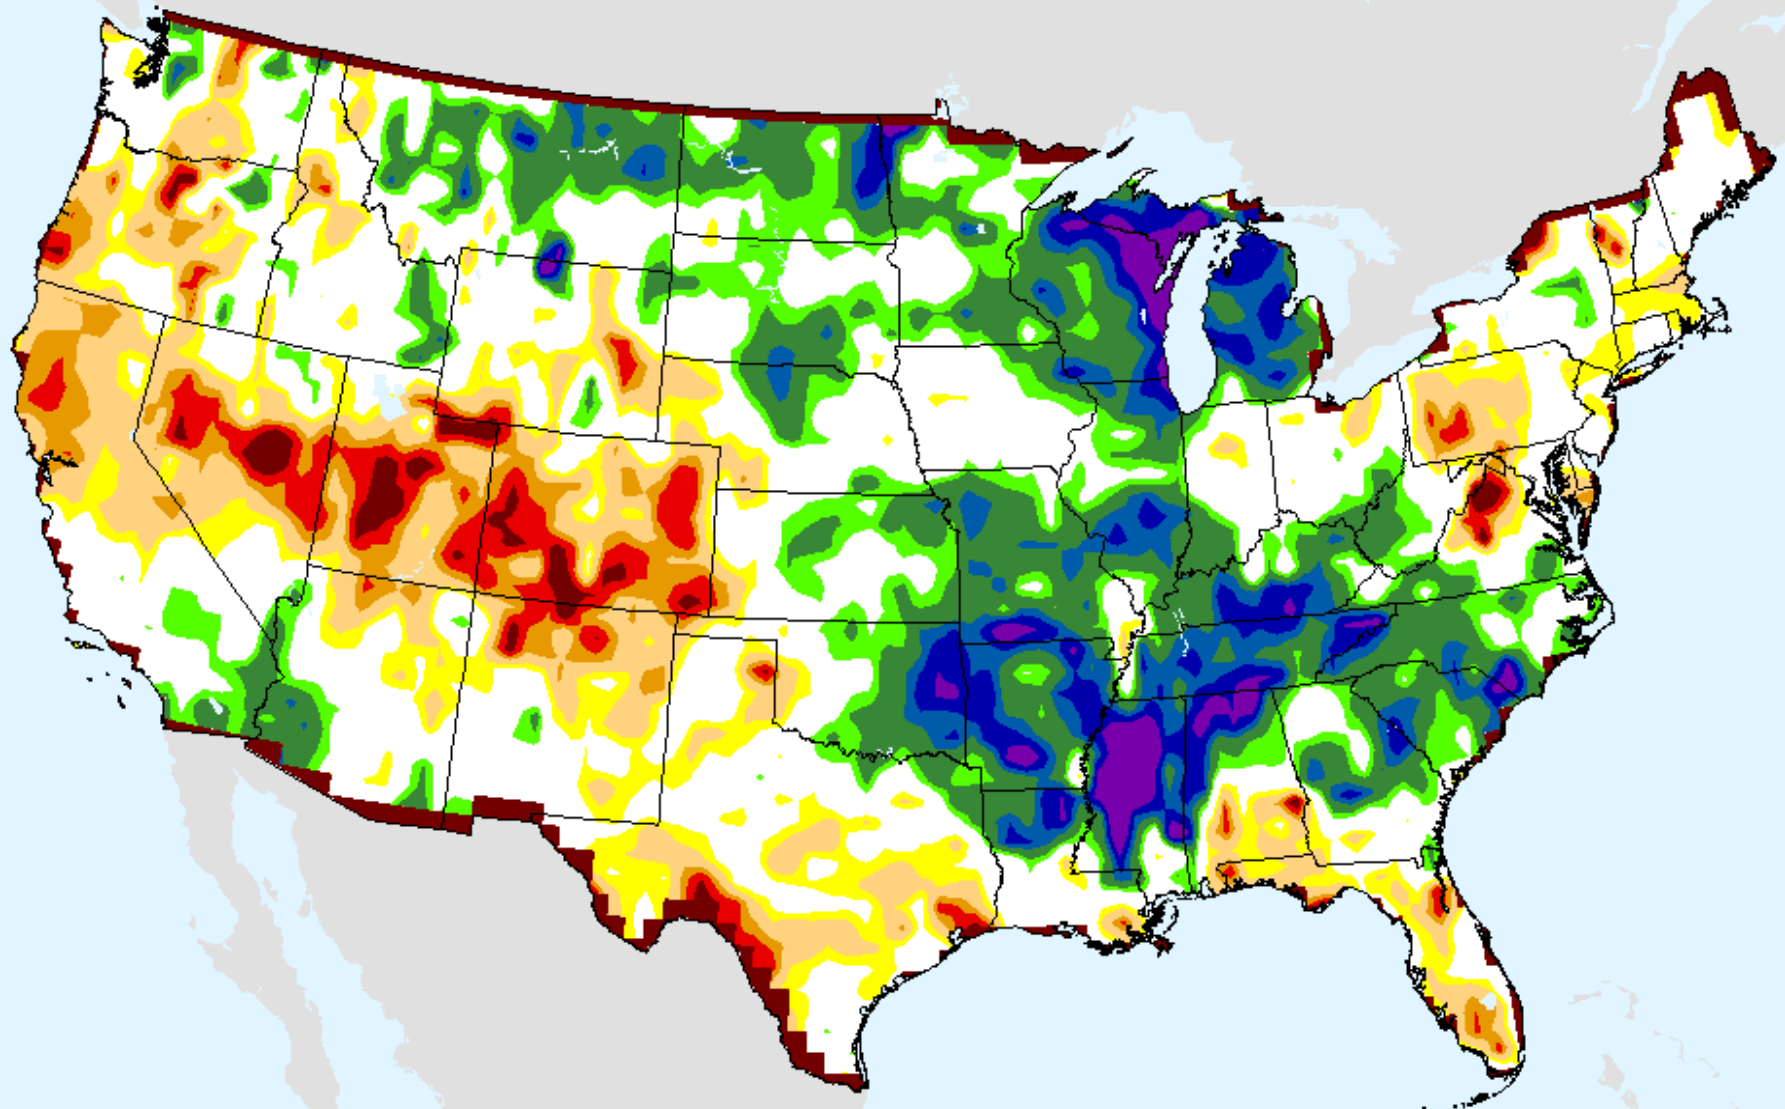

CPC 12-month SPI

As of: Tuesday, August 11, 2020