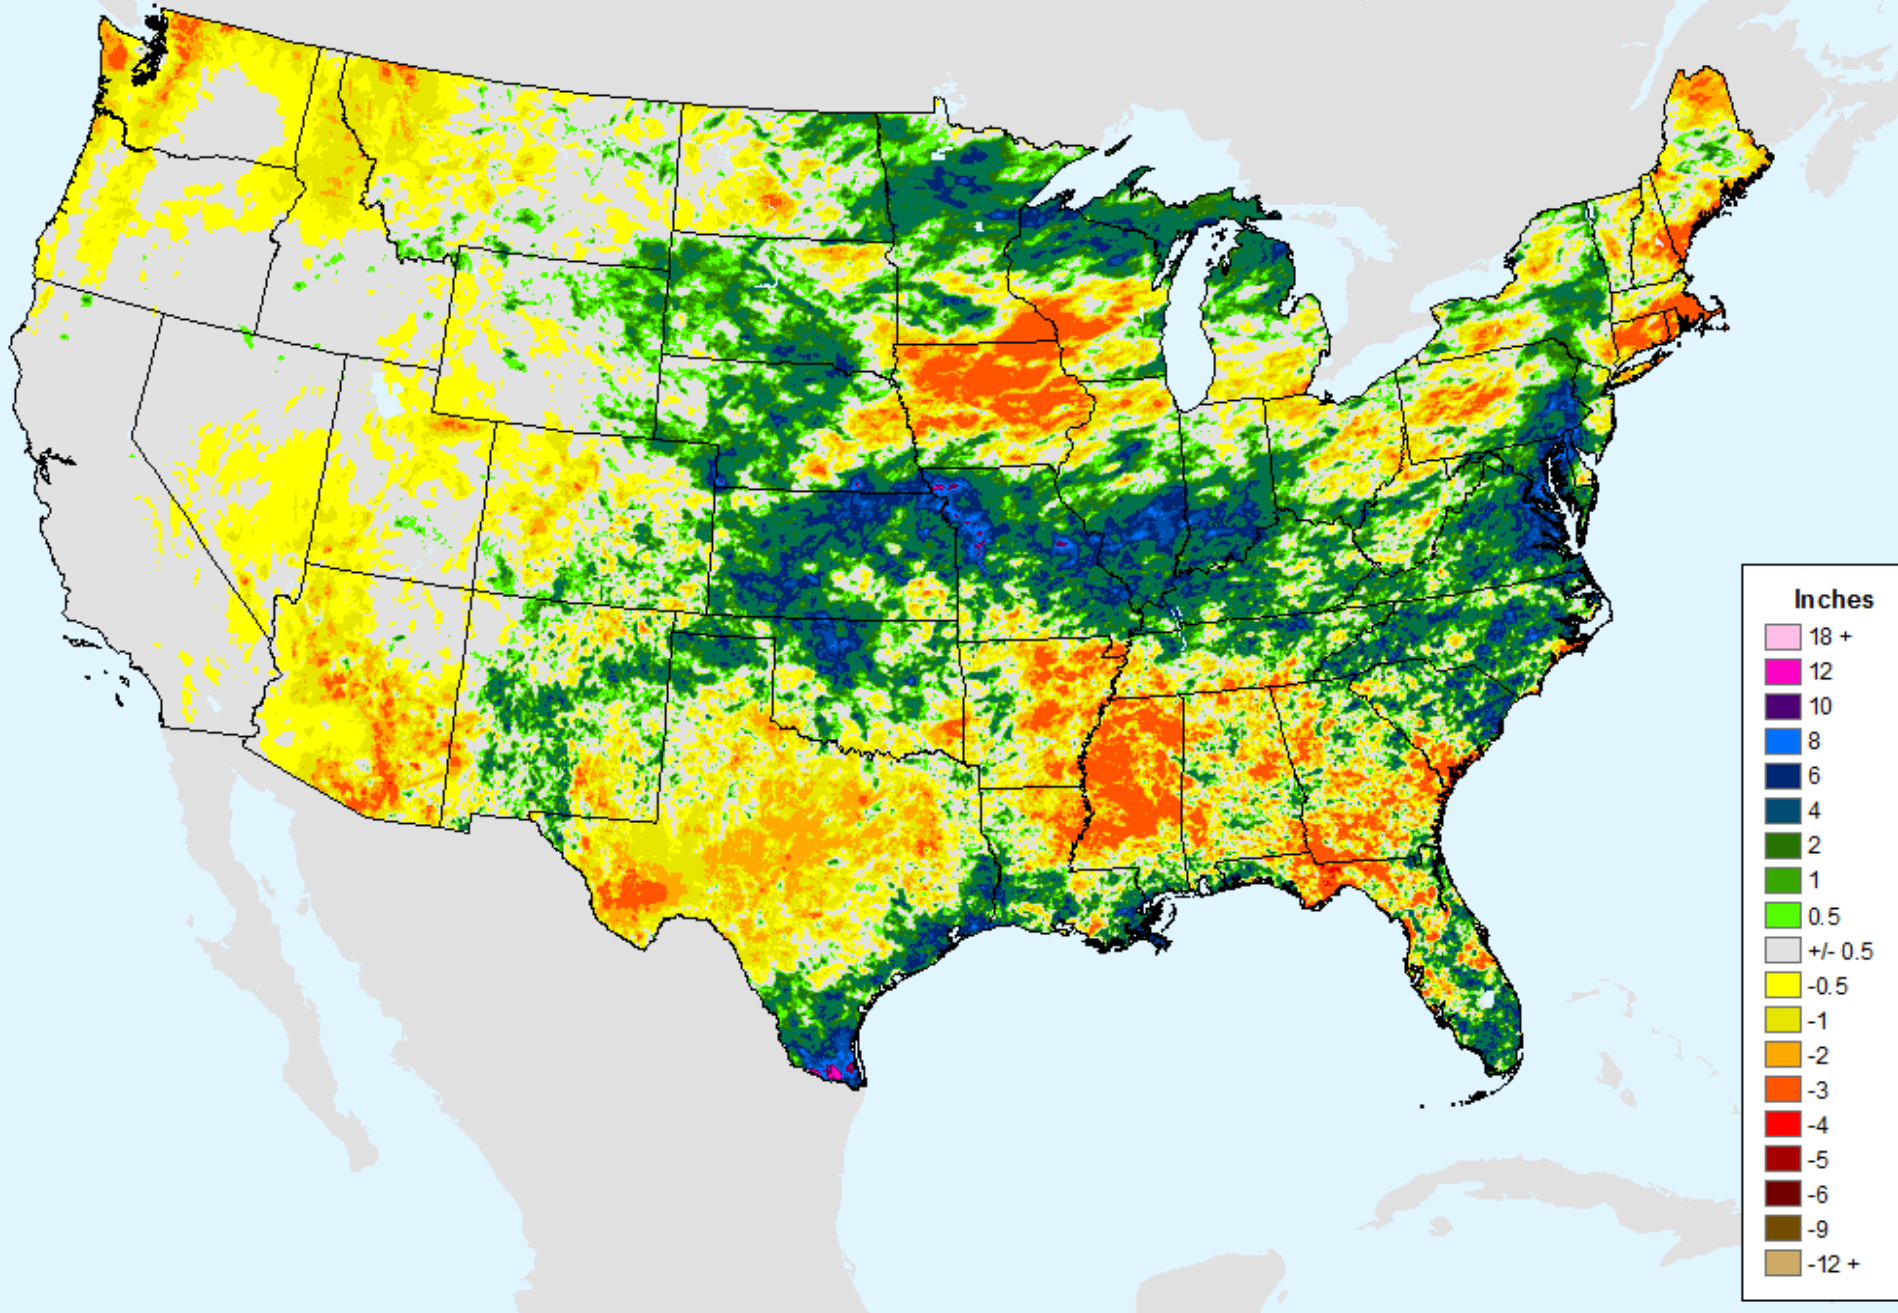

AHPS 14-Day Precip Departure

As of: Tuesday, August 11, 2020

AHPS 30-Day Precip Departure

As of: Tuesday, August 11, 2020

USDM for: Aug. 4, 2020

AHPS 30-Day Precip Departure

As of: Tuesday, August 11, 2020

AHPS 30-Day Pct of Normal Pcp