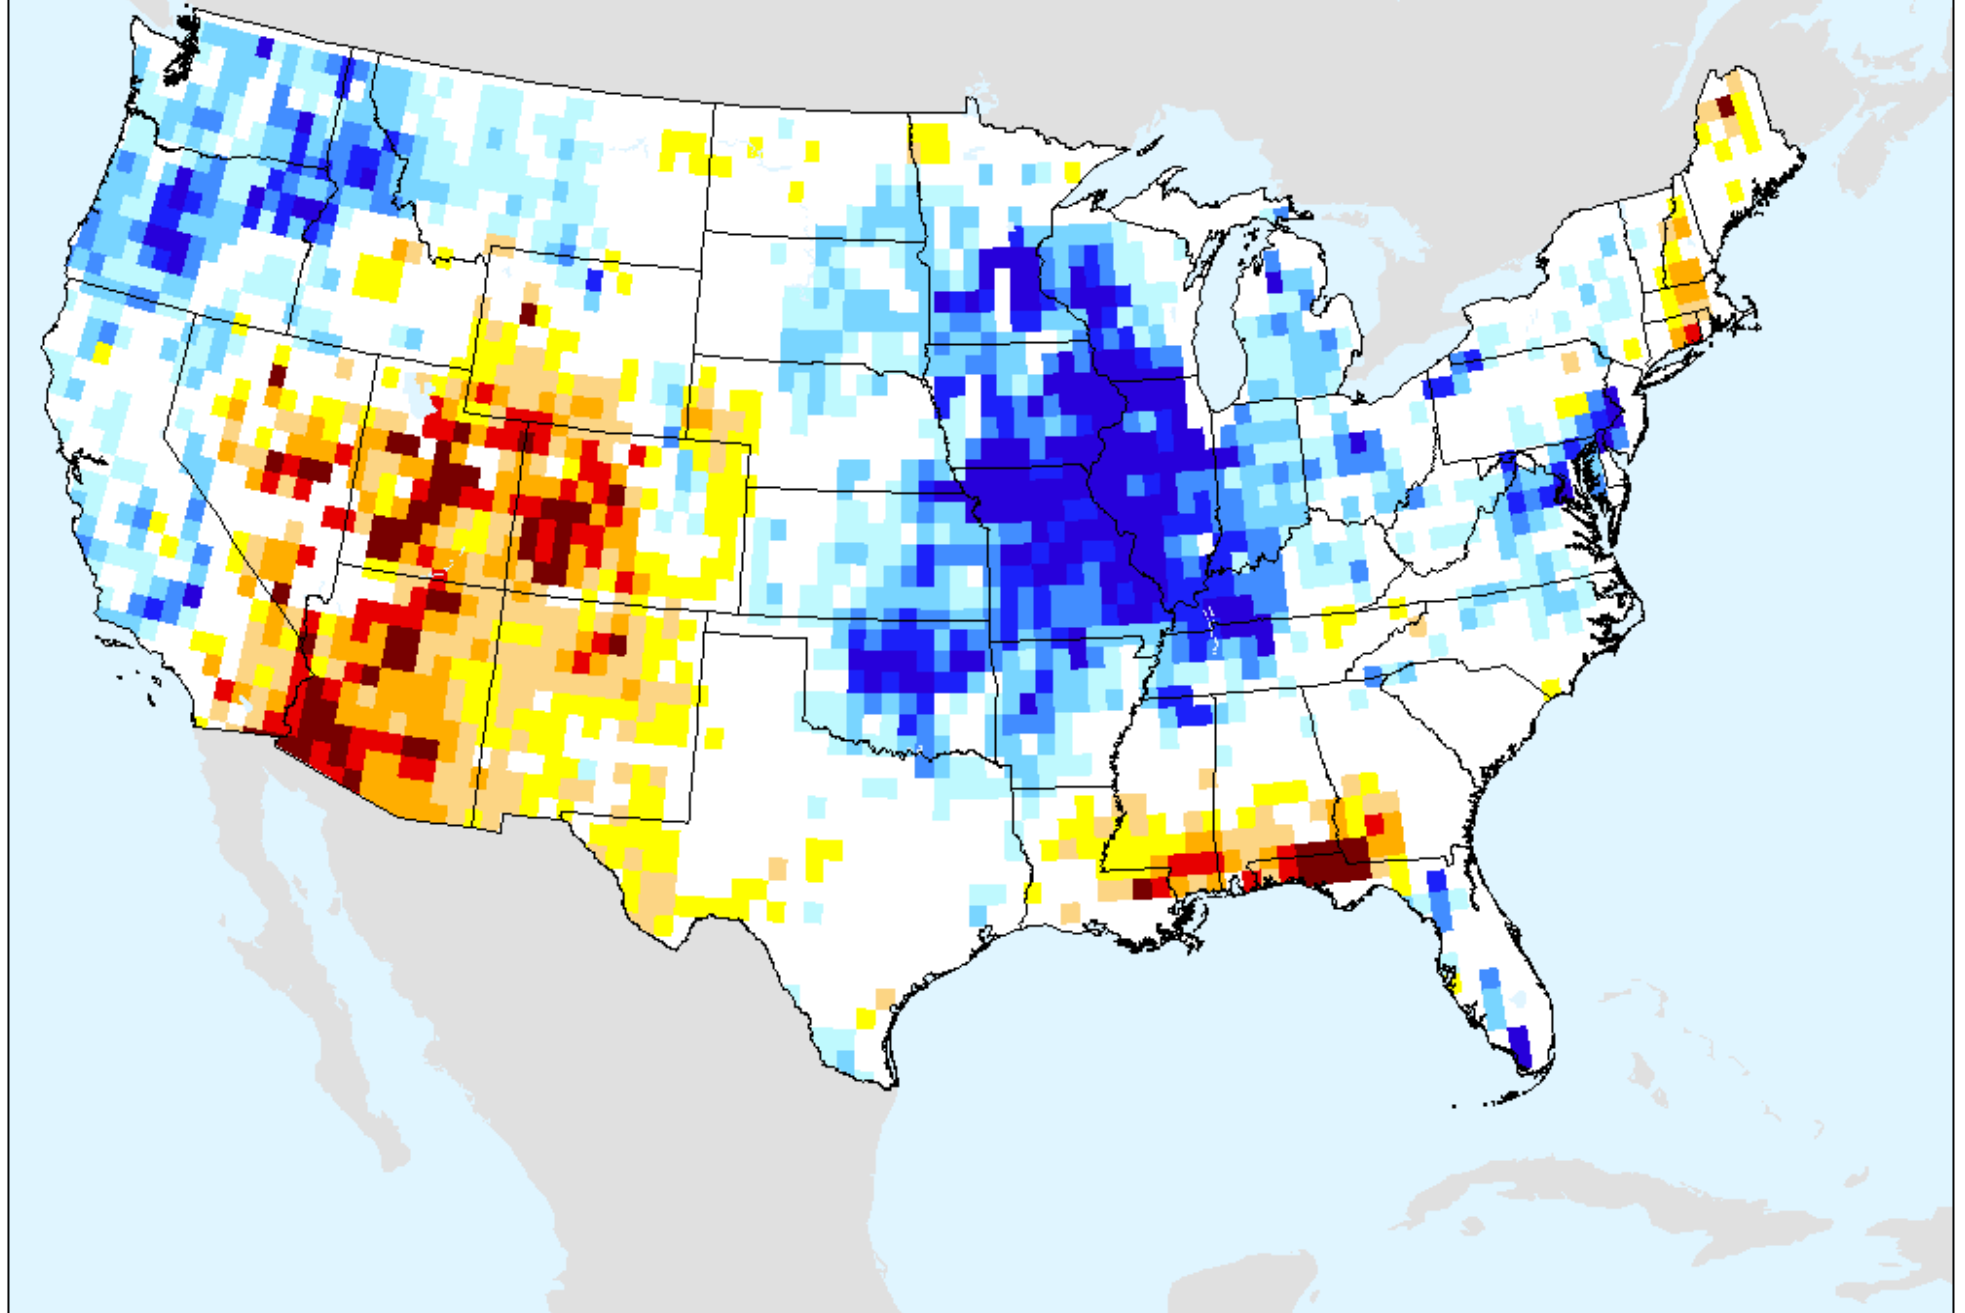

AIRS-Based Vapor Pressure Deficit 7 Day

As of: Tuesday, August 11, 2020