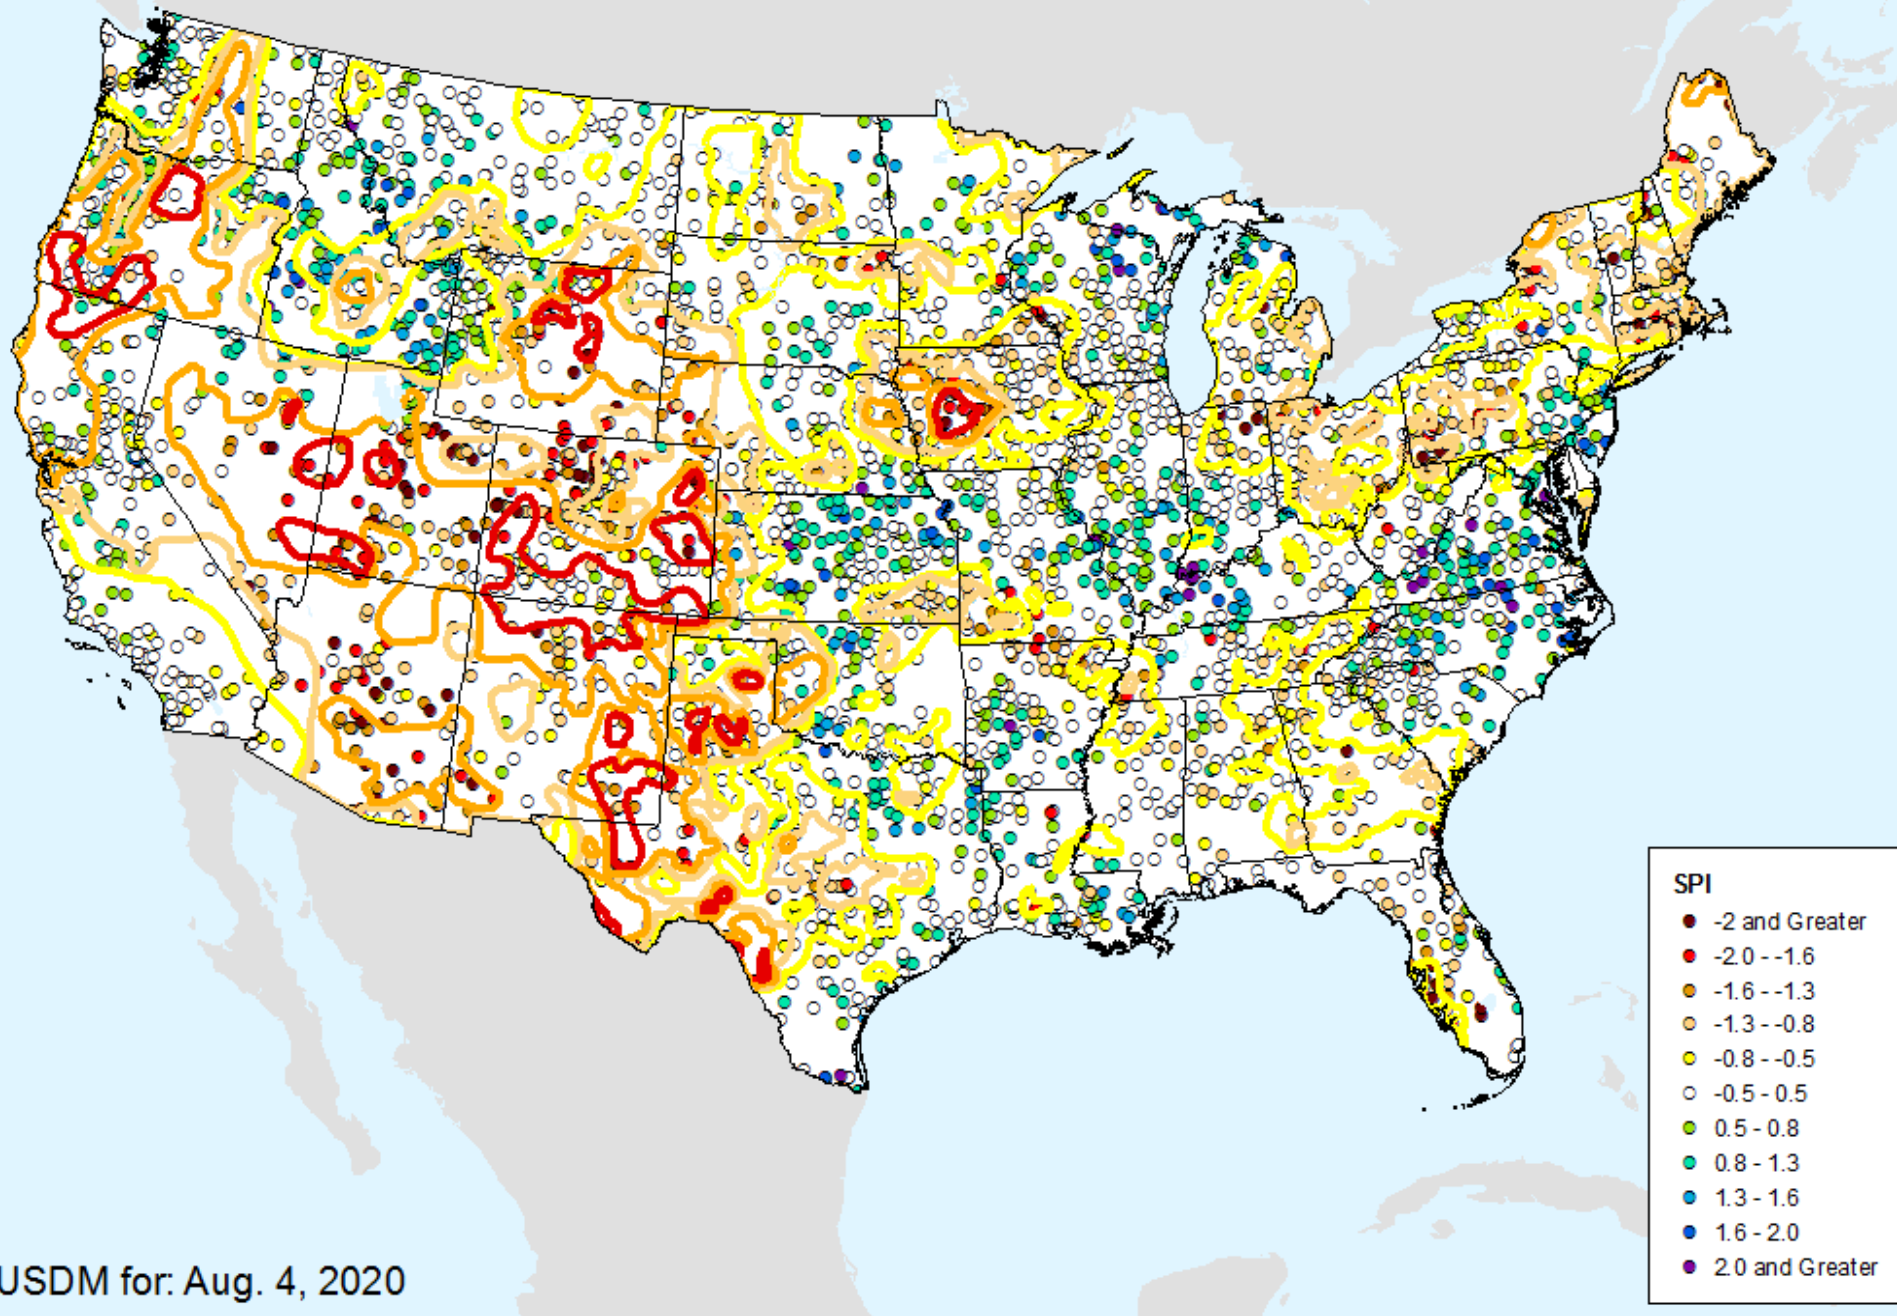

HPRCC 1-month SPI

As of: Tuesday, August 11, 2020

USDM for: Aug. 4, 2020

HPRCC 1-month SPI

As of: Tuesday, August 11, 2020

HPRCC 2-month SPI

As of: Tuesday, August 11, 2020

HPRCC 2-month SPI