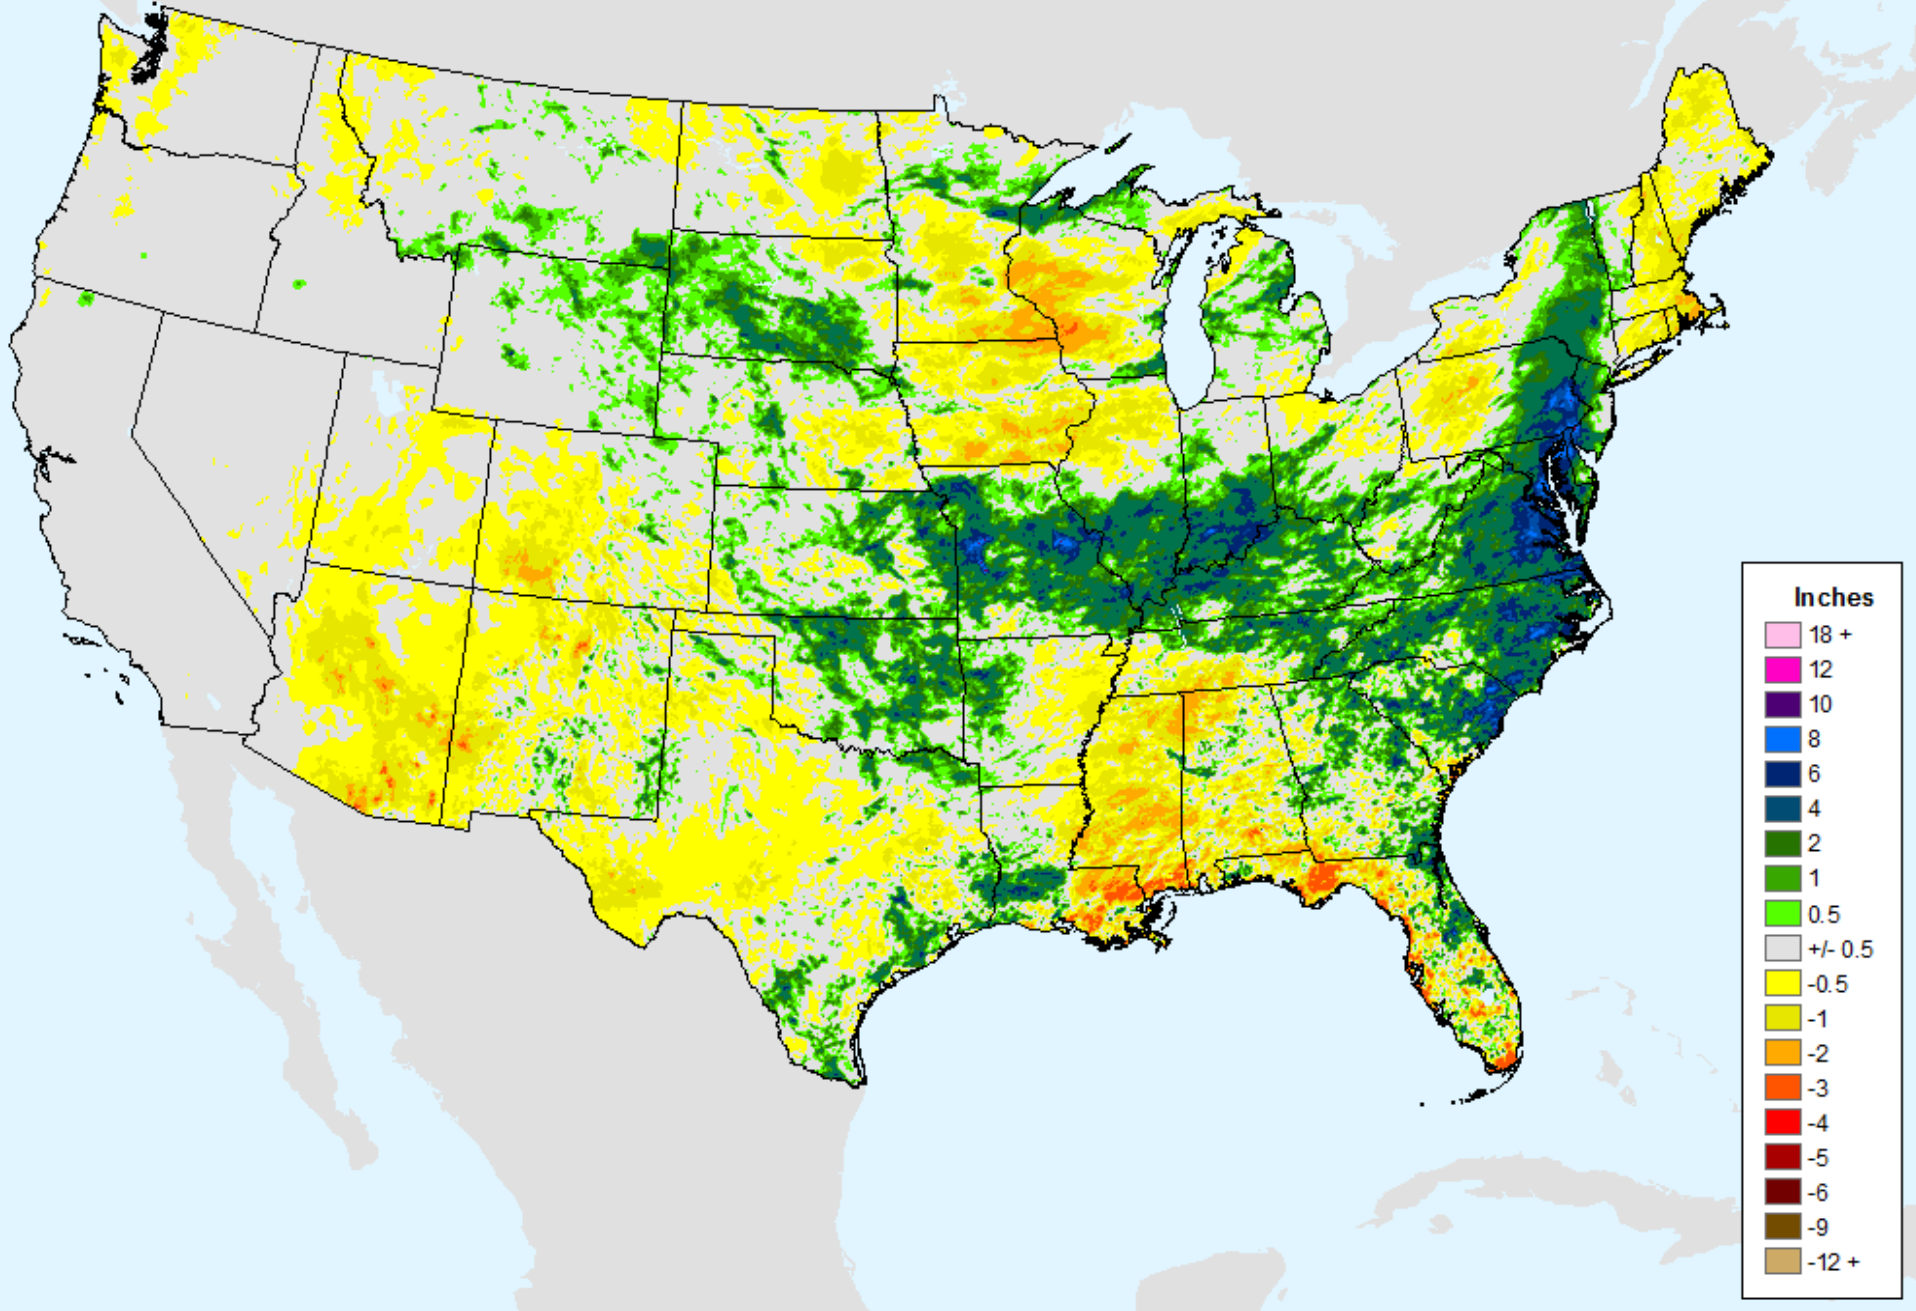

AHPS 14-Day Precip Departure

As of: Tuesday, August 11, 2020