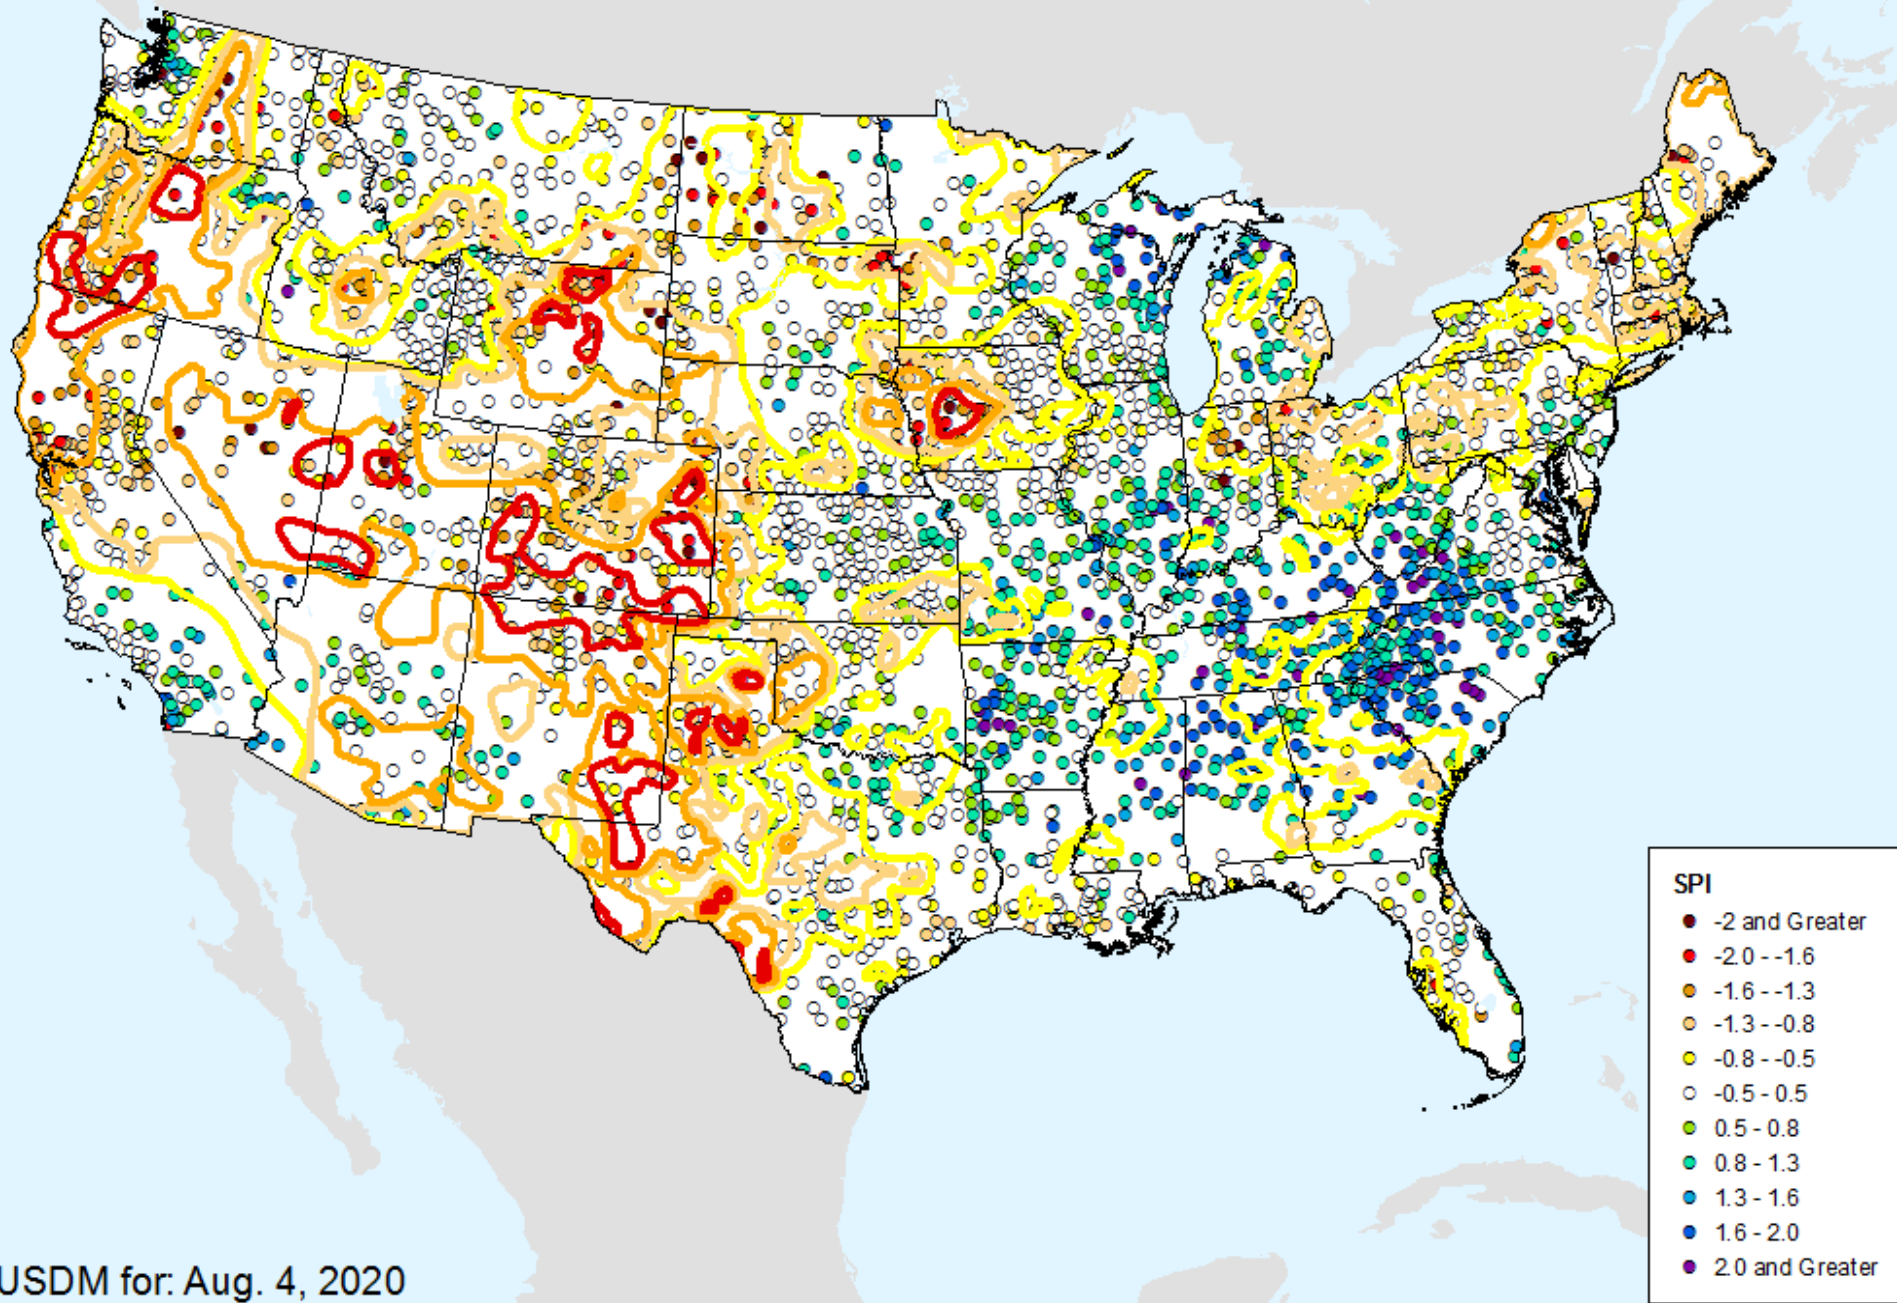

HPRCC 9-month SPI

As of: Tuesday, August 11, 2020

USDM for: Aug. 4, 2020