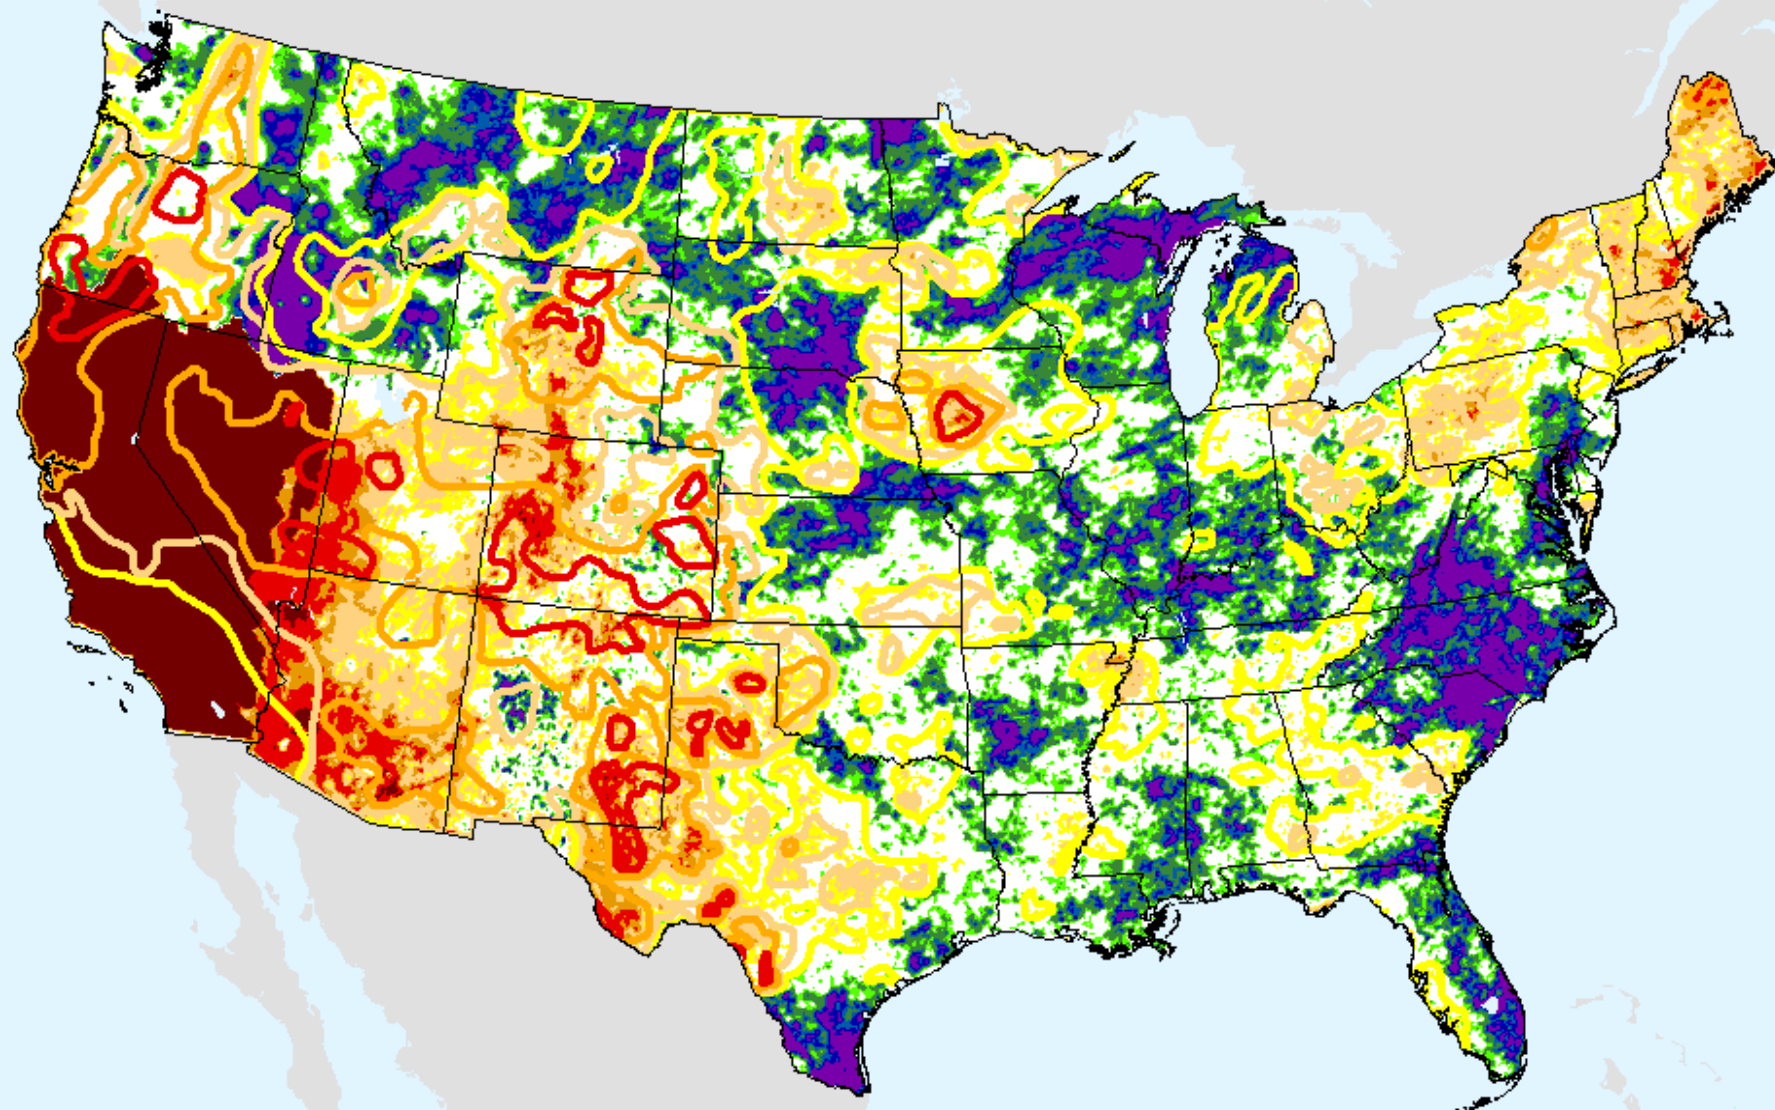

AHPS 2-month SPI

As of: Tuesday, August 11, 2020

USDM for: Aug. 4, 2020

SPI (USDM)

AHPS 2-month SPI

As of: Tuesday, August 11, 2020

AHPS 3-month SPI

As of: Tuesday, August 11, 2020