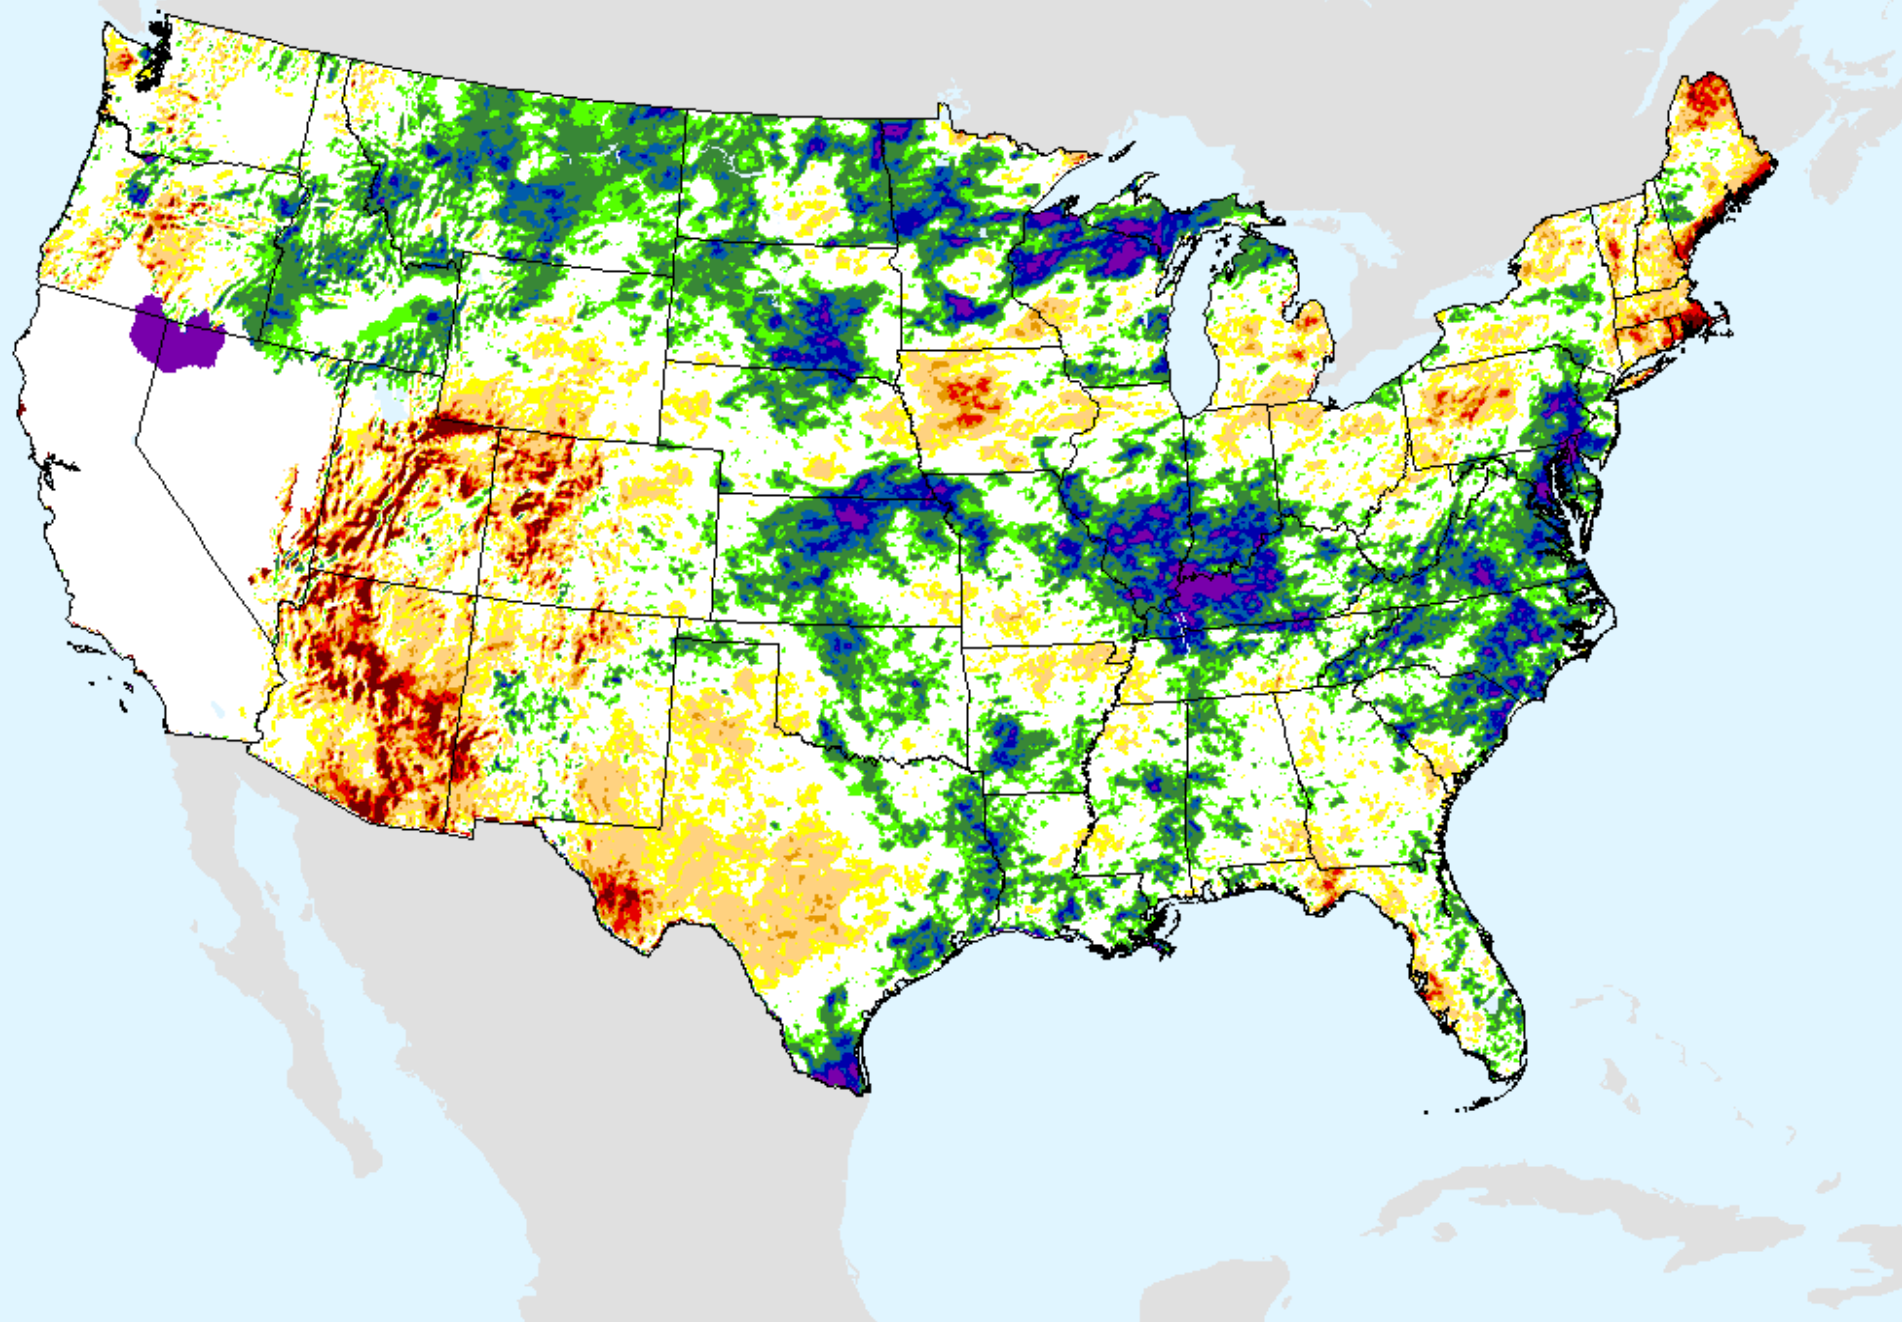

AHPS 2-month SPEI

As of: Tuesday, August 11, 2020

USDM for: Aug. 4, 2020

SPEI (USDM)

AHPS 2-month SPEI

As of: Tuesday, August 11, 2020

SPEI (USDM)

AHPS 3-month SPEI