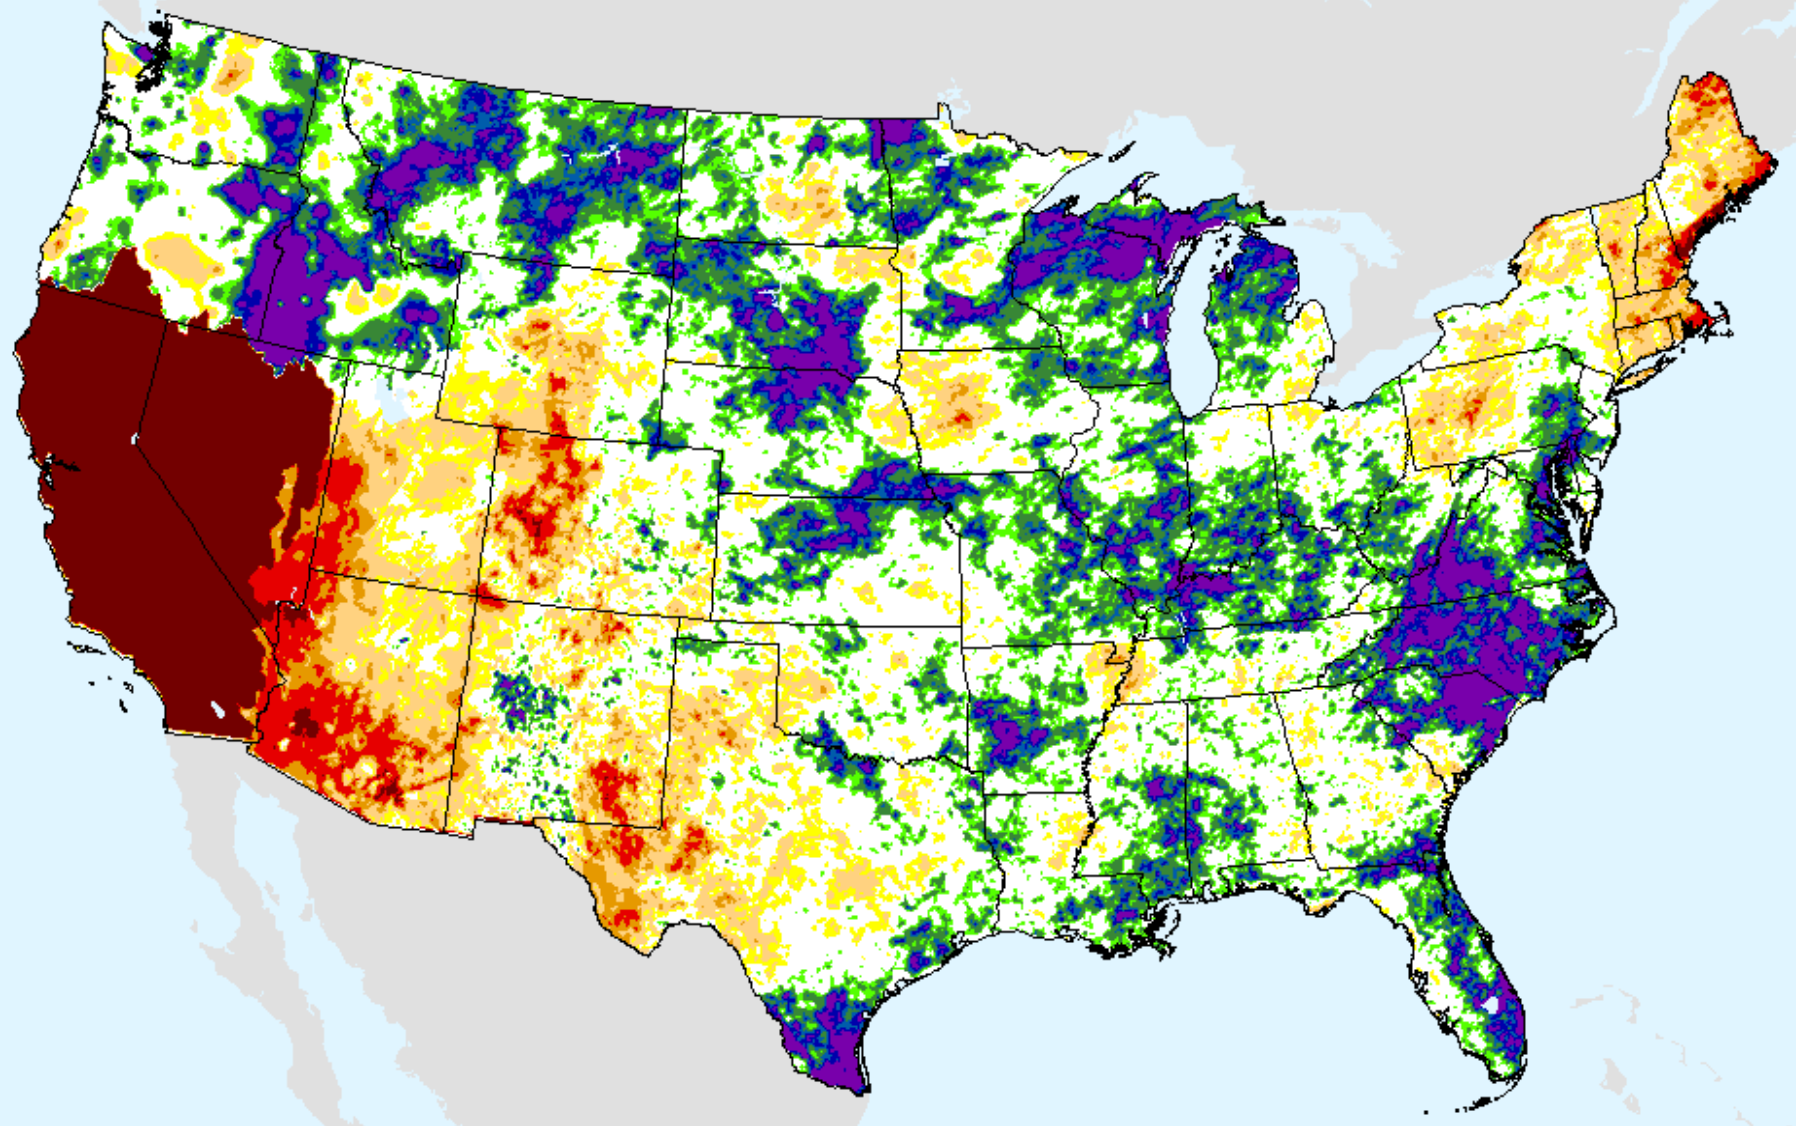

AHPS 3-month SPI

As of: Tuesday, August 11, 2020