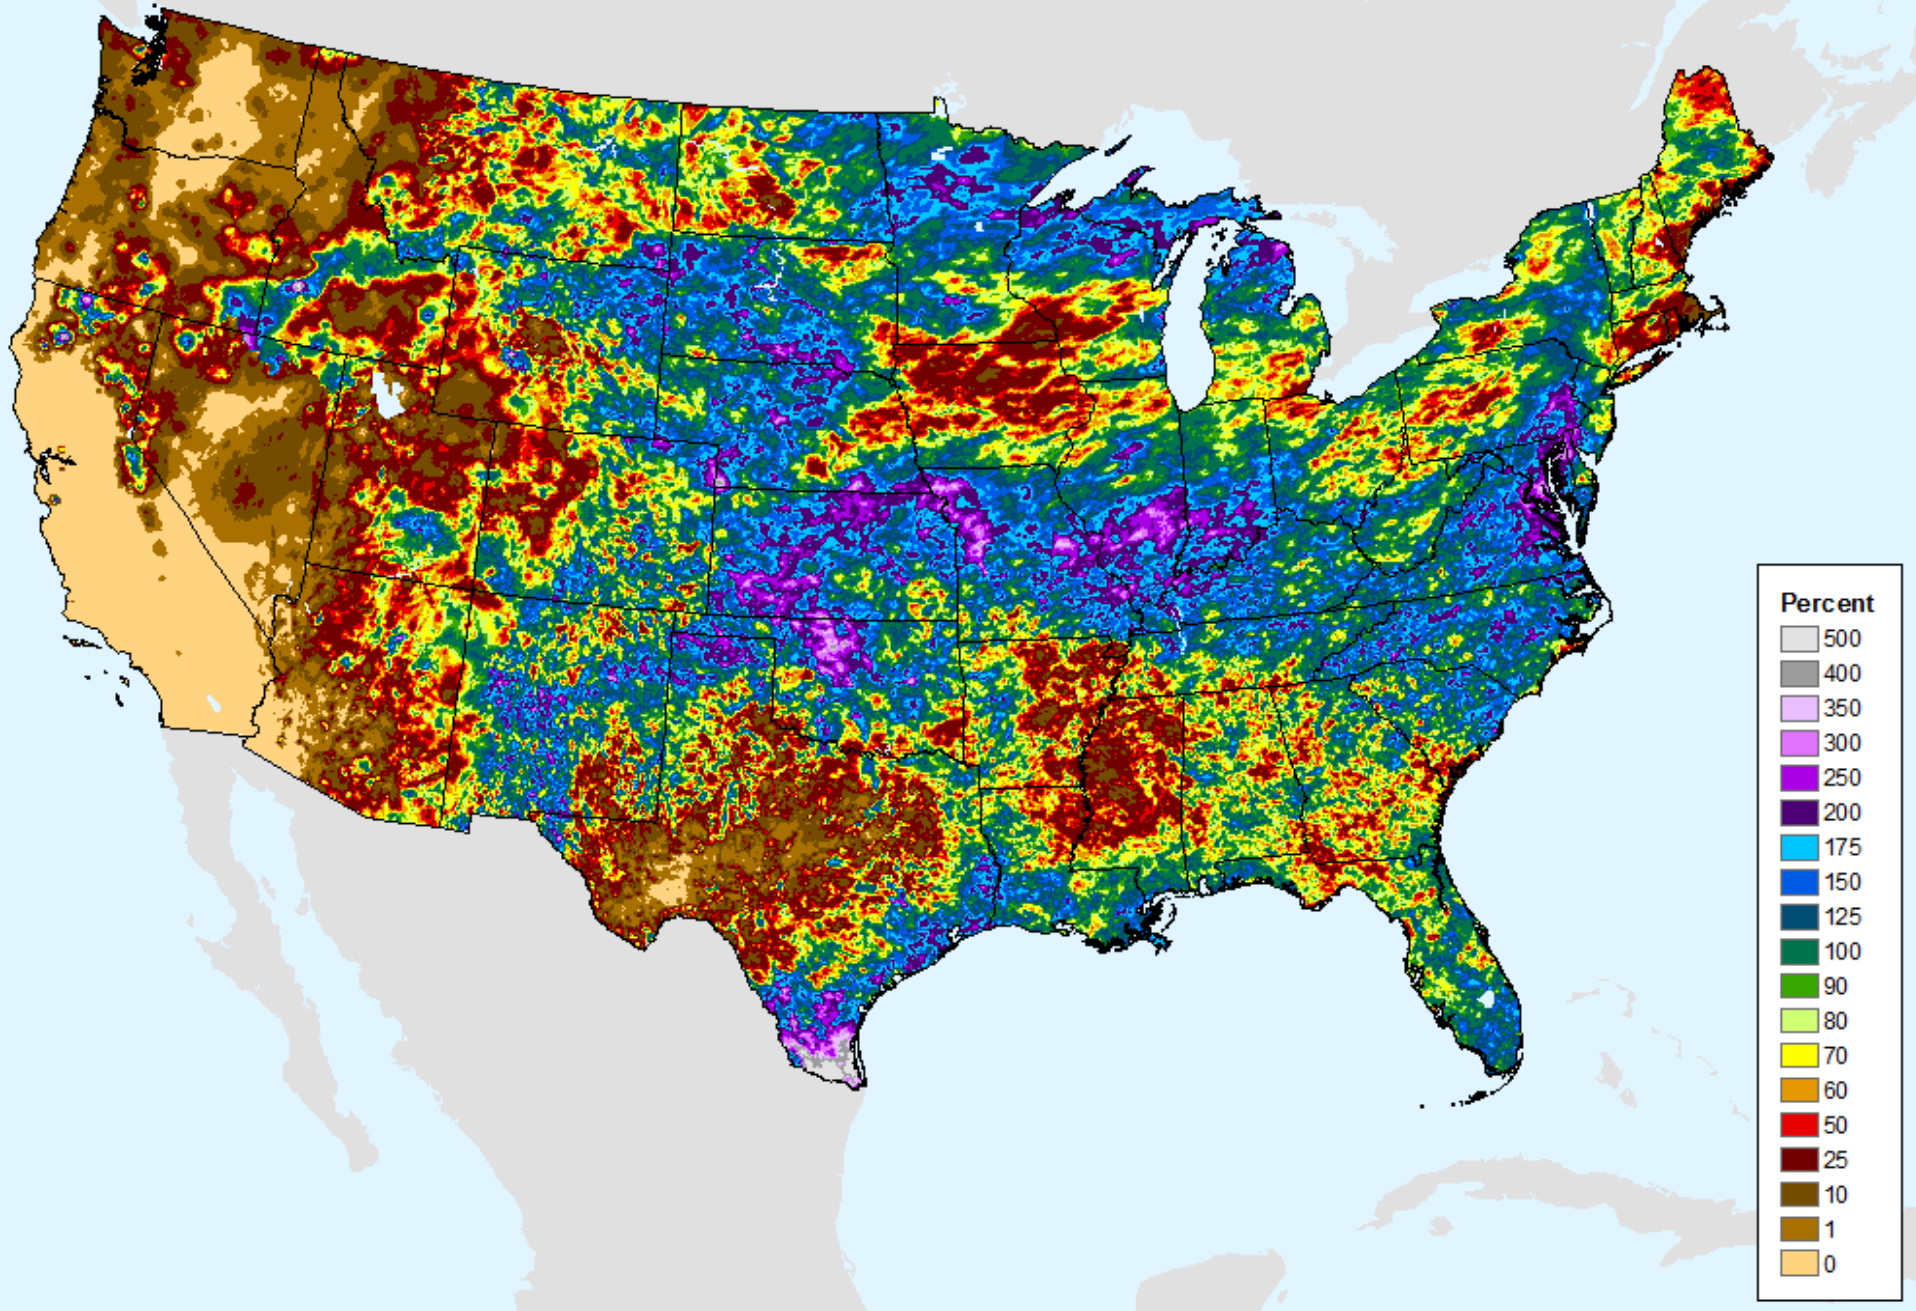

AHPS 30-Day Pct of Normal Pcp

As of: Tuesday, August 11, 2020