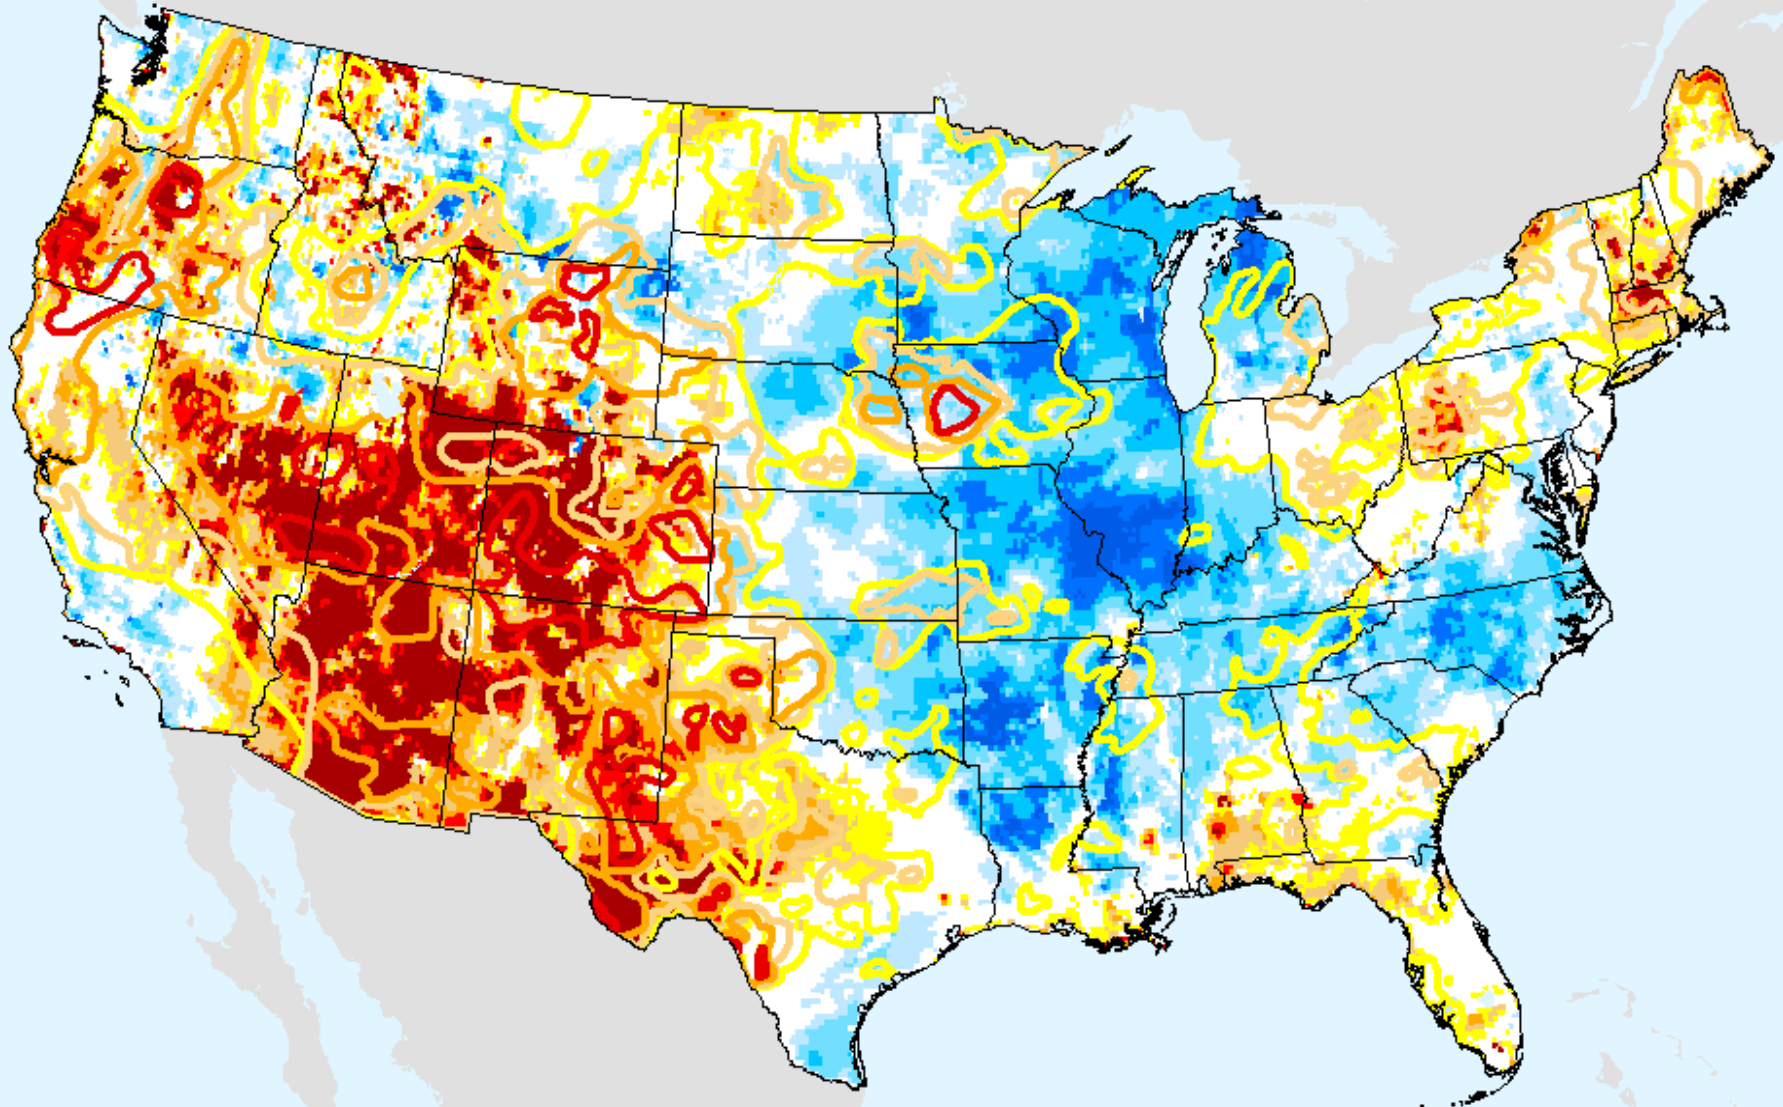

GRACE-Based Surface Soil Moisture Drought Indicator

As of: Tuesday, August 11, 2020

USDM for: Aug. 4, 2020