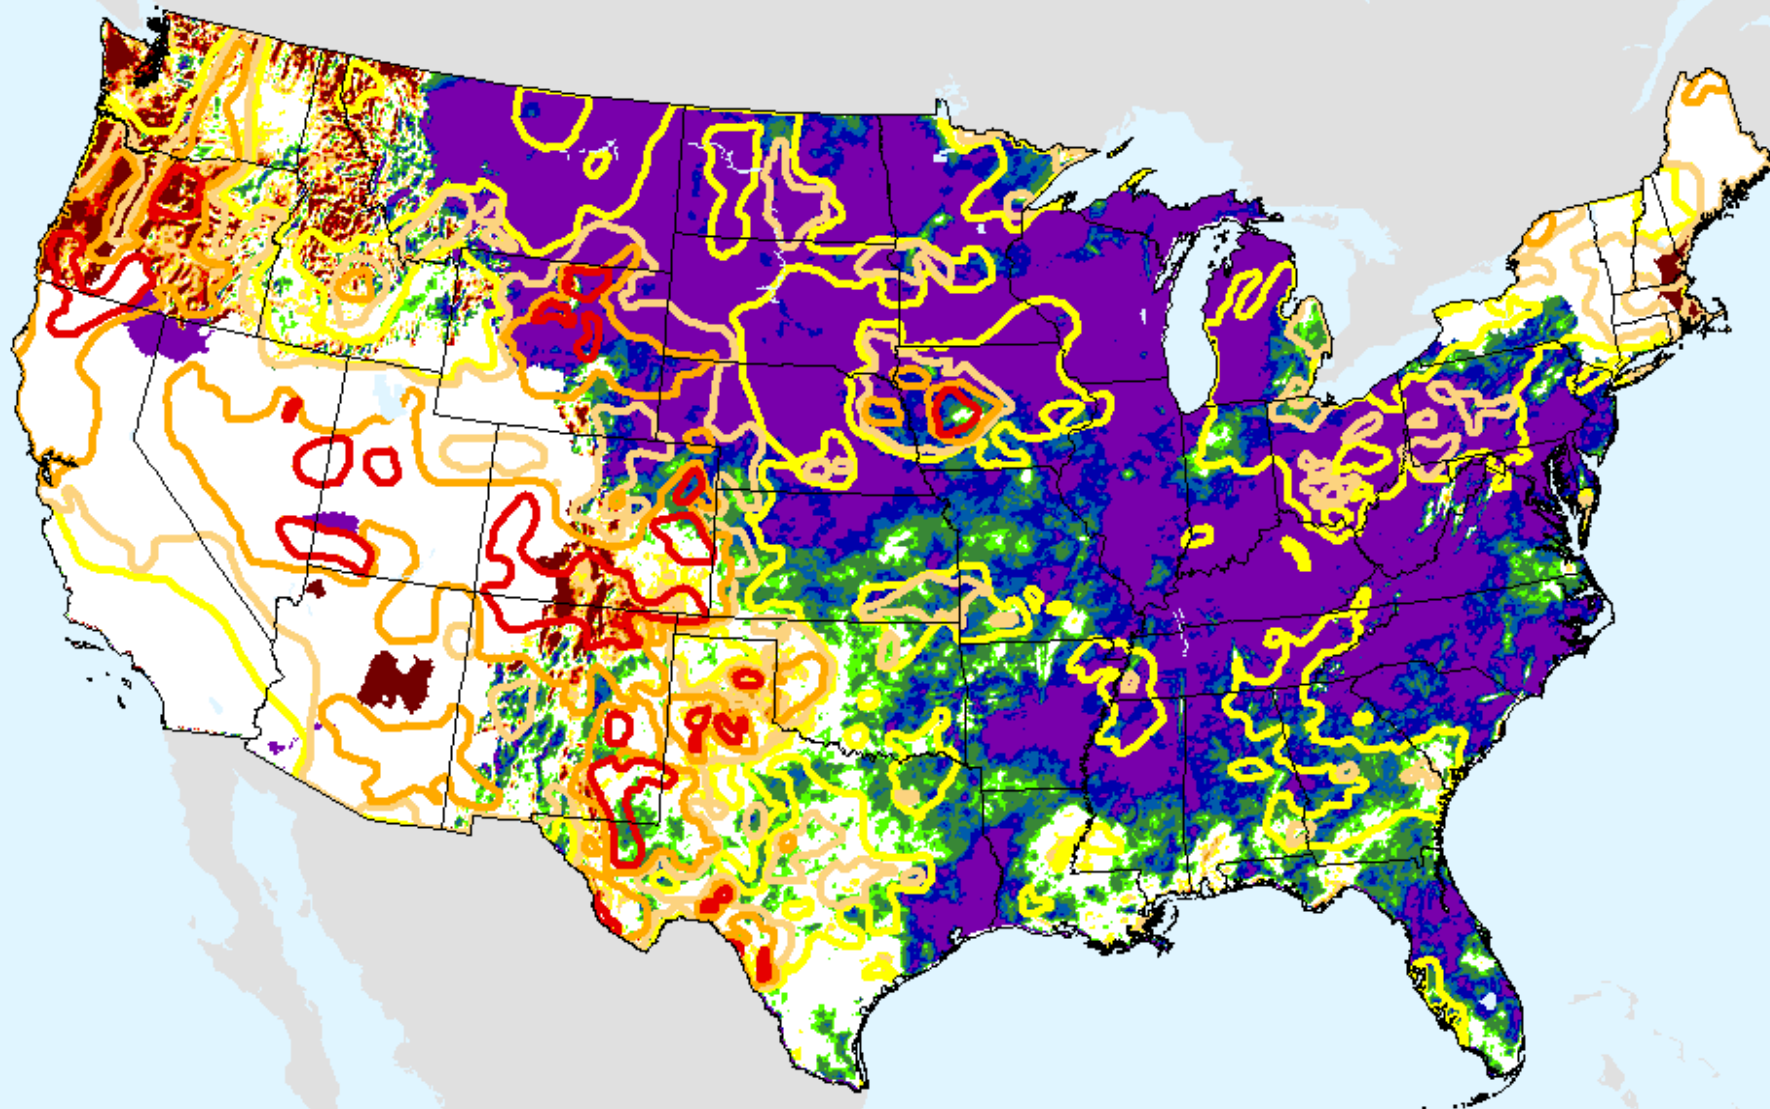

AHPS 36-month SPEI

As of: Tuesday, August 11, 2020

USDM for: Aug. 4, 2020

SPEI (USDM)