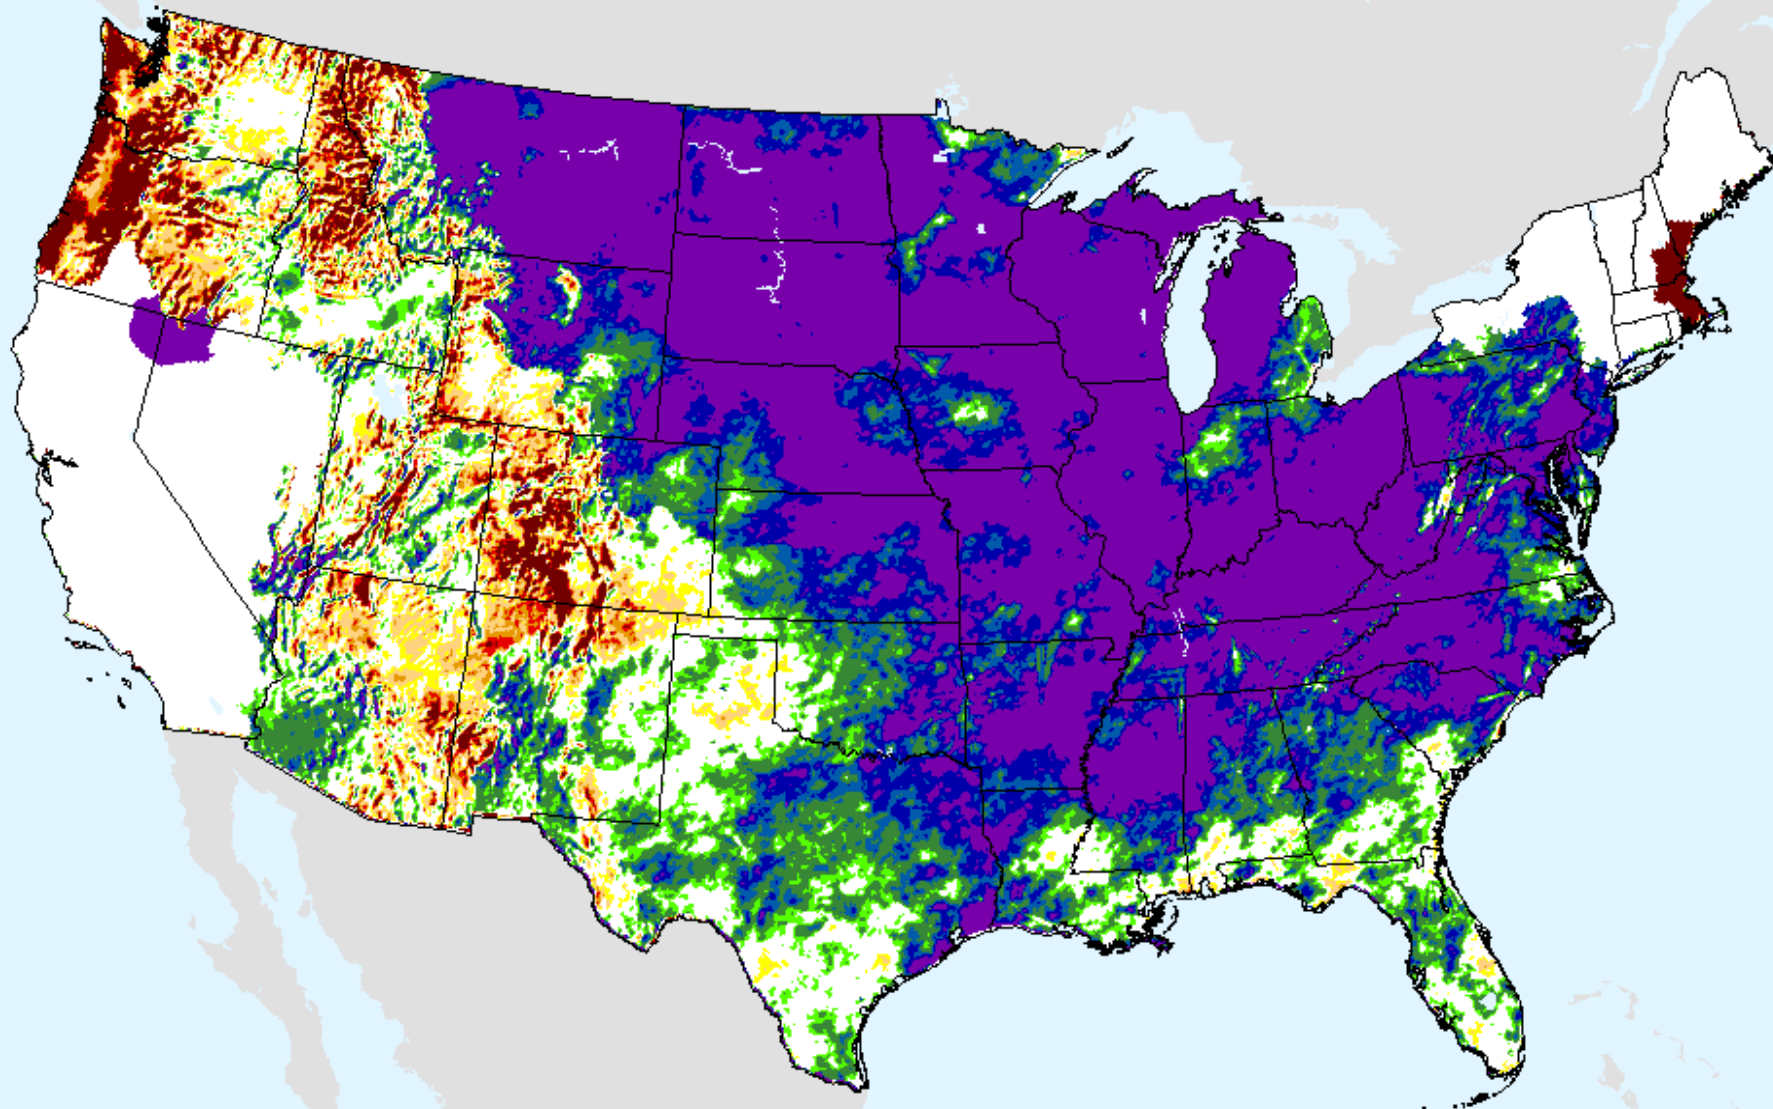

AHPS 24-month SPEI

As of: Tuesday, August 11, 2020

SPEI (USDM)