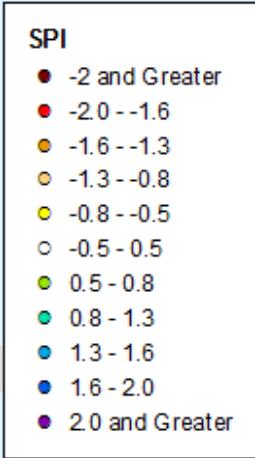

As of: Tuesday, August 11, 2020

HPRCC 3-month SPI

As of: Tuesday, August 11, 2020

HPRCC 3-month SPI

As of: Tuesday, August 11, 2020

HPRCC 4-month SPI

As of: Tuesday, August 11, 2020

USDM for: Aug. 4, 2020