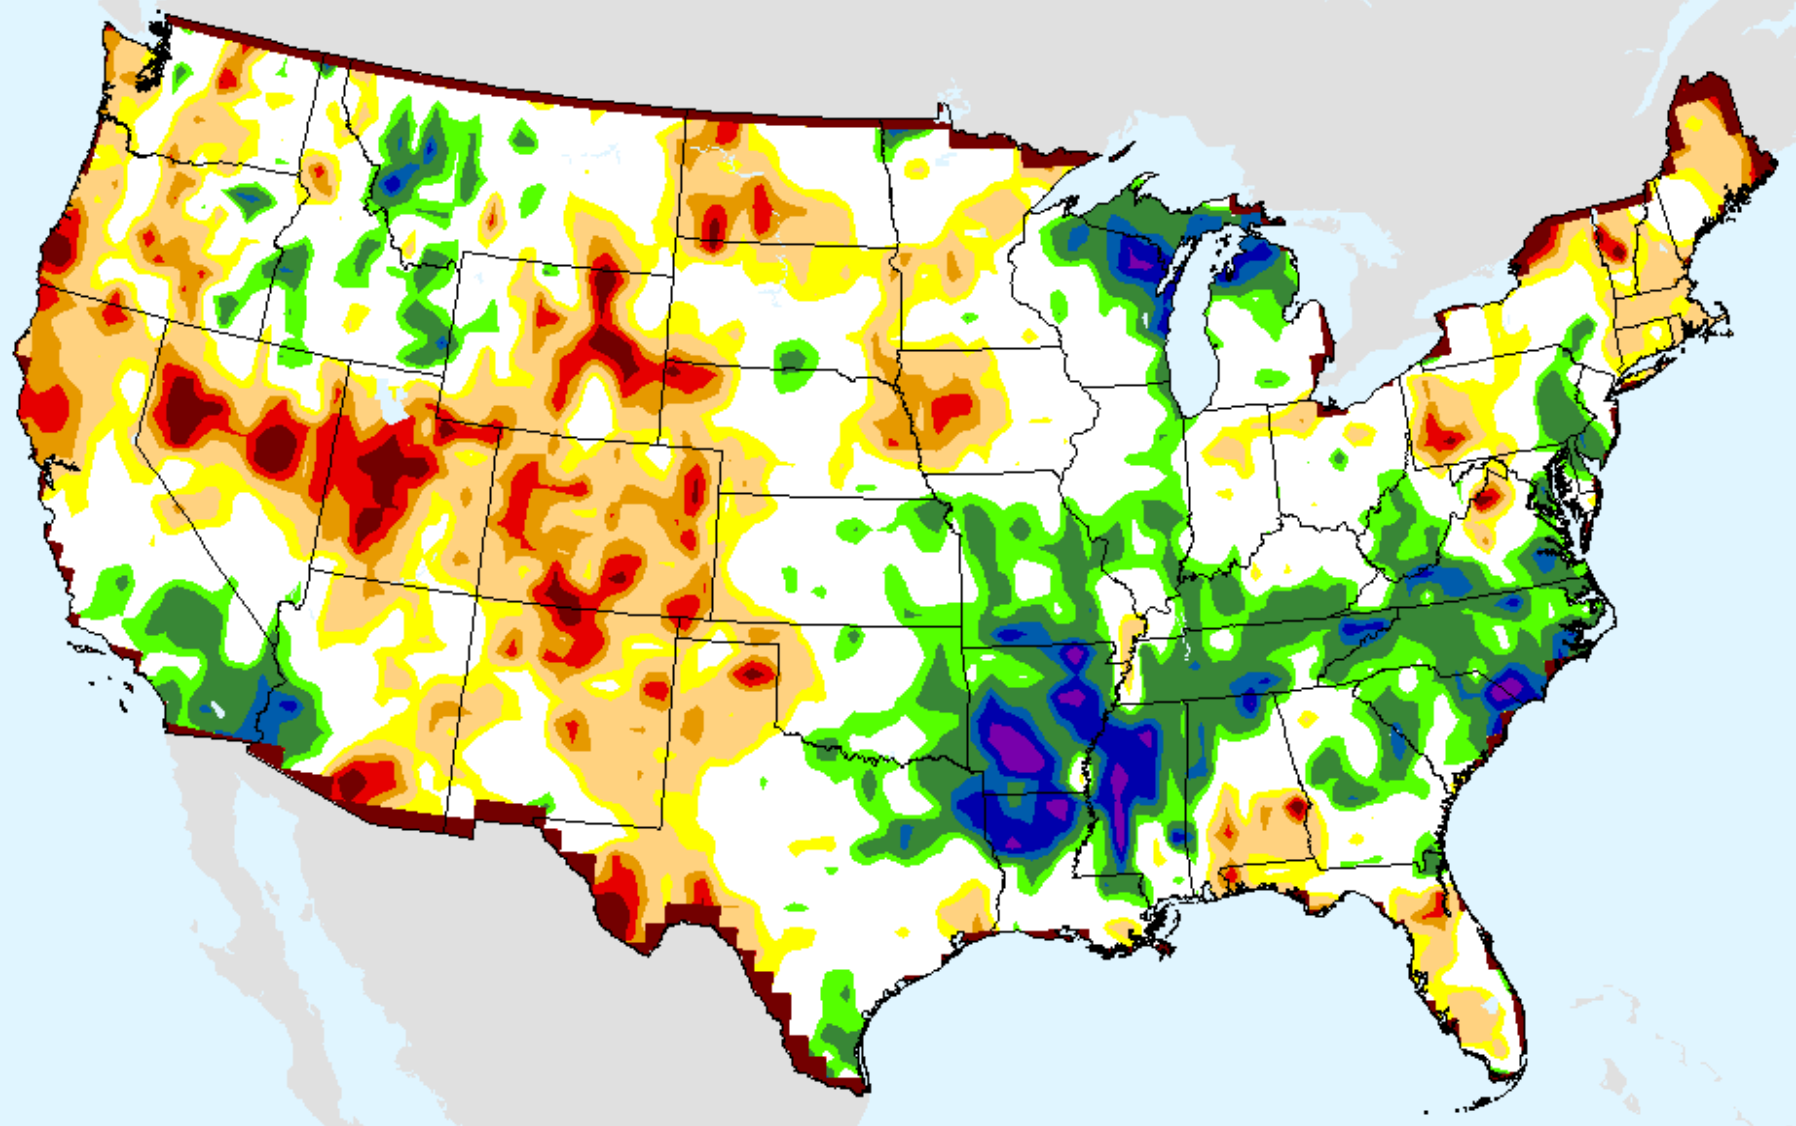

CPC 6-month SPI

As of: Tuesday, August 11, 2020

USDM for: Aug. 4, 2020

SPI (USDM)

CPC 6-month SPI

As of: Tuesday, August 11, 2020

CPC 9-month SPI

As of: Tuesday, August 11, 2020