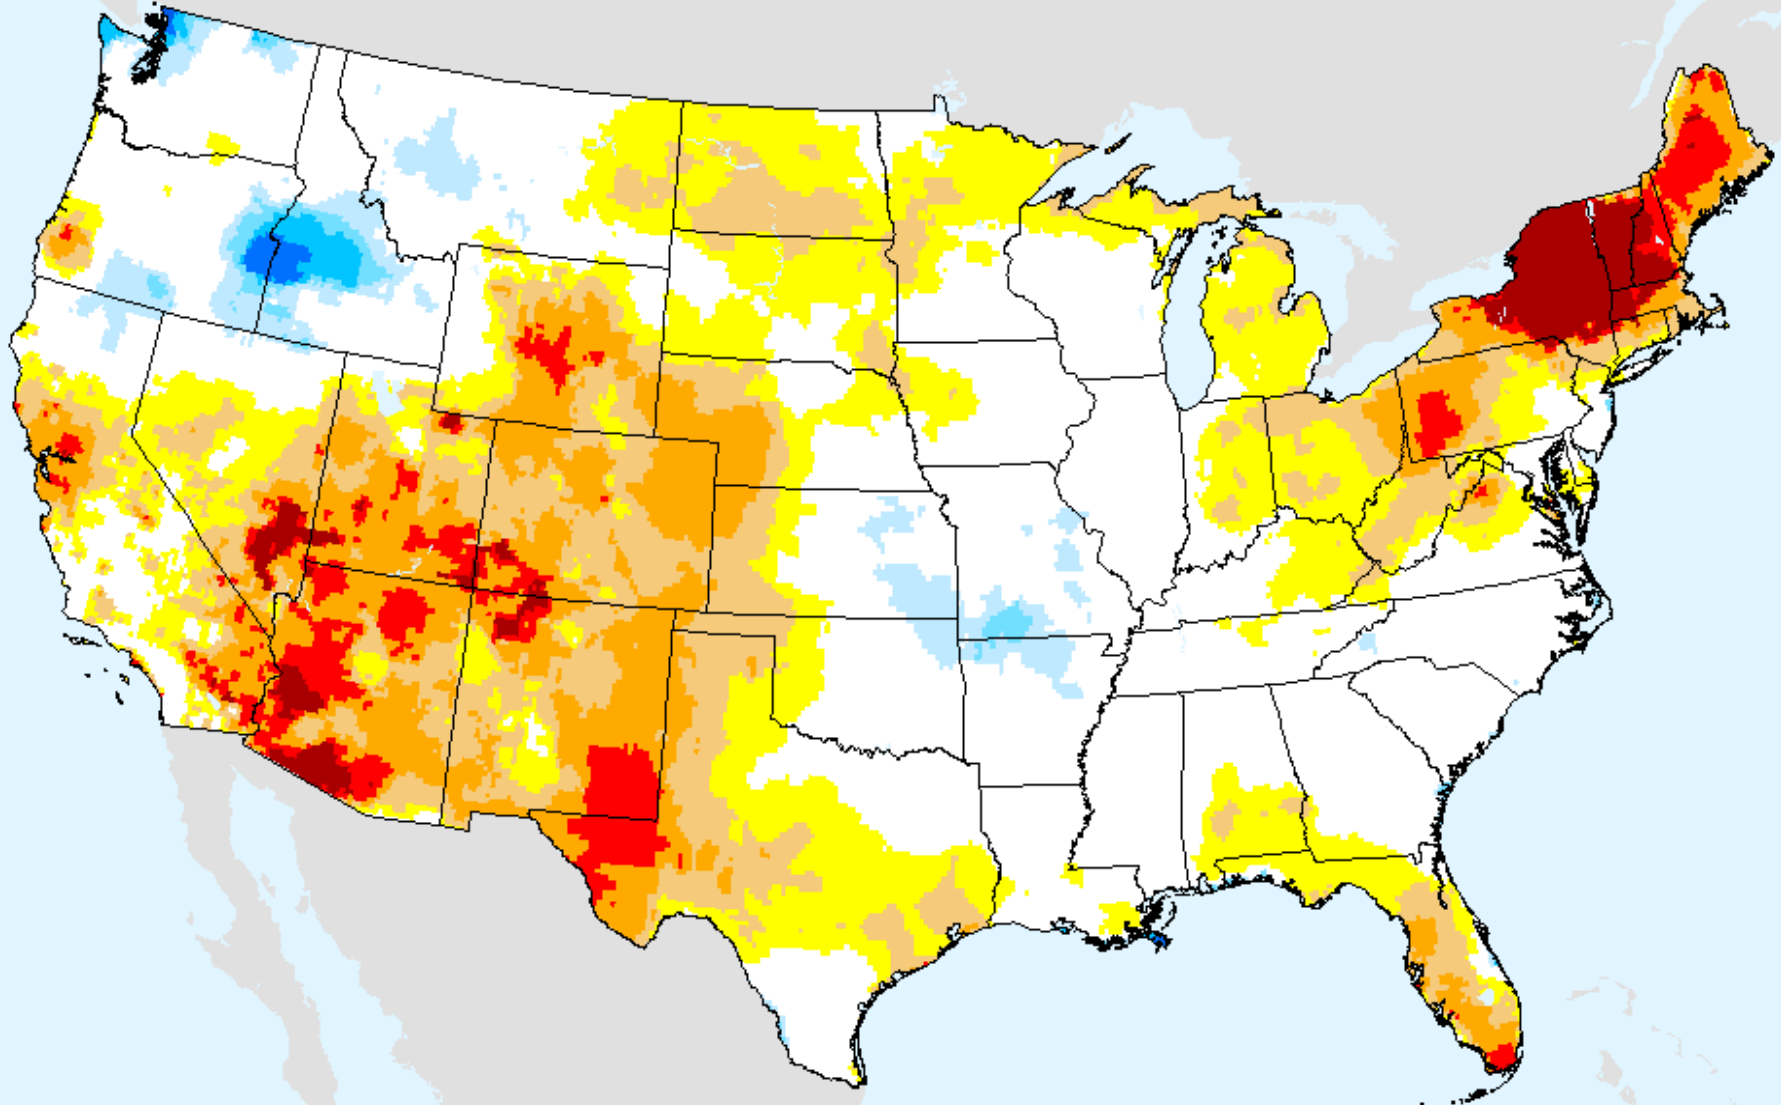

EDDI 12-week

As of: Tuesday, August 11, 2020

USDM for: Aug. 4, 2020

EDDI 12-week

As of: Tuesday, August 11, 2020

Vegetation Drought Response Index (VegDRI)

As of: Tuesday, August 11, 2020

USDM for: Aug. 4, 2020