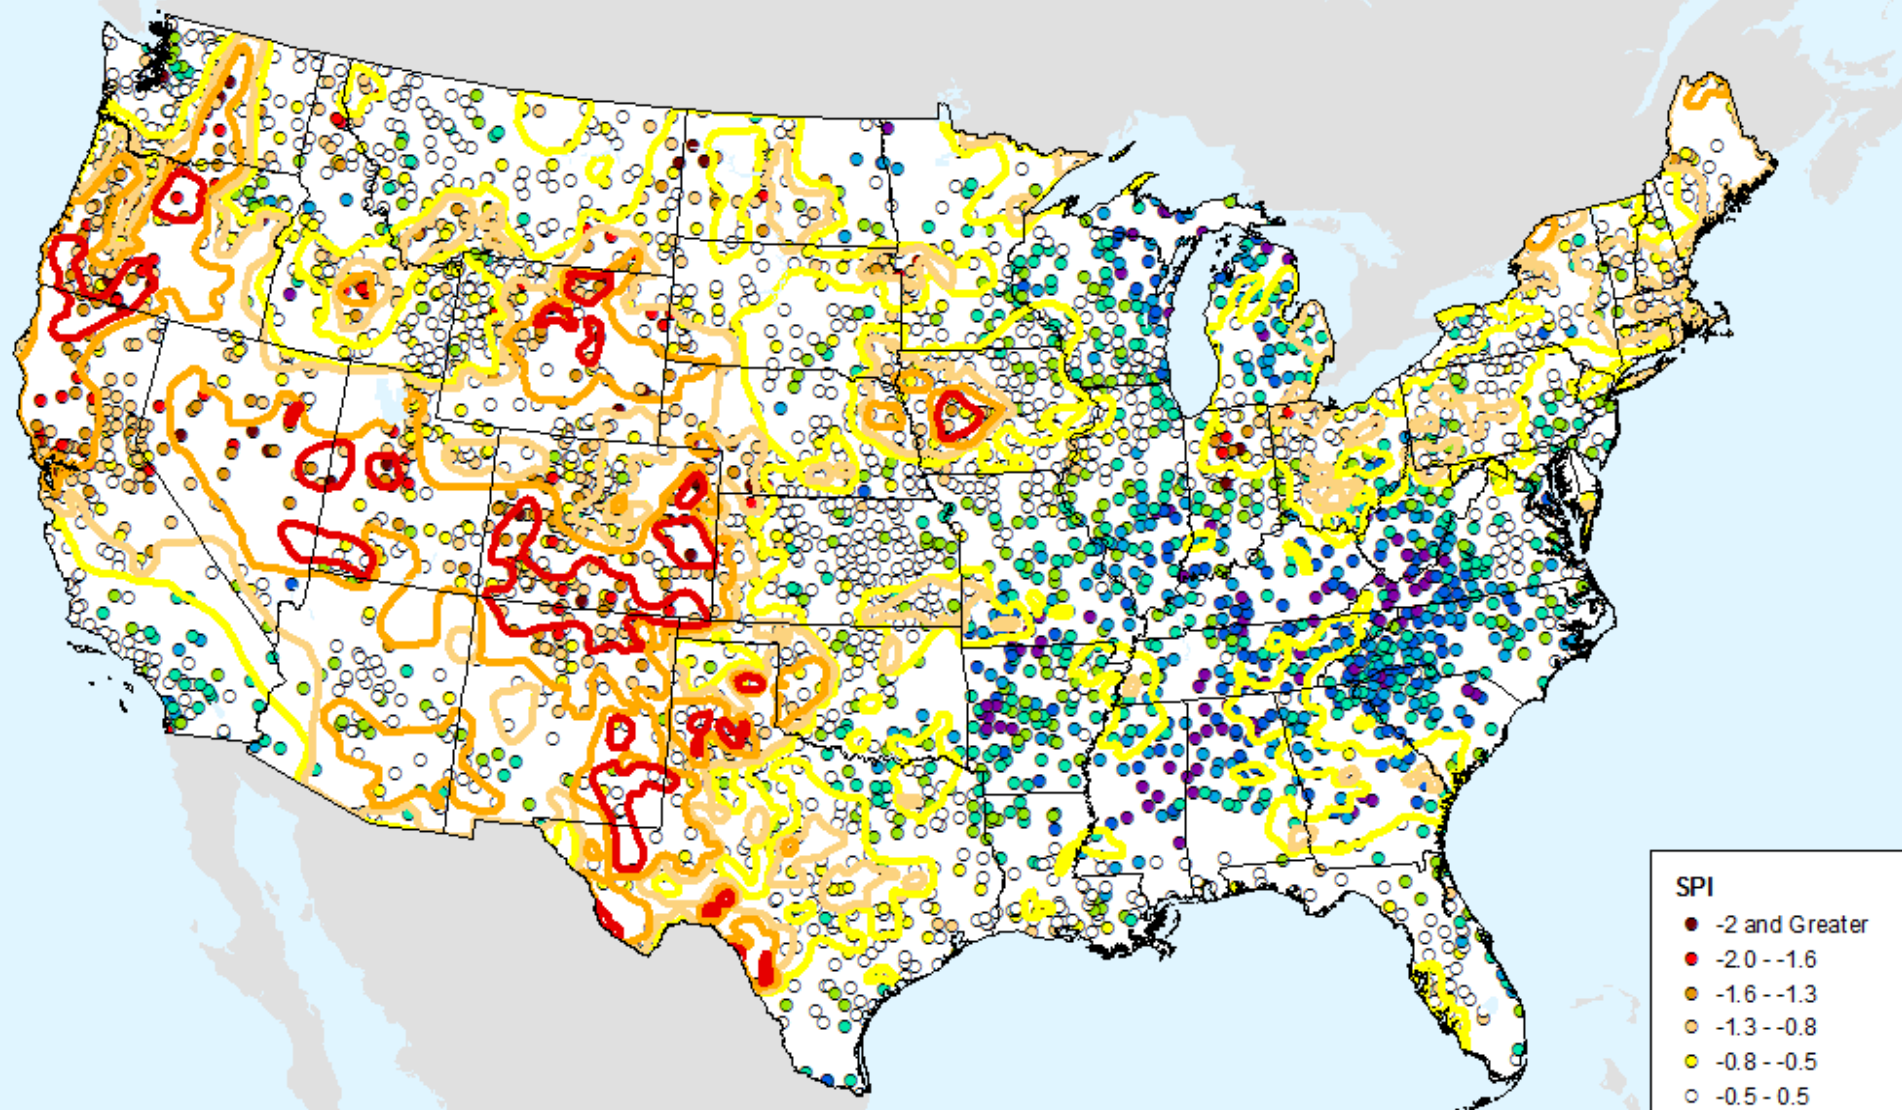

HPRCC Water Year-to-date SPI

As of: Tuesday, August 11, 2020

USDM for: Aug. 4, 2020