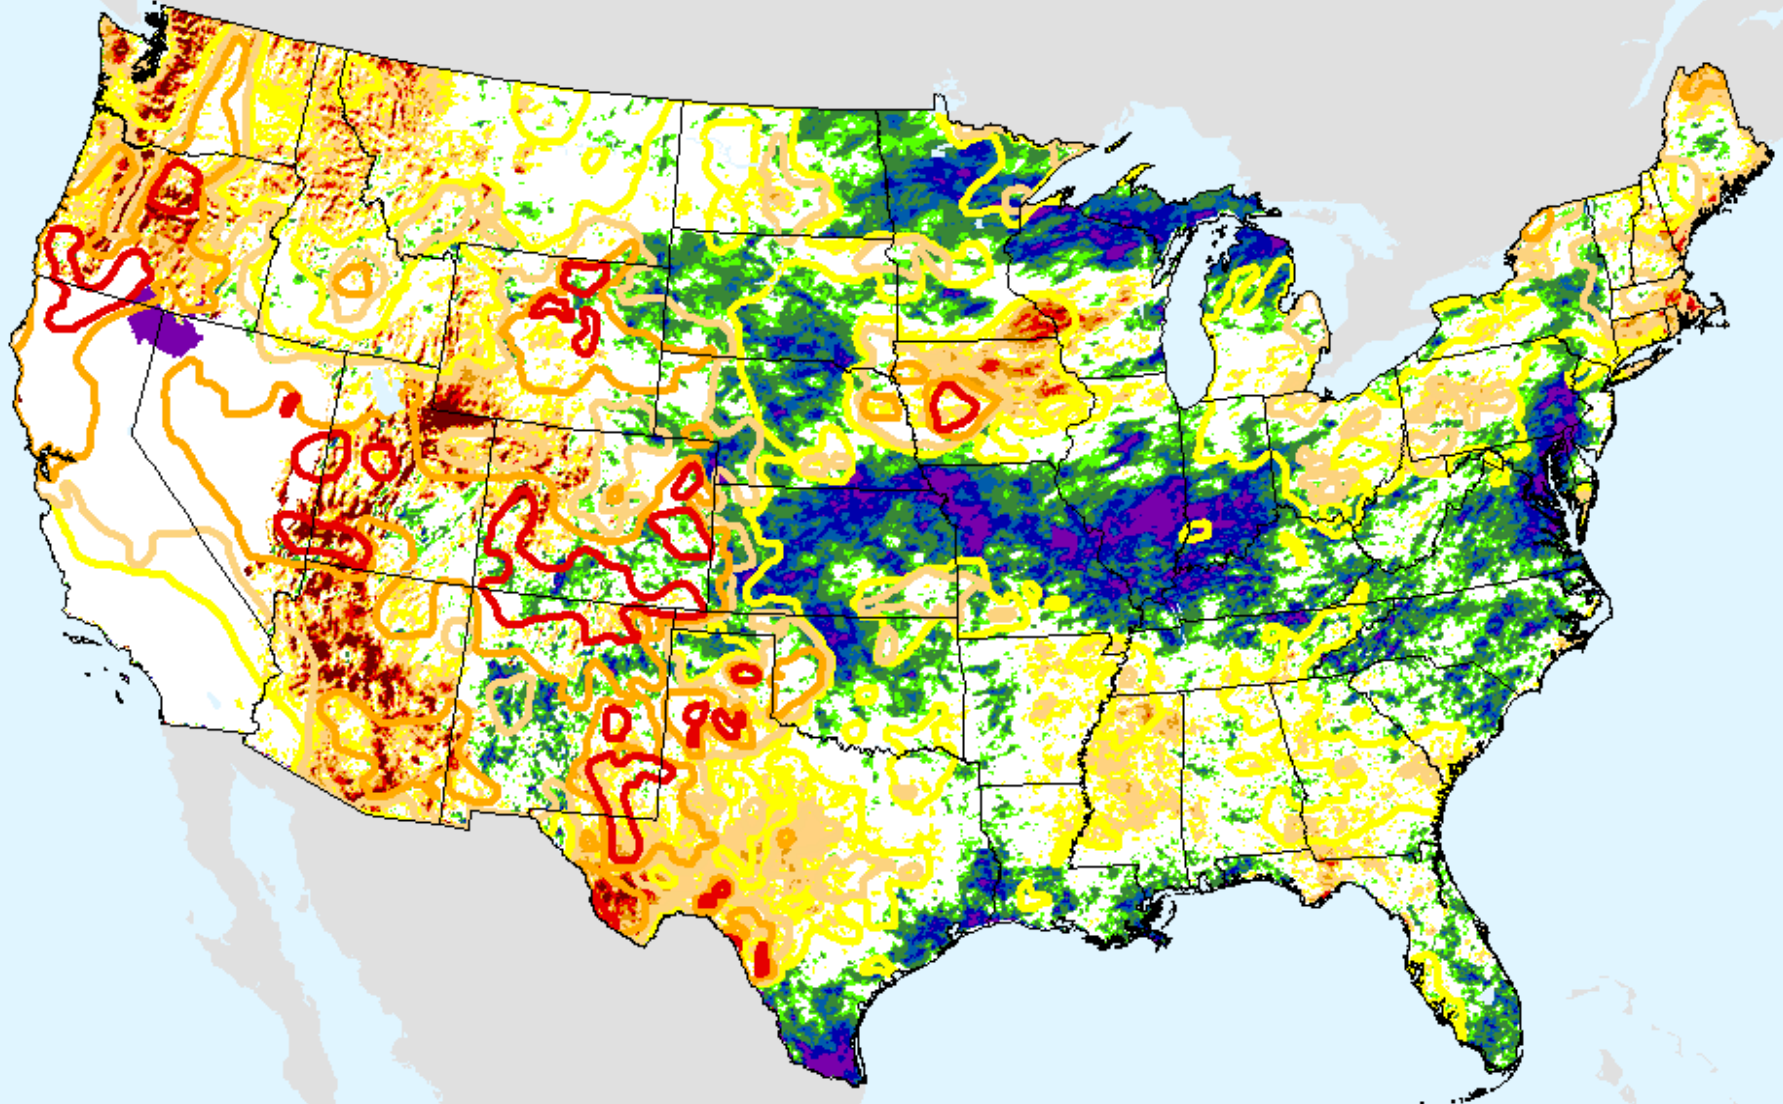

AHPS 1-month SPEI

As of: Tuesday, August 11, 2020

USDM for: Aug. 4, 2020

SPEI (USDM)