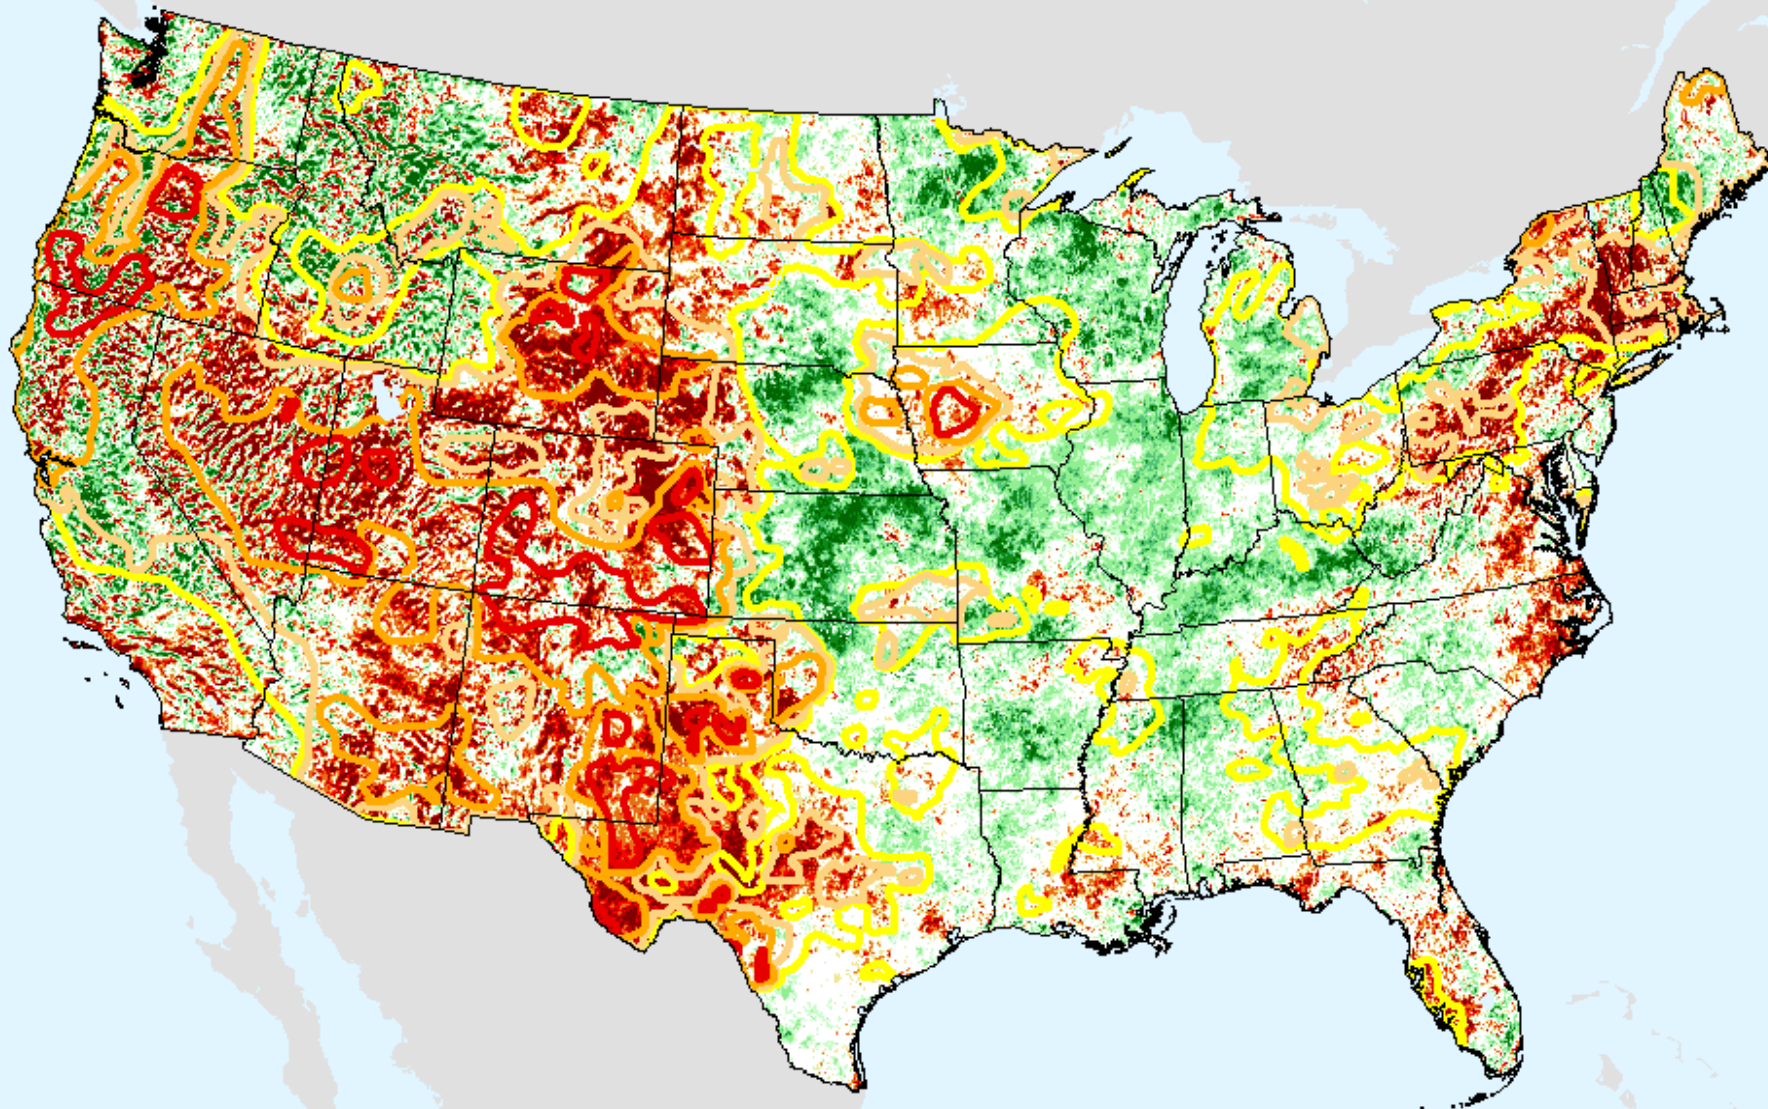

Background

Vegetation Drought Response Index (VegDRI)

As of: Tuesday, August 11, 2020

Background

Evaporative Stress Index (ESI) 4-week

As of: Tuesday, August 11, 2020

USDM for: Aug. 4, 2020

ESI