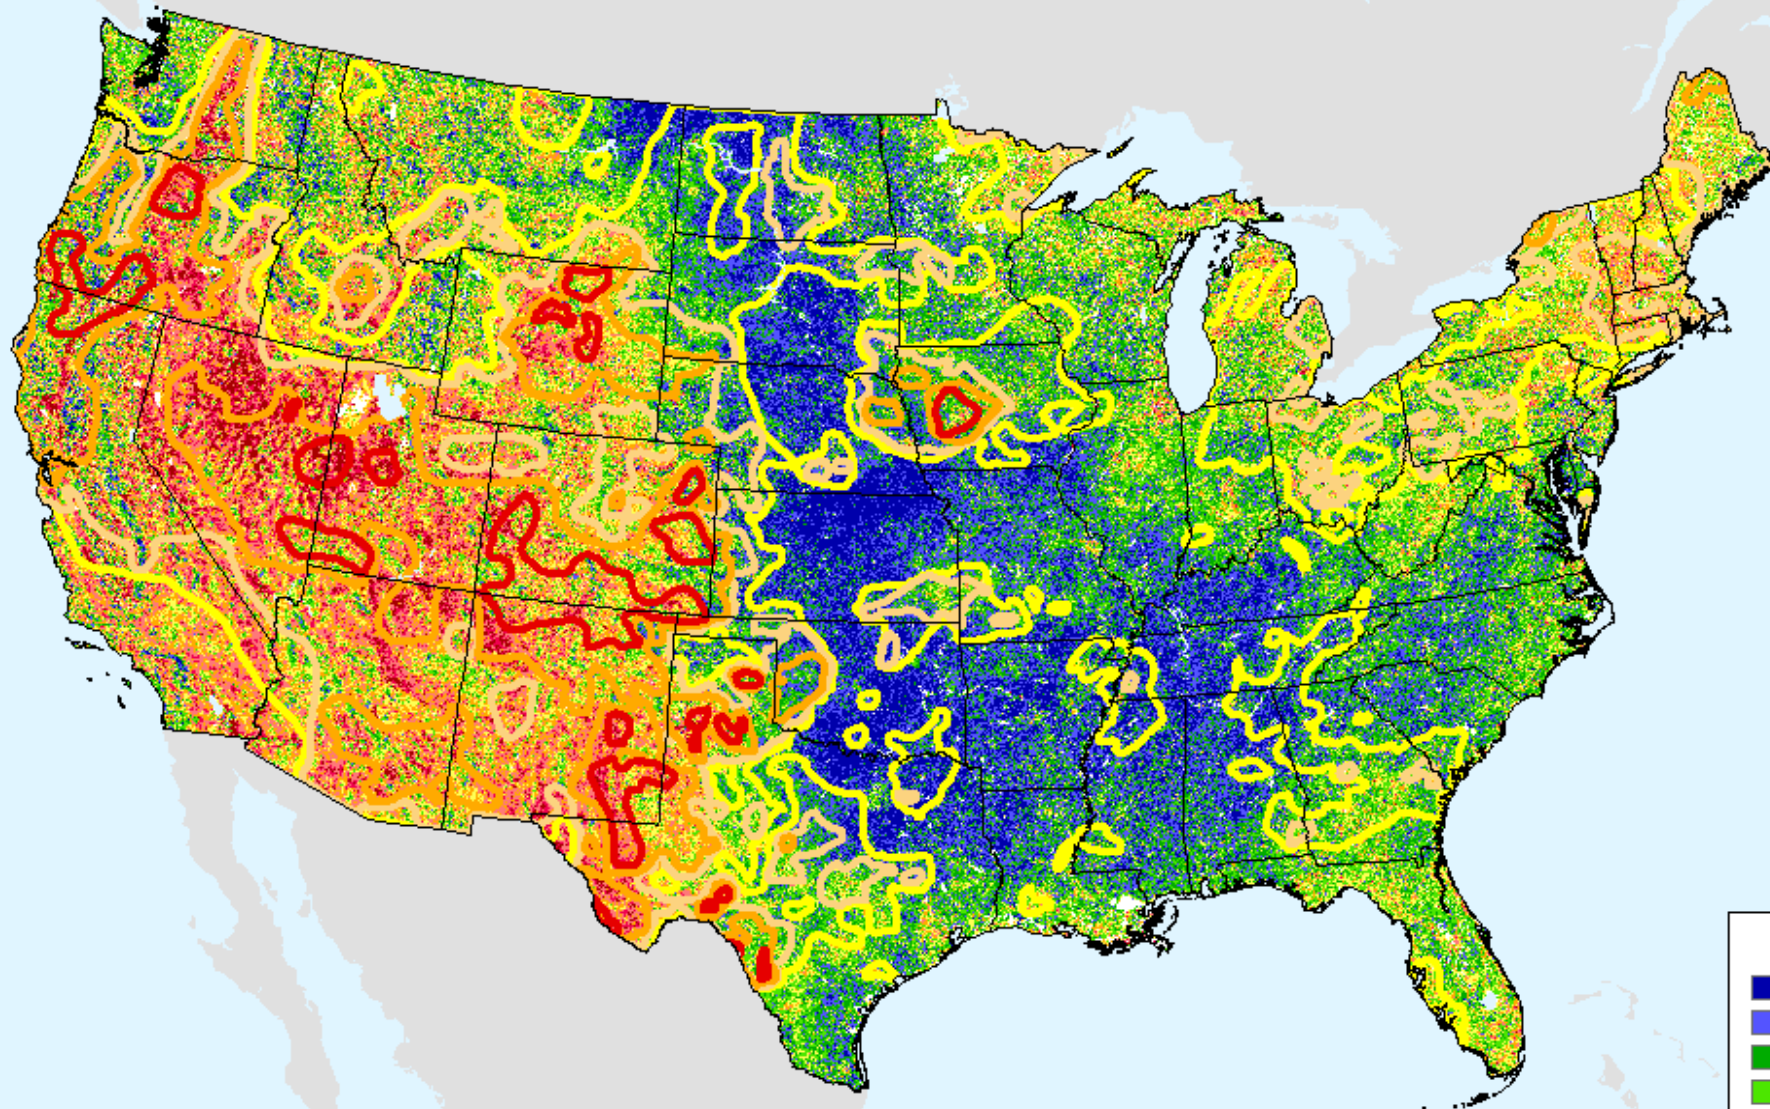

Vegetation Health Index

As of: Tuesday, August 11, 2020

USDM for: Aug. 4, 2020

Vegetation Health Index

As of: Tuesday, August 11, 2020

VHI	
85 - 100	Dark Blue
73 - 84	Medium Blue
61 - 72	Green
49 - 60	Light Green
37 - 48	Yellow
25 - 36	Orange
13 - 24	Red
7 - 12	Magenta
1 - 6	Dark Red