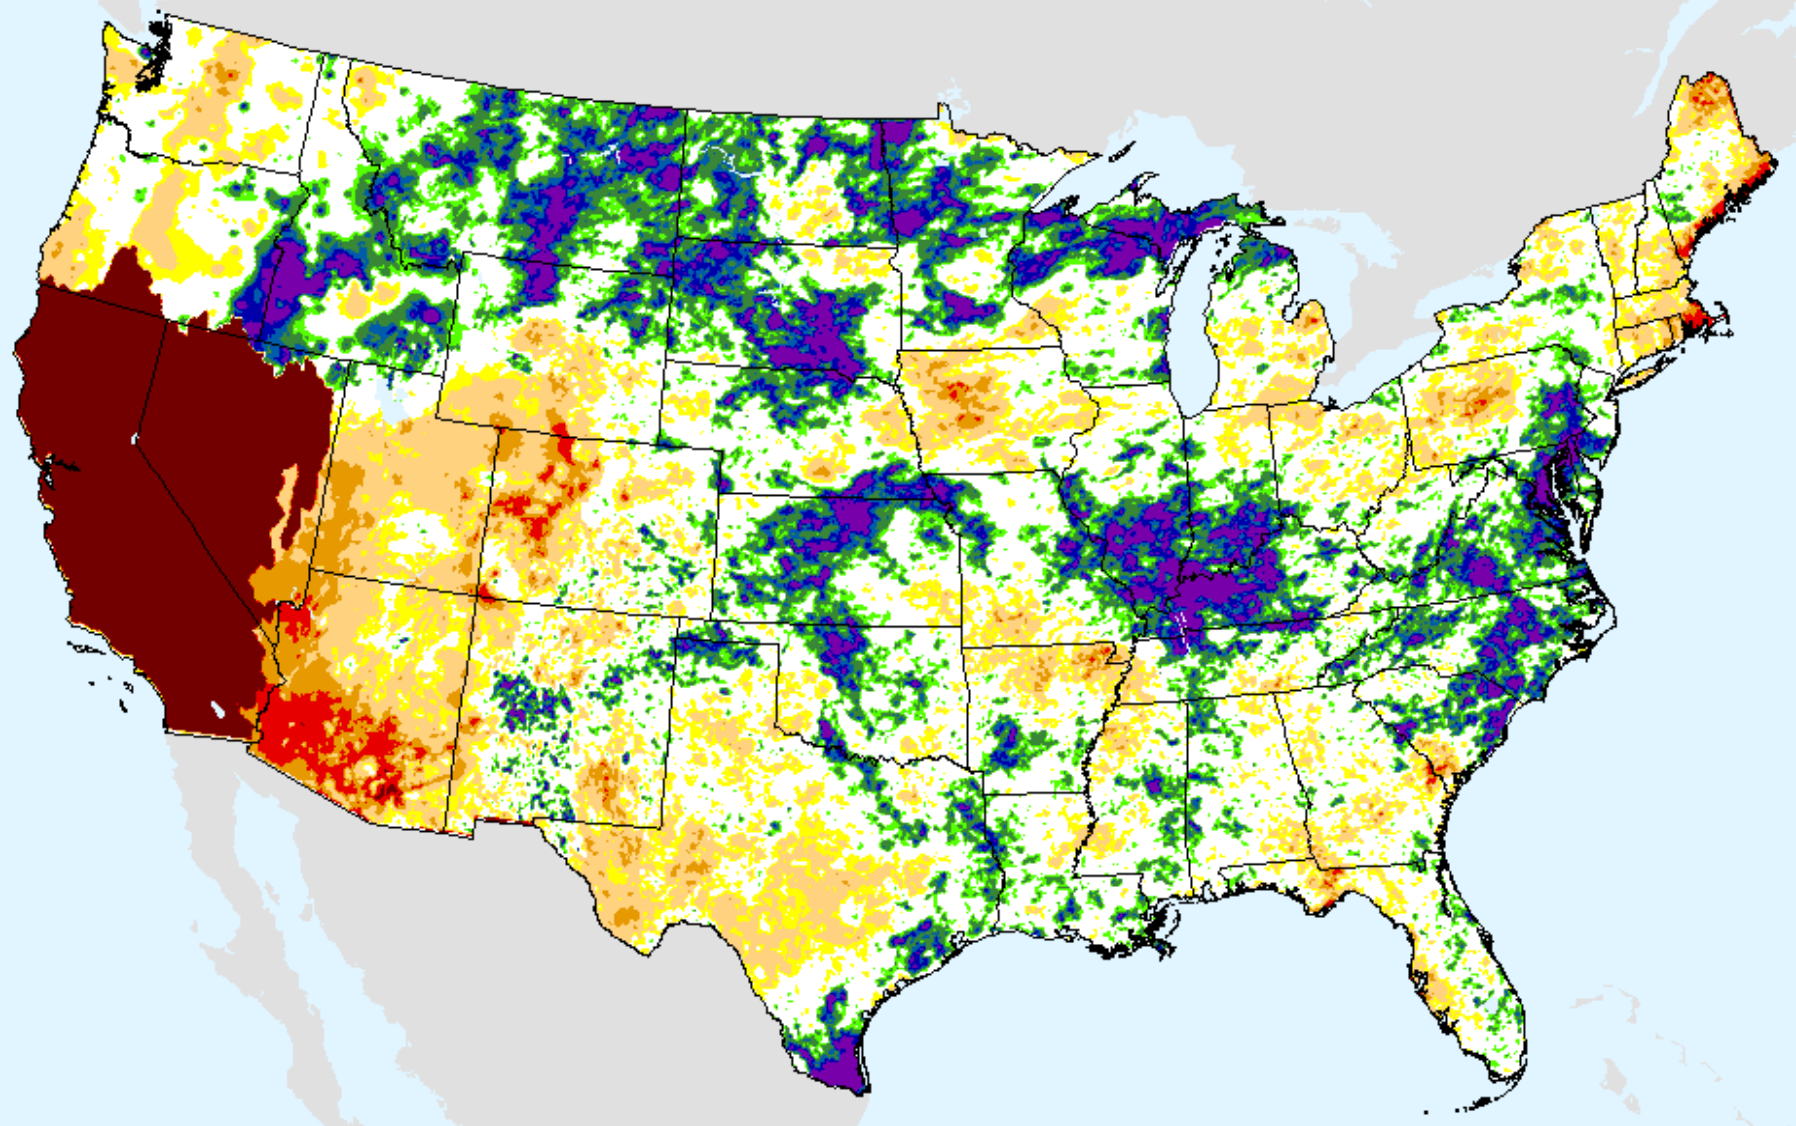

AHPS 2-month SPI

As of: Tuesday, August 11, 2020

USDM for: Aug. 4, 2020

SPI (USDM)

AHPS 2-month SPI

As of: Tuesday, August 11, 2020

AHPS 3-month SPI

As of: Tuesday, August 11, 2020