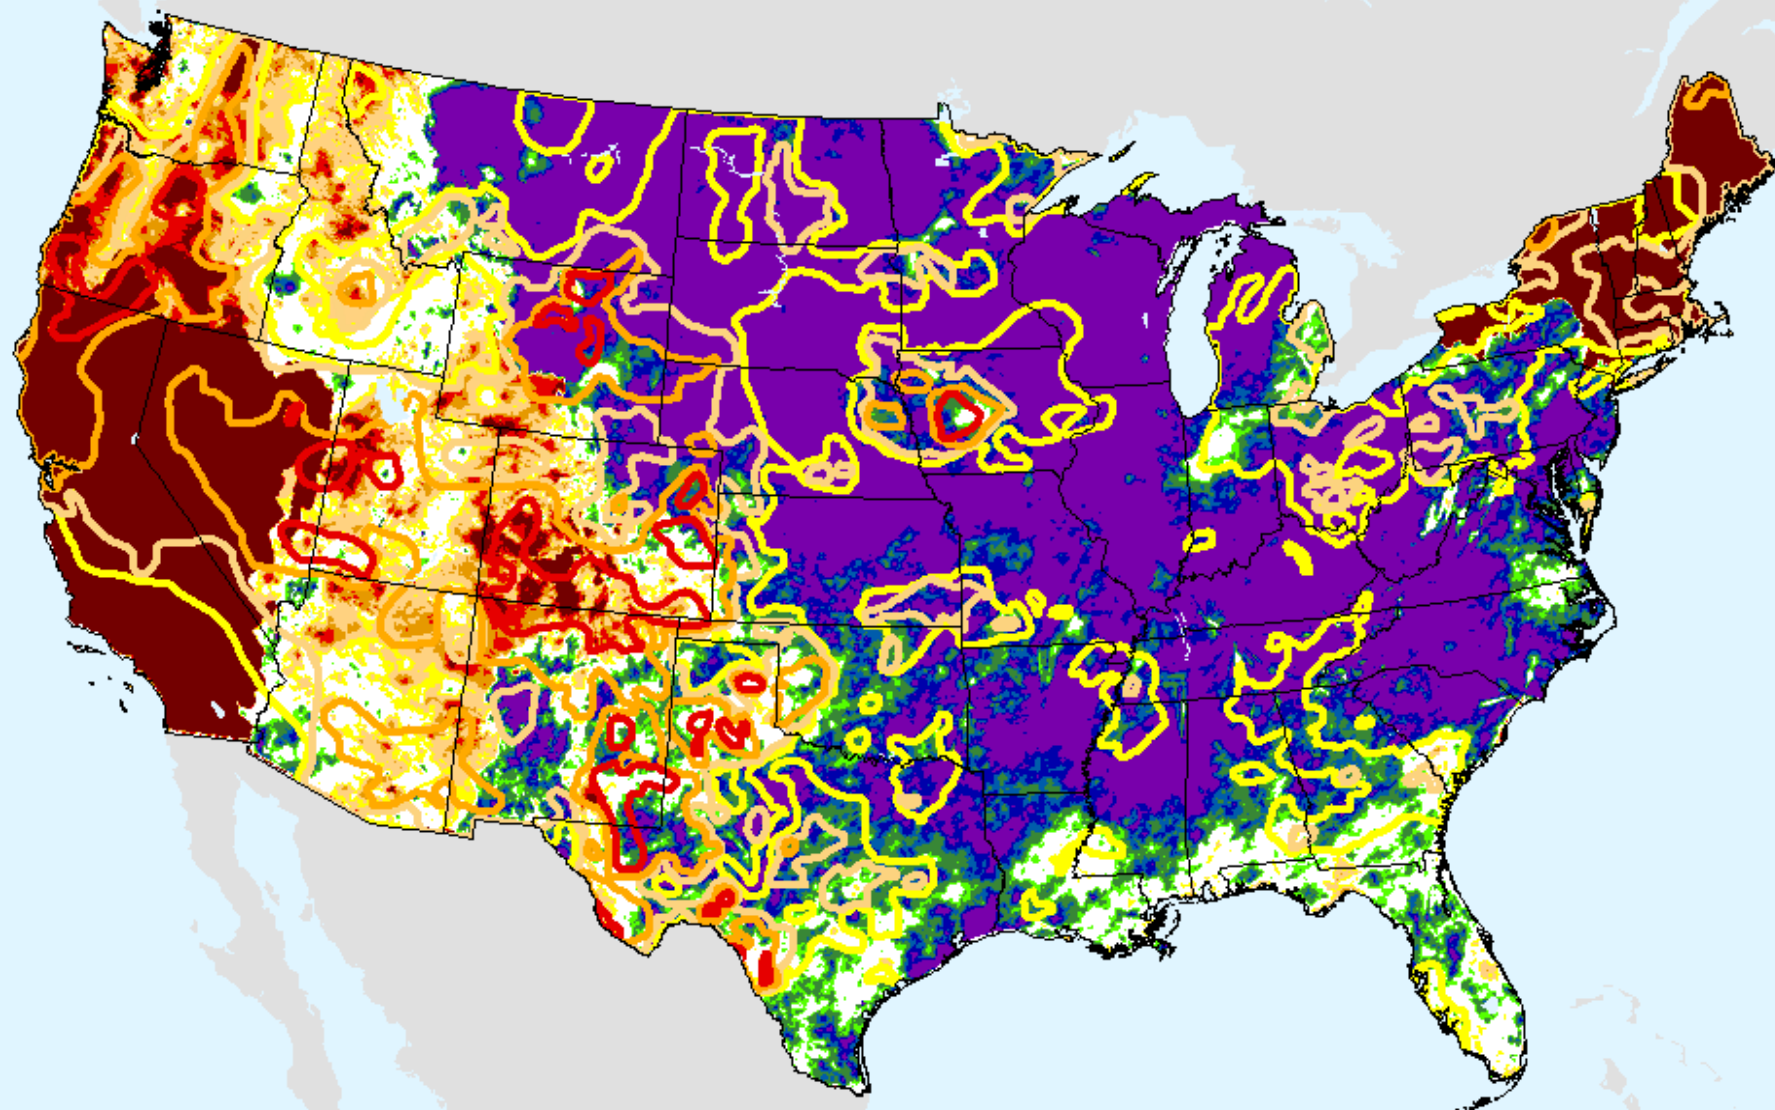

AHPS 12-month SPI

As of: Tuesday, August 11, 2020

USDM for: Aug. 4, 2020

SPI (USDM)

AHPS 12-month SPI

As of: Tuesday, August 11, 2020

AHPS 24-month SPI

As of: Tuesday, August 11, 2020