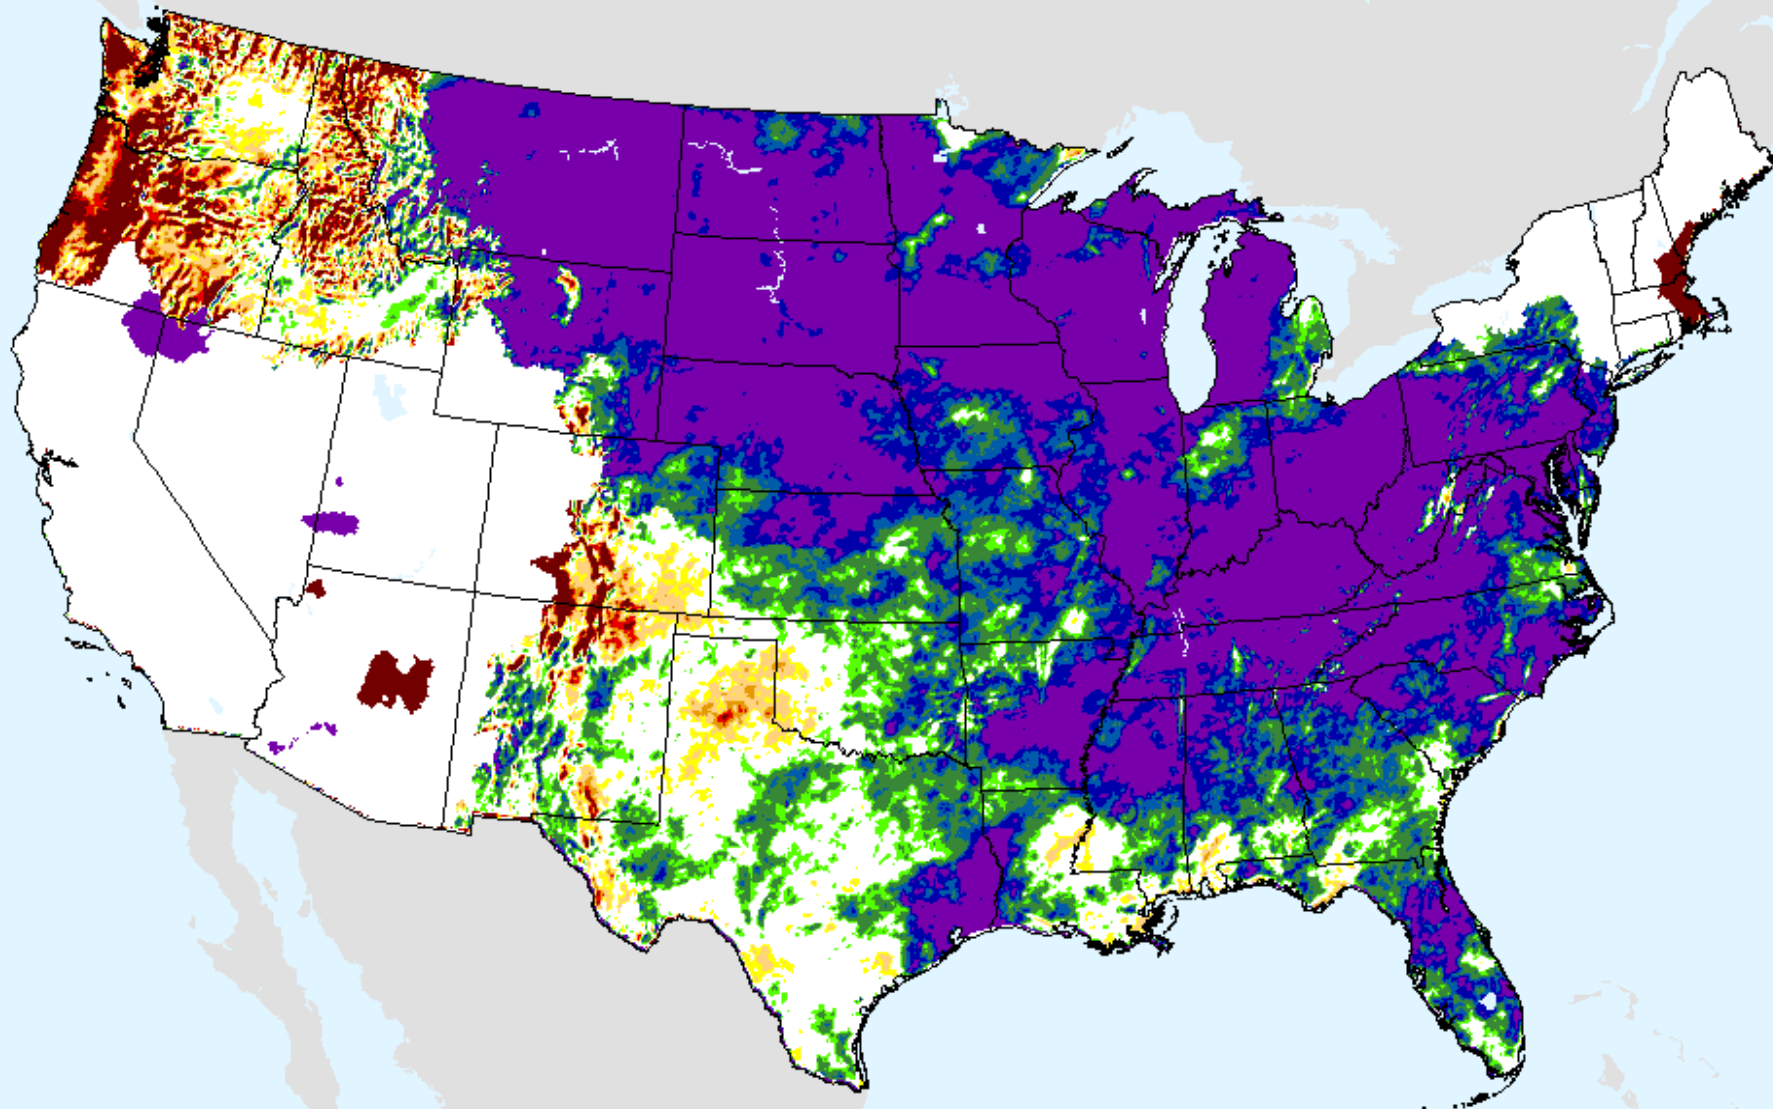

As of: Tuesday, August 11, 2020

SPEI (USDM)

AHPS 36-month SPEI

As of: Tuesday, August 11, 2020

USDM for: Aug. 4, 2020

SPEI (USDM)

AHPS 36-month SPEI

As of: Tuesday, August 11, 2020