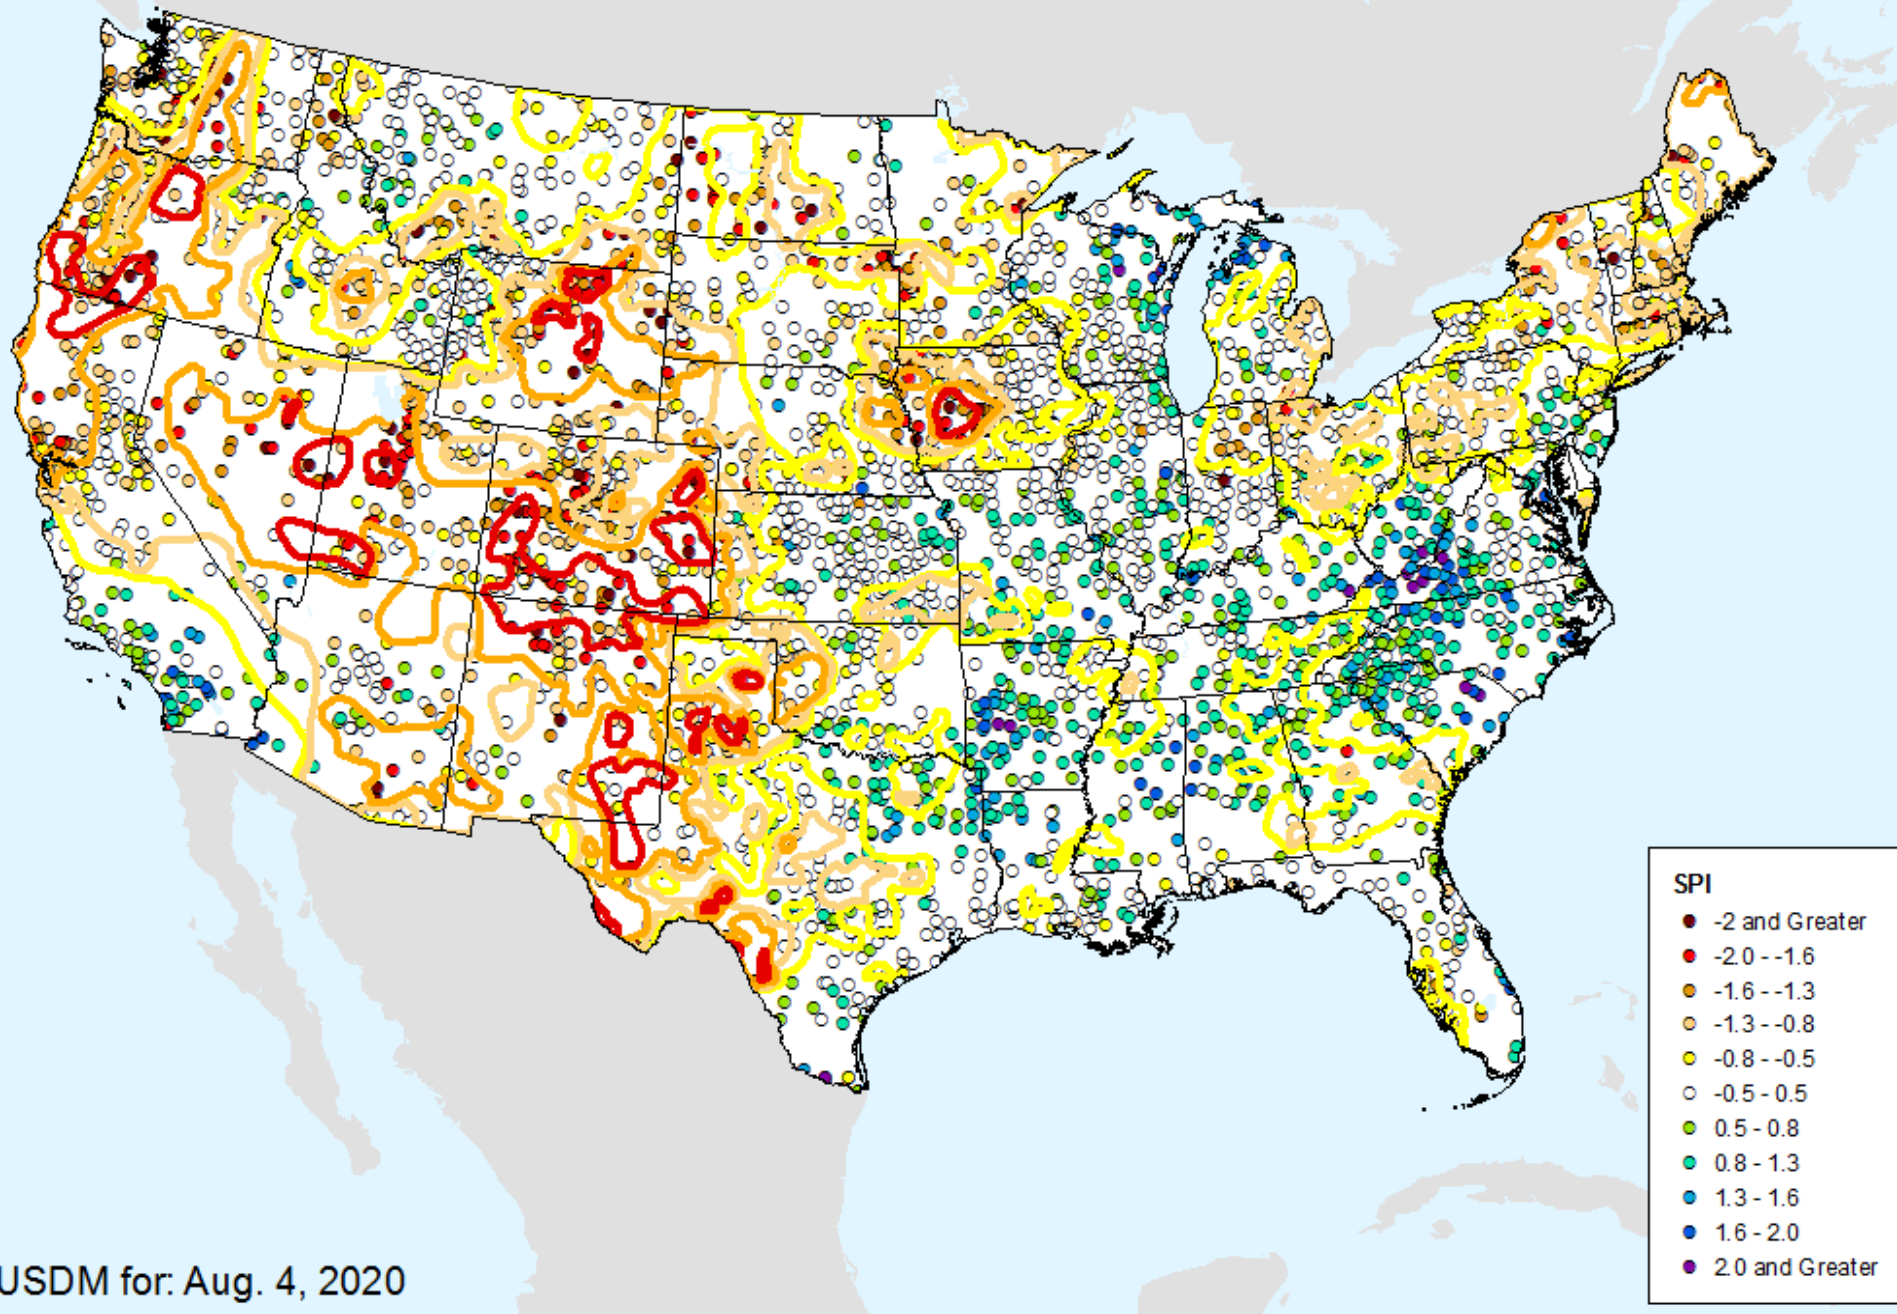

HPRCC 6-month SPI

As of: Tuesday, August 11, 2020

USDM for: Aug. 4, 2020