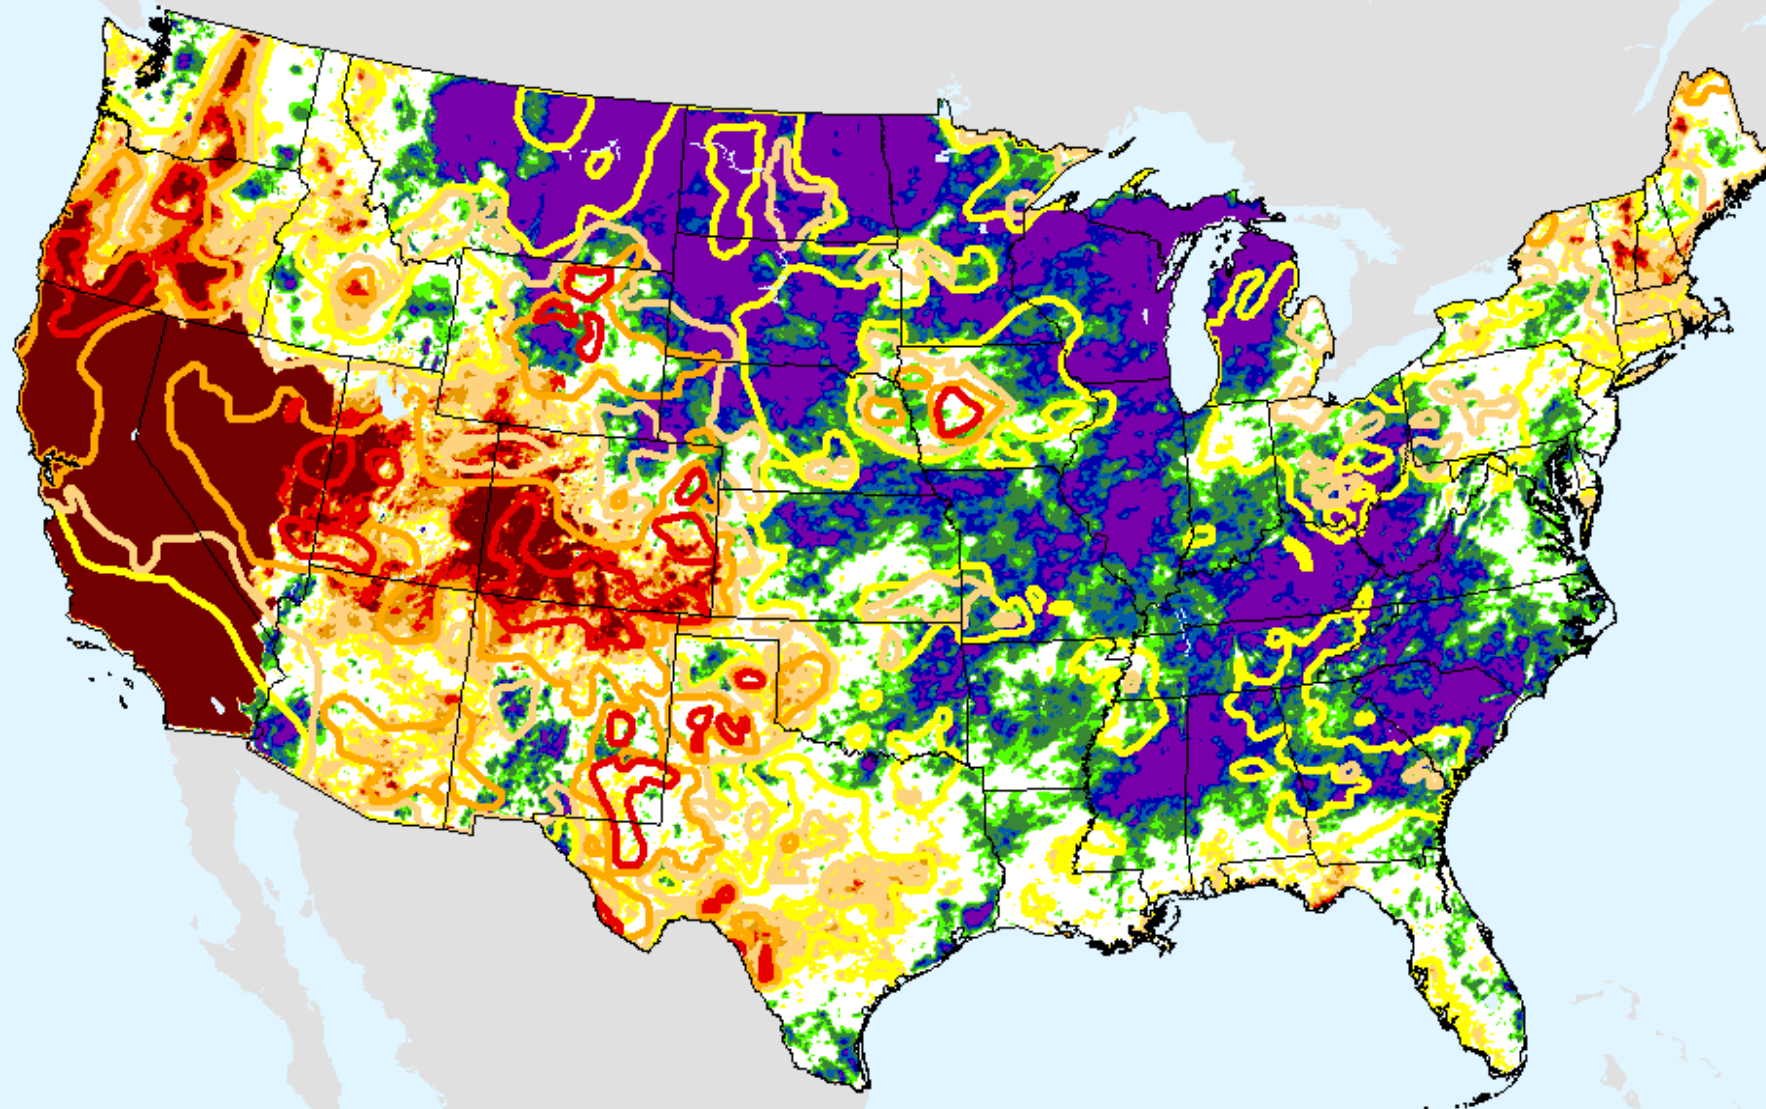

AHPS 12-month SPI

As of: Tuesday, August 11, 2020

USDM for: Aug. 4, 2020

SPI (USDM)