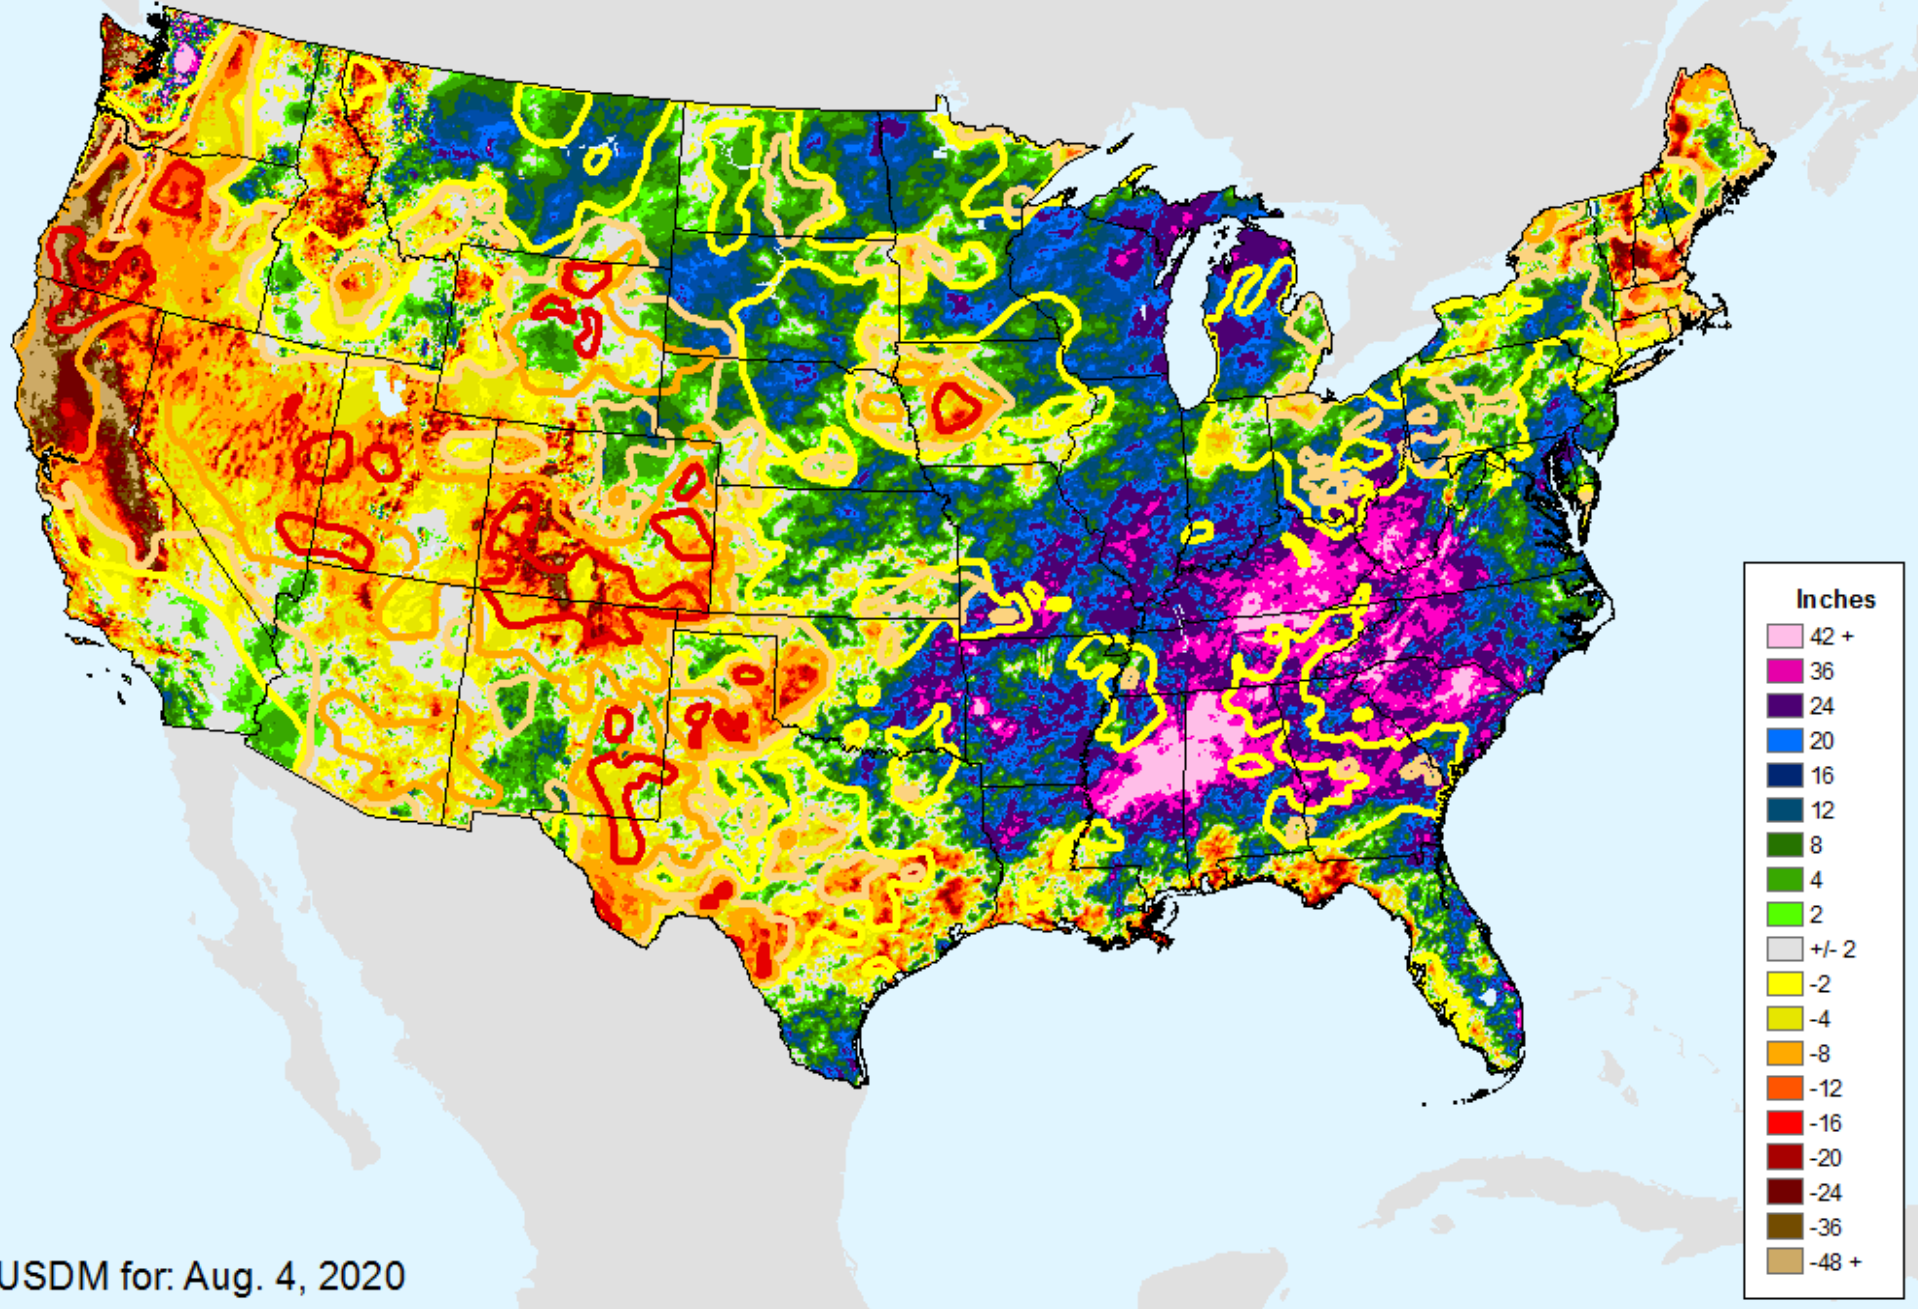

As of: Tuesday, August 11, 2020

USDM for: Aug. 4, 2020

AHPS 180-Day Pct of Normal Pcp

As of: Tuesday, August 11, 2020

AHPS Water-Year Precip Departure

As of: Tuesday, August 11, 2020

AHPS Water-Year Precip Departure