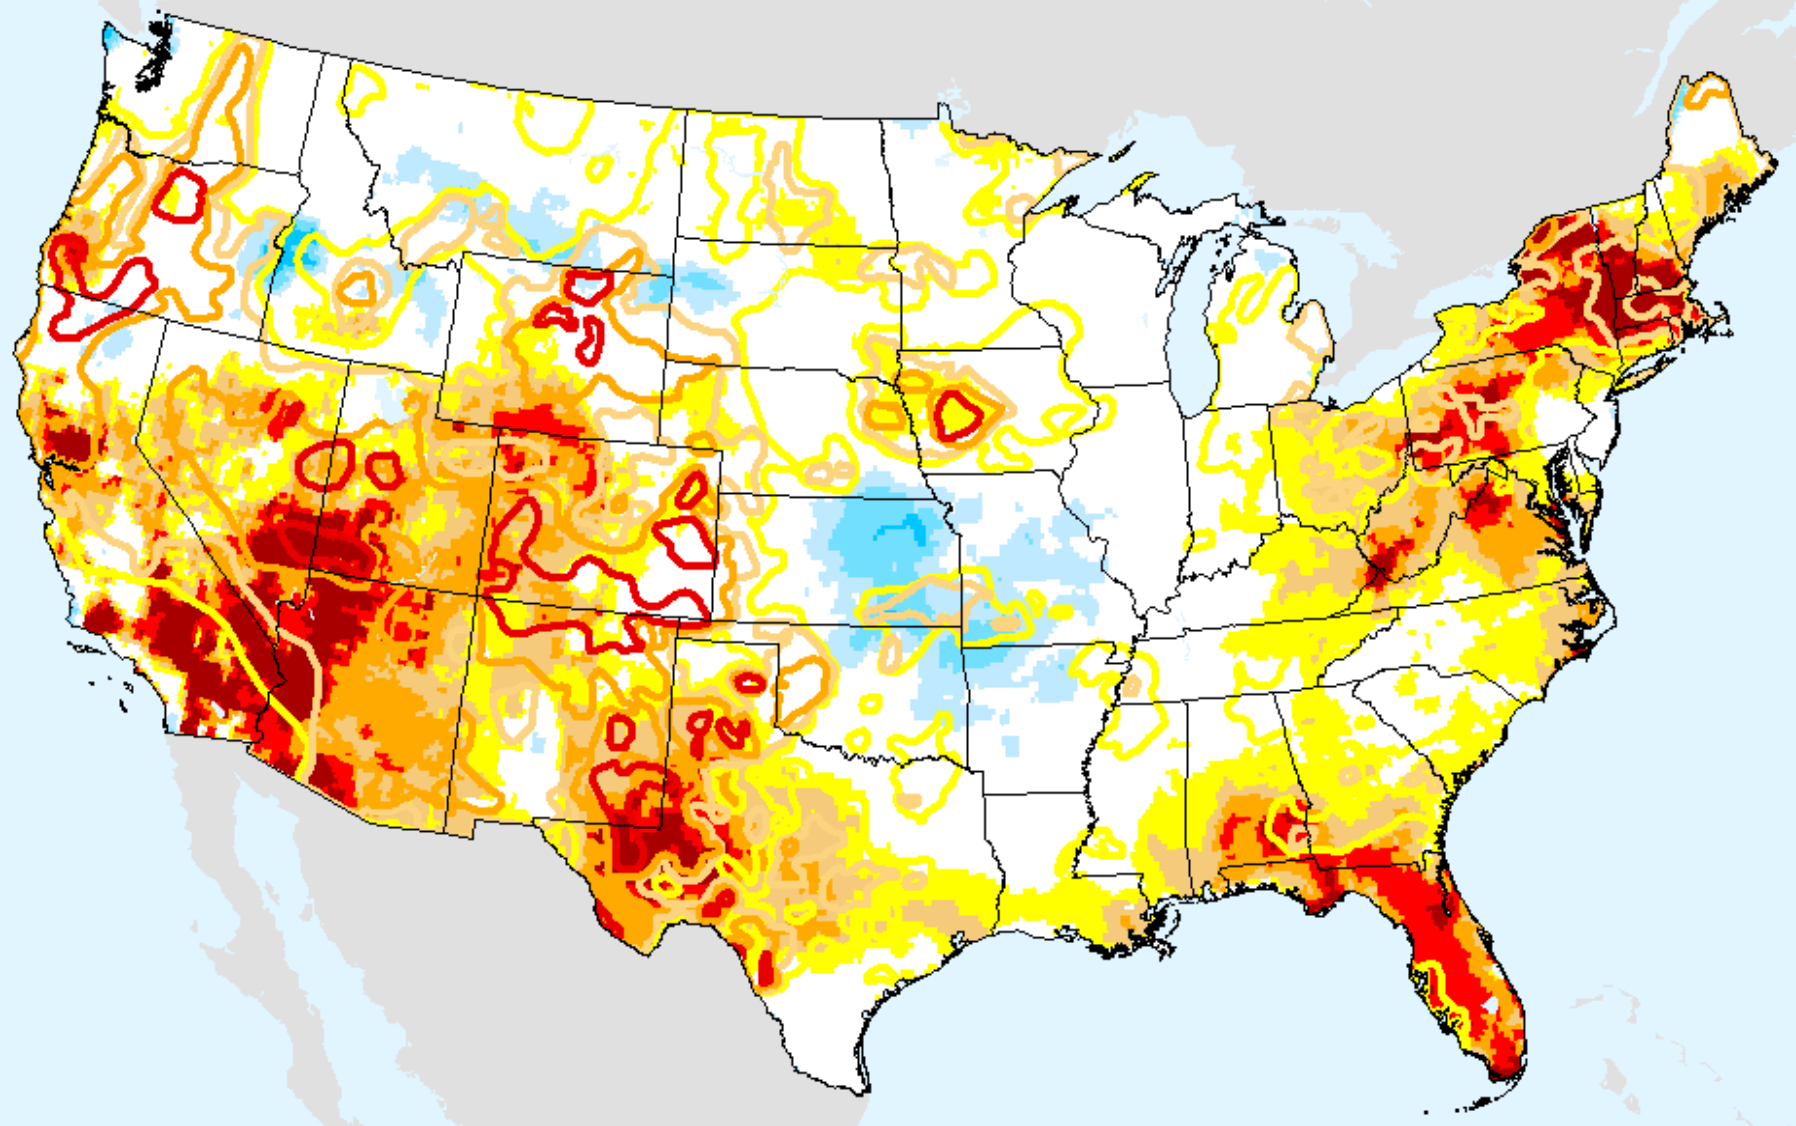

EDDI 4-week

As of: Tuesday, August 11, 2020

USDM for: Aug. 4, 2020