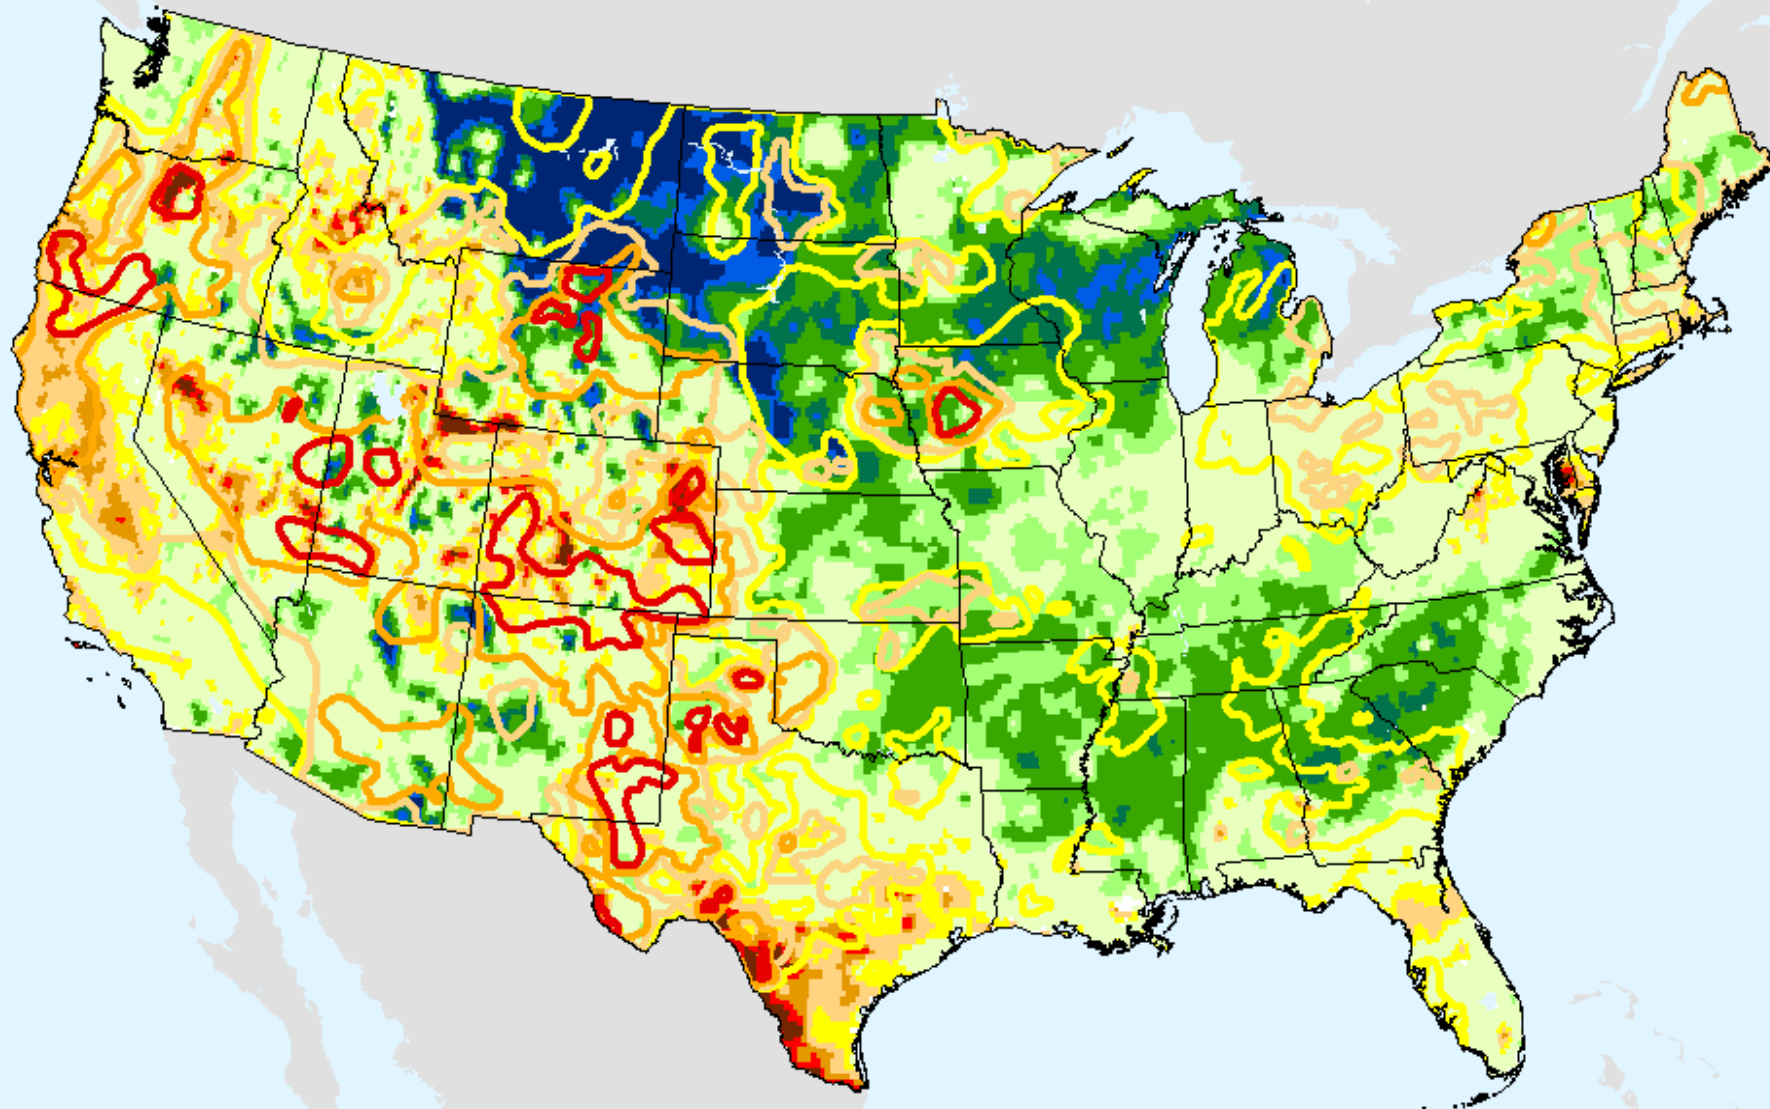

USGS 28-Day Avg Streamflow

As of: Tuesday, August 11, 2020

USGS 28-Day Avg Streamflow

As of: Tuesday, August 11, 2020

NLDAS Top 1m Soil Moisture

As of: Tuesday, August 11, 2020

USDM for: Aug. 4, 2020

>98