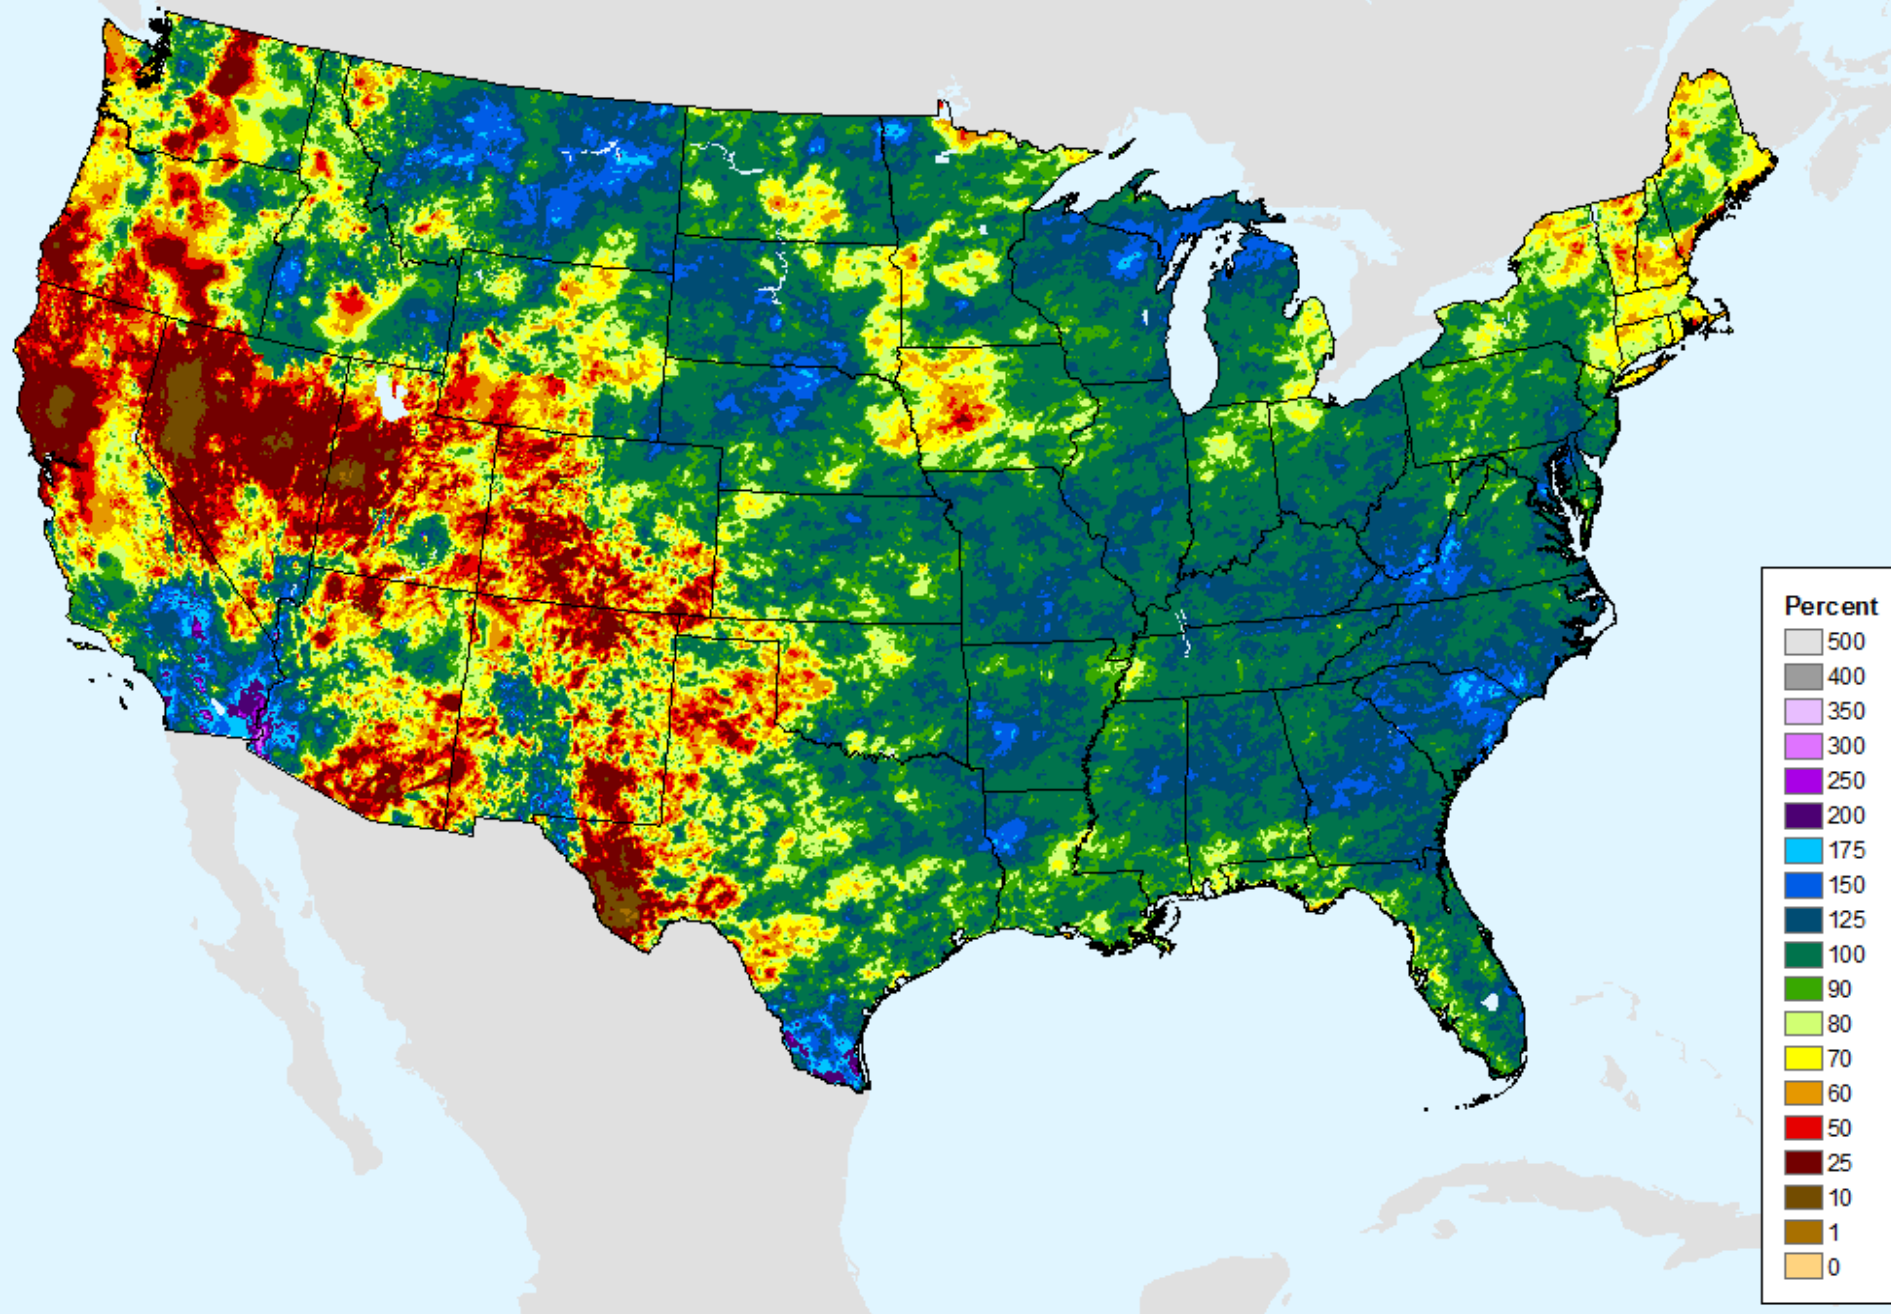

AHPS 180-Day Pct of Normal Pcp

As of: Tuesday, August 11, 2020