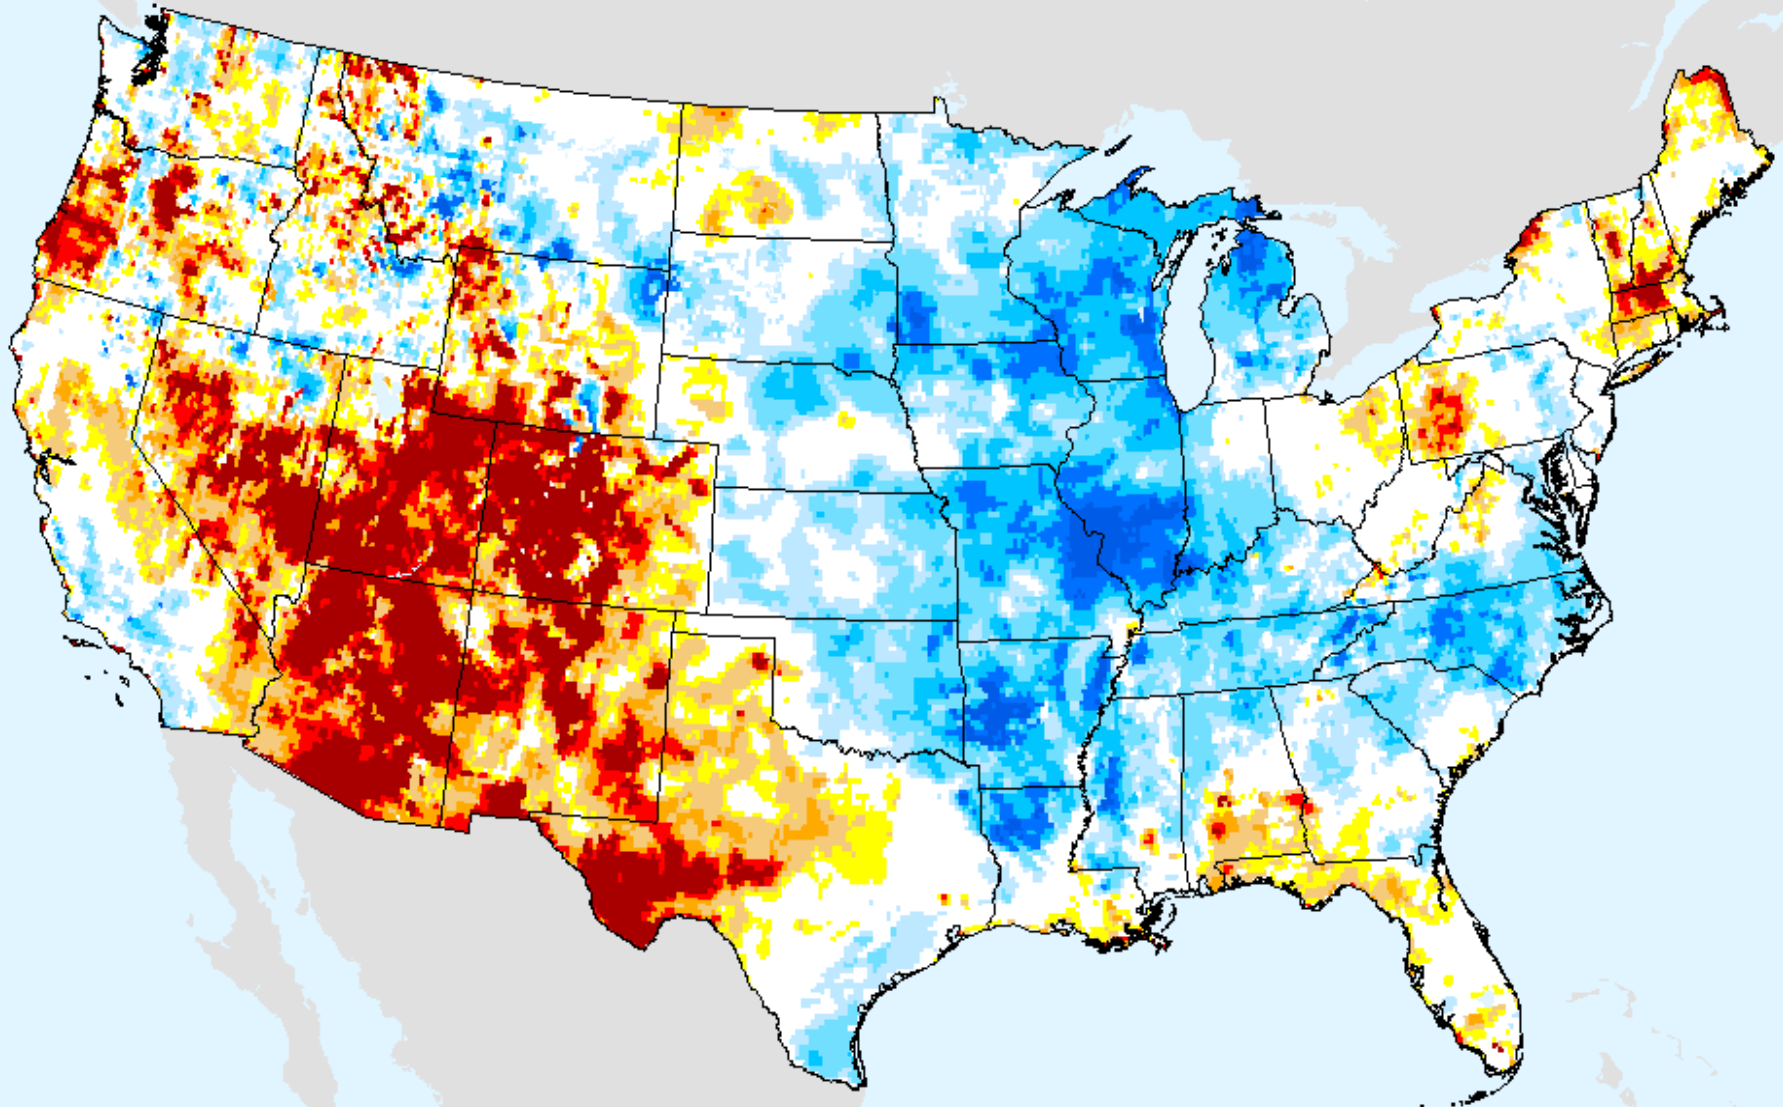

GRACE-Based Surface Soil Moisture Drought Indicator

As of: Tuesday, August 11, 2020