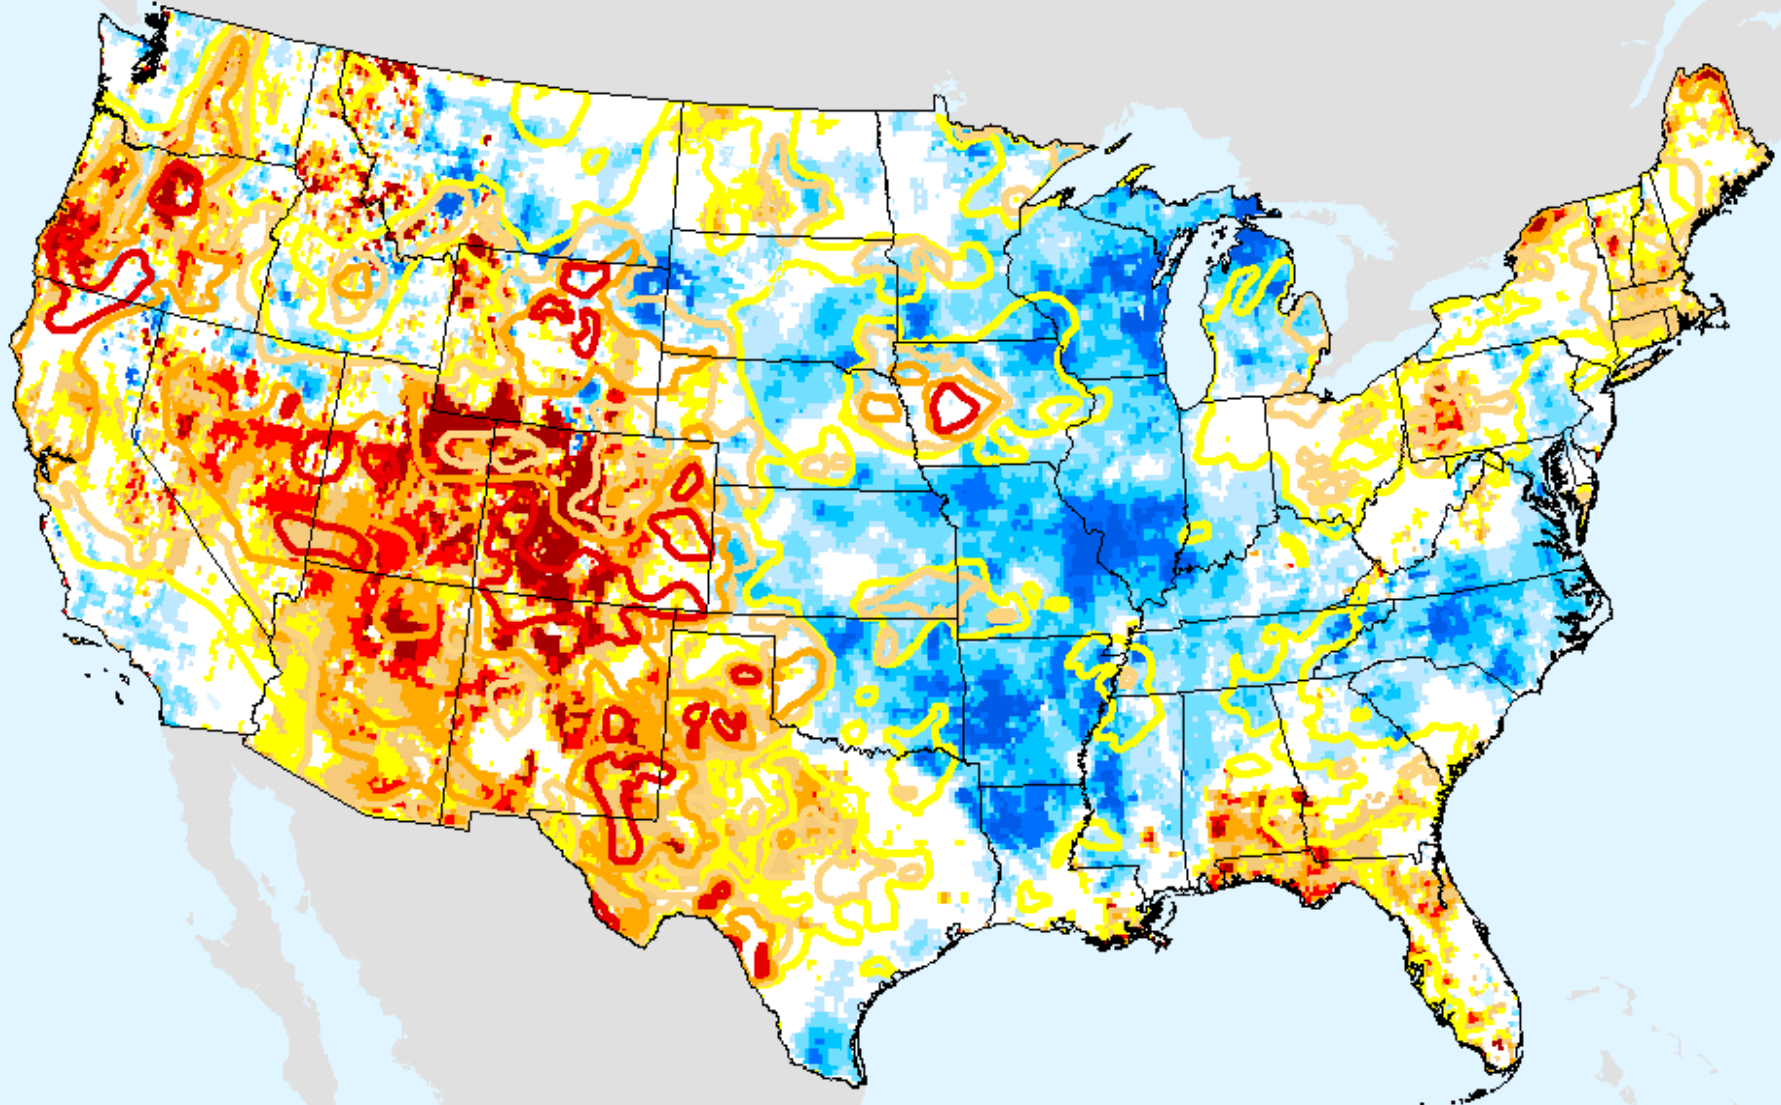

GRACE-Based Root Zone Soil Moisture Drought Indicator

As of: Tuesday, August 11, 2020

USDM for: Aug. 4, 2020