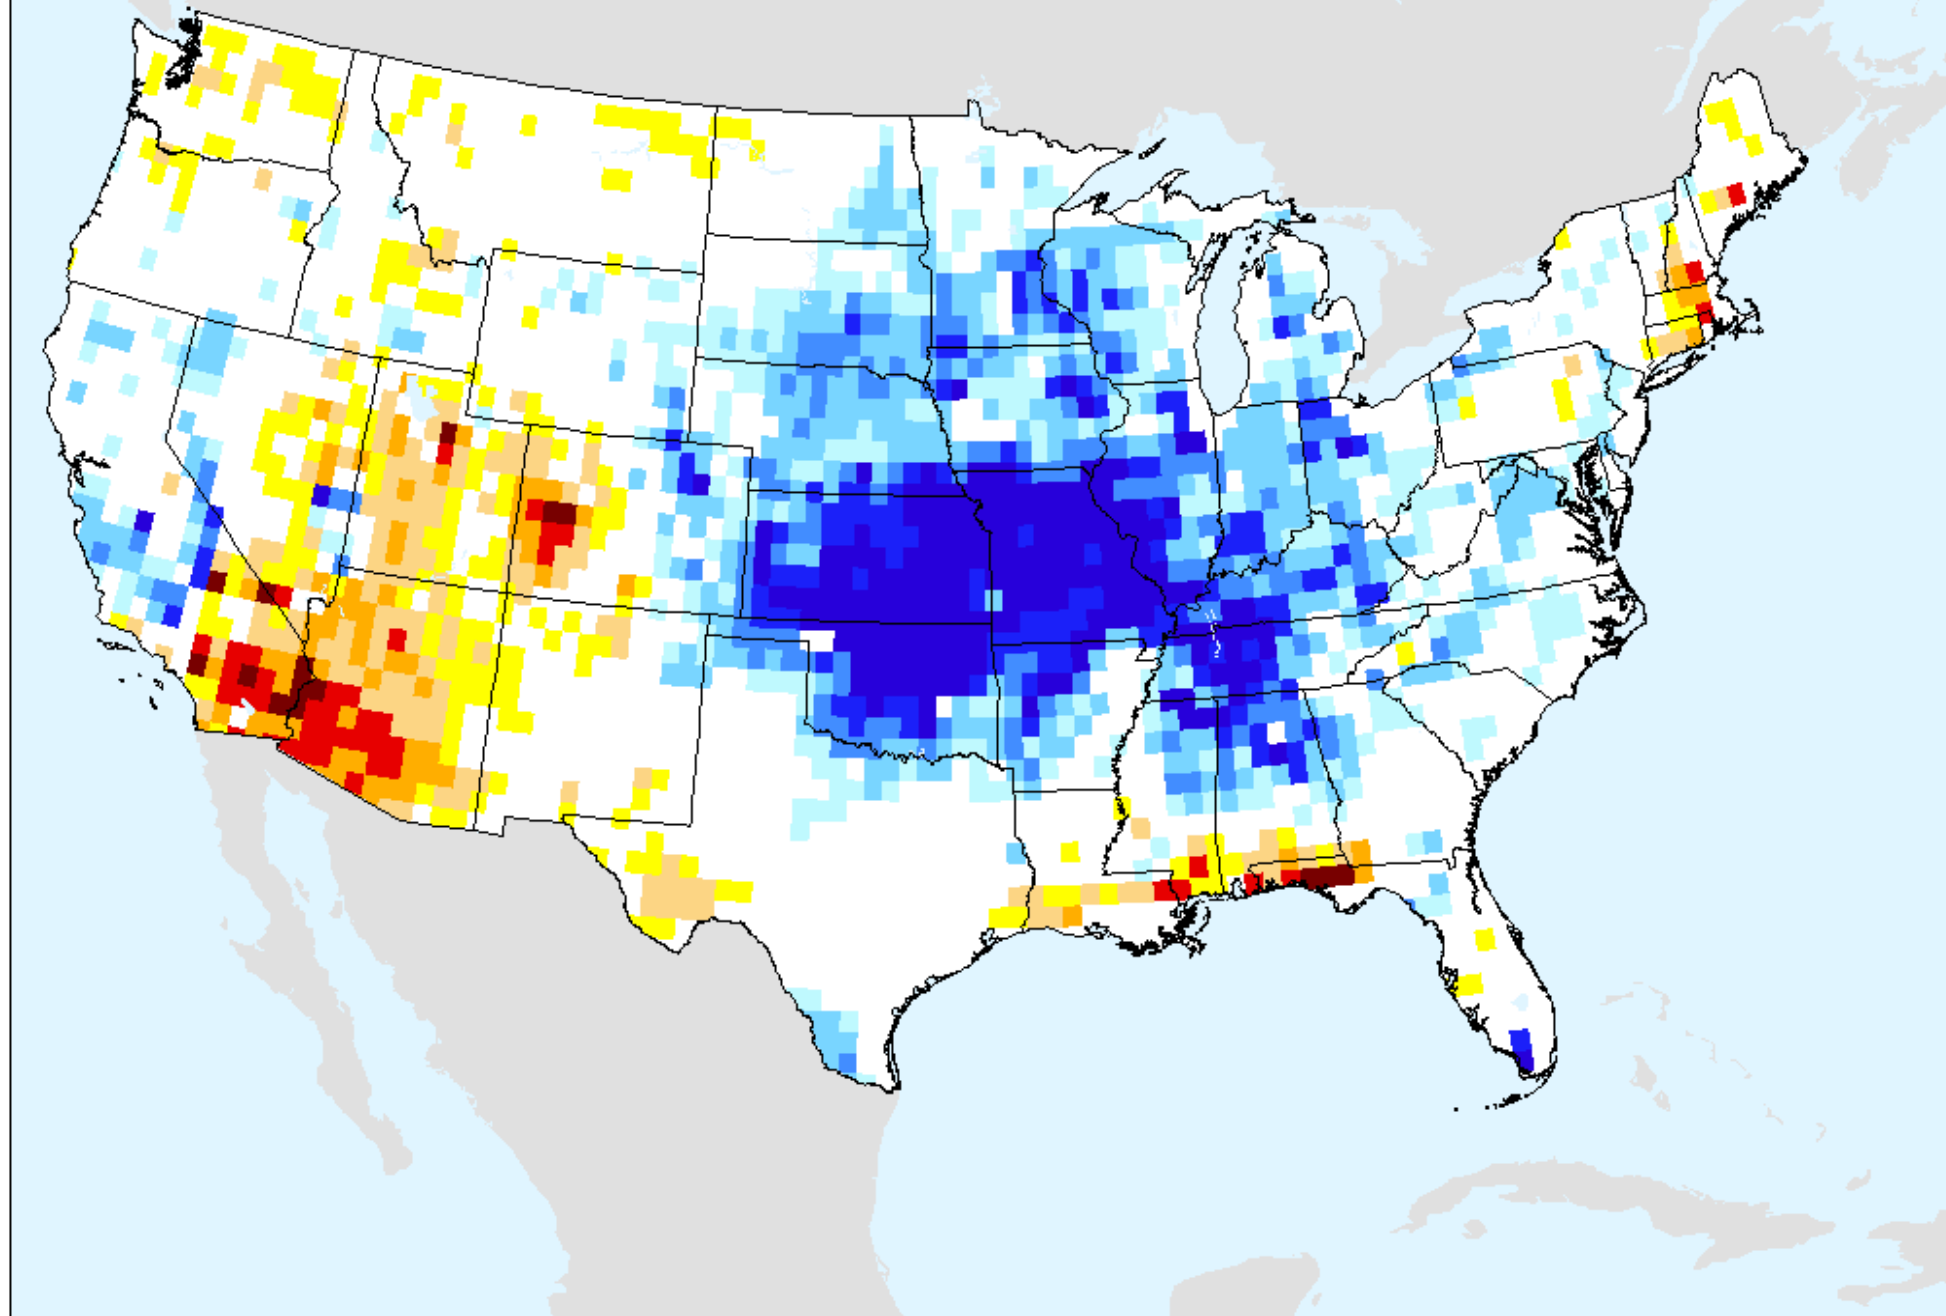

AIRS-Based Vapor Pressure Deficit 14 Day

As of: Tuesday, August 11, 2020