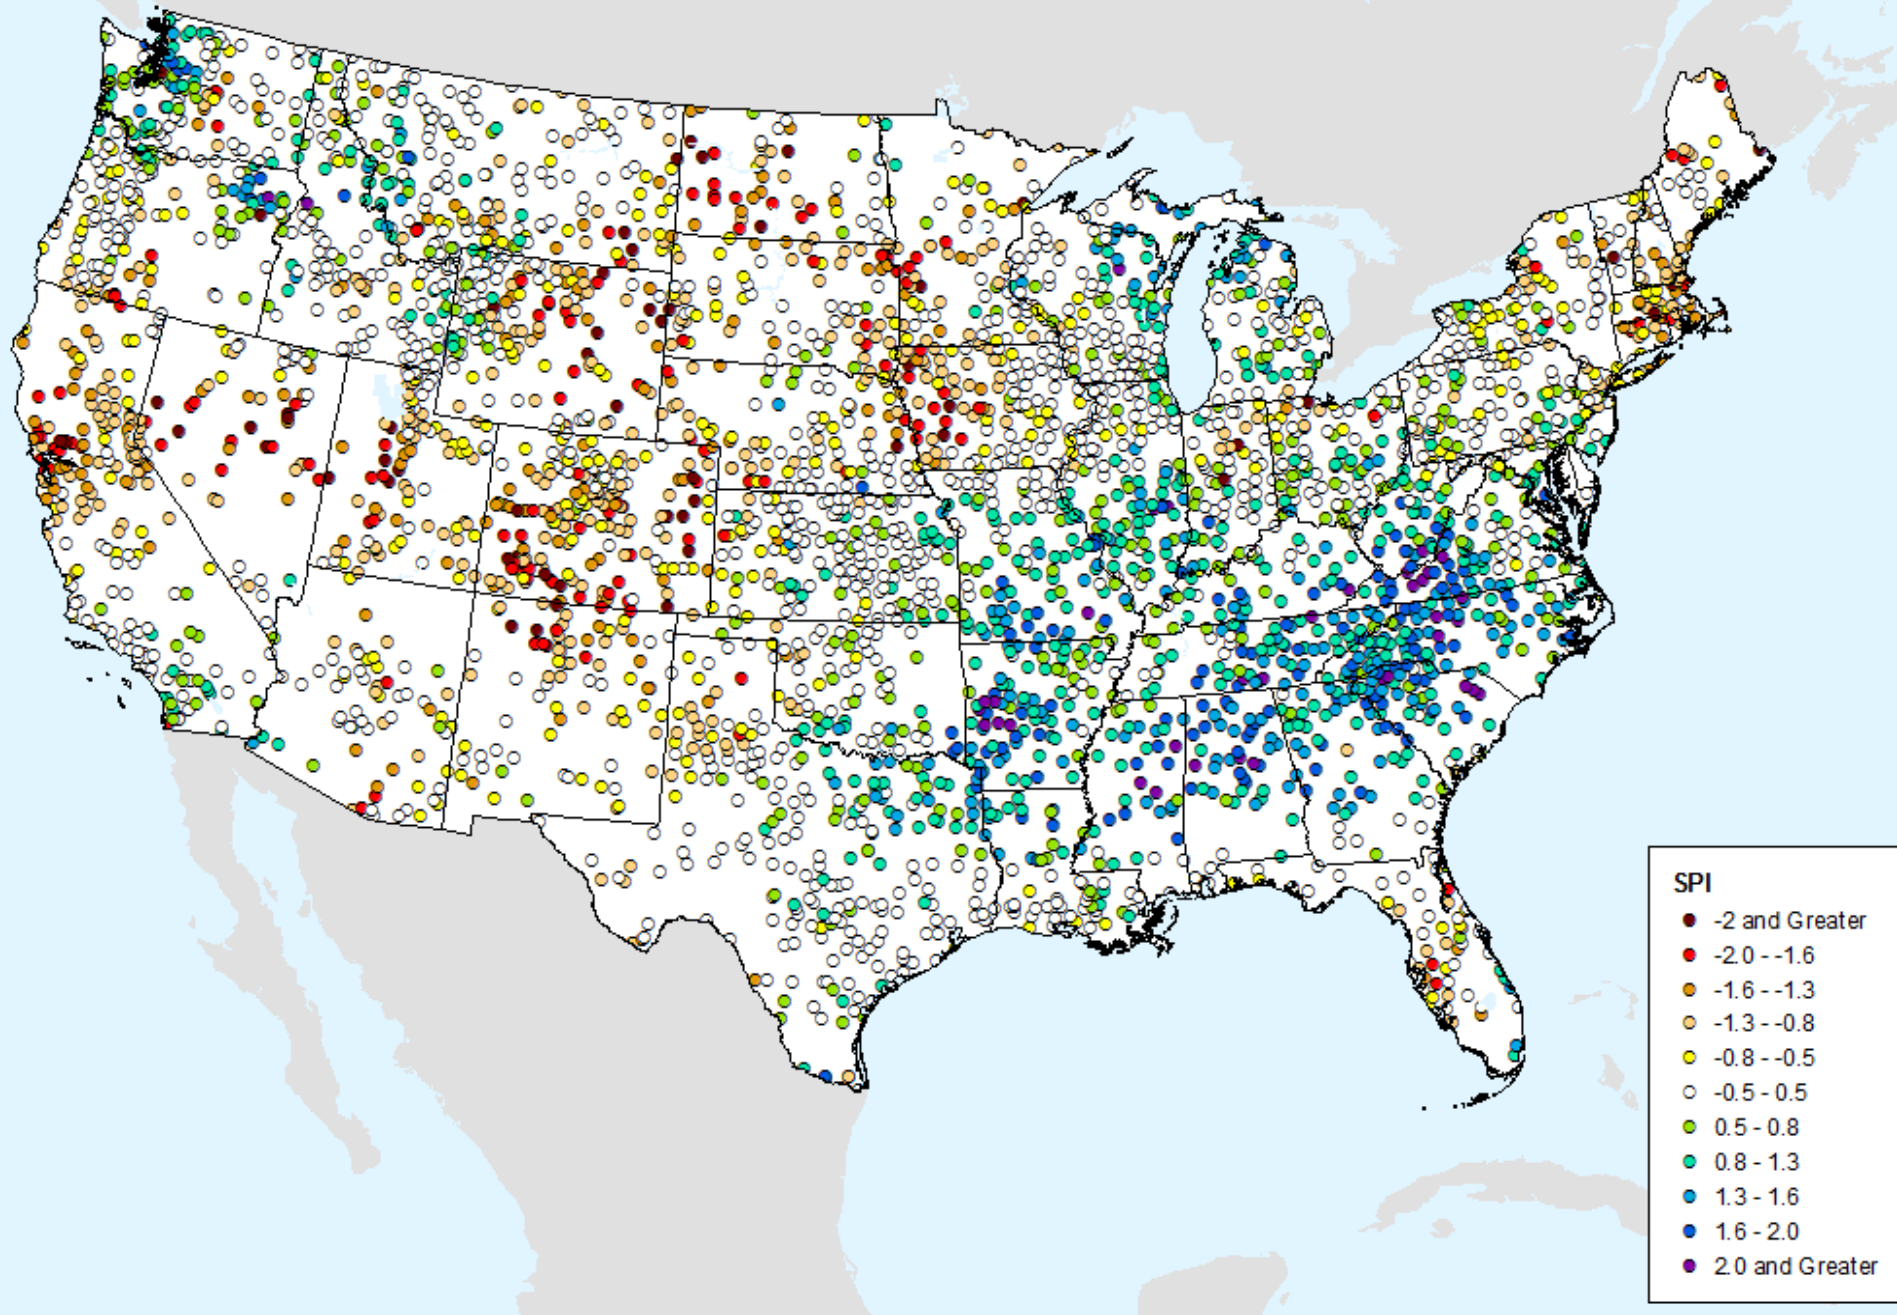

HPRCC Year-to-date SPI

As of: Tuesday, August 11, 2020