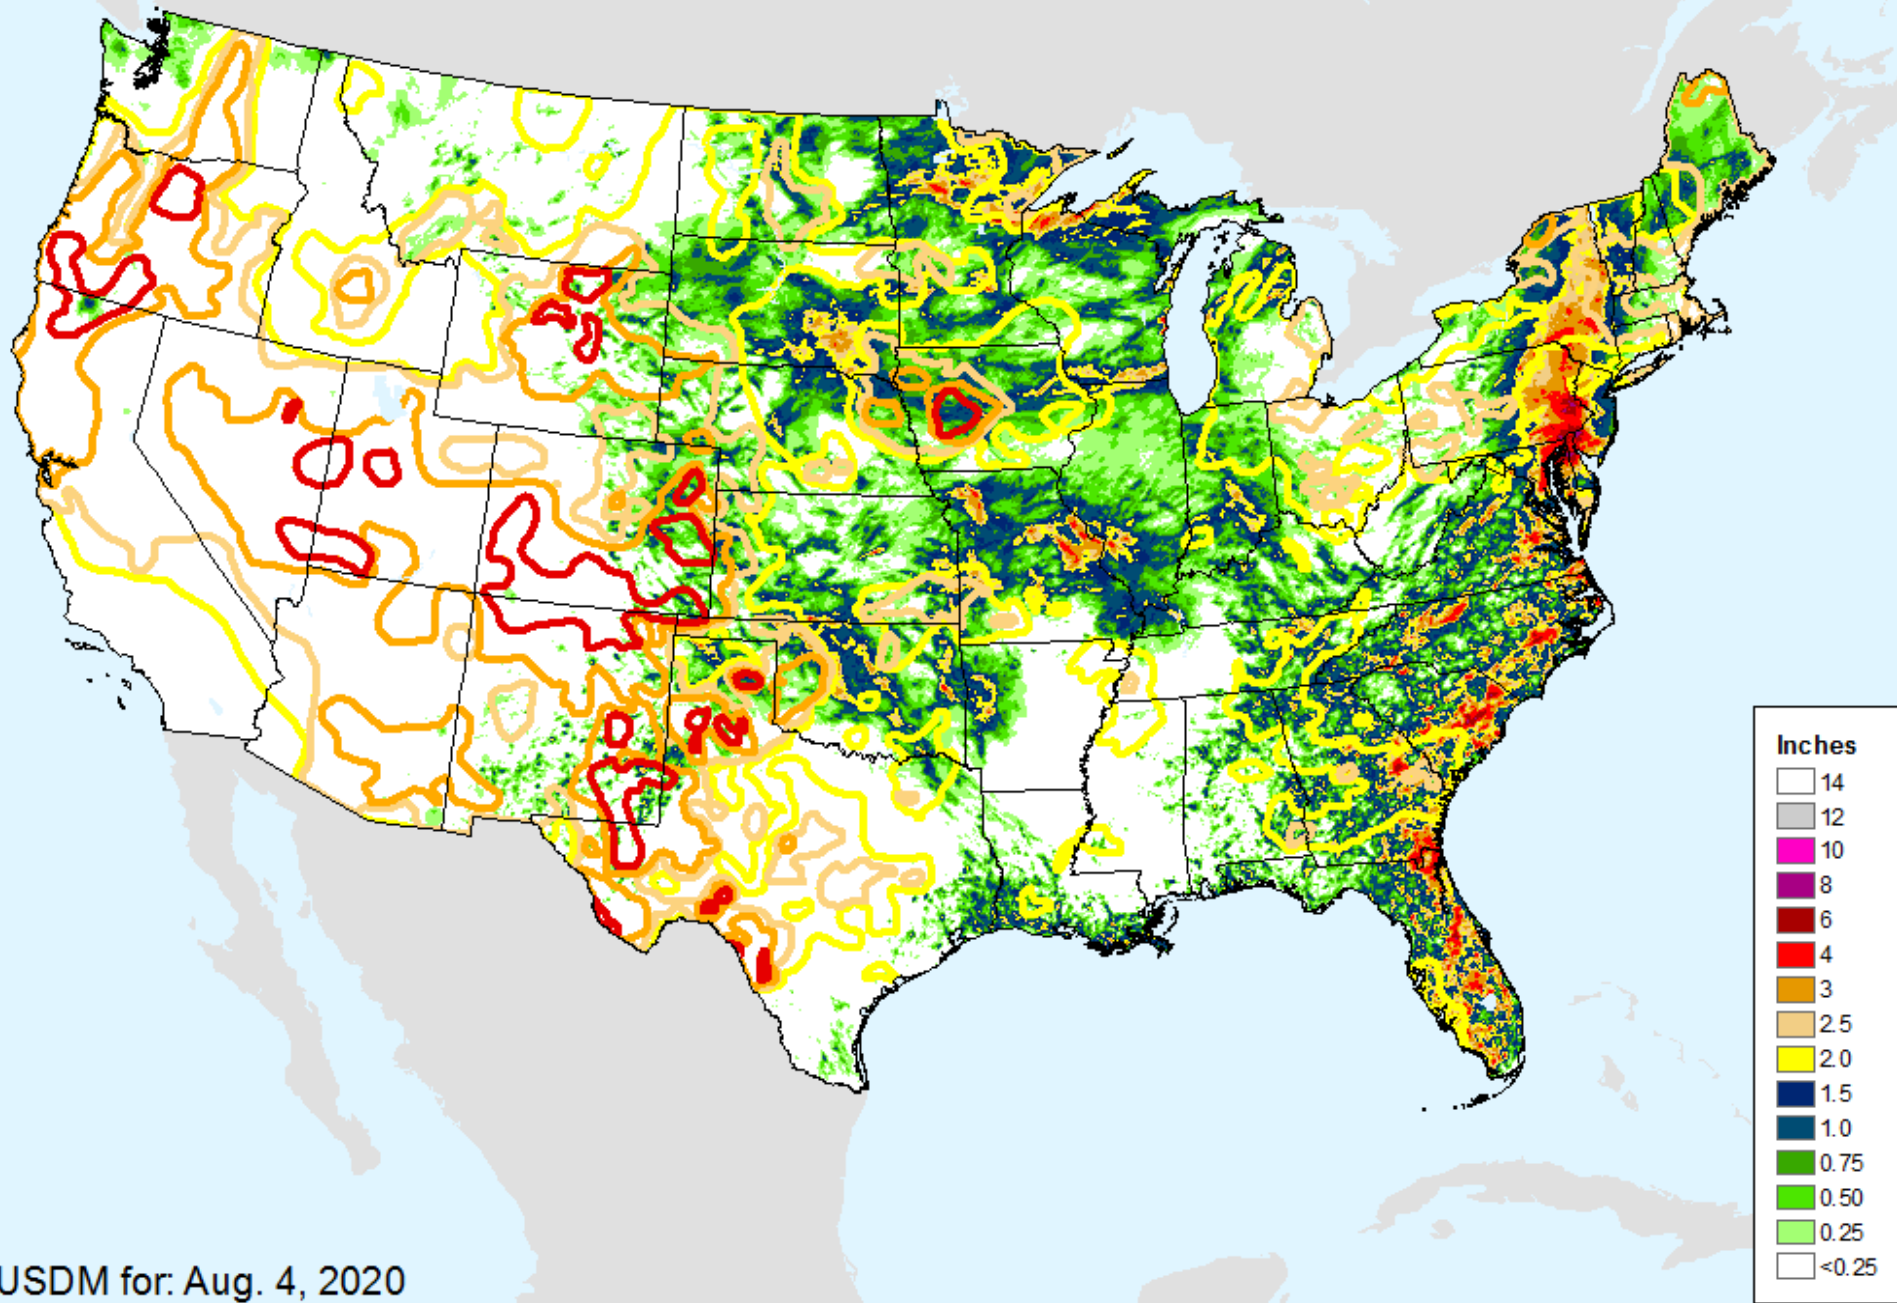

AHPS 7-Day Precipitation

As of: Tuesday, August 11, 2020

AHPS 7-Day Precipitation

As of: Tuesday, August 11, 2020

USDM for: Aug. 4, 2020

AHPS 14-Day Precip Departure

As of: Tuesday, August 11, 2020

USDM for: Aug. 4, 2020