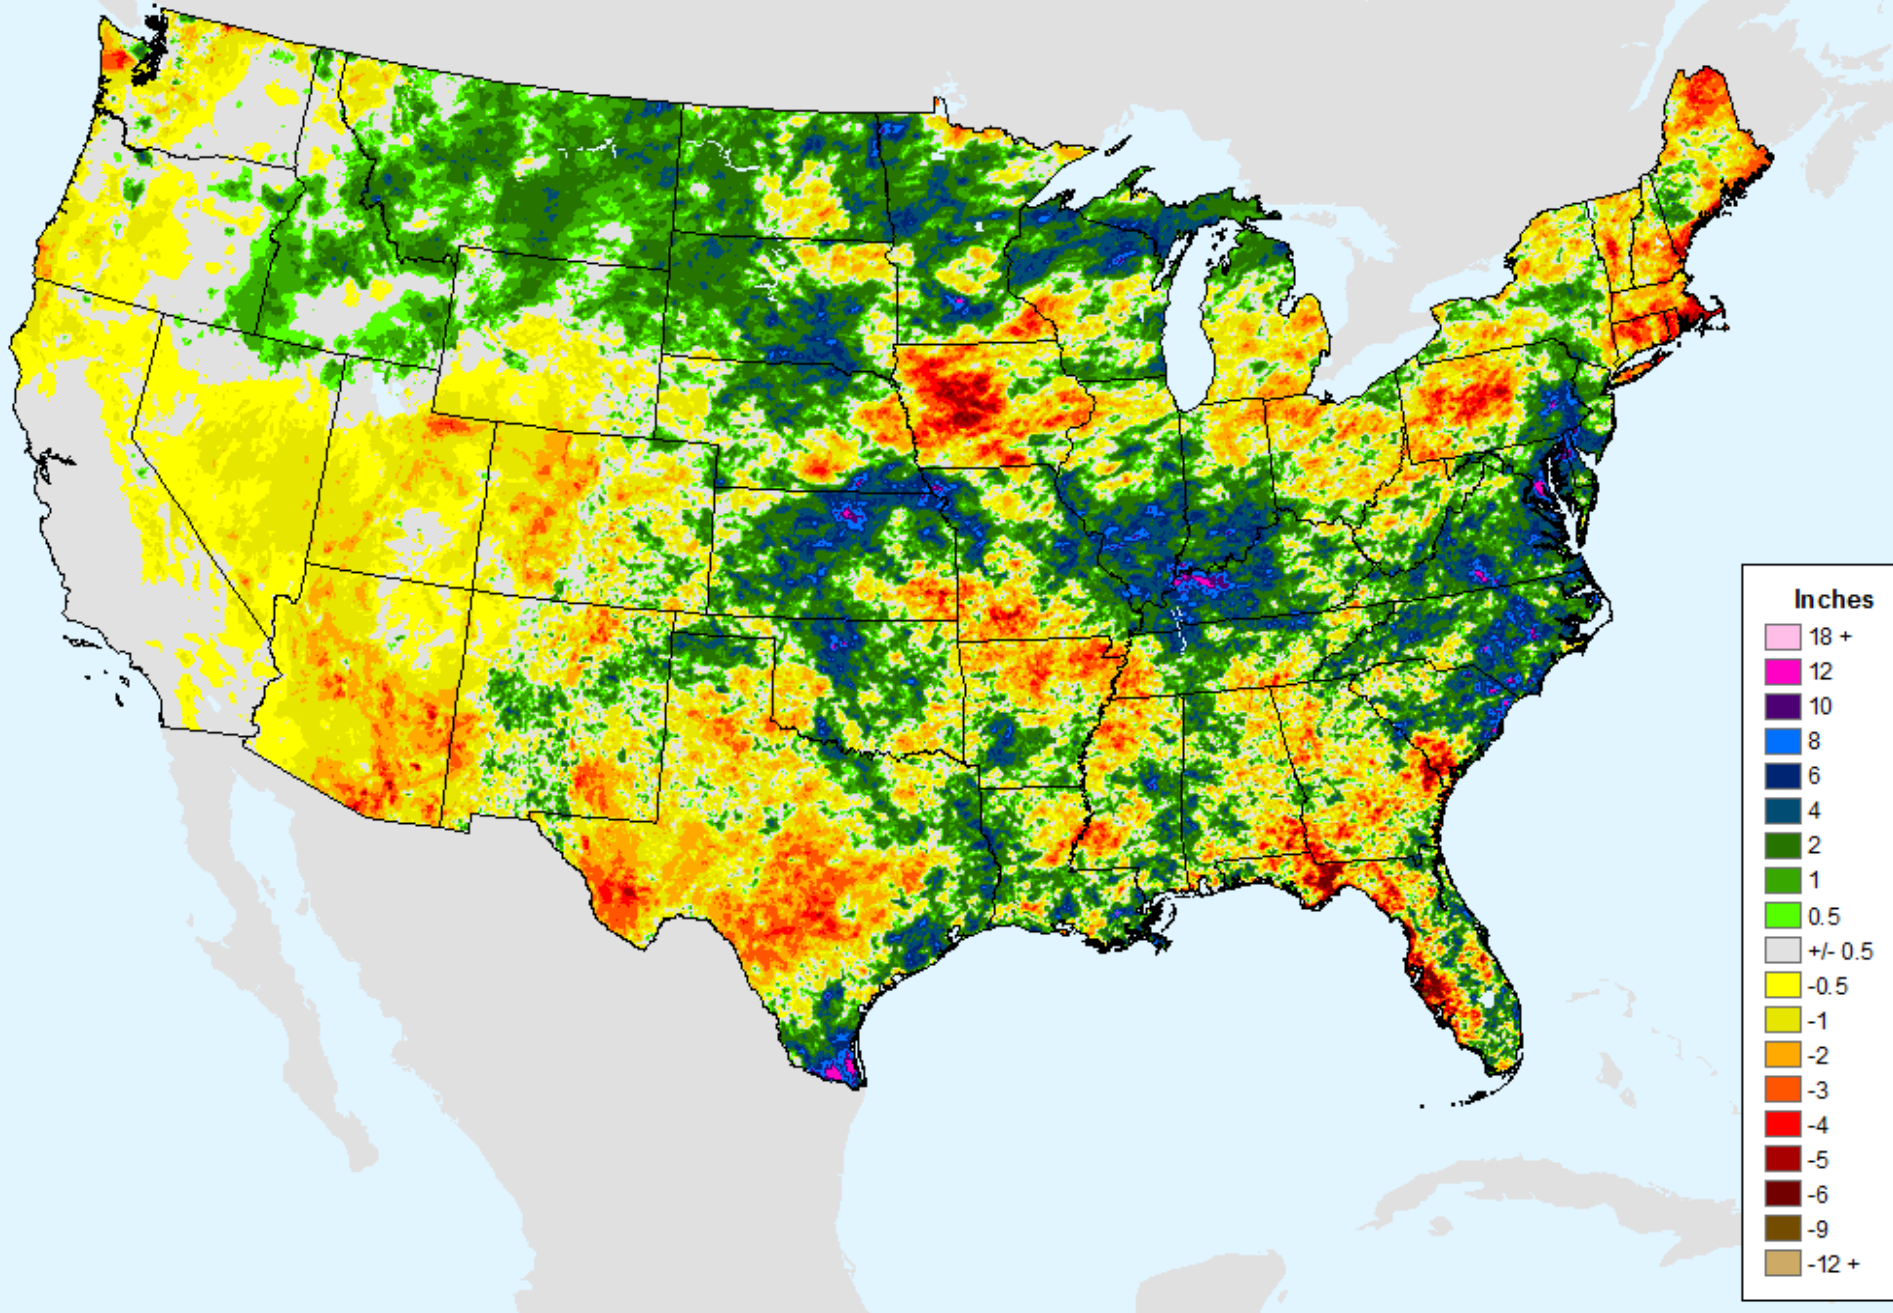

AHPS 60-Day Precip Departure

As of: Tuesday, August 11, 2020