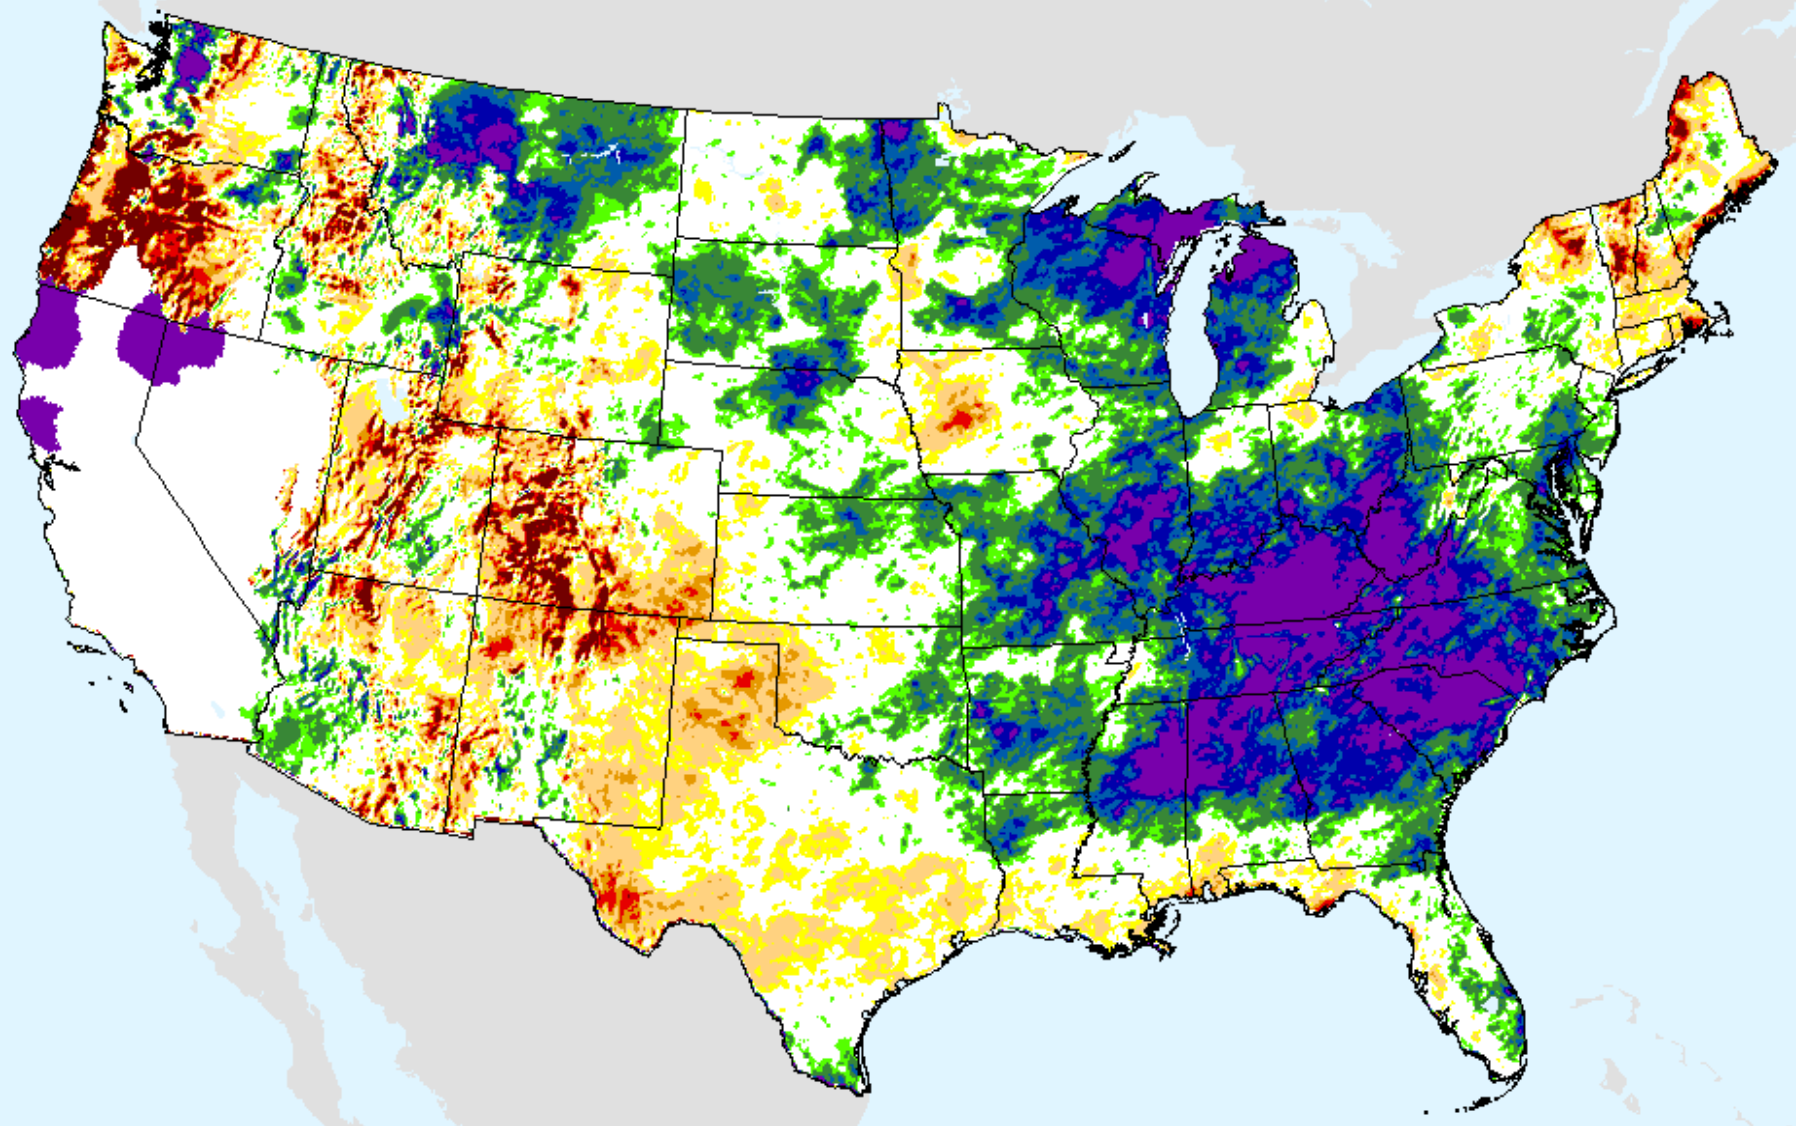

AHPS 9-month SPEI

As of: Tuesday, August 11, 2020

SPEI (USDM)