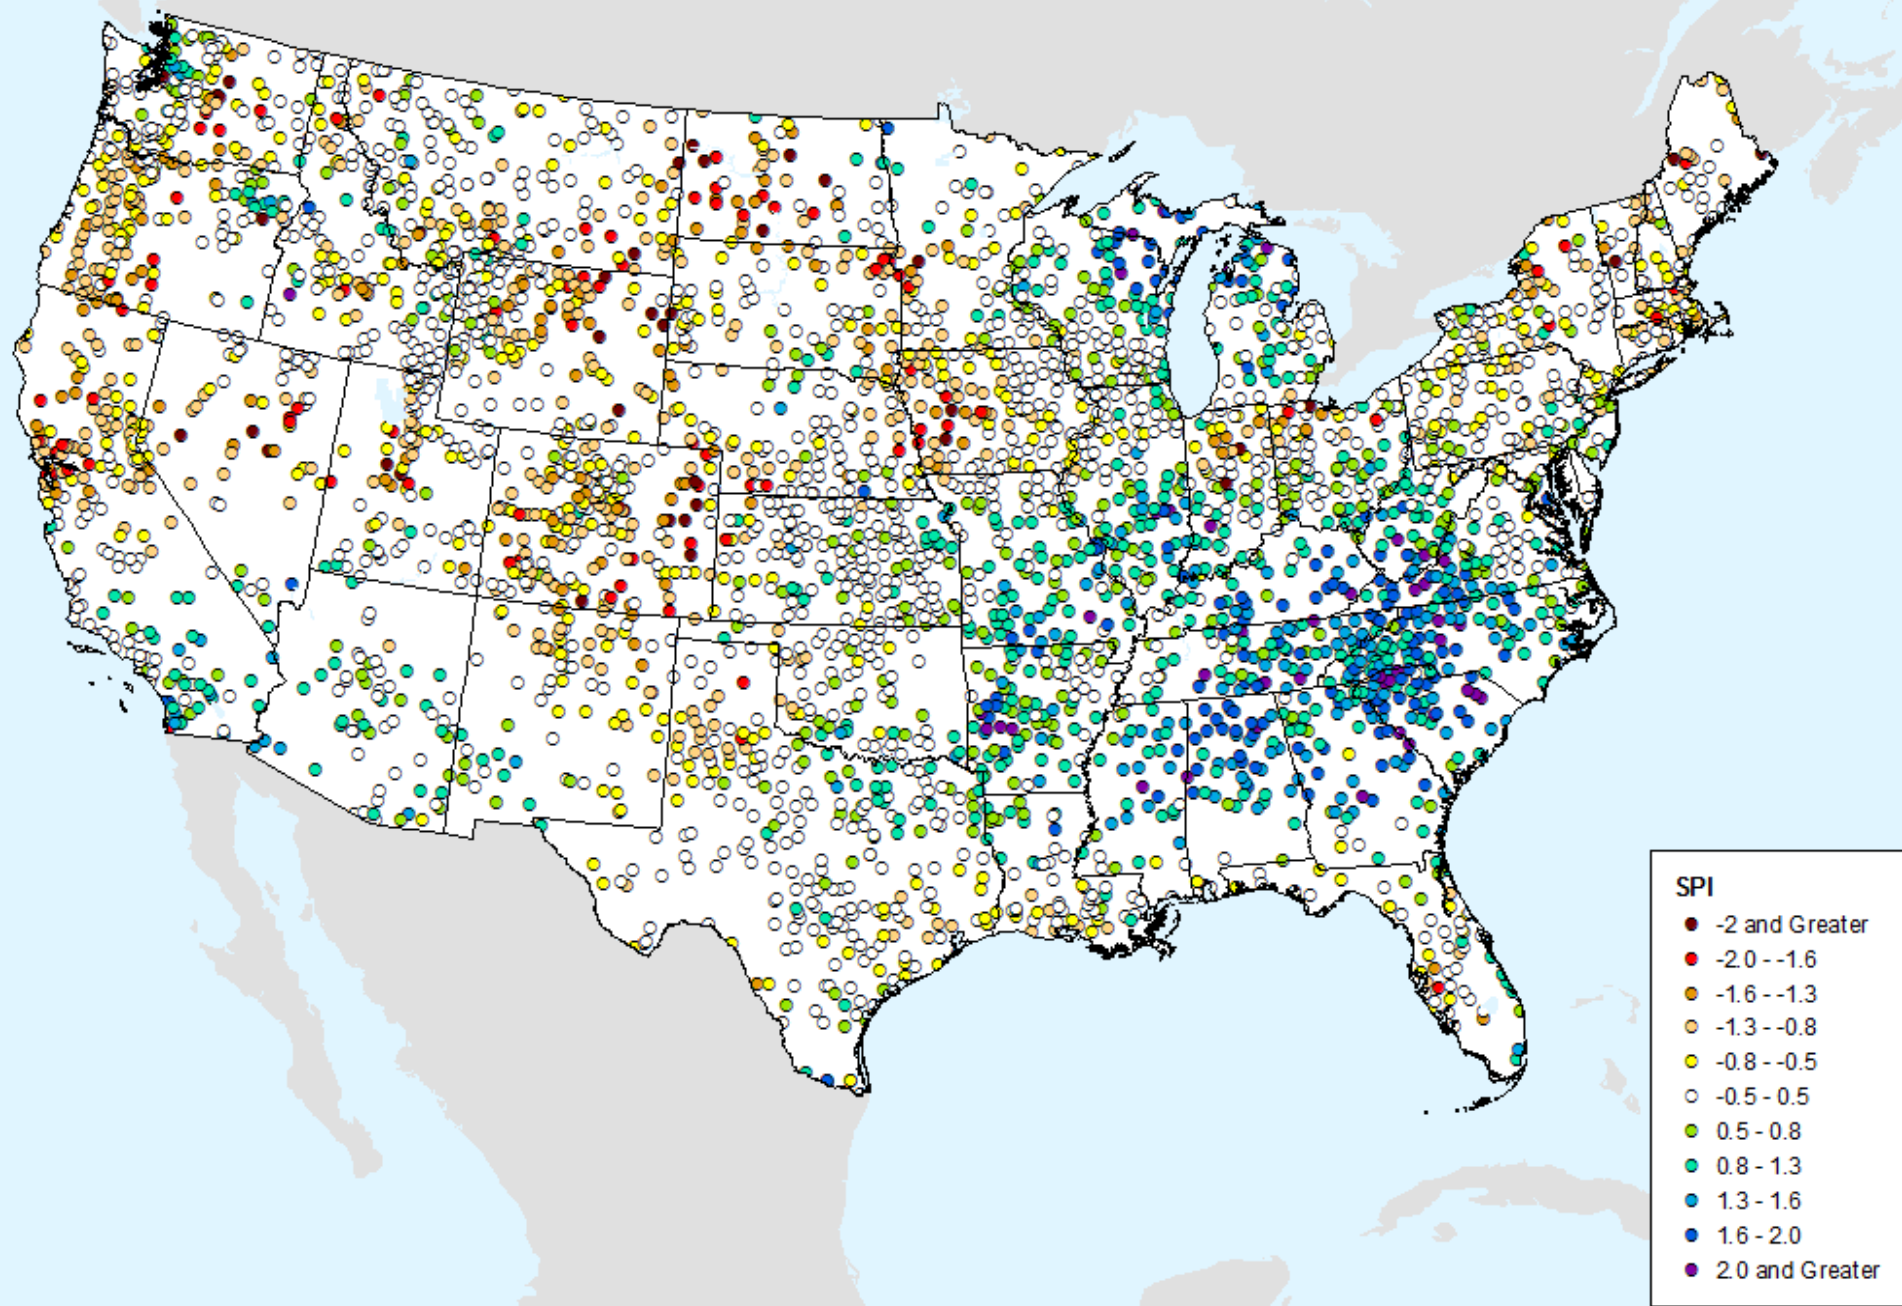

HPRCC 9-month SPI

As of: Tuesday, August 11, 2020