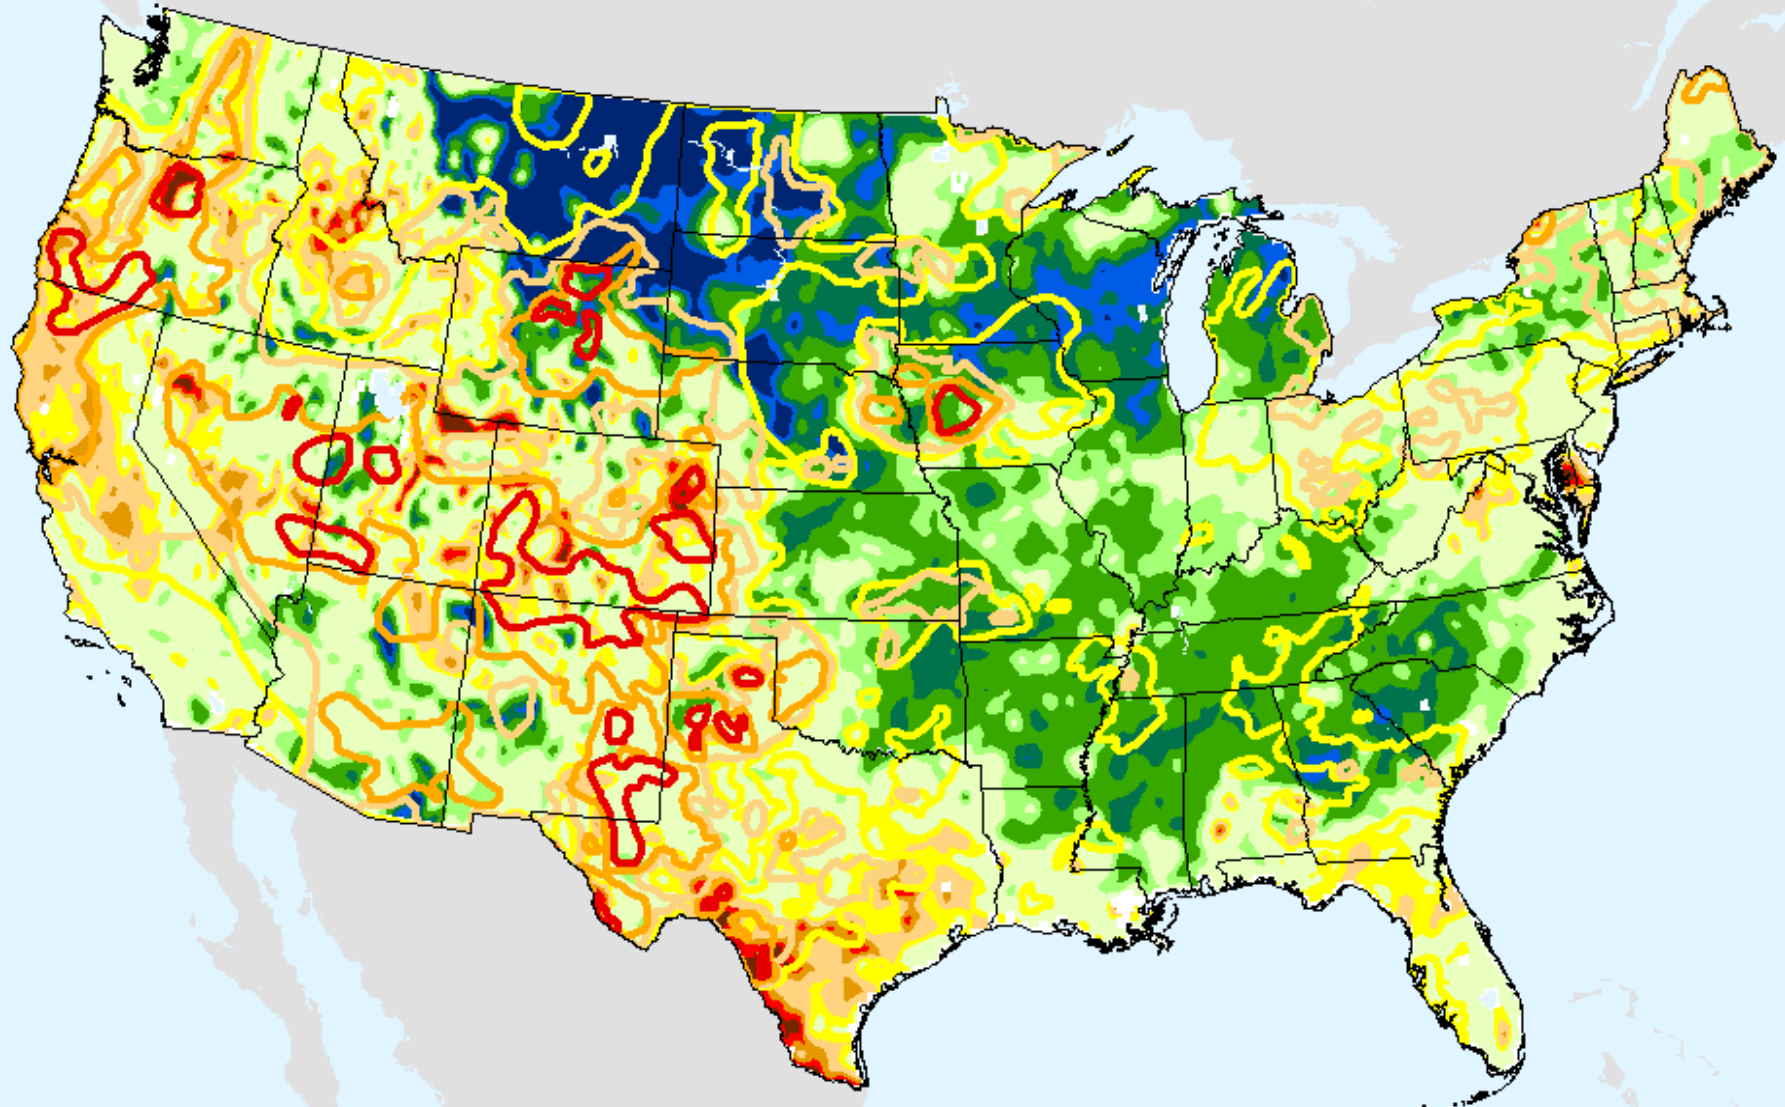

NLDAS Total Column Soil Moisture

As of: Tuesday, August 11, 2020

USDM for: Aug. 4, 2020

>98