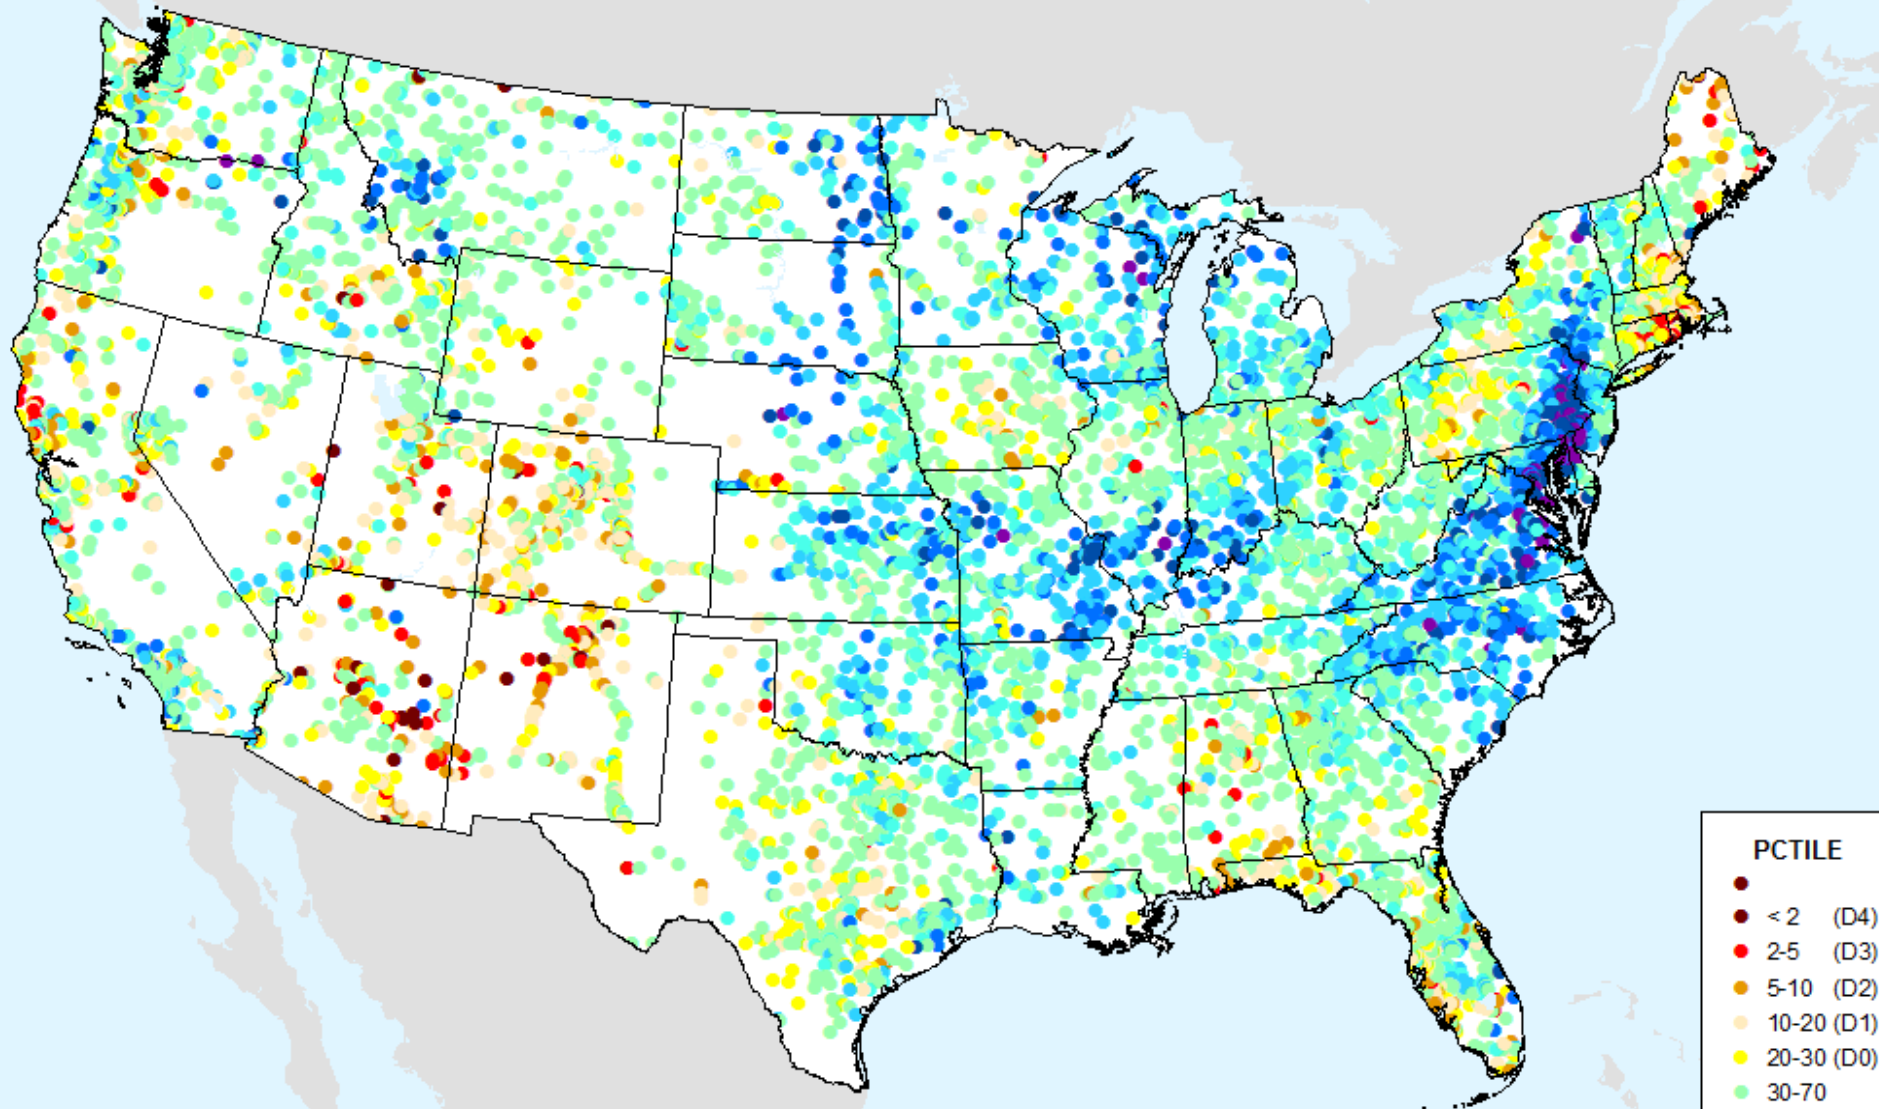

USGS 7-Day Avg Streamflow

As of: Tuesday, August 11, 2020

PCTILE

- < 2 (D4)
- 2-5 (D3)
- 5-10 (D2)
- 10-20 (D1)
- 20-30 (D0)
- 30-70
- 70-80
- 80-90
- 90-95
- 95-98
- 98-100