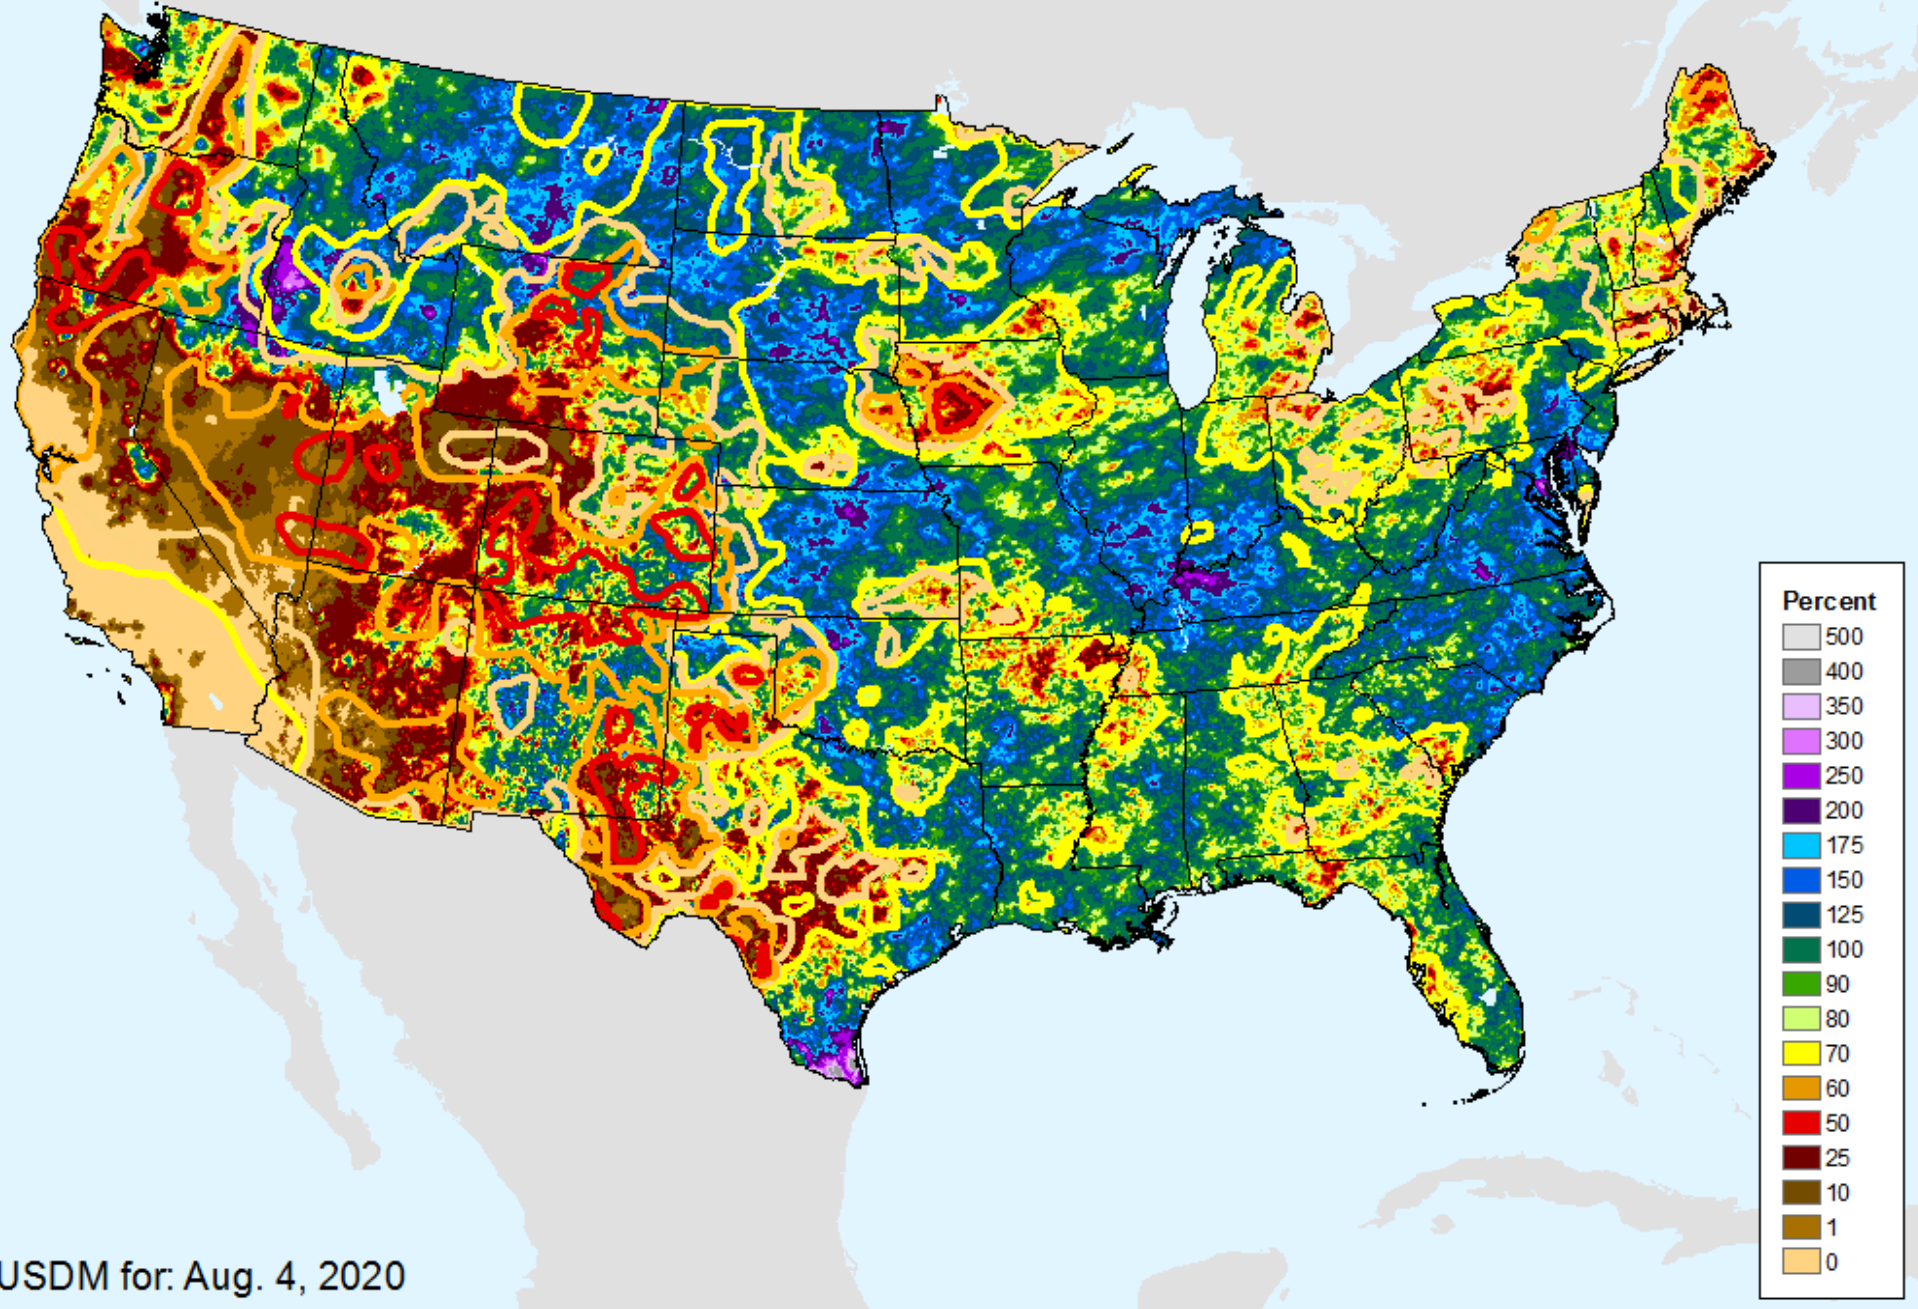

AHPS 60-Day Pct of Normal Pcp

As of: Tuesday, August 11, 2020

USDM for: Aug. 4, 2020