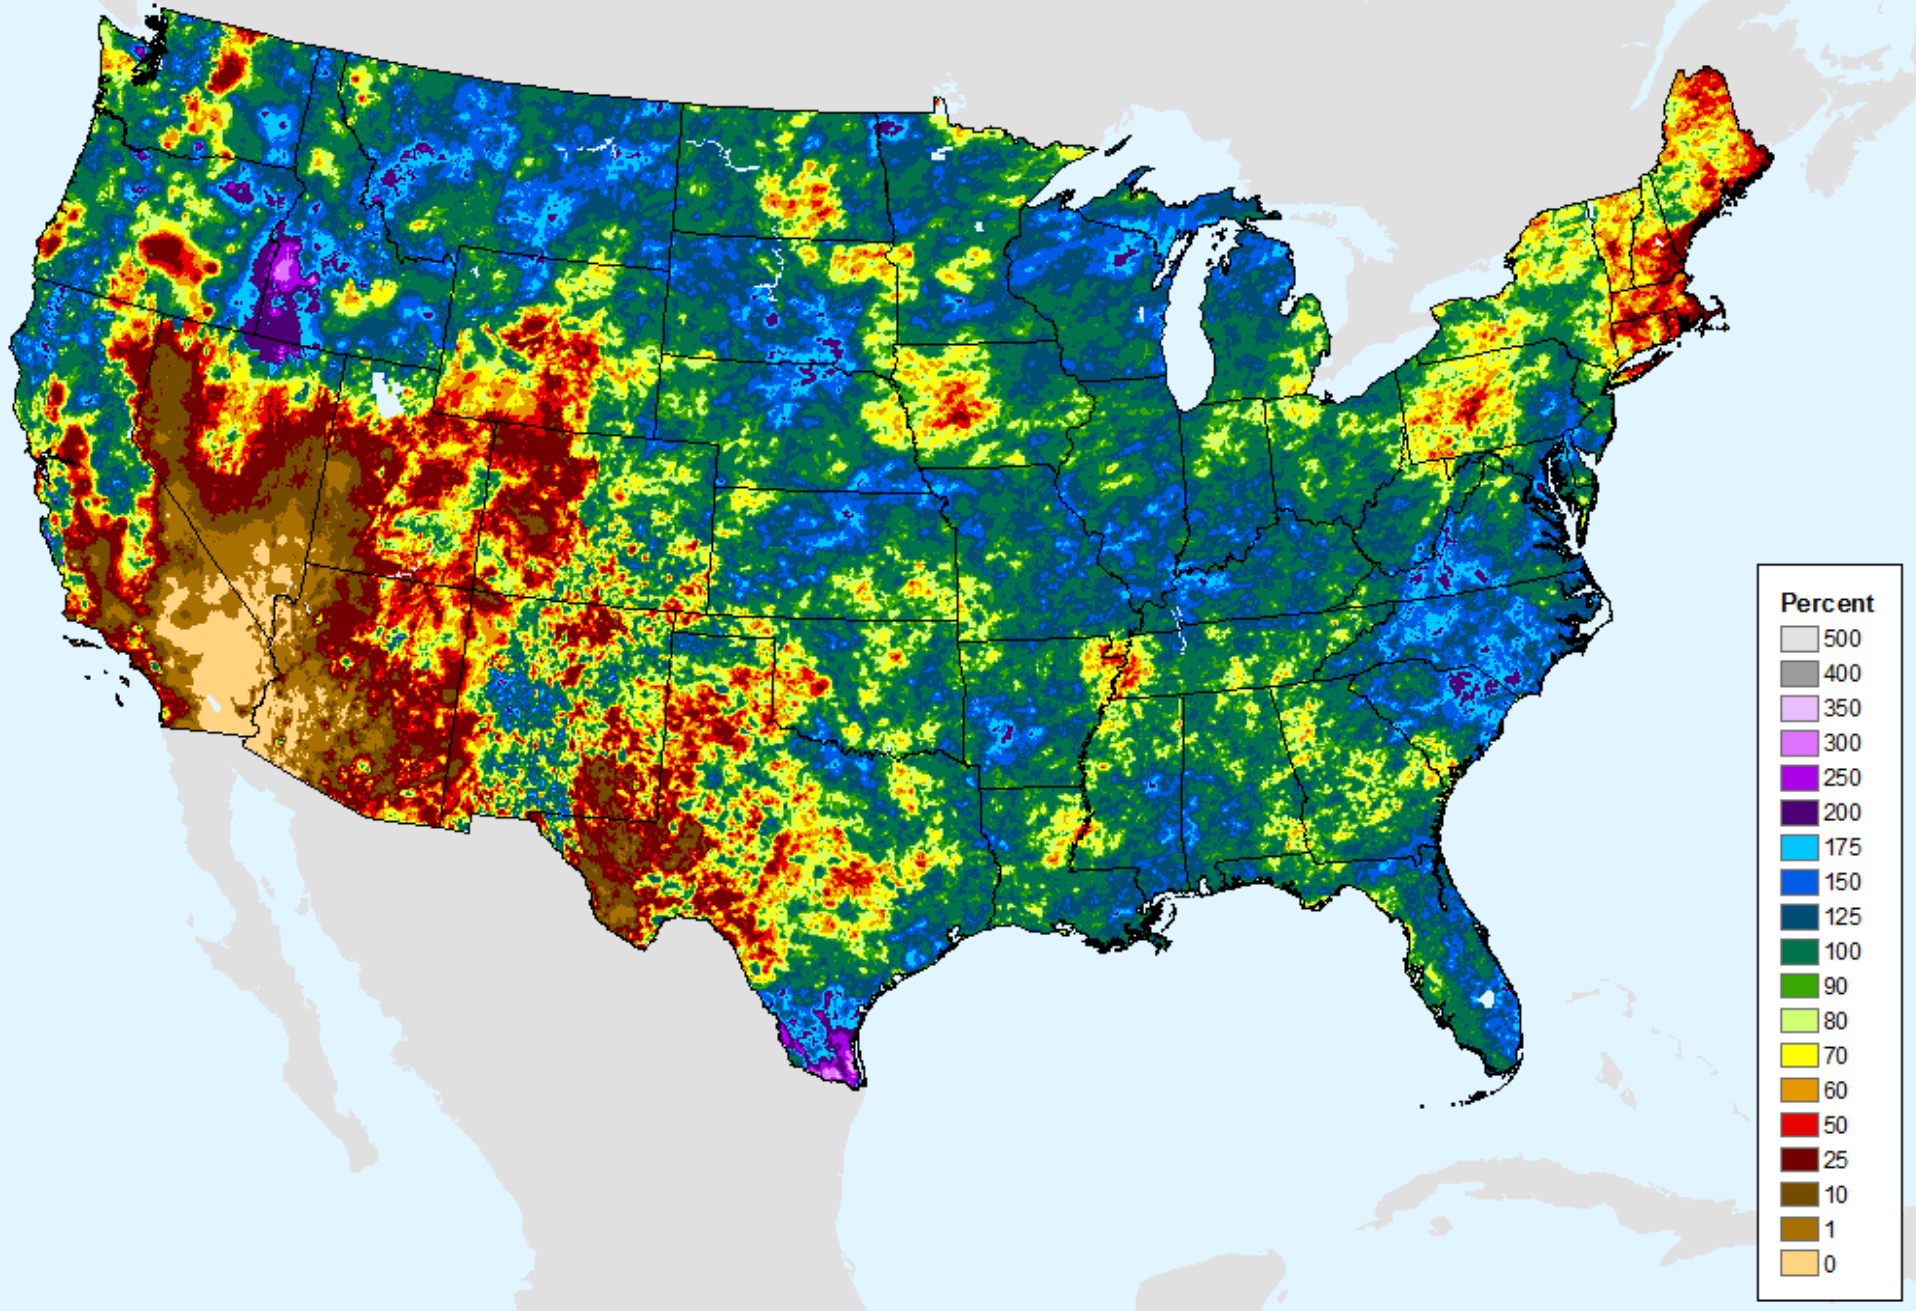

AHPS 90-Day Pct of Normal Pcp

As of: Tuesday, August 11, 2020