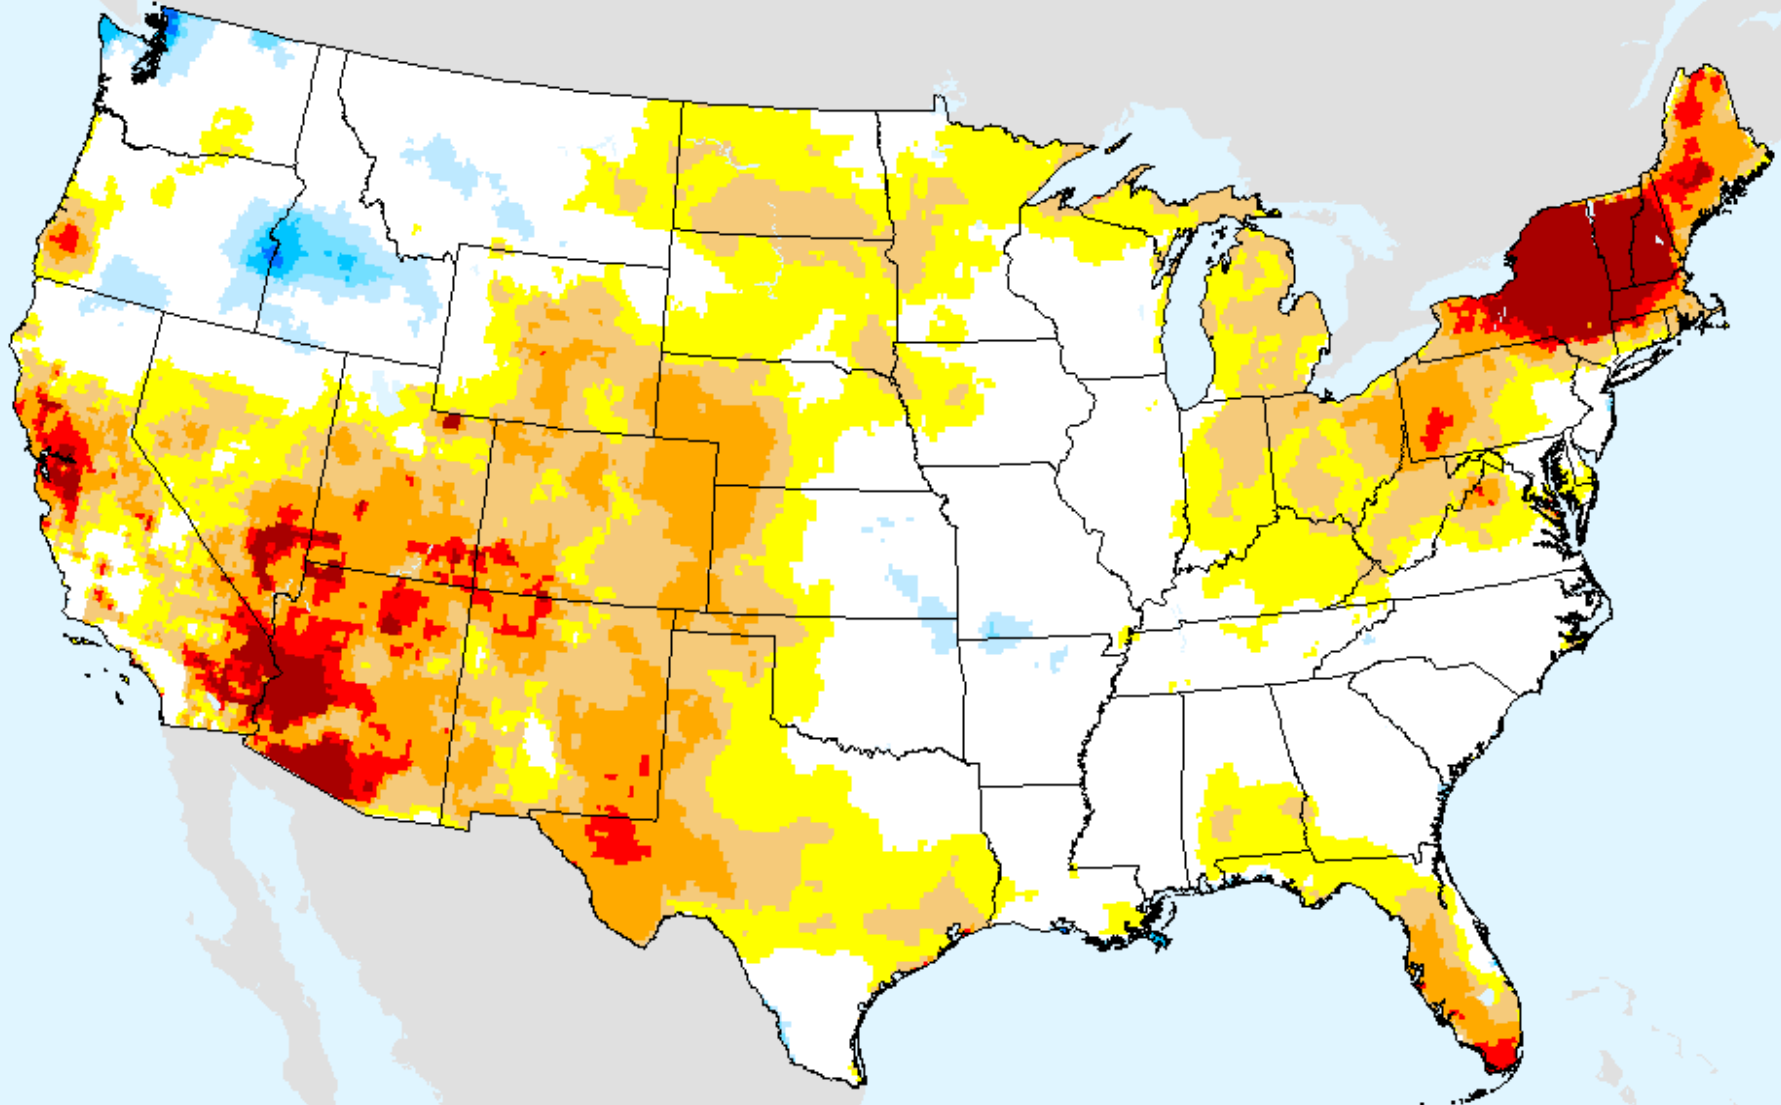

USDM for: Aug. 4, 2020

EDDI 10-week

As of: Tuesday, August 11, 2020

EDDI 11-week

As of: Tuesday, August 11, 2020

USDM for: Aug. 4, 2020

EDDI 11-week

As of: Tuesday, August 11, 2020