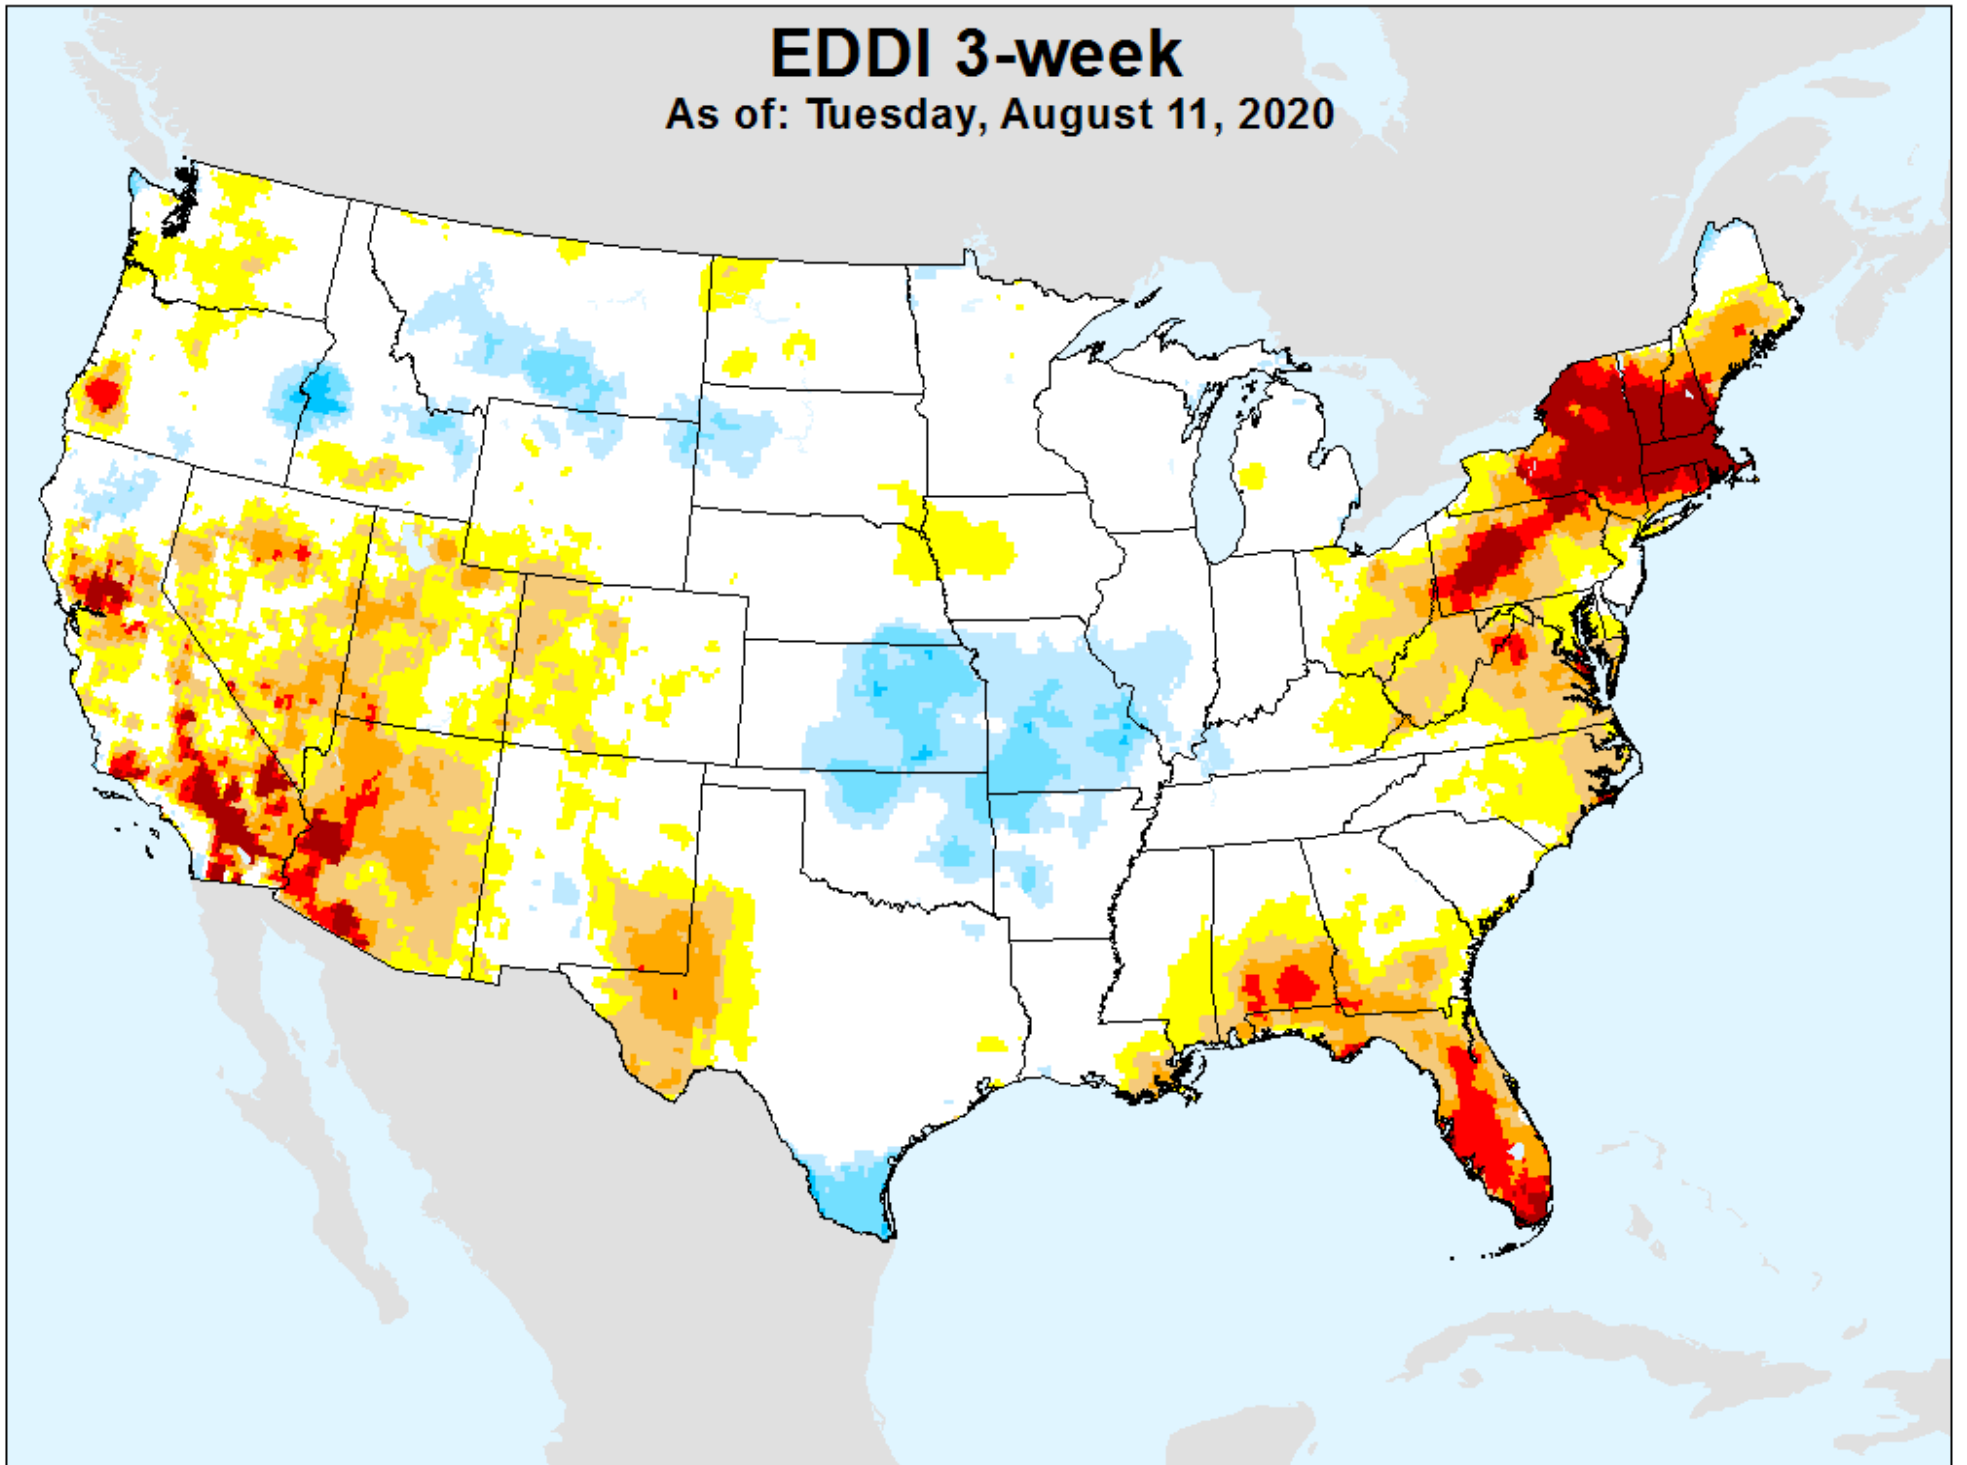

USDM for: Aug. 4, 2020

EDDI 2-week

As of: Tuesday, August 11, 2020

EDDI 3-week

As of: Tuesday, August 11, 2020

USDM for: Aug. 4, 2020

EDDI 3-week

As of: Tuesday, August 11, 2020