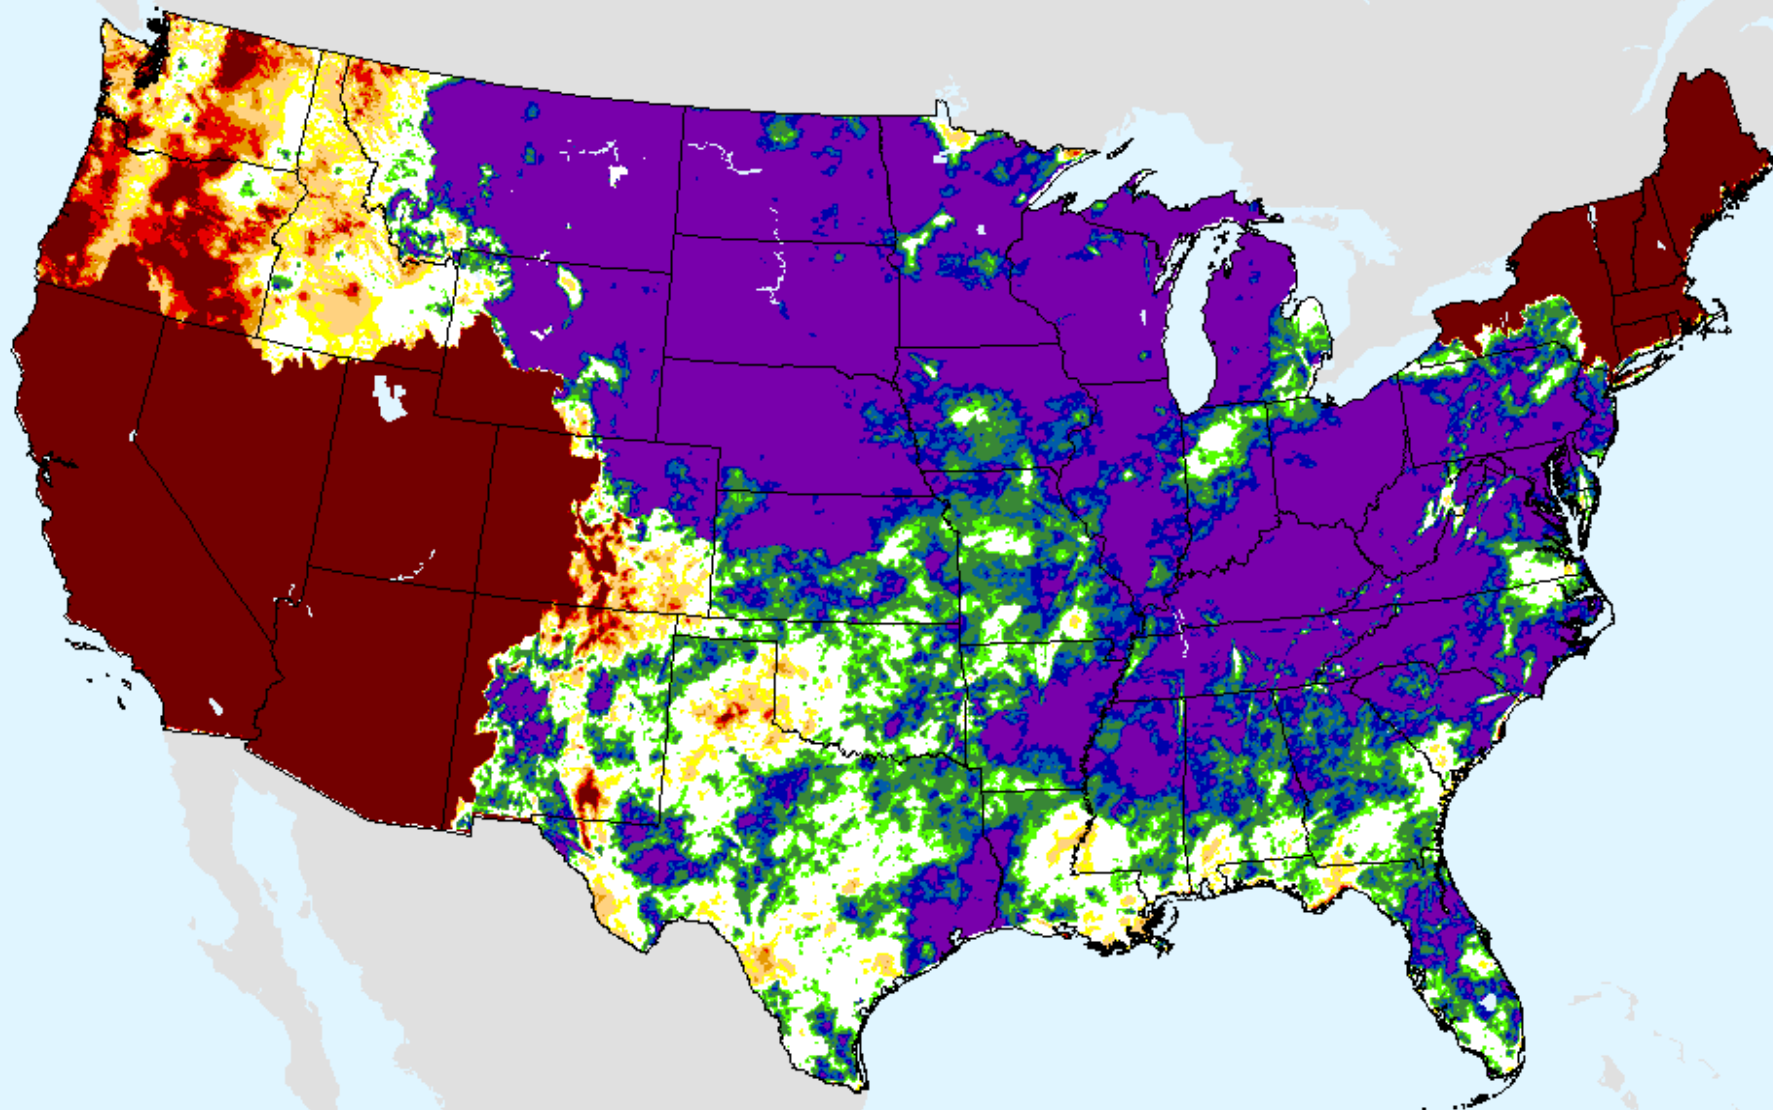

AHPS 36-month SPI

As of: Tuesday, August 11, 2020