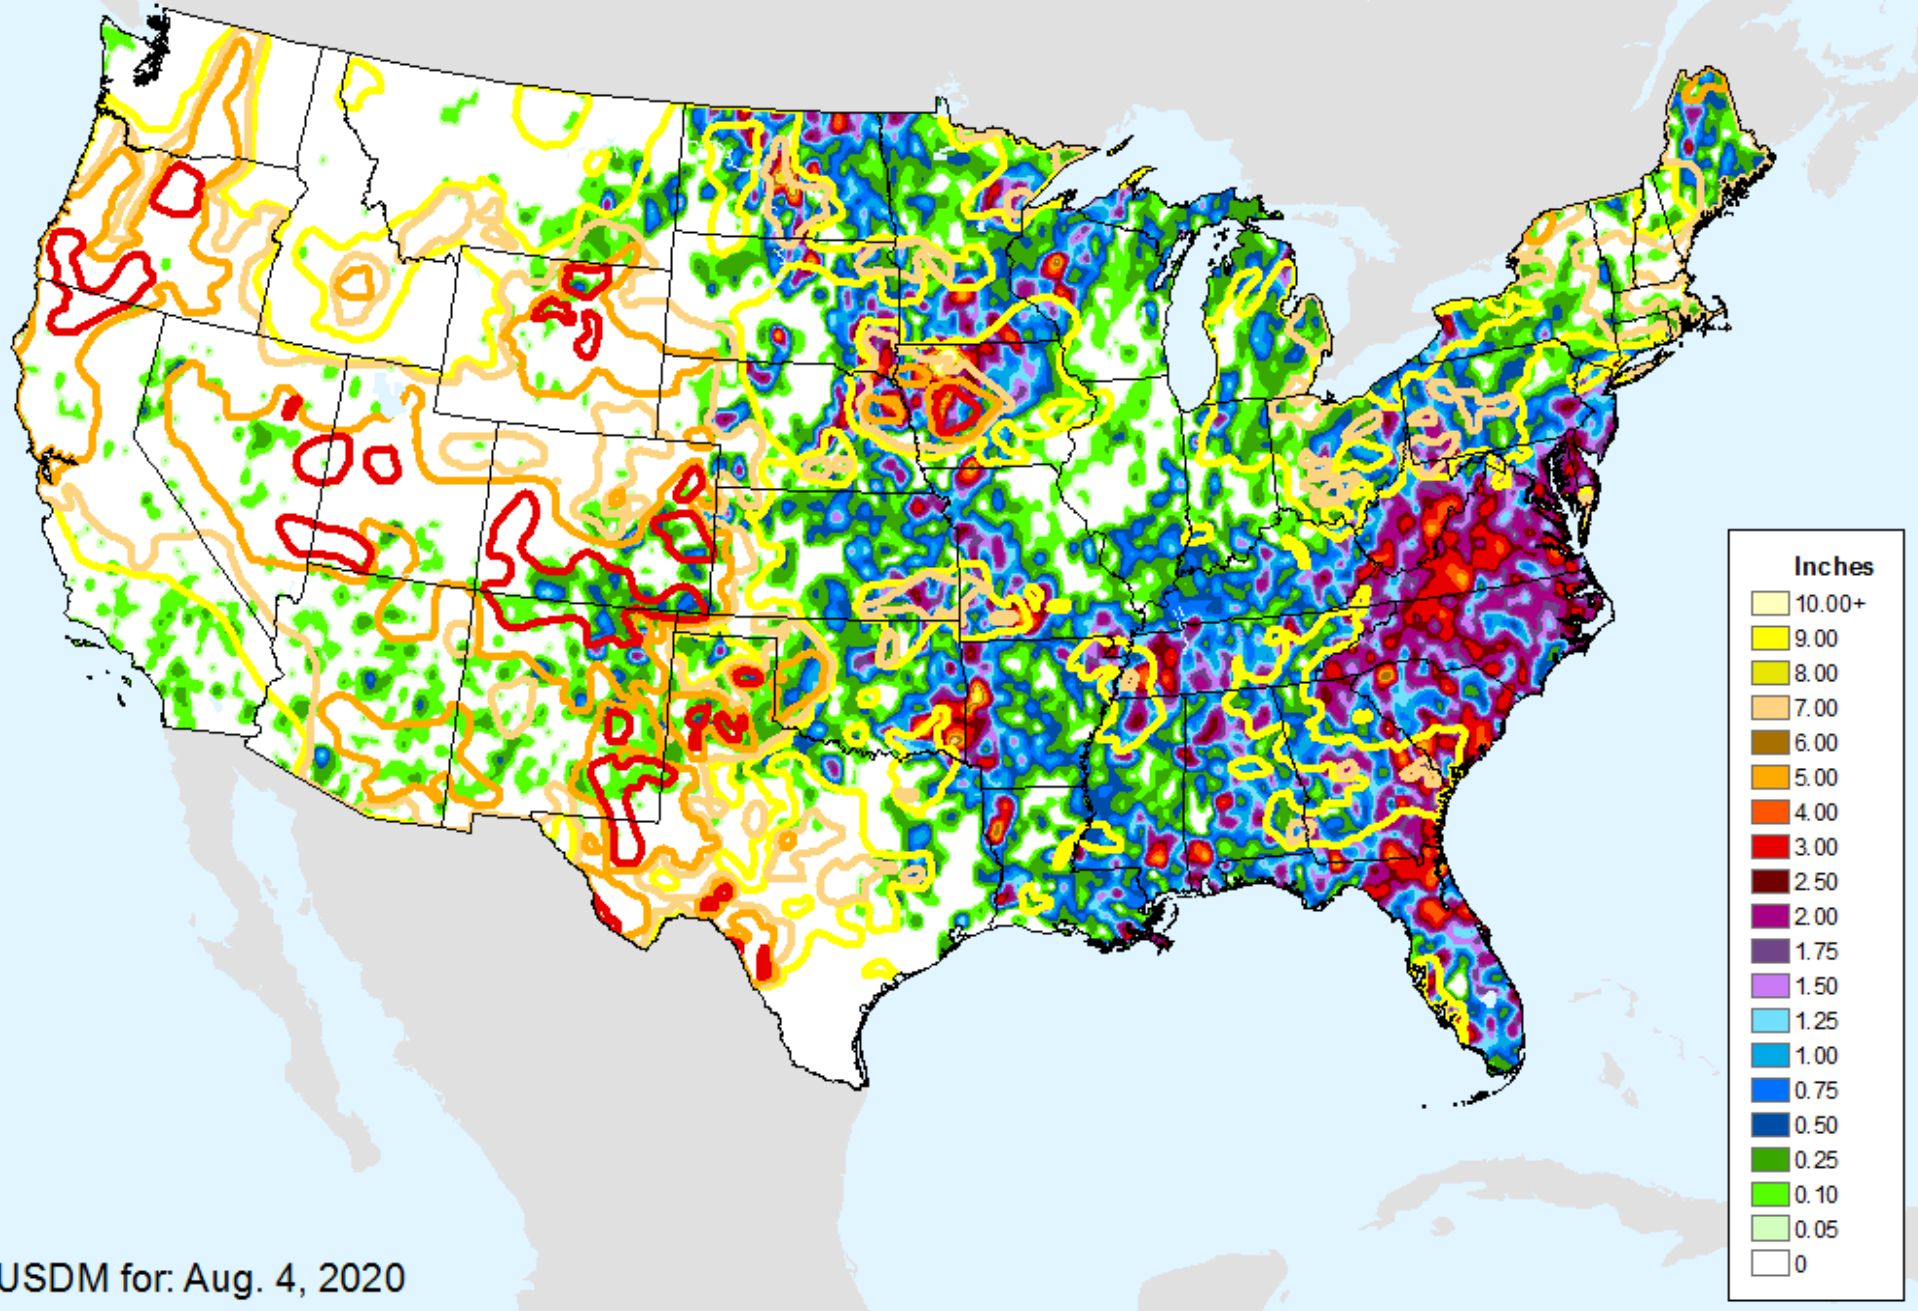

GFS (00z) 7-Day Precip Forecast

As of: Tuesday, August 11, 2020

USDM for: Aug. 4, 2020