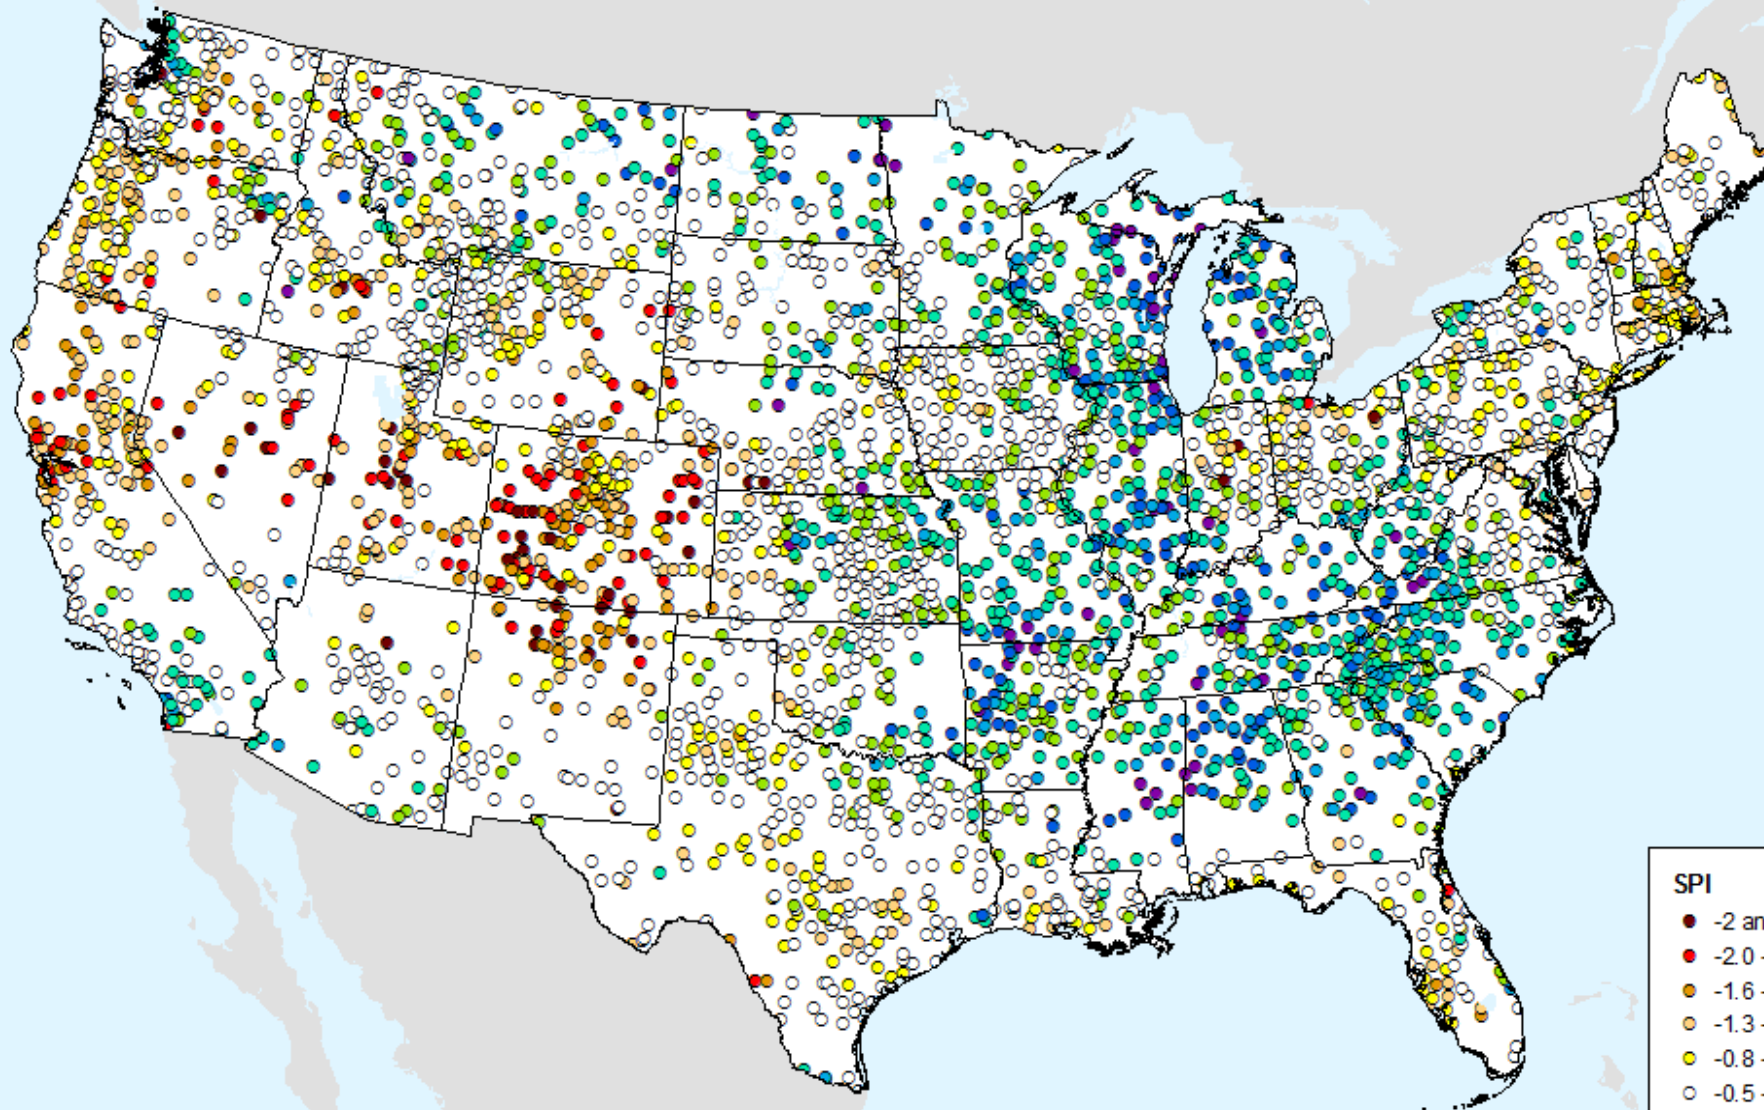

HPRCC 12-month SPI

As of: Tuesday, August 11, 2020

SPI

- -2 and Greater
- -2.0 -- -1.6
- -1.6 -- -1.3
- -1.3 -- -0.8
- -0.8 -- -0.5
- -0.5 - 0.5
- 0.5 - 0.8
- 0.8 - 1.3
- 1.3 - 1.6
- 1.6 - 2.0
- 2.0 and Greater