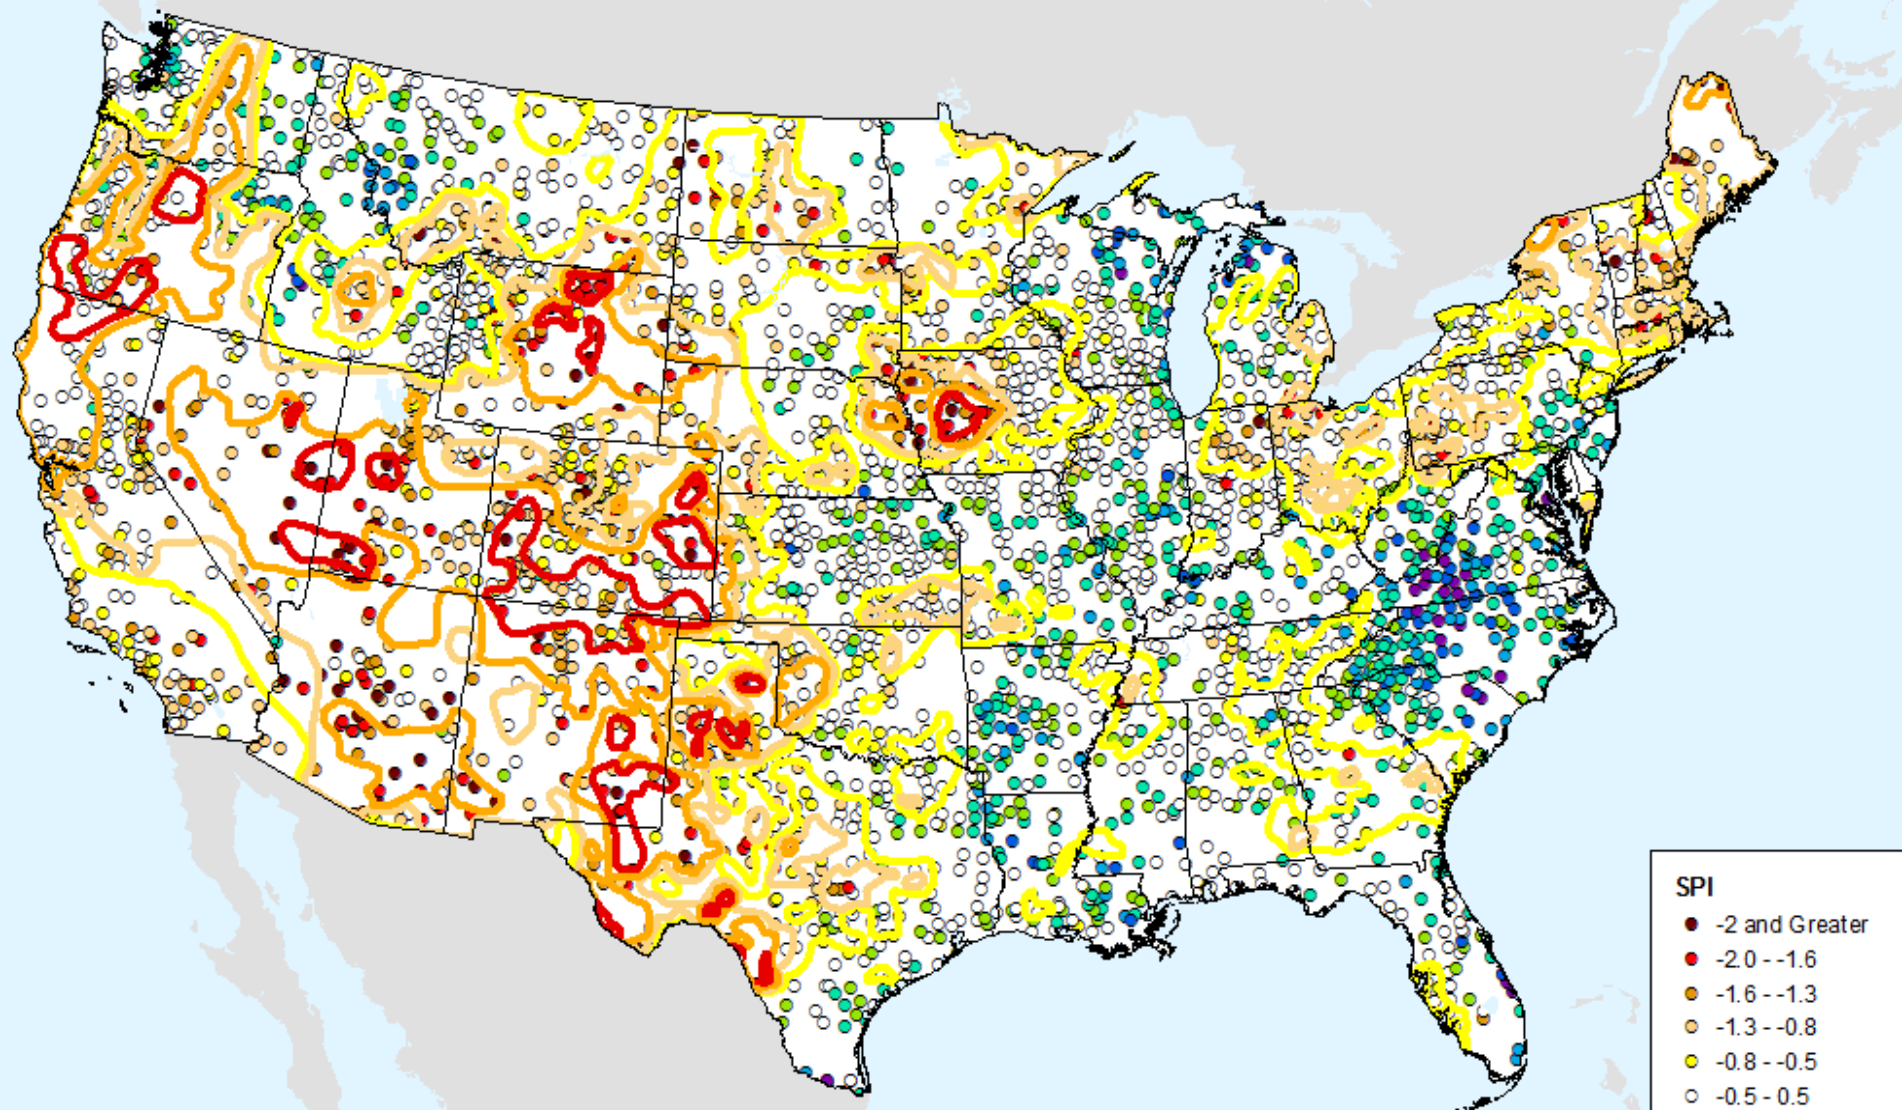

As of: Tuesday, August 11, 2020

HPRCC 3-month SPI

As of: Tuesday, August 11, 2020

HPRCC 3-month SPI

As of: Tuesday, August 11, 2020

HPRCC 4-month SPI

As of: Tuesday, August 11, 2020

USDM for: Aug. 4, 2020