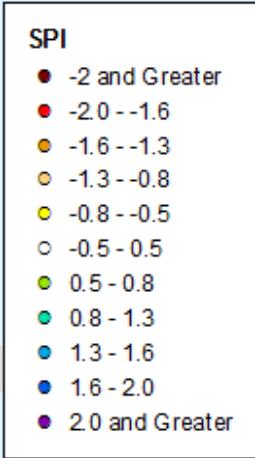

HPRCC 1-month SPI

As of: Tuesday, August 11, 2020

USDM for: Aug. 4, 2020