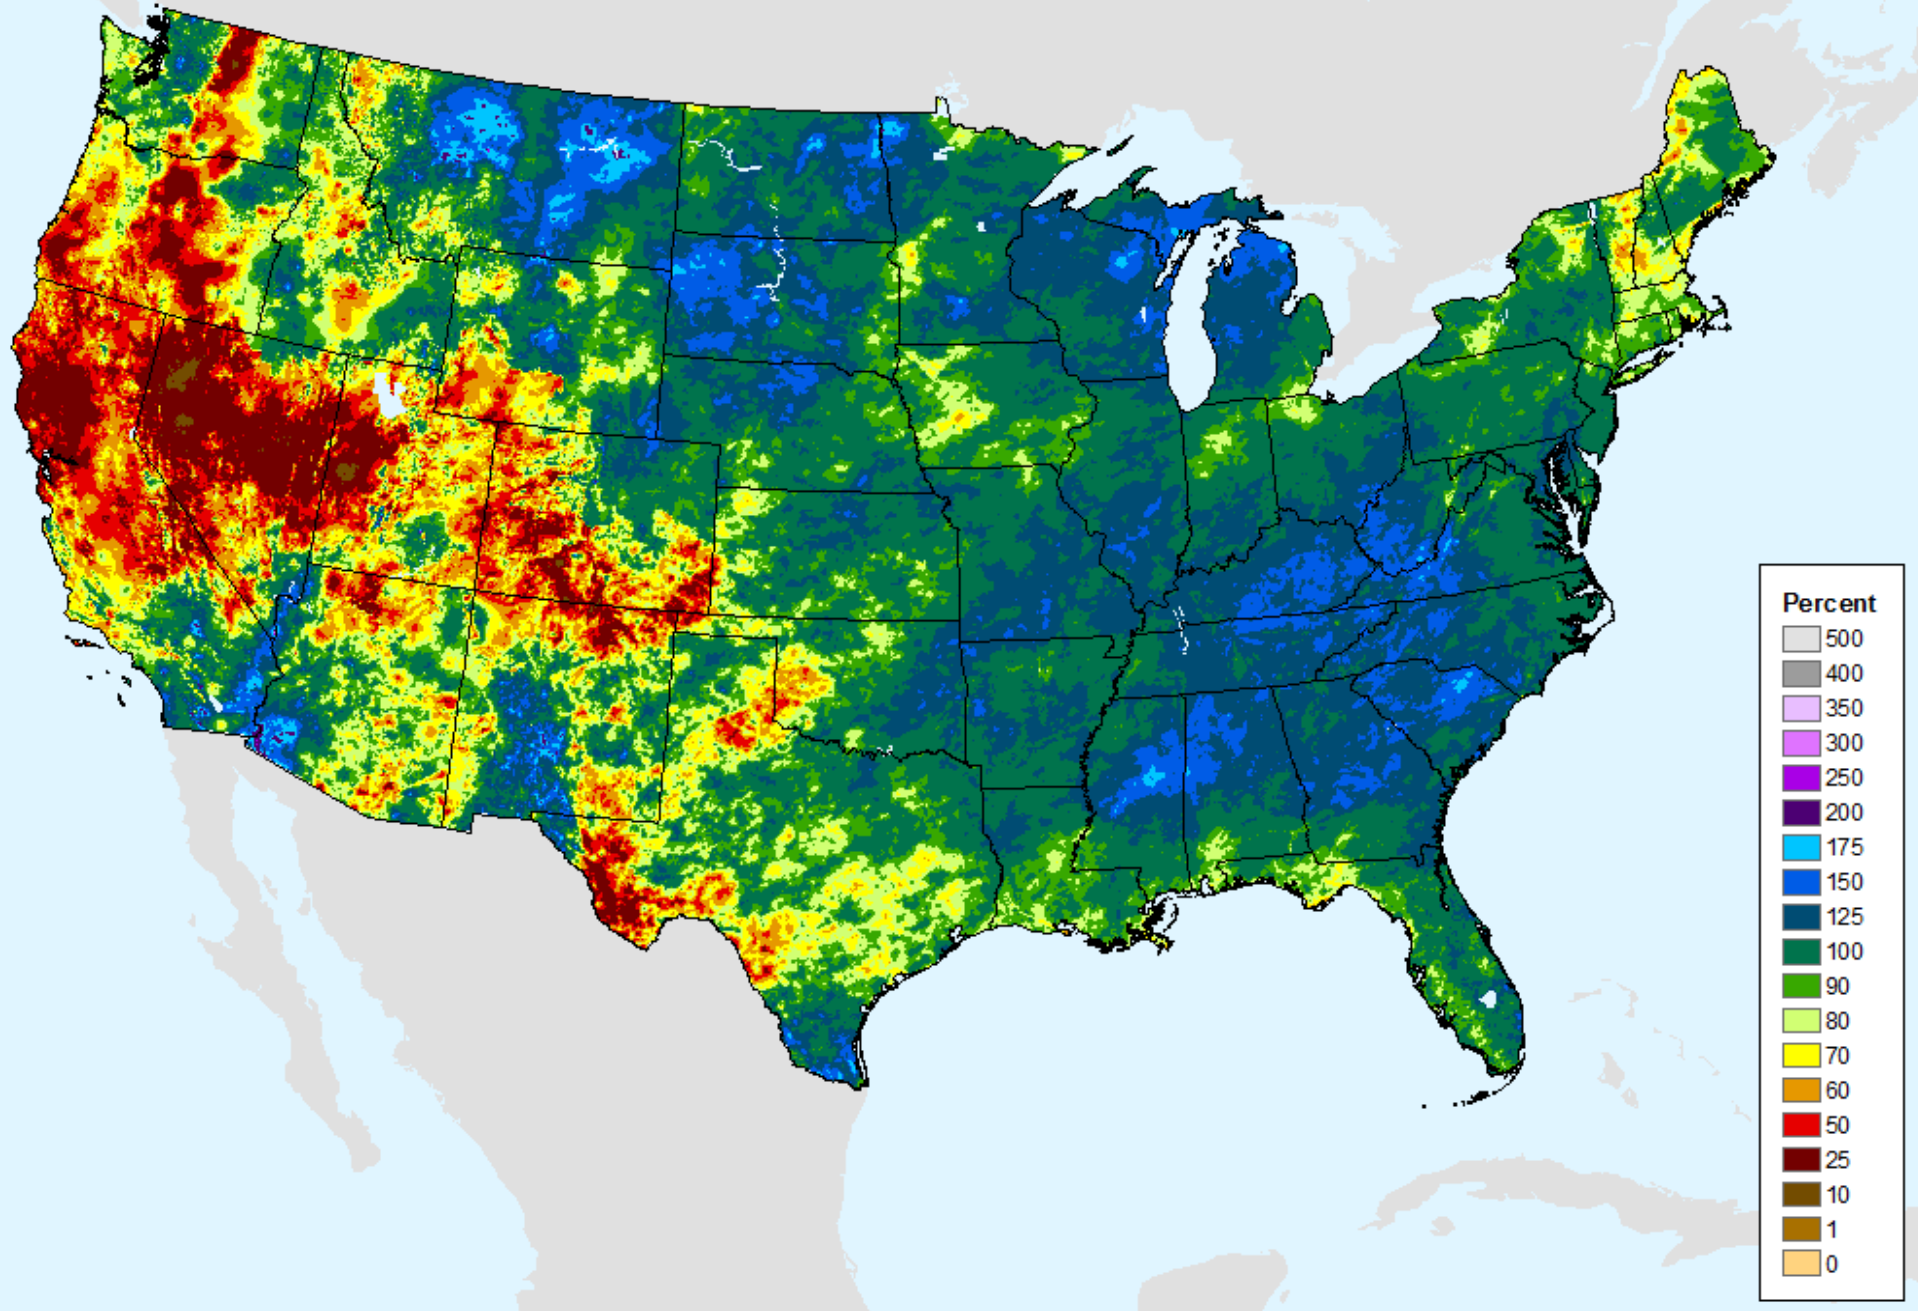

As of: Tuesday, August 11, 2020

AHPS Water-Year Pct of Normal Pcp

As of: Tuesday, August 11, 2020

USDM for: Aug. 4, 2020

AHPS Water-Year Pct of Normal Pcp

As of: Tuesday, August 11, 2020

USGS 7-Day Avg Streamflow