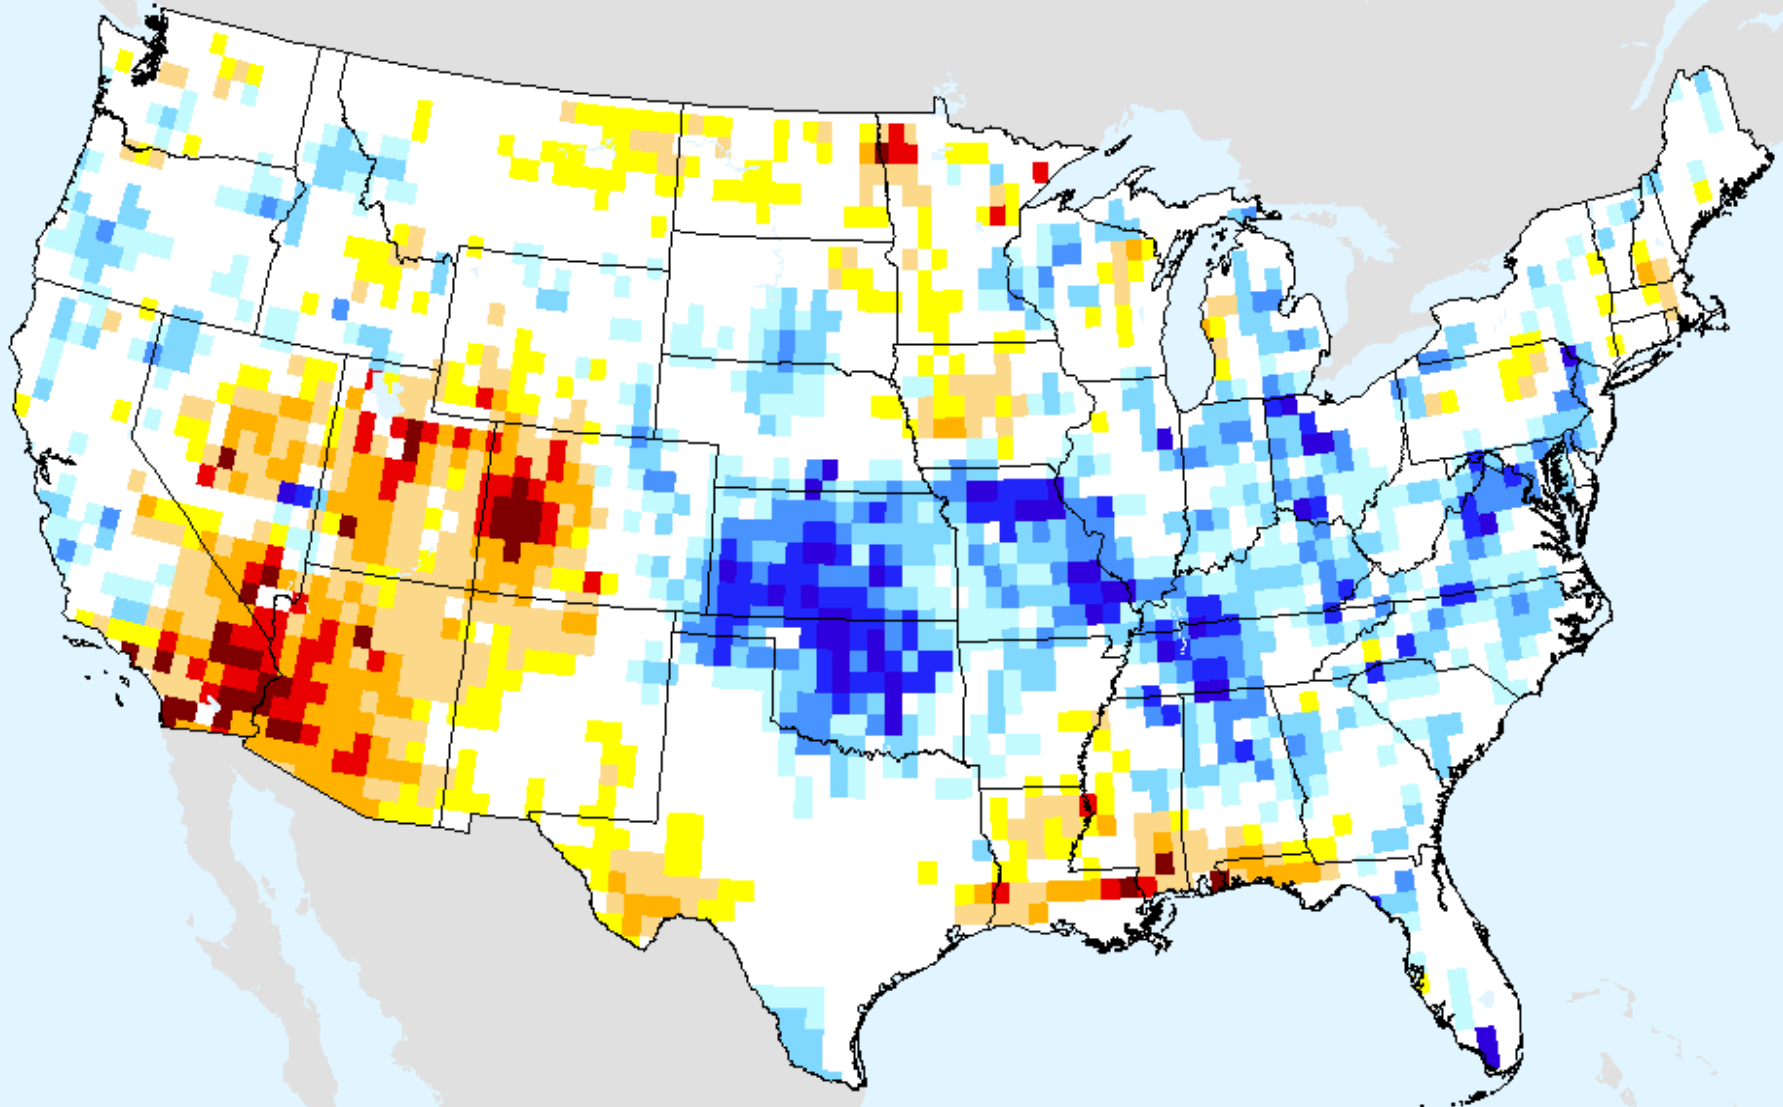

AIRS-Based Surface Relative Humidity 14 Day

As of: Tuesday, August 11, 2020