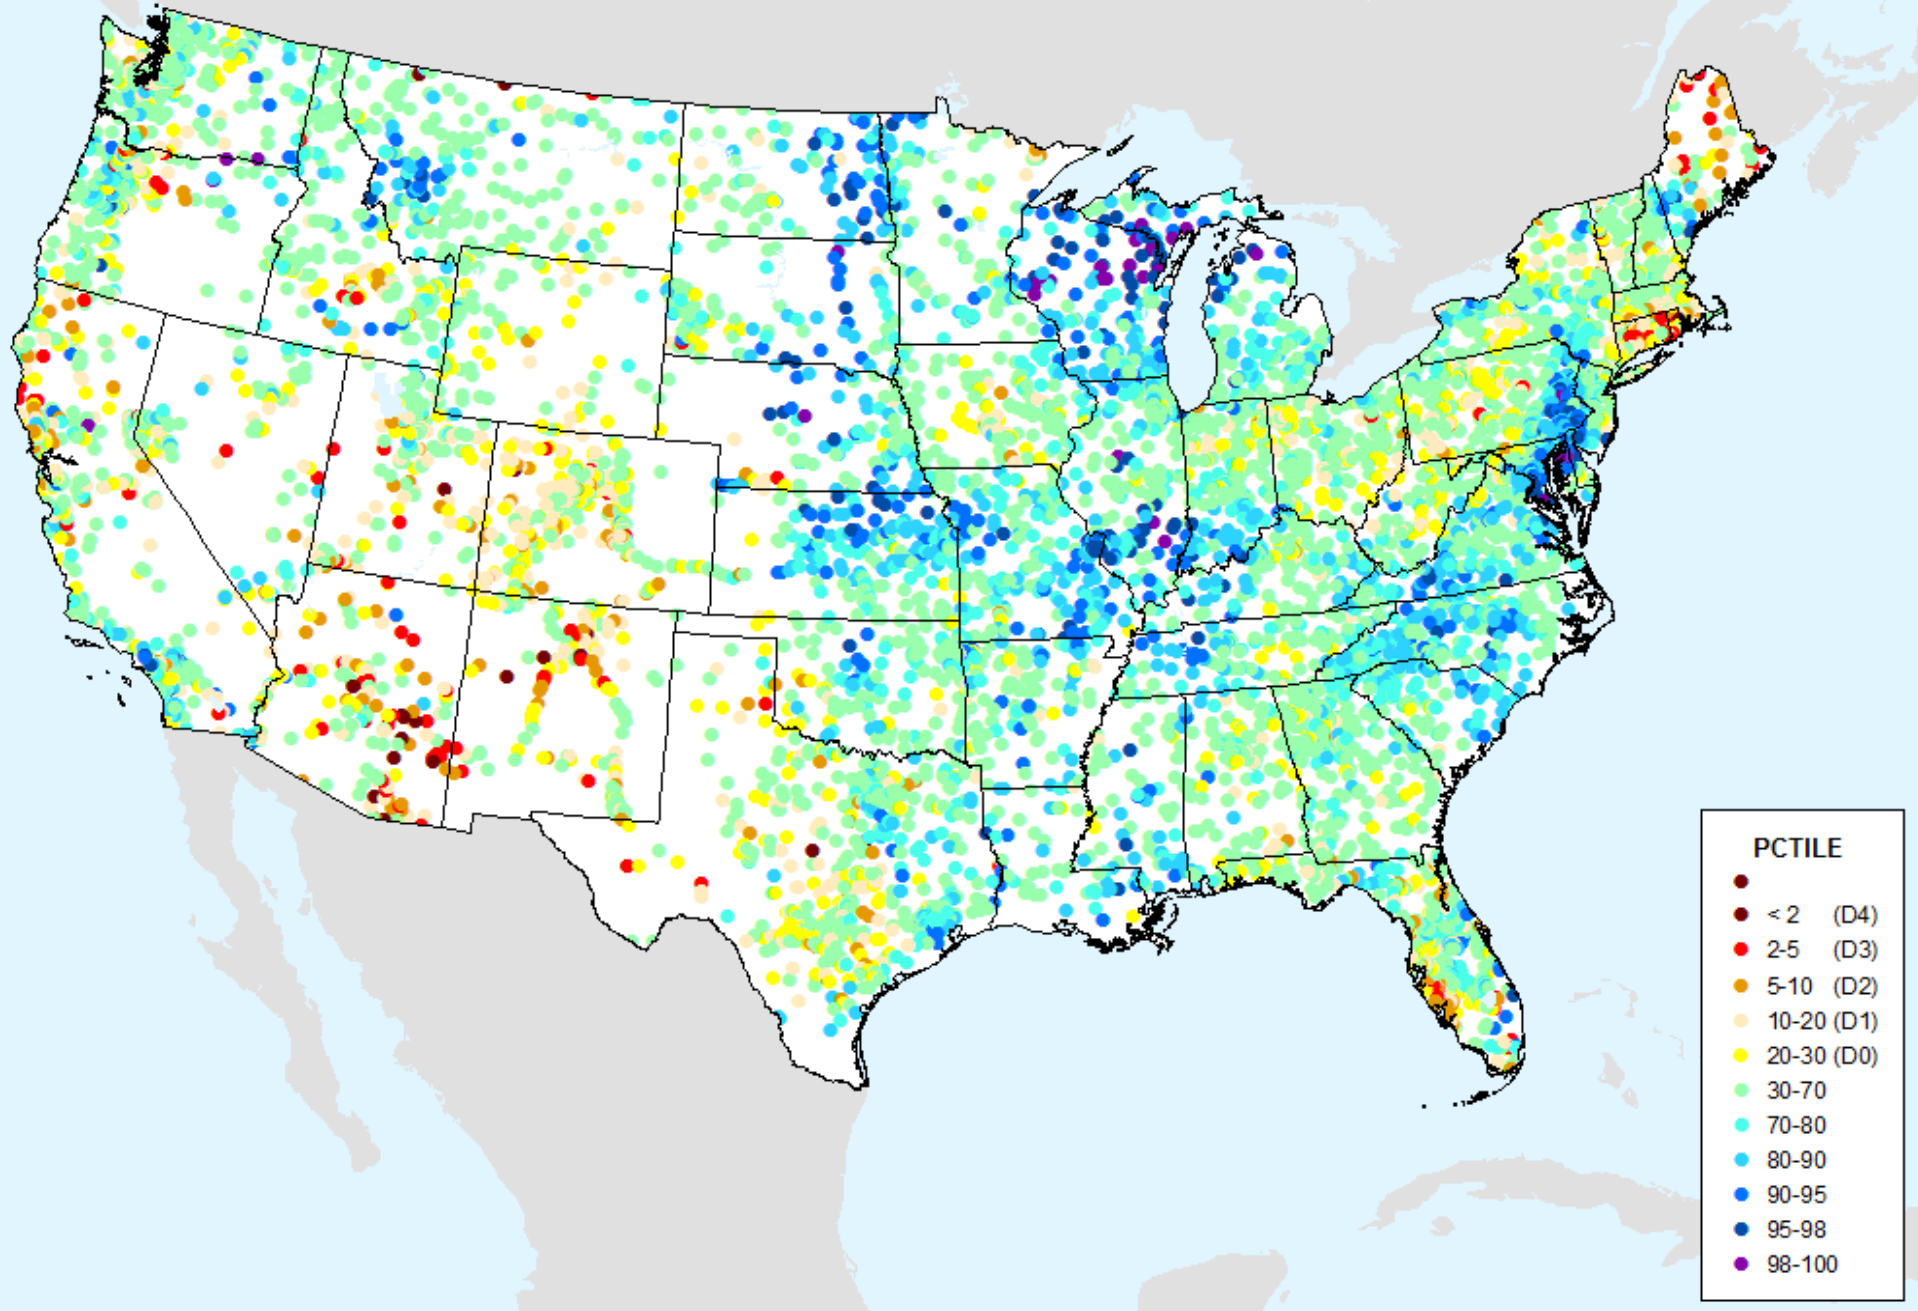

USGS 28-Day Avg Streamflow

As of: Tuesday, August 11, 2020