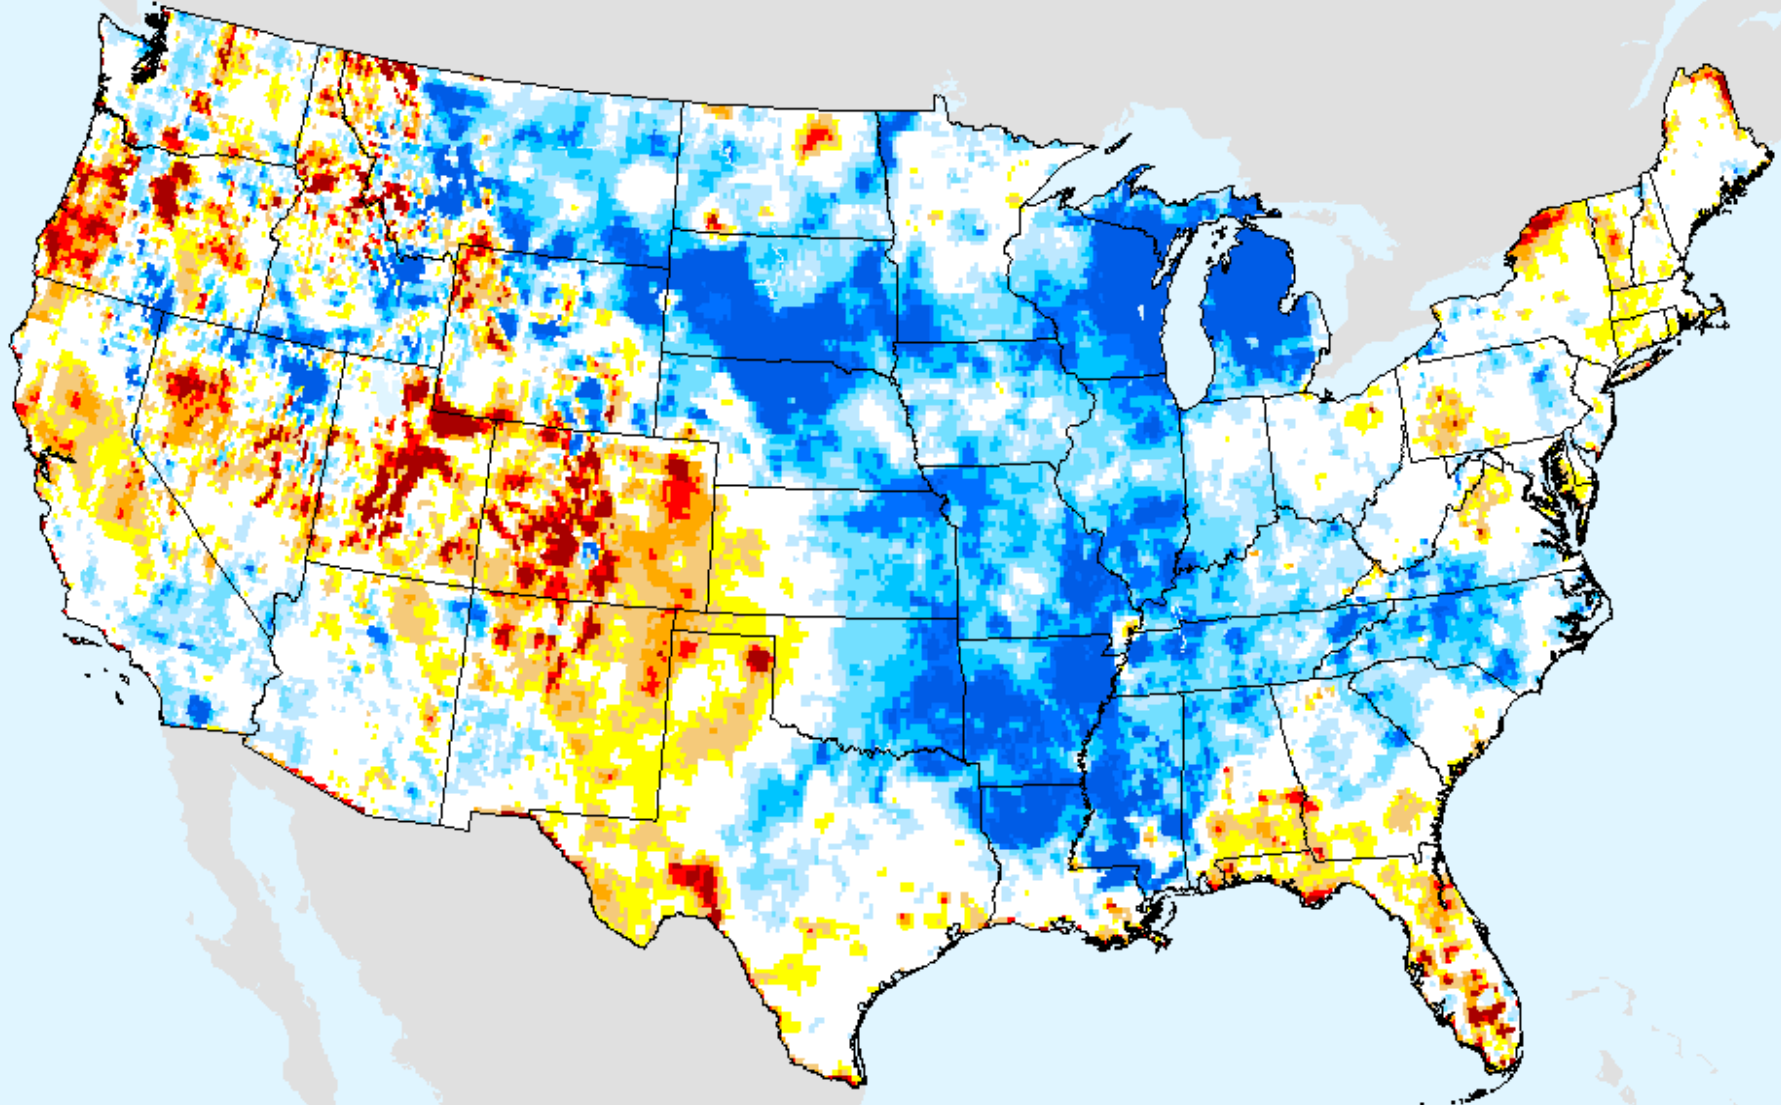

GRACE-Based Shallow Groundwater Drought Indicator

As of: Tuesday, August 11, 2020