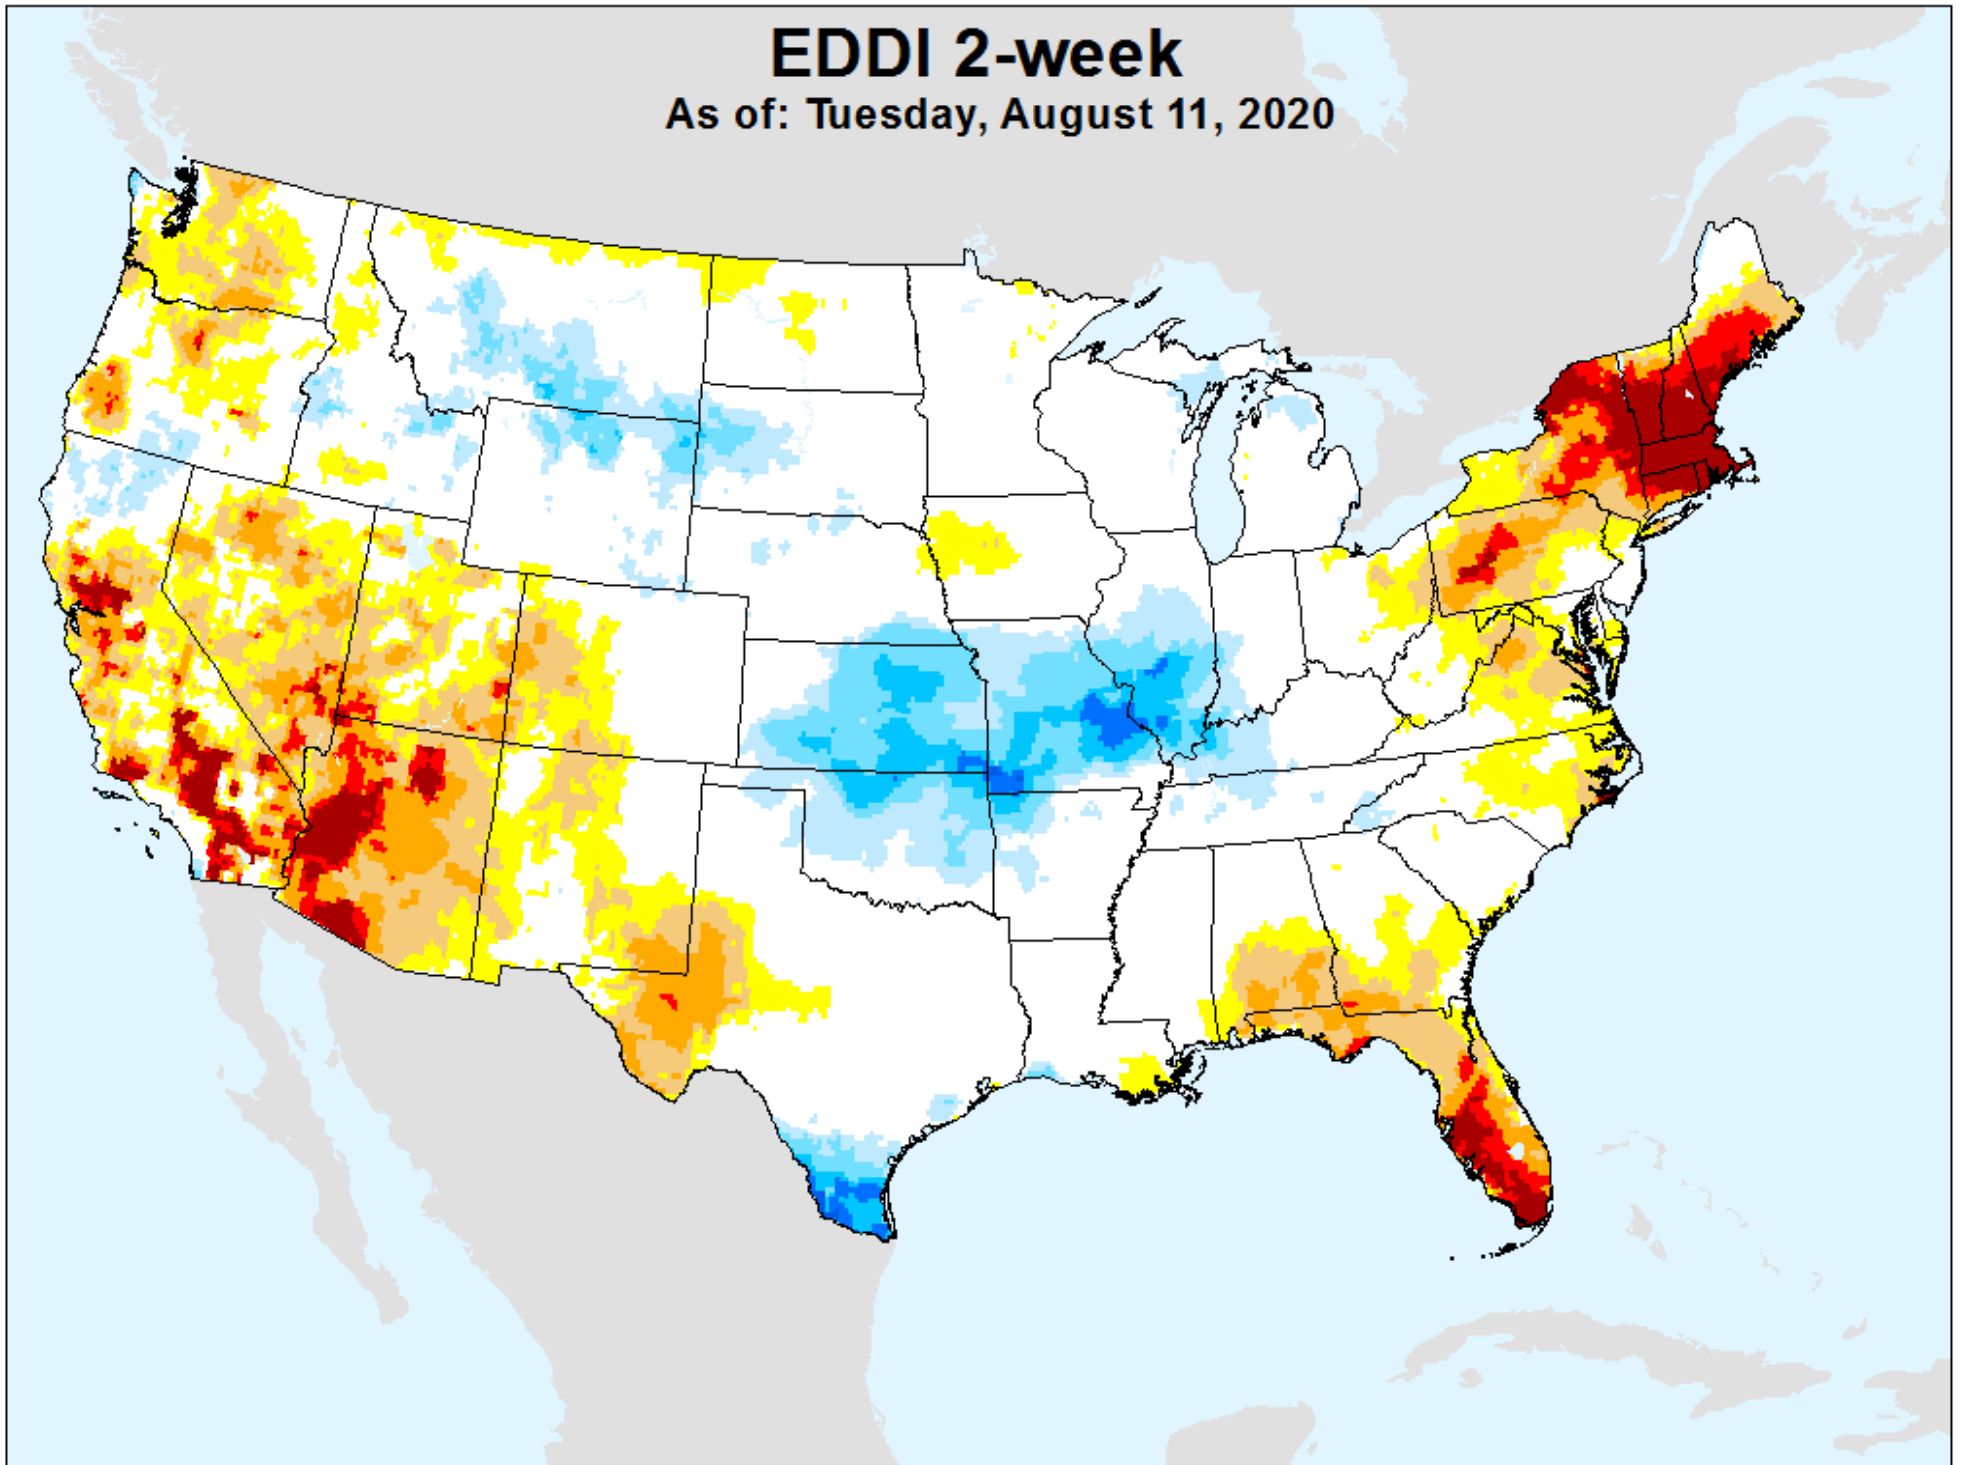

EDDI 2-week

As of: Tuesday, August 11, 2020