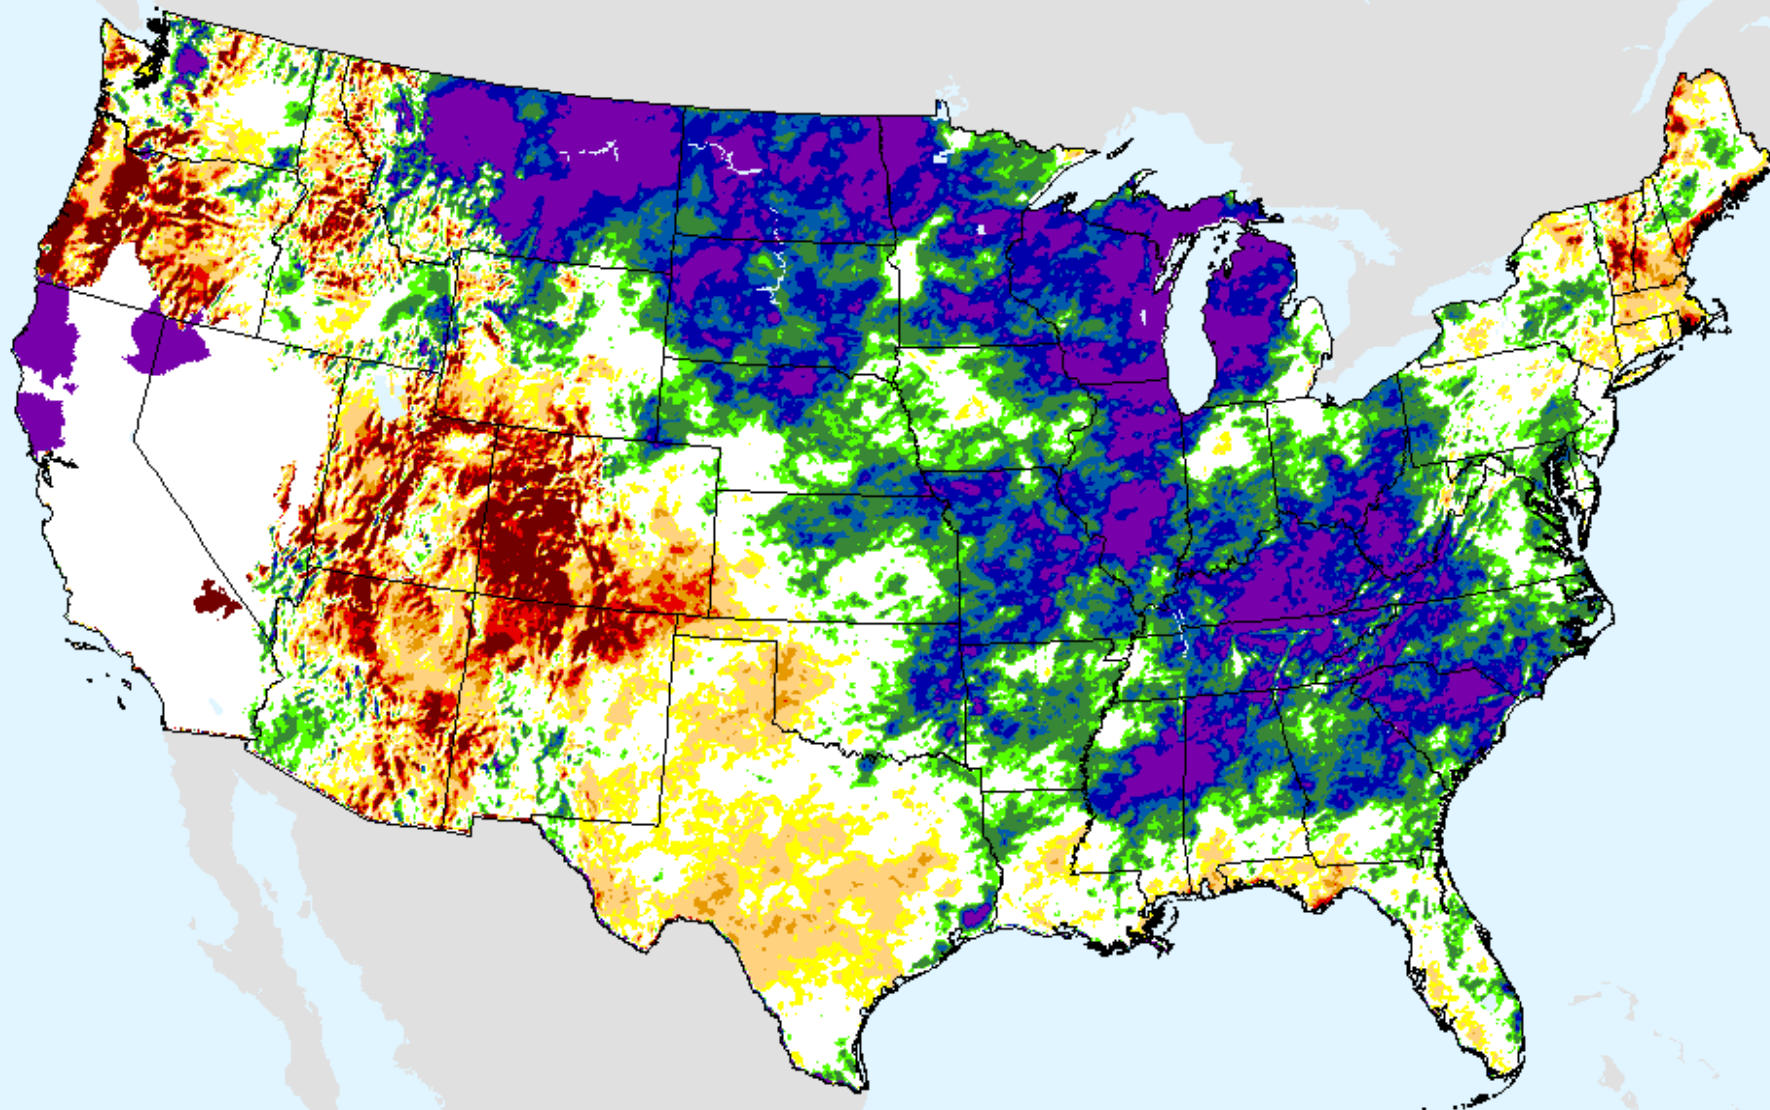

AHPS 12-month SPEI

As of: Tuesday, August 11, 2020

SPEI (USDM)