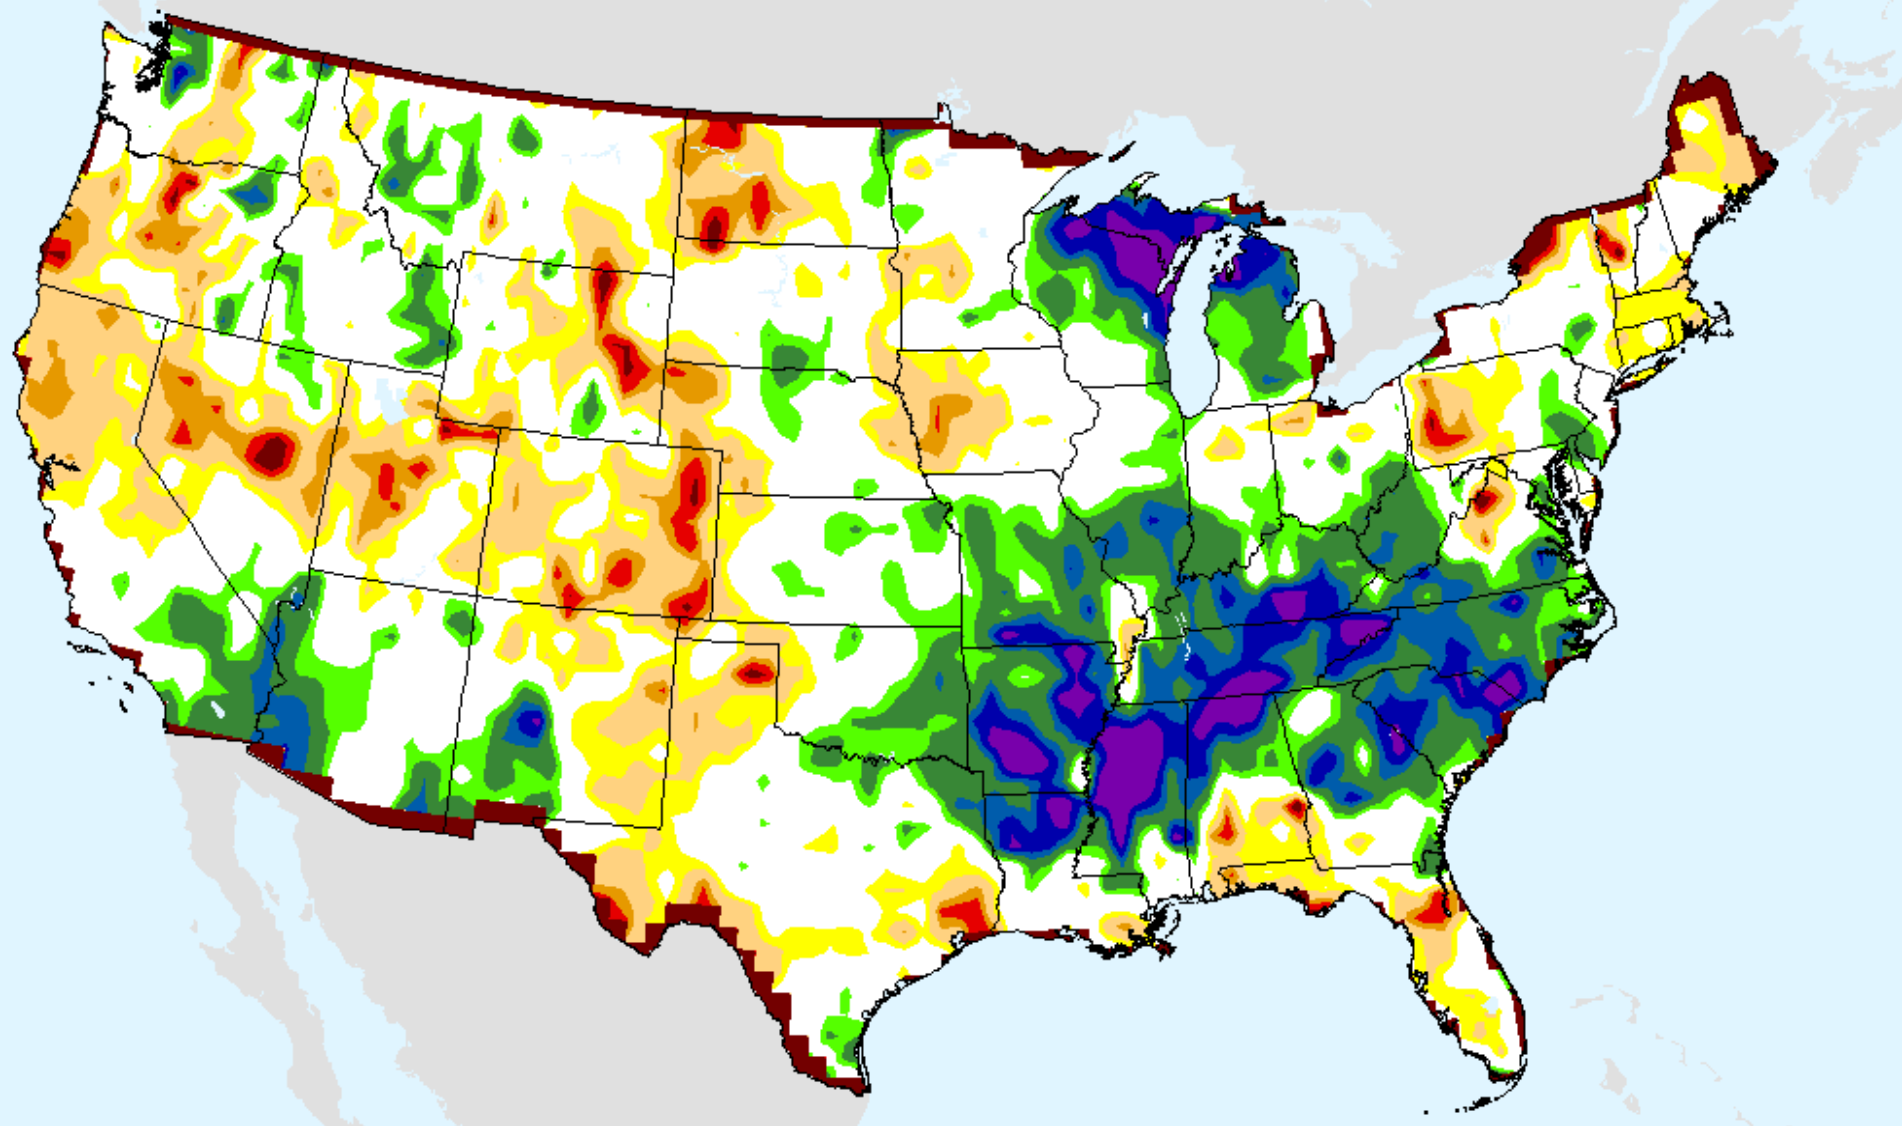

CPC 9-month SPI

As of: Tuesday, August 11, 2020