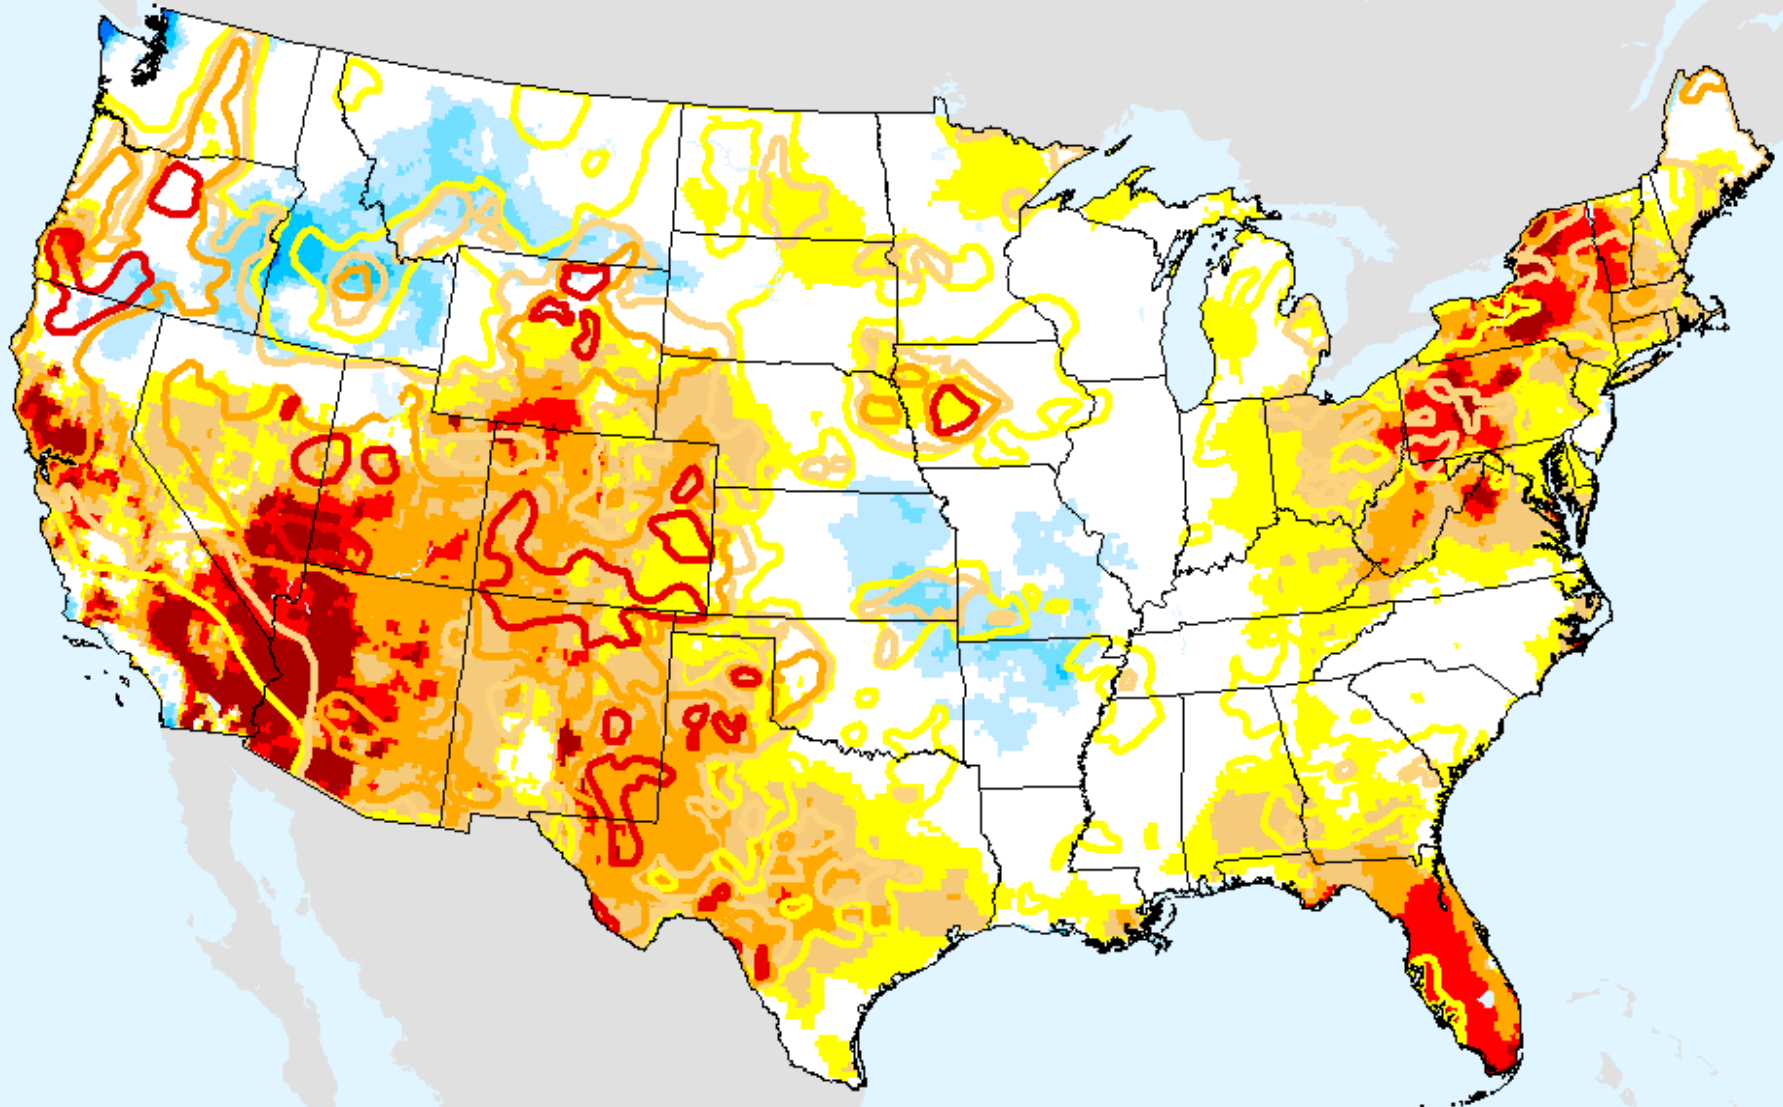

EDDI 6-week

As of: Tuesday, August 11, 2020

USDM for: Aug. 4, 2020