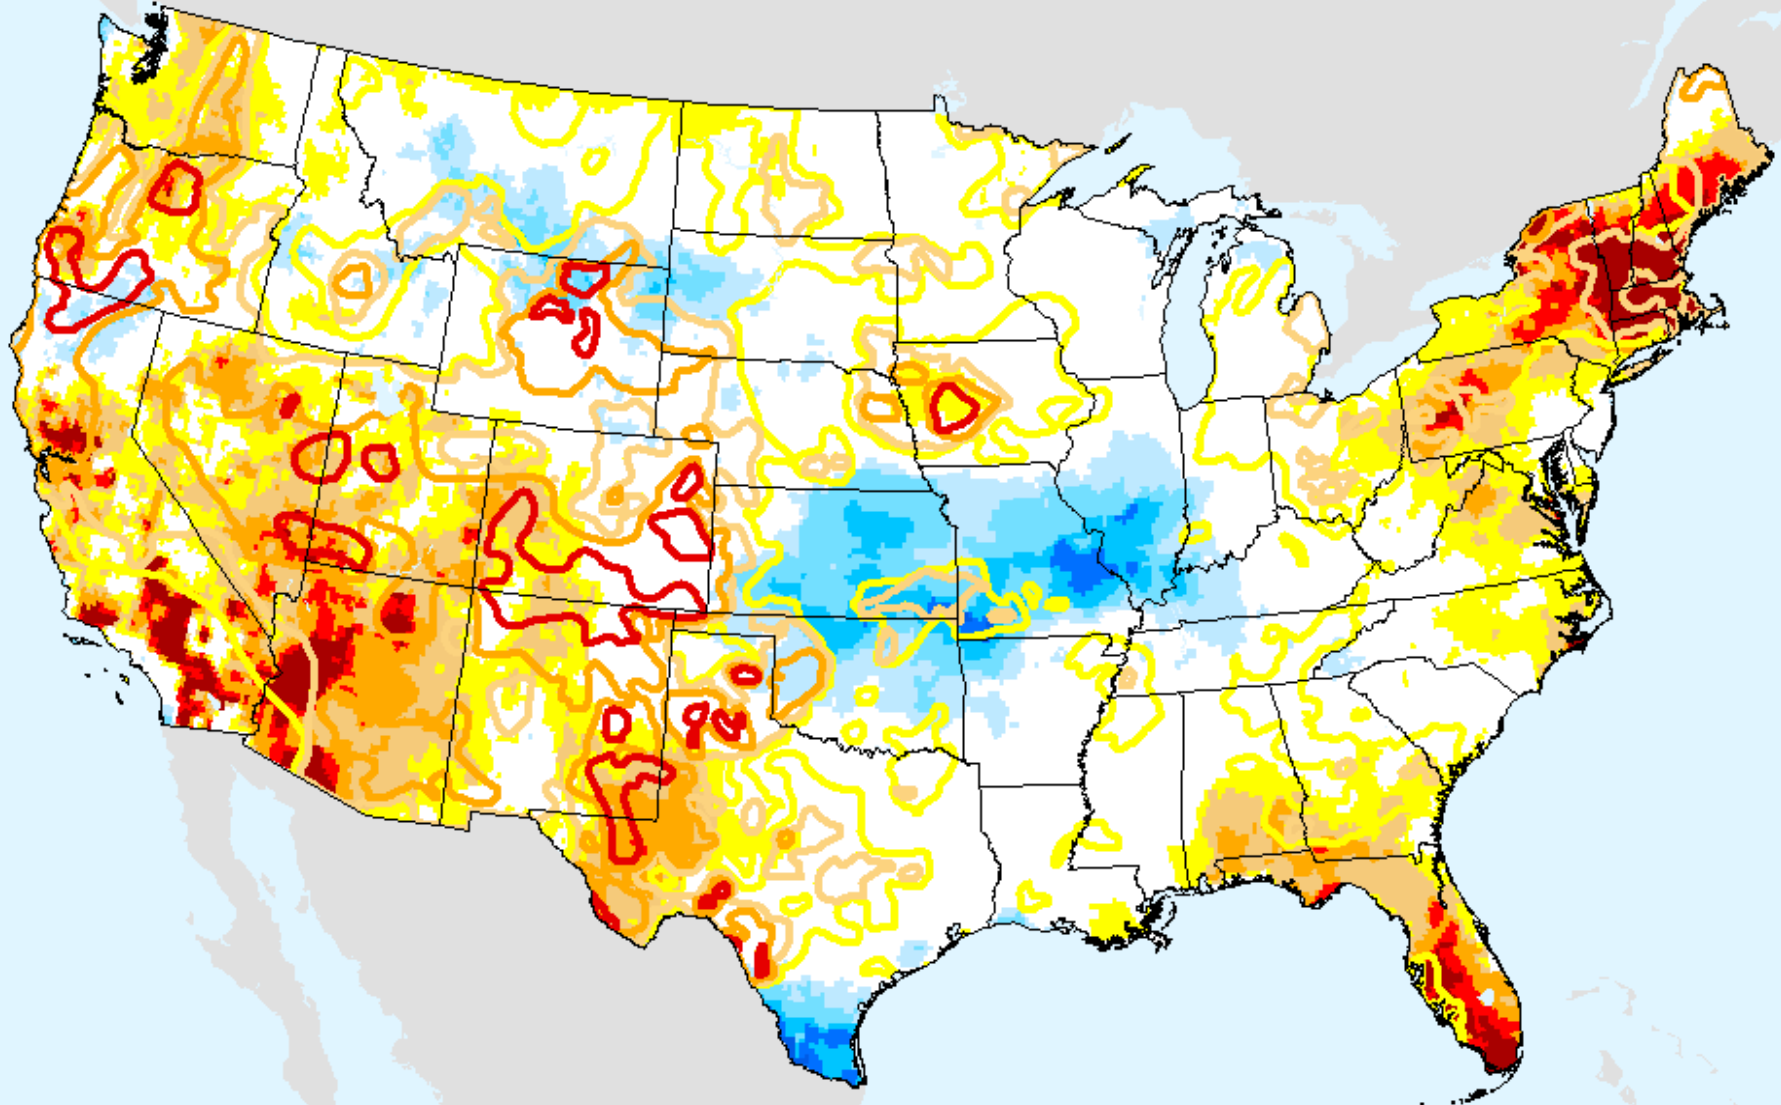

SPEI (USDM)

EDDI 1-week

As of: Tuesday, August 11, 2020

USDM for: Aug. 4, 2020

EDDI 1-week

As of: Tuesday, August 11, 2020

EDDI 2-week

As of: Tuesday, August 11, 2020