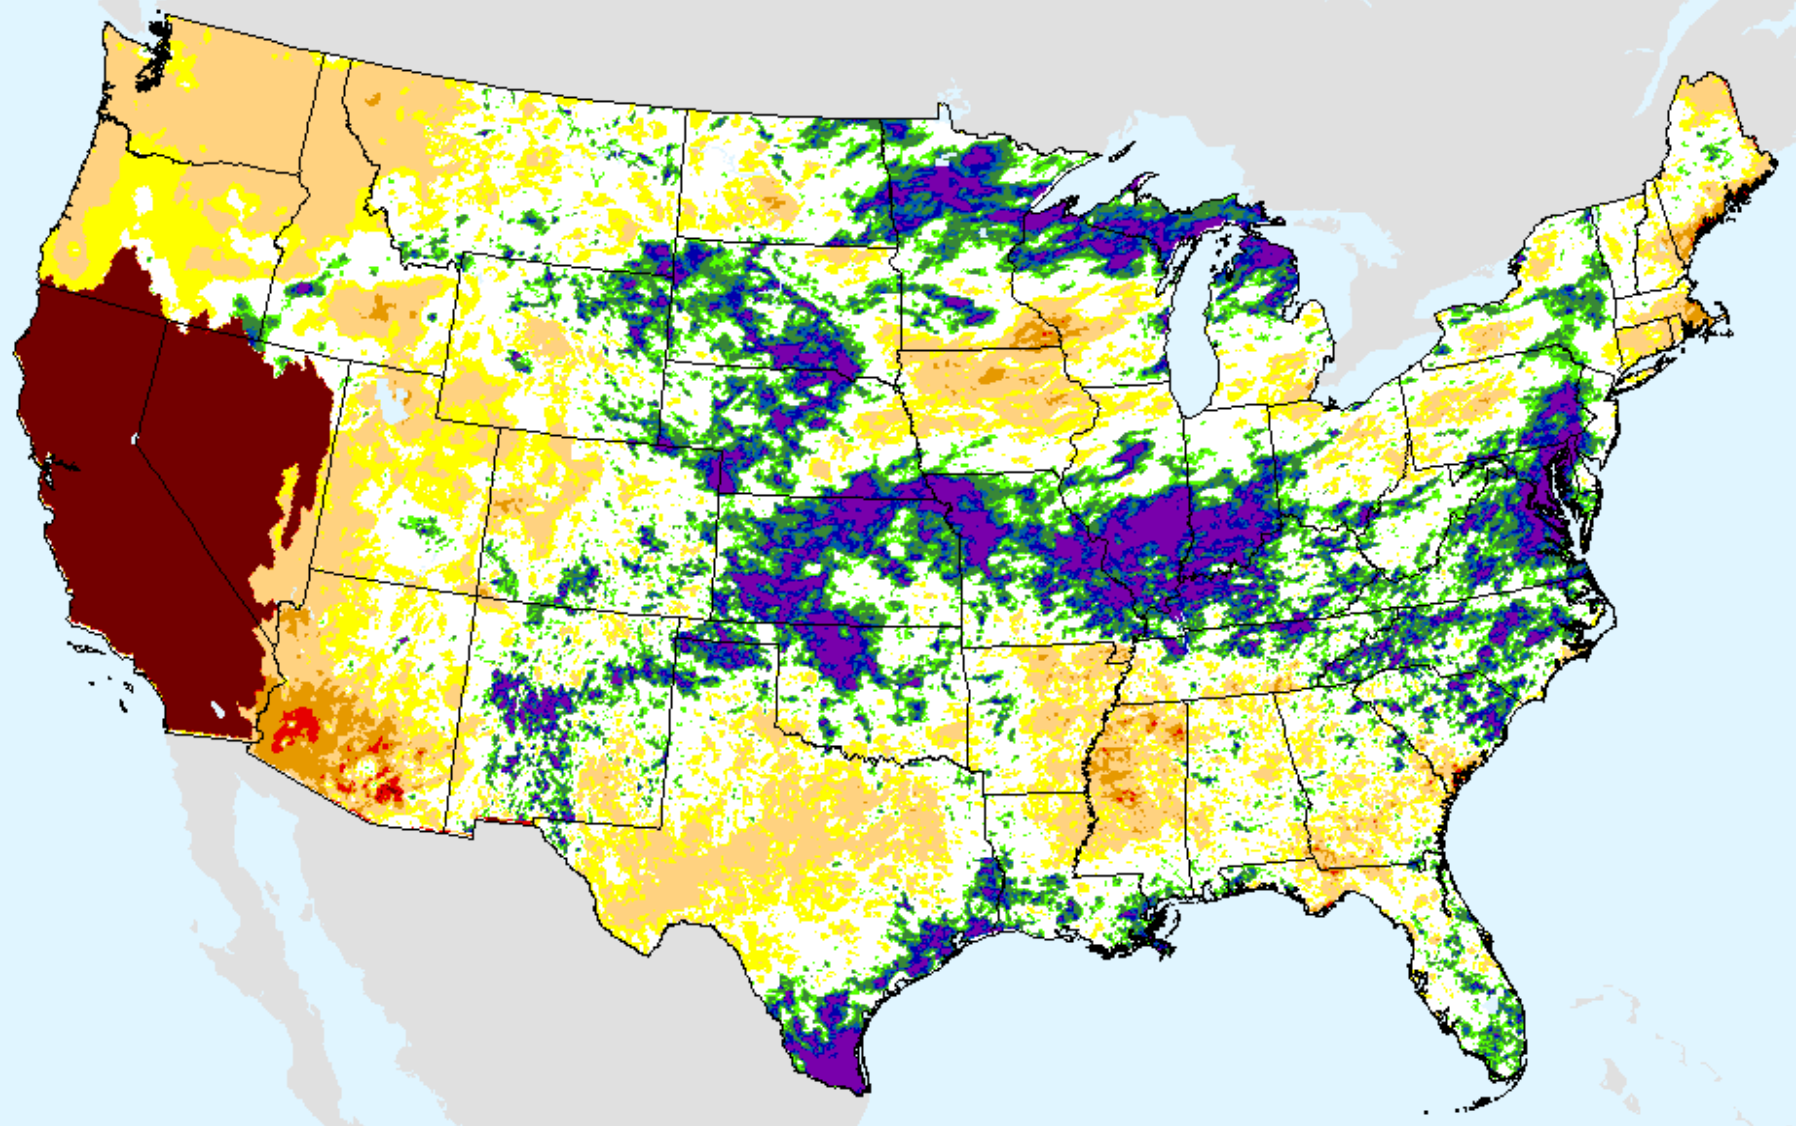

HPRCC Year-to-date SPI

As of: Tuesday, August 11, 2020

AHPS 1-month SPI

As of: Tuesday, August 11, 2020

USDM for: Aug. 4, 2020

SPI (USDM)

AHPS 1-month SPI

As of: Tuesday, August 11, 2020