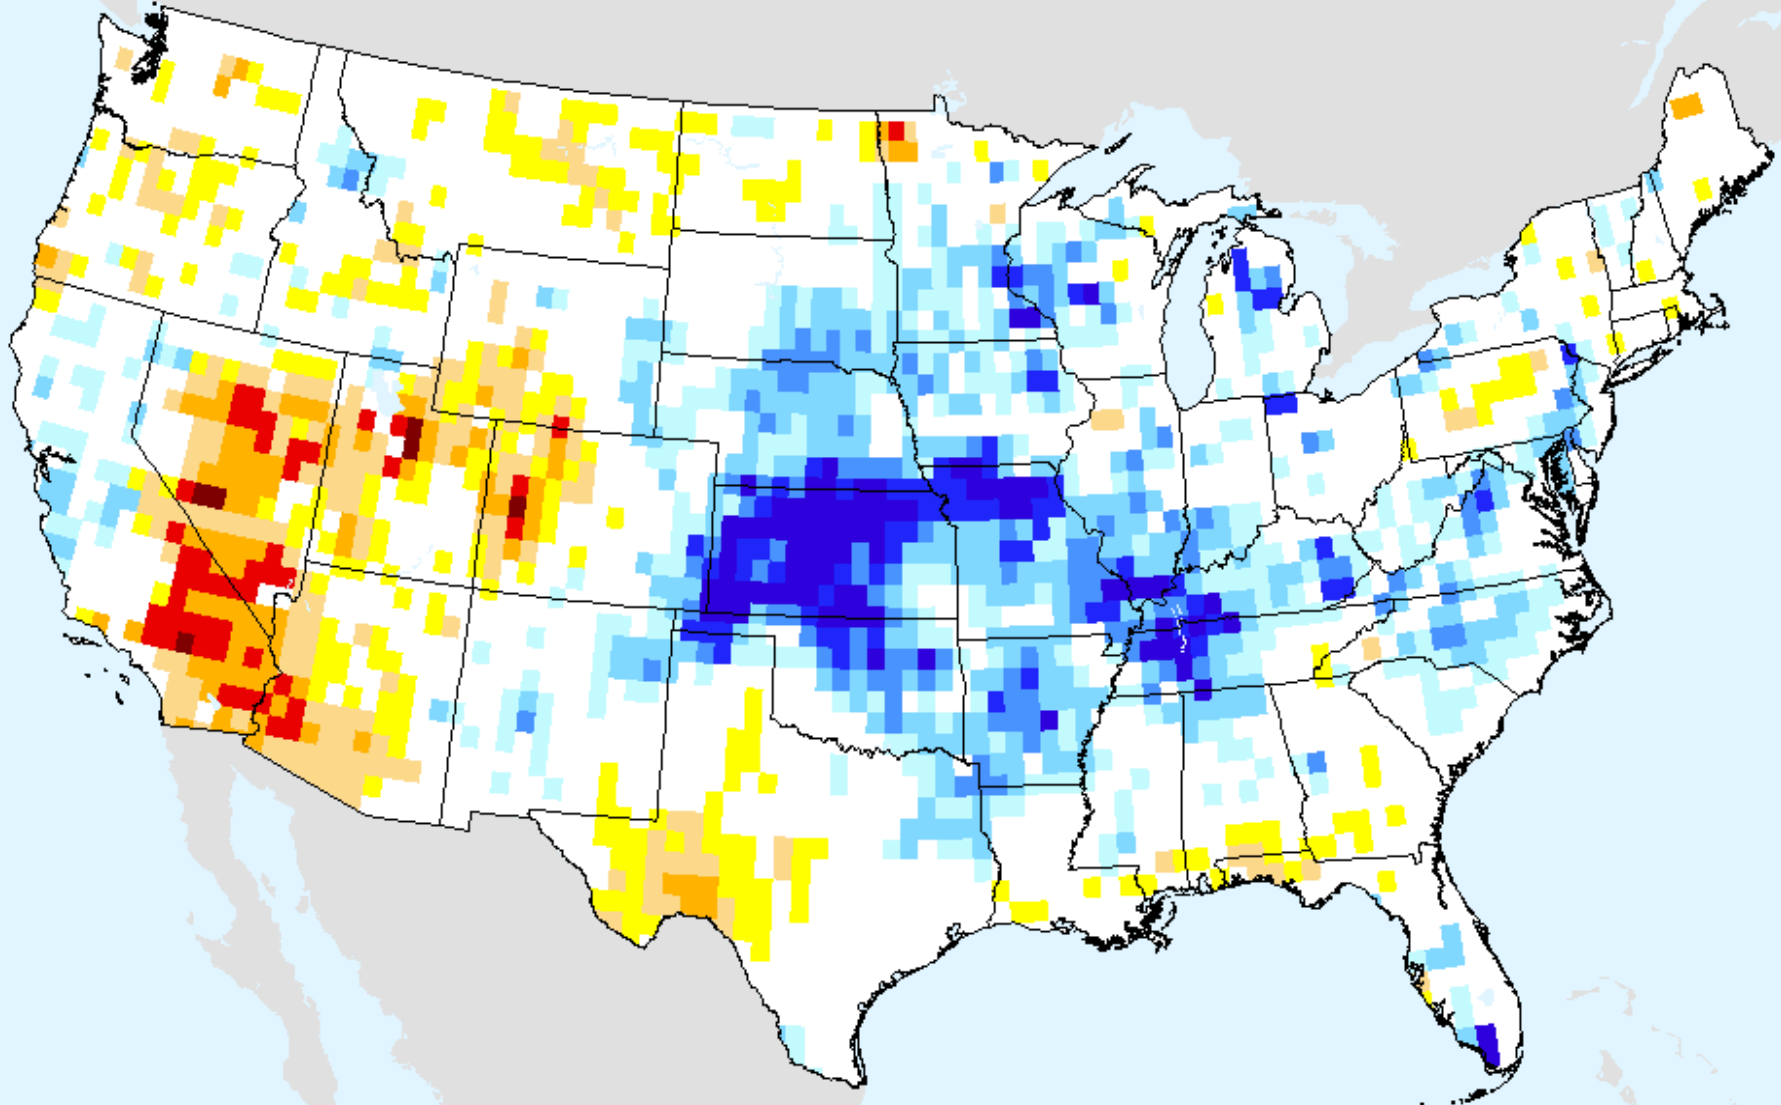

As of: Tuesday, August 11, 2020

AIRS-Based Surface Relative Humidity 14 Day

As of: Tuesday, August 11, 2020

AIRS-Based Surface Relative Humidity 28 Day

As of: Tuesday, August 11, 2020

AIRS-Based Retrieved Surface Air Temperature 7 Day