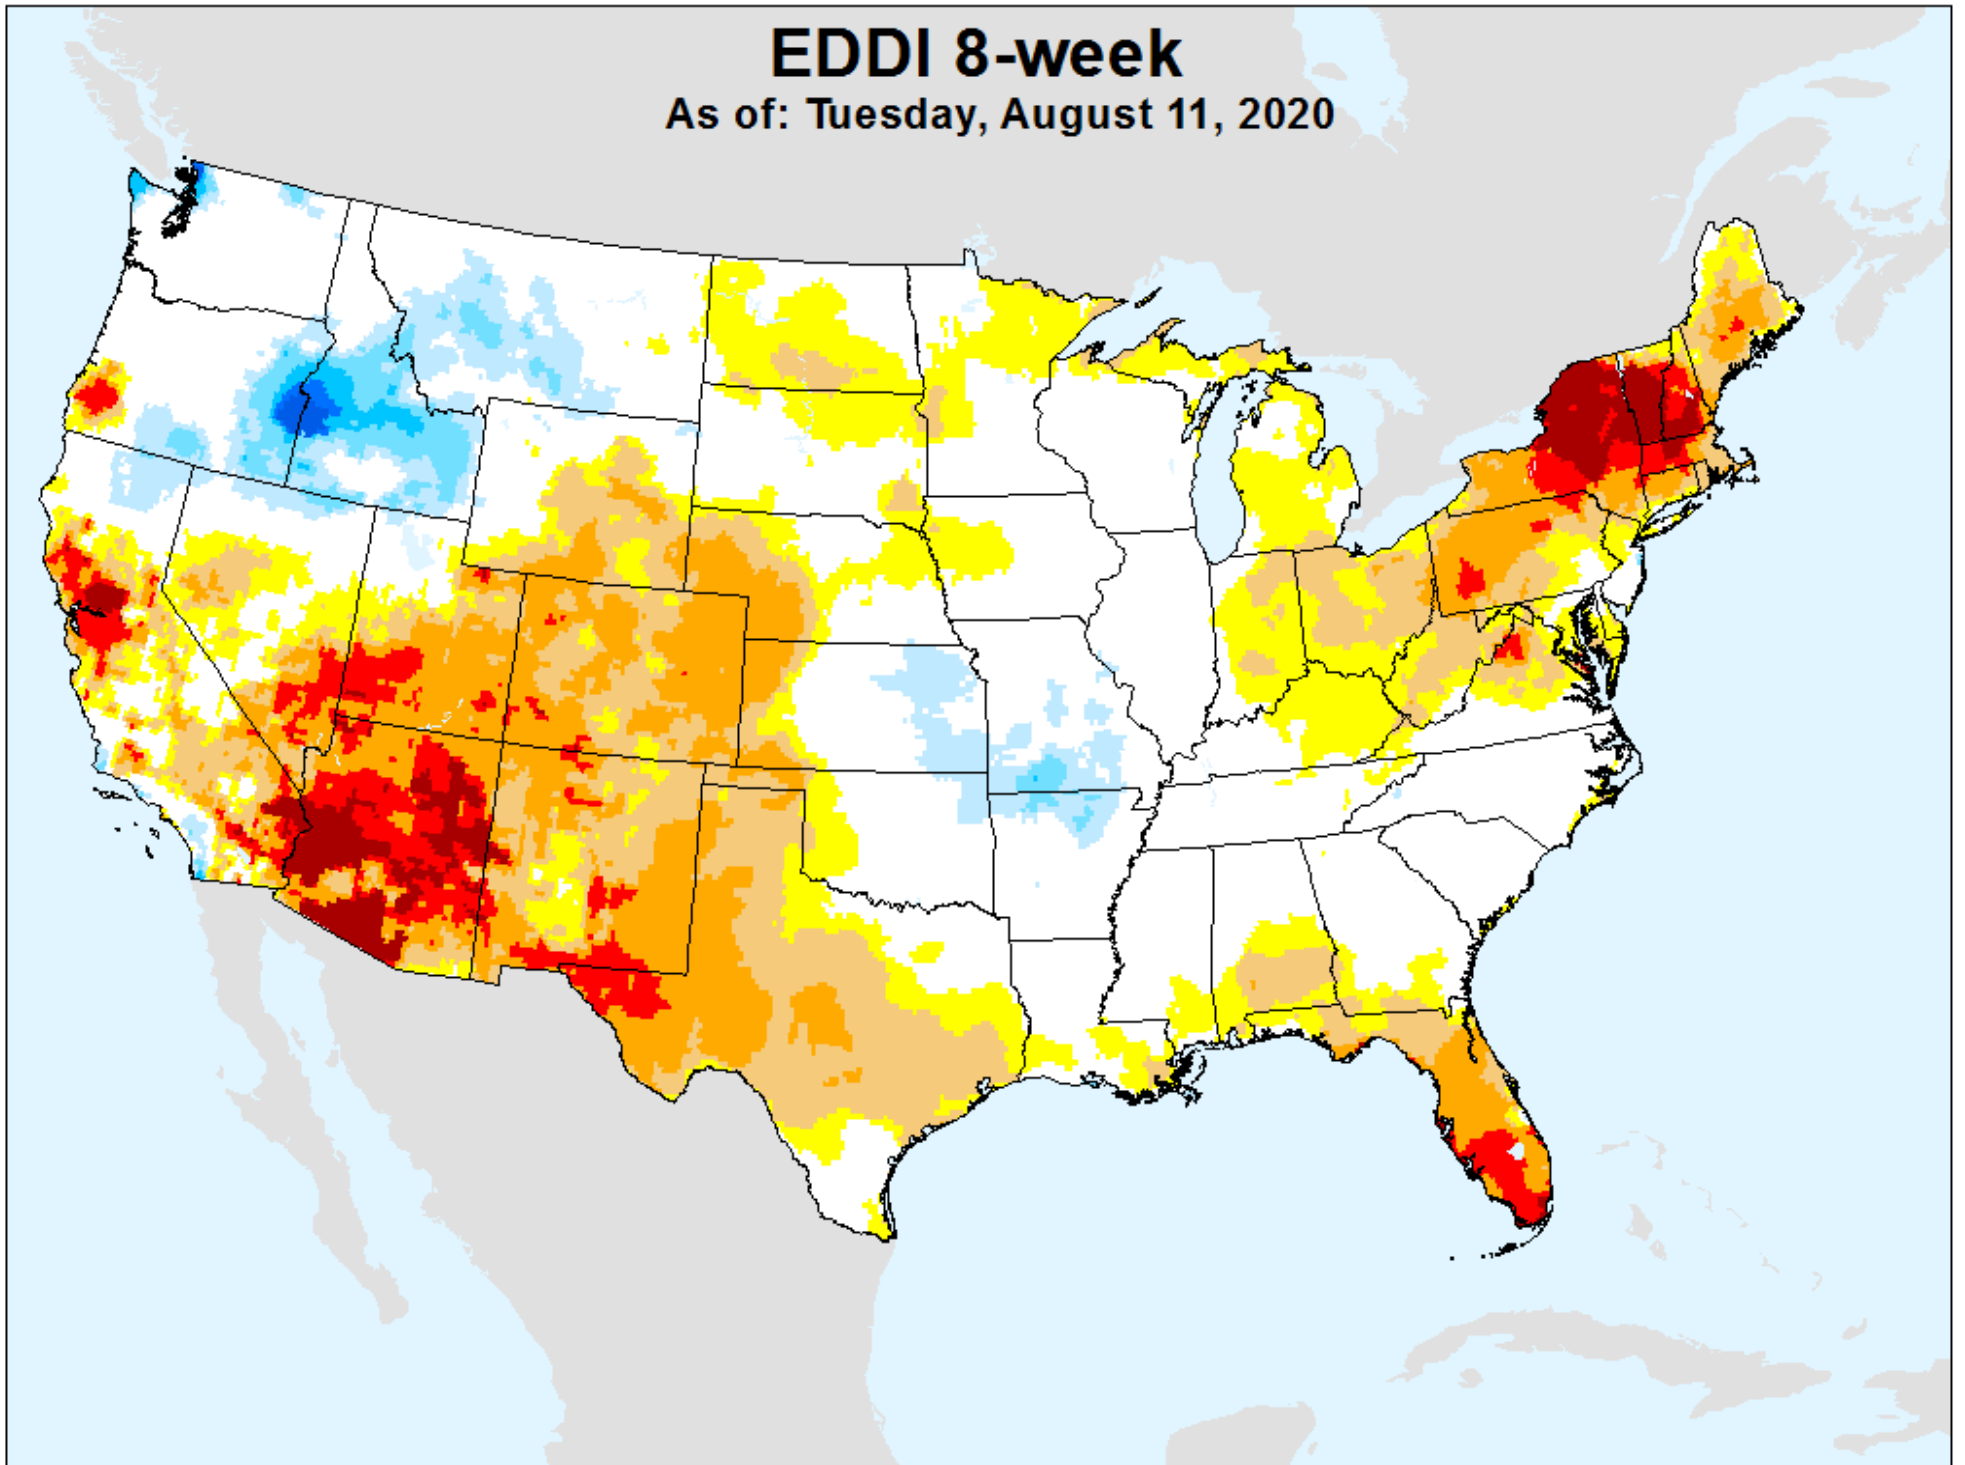

EDDI 8-week

As of: Tuesday, August 11, 2020