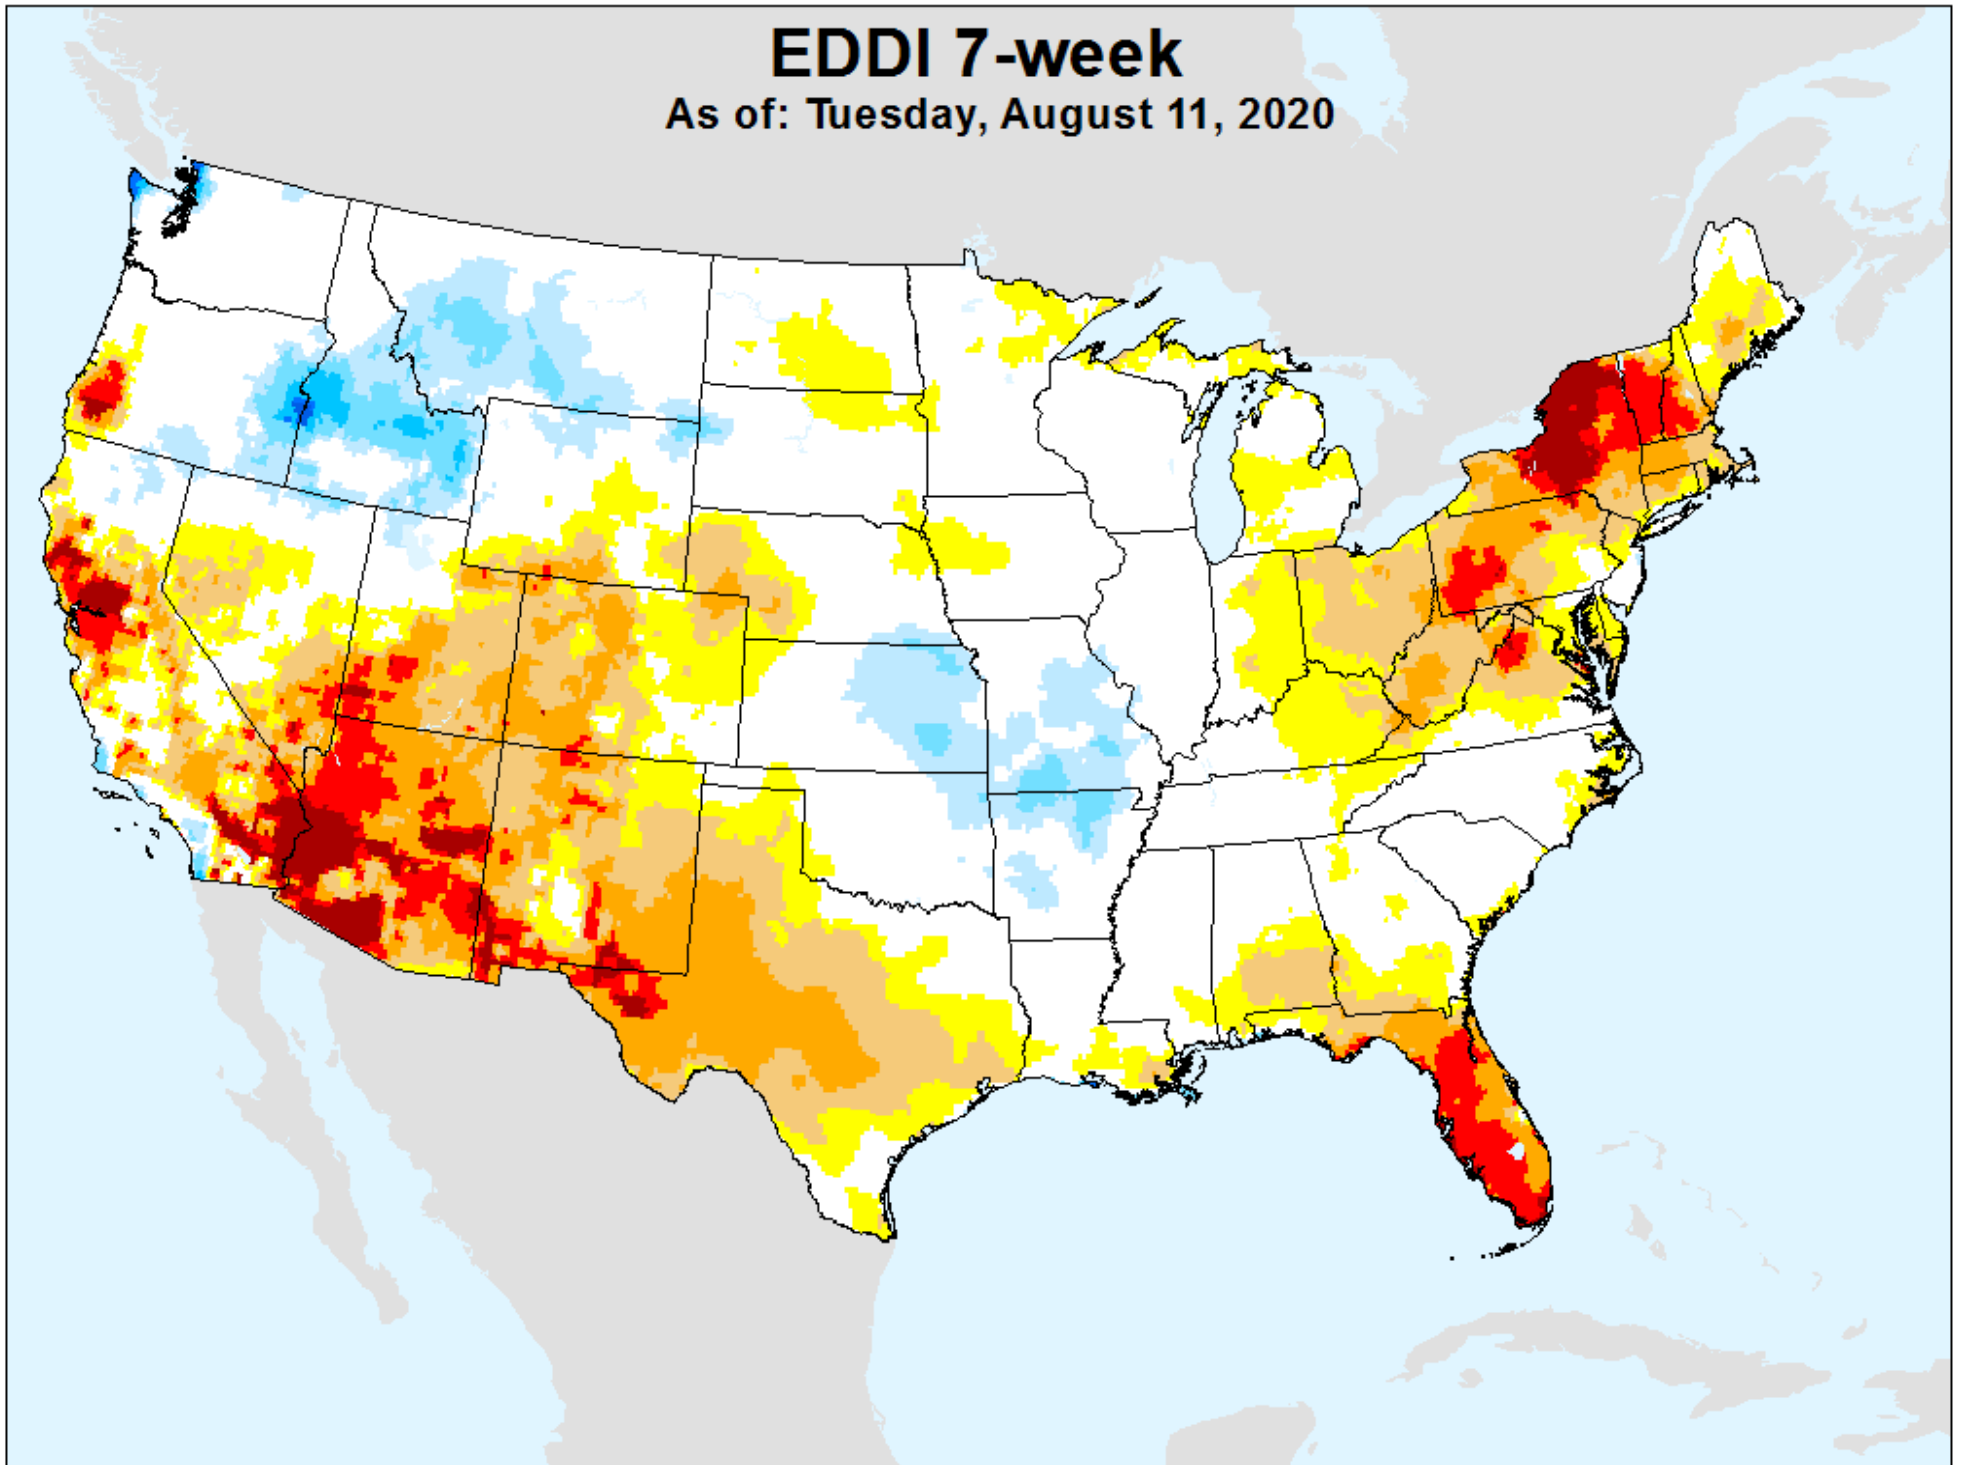

EDDI 7-week

As of: Tuesday, August 11, 2020