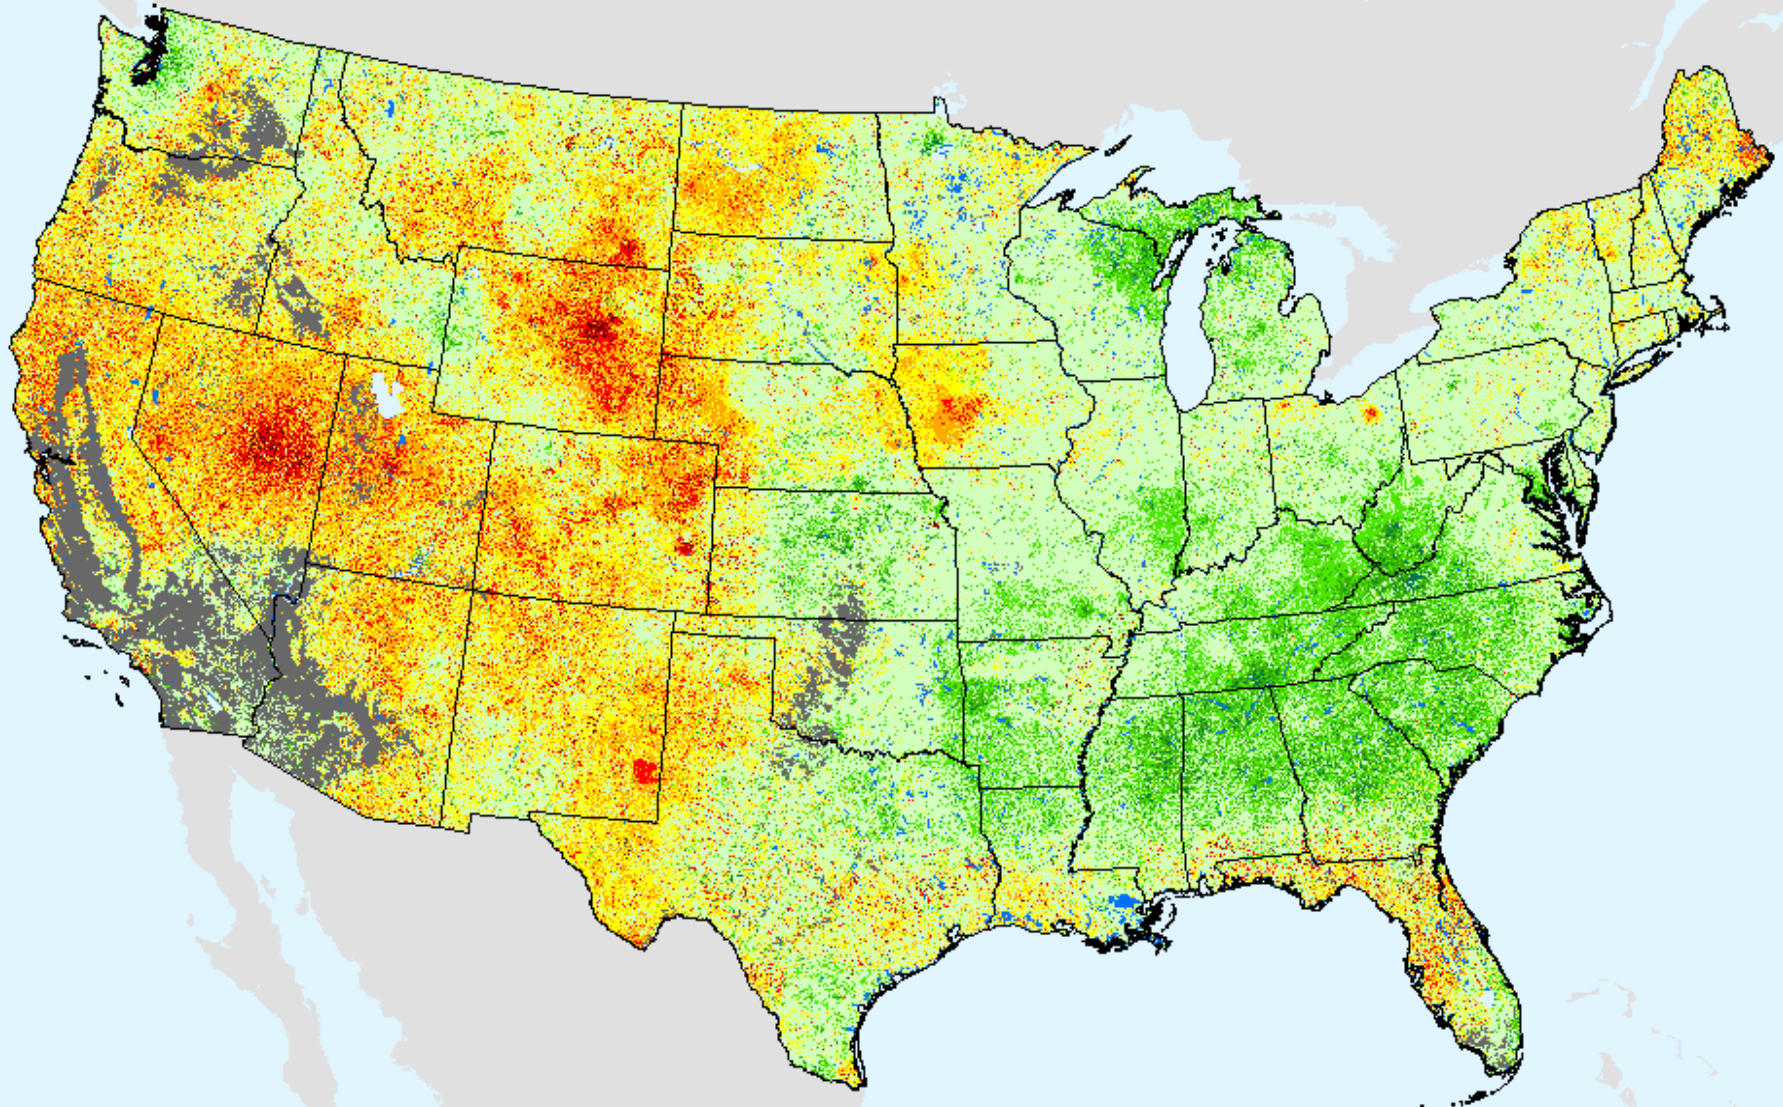

Vegetation Drought Response Index (VegDRI)

As of: Tuesday, August 11, 2020

☐ Background