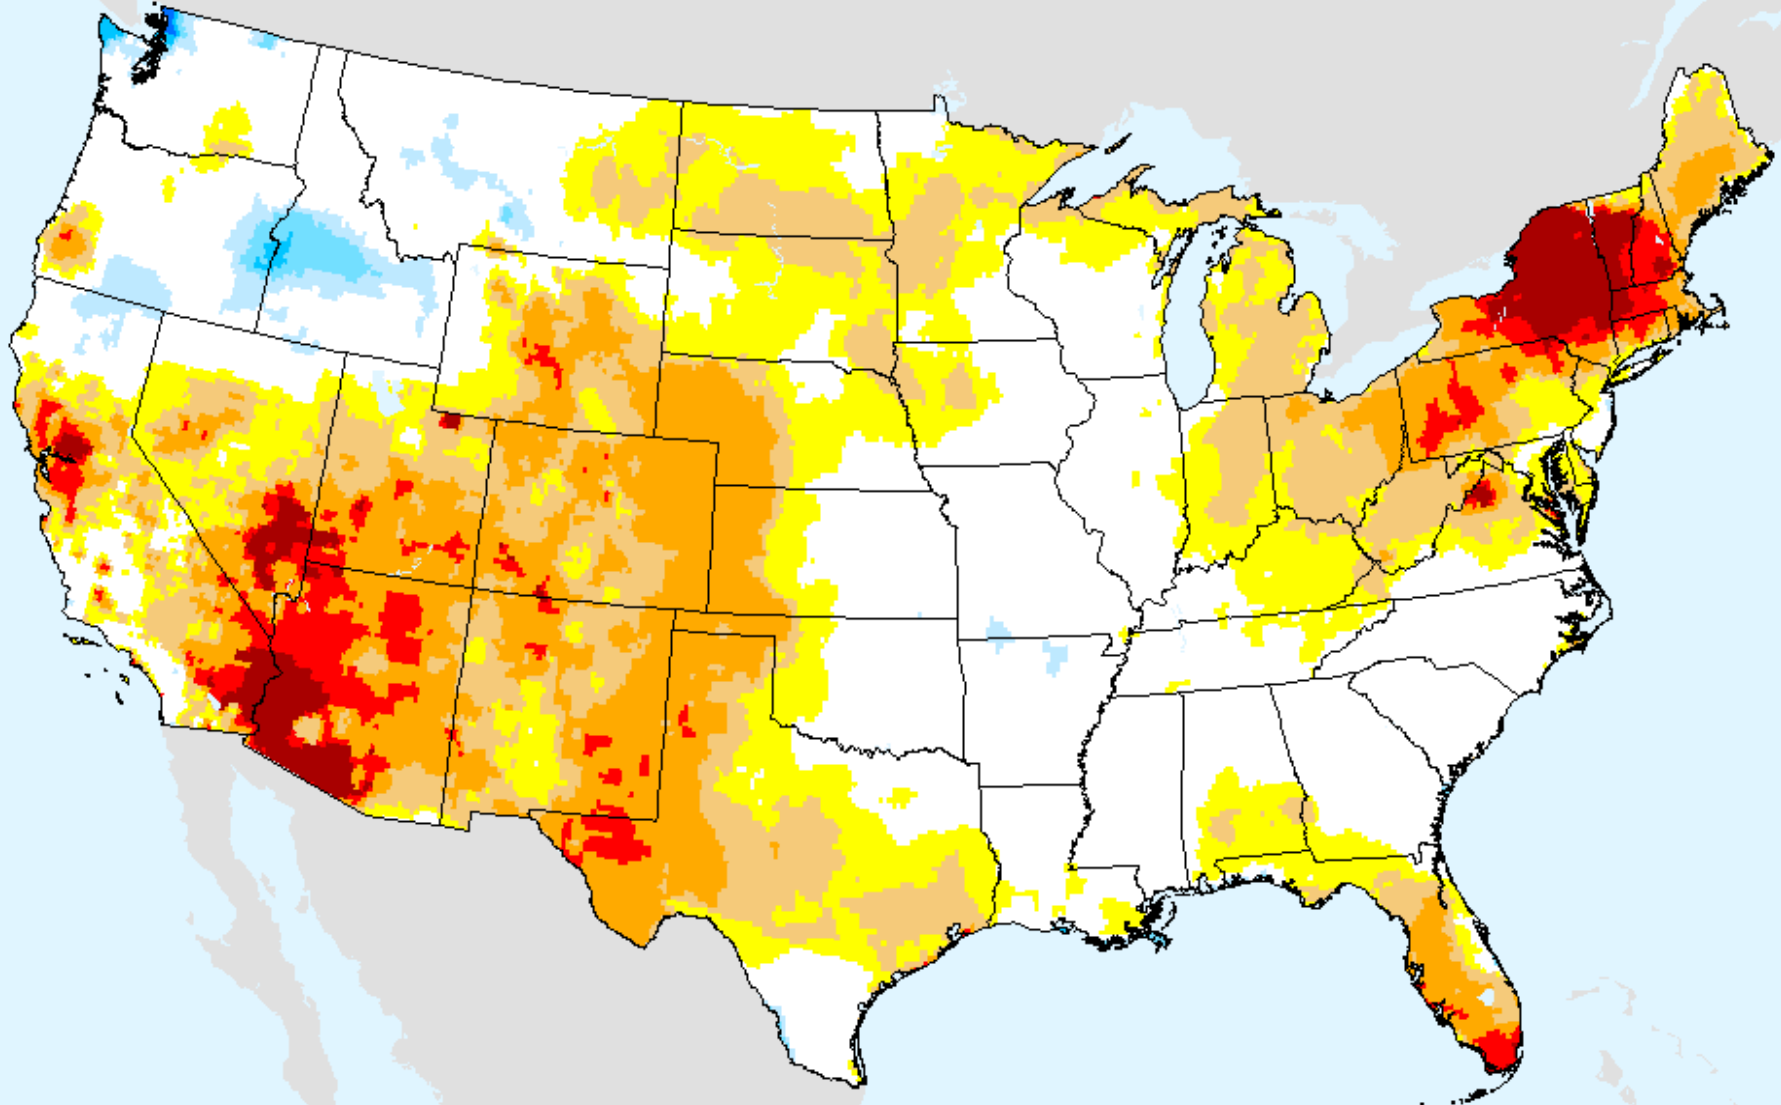

EDDI 10-week

As of: Tuesday, August 11, 2020