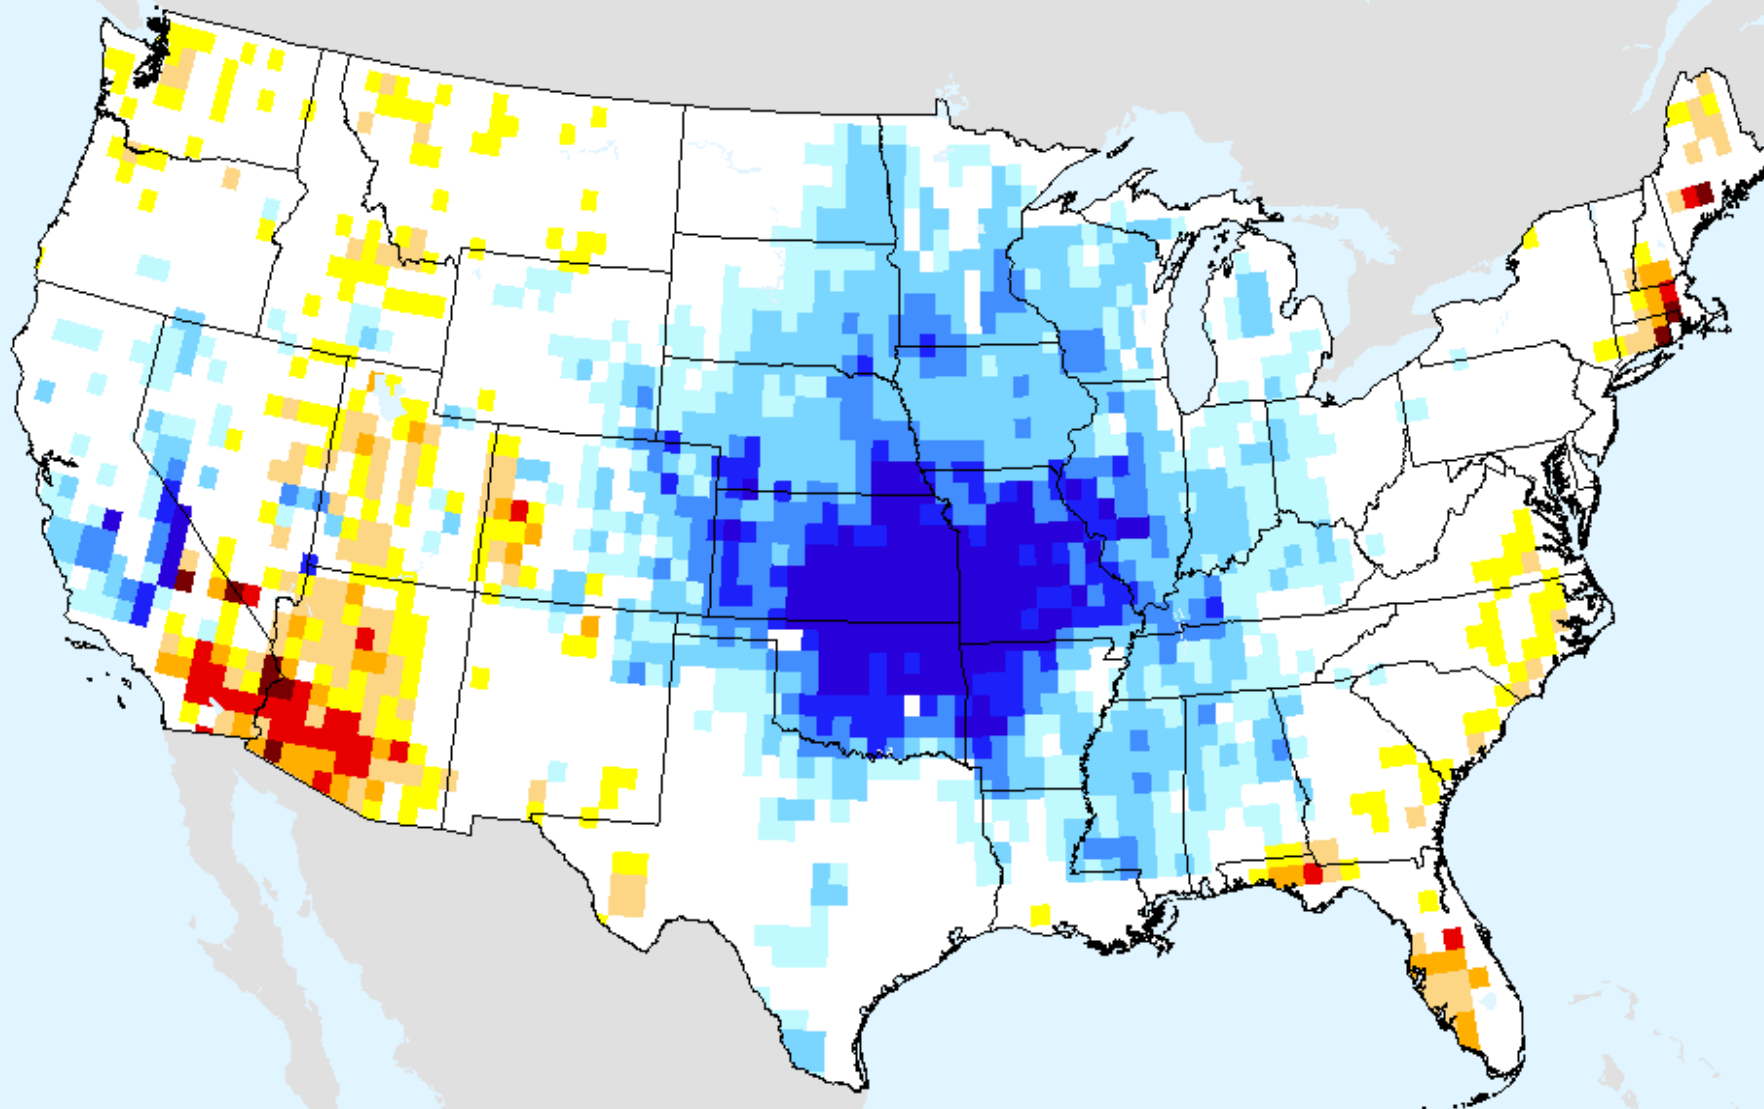

AIRS-Based Retrieved Surface Air Temperature 14 Day

As of: Tuesday, August 11, 2020