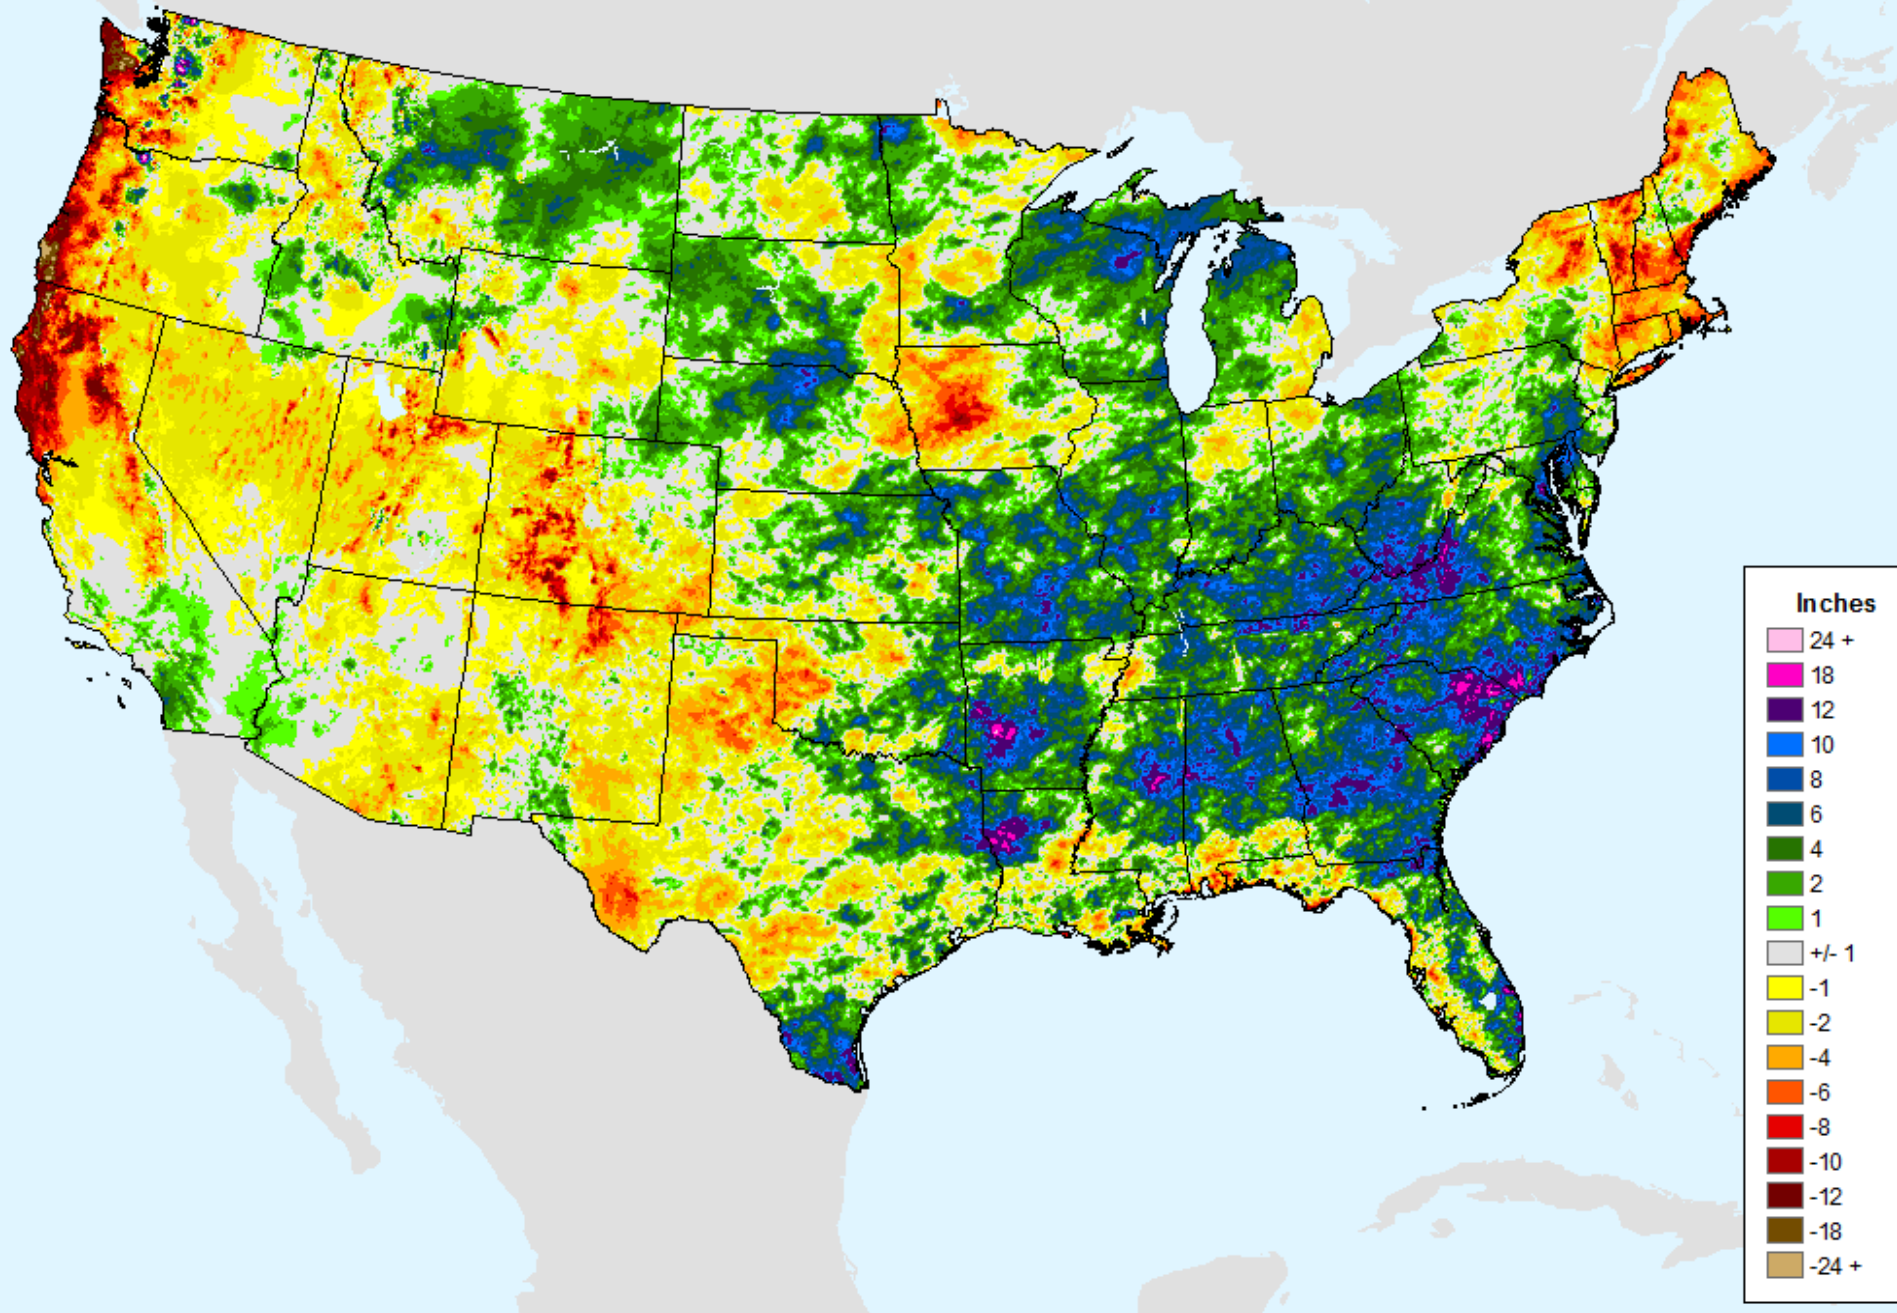

As of: Tuesday, August 11, 2020

AHPS 180-Day Precip Departure

As of: Tuesday, August 11, 2020

USDM for: Aug. 4, 2020

AHPS 180-Day Precip Departure

As of: Tuesday, August 11, 2020

AHPS 180-Day Pct of Normal Pcp