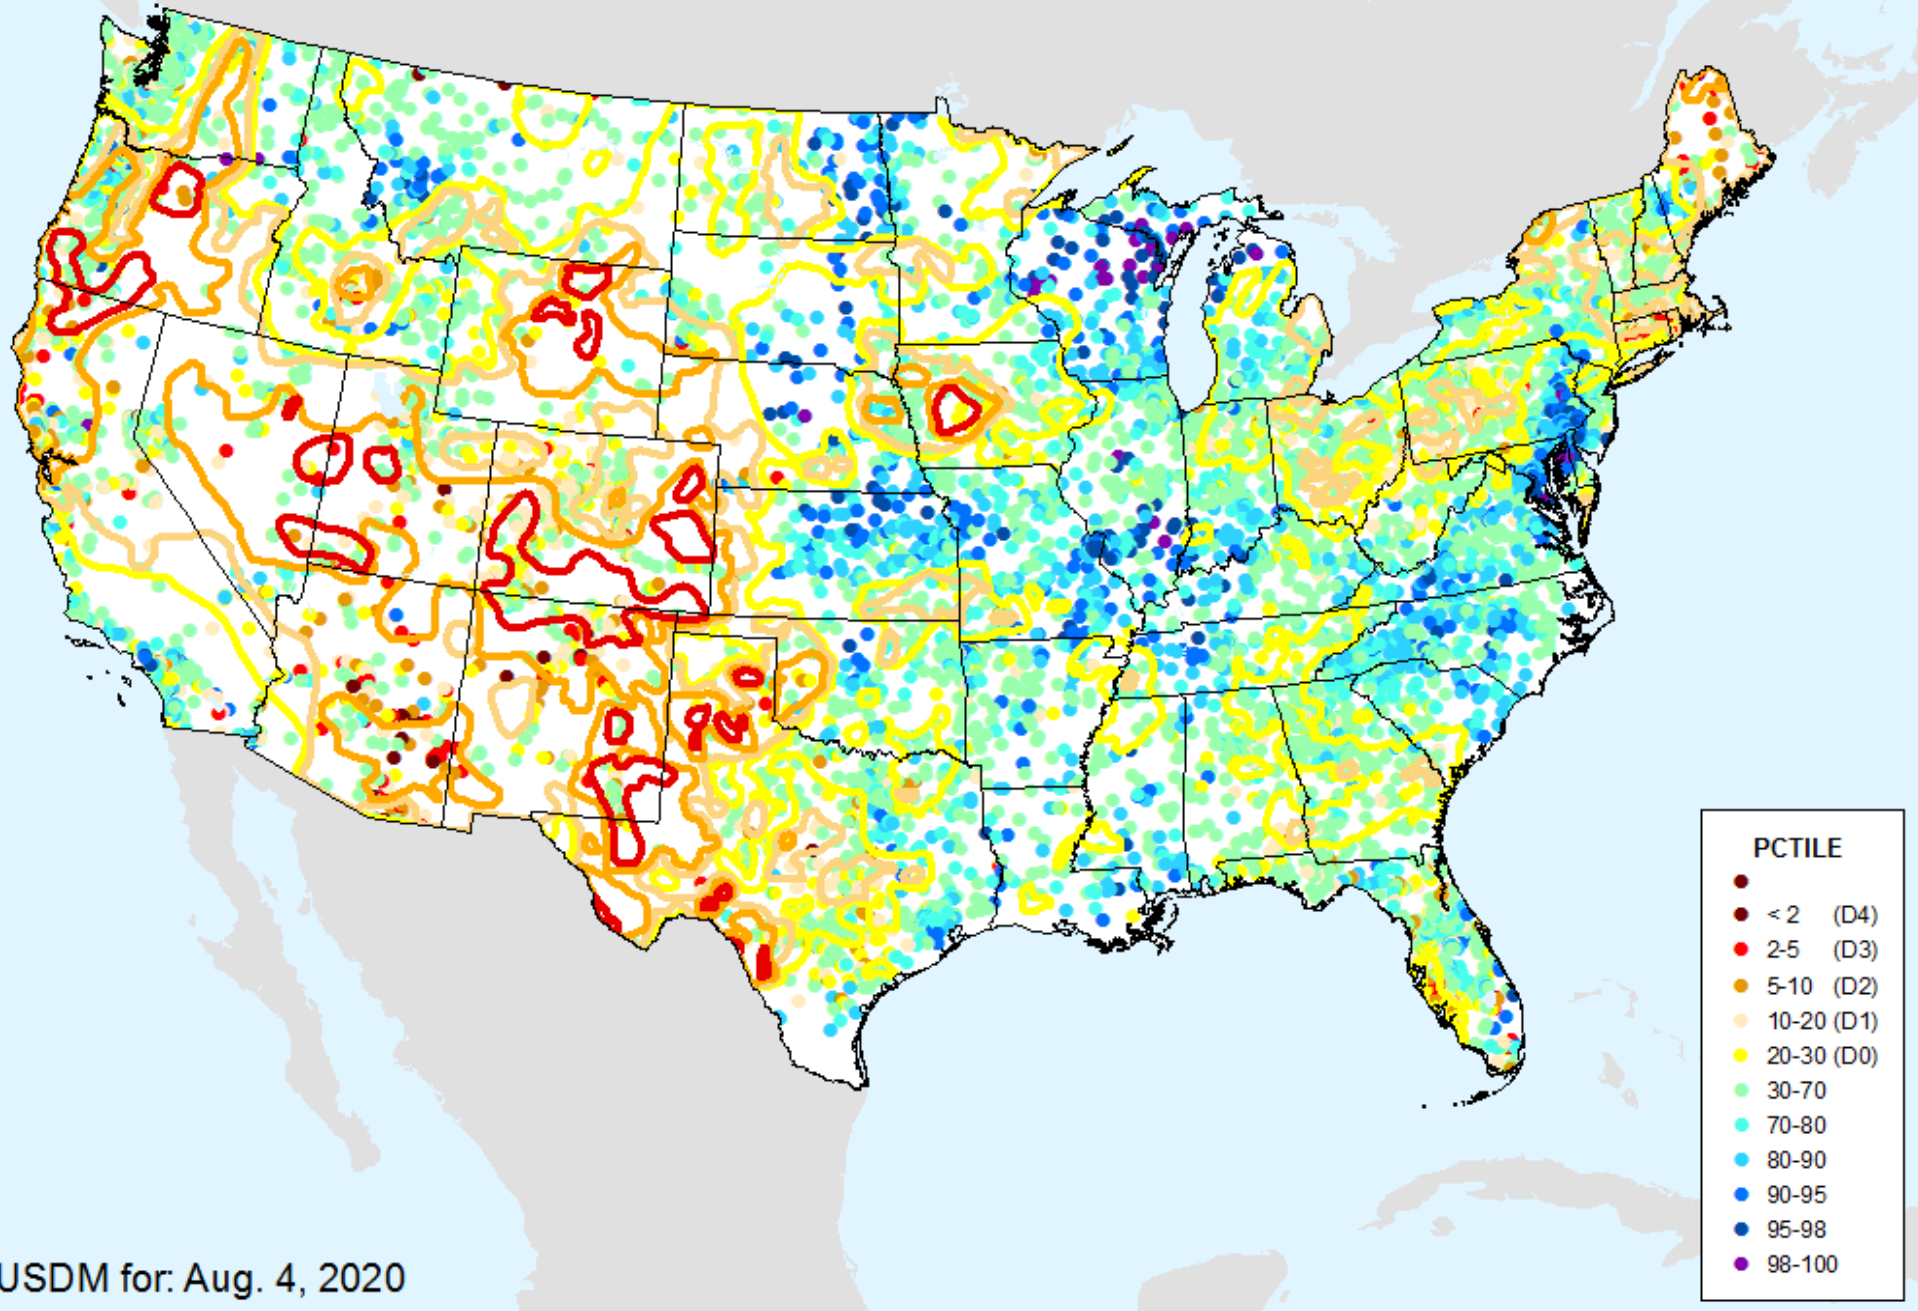

USGS 28-Day Avg Streamflow

As of: Tuesday, August 11, 2020