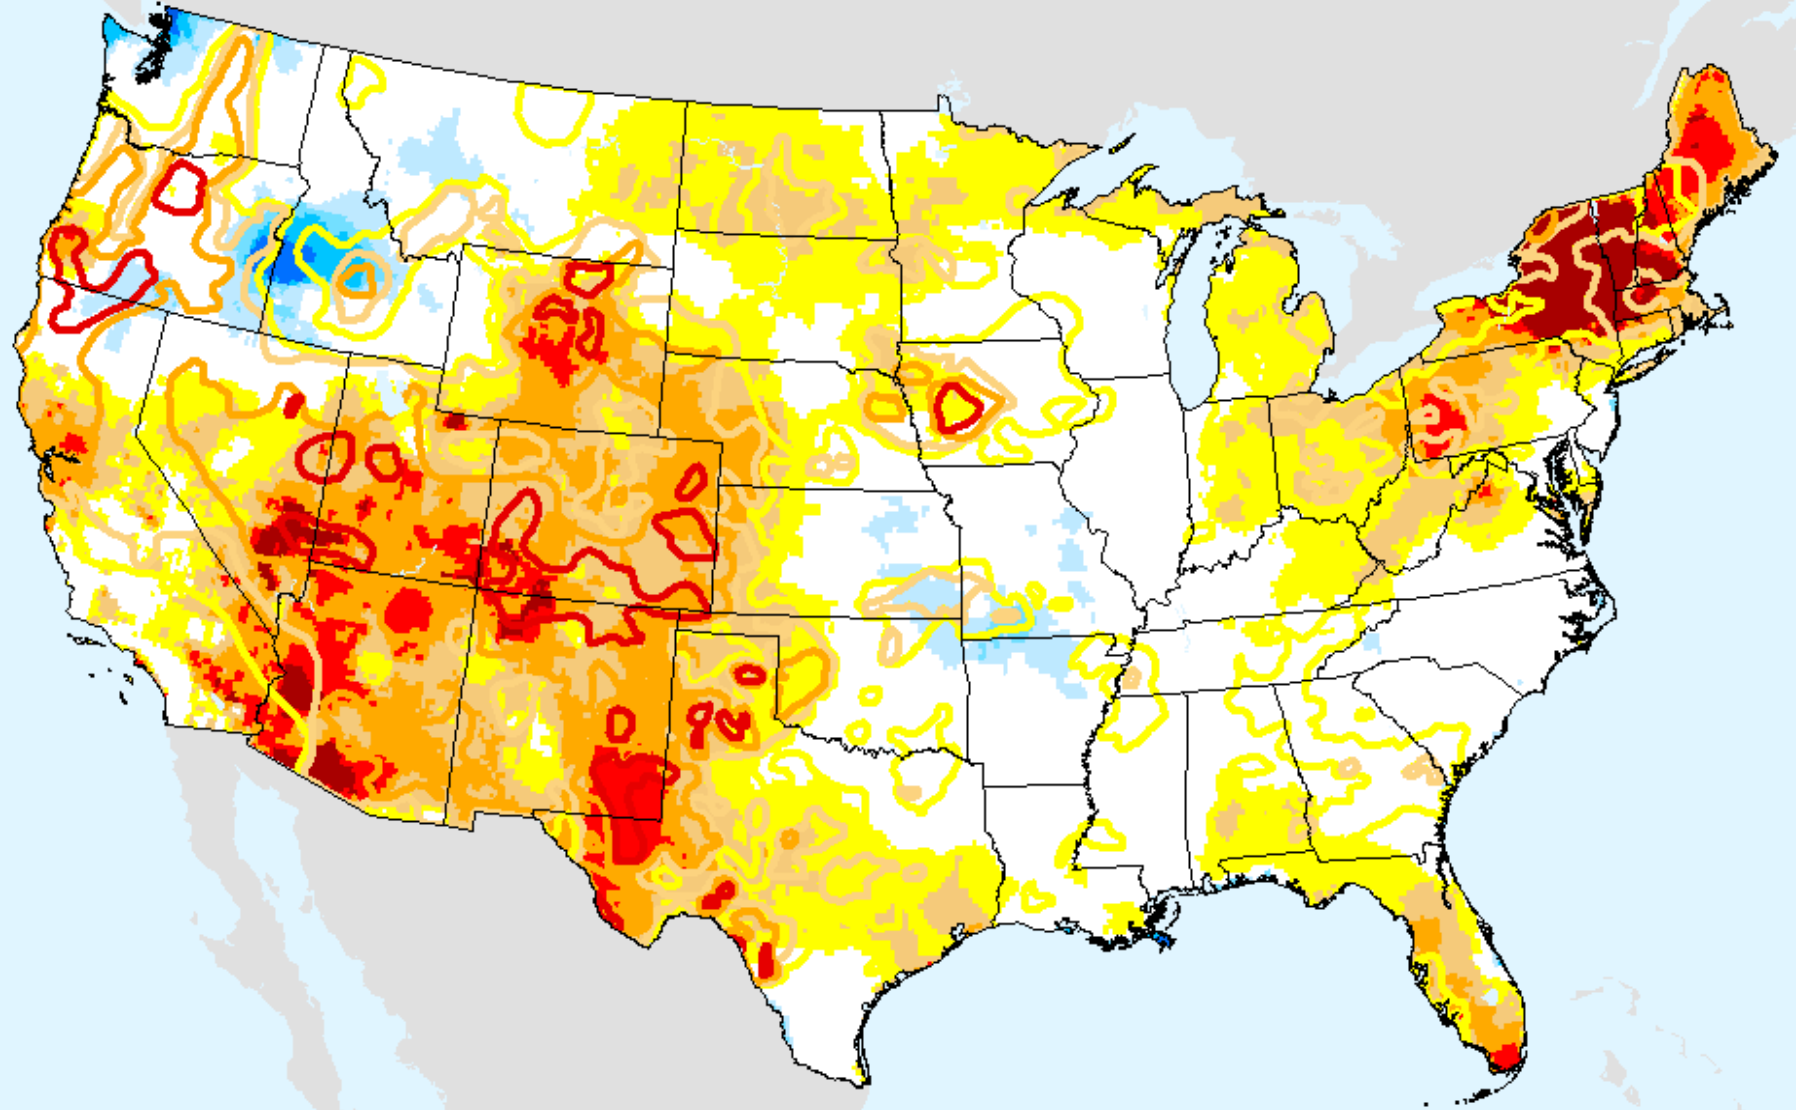

EDDI 12-week

As of: Tuesday, August 11, 2020

USDM for: Aug. 4, 2020