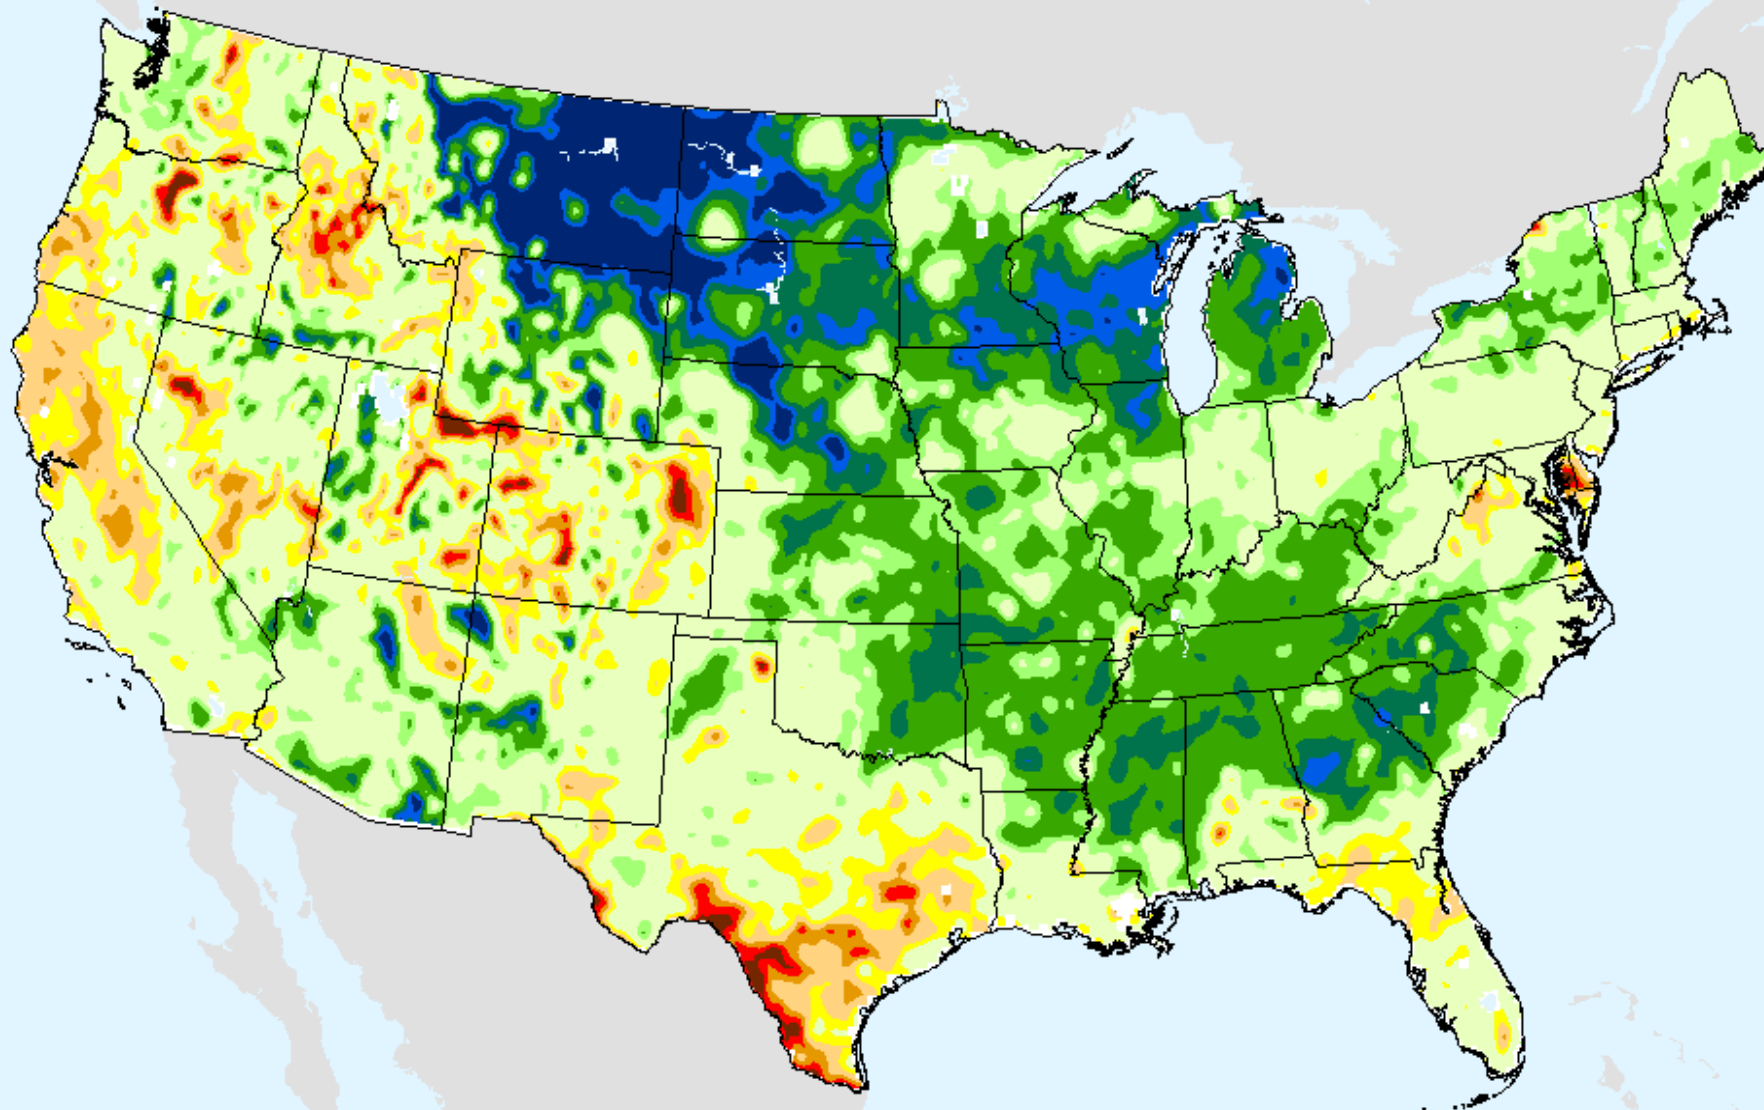

NLDAS Top 1m Soil Moisture

As of: Tuesday, August 11, 2020

NLDAS Total Column Soil Moisture

As of: Tuesday, August 11, 2020

USDM for: Aug. 4, 2020

>98

NLDAS Total Column Soil Moisture

As of: Tuesday, August 11, 2020