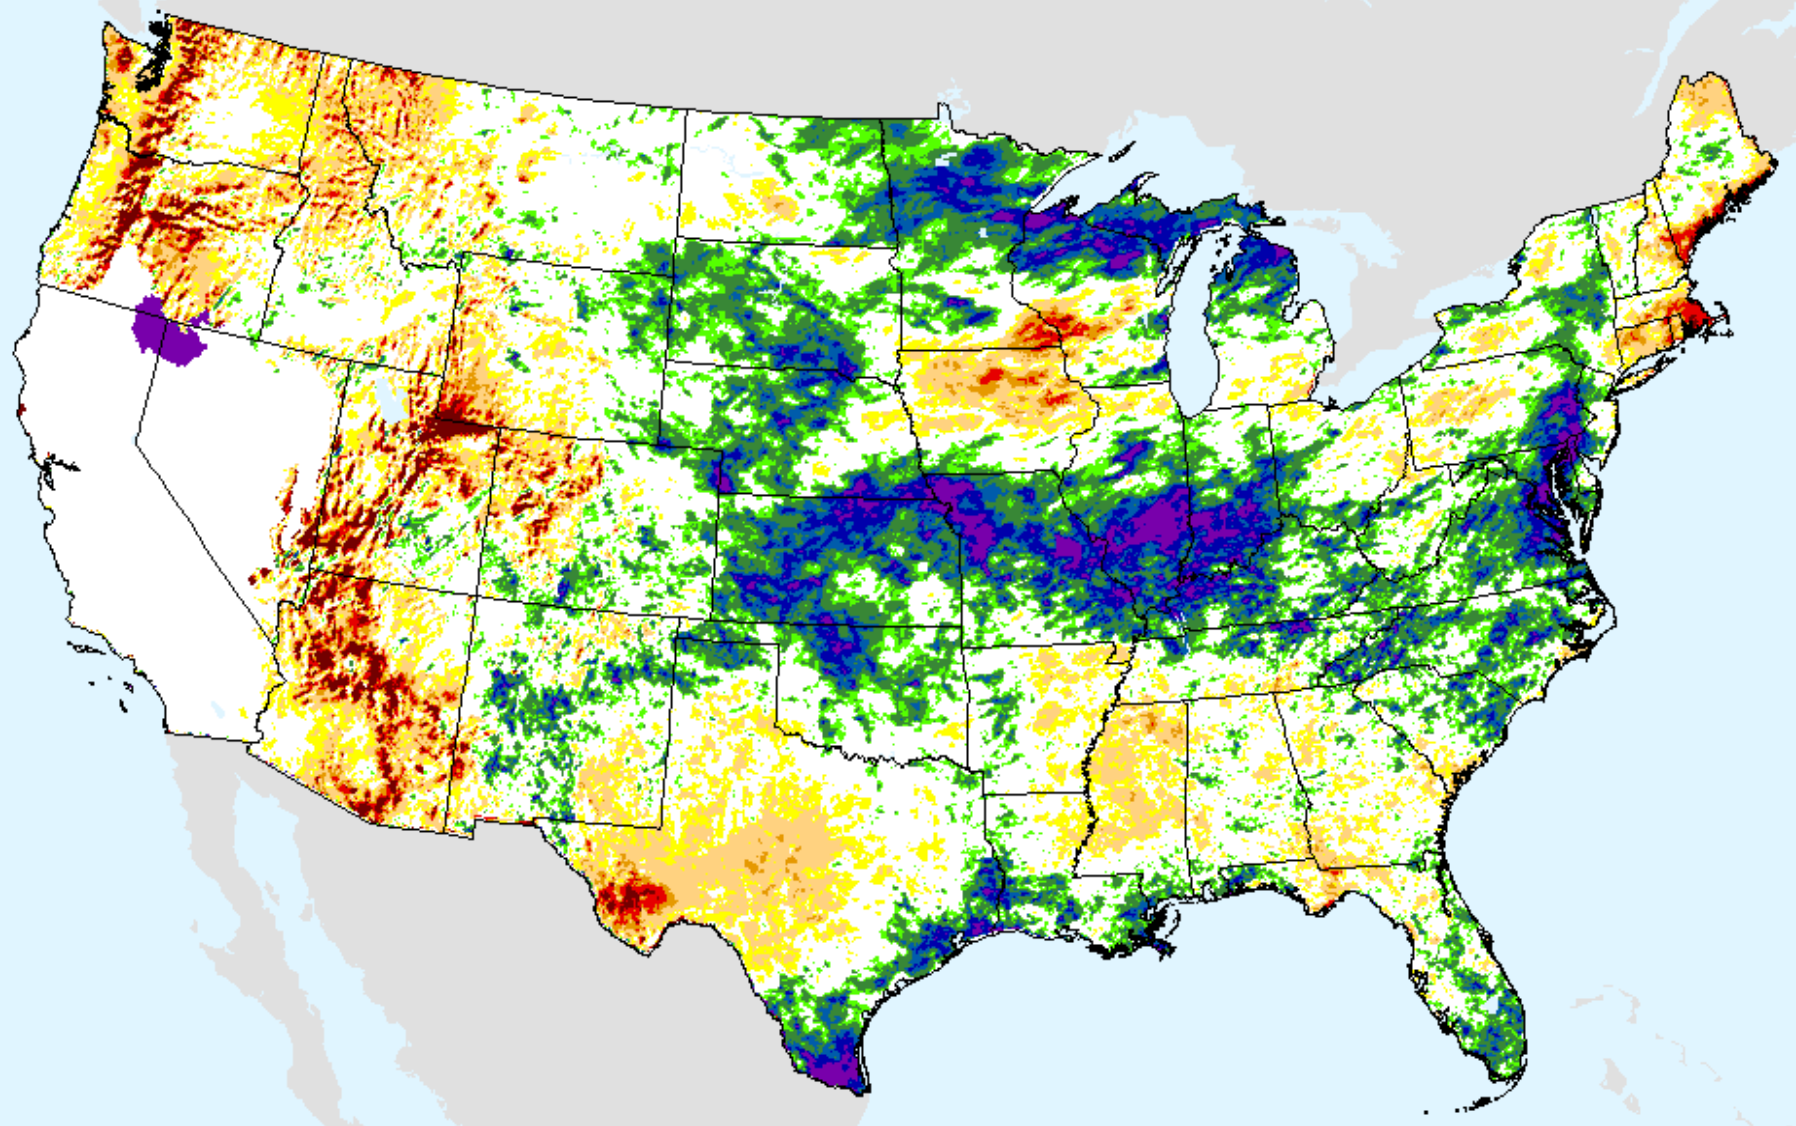

As of: Tuesday, August 11, 2020

AHPS 1-month SPEI

As of: Tuesday, August 11, 2020

USDM for: Aug. 4, 2020

SPEI (USDM)

AHPS 1-month SPEI

As of: Tuesday, August 11, 2020

SPEI (USDM)