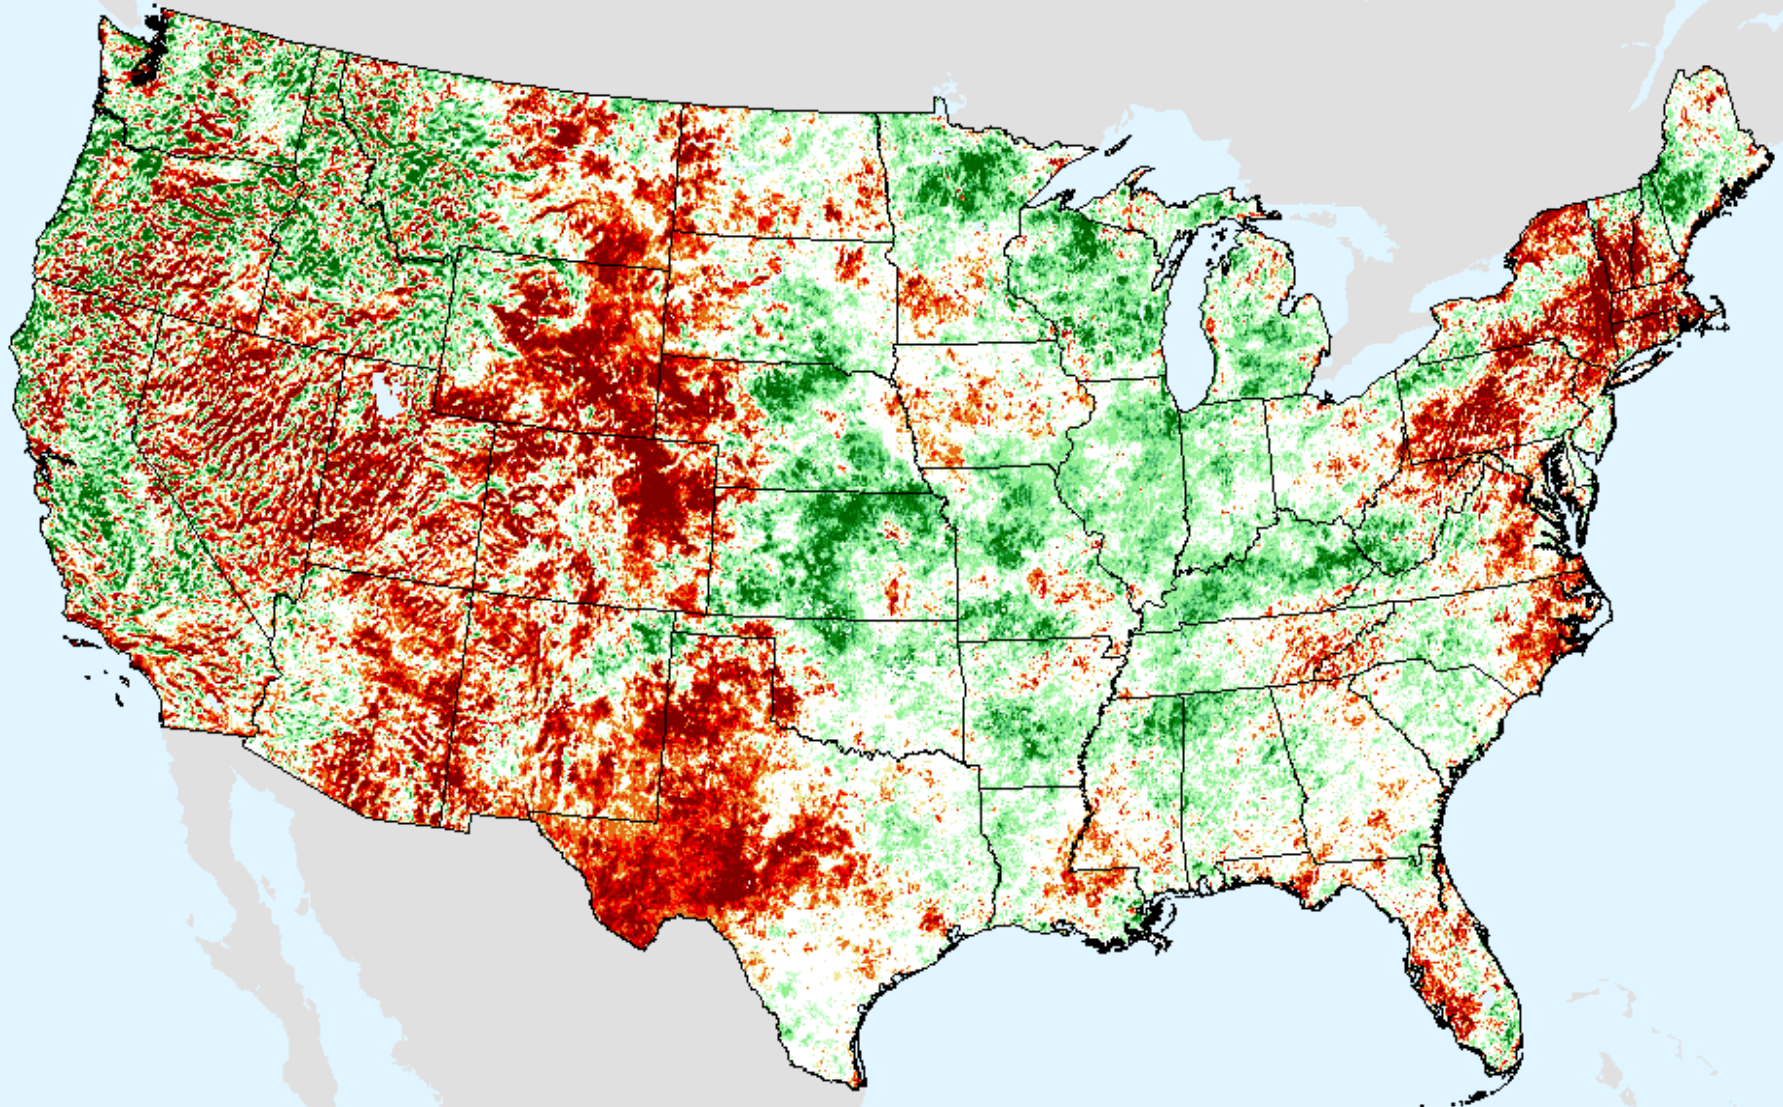

Evaporative Stress Index (ESI) 4-week

As of: Tuesday, August 11, 2020