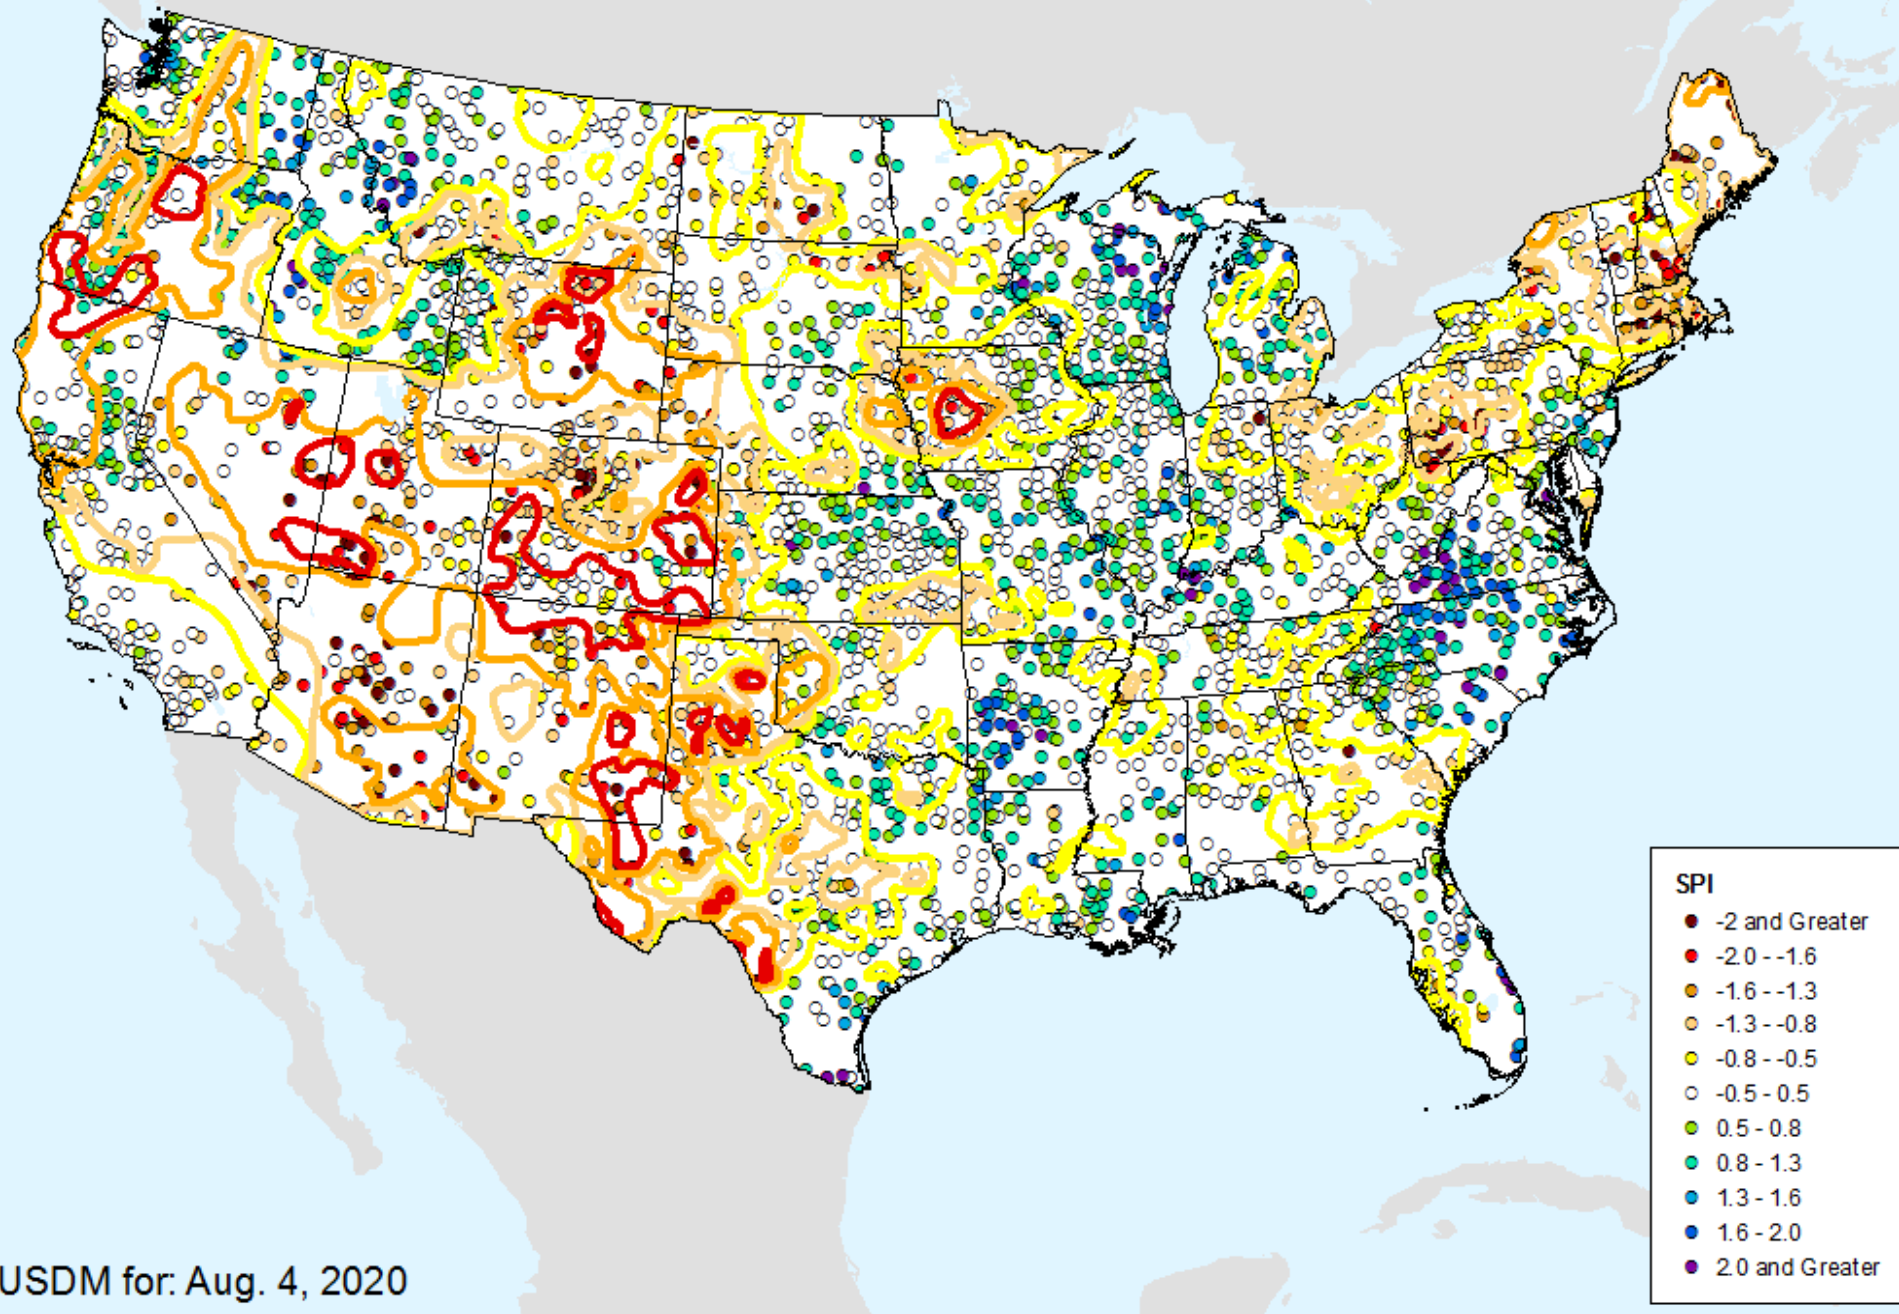

HPRCC 3-month SPI

As of: Tuesday, August 11, 2020