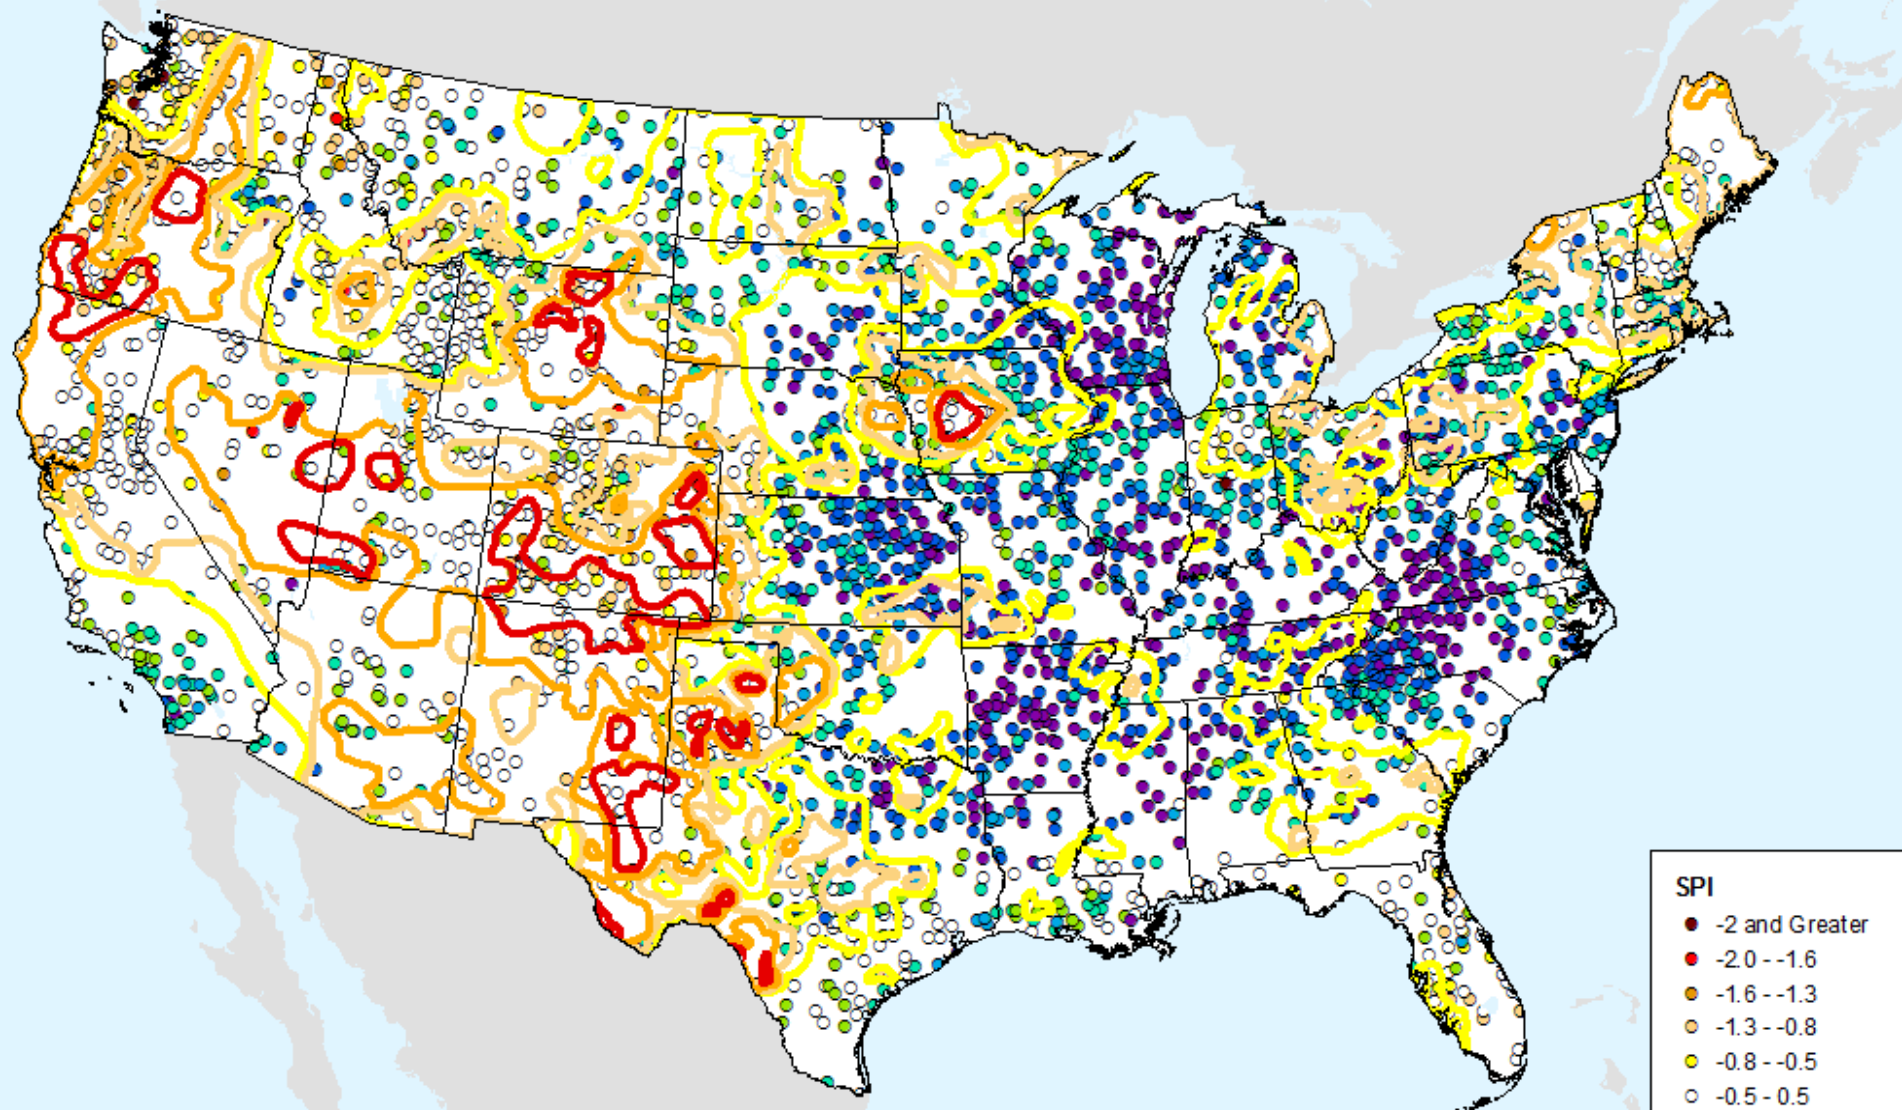

HPRCC 24-month SPI

As of: Tuesday, August 11, 2020

USDM for: Aug. 4, 2020