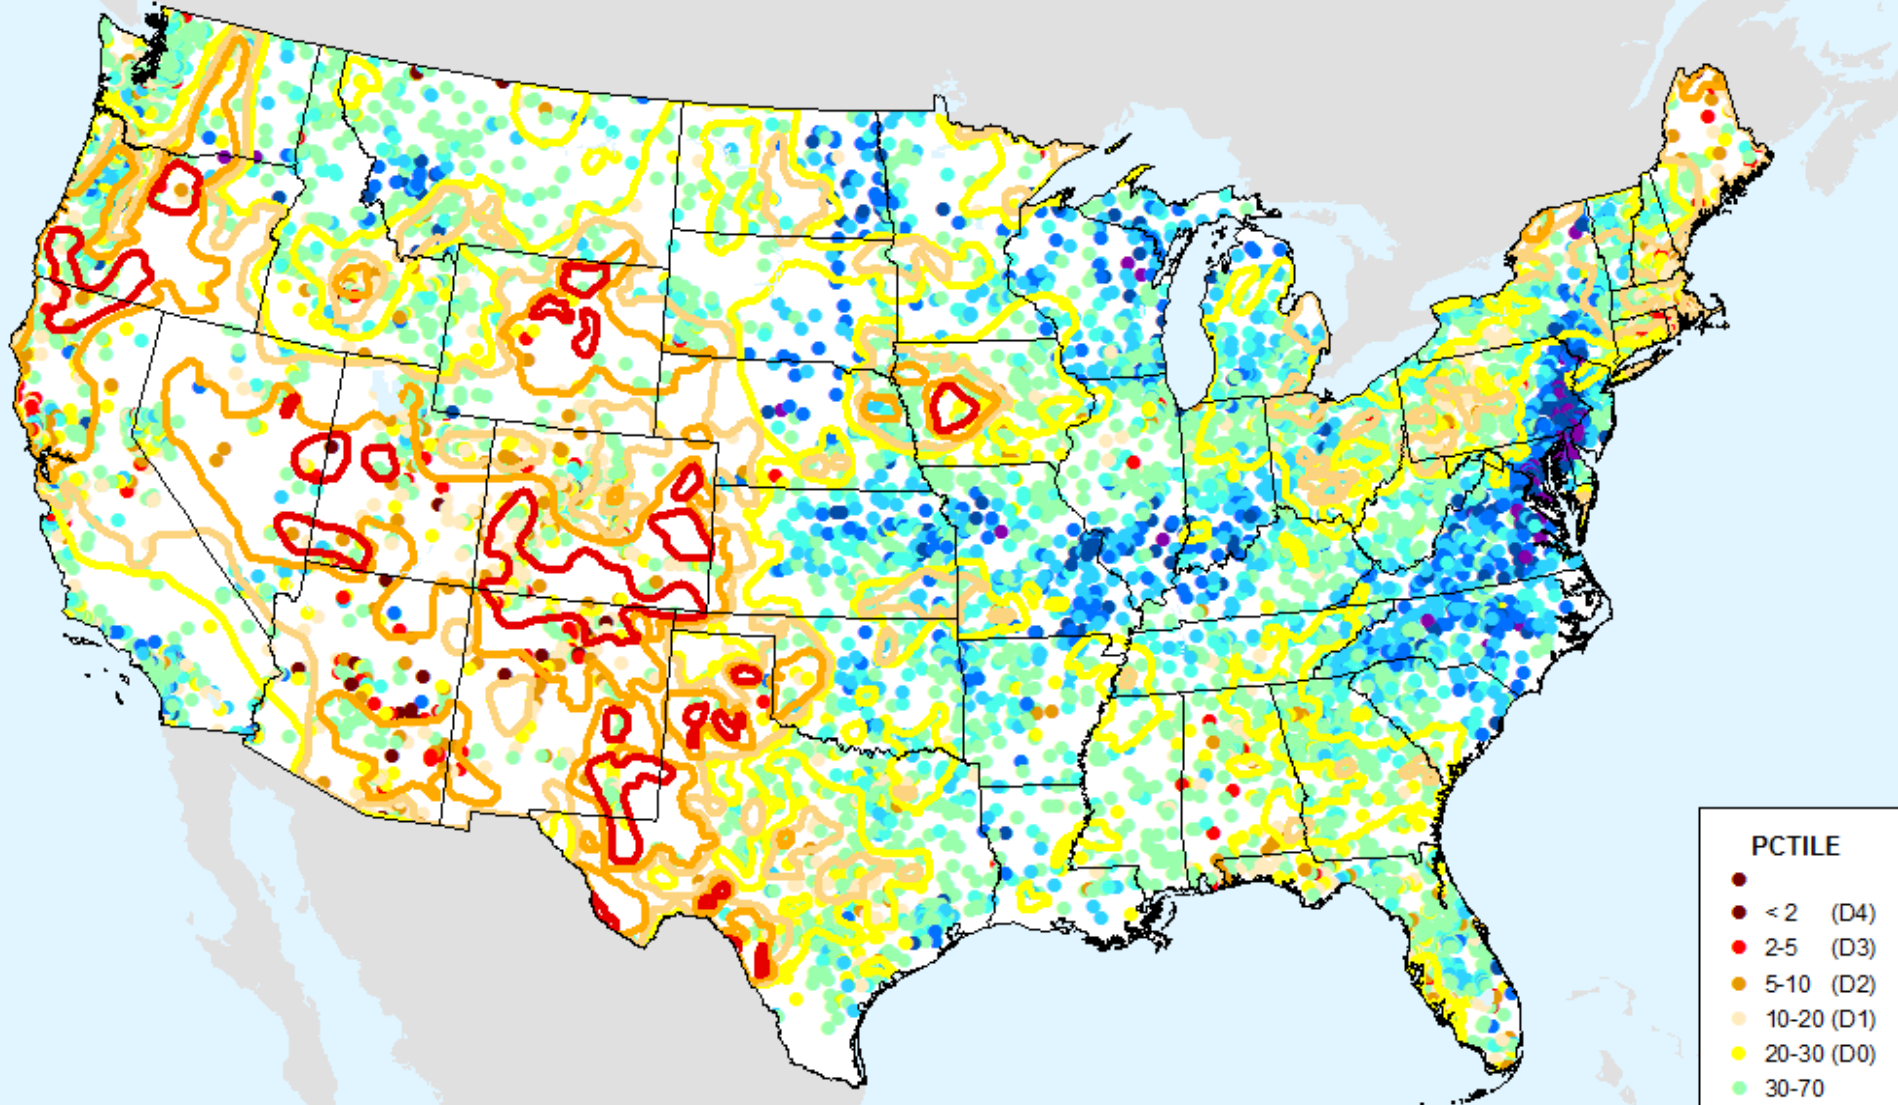

USGS 7-Day Avg Streamflow

As of: Tuesday, August 11, 2020

USDM for: Aug. 4, 2020