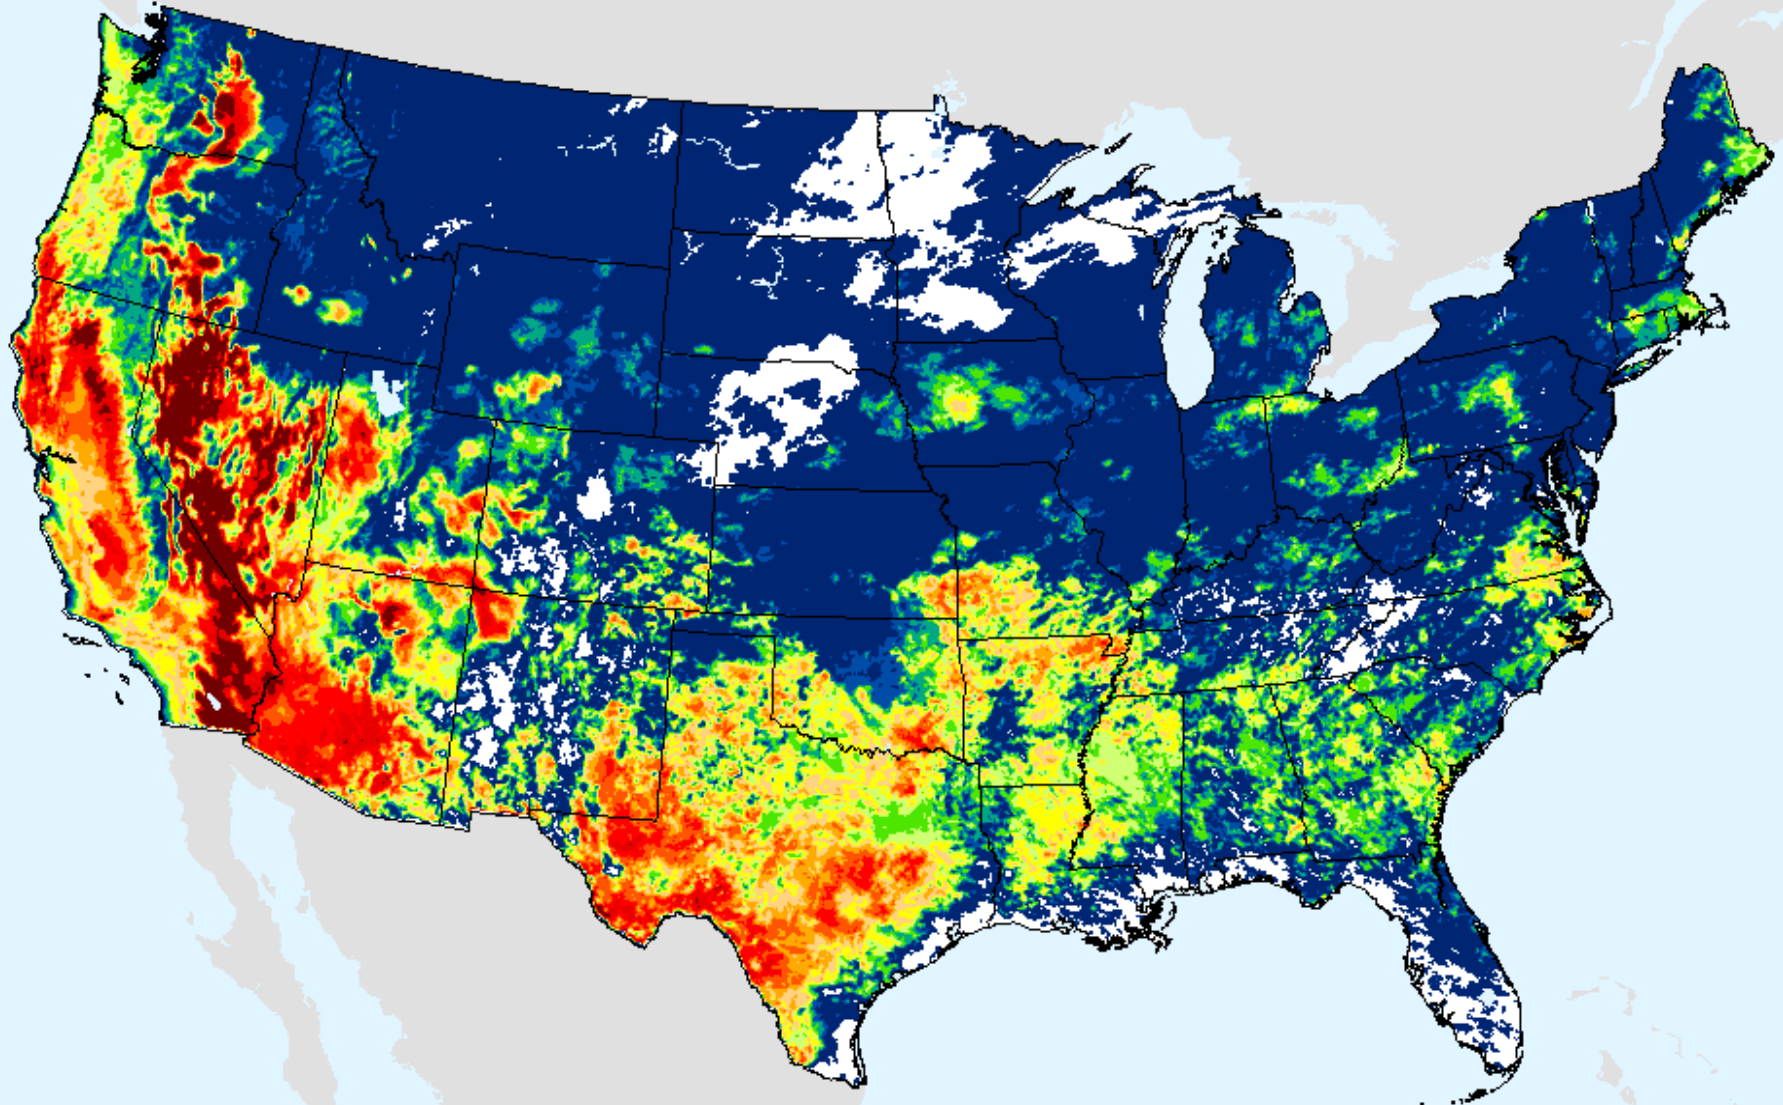

Keetch-Byram Drought Index (KBDI)

As of: Tuesday, August 11, 2020