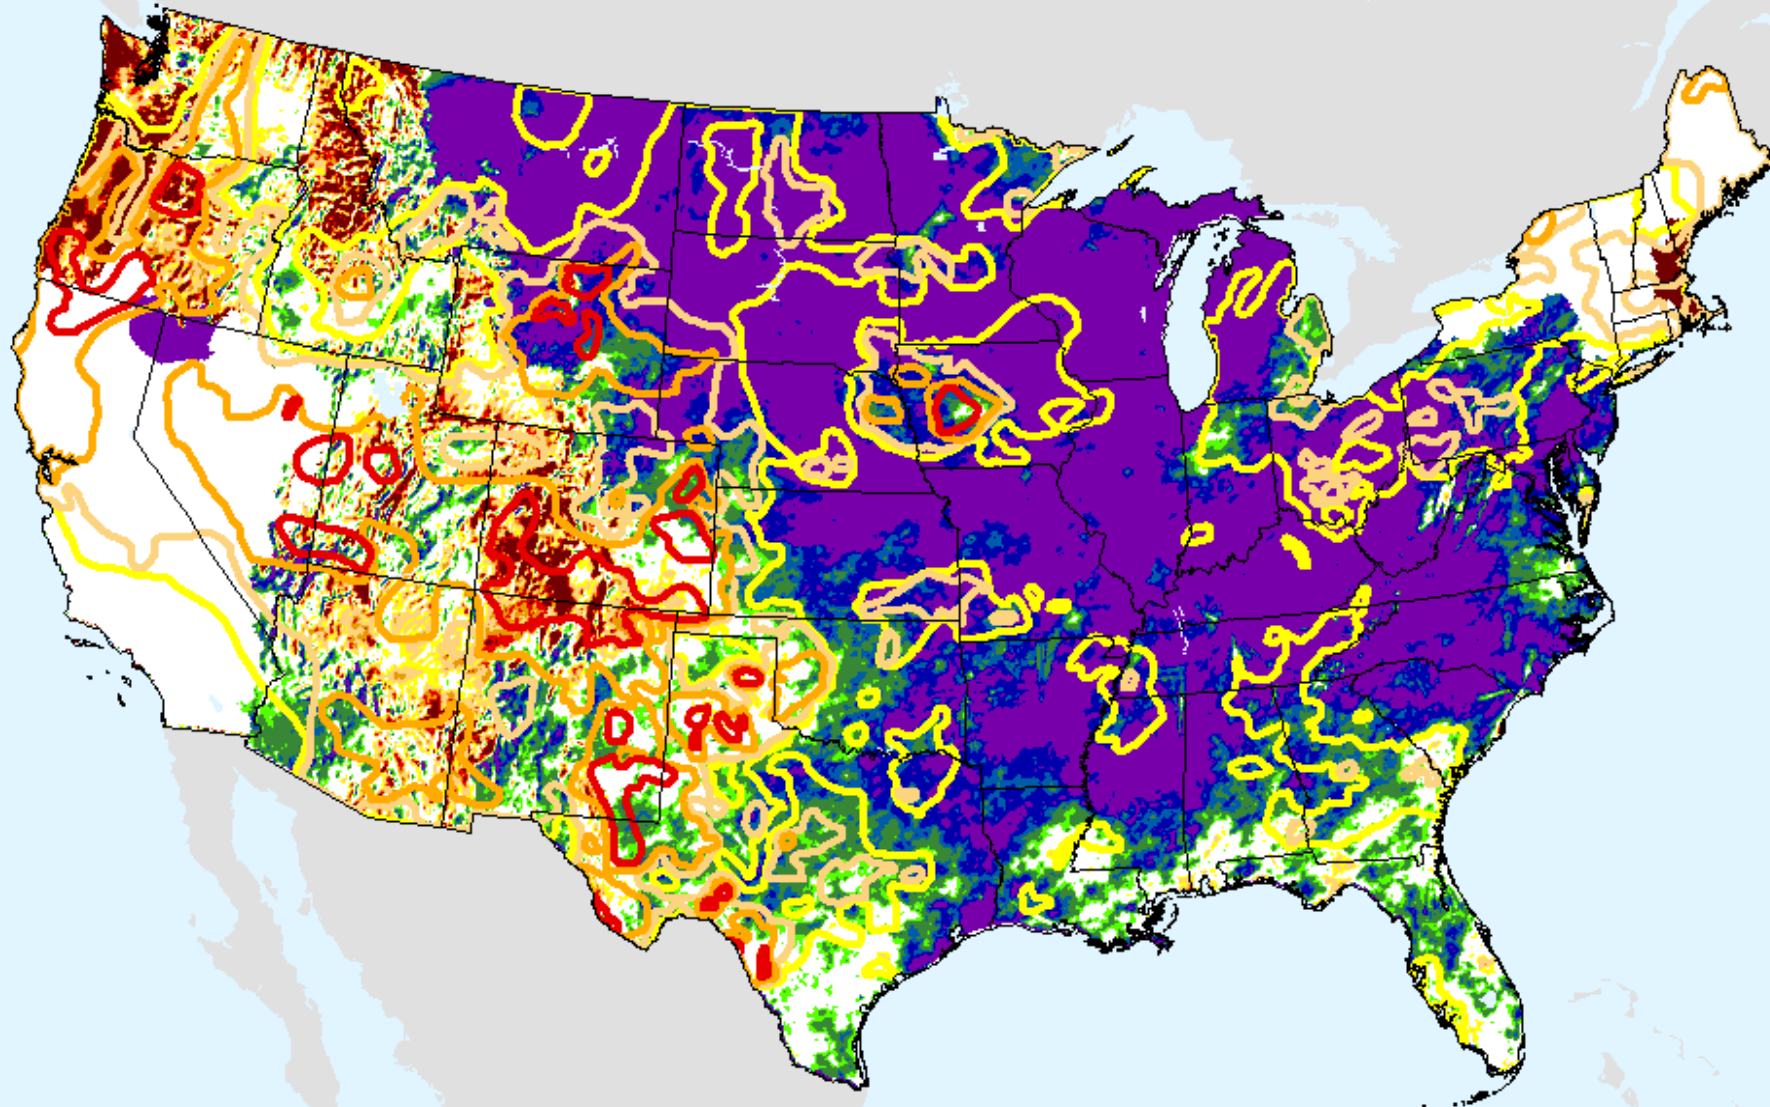

AHPS 12-month SPEI

As of: Tuesday, August 11, 2020

SPEI (USDM)

AHPS 24-month SPEI

As of: Tuesday, August 11, 2020

USDM for: Aug. 4, 2020

SPEI (USDM)

AHPS 24-month SPEI