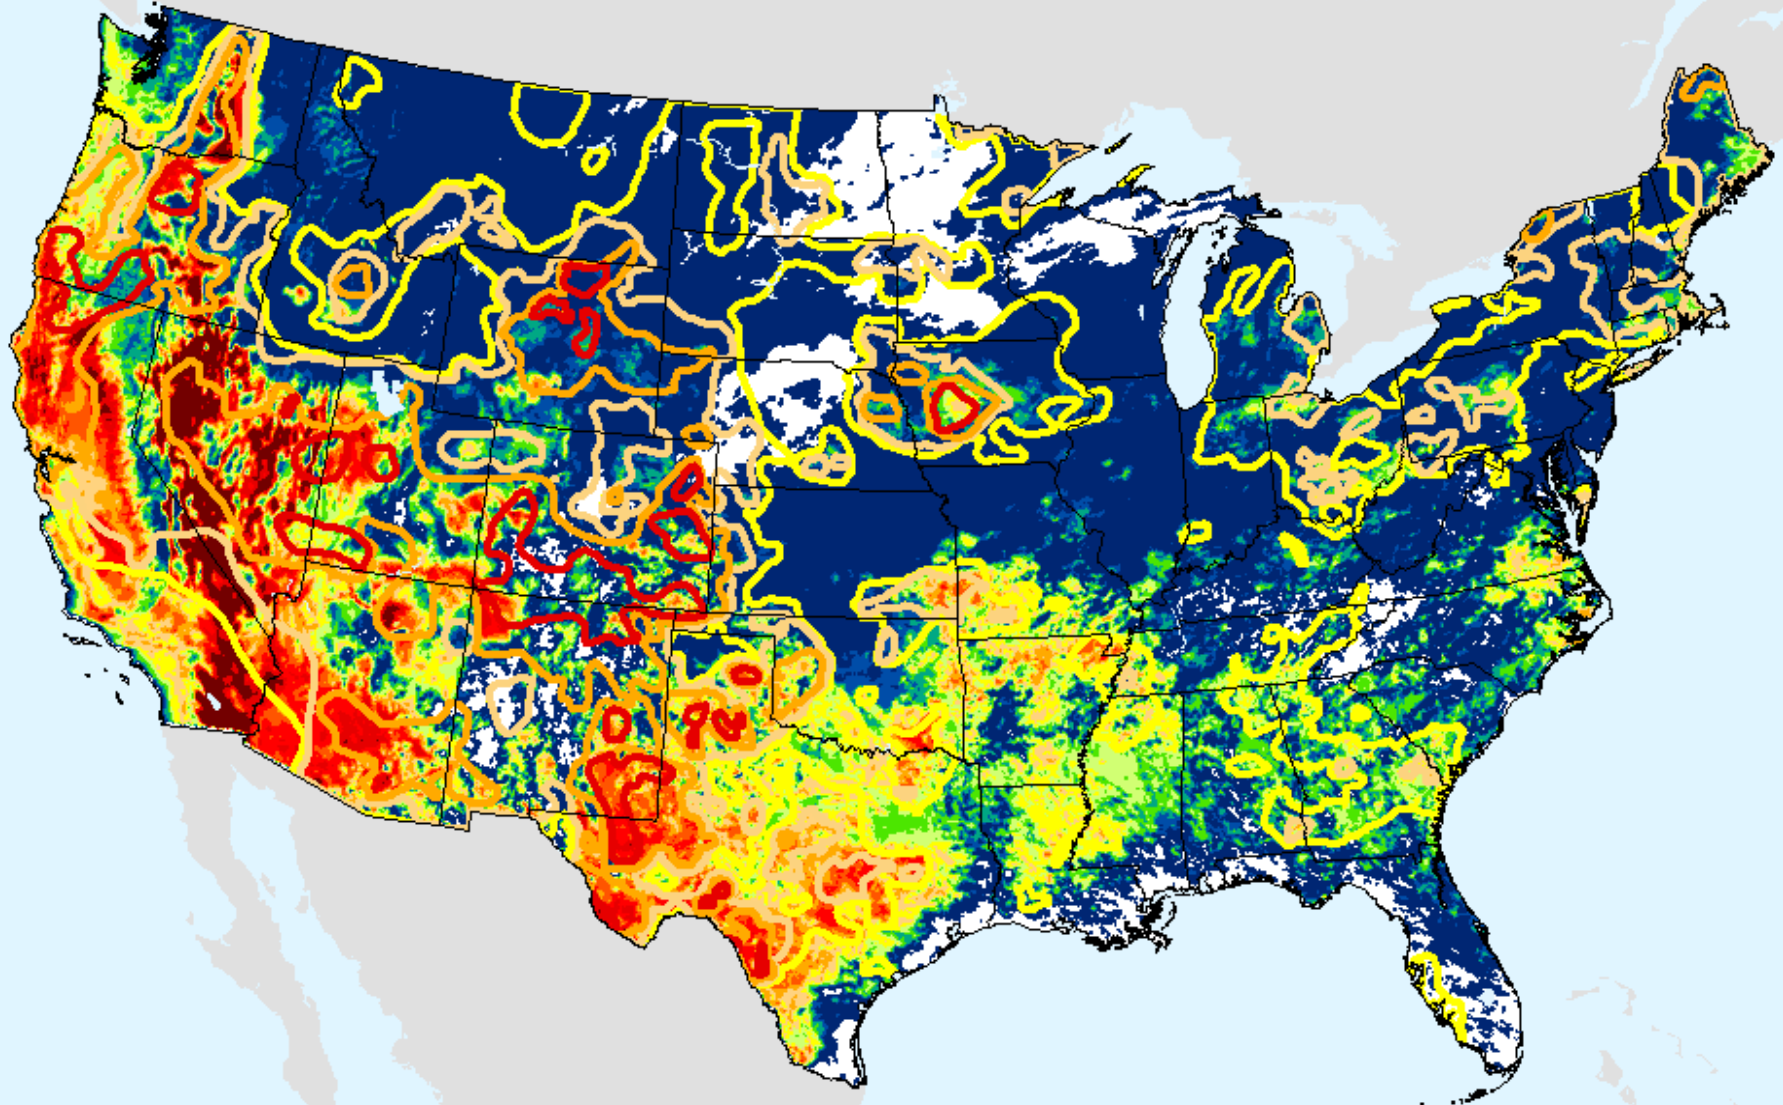

Keetch-Byram Drought Index (KBDI)

As of: Tuesday, August 11, 2020

USDM for: Aug. 4, 2020