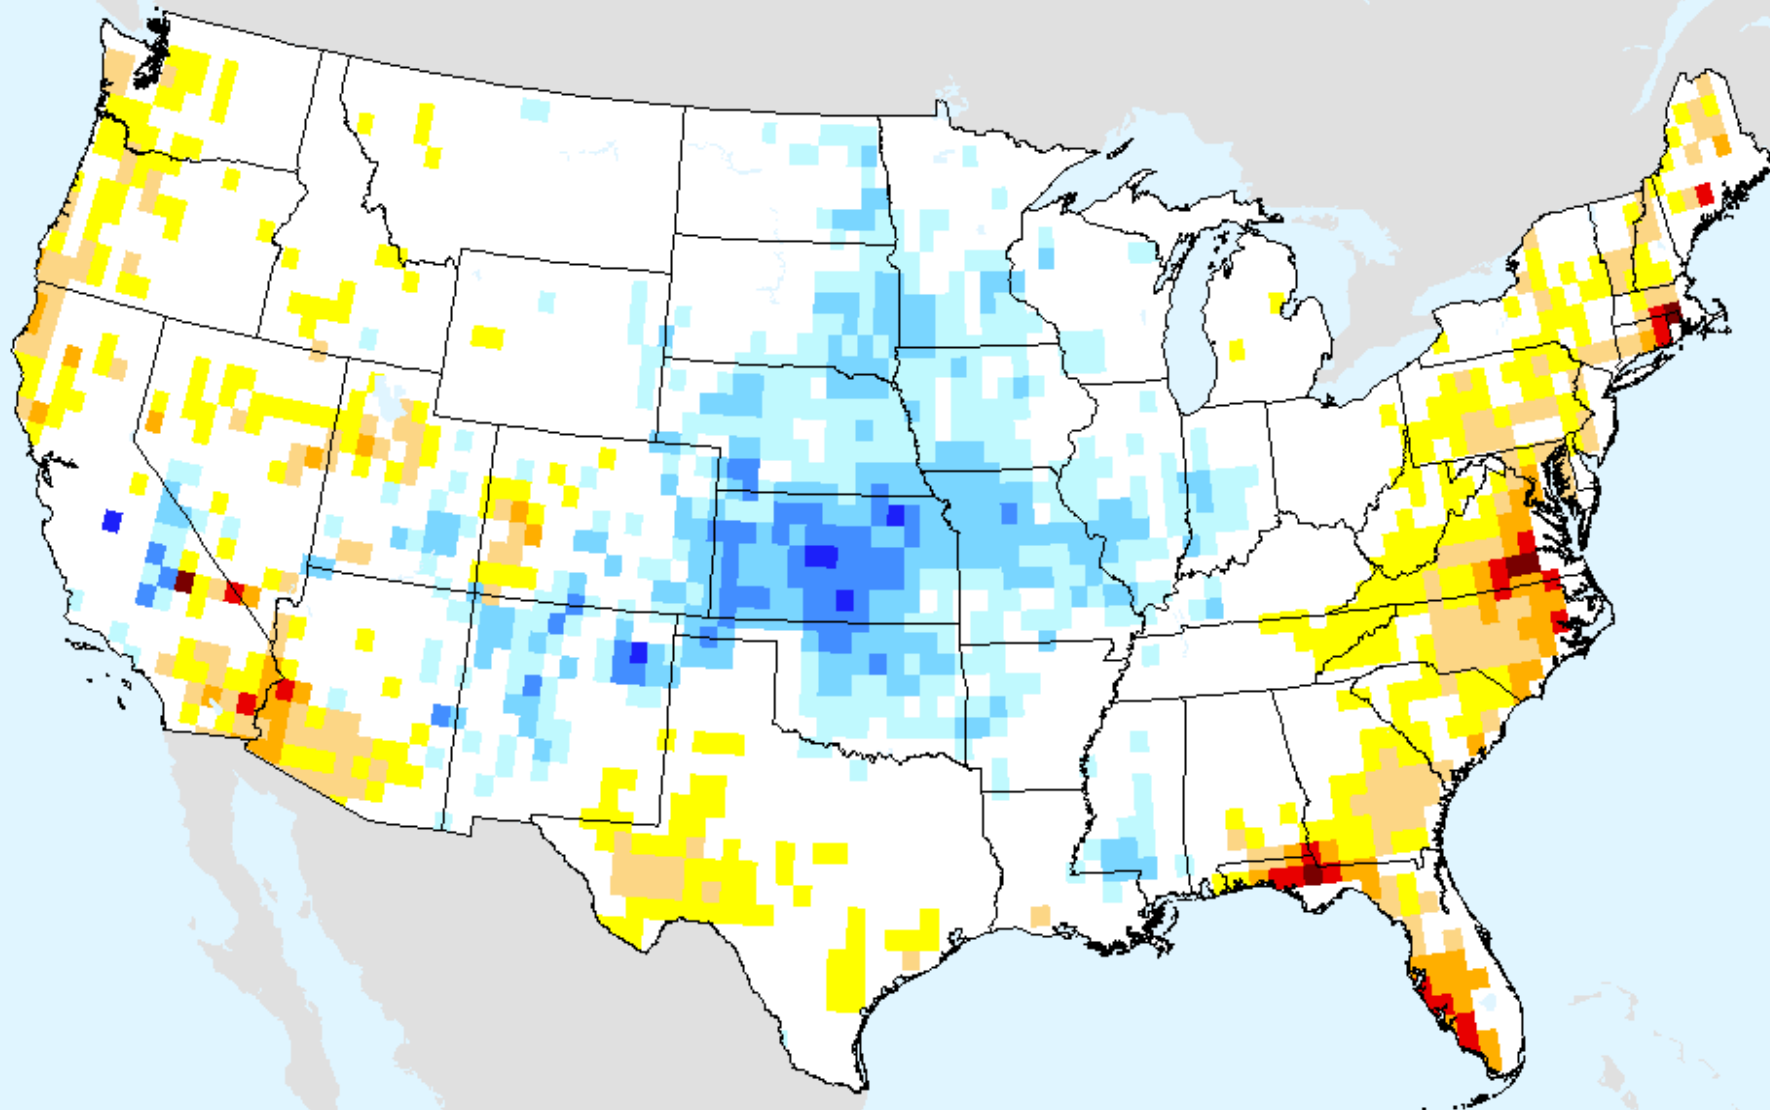

AIRS-Based Retrieved Surface Air Temperature 28 Day

As of: Tuesday, August 11, 2020