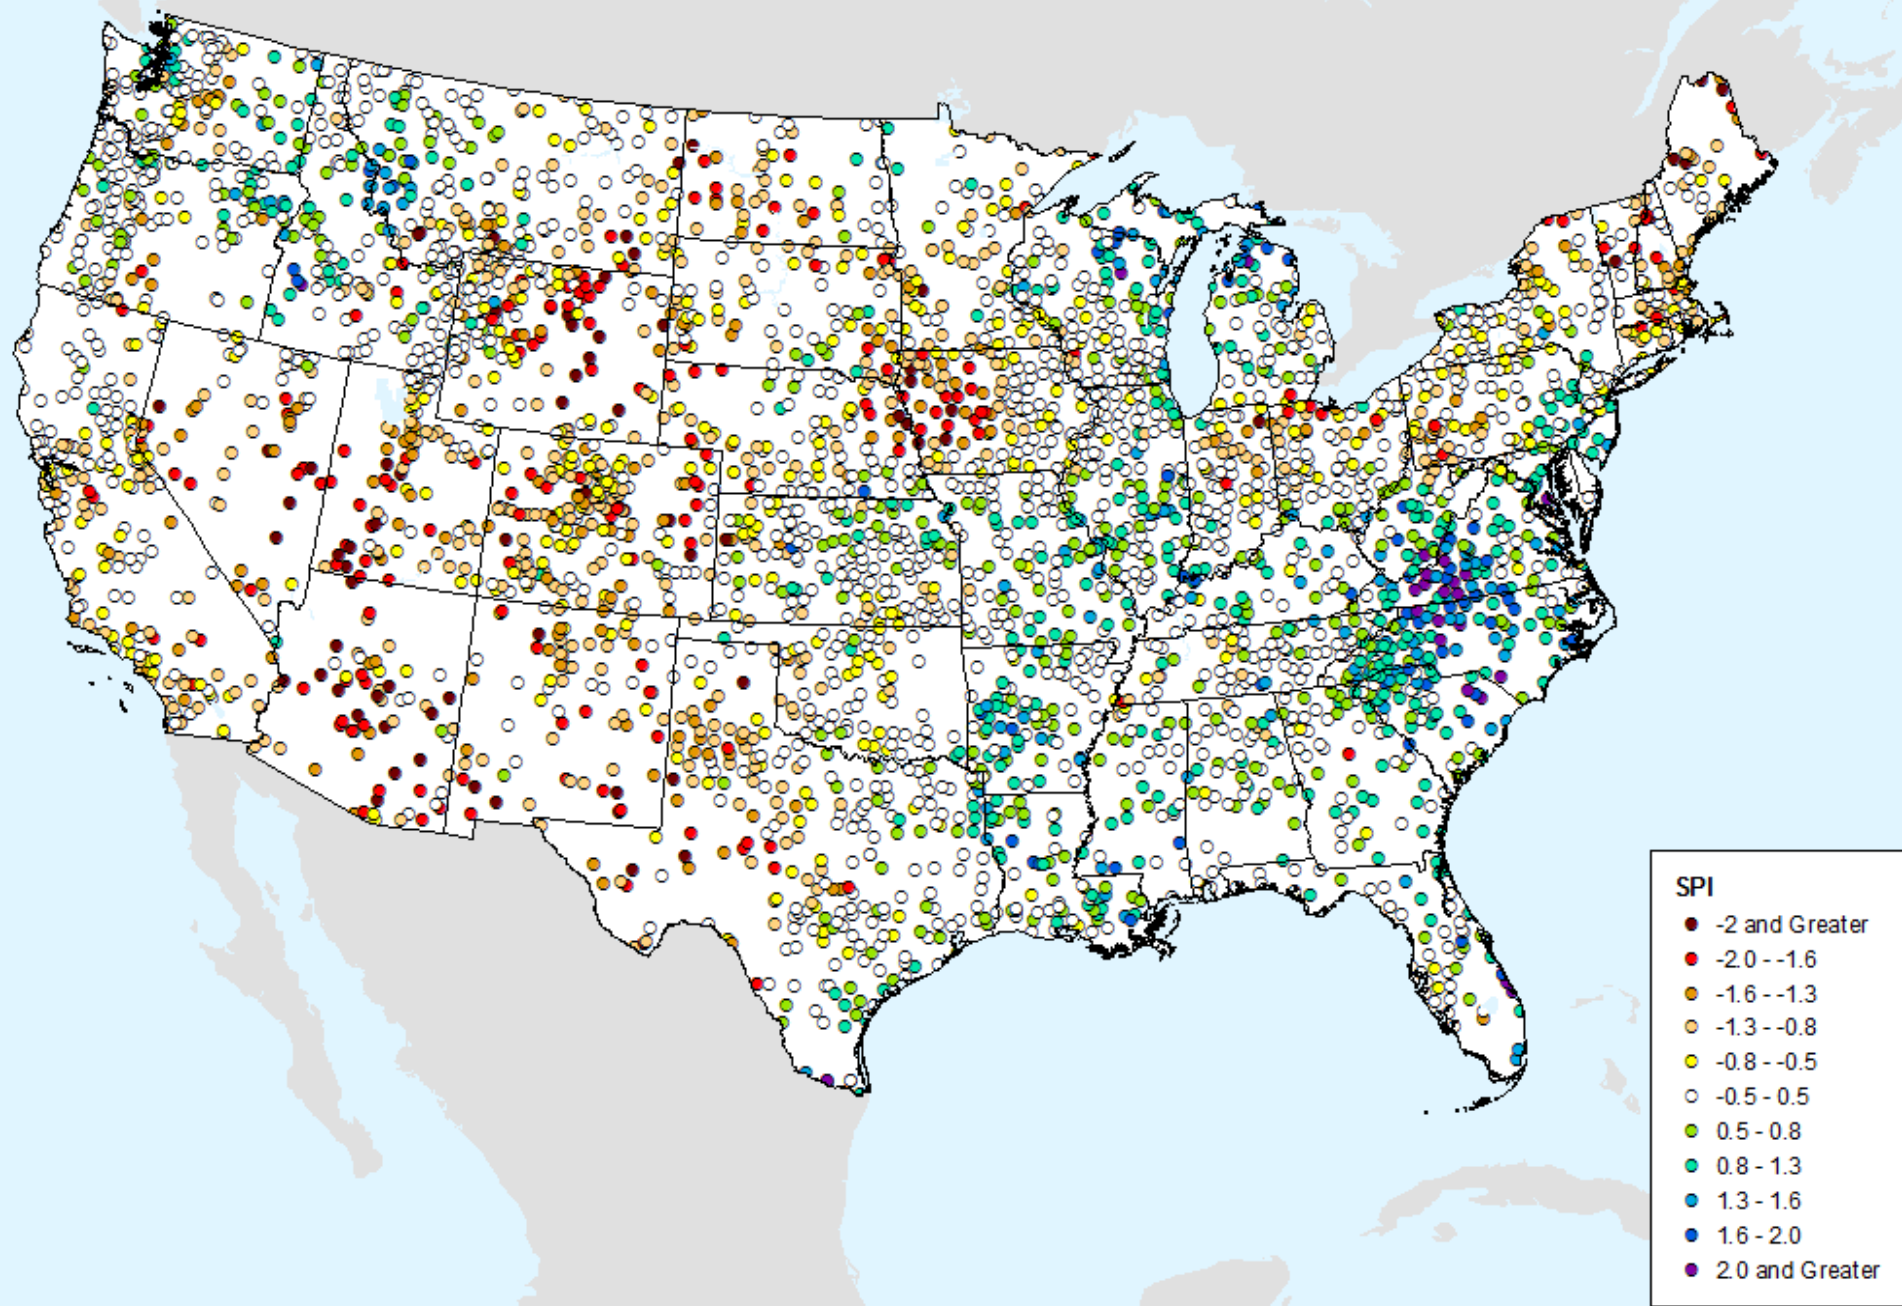

HPRCC 4-month SPI

As of: Tuesday, August 11, 2020