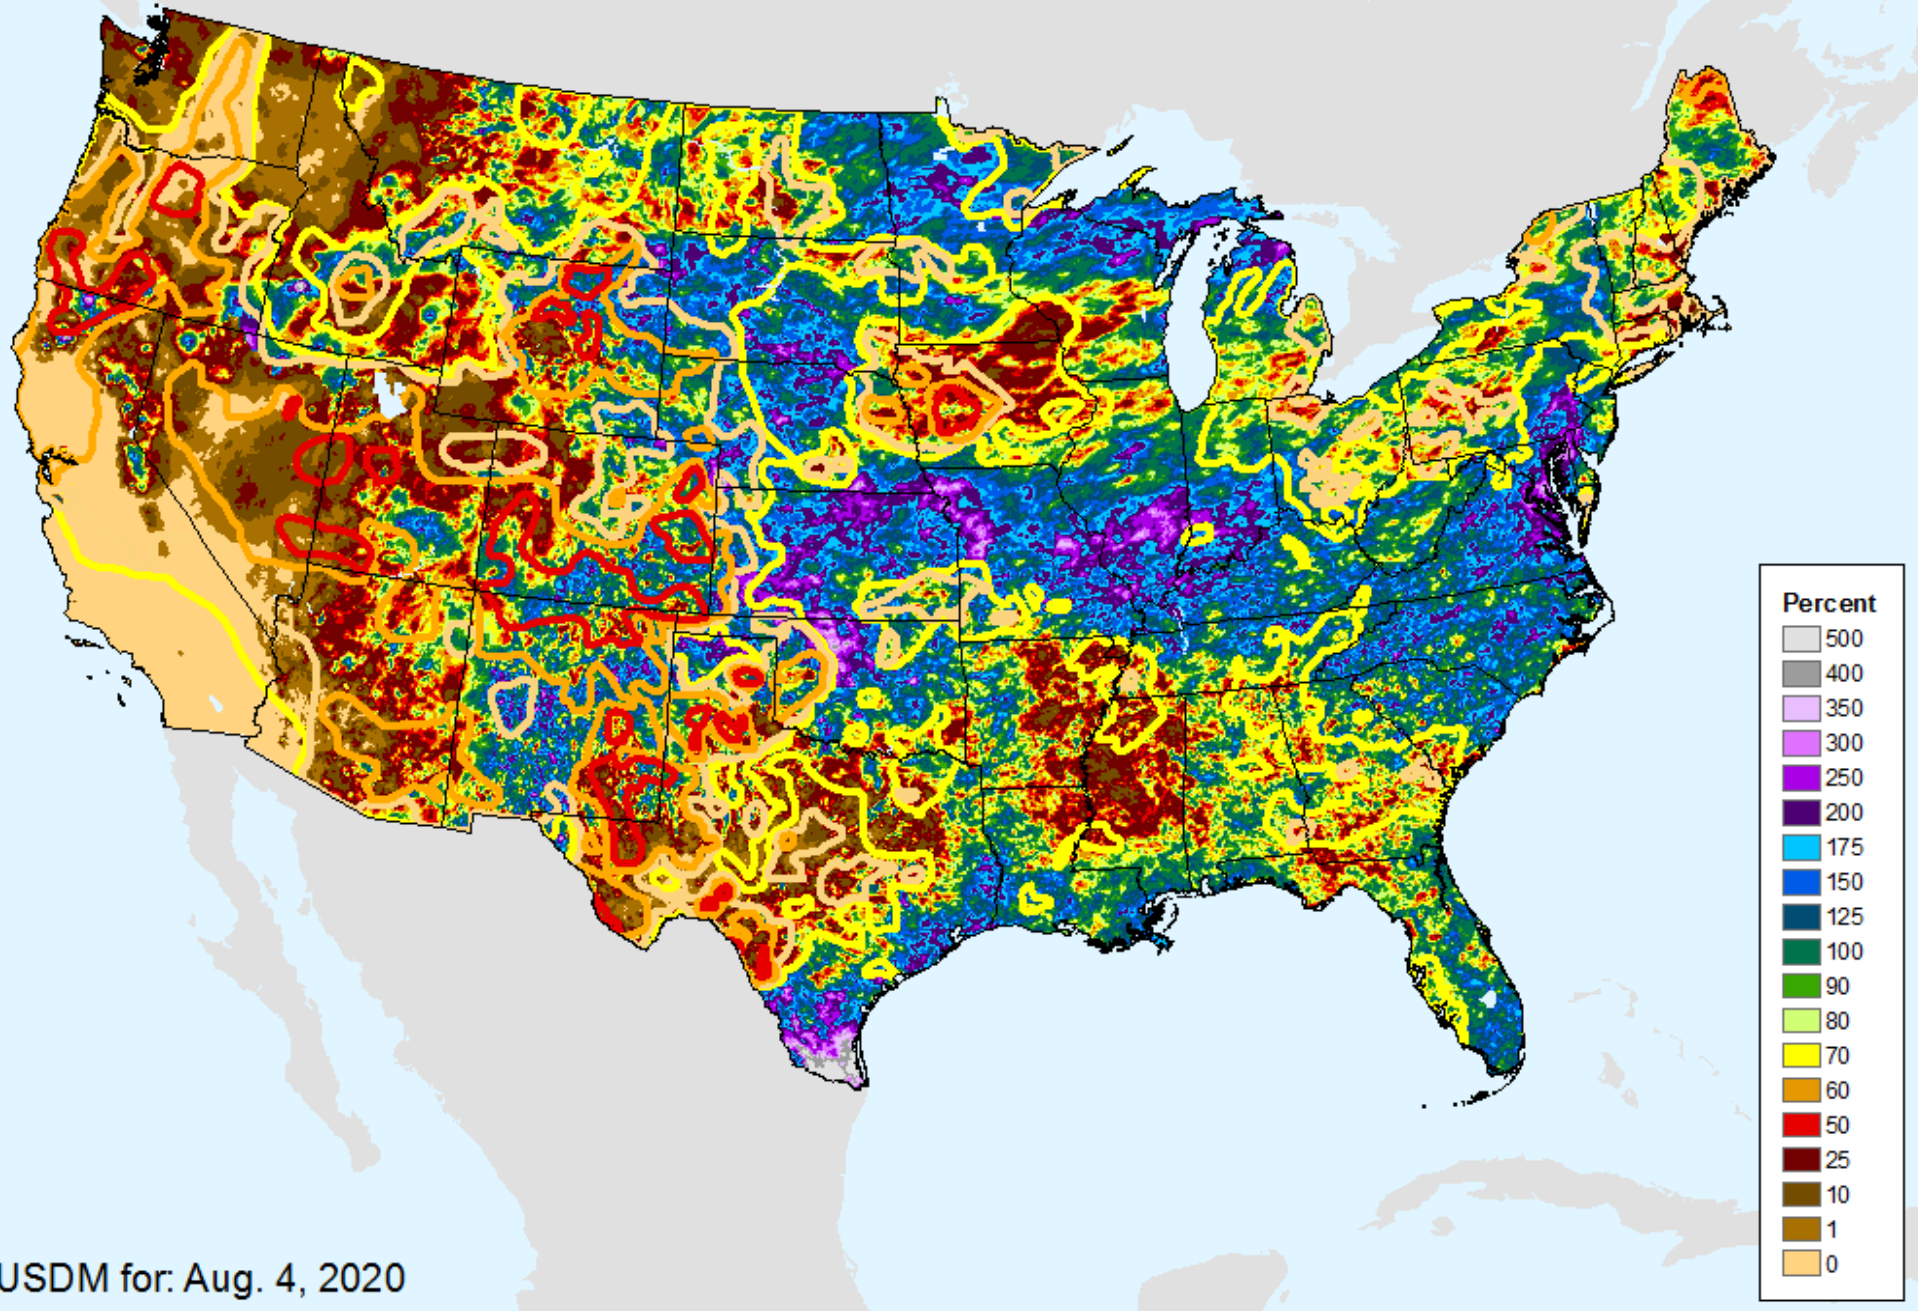

AHPS 30-Day Pct of Normal Pcp

As of: Tuesday, August 11, 2020