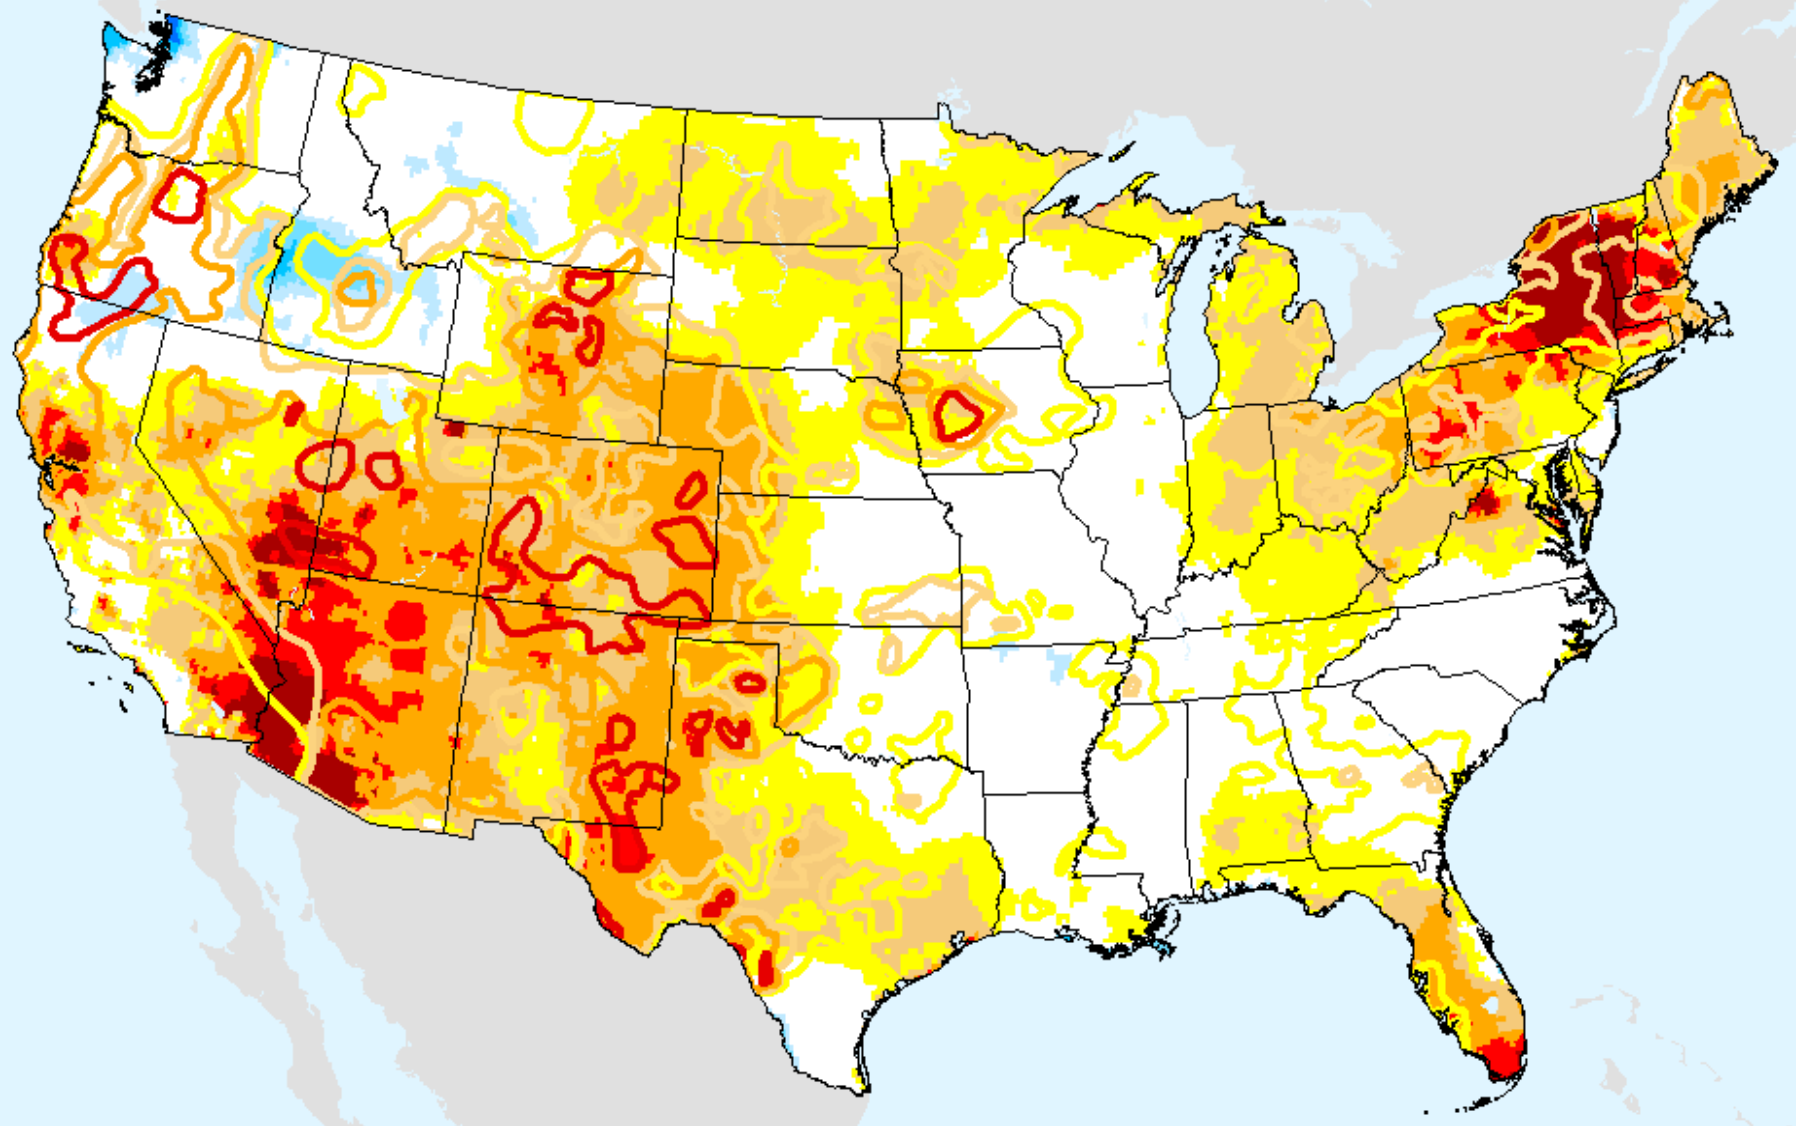

As of: Tuesday, August 11, 2020

EDDI 9-week

As of: Tuesday, August 11, 2020

USDM for: Aug. 4, 2020

EDDI 9-week

As of: Tuesday, August 11, 2020

EDDI 10-week

As of: Tuesday, August 11, 2020