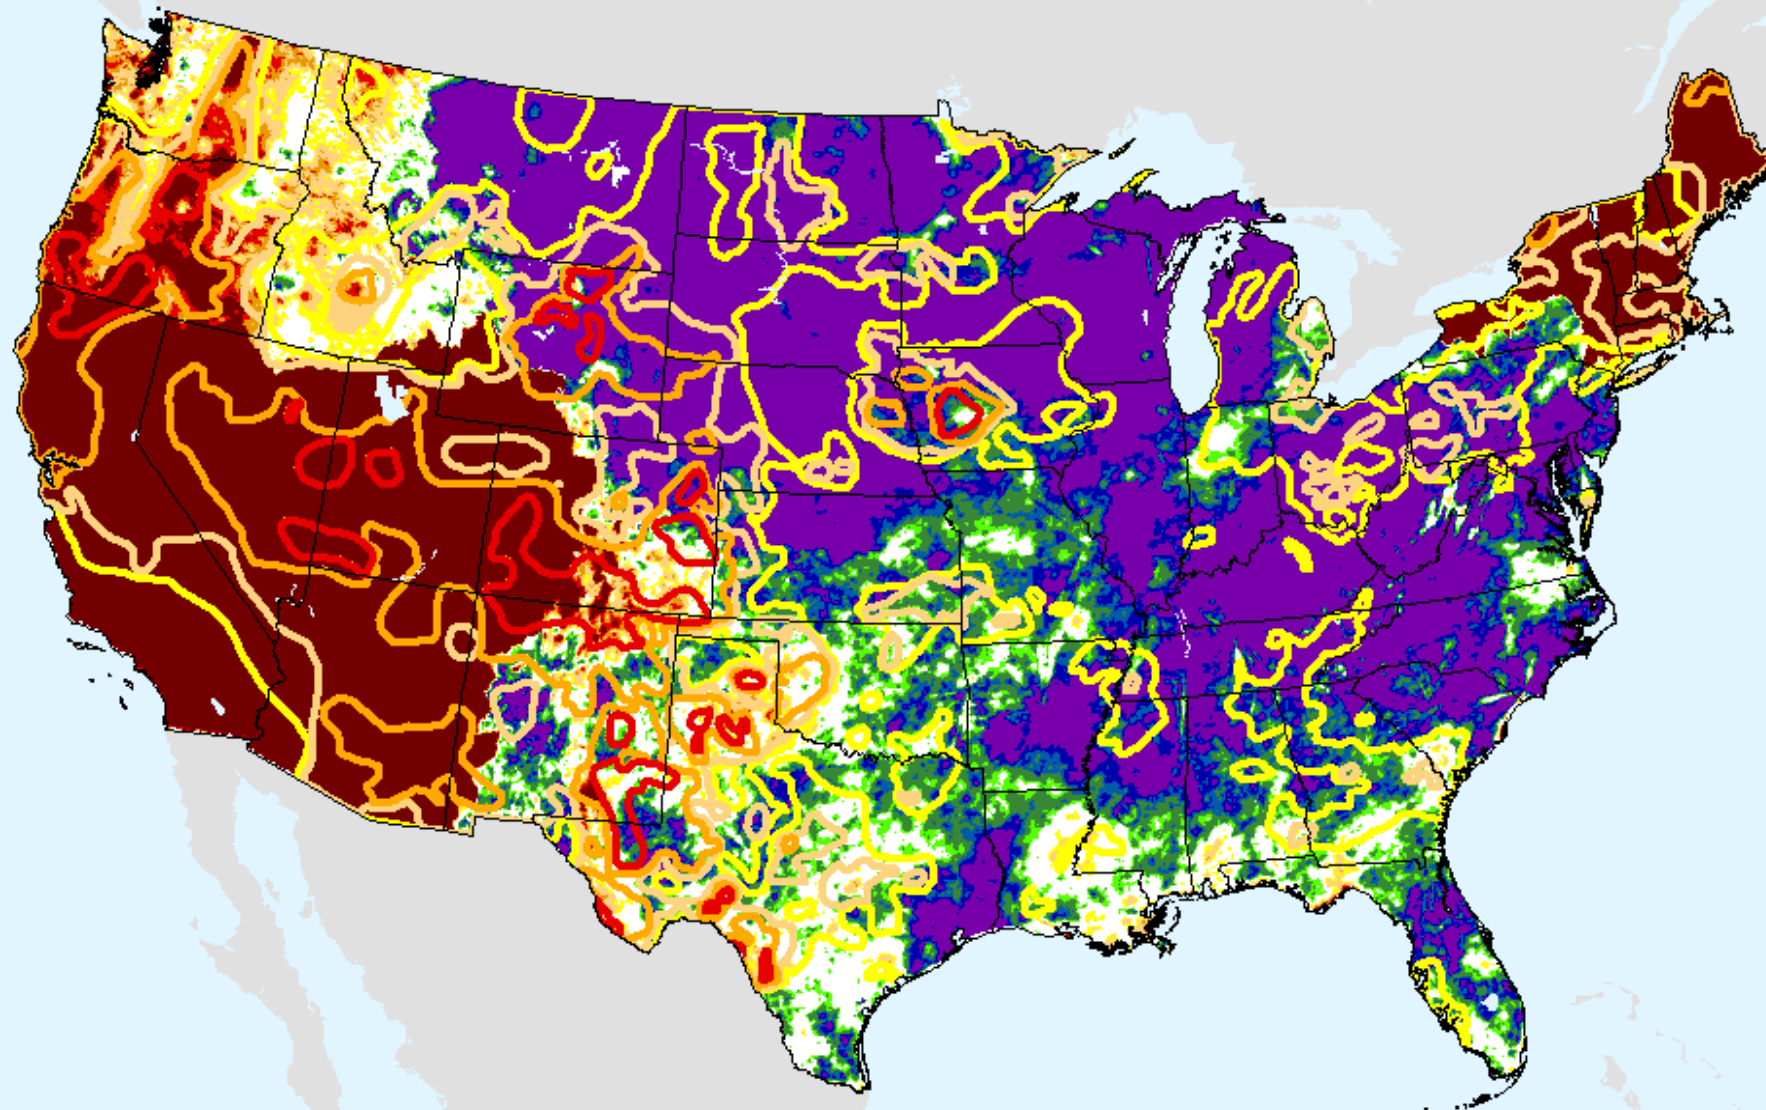

USDM for: Aug. 4, 2020

SPI (USDM)

AHPS 24-month SPI

As of: Tuesday, August 11, 2020

AHPS 36-month SPI

As of: Tuesday, August 11, 2020

USDM for: Aug. 4, 2020

SPI (USDM)