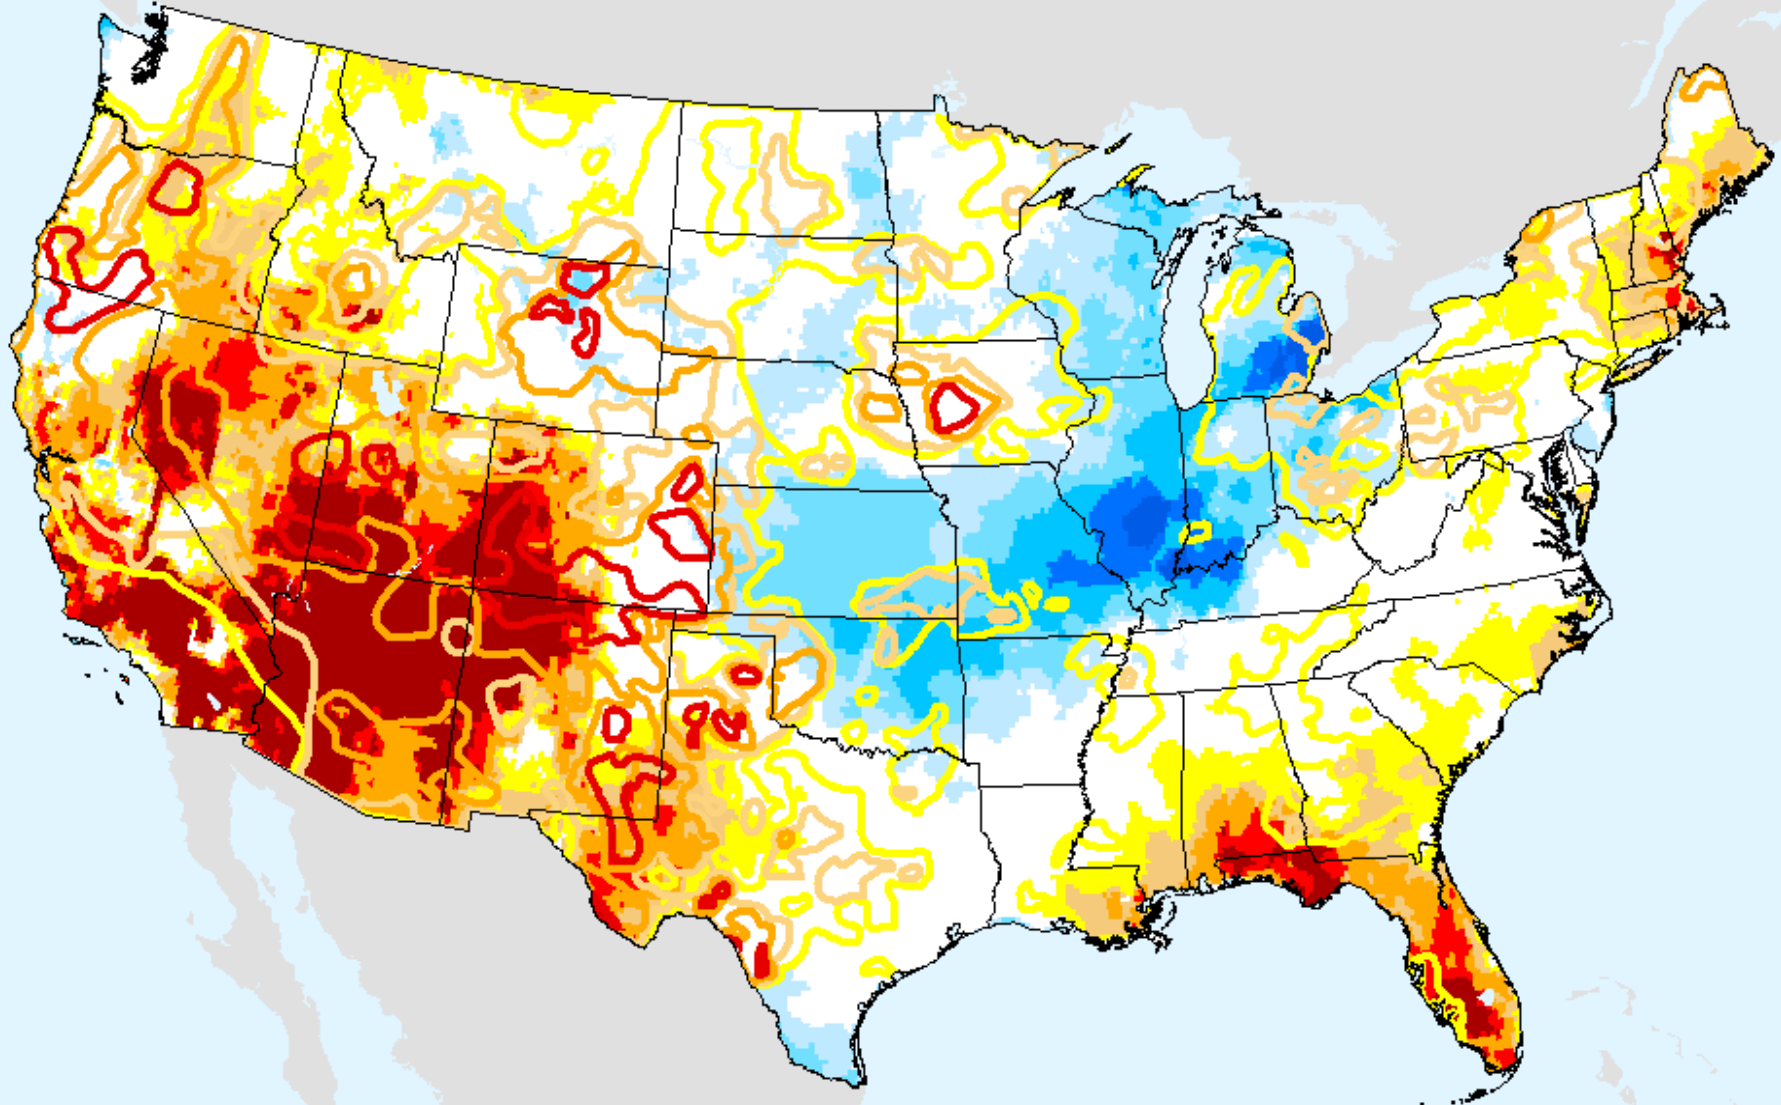

EDDI 1-week

As of: Tuesday, August 11, 2020

USDM for: Aug. 4, 2020