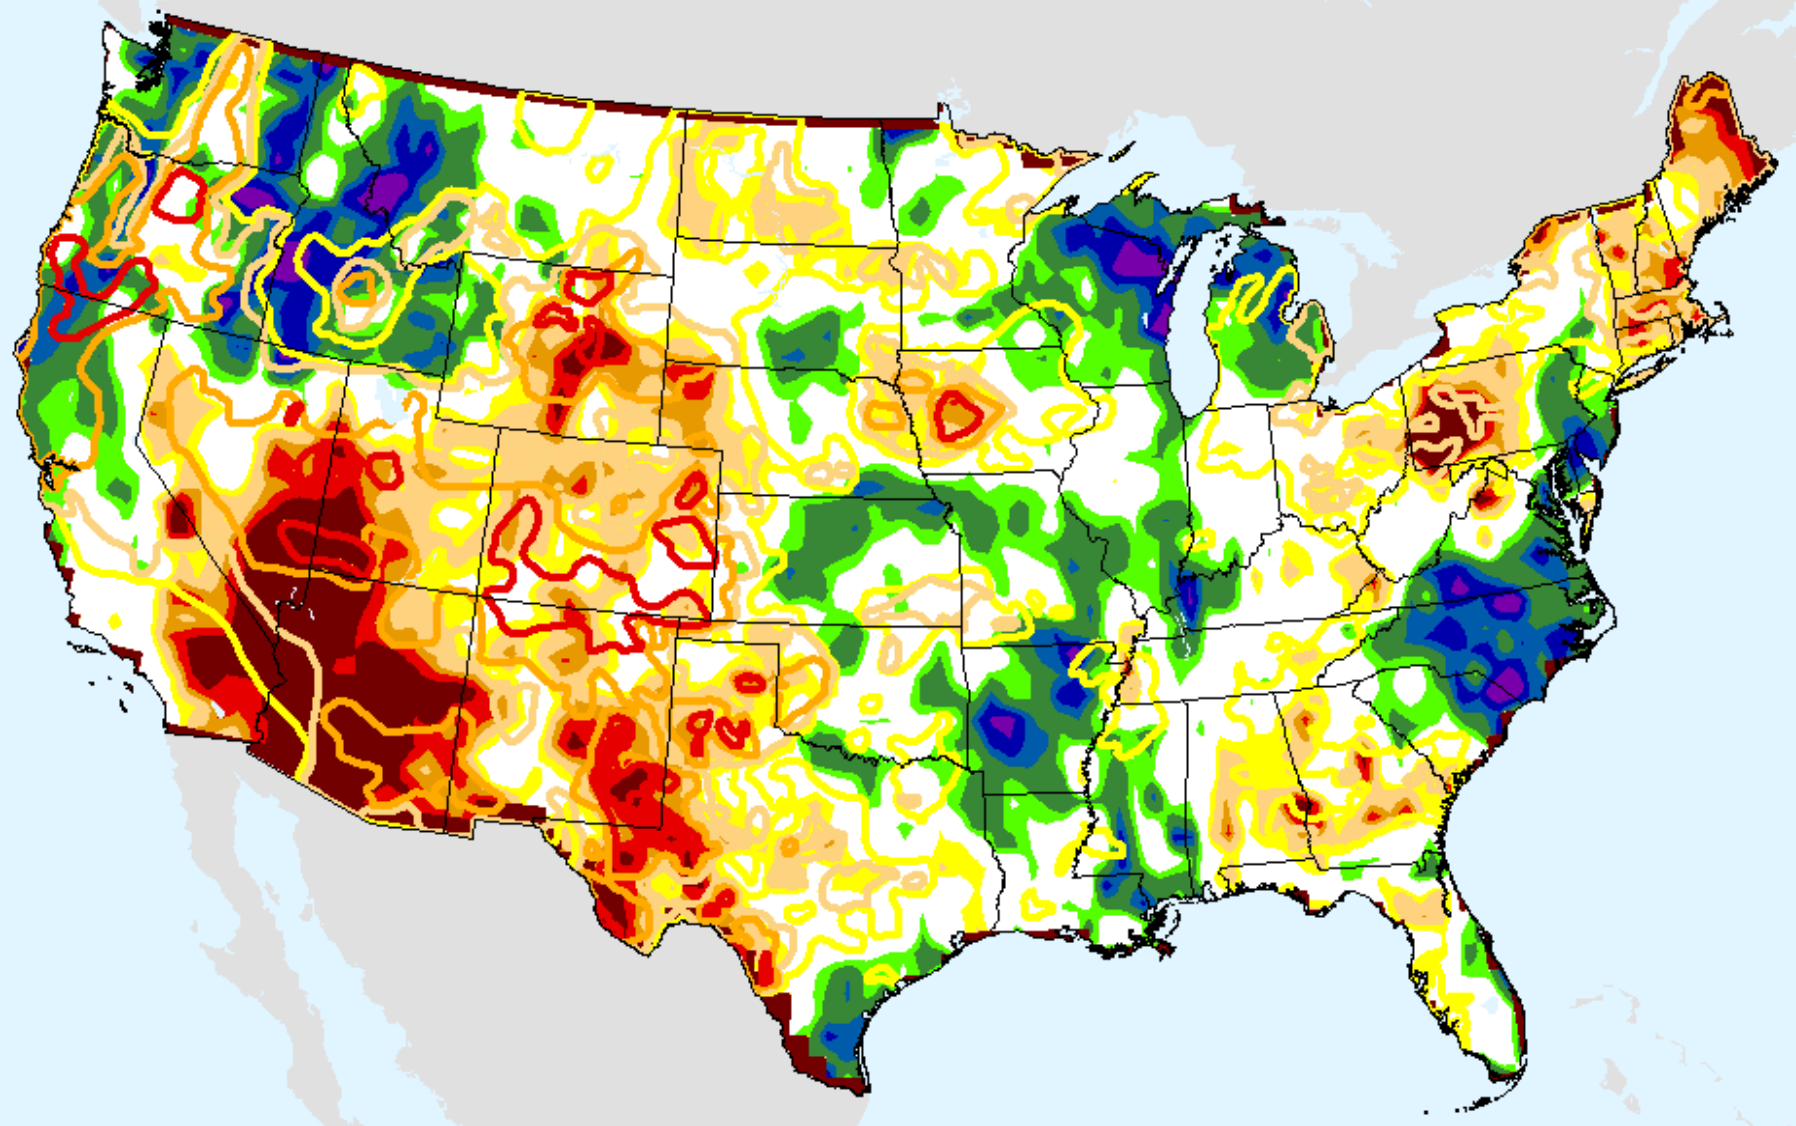

CPC 3-month SPI

As of: Tuesday, August 11, 2020

USDM for: Aug. 4, 2020

SPI (USDM)