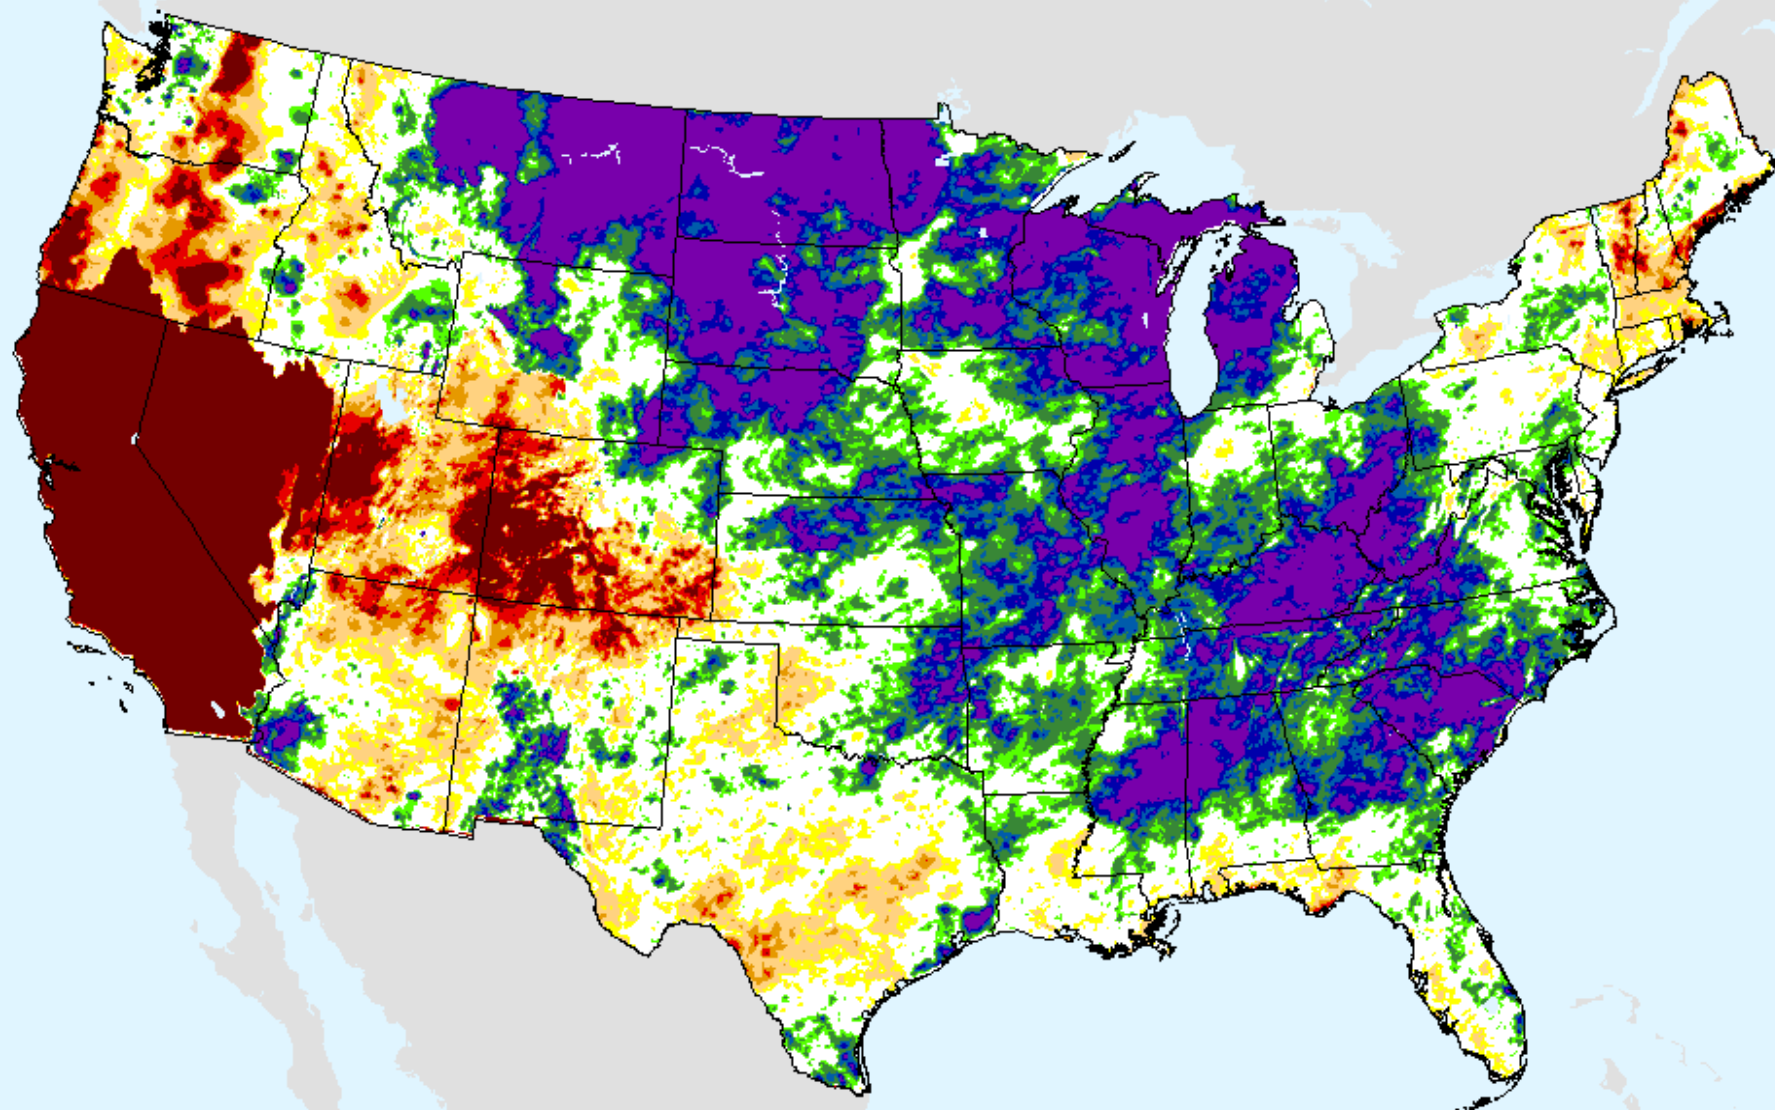

AHPS 12-month SPI

As of: Tuesday, August 11, 2020

USDM for: Aug. 4, 2020

SPI (USDM)

AHPS 12-month SPI

As of: Tuesday, August 11, 2020

AHPS 24-month SPI

As of: Tuesday, August 11, 2020