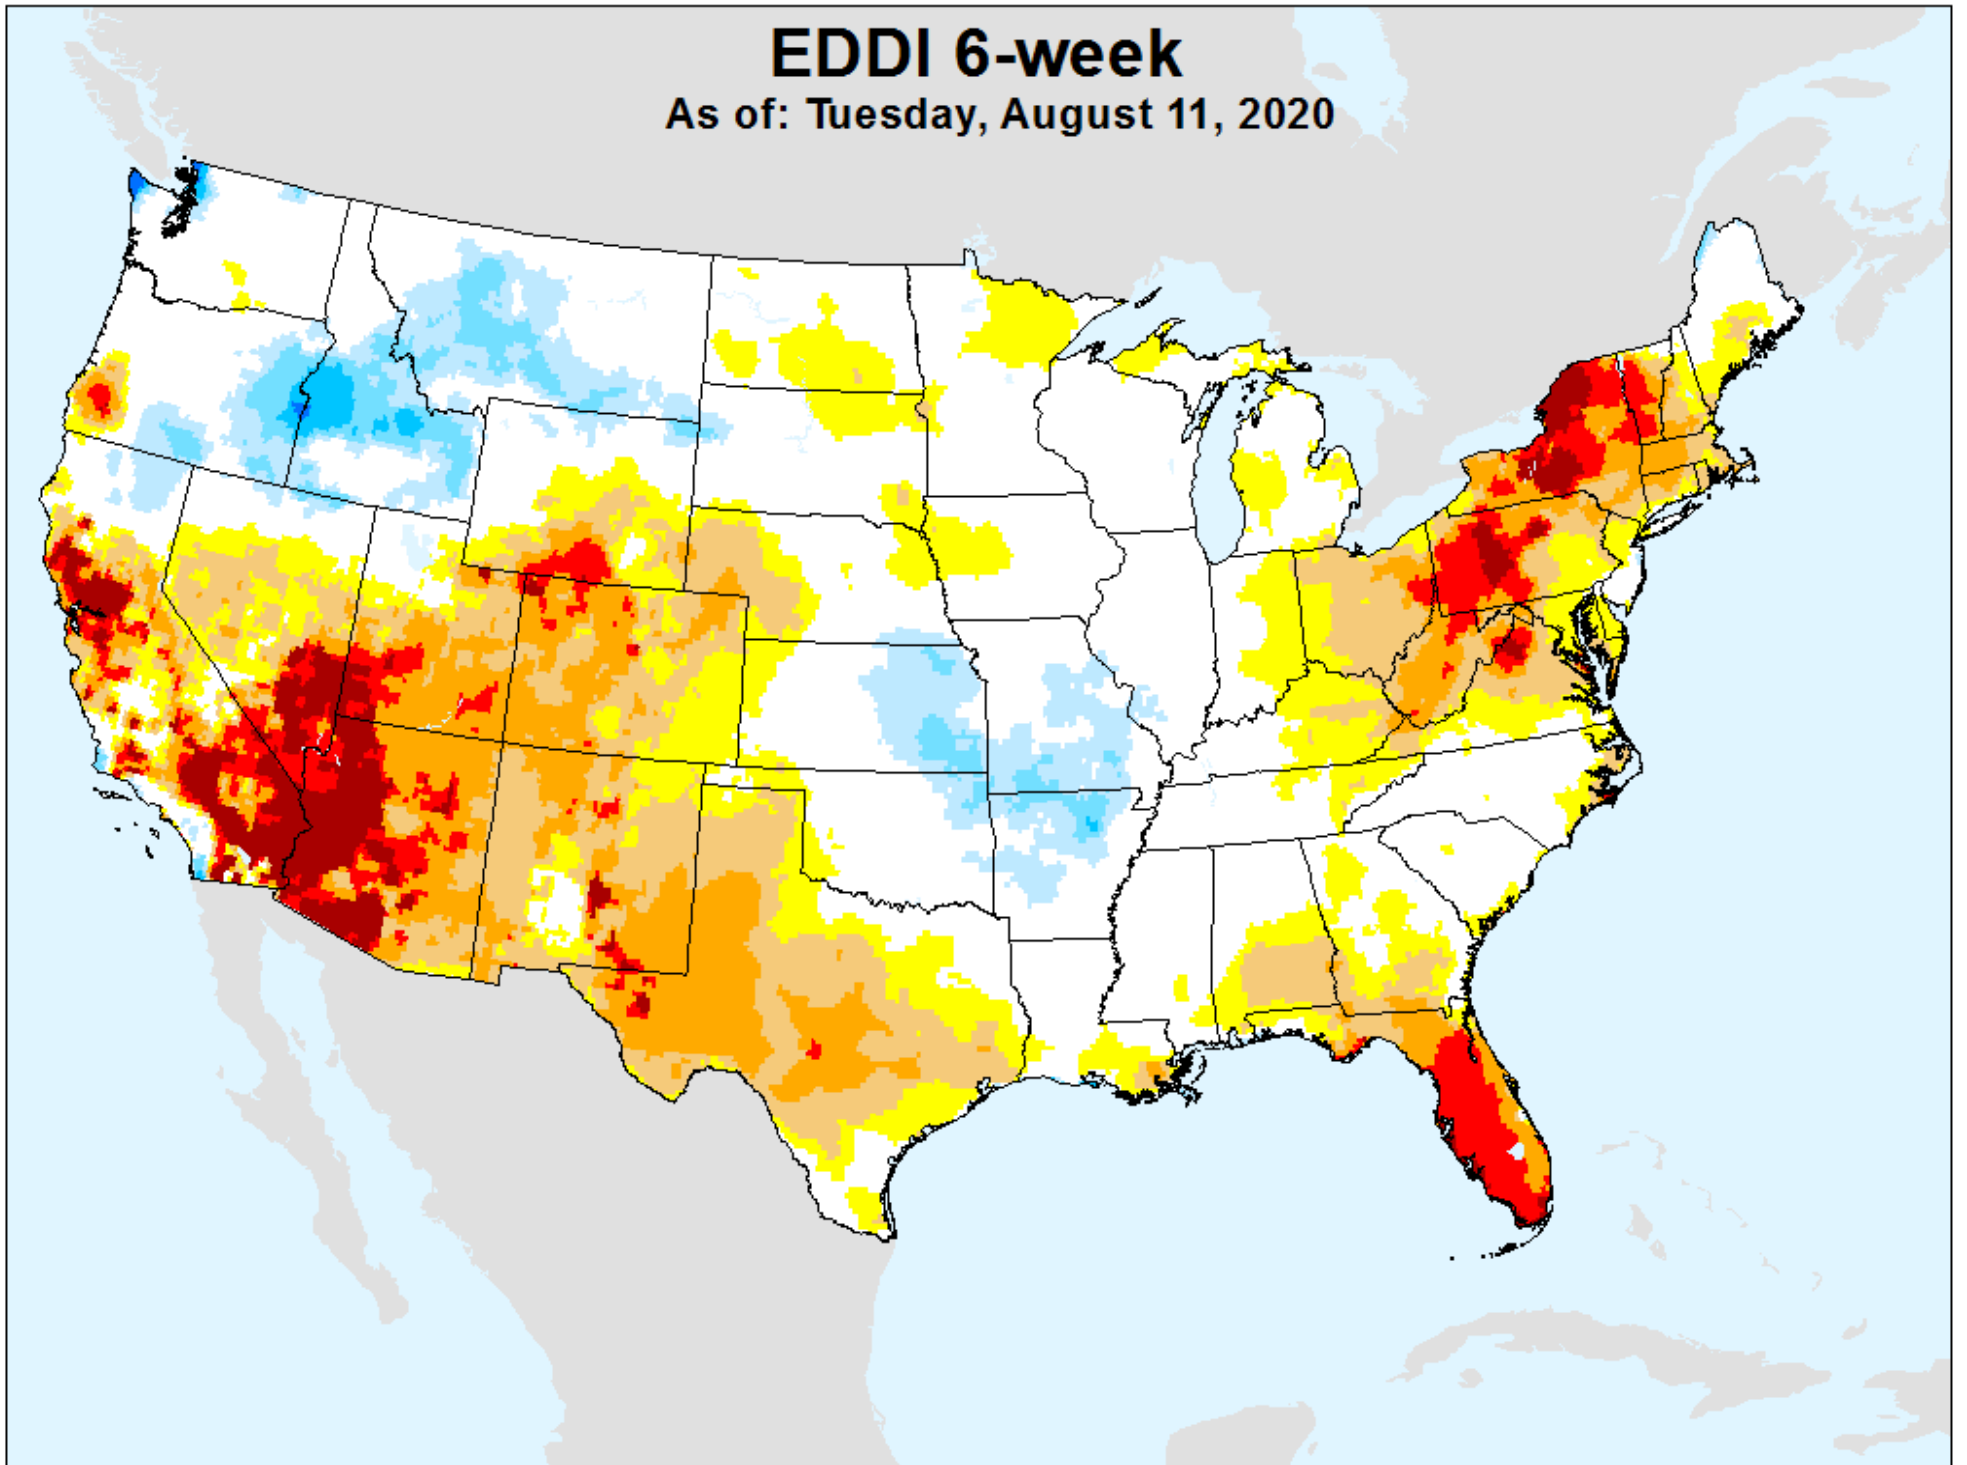

EDDI 5-week

As of: Tuesday, August 11, 2020

EDDI 6-week

As of: Tuesday, August 11, 2020

USDM for: Aug. 4, 2020

EDDI 6-week

As of: Tuesday, August 11, 2020

EDDI 7-week