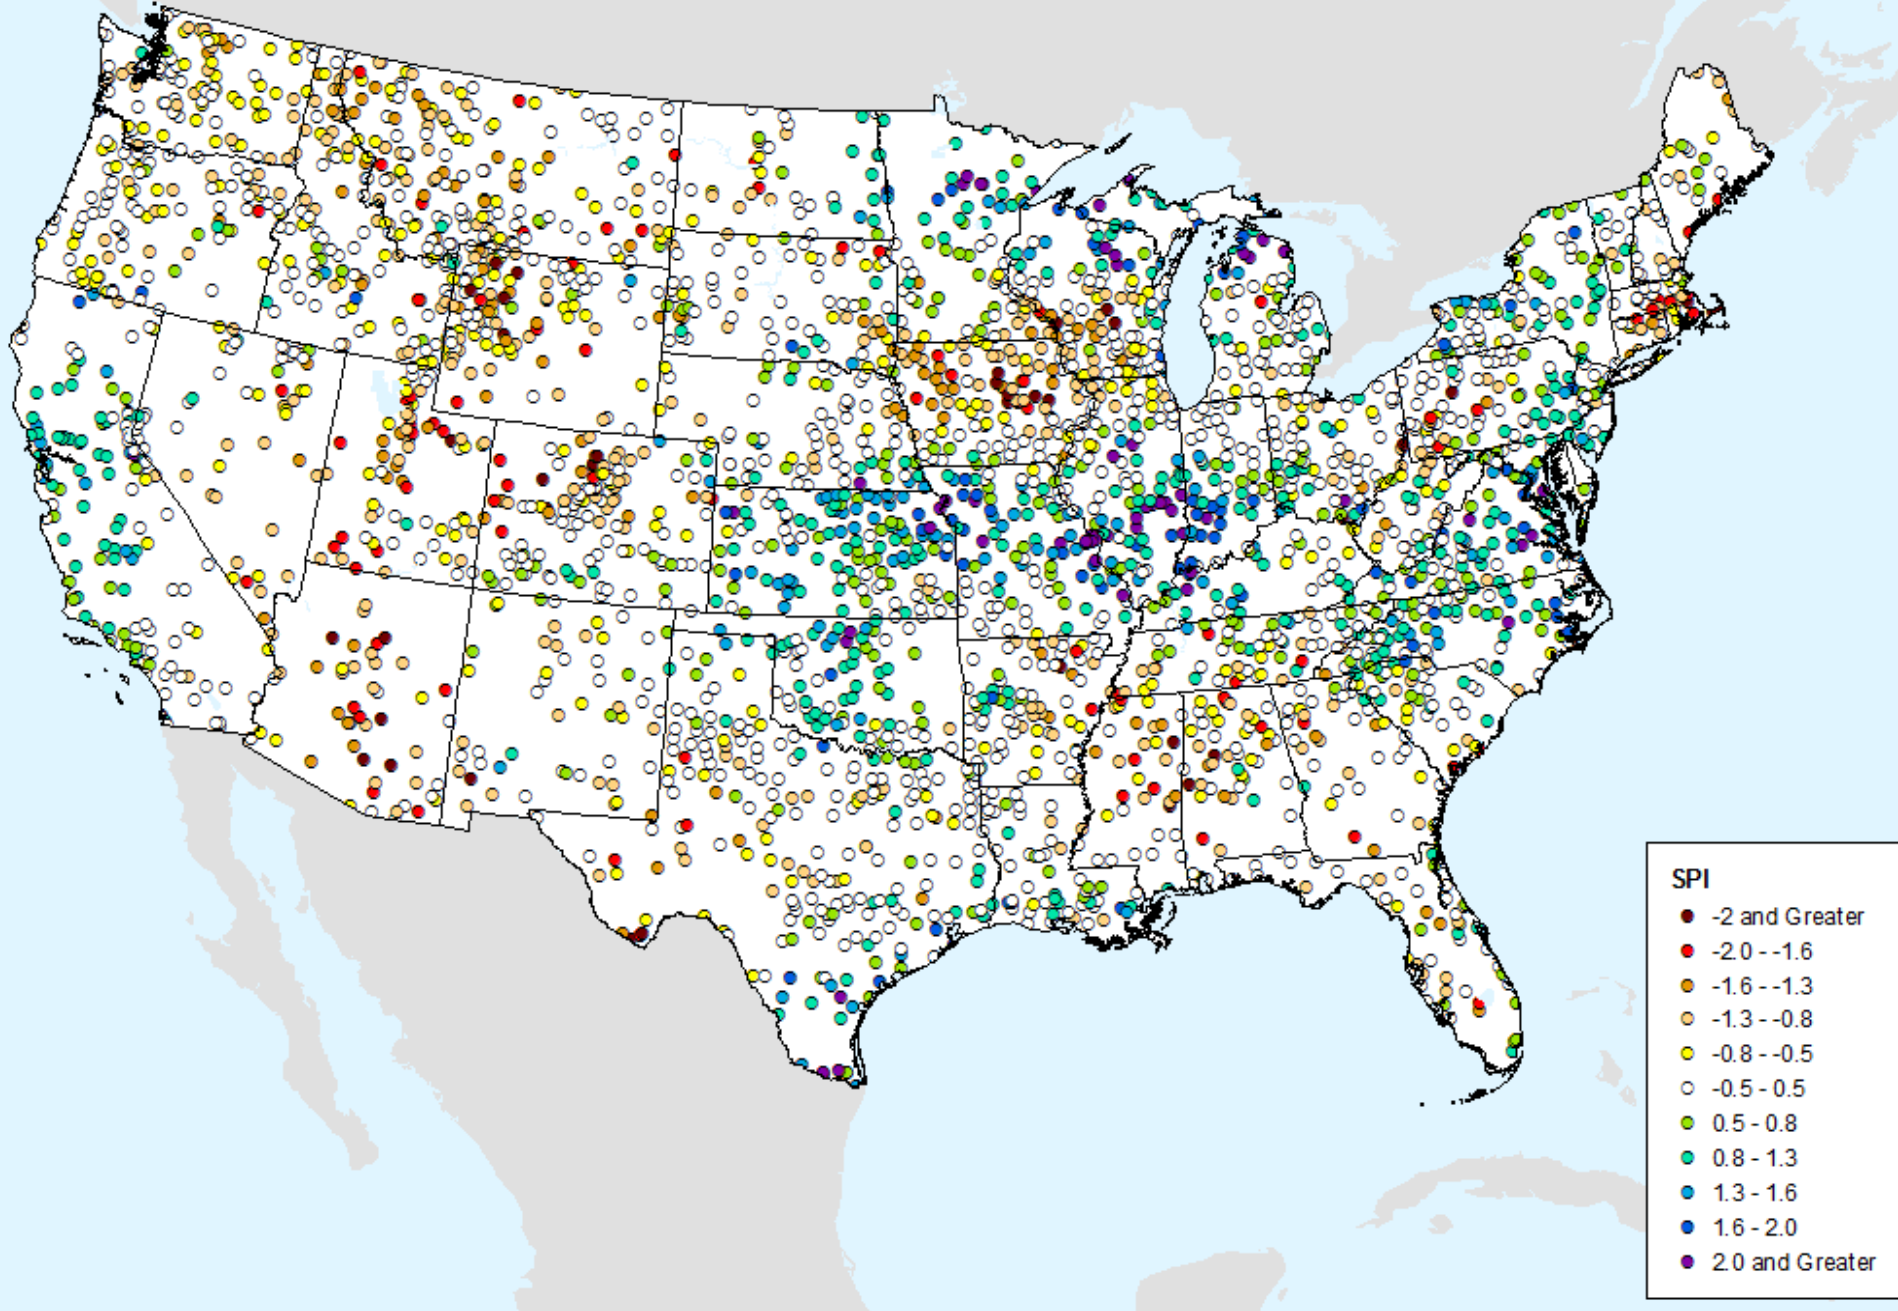

HPRCC 1-month SPI

As of: Tuesday, August 11, 2020

USDM for: Aug. 4, 2020

HPRCC 1-month SPI

As of: Tuesday, August 11, 2020

HPRCC 2-month SPI

As of: Tuesday, August 11, 2020

HPRCC 2-month SPI