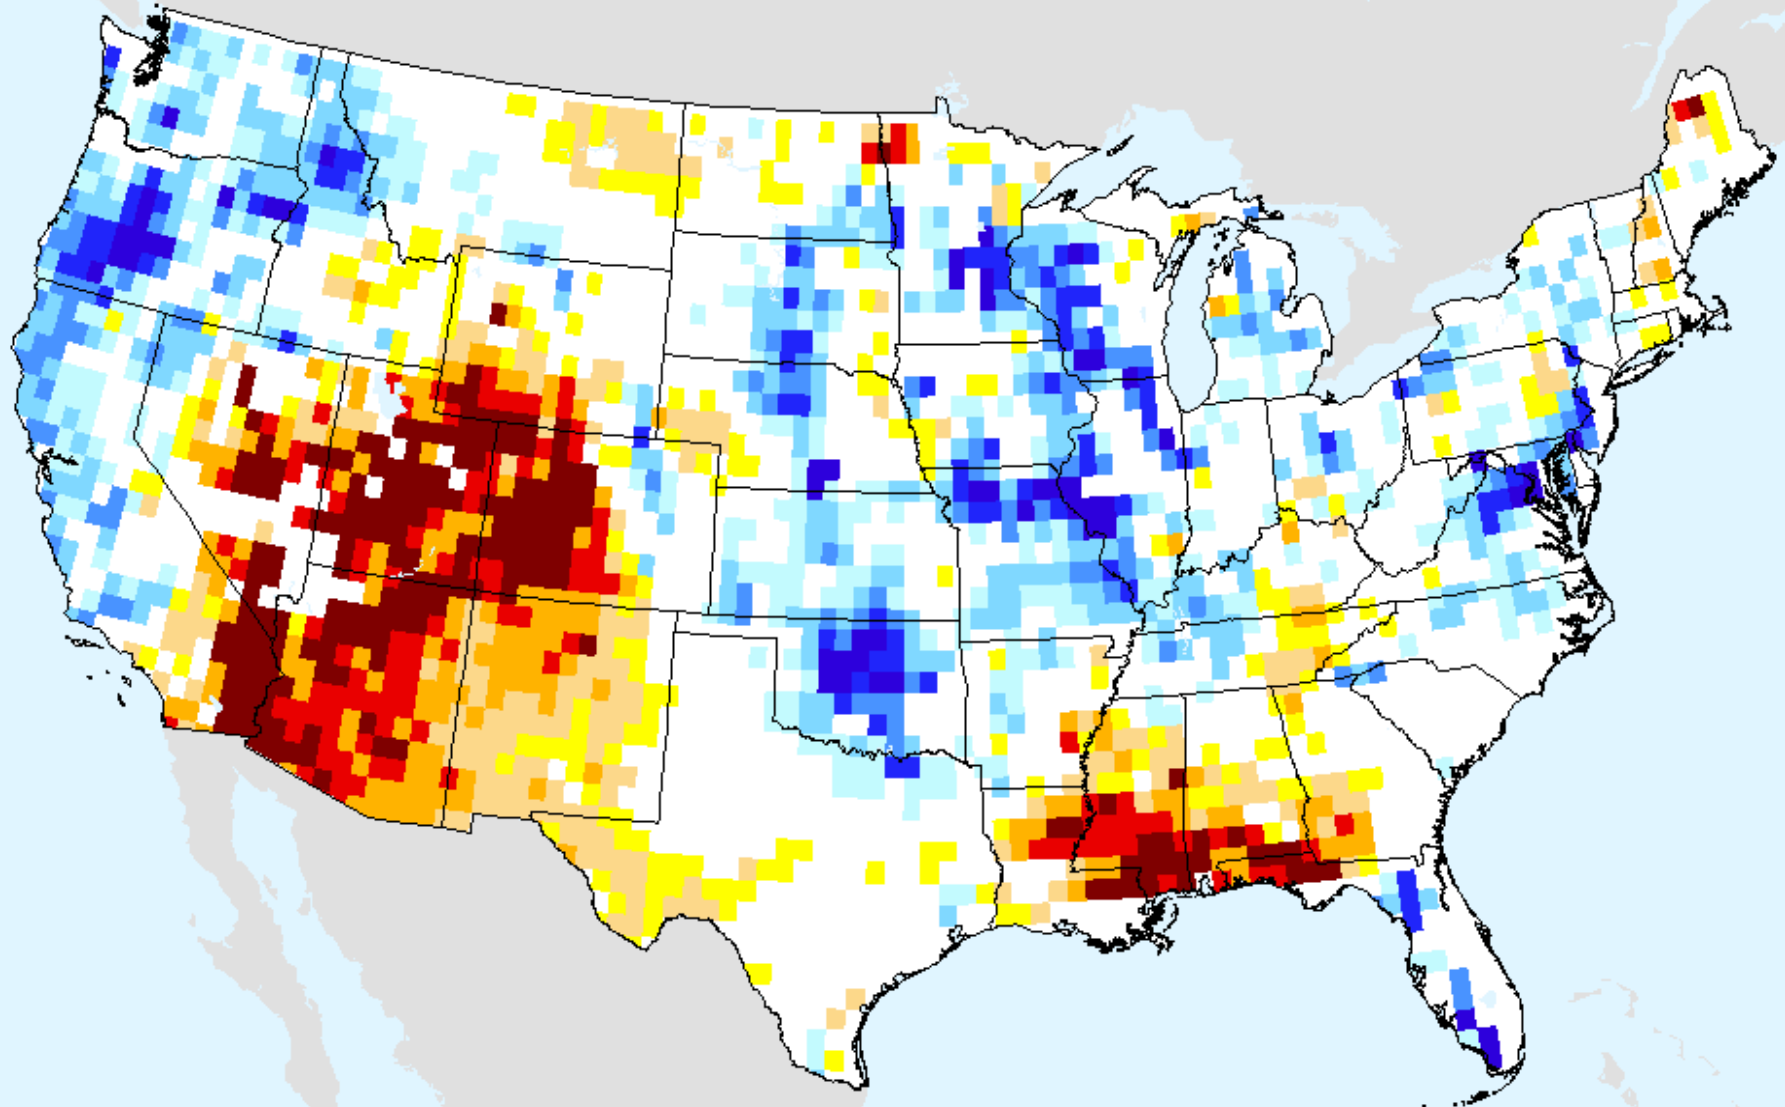

AIRS-Based Surface Relative Humidity 7 Day

As of: Tuesday, August 11, 2020