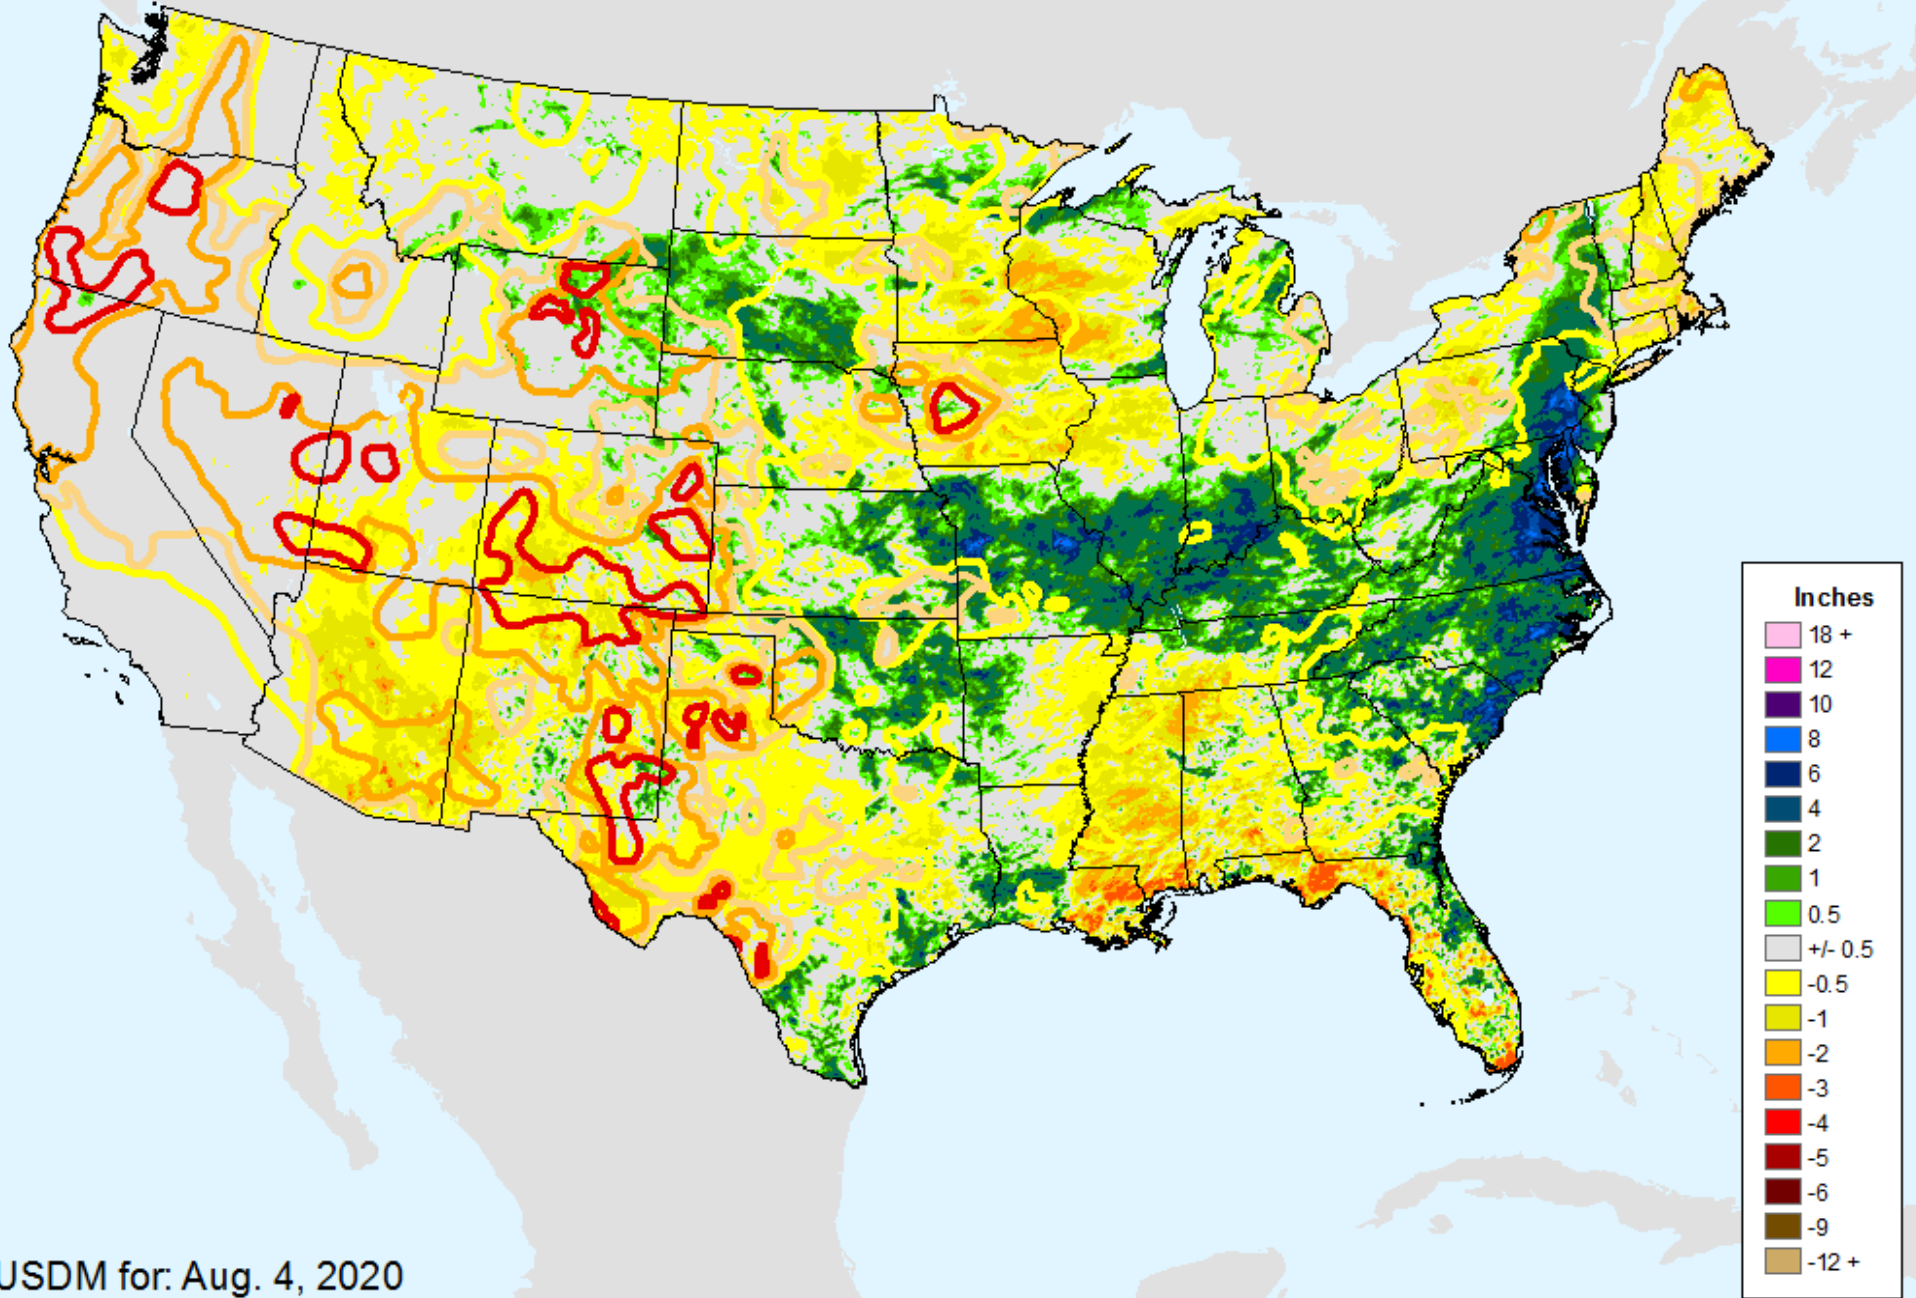

AHPS 7-Day Precipitation

As of: Tuesday, August 11, 2020

AHPS 7-Day Precipitation

As of: Tuesday, August 11, 2020

USDM for: Aug. 4, 2020

AHPS 14-Day Precip Departure

As of: Tuesday, August 11, 2020

USDM for: Aug. 4, 2020