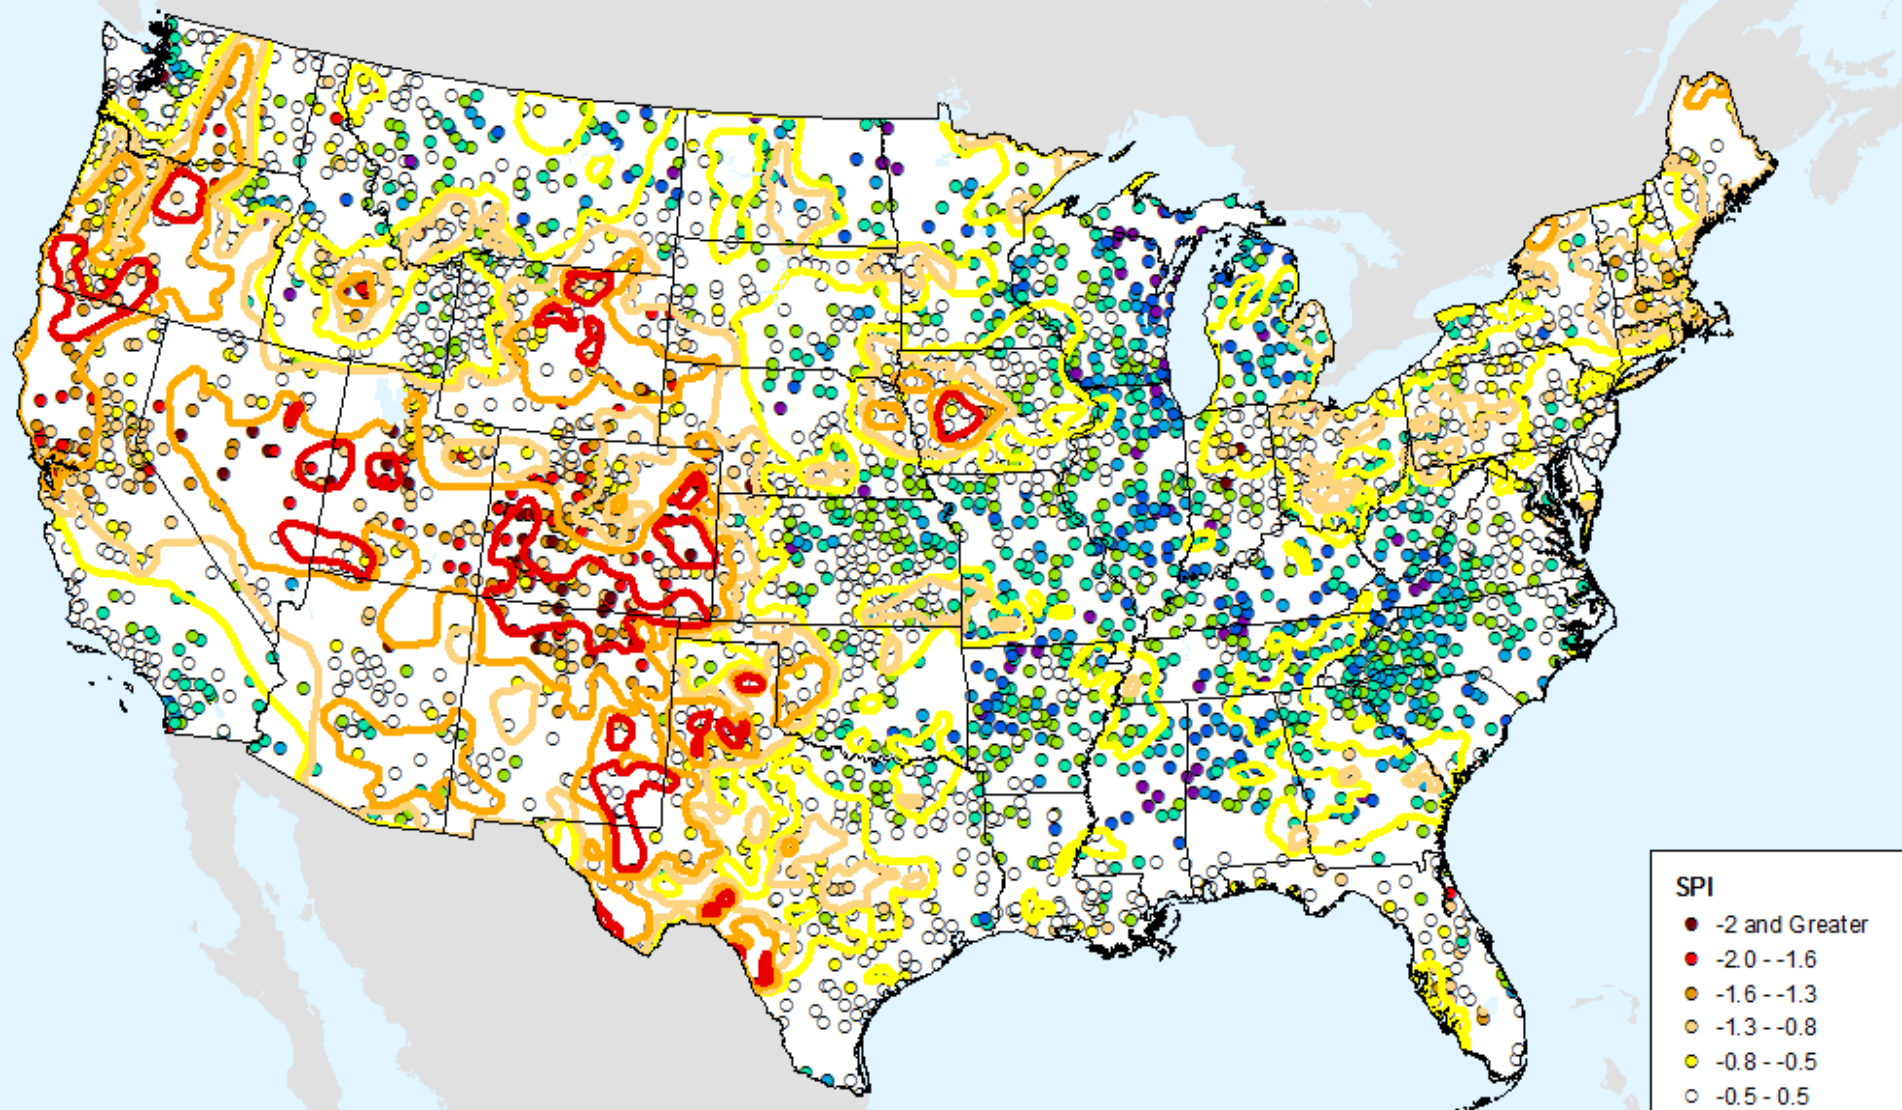

As of: Tuesday, August 11, 2020

USDM for: Aug. 4, 2020

HPRCC 9-month SPI

As of: Tuesday, August 11, 2020

HPRCC 12-month SPI

As of: Tuesday, August 11, 2020

USDM for: Aug. 4, 2020

HPRCC 12-month SPI