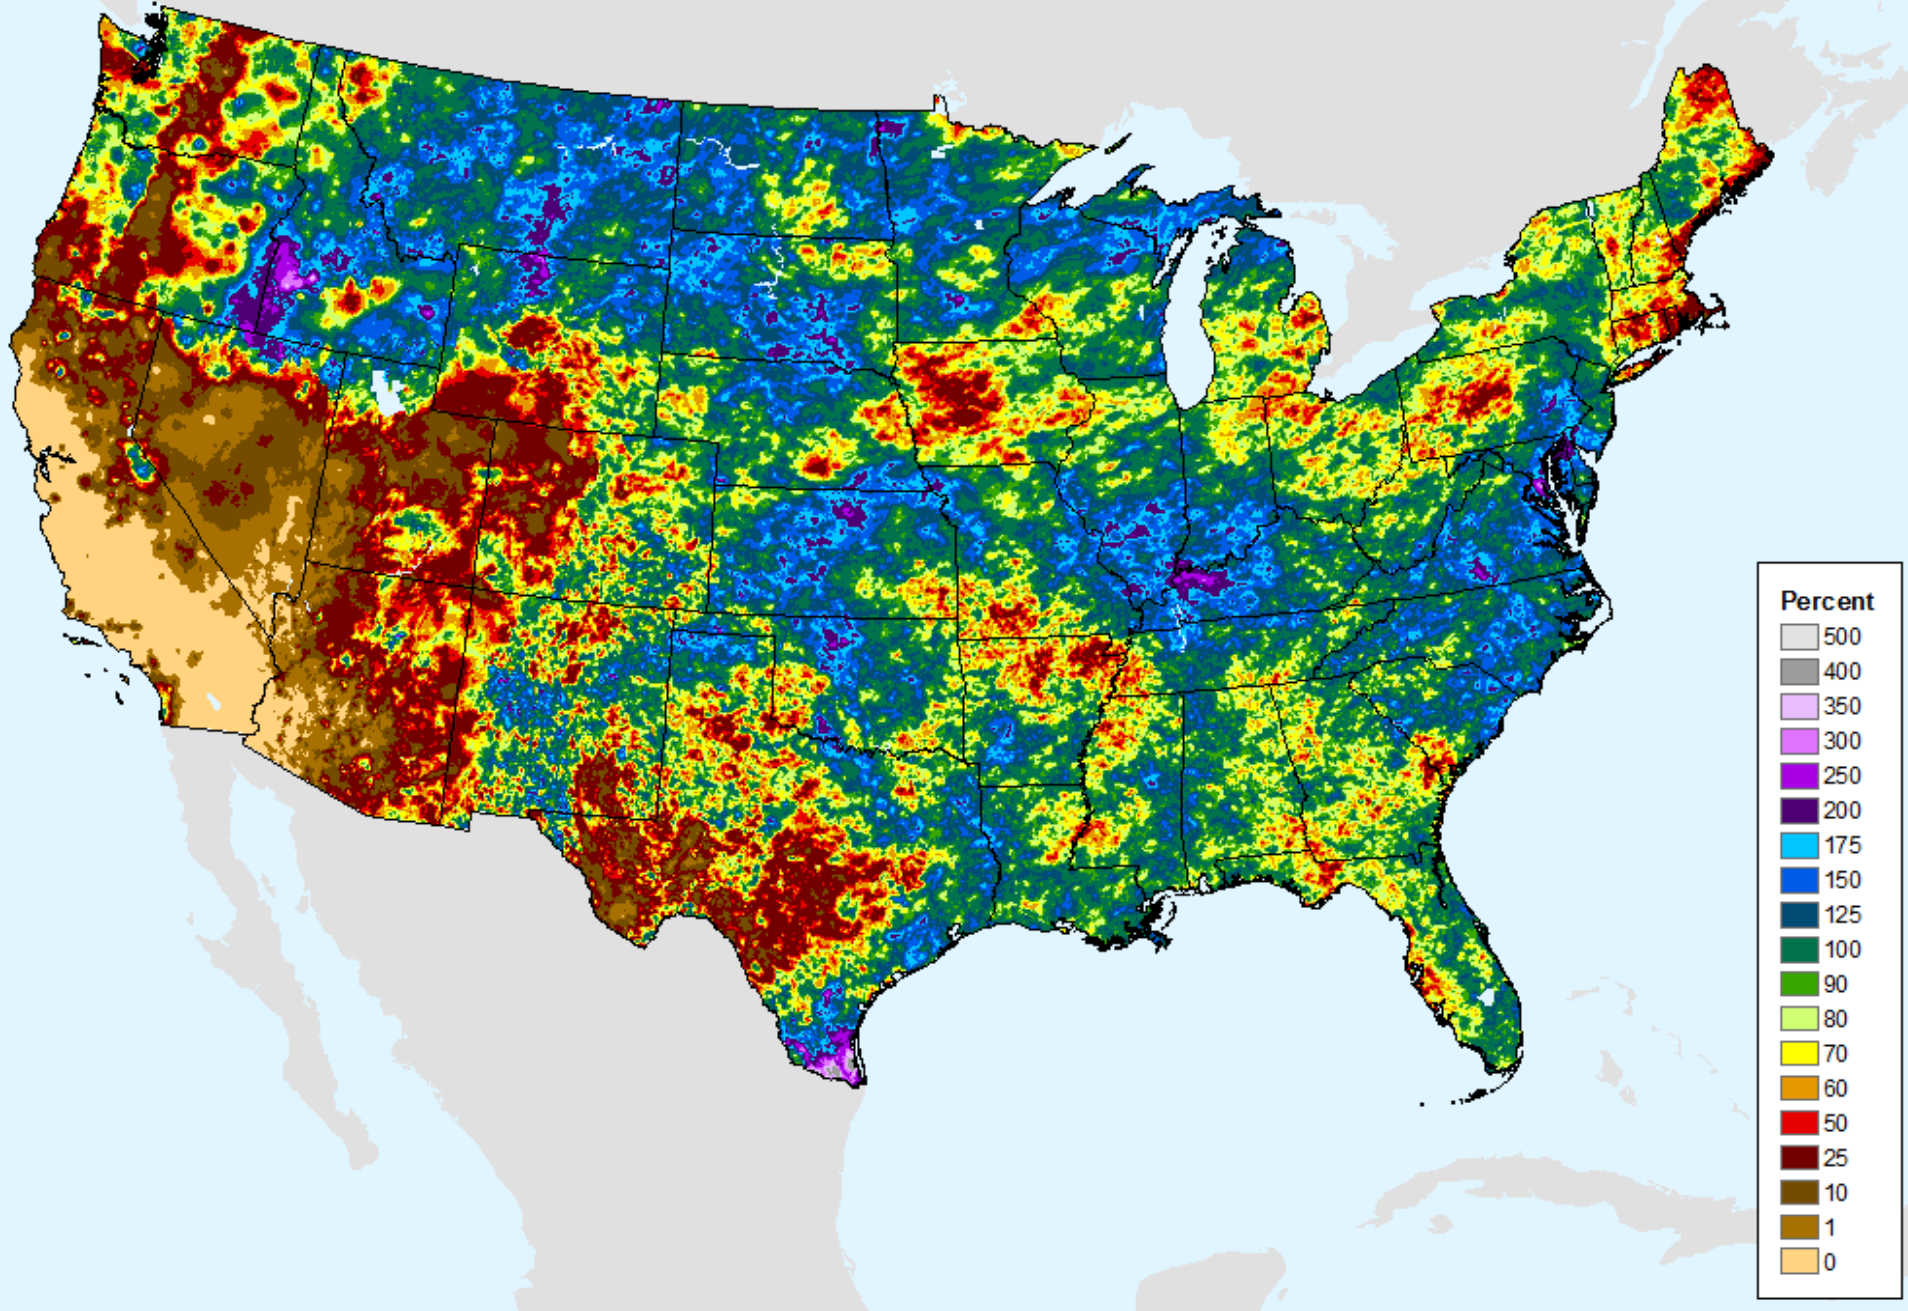

As of: Tuesday, August 11, 2020

AHPS 60-Day Pct of Normal Pcp

As of: Tuesday, August 11, 2020

USDM for: Aug. 4, 2020

AHPS 60-Day Pct of Normal Pcp

As of: Tuesday, August 11, 2020

AHPS 90-Day Precip Departure