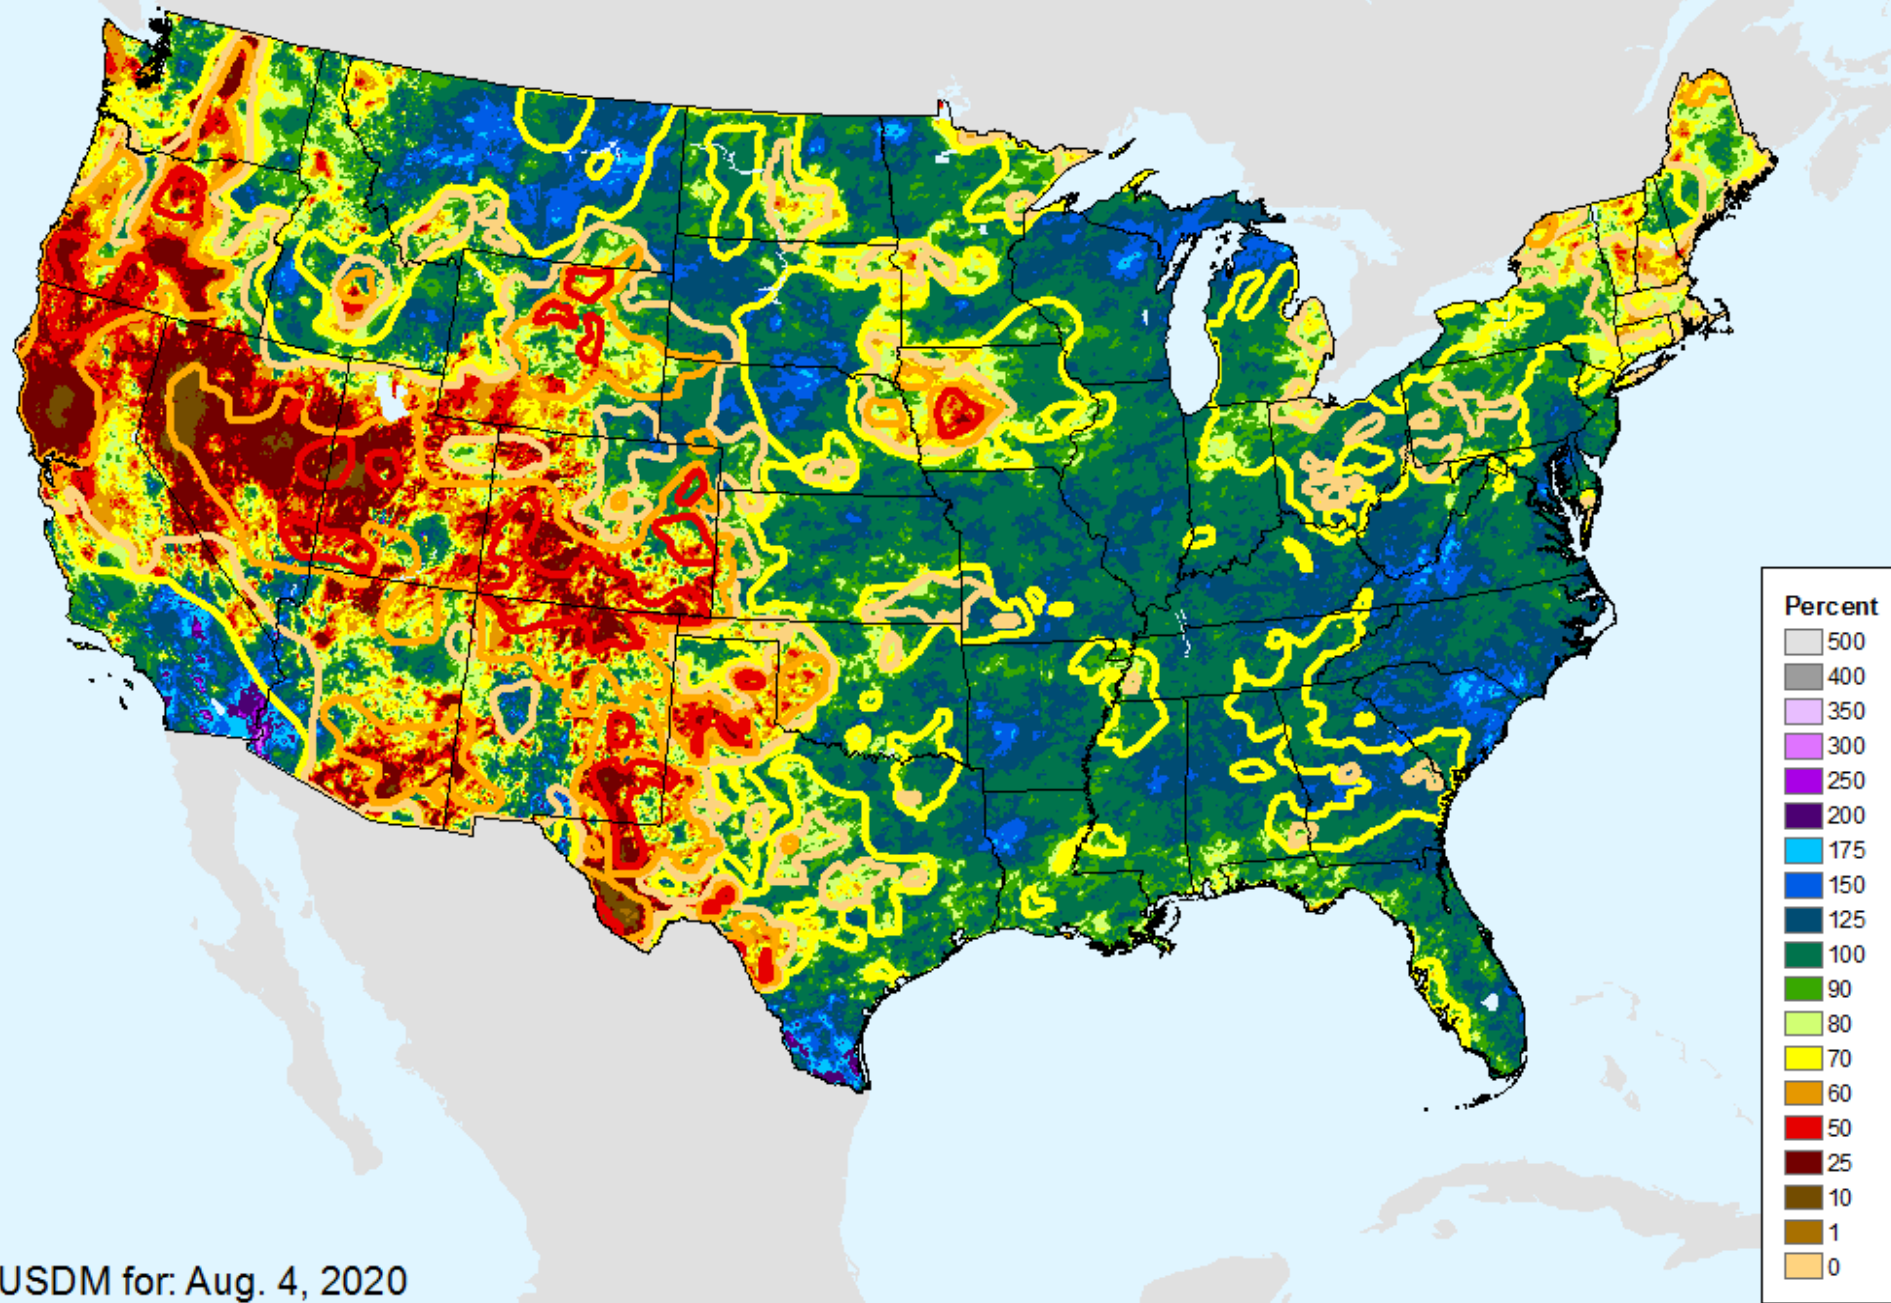

AHPS 180-Day Pct of Normal Pcp

As of: Tuesday, August 11, 2020

USDM for: Aug. 4, 2020