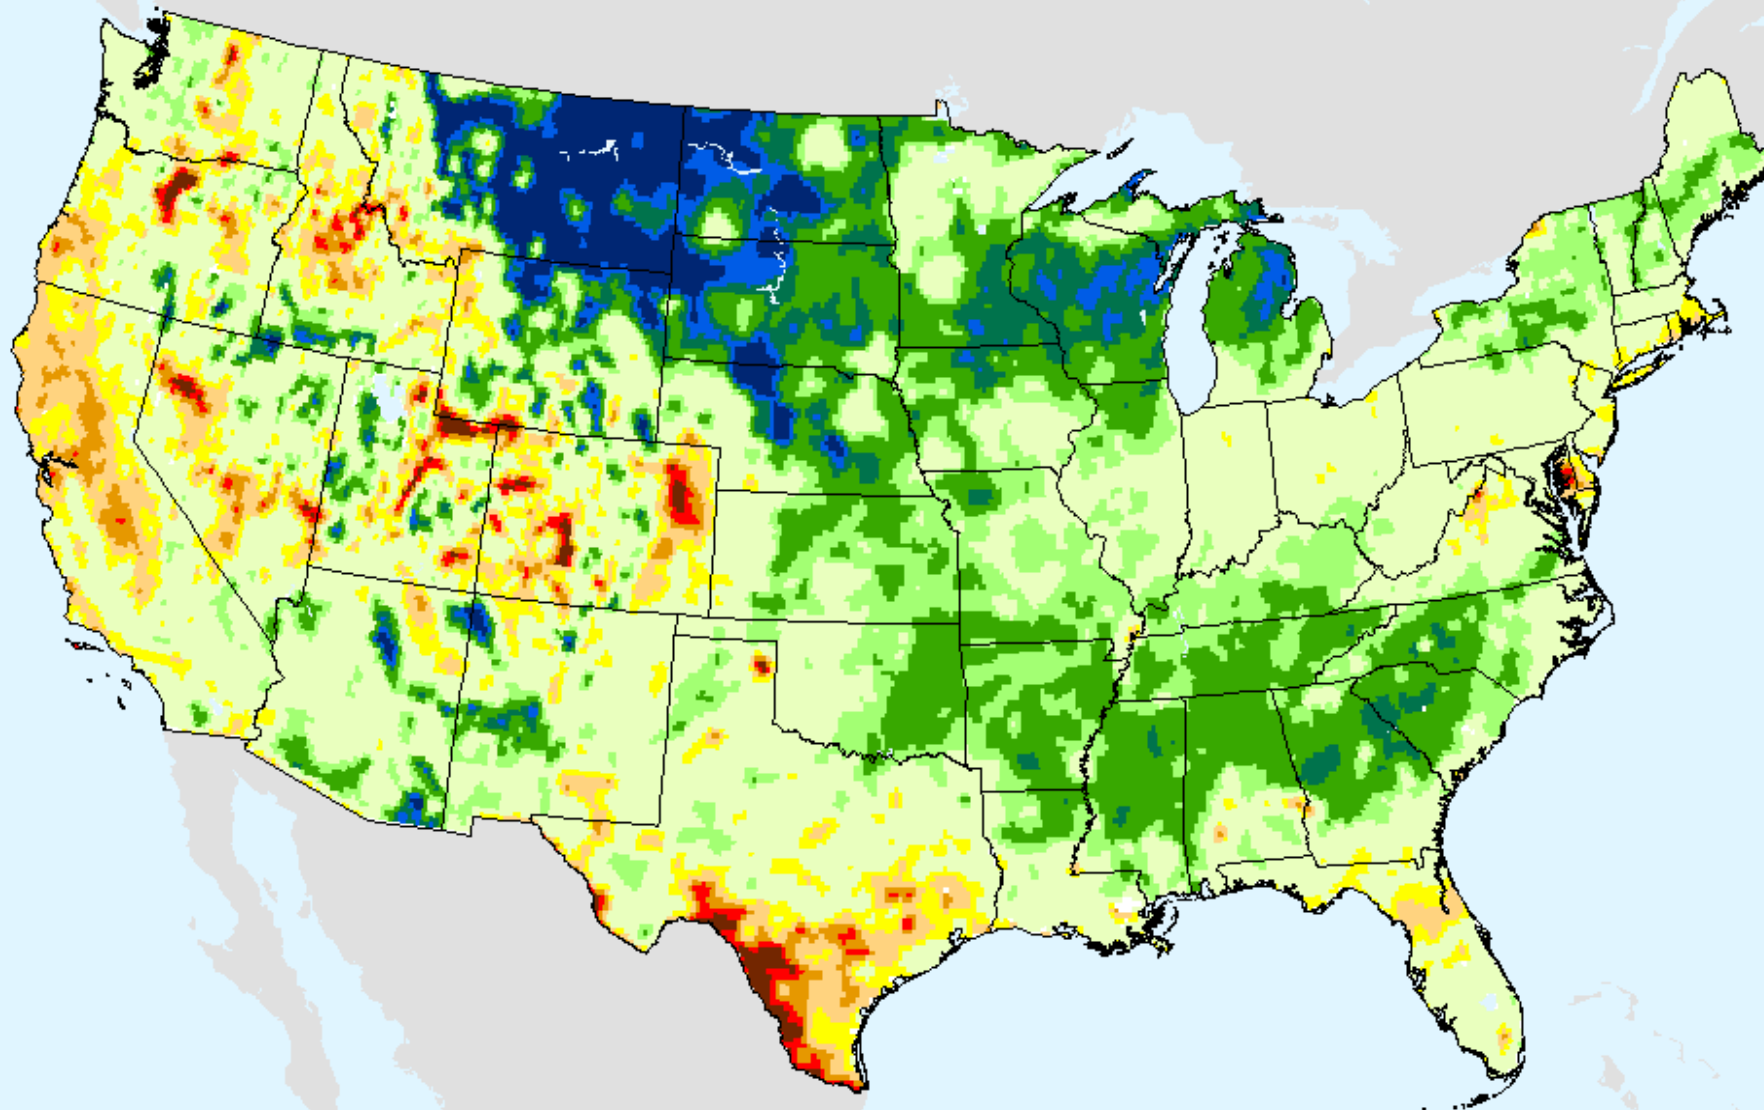

NLDAS Top 1m Soil Moisture

As of: Tuesday, August 11, 2020