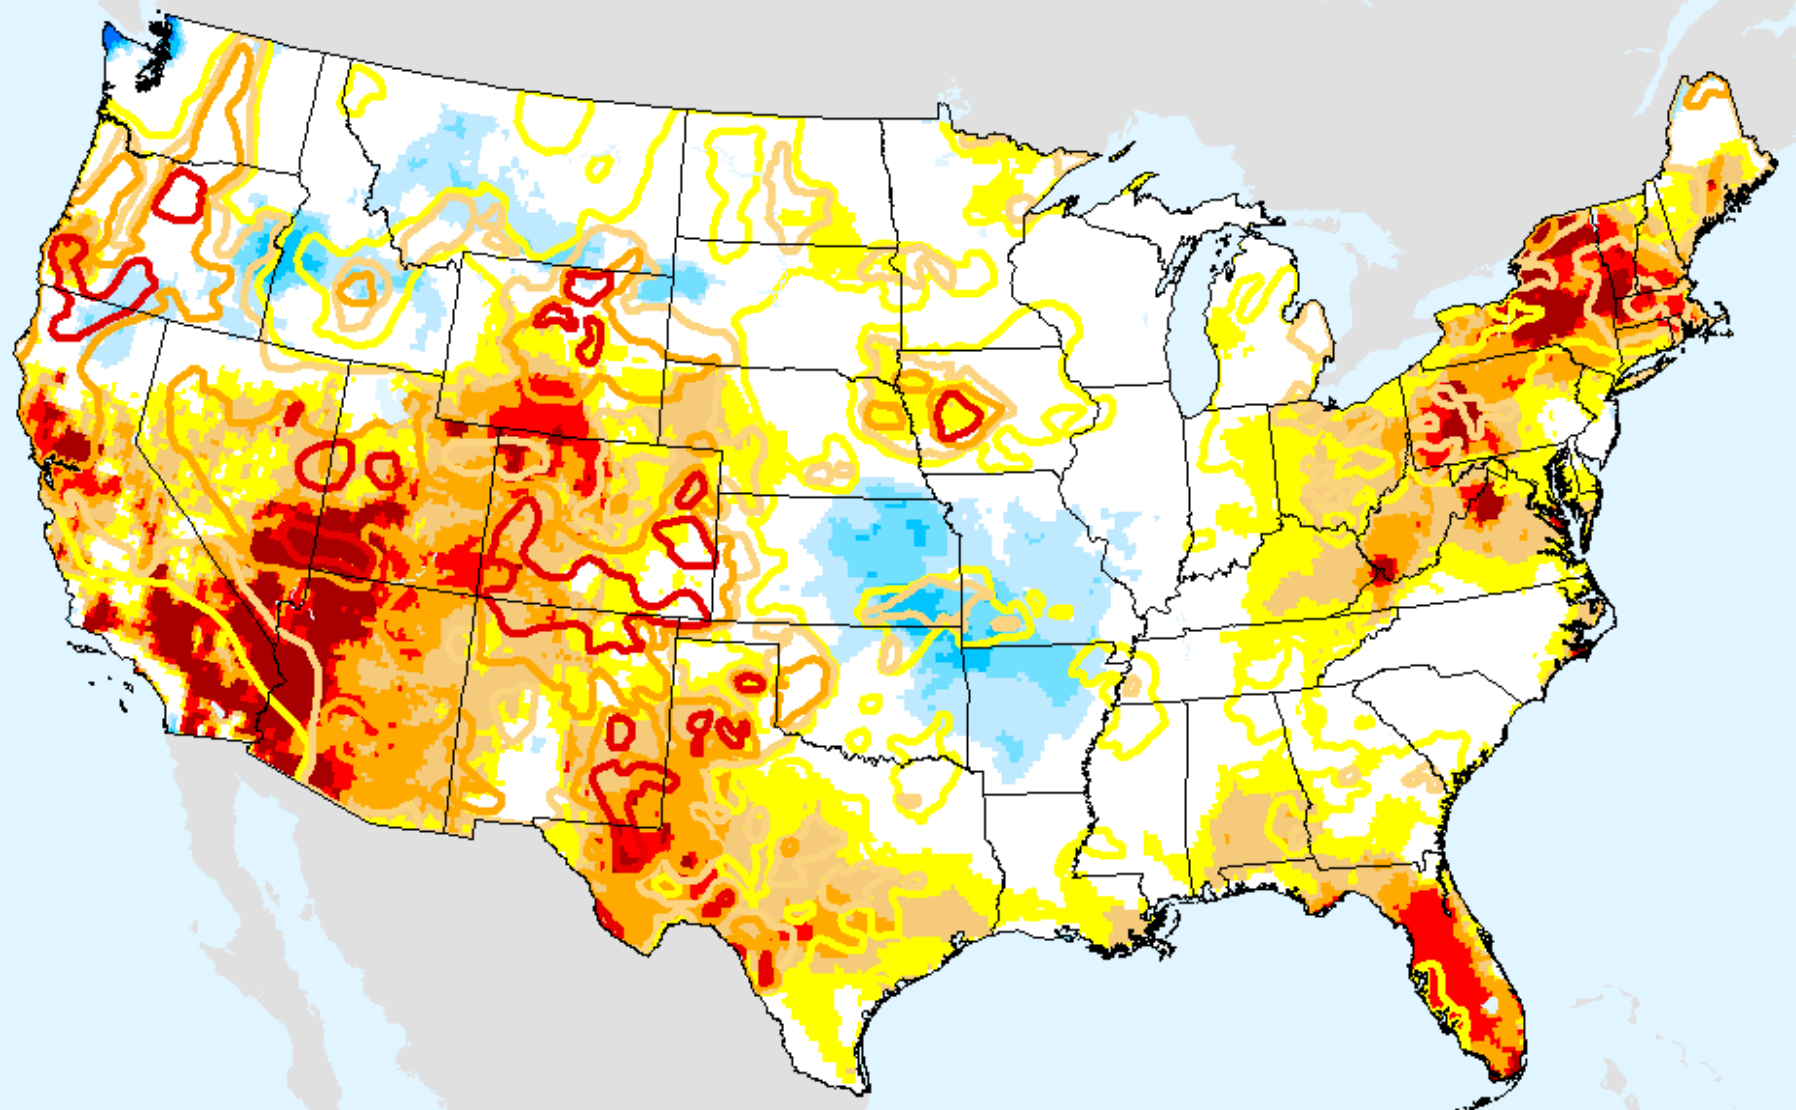

EDDI 4-week

As of: Tuesday, August 11, 2020

USDM for: Aug. 4, 2020

EDDI 4-week

As of: Tuesday, August 11, 2020

EDDI 5-week

As of: Tuesday, August 11, 2020

USDM for: Aug. 4, 2020