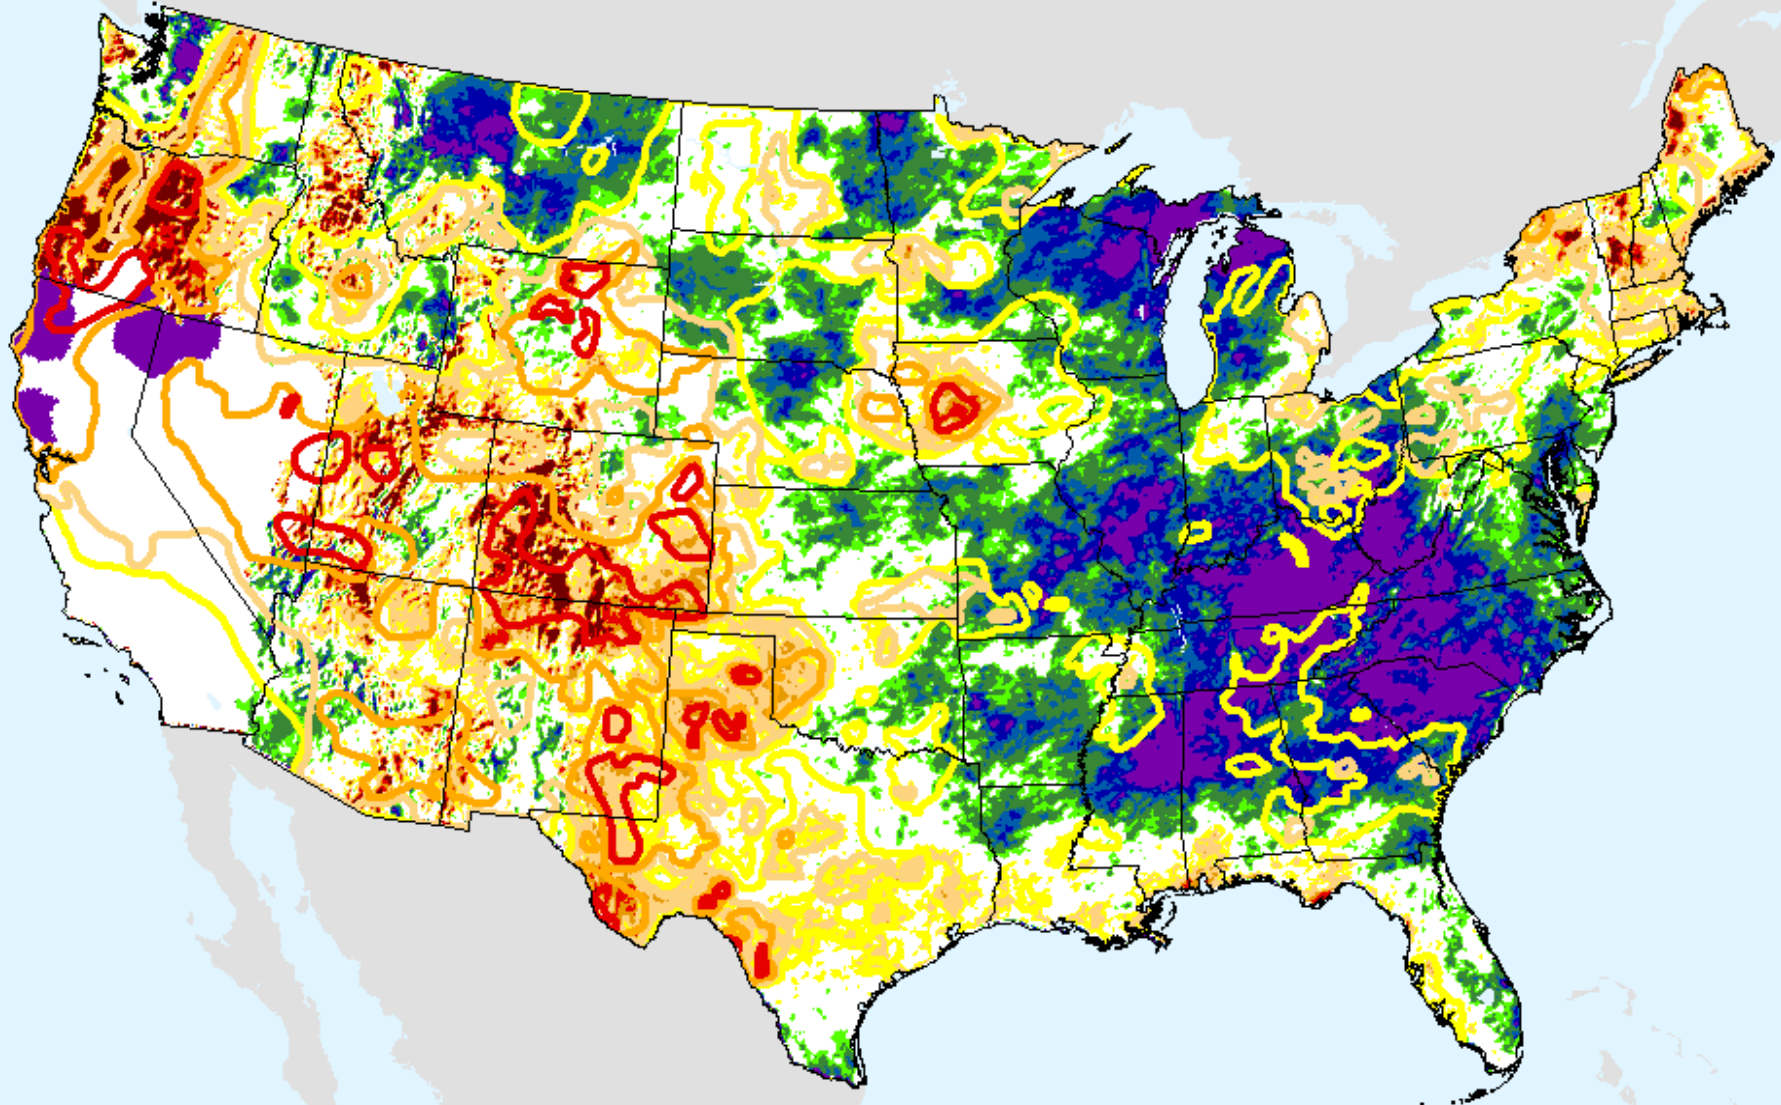

USDM for: Aug. 4, 2020

SPEI (USDM)

AHPS 6-month SPEI

As of: Tuesday, August 11, 2020

SPEI (USDM)

AHPS 9-month SPEI

As of: Tuesday, August 11, 2020

USDM for: Aug. 4, 2020