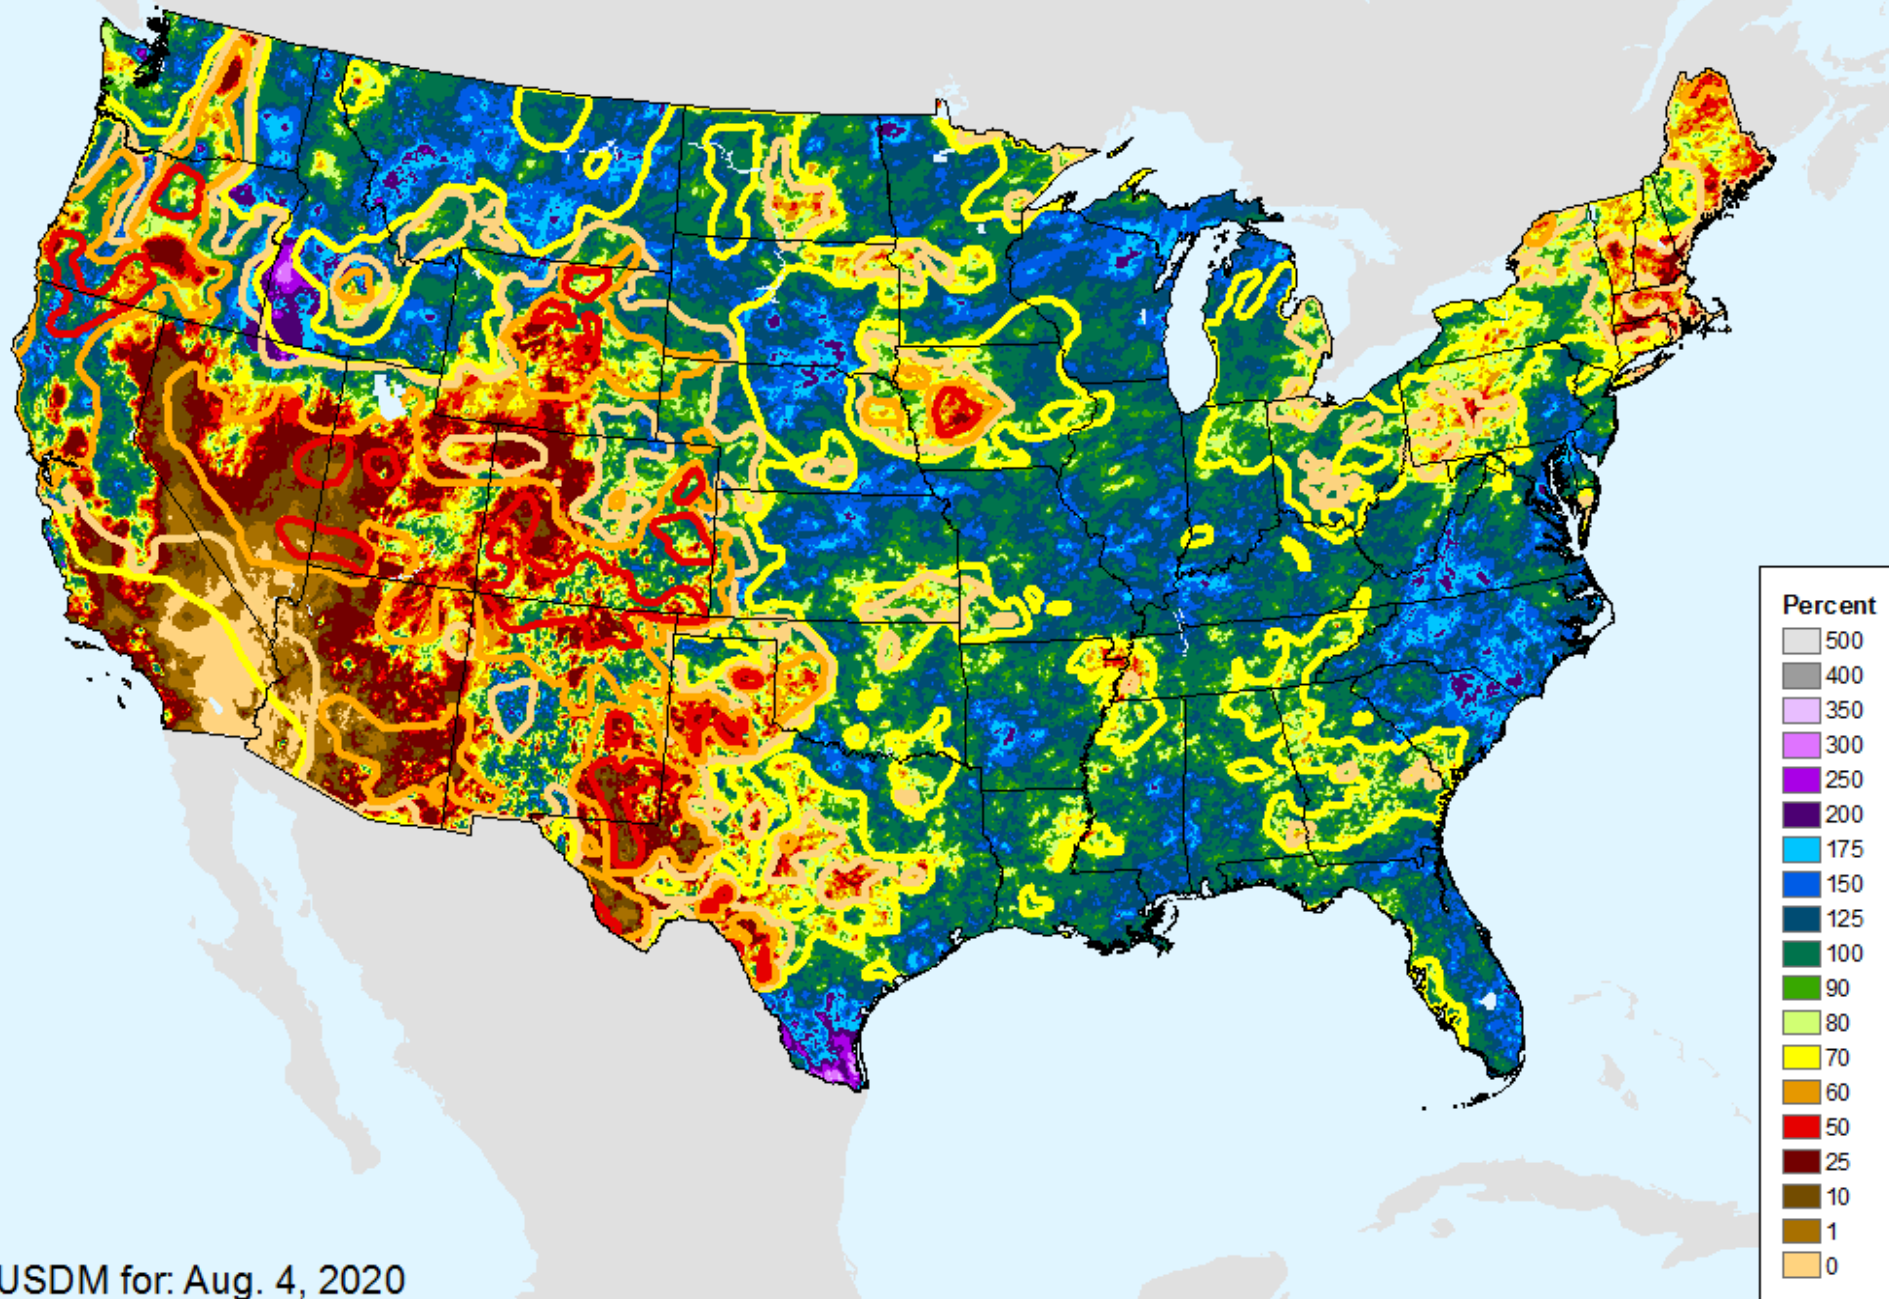

As of: Tuesday, August 11, 2020

USDM for: Aug. 4, 2020

AHPS 90-Day Precip Departure

As of: Tuesday, August 11, 2020

AHPS 90-Day Pct of Normal Pcp

As of: Tuesday, August 11, 2020

USDM for: Aug. 4, 2020

AHPS 90-Day Pct of Normal Pcp