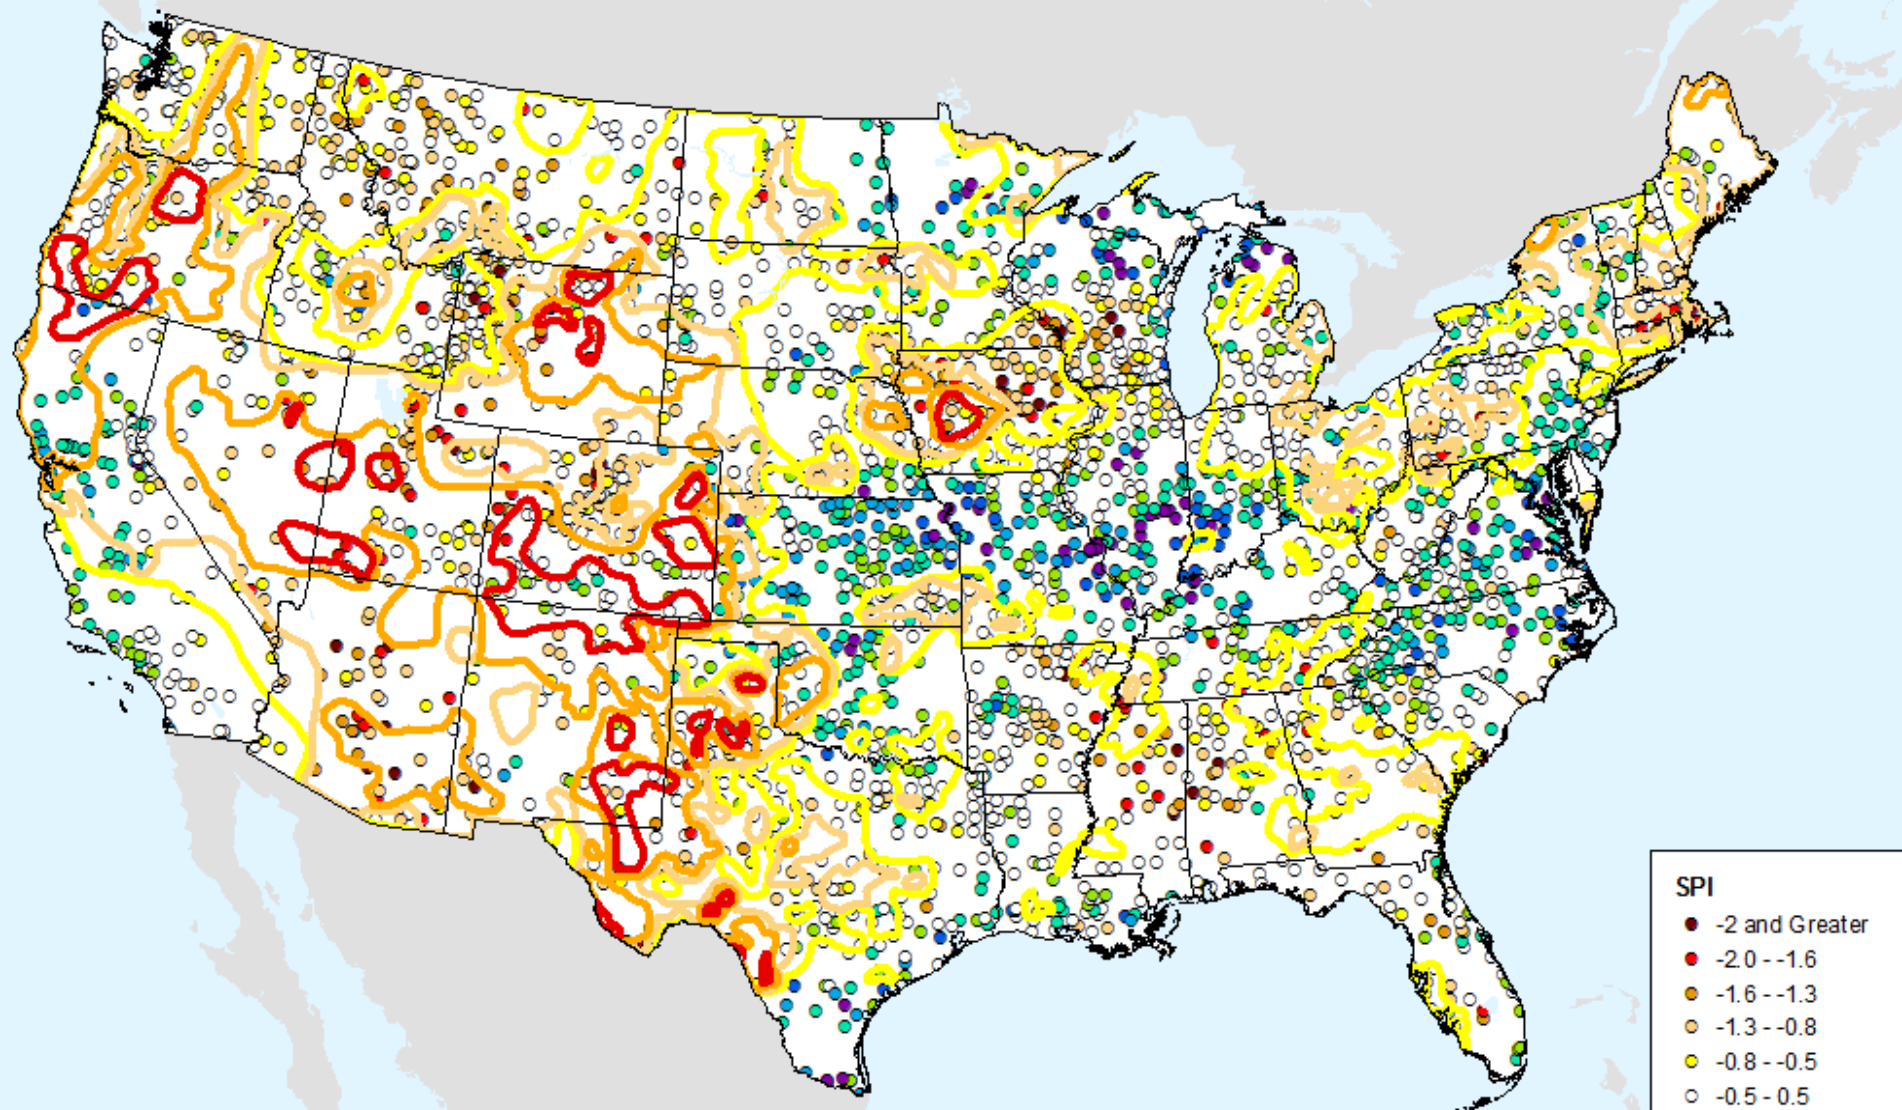

HPRCC 1-month SPI

As of: Tuesday, August 11, 2020

USDM for: Aug. 4, 2020