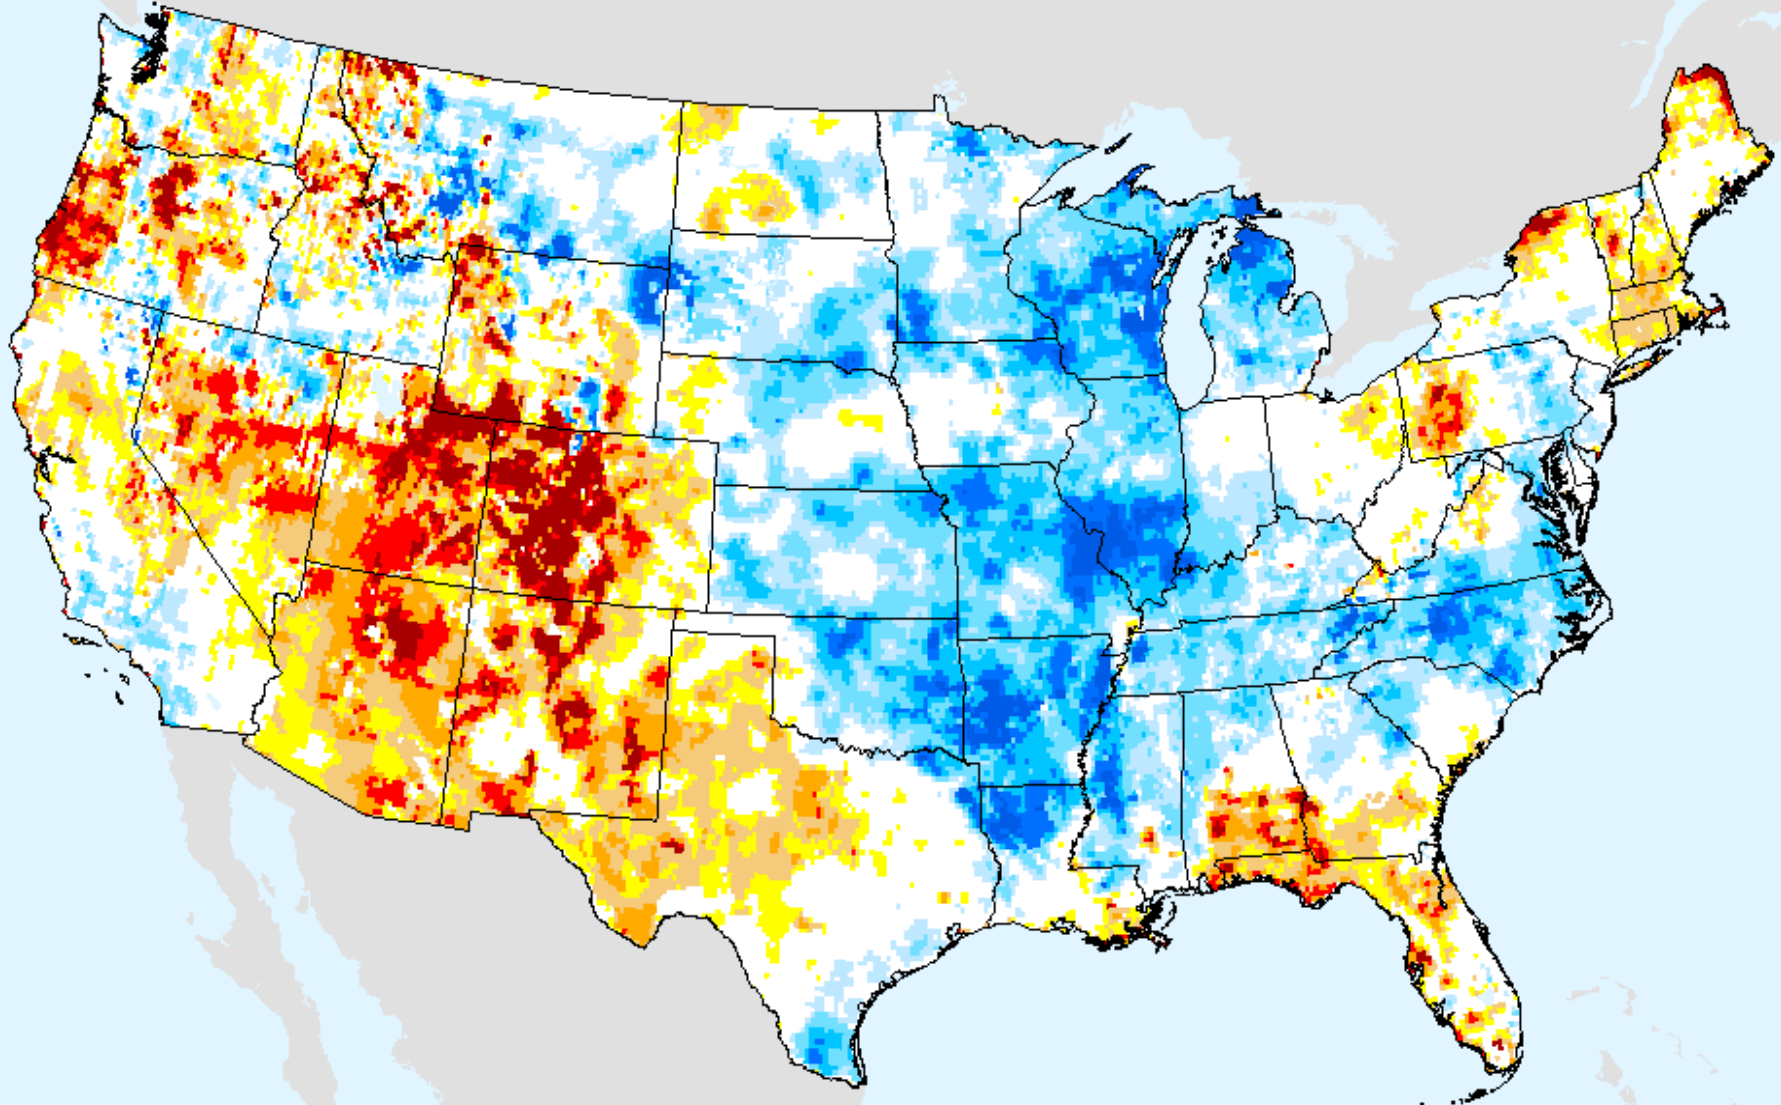

As of: Tuesday, August 11, 2020

GRACE-Based Root Zone Soil Moisture Drought Indicator

As of: Tuesday, August 11, 2020

USDM for: Aug. 4, 2020

GRACE-Based Root Zone Soil Moisture Drought Indicator

As of: Tuesday, August 11, 2020