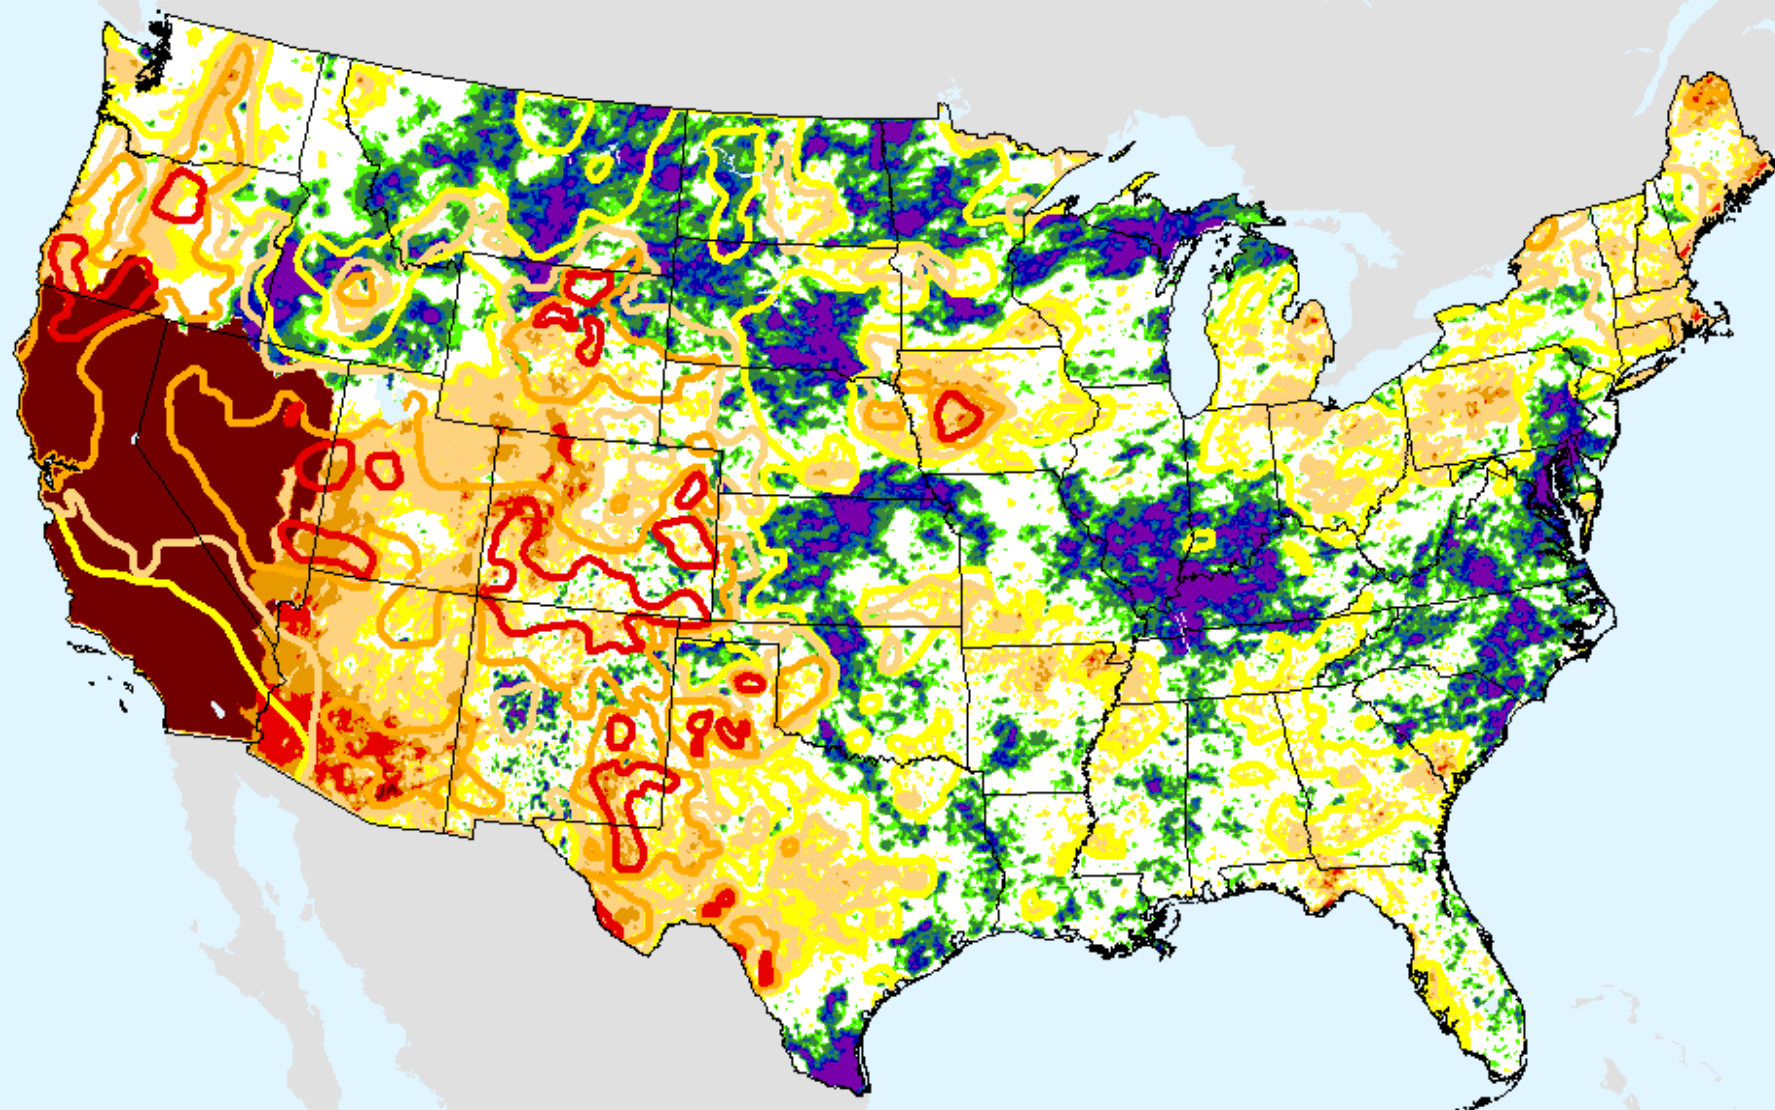

AHPS 2-month SPI

As of: Tuesday, August 11, 2020

USDM for: Aug. 4, 2020

SPI (USDM)