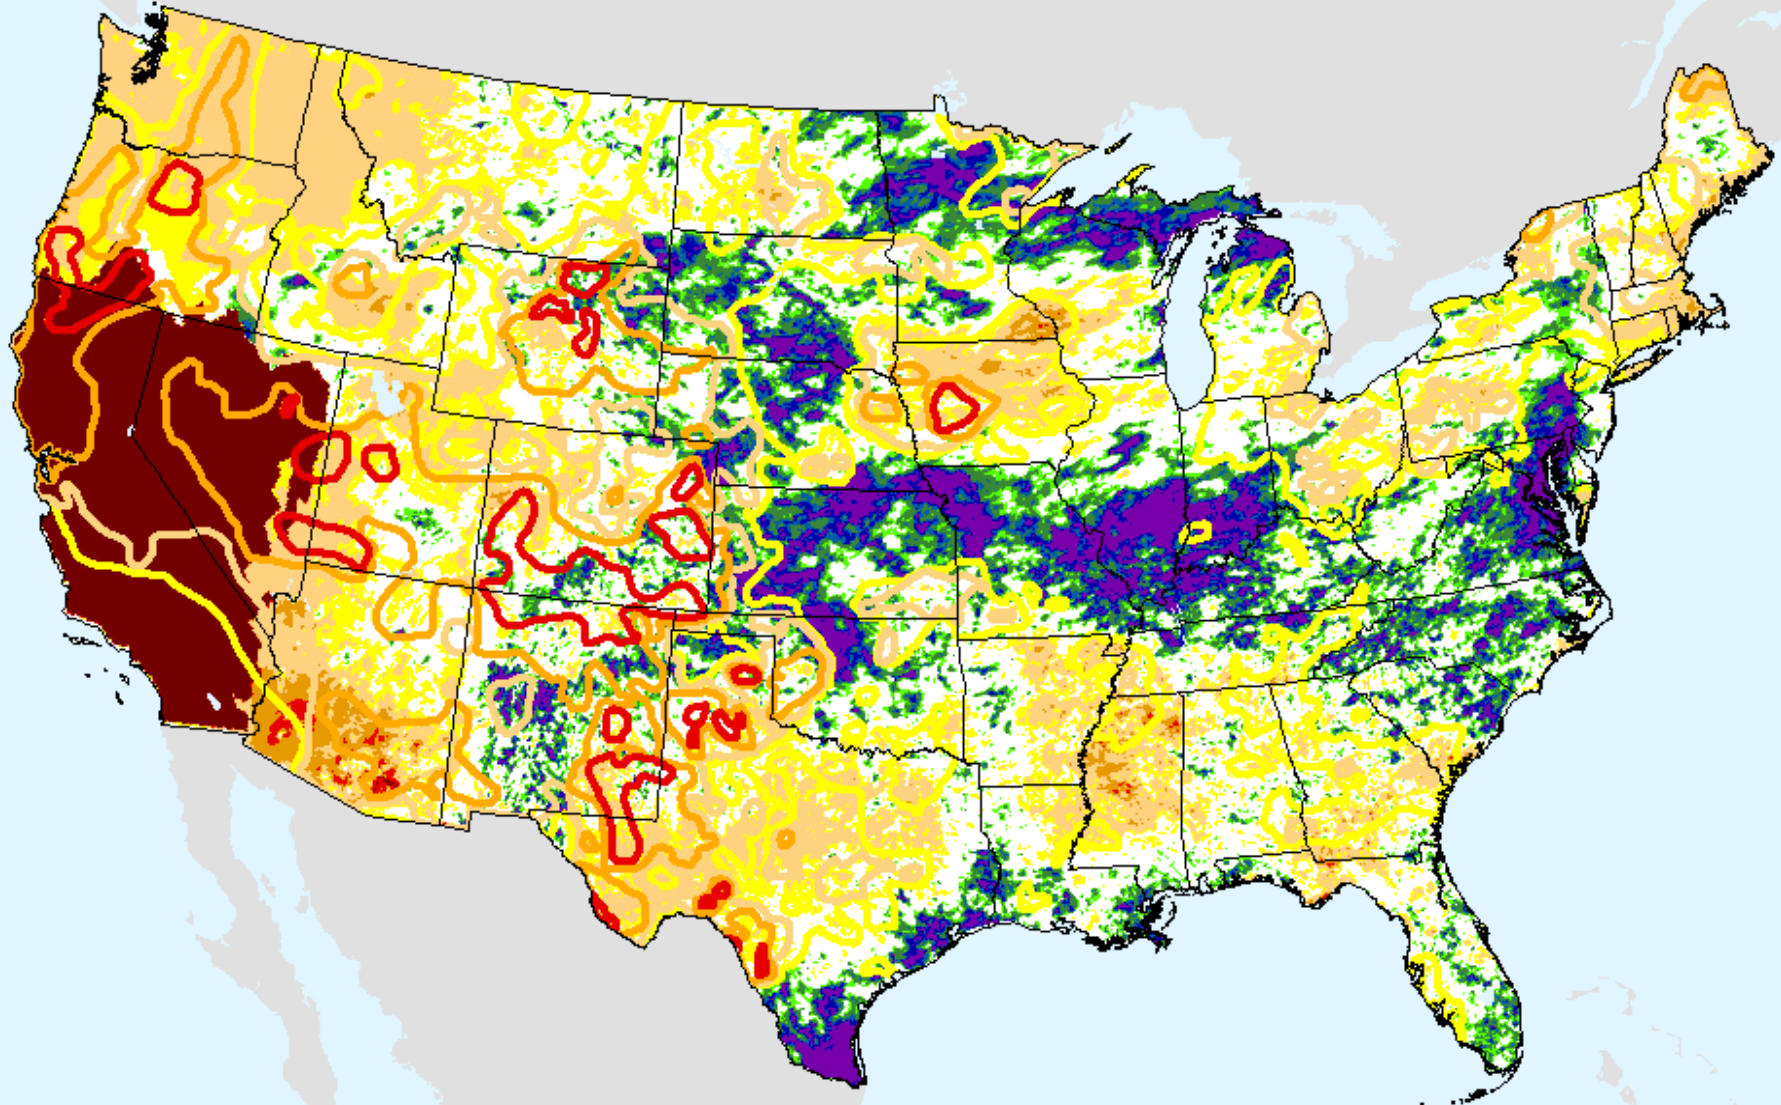

AHPS 1-month SPI

As of: Tuesday, August 11, 2020

USDM for: Aug. 4, 2020

SPI (USDM)