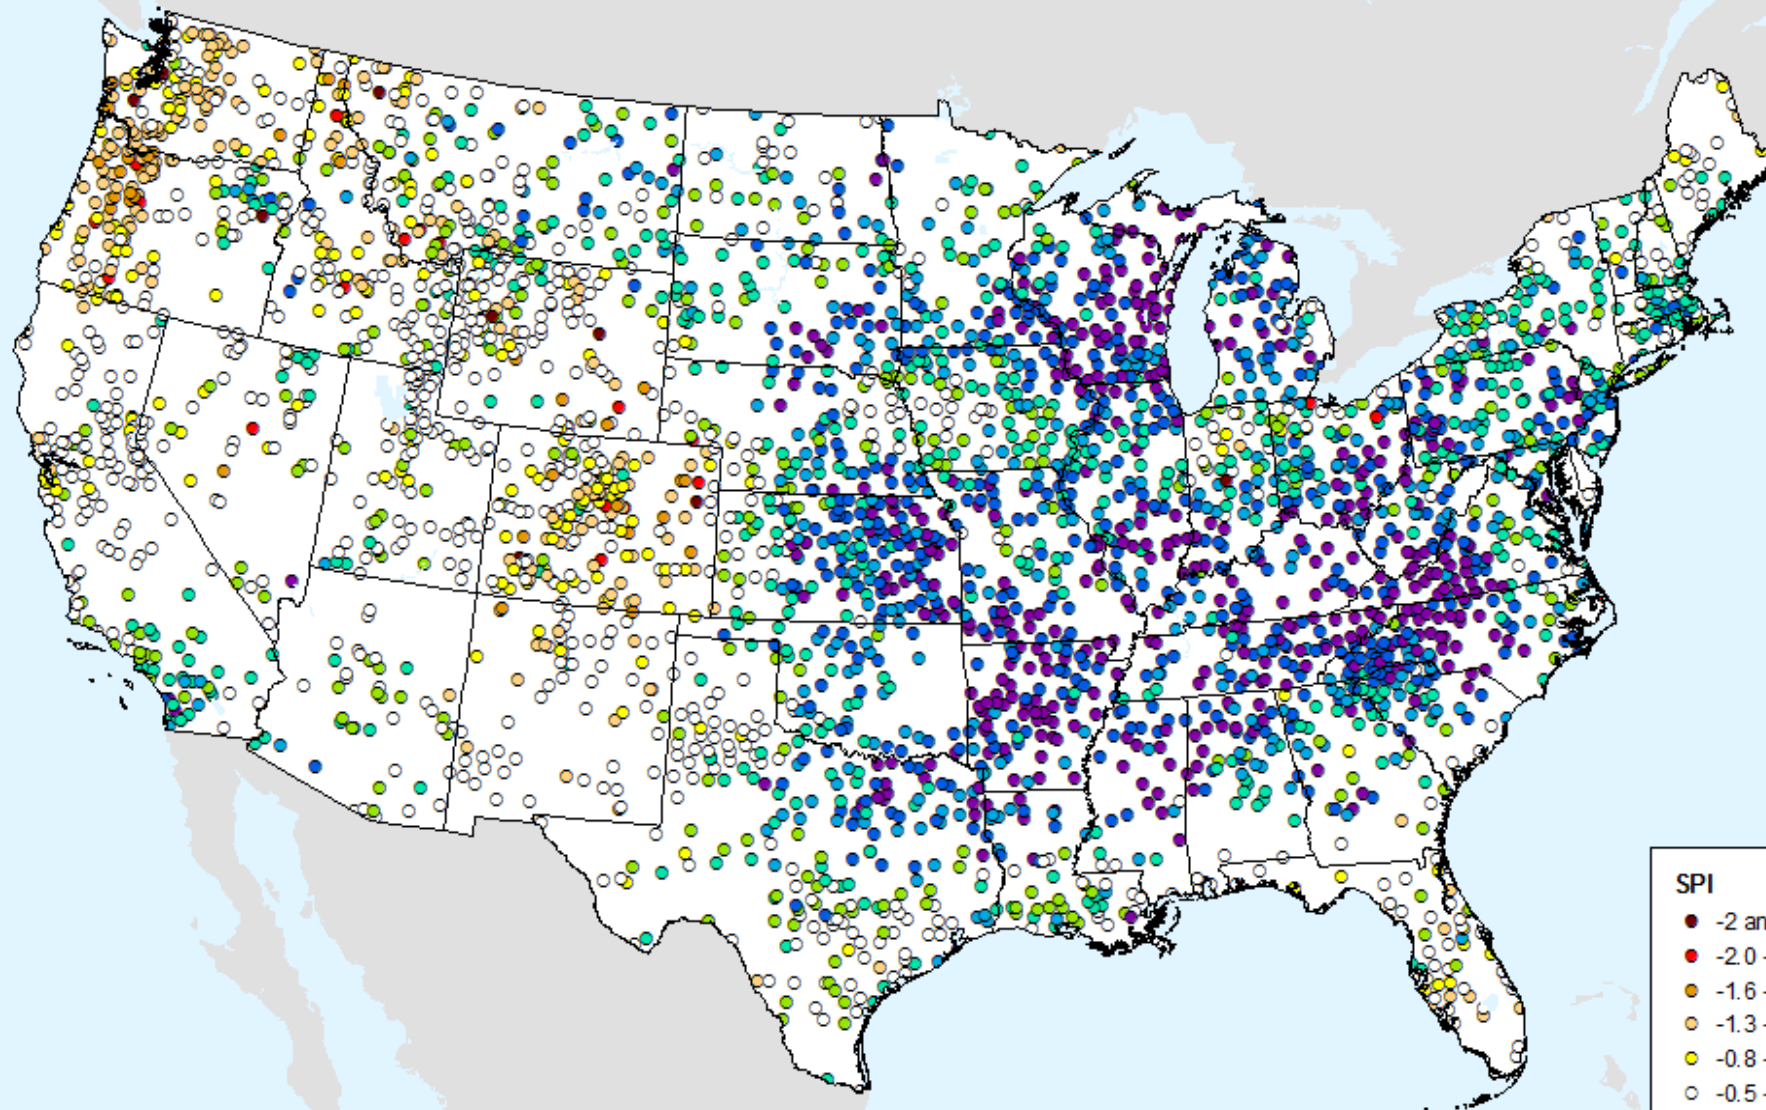

HPRCC 24-month SPI

As of: Tuesday, August 11, 2020

SPI

- -2 and Greater
- -2.0 -- -1.6
- -1.6 -- -1.3
- -1.3 -- -0.8
- -0.8 -- -0.5
- -0.5 - 0.5
- 0.5 - 0.8
- 0.8 - 1.3
- 1.3 - 1.6
- 1.6 - 2.0
- 2.0 and Greater