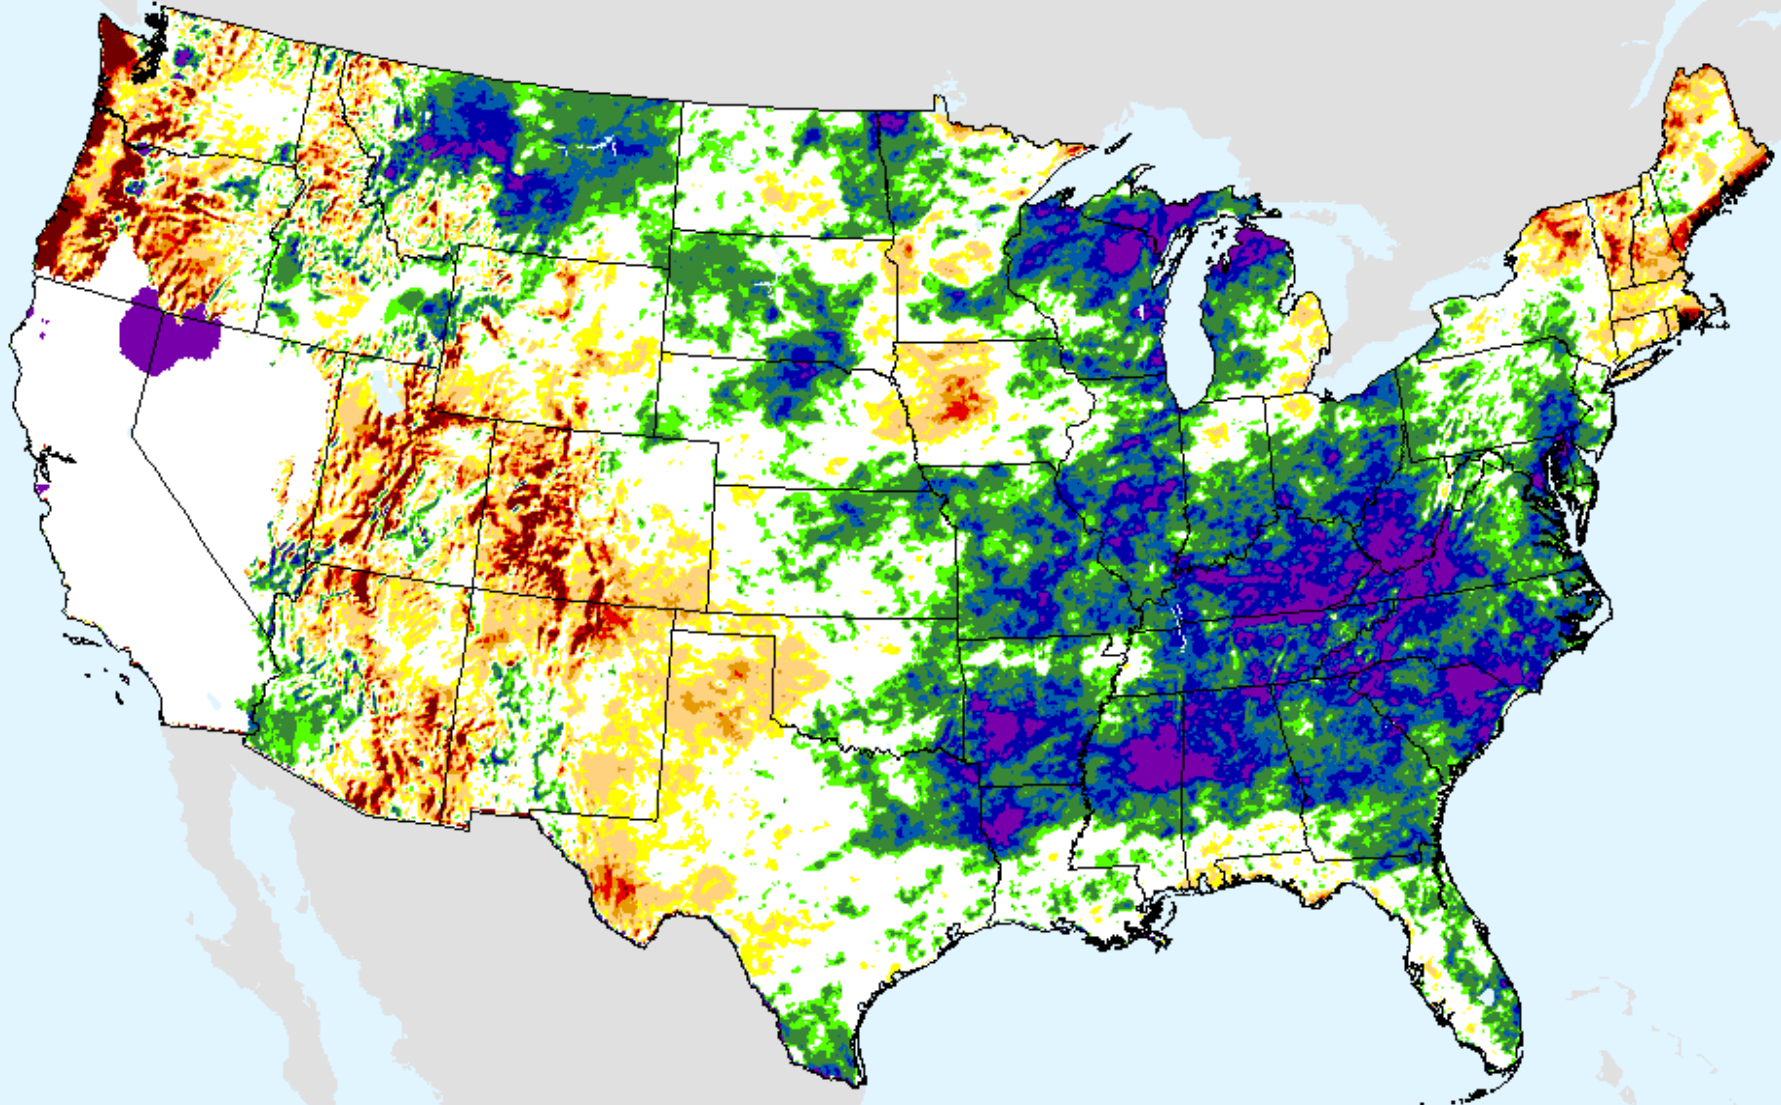

AHPS 6-month SPEI

As of: Tuesday, August 11, 2020

SPEI (USDM)