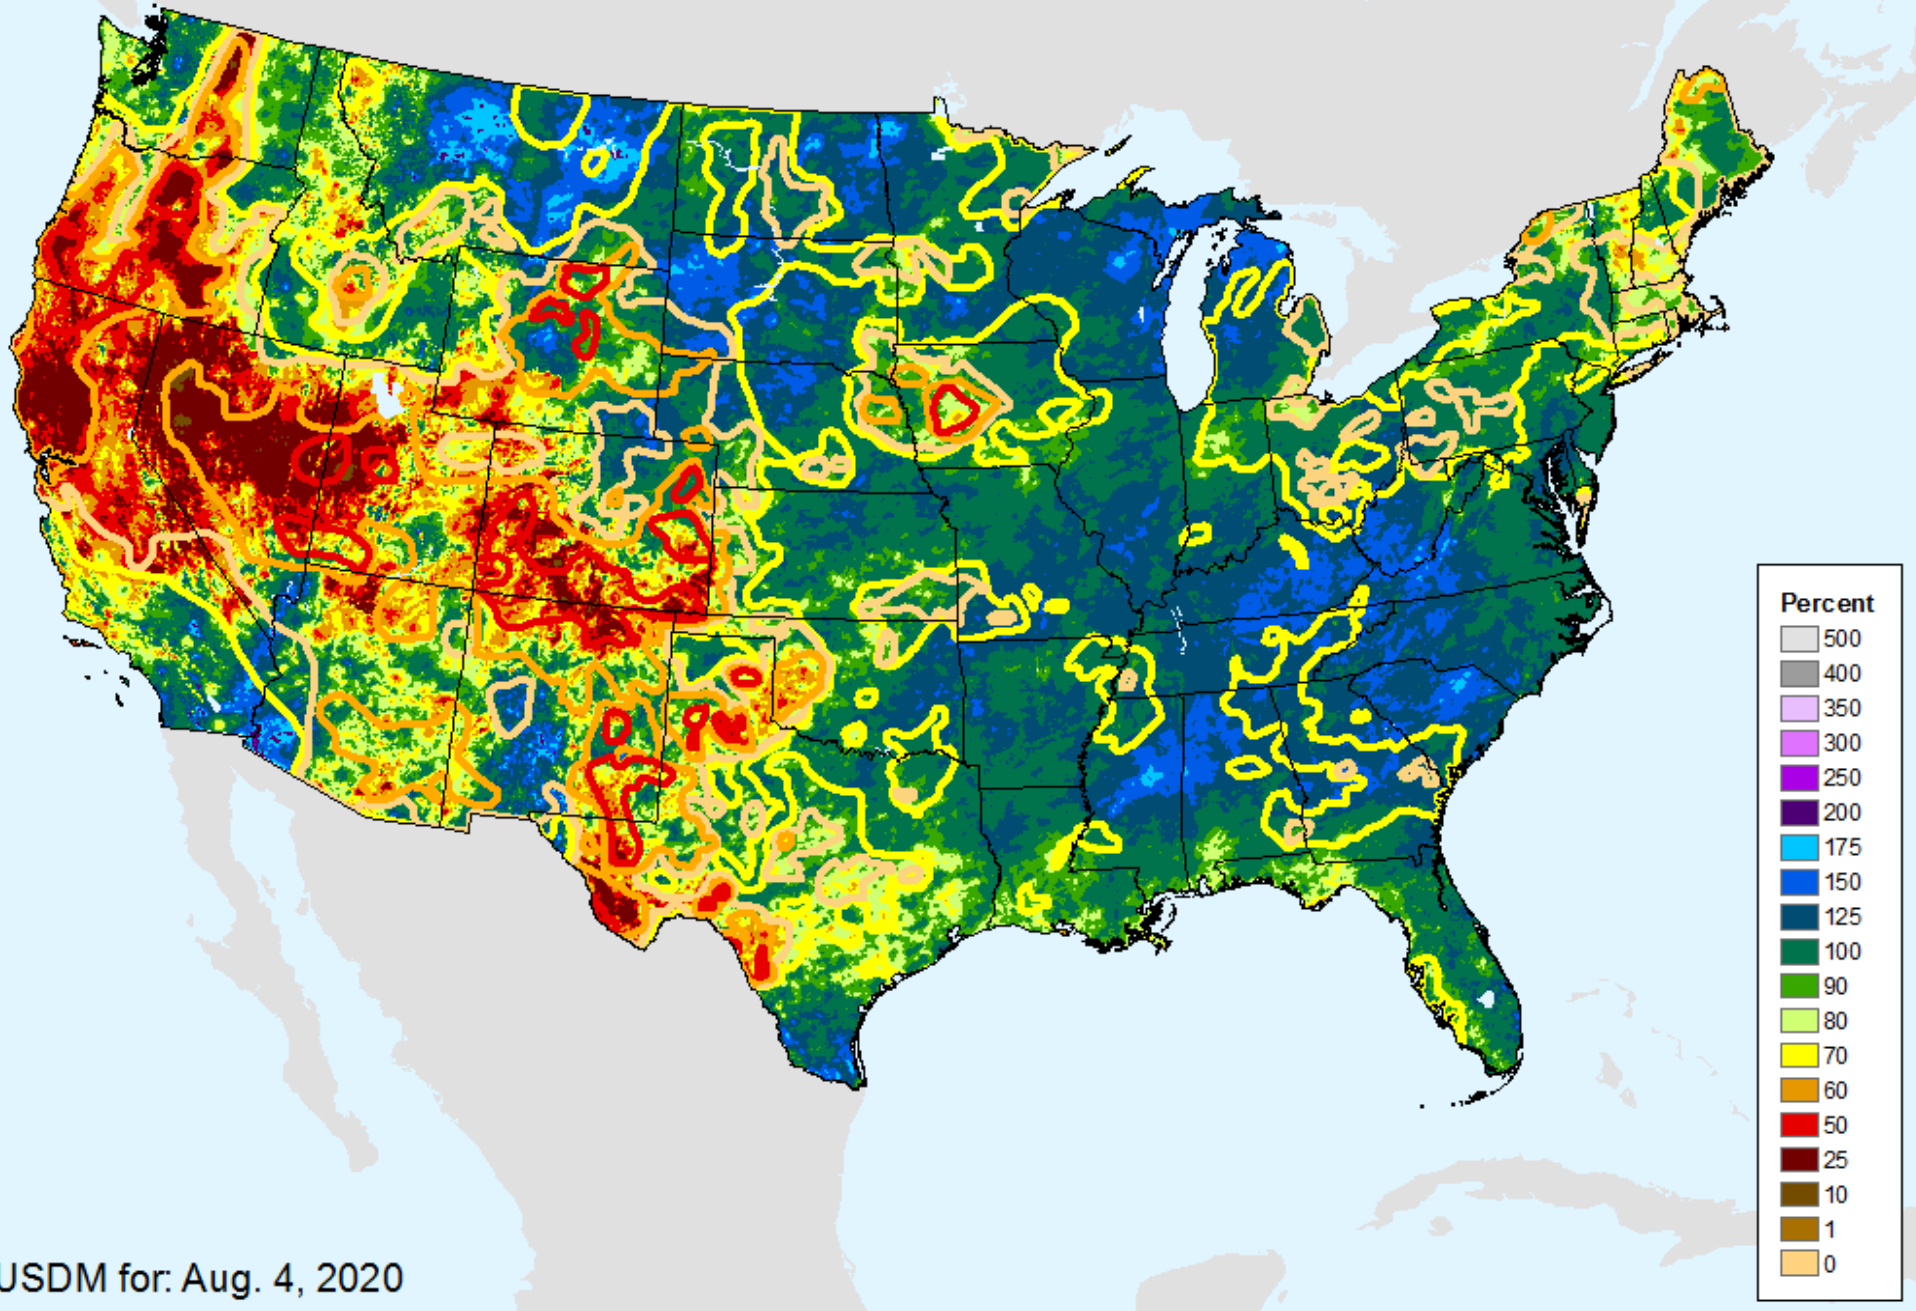

AHPS Water-Year Pct of Normal Pcp

As of: Tuesday, August 11, 2020

USDM for: Aug. 4, 2020