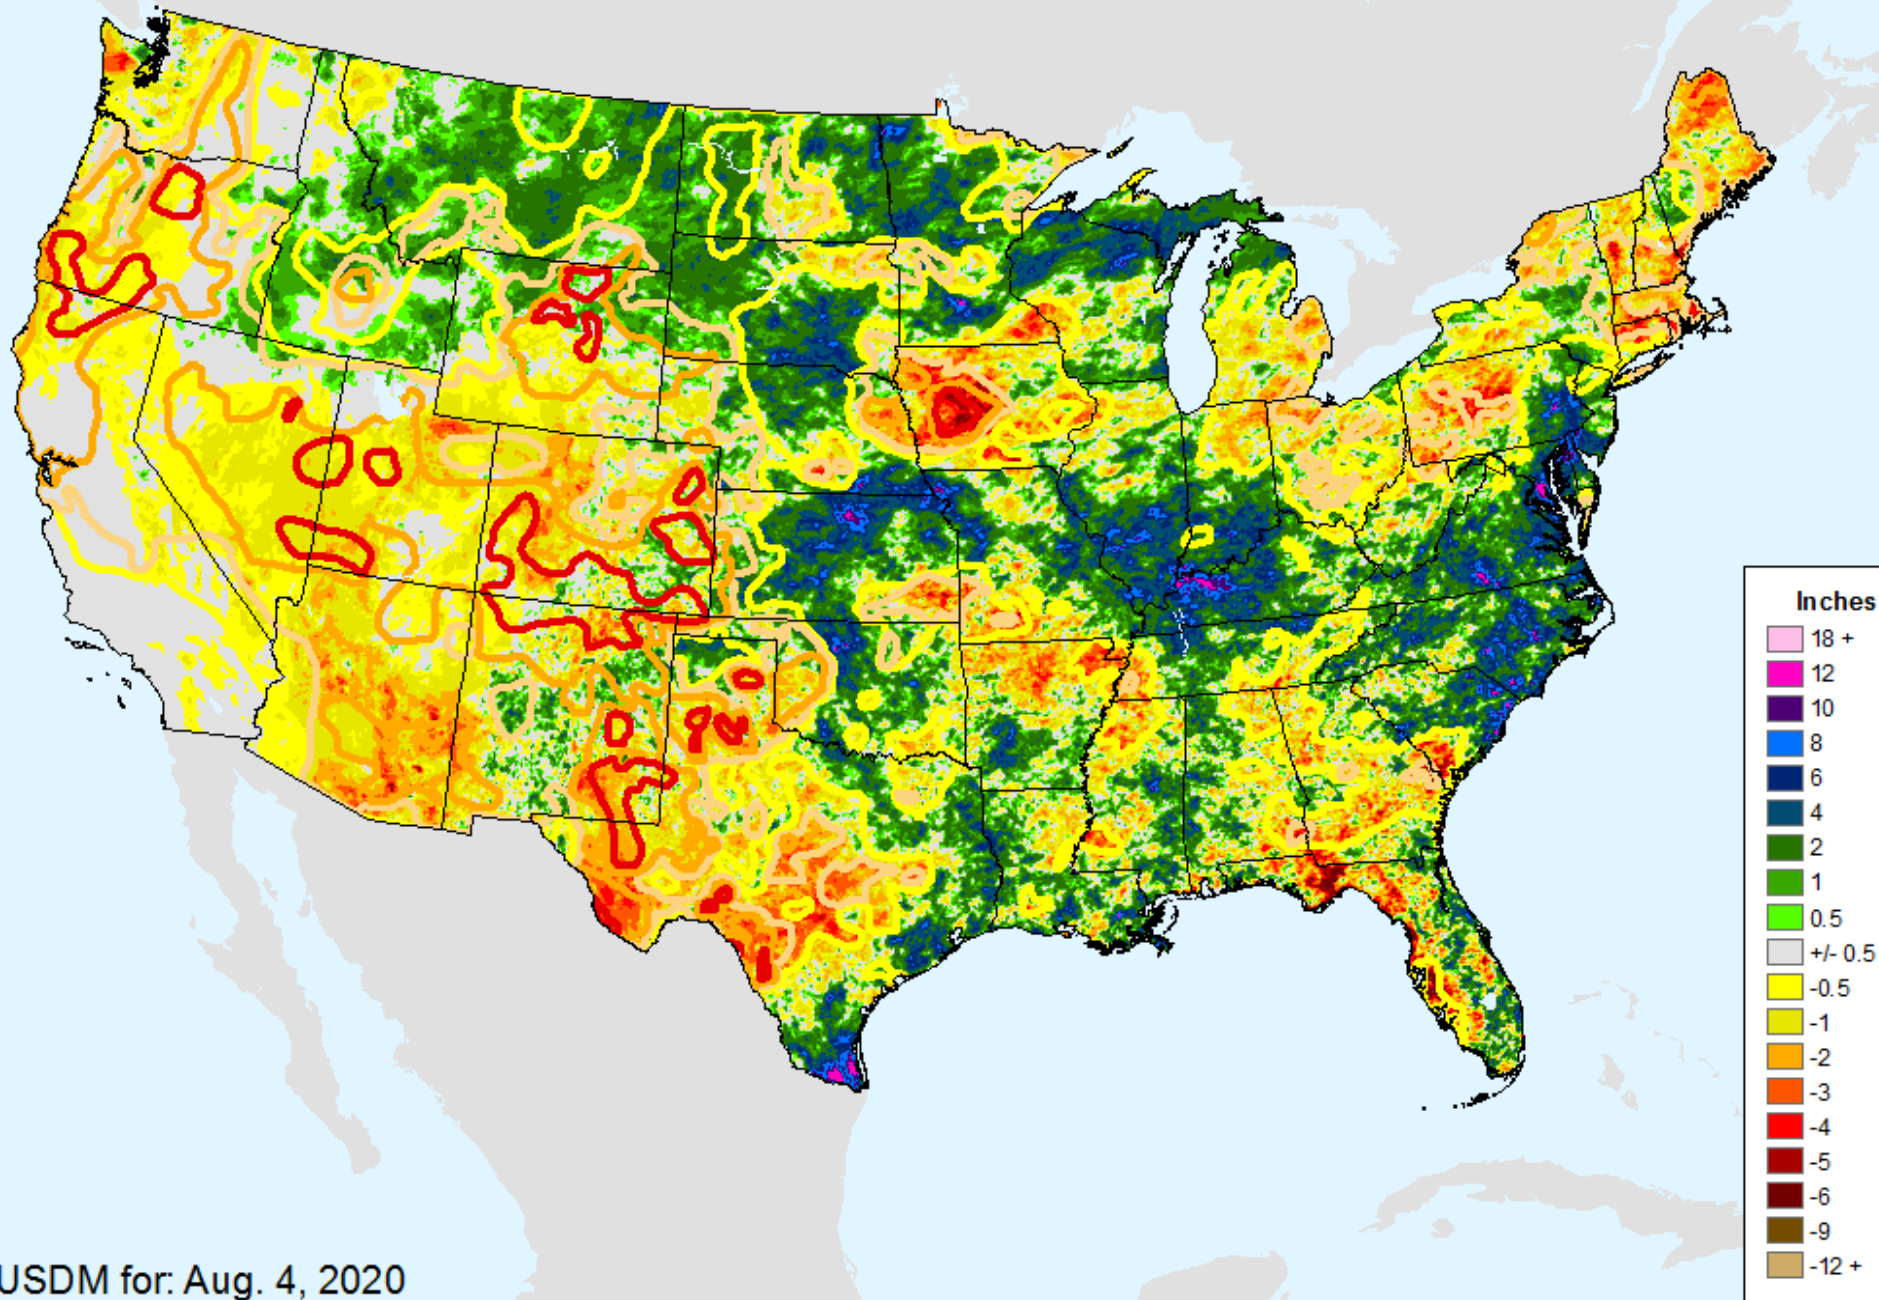

As of: Tuesday, August 11, 2020

AHPS 30-Day Pct of Normal Pcp

As of: Tuesday, August 11, 2020

AHPS 60-Day Precip Departure

As of: Tuesday, August 11, 2020

USDM for: Aug. 4, 2020

AHPS 60-Day Precip Departure