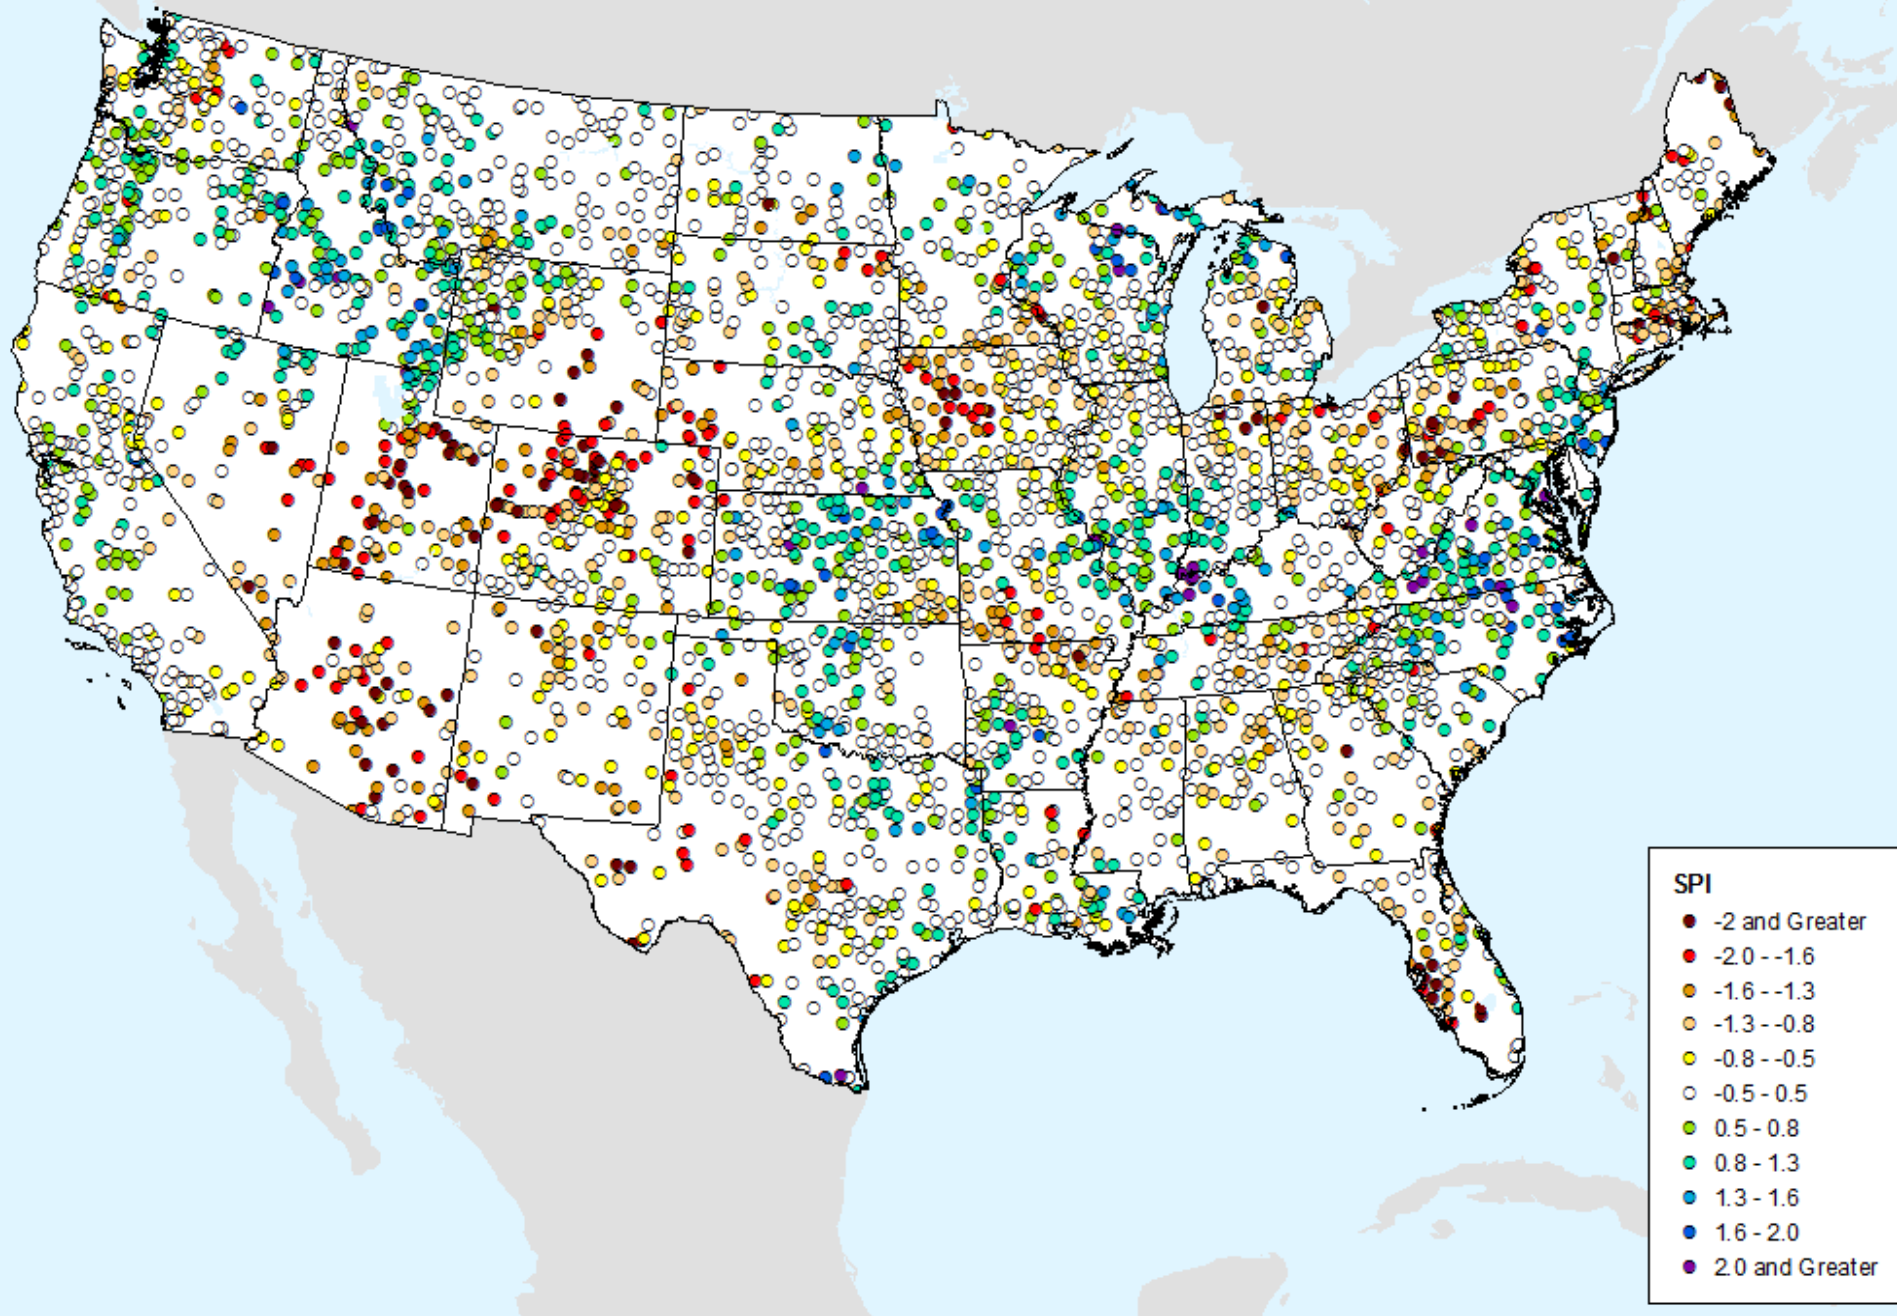

HPRCC 2-month SPI

As of: Tuesday, August 11, 2020