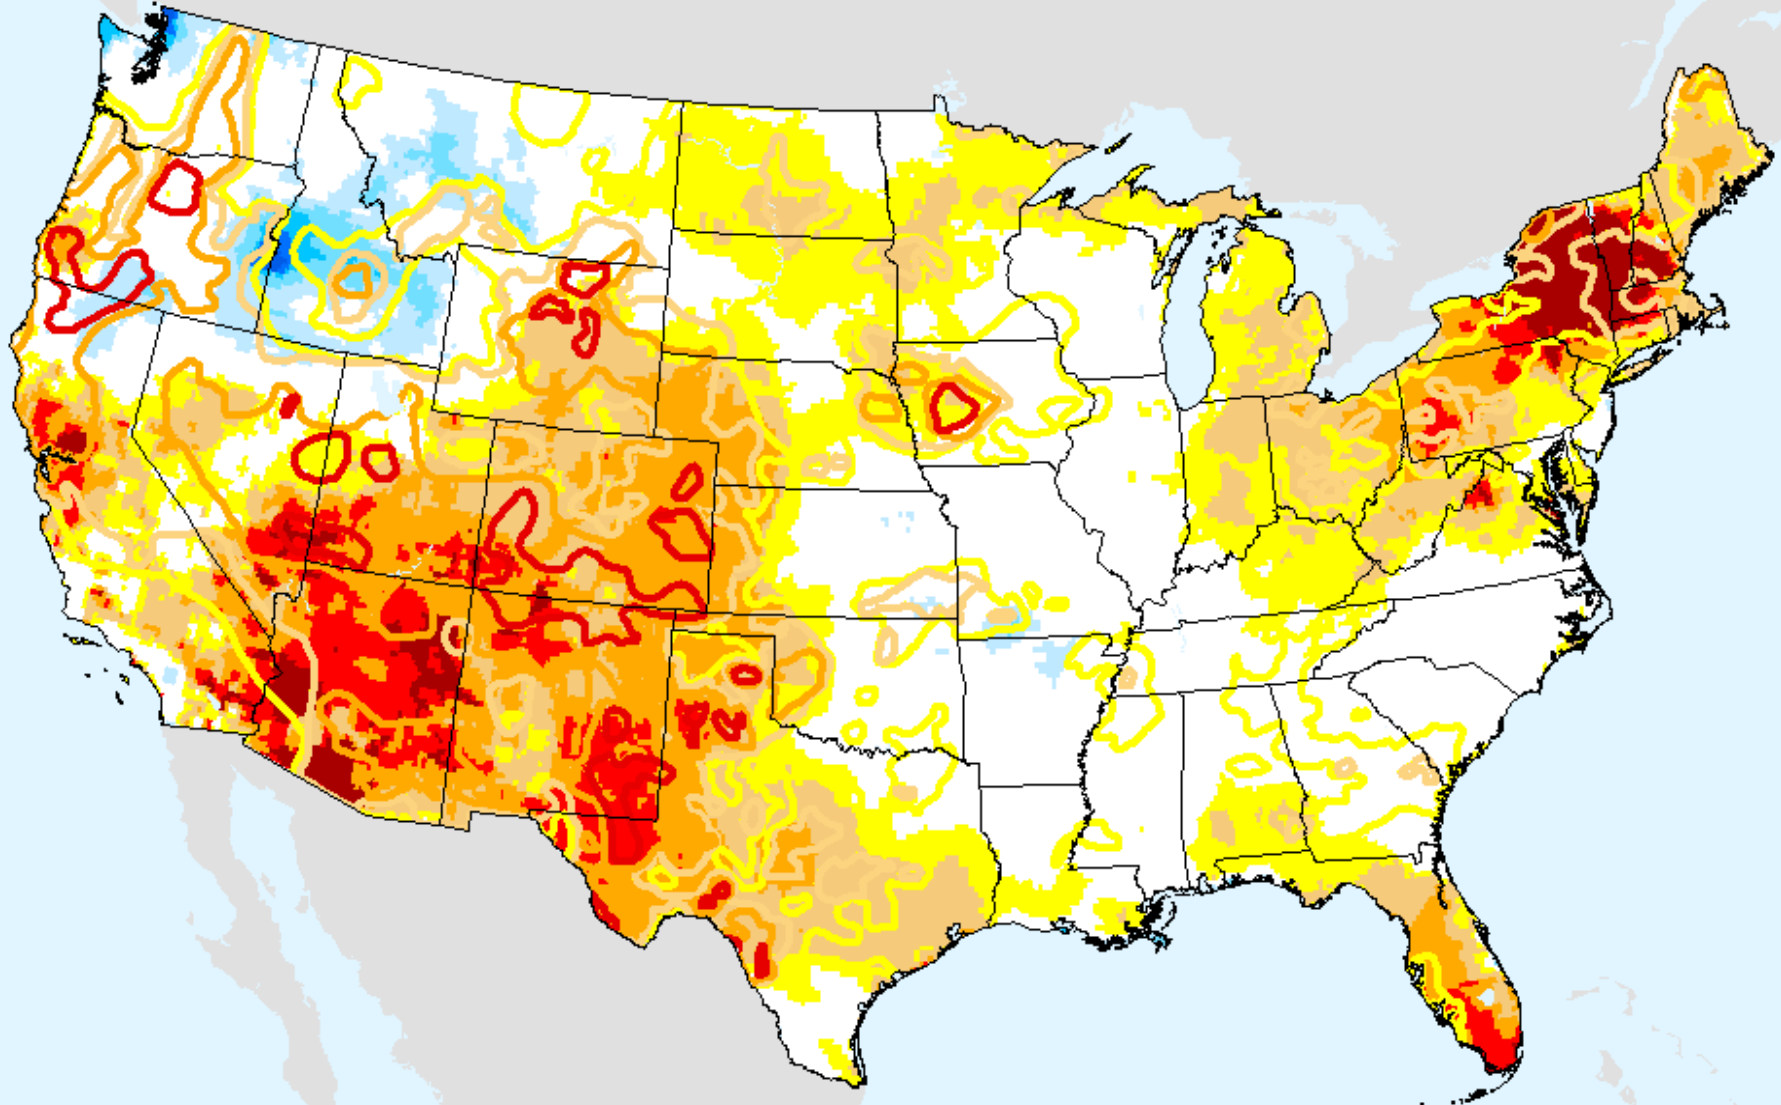

EDDI 9-week

As of: Tuesday, August 11, 2020

USDM for: Aug. 4, 2020