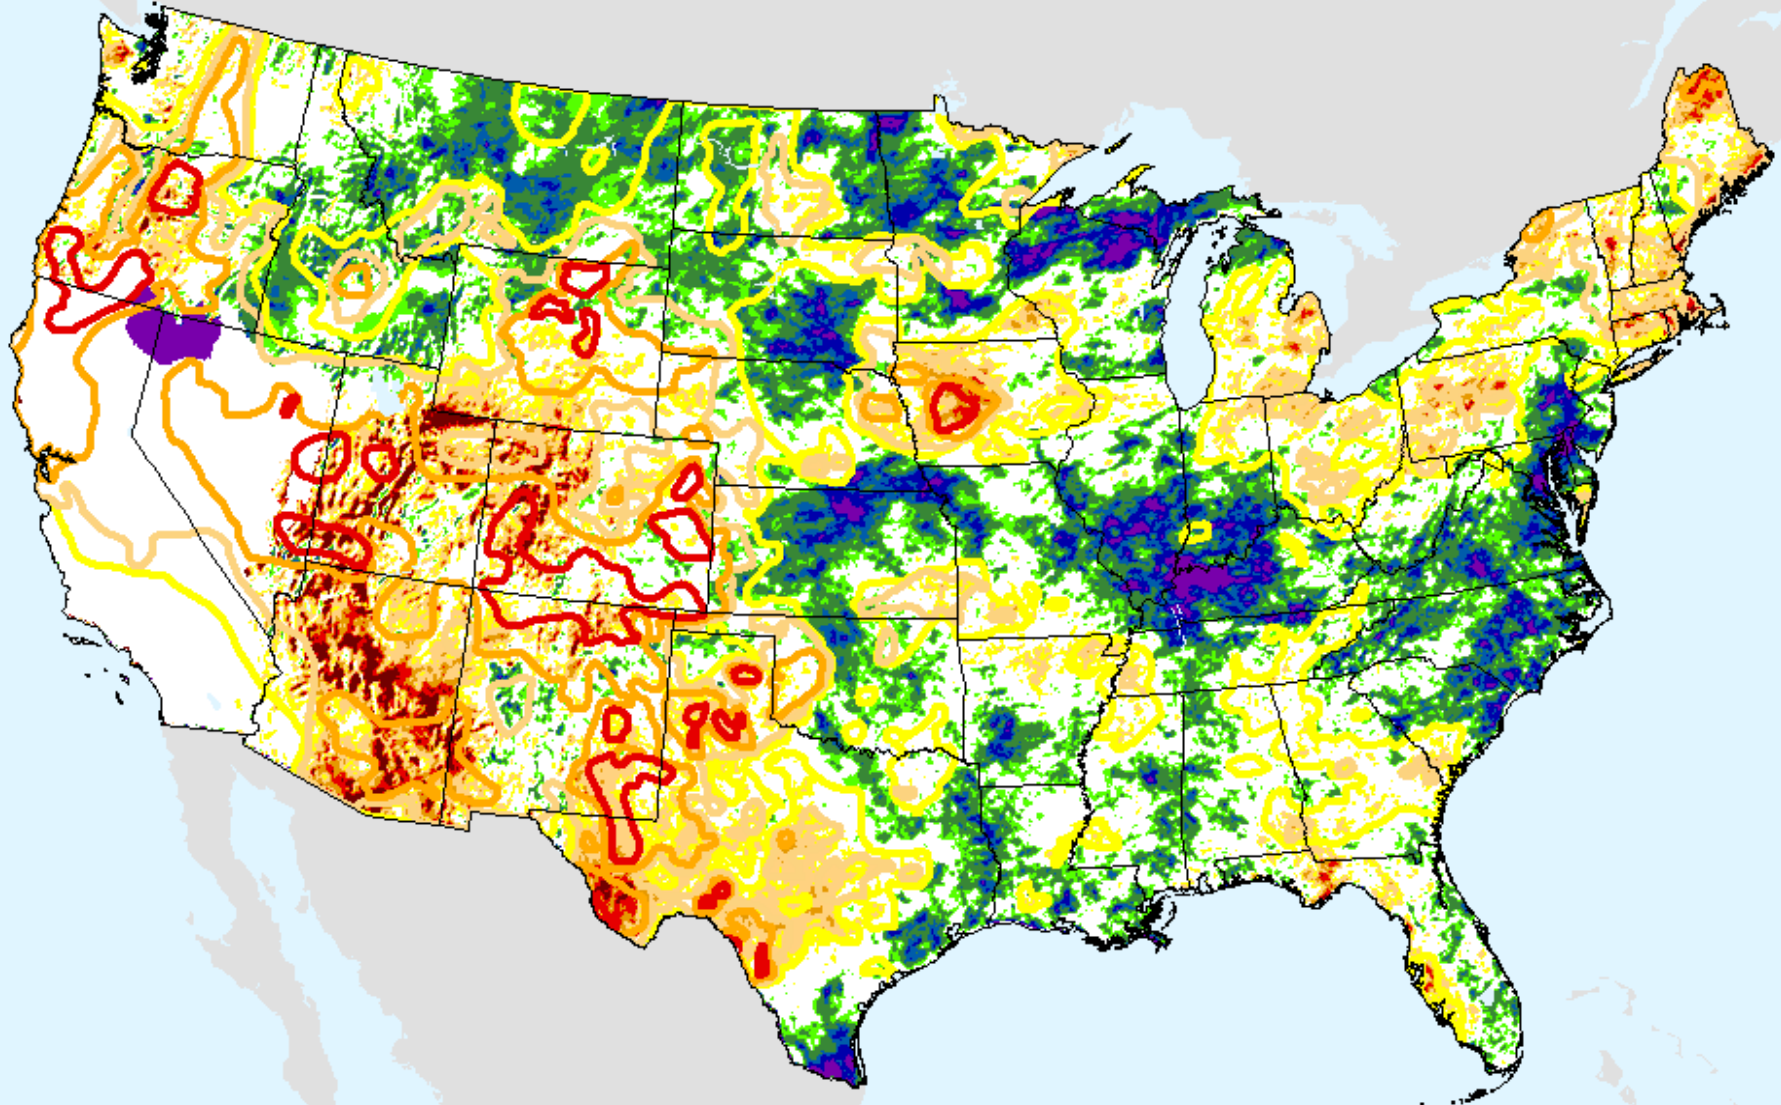

AHPS 2-month SPEI

As of: Tuesday, August 11, 2020

USDM for: Aug. 4, 2020

SPEI (USDM)