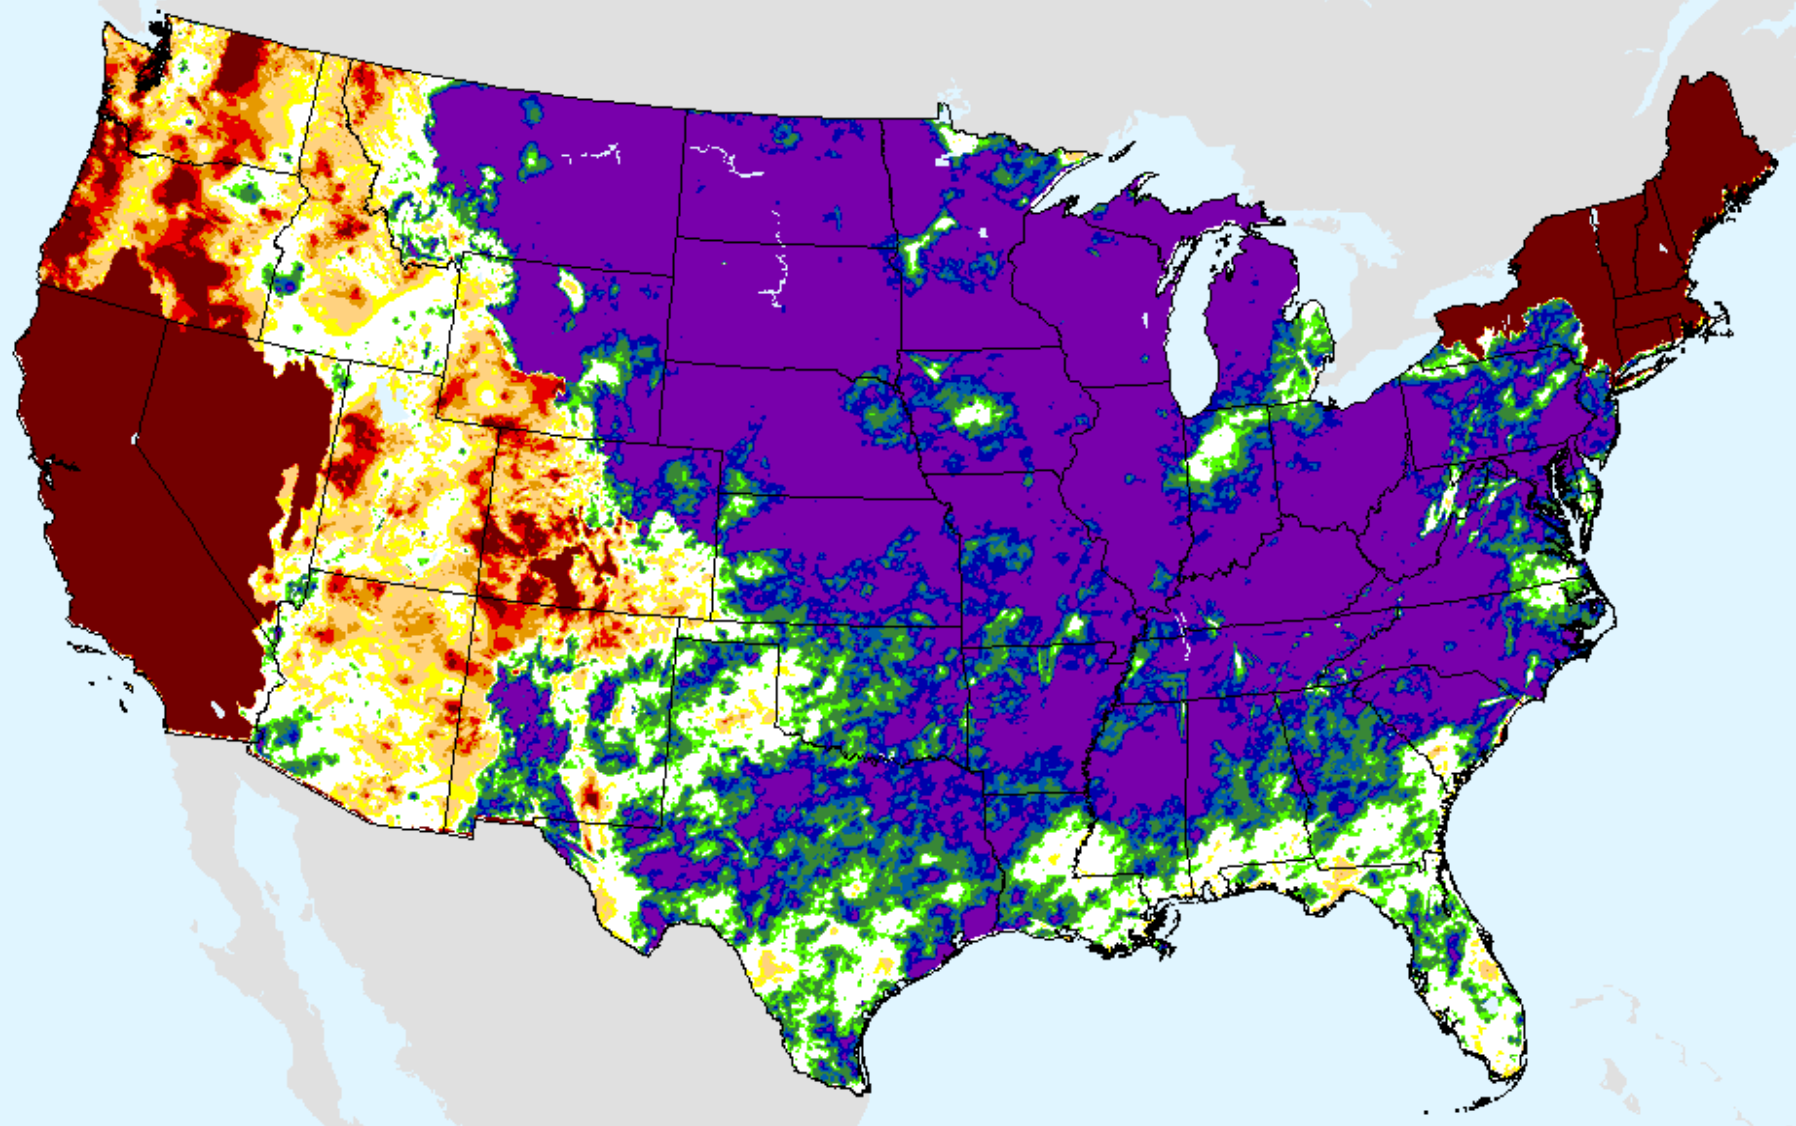

AHPS 24-month SPI

As of: Tuesday, August 11, 2020