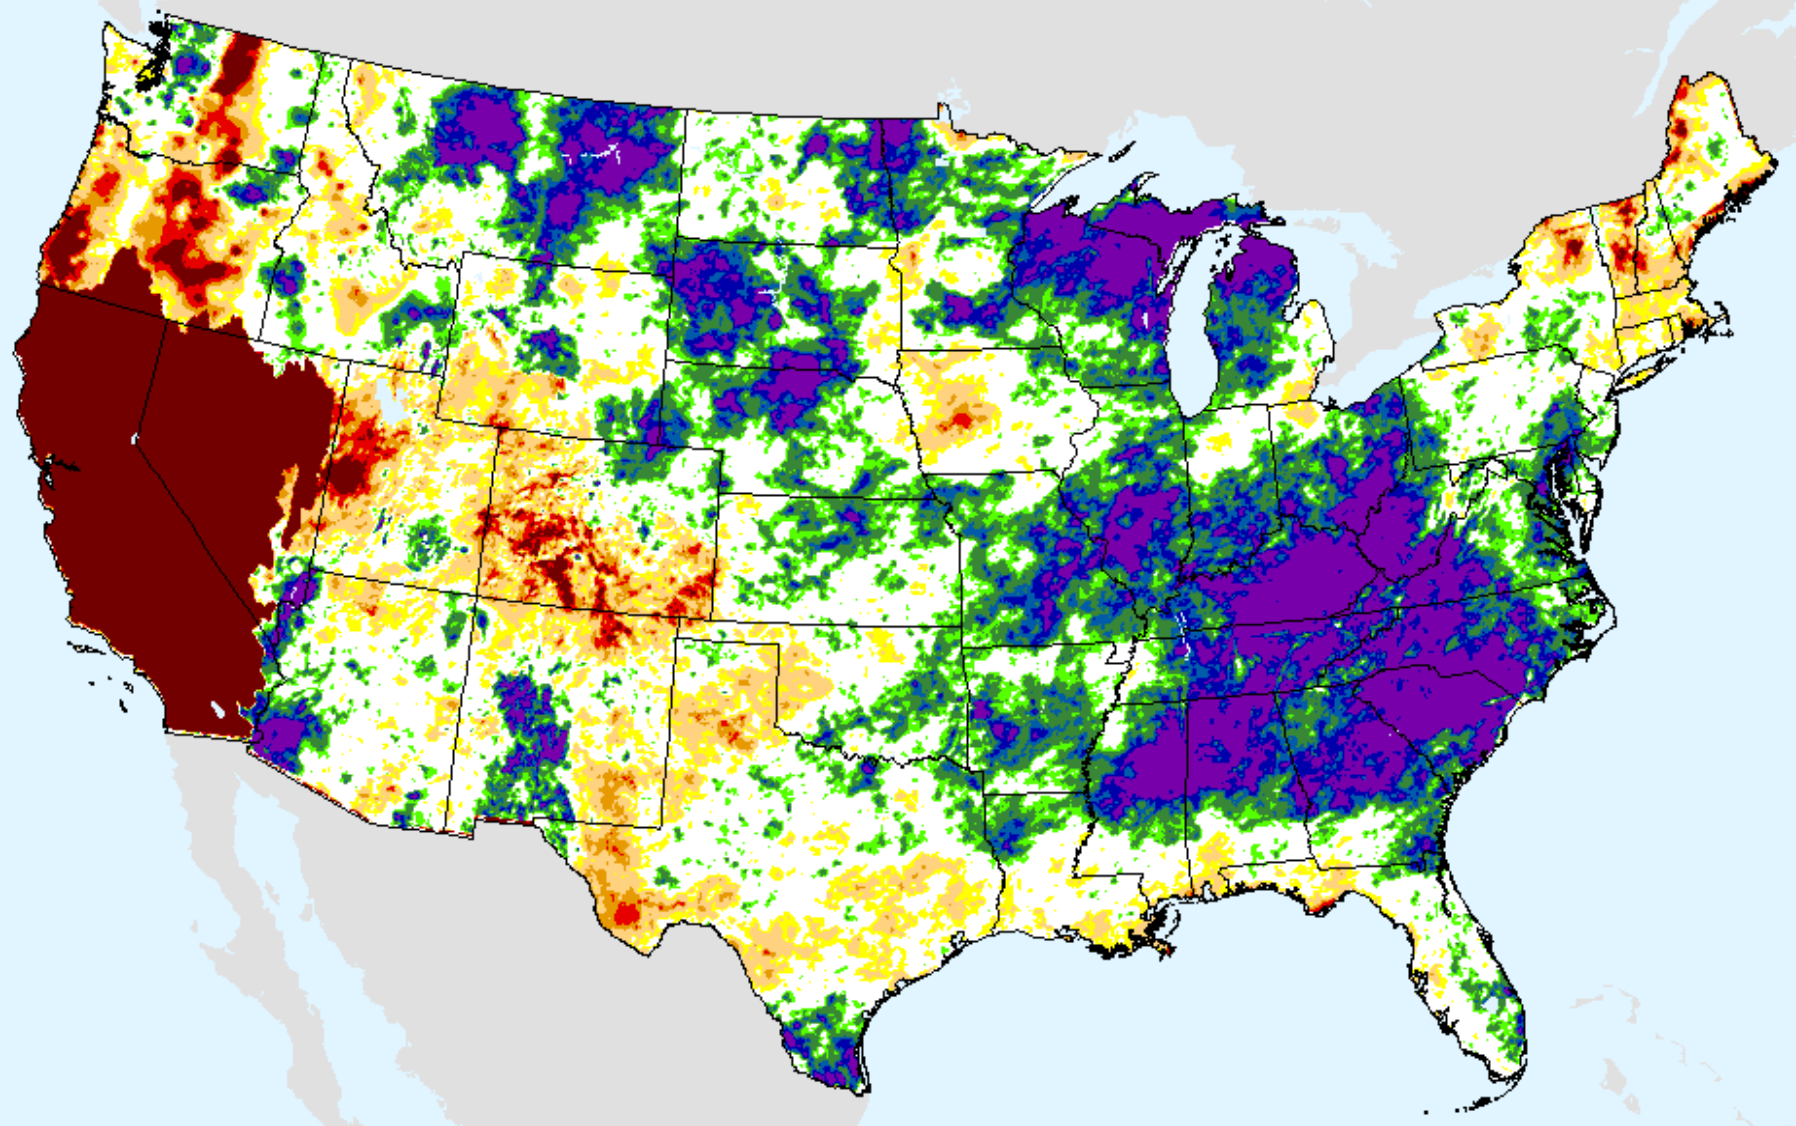

AHPS 6-month SPI

As of: Tuesday, August 11, 2020

AHPS 9-month SPI

As of: Tuesday, August 11, 2020

USDM for: Aug. 4, 2020

SPI (USDM)

AHPS 9-month SPI

As of: Tuesday, August 11, 2020