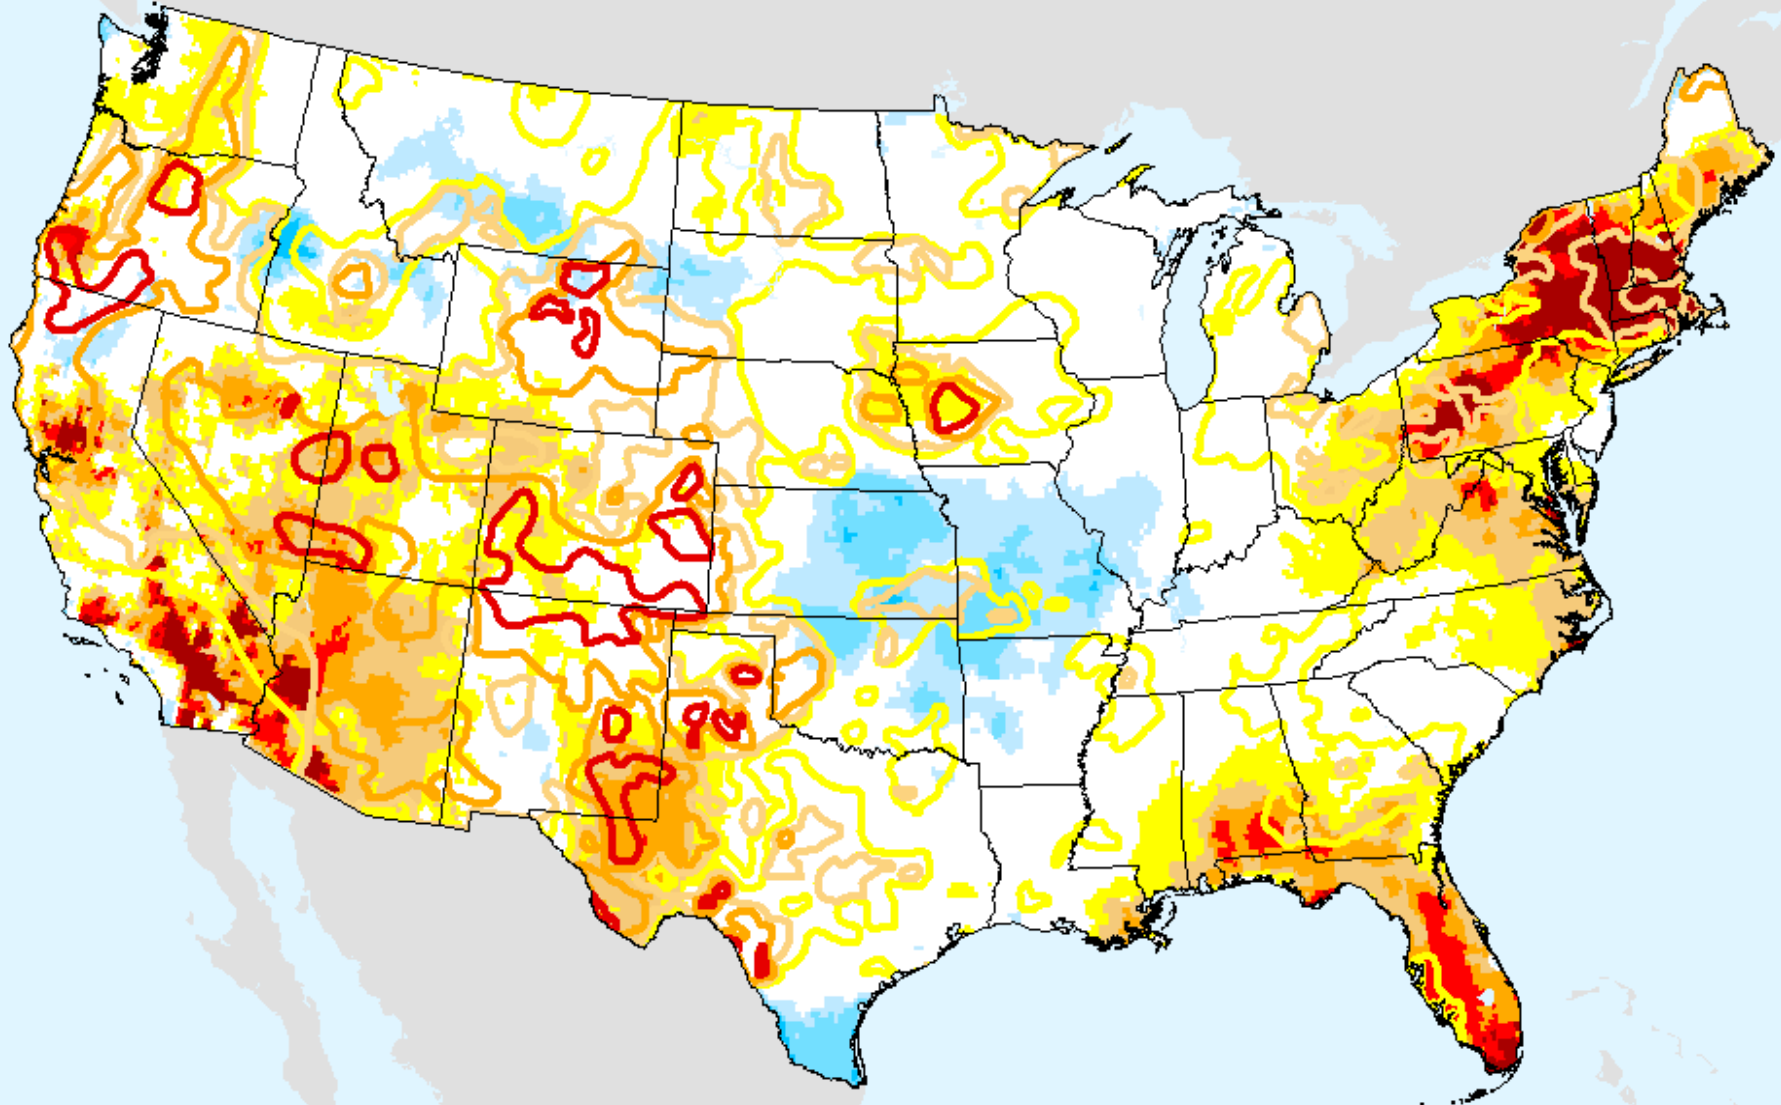

USDM for: Aug. 4, 2020

EDDI 2-week

As of: Tuesday, August 11, 2020

EDDI 3-week

As of: Tuesday, August 11, 2020

USDM for: Aug. 4, 2020

EDDI 3-week

As of: Tuesday, August 11, 2020