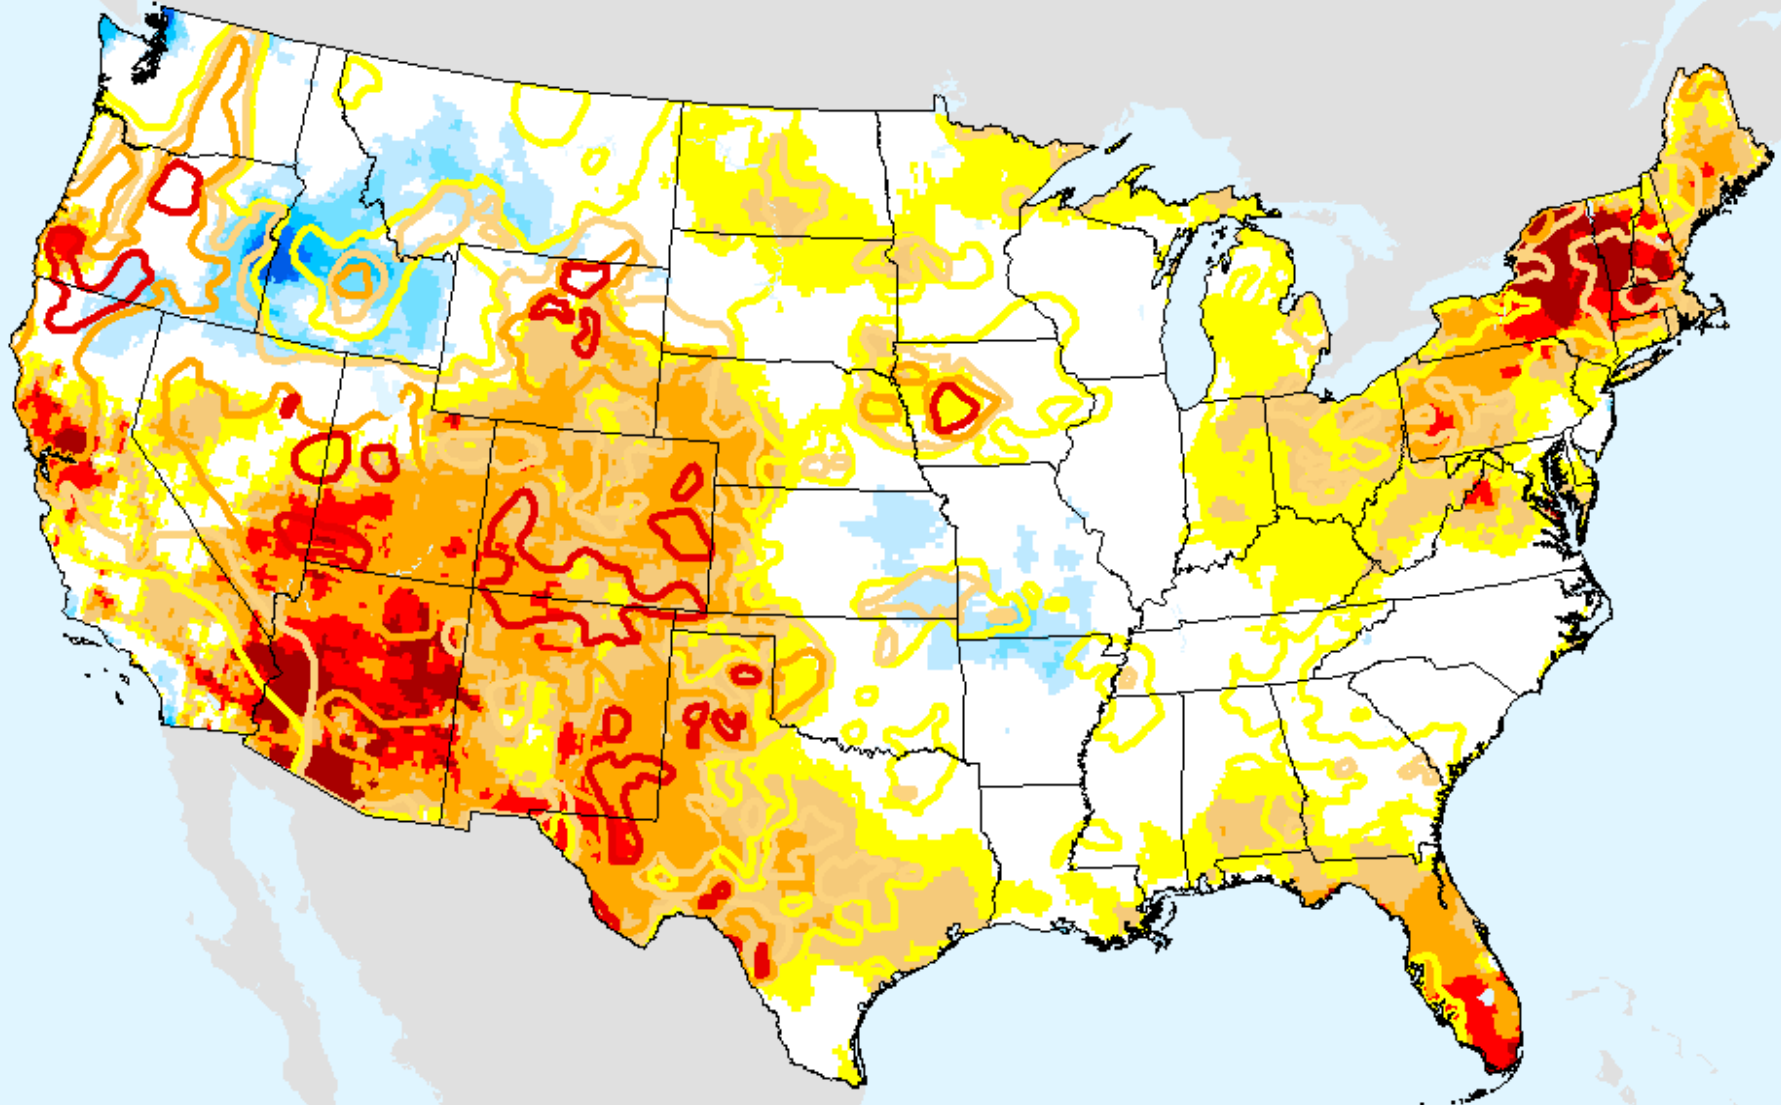

As of: Tuesday, August 11, 2020

USDM for: Aug. 4, 2020

EDDI 7-week

As of: Tuesday, August 11, 2020

EDDI 8-week

As of: Tuesday, August 11, 2020

USDM for: Aug. 4, 2020

EDDI 8-week