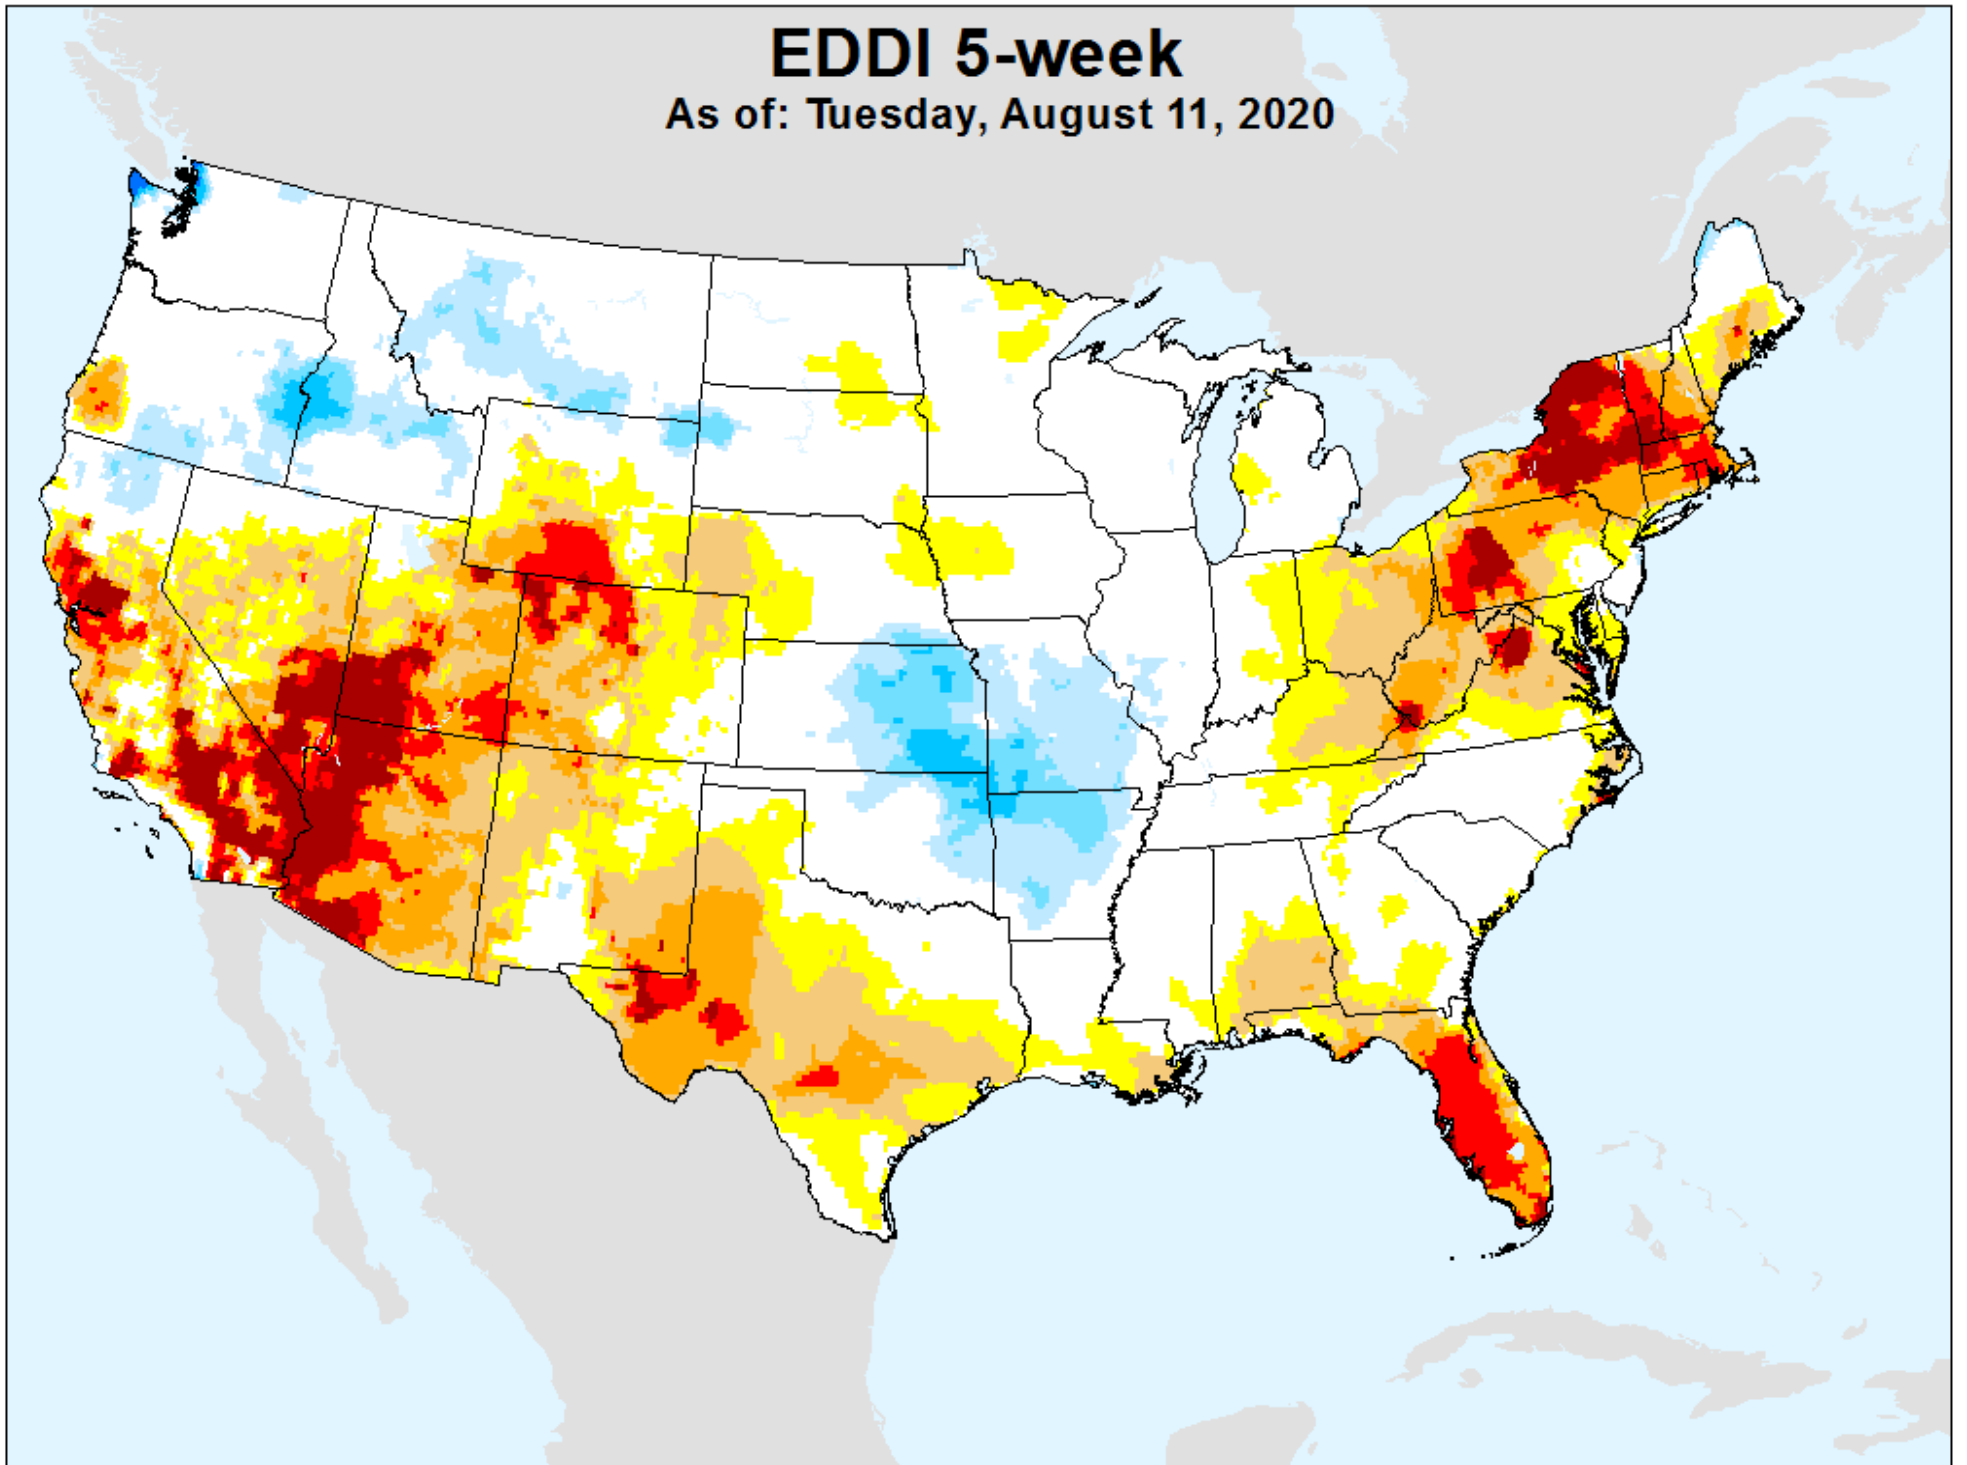

EDDI 5-week

As of: Tuesday, August 11, 2020