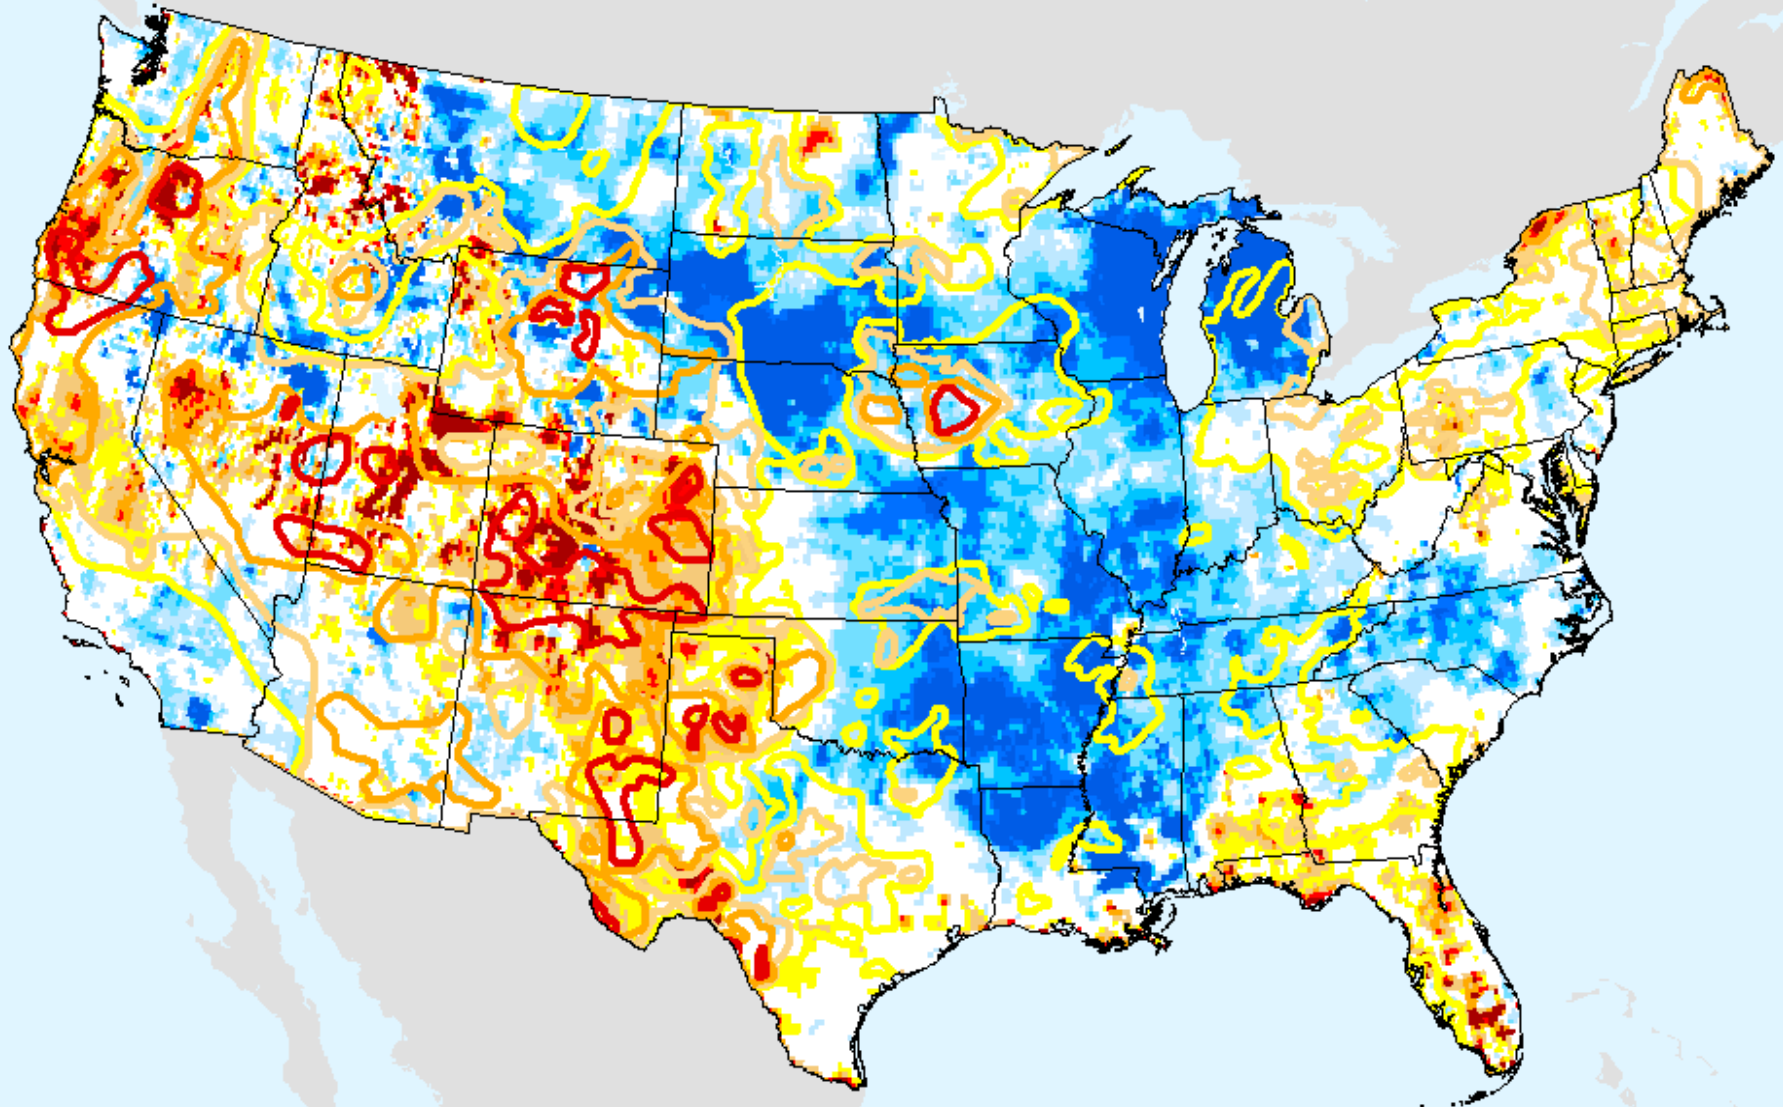

GRACE-Based Shallow Groundwater Drought Indicator

As of: Tuesday, August 11, 2020

USDM for: Aug. 4, 2020