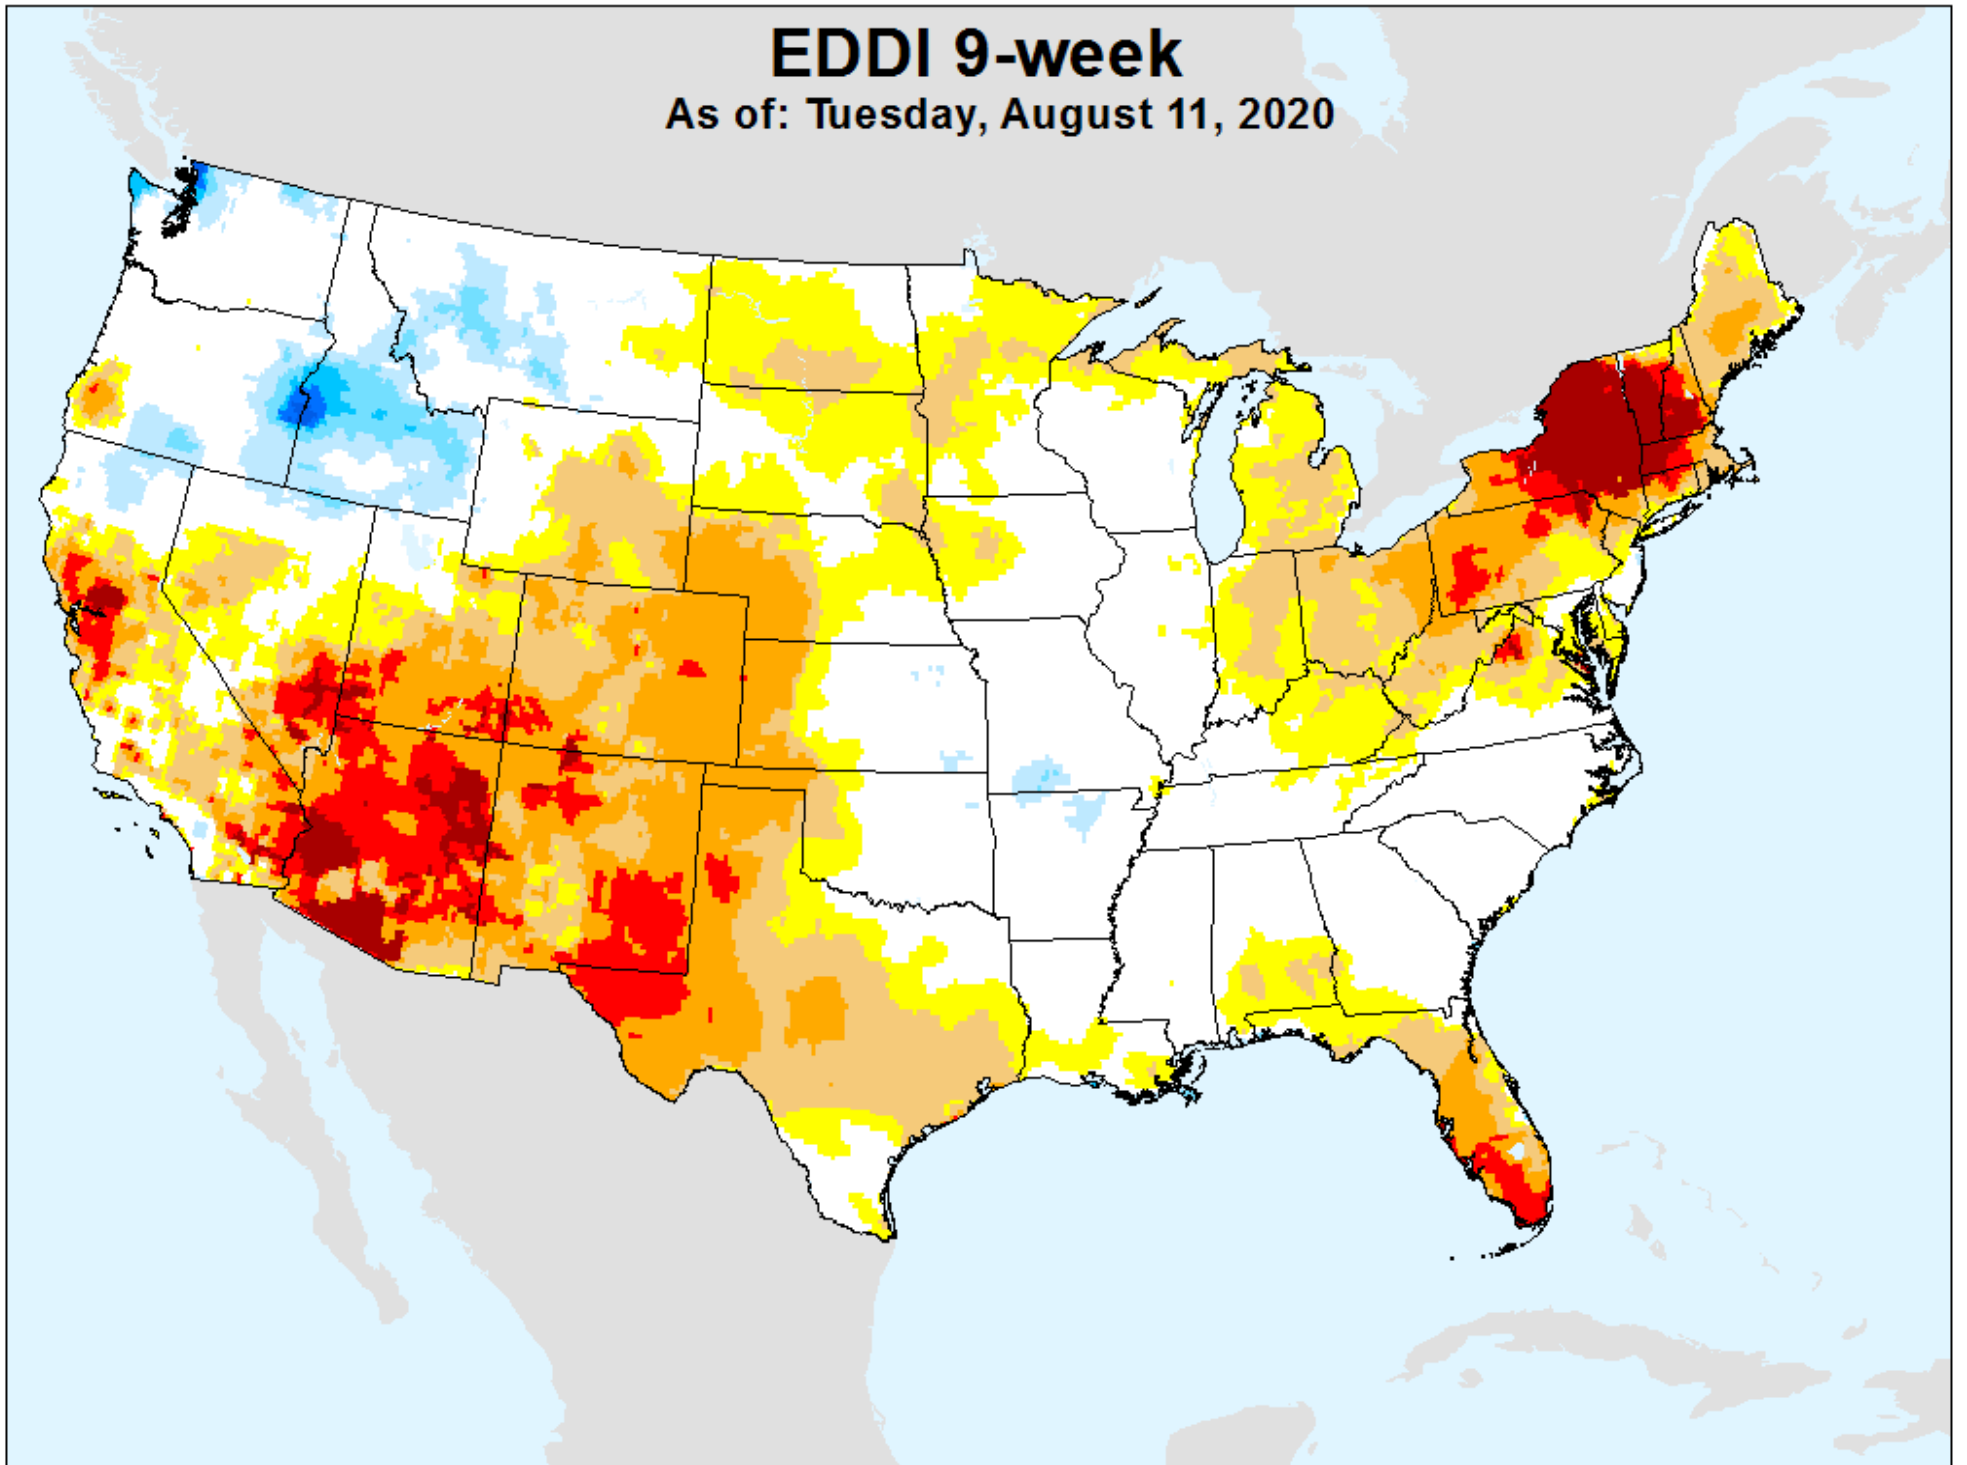

As of: Tuesday, August 11, 2020

EDDI 9-week

As of: Tuesday, August 11, 2020

USDM for: Aug. 4, 2020

EDDI 9-week

As of: Tuesday, August 11, 2020

EDDI 10-week

As of: Tuesday, August 11, 2020