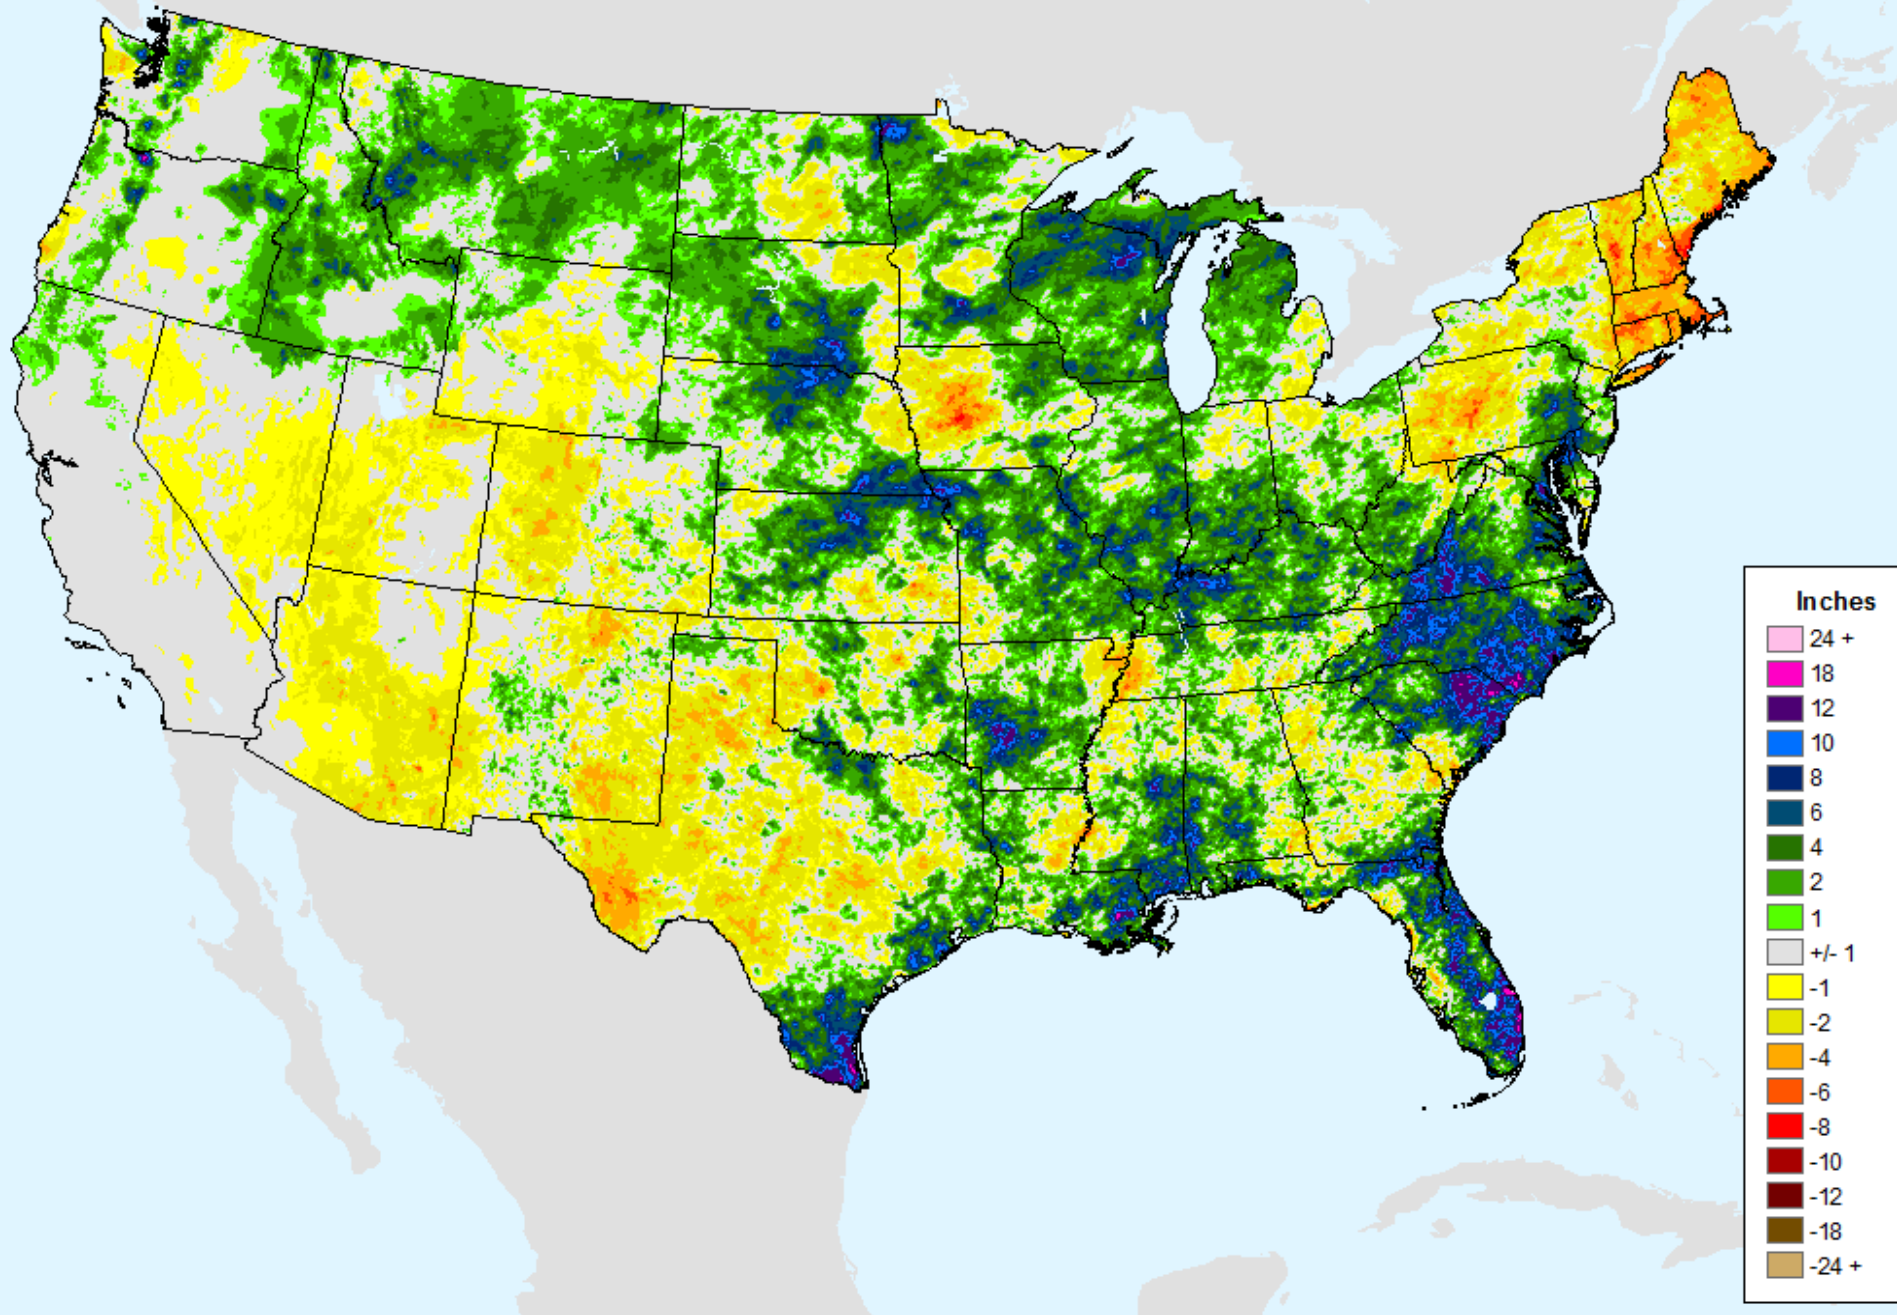

AHPS 90-Day Precip Departure

As of: Tuesday, August 11, 2020