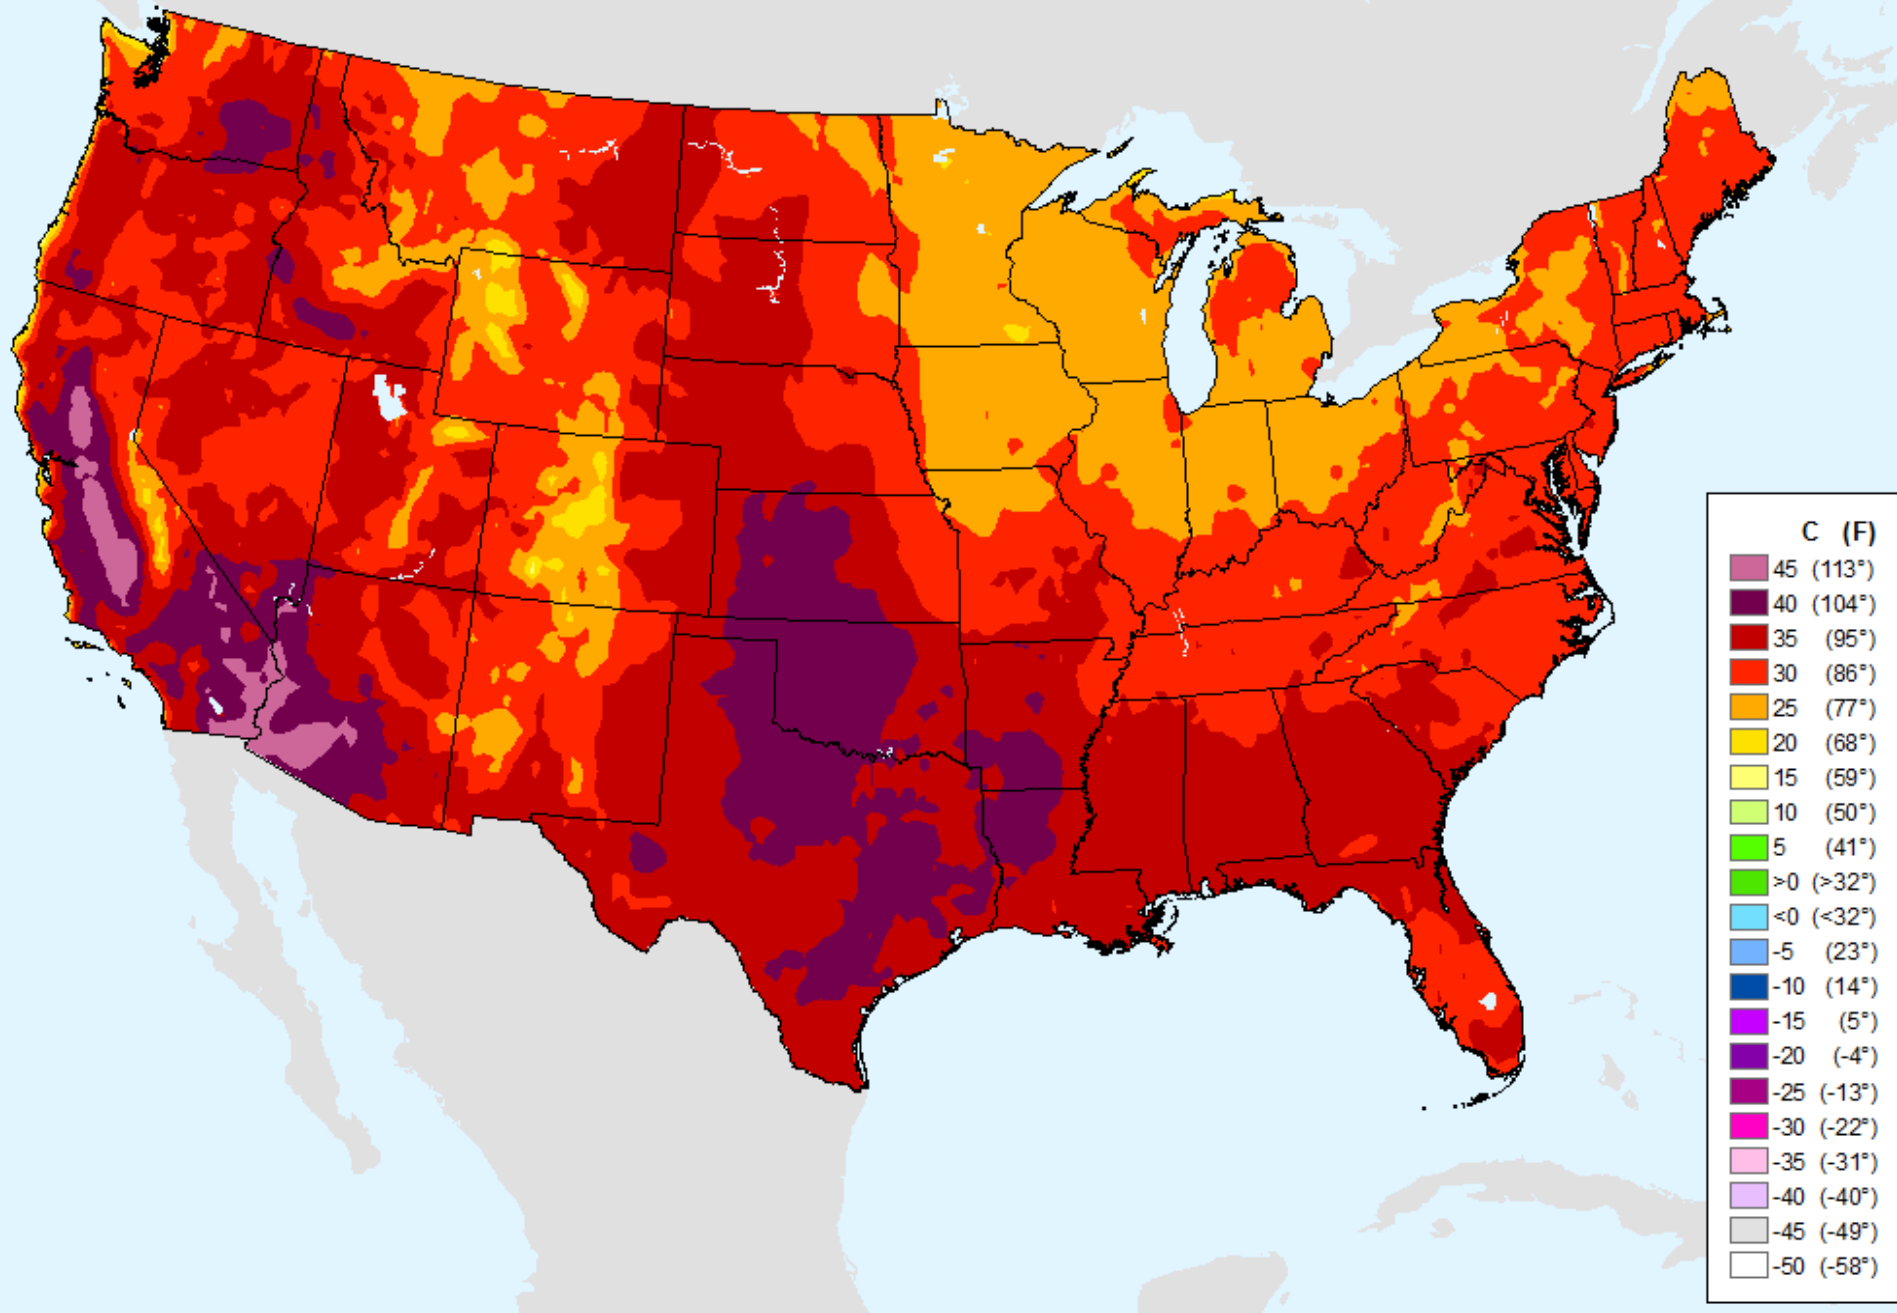

GFS (00z) 7-Day Max Temp Forecast

As of: Tuesday, August 11, 2020