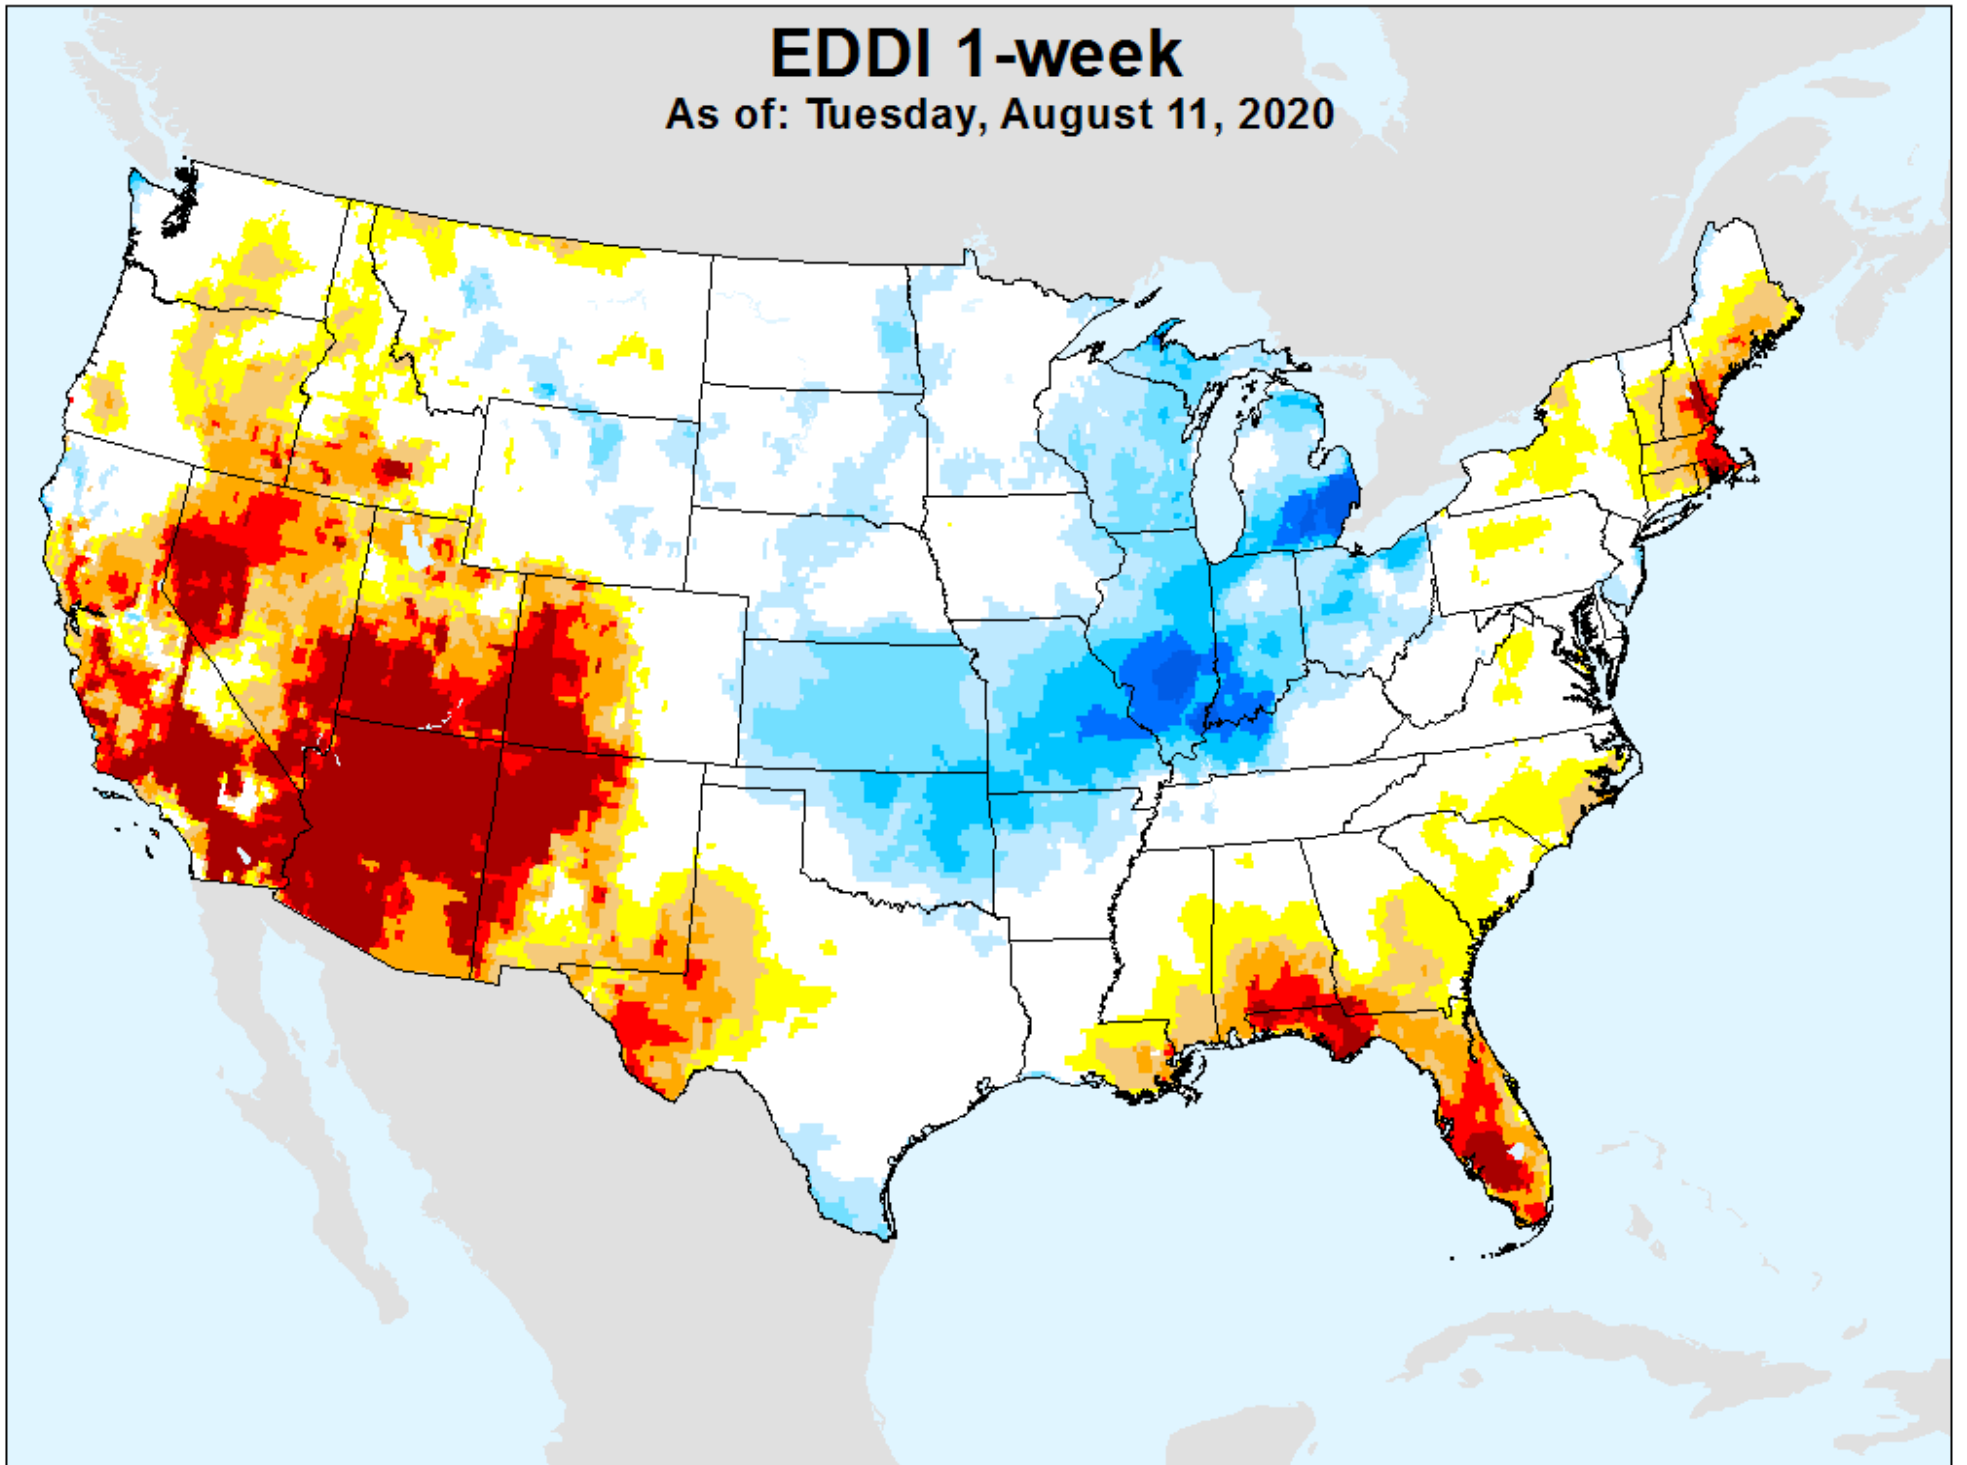

SPEI (USDM)

EDDI 1-week

As of: Tuesday, August 11, 2020

USDM for: Aug. 4, 2020

EDDI 1-week

As of: Tuesday, August 11, 2020

EDDI 2-week

As of: Tuesday, August 11, 2020