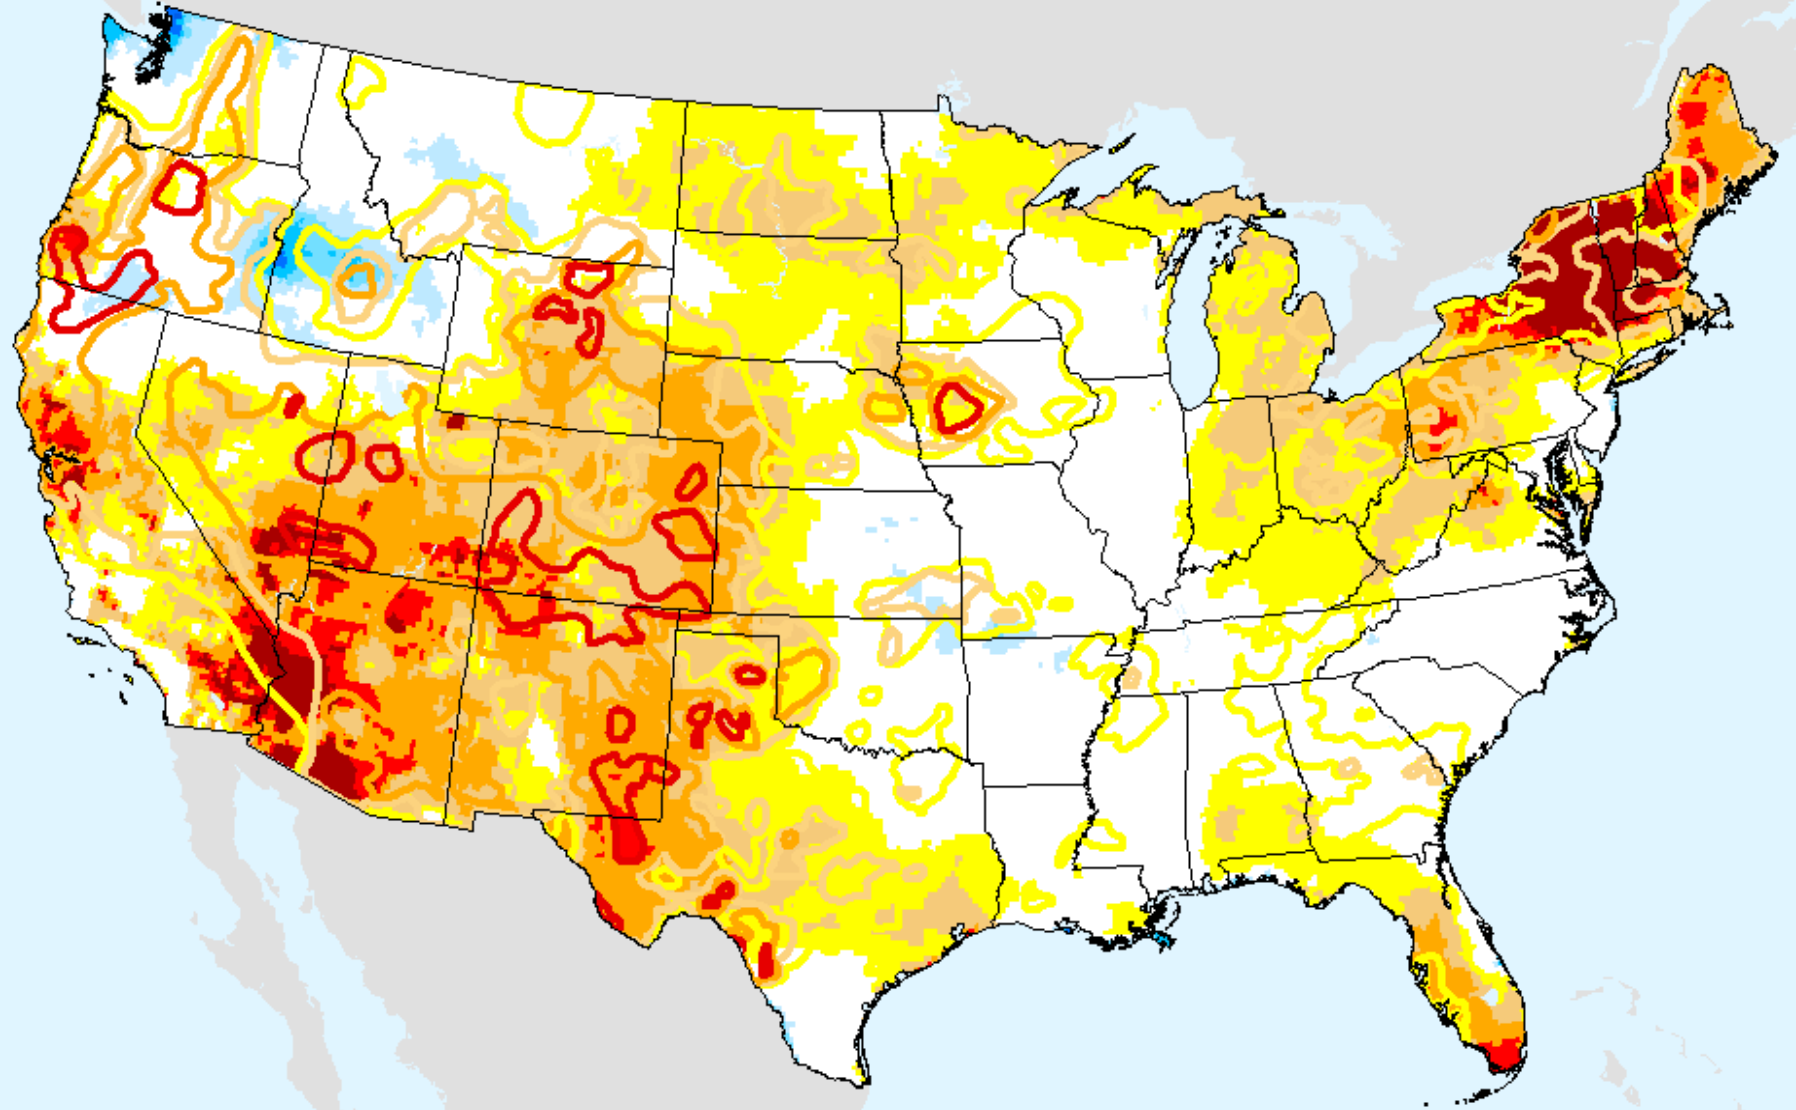

USDM for: Aug. 4, 2020

EDDI 10-week

As of: Tuesday, August 11, 2020

EDDI 11-week

As of: Tuesday, August 11, 2020

USDM for: Aug. 4, 2020

EDDI 11-week

As of: Tuesday, August 11, 2020