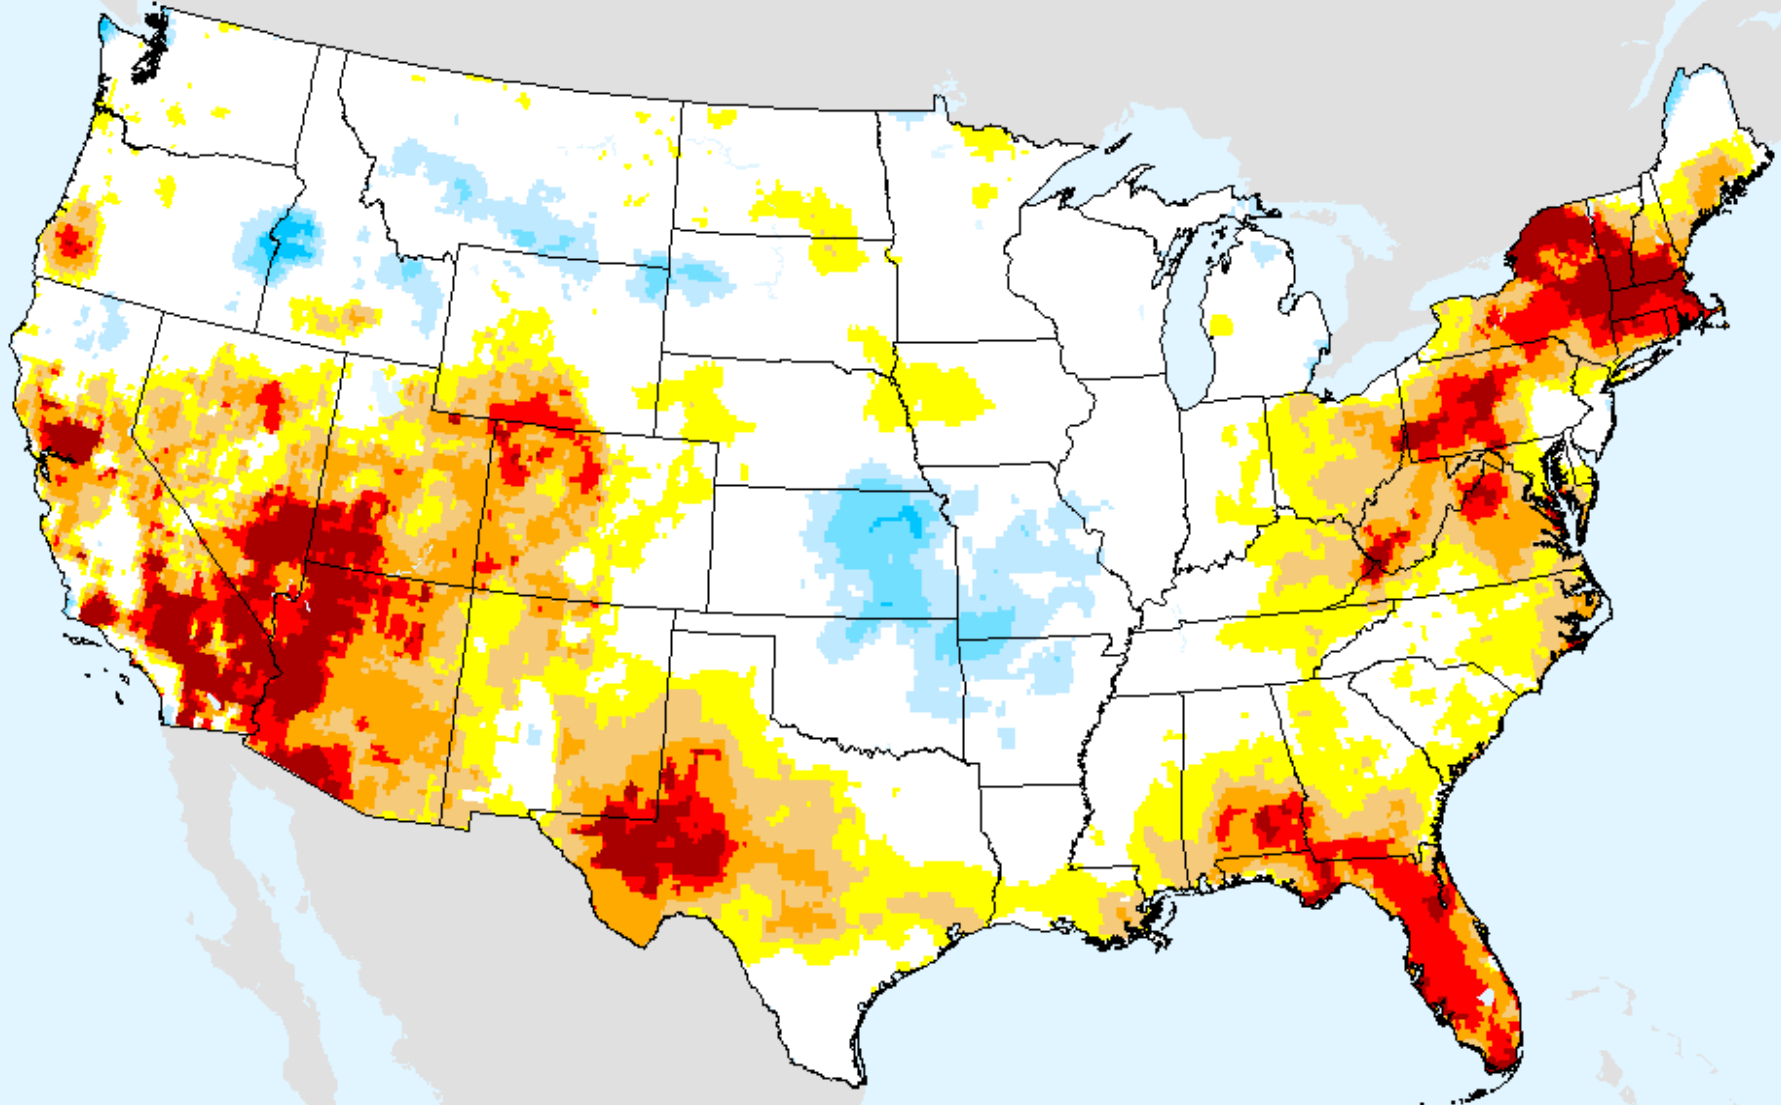

EDDI 4-week

As of: Tuesday, August 11, 2020

USDM for: Aug. 4, 2020

EDDI 4-week

As of: Tuesday, August 11, 2020

EDDI 5-week

As of: Tuesday, August 11, 2020

USDM for: Aug. 4, 2020