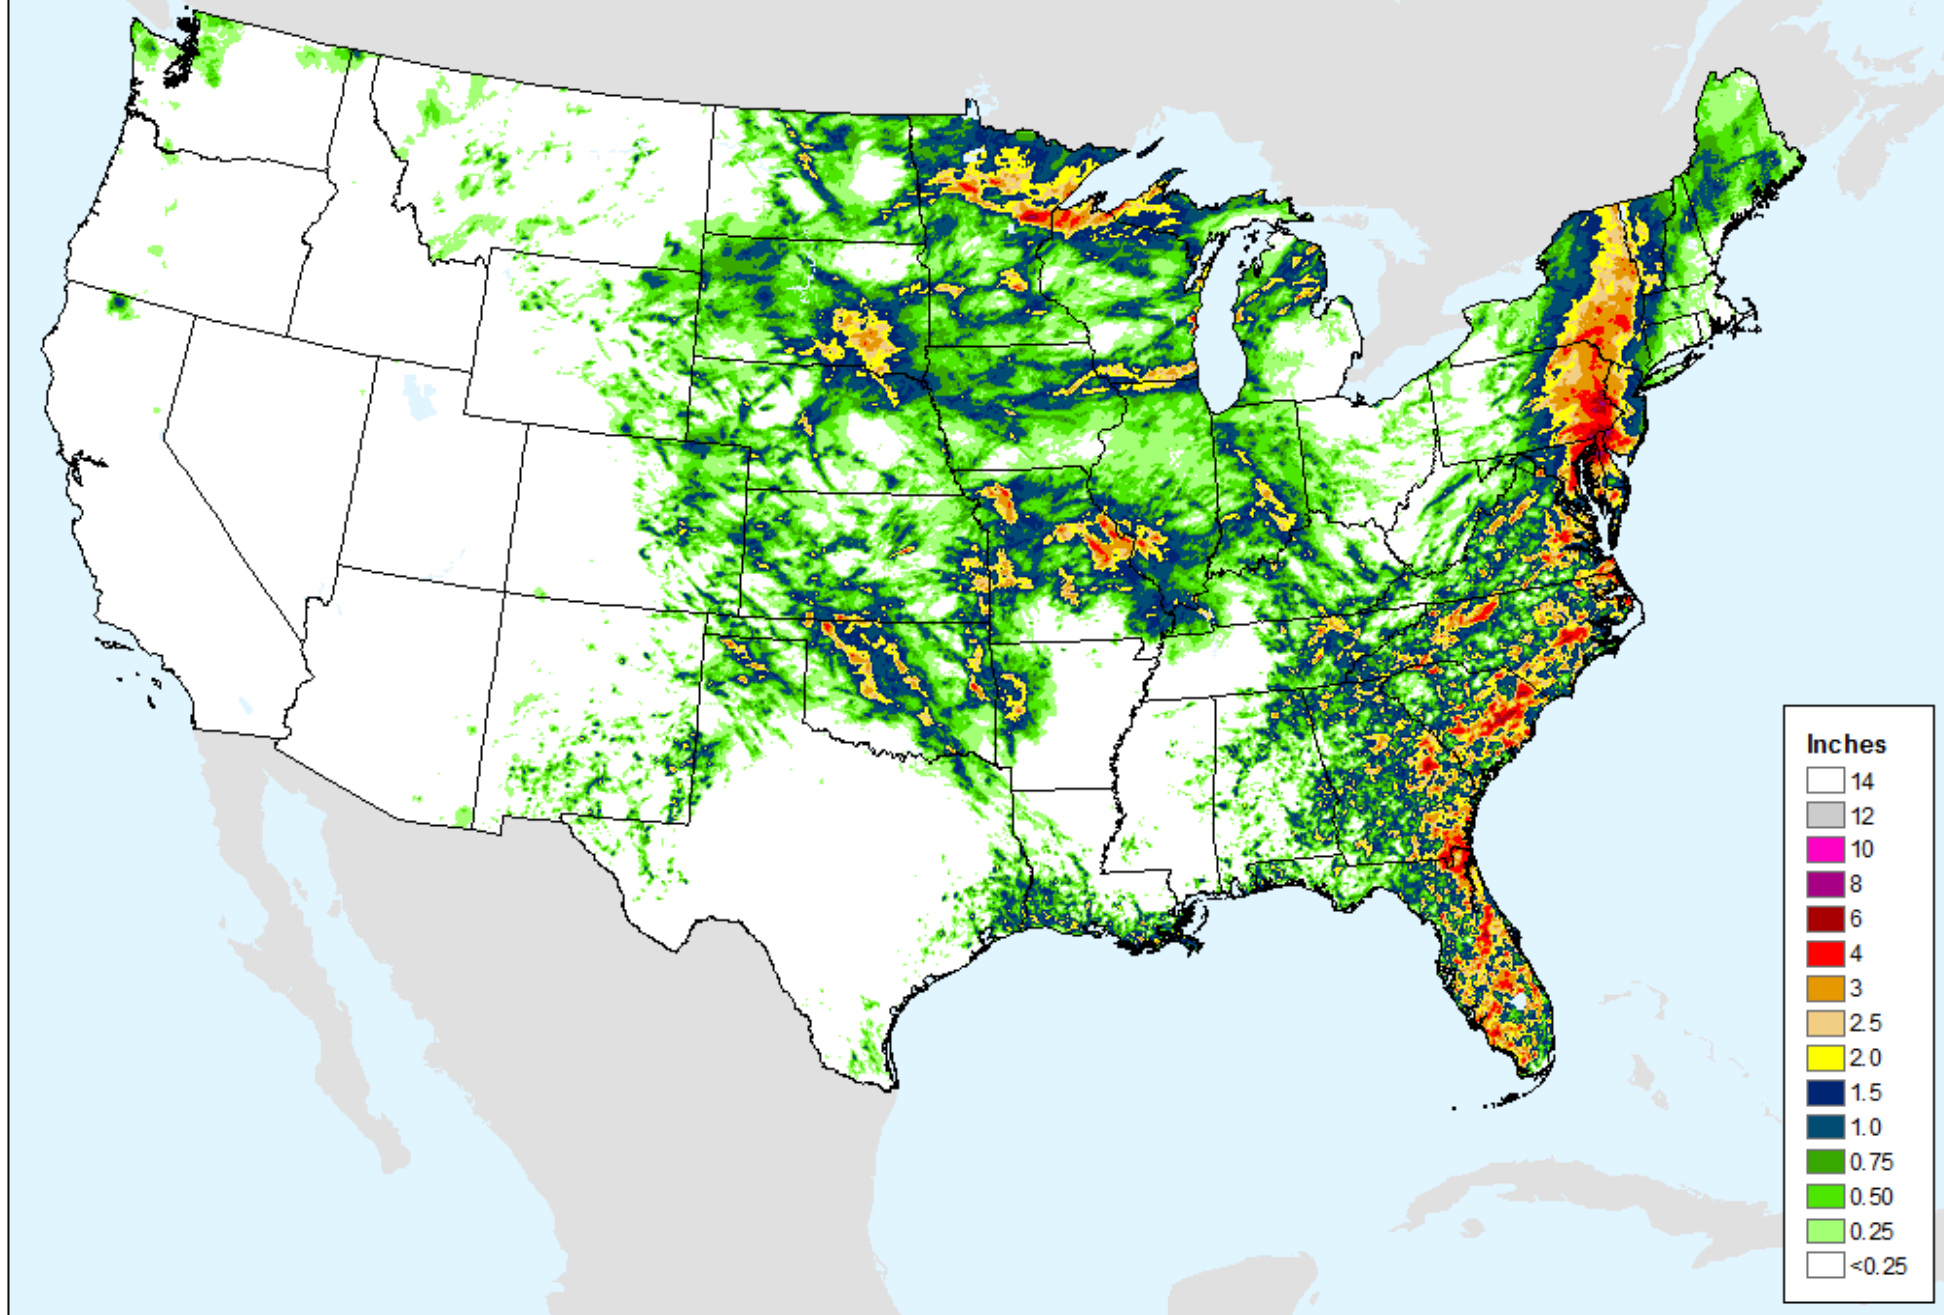

AHPS 7-Day Precipitation

As of: Tuesday, August 11, 2020

AHPS 7-Day Precipitation

As of: Tuesday, August 11, 2020

USDM for: Aug. 4, 2020

AHPS 14-Day Precip Departure

As of: Tuesday, August 11, 2020

USDM for: Aug. 4, 2020