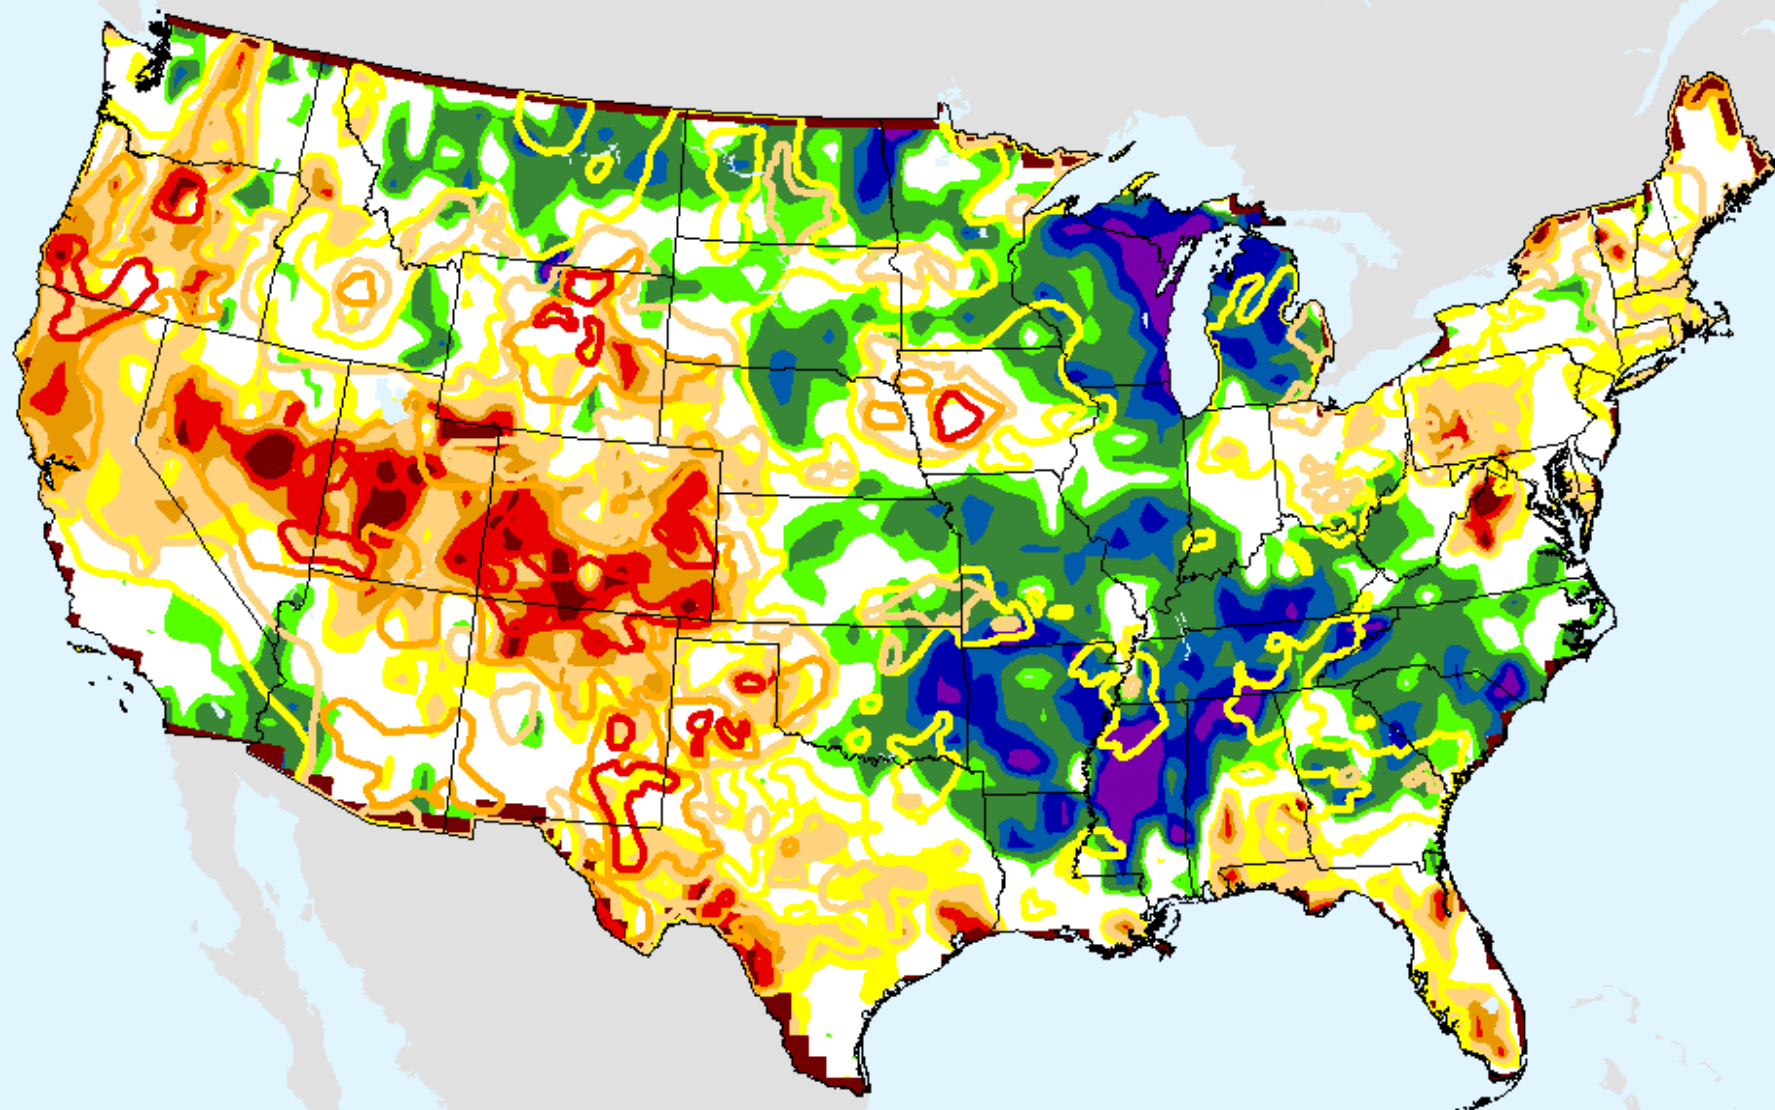

USDM for: Aug. 4, 2020

SPI (USDM)

CPC 9-month SPI

As of: Tuesday, August 11, 2020

CPC 12-month SPI

As of: Tuesday, August 11, 2020

USDM for: Aug. 4, 2020

SPI (USDM)