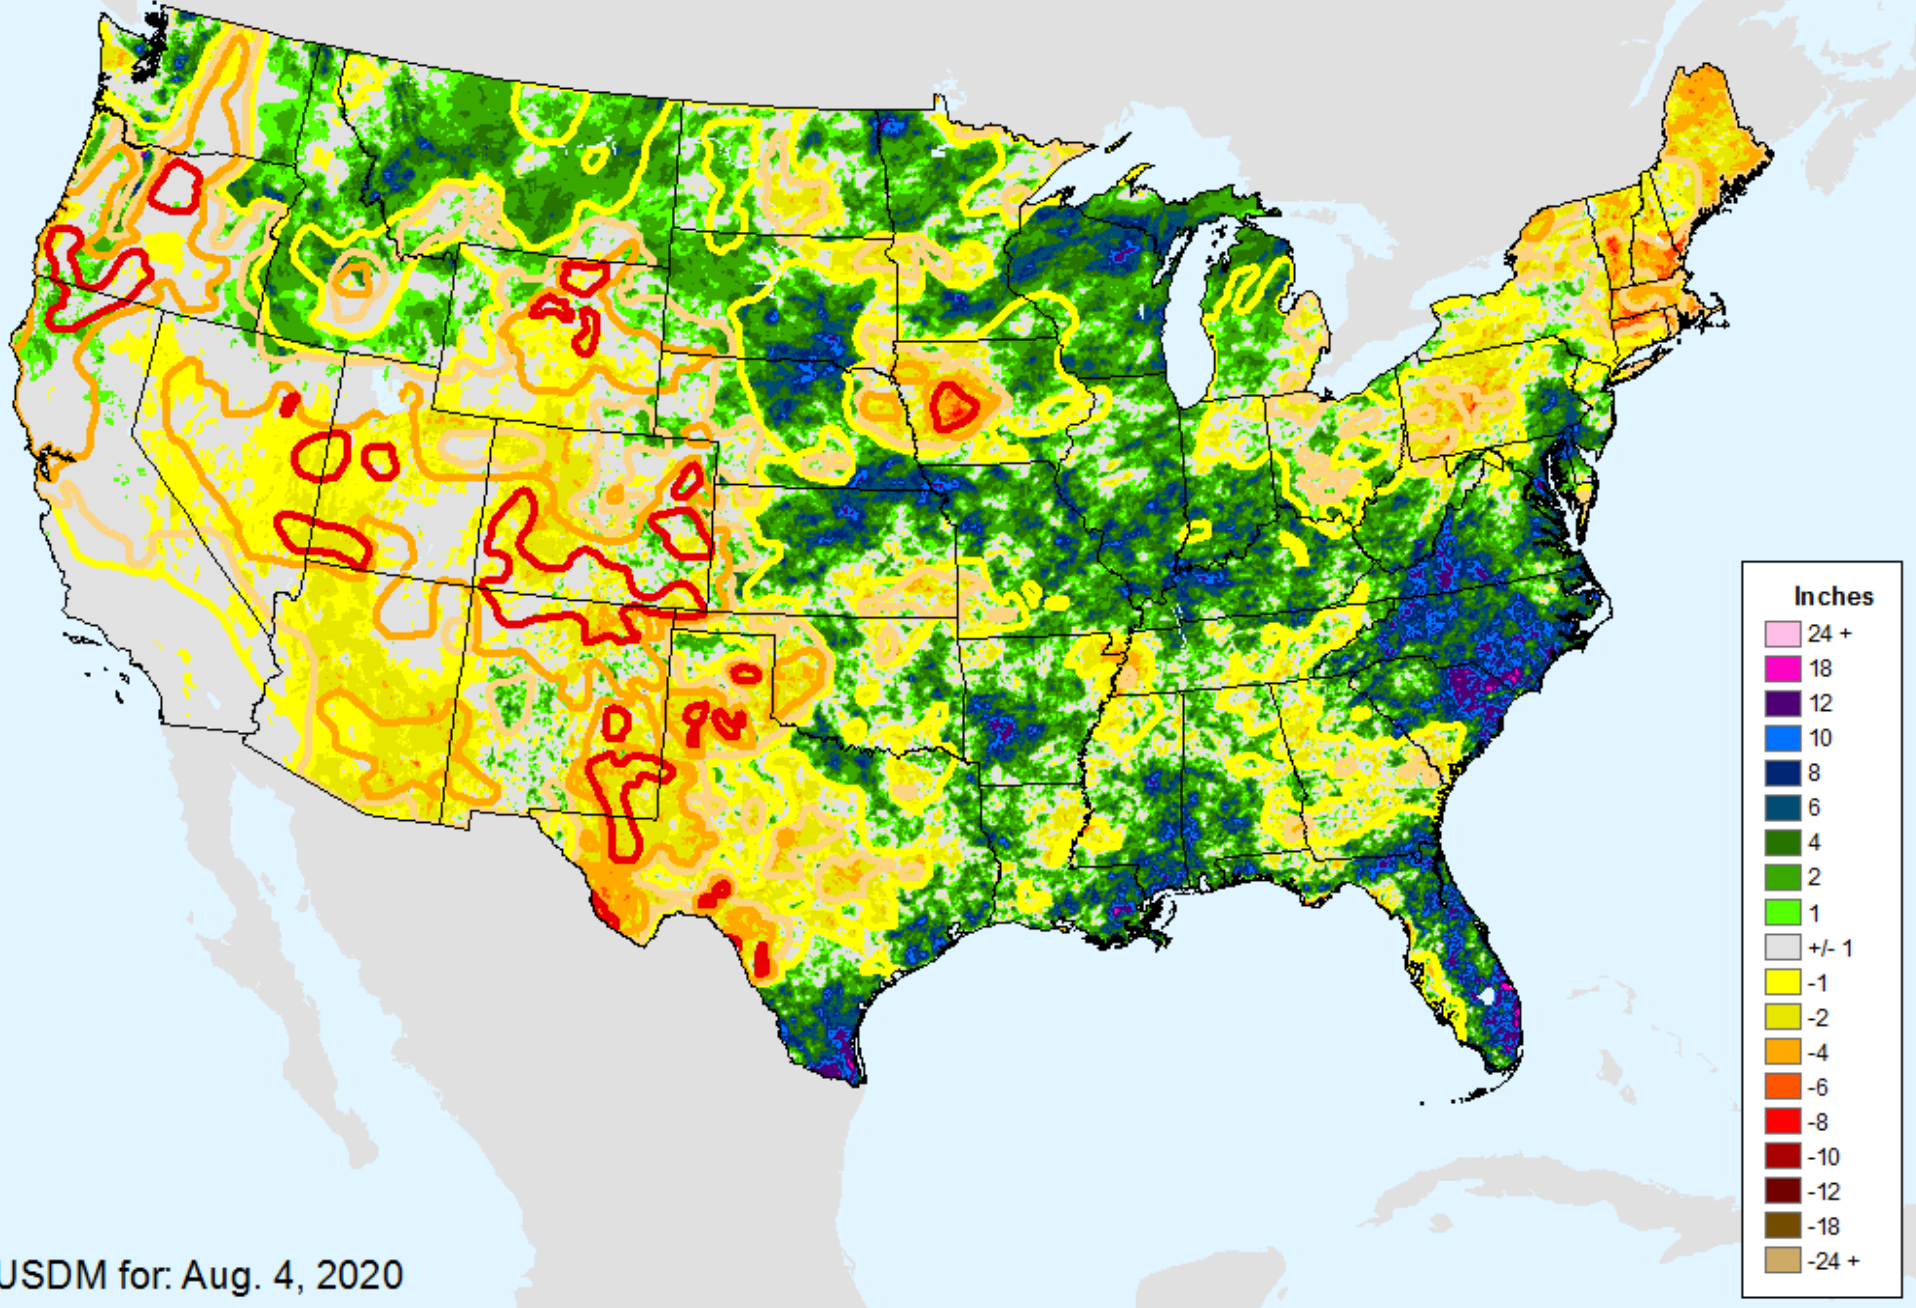

AHPS 90-Day Precip Departure

As of: Tuesday, August 11, 2020

USDM for: Aug. 4, 2020