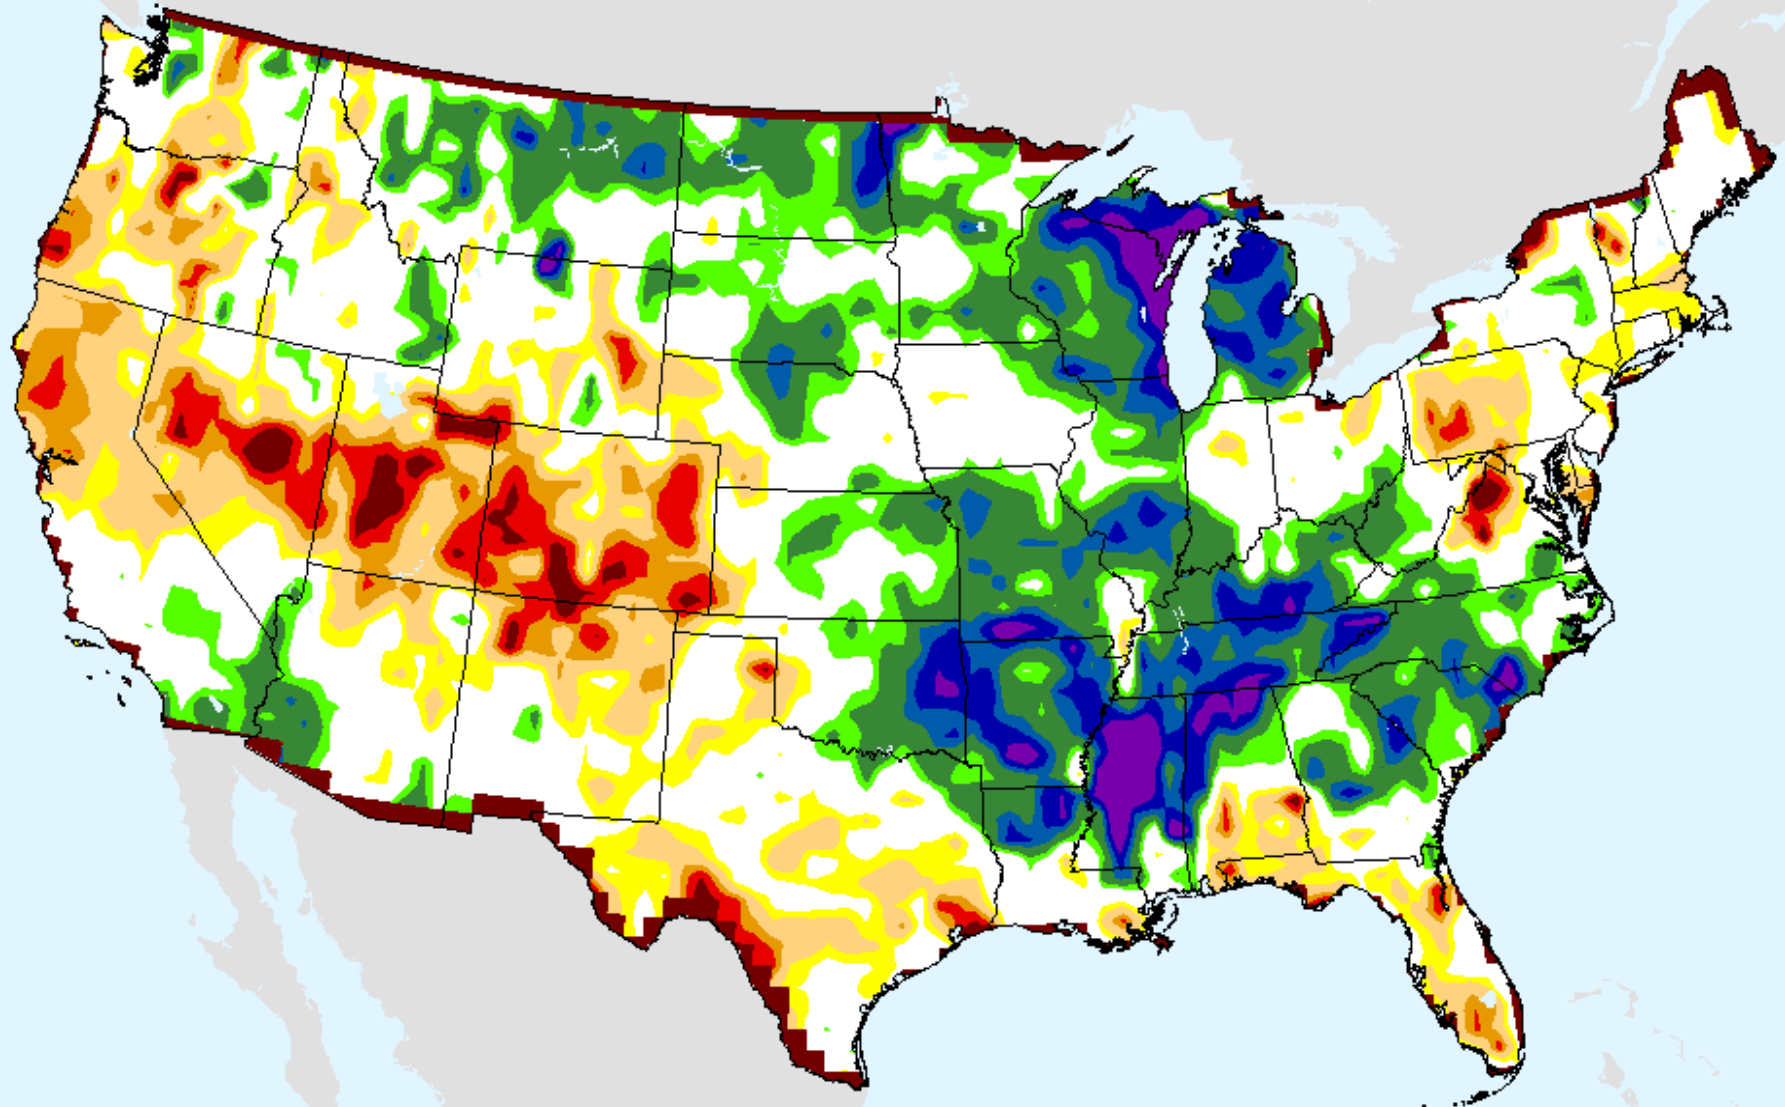

Vegetation Health Index

As of: Tuesday, August 11, 2020

USDM for: Aug. 4, 2020

Vegetation Health Index

As of: Tuesday, August 11, 2020

VHI	
85 - 100	Dark Blue
73 - 84	Medium Blue
61 - 72	Green
49 - 60	Light Green
37 - 48	Yellow
25 - 36	Orange
13 - 24	Red
7 - 12	Magenta
1 - 6	Dark Red