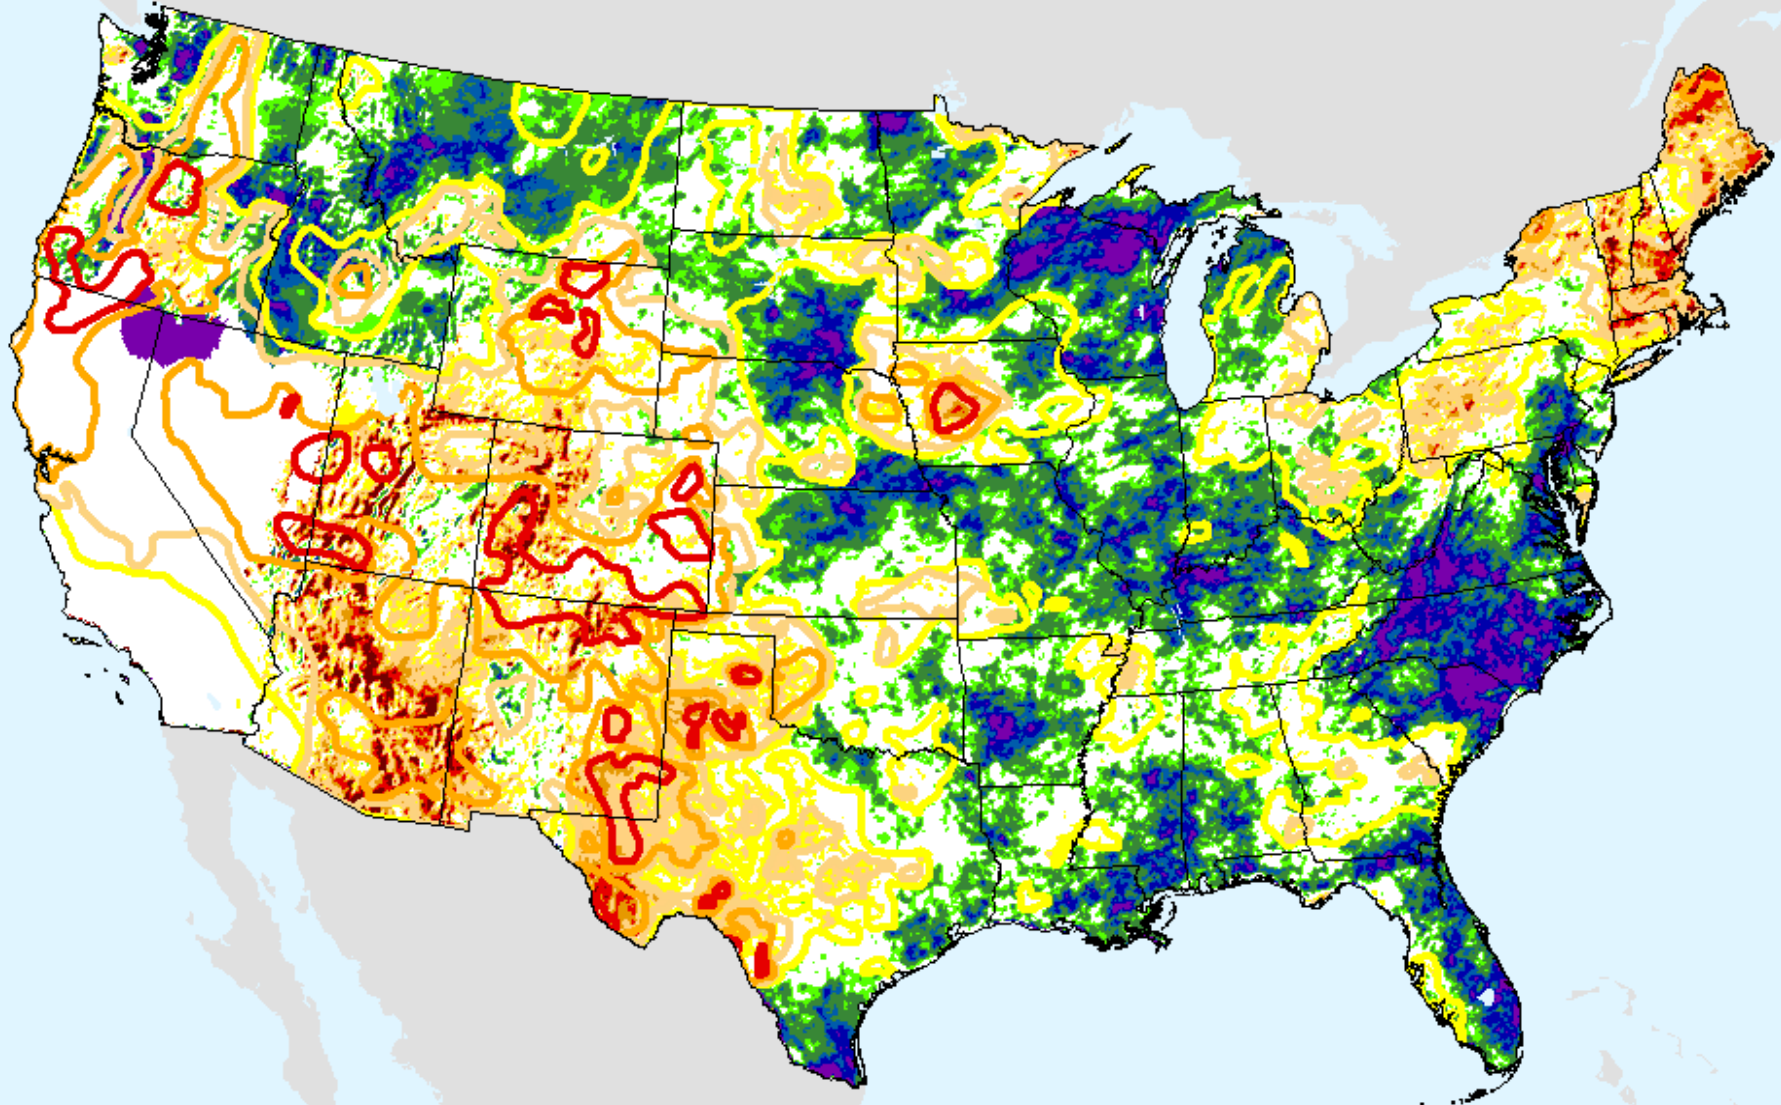

AHPS 3-month SPEI

As of: Tuesday, August 11, 2020

USDM for: Aug. 4, 2020

SPEI (USDM)