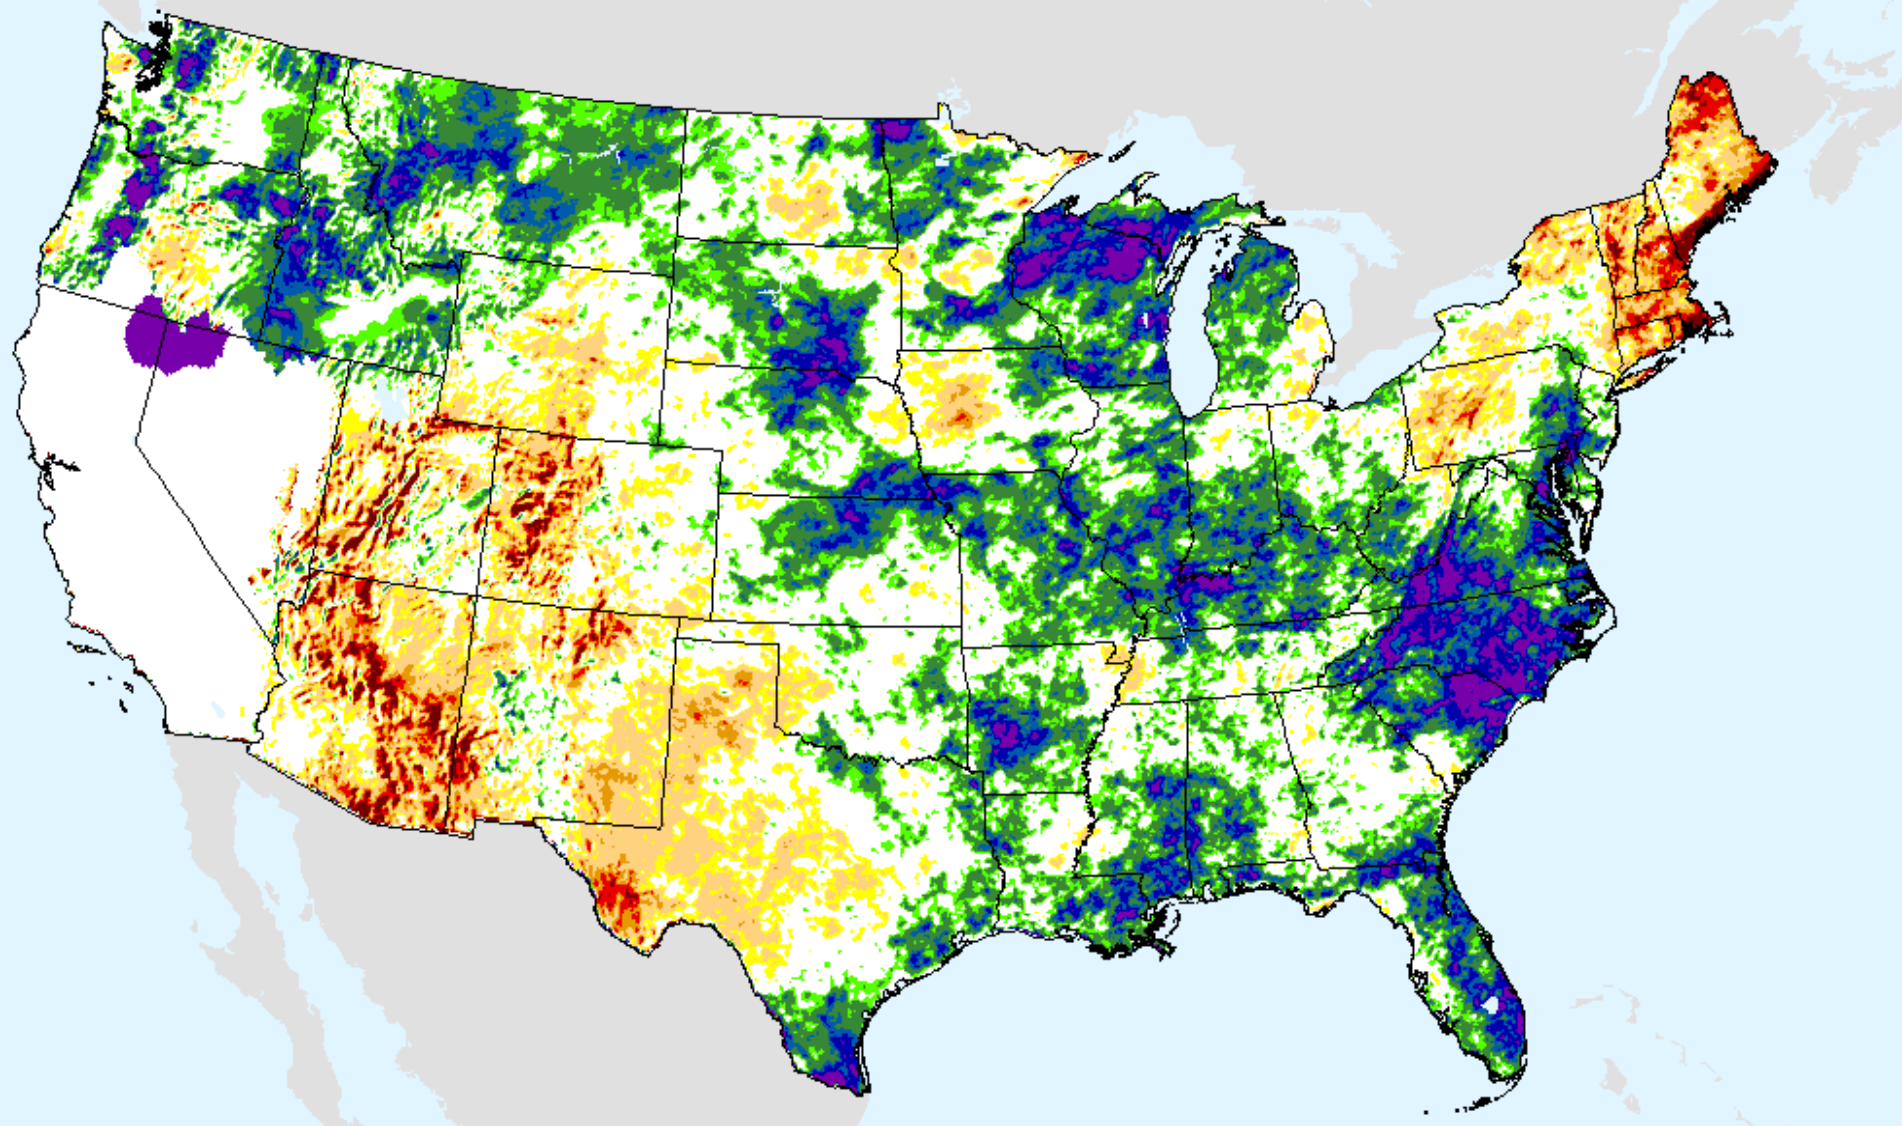

As of: Tuesday, August 11, 2020

USDM for: Aug. 4, 2020

SPEI (USDM)

AHPS 3-month SPEI

As of: Tuesday, August 11, 2020

SPEI (USDM)

AHPS 6-month SPEI

As of: Tuesday, August 11, 2020