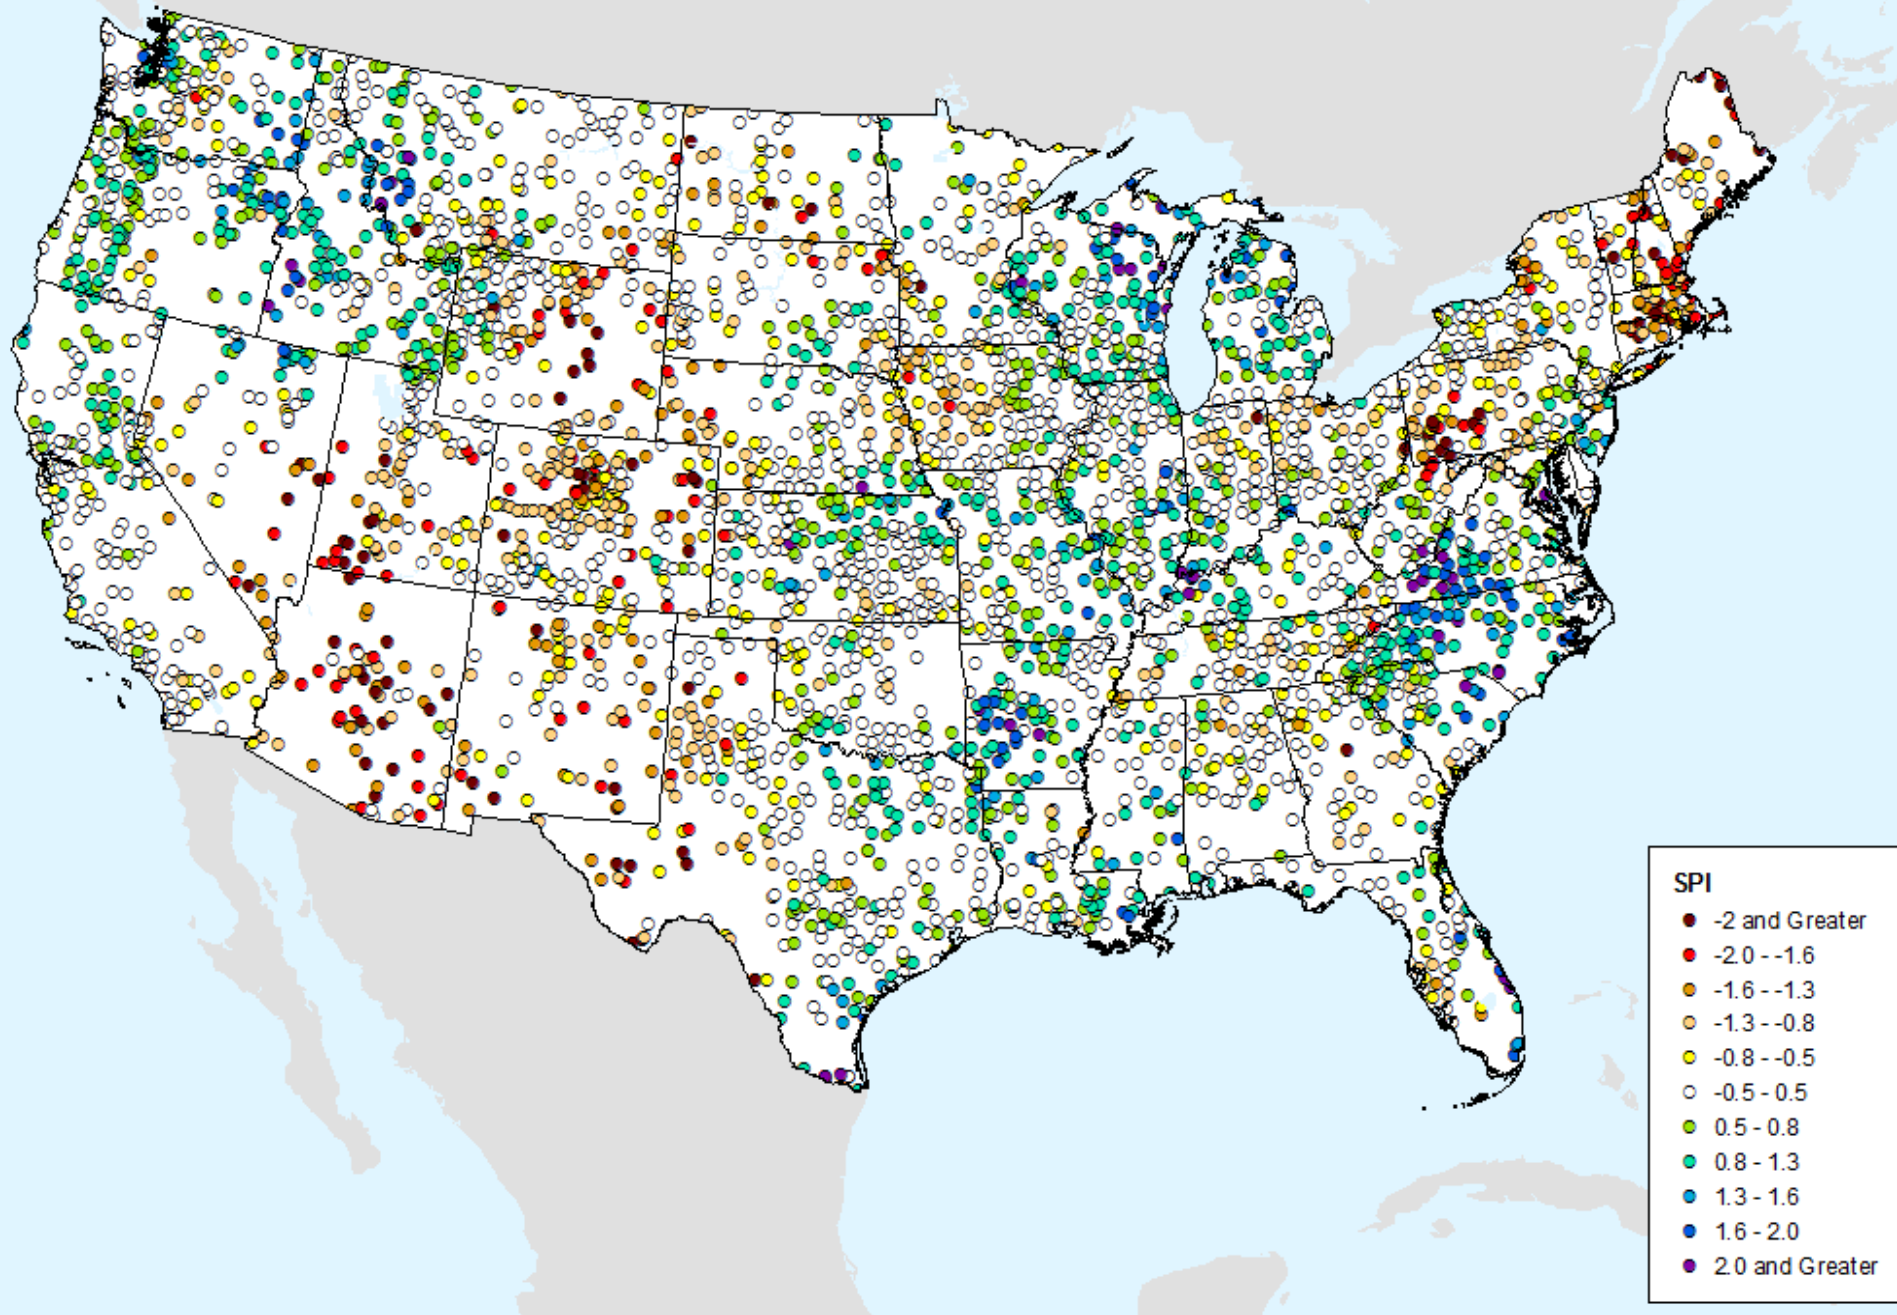

As of: Tuesday, August 11, 2020

HPRCC 3-month SPI

As of: Tuesday, August 11, 2020

HPRCC 3-month SPI

As of: Tuesday, August 11, 2020

HPRCC 4-month SPI

As of: Tuesday, August 11, 2020

USDM for: Aug. 4, 2020