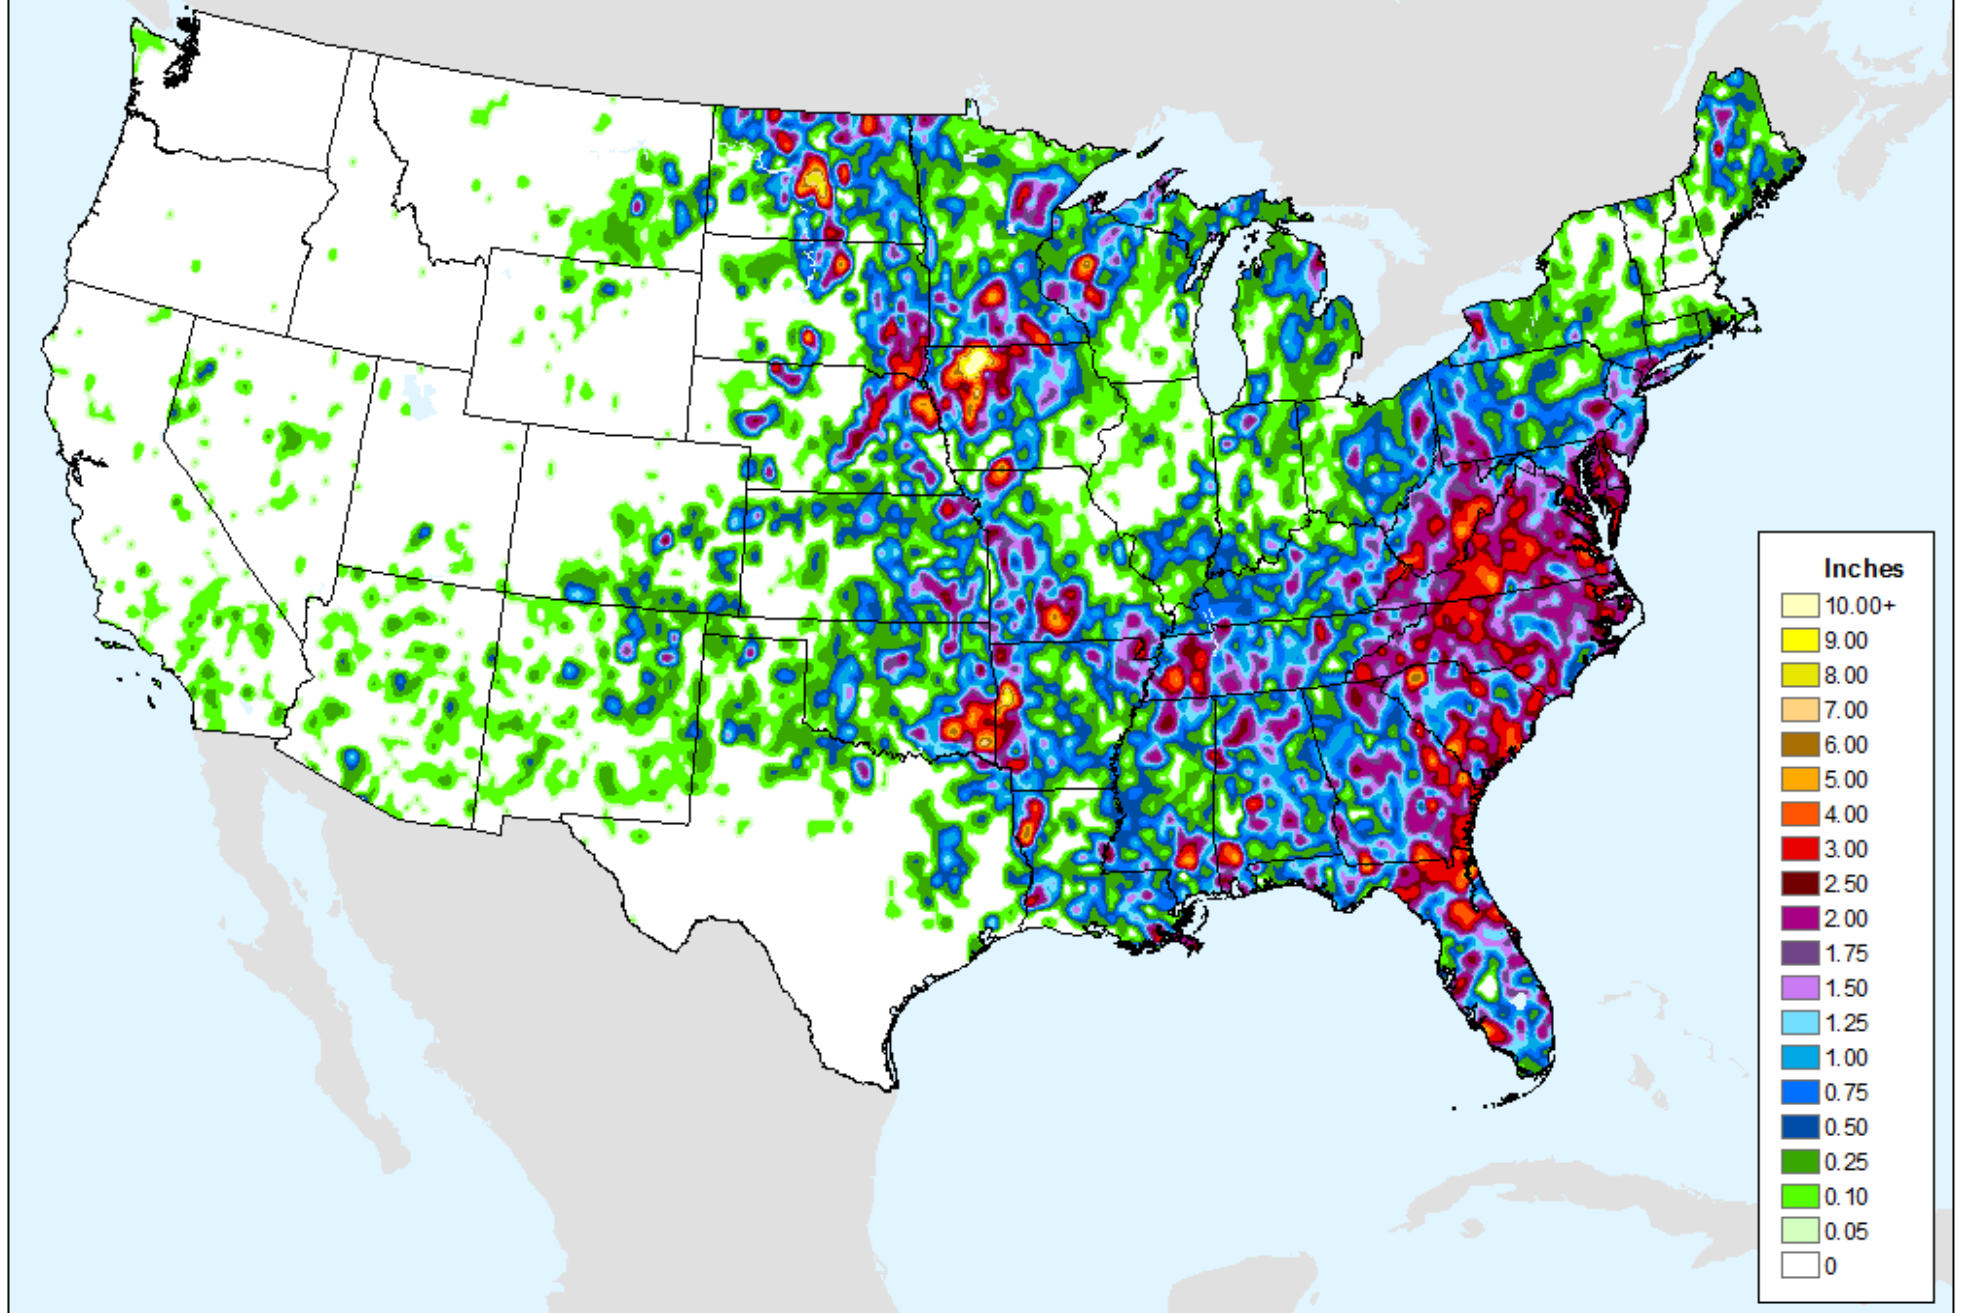

GFS (00z) 7-Day Precip Forecast

As of: Tuesday, August 11, 2020