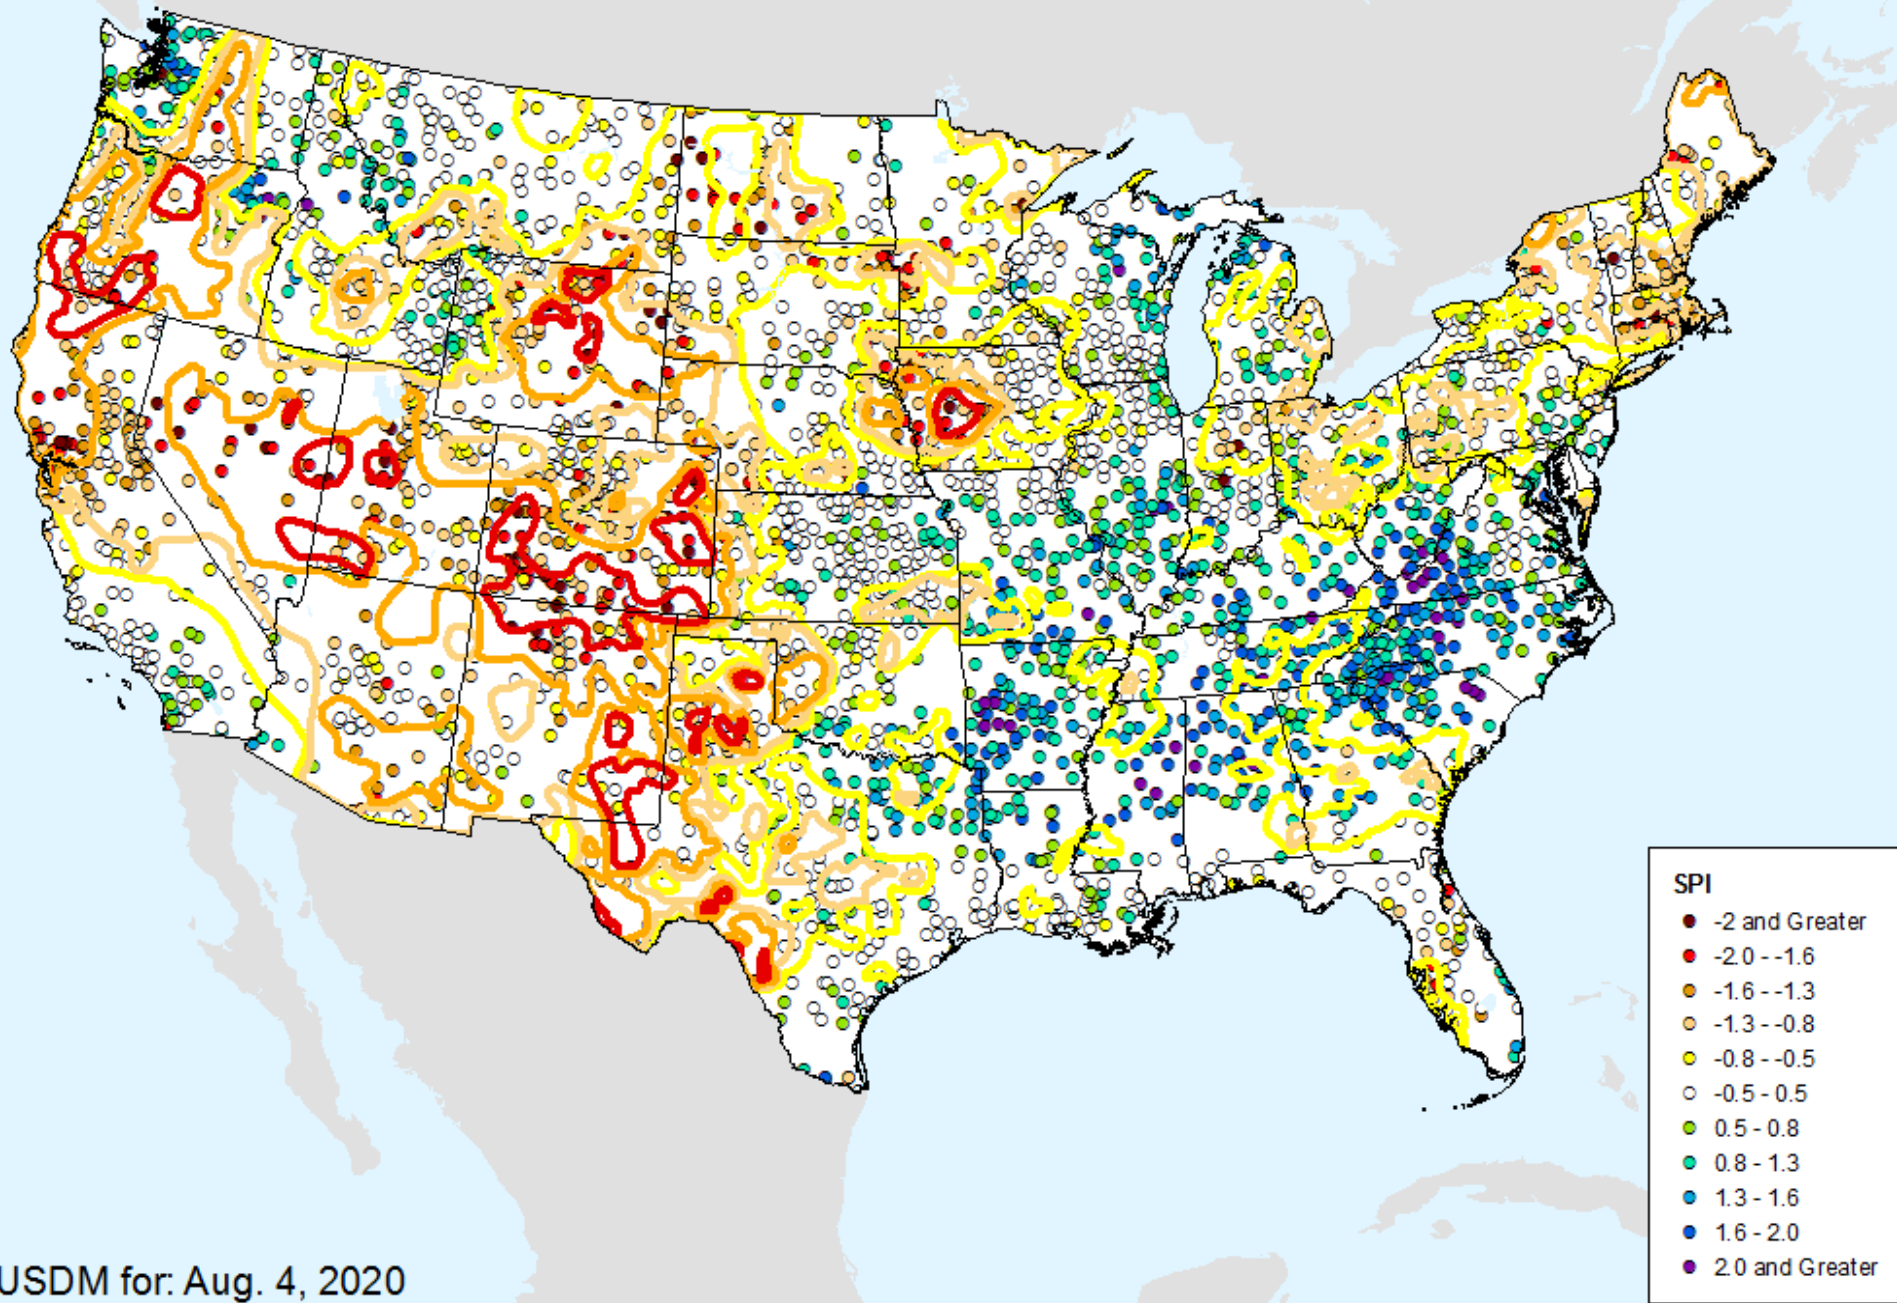

HPRCC Water Year-to-date SPI

As of: Tuesday, August 11, 2020

USDM for: Aug. 4, 2020

HPRCC Water Year-to-date SPI

As of: Tuesday, August 11, 2020

HPRCC Year-to-date SPI

As of: Tuesday, August 11, 2020

USDM for: Aug. 4, 2020