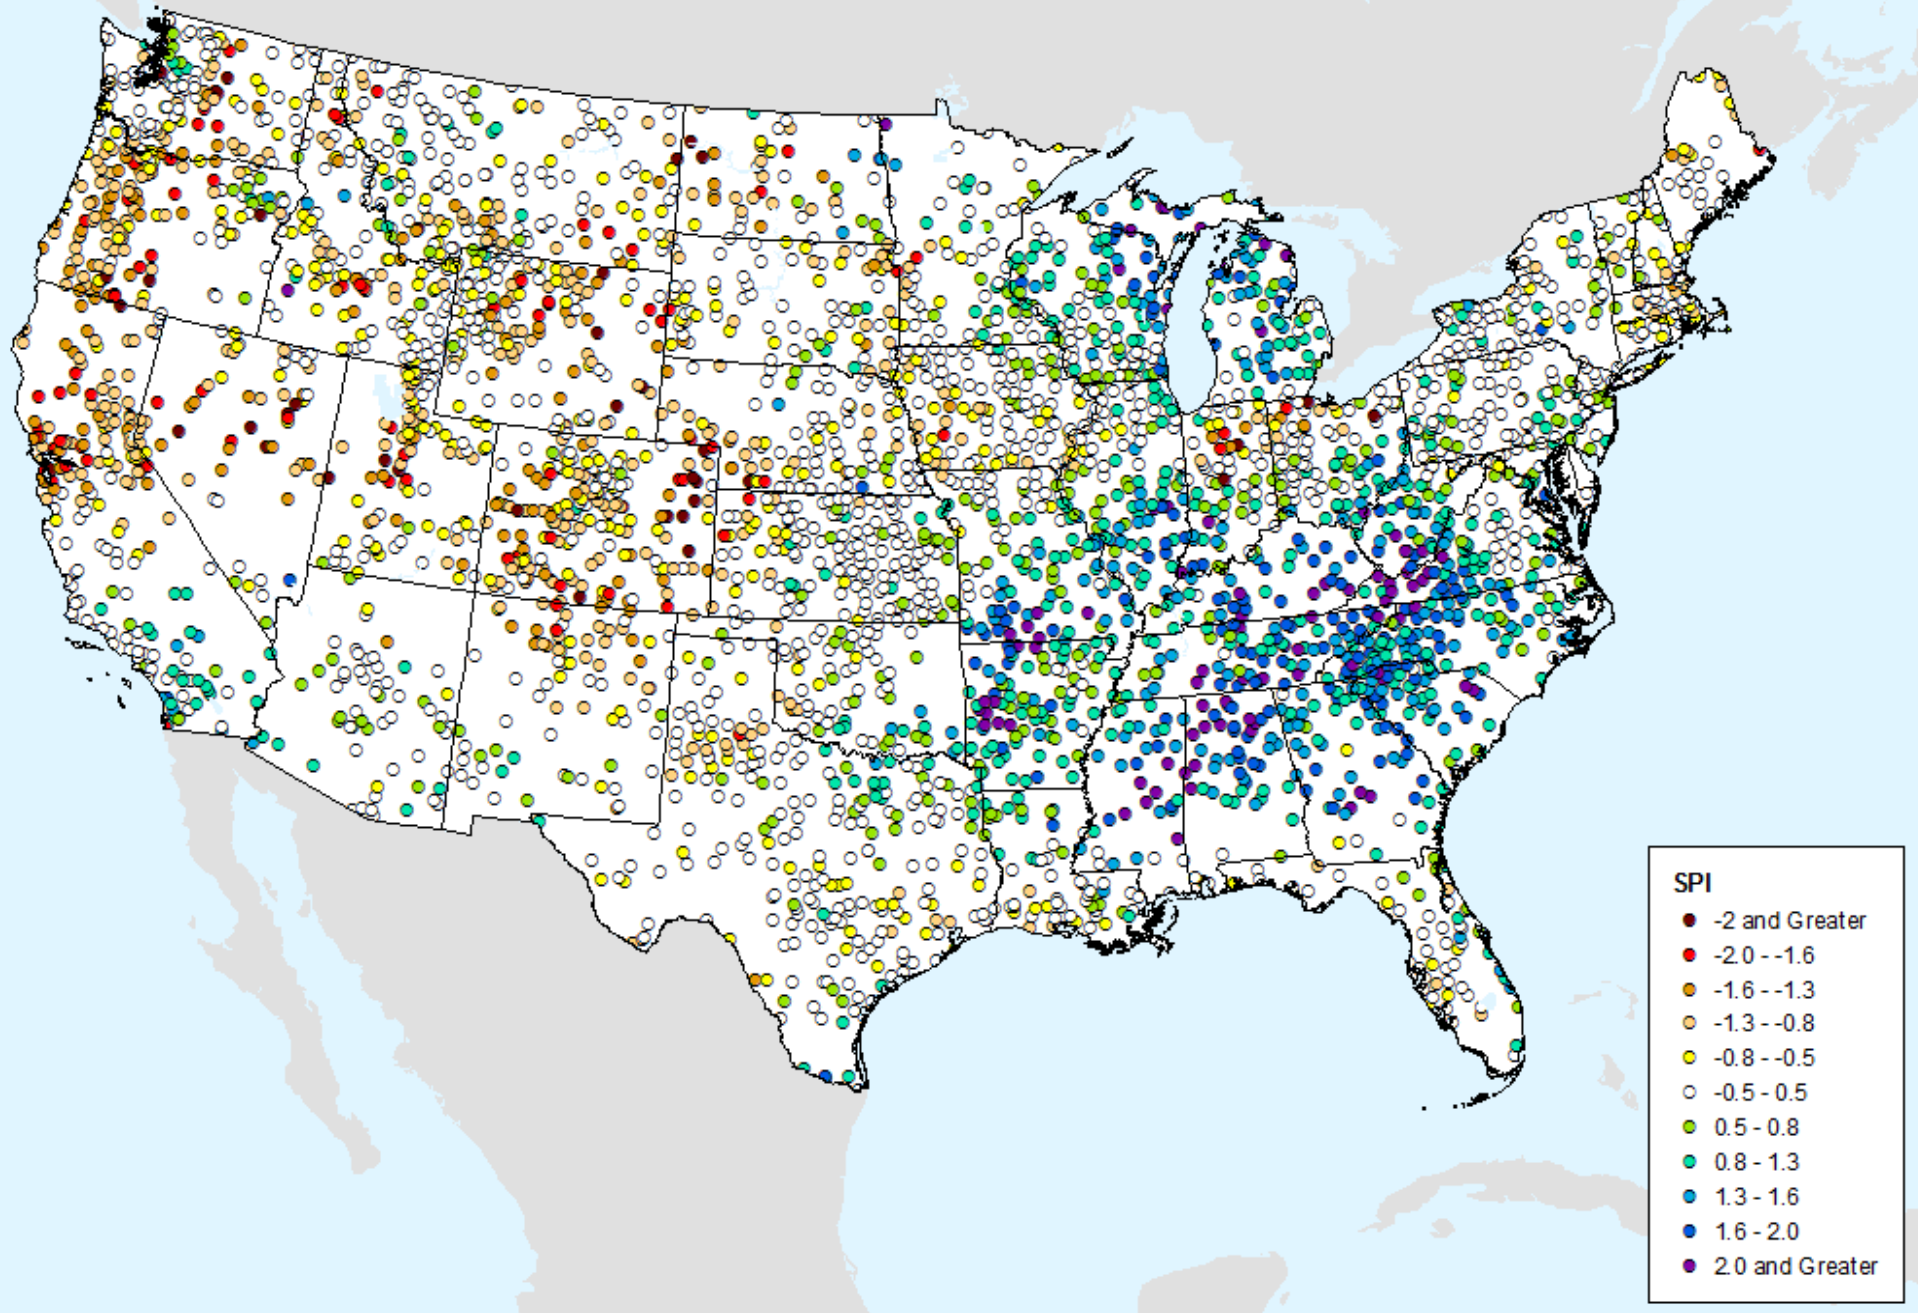

HPRCC Water Year-to-date SPI

As of: Tuesday, August 11, 2020

USDM for: Aug. 4, 2020

HPRCC Water Year-to-date SPI

As of: Tuesday, August 11, 2020

HPRCC Year-to-date SPI

As of: Tuesday, August 11, 2020

USDM for: Aug. 4, 2020