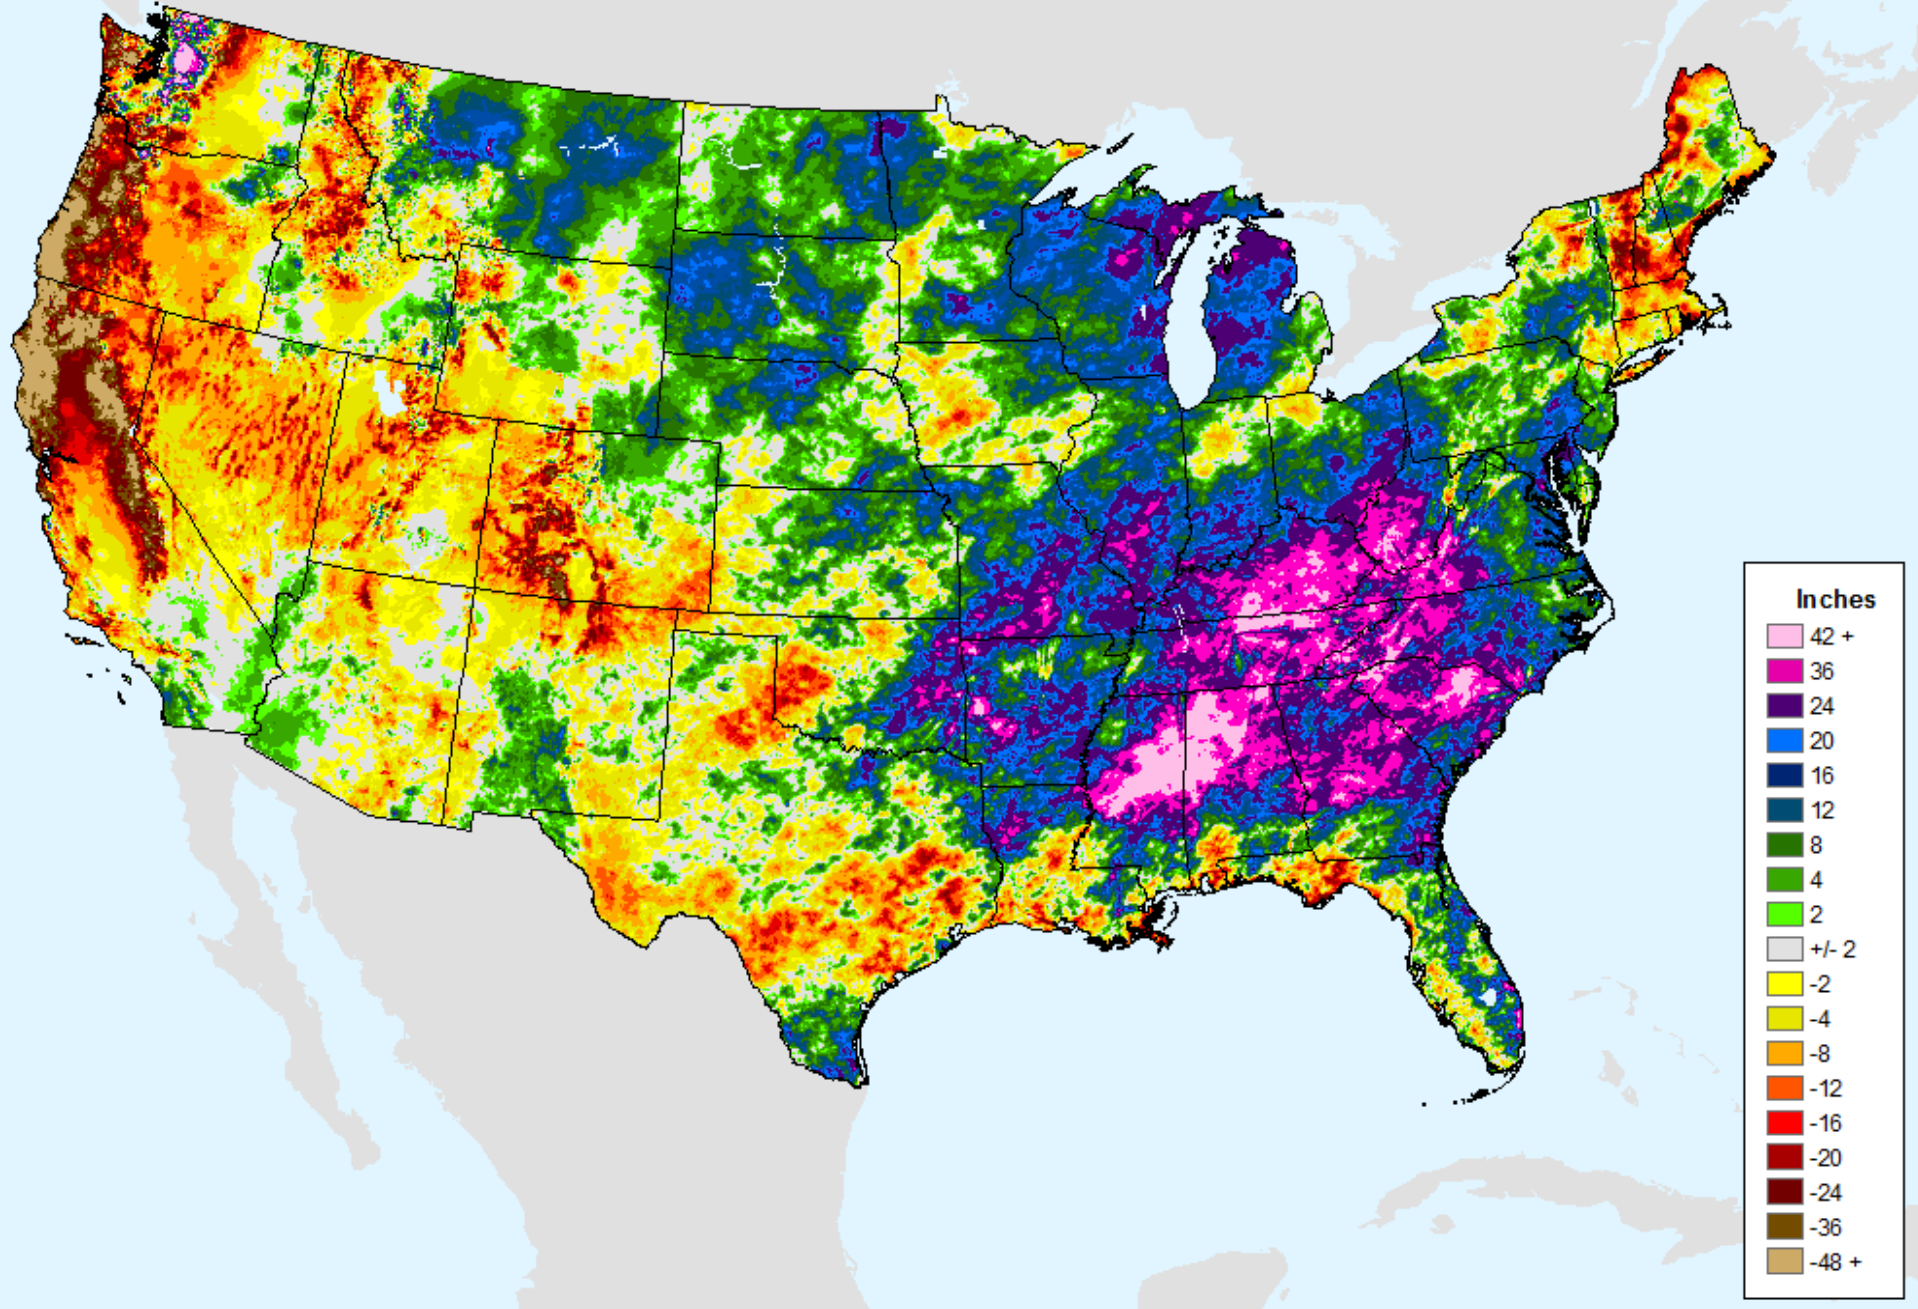

AHPS Water-Year Precip Departure

As of: Tuesday, August 11, 2020