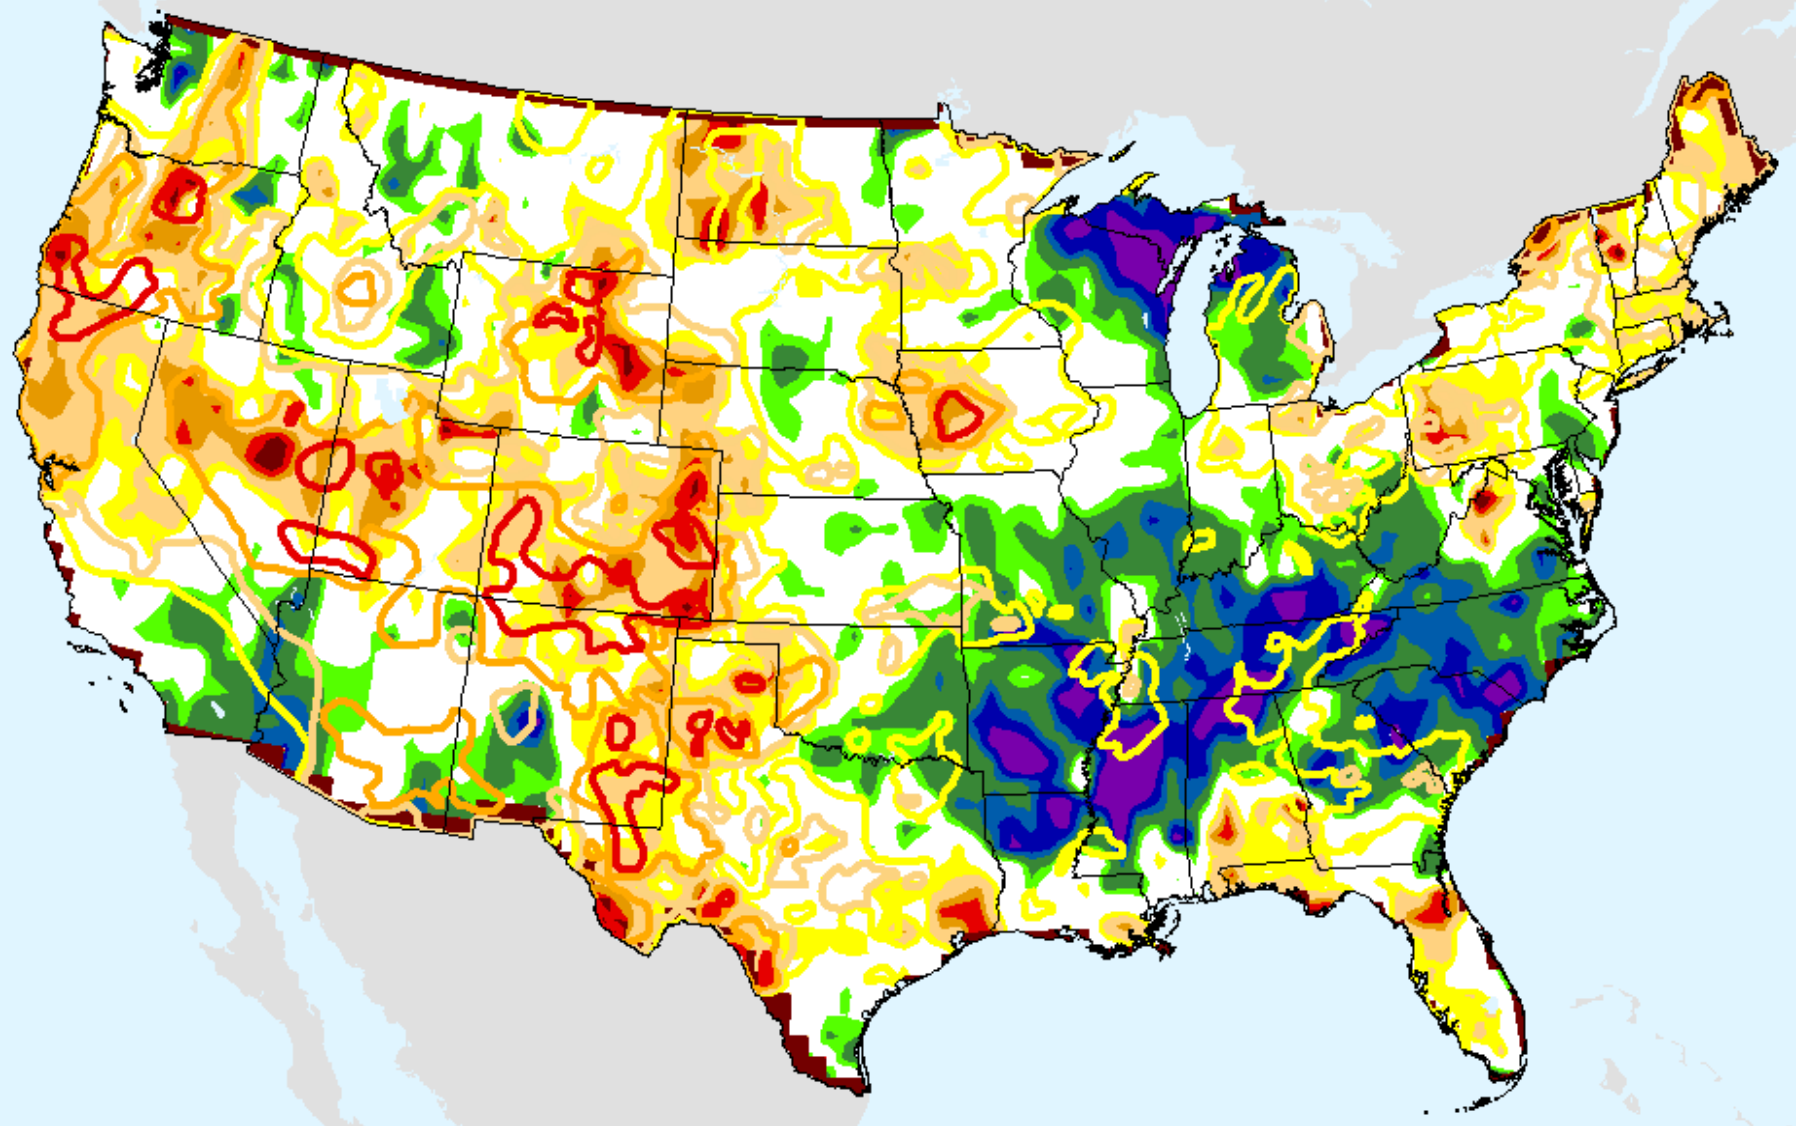

CPC 6-month SPI

As of: Tuesday, August 11, 2020

USDM for: Aug. 4, 2020

SPI (USDM)

CPC 6-month SPI

As of: Tuesday, August 11, 2020

CPC 9-month SPI

As of: Tuesday, August 11, 2020