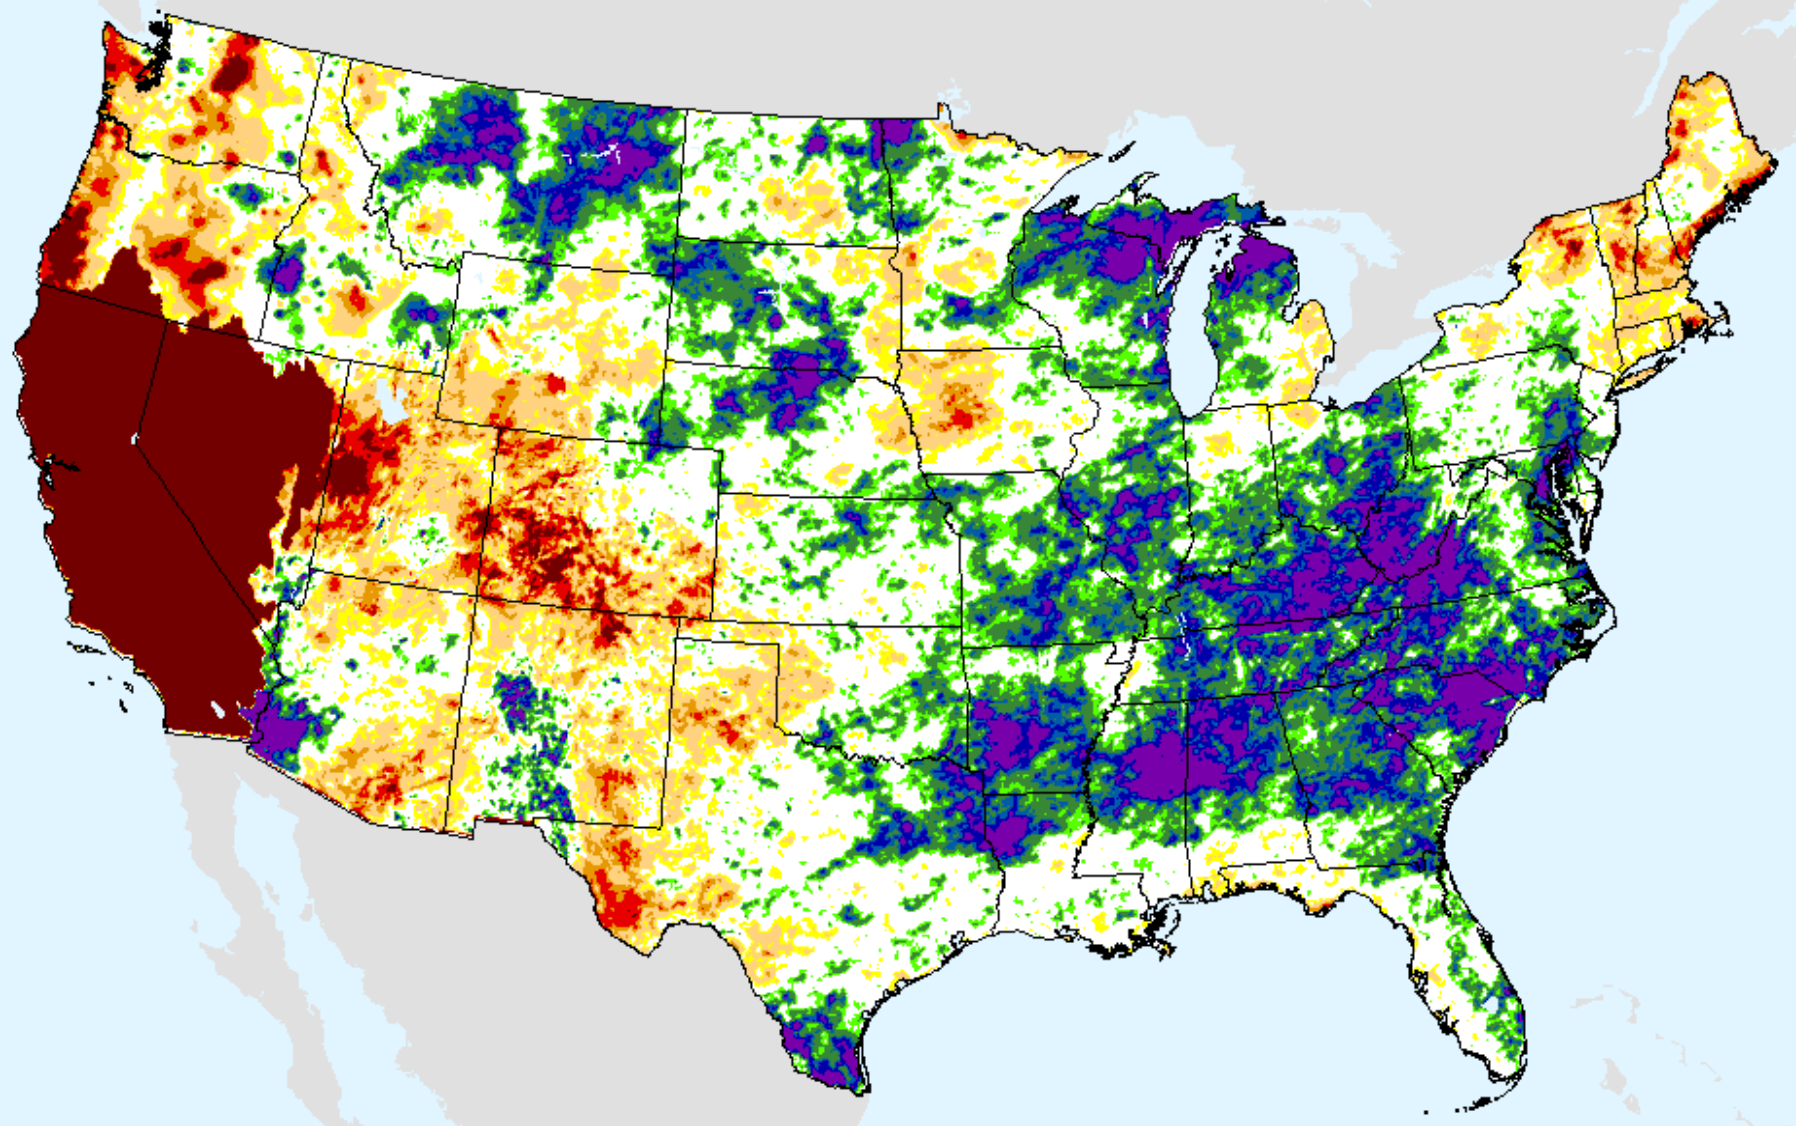

AHPS 6-month SPI

As of: Tuesday, August 11, 2020