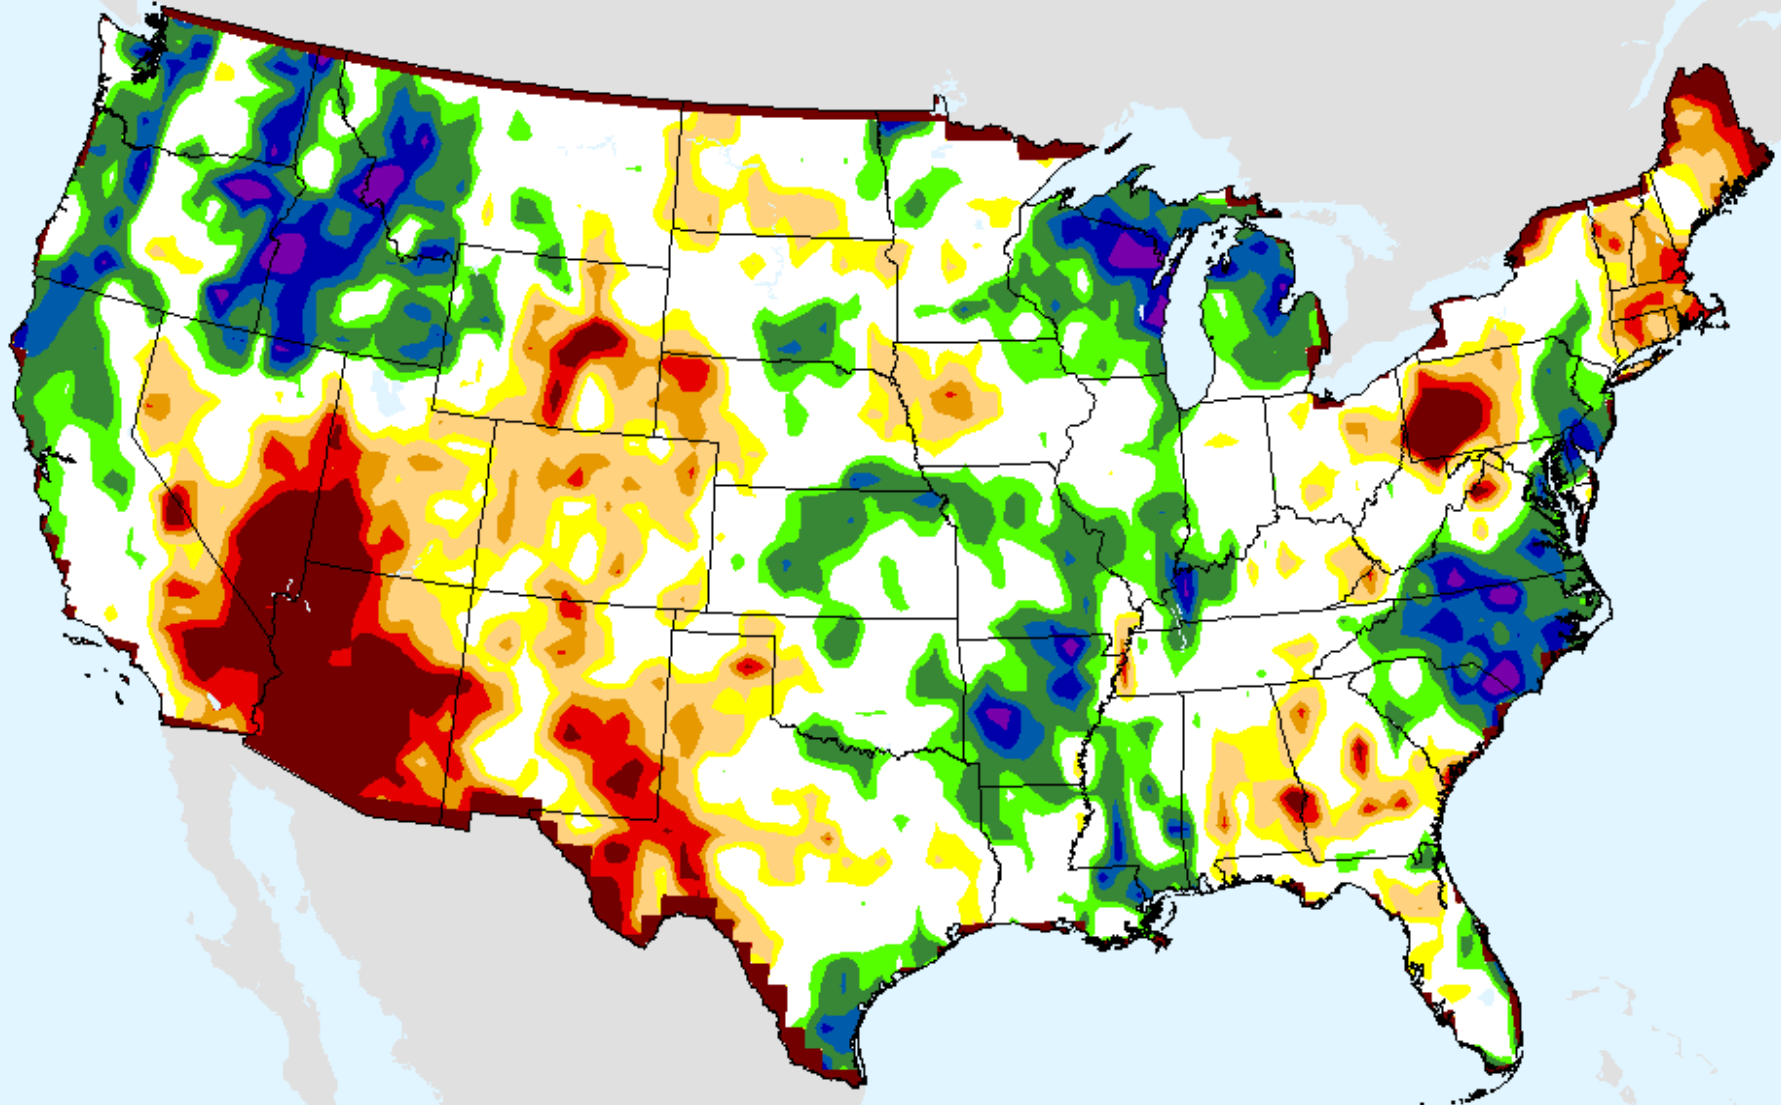

AHPS 36-month SPI

As of: Tuesday, August 11, 2020

CPC 3-month SPI

As of: Tuesday, August 11, 2020

USDM for: Aug. 4, 2020

SPI (USDM)

CPC 3-month SPI

As of: Tuesday, August 11, 2020