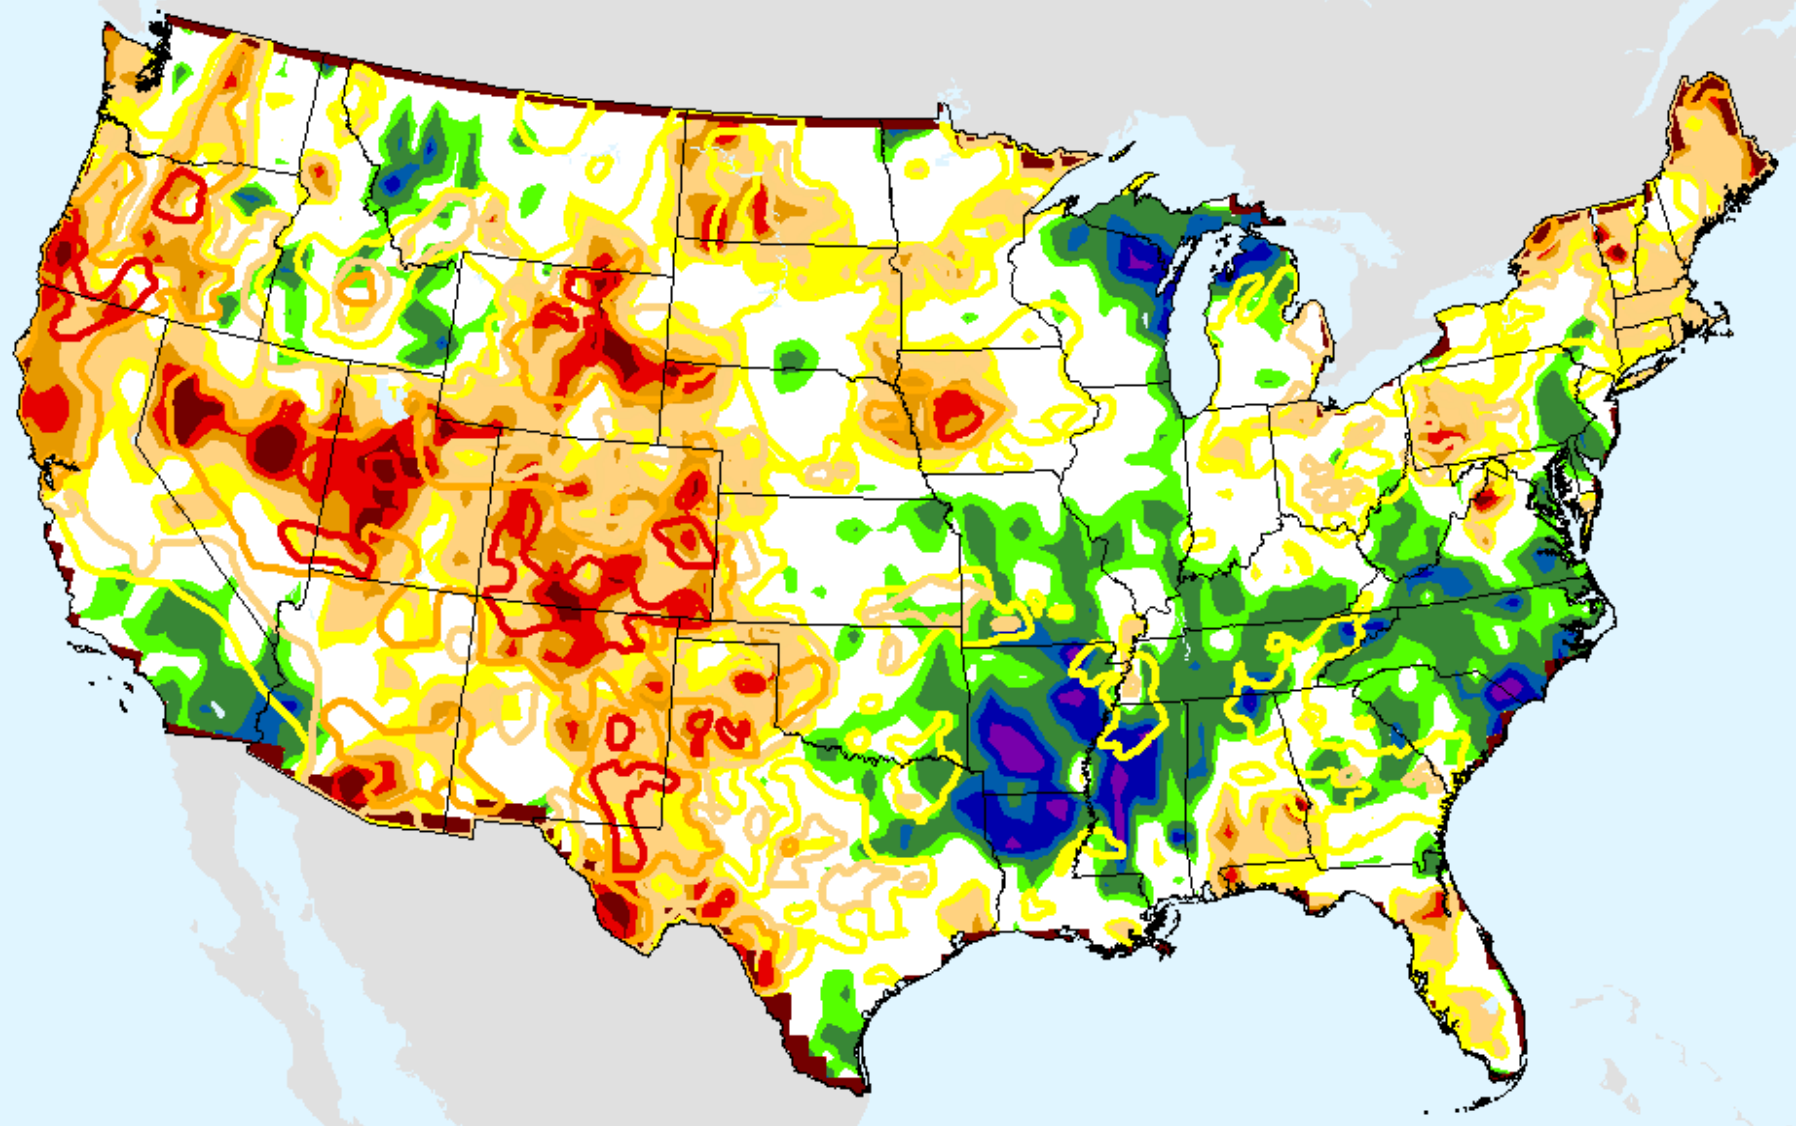

CPC 6-month SPI

As of: Tuesday, August 11, 2020

USDM for: Aug. 4, 2020

SPI (USDM)