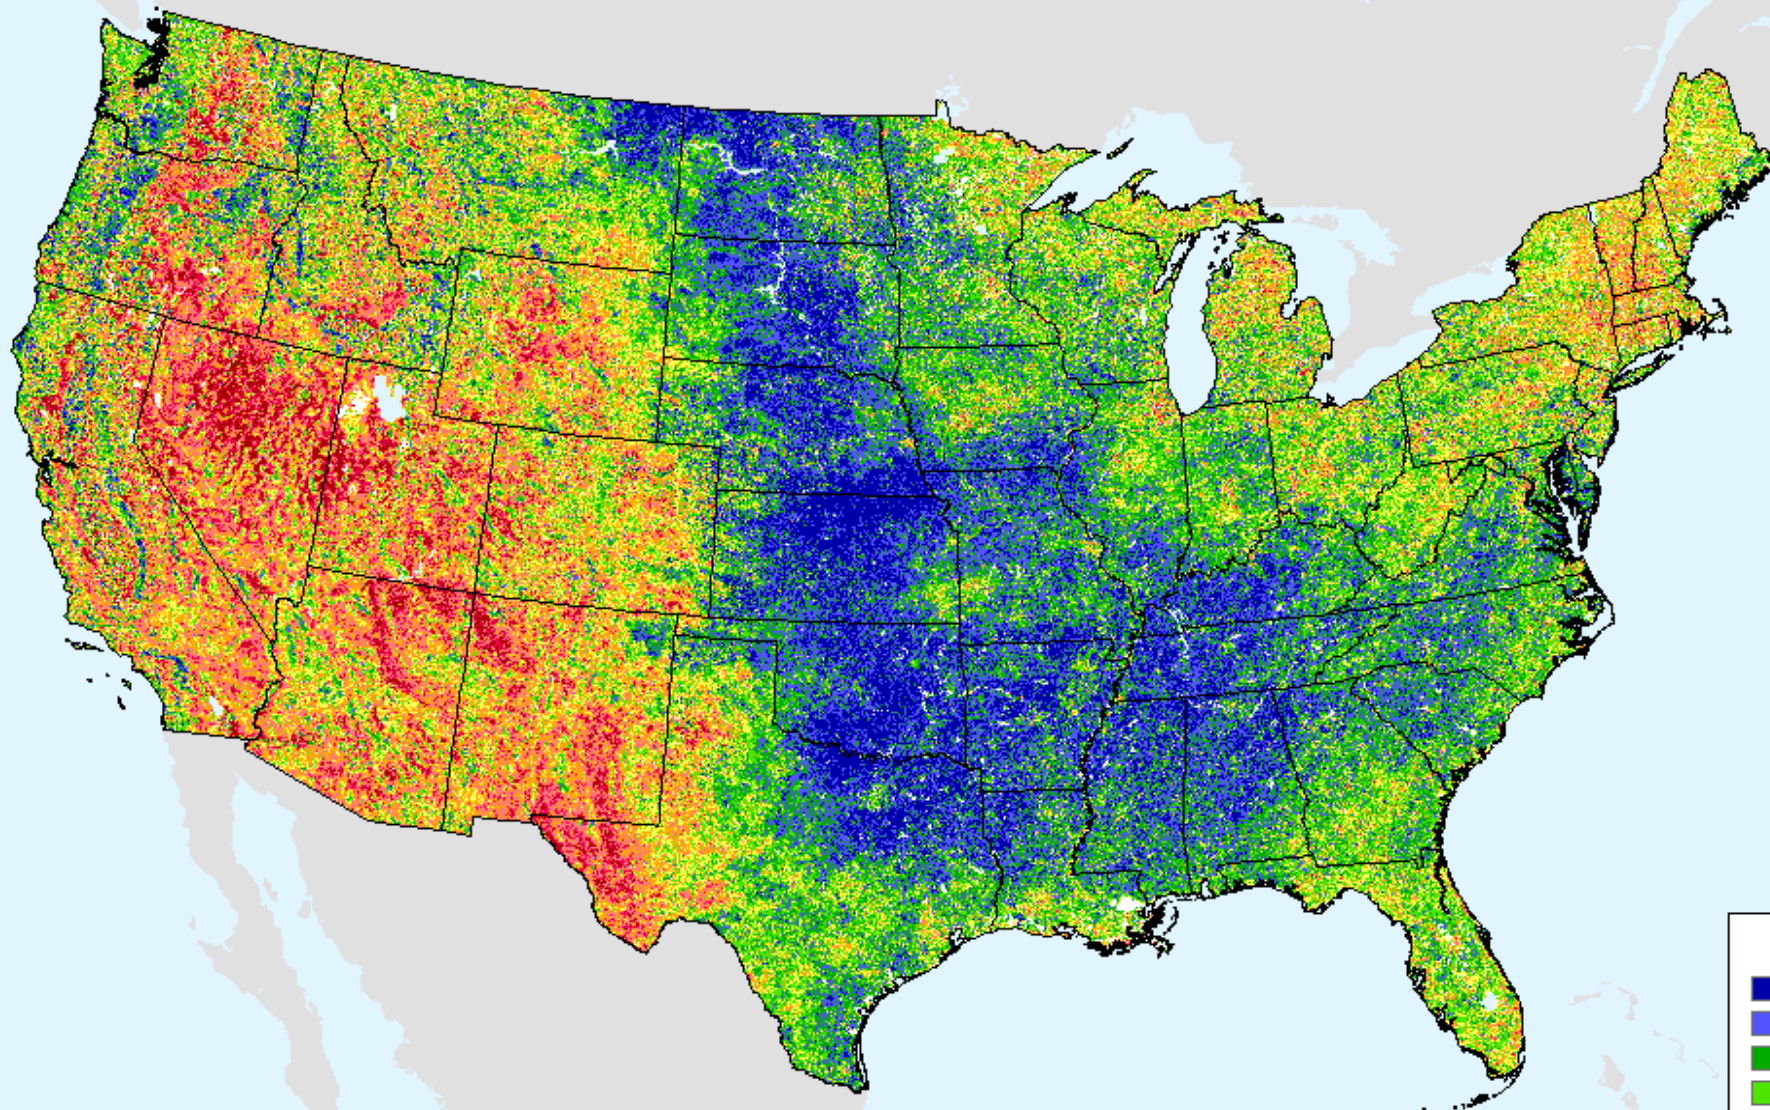

Vegetation Health Index

As of: Tuesday, August 11, 2020

USDM for: Aug. 4, 2020

Vegetation Health Index

As of: Tuesday, August 11, 2020

VHI	
85 - 100	Dark Blue
73 - 84	Medium Blue
61 - 72	Green
49 - 60	Light Green
37 - 48	Yellow
25 - 36	Orange
13 - 24	Red
7 - 12	Magenta
1 - 6	Dark Red