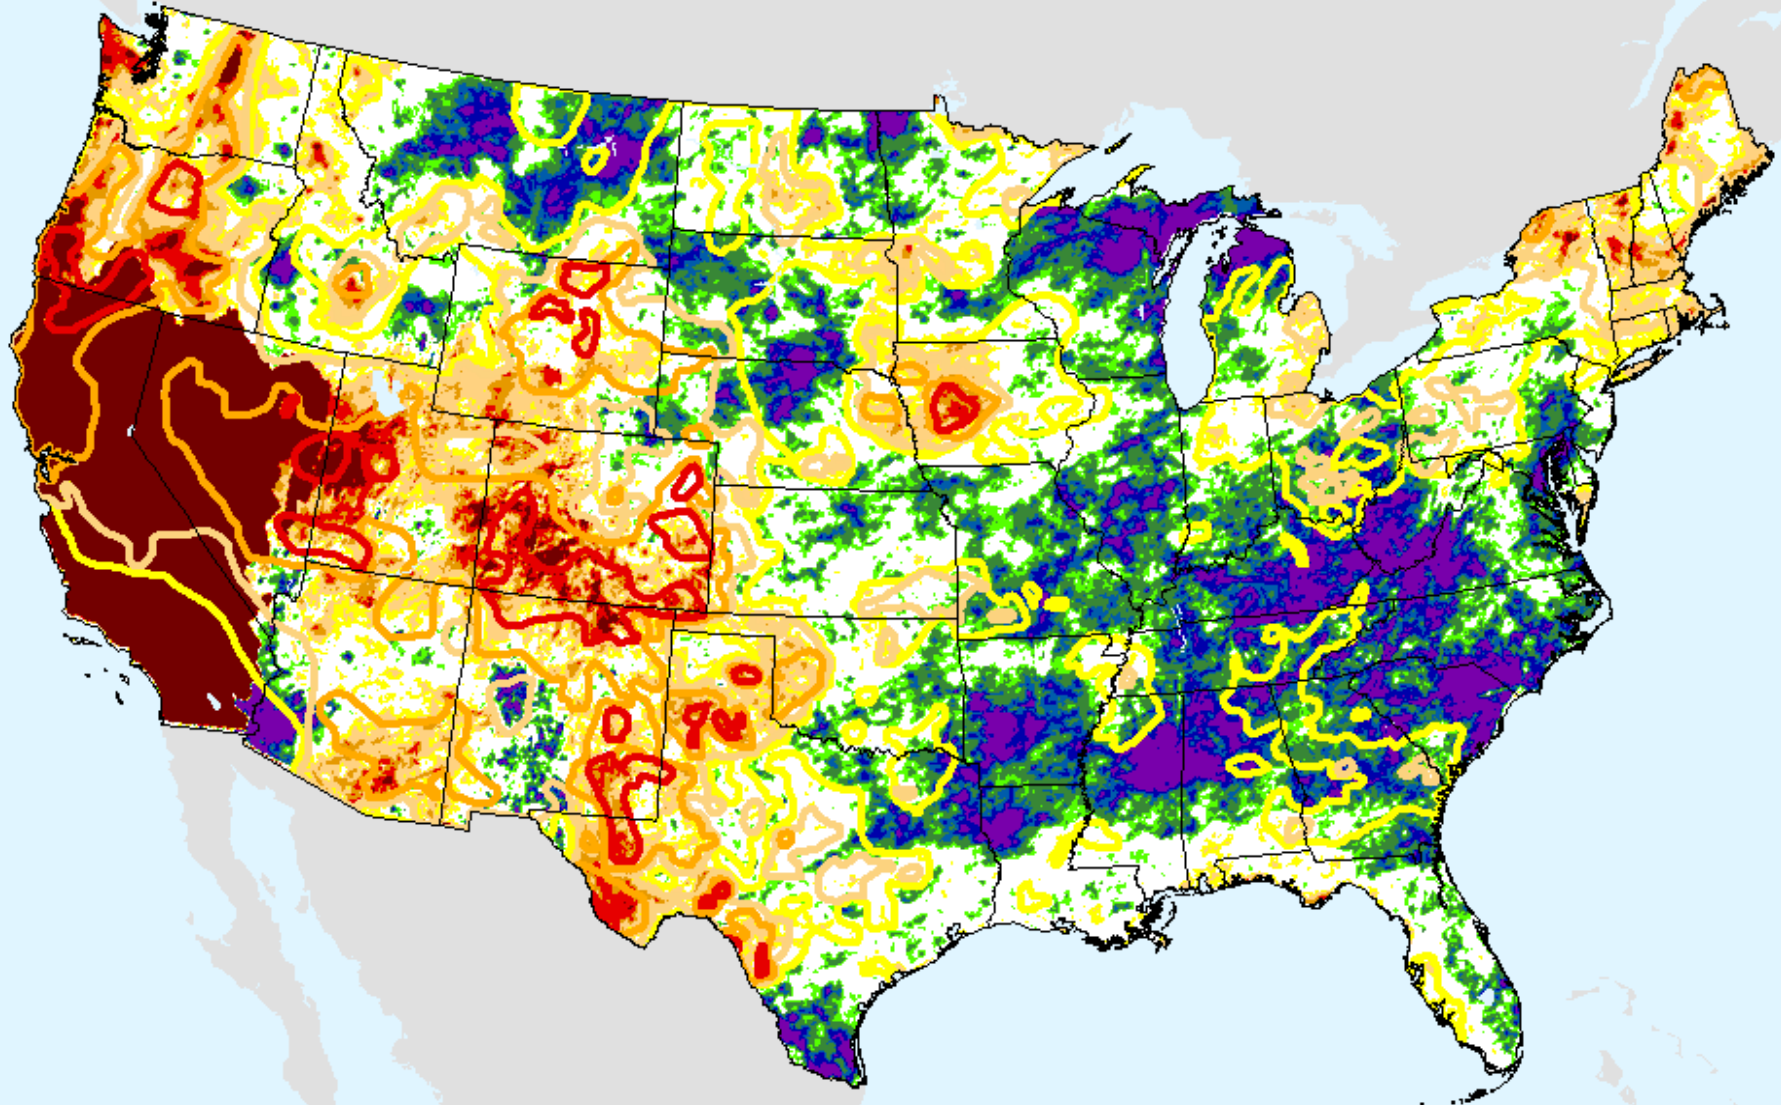

USDM for: Aug. 4, 2020

SPI (USDM)

AHPS 3-month SPI

As of: Tuesday, August 11, 2020

AHPS 6-month SPI

As of: Tuesday, August 11, 2020

USDM for: Aug. 4, 2020

SPI (USDM)