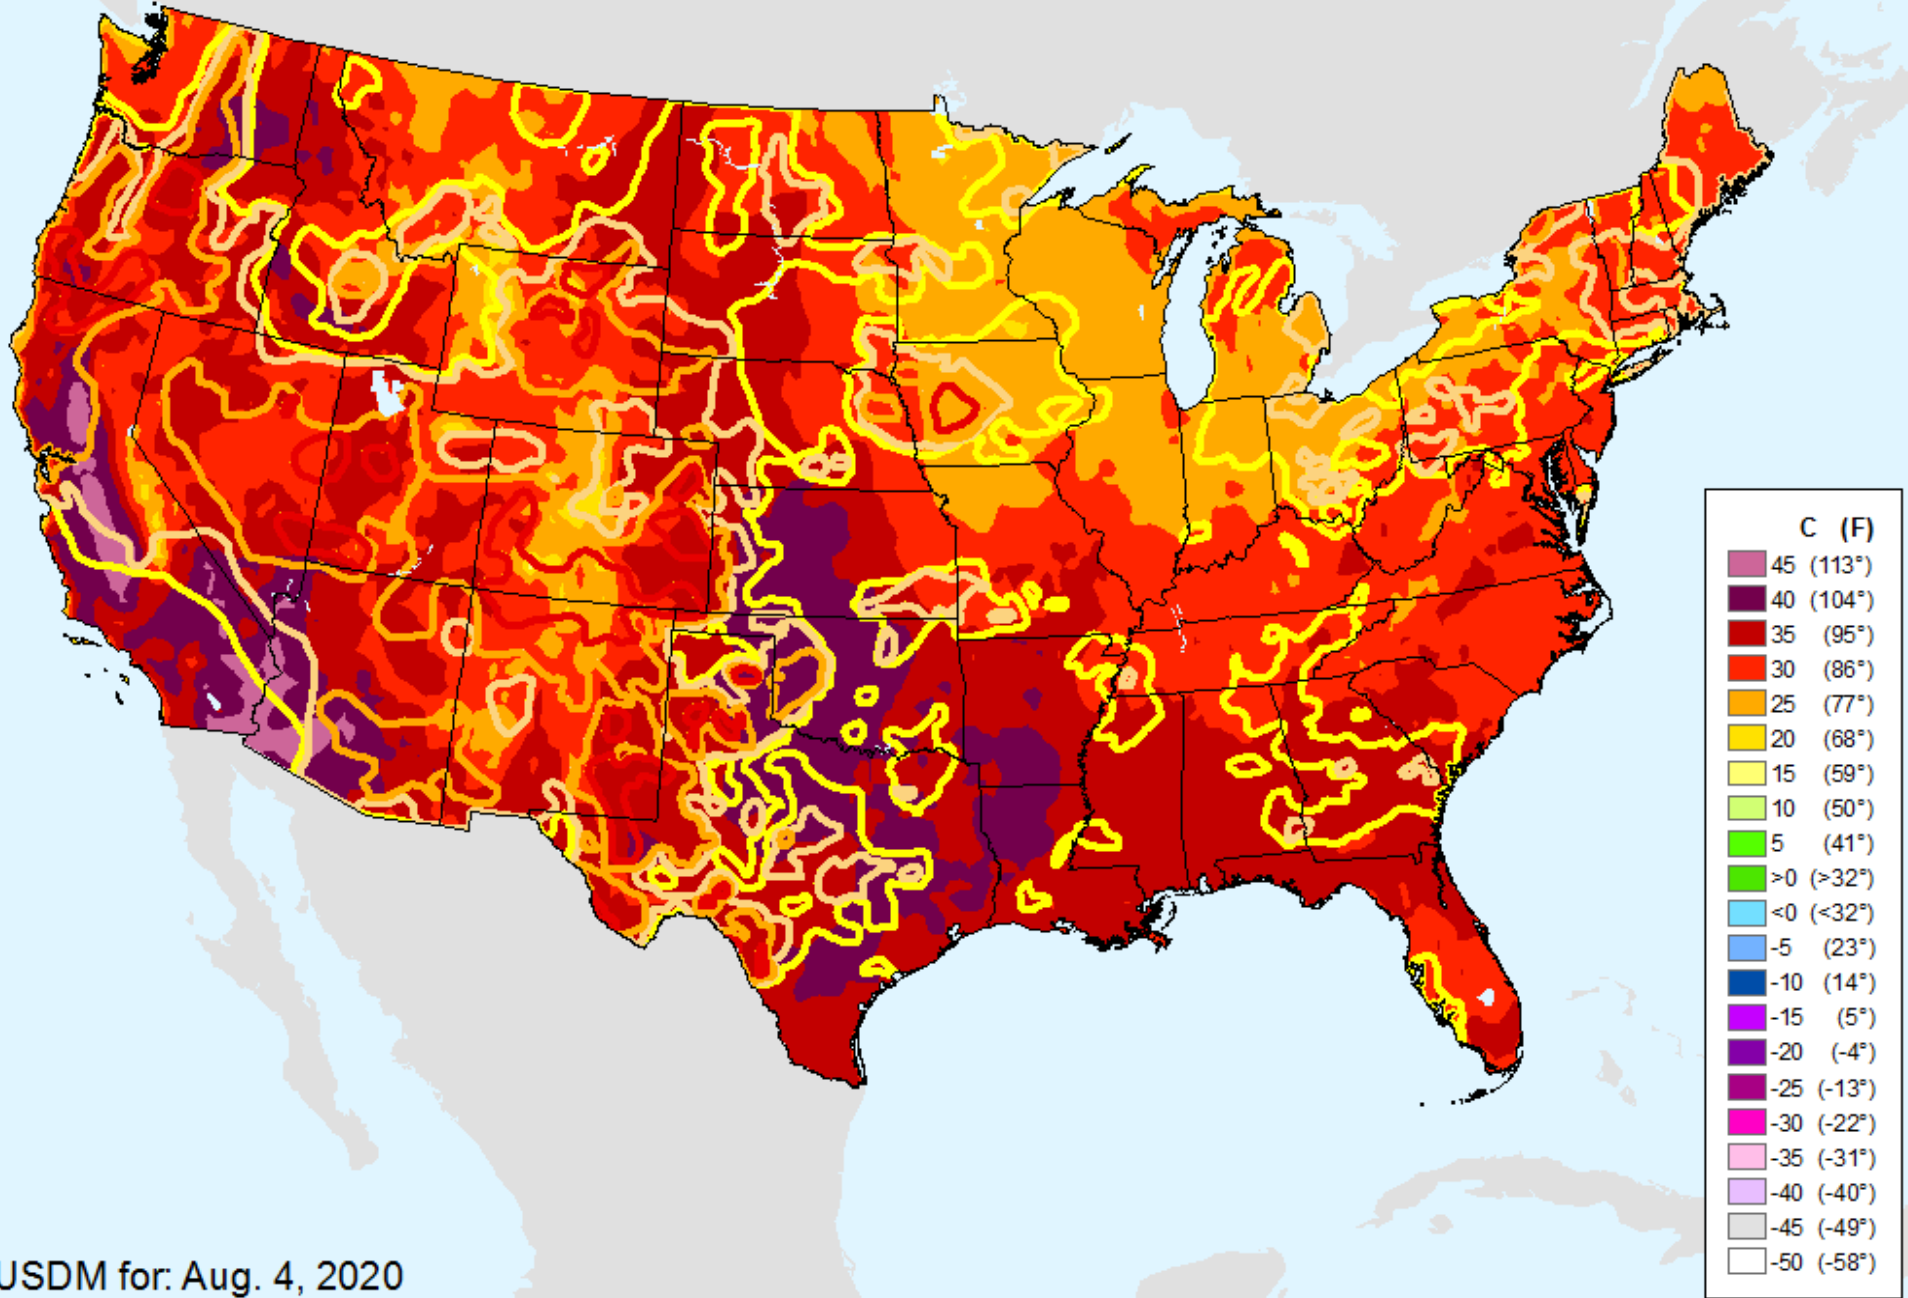

GFS (00z) 7-Day Max Temp Forecast

As of: Tuesday, August 11, 2020

USDM for: Aug. 4, 2020