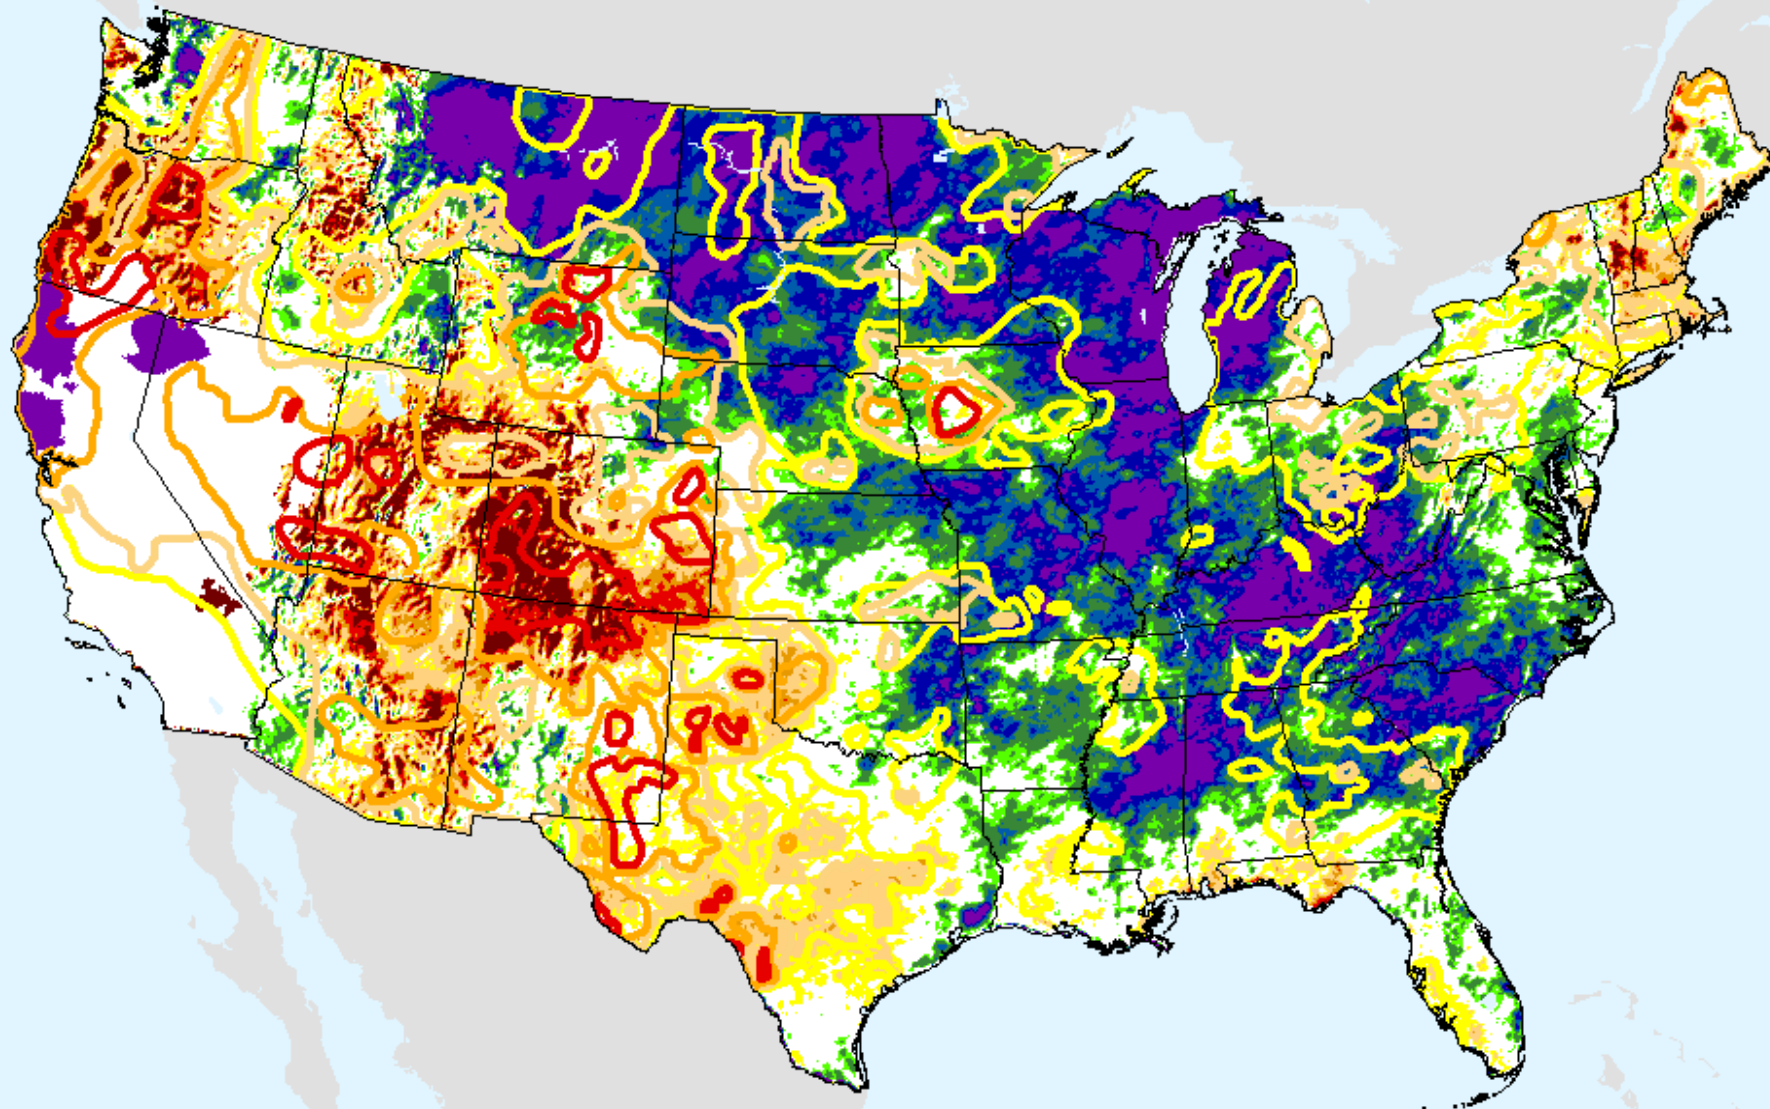

SPEI (USDM)

AHPS 9-month SPEI

As of: Tuesday, August 11, 2020

SPEI (USDM)

AHPS 12-month SPEI

As of: Tuesday, August 11, 2020

USDM for: Aug. 4, 2020

SPEI (USDM)