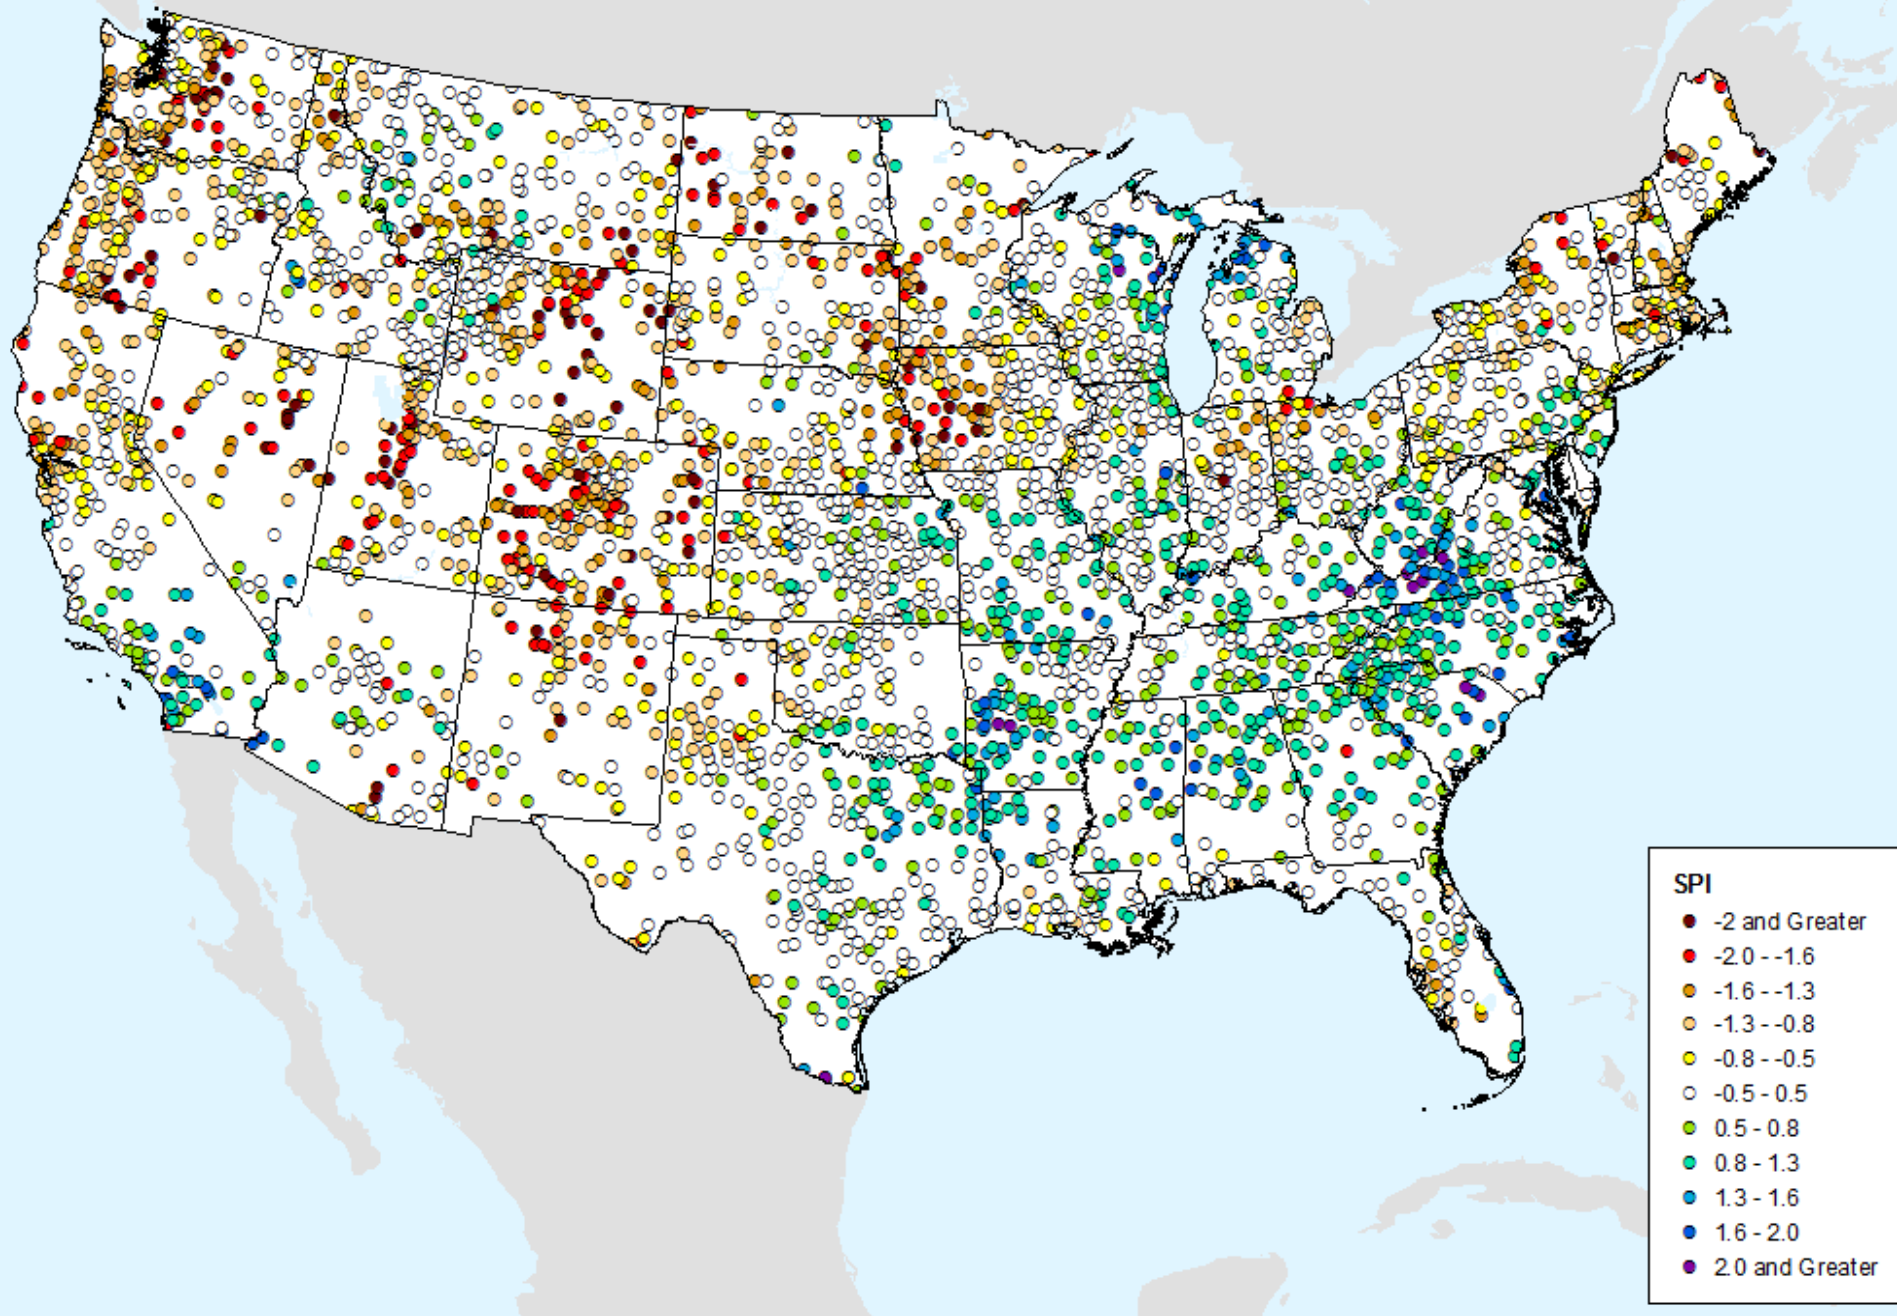

HPRCC 4-month SPI

As of: Tuesday, August 11, 2020

HPRCC 6-month SPI

As of: Tuesday, August 11, 2020

USDM for: Aug. 4, 2020

HPRCC 6-month SPI

As of: Tuesday, August 11, 2020

HPRCC 9-month SPI