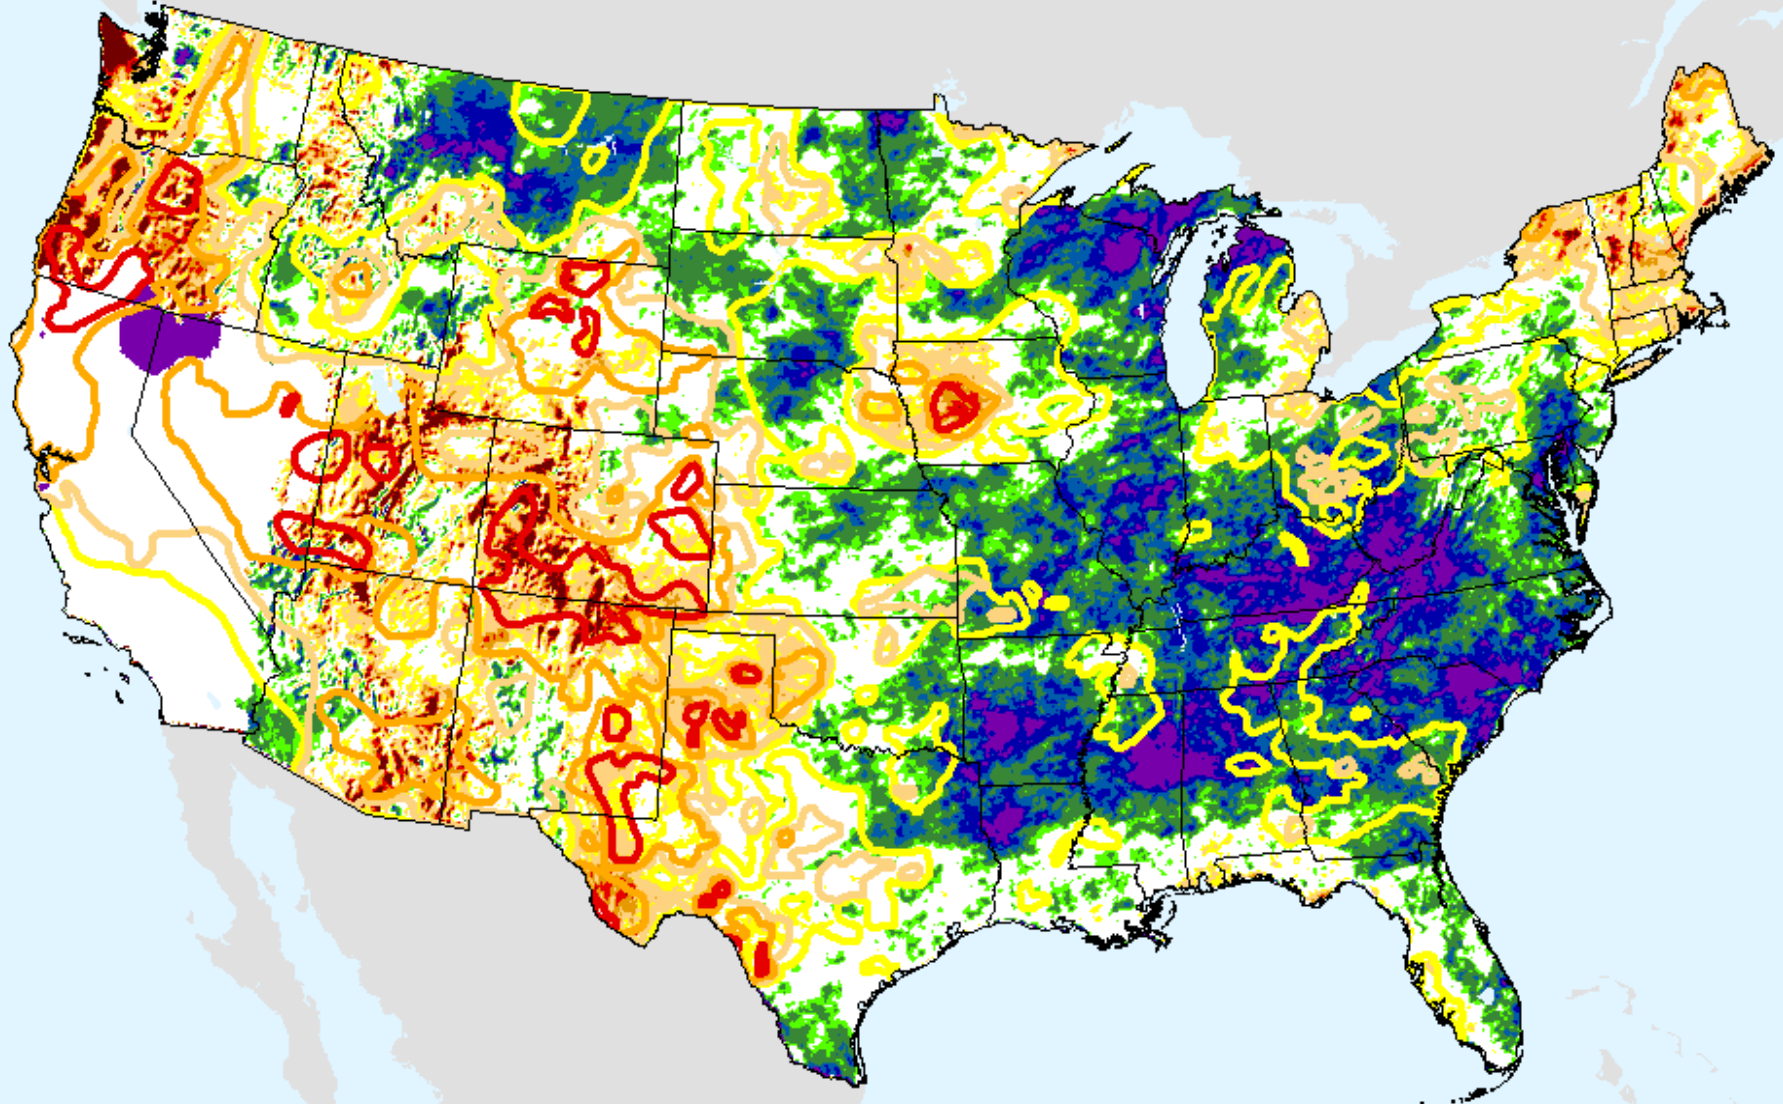

As of: Tuesday, August 11, 2020

USDM for: Aug. 4, 2020

SPEI (USDM)

AHPS 3-month SPEI

As of: Tuesday, August 11, 2020

SPEI (USDM)

AHPS 6-month SPEI

As of: Tuesday, August 11, 2020