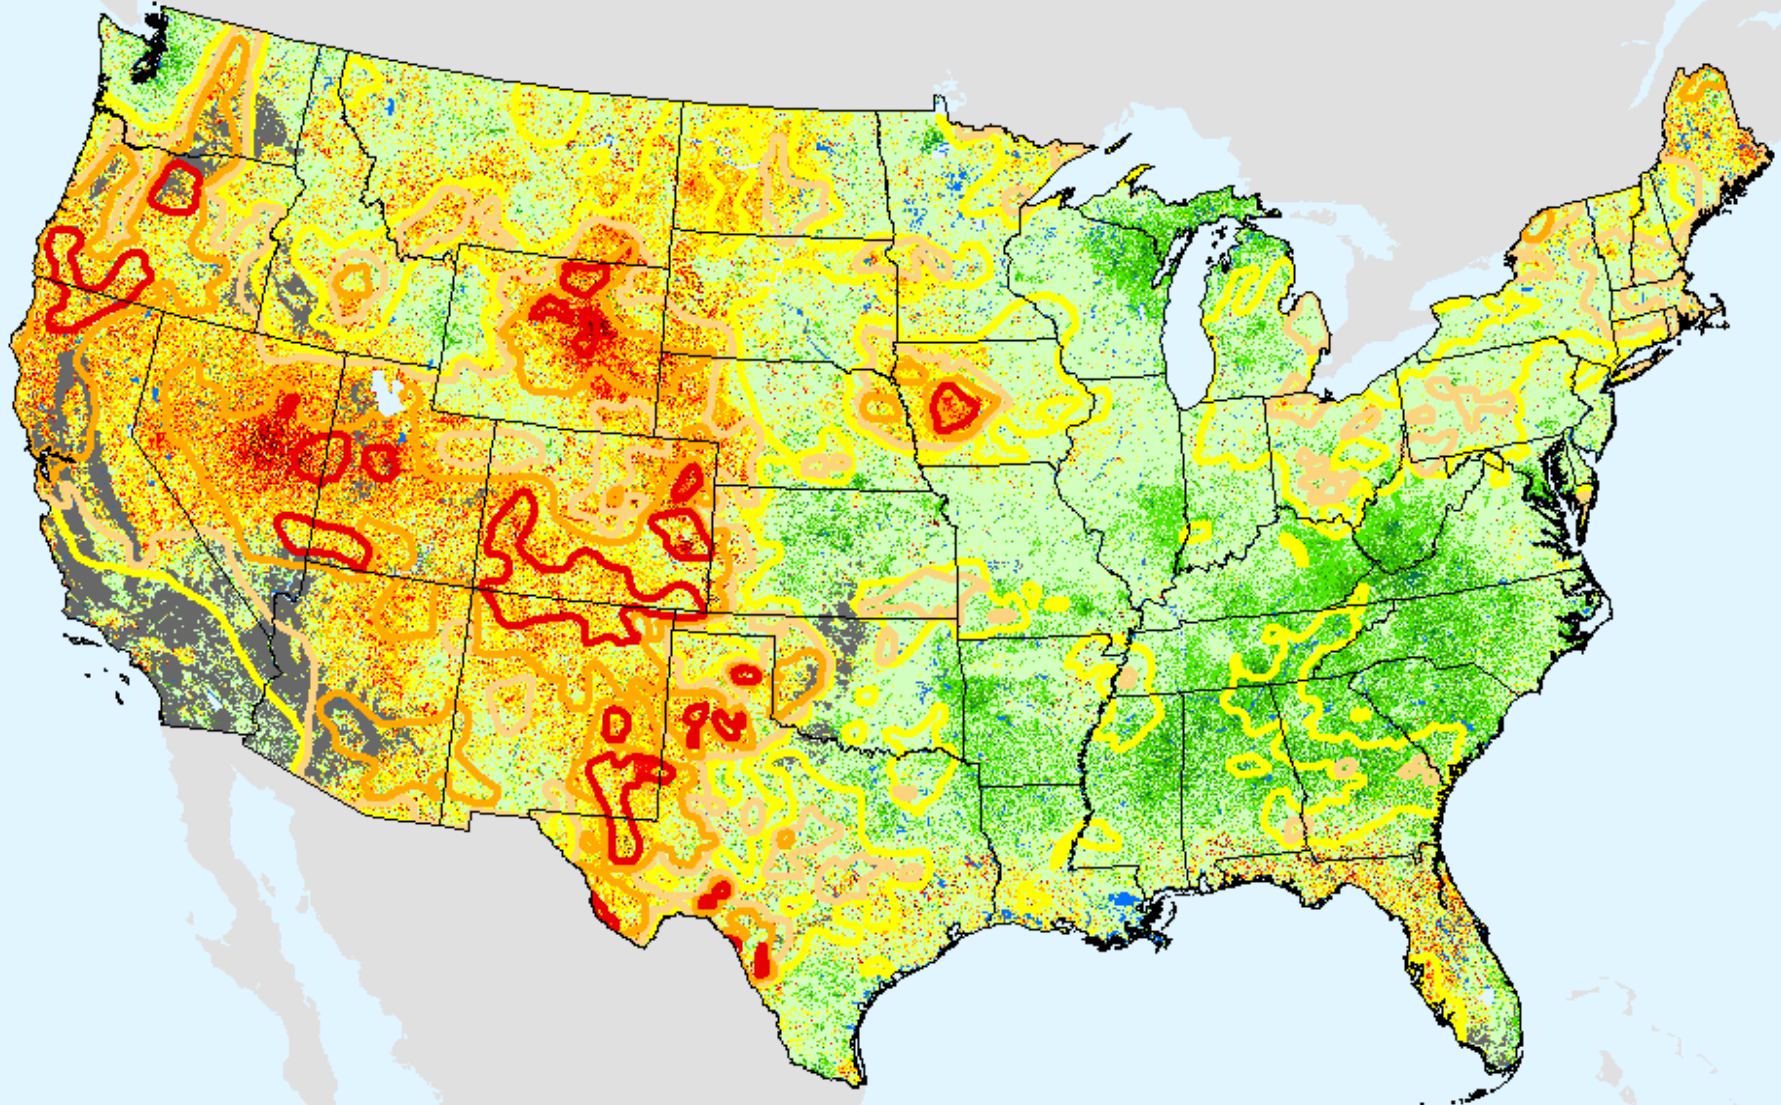

EDDI 12-week

As of: Tuesday, August 11, 2020

USDM for: Aug. 4, 2020

EDDI 12-week

As of: Tuesday, August 11, 2020

Vegetation Drought Response Index (VegDRI)

As of: Tuesday, August 11, 2020

USDM for: Aug. 4, 2020