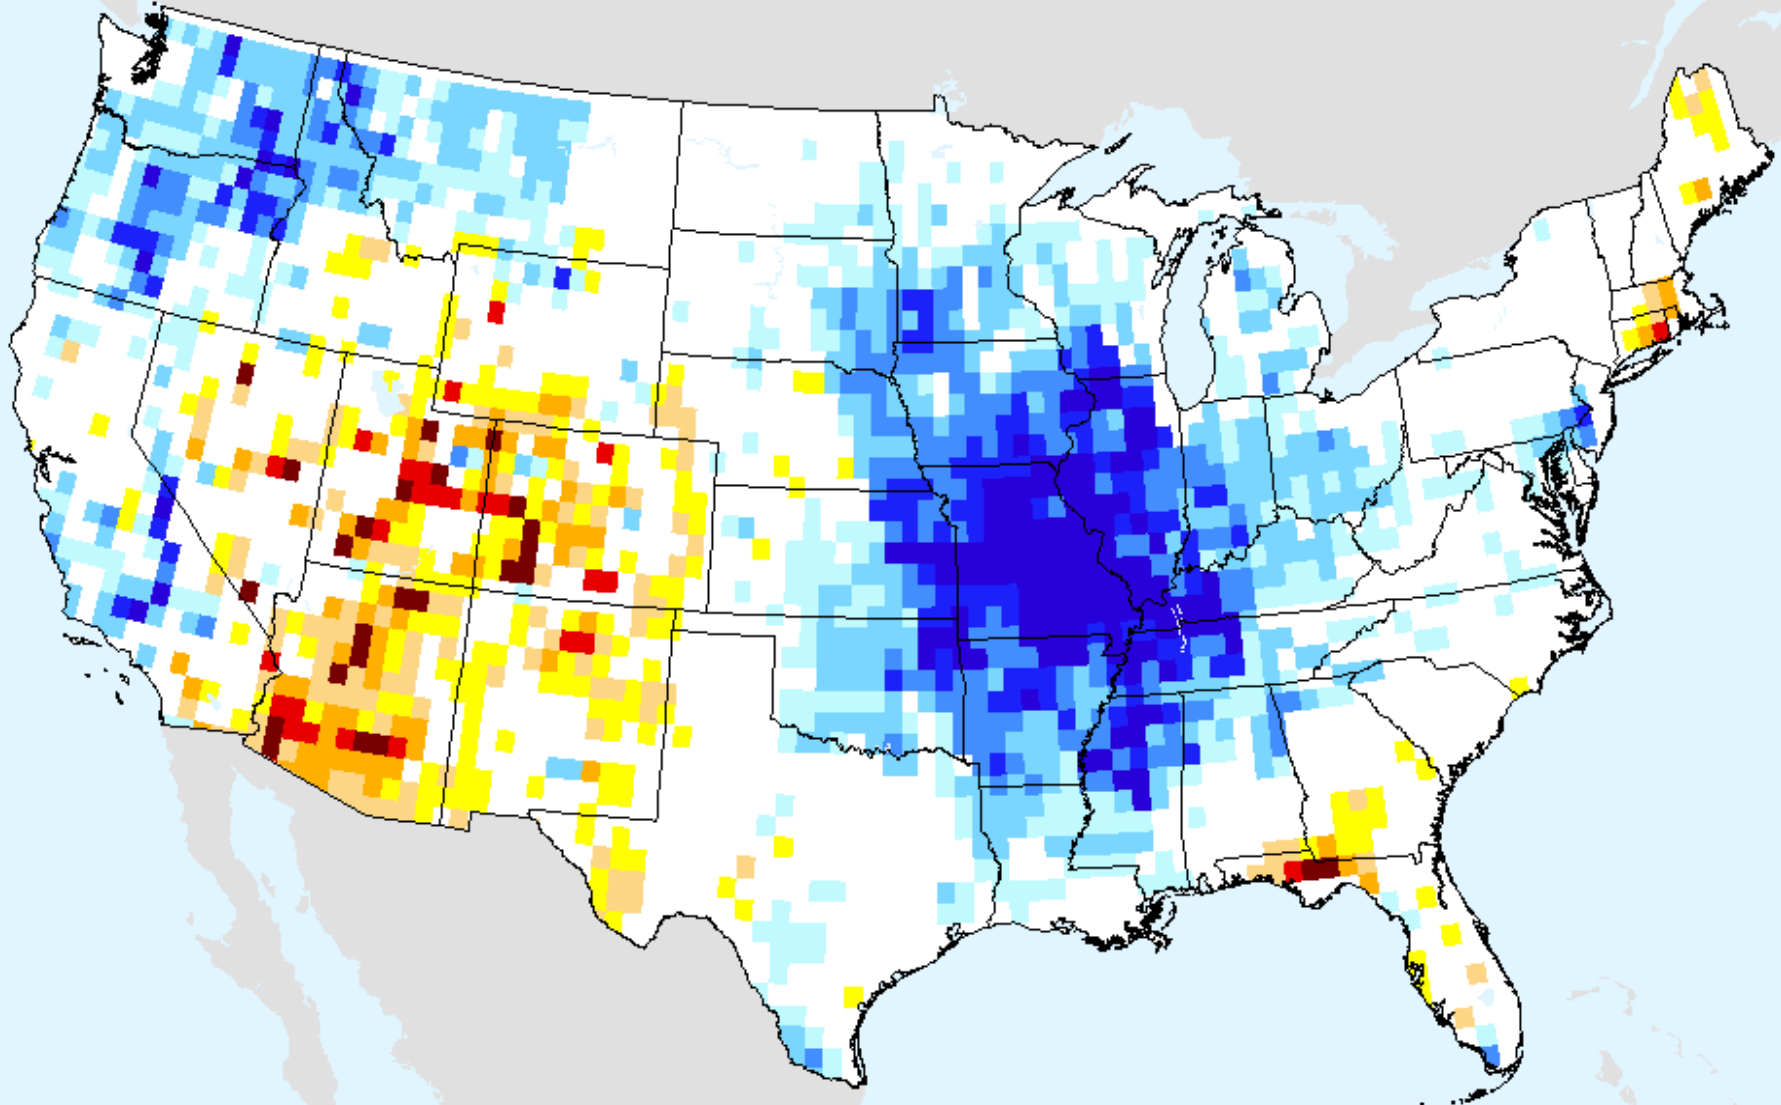

AIRS-Based Retrieved Surface Air Temperature 7 Day

As of: Tuesday, August 11, 2020