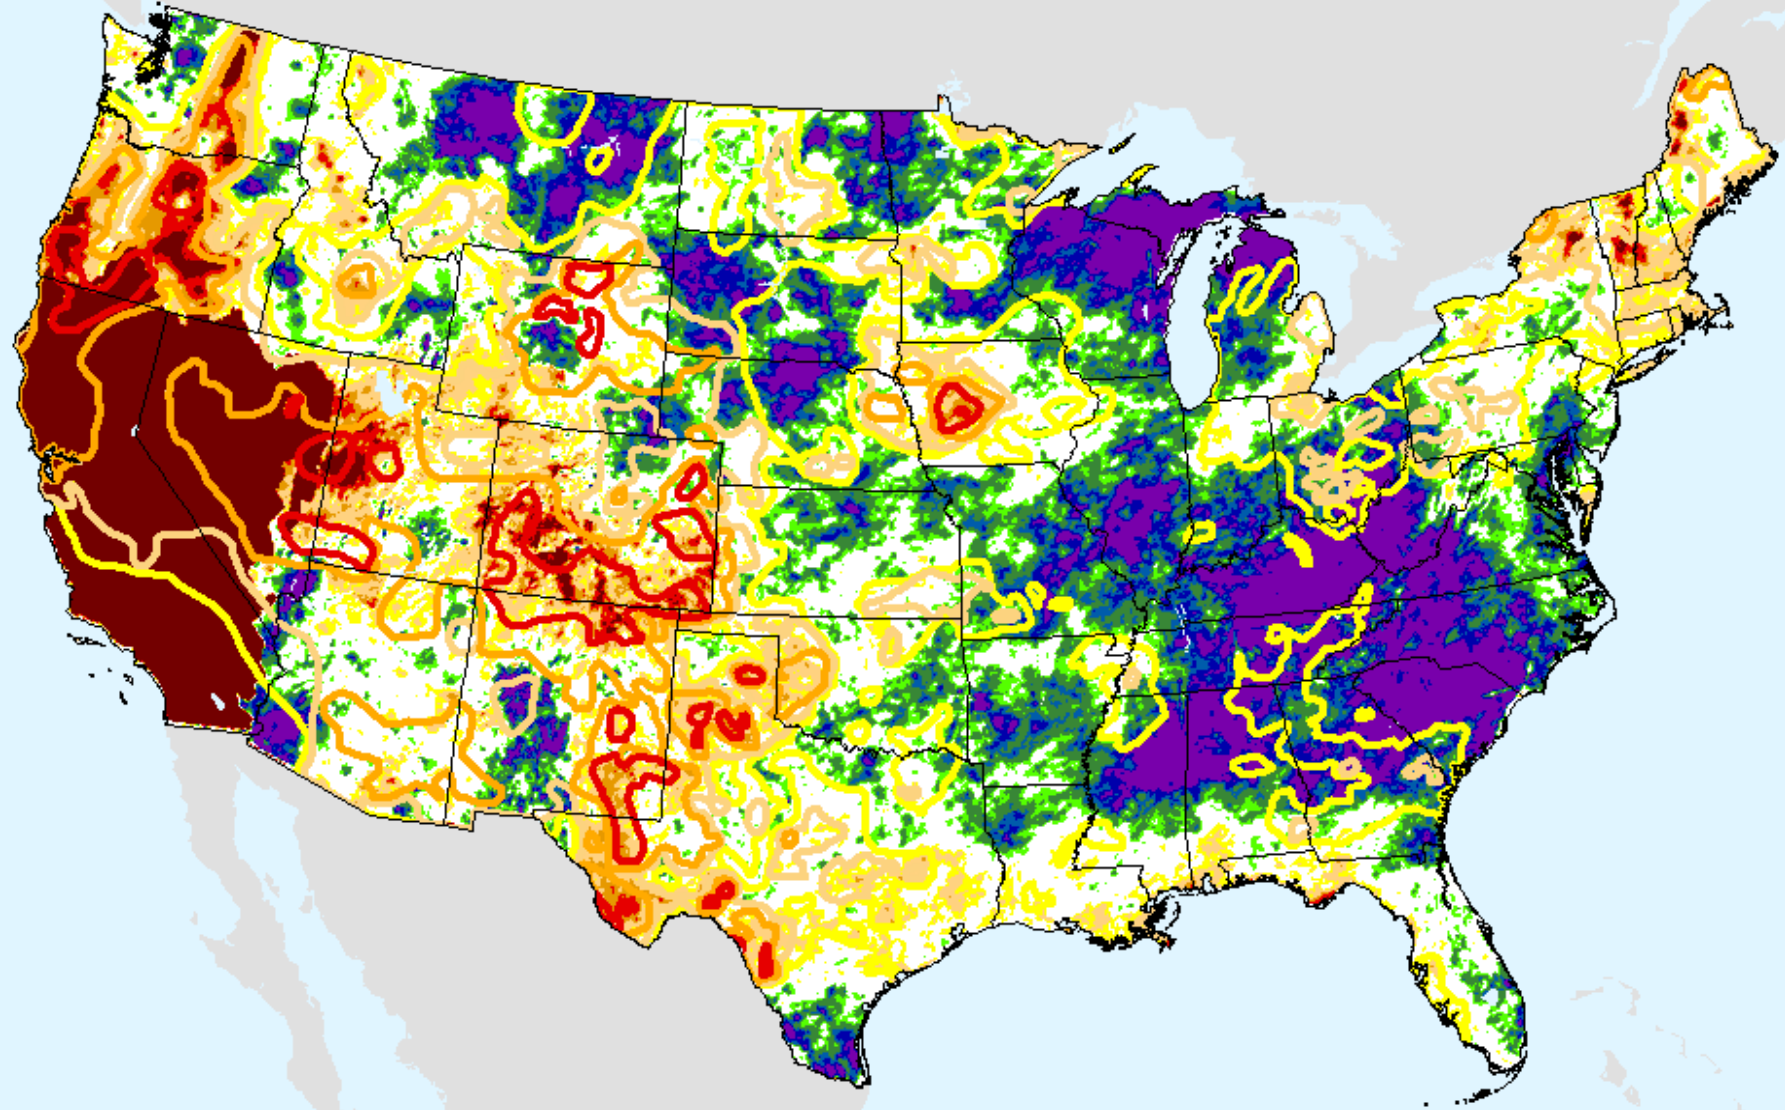

AHPS 9-month SPI

As of: Tuesday, August 11, 2020

USDM for: Aug. 4, 2020

SPI (USDM)