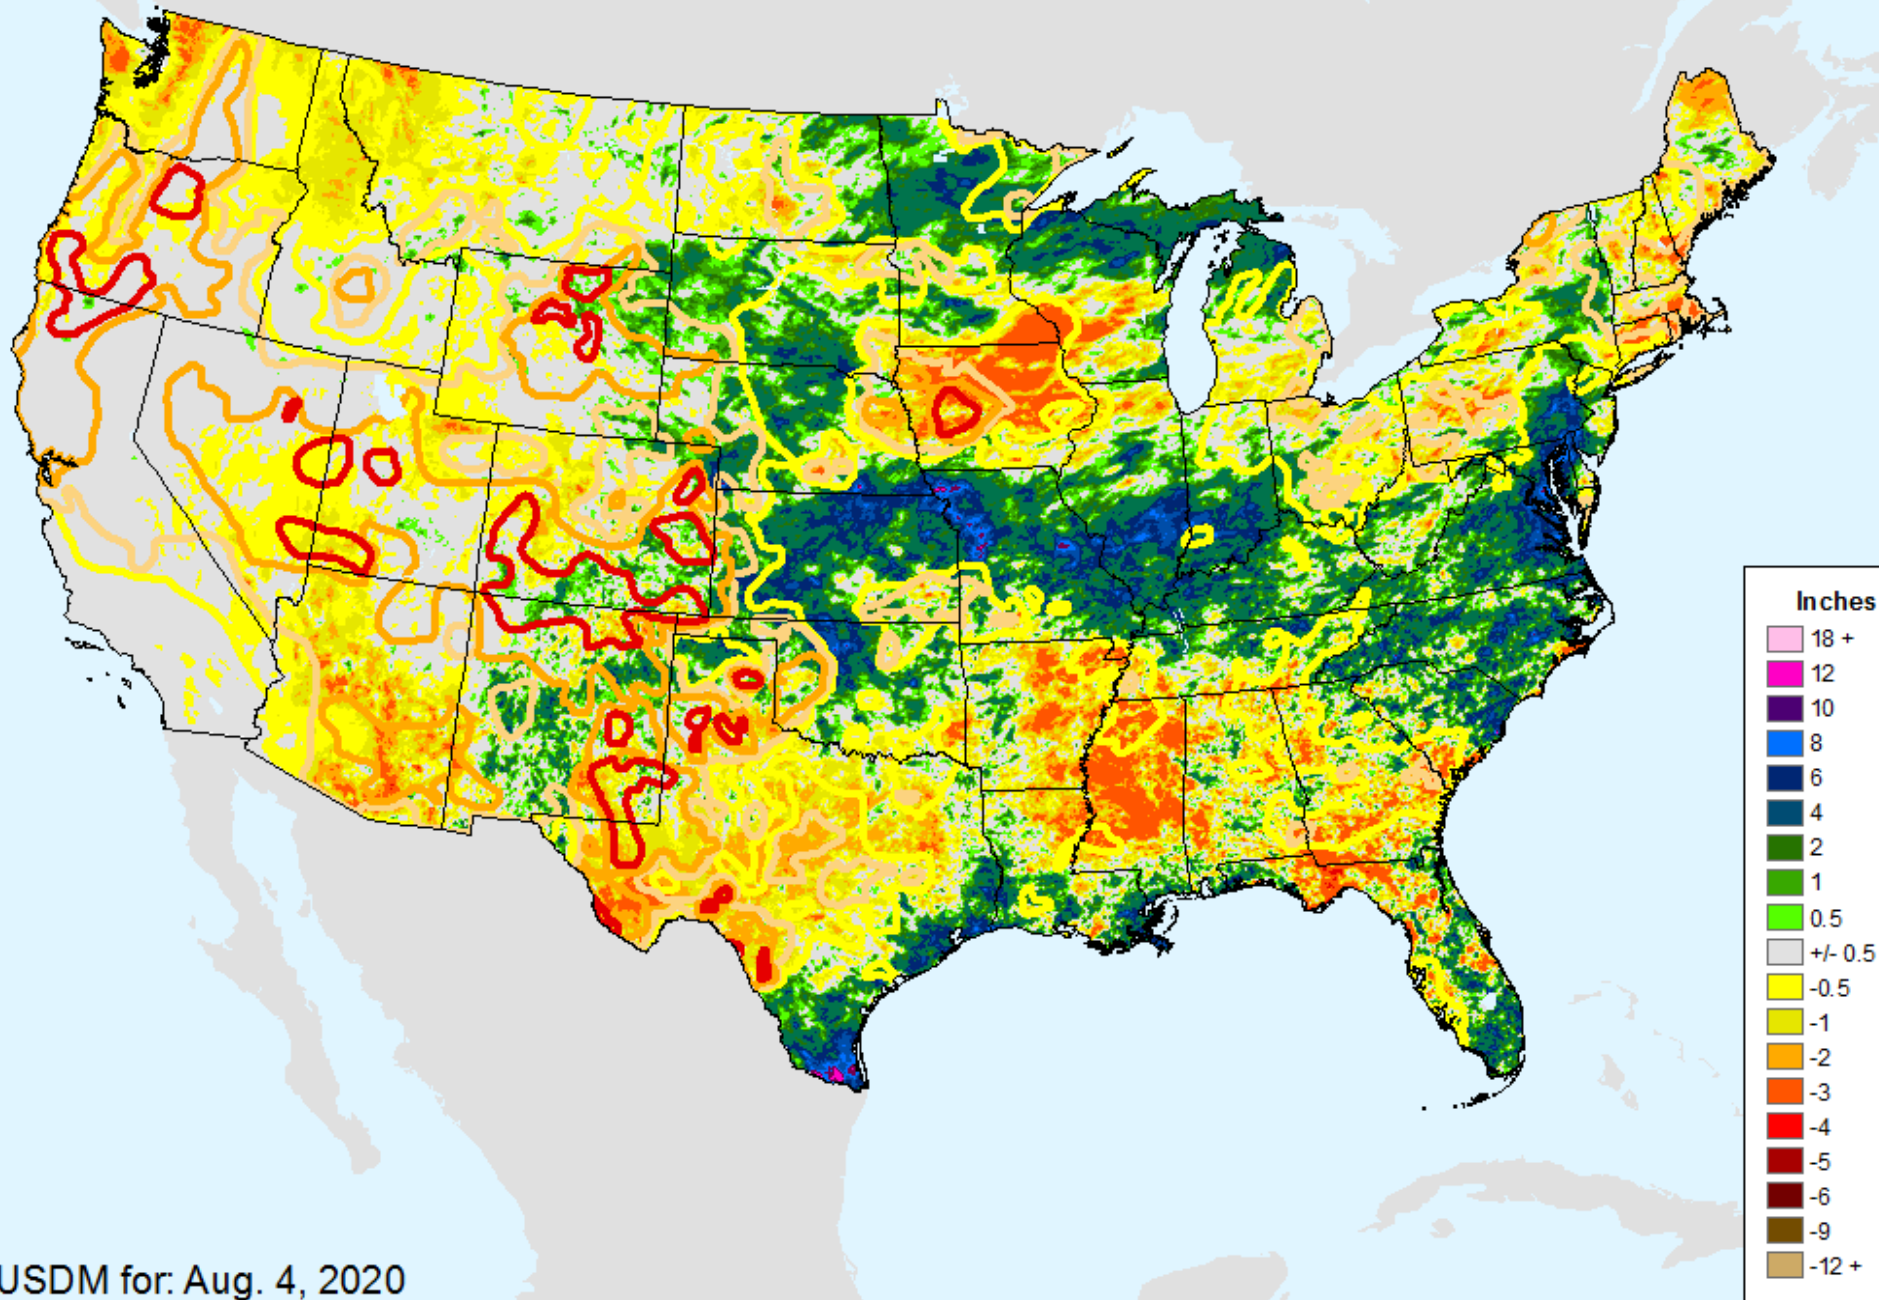

AHPS 30-Day Precip Departure

As of: Tuesday, August 11, 2020

USDM for: Aug. 4, 2020