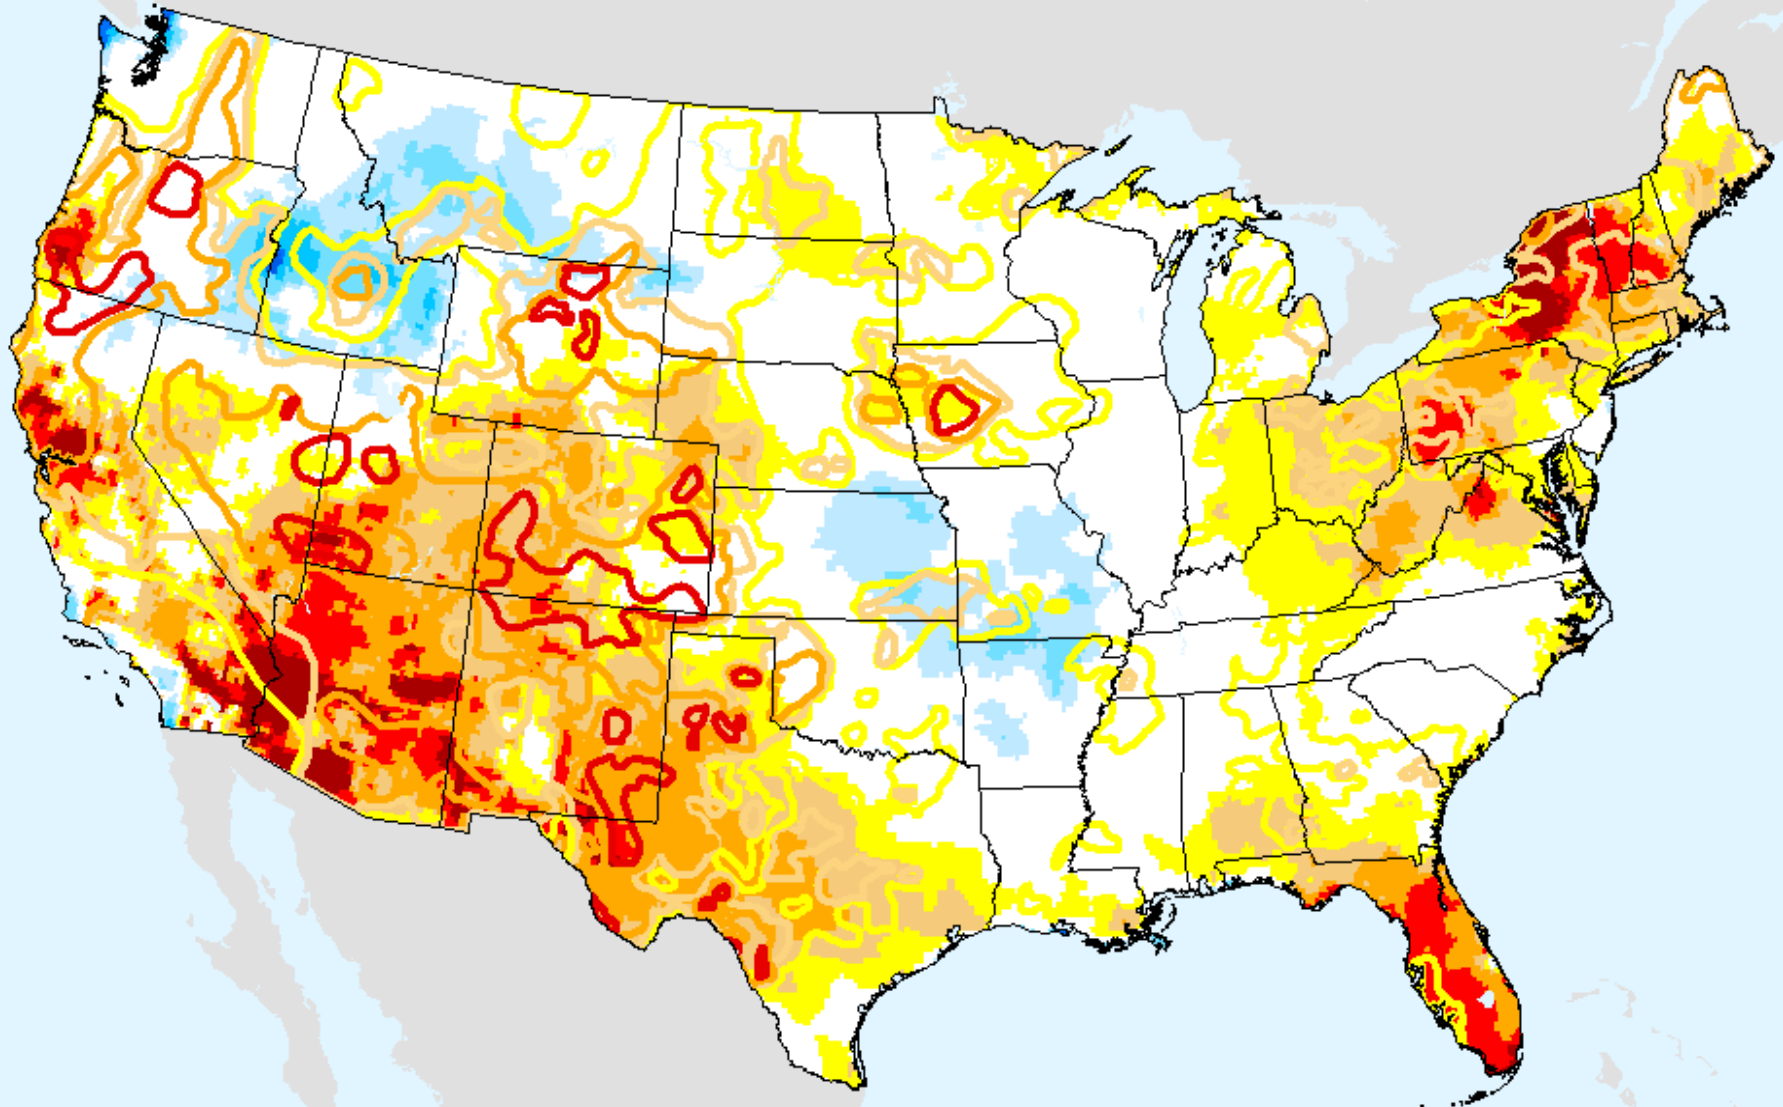

EDDI 7-week

As of: Tuesday, August 11, 2020

USDM for: Aug. 4, 2020