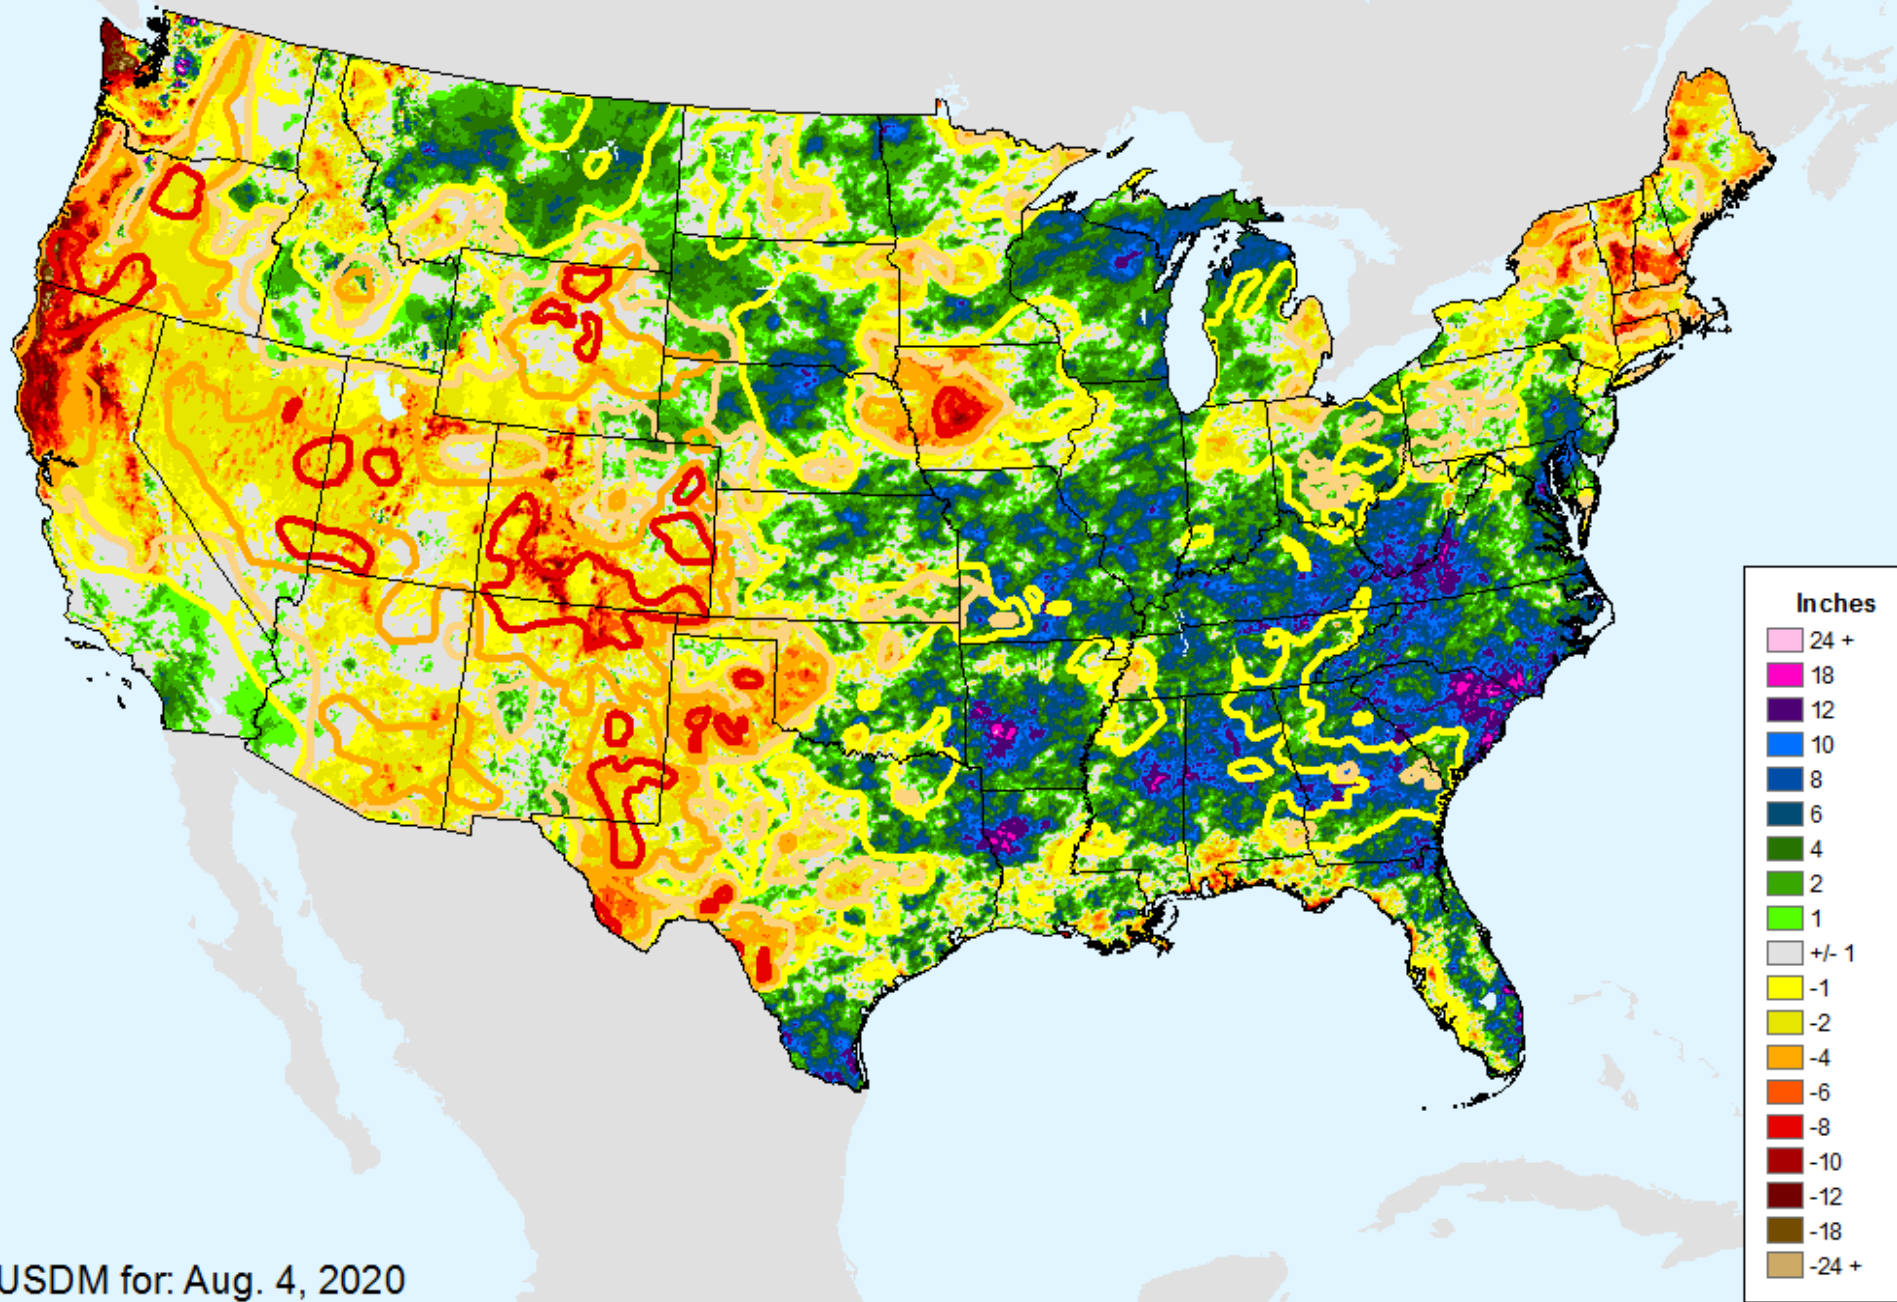

AHPS 180-Day Precip Departure

As of: Tuesday, August 11, 2020

USDM for: Aug. 4, 2020