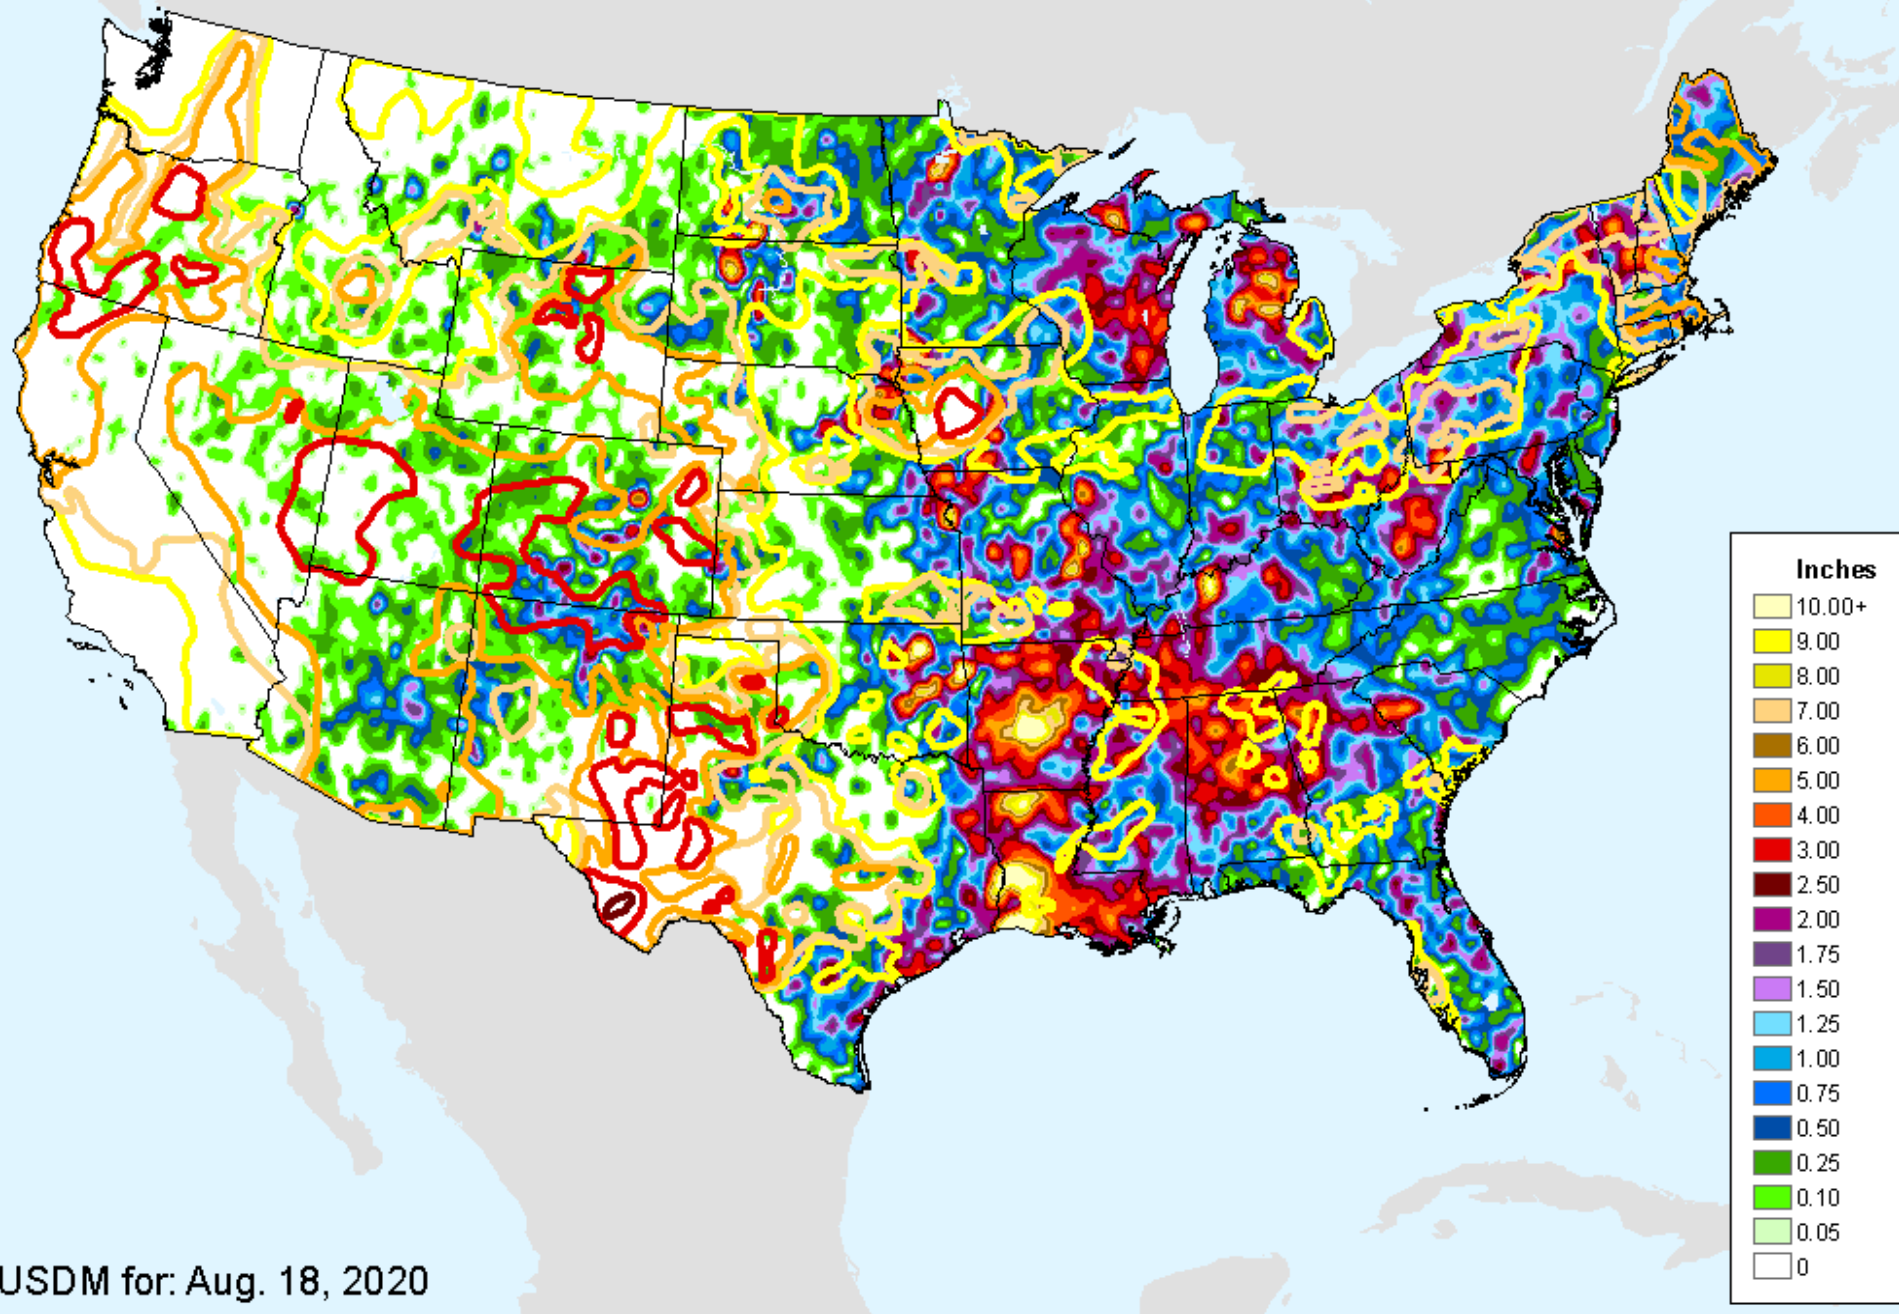

GFS (00z) 7-Day Precip Forecast

As of: Tuesday, August 25, 2020

USDM for: Aug. 18, 2020