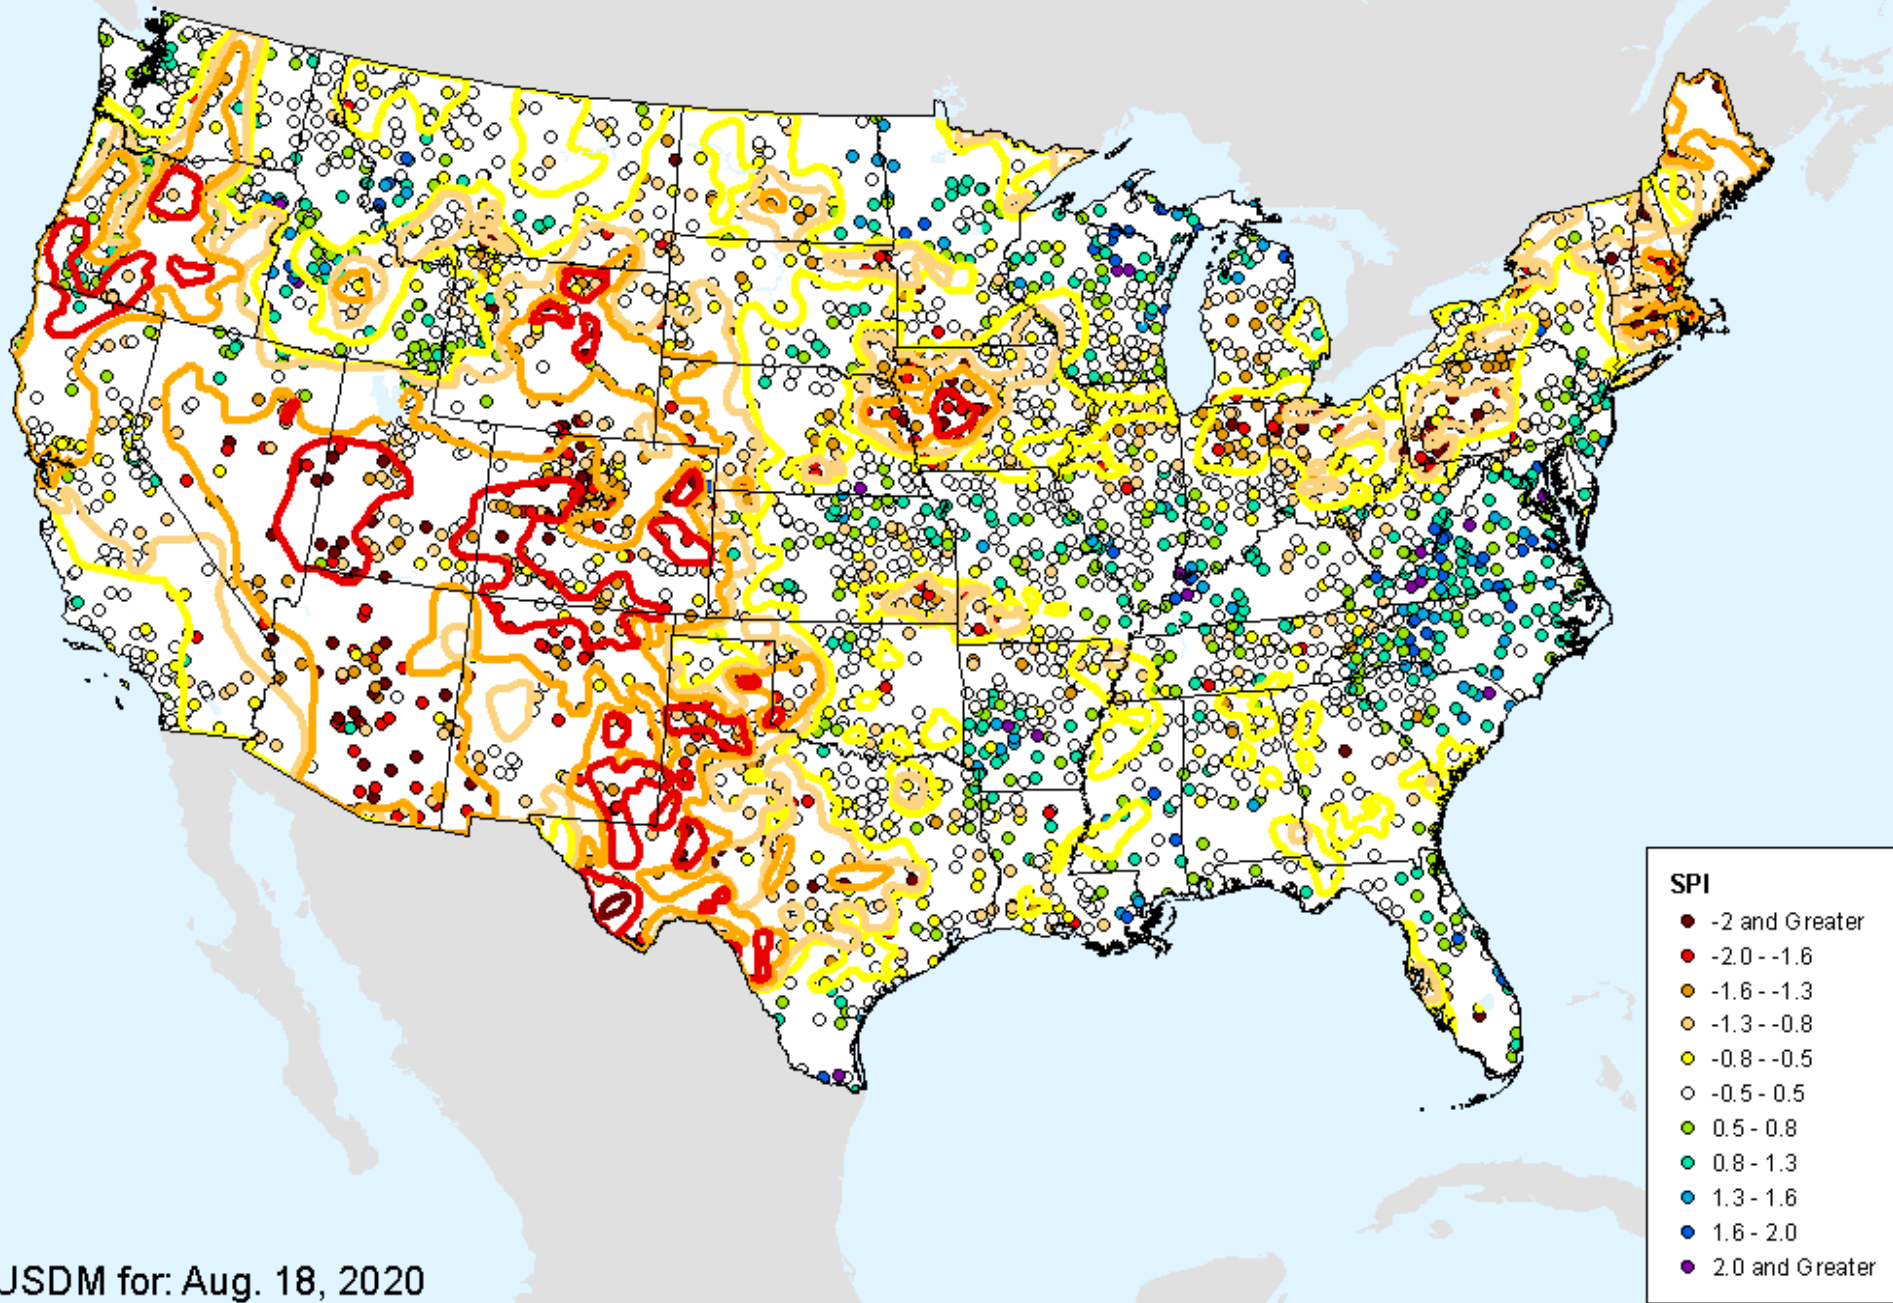

HPRCC 3-month SPI

As of: Tuesday, August 25, 2020

USDM for: Aug. 18, 2020