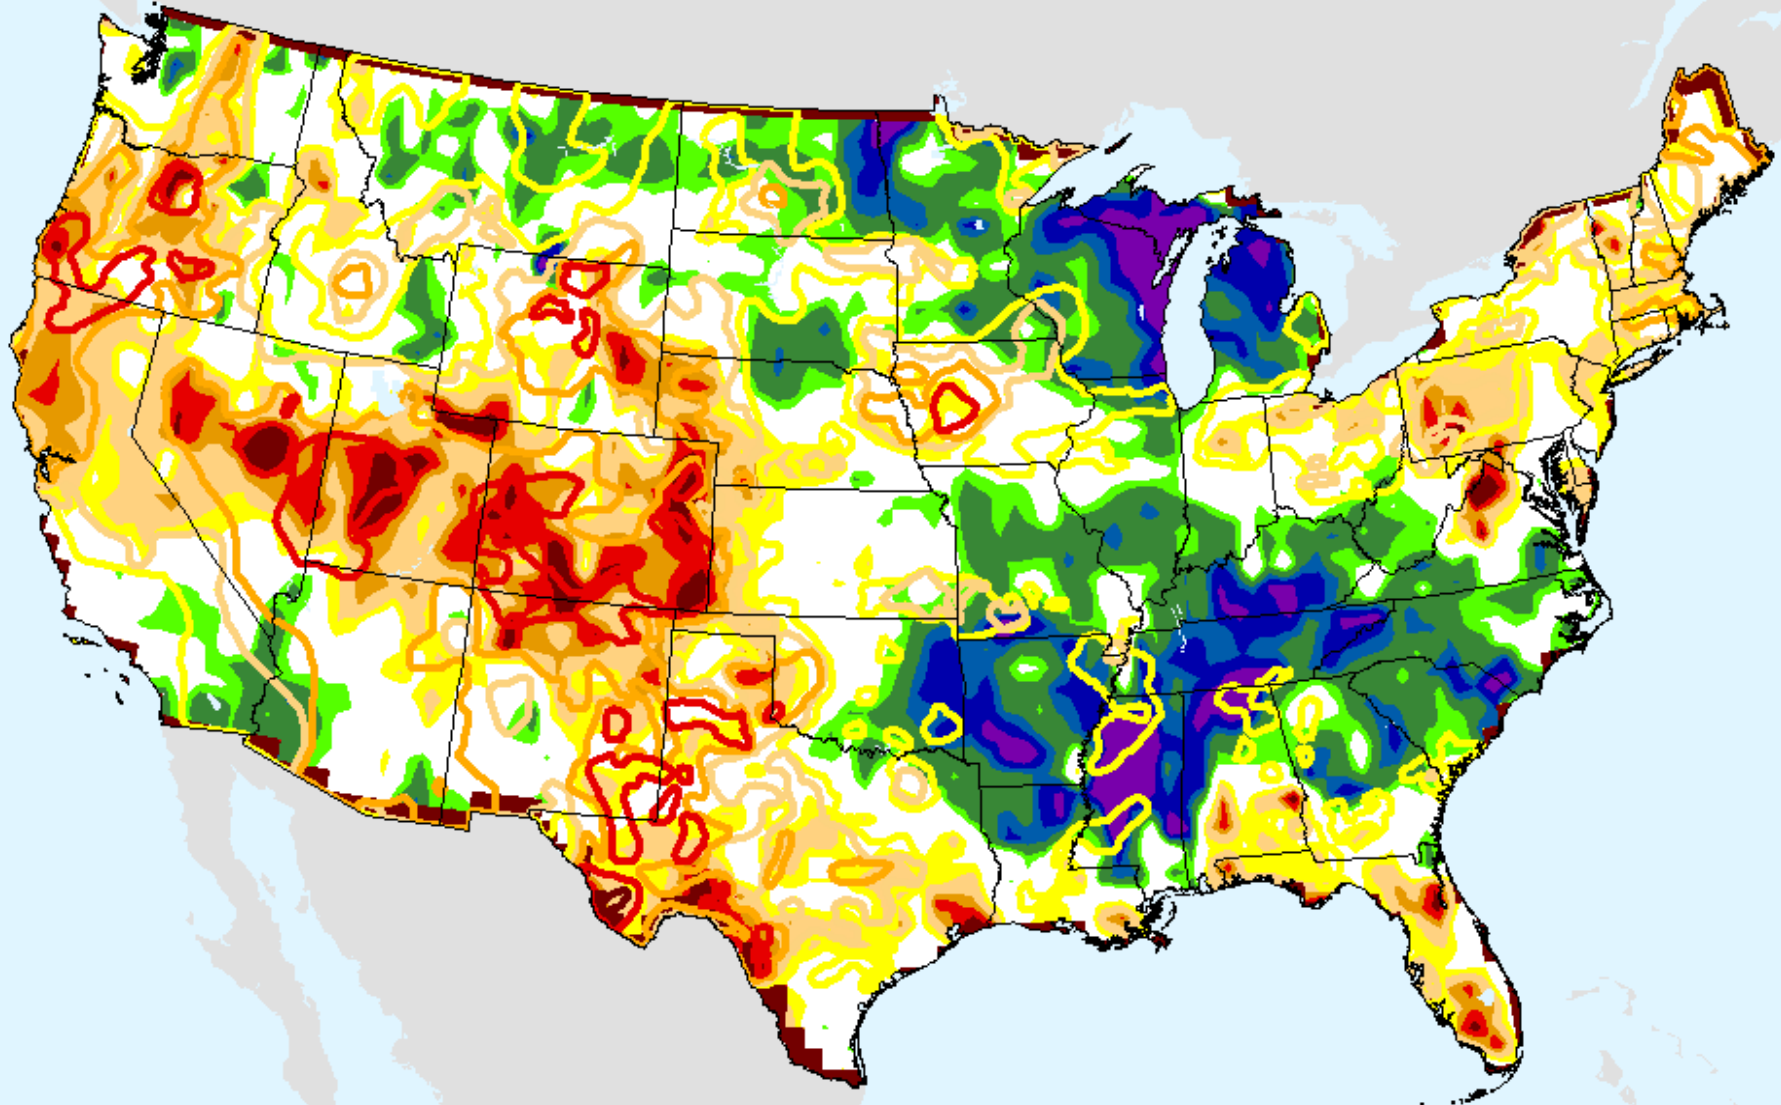

CPC 12-month SPI

As of: Tuesday, August 25, 2020

USDM for: Aug. 18, 2020

SPI (USDM)