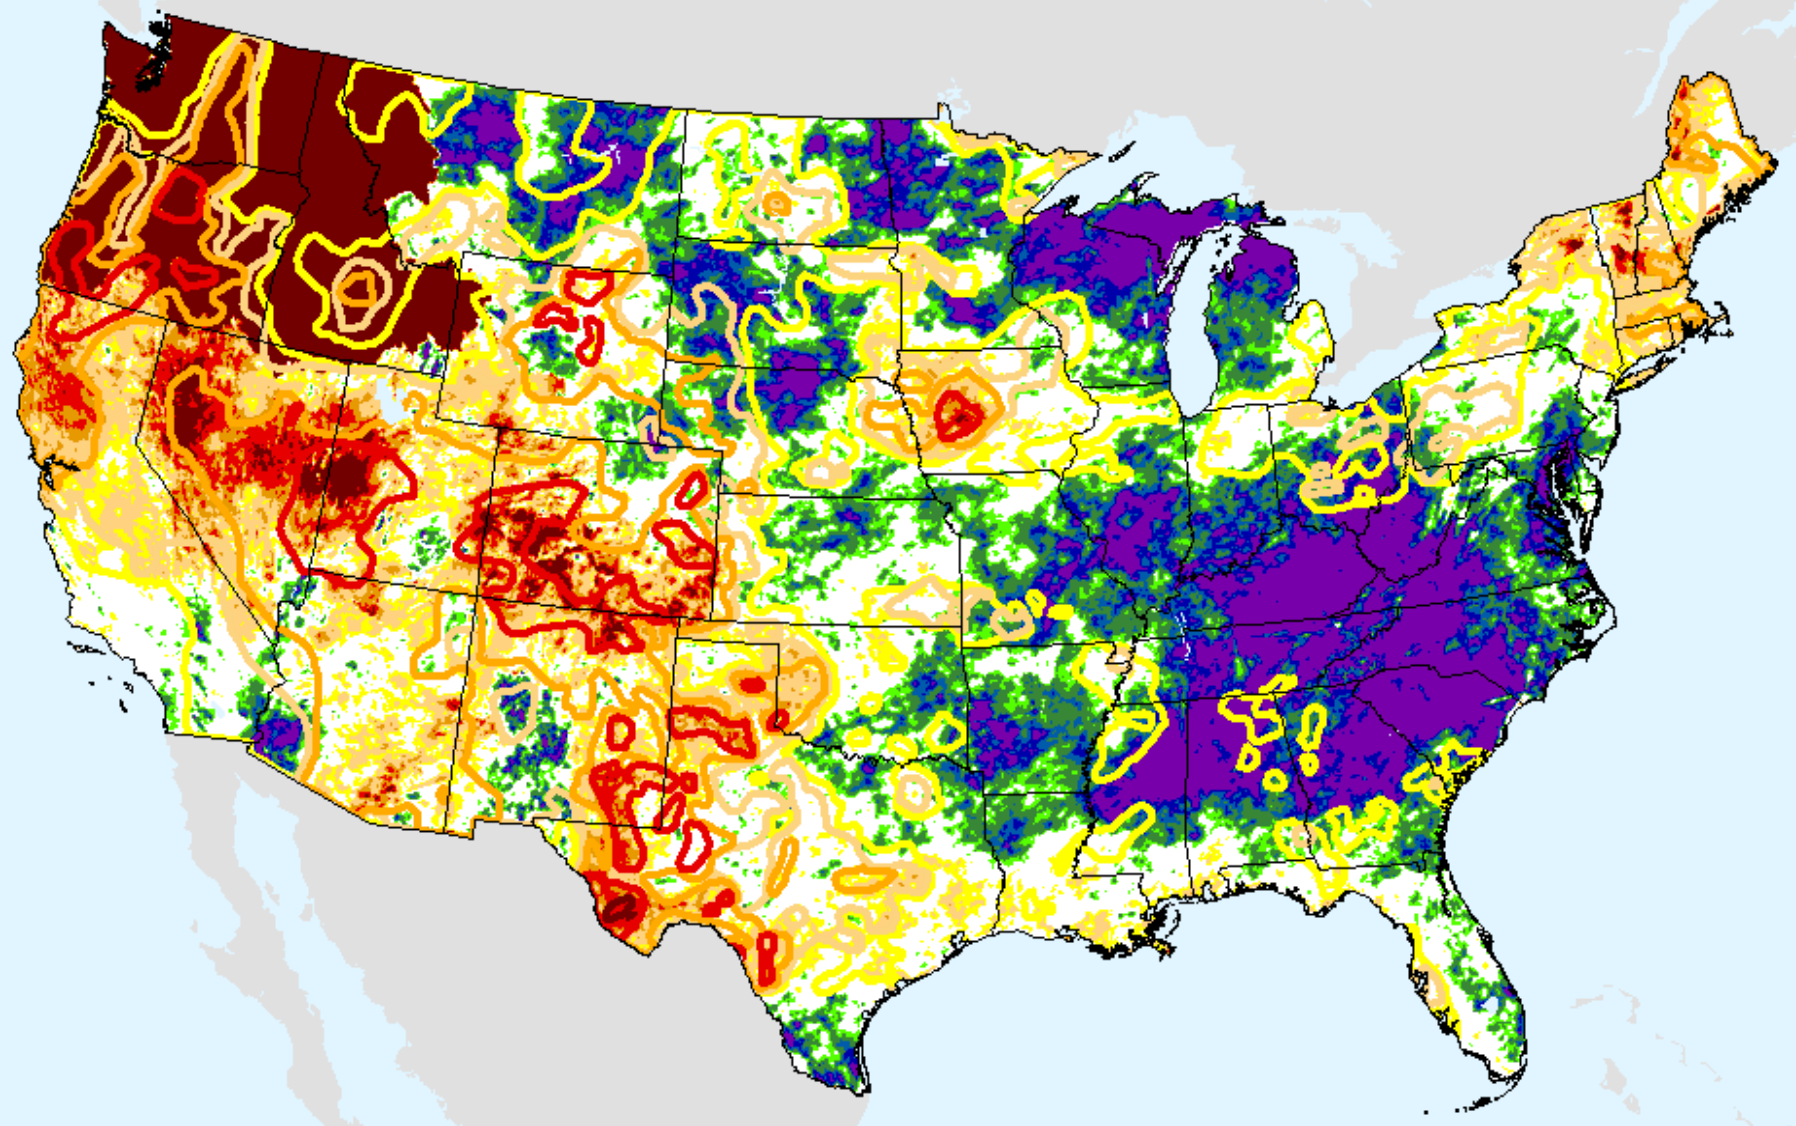

AHPS 9-month SPI

As of: Tuesday, August 25, 2020

USDM for: Aug. 18, 2020

SPI (USDM)