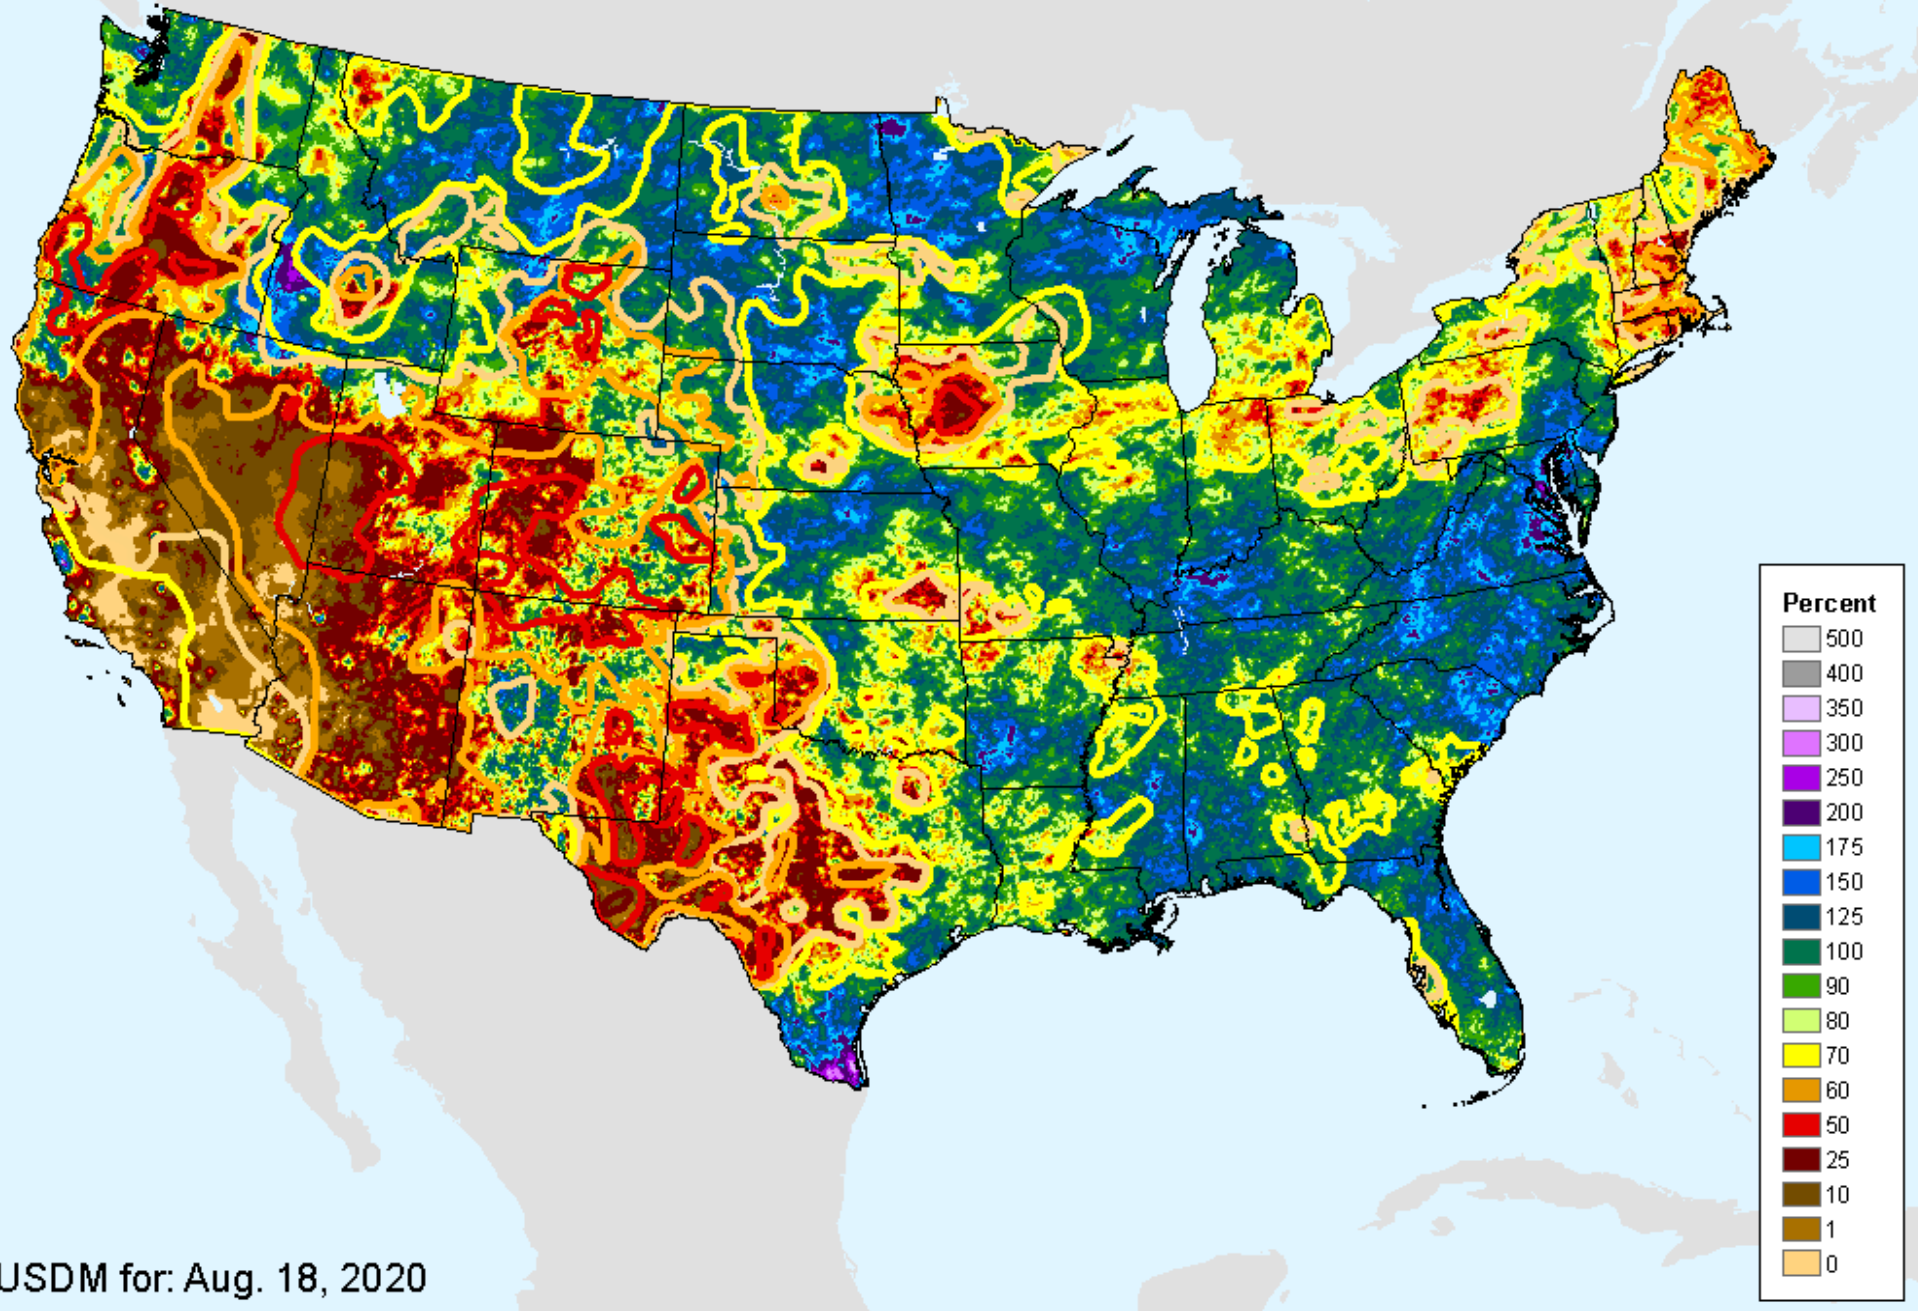

AHPS 90-Day Pct of Normal Pcp

As of: Tuesday, August 25, 2020

USDM for: Aug. 18, 2020