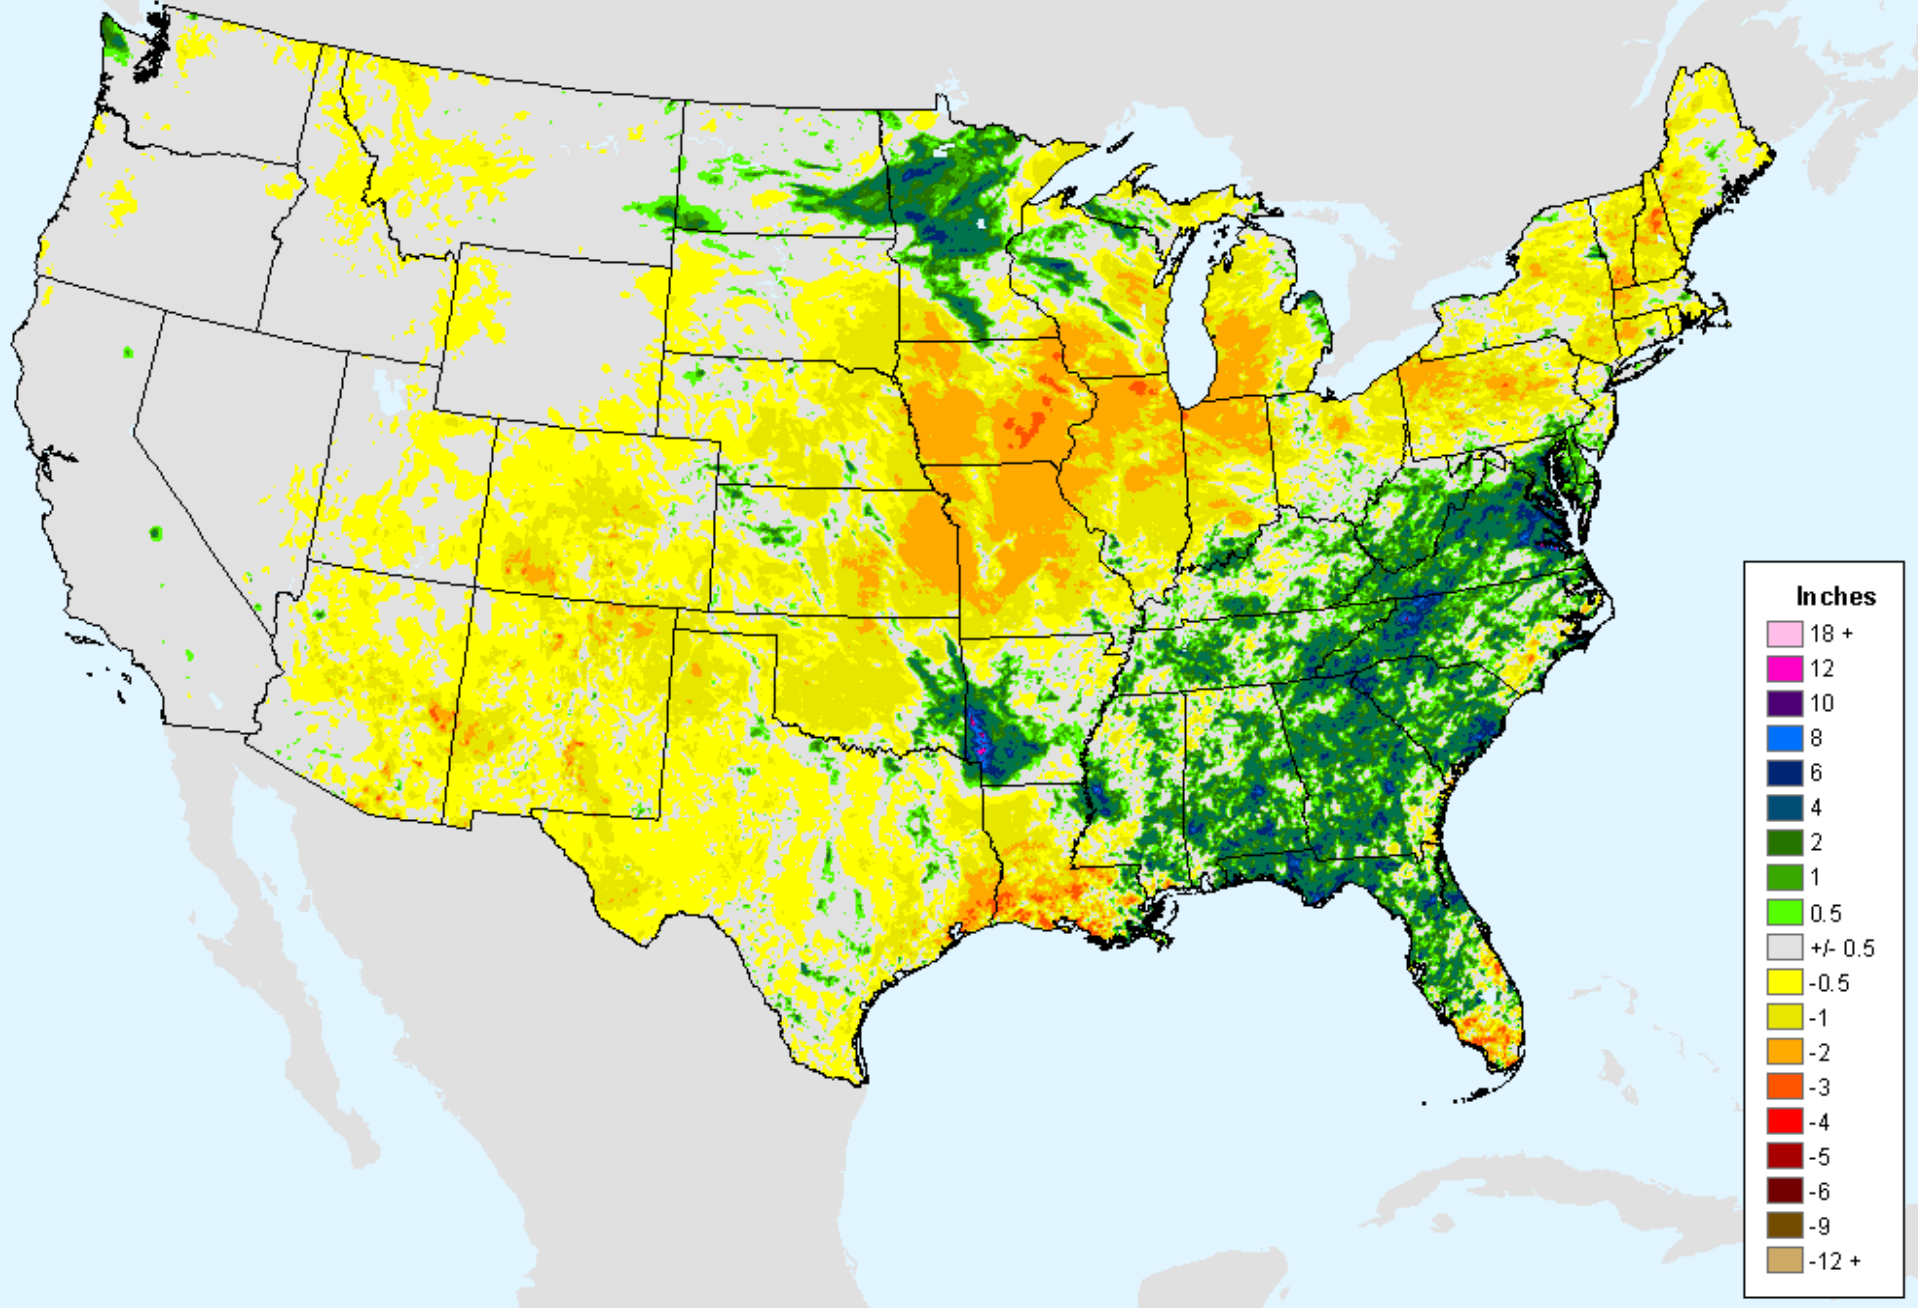

# AHPS 14-Day Precip Departure

As of: Tuesday, August 25, 2020