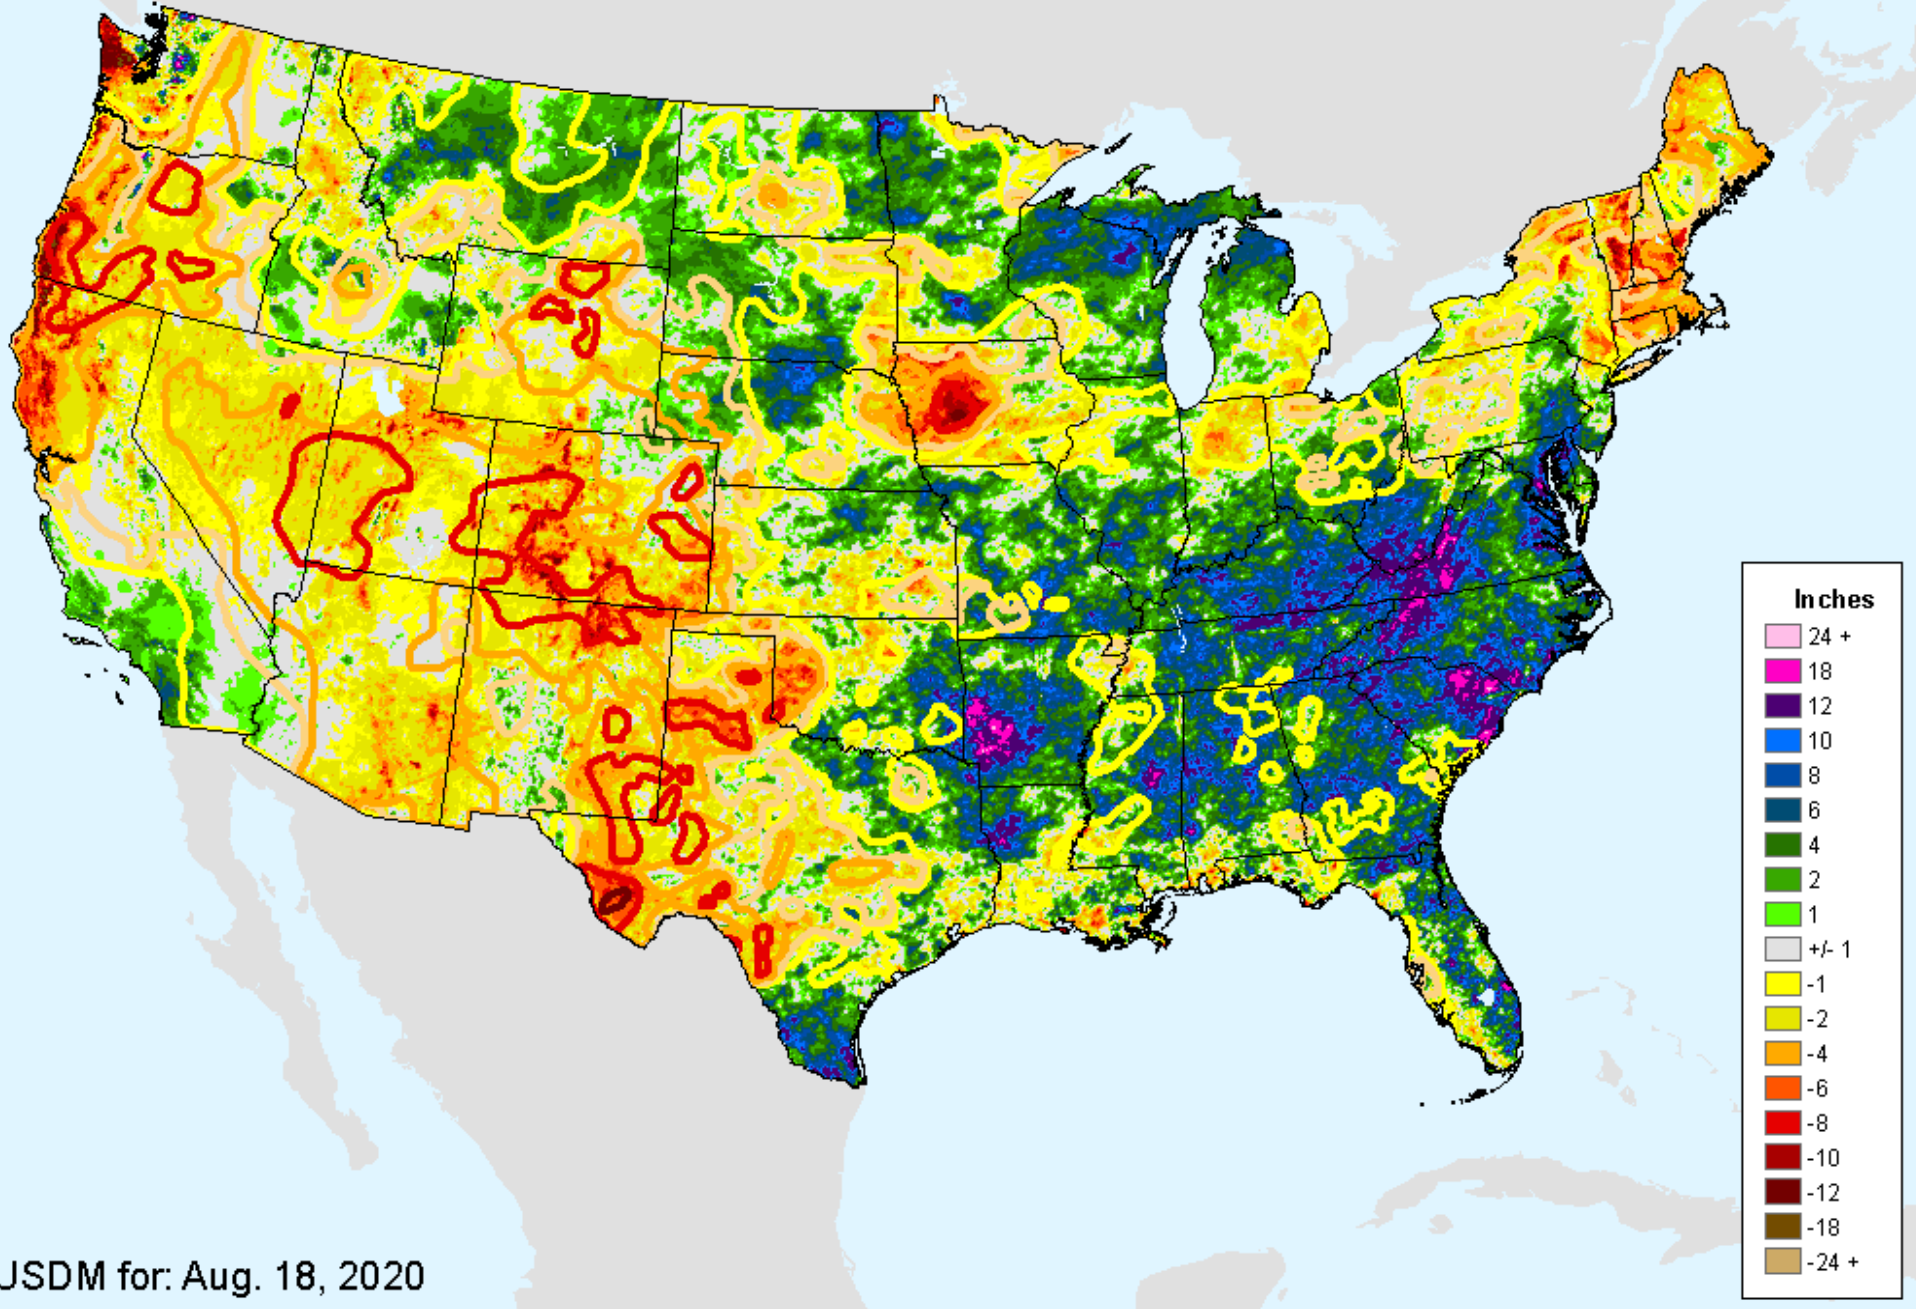

AHPS 180-Day Precip Departure

As of: Tuesday, August 25, 2020

USDM for: Aug. 18, 2020