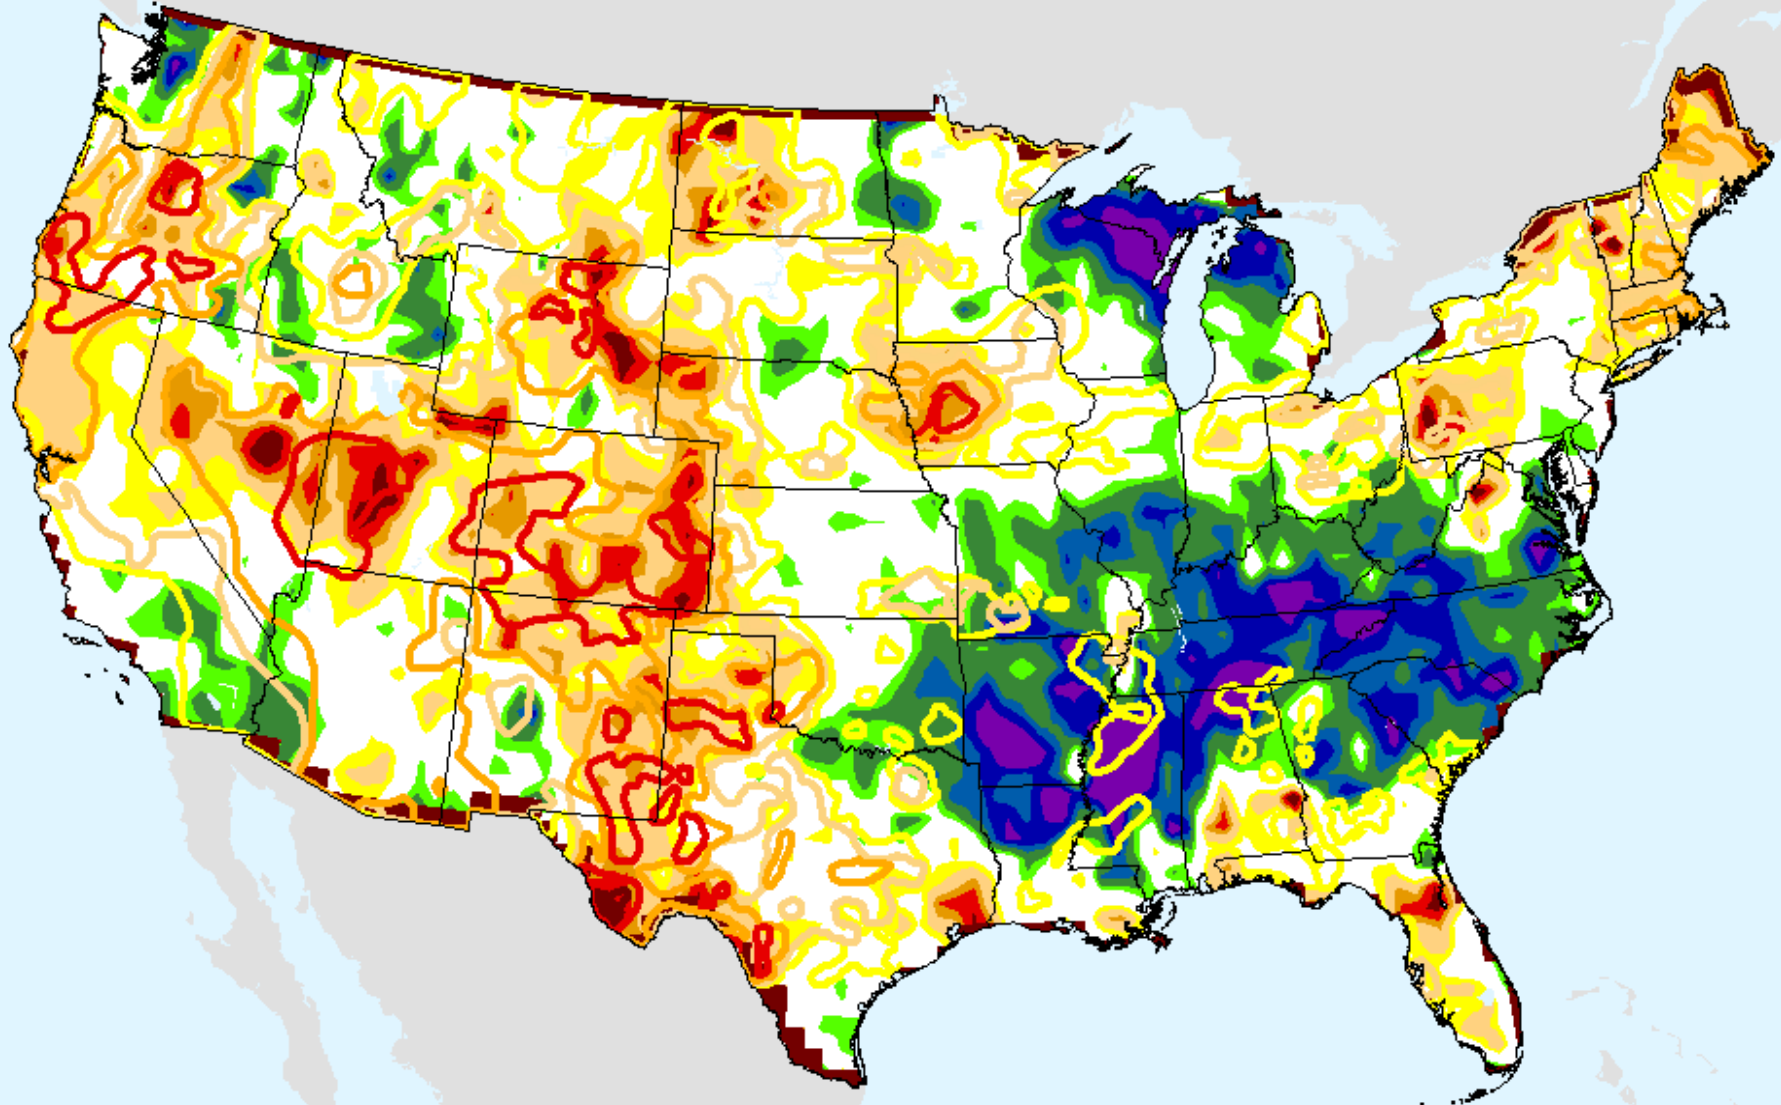

CPC 9-month SPI

As of: Tuesday, August 25, 2020

USDM for: Aug. 18, 2020

SPI (USDM)