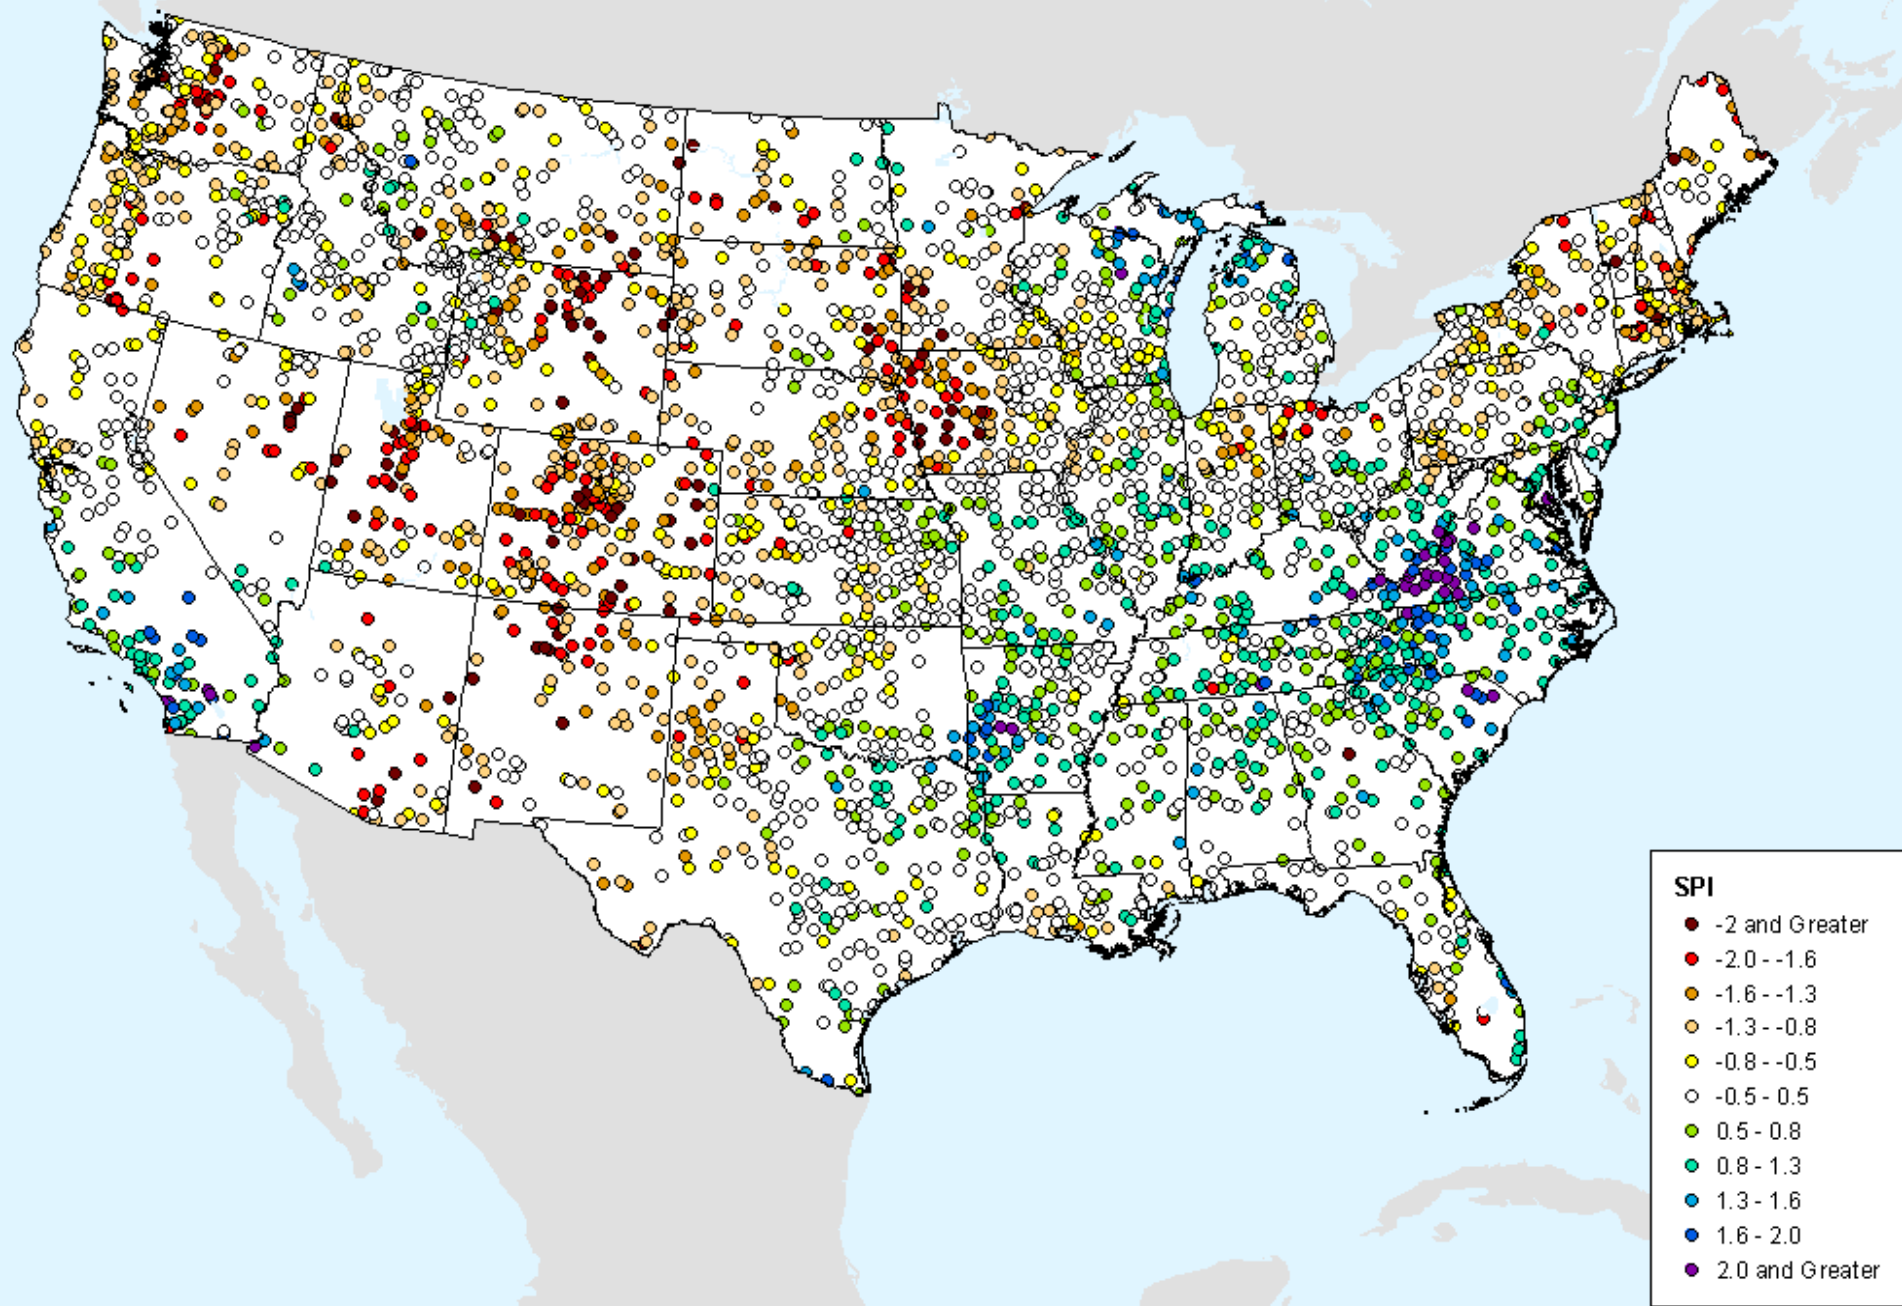

HPRCC 6-month SPI

As of: Tuesday, August 25, 2020