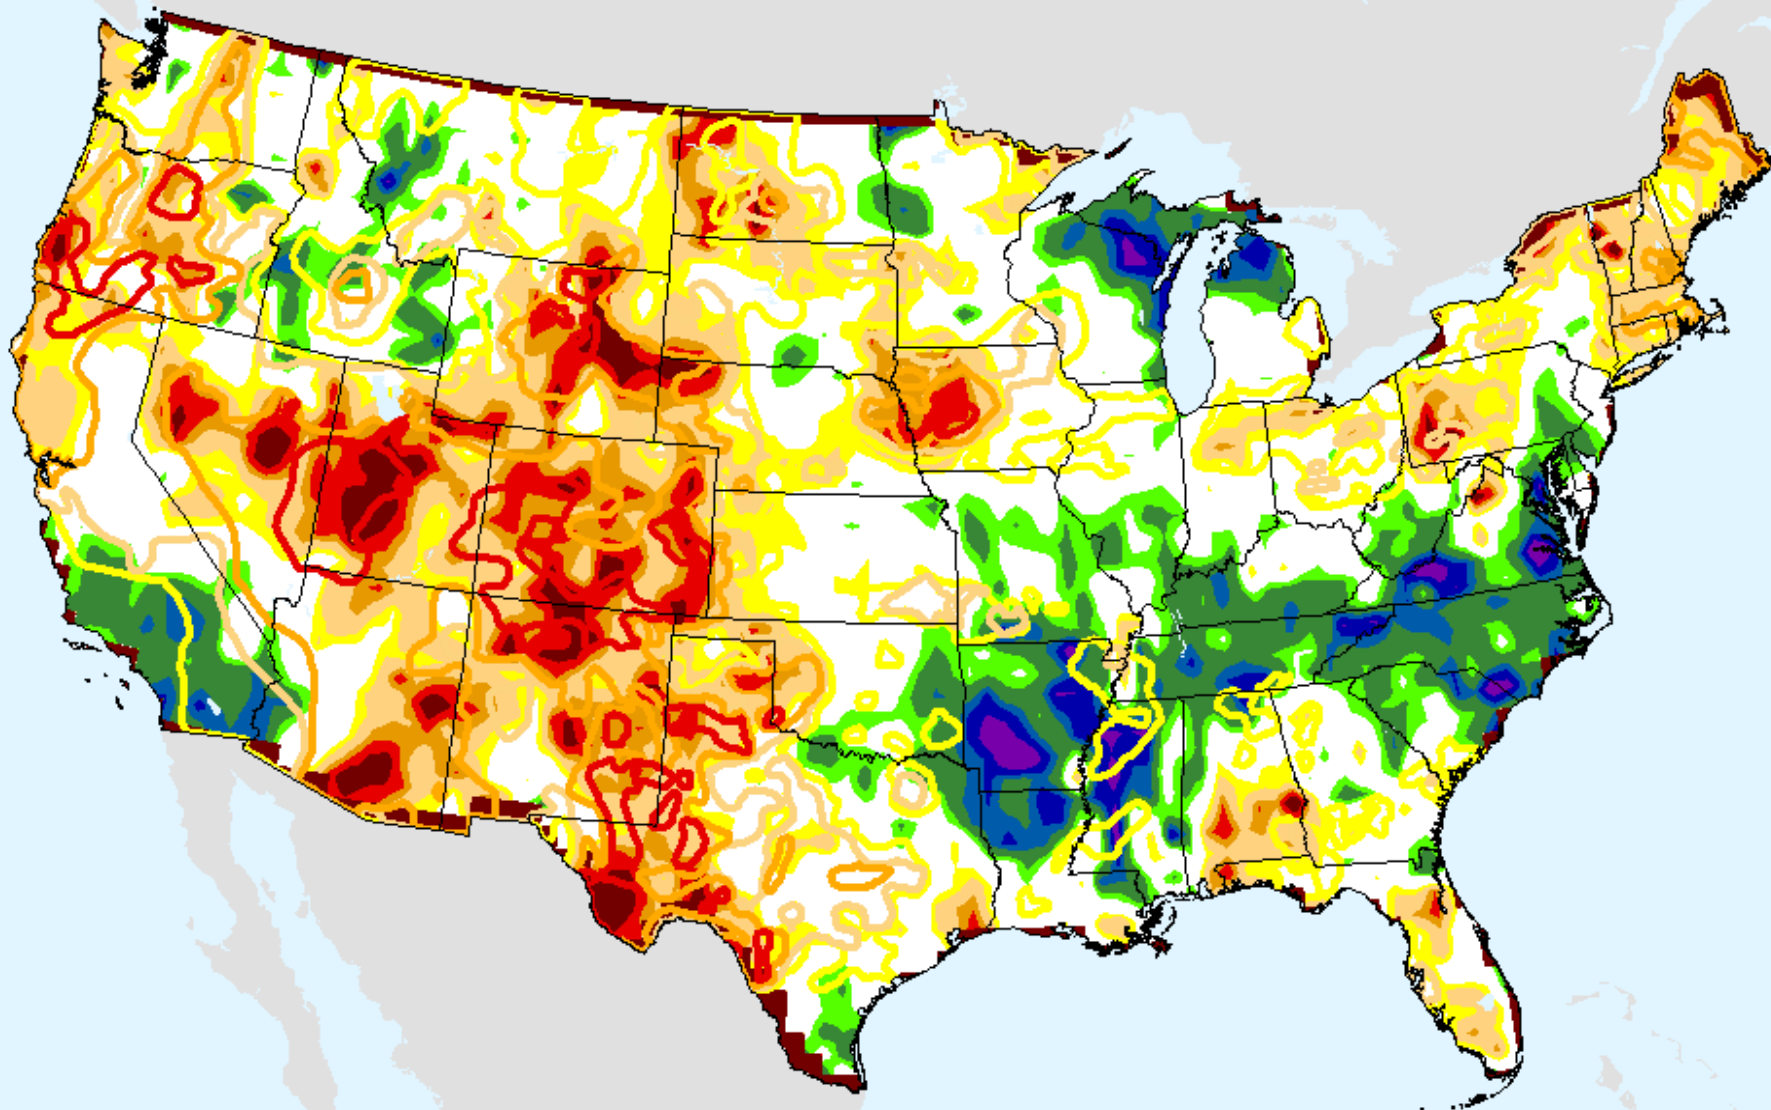

CPC 6-month SPI

As of: Tuesday, August 25, 2020

USDM for: Aug. 18, 2020

SPI (USDM)