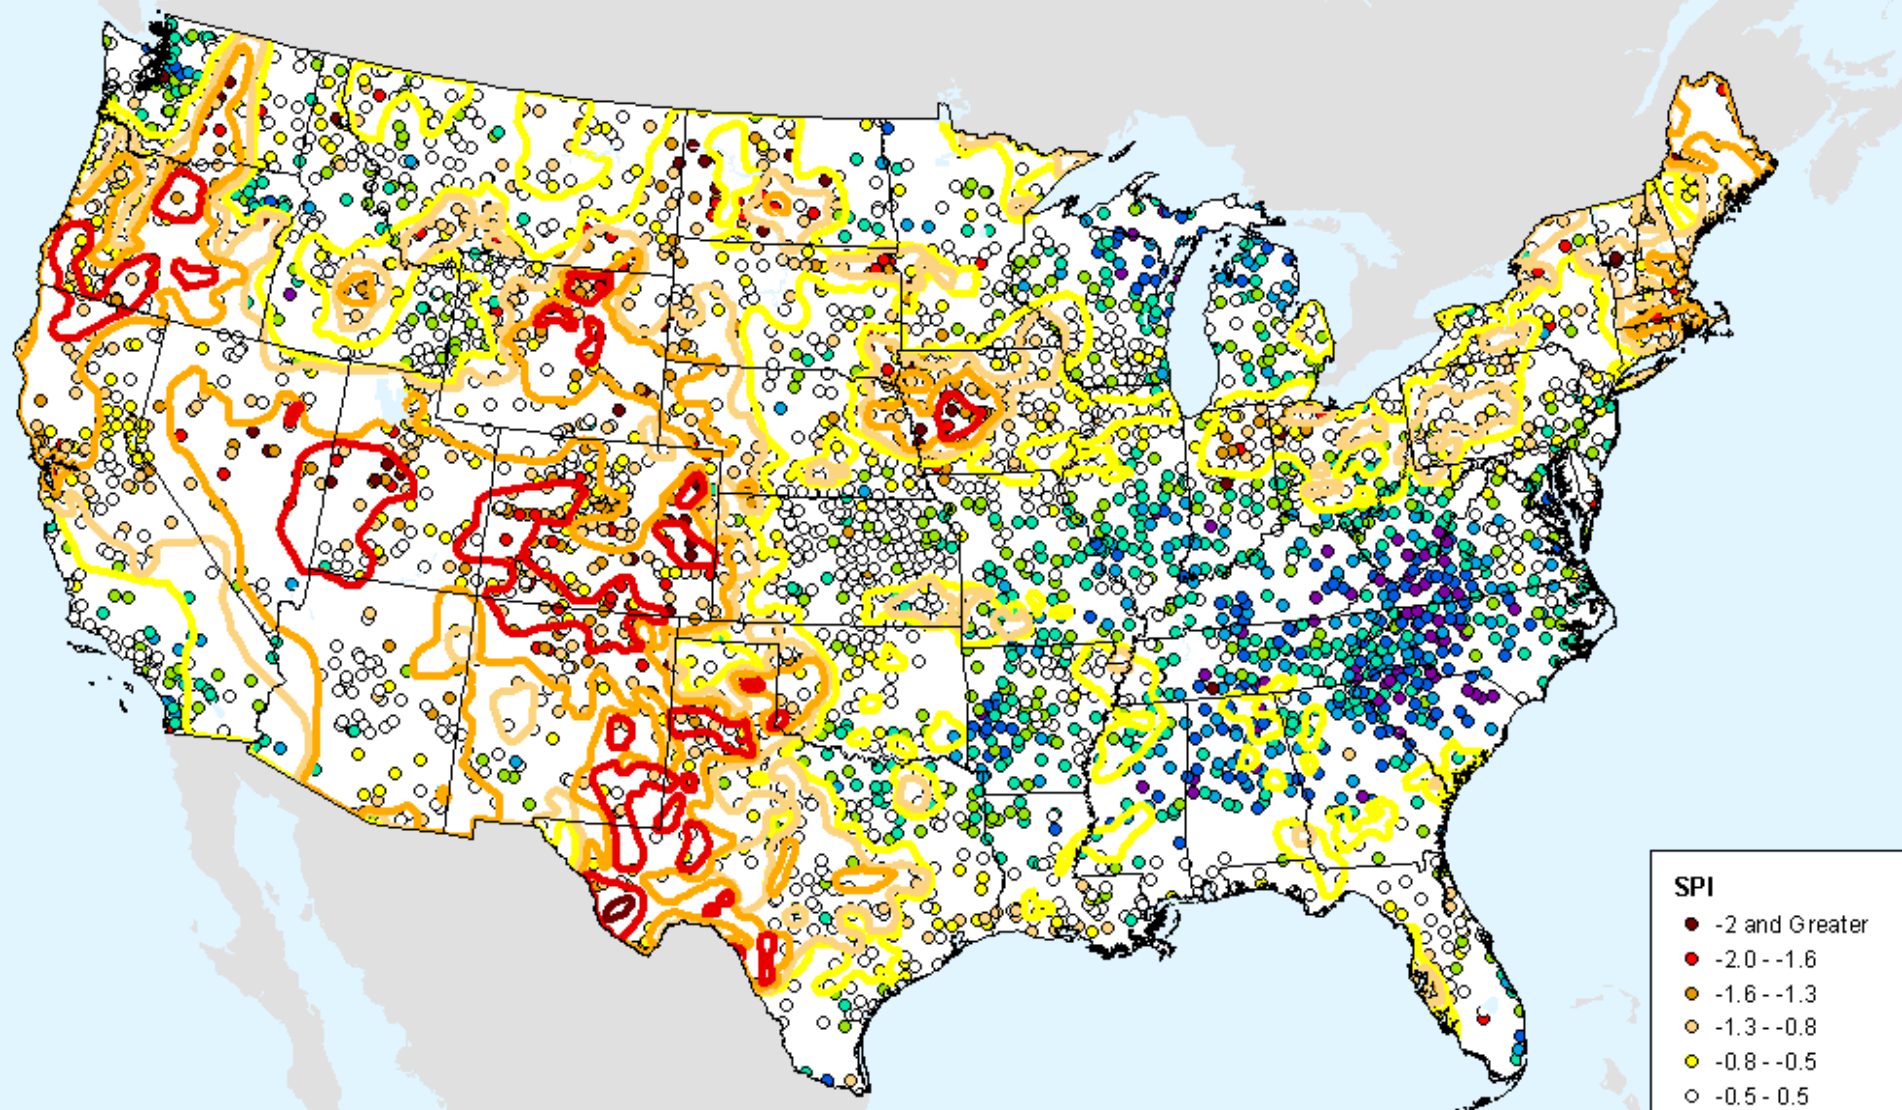

HPRCC 9-month SPI

As of: Tuesday, August 25, 2020

USDM for: Aug. 18, 2020