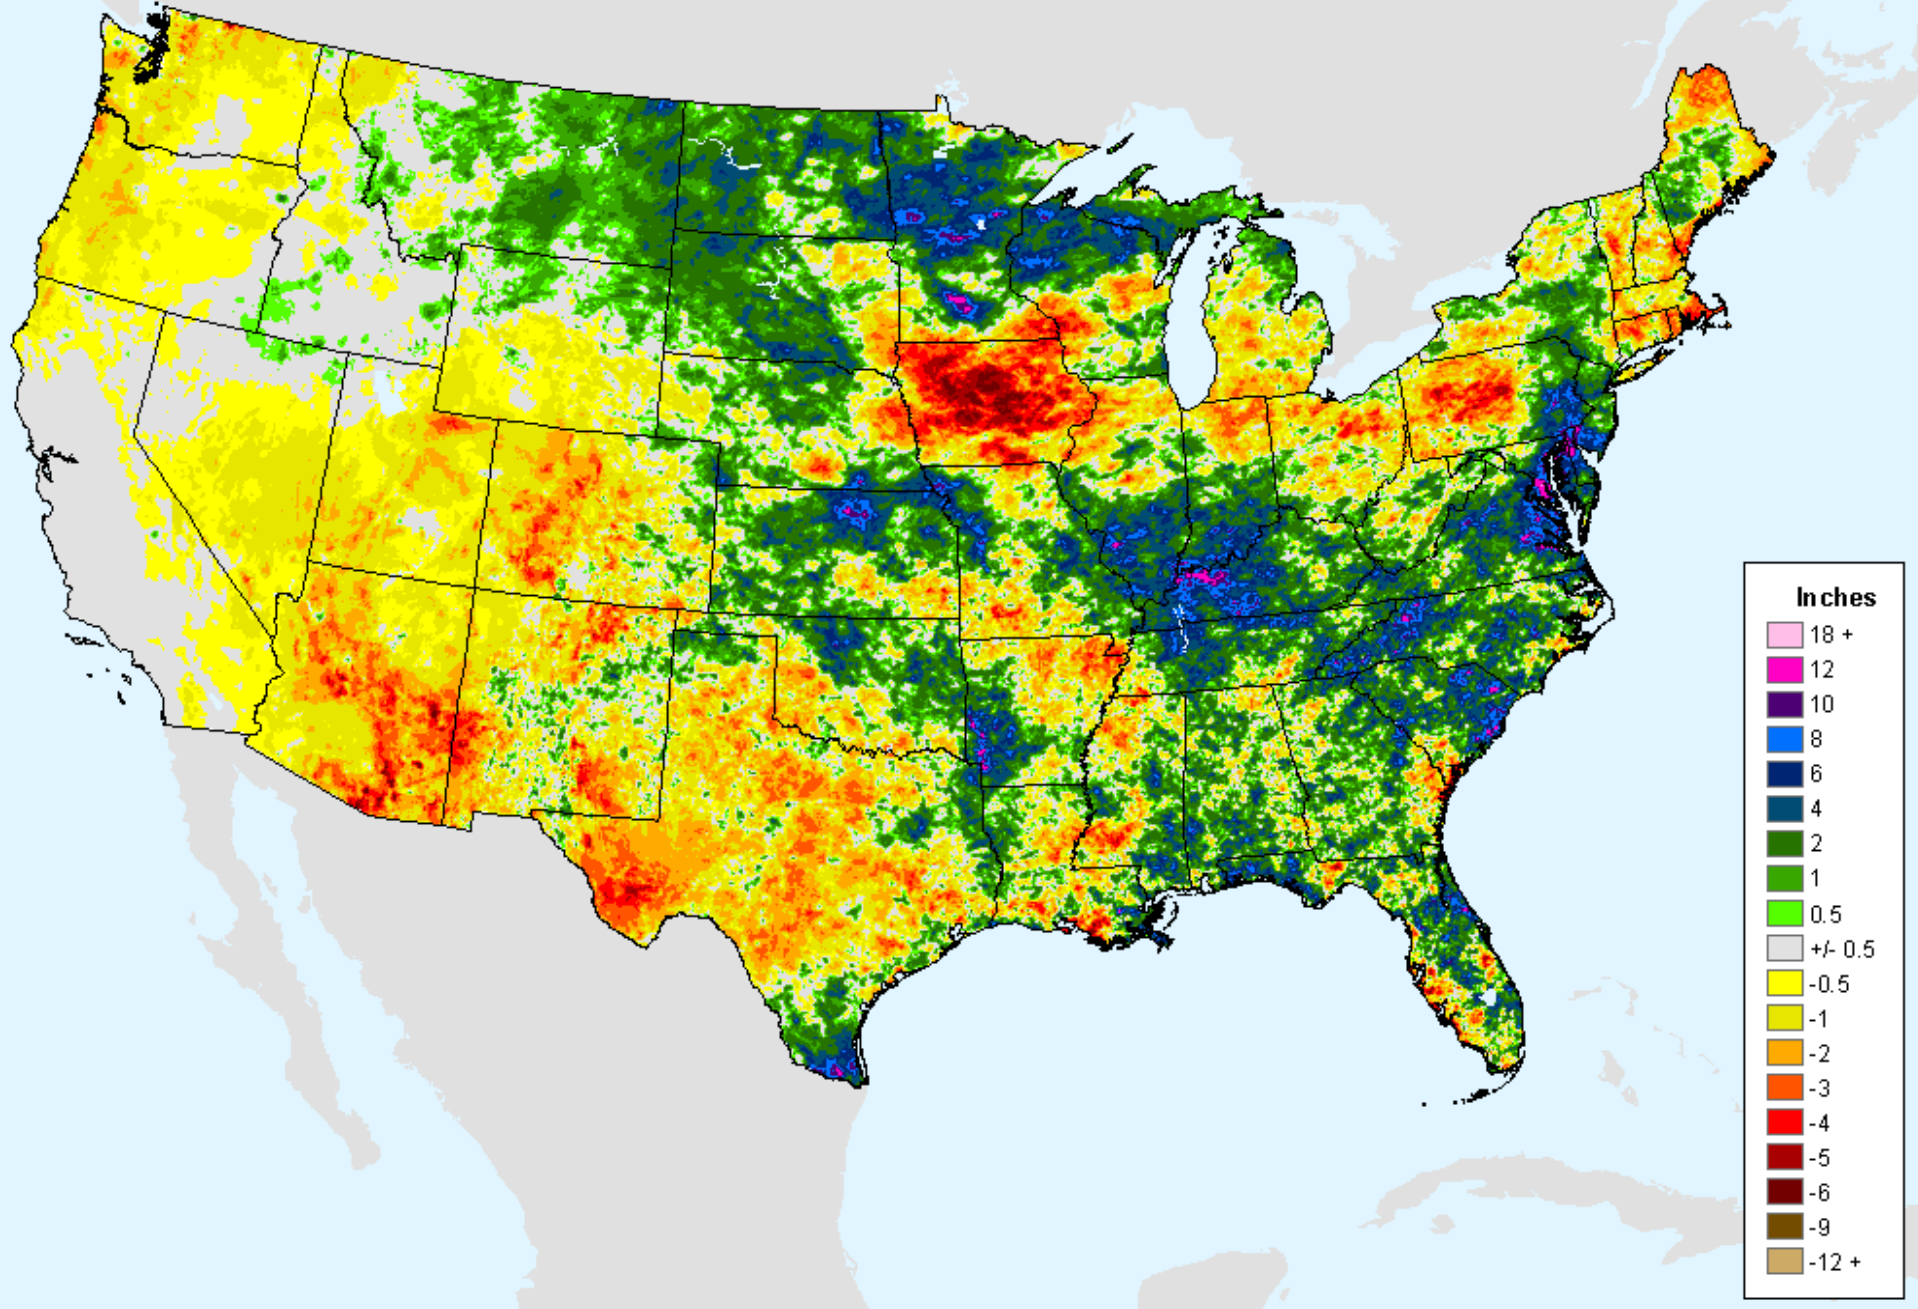

# AHPS 60-Day Precip Departure

As of: Tuesday, August 25, 2020