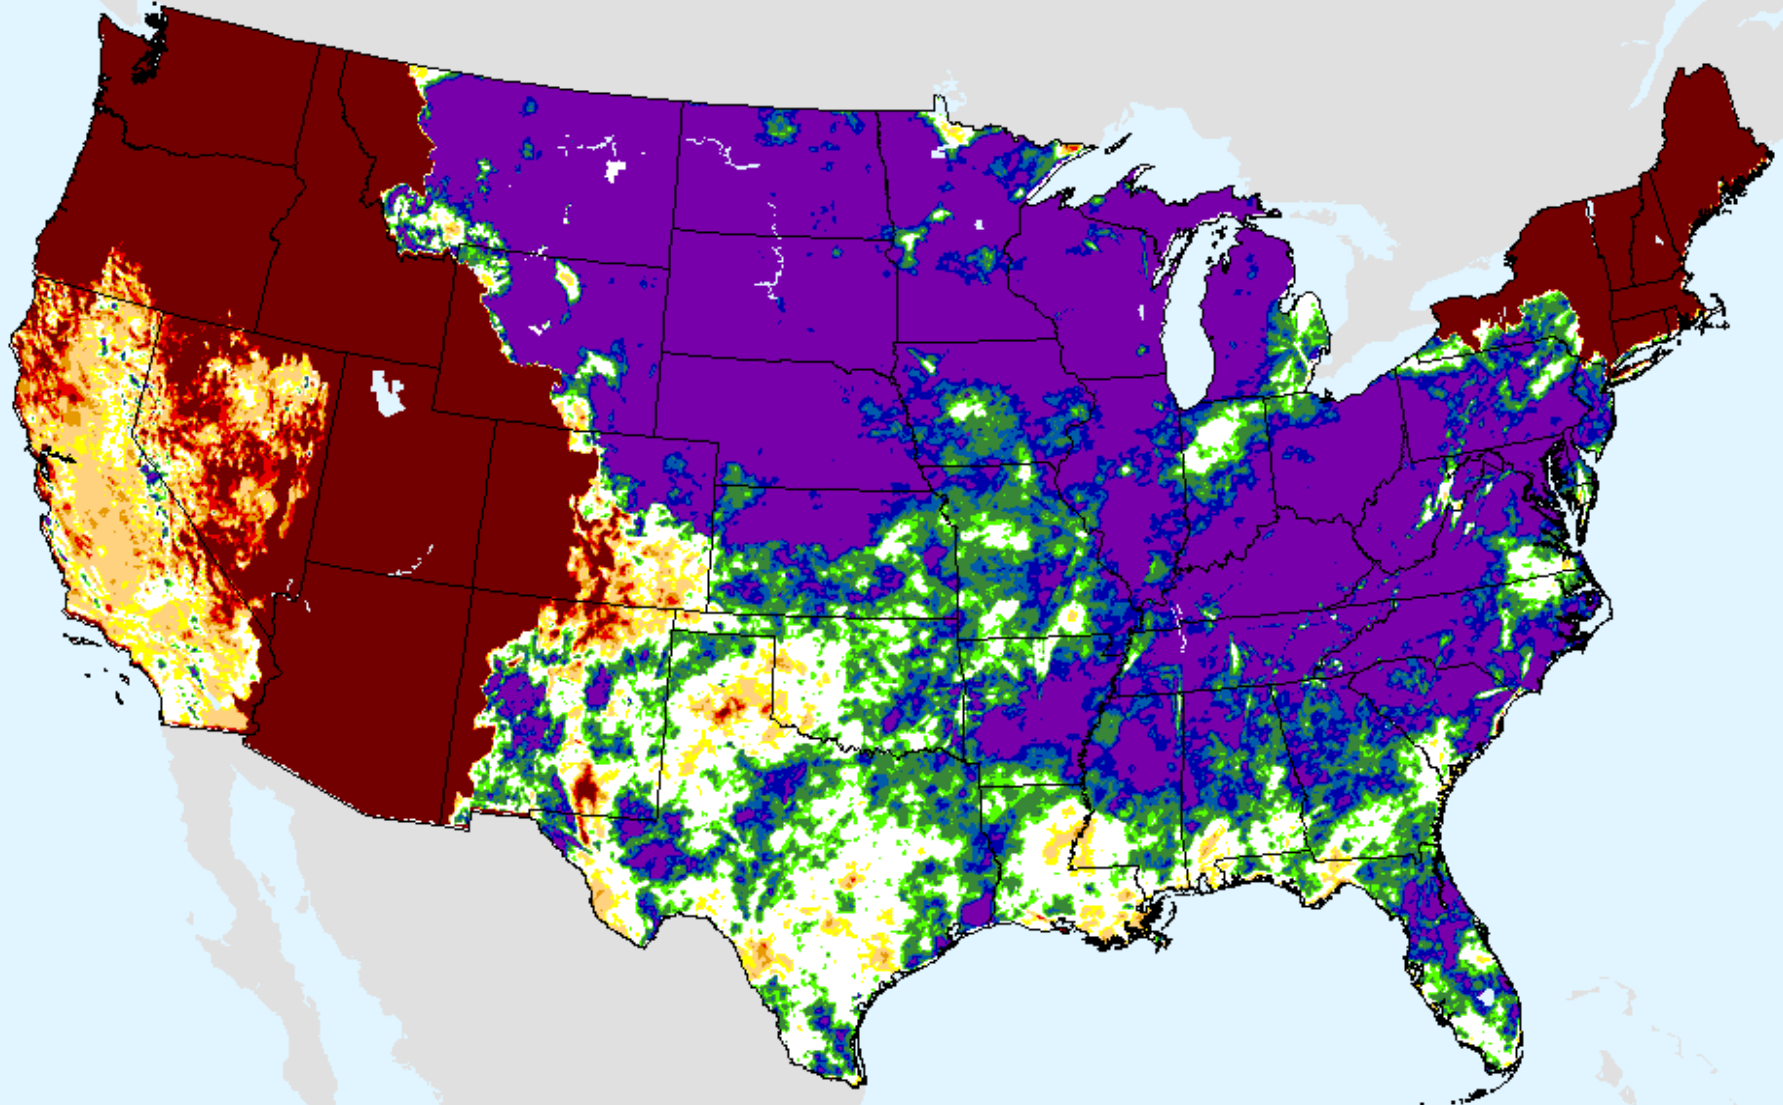

# AHPS 36-month SPI

As of: Tuesday, August 25, 2020