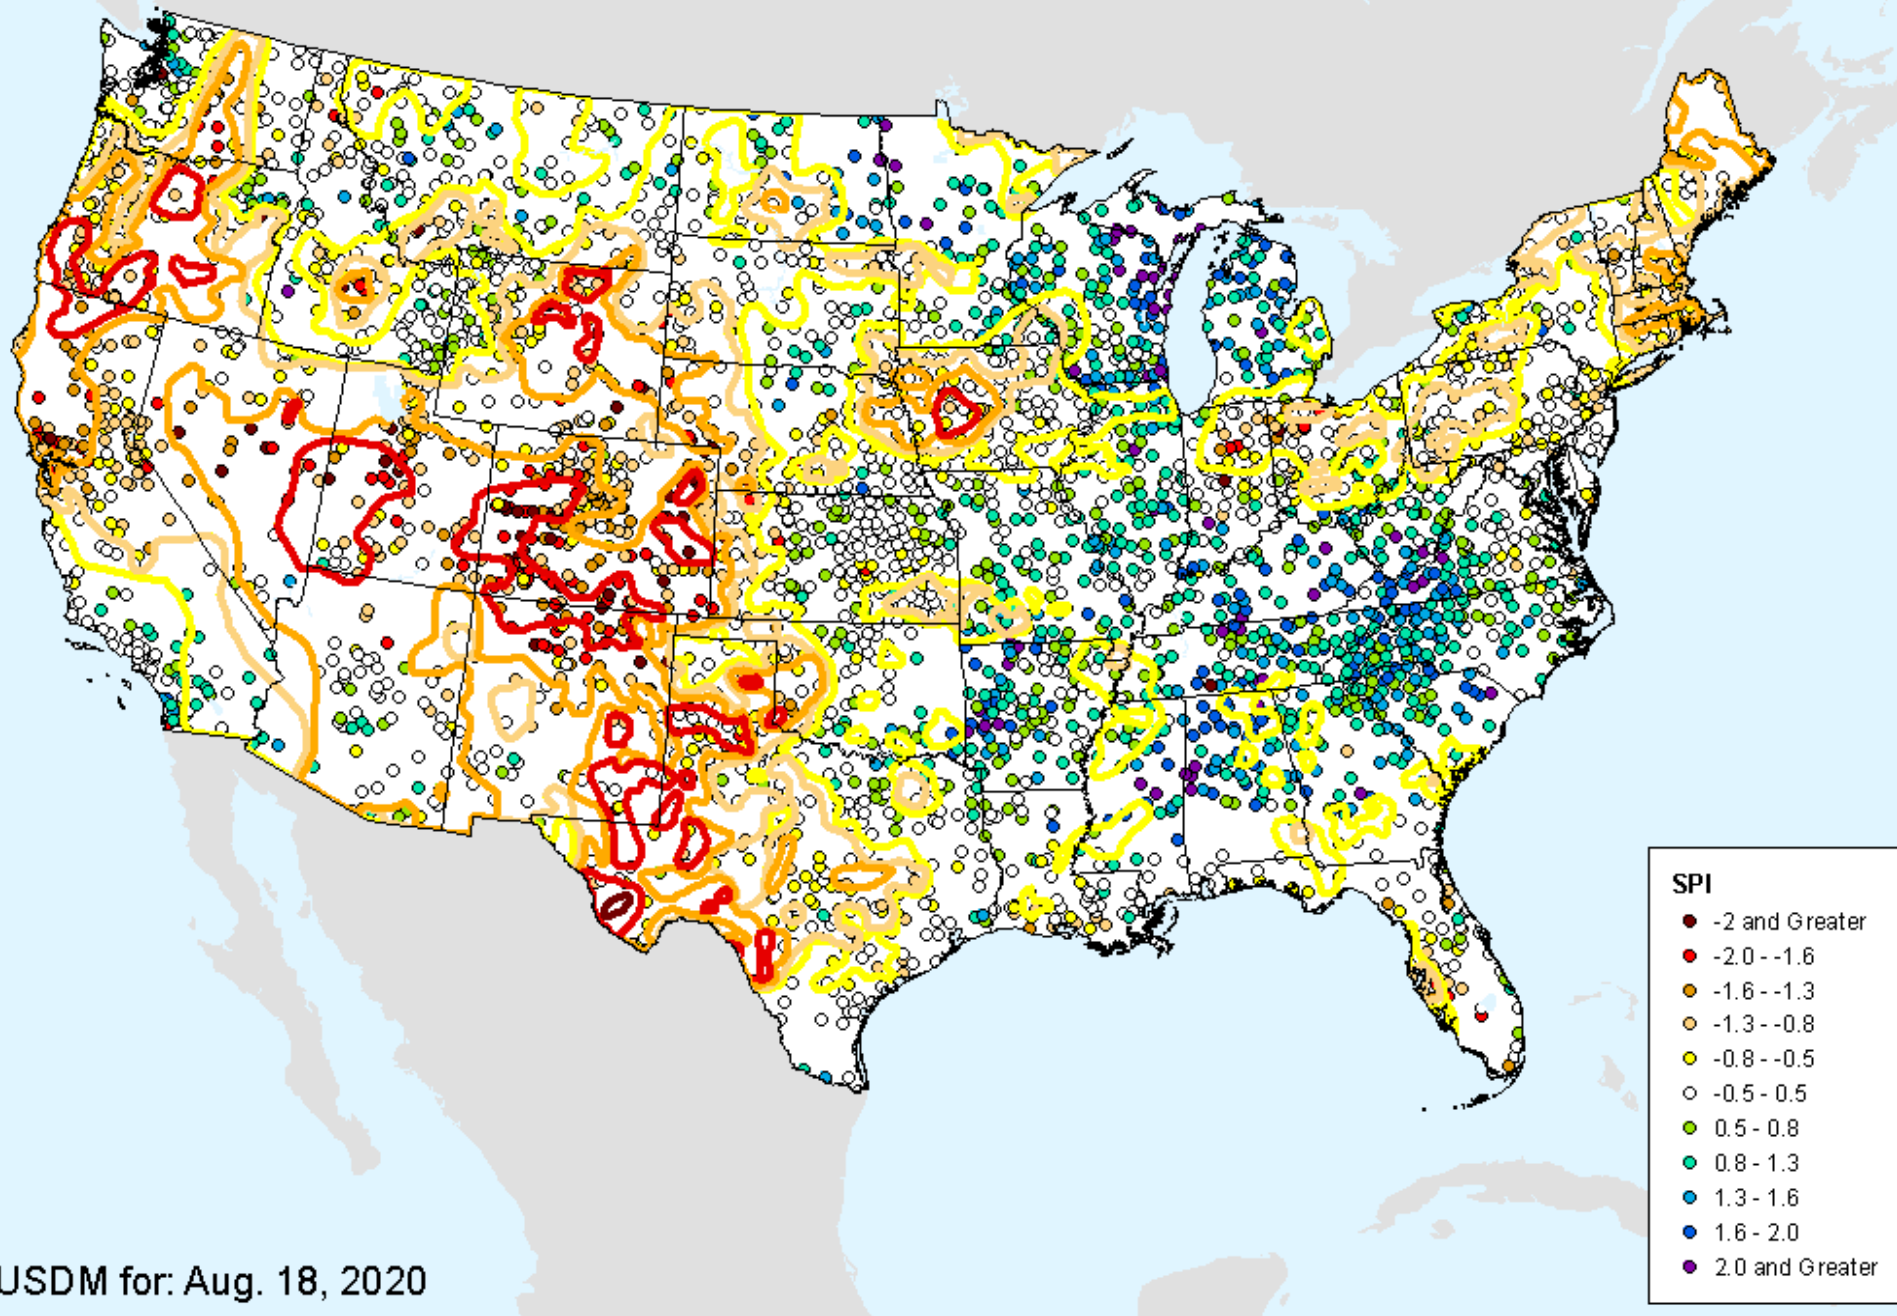

HPRCC 12-month SPI

As of: Tuesday, August 25, 2020

USDM for: Aug. 18, 2020