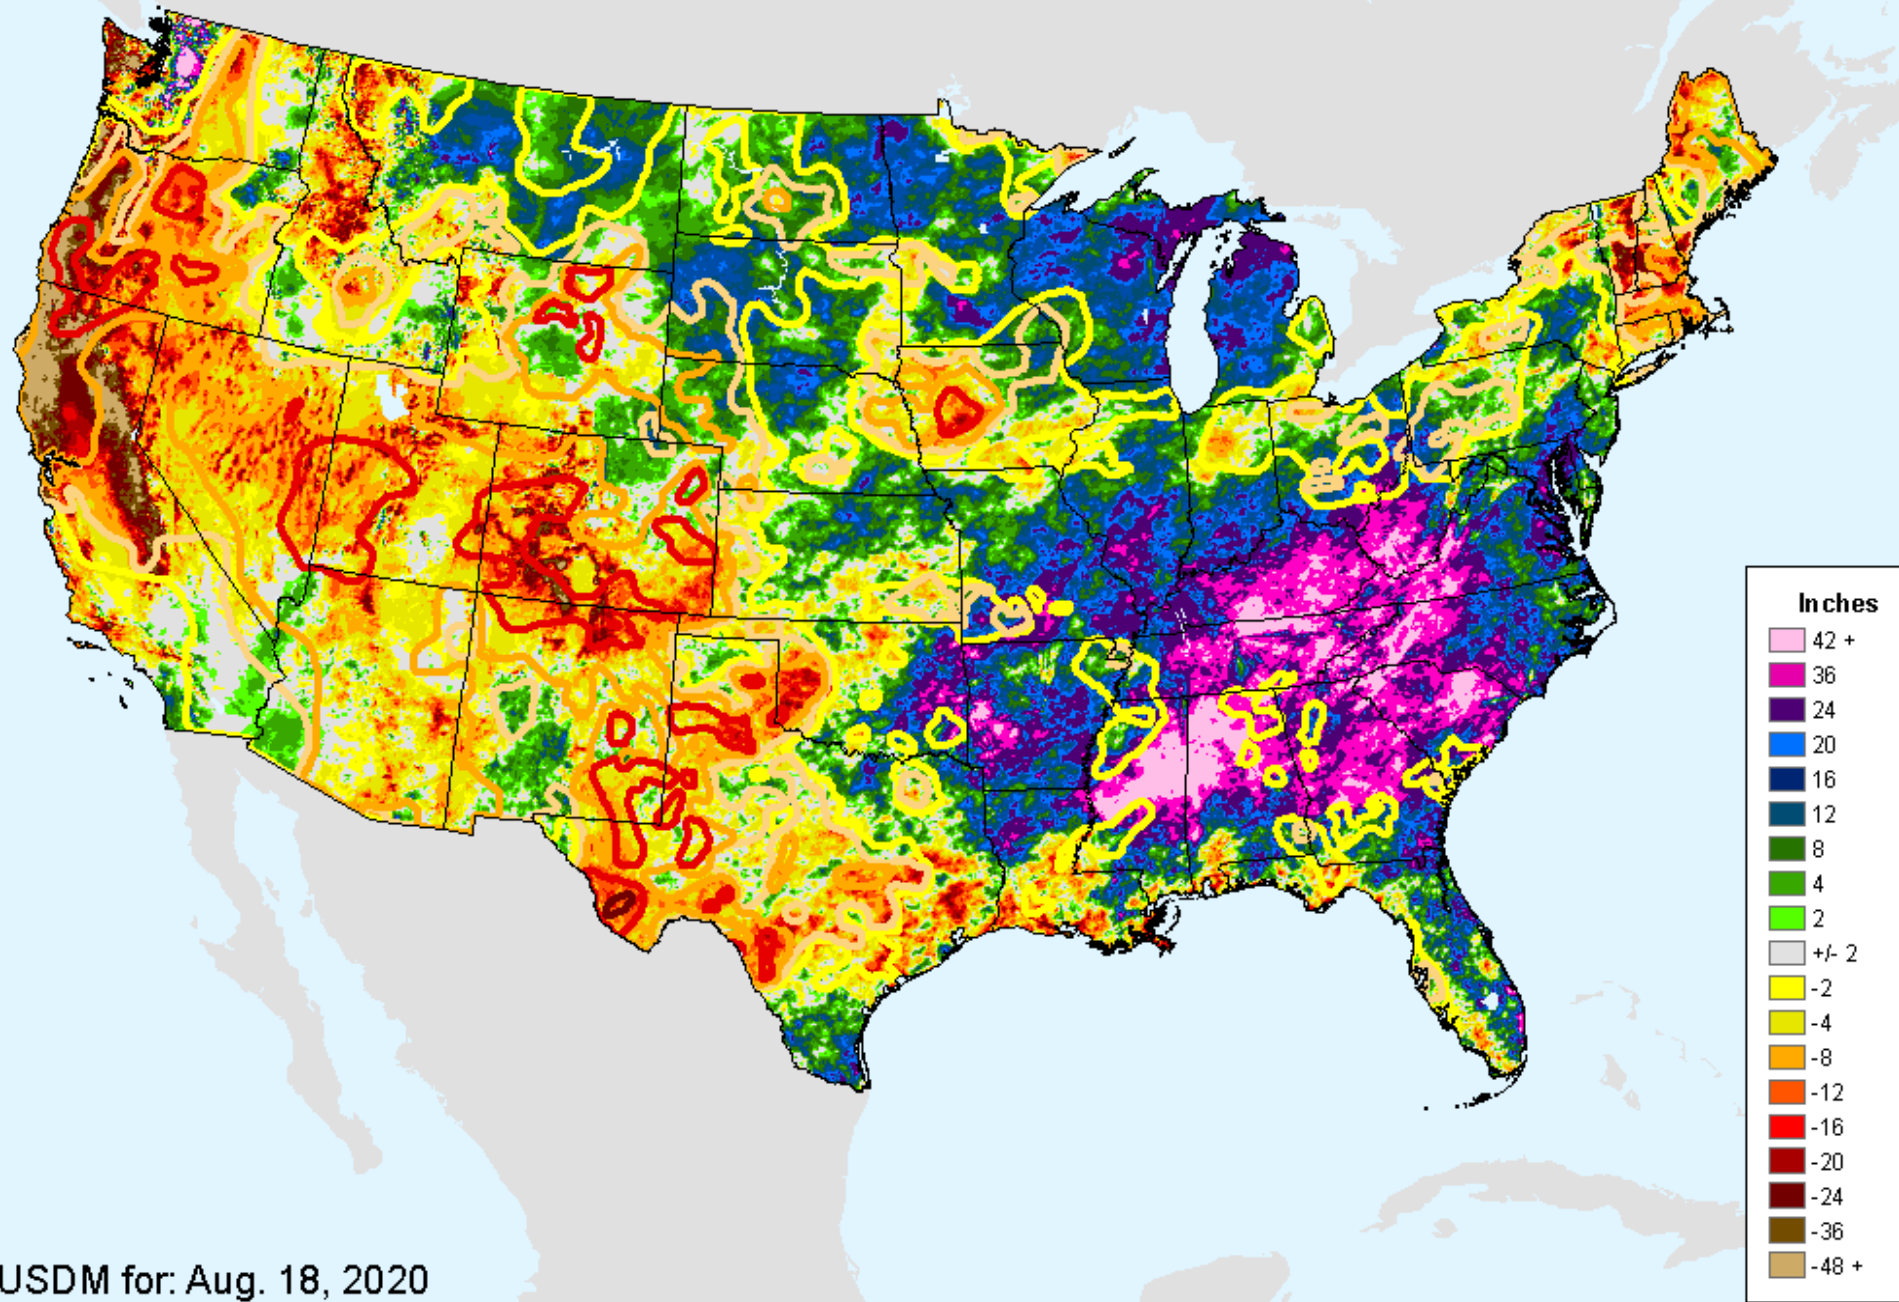

AHPS Water-Year Precip Departure

As of: Tuesday, August 25, 2020

USDM for: Aug. 18, 2020