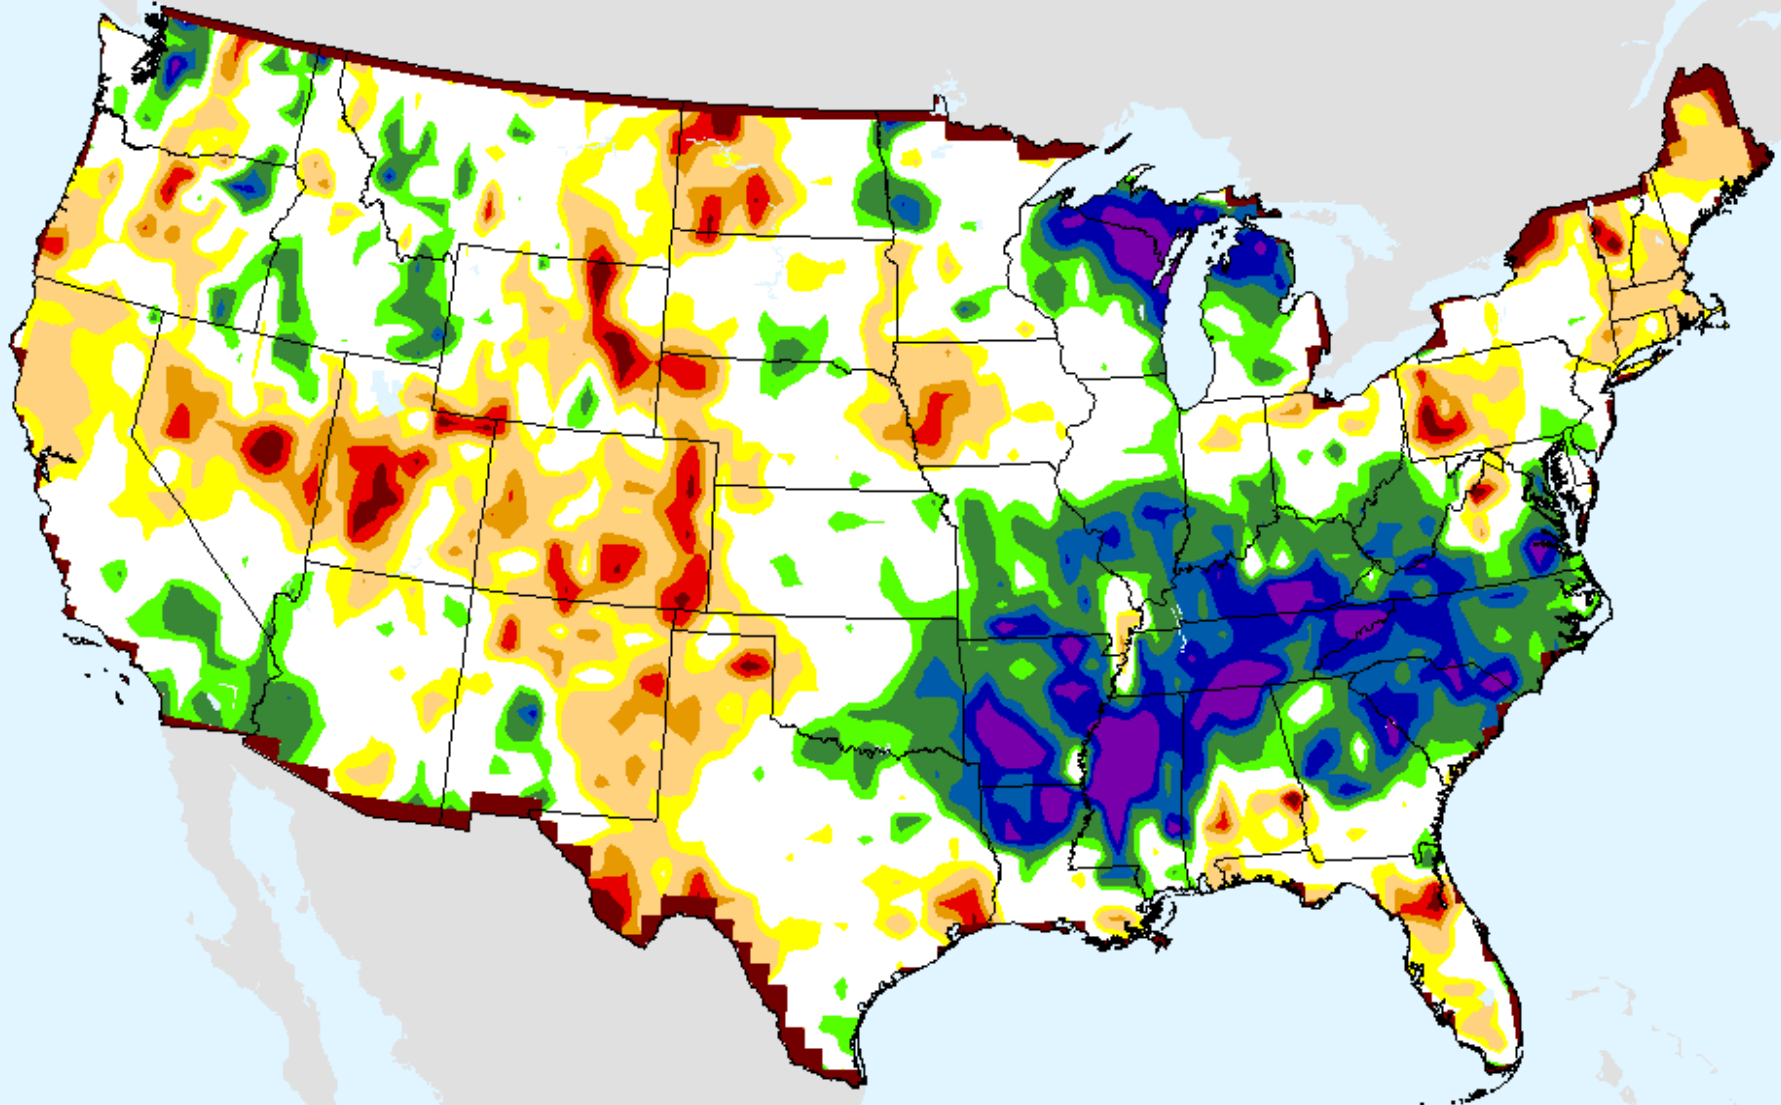

CPC 9-month SPI

As of: Tuesday, August 25, 2020