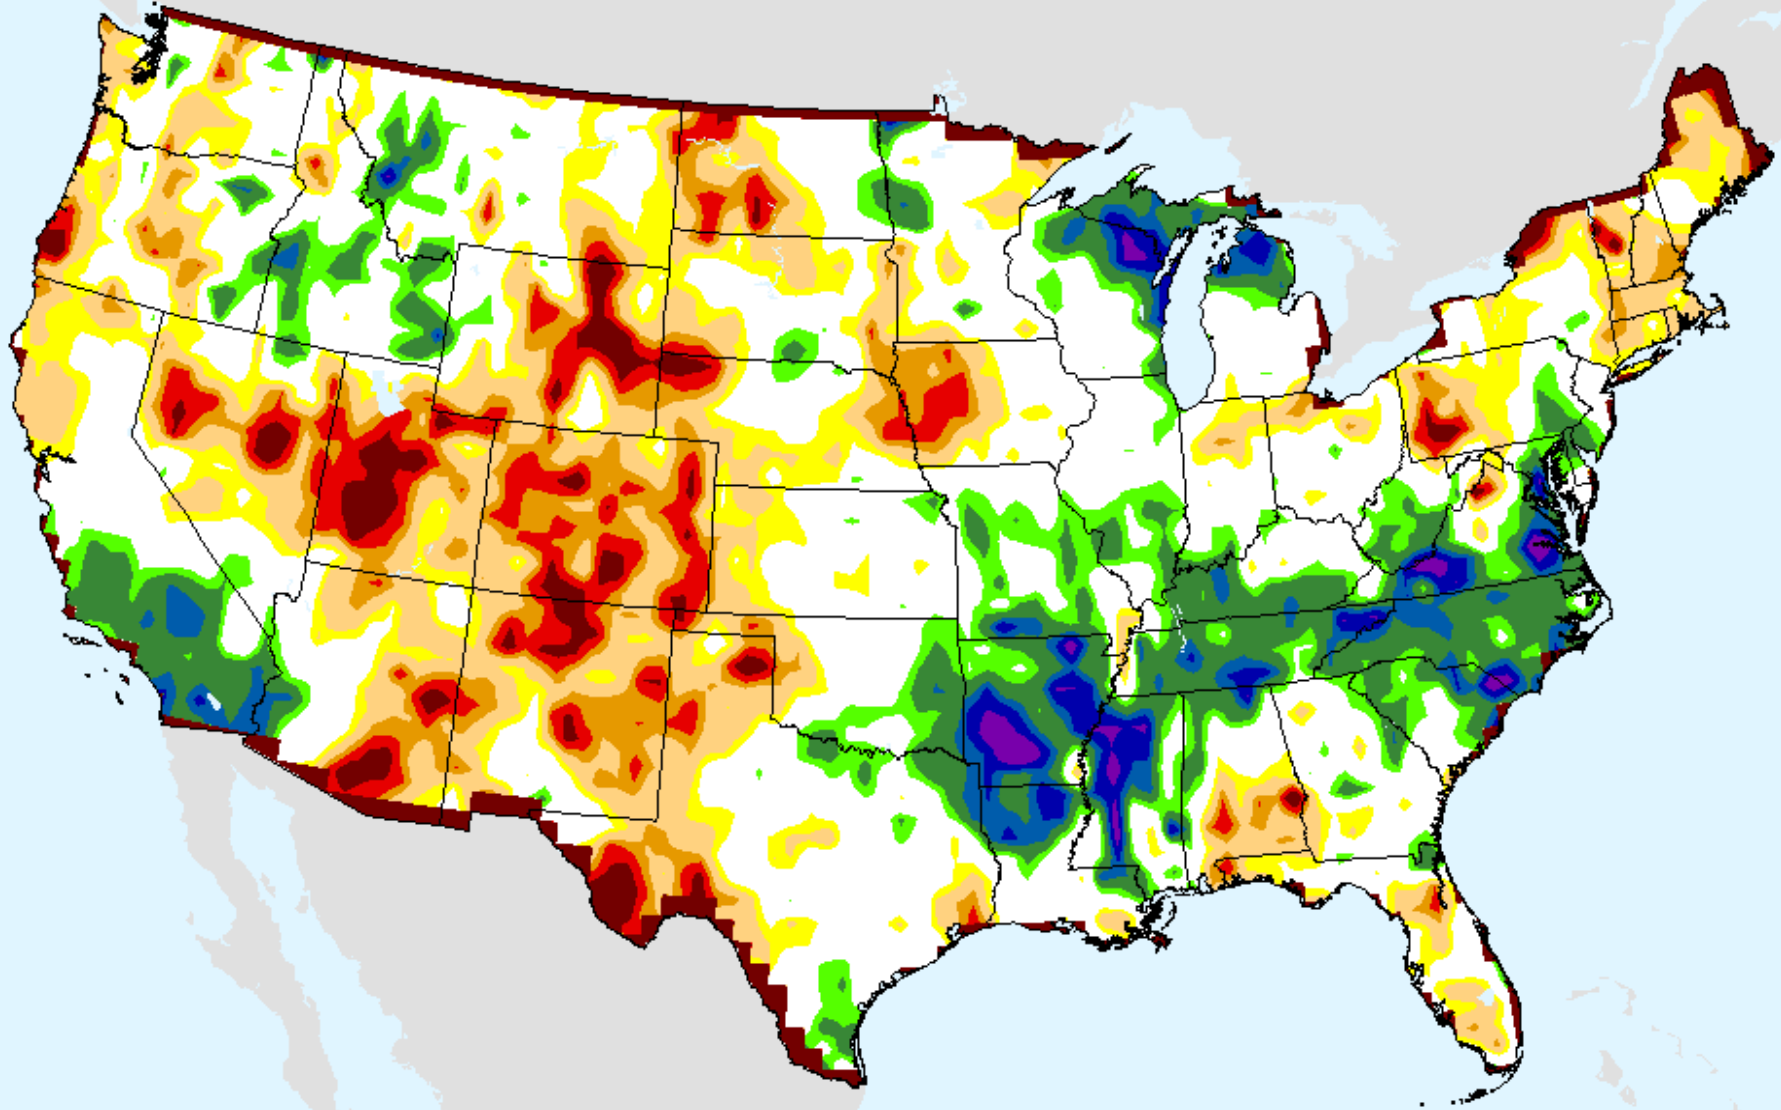

CPC 6-month SPI

As of: Tuesday, August 25, 2020