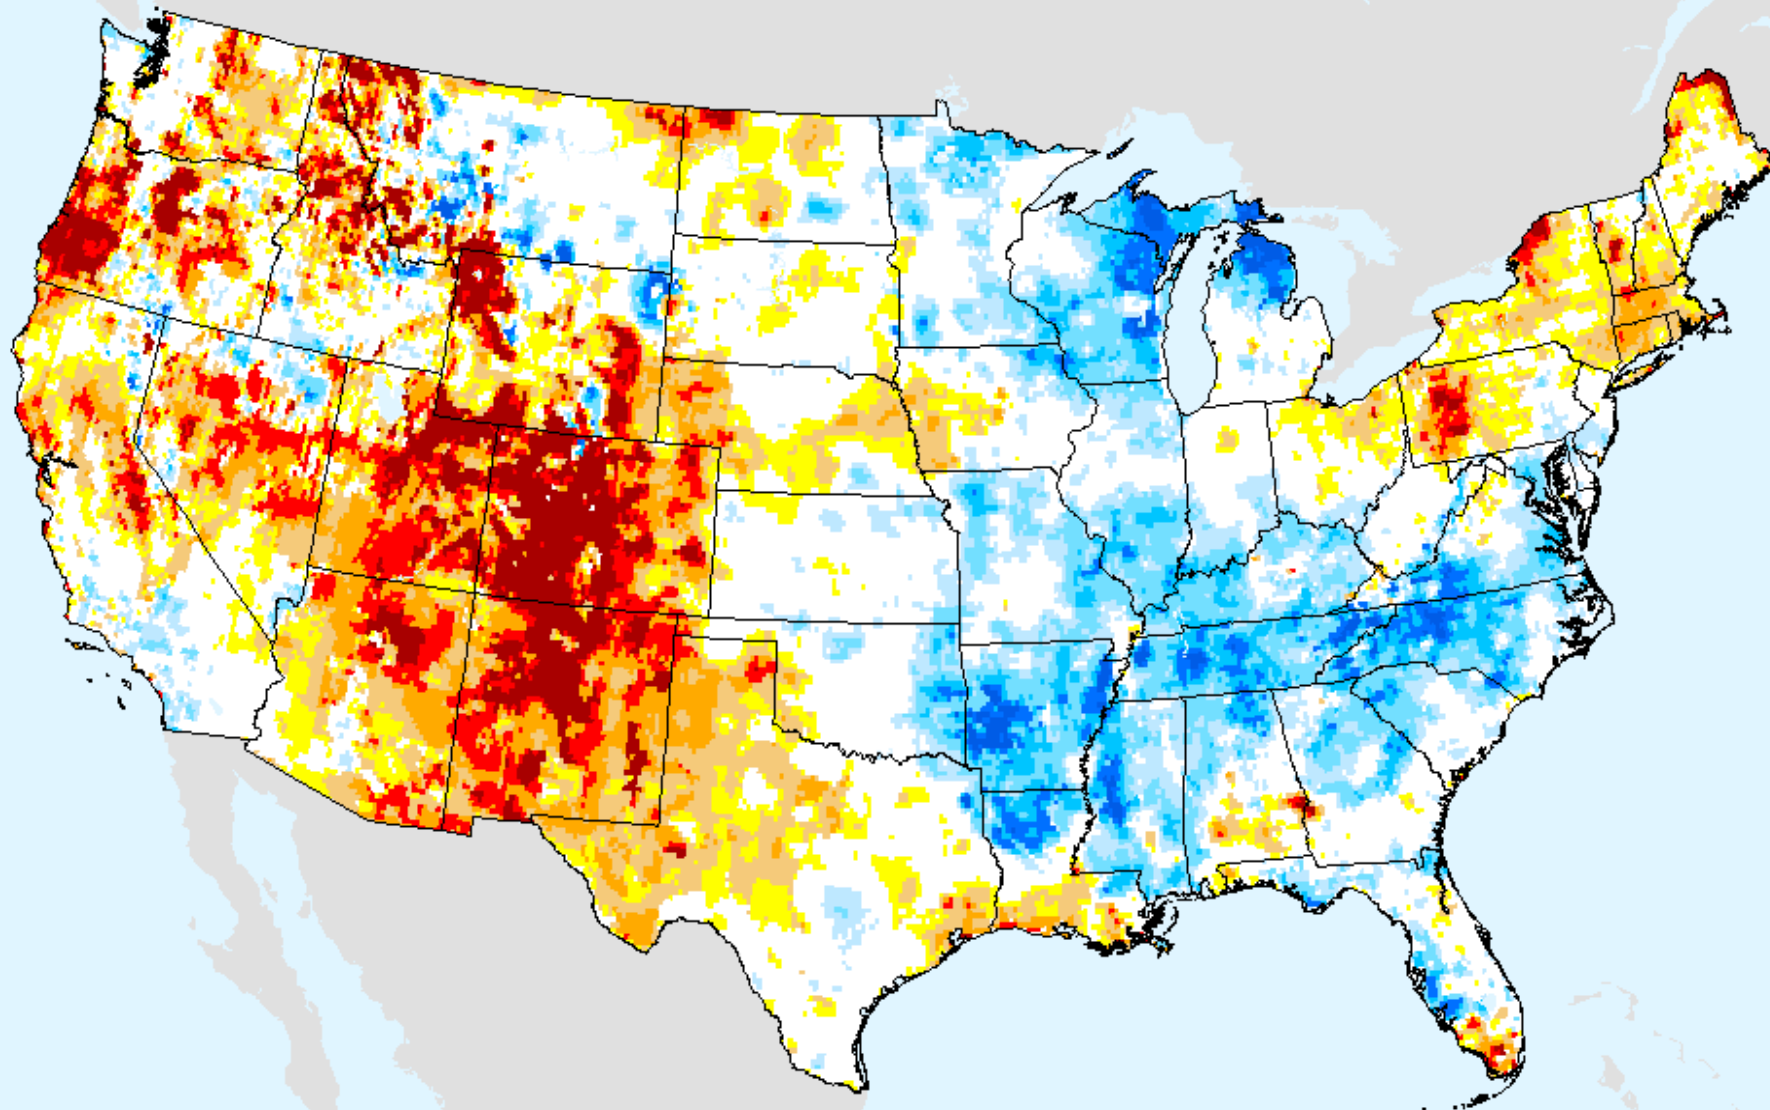

GRACE-Based Root Zone Soil Moisture Drought Indicator

As of: Tuesday, August 25, 2020