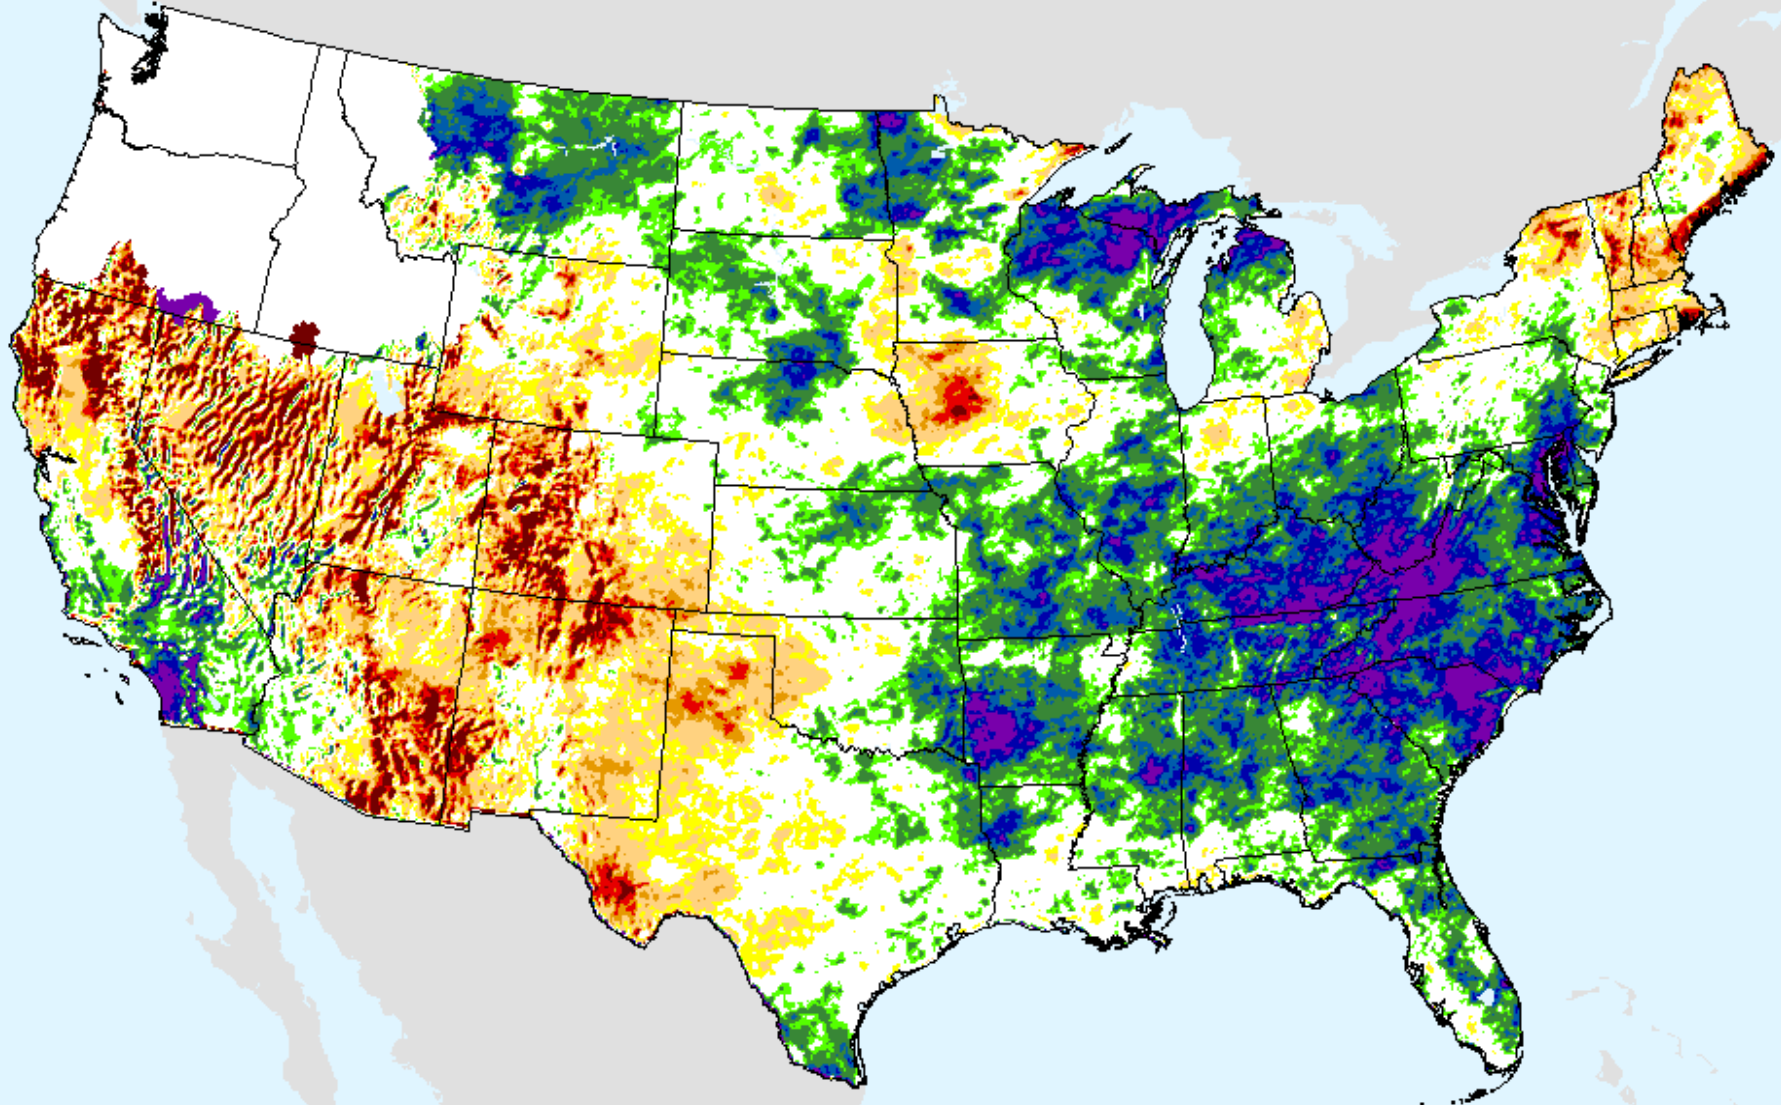

AHPS 6-month SPEI

As of: Tuesday, August 25, 2020

SPEI (USDM)