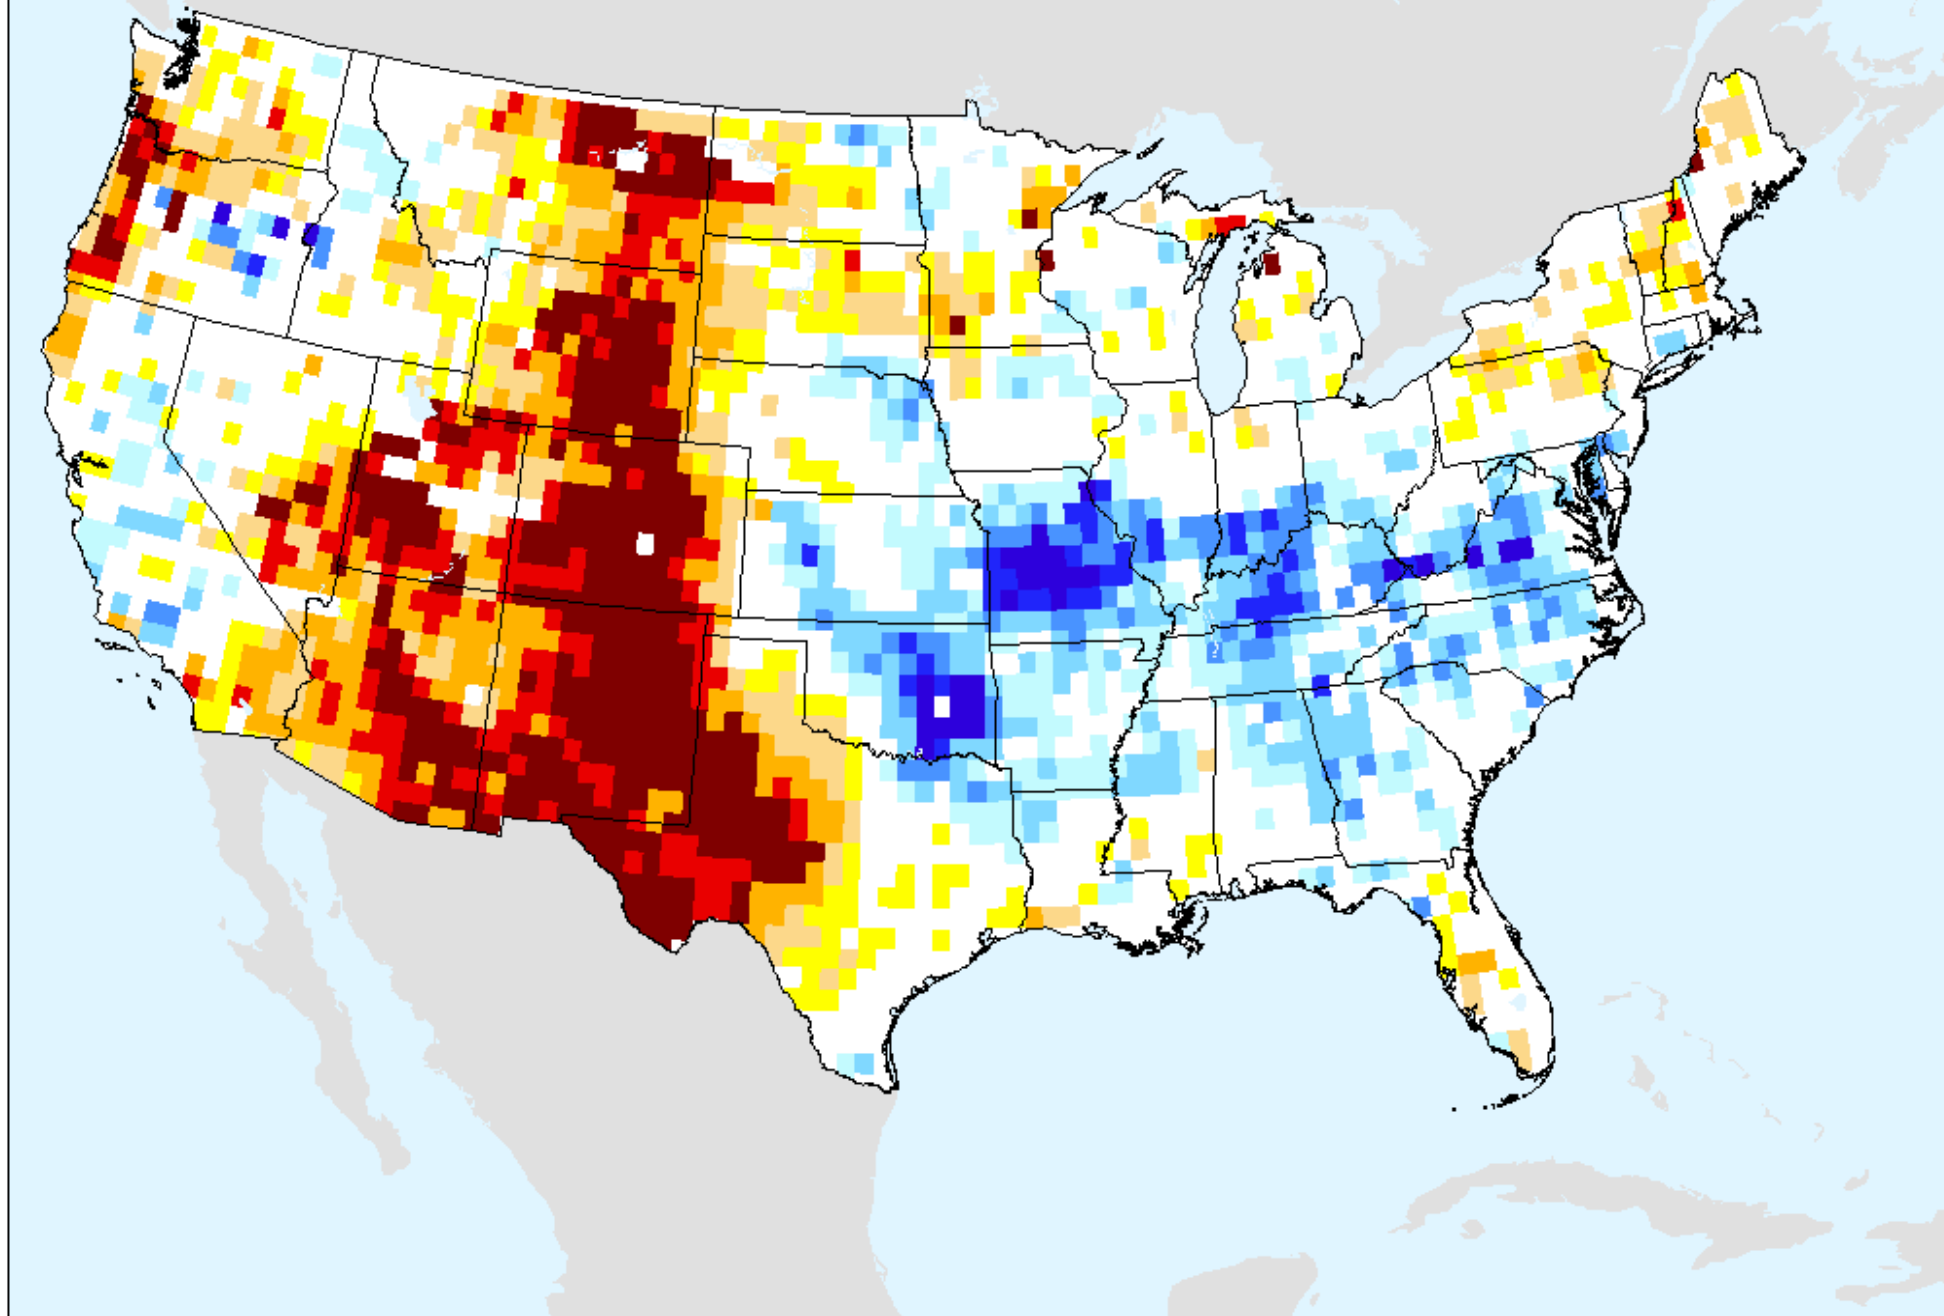

AIRS-Based Surface Relative Humidity 7 Day

As of: Tuesday, August 25, 2020