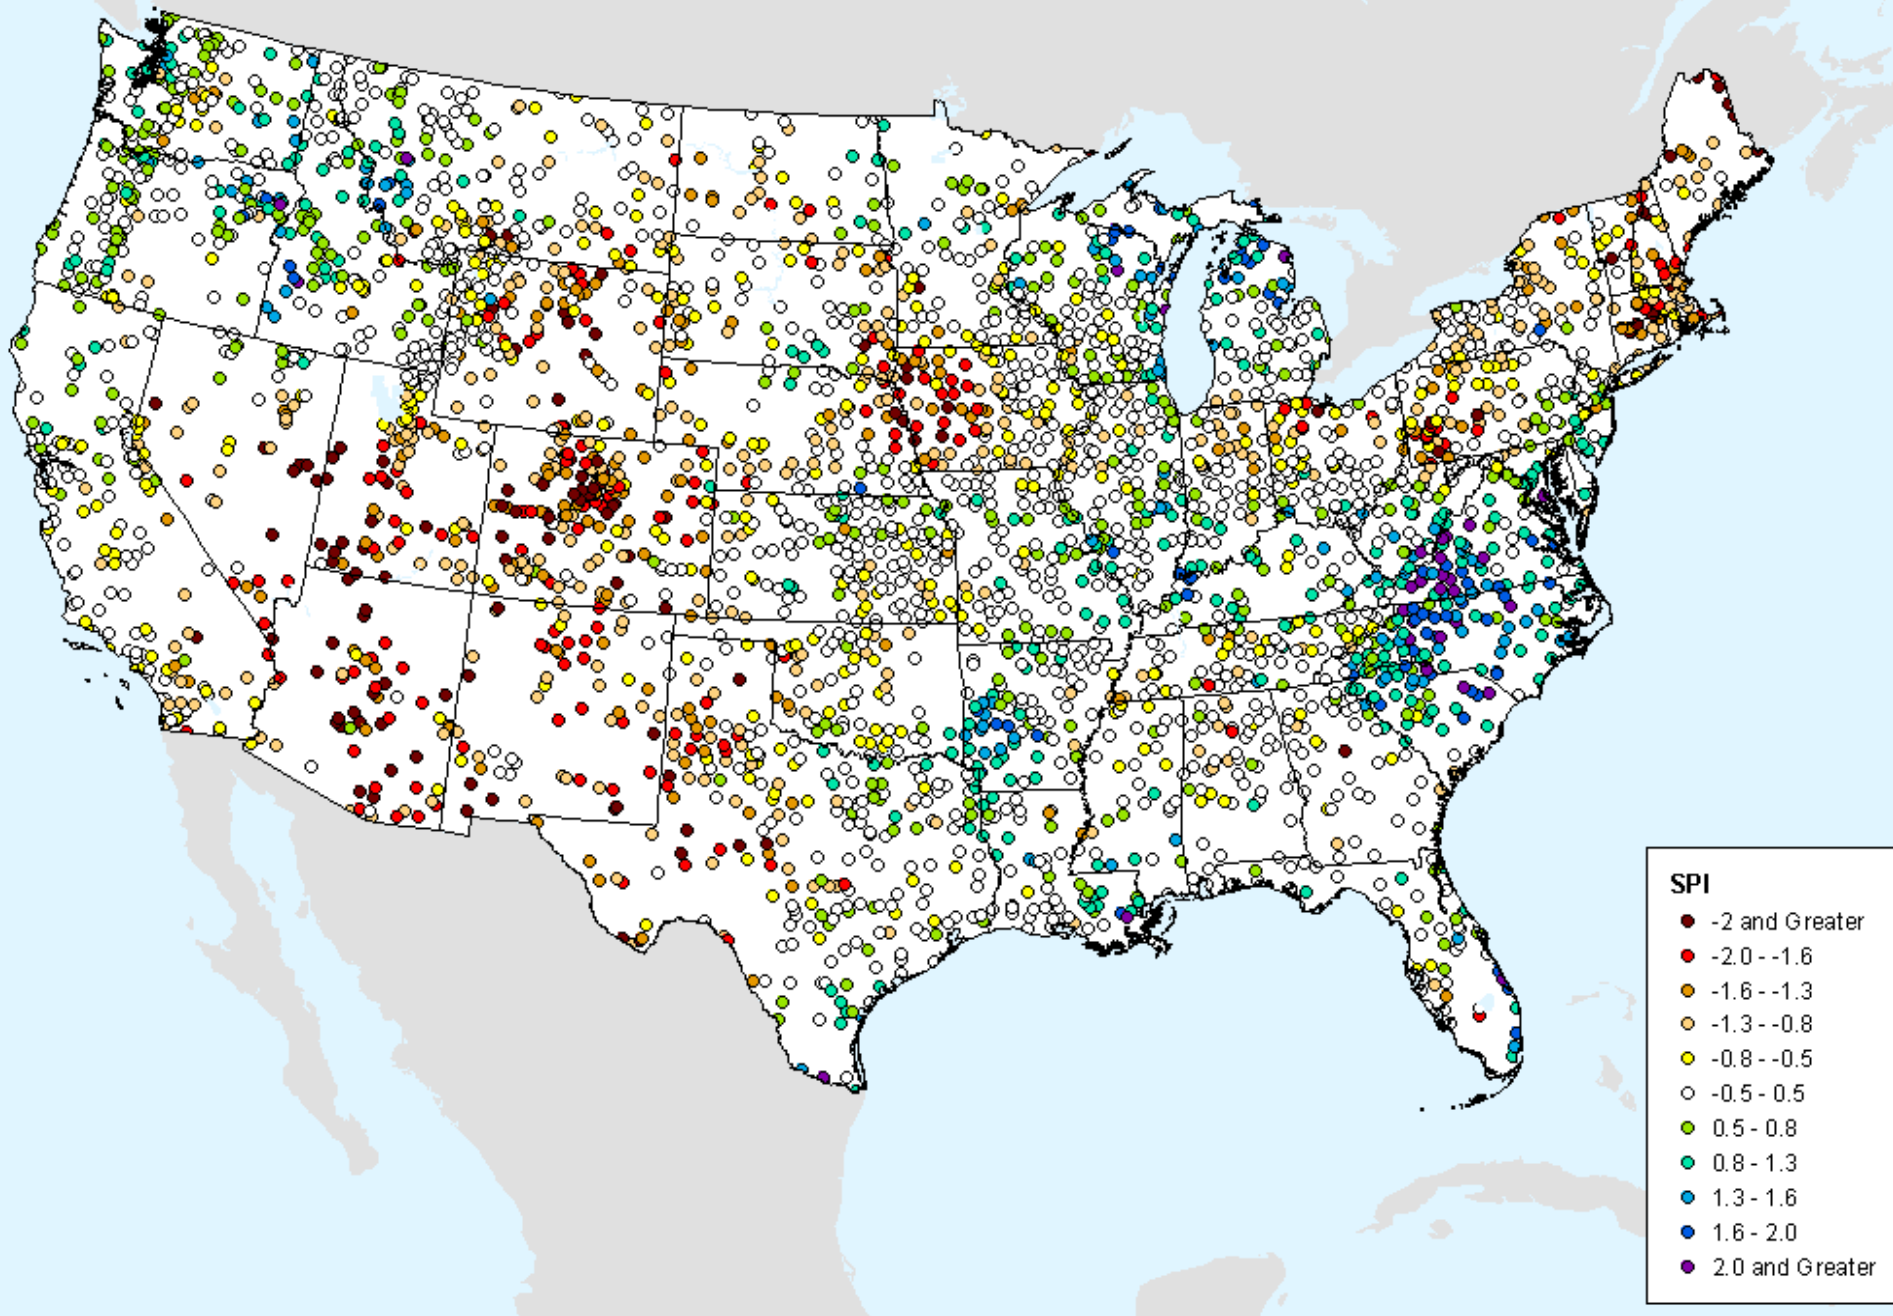

HPRCC 4-month SPI

As of: Tuesday, August 25, 2020