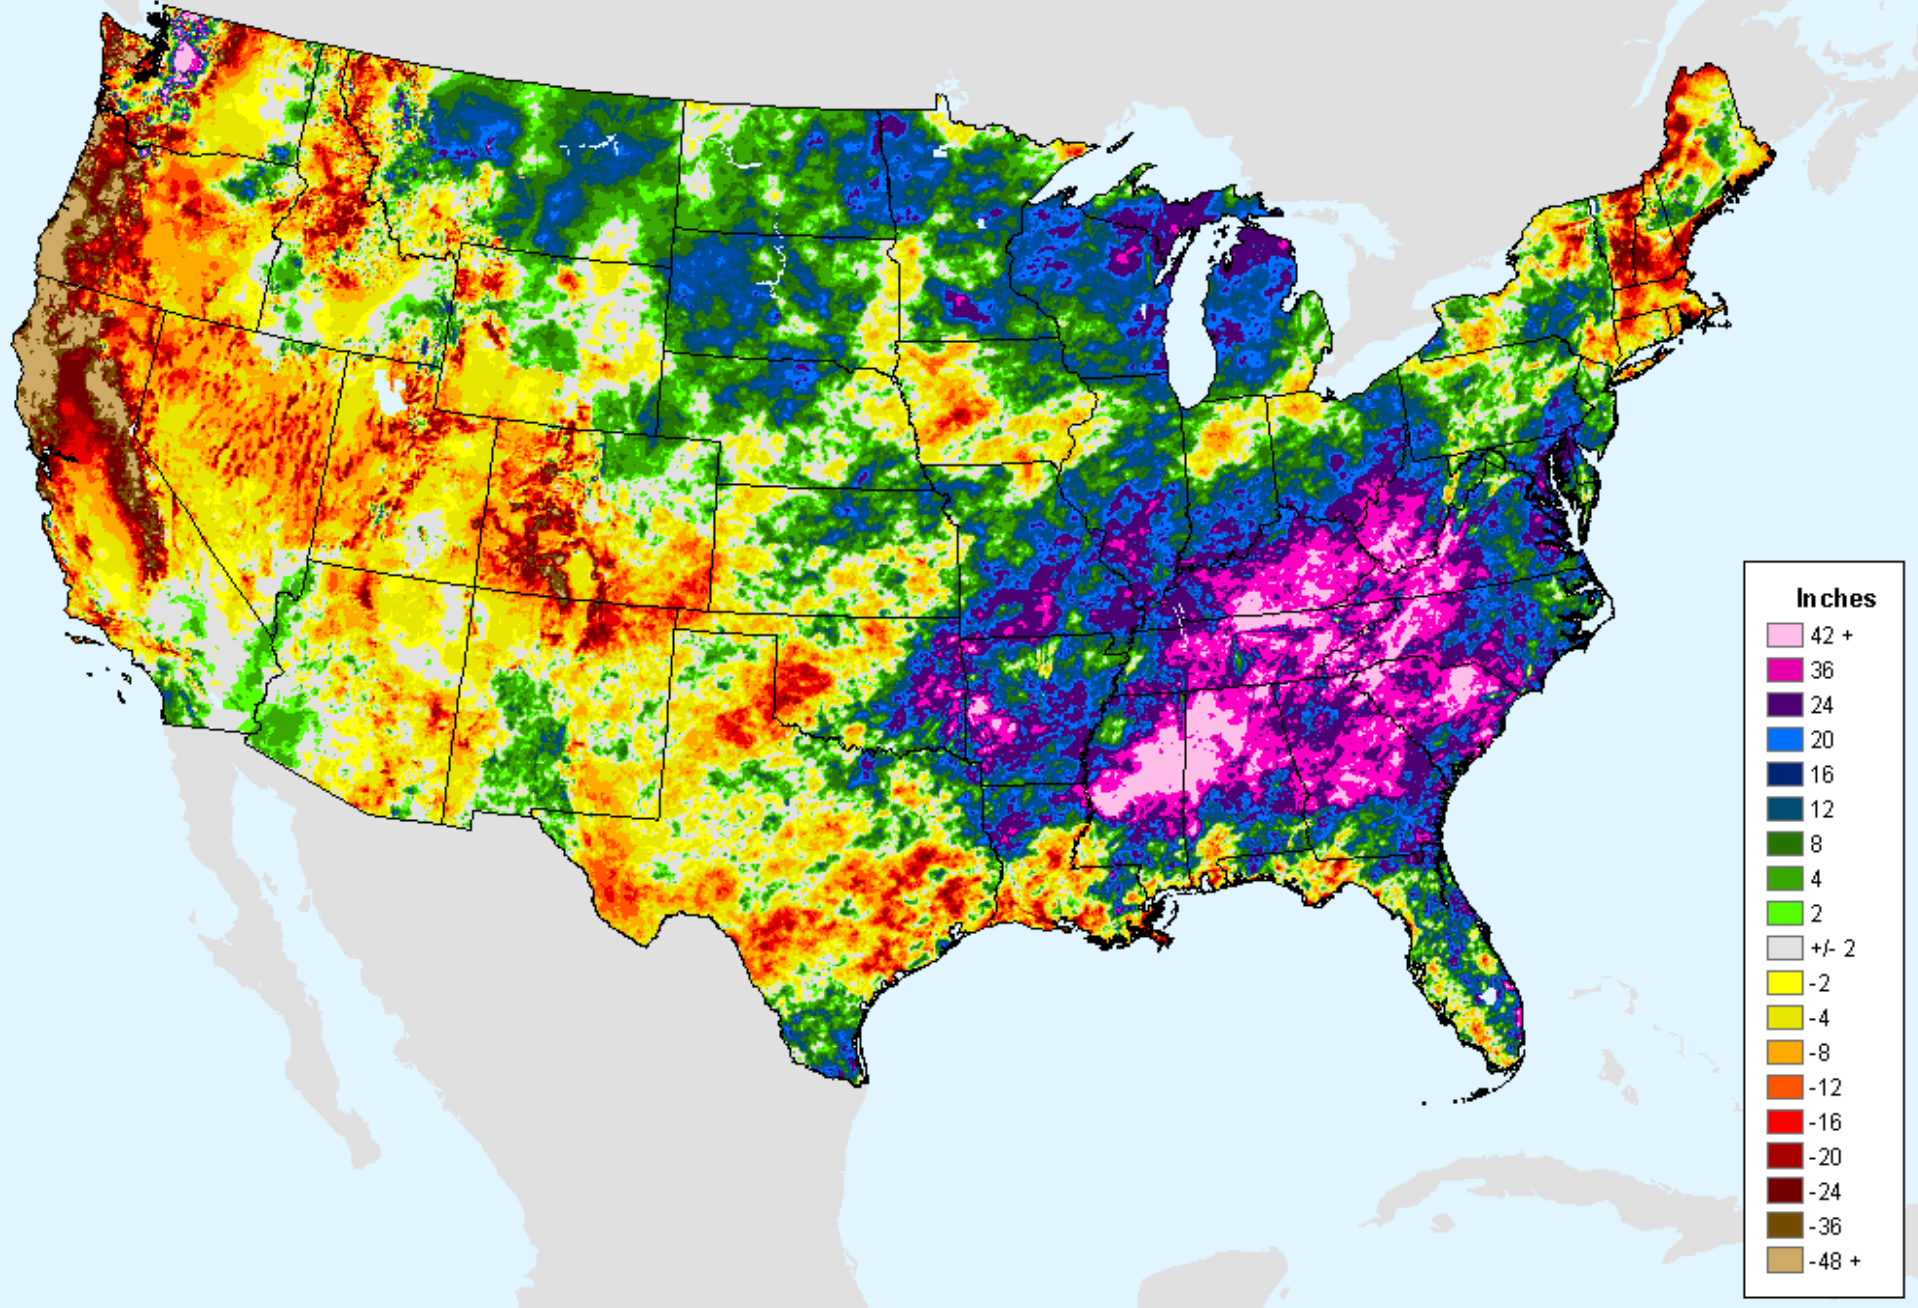

# AHPS Water-Year Precip Departure

As of: Tuesday, August 25, 2020