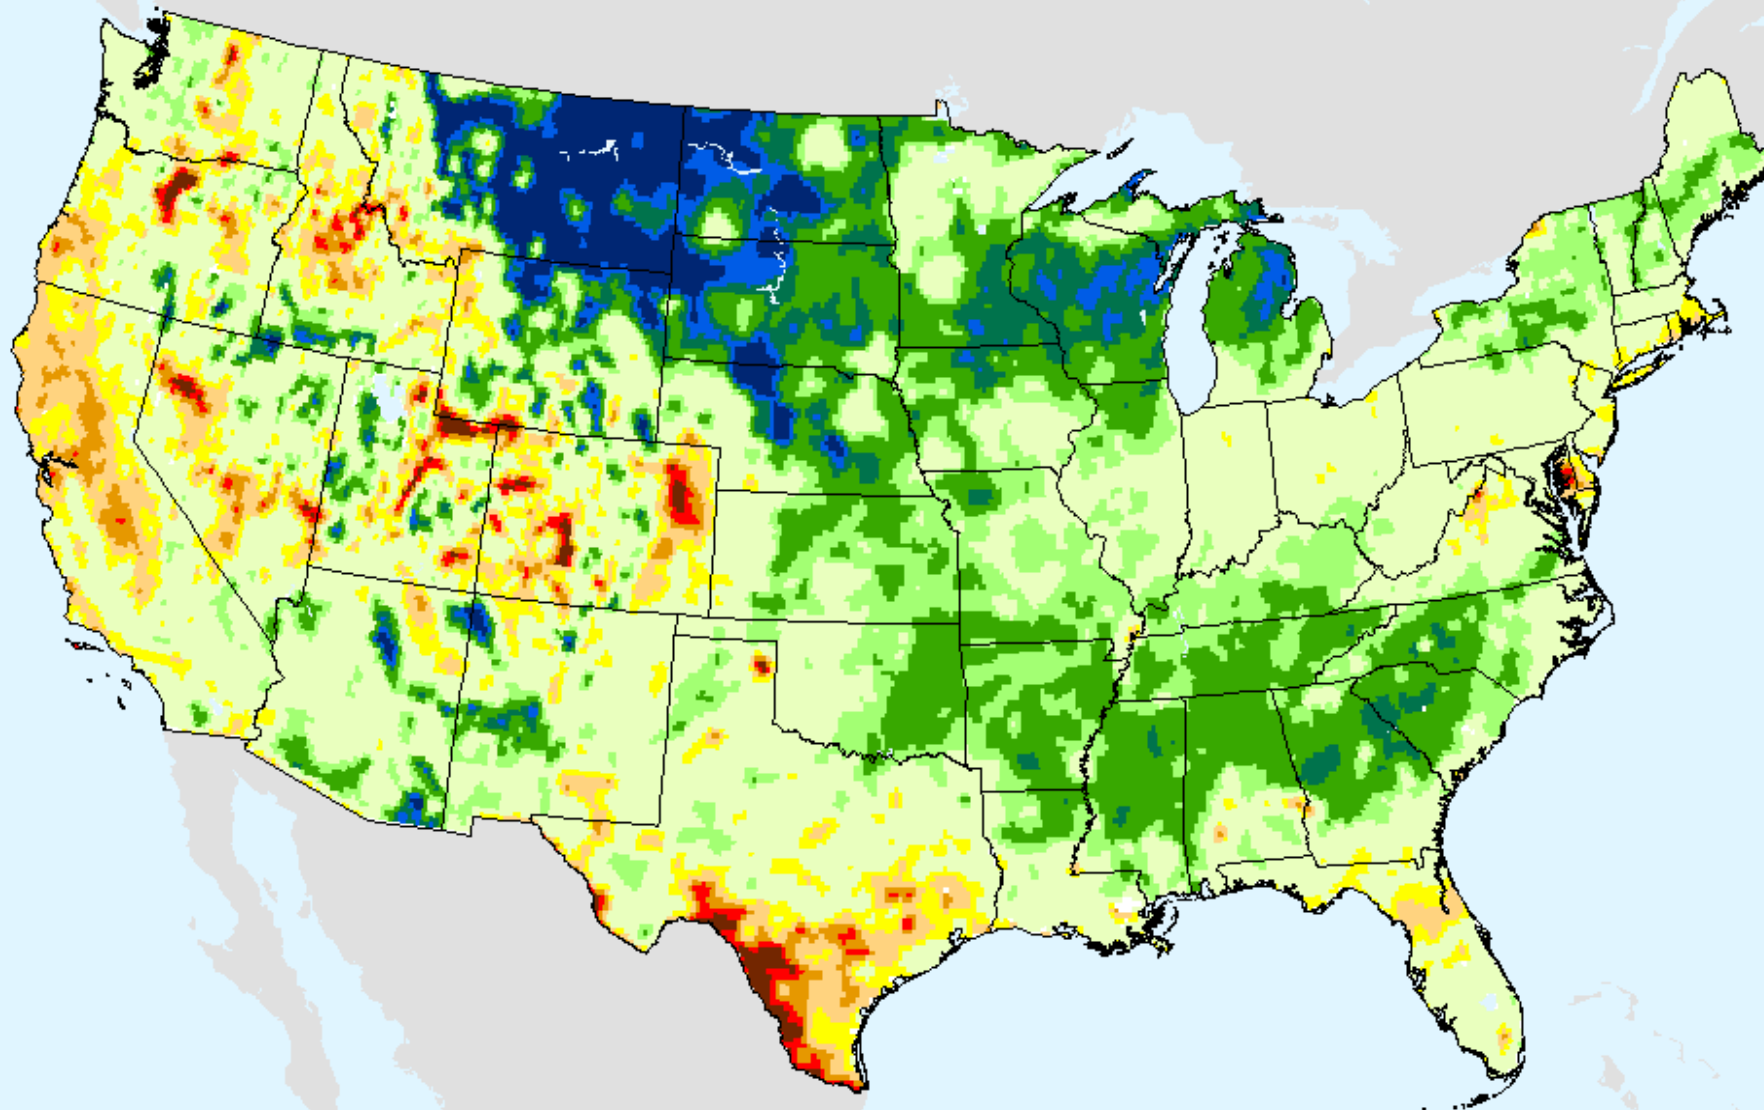

# NLDAS Top 1m Soil Moisture

As of: Tuesday, August 25, 2020