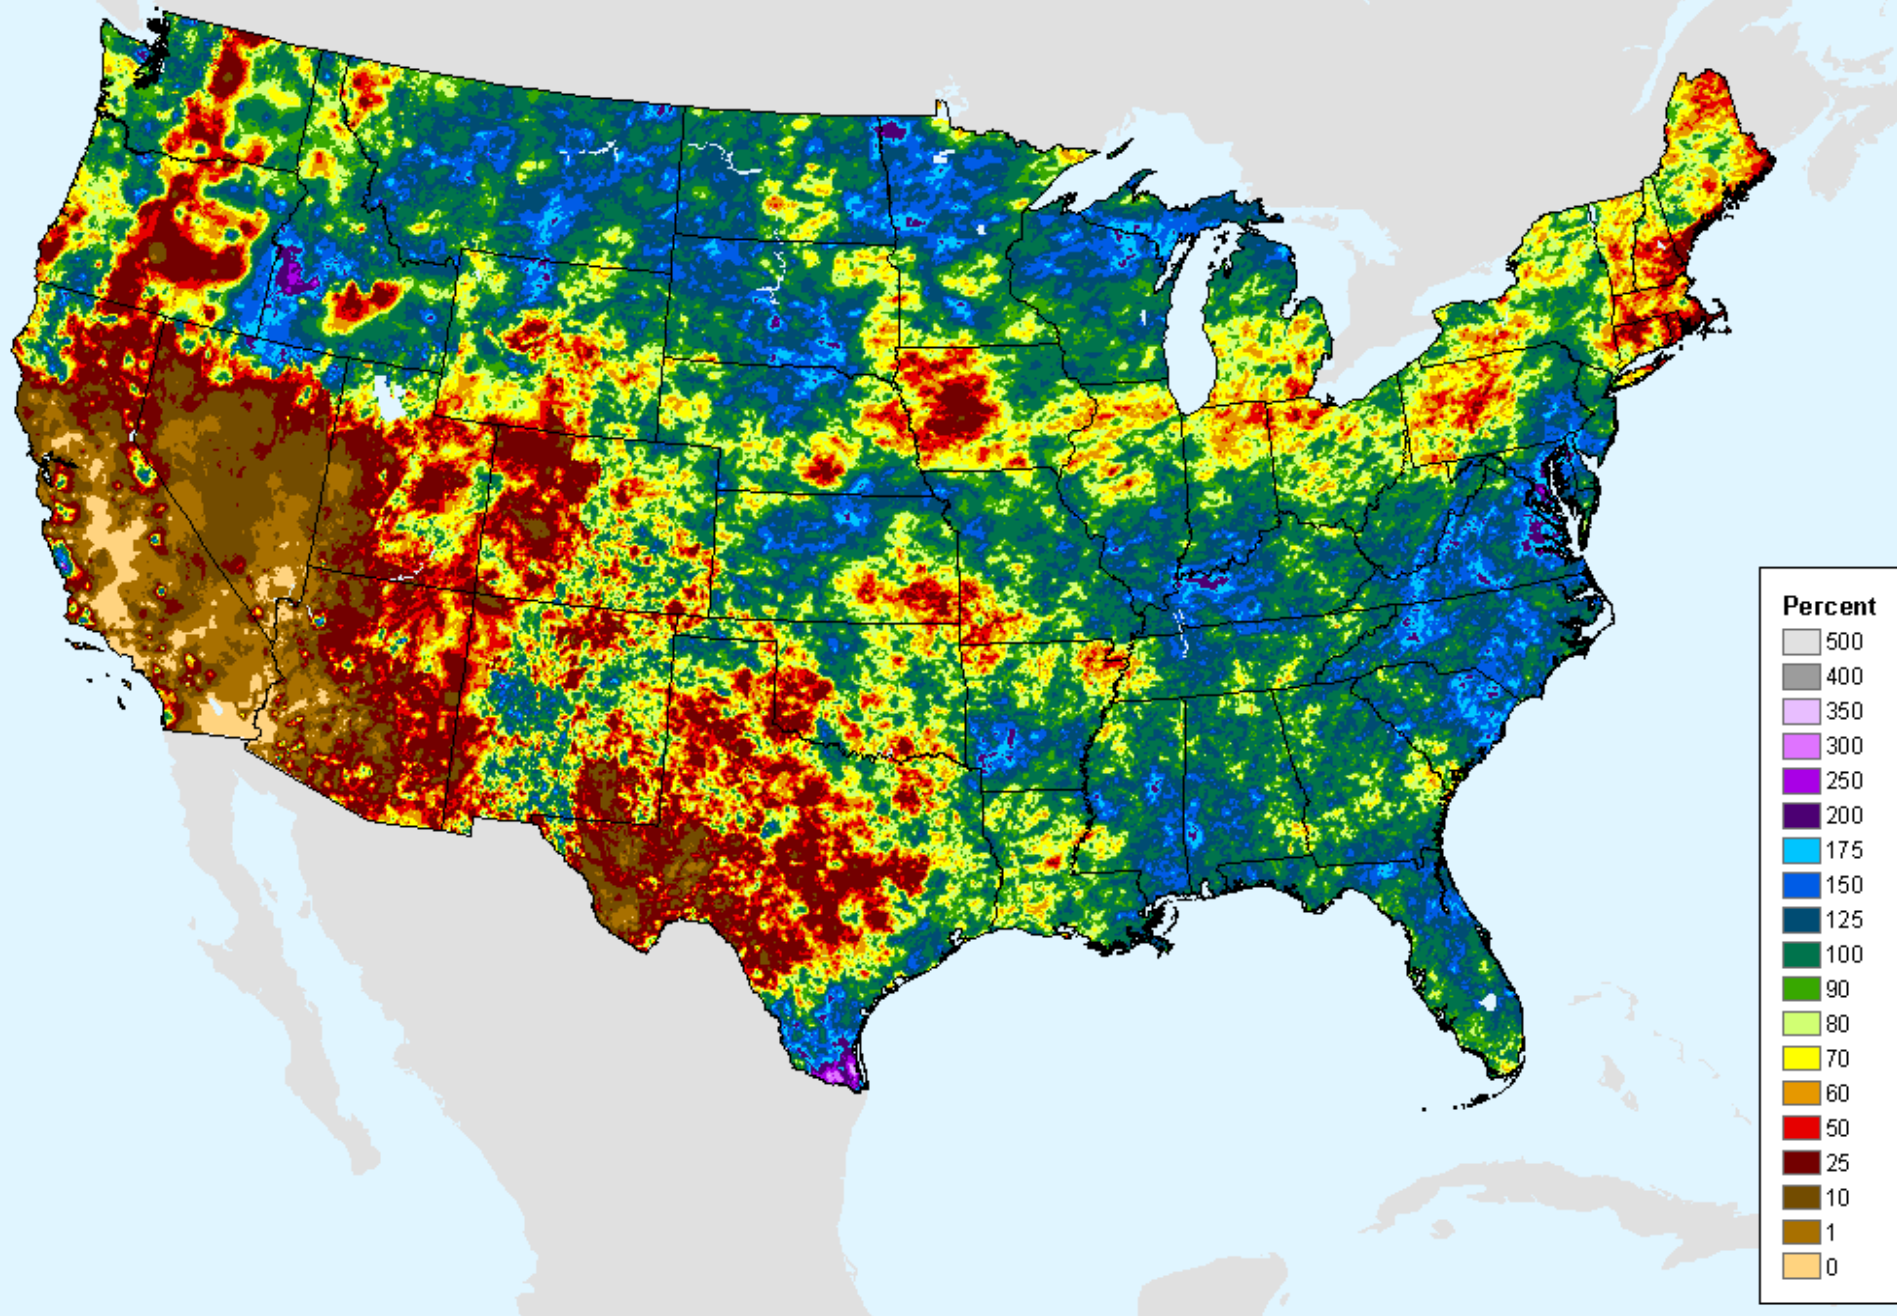

AHPS 90-Day Pct of Normal Pcp

As of: Tuesday, August 25, 2020