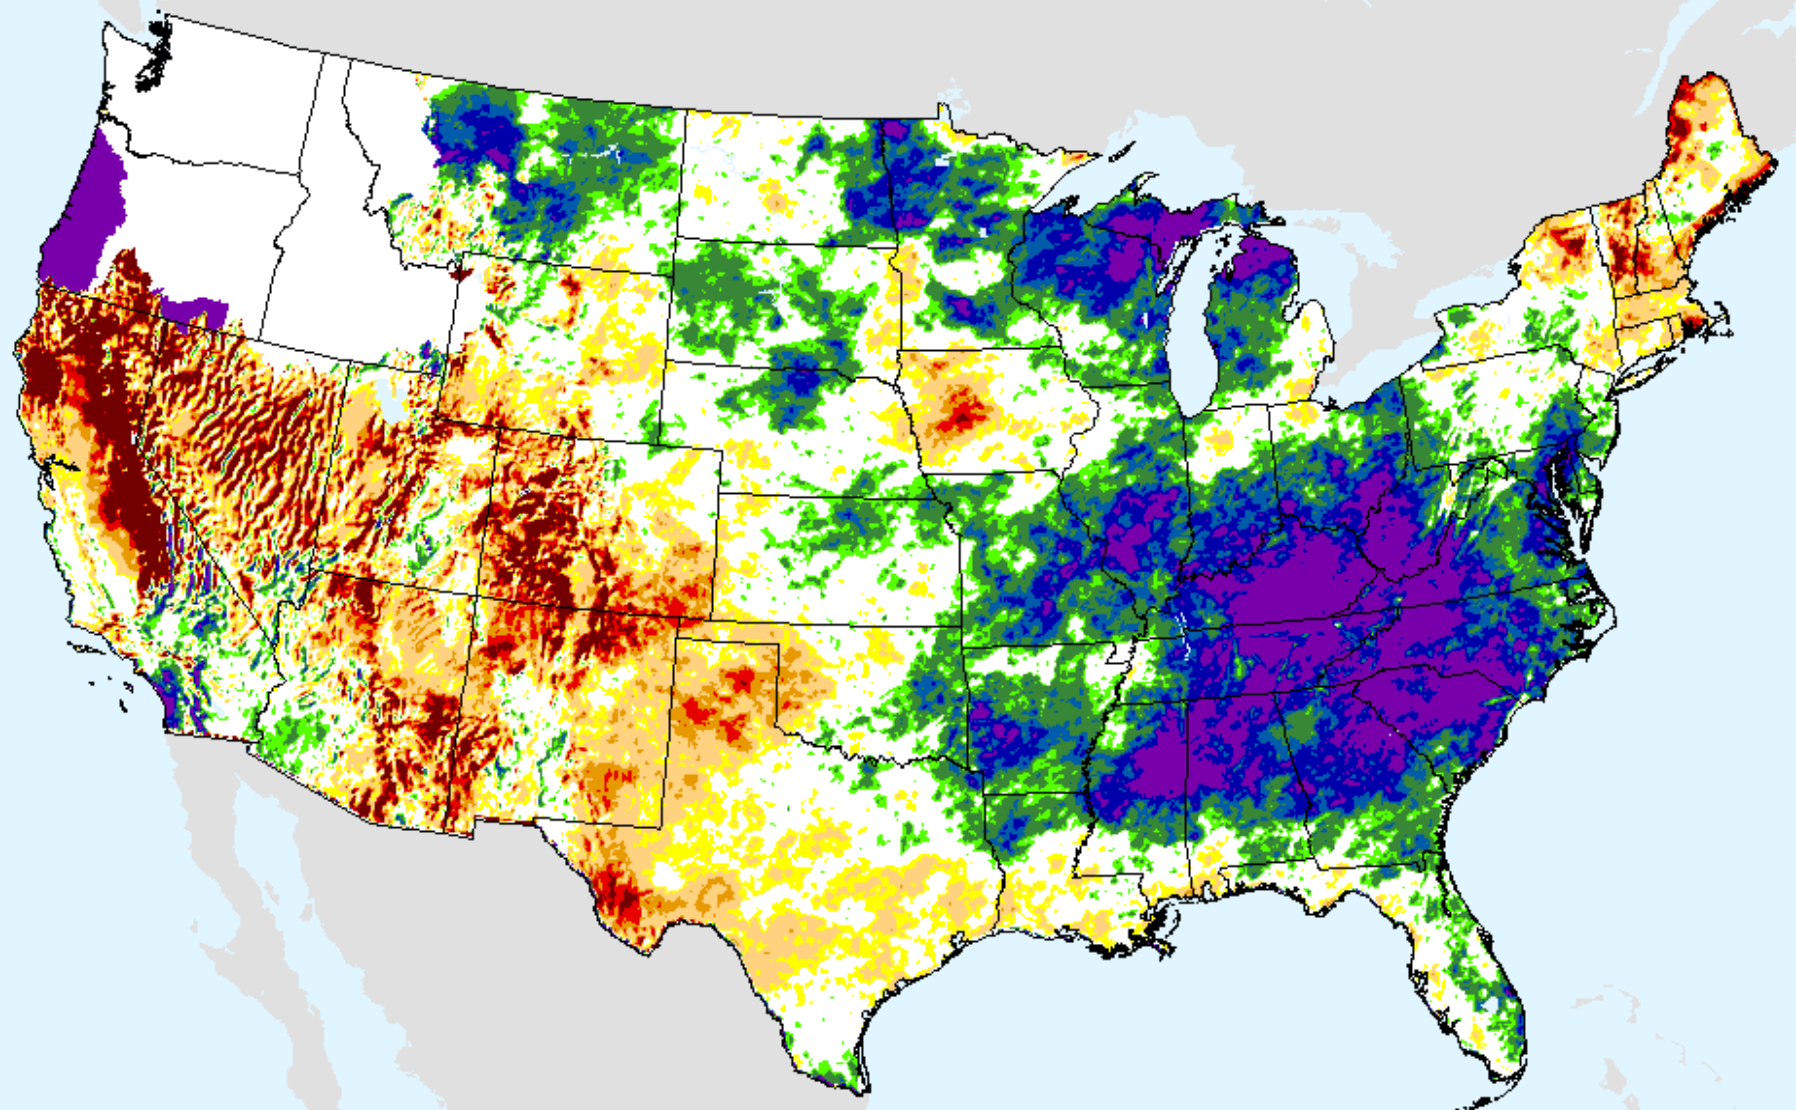

AHPS 9-month SPEI

As of: Tuesday, August 25, 2020

SPEI (USDM)