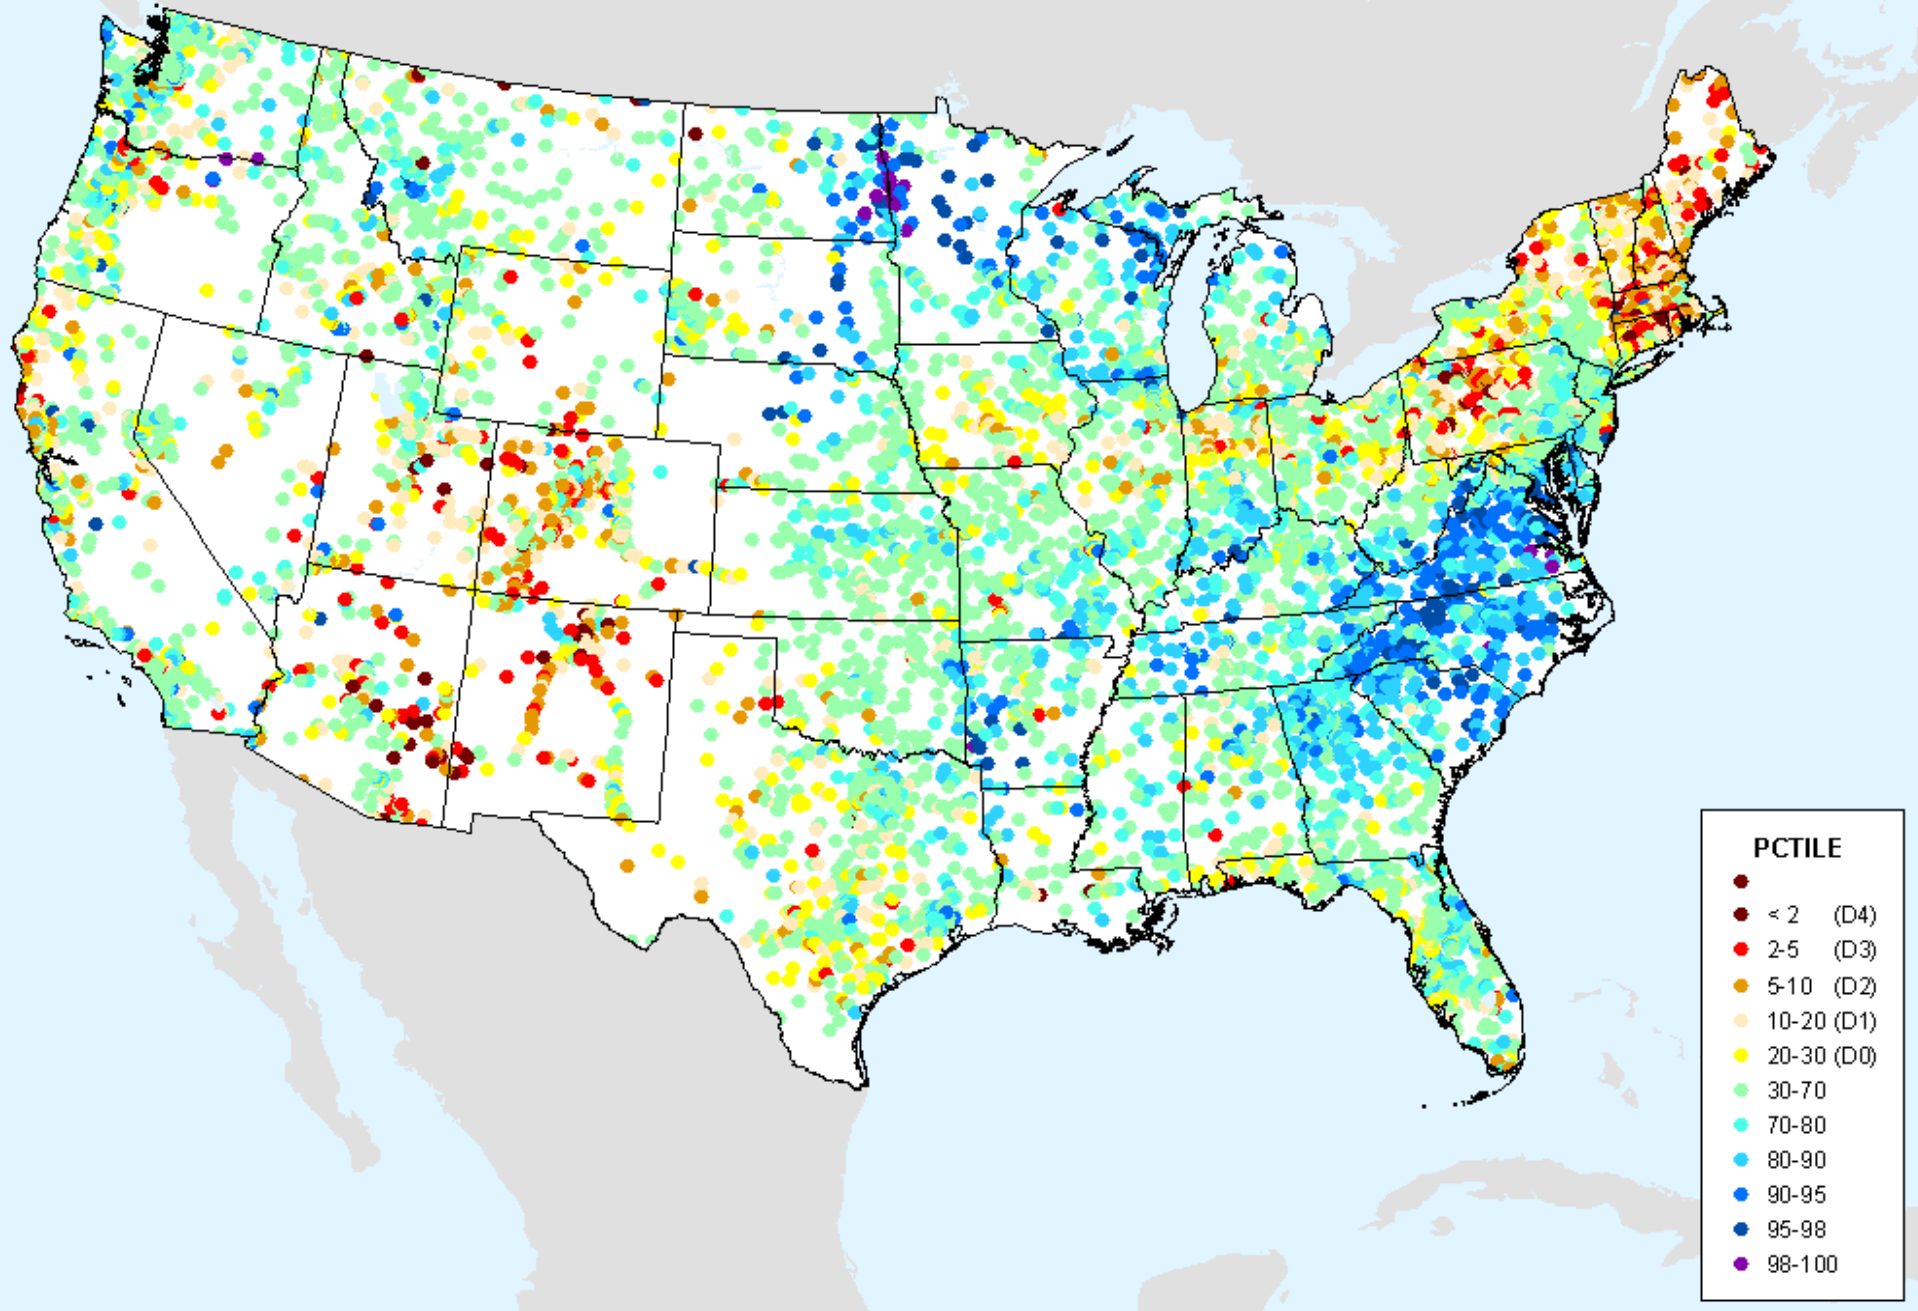

USGS 7-Day Avg Streamflow

As of: Tuesday, August 25, 2020