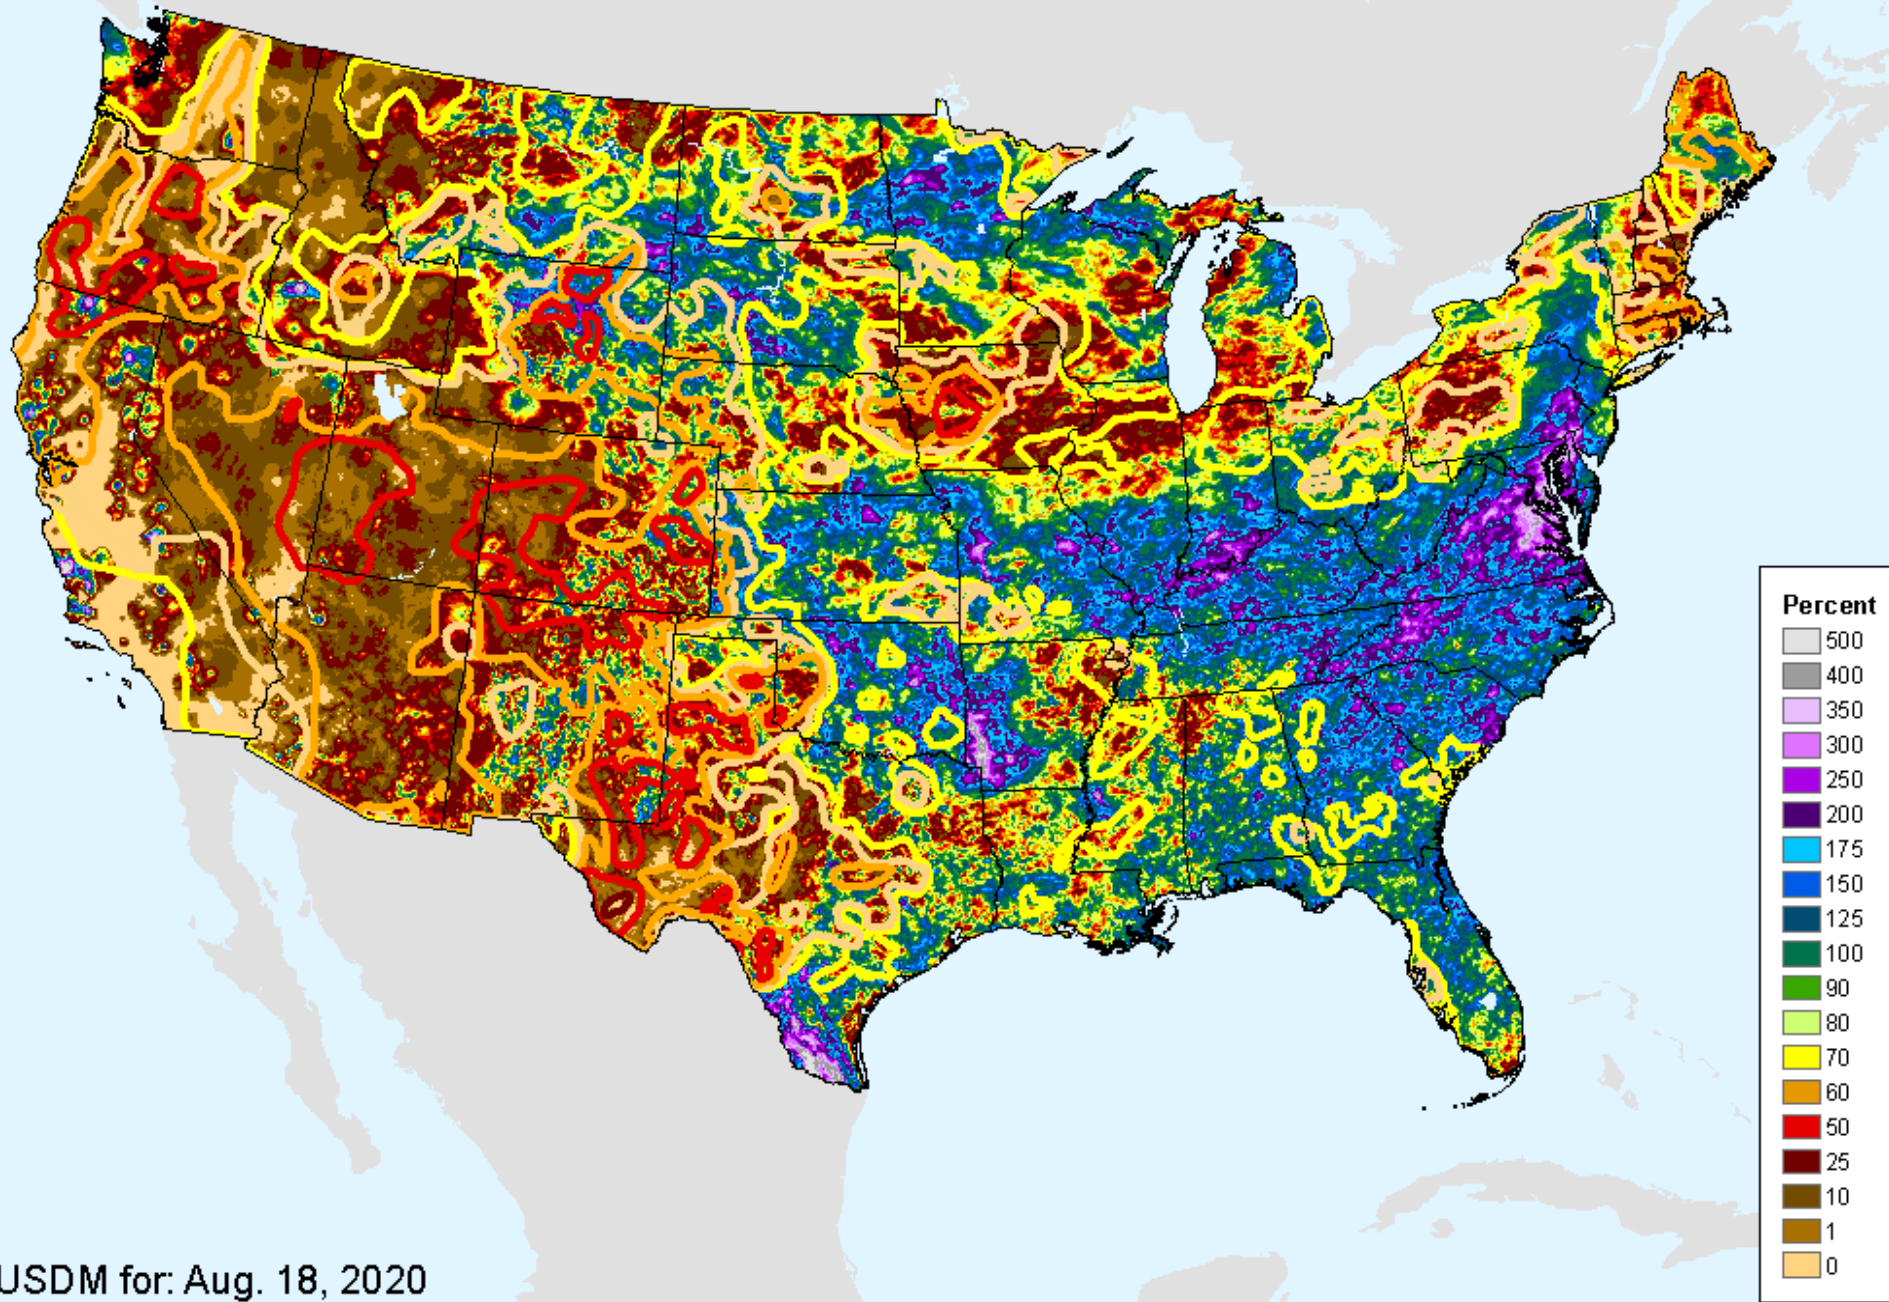

AHPS 30-Day Pct of Normal Pcp

As of: Tuesday, August 25, 2020