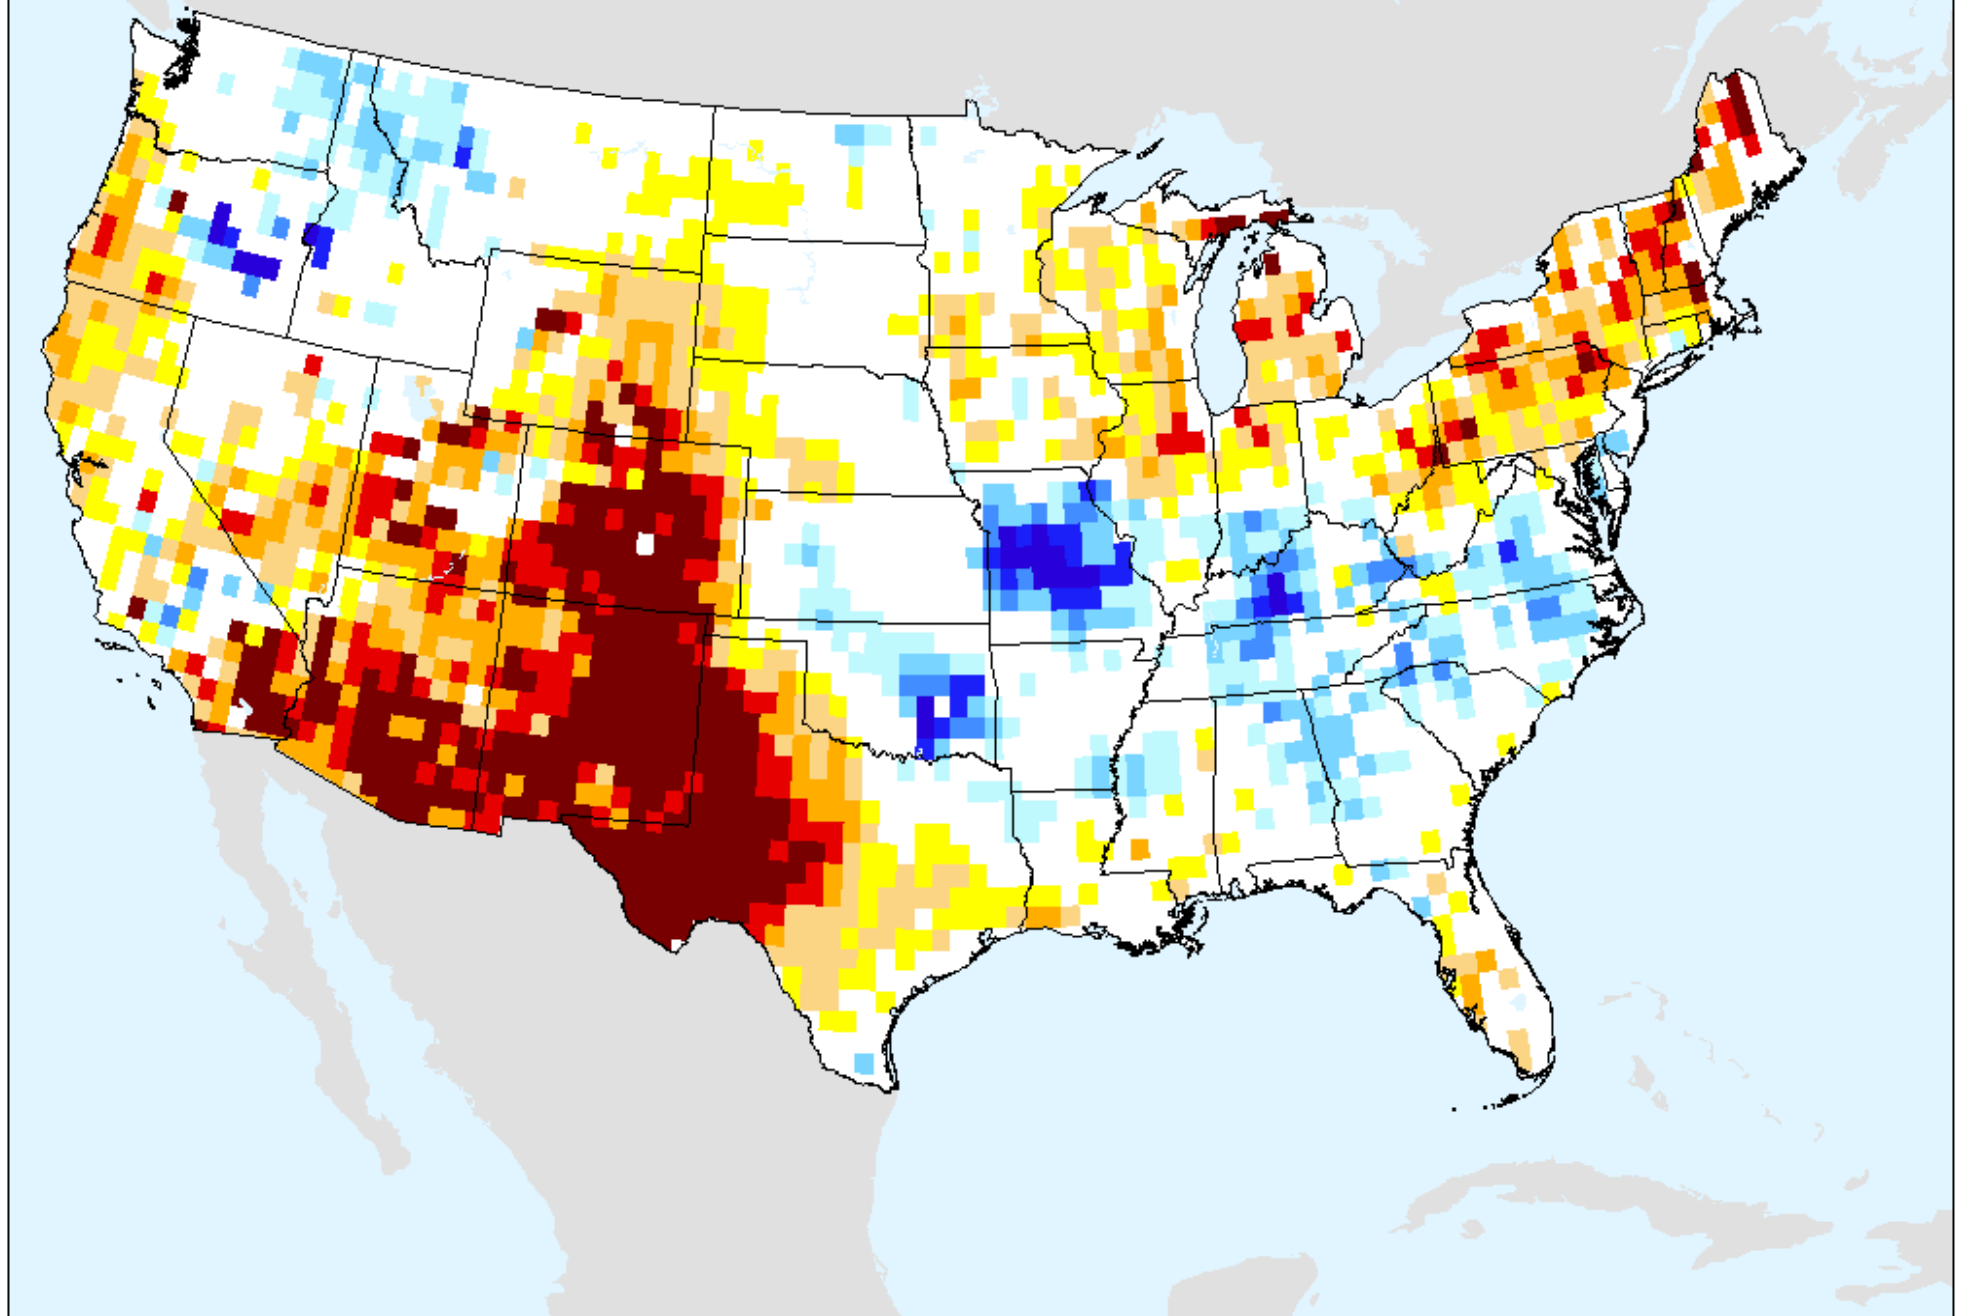

# AIRS-Based Vapor Pressure Deficit 7 Day

As of: Tuesday, August 25, 2020