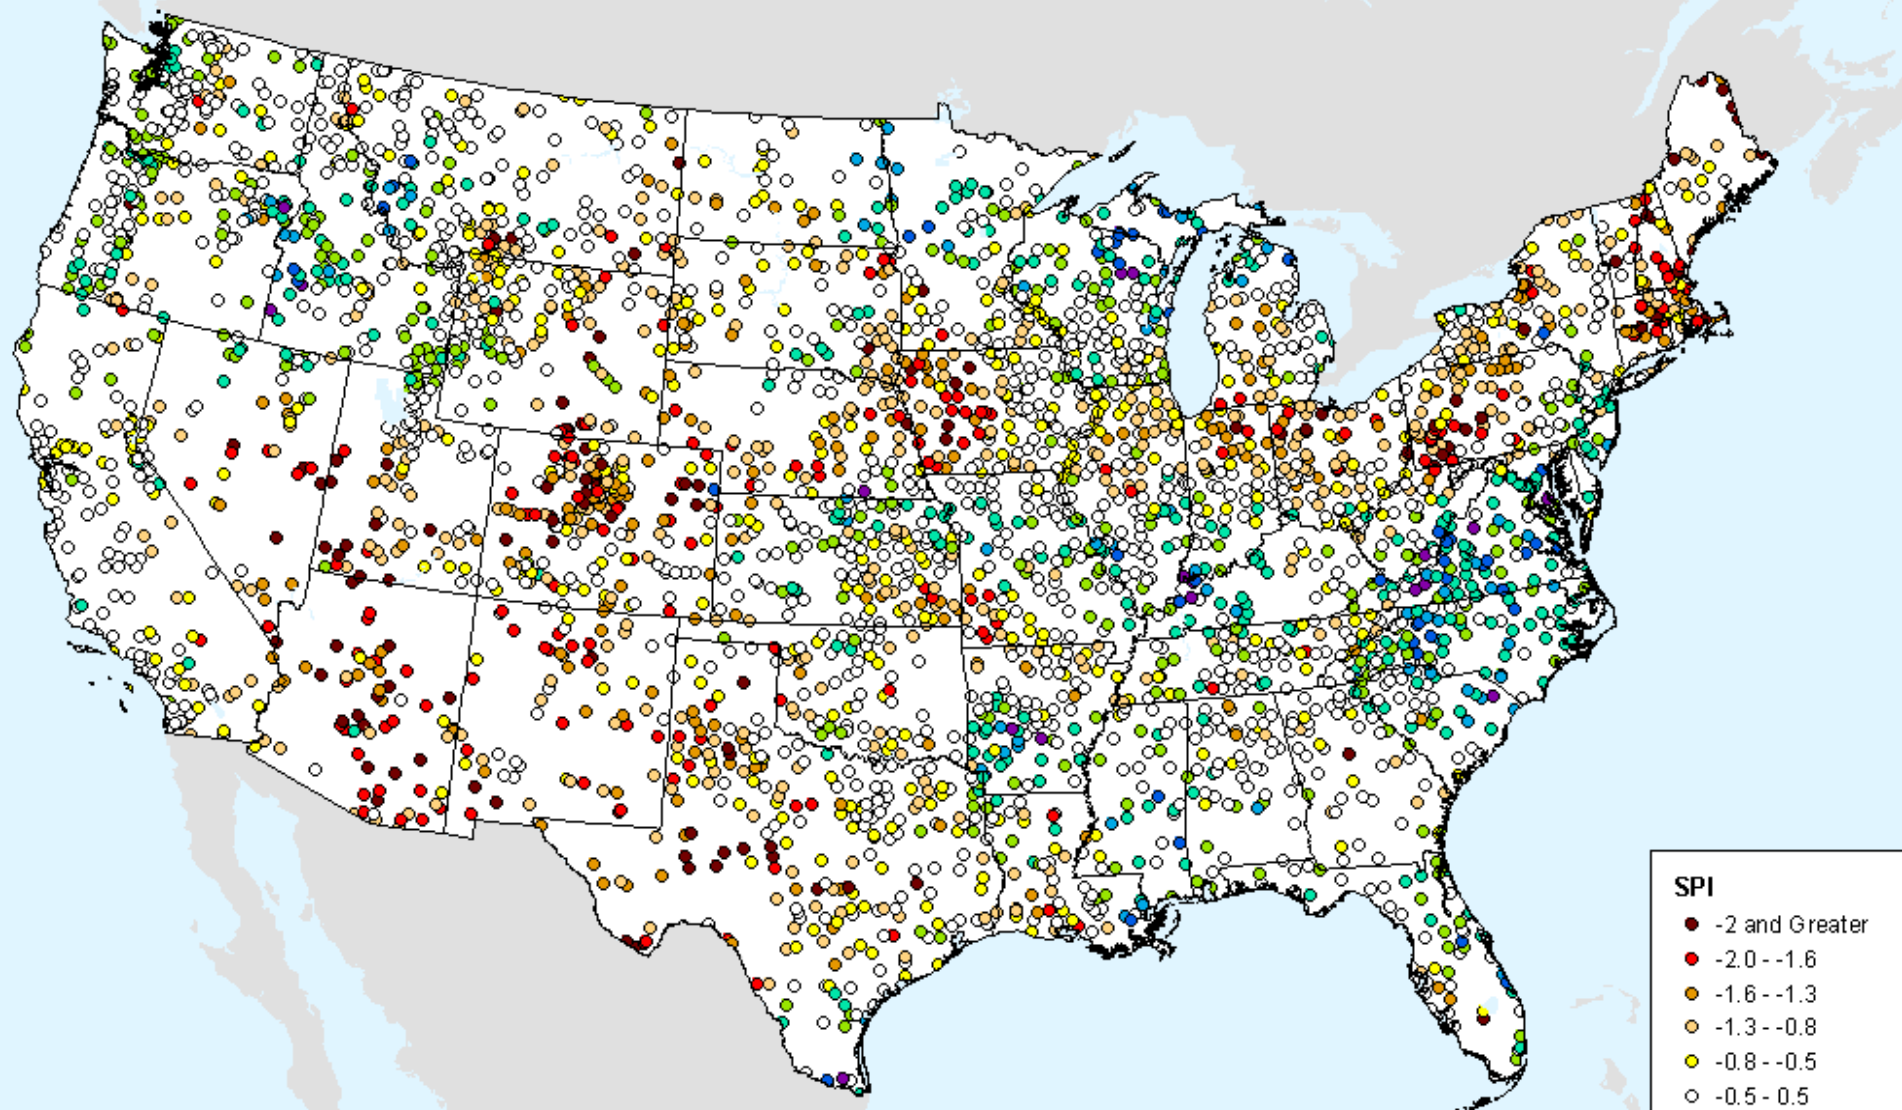

HPRCC 3-month SPI

As of: Tuesday, August 25, 2020