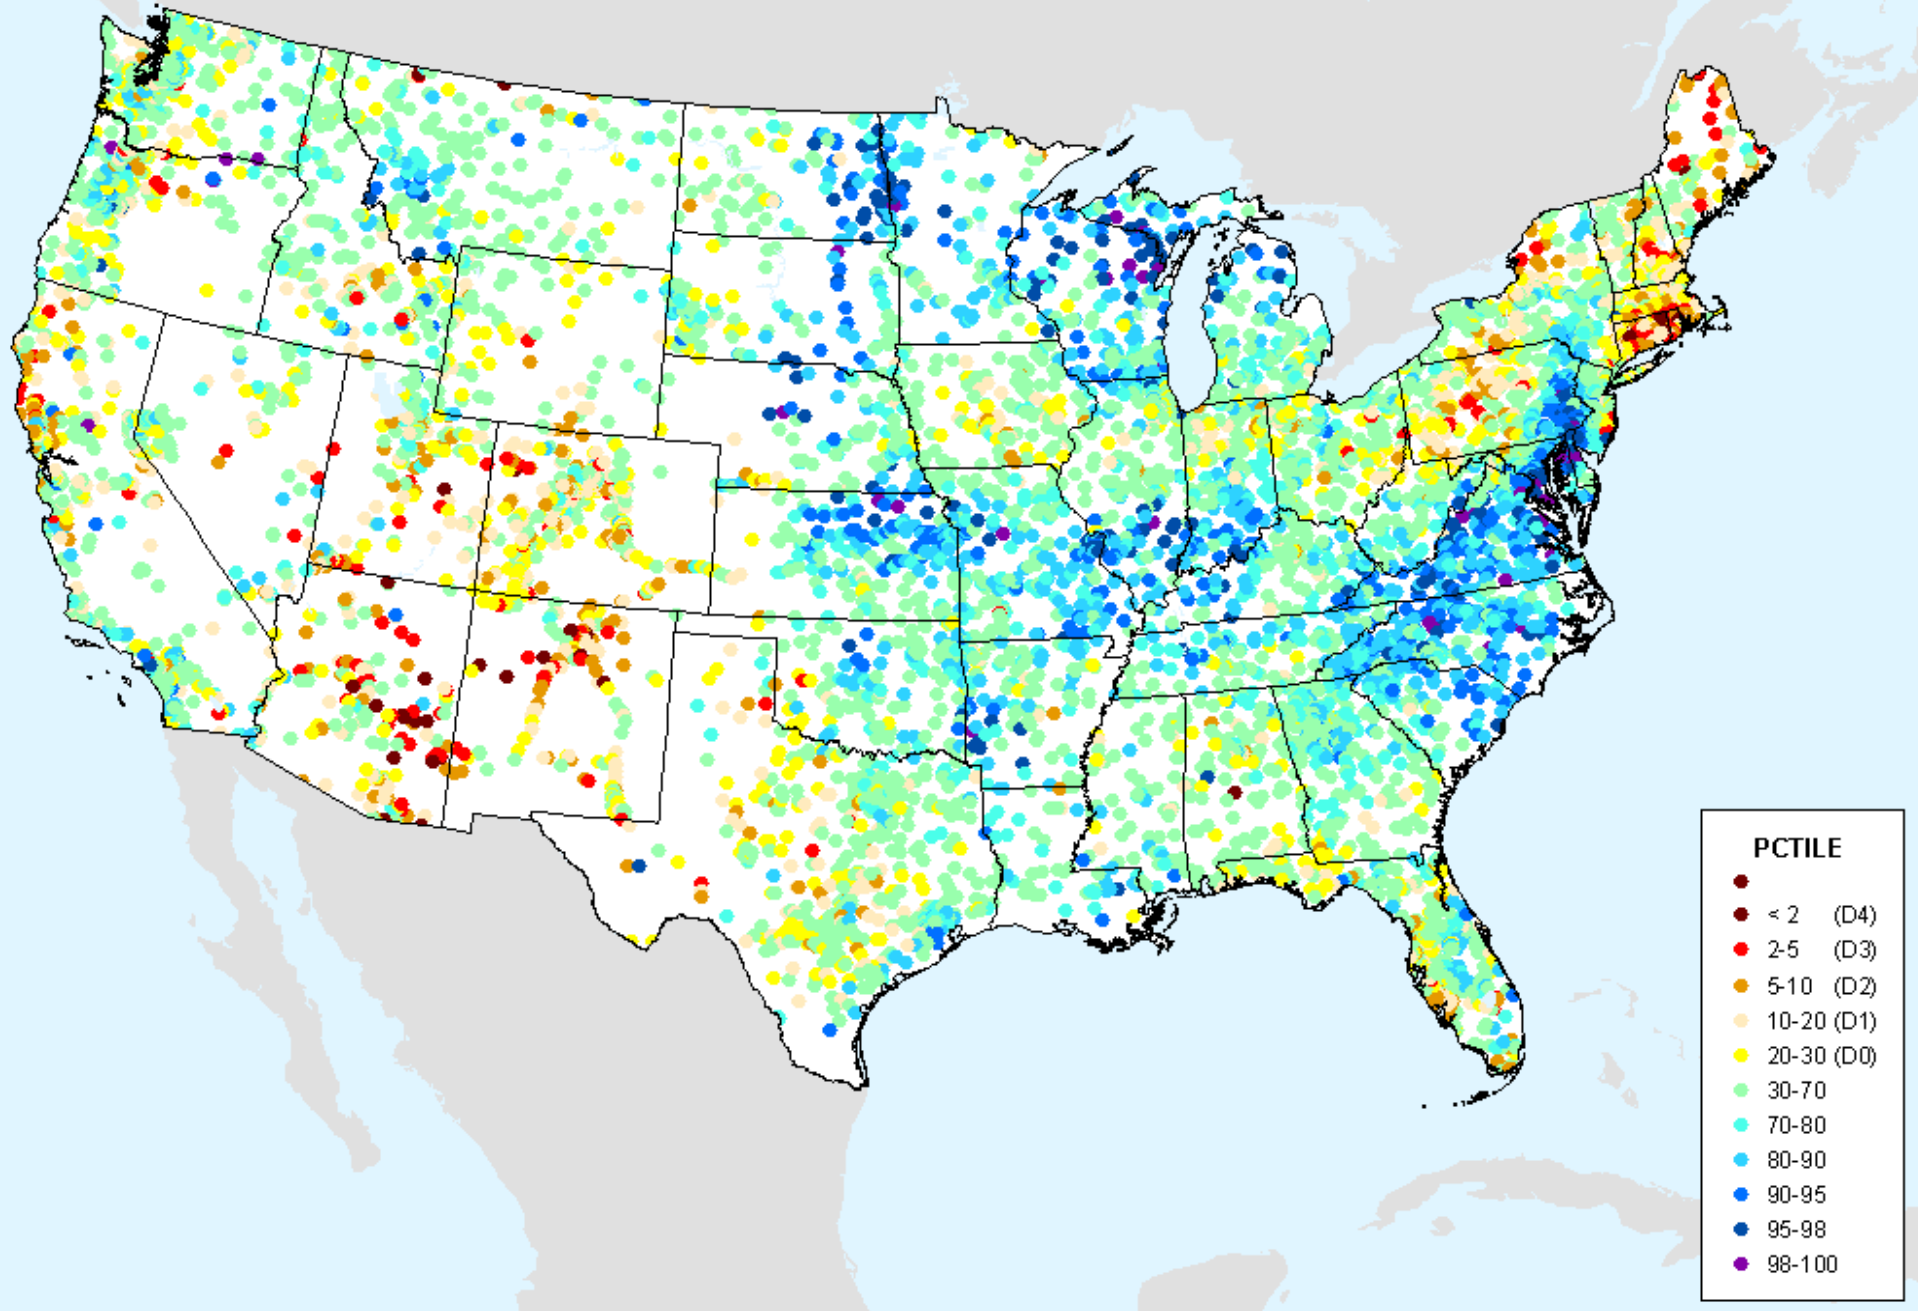

USGS 28-Day Avg Streamflow

As of: Tuesday, August 25, 2020