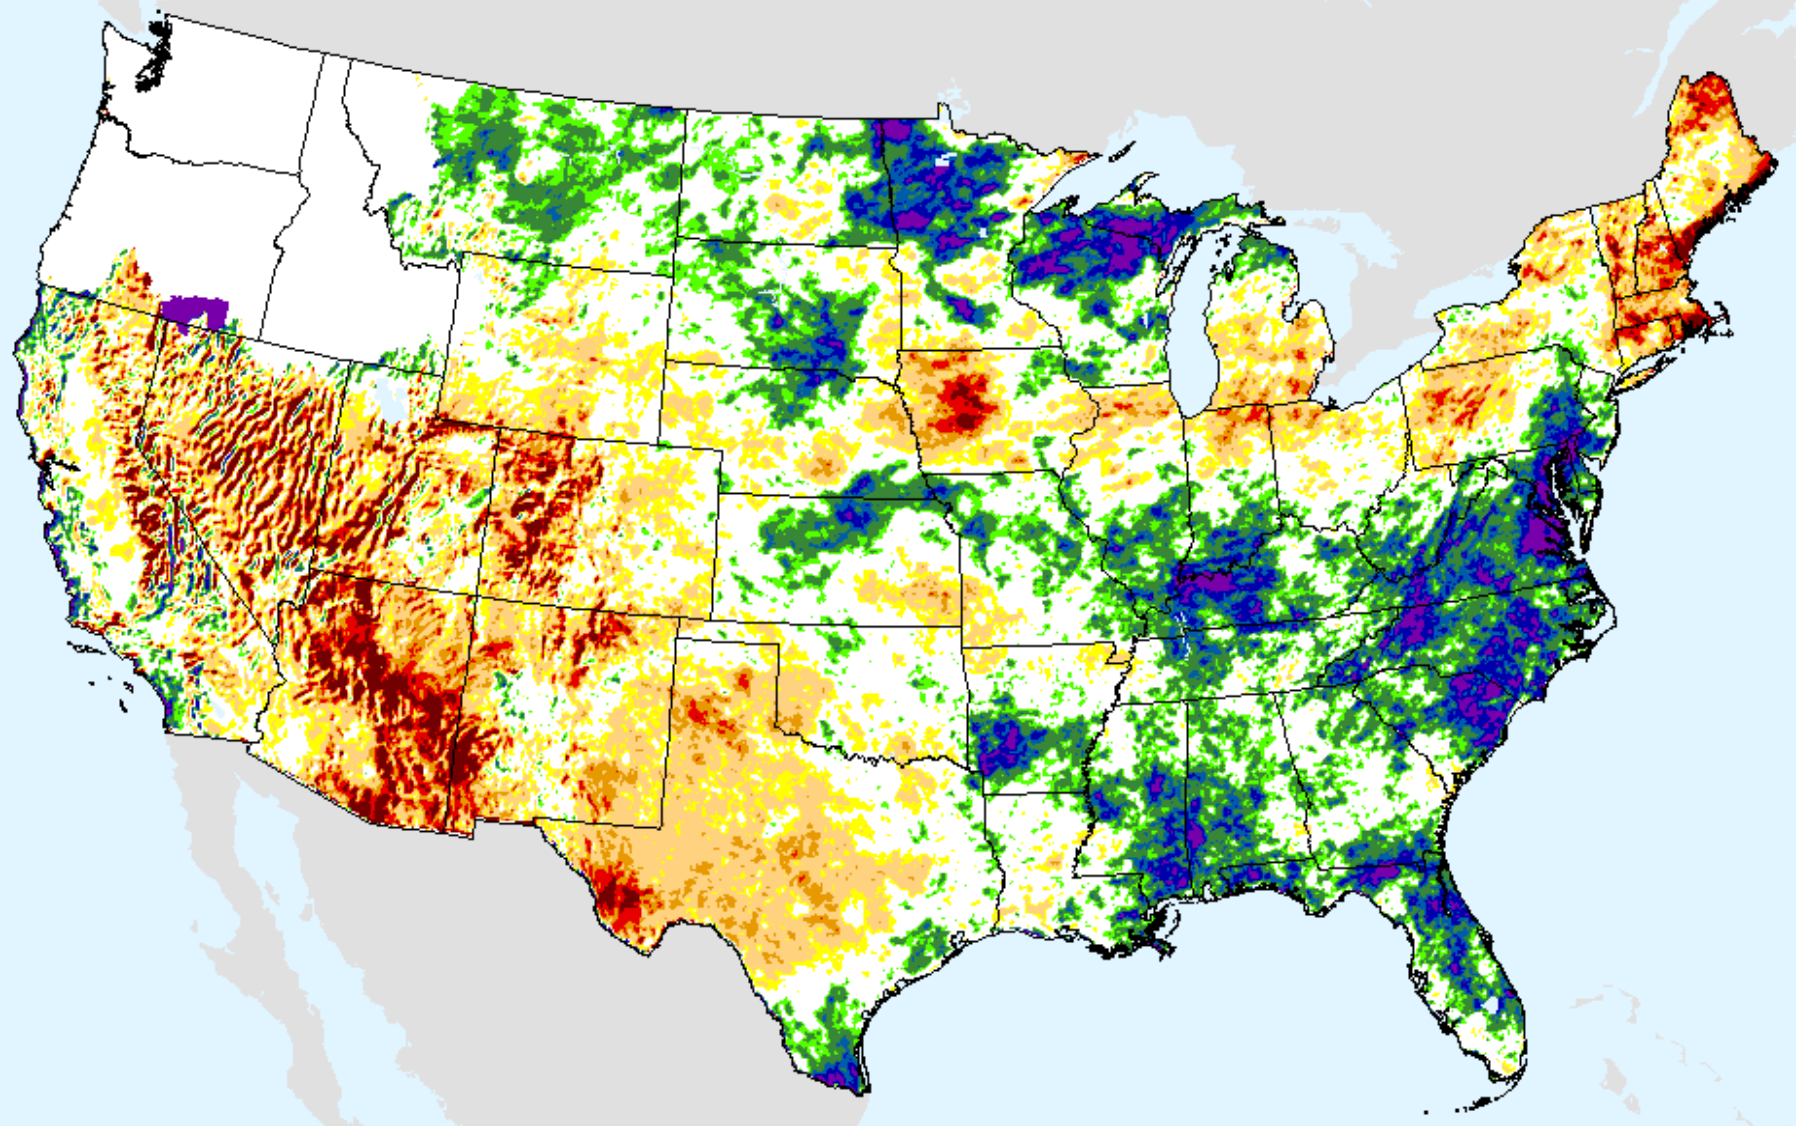

AHPS 3-month SPEI

As of: Tuesday, August 25, 2020

SPEI (USDM)