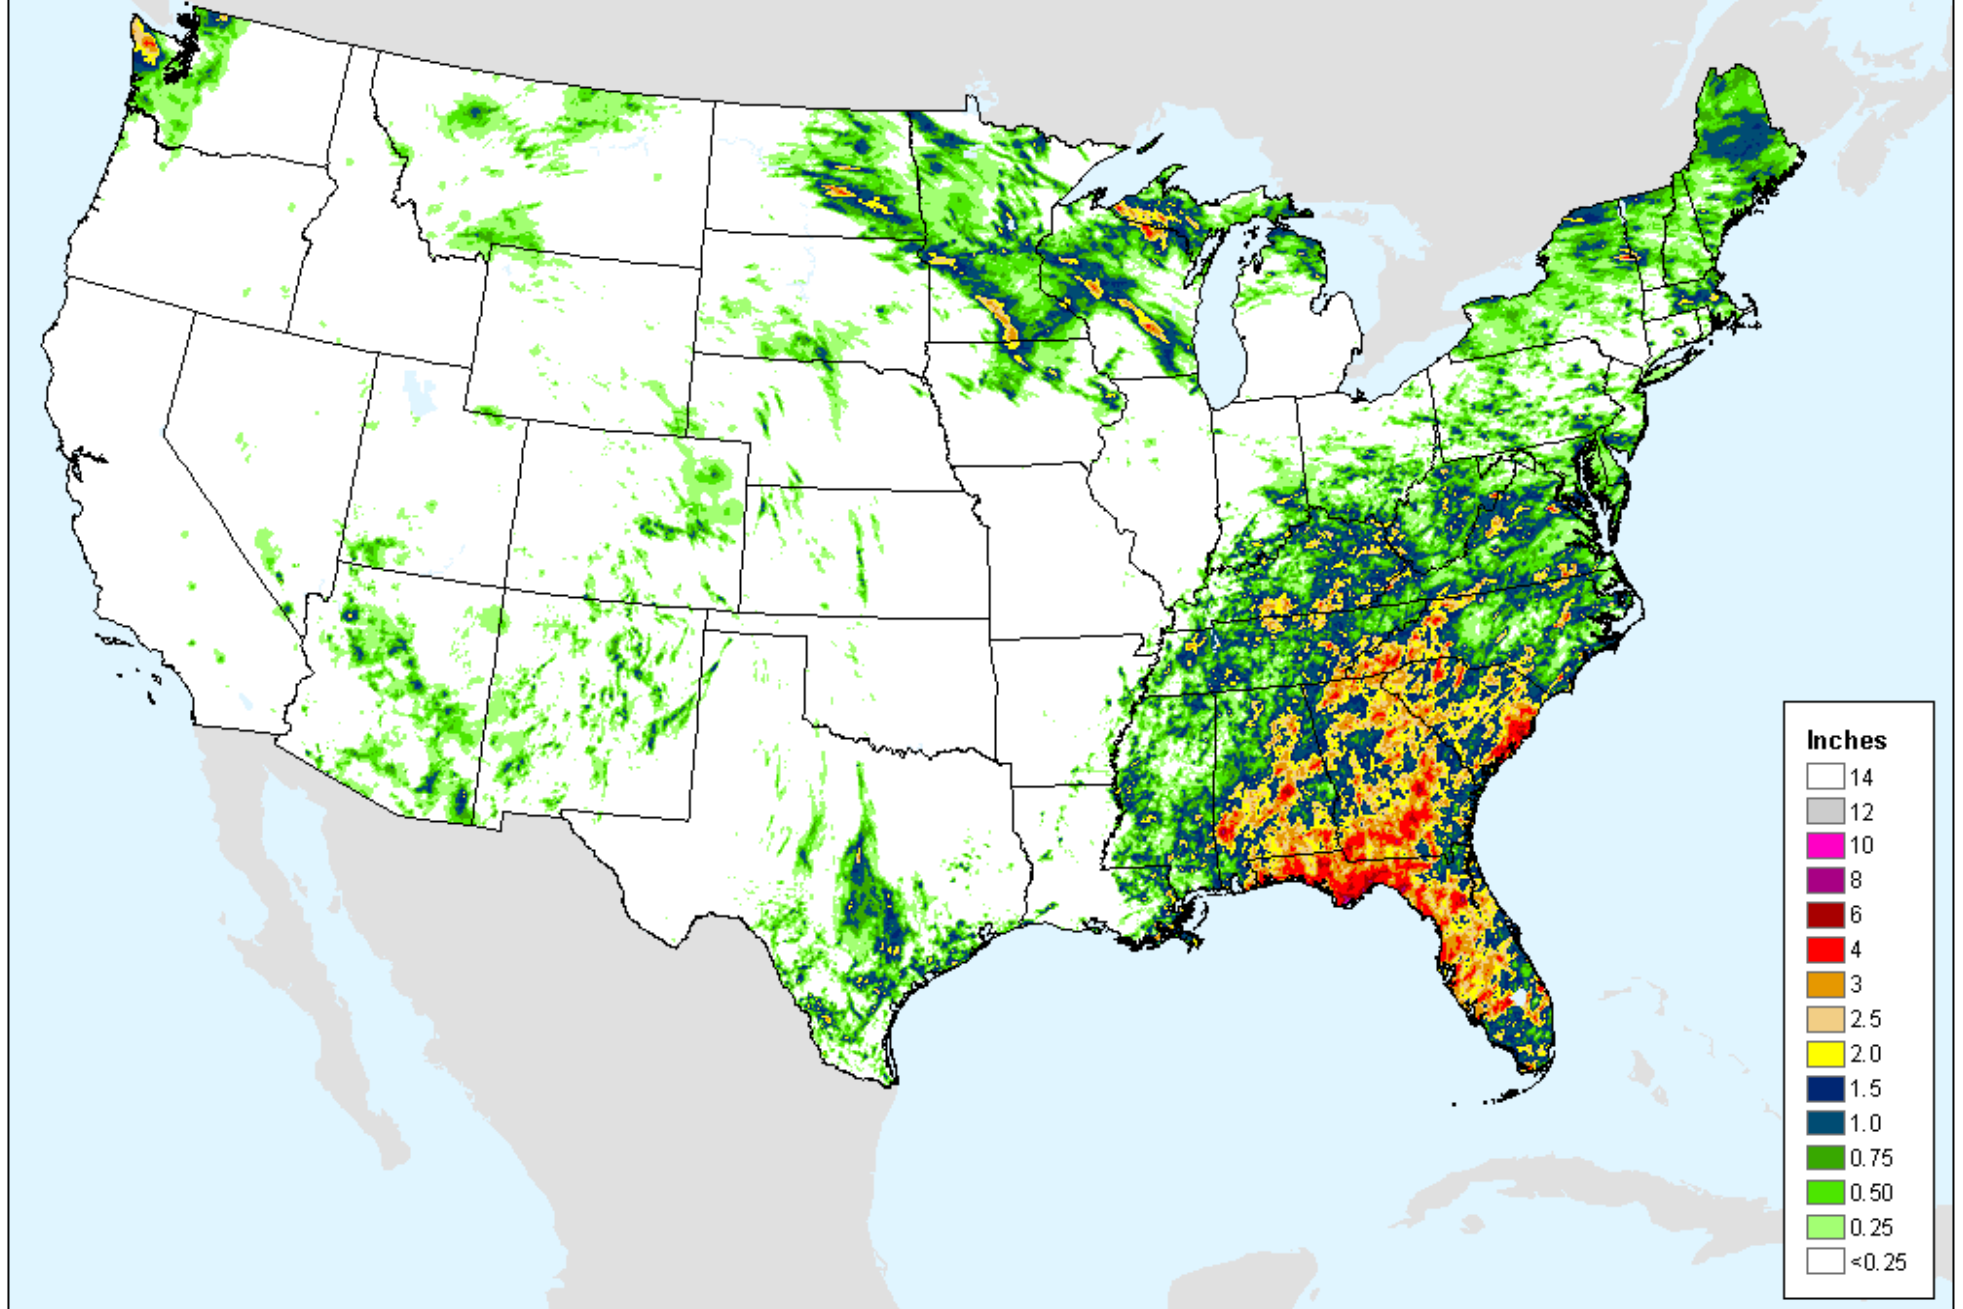

# AHPS 7-Day Precipitation

As of: Tuesday, August 25, 2020