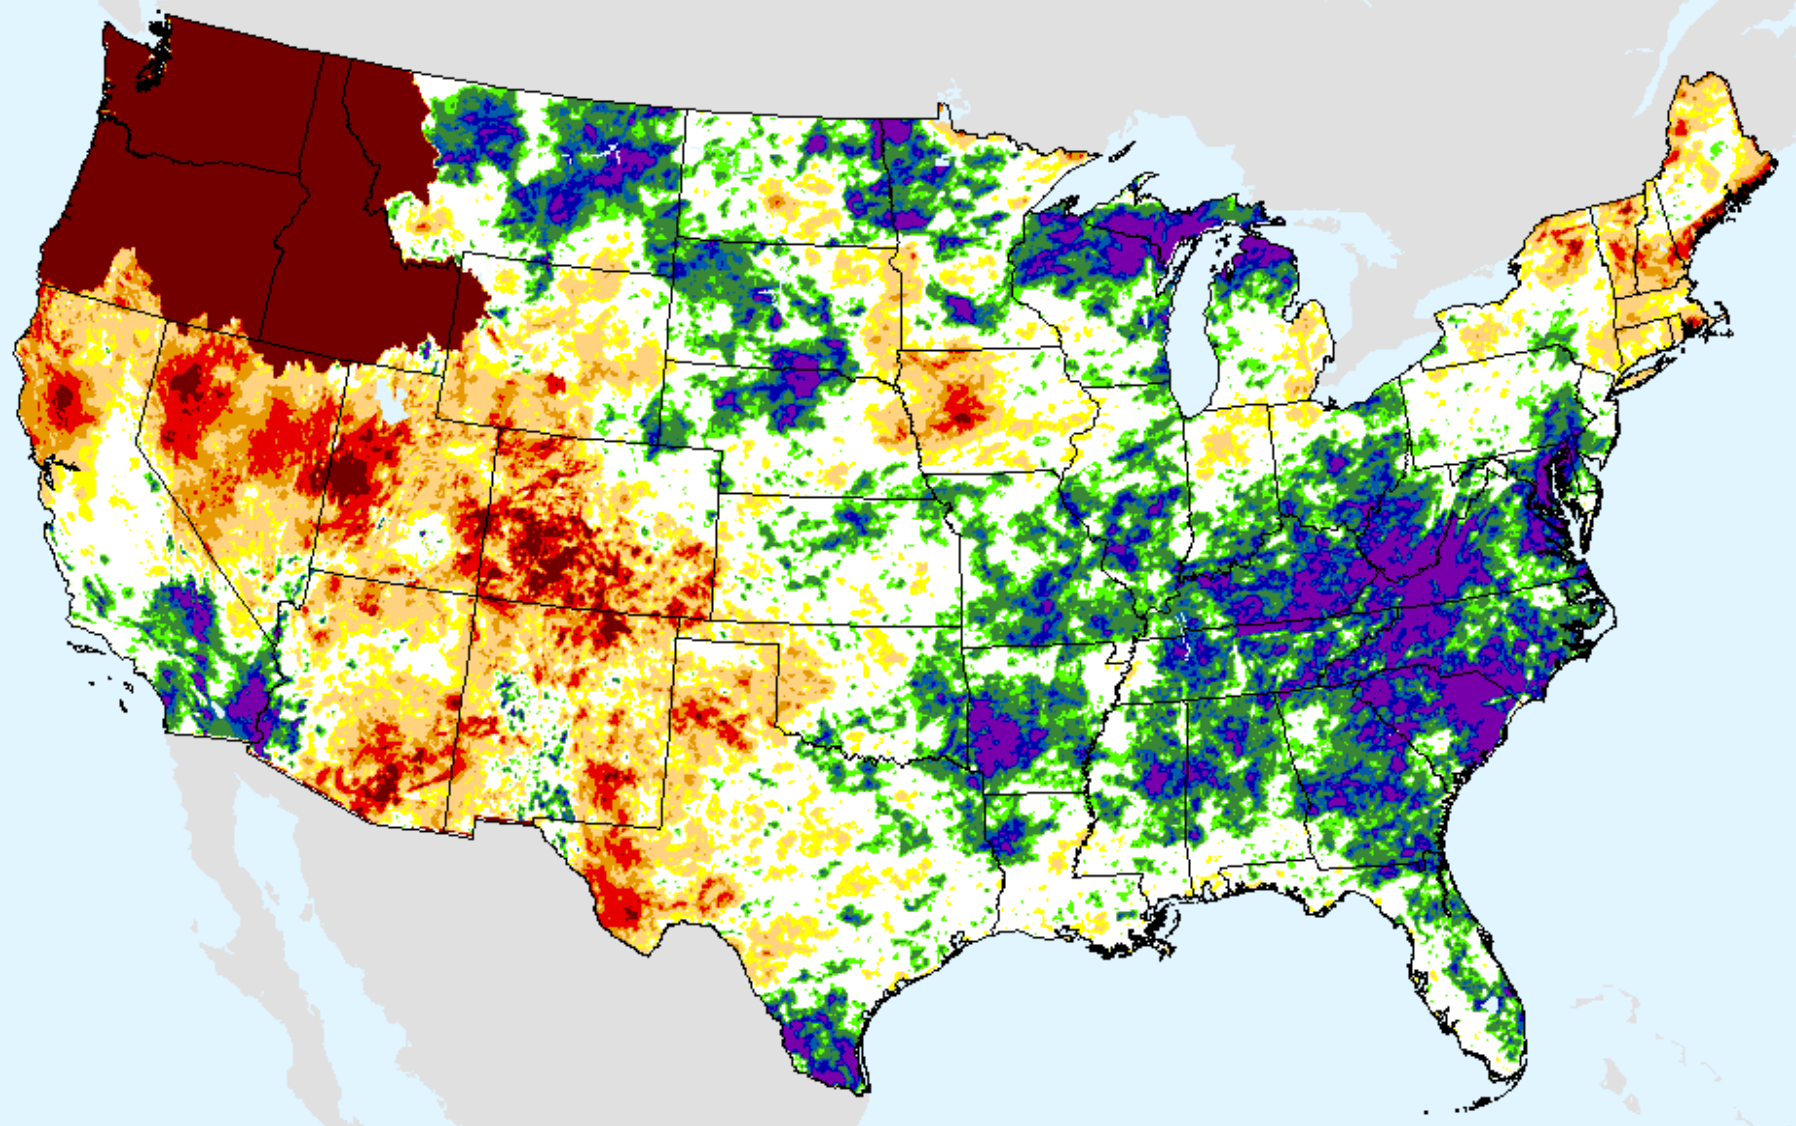

AHPS 6-month SPI

As of: Tuesday, August 25, 2020