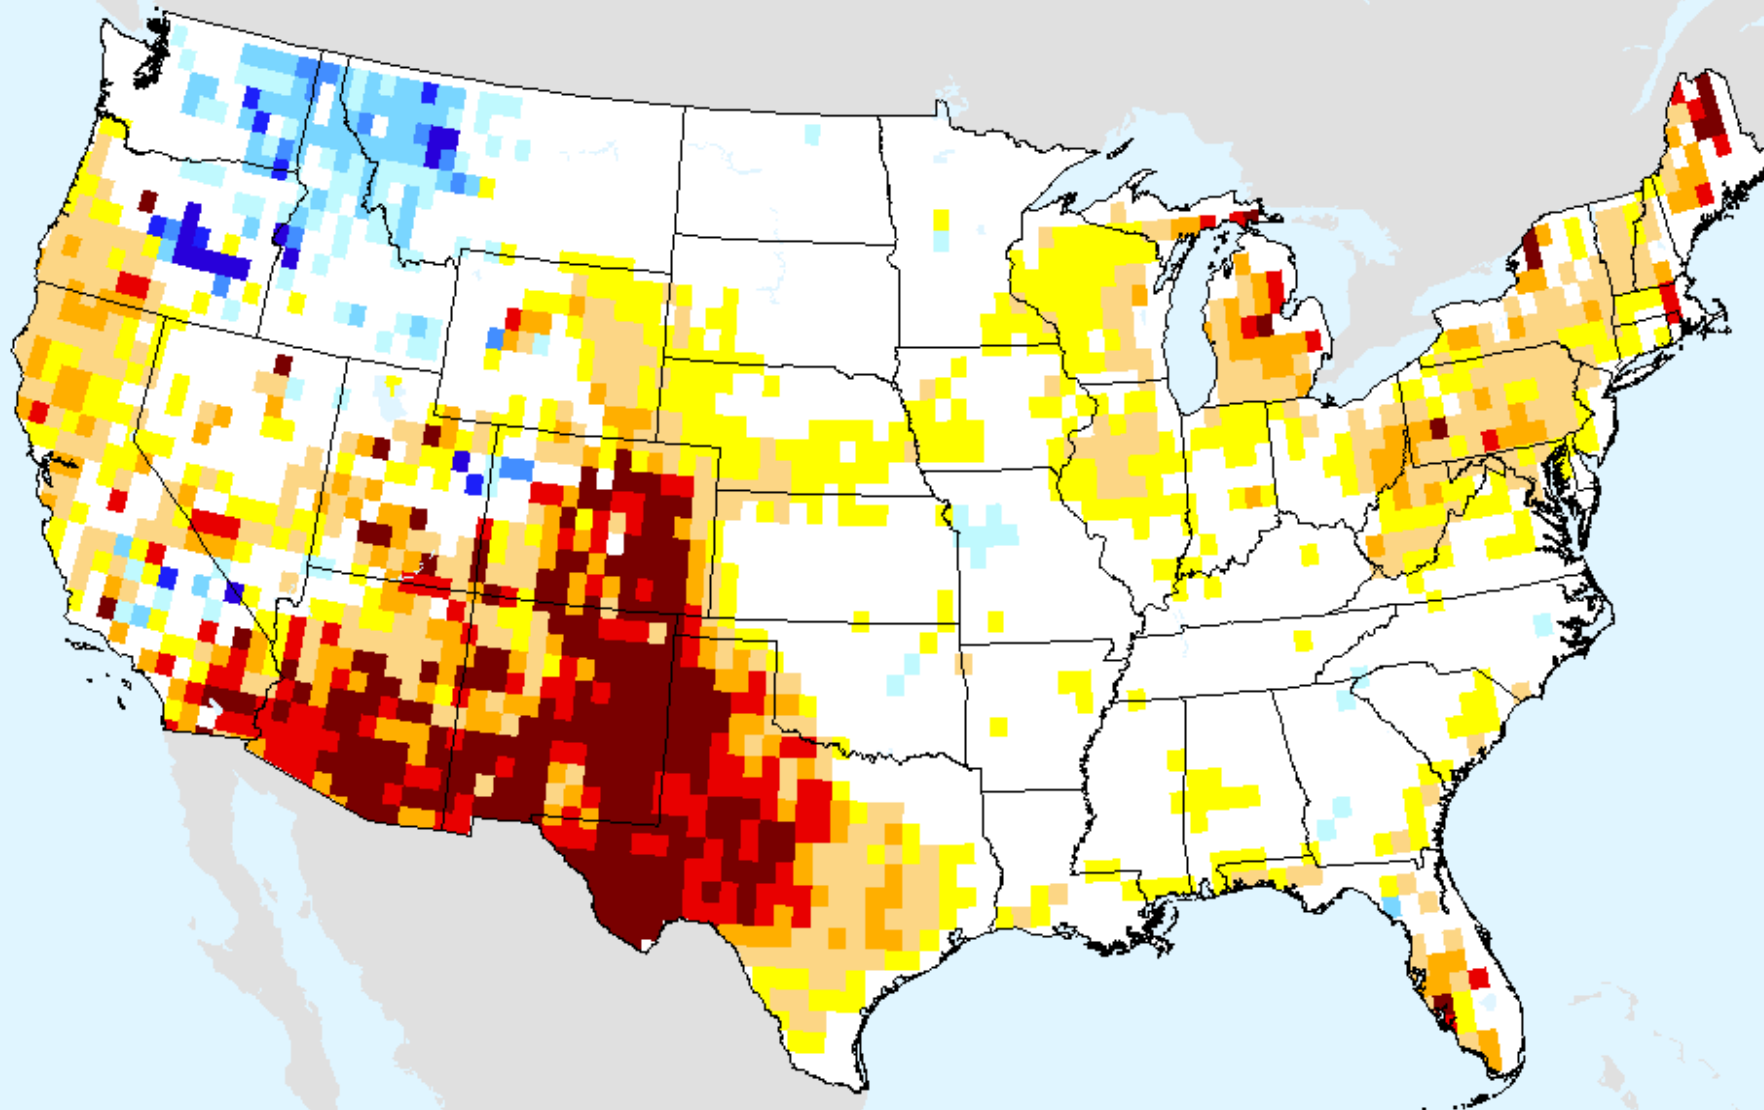

AIRS-Based Retrieved Surface Air Temperature 7 Day

As of: Tuesday, August 25, 2020