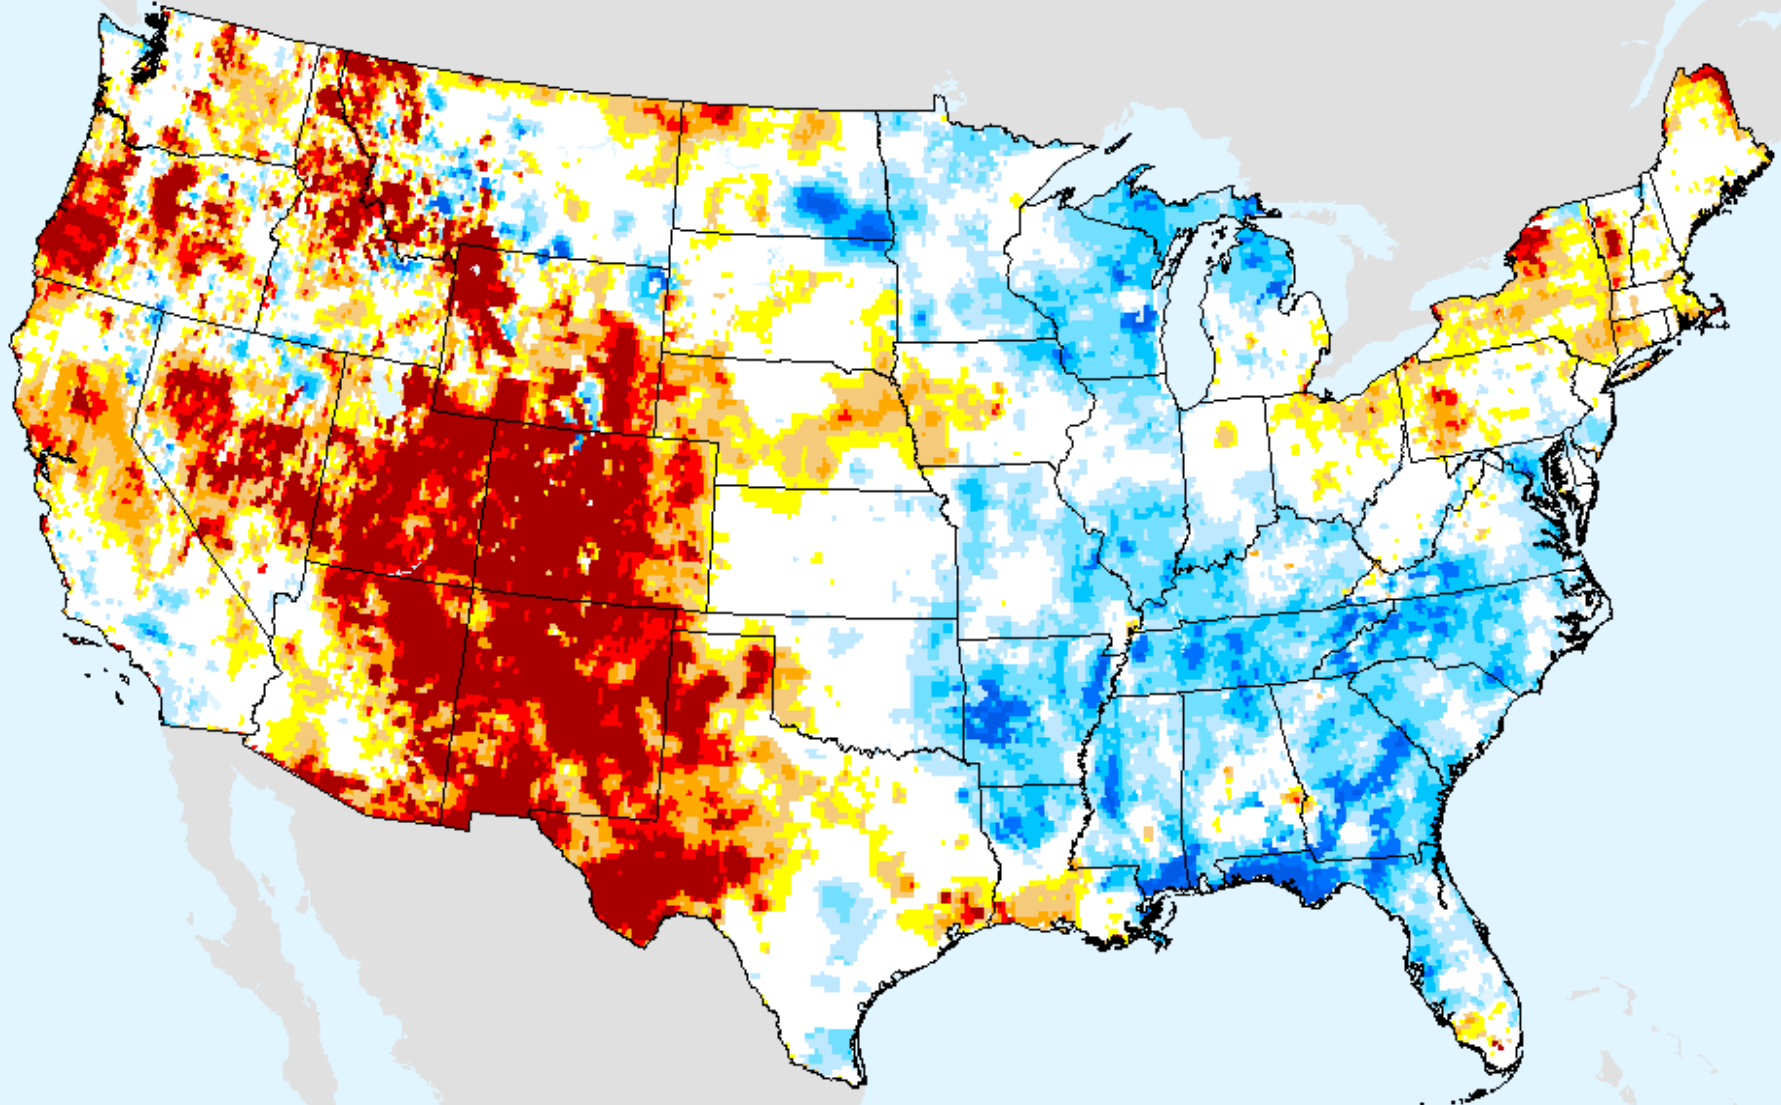

GRACE-Based Surface Soil Moisture Drought Indicator

As of: Tuesday, August 25, 2020