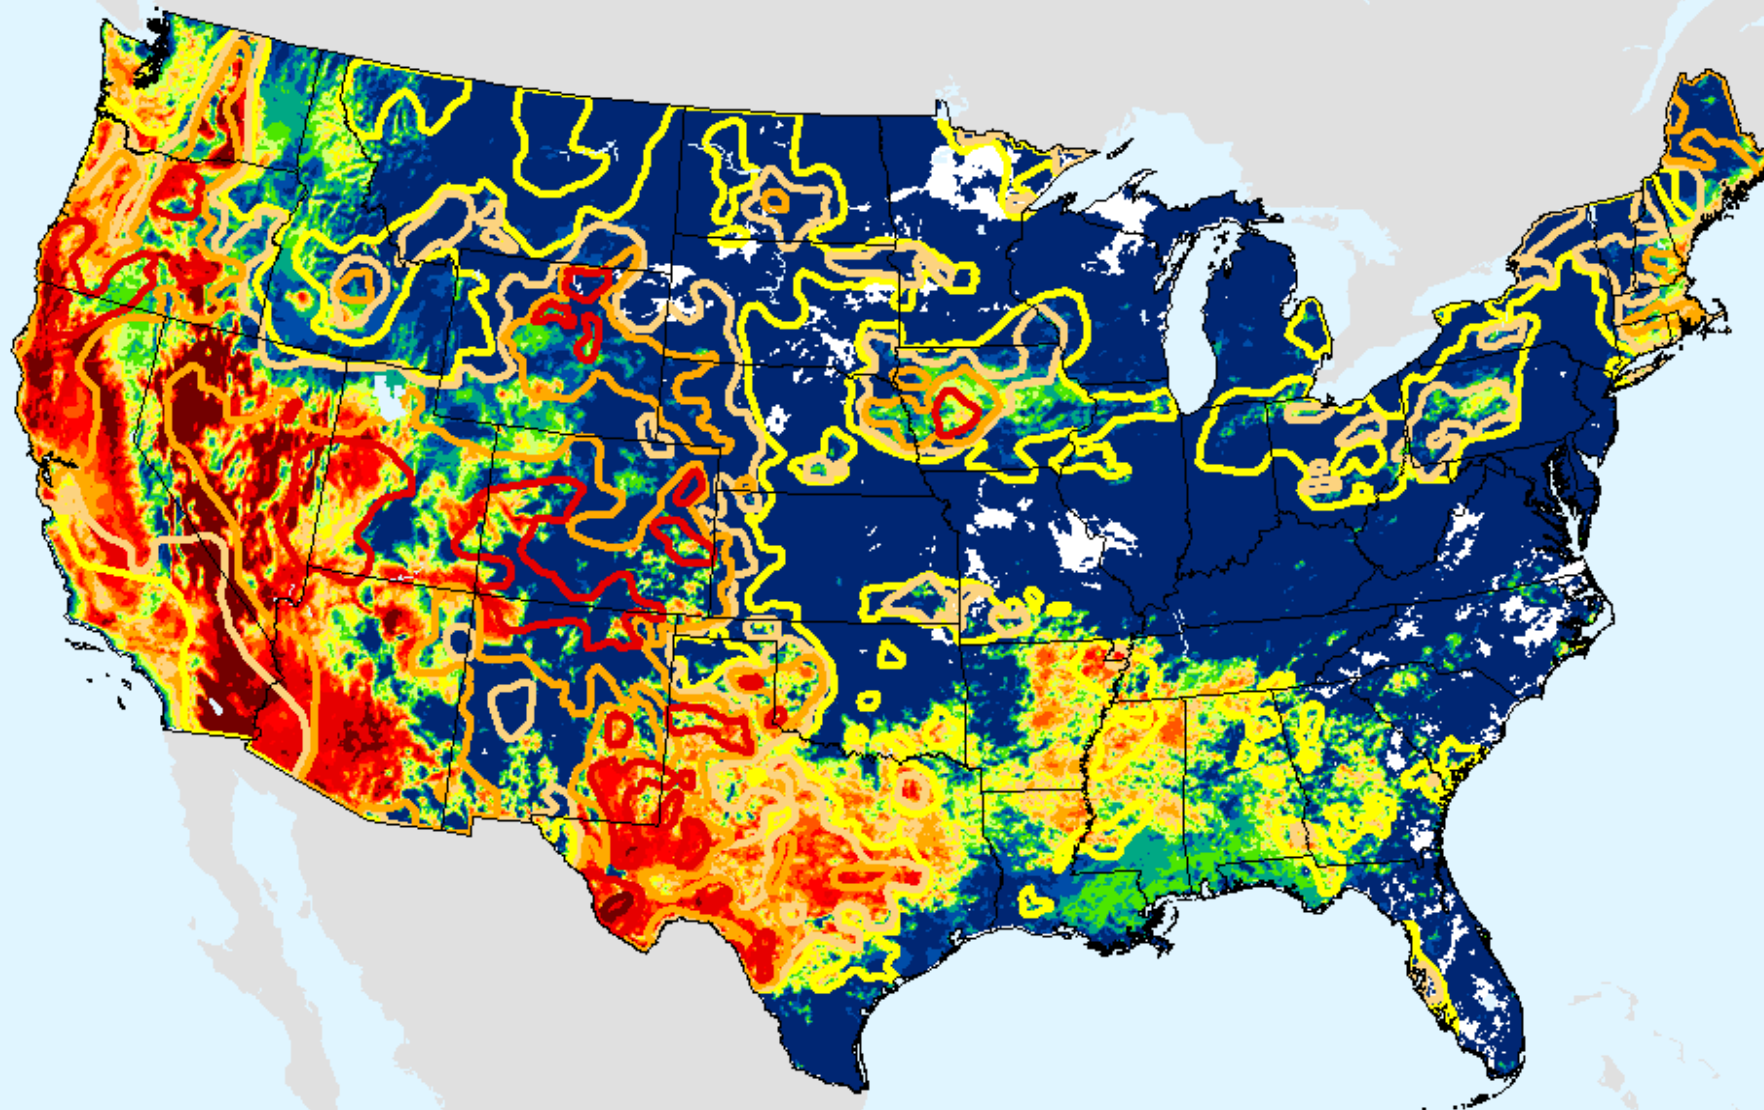

Keetch-Byram Drought Index (KBDI)

As of: Tuesday, August 25, 2020

USDM for: Aug. 18, 2020