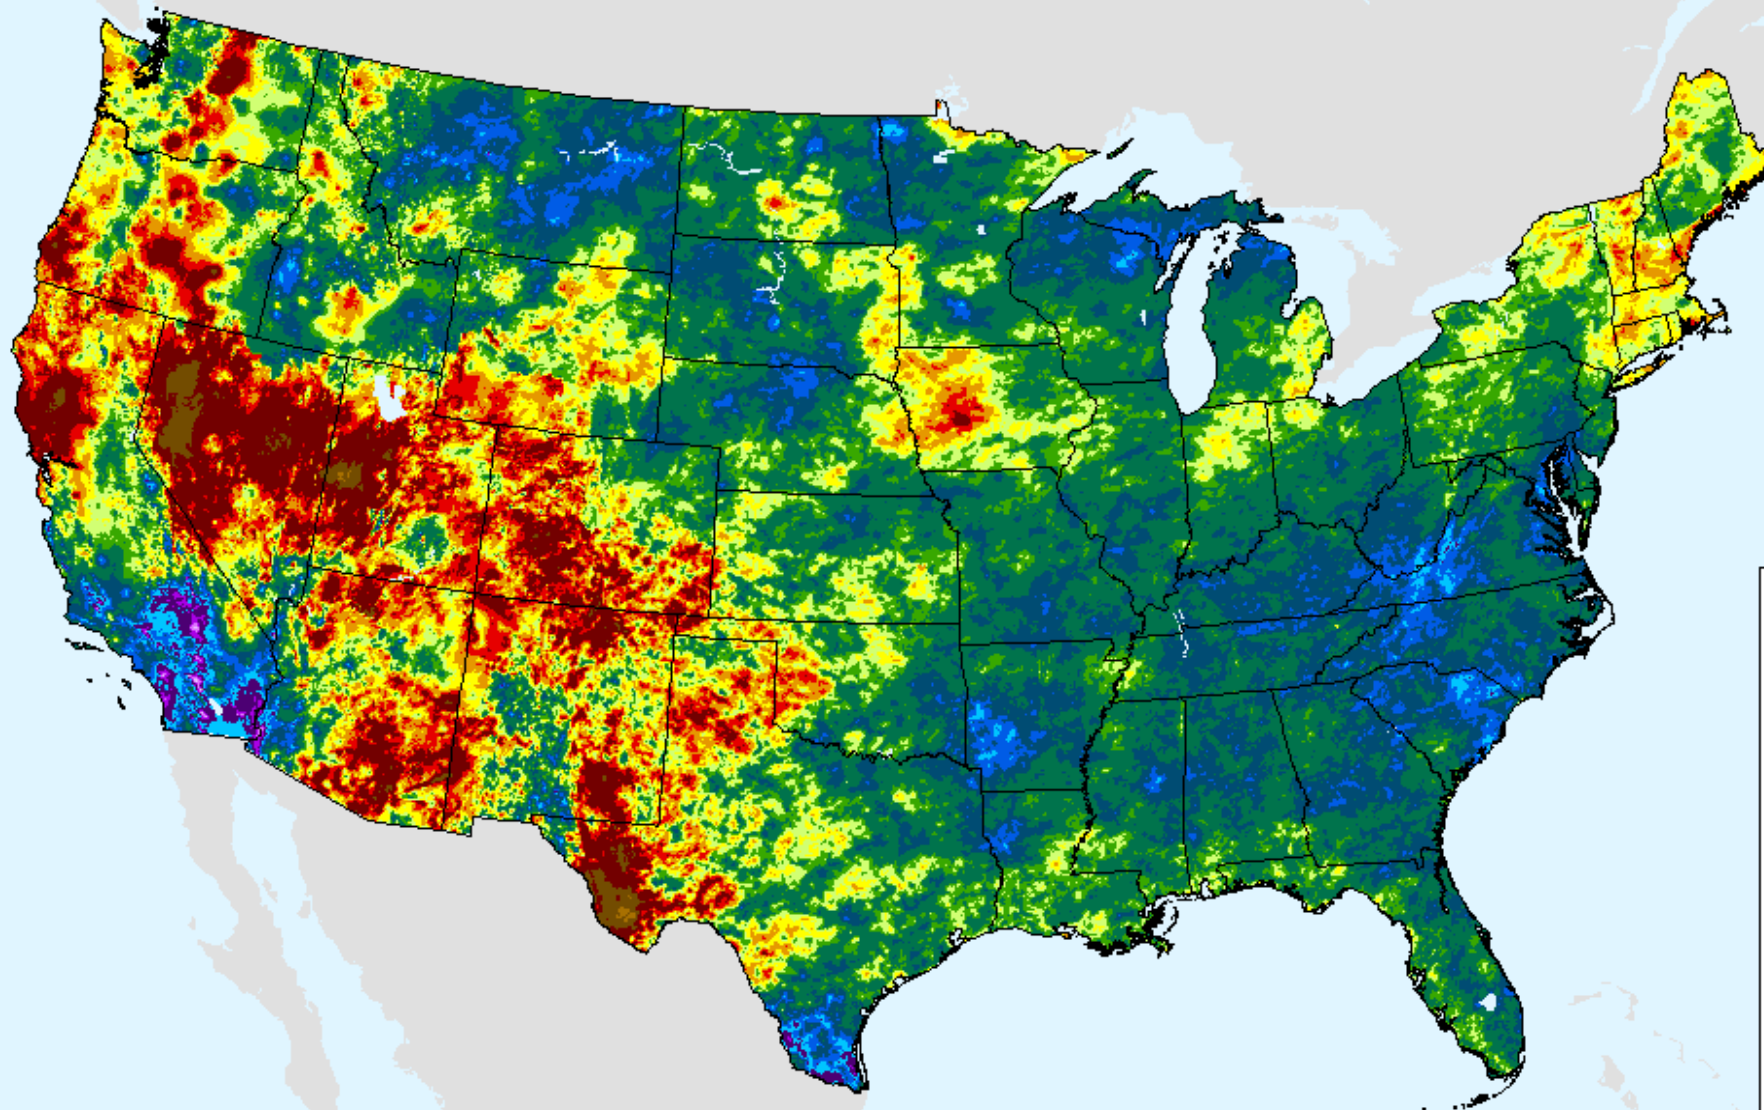

AHPS 180-Day Pct of Normal Pcp

As of: Tuesday, August 25, 2020

Percent

- 500
- 400
- 350
- 300
- 250
- 200
- 175
- 150
- 125
- 100
- 90
- 80
- 70
- 60
- 50
- 25
- 10
- 1
- 0