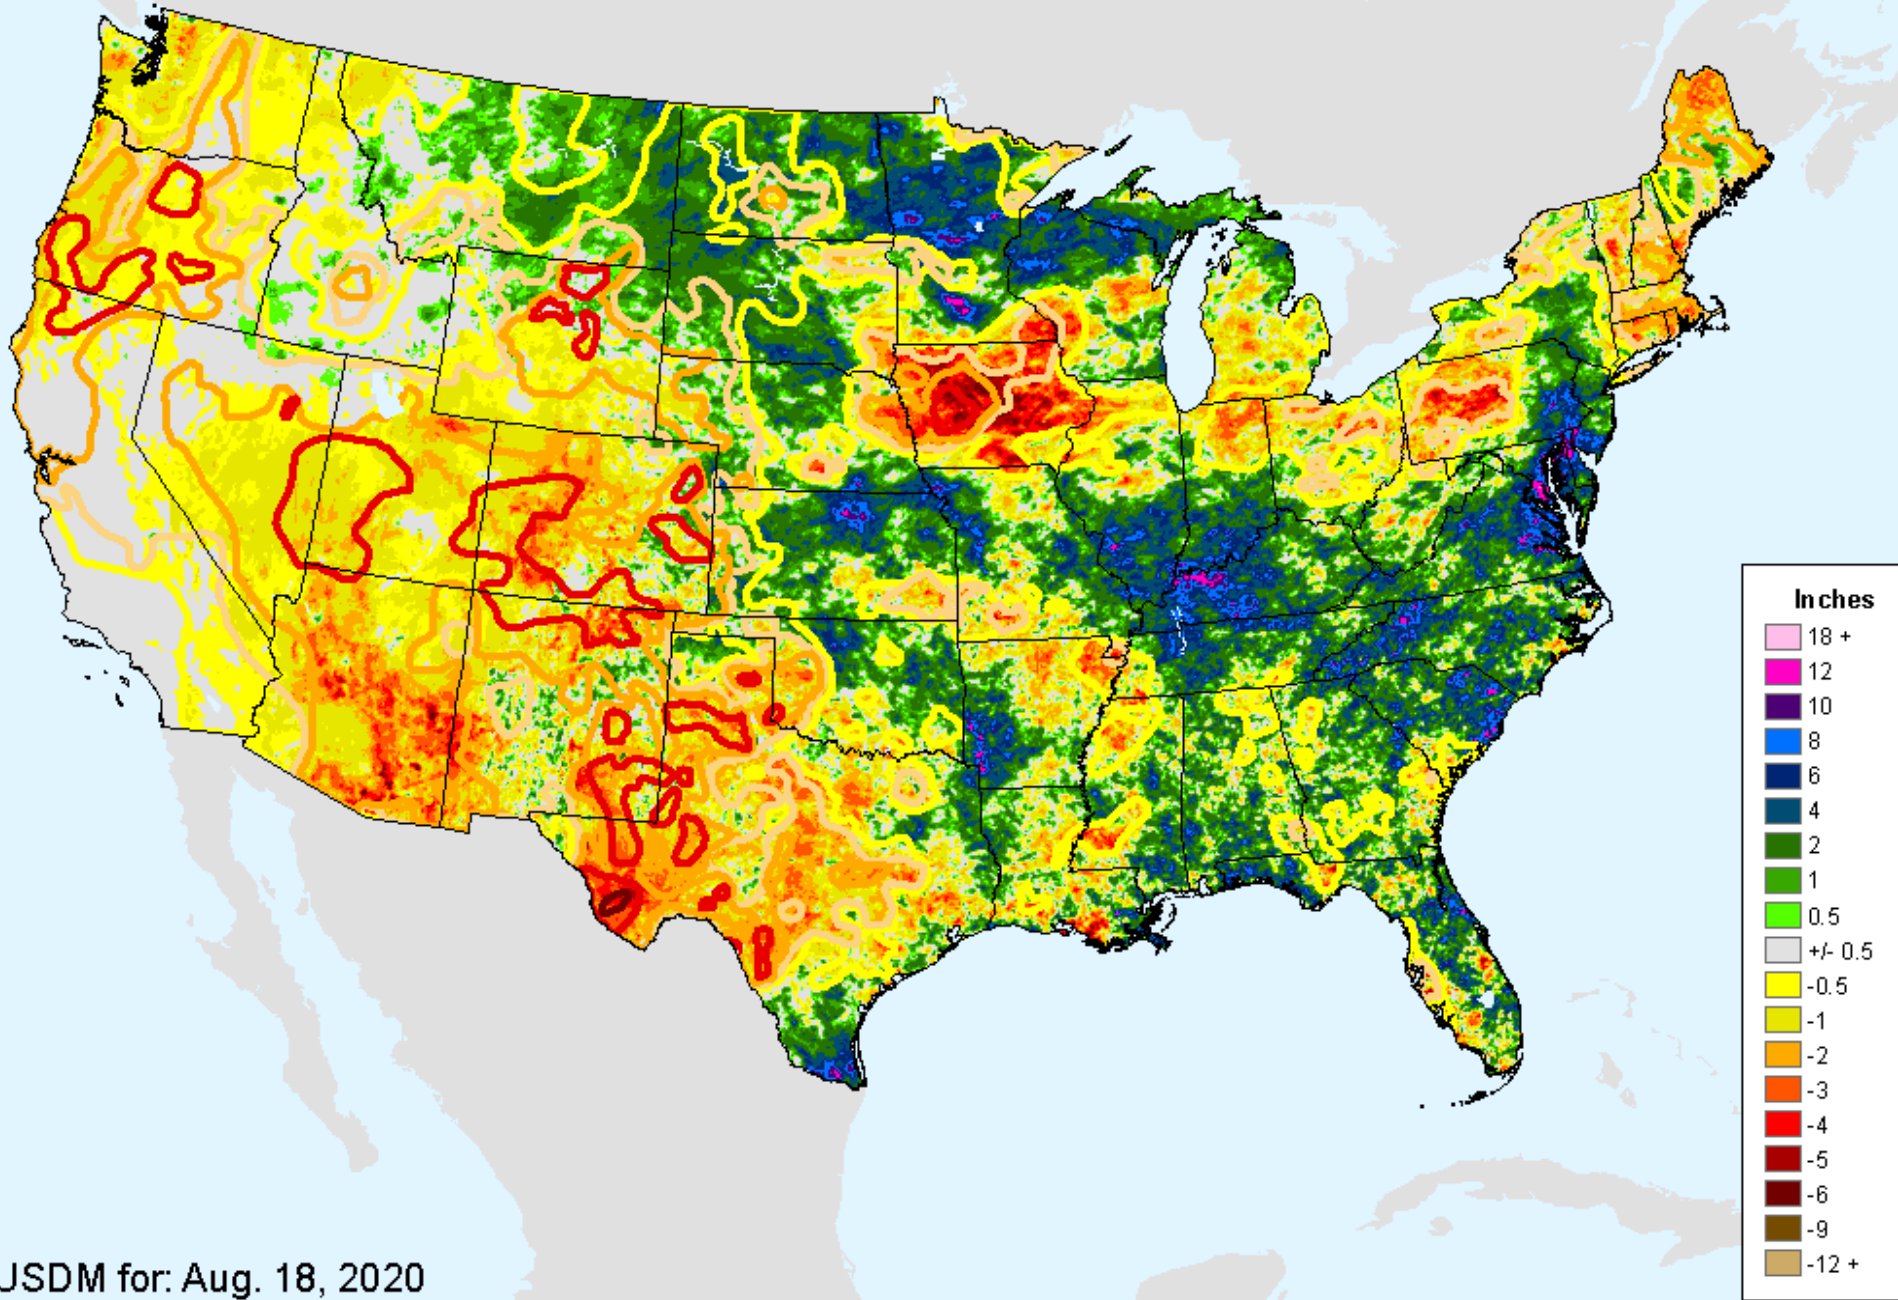

AHPS 60-Day Precip Departure

As of: Tuesday, August 25, 2020

USDM for: Aug. 18, 2020