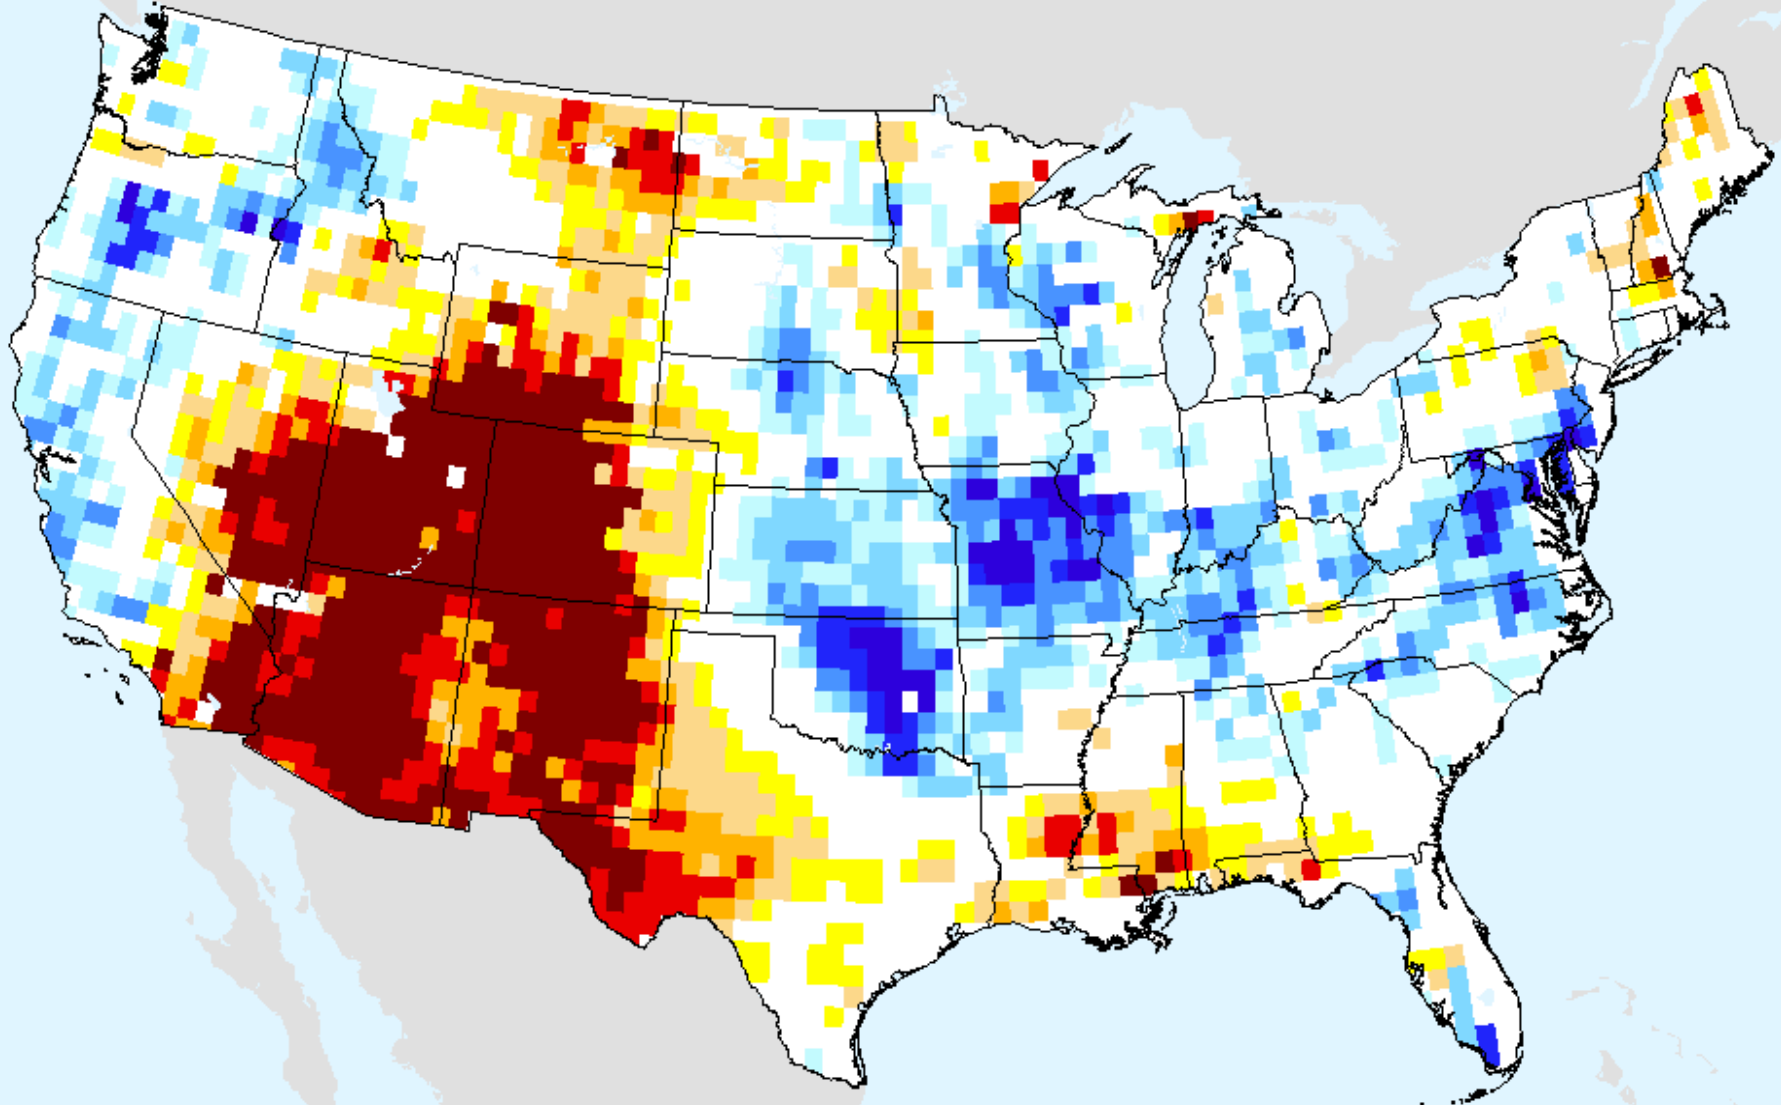

AIRS-Based Surface Relative Humidity 14 Day

As of: Tuesday, August 25, 2020