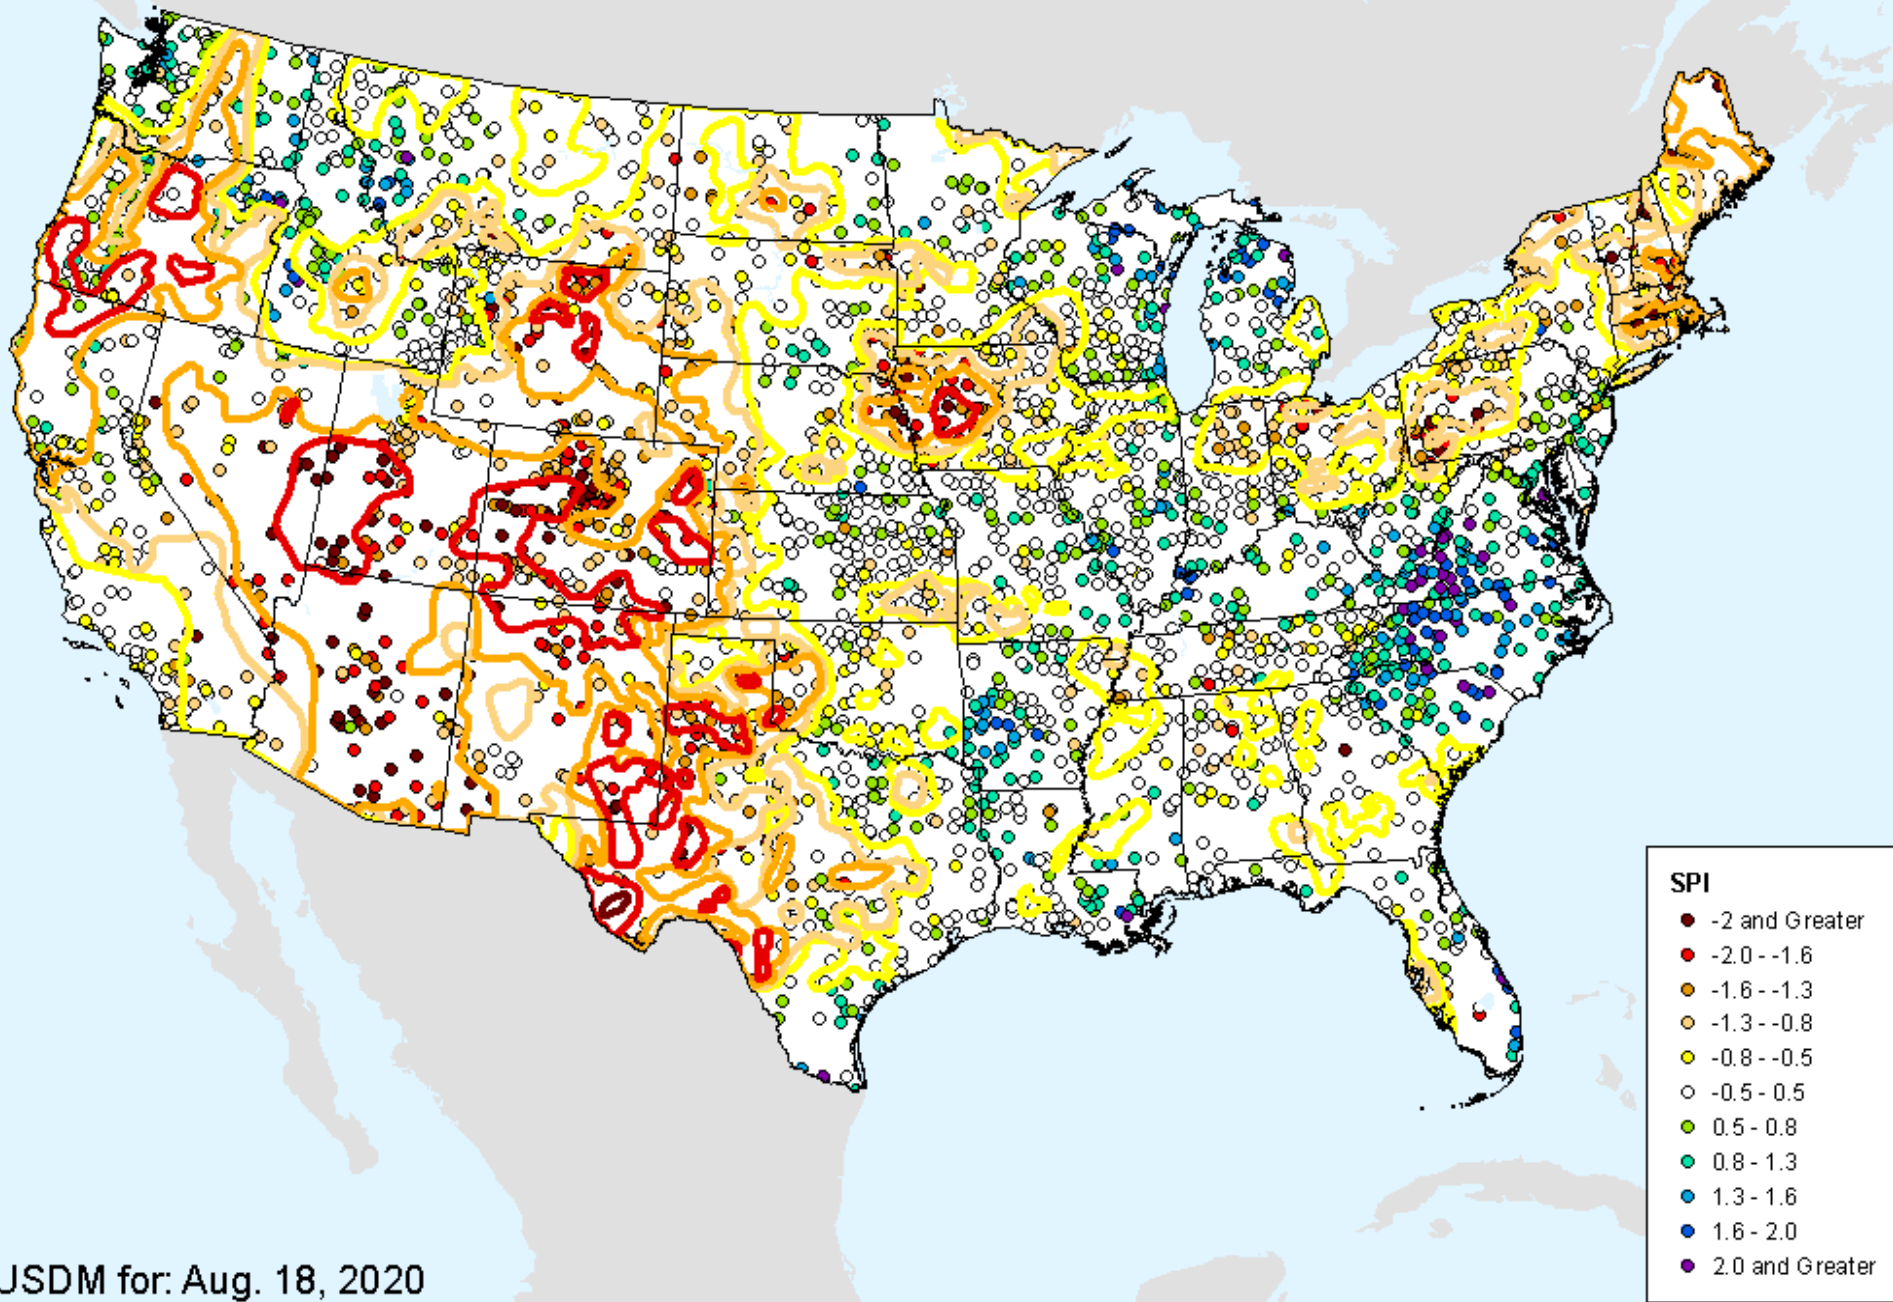

HPRCC 4-month SPI

As of: Tuesday, August 25, 2020

USDM for: Aug. 18, 2020