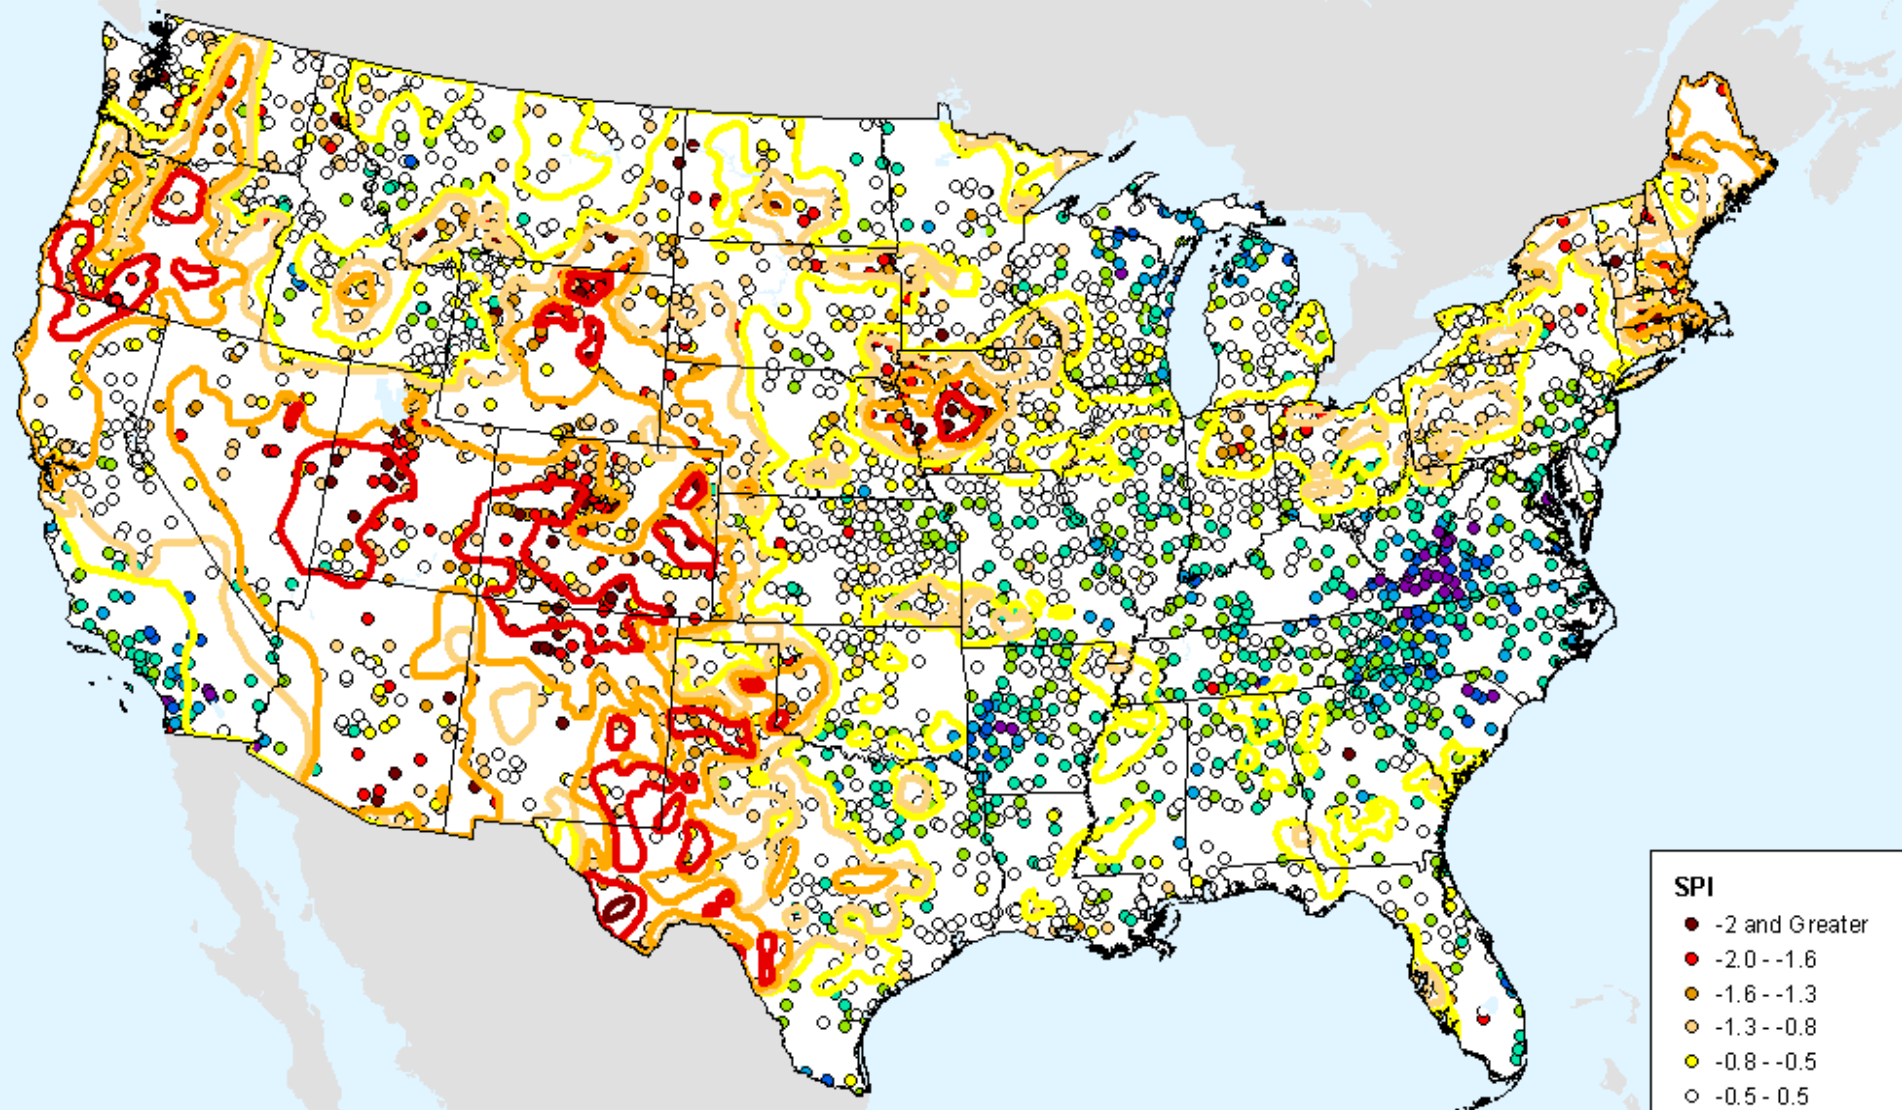

# HPRCC 6-month SPI

As of: Tuesday, August 25, 2020

- SPI**
- -2 and Greater
  - -2.0--1.6
  - -1.6--1.3
  - -1.3--0.8
  - -0.8--0.5
  - -0.5-0.5
  - 0.5-0.8
  - 0.8-1.3
  - 1.3-1.6
  - 1.6-2.0
  - 2.0 and Greater