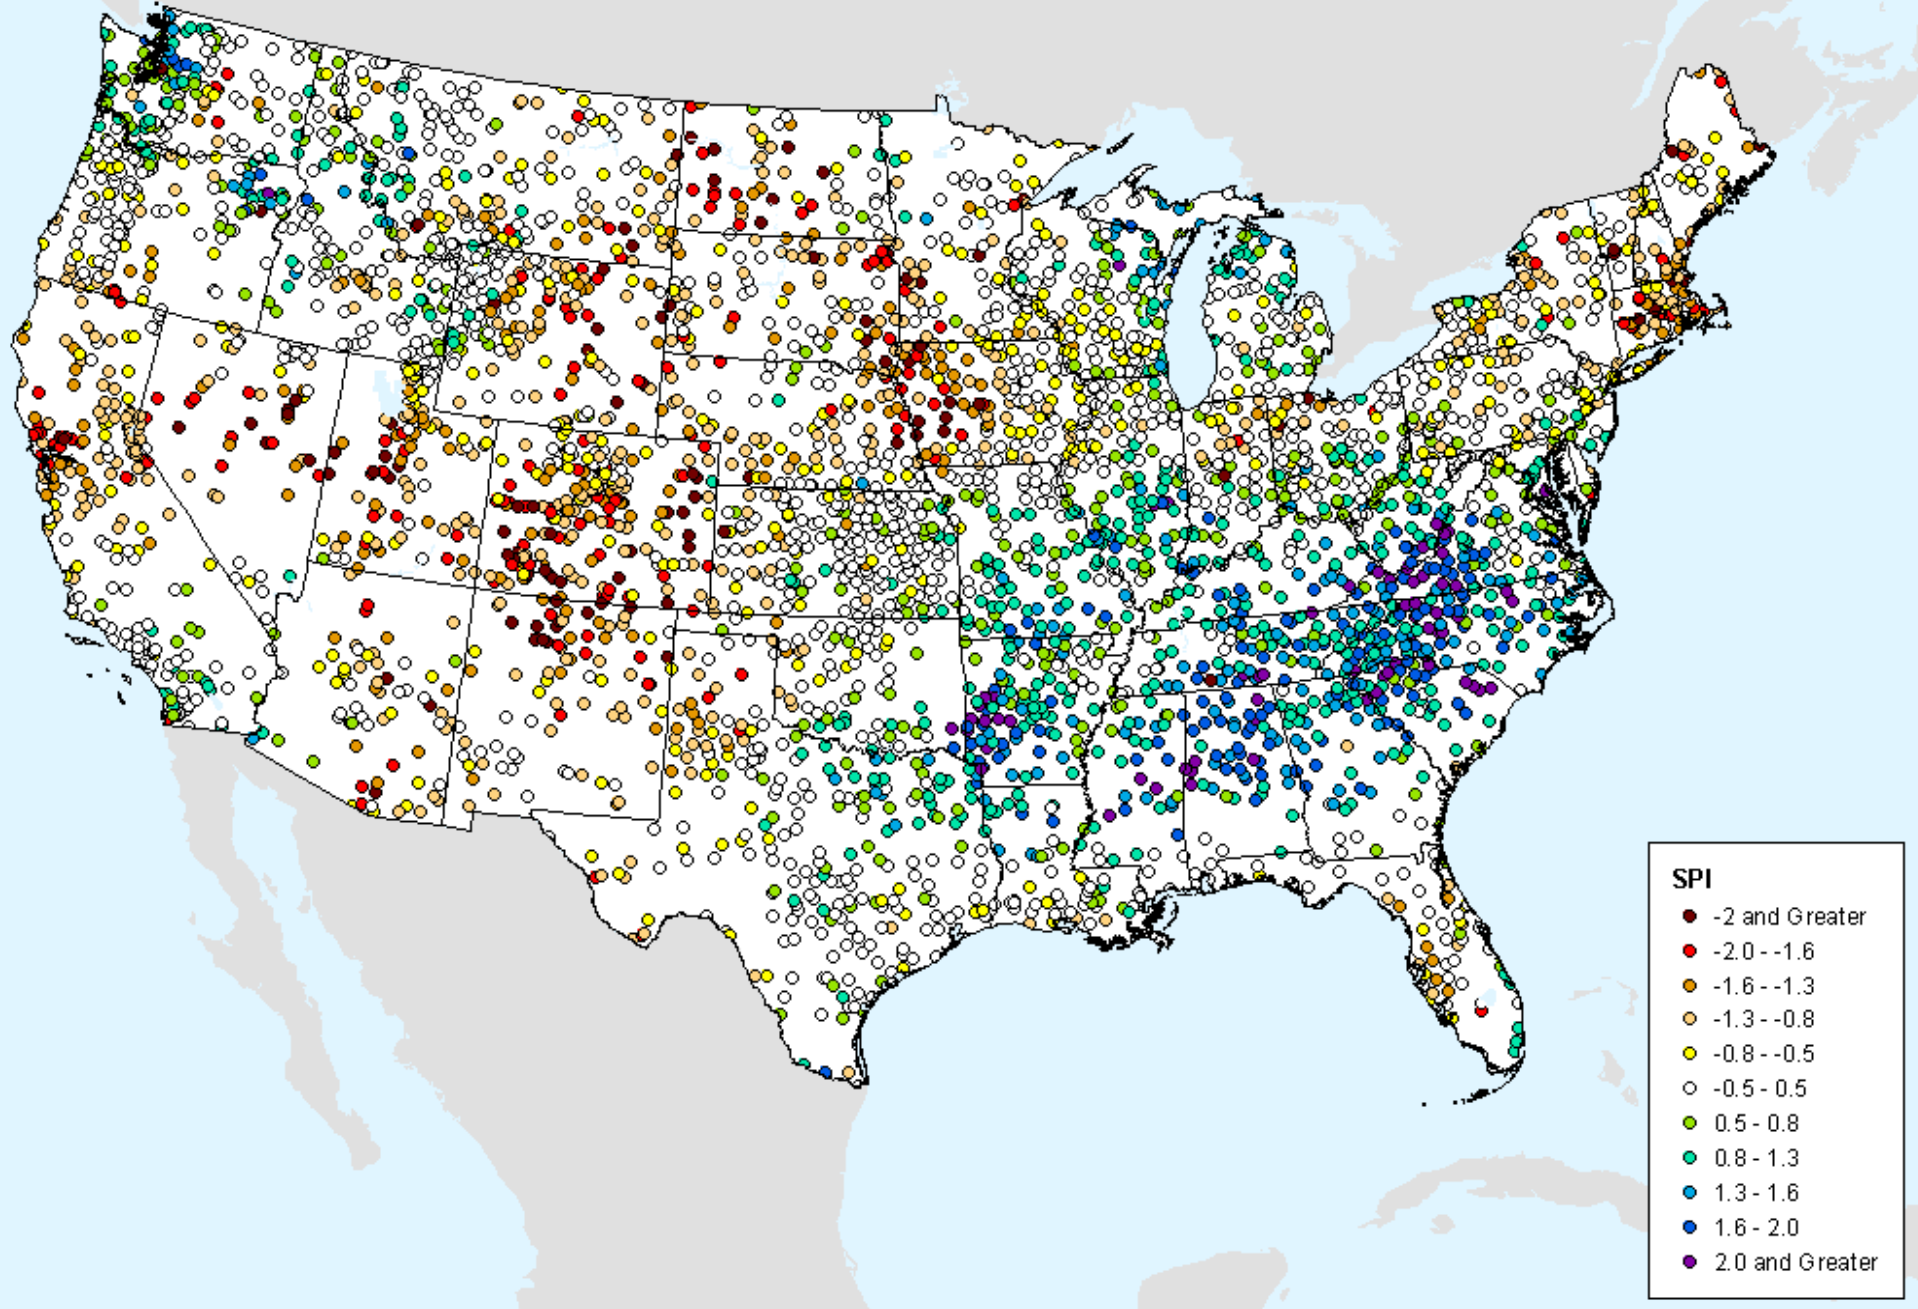

HPRCC Year-to-date SPI

As of: Tuesday, August 25, 2020