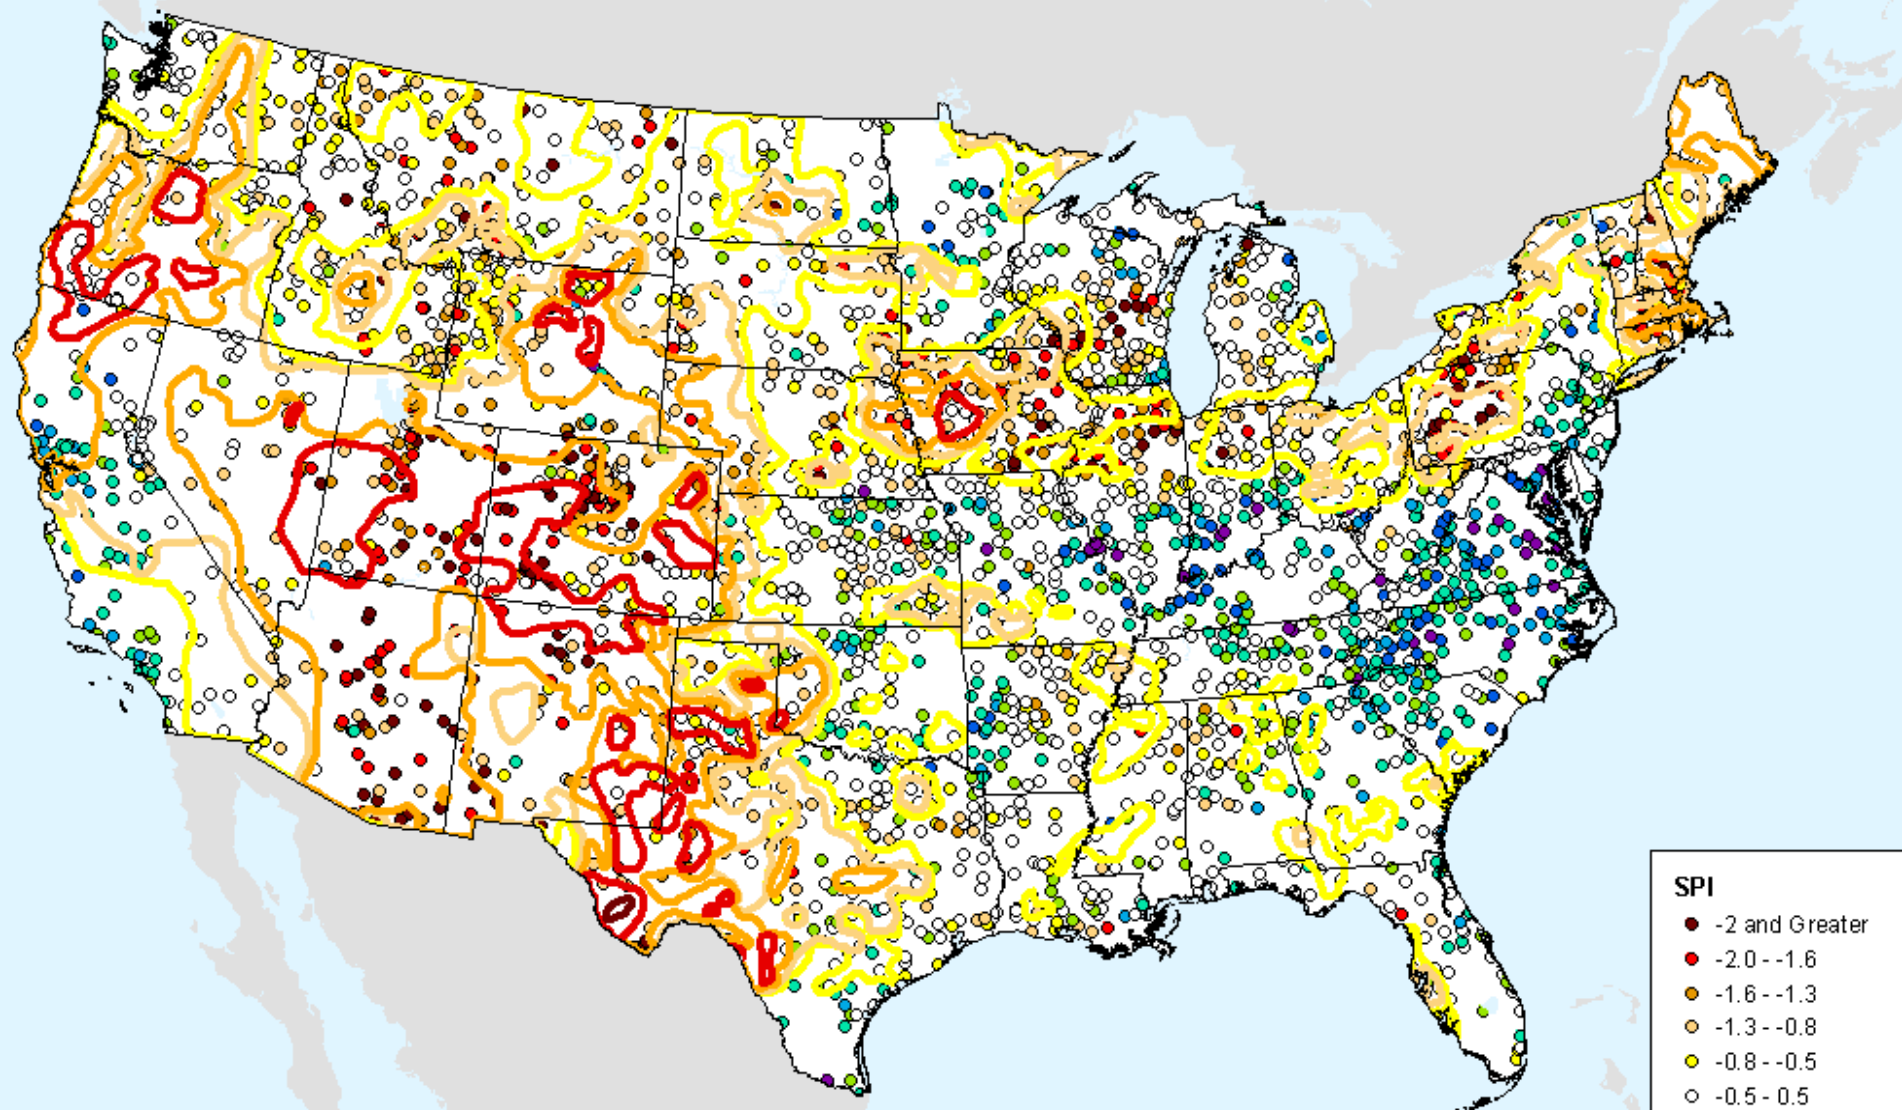

HPRCC 1-month SPI

As of: Tuesday, August 25, 2020

USDM for: Aug. 18, 2020