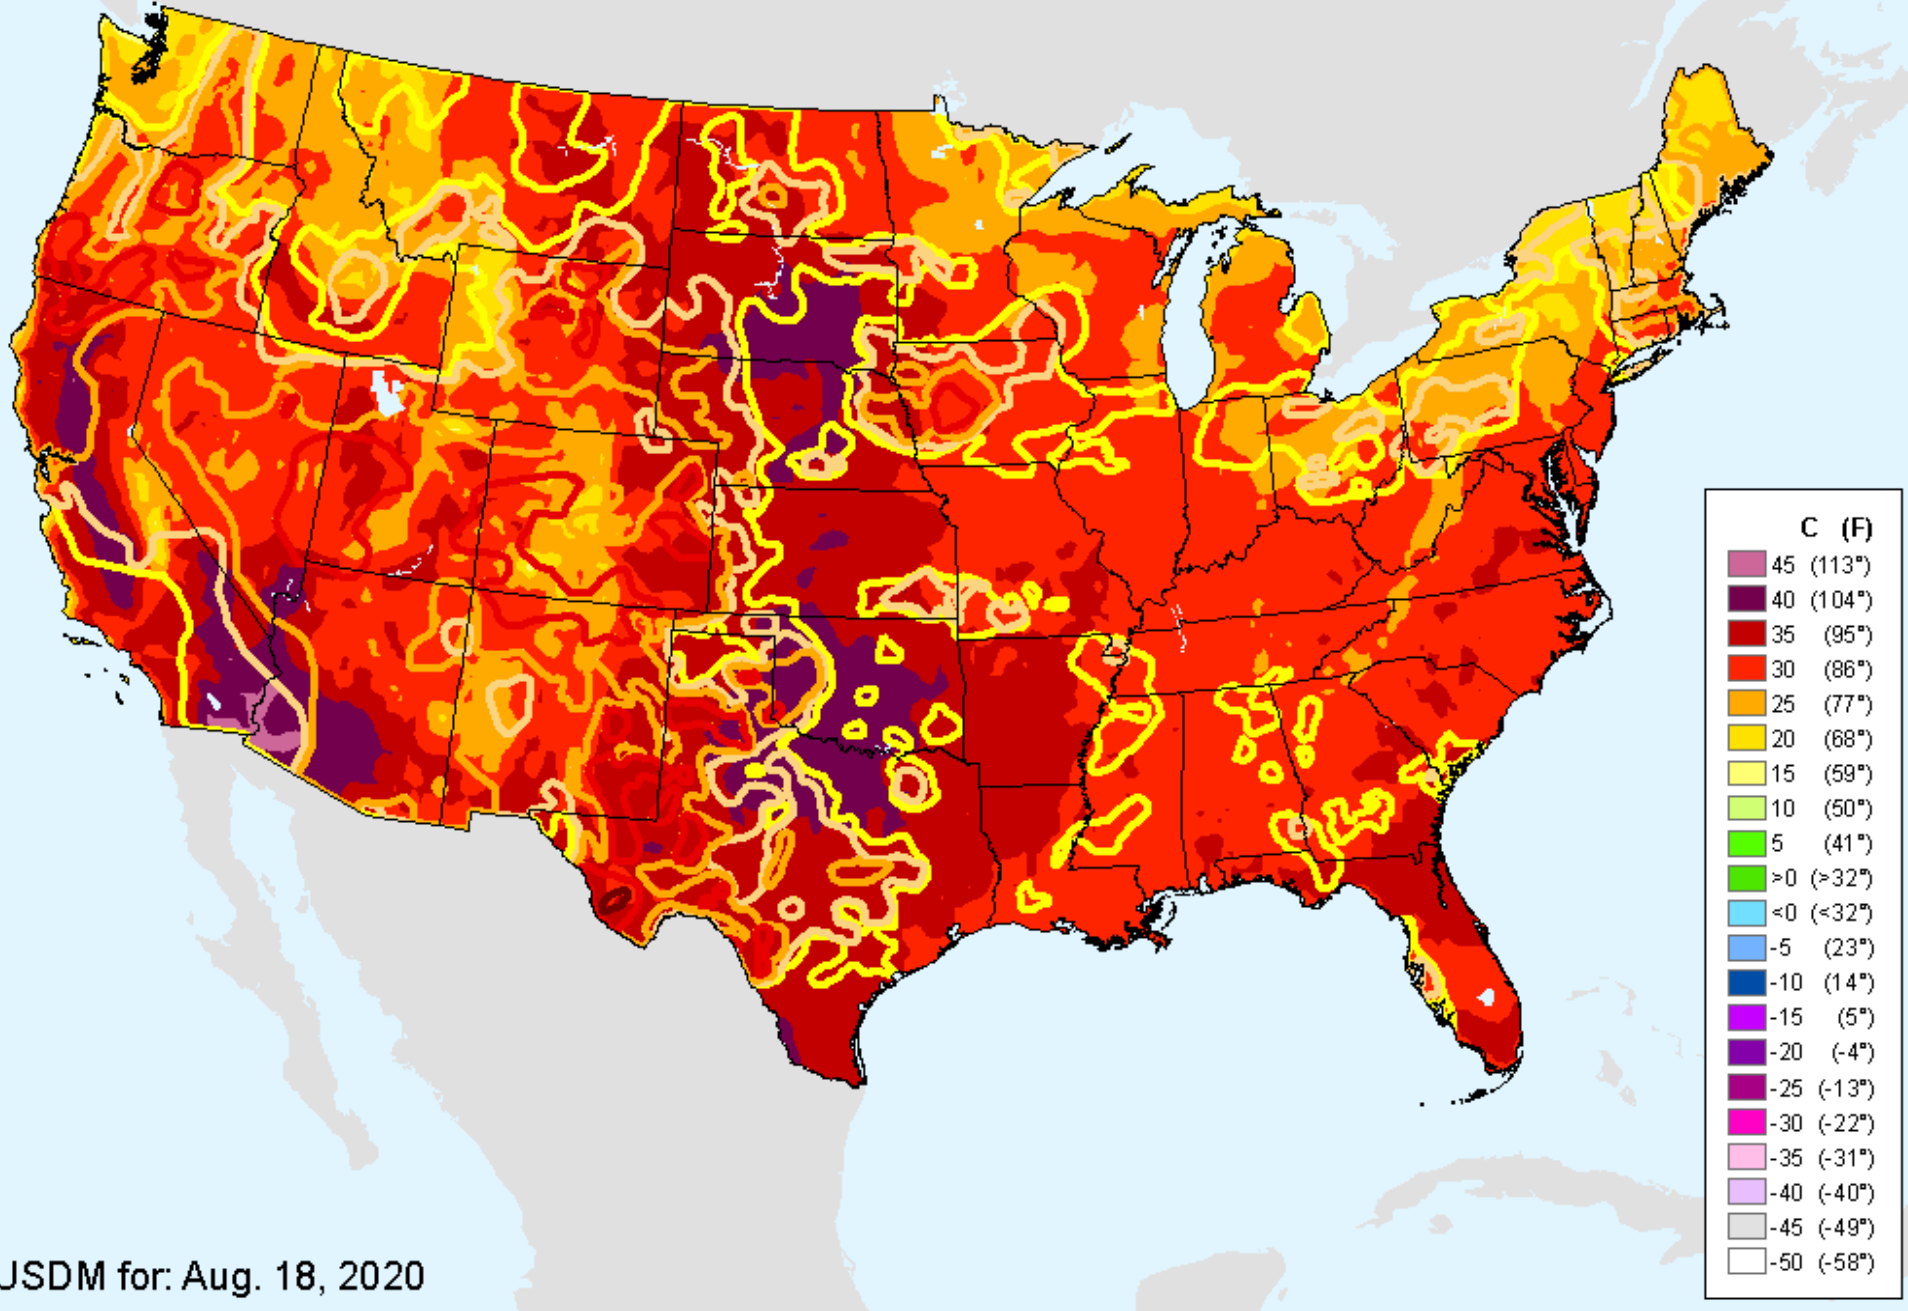

GFS (00z) 7-Day Max Temp Forecast

As of: Tuesday, August 25, 2020

USDM for: Aug. 18, 2020