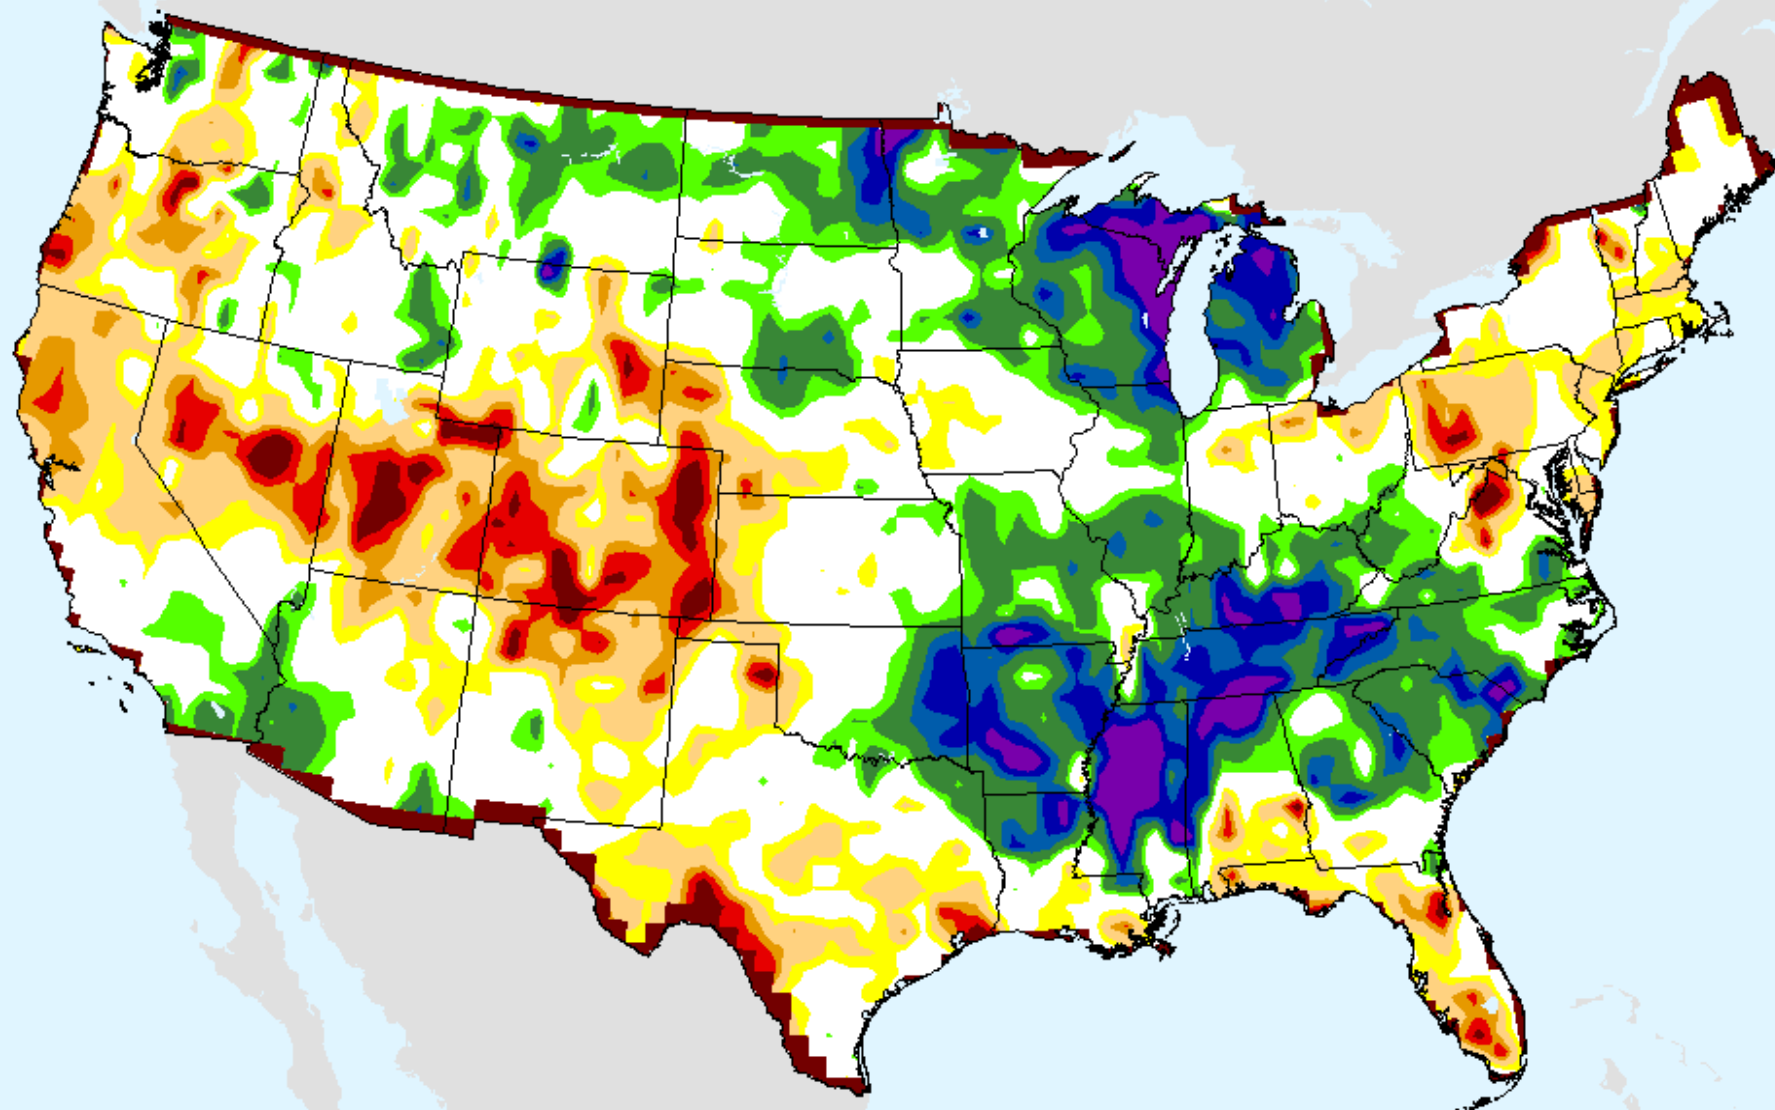

CPC 12-month SPI

As of: Tuesday, August 25, 2020