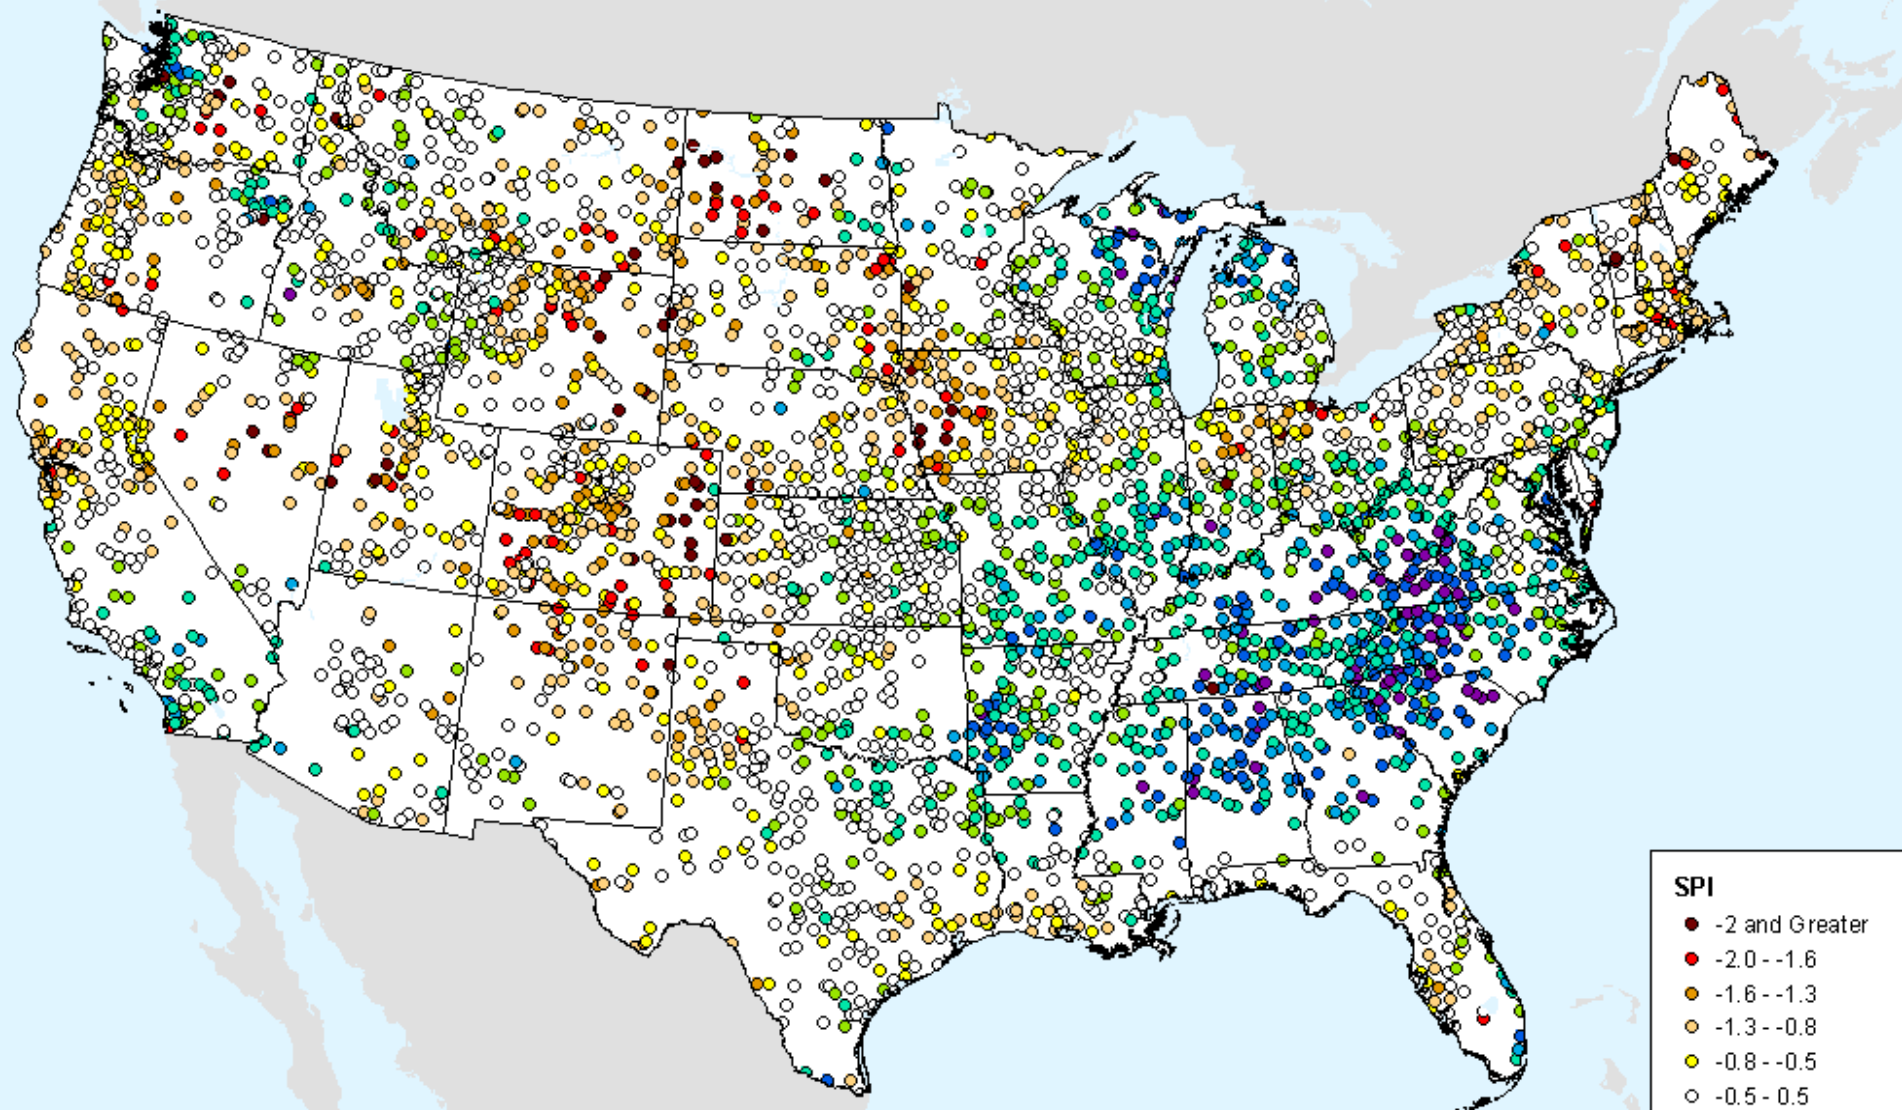

HPRCC 9-month SPI

As of: Tuesday, August 25, 2020