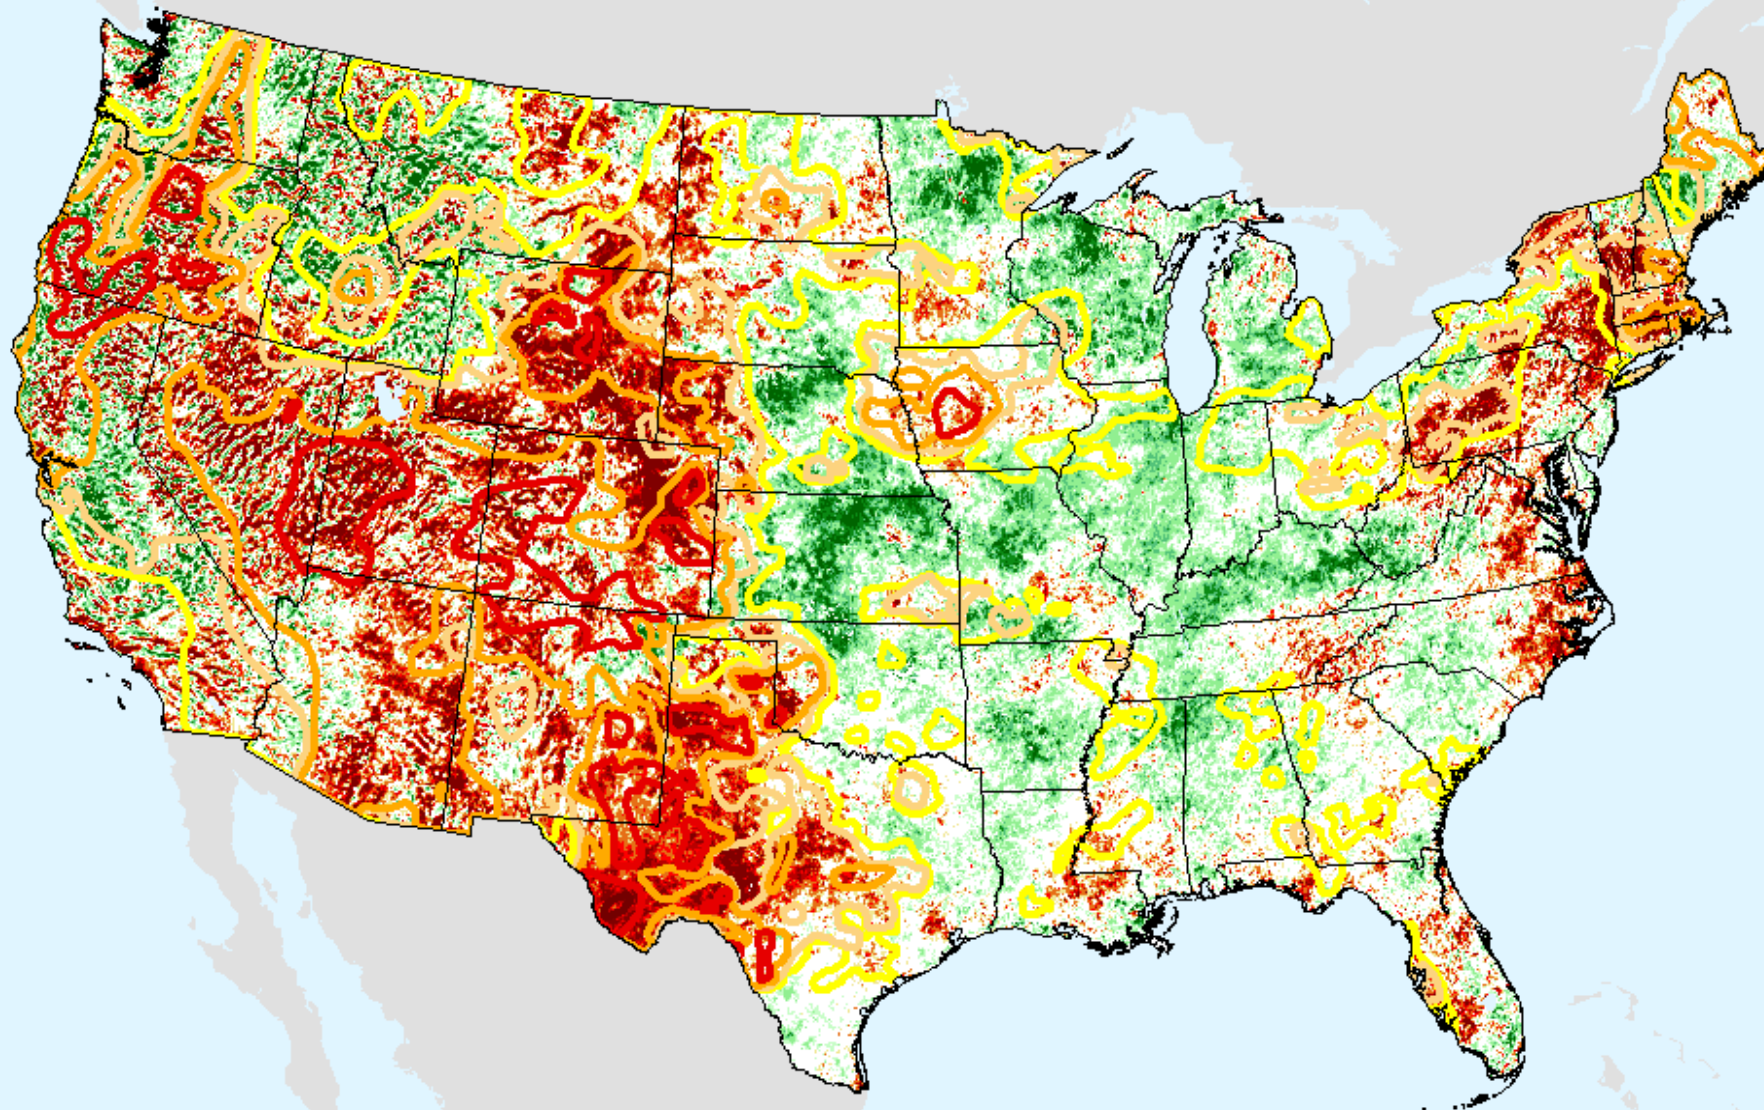

Evaporative Stress Index (ESI) 4-week

As of: Tuesday, August 25, 2020

USDM for: Aug. 18, 2020

ESI