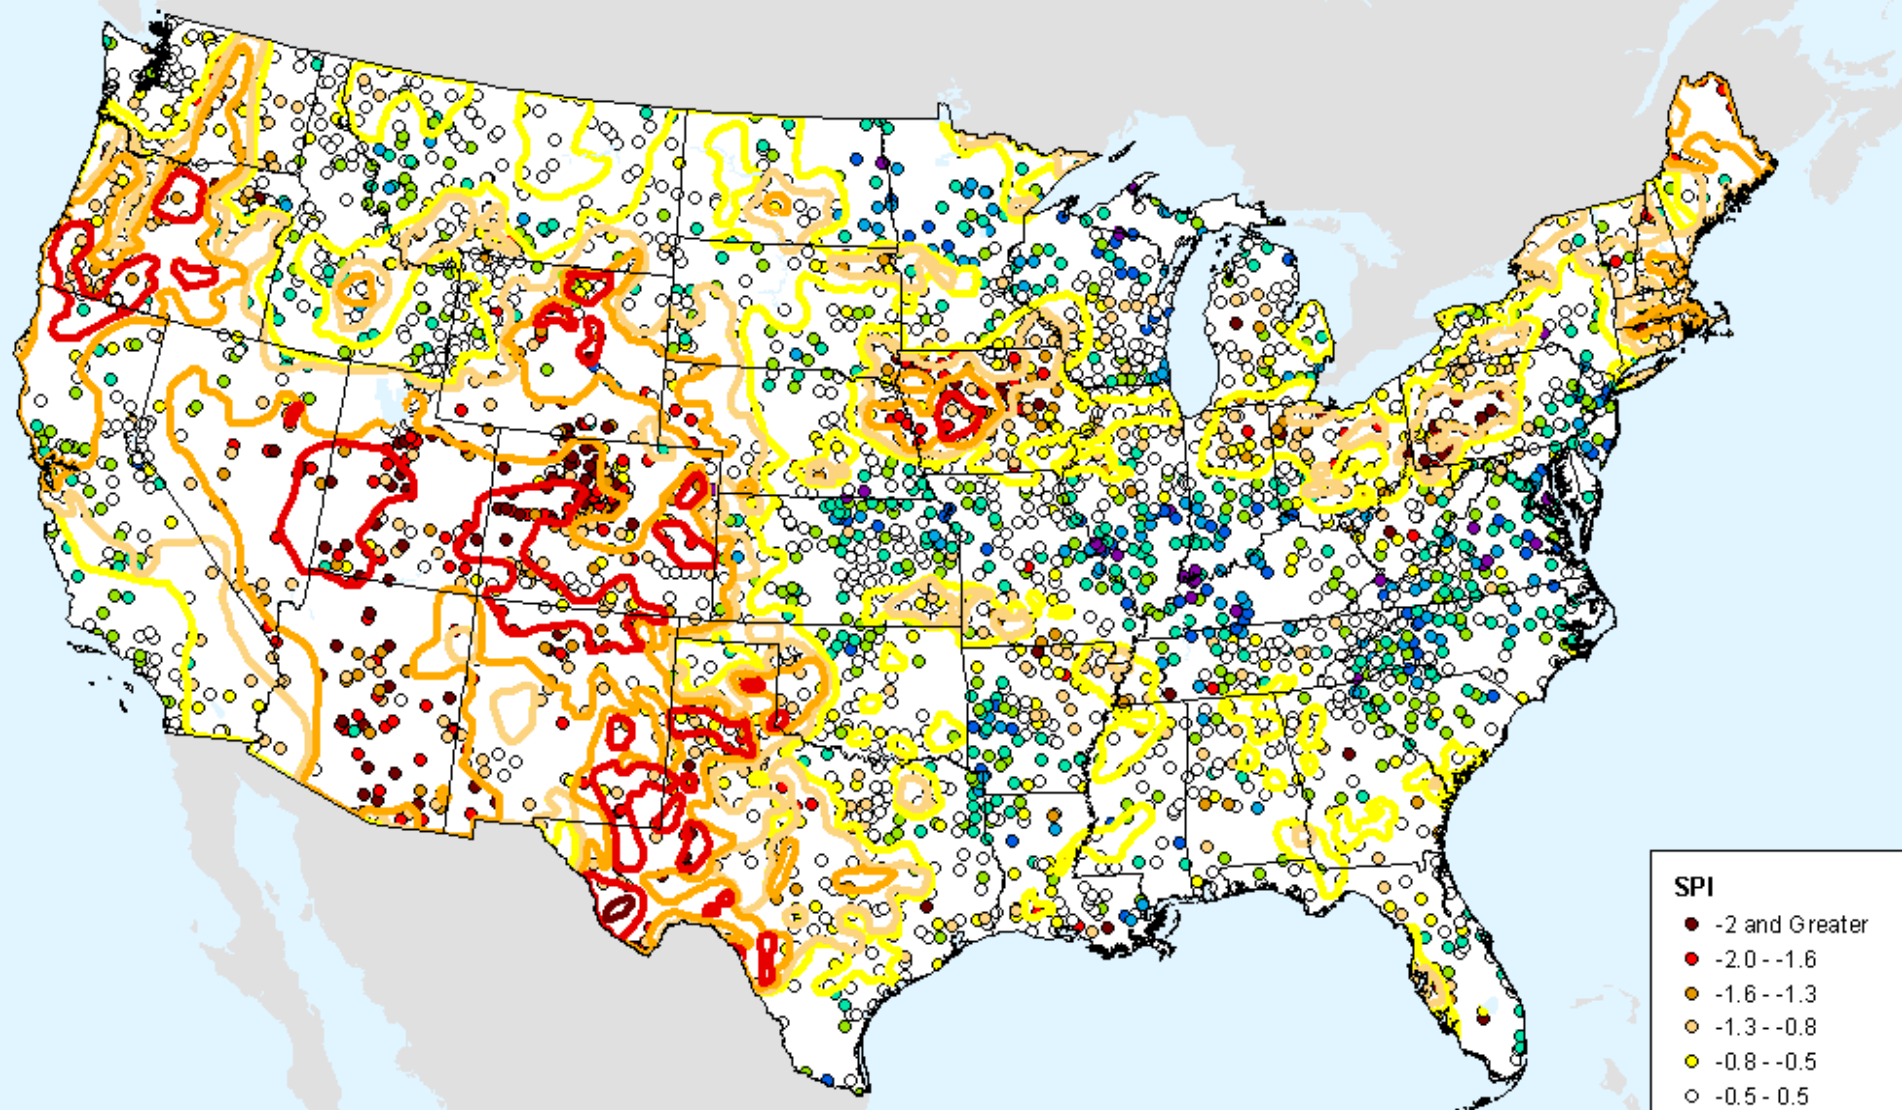

HPRCC 2-month SPI

As of: Tuesday, August 25, 2020

USDM for: Aug. 18, 2020