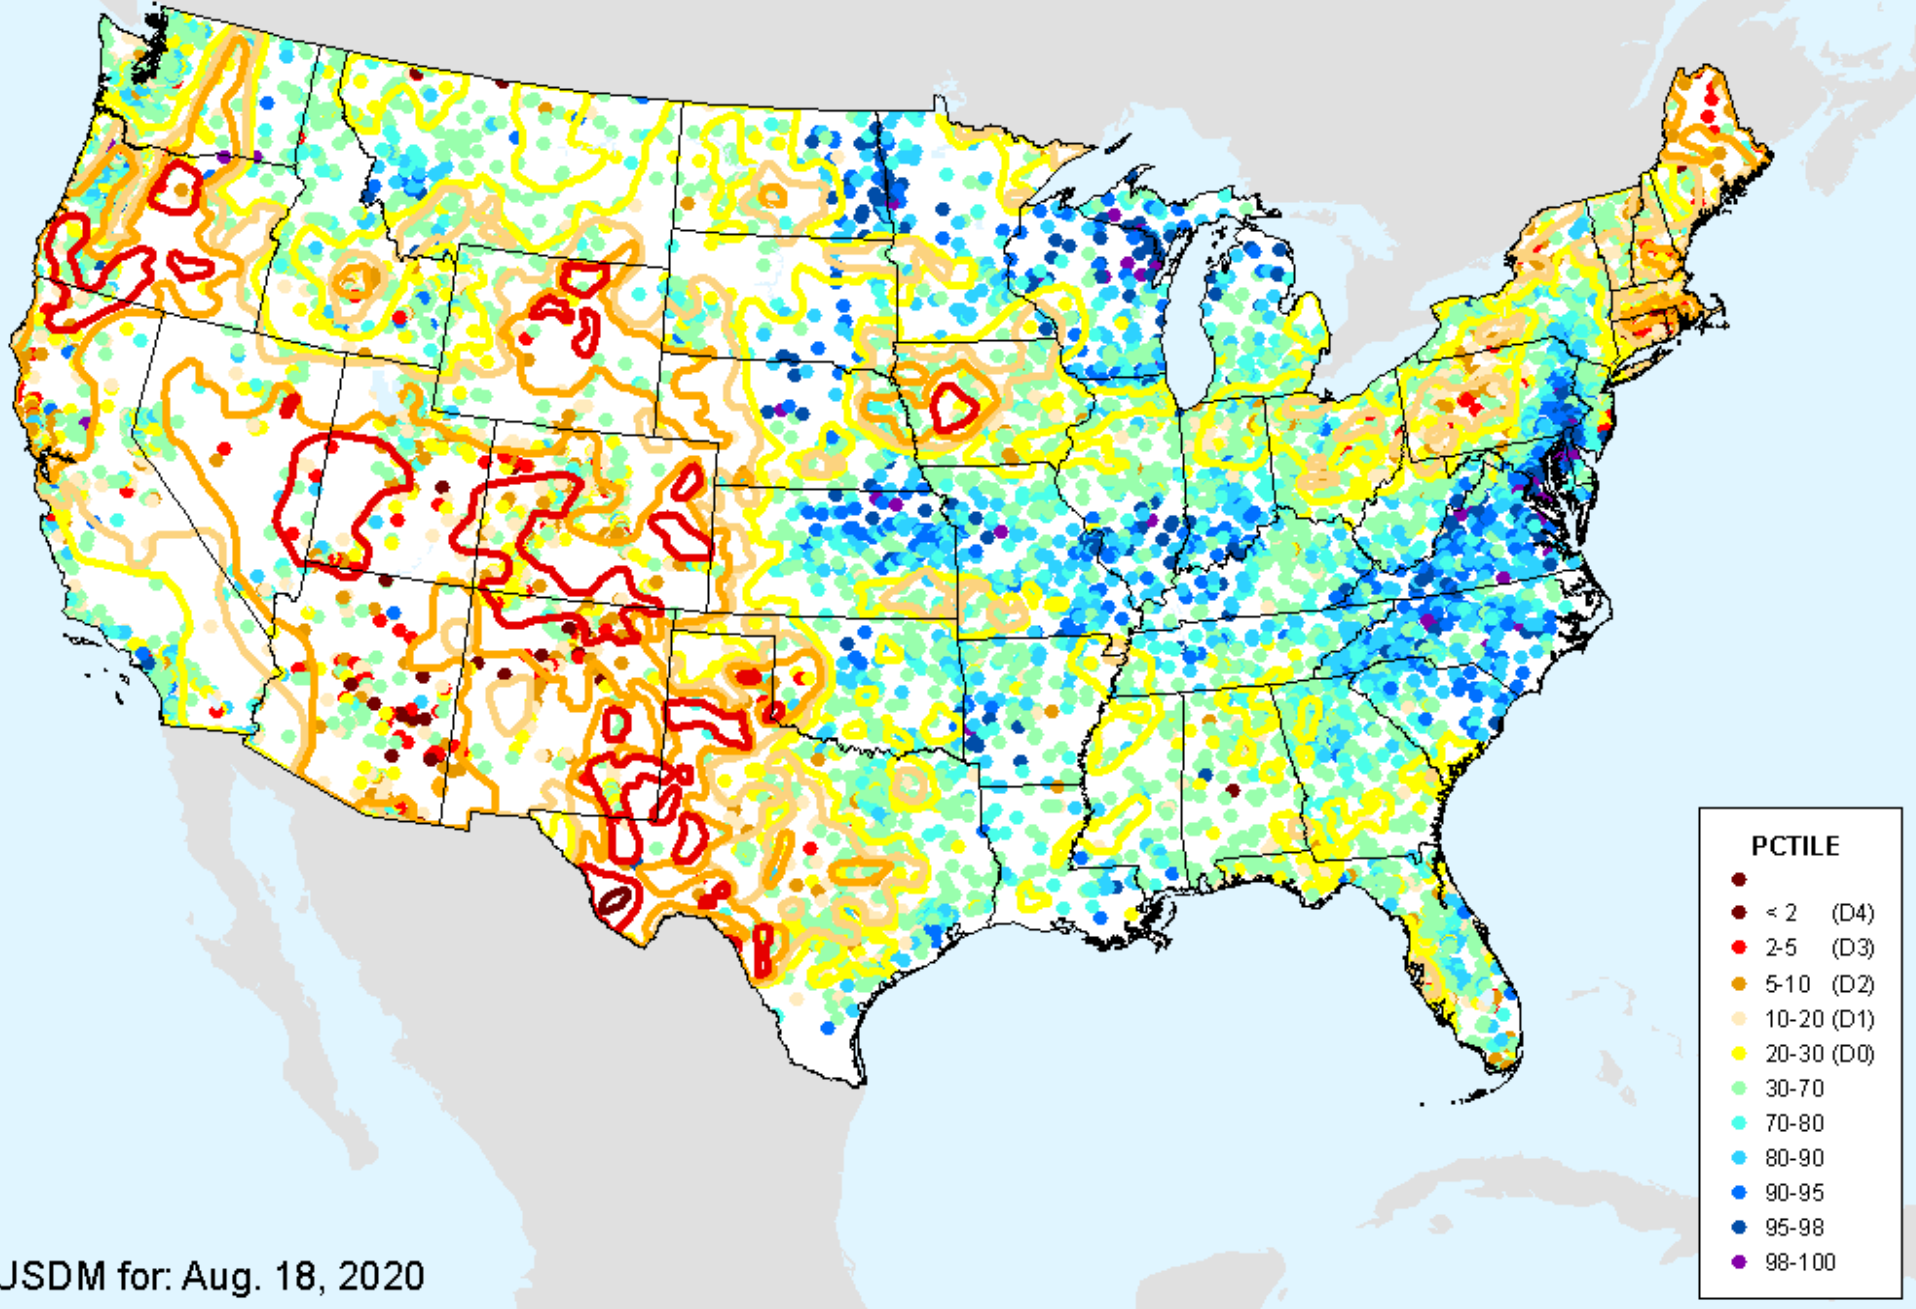

USGS 28-Day Avg Streamflow

As of: Tuesday, August 25, 2020