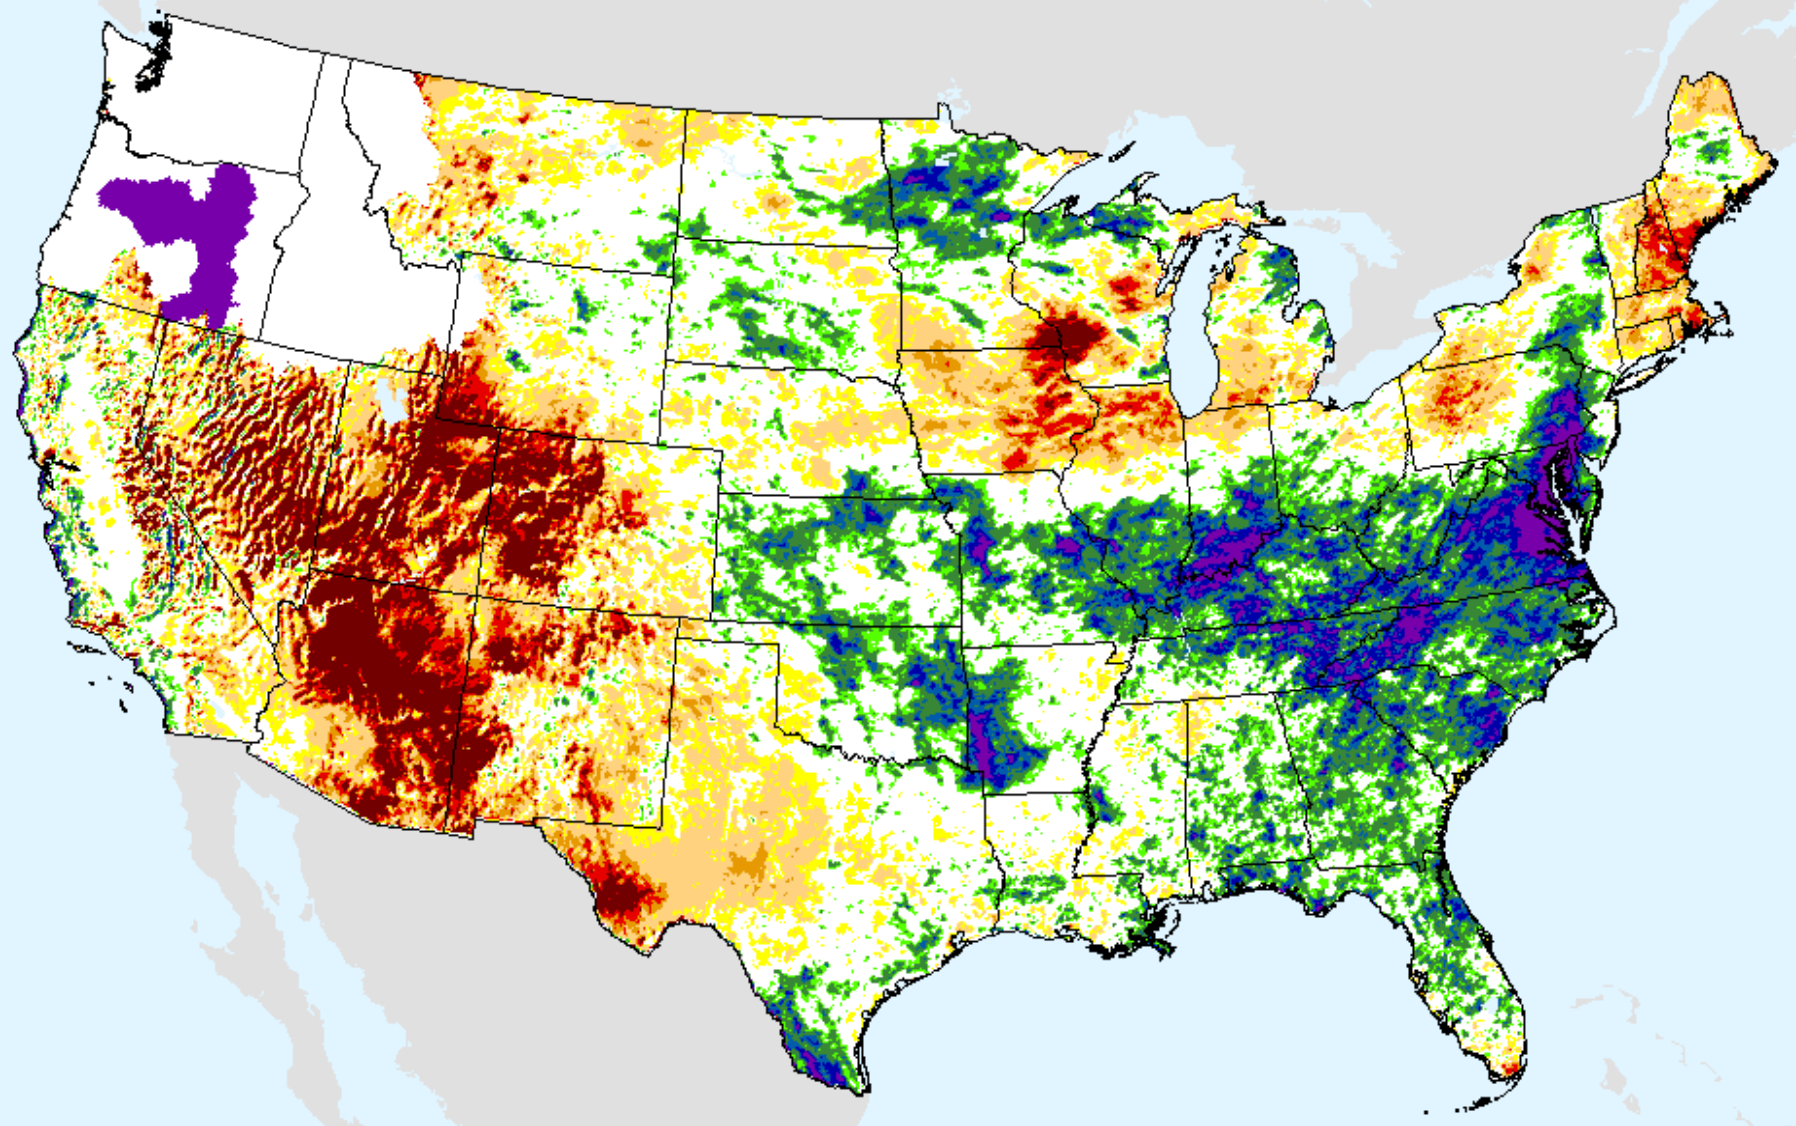

AHPS 1-month SPEI

As of: Tuesday, August 25, 2020

SPEI (USDM)