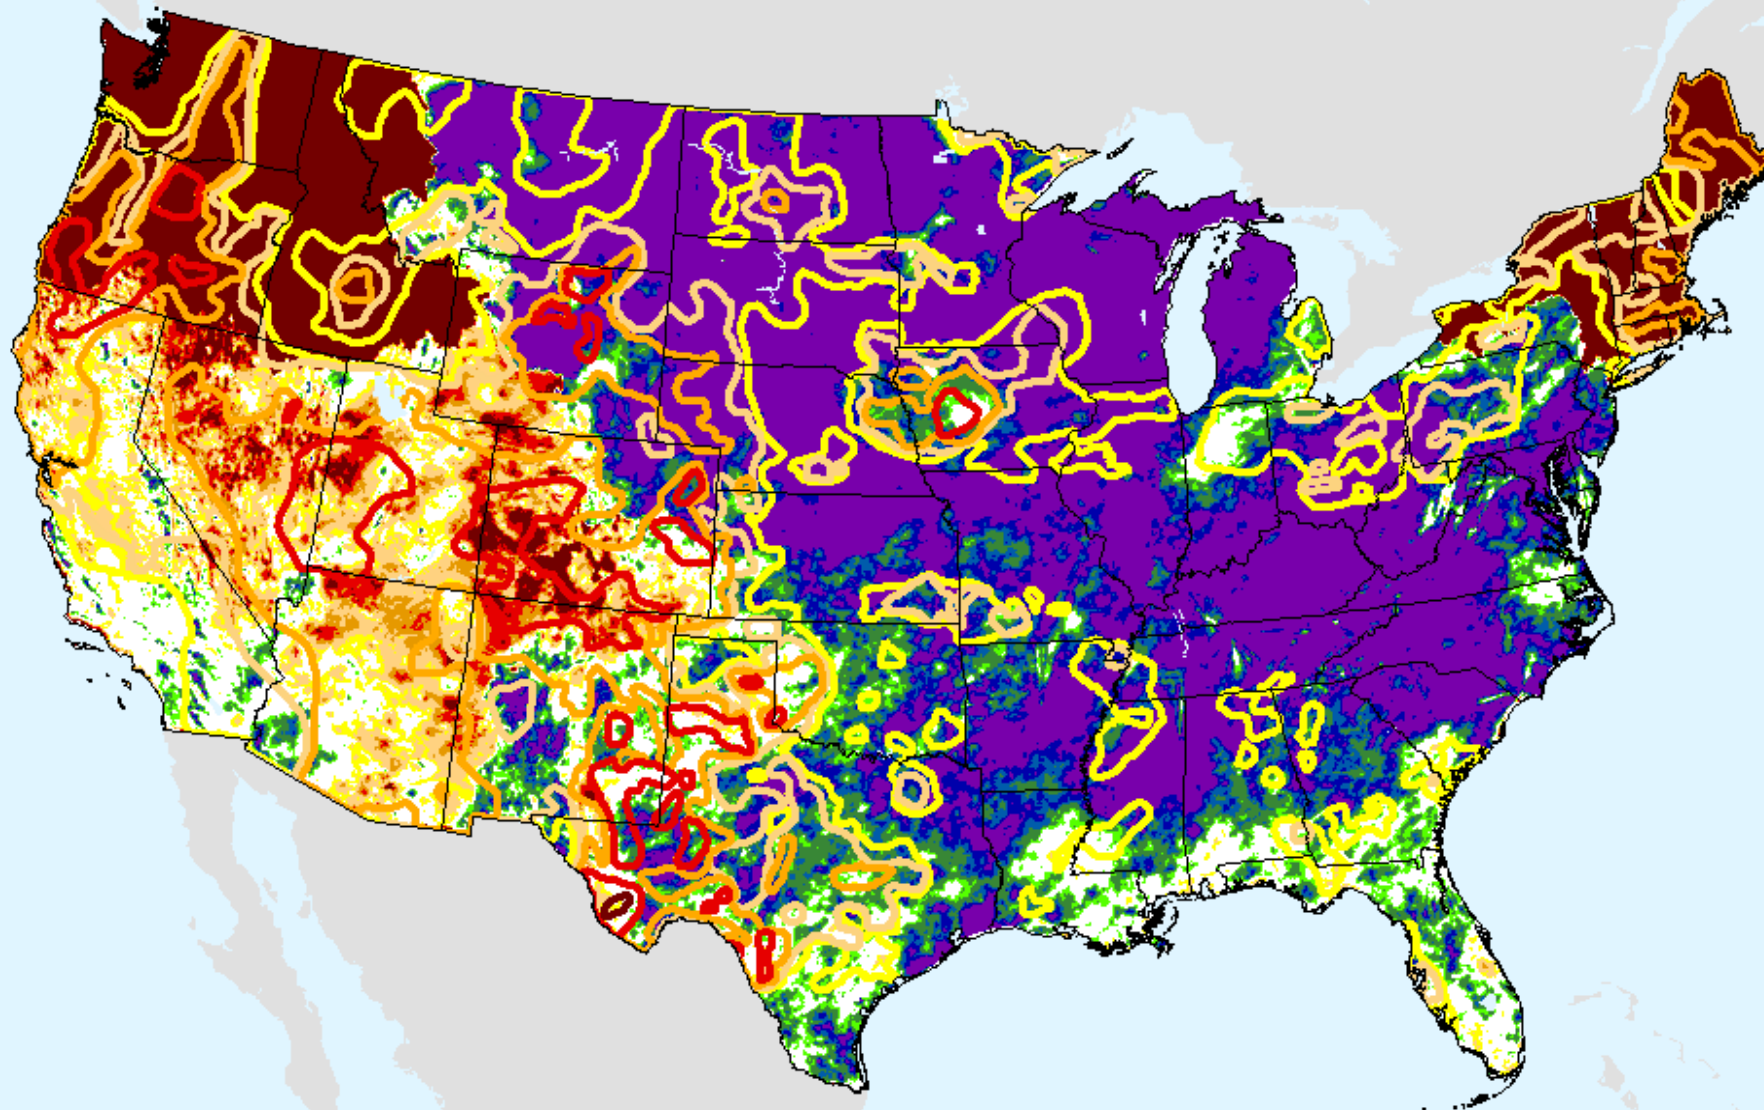

AHPS 24-month SPI

As of: Tuesday, August 25, 2020

USDM for: Aug. 18, 2020

SPI (USDM)