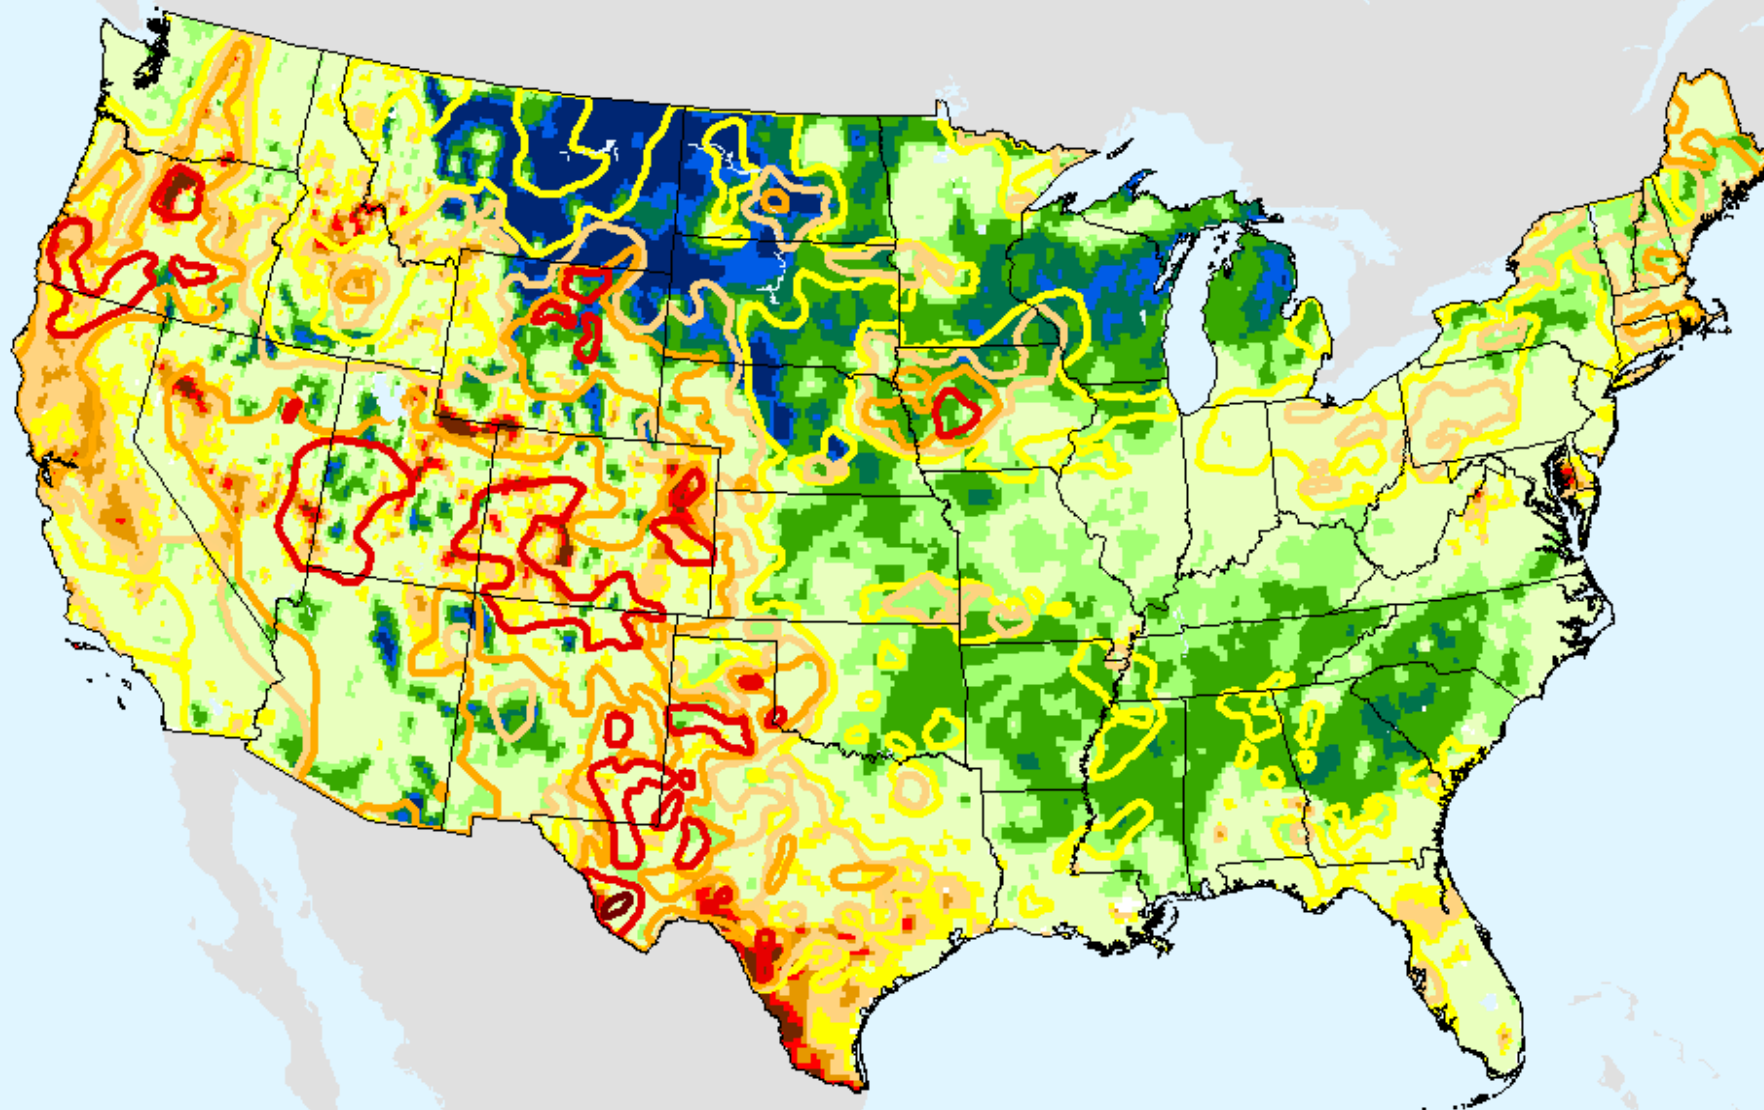

NLDAS Top 1m Soil Moisture

As of: Tuesday, August 25, 2020

USDM for: Aug. 18, 2020

>98