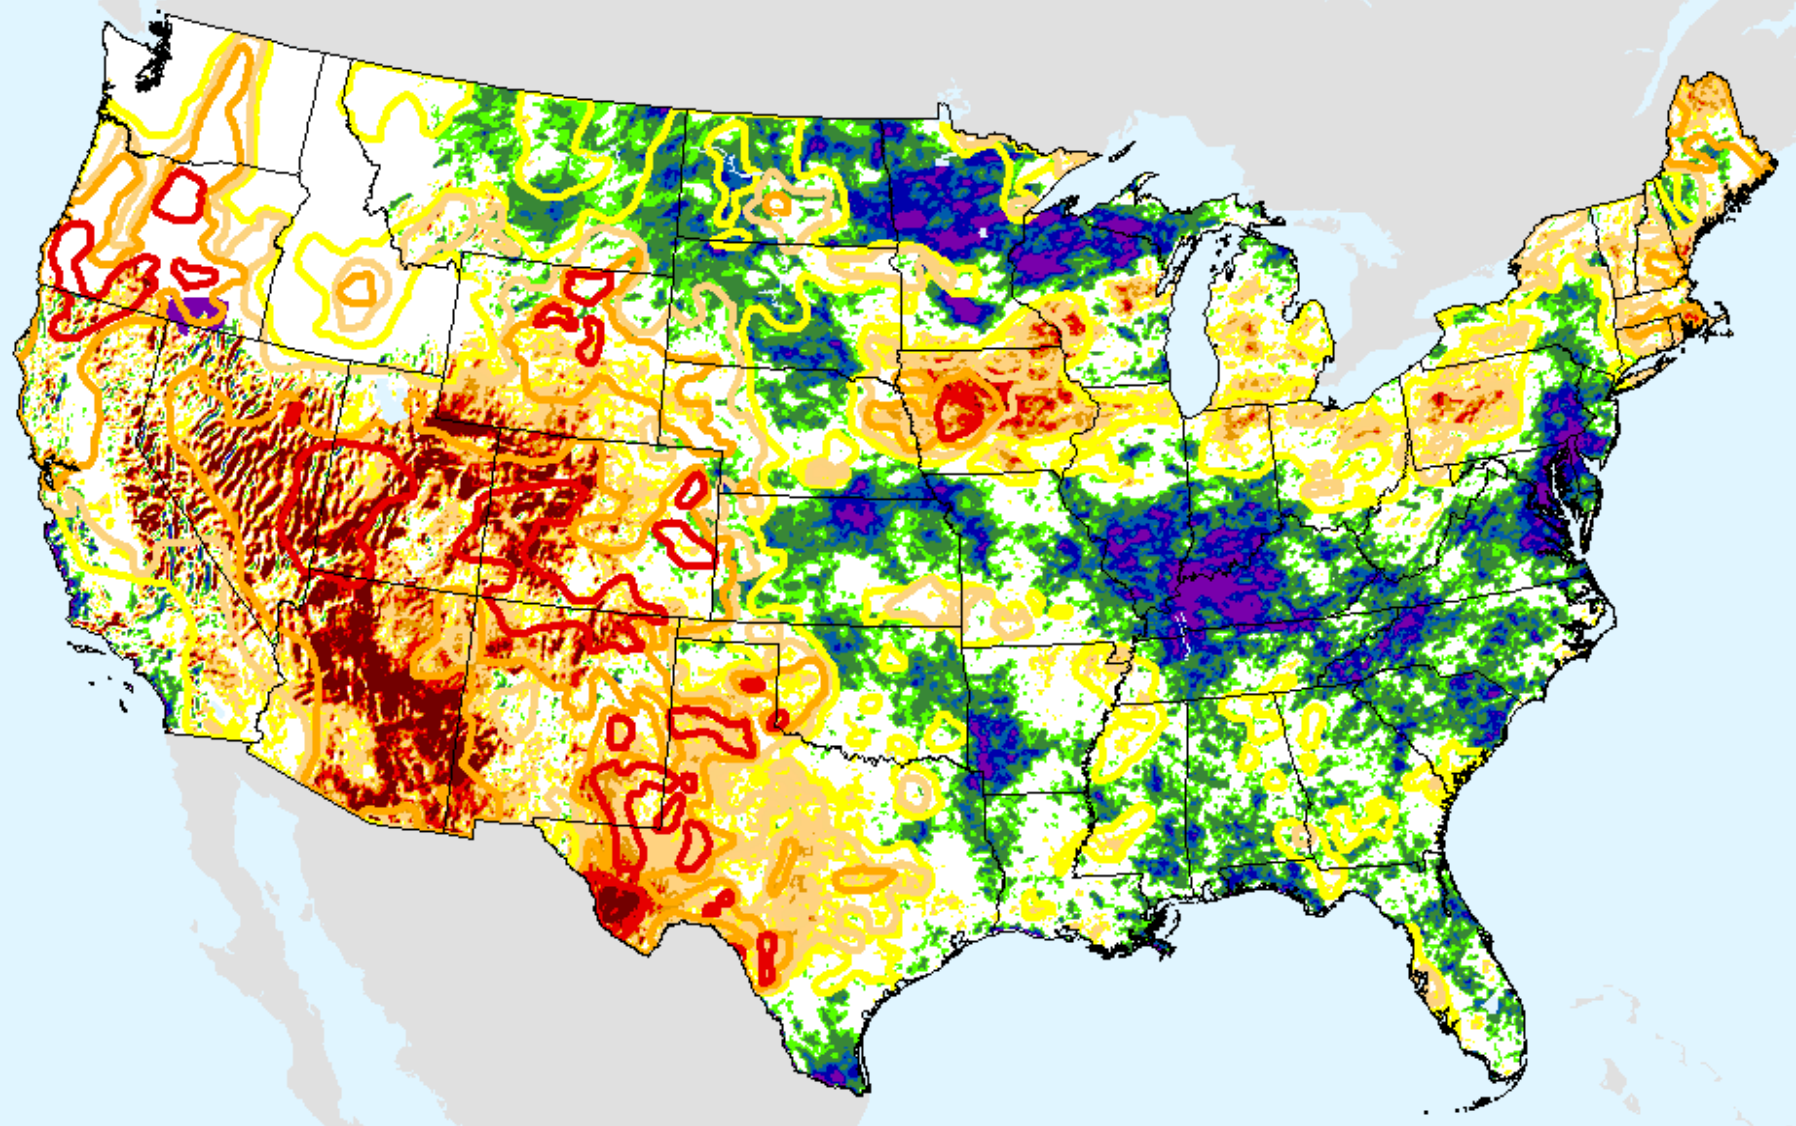

AHPS 2-month SPEI

As of: Tuesday, August 25, 2020

USDM for: Aug. 18, 2020

SPEI (USDM)