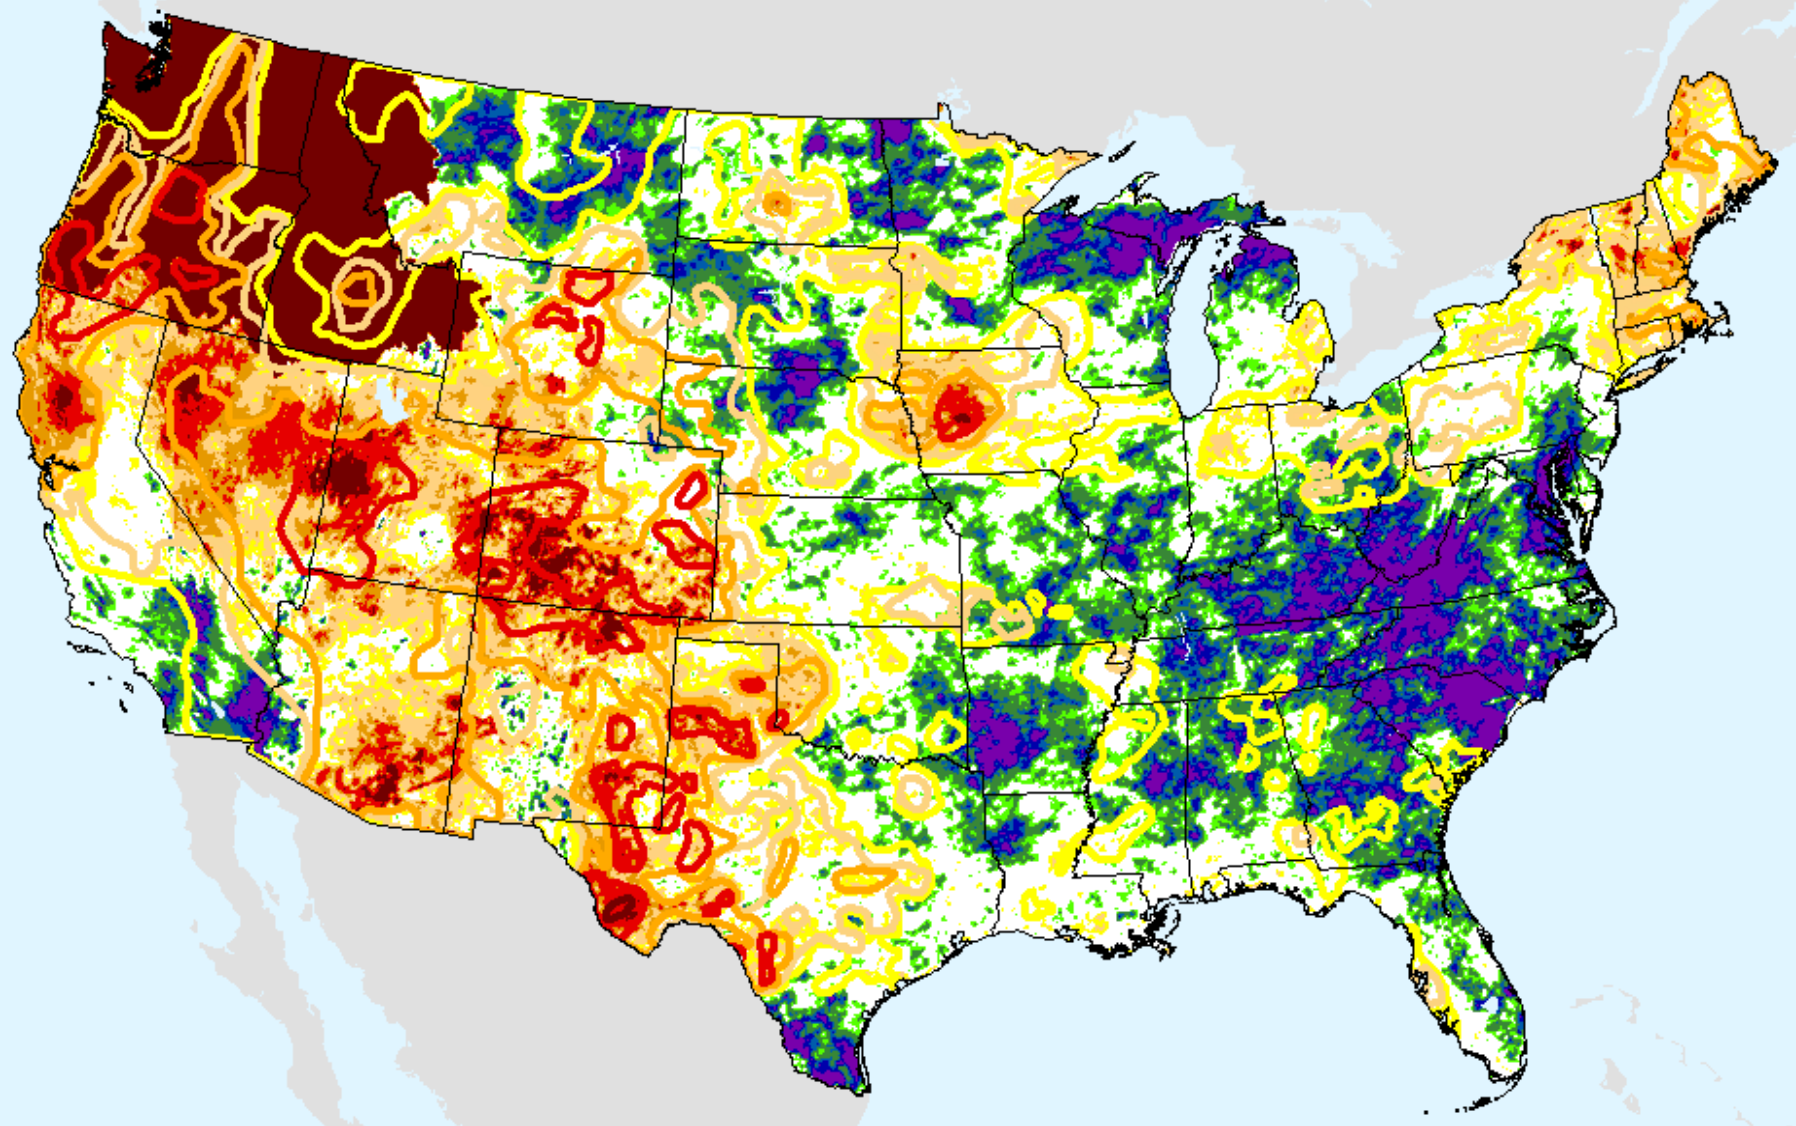

AHPS 6-month SPI

As of: Tuesday, August 25, 2020

USDM for: Aug. 18, 2020

SPI (USDM)