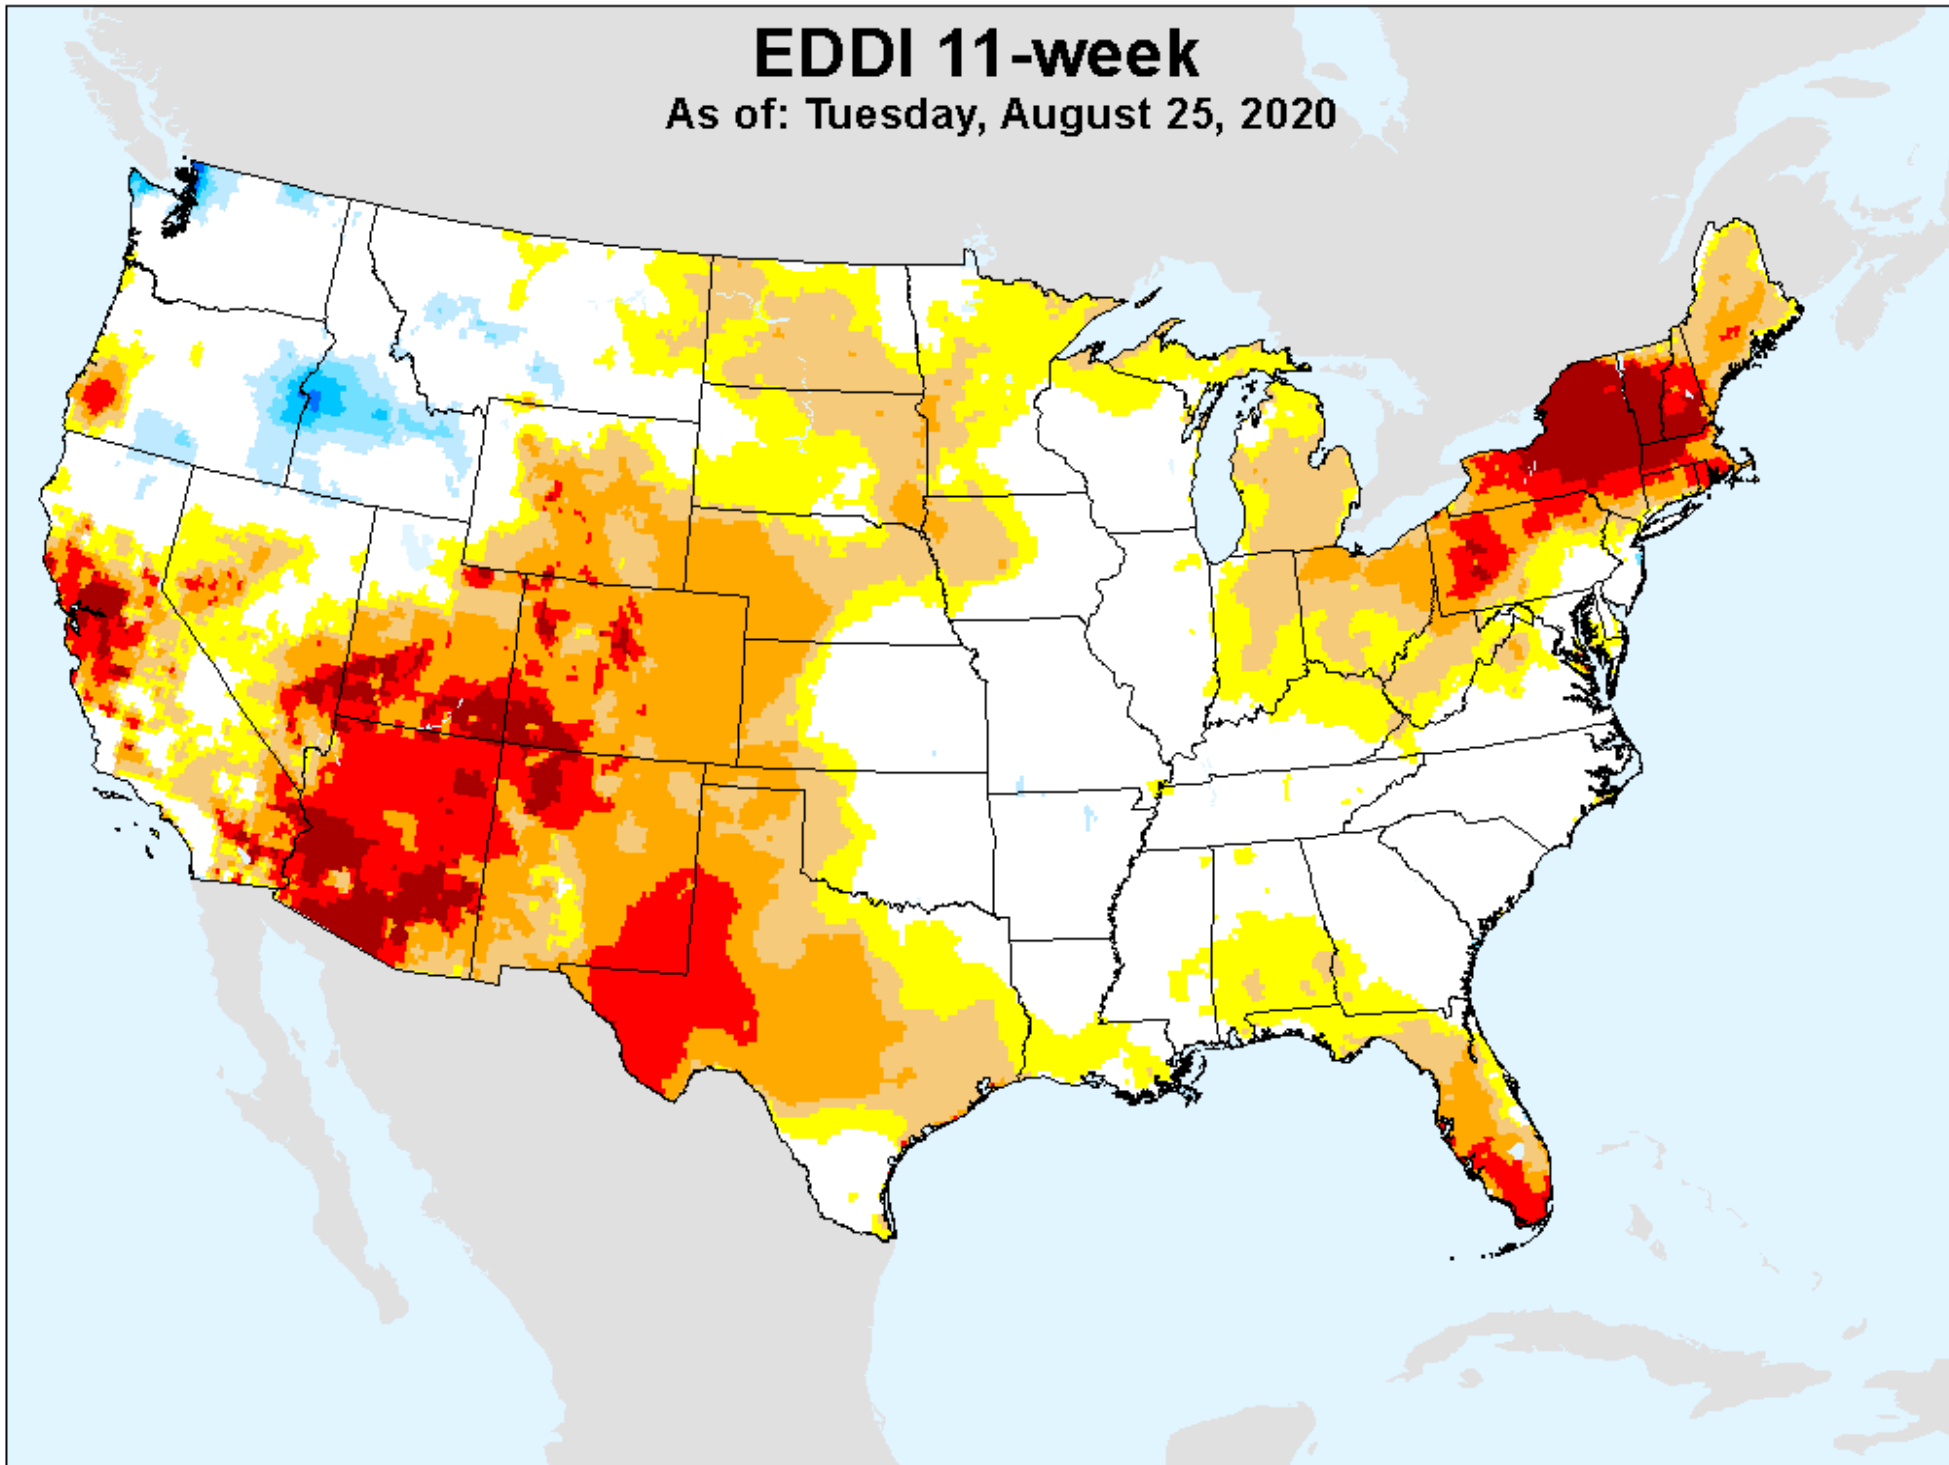

# EDDI 11-week

As of: Tuesday, August 25, 2020