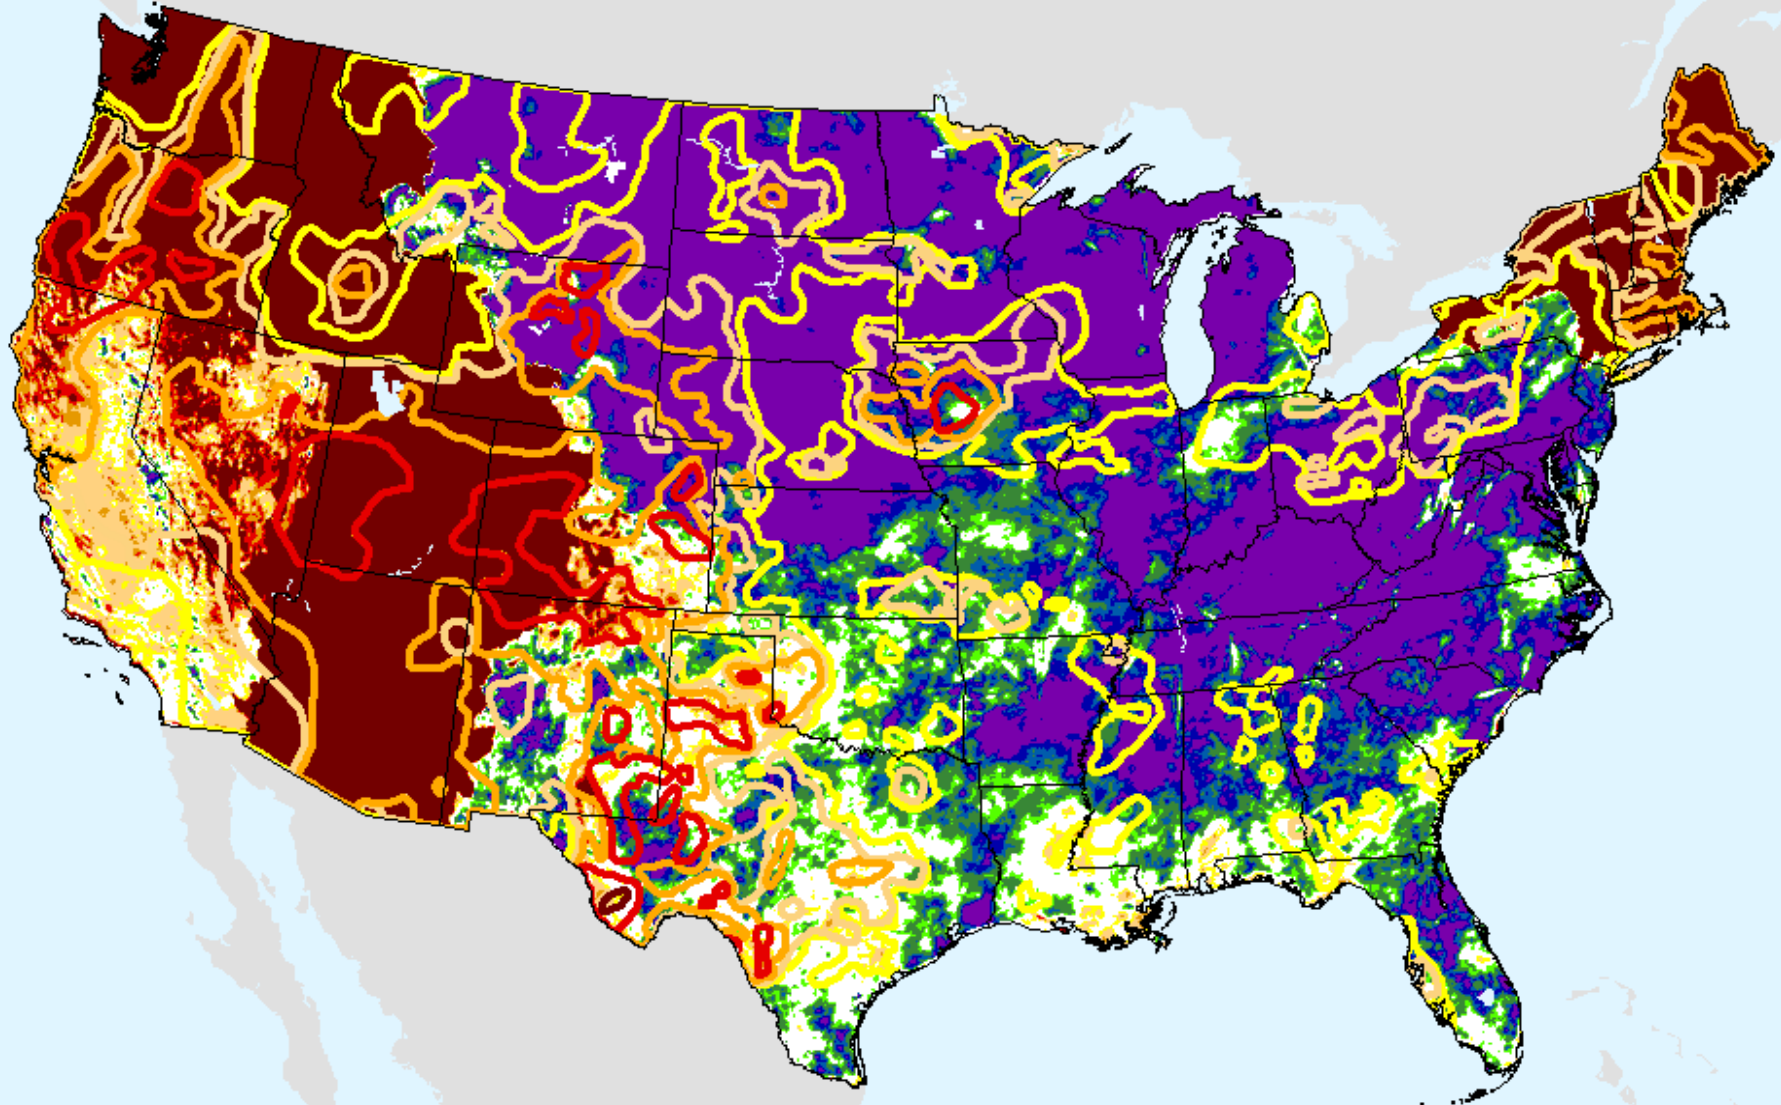

AHPS 36-month SPI

As of: Tuesday, August 25, 2020

USDM for: Aug. 18, 2020

SPI (USDM)