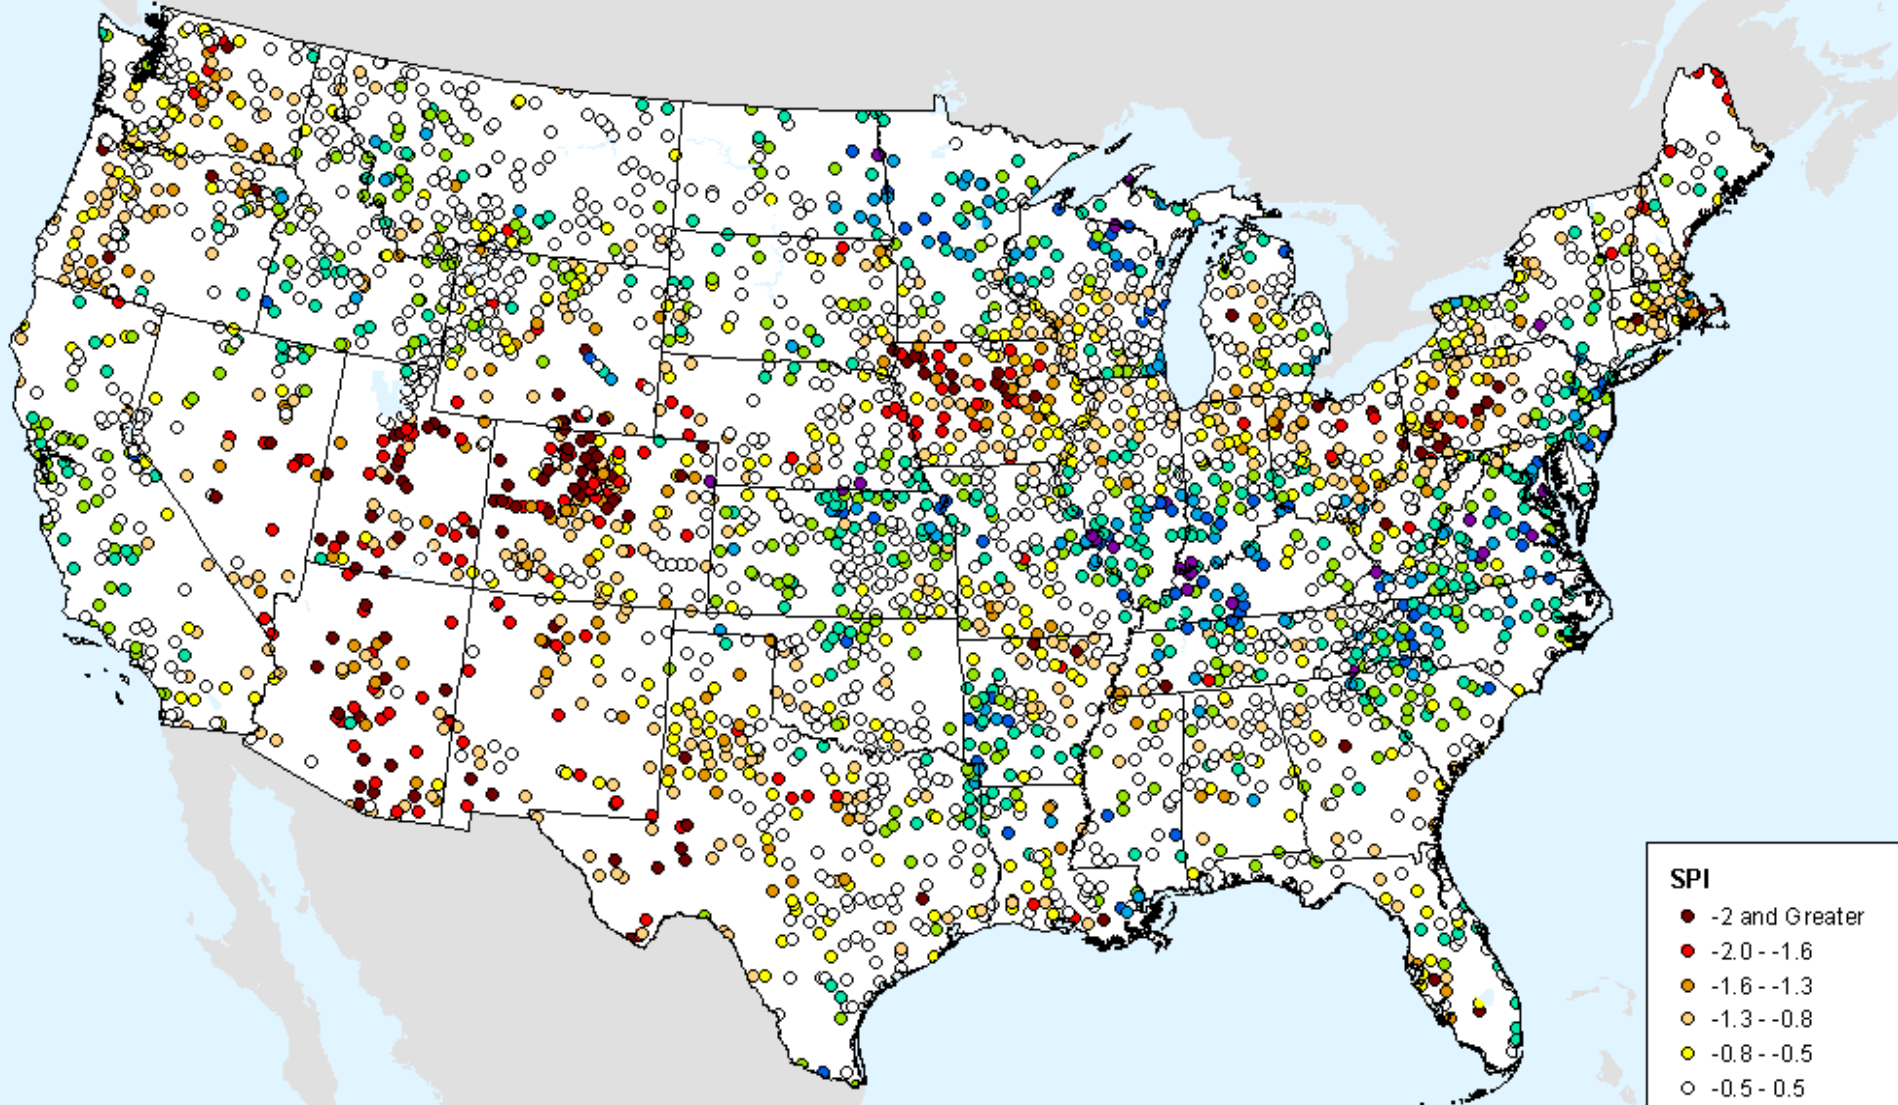

HPRCC 2-month SPI

As of: Tuesday, August 25, 2020