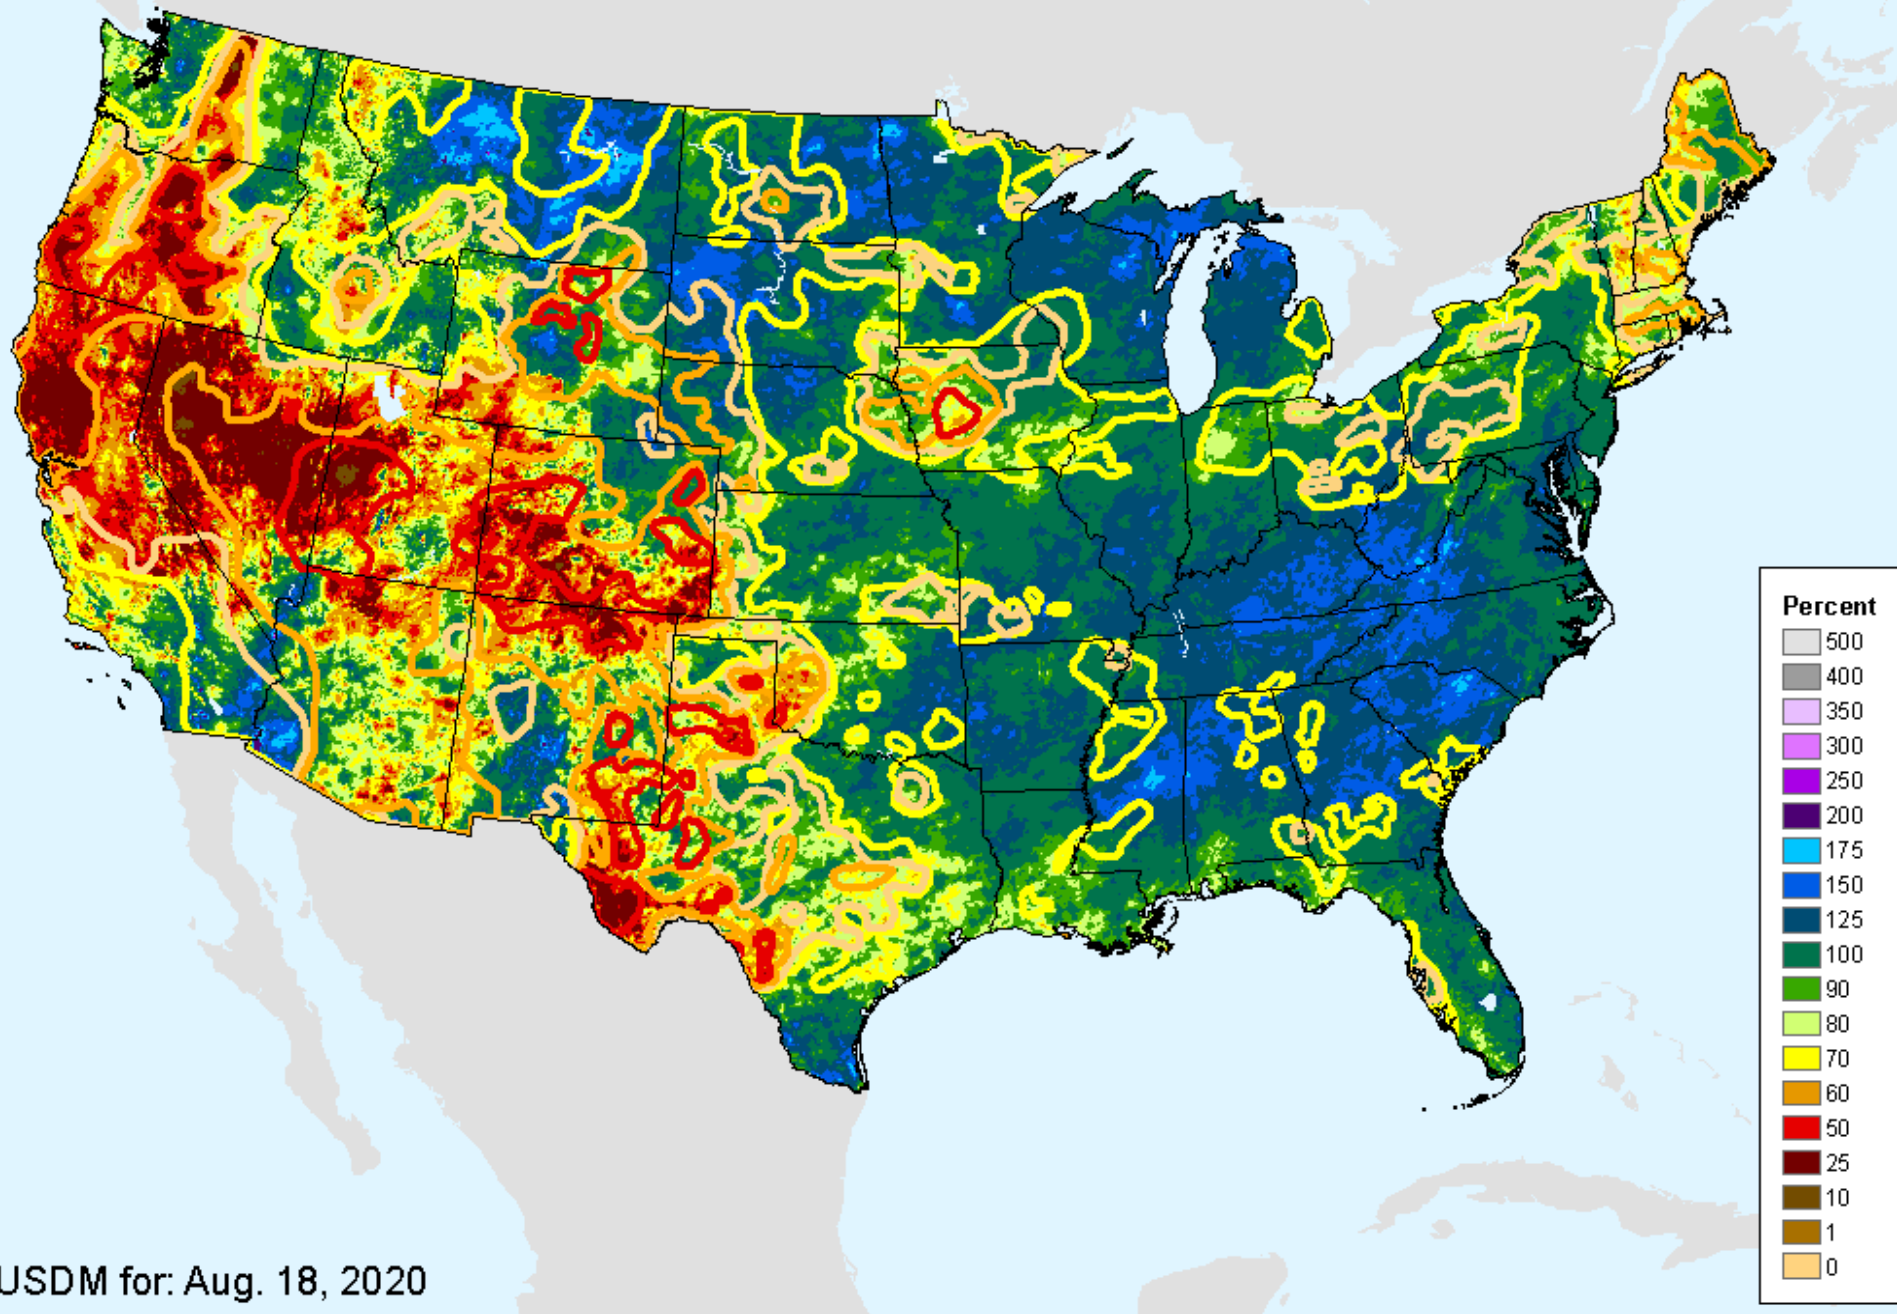

AHPS Water-Year Pct of Normal Pcp

As of: Tuesday, August 25, 2020

USDM for: Aug. 18, 2020