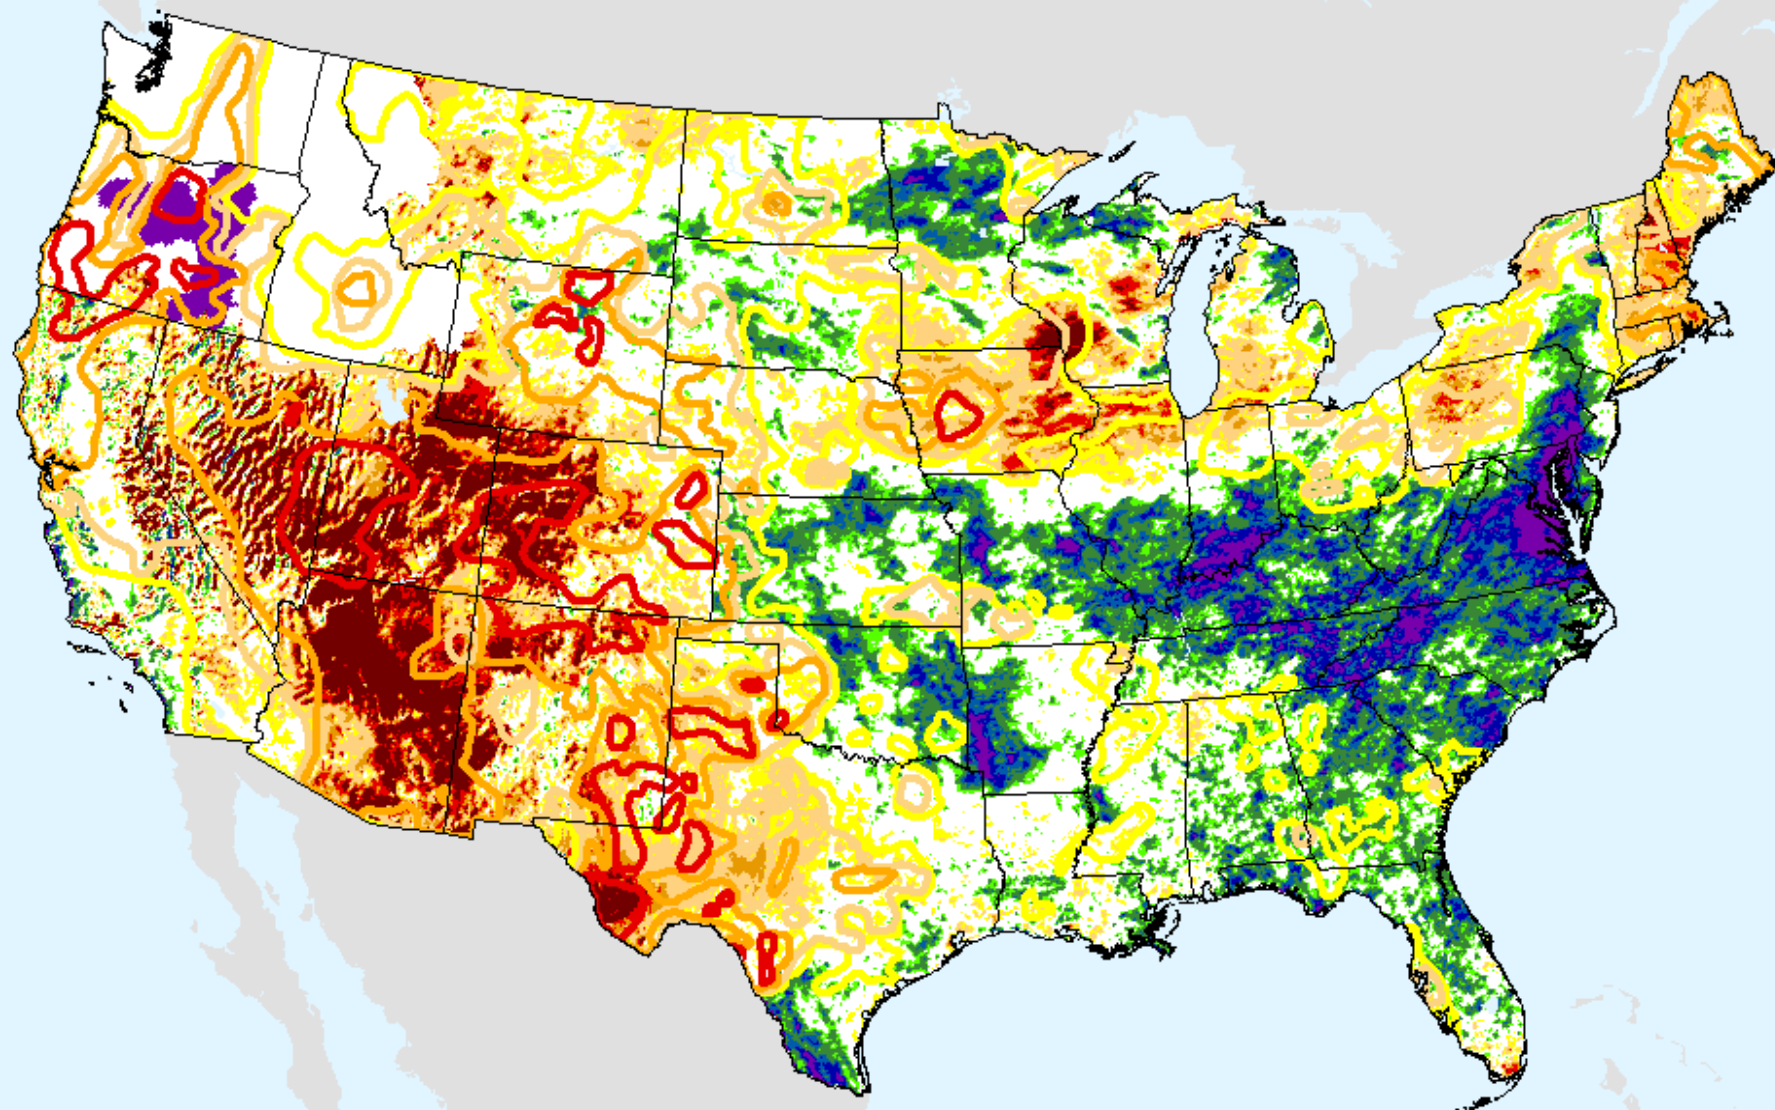

AHPS 1-month SPEI

As of: Tuesday, August 25, 2020

USDM for: Aug. 18, 2020

SPEI (USDM)