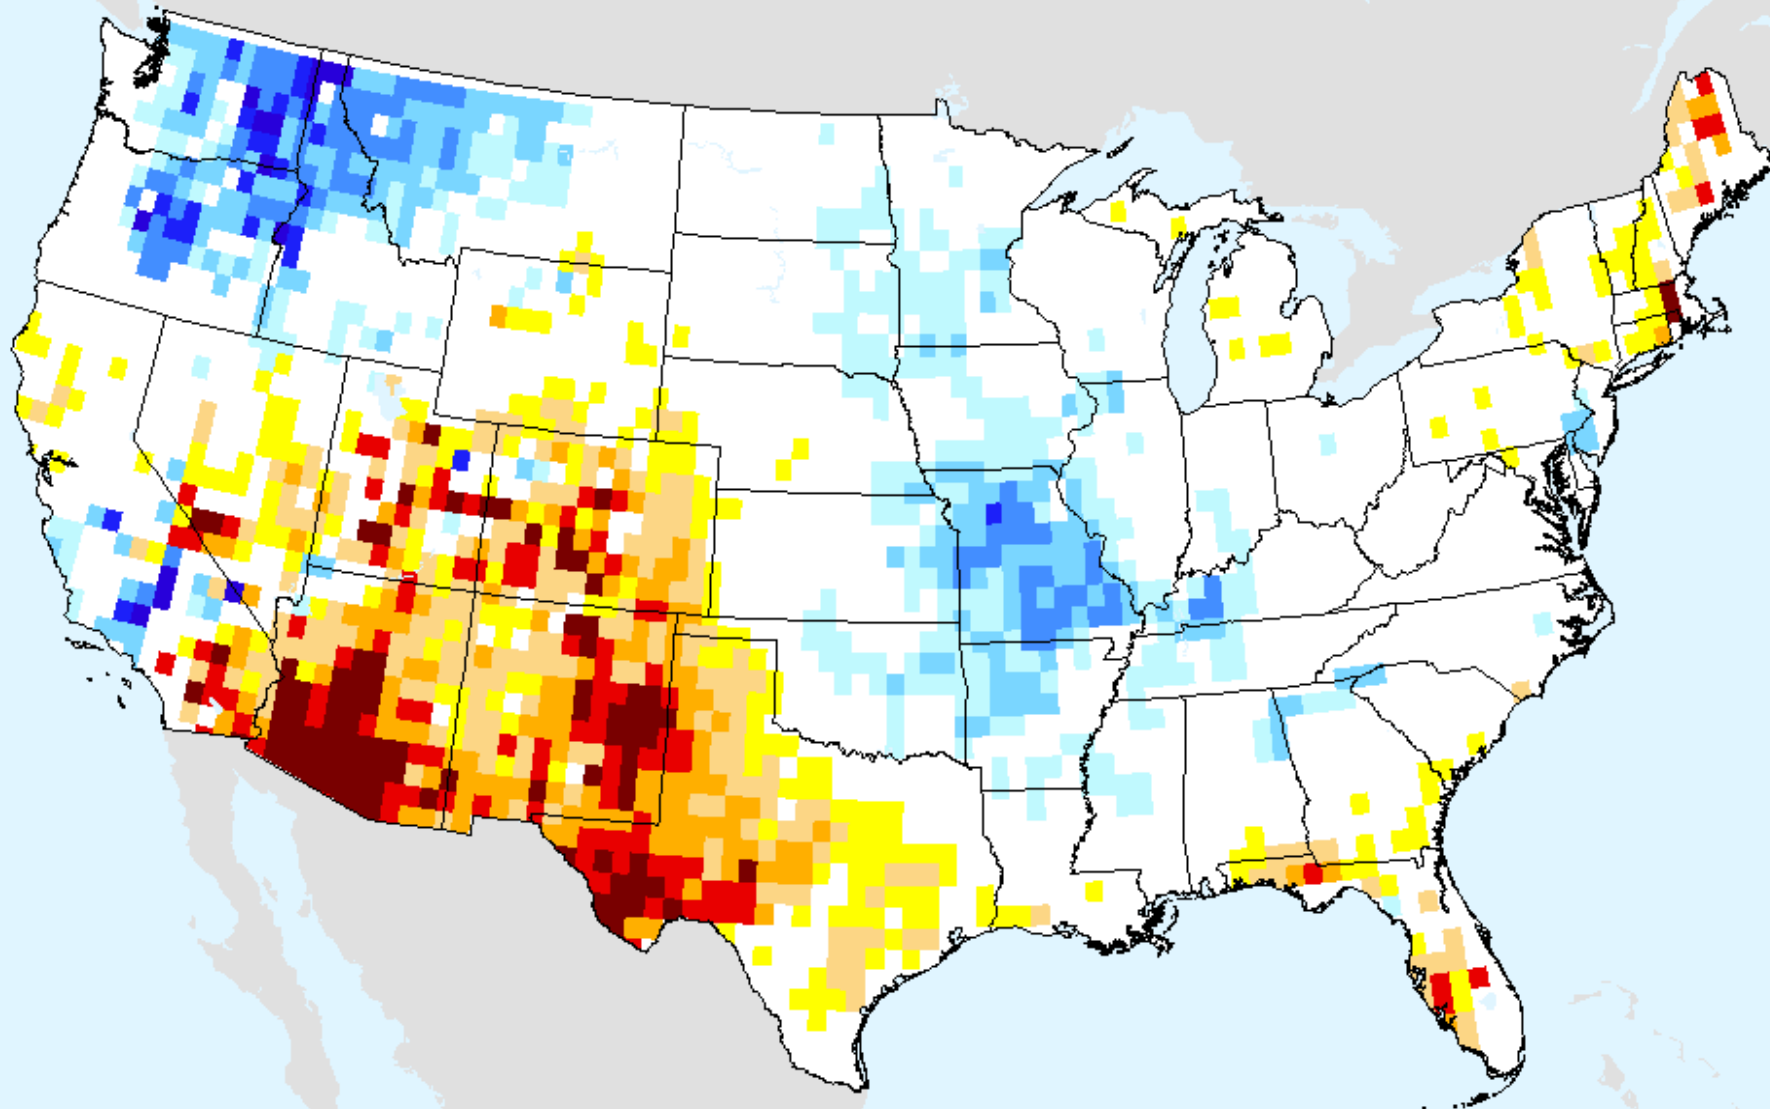

AIRS-Based Retrieved Surface Air Temperature 14 Day

As of: Tuesday, August 25, 2020