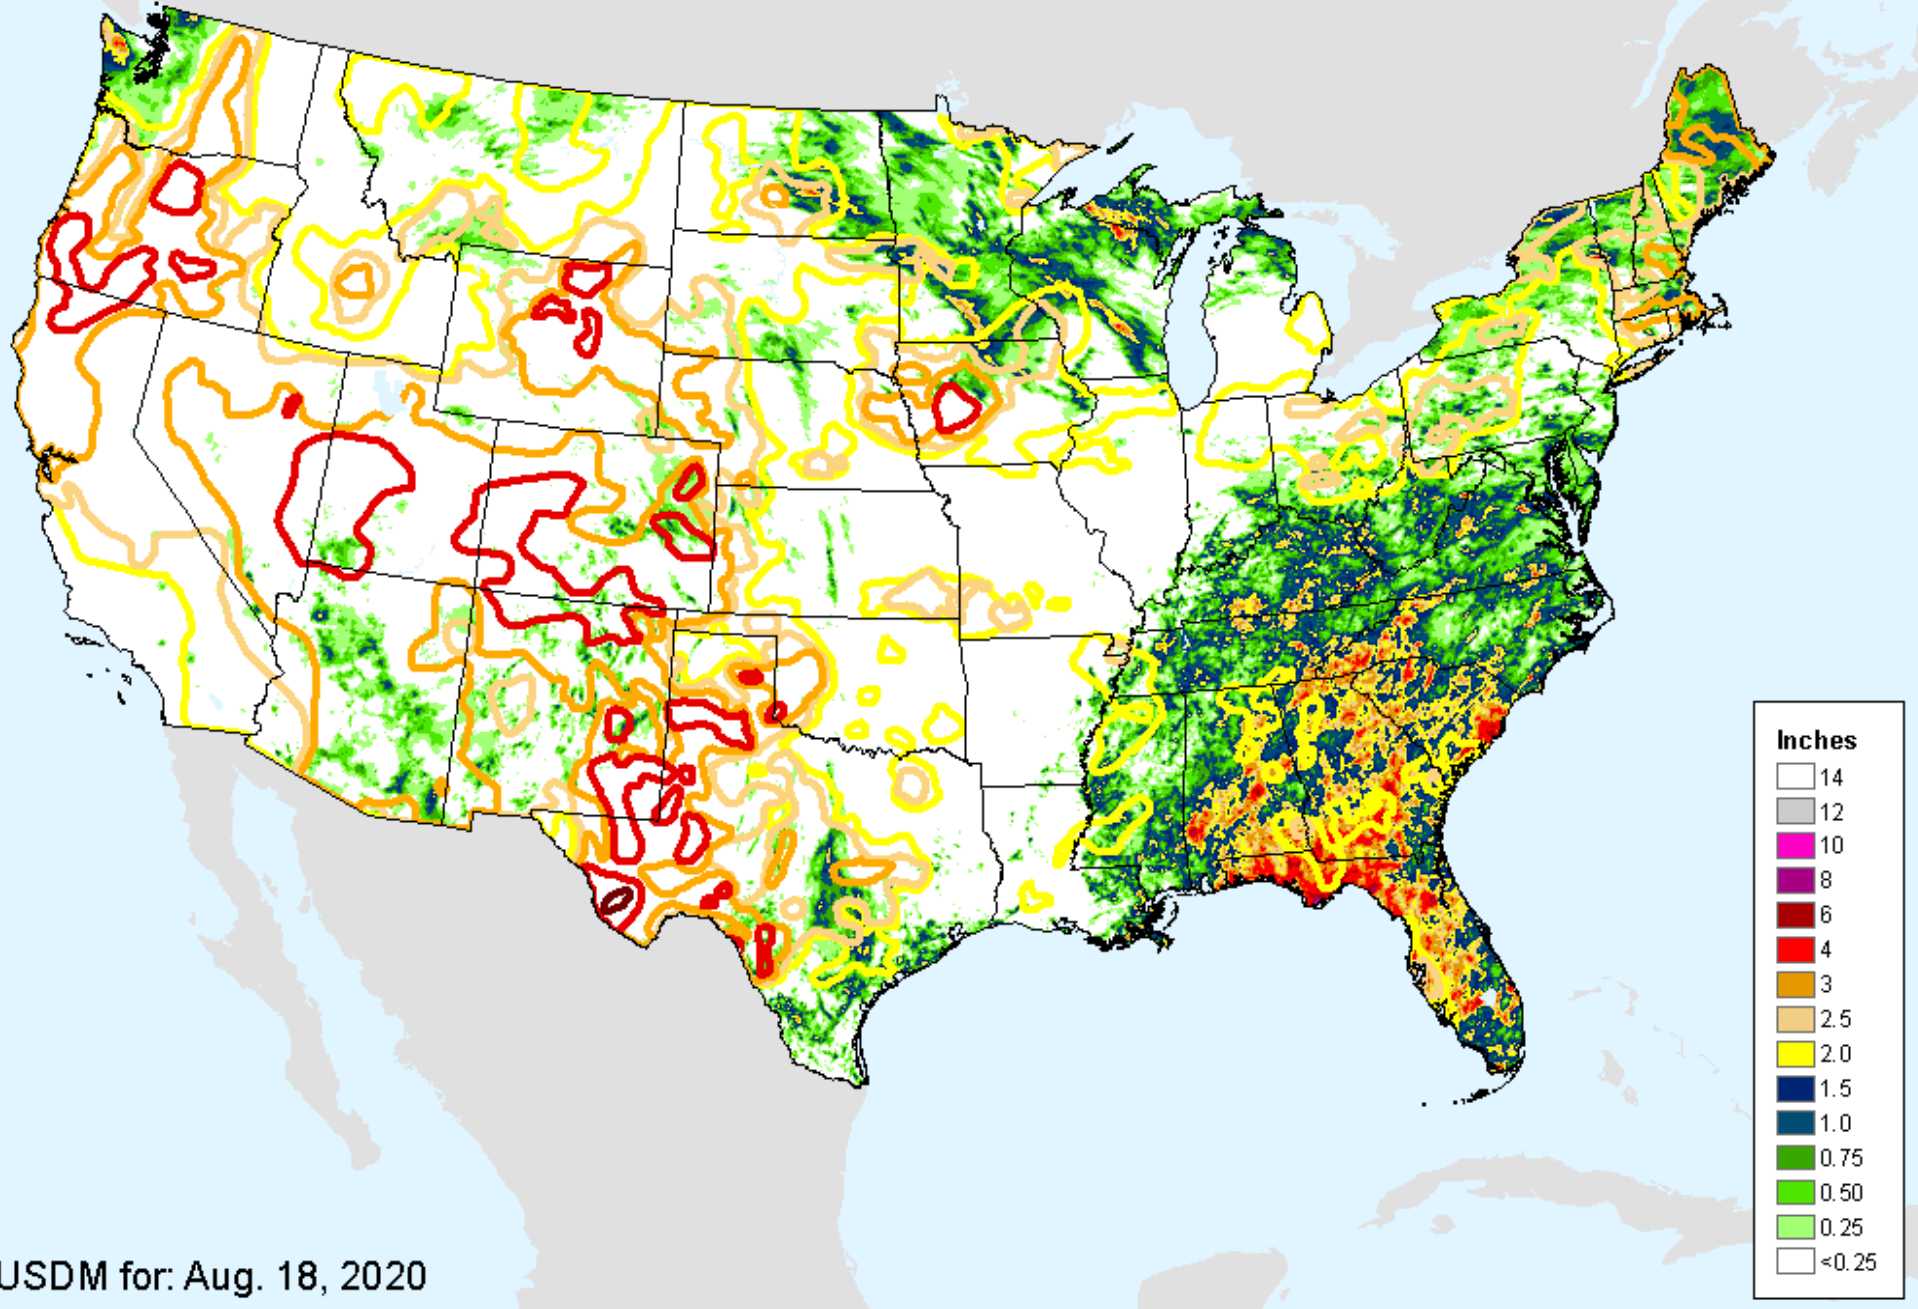

AHPS 7-Day Precipitation

As of: Tuesday, August 25, 2020

USDM for: Aug. 18, 2020