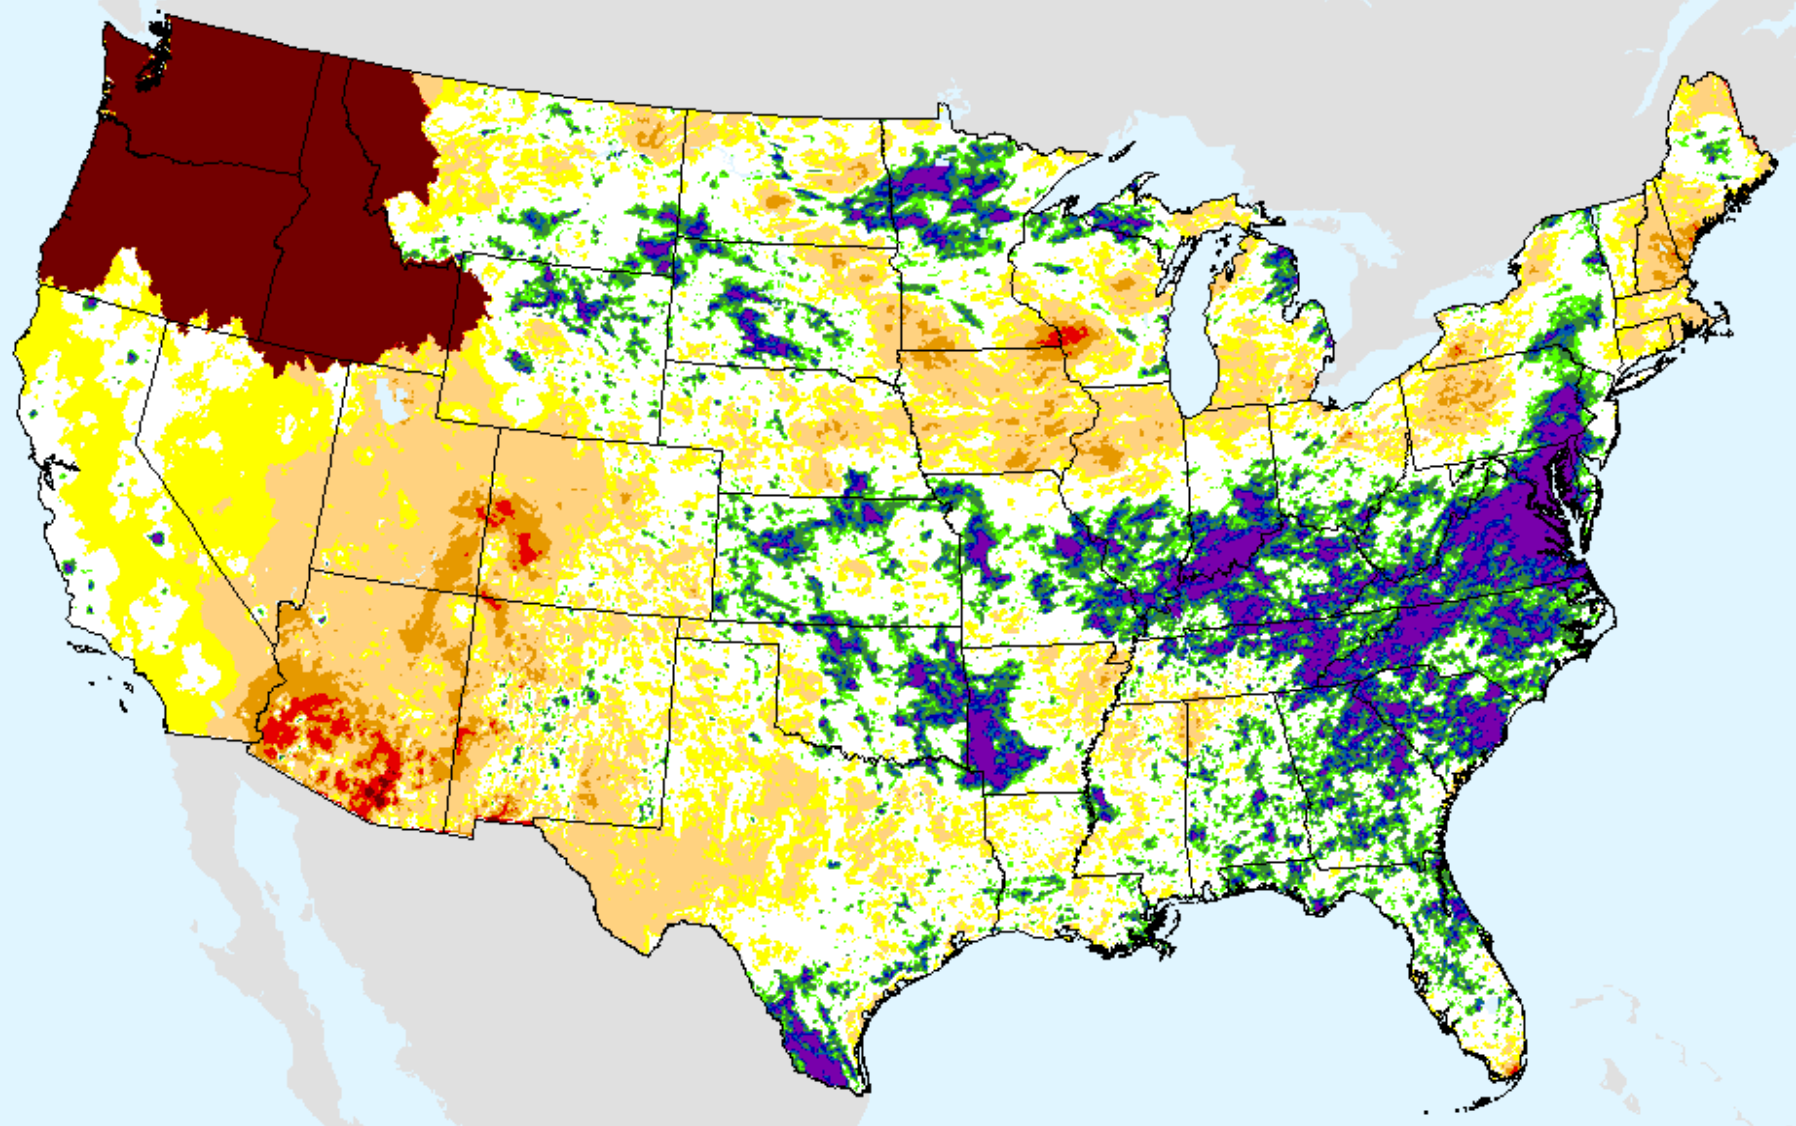

AHPS 1-month SPI

As of: Tuesday, August 25, 2020