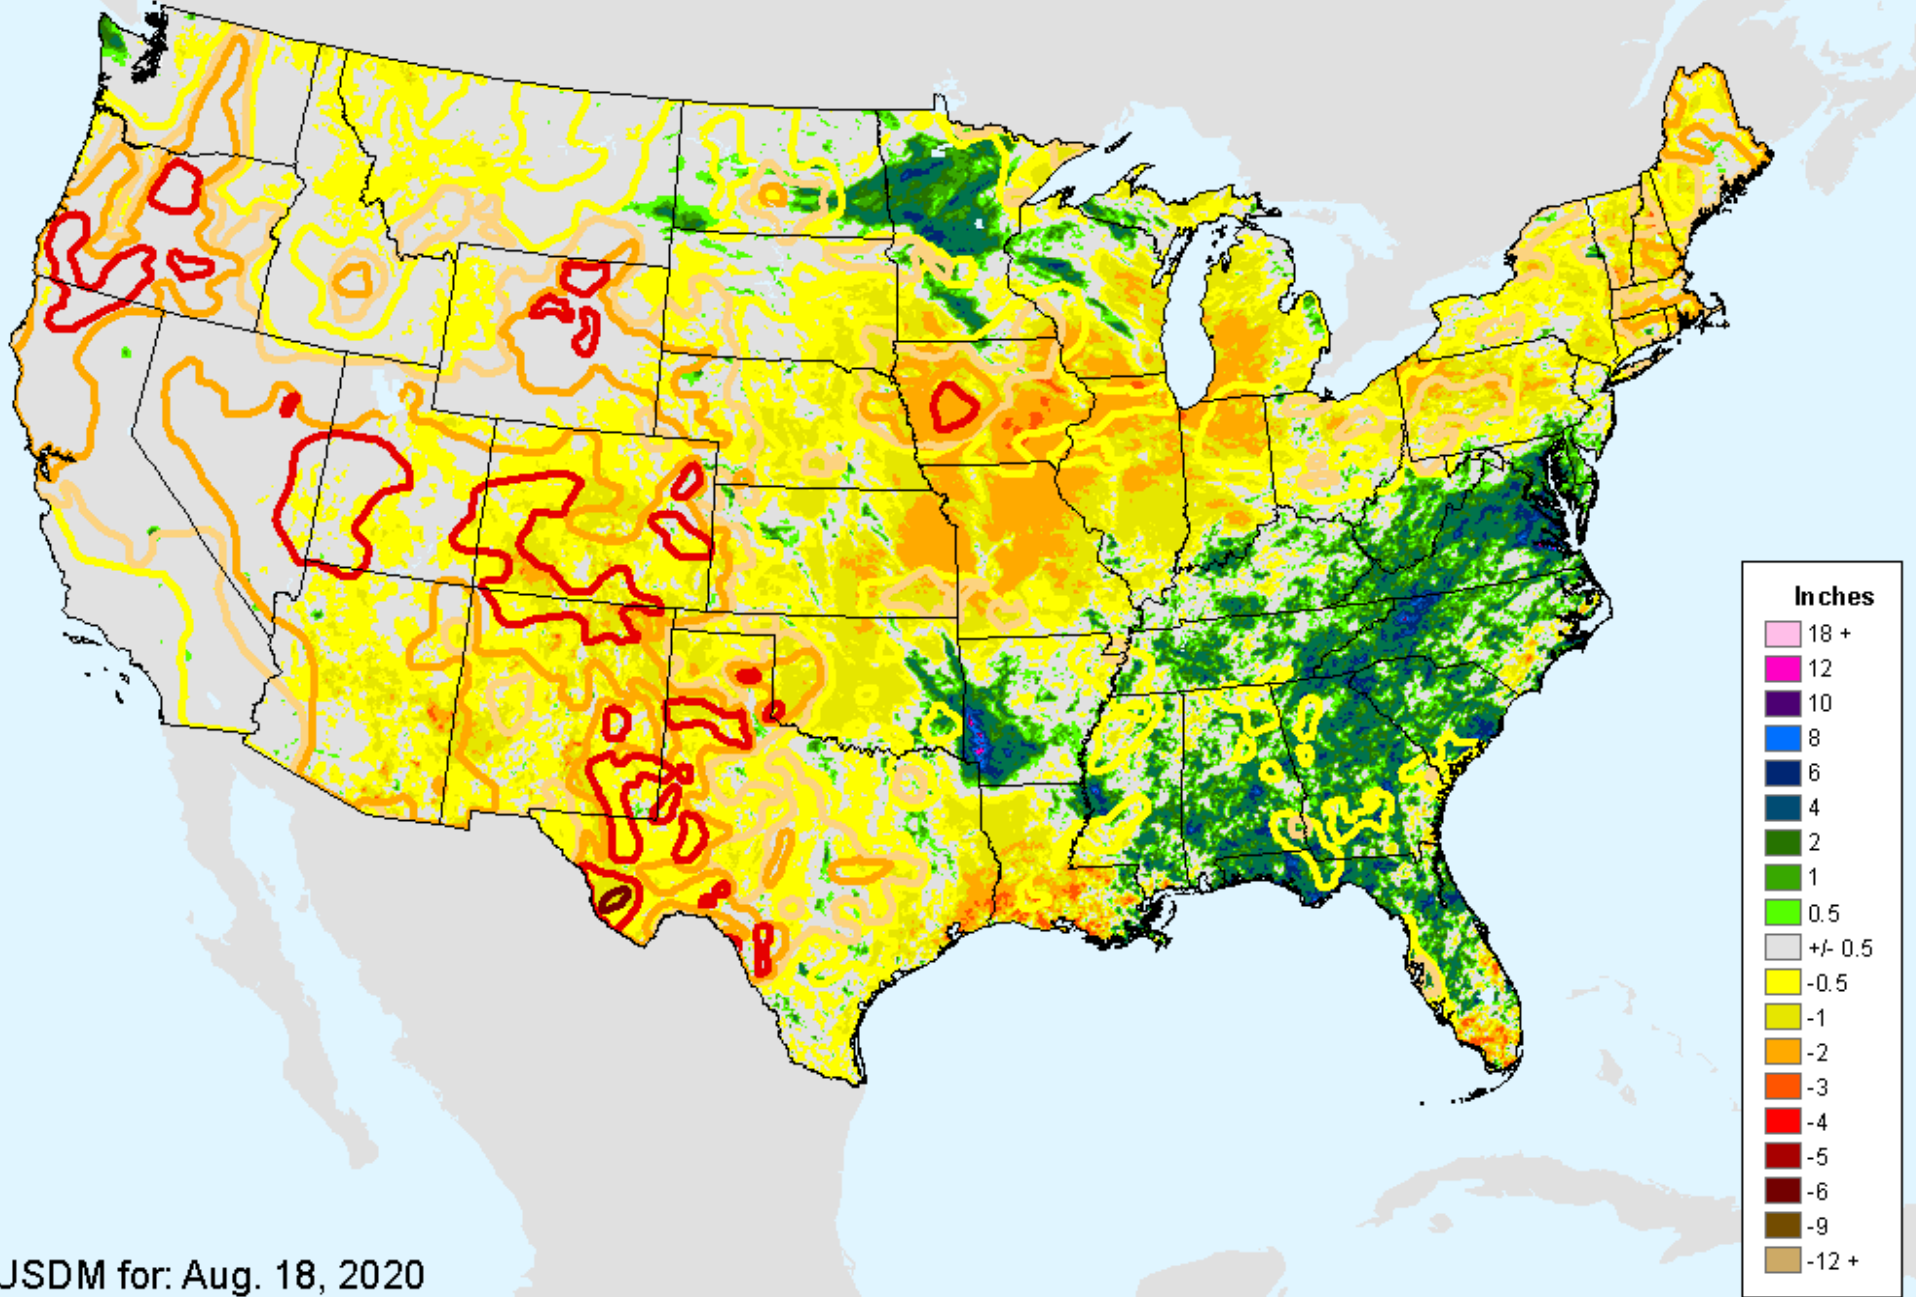

AHPS 14-Day Precip Departure

As of: Tuesday, August 25, 2020

USDM for: Aug. 18, 2020