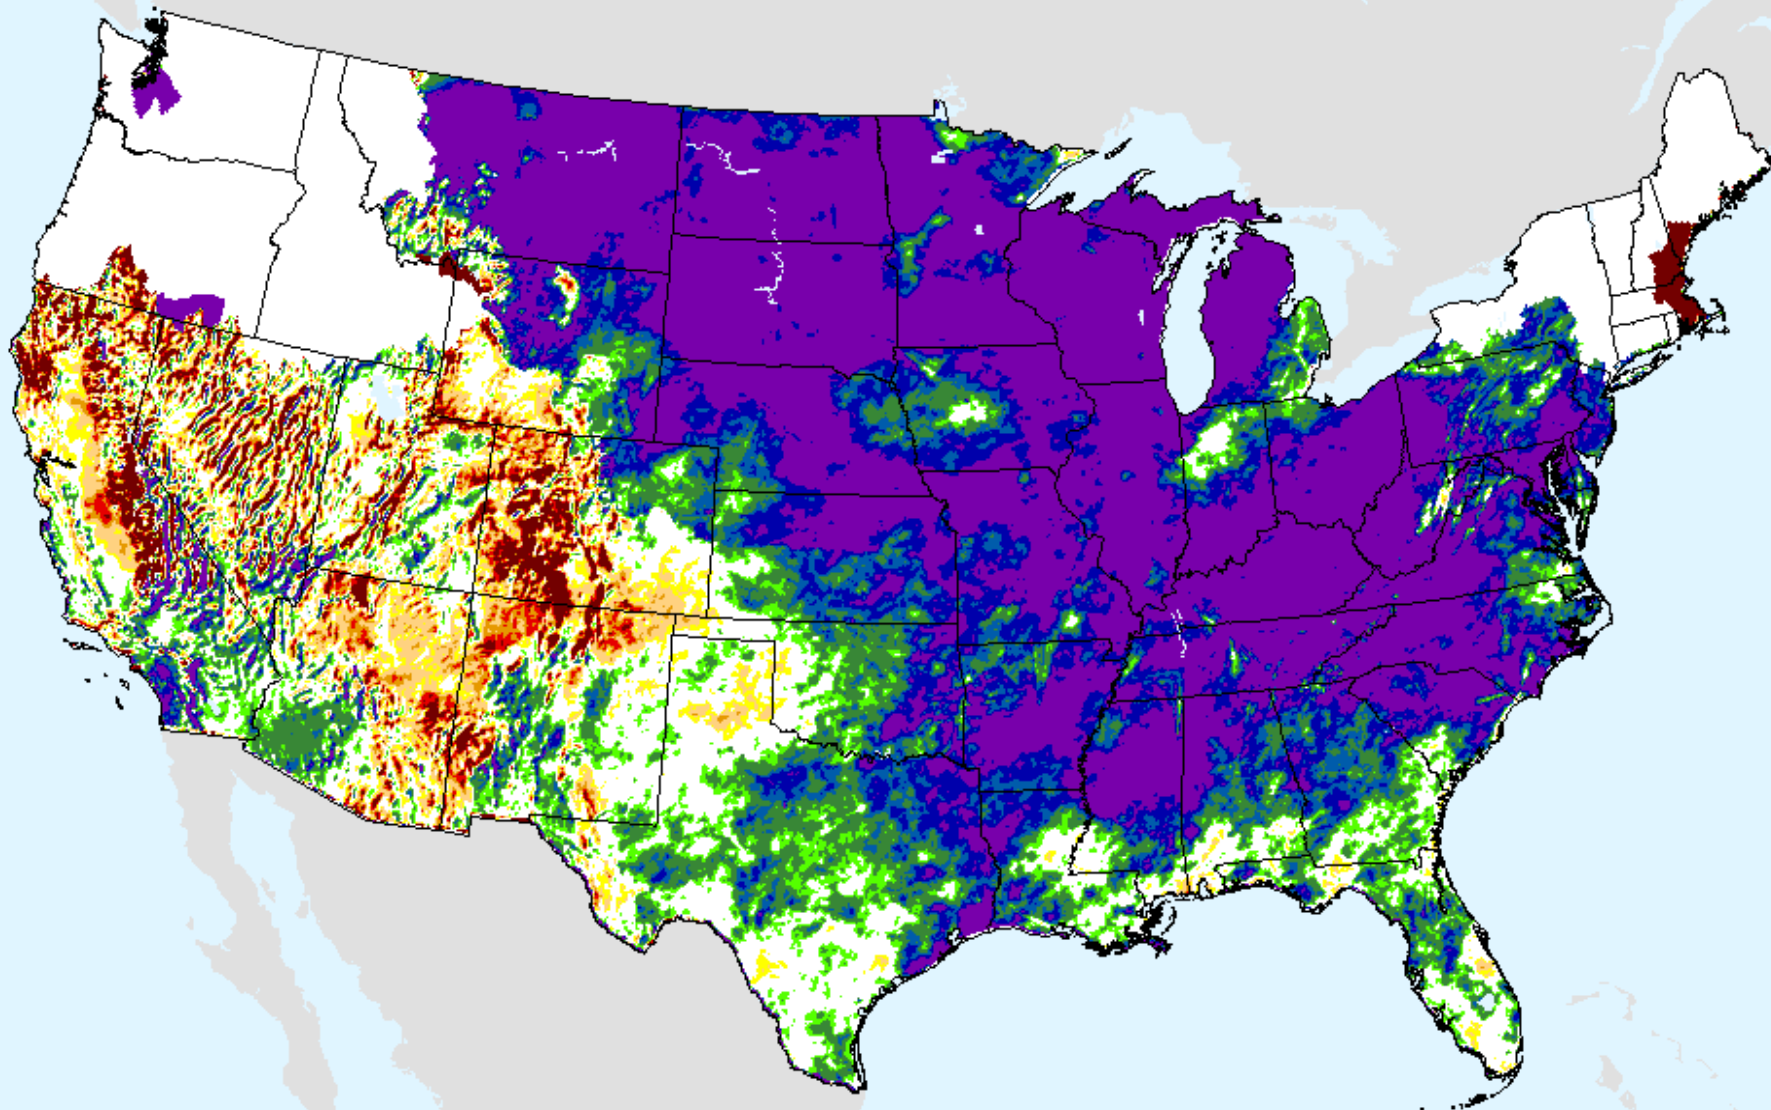

AHPS 24-month SPEI

As of: Tuesday, August 25, 2020

SPEI (USDM)