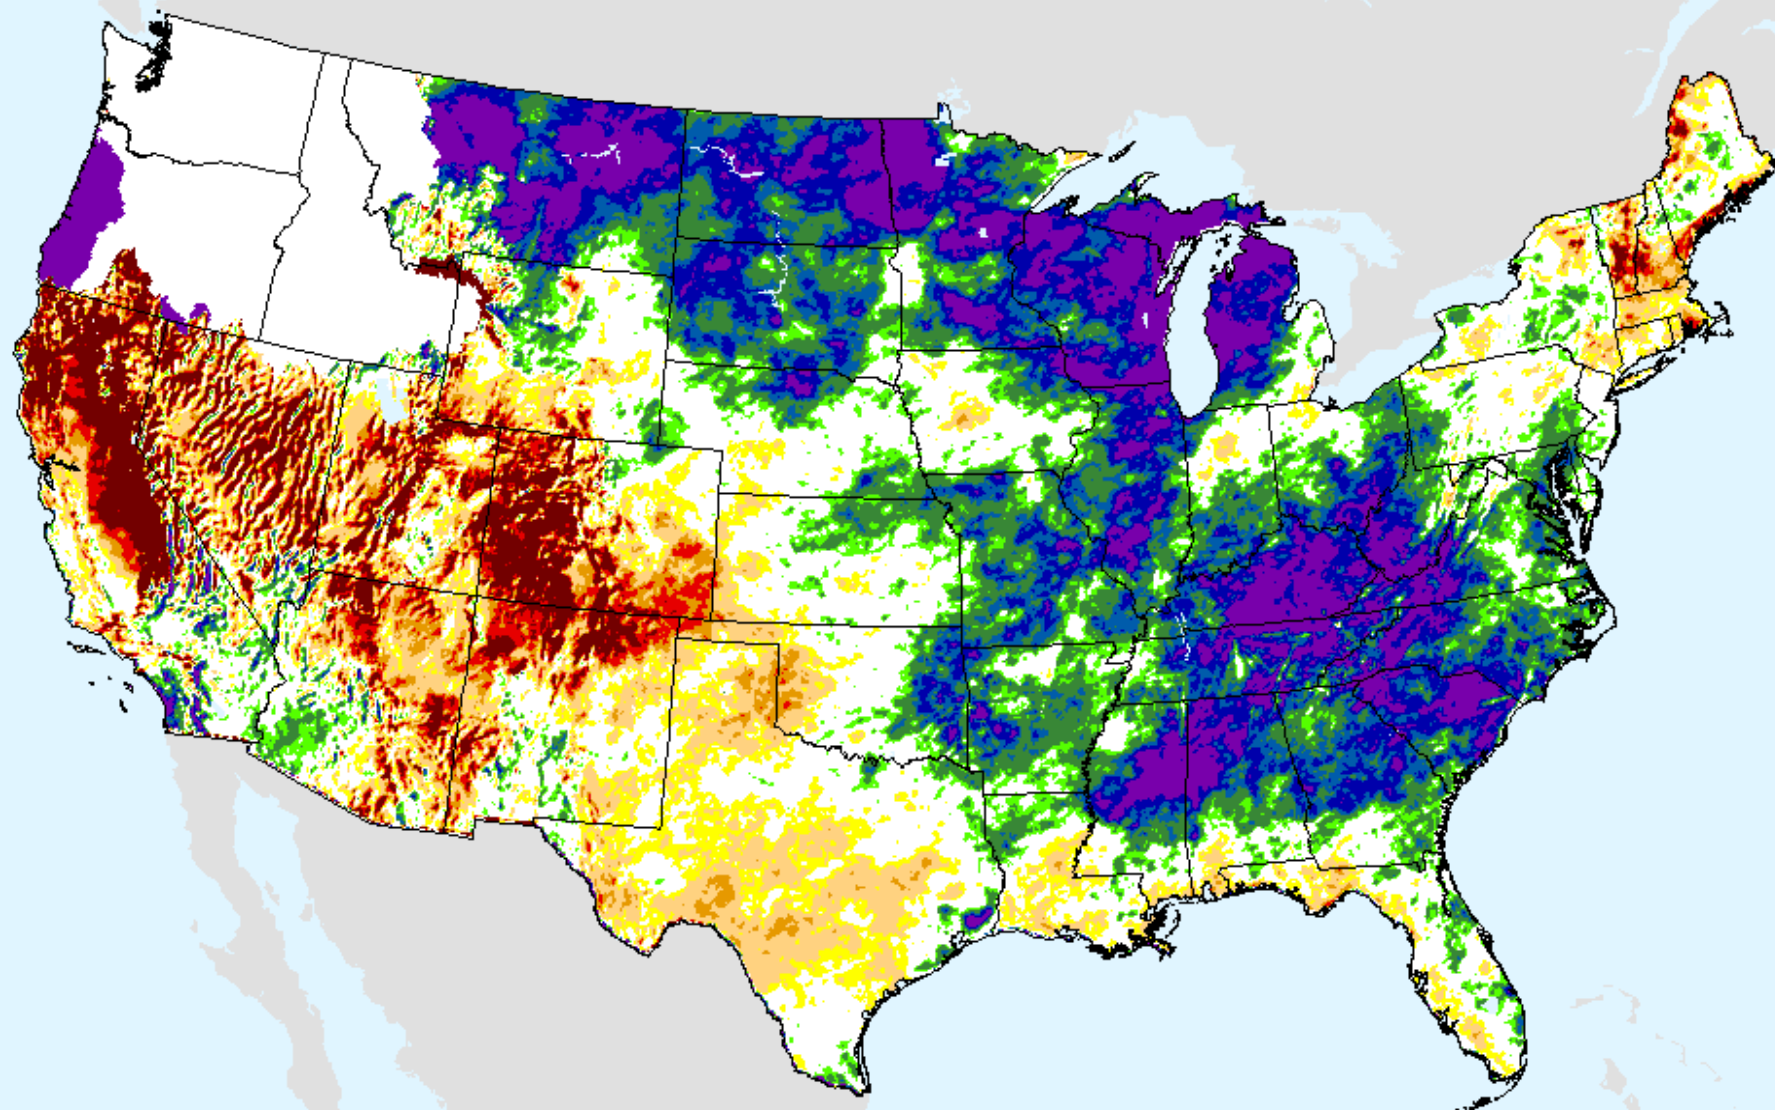

AHPS 12-month SPEI

As of: Tuesday, August 25, 2020

SPEI (USDM)