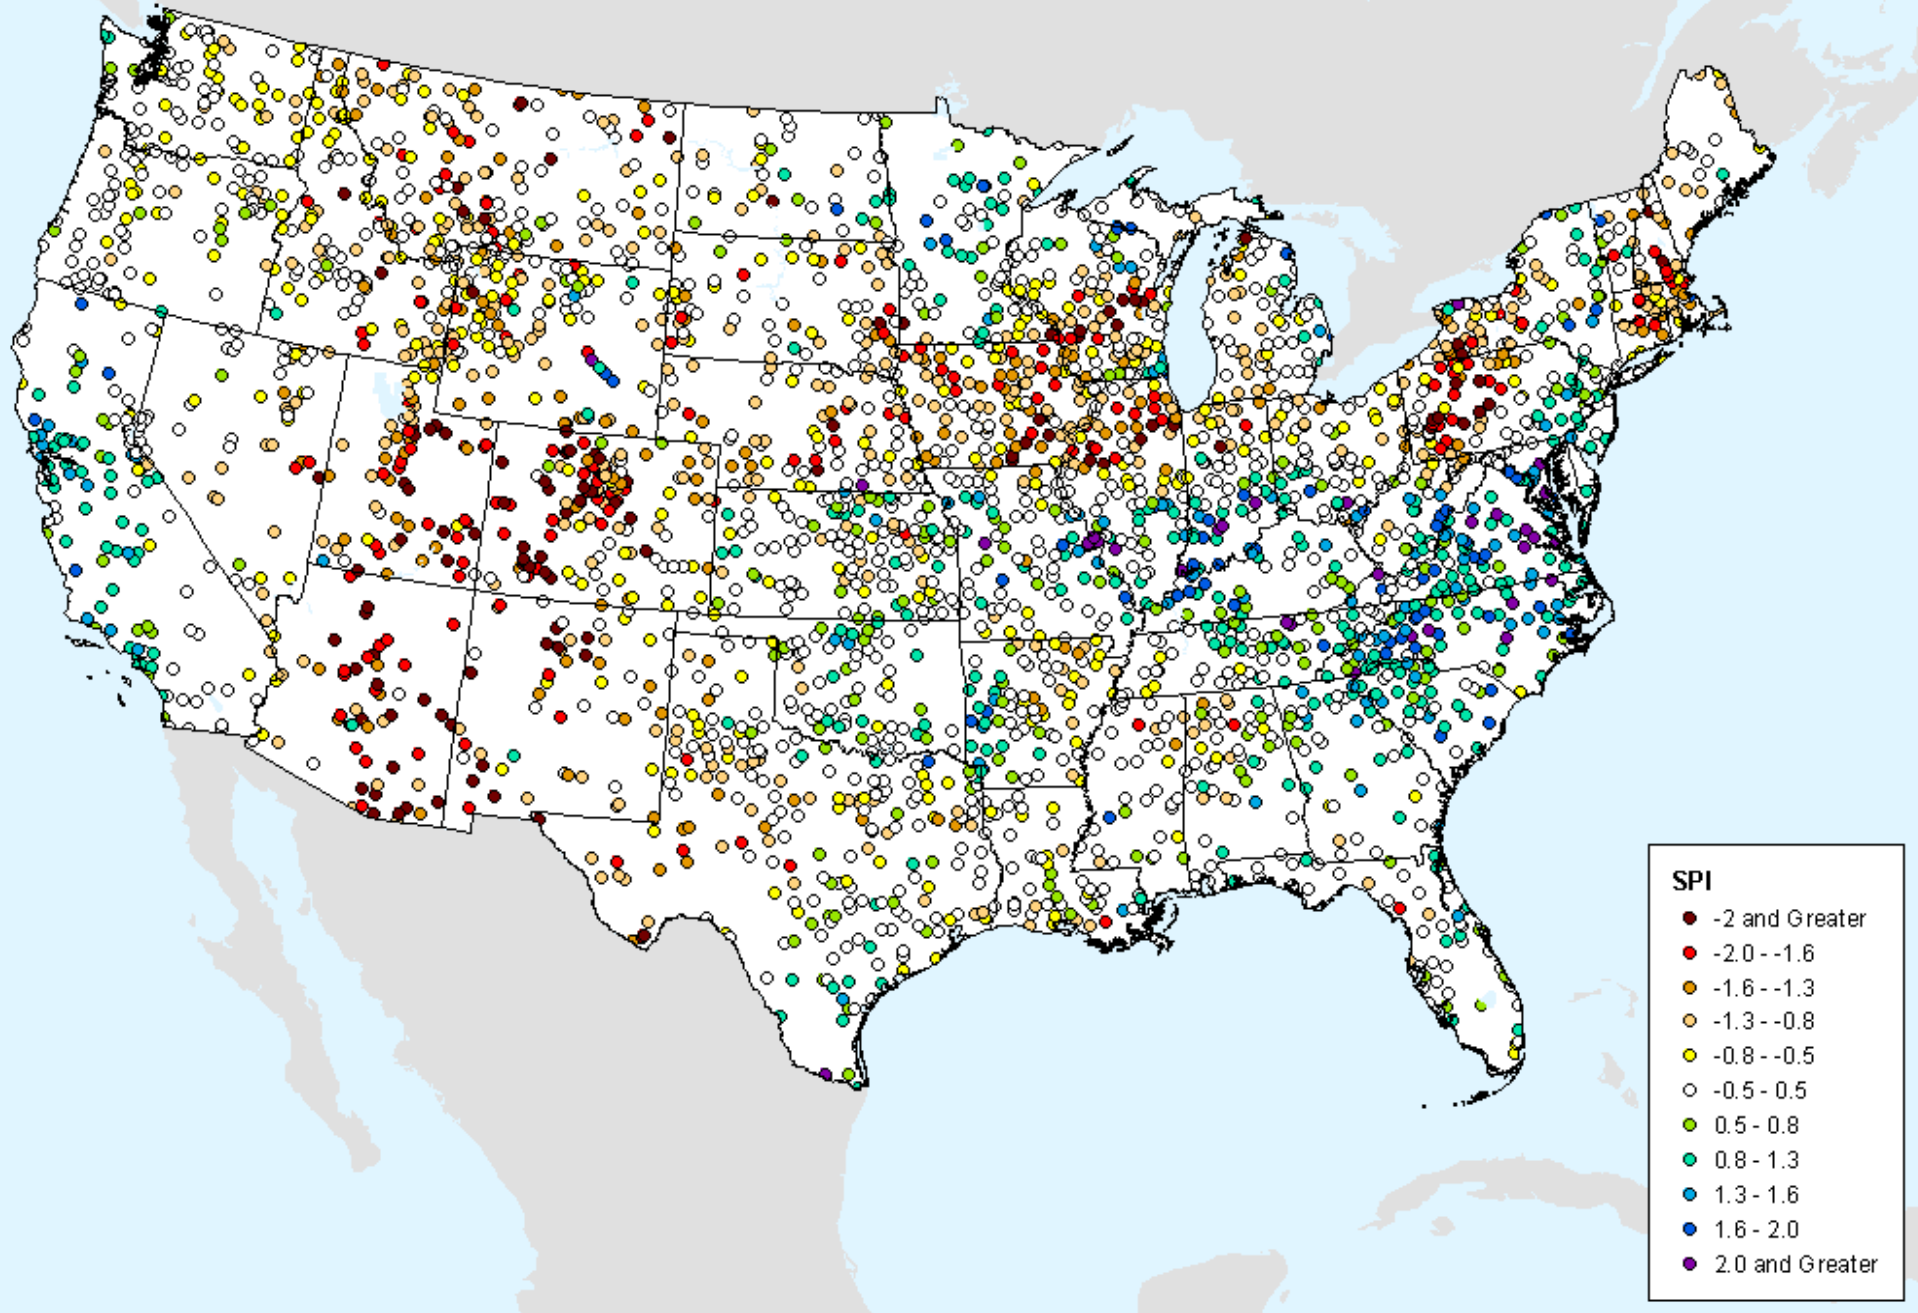

HPRCC 1-month SPI

As of: Tuesday, August 25, 2020