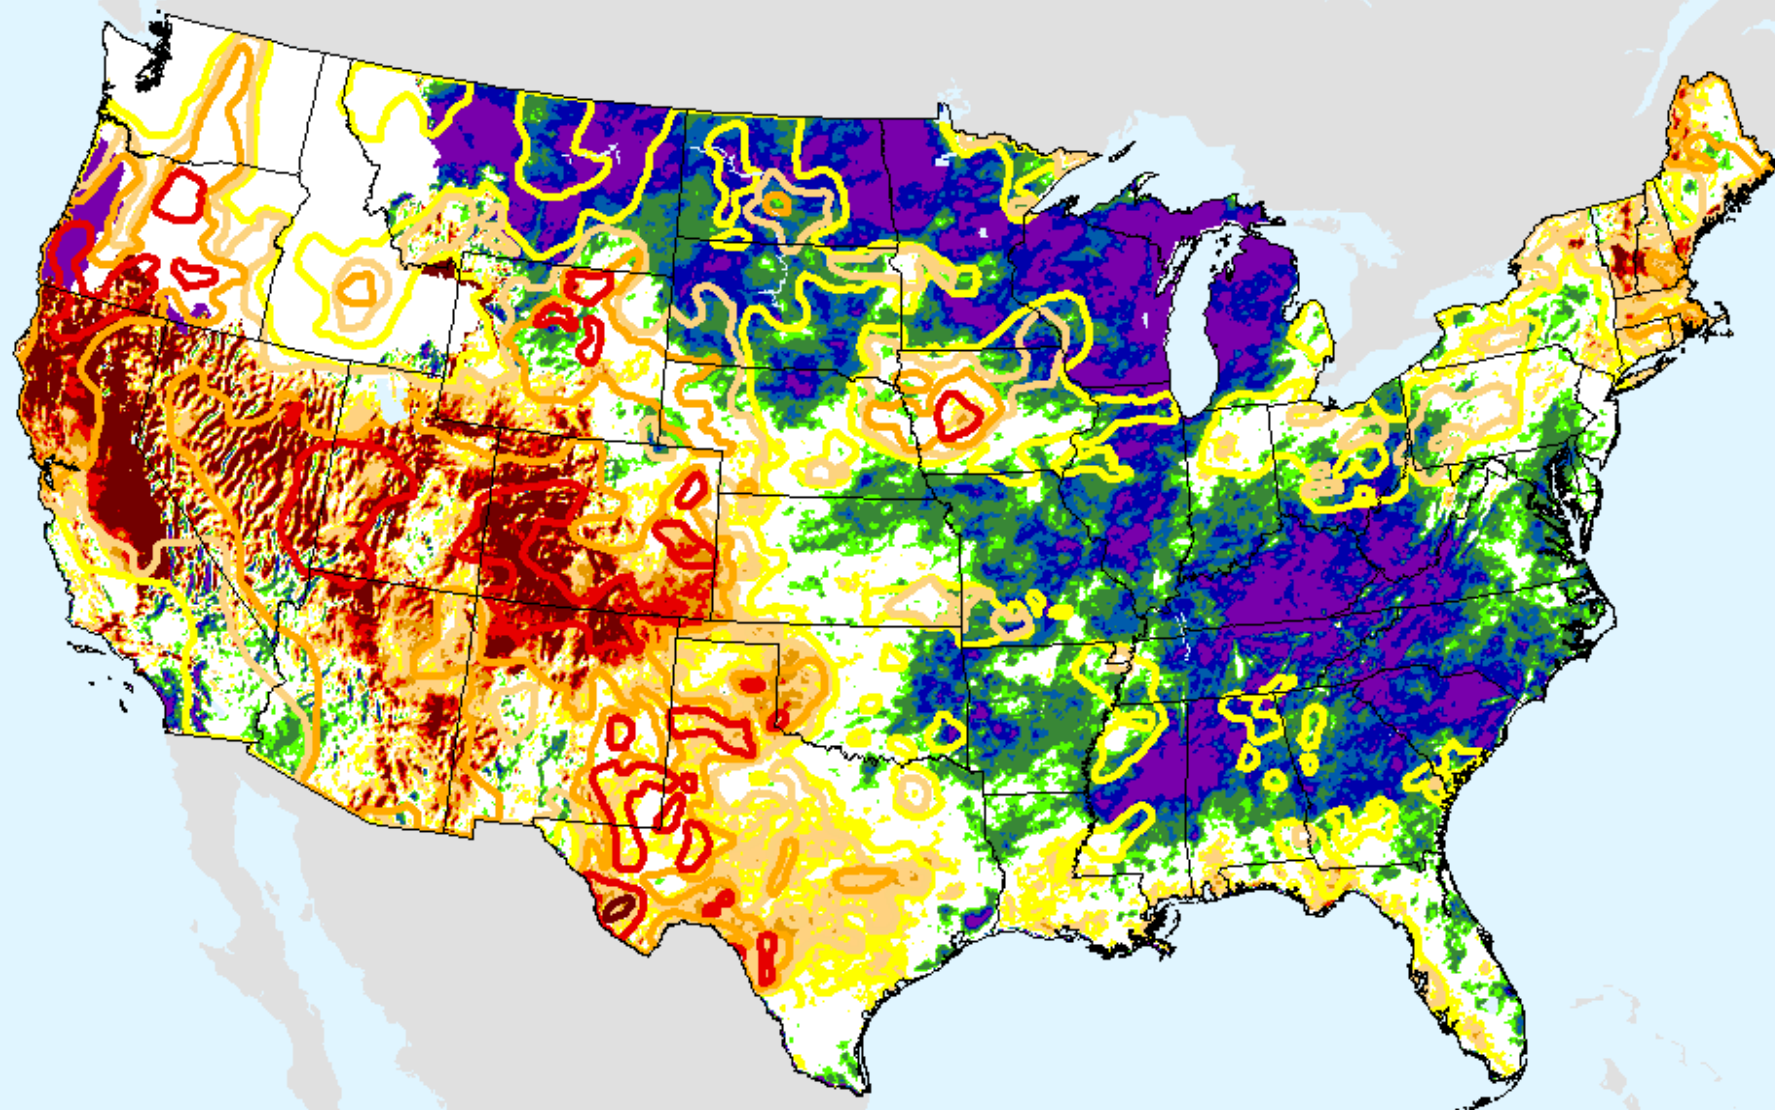

AHPS 12-month SPEI

As of: Tuesday, August 25, 2020

USDM for: Aug. 18, 2020

SPEI (USDM)