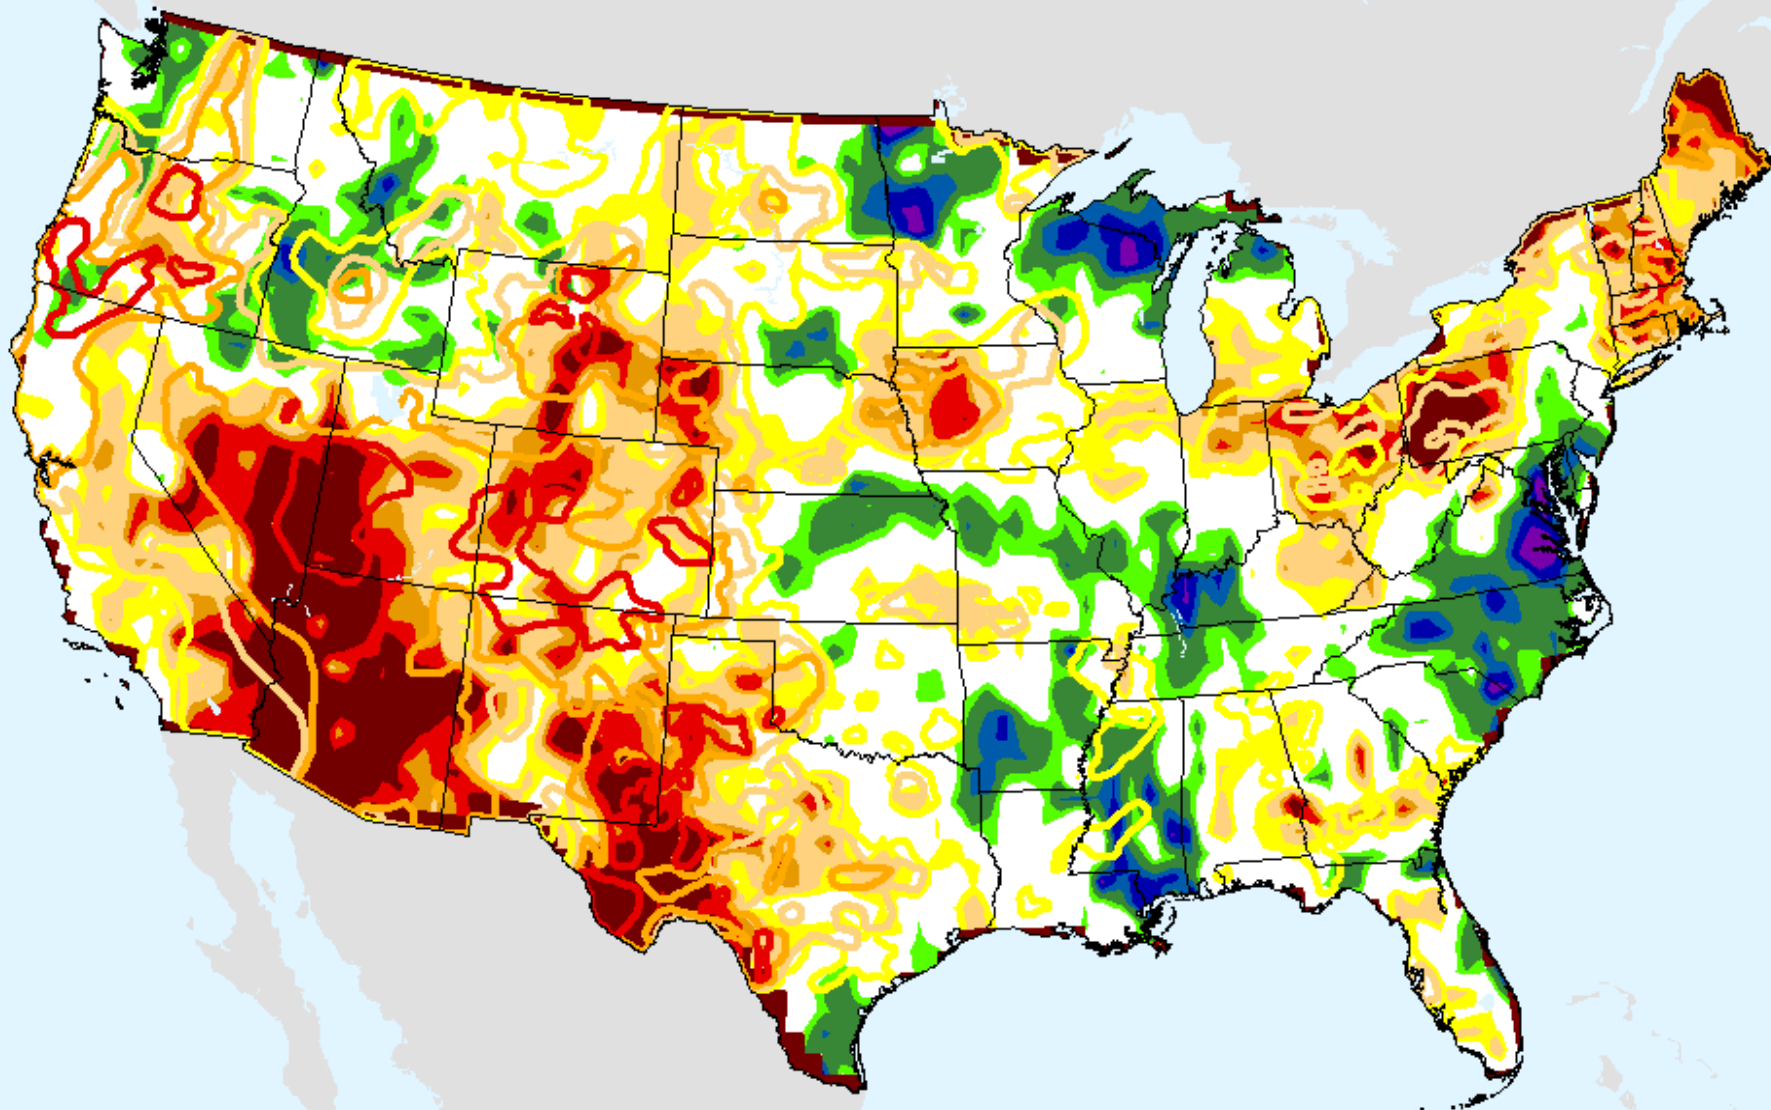

CPC 3-month SPI

As of: Tuesday, August 25, 2020

USDM for: Aug. 18, 2020

SPI (USDM)