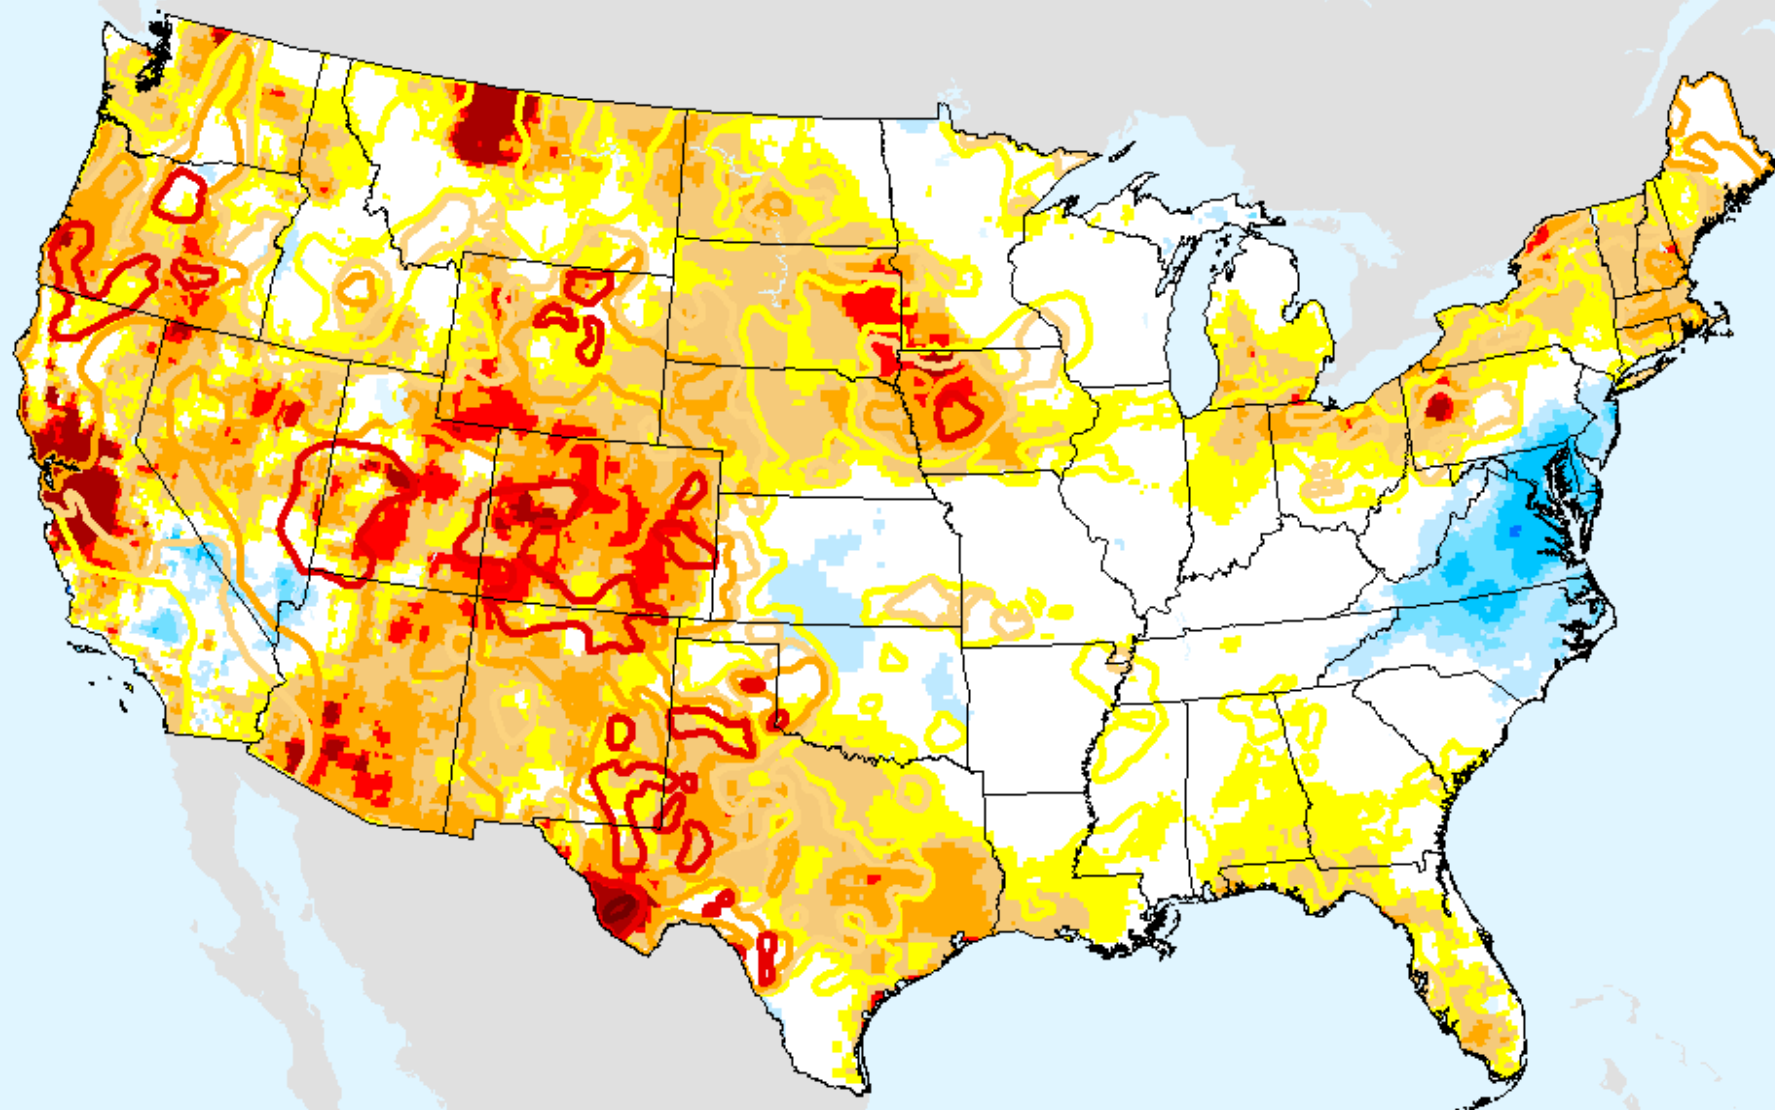

EDDI 1-week

As of: Tuesday, August 25, 2020

USDM for: Aug. 18, 2020