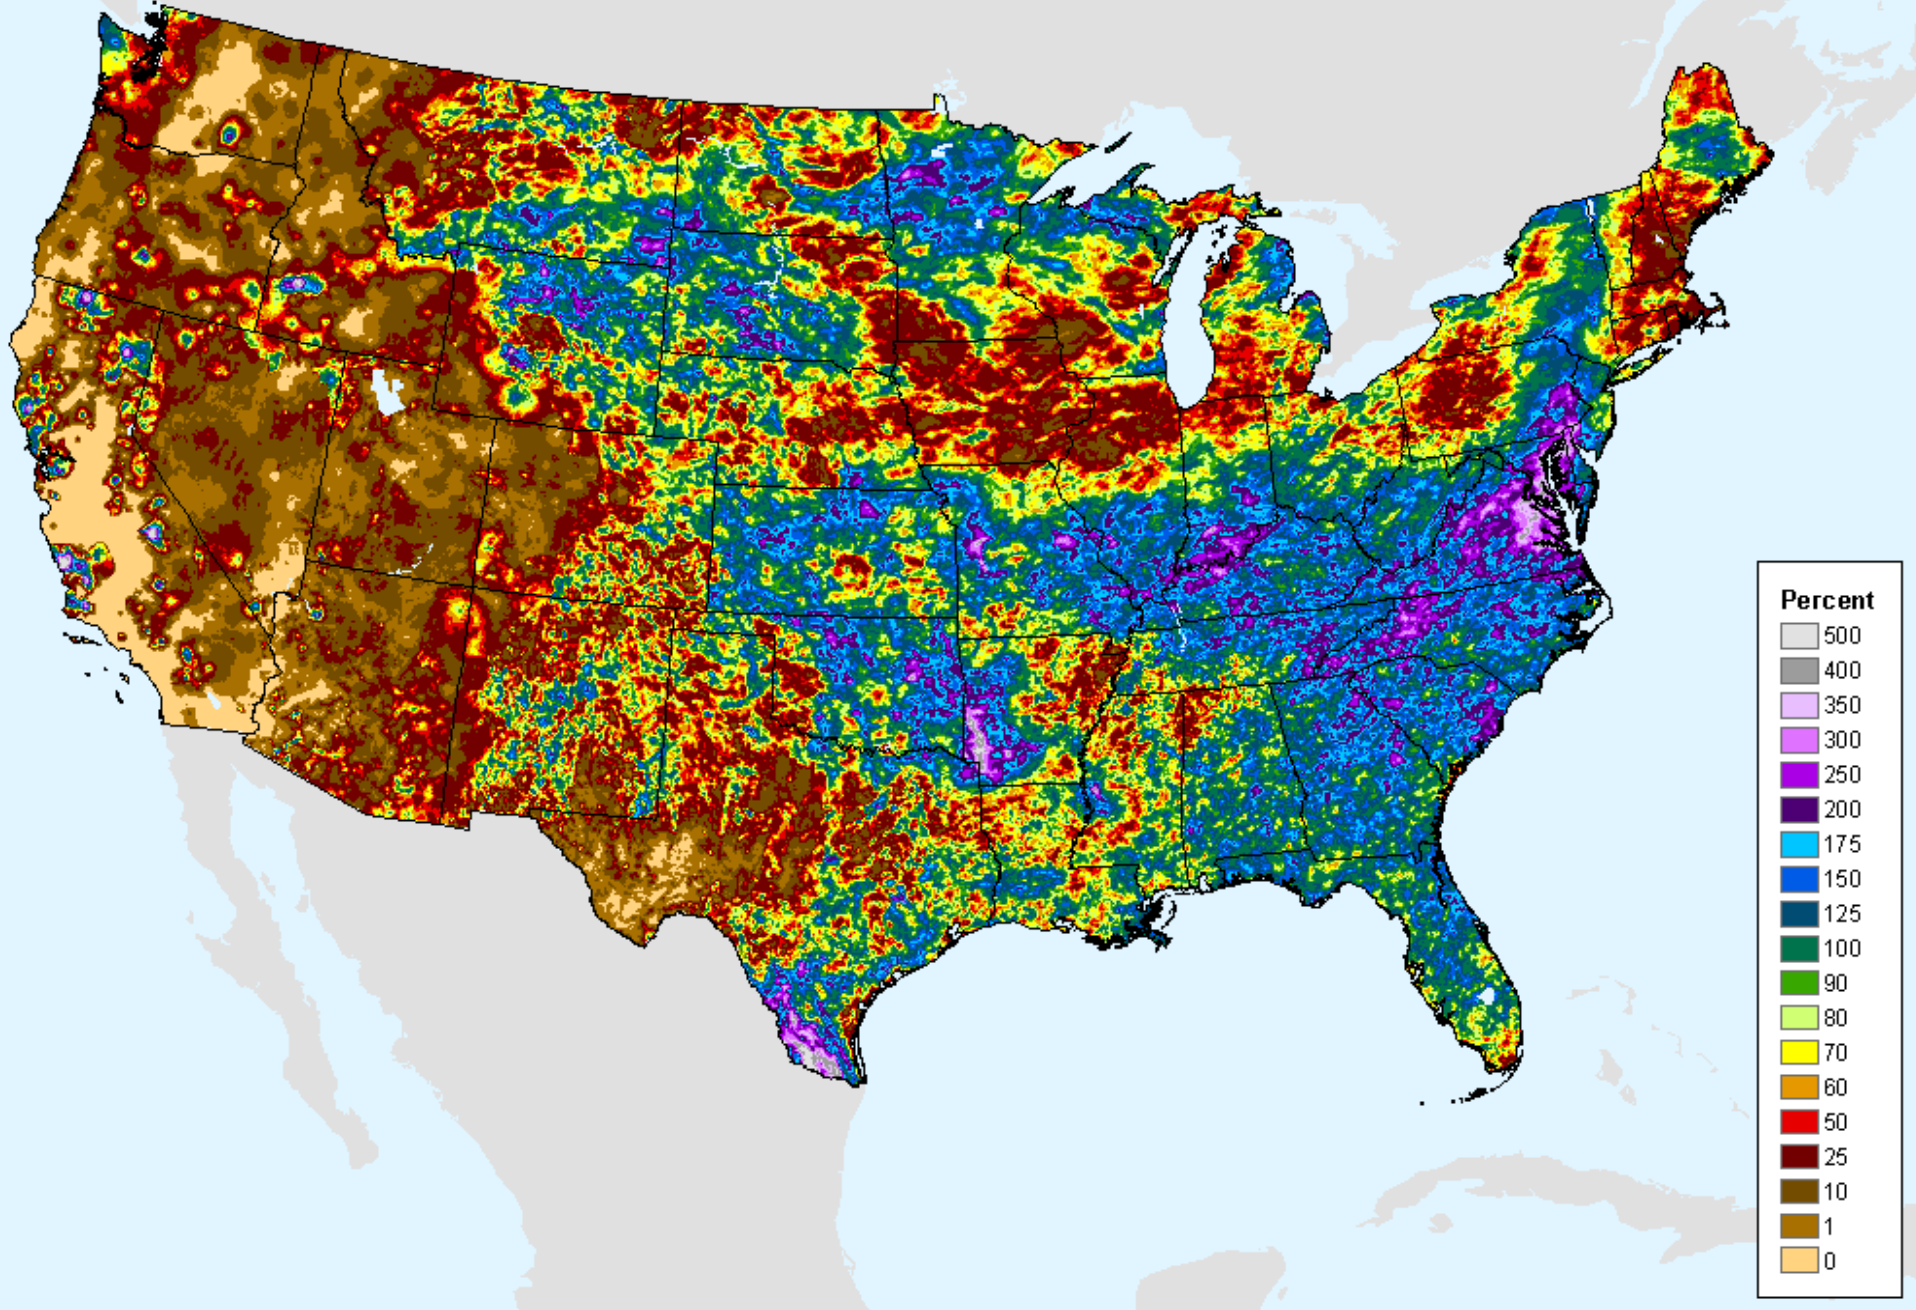

AHPS 30-Day Pct of Normal Pcp

As of: Tuesday, August 25, 2020