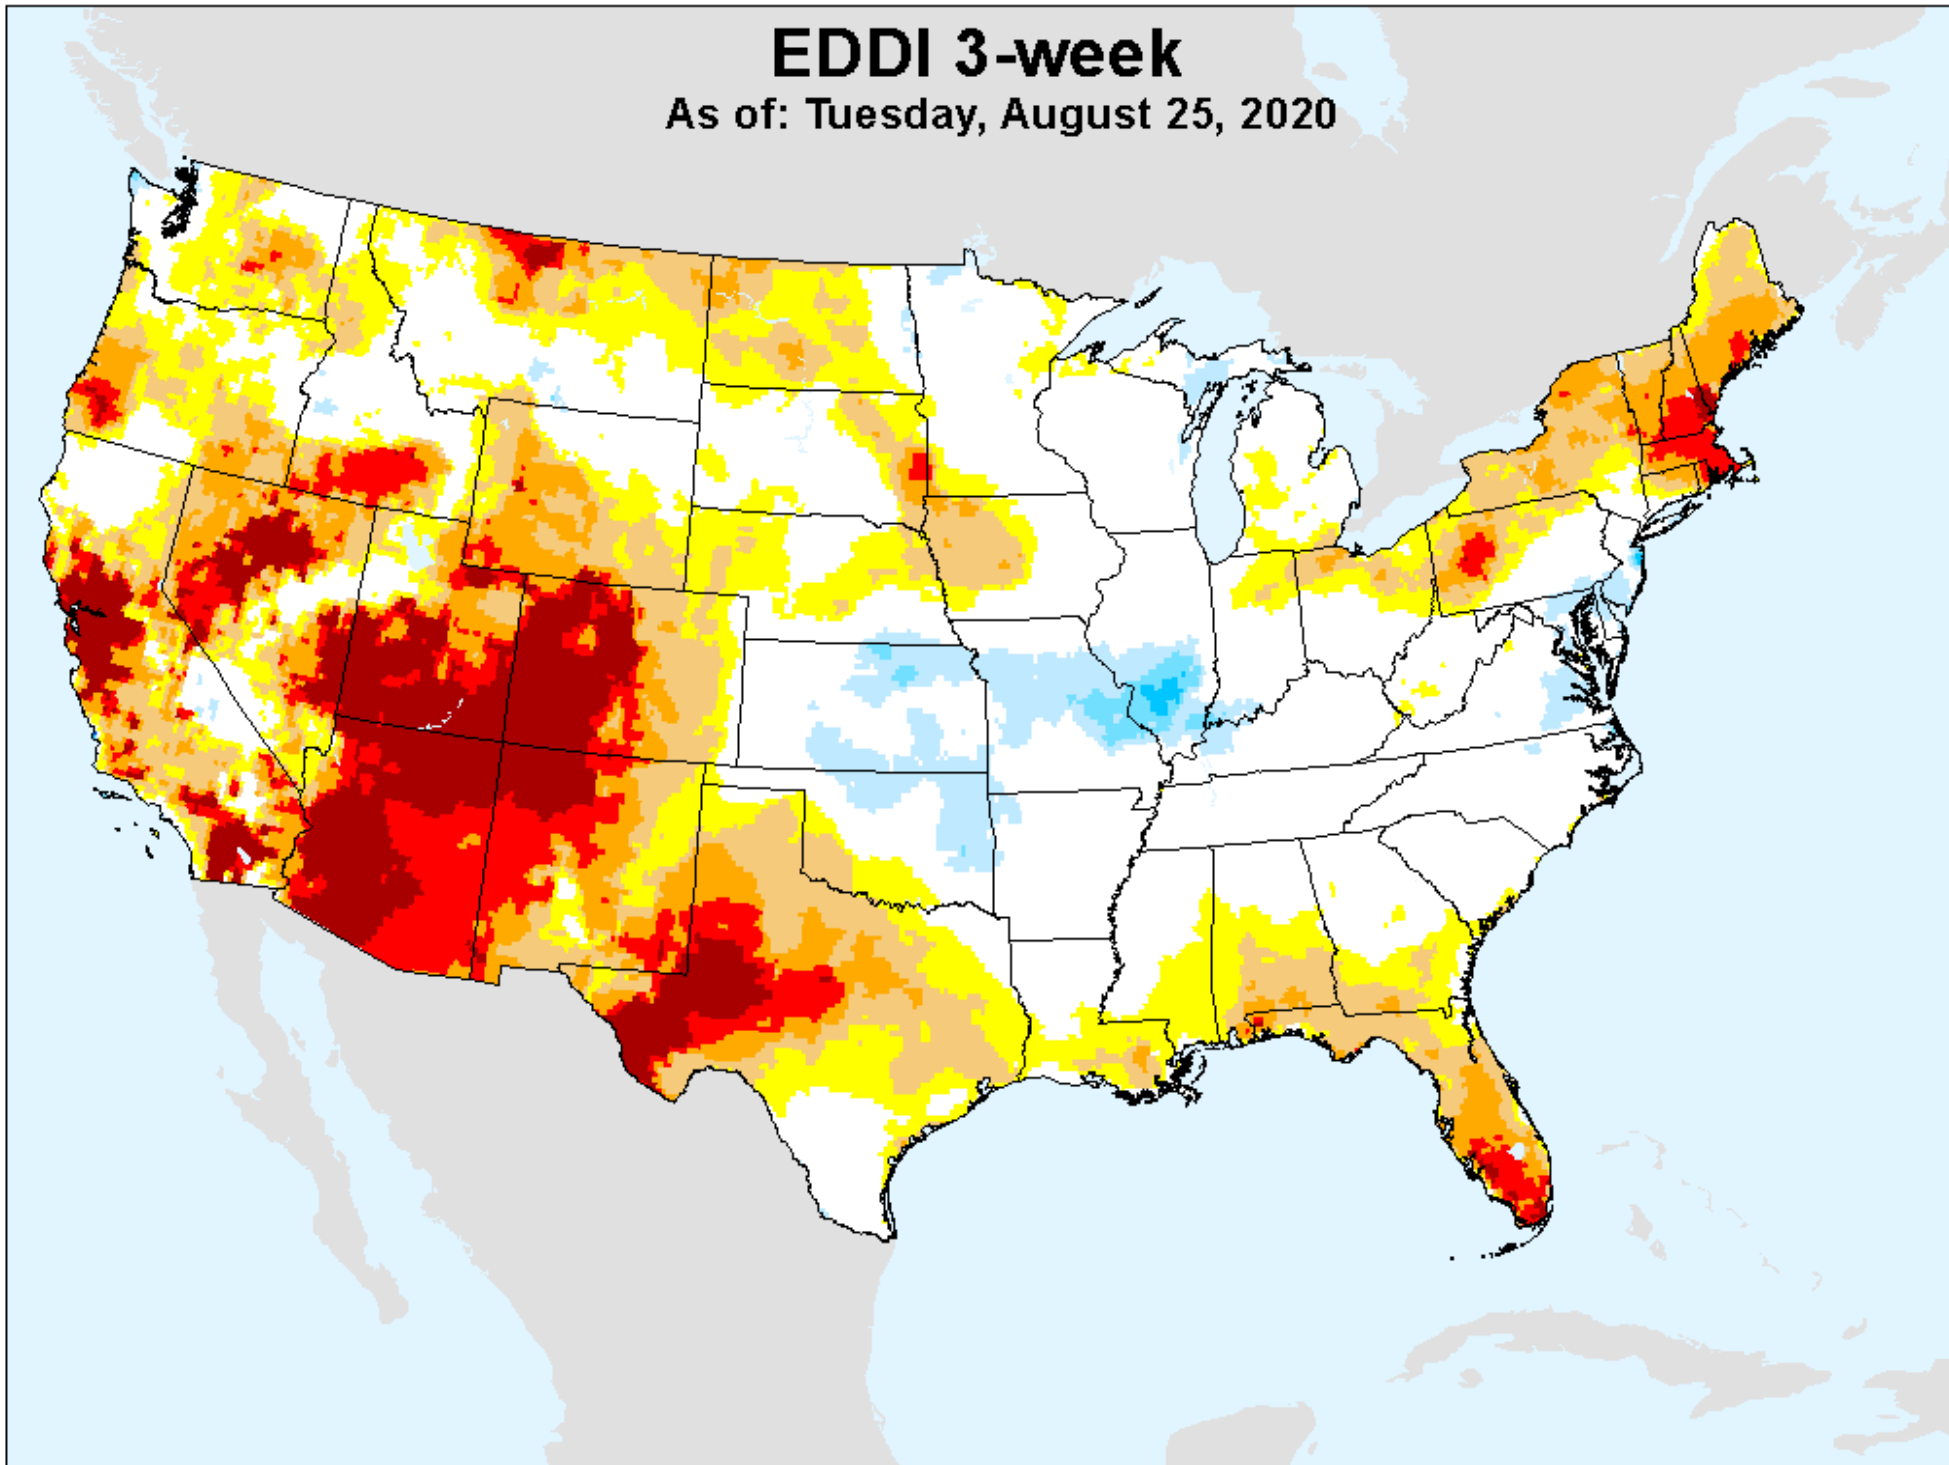

EDDI 3-week

As of: Tuesday, August 25, 2020