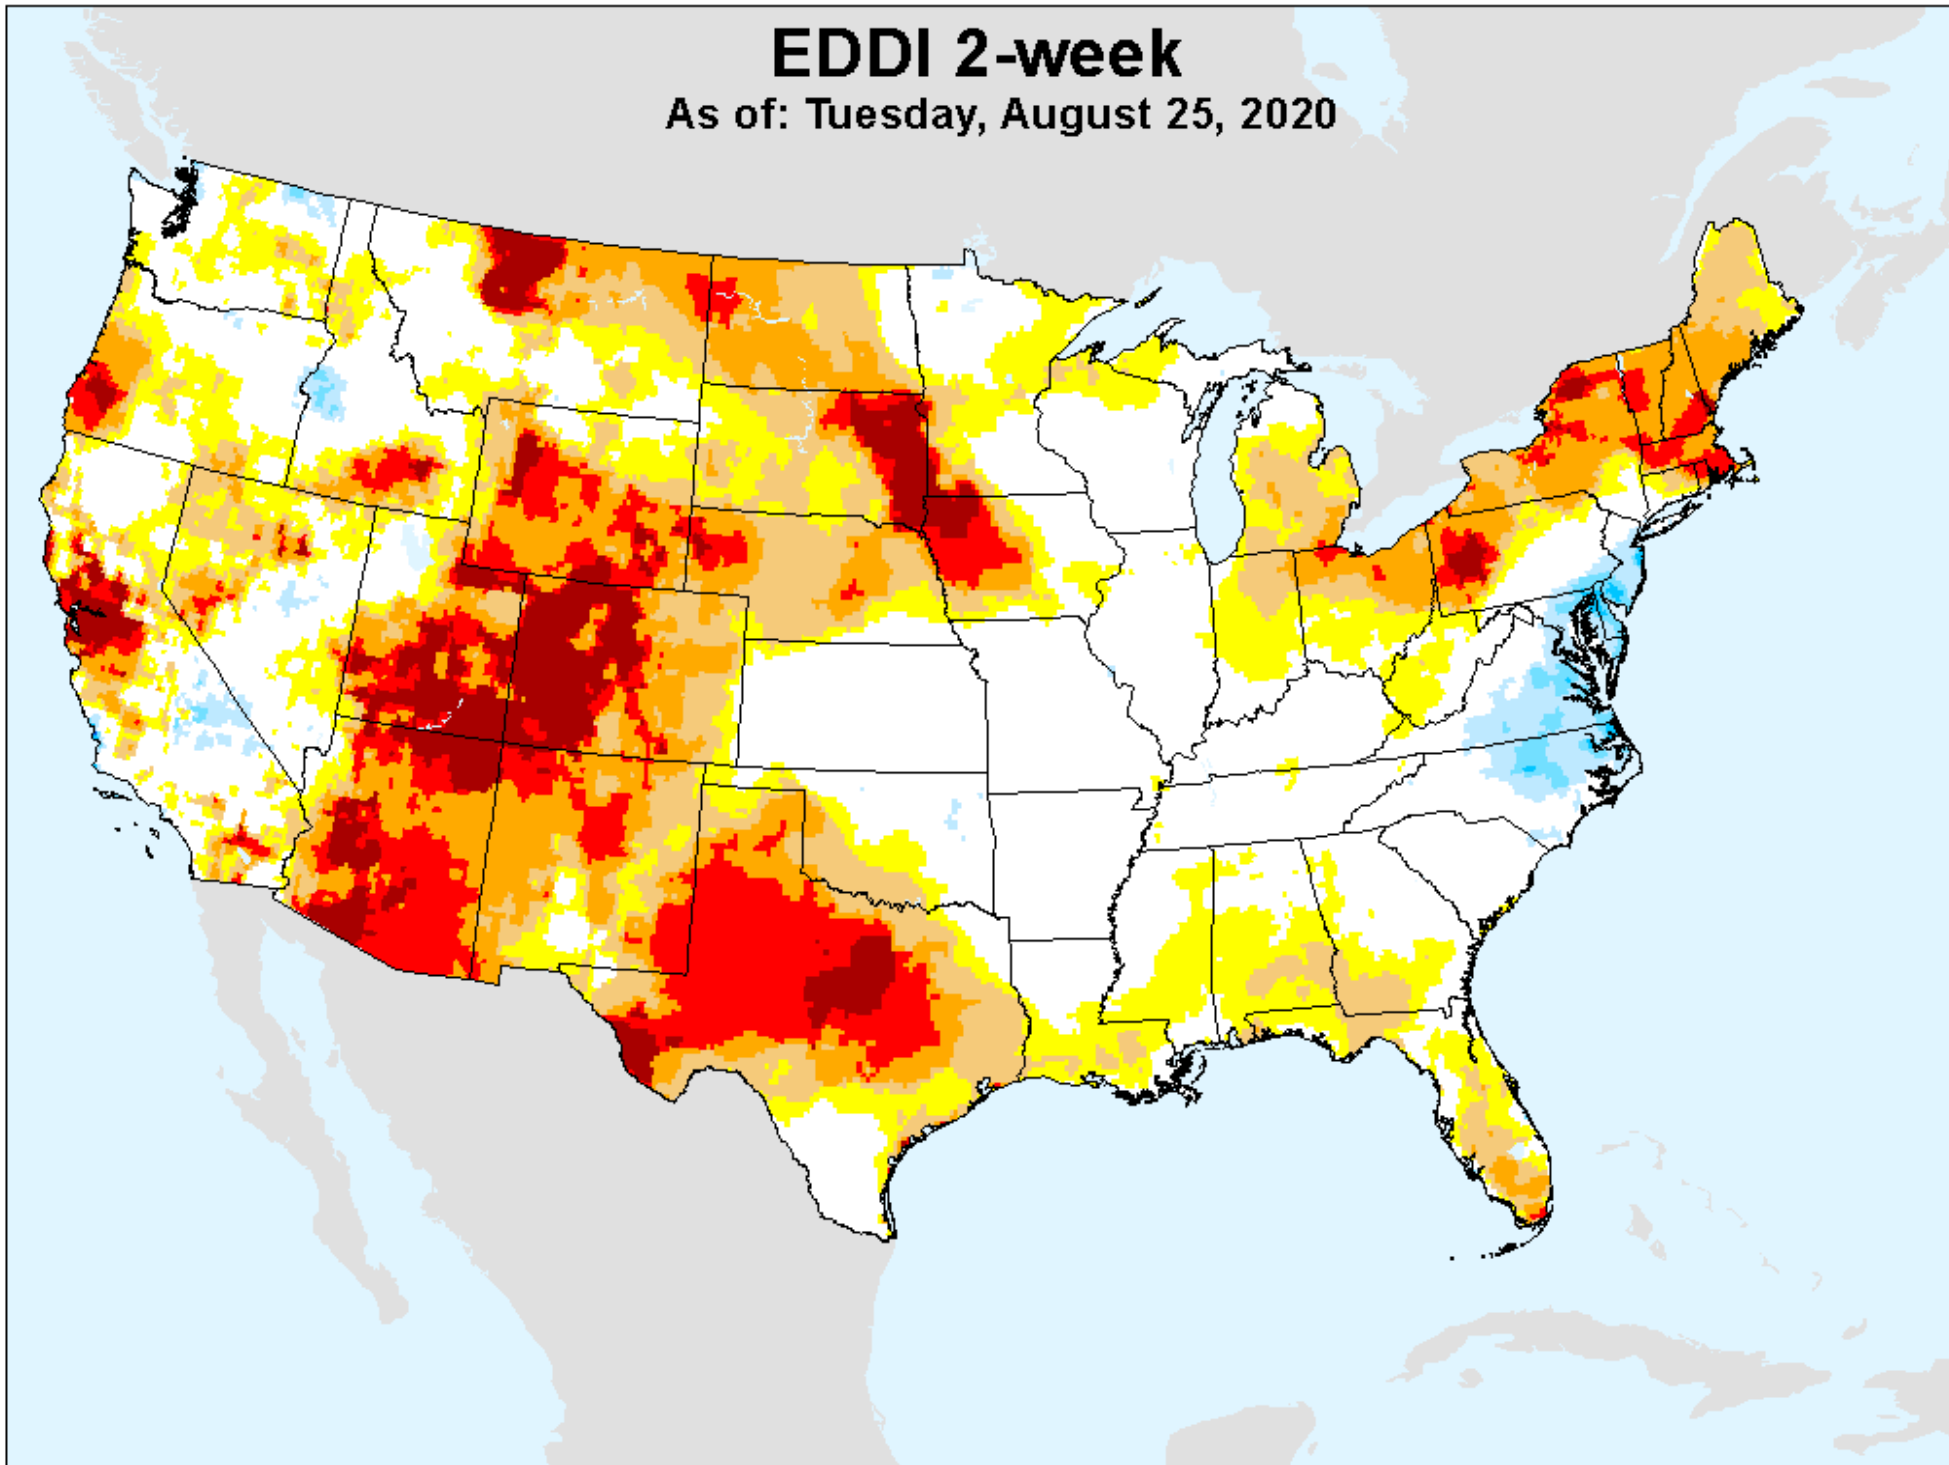

# EDDI 2-week

As of: Tuesday, August 25, 2020