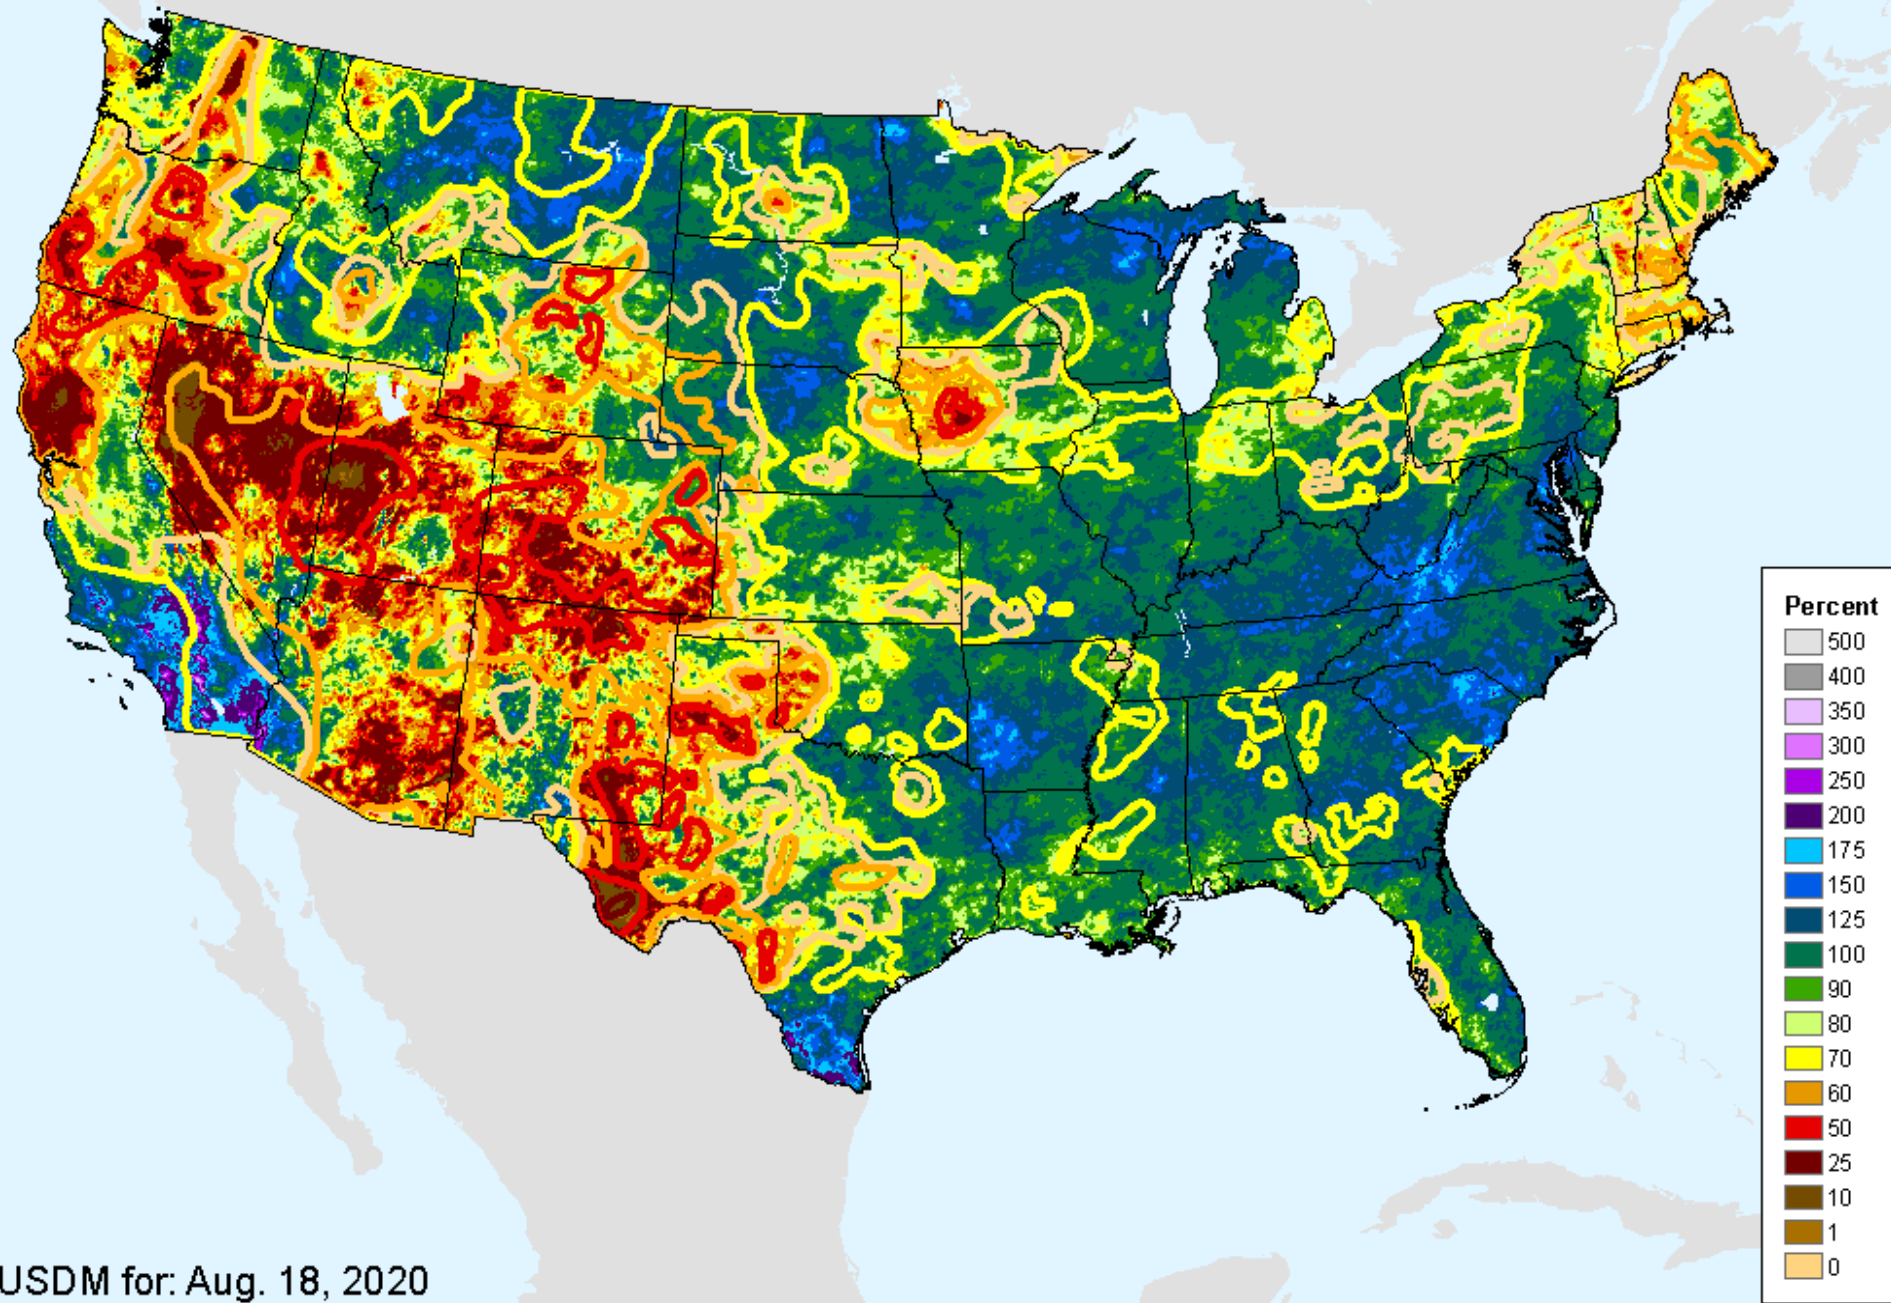

AHPS 180-Day Pct of Normal Pcp

As of: Tuesday, August 25, 2020

USDM for: Aug. 18, 2020