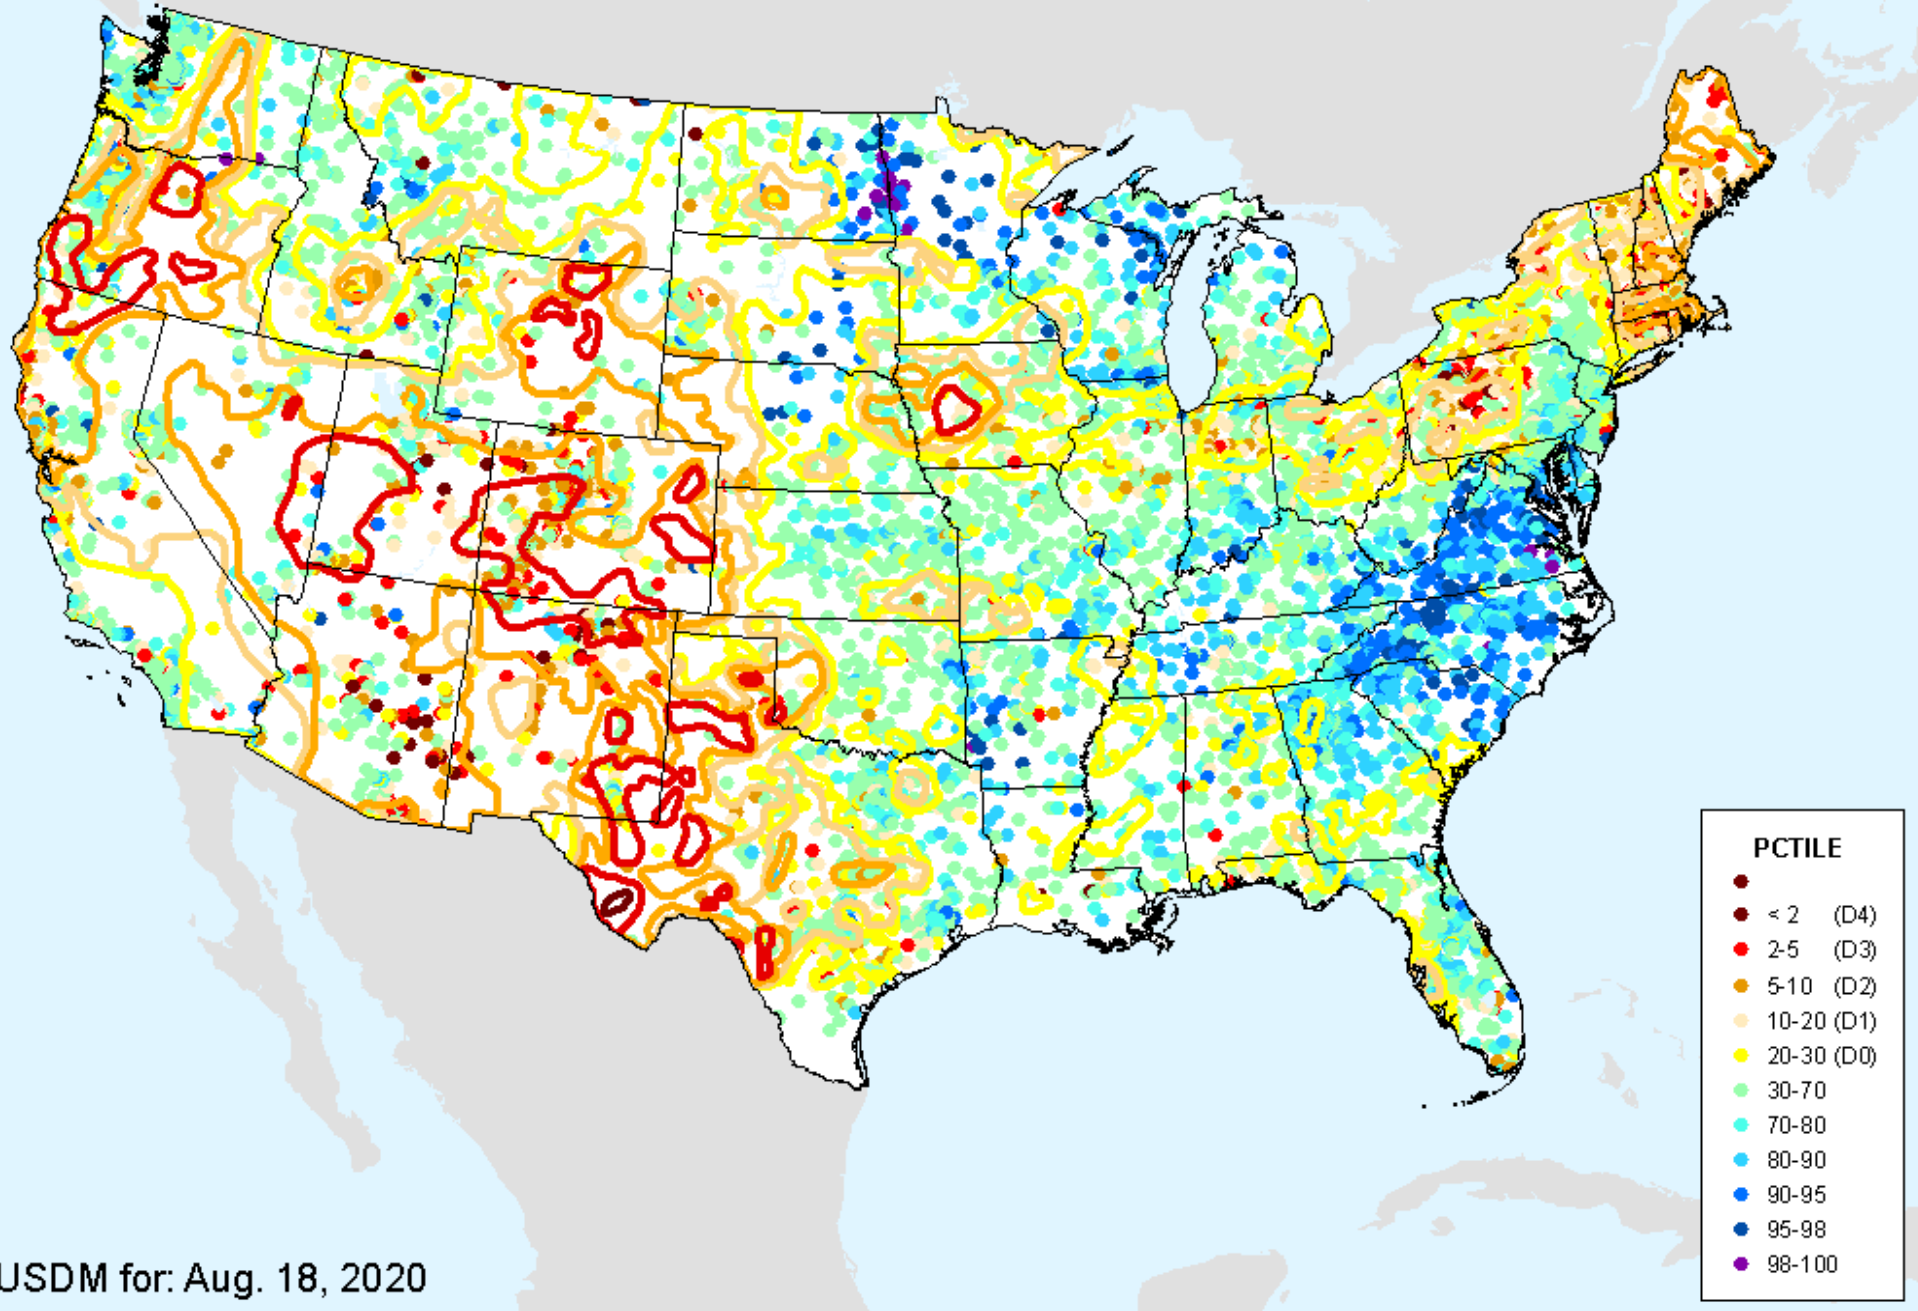

USGS 7-Day Avg Streamflow

As of: Tuesday, August 25, 2020

USDM for: Aug. 18, 2020