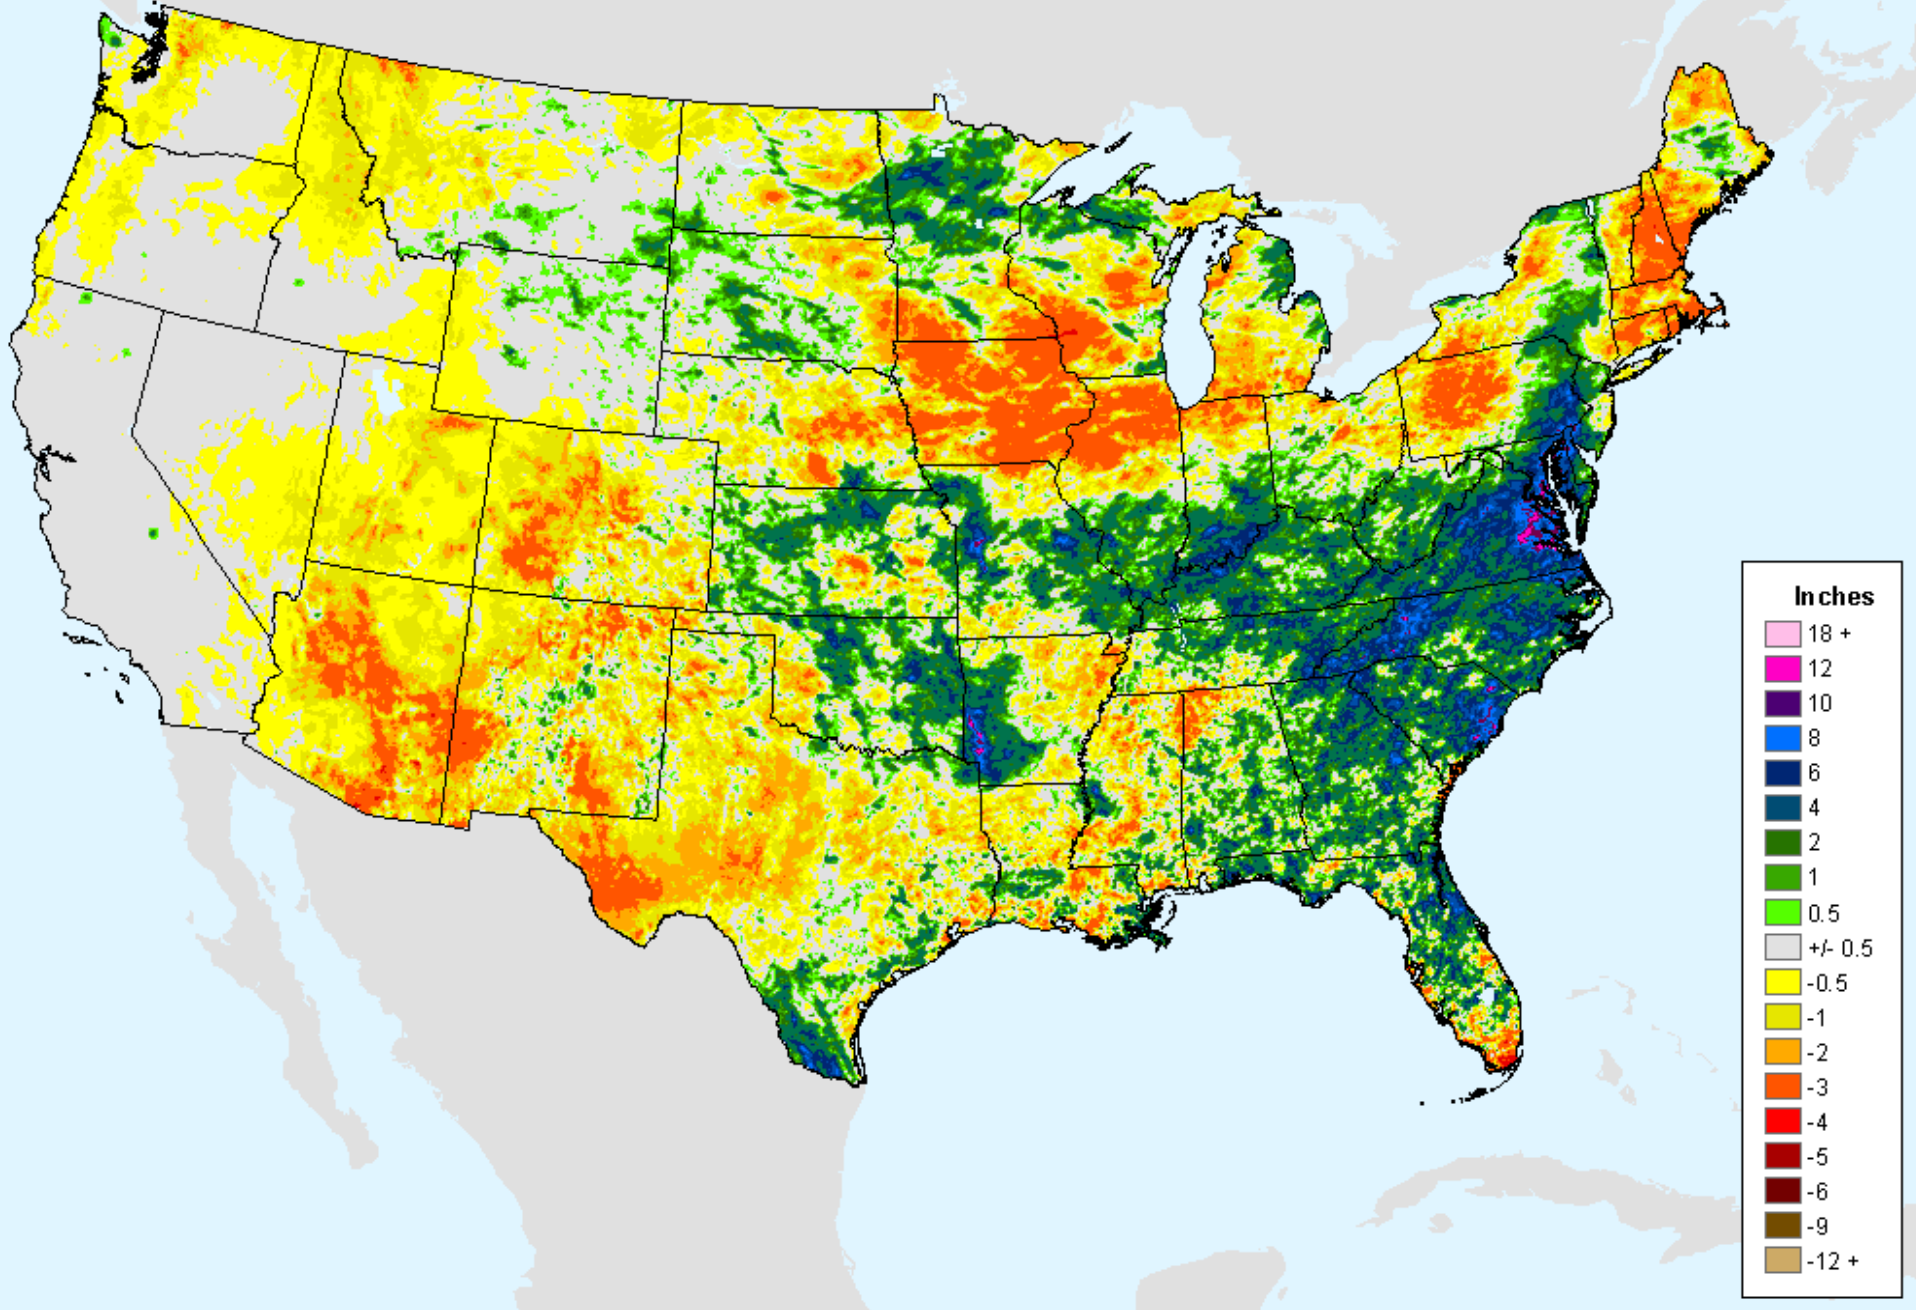

# AHPS 30-Day Precip Departure

As of: Tuesday, August 25, 2020