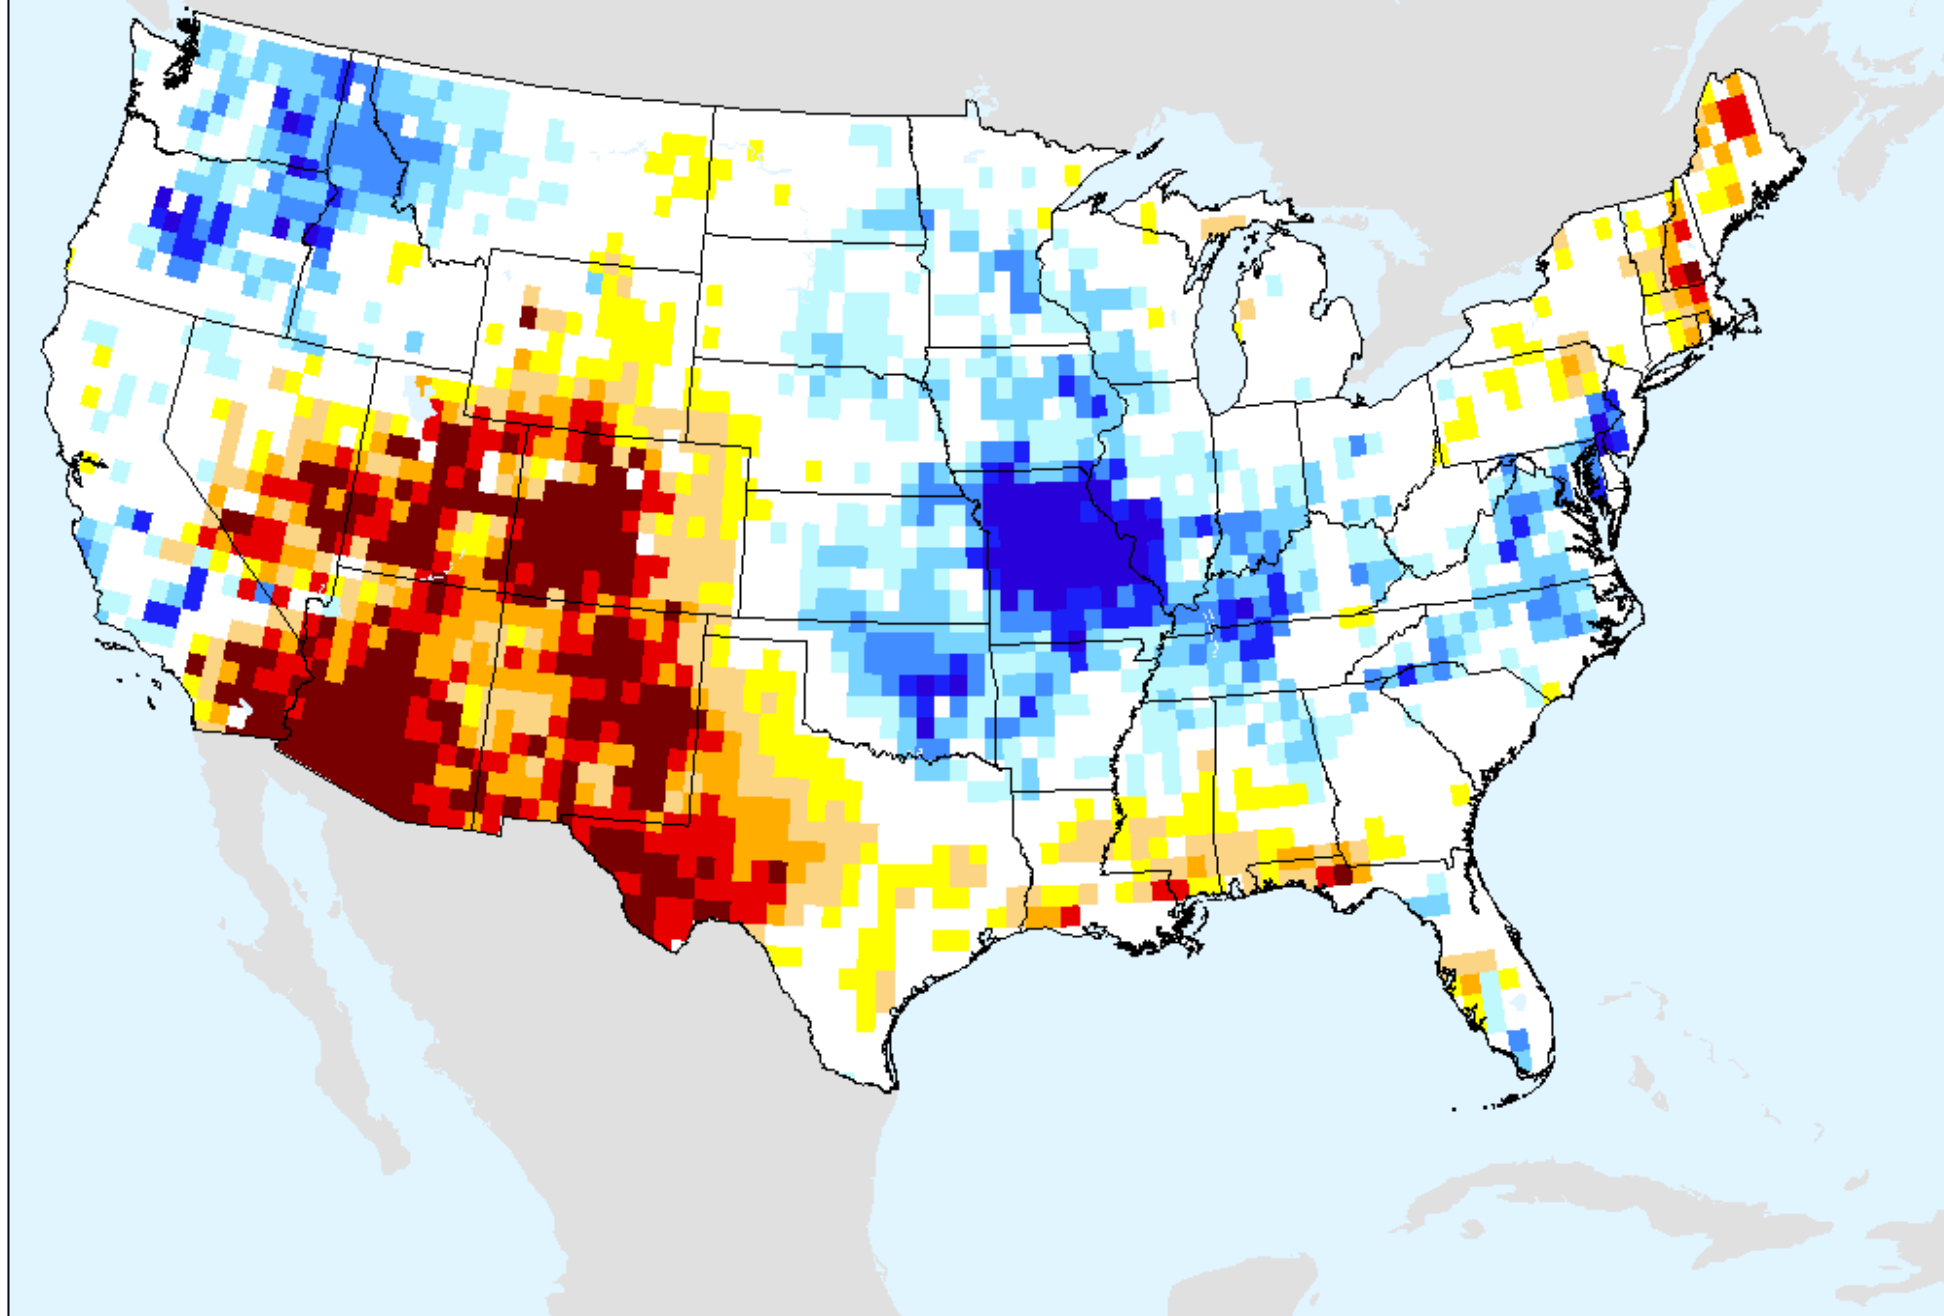

AIRS-Based Vapor Pressure Deficit 14 Day

As of: Tuesday, August 25, 2020