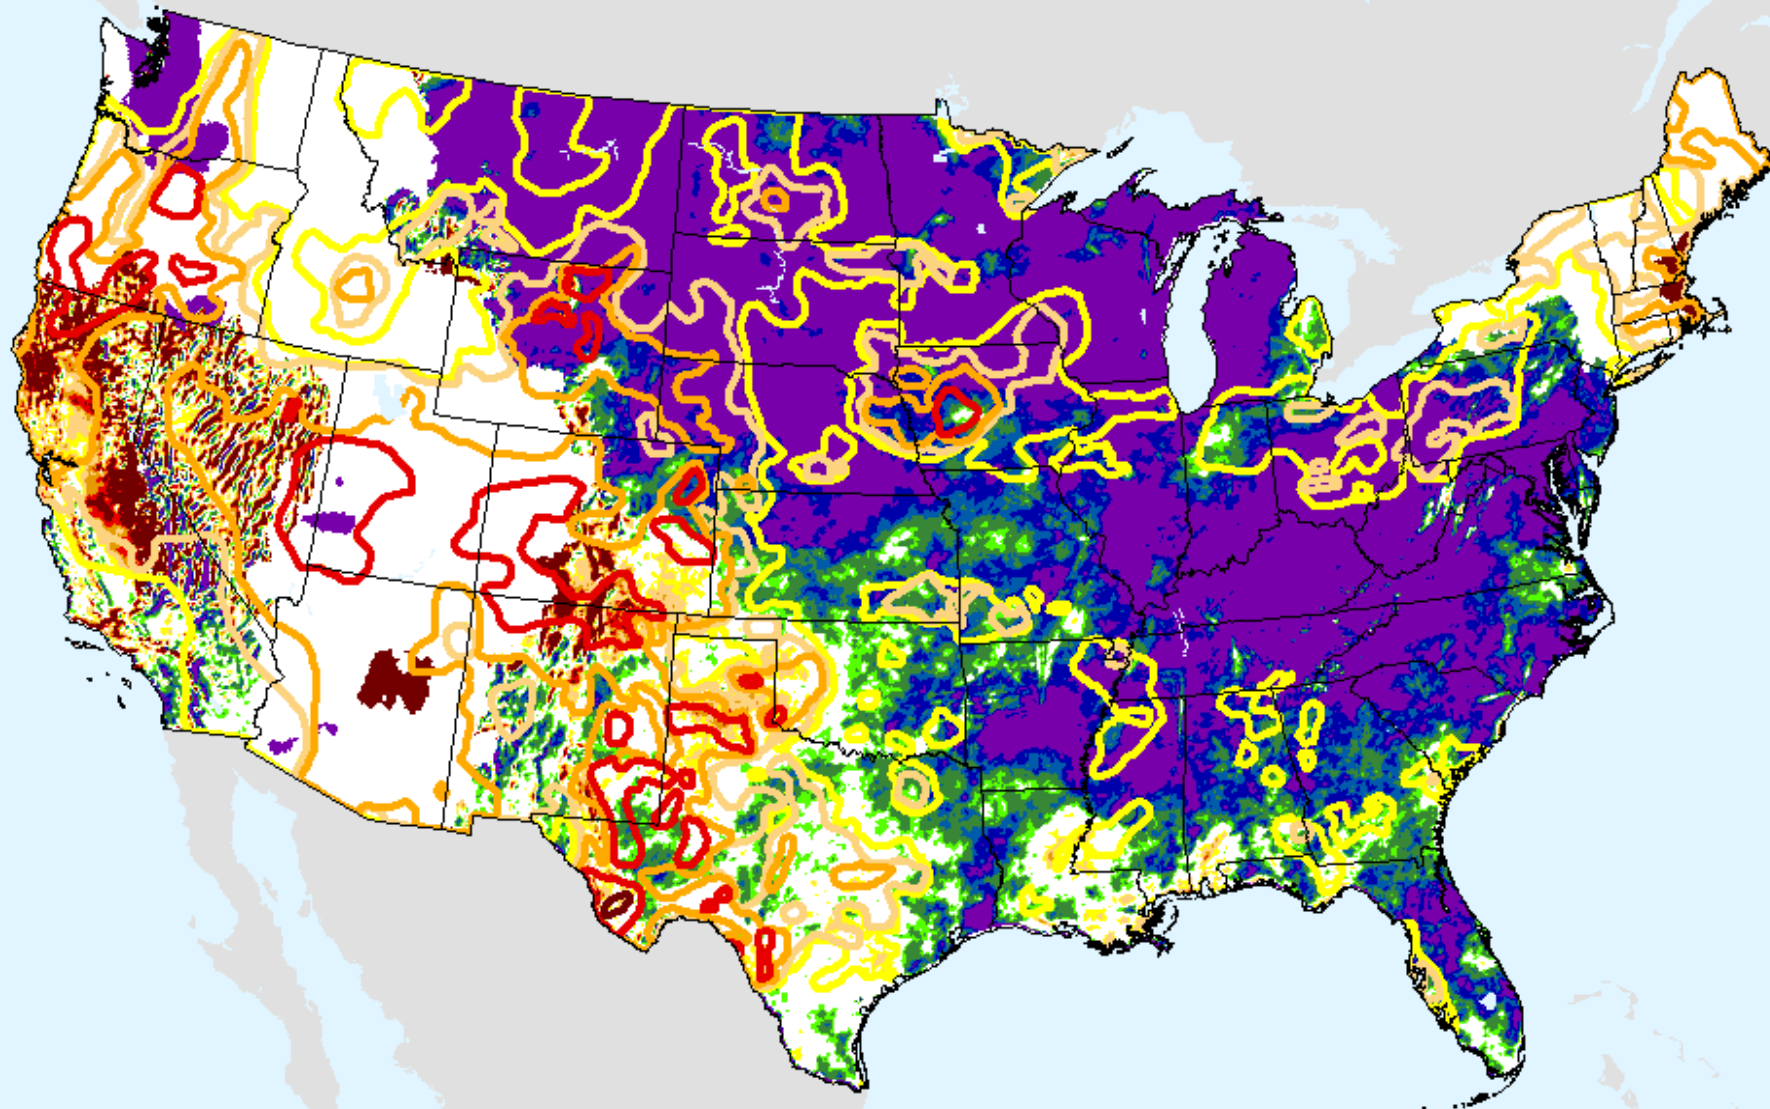

AHPS 36-month SPEI

As of: Tuesday, August 25, 2020

USDM for: Aug. 18, 2020

SPEI (USDM)