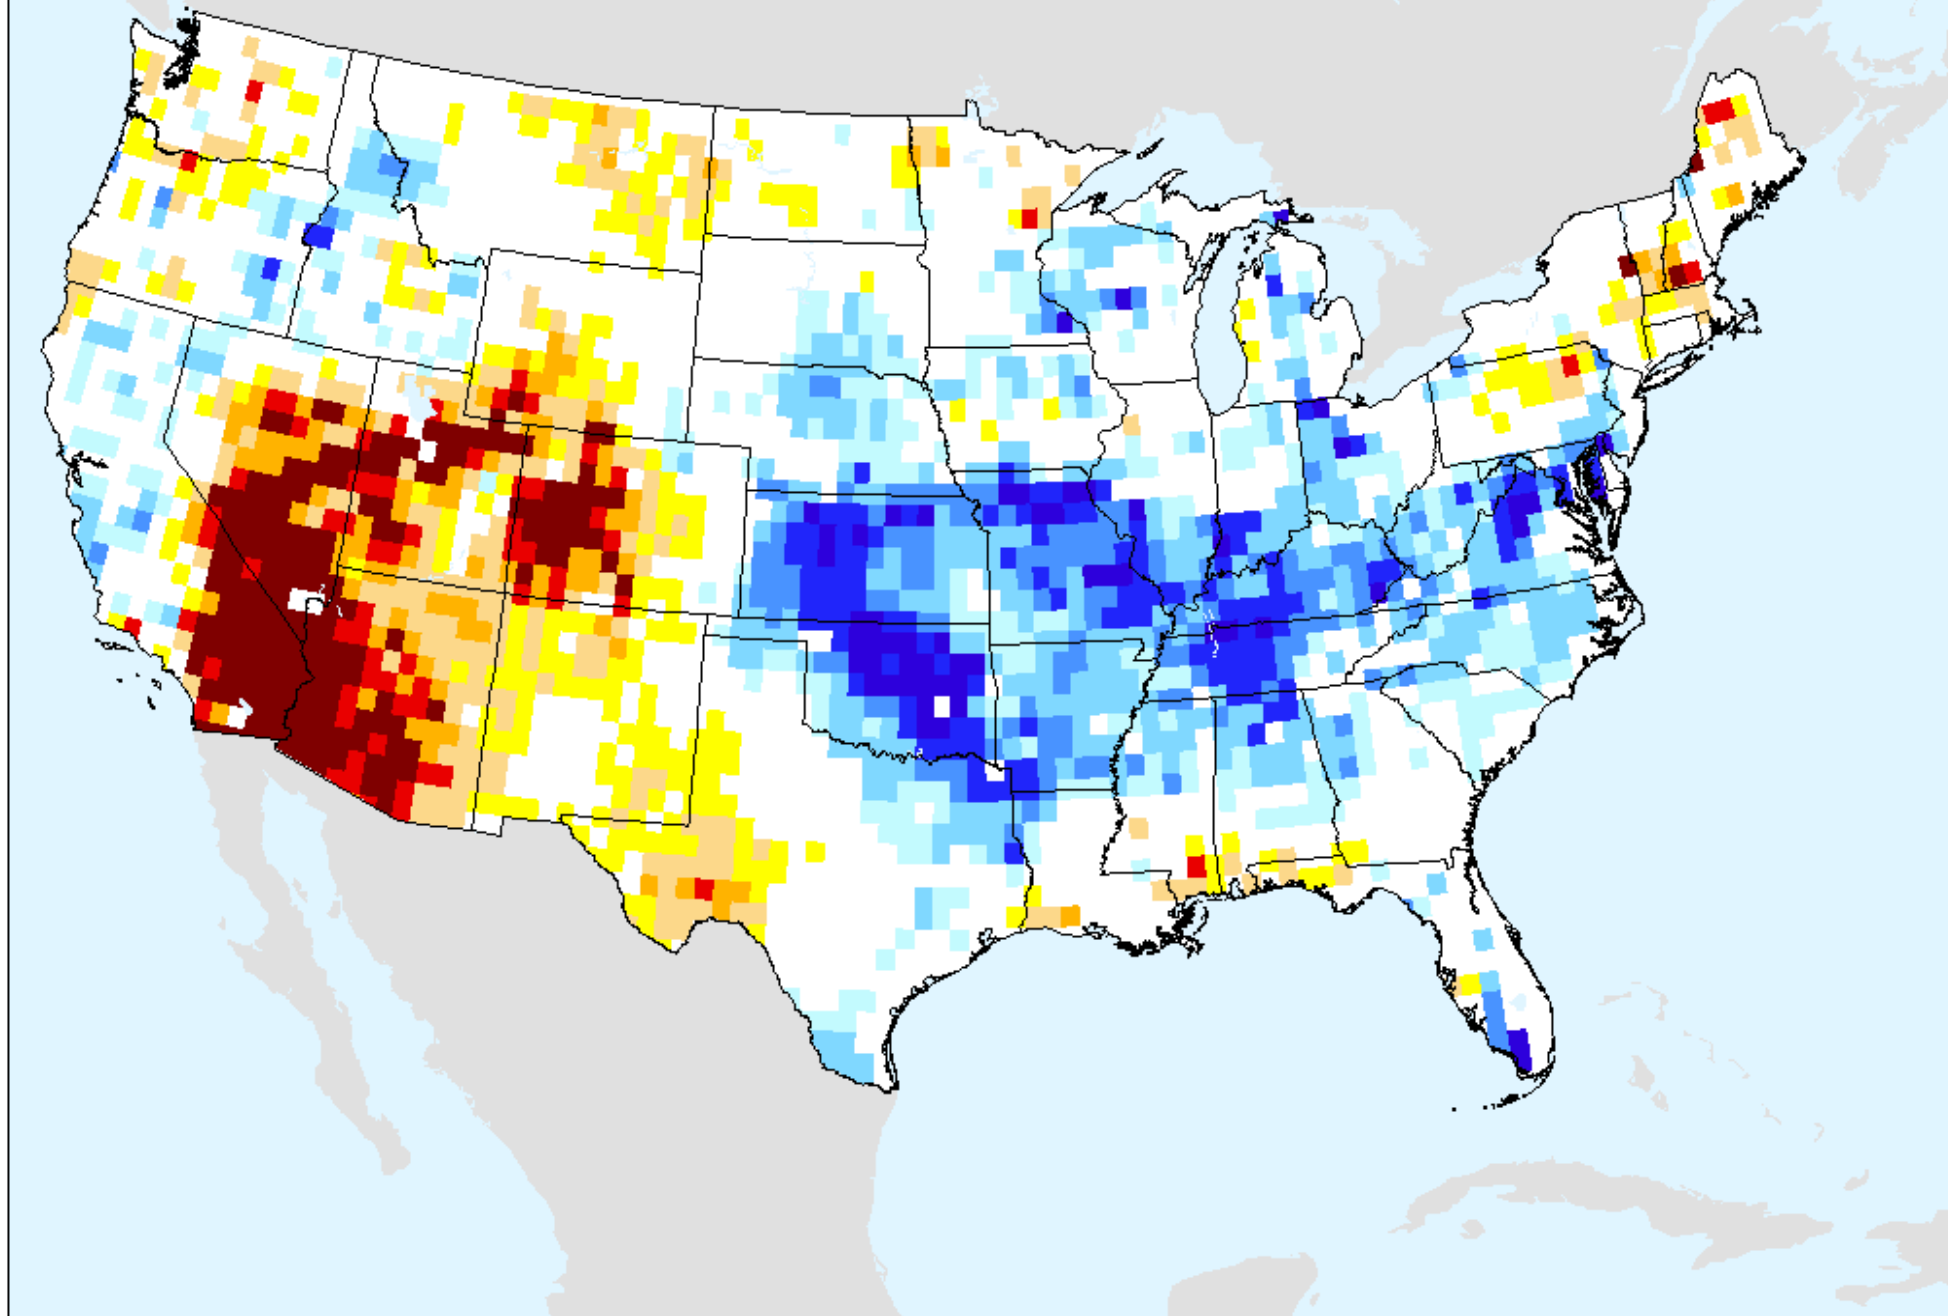

AIRS-Based Surface Relative Humidity 28 Day

As of: Tuesday, August 25, 2020