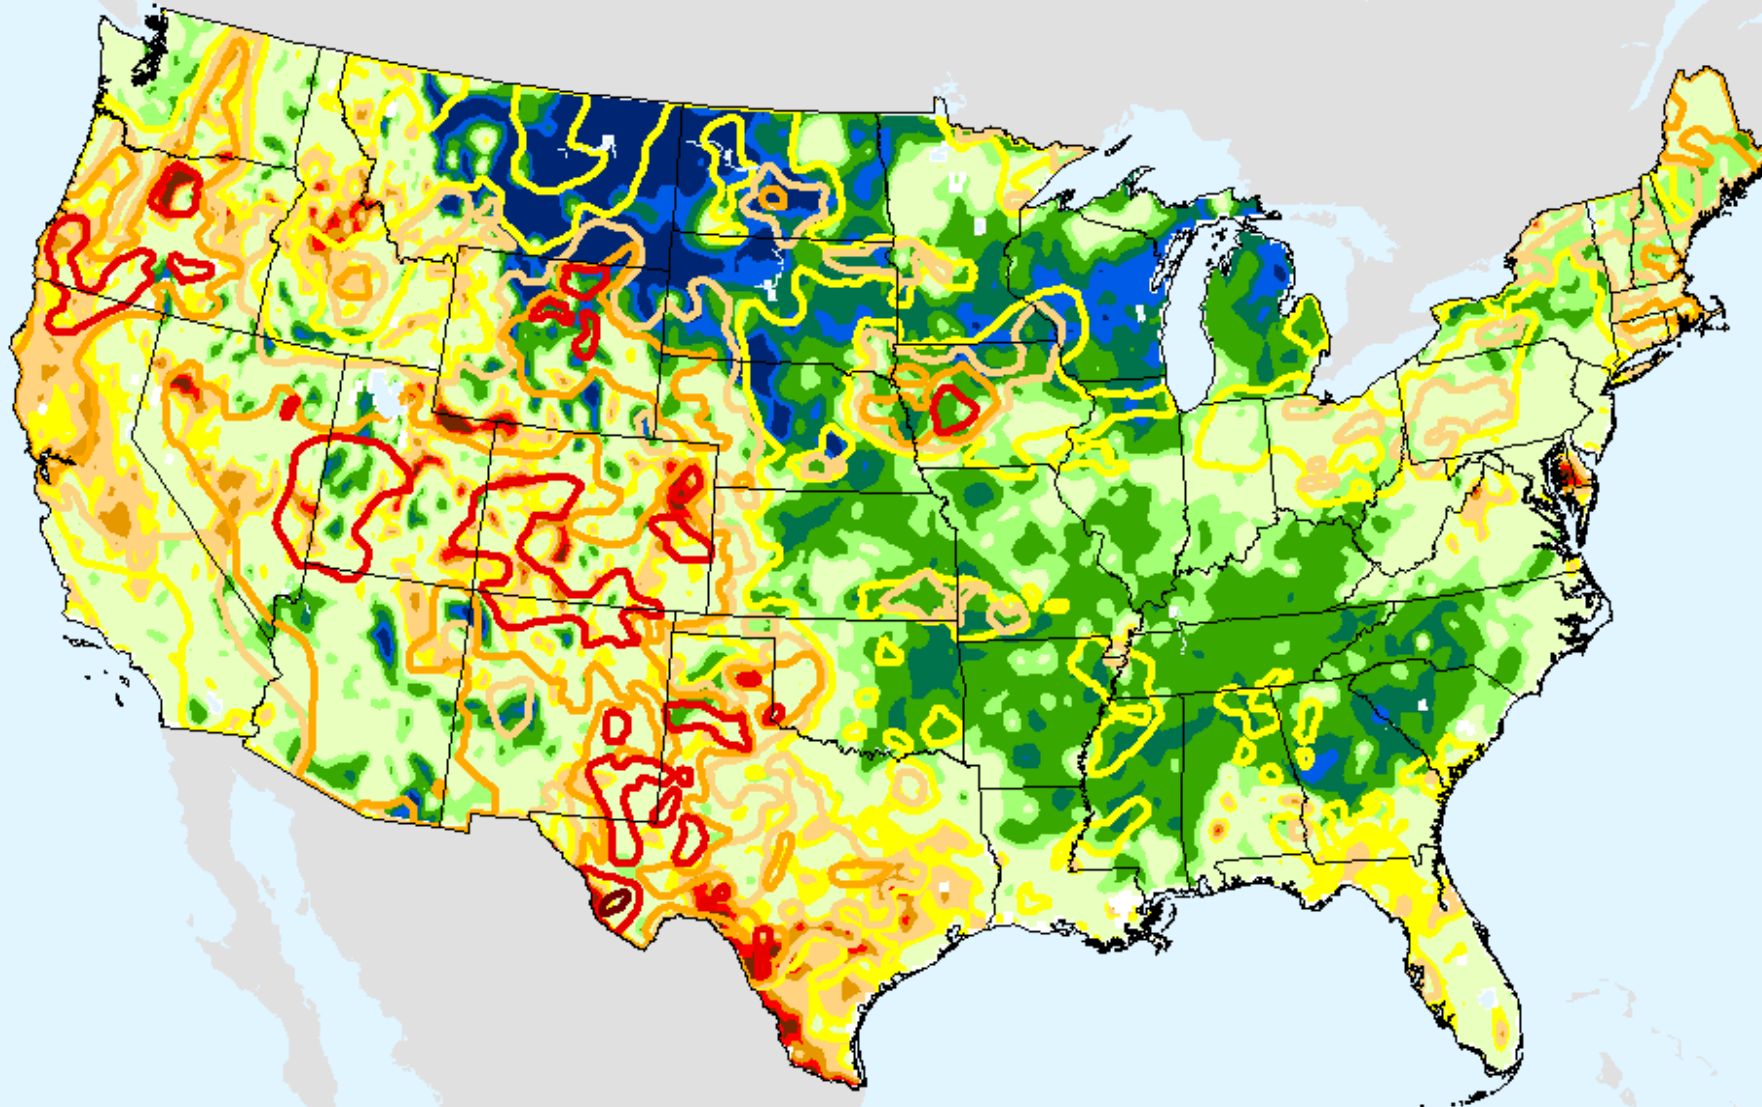

NLDAS Total Column Soil Moisture

As of: Tuesday, August 25, 2020

USDM for: Aug. 18, 2020

>98