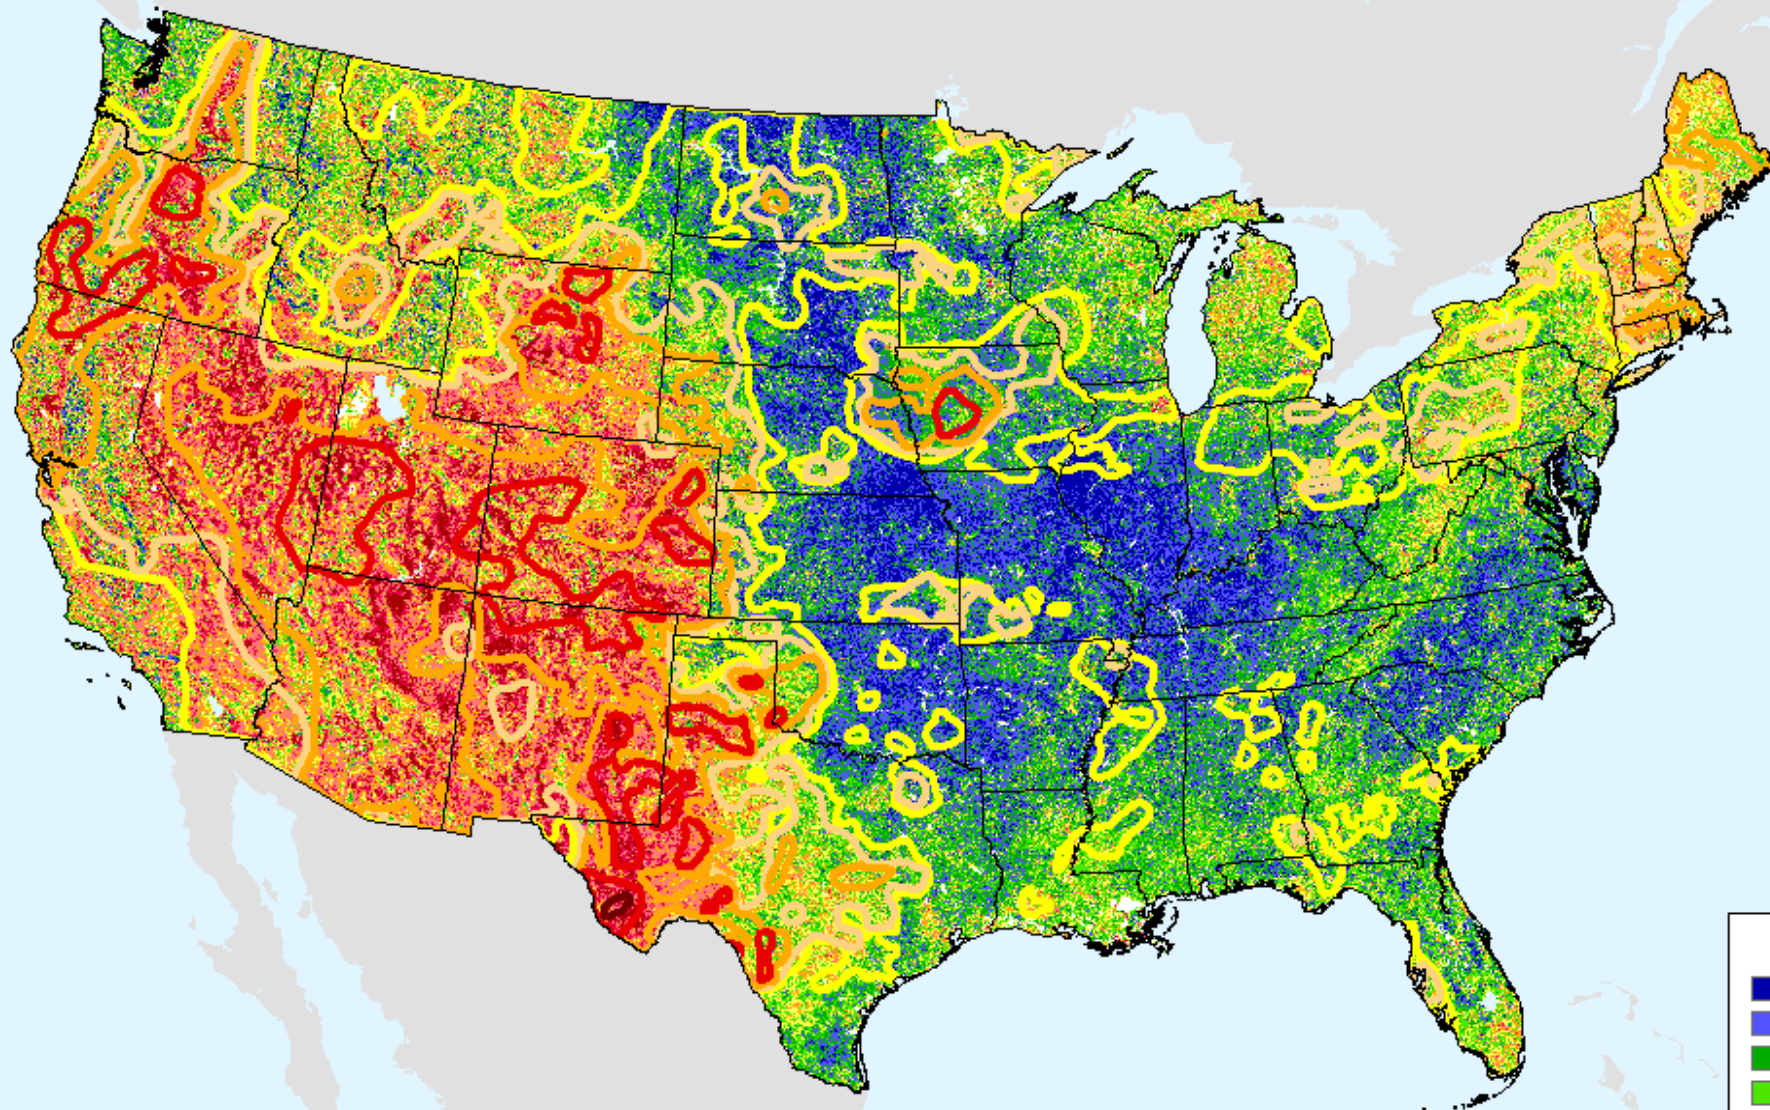

Vegetation Health Index

As of: Tuesday, August 25, 2020

USDM for: Aug. 18, 2020