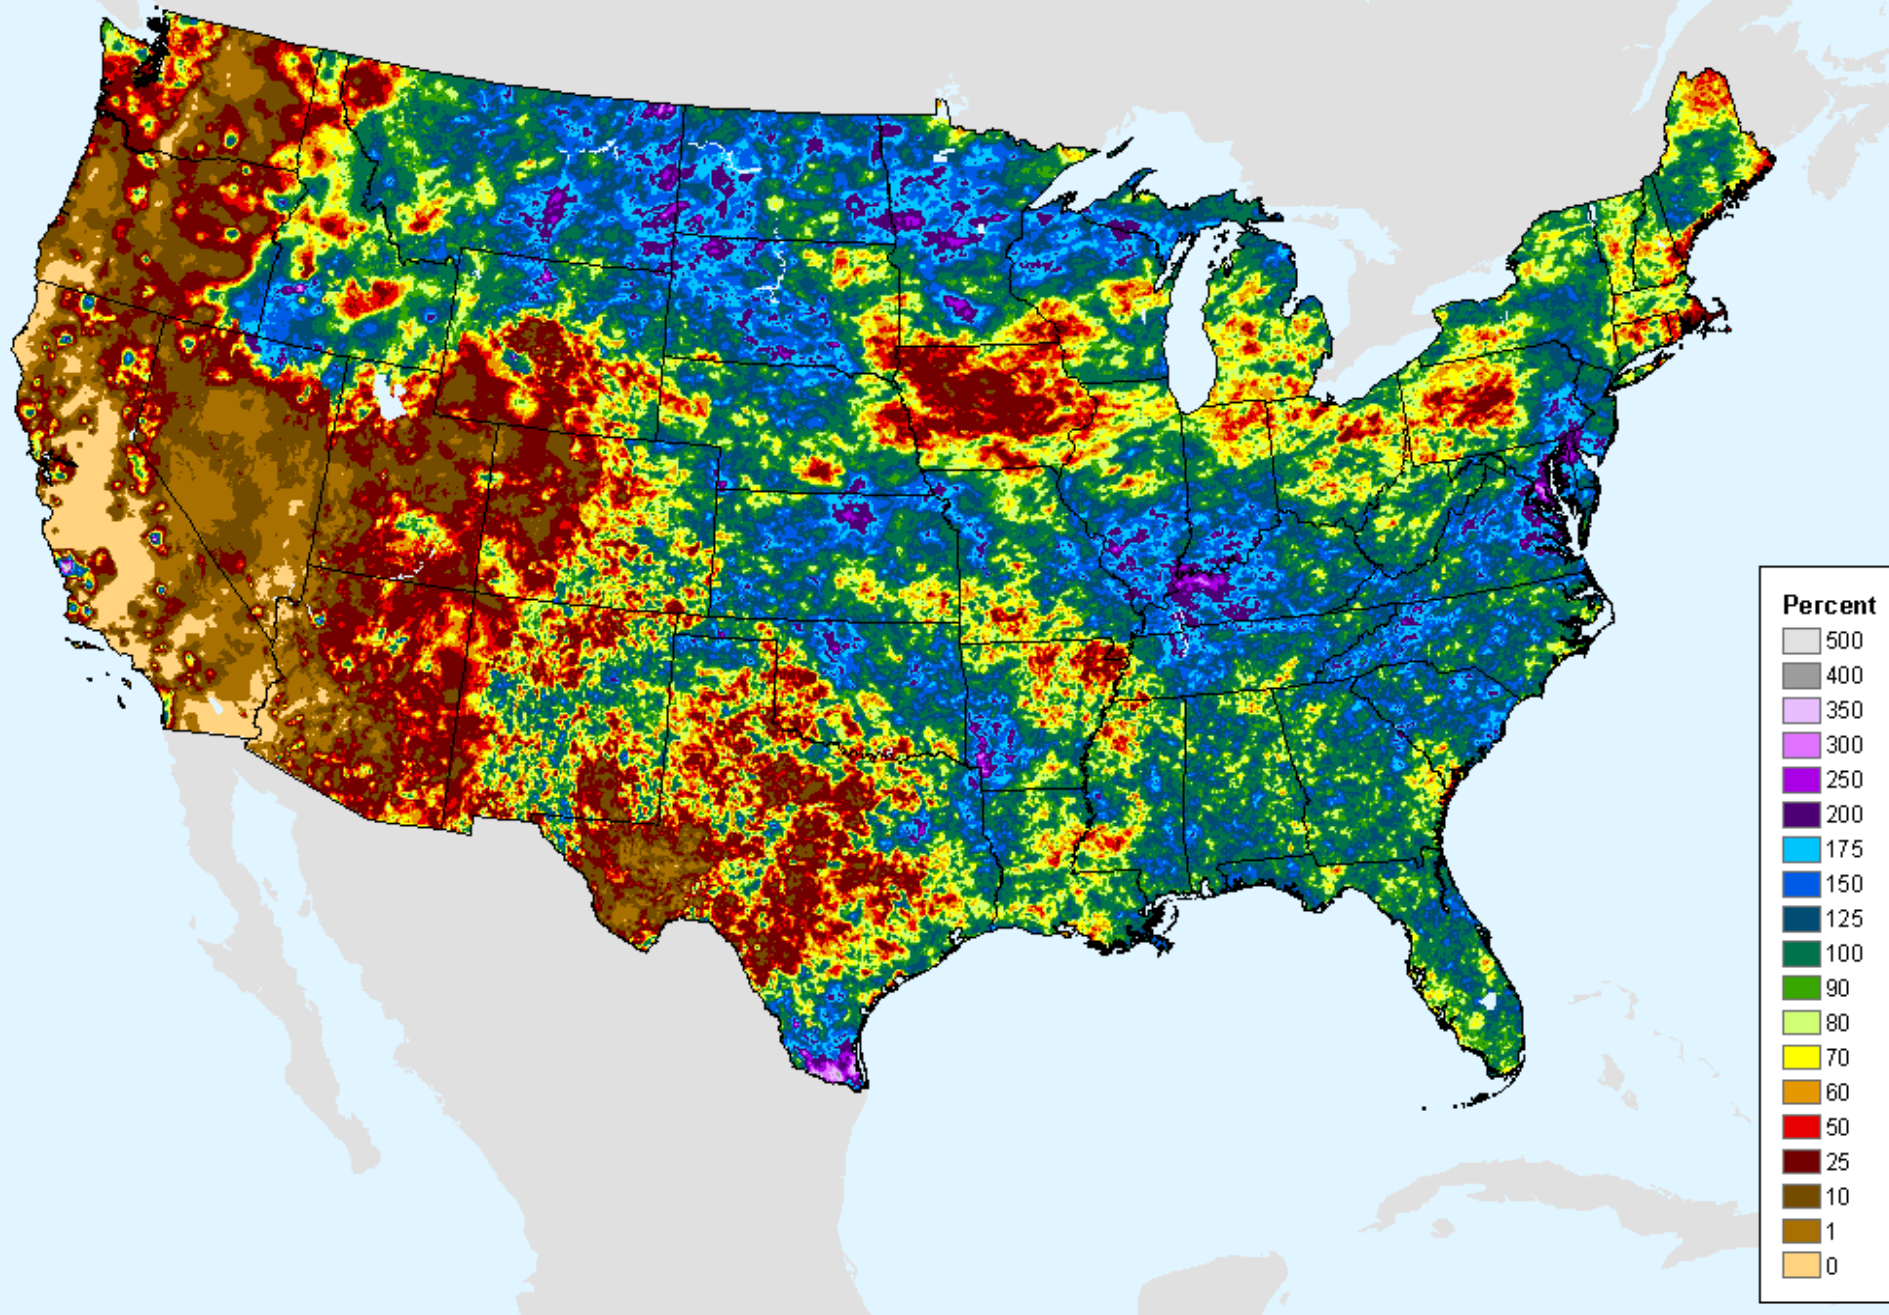

AHPS 60-Day Pct of Normal Pcp

As of: Tuesday, August 25, 2020