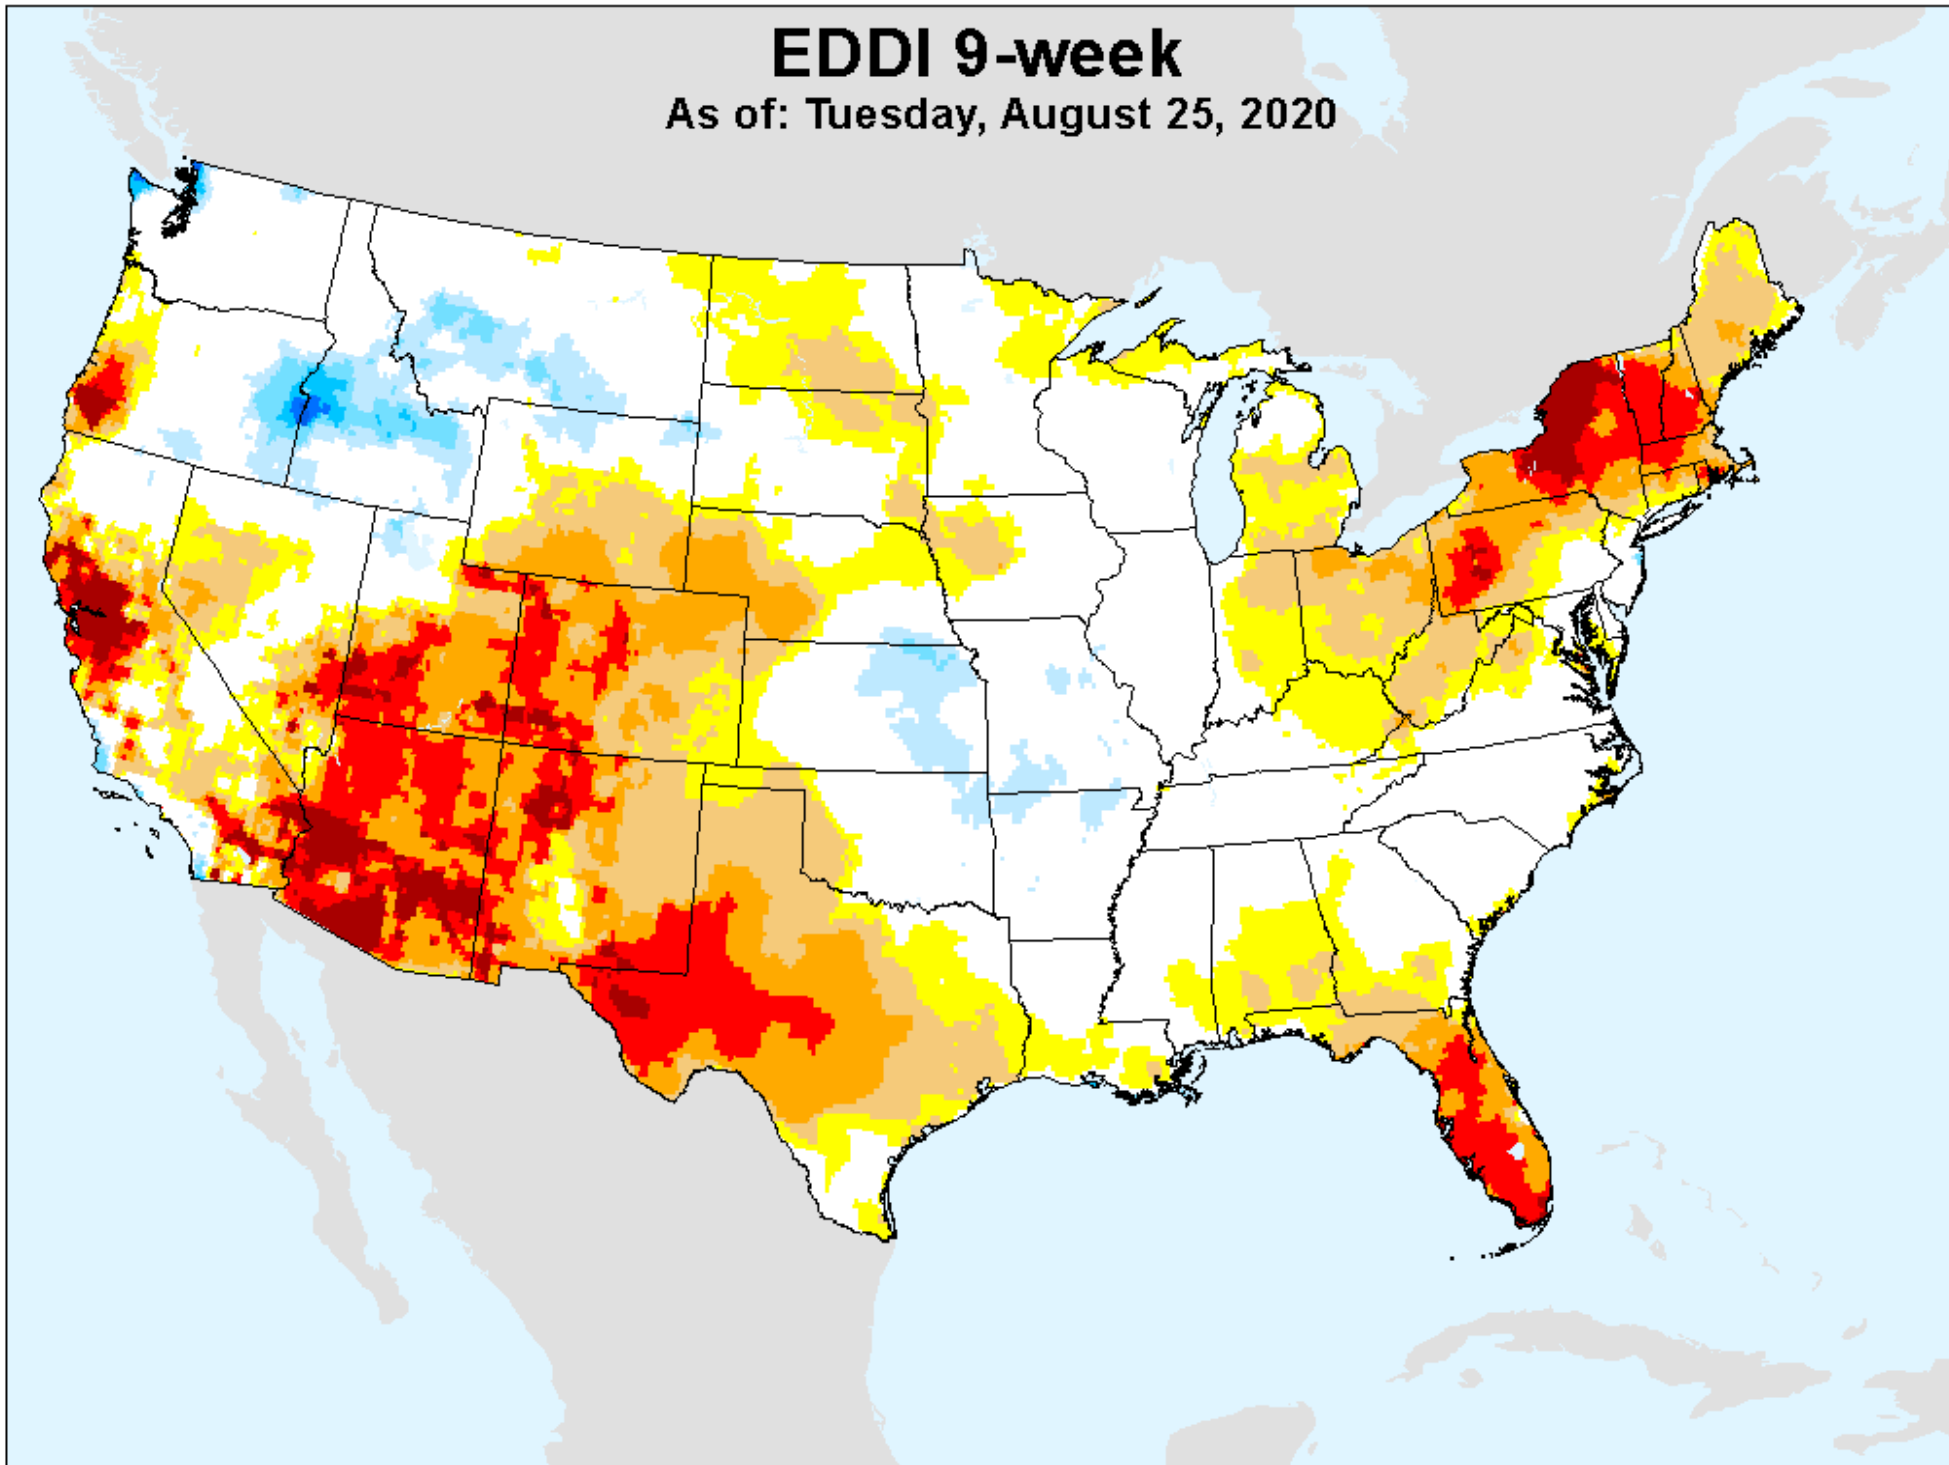

# EDDI 9-week

As of: Tuesday, August 25, 2020