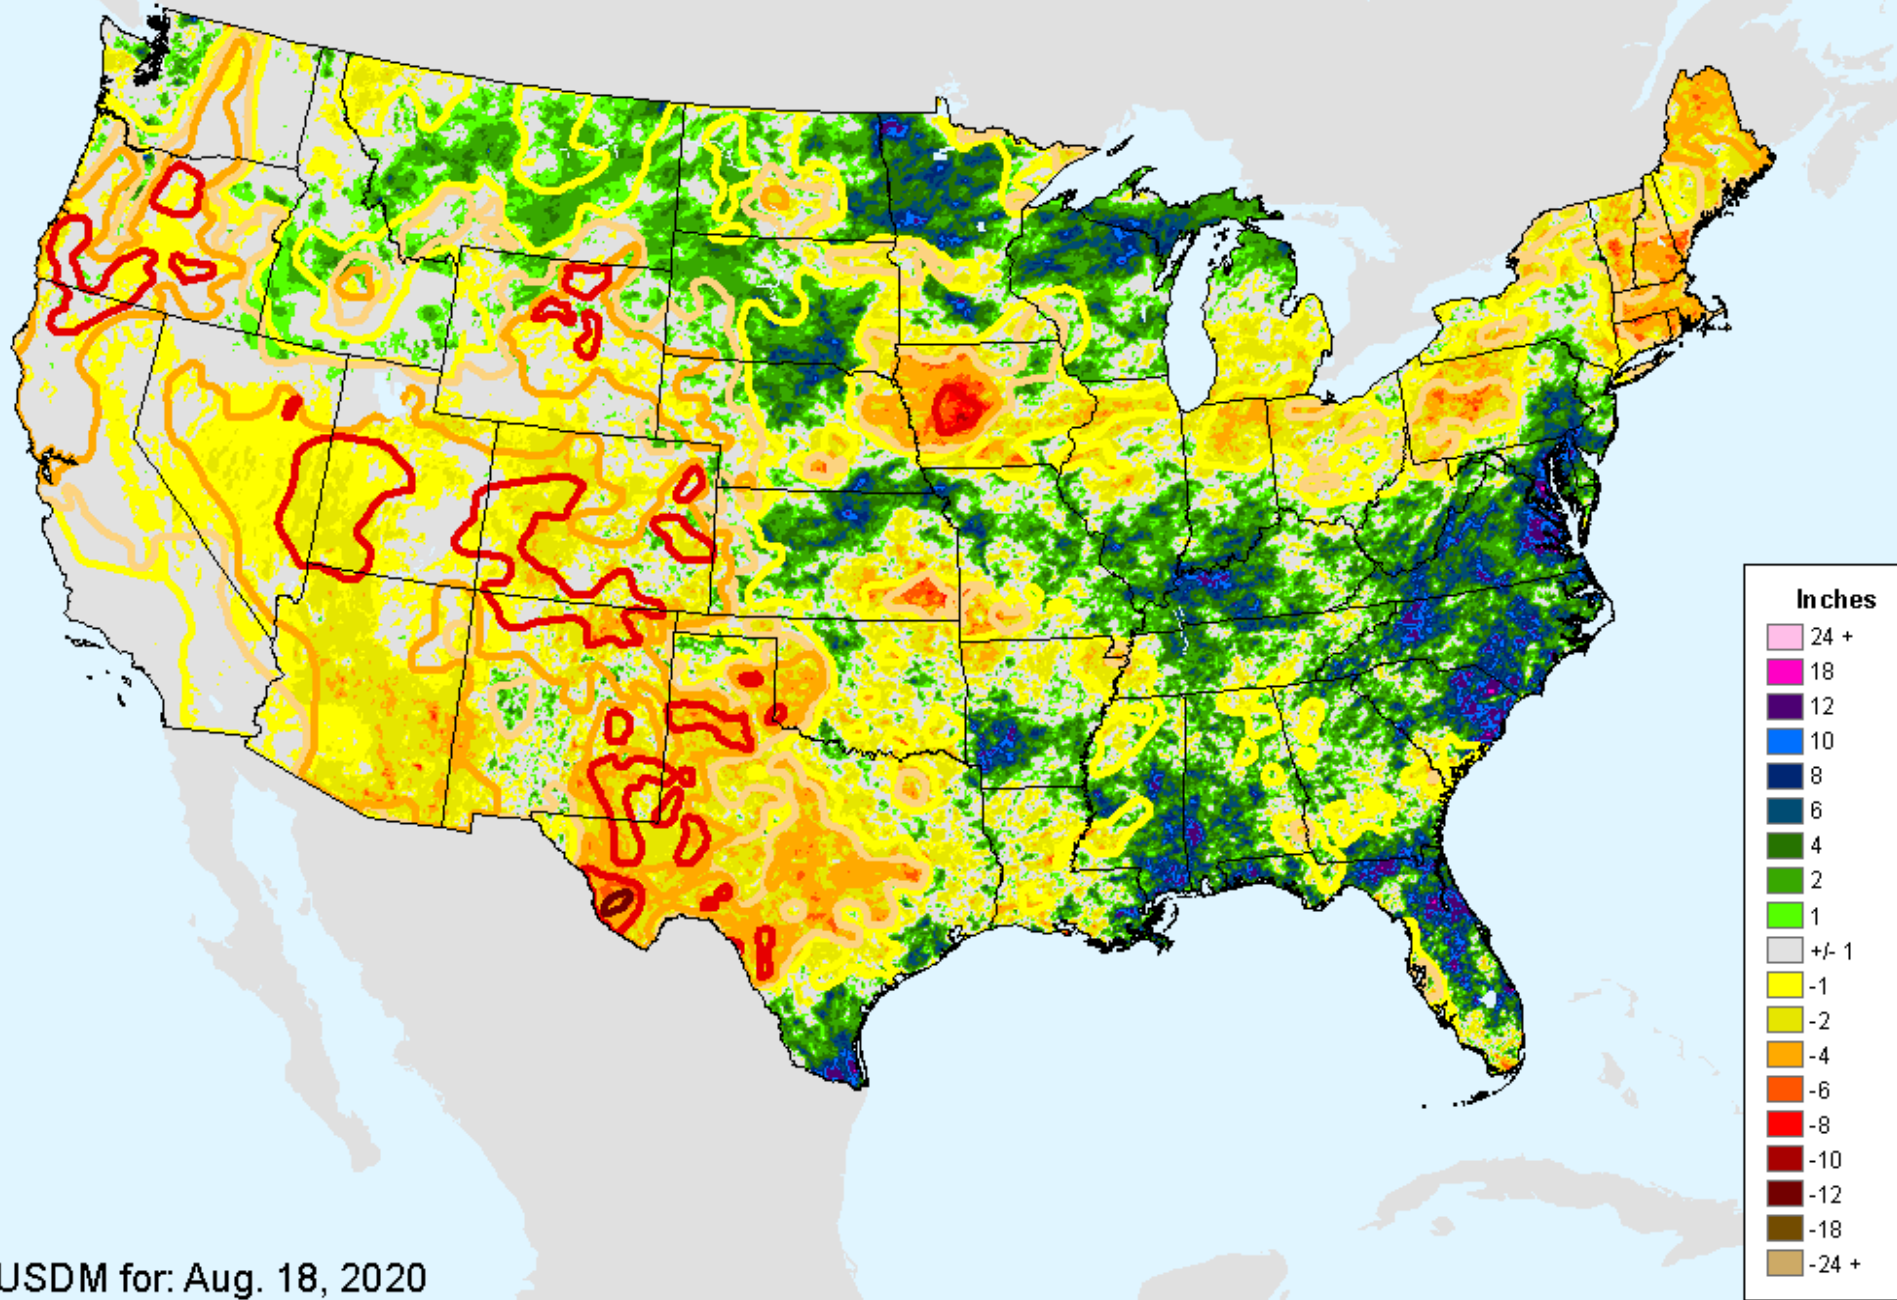

AHPS 90-Day Precip Departure

As of: Tuesday, August 25, 2020

USDM for: Aug. 18, 2020