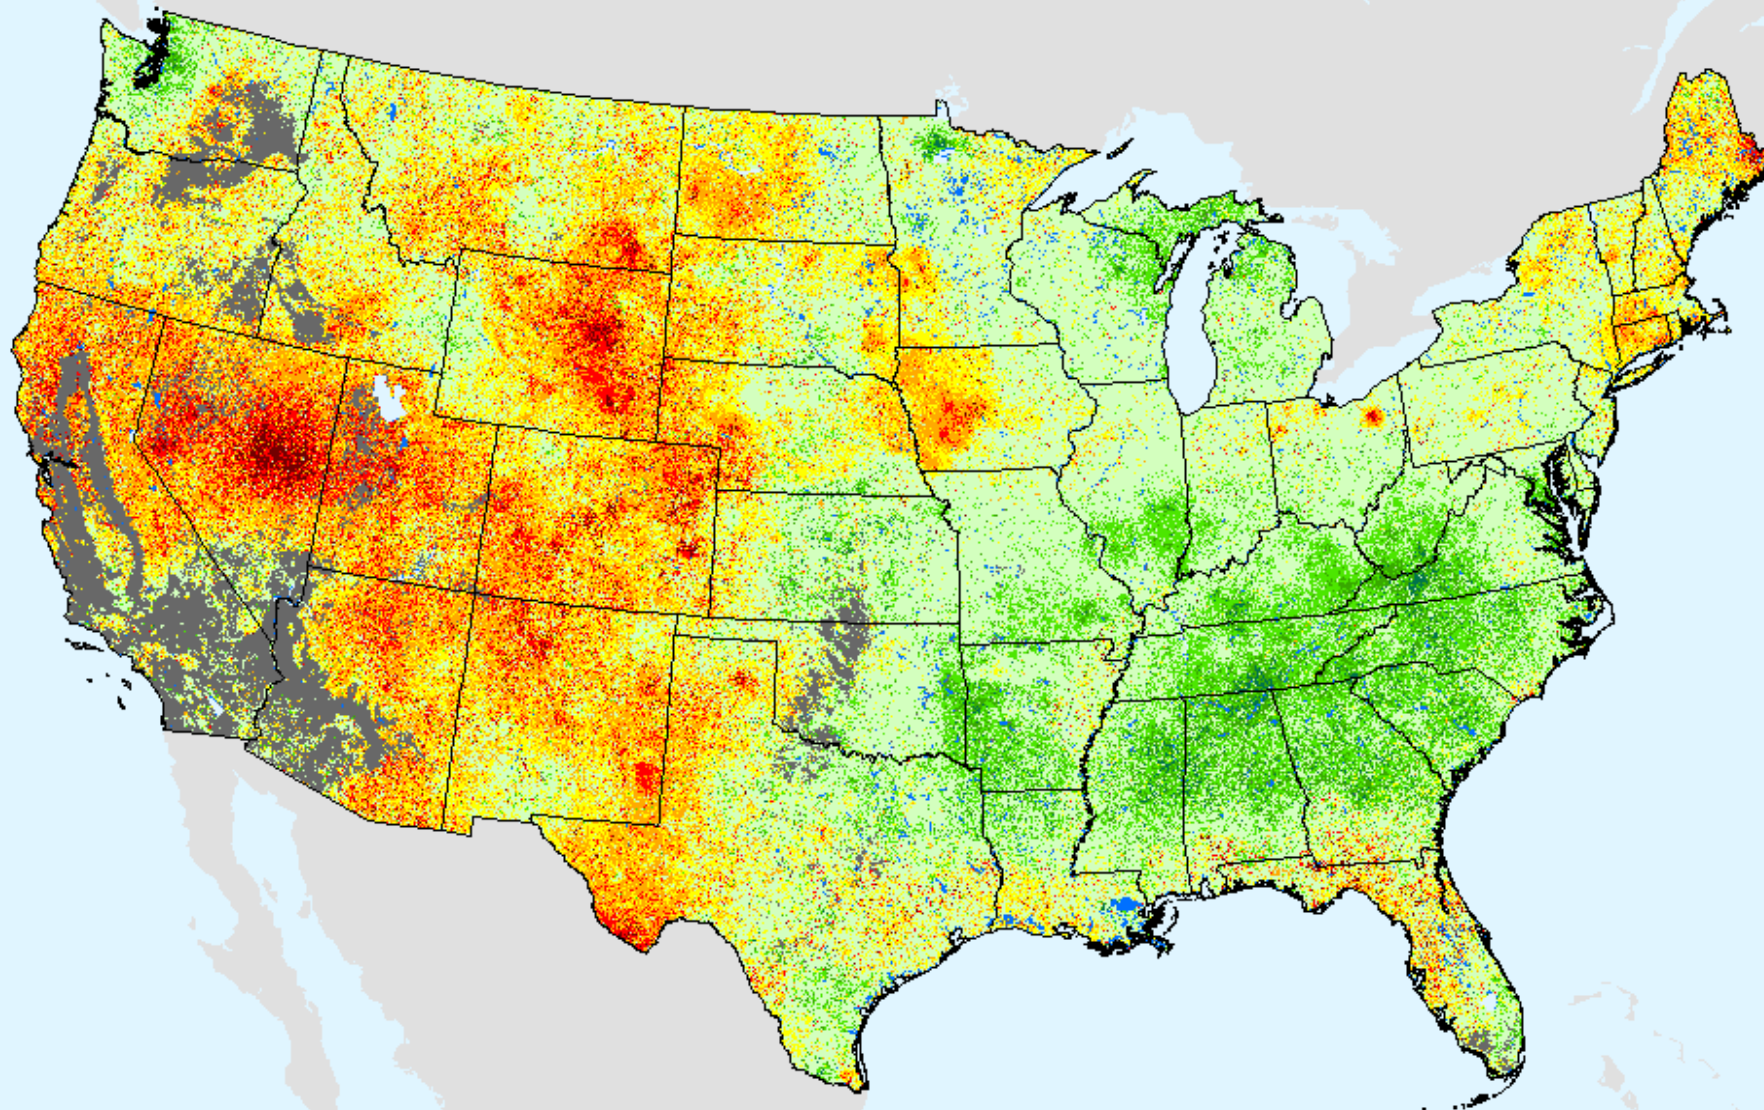

Vegetation Drought Response Index (VegDRI)

As of: Tuesday, August 25, 2020

☐ BackGround