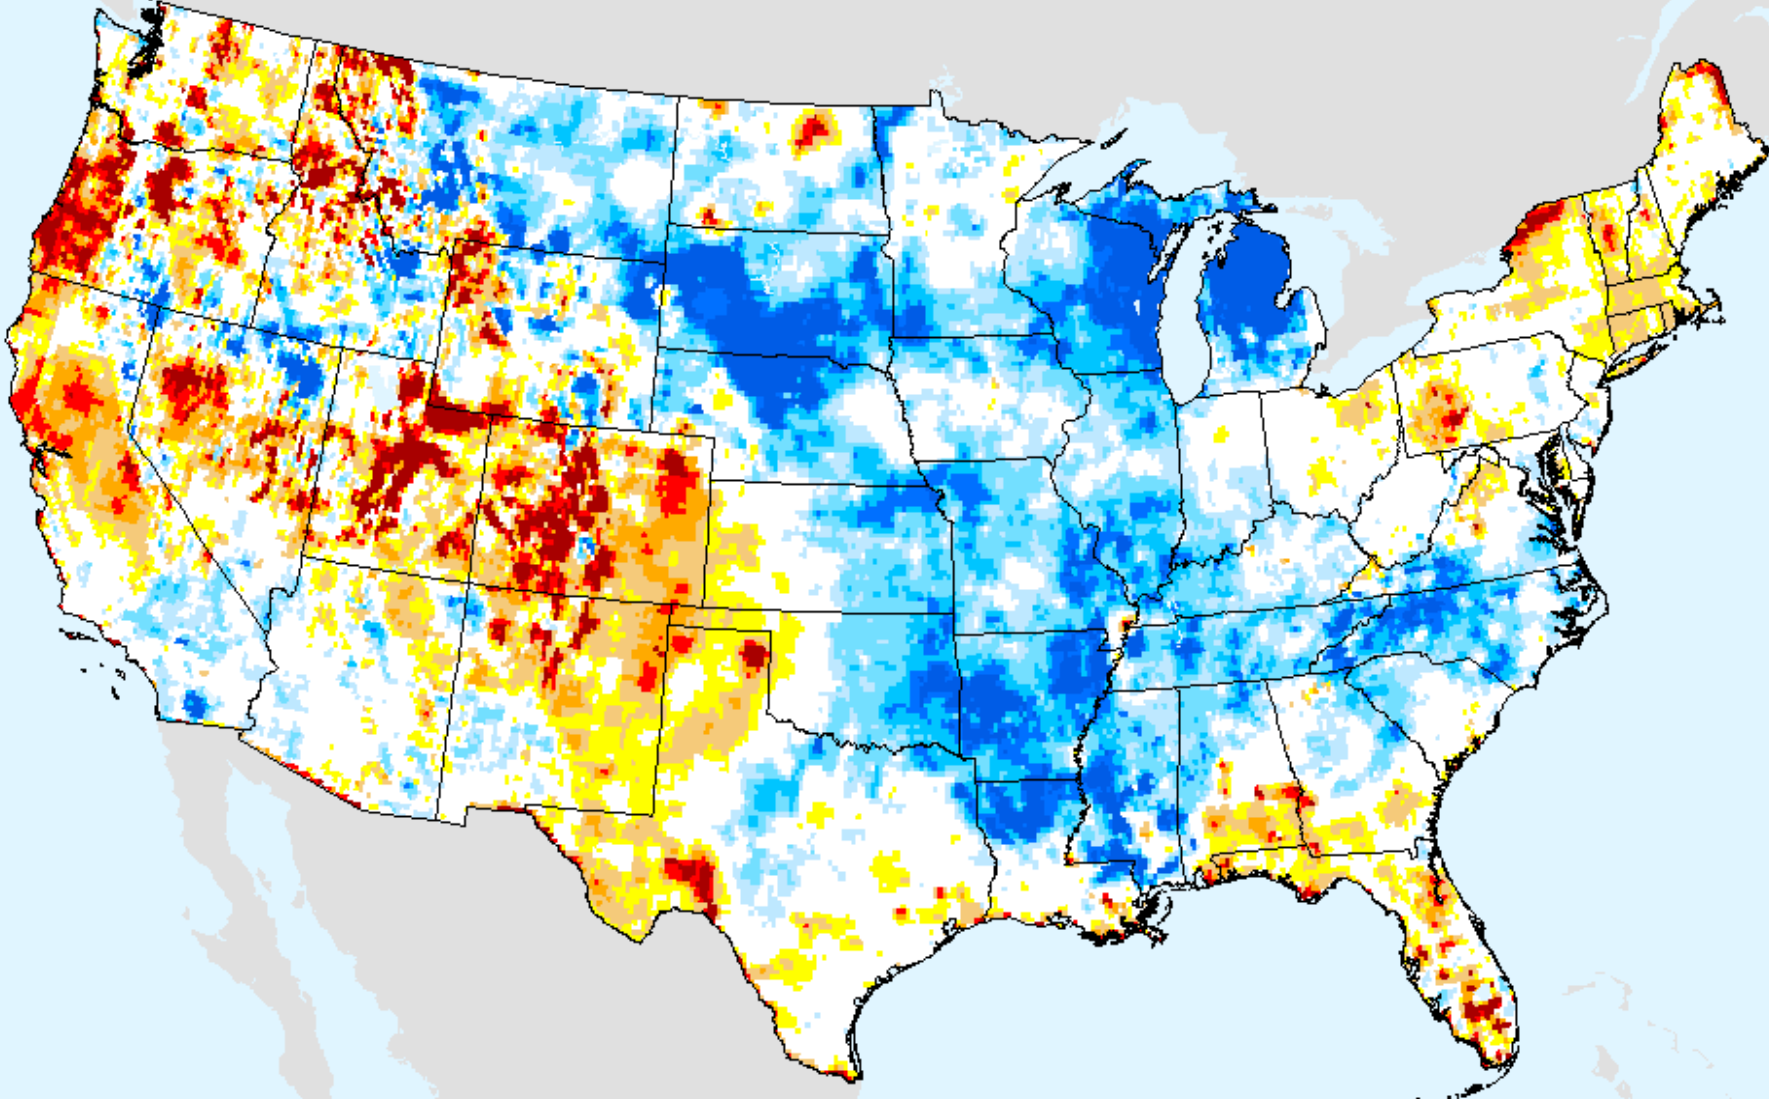

GRACE-Based Shallow Groundwater Drought Indicator

As of: Tuesday, August 25, 2020