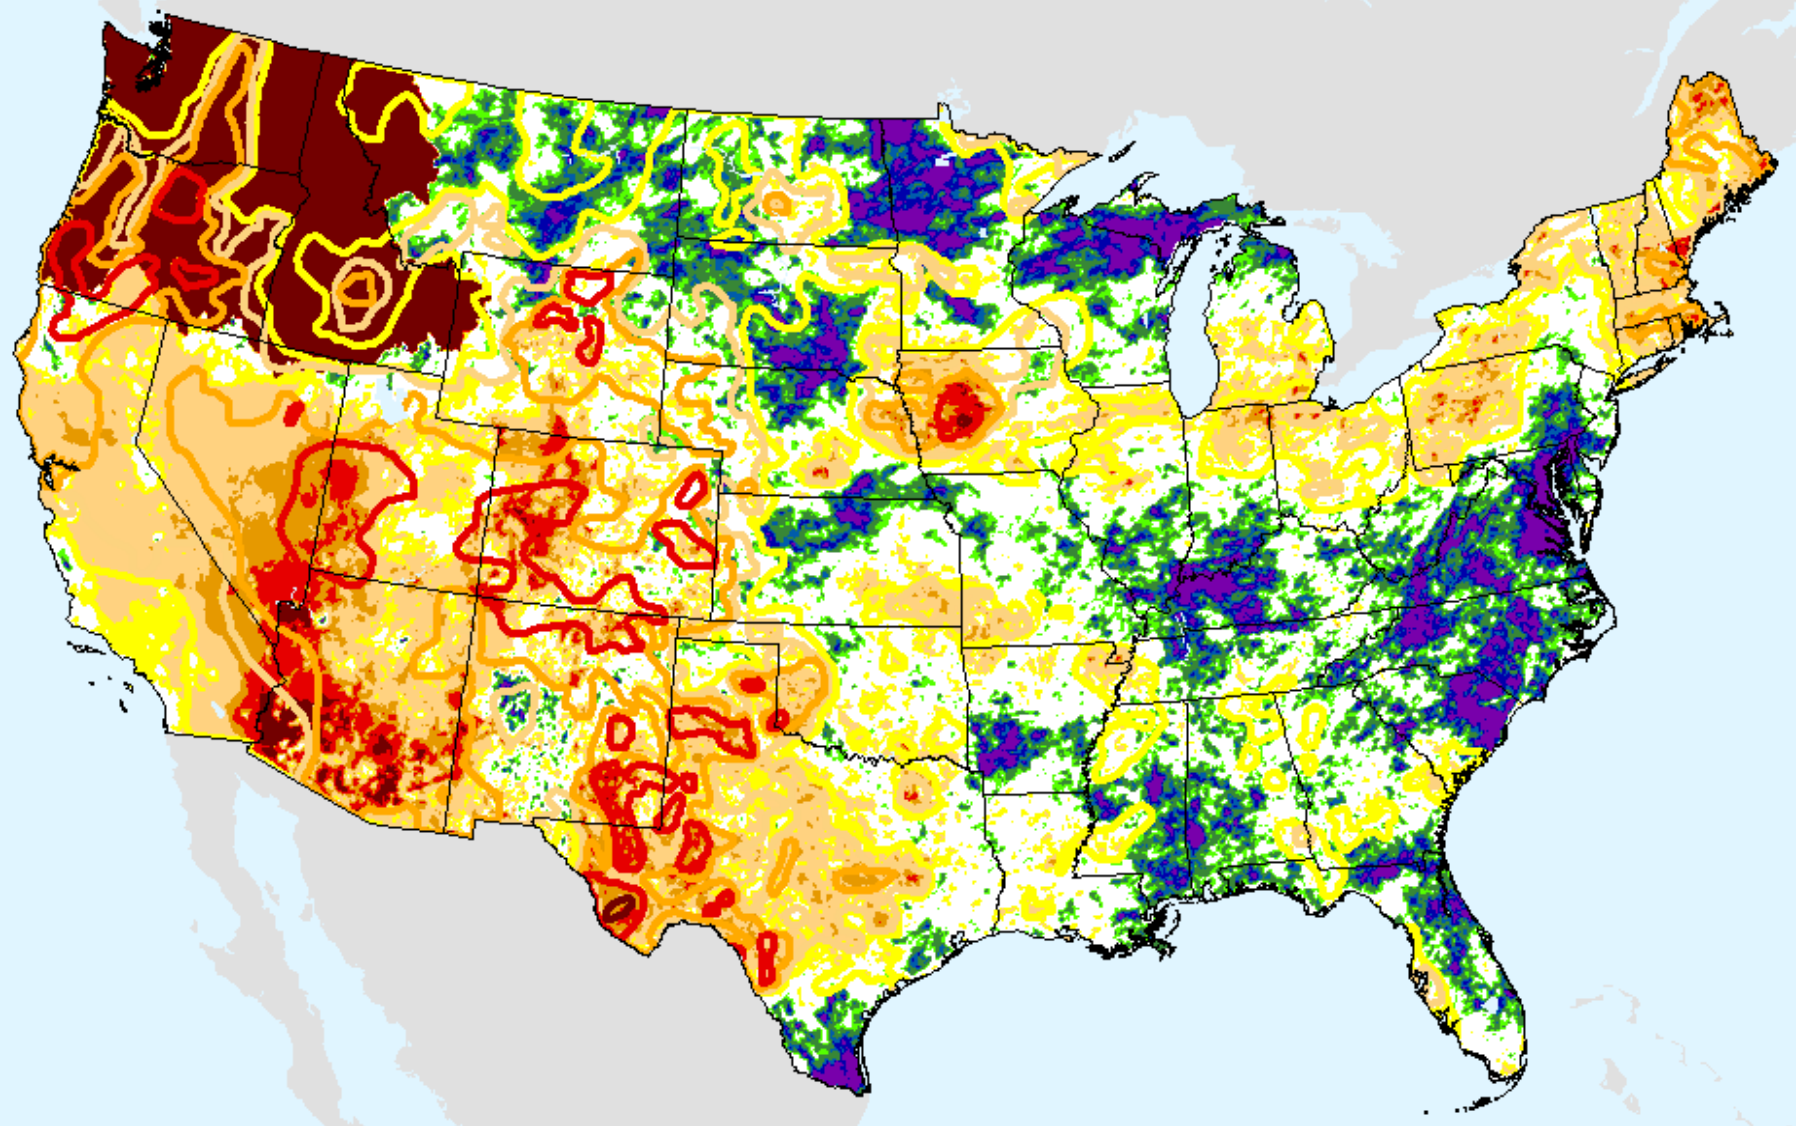

AHPS 3-month SPI

As of: Tuesday, August 25, 2020

USDM for: Aug. 18, 2020

SPI (USDM)