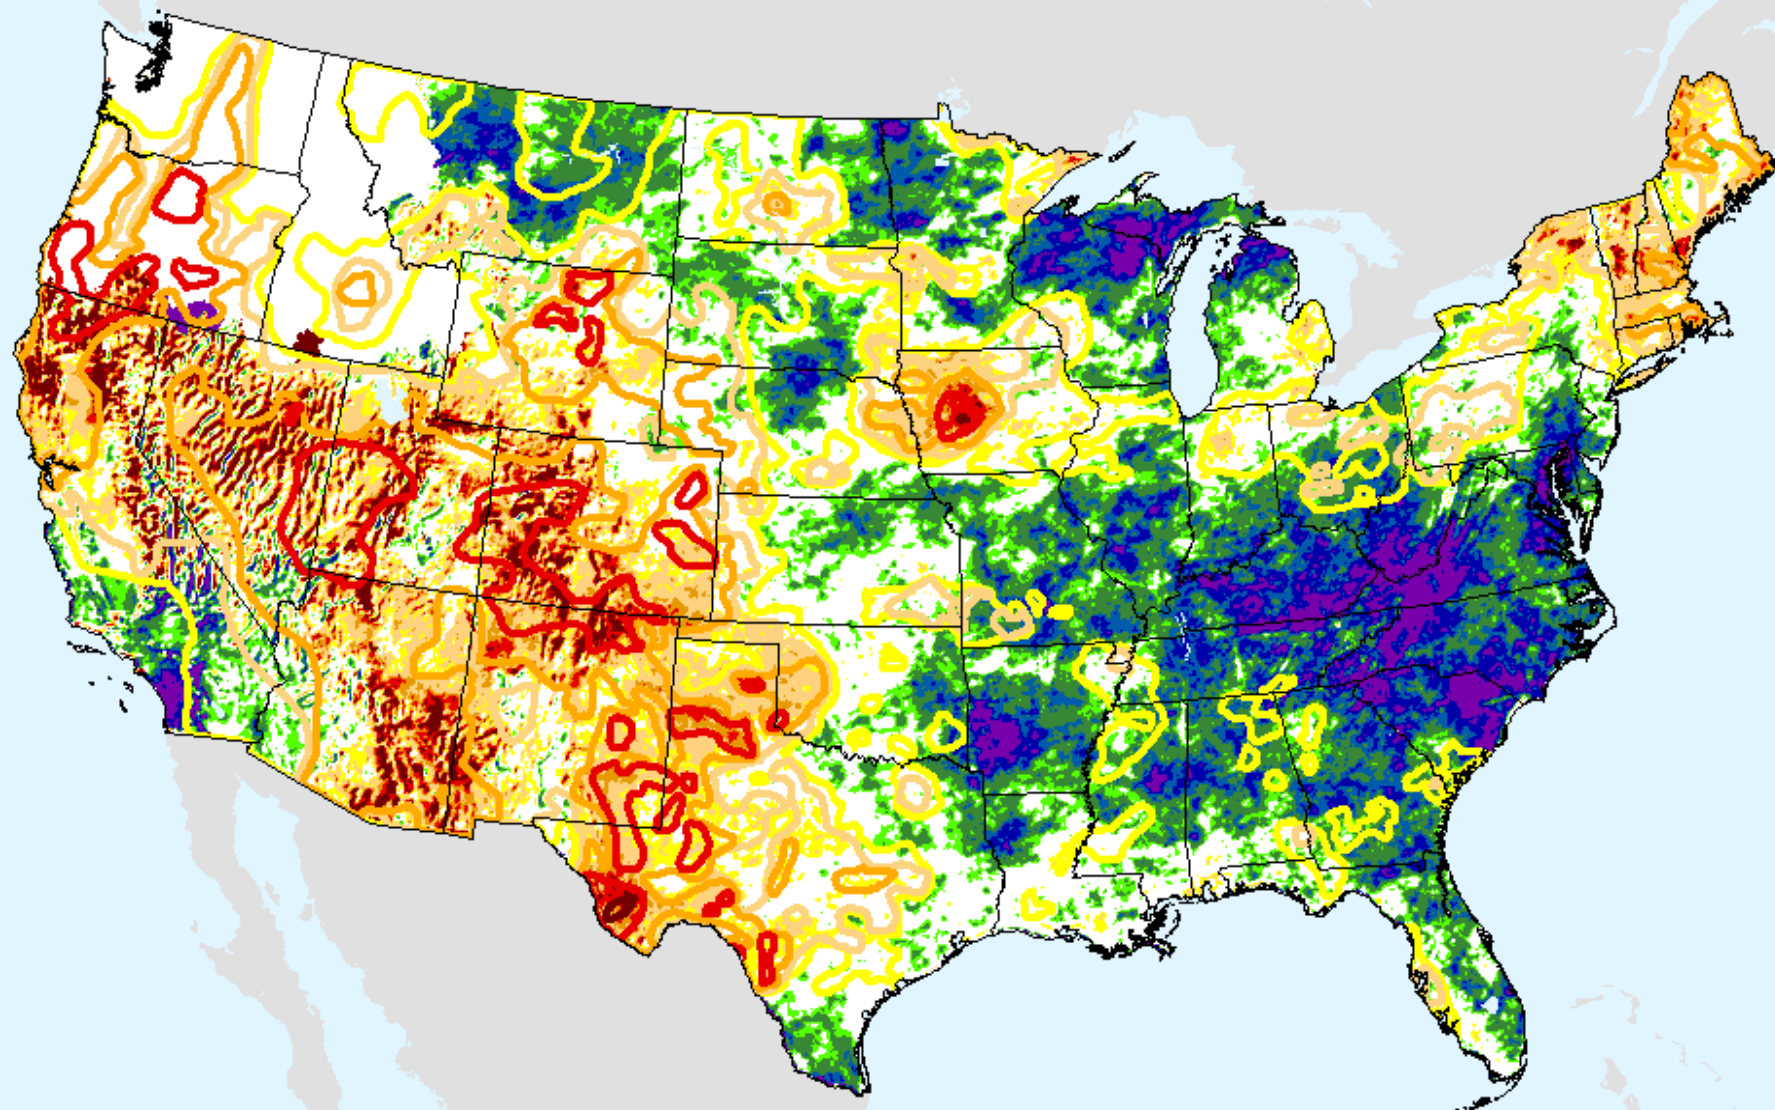

AHPS 6-month SPEI

As of: Tuesday, August 25, 2020

USDM for: Aug. 18, 2020

SPEI (USDM)