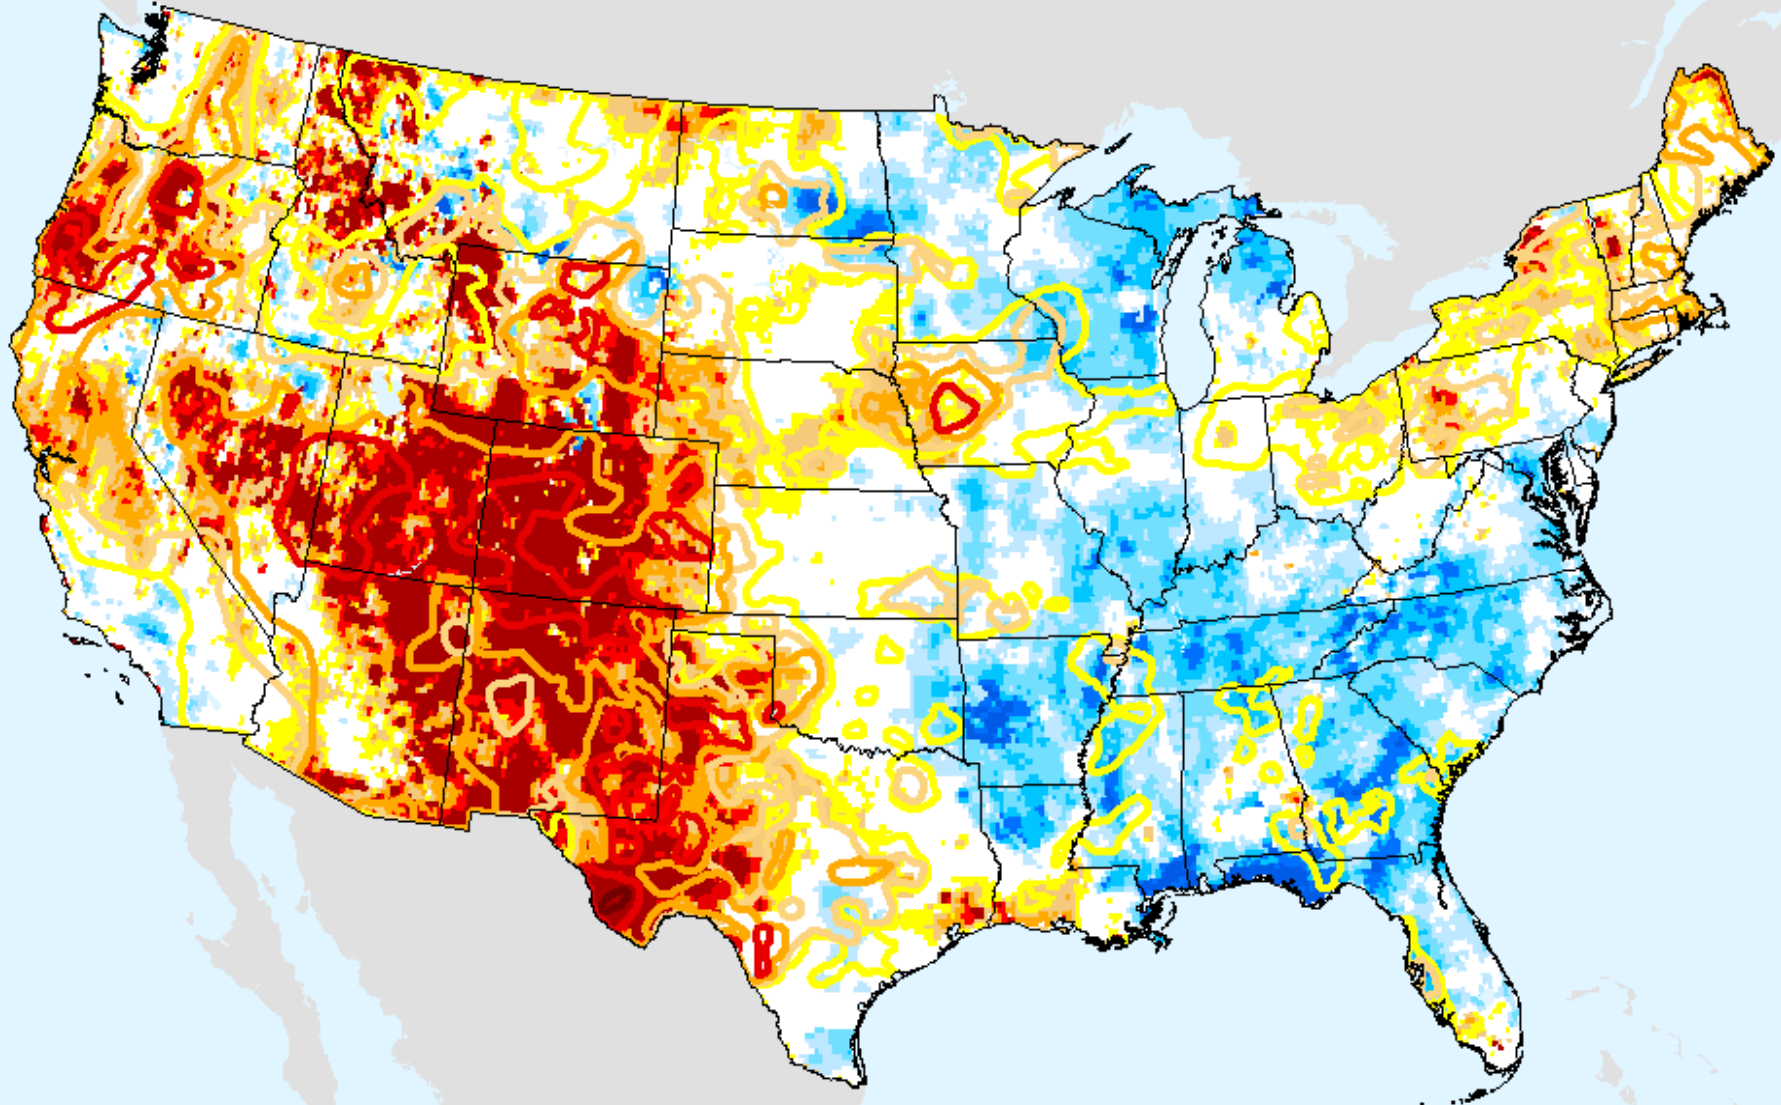

GRACE-Based Surface Soil Moisture Drought Indicator

As of: Tuesday, August 25, 2020

USDM for: Aug. 18, 2020