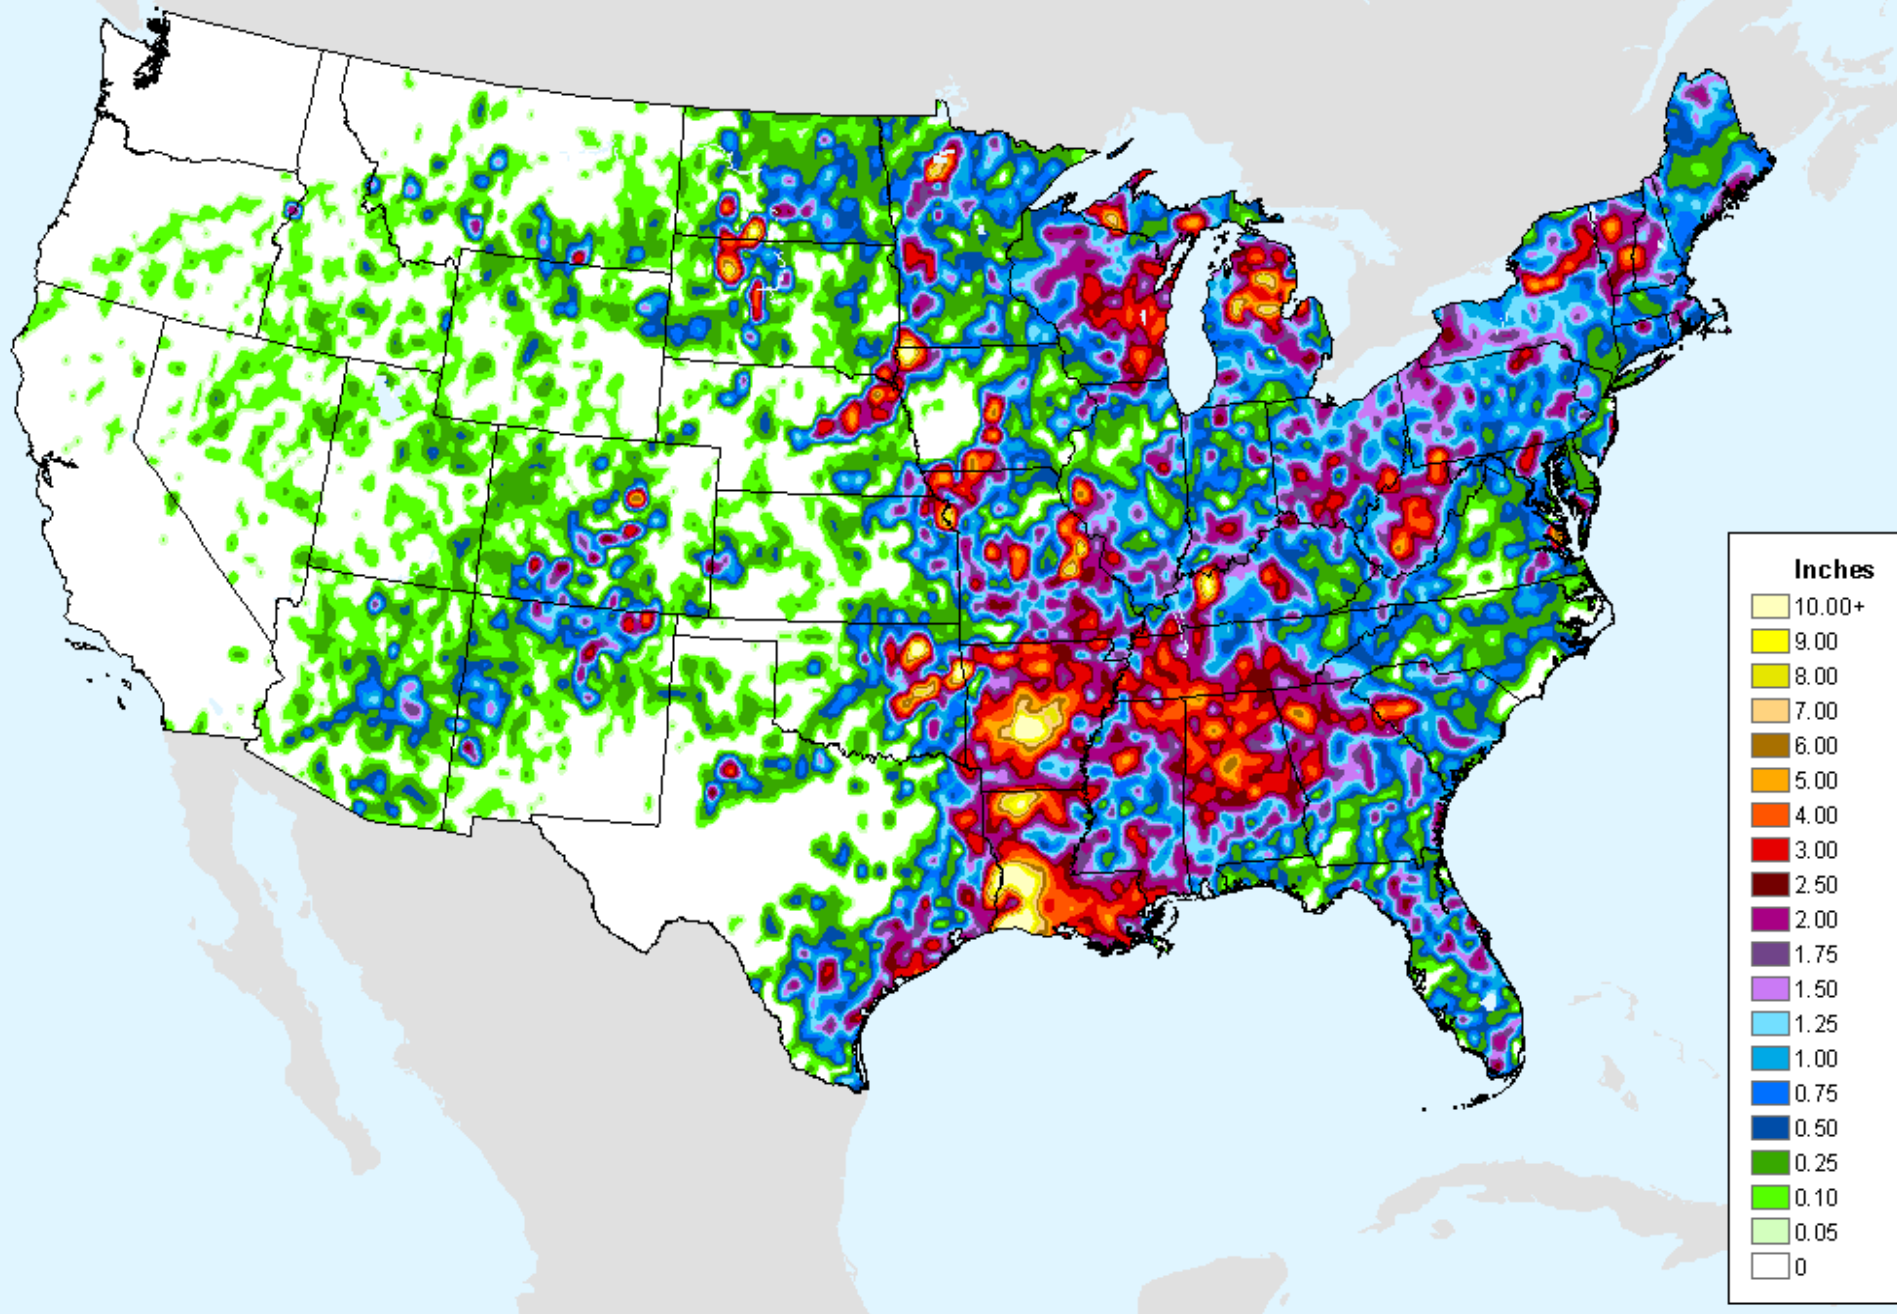

GFS (00z) 7-Day Precip Forecast

As of: Tuesday, August 25, 2020