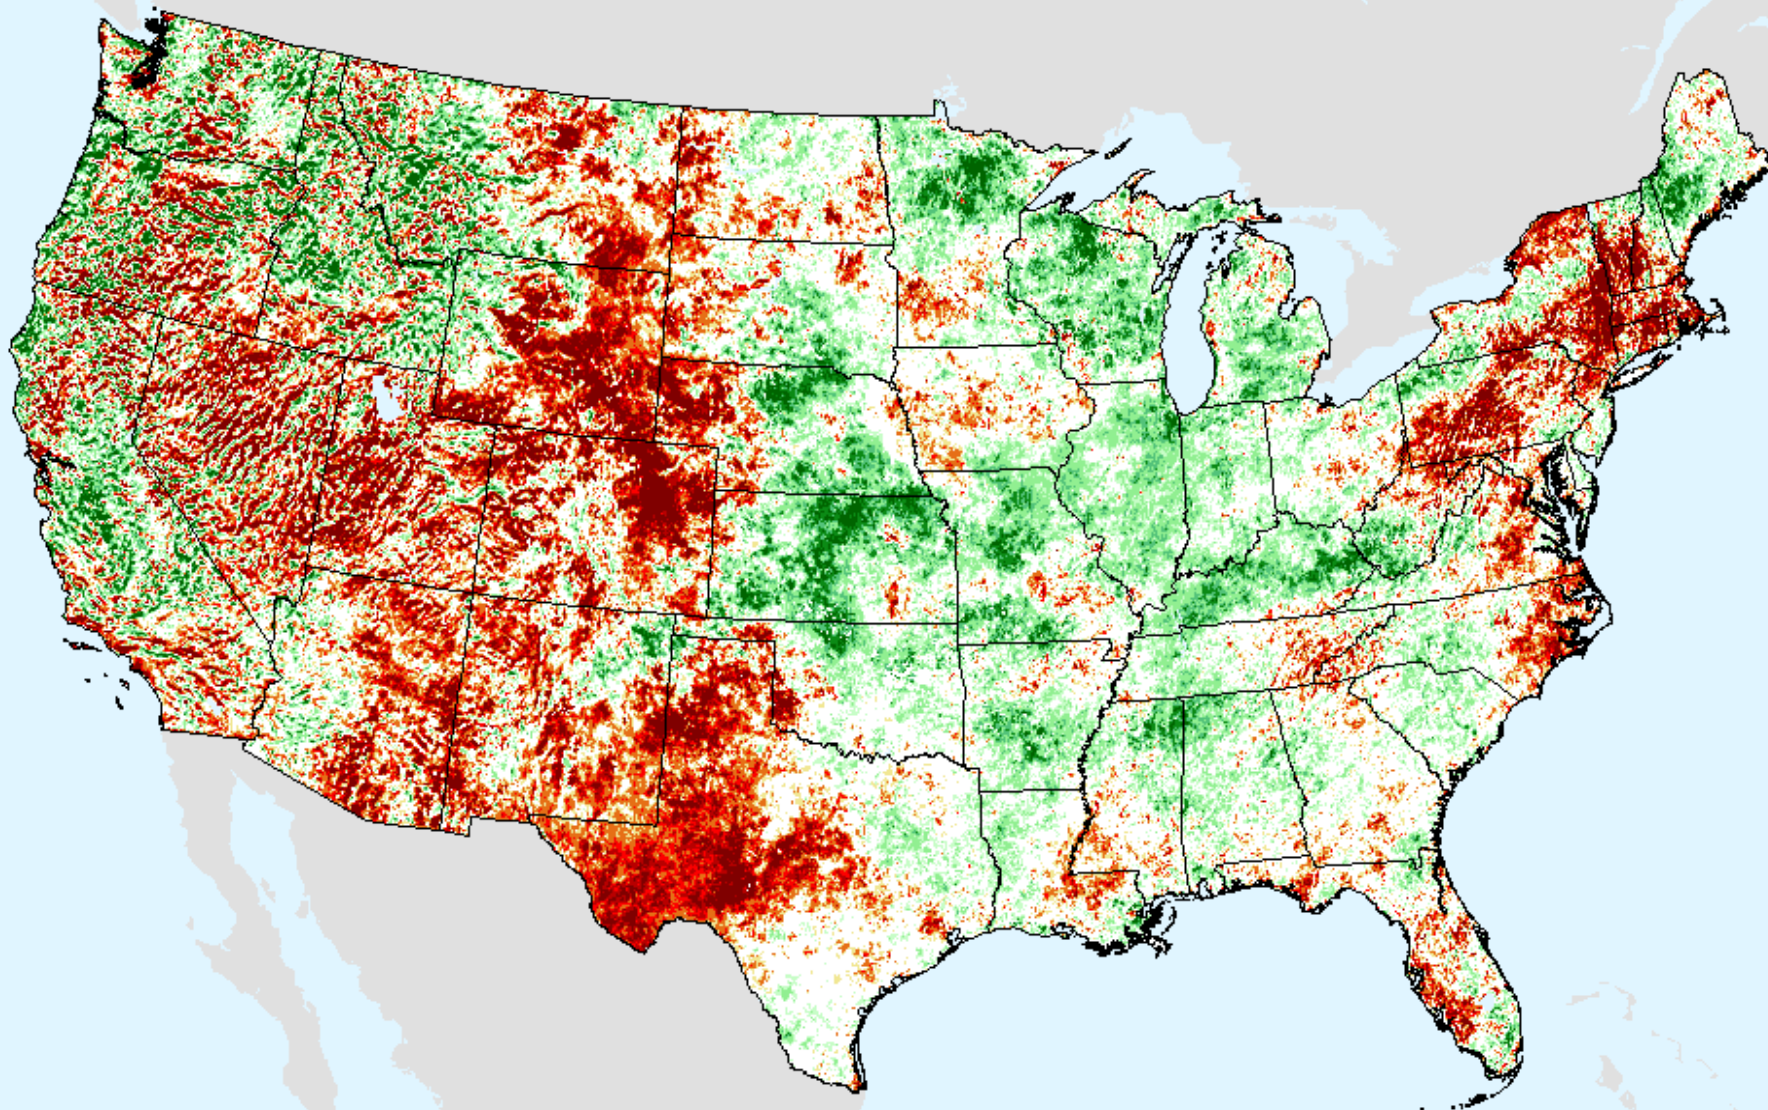

Evaporative Stress Index (ESI) 4-week

As of: Tuesday, August 25, 2020