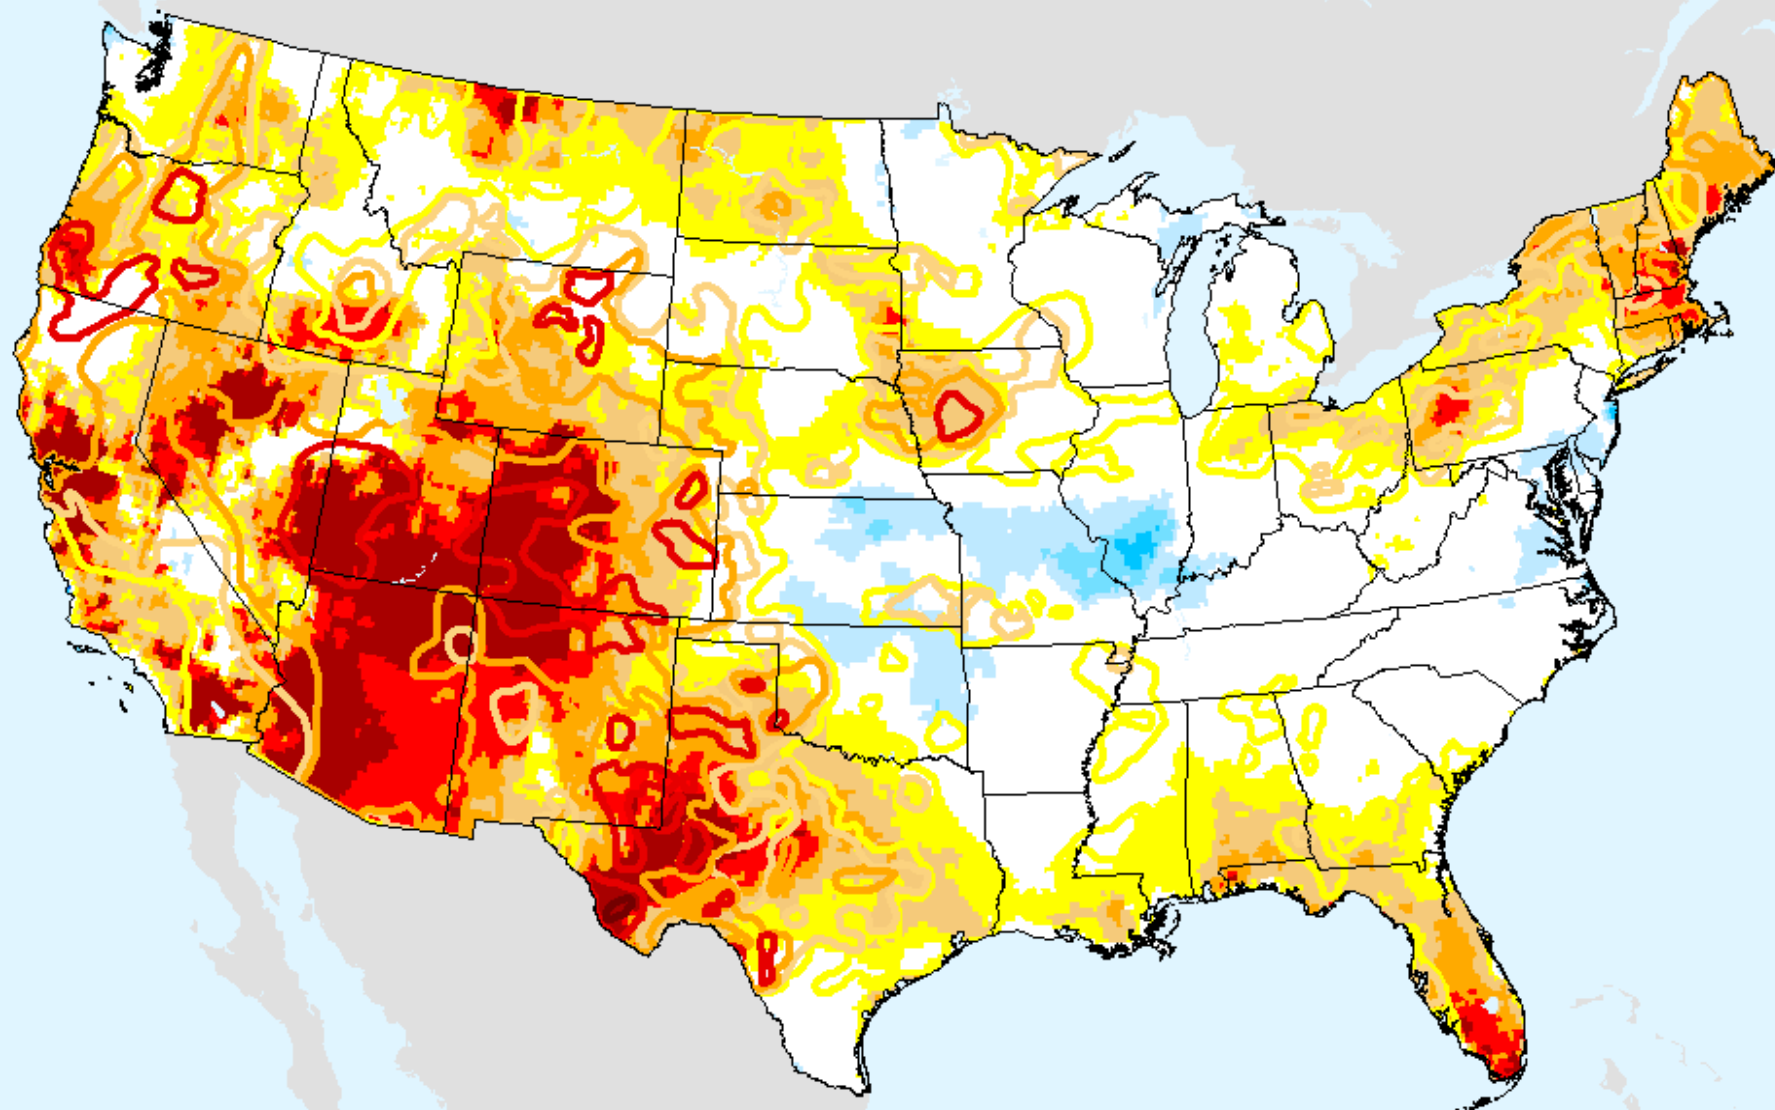

EDDI 3-week

As of: Tuesday, August 25, 2020

USDM for: Aug. 18, 2020