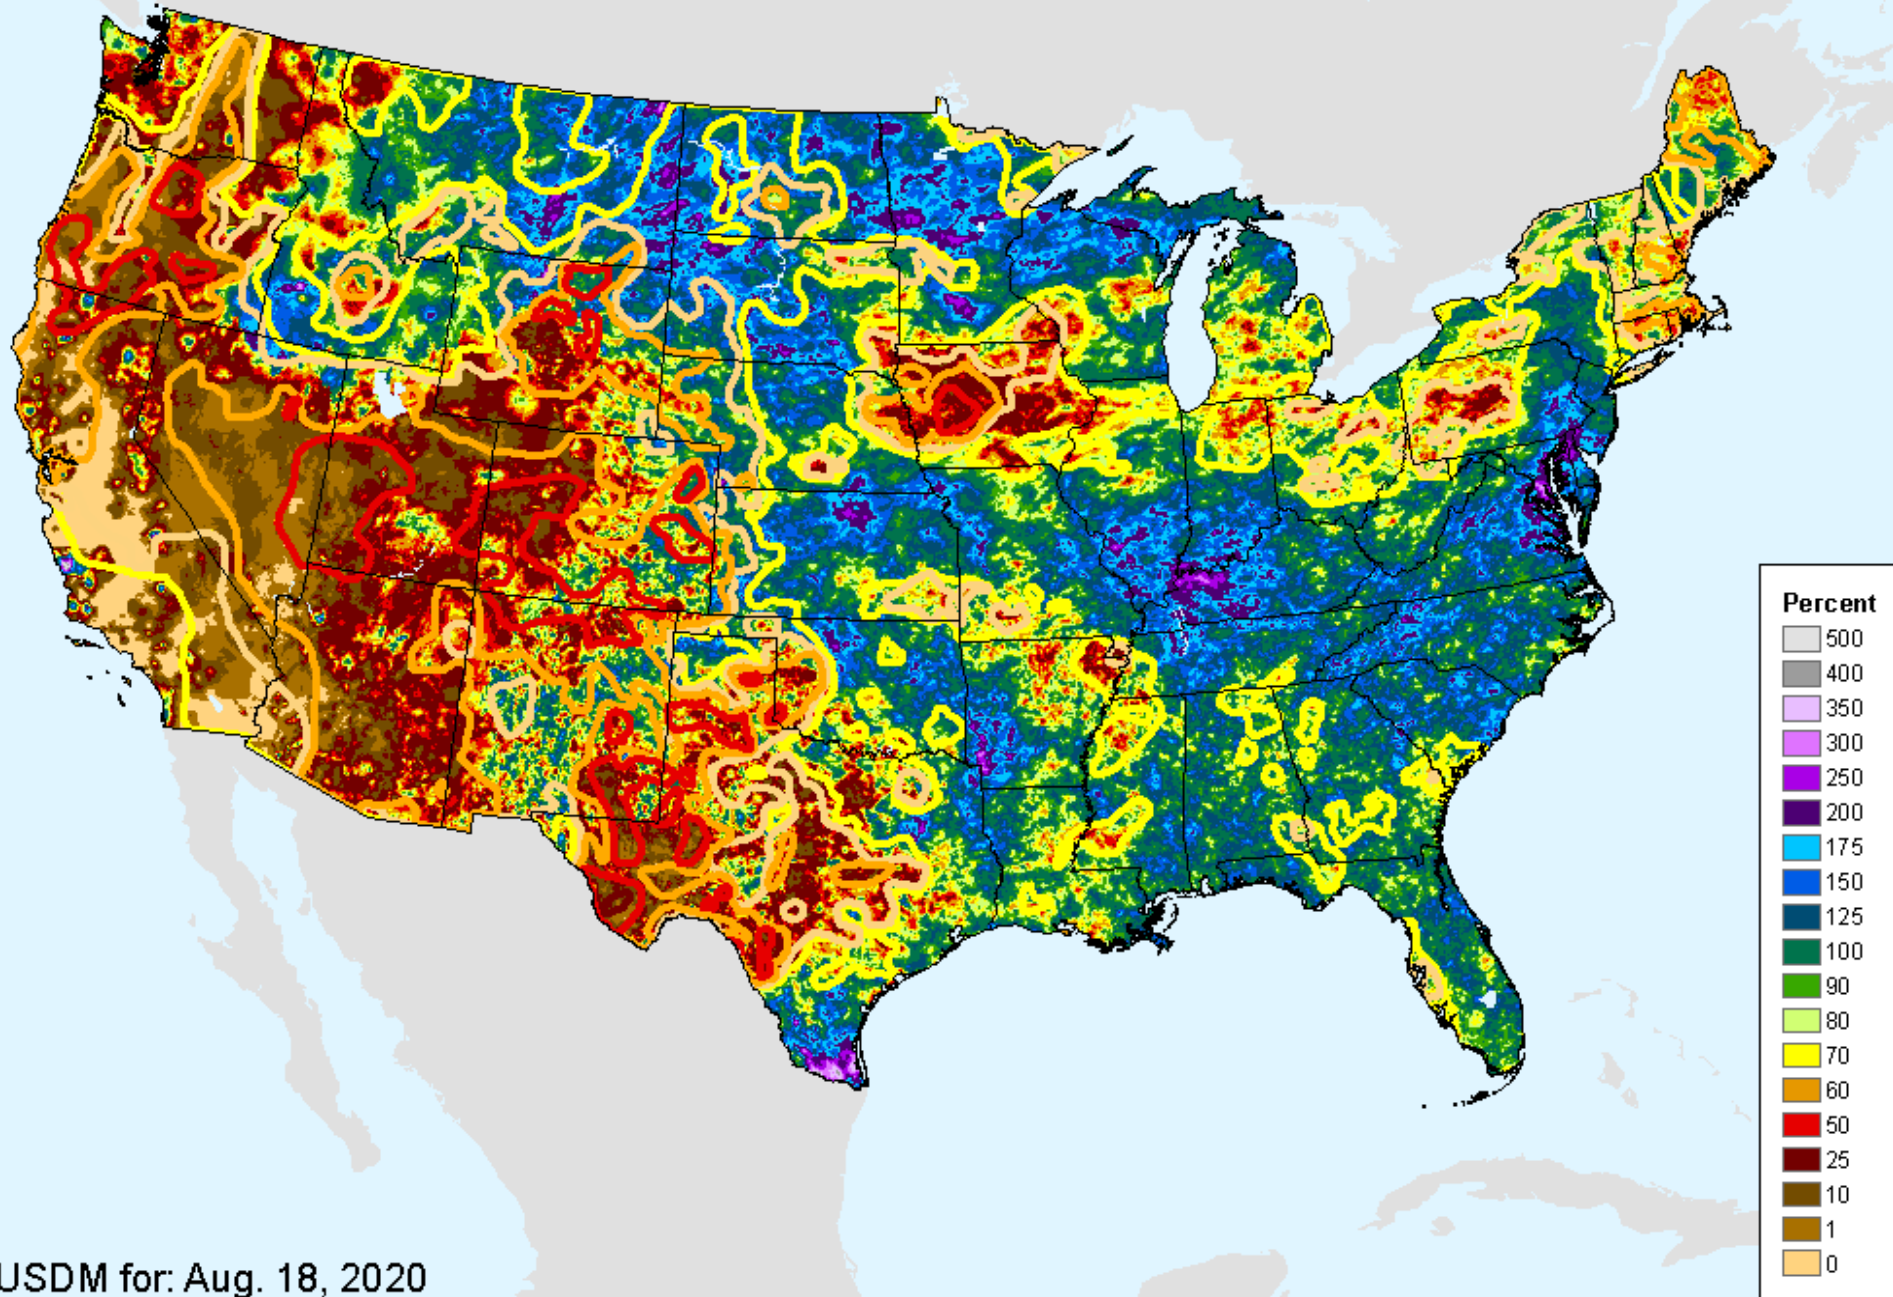

AHPS 60-Day Pct of Normal Pcp

As of: Tuesday, August 25, 2020