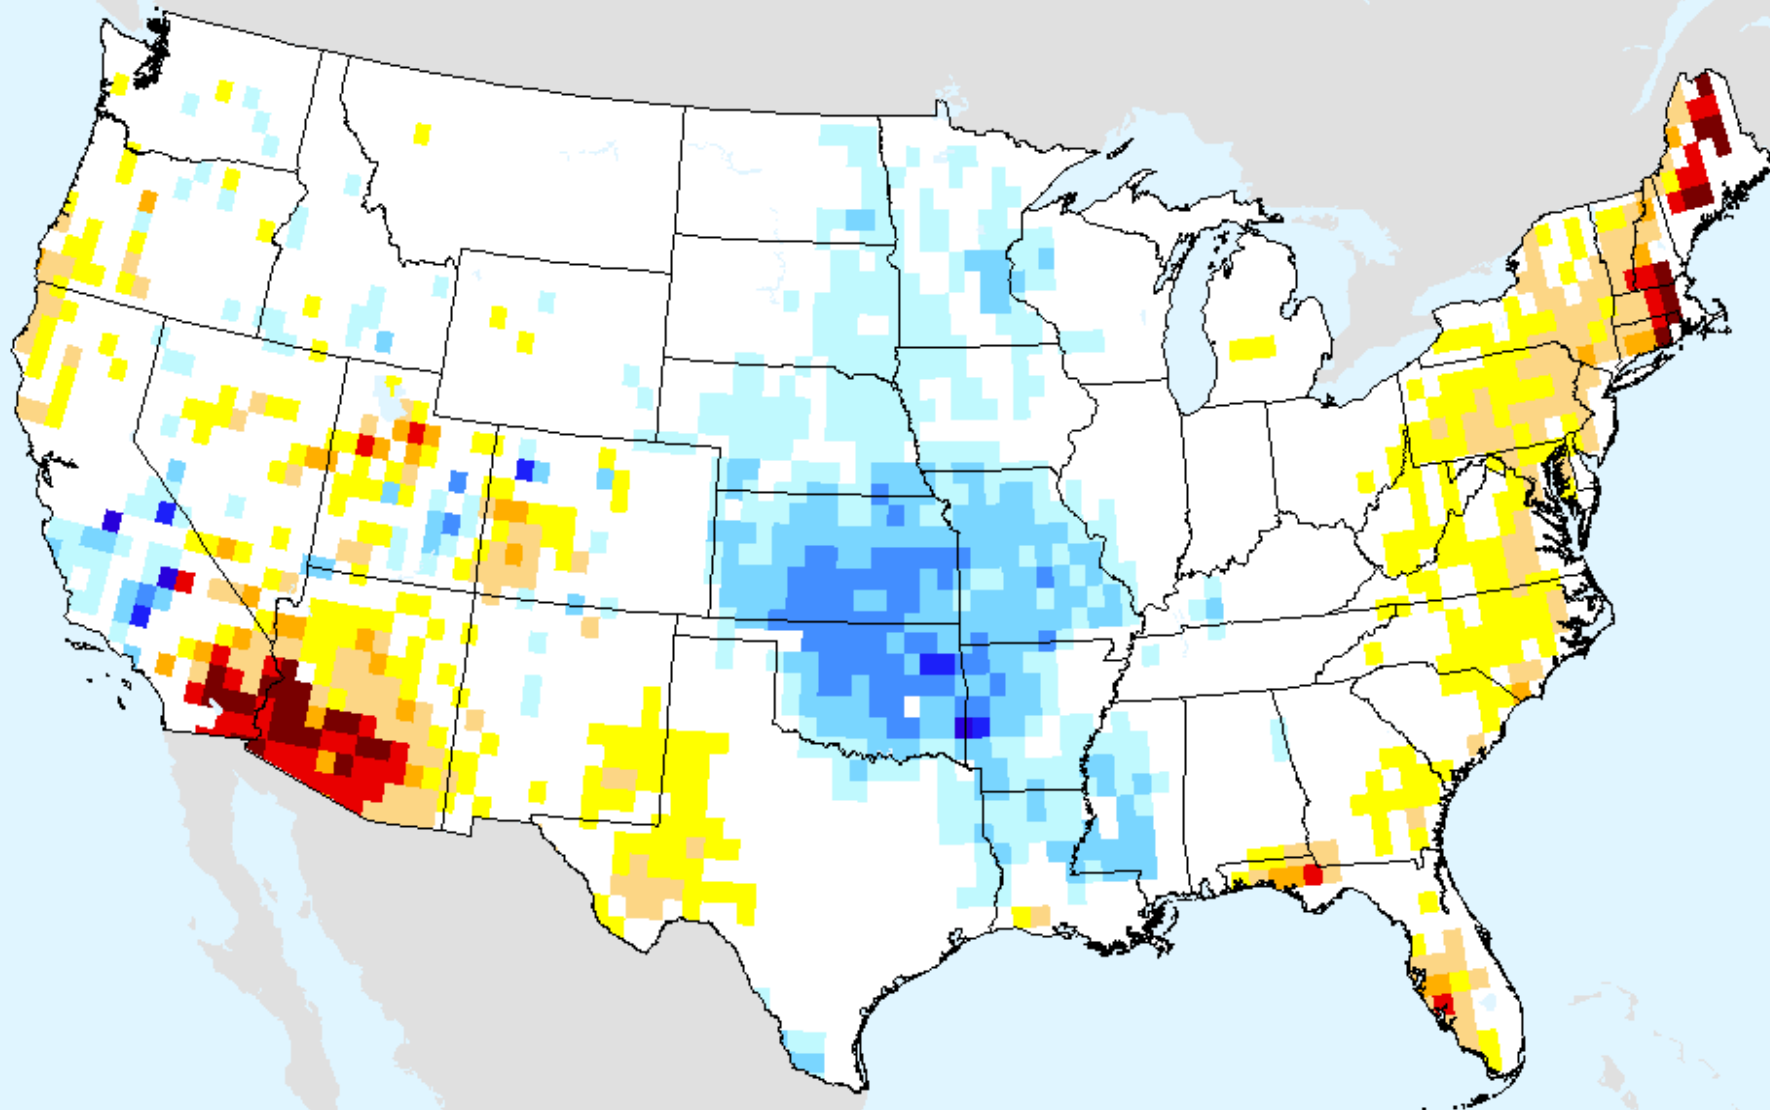

AIRS-Based Retrieved Surface Air Temperature 28 Day

As of: Tuesday, August 25, 2020