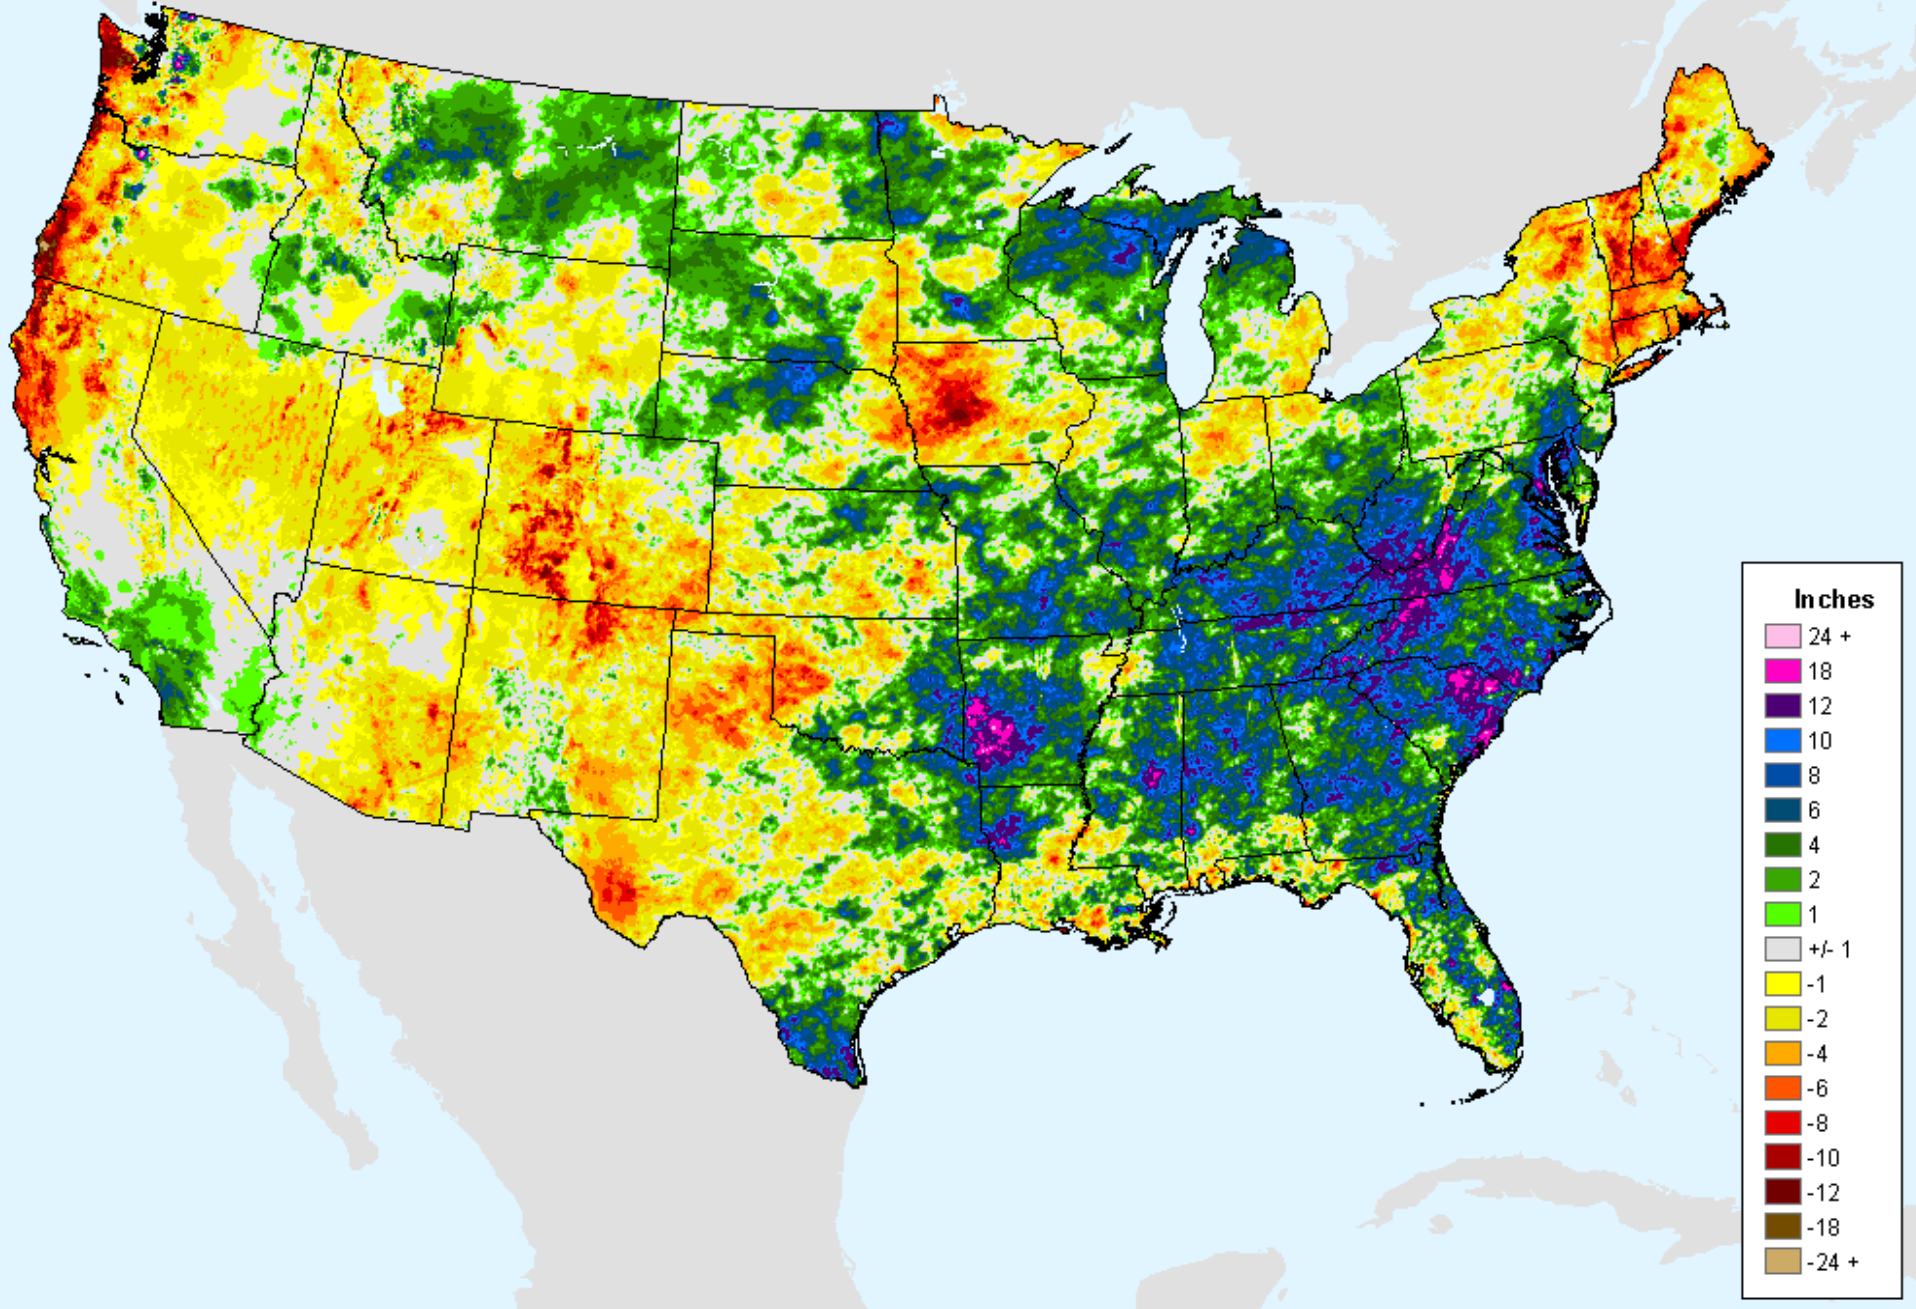

# AHPS 180-Day Precip Departure

As of: Tuesday, August 25, 2020