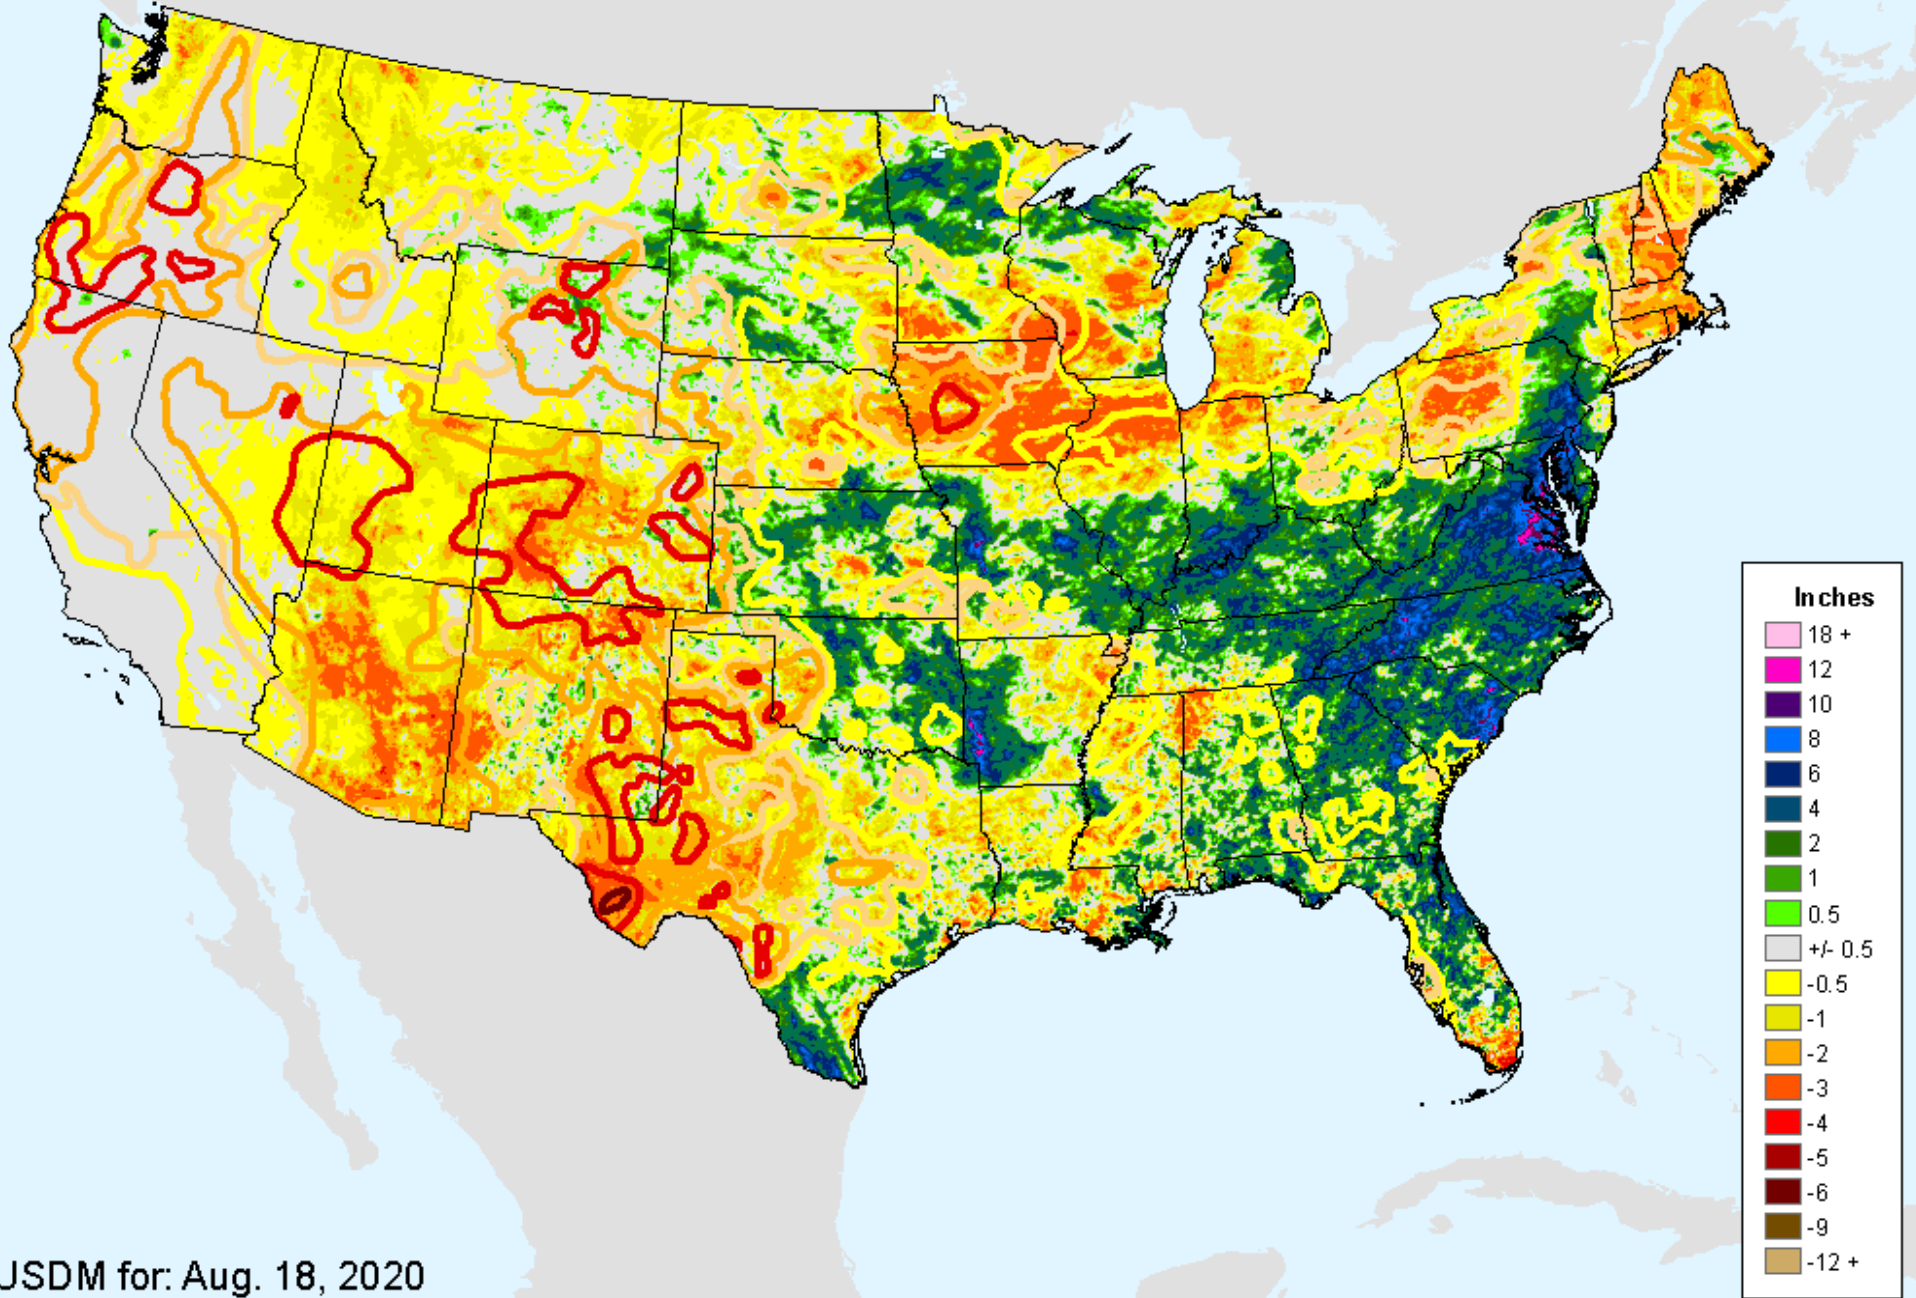

AHPS 30-Day Precip Departure

As of: Tuesday, August 25, 2020

USDM for: Aug. 18, 2020