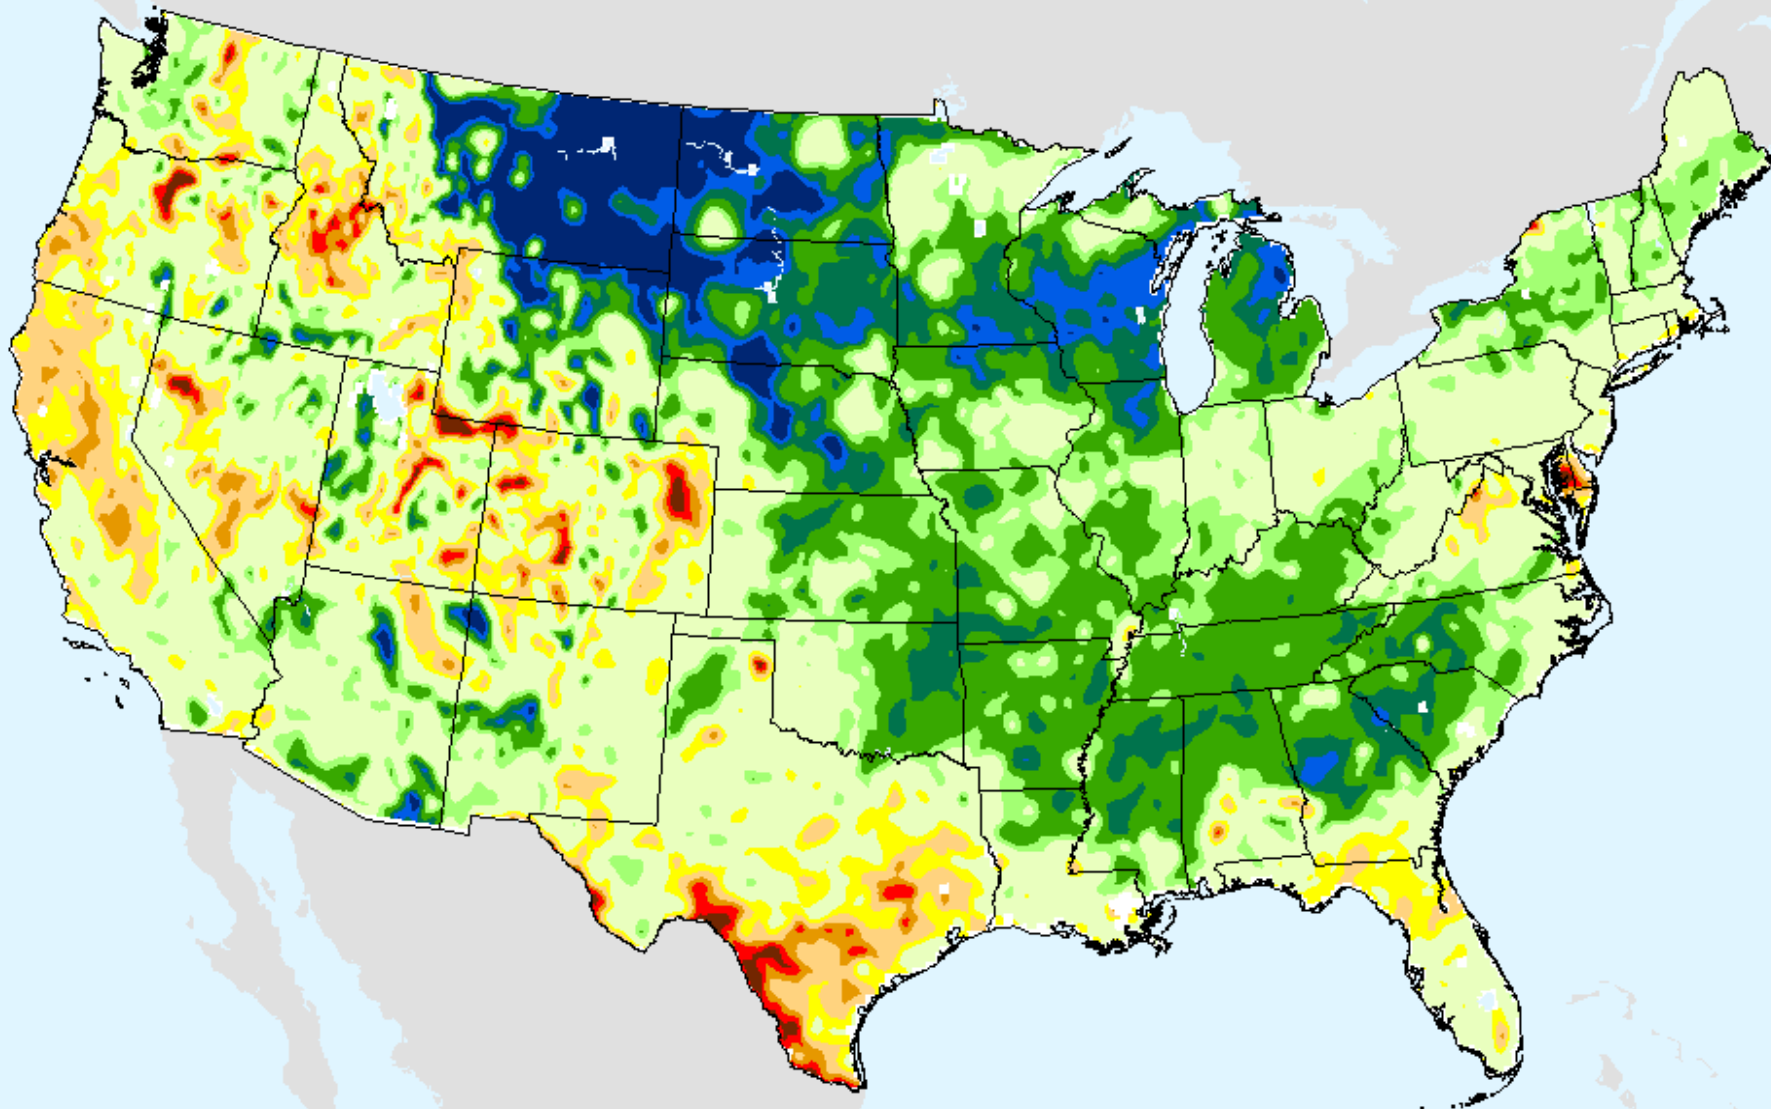

# NLDAS Total Column Soil Moisture

As of: Tuesday, August 25, 2020