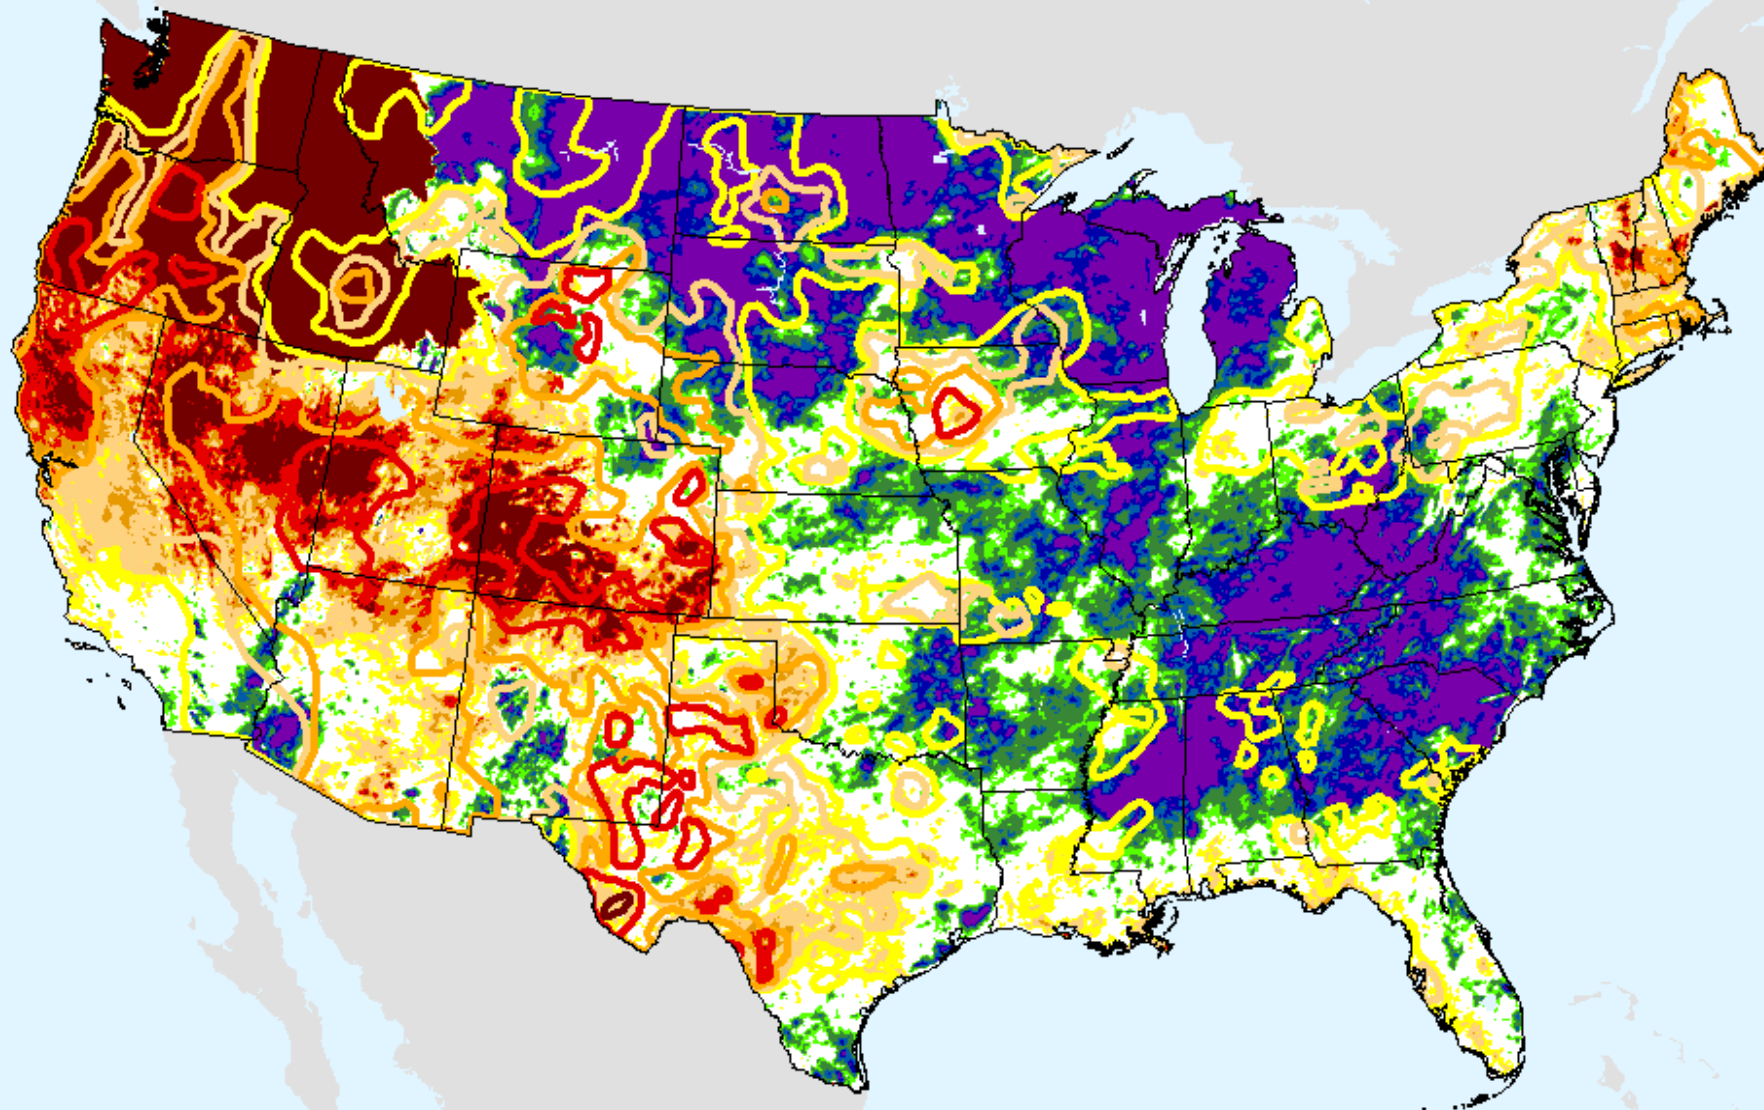

AHPS 12-month SPI

As of: Tuesday, August 25, 2020

USDM for: Aug. 18, 2020

SPI (USDM)