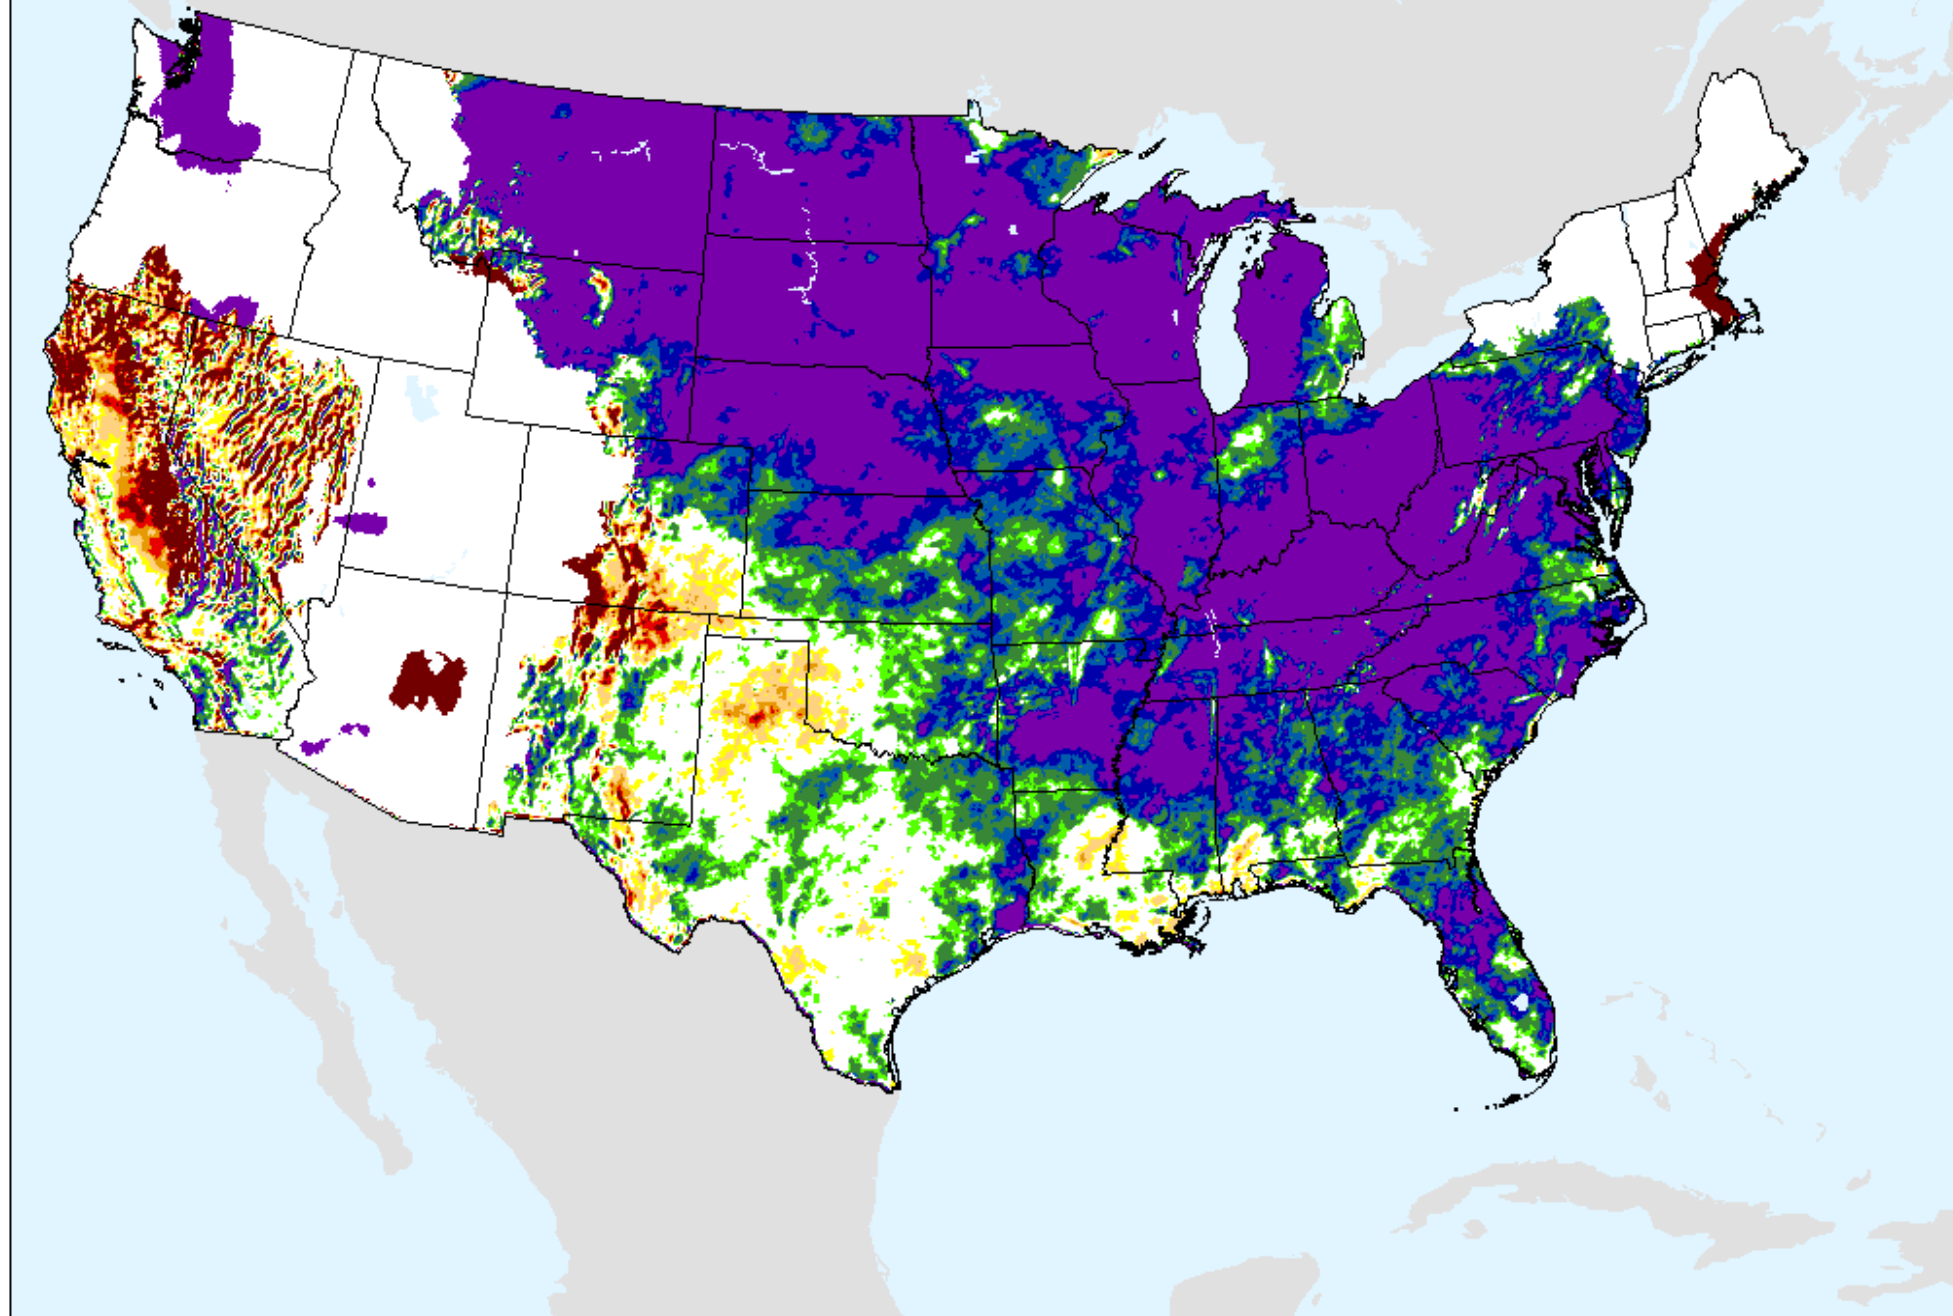

AHPS 36-month SPEI

As of: Tuesday, August 25, 2020

SPEI (USDM)