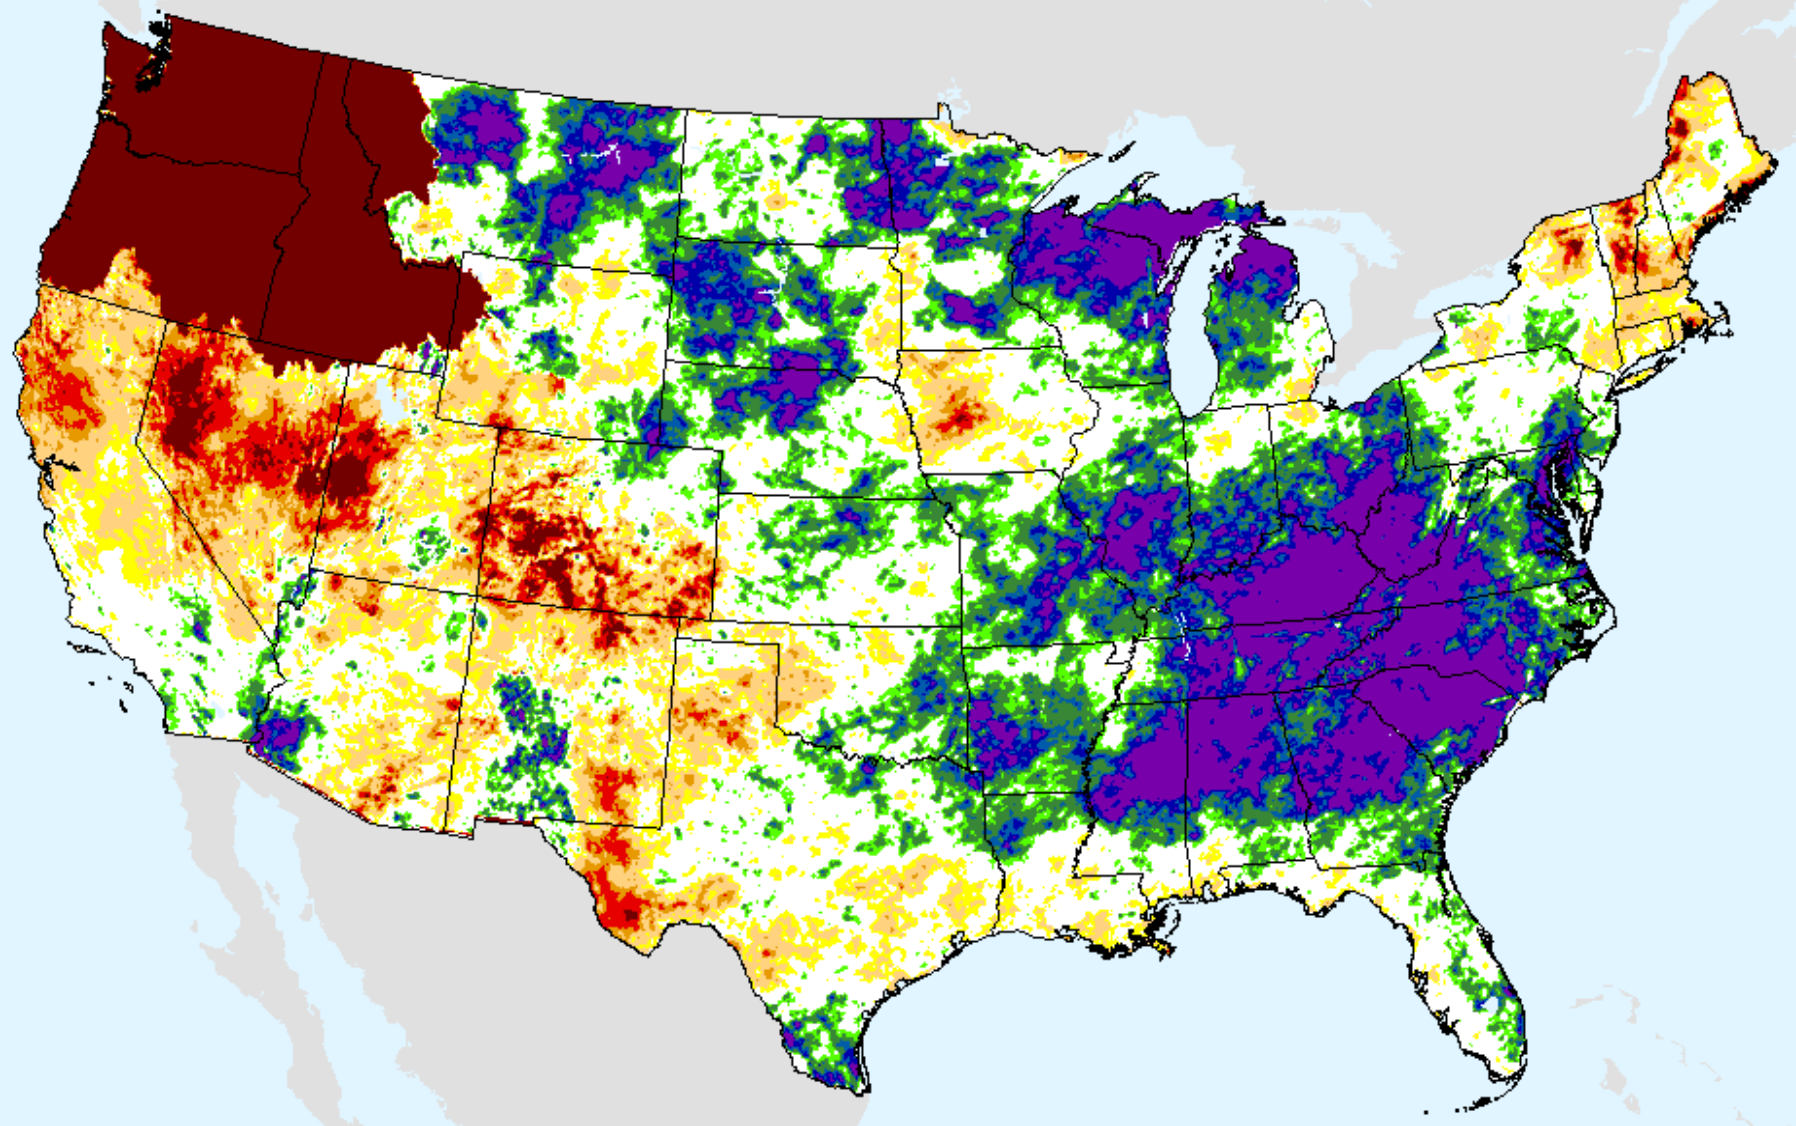

AHPS 9-month SPI

As of: Tuesday, August 25, 2020