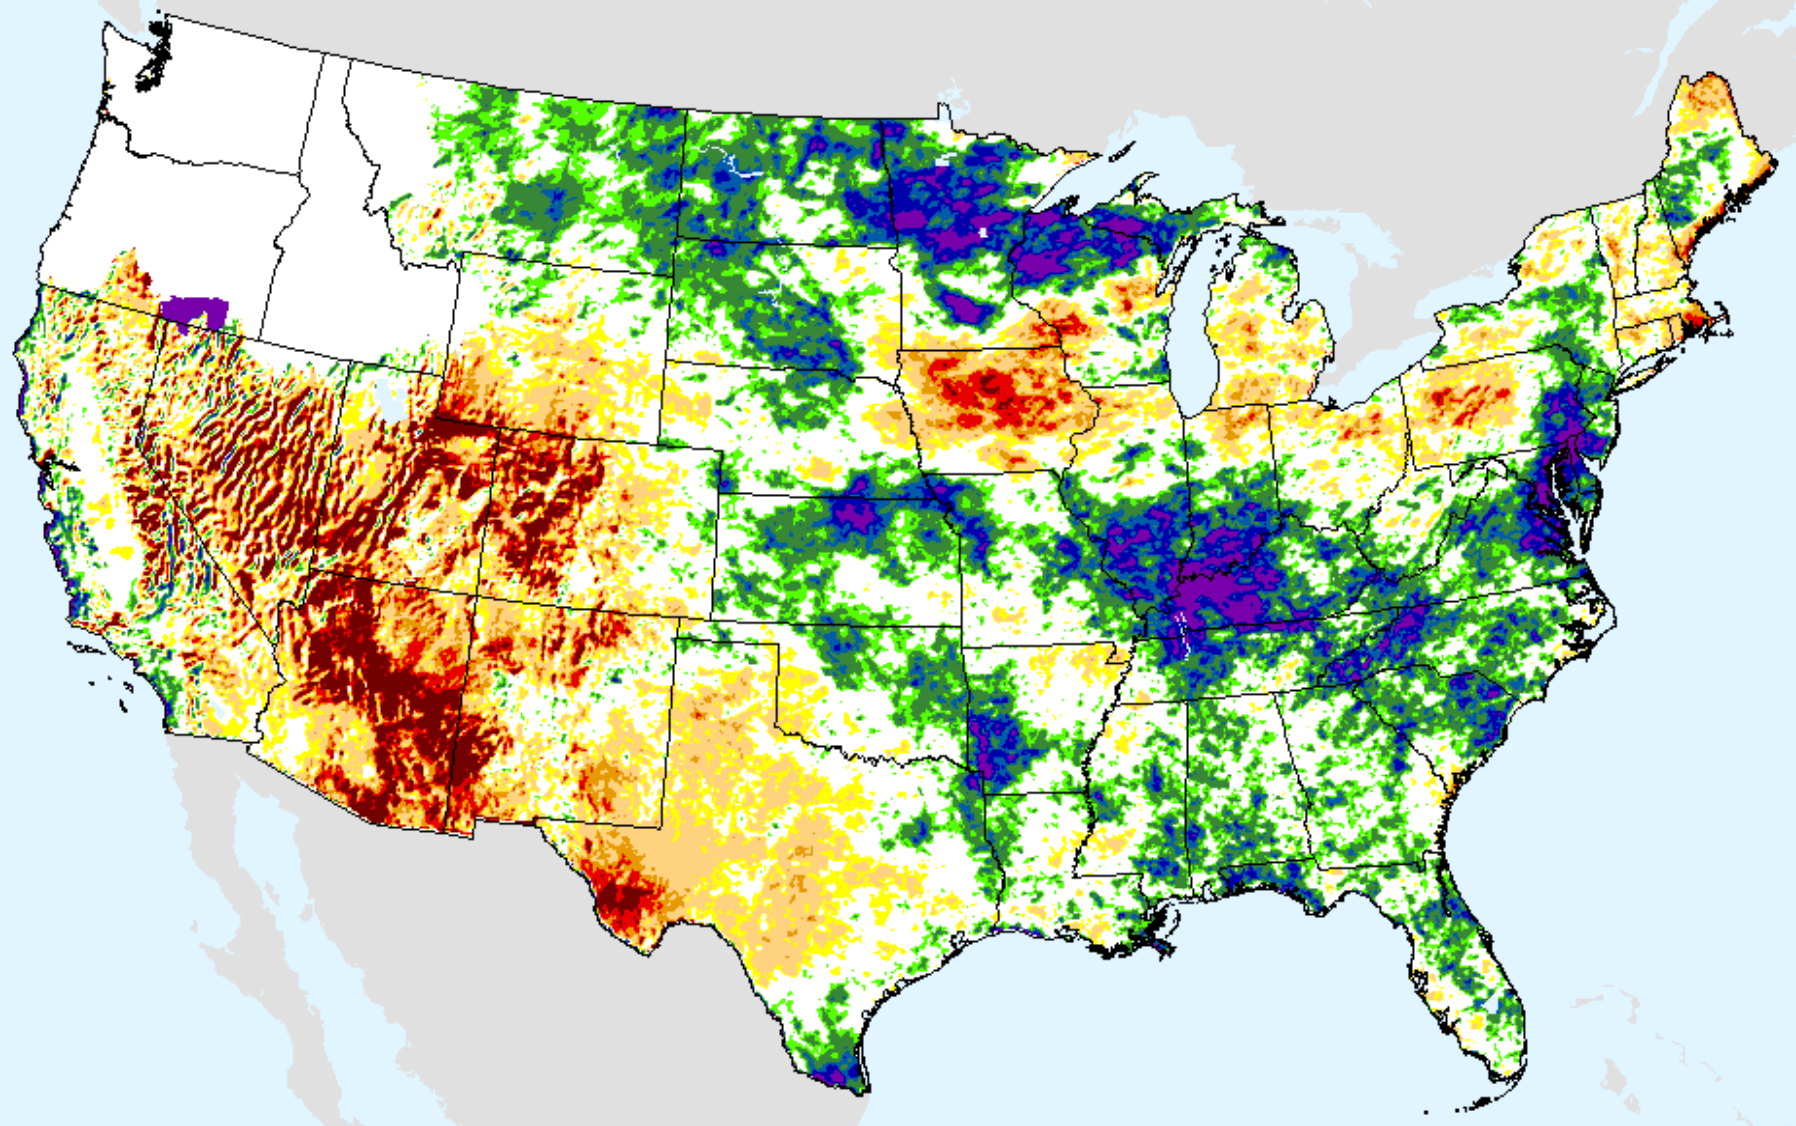

AHPS 2-month SPEI

As of: Tuesday, August 25, 2020

SPEI (USDM)