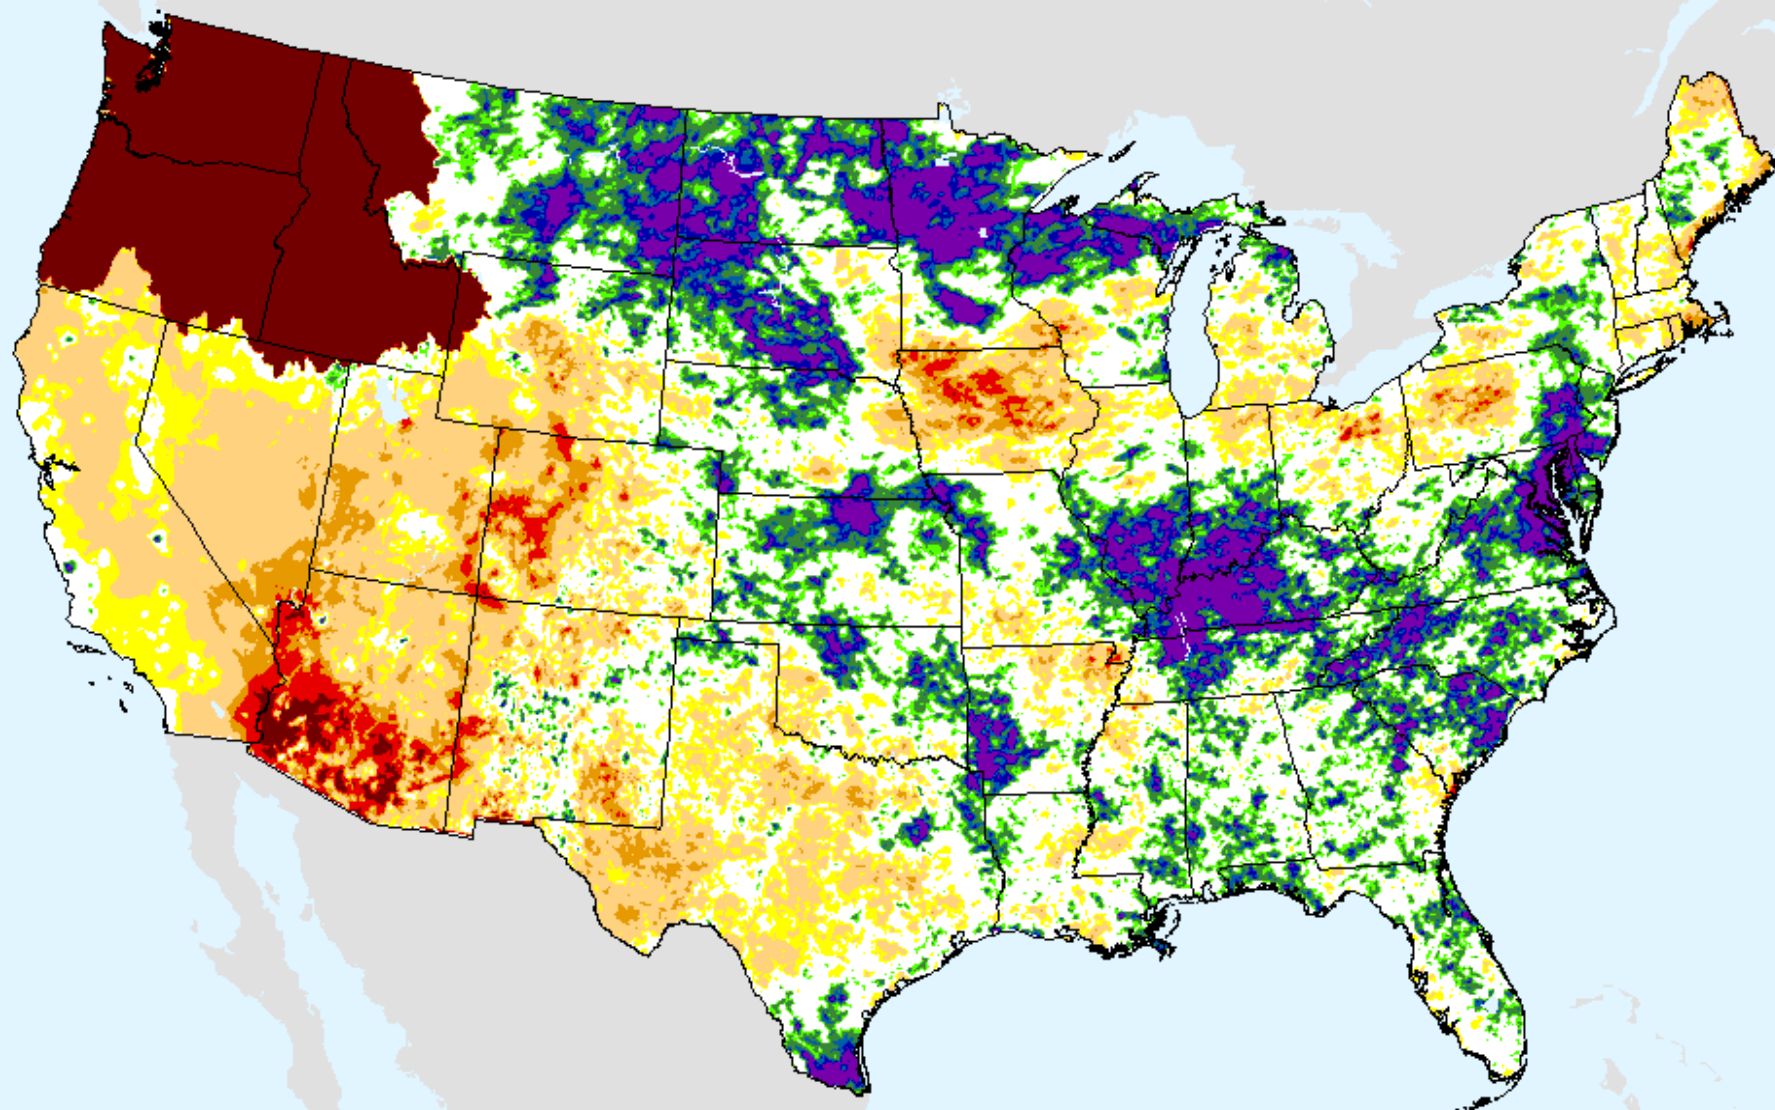

AHPS 2-month SPI

As of: Tuesday, August 25, 2020