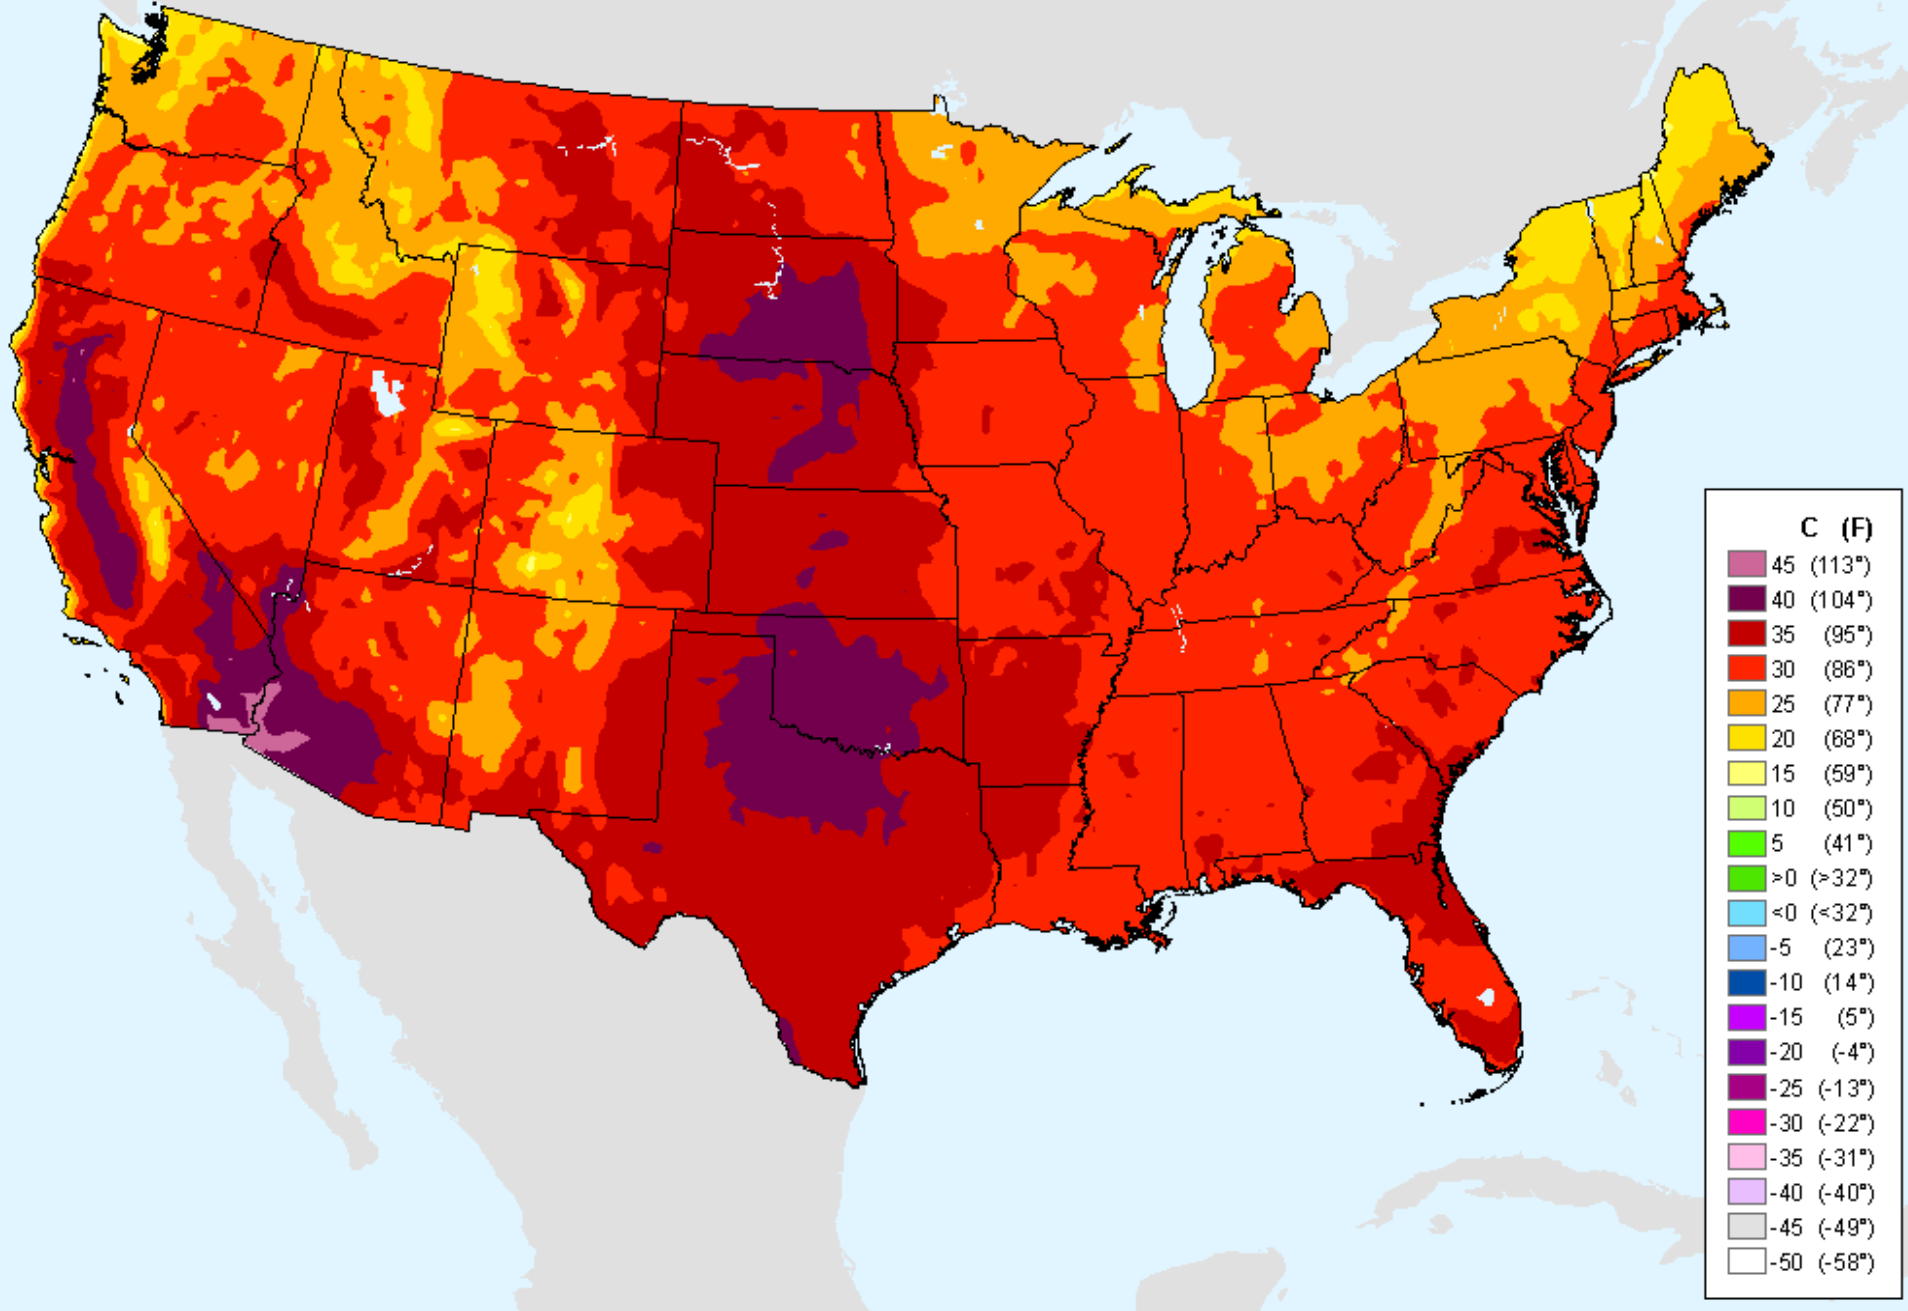

GFS (00z) 7-Day Max Temp Forecast

As of: Tuesday, August 25, 2020