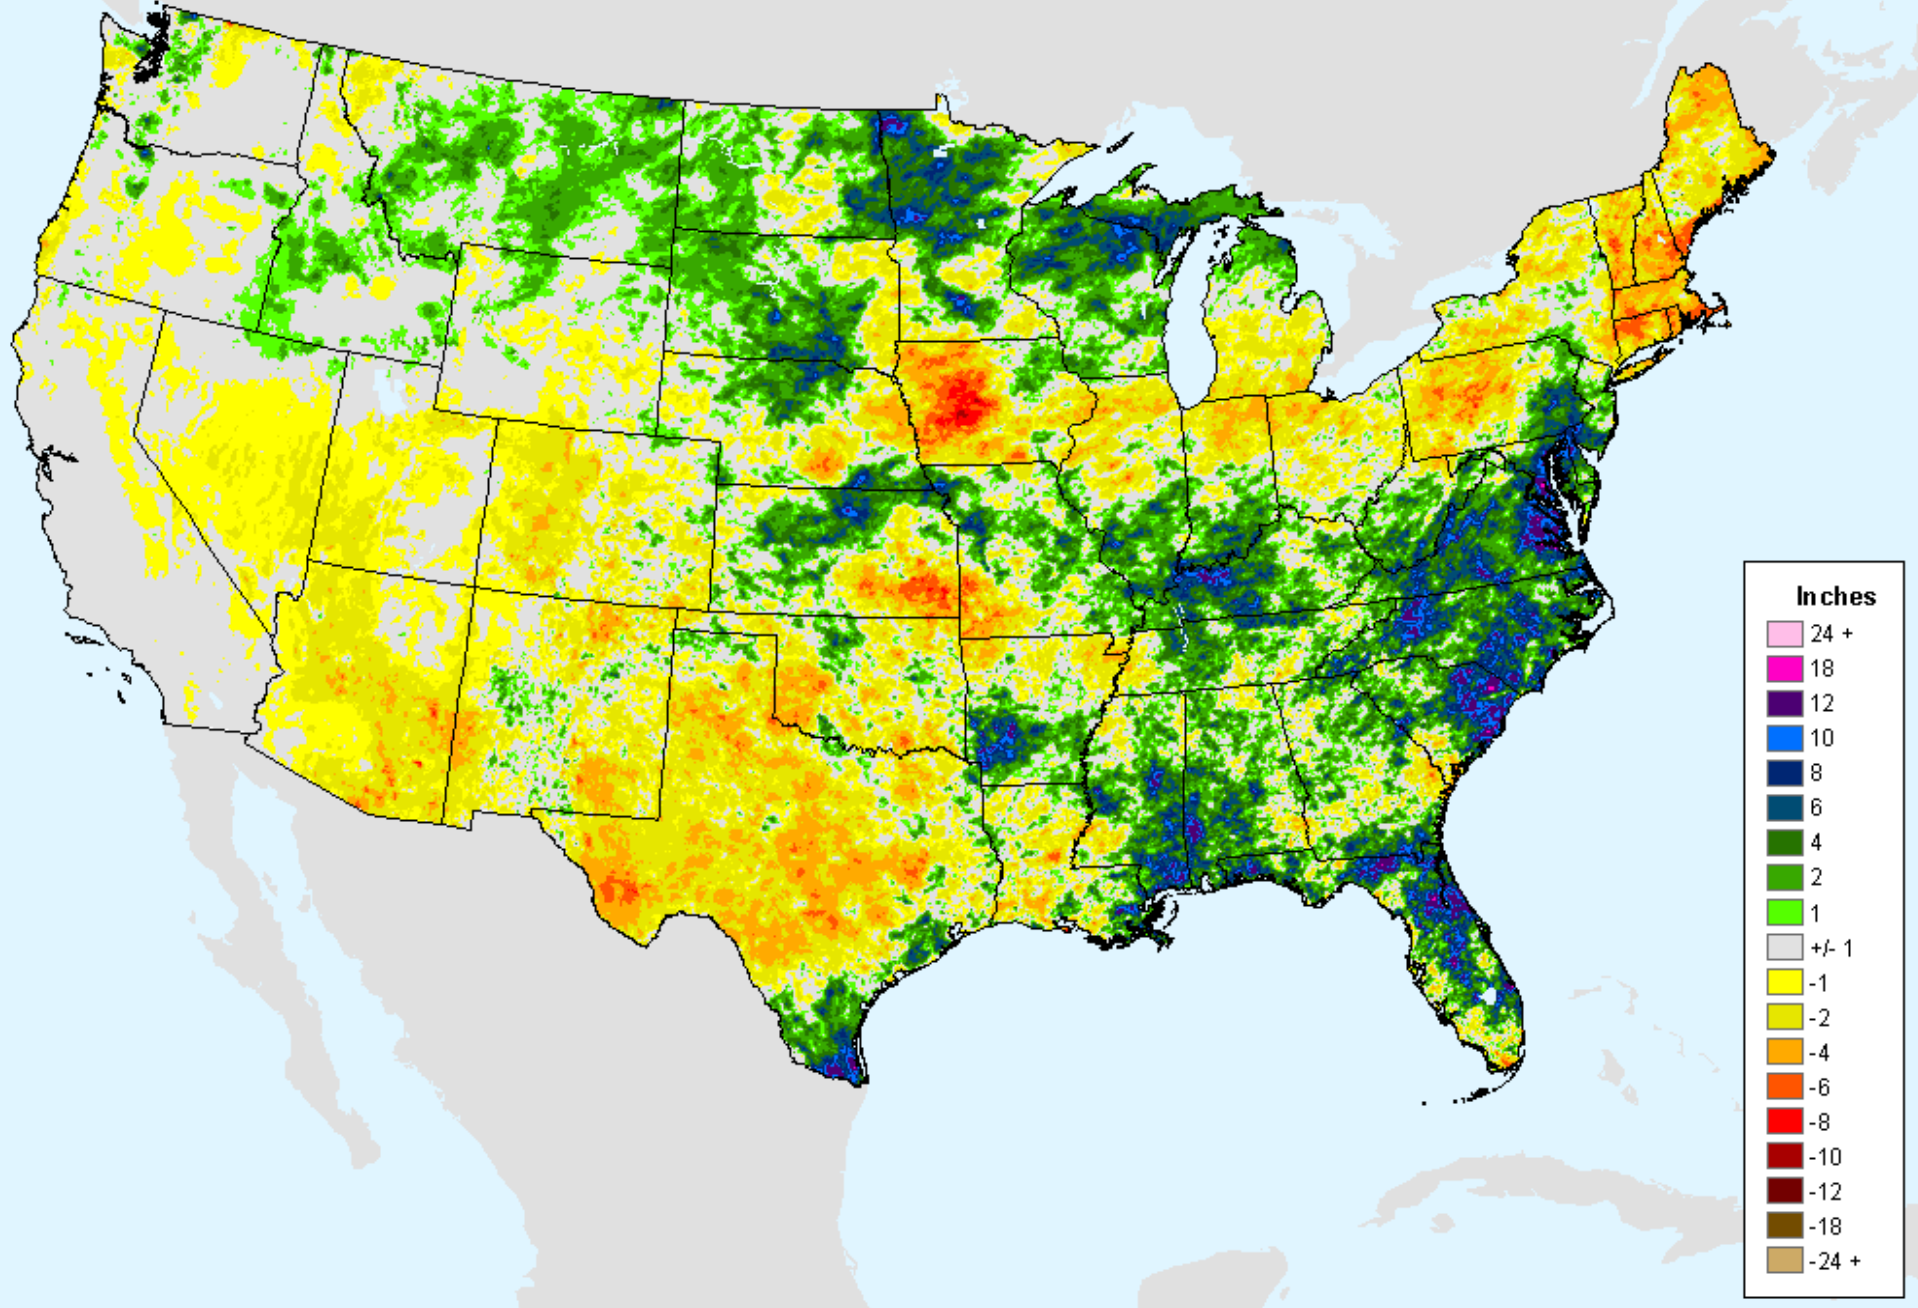

# AHPS 90-Day Precip Departure

As of: Tuesday, August 25, 2020