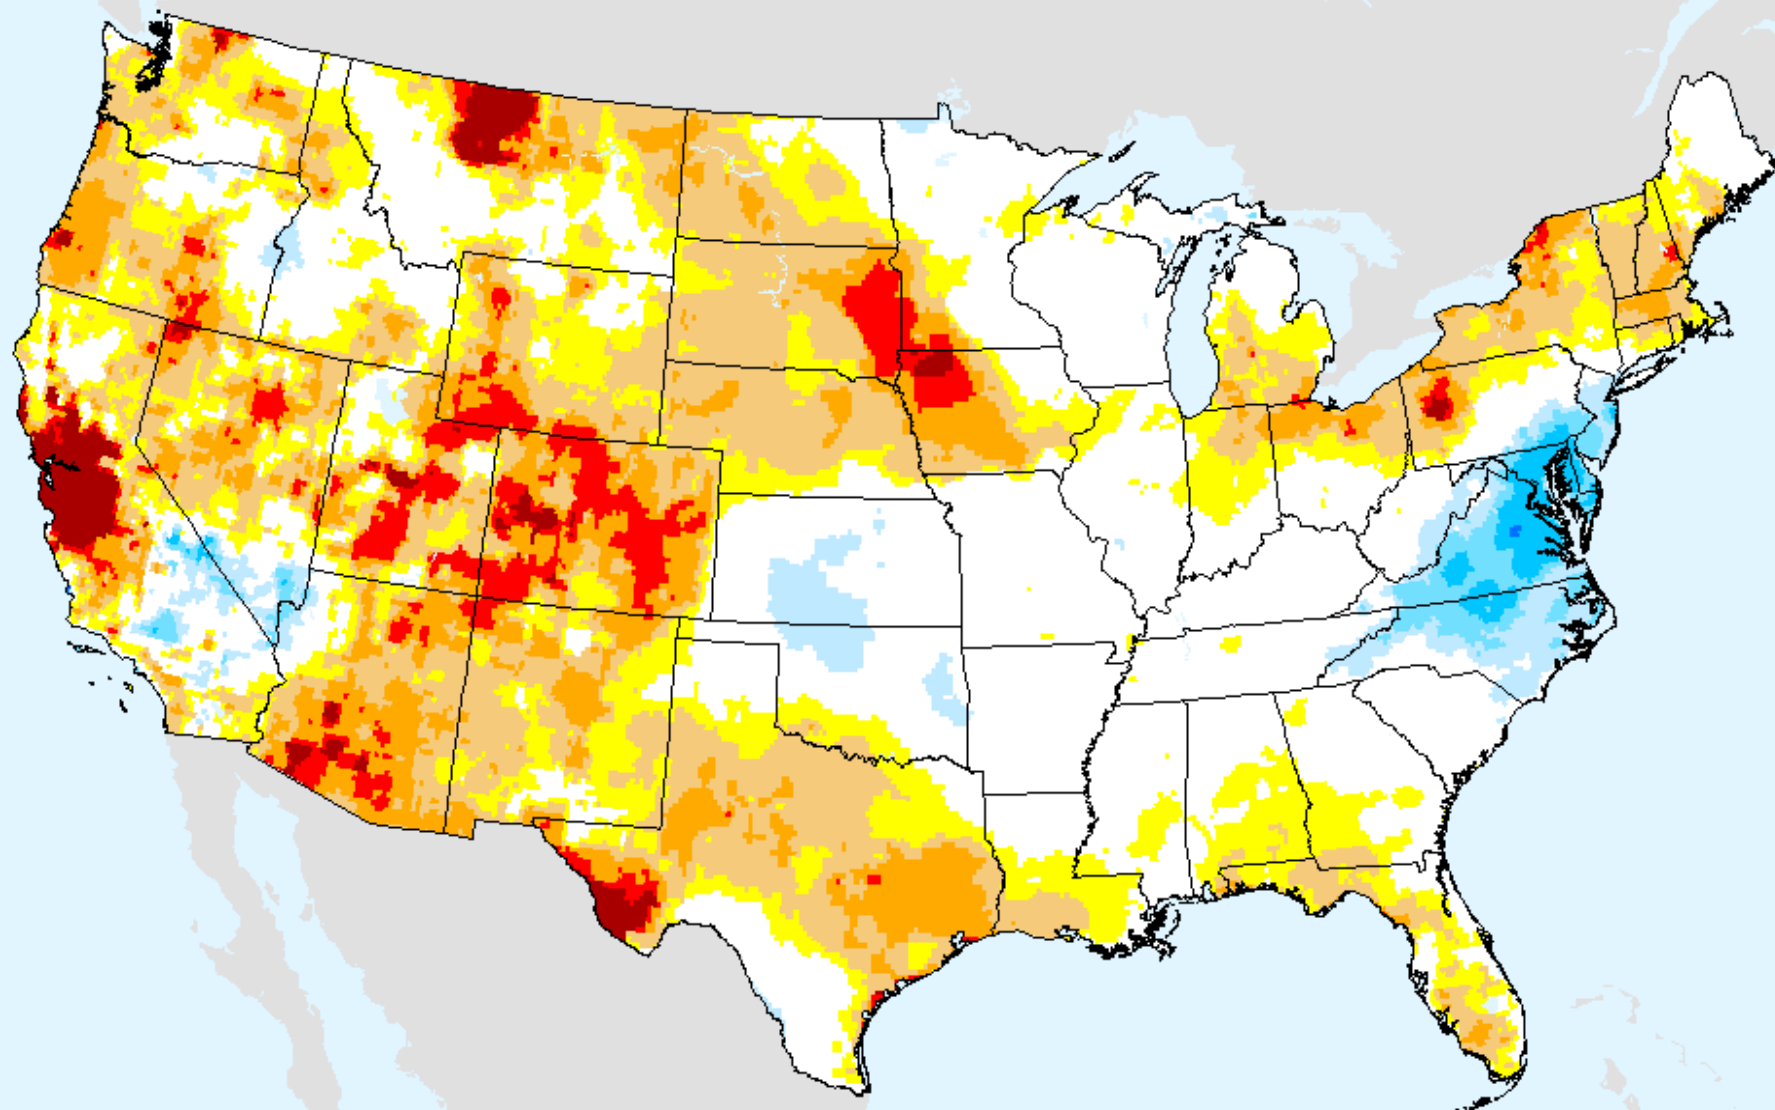

EDDI 1-week

As of: Tuesday, August 25, 2020