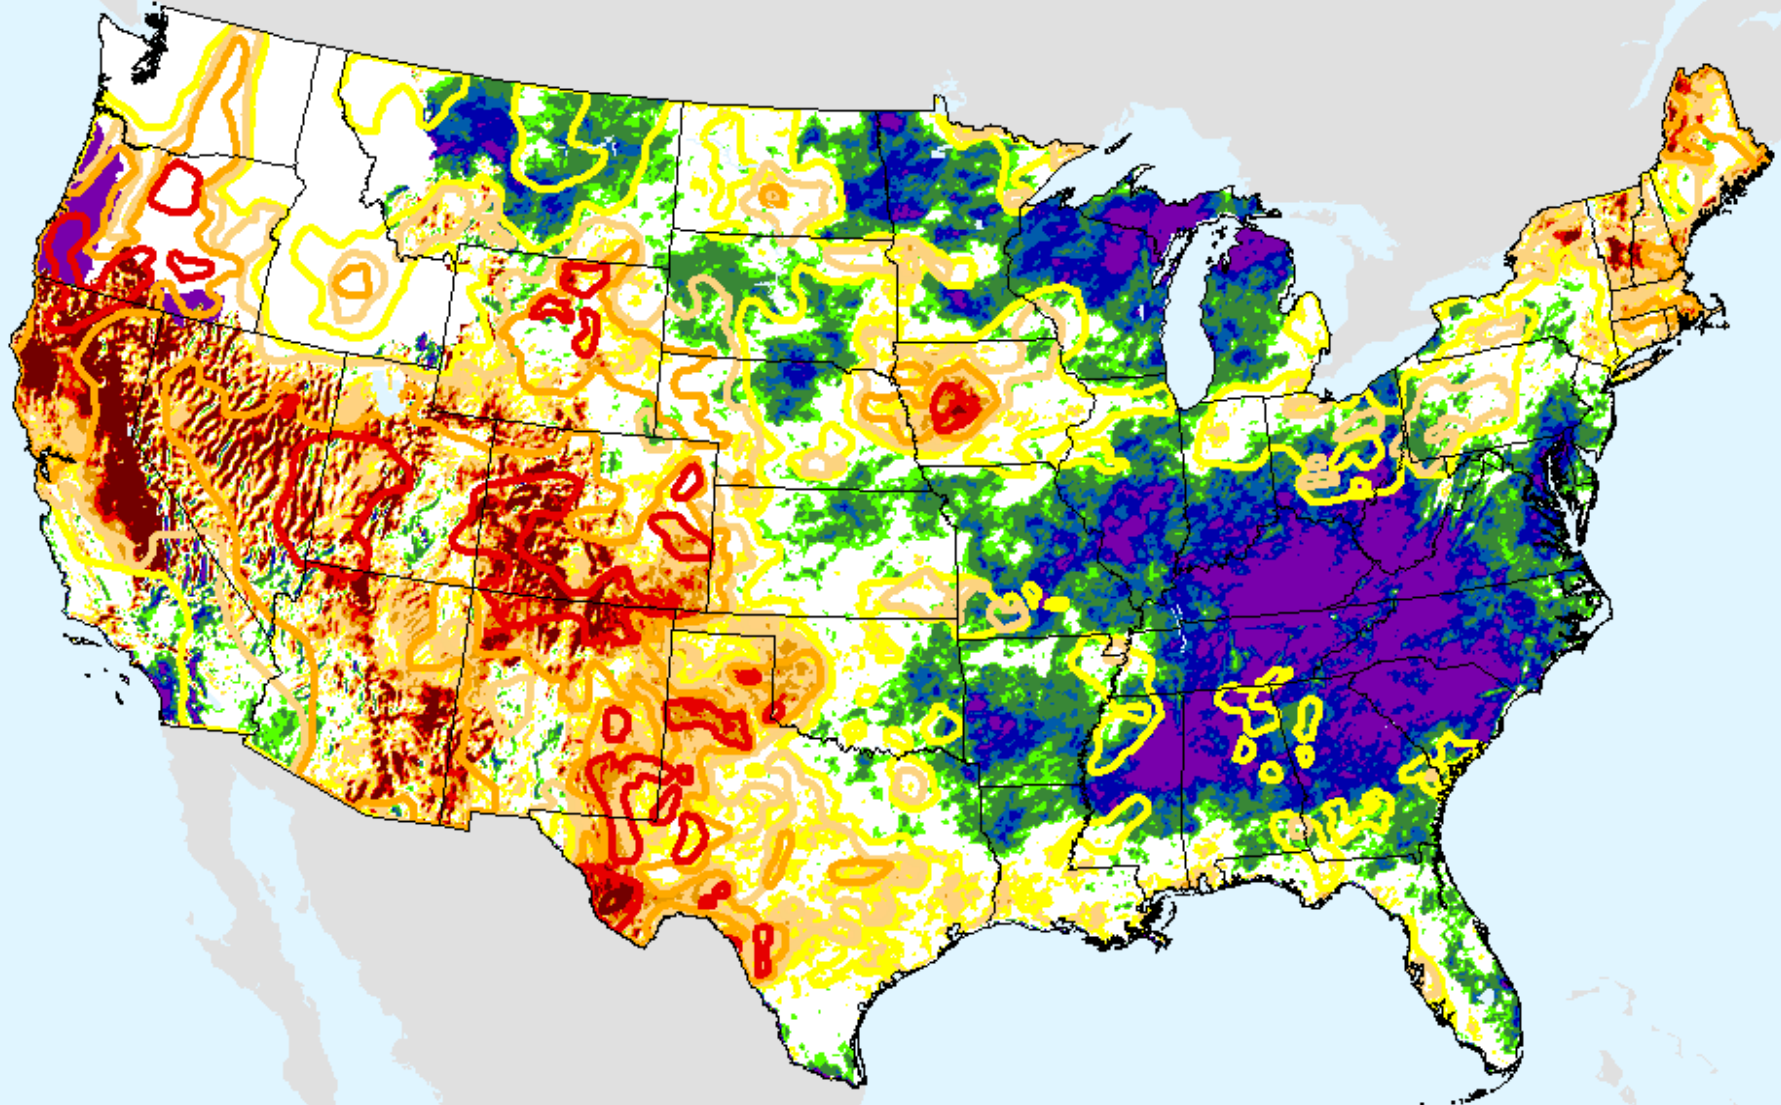

AHPS 9-month SPEI

As of: Tuesday, August 25, 2020

USDM for: Aug. 18, 2020

SPEI (USDM)