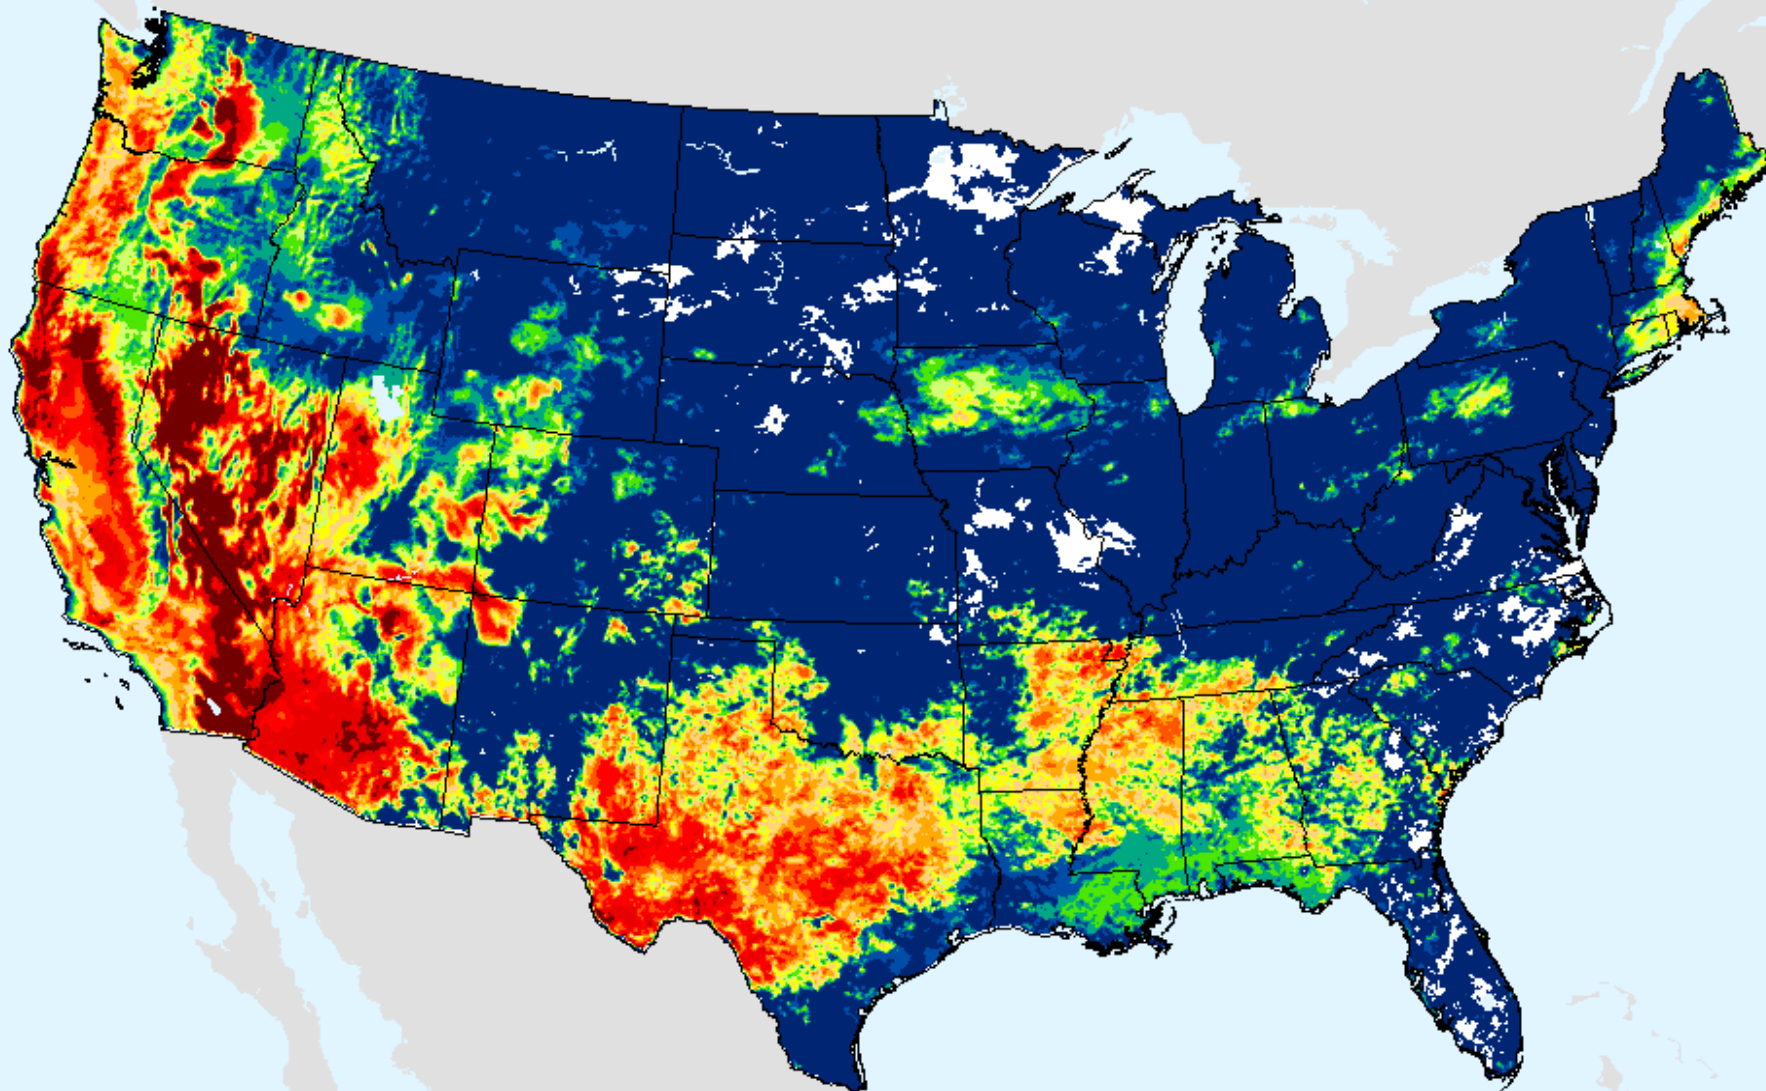

Keetch-Byram Drought Index (KBDI)

As of: Tuesday, August 25, 2020