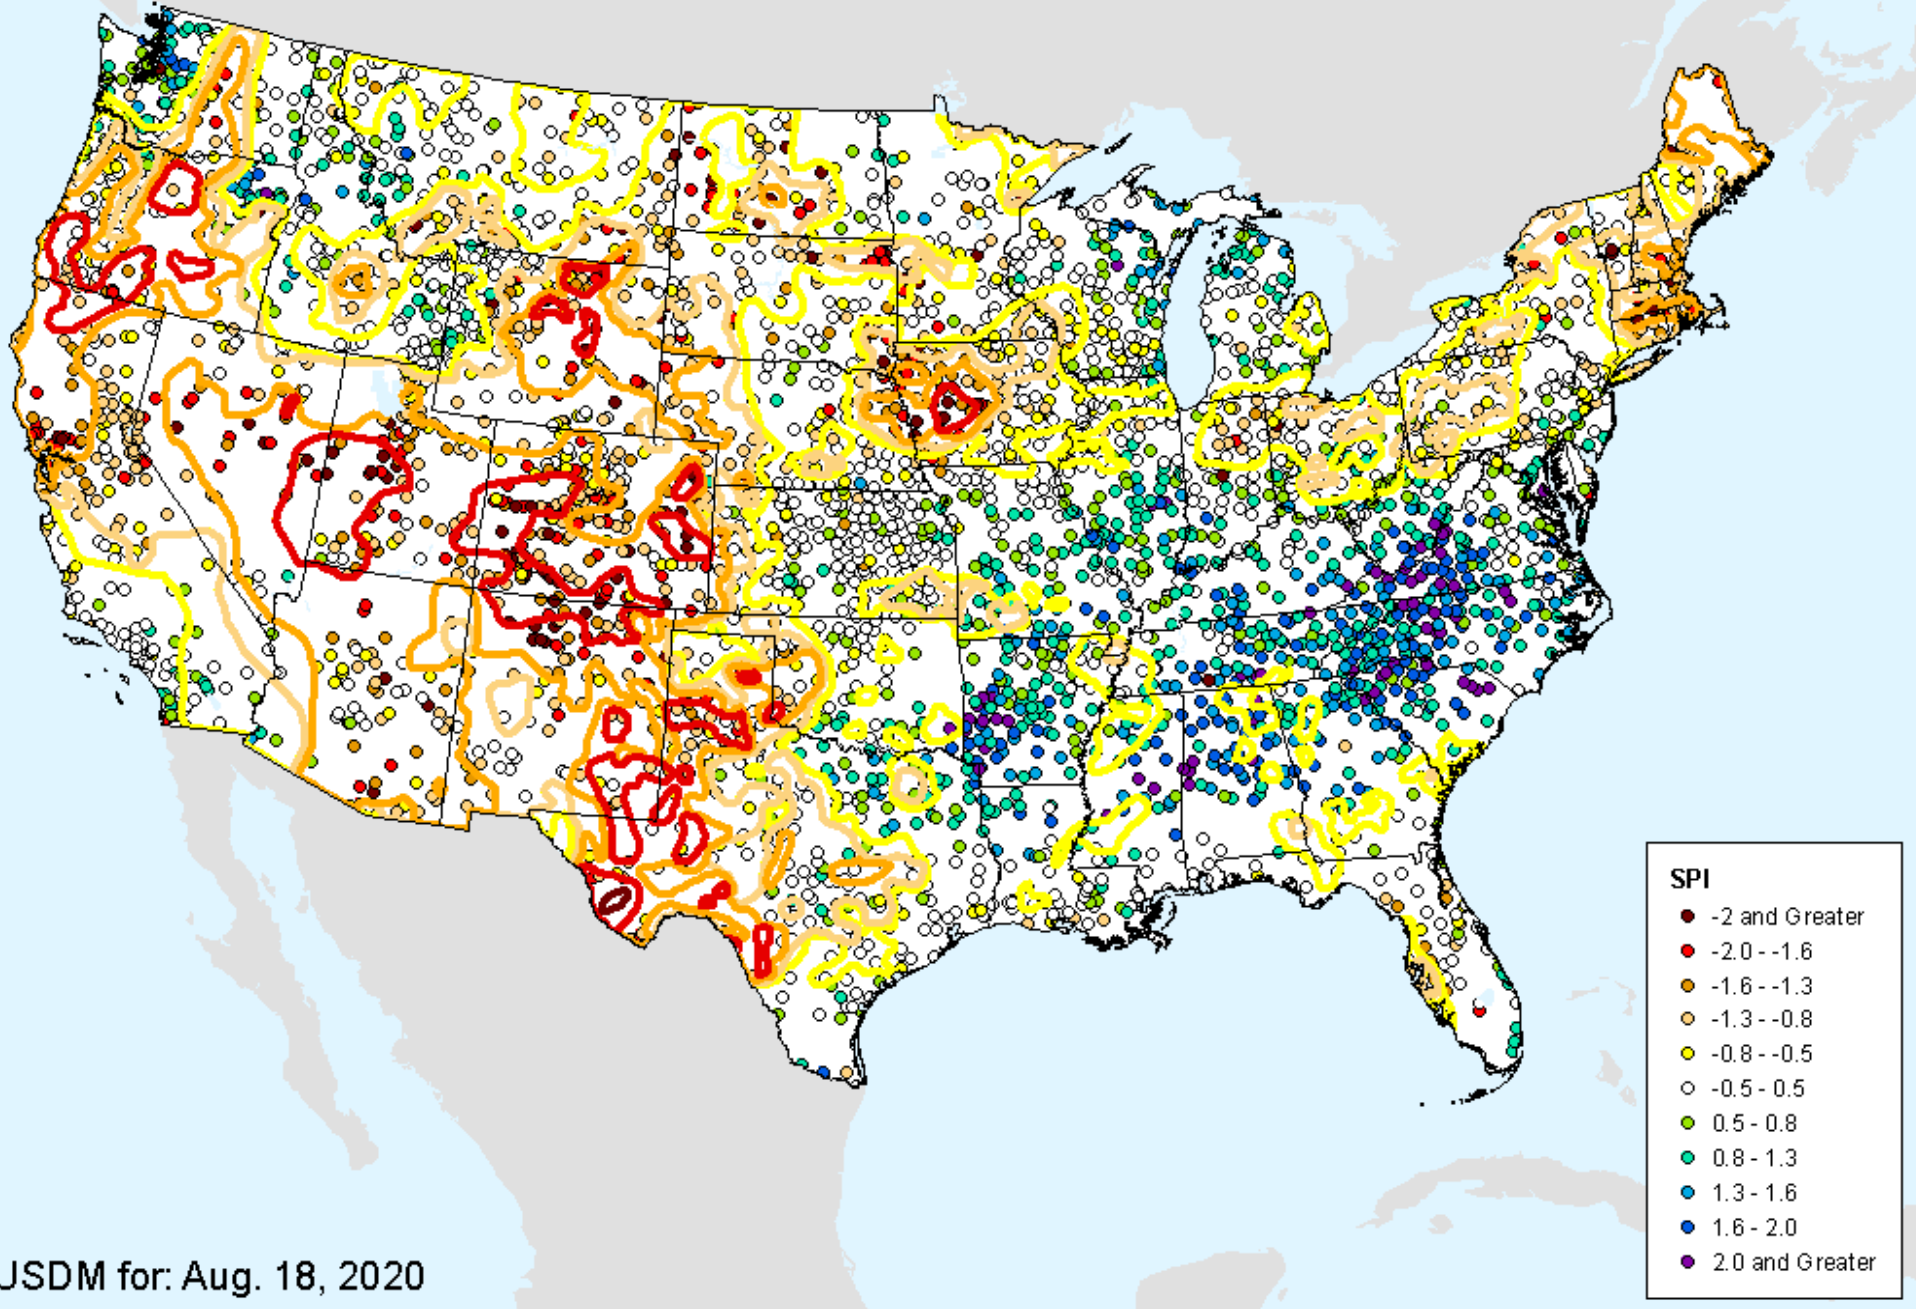

HPRCC Year-to-date SPI

As of: Tuesday, August 25, 2020