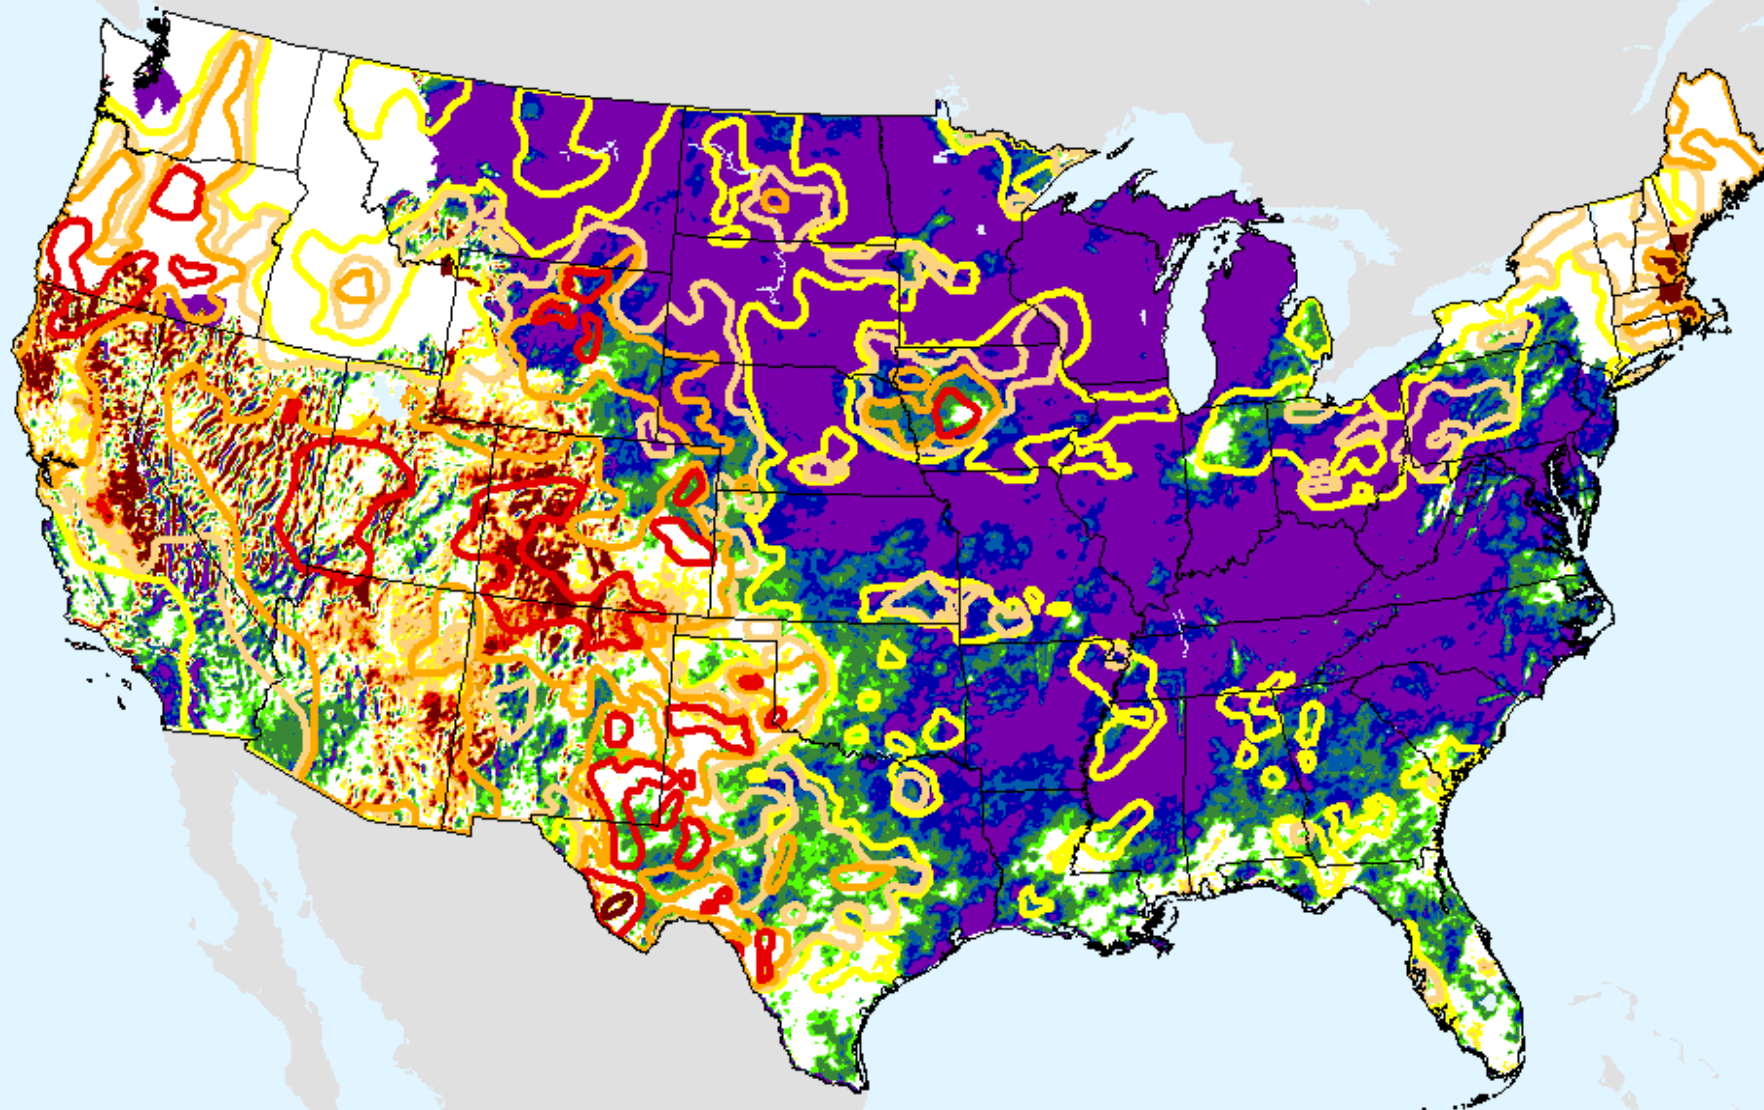

AHPS 24-month SPEI

As of: Tuesday, August 25, 2020

USDM for: Aug. 18, 2020

SPEI (USDM)