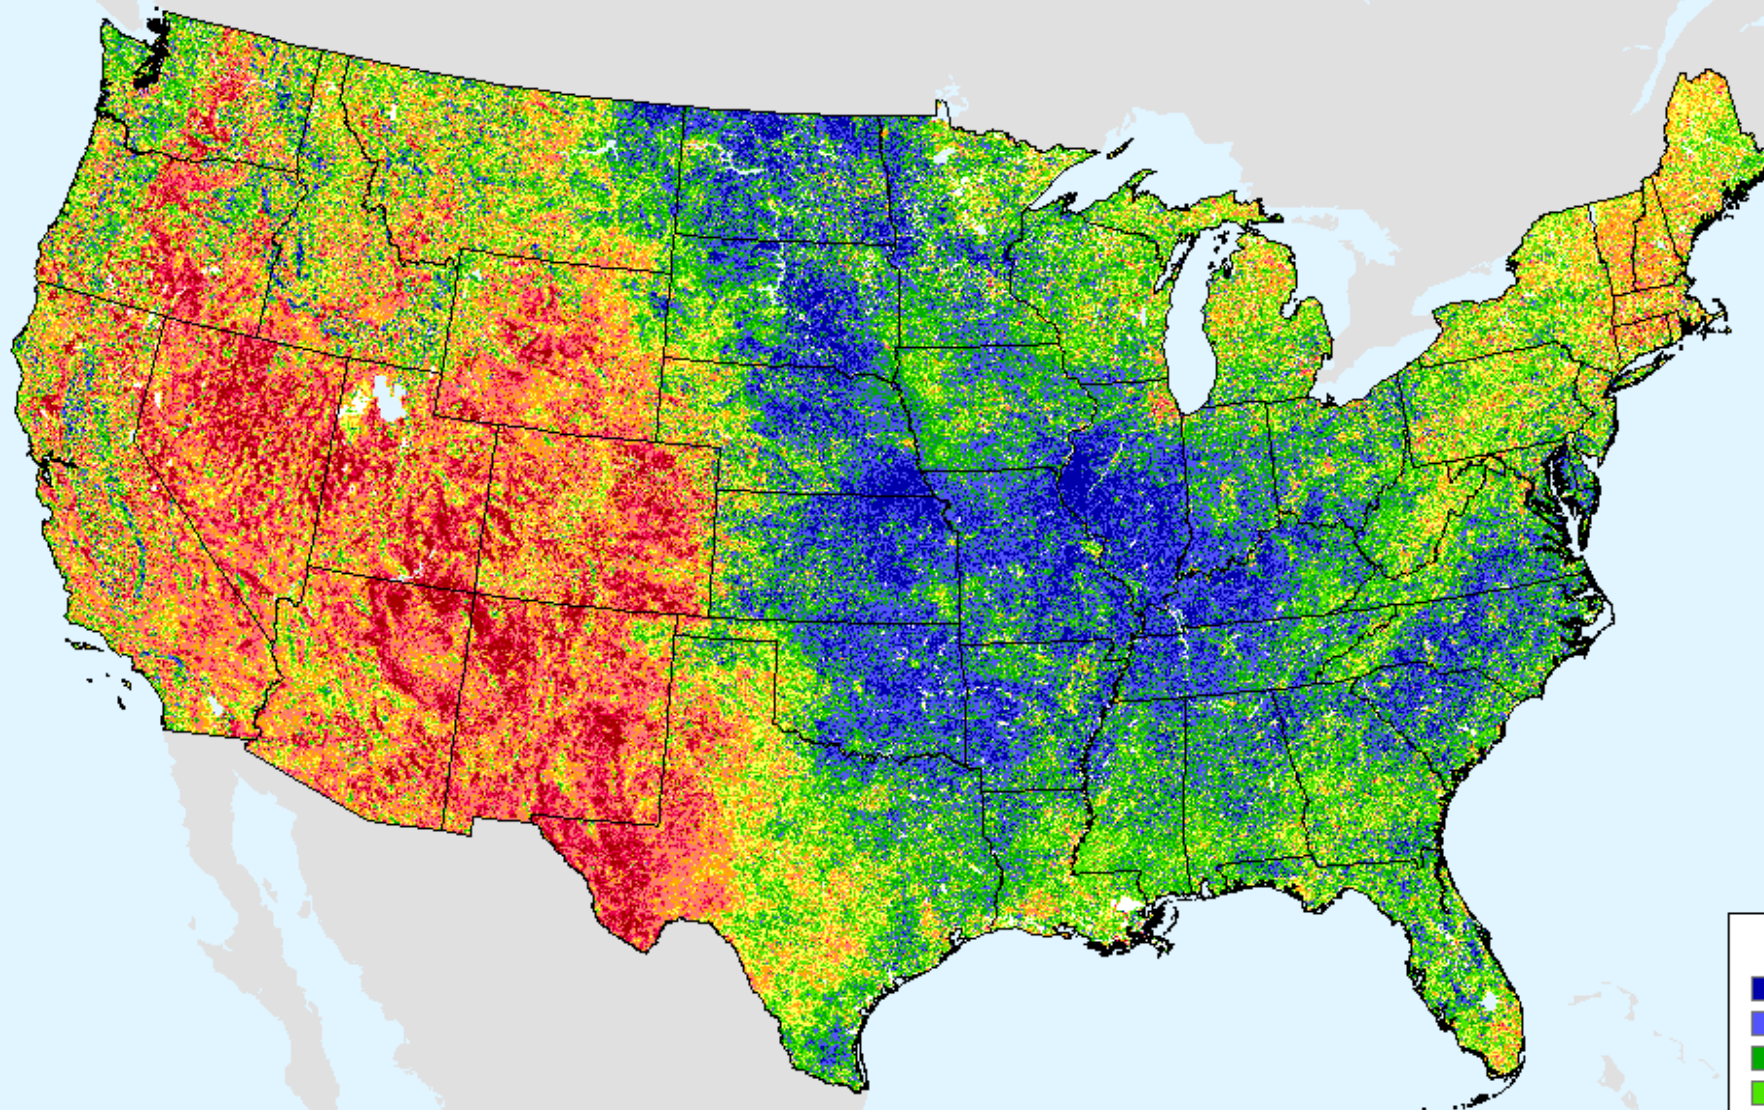

# Vegetation Health Index

As of: Tuesday, August 25, 2020

VHI	
85 - 100	Dark Blue
73 - 84	Blue
61 - 72	Green
49 - 60	Light Green
37 - 48	Yellow
25 - 36	Orange
13 - 24	Red
7 - 12	Dark Red
1 - 6	Black