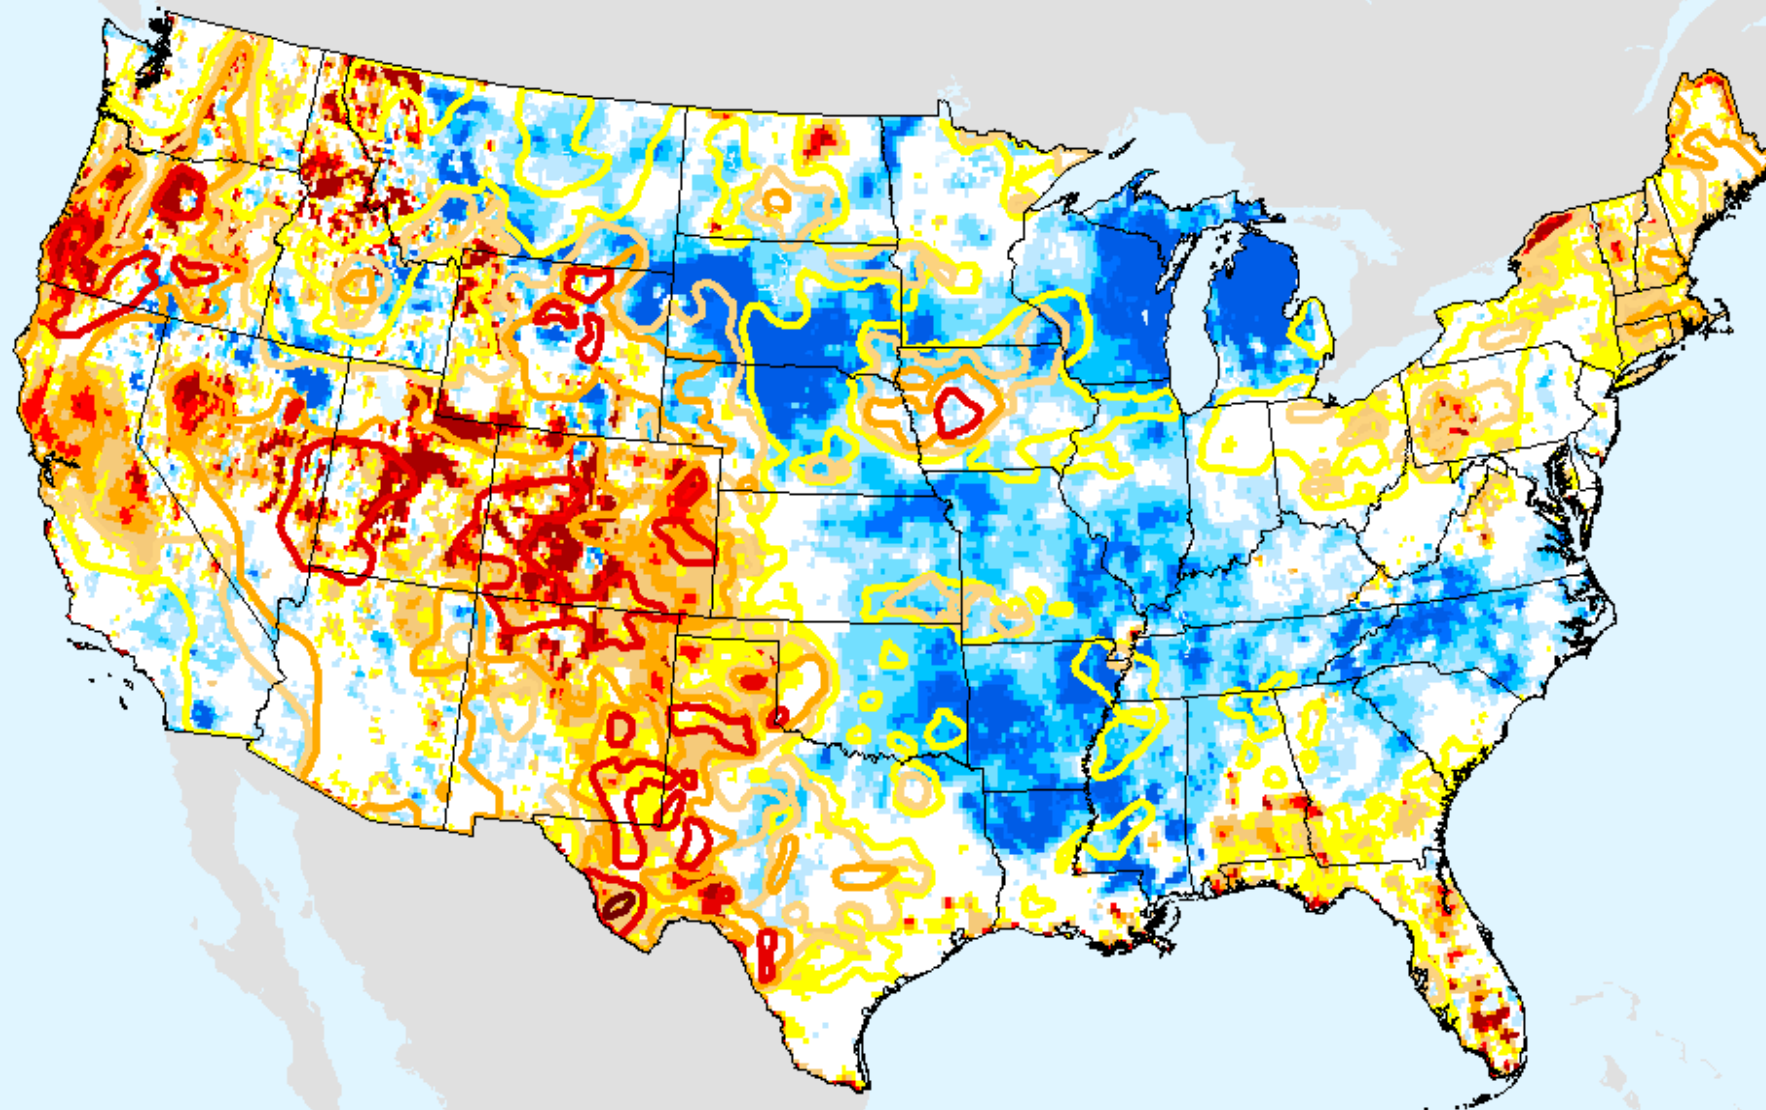

GRACE-Based Shallow Groundwater Drought Indicator

As of: Tuesday, August 25, 2020

USDM for: Aug. 18, 2020