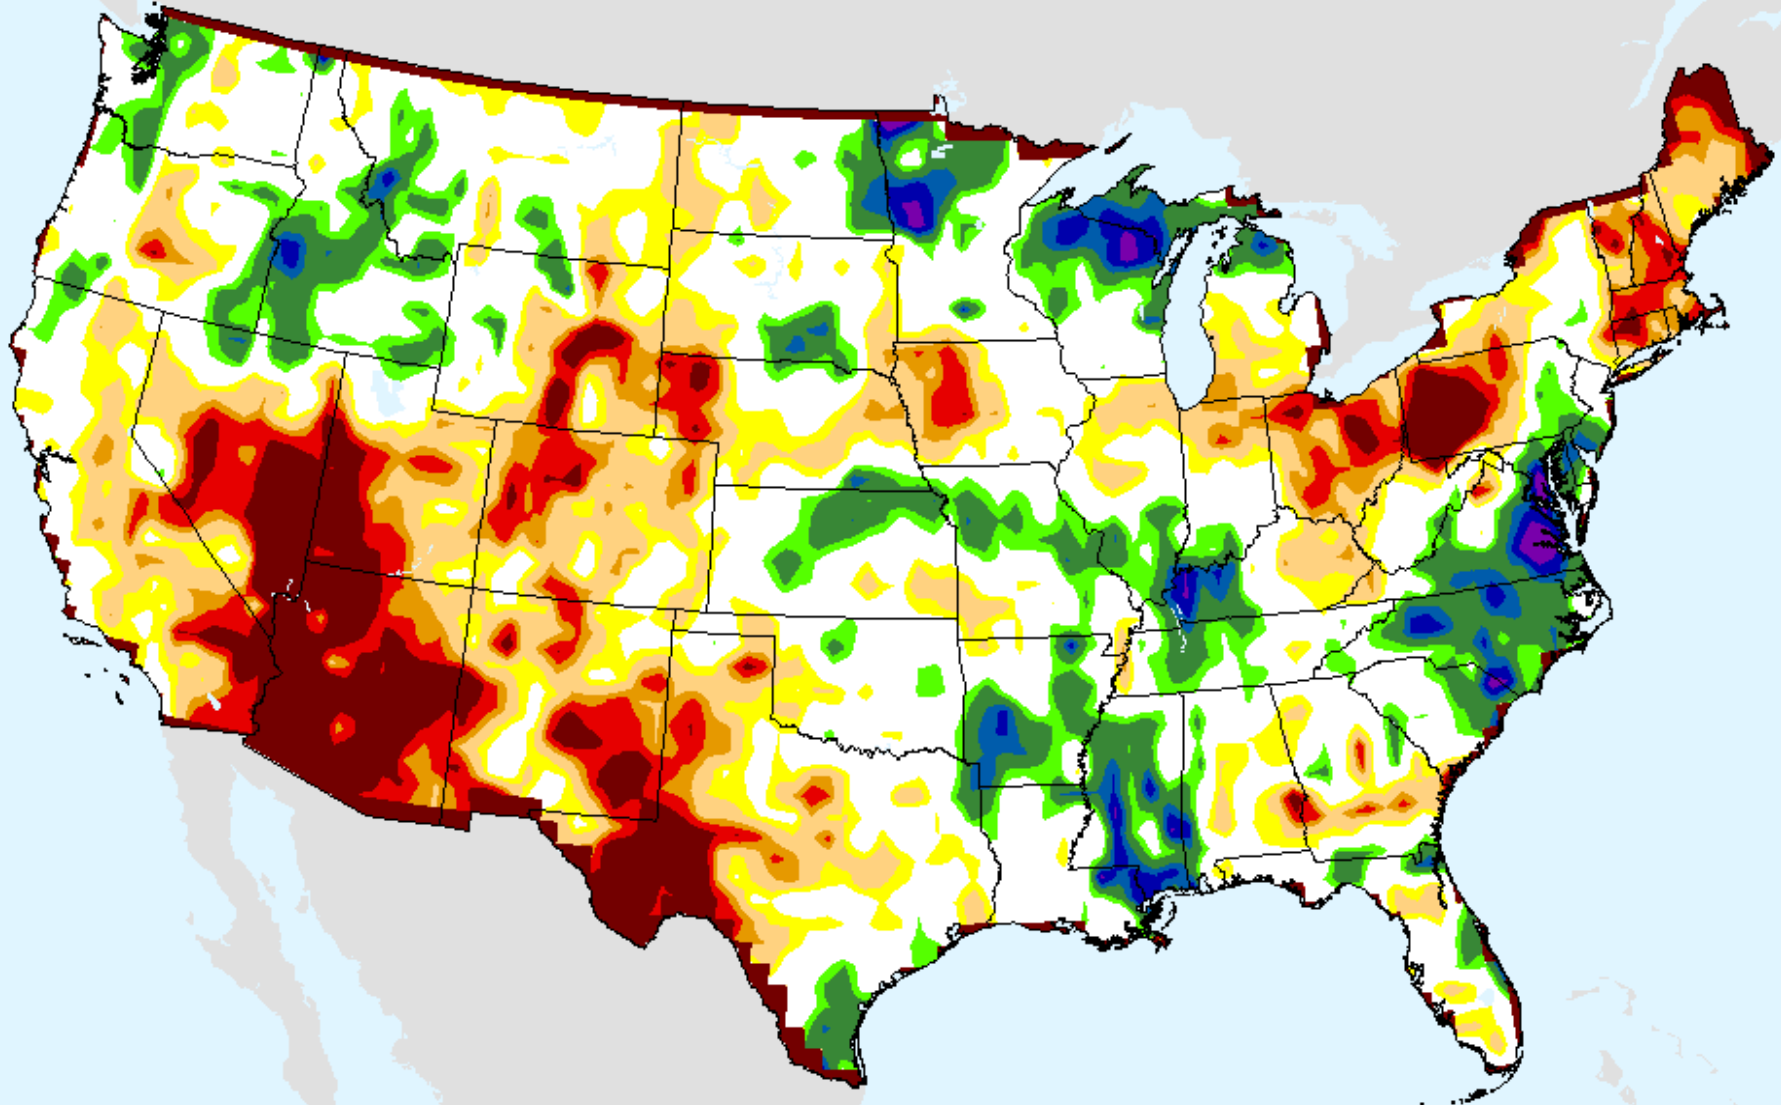

CPC 3-month SPI

As of: Tuesday, August 25, 2020