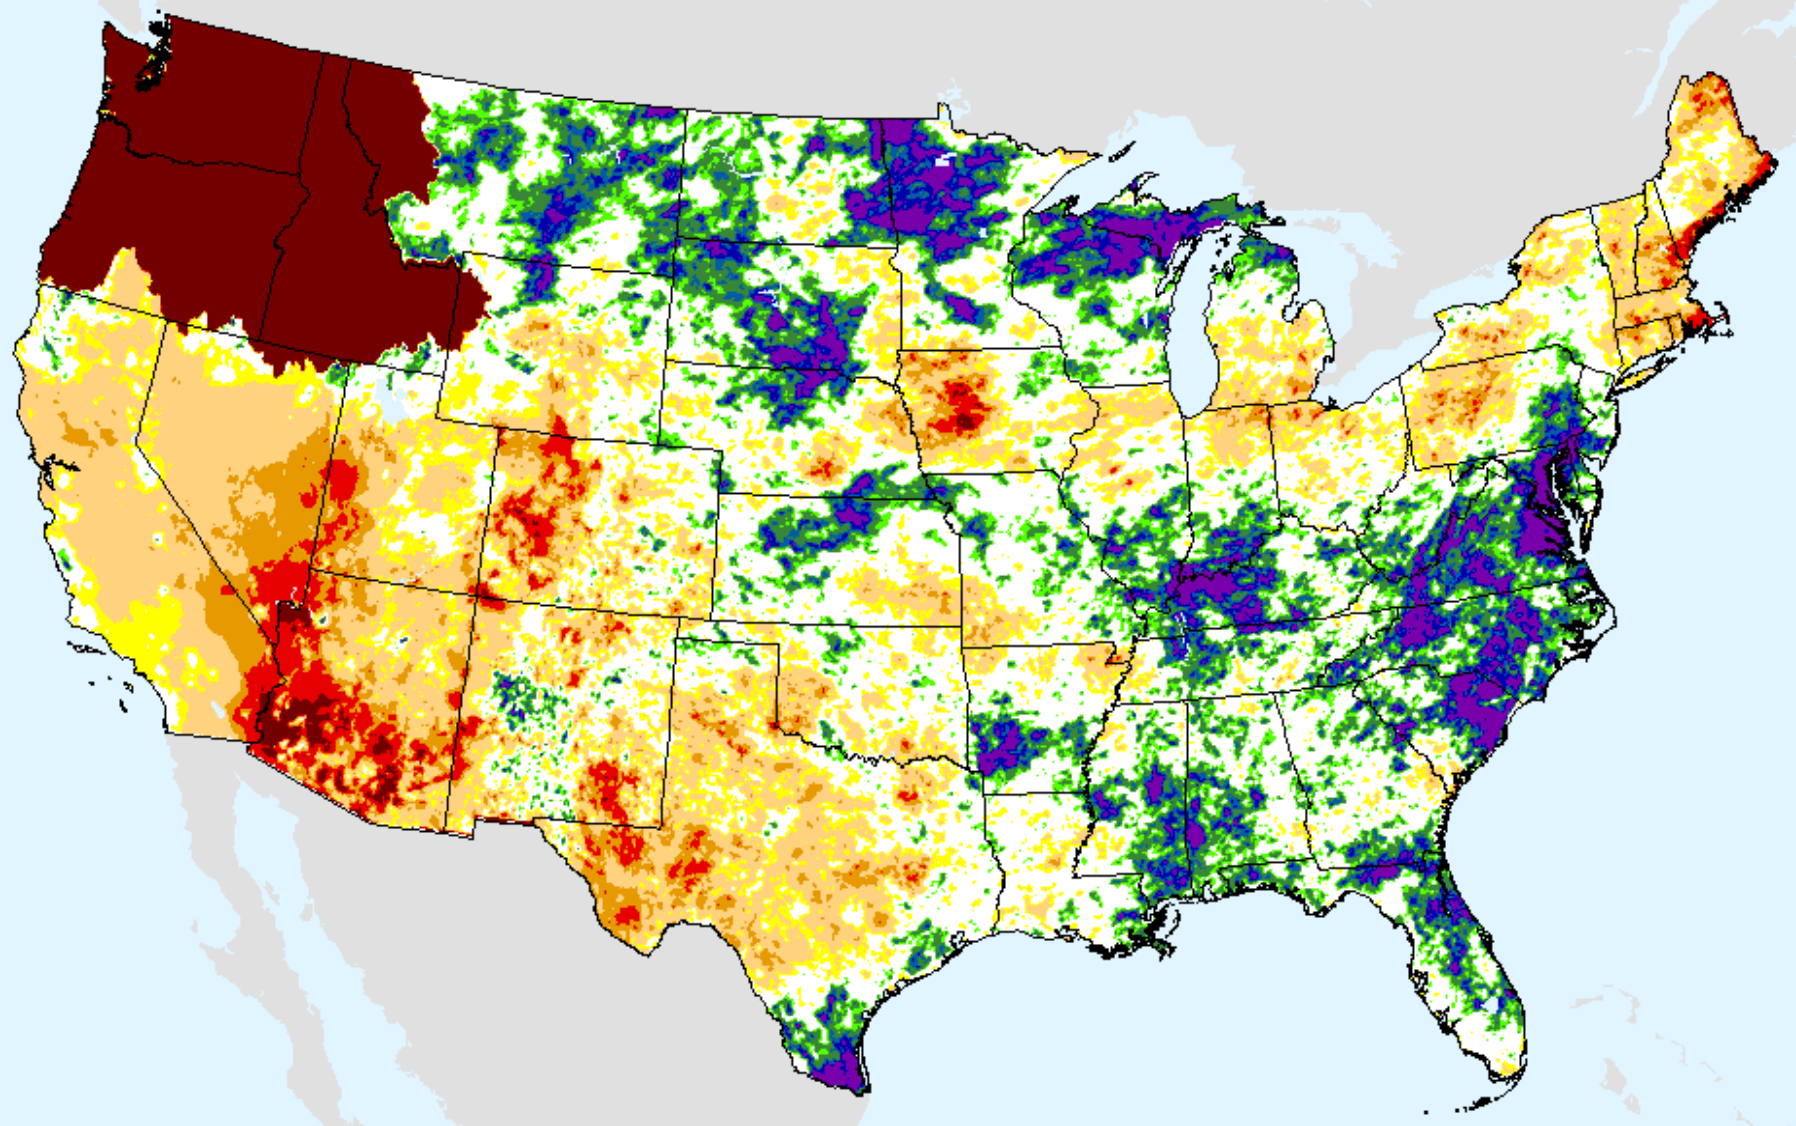

AHPS 3-month SPI

As of: Tuesday, August 25, 2020