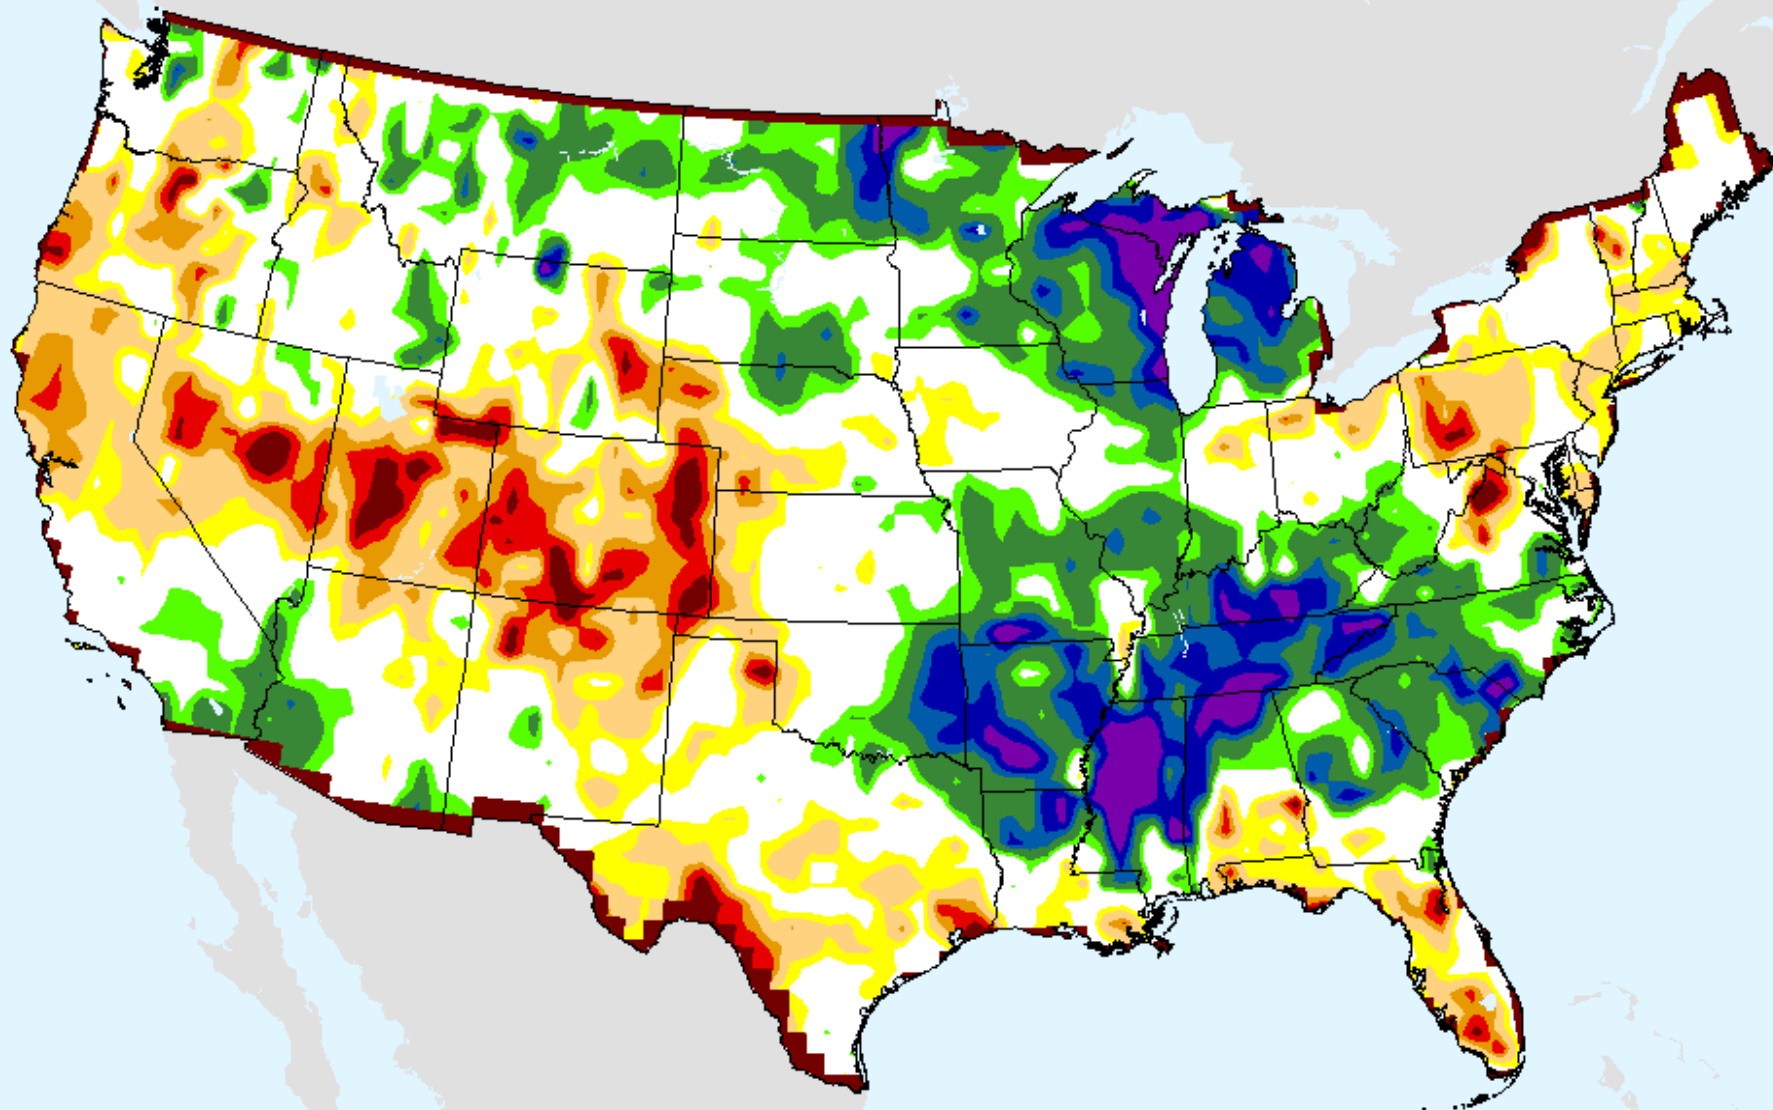

CPC 24-month SPI

As of: Tuesday, August 25, 2020