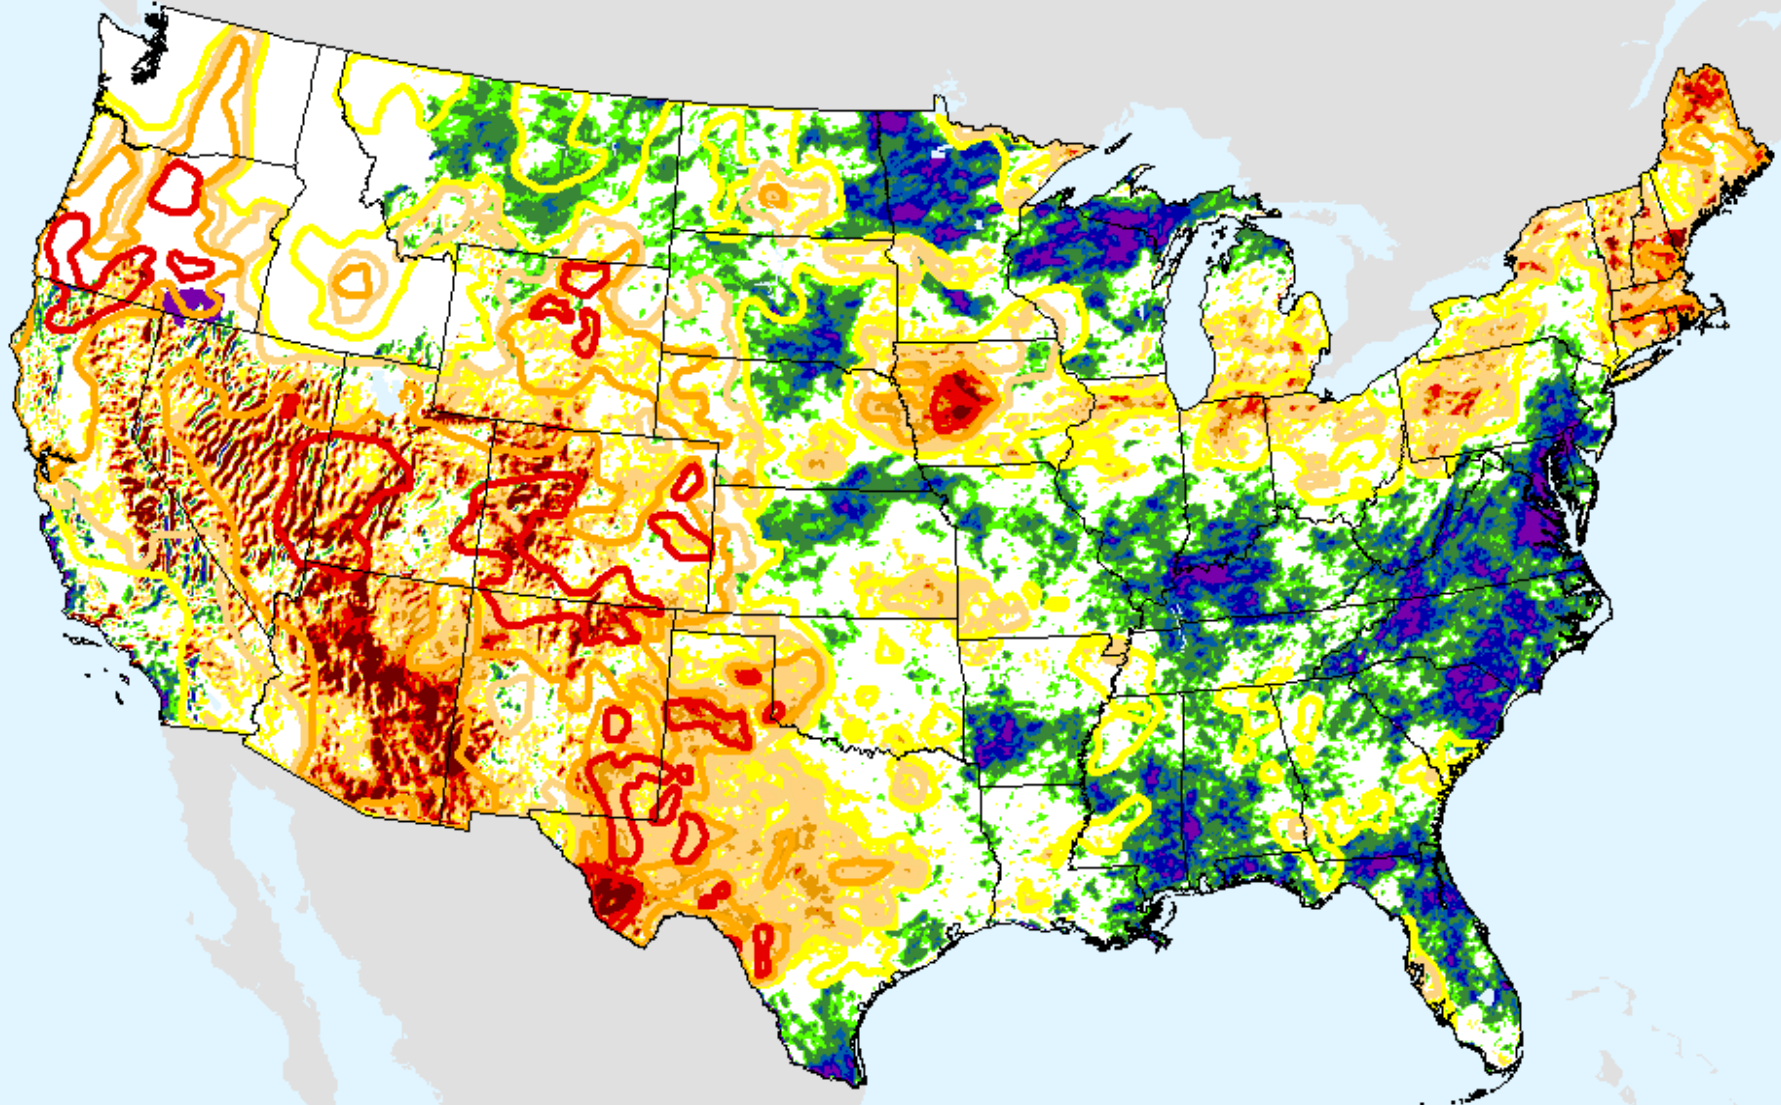

AHPS 3-month SPEI

As of: Tuesday, August 25, 2020

USDM for: Aug. 18, 2020

SPEI (USDM)