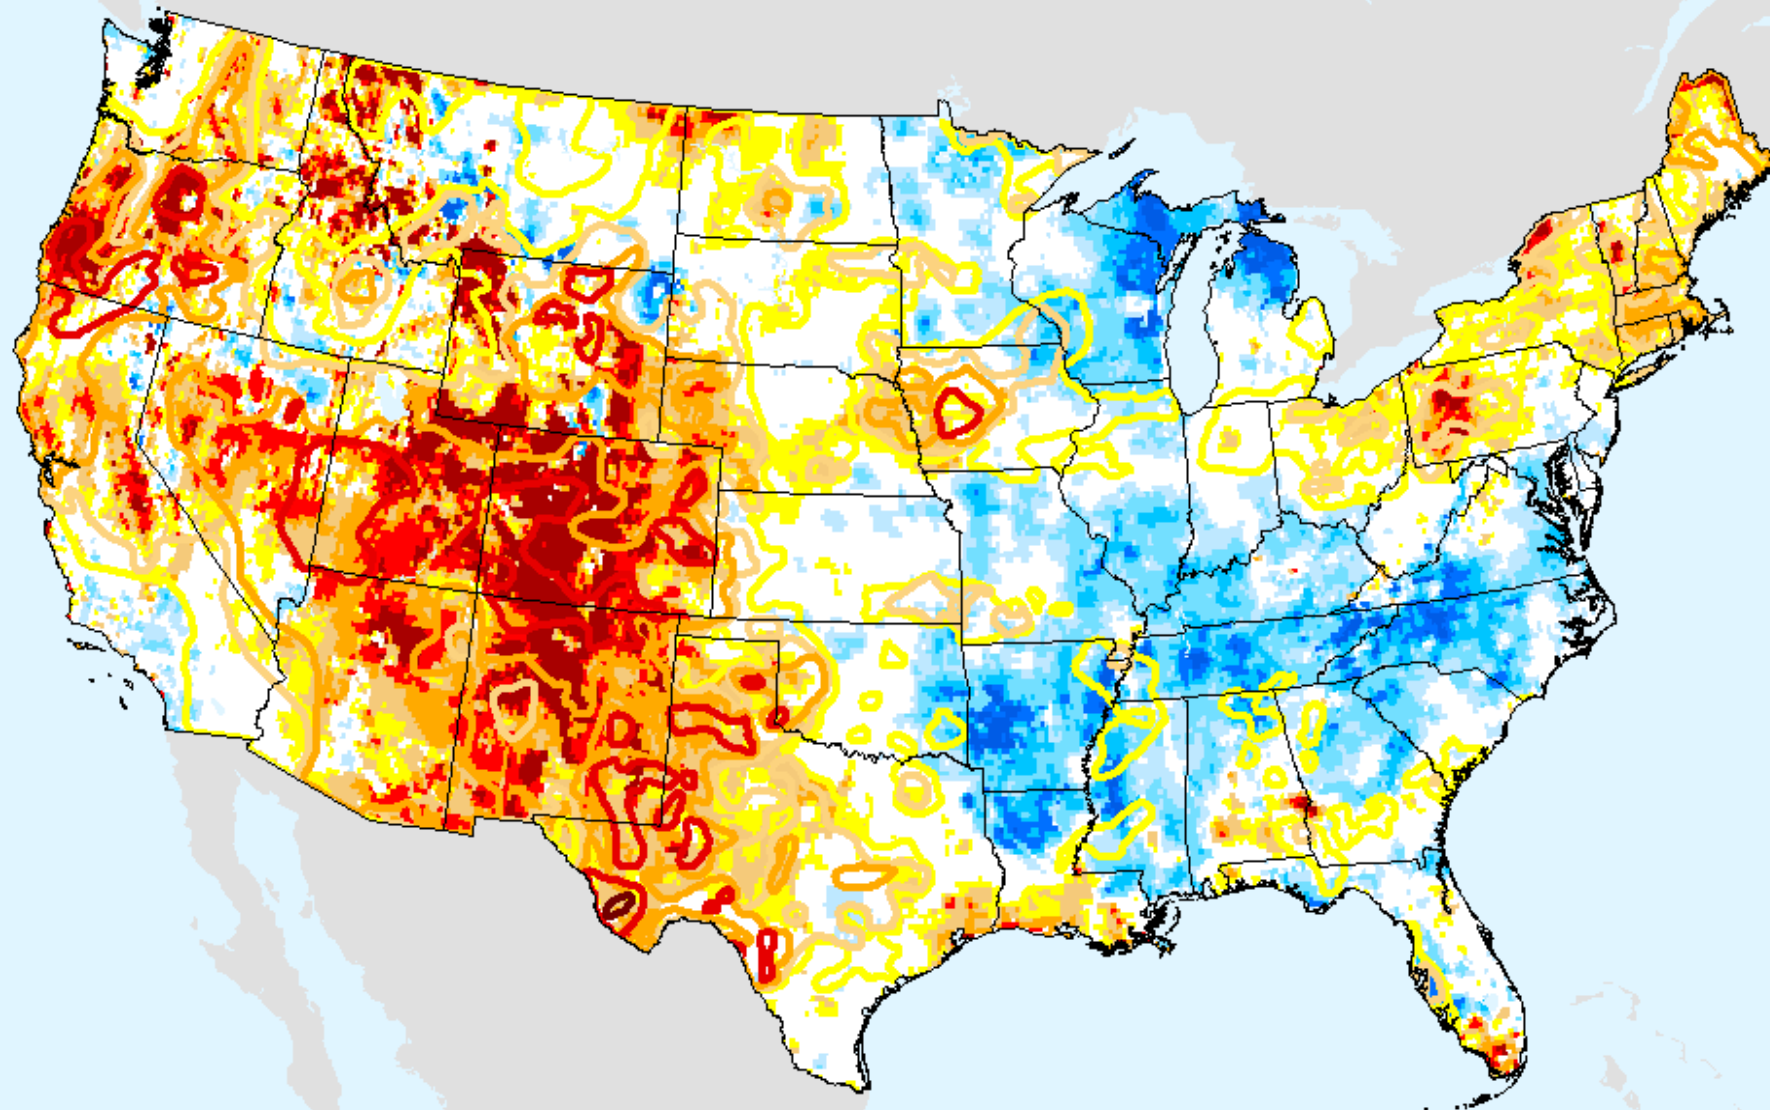

GRACE-Based Root Zone Soil Moisture Drought Indicator

As of: Tuesday, August 25, 2020

USDM for: Aug. 18, 2020