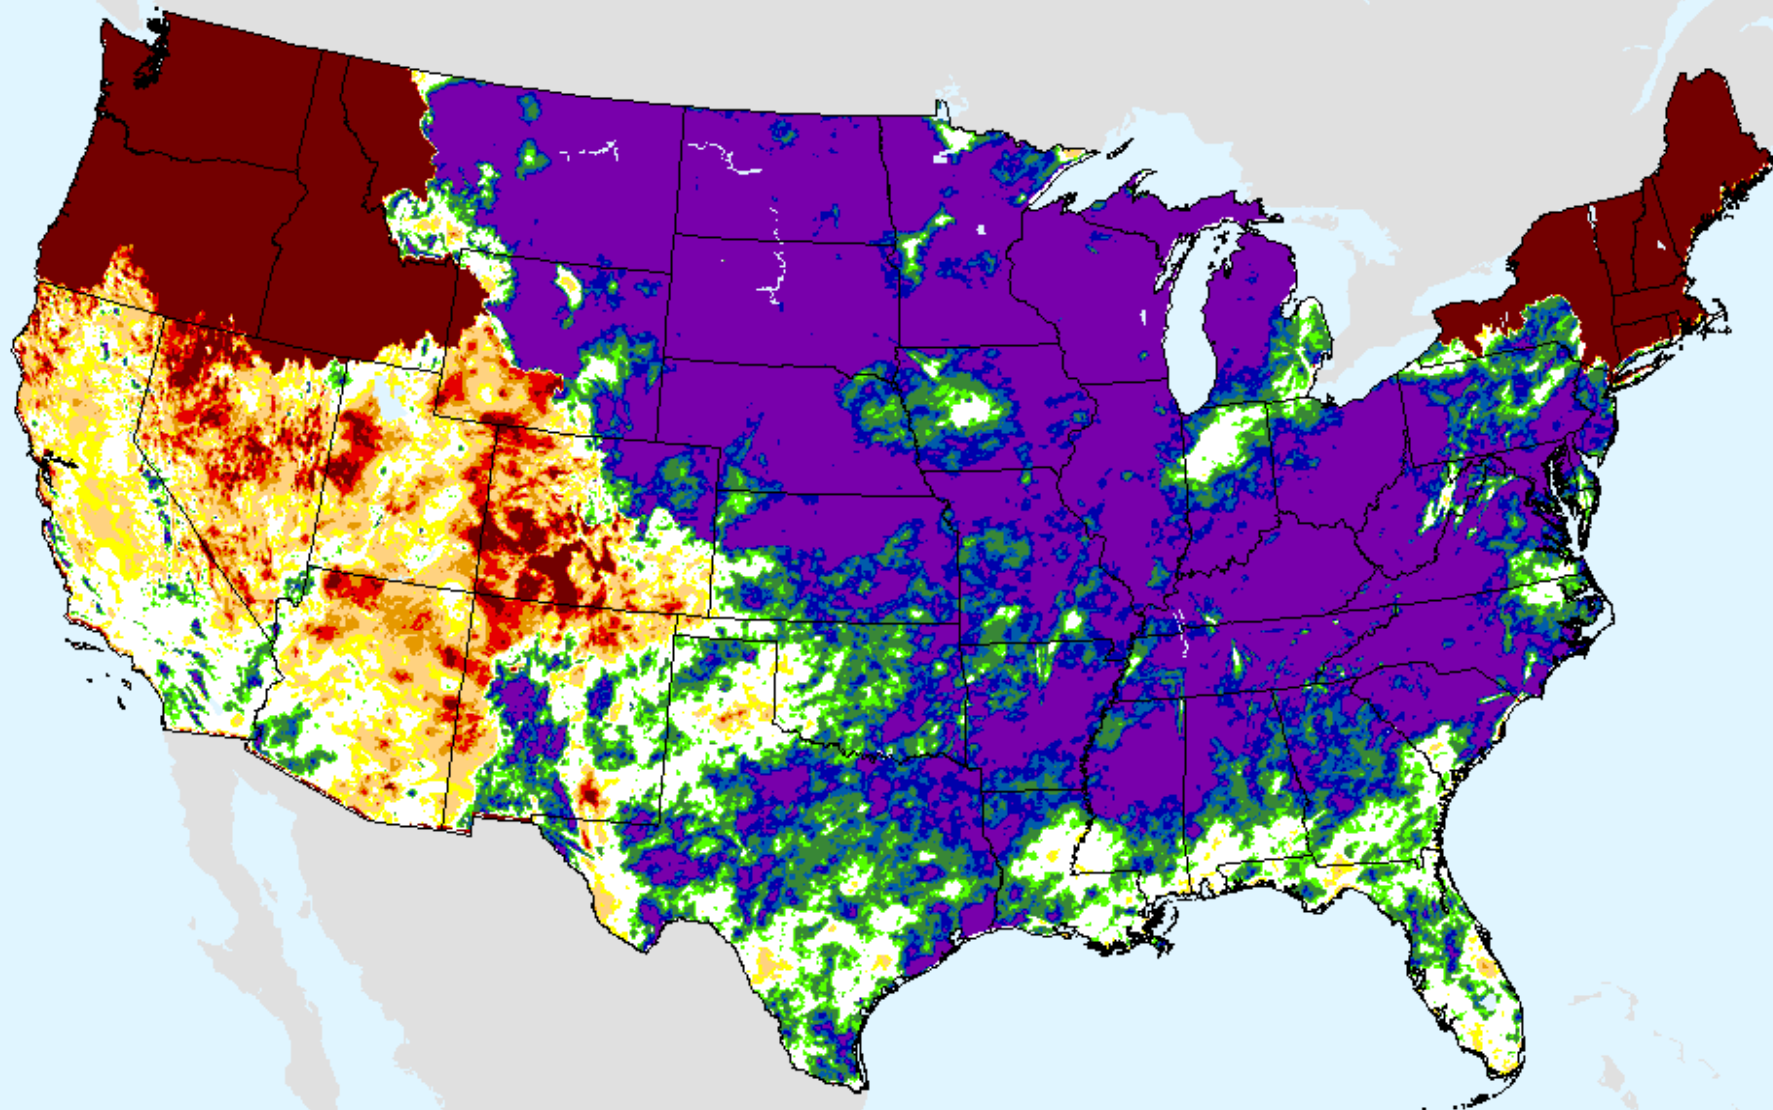

AHPS 24-month SPI

As of: Tuesday, August 25, 2020