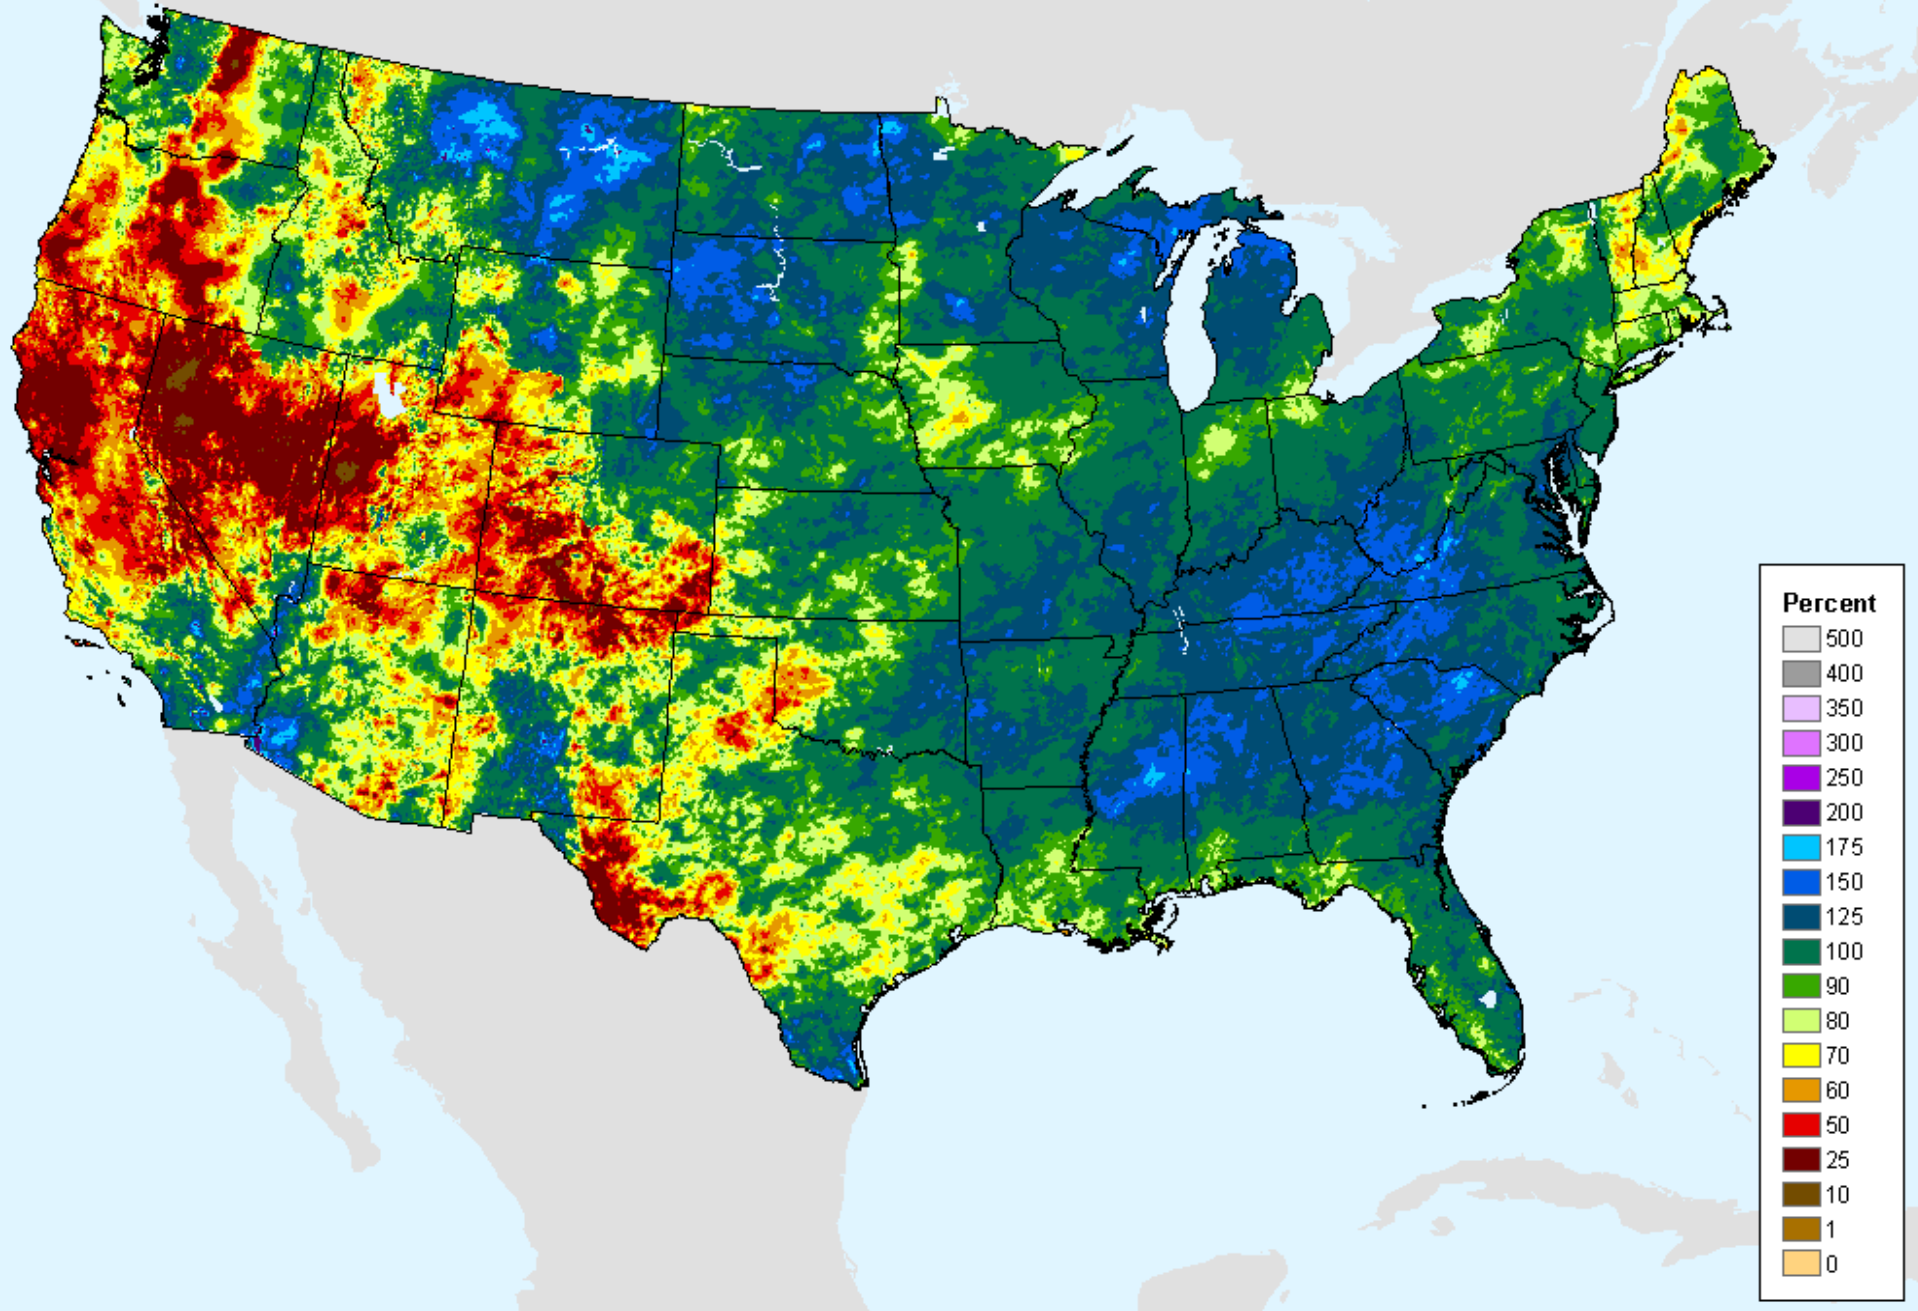

AHPS Water-Year Pct of Normal Pcp

As of: Tuesday, August 25, 2020