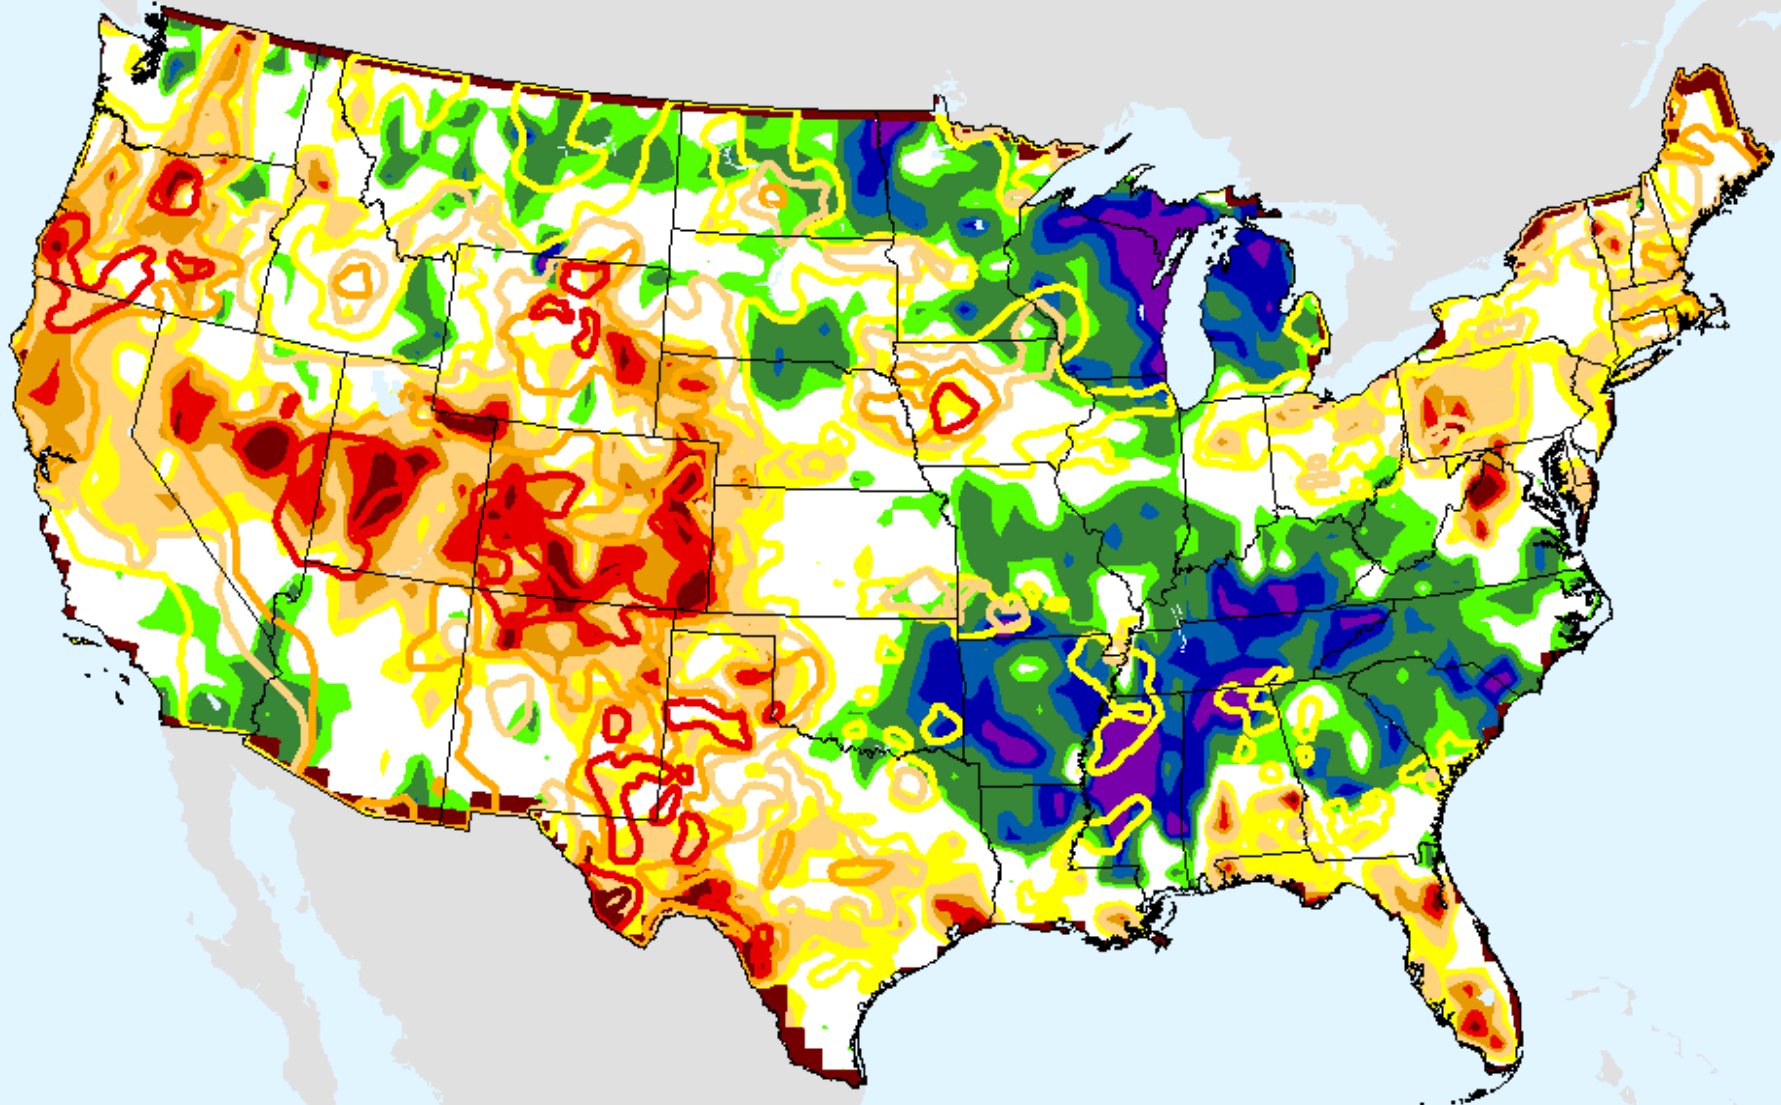

CPC 24-month SPI

As of: Tuesday, August 25, 2020

USDM for: Aug. 18, 2020

SPI (USDM)