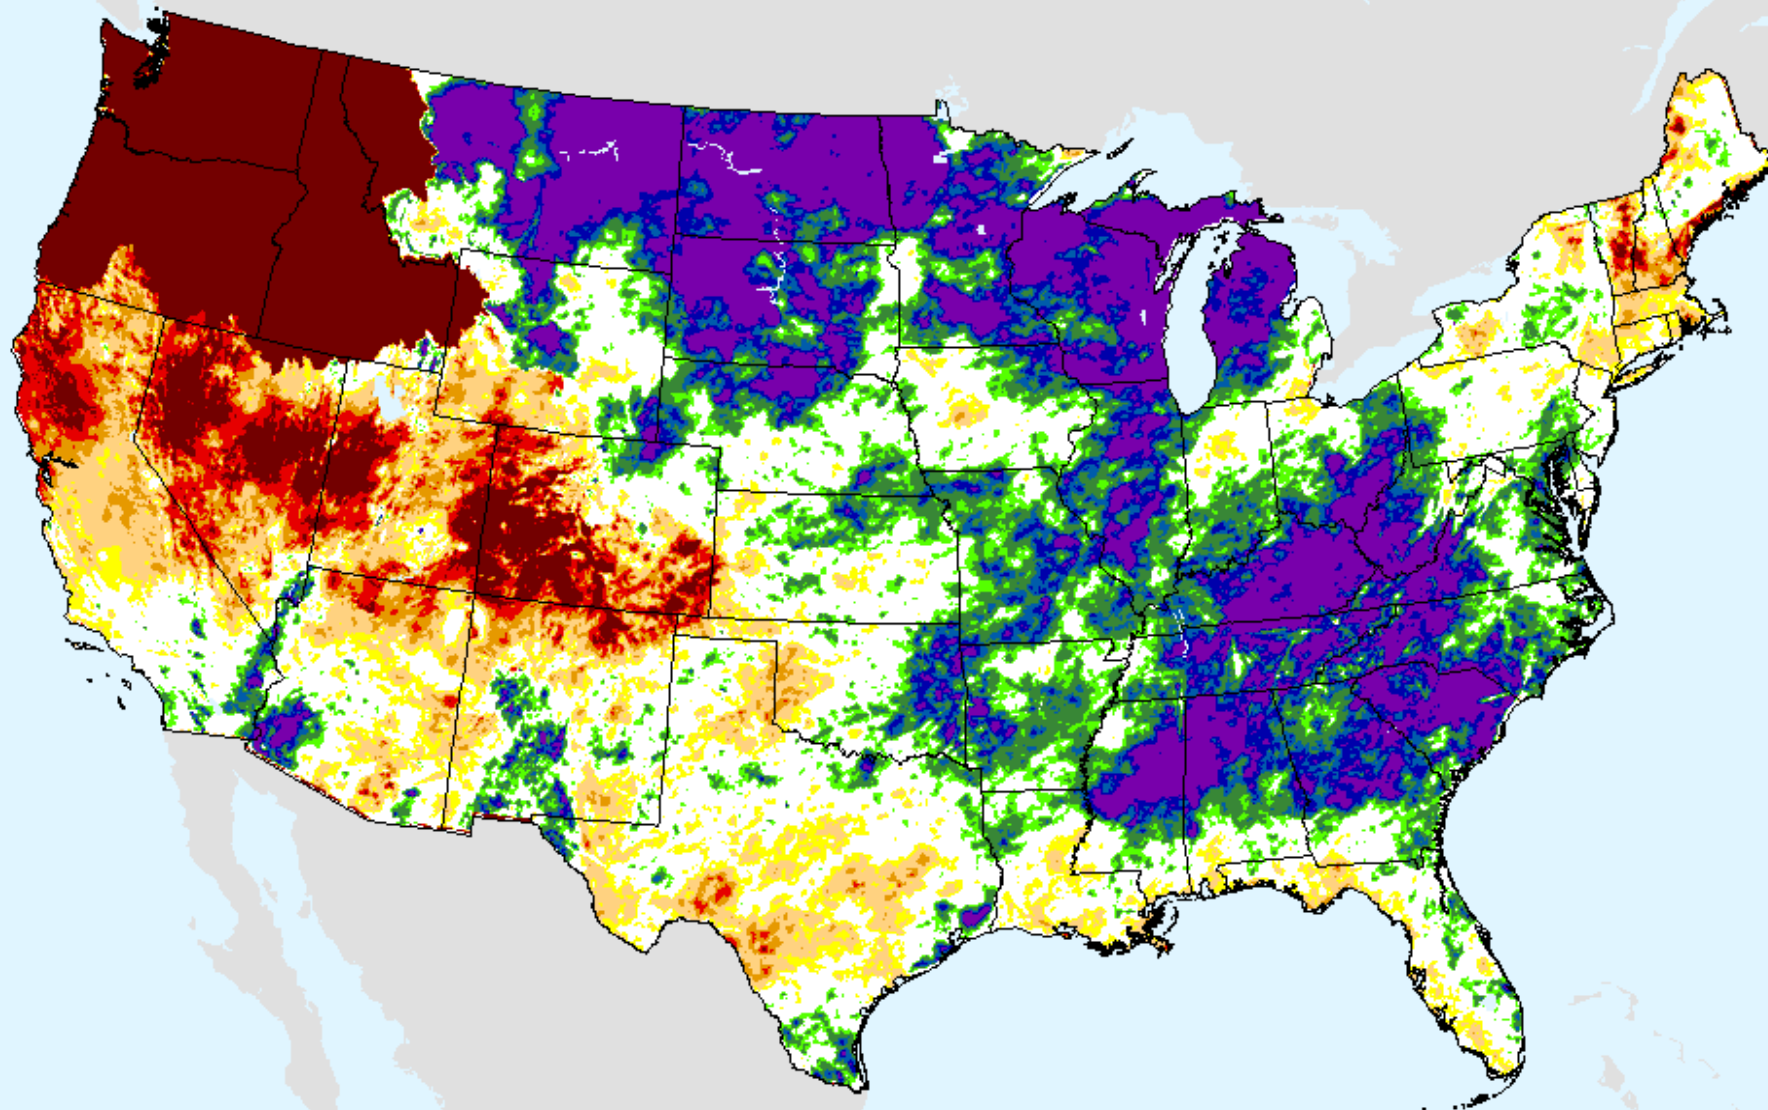

# AHPS 12-month SPI

As of: Tuesday, August 25, 2020