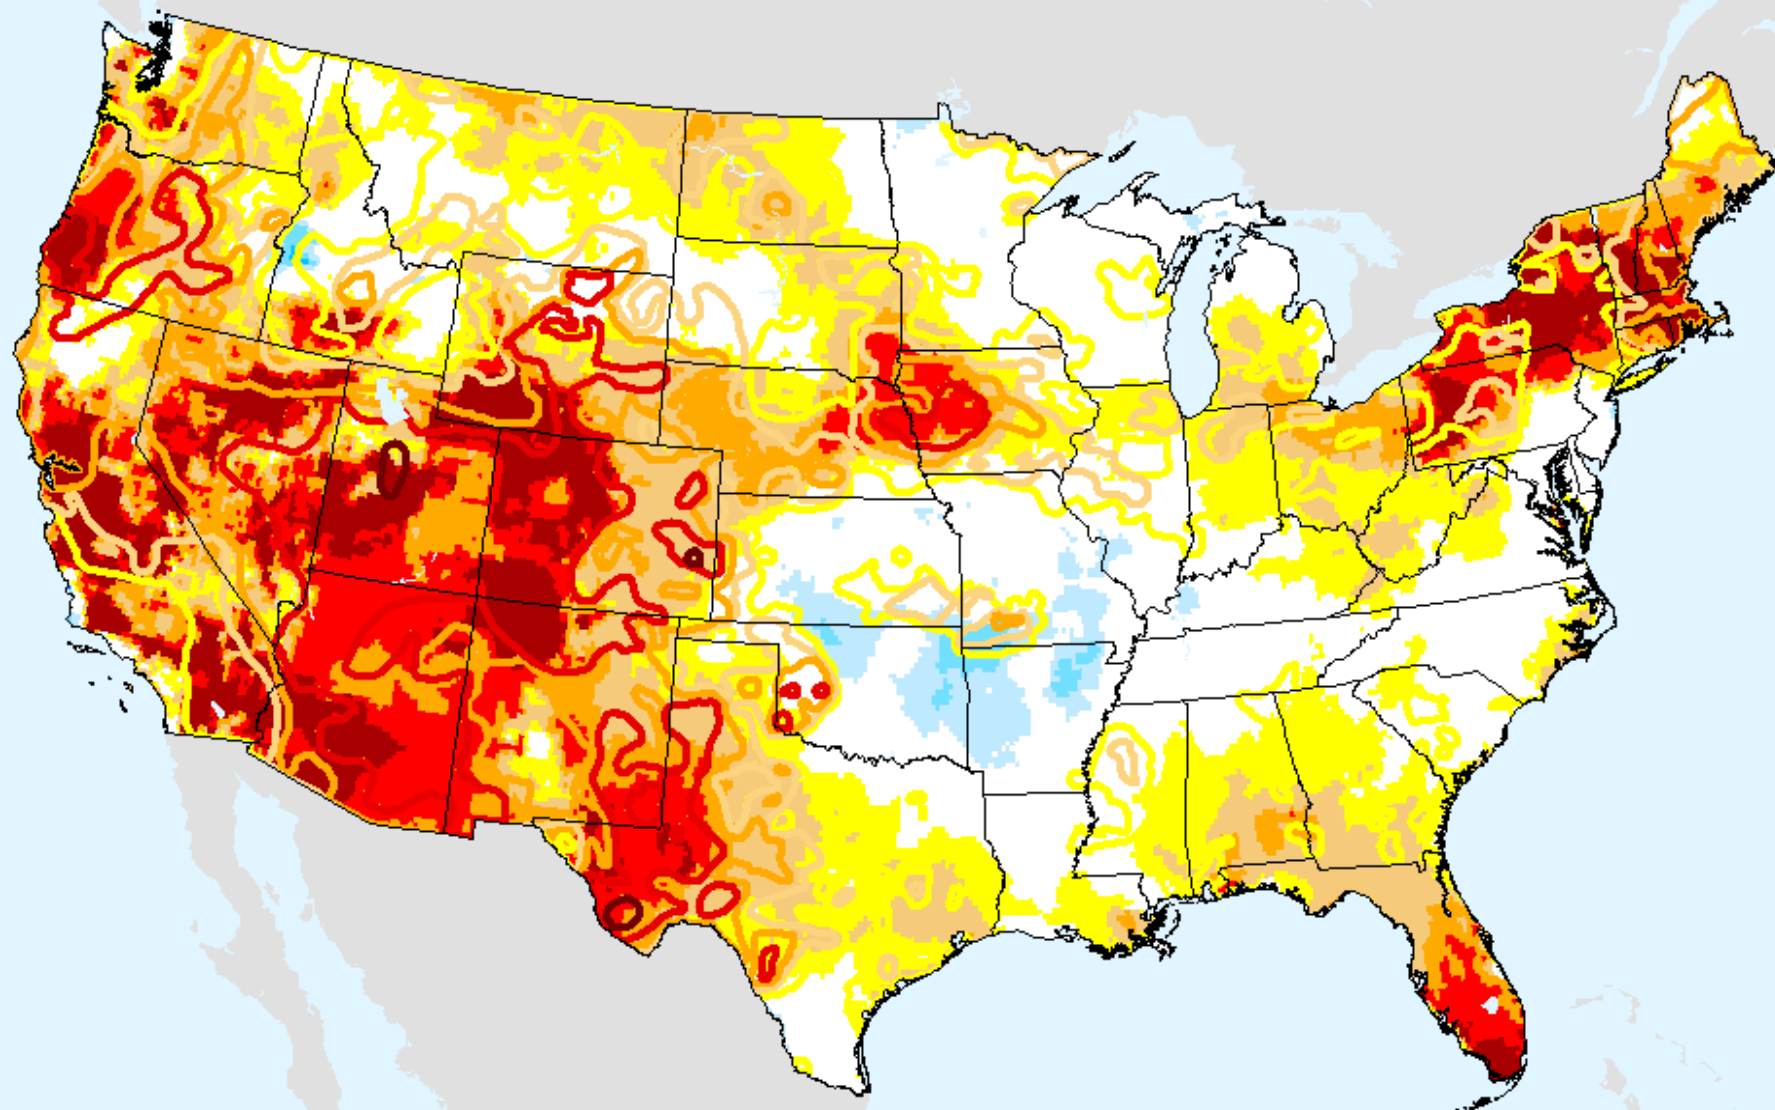

USDM for: Sep. 8, 2020

EDDI 7-week

As of: Tuesday, September 15, 2020

EDDI 8-week

As of: Tuesday, September 15, 2020

USDM for: Sep. 8, 2020

EDDI 8-week

As of: Tuesday, September 15, 2020