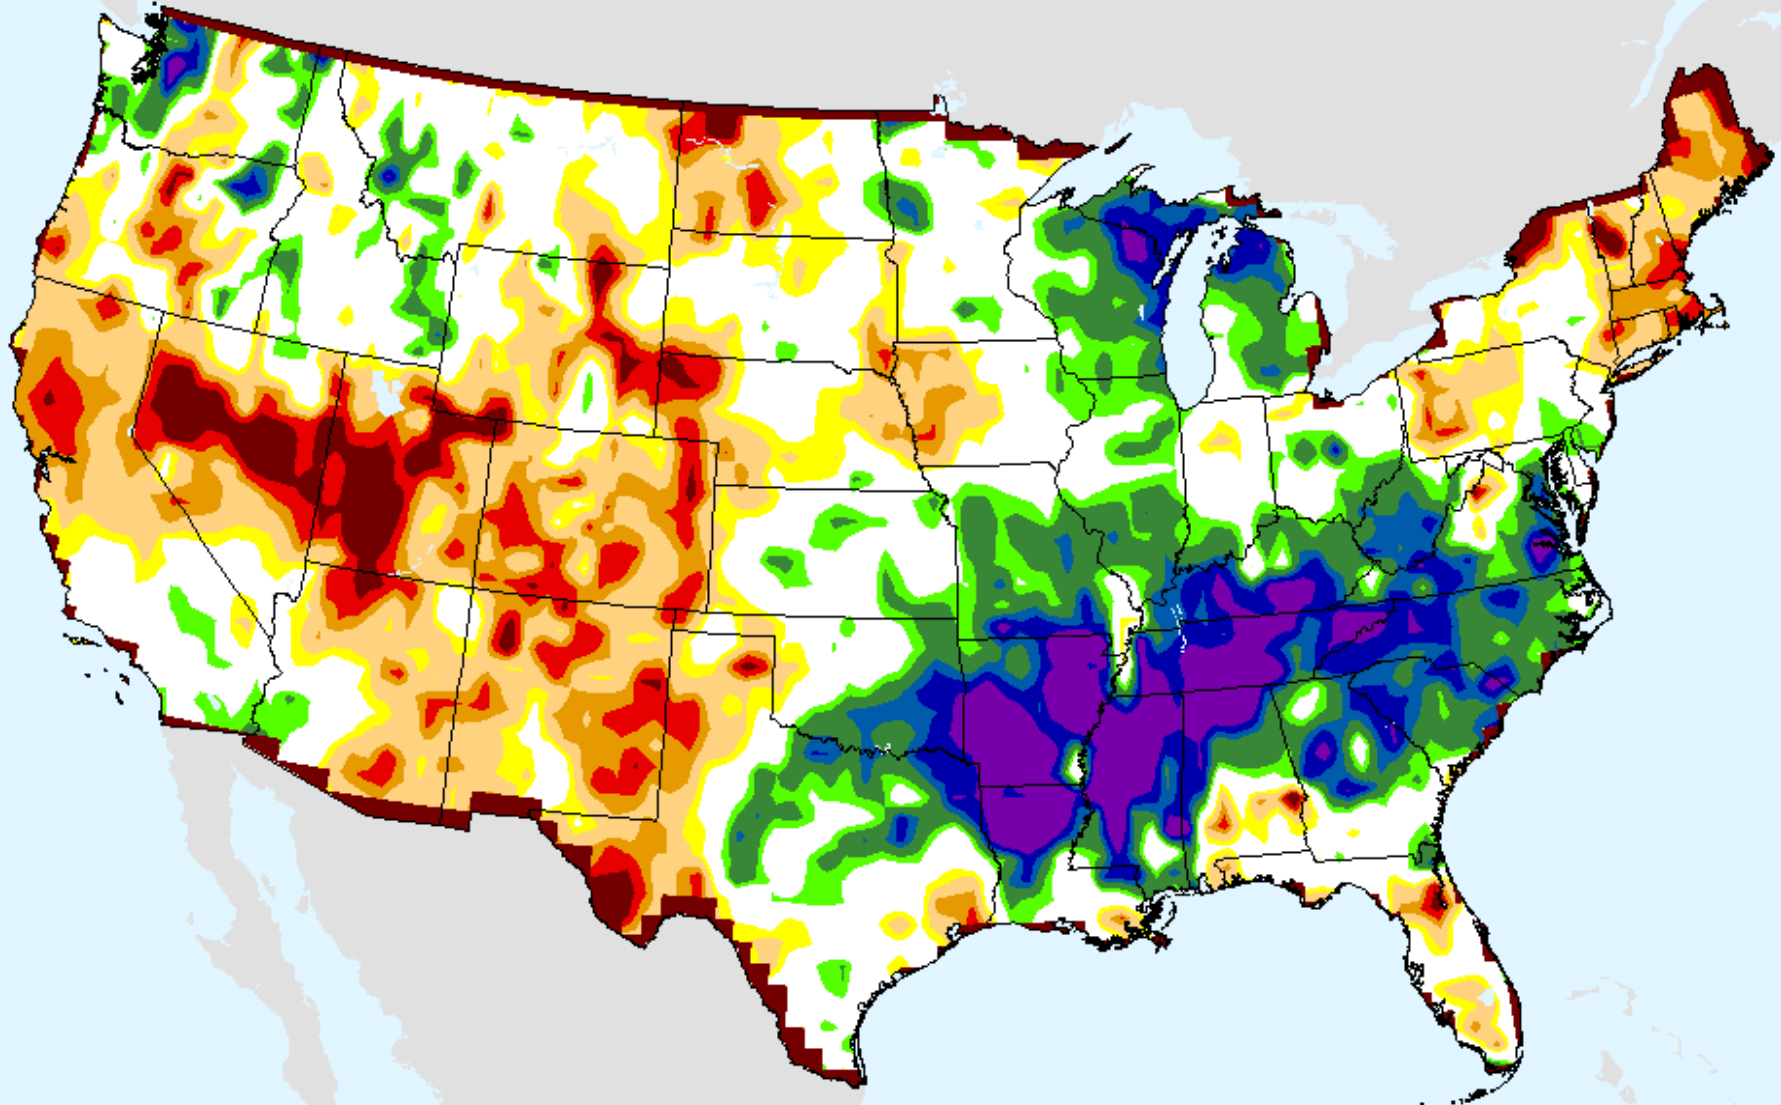

CPC 9-month SPI

As of: Tuesday, September 15, 2020