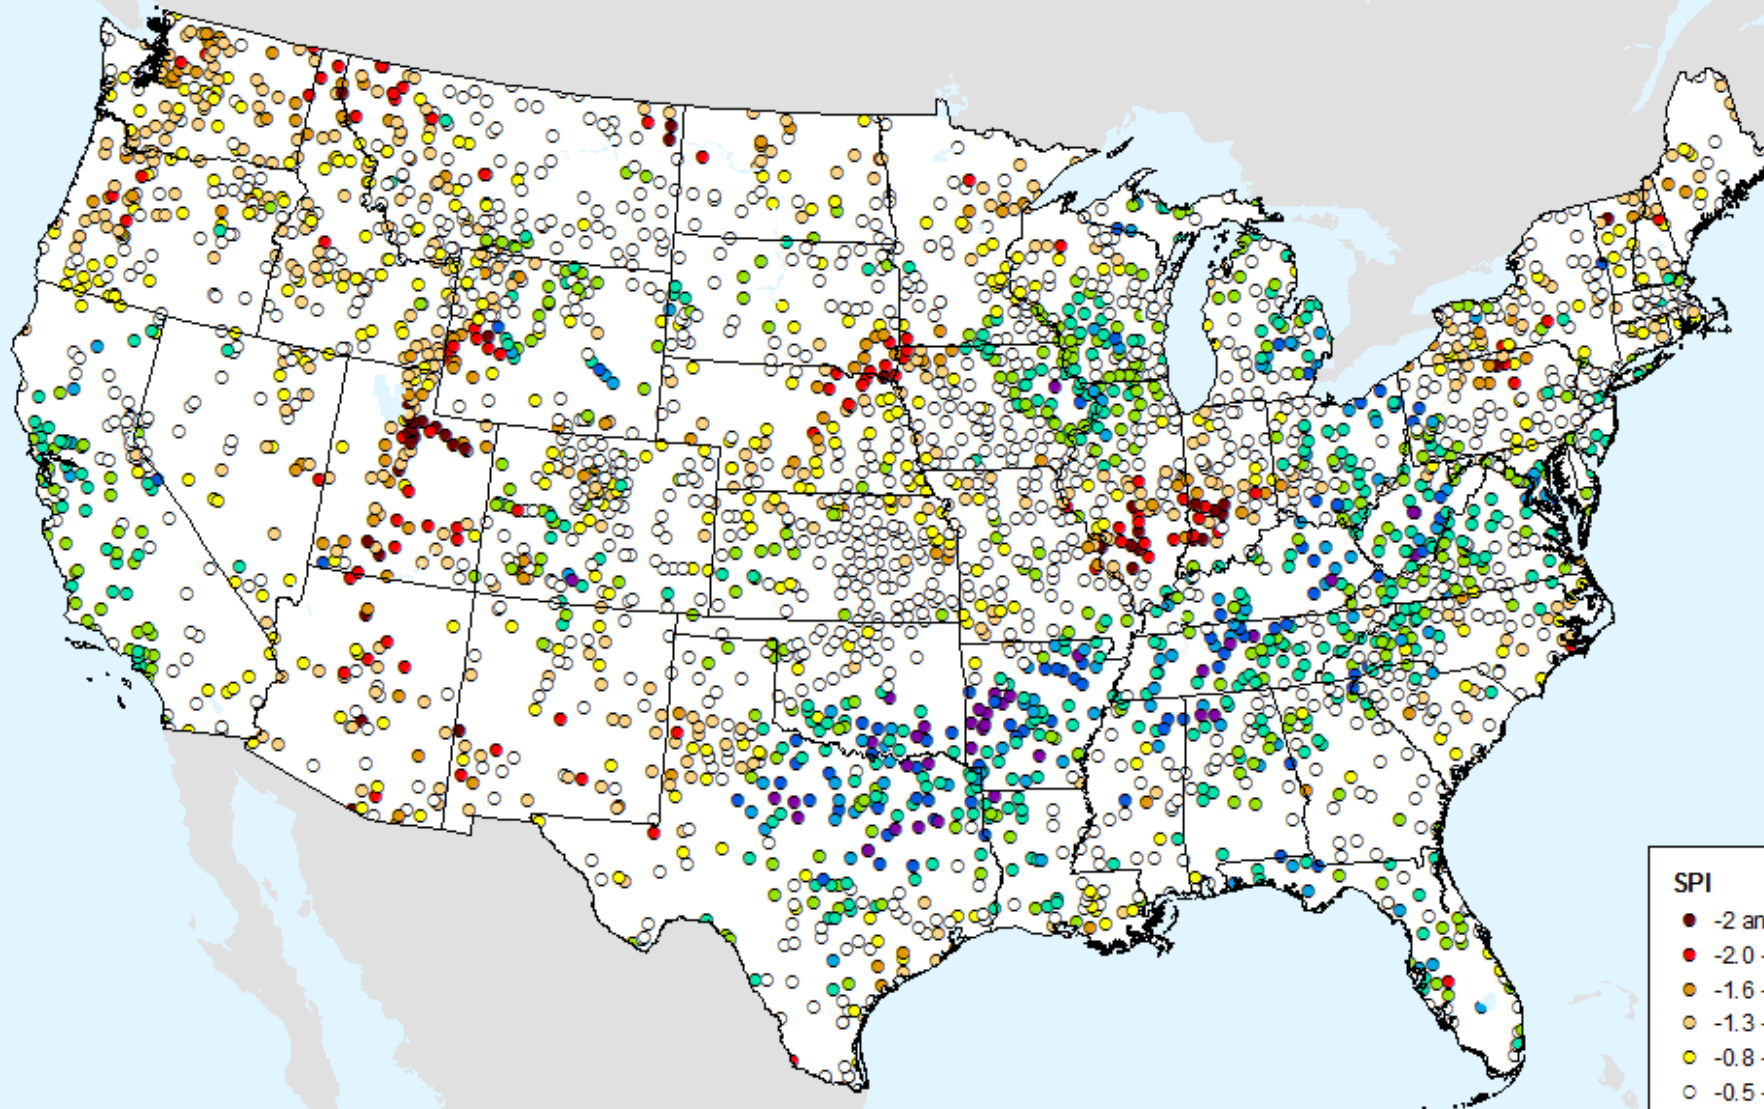

HPRCC 1-month SPI

As of: Tuesday, September 15, 2020

SPI

- -2 and Greater
- -2.0 -- -1.6
- -1.6 -- -1.3
- -1.3 -- -0.8
- -0.8 -- -0.5
- -0.5 - 0.5
- 0.5 - 0.8
- 0.8 - 1.3
- 1.3 - 1.6
- 1.6 - 2.0
- 2.0 and Greater