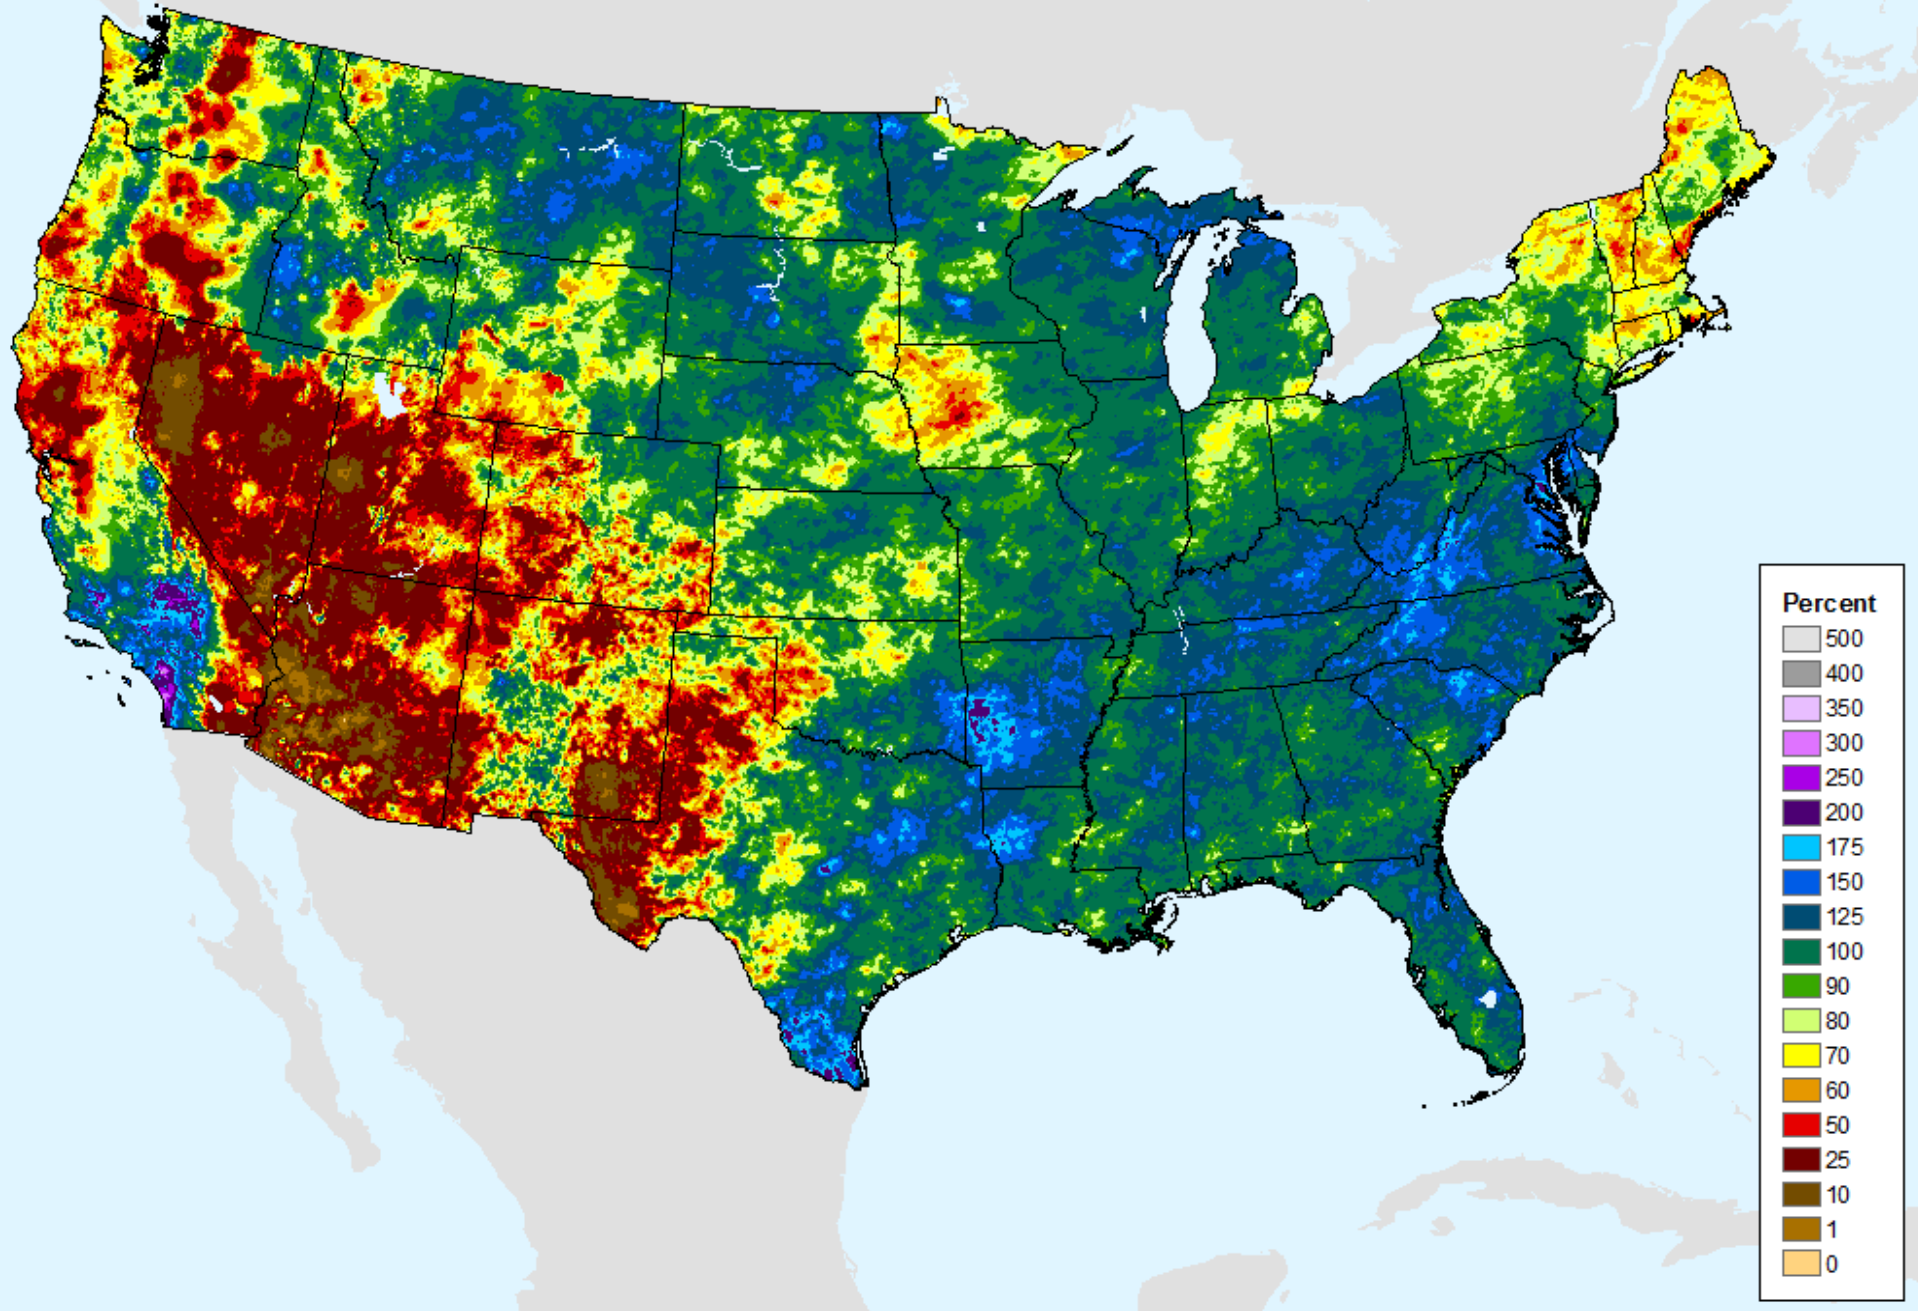

AHPS 180-Day Pct of Normal Pcp

As of: Tuesday, September 15, 2020

USDM for: Sep. 8, 2020

AHPS 180-Day Pct of Normal Pcp

As of: Tuesday, September 15, 2020

AHPS Water-Year Precip Departure

As of: Tuesday, September 15, 2020