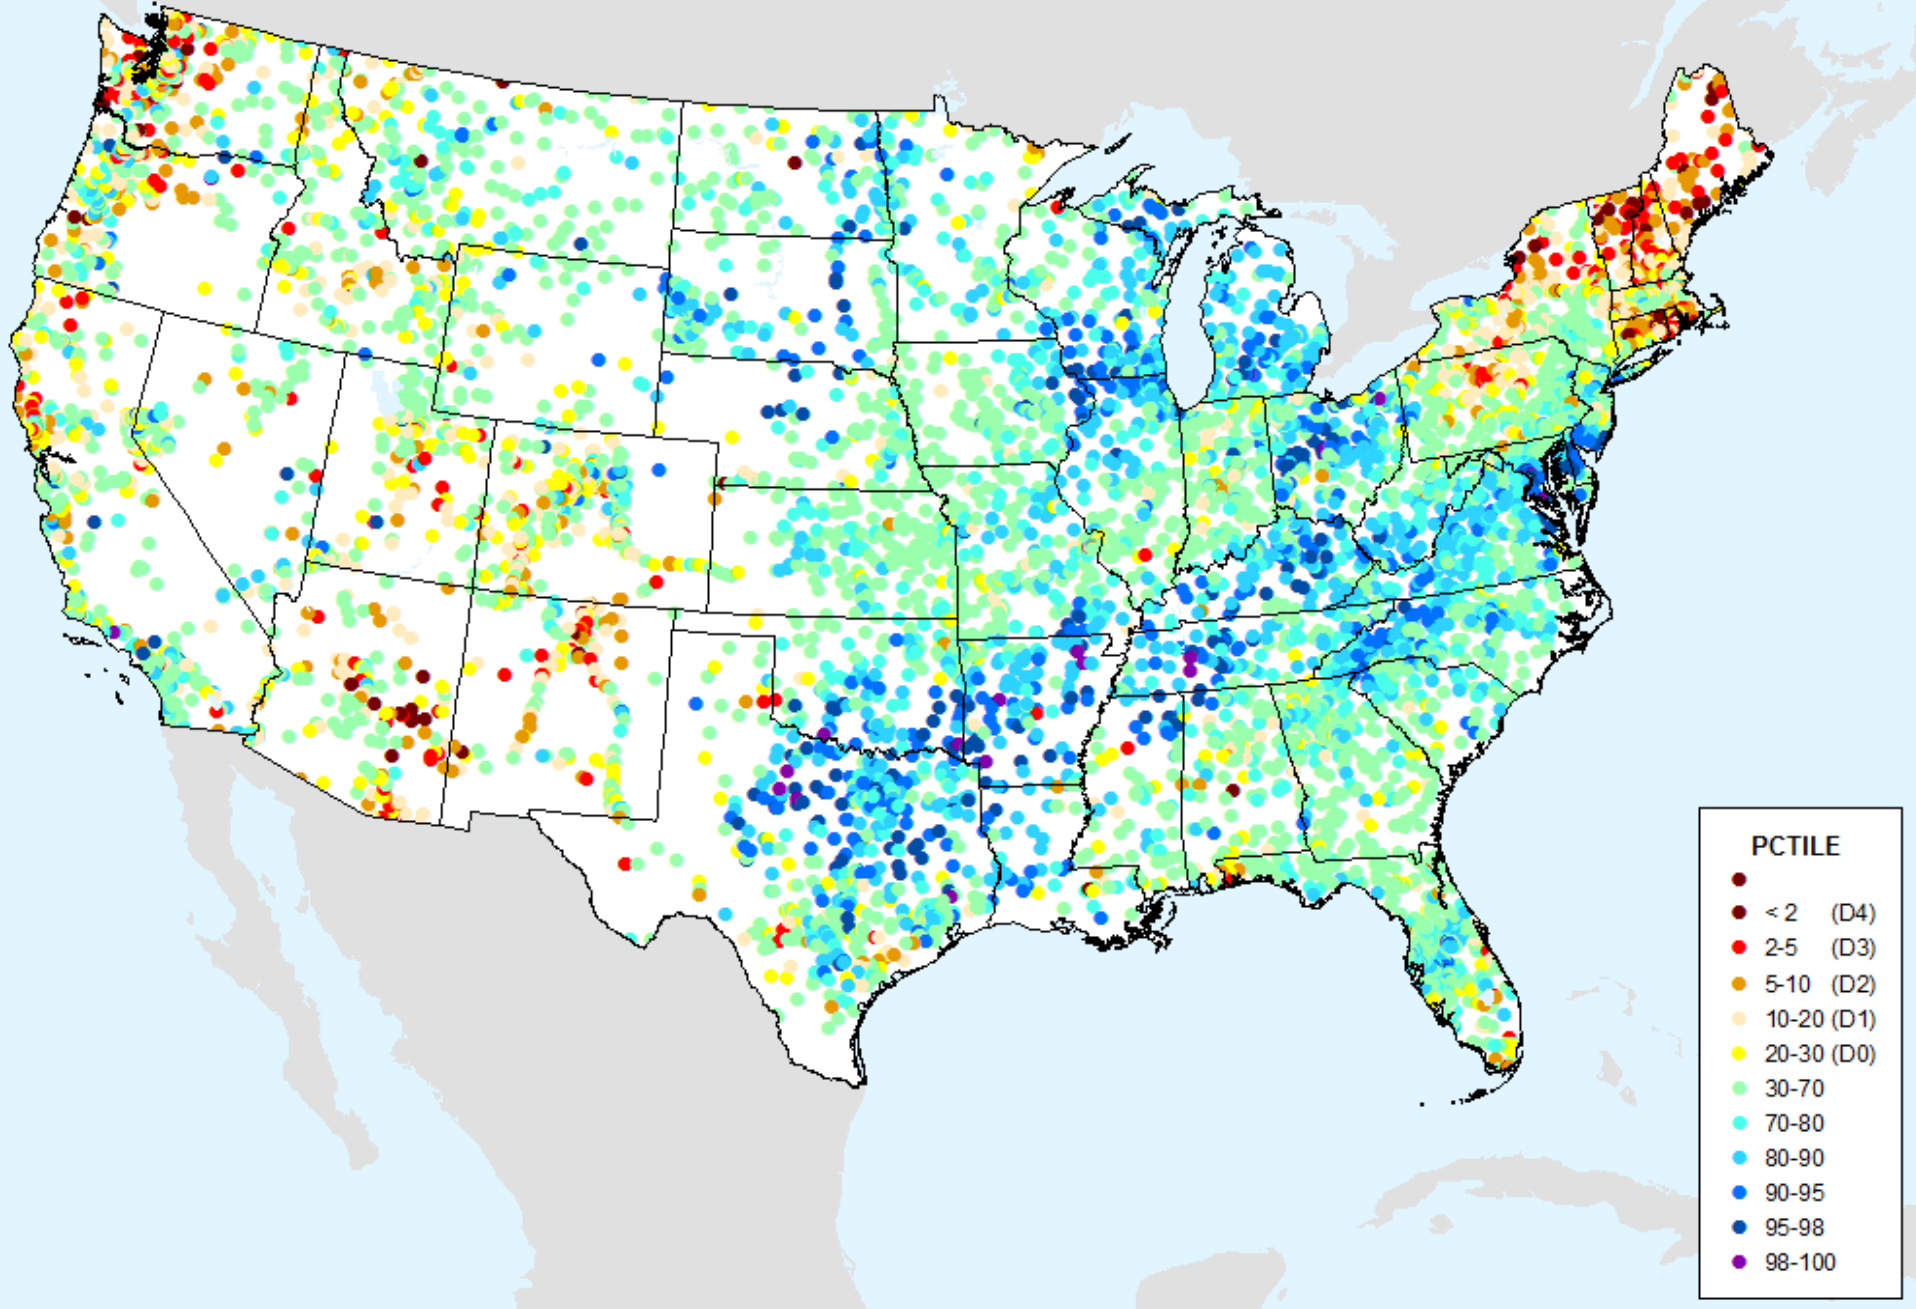

USGS 7-Day Avg Streamflow

As of: Tuesday, September 15, 2020