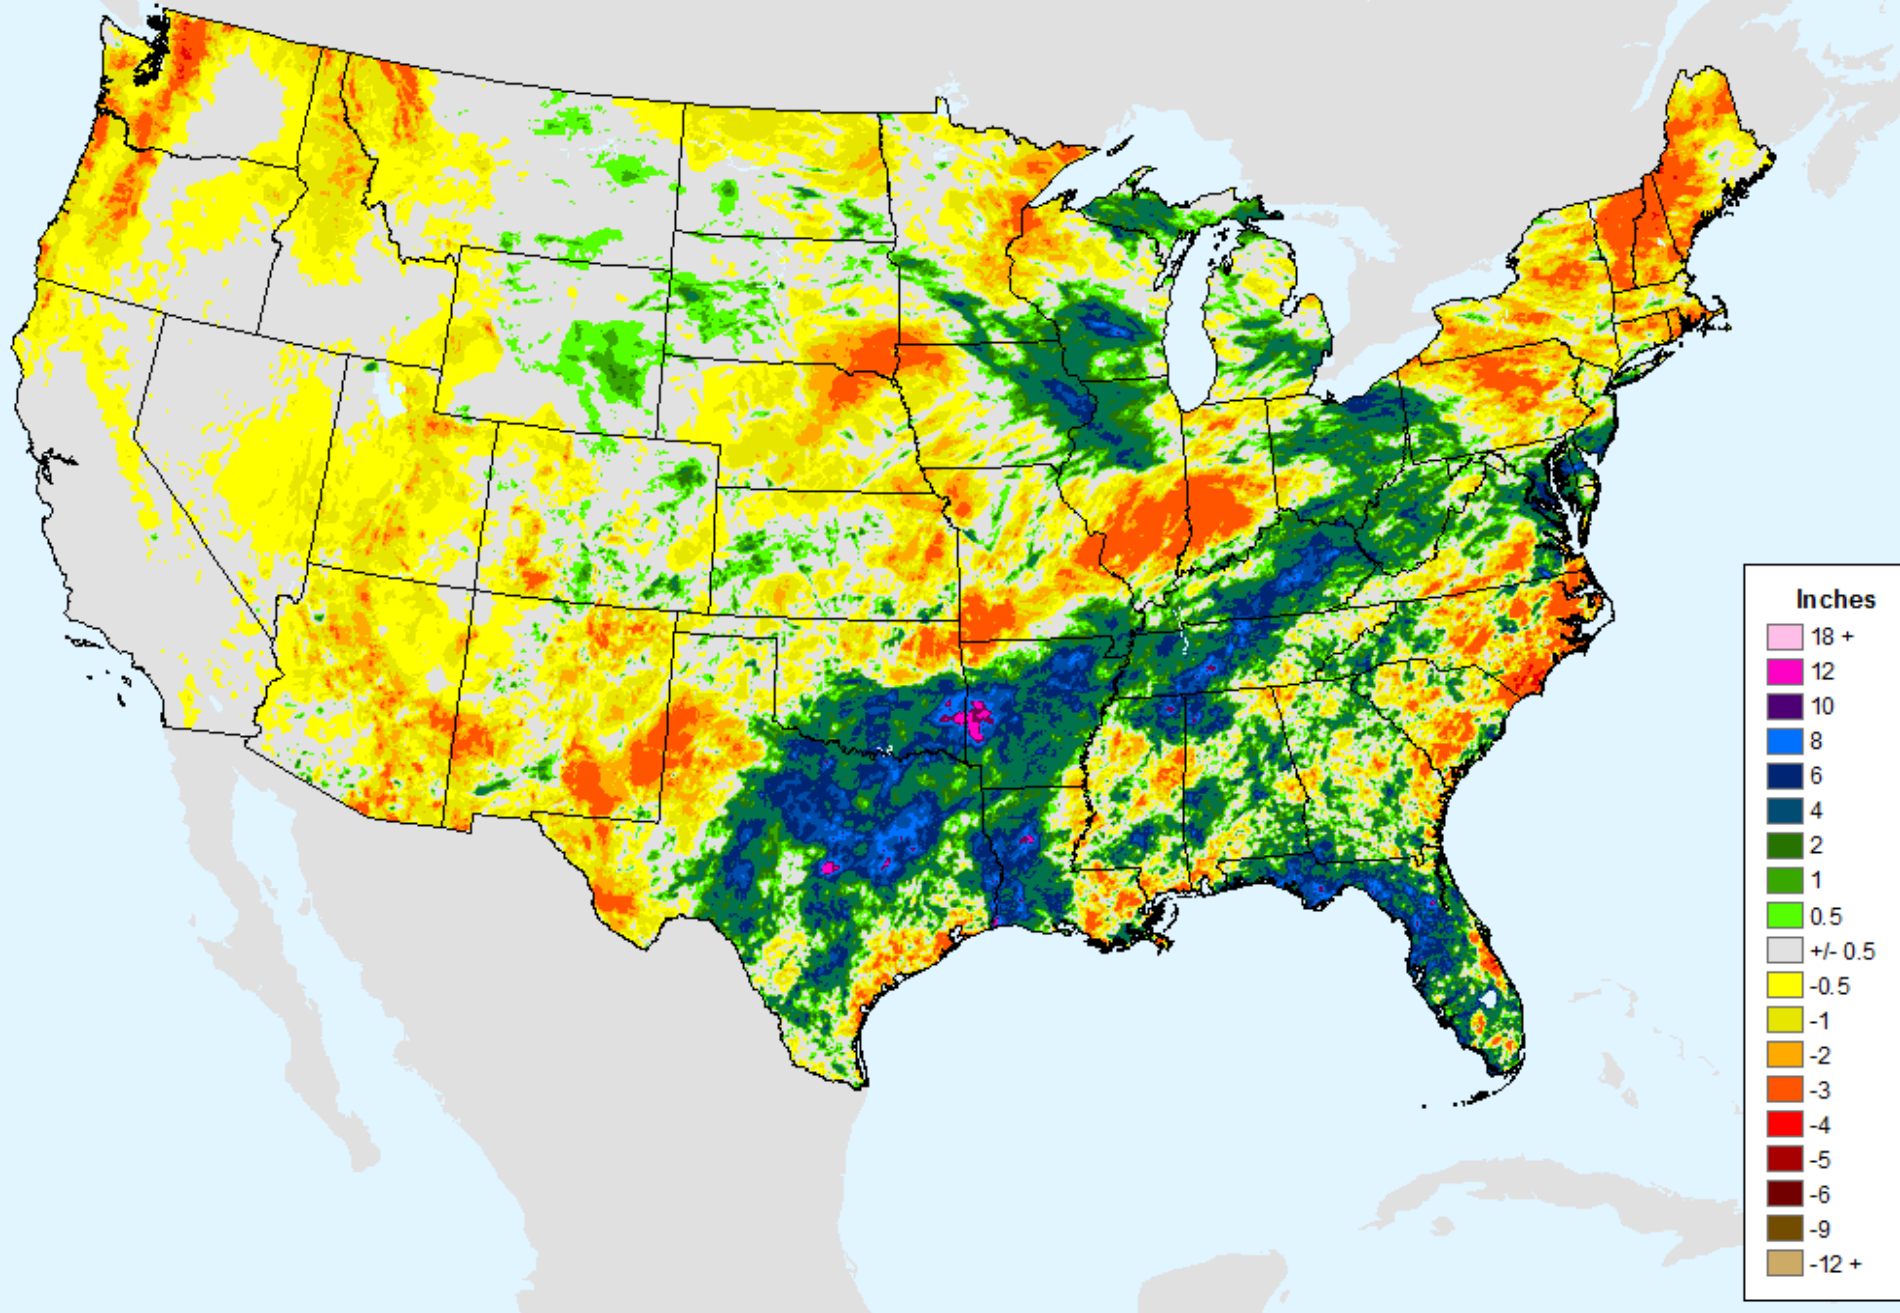

USDM for: Sep. 8, 2020

AHPS 14-Day Precip Departure

As of: Tuesday, September 15, 2020

AHPS 30-Day Precip Departure

As of: Tuesday, September 15, 2020

USDM for: Sep. 8, 2020

AHPS 30-Day Precip Departure

As of: Tuesday, September 15, 2020