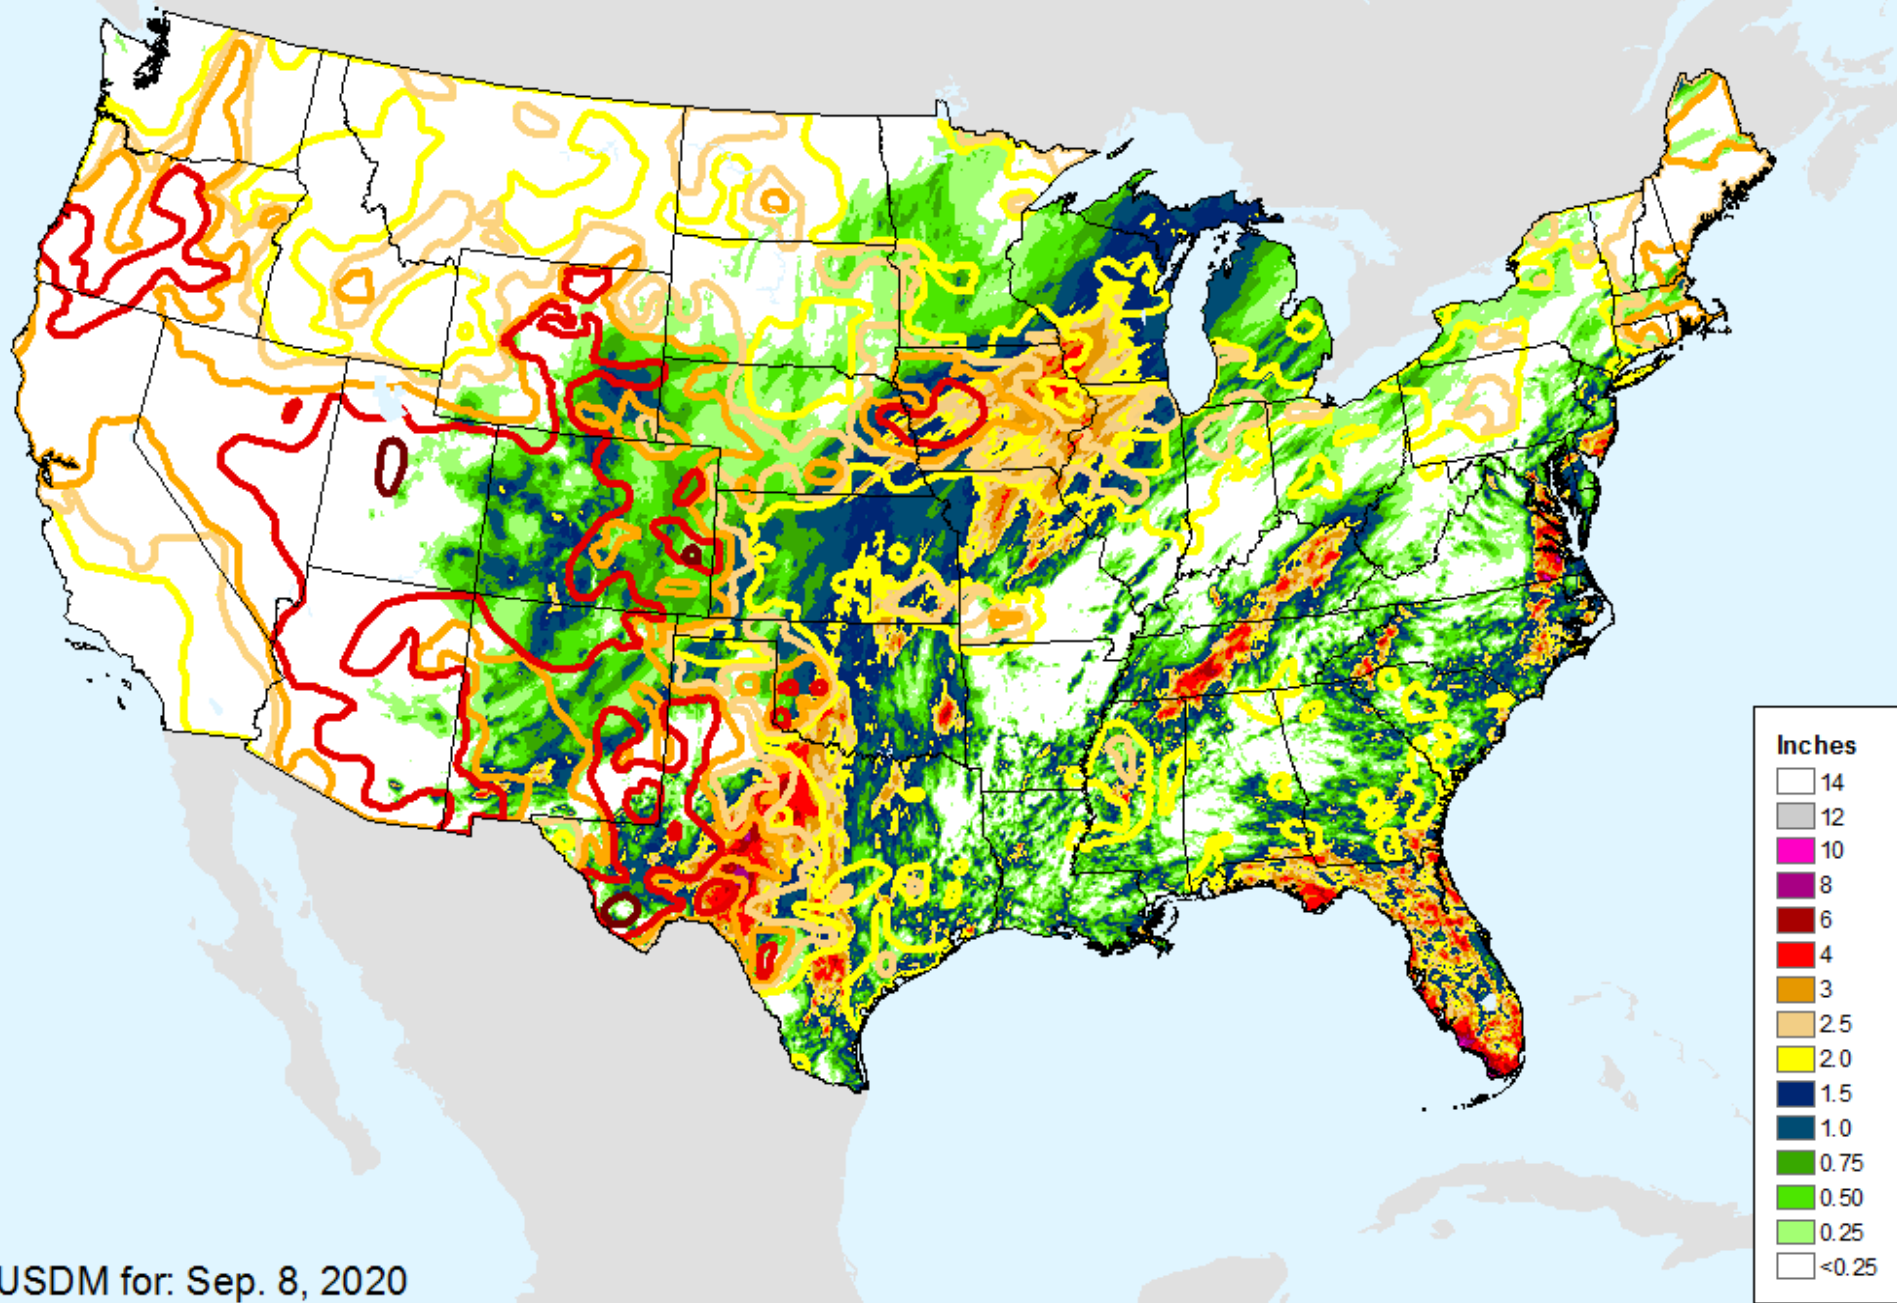

AHPS 7-Day Precipitation

As of: Tuesday, September 15, 2020

AHPS 7-Day Precipitation

As of: Tuesday, September 15, 2020

USDM for: Sep. 8, 2020

AHPS 14-Day Precip Departure

As of: Tuesday, September 15, 2020