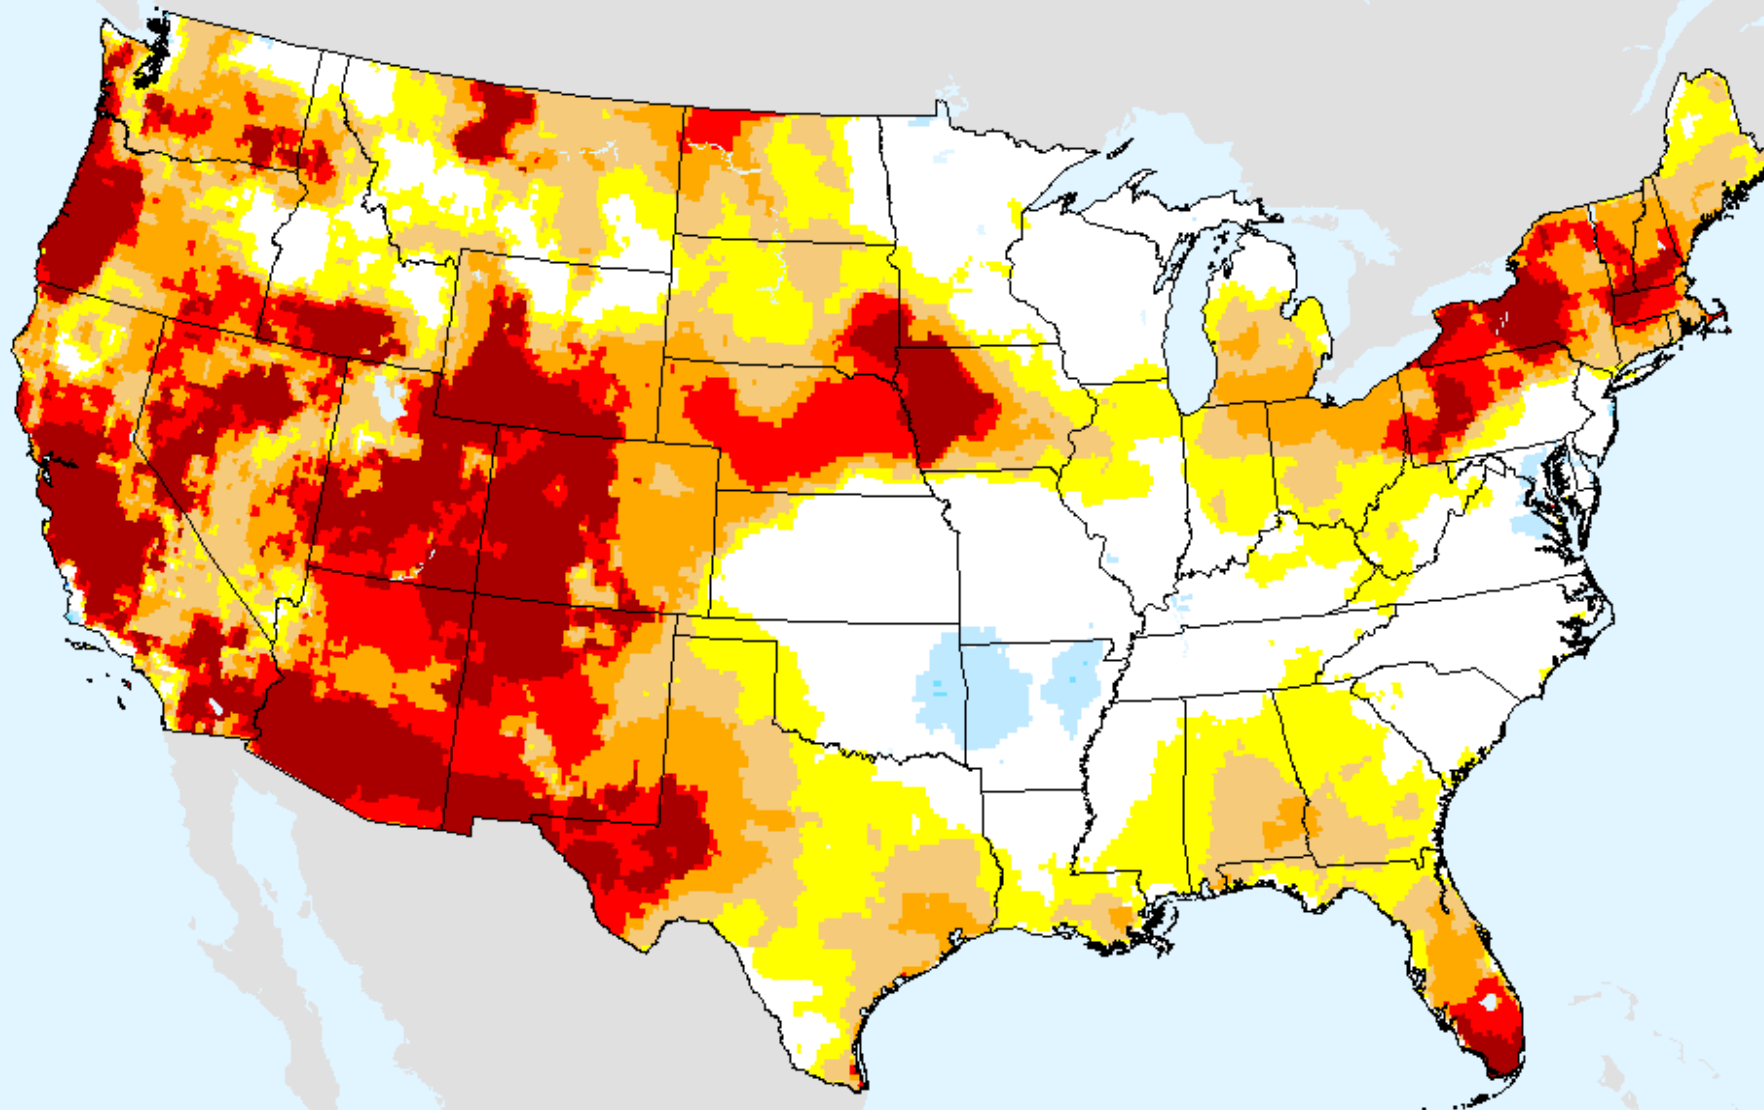

EDDI 5-week

As of: Tuesday, September 15, 2020