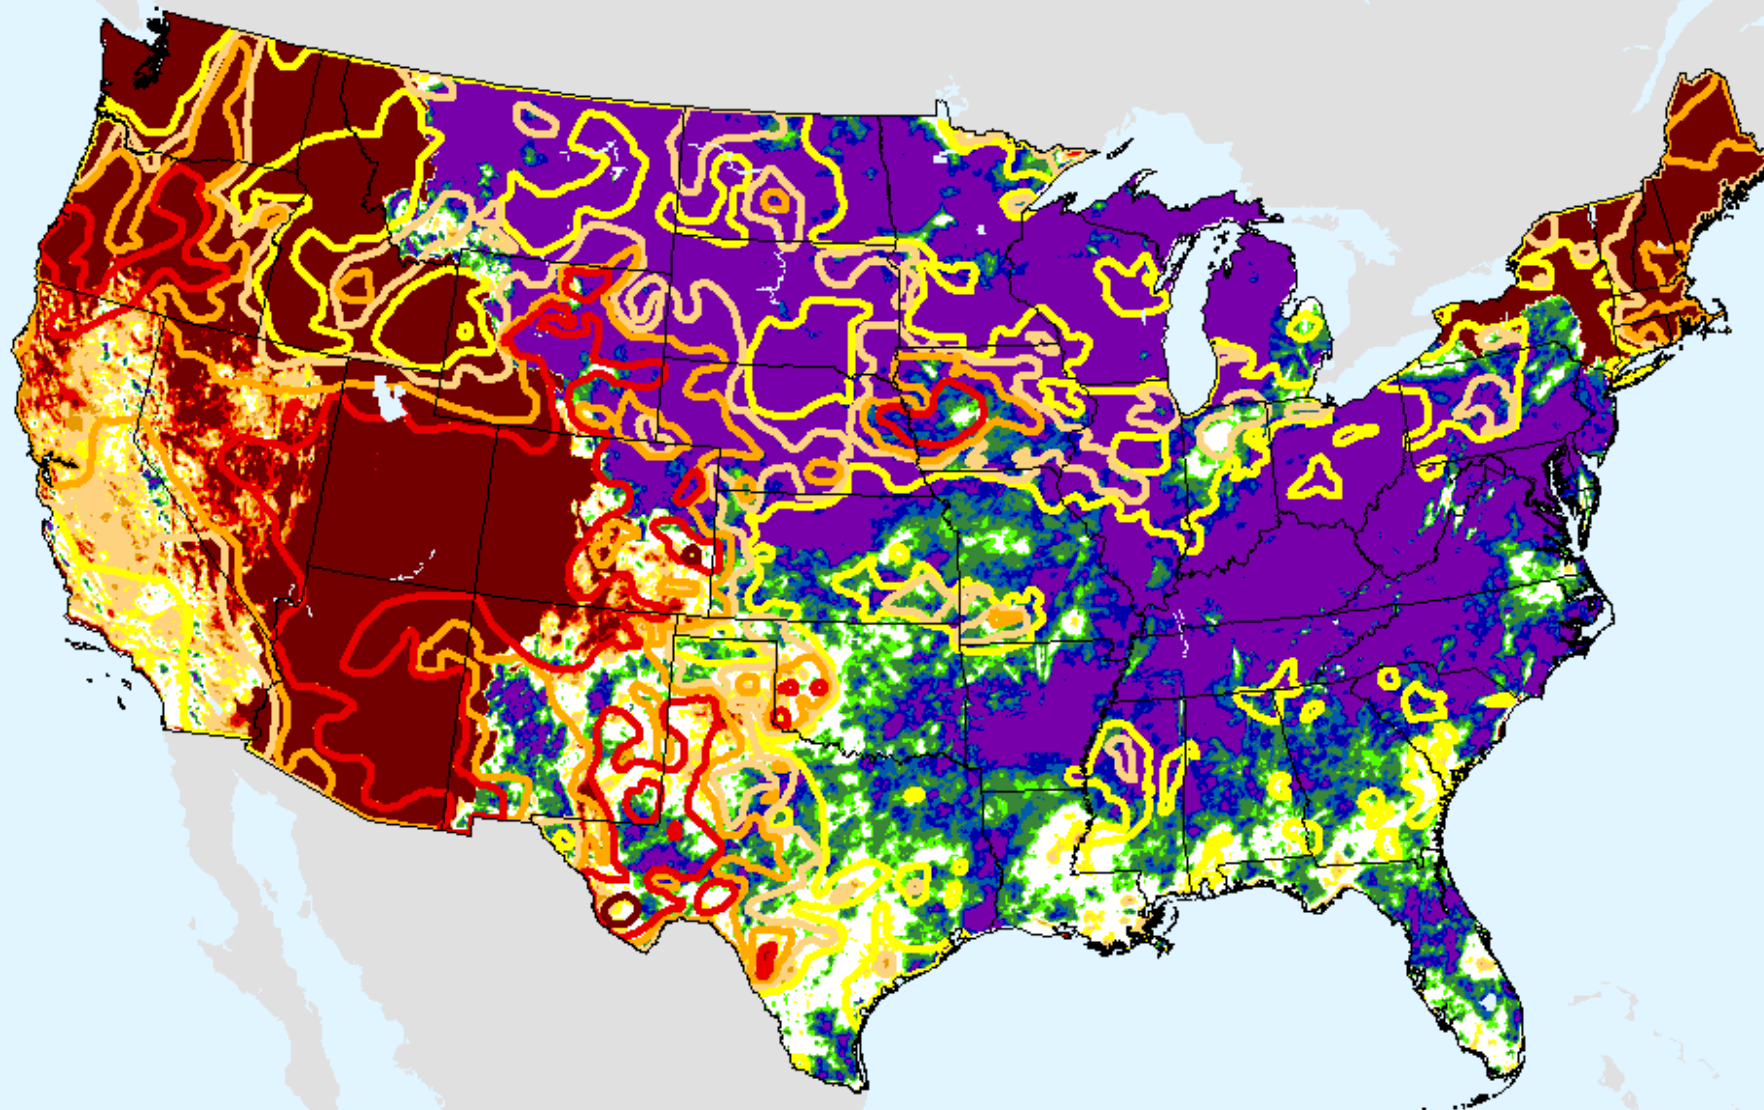

AHPS 36-month SPI

As of: Tuesday, September 15, 2020

USDM for: Sep. 8, 2020

SPI (USDM)