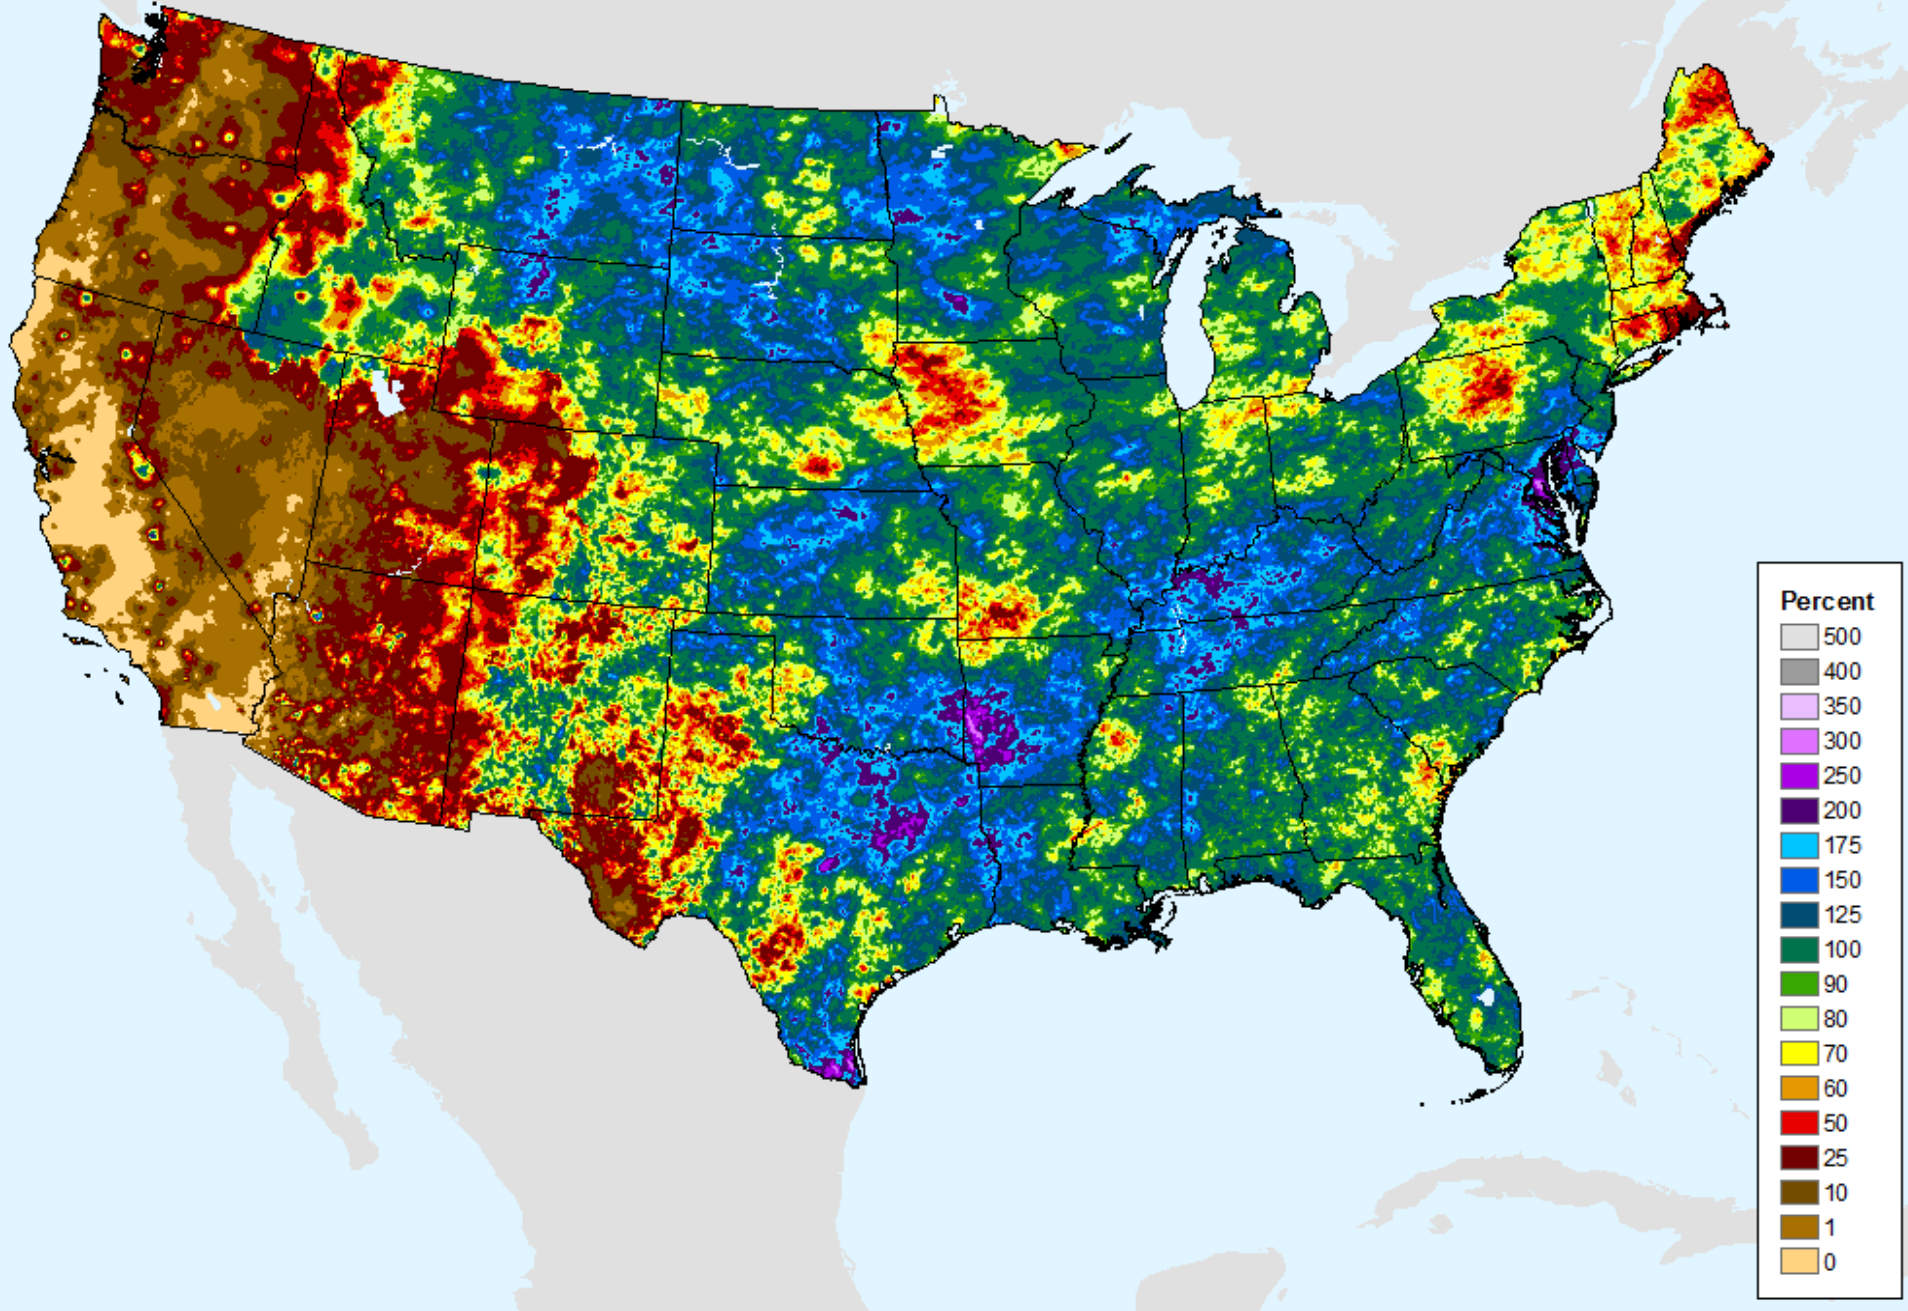

AHPS 90-Day Pct of Normal Pcp

As of: Tuesday, September 15, 2020