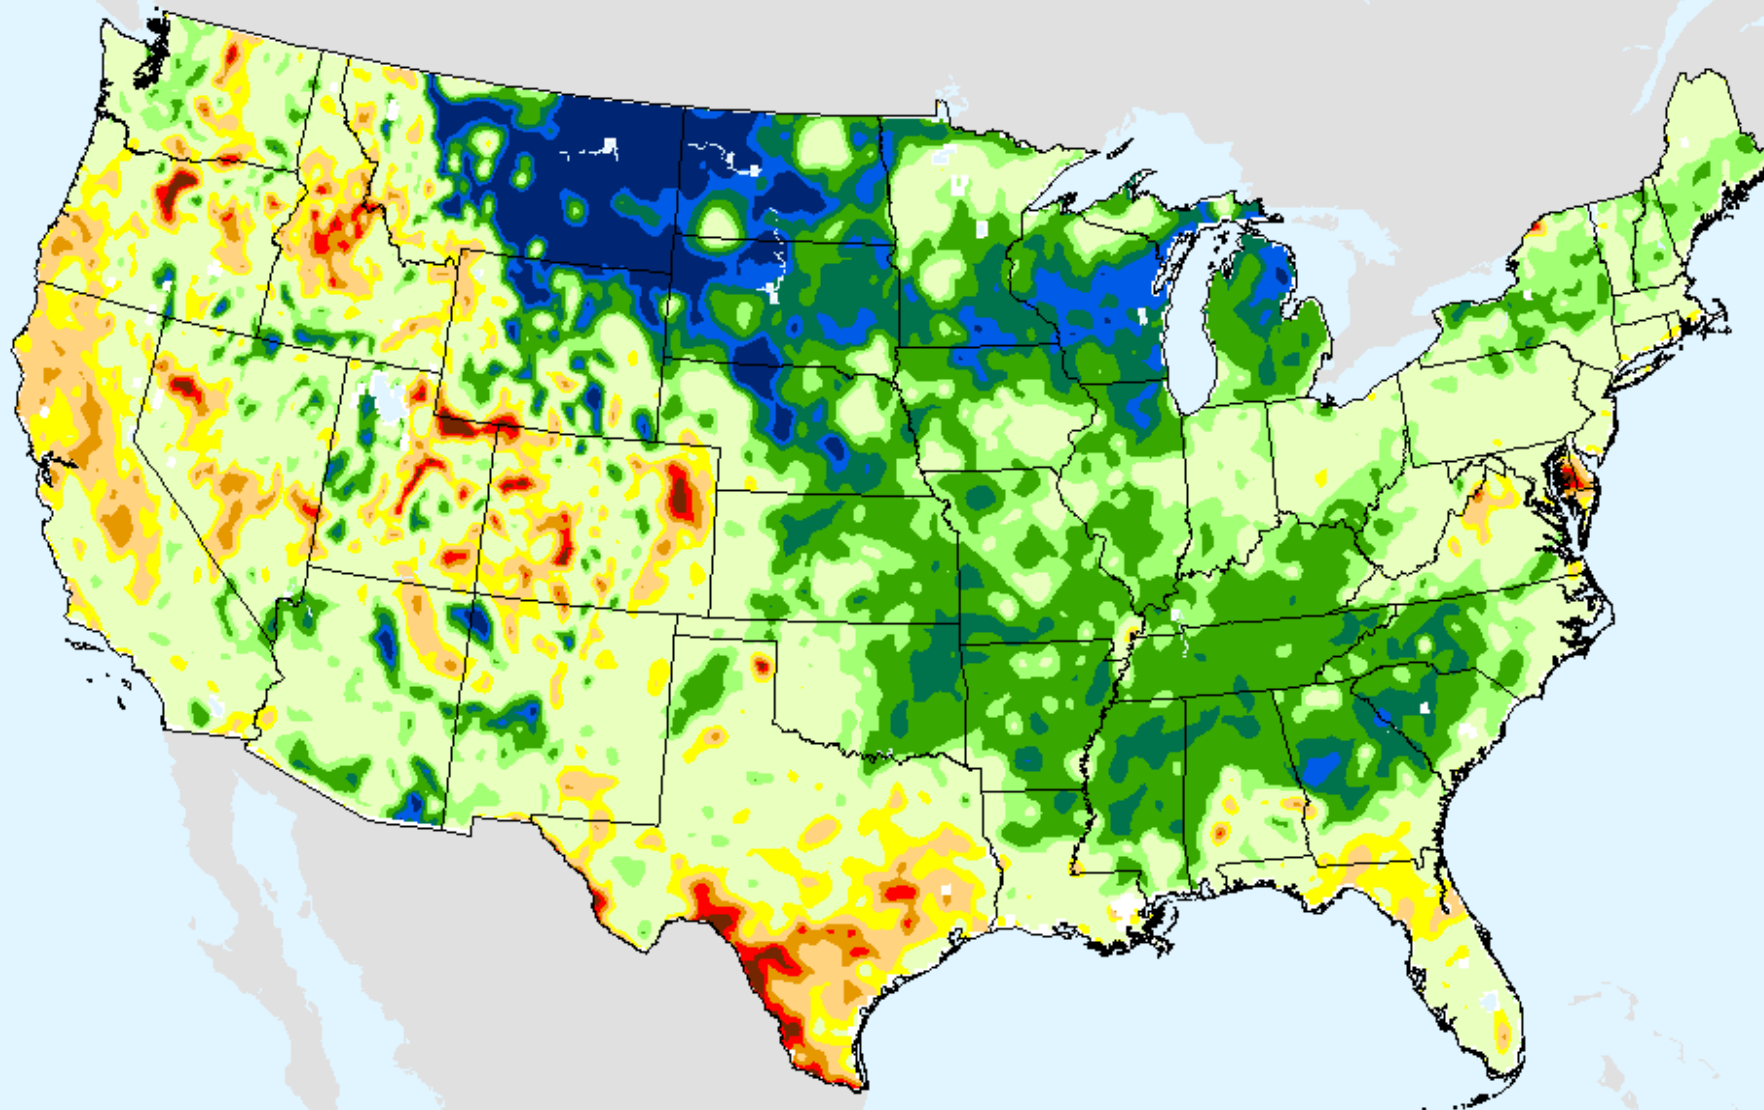

NLDAS Total Column Soil Moisture

As of: Tuesday, September 15, 2020