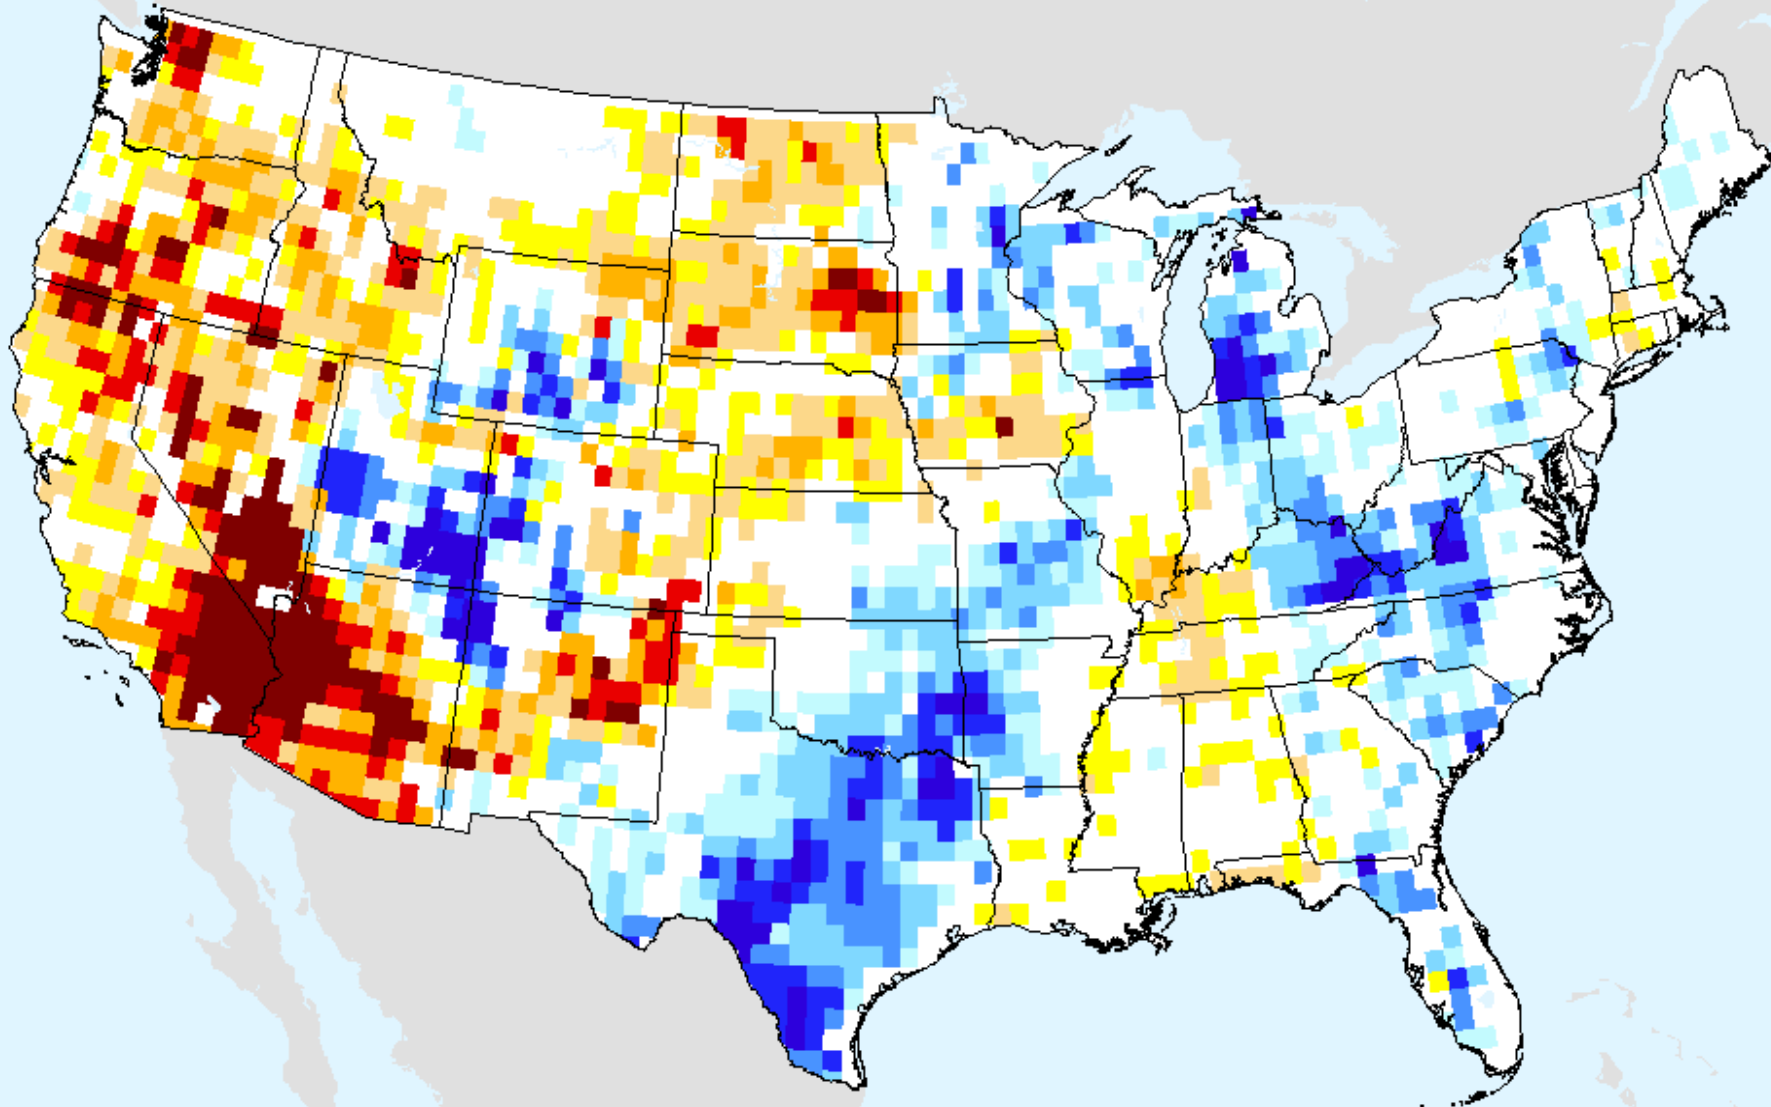

AIRS-Based Surface Relative Humidity 14 Day

As of: Tuesday, September 15, 2020