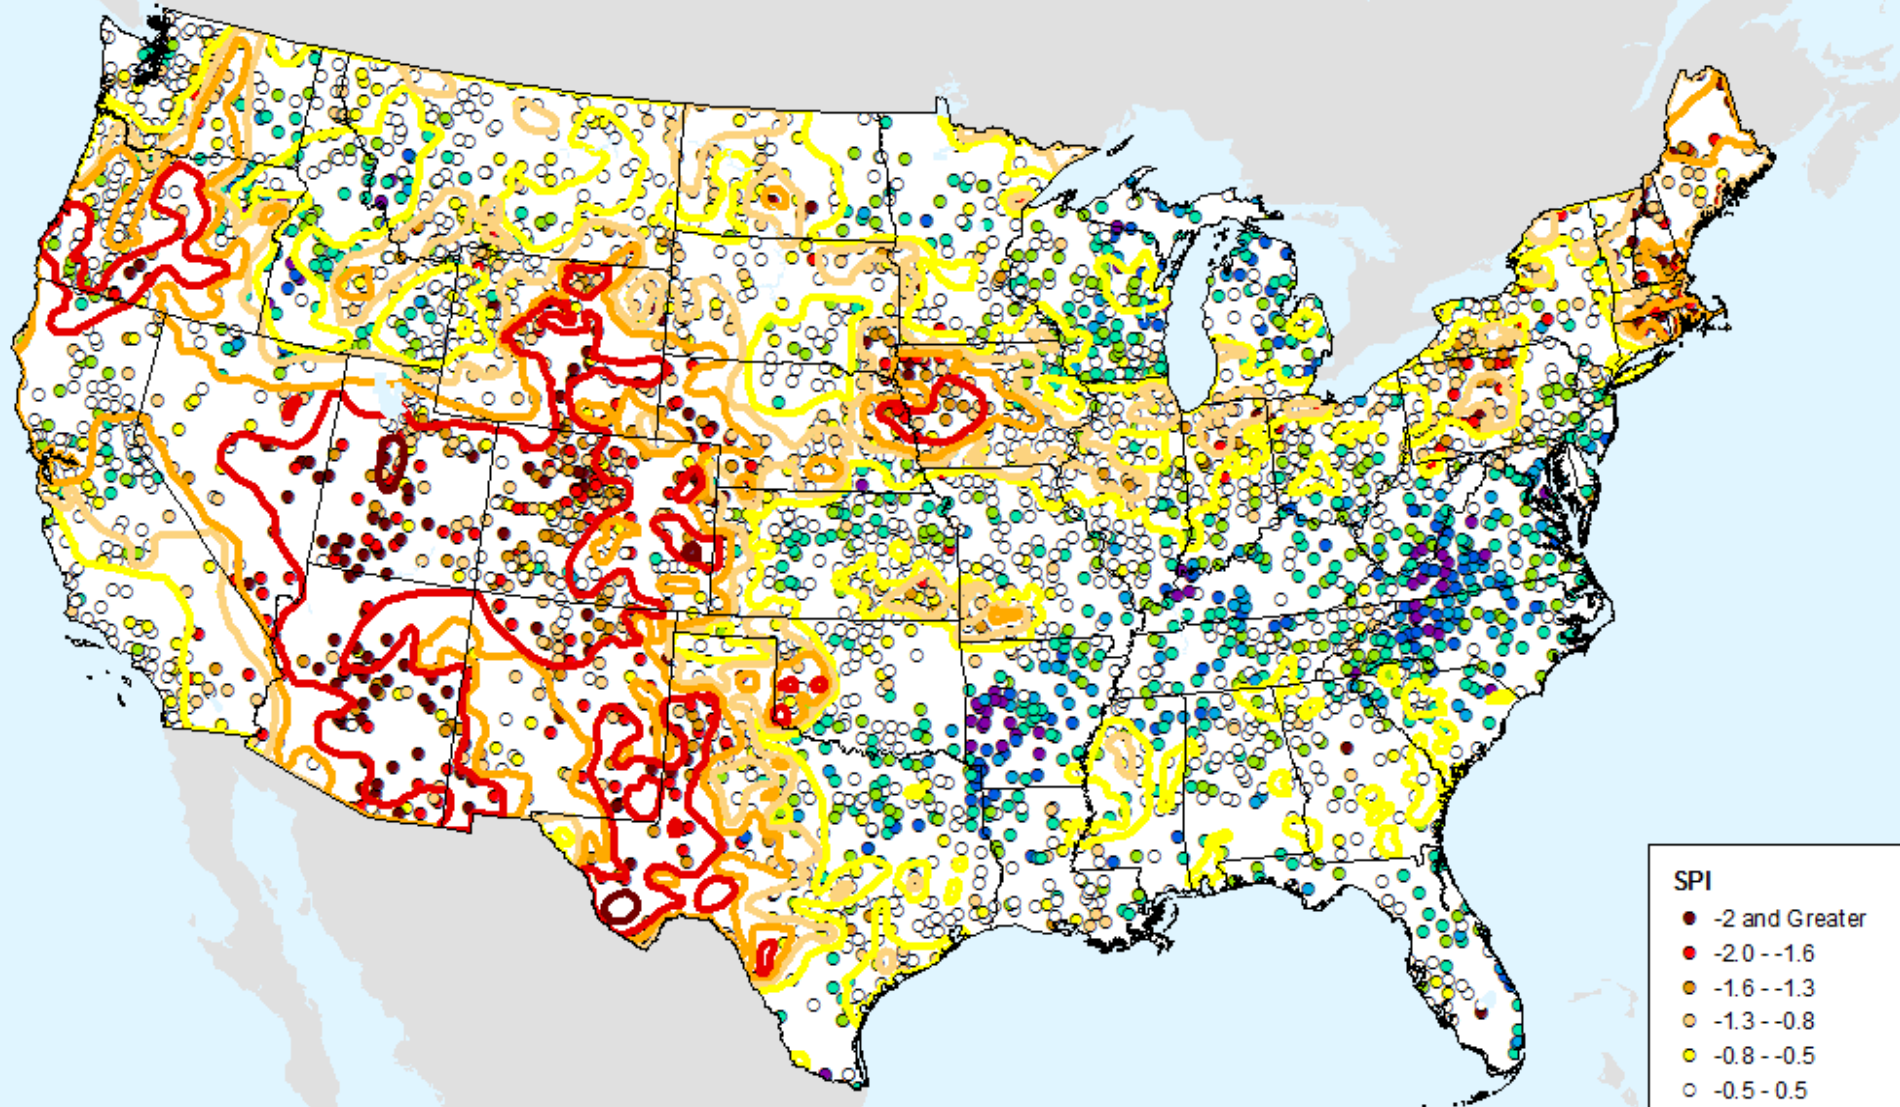

HPRCC 4-month SPI

As of: Tuesday, September 15, 2020

USDM for: Sep. 8, 2020