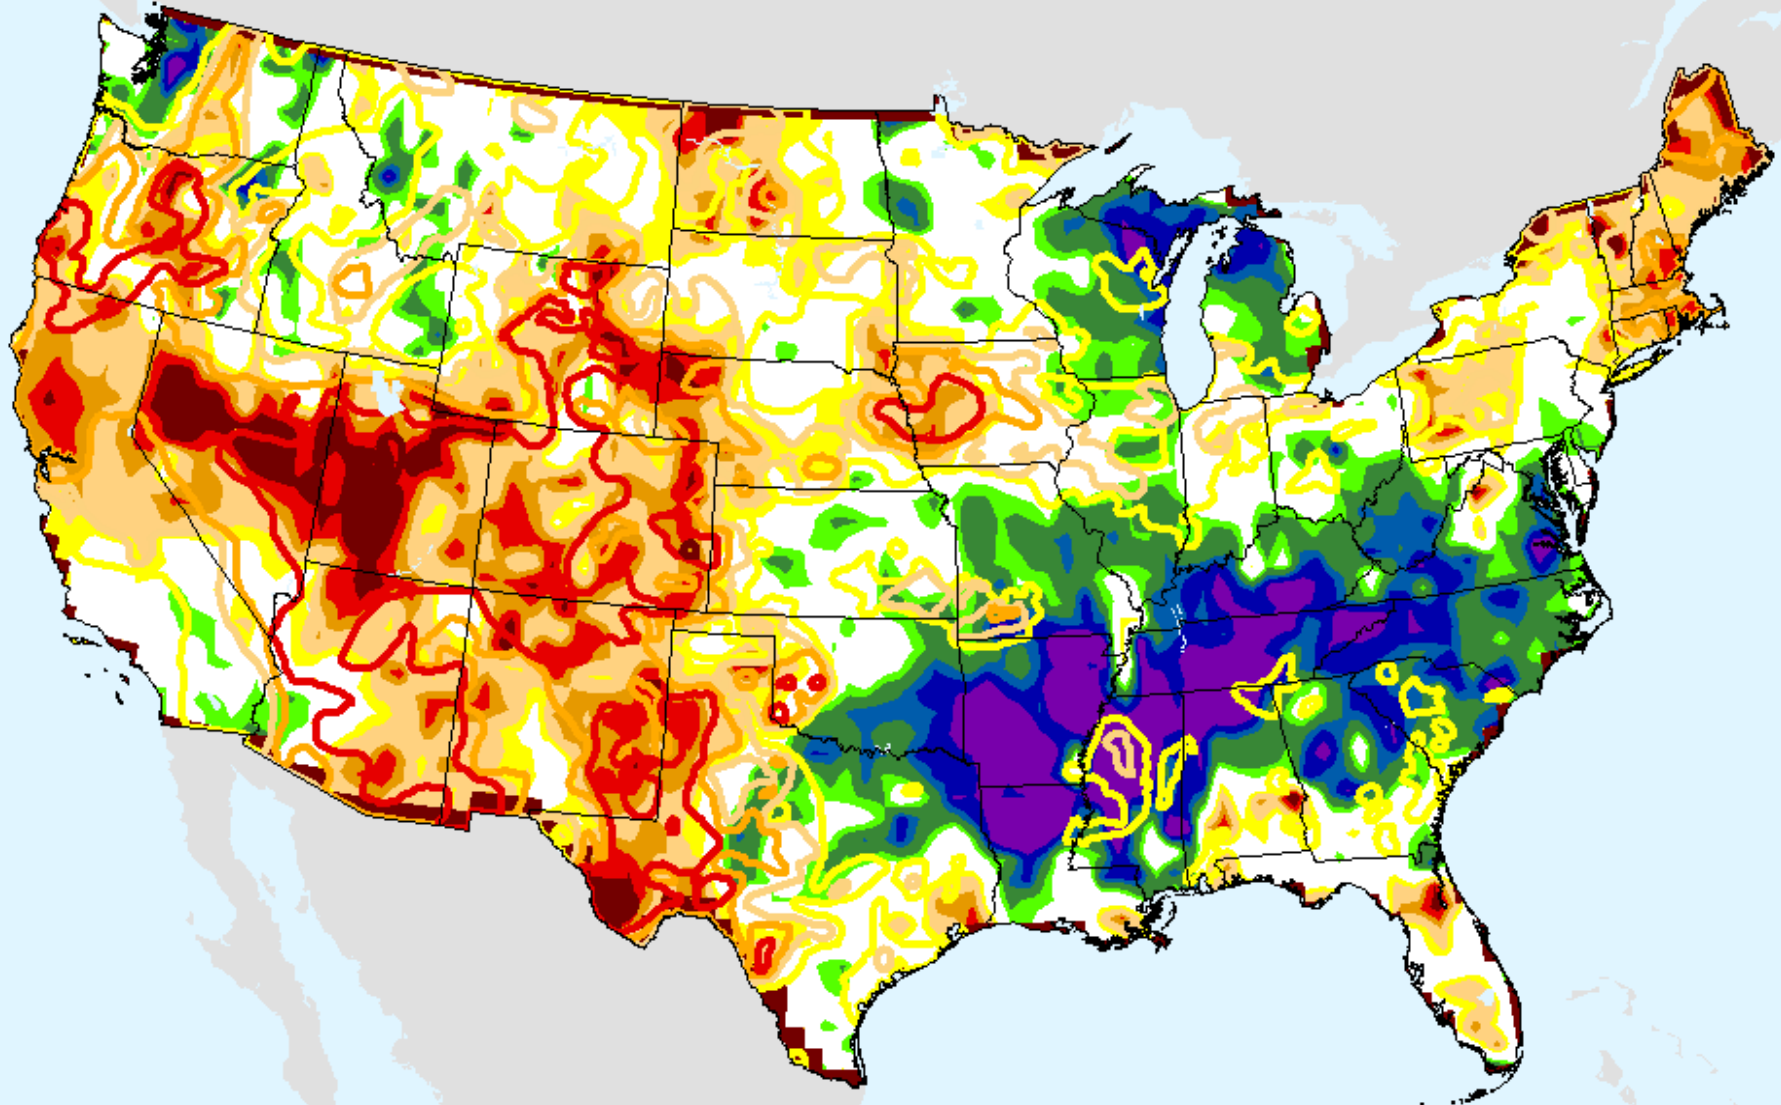

USDM for: Sep. 8, 2020

SPI (USDM)

CPC 6-month SPI

As of: Tuesday, September 15, 2020

CPC 9-month SPI

As of: Tuesday, September 15, 2020

USDM for: Sep. 8, 2020

SPI (USDM)