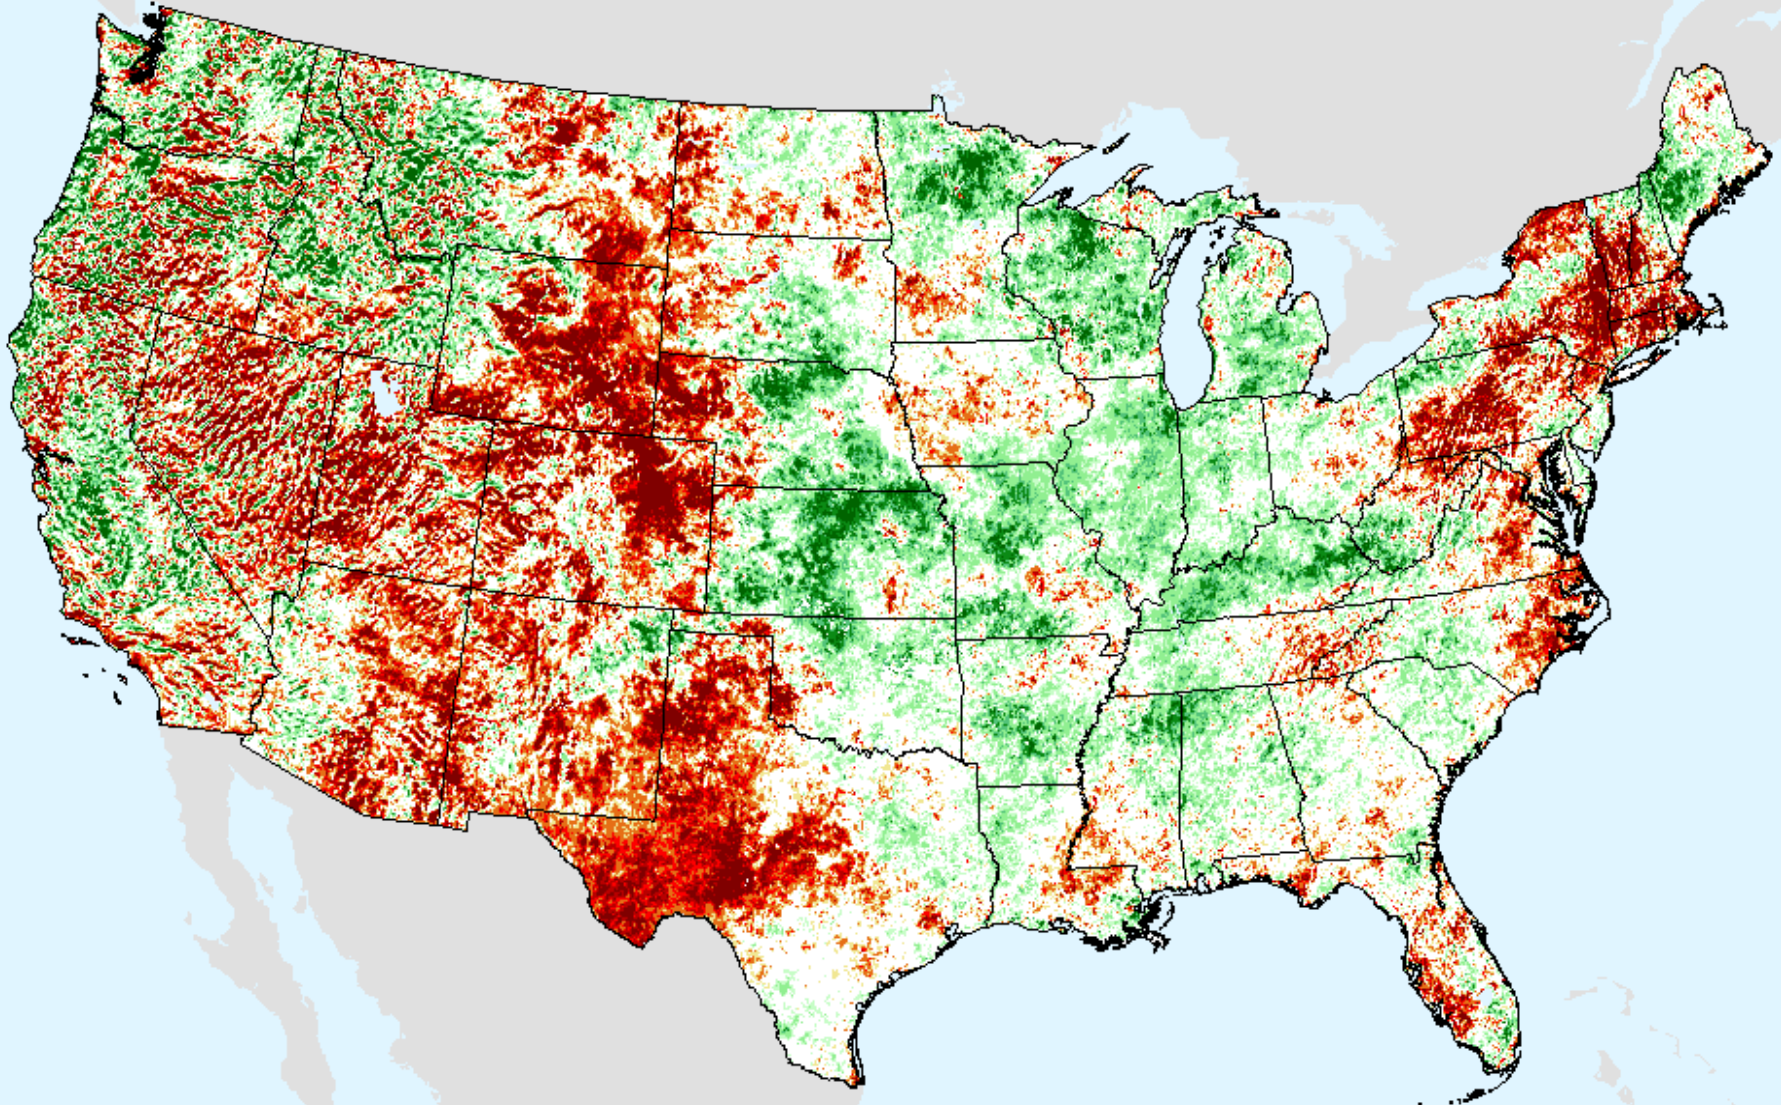

Evaporative Stress Index (ESI) 4-week

As of: Tuesday, September 15, 2020