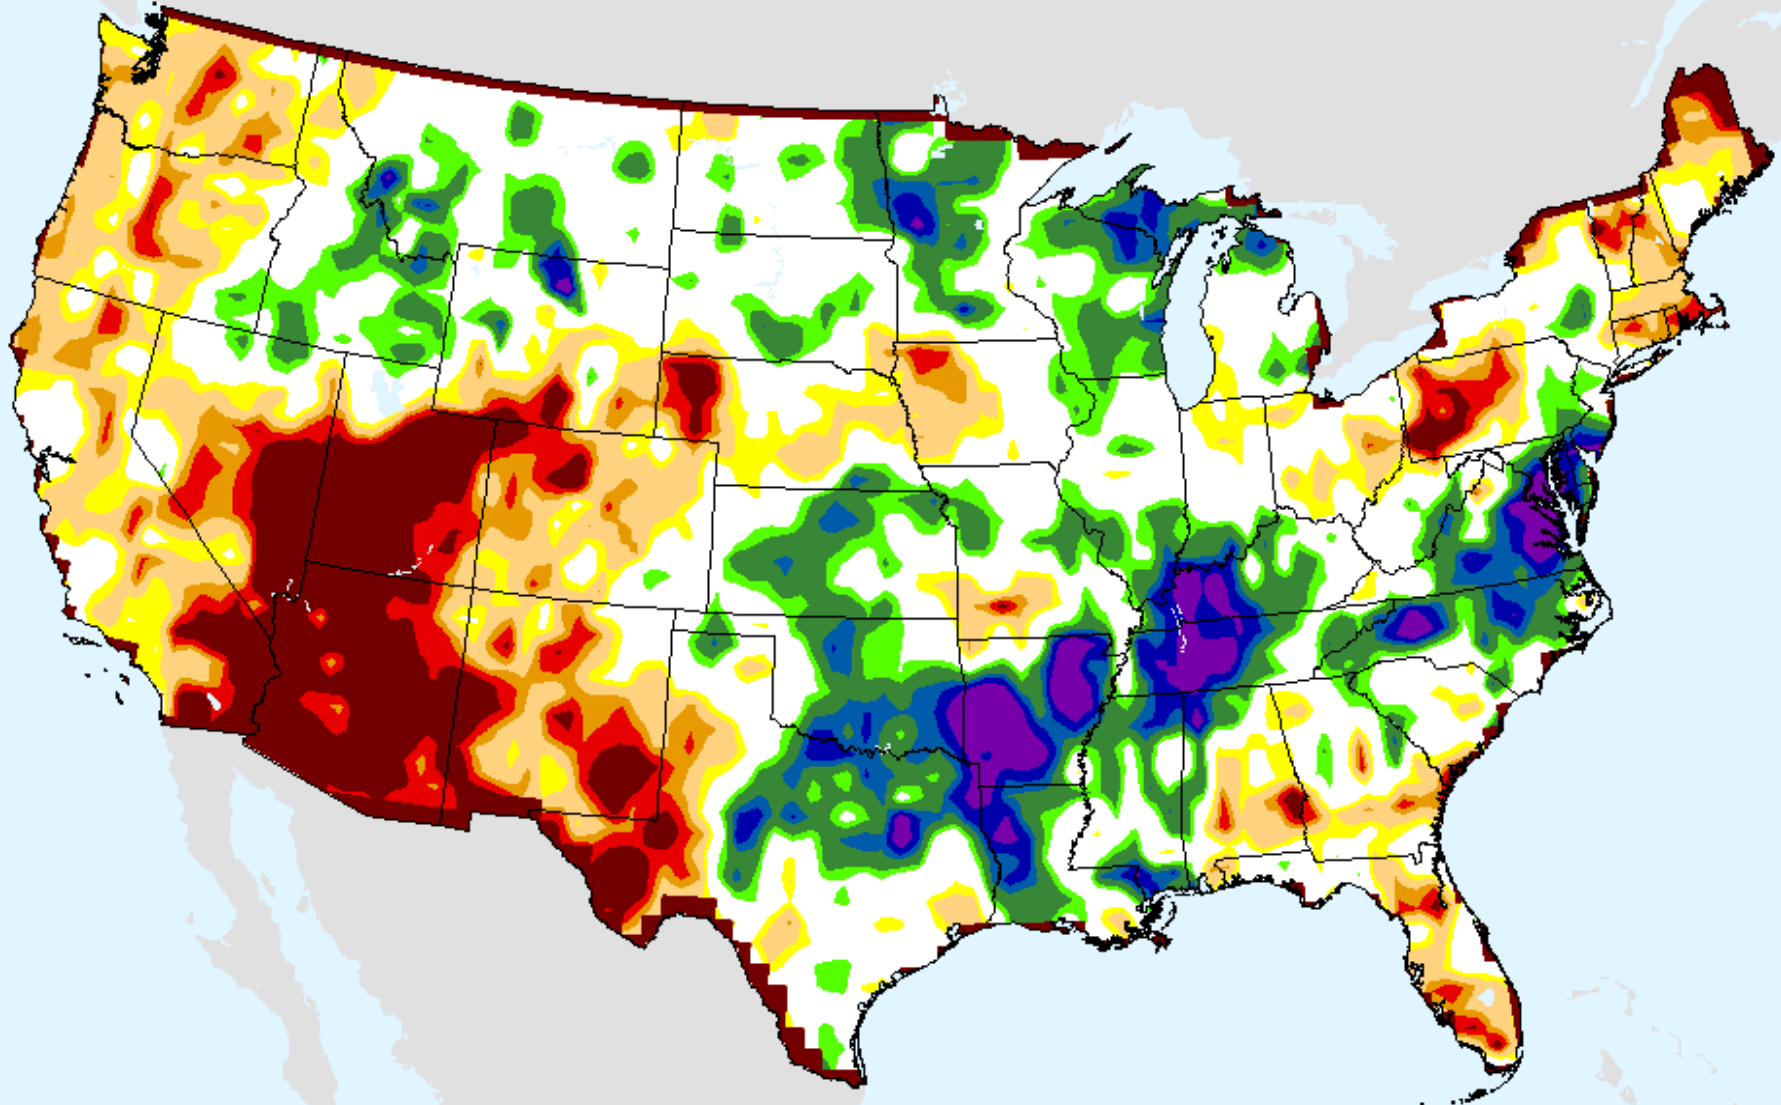

CPC 3-month SPI

As of: Tuesday, September 15, 2020

USDM for: Sep. 8, 2020

SPI (USDM)

CPC 3-month SPI

As of: Tuesday, September 15, 2020

CPC 6-month SPI

As of: Tuesday, September 15, 2020