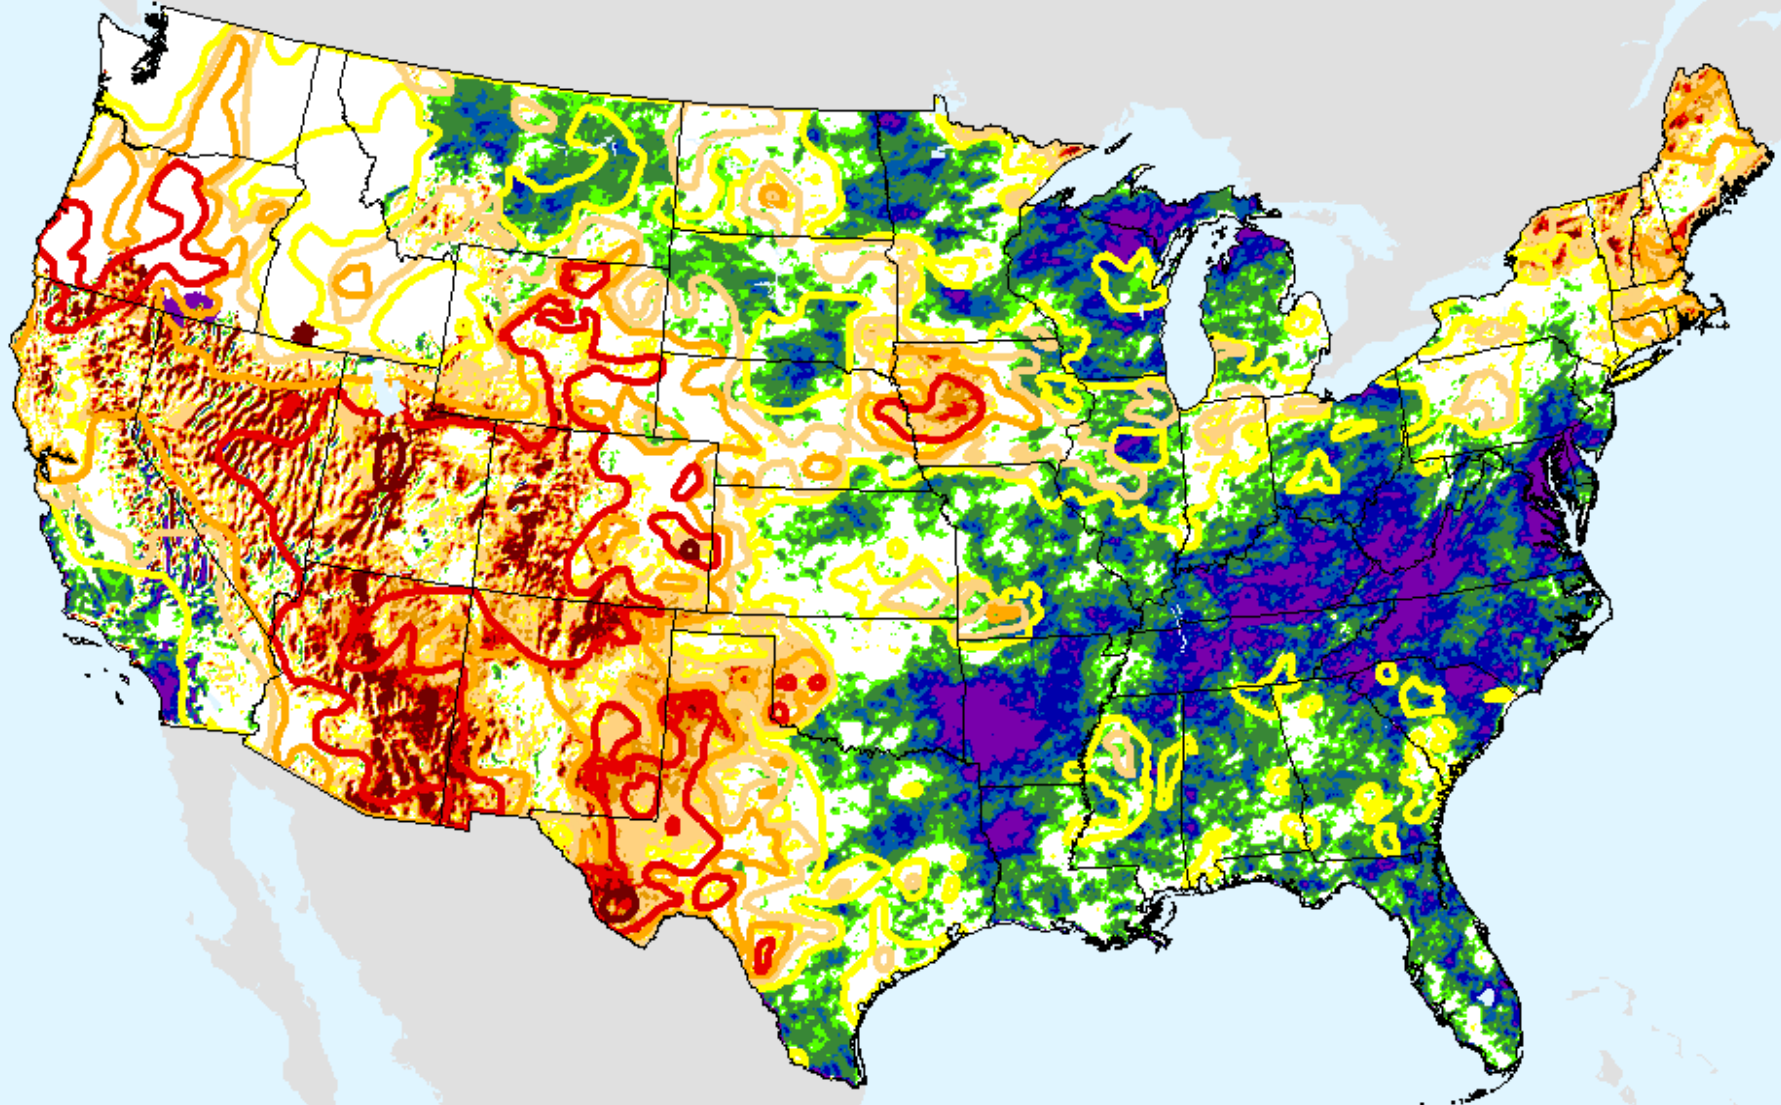

USDM for: Sep. 8, 2020

SPEI (USDM)

AHPS 3-month SPEI

As of: Tuesday, September 15, 2020

SPEI (USDM)

AHPS 6-month SPEI

As of: Tuesday, September 15, 2020

USDM for: Sep. 8, 2020