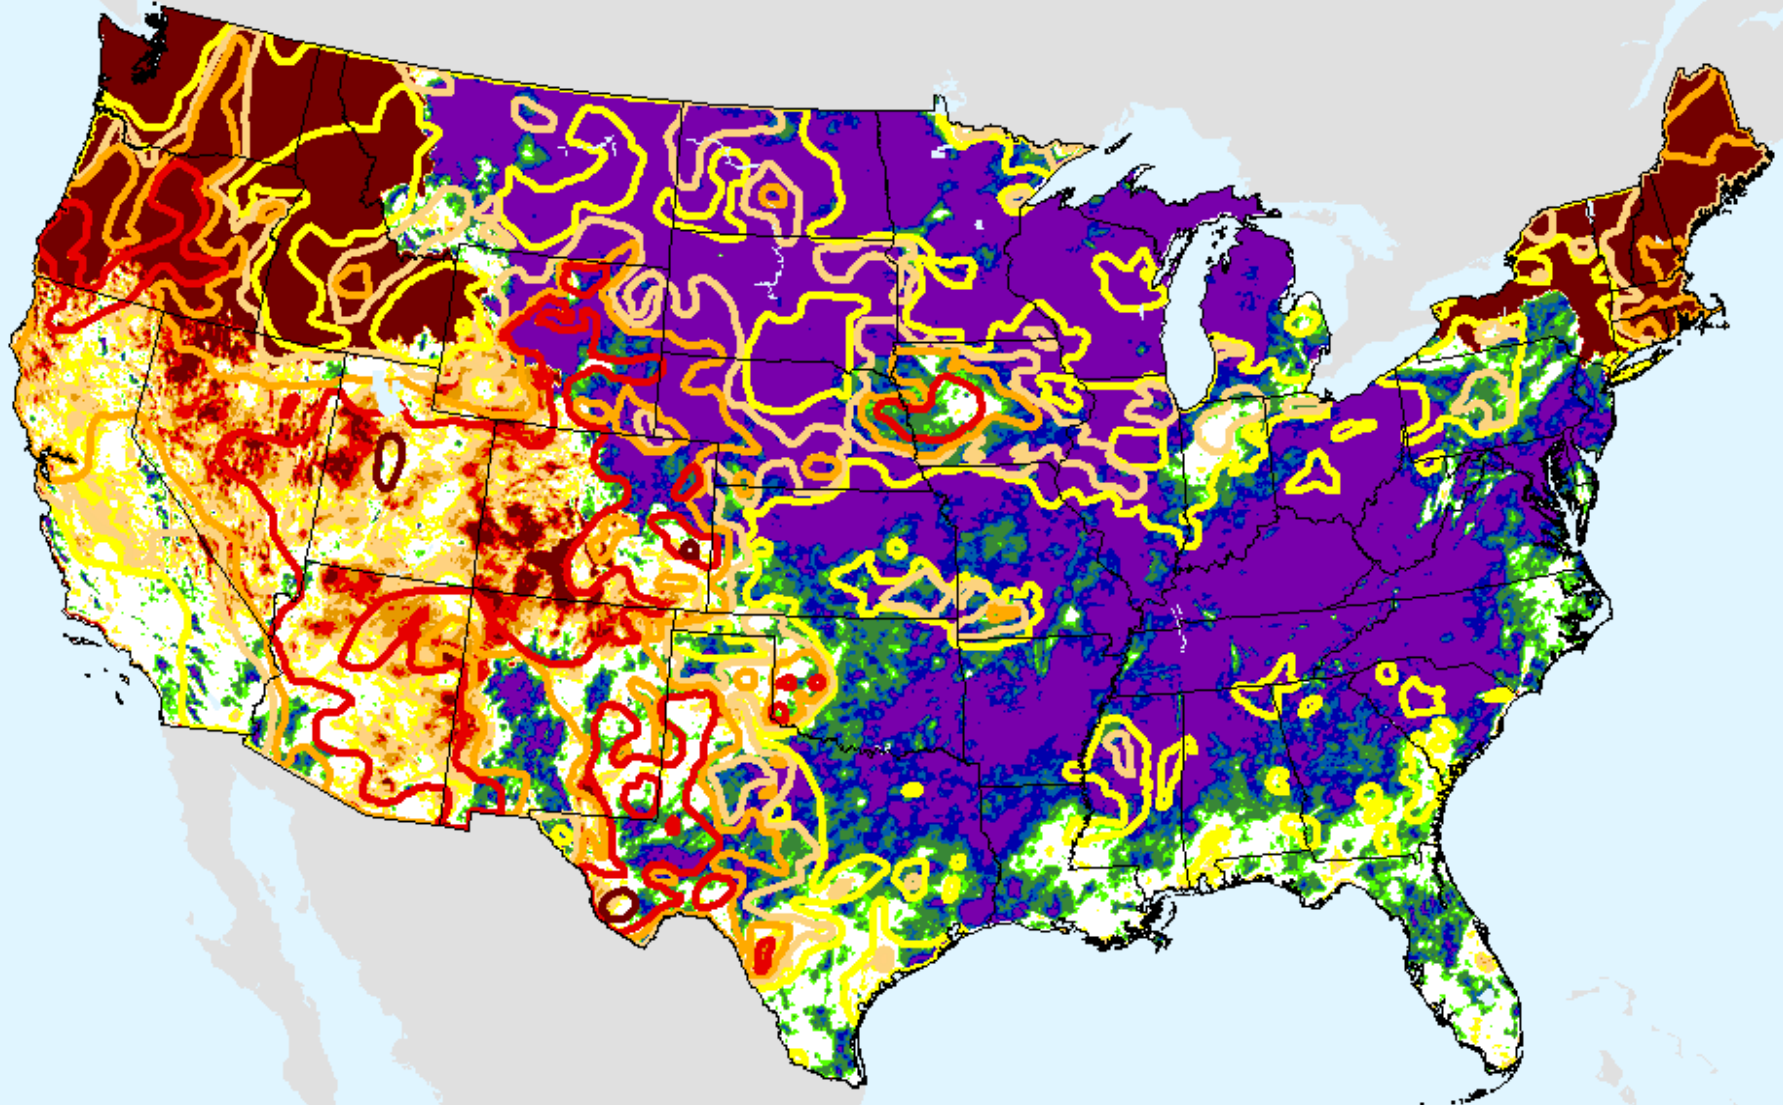

USDM for: Sep. 8, 2020

SPI (USDM)

AHPS 12-month SPI

As of: Tuesday, September 15, 2020

AHPS 24-month SPI

As of: Tuesday, September 15, 2020

USDM for: Sep. 8, 2020

SPI (USDM)