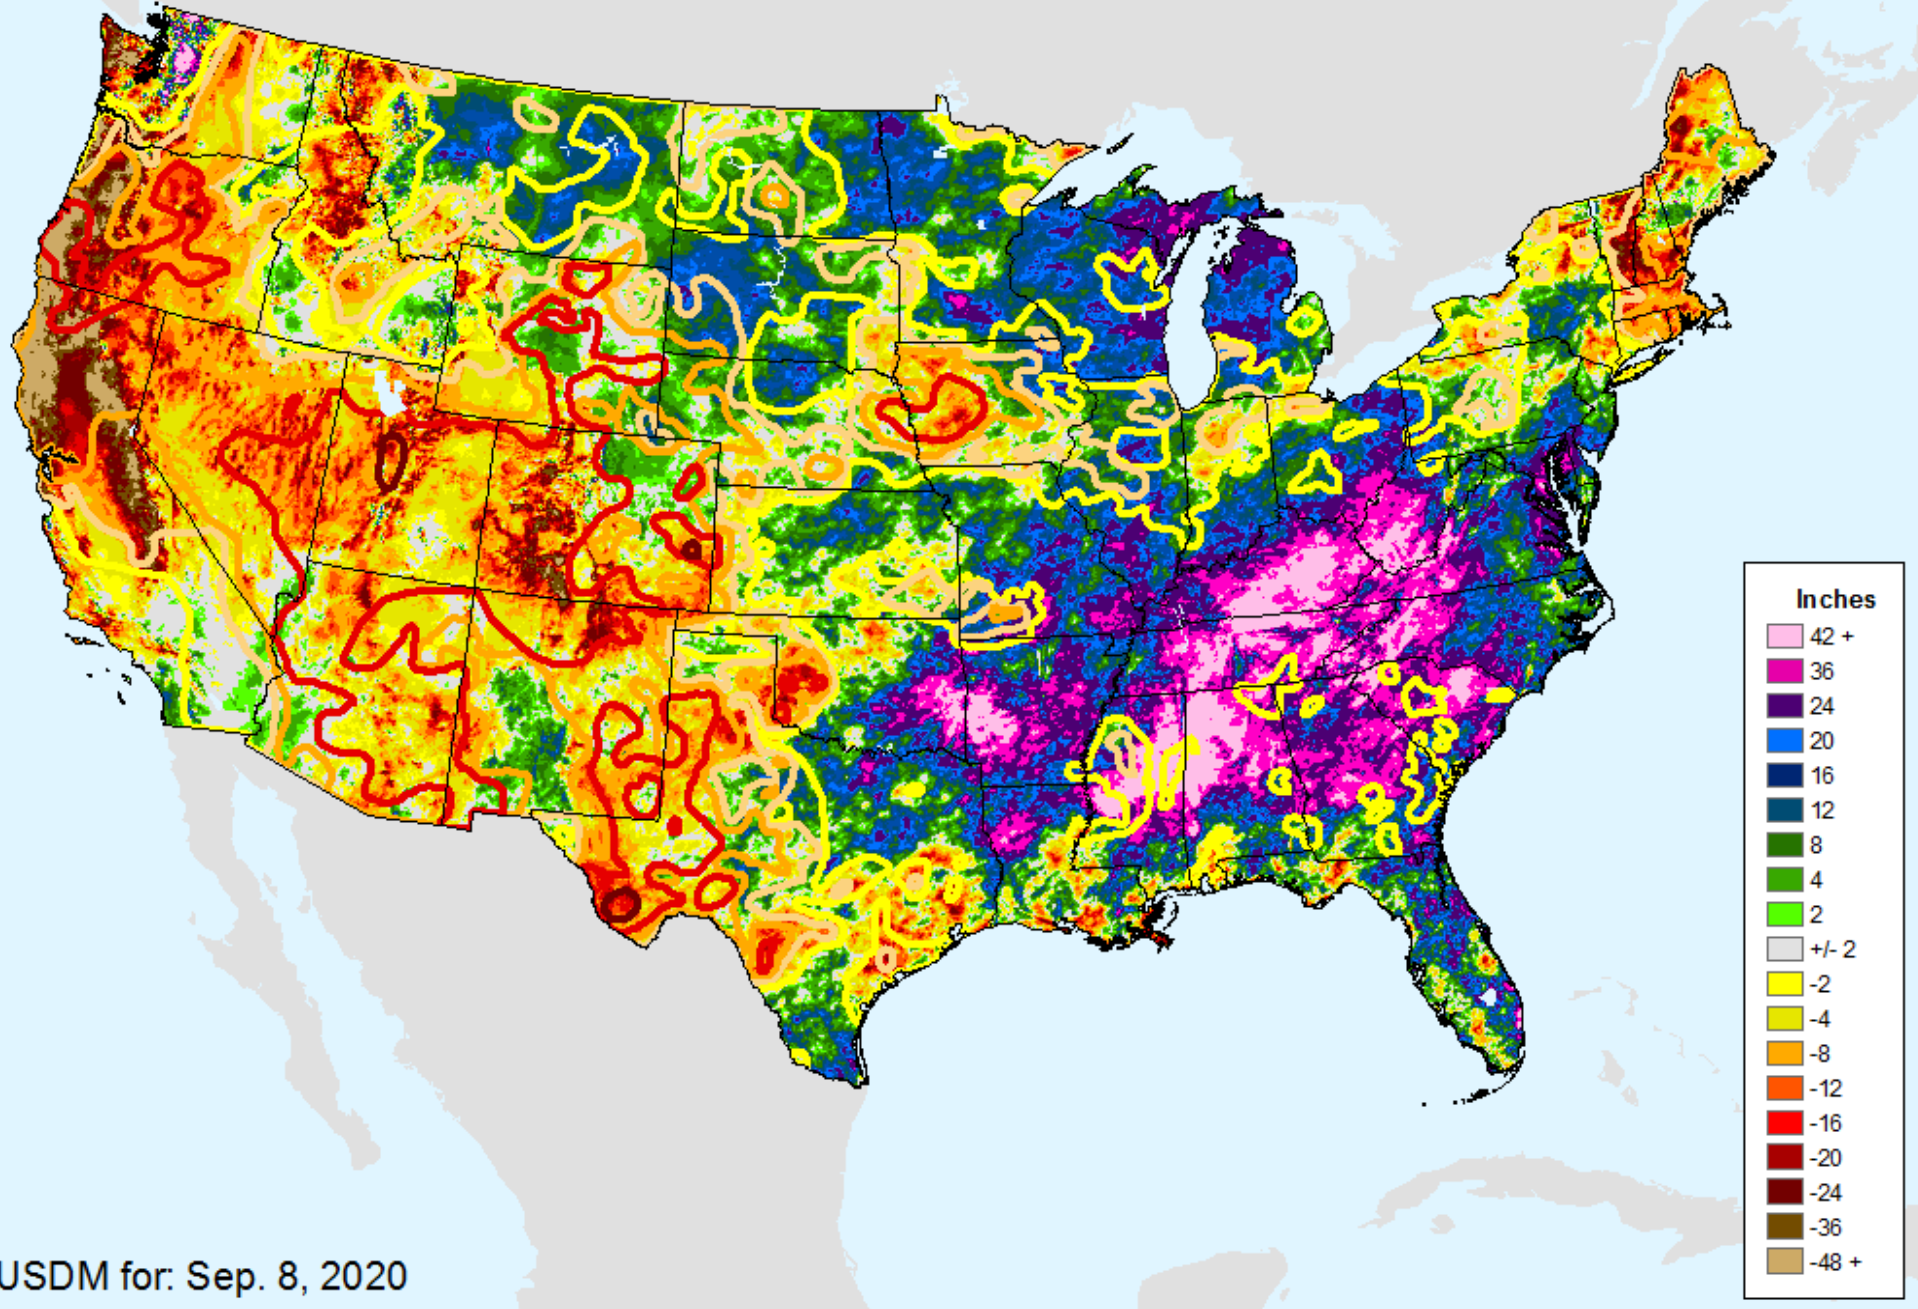

AHPS 180-Day Pct of Normal Pcp

As of: Tuesday, September 15, 2020

USDM for: Sep. 8, 2020

AHPS 180-Day Pct of Normal Pcp

As of: Tuesday, September 15, 2020

AHPS Water-Year Precip Departure

As of: Tuesday, September 15, 2020