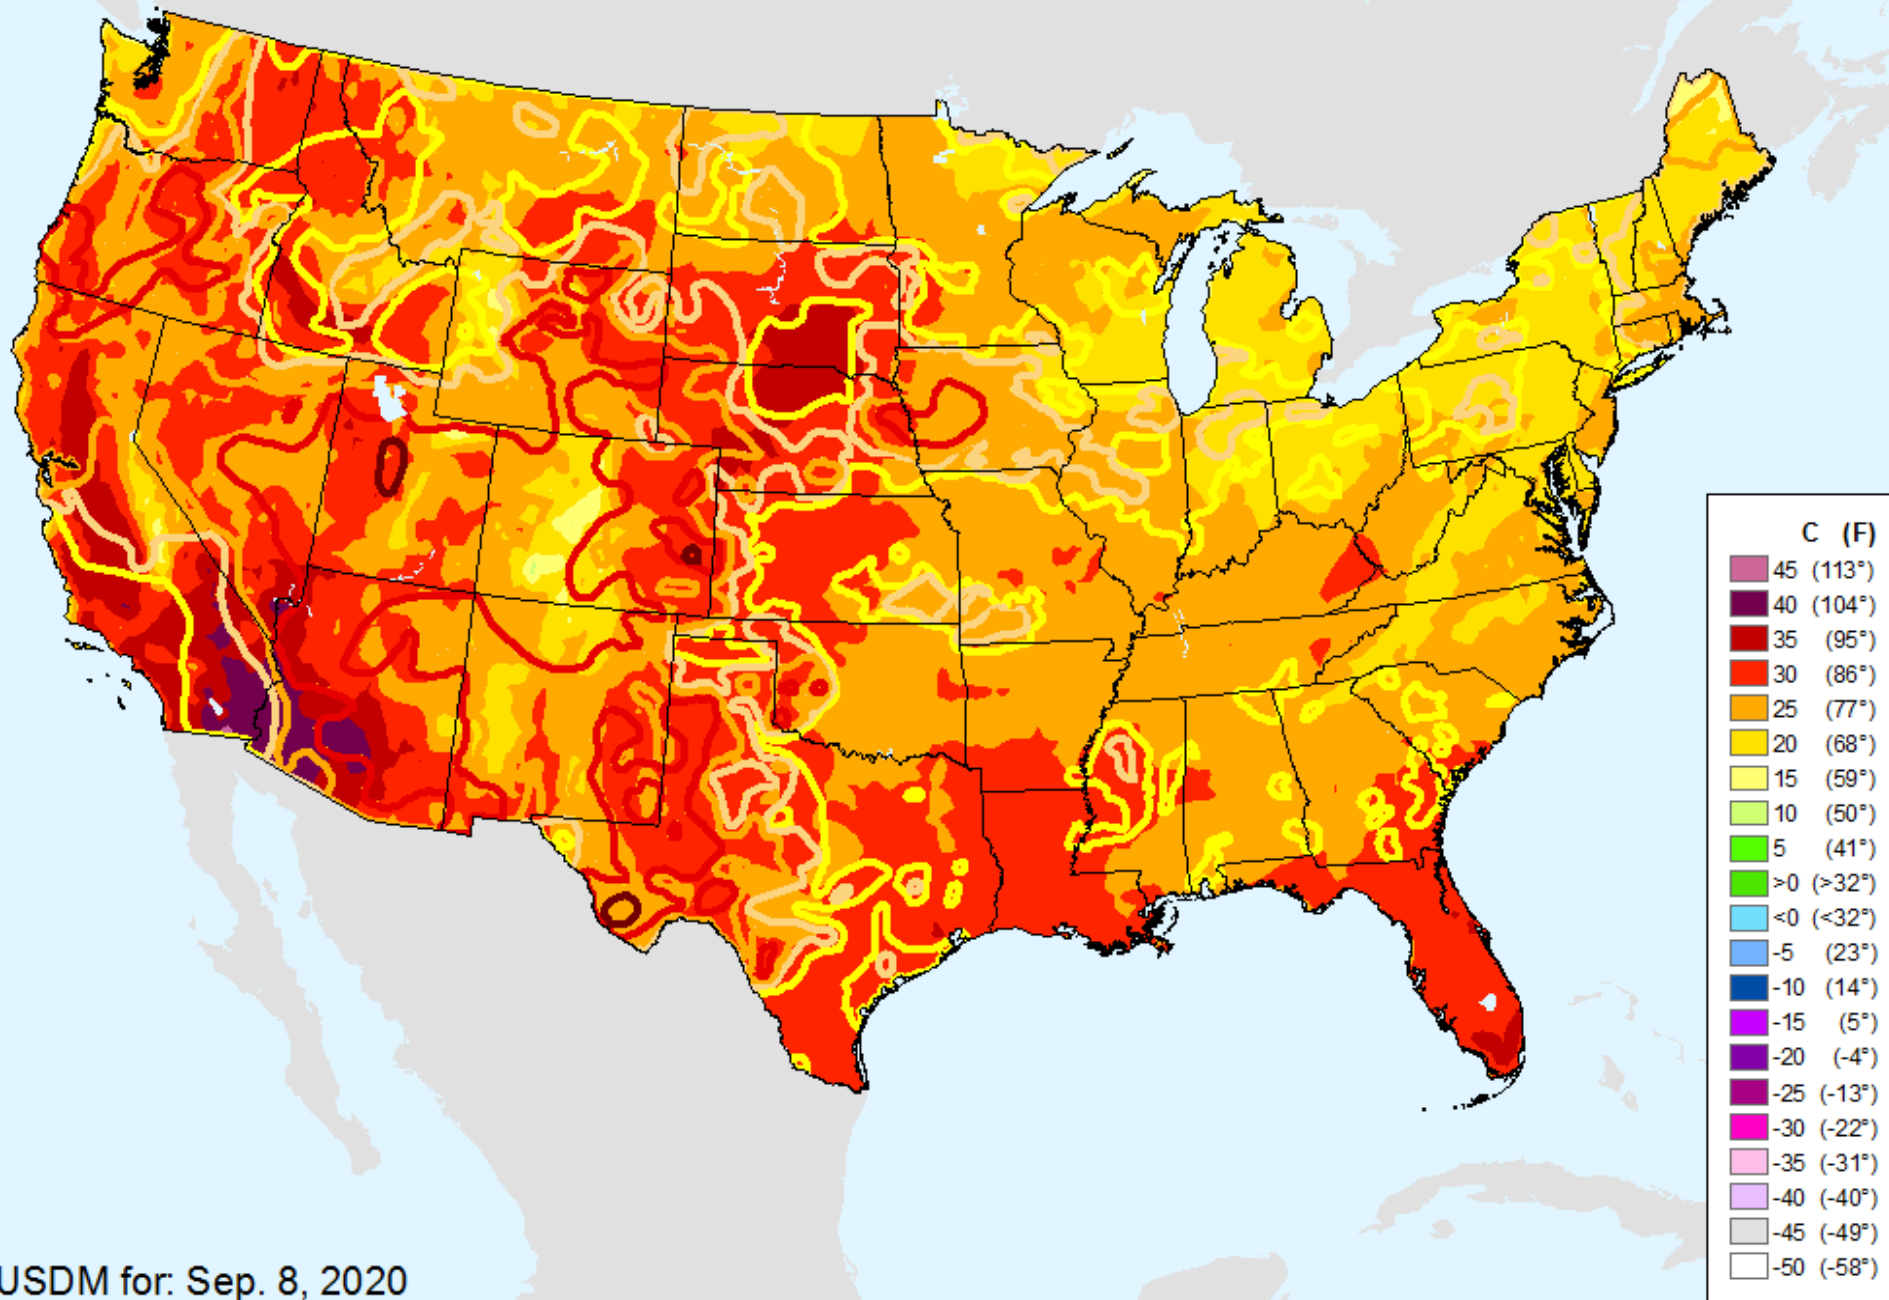

GFS (00z) 7-Day Max Temp Forecast

As of: Tuesday, September 15, 2020

USDM for: Sep. 8, 2020