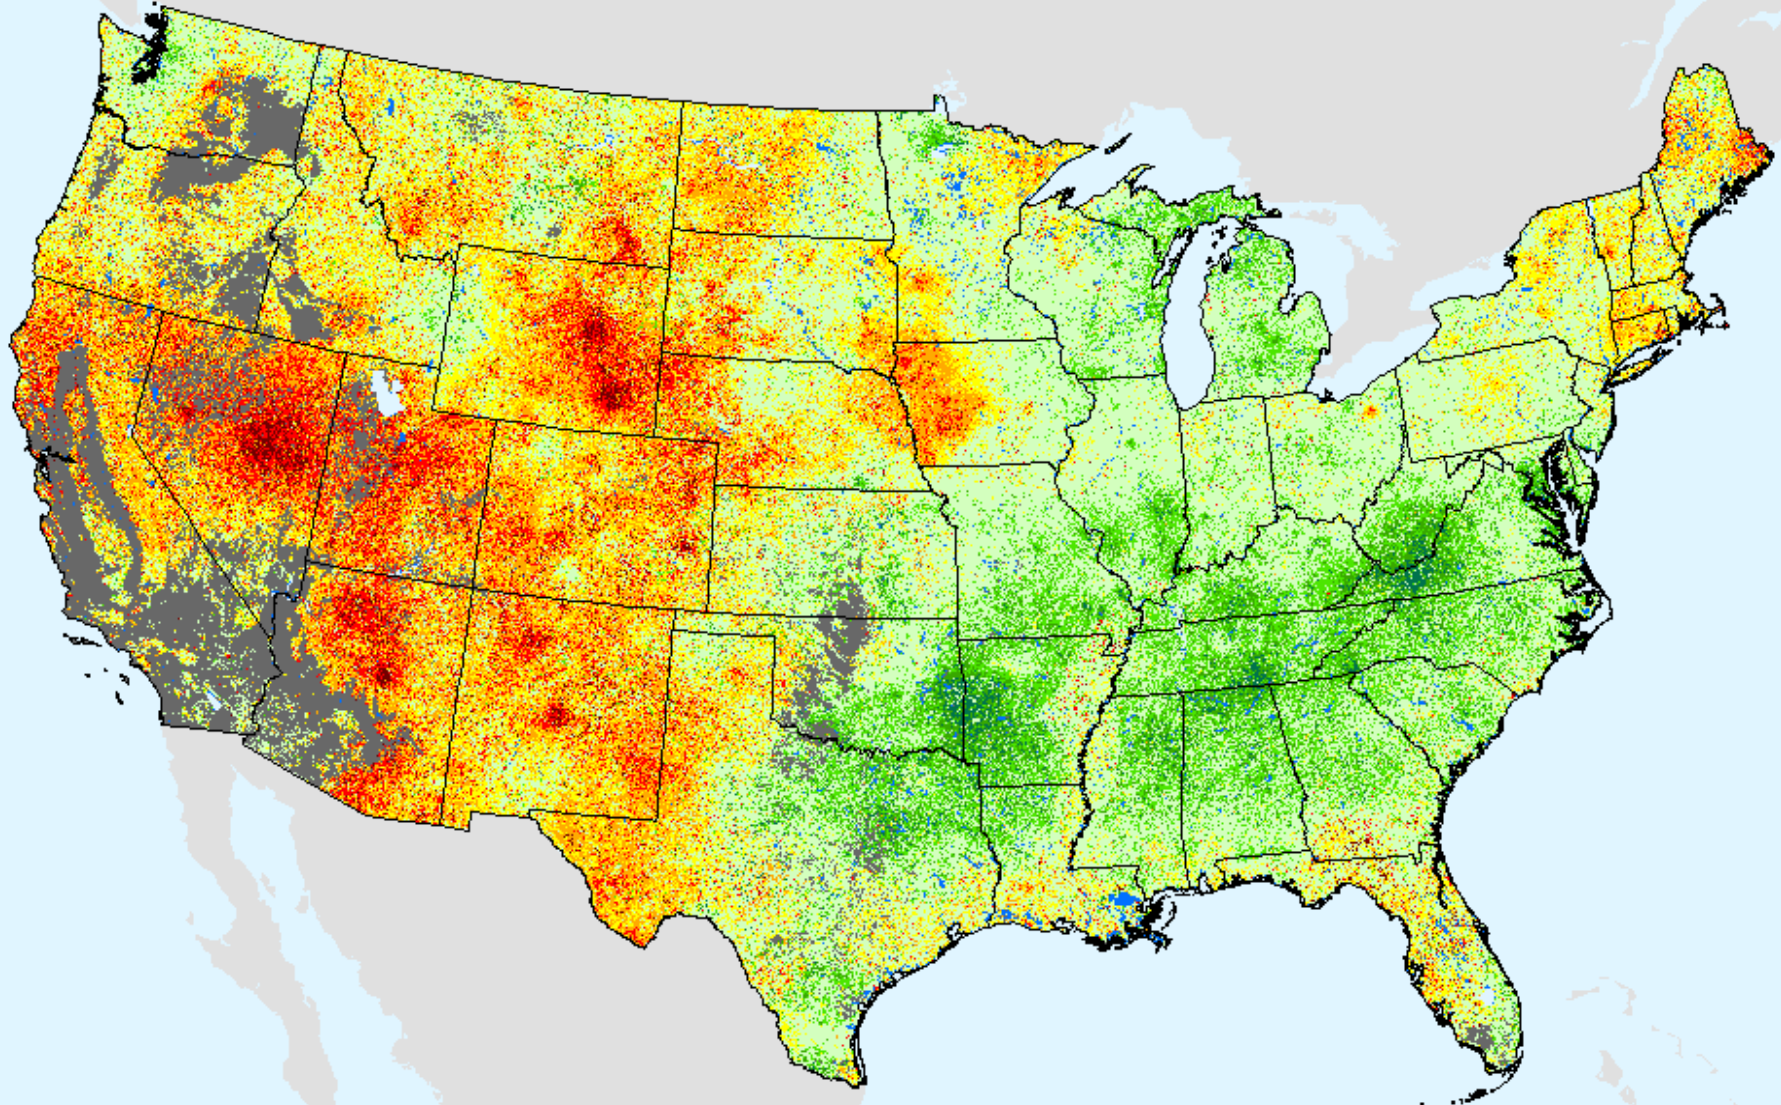

Vegetation Drought Response Index (VegDRI)

As of: Tuesday, September 15, 2020

☐ Background