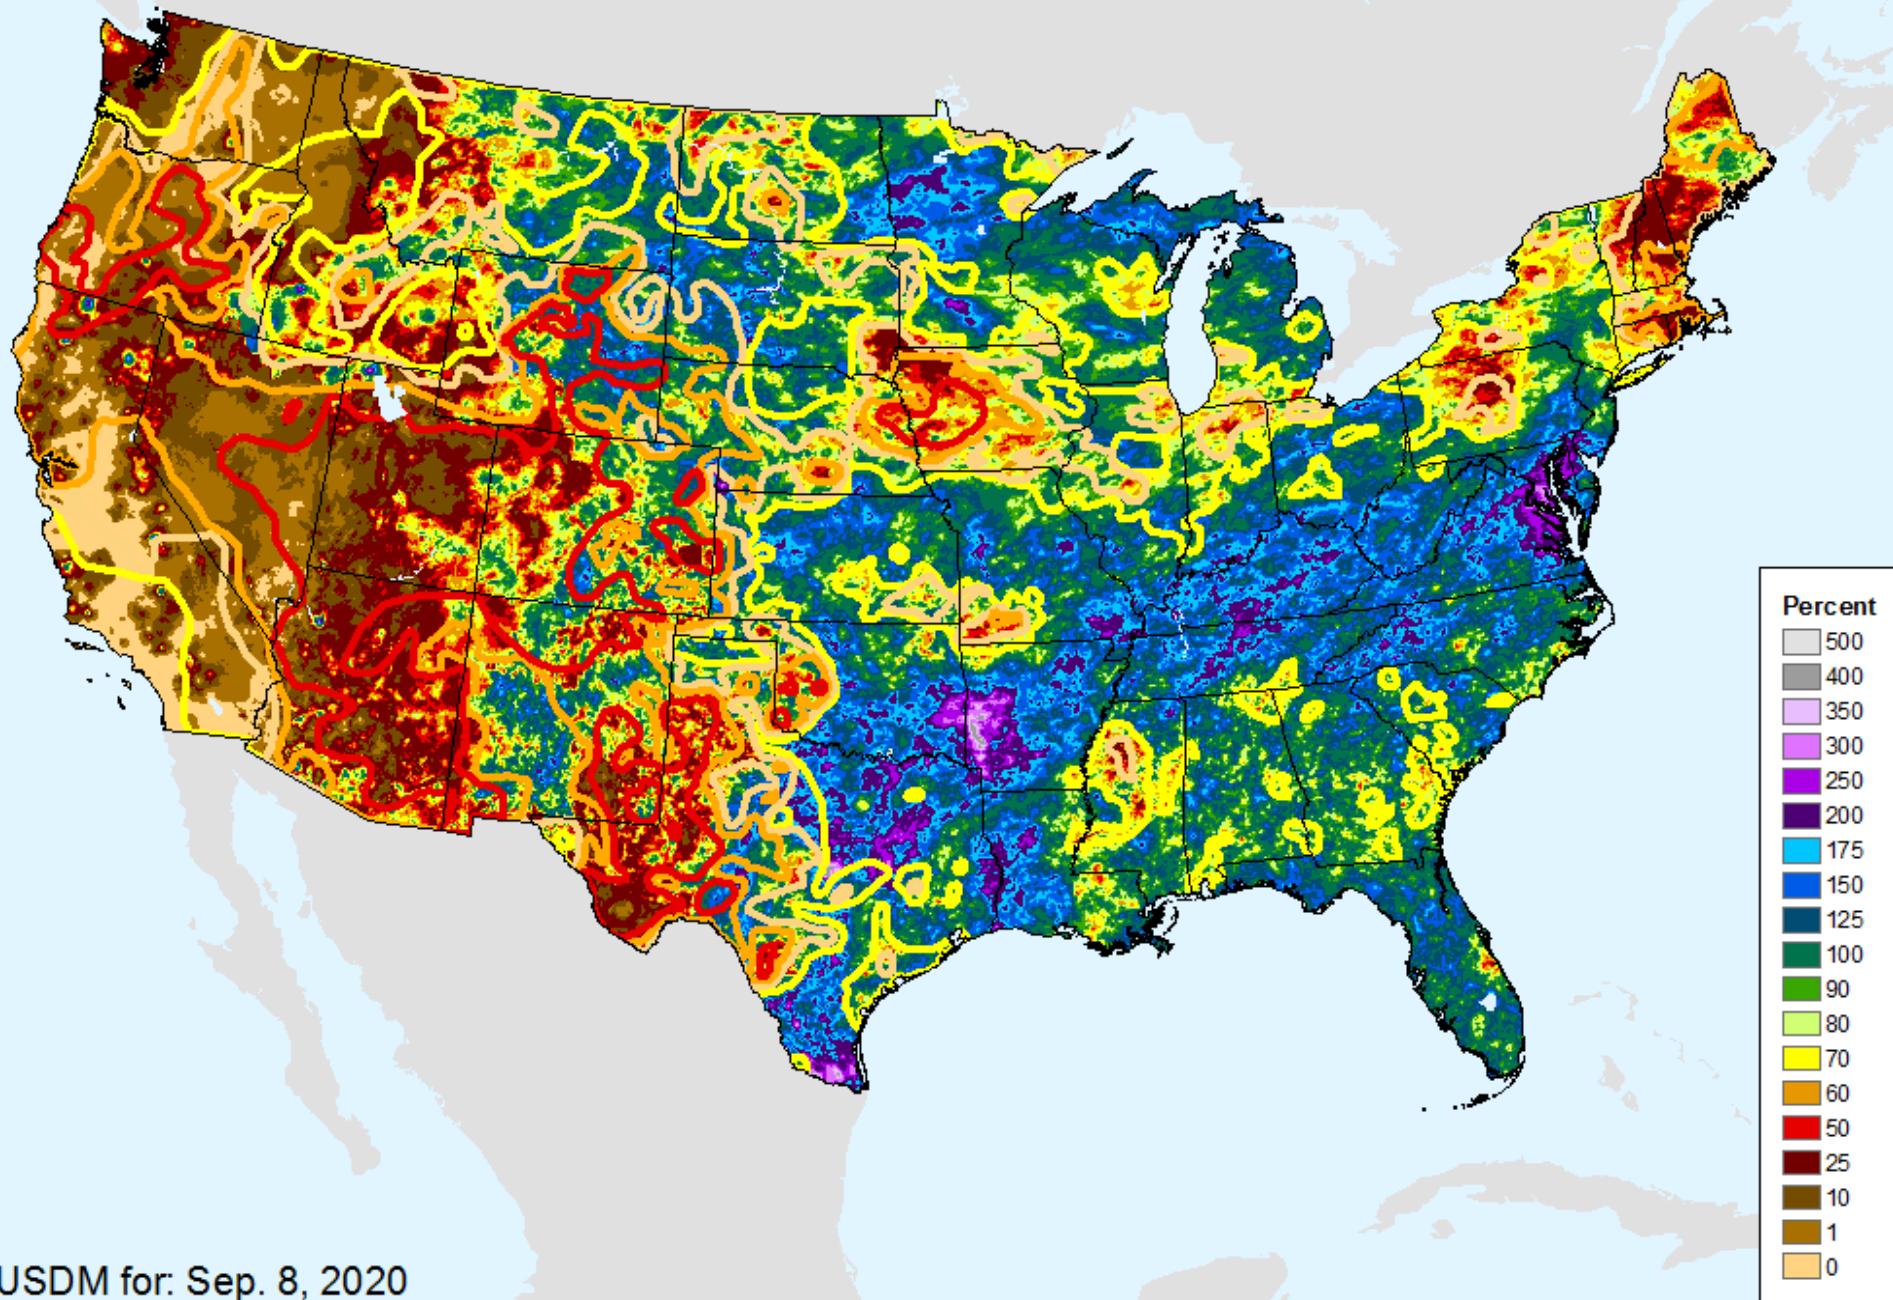

USDM for: Sep. 8, 2020

AHPS 60-Day Precip Departure

As of: Tuesday, September 15, 2020

AHPS 60-Day Pct of Normal Pcp

As of: Tuesday, September 15, 2020

USDM for: Sep. 8, 2020

AHPS 60-Day Pct of Normal Pcp

As of: Tuesday, September 15, 2020