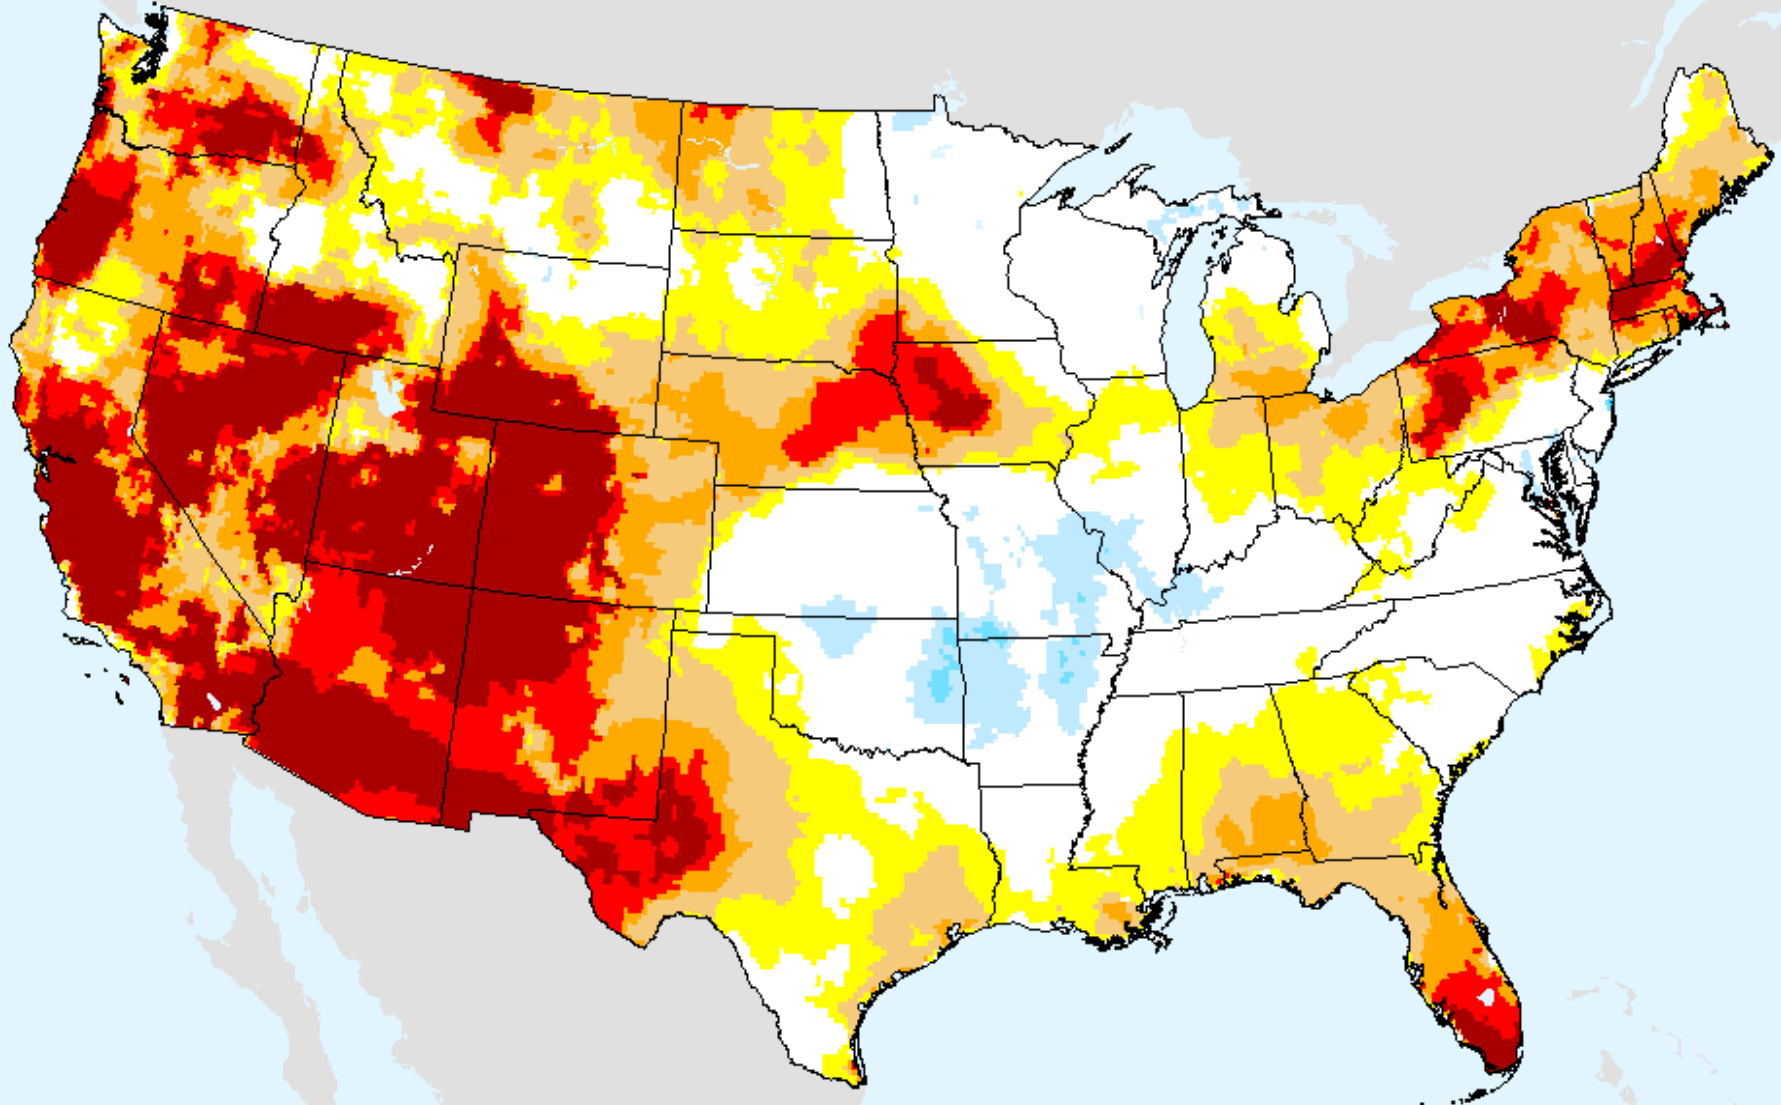

As of: Tuesday, September 15, 2020

EDDI 6-week

As of: Tuesday, September 15, 2020

USDM for: Sep. 8, 2020

EDDI 6-week

As of: Tuesday, September 15, 2020

EDDI 7-week

As of: Tuesday, September 15, 2020