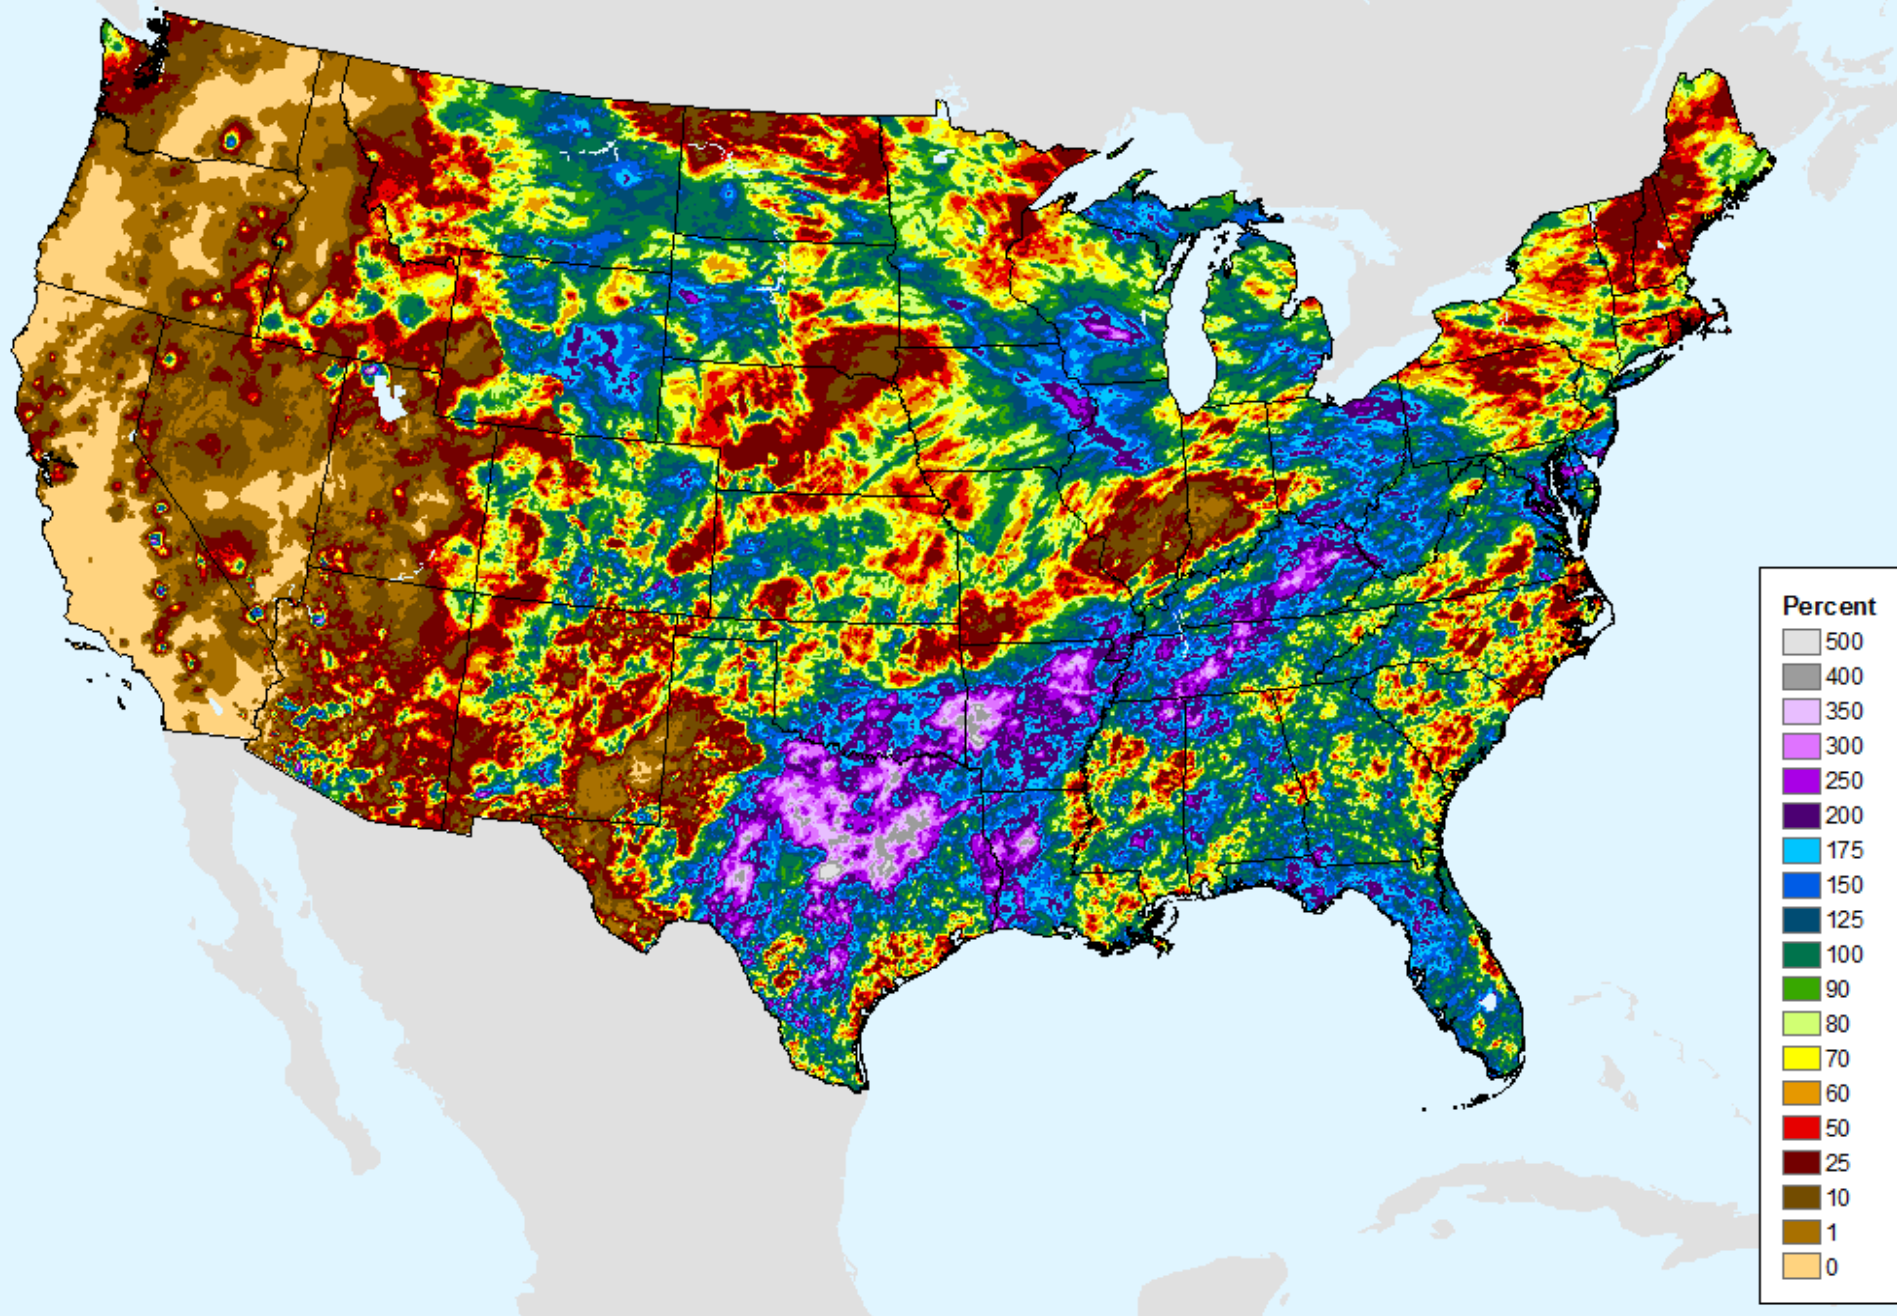

AHPS 30-Day Pct of Normal Pcp

As of: Tuesday, September 15, 2020

USDM for: Sep. 8, 2020

AHPS 30-Day Pct of Normal Pcp

As of: Tuesday, September 15, 2020

AHPS 60-Day Precip Departure

As of: Tuesday, September 15, 2020