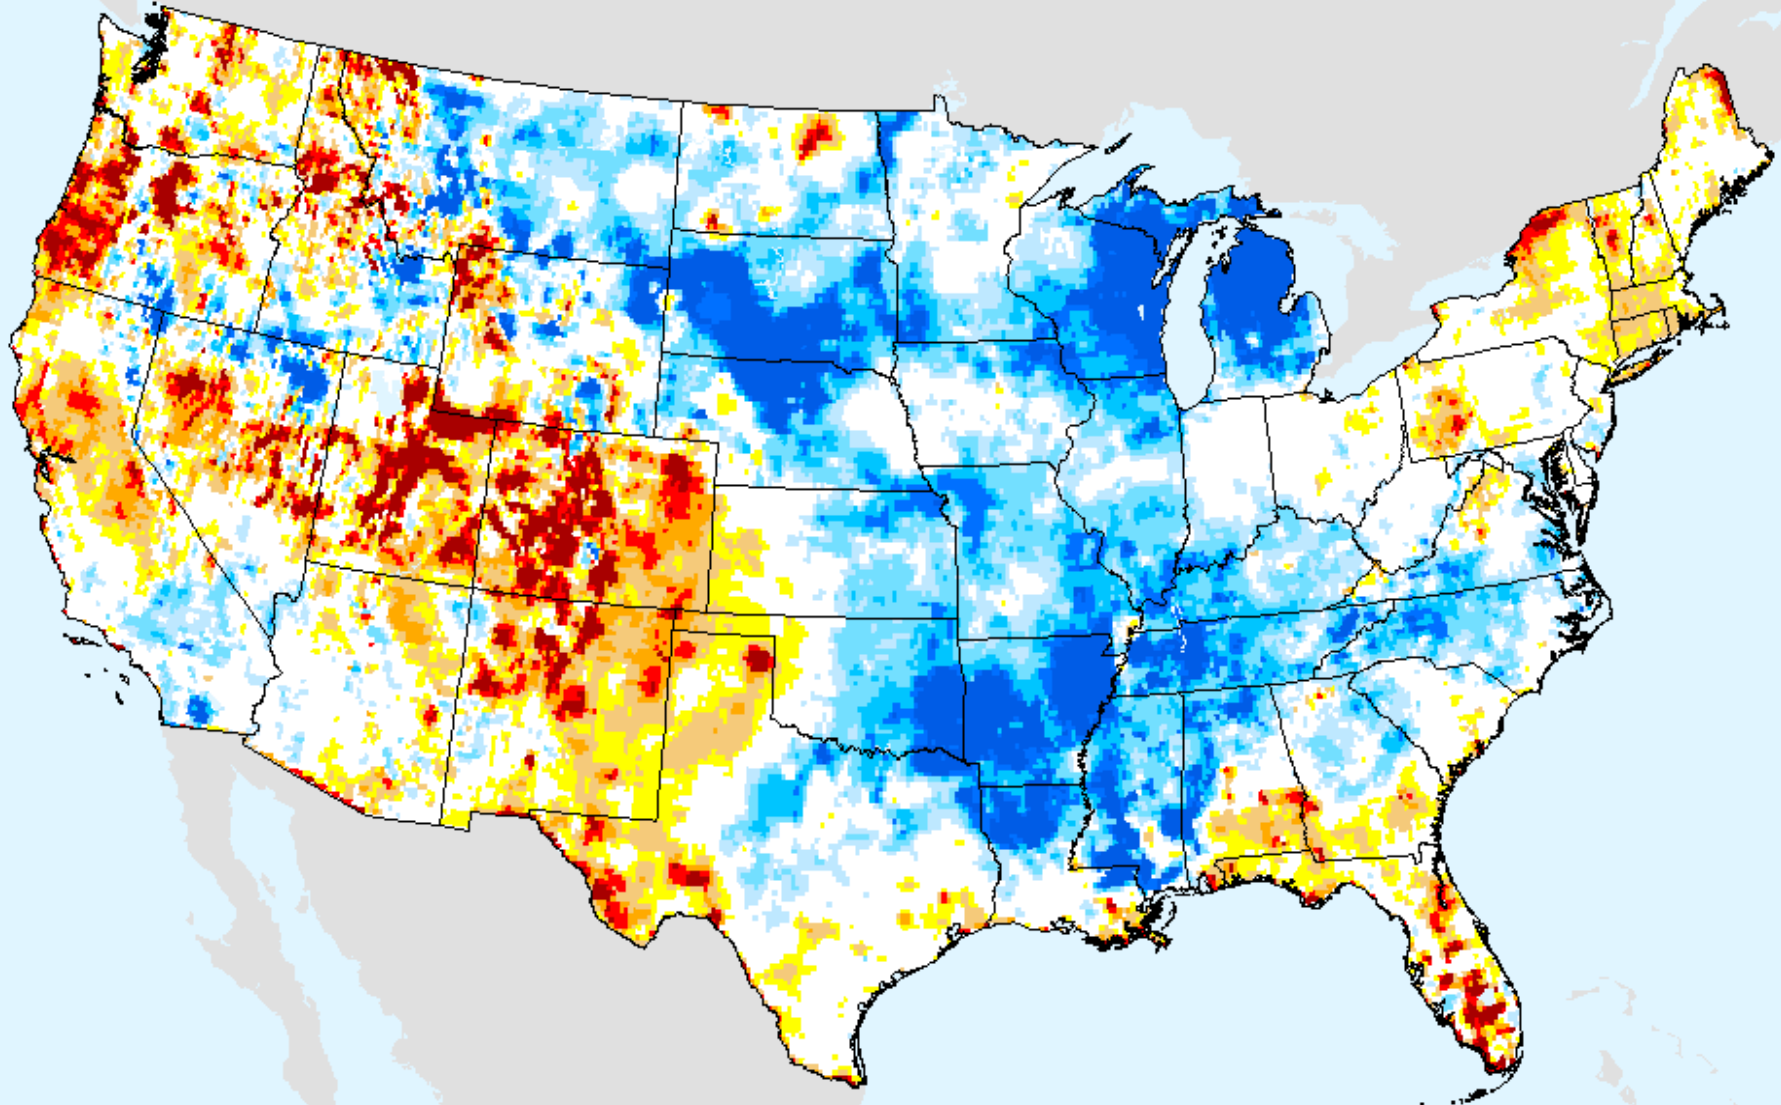

GRACE-Based Shallow Groundwater Drought Indicator

As of: Tuesday, September 15, 2020