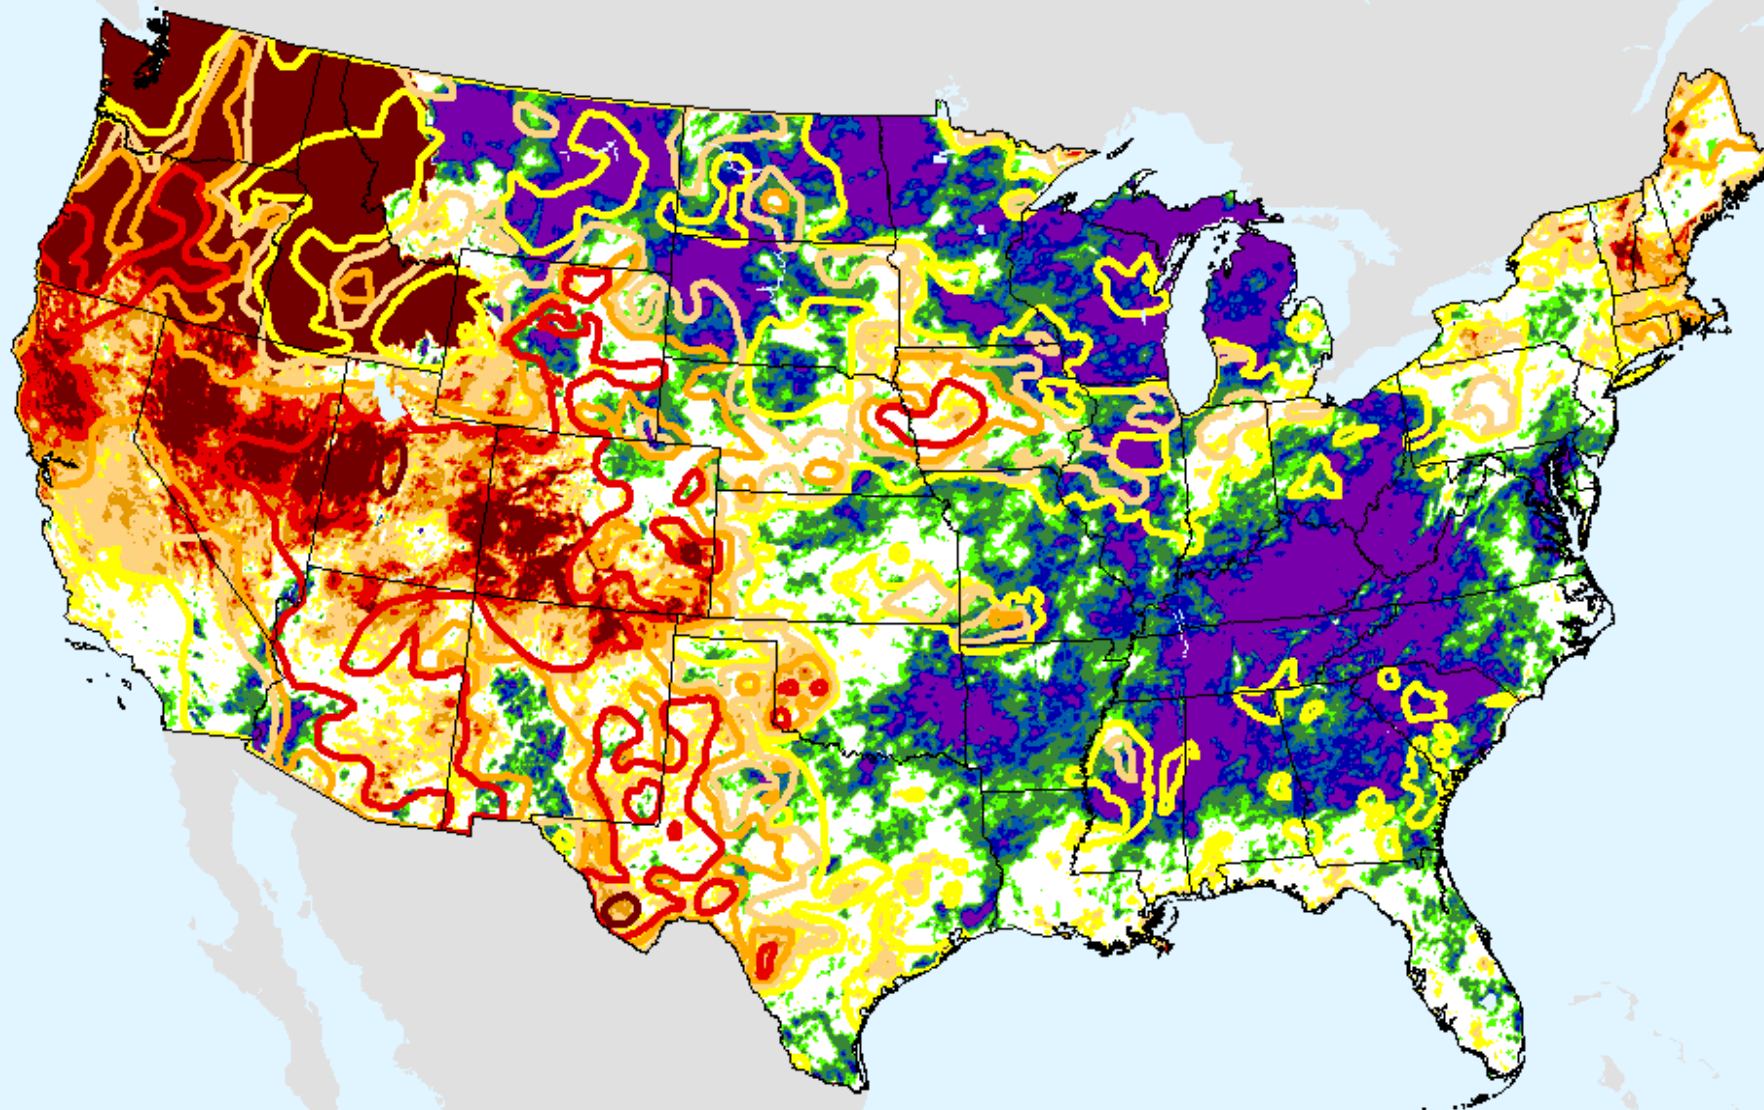

AHPS 9-month SPI

As of: Tuesday, September 15, 2020

USDM for: Sep. 8, 2020

SPI (USDM)

AHPS 9-month SPI

As of: Tuesday, September 15, 2020

AHPS 12-month SPI

As of: Tuesday, September 15, 2020