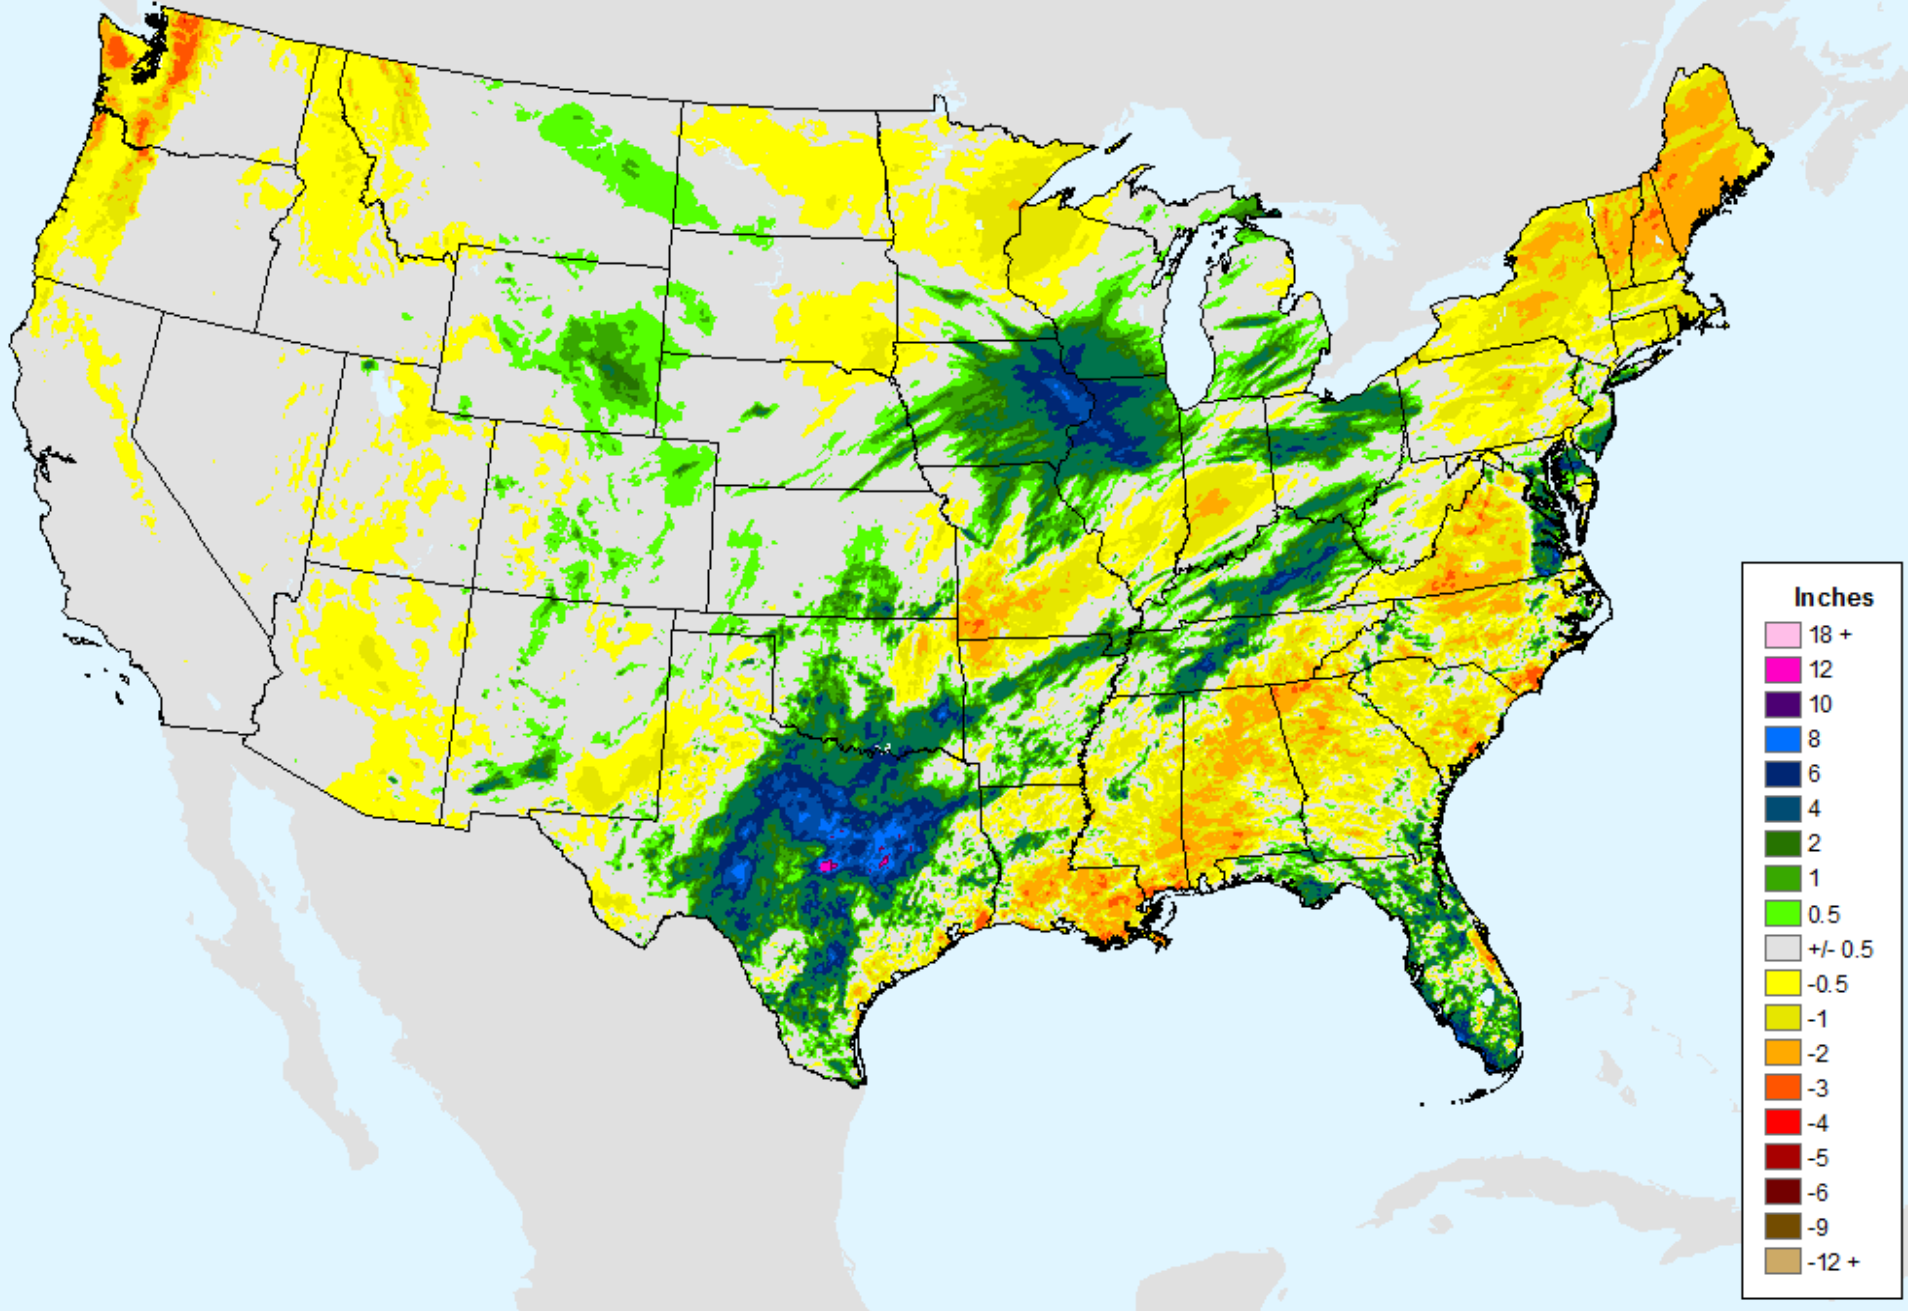

AHPS 14-Day Precip Departure

As of: Tuesday, September 15, 2020