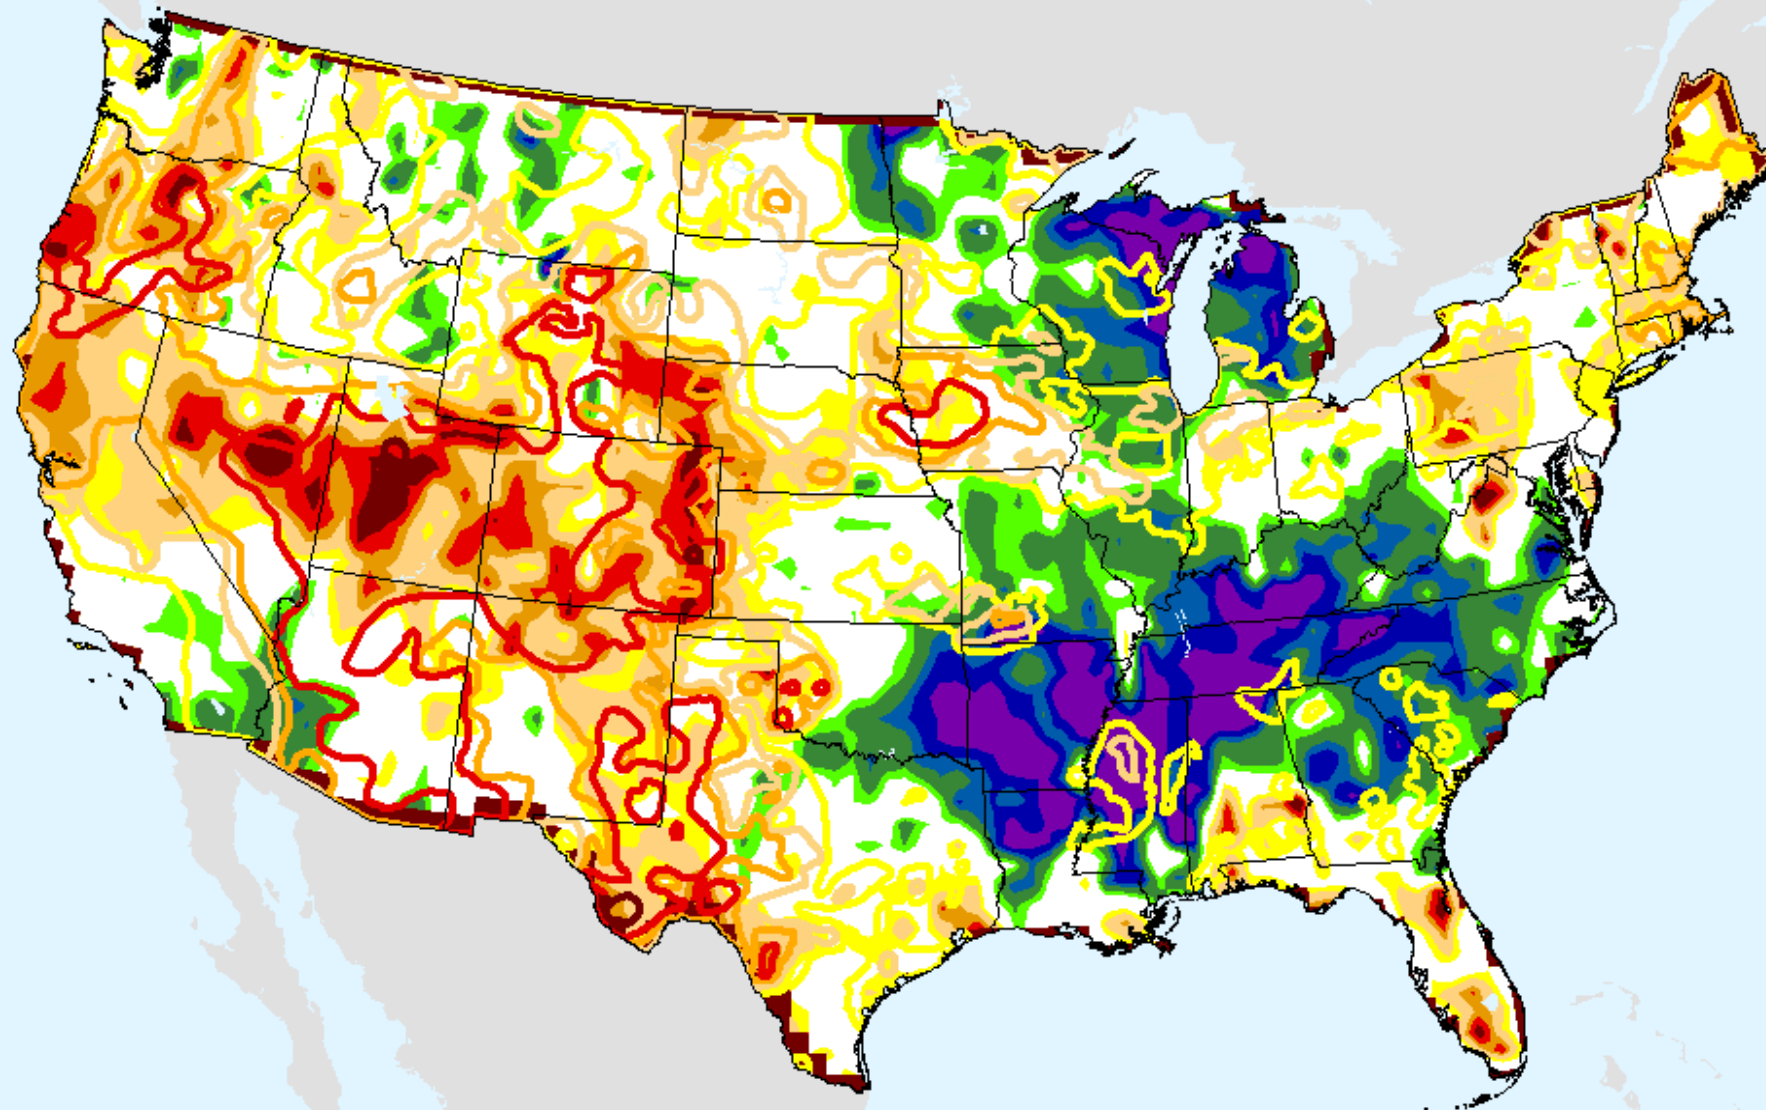

CPC 12-month SPI

As of: Tuesday, September 15, 2020

USDM for: Sep. 8, 2020

SPI (USDM)