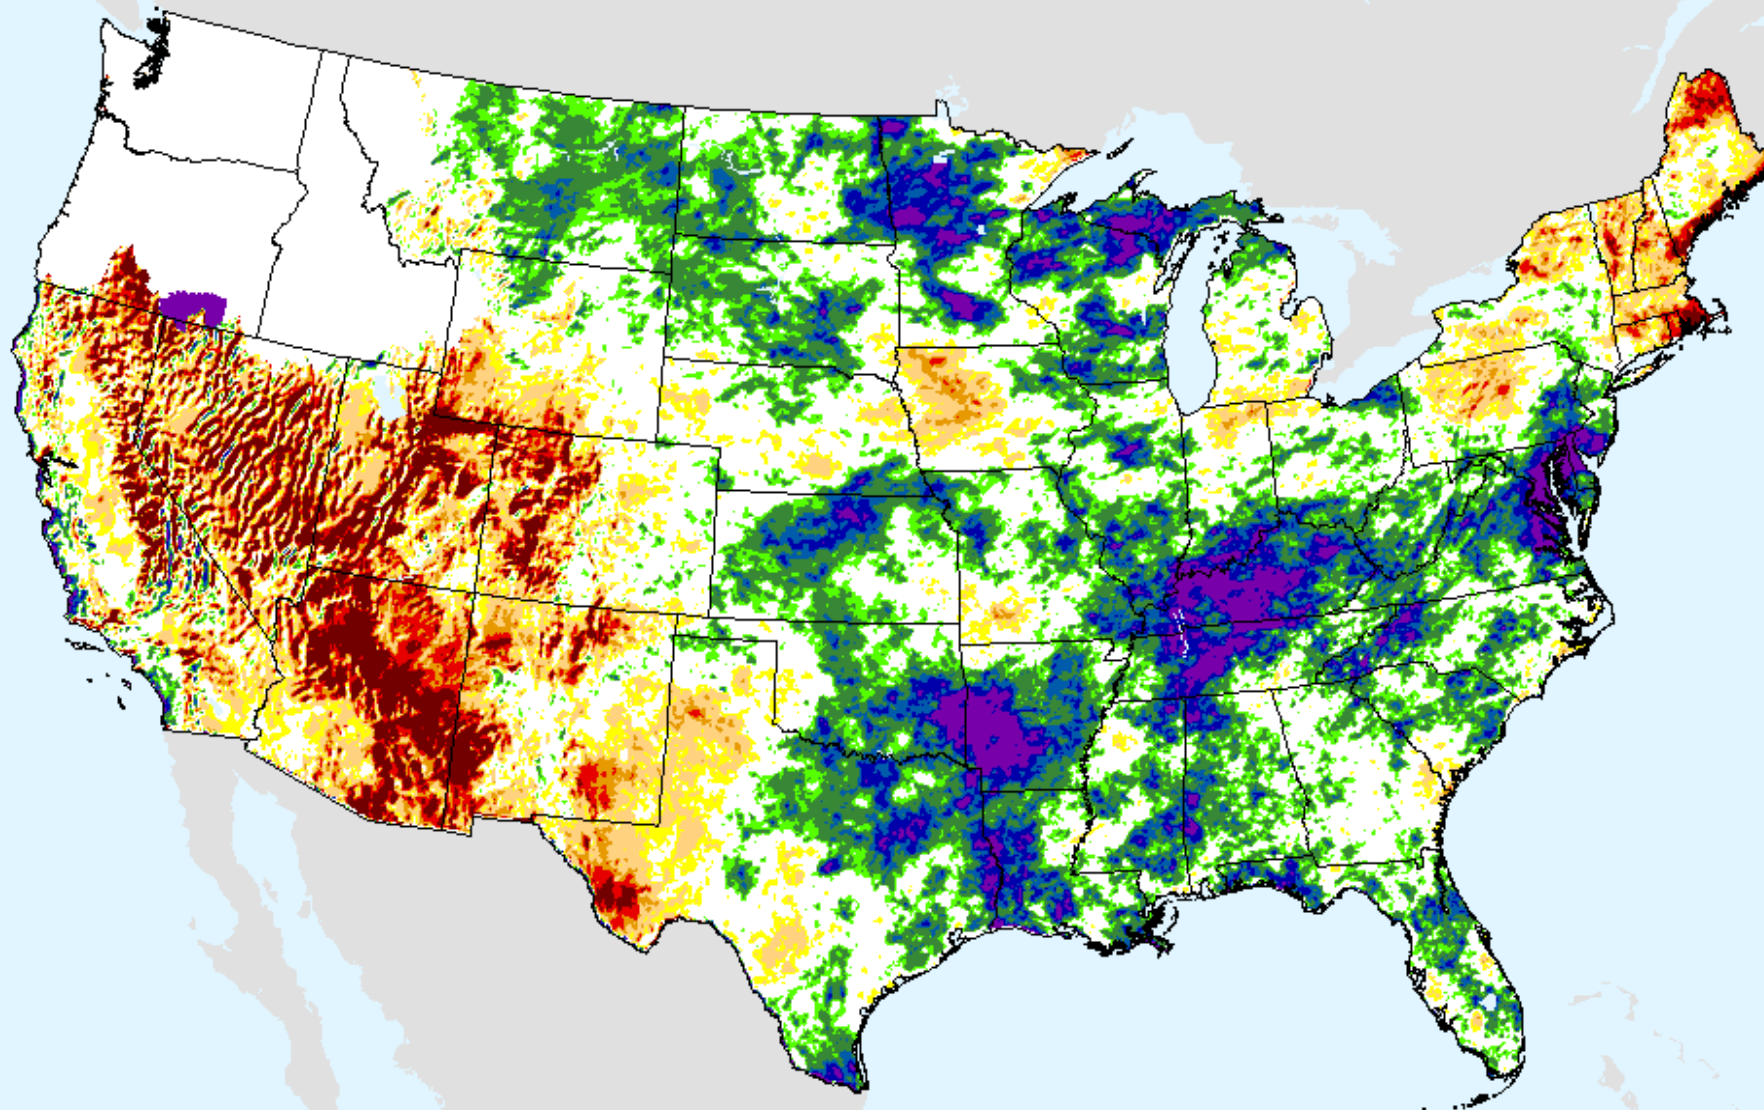

AHPS 3-month SPEI

As of: Tuesday, September 15, 2020

SPEI (USDM)