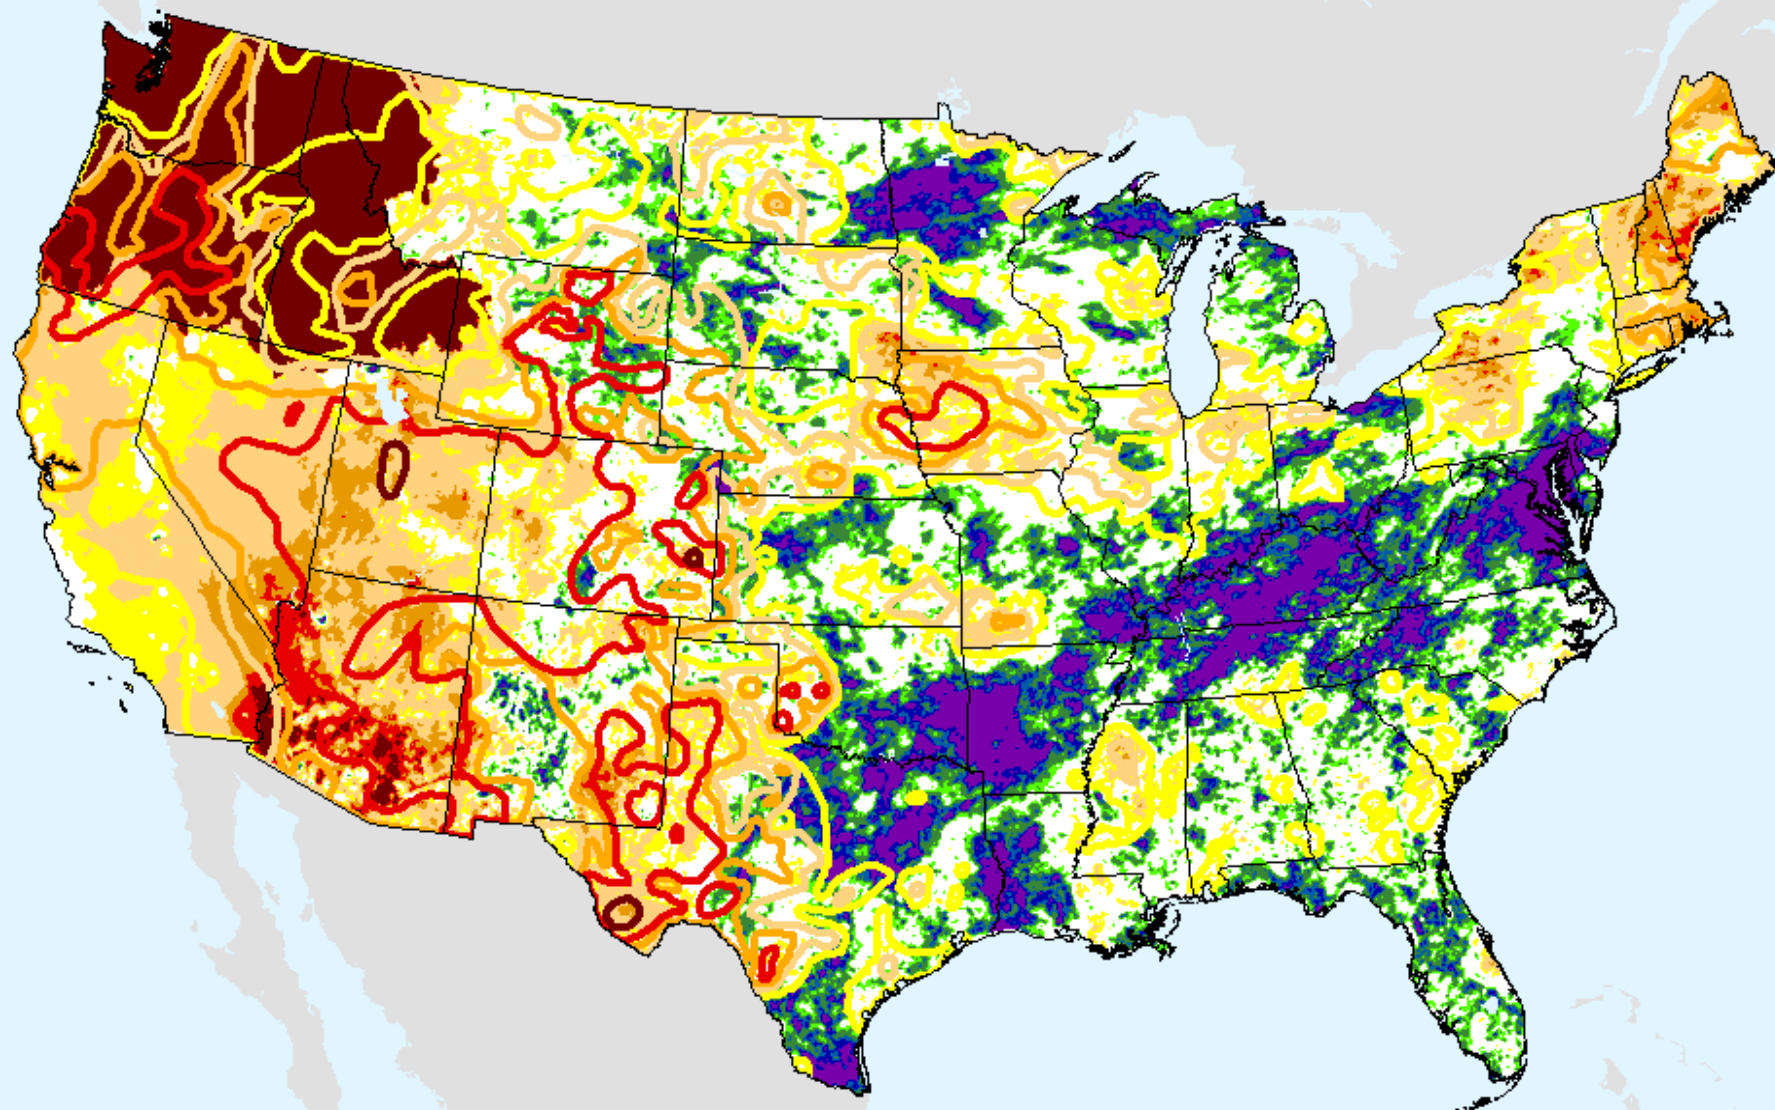

AHPS 1-month SPI

As of: Tuesday, September 15, 2020

USDM for: Sep. 8, 2020

SPI (USDM)

AHPS 1-month SPI

As of: Tuesday, September 15, 2020

AHPS 2-month SPI

As of: Tuesday, September 15, 2020