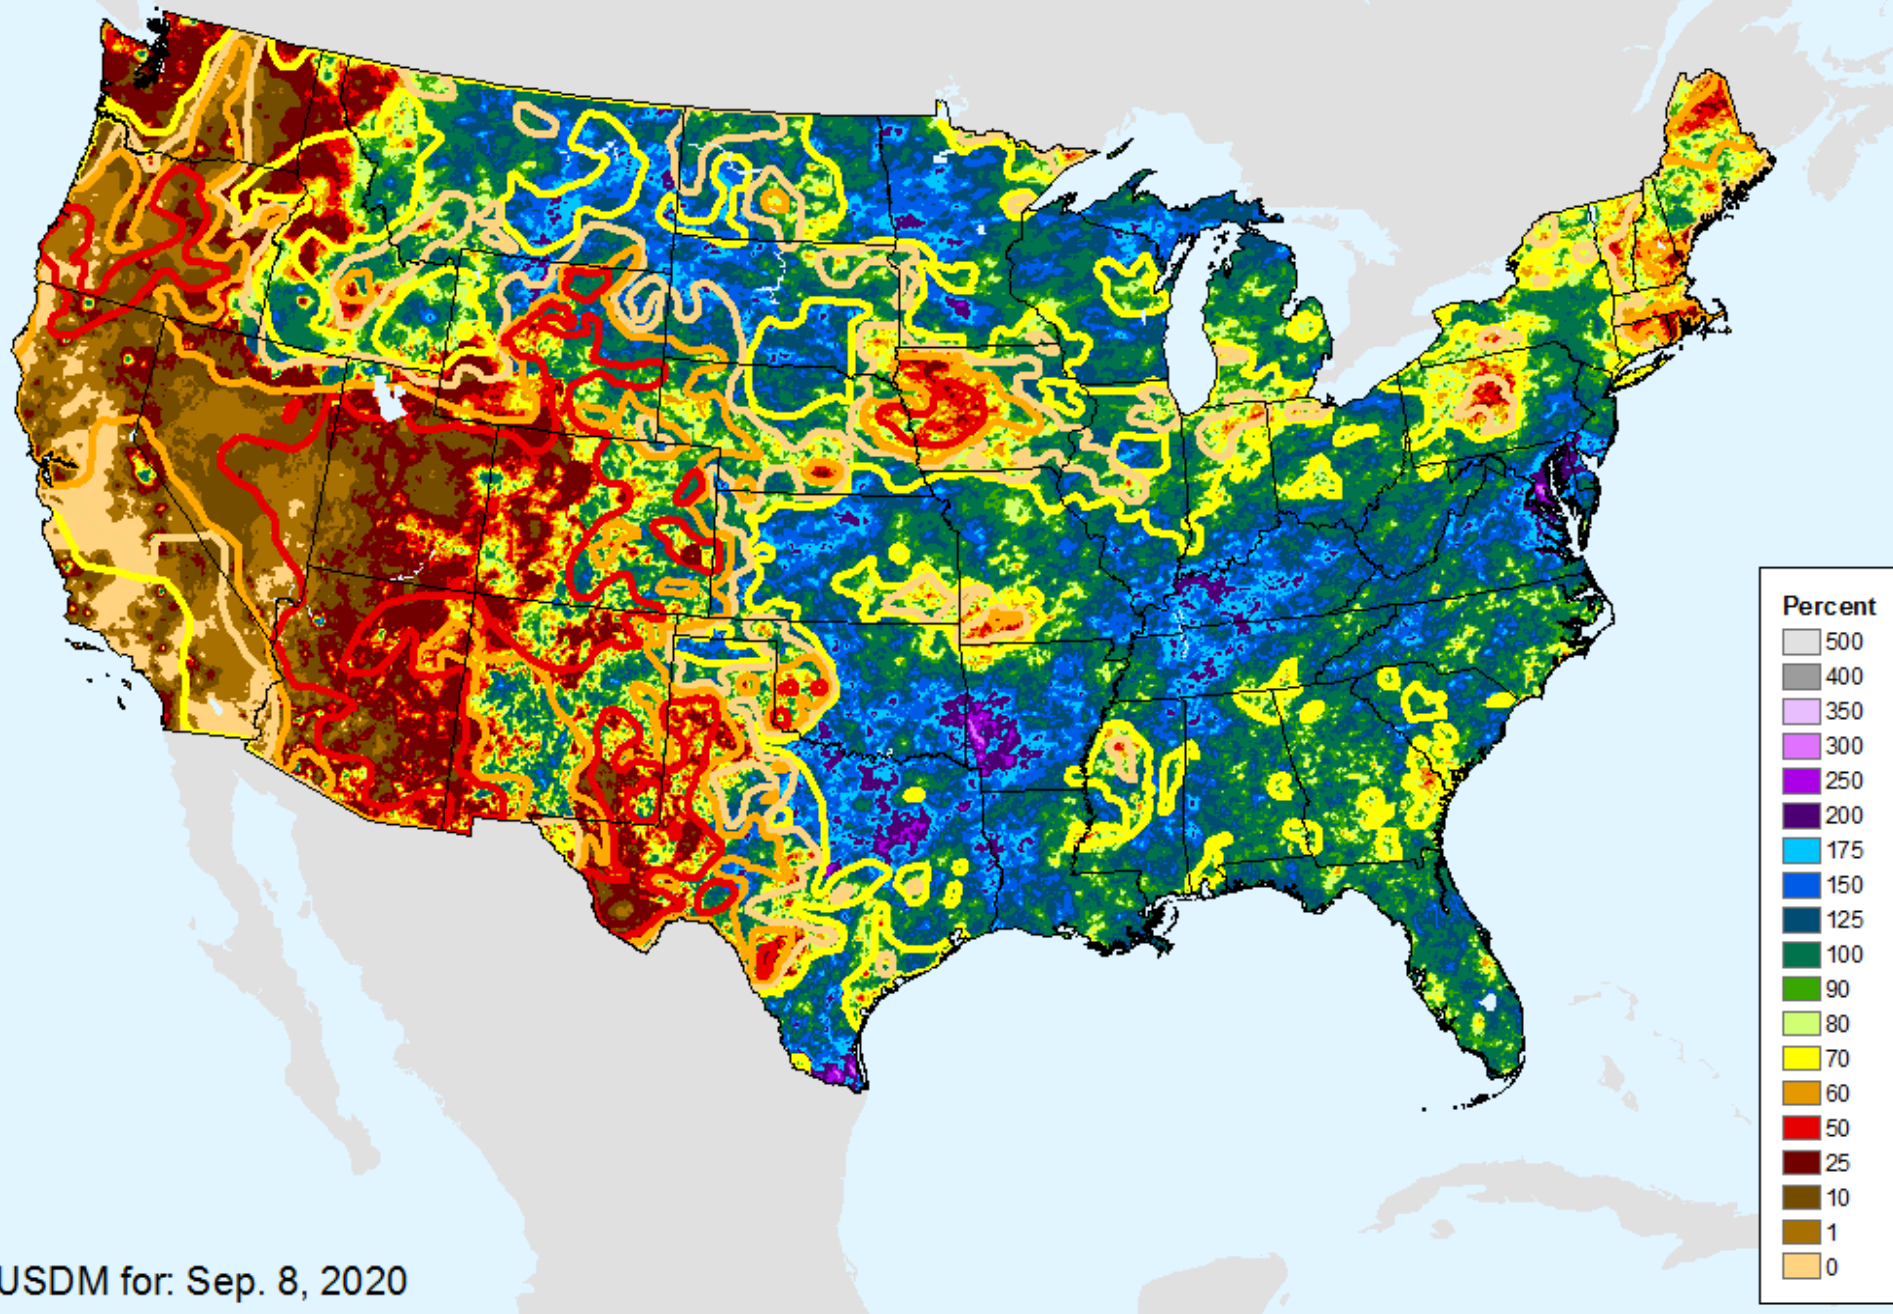

AHPS 90-Day Precip Departure

As of: Tuesday, September 15, 2020

USDM for: Sep. 8, 2020

AHPS 90-Day Precip Departure

As of: Tuesday, September 15, 2020

AHPS 90-Day Pct of Normal Pcp

As of: Tuesday, September 15, 2020