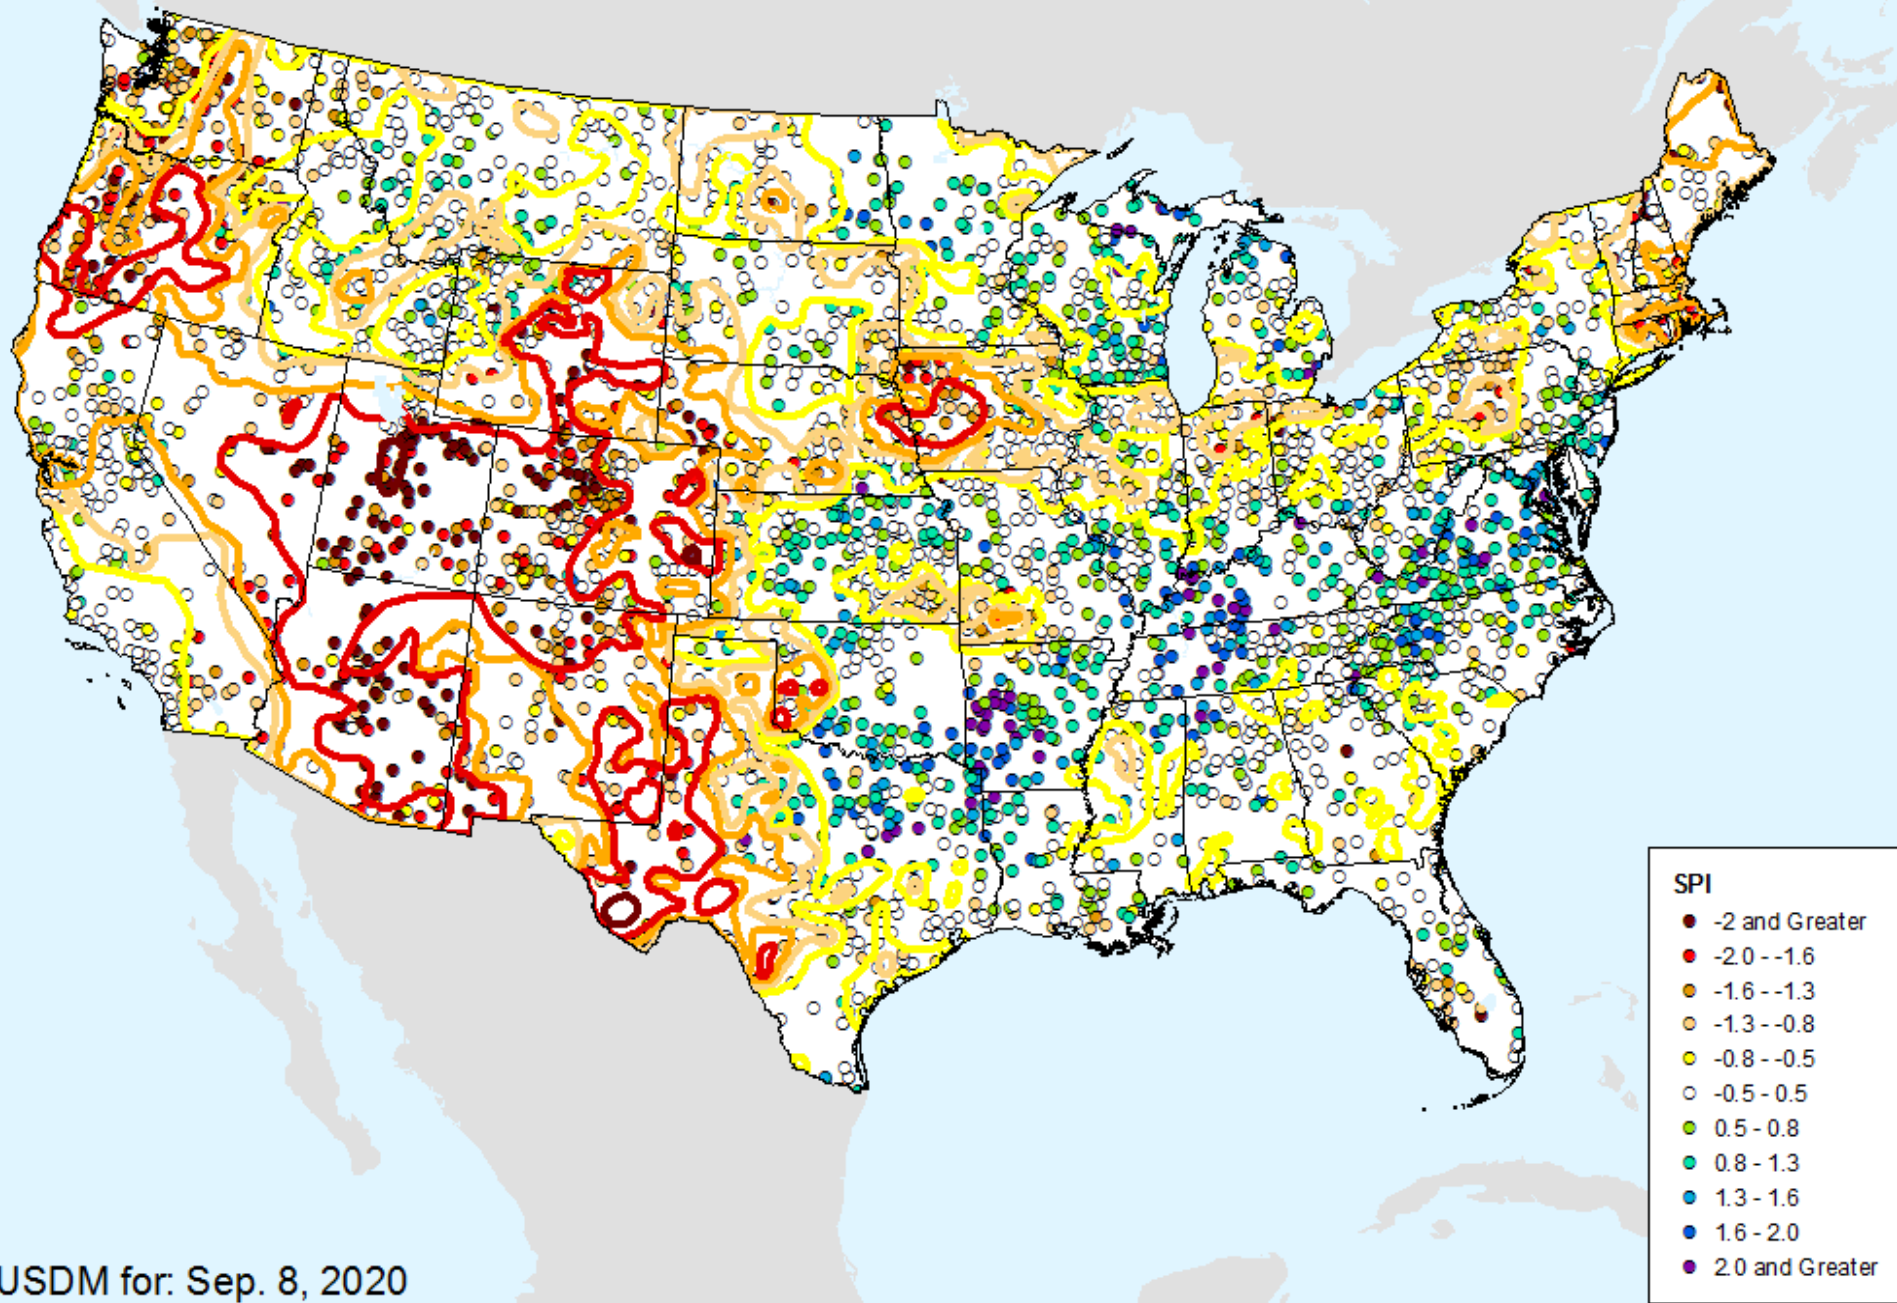

HPRCC 3-month SPI

As of: Tuesday, September 15, 2020

USDM for: Sep. 8, 2020