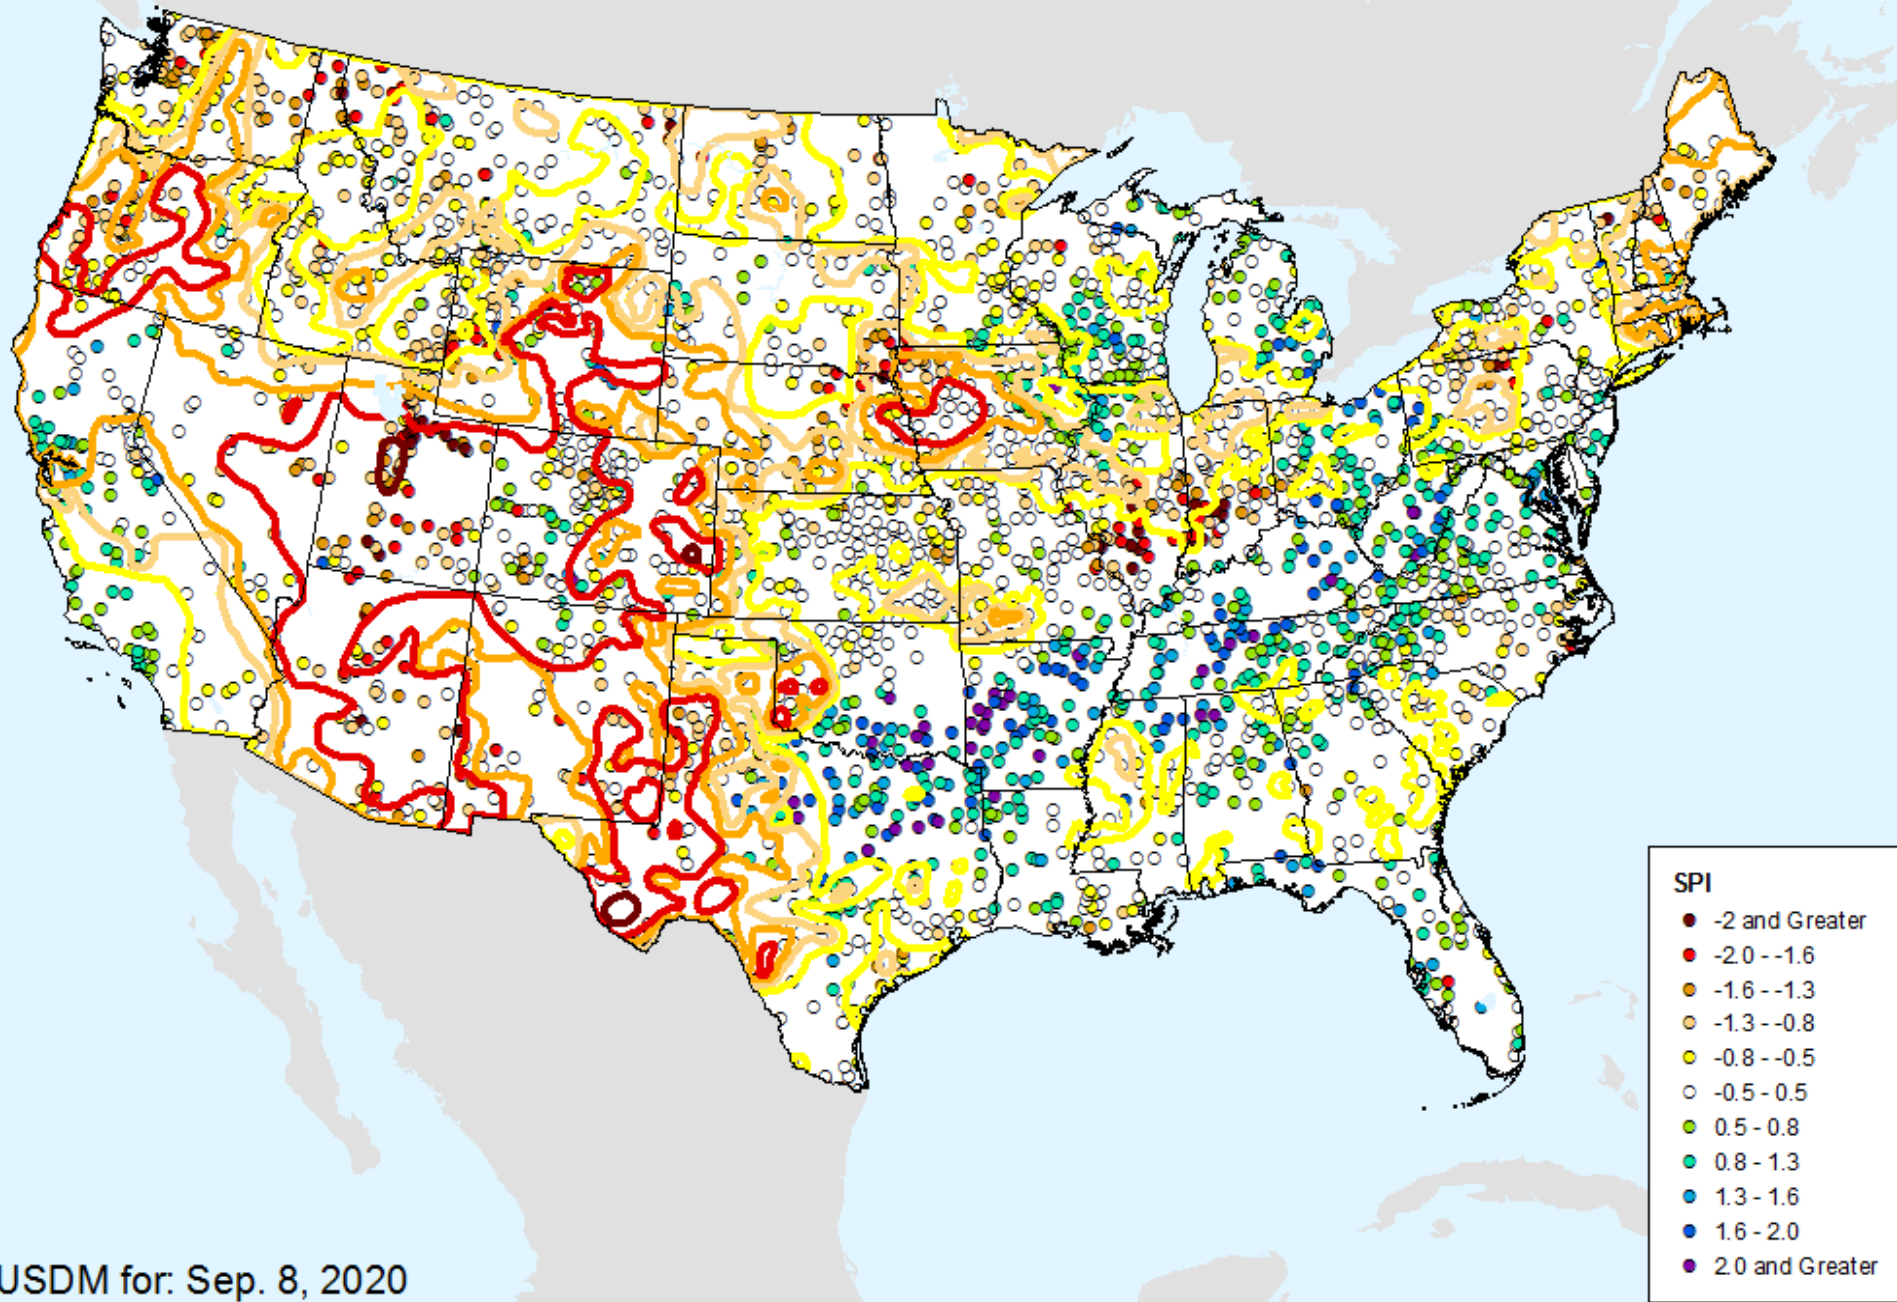

HPRCC 1-month SPI

As of: Tuesday, September 15, 2020

SPI

- -2 and Greater
- -2.0 -- -1.6
- -1.6 -- -1.3
- -1.3 -- -0.8
- -0.8 -- -0.5
- -0.5 - 0.5
- 0.5 - 0.8
- 0.8 - 1.3
- 1.3 - 1.6
- 1.6 - 2.0
- 2.0 and Greater