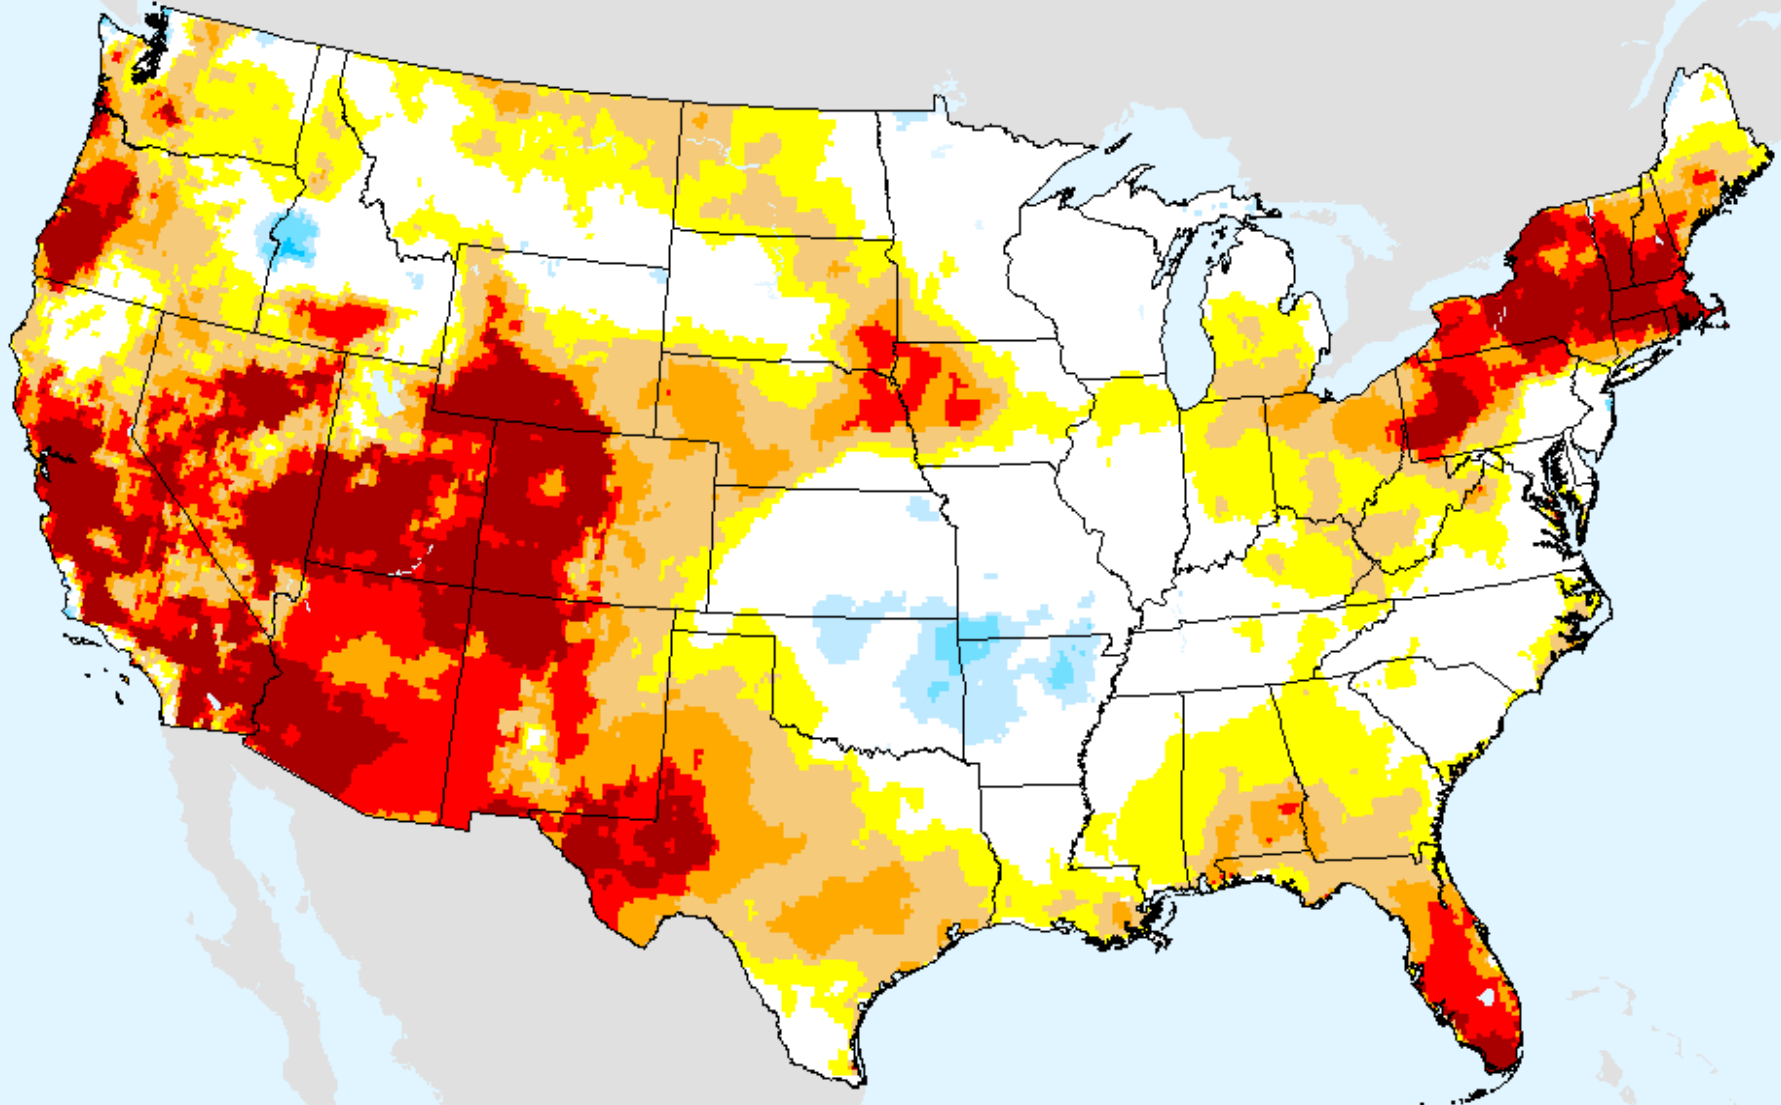

EDDI 9-week

As of: Tuesday, September 15, 2020

USDM for: Sep. 8, 2020

EDDI 9-week

As of: Tuesday, September 15, 2020

EDDI 10-week

As of: Tuesday, September 15, 2020

USDM for: Sep. 8, 2020