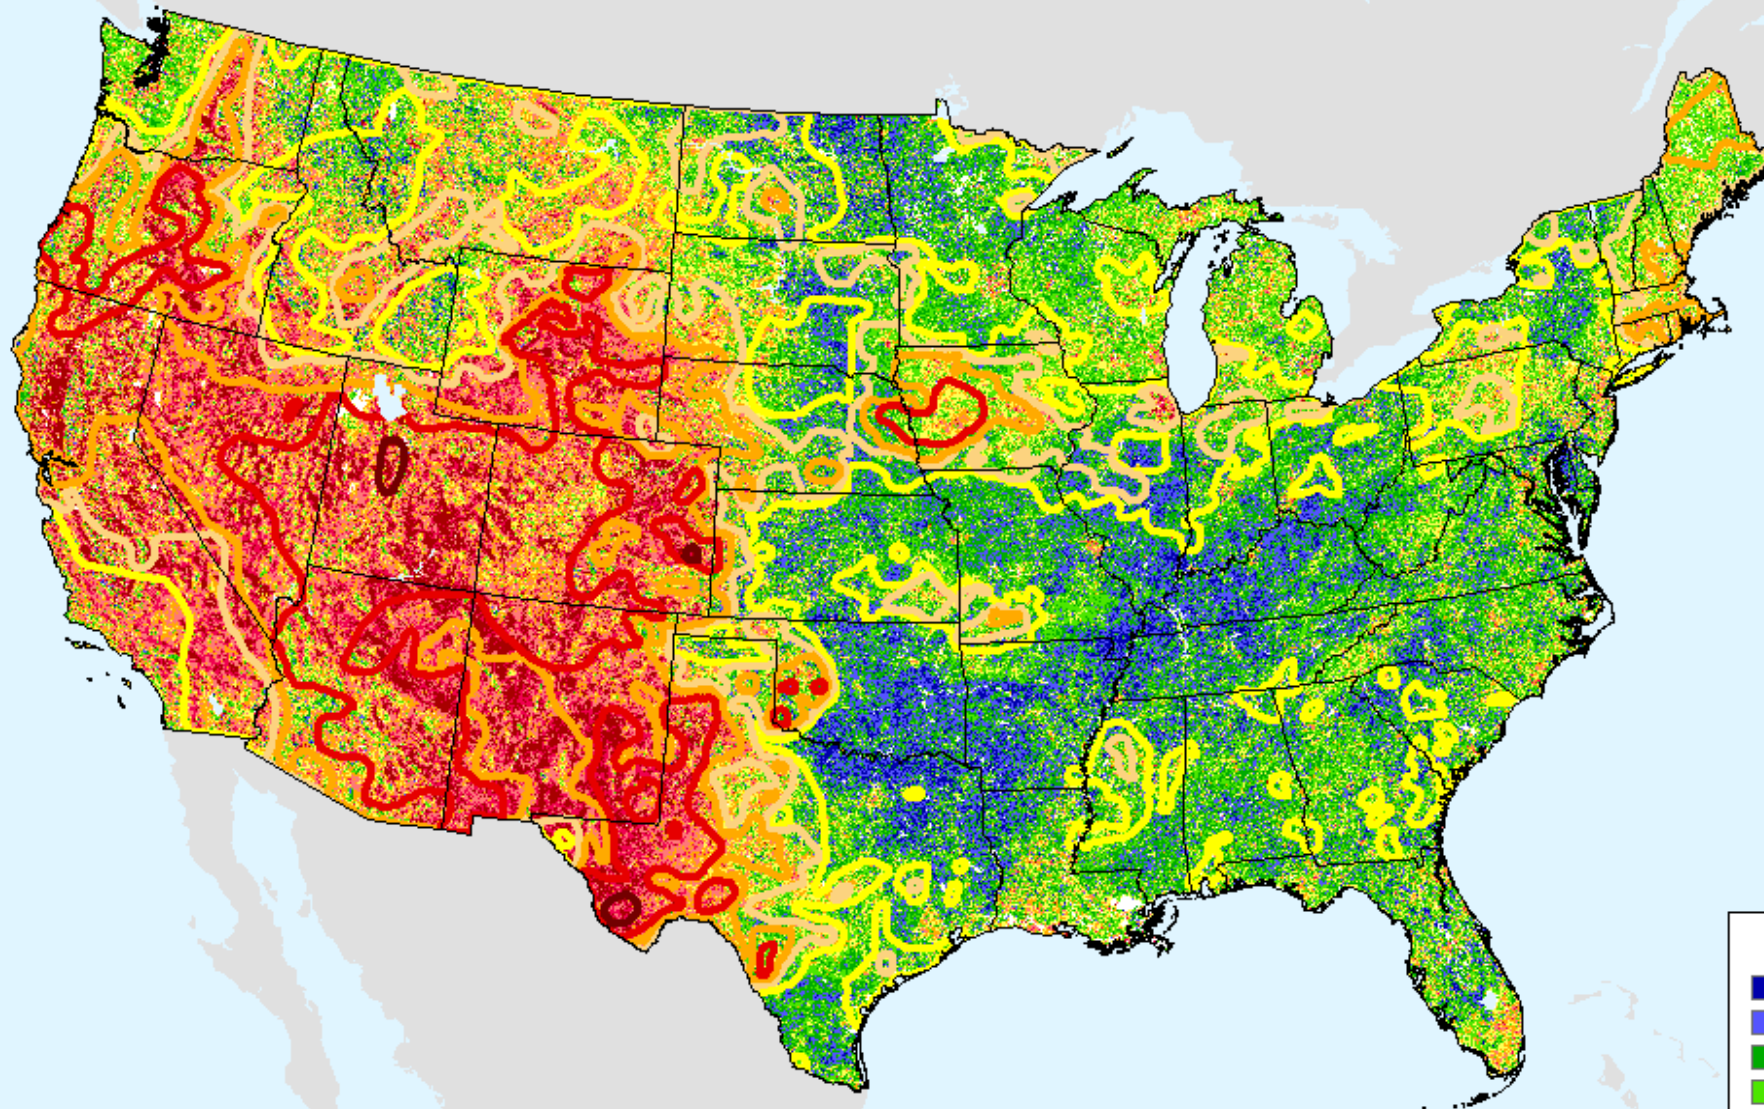

CPC 24-month SPI

As of: Tuesday, September 15, 2020

USDM for: Sep. 8, 2020

SPI (USDM)

CPC 24-month SPI

As of: Tuesday, September 15, 2020

Vegetation Health Index

As of: Tuesday, September 15, 2020