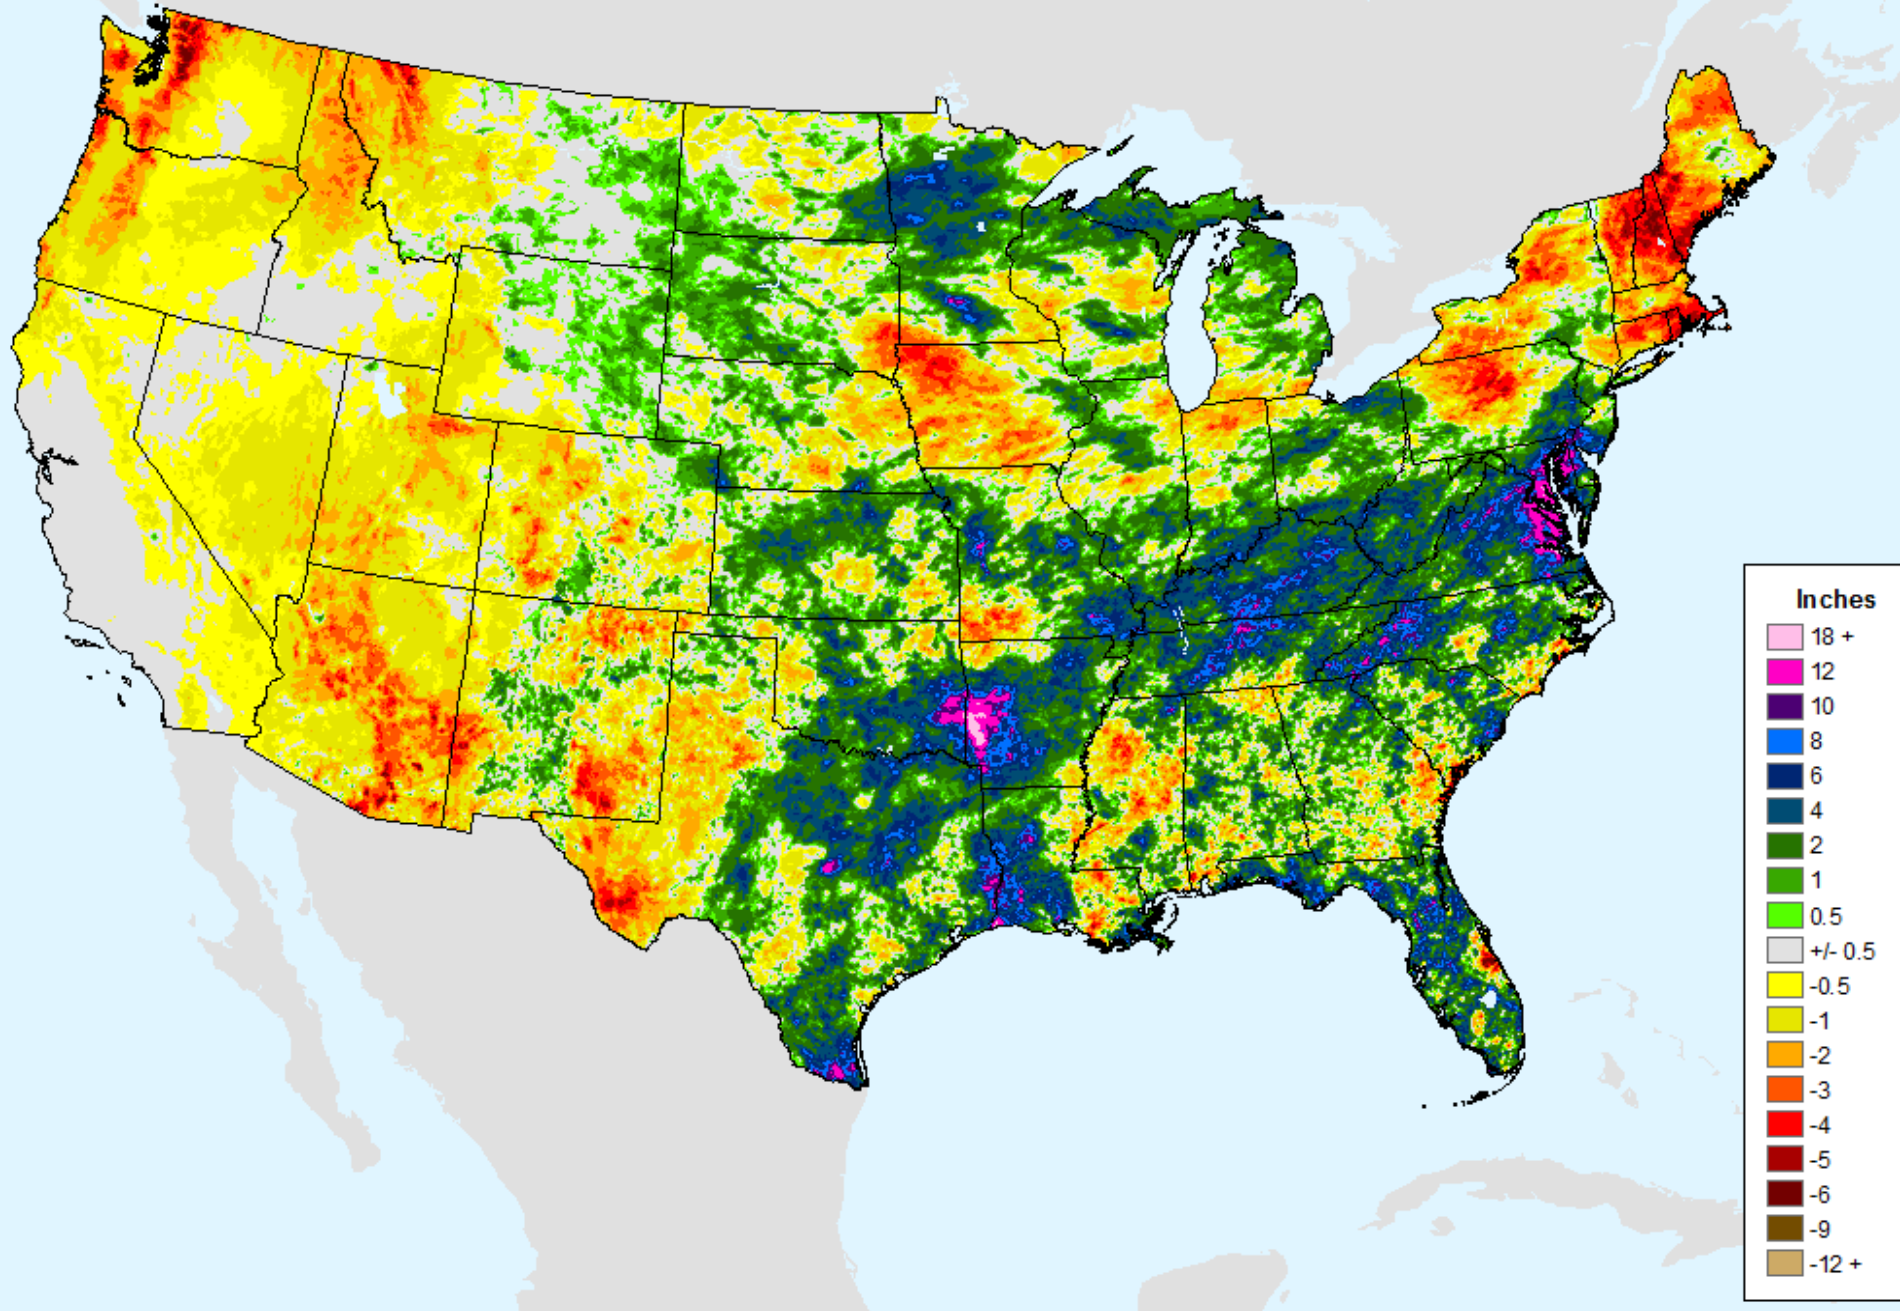

AHPS 60-Day Precip Departure

As of: Tuesday, September 15, 2020