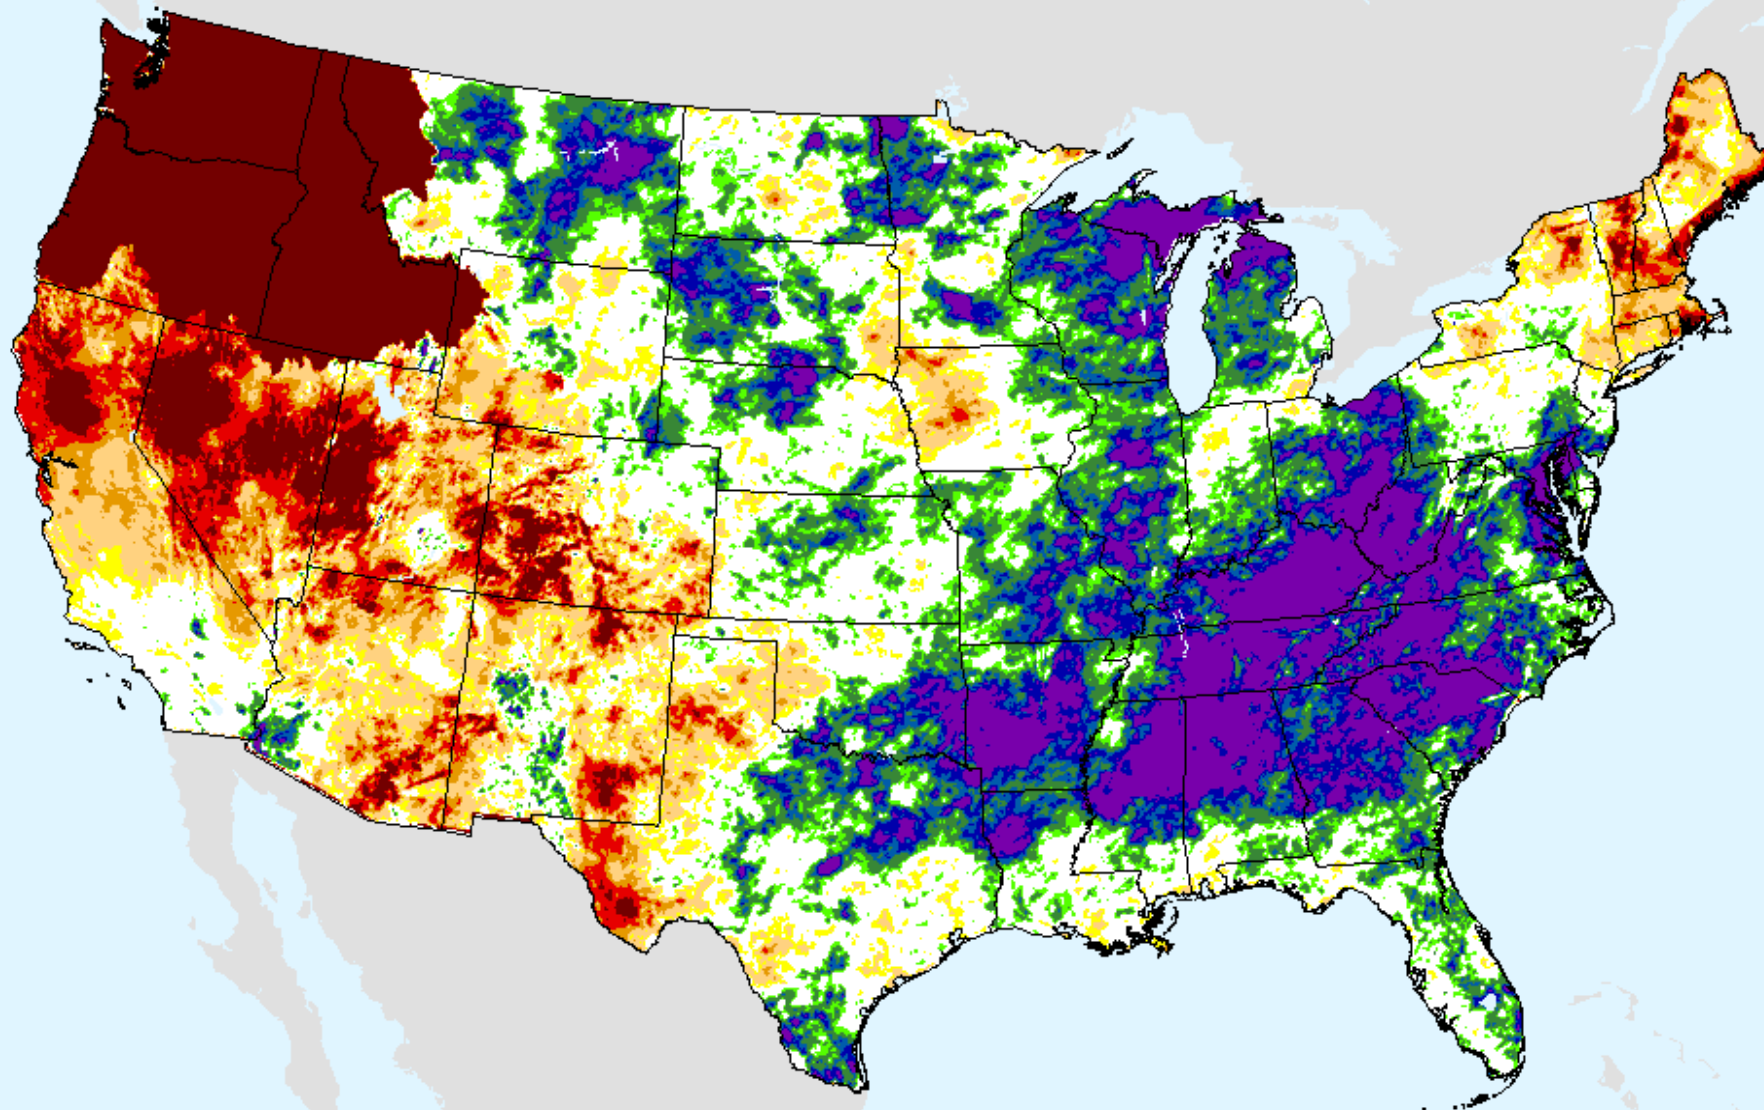

AHPS 9-month SPI

As of: Tuesday, September 15, 2020

USDM for: Sep. 8, 2020

SPI (USDM)

AHPS 9-month SPI

As of: Tuesday, September 15, 2020

AHPS 12-month SPI

As of: Tuesday, September 15, 2020