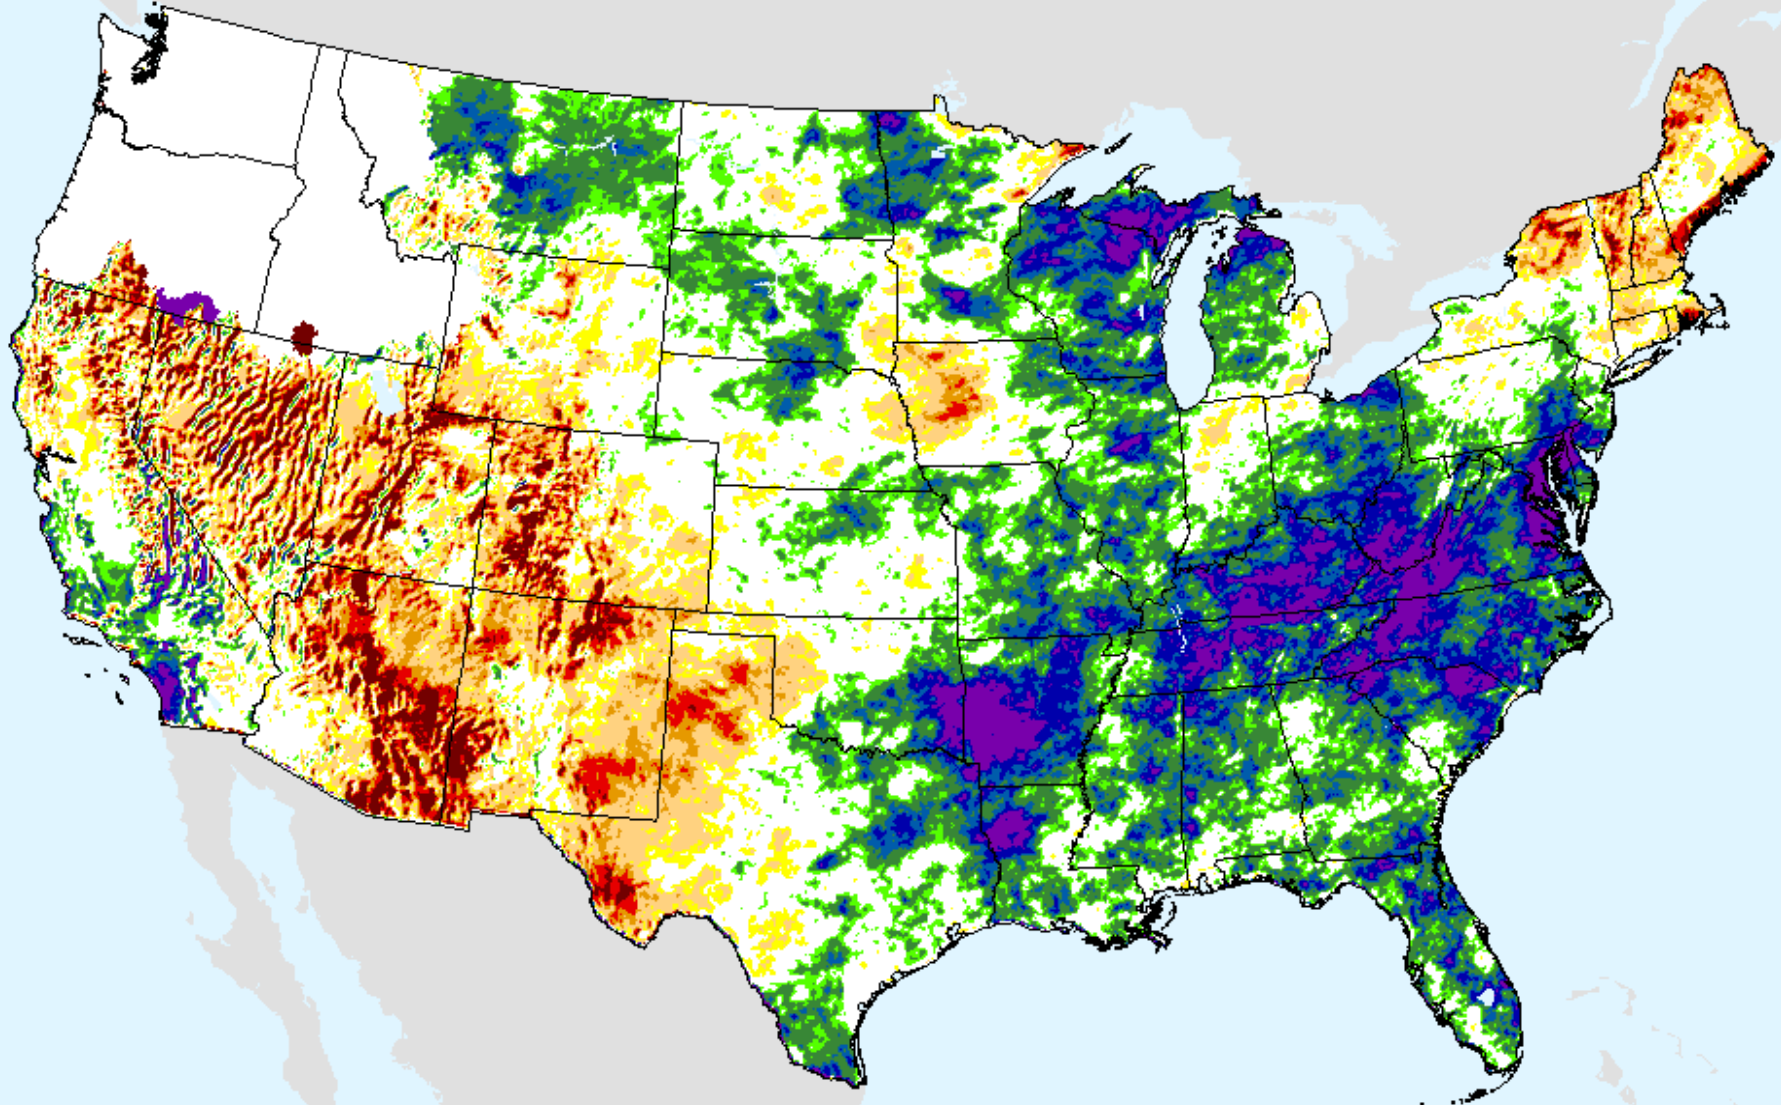

AHPS 6-month SPEI

As of: Tuesday, September 15, 2020

SPEI (USDM)