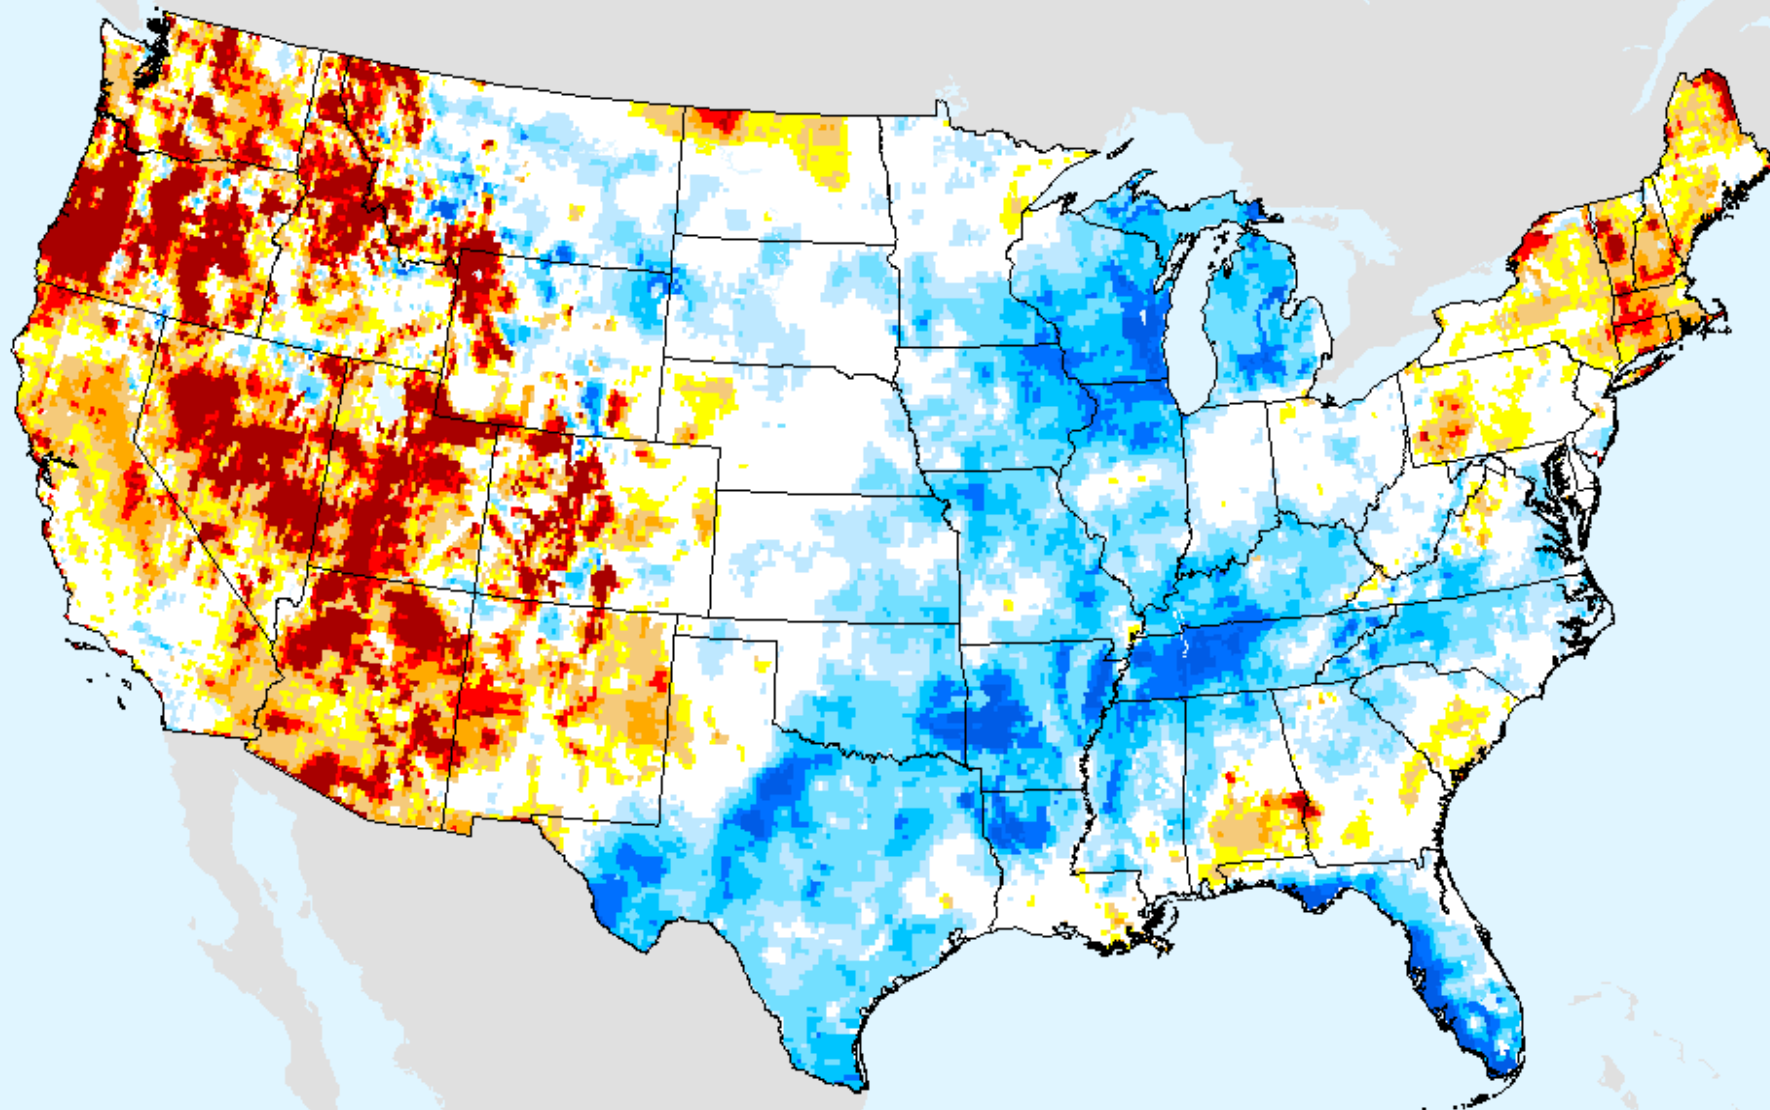

GRACE-Based Surface Soil Moisture Drought Indicator

As of: Tuesday, September 15, 2020