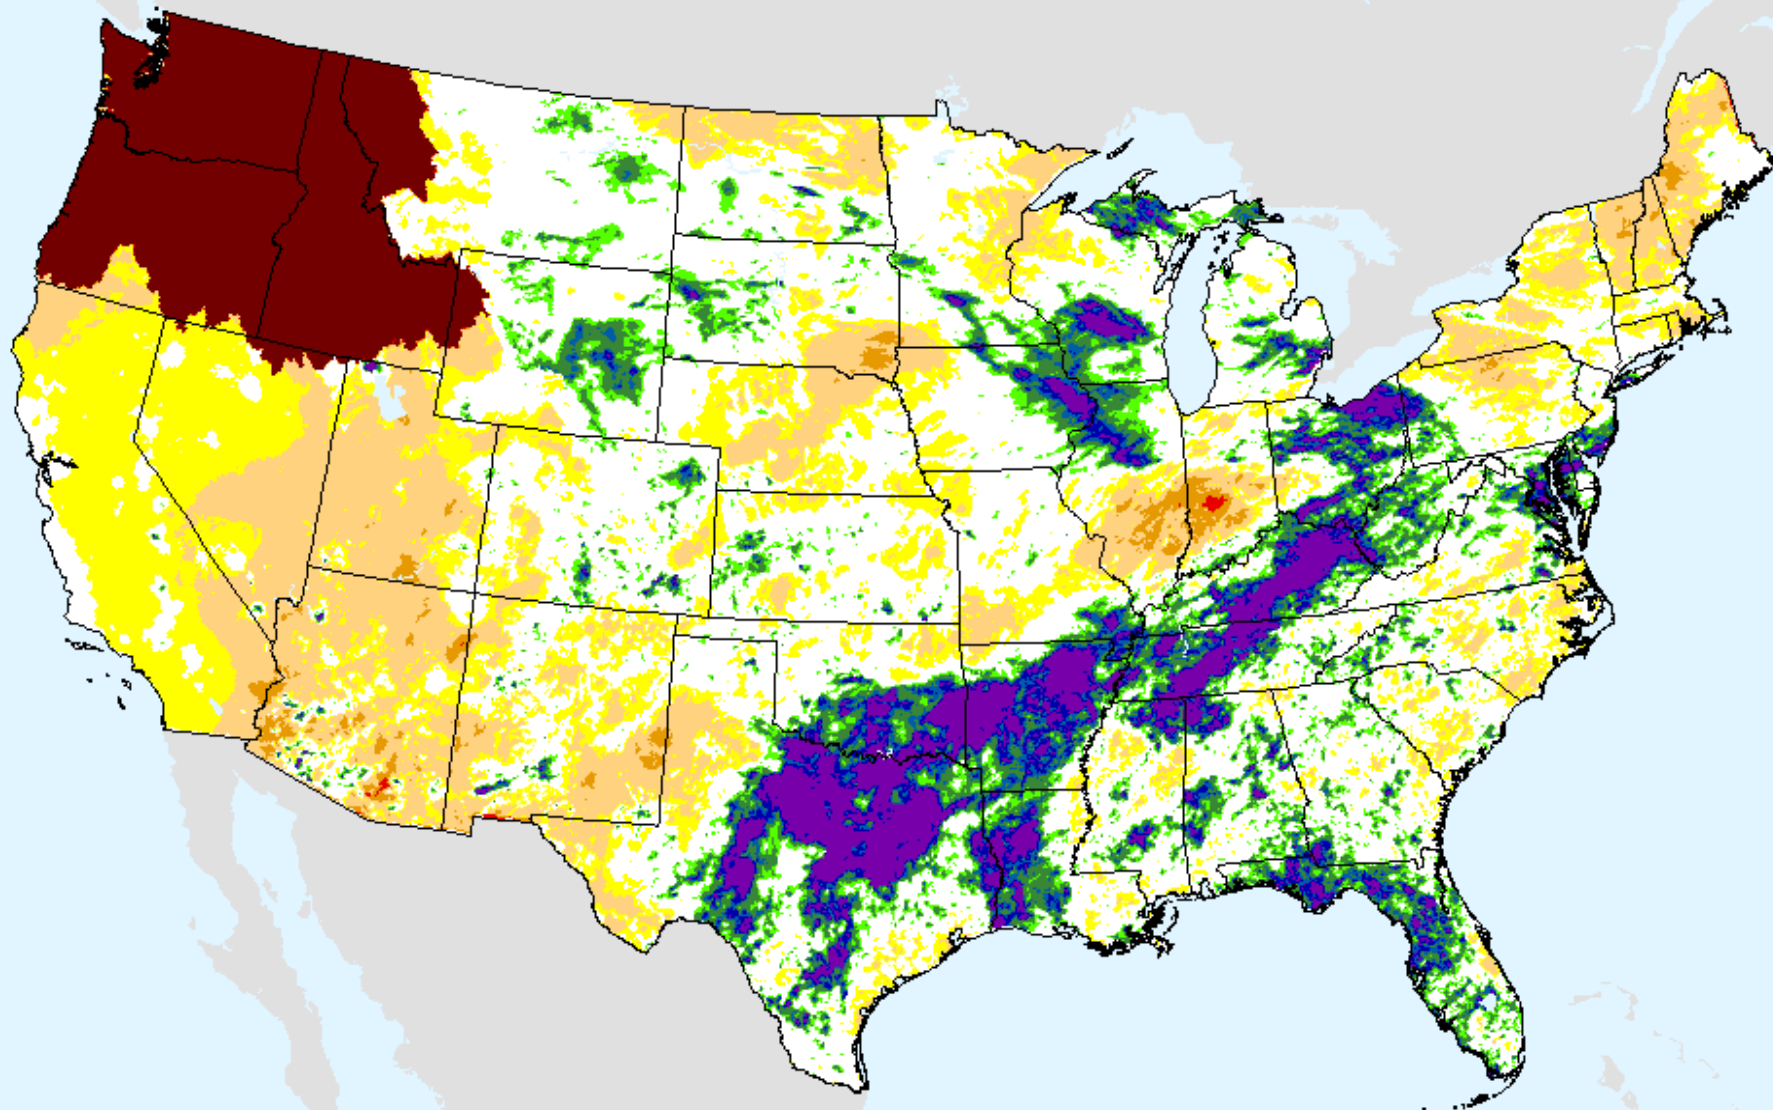

AHPS 1-month SPI

As of: Tuesday, September 15, 2020

USDM for: Sep. 8, 2020

SPI (USDM)

AHPS 1-month SPI

As of: Tuesday, September 15, 2020

AHPS 2-month SPI

As of: Tuesday, September 15, 2020