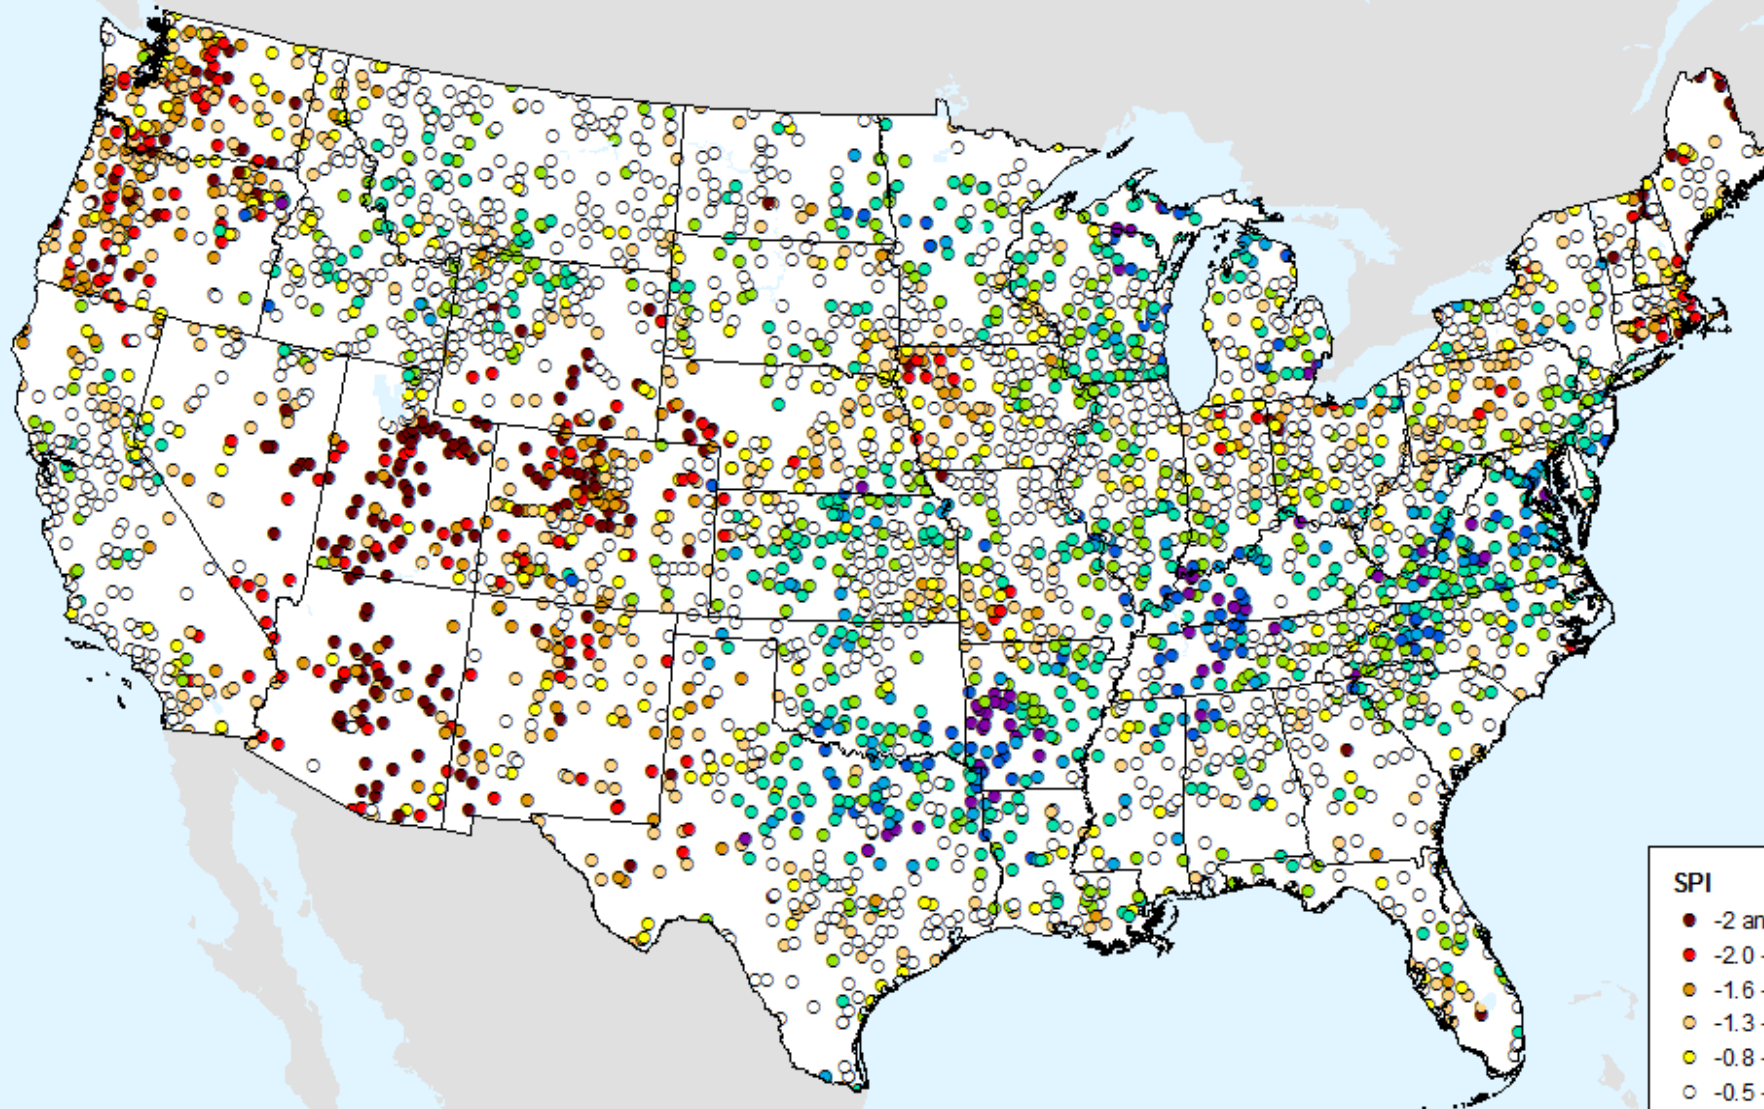

HPRCC 3-month SPI

As of: Tuesday, September 15, 2020

USDM for: Sep. 8, 2020

HPRCC 3-month SPI

As of: Tuesday, September 15, 2020

SPI

- -2 and Greater
- -2.0 -- -1.6
- -1.6 -- -1.3
- -1.3 -- -0.8
- -0.8 -- -0.5
- -0.5 - 0.5
- 0.5 - 0.8
- 0.8 - 1.3
- 1.3 - 1.6
- 1.6 - 2.0
- 2.0 and Greater