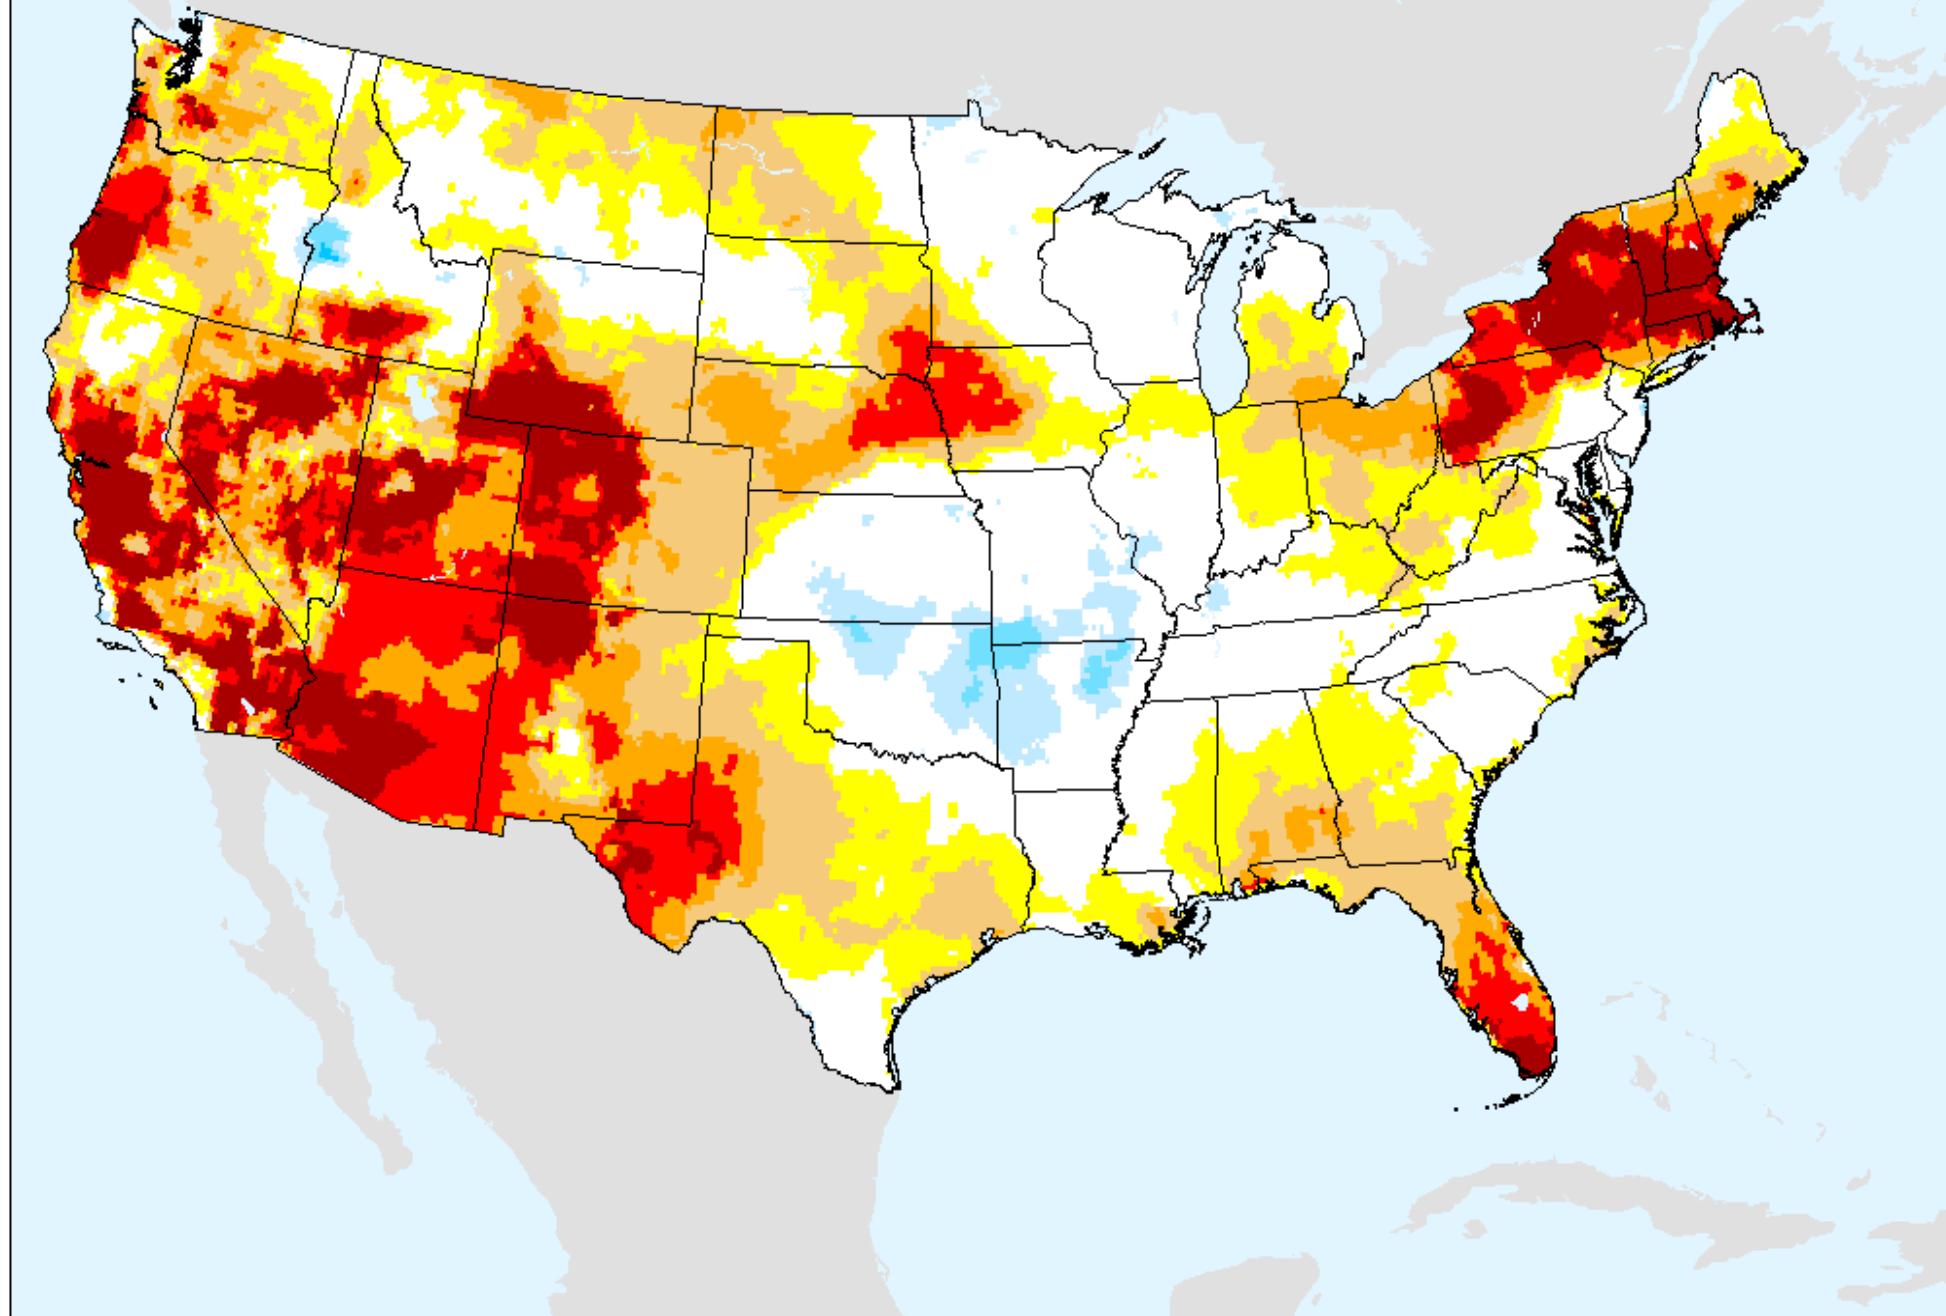

USDM for: Sep. 8, 2020

EDDI 7-week

As of: Tuesday, September 15, 2020

EDDI 8-week

As of: Tuesday, September 15, 2020

USDM for: Sep. 8, 2020

EDDI 8-week

As of: Tuesday, September 15, 2020