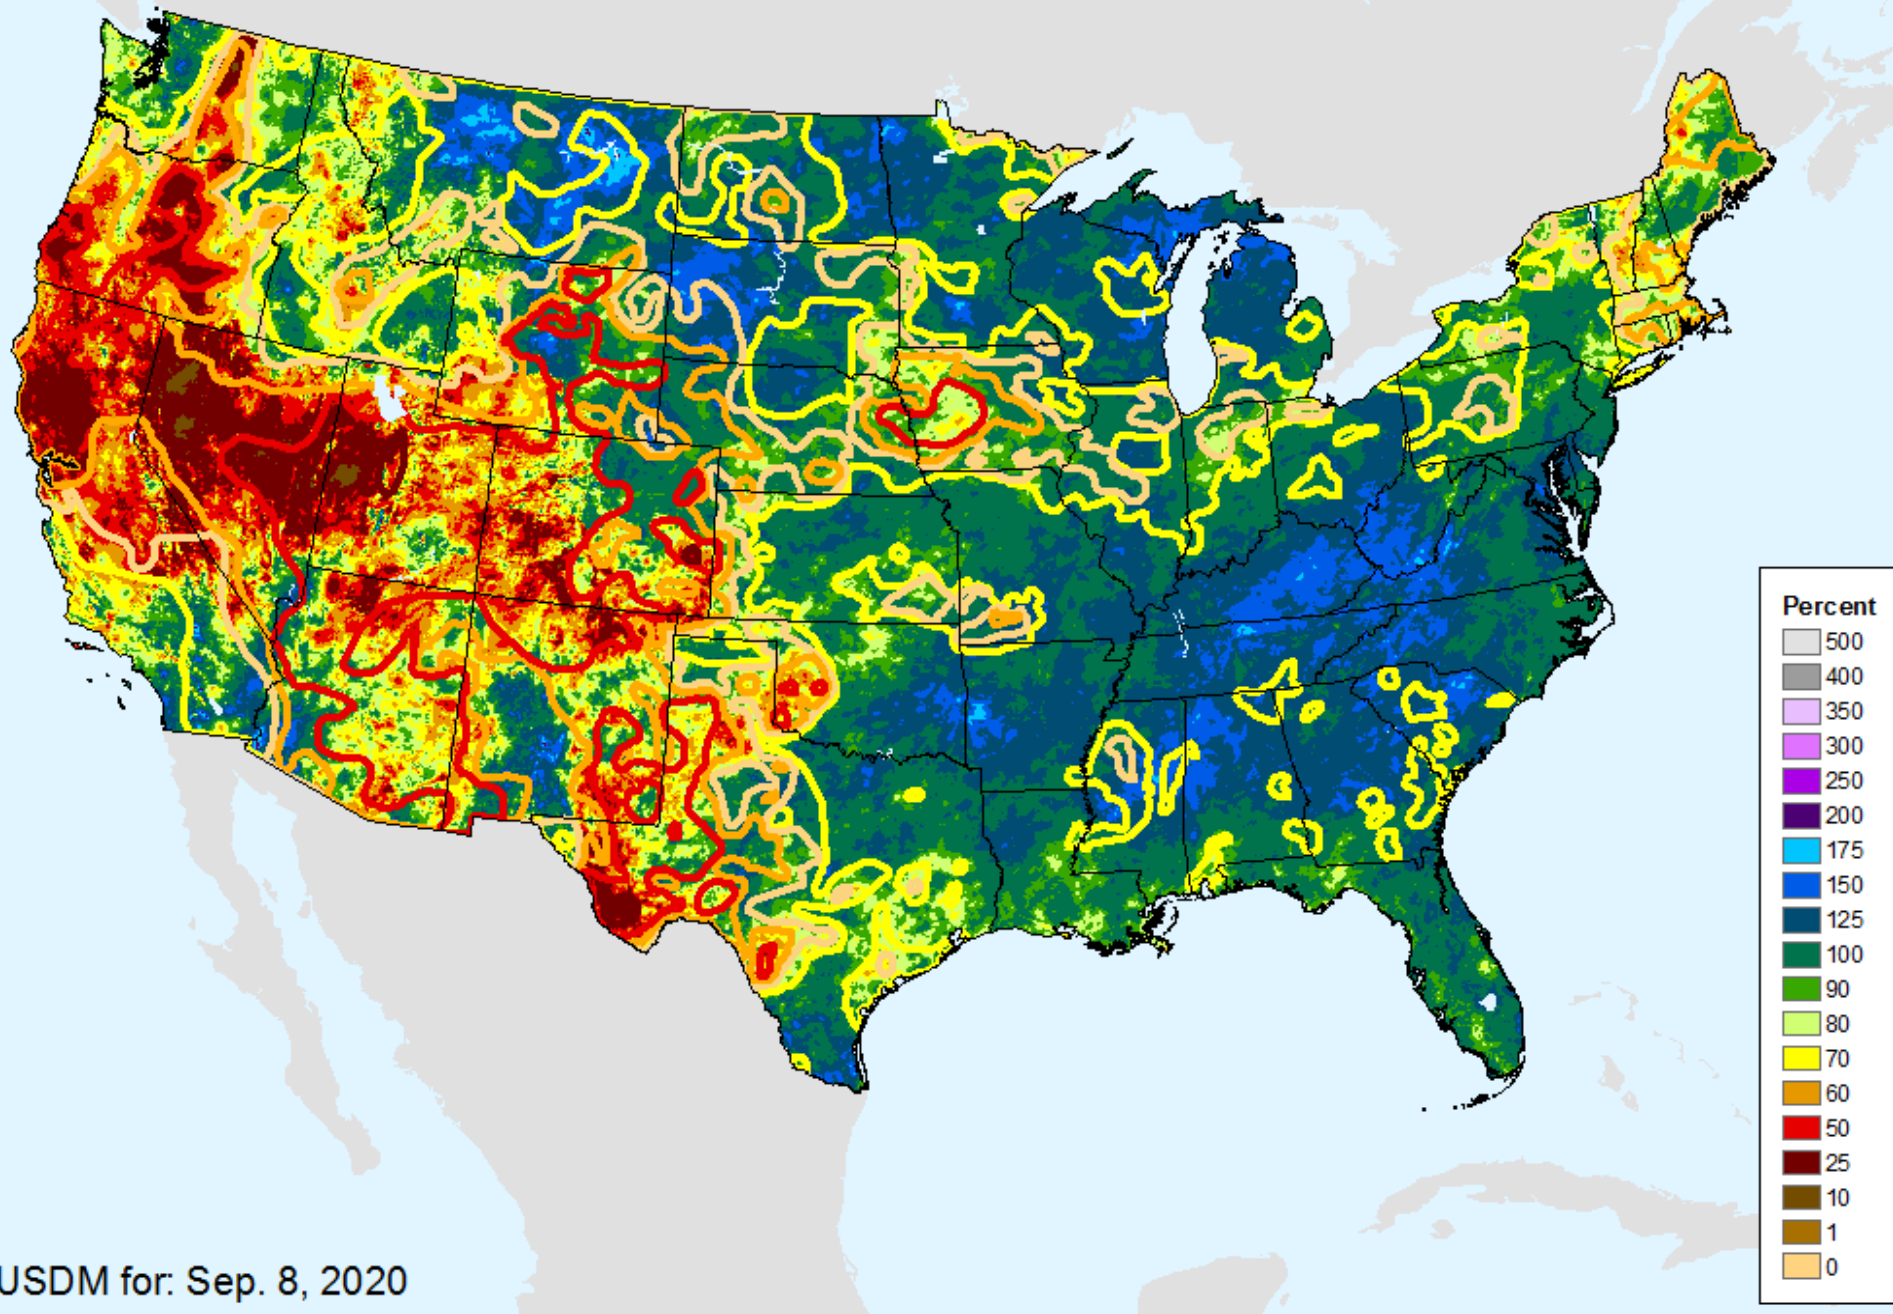

AHPS Water-Year Pct of Normal Pcp

As of: Tuesday, September 15, 2020

USDM for: Sep. 8, 2020