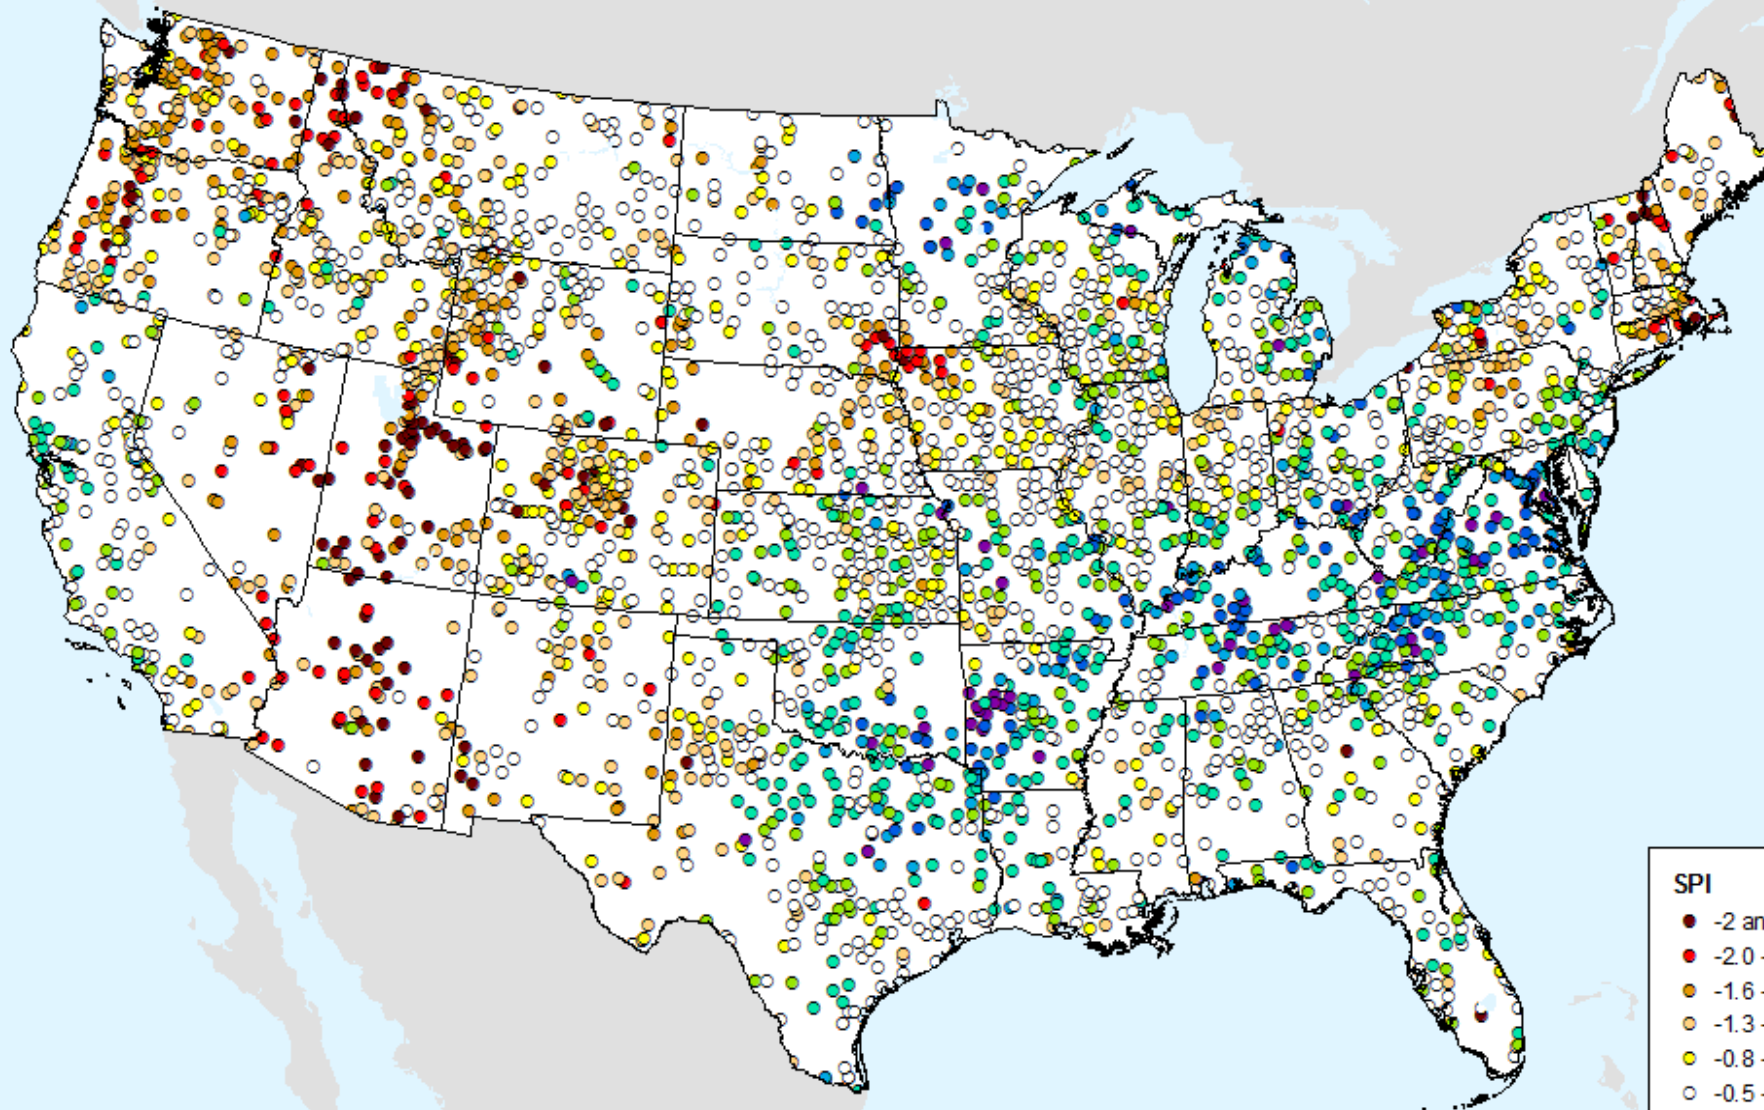

HPRCC 2-month SPI

As of: Tuesday, September 15, 2020

SPI

- -2 and Greater
- -2.0 -- -1.6
- -1.6 -- -1.3
- -1.3 -- -0.8
- -0.8 -- -0.5
- -0.5 - 0.5
- 0.5 - 0.8
- 0.8 - 1.3
- 1.3 - 1.6
- 1.6 - 2.0
- 2.0 and Greater