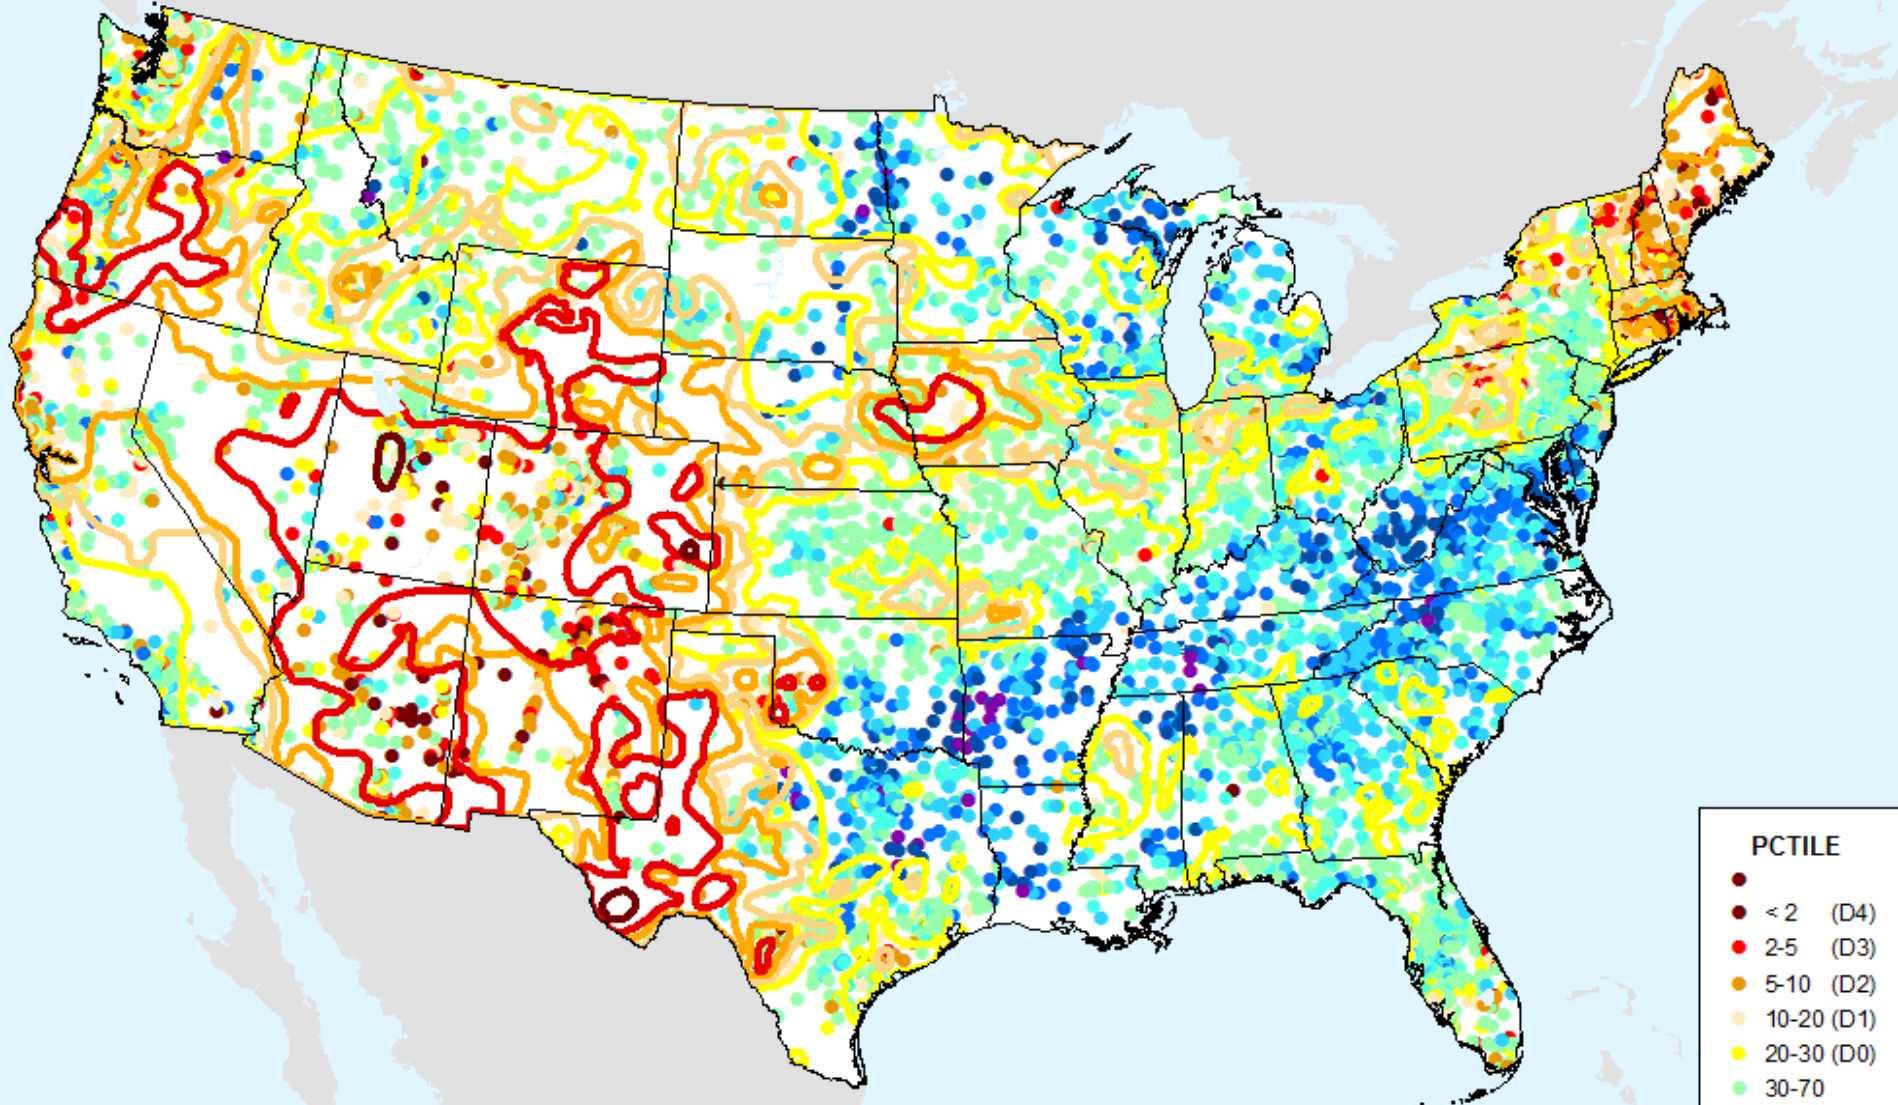

USGS 7-Day Avg Streamflow

As of: Tuesday, September 15, 2020

USGS 7-Day Avg Streamflow

As of: Tuesday, September 15, 2020

USGS 28-Day Avg Streamflow

As of: Tuesday, September 15, 2020

PCTILE

- < 2 (D4)
- 2-5 (D3)
- 5-10 (D2)
- 10-20 (D1)
- 20-30 (D0)
- 30-70
- 70-80
- 80-90
- 90-95
- 95-98
- 98-100