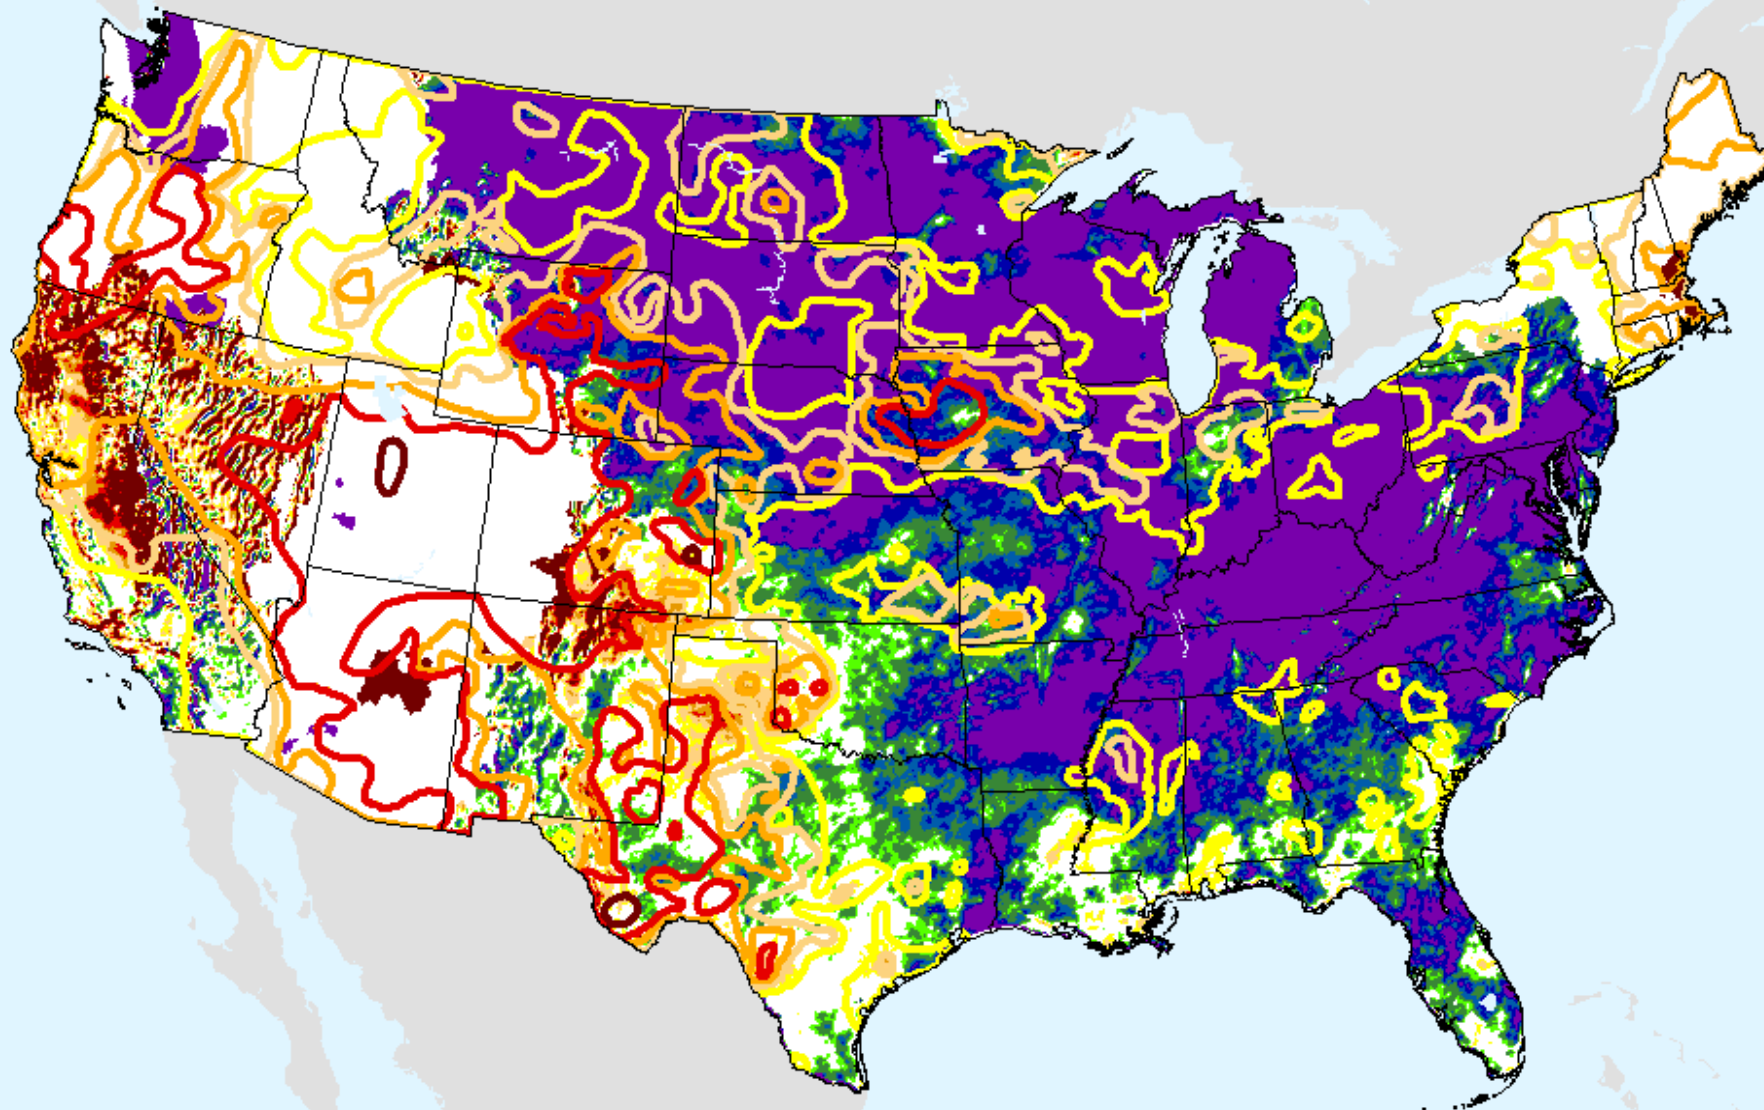

AHPS 36-month SPEI

As of: Tuesday, September 15, 2020

USDM for: Sep. 8, 2020

SPEI (USDM)