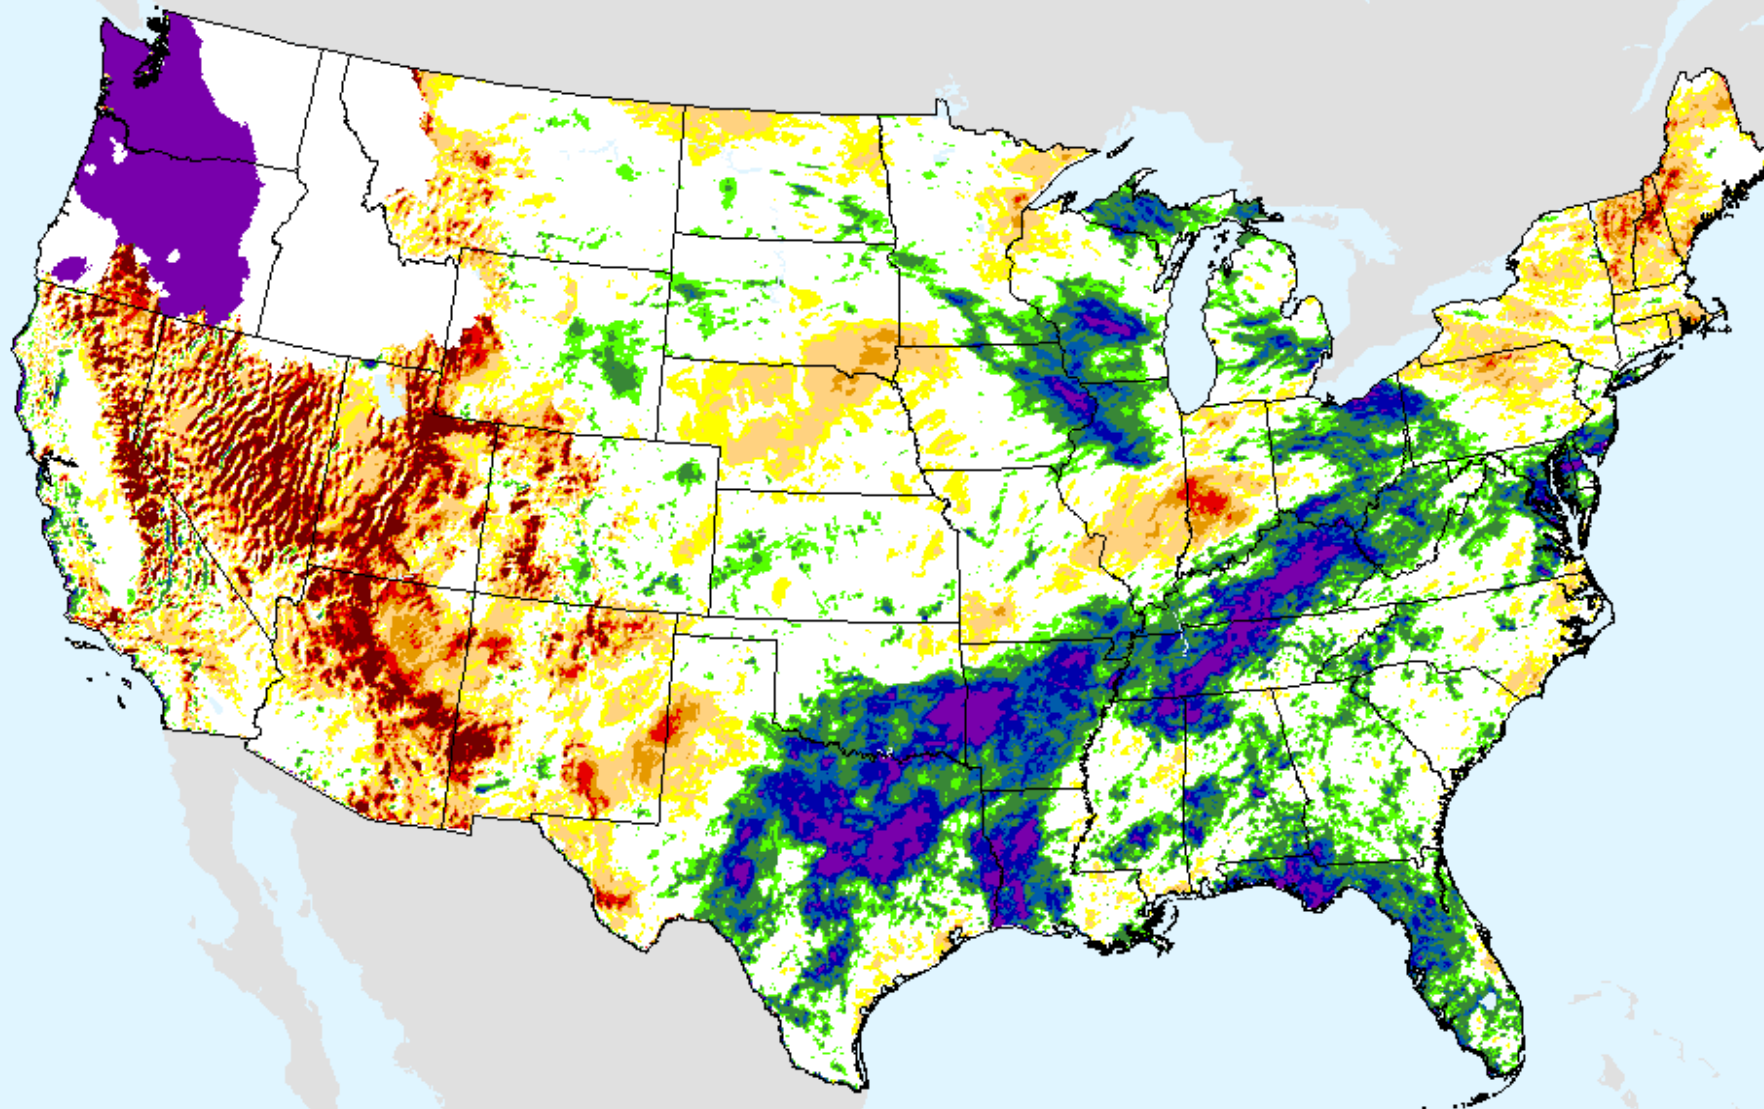

AHPS 1-month SPEI

As of: Tuesday, September 15, 2020

USDM for: Sep. 8, 2020

SPEI (USDM)

AHPS 1-month SPEI

As of: Tuesday, September 15, 2020

SPEI (USDM)

AHPS 2-month SPEI