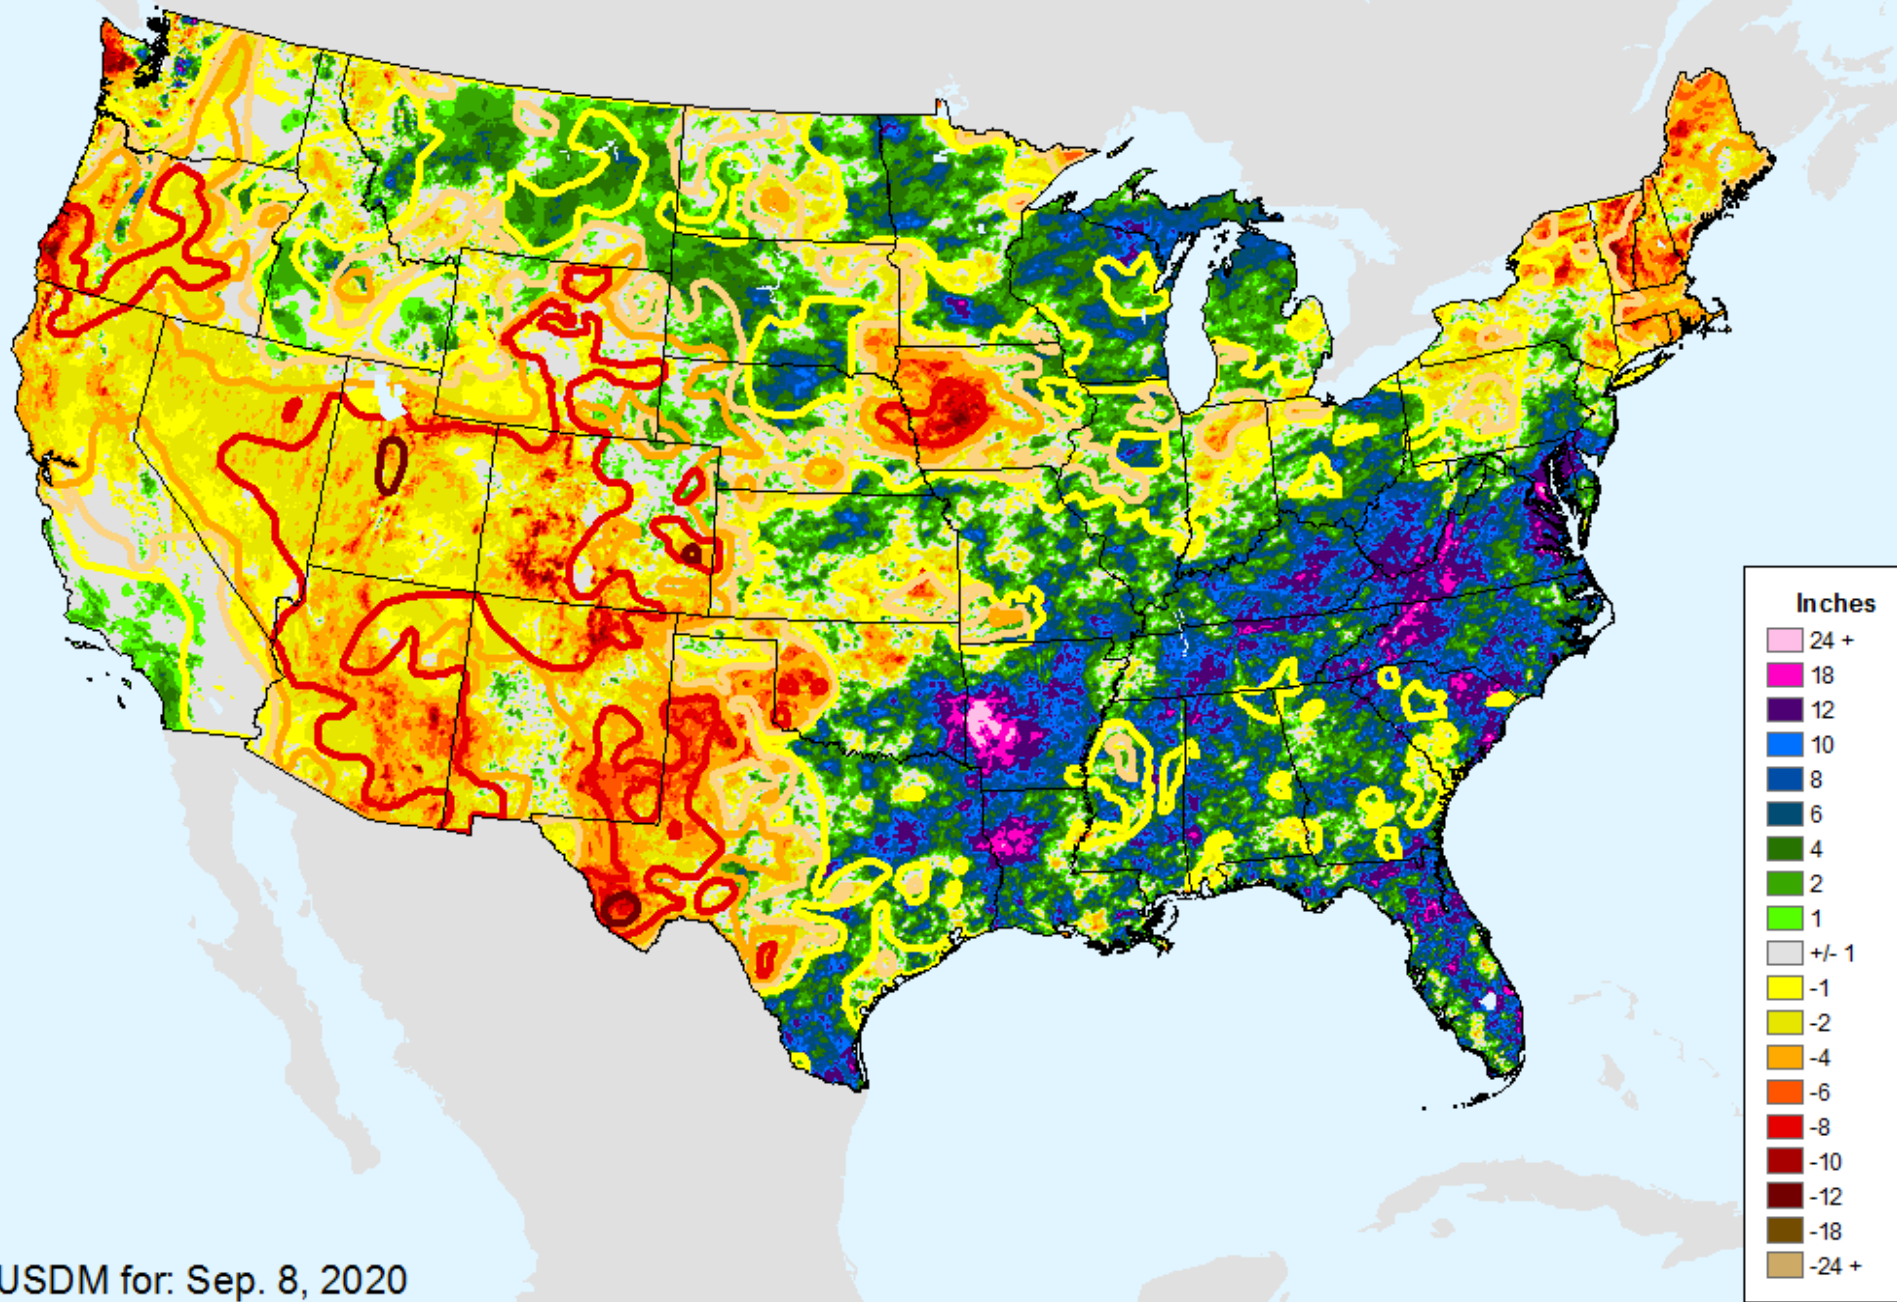

USDM for: Sep. 8, 2020

AHPS 90-Day Pct of Normal Pcp

As of: Tuesday, September 15, 2020

AHPS 180-Day Precip Departure

As of: Tuesday, September 15, 2020

USDM for: Sep. 8, 2020

AHPS 180-Day Precip Departure

As of: Tuesday, September 15, 2020