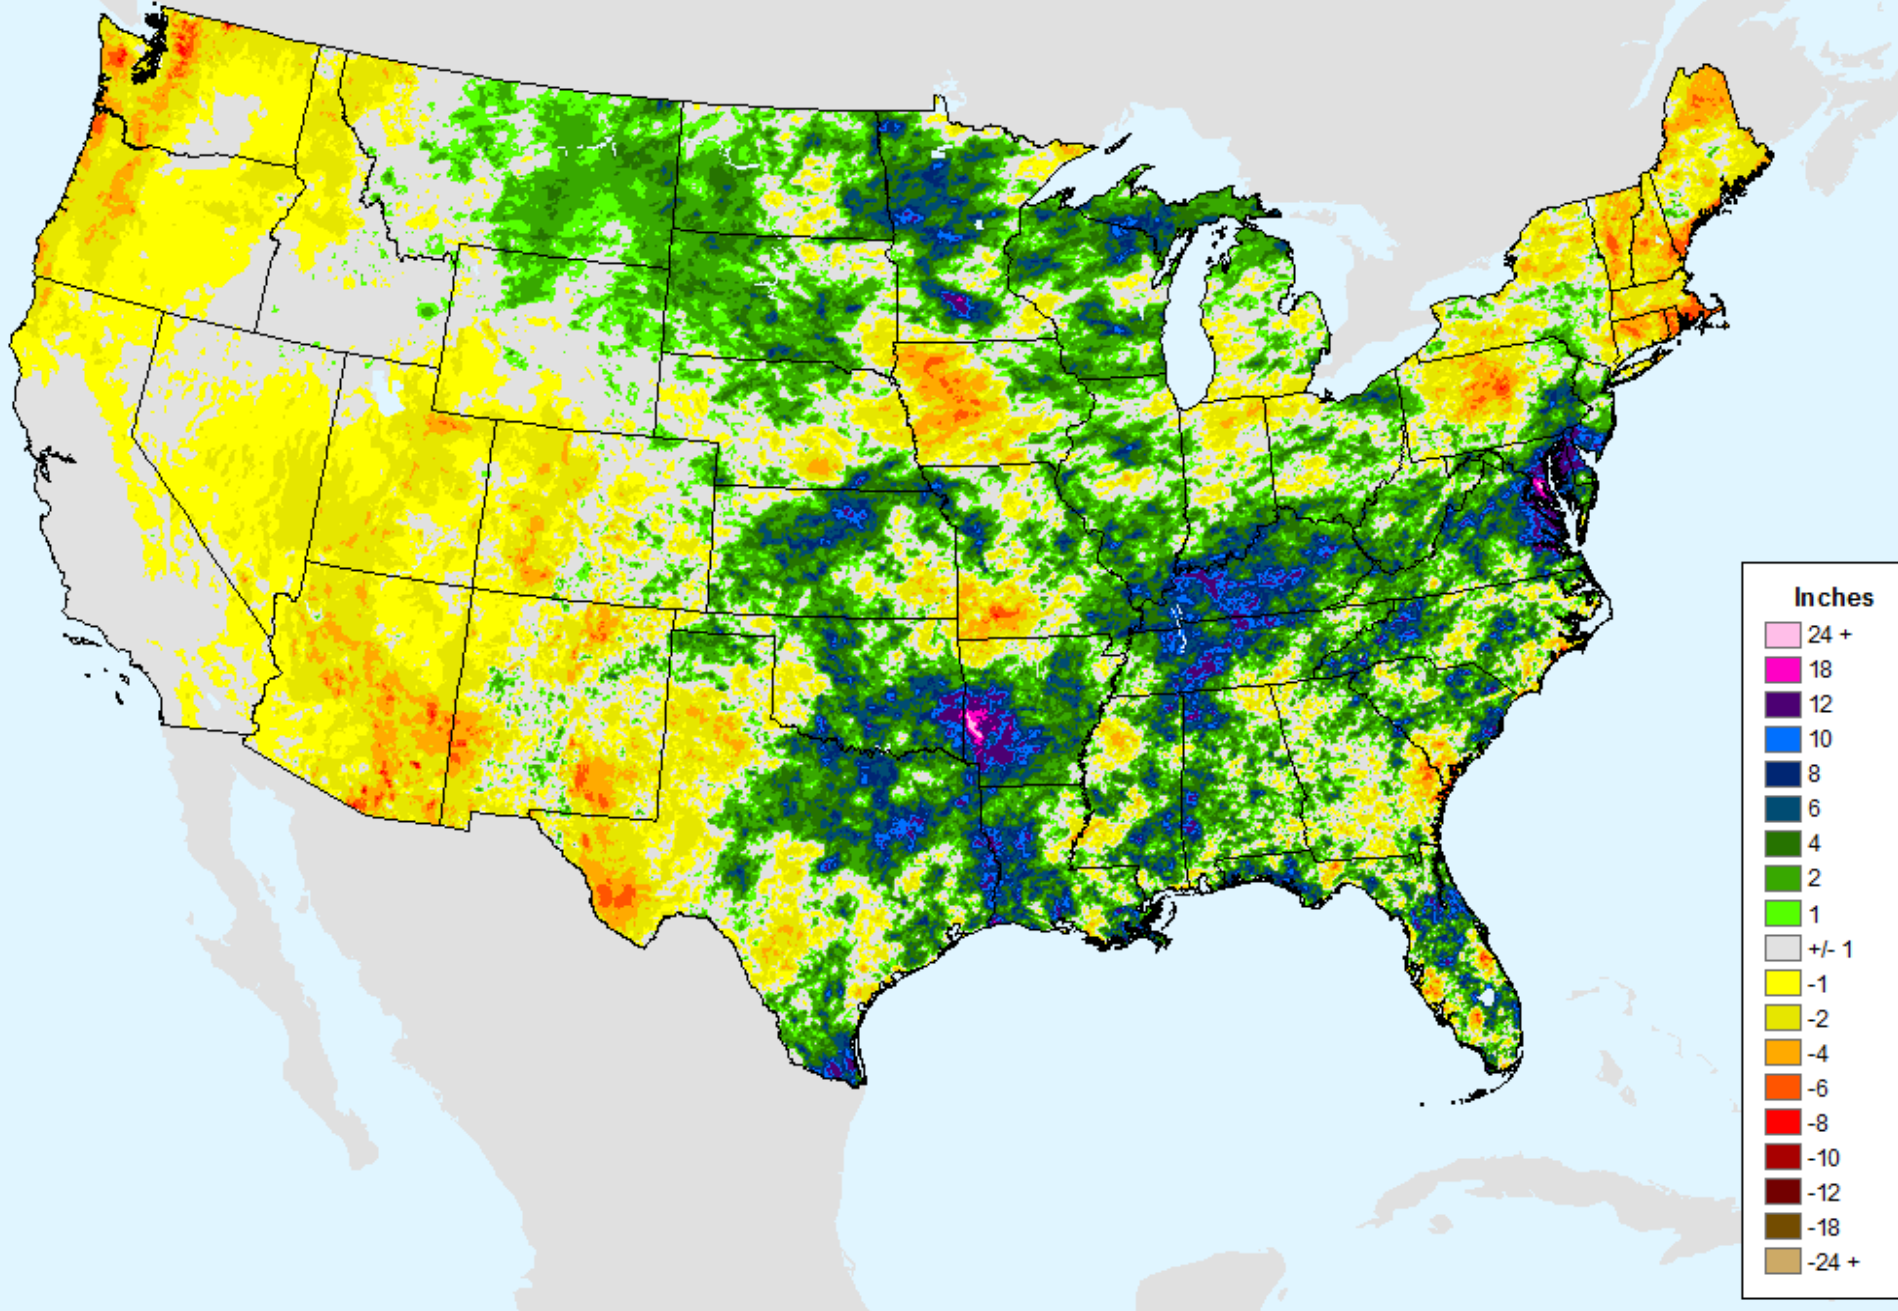

AHPS 90-Day Precip Departure

As of: Tuesday, September 15, 2020

USDM for: Sep. 8, 2020

AHPS 90-Day Precip Departure

As of: Tuesday, September 15, 2020

AHPS 90-Day Pct of Normal Pcp

As of: Tuesday, September 15, 2020