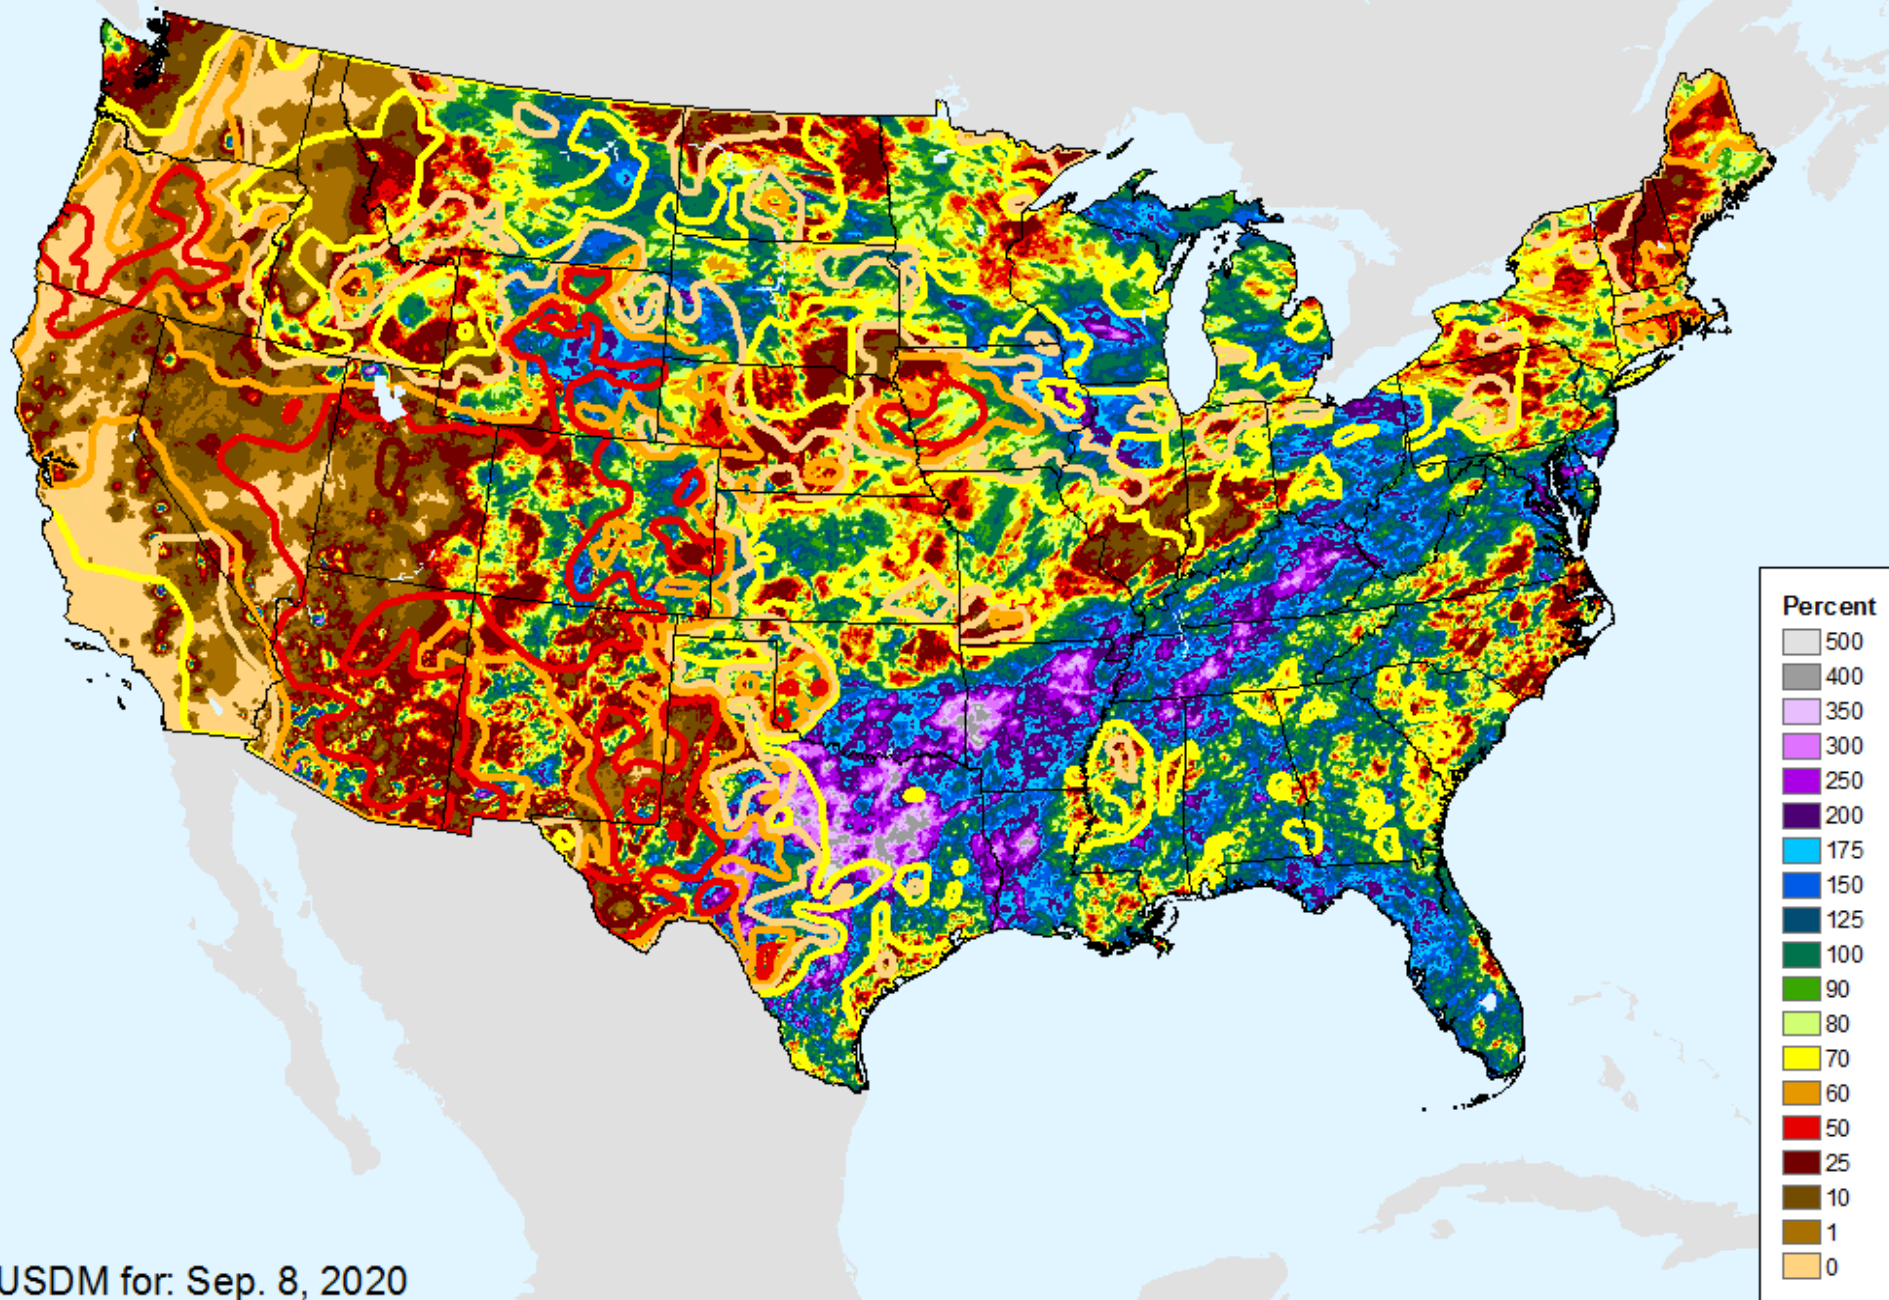

AHPS 30-Day Pct of Normal Pcp

As of: Tuesday, September 15, 2020

USDM for: Sep. 8, 2020