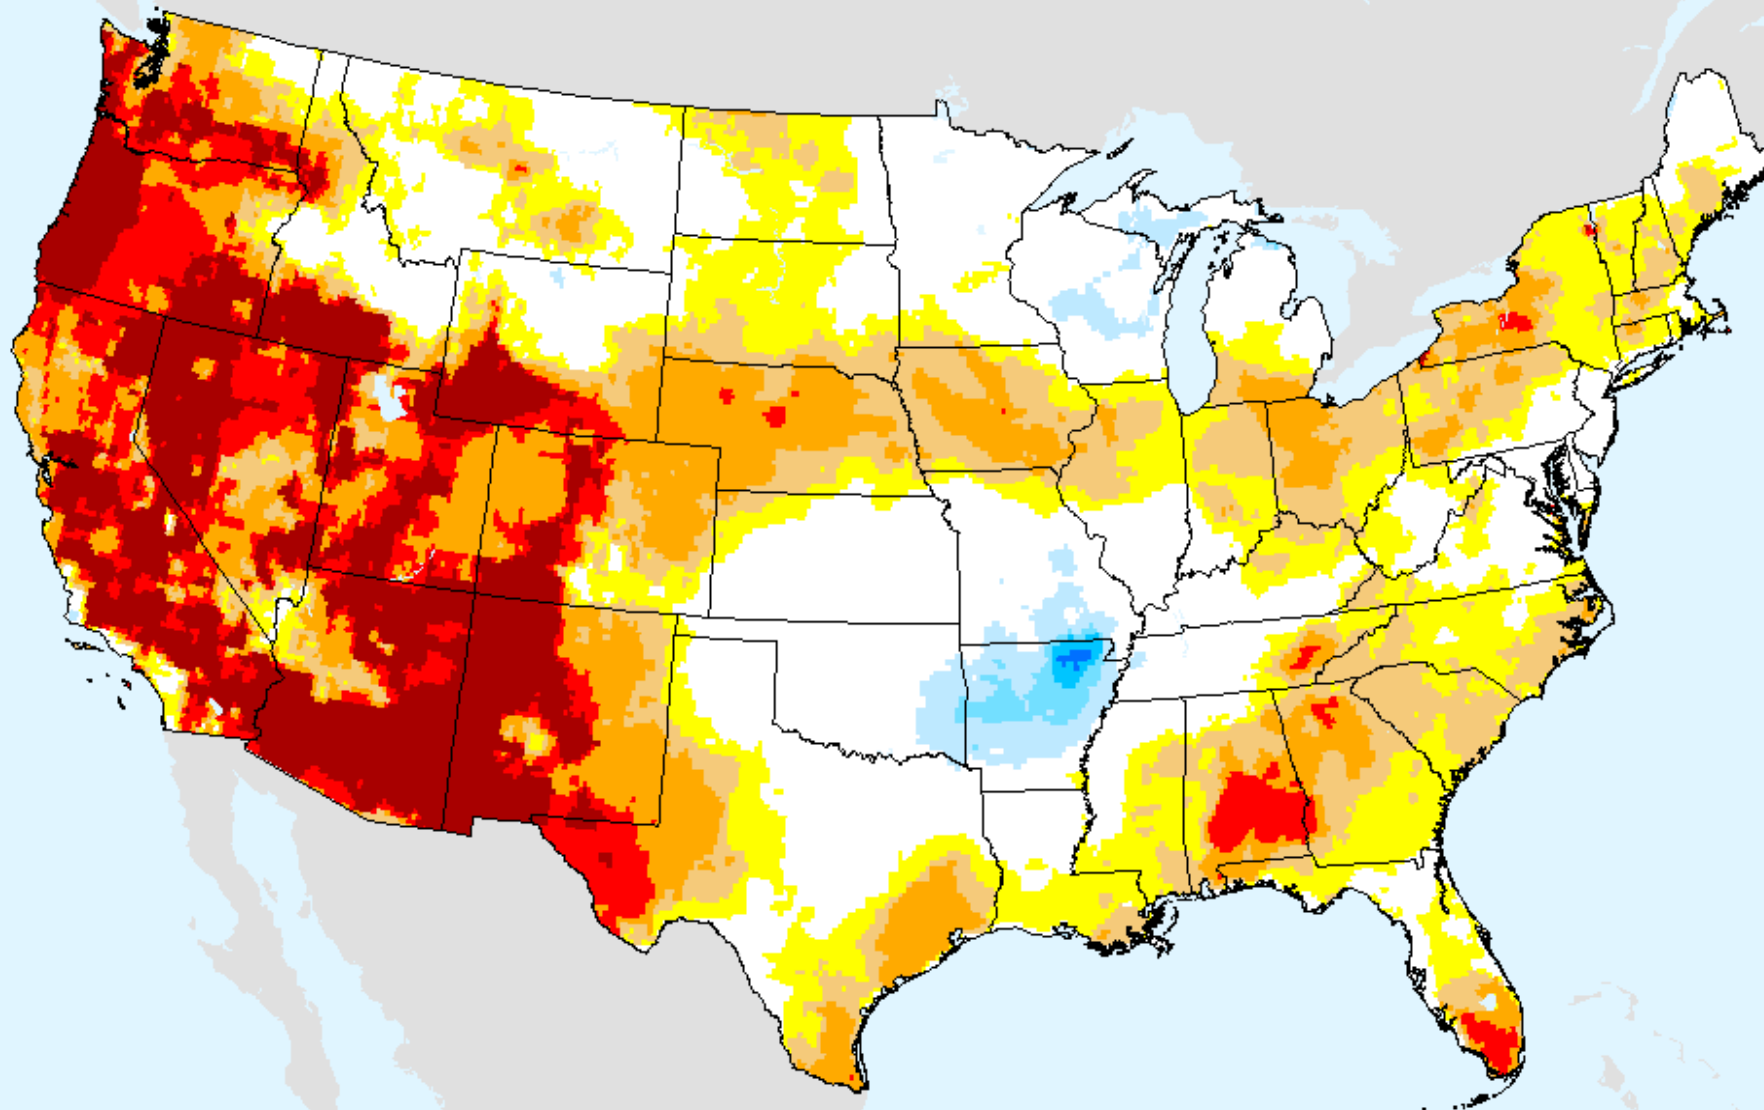

EDDI 2-week

As of: Tuesday, September 15, 2020