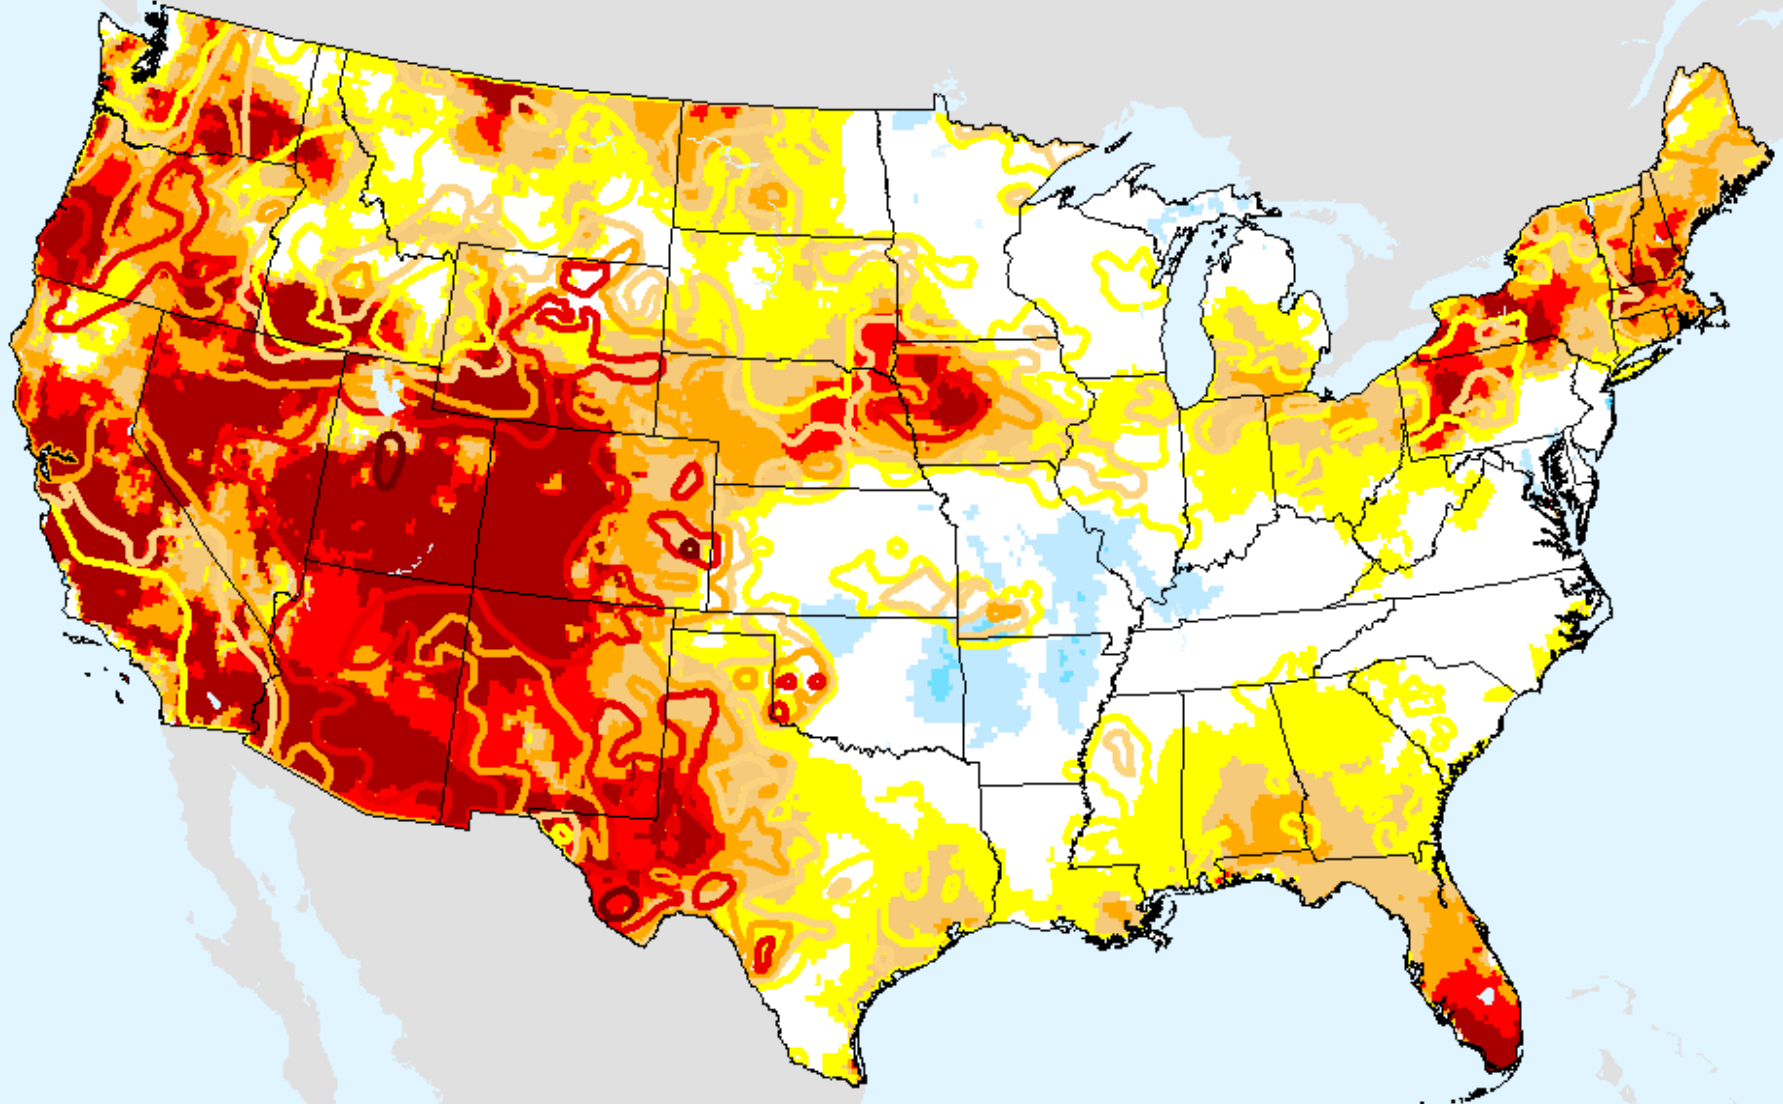

EDDI 6-week

As of: Tuesday, September 15, 2020

USDM for: Sep. 8, 2020