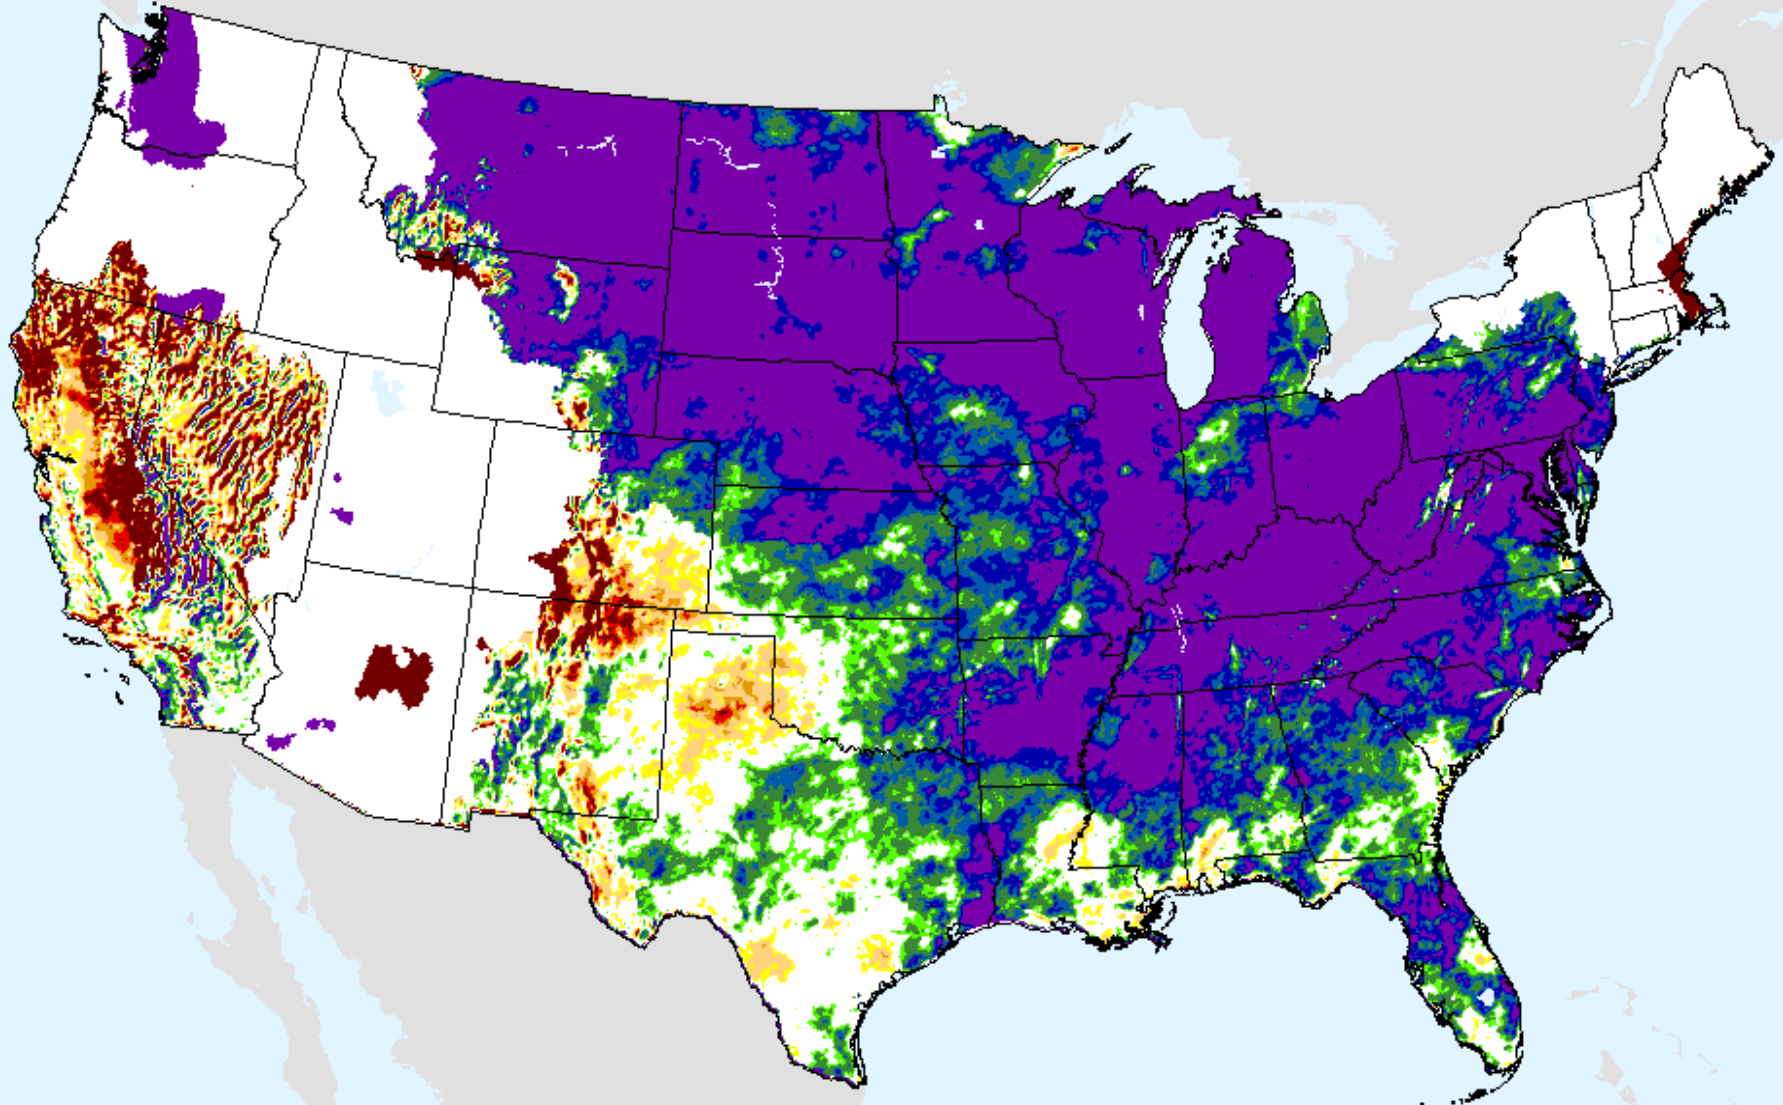

SPEI (USDM)

AHPS 36-month SPEI

As of: Tuesday, September 15, 2020

USDM for: Sep. 8, 2020

SPEI (USDM)

AHPS 36-month SPEI

As of: Tuesday, September 15, 2020

SPEI (USDM)