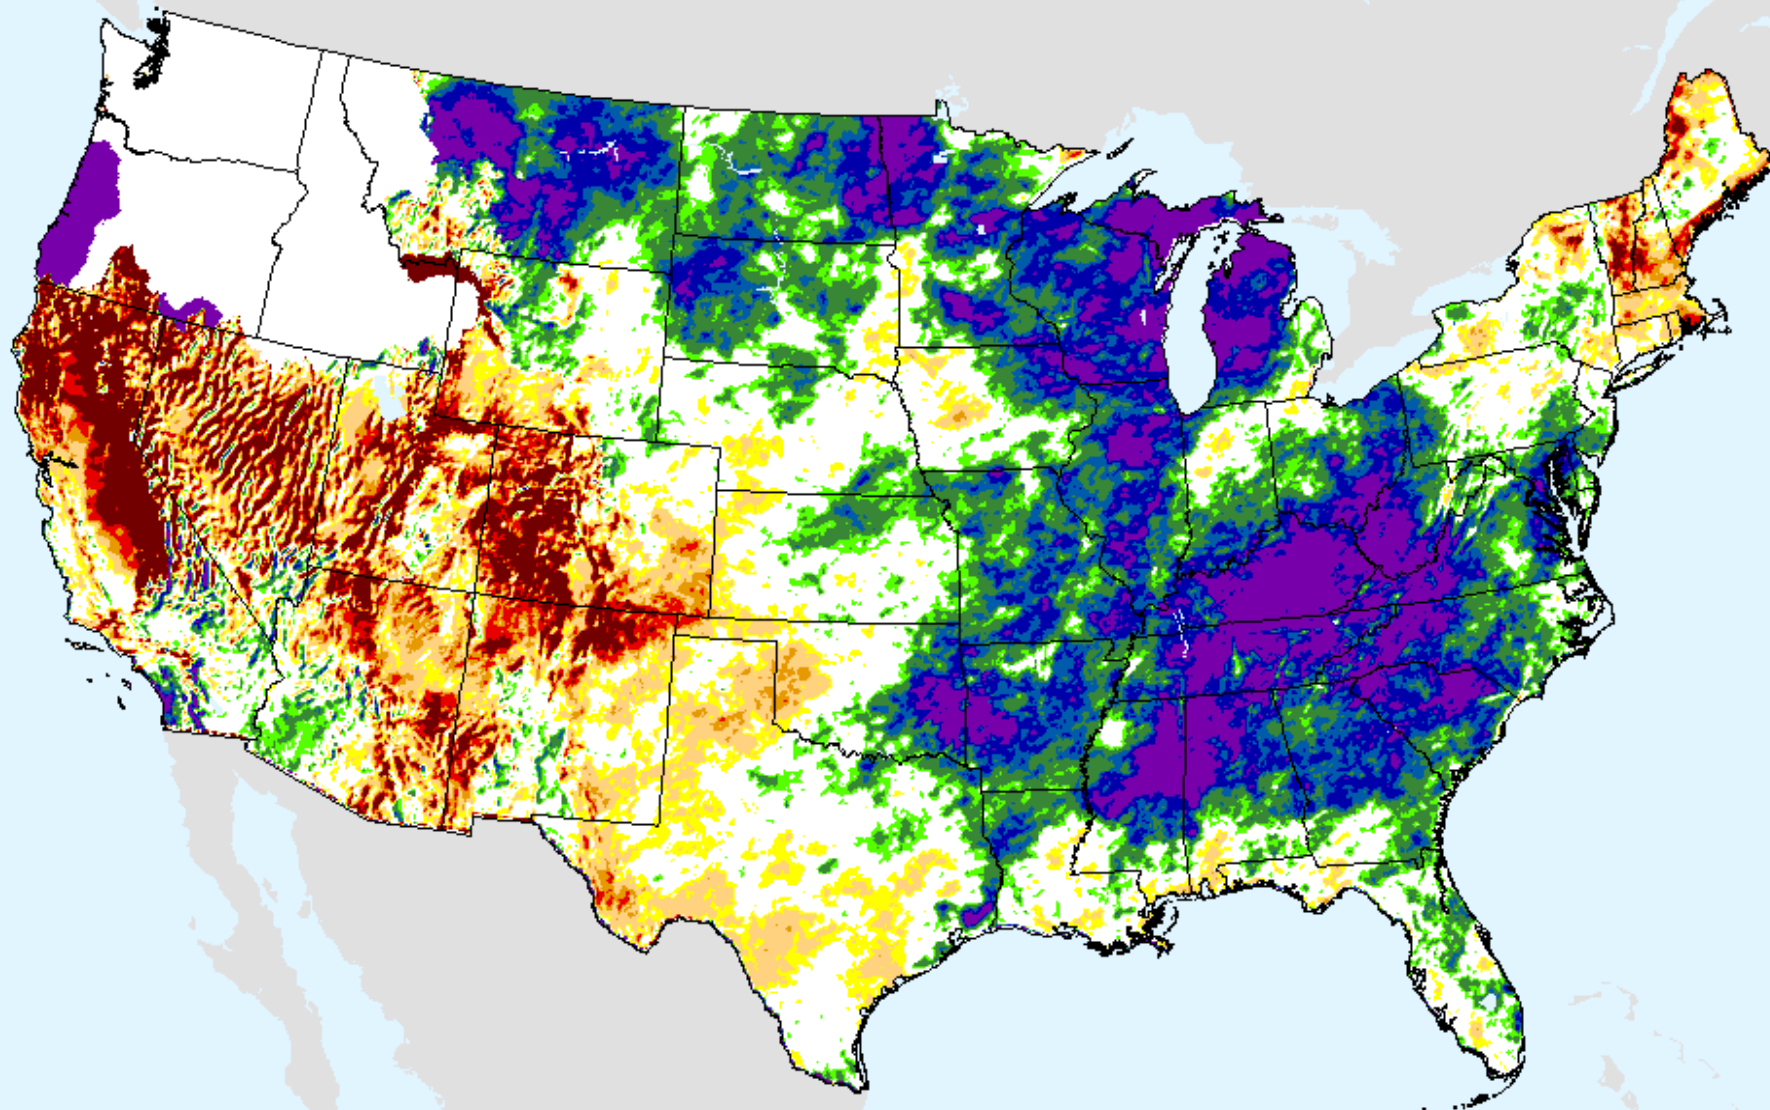

AHPS 12-month SPEI

As of: Tuesday, September 15, 2020

SPEI (USDM)