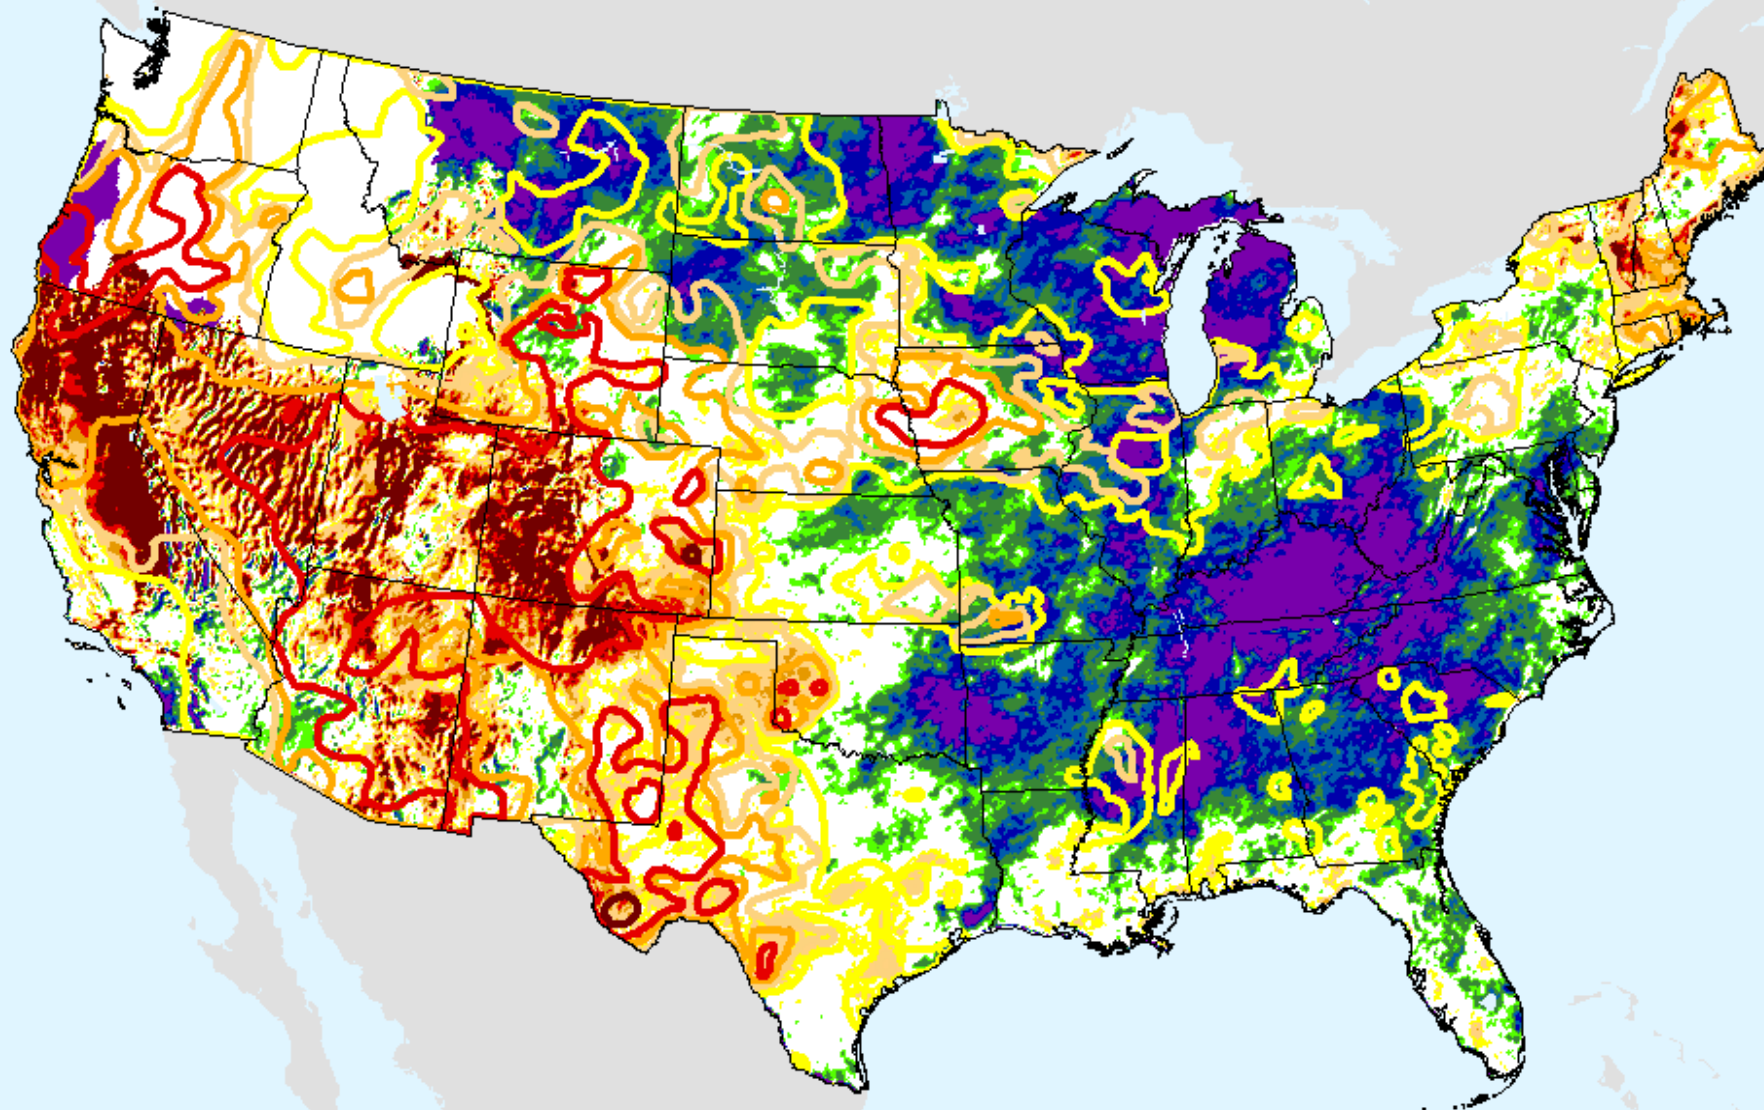

AHPS 9-month SPEI

As of: Tuesday, September 15, 2020

SPEI (USDM)

AHPS 12-month SPEI

As of: Tuesday, September 15, 2020

USDM for: Sep. 8, 2020

SPEI (USDM)

AHPS 12-month SPEI