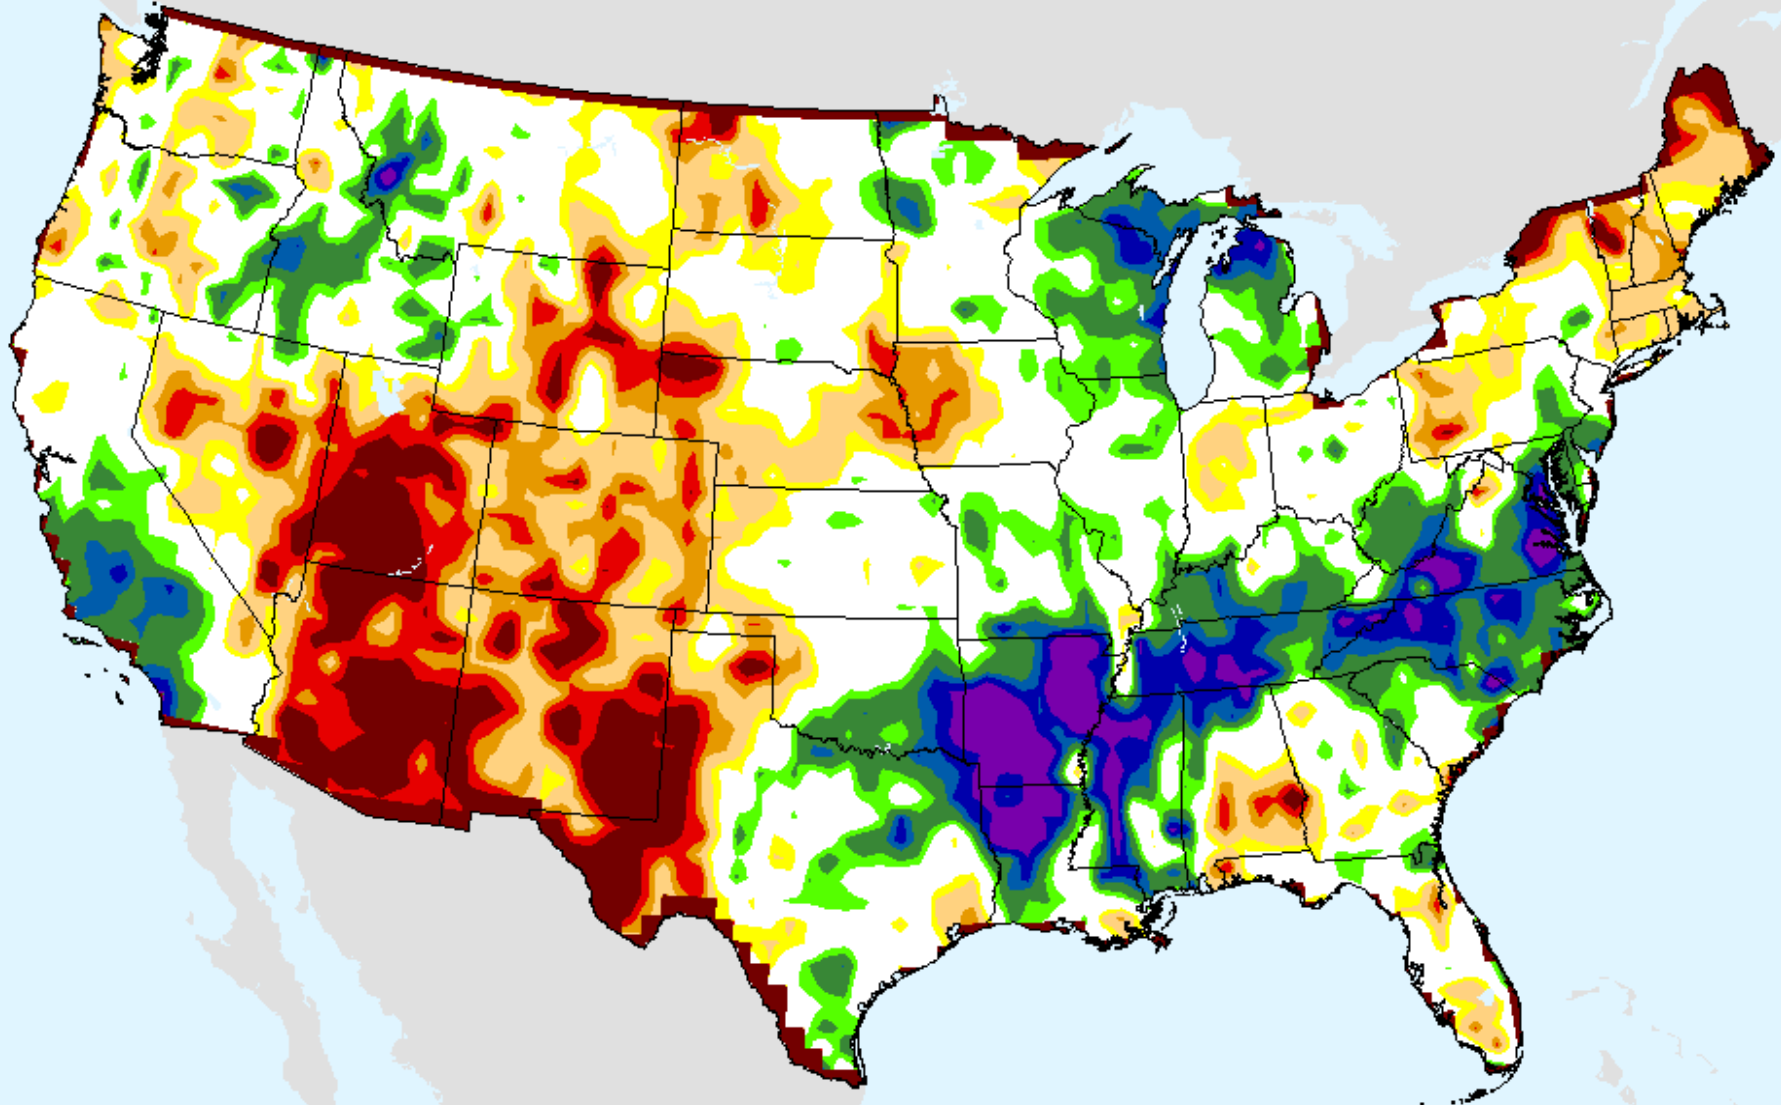

CPC 6-month SPI

As of: Tuesday, September 15, 2020