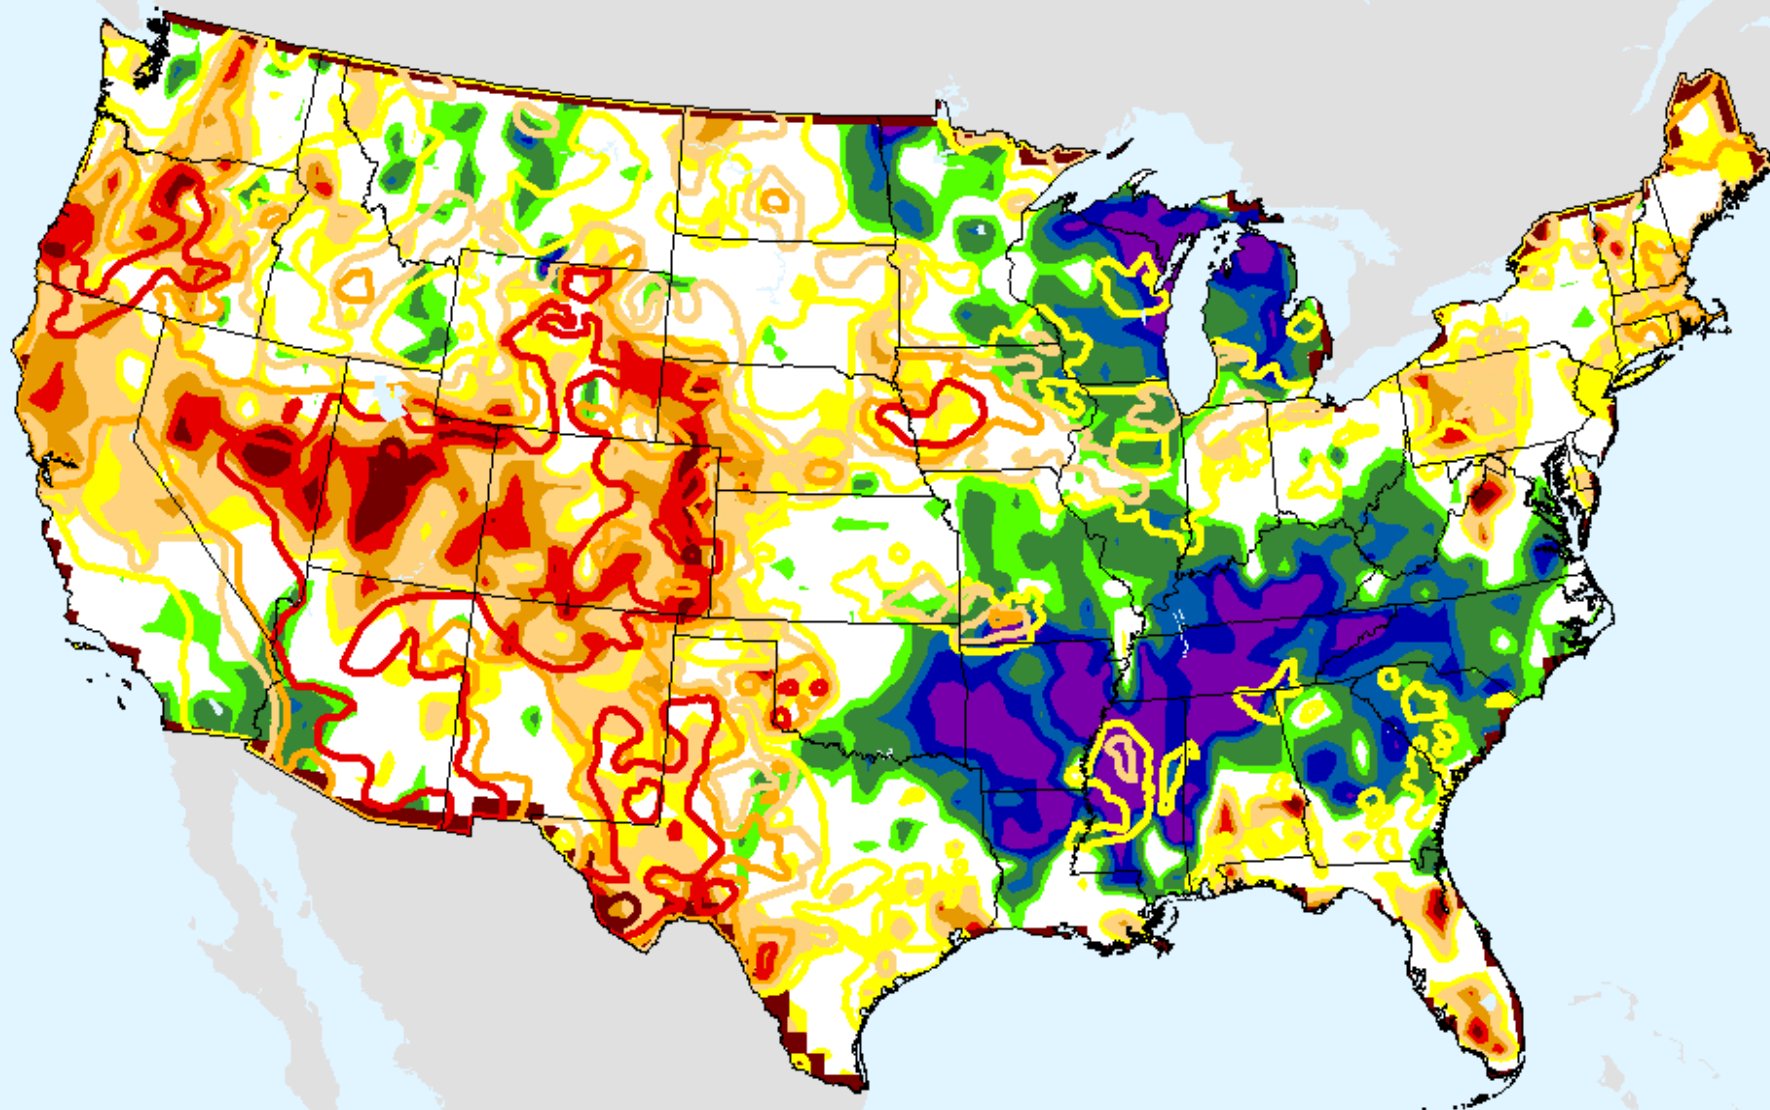

CPC 24-month SPI

As of: Tuesday, September 15, 2020

USDM for: Sep. 8, 2020

SPI (USDM)

CPC 24-month SPI

As of: Tuesday, September 15, 2020

Vegetation Health Index

As of: Tuesday, September 15, 2020