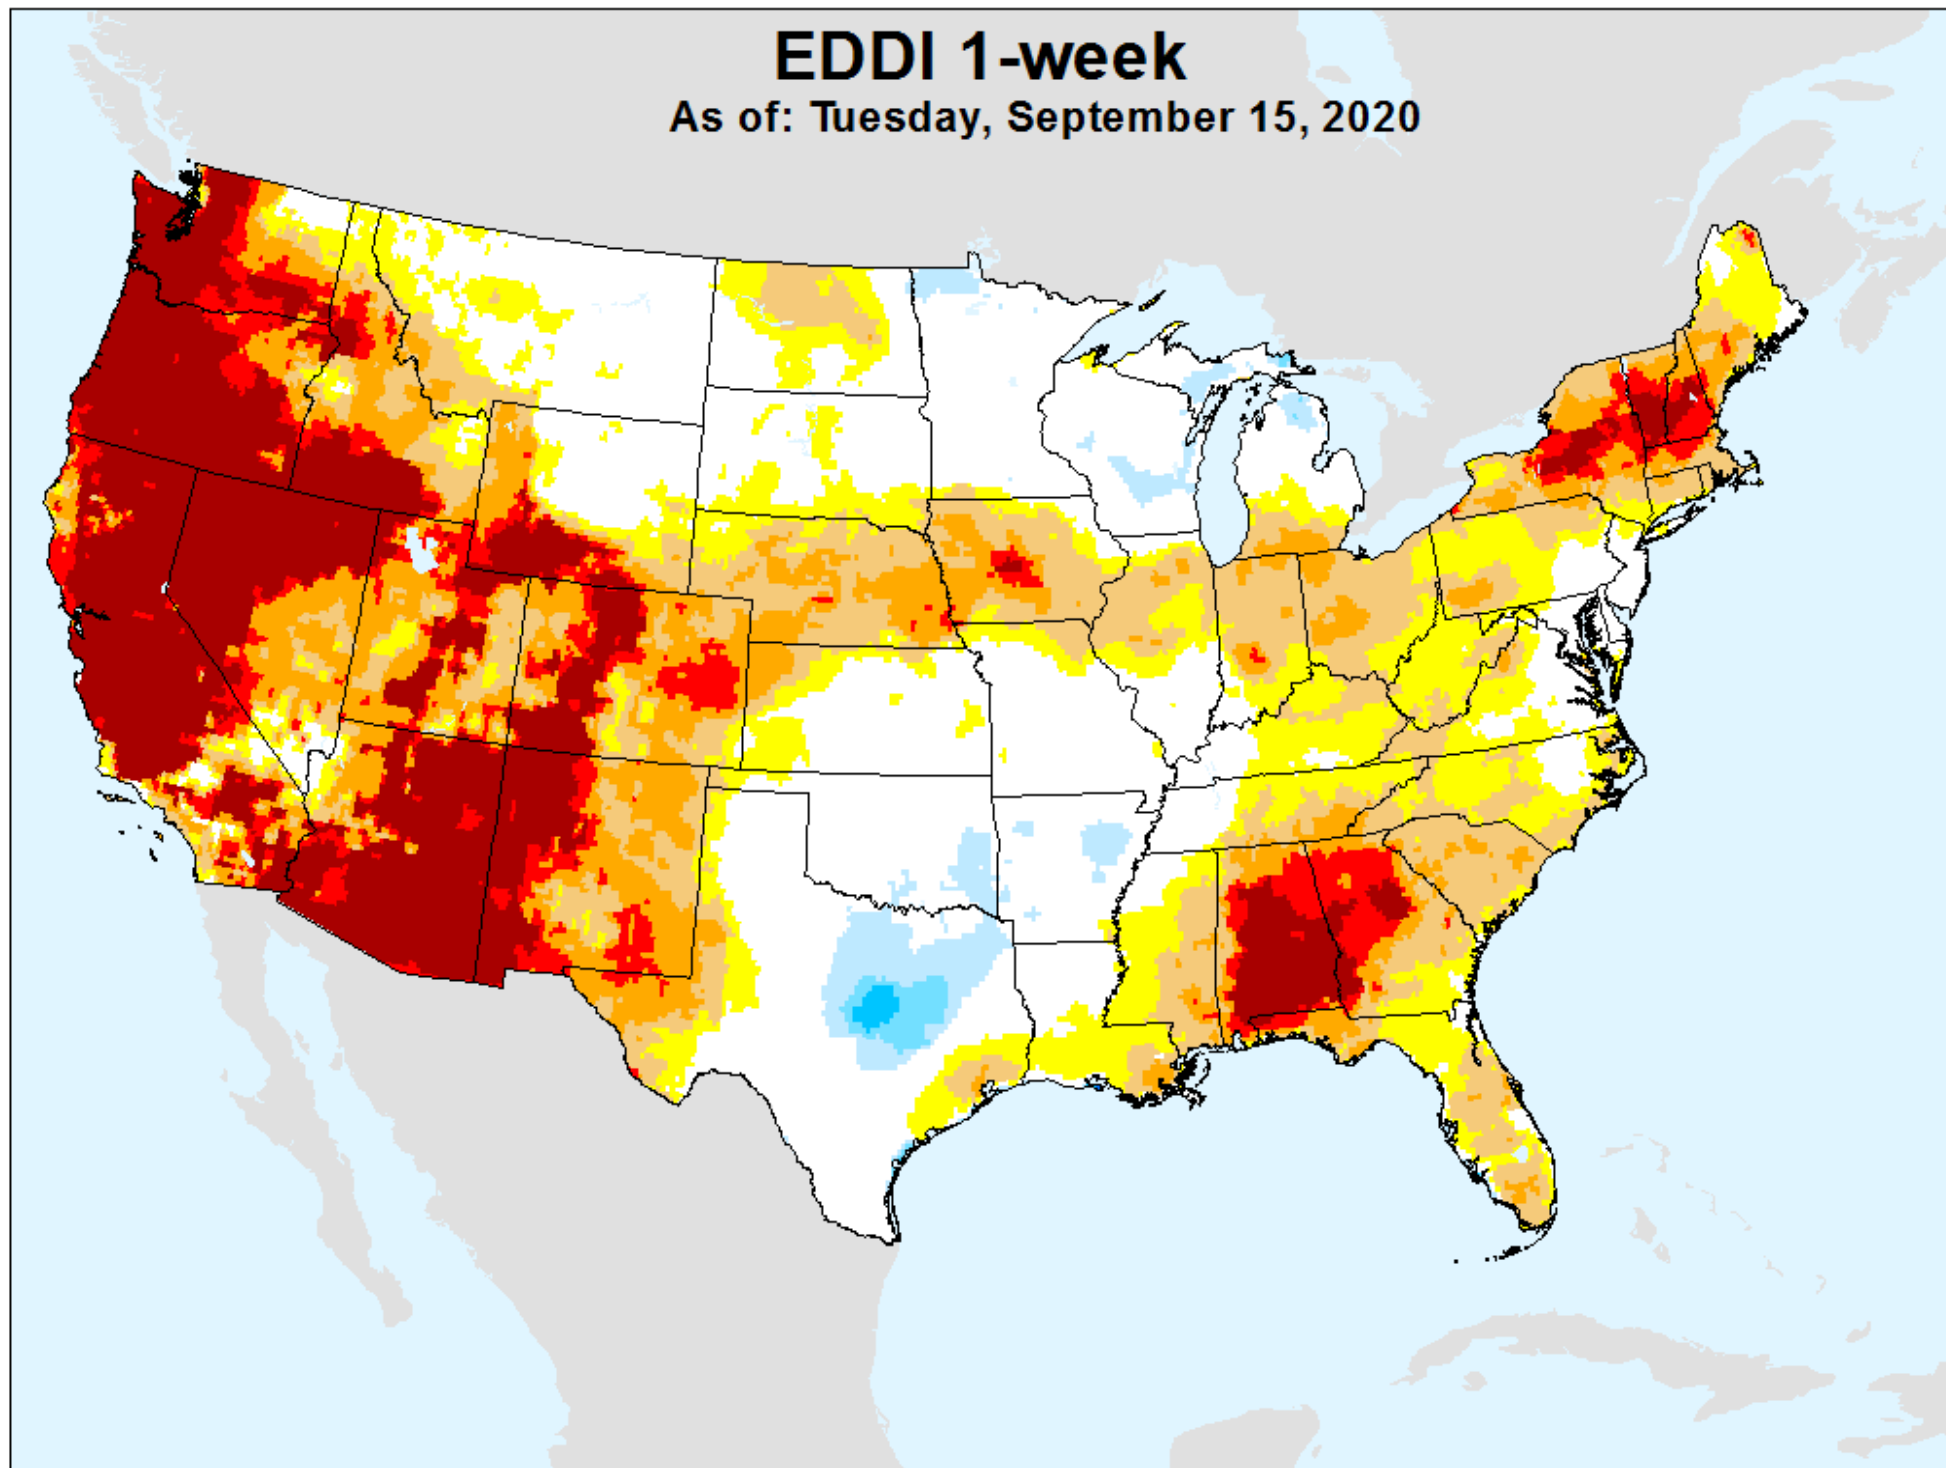

EDDI 1-week

As of: Tuesday, September 15, 2020

USDM for: Sep. 8, 2020

EDDI 1-week

As of: Tuesday, September 15, 2020

EDDI 2-week

As of: Tuesday, September 15, 2020

USDM for: Sep. 8, 2020