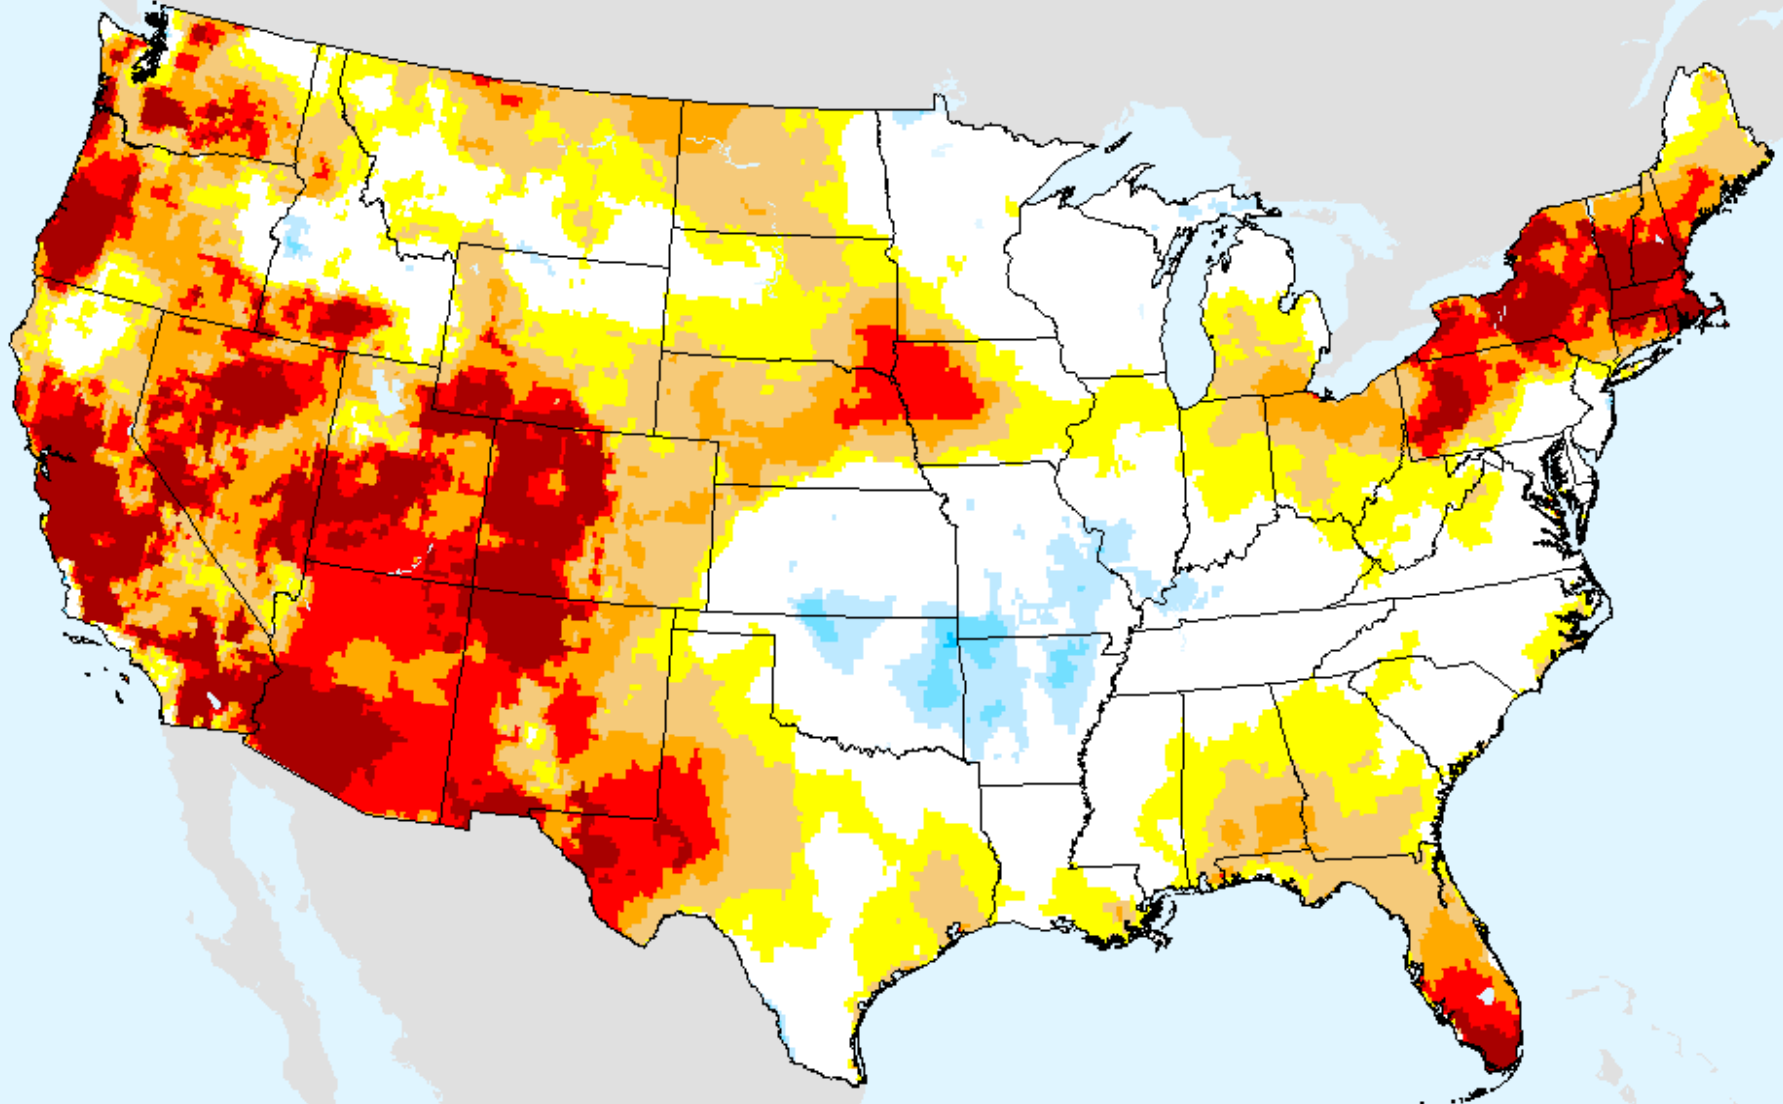

EDDI 7-week

As of: Tuesday, September 15, 2020