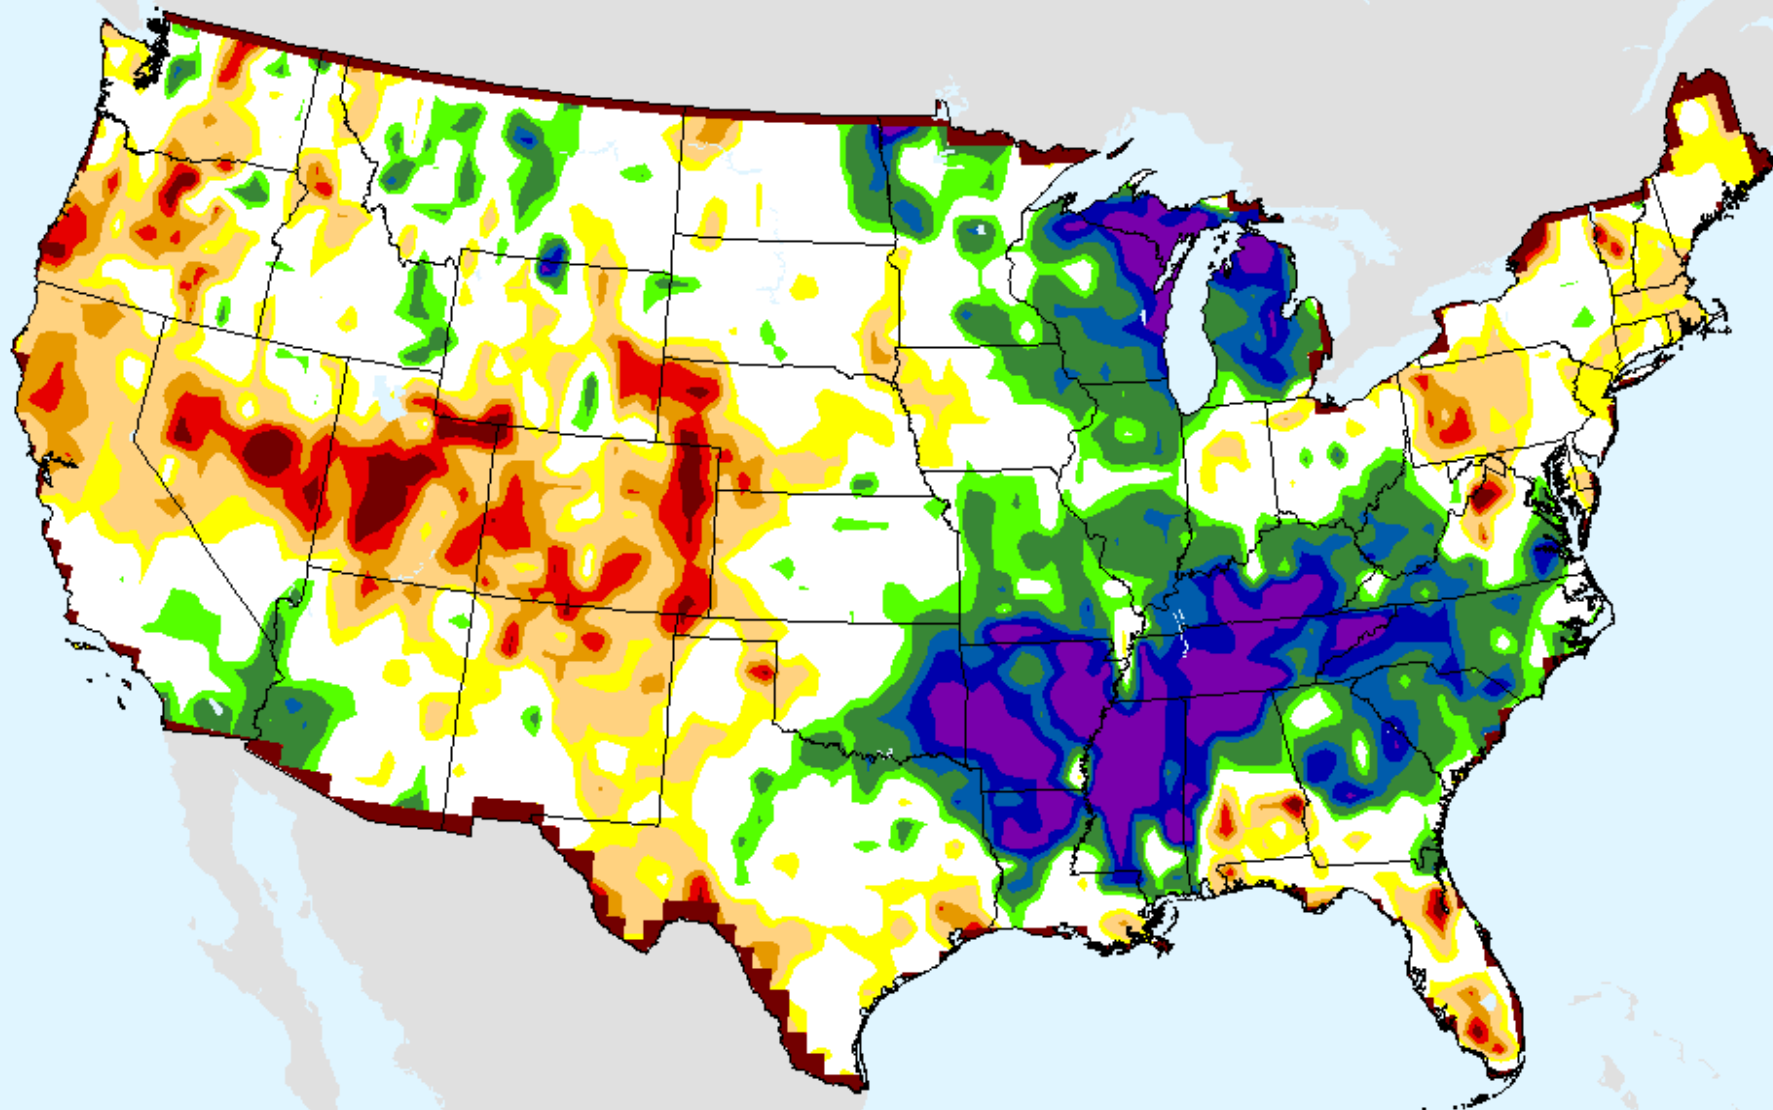

CPC 24-month SPI

As of: Tuesday, September 15, 2020

USDM for: Sep. 8, 2020

SPI (USDM)

CPC 24-month SPI

As of: Tuesday, September 15, 2020

Vegetation Health Index

As of: Tuesday, September 15, 2020