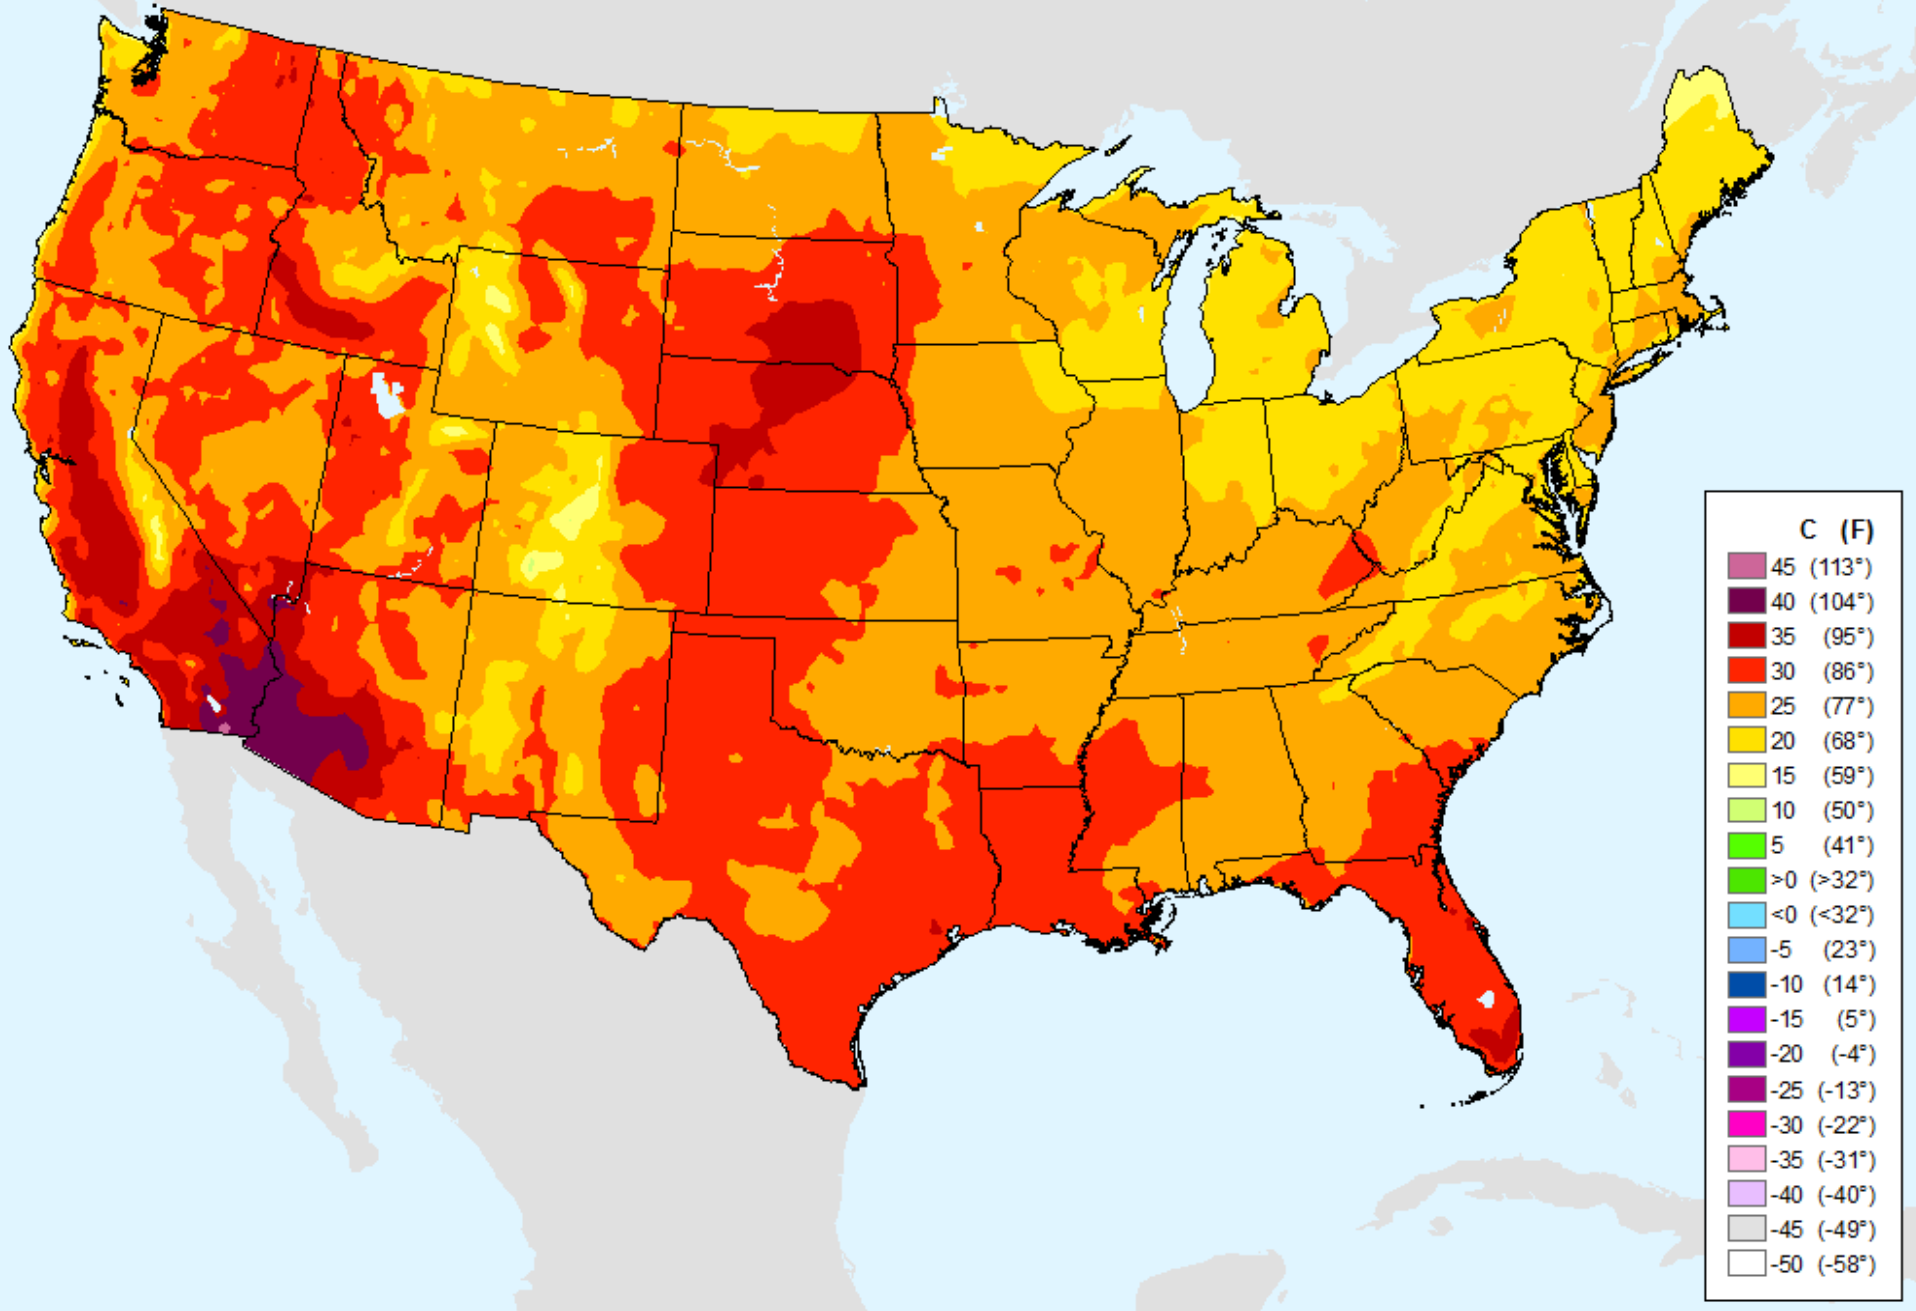

GFS (00z) 7-Day Max Temp Forecast

As of: Tuesday, September 15, 2020