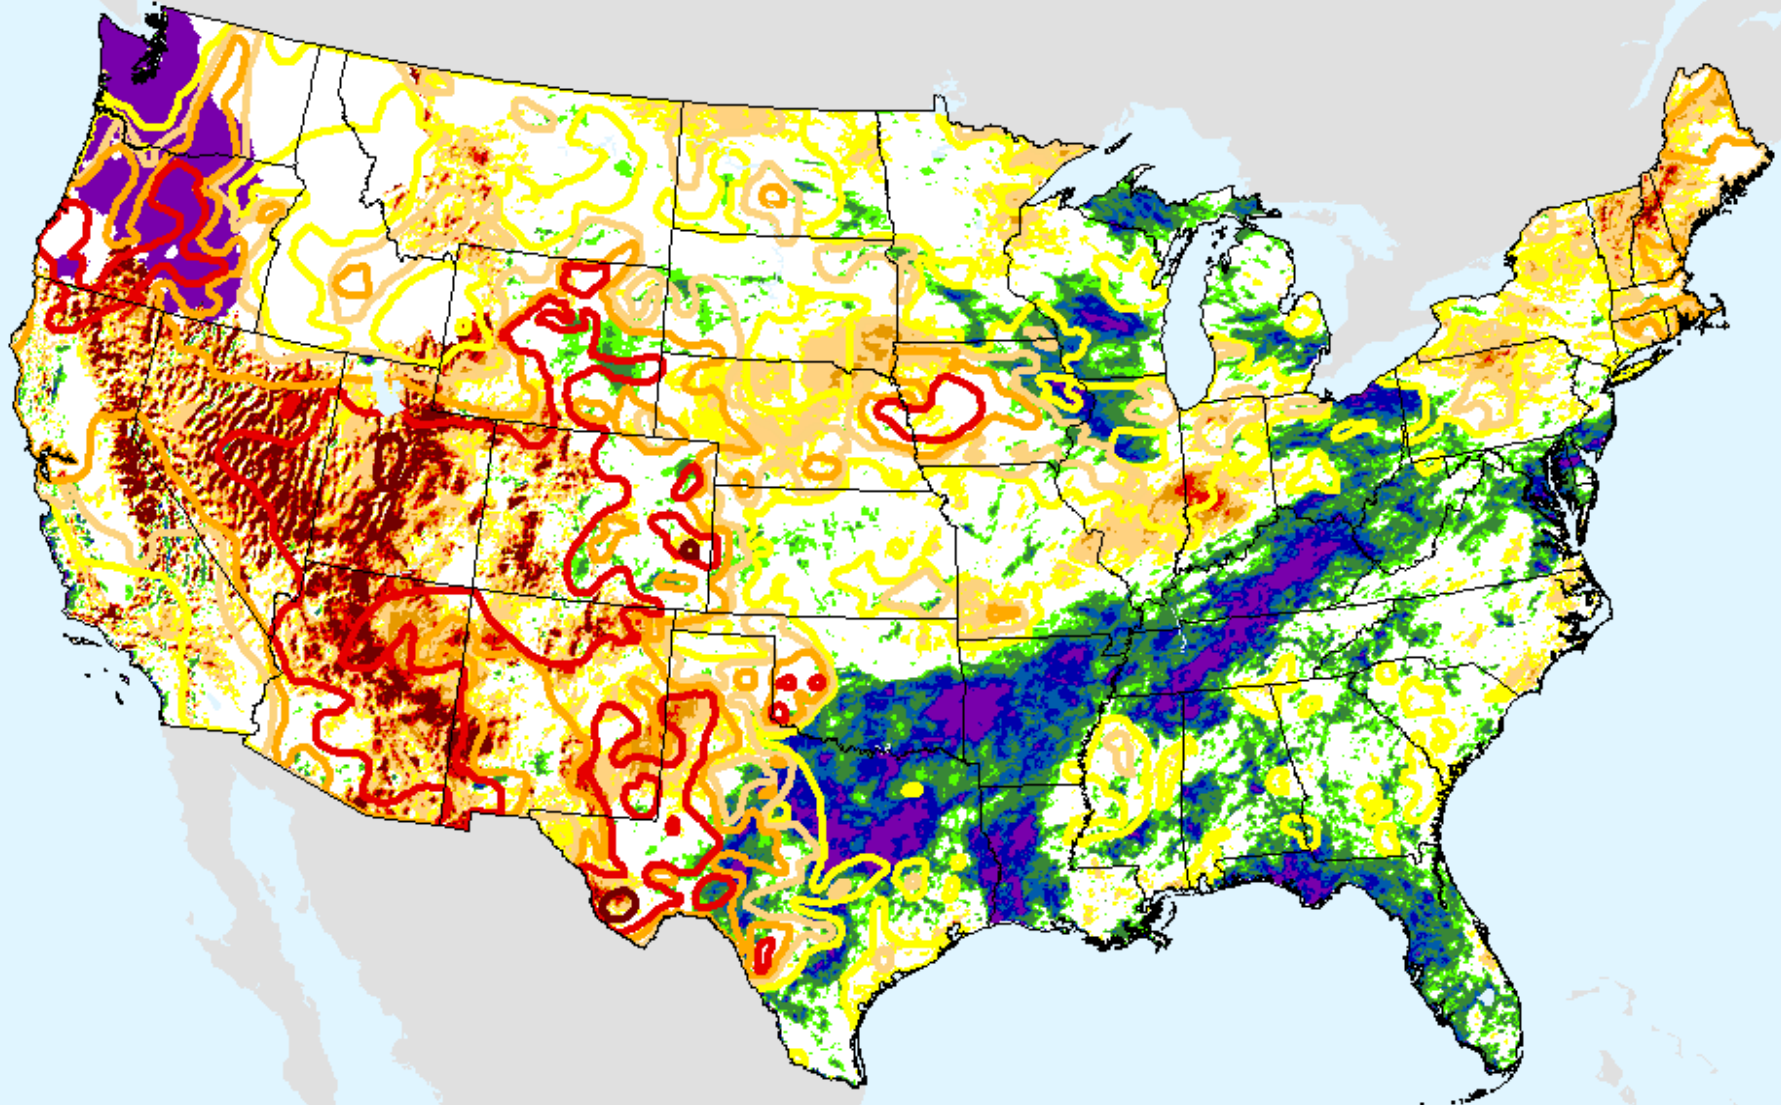

AHPS 1-month SPEI

As of: Tuesday, September 15, 2020

USDM for: Sep. 8, 2020

SPEI (USDM)