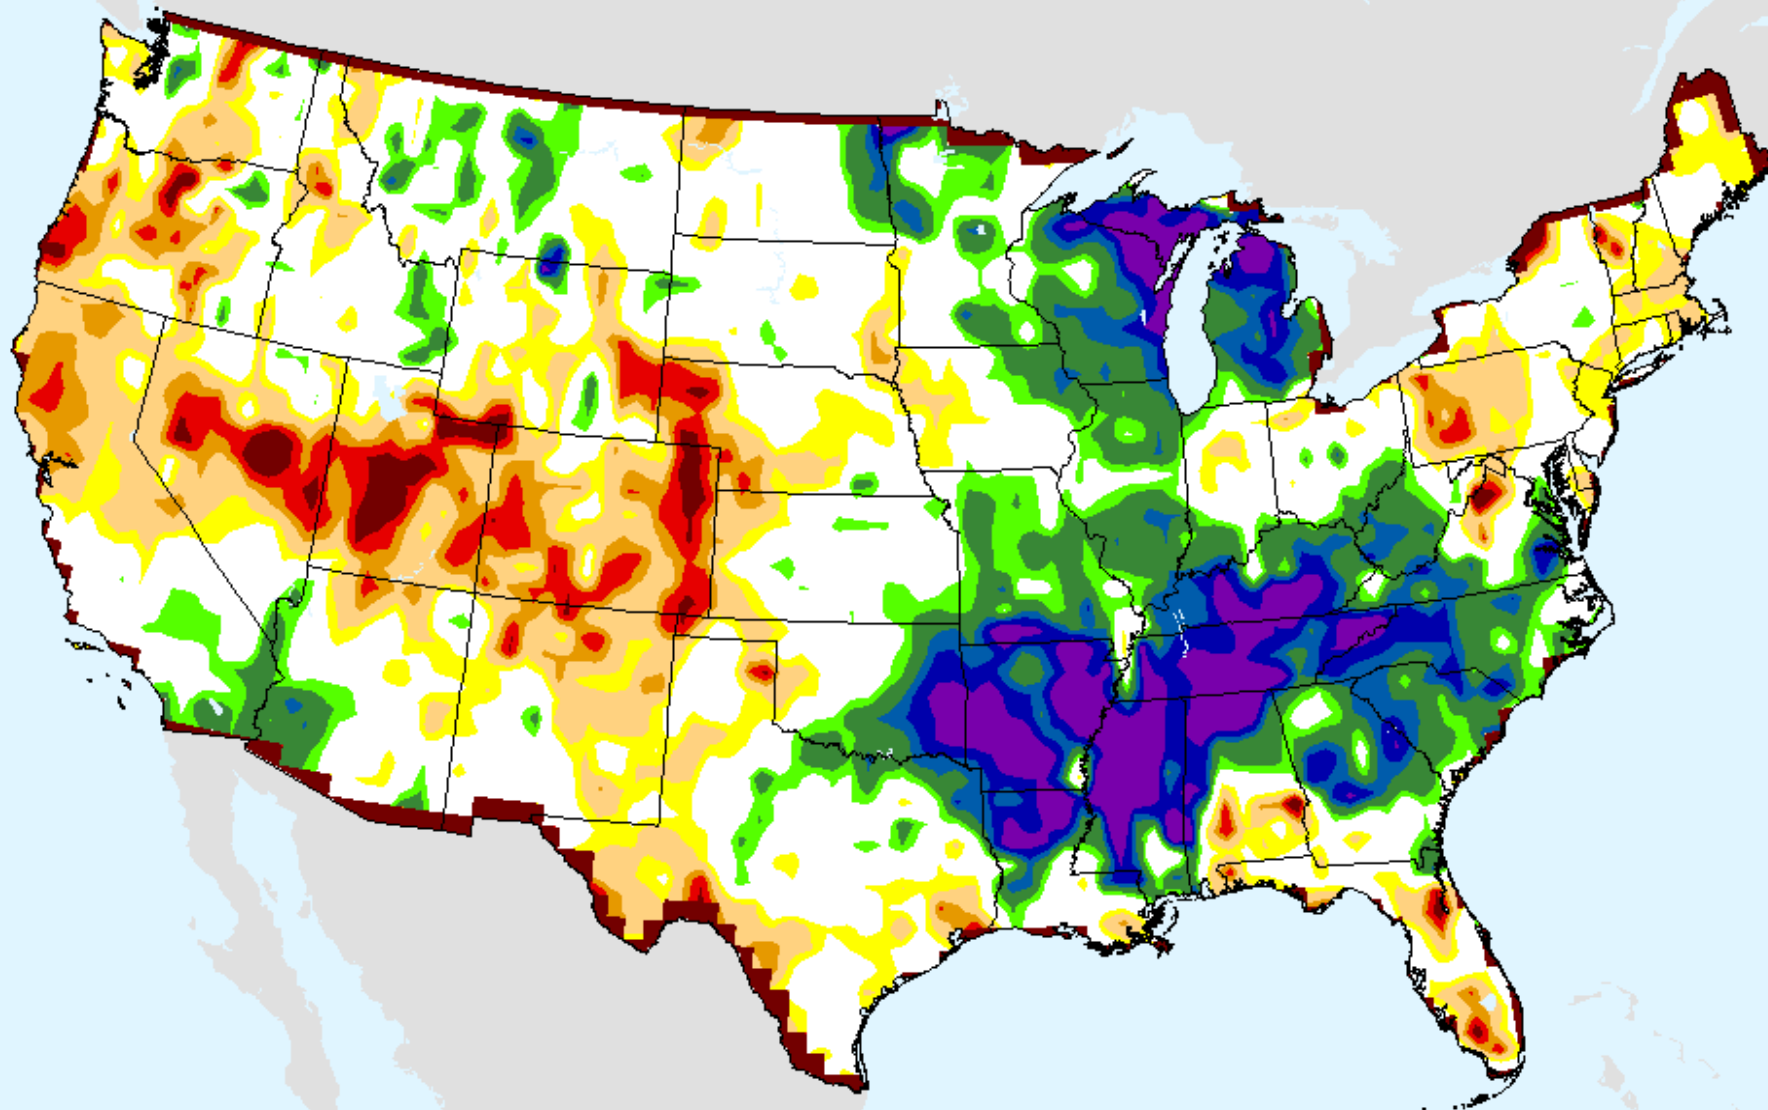

CPC 24-month SPI

As of: Tuesday, September 15, 2020

USDM for: Sep. 8, 2020

SPI (USDM)

CPC 24-month SPI

As of: Tuesday, September 15, 2020

Vegetation Health Index

As of: Tuesday, September 15, 2020