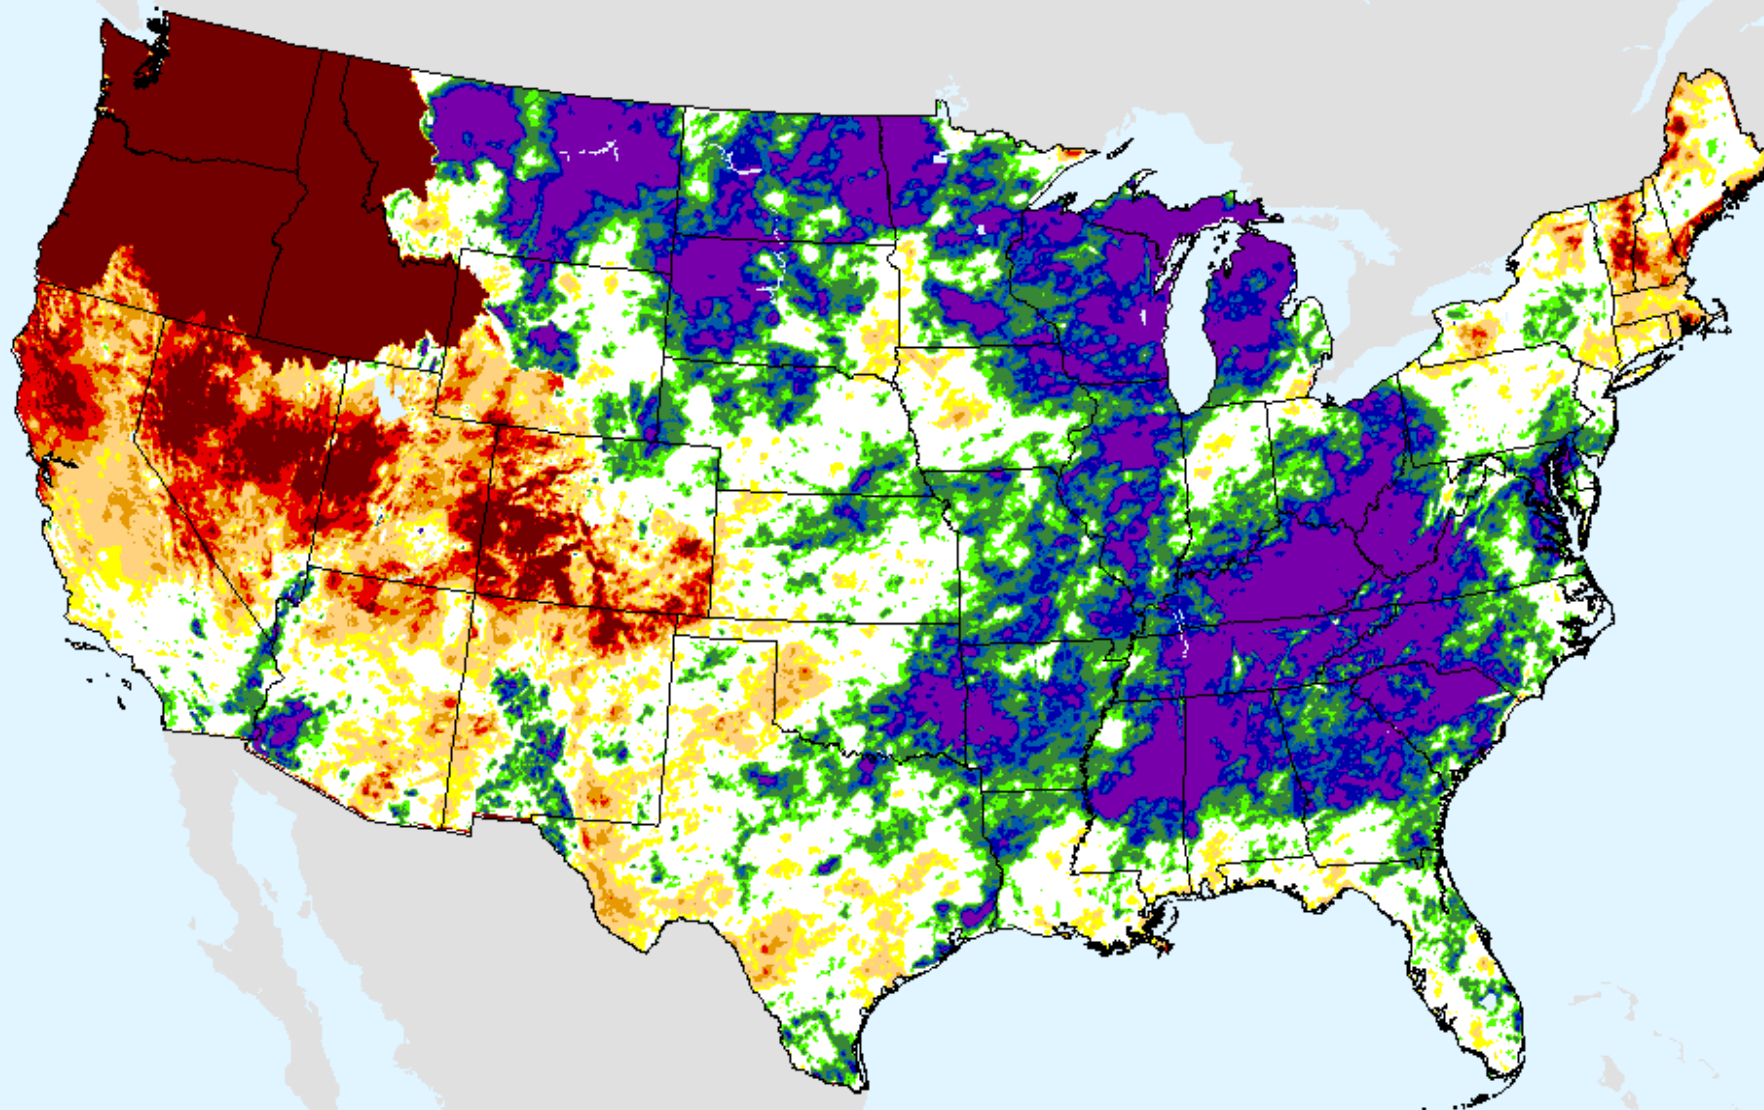

AHPS 12-month SPI

As of: Tuesday, September 15, 2020