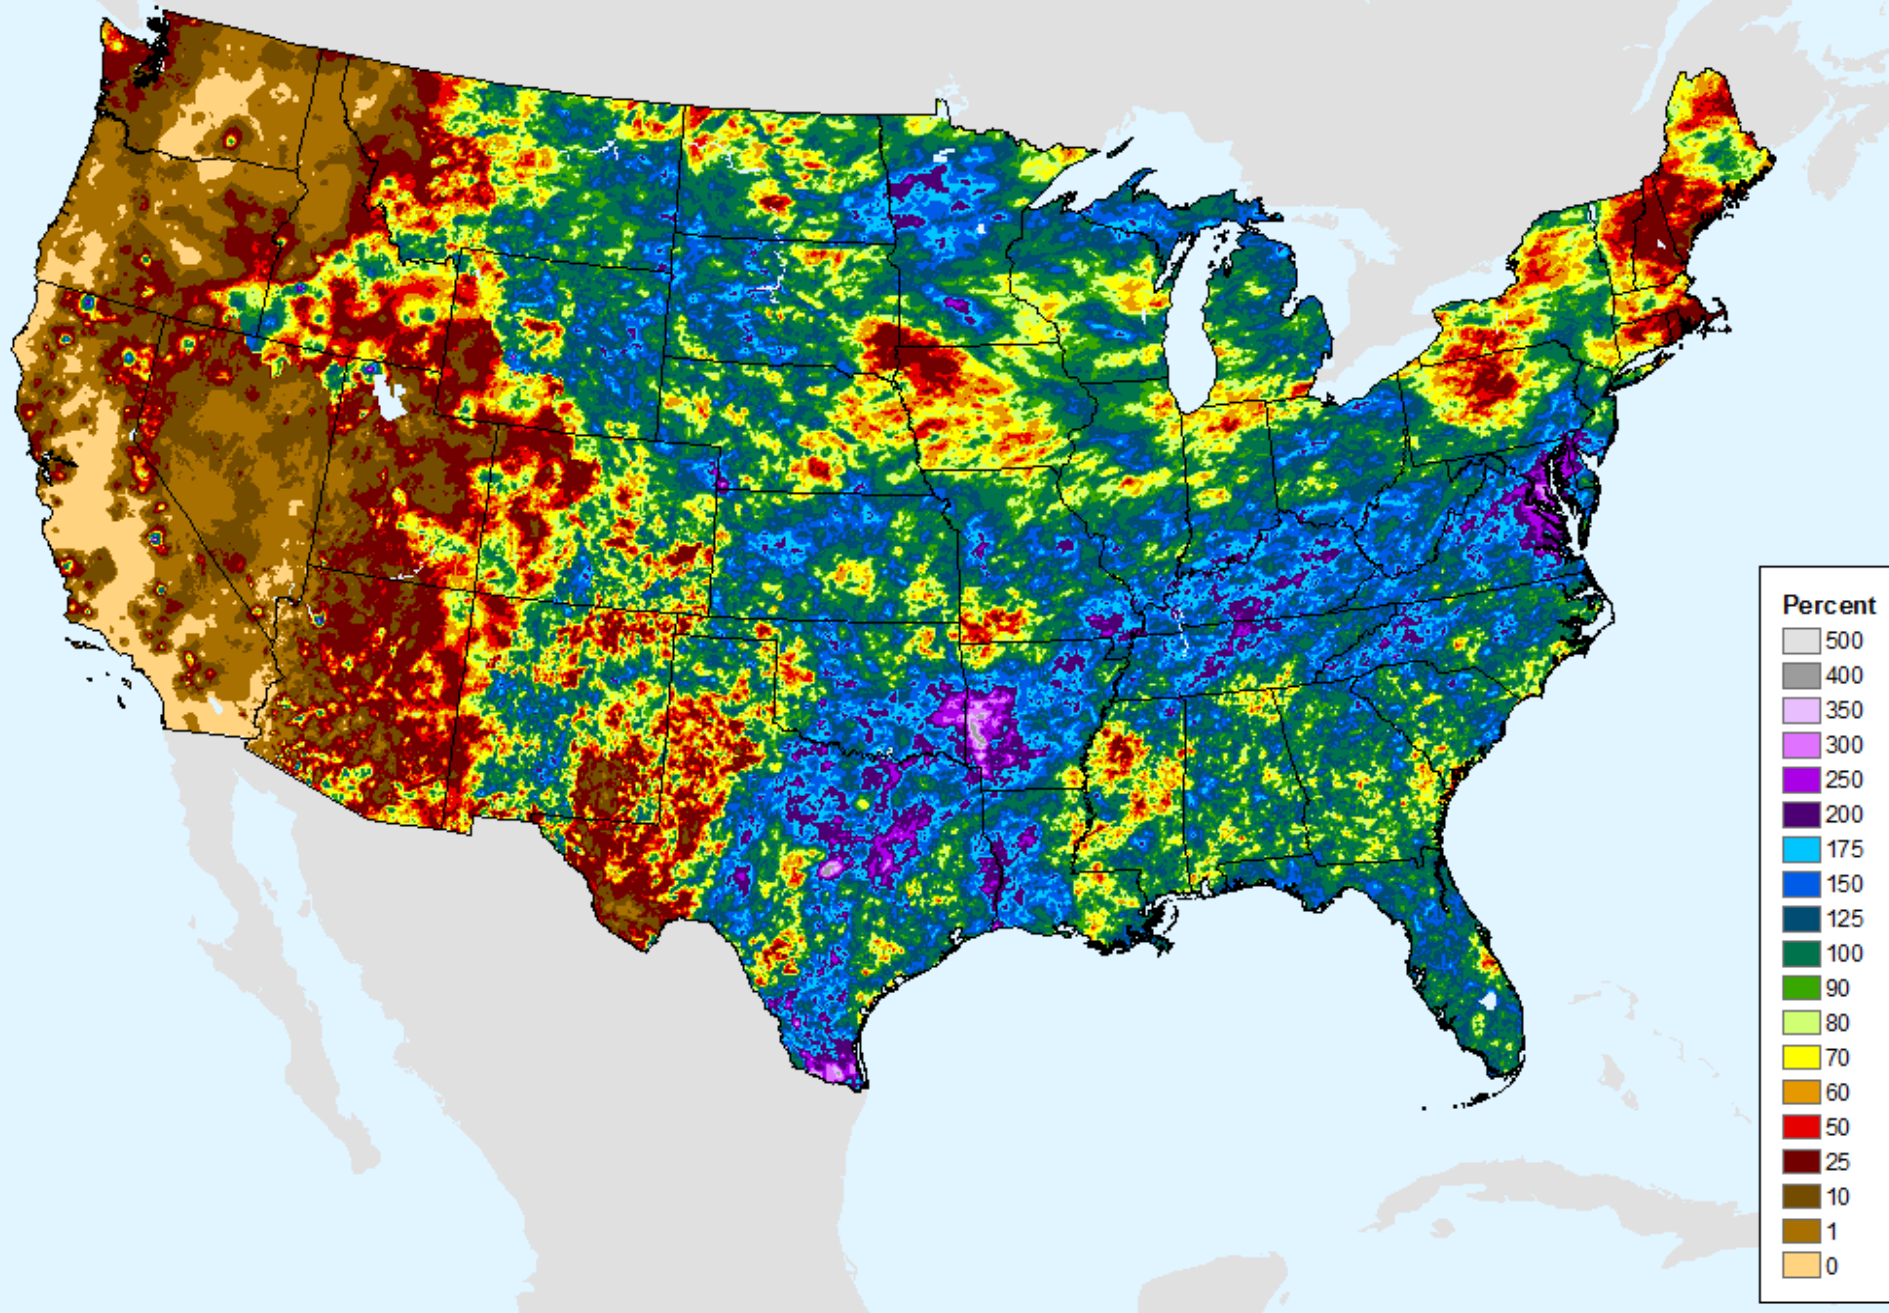

USDM for: Sep. 8, 2020

AHPS 60-Day Precip Departure

As of: Tuesday, September 15, 2020

AHPS 60-Day Pct of Normal Pcp

As of: Tuesday, September 15, 2020

USDM for: Sep. 8, 2020

AHPS 60-Day Pct of Normal Pcp

As of: Tuesday, September 15, 2020