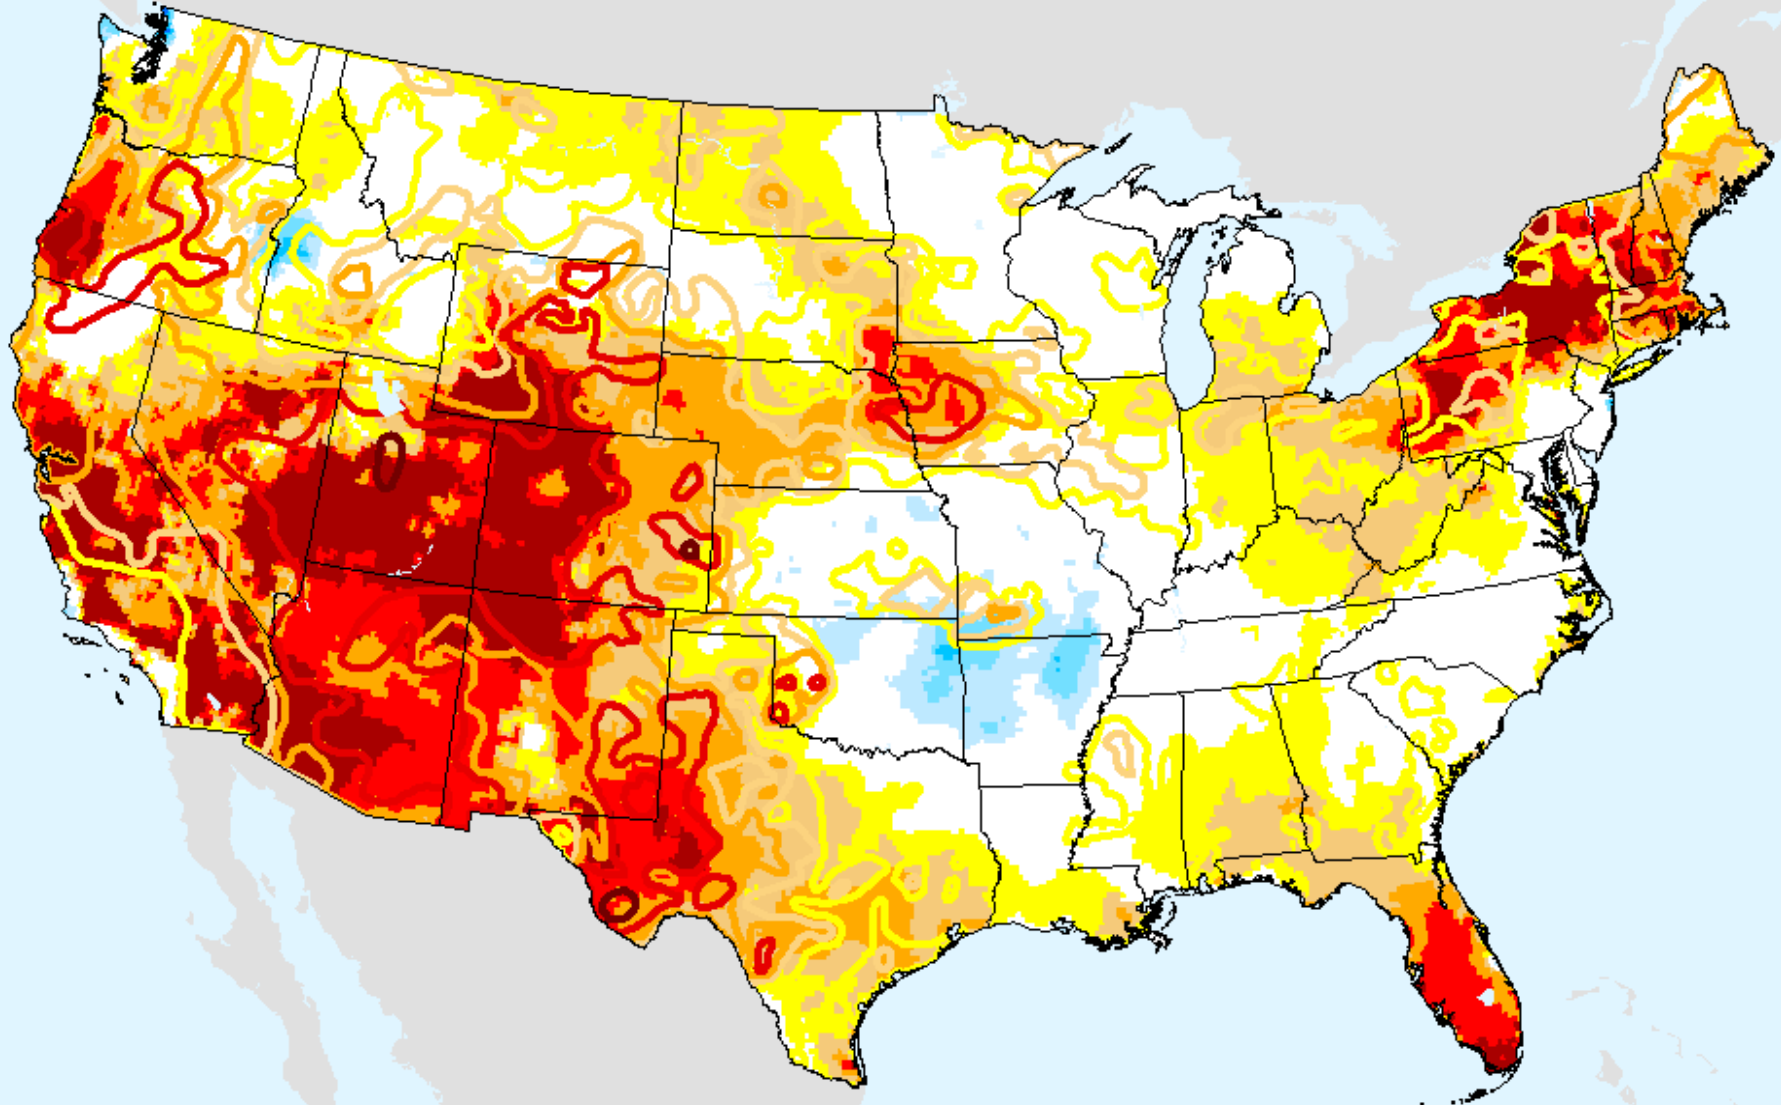

EDDI 9-week

As of: Tuesday, September 15, 2020

USDM for: Sep. 8, 2020

EDDI 9-week

As of: Tuesday, September 15, 2020

EDDI 10-week

As of: Tuesday, September 15, 2020

USDM for: Sep. 8, 2020