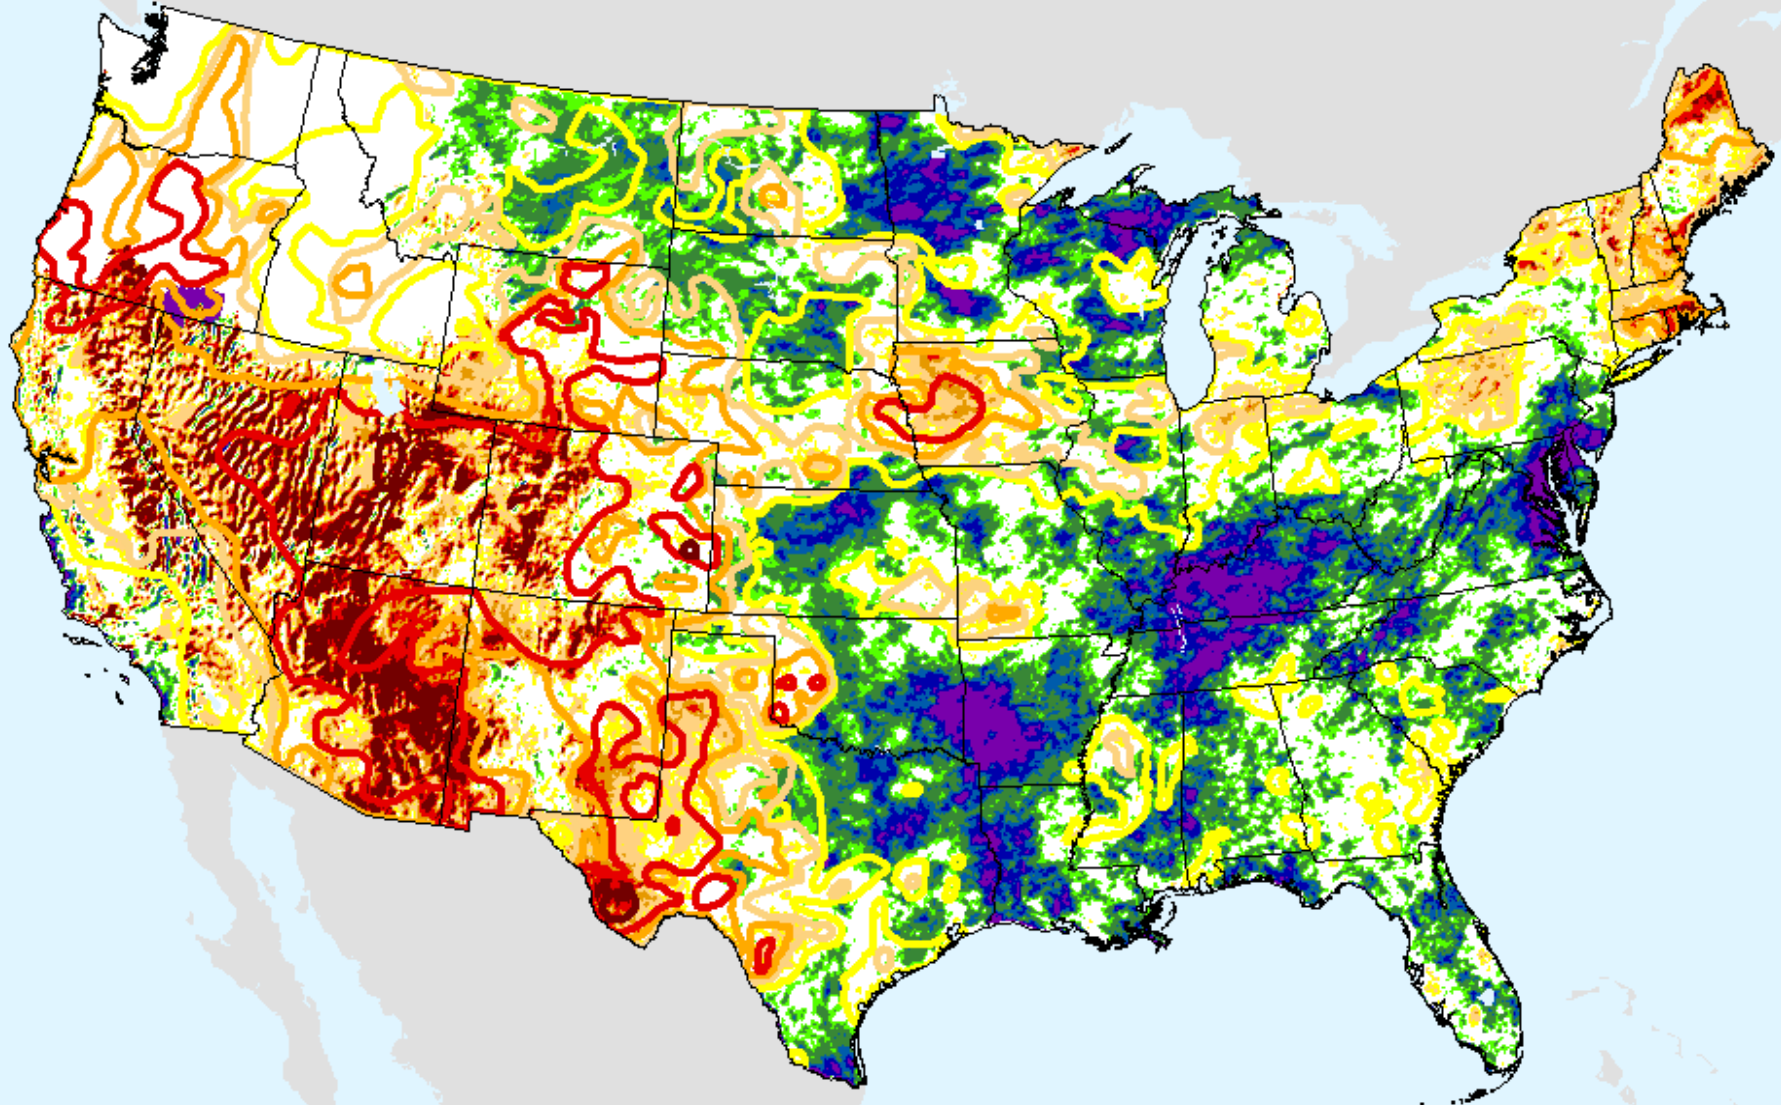

As of: Tuesday, September 15, 2020

USDM for: Sep. 8, 2020

SPEI (USDM)

AHPS 2-month SPEI

As of: Tuesday, September 15, 2020

SPEI (USDM)

AHPS 3-month SPEI

As of: Tuesday, September 15, 2020