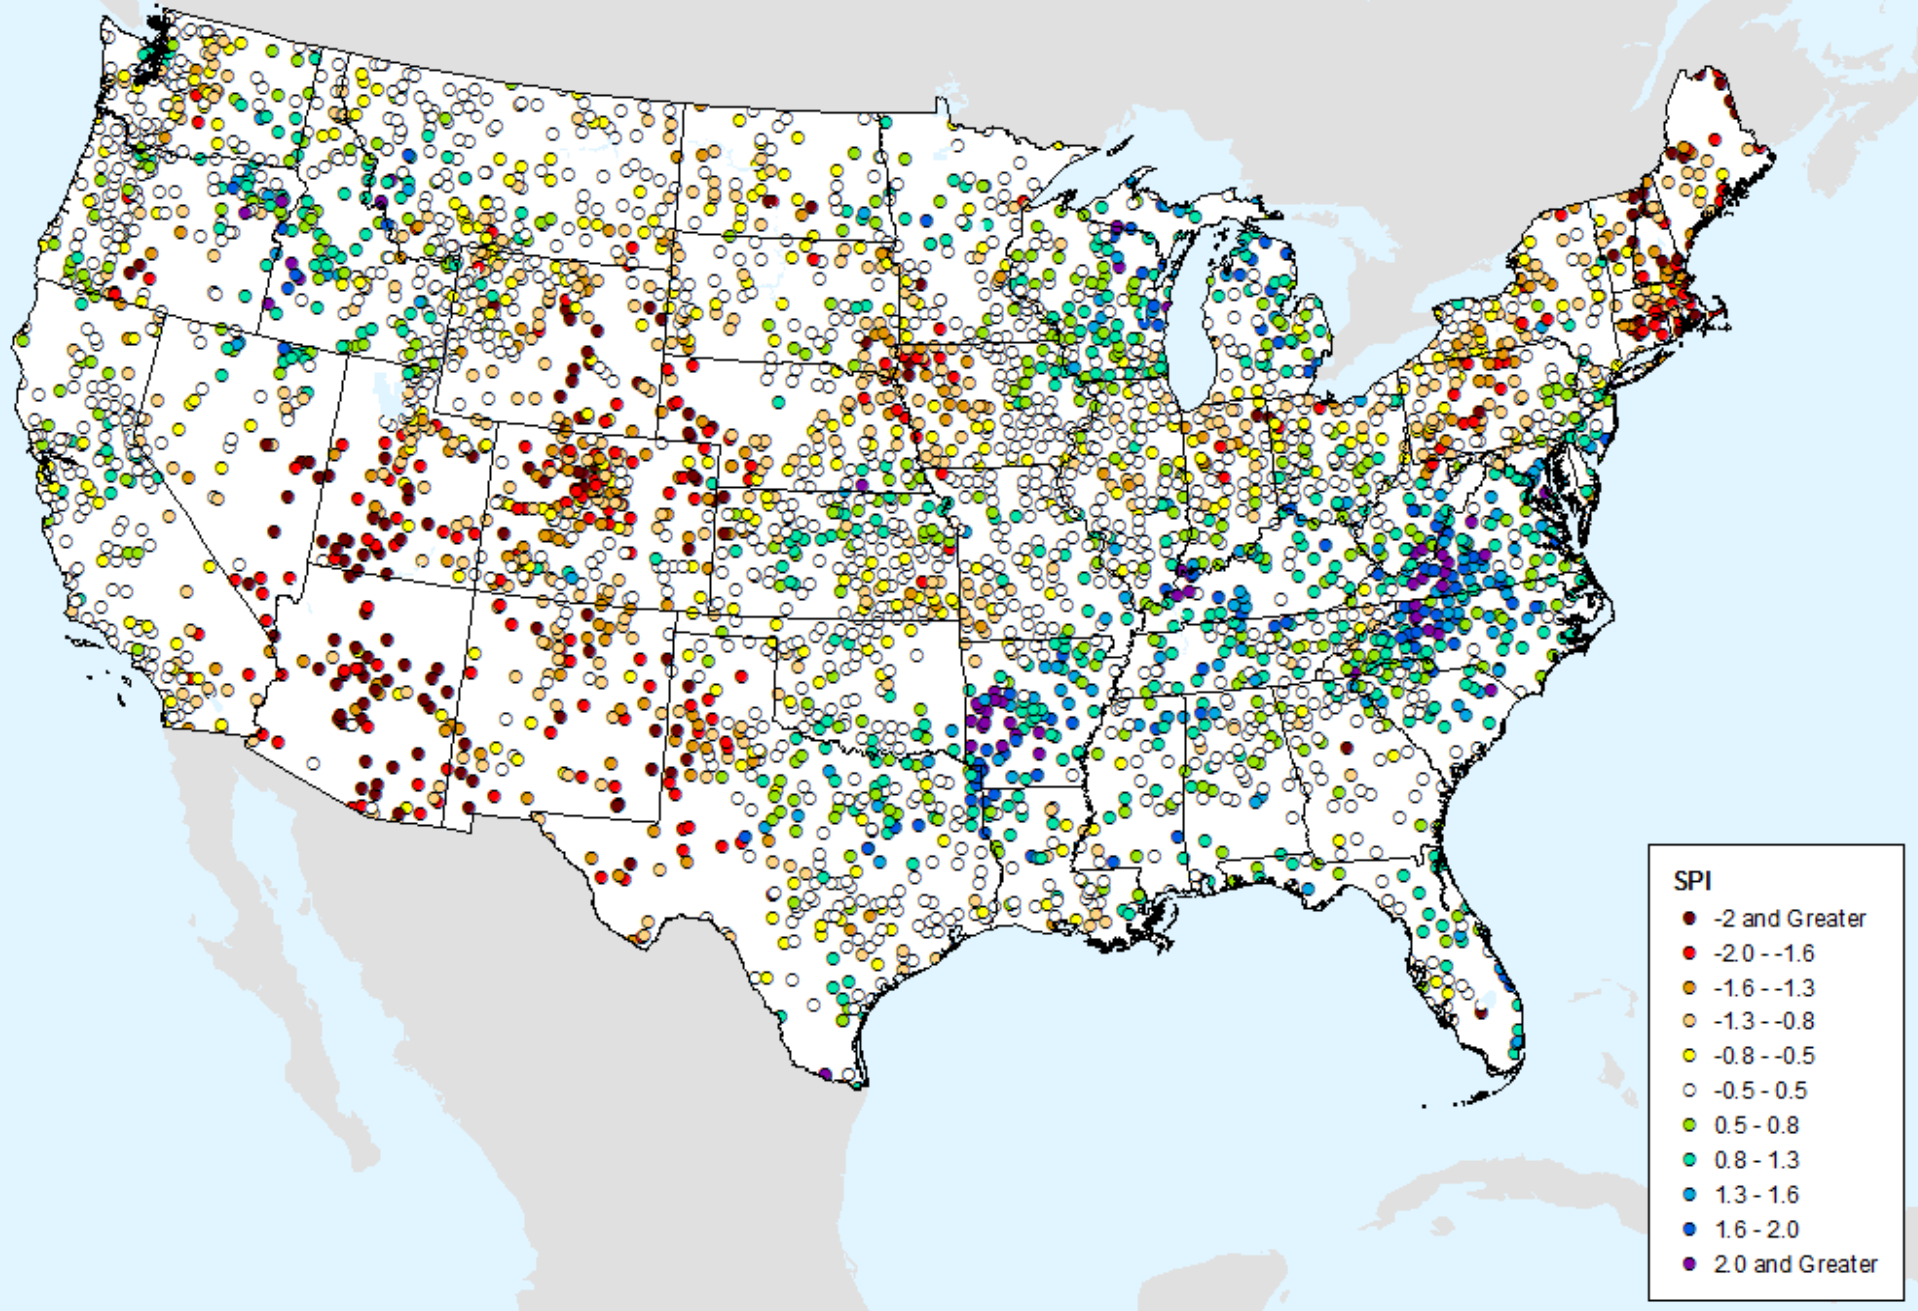

HPRCC 4-month SPI

As of: Tuesday, September 15, 2020

USDM for: Sep. 8, 2020

HPRCC 4-month SPI

As of: Tuesday, September 15, 2020

HPRCC 6-month SPI

As of: Tuesday, September 15, 2020

USDM for: Sep. 8, 2020