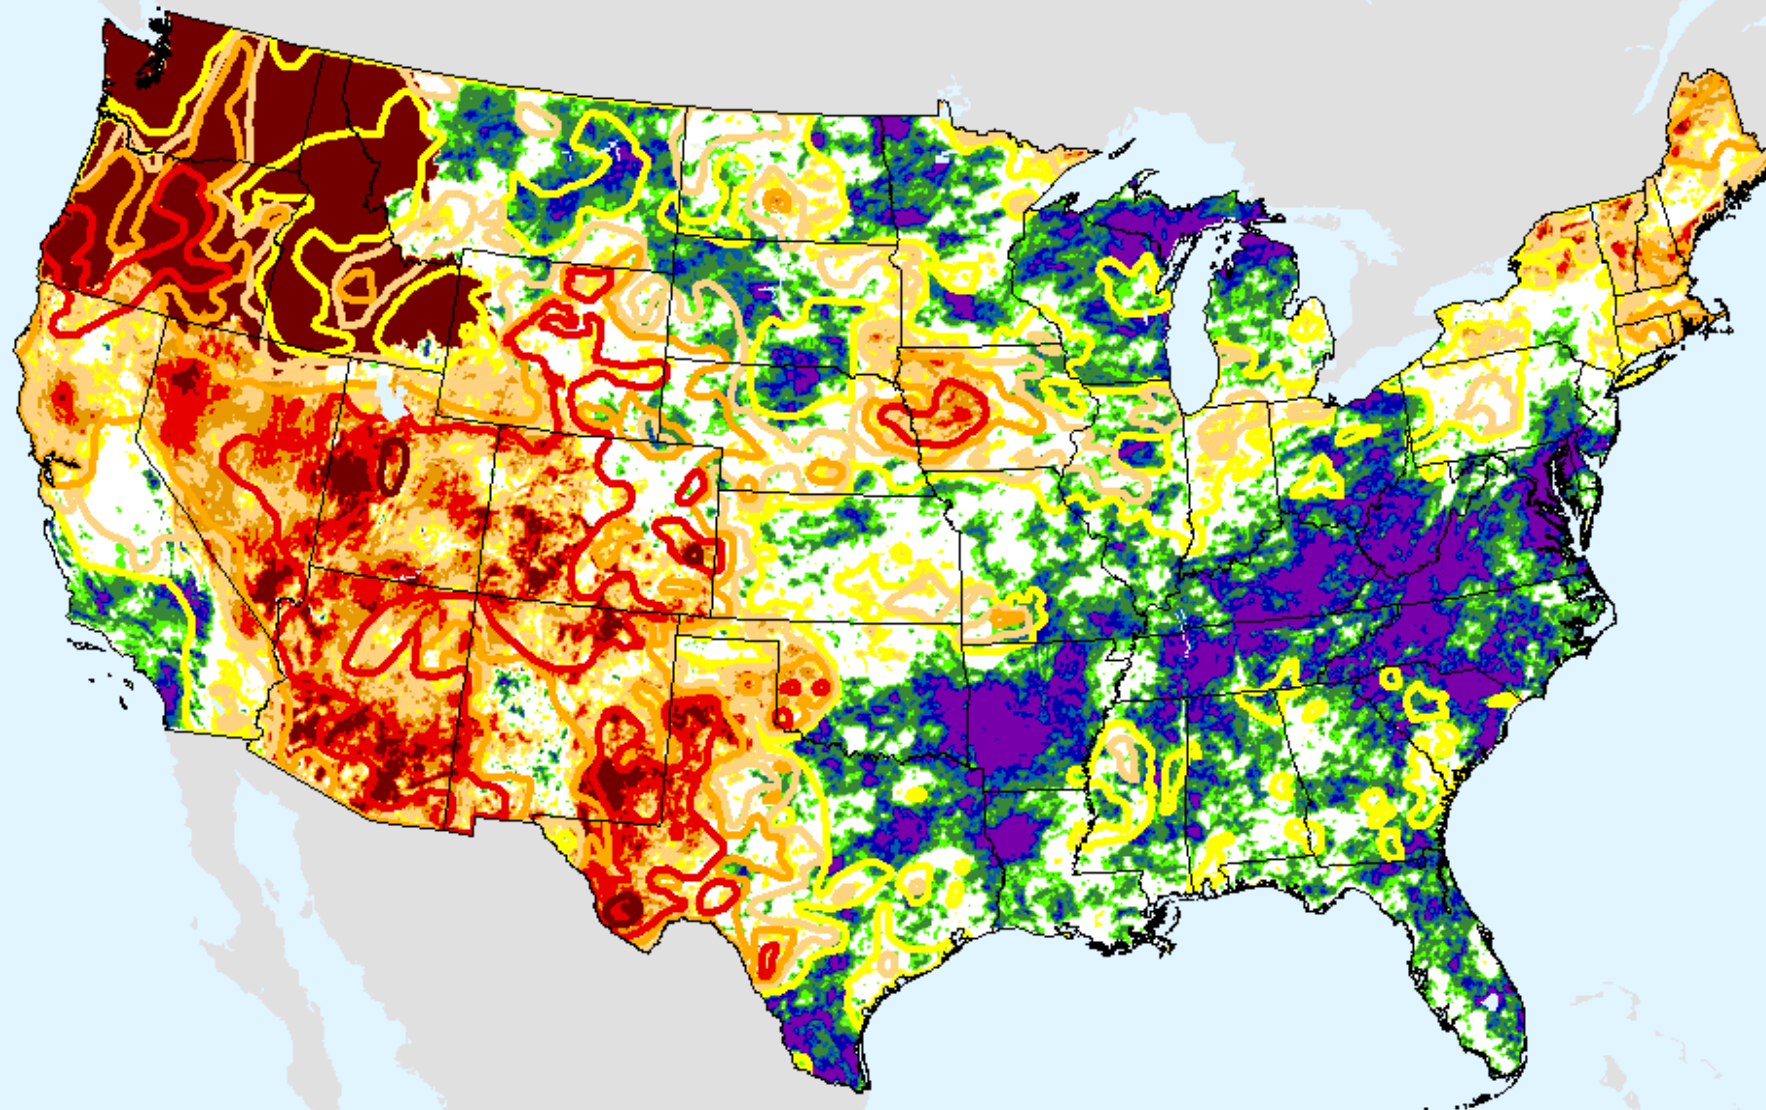

AHPS 6-month SPI

As of: Tuesday, September 15, 2020

USDM for: Sep. 8, 2020

SPI (USDM)