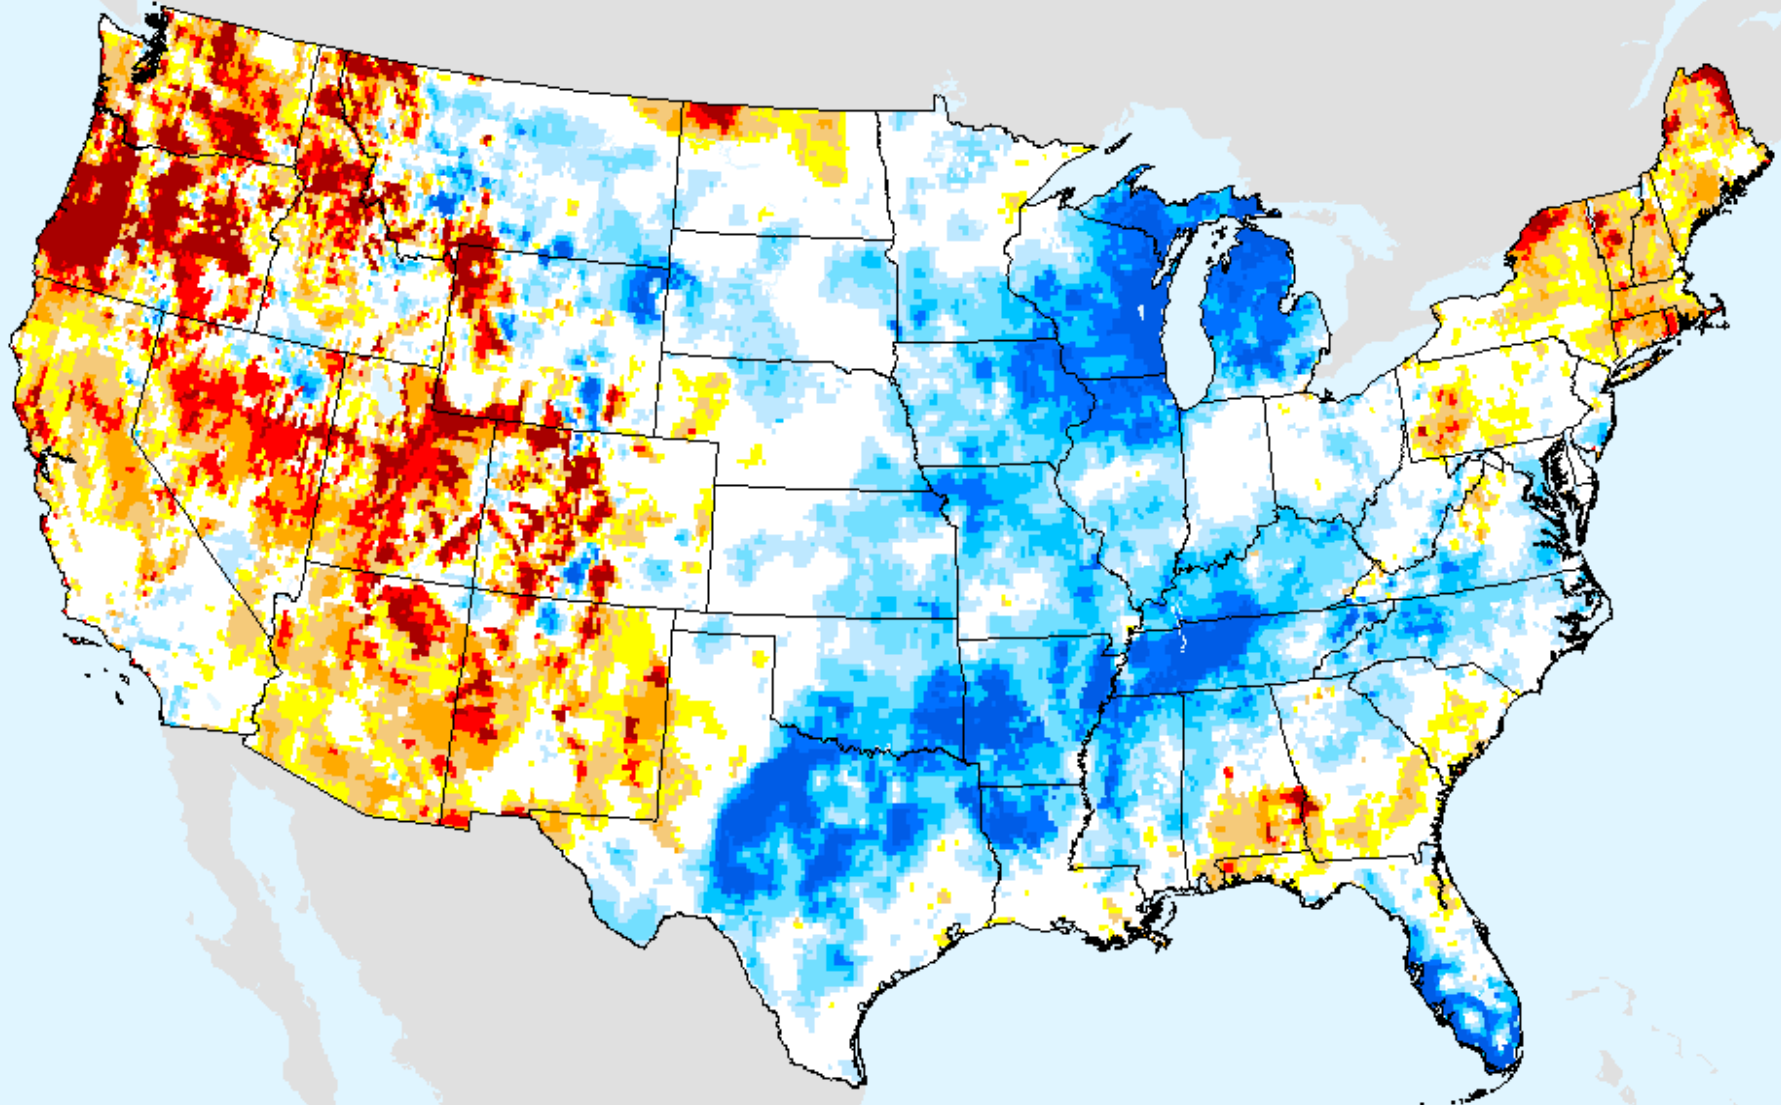

As of: Tuesday, September 15, 2020

GRACE-Based Root Zone Soil Moisture Drought Indicator

As of: Tuesday, September 15, 2020

USDM for: Sep. 8, 2020

GRACE-Based Root Zone Soil Moisture Drought Indicator

As of: Tuesday, September 15, 2020