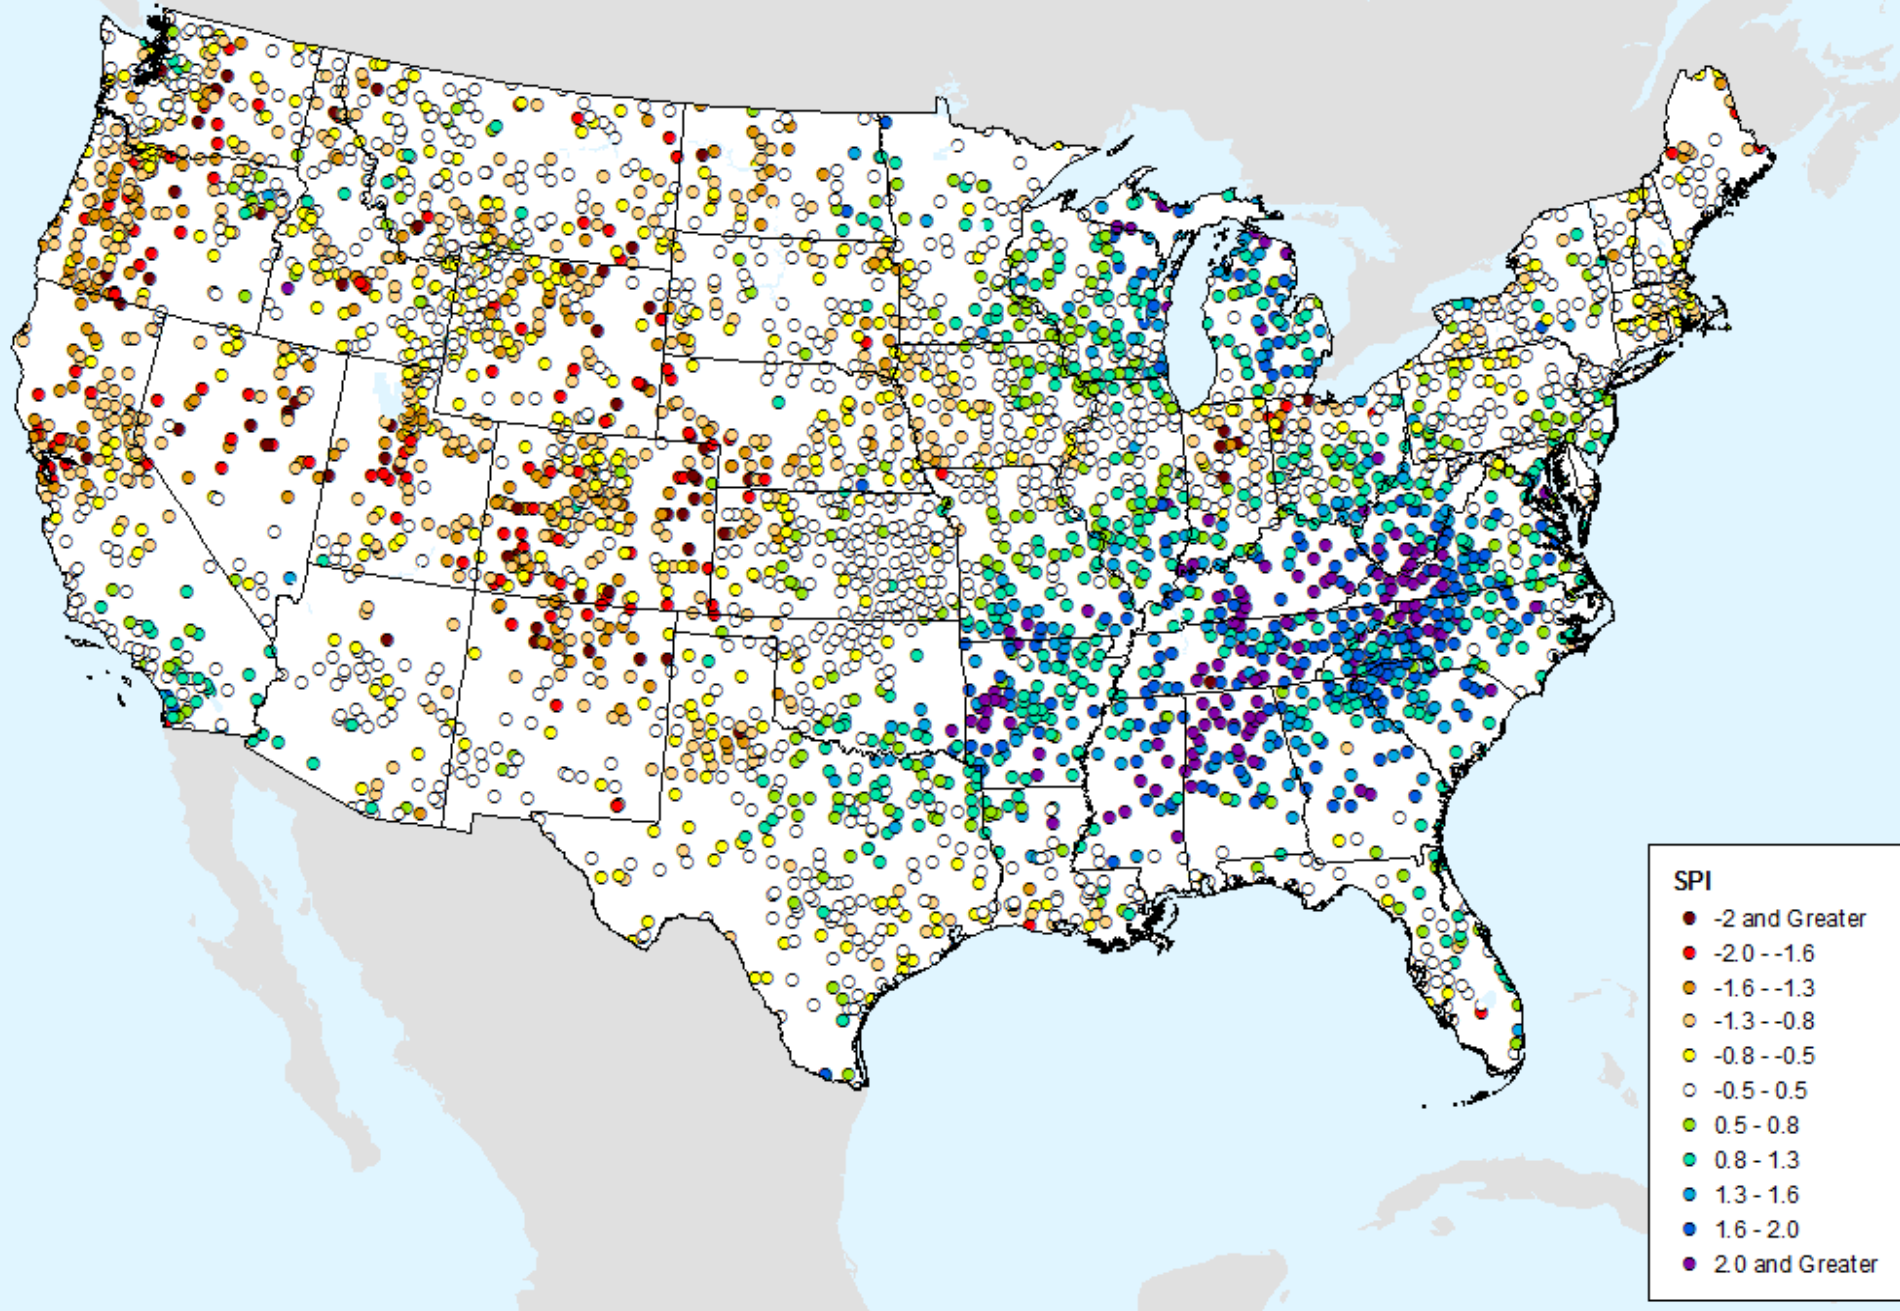

HPRCC Water Year-to-date SPI

As of: Tuesday, September 15, 2020