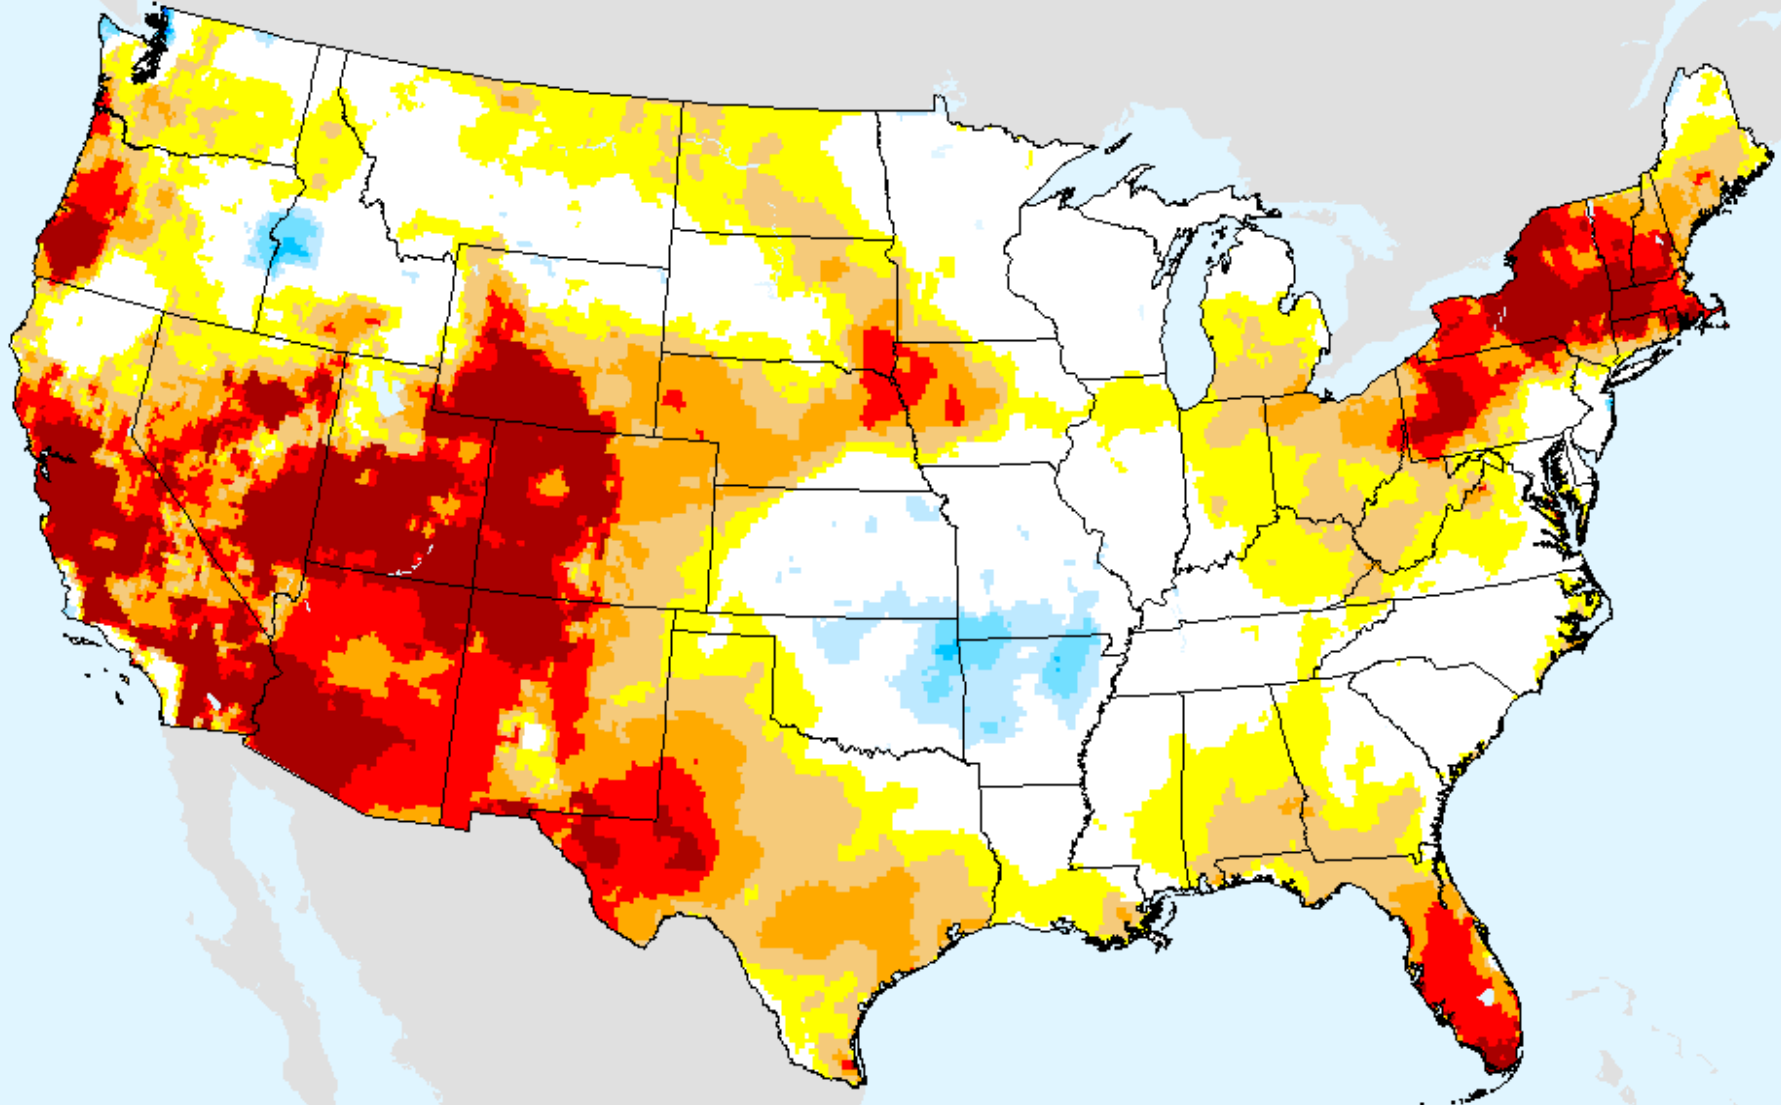

EDDI 10-week

As of: Tuesday, September 15, 2020