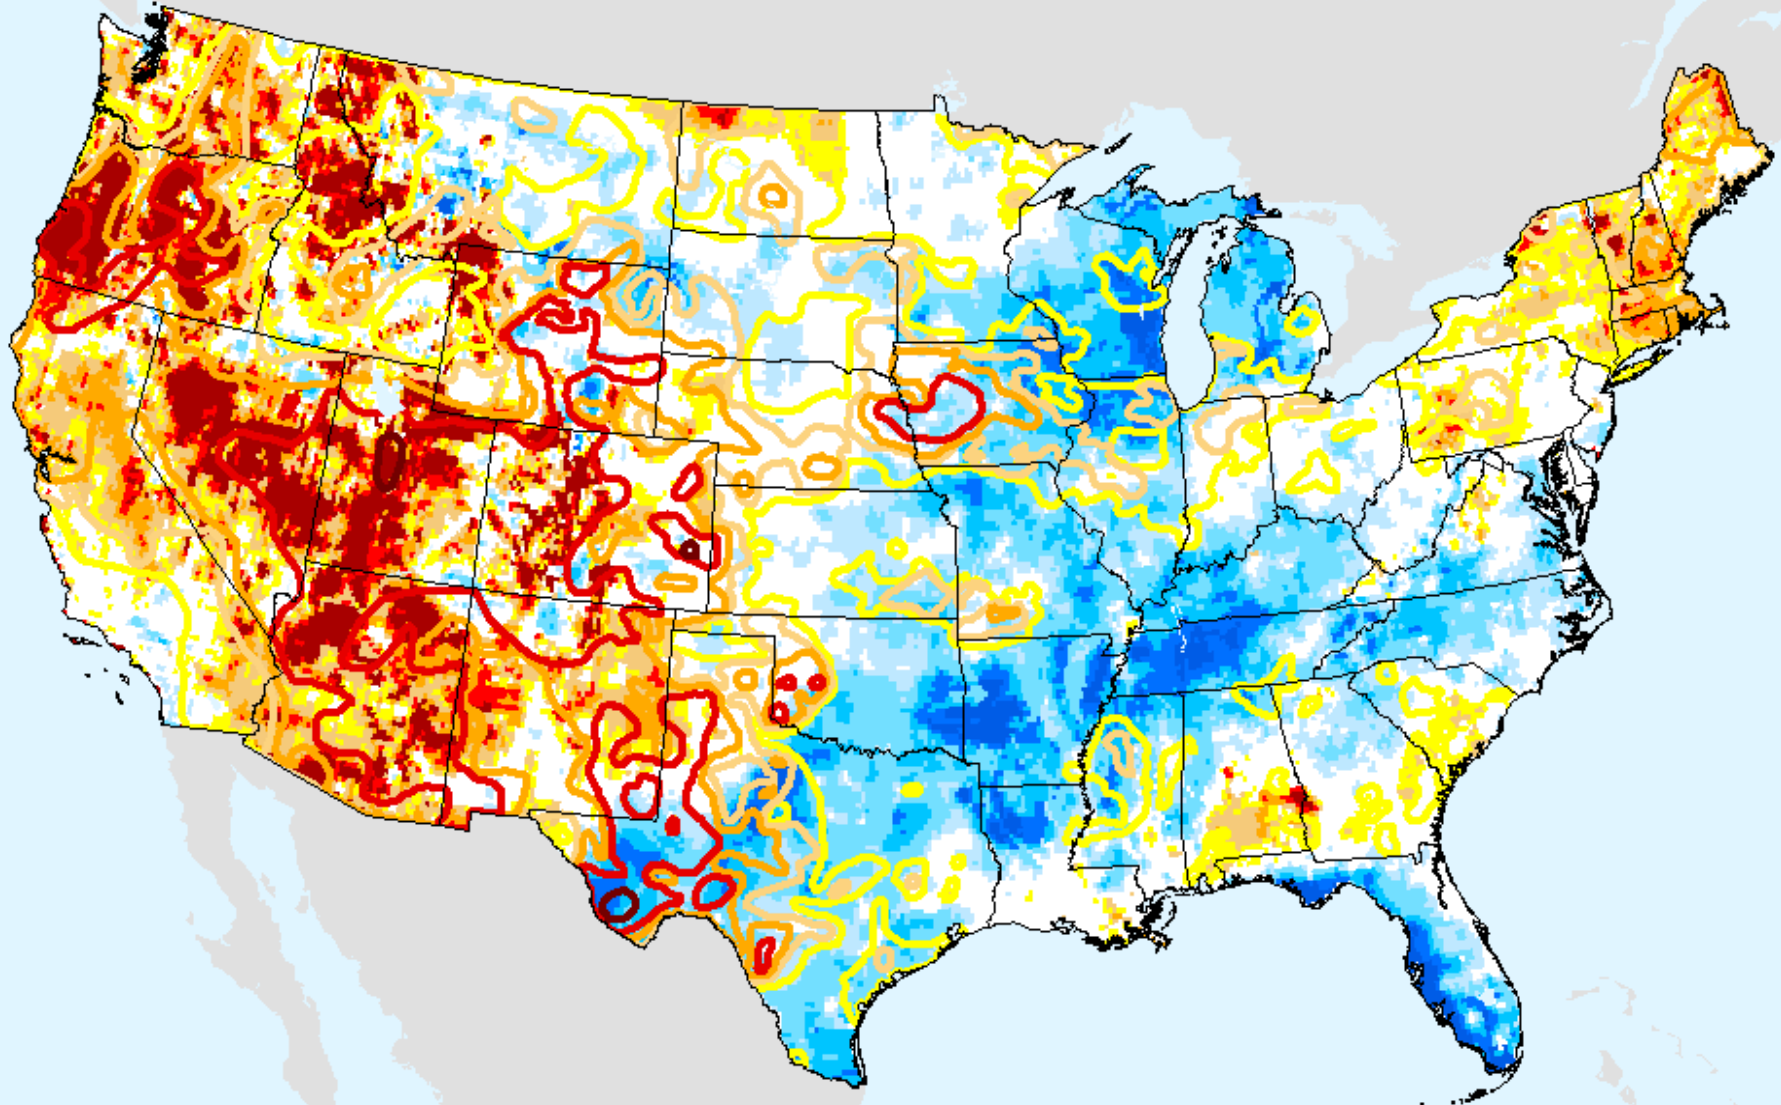

GRACE-Based Surface Soil Moisture Drought Indicator

As of: Tuesday, September 15, 2020

USDM for: Sep. 8, 2020

GRACE