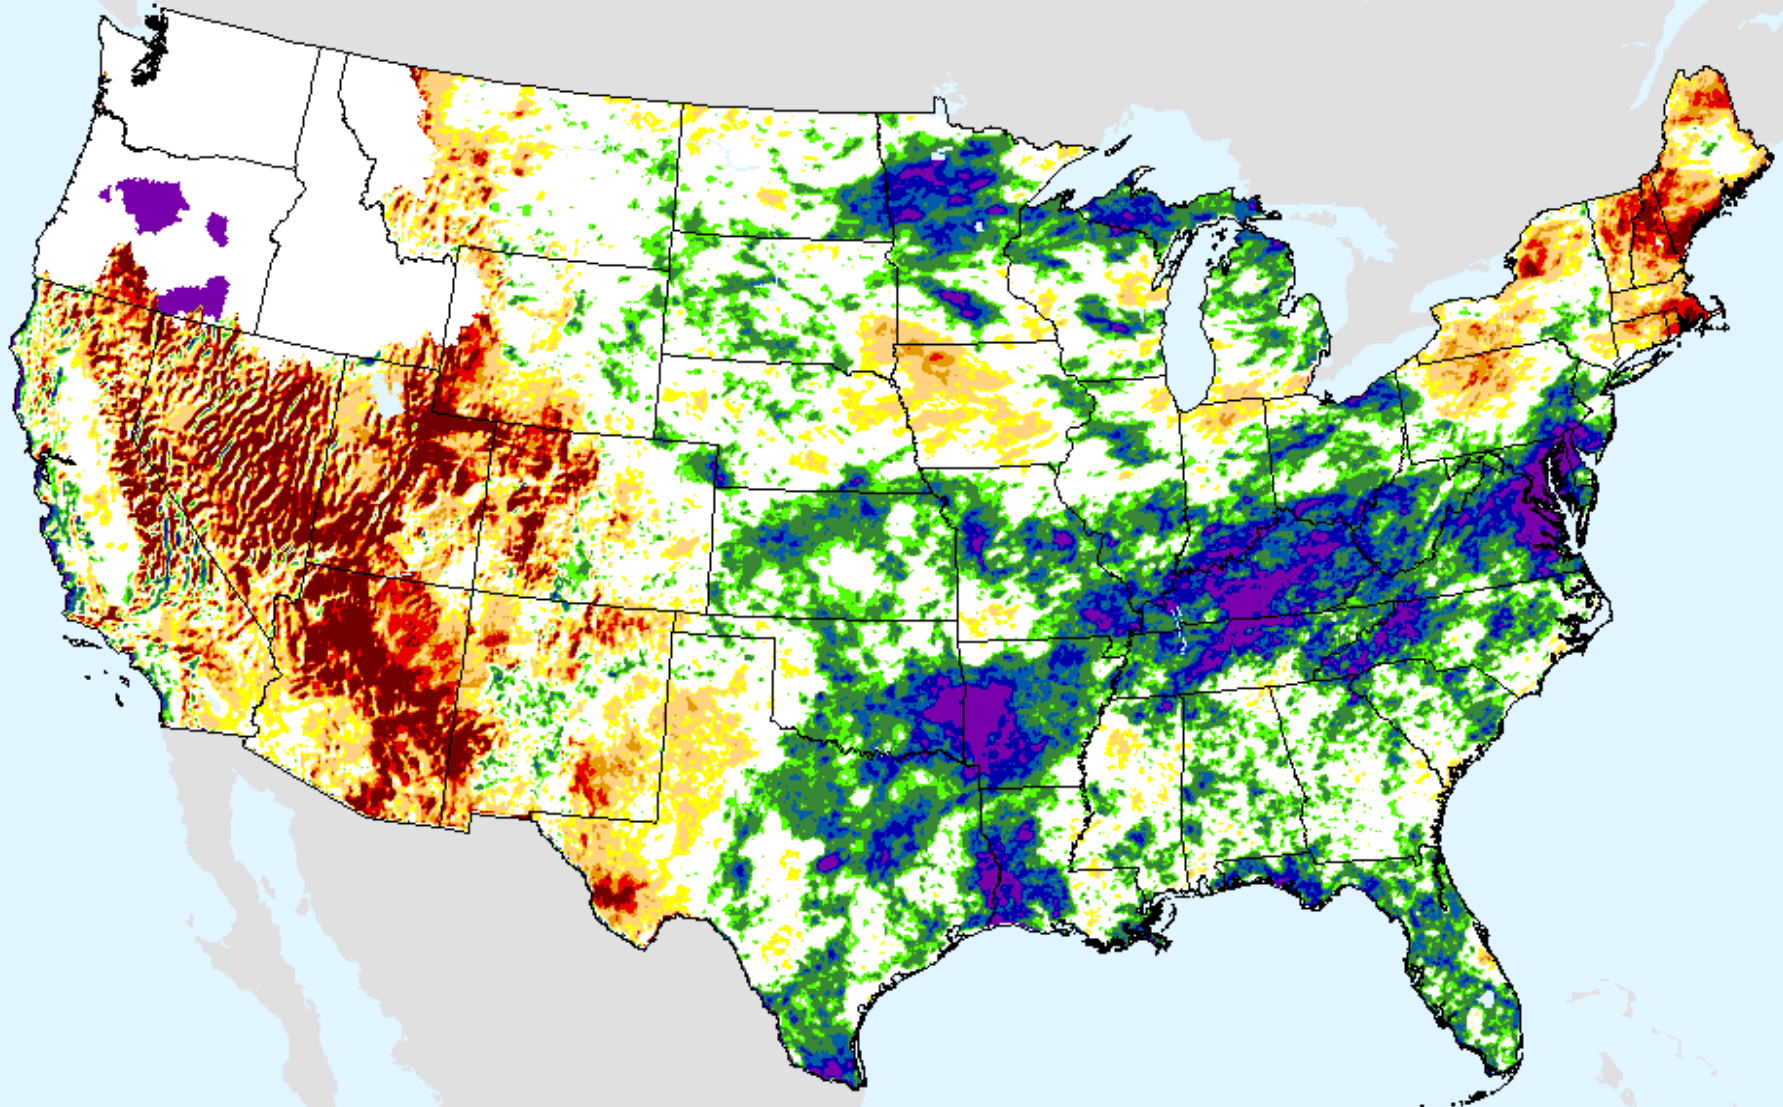

As of: Tuesday, September 15, 2020

USDM for: Sep. 8, 2020

SPEI (USDM)

AHPS 2-month SPEI

As of: Tuesday, September 15, 2020

SPEI (USDM)

AHPS 3-month SPEI

As of: Tuesday, September 15, 2020