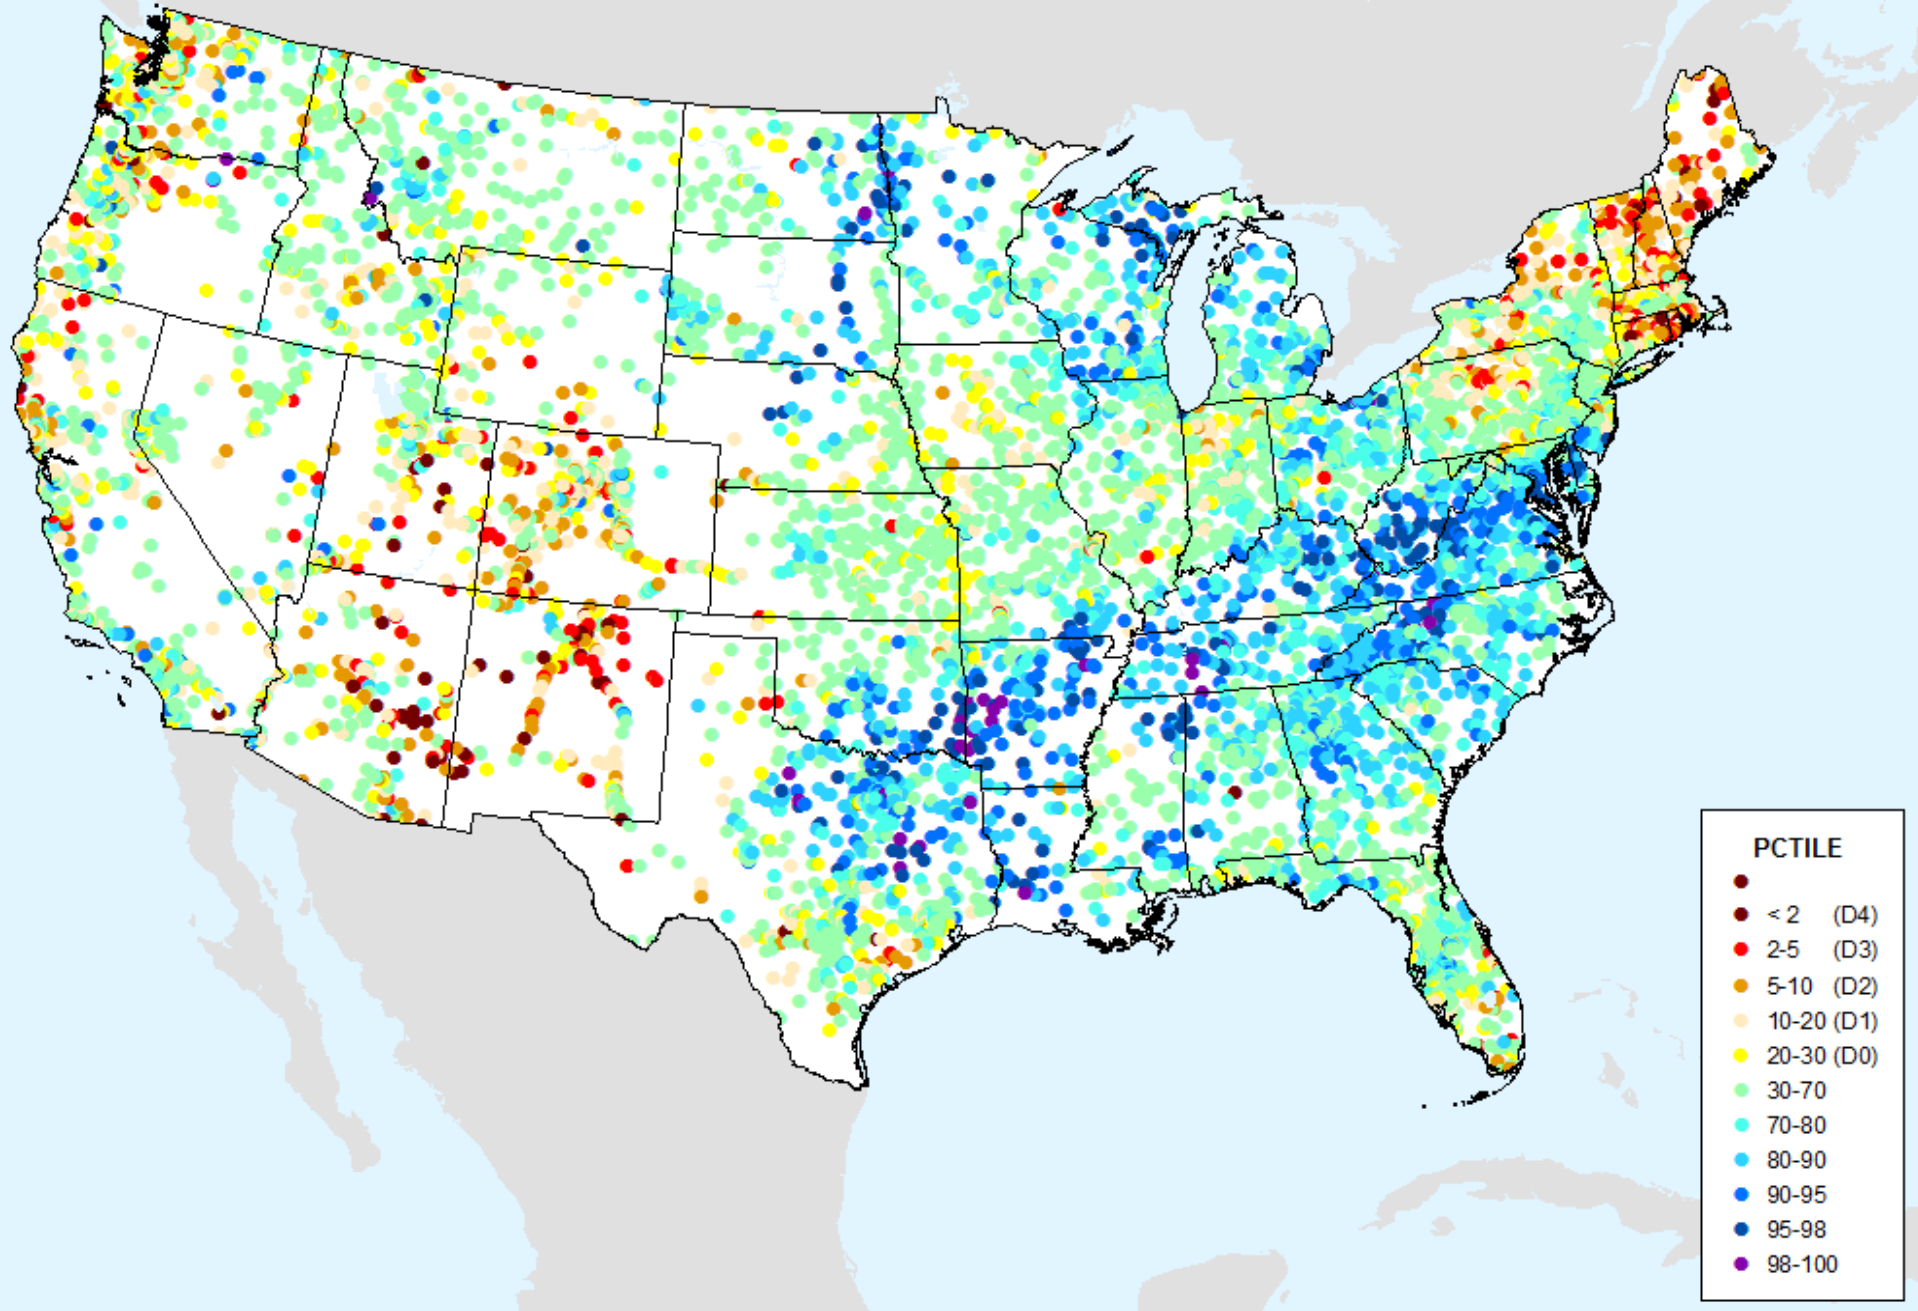

USGS 28-Day Avg Streamflow

As of: Tuesday, September 15, 2020