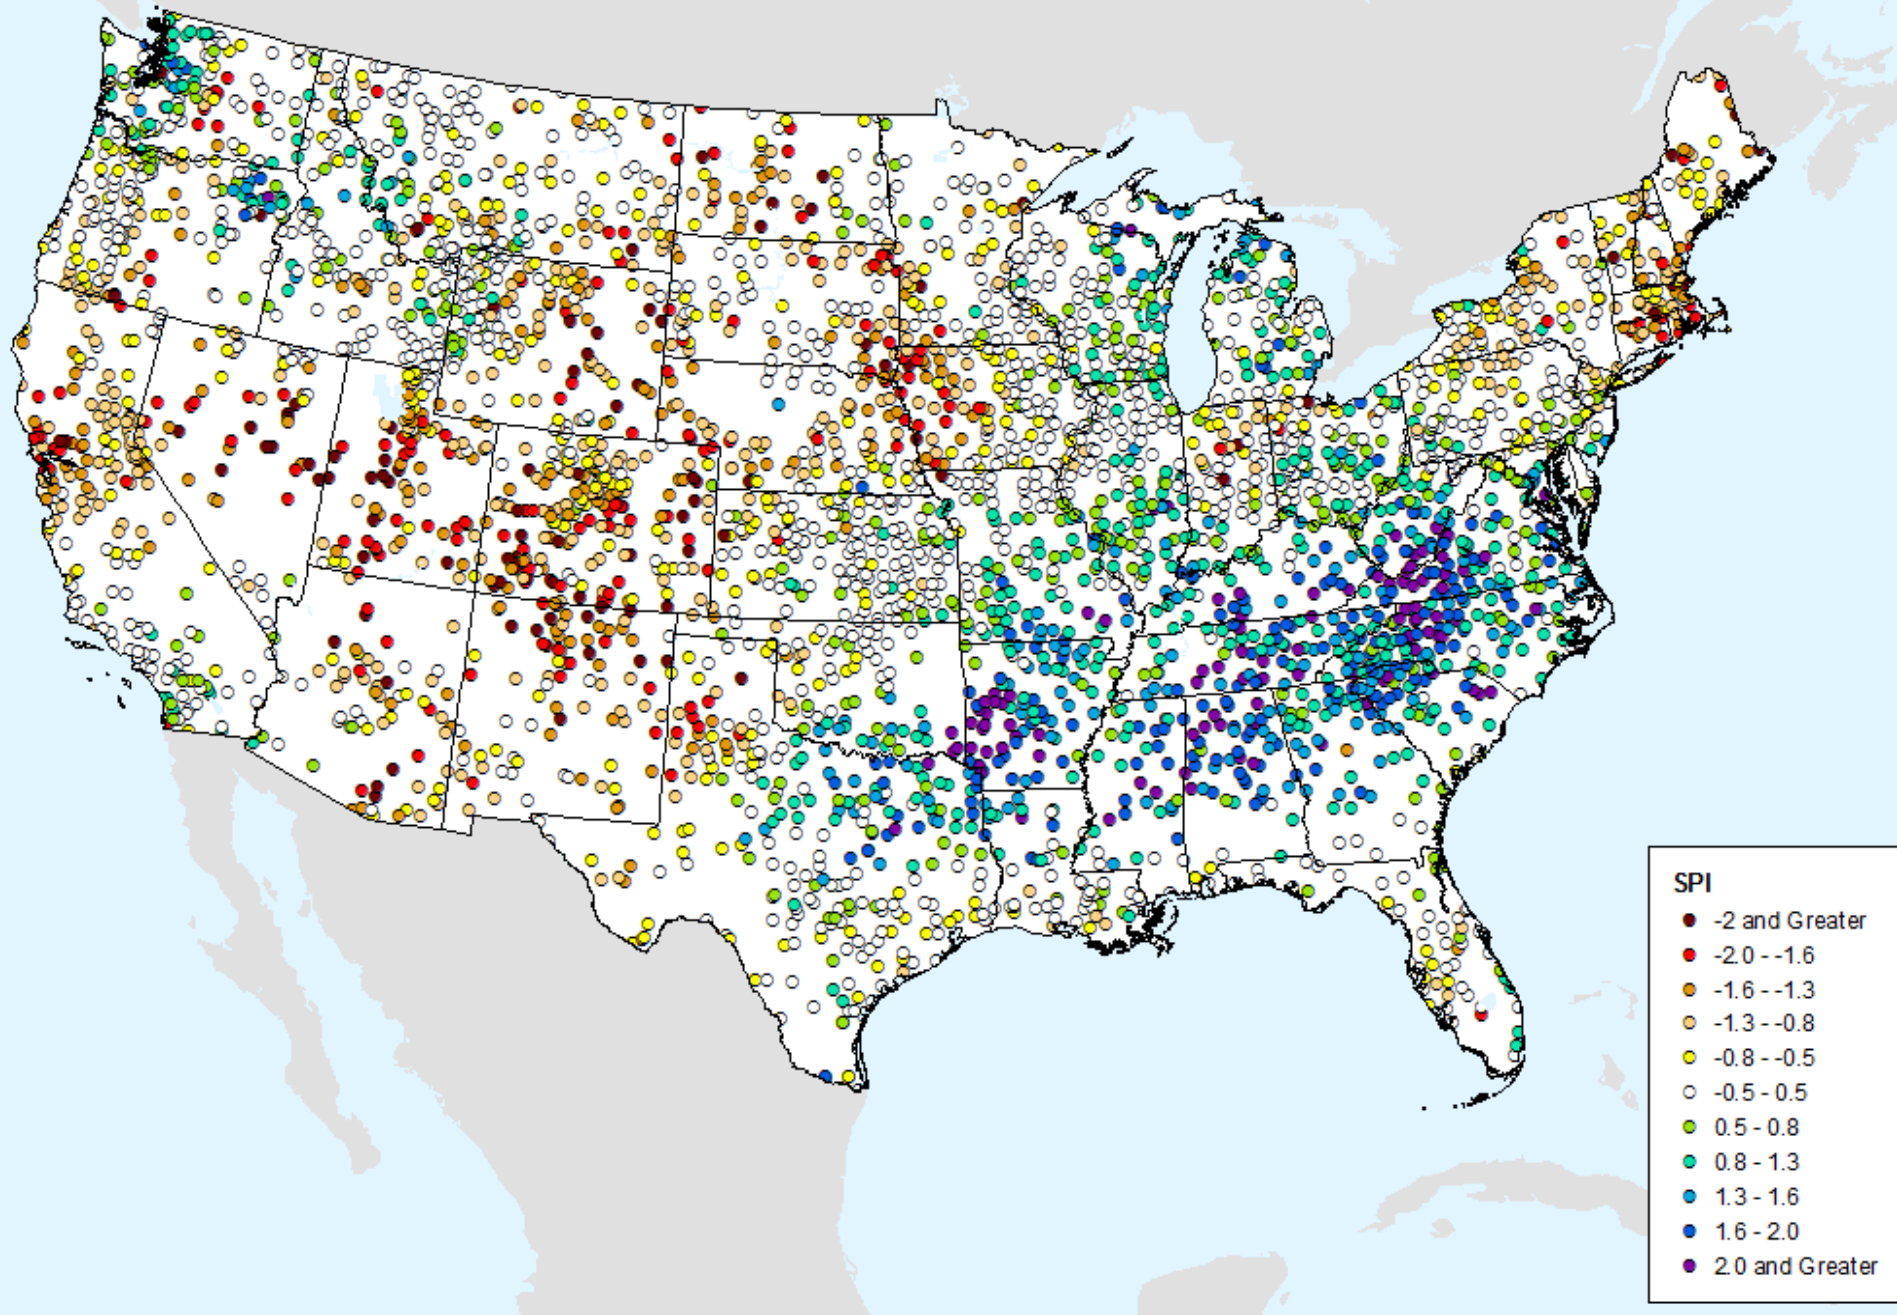

HPRCC Year-to-date SPI

As of: Tuesday, September 15, 2020