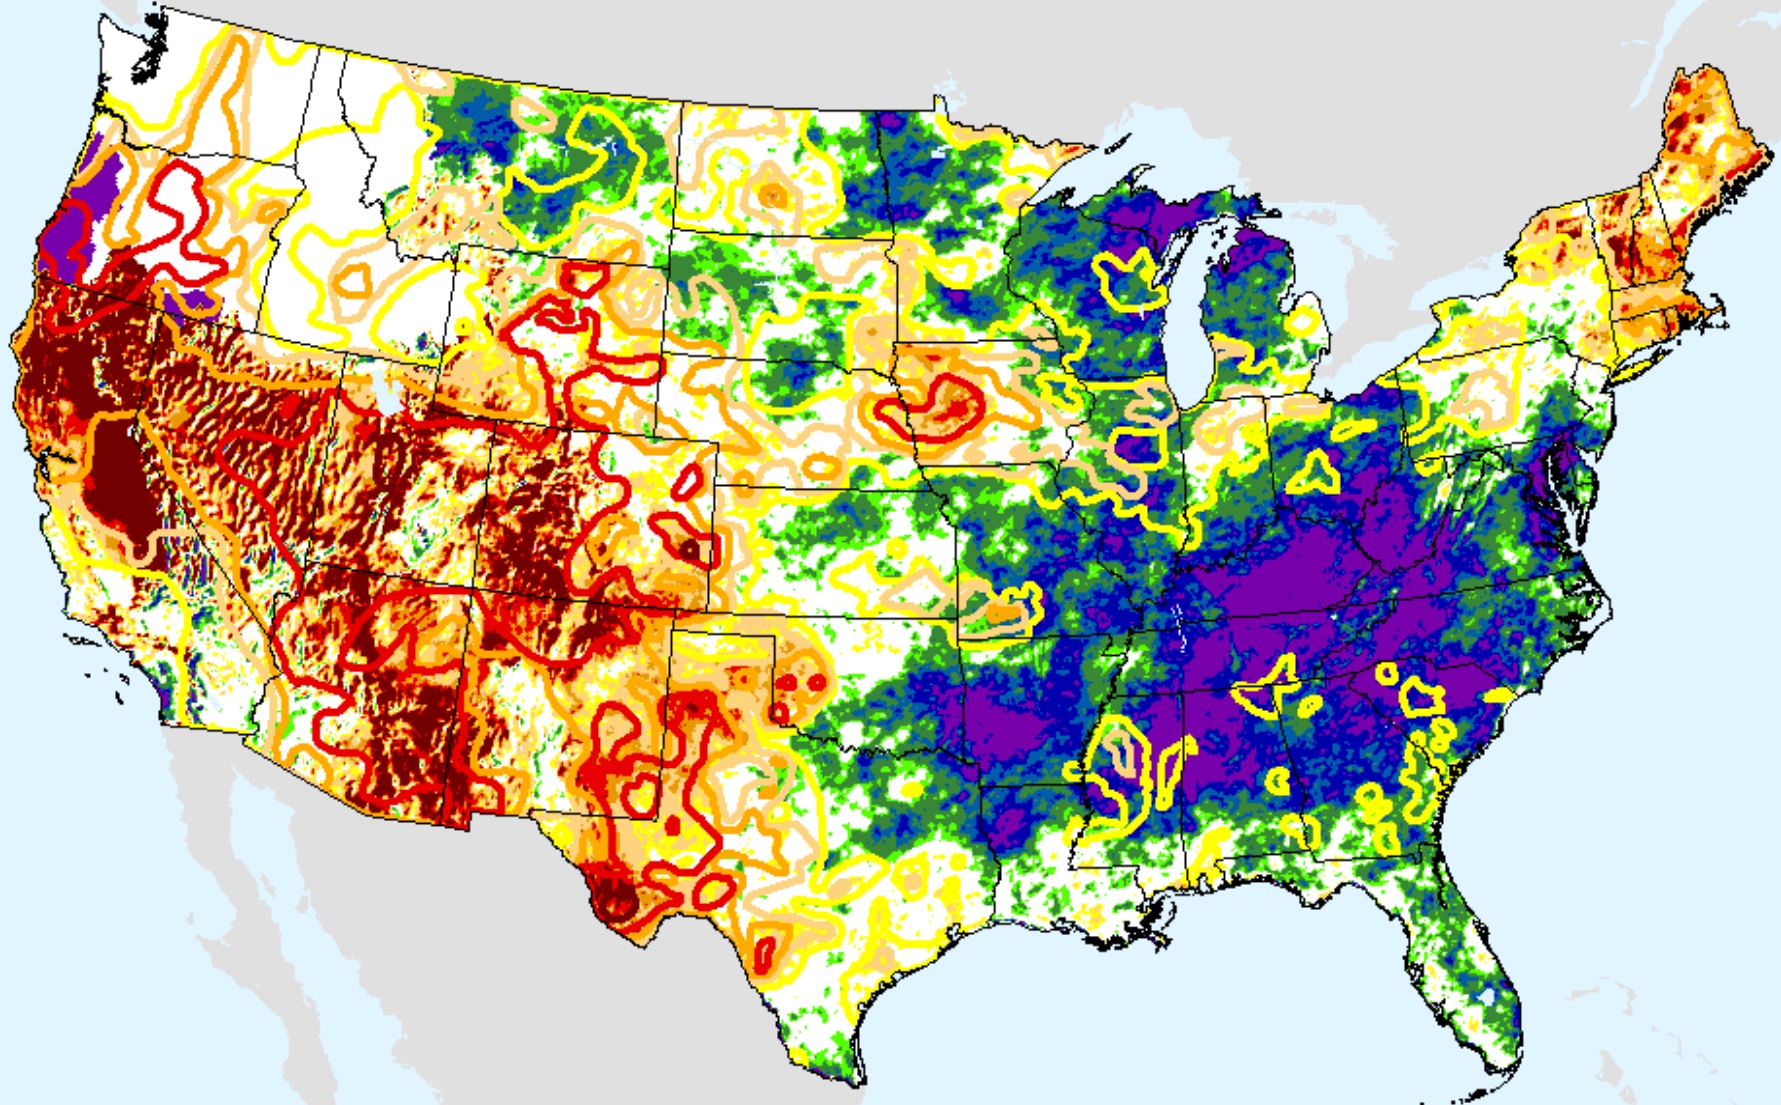

SPEI (USDM)

AHPS 6-month SPEI

As of: Tuesday, September 15, 2020

SPEI (USDM)

AHPS 9-month SPEI

As of: Tuesday, September 15, 2020

USDM for: Sep. 8, 2020

SPEI (USDM)