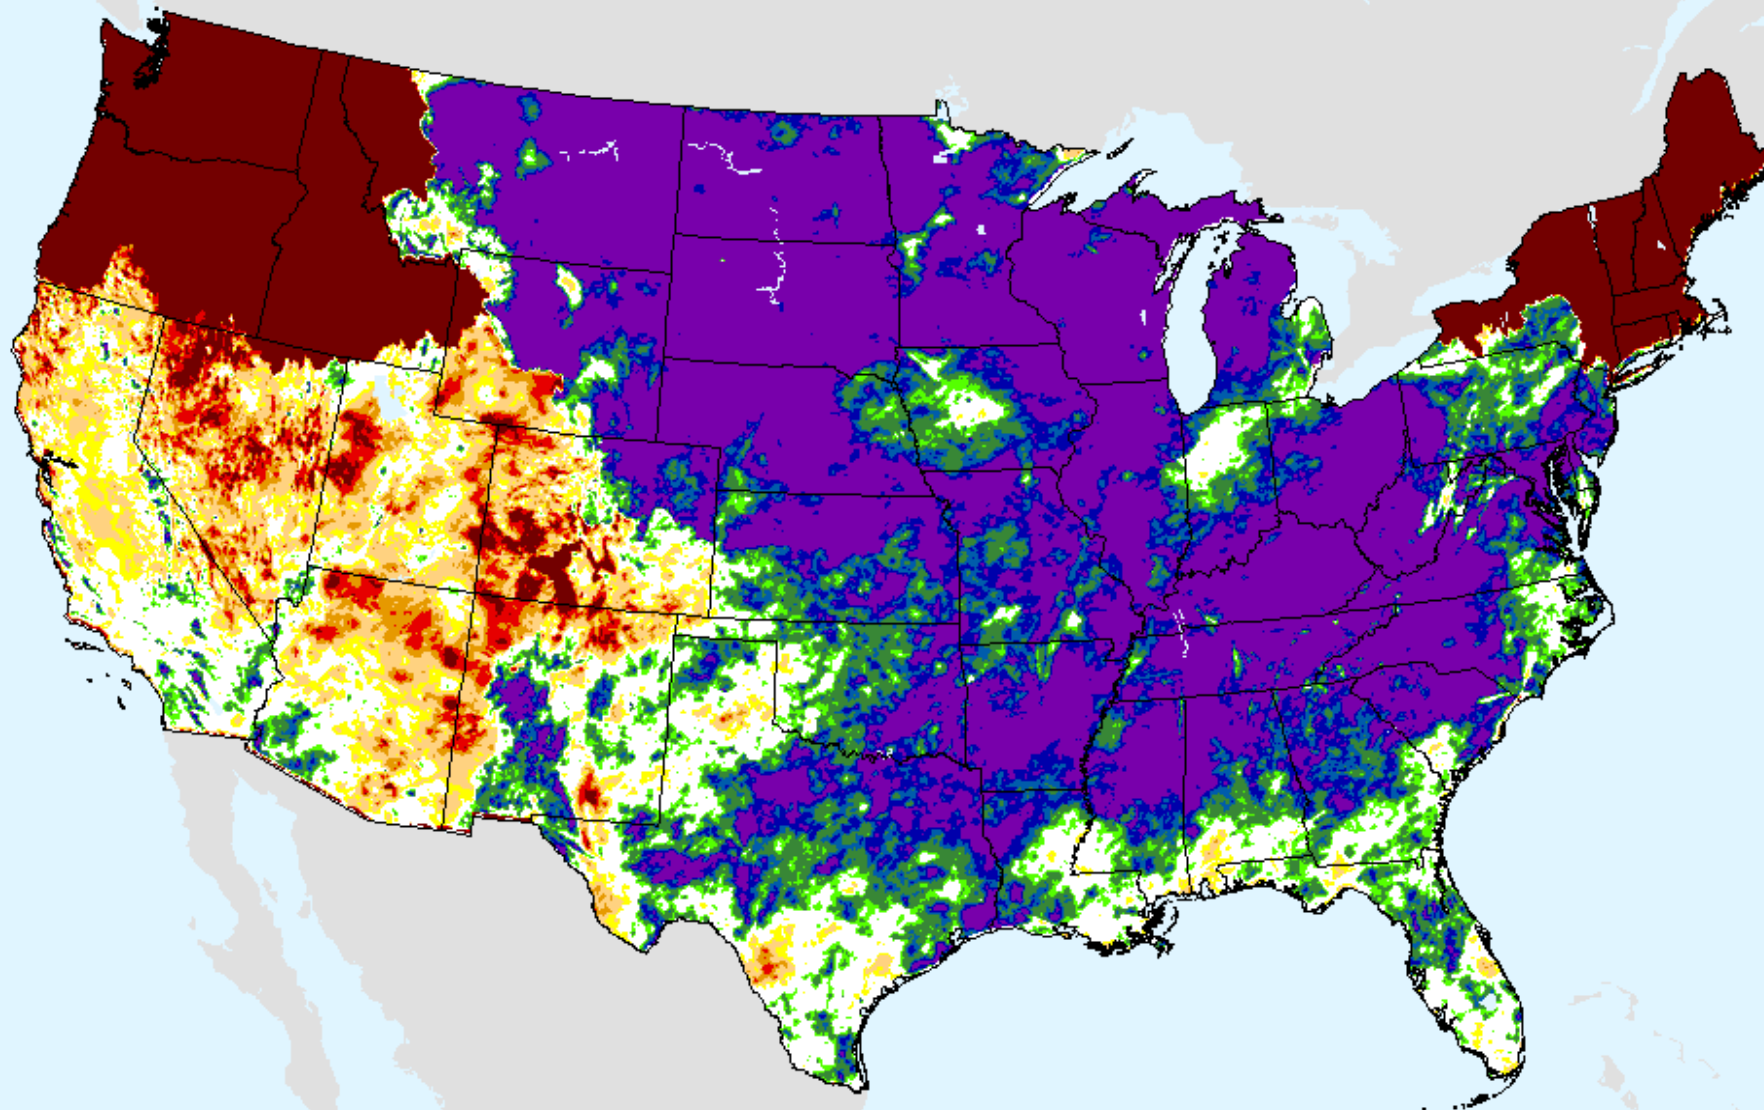

AHPS 24-month SPI

As of: Tuesday, September 15, 2020