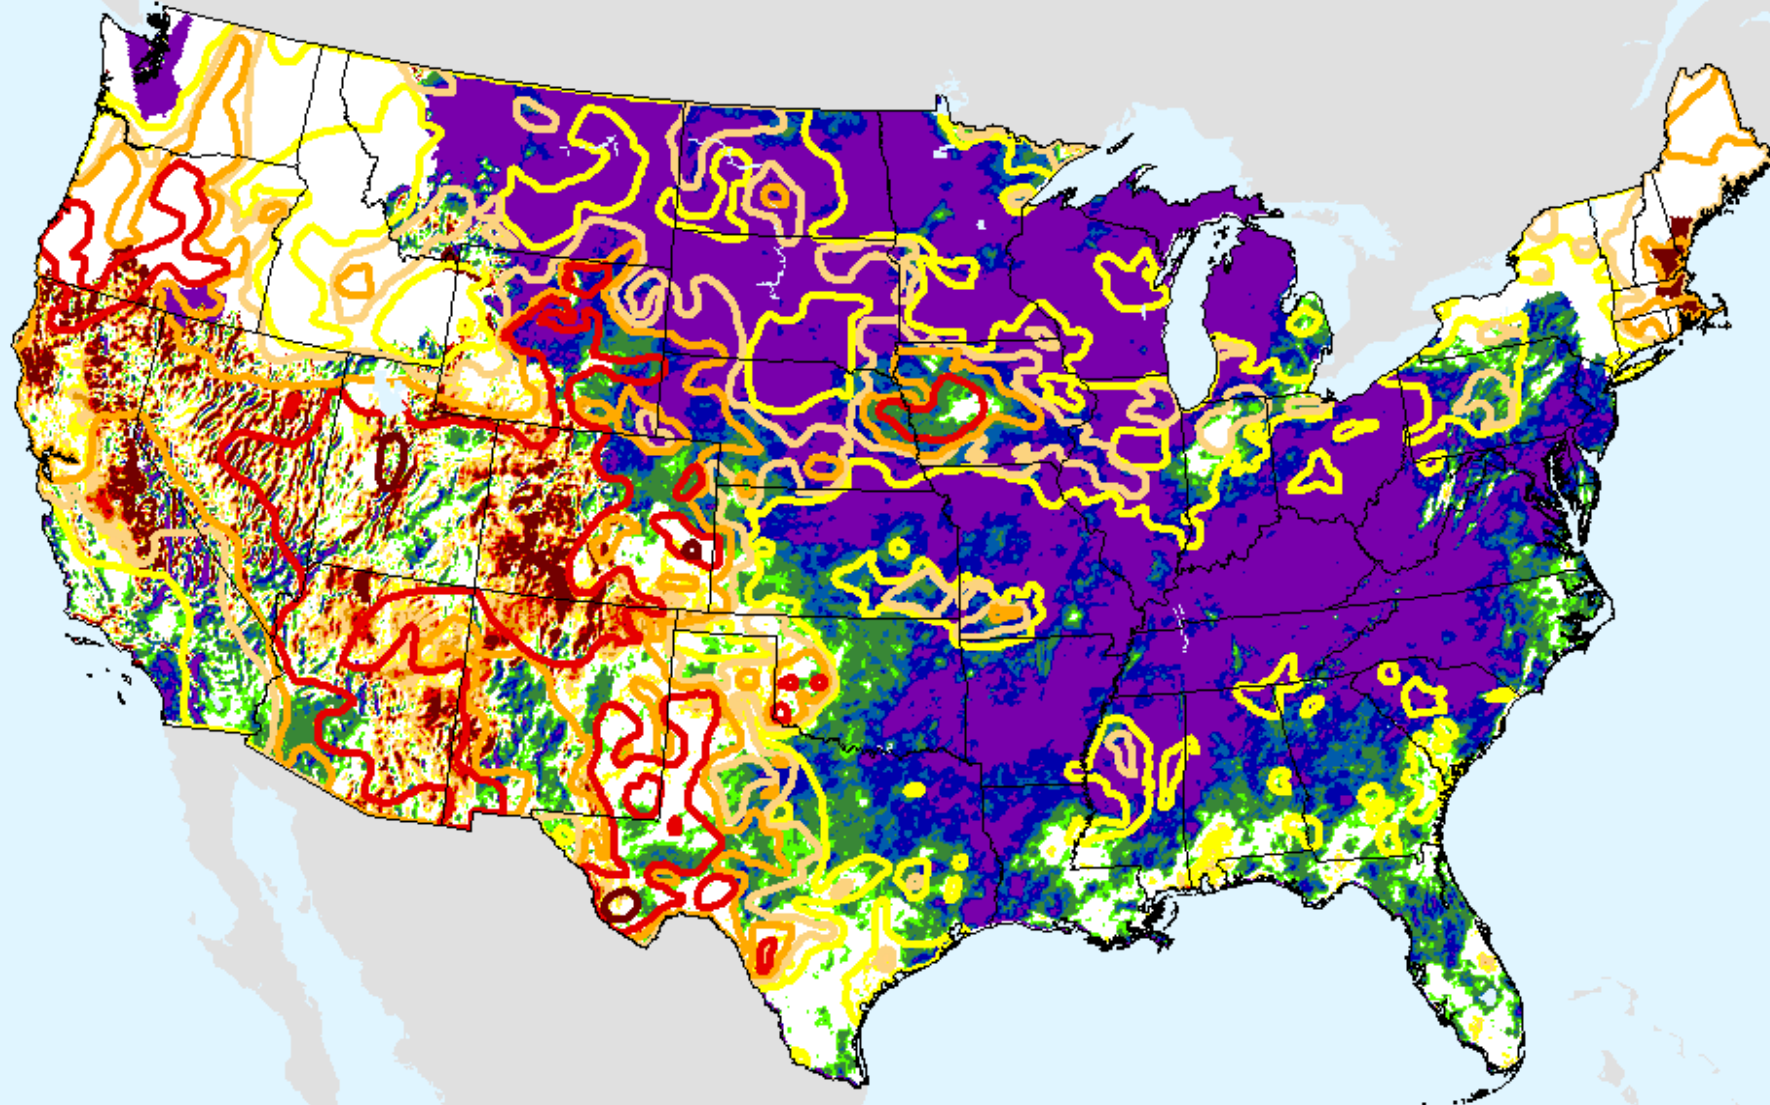

AHPS 24-month SPEI

As of: Tuesday, September 15, 2020

USDM for: Sep. 8, 2020

SPEI (USDM)