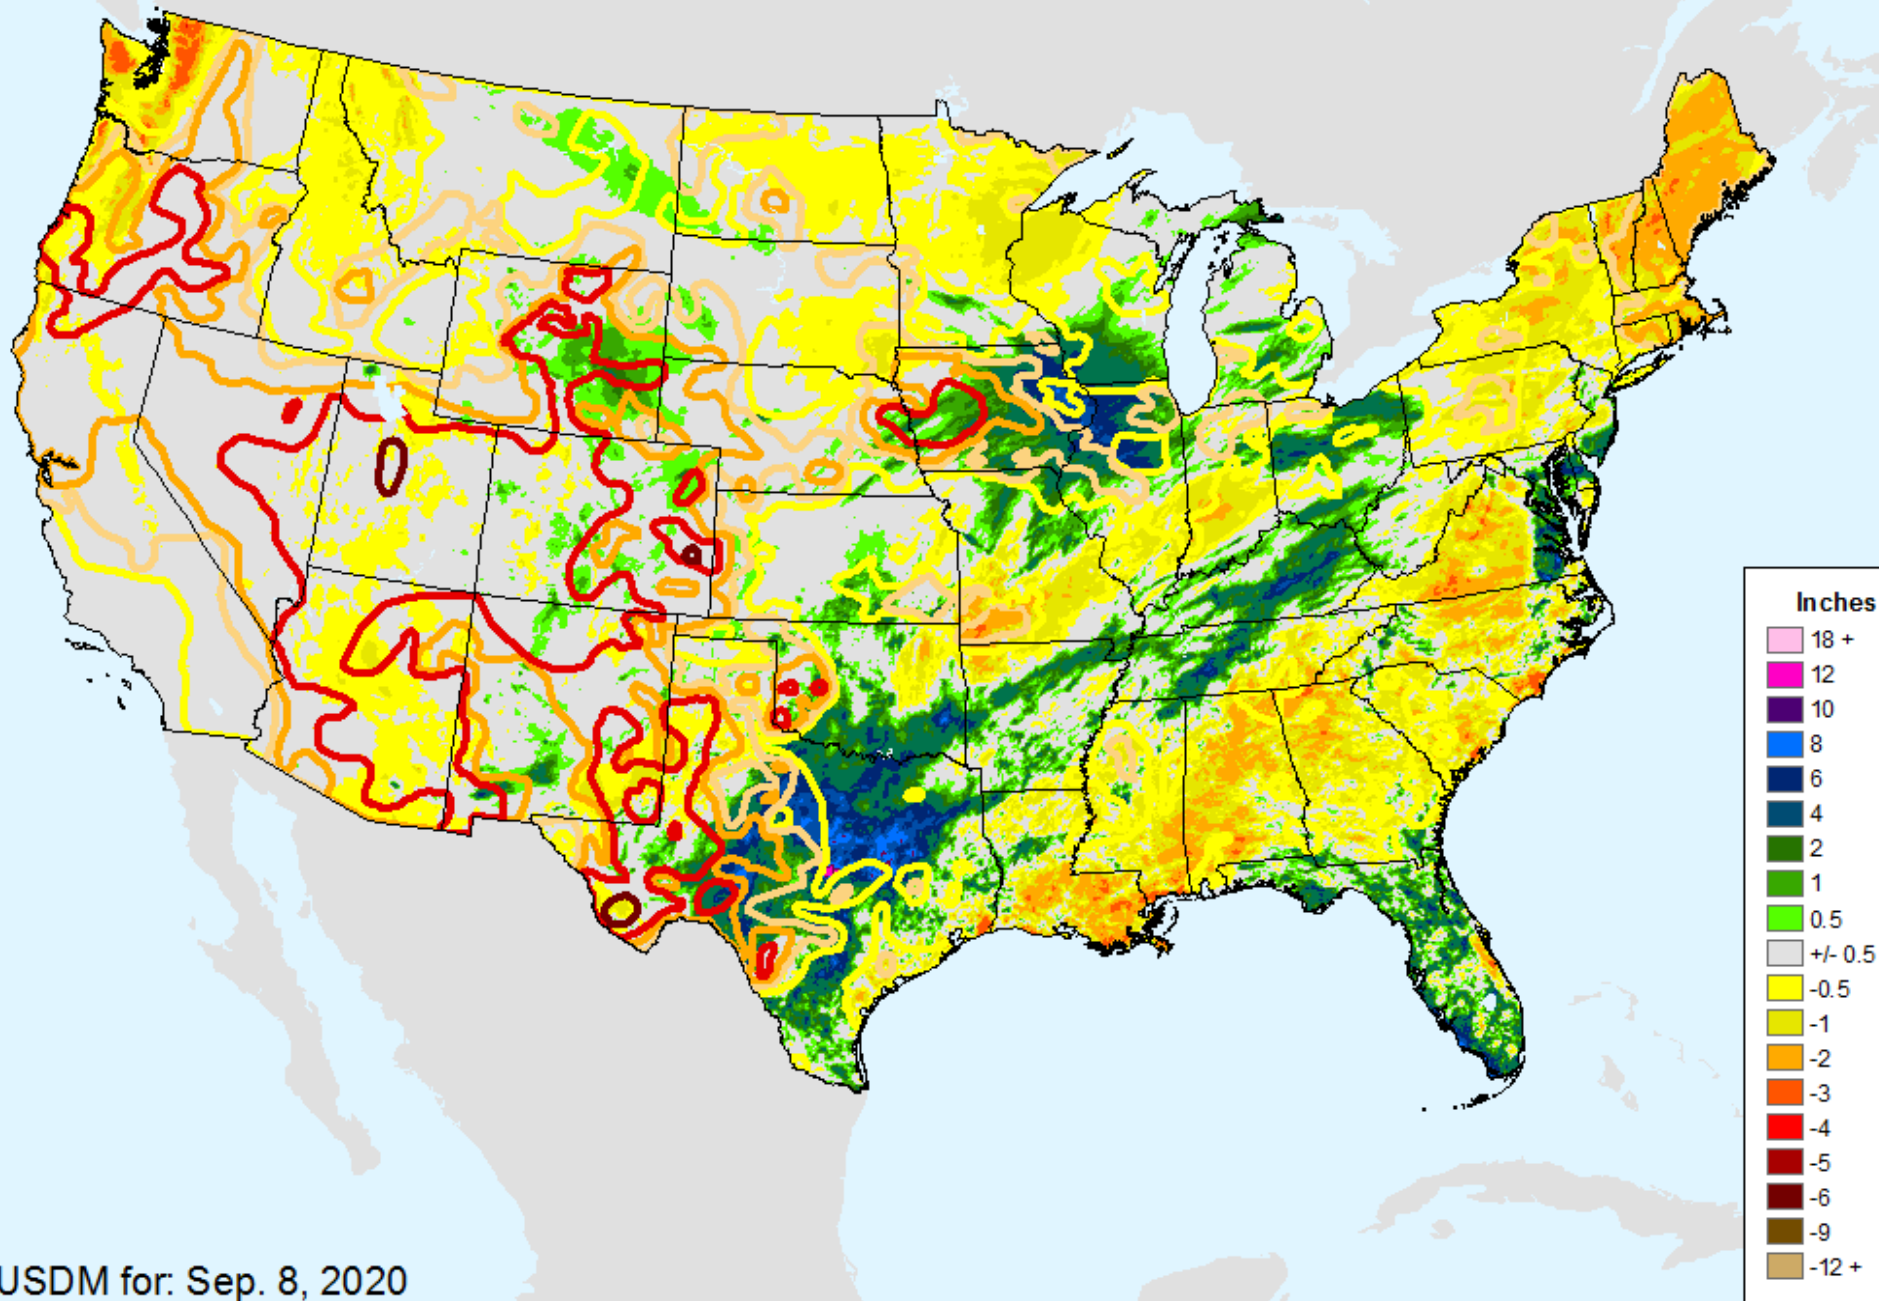

AHPS 7-Day Precipitation

As of: Tuesday, September 15, 2020

AHPS 7-Day Precipitation

As of: Tuesday, September 15, 2020

USDM for: Sep. 8, 2020

AHPS 14-Day Precip Departure

As of: Tuesday, September 15, 2020