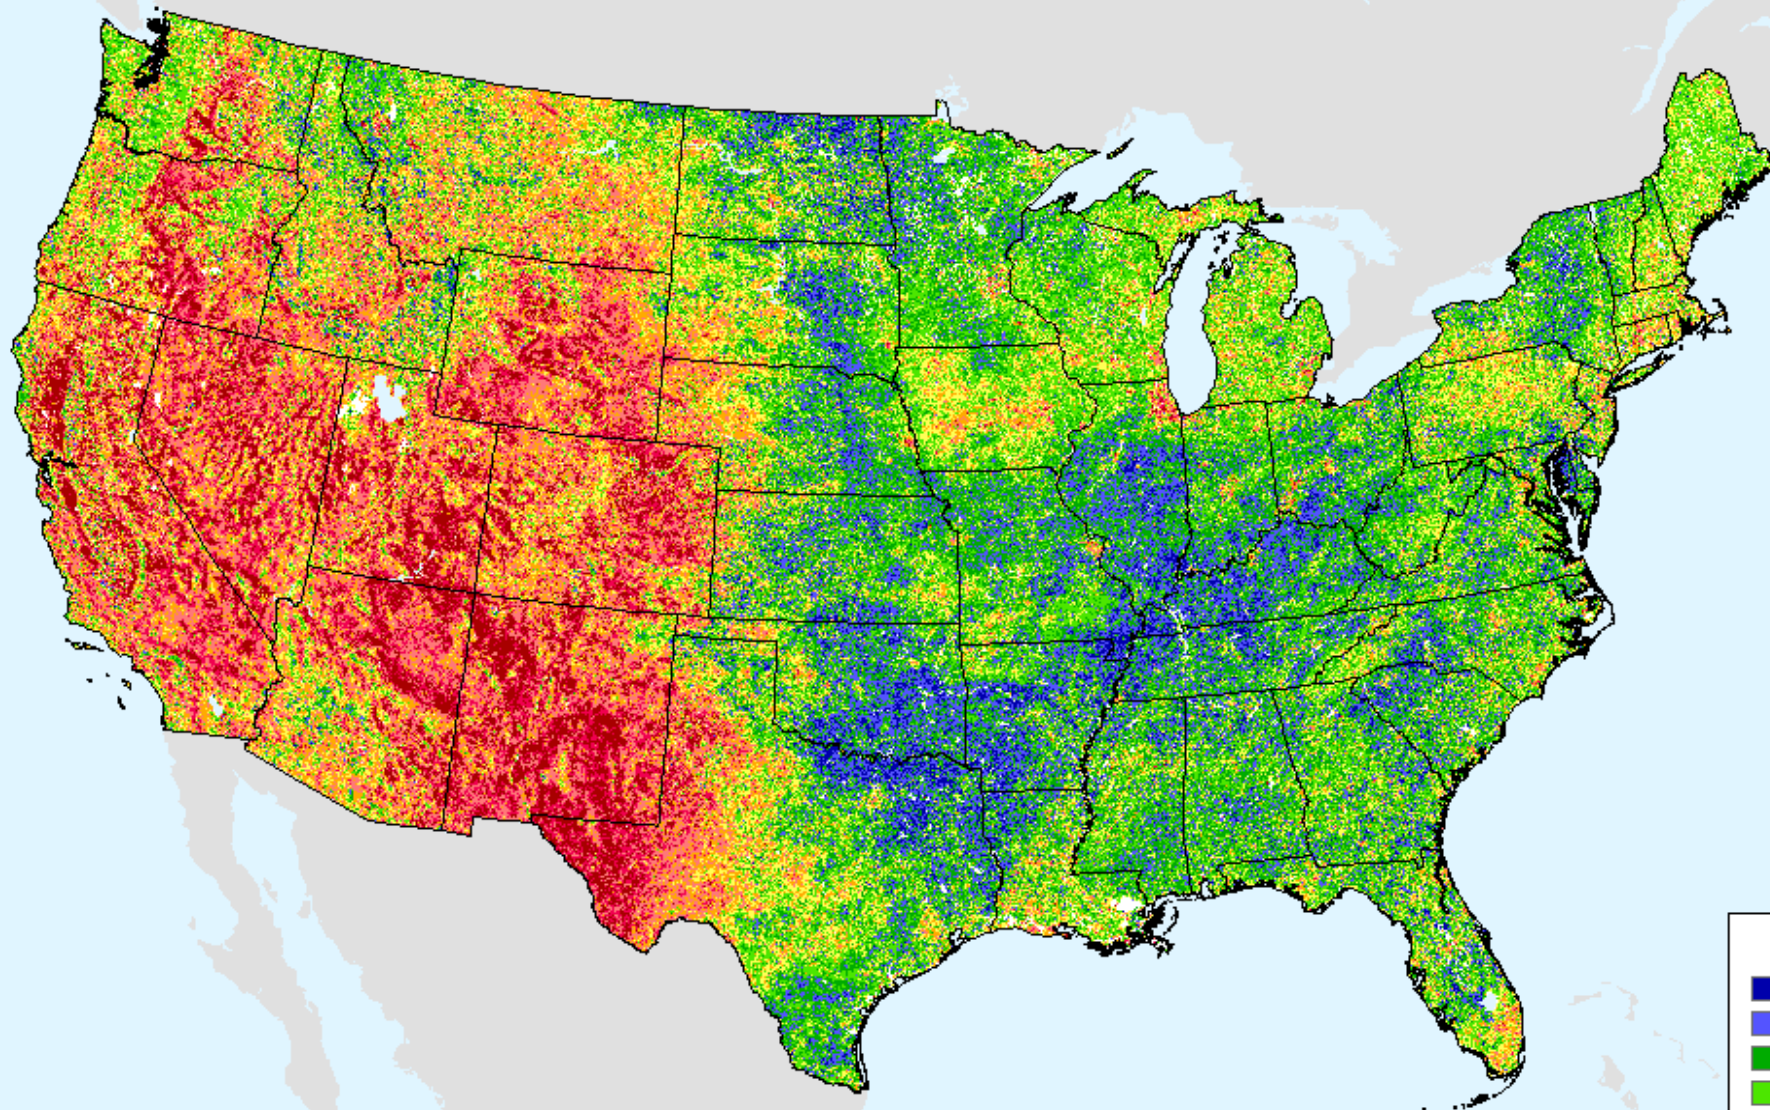

Vegetation Health Index

As of: Tuesday, September 15, 2020