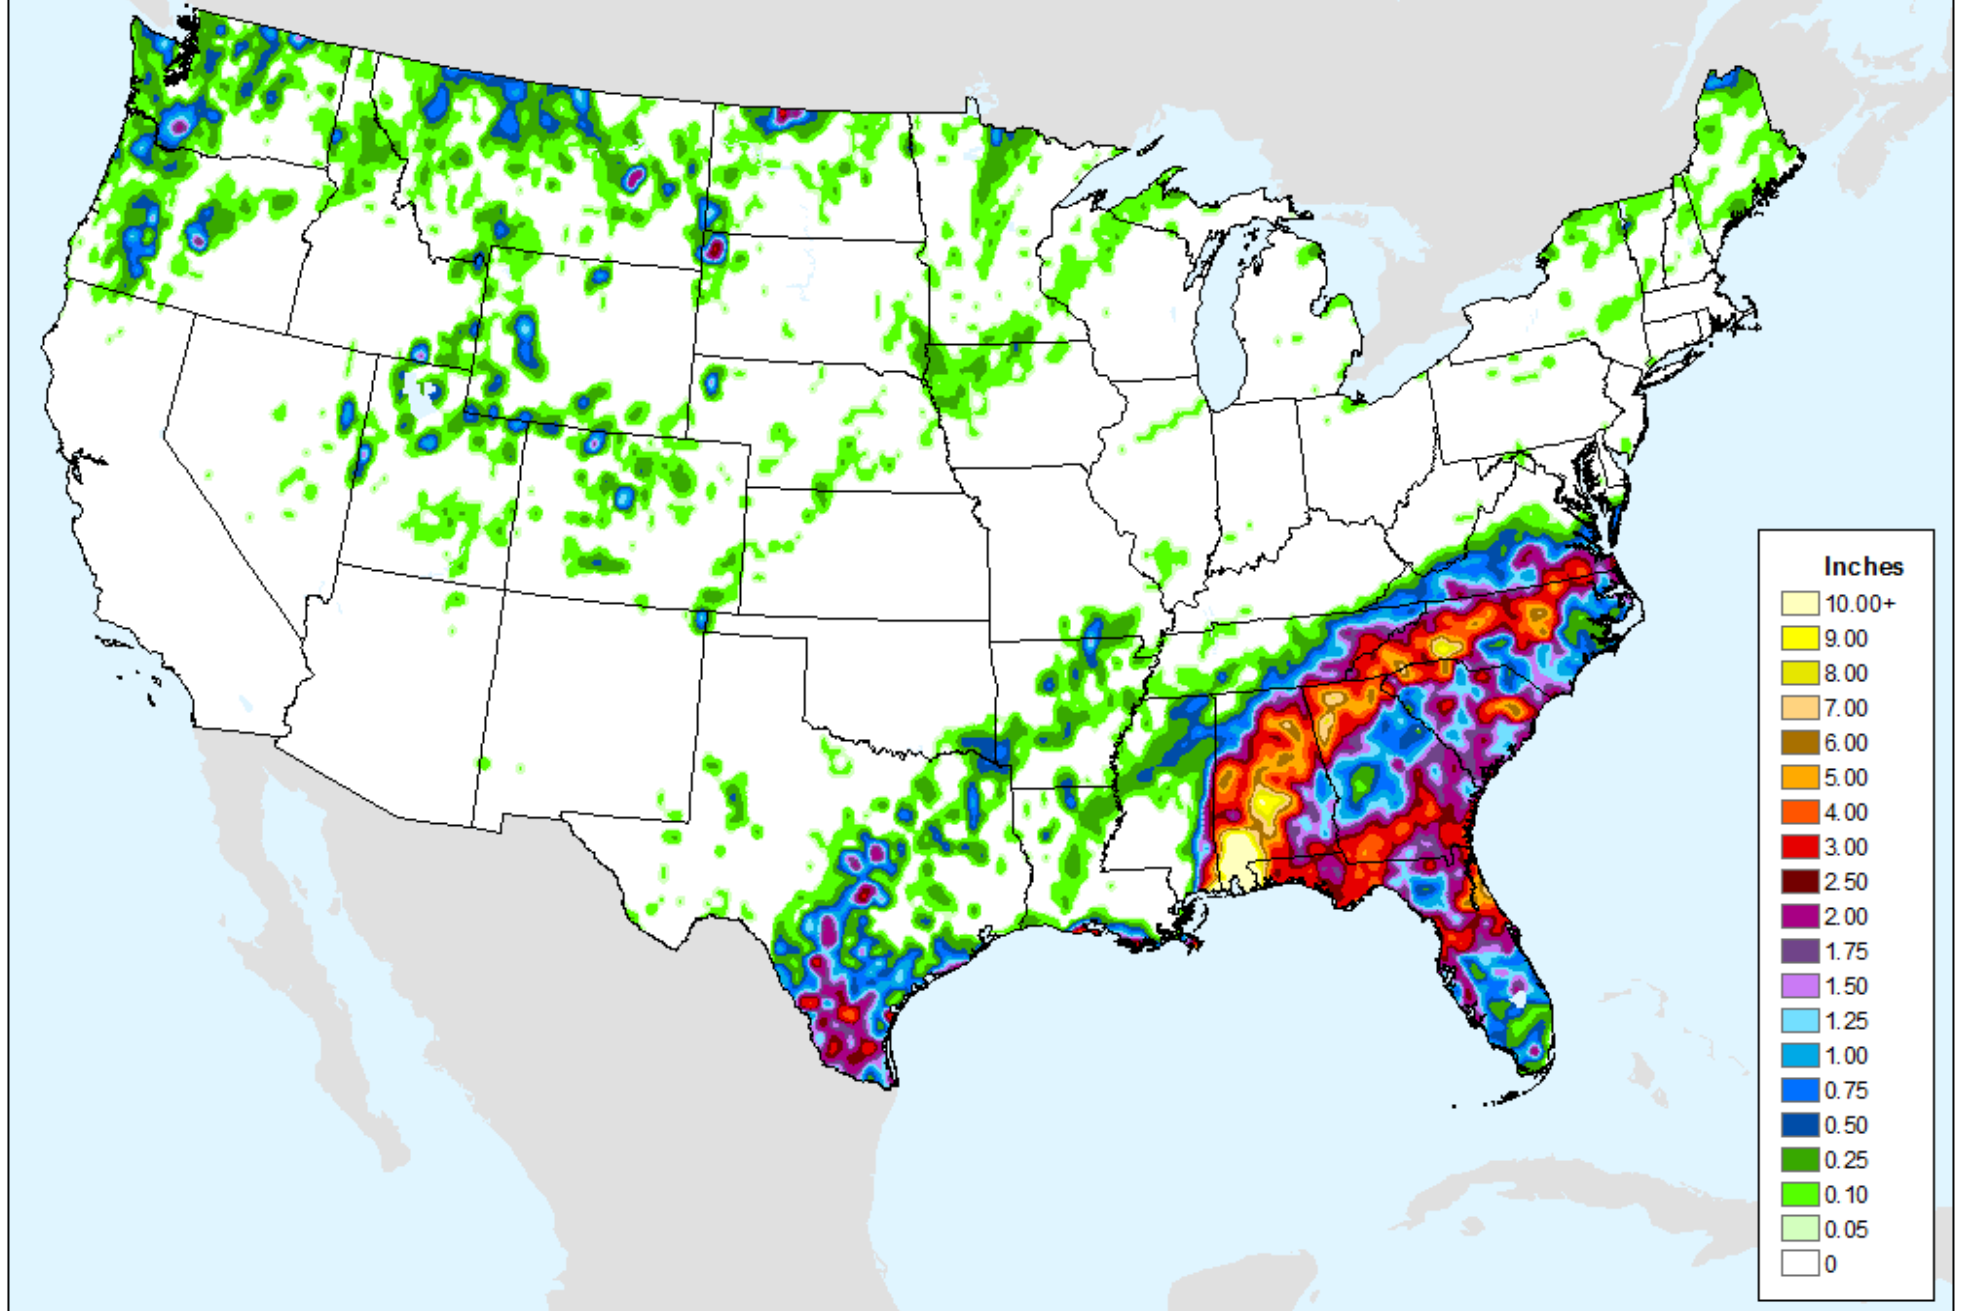

GFS (00z) 7-Day Precip Forecast

As of: Tuesday, September 15, 2020