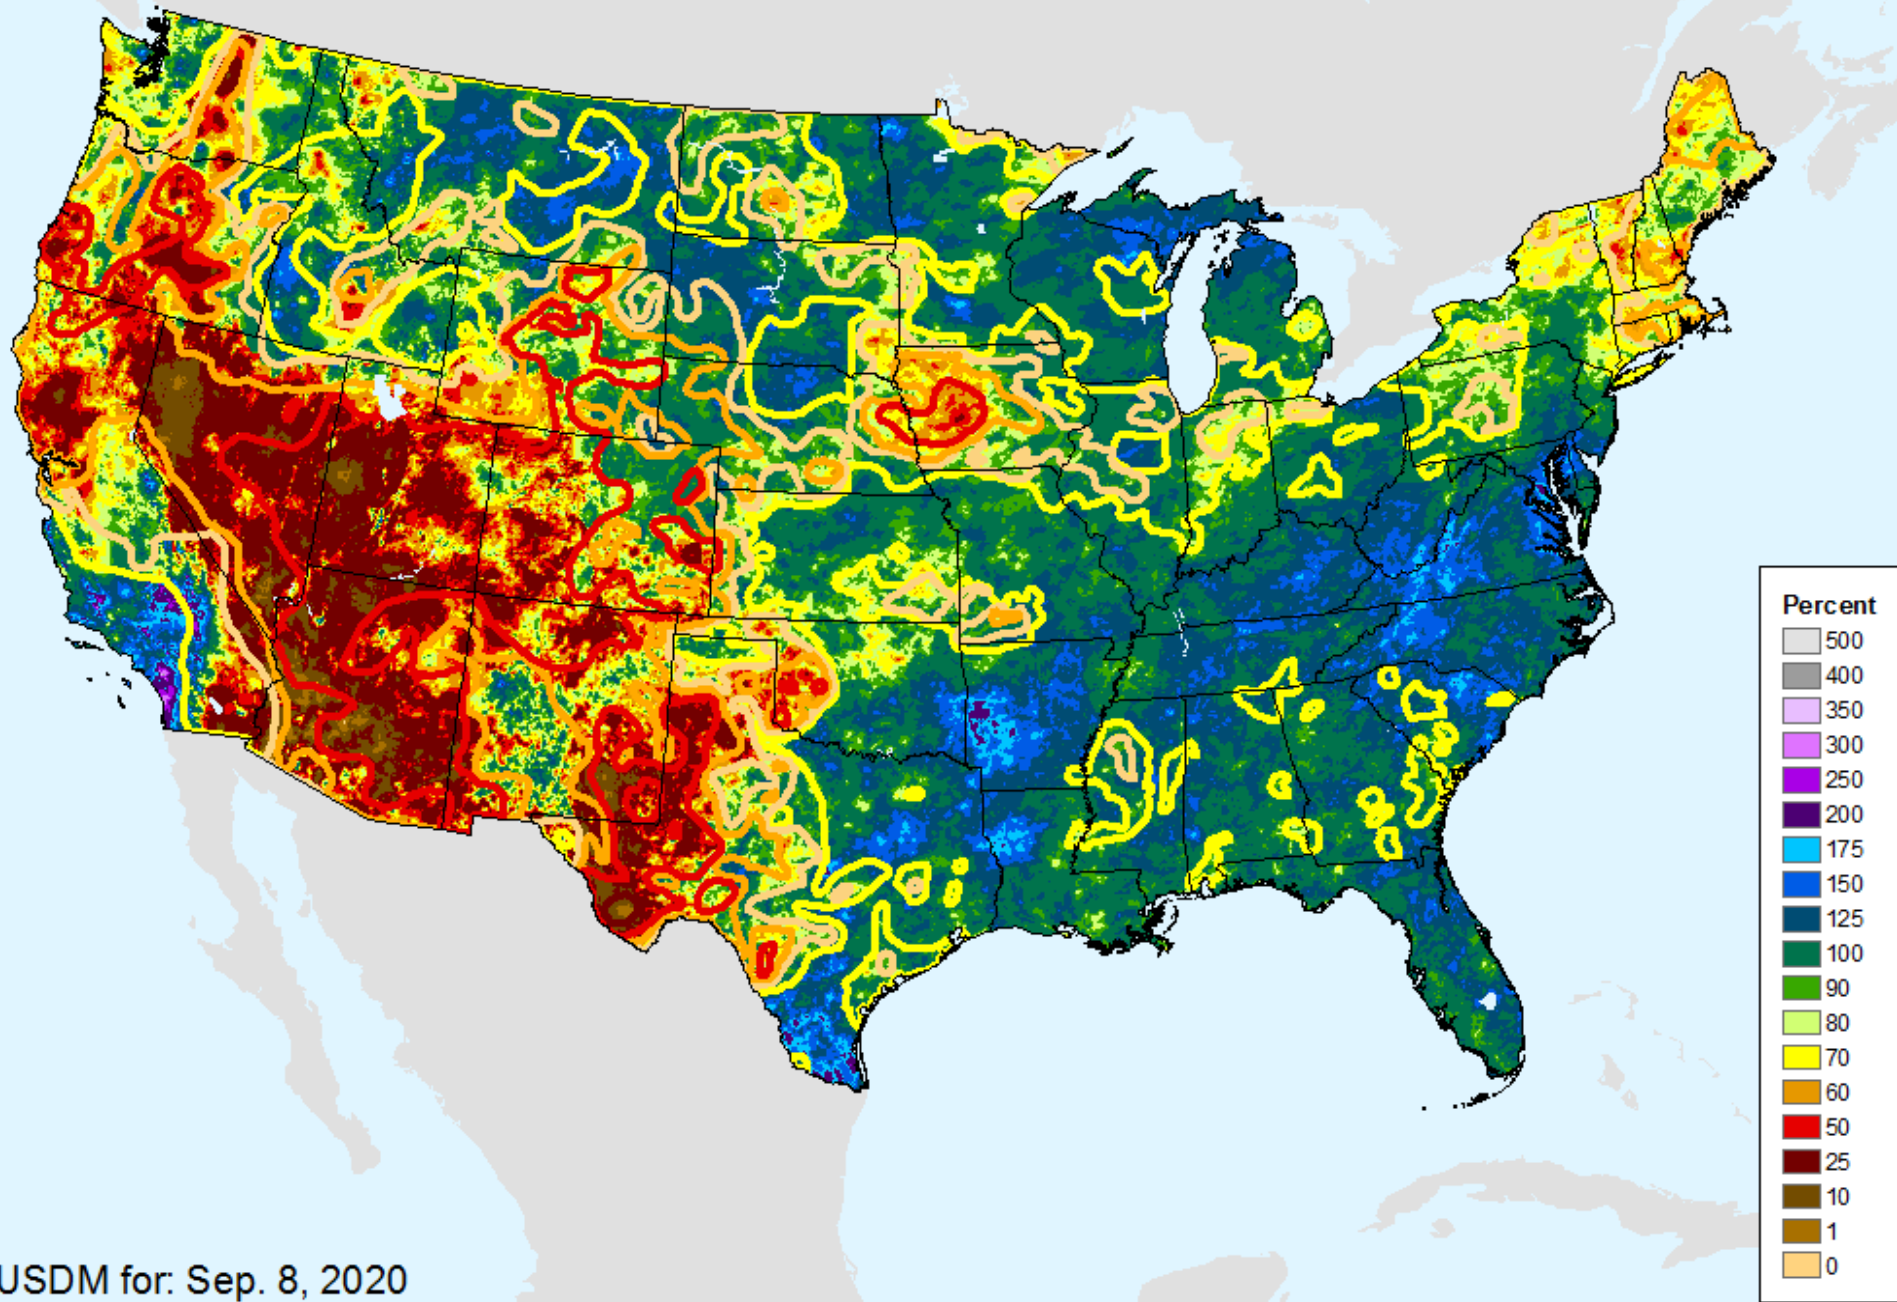

AHPS 180-Day Pct of Normal Pcp

As of: Tuesday, September 15, 2020

USDM for: Sep. 8, 2020