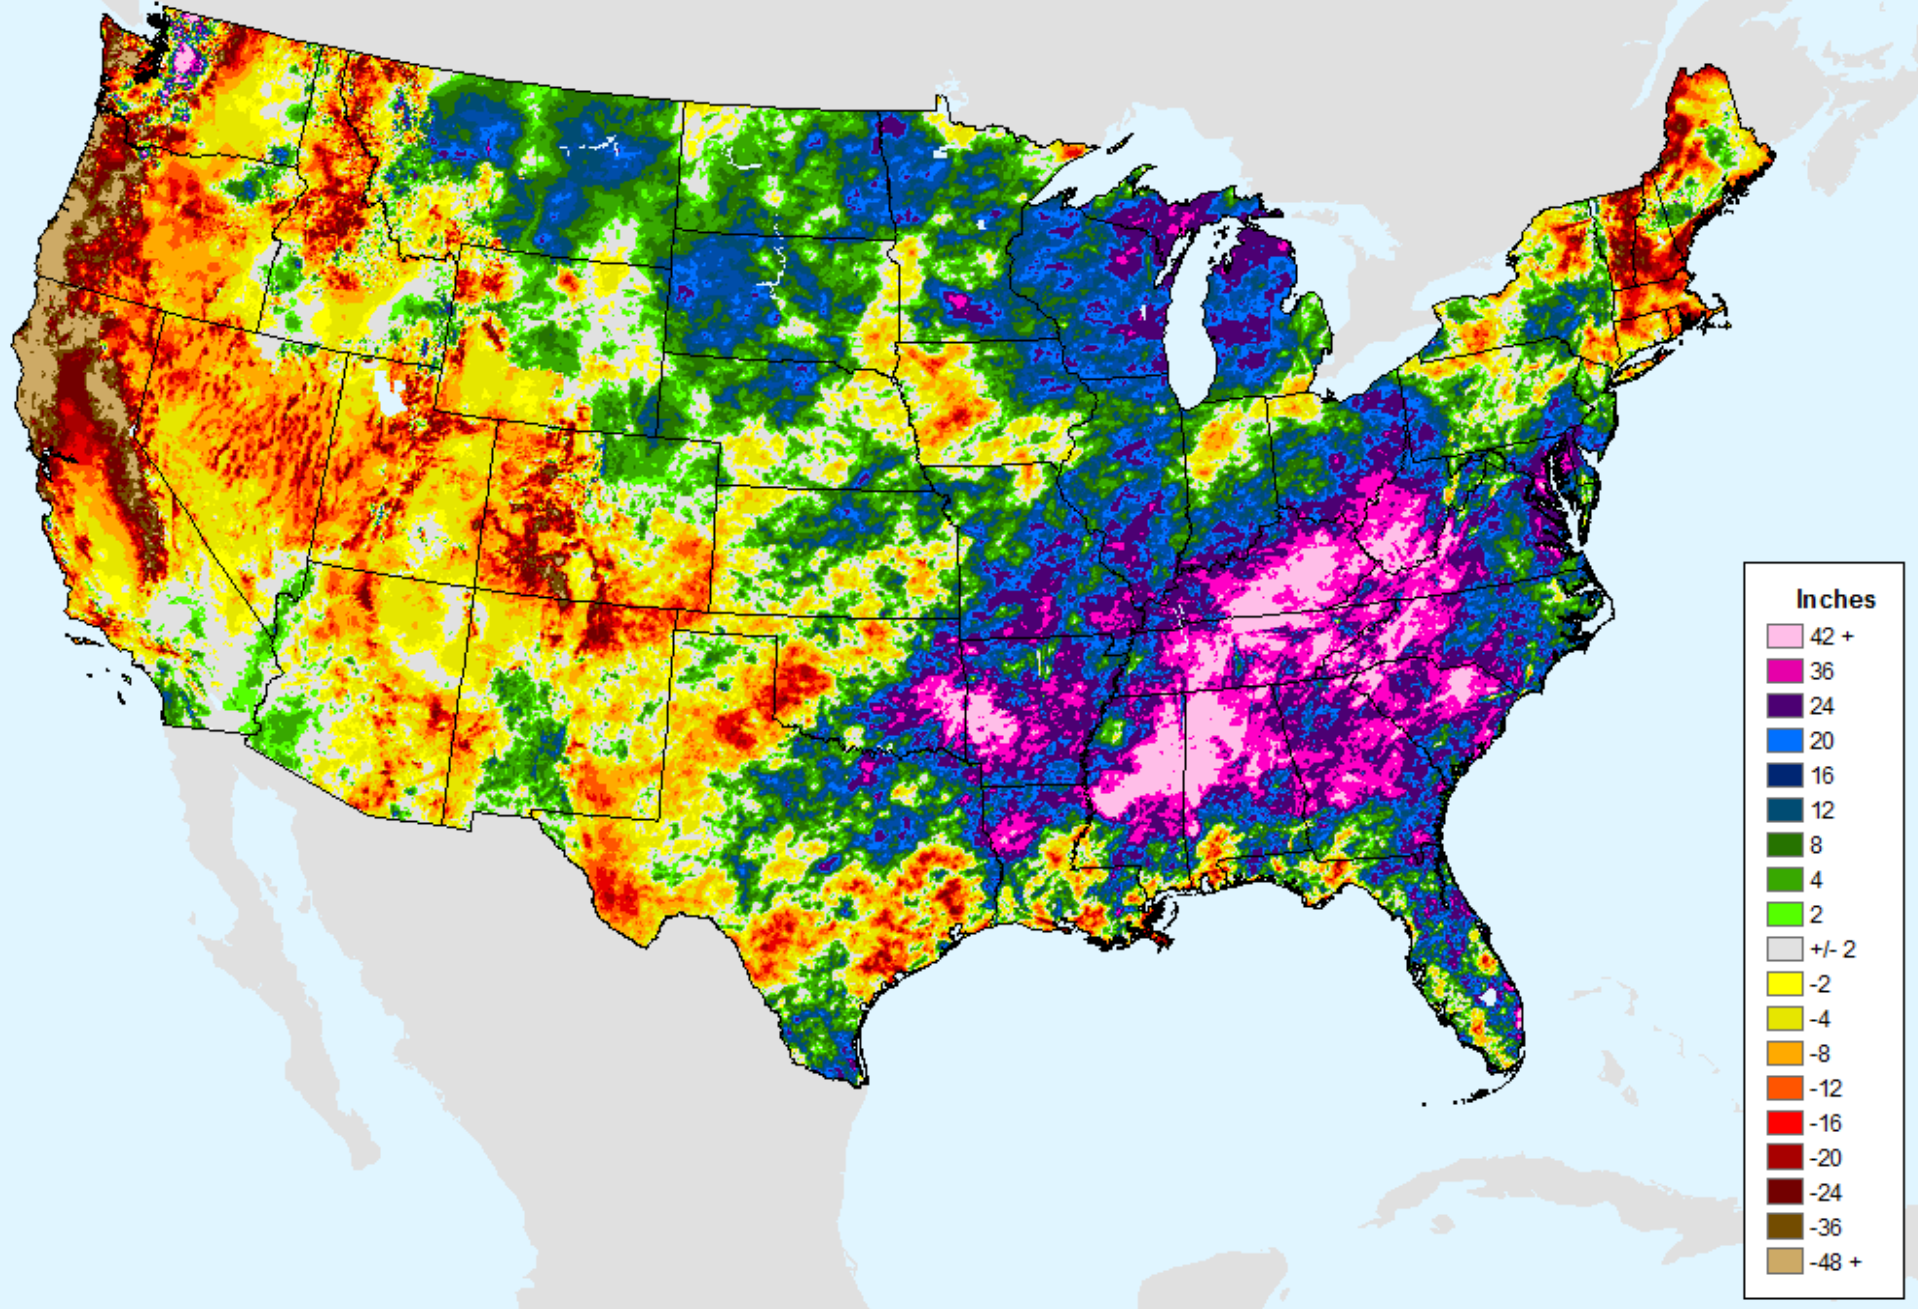

AHPS Water-Year Precip Departure

As of: Tuesday, September 15, 2020