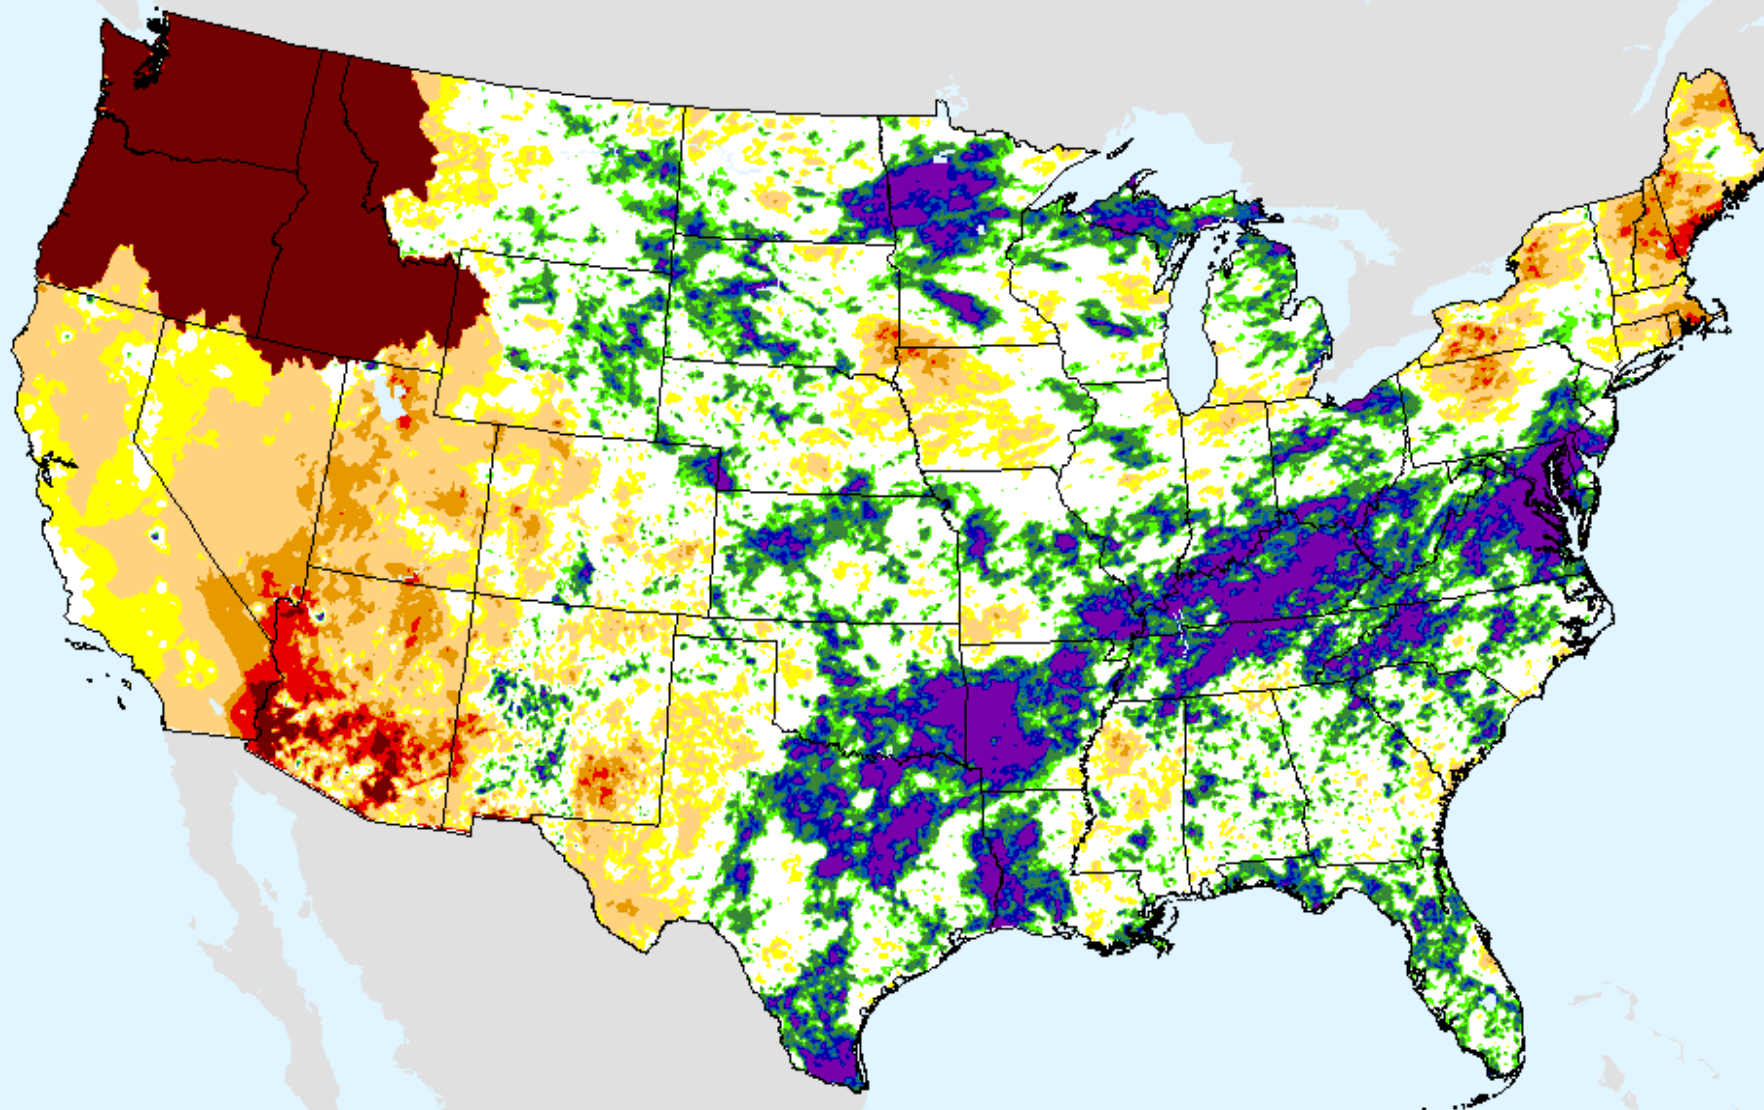

AHPS 2-month SPI

As of: Tuesday, September 15, 2020