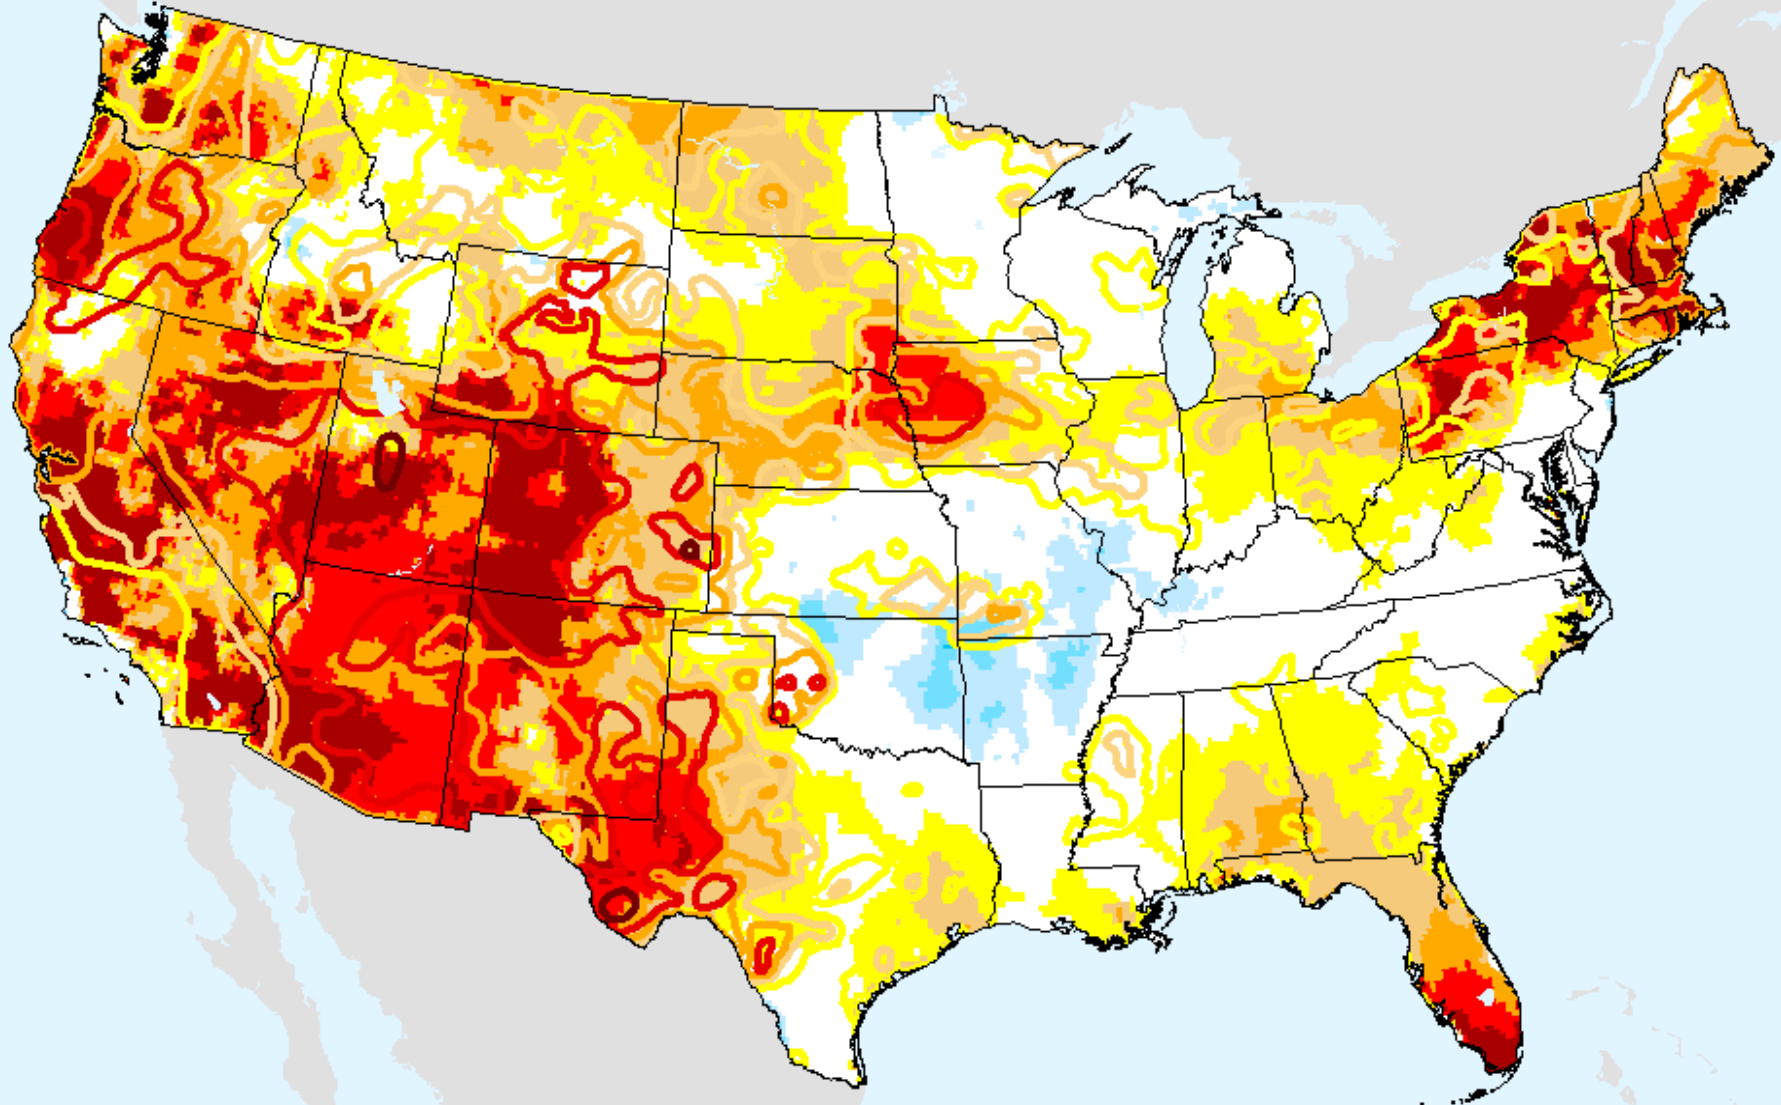

As of: Tuesday, September 15, 2020

EDDI 6-week

As of: Tuesday, September 15, 2020

USDM for: Sep. 8, 2020

EDDI 6-week

As of: Tuesday, September 15, 2020

EDDI 7-week

As of: Tuesday, September 15, 2020