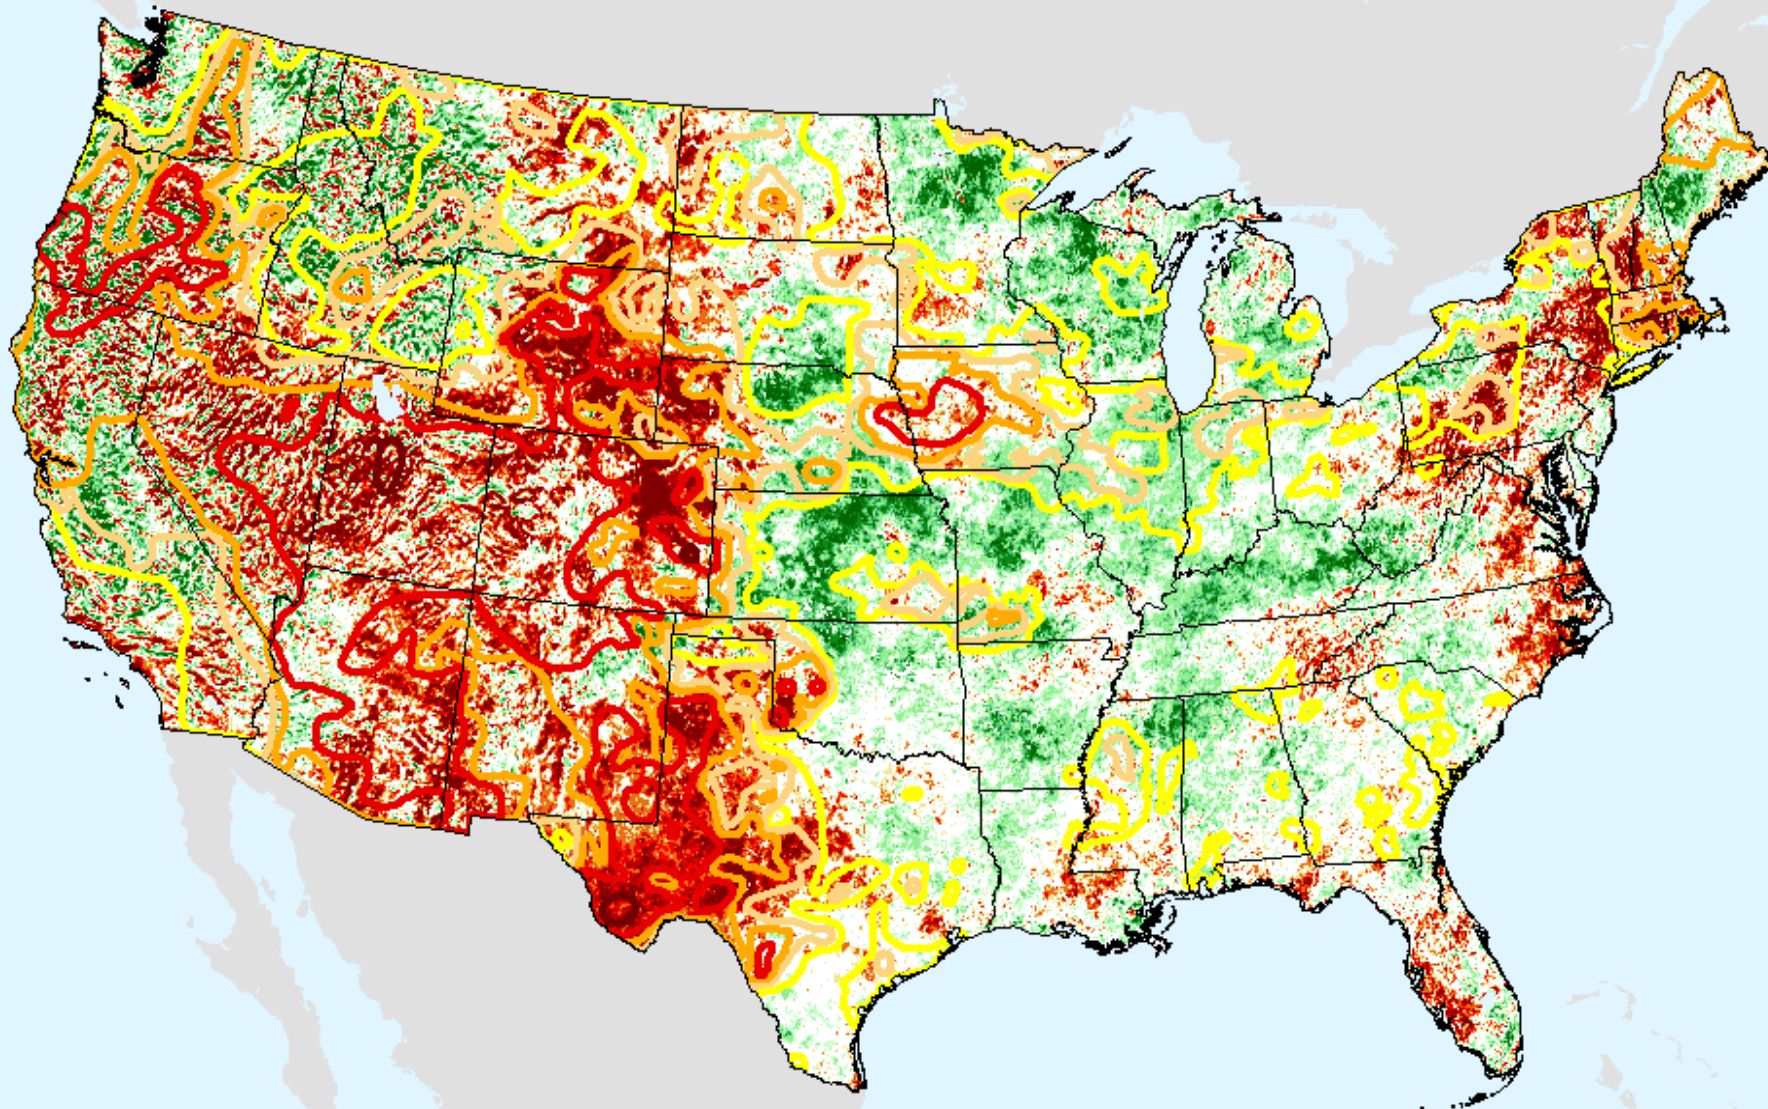

Background

Vegetation Drought Response Index (VegDRI)

As of: Tuesday, September 15, 2020

Background

Evaporative Stress Index (ESI) 4-week

As of: Tuesday, September 15, 2020

USDM for: Sep. 8, 2020

ESI