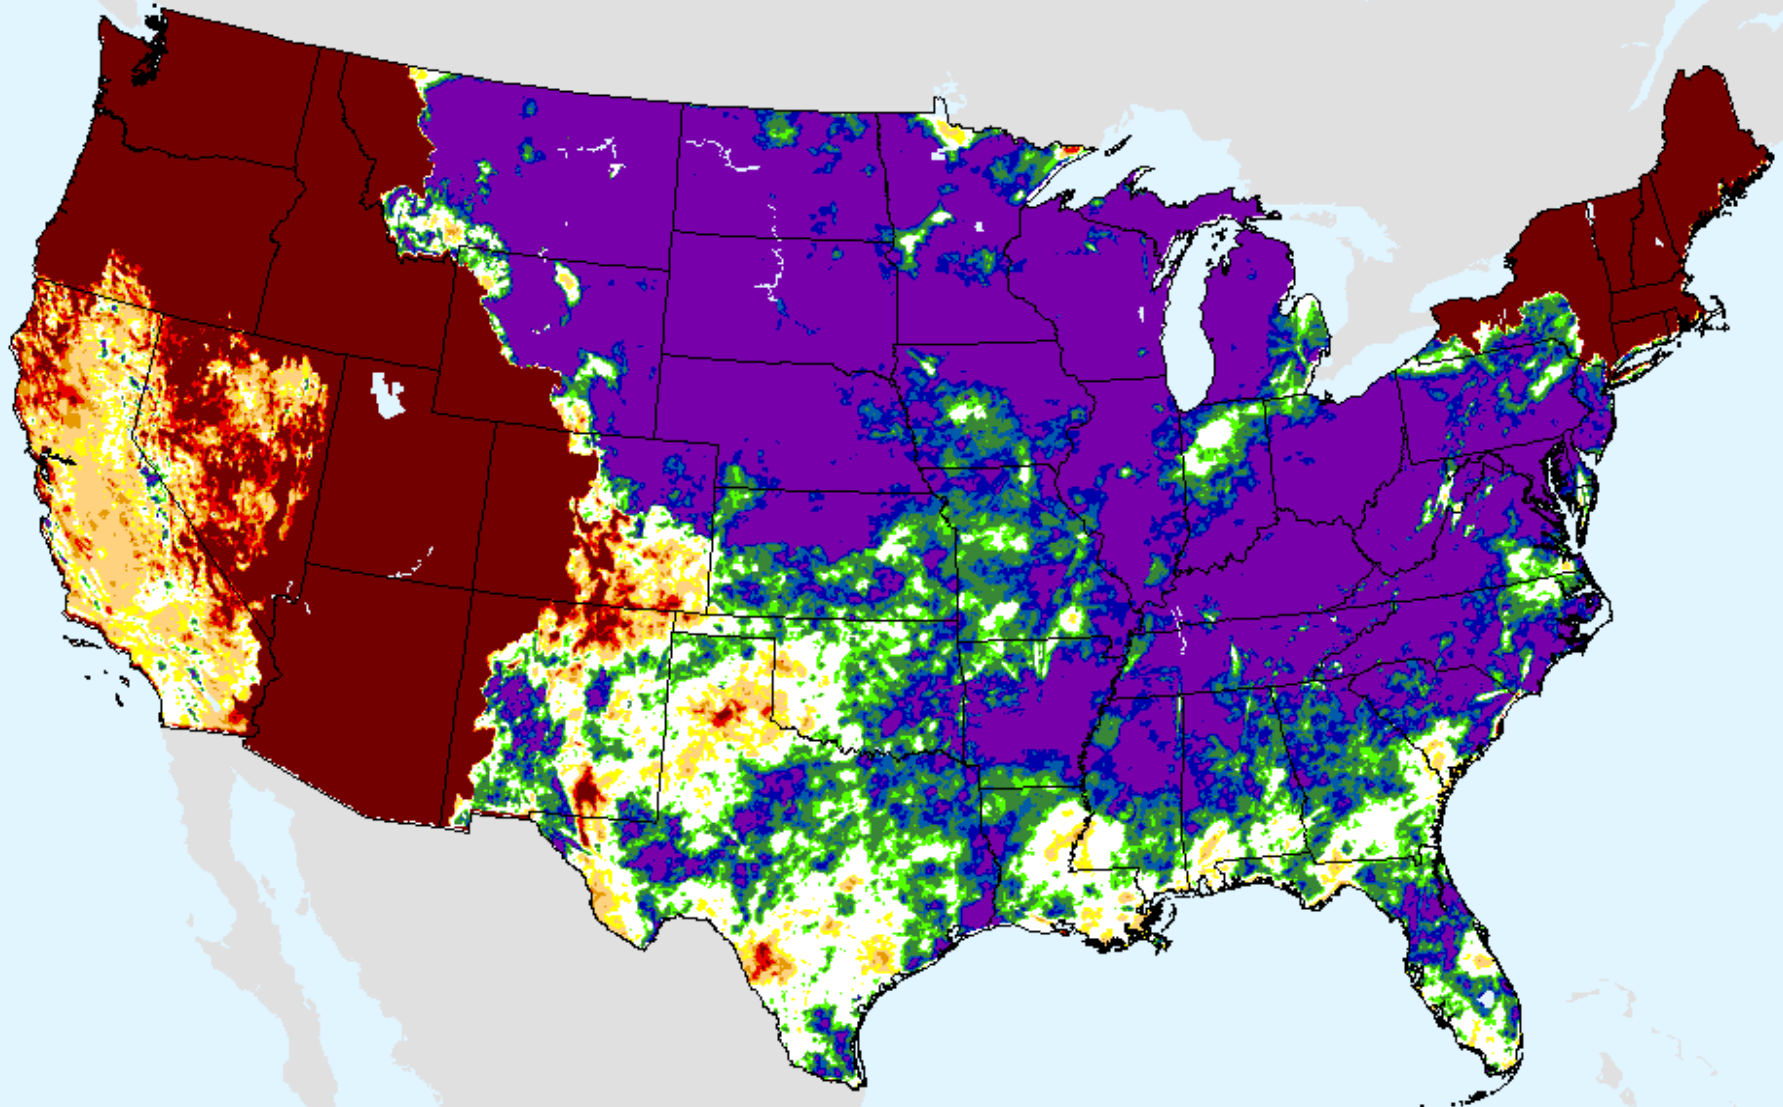

AHPS 24-month SPI

As of: Tuesday, September 15, 2020

AHPS 36-month SPI

As of: Tuesday, September 15, 2020

USDM for: Sep. 8, 2020

SPI (USDM)

AHPS 36-month SPI

As of: Tuesday, September 15, 2020