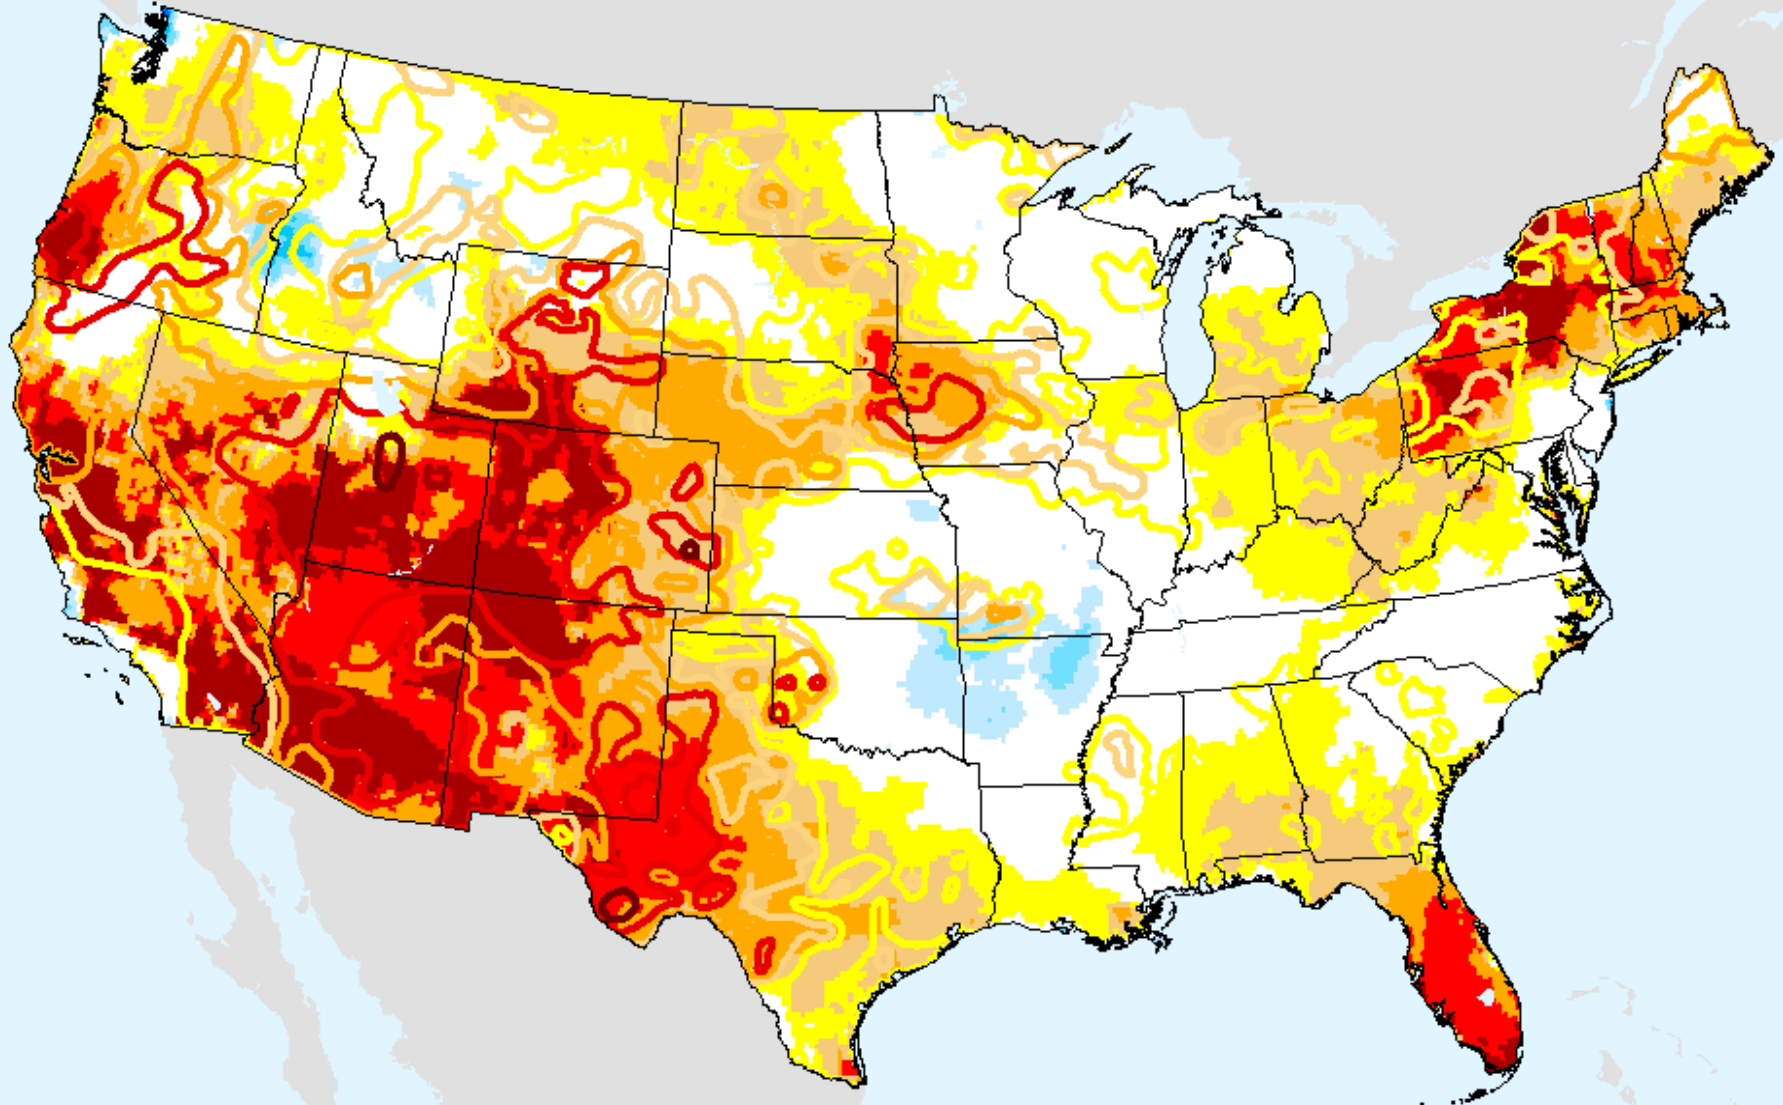

EDDI 11-week

As of: Tuesday, September 15, 2020

USDM for: Sep. 8, 2020