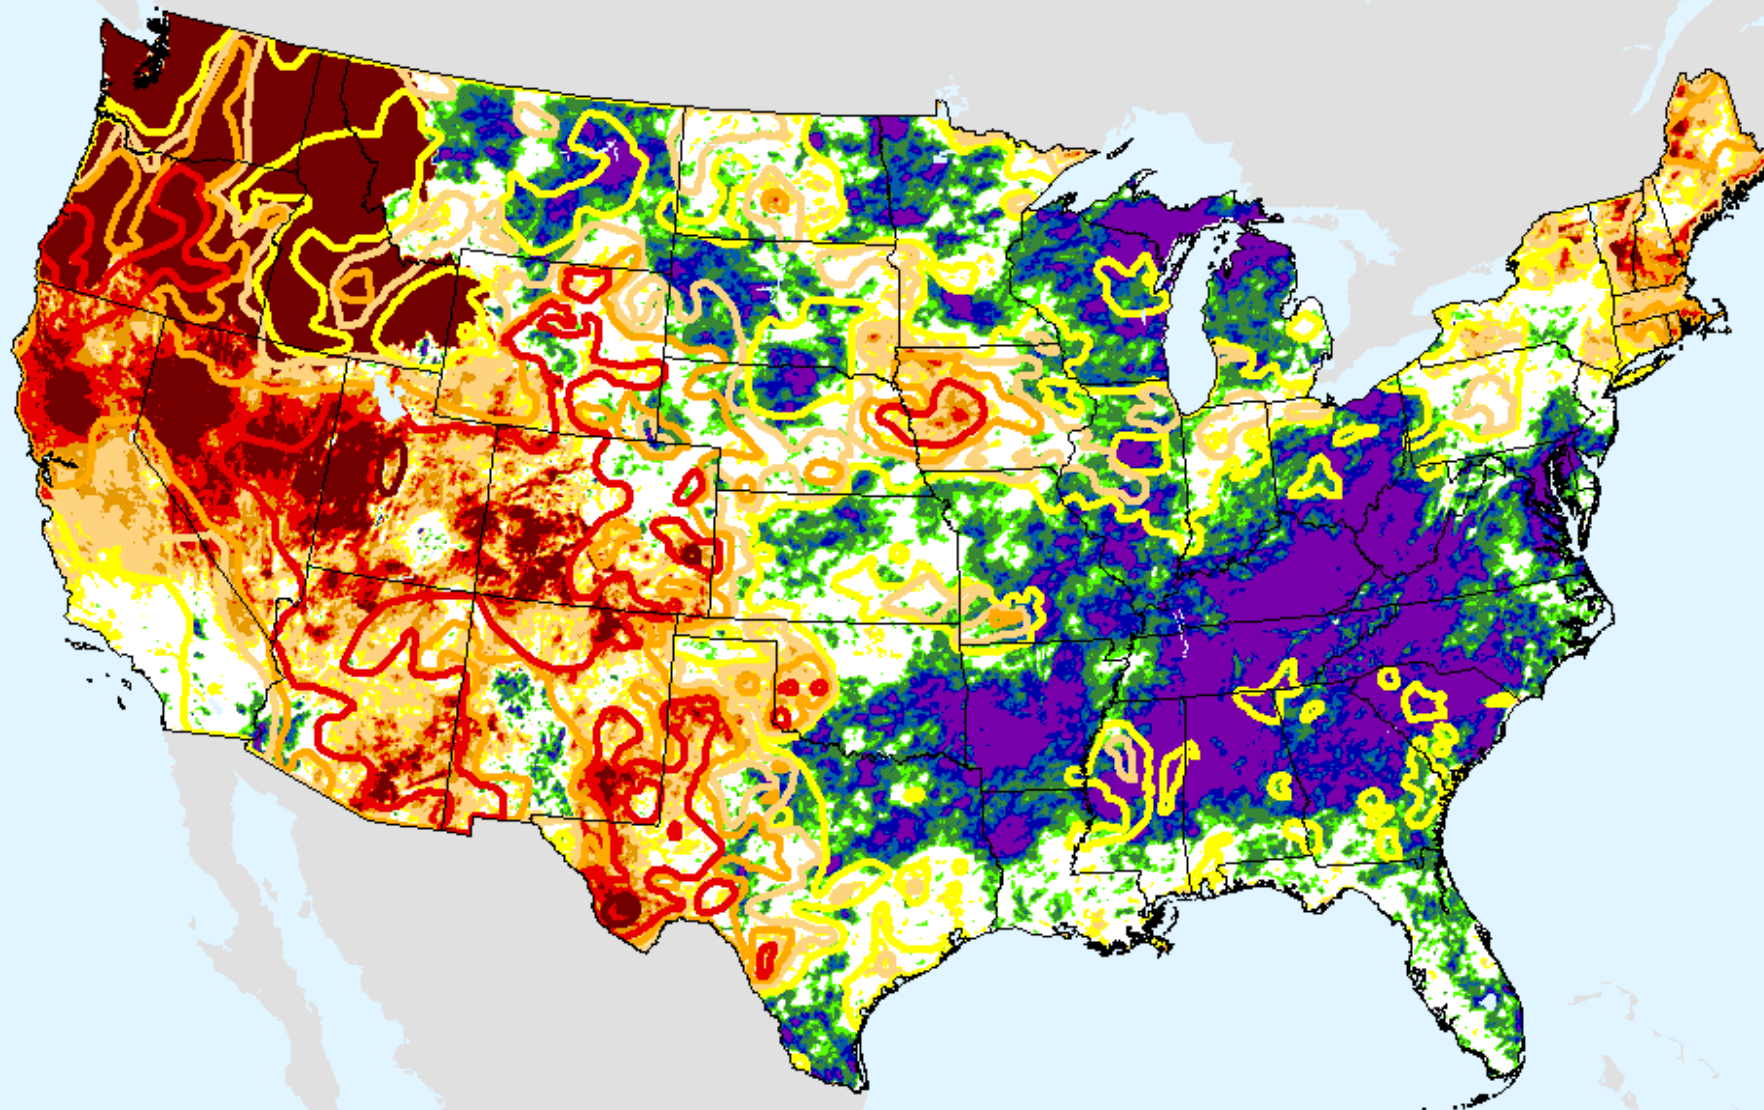

AHPS 9-month SPI

As of: Tuesday, September 15, 2020

USDM for: Sep. 8, 2020

SPI (USDM)