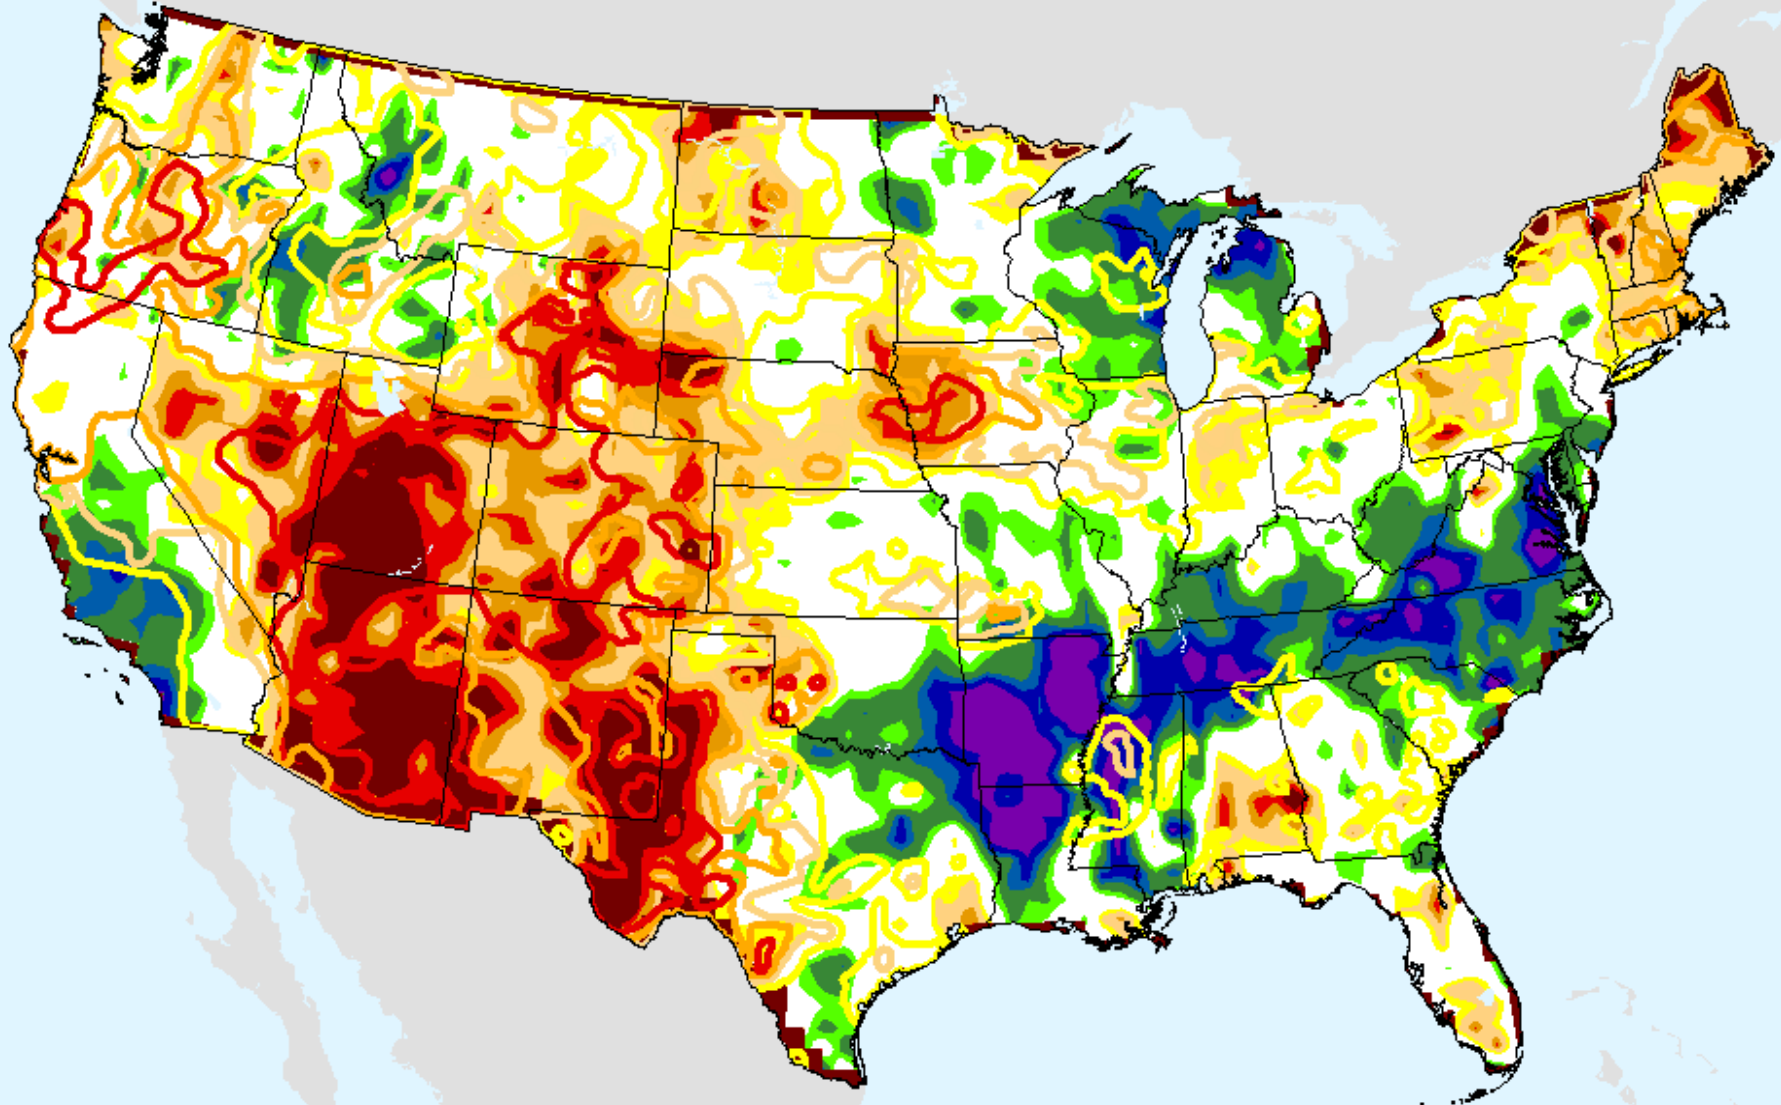

CPC 3-month SPI

As of: Tuesday, September 15, 2020

USDM for: Sep. 8, 2020

SPI (USDM)

CPC 3-month SPI

As of: Tuesday, September 15, 2020

CPC 6-month SPI

As of: Tuesday, September 15, 2020