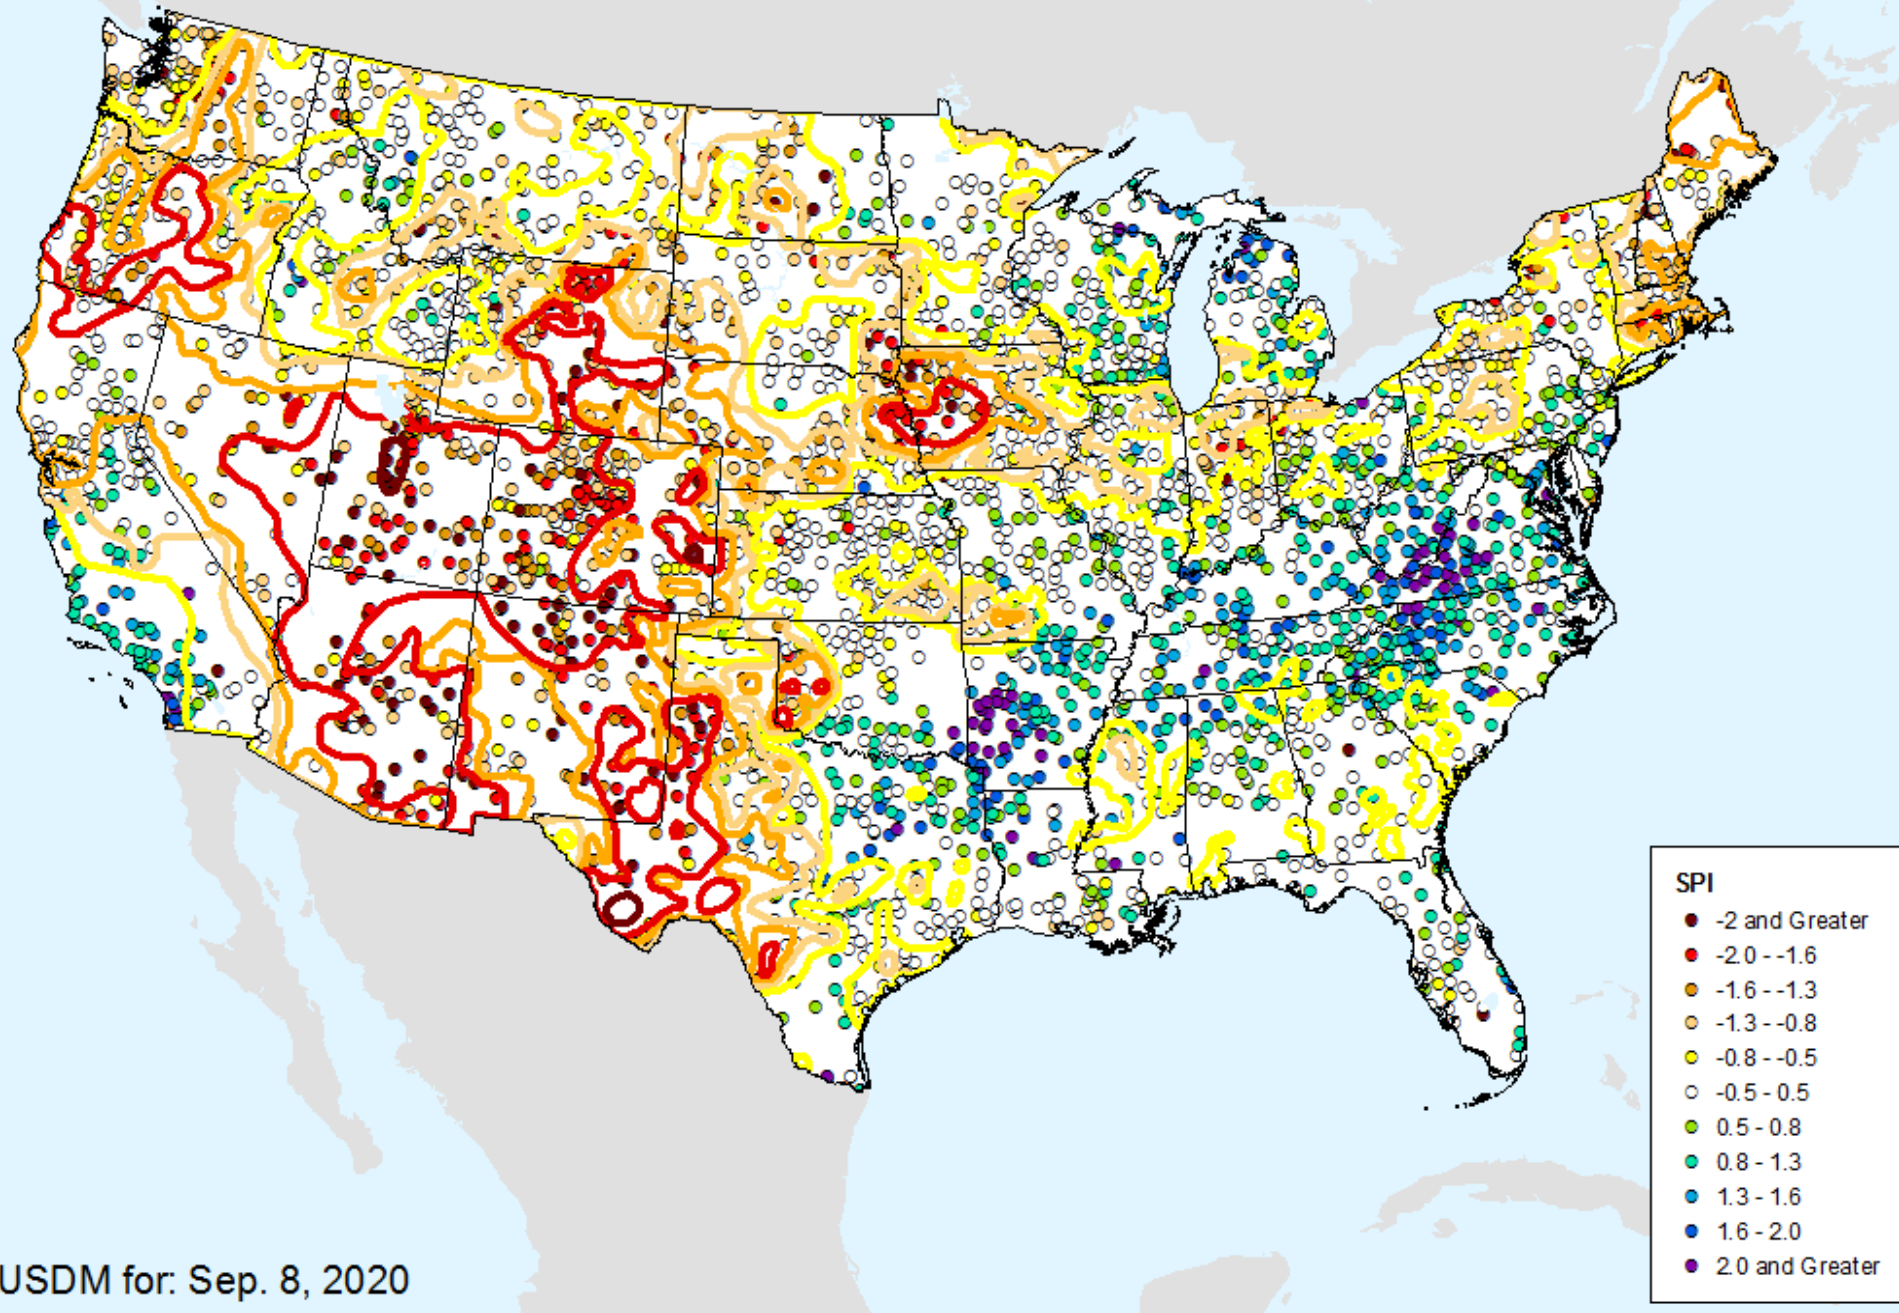

HPRCC 4-month SPI

As of: Tuesday, September 15, 2020

USDM for: Sep. 8, 2020

HPRCC 4-month SPI

As of: Tuesday, September 15, 2020

HPRCC 6-month SPI

As of: Tuesday, September 15, 2020

USDM for: Sep. 8, 2020