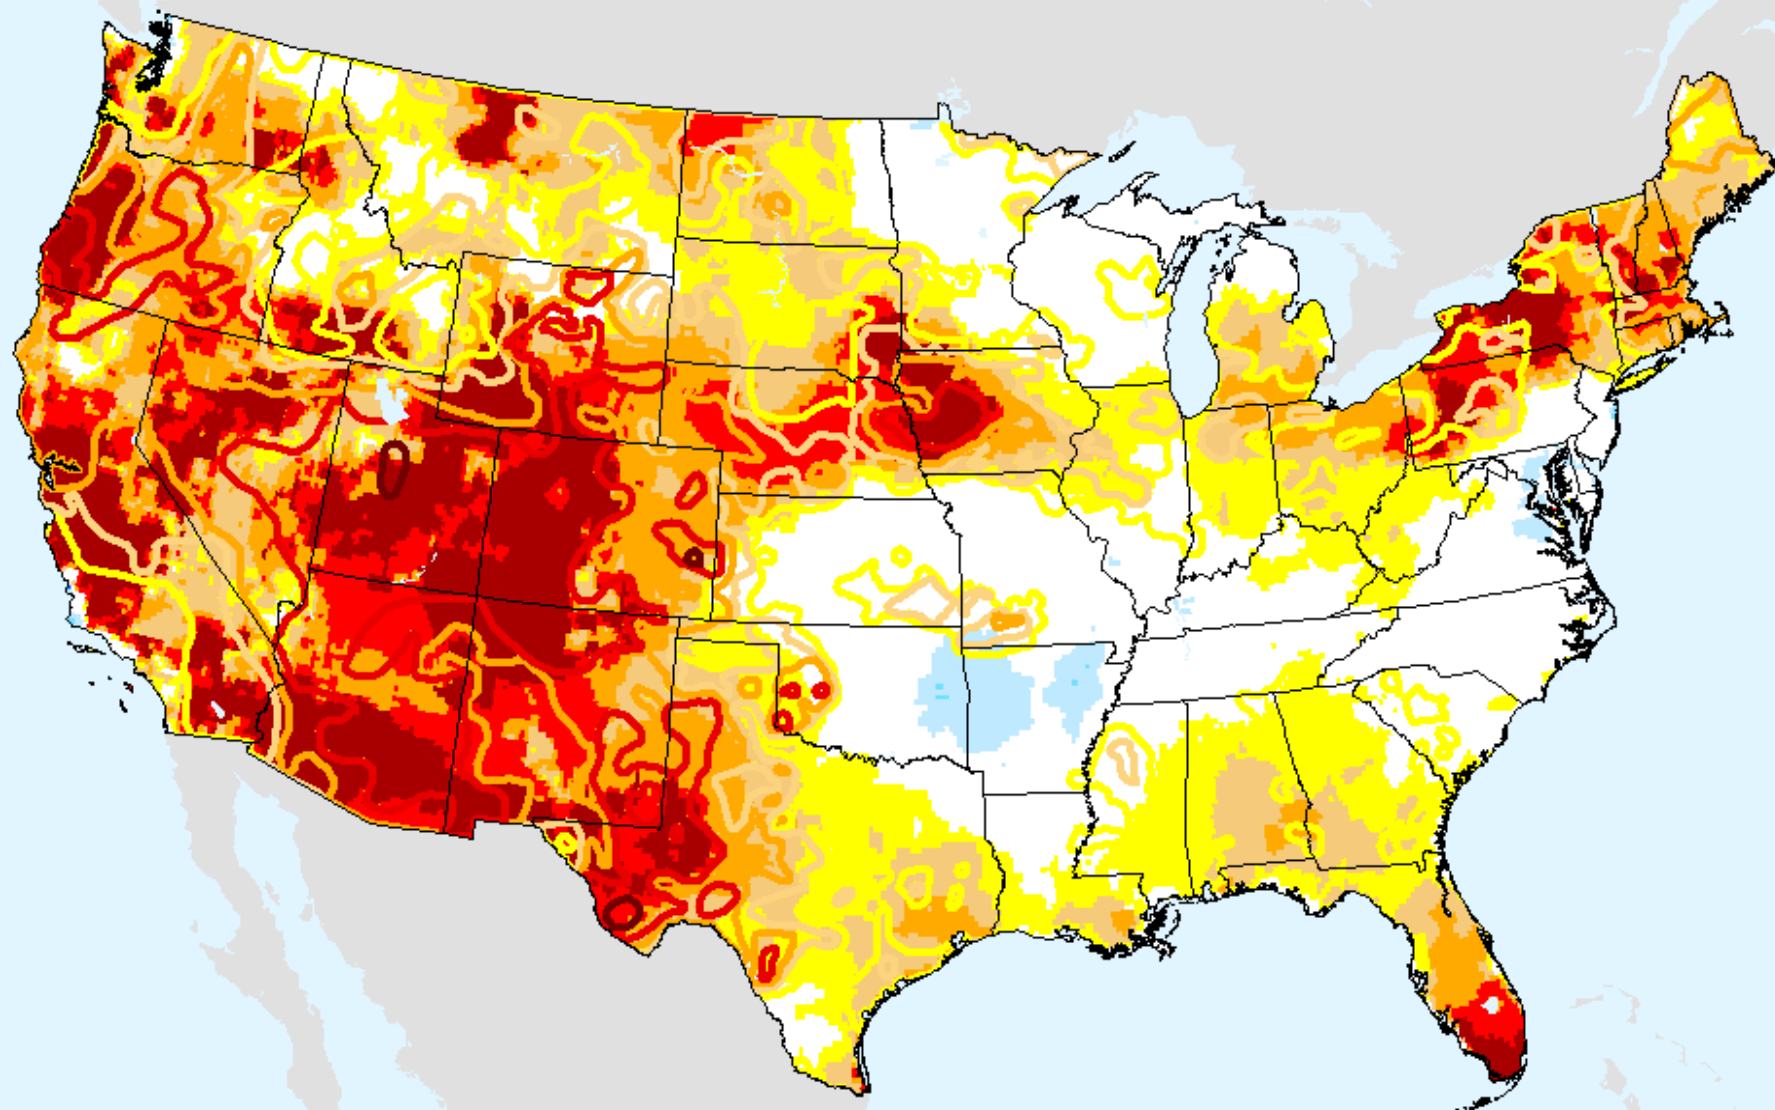

As of: Tuesday, September 15, 2020

USDM for: Sep. 8, 2020

EDDI 4-week

As of: Tuesday, September 15, 2020

EDDI 5-week

As of: Tuesday, September 15, 2020

USDM for: Sep. 8, 2020

EDDI 5-week