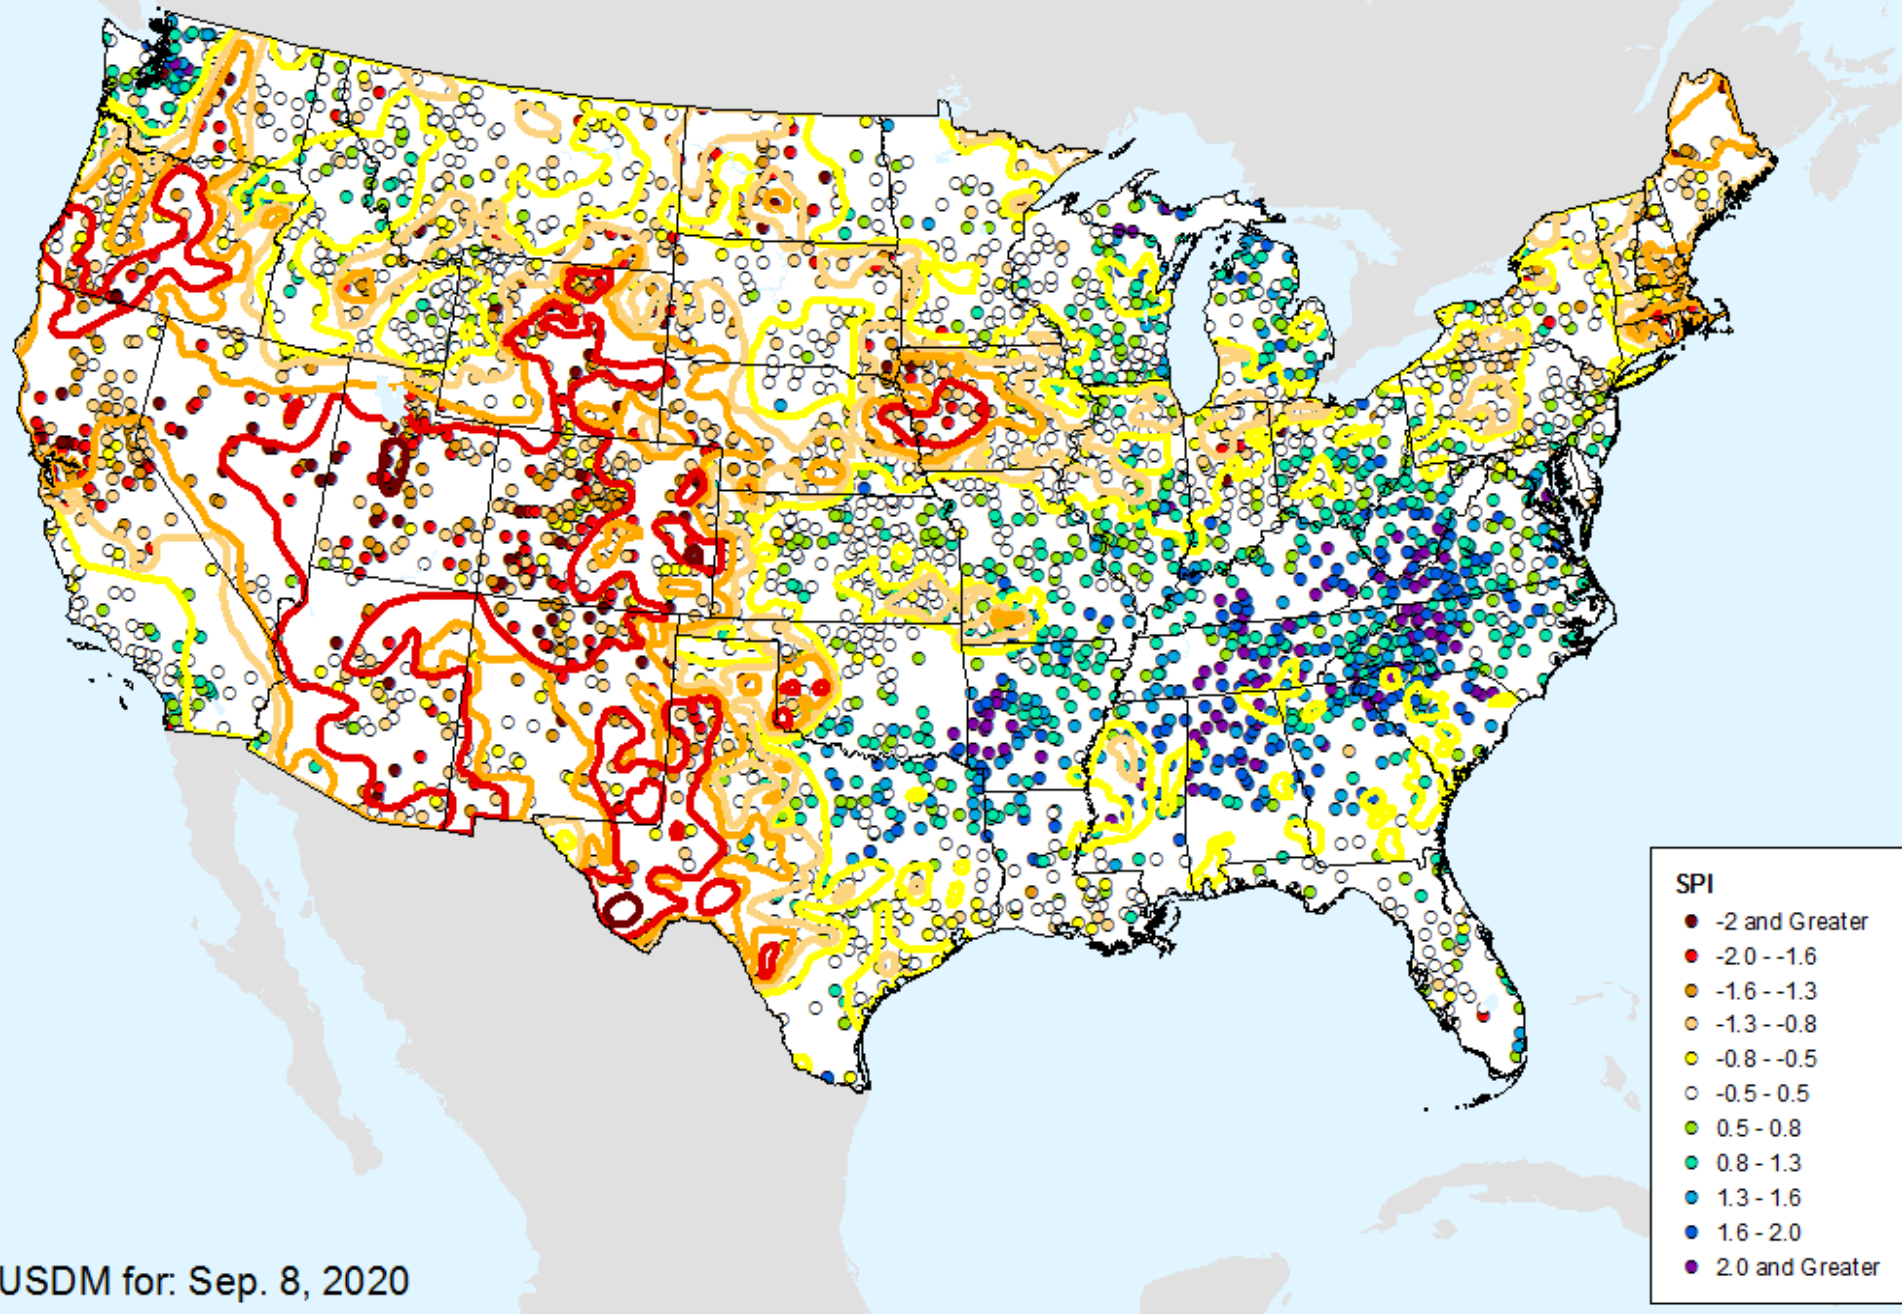

HPRCC 9-month SPI

As of: Tuesday, September 15, 2020