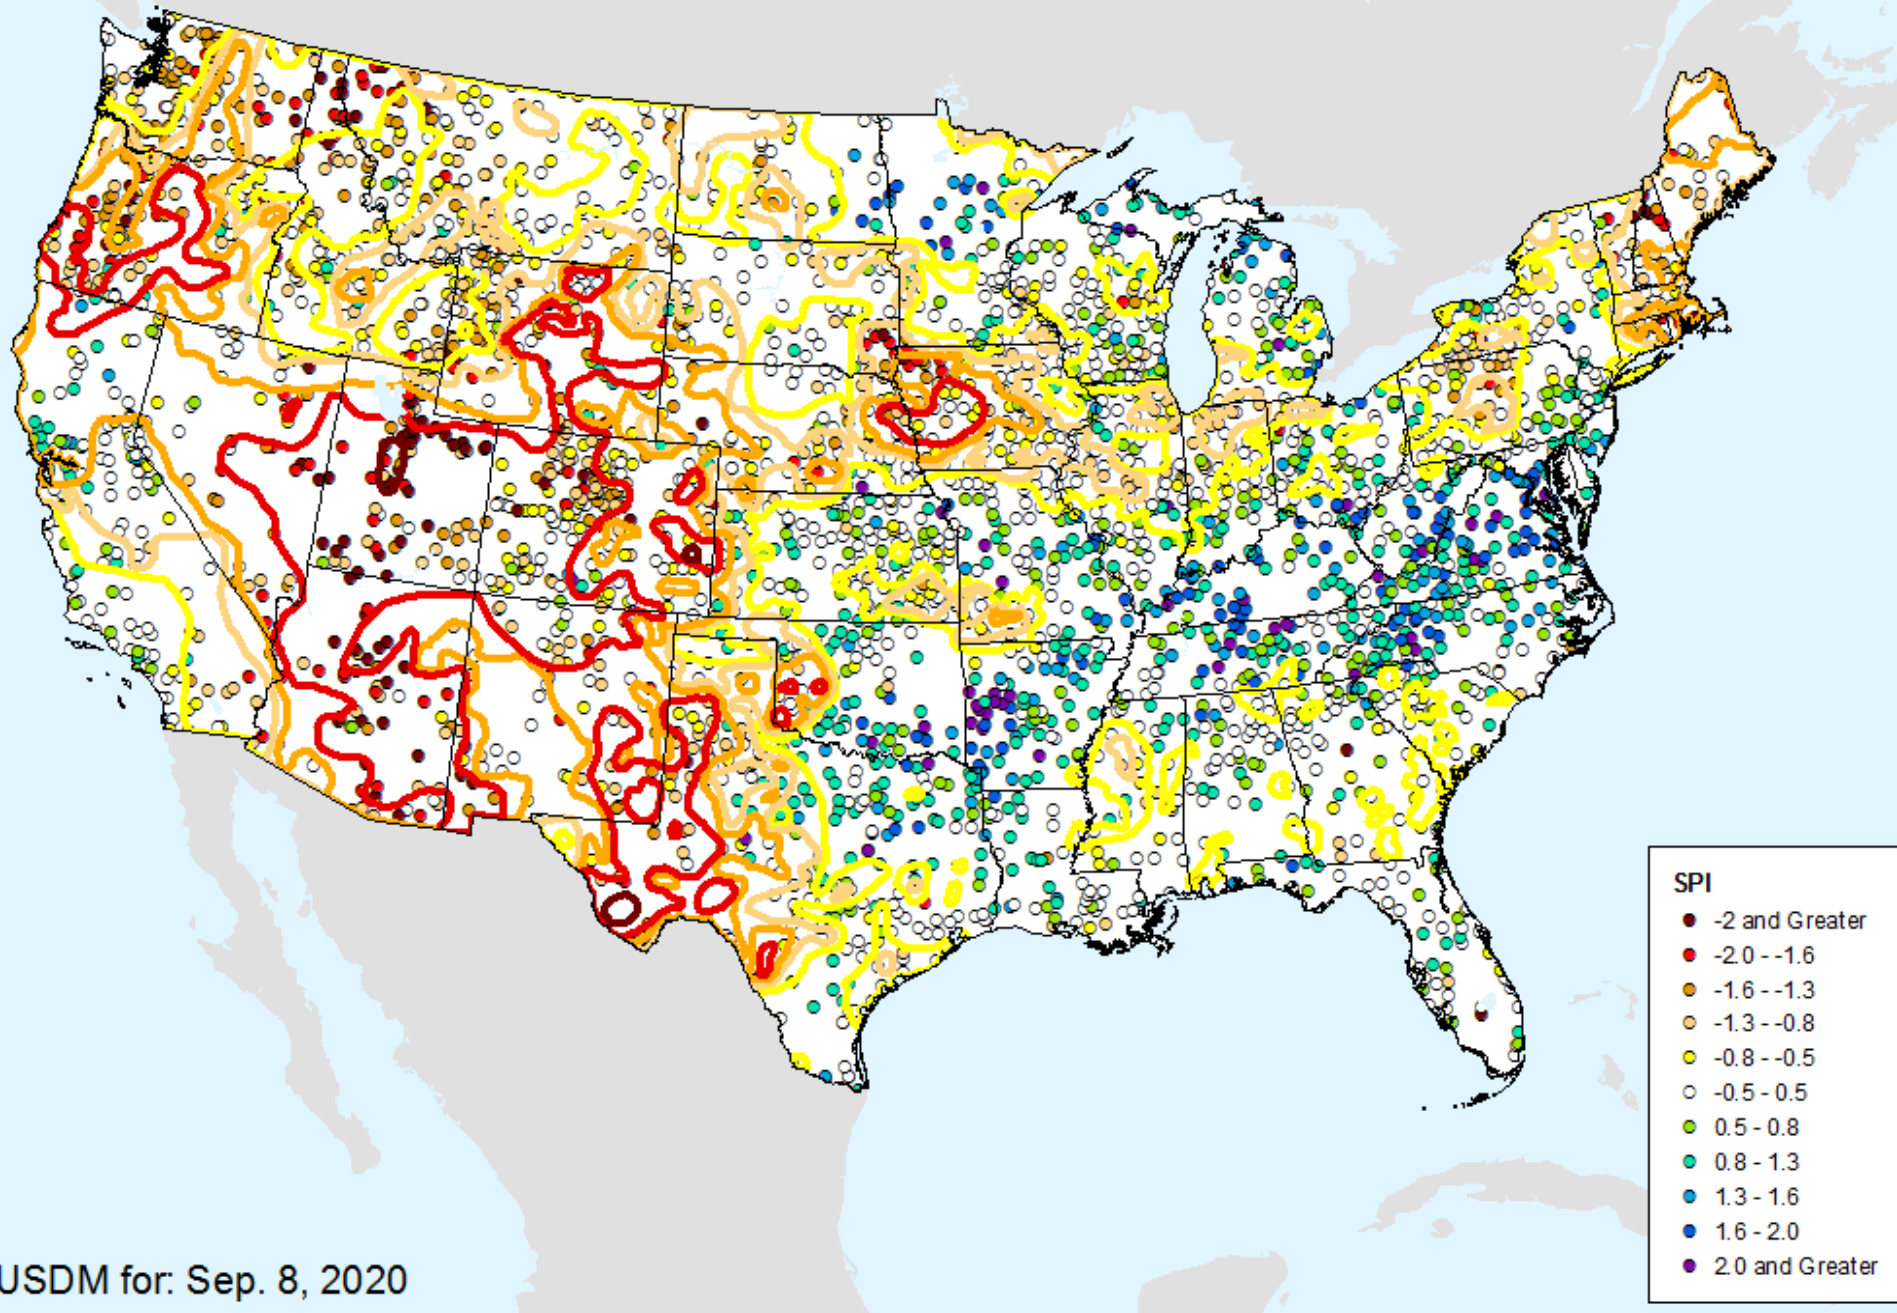

HPRCC 2-month SPI

As of: Tuesday, September 15, 2020