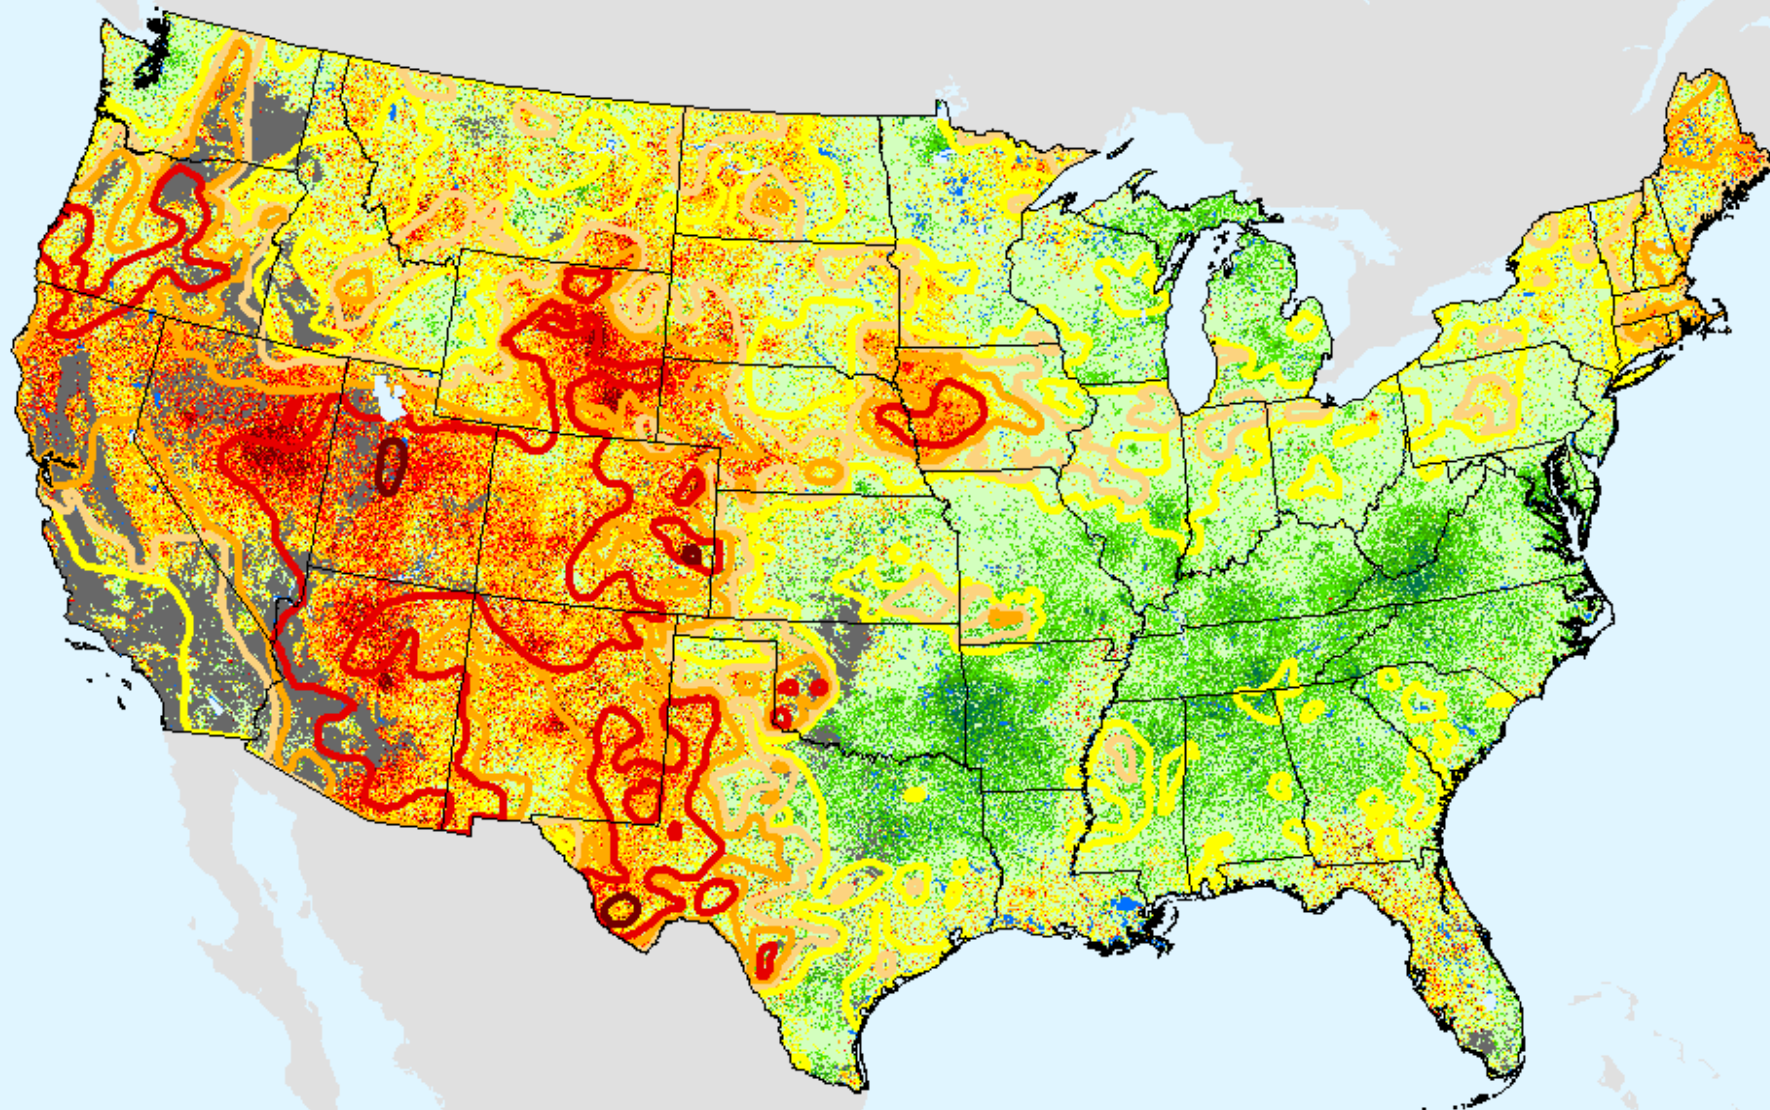

As of: Tuesday, September 15, 2020

USDM for: Sep. 8, 2020

EDDI 12-week

As of: Tuesday, September 15, 2020

Vegetation Drought Response Index (VegDRI)

As of: Tuesday, September 15, 2020

USDM for: Sep. 8, 2020