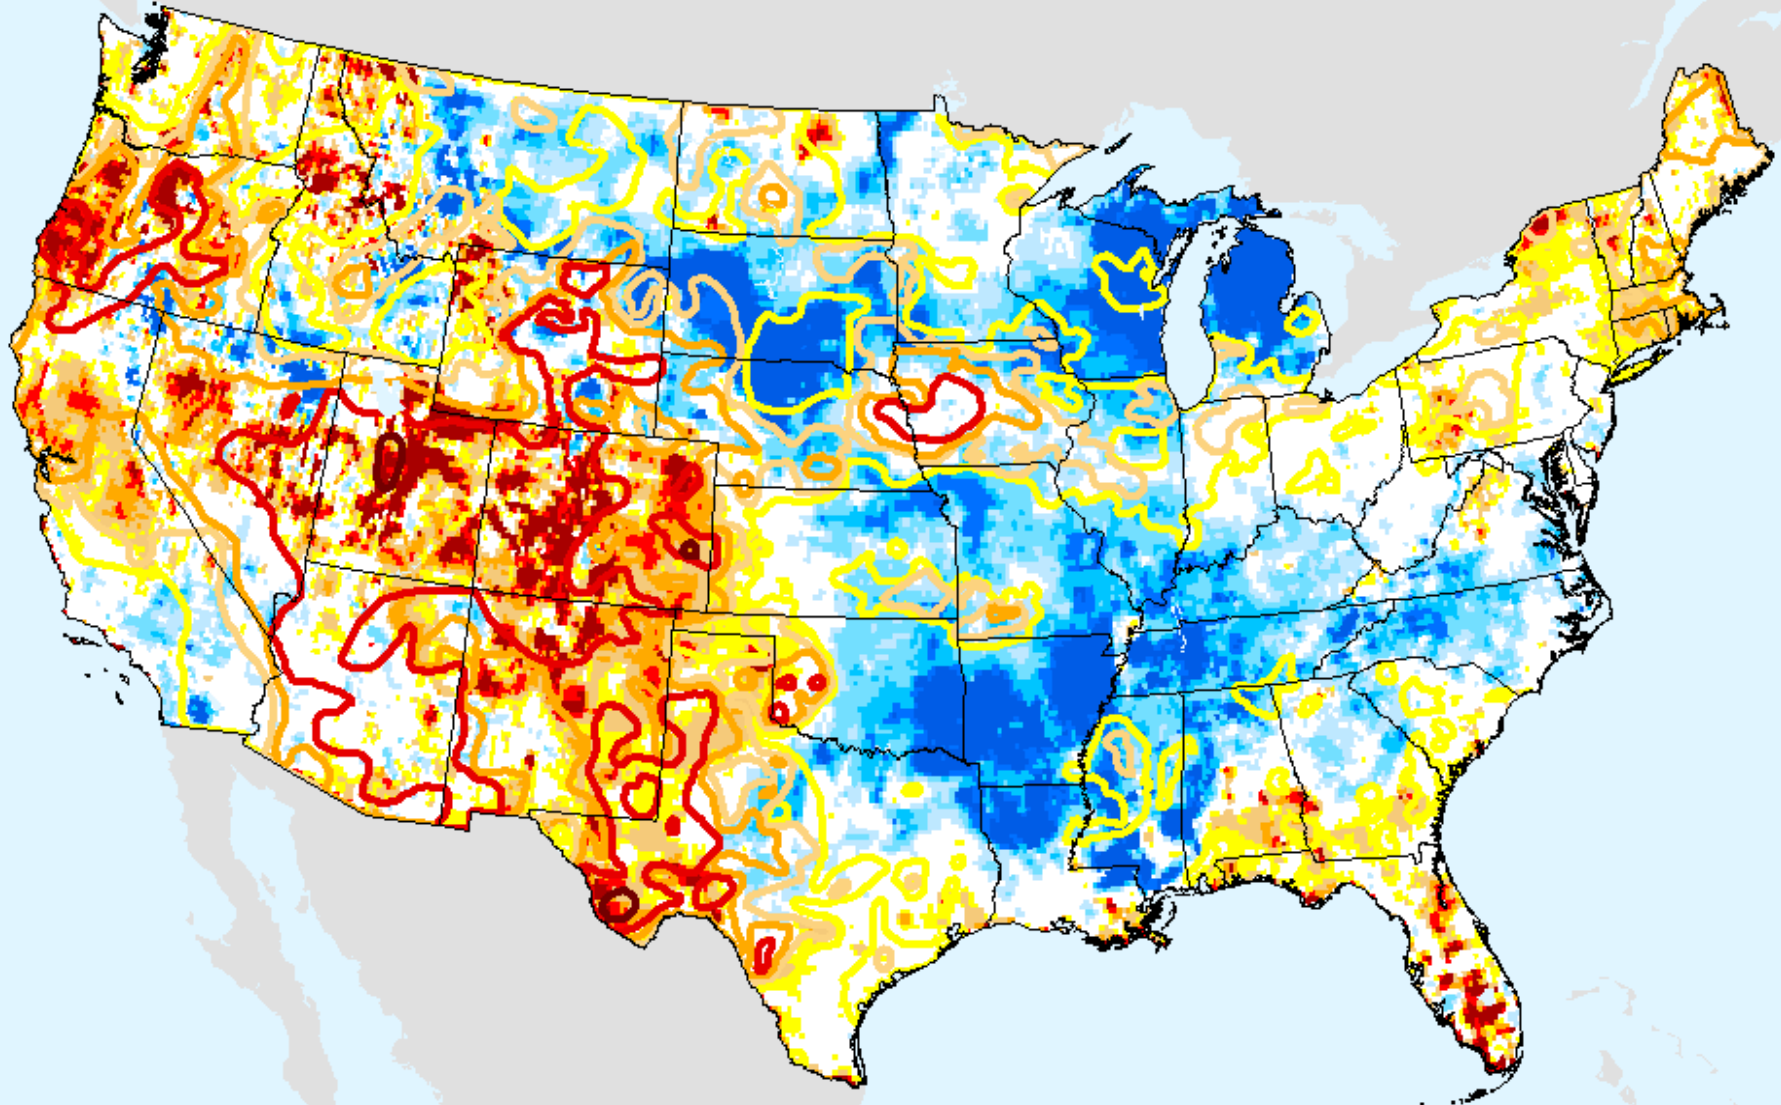

GRACE-Based Shallow Groundwater Drought Indicator

As of: Tuesday, September 15, 2020

USDM for: Sep. 8, 2020