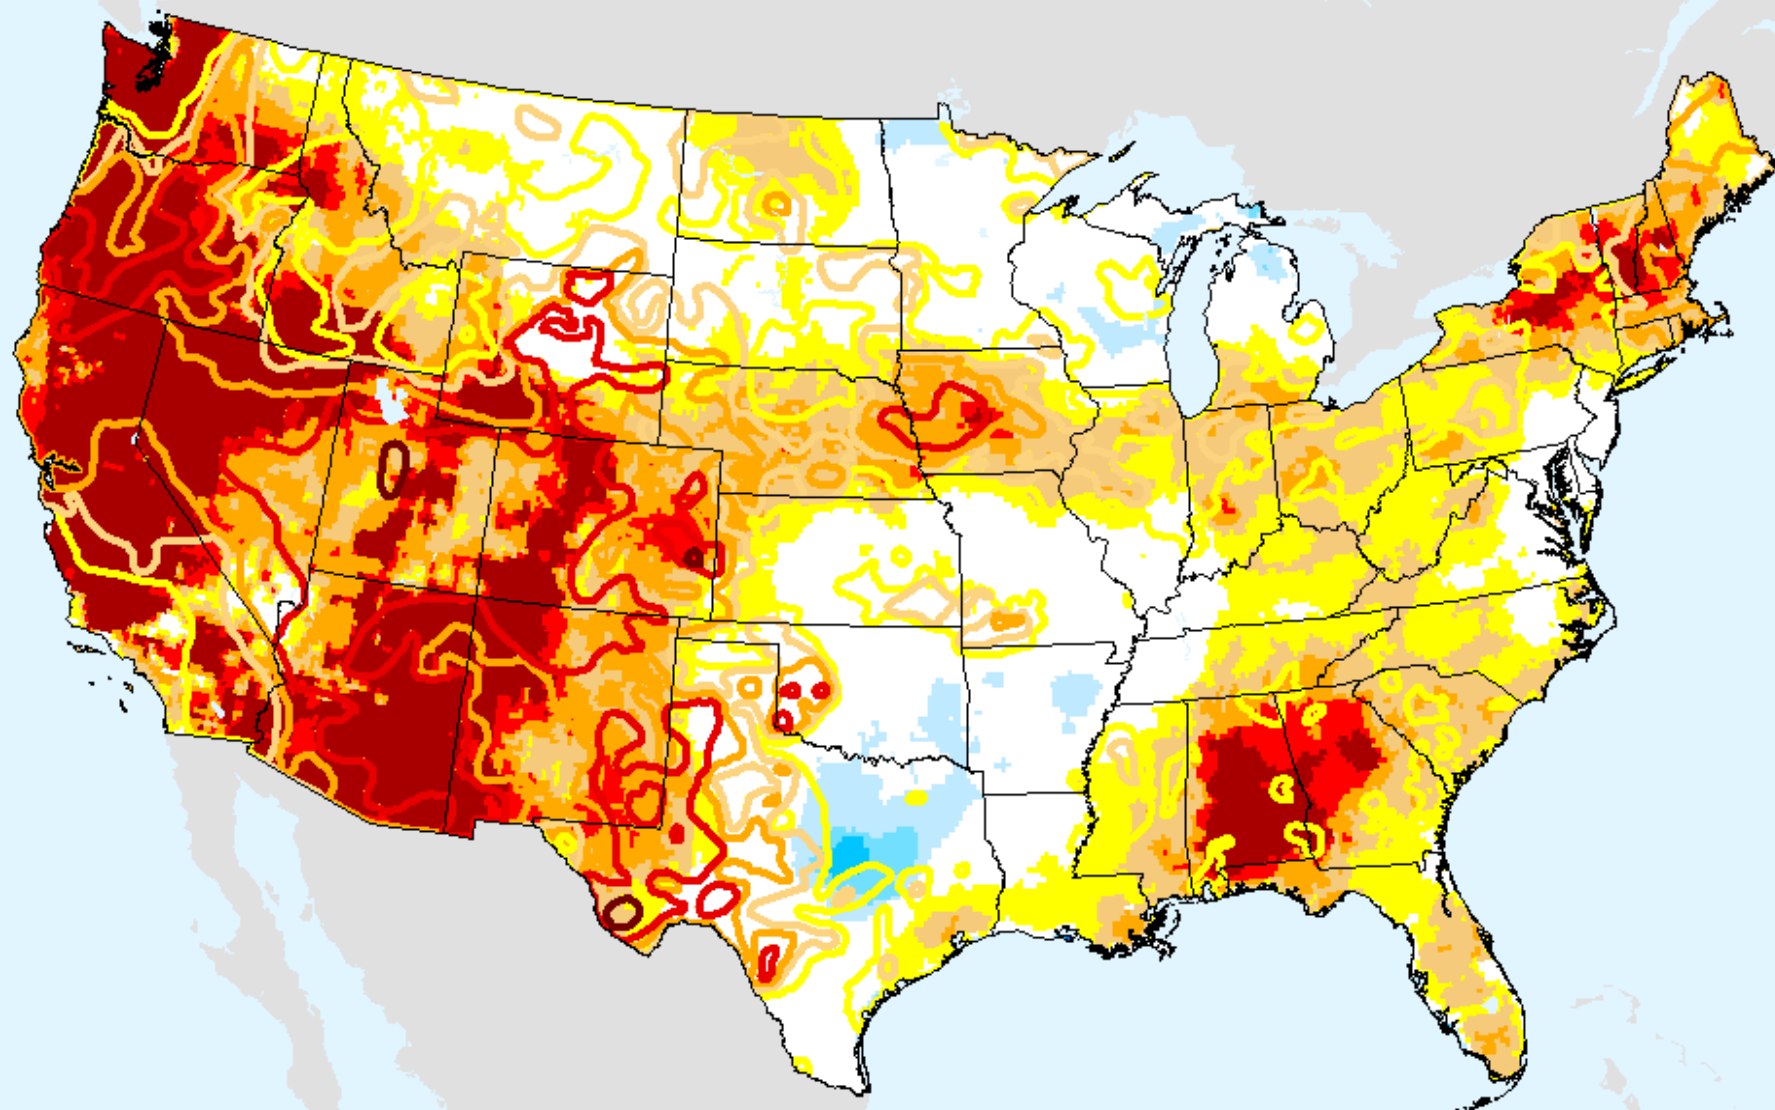

EDDI 1-week

As of: Tuesday, September 15, 2020

USDM for: Sep. 8, 2020