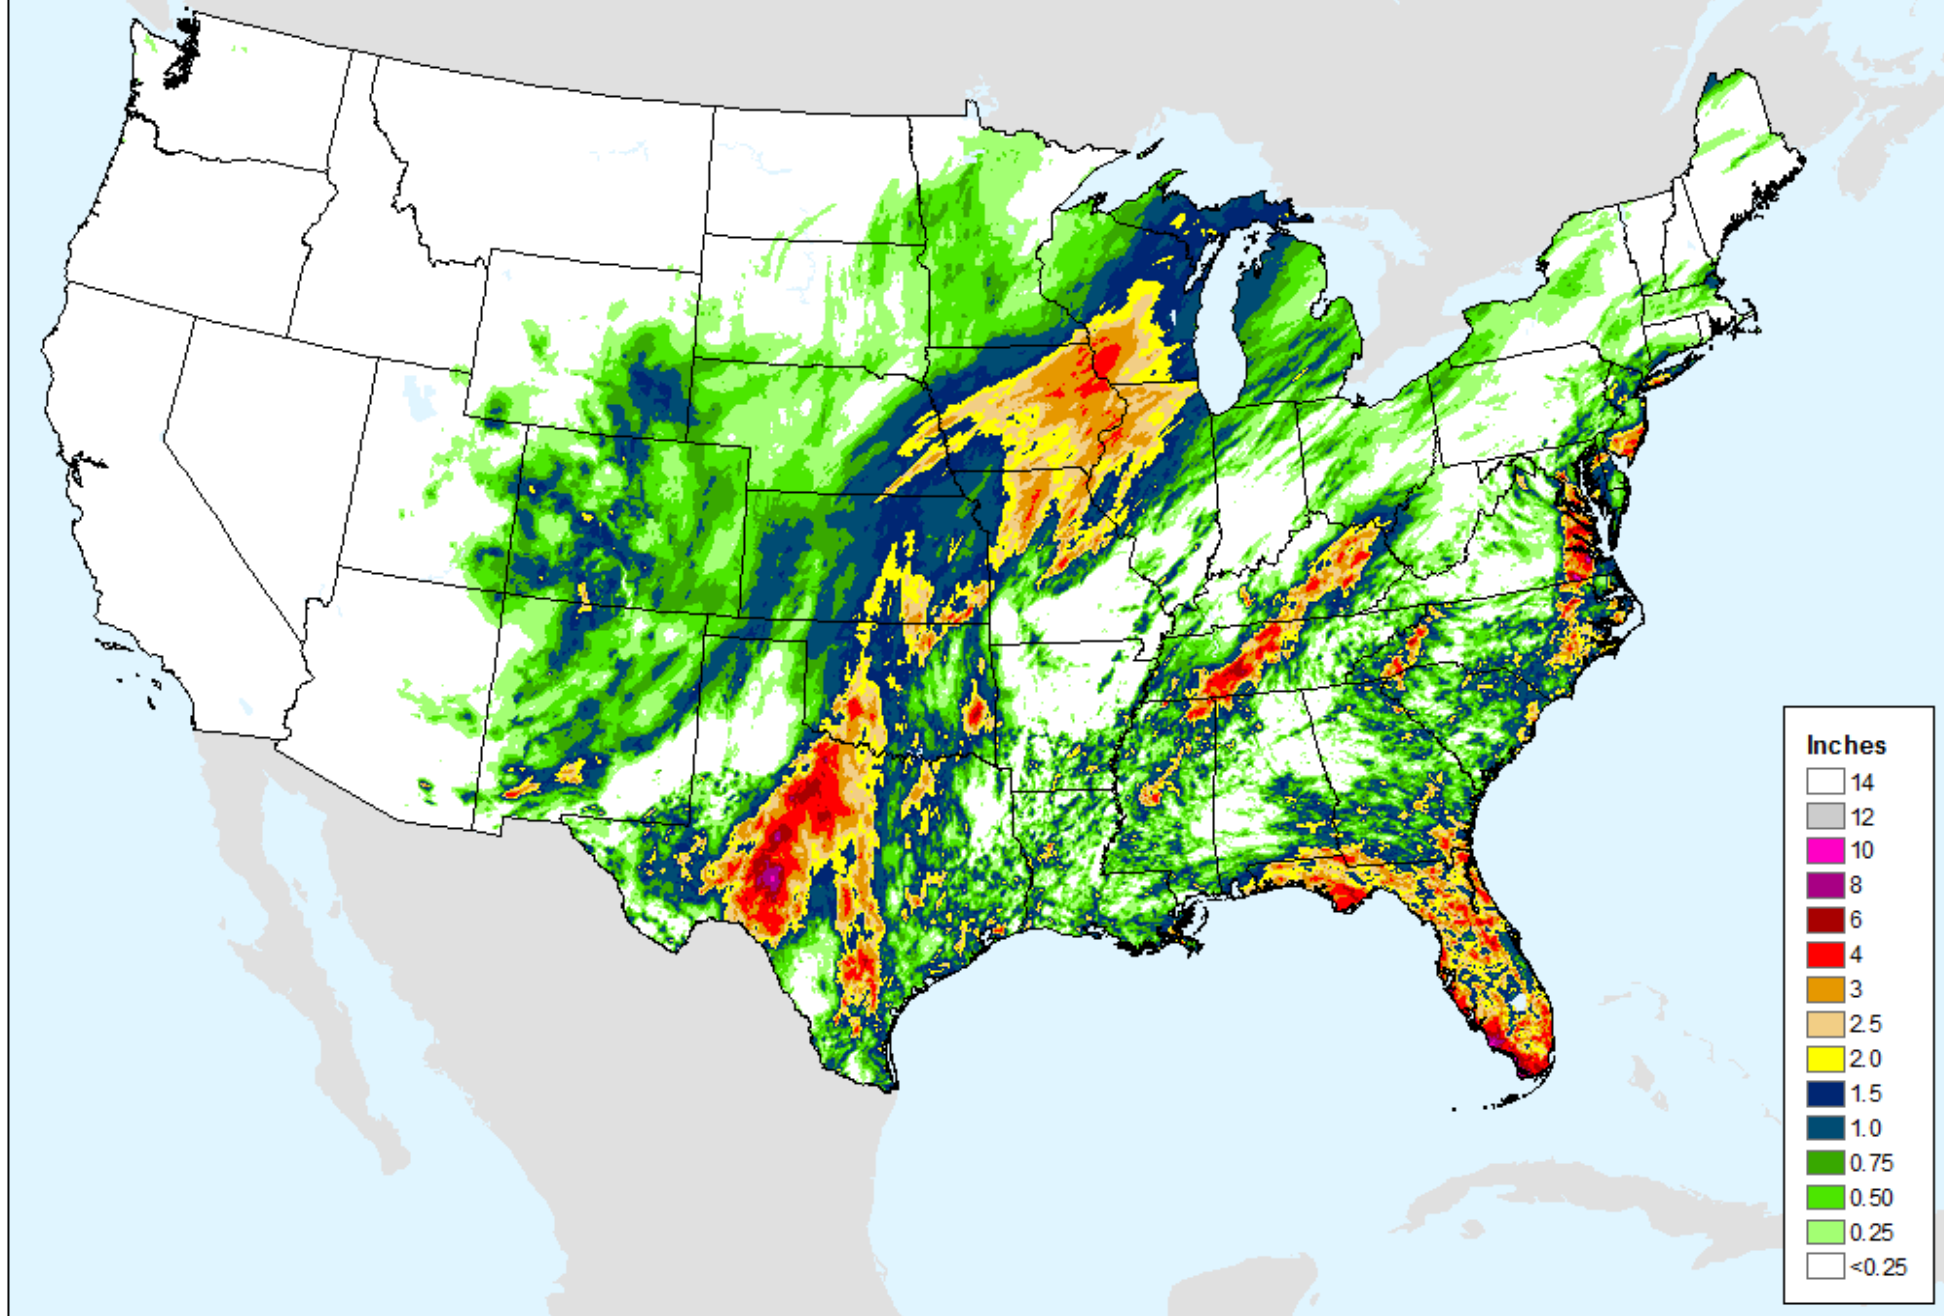

AHPS 7-Day Precipitation

As of: Tuesday, September 15, 2020

AHPS 7-Day Precipitation

As of: Tuesday, September 15, 2020

USDM for: Sep. 8, 2020

AHPS 14-Day Precip Departure

As of: Tuesday, September 15, 2020