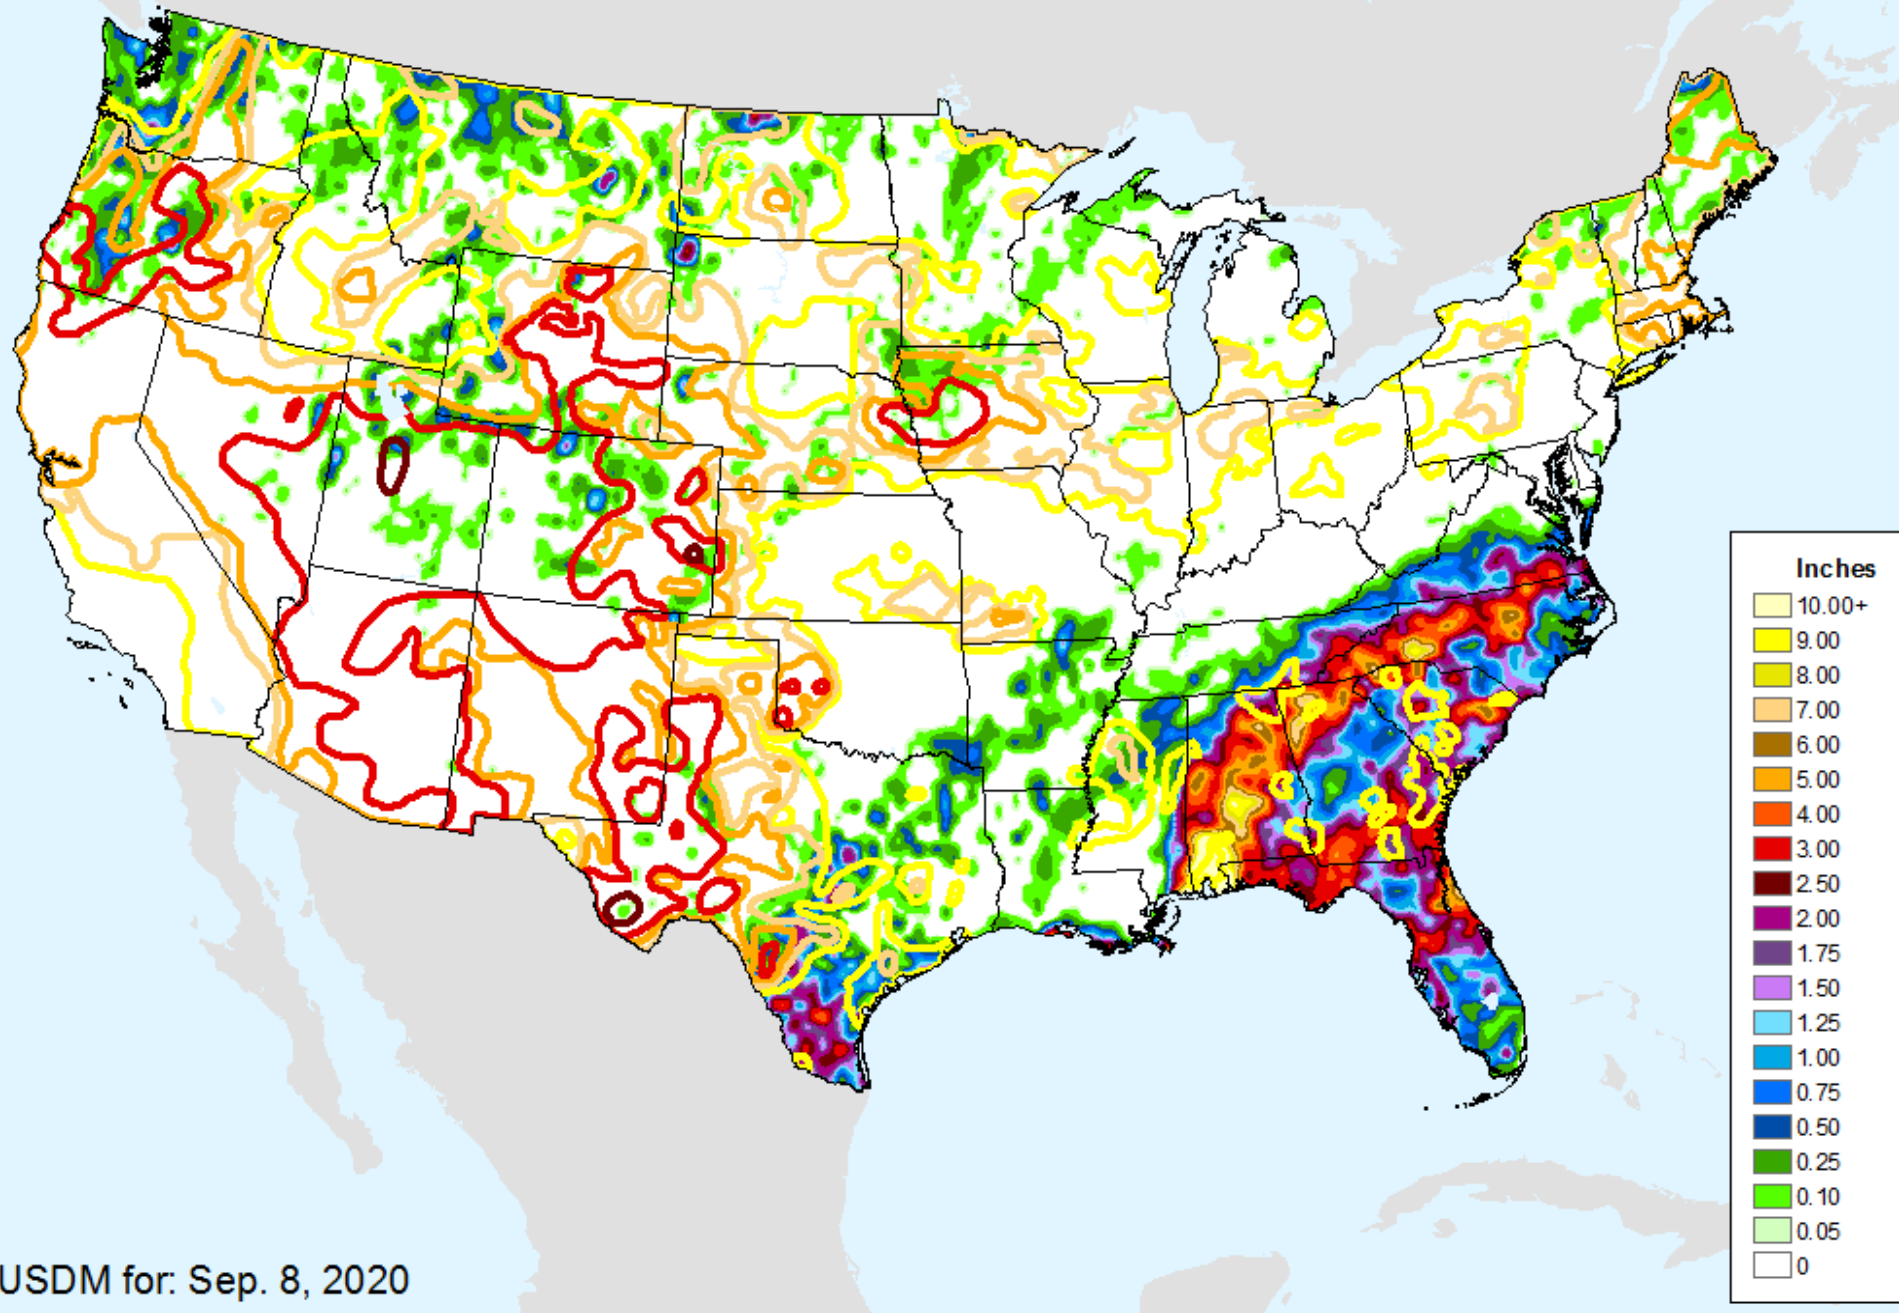

GFS (00z) 7-Day Precip Forecast

As of: Tuesday, September 15, 2020