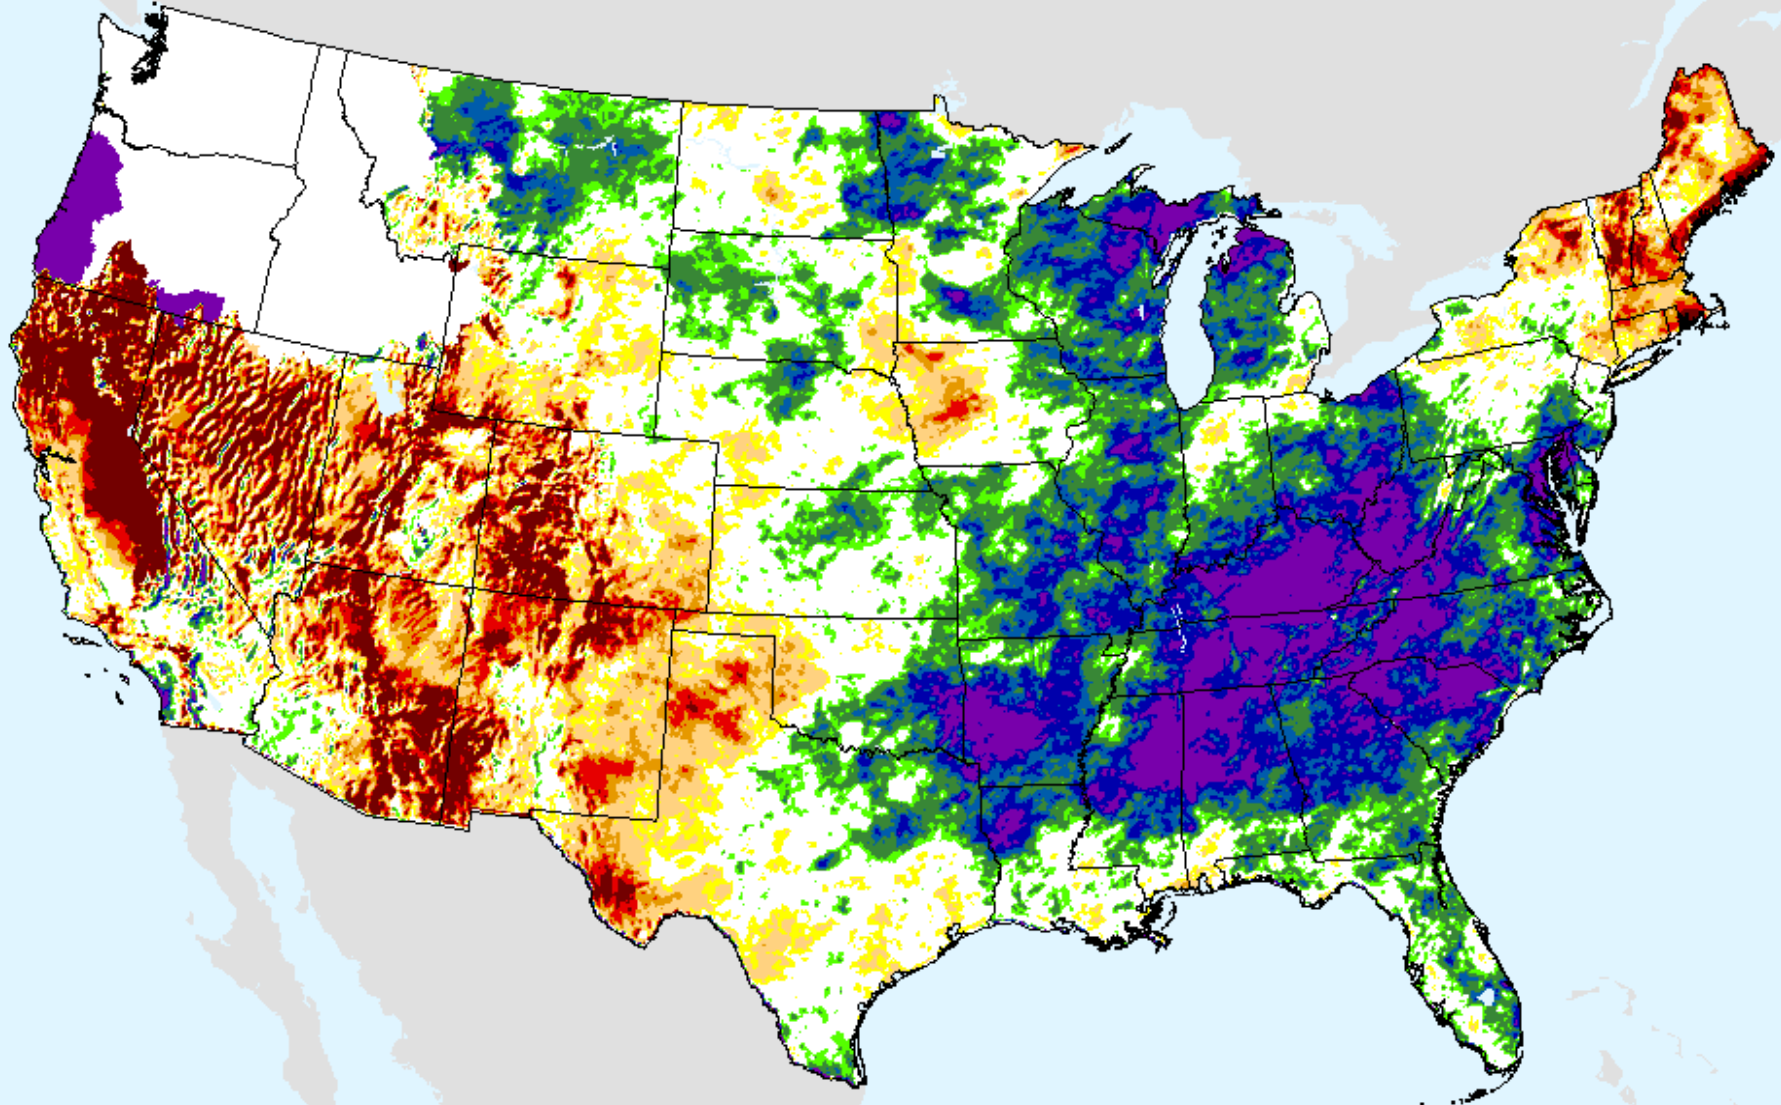

AHPS 9-month SPEI

As of: Tuesday, September 15, 2020

SPEI (USDM)