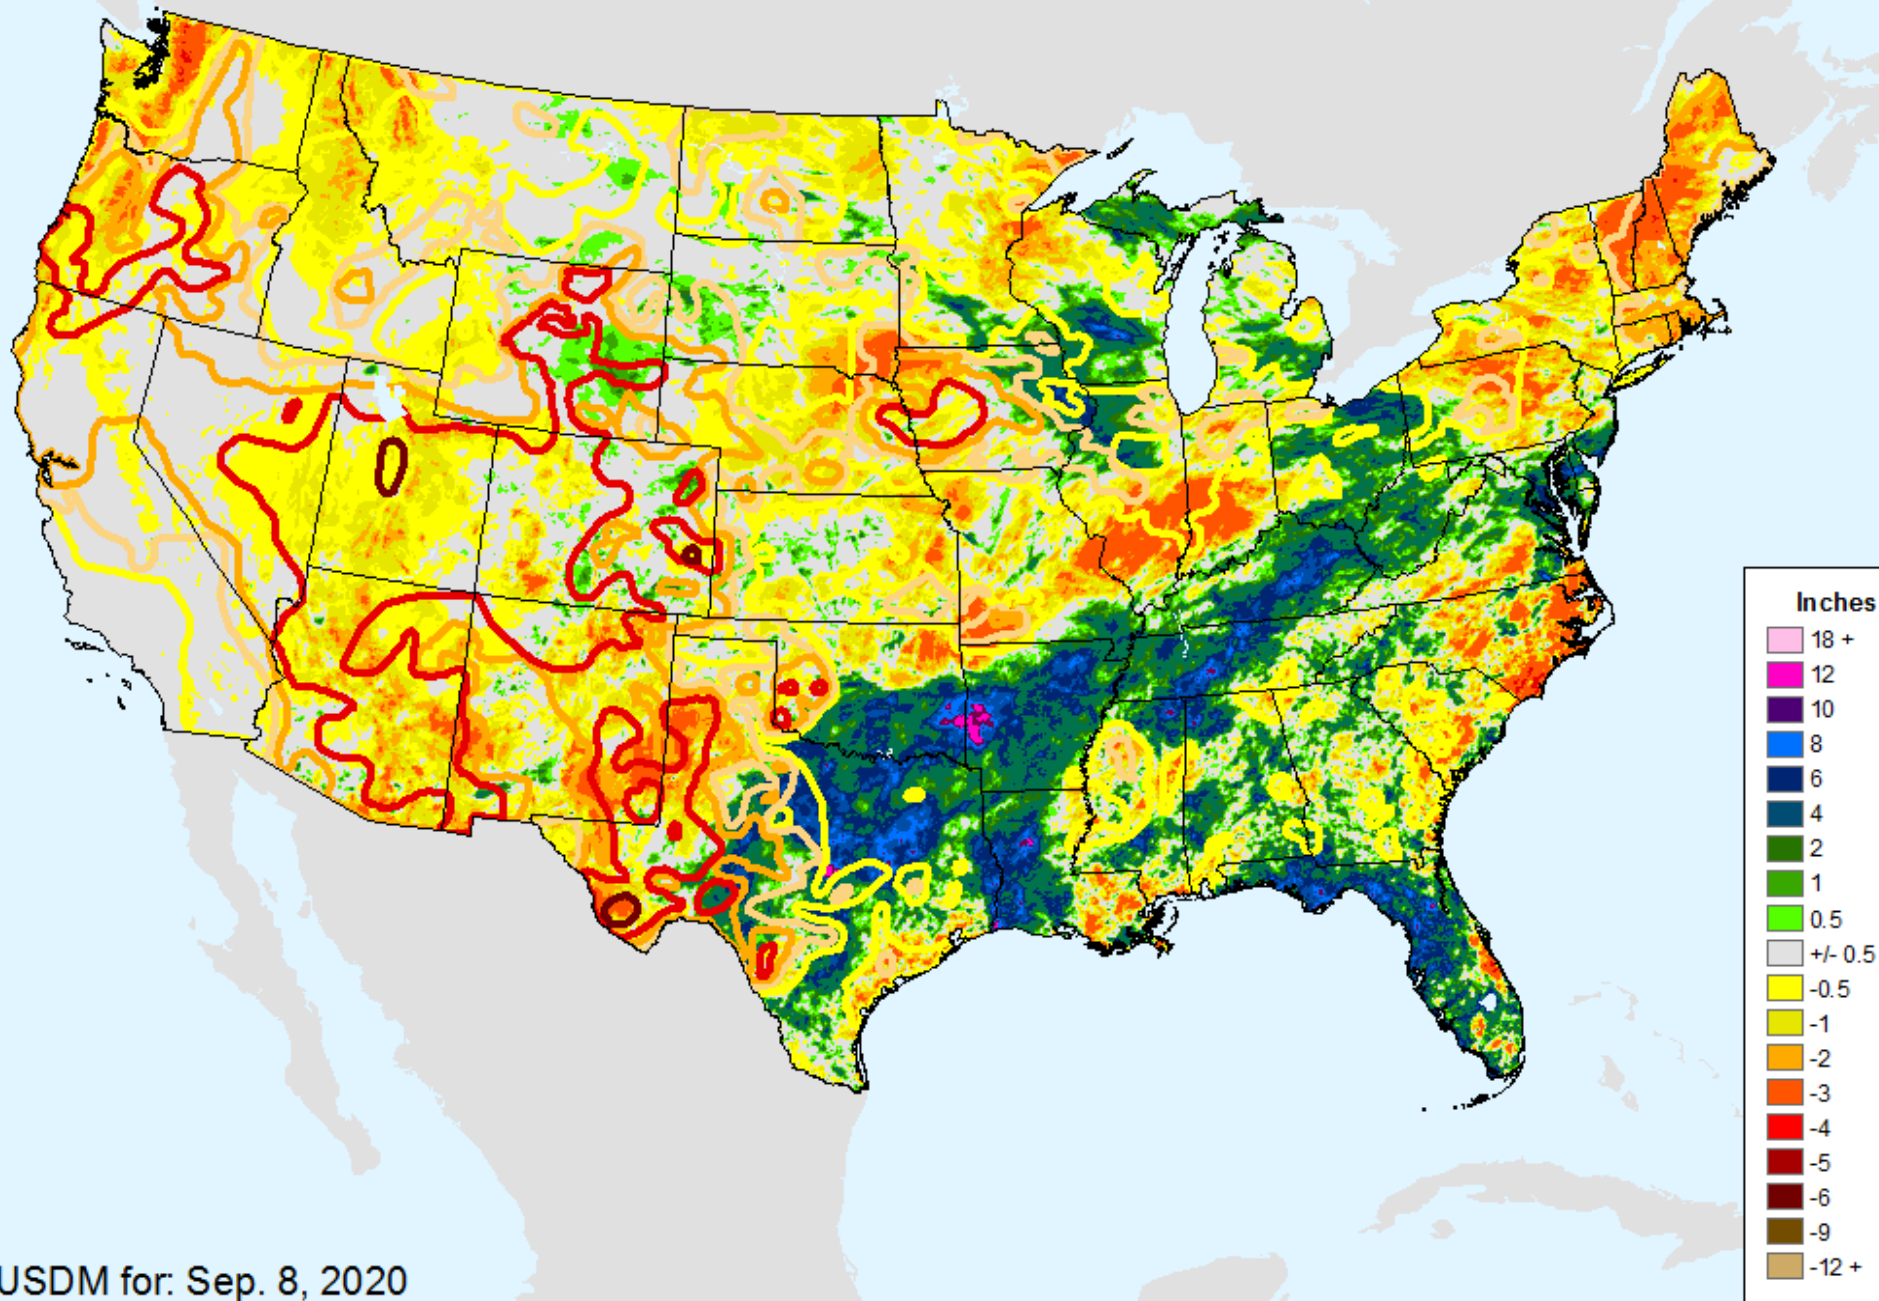

USDM for: Sep. 8, 2020

AHPS 14-Day Precip Departure

As of: Tuesday, September 15, 2020

AHPS 30-Day Precip Departure

As of: Tuesday, September 15, 2020

USDM for: Sep. 8, 2020

AHPS 30-Day Precip Departure

As of: Tuesday, September 15, 2020