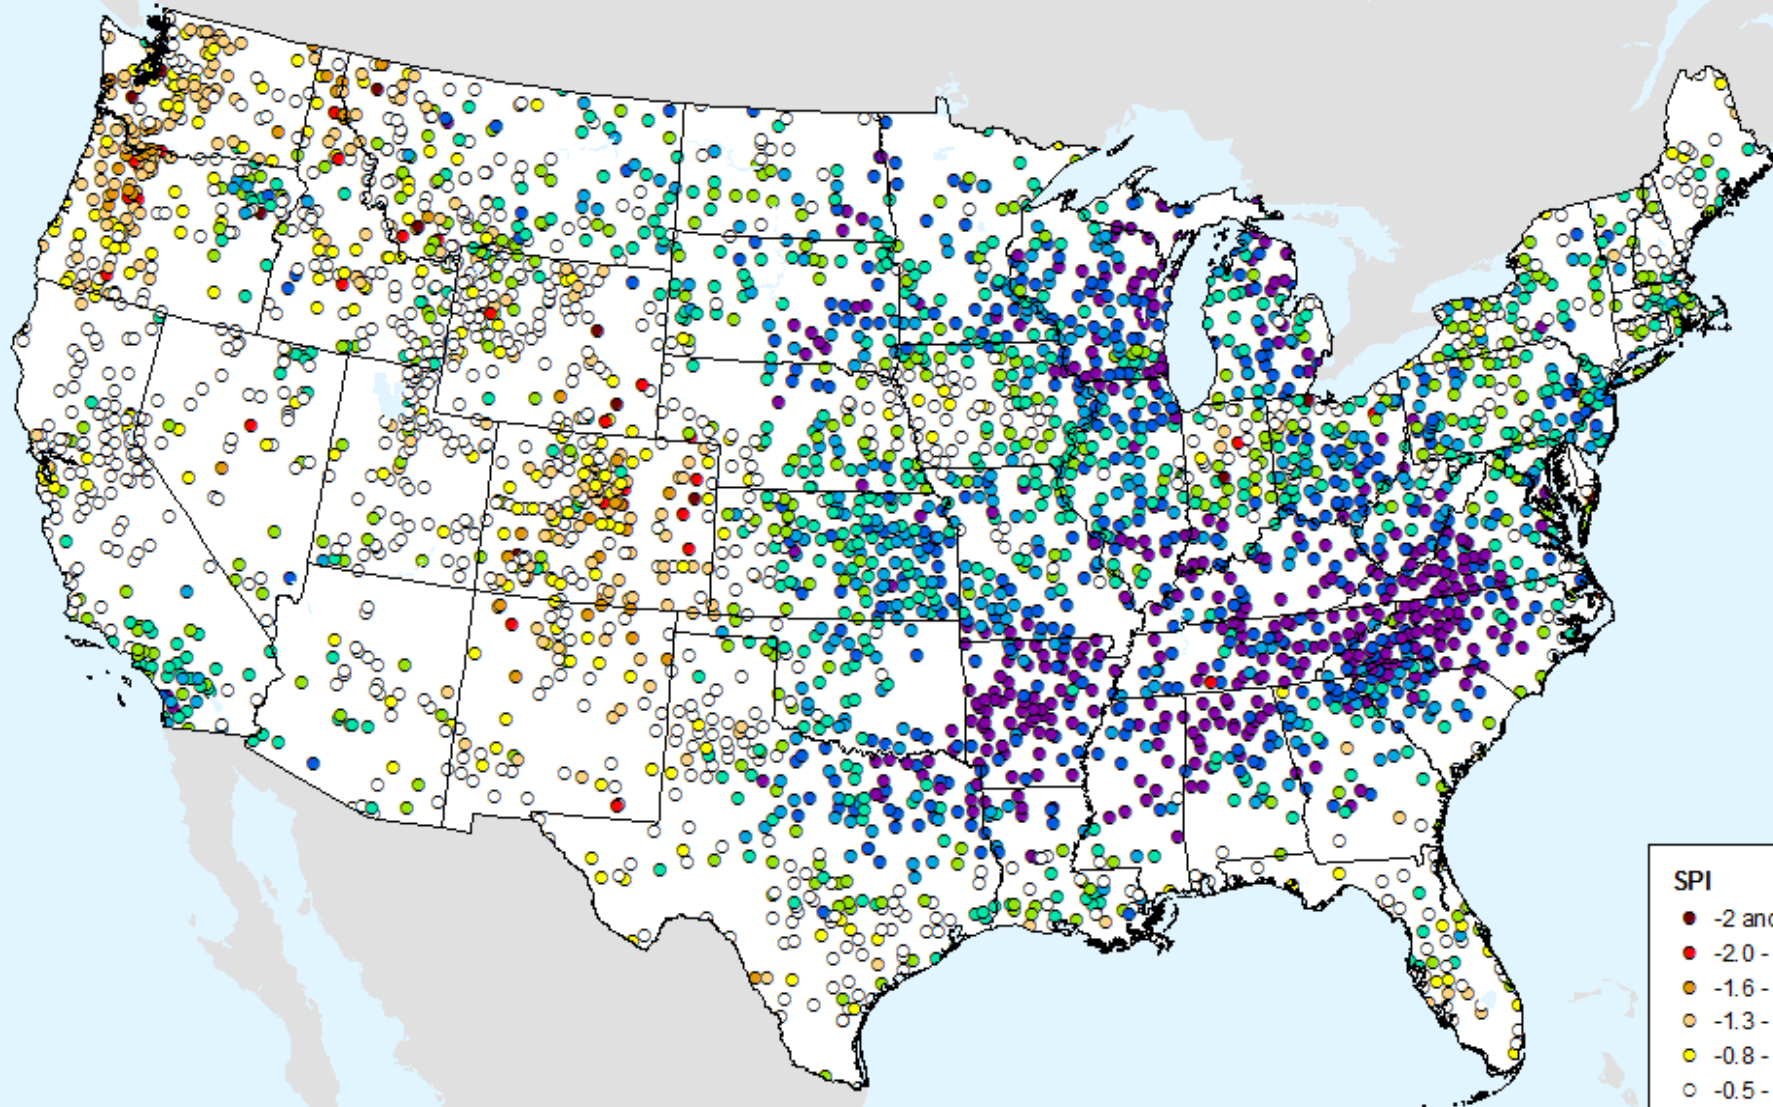

SPI

- -2 and Greater
- -2.0 --1.6
- -1.6 --1.3
- -1.3 --0.8
- -0.8 --0.5
- -0.5 -0.5
- 0.5 -0.8
- 0.8 -1.3
- 1.3 -1.6
- 1.6 -2.0
- 2.0 and Greater

HPRCC Water Year-to-date SPI

As of: Tuesday, September 15, 2020