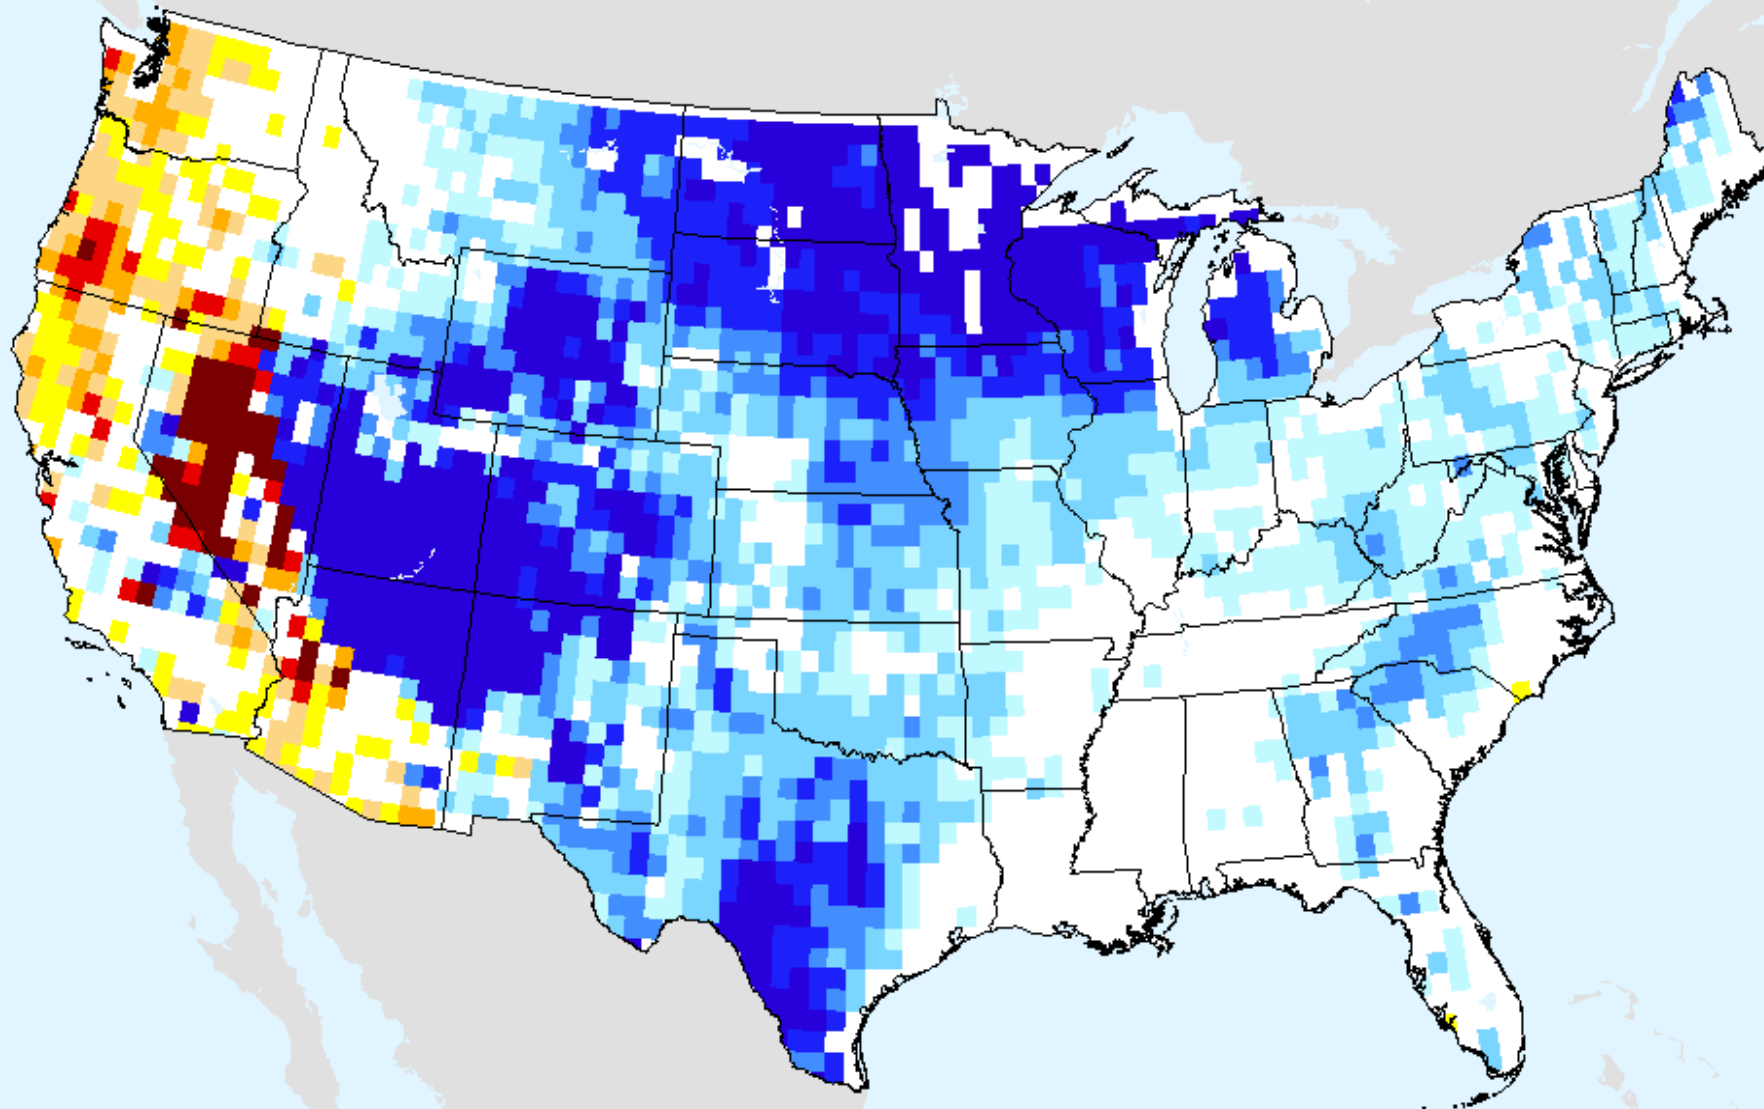

AIRS-Based Retrieved Surface Air Temperature 14 Day

As of: Tuesday, September 15, 2020