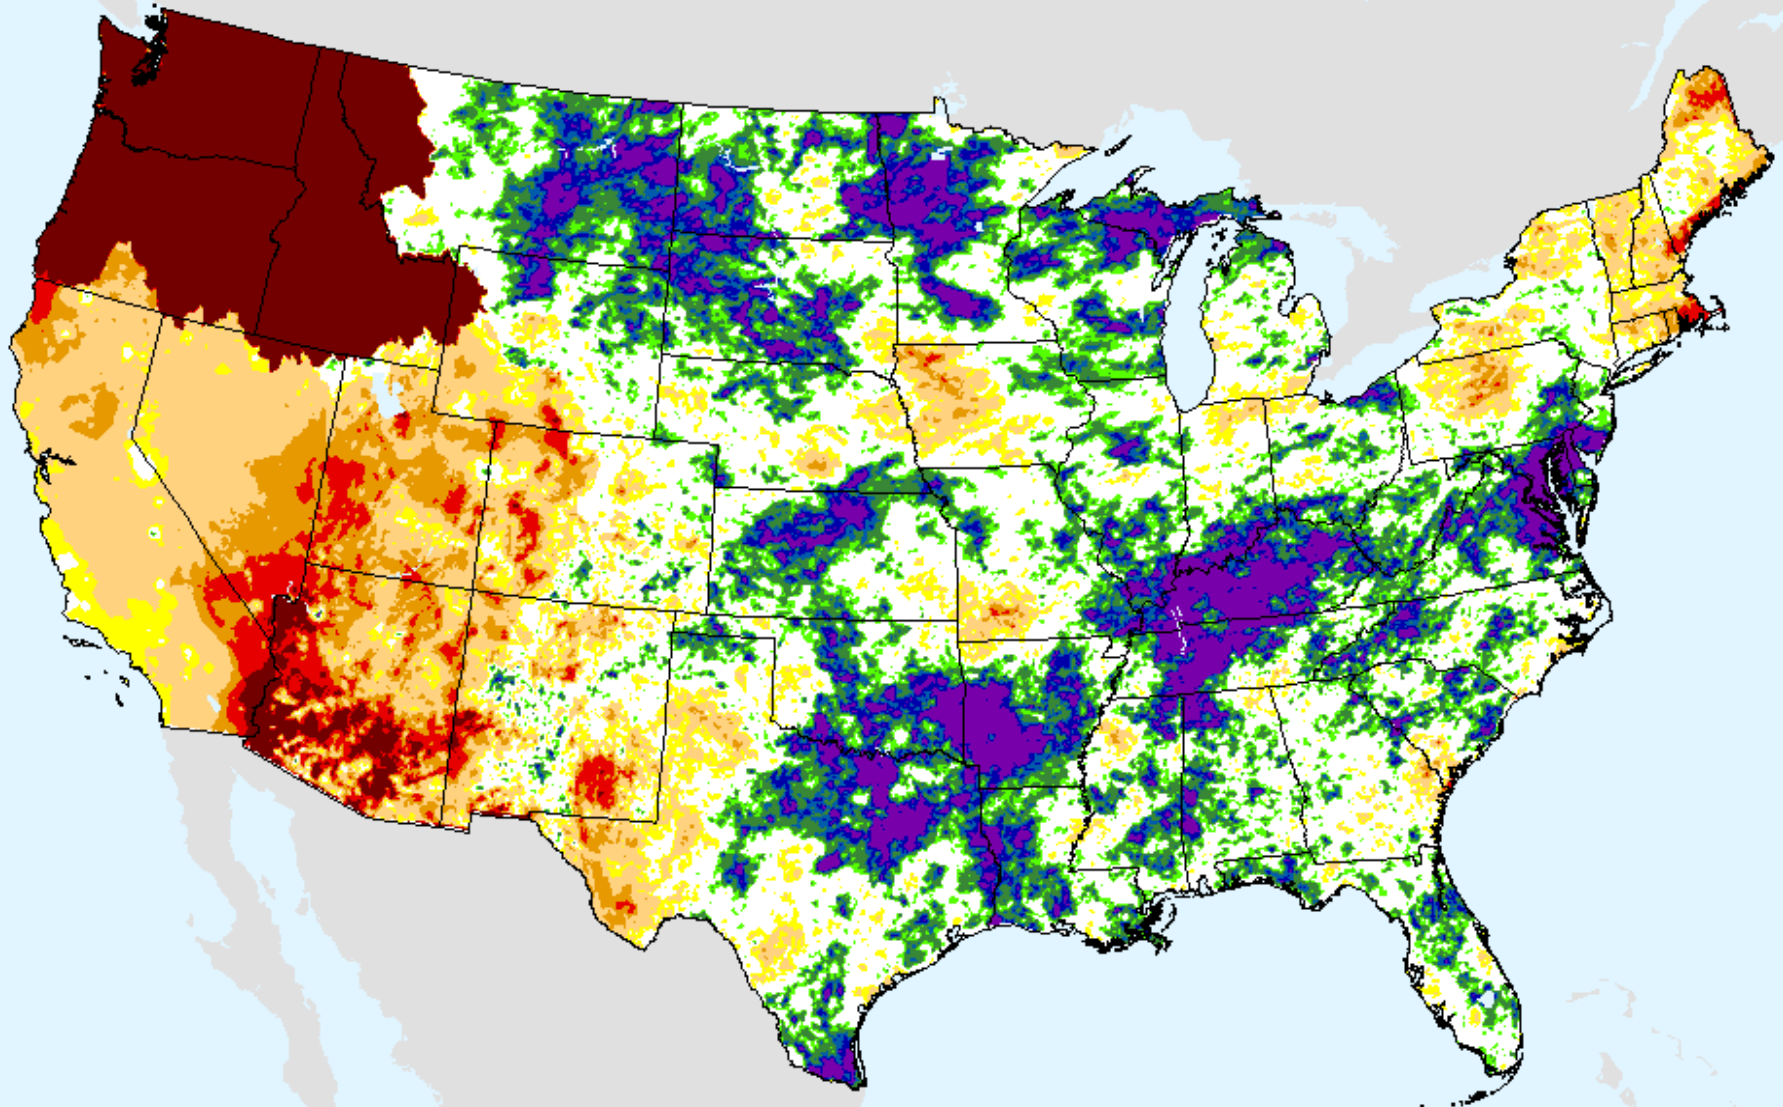

AHPS 3-month SPI

As of: Tuesday, September 15, 2020