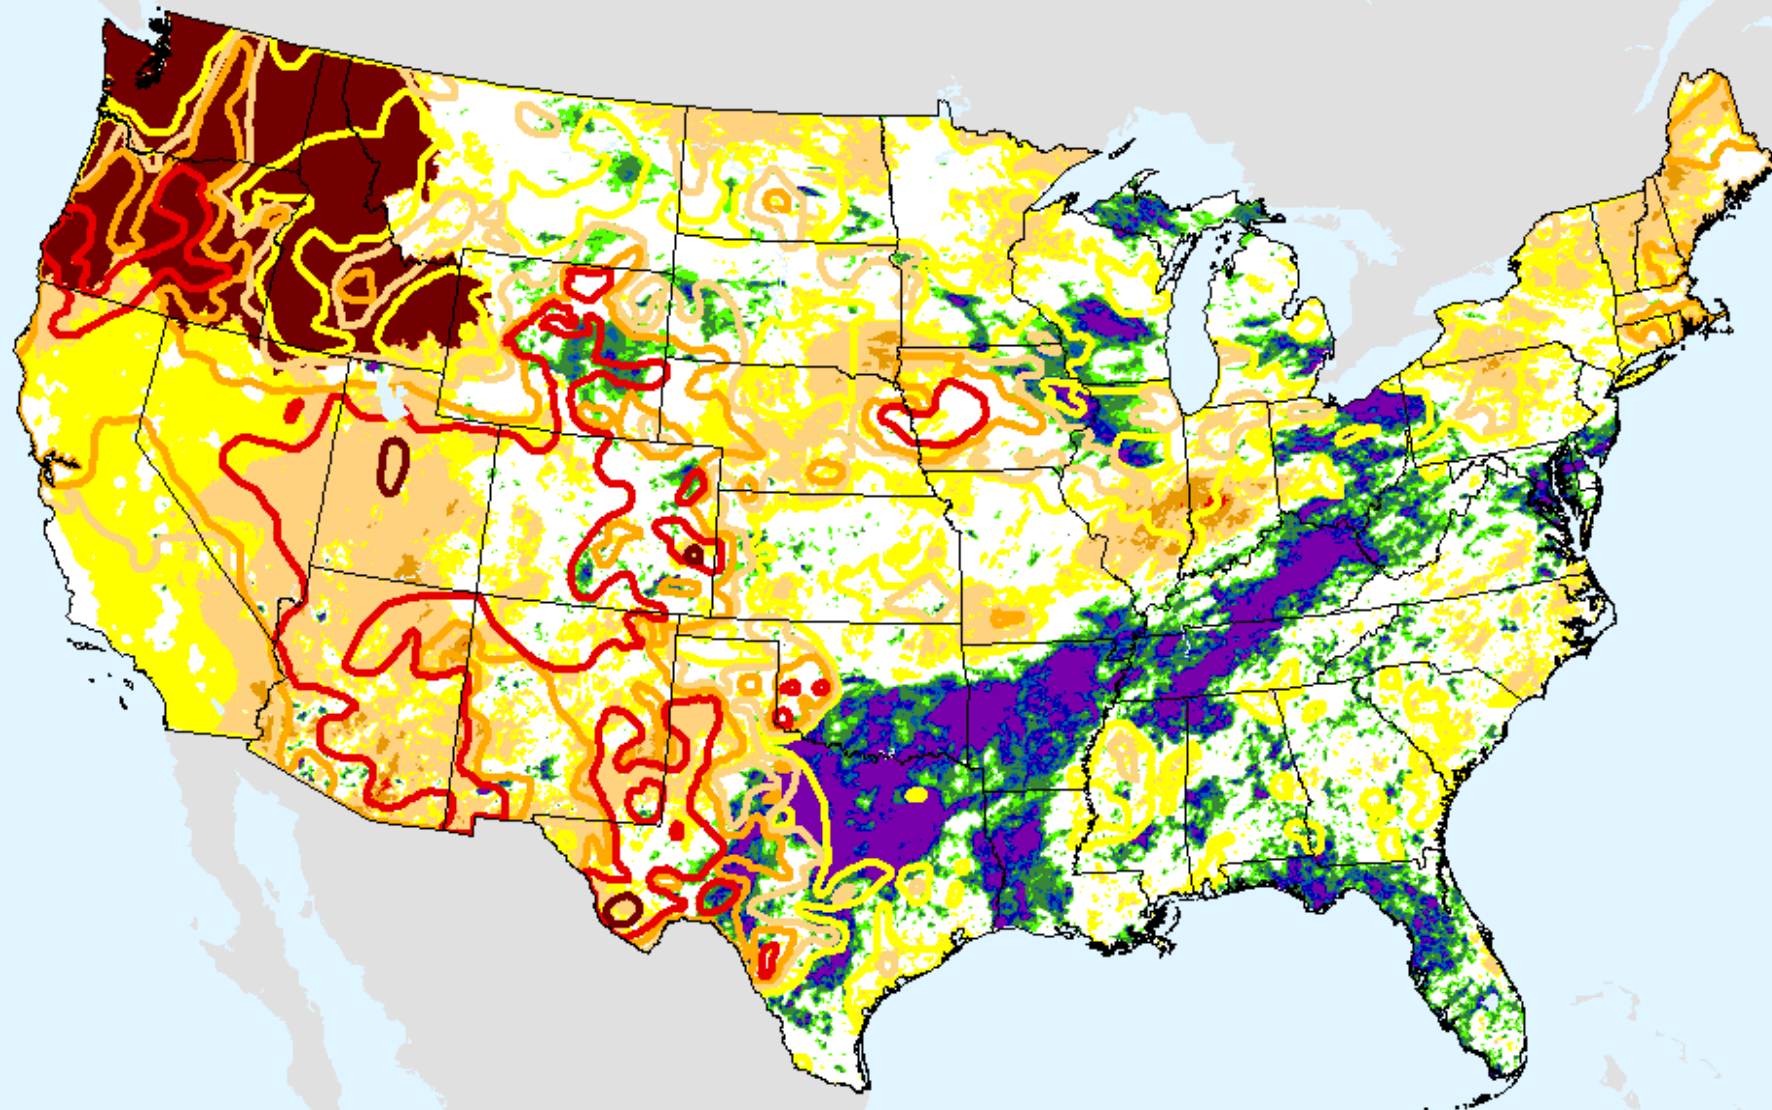

AHPS 1-month SPI

As of: Tuesday, September 15, 2020

USDM for: Sep. 8, 2020

SPI (USDM)