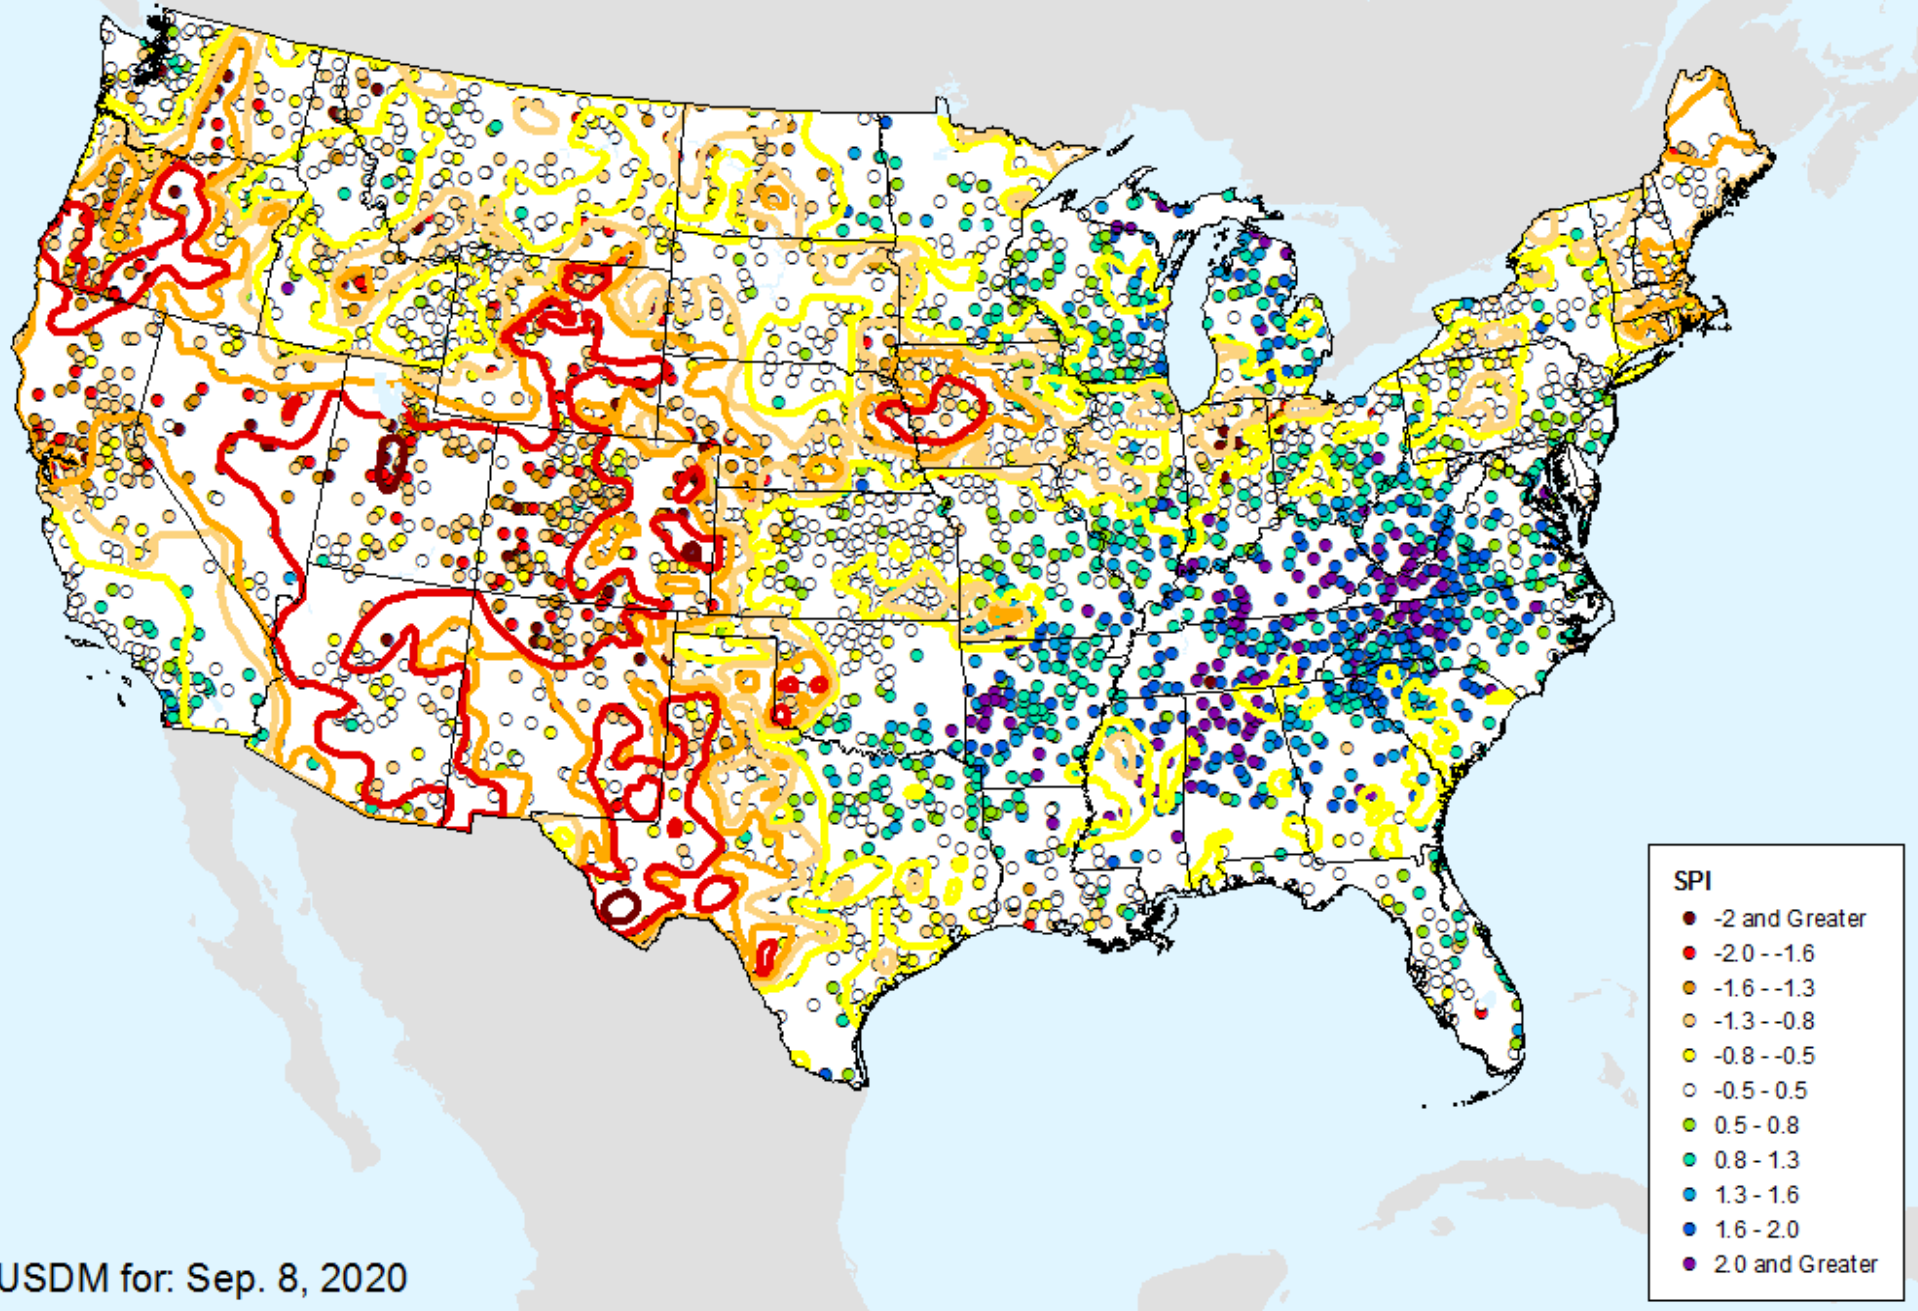

SPI

- -2 and Greater
- -2.0 --1.6
- -1.6 --1.3
- -1.3 --0.8
- -0.8 --0.5
- -0.5 -0.5
- 0.5 -0.8
- 0.8 -1.3
- 1.3 -1.6
- 1.6 -2.0
- 2.0 and Greater

HPRCC Water Year-to-date SPI

As of: Tuesday, September 15, 2020