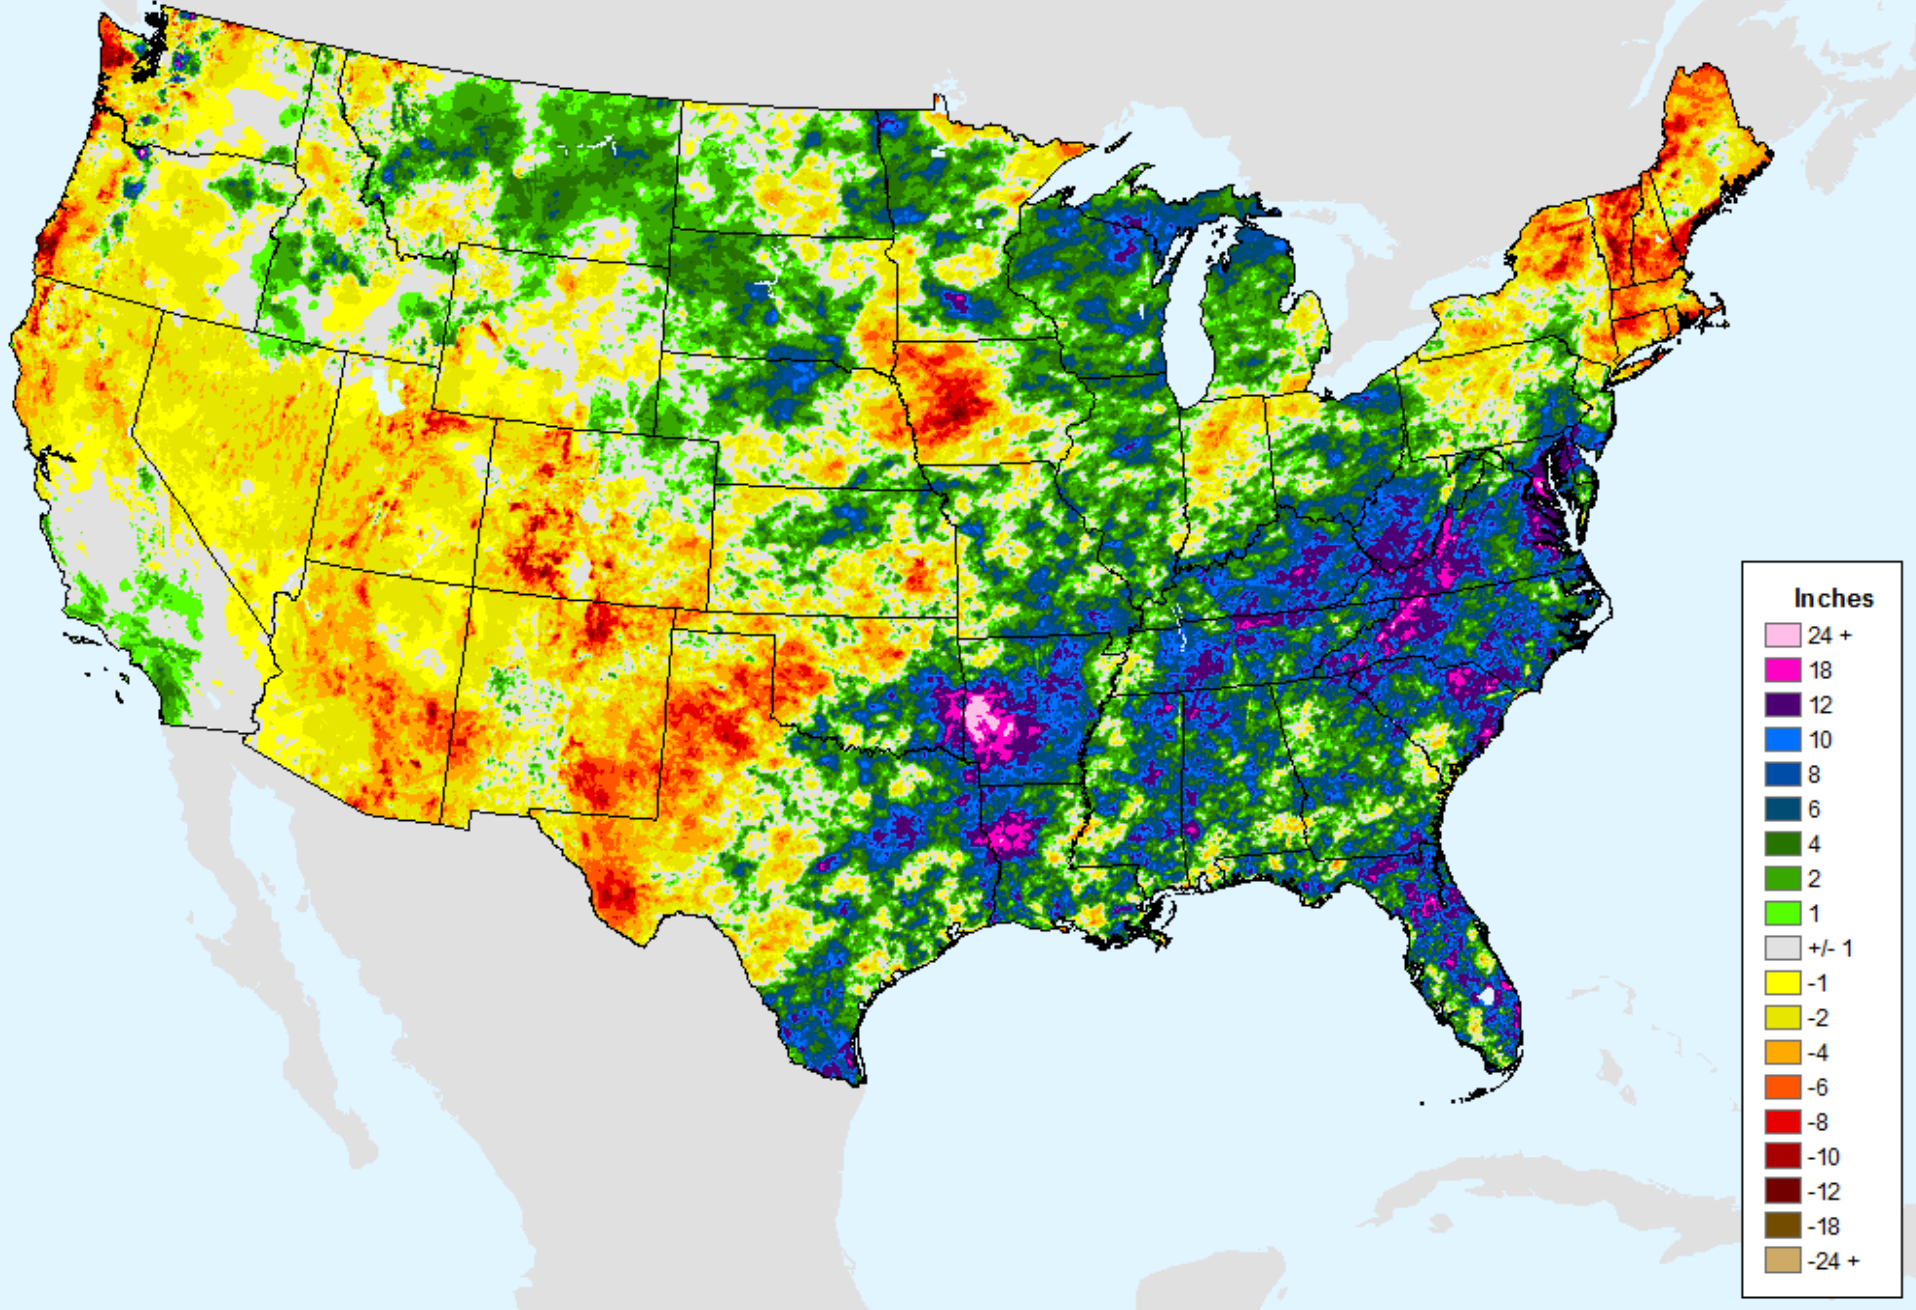

USDM for: Sep. 8, 2020

AHPS 90-Day Pct of Normal Pcp

As of: Tuesday, September 15, 2020

AHPS 180-Day Precip Departure

As of: Tuesday, September 15, 2020

USDM for: Sep. 8, 2020

AHPS 180-Day Precip Departure

As of: Tuesday, September 15, 2020