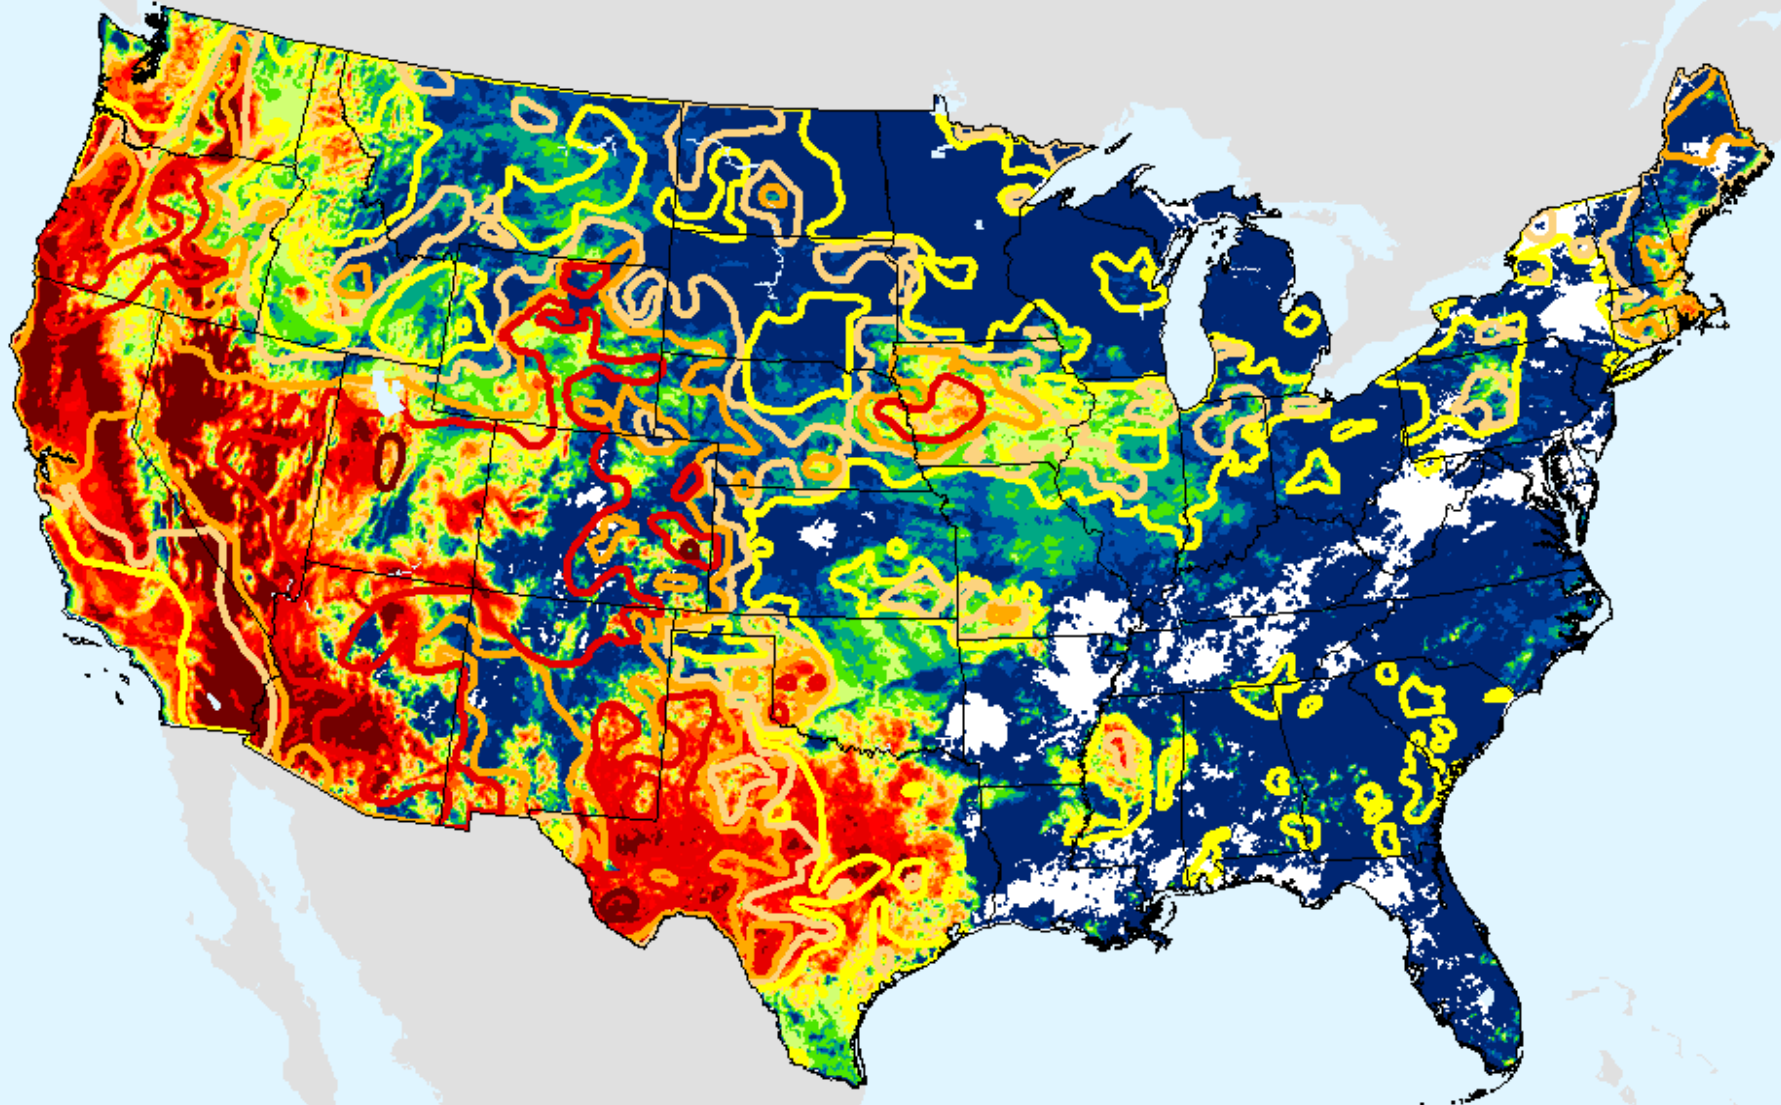

Keetch-Byram Drought Index (KBDI)

As of: Tuesday, September 15, 2020

USDM for: Sep. 8, 2020