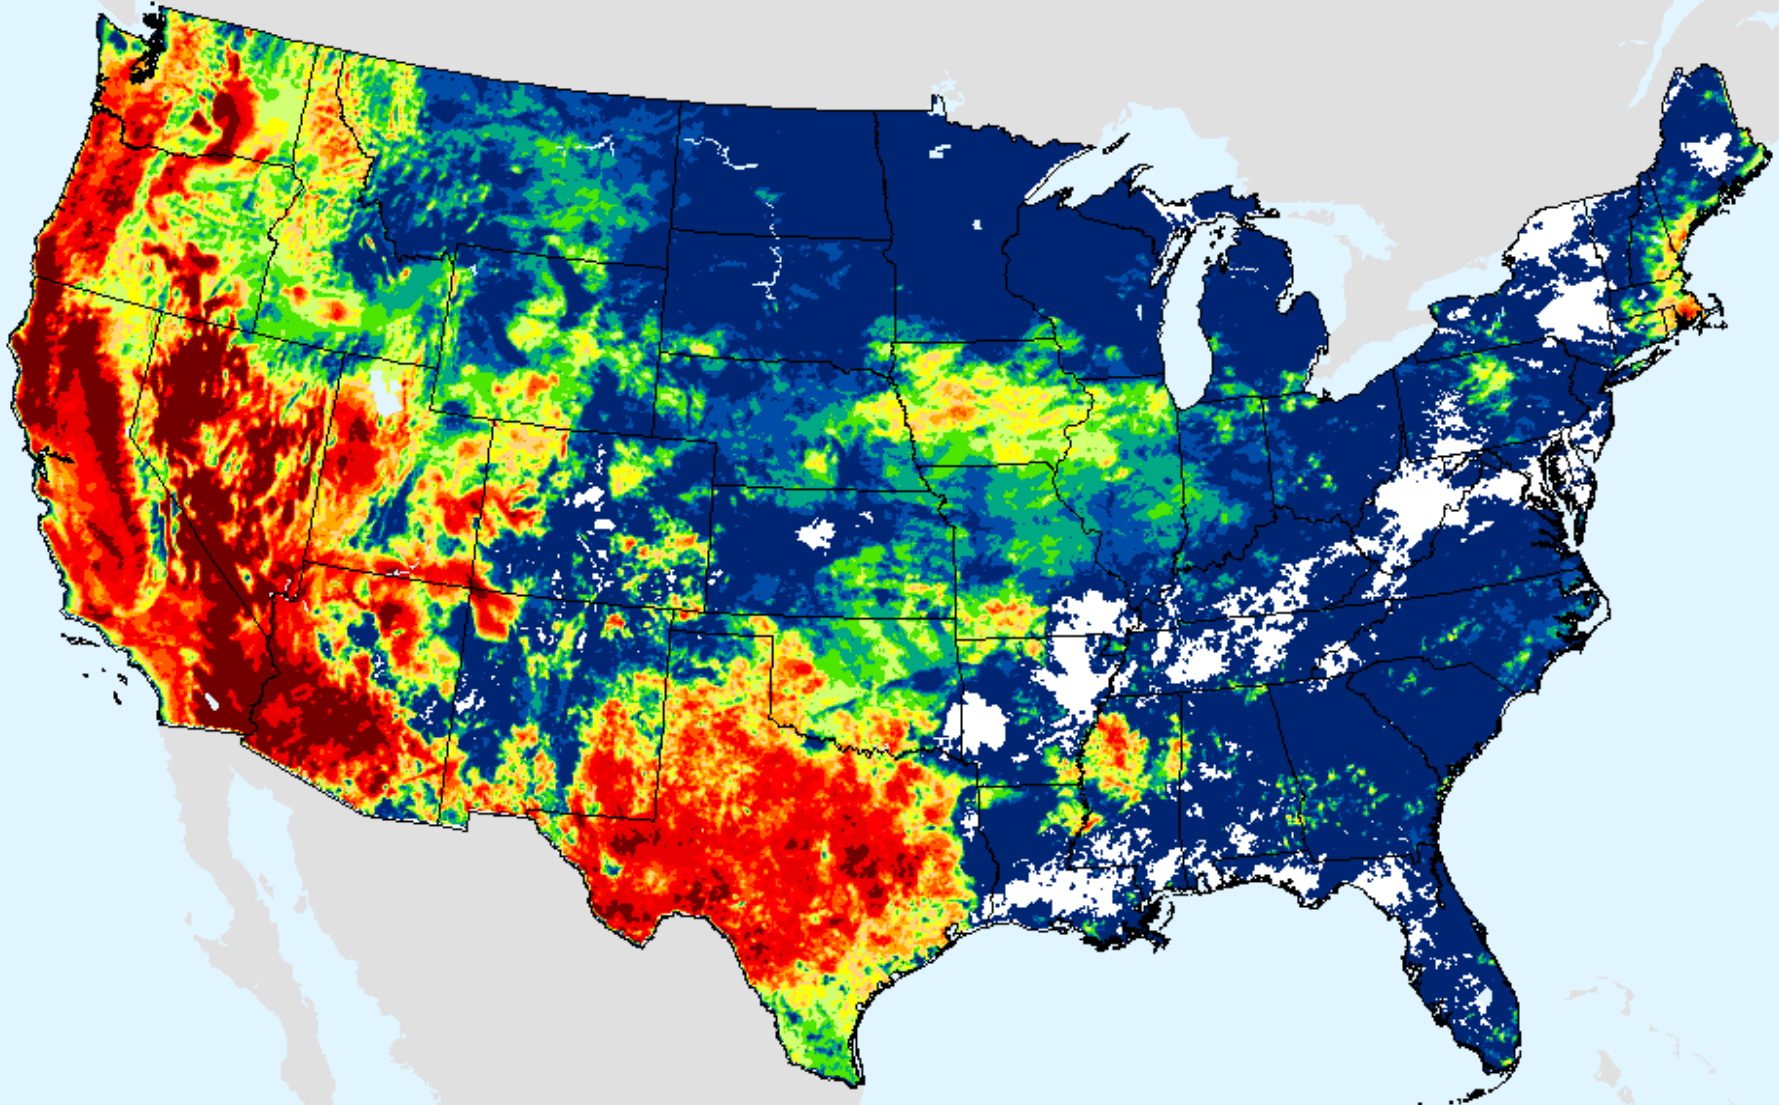

GFS (00z) 7-Day Max Temp Forecast

As of: Tuesday, September 15, 2020

Keetch-Byram Drought Index (KBDI)

As of: Tuesday, September 15, 2020

USDM for: Sep. 8, 2020

Keetch-Byram Drought Index (KBDI)

As of: Tuesday, September 15, 2020