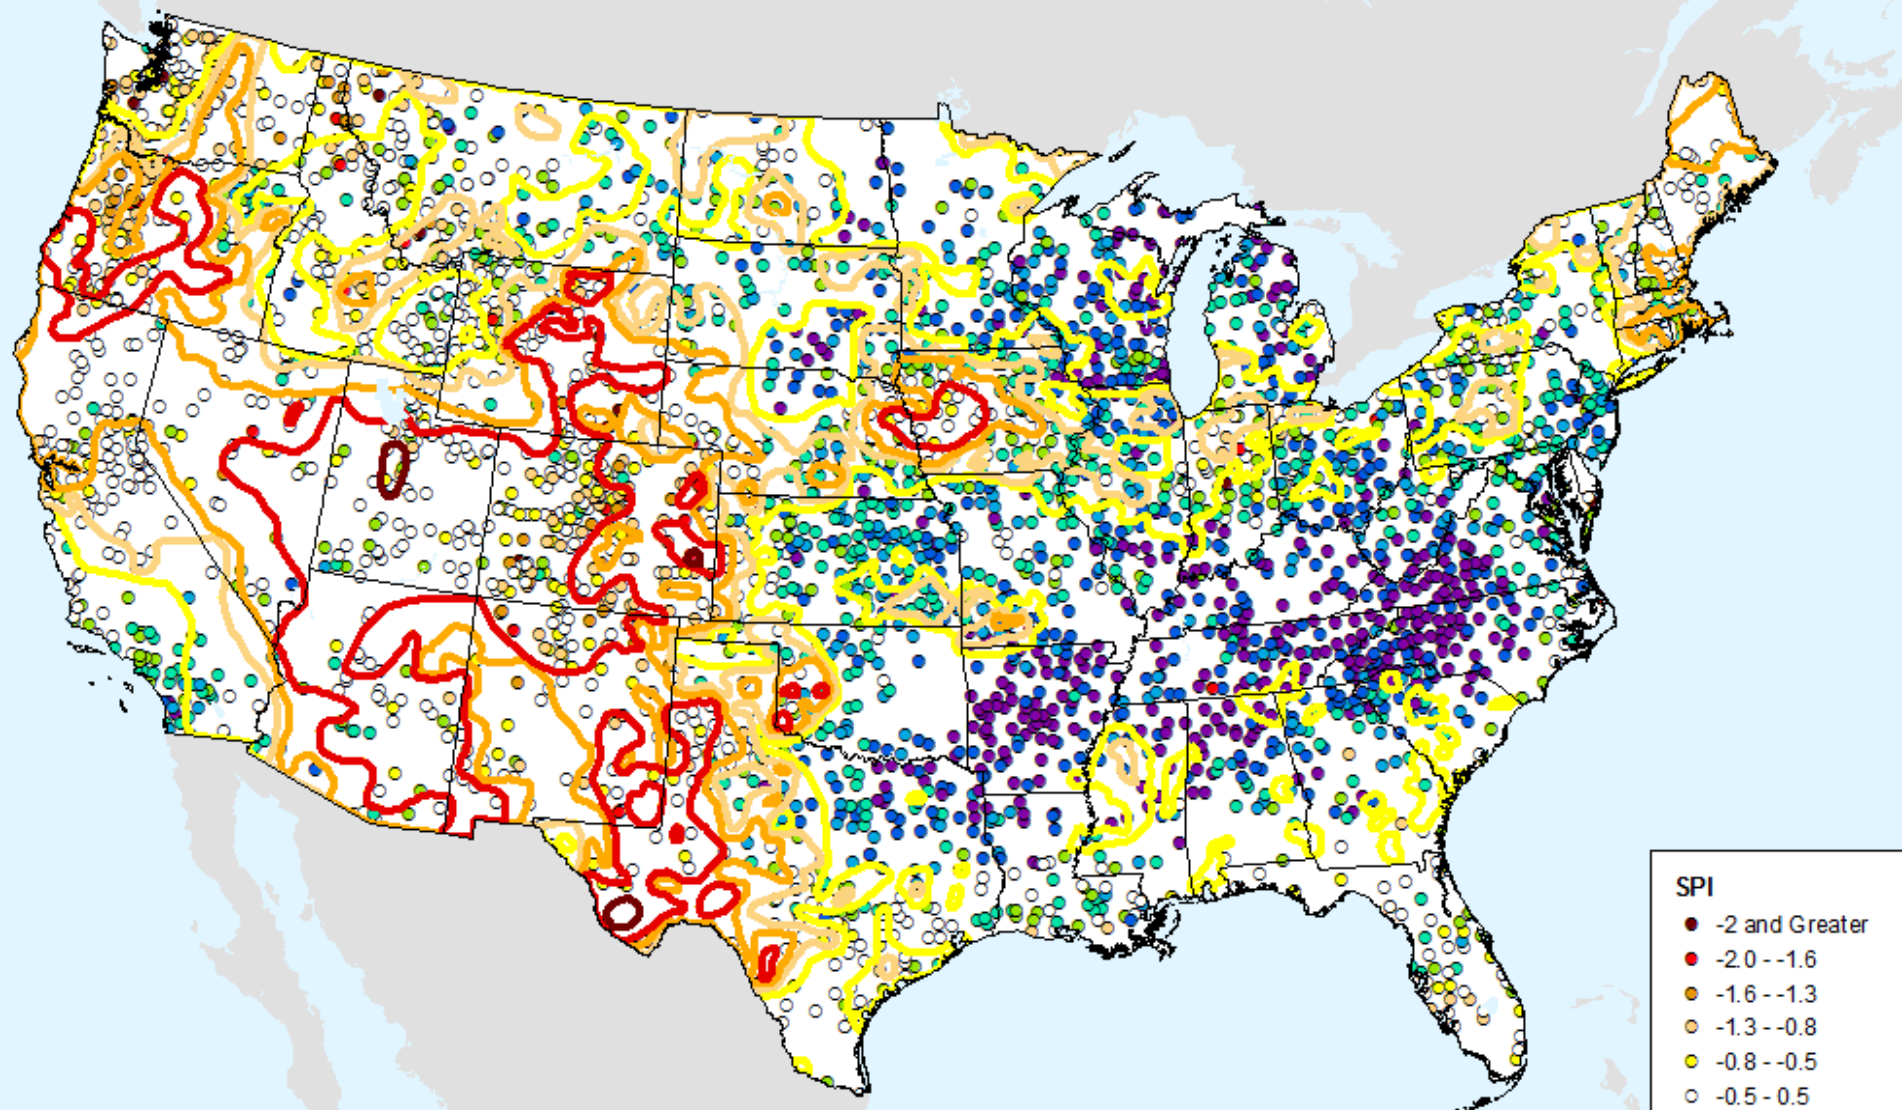

HPRCC 24-month SPI

As of: Tuesday, September 15, 2020

USDM for: Sep. 8, 2020