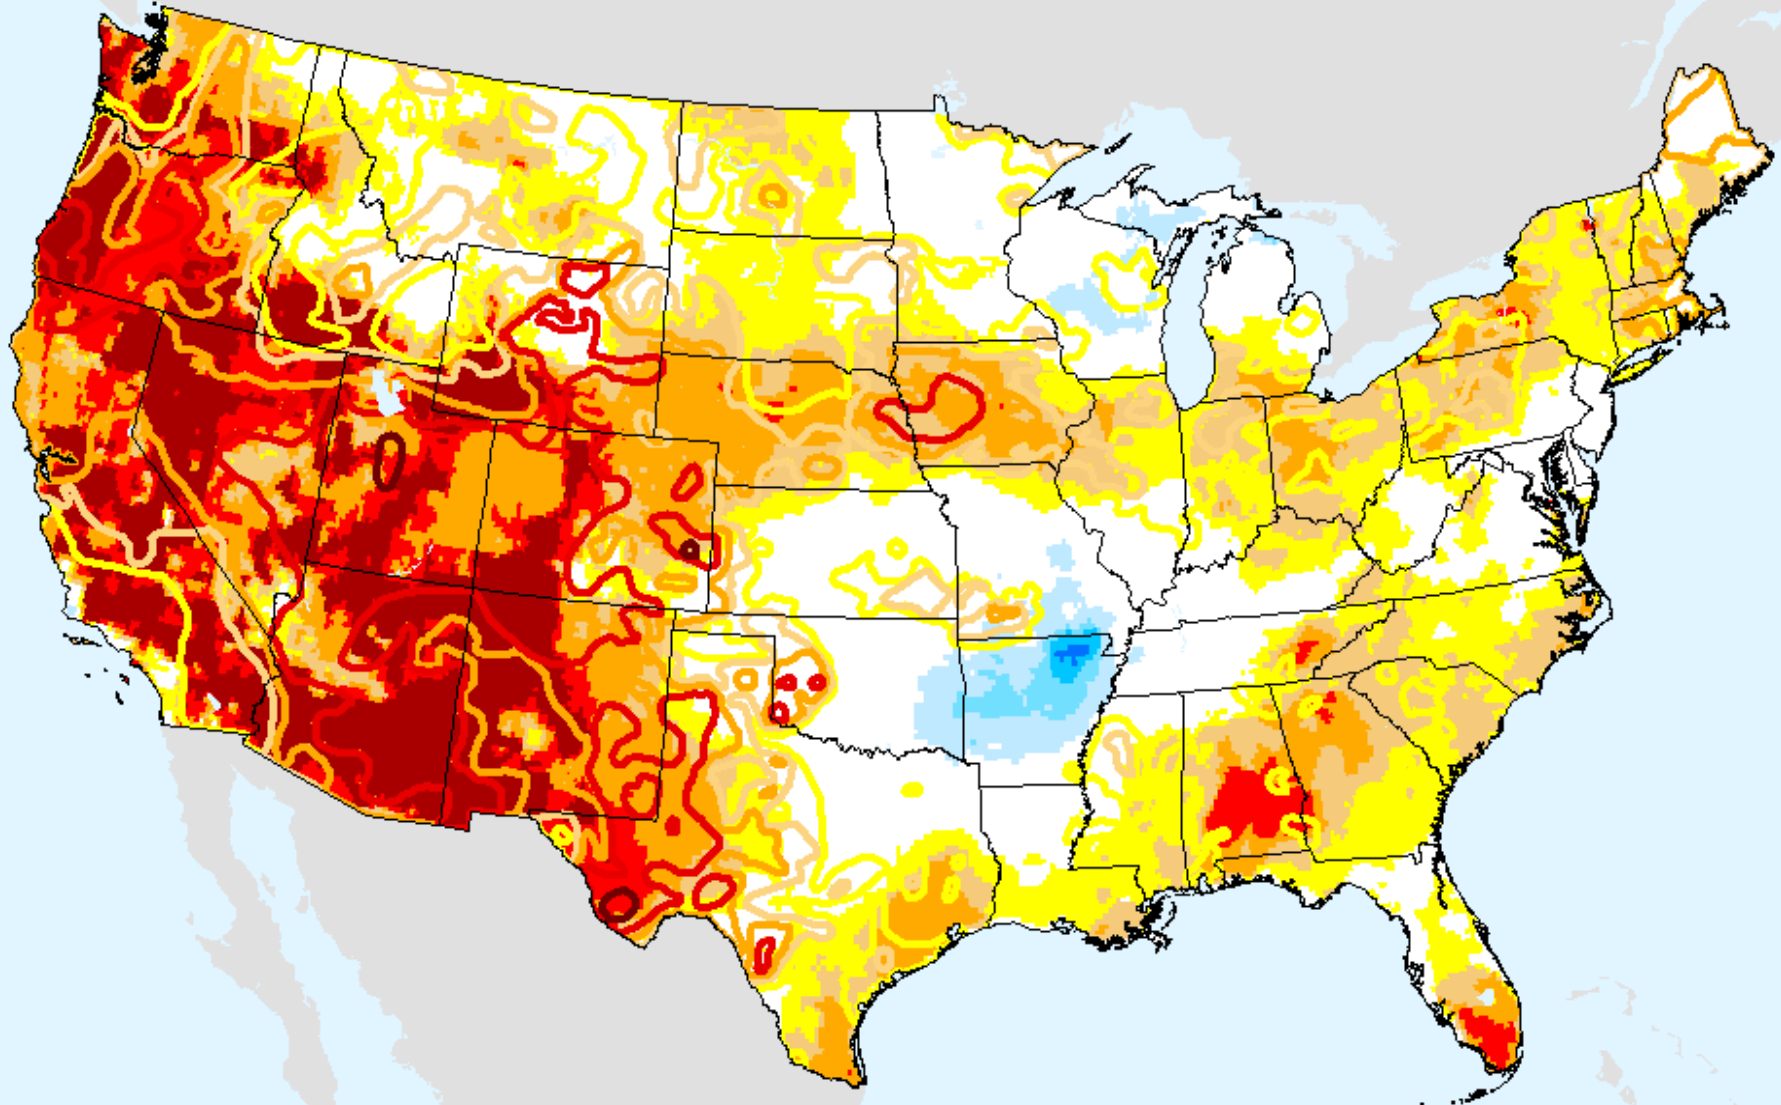

EDDI 1-week

As of: Tuesday, September 15, 2020

USDM for: Sep. 8, 2020

EDDI 1-week

As of: Tuesday, September 15, 2020

EDDI 2-week

As of: Tuesday, September 15, 2020

USDM for: Sep. 8, 2020