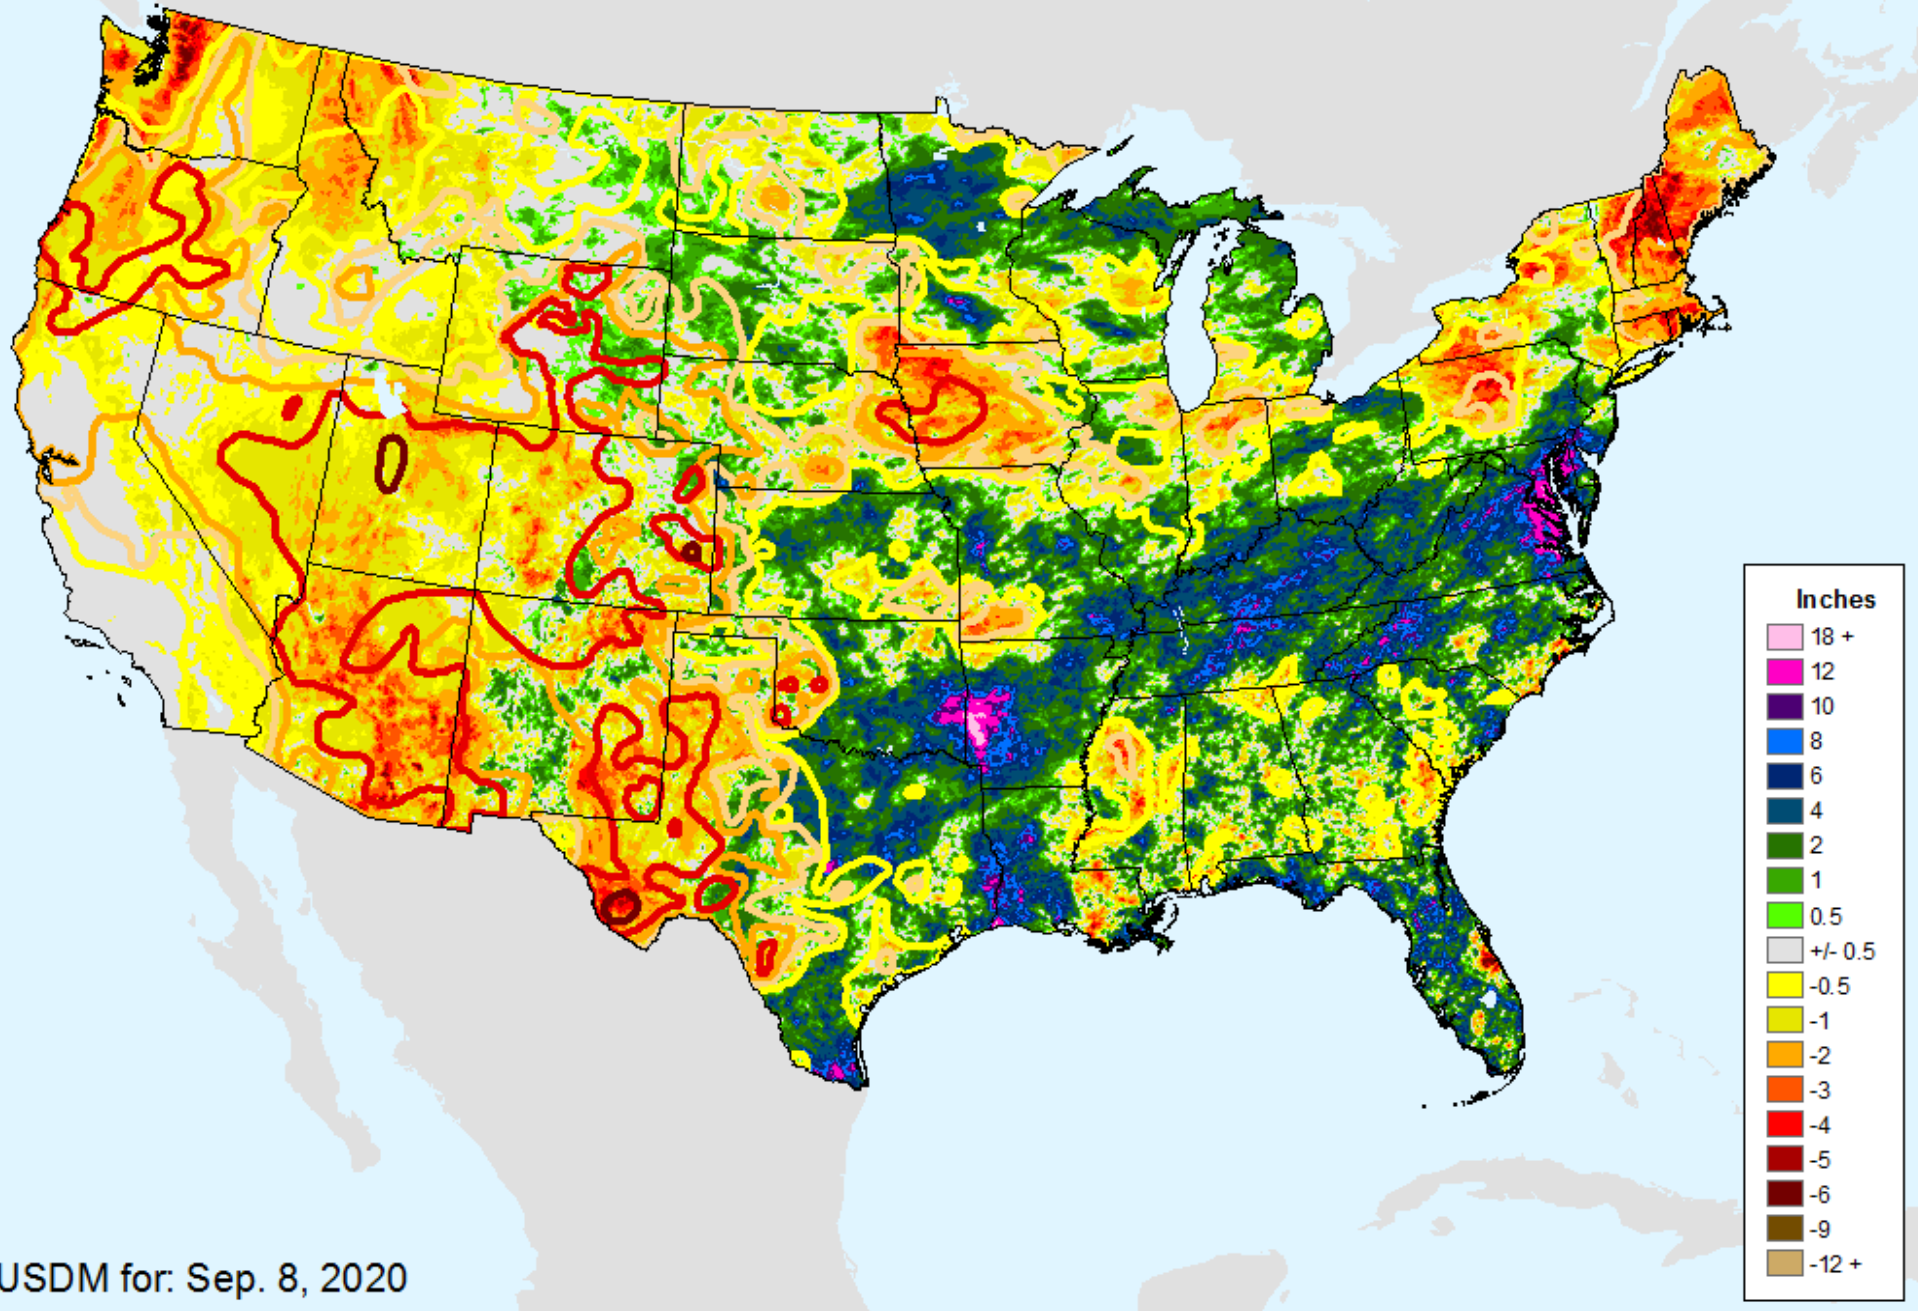

AHPS 30-Day Pct of Normal Pcp

As of: Tuesday, September 15, 2020

USDM for: Sep. 8, 2020

AHPS 30-Day Pct of Normal Pcp

As of: Tuesday, September 15, 2020

AHPS 60-Day Precip Departure

As of: Tuesday, September 15, 2020