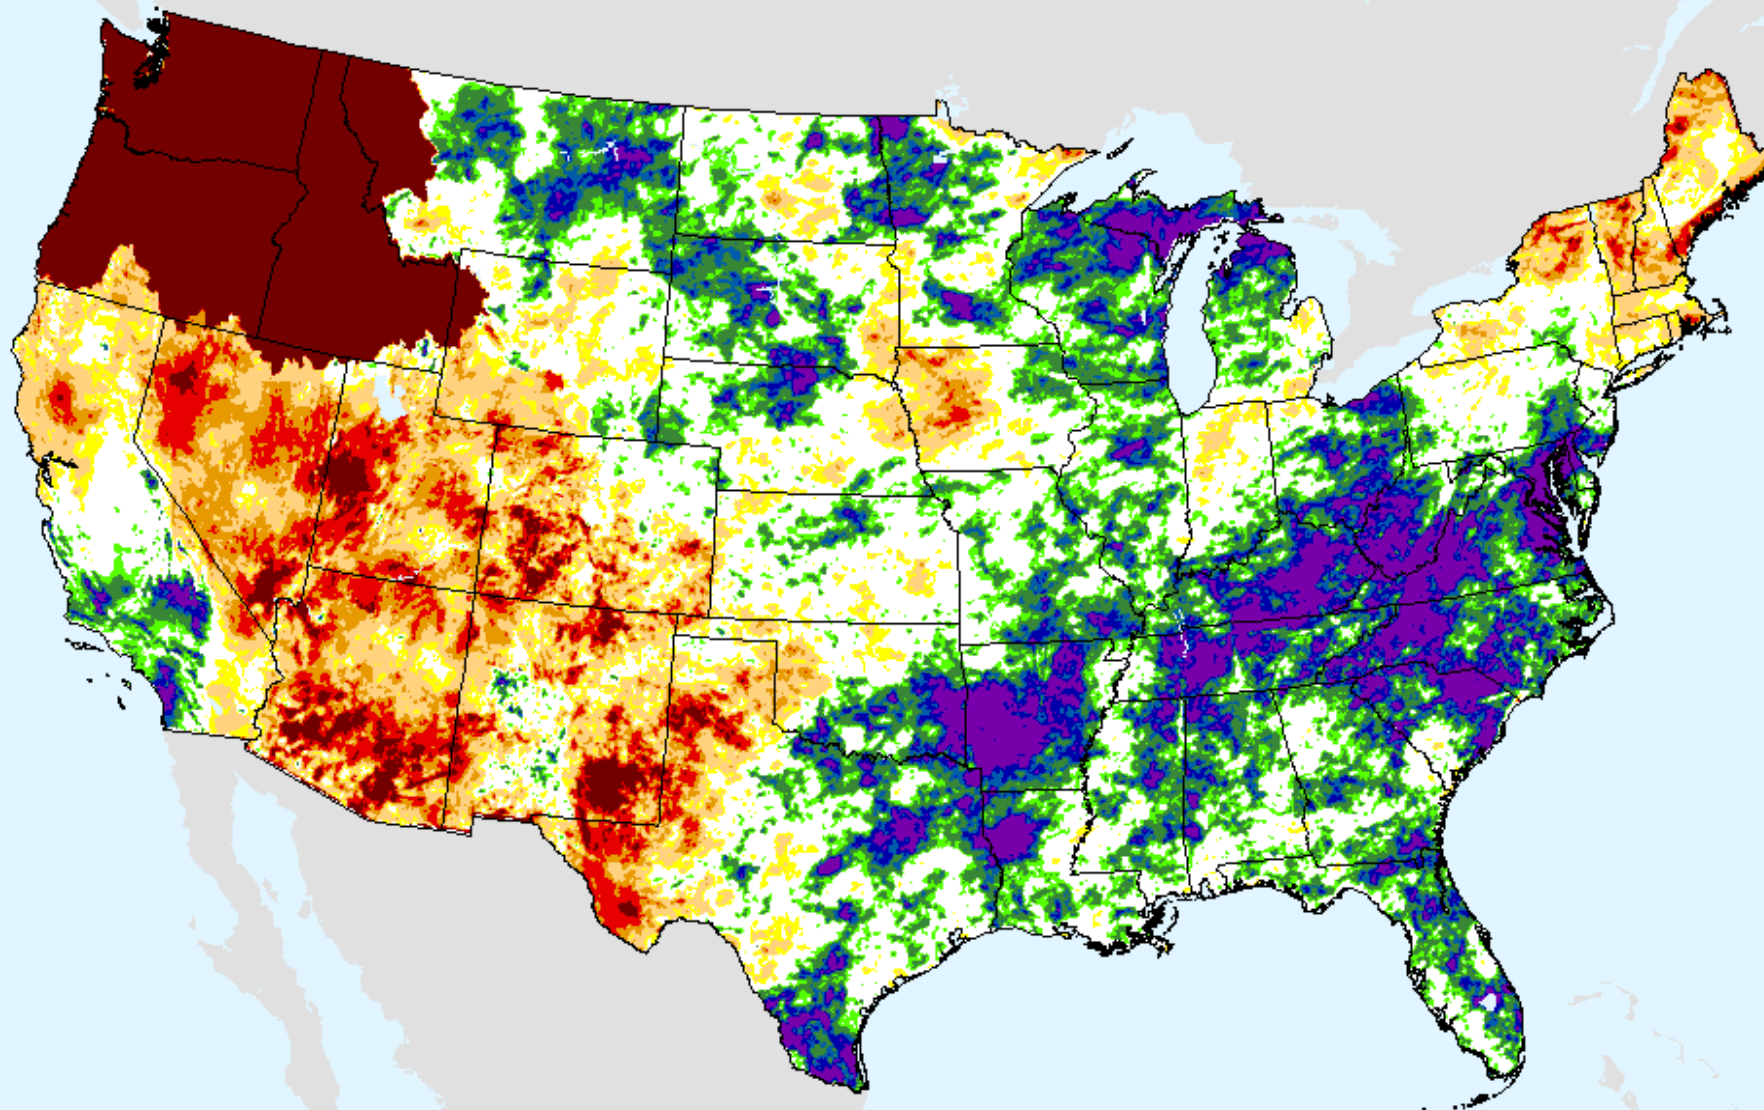

AHPS 3-month SPI

As of: Tuesday, September 15, 2020

AHPS 6-month SPI

As of: Tuesday, September 15, 2020

USDM for: Sep. 8, 2020

SPI (USDM)

AHPS 6-month SPI

As of: Tuesday, September 15, 2020