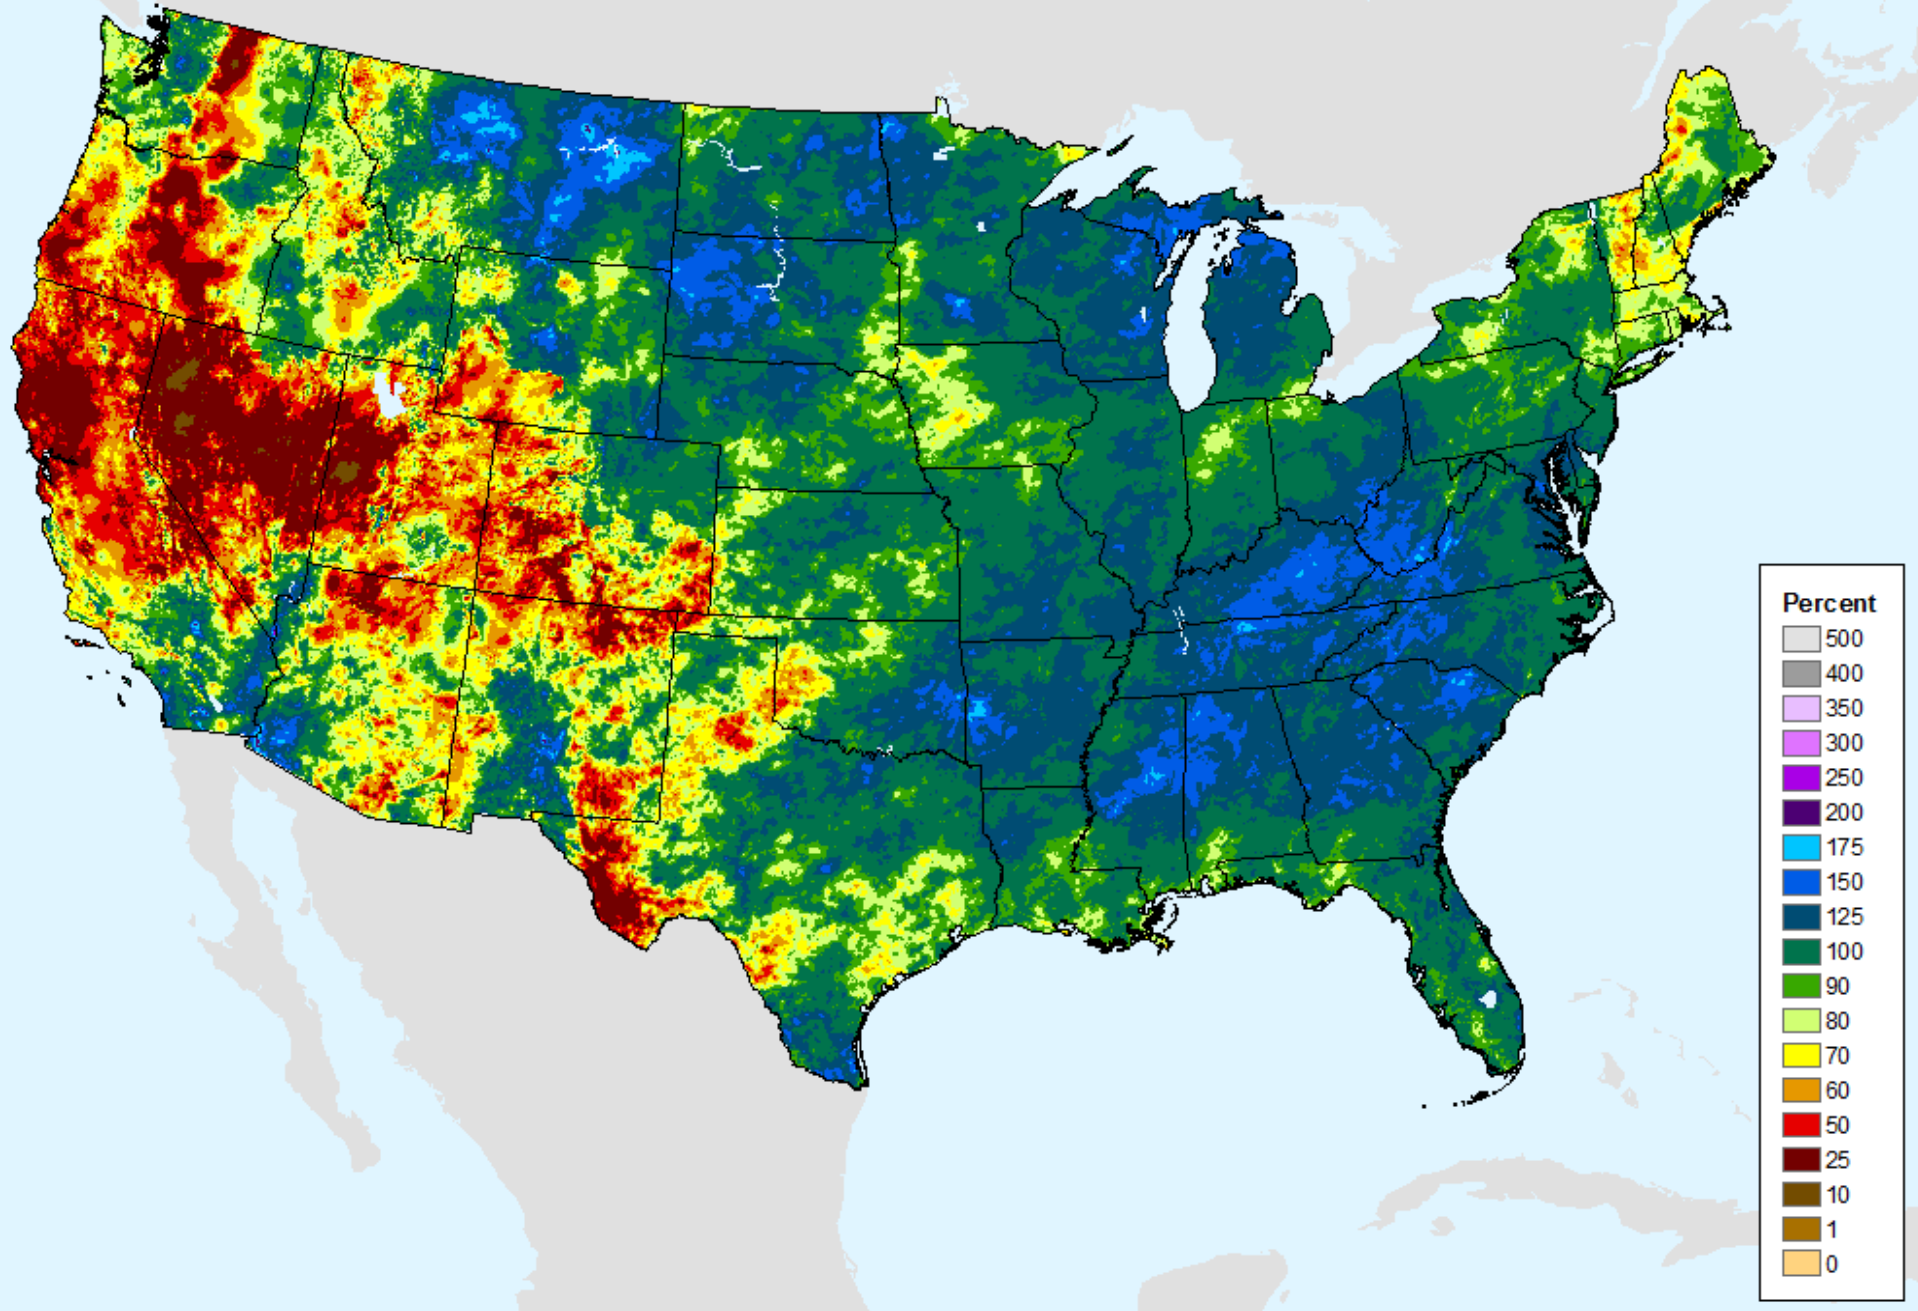

AHPS Water-Year Precip Departure

As of: Tuesday, September 15, 2020

AHPS Water-Year Pct of Normal Pcp

As of: Tuesday, September 15, 2020

USDM for: Sep. 8, 2020

AHPS Water-Year Pct of Normal Pcp

As of: Tuesday, September 15, 2020