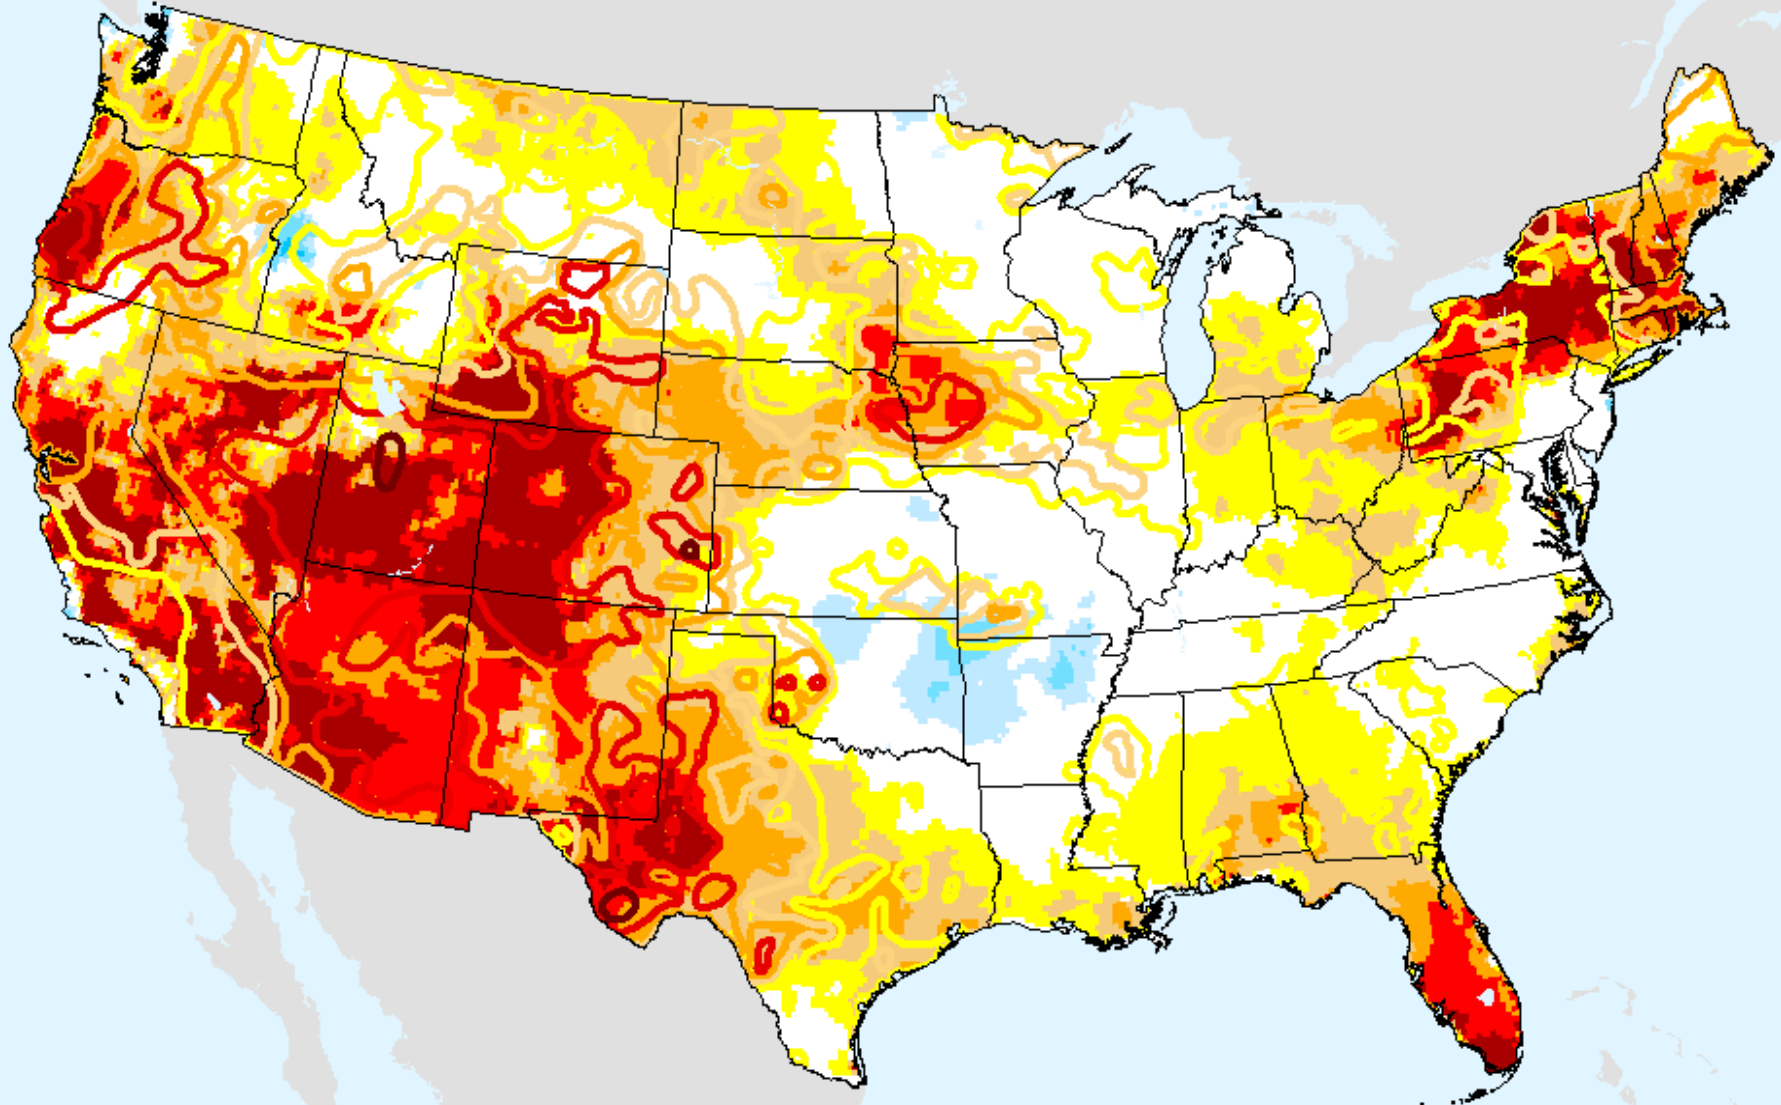

EDDI 9-week

As of: Tuesday, September 15, 2020

USDM for: Sep. 8, 2020