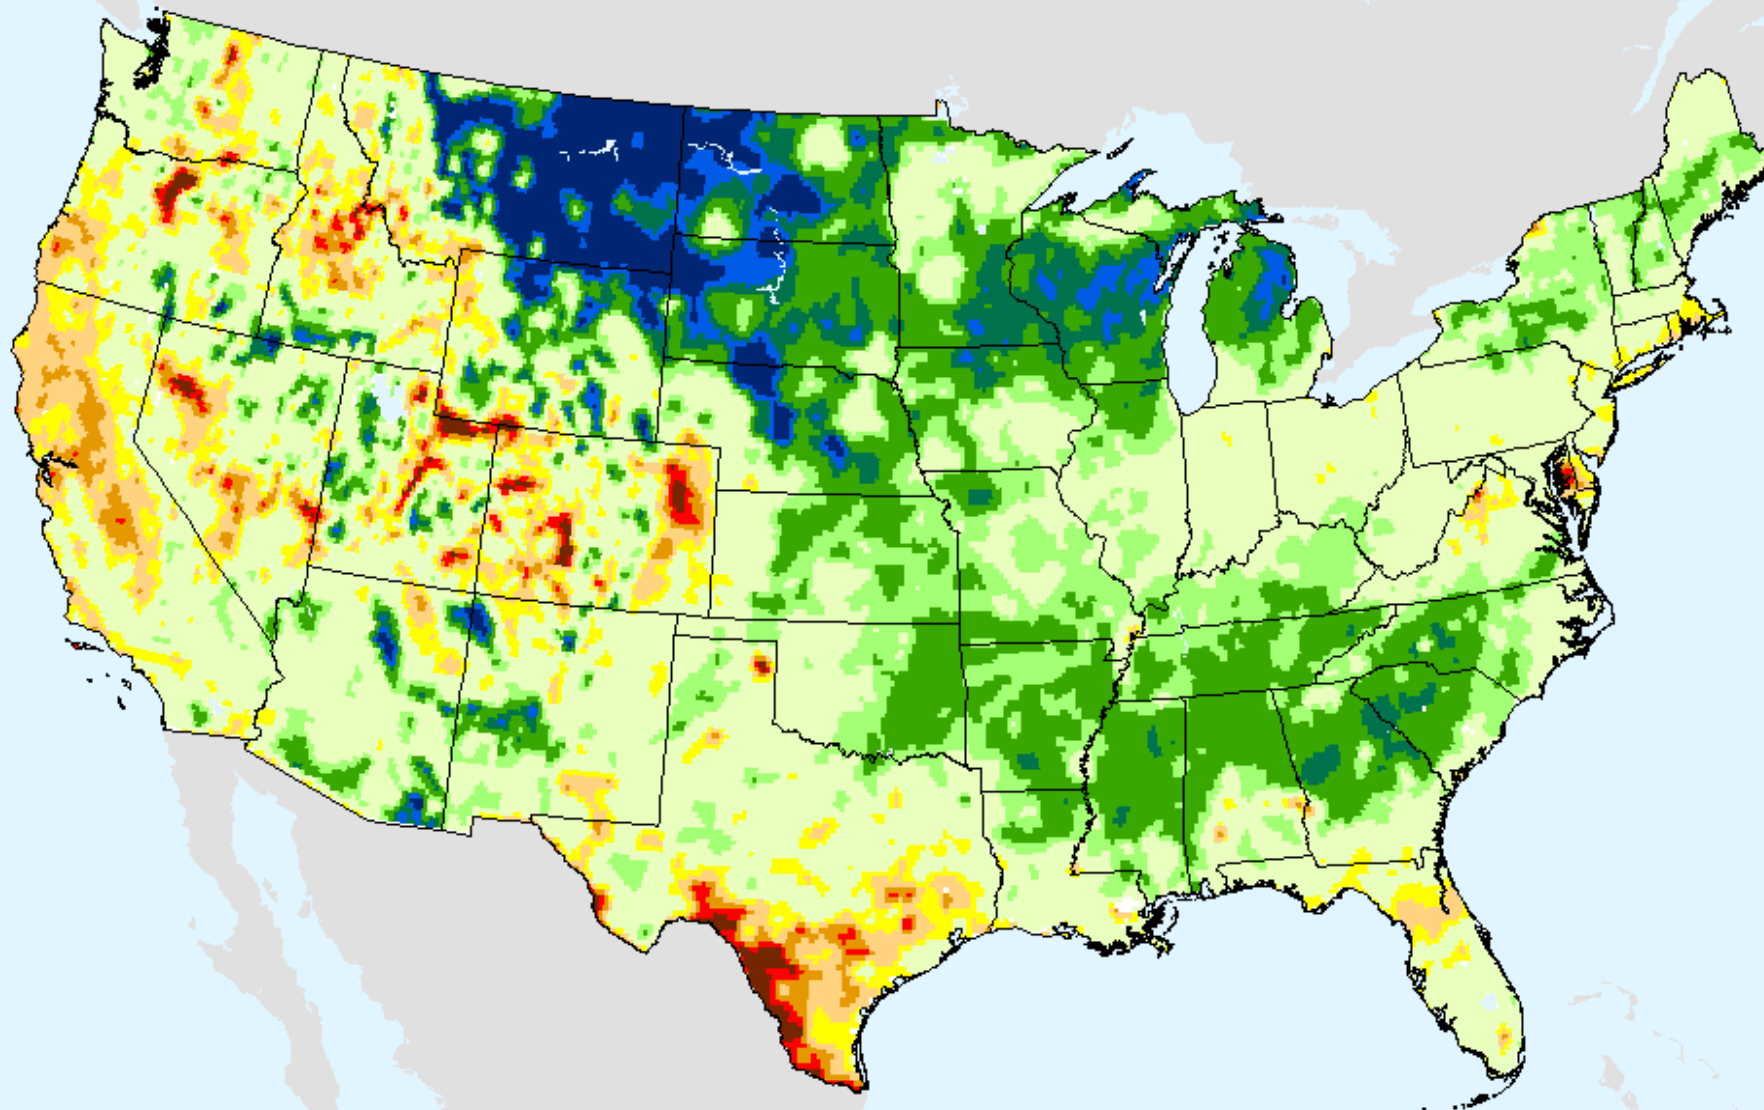

USDM for: Sep. 8, 2020

USGS 28-Day Avg Streamflow

As of: Tuesday, September 15, 2020

NLDAS Top 1m Soil Moisture

As of: Tuesday, September 15, 2020

USDM for: Sep. 8, 2020

NLDAS Top 1m Soil Moisture

As of: Tuesday, September 15, 2020