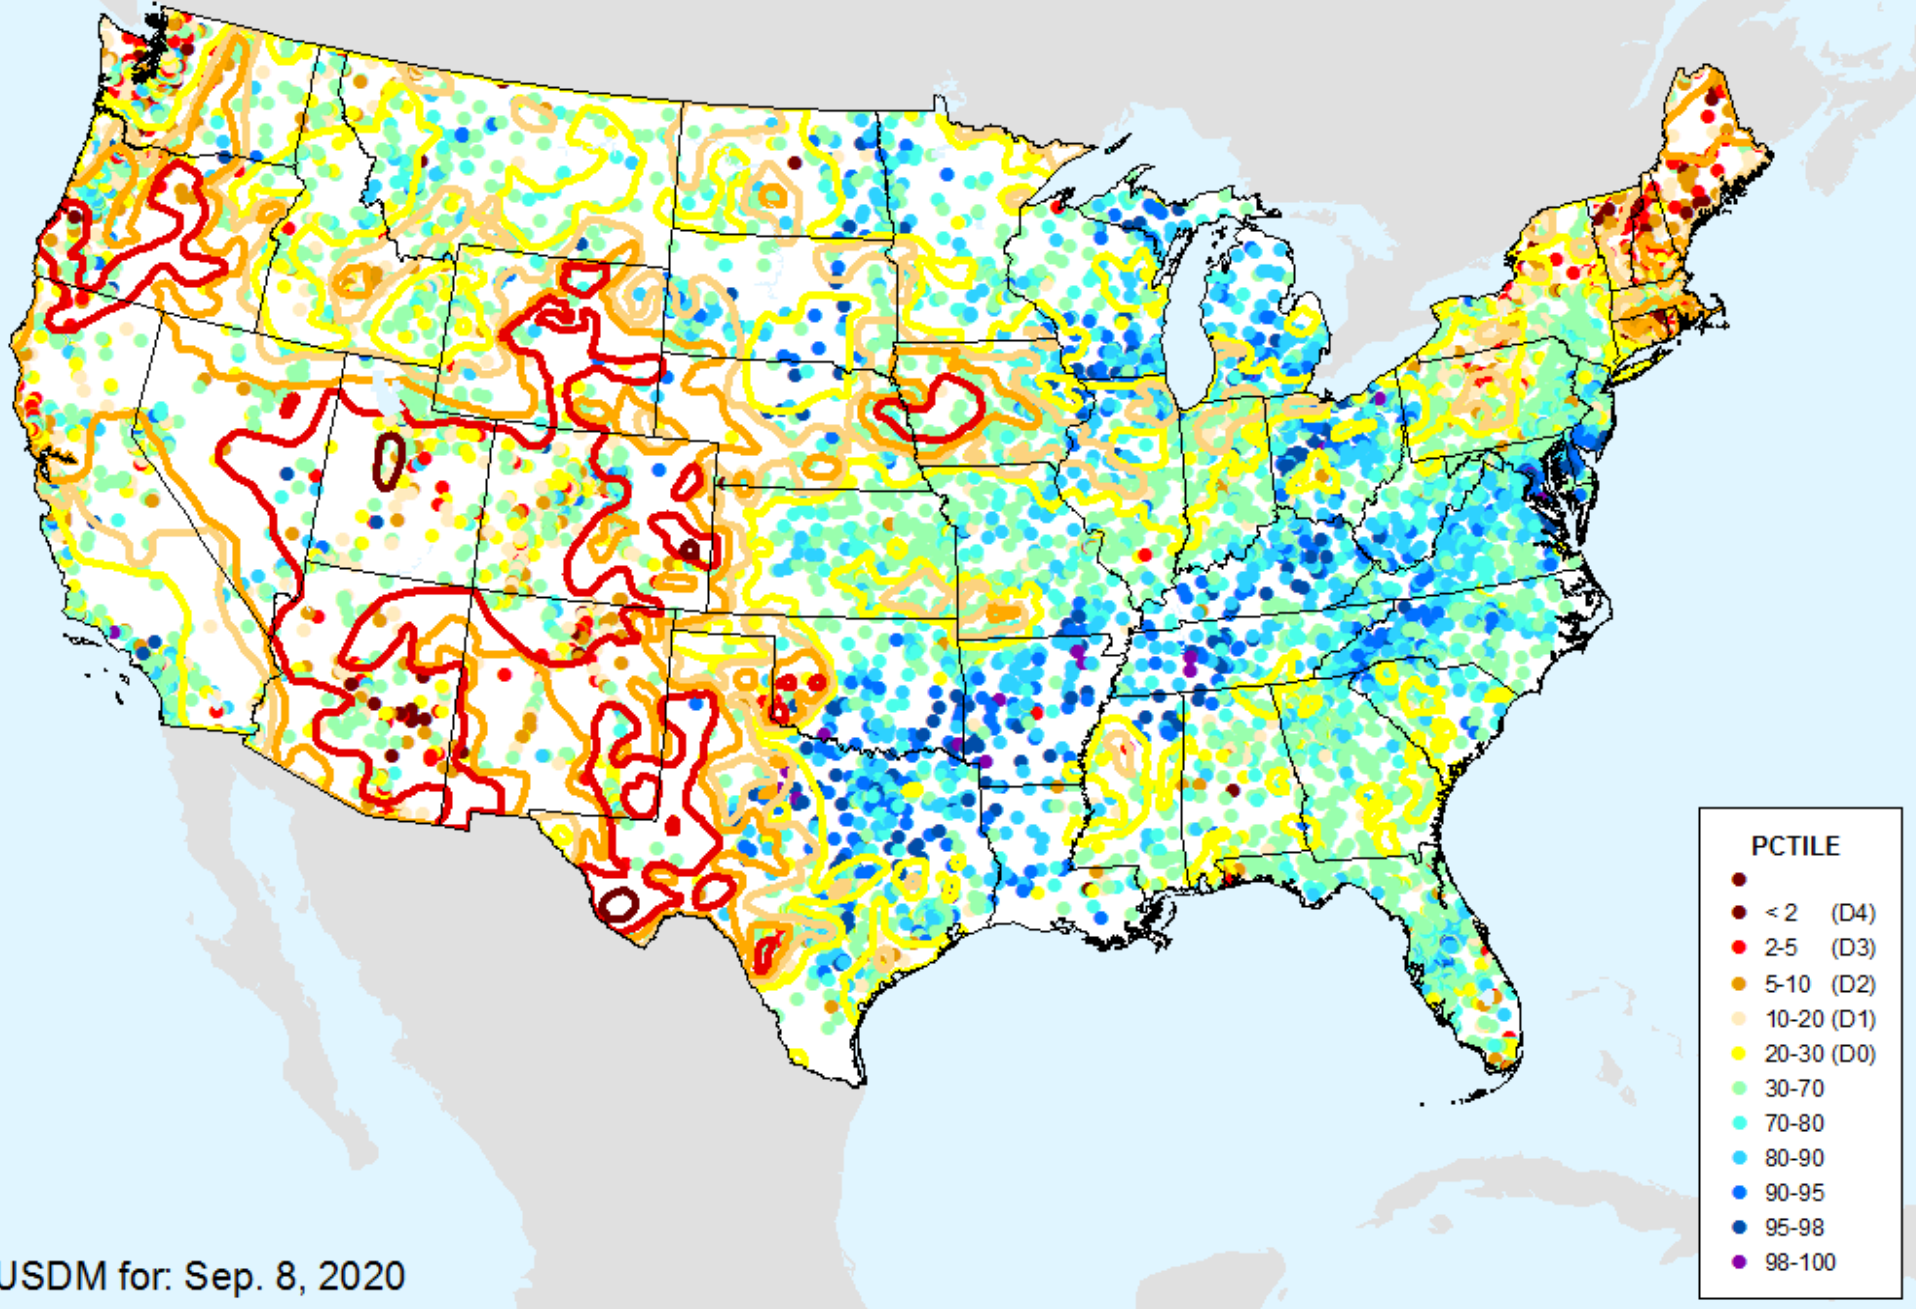

USGS 7-Day Avg Streamflow

As of: Tuesday, September 15, 2020