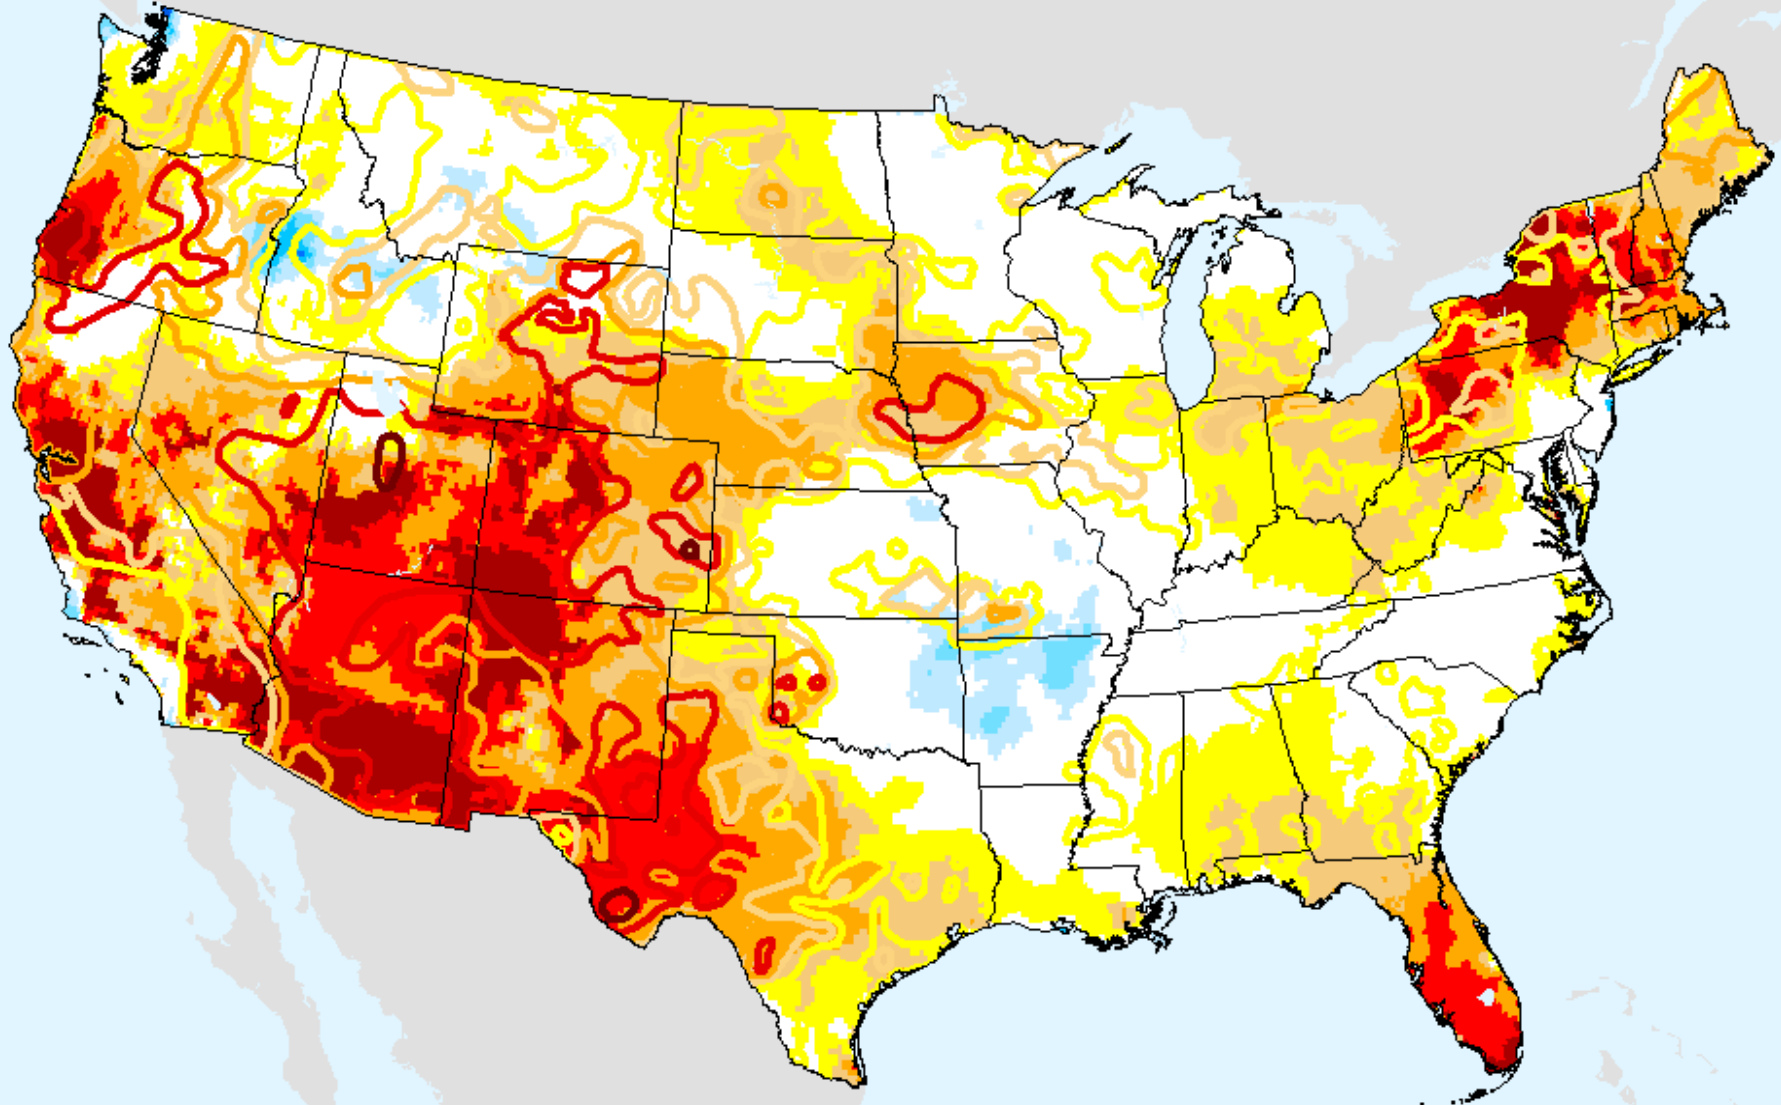

EDDI 12-week

As of: Tuesday, September 15, 2020

USDM for: Sep. 8, 2020