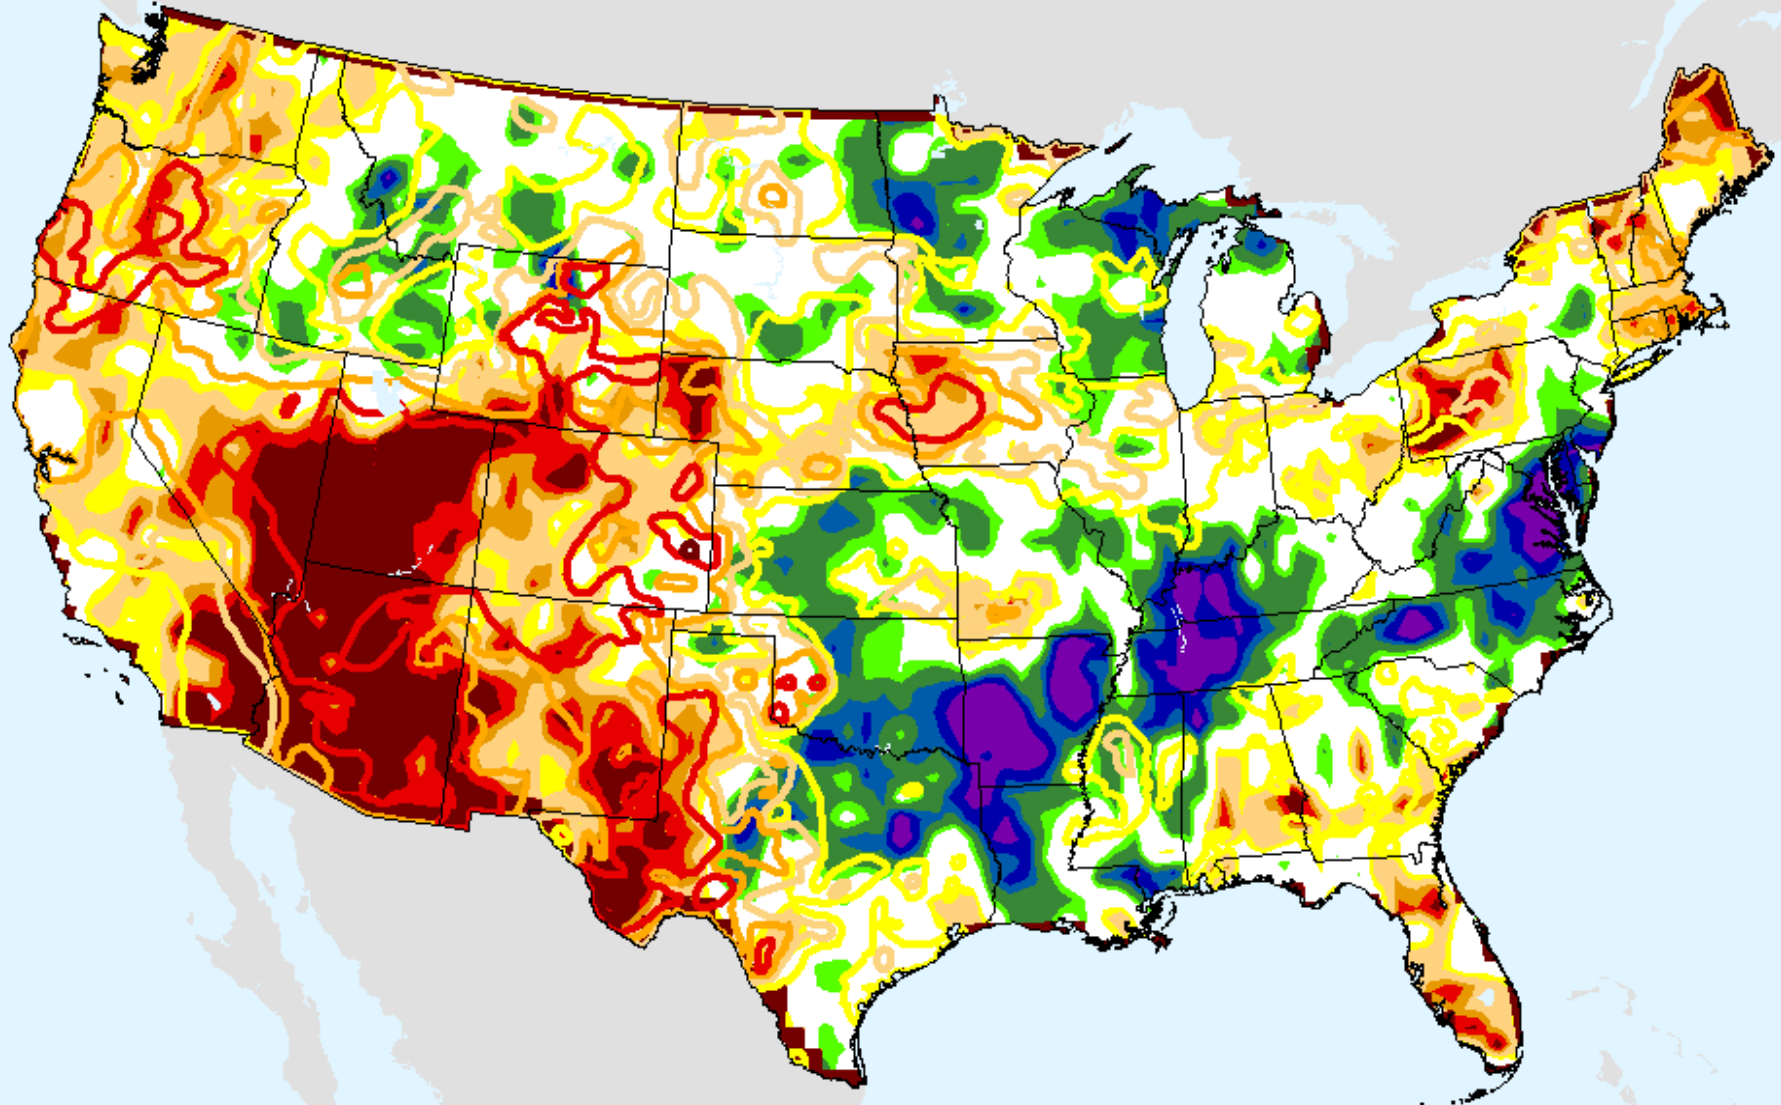

CPC 3-month SPI

As of: Tuesday, September 15, 2020

USDM for: Sep. 8, 2020

SPI (USDM)