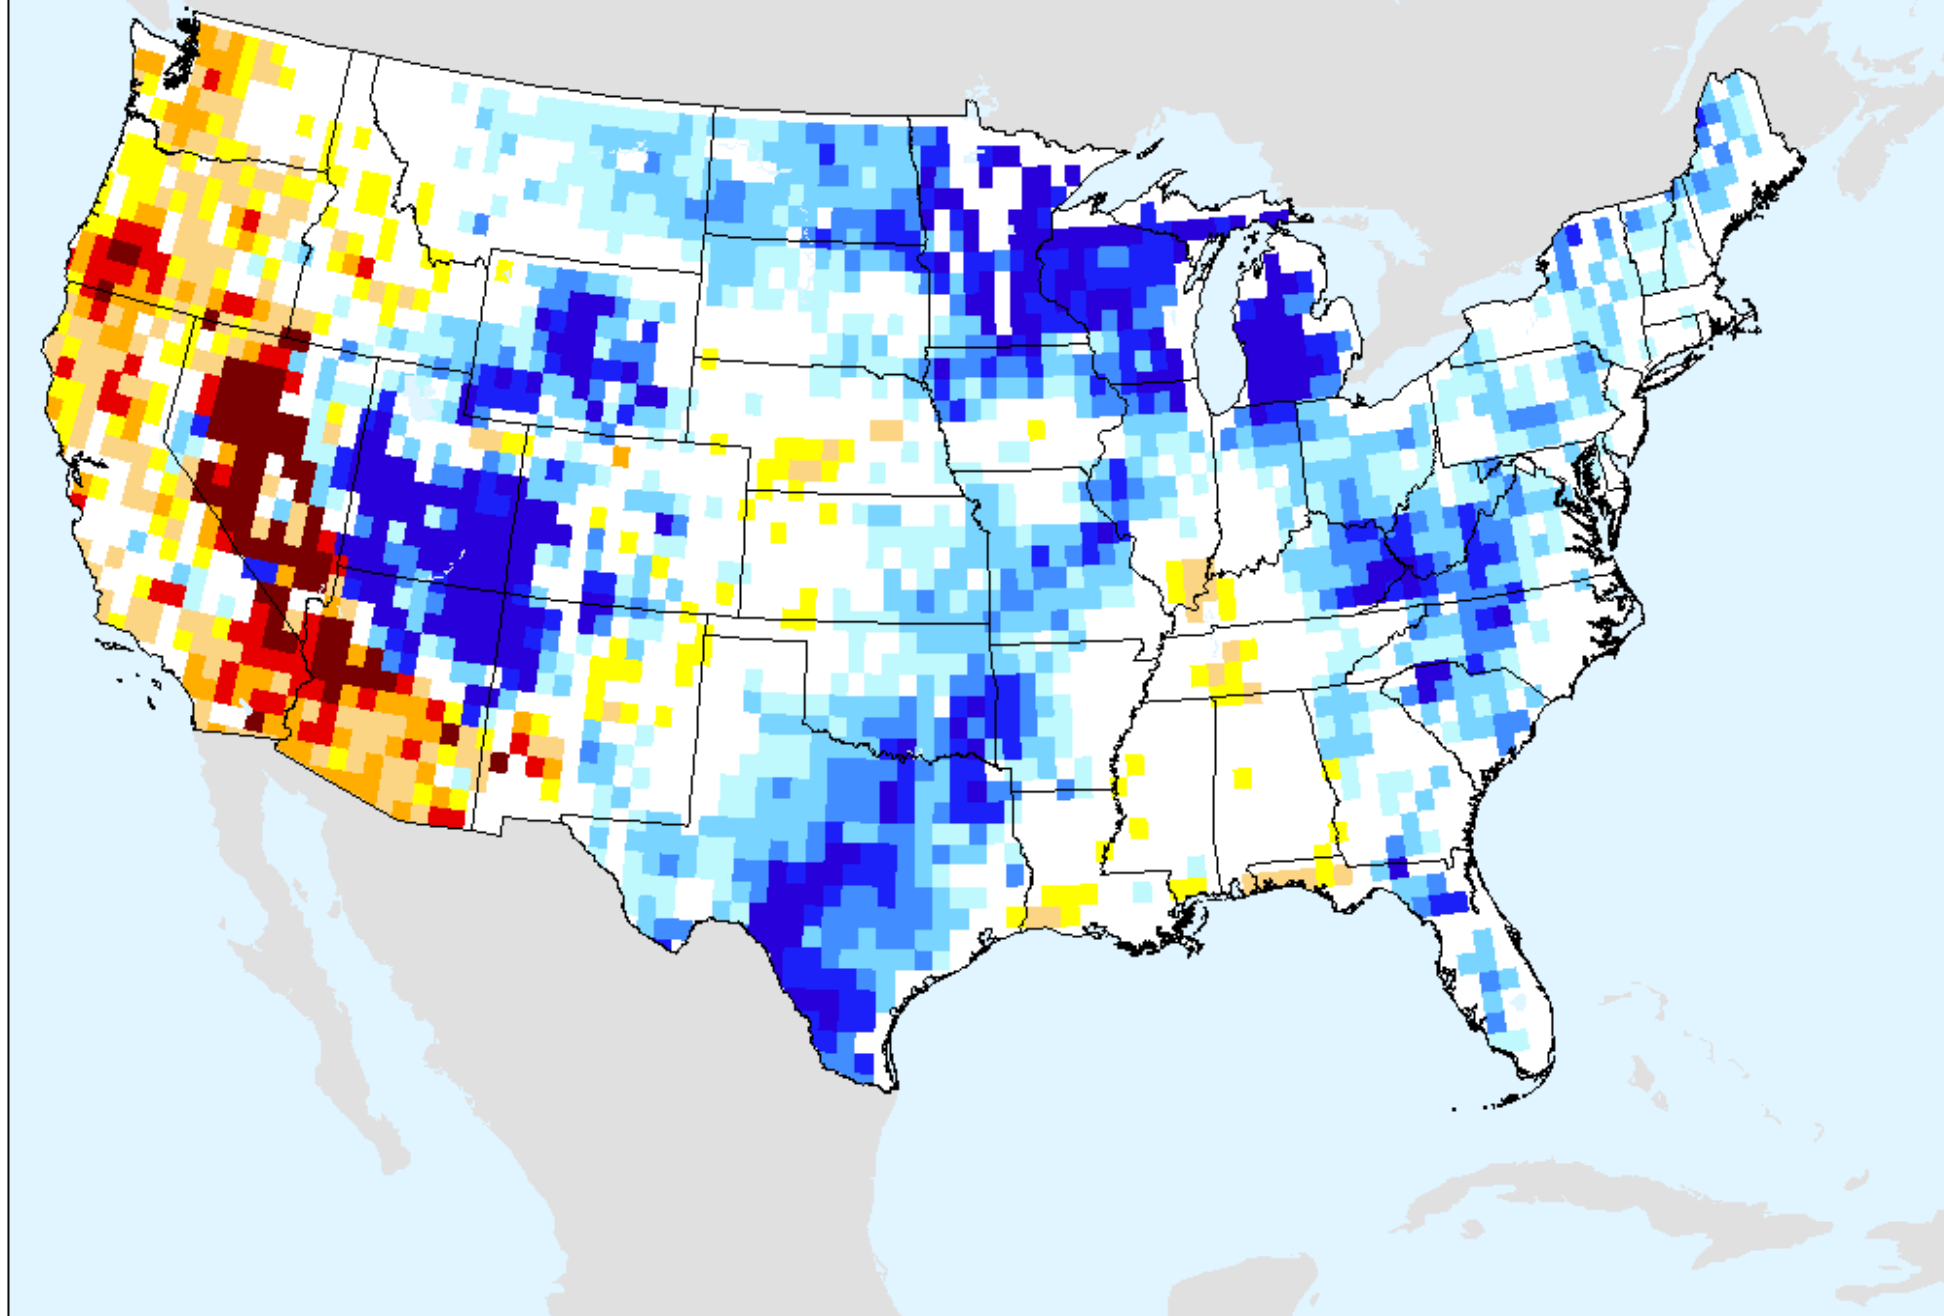

AIRS-Based Vapor Pressure Deficit 7 Day

As of: Tuesday, September 15, 2020

AIRS-Based Vapor Pressure Deficit 14 Day

As of: Tuesday, September 15, 2020

AIRS-Based Vapor Pressure Deficit 28 Day

As of: Tuesday, September 15, 2020