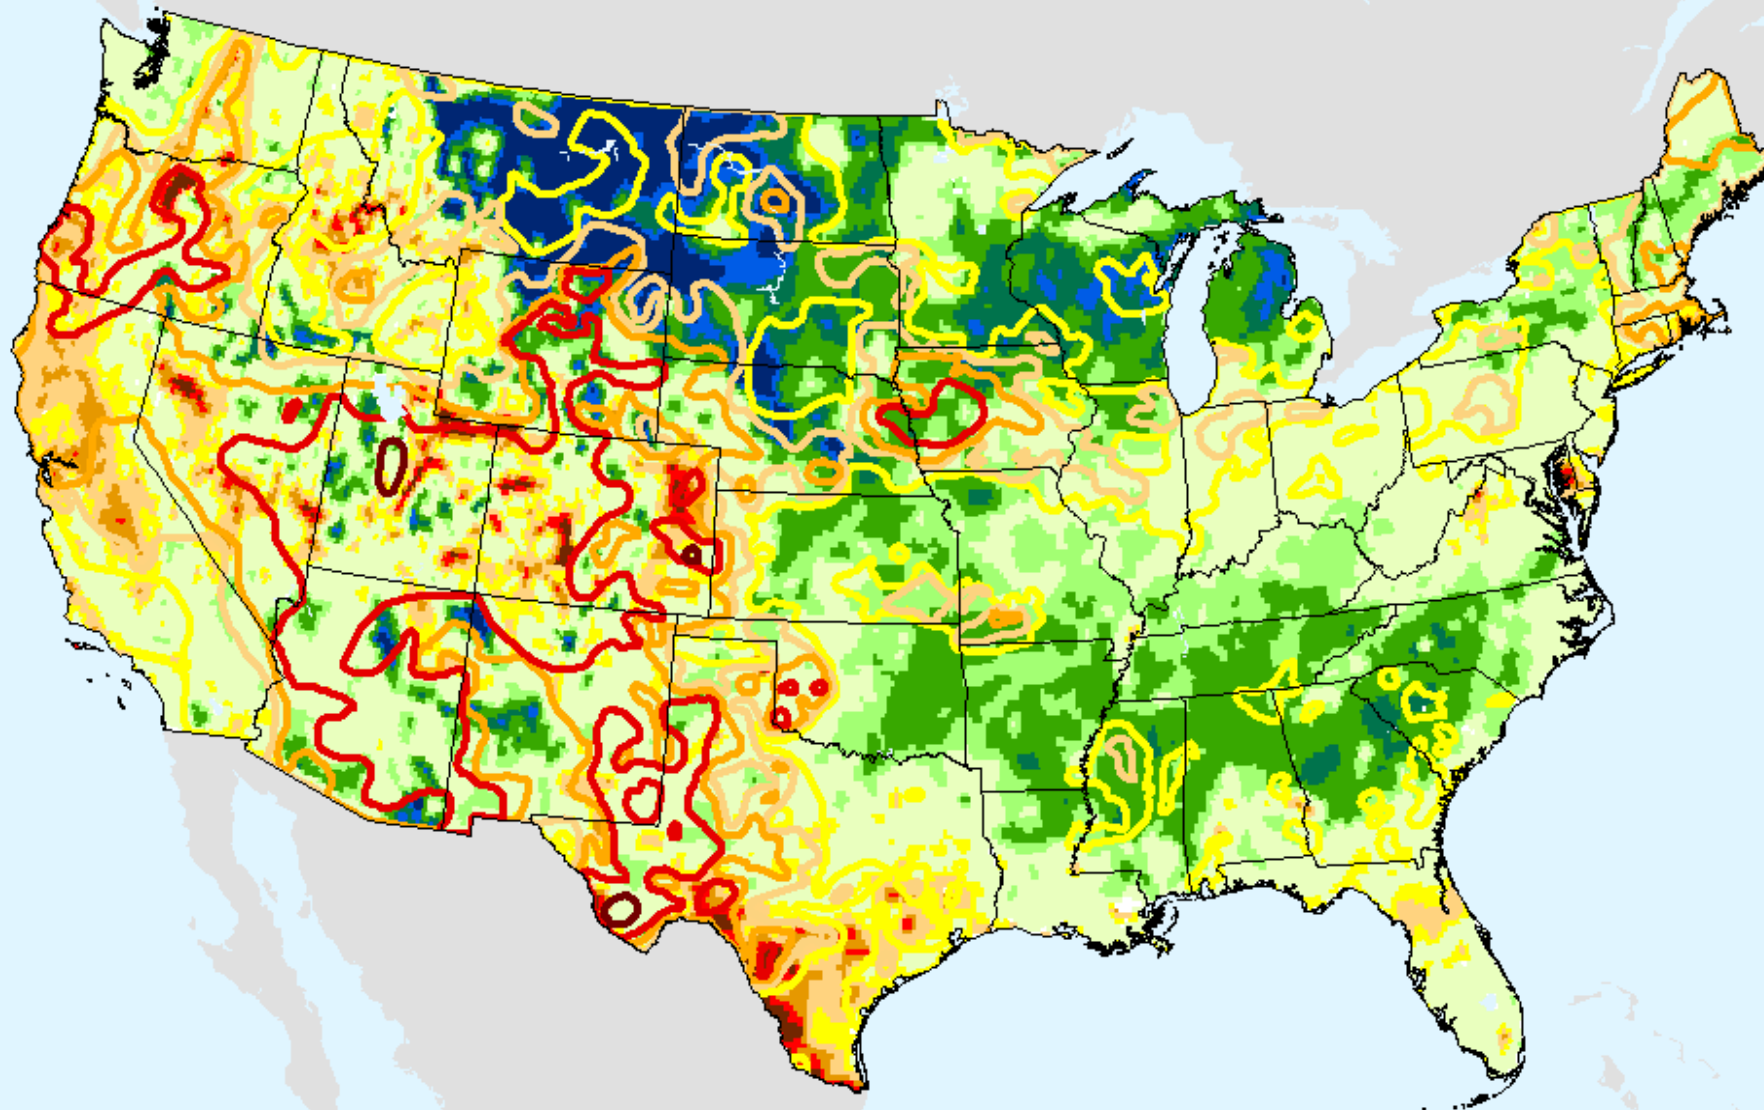

USDM for: Sep. 8, 2020

USGS 28-Day Avg Streamflow

As of: Tuesday, September 15, 2020

NLDAS Top 1m Soil Moisture

As of: Tuesday, September 15, 2020

USDM for: Sep. 8, 2020

NLDAS Top 1m Soil Moisture

As of: Tuesday, September 15, 2020