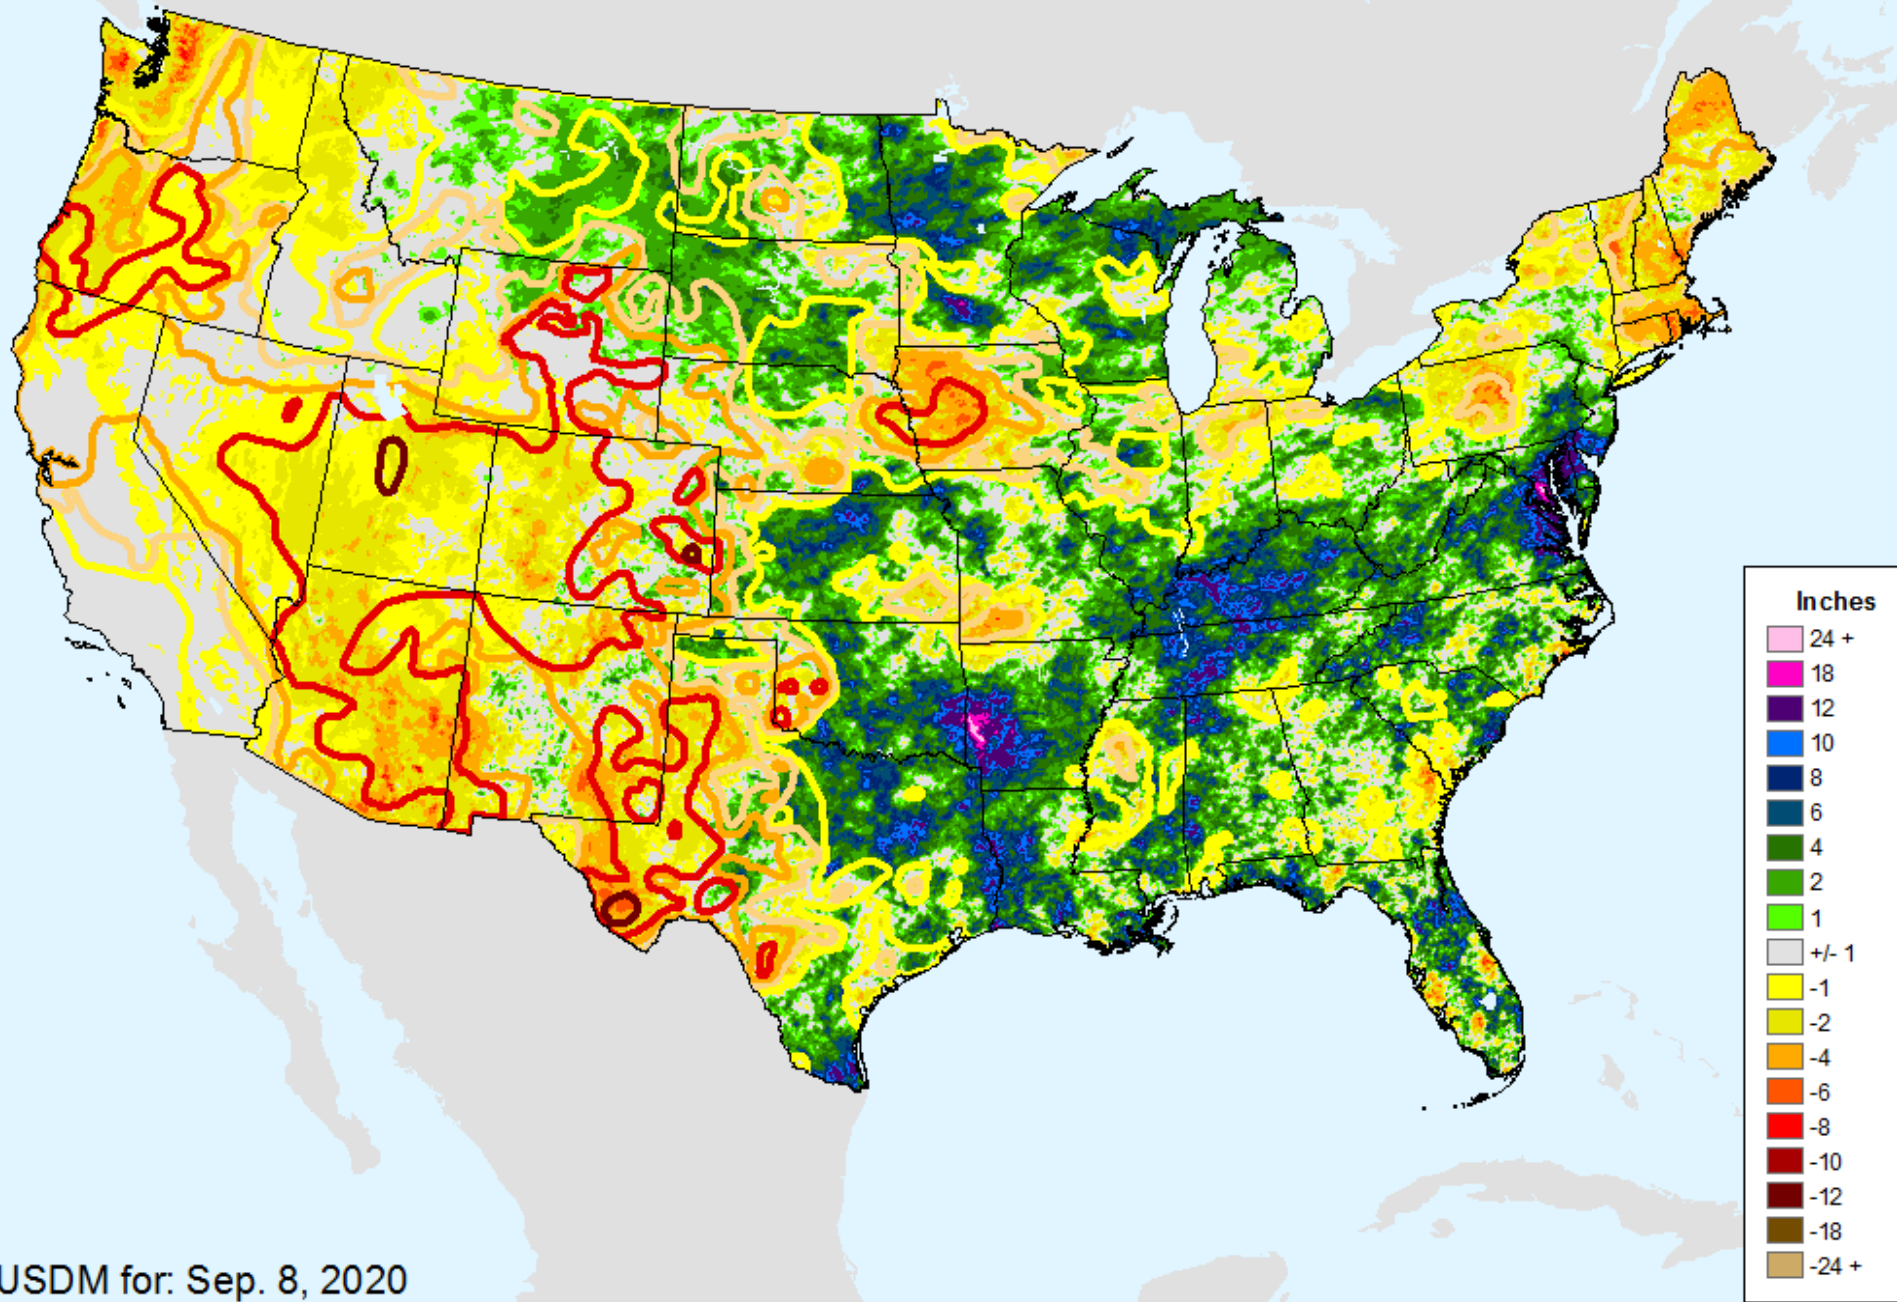

AHPS 90-Day Precip Departure

As of: Tuesday, September 15, 2020

USDM for: Sep. 8, 2020