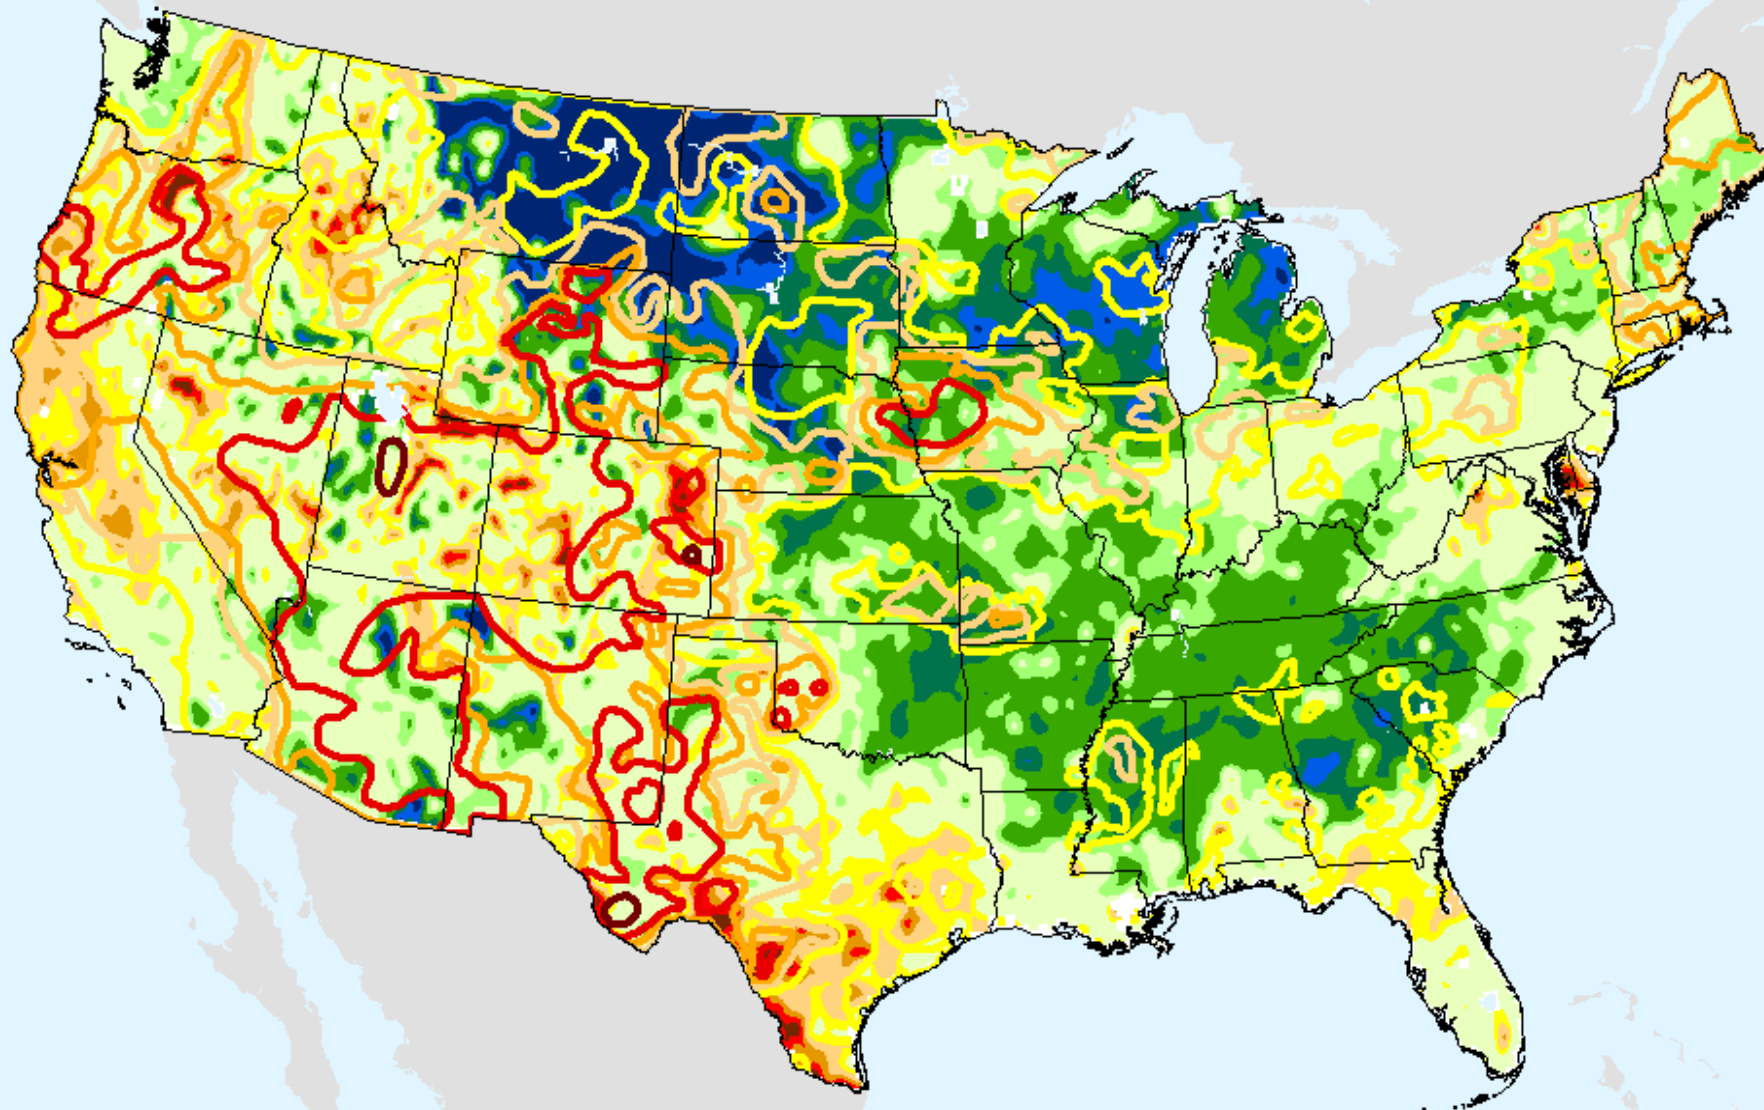

NLDAS Total Column Soil Moisture

As of: Tuesday, September 15, 2020

USDM for: Sep. 8, 2020

>98