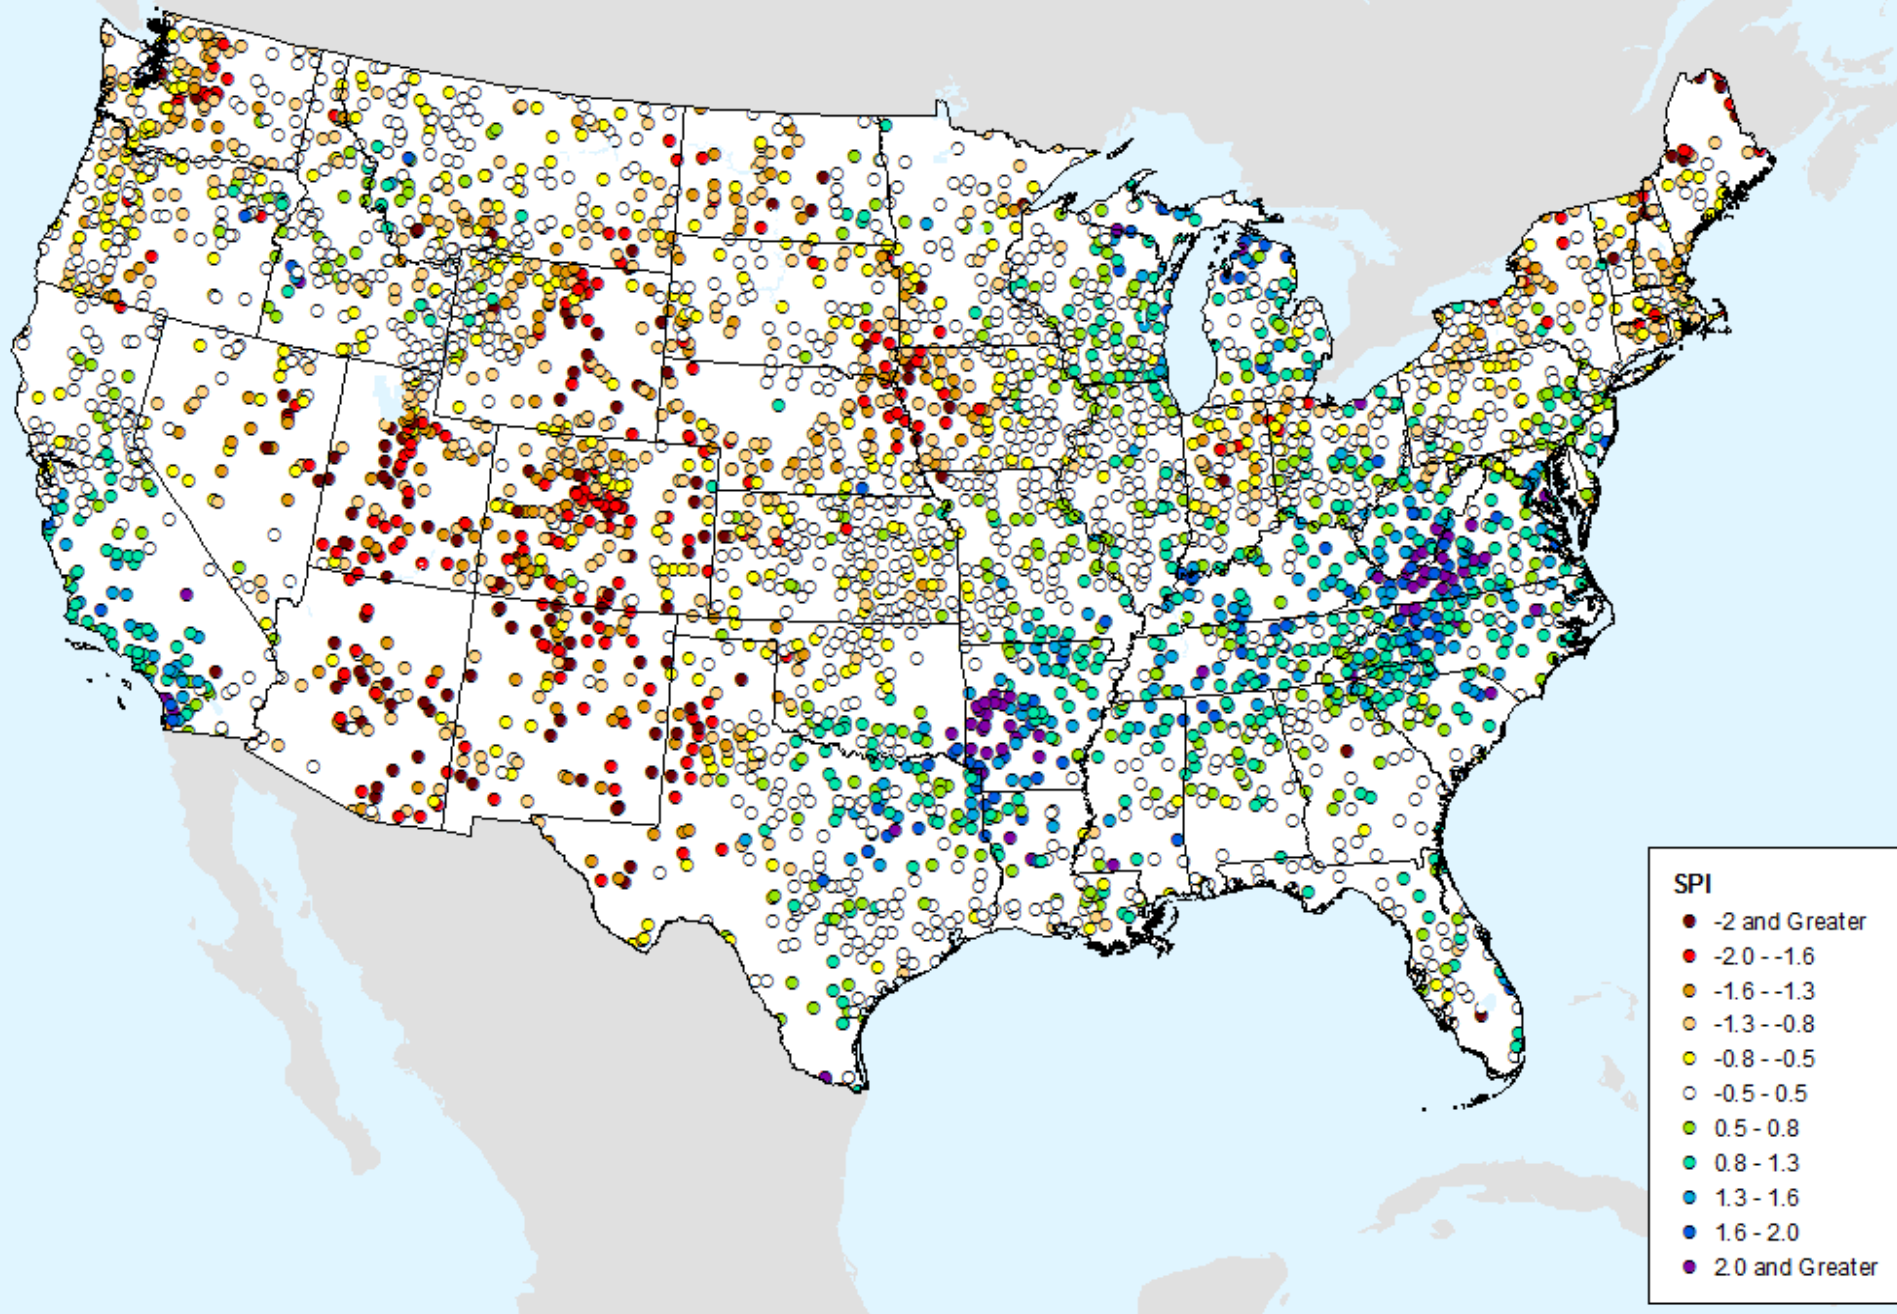

HPRCC 6-month SPI

As of: Tuesday, September 15, 2020