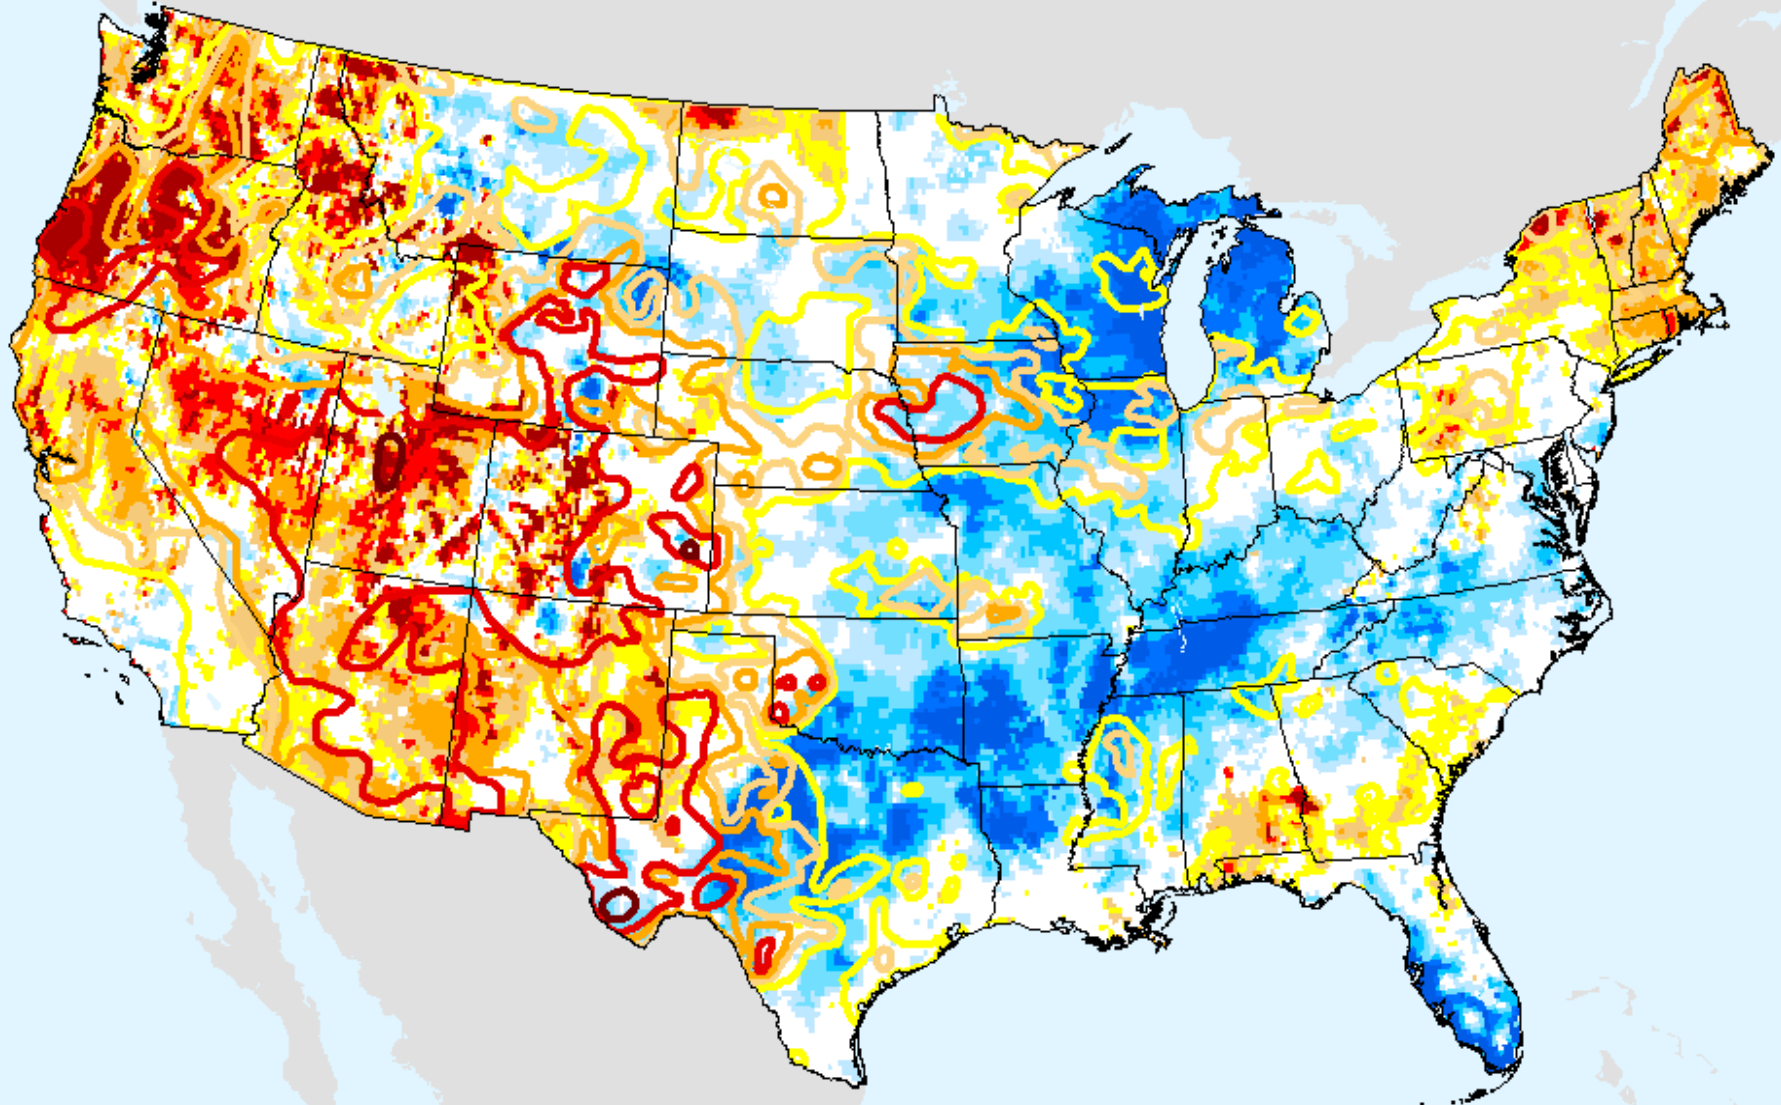

GRACE-Based Root Zone Soil Moisture Drought Indicator

As of: Tuesday, September 15, 2020

USDM for: Sep. 8, 2020