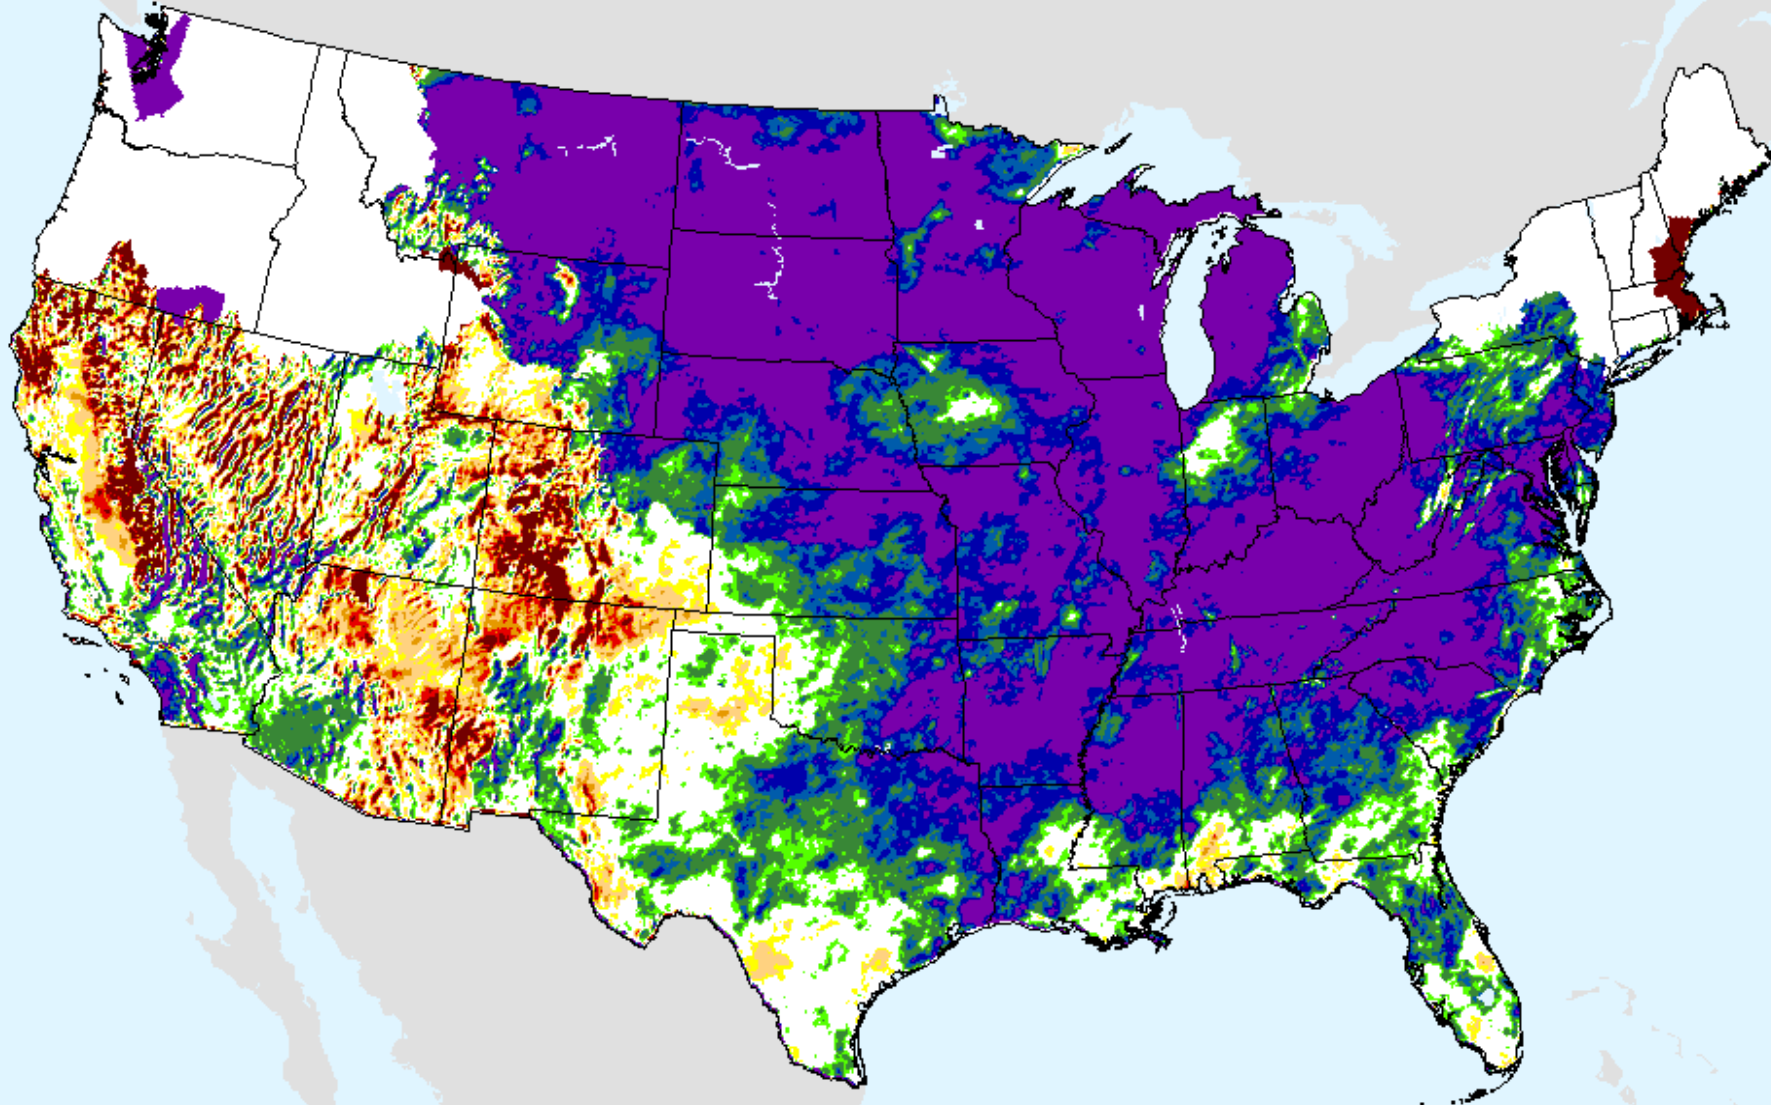

As of: Tuesday, September 15, 2020

SPEI (USDM)

AHPS 24-month SPEI

As of: Tuesday, September 15, 2020

USDM for: Sep. 8, 2020

SPEI (USDM)

AHPS 24-month SPEI

As of: Tuesday, September 15, 2020