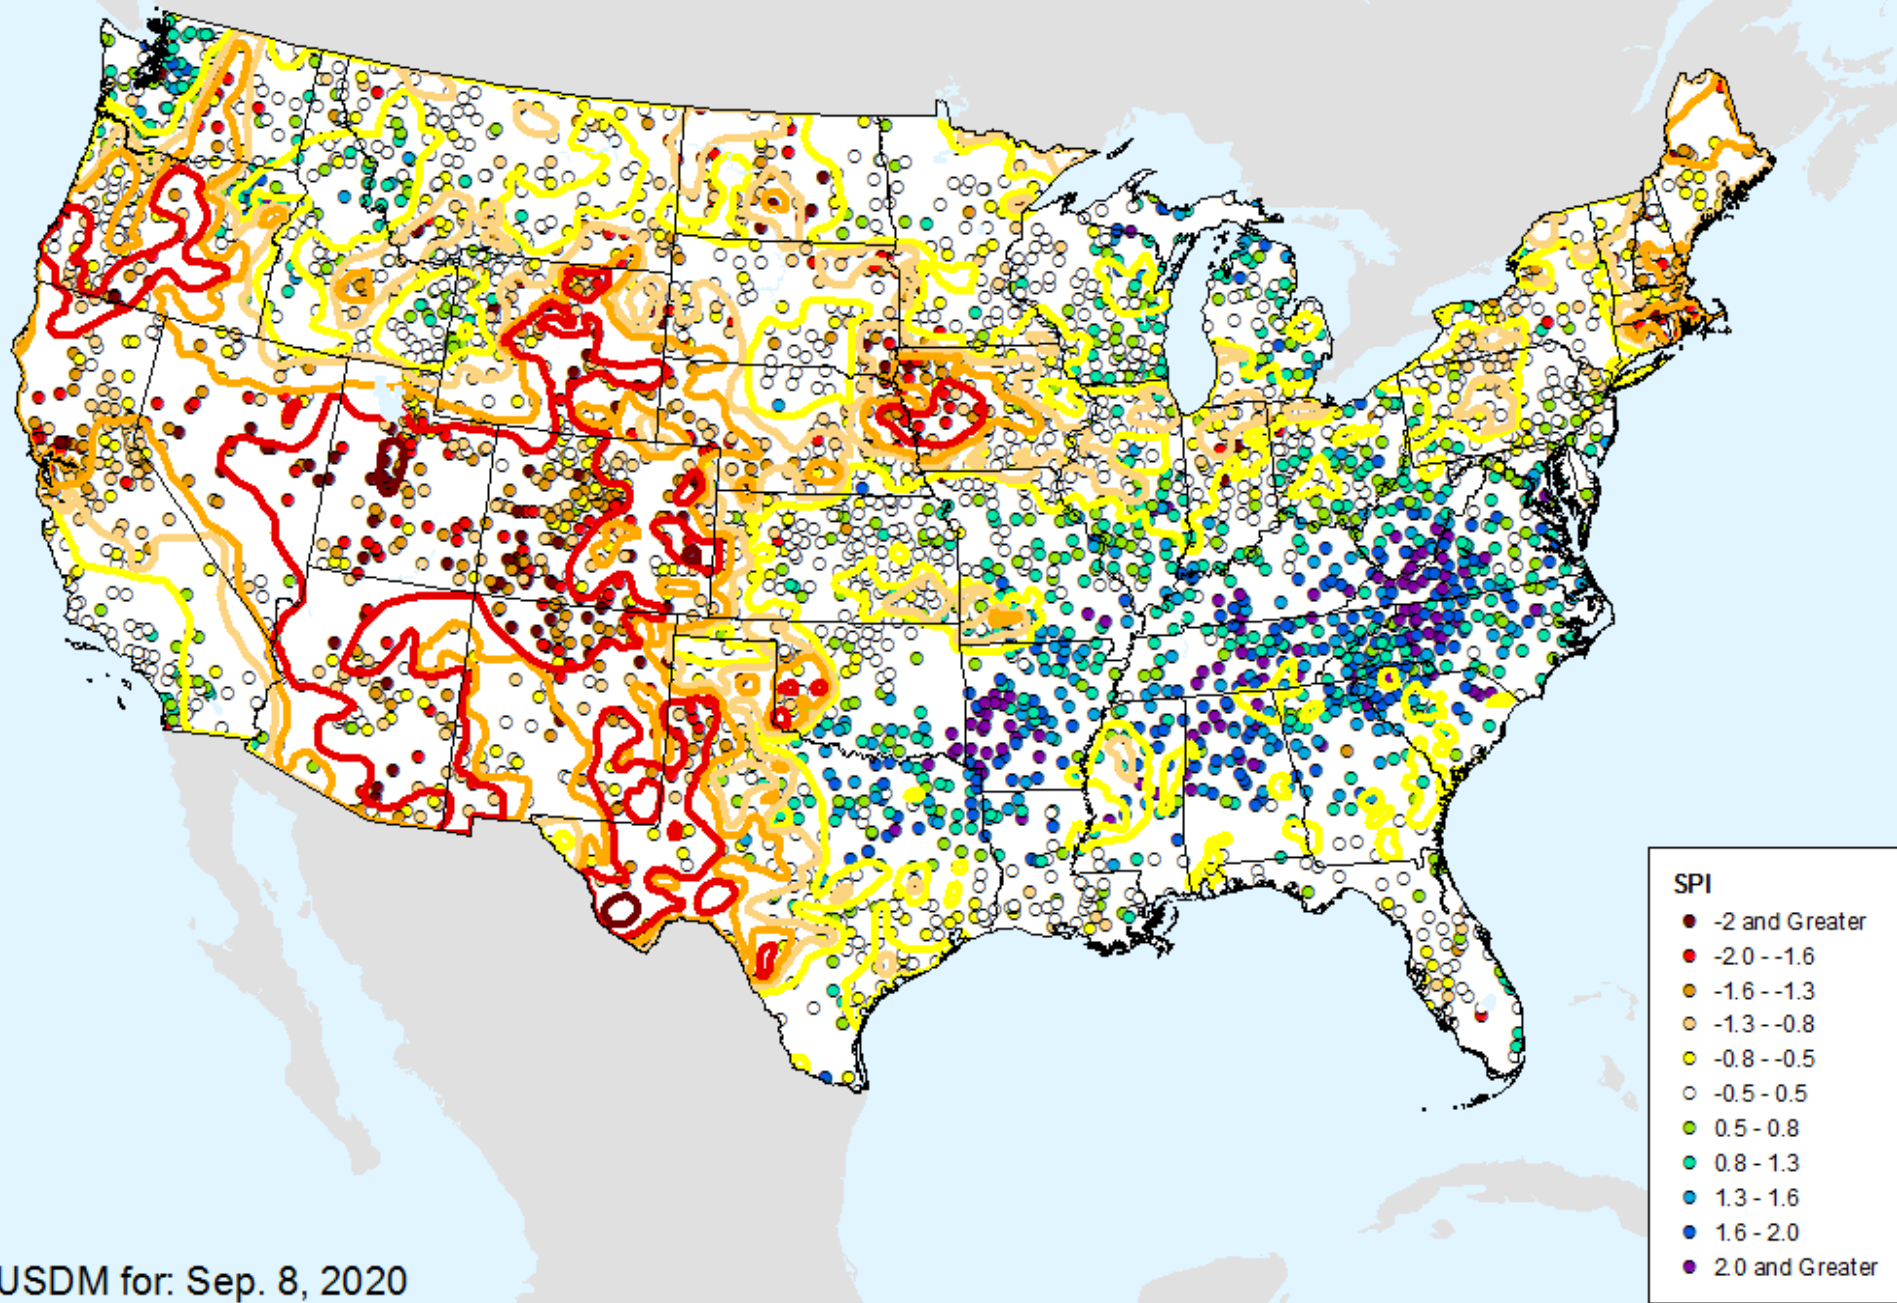

HPRCC Year-to-date SPI

As of: Tuesday, September 15, 2020

USDM for: Sep. 8, 2020