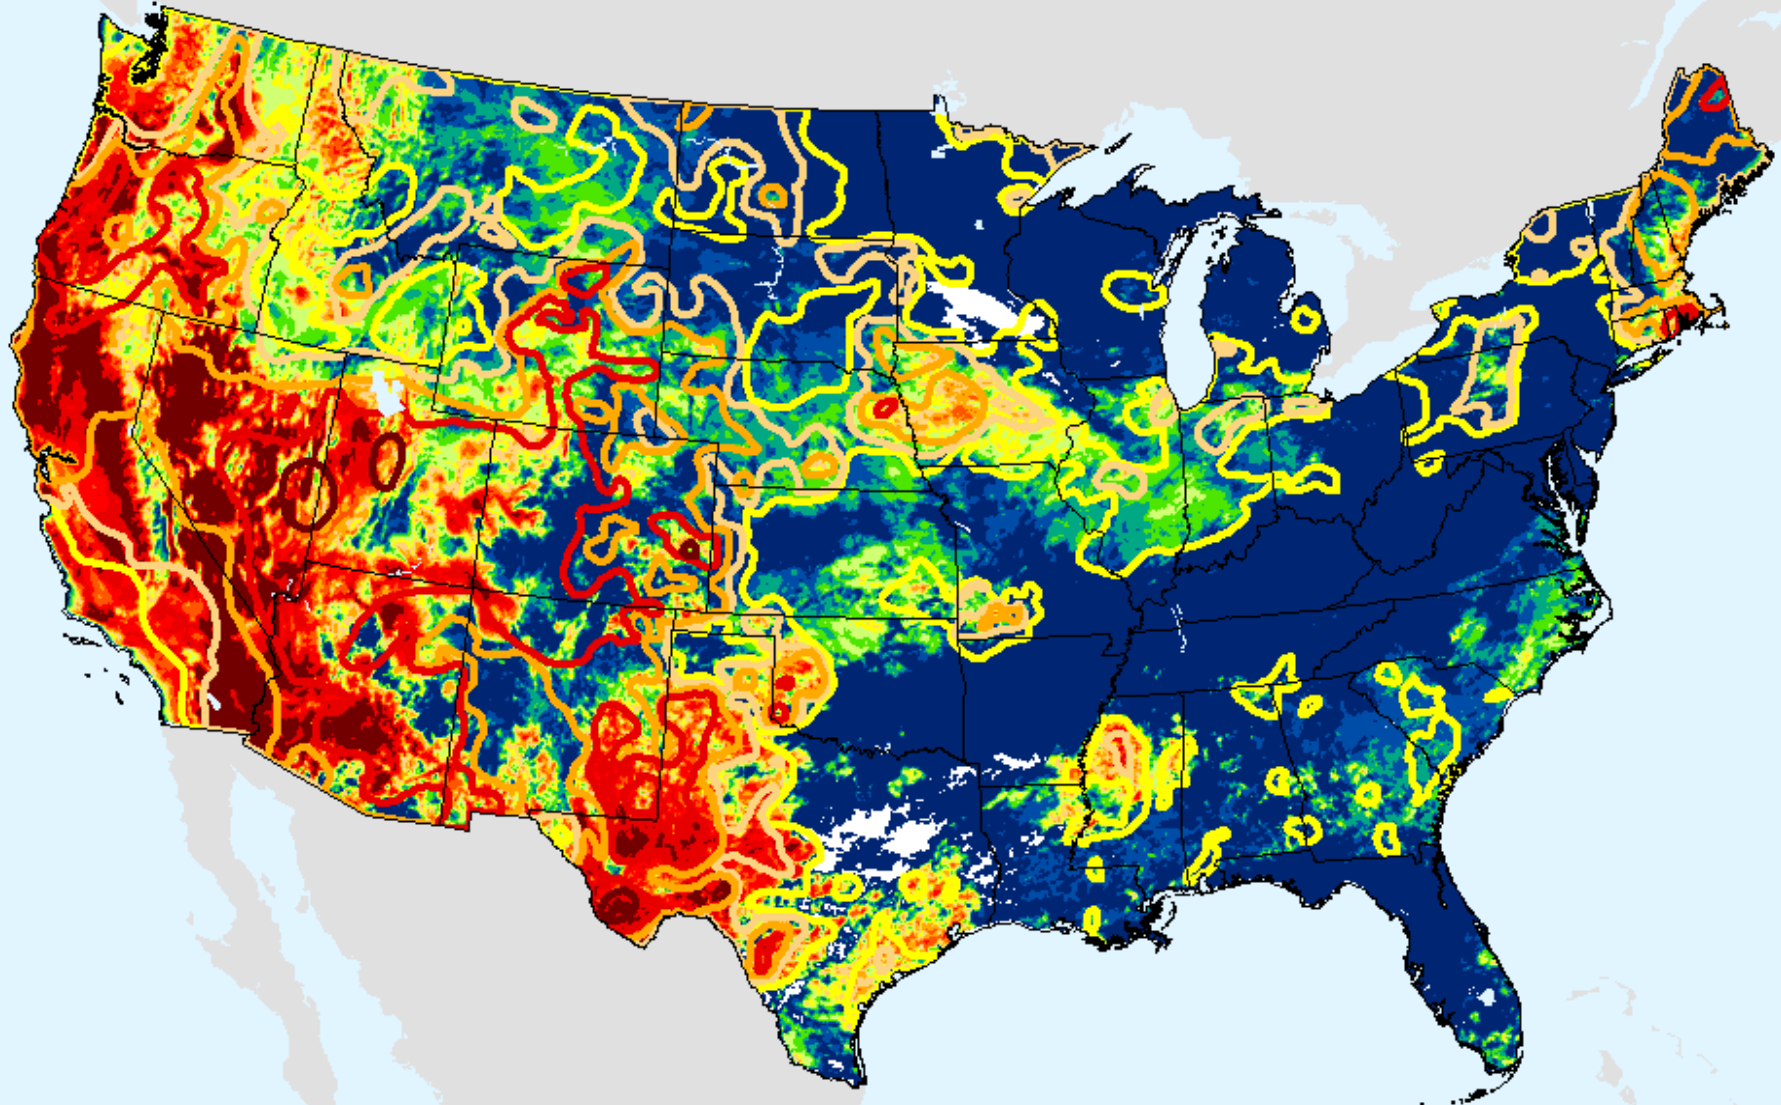

Keetch-Byram Drought Index (KBDI)

As of: Tuesday, September 22, 2020

USDM for: Sep. 15, 2020