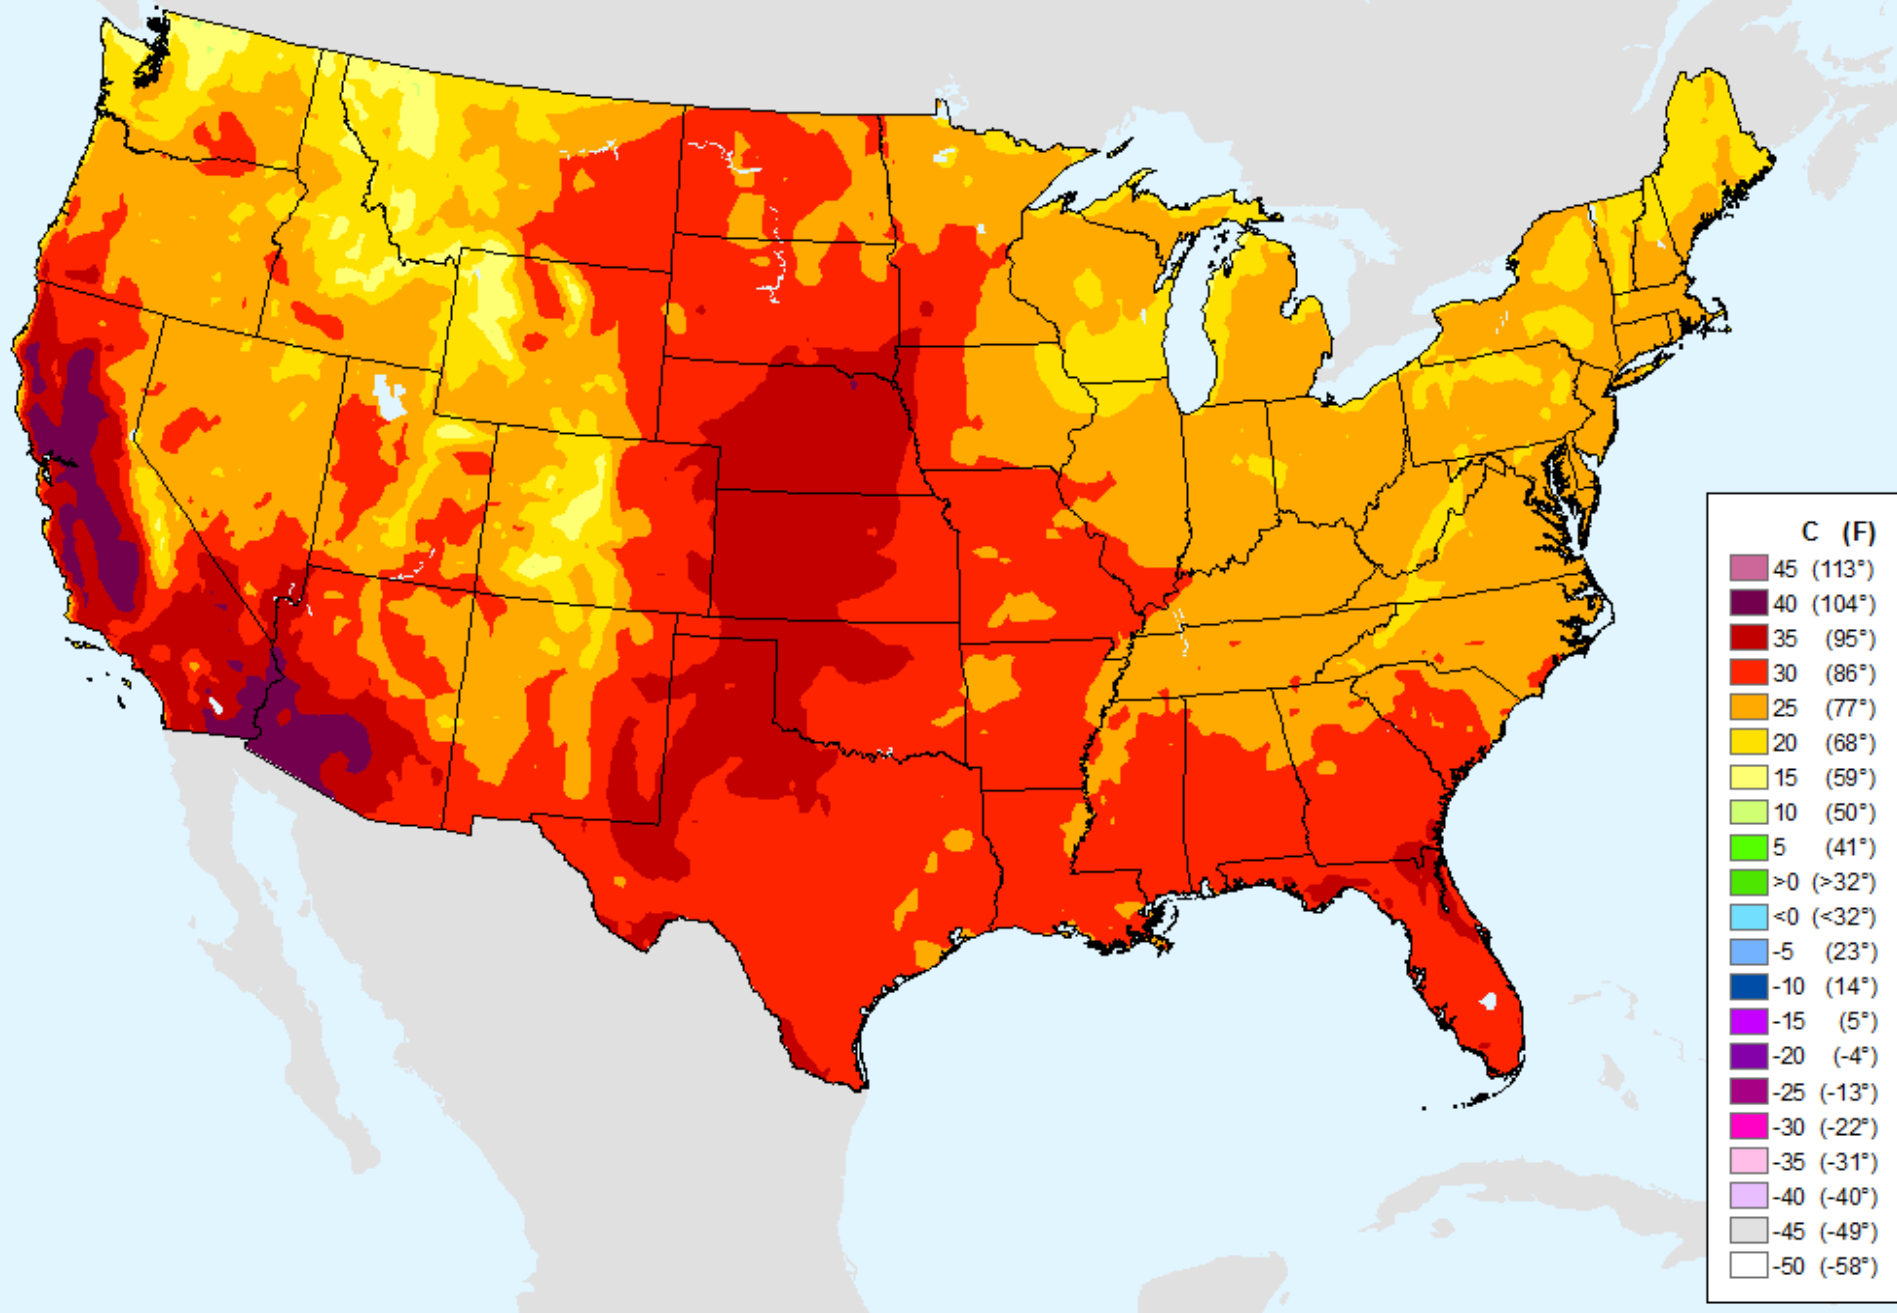

GFS (00z) 7-Day Max Temp Forecast

As of: Tuesday, September 22, 2020