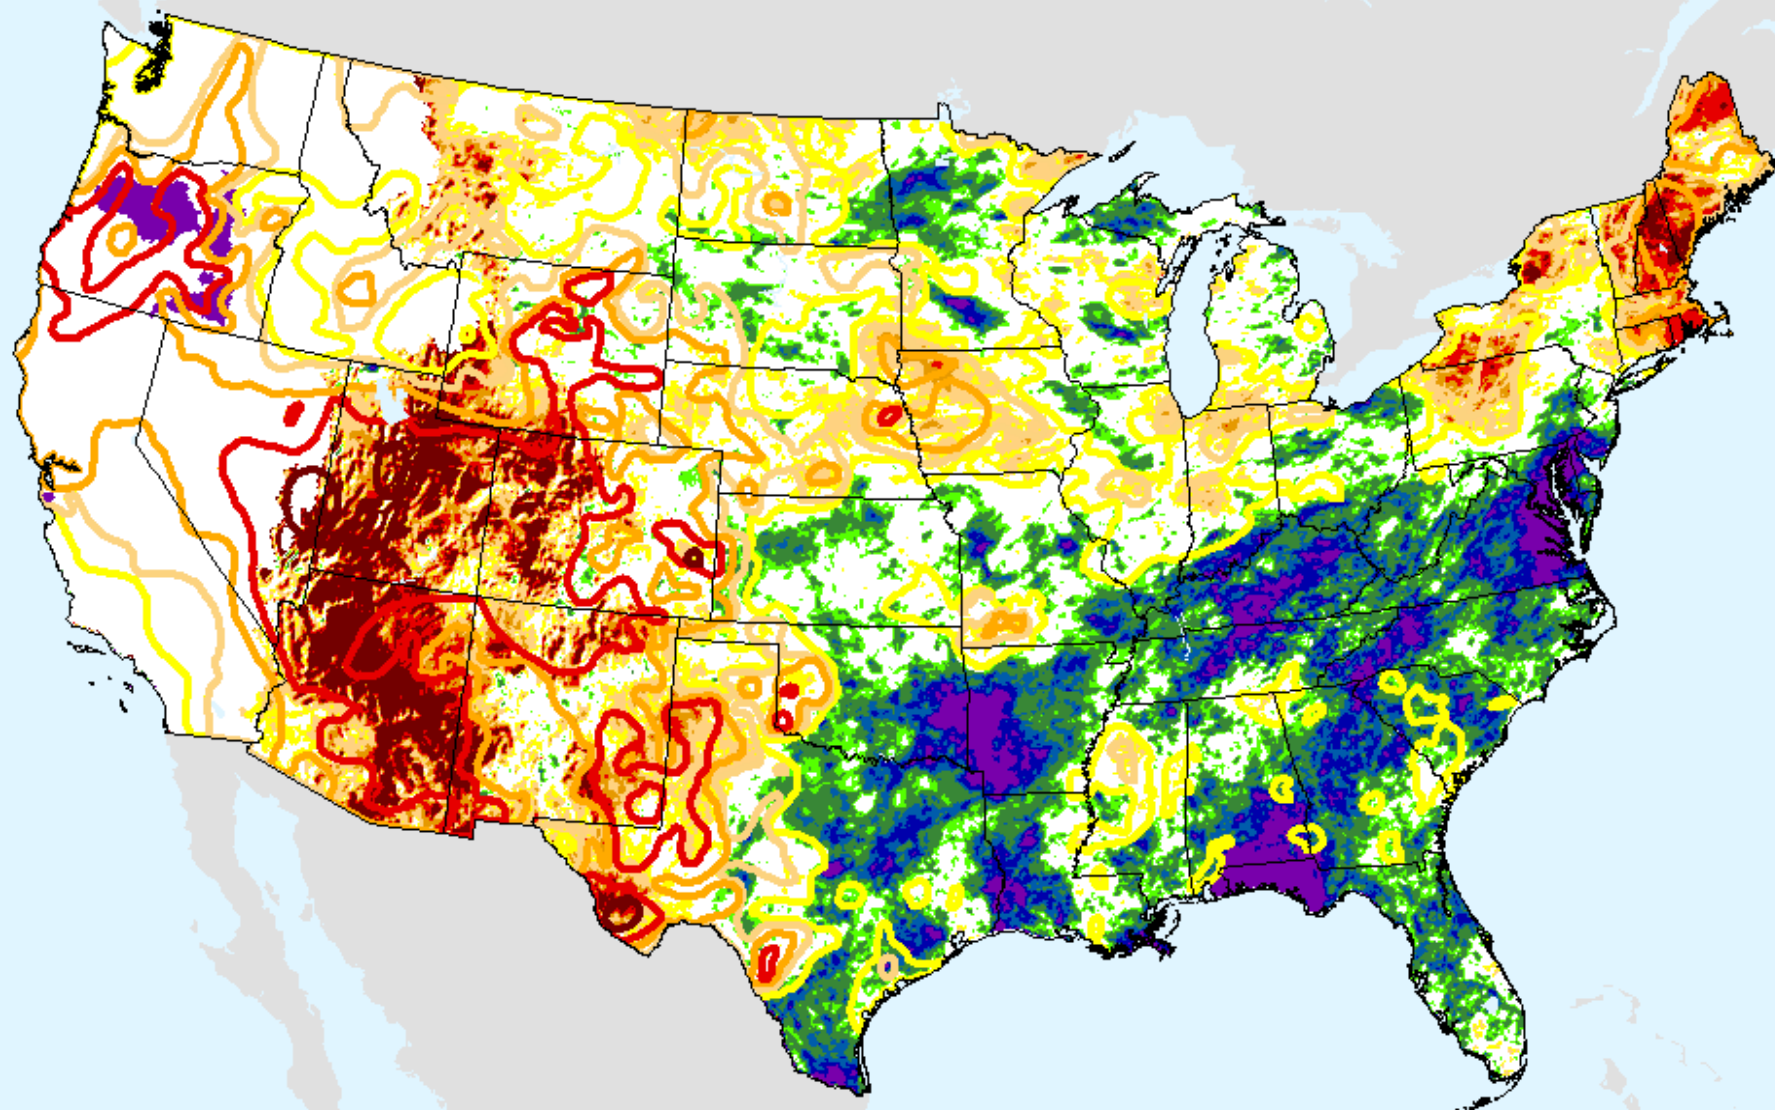

AHPS 2-month SPEI

As of: Tuesday, September 22, 2020

USDM for: Sep. 15, 2020

SPEI (USDM)