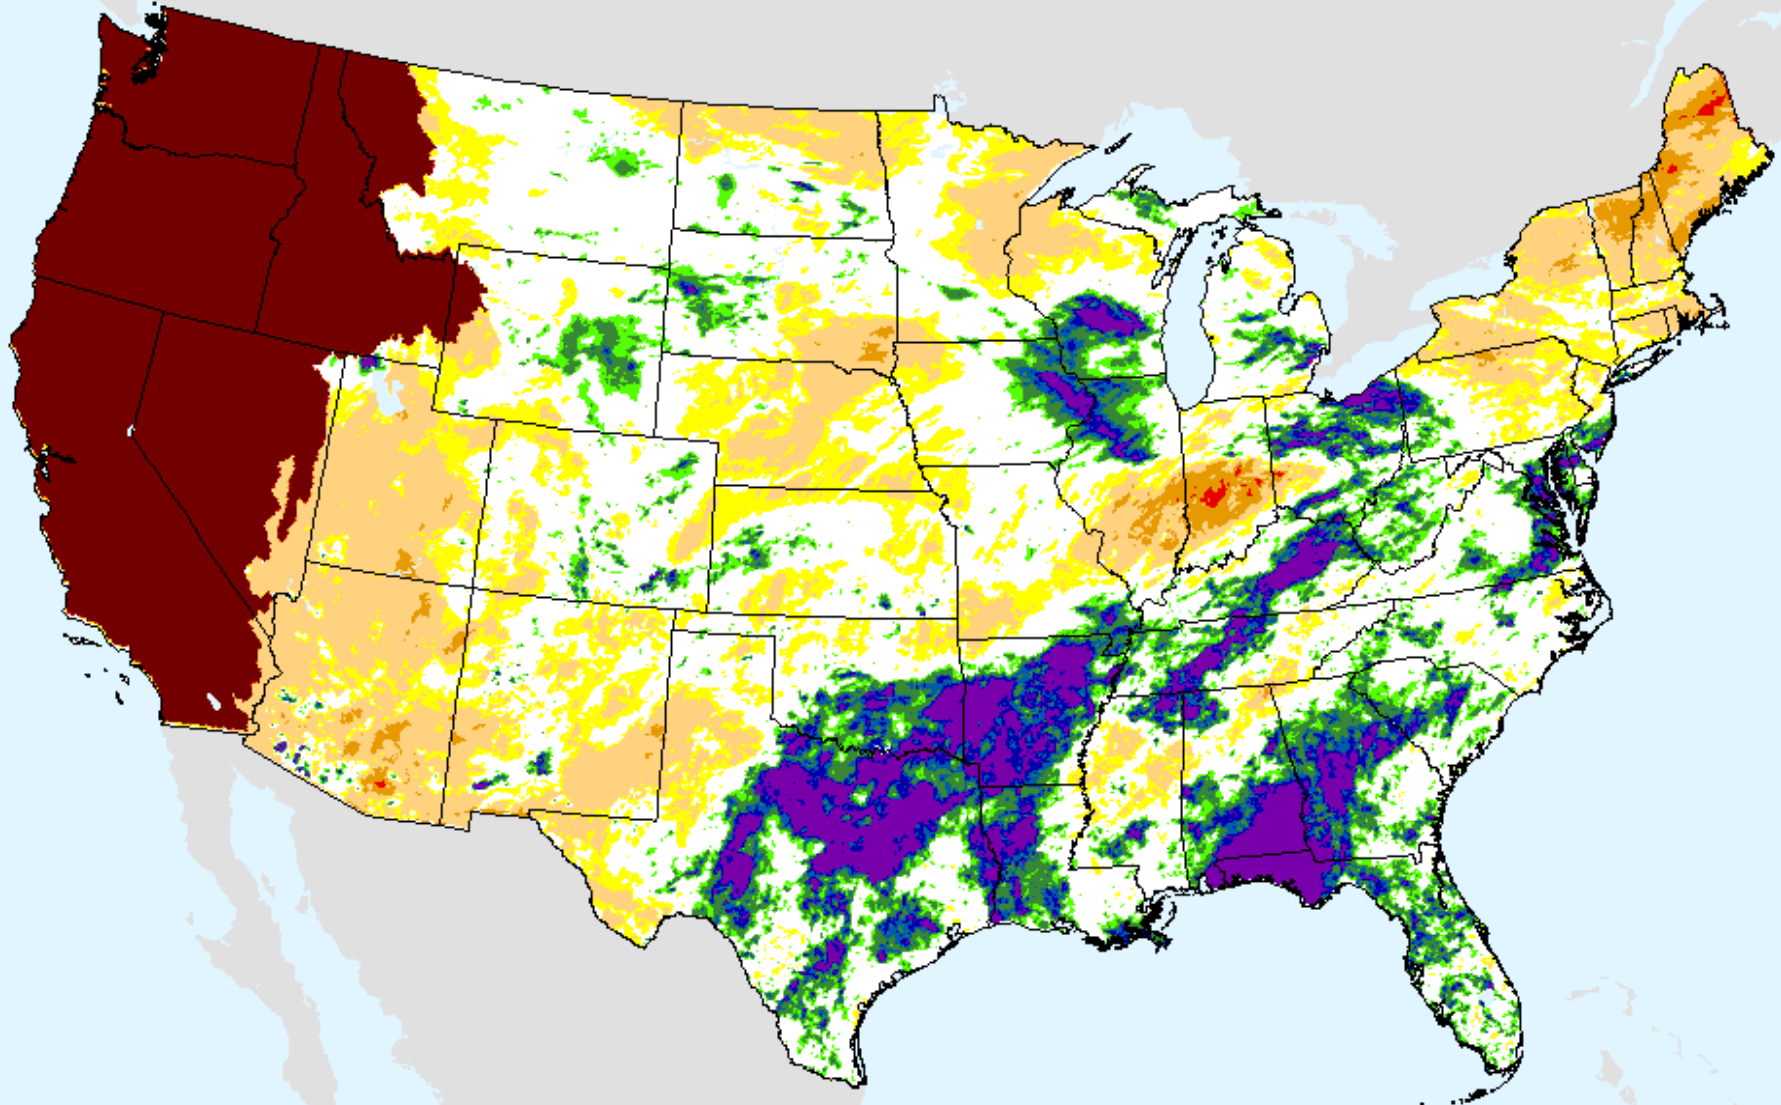

As of: Tuesday, September 22, 2020

USDM for: Sep. 15, 2020

SPI (USDM)

AHPS 1-month SPI

As of: Tuesday, September 22, 2020

AHPS 2-month SPI

As of: Tuesday, September 22, 2020

USDM for: Sep. 15, 2020