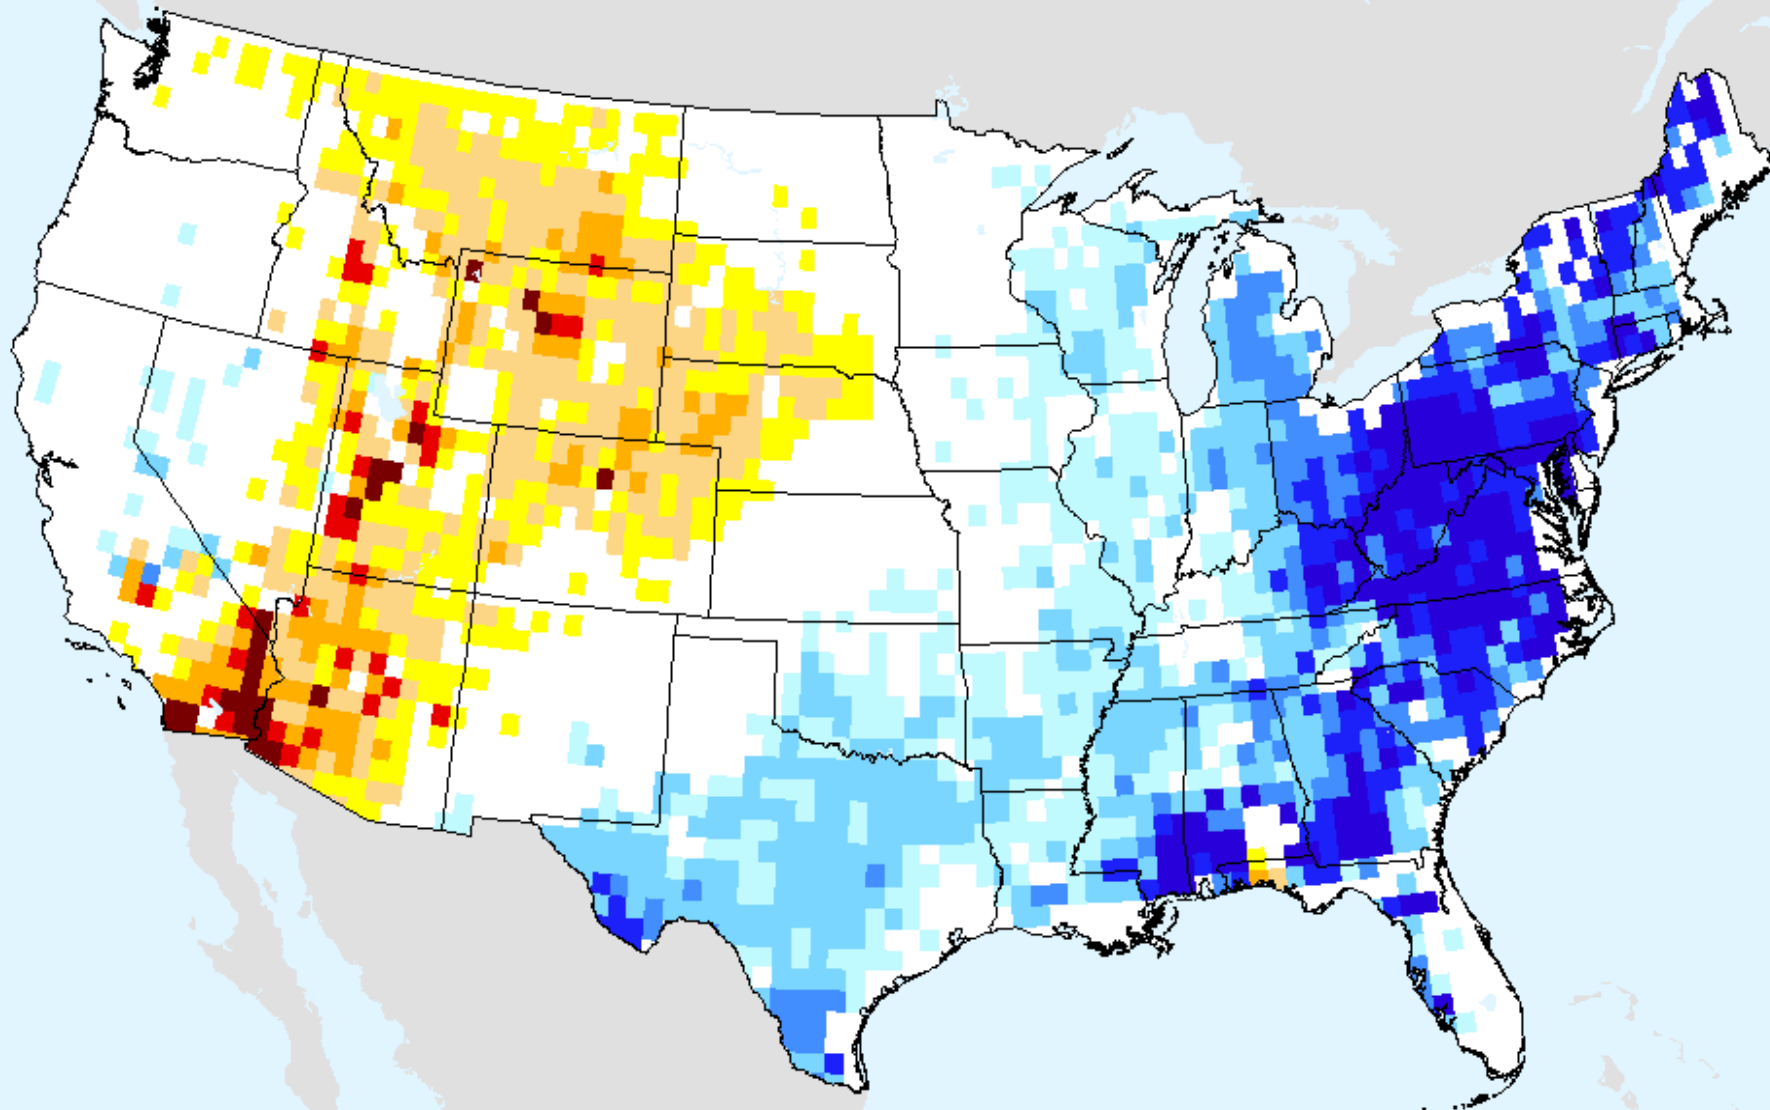

AIRS-Based Retrieved Surface Air Temperature 7 Day

As of: Tuesday, September 22, 2020