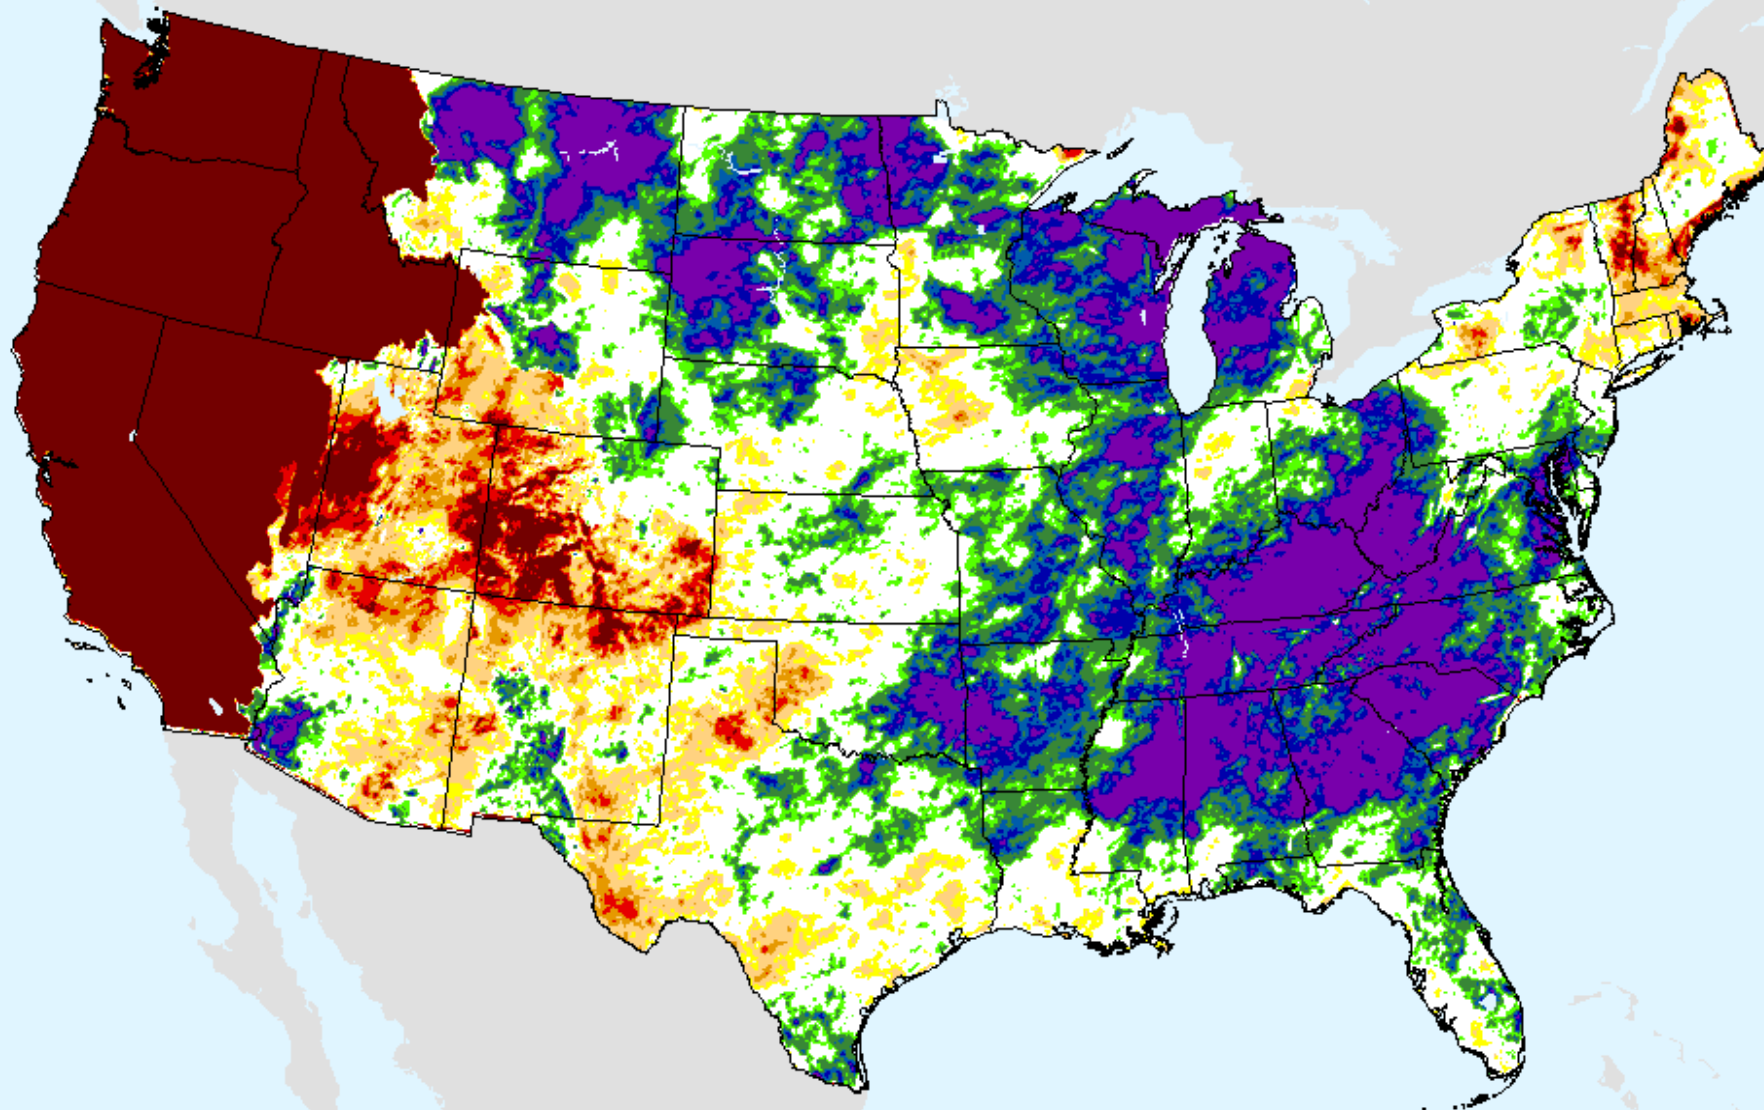

AHPS 12-month SPI

As of: Tuesday, September 22, 2020