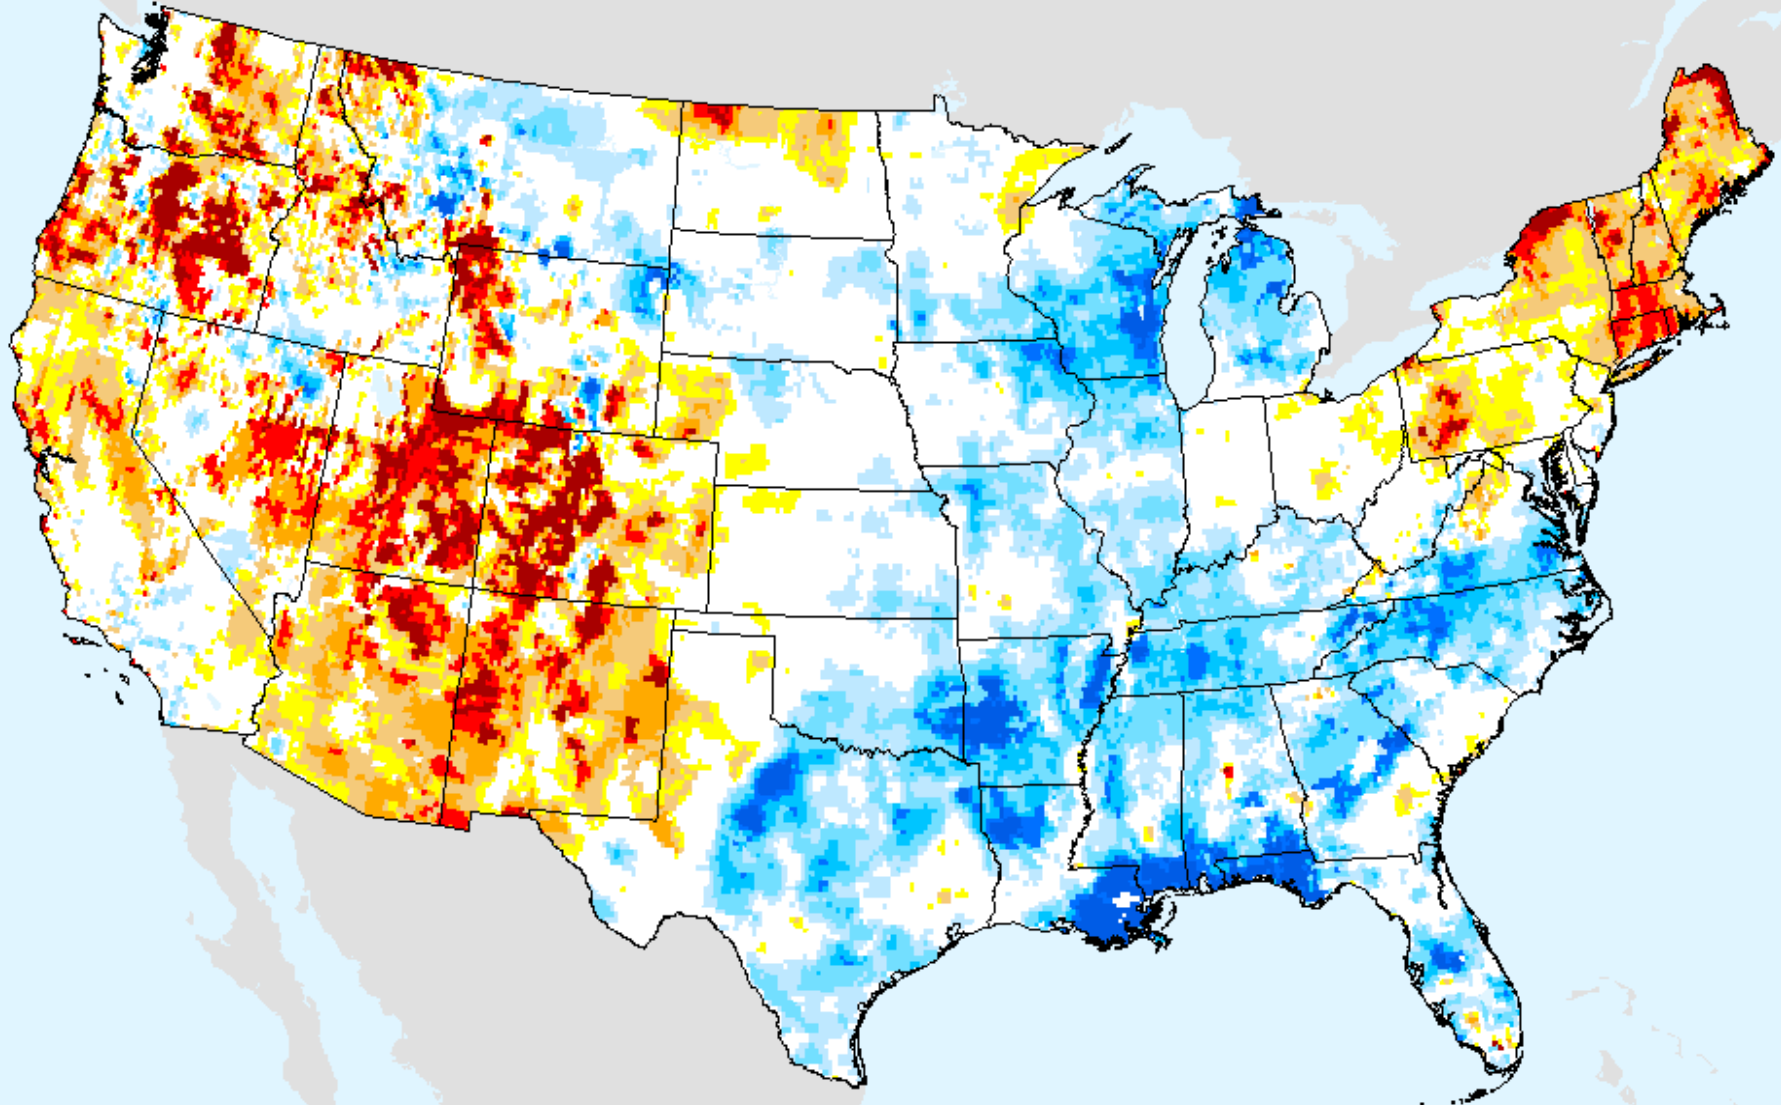

As of: Tuesday, September 22, 2020

GRACE-Based Root Zone Soil Moisture Drought Indicator

As of: Tuesday, September 22, 2020

USDM for: Sep. 15, 2020

GRACE-Based Root Zone Soil Moisture Drought Indicator

As of: Tuesday, September 22, 2020