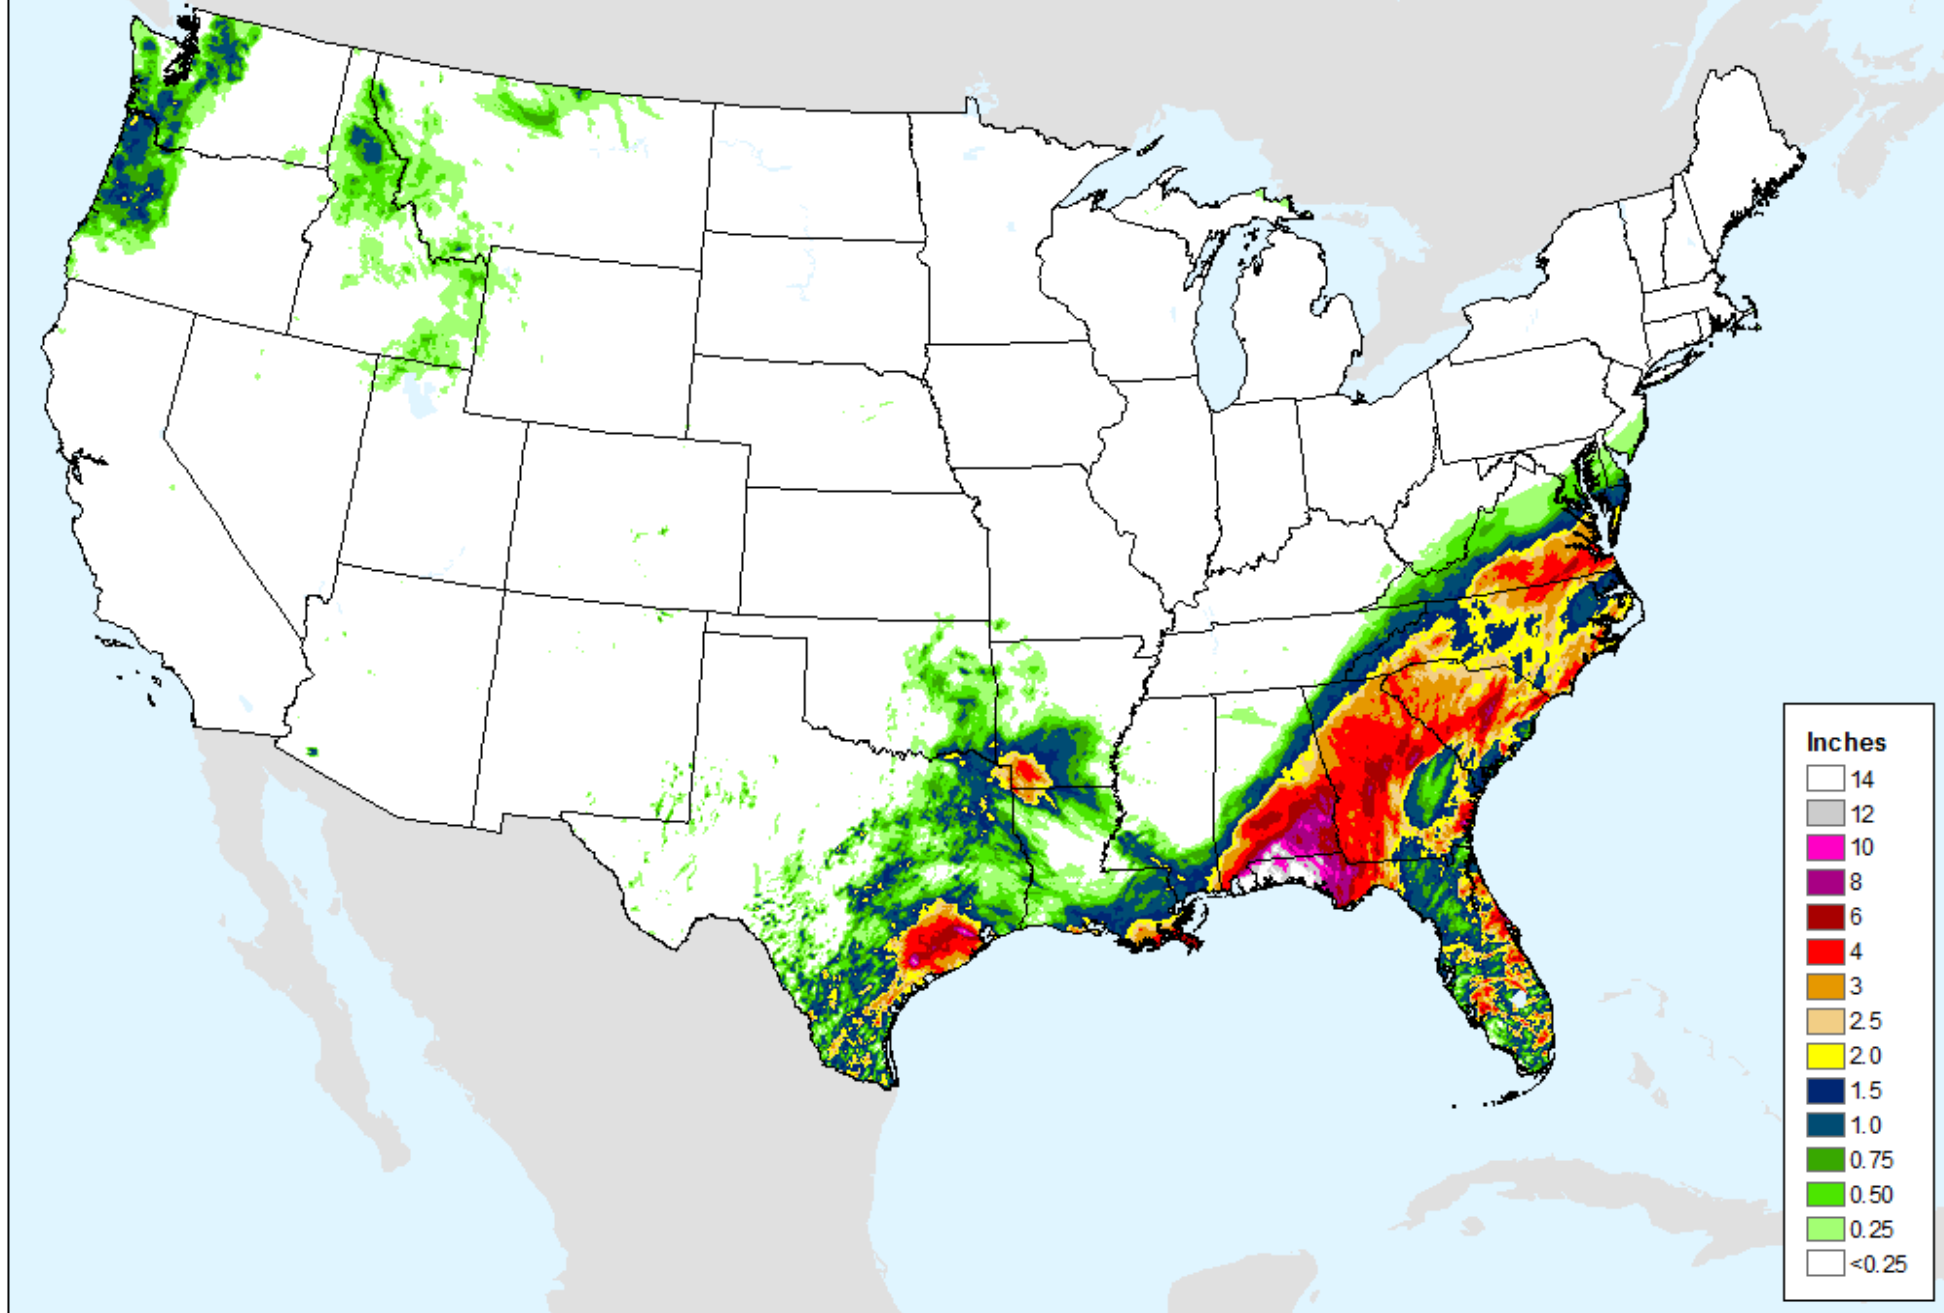

AHPS 7-Day Precipitation

As of: Tuesday, September 22, 2020

AHPS 7-Day Precipitation

As of: Tuesday, September 22, 2020

USDM for: Sep. 15, 2020

AHPS 14-Day Precip Departure

As of: Tuesday, September 22, 2020