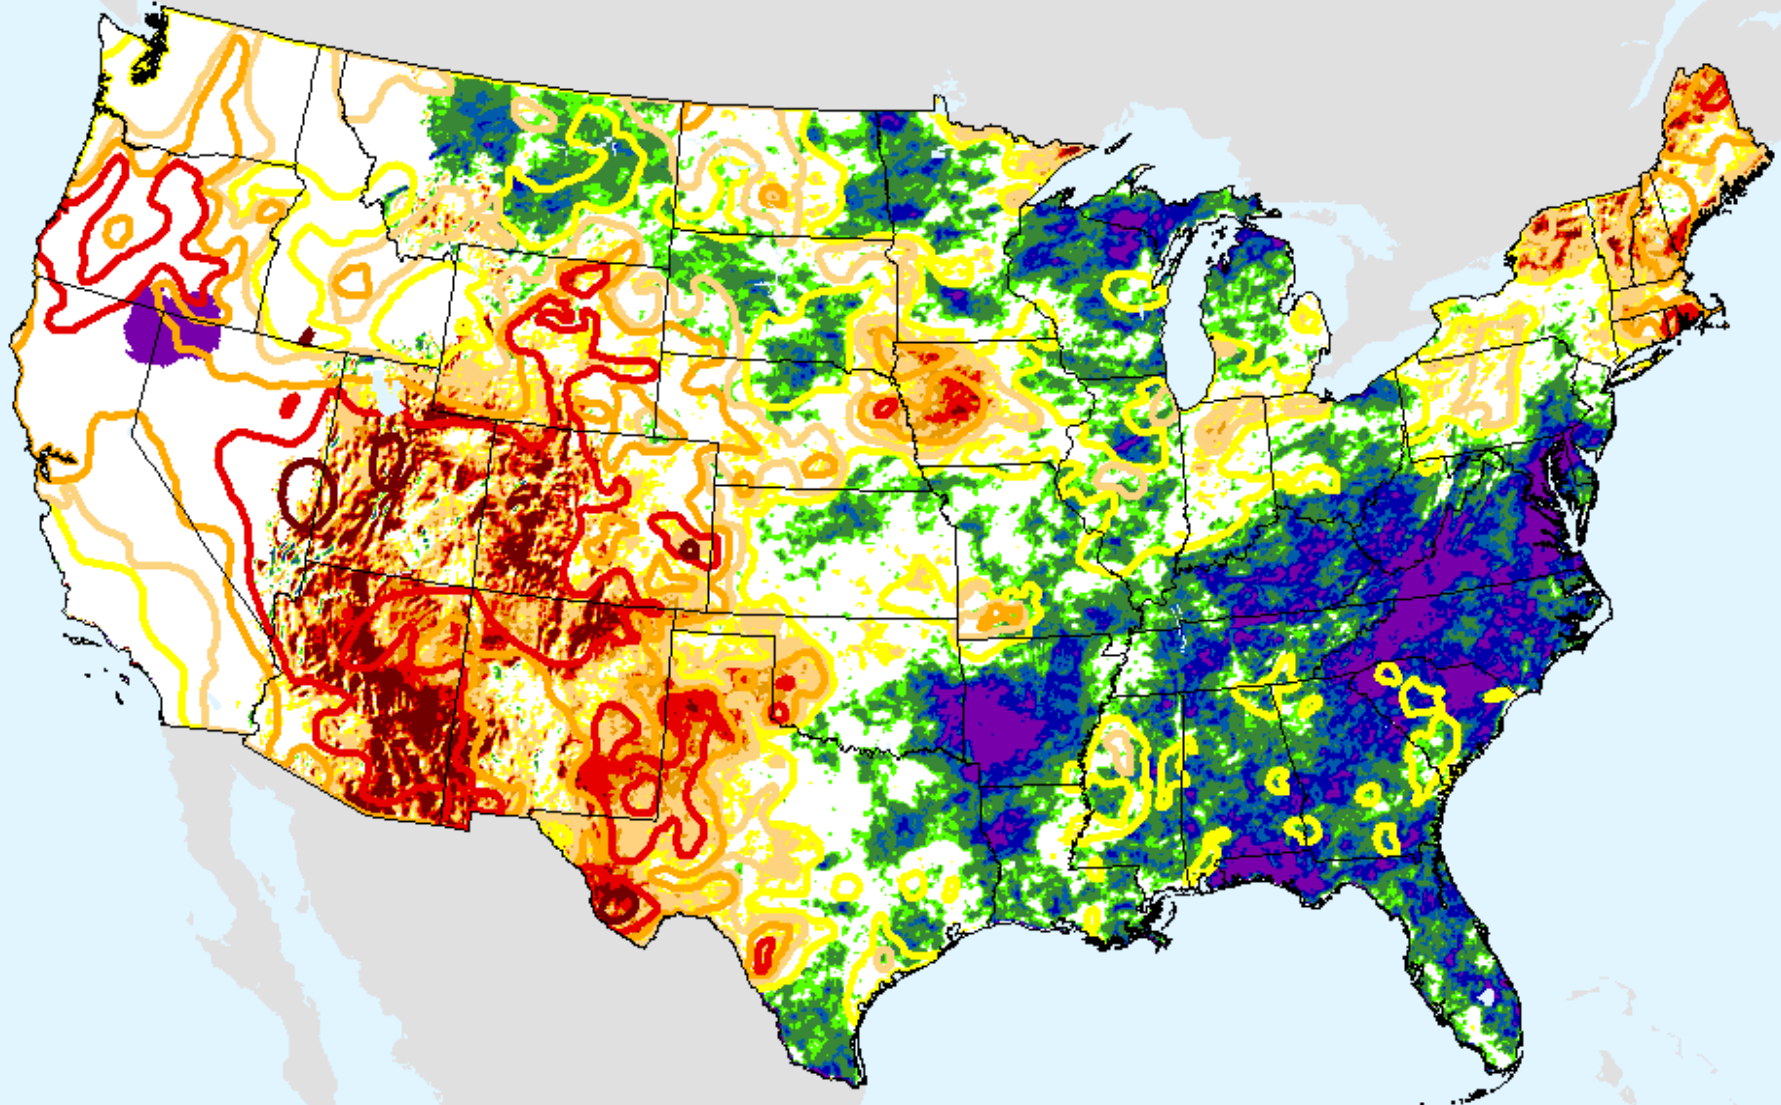

As of: Tuesday, September 22, 2020

USDM for: Sep. 15, 2020

SPEI (USDM)

AHPS 3-month SPEI

As of: Tuesday, September 22, 2020

SPEI (USDM)

AHPS 6-month SPEI

As of: Tuesday, September 22, 2020