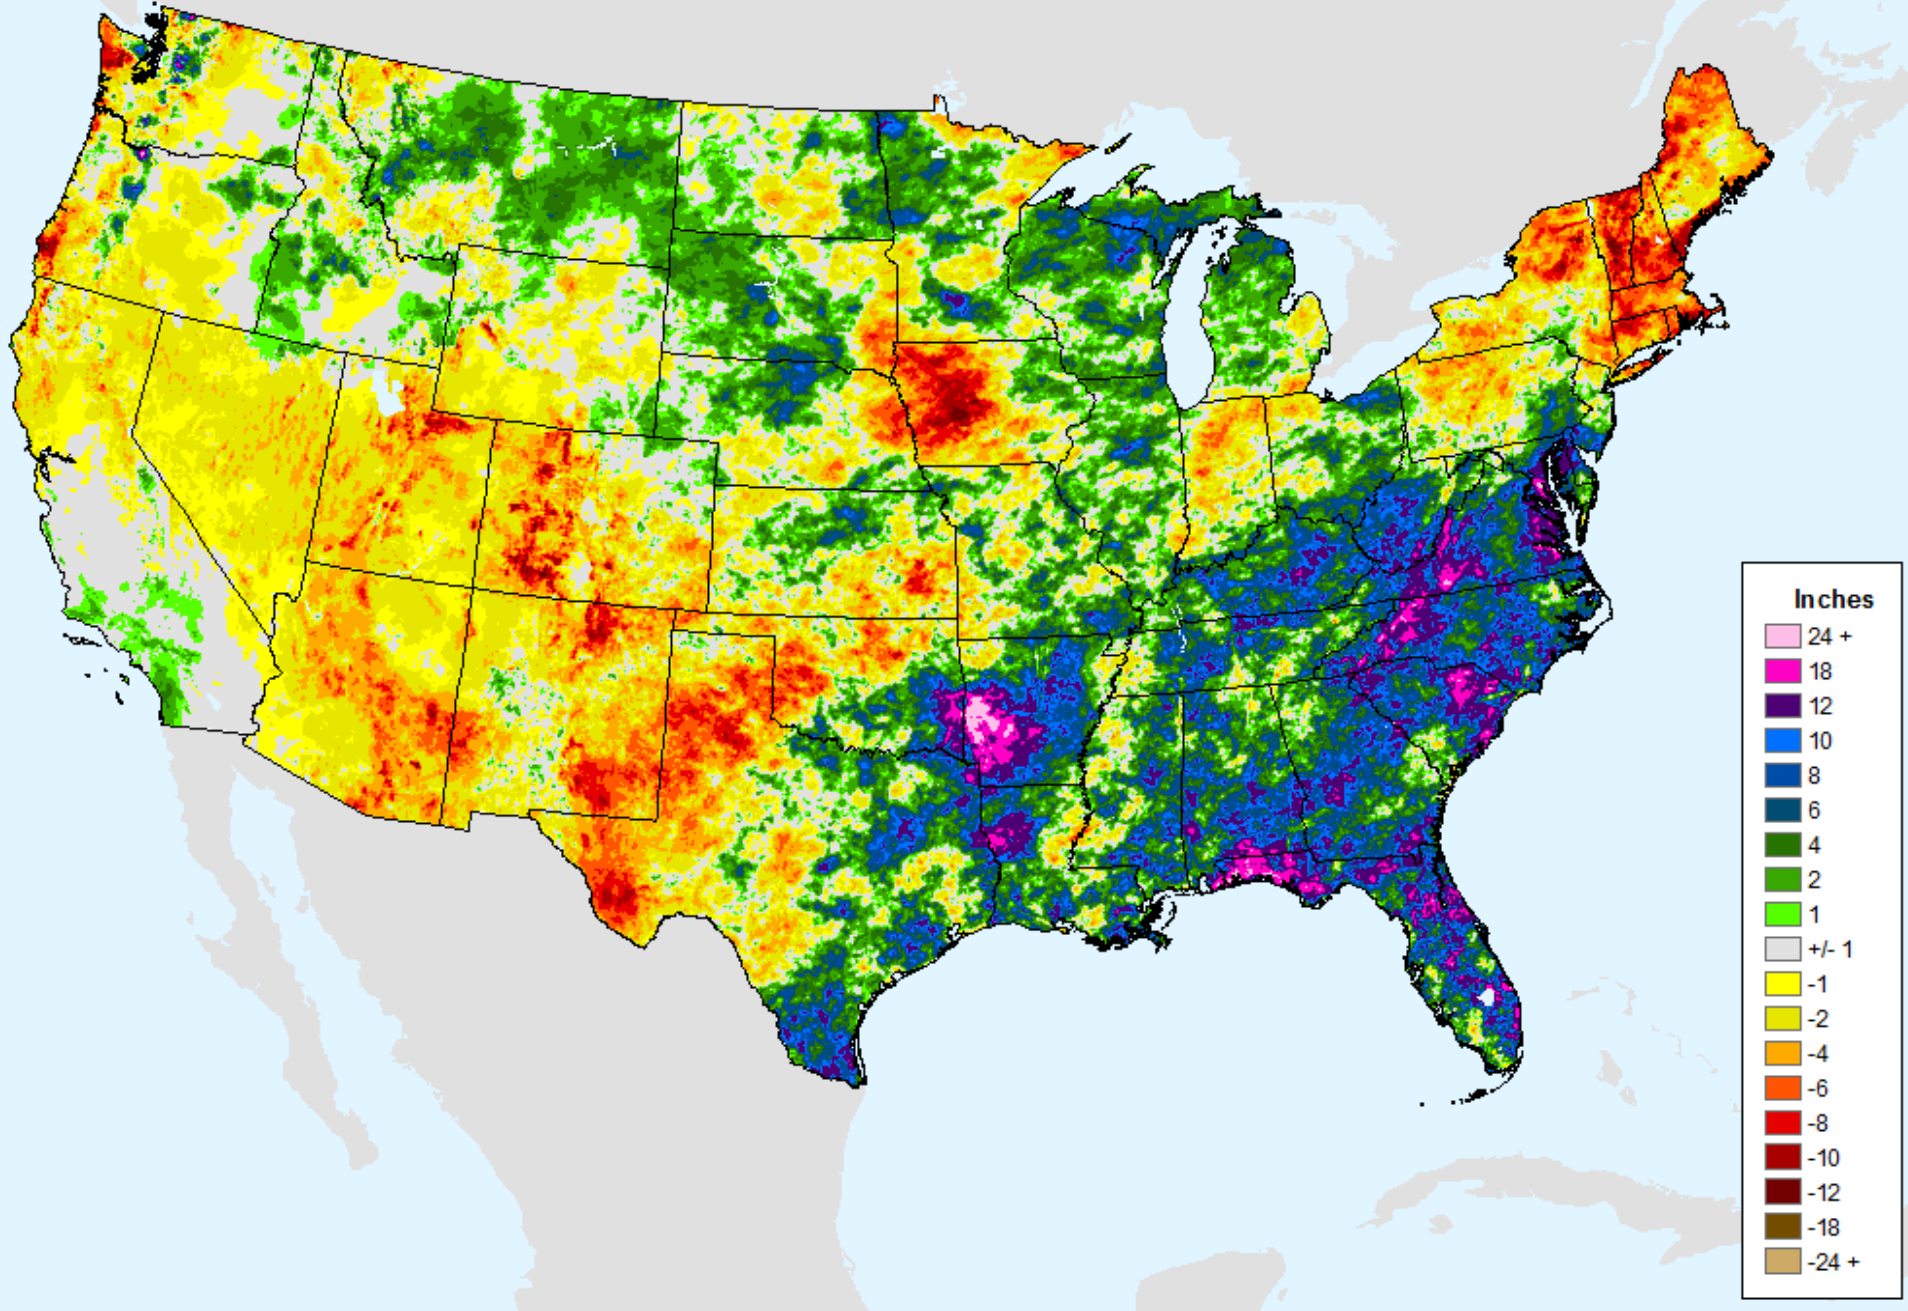

AHPS 180-Day Precip Departure

As of: Tuesday, September 22, 2020