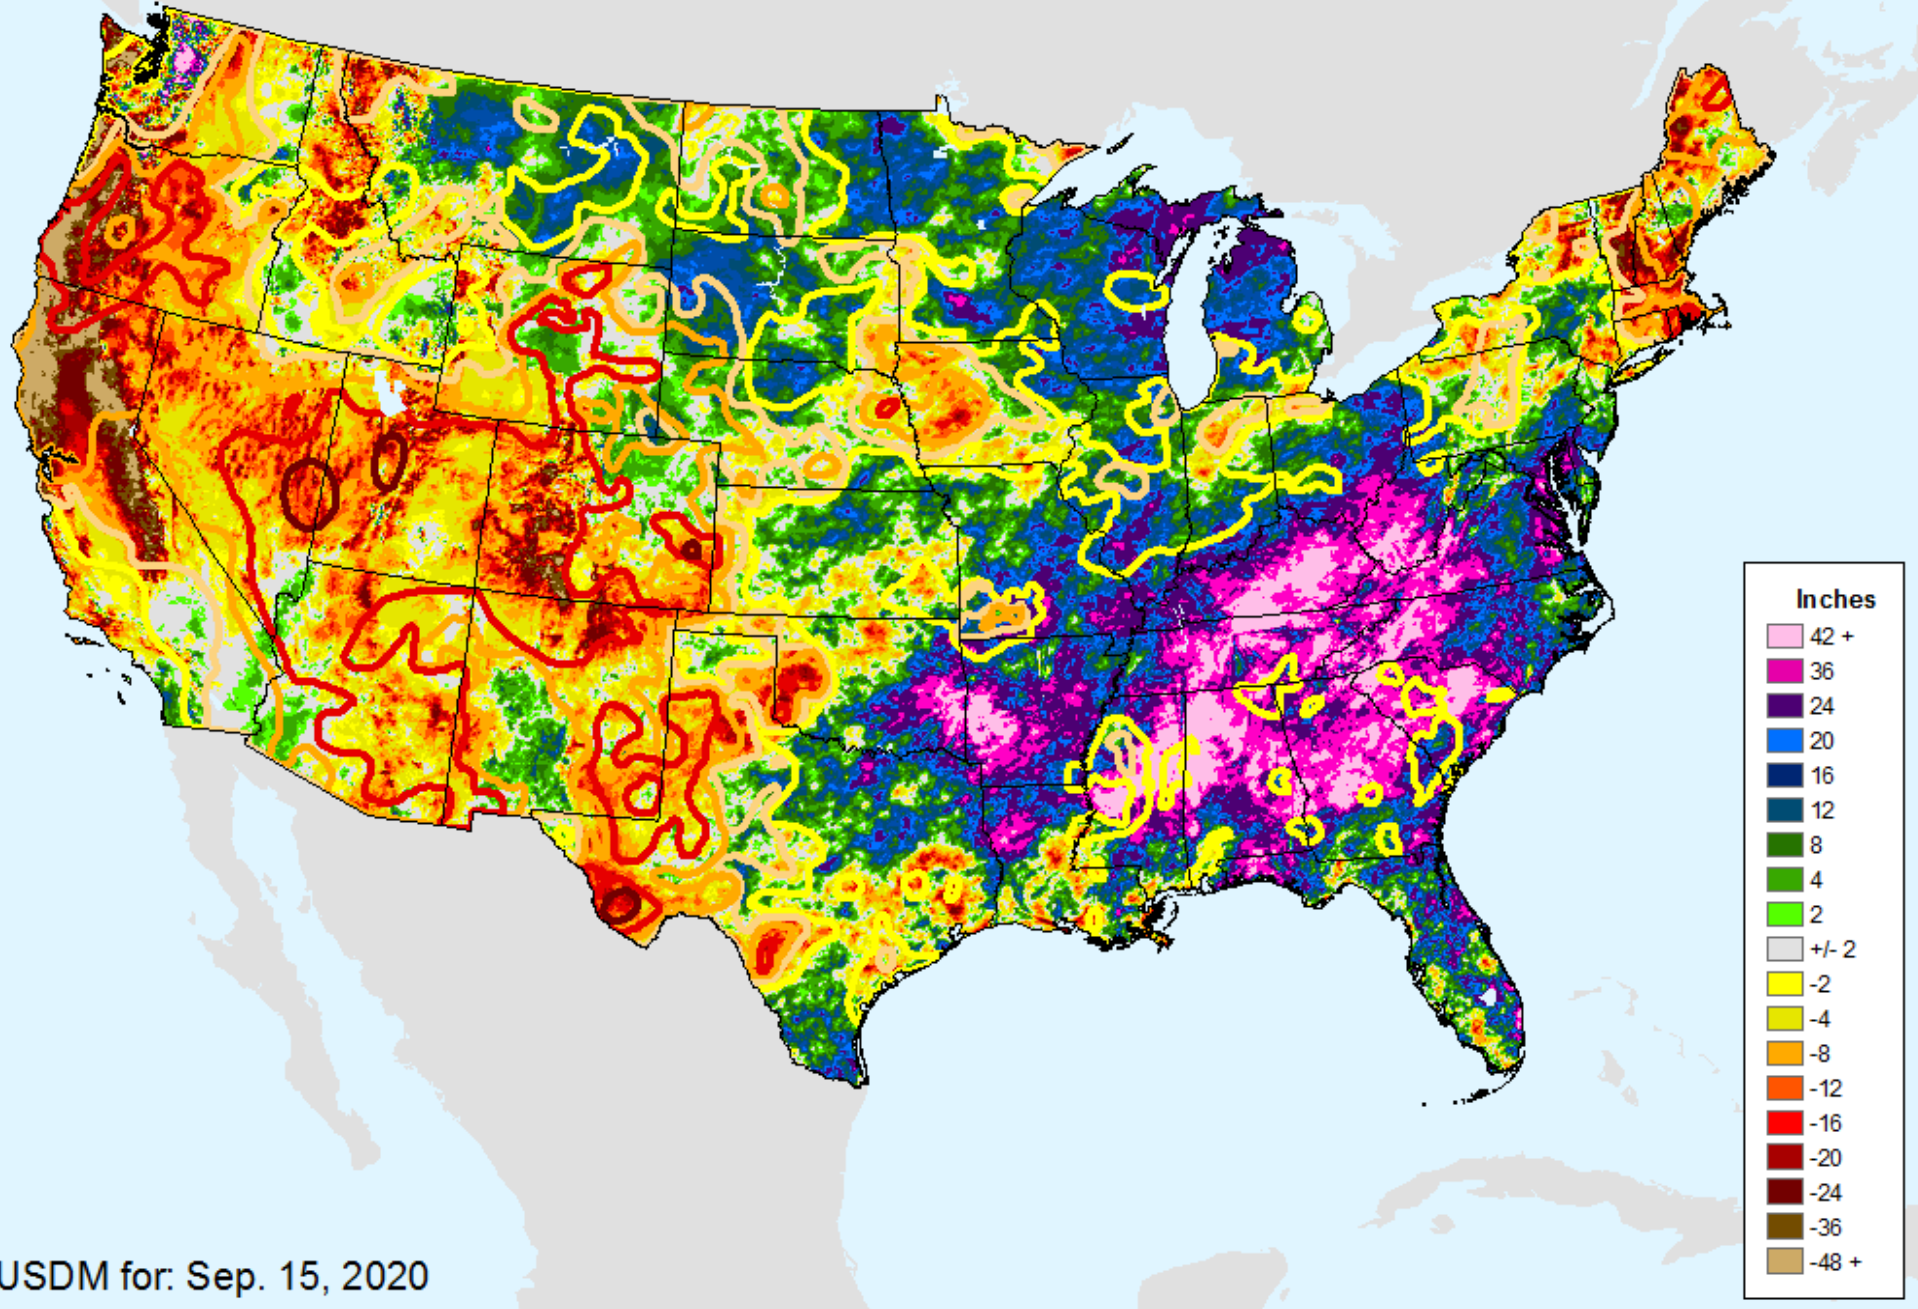

AHPS Water-Year Precip Departure

As of: Tuesday, September 22, 2020