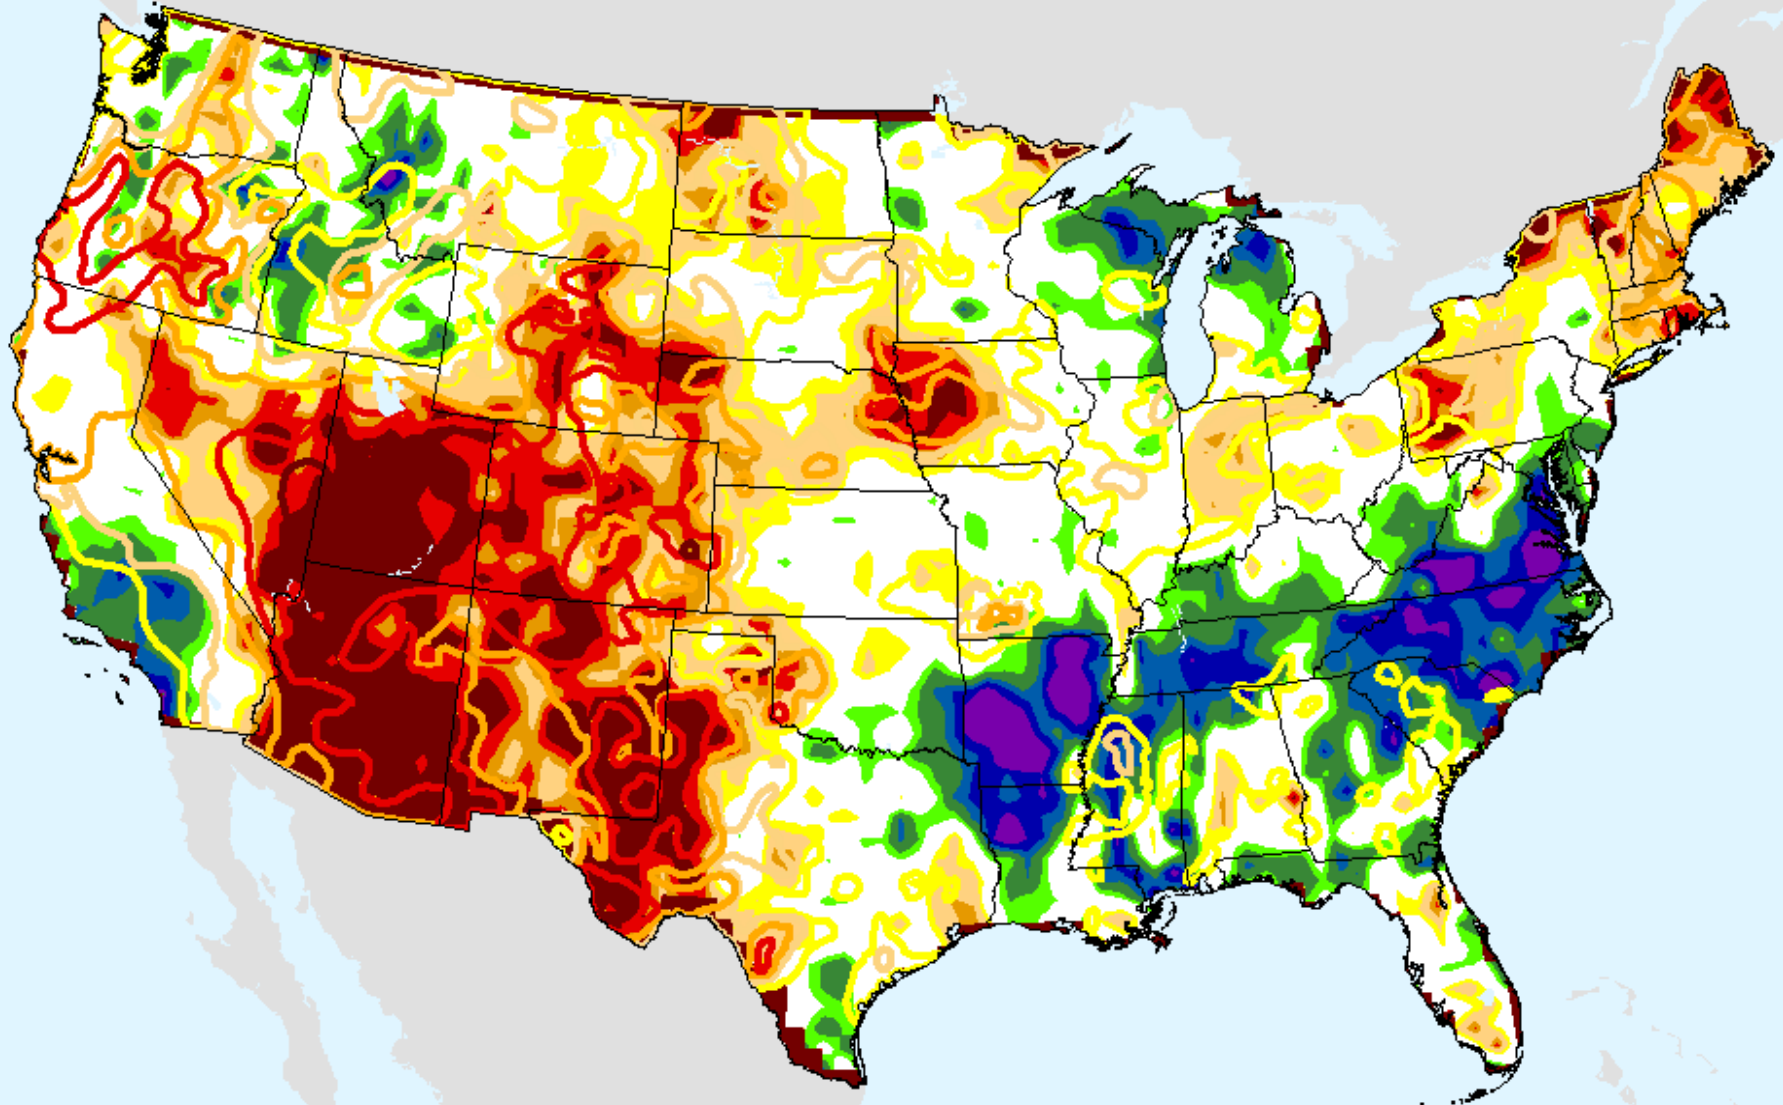

As of: Tuesday, September 22, 2020

USDM for: Sep. 15, 2020

SPI (USDM)

CPC 3-month SPI

As of: Tuesday, September 22, 2020

CPC 6-month SPI

As of: Tuesday, September 22, 2020

USDM for: Sep. 15, 2020