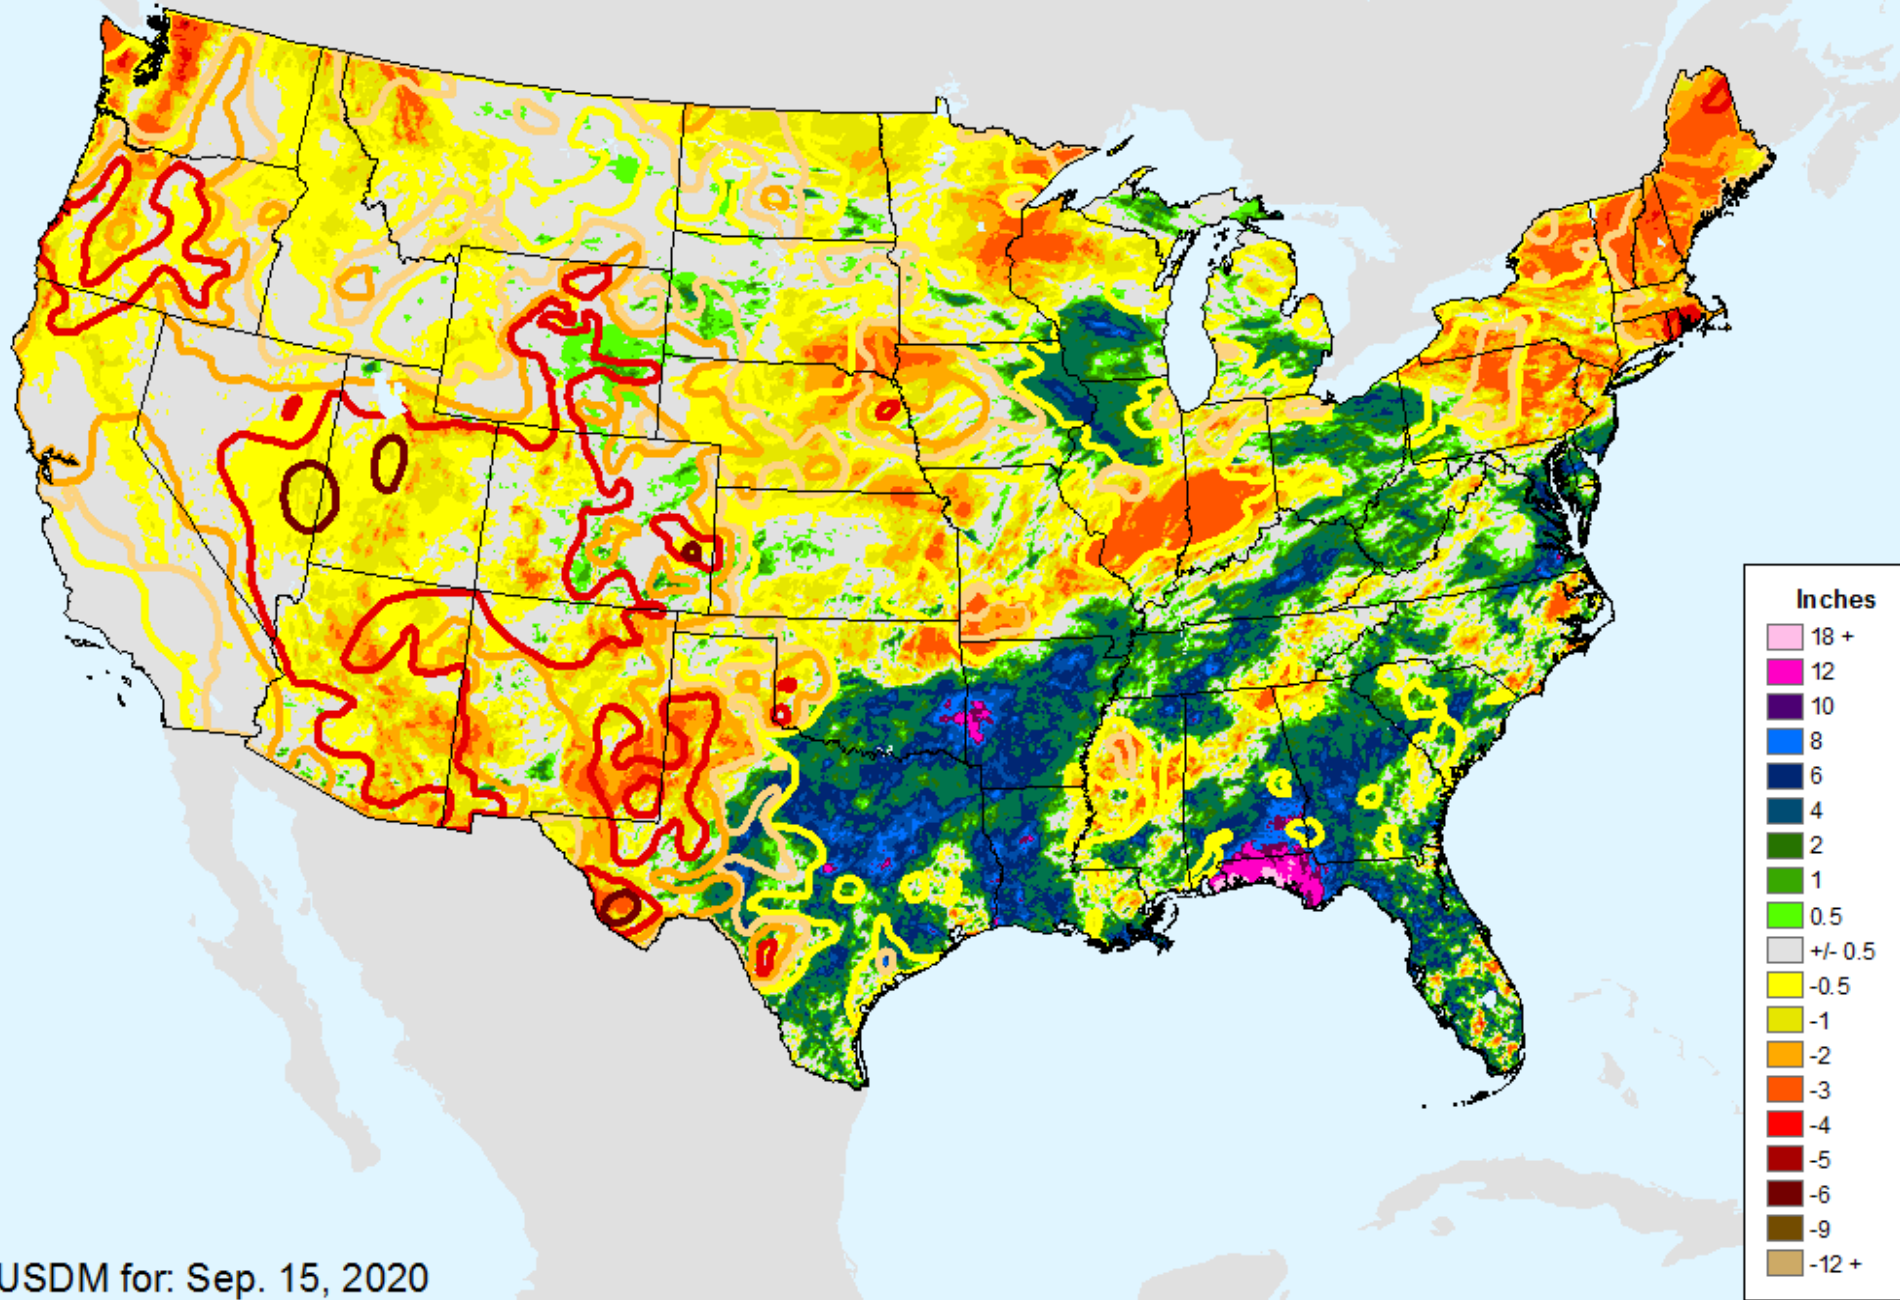

USDM for: Sep. 15, 2020

AHPS 14-Day Precip Departure

As of: Tuesday, September 22, 2020

AHPS 30-Day Precip Departure

As of: Tuesday, September 22, 2020

AHPS 30-Day Precip Departure

As of: Tuesday, September 22, 2020