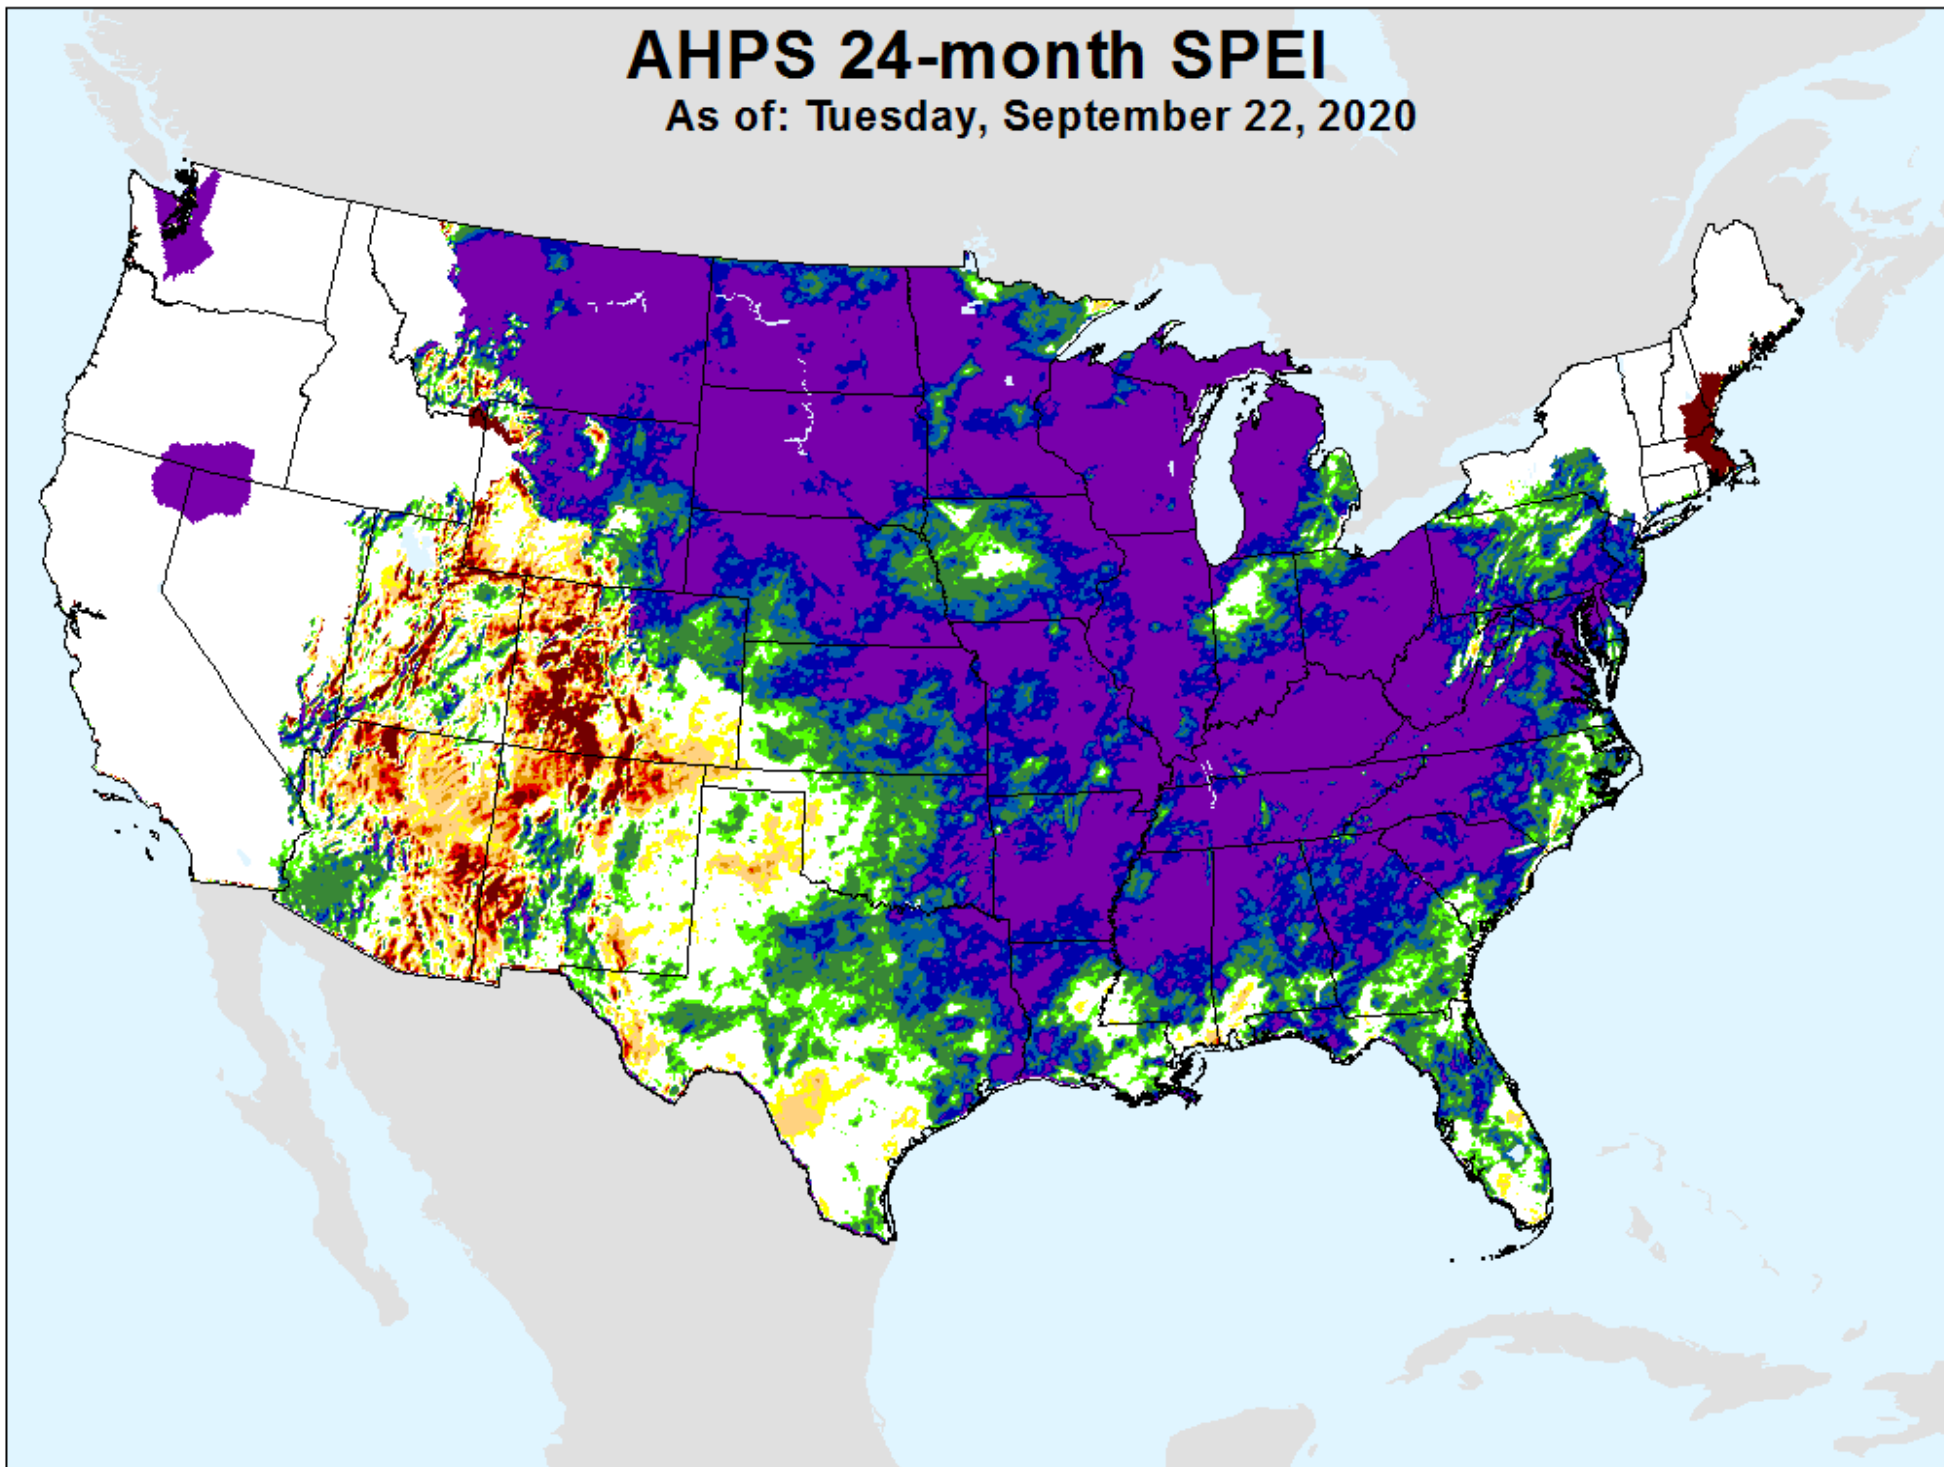

AHPS 24-month SPEI

As of: Tuesday, September 22, 2020

SPEI (USDM)