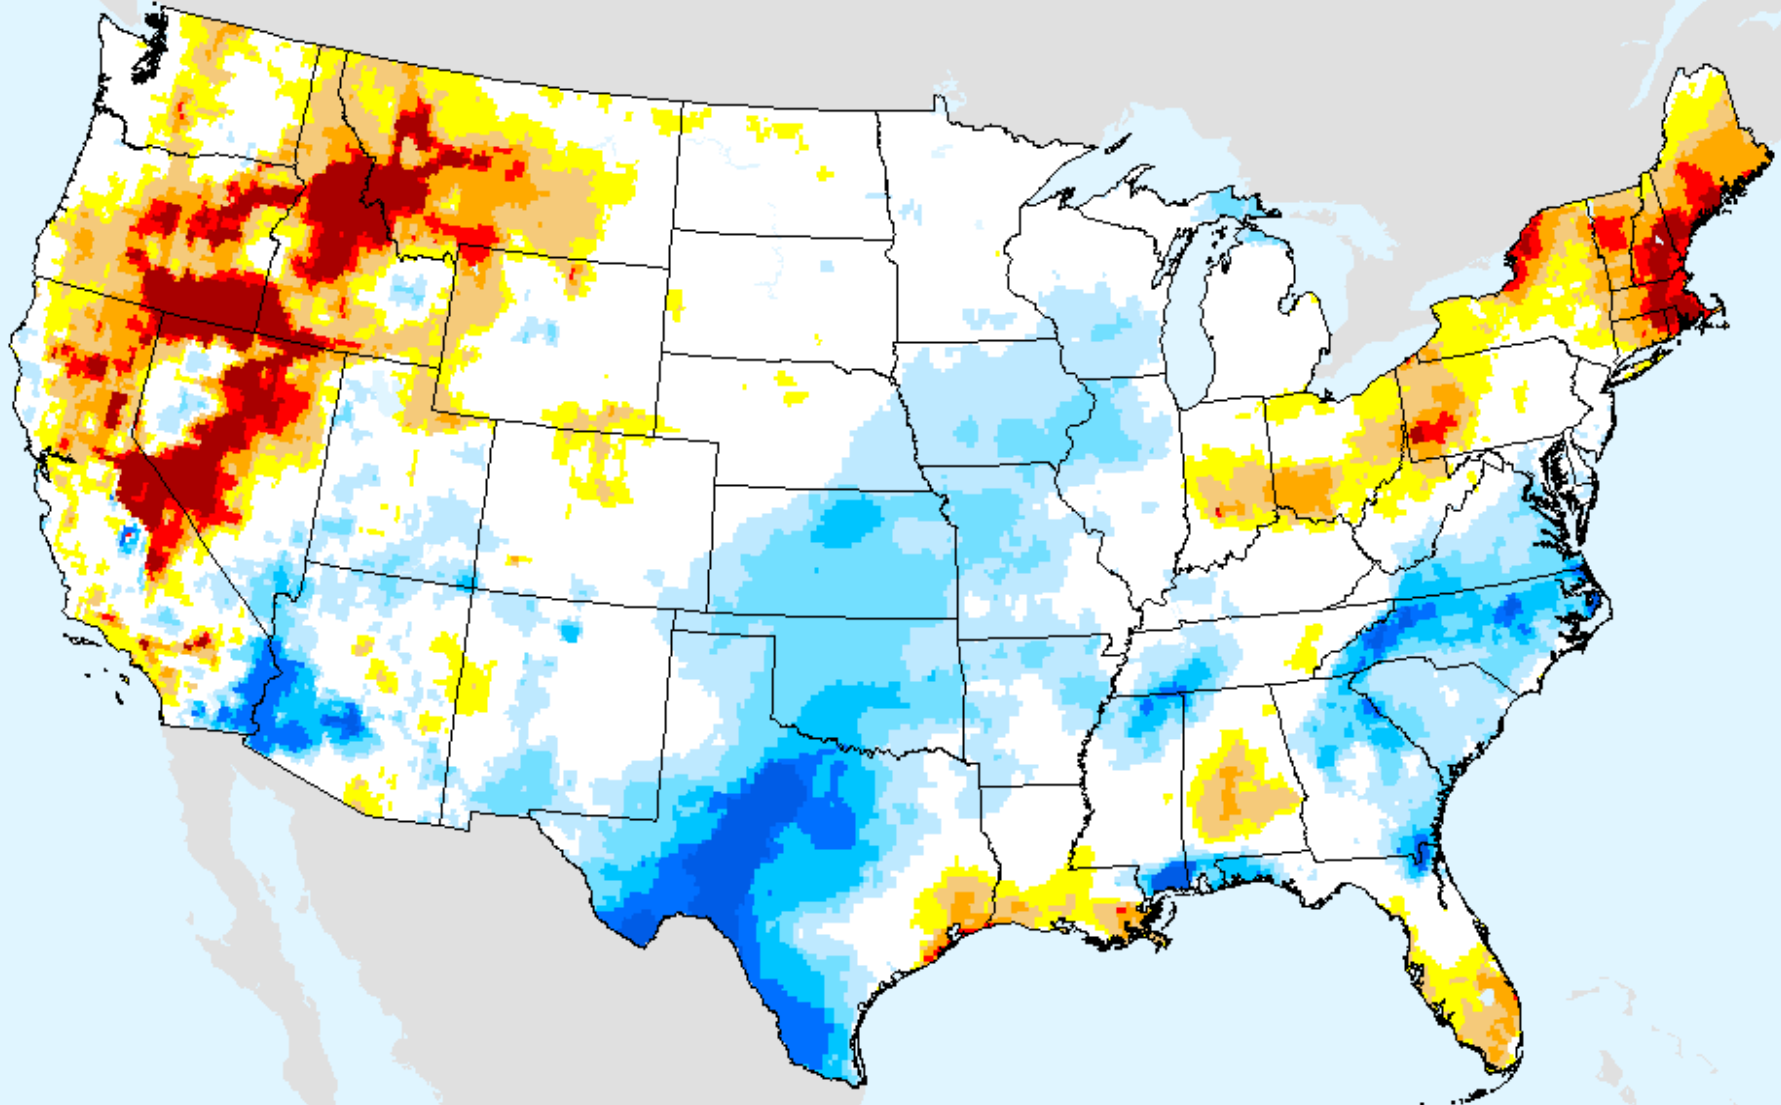

SPEI (USDM)

EDDI 1-week

As of: Tuesday, September 22, 2020

USDM for: Sep. 15, 2020

EDDI 1-week

As of: Tuesday, September 22, 2020

EDDI 2-week

As of: Tuesday, September 22, 2020