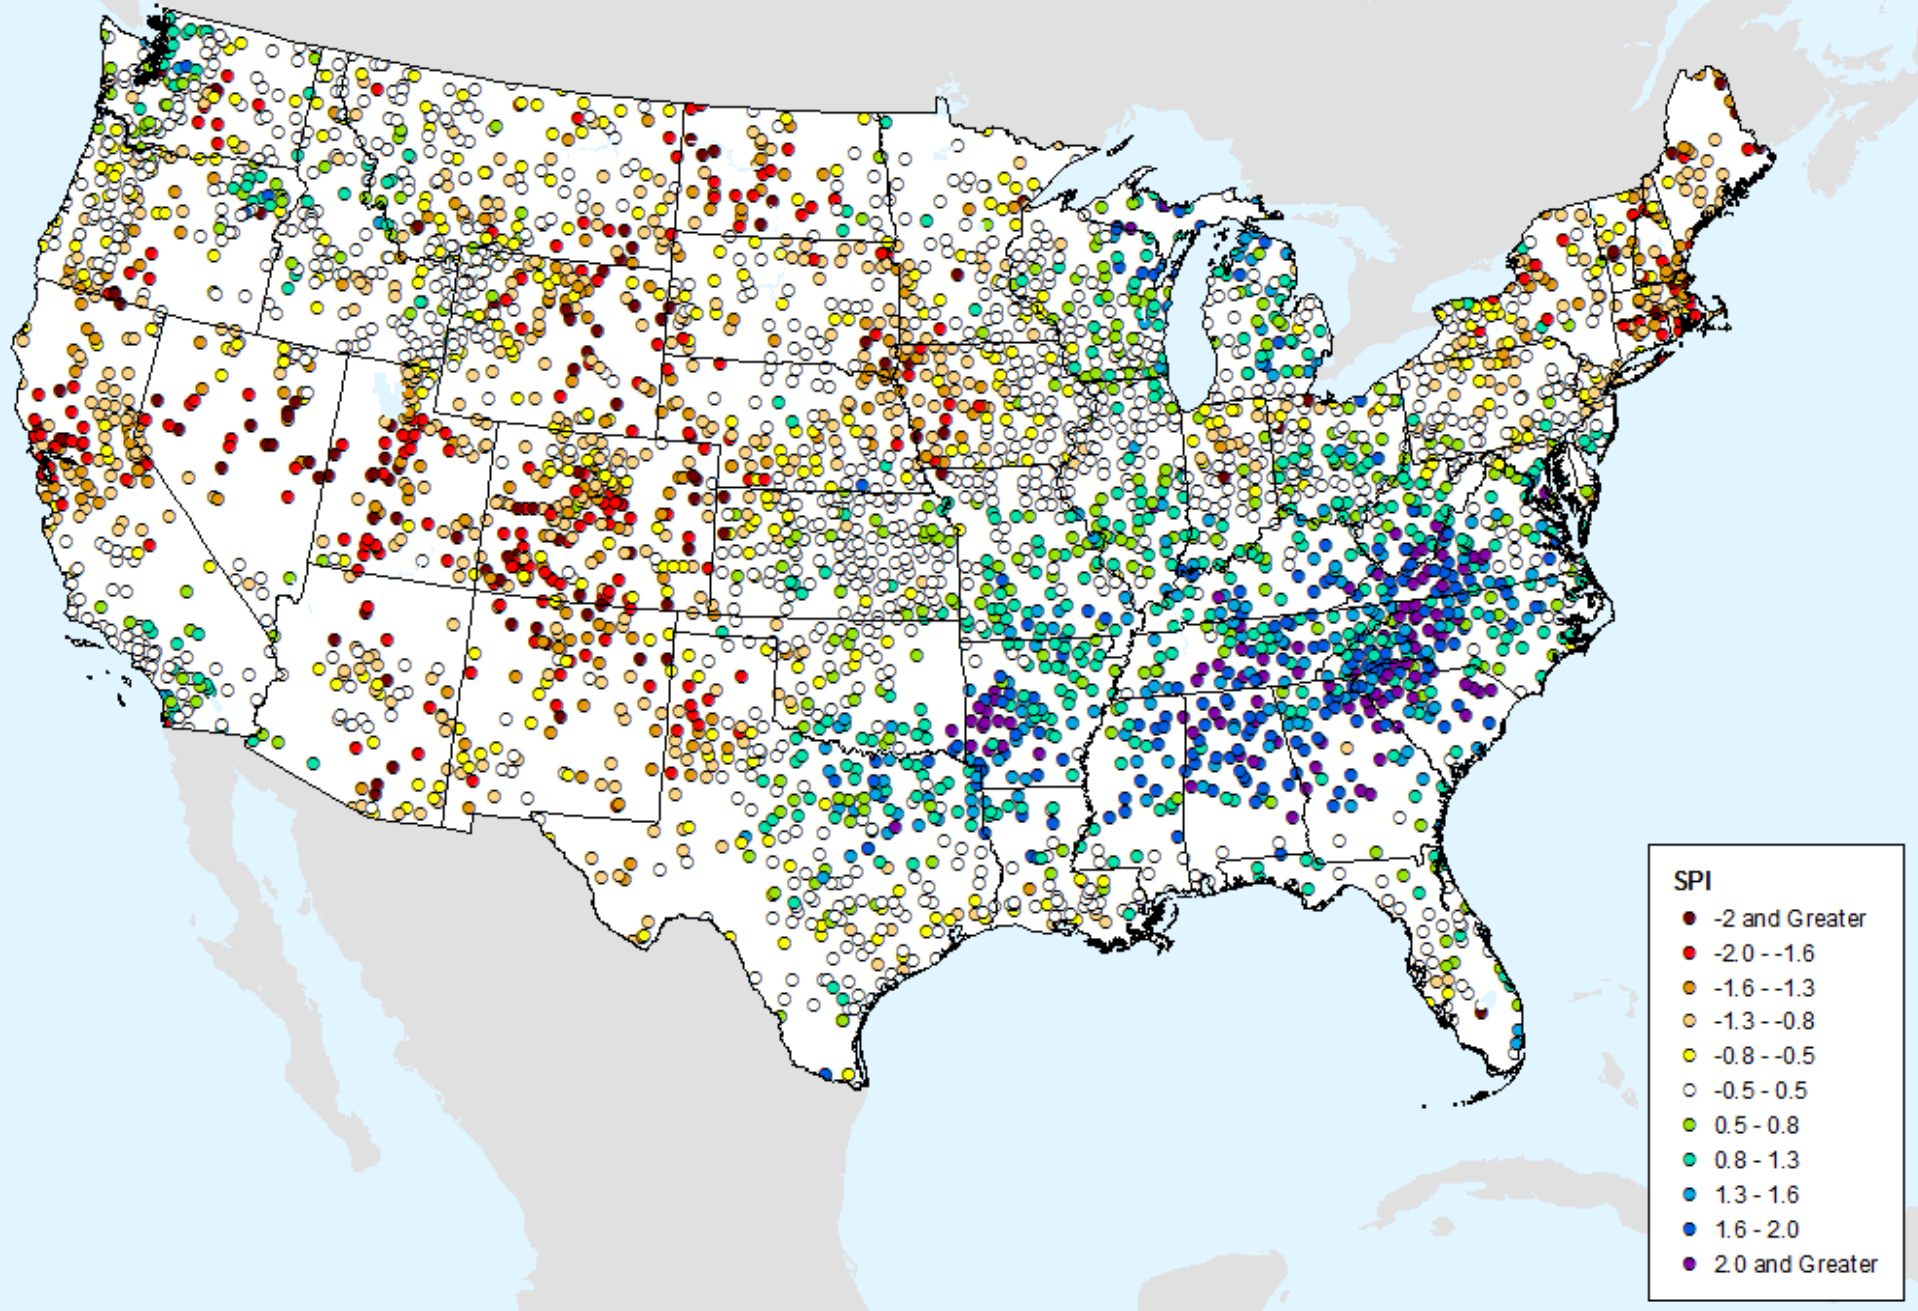

HPRCC 9-month SPI

As of: Tuesday, September 22, 2020