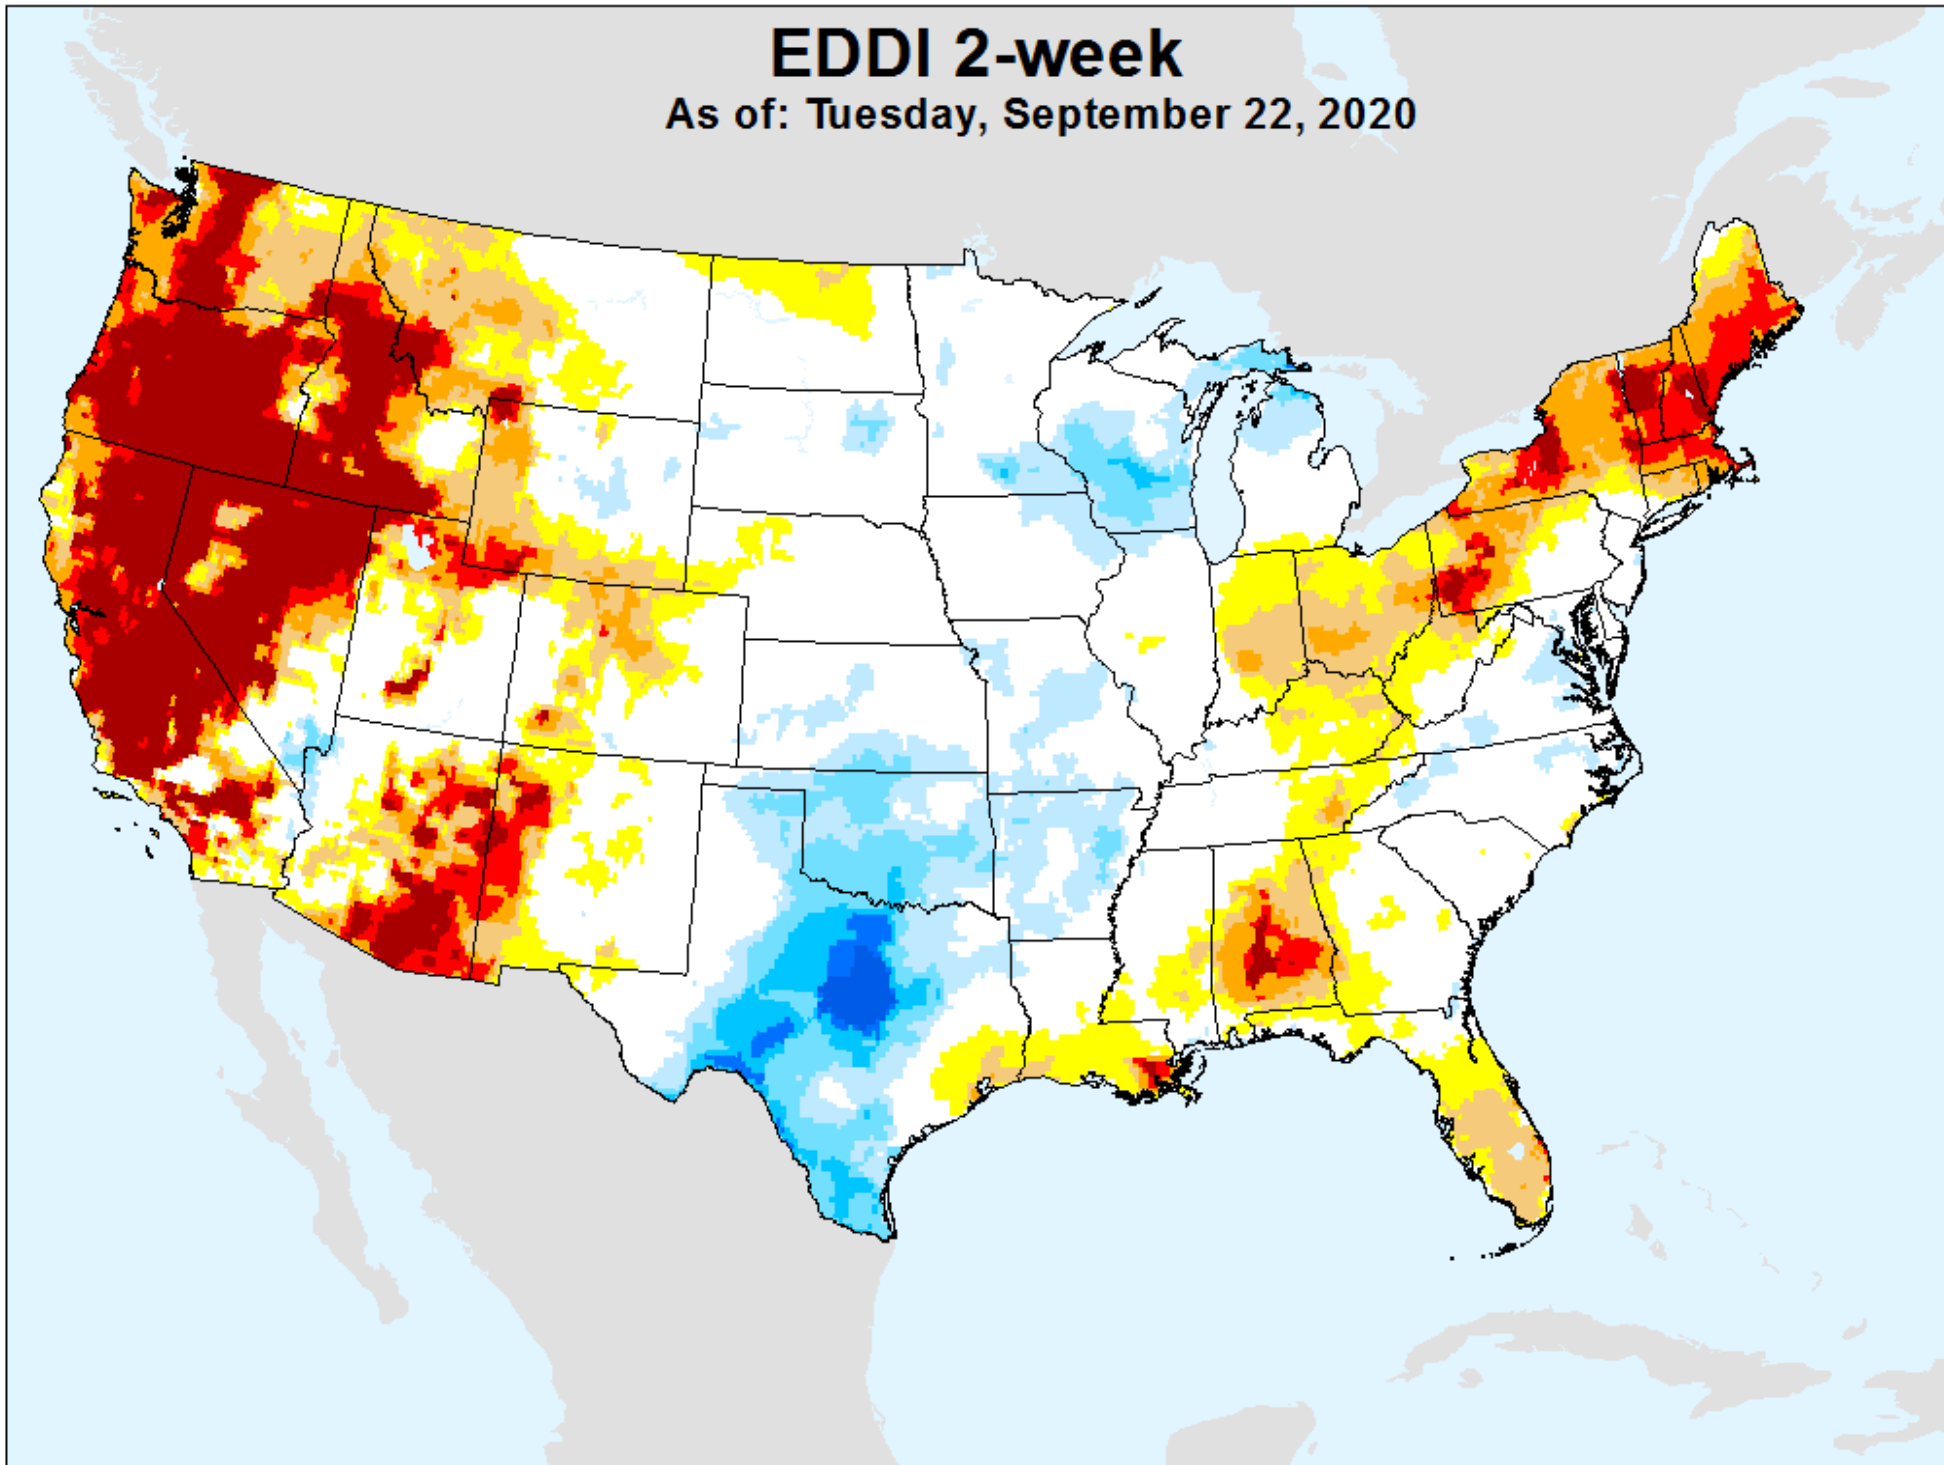

EDDI 2-week

As of: Tuesday, September 22, 2020