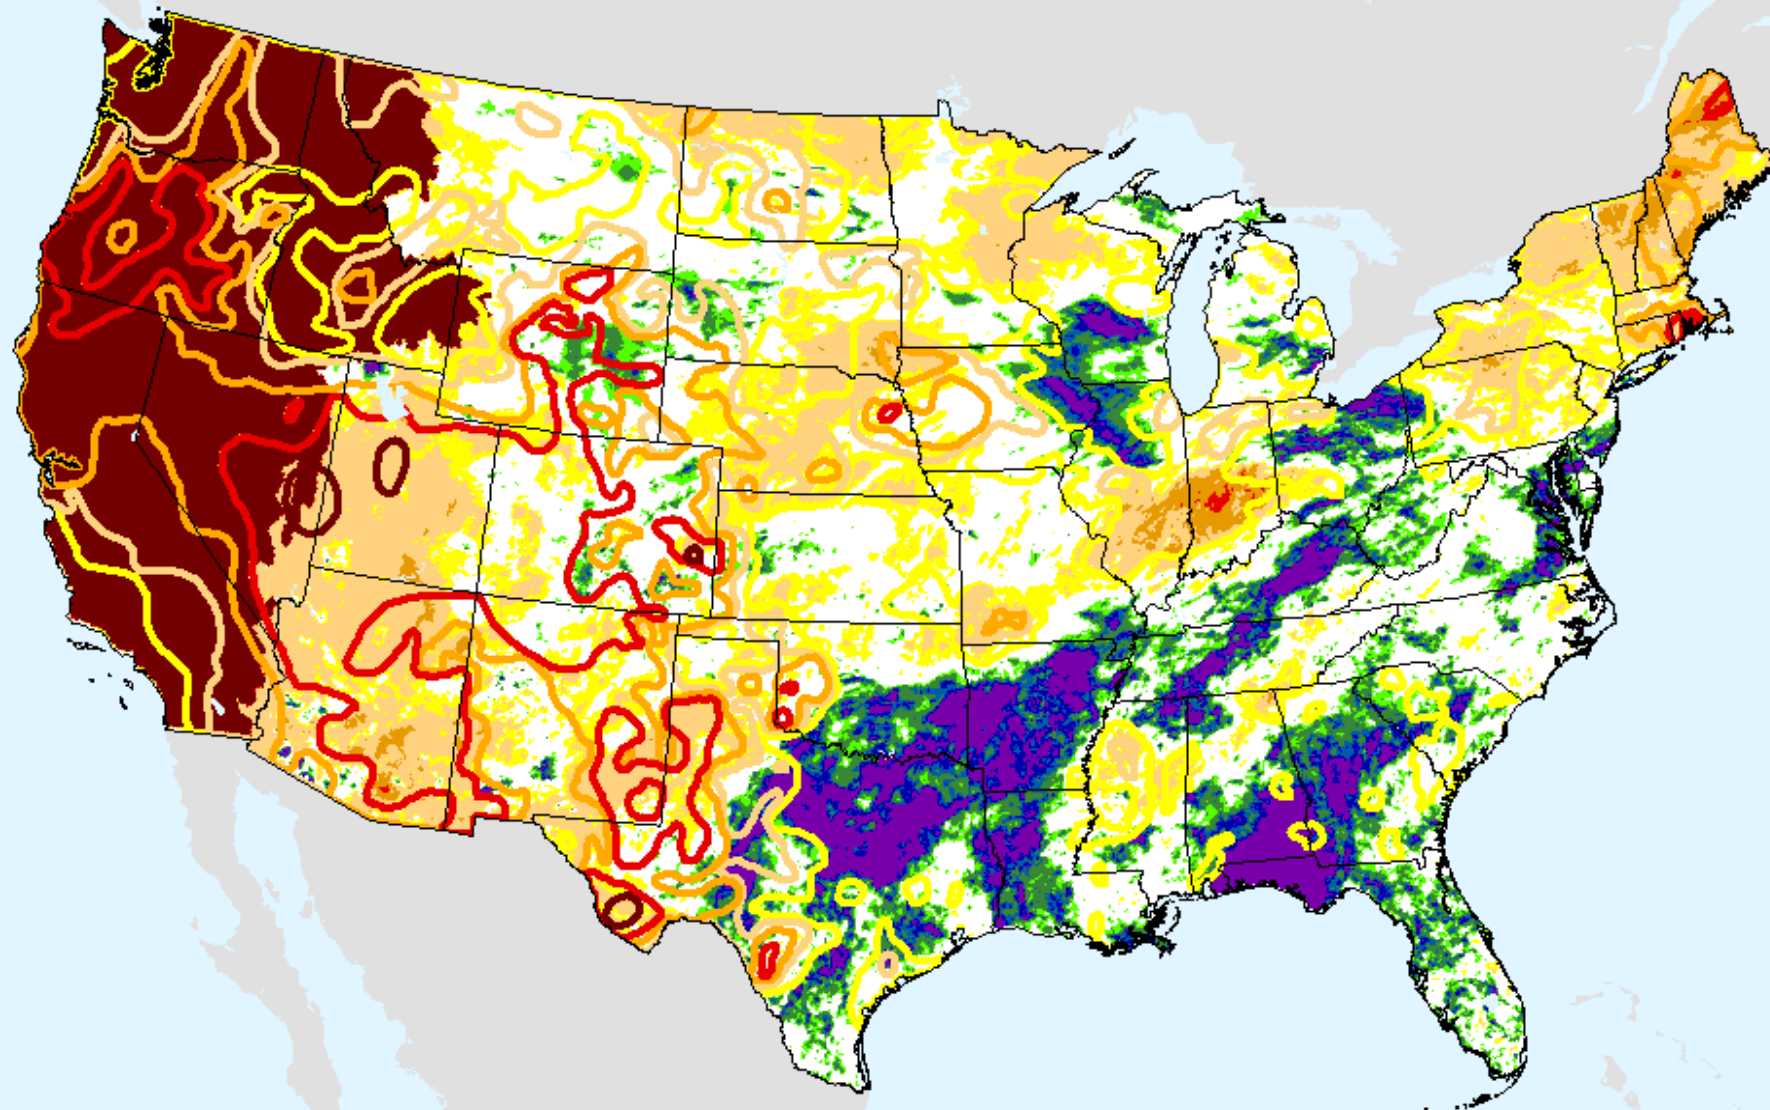

AHPS 1-month SPI

As of: Tuesday, September 22, 2020

USDM for: Sep. 15, 2020

SPI (USDM)