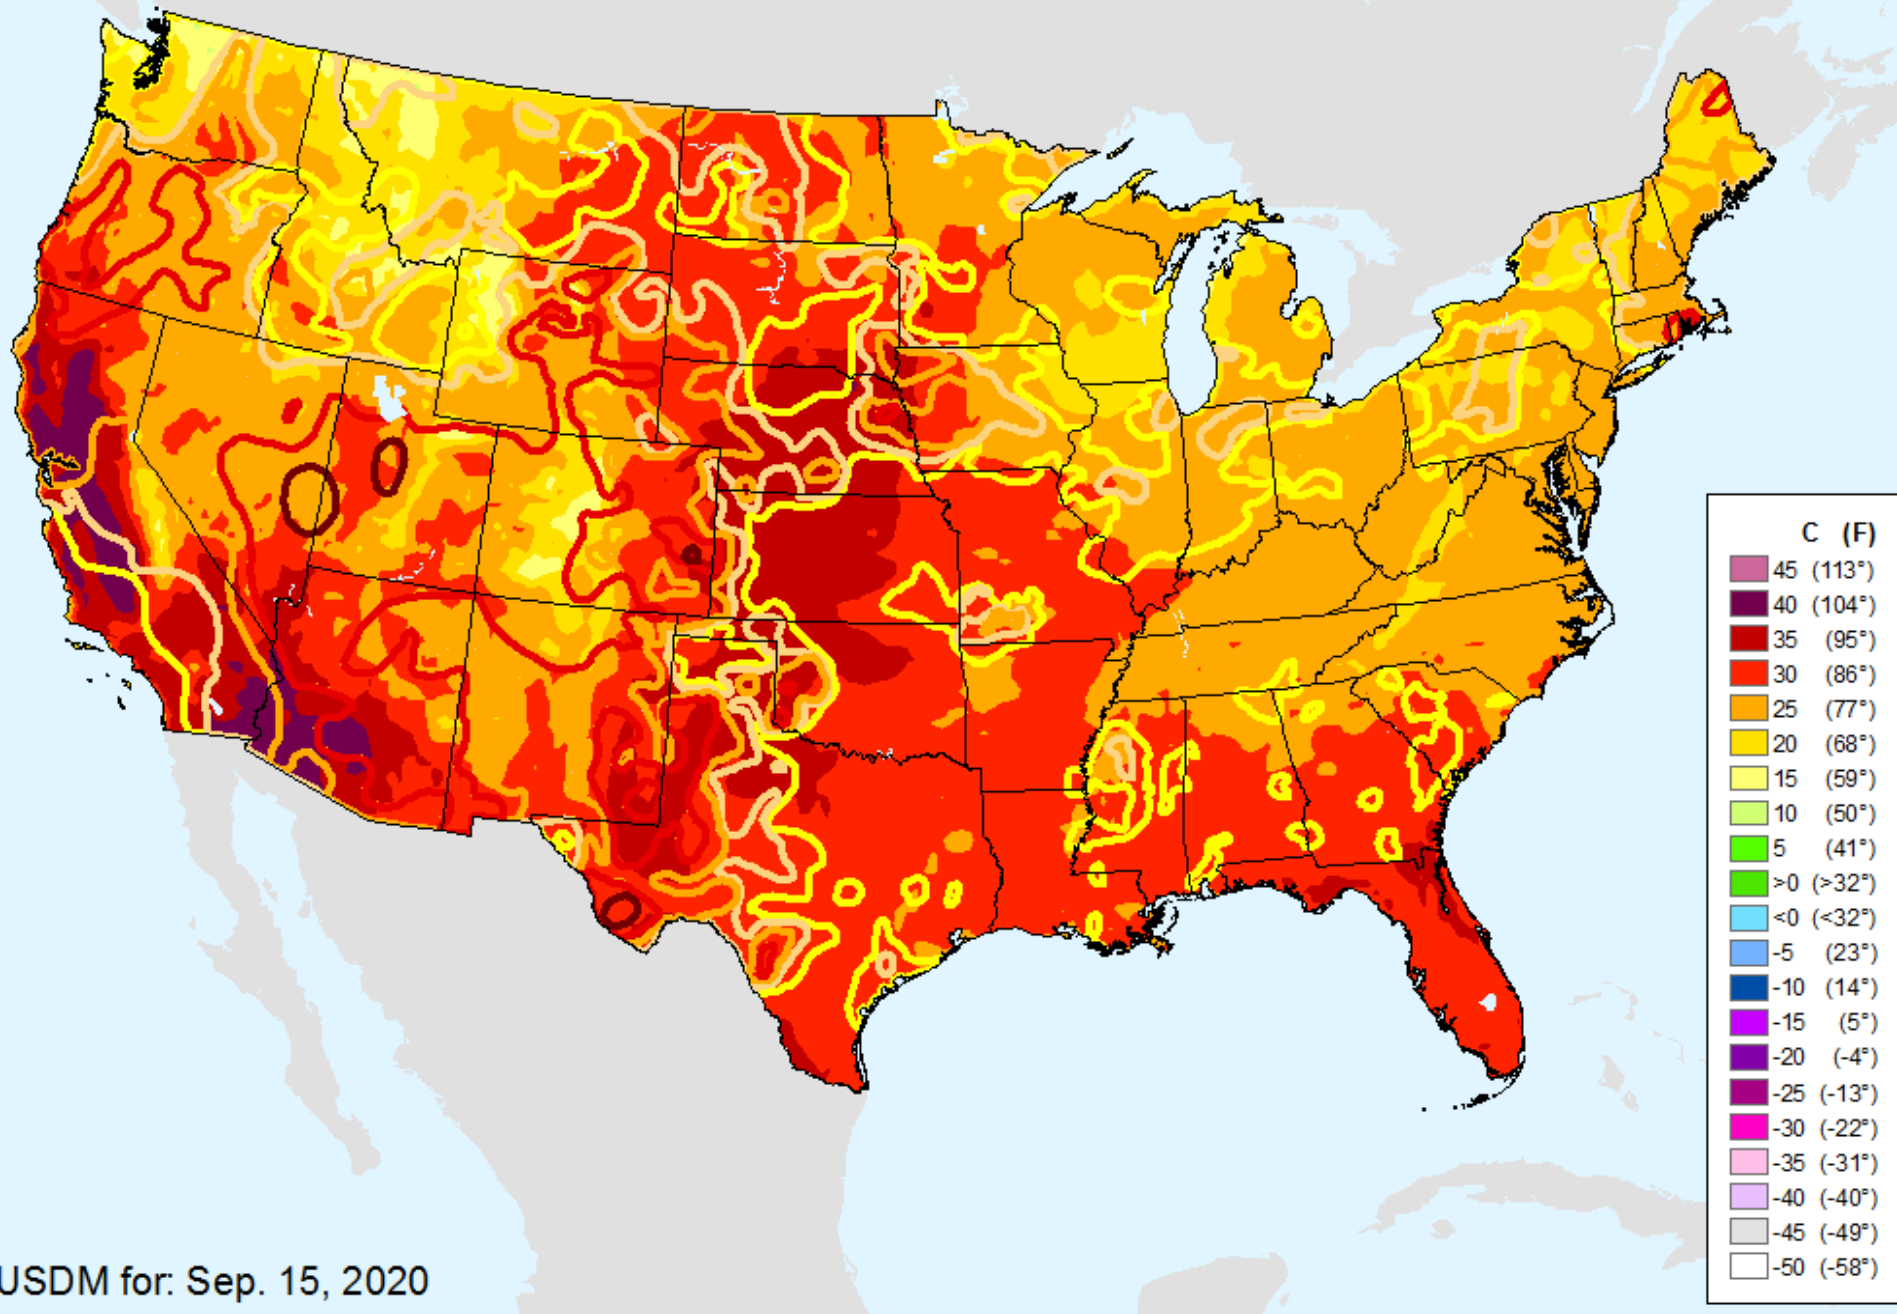

GFS (00z) 7-Day Max Temp Forecast

As of: Tuesday, September 22, 2020

USDM for: Sep. 15, 2020