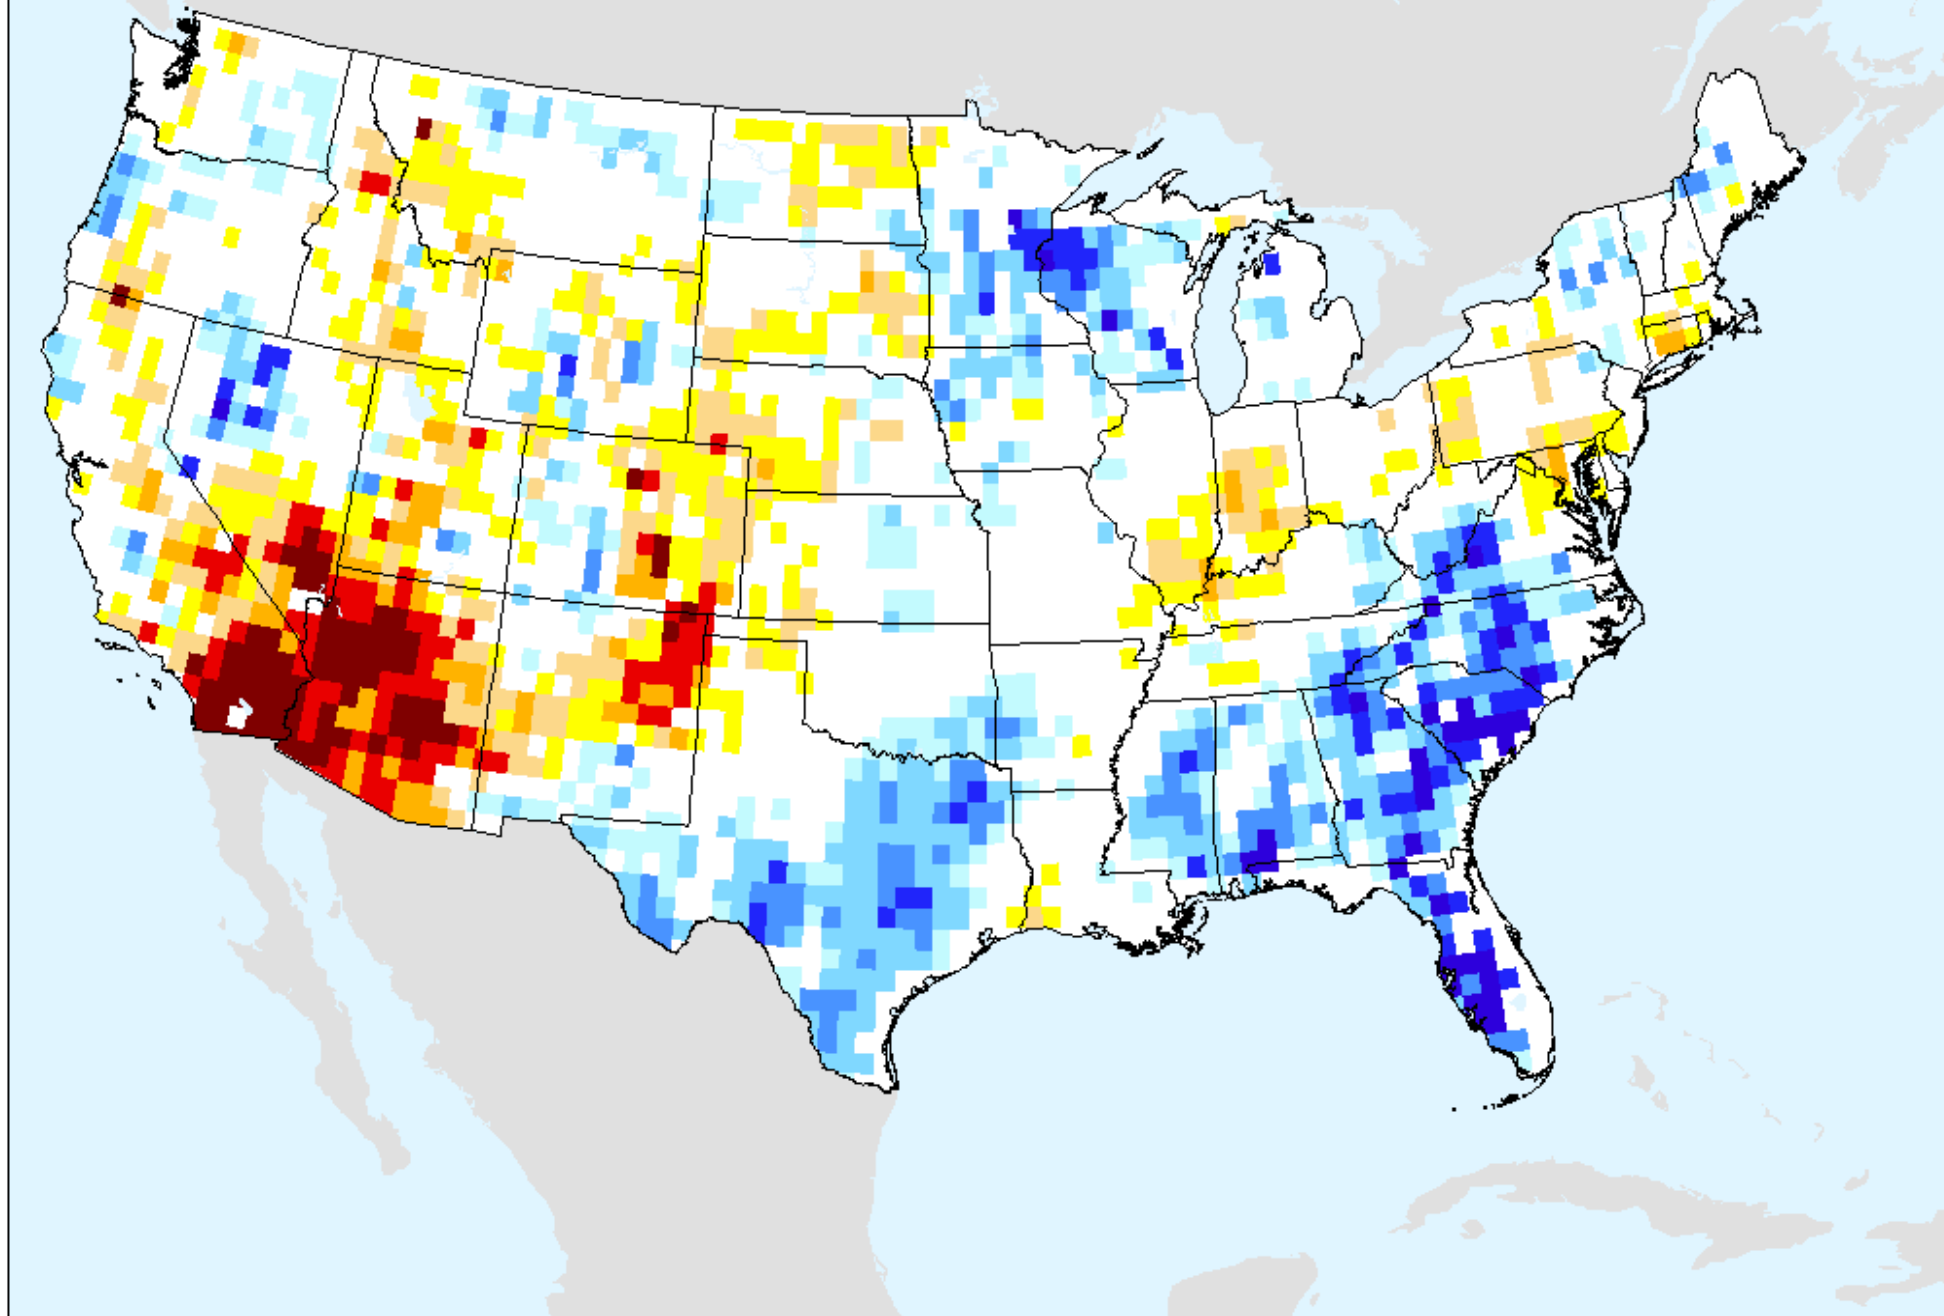

AIRS-Based Surface Relative Humidity 14 Day

As of: Tuesday, September 22, 2020