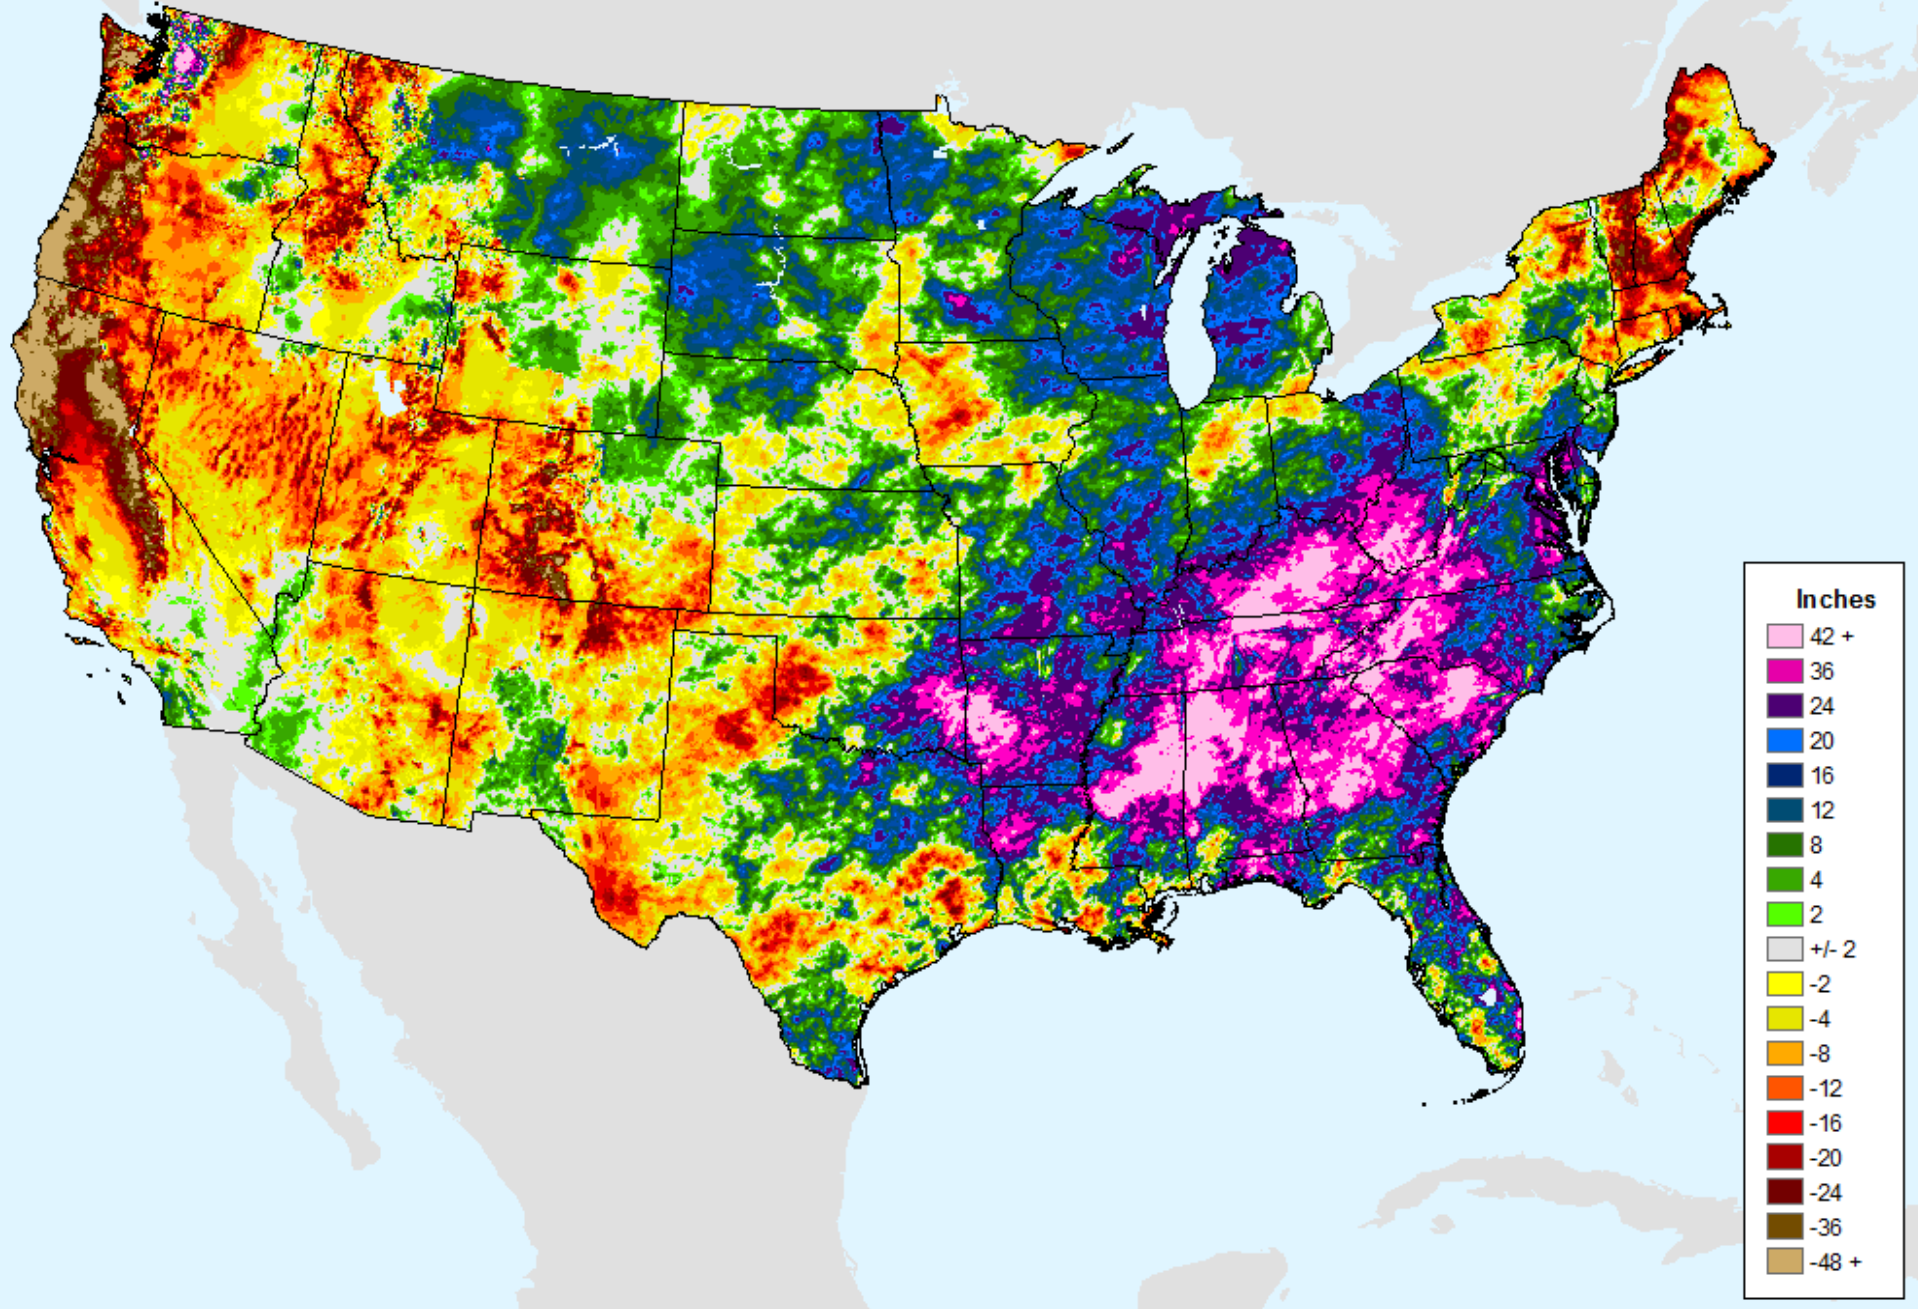

AHPS Water-Year Precip Departure

As of: Tuesday, September 22, 2020