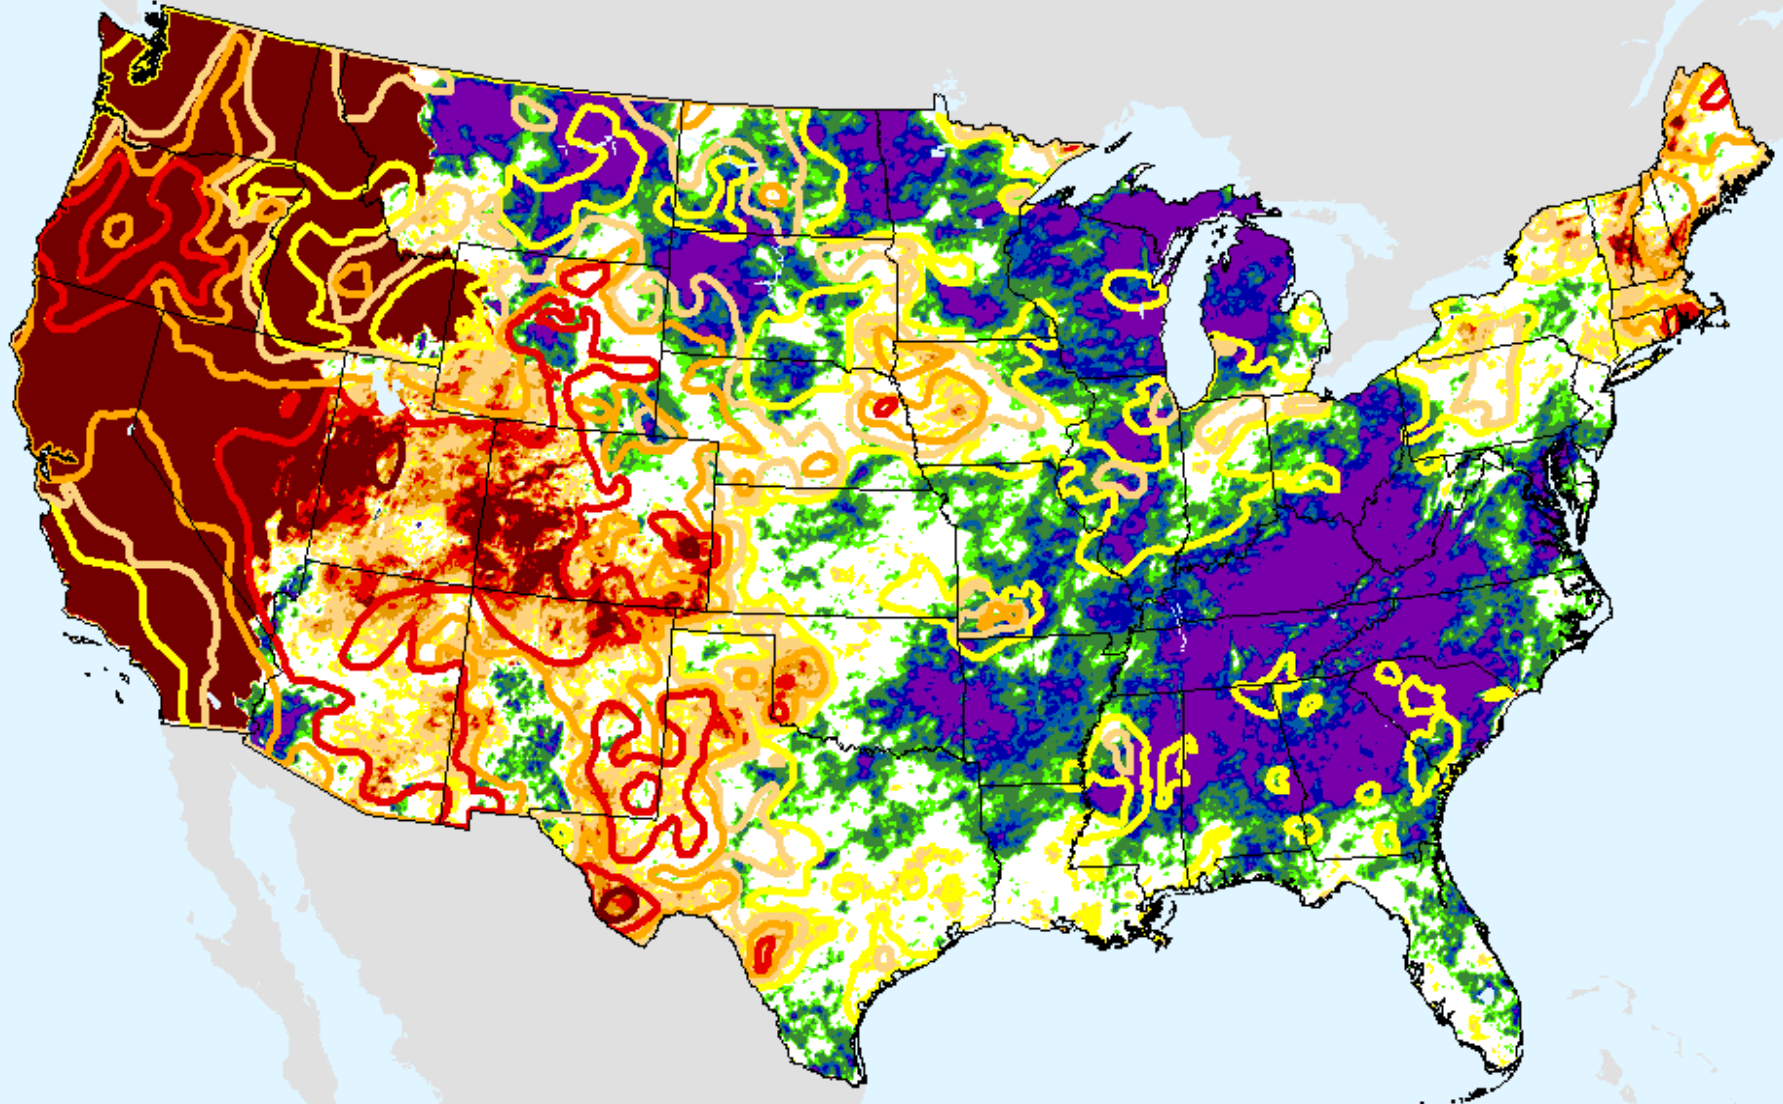

As of: Tuesday, September 22, 2020

USDM for: Sep. 15, 2020

SPI (USDM)

AHPS 9-month SPI

As of: Tuesday, September 22, 2020

AHPS 12-month SPI

As of: Tuesday, September 22, 2020

USDM for: Sep. 15, 2020