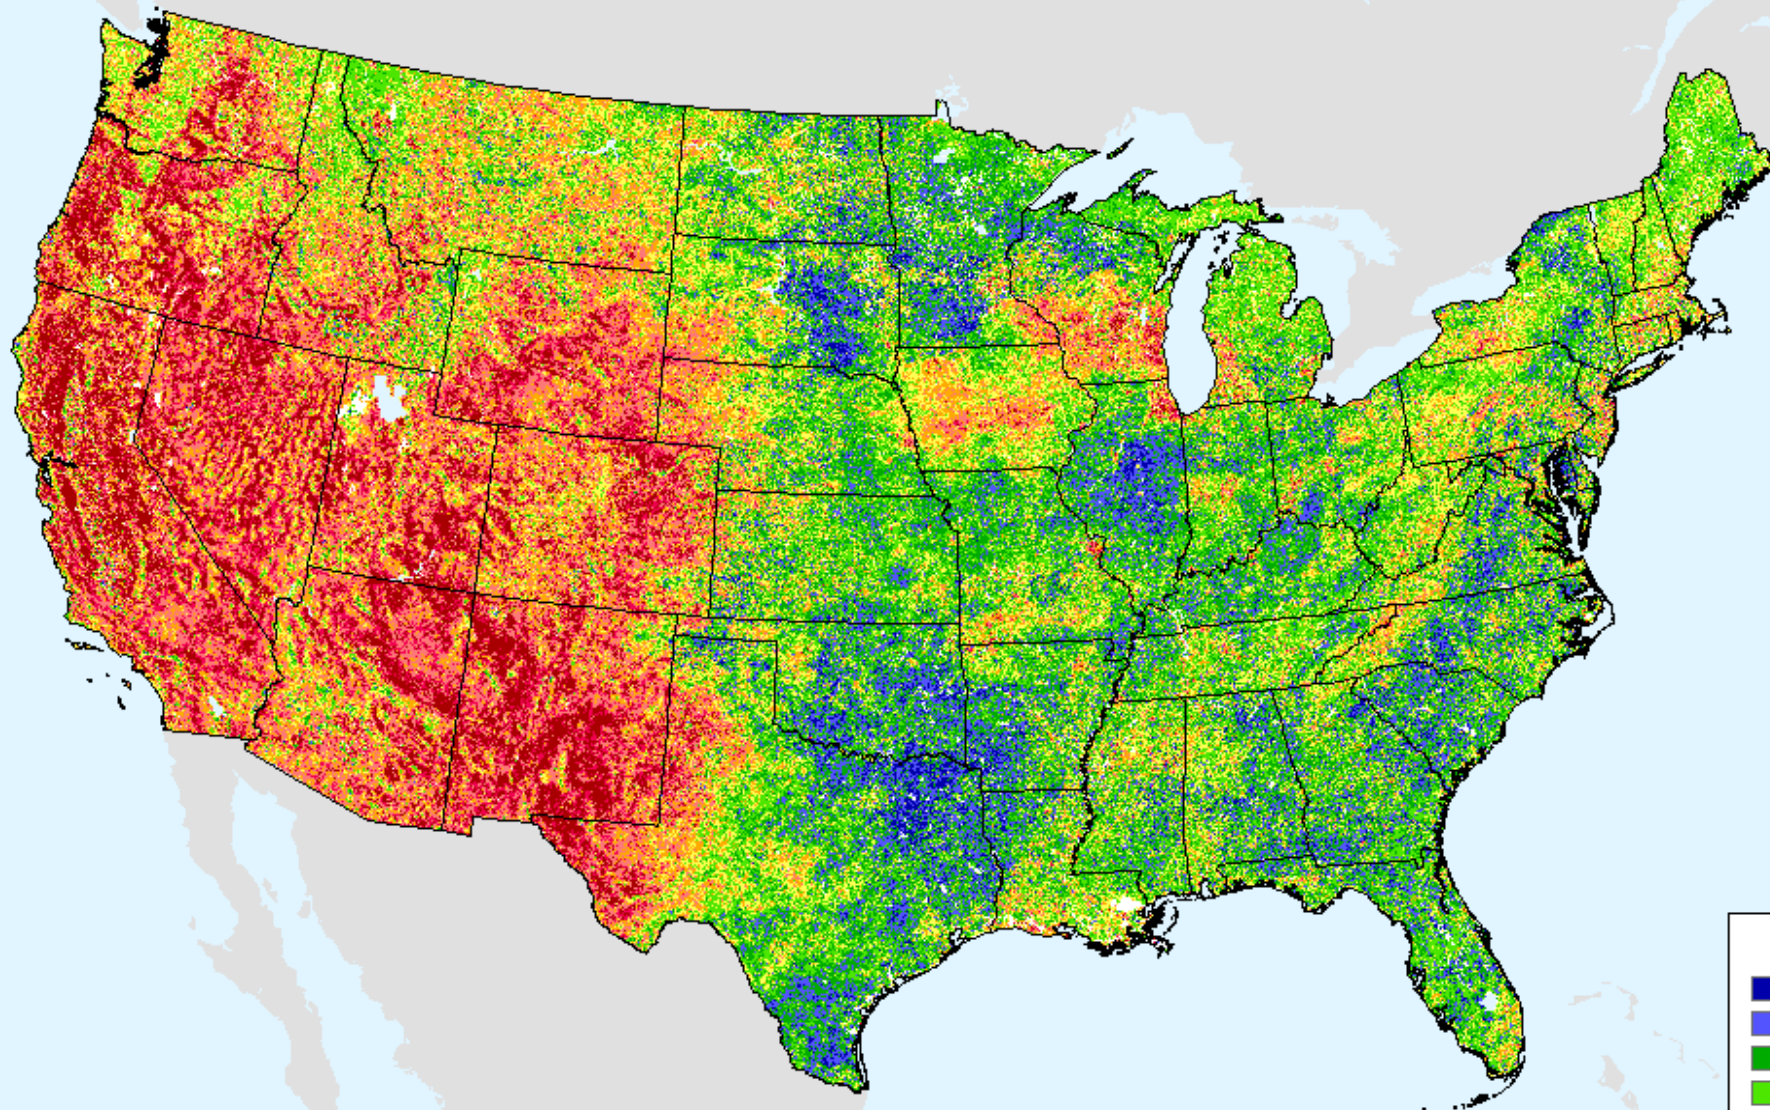

Vegetation Health Index

As of: Tuesday, September 22, 2020

VHI	
85 - 100	Dark Blue
73 - 84	Medium Blue
61 - 72	Green
49 - 60	Light Green
37 - 48	Yellow
25 - 36	Orange
13 - 24	Red
7 - 12	Magenta
1 - 6	Dark Red