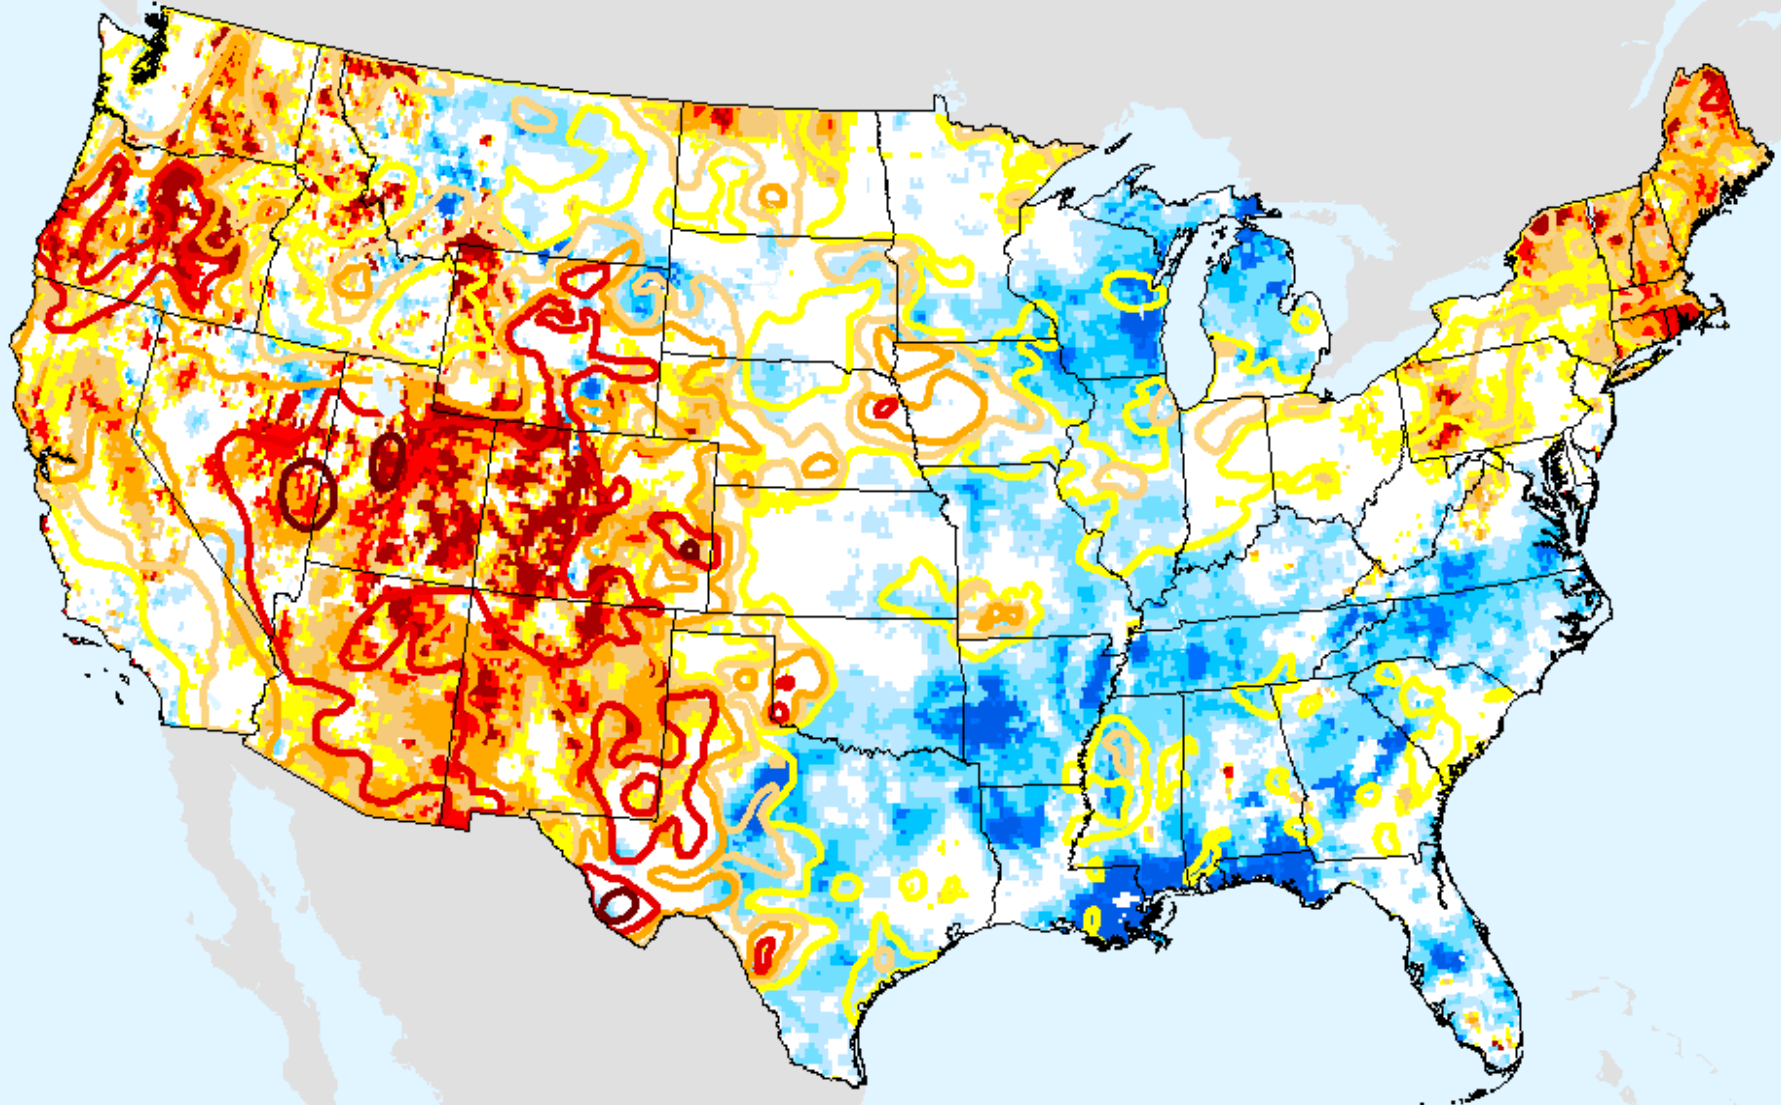

GRACE-Based Root Zone Soil Moisture Drought Indicator

As of: Tuesday, September 22, 2020

USDM for: Sep. 15, 2020