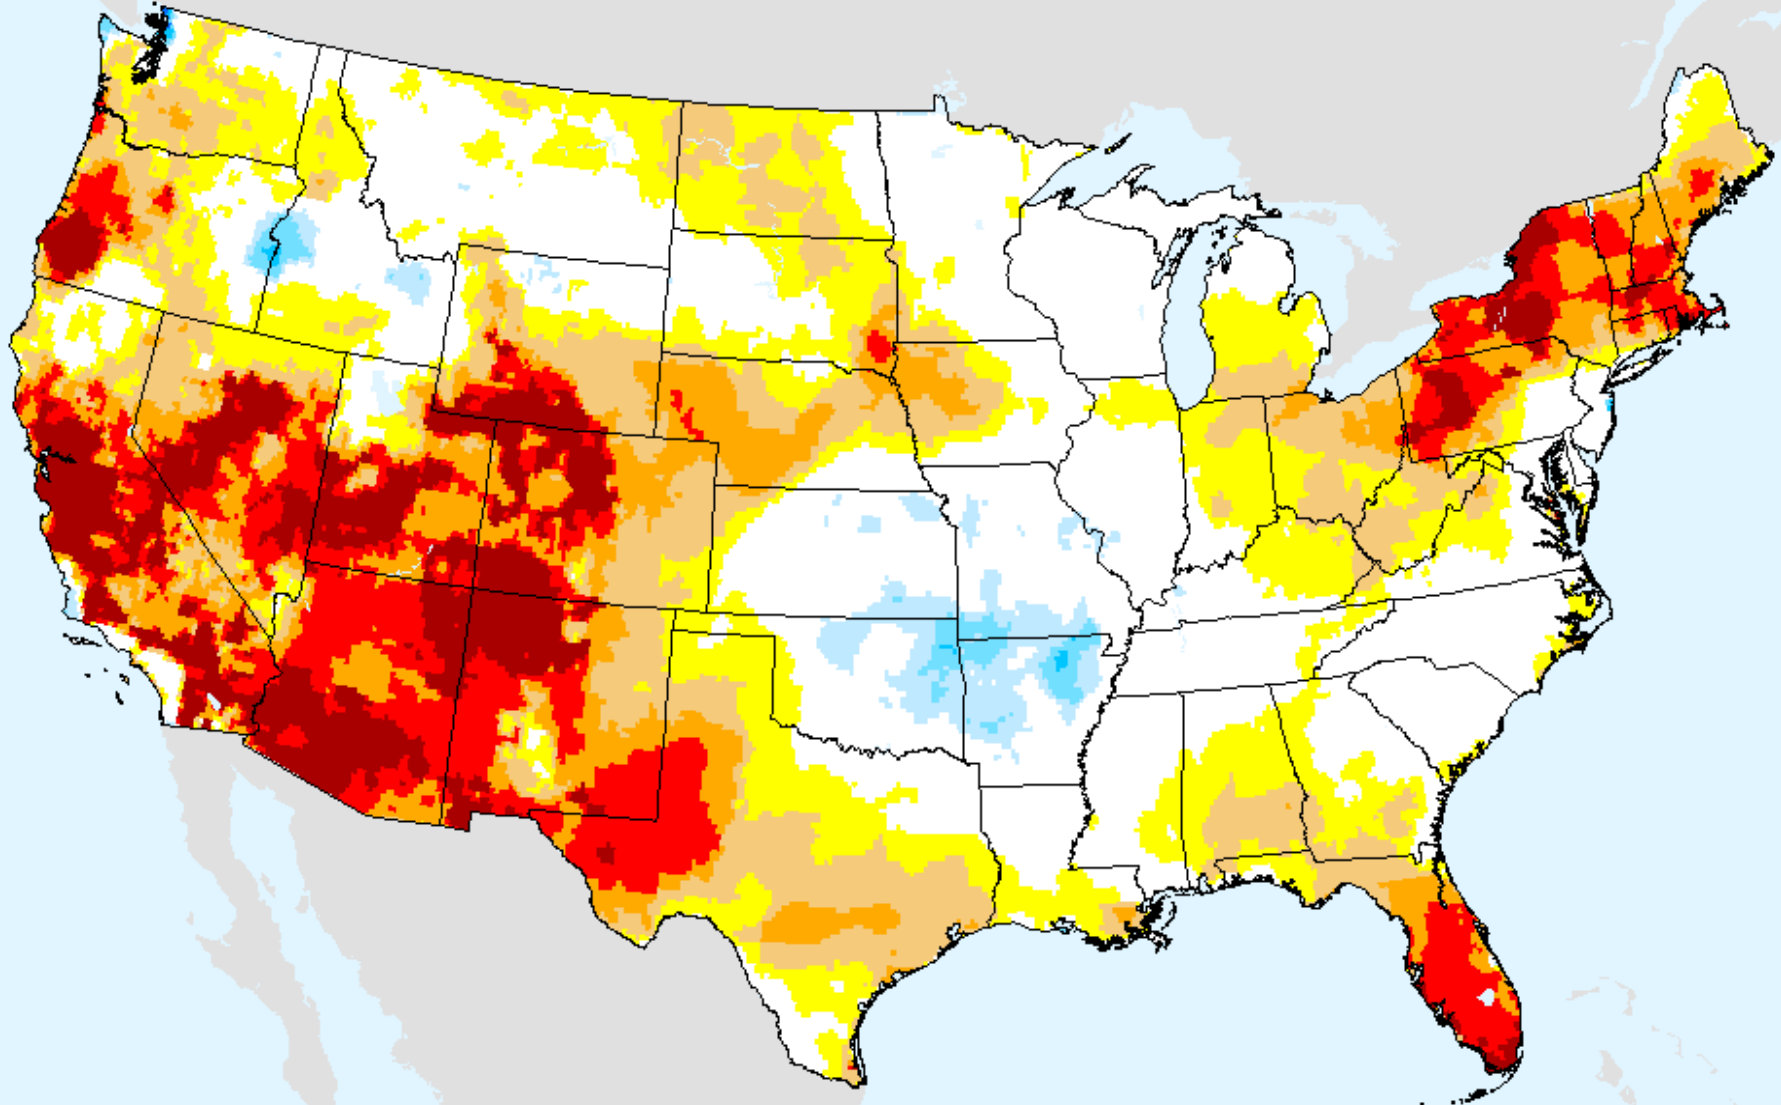

EDDI 12-week

As of: Tuesday, September 22, 2020

USDM for: Sep. 15, 2020

EDDI 12-week

As of: Tuesday, September 22, 2020

Vegetation Drought Response Index (VegDRI)

As of: Tuesday, September 22, 2020

USDM for: Sep. 15, 2020