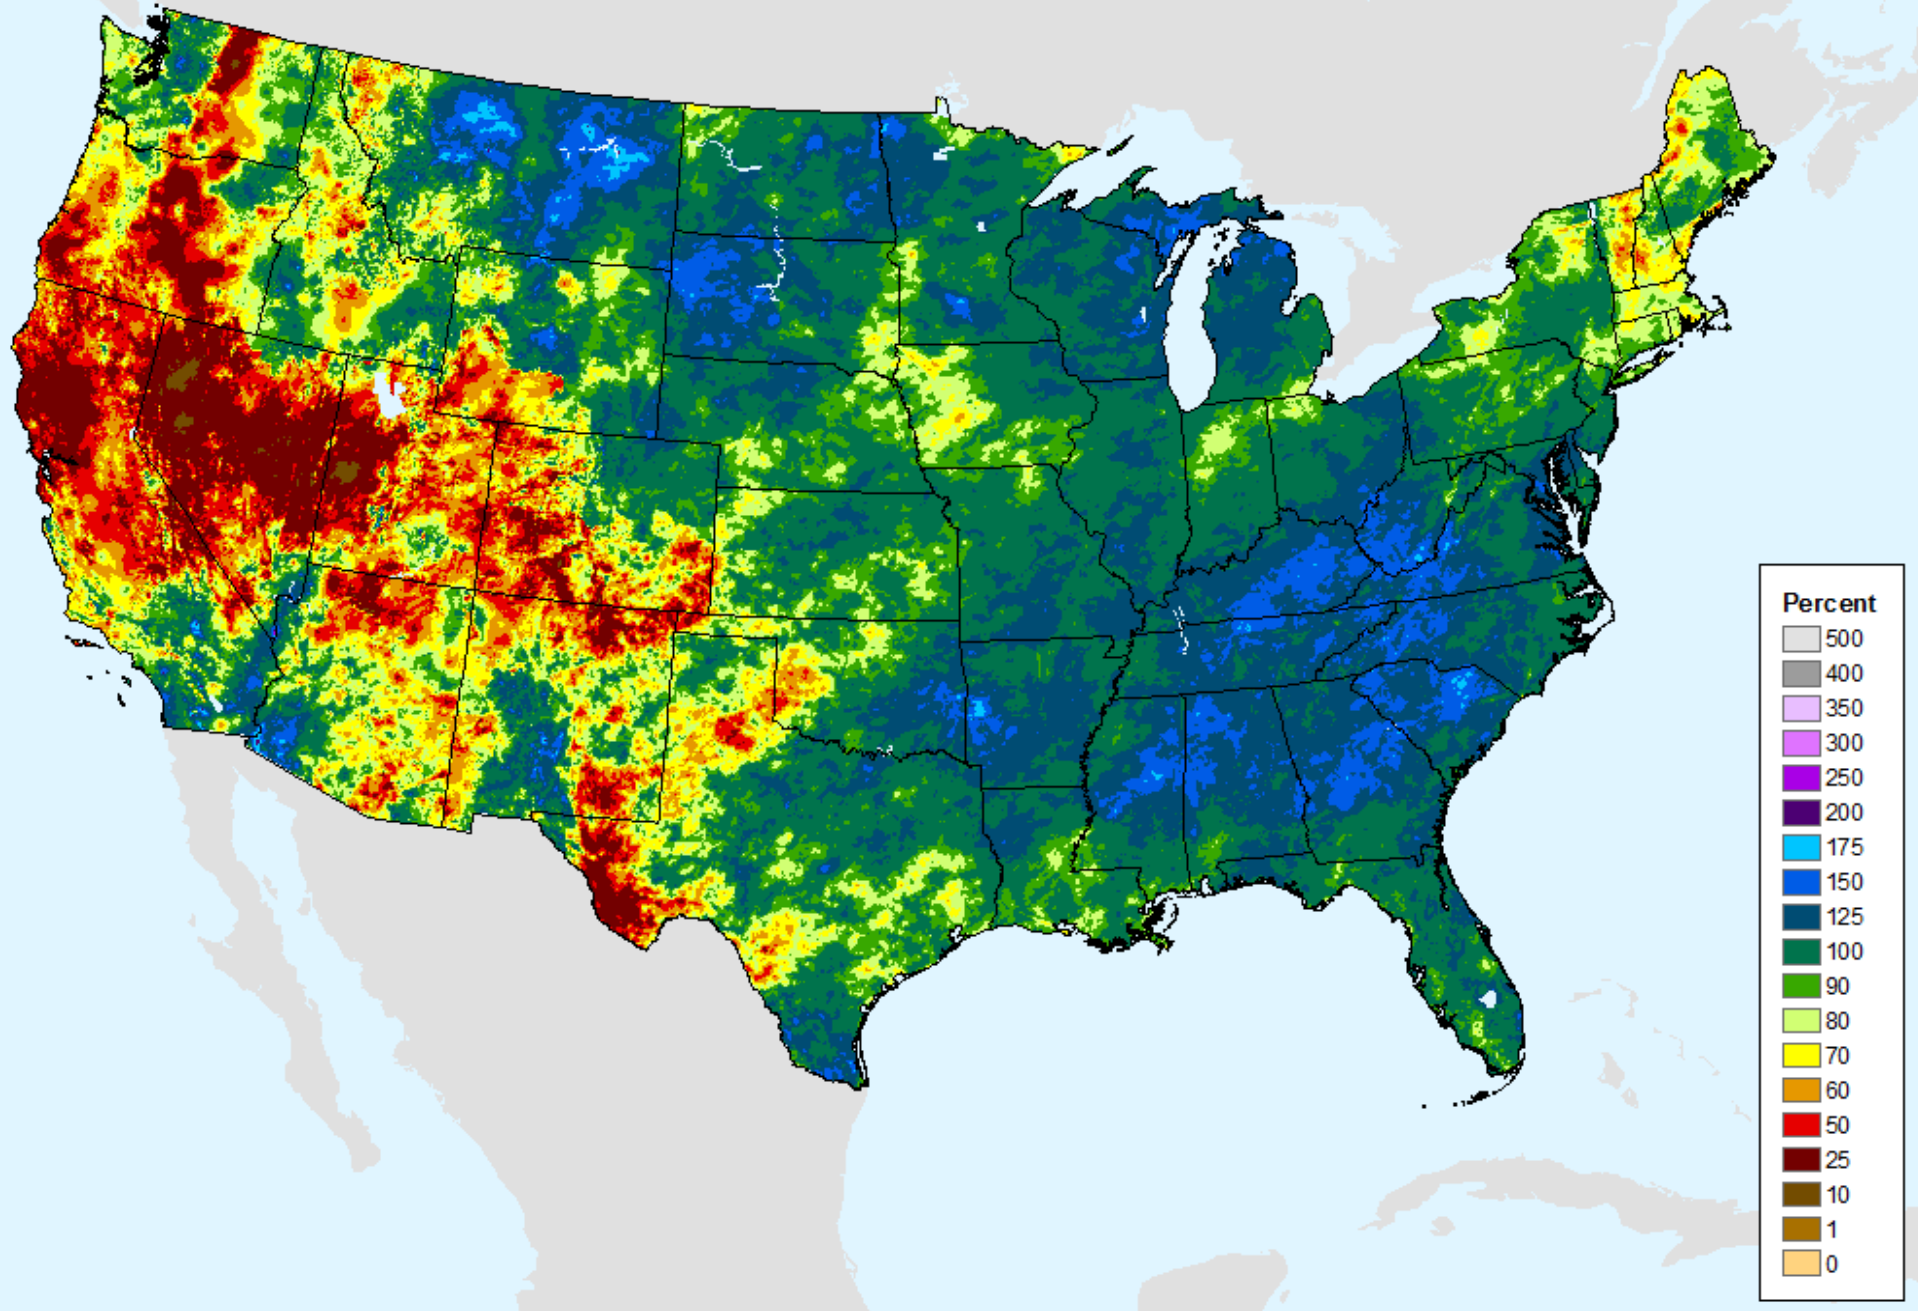

AHPS Water-Year Pct of Normal Pcp

As of: Tuesday, September 22, 2020