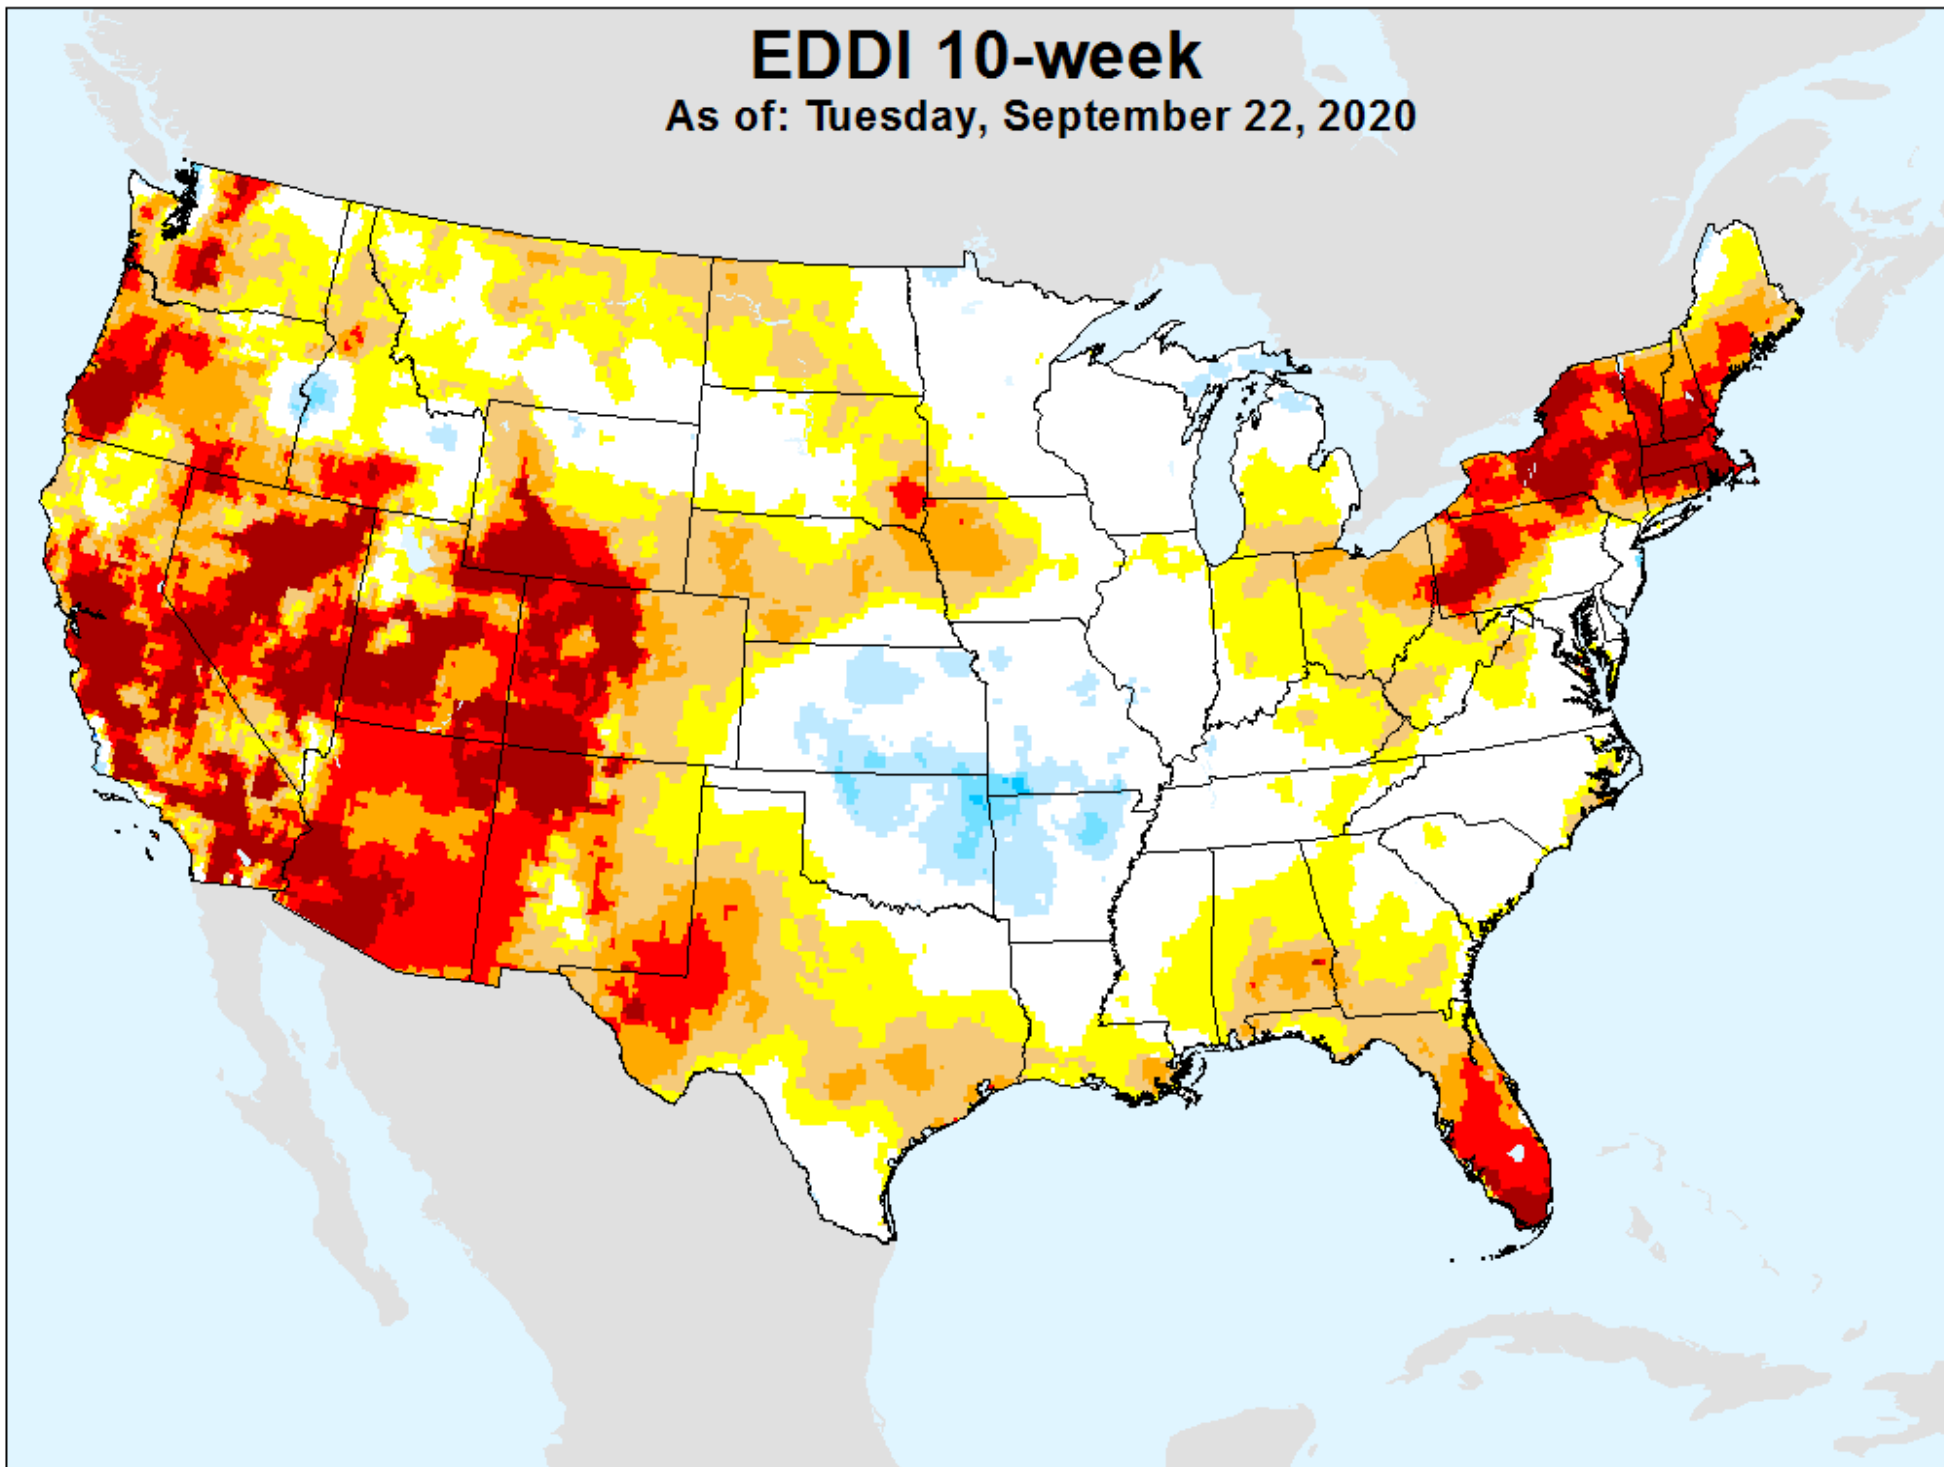

EDDI 10-week

As of: Tuesday, September 22, 2020