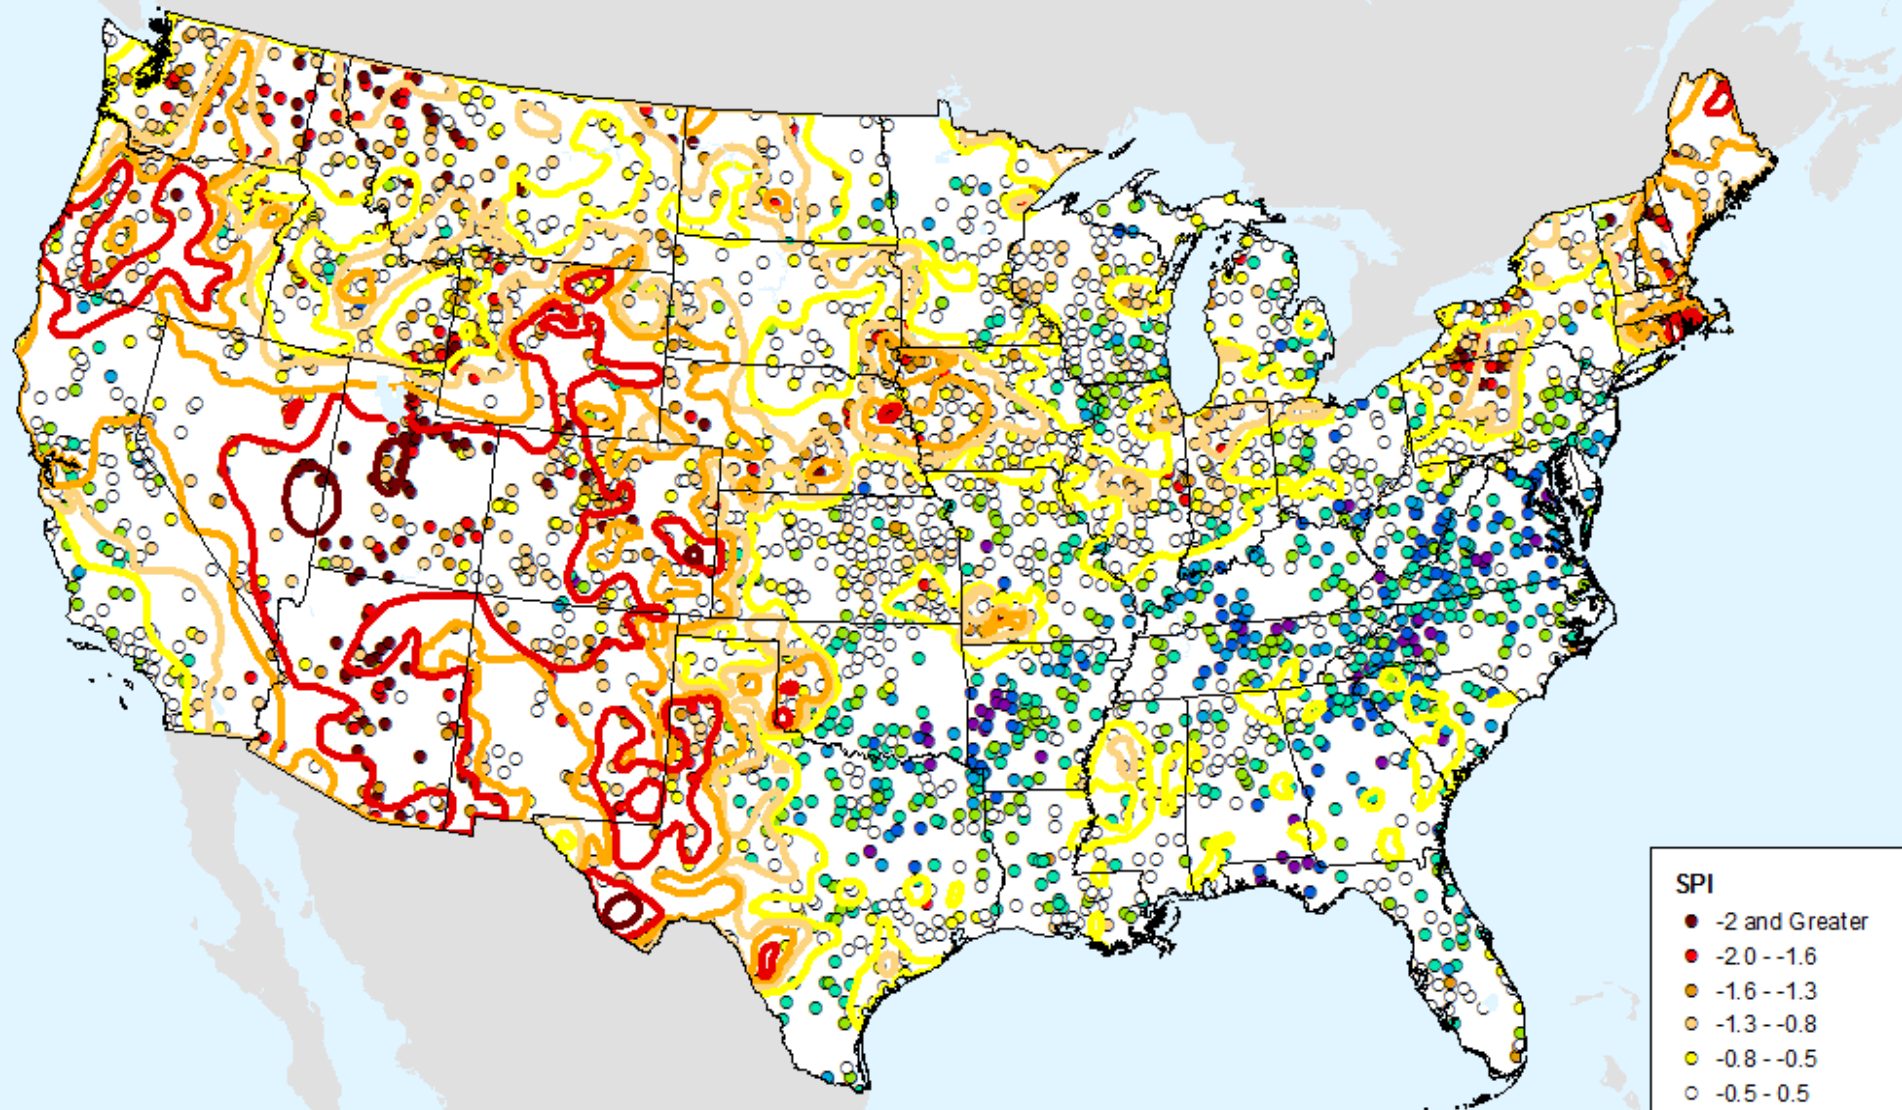

SPI

- -2 and Greater
- -2.0 -- -1.6
- -1.6 -- -1.3
- -1.3 -- -0.8
- -0.8 -- -0.5
- -0.5 - 0.5
- 0.5 - 0.8
- 0.8 - 1.3
- 1.3 - 1.6
- 1.6 - 2.0
- 2.0 and Greater

HPRCC 2-month SPI

As of: Tuesday, September 22, 2020