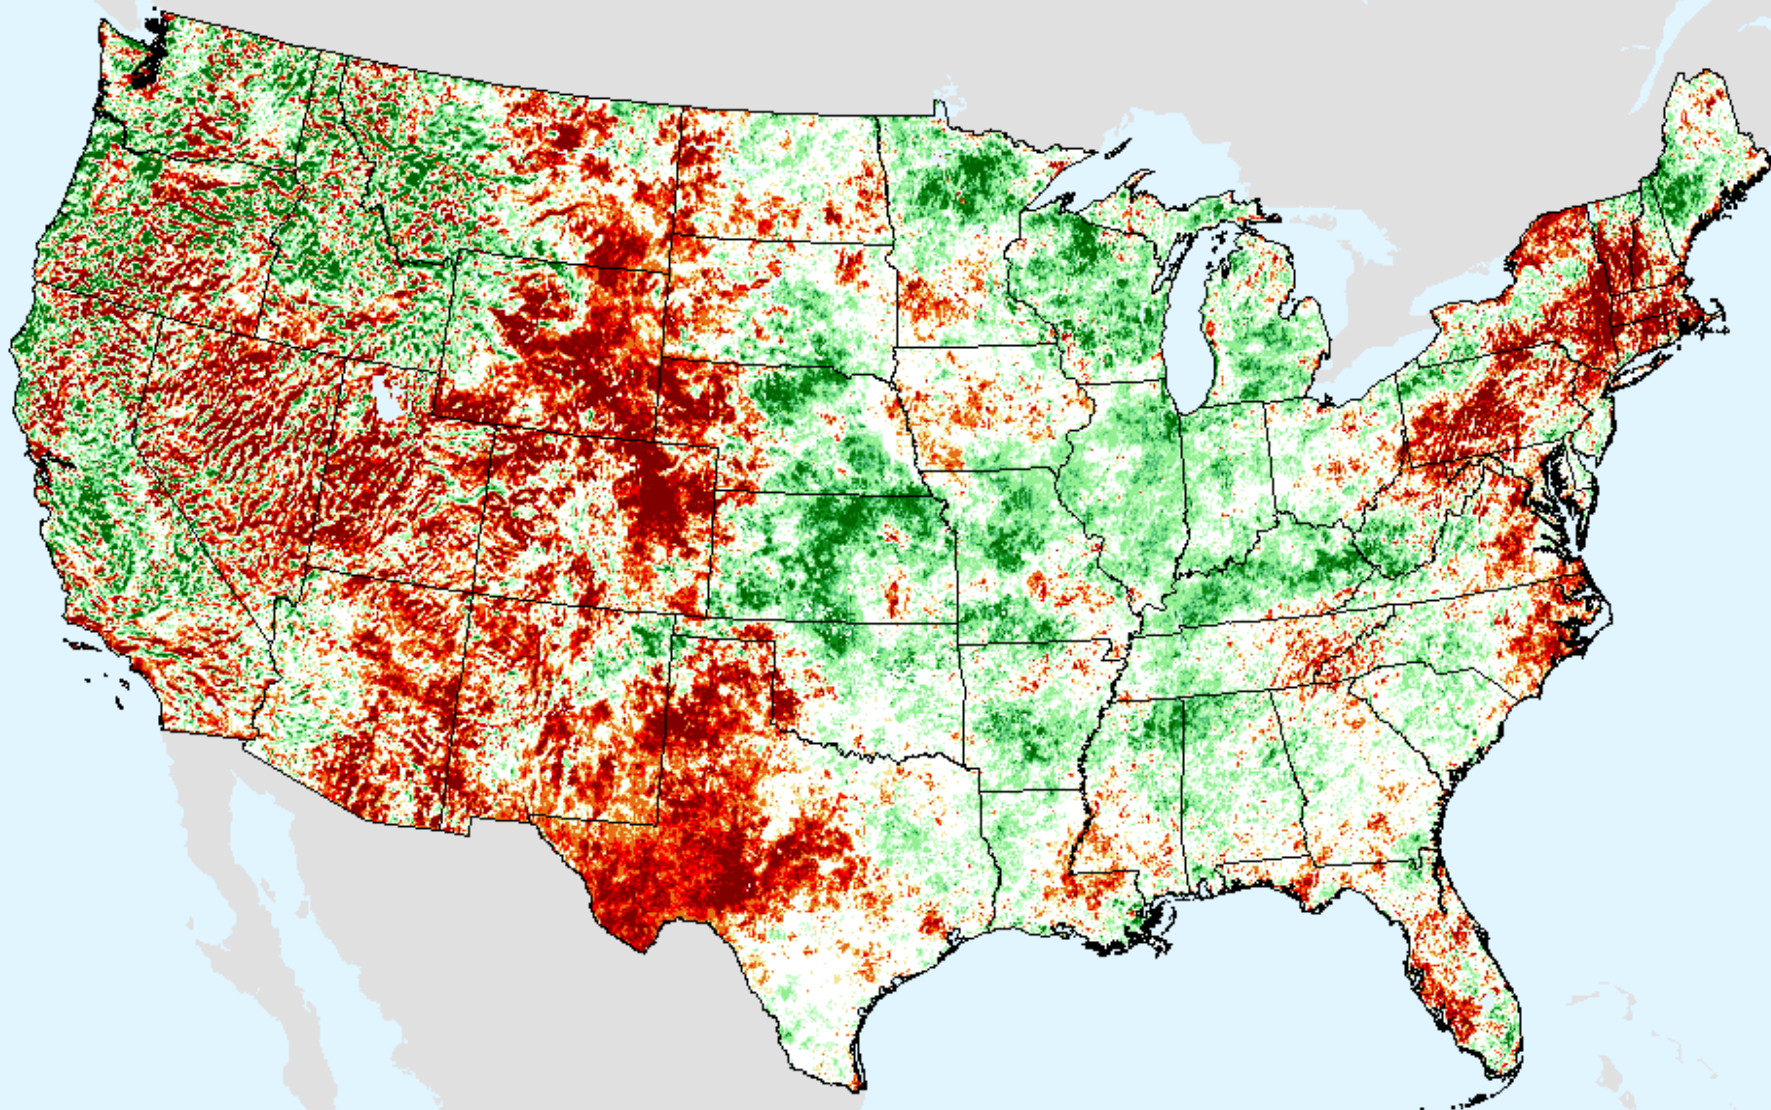

Evaporative Stress Index (ESI) 4-week

As of: Tuesday, September 22, 2020