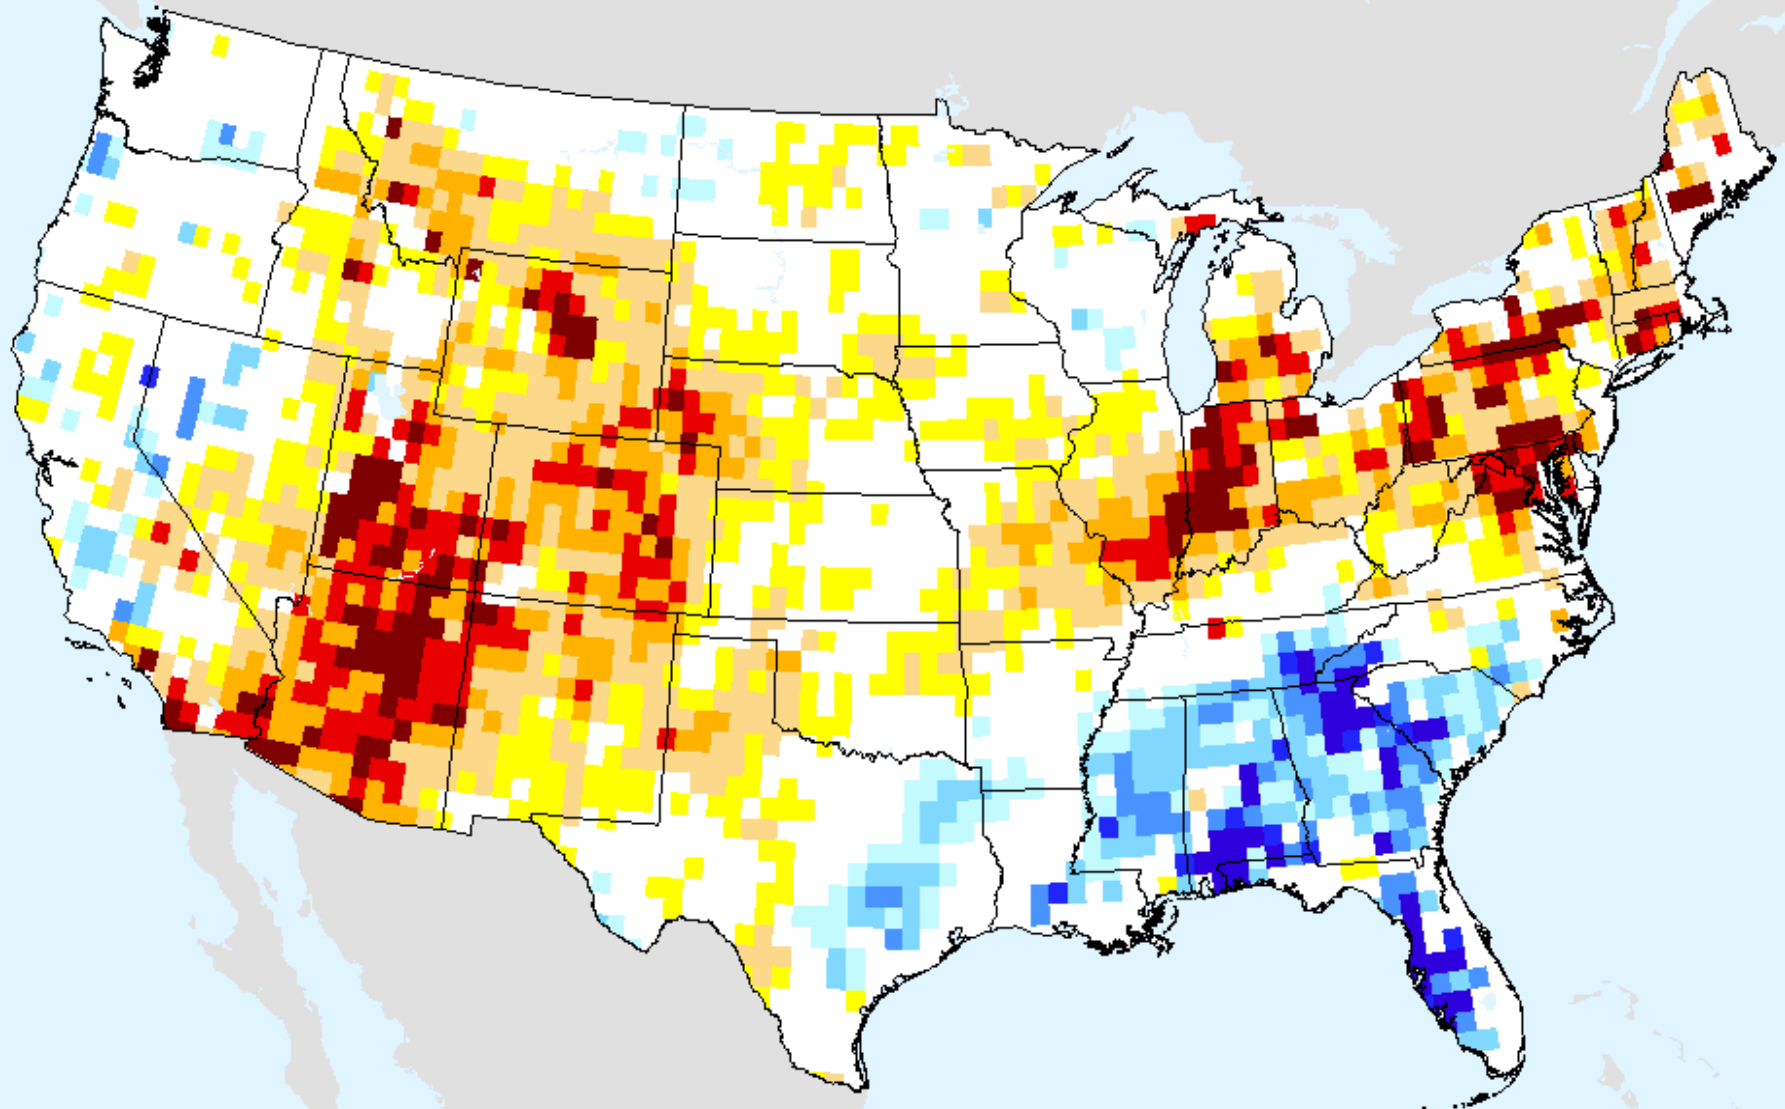

AIRS-Based Surface Relative Humidity 7 Day

As of: Tuesday, September 22, 2020