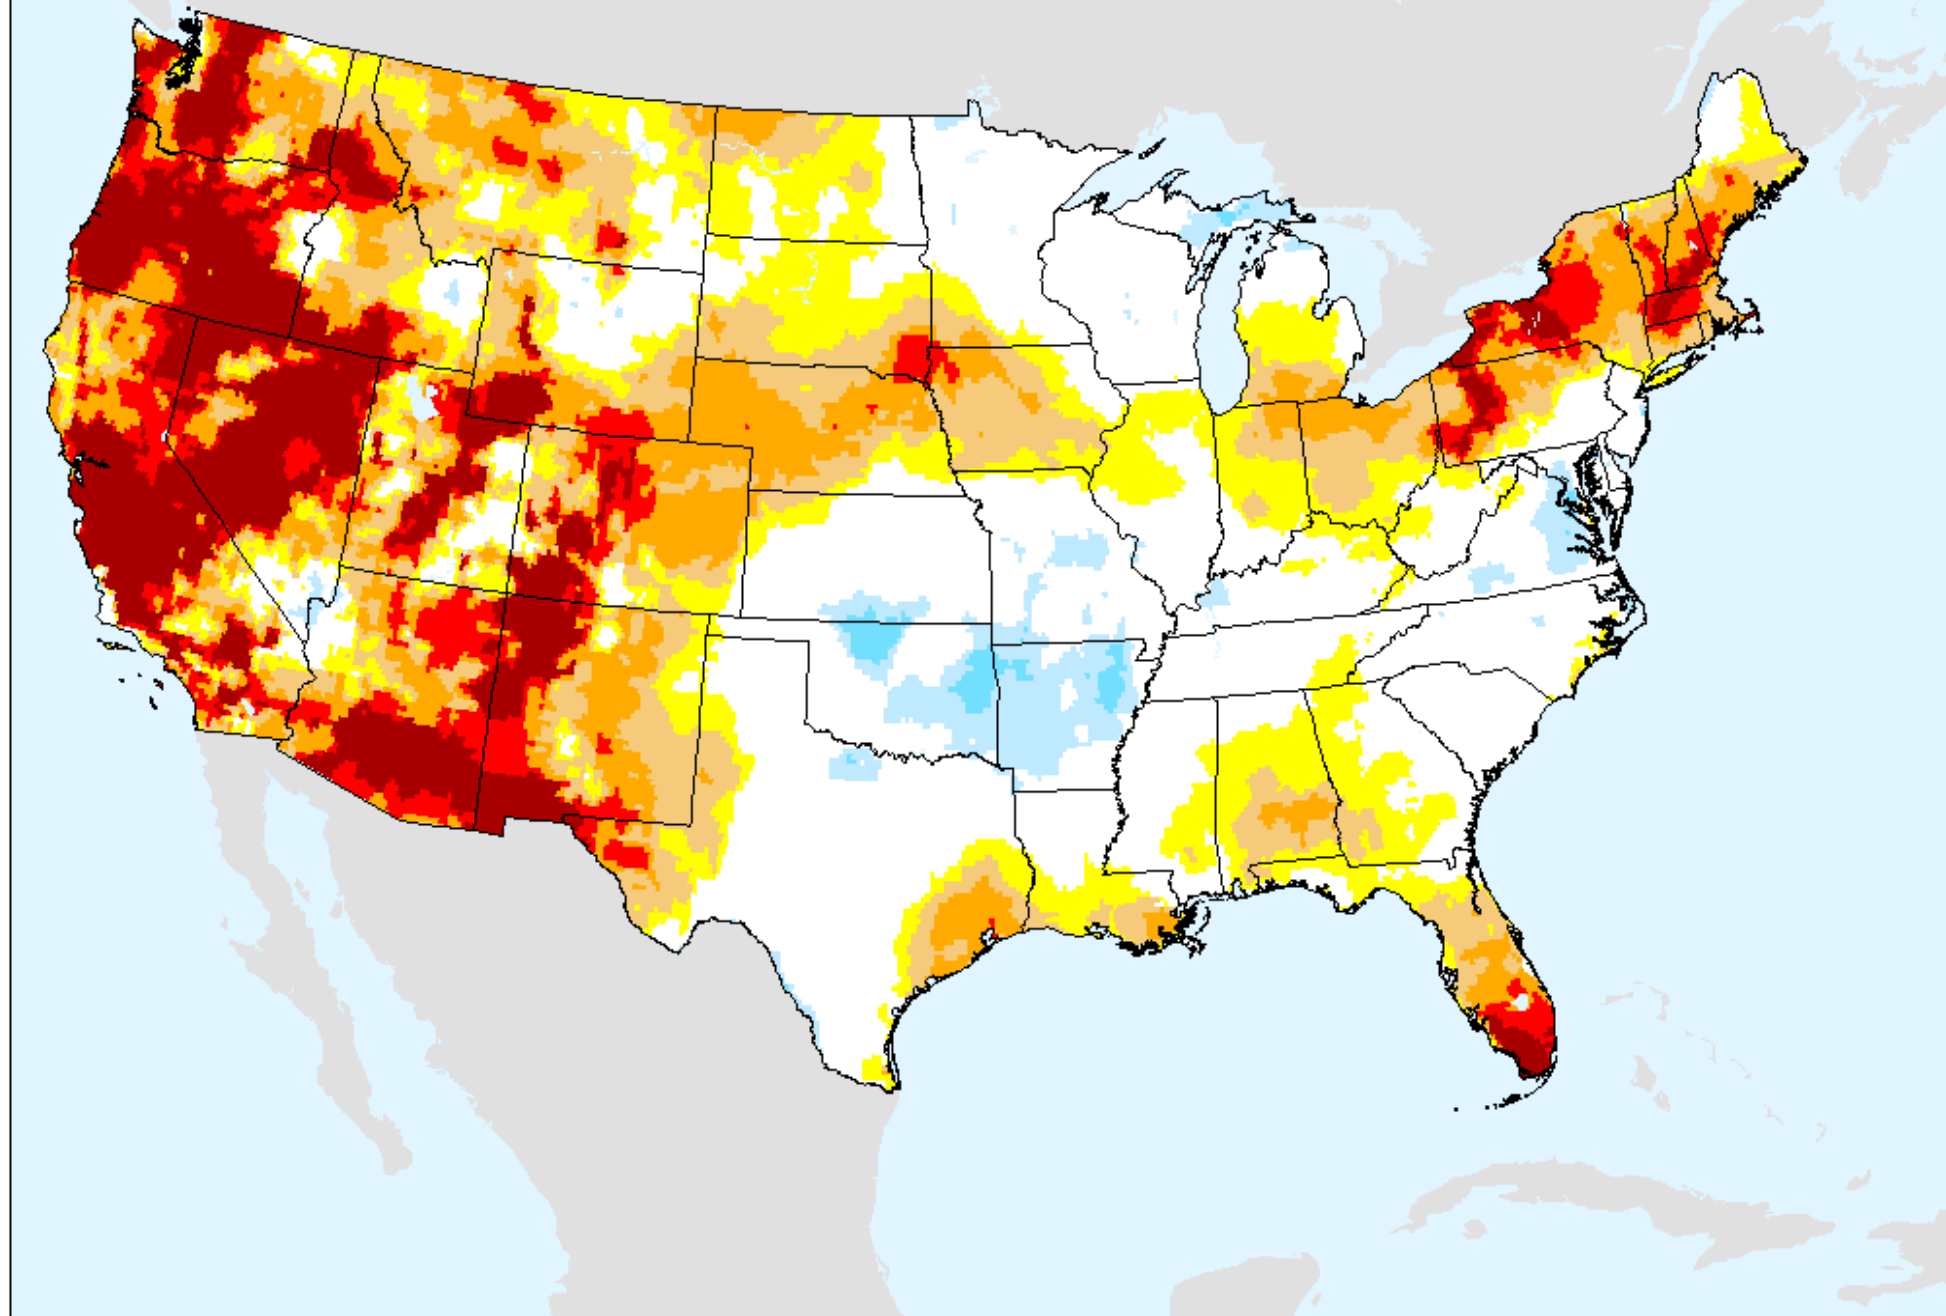

EDDI 5-week

As of: Tuesday, September 22, 2020