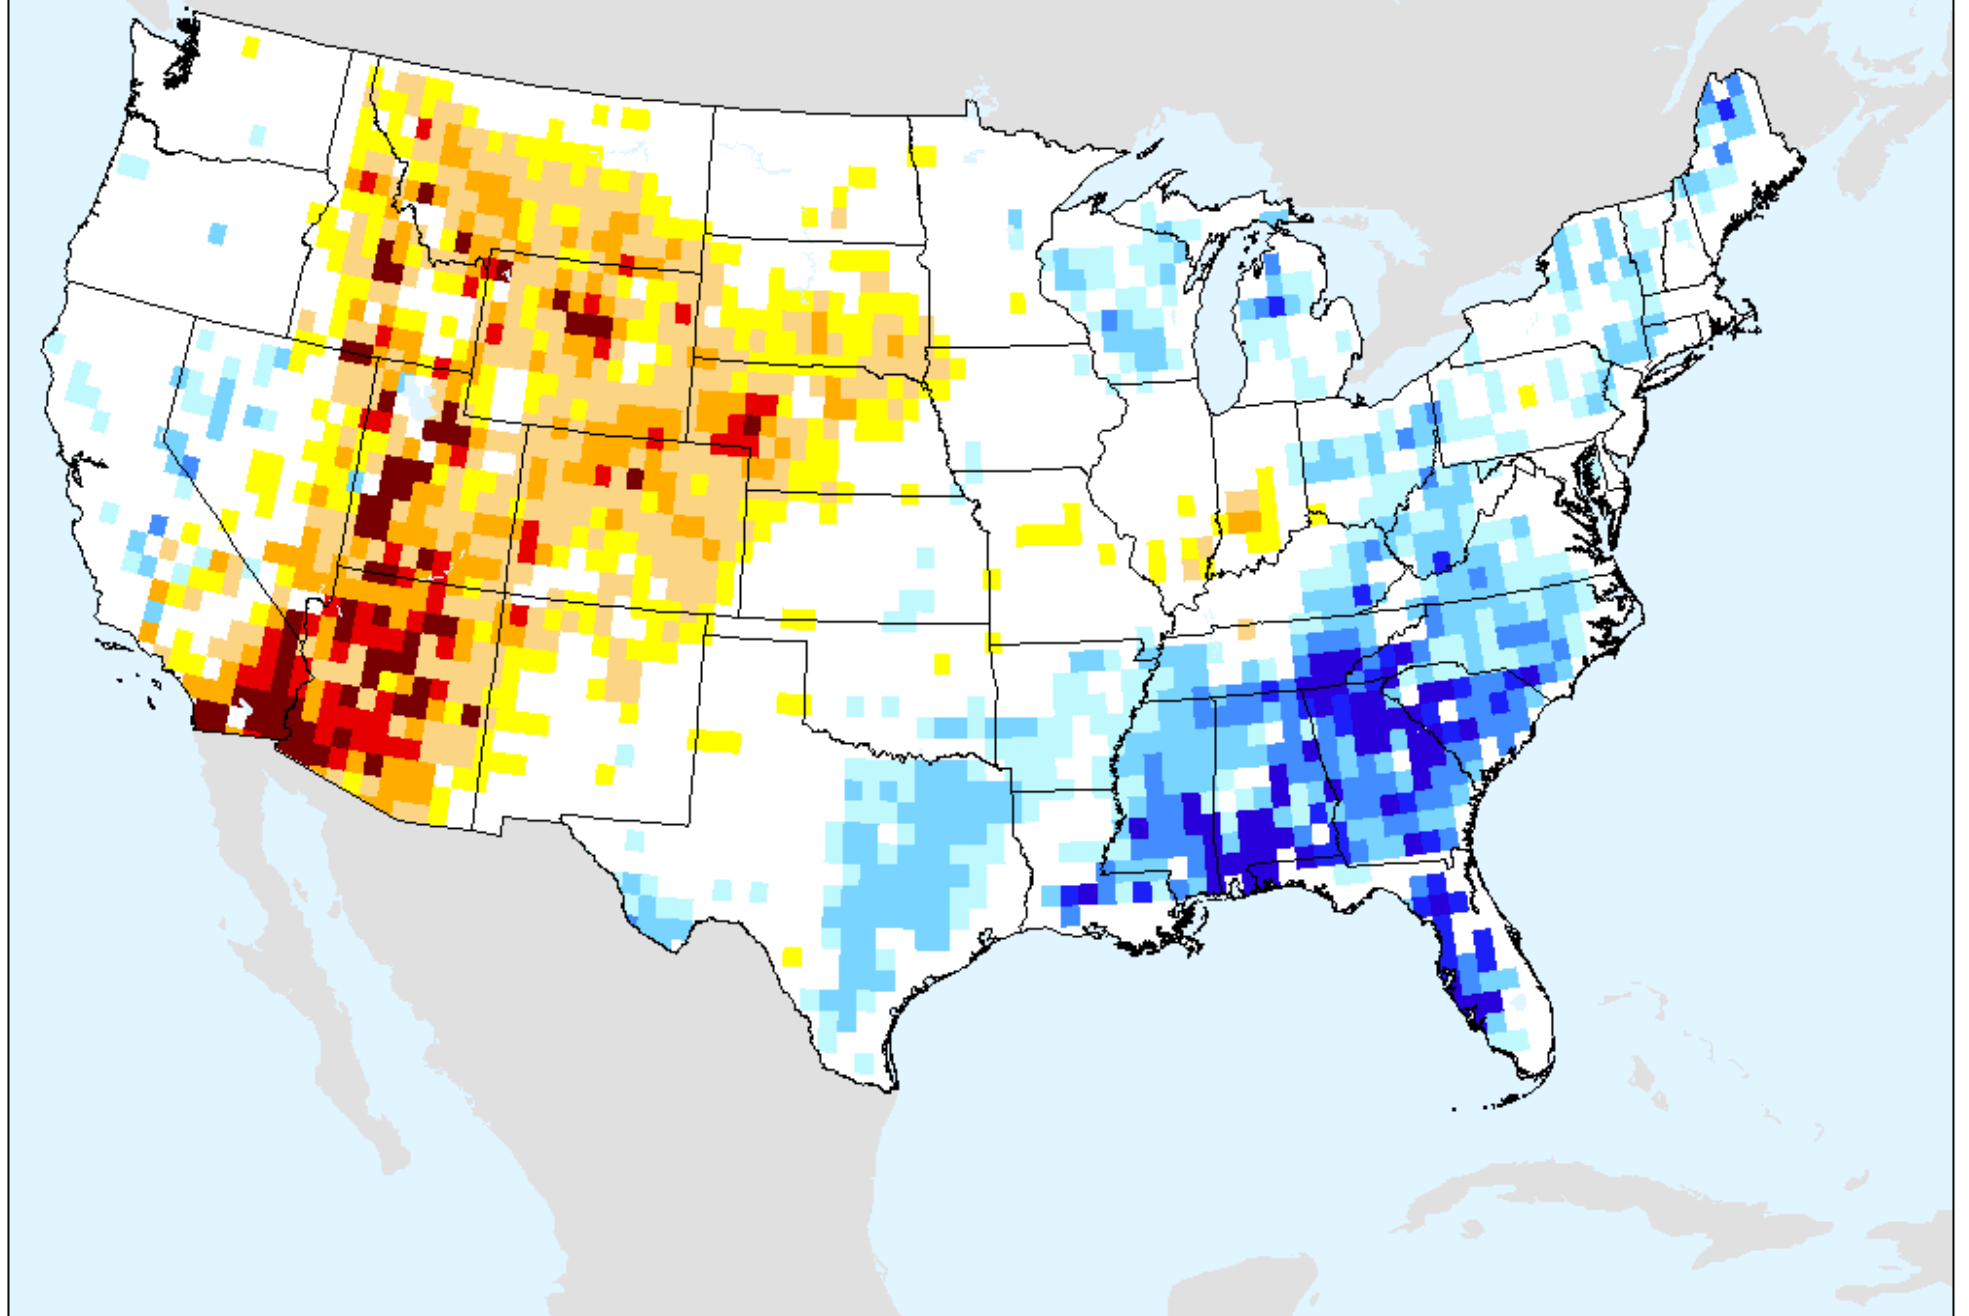

AIRS-Based Vapor Pressure Deficit 7 Day

As of: Tuesday, September 22, 2020

AIRS-Based Vapor Pressure Deficit 14 Day

As of: Tuesday, September 22, 2020

AIRS-Based Vapor Pressure Deficit 28 Day

As of: Tuesday, September 22, 2020