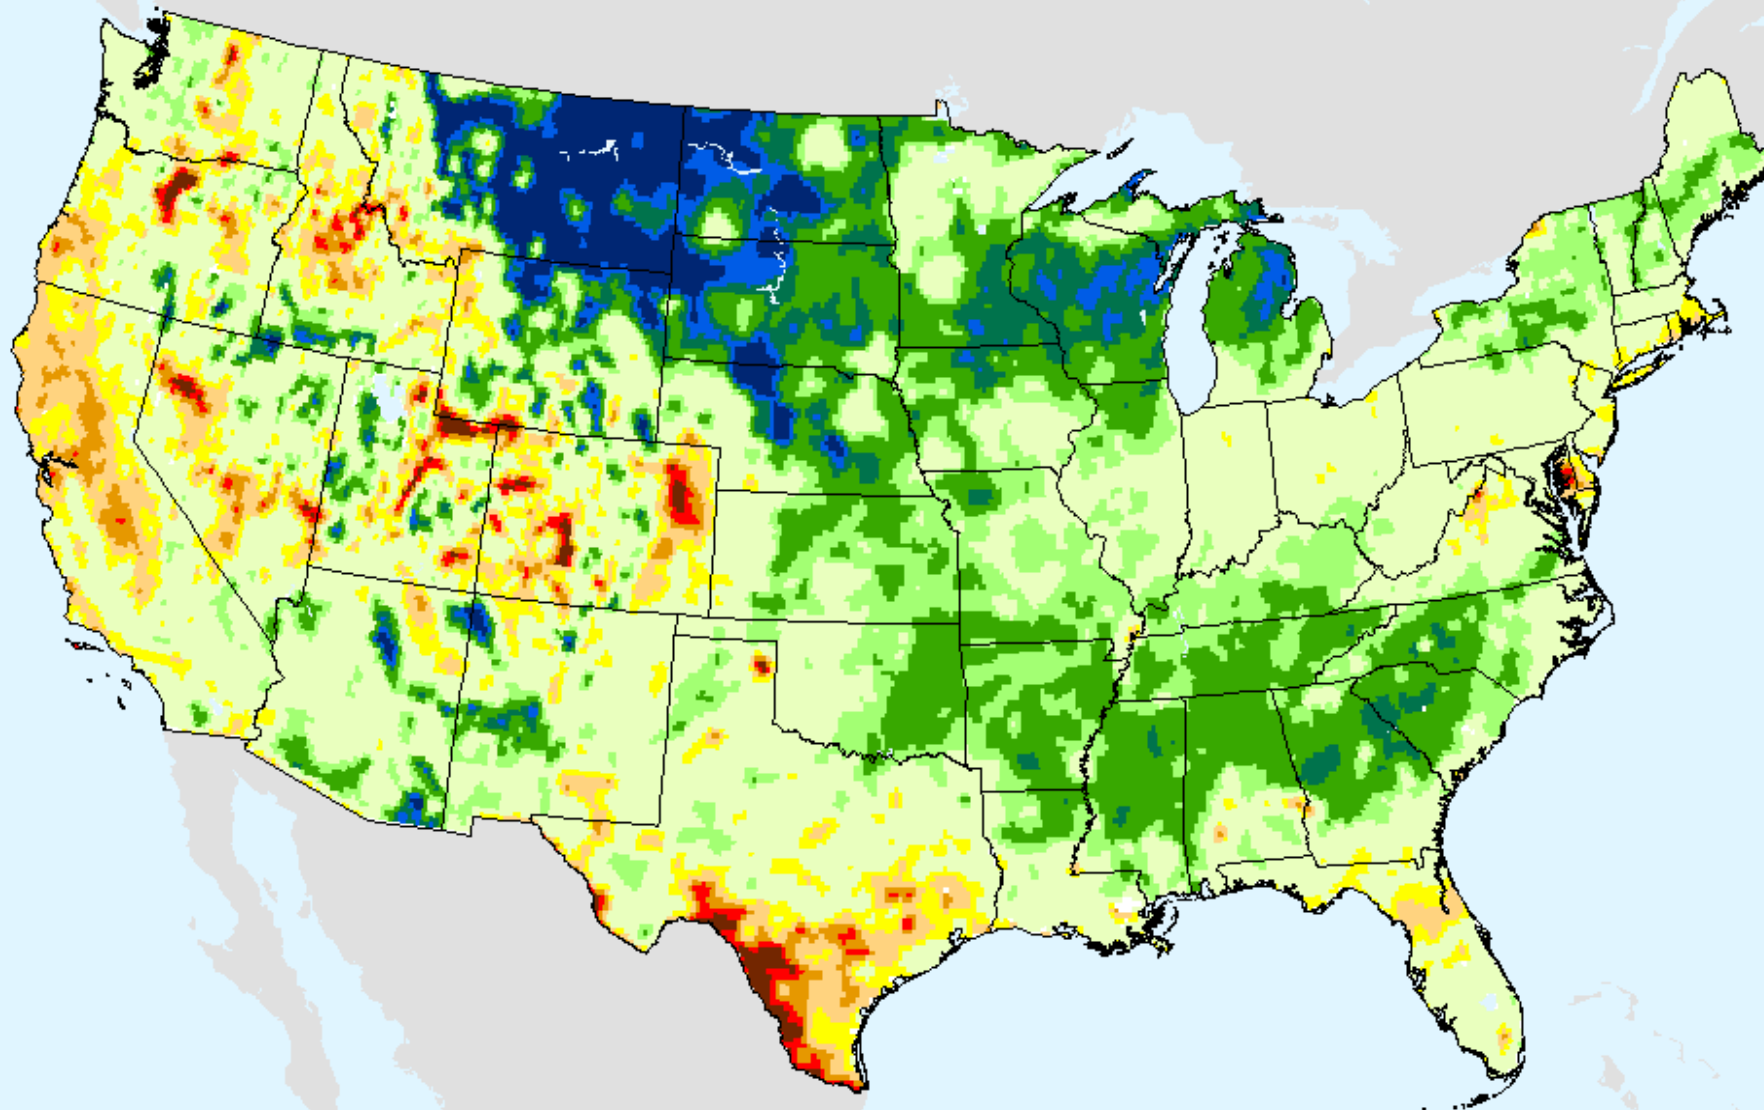

NLDAS Top 1m Soil Moisture

As of: Tuesday, September 22, 2020

USDM for: Sep. 15, 2020

NLDAS Top 1m Soil Moisture

As of: Tuesday, September 22, 2020

NLDAS Total Column Soil Moisture

As of: Tuesday, September 22, 2020