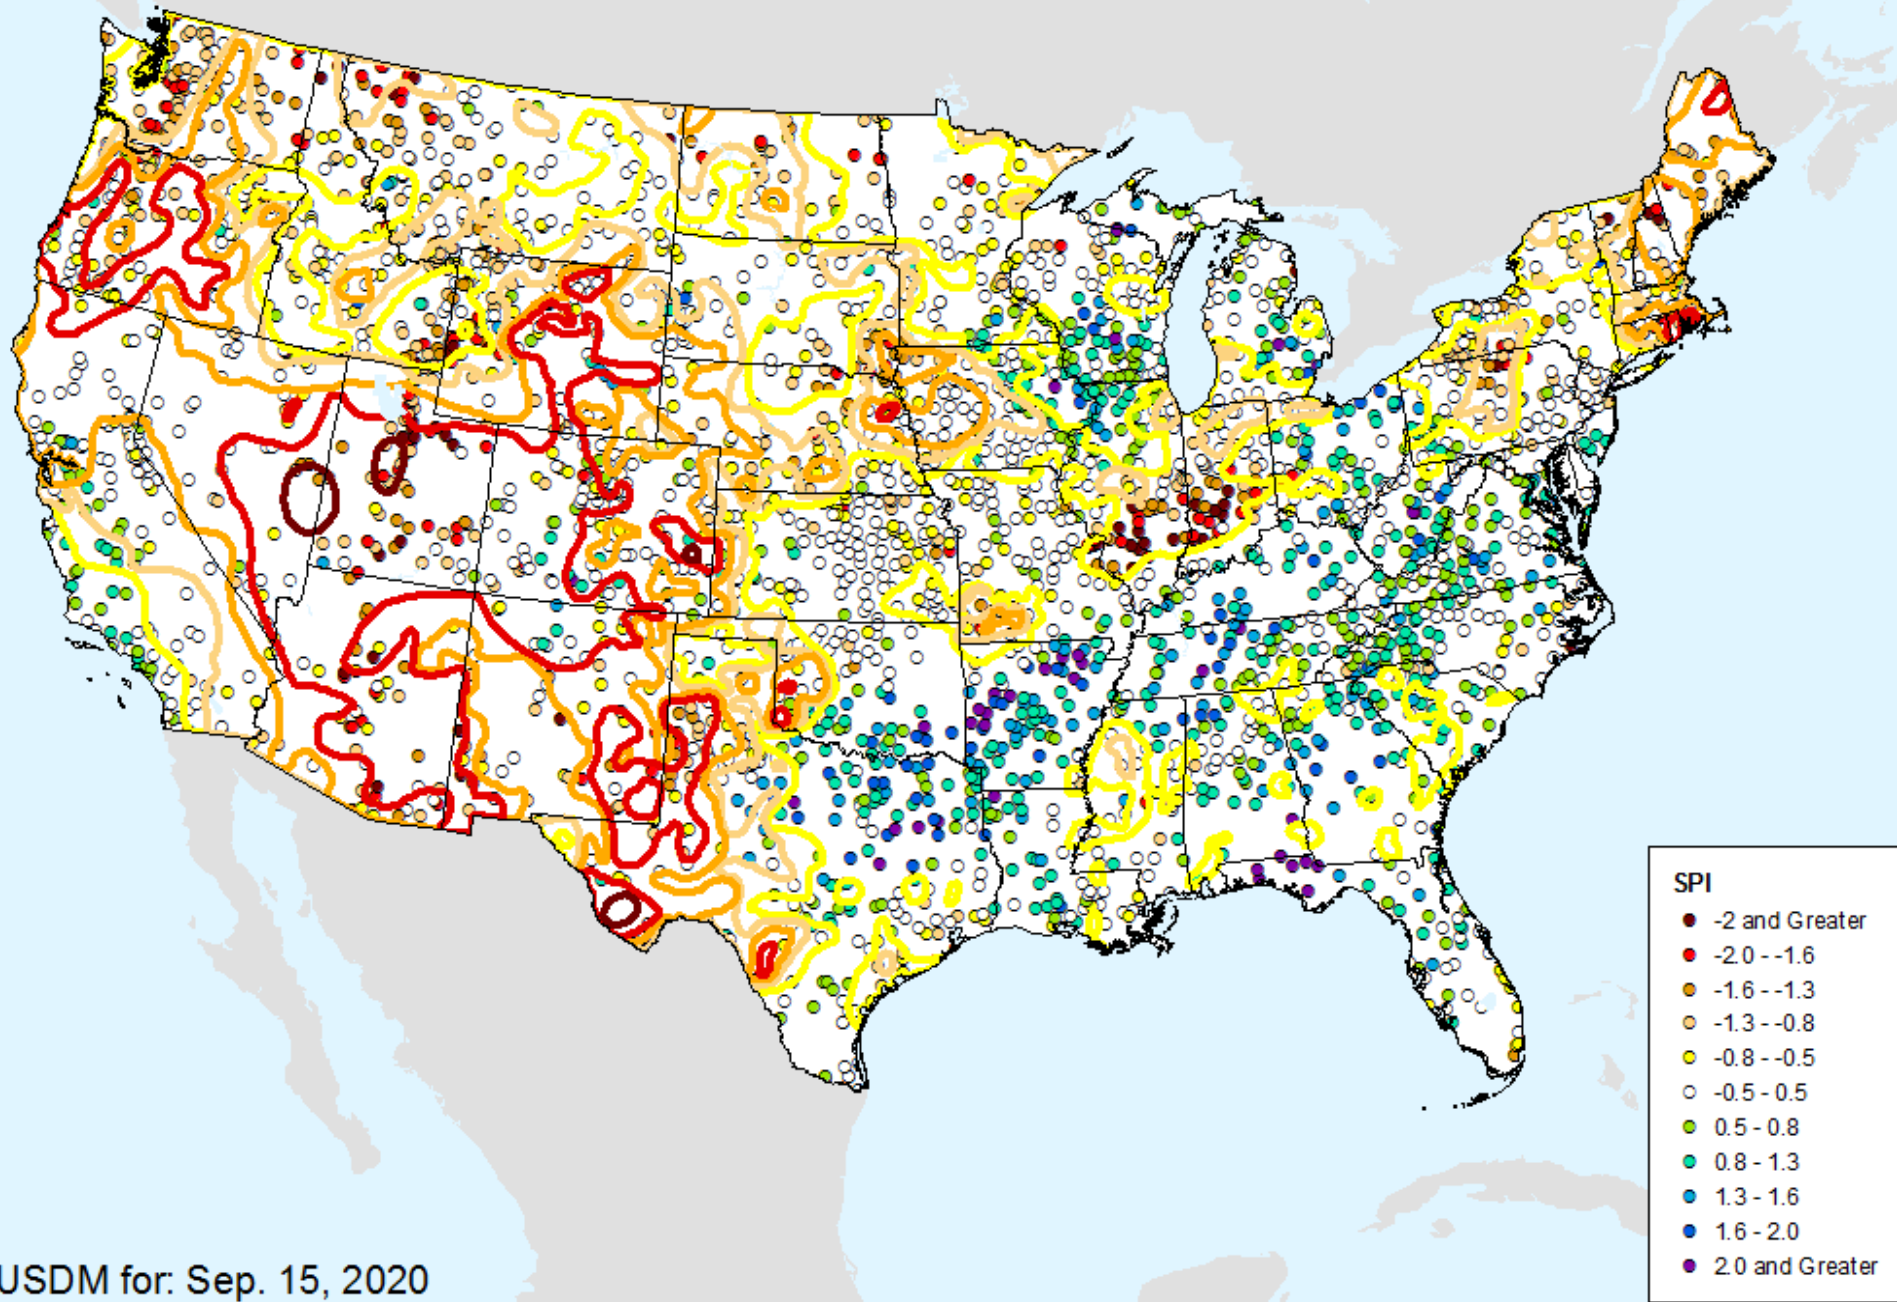

HPRCC 1-month SPI

As of: Tuesday, September 22, 2020

USDM for: Sep. 15, 2020