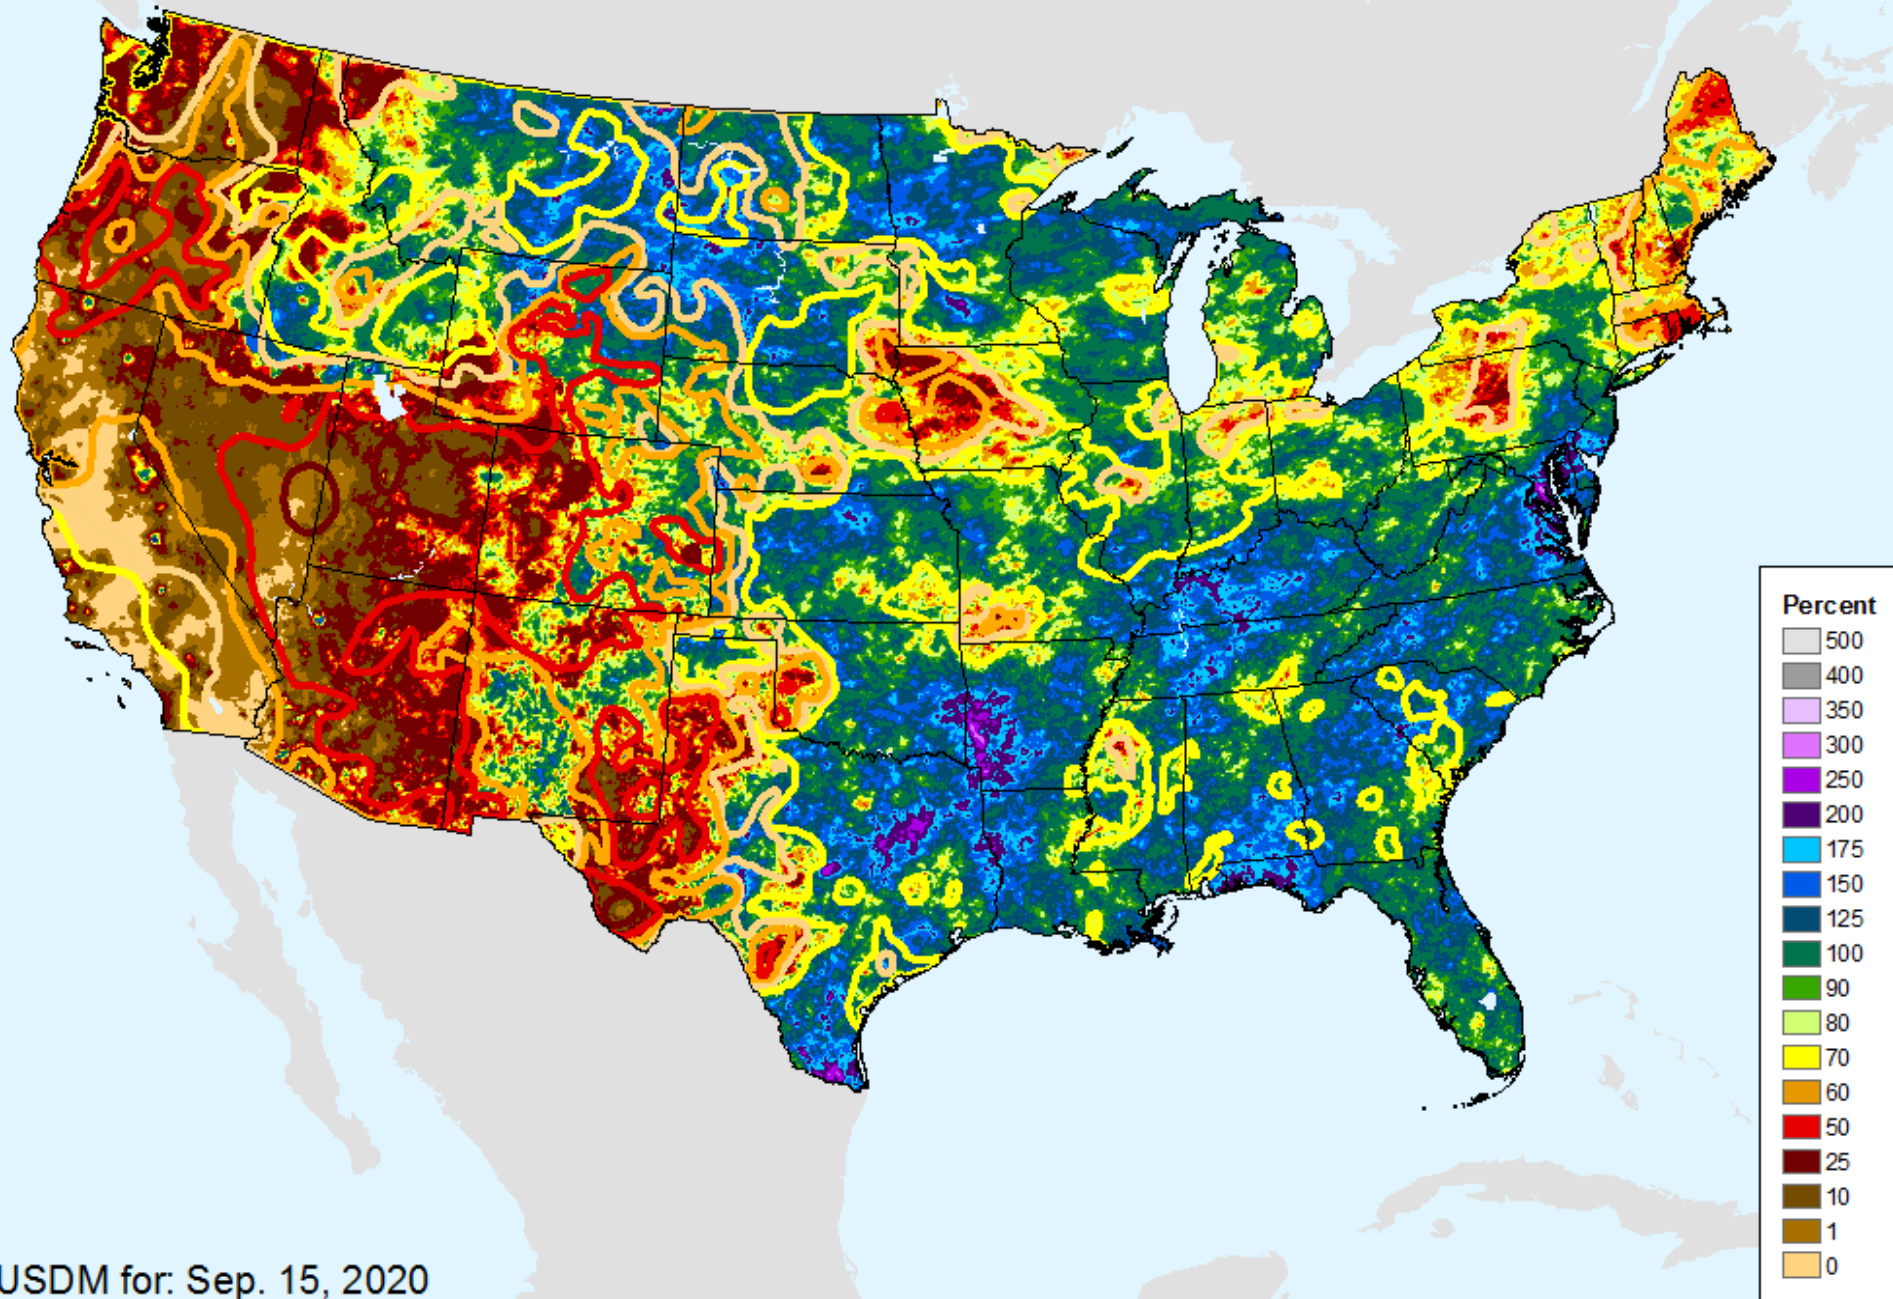

AHPS 90-Day Pct of Normal Pcp

As of: Tuesday, September 22, 2020

USDM for: Sep. 15, 2020