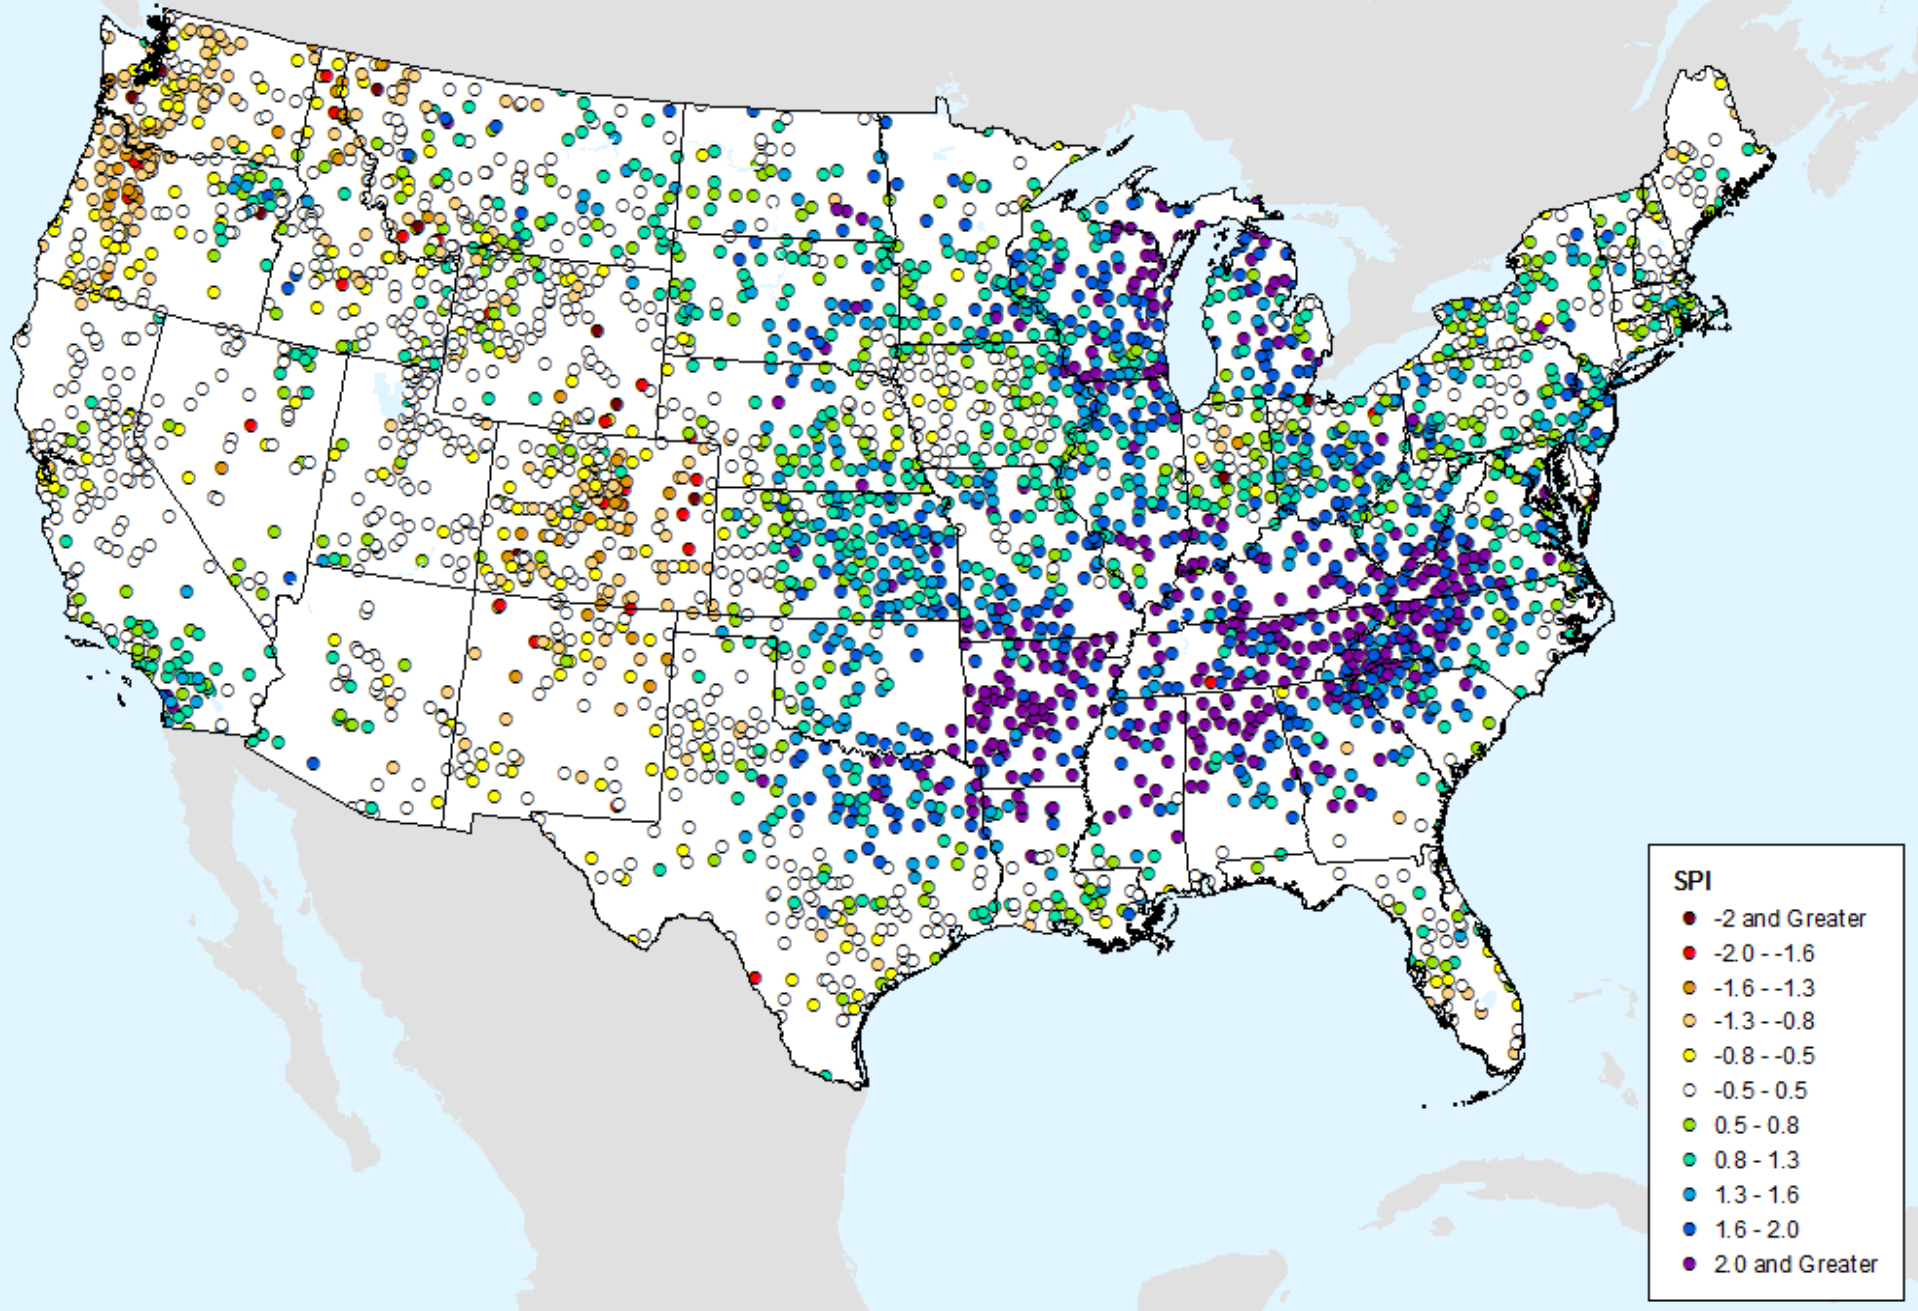

As of: Tuesday, September 22, 2020

HPRCC 24-month SPI

As of: Tuesday, September 22, 2020

USDM for: Sep. 15, 2020

HPRCC 24-month SPI

As of: Tuesday, September 22, 2020

HPRCC Water Year-to-date SPI

As of: Tuesday, September 22, 2020