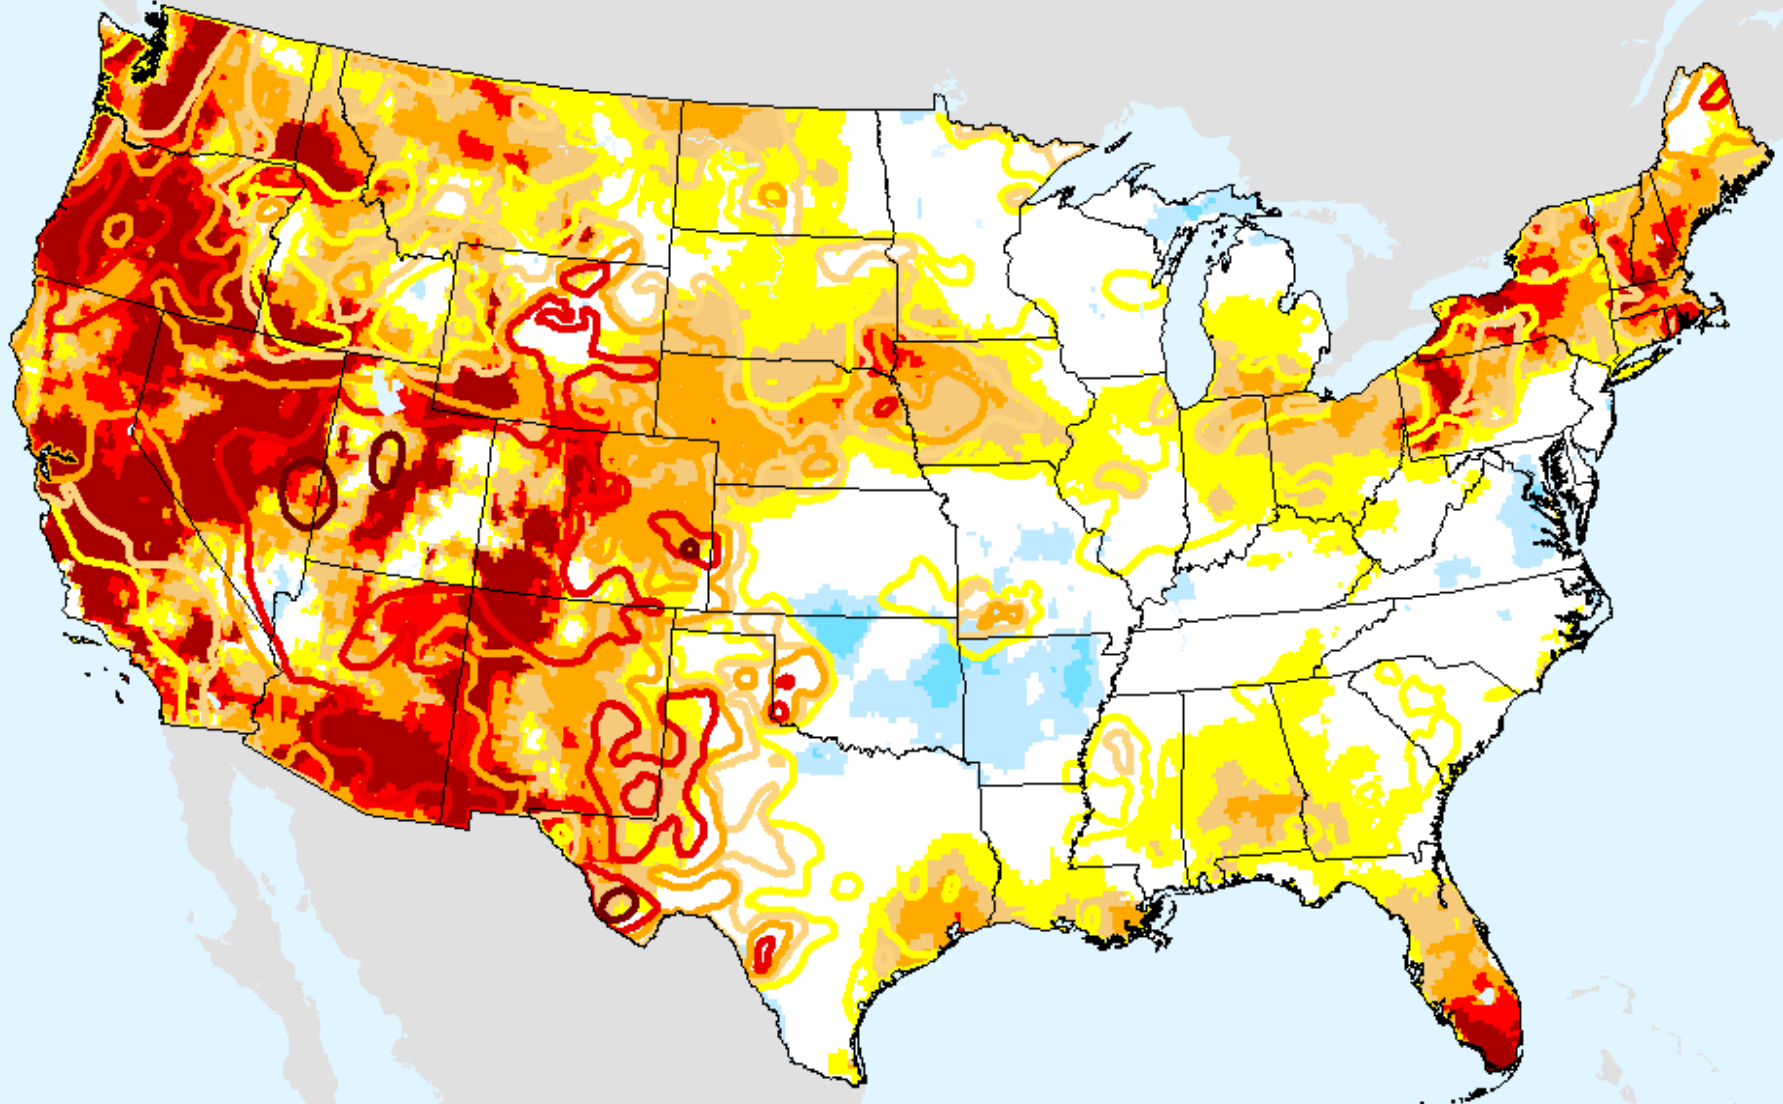

EDDI 4-week

As of: Tuesday, September 22, 2020

USDM for: Sep. 15, 2020

EDDI 4-week

As of: Tuesday, September 22, 2020

EDDI 5-week

As of: Tuesday, September 22, 2020

USDM for: Sep. 15, 2020