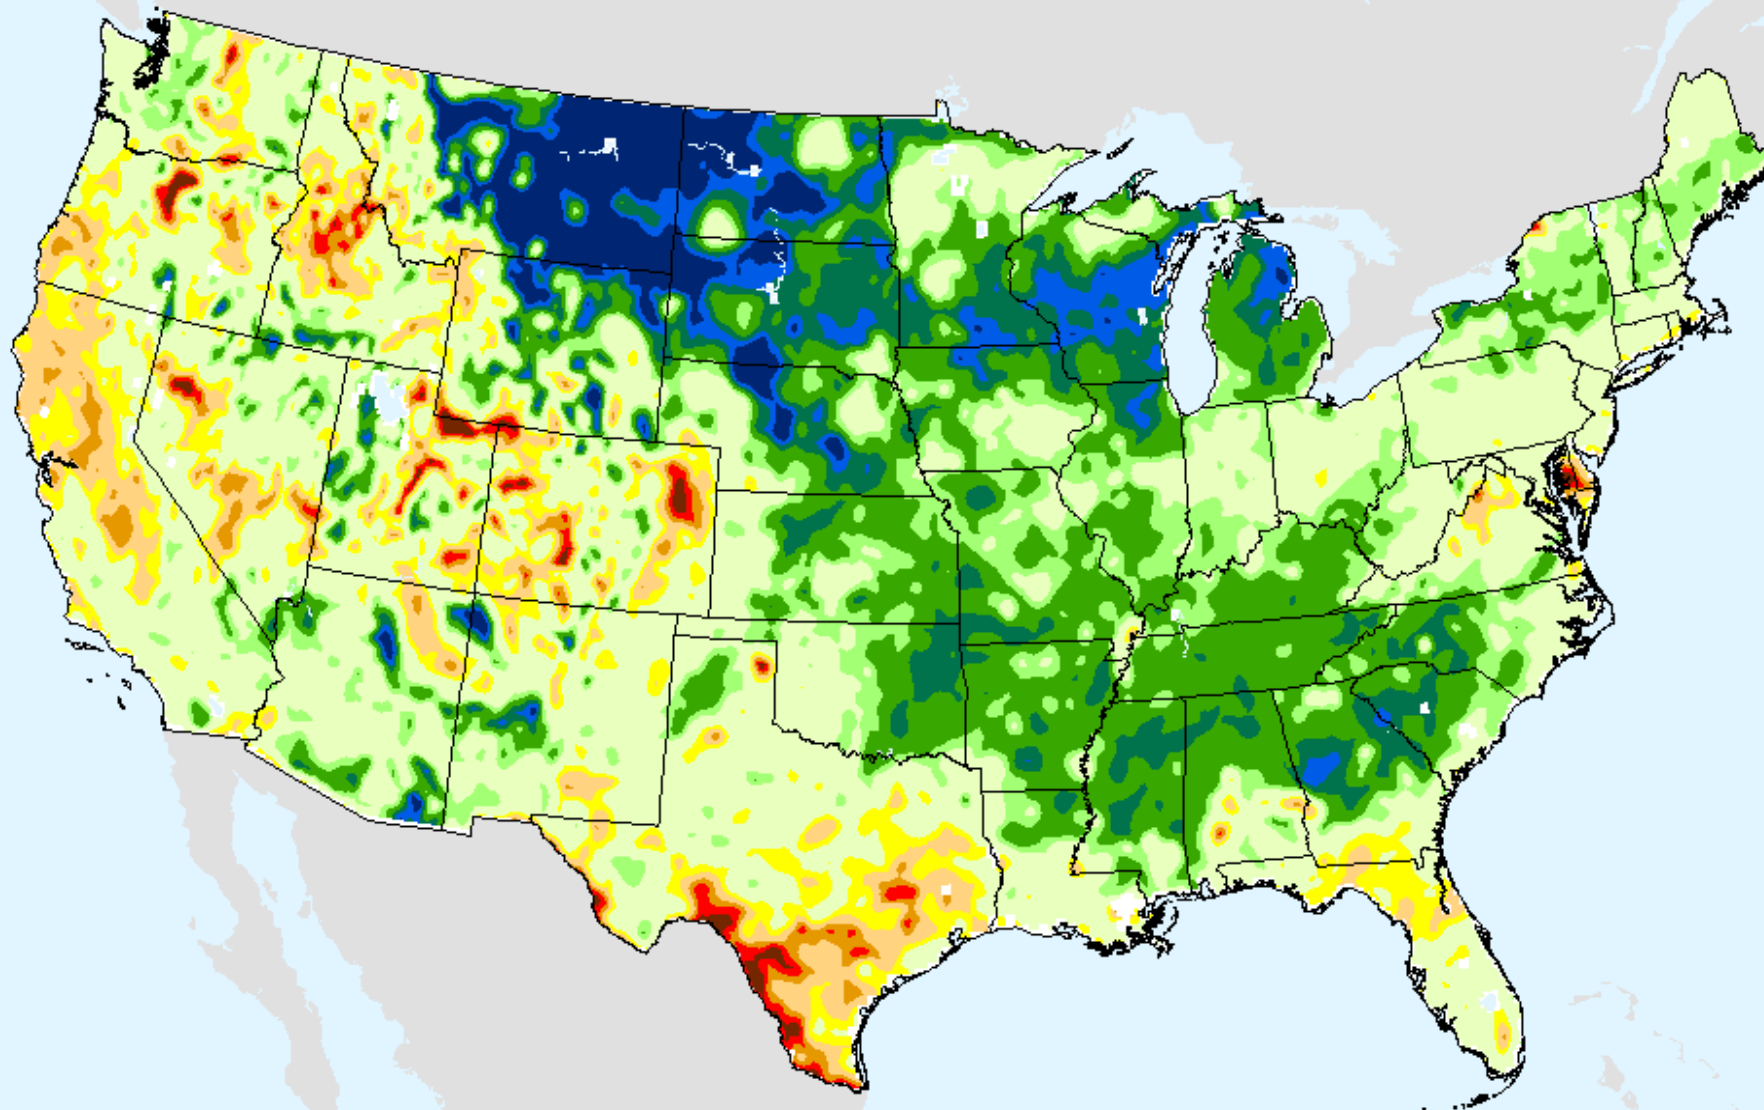

NLDAS Total Column Soil Moisture

As of: Tuesday, September 22, 2020