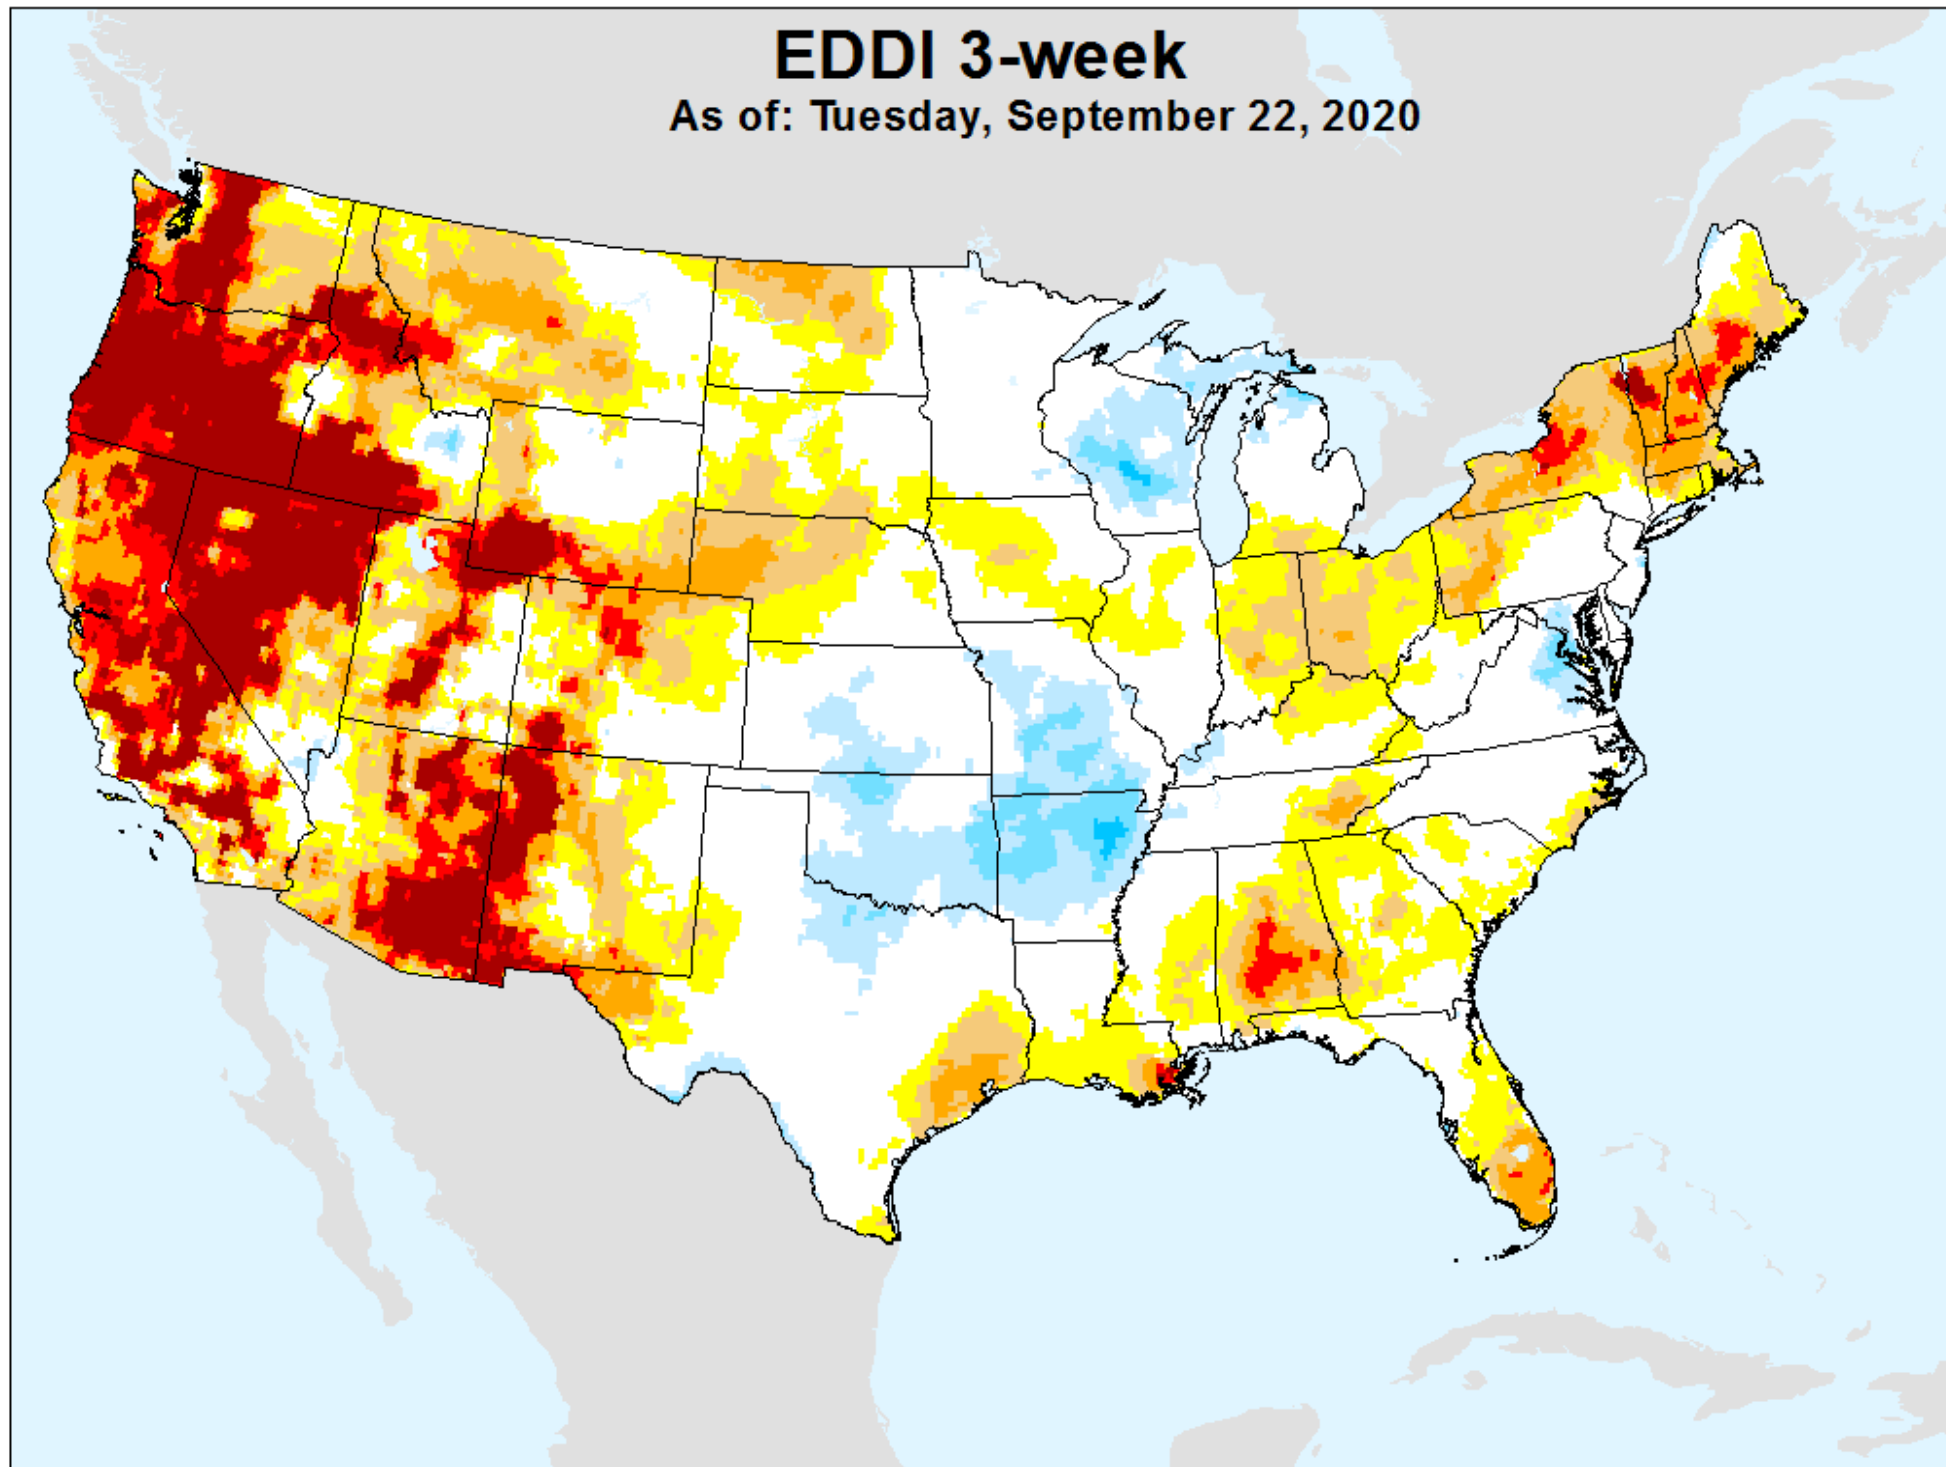

USDM for: Sep. 15, 2020

EDDI 2-week

As of: Tuesday, September 22, 2020

EDDI 3-week

As of: Tuesday, September 22, 2020

USDM for: Sep. 15, 2020

EDDI 3-week

As of: Tuesday, September 22, 2020