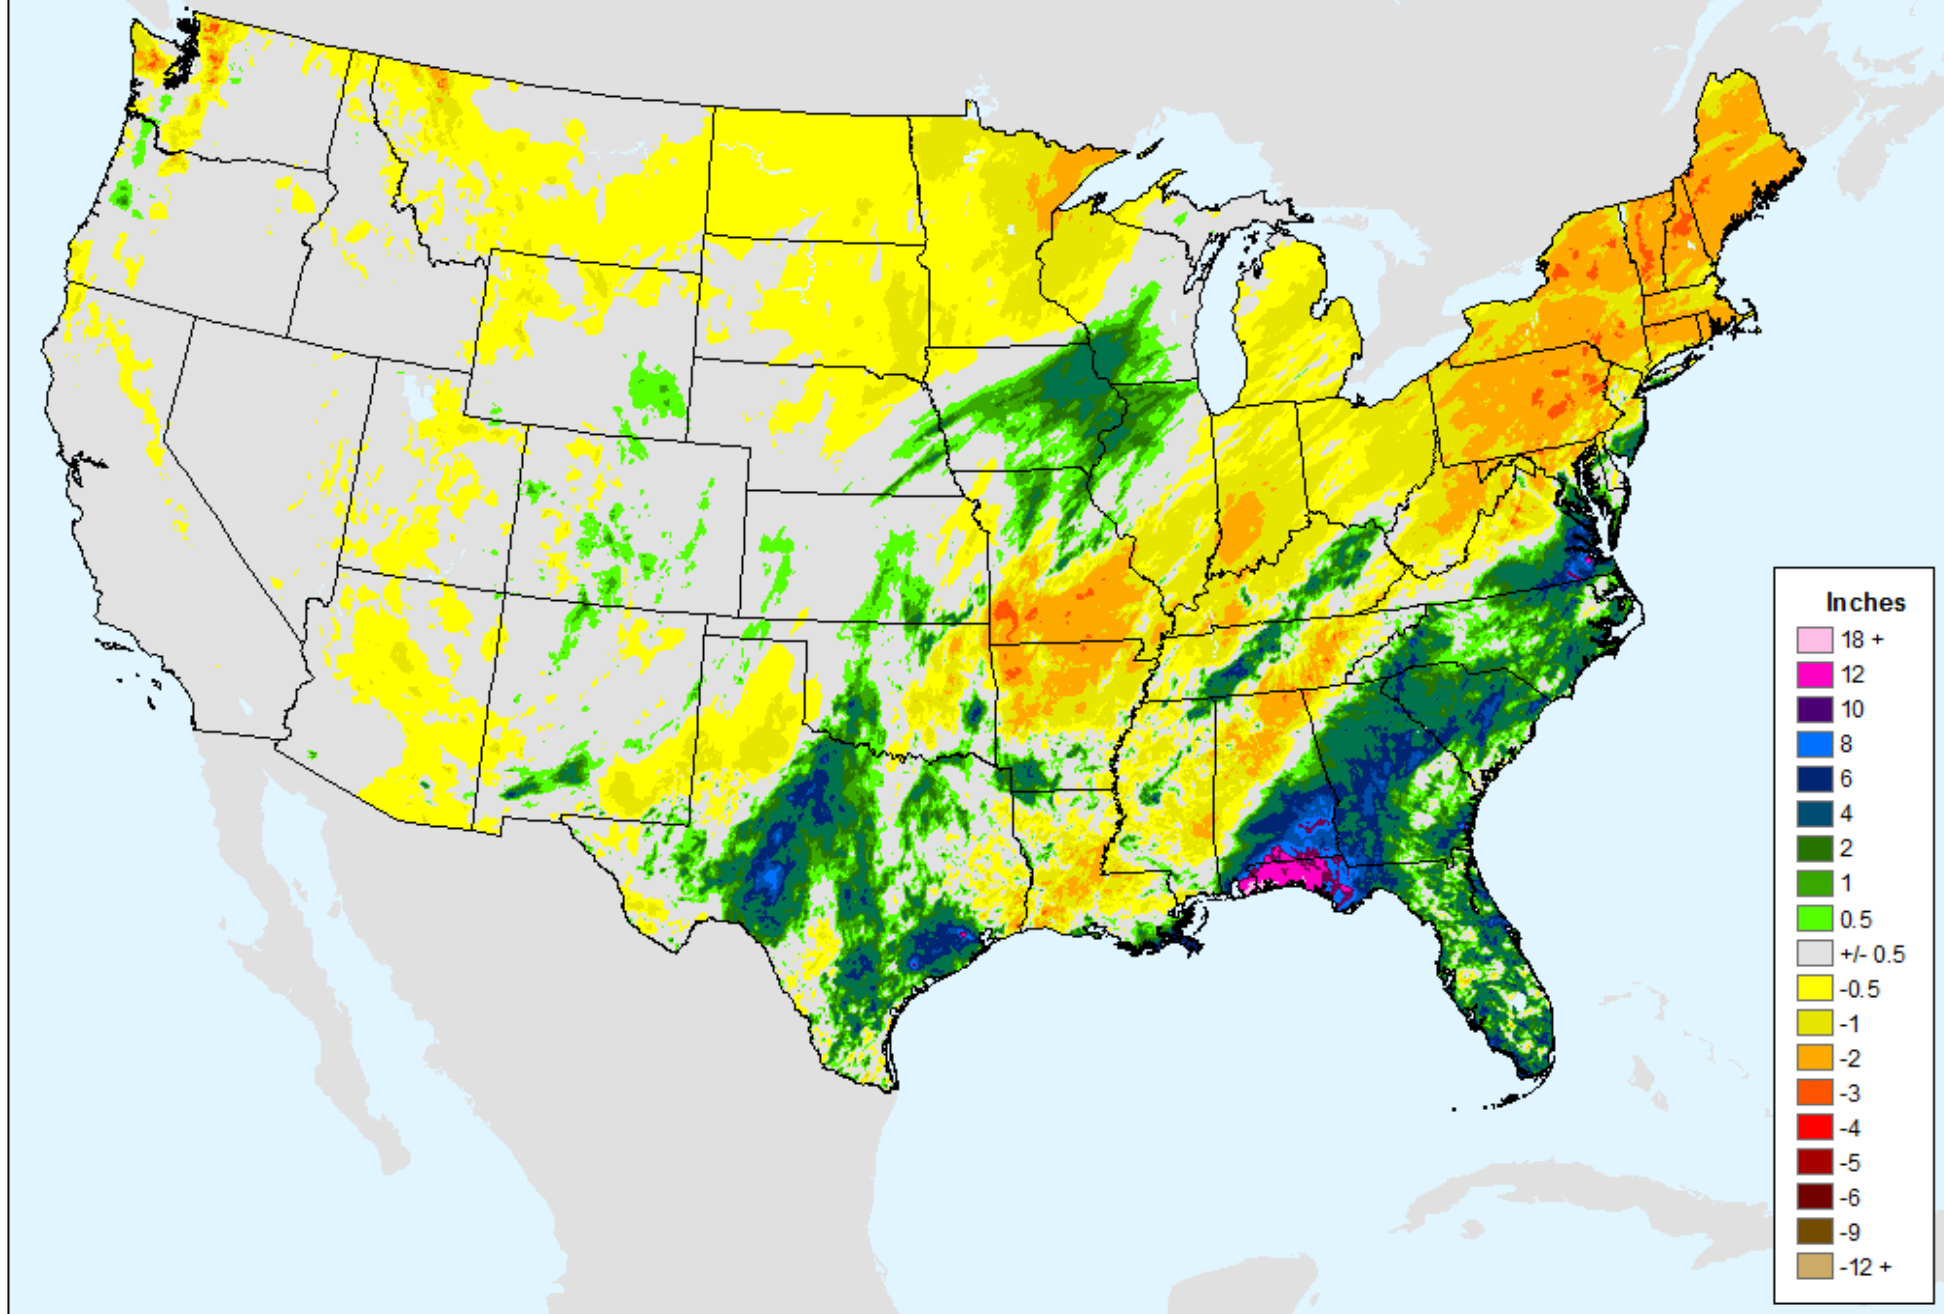

AHPS 14-Day Precip Departure

As of: Tuesday, September 22, 2020