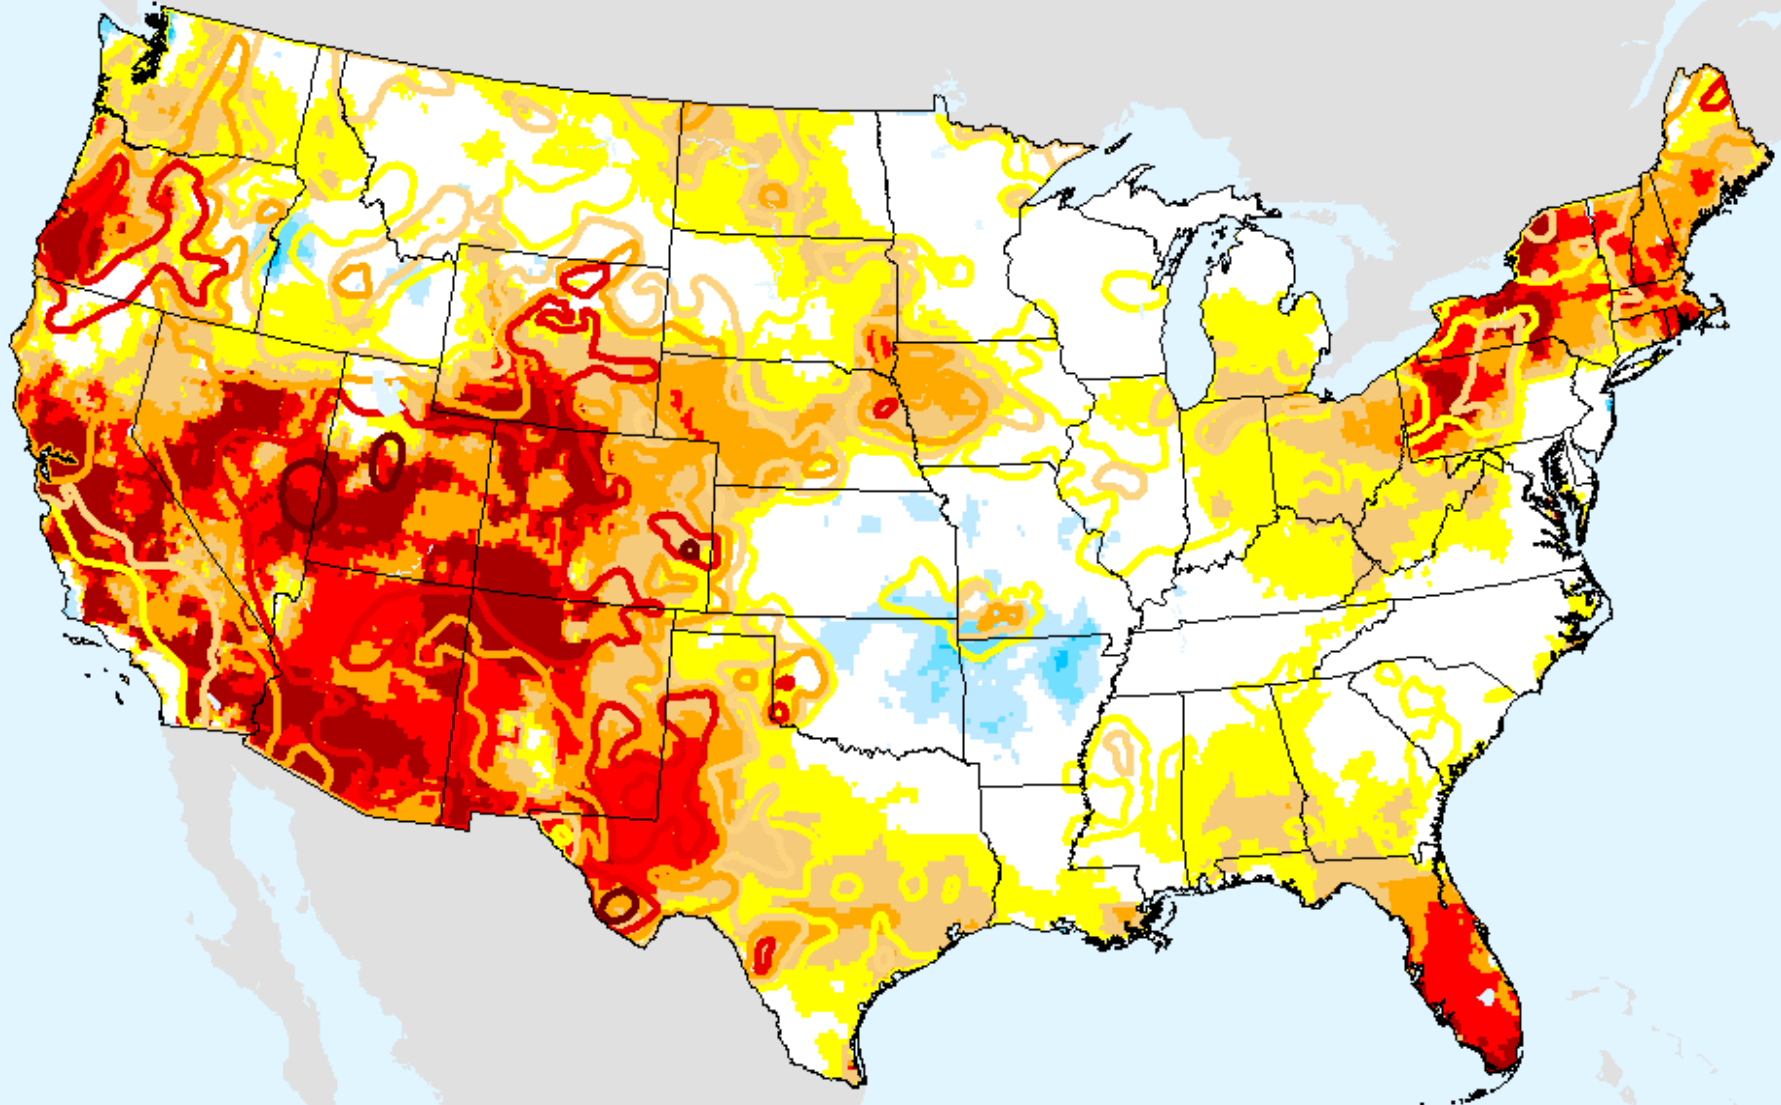

EDDI 12-week

As of: Tuesday, September 22, 2020

USDM for: Sep. 15, 2020