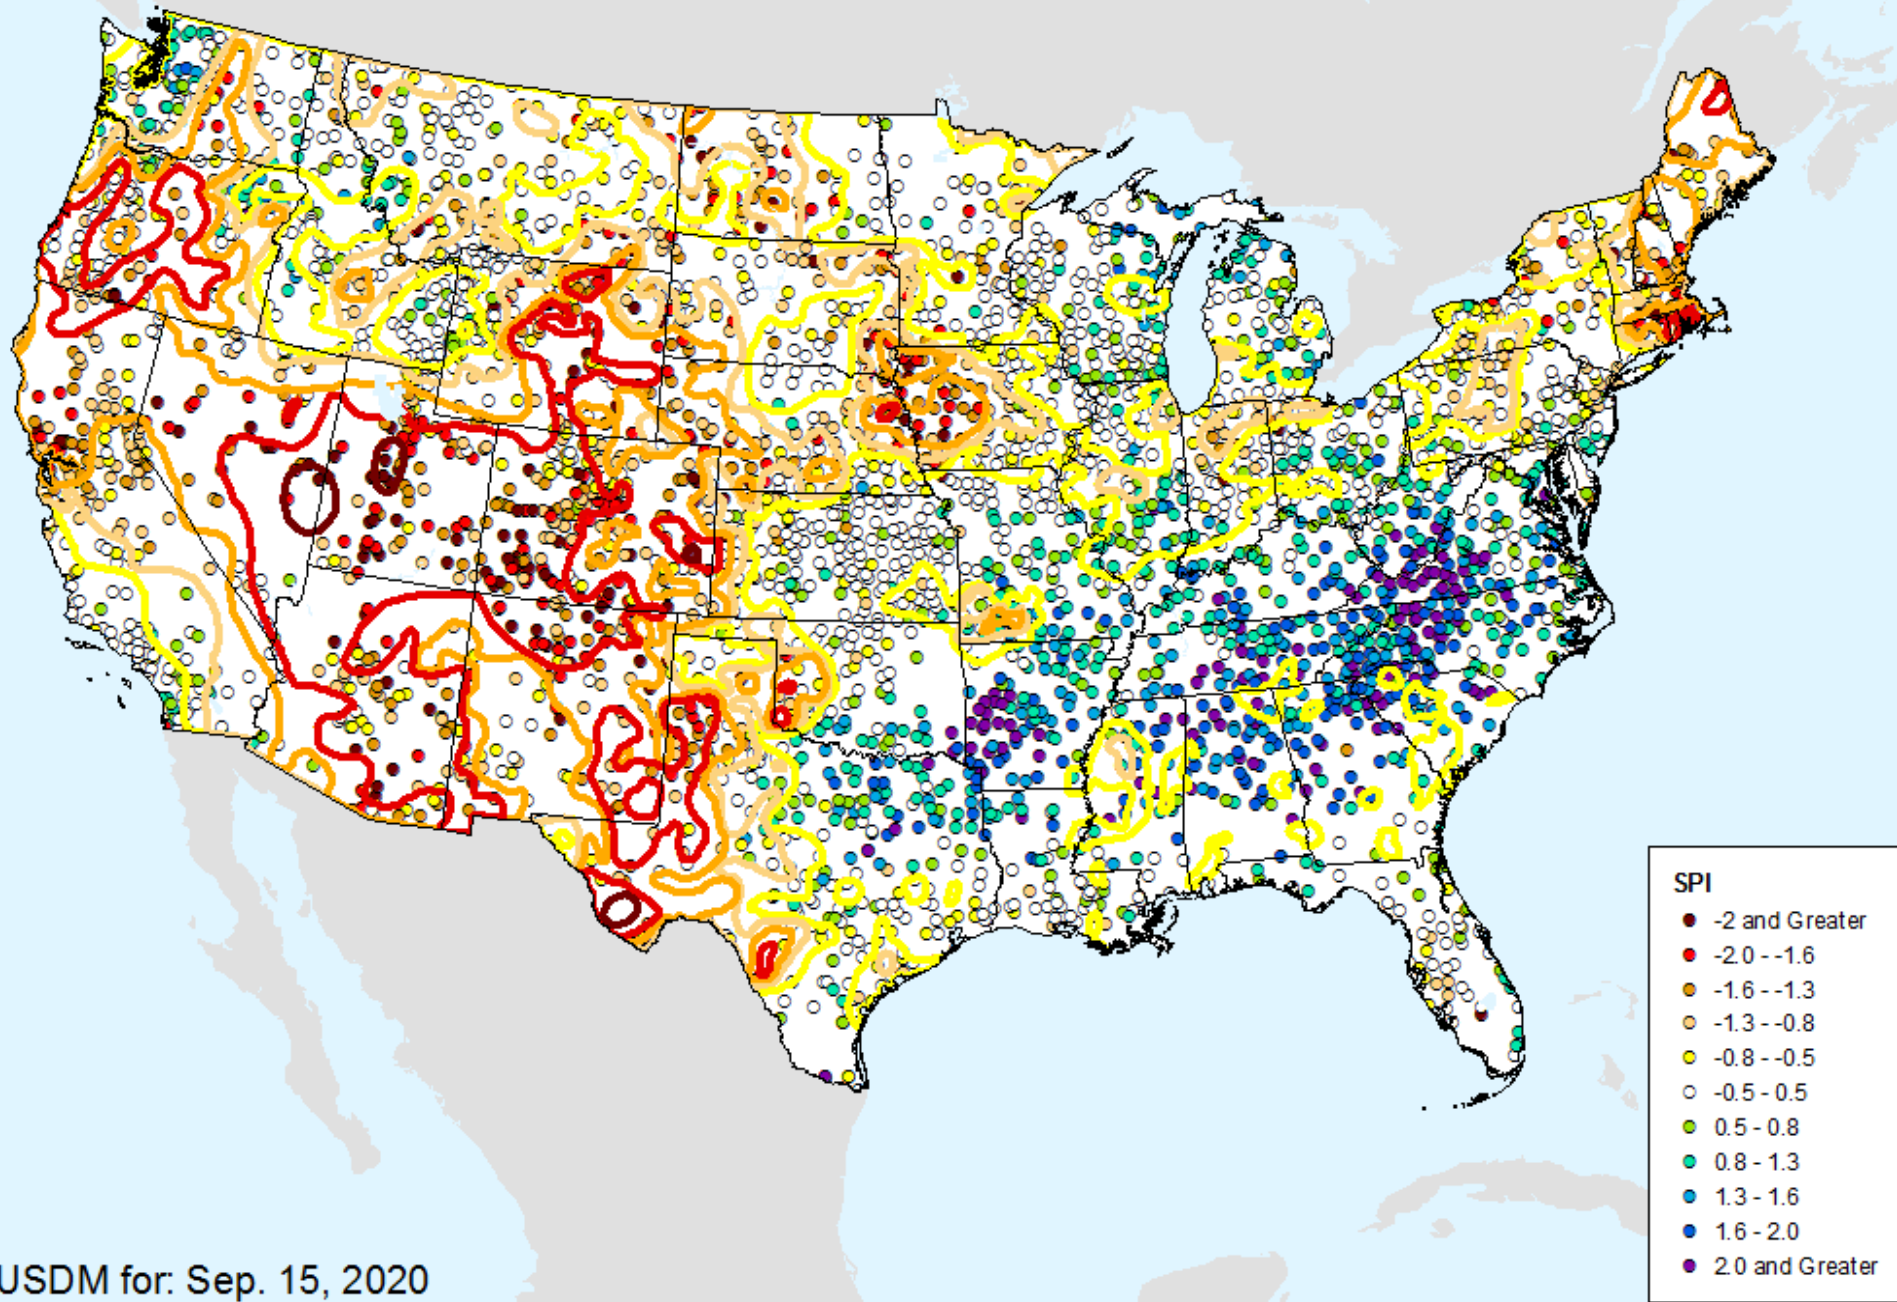

HPRCC Year-to-date SPI

As of: Tuesday, September 22, 2020

USDM for: Sep. 15, 2020