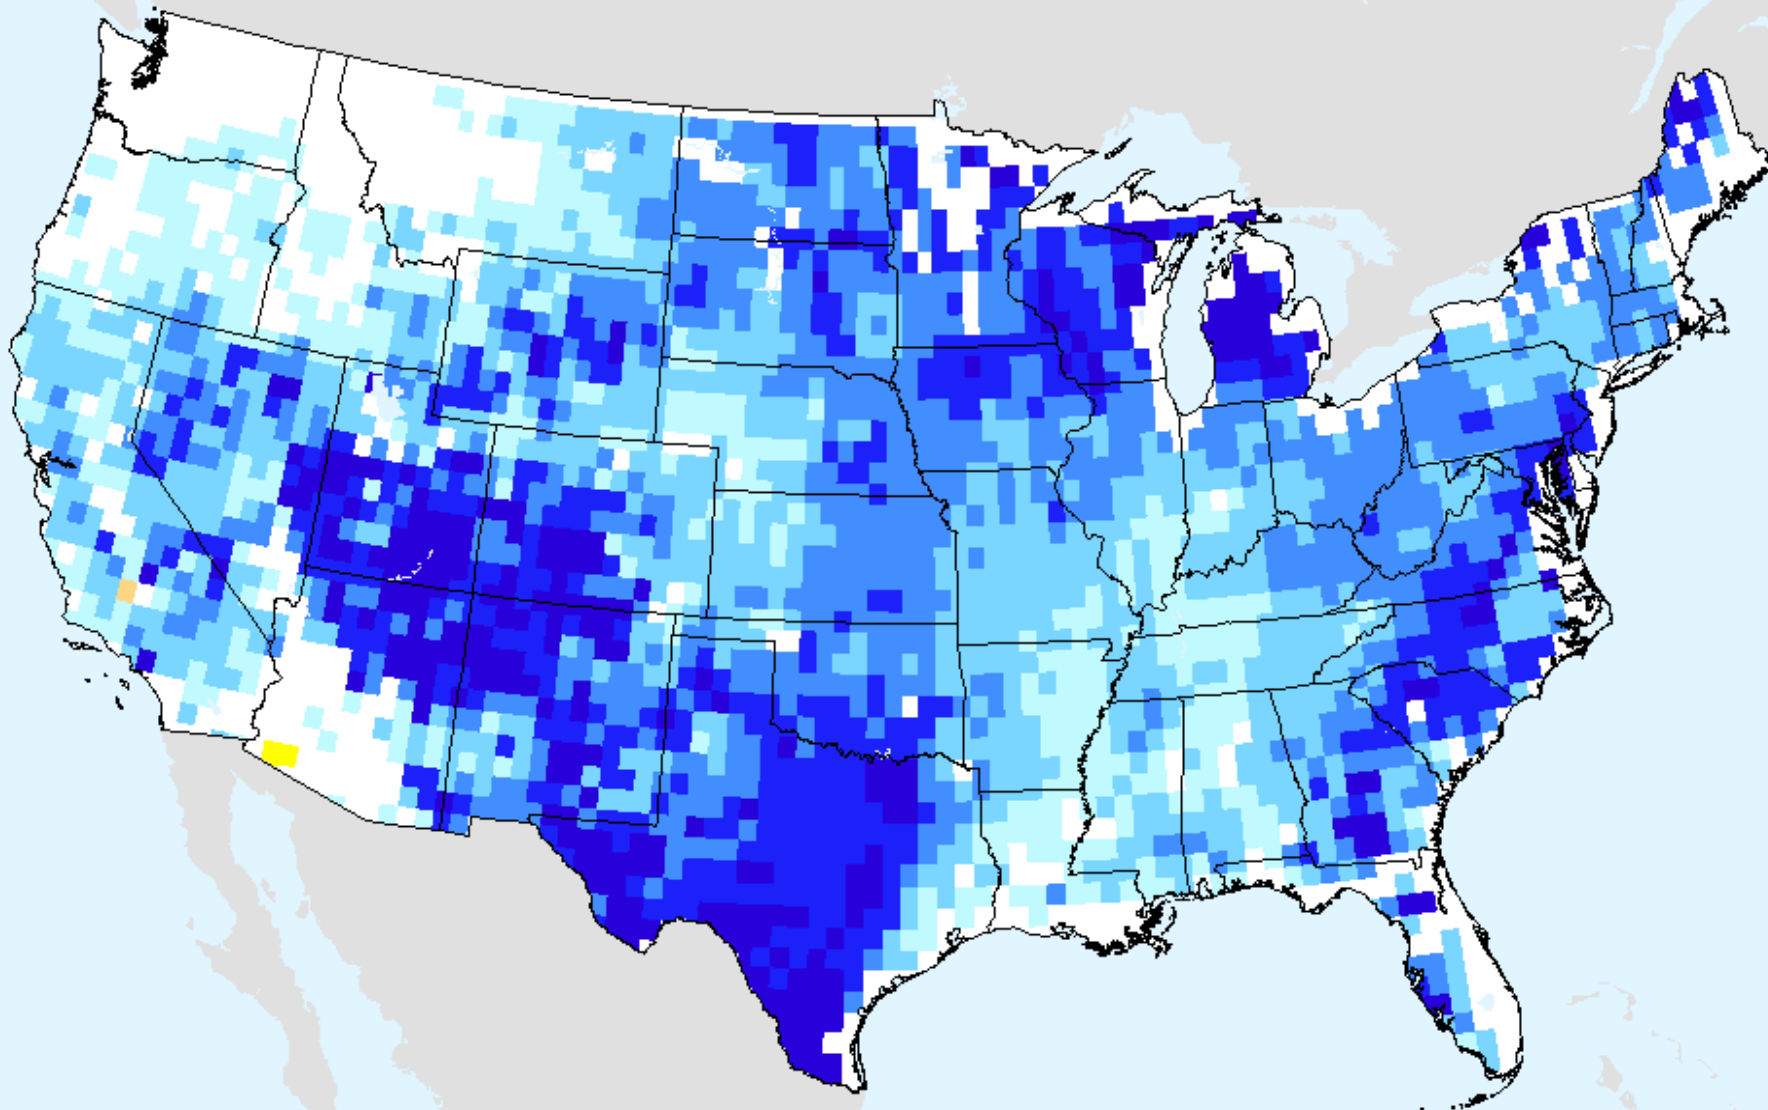

AIRS-Based Retrieved Surface Air Temperature 14 Day

As of: Tuesday, September 22, 2020