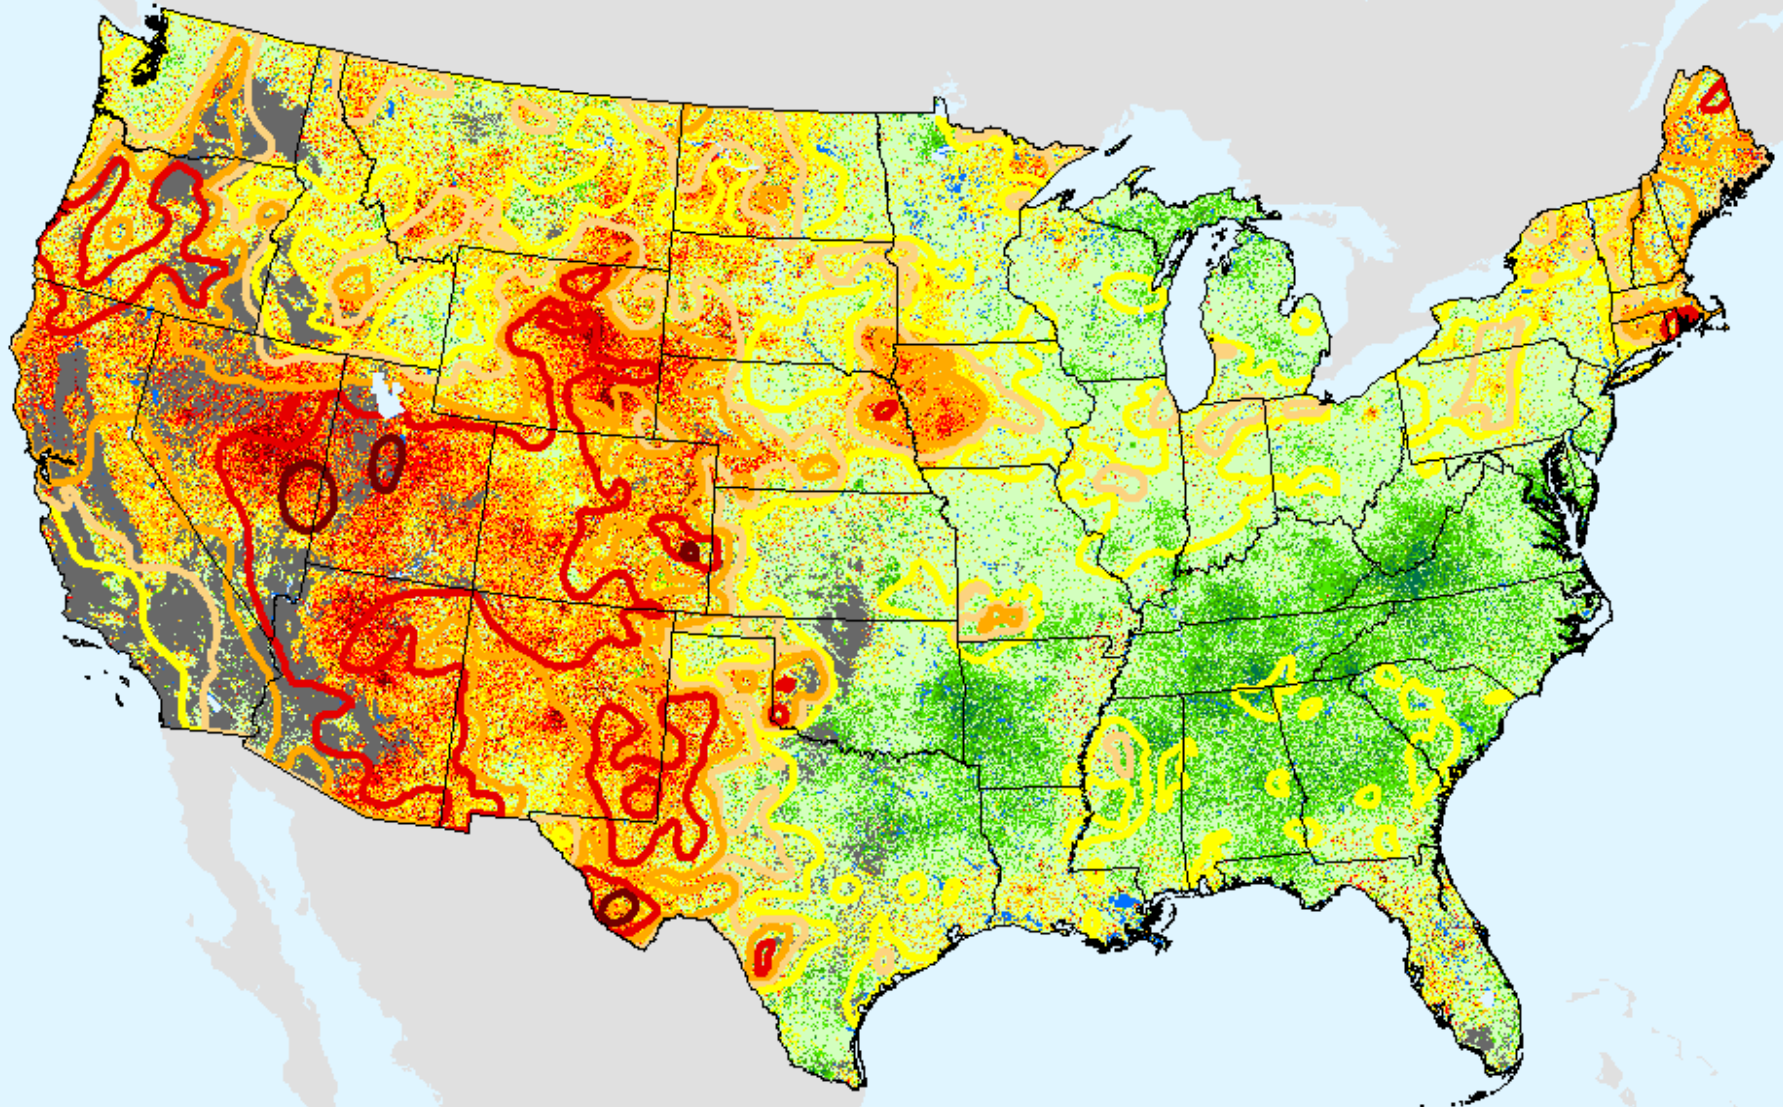

EDDI 12-week

As of: Tuesday, September 22, 2020

USDM for: Sep. 15, 2020

EDDI 12-week

As of: Tuesday, September 22, 2020

Vegetation Drought Response Index (VegDRI)

As of: Tuesday, September 22, 2020

USDM for: Sep. 15, 2020