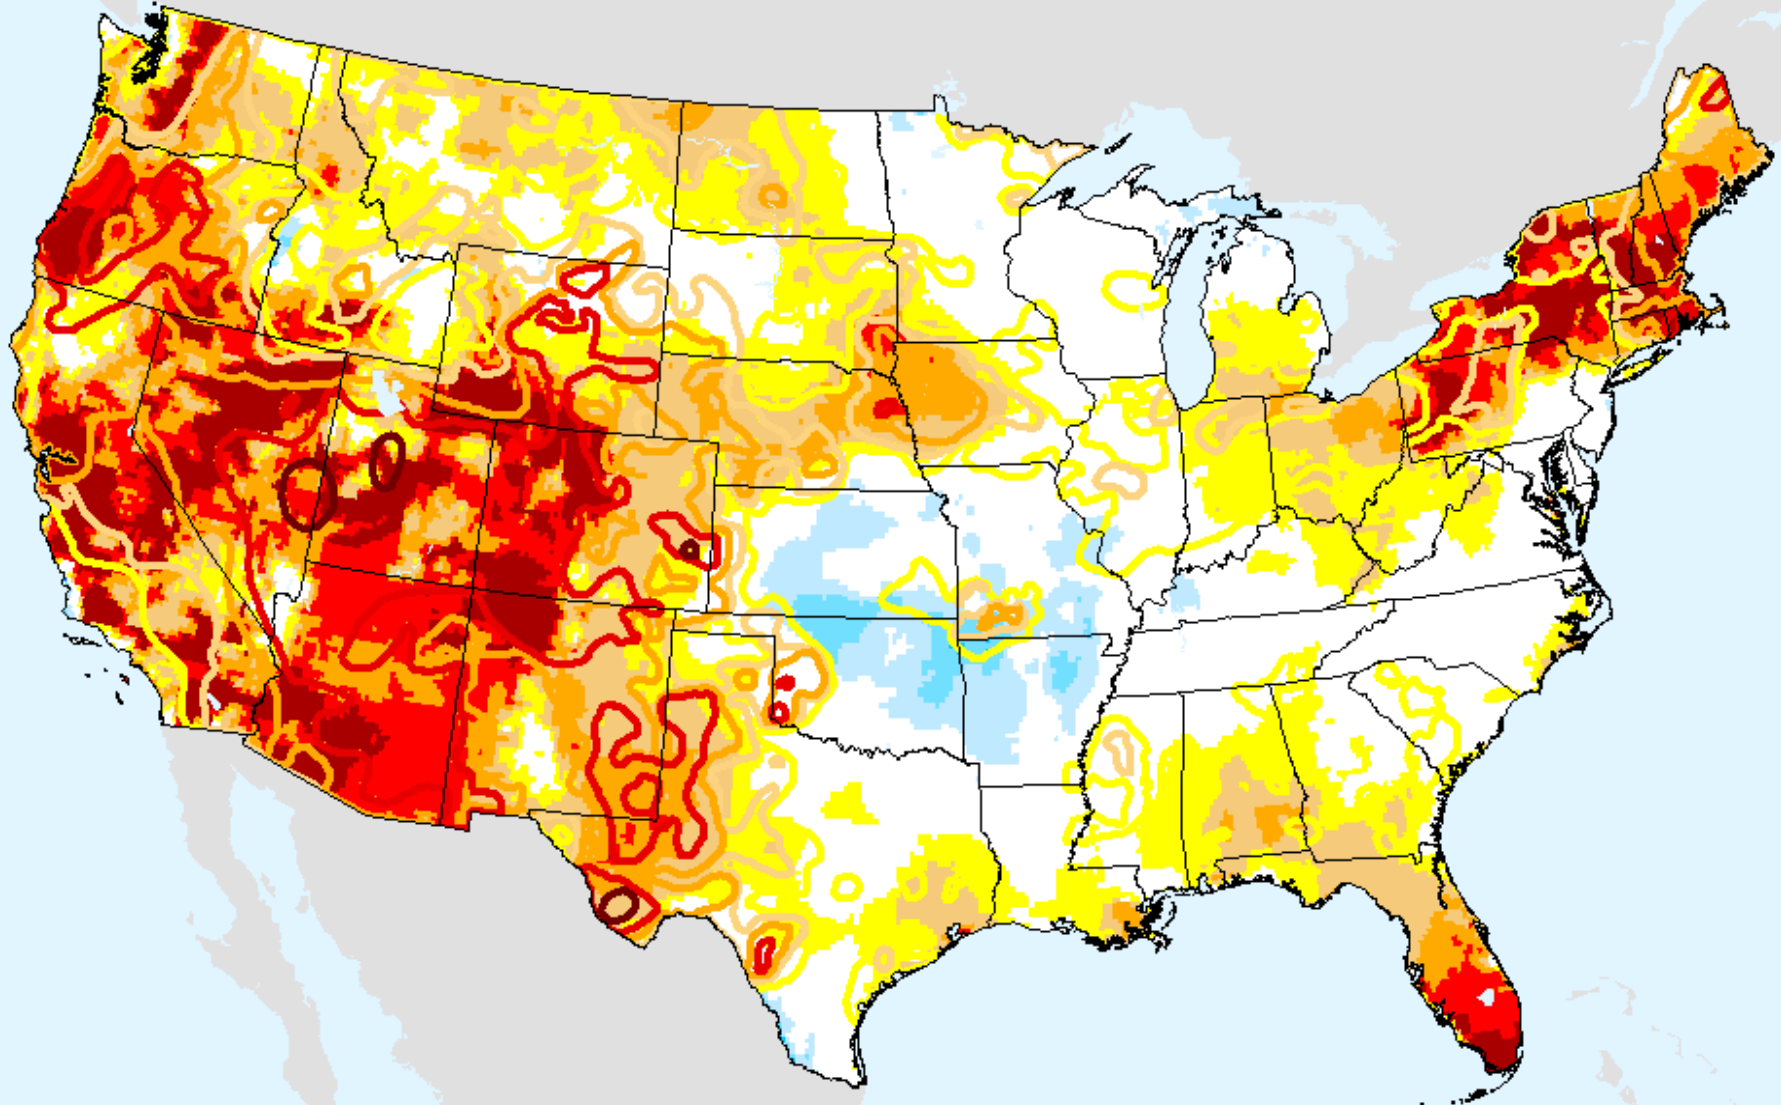

EDDI 9-week

As of: Tuesday, September 22, 2020

USDM for: Sep. 15, 2020