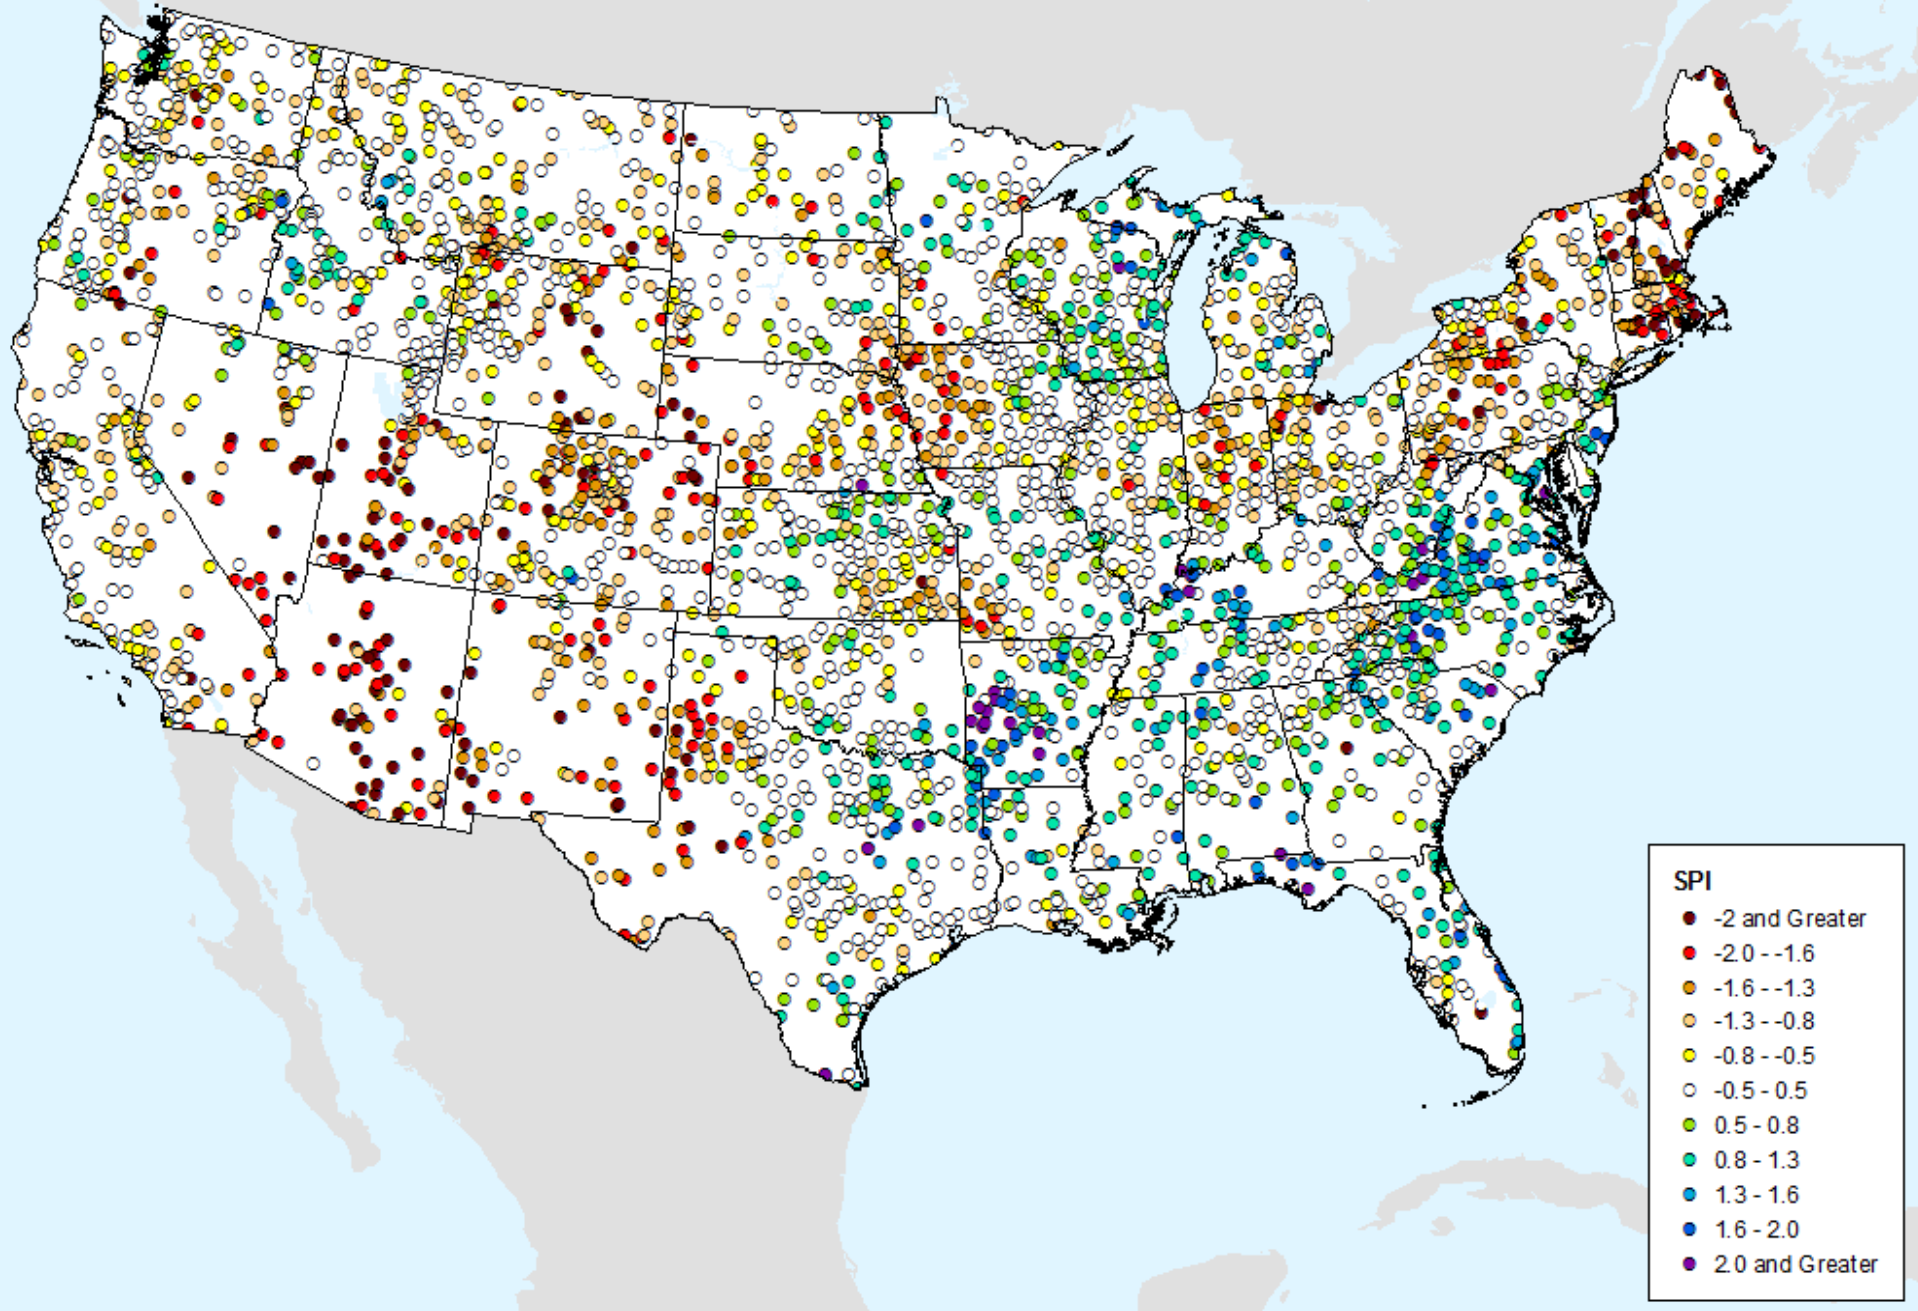

HPRCC 4-month SPI

As of: Tuesday, September 22, 2020