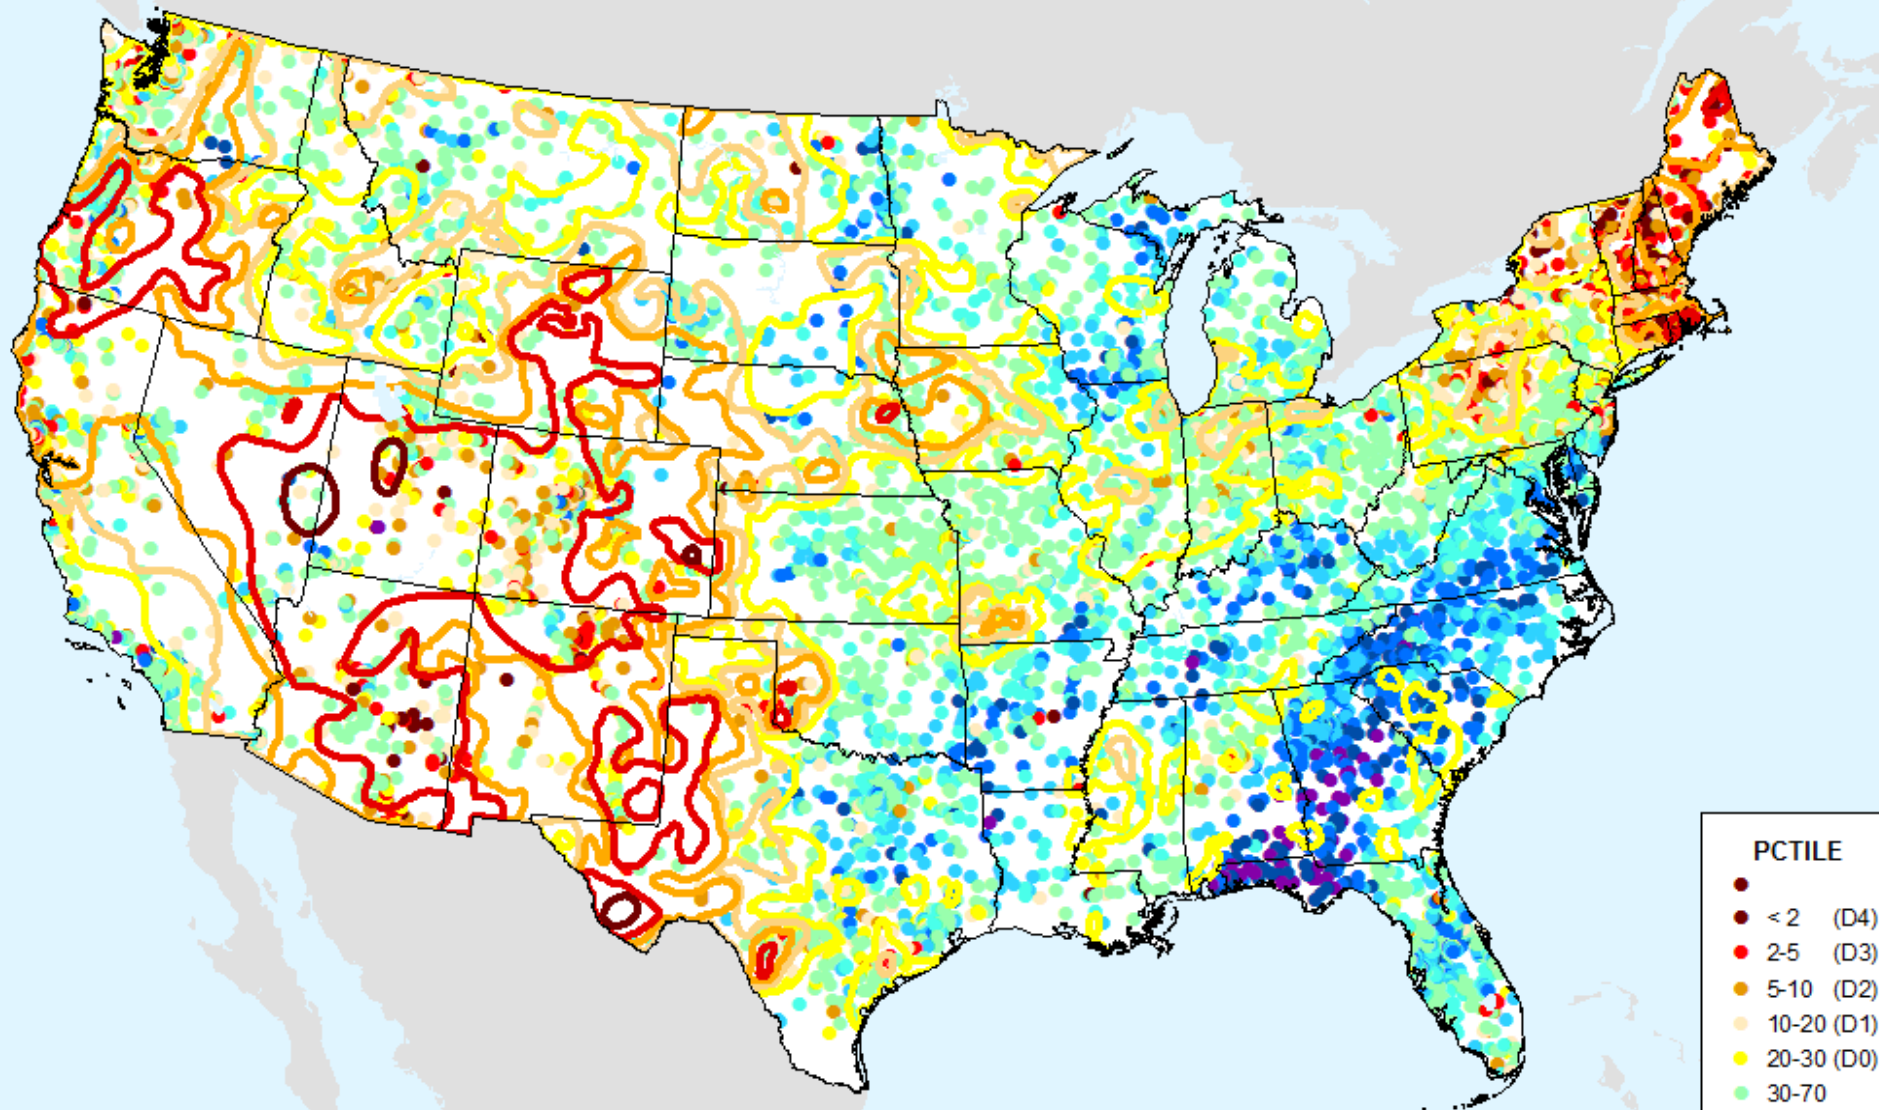

USGS 7-Day Avg Streamflow

As of: Tuesday, September 22, 2020

PCTILE

- < 2 (D4)
- 2-5 (D3)
- 5-10 (D2)
- 10-20 (D1)
- 20-30 (D0)
- 30-70
- 70-80
- 80-90
- 90-95
- 95-98
- 98-100

USDM for: Sep. 15, 2020