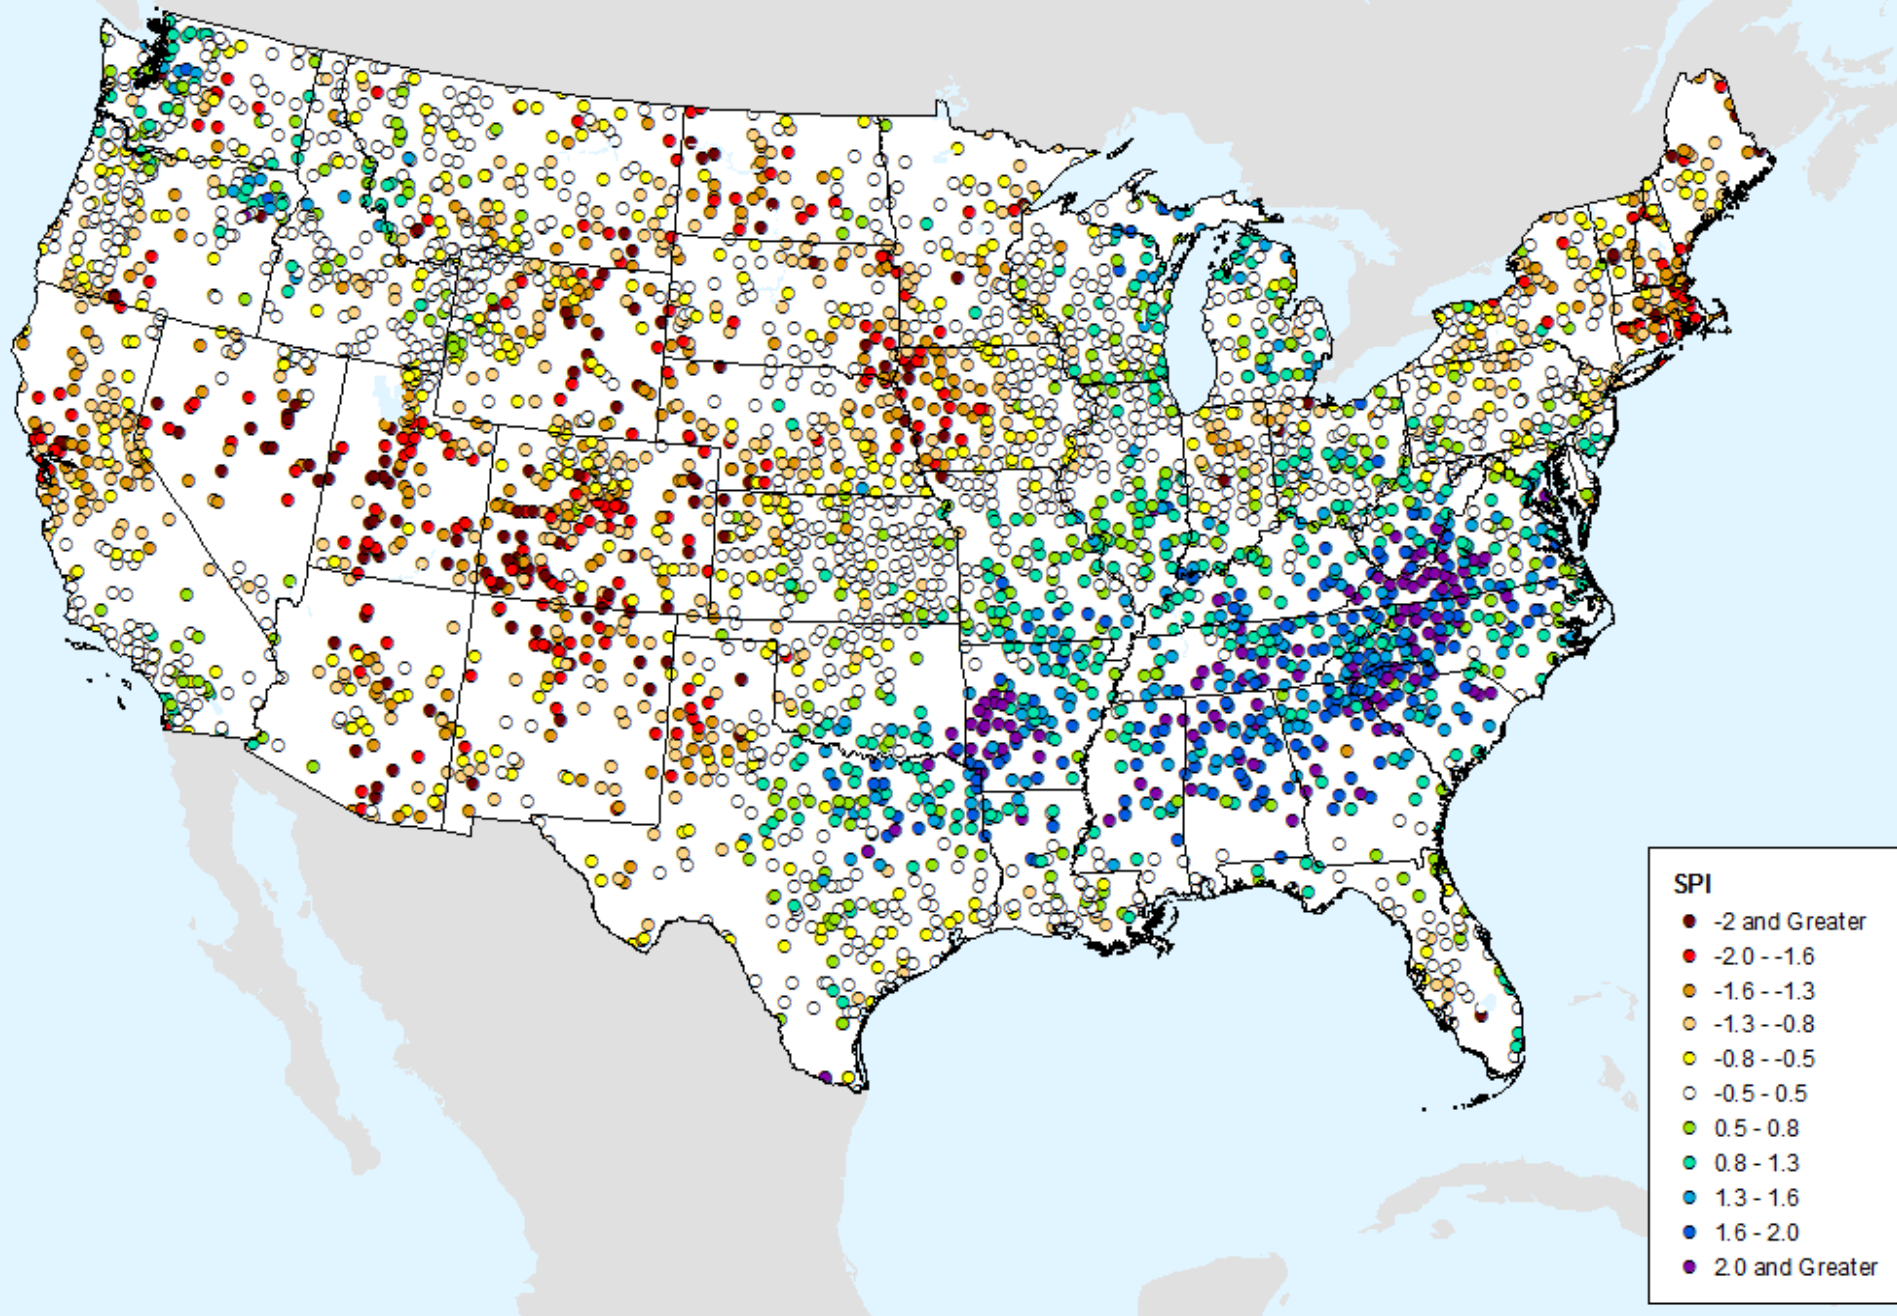

HPRCC Water Year-to-date SPI

As of: Tuesday, September 22, 2020

HPRCC Year-to-date SPI

As of: Tuesday, September 22, 2020

USDM for: Sep. 15, 2020

HPRCC Year-to-date SPI

As of: Tuesday, September 22, 2020

AHPS 1-month SPI