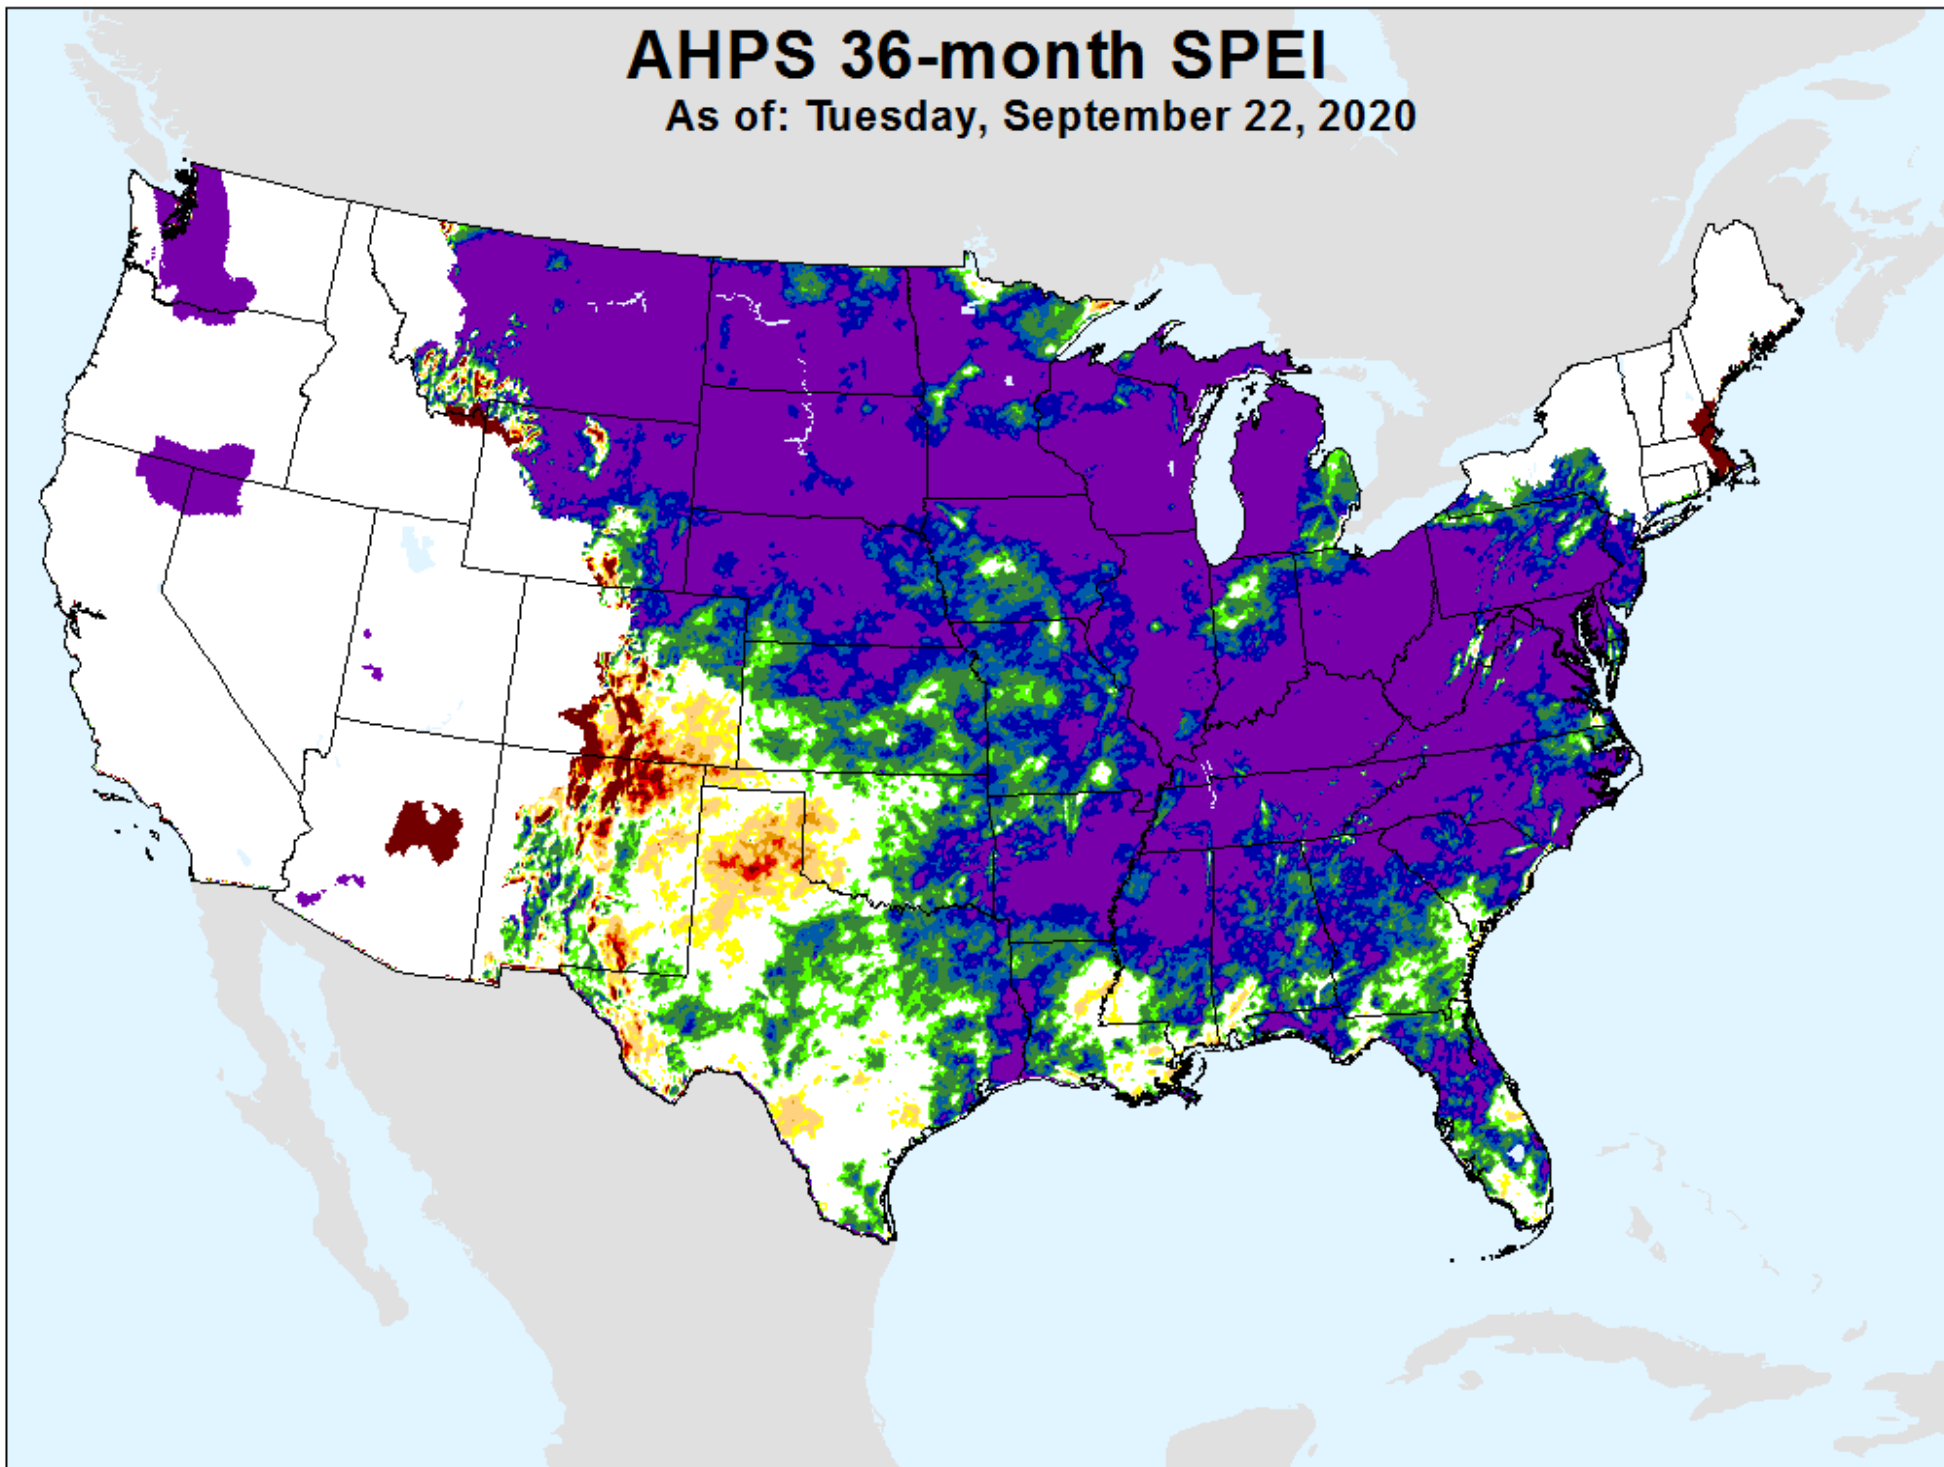

As of: Tuesday, September 22, 2020

SPEI (USDM)

AHPS 36-month SPEI

As of: Tuesday, September 22, 2020

USDM for: Sep. 15, 2020

SPEI (USDM)

AHPS 36-month SPEI

As of: Tuesday, September 22, 2020