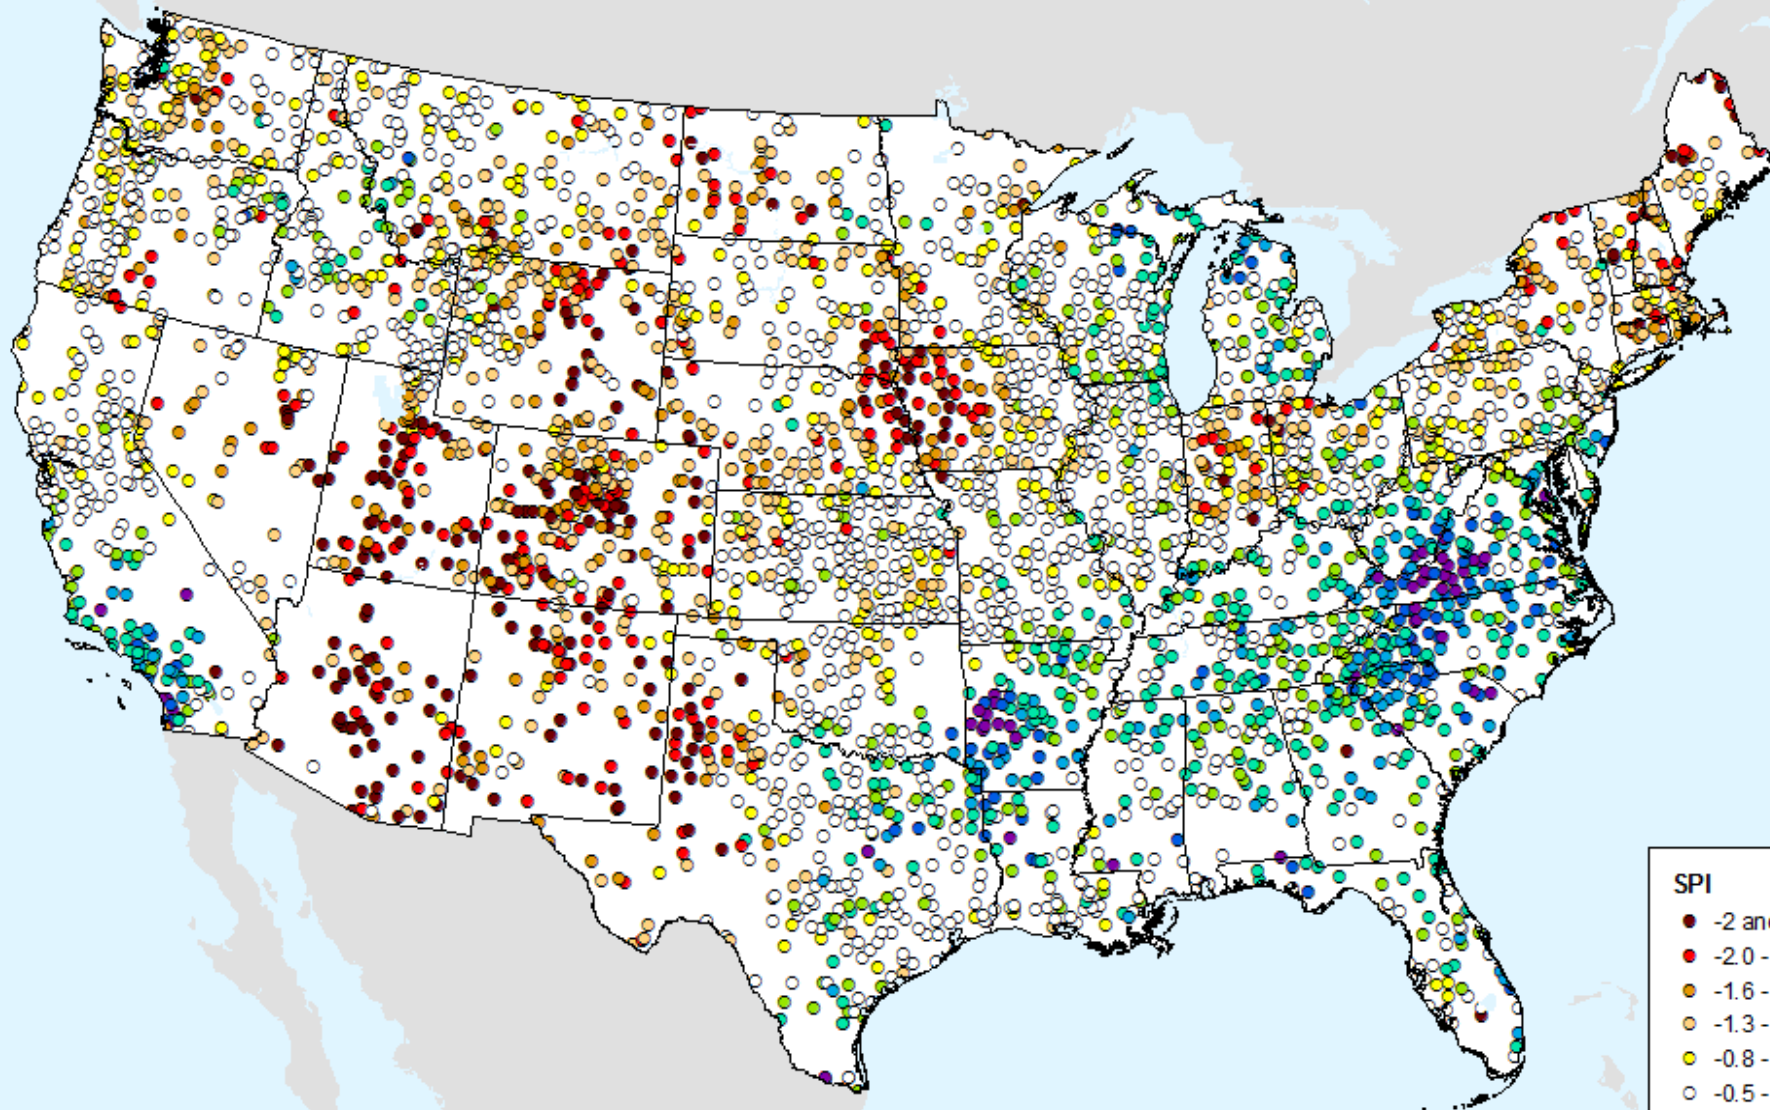

HPRCC 6-month SPI

As of: Tuesday, September 22, 2020

SPI

- -2 and Greater
- -2.0 -- -1.6
- -1.6 -- -1.3
- -1.3 -- -0.8
- -0.8 -- -0.5
- -0.5 - 0.5
- 0.5 - 0.8
- 0.8 - 1.3
- 1.3 - 1.6
- 1.6 - 2.0
- 2.0 and Greater