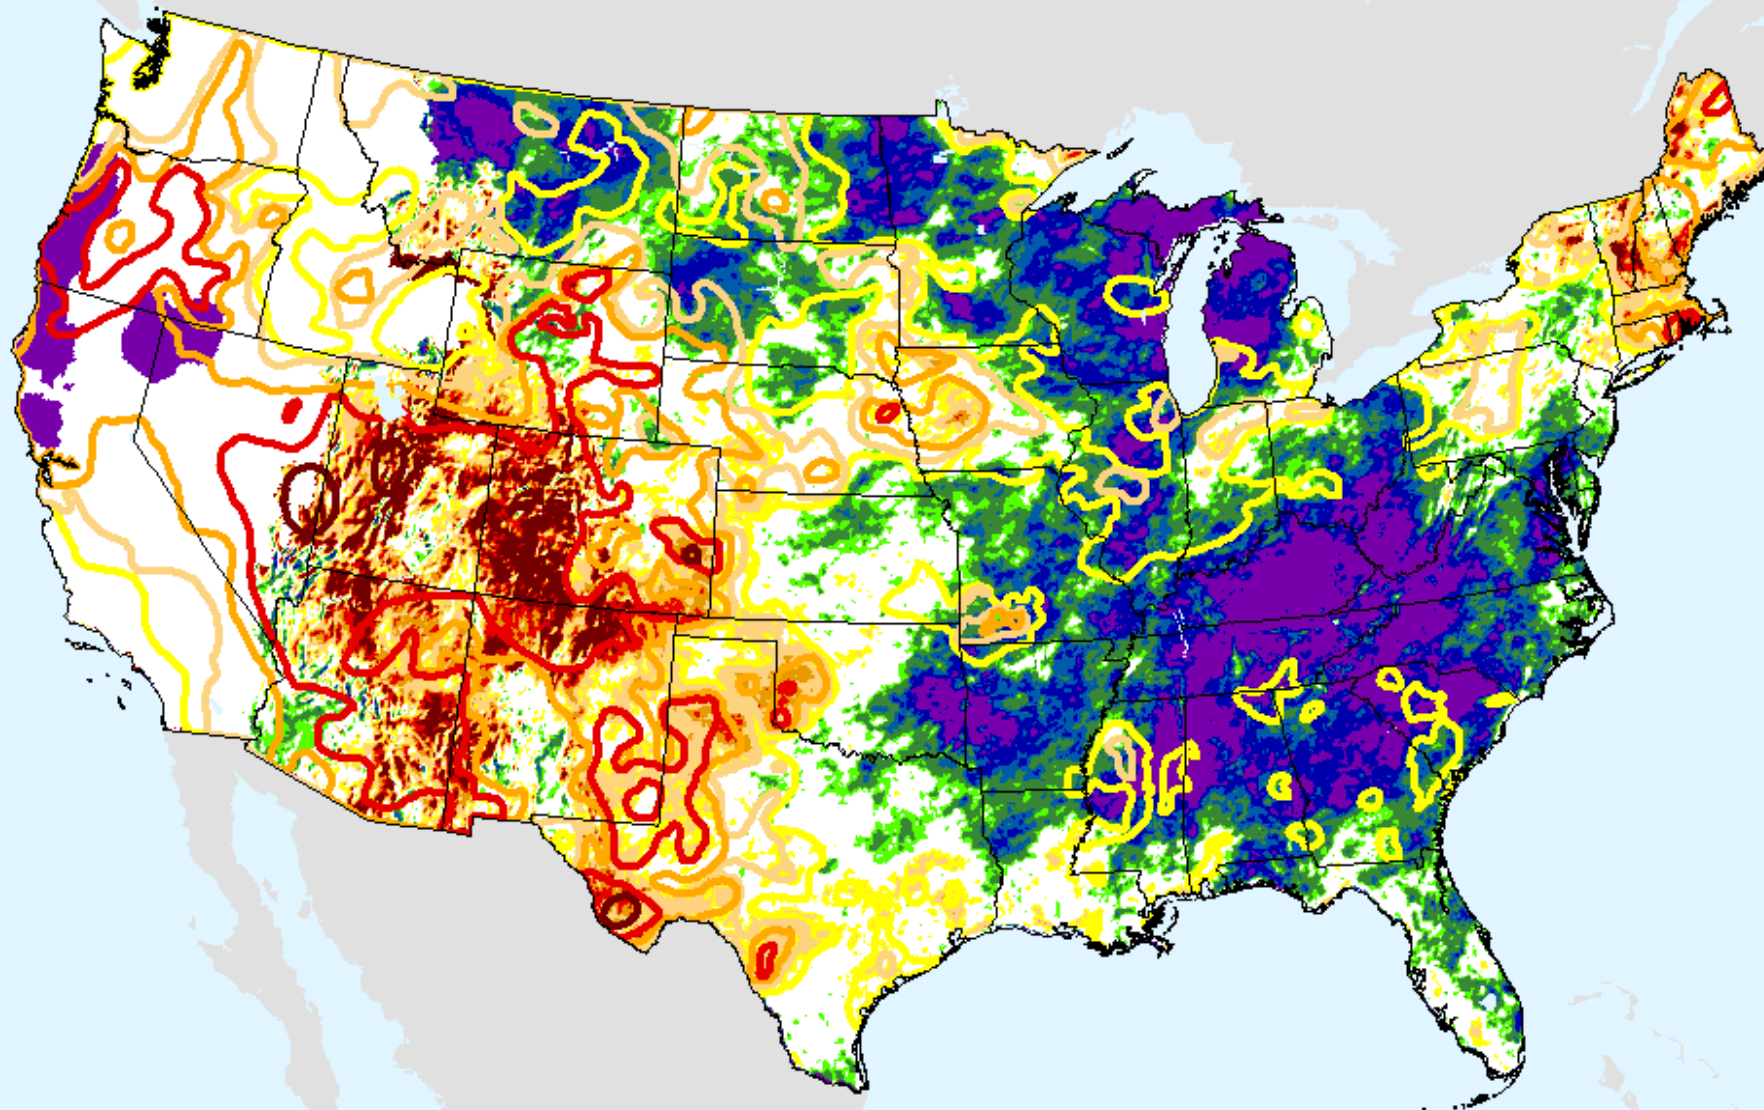

SPEI (USDM)

AHPS 9-month SPEI

As of: Tuesday, September 22, 2020

SPEI (USDM)

AHPS 12-month SPEI

As of: Tuesday, September 22, 2020

USDM for: Sep. 15, 2020

SPEI (USDM)