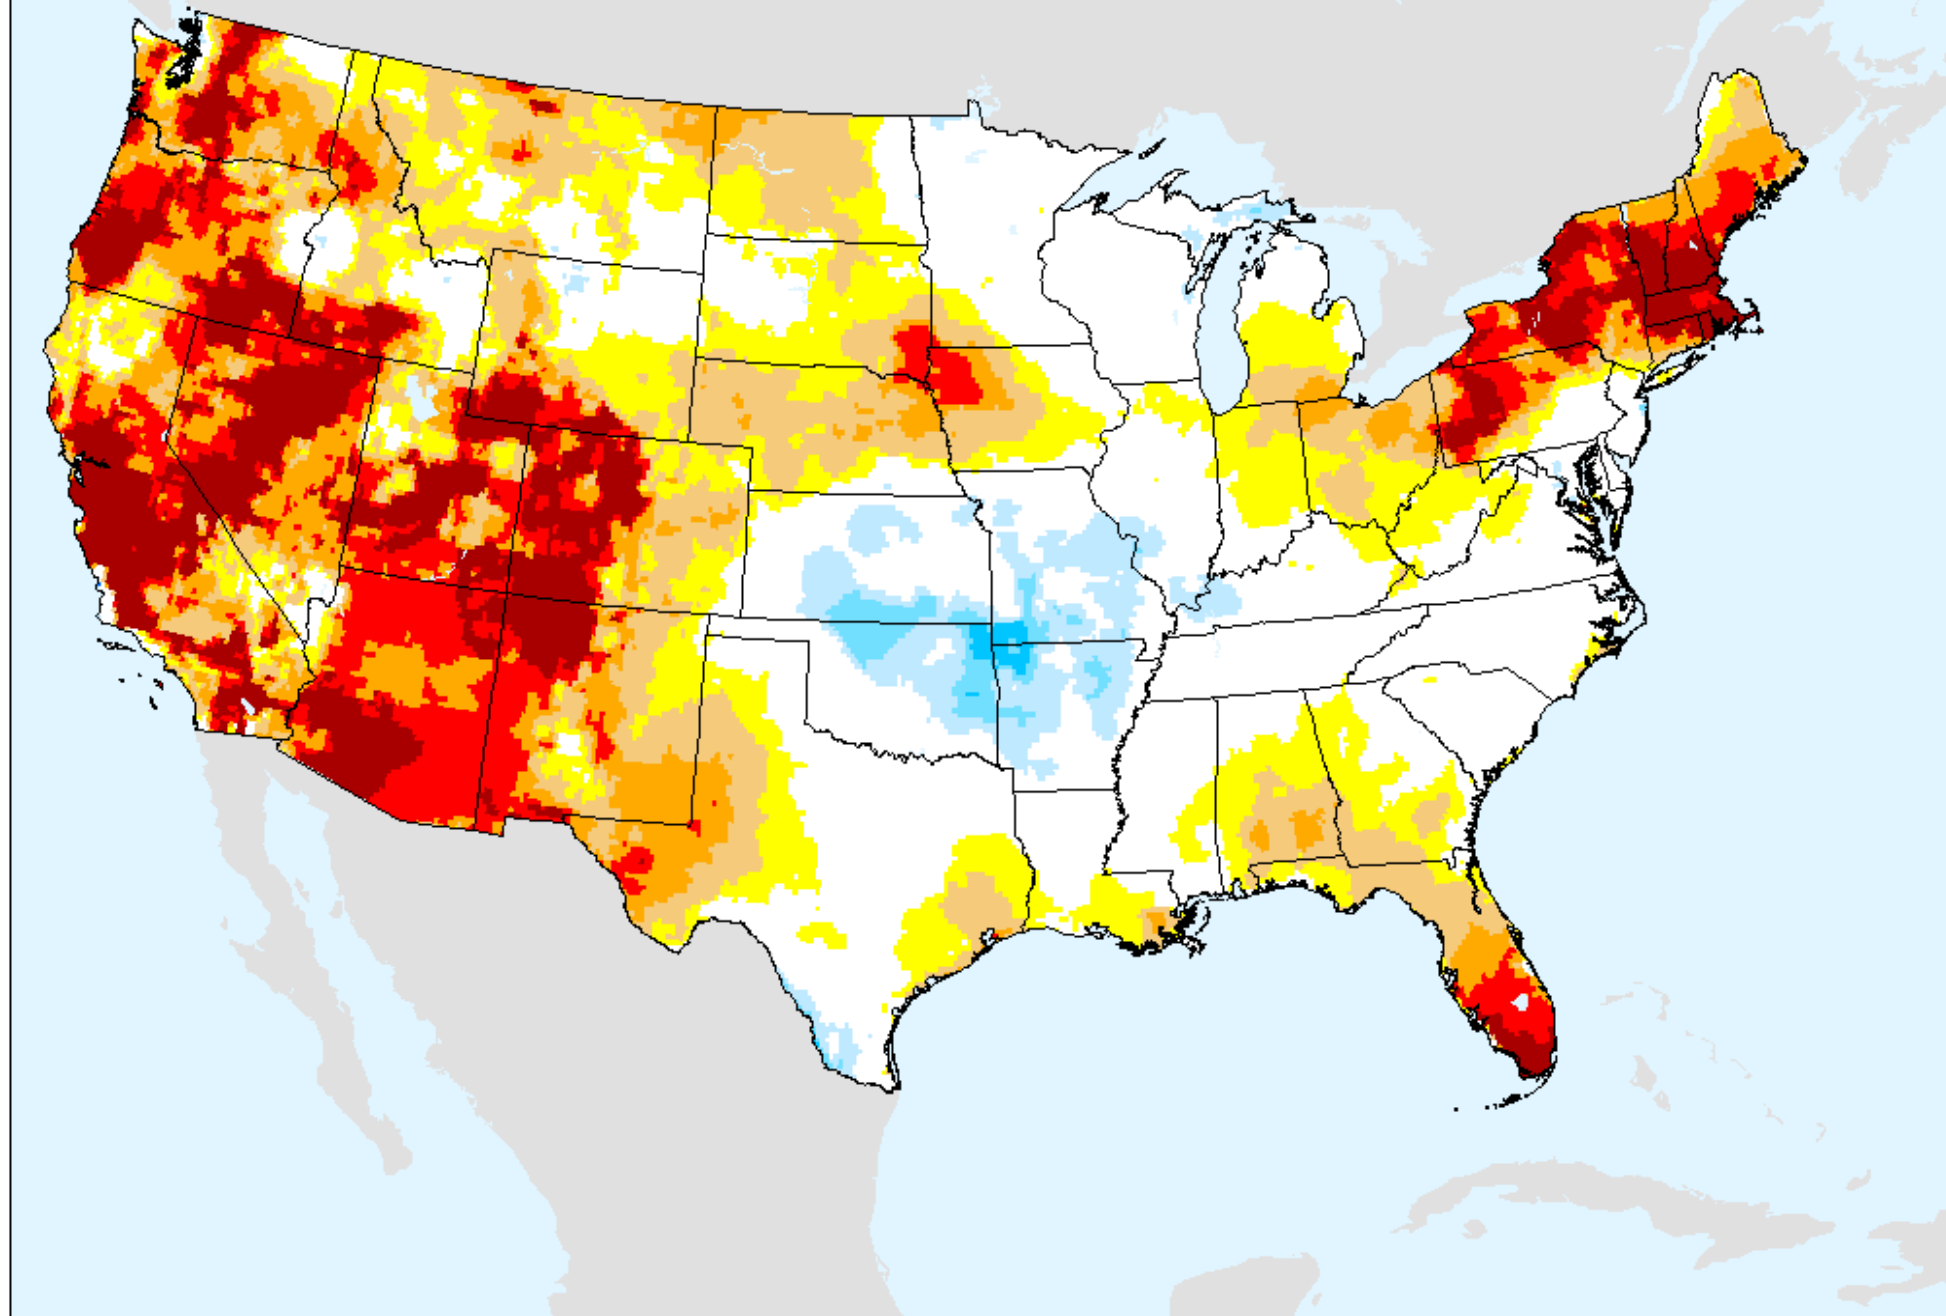

EDDI 8-week

As of: Tuesday, September 22, 2020