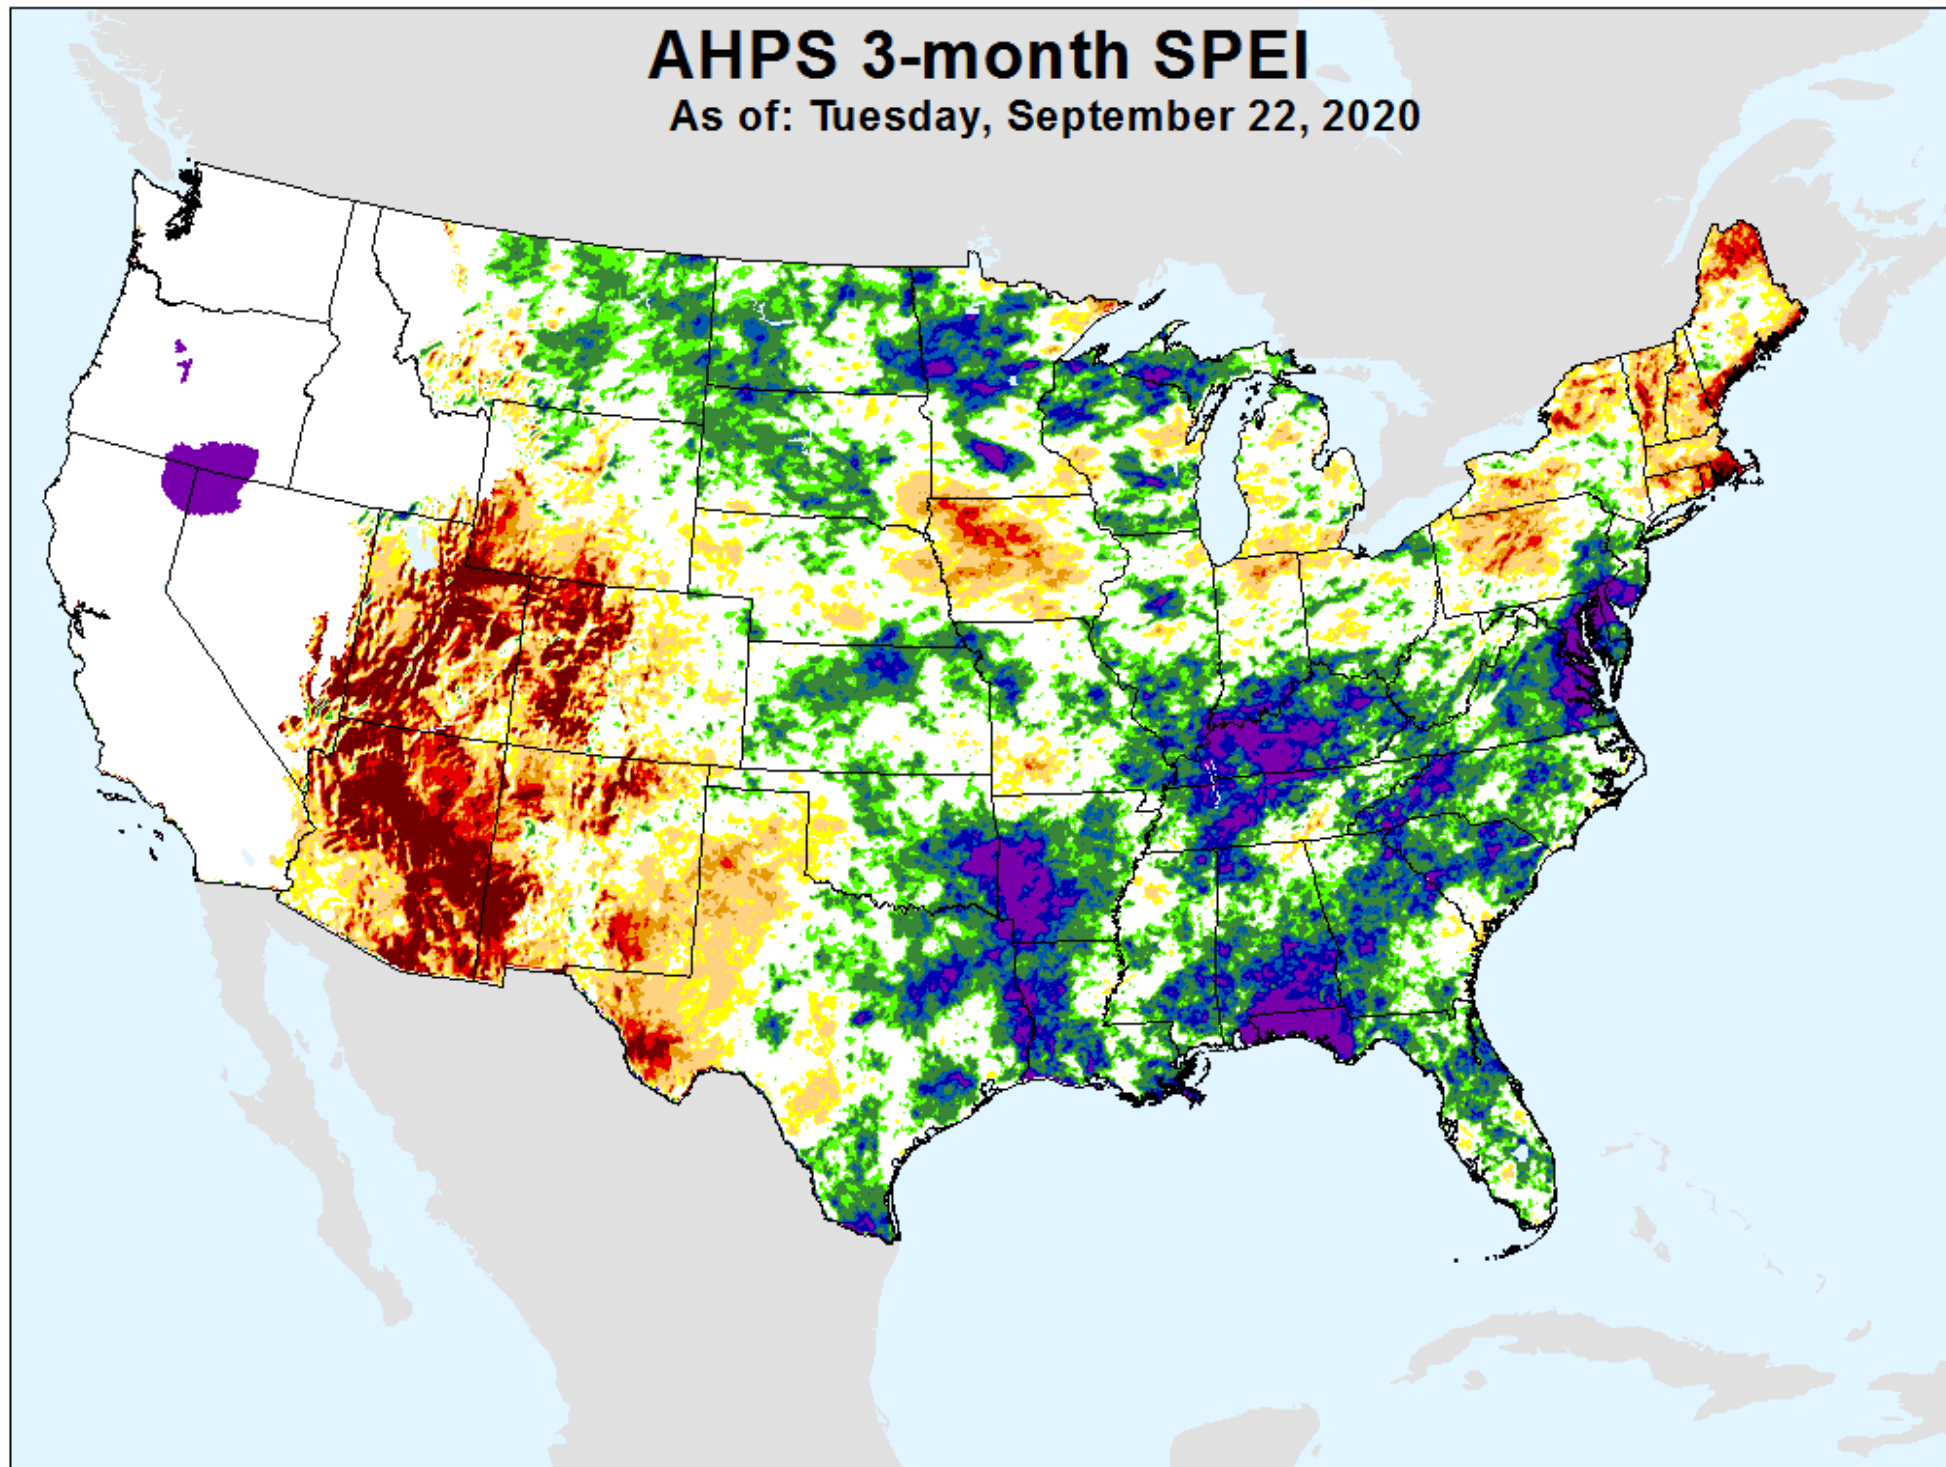

As of: Tuesday, September 22, 2020

USDM for: Sep. 15, 2020

SPEI (USDM)

AHPS 3-month SPEI

As of: Tuesday, September 22, 2020

SPEI (USDM)

AHPS 6-month SPEI

As of: Tuesday, September 22, 2020