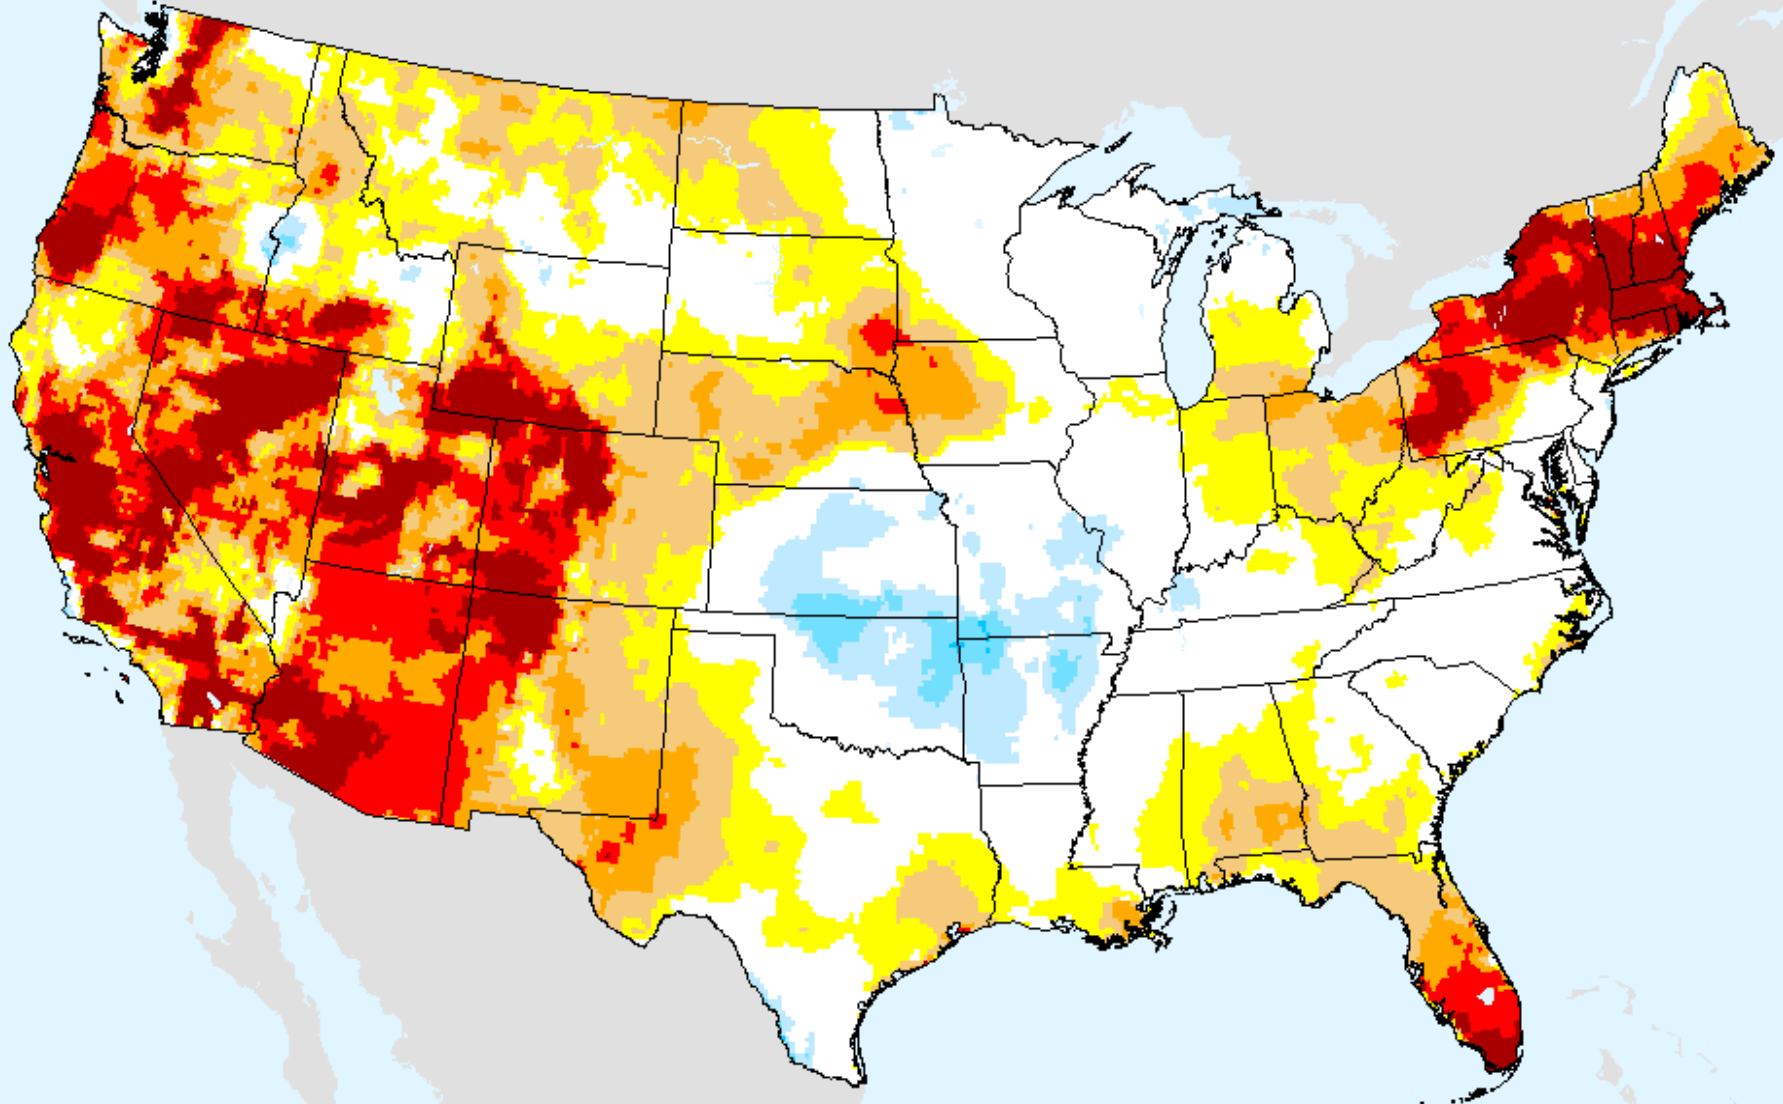

As of: Tuesday, September 22, 2020

EDDI 9-week

As of: Tuesday, September 22, 2020

USDM for: Sep. 15, 2020

EDDI 9-week

As of: Tuesday, September 22, 2020

EDDI 10-week

As of: Tuesday, September 22, 2020