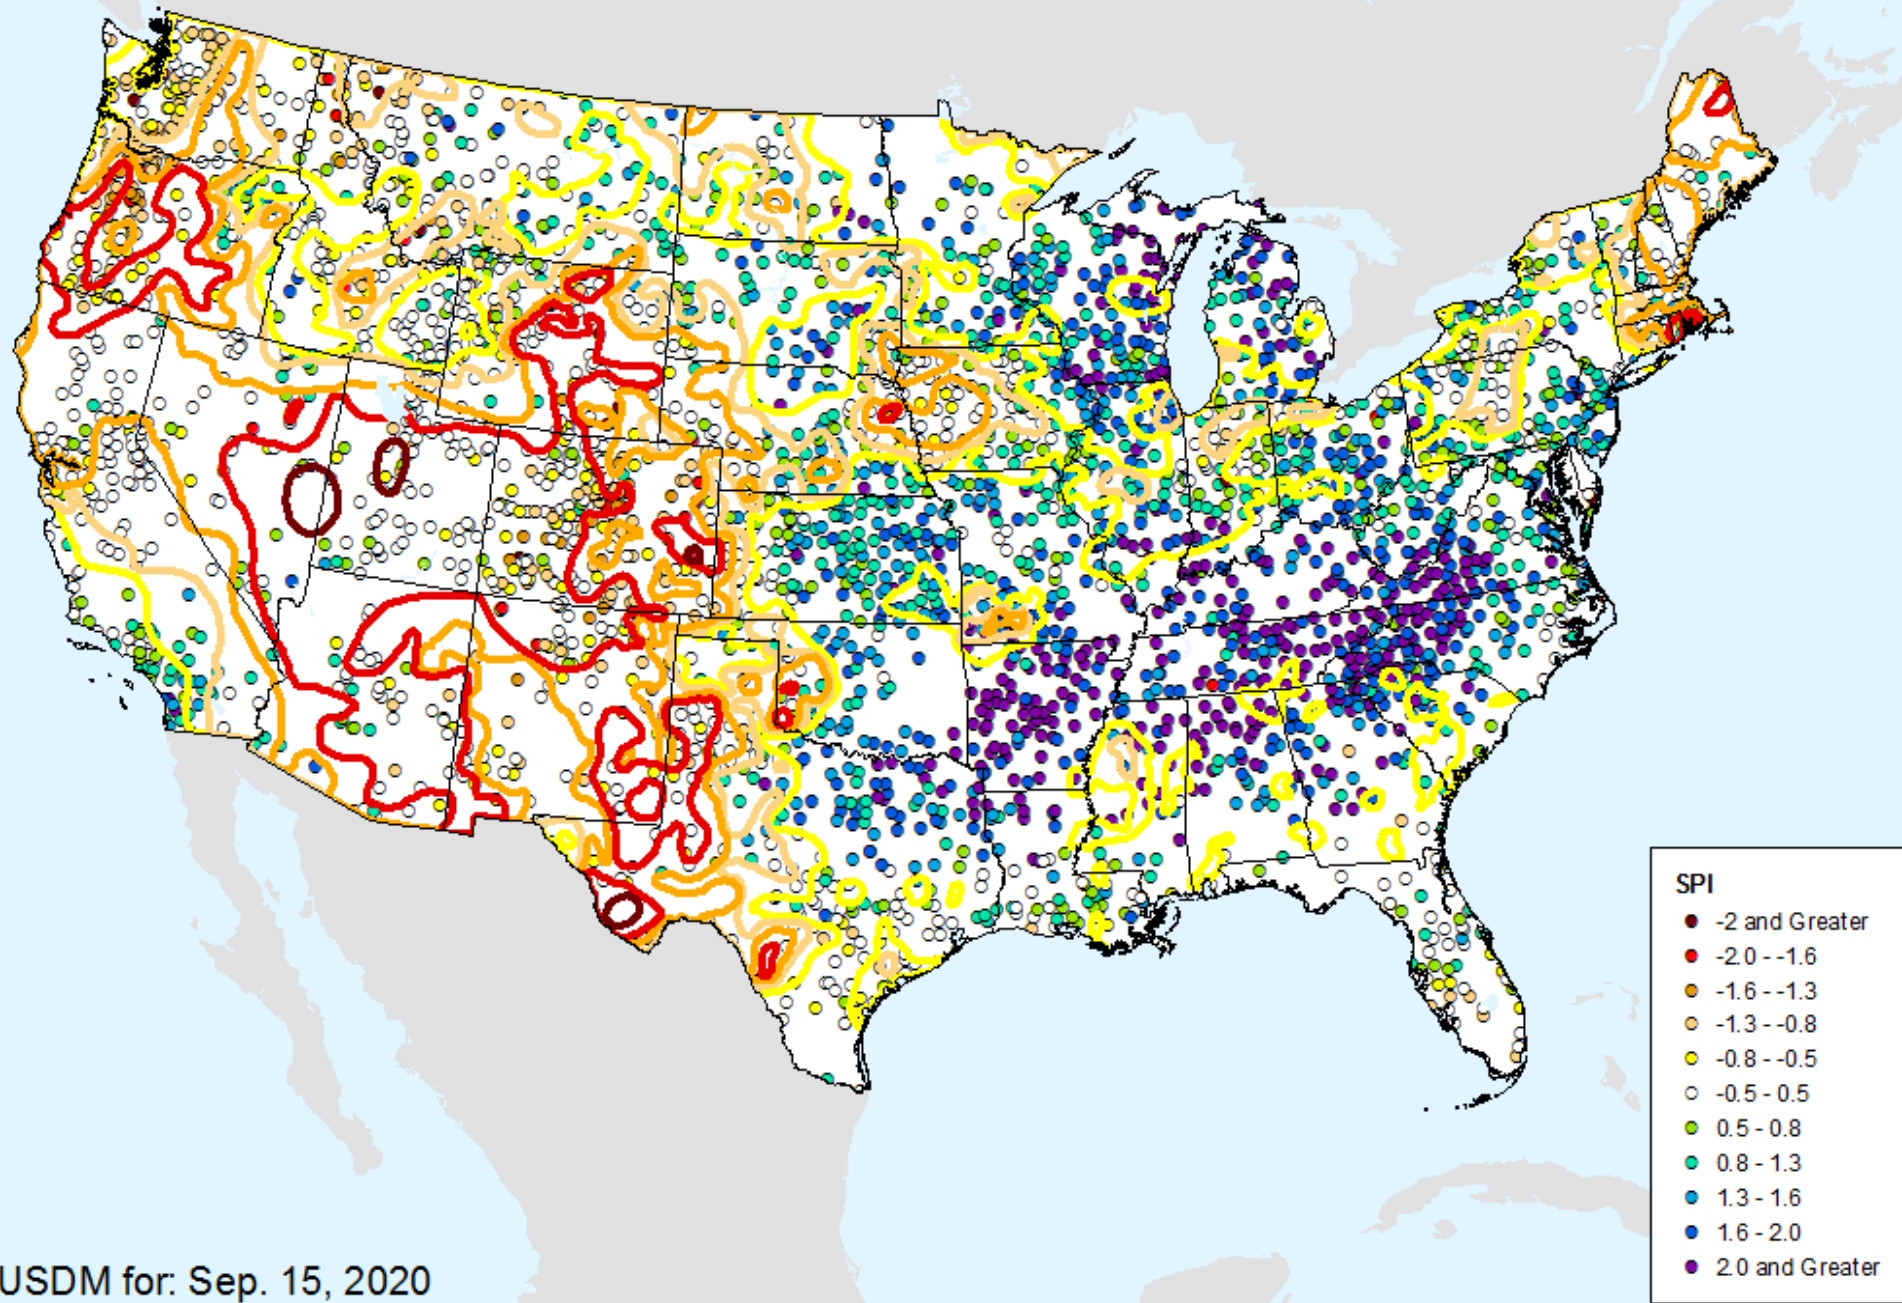

HPRCC 24-month SPI

As of: Tuesday, September 22, 2020

USDM for: Sep. 15, 2020