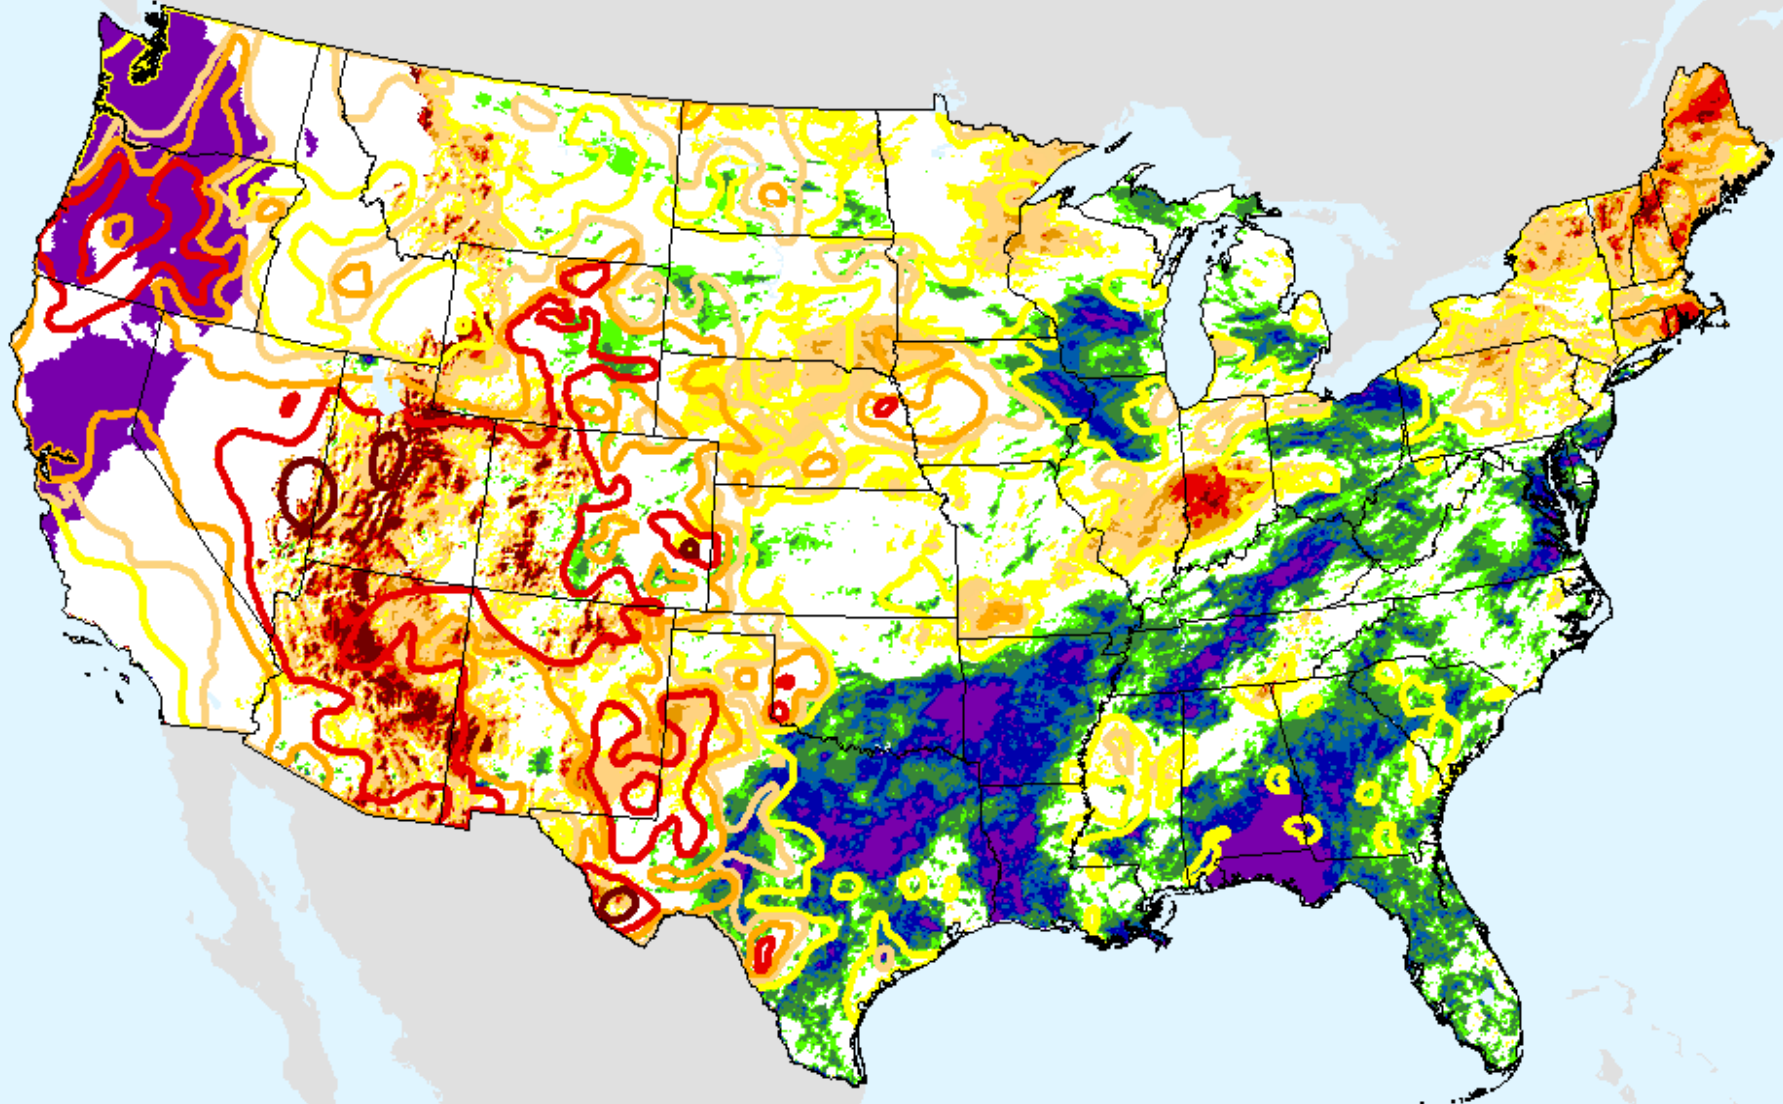

AHPS 1-month SPEI

As of: Tuesday, September 22, 2020

USDM for: Sep. 15, 2020

SPEI (USDM)