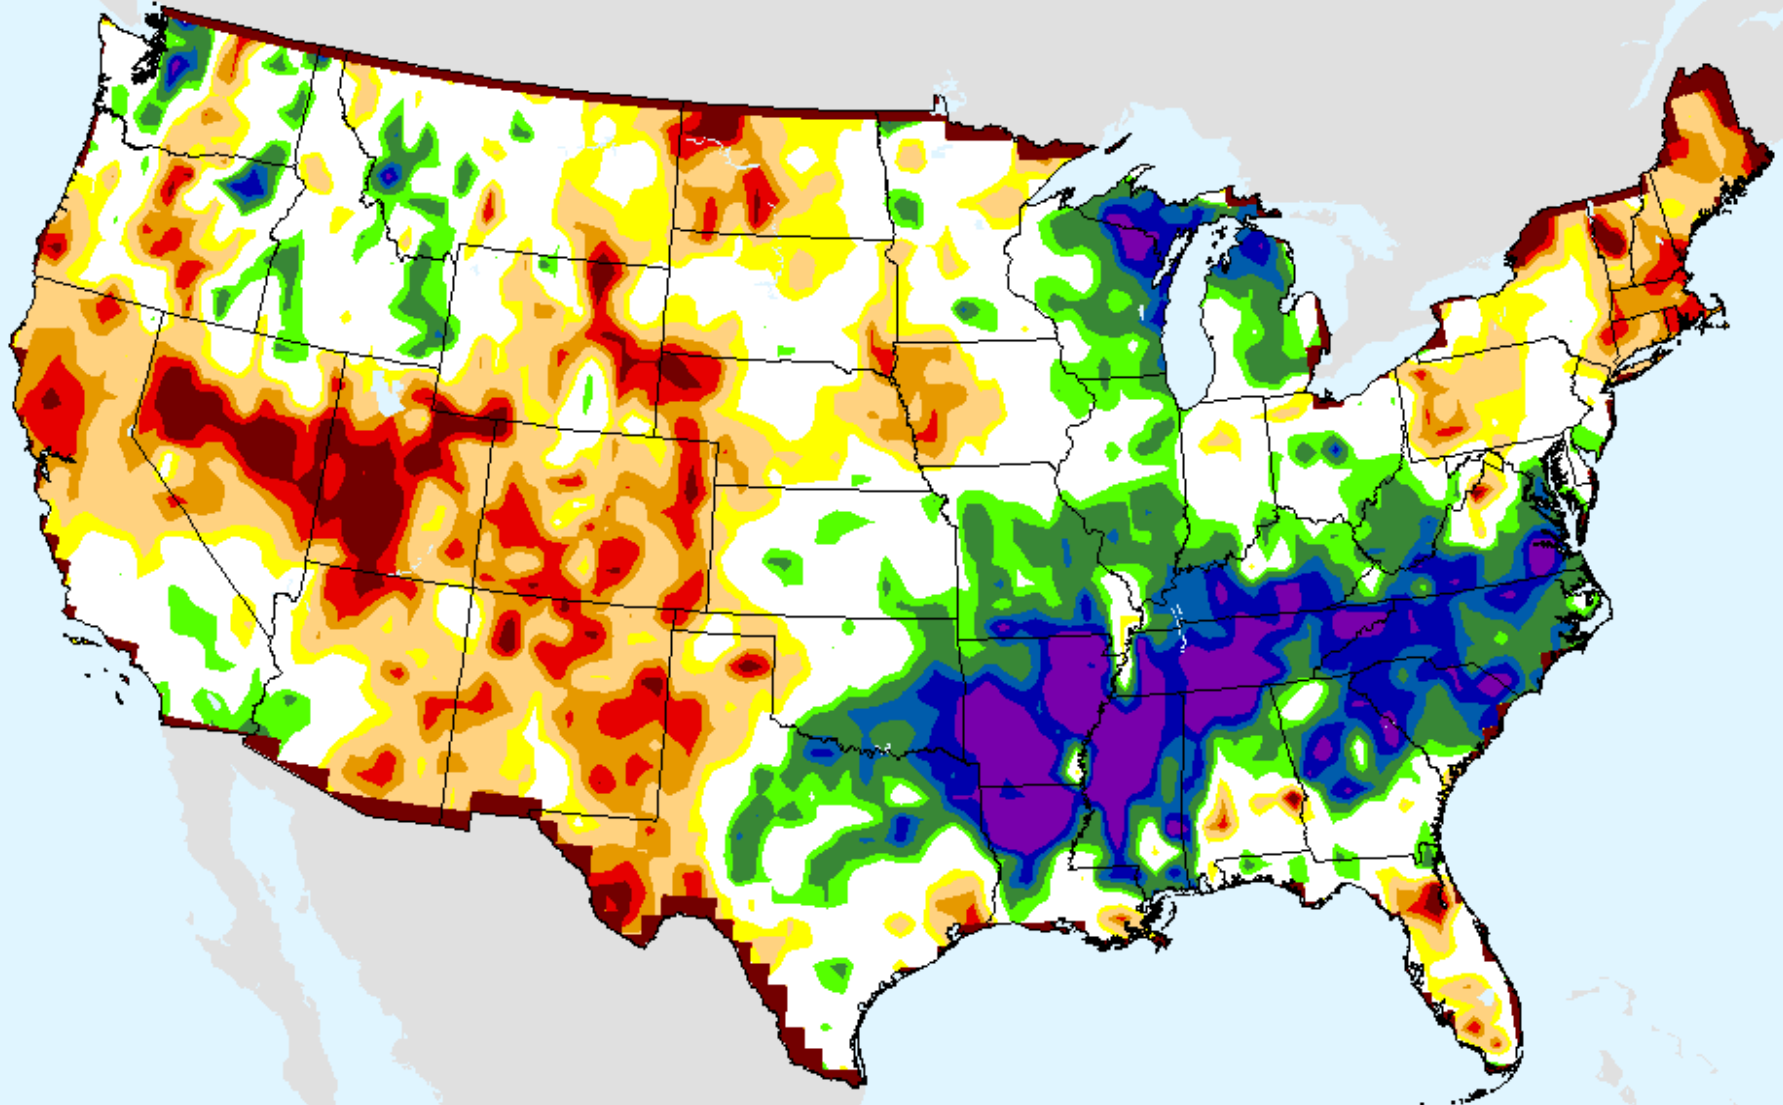

CPC 9-month SPI

As of: Tuesday, September 22, 2020