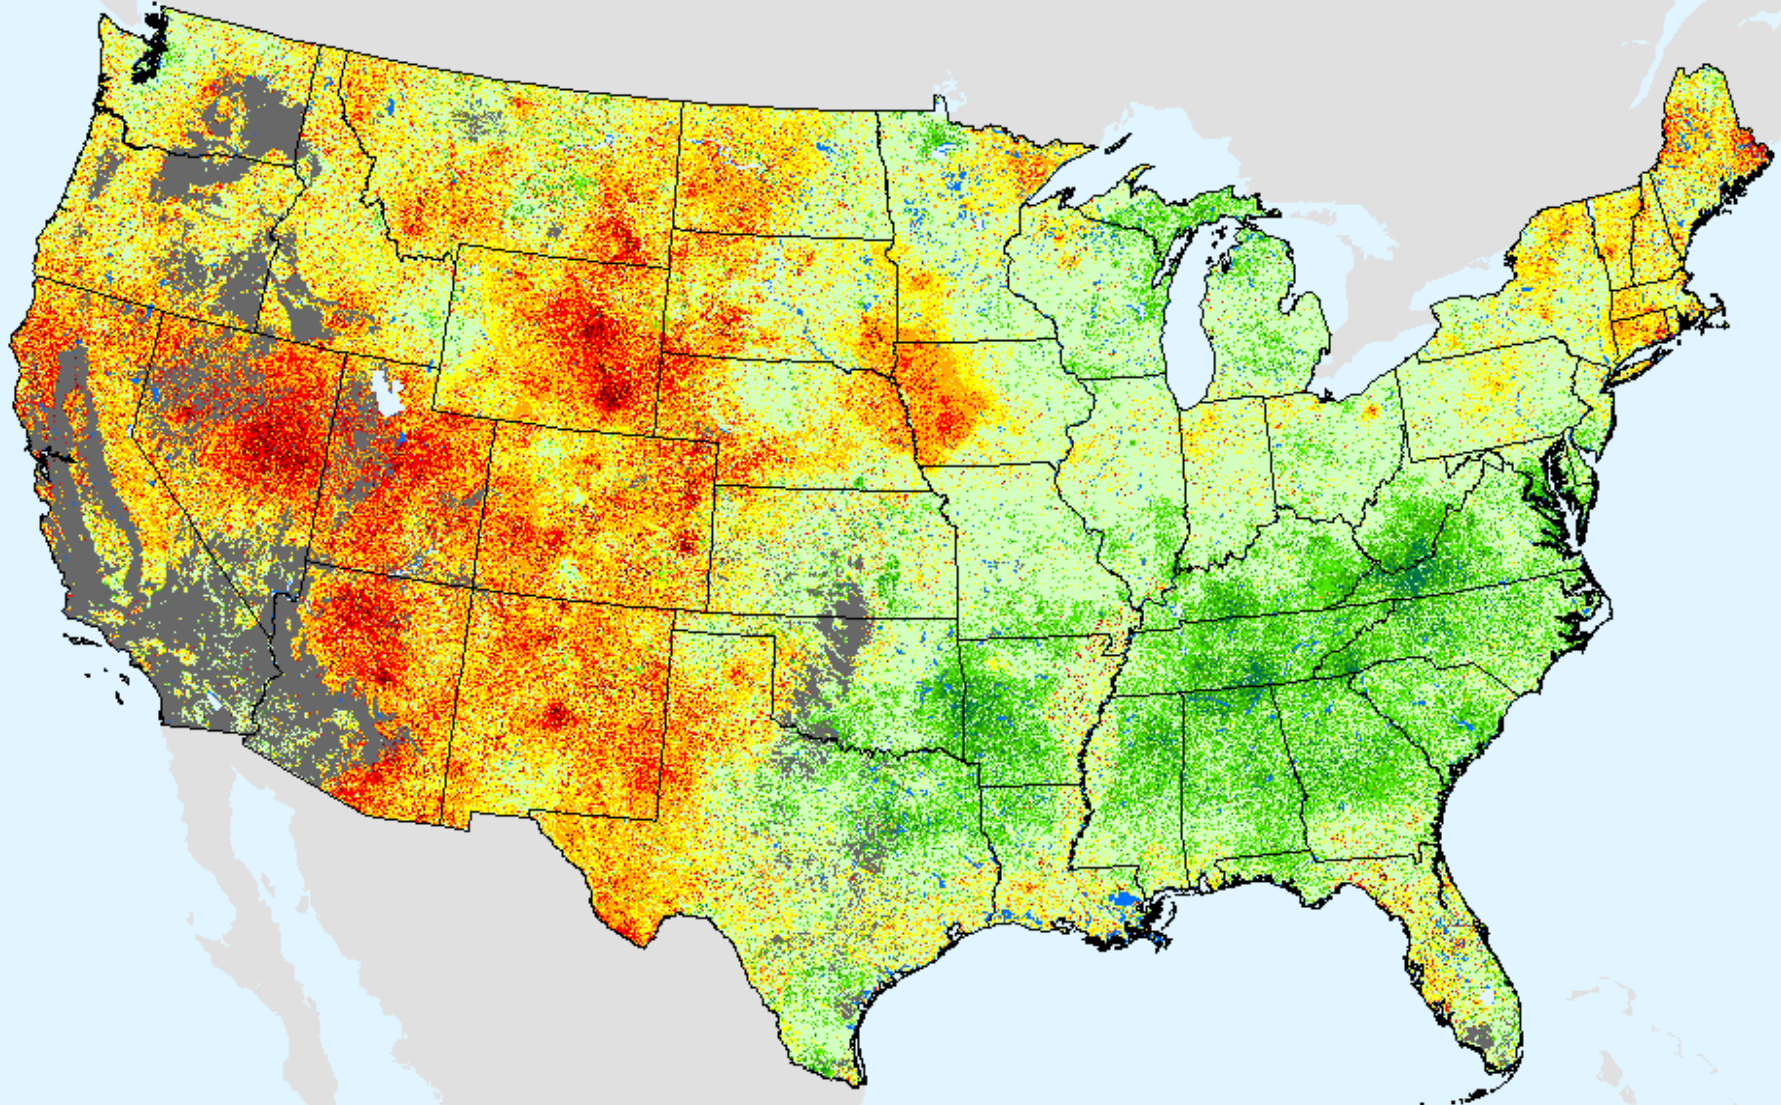

Vegetation Drought Response Index (VegDRI)

As of: Tuesday, September 22, 2020

☐ Background