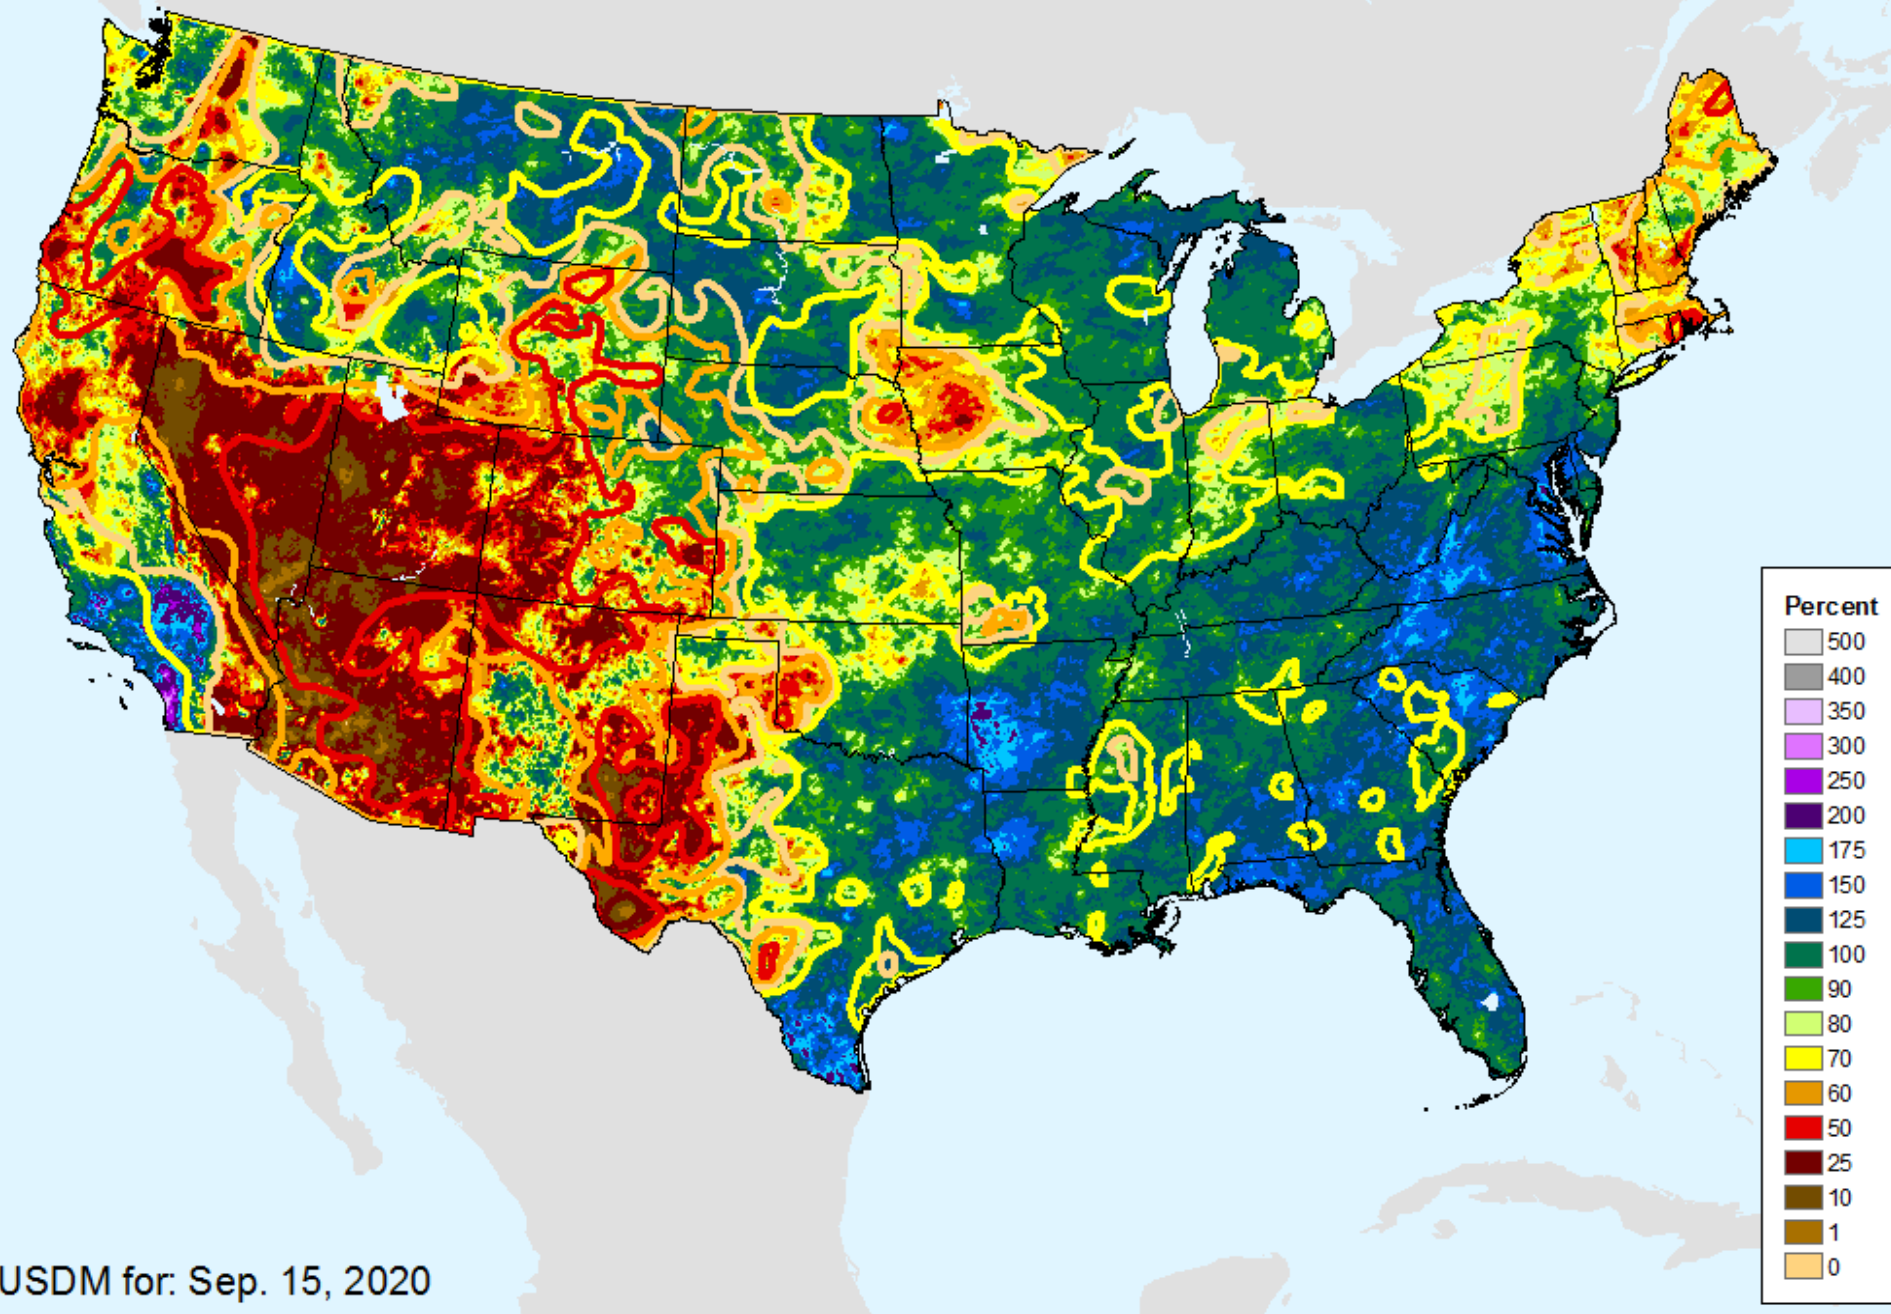

AHPS 180-Day Pct of Normal Pcp

As of: Tuesday, September 22, 2020

USDM for: Sep. 15, 2020