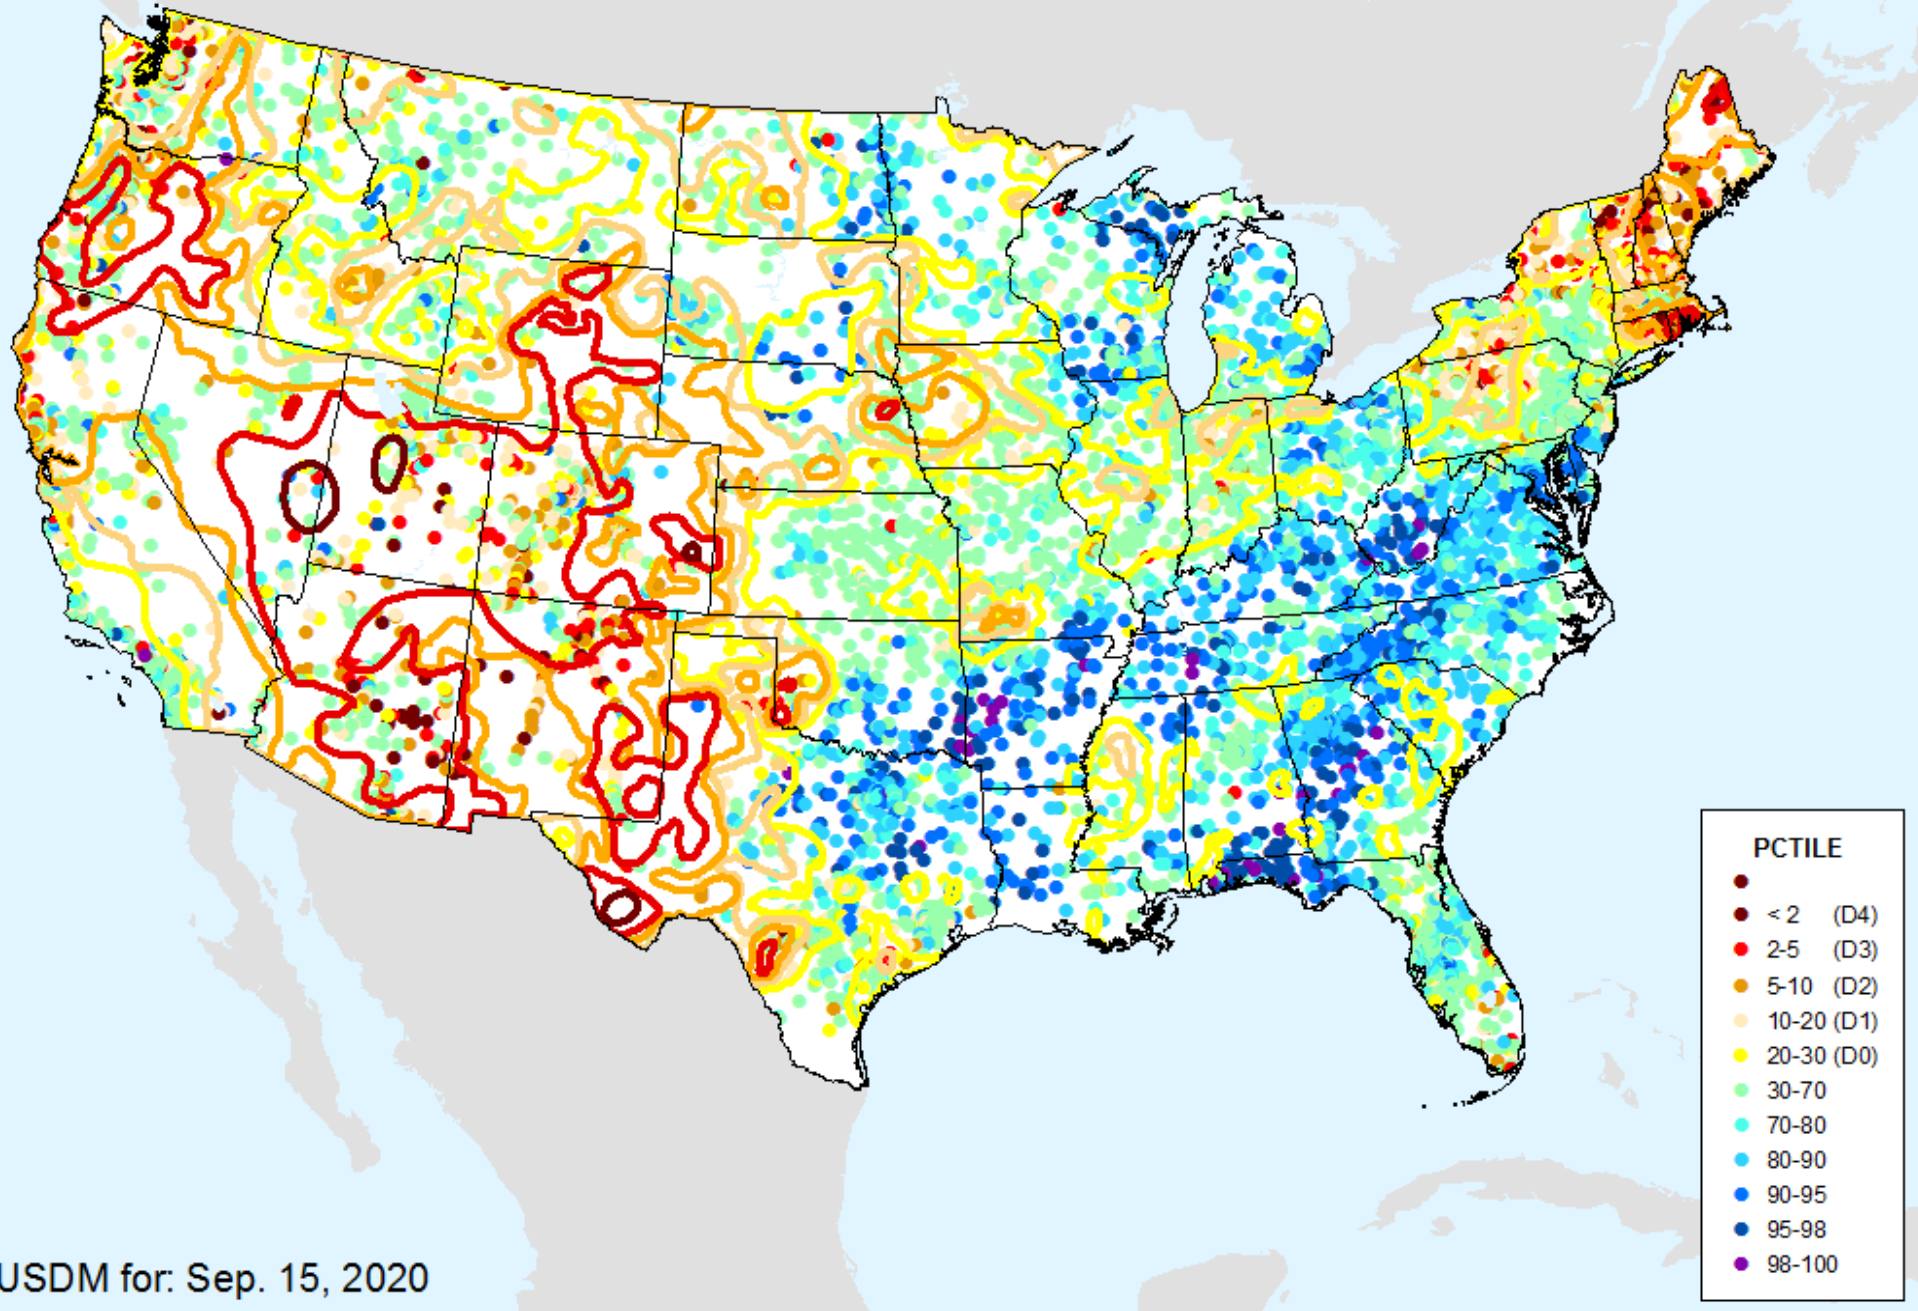

USDM for: Sep. 15, 2020

USGS 7-Day Avg Streamflow

As of: Tuesday, September 22, 2020

USGS 28-Day Avg Streamflow

As of: Tuesday, September 22, 2020

USGS 28-Day Avg Streamflow

As of: Tuesday, September 22, 2020