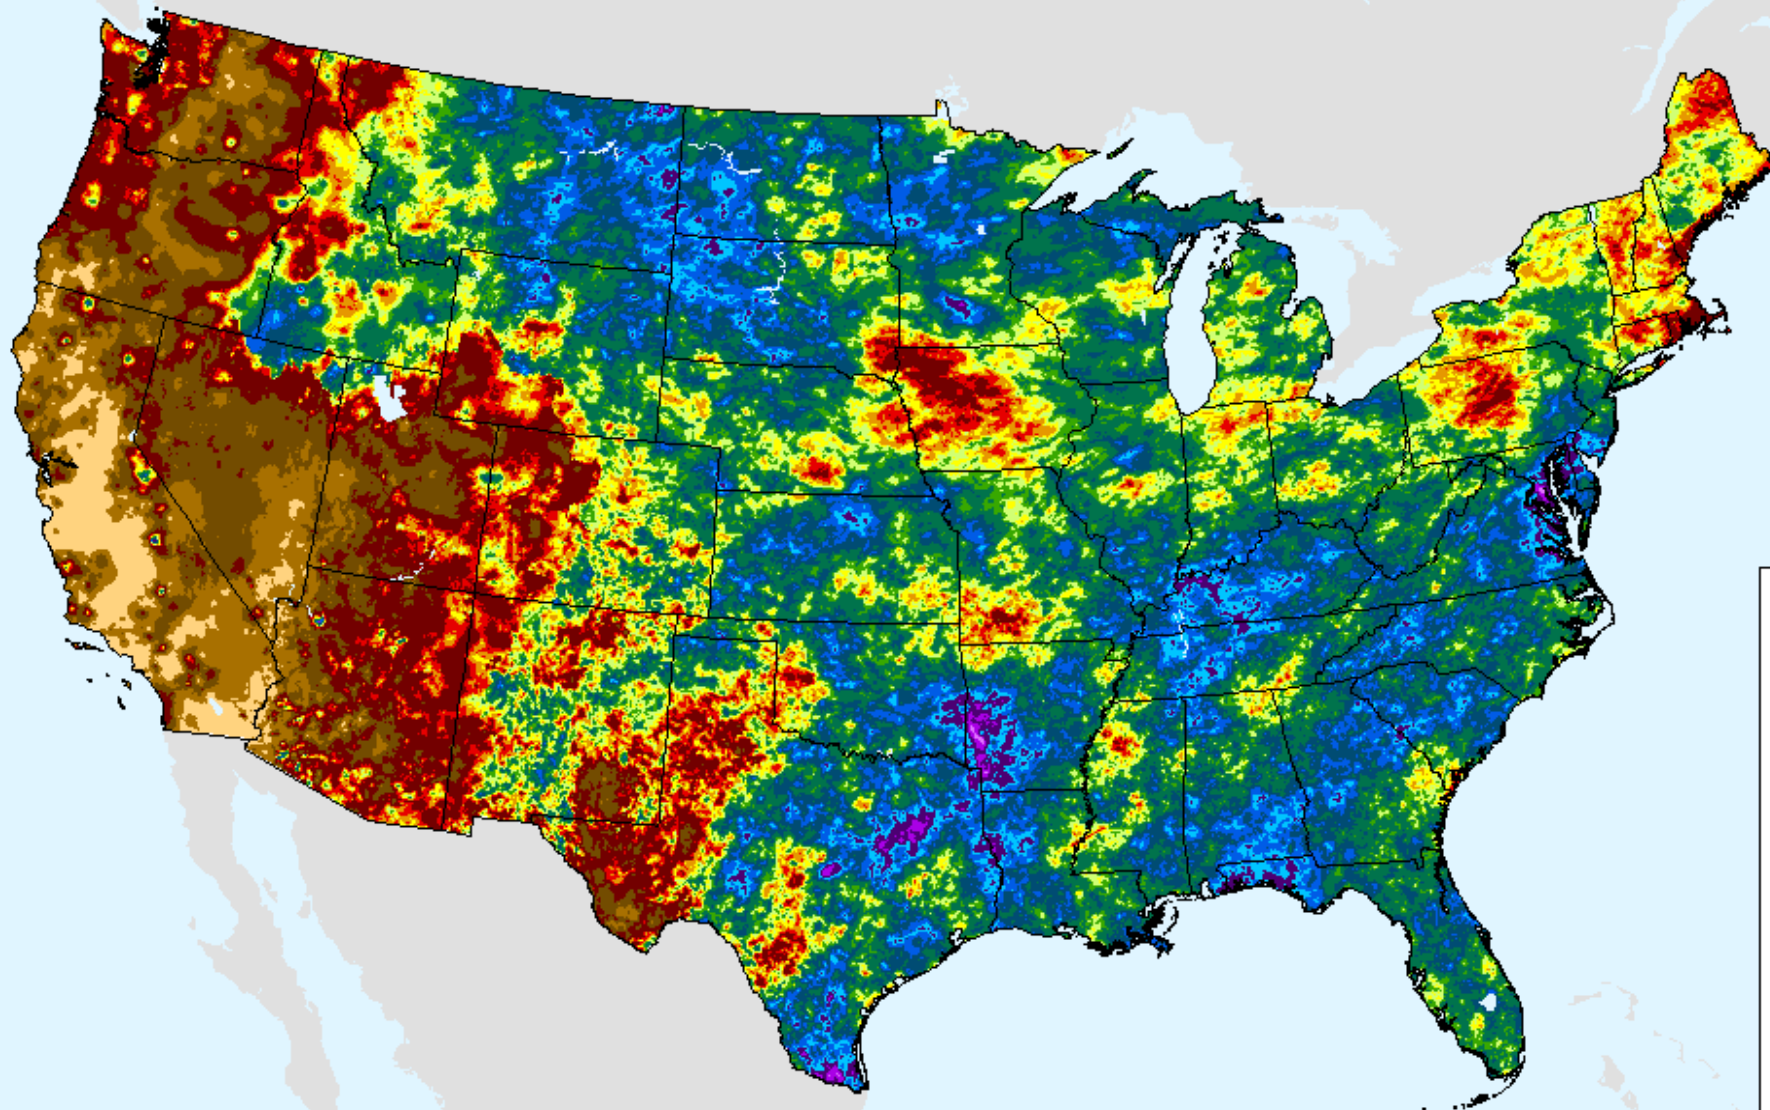

AHPS 90-Day Pct of Normal Pcp

As of: Tuesday, September 22, 2020