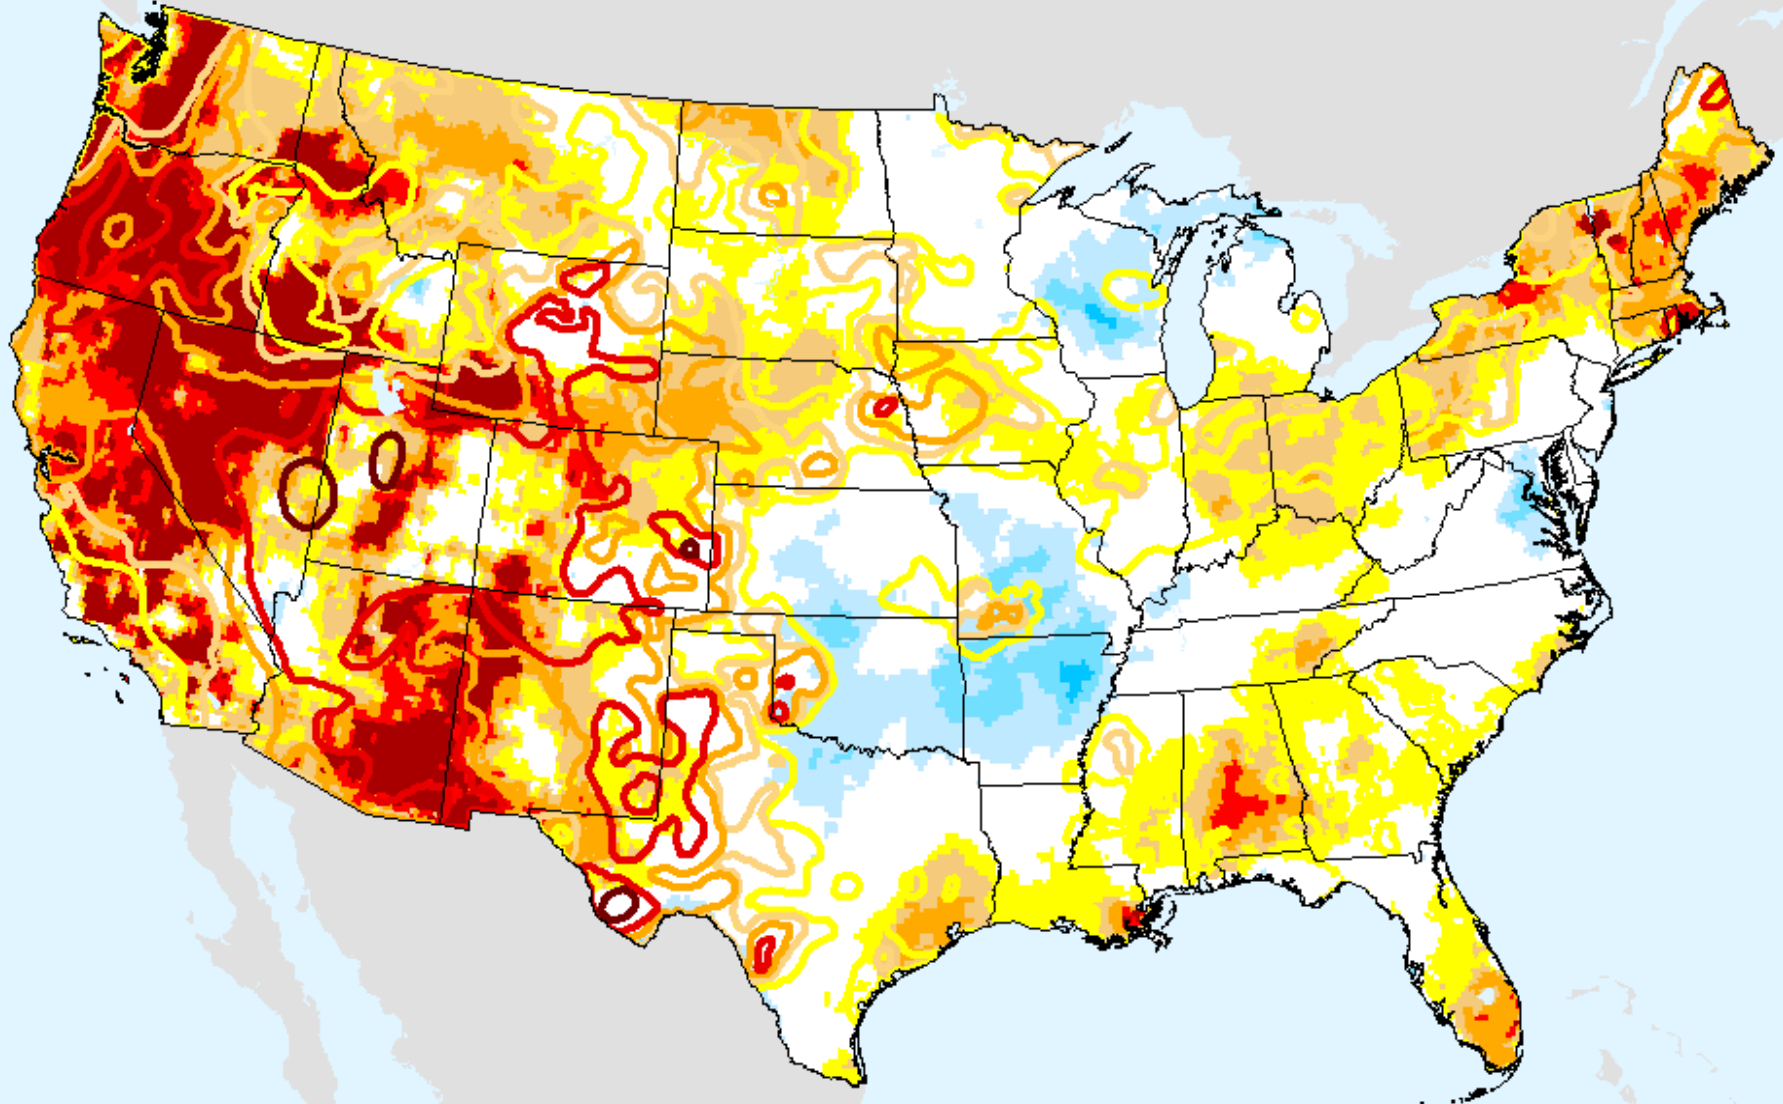

USDM for: Sep. 15, 2020

EDDI 2-week

As of: Tuesday, September 22, 2020

EDDI 3-week

As of: Tuesday, September 22, 2020

USDM for: Sep. 15, 2020

EDDI 3-week

As of: Tuesday, September 22, 2020