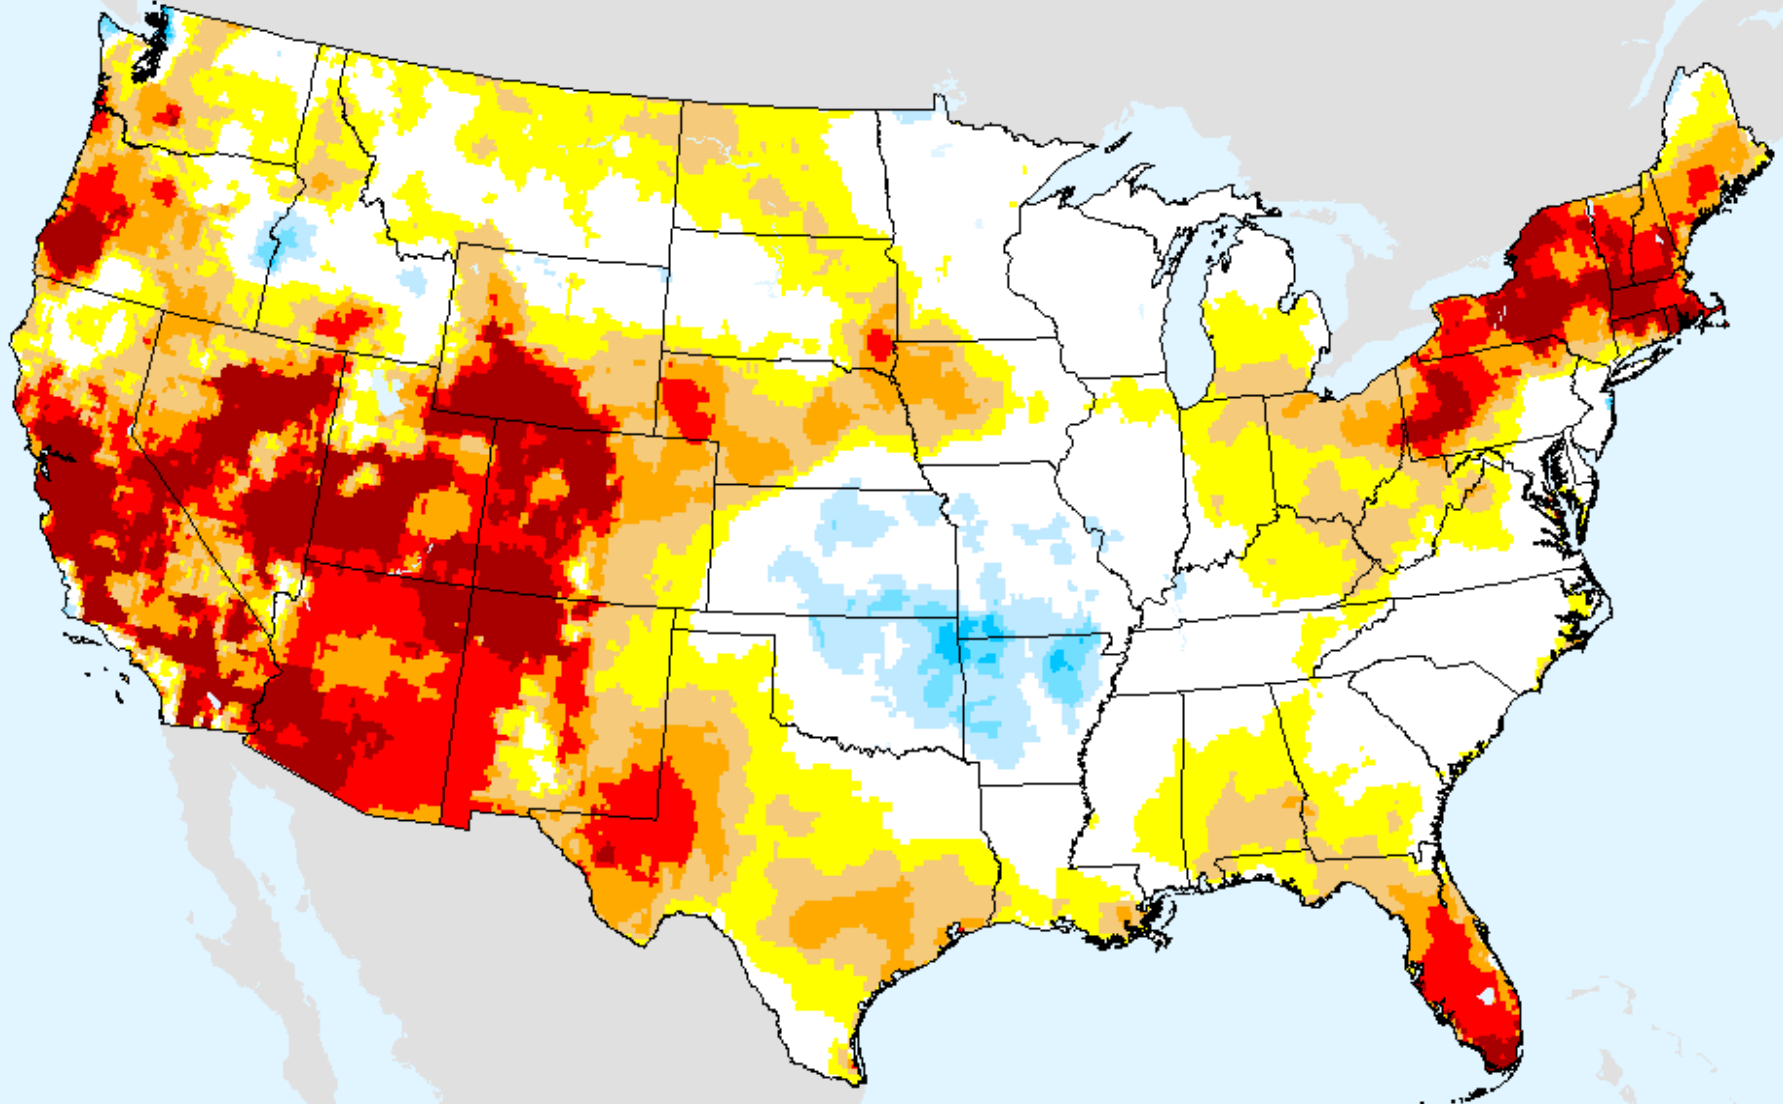

USDM for: Sep. 15, 2020

EDDI 10-week

As of: Tuesday, September 22, 2020

EDDI 11-week

As of: Tuesday, September 22, 2020

USDM for: Sep. 15, 2020

EDDI 11-week

As of: Tuesday, September 22, 2020