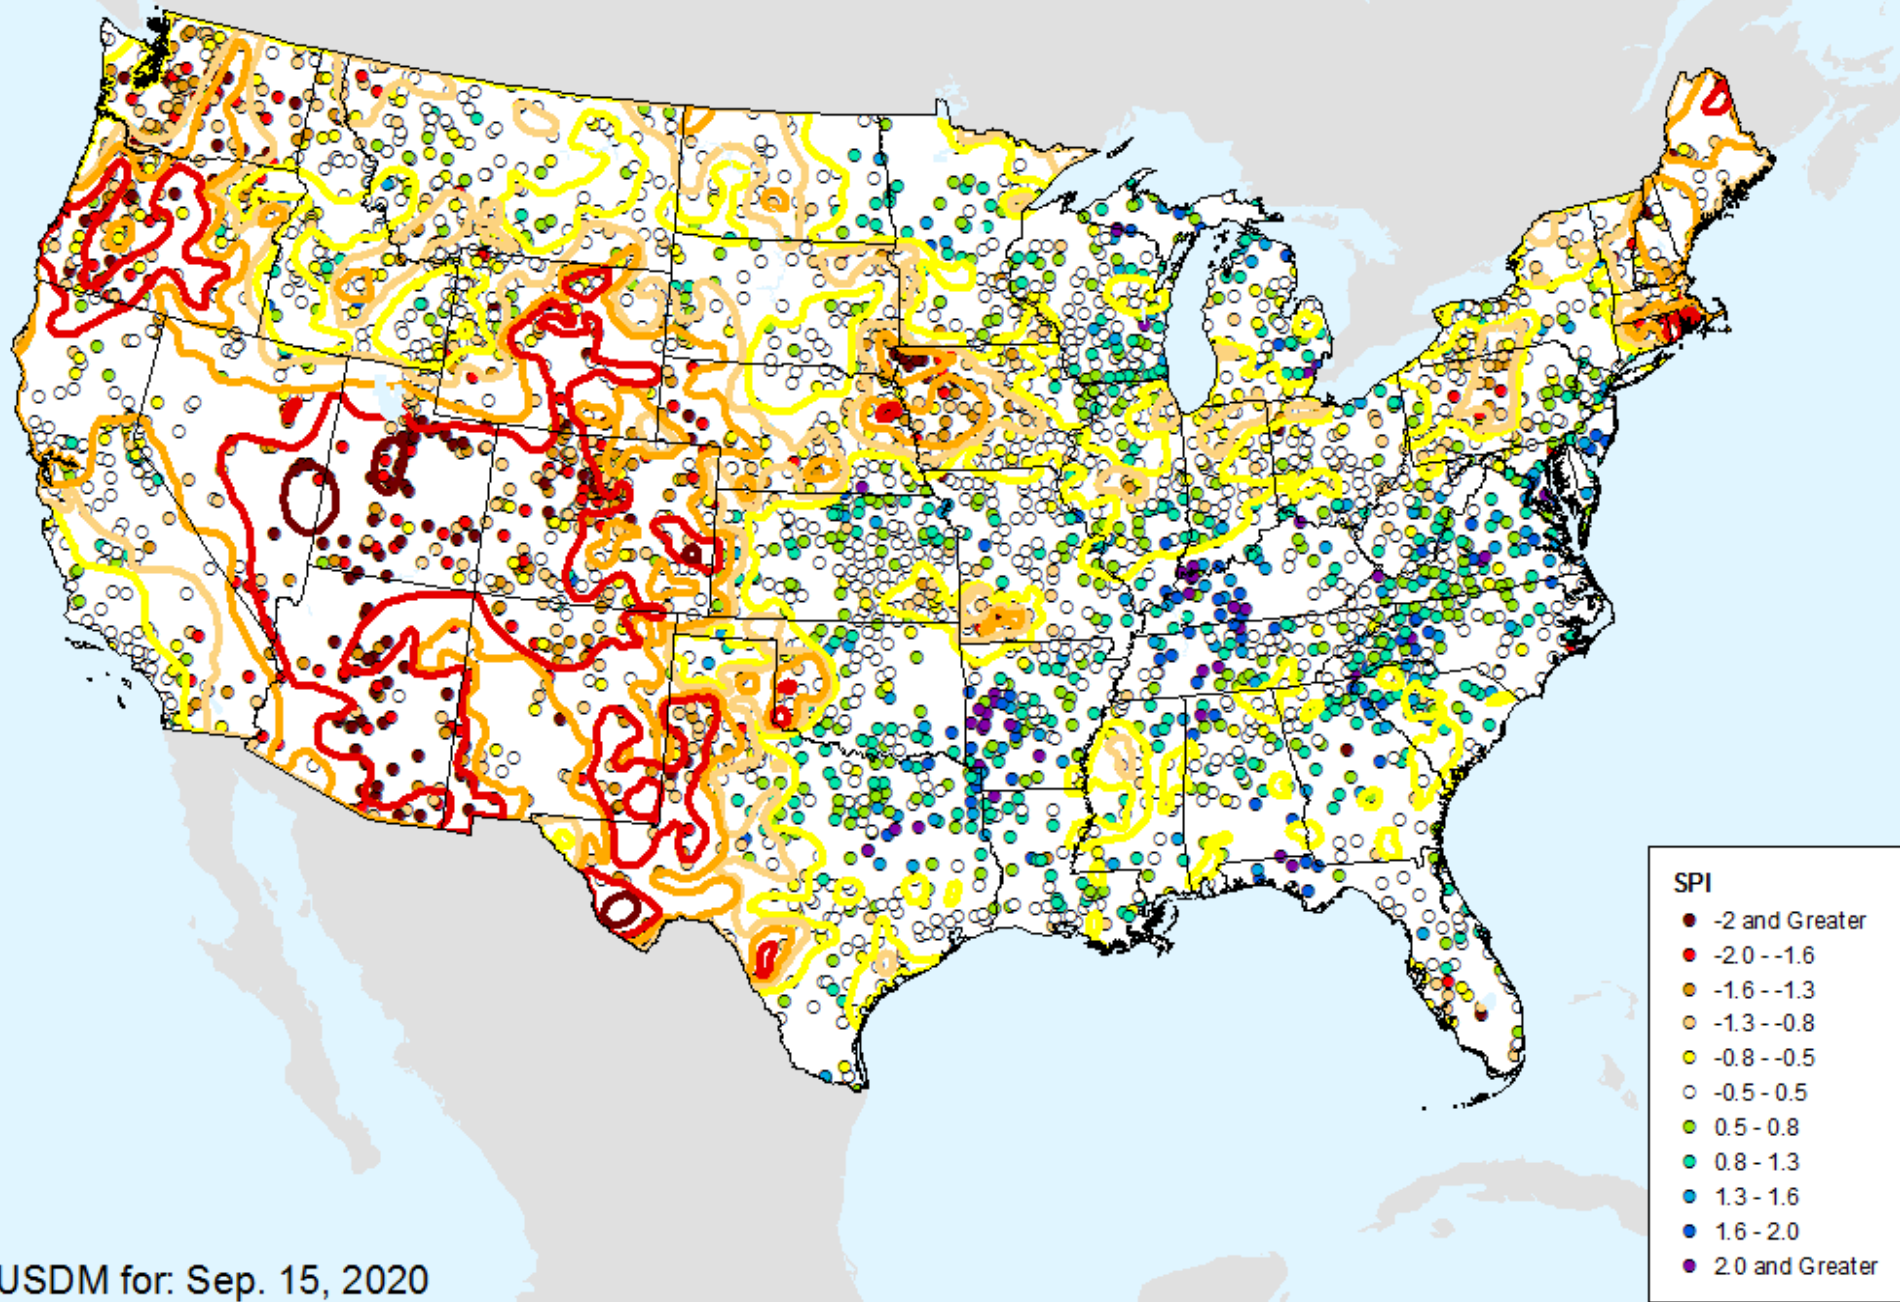

HPRCC 3-month SPI

As of: Tuesday, September 22, 2020

USDM for: Sep. 15, 2020