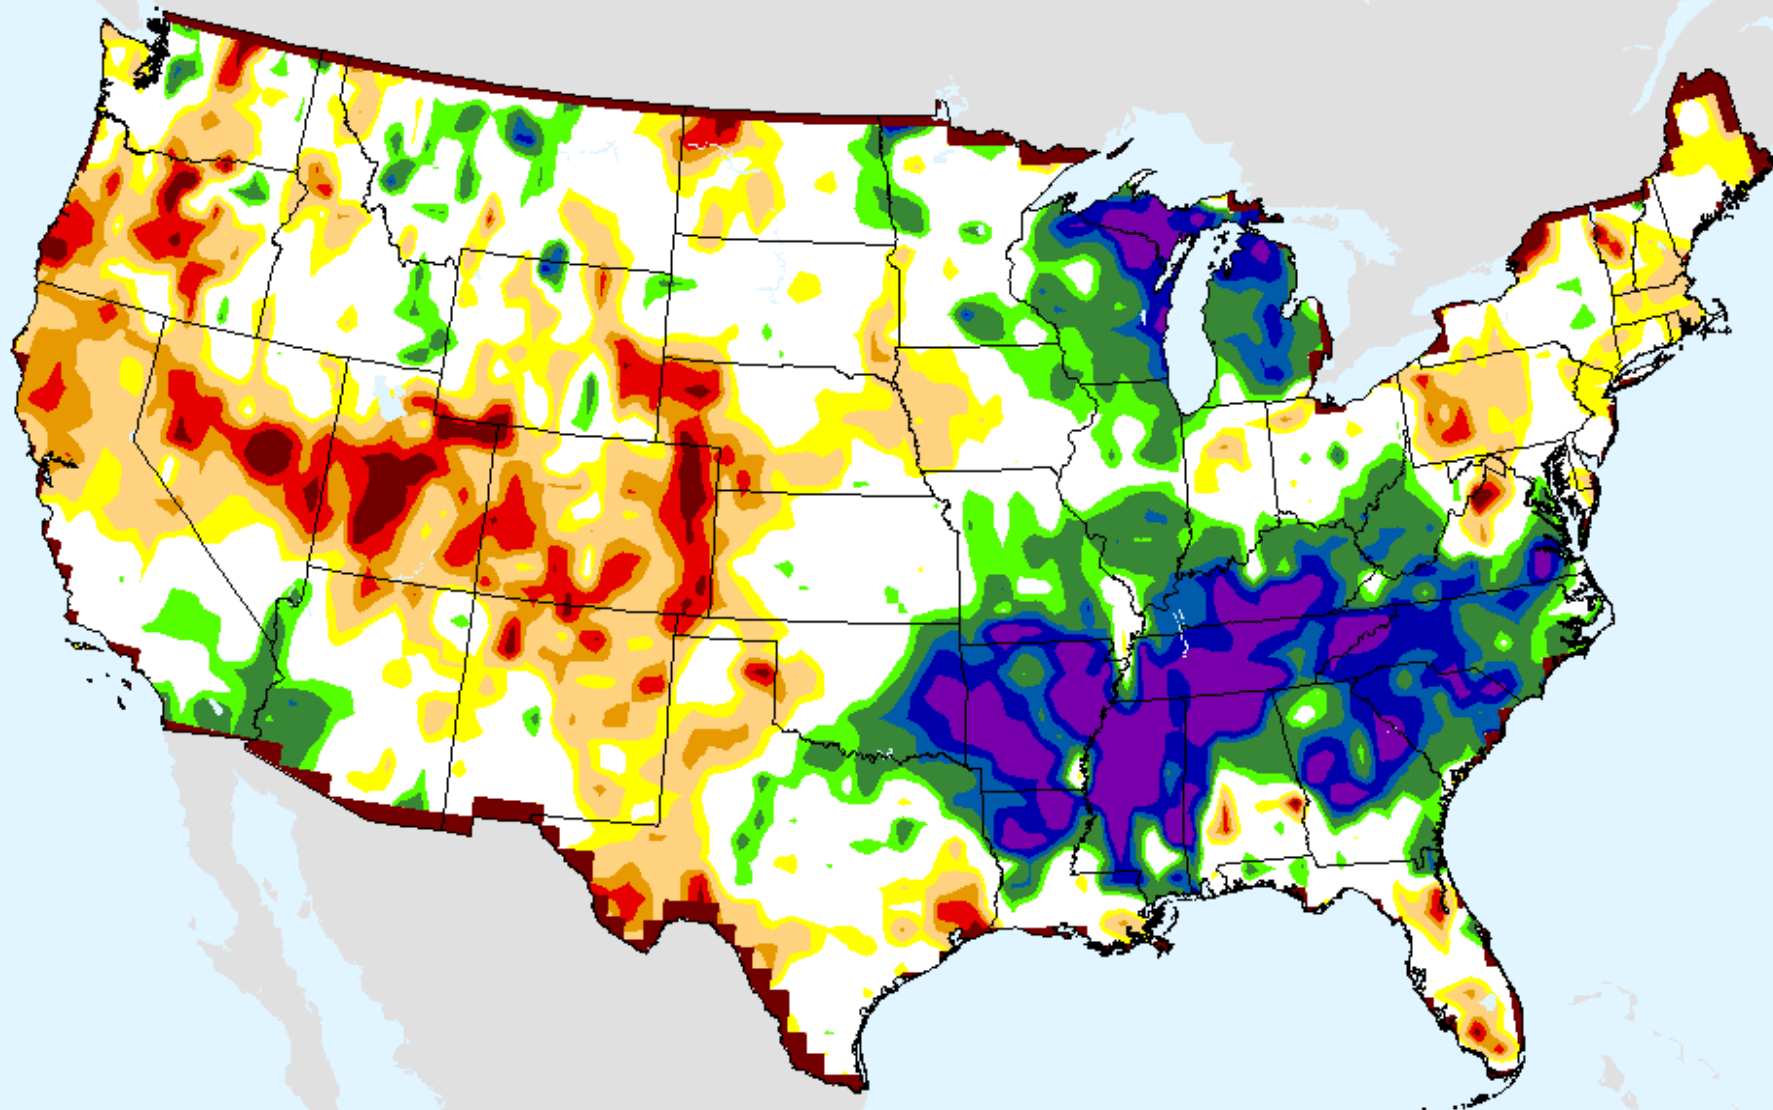

As of: Tuesday, September 22, 2020

USDM for: Sep. 15, 2020

SPI (USDM)

CPC 24-month SPI

As of: Tuesday, September 22, 2020

Vegetation Health Index

As of: Tuesday, September 22, 2020

USDM for: Sep. 15, 2020