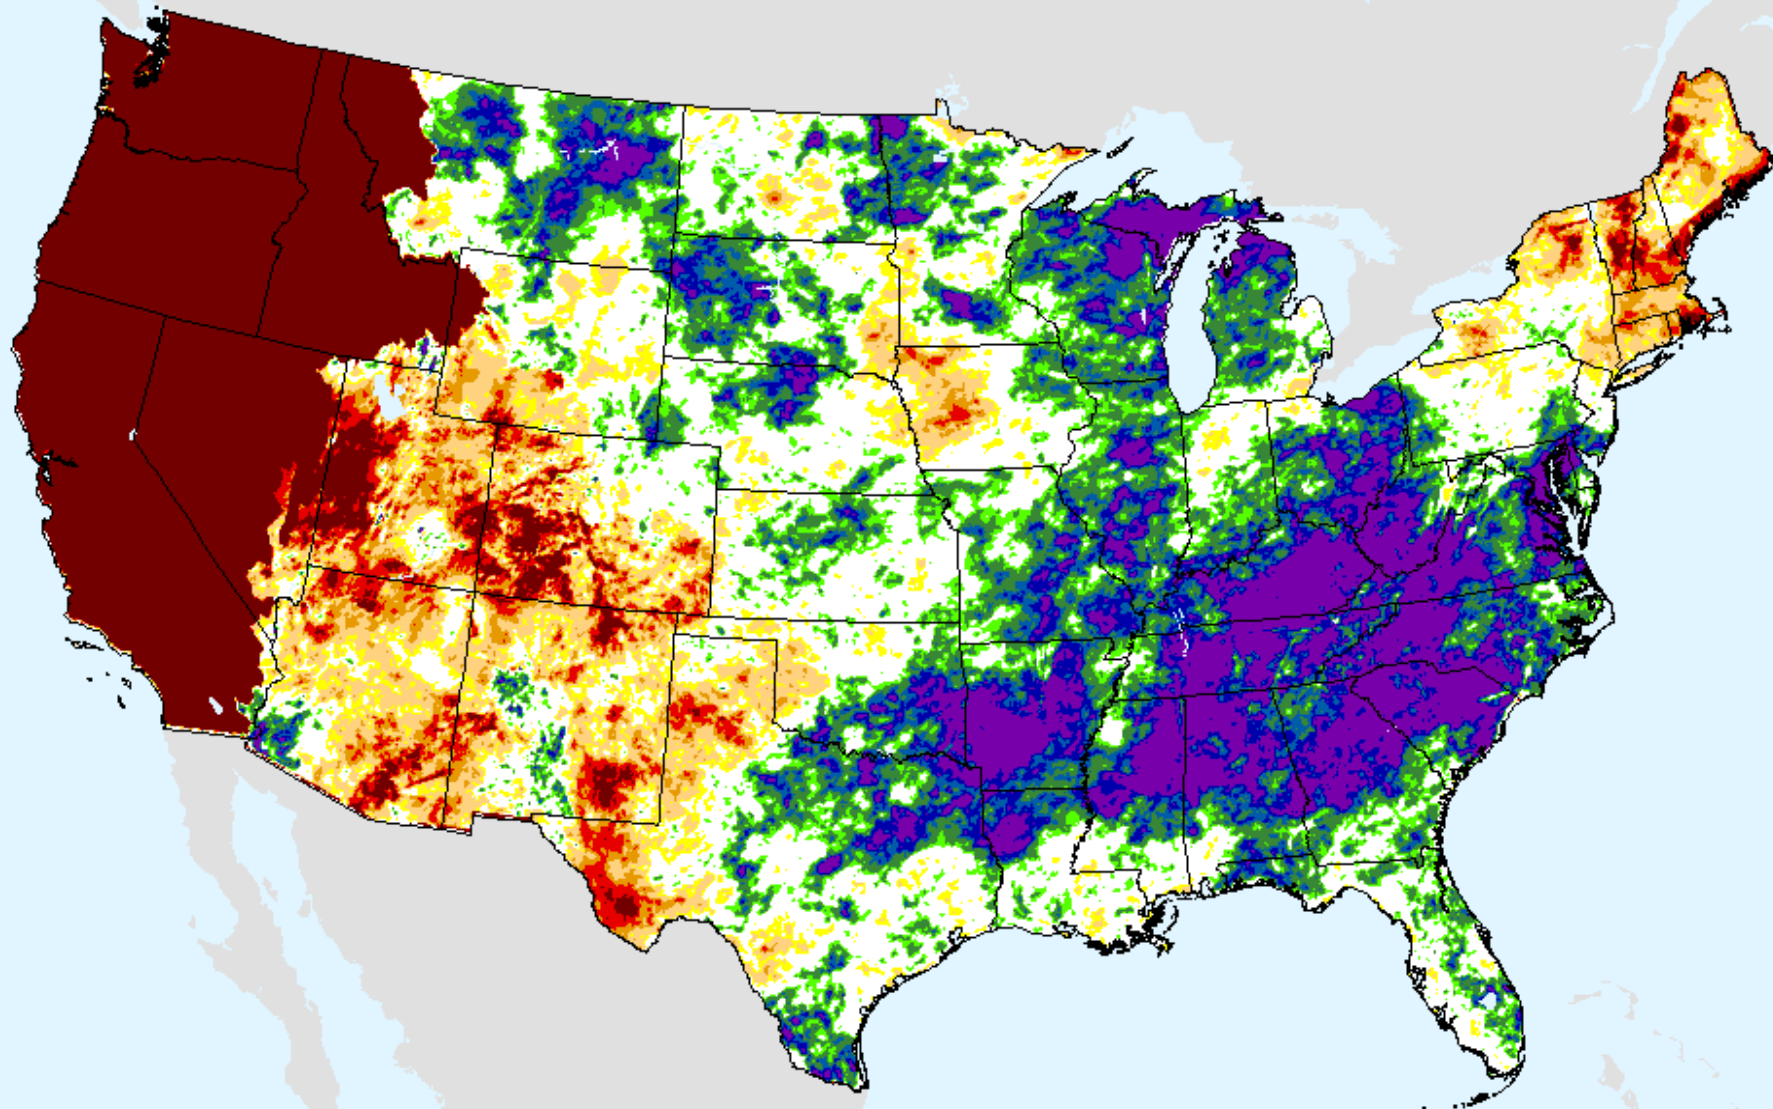

As of: Tuesday, September 22, 2020

USDM for: Sep. 15, 2020

SPI (USDM)

AHPS 9-month SPI

As of: Tuesday, September 22, 2020

AHPS 12-month SPI

As of: Tuesday, September 22, 2020

USDM for: Sep. 15, 2020