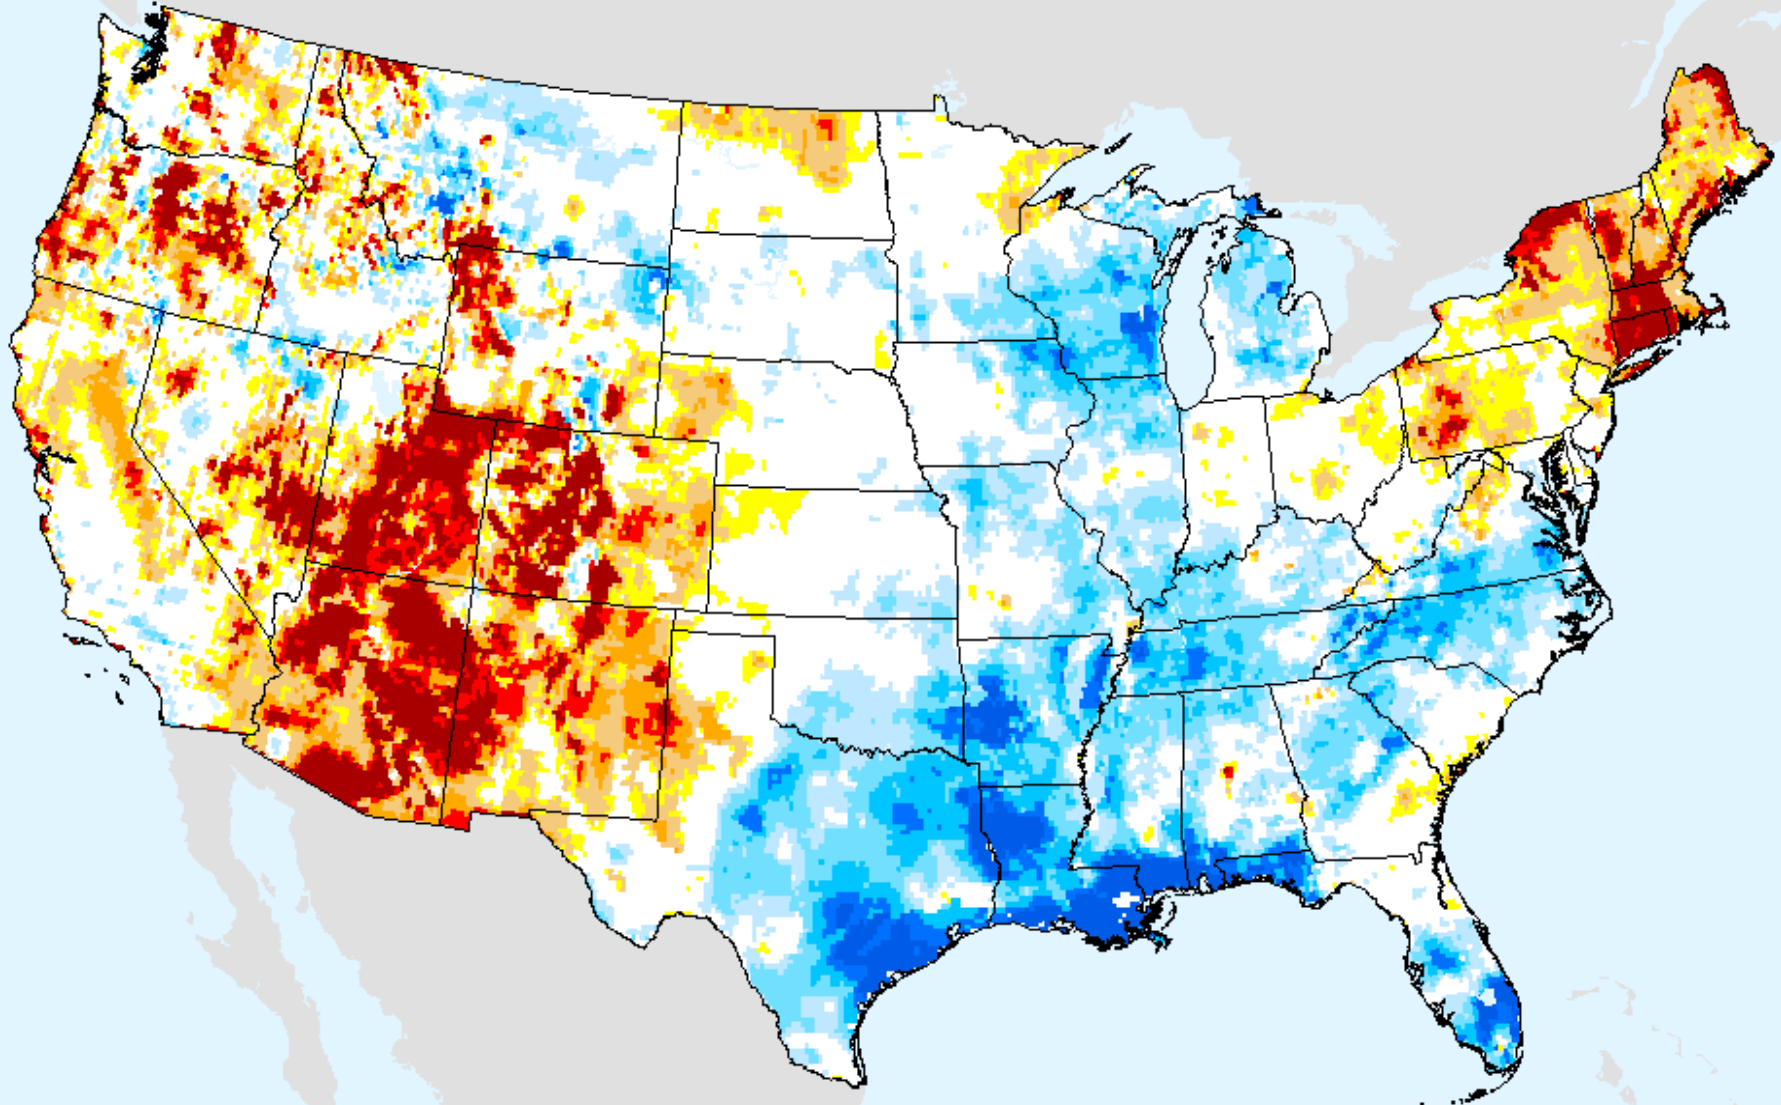

GRACE-Based Surface Soil Moisture Drought Indicator

As of: Tuesday, September 22, 2020