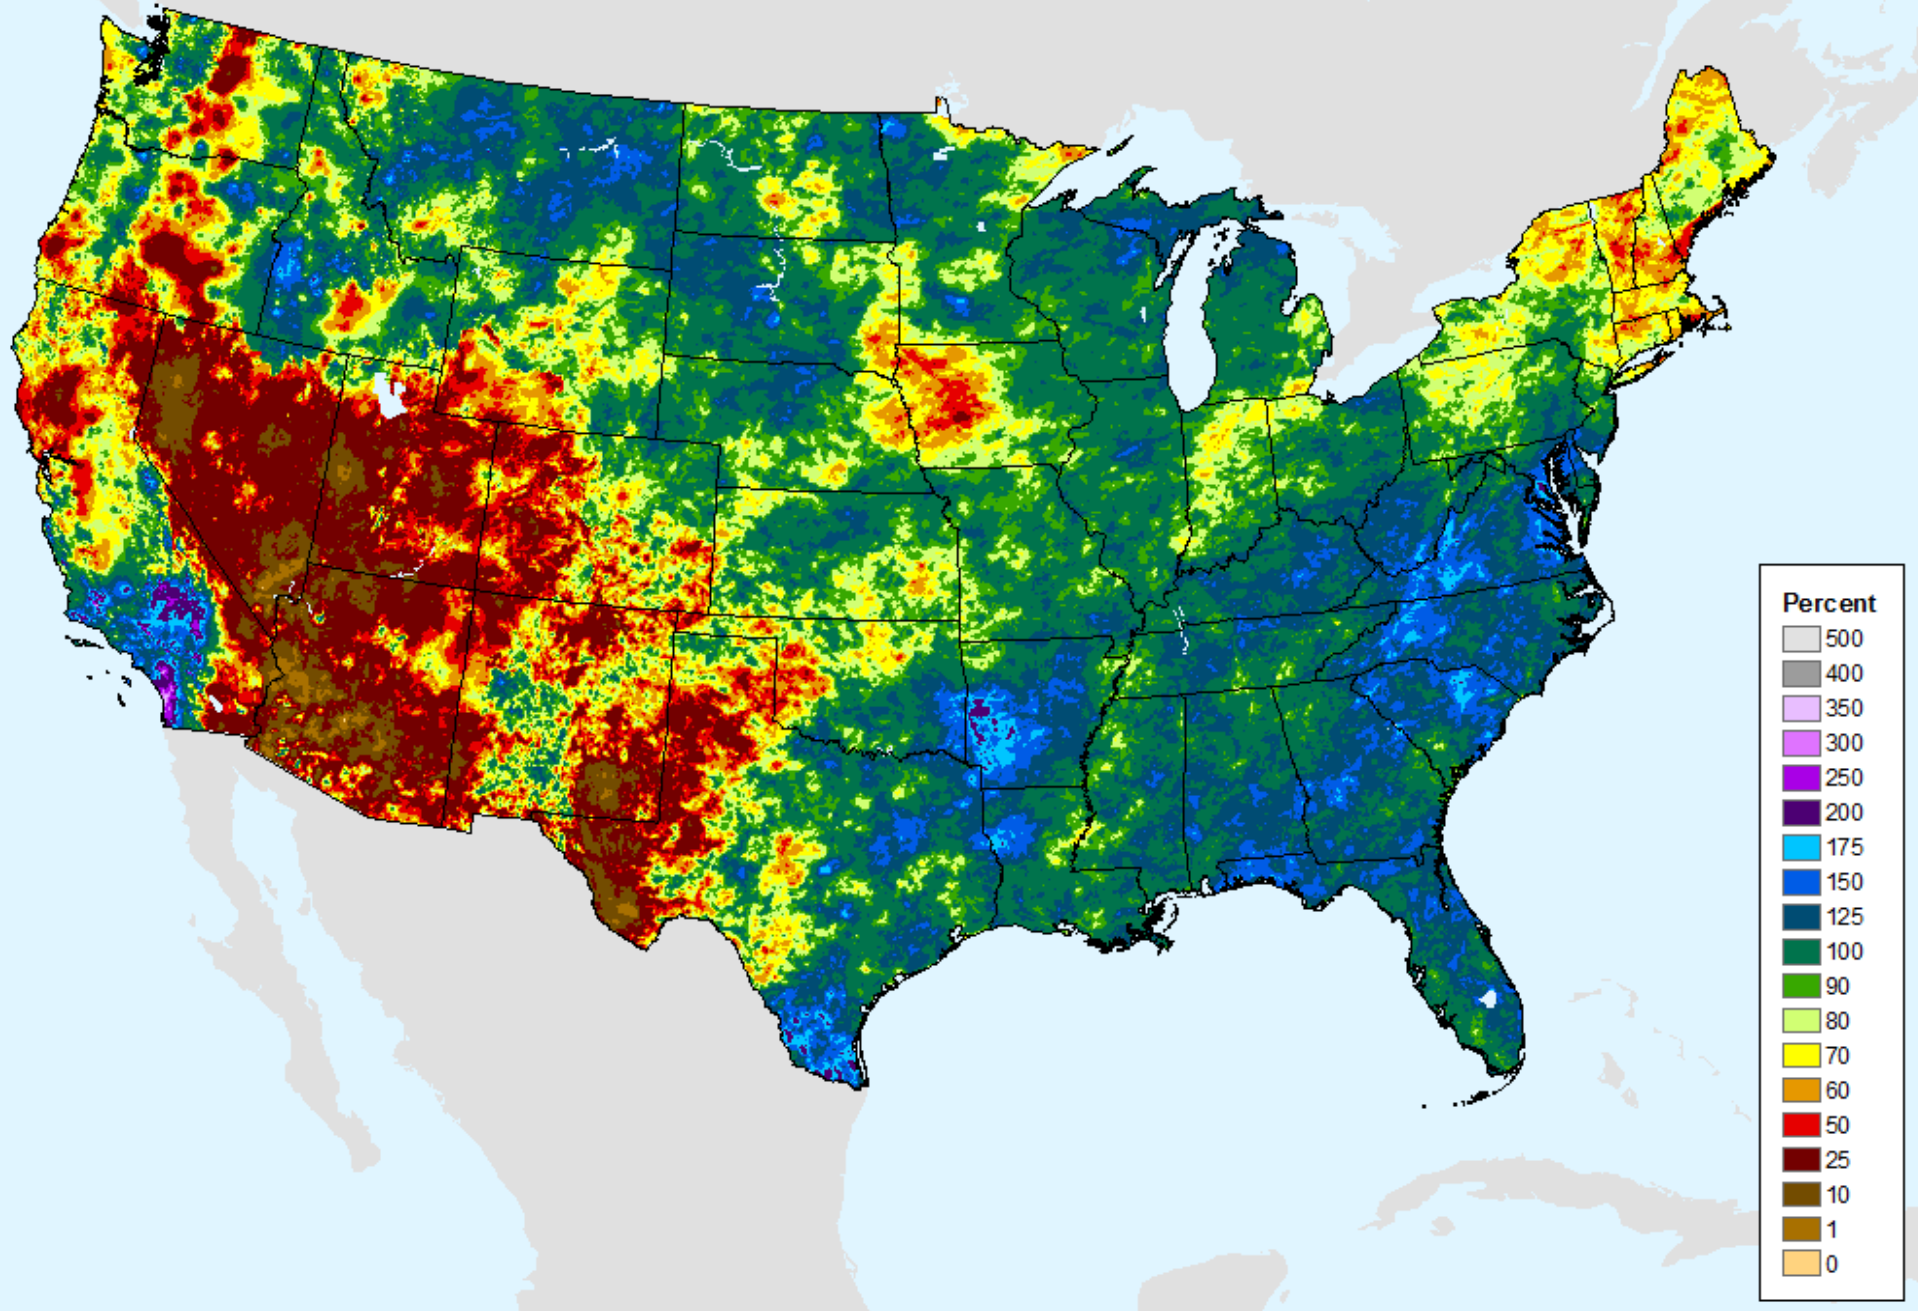

As of: Tuesday, September 22, 2020

AHPS 180-Day Pct of Normal Pcp

As of: Tuesday, September 22, 2020

USDM for: Sep. 15, 2020

AHPS 180-Day Pct of Normal Pcp

As of: Tuesday, September 22, 2020

AHPS Water-Year Precip Departure