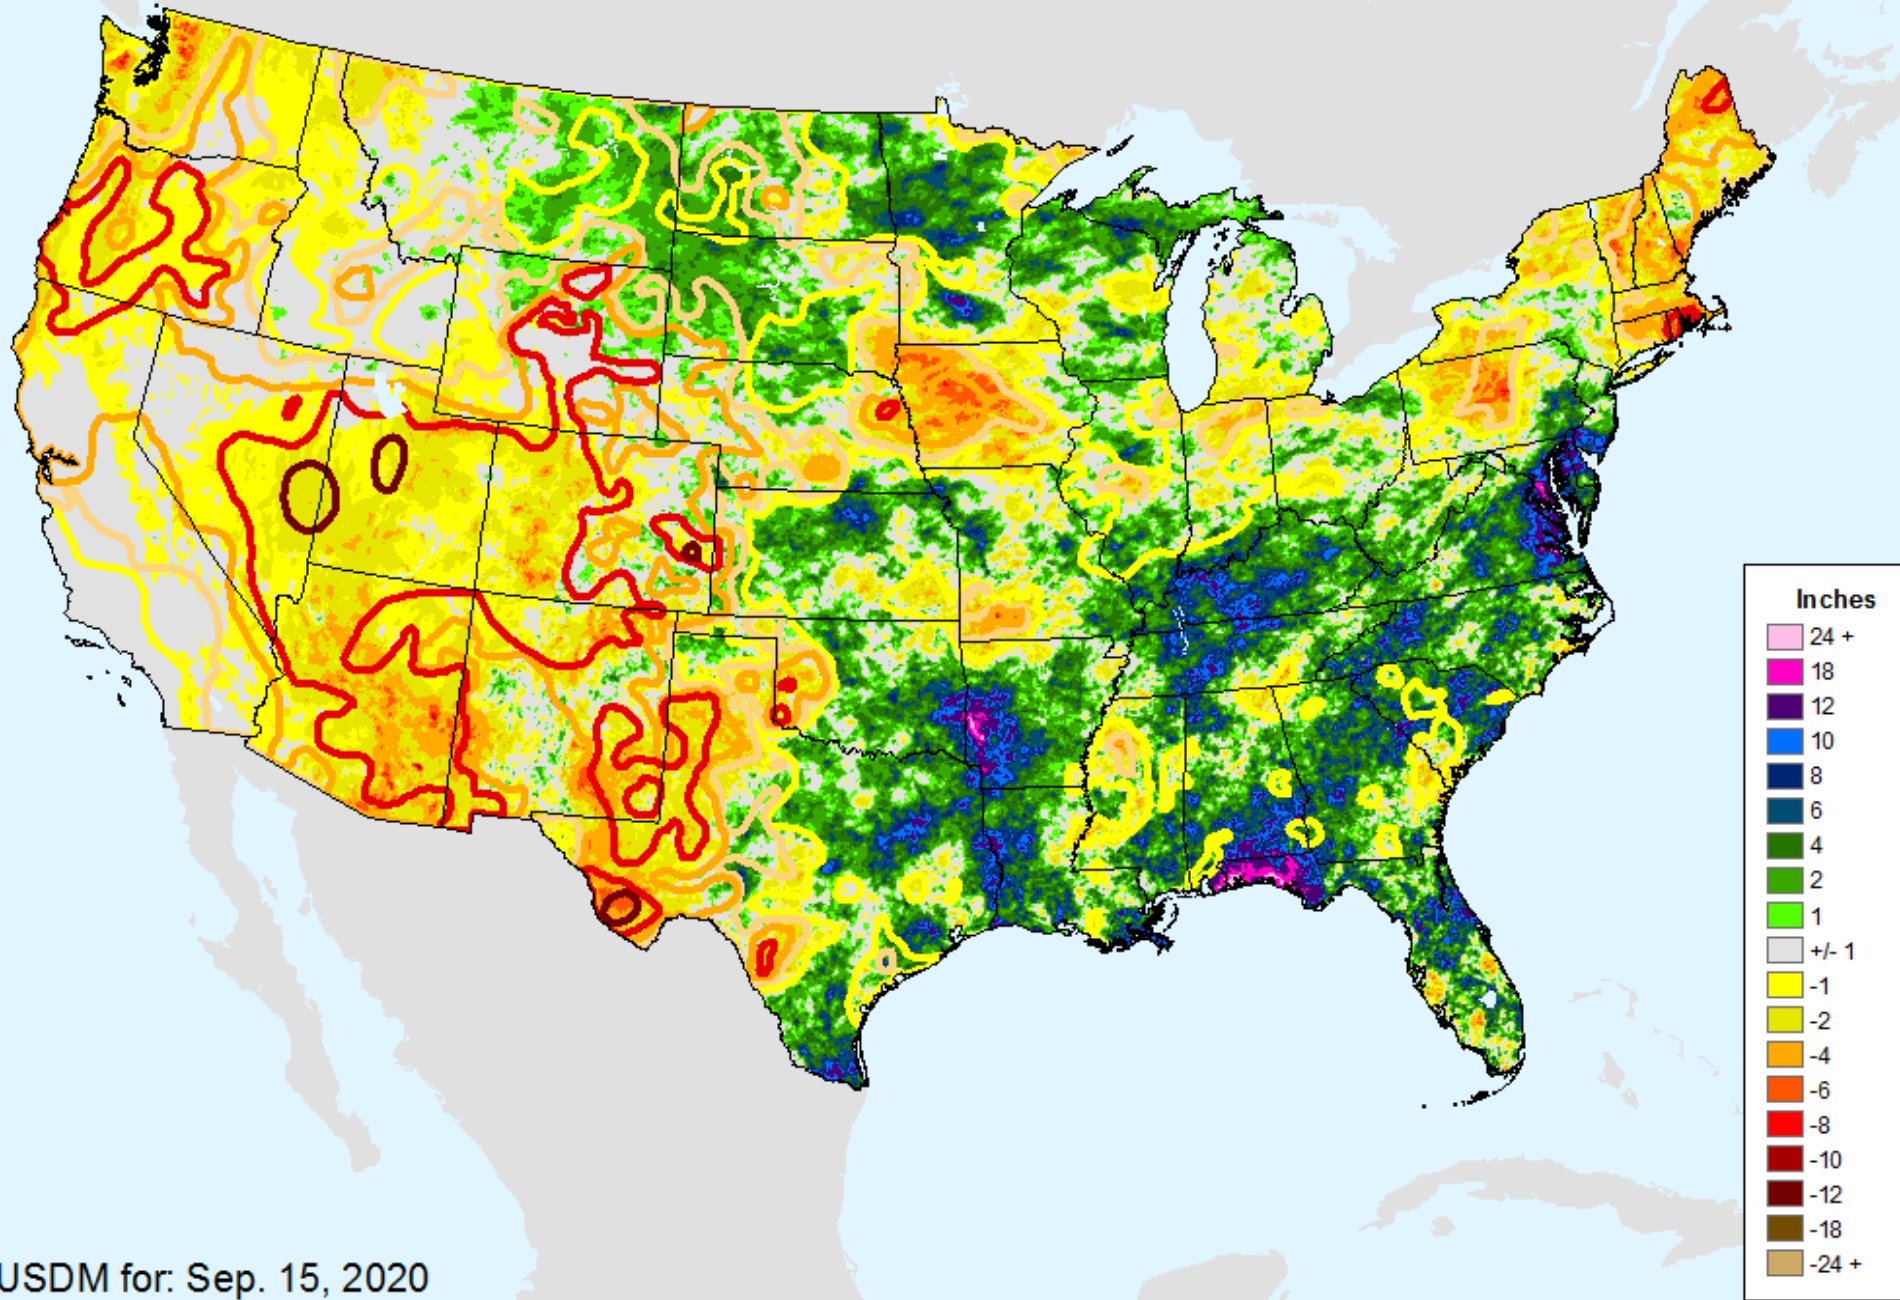

AHPS 90-Day Precip Departure

As of: Tuesday, September 22, 2020

USDM for: Sep. 15, 2020