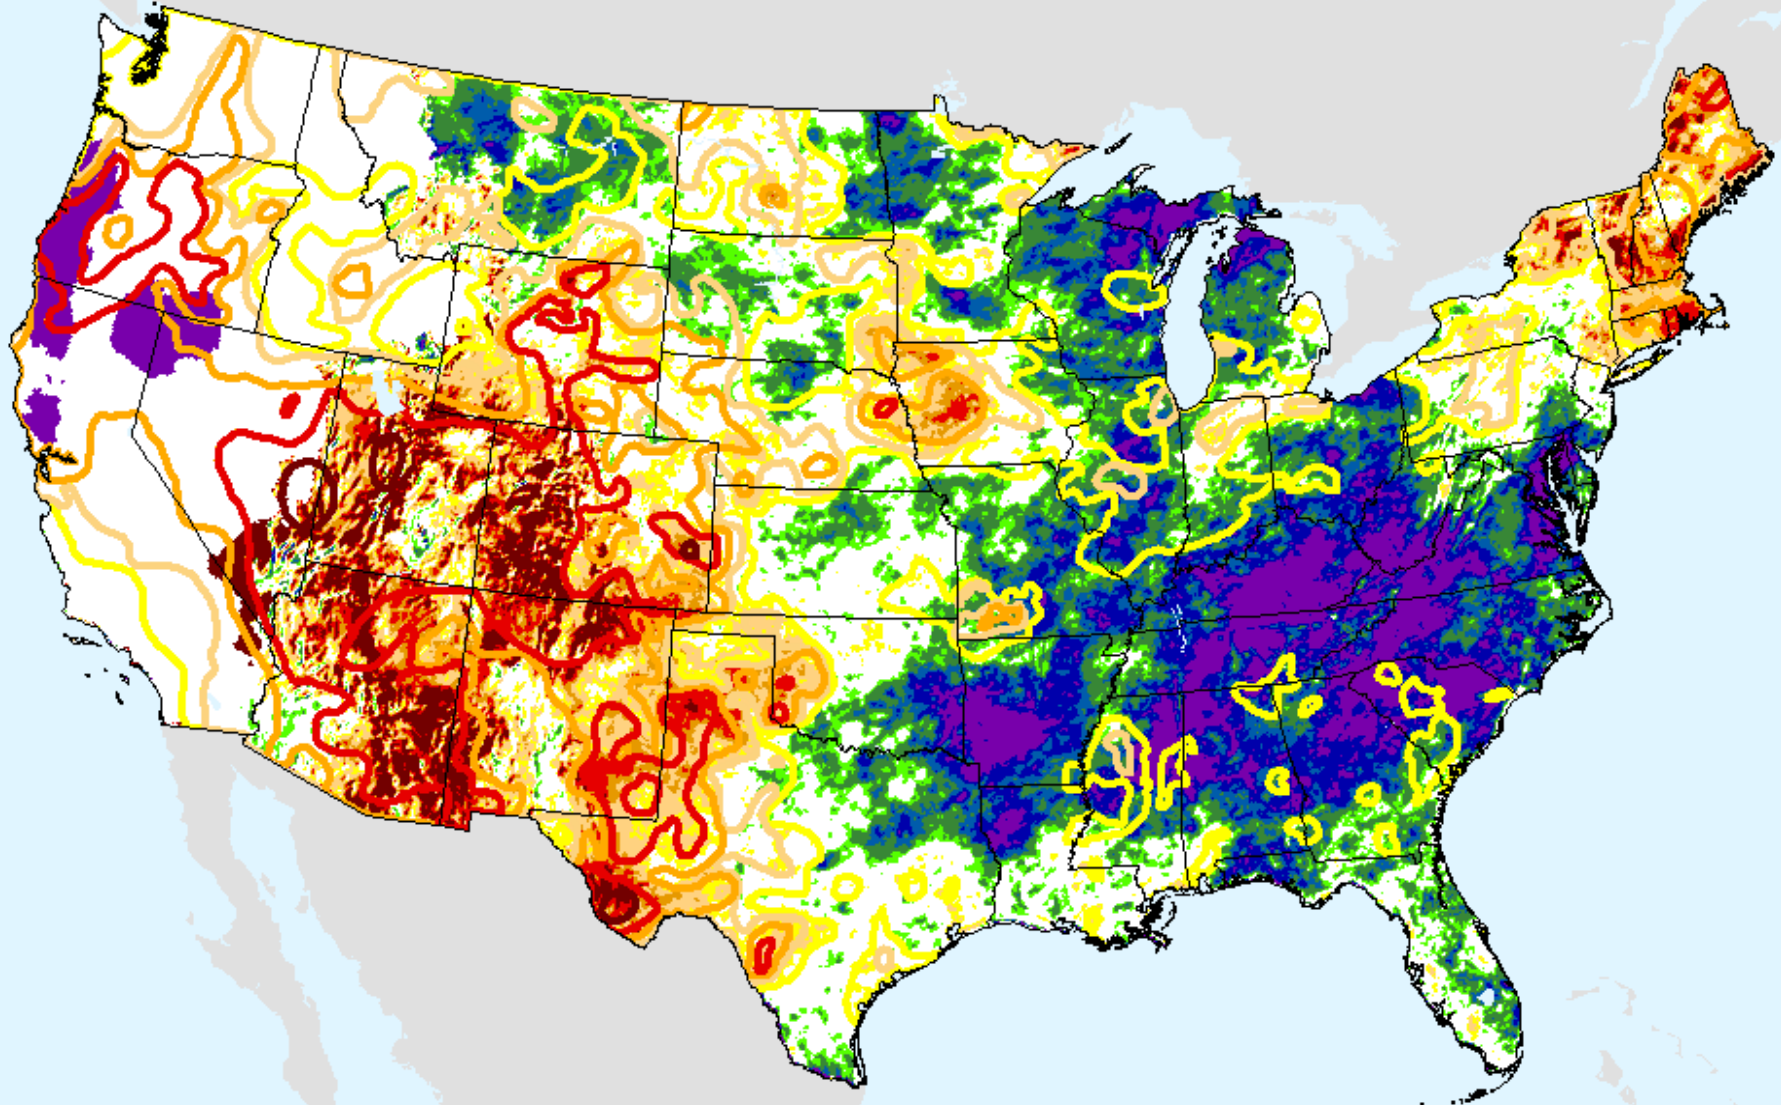

USDM for: Sep. 15, 2020

SPEI (USDM)

AHPS 6-month SPEI

As of: Tuesday, September 22, 2020

SPEI (USDM)

AHPS 9-month SPEI

As of: Tuesday, September 22, 2020

USDM for: Sep. 15, 2020