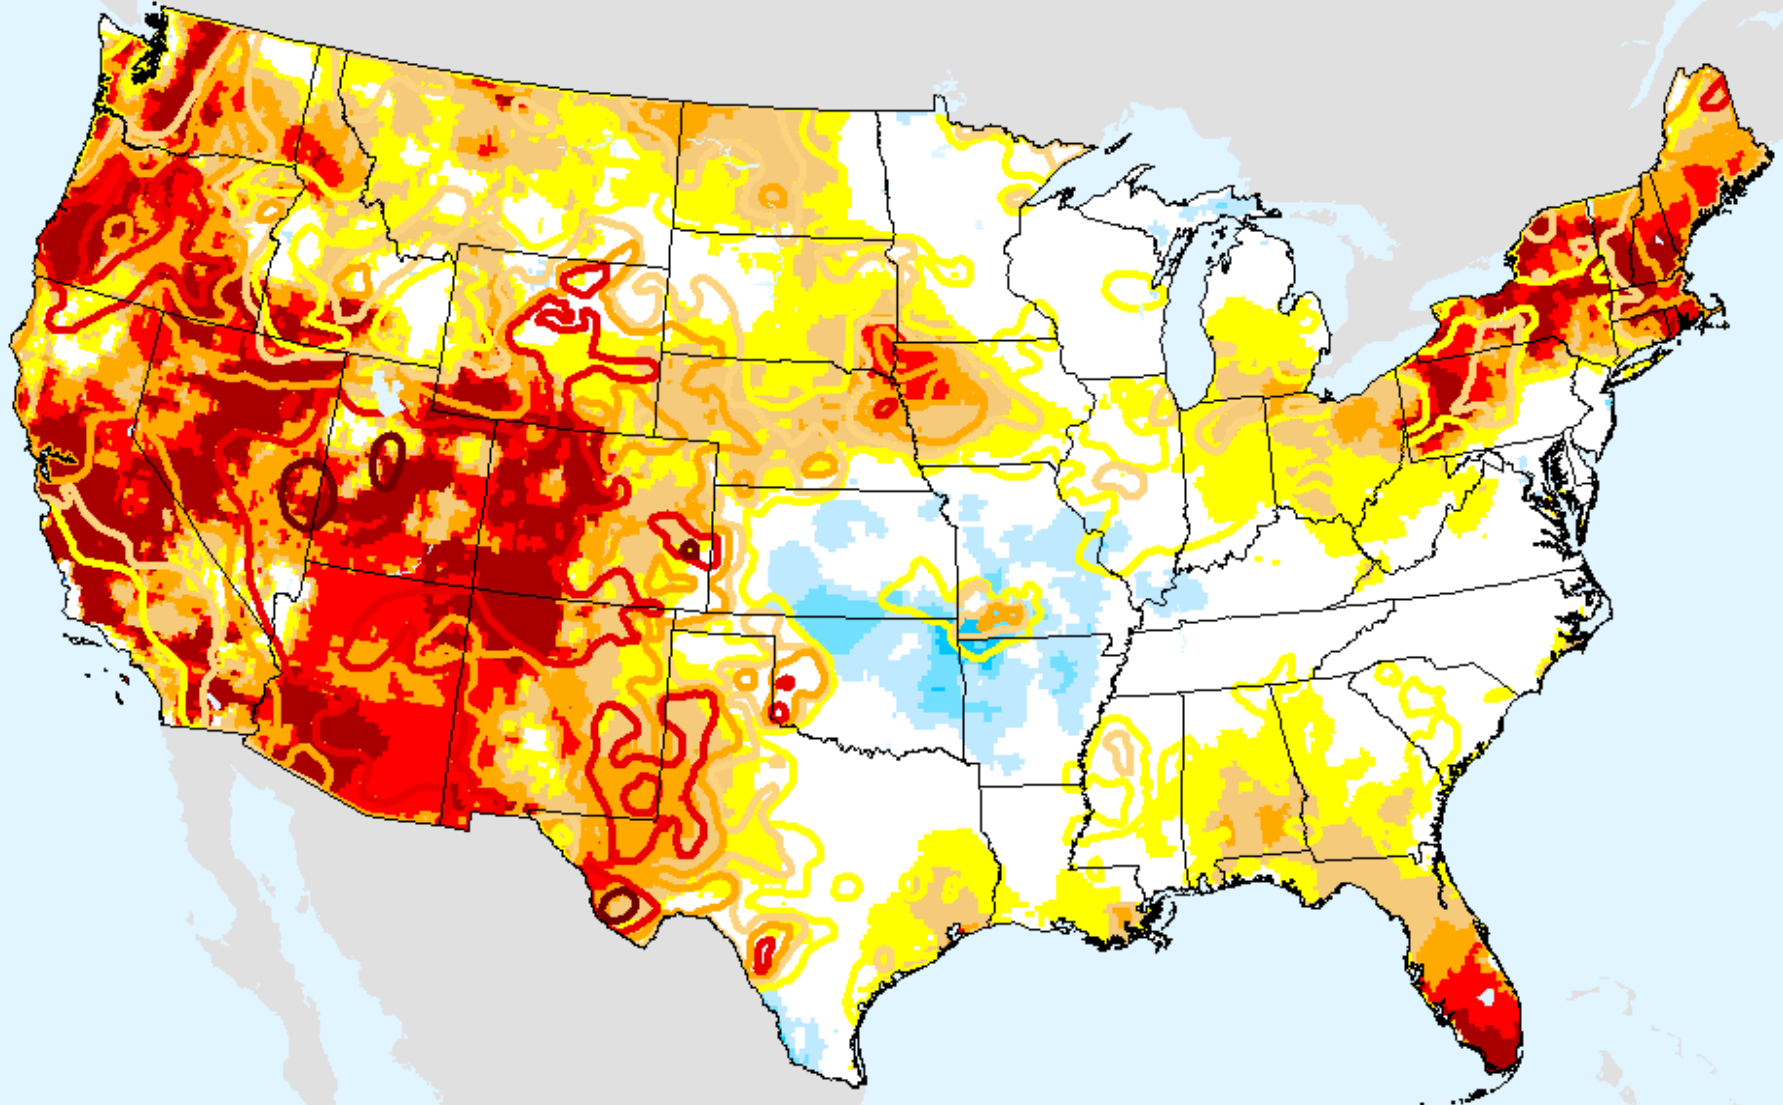

As of: Tuesday, September 22, 2020

USDM for: Sep. 15, 2020

EDDI 7-week

As of: Tuesday, September 22, 2020

EDDI 8-week

As of: Tuesday, September 22, 2020

USDM for: Sep. 15, 2020

EDDI 8-week