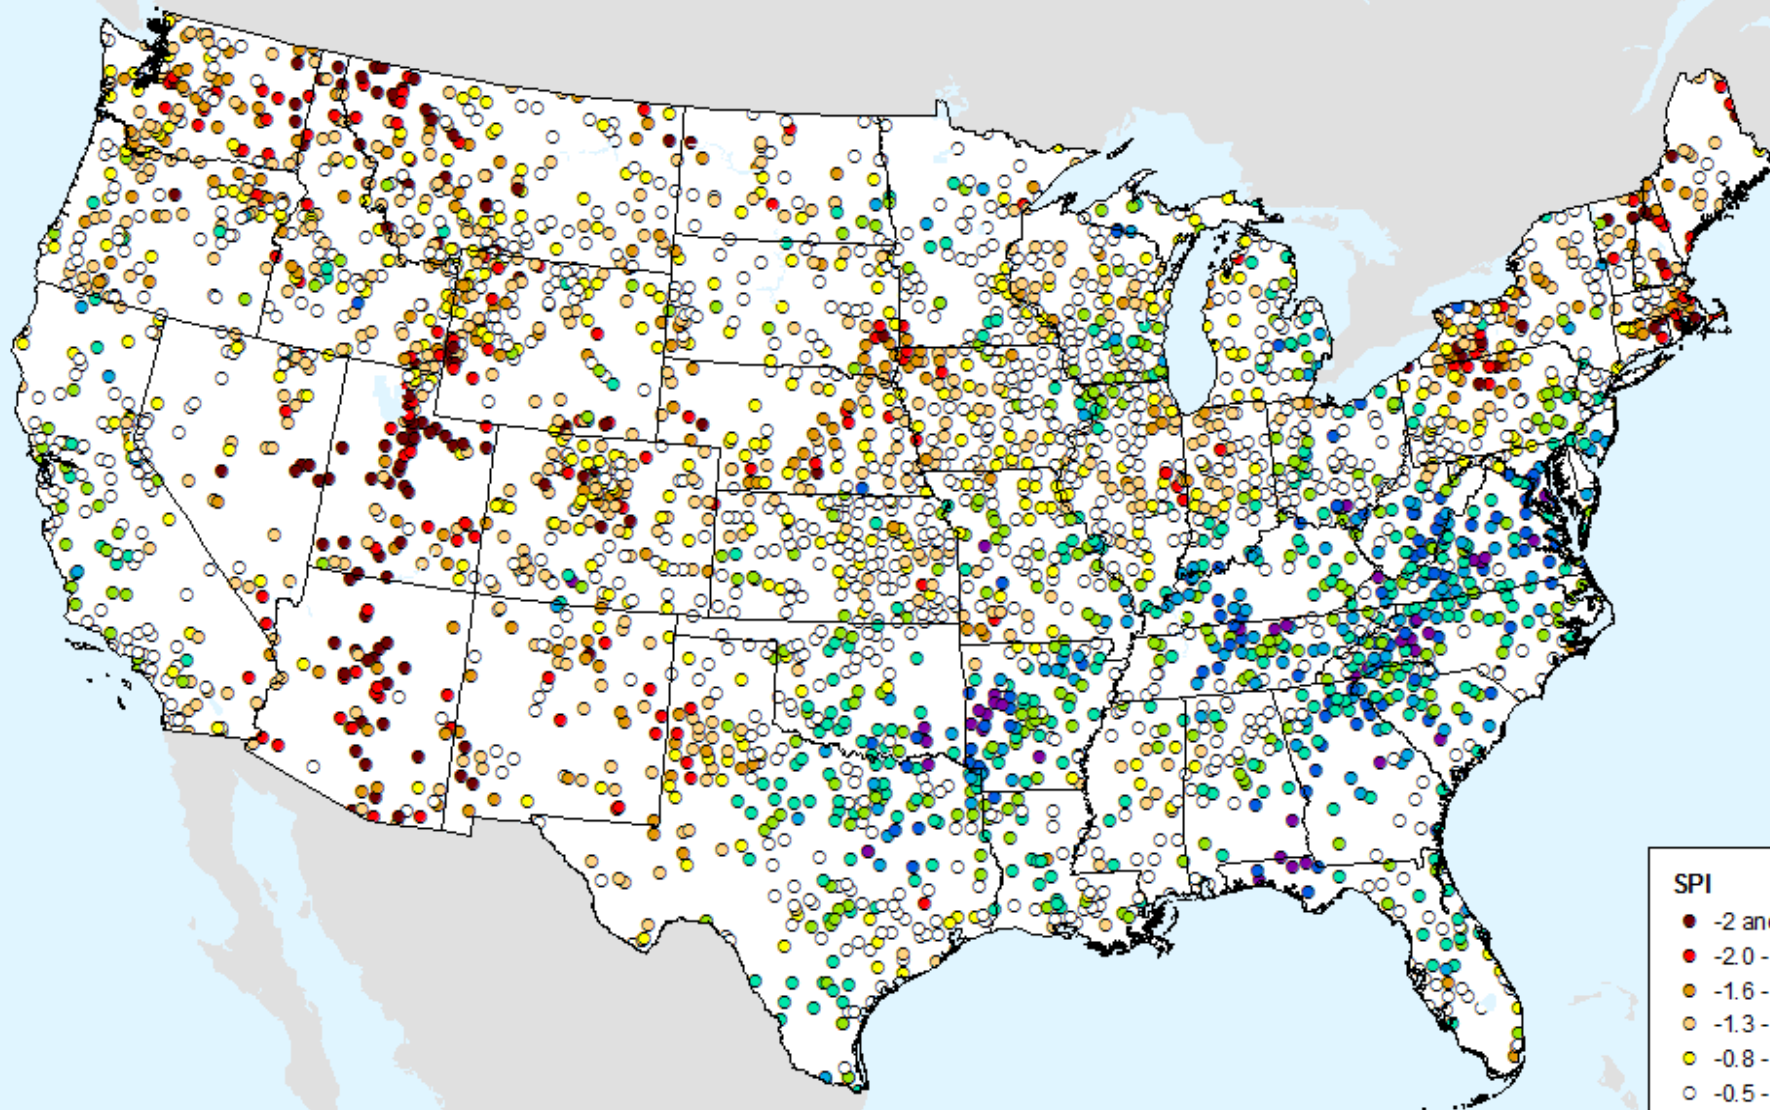

HPRCC 2-month SPI

As of: Tuesday, September 22, 2020

SPI

- -2 and Greater
- -2.0 -- -1.6
- -1.6 -- -1.3
- -1.3 -- -0.8
- -0.8 -- -0.5
- -0.5 - 0.5
- 0.5 - 0.8
- 0.8 - 1.3
- 1.3 - 1.6
- 1.6 - 2.0
- 2.0 and Greater