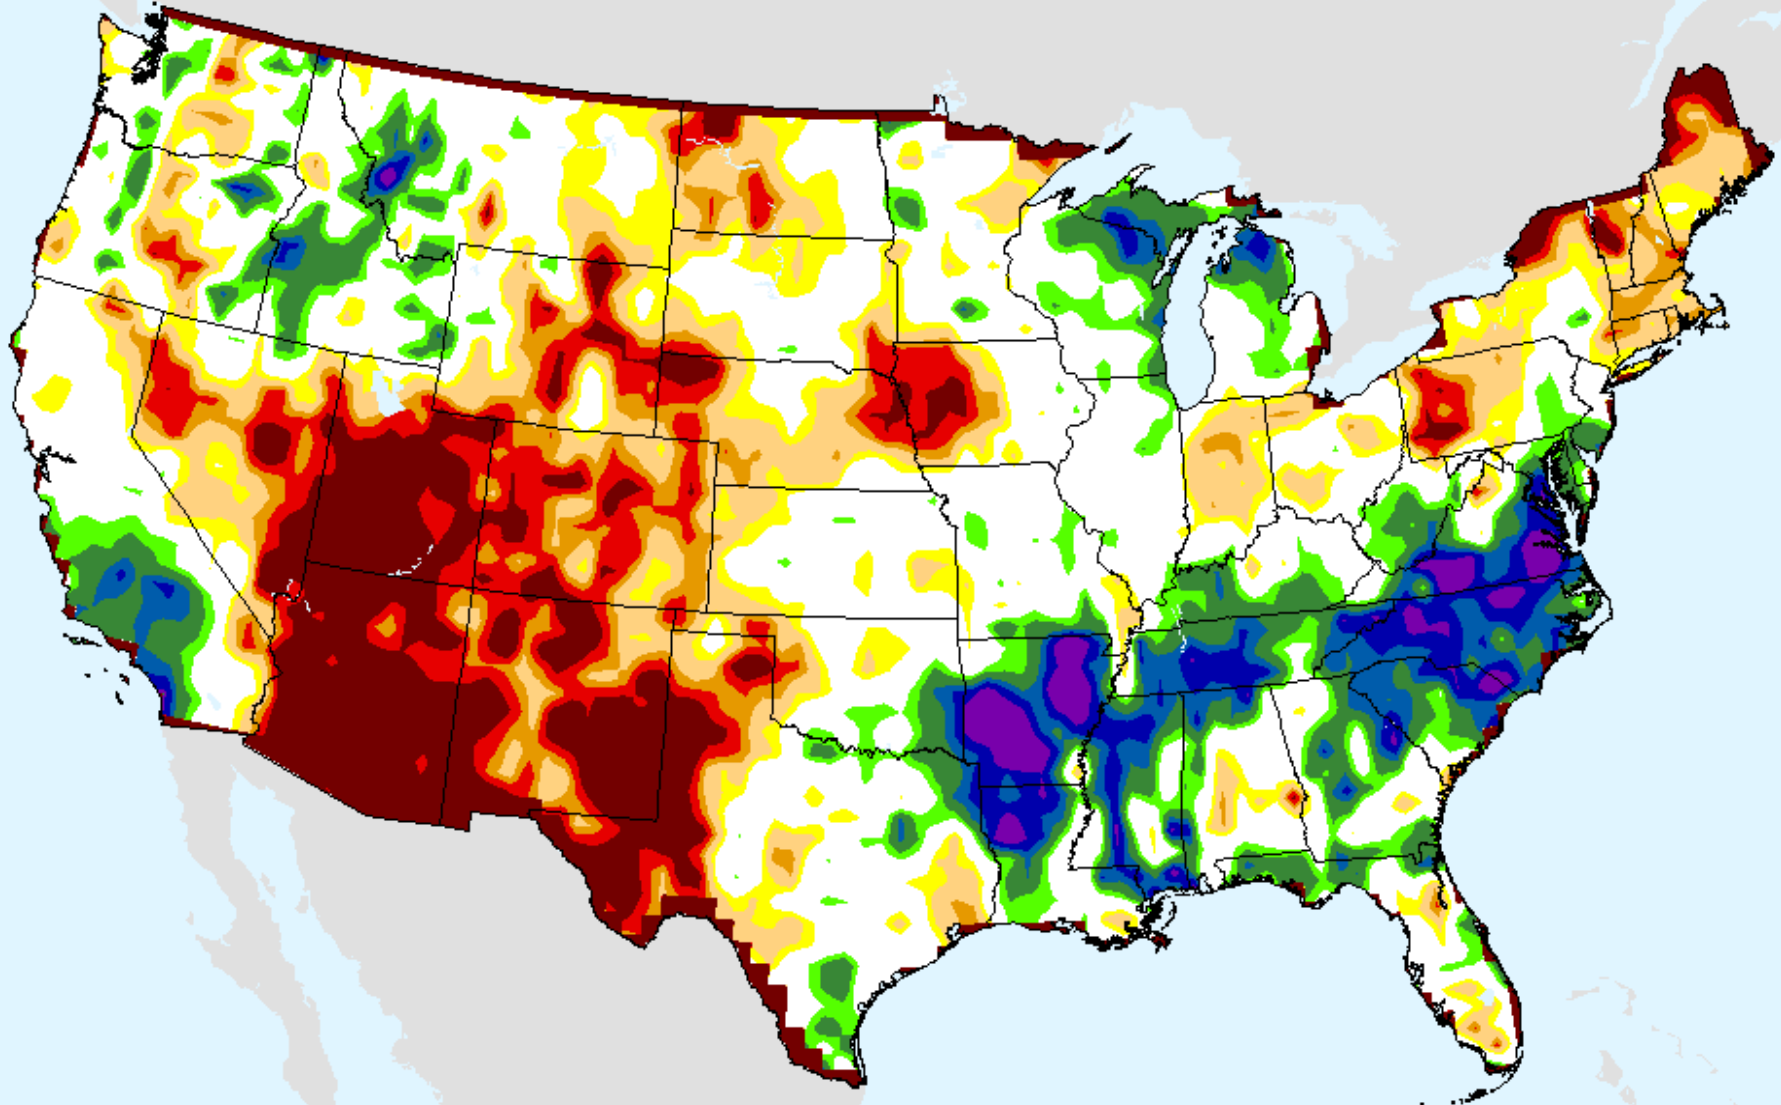

CPC 6-month SPI

As of: Tuesday, September 22, 2020