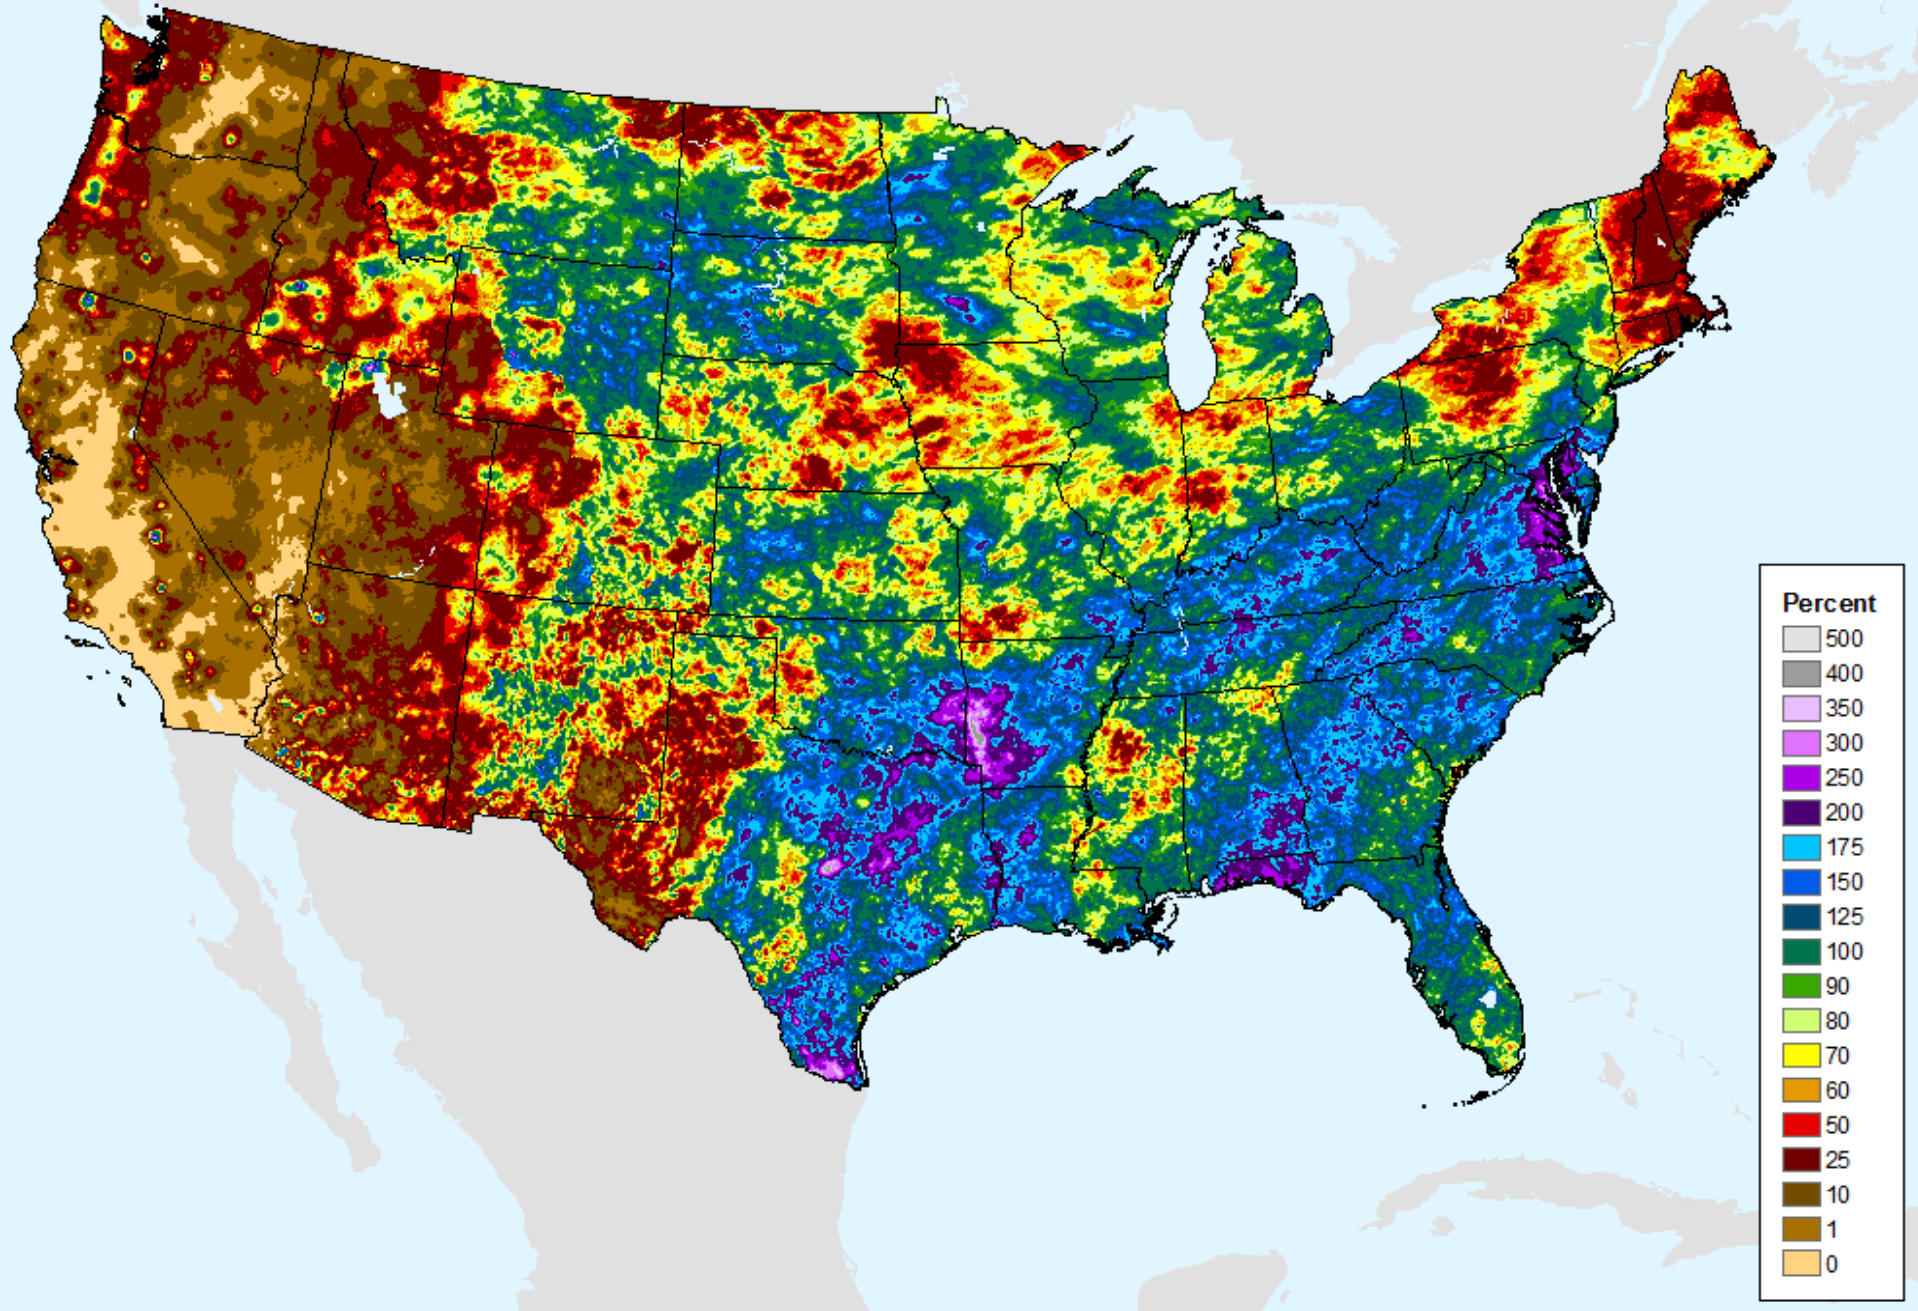

AHPS 60-Day Pct of Normal Pcp

As of: Tuesday, September 22, 2020