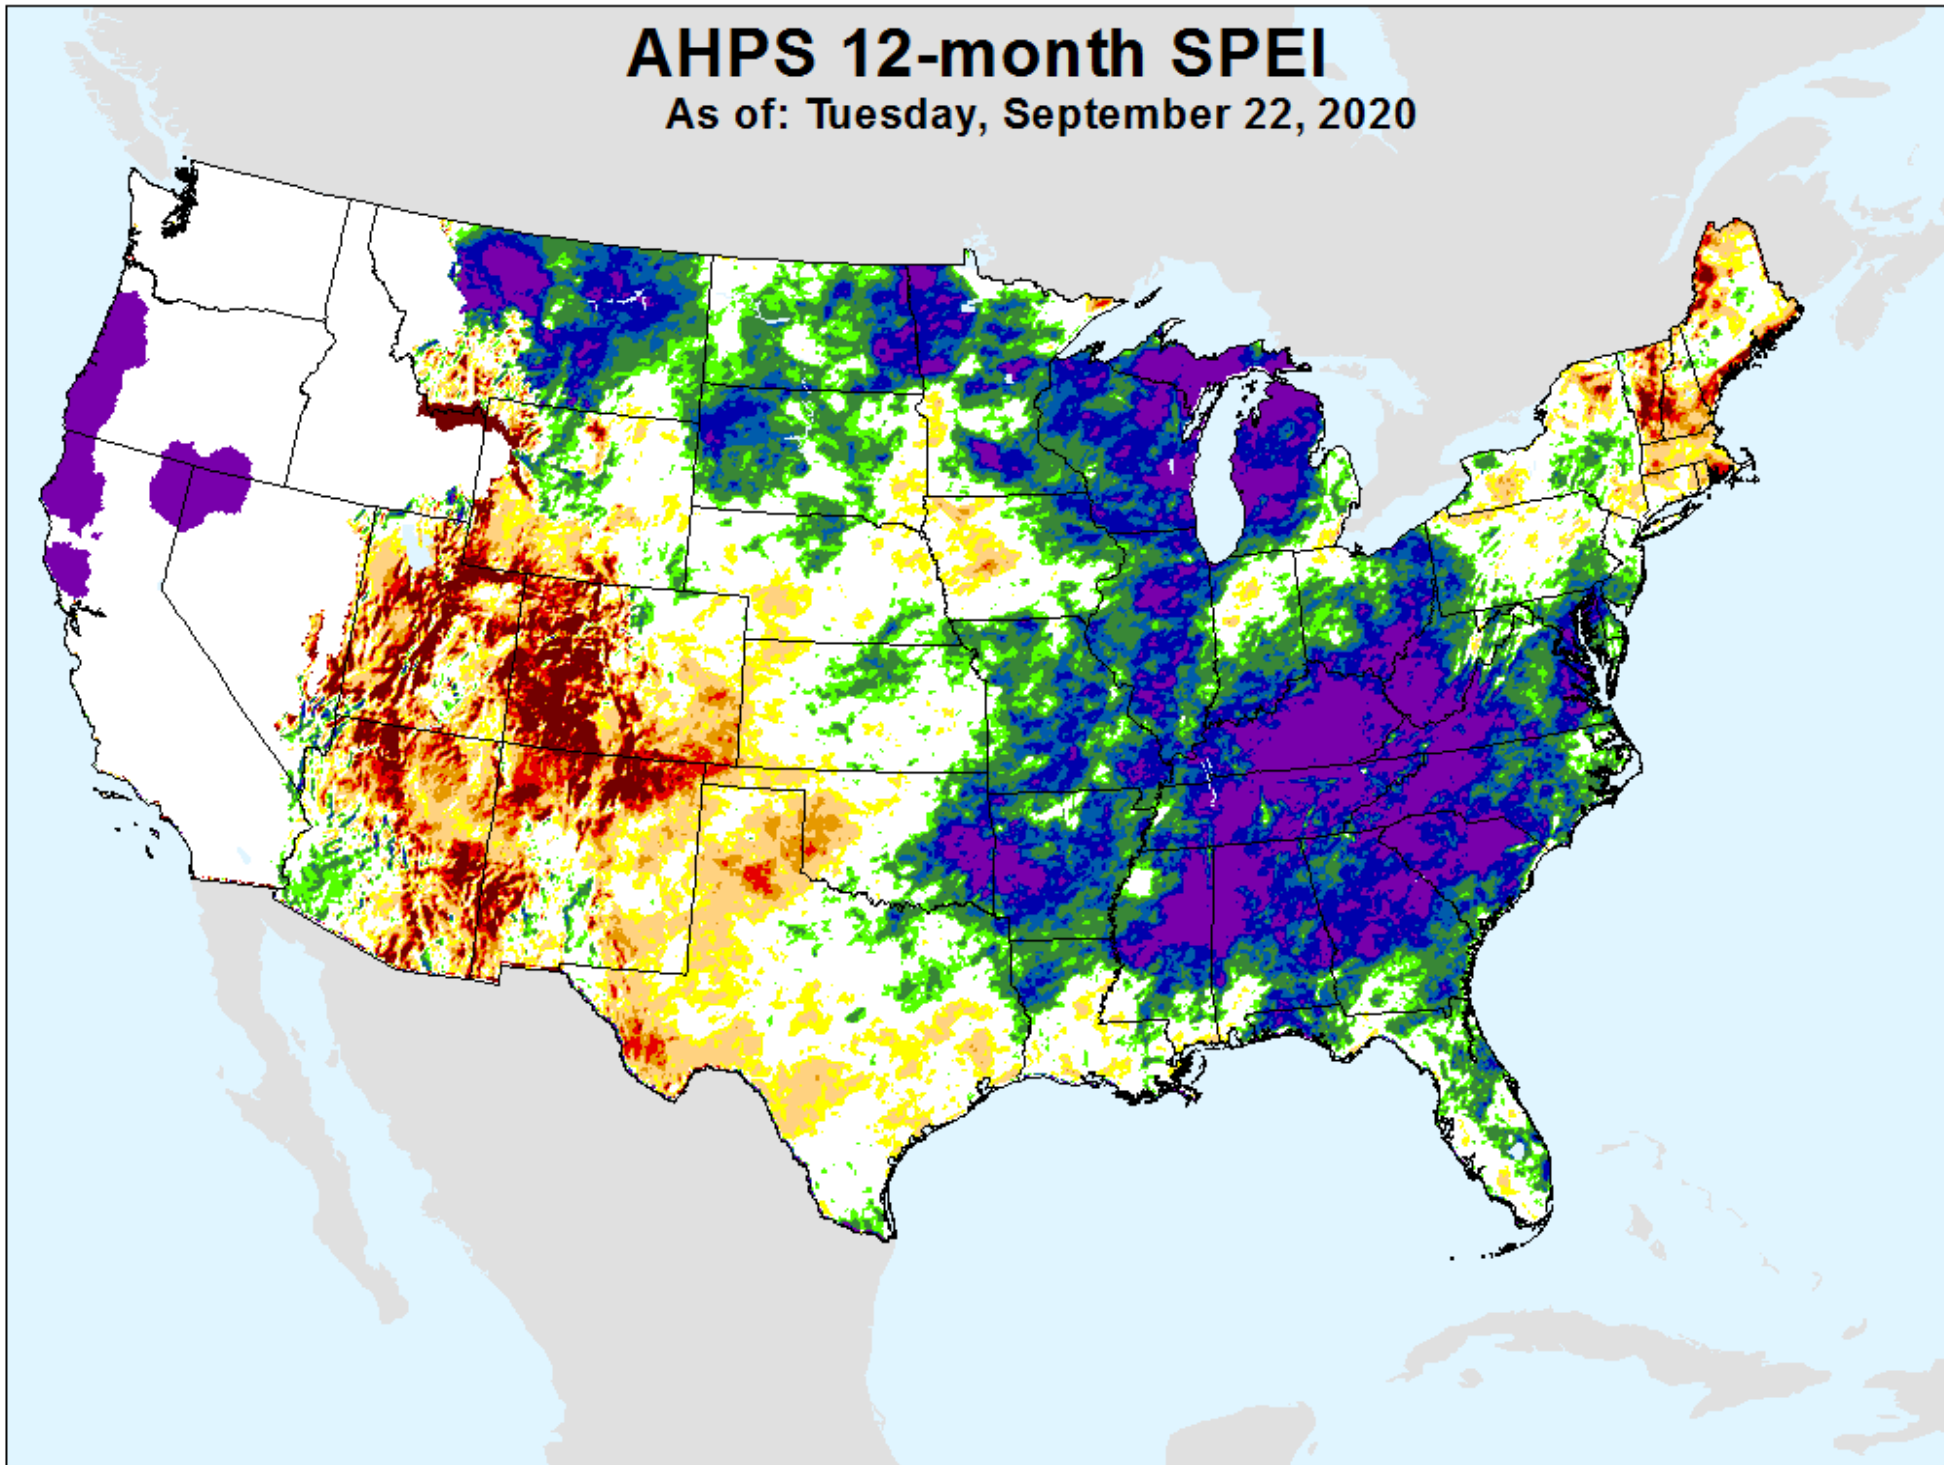

AHPS 12-month SPEI

As of: Tuesday, September 22, 2020

SPEI (USDM)