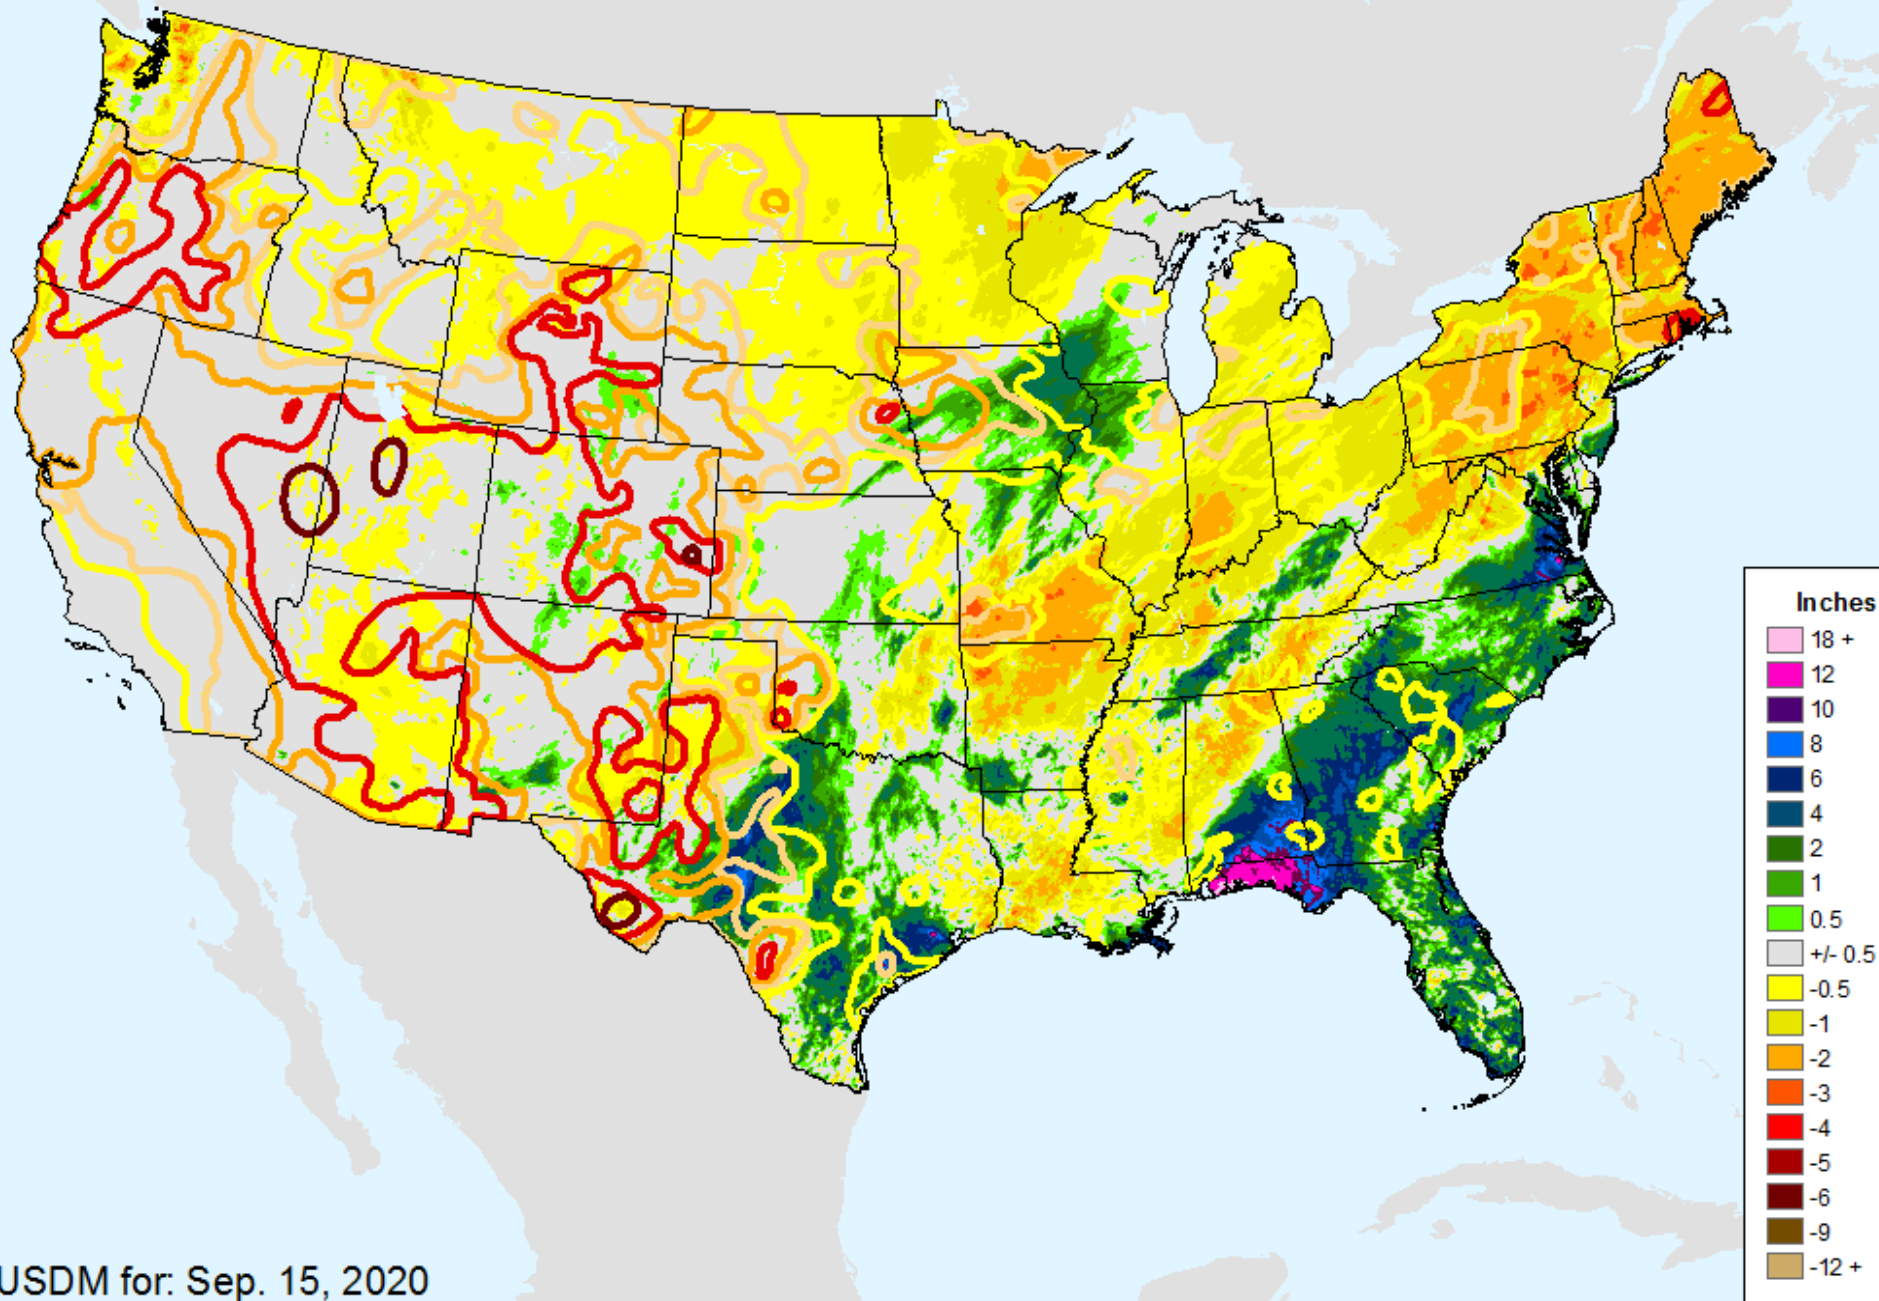

AHPS 7-Day Precipitation

As of: Tuesday, September 22, 2020

AHPS 7-Day Precipitation

As of: Tuesday, September 22, 2020

USDM for: Sep. 15, 2020

AHPS 14-Day Precip Departure

As of: Tuesday, September 22, 2020