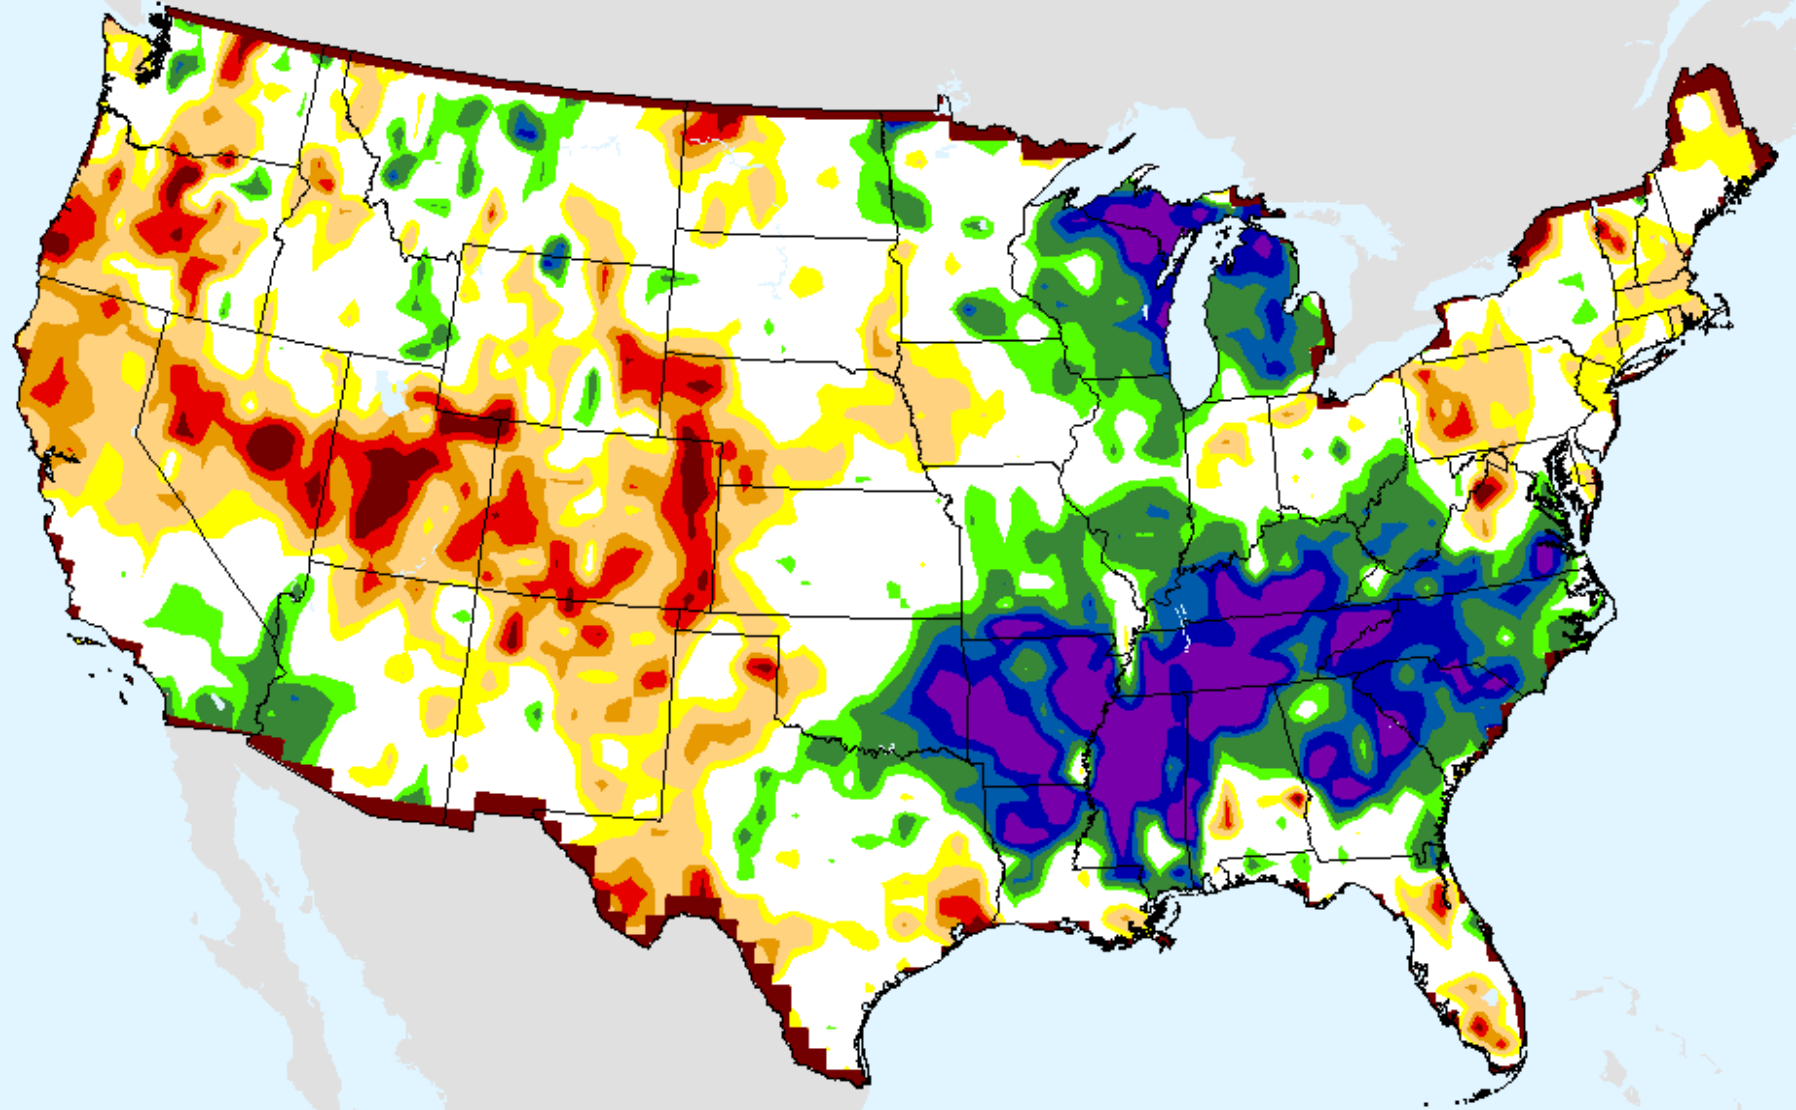

CPC 12-month SPI

As of: Tuesday, September 22, 2020