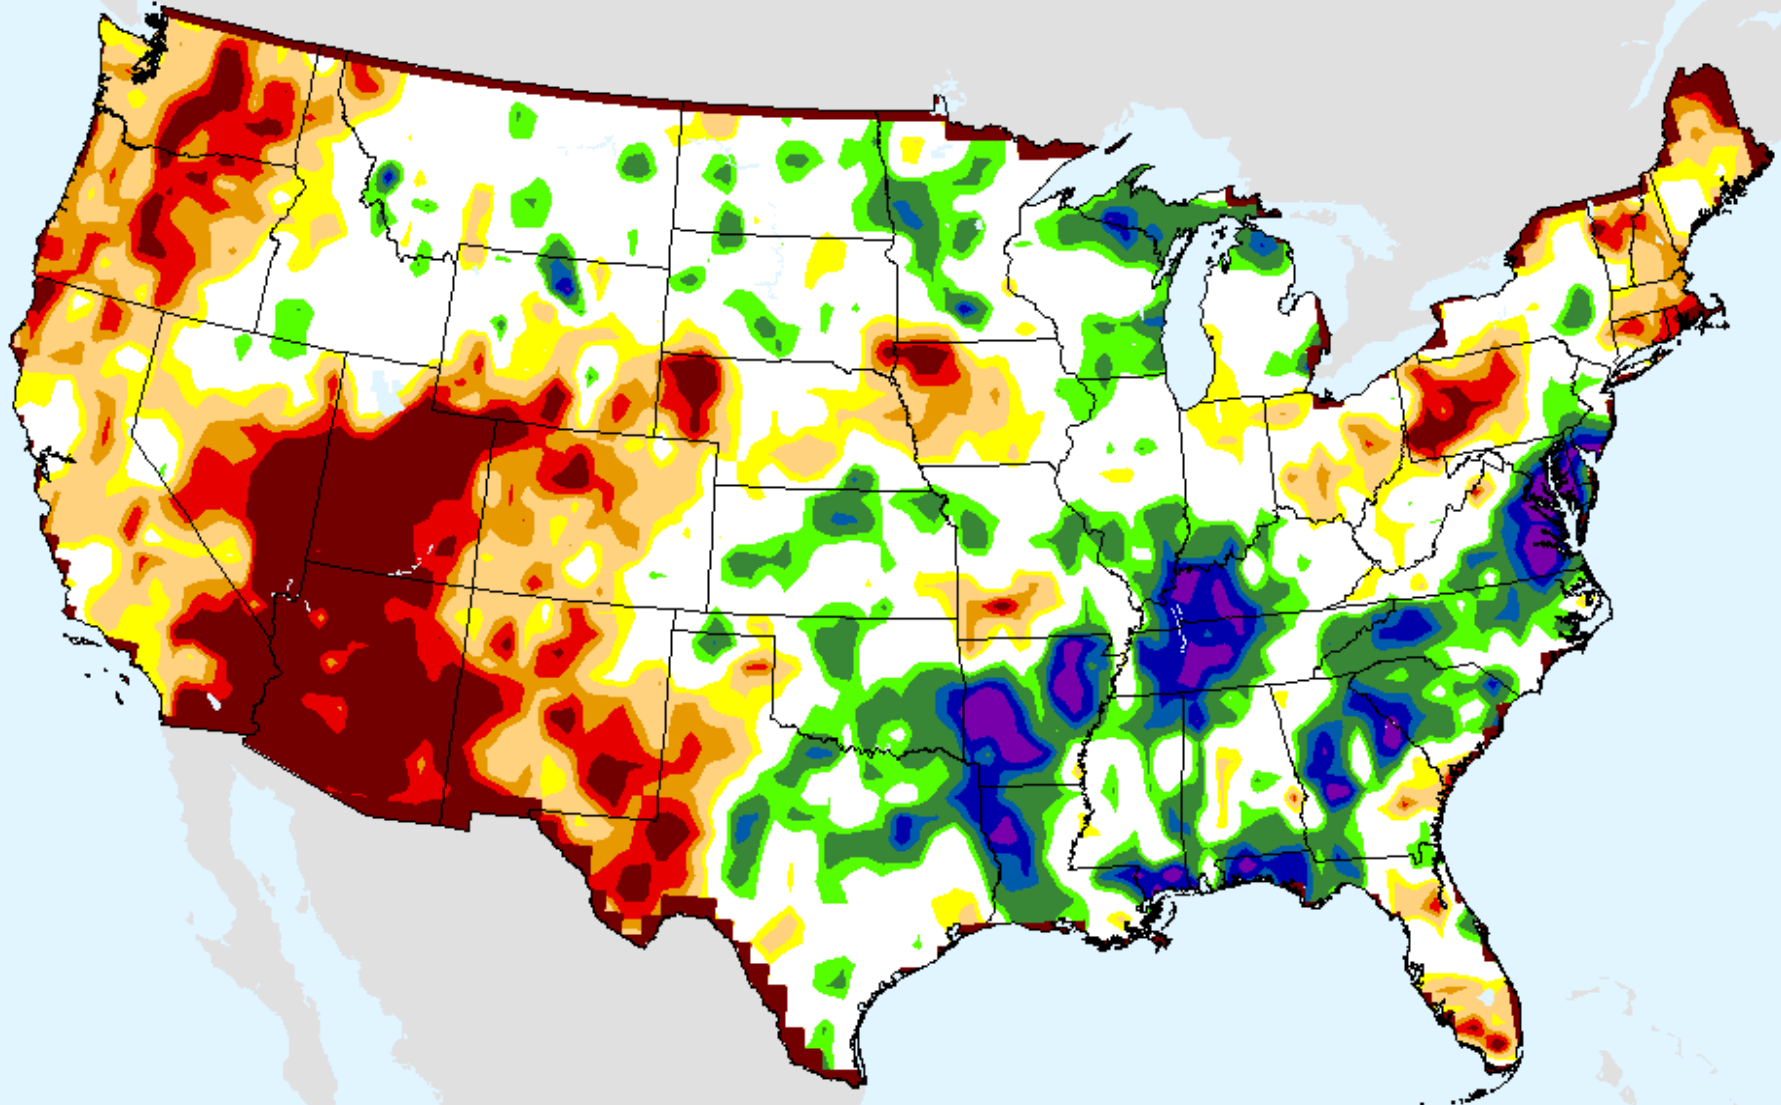

As of: Tuesday, September 22, 2020

USDM for: Sep. 15, 2020

SPI (USDM)

CPC 3-month SPI

As of: Tuesday, September 22, 2020

CPC 6-month SPI

As of: Tuesday, September 22, 2020

USDM for: Sep. 15, 2020