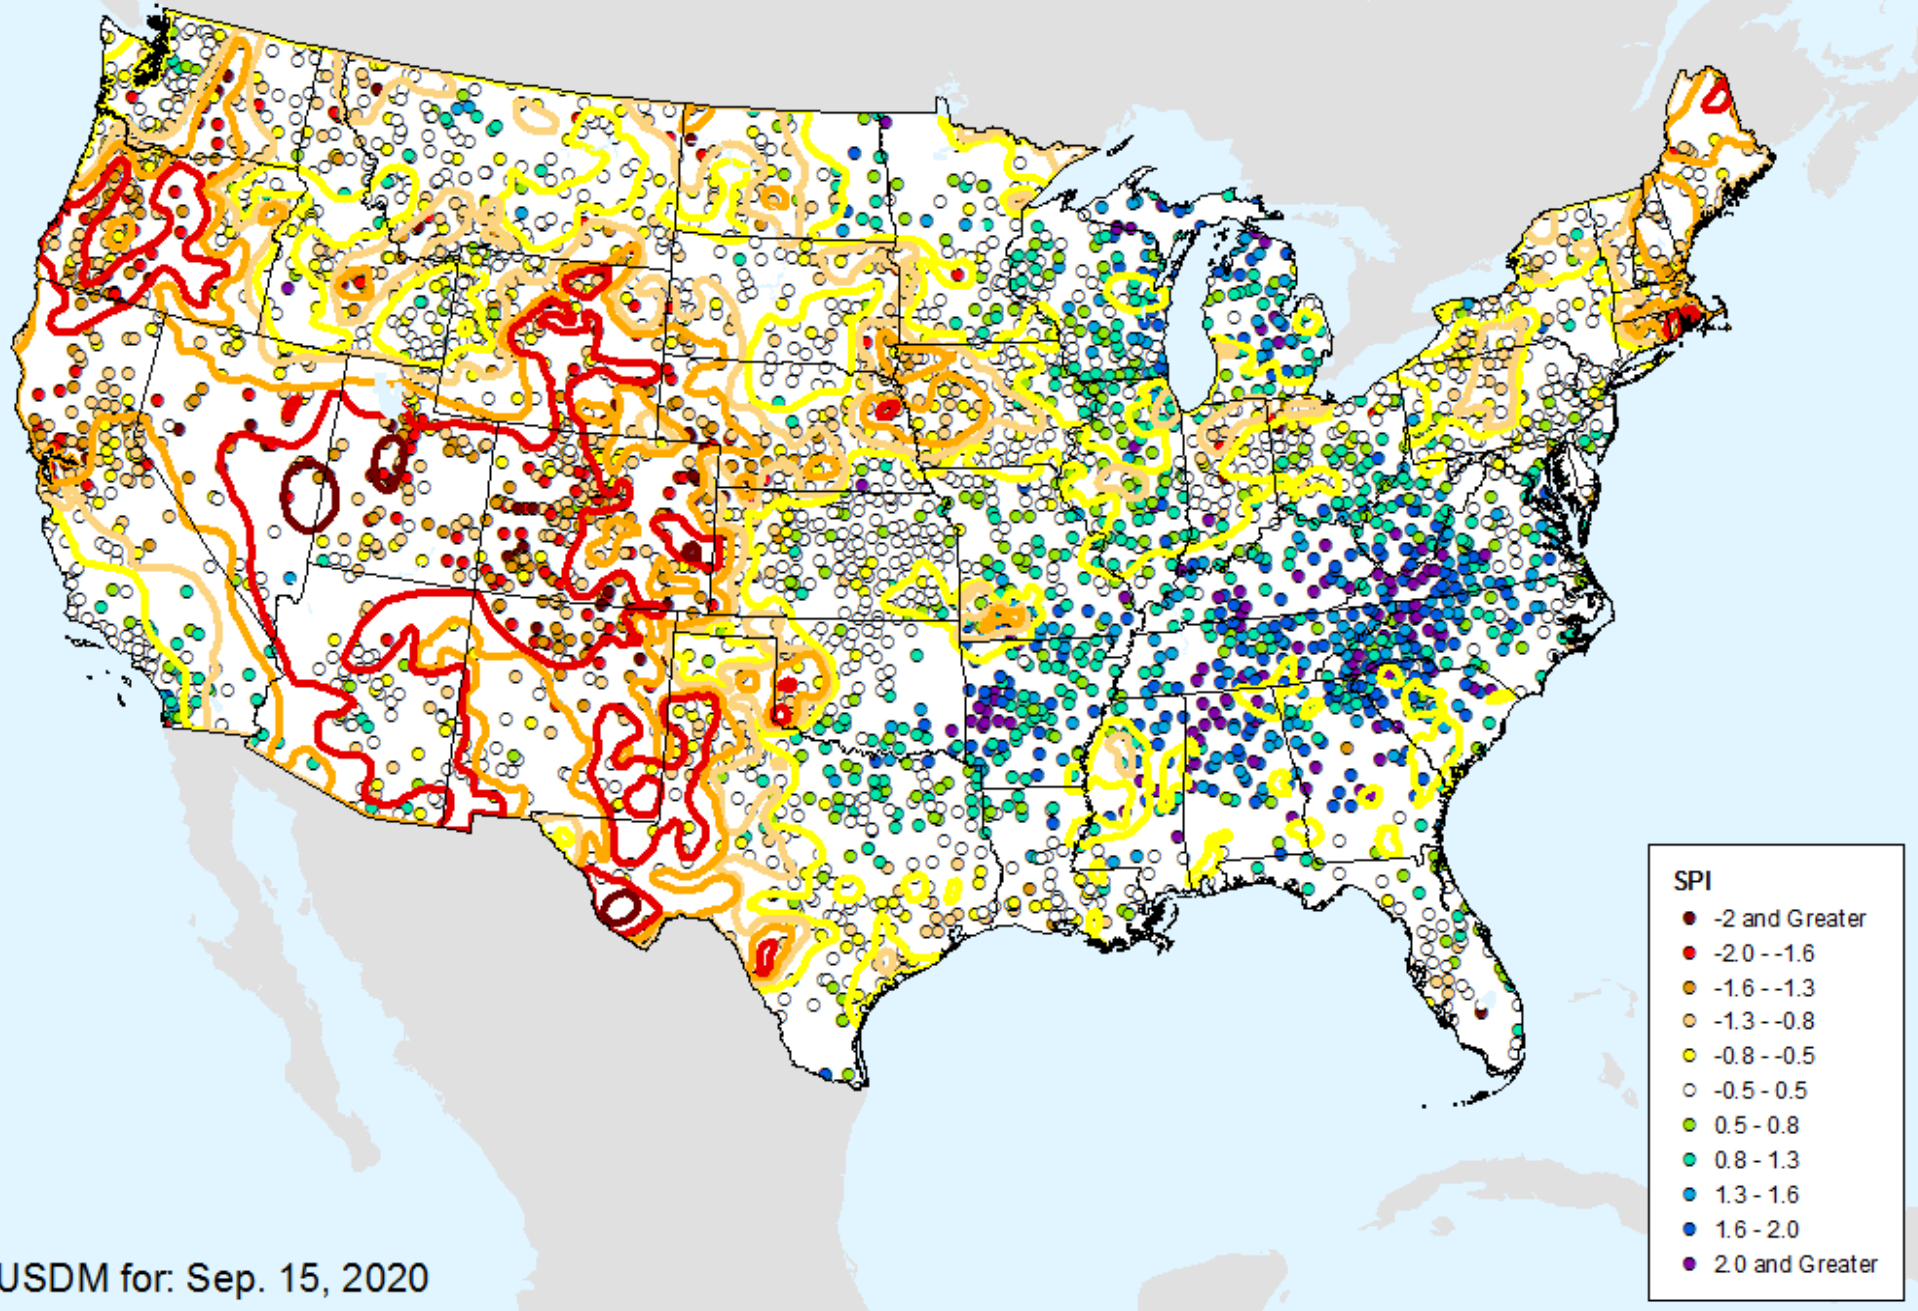

As of: Tuesday, September 22, 2020

USDM for: Sep. 15, 2020

HPRCC 9-month SPI

As of: Tuesday, September 22, 2020

HPRCC 12-month SPI

As of: Tuesday, September 22, 2020

USDM for: Sep. 15, 2020

HPRCC 12-month SPI