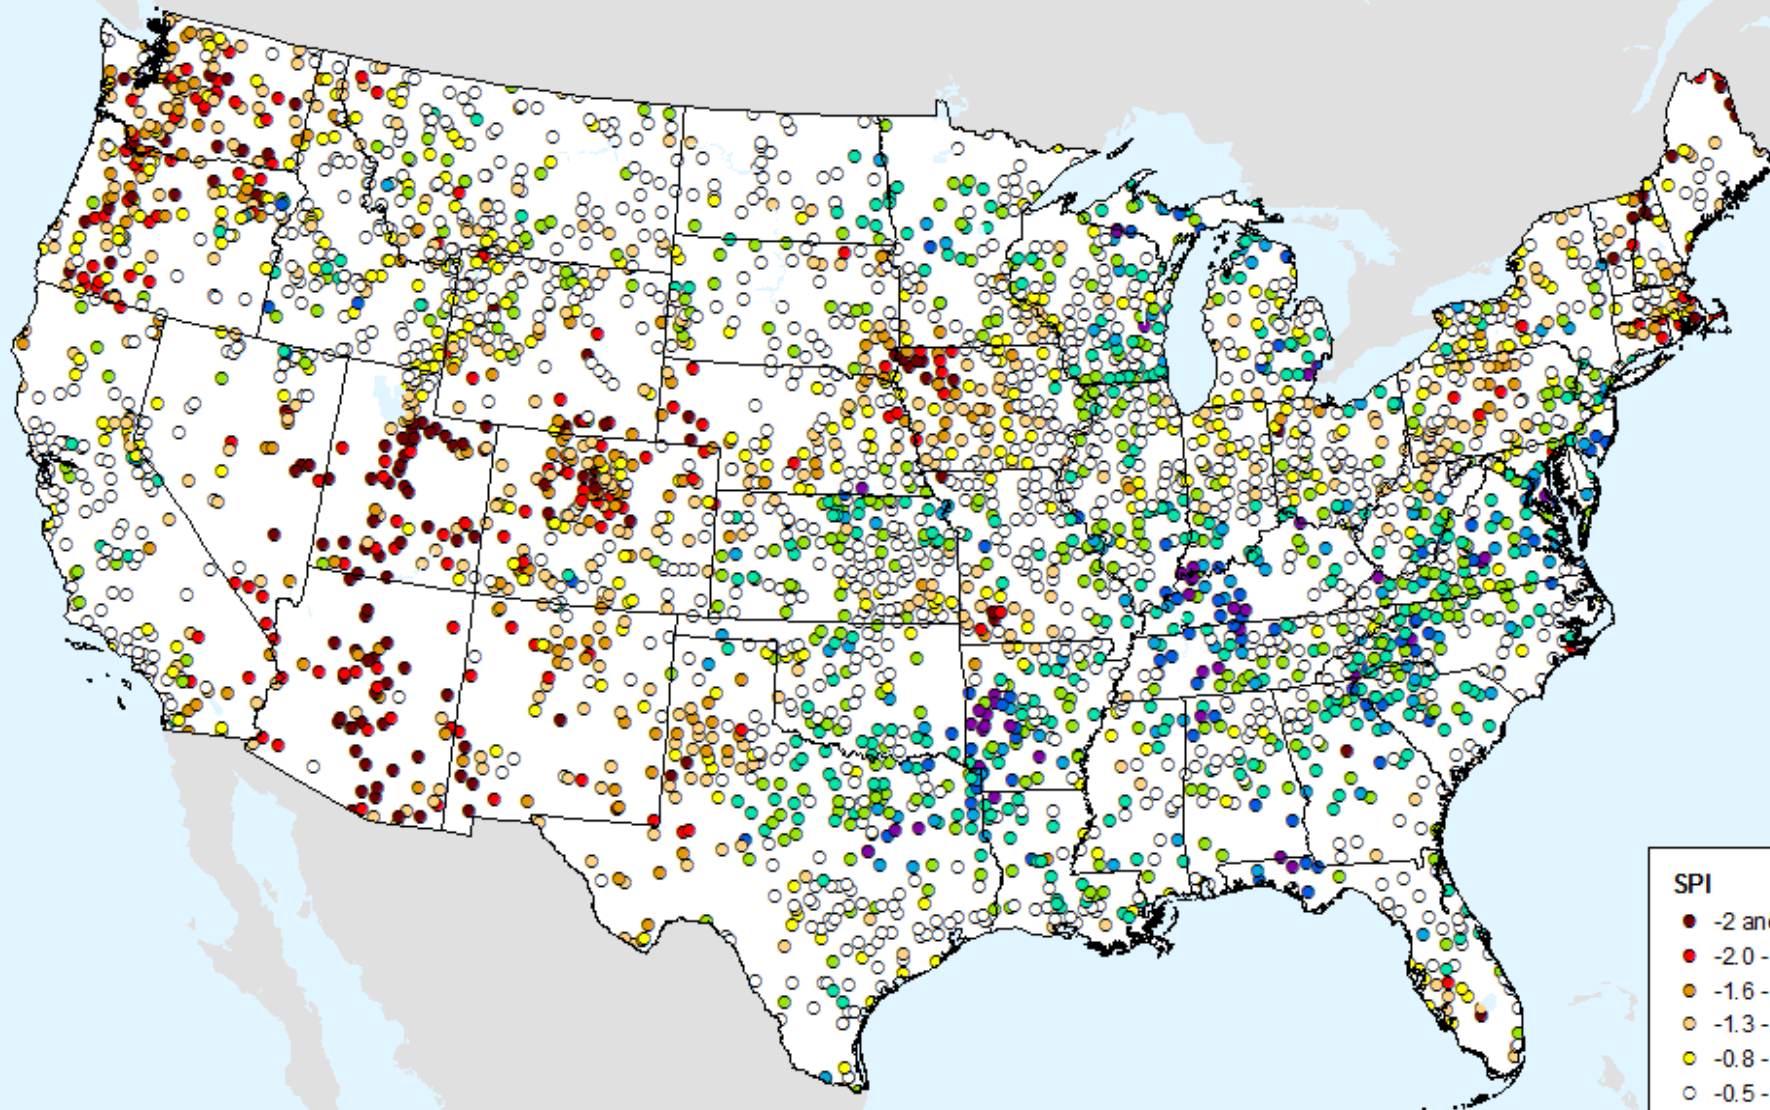

HPRCC 3-month SPI

As of: Tuesday, September 22, 2020

SPI

- -2 and Greater
- -2.0 -- -1.6
- -1.6 -- -1.3
- -1.3 -- -0.8
- -0.8 -- -0.5
- -0.5 - 0.5
- 0.5 - 0.8
- 0.8 - 1.3
- 1.3 - 1.6
- 1.6 - 2.0
- 2.0 and Greater