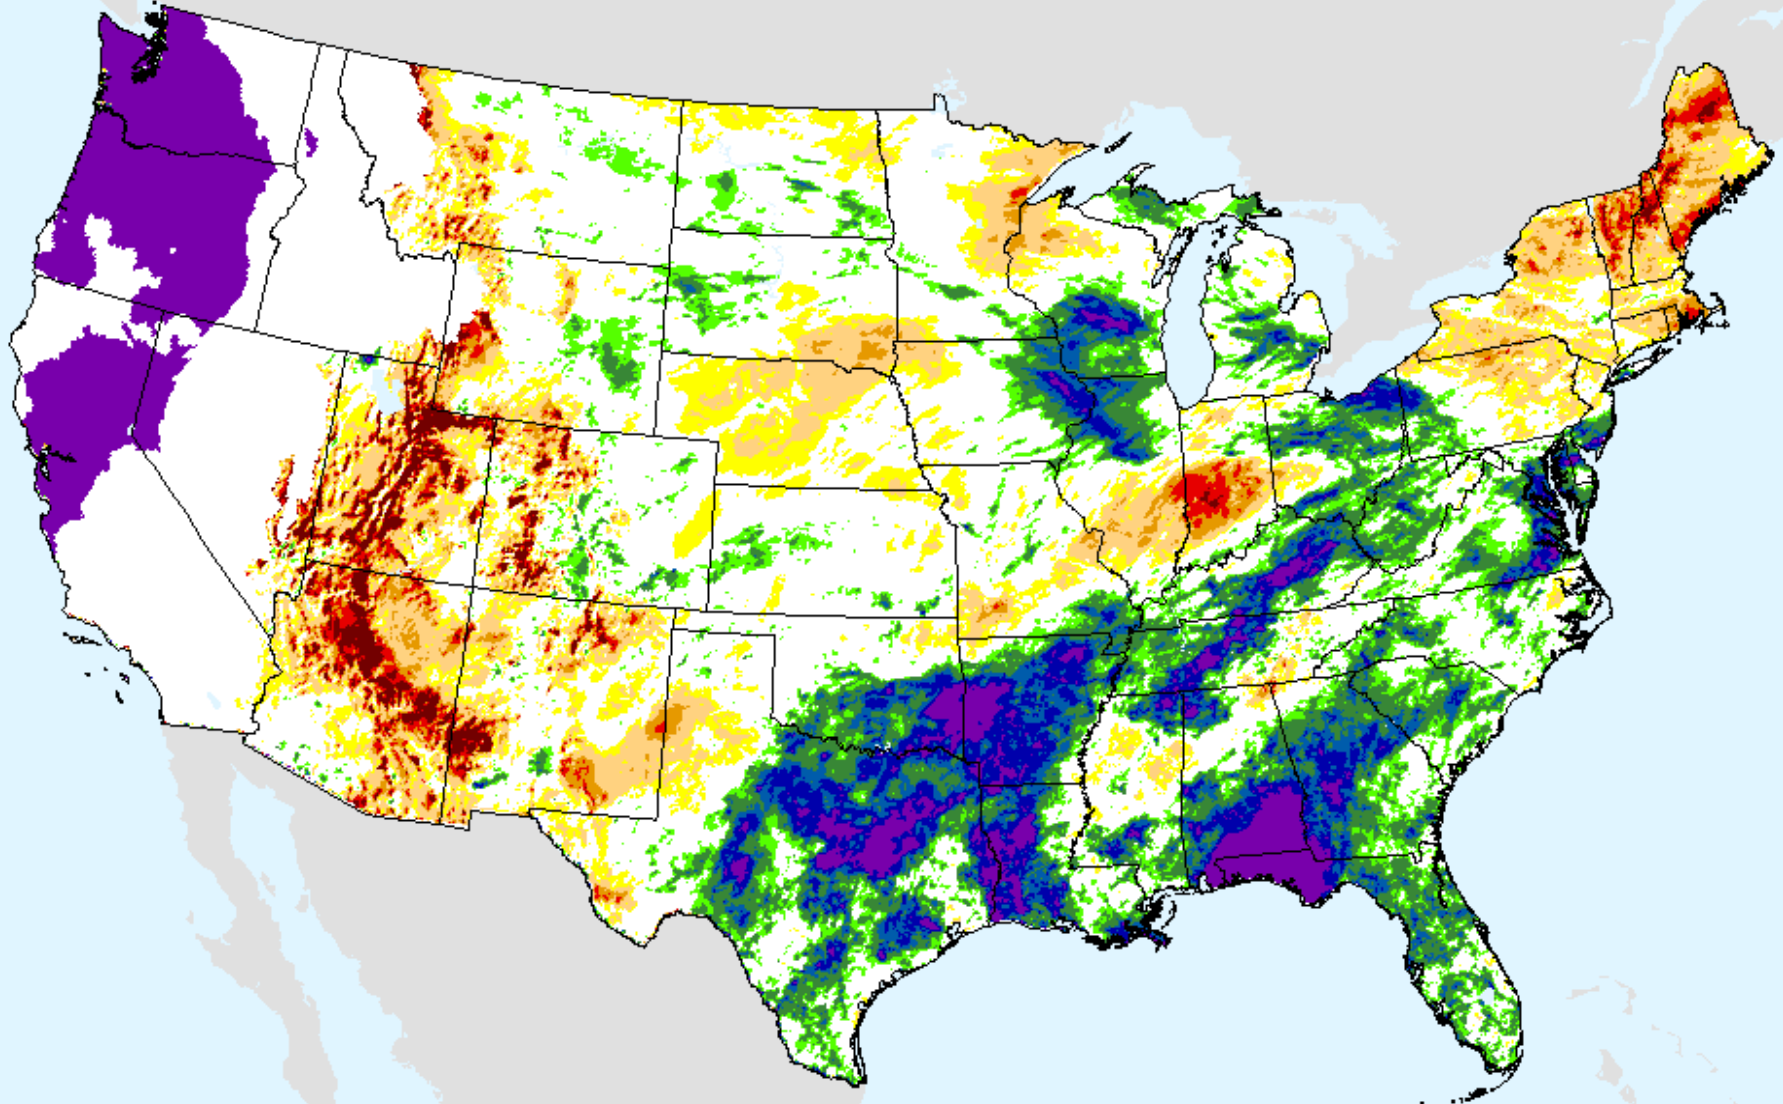

As of: Tuesday, September 22, 2020

AHPS 1-month SPEI

As of: Tuesday, September 22, 2020

USDM for: Sep. 15, 2020

SPEI (USDM)

AHPS 1-month SPEI

As of: Tuesday, September 22, 2020

SPEI (USDM)