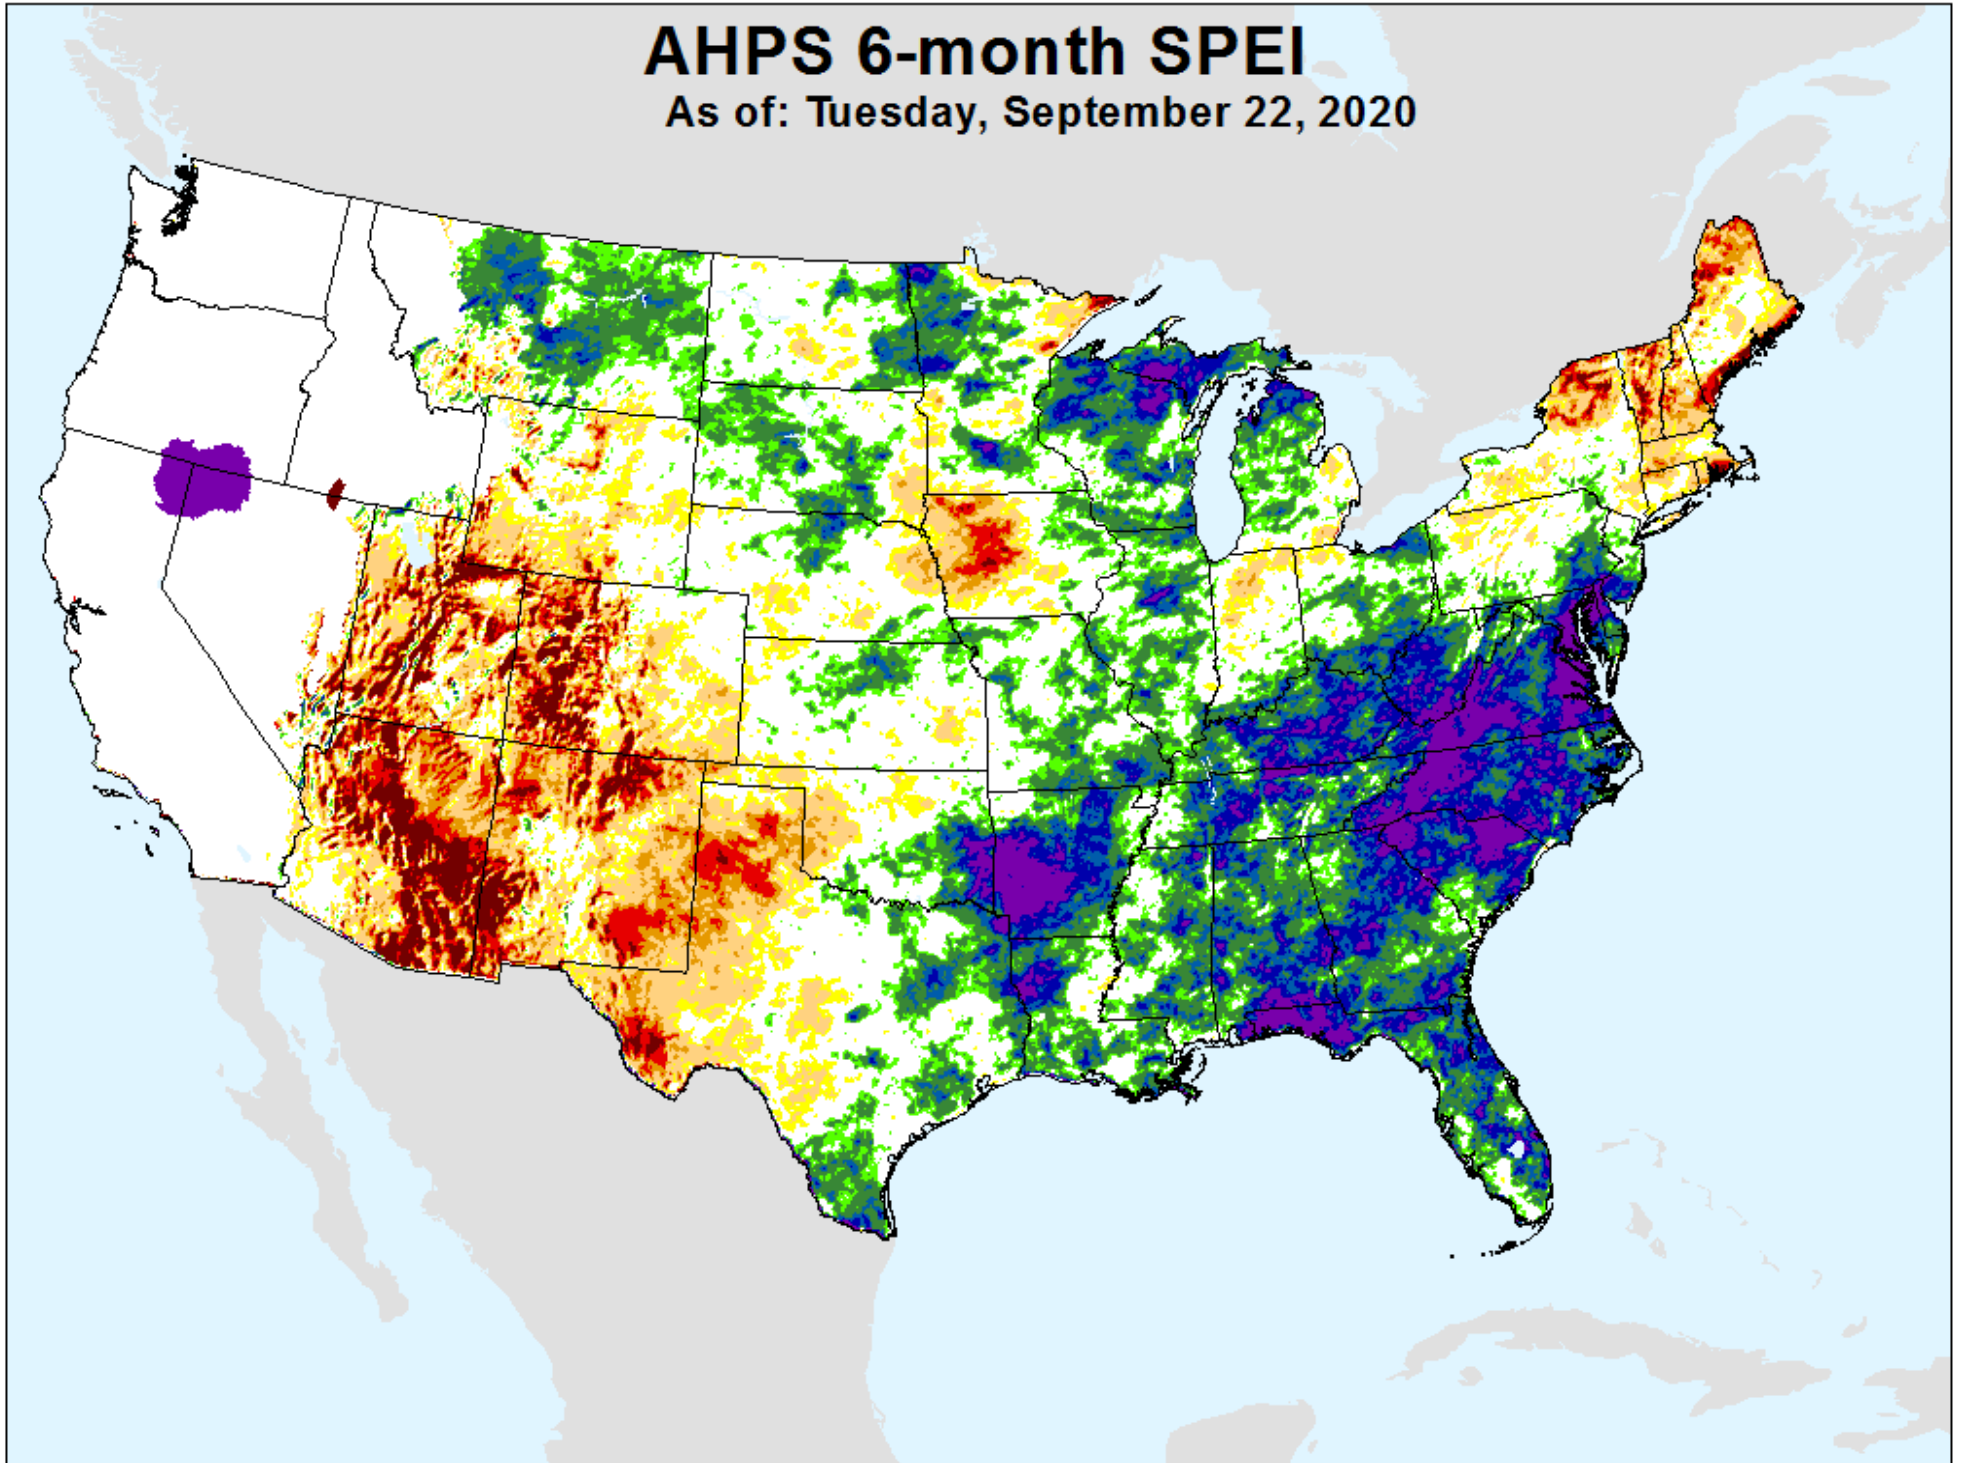

AHPS 6-month SPEI

As of: Tuesday, September 22, 2020

SPEI (USDM)