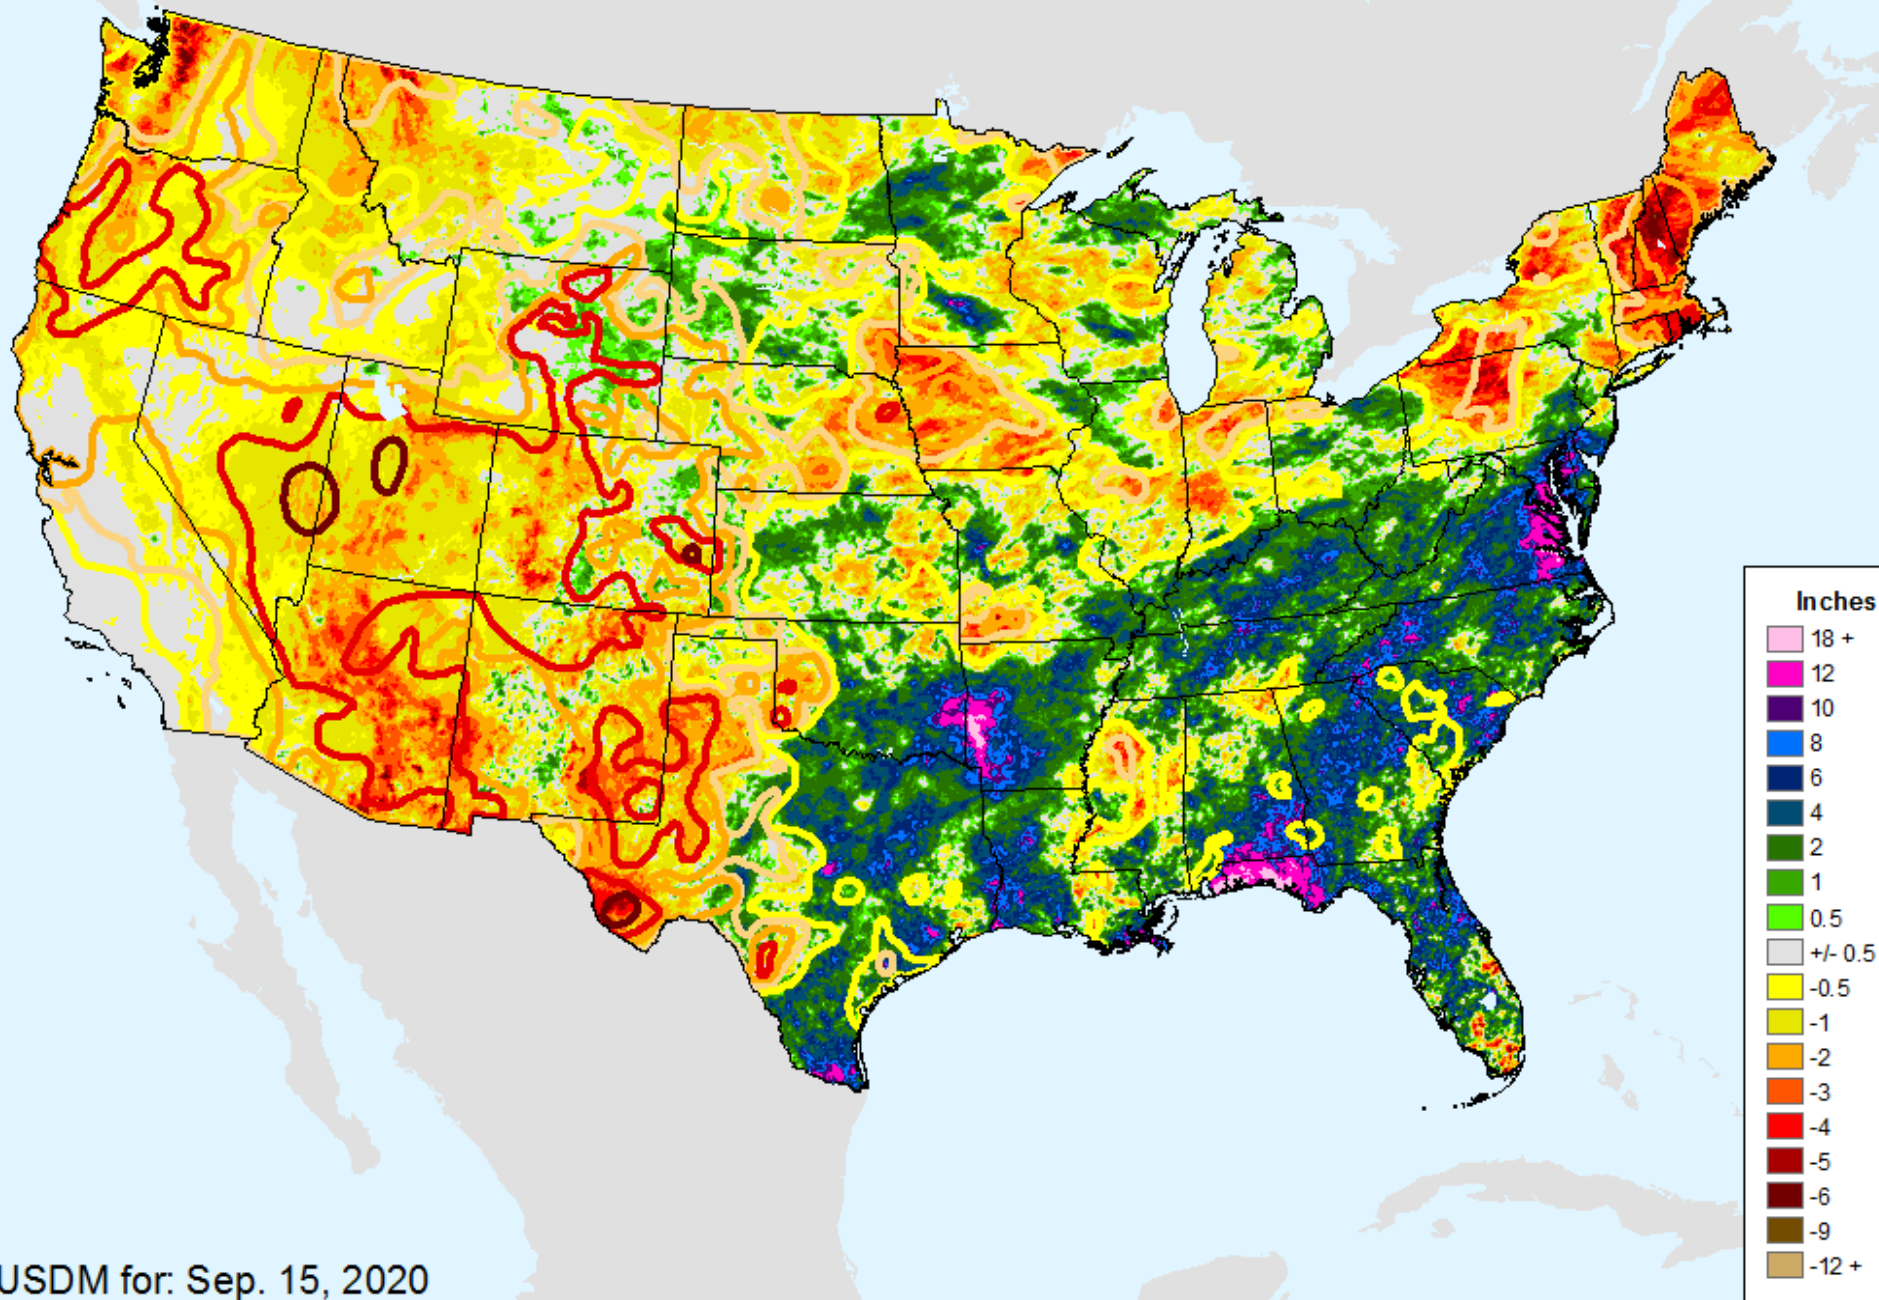

AHPS 30-Day Pct of Normal Pcp

As of: Tuesday, September 22, 2020

USDM for: Sep. 15, 2020

AHPS 30-Day Pct of Normal Pcp

As of: Tuesday, September 22, 2020

Percent

AHPS 60-Day Precip Departure

As of: Tuesday, September 22, 2020