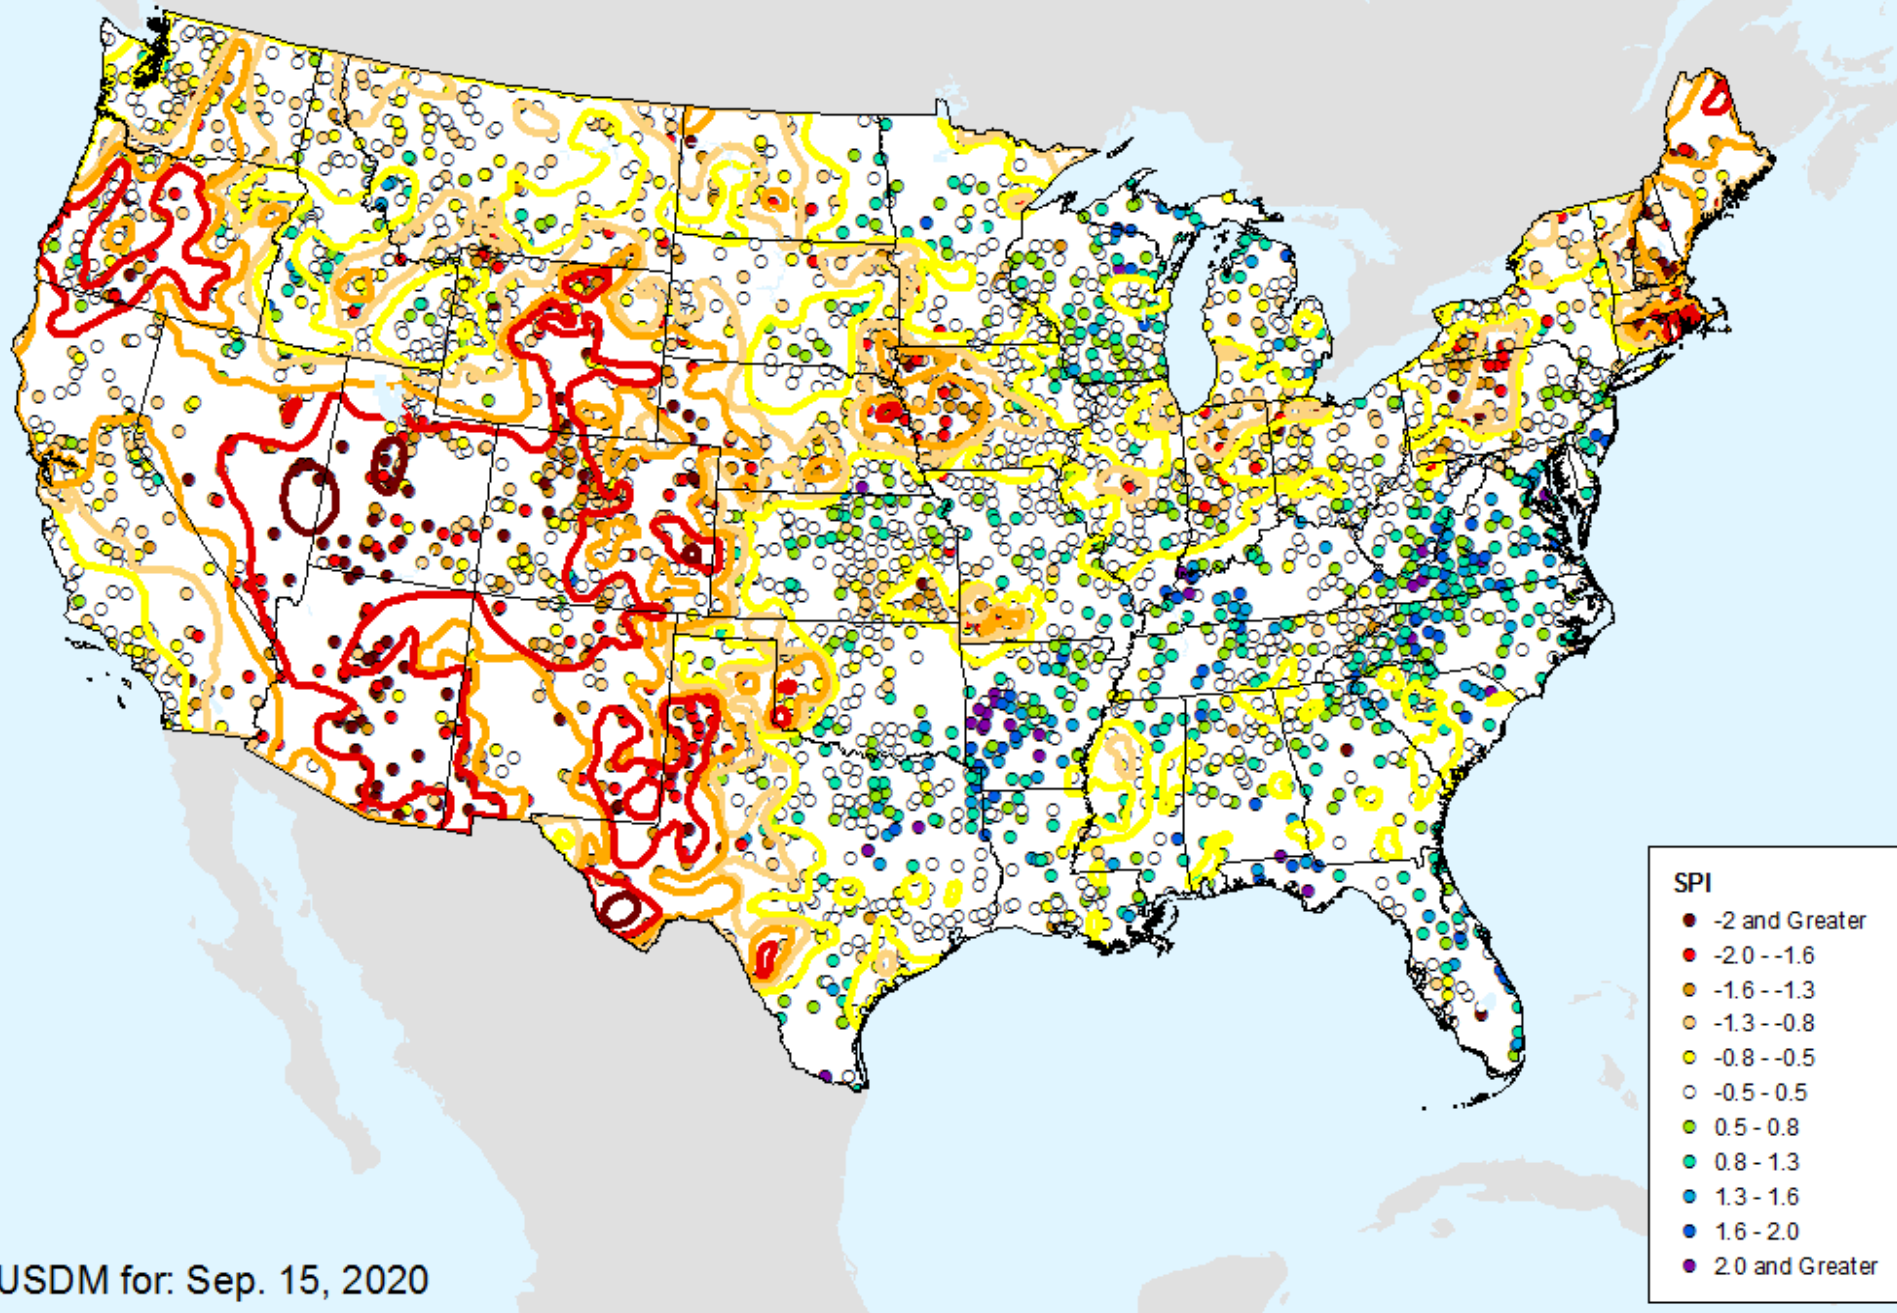

HPRCC 4-month SPI

As of: Tuesday, September 22, 2020