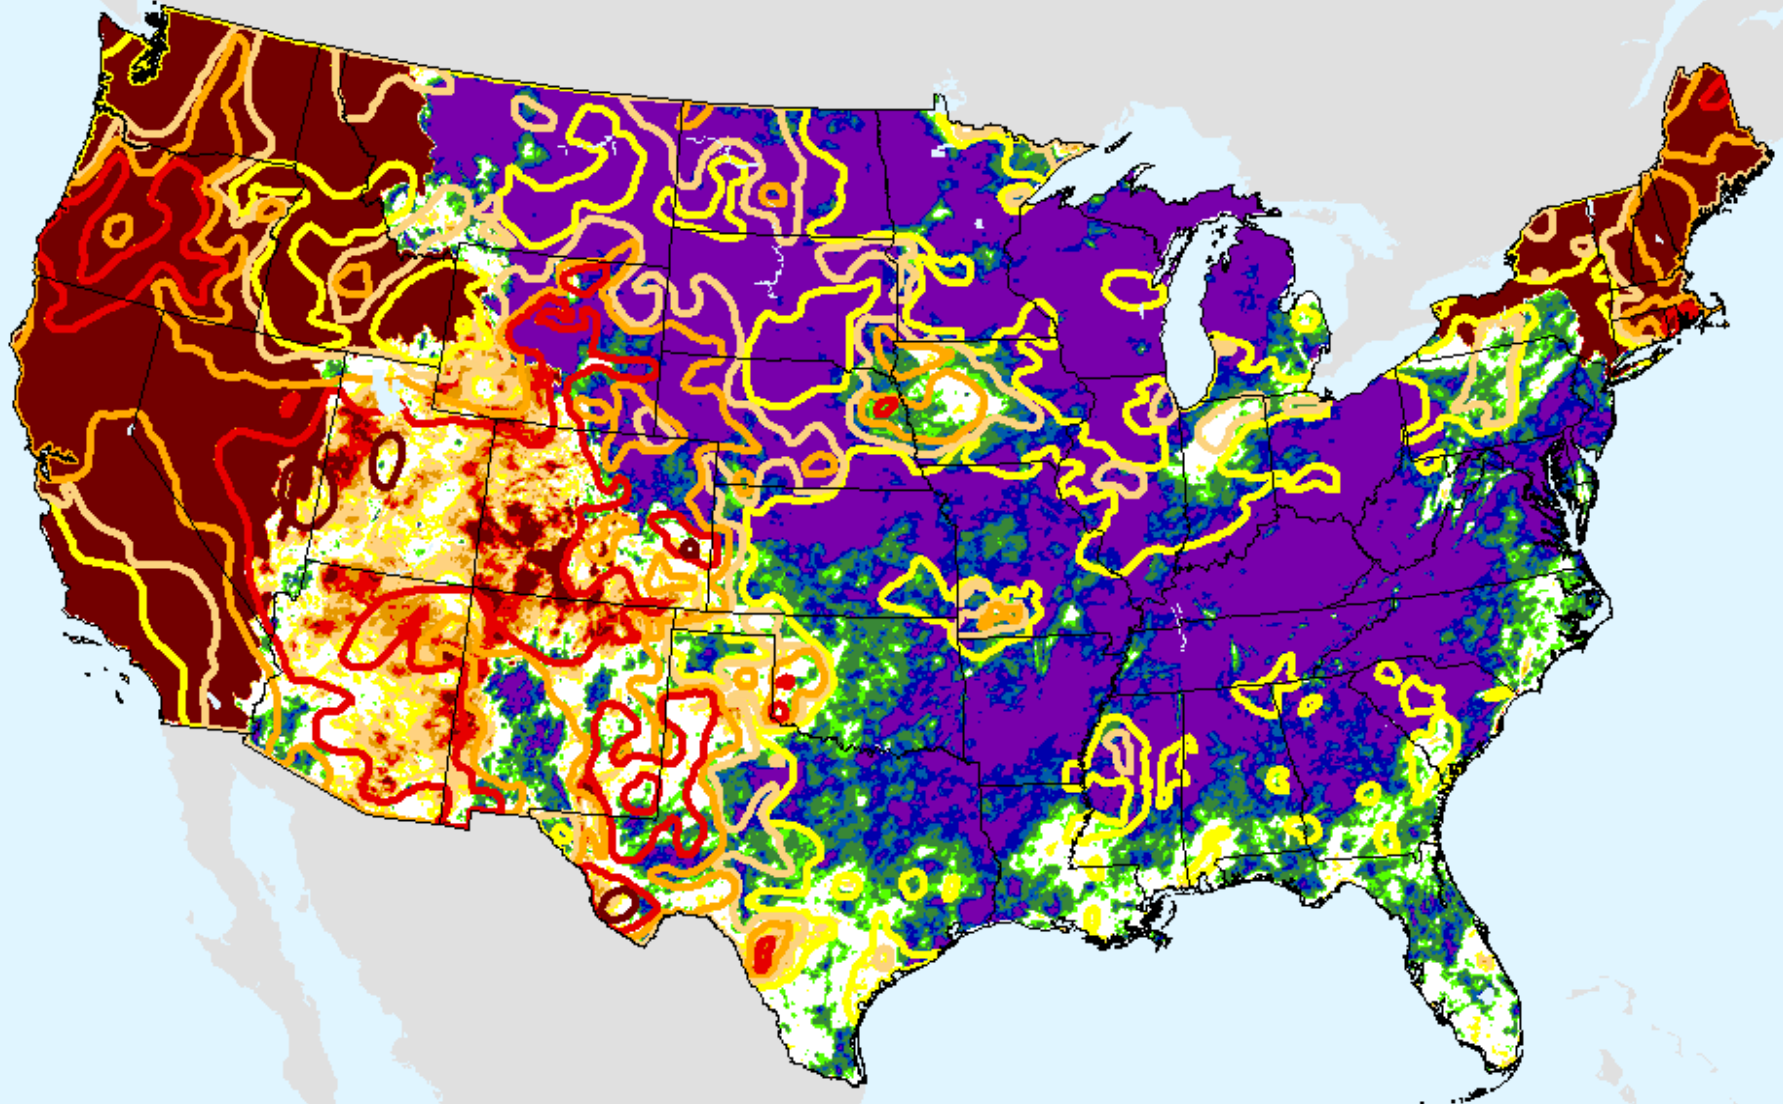

SPI (USDM)

AHPS 12-month SPI

As of: Tuesday, September 22, 2020

AHPS 24-month SPI

As of: Tuesday, September 22, 2020

USDM for: Sep. 15, 2020

SPI (USDM)

AHPS 24-month SPI