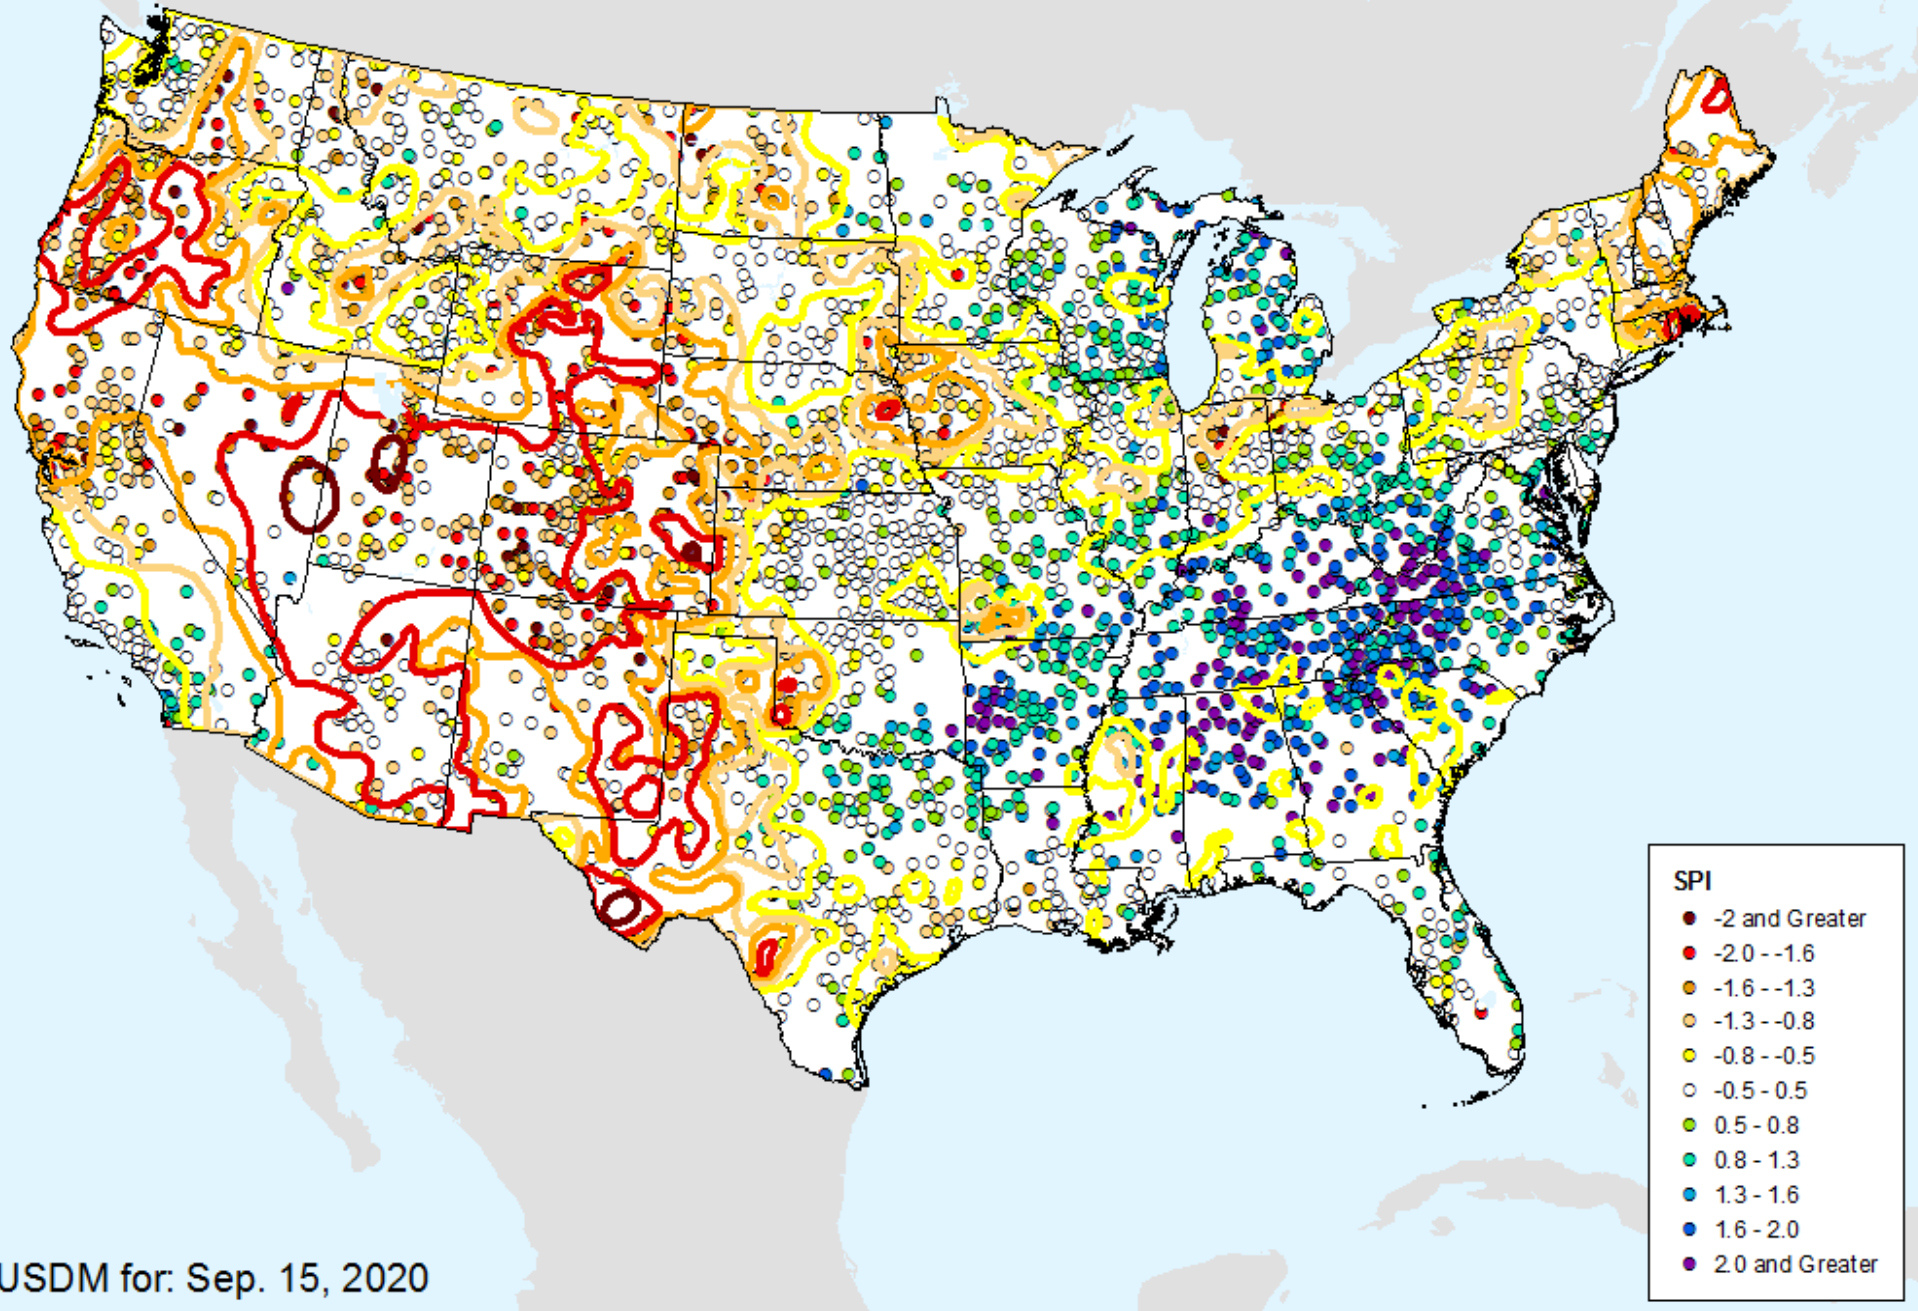

As of: Tuesday, September 22, 2020

HPRCC 24-month SPI

As of: Tuesday, September 22, 2020

USDM for: Sep. 15, 2020

HPRCC 24-month SPI

As of: Tuesday, September 22, 2020

HPRCC Water Year-to-date SPI

As of: Tuesday, September 22, 2020