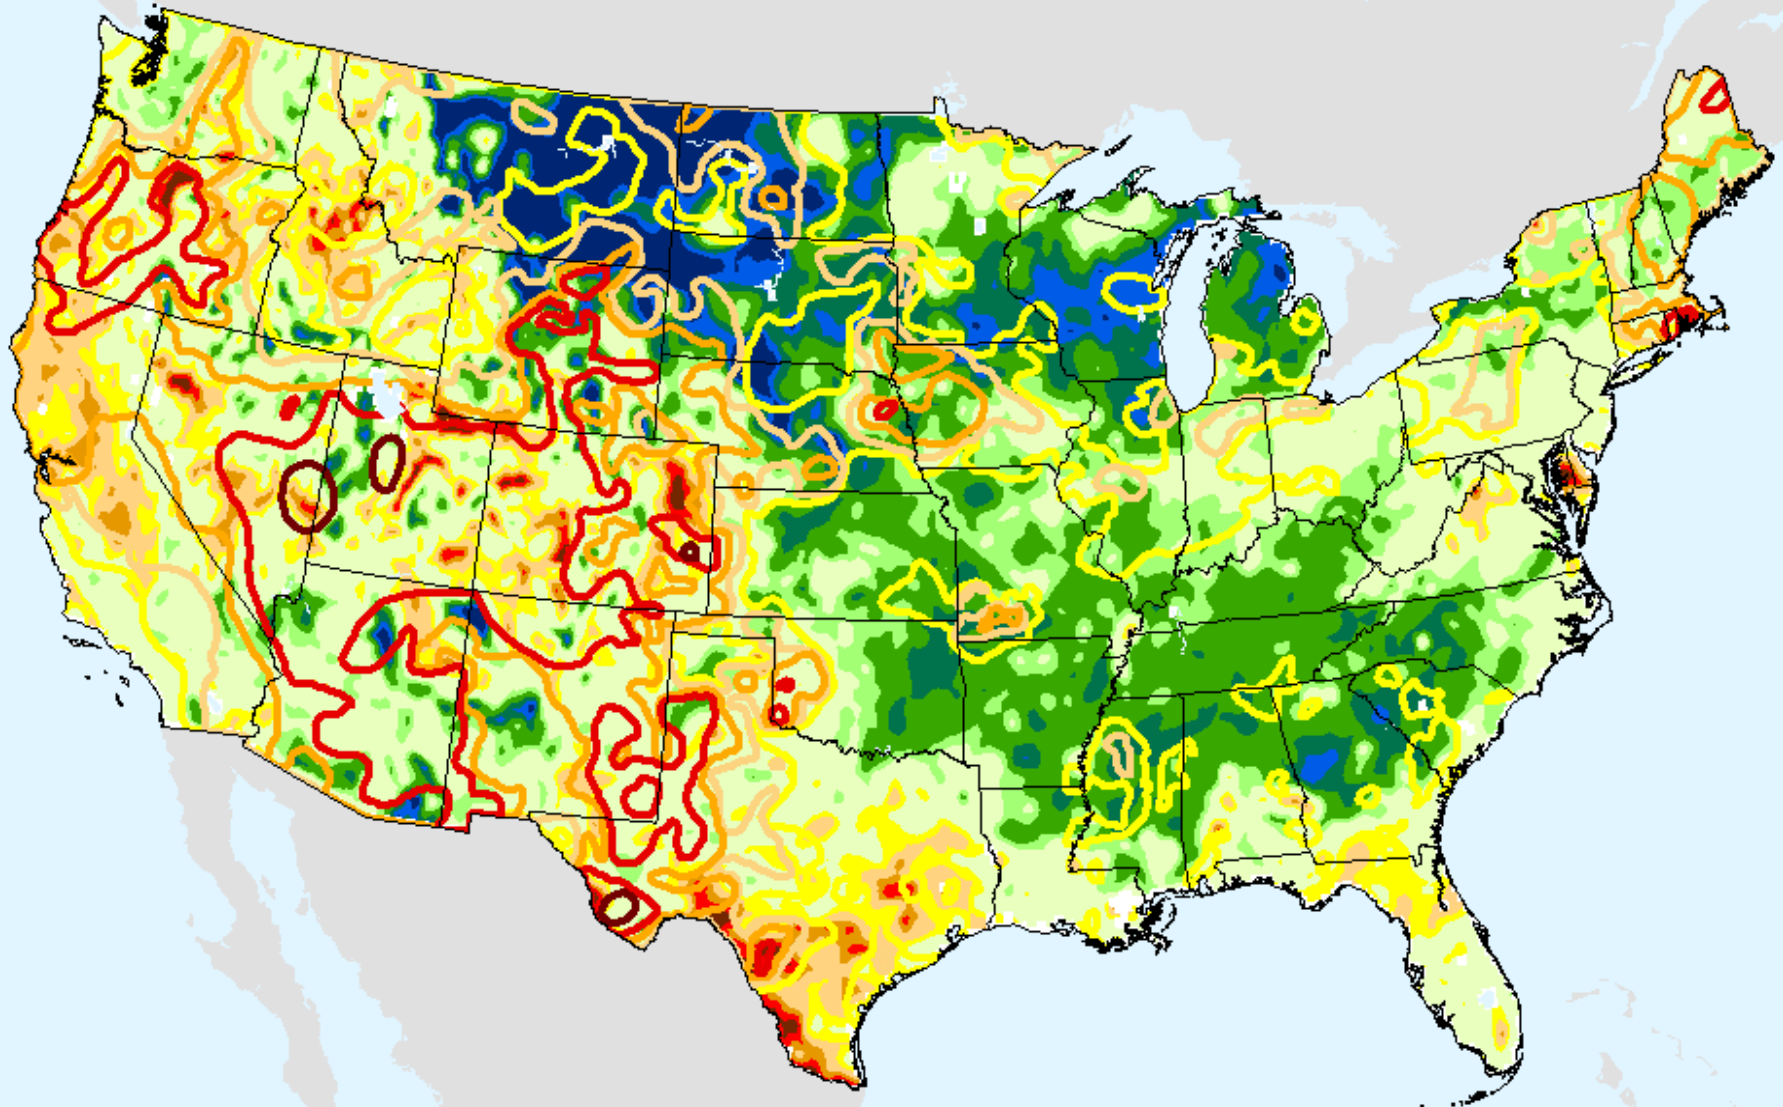

NLDAS Top 1m Soil Moisture

As of: Tuesday, September 22, 2020

USDM for: Sep. 15, 2020

NLDAS Top 1m Soil Moisture

As of: Tuesday, September 22, 2020

NLDAS Total Column Soil Moisture

As of: Tuesday, September 22, 2020