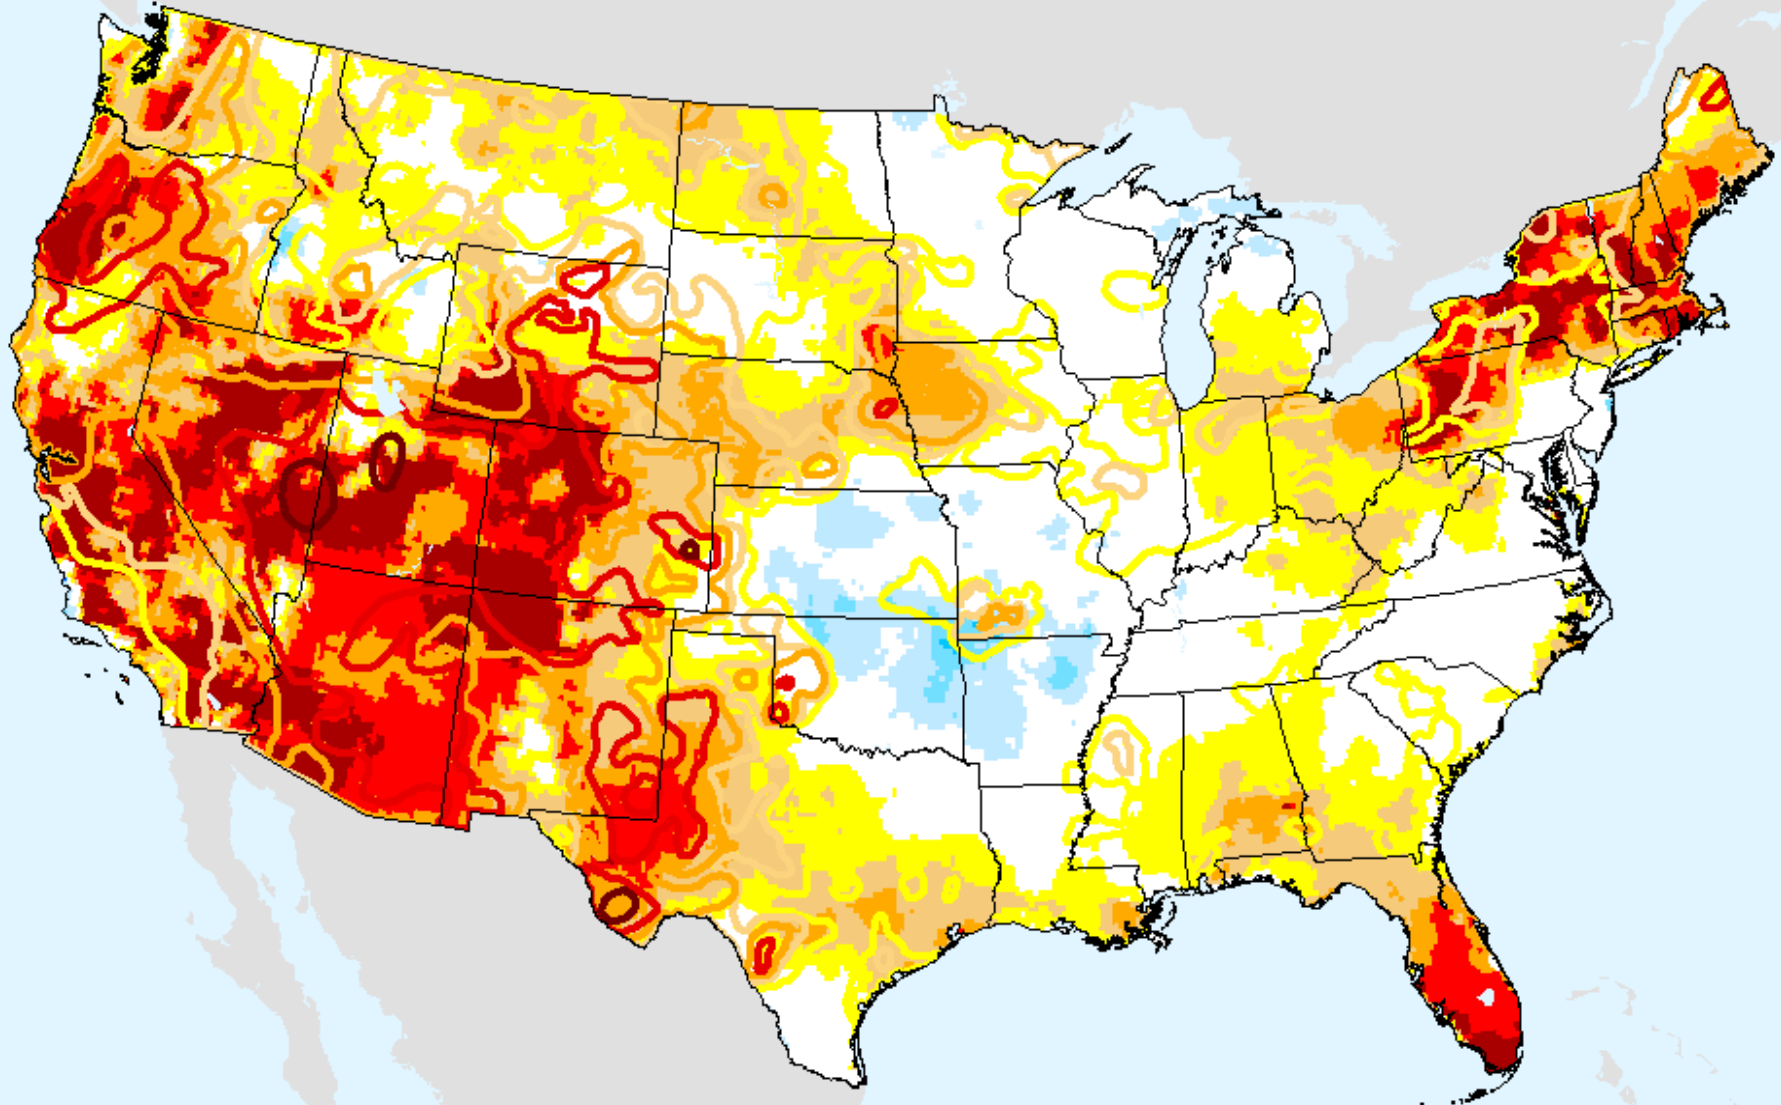

As of: Tuesday, September 22, 2020

EDDI 9-week

As of: Tuesday, September 22, 2020

USDM for: Sep. 15, 2020

EDDI 9-week

As of: Tuesday, September 22, 2020

EDDI 10-week

As of: Tuesday, September 22, 2020