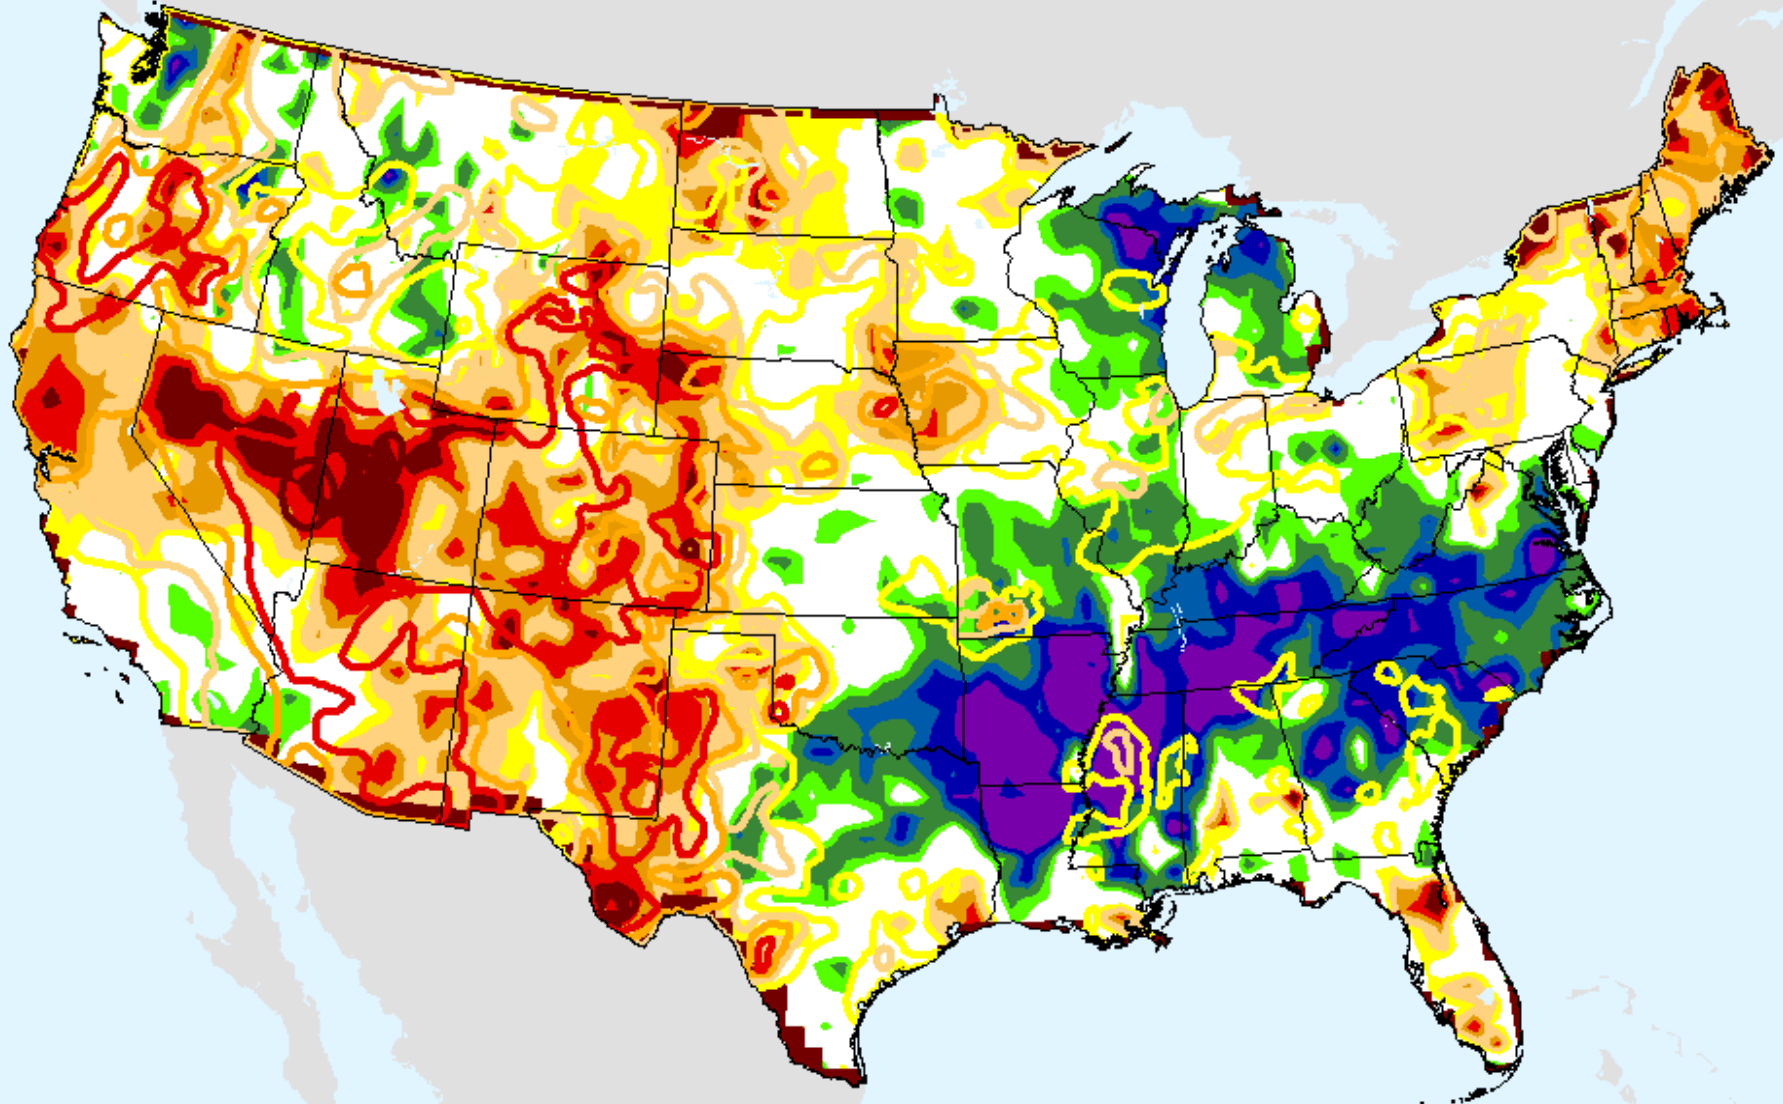

SPI (USDM)

CPC 6-month SPI

As of: Tuesday, September 22, 2020

CPC 9-month SPI

As of: Tuesday, September 22, 2020

USDM for: Sep. 15, 2020

SPI (USDM)

CPC 9-month SPI