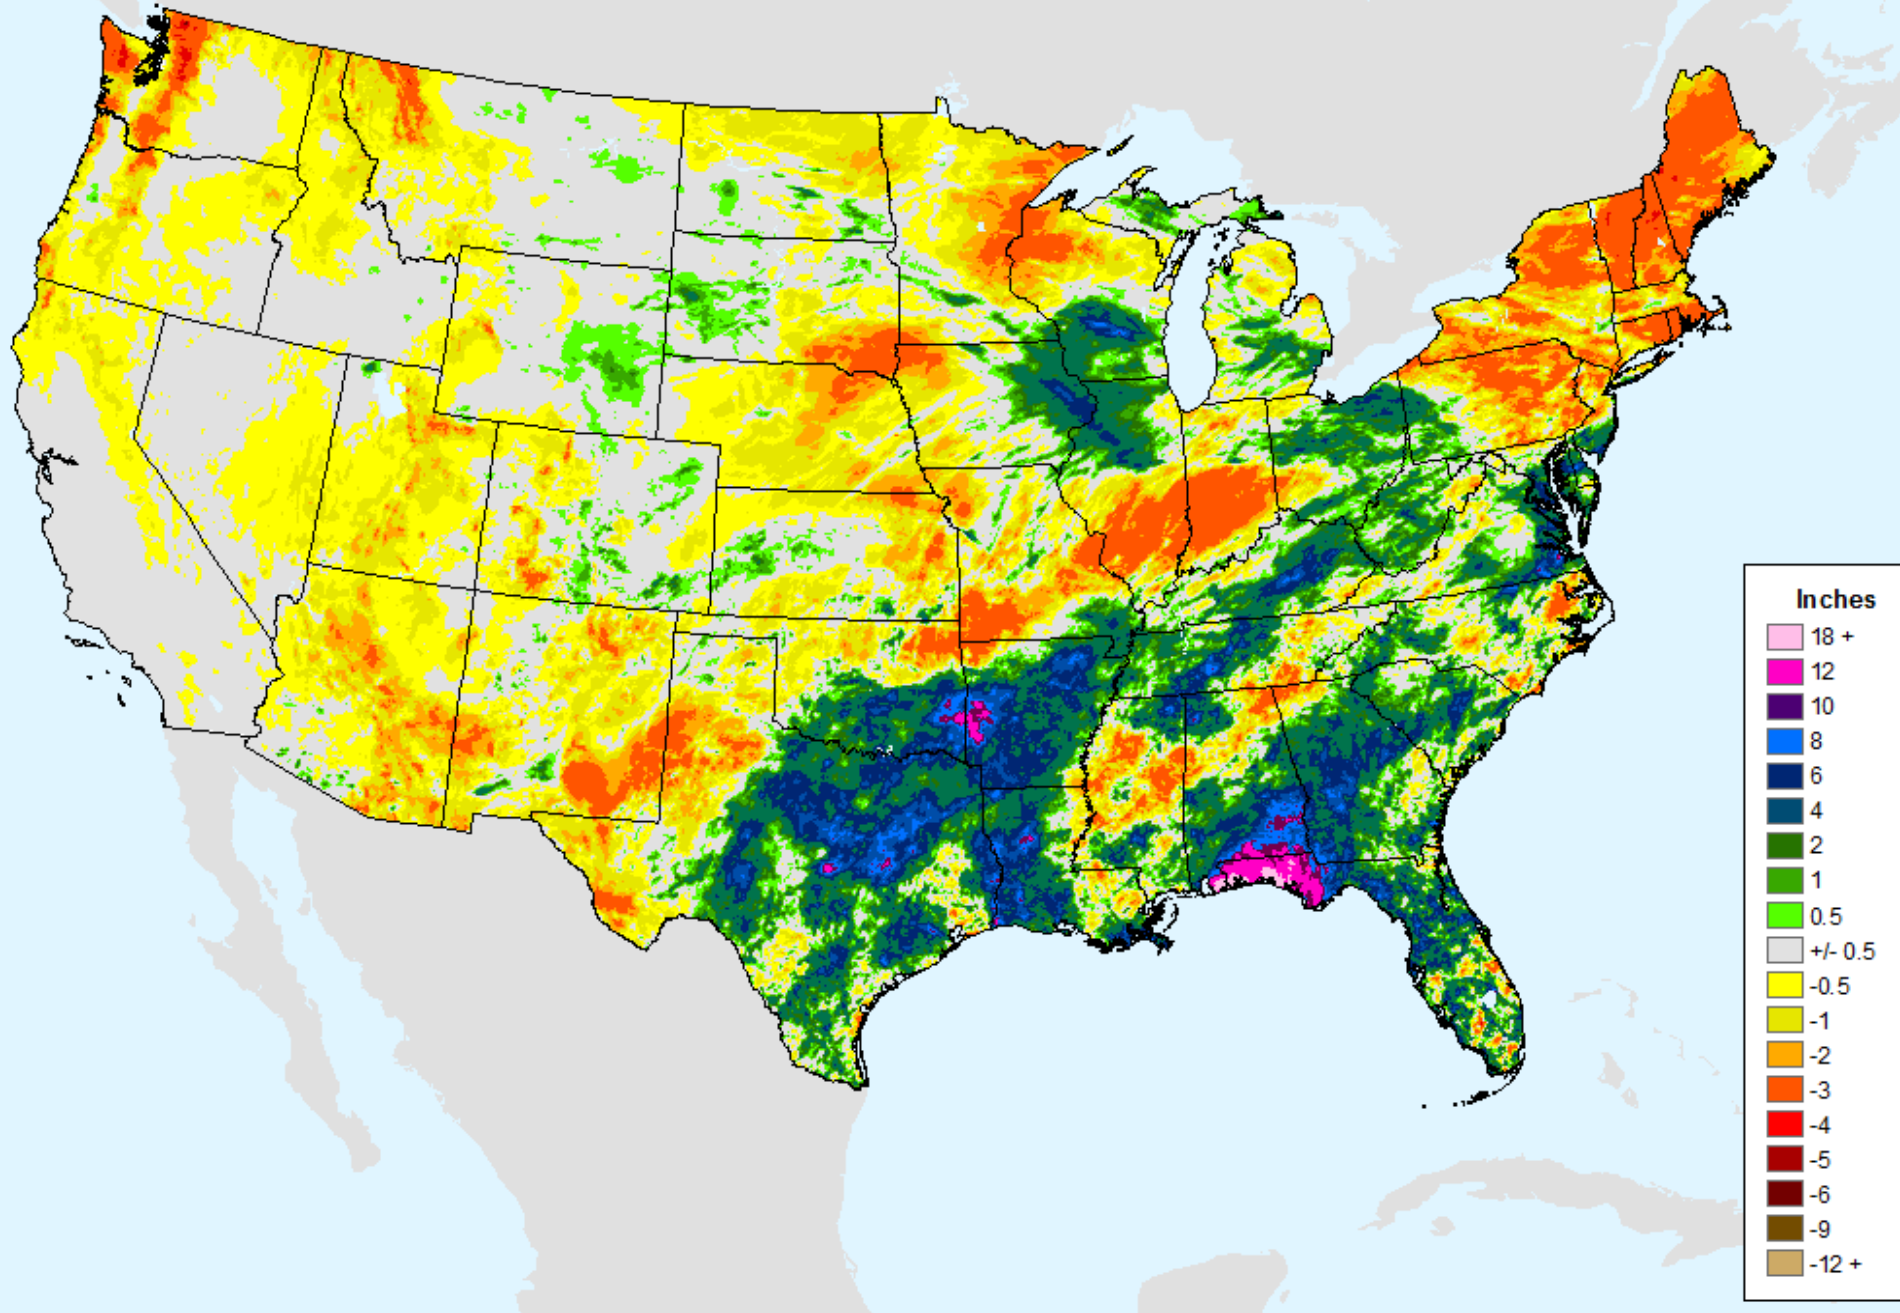

USDM for: Sep. 15, 2020

AHPS 14-Day Precip Departure

As of: Tuesday, September 22, 2020

AHPS 30-Day Precip Departure

As of: Tuesday, September 22, 2020

AHPS 30-Day Precip Departure

As of: Tuesday, September 22, 2020