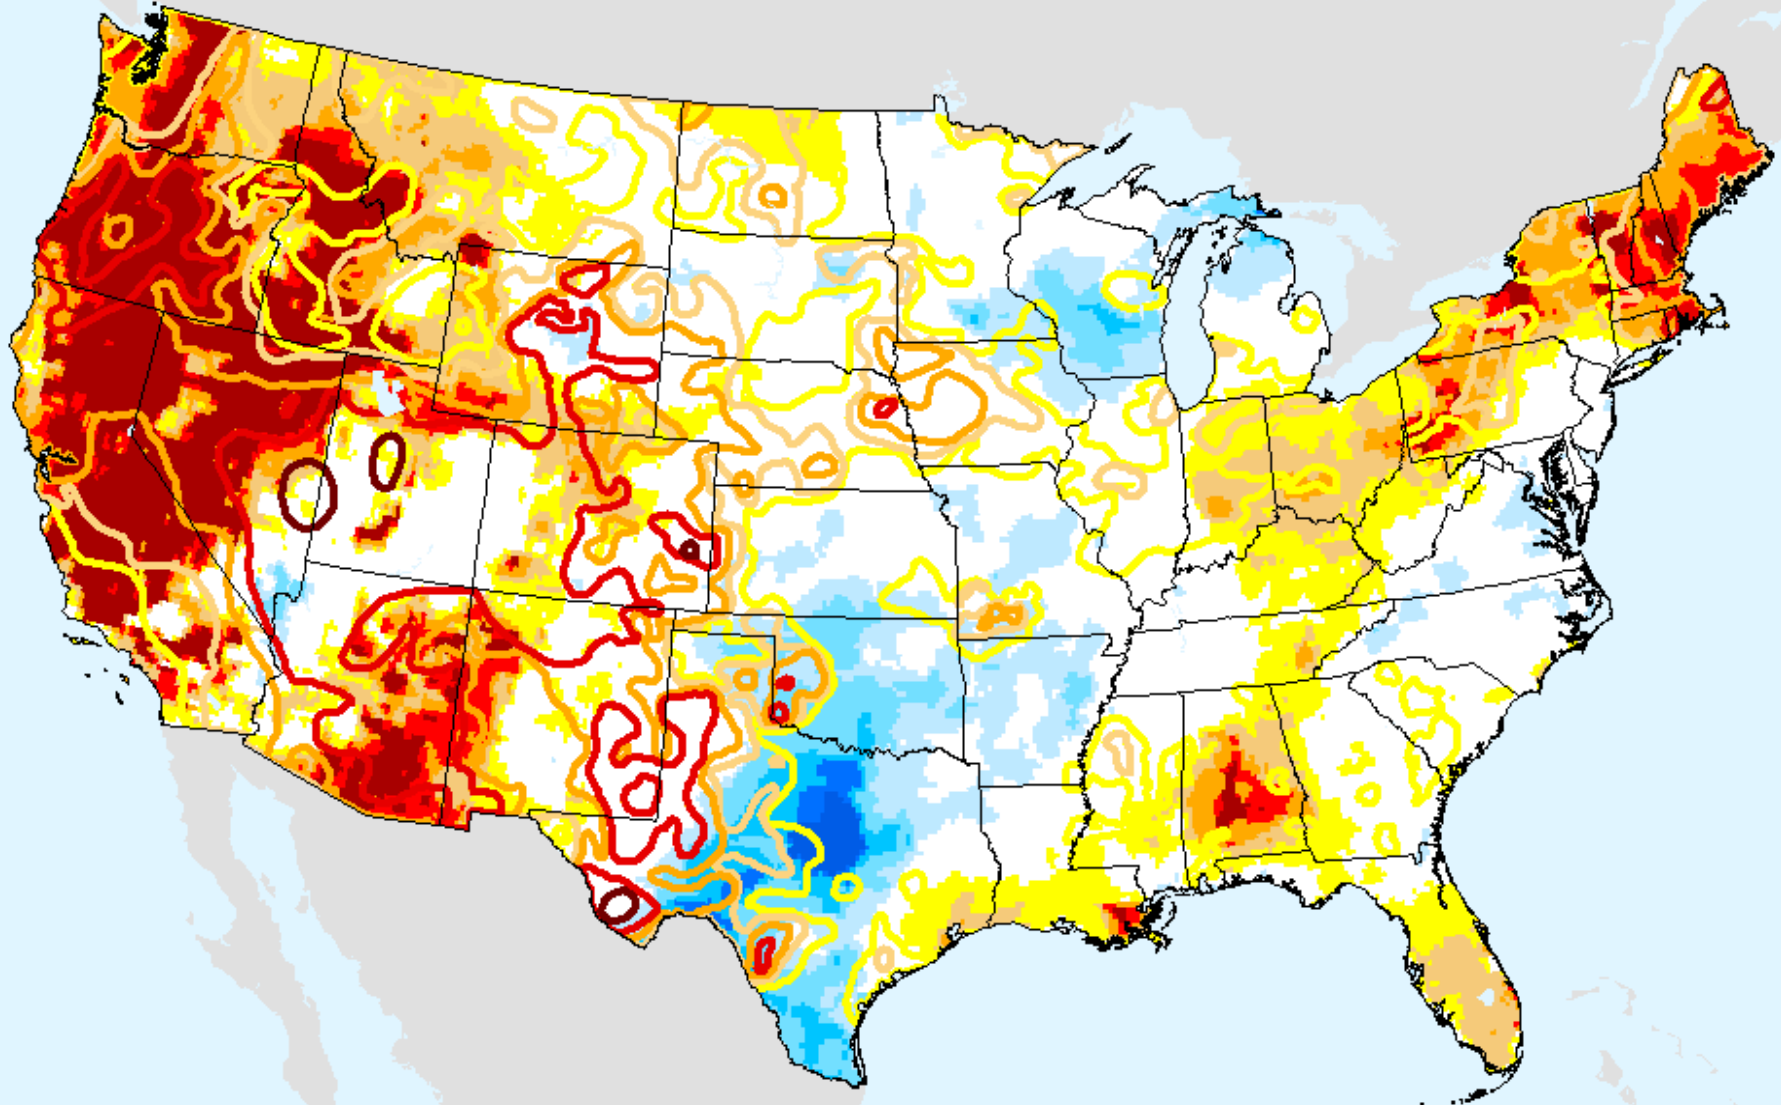

SPEI (USDM)

EDDI 1-week

As of: Tuesday, September 22, 2020

USDM for: Sep. 15, 2020

EDDI 1-week

As of: Tuesday, September 22, 2020

EDDI 2-week

As of: Tuesday, September 22, 2020