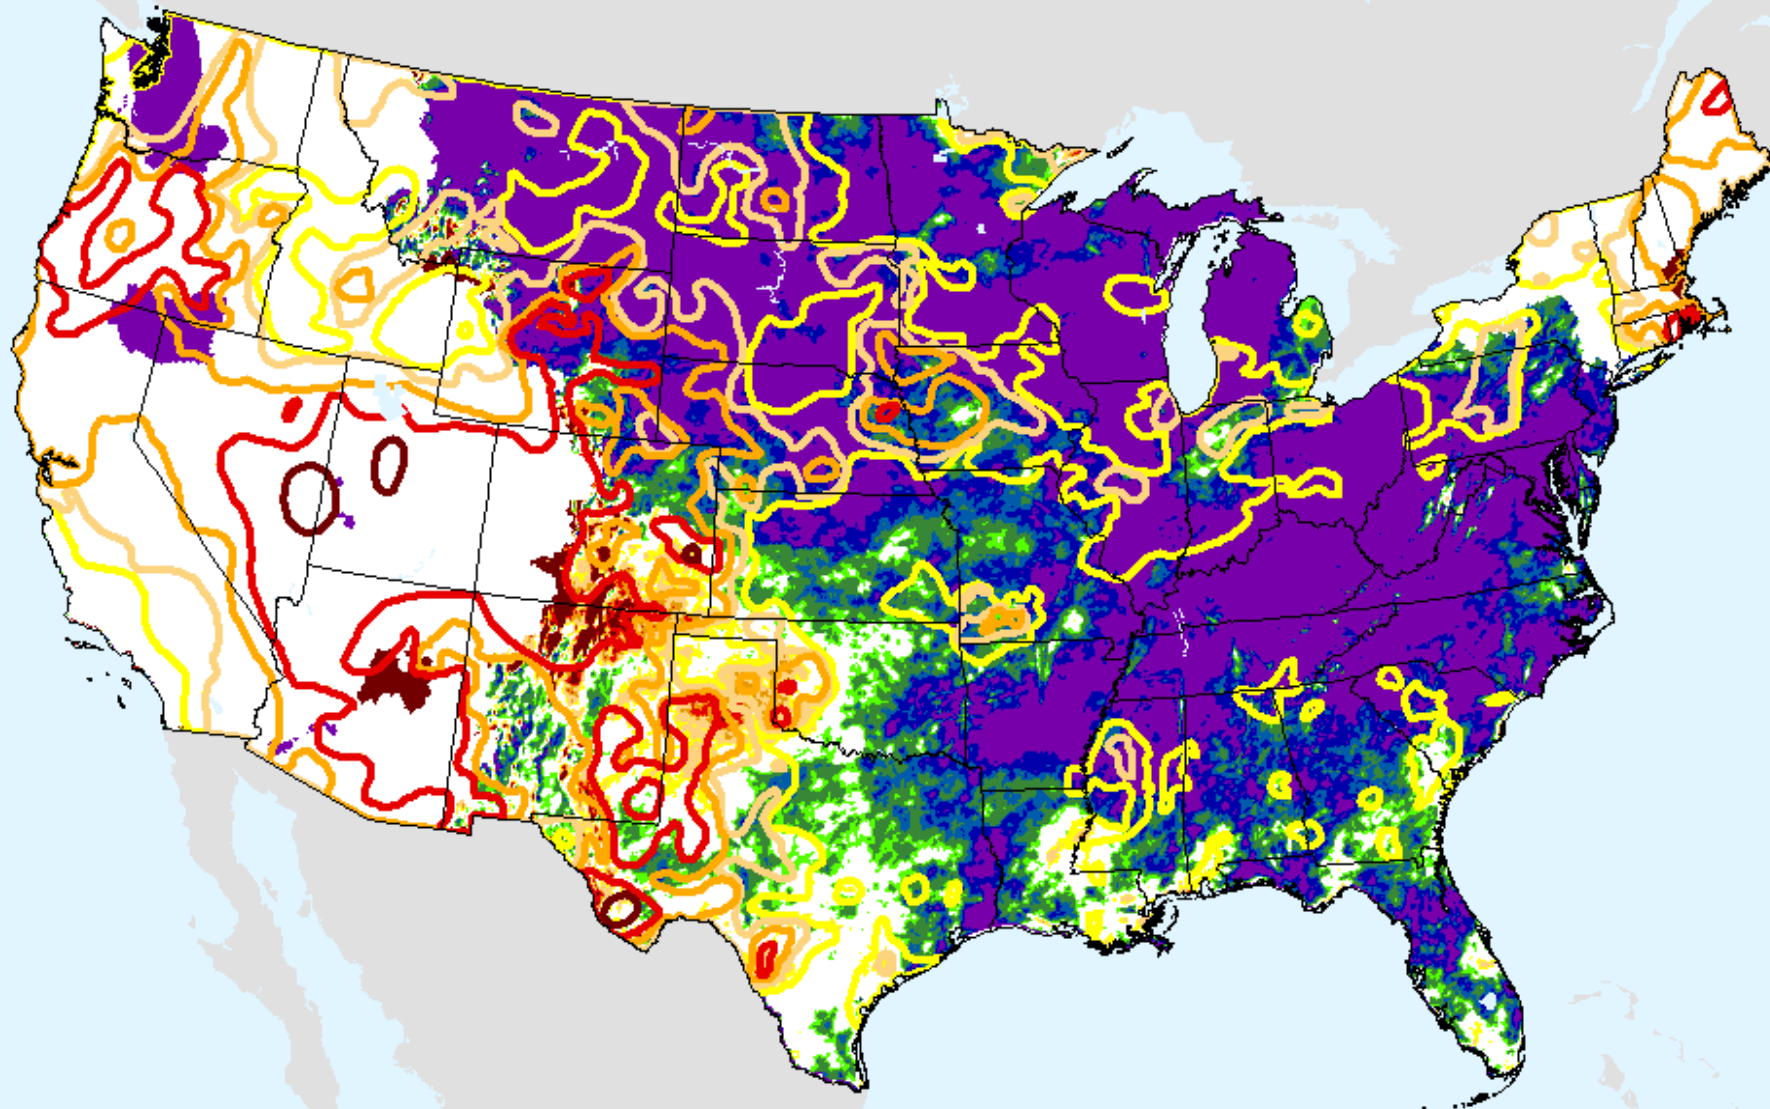

AHPS 36-month SPEI

As of: Tuesday, September 22, 2020

USDM for: Sep. 15, 2020

SPEI (USDM)