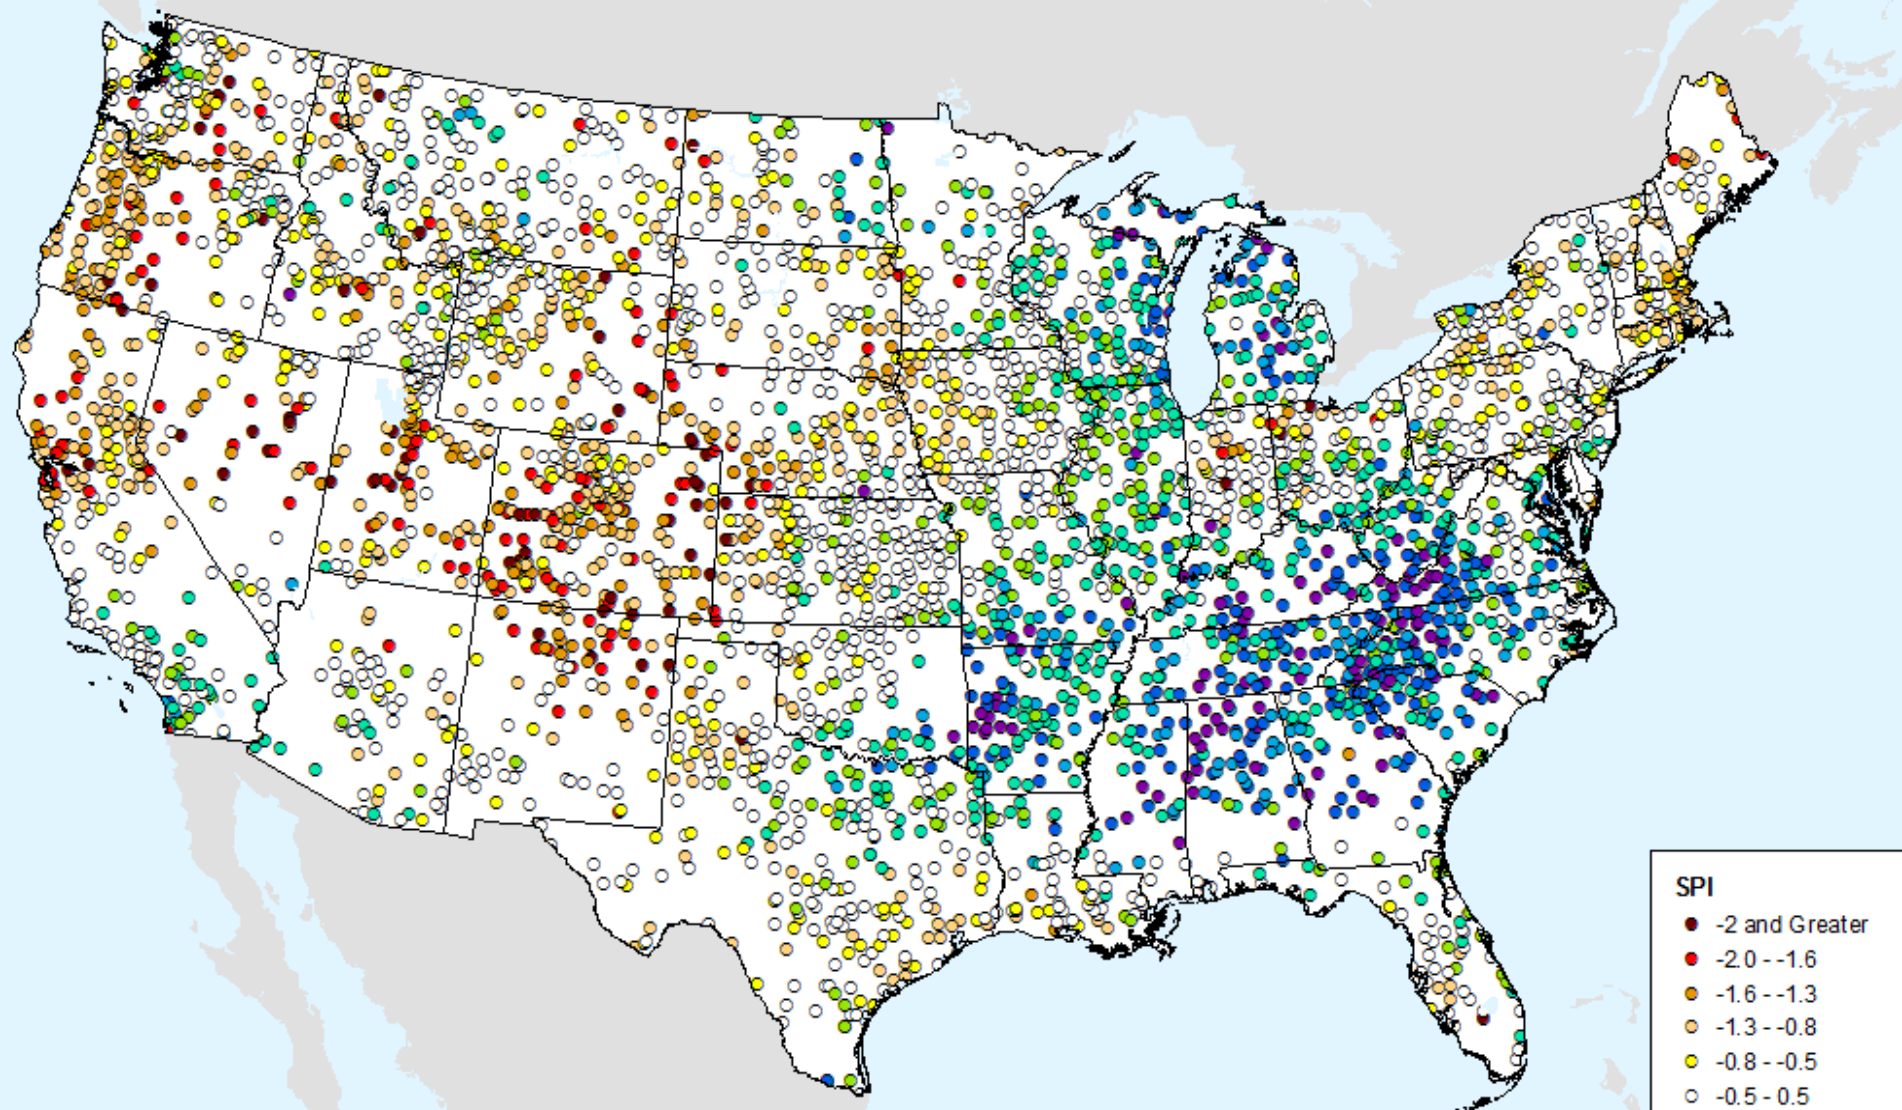

HPRCC 12-month SPI

As of: Tuesday, September 22, 2020