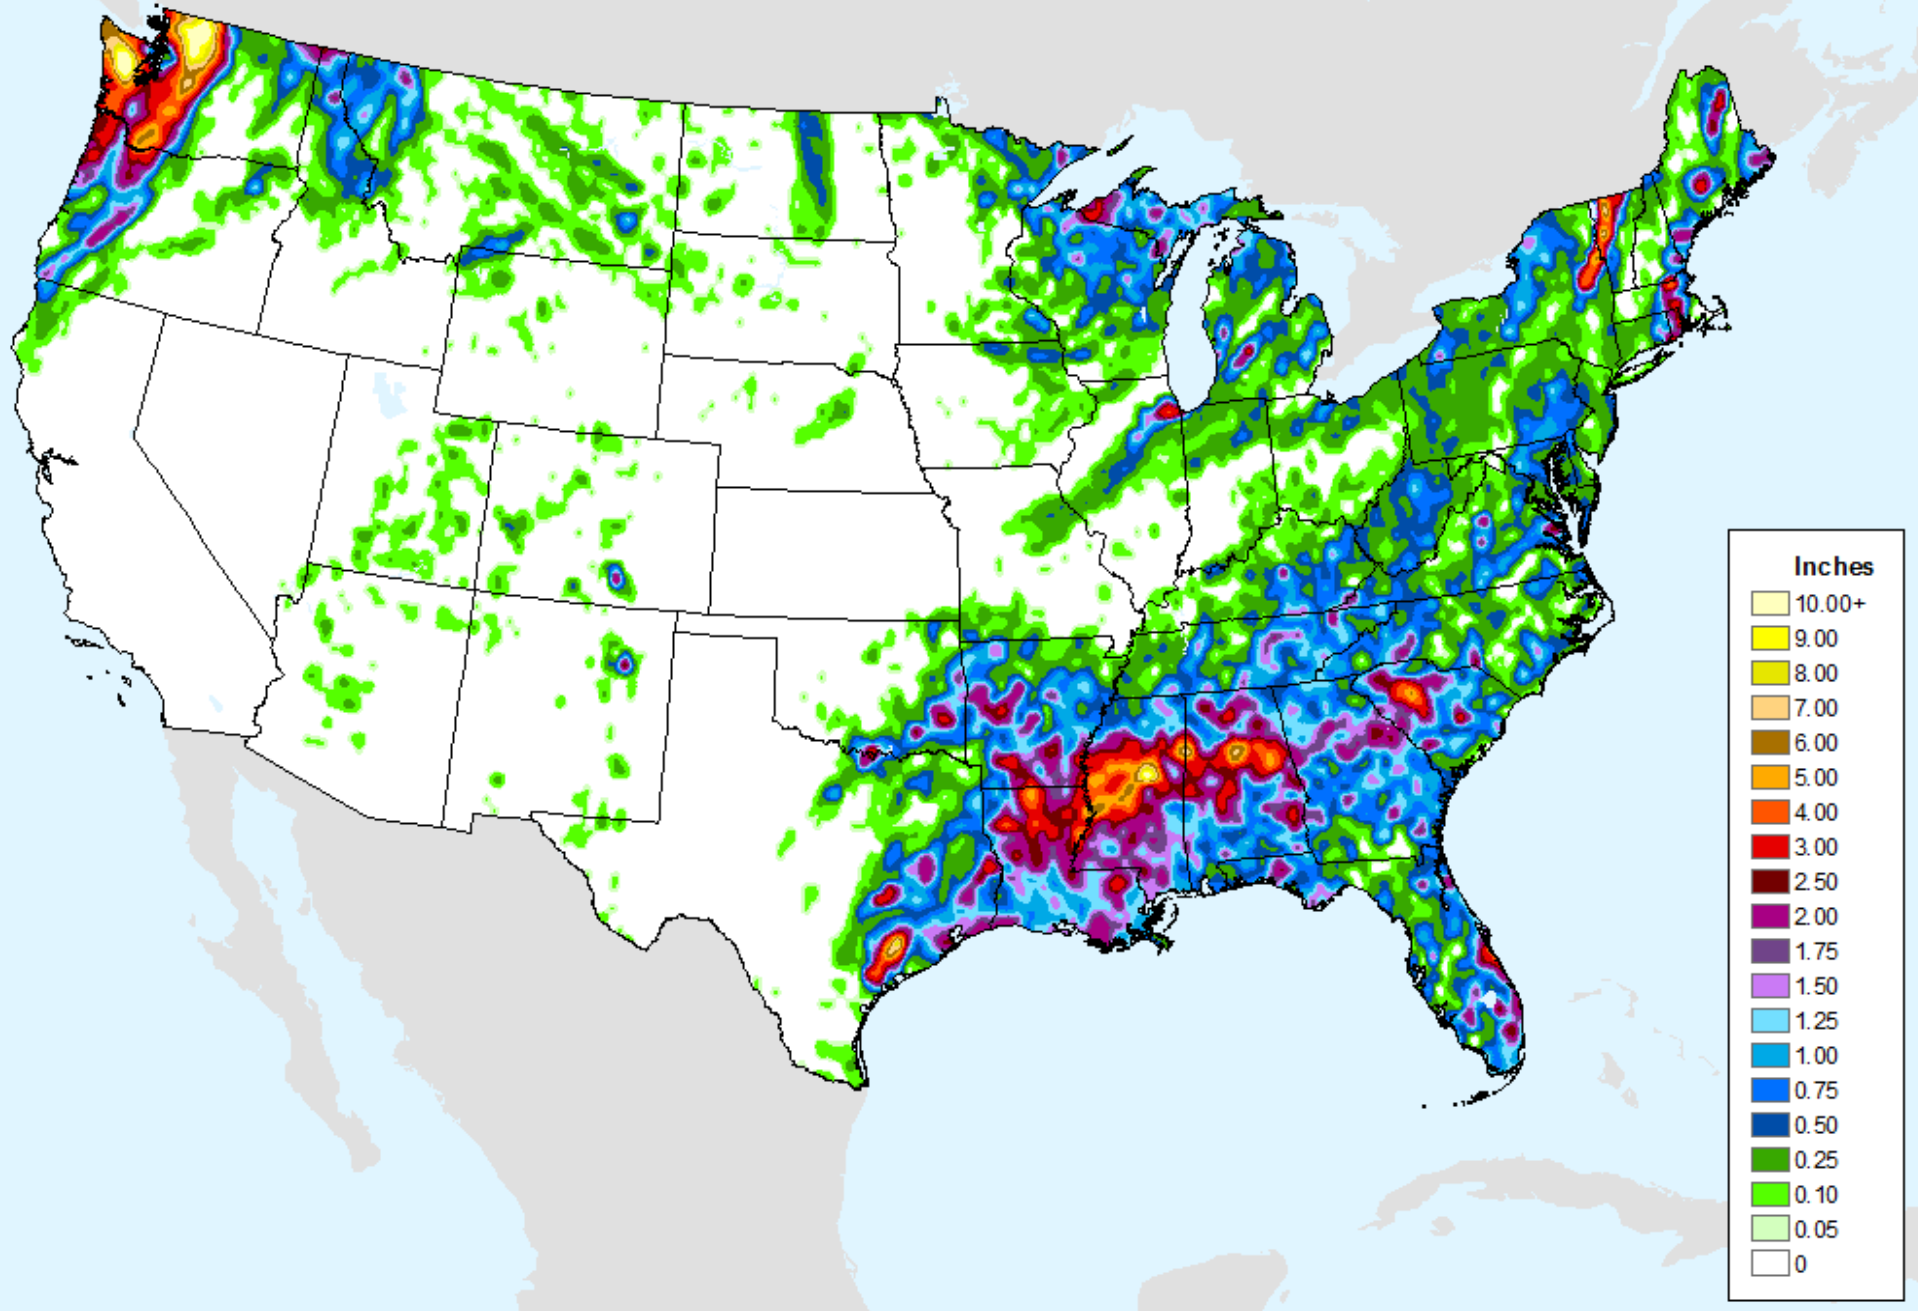

GFS (00z) 7-Day Precip Forecast

As of: Tuesday, September 22, 2020