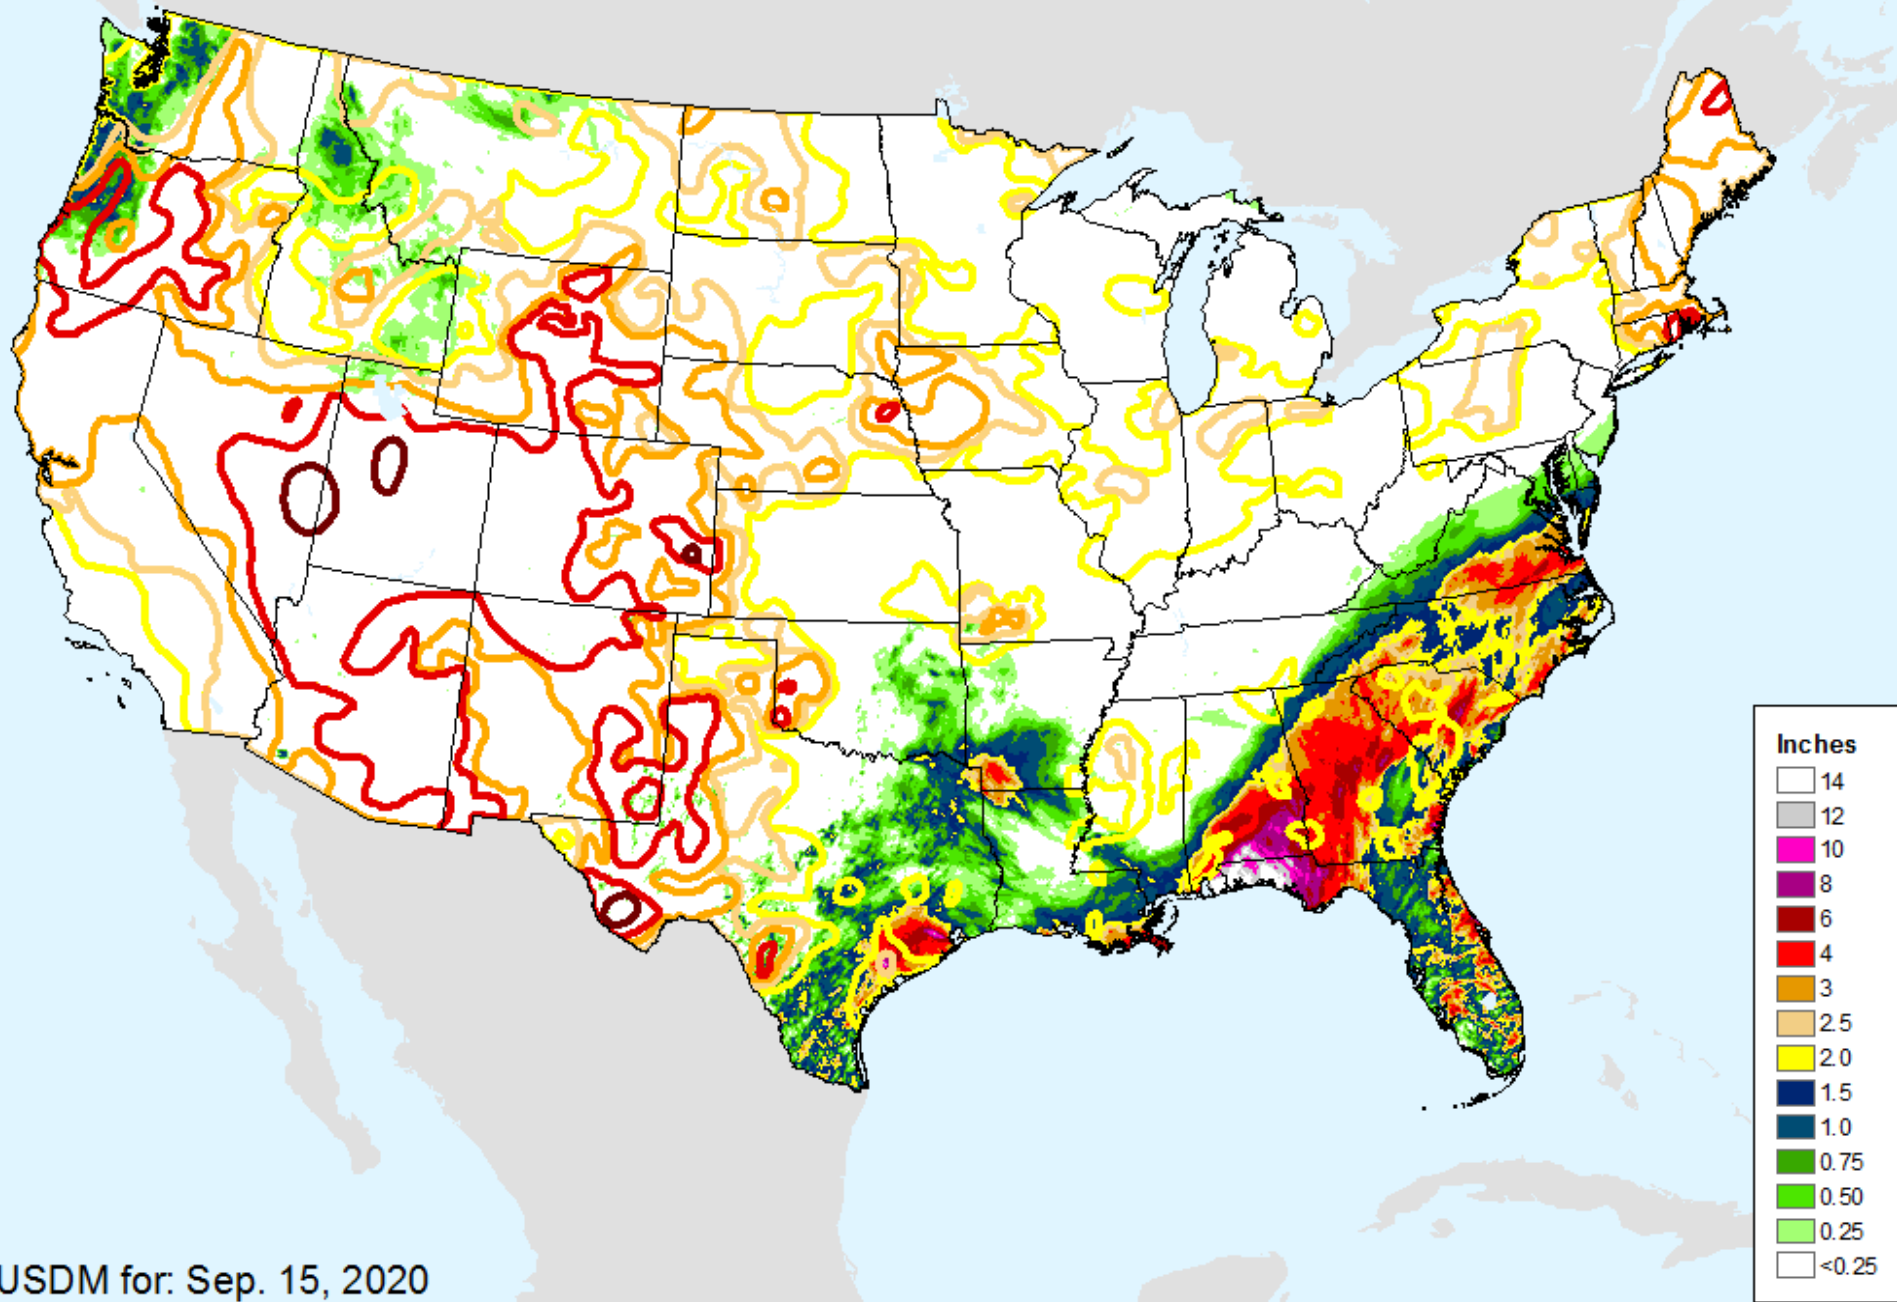

AHPS 7-Day Precipitation

As of: Tuesday, September 22, 2020

AHPS 7-Day Precipitation

As of: Tuesday, September 22, 2020

USDM for: Sep. 15, 2020

AHPS 14-Day Precip Departure

As of: Tuesday, September 22, 2020