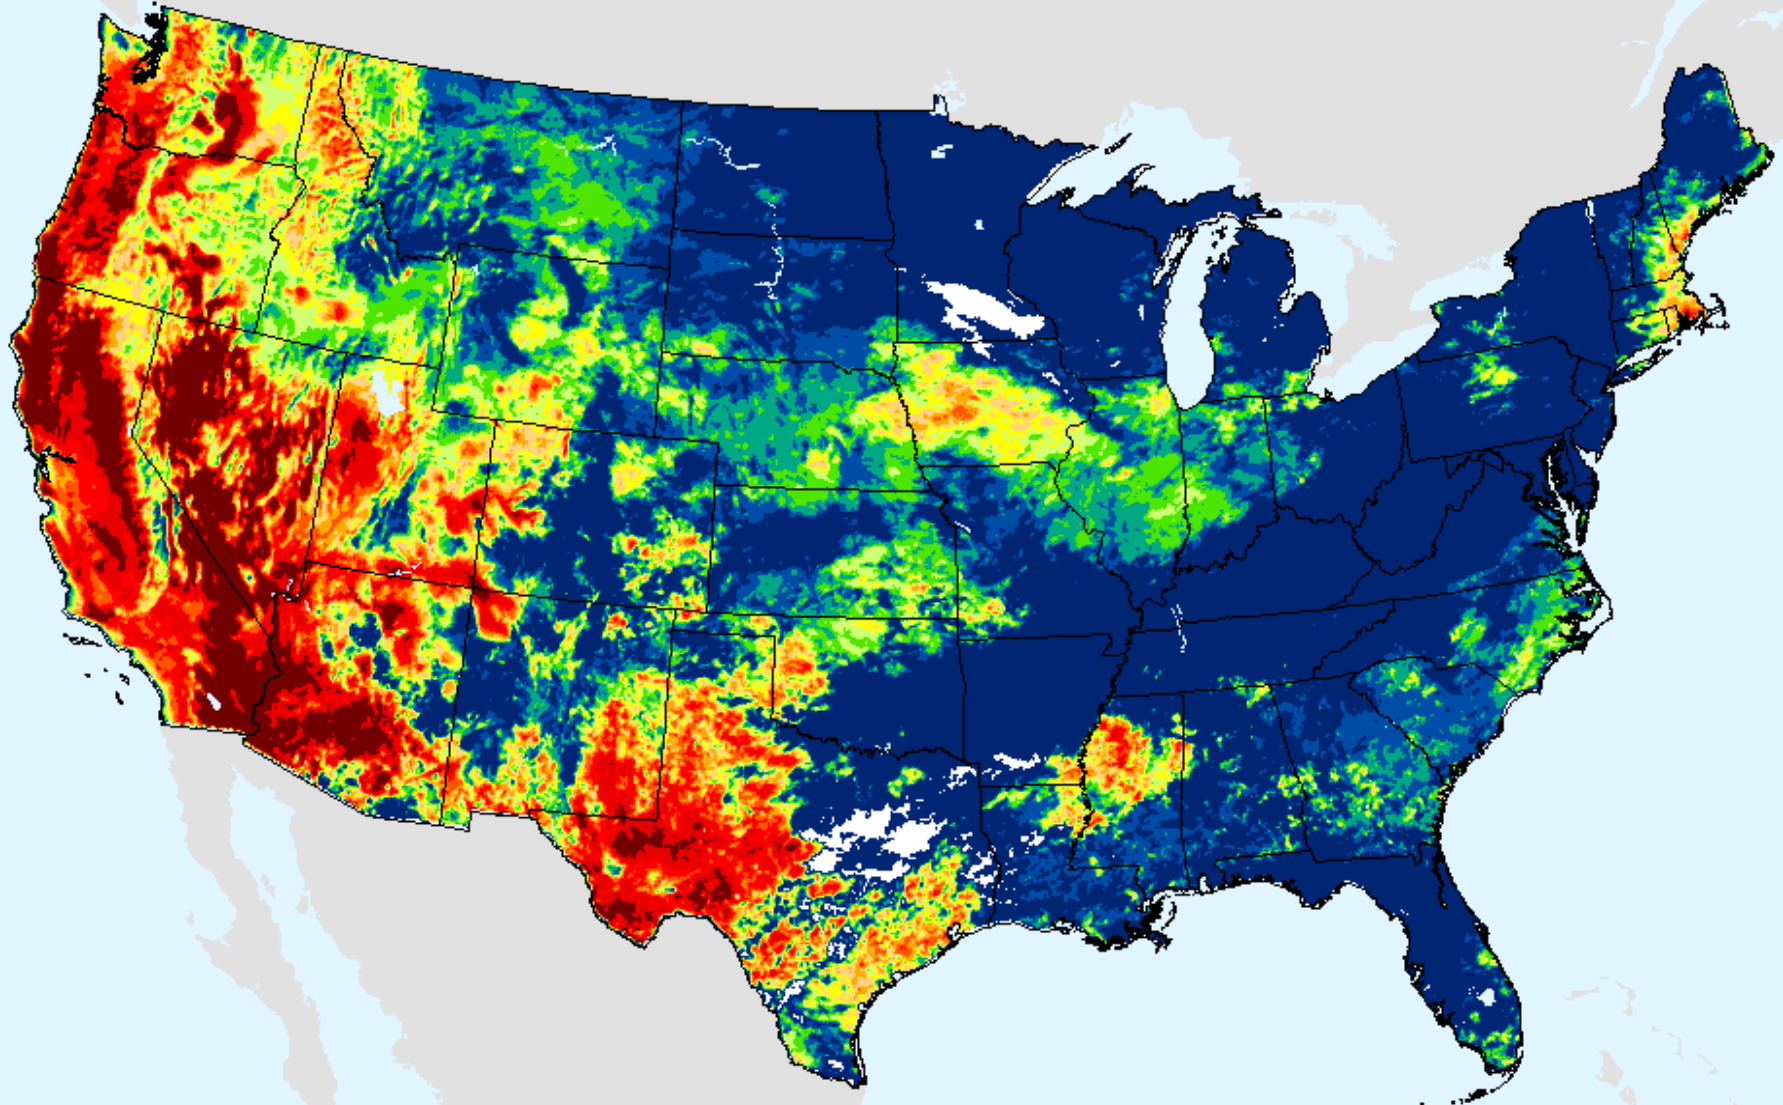

Keetch-Byram Drought Index (KBDI)

As of: Tuesday, September 22, 2020