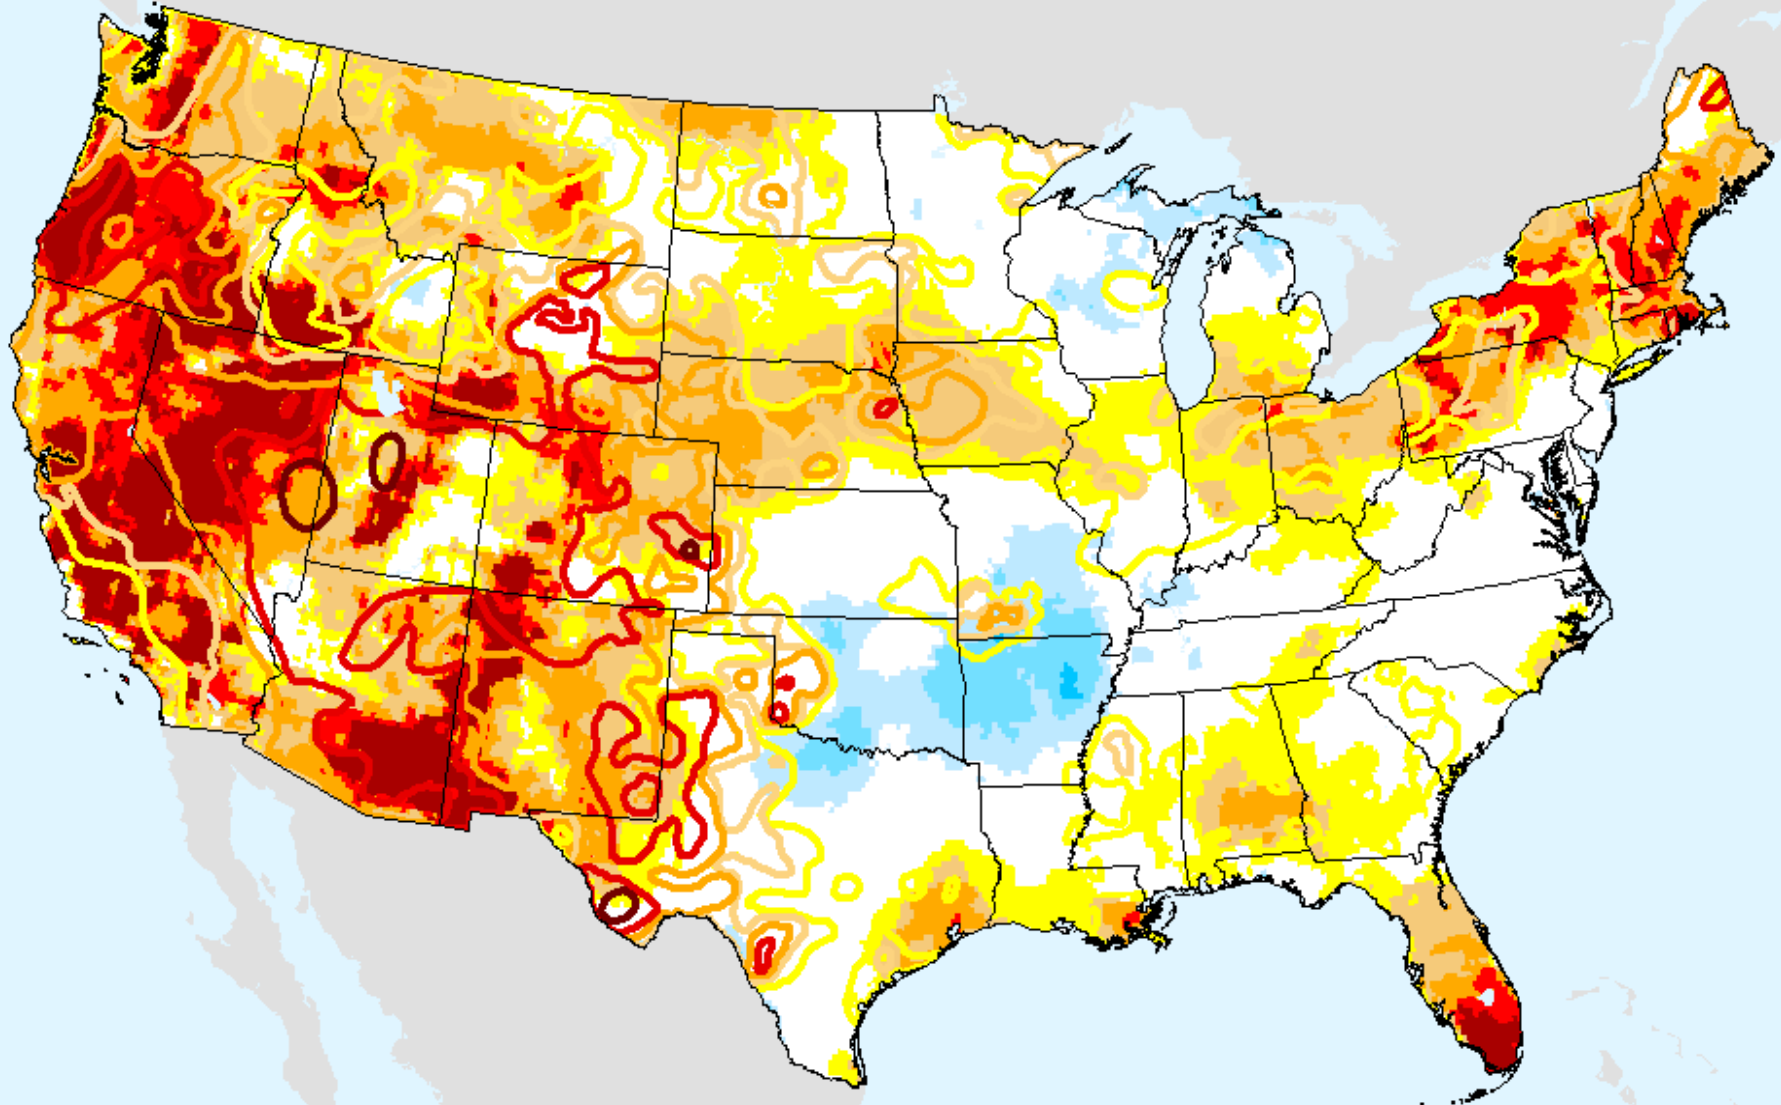

EDDI 4-week

As of: Tuesday, September 22, 2020

USDM for: Sep. 15, 2020