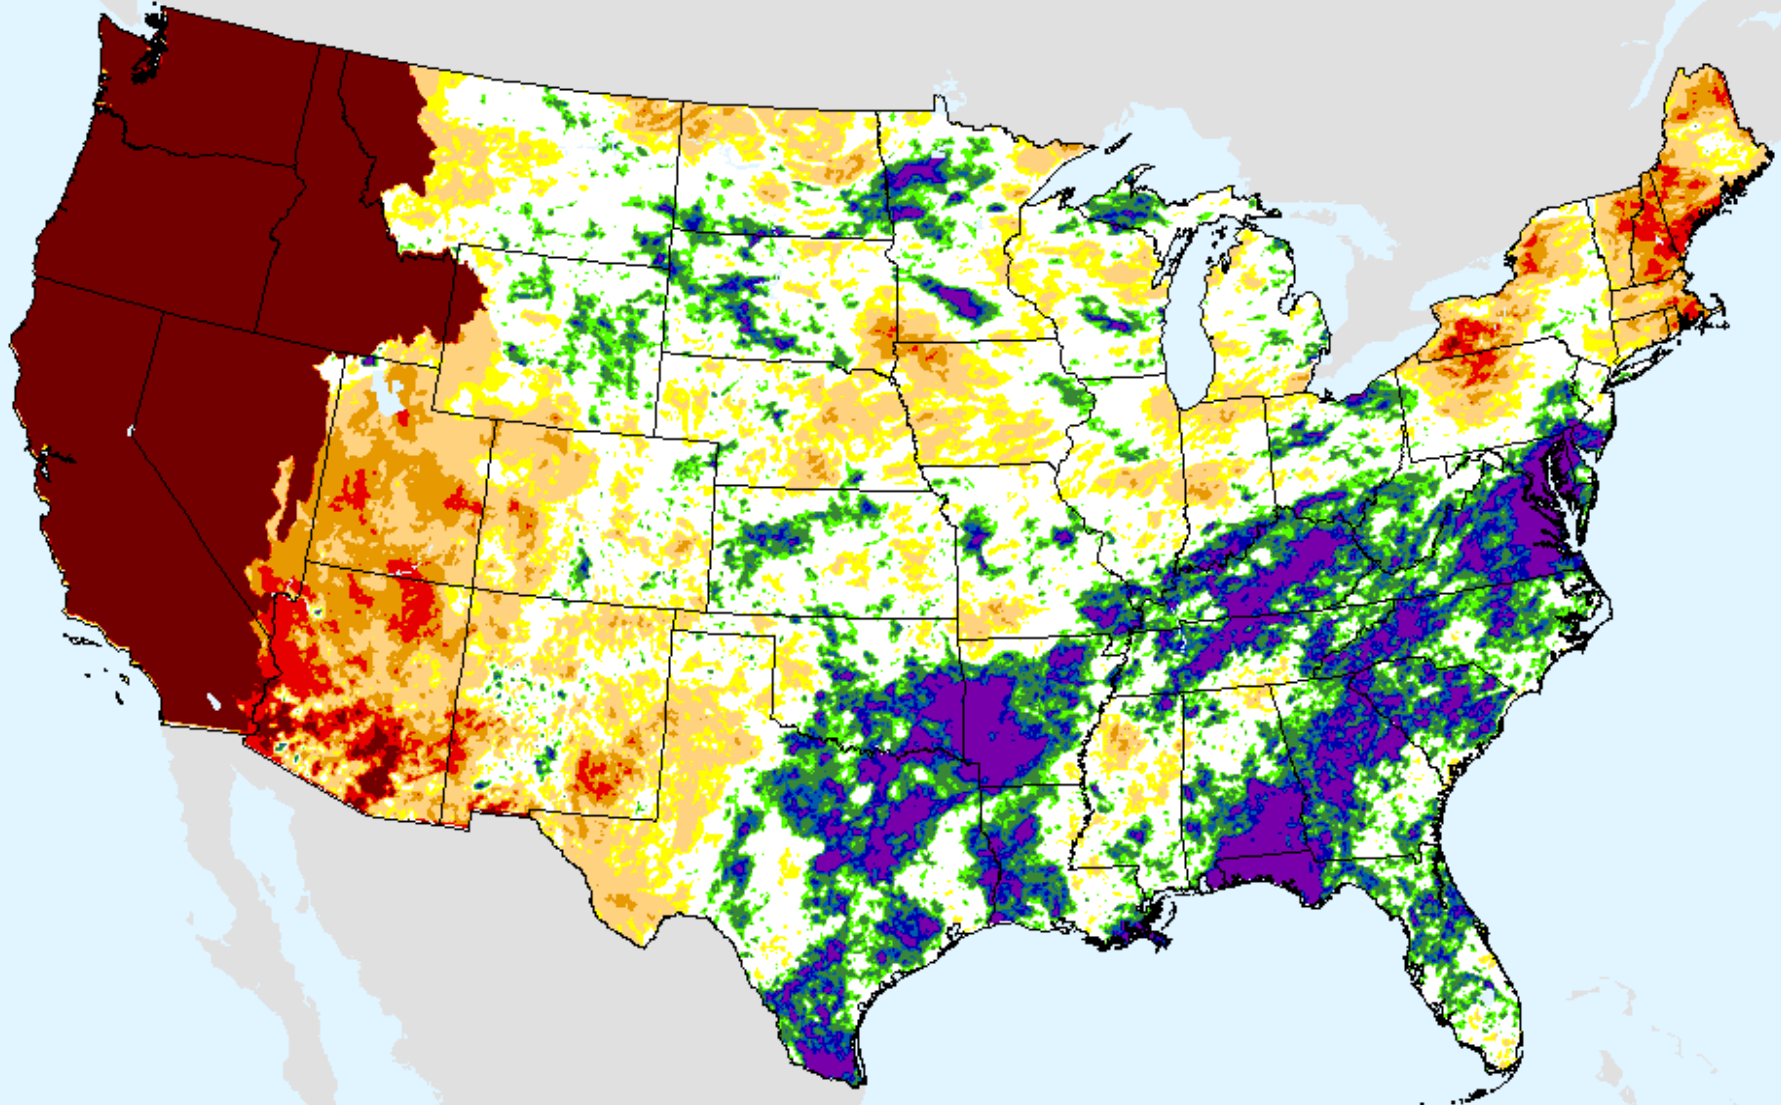

AHPS 2-month SPI

As of: Tuesday, September 22, 2020