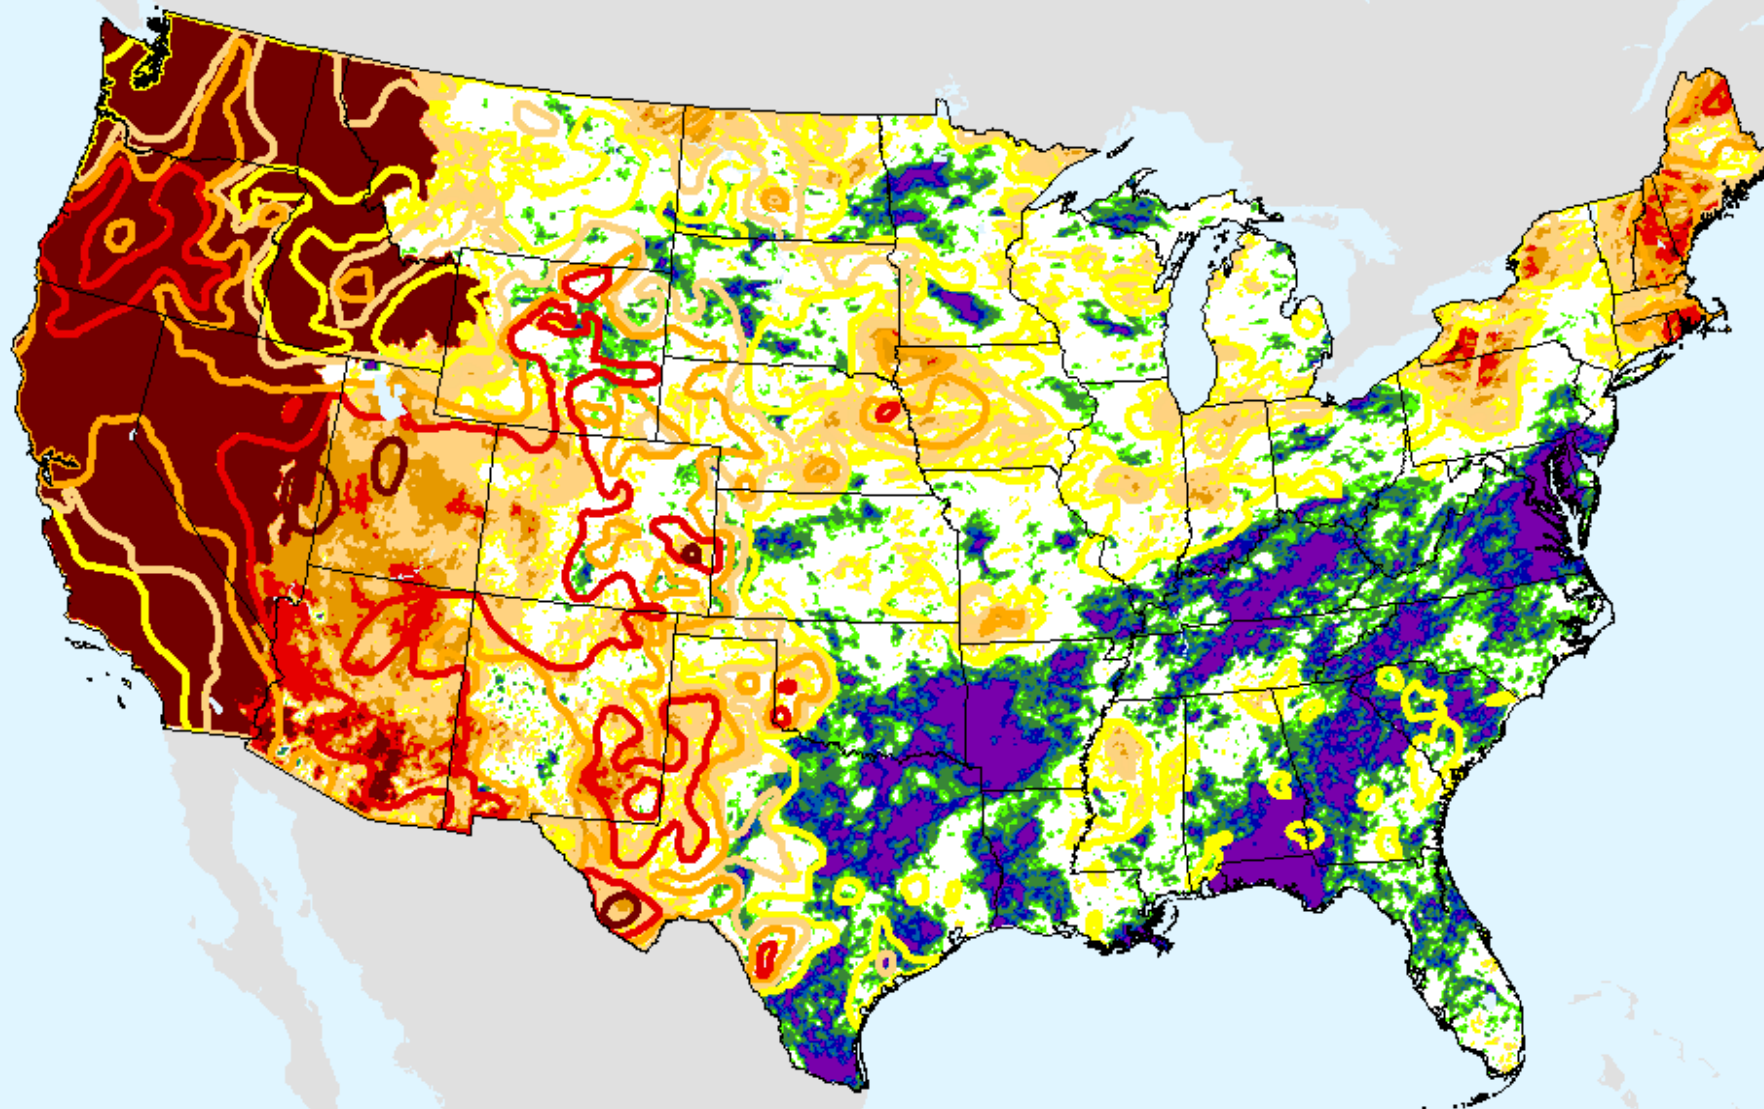

As of: Tuesday, September 22, 2020

USDM for: Sep. 15, 2020

SPI (USDM)

AHPS 1-month SPI

As of: Tuesday, September 22, 2020

AHPS 2-month SPI

As of: Tuesday, September 22, 2020

USDM for: Sep. 15, 2020