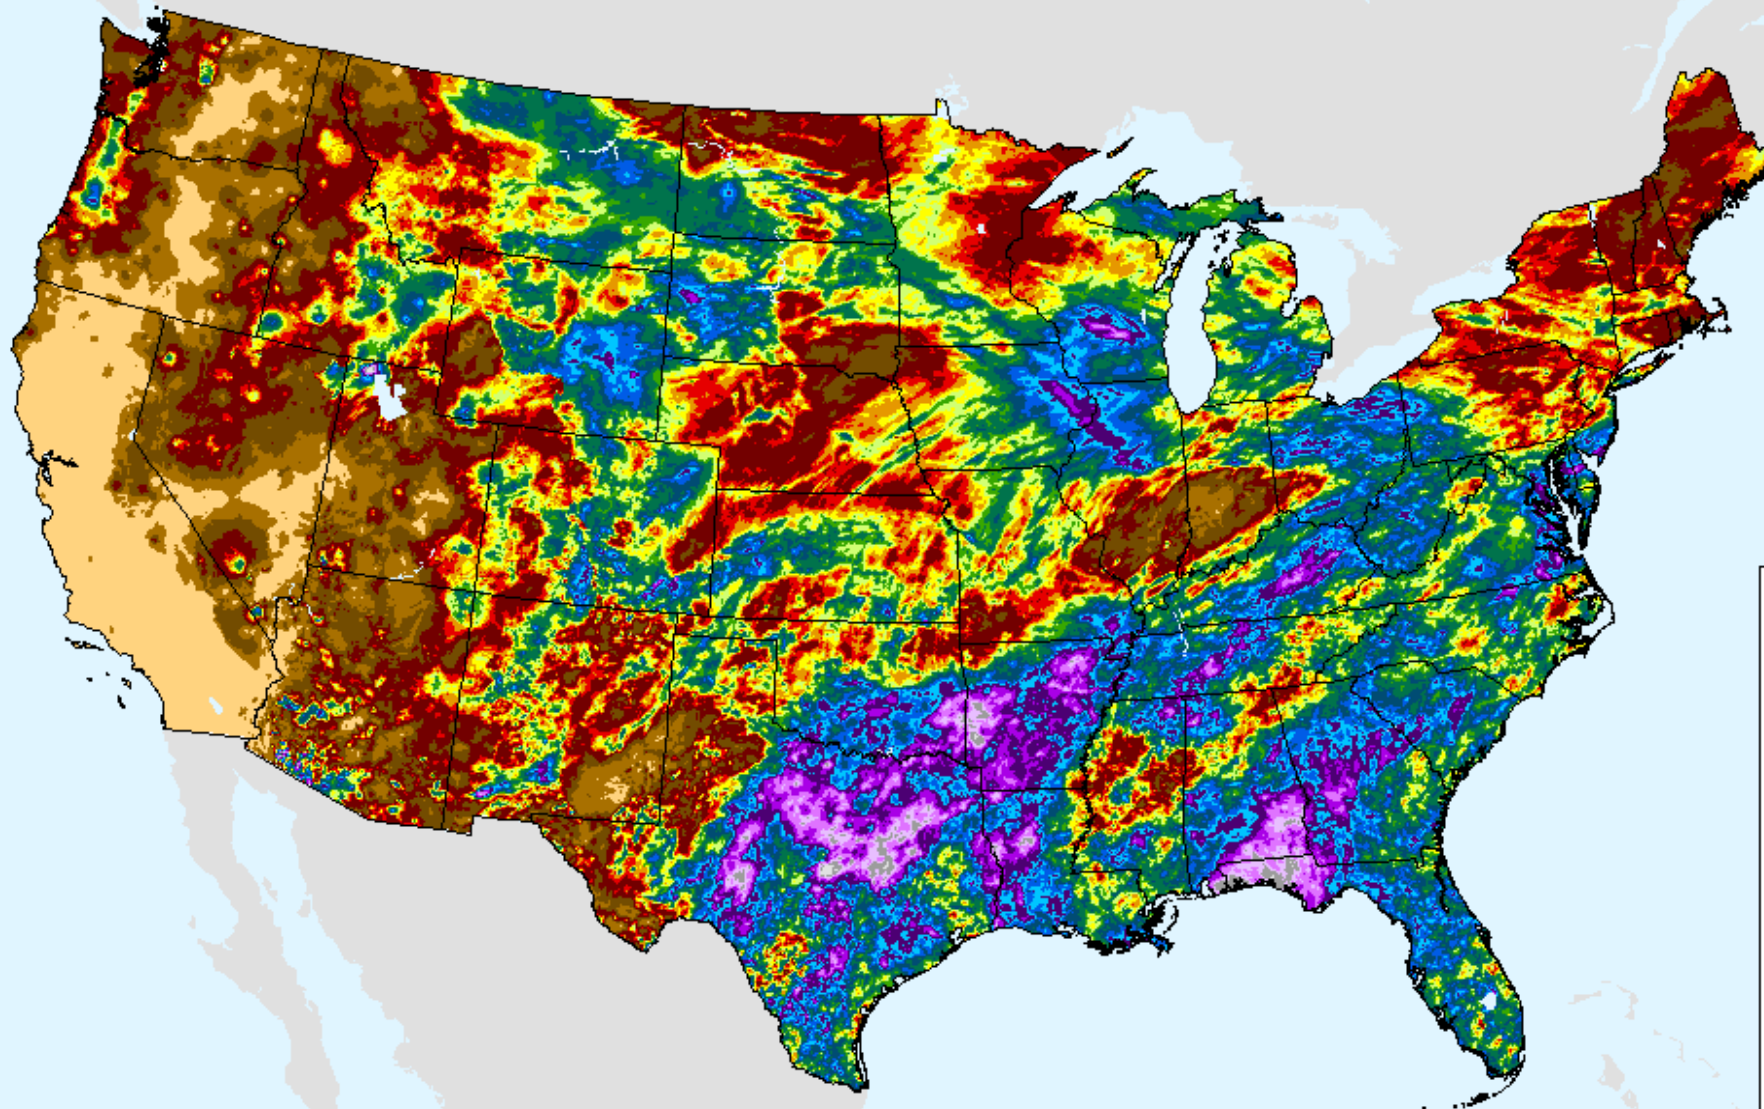

AHPS 30-Day Pct of Normal Pcp

As of: Tuesday, September 22, 2020

USDM for: Sep. 15, 2020

AHPS 30-Day Pct of Normal Pcp

As of: Tuesday, September 22, 2020

Percent

AHPS 60-Day Precip Departure

As of: Tuesday, September 22, 2020