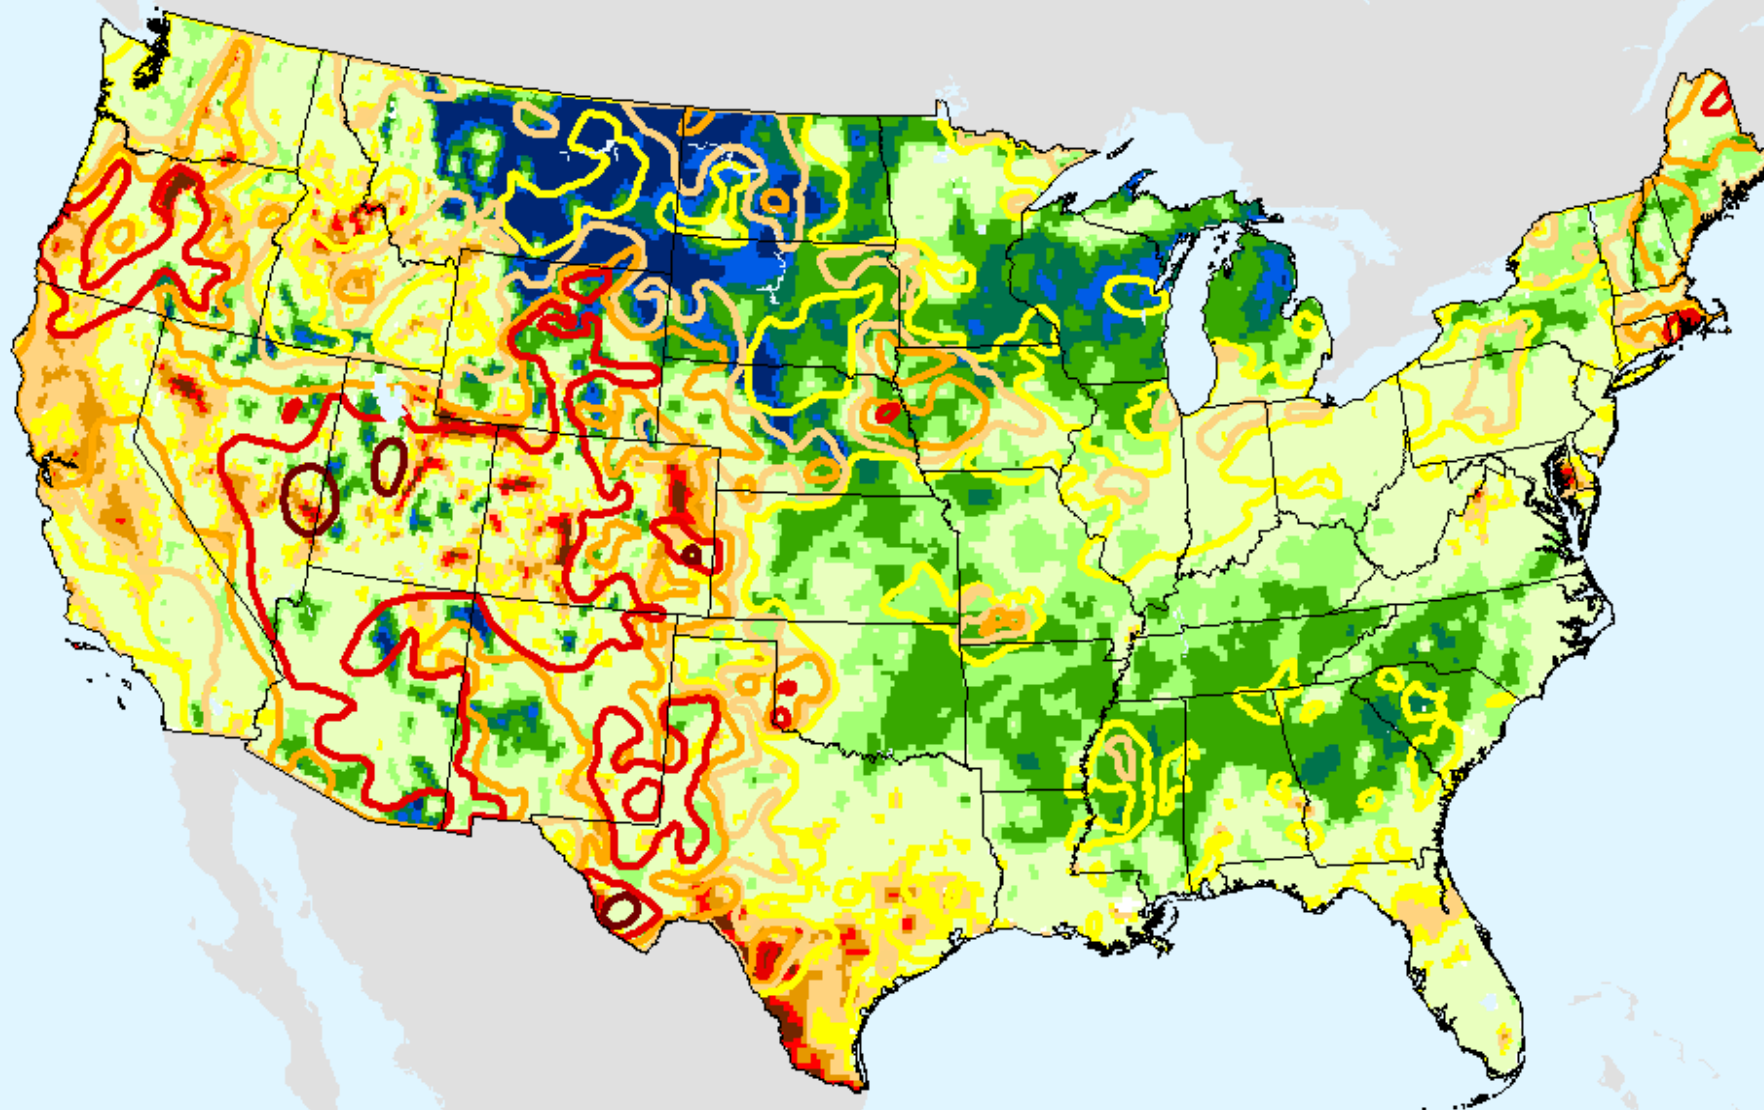

NLDAS Top 1m Soil Moisture

As of: Tuesday, September 22, 2020

USDM for: Sep. 15, 2020