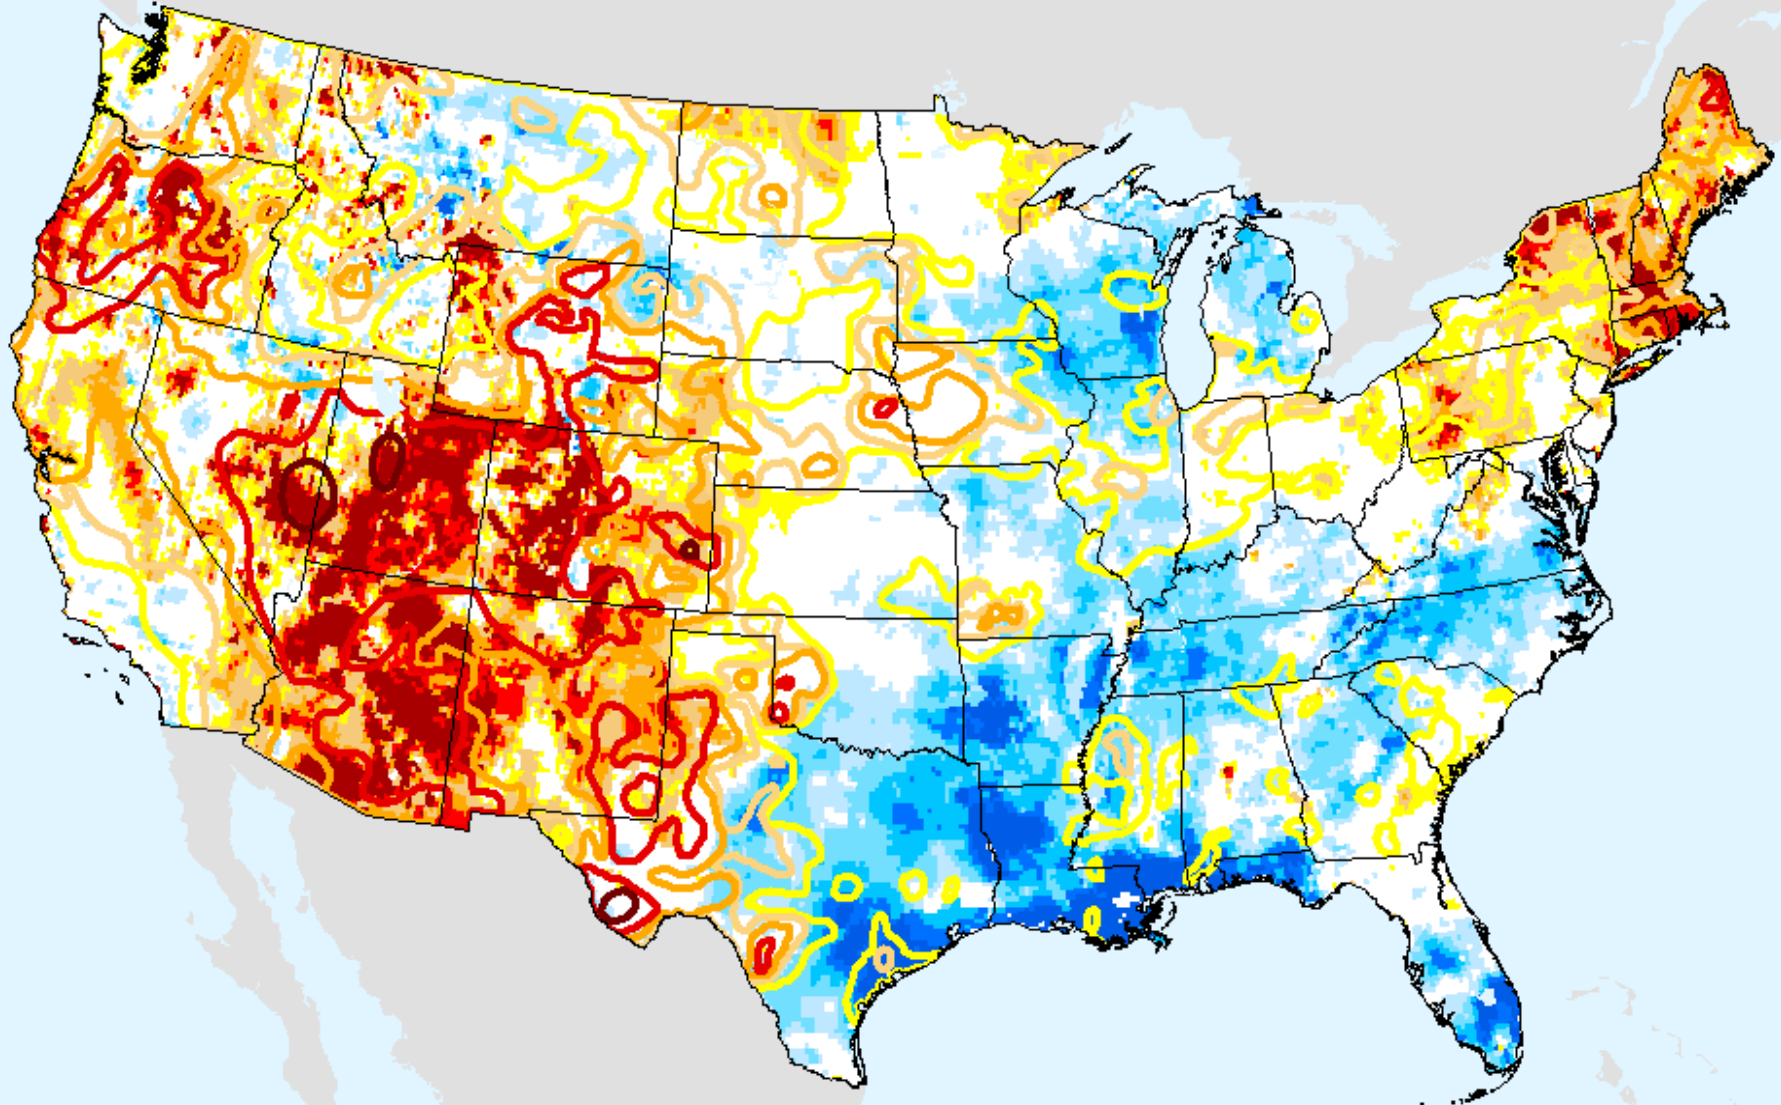

GRACE-Based Surface Soil Moisture Drought Indicator

As of: Tuesday, September 22, 2020

USDM for: Sep. 15, 2020