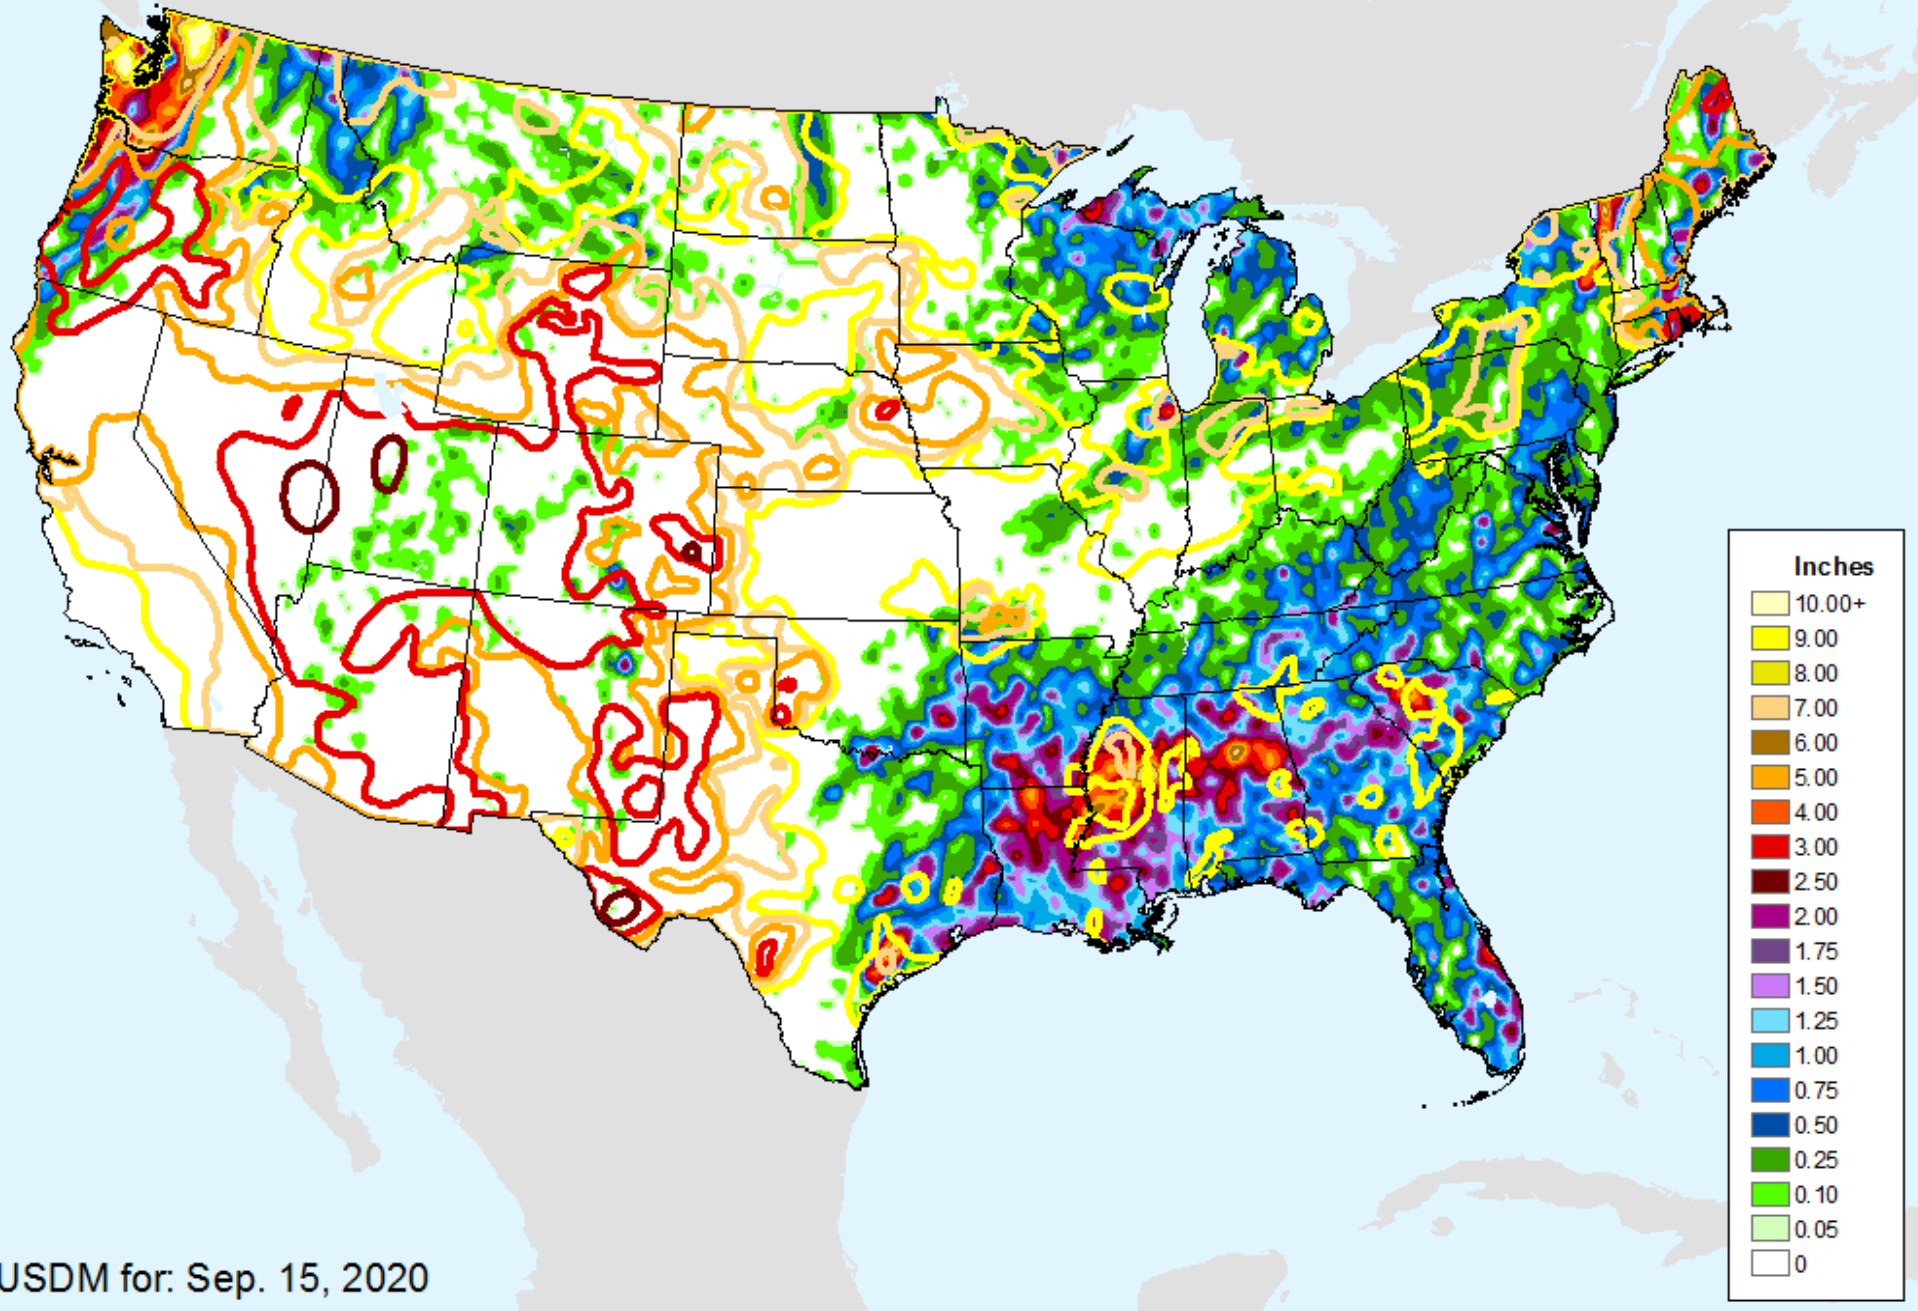

GFS (00z) 7-Day Precip Forecast

As of: Tuesday, September 22, 2020

USDM for: Sep. 15, 2020