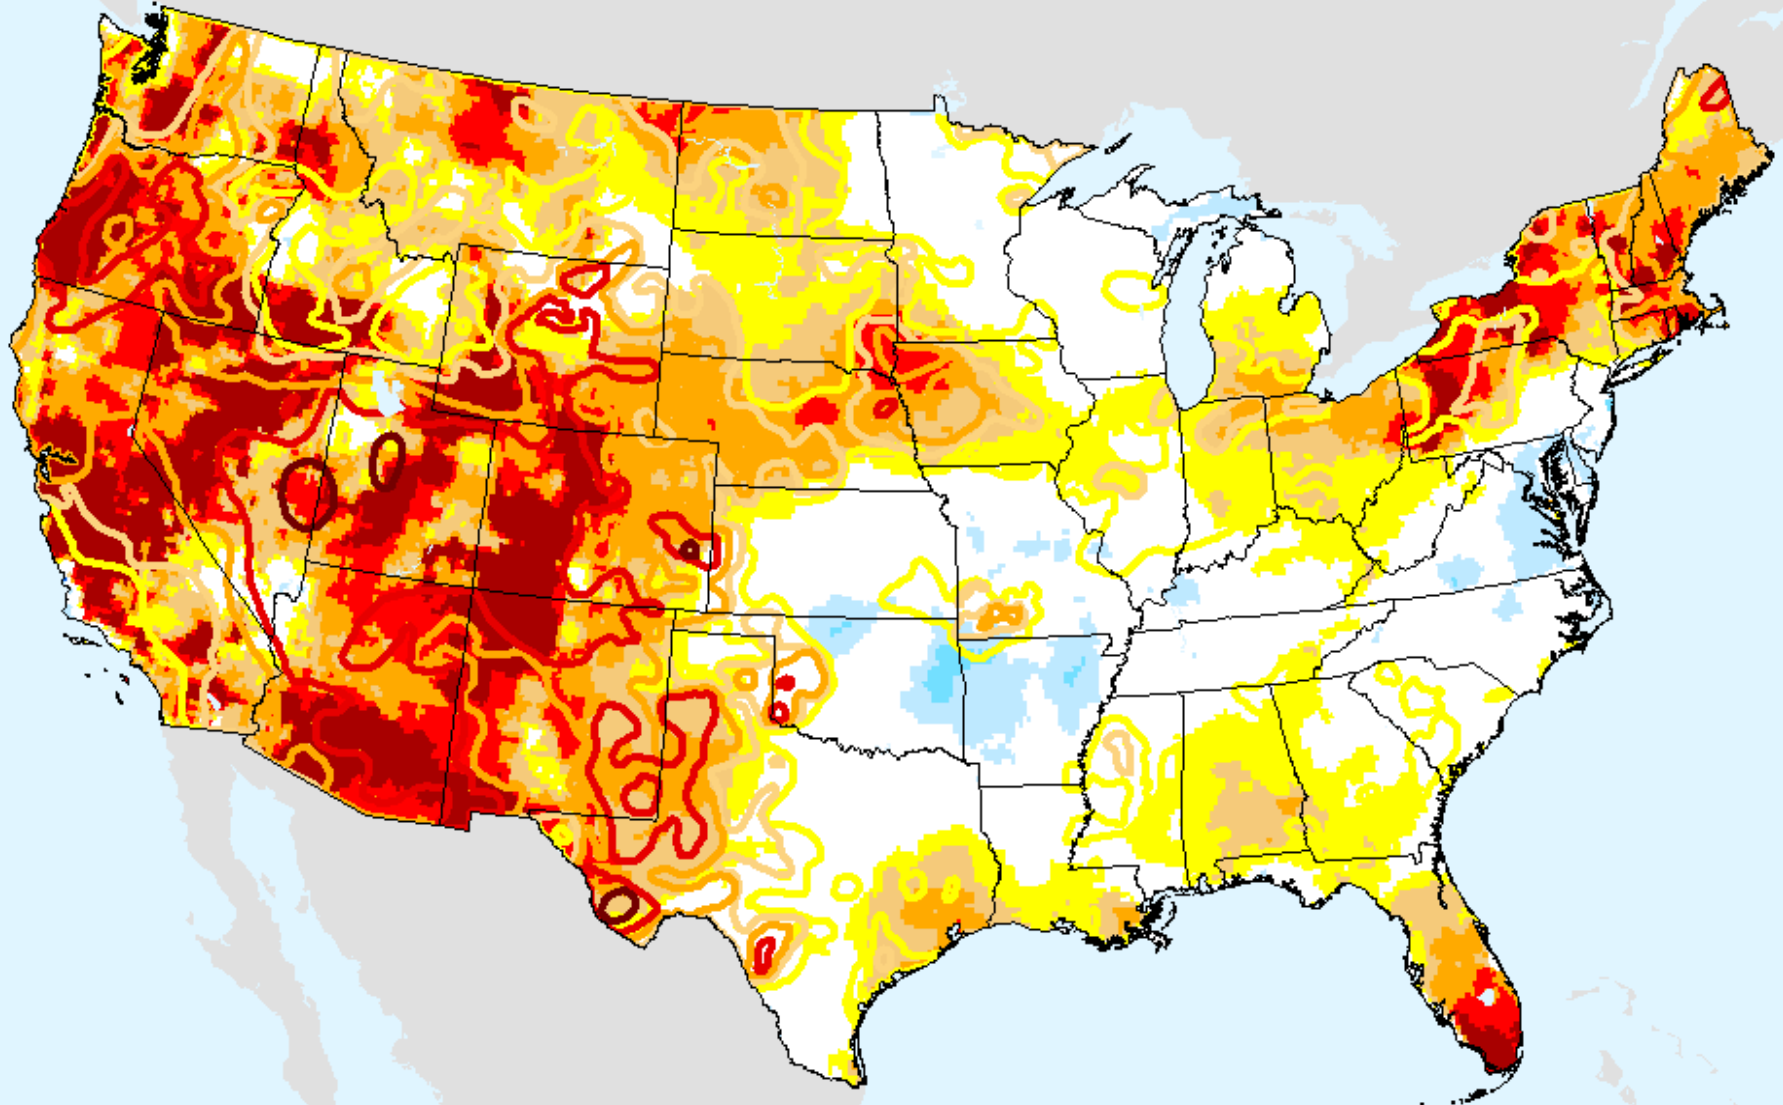

EDDI 6-week

As of: Tuesday, September 22, 2020

USDM for: Sep. 15, 2020