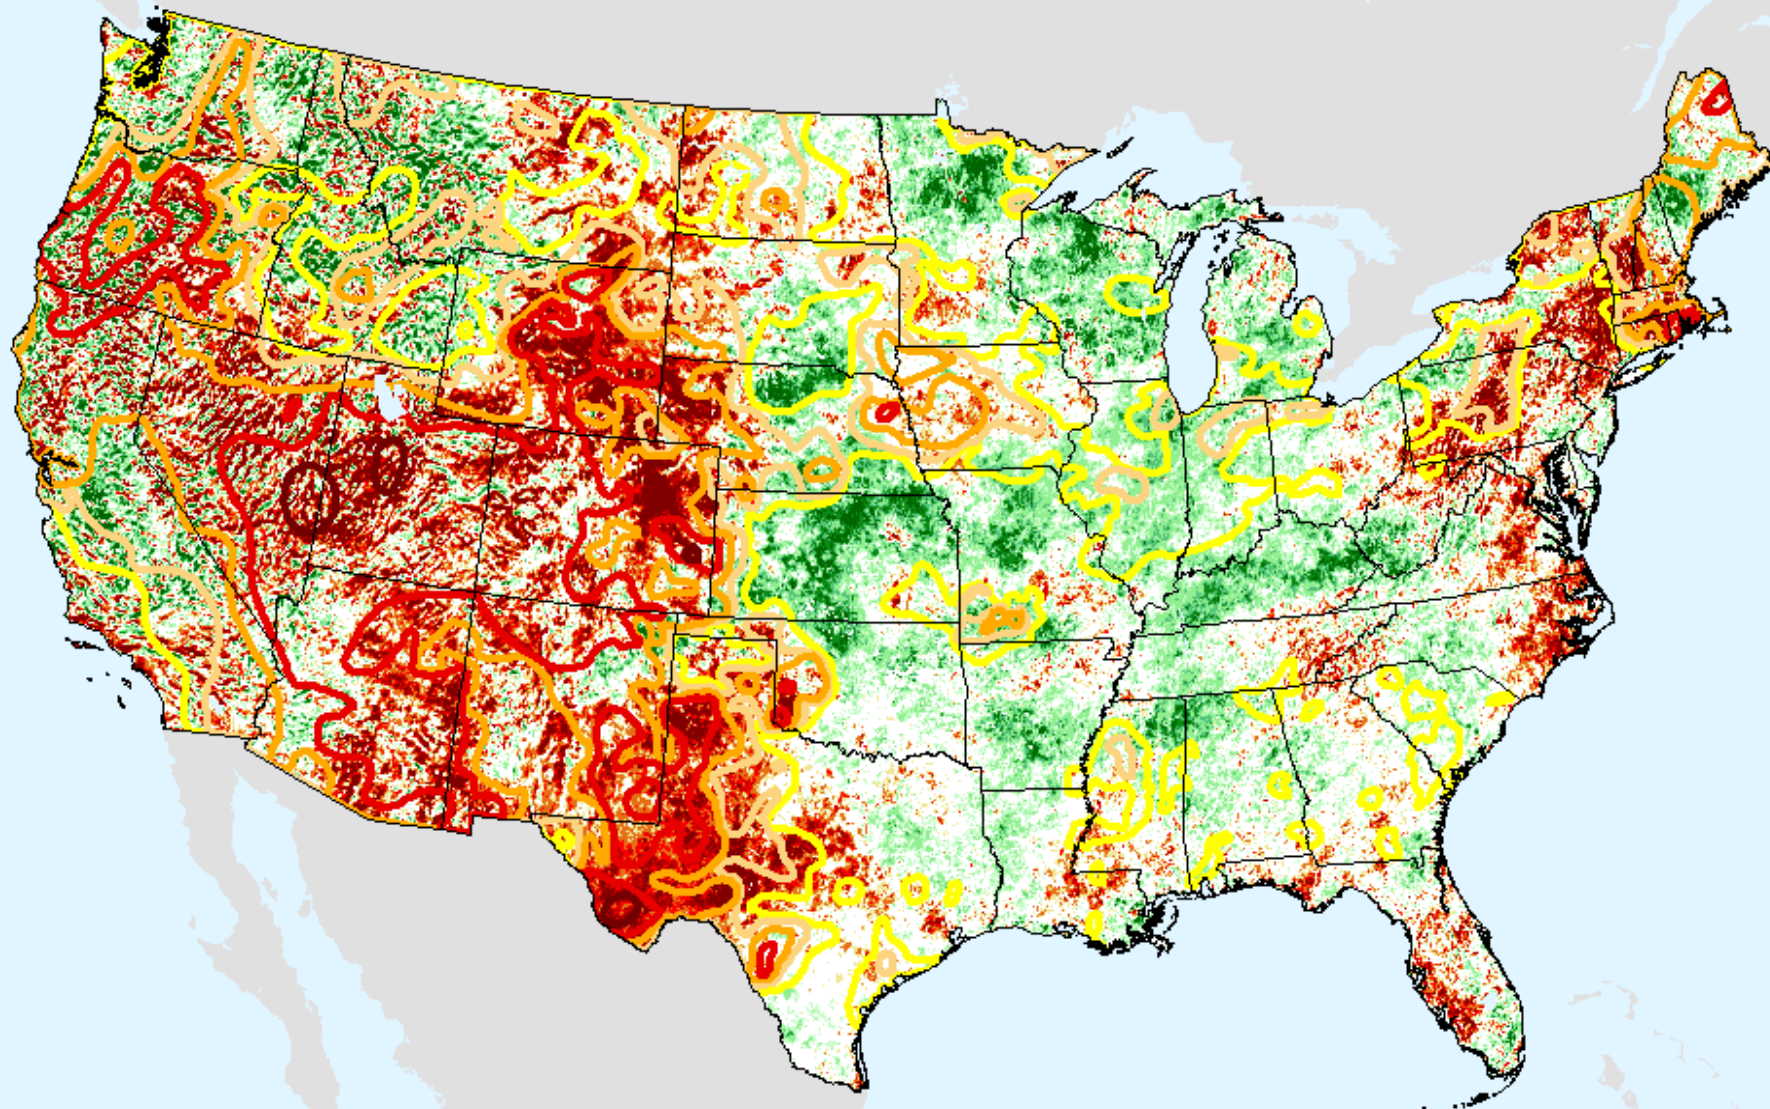

Background

Vegetation Drought Response Index (VegDRI)

As of: Tuesday, September 22, 2020

Background

Evaporative Stress Index (ESI) 4-week

As of: Tuesday, September 22, 2020

USDM for: Sep. 15, 2020

ESI