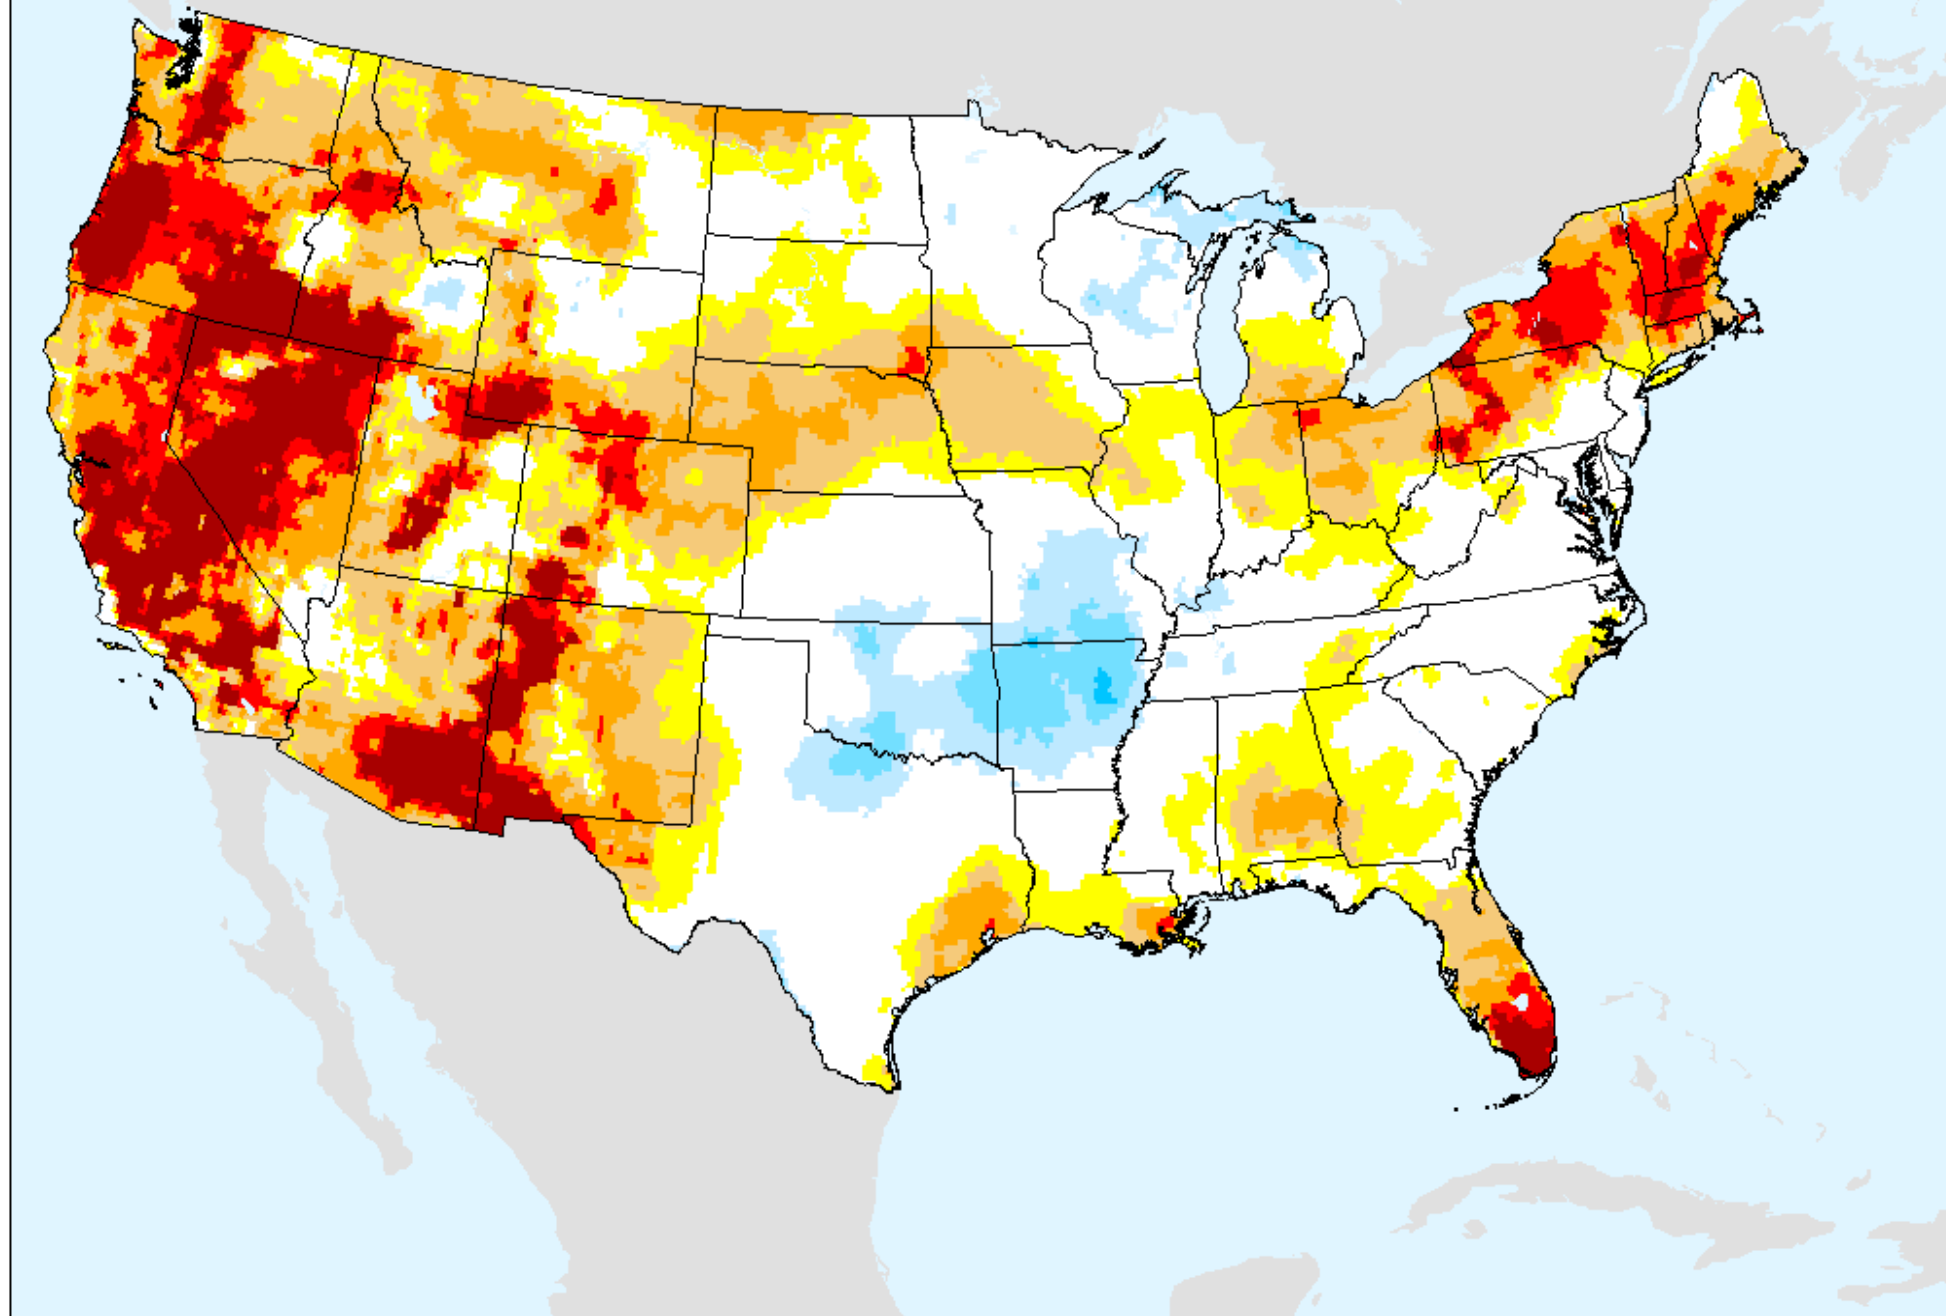

EDDI 4-week

As of: Tuesday, September 22, 2020

USDM for: Sep. 15, 2020

EDDI 4-week

As of: Tuesday, September 22, 2020

EDDI 5-week

As of: Tuesday, September 22, 2020

USDM for: Sep. 15, 2020