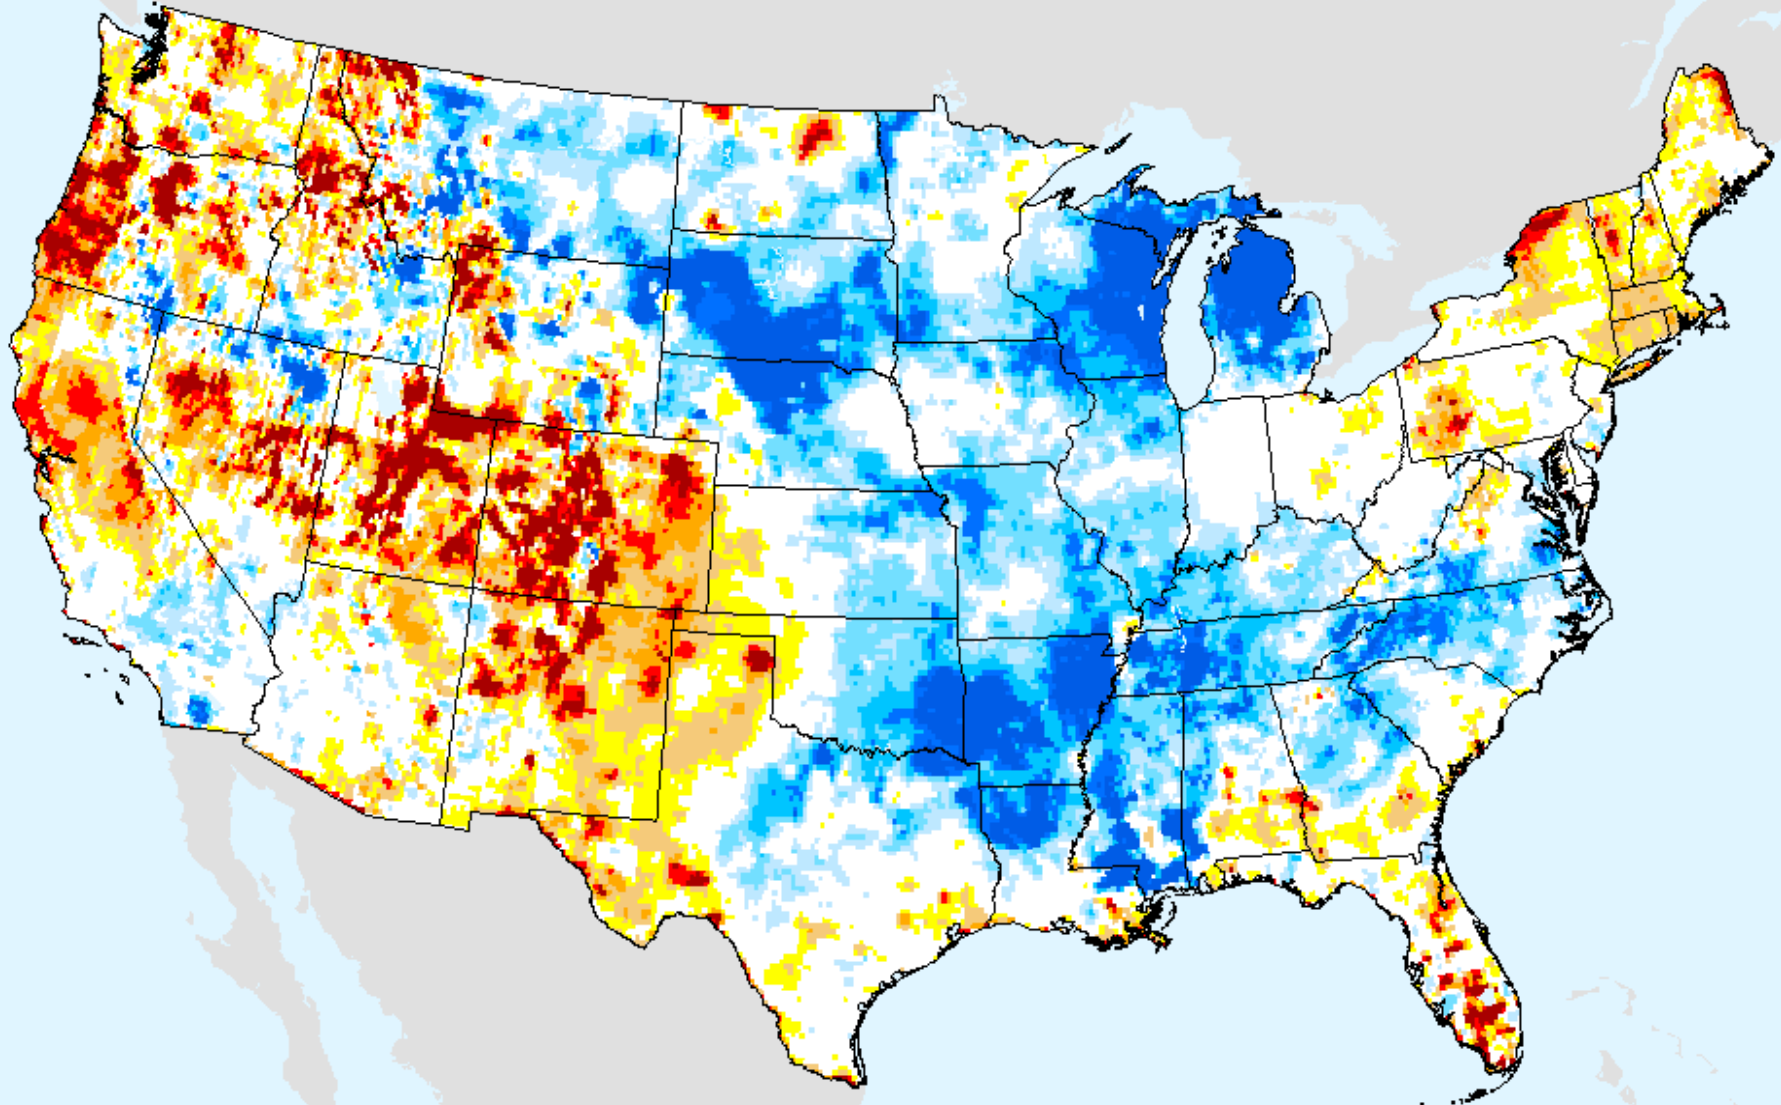

GRACE-Based Shallow Groundwater Drought Indicator

As of: Tuesday, September 22, 2020