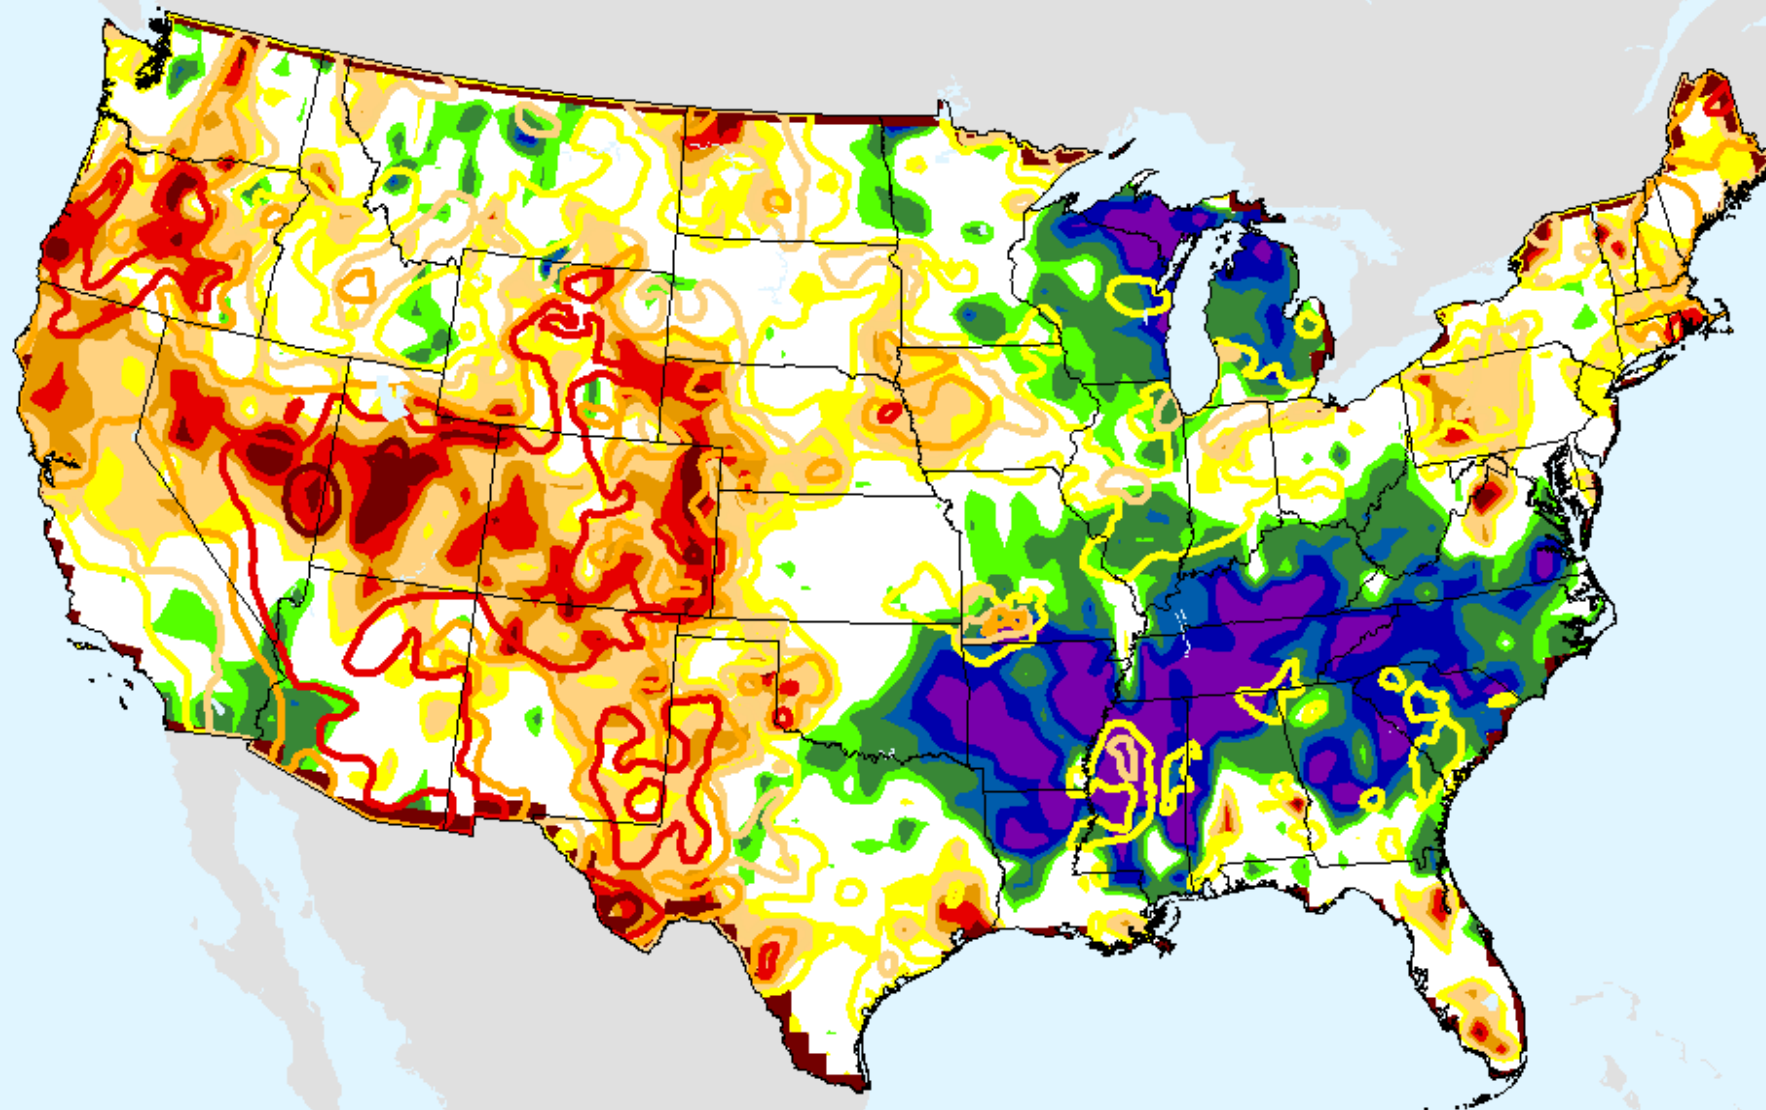

CPC 12-month SPI

As of: Tuesday, September 22, 2020

USDM for: Sep. 15, 2020

SPI (USDM)