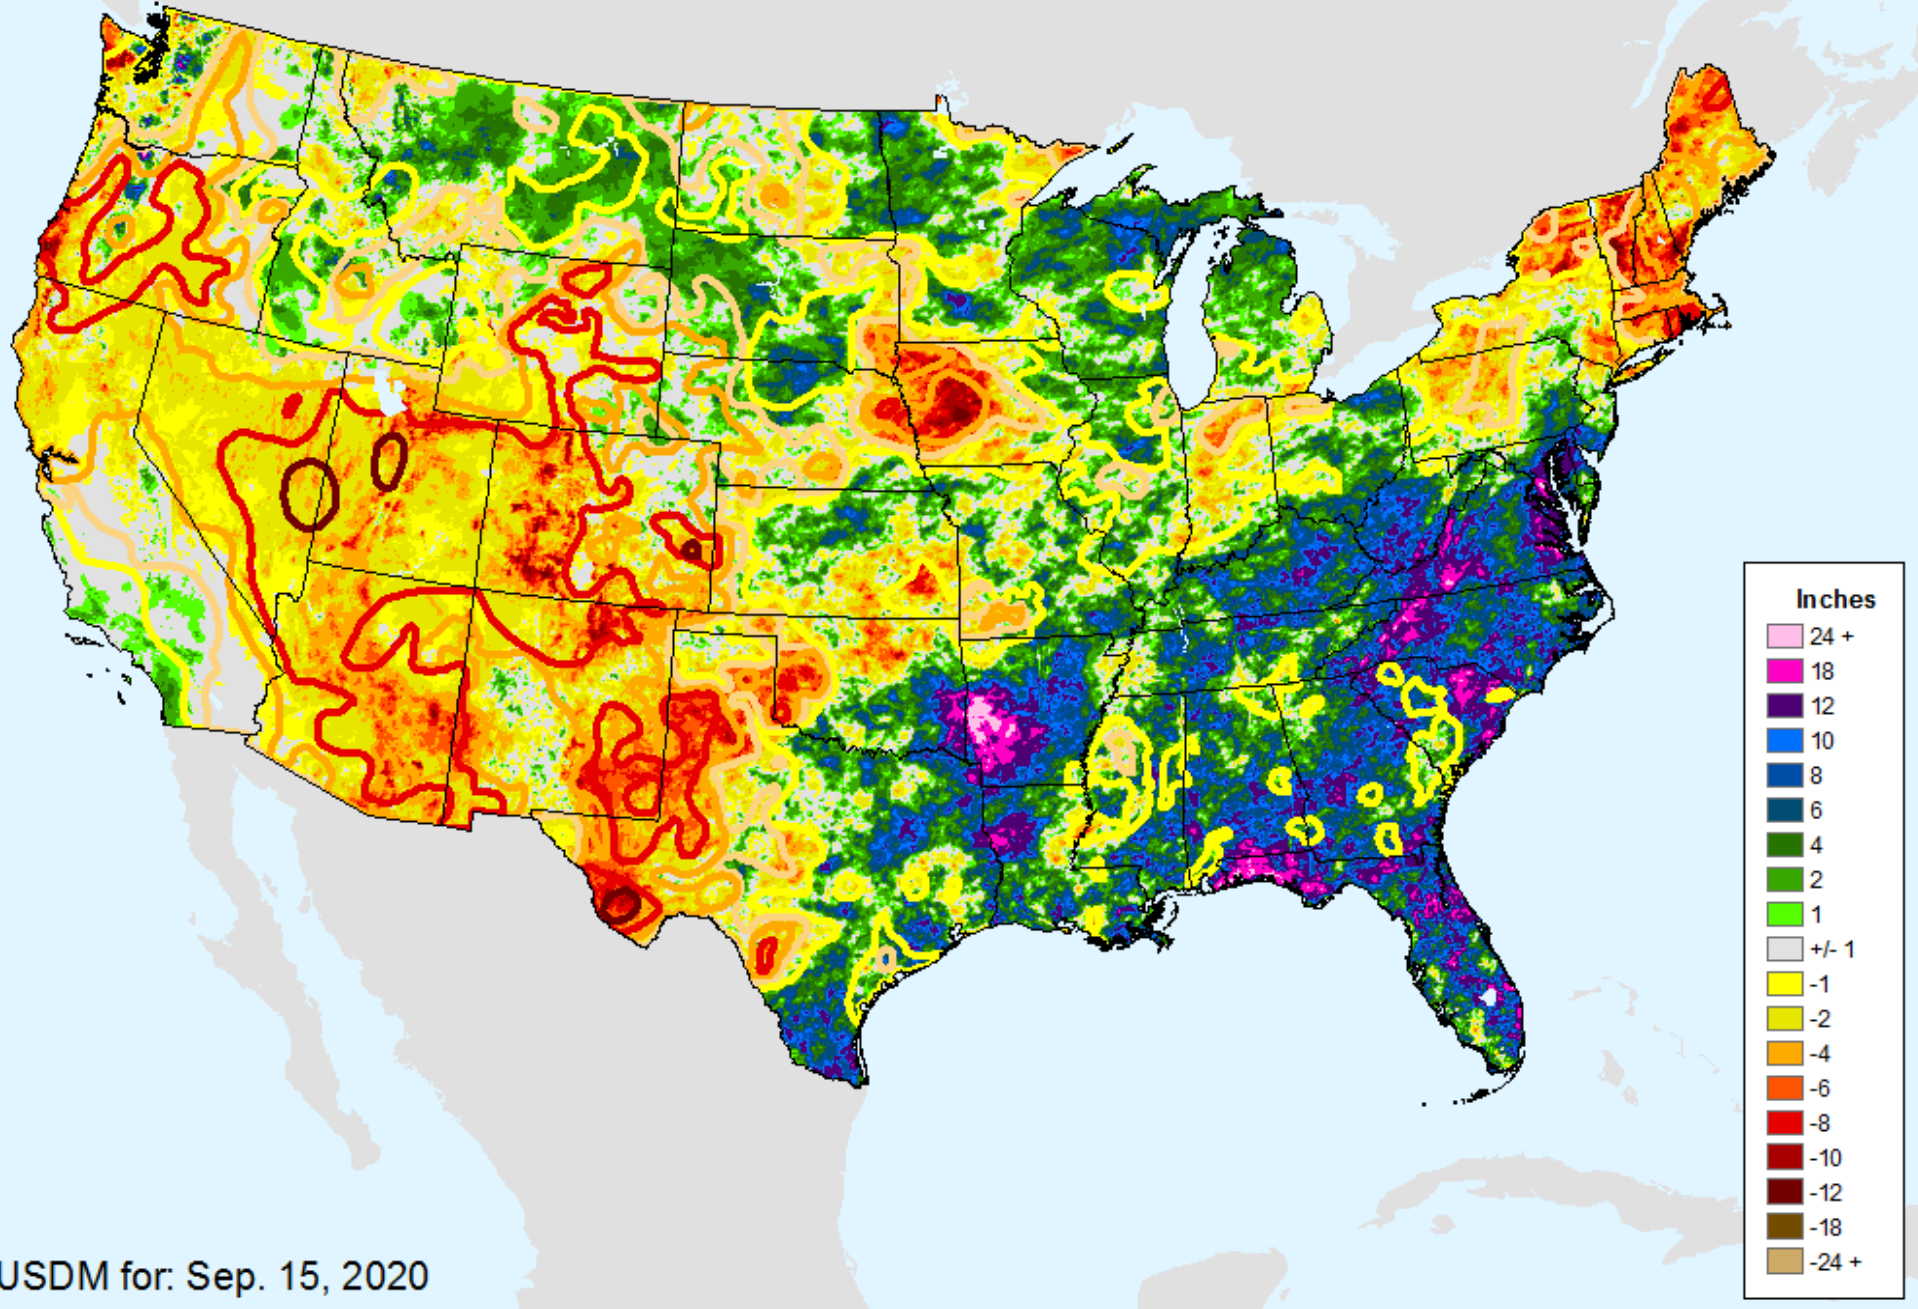

As of: Tuesday, September 22, 2020

USDM for: Sep. 15, 2020

AHPS 90-Day Pct of Normal Pcp

As of: Tuesday, September 22, 2020

Percent

AHPS 180-Day Precip Departure

As of: Tuesday, September 22, 2020

AHPS 180-Day Precip Departure