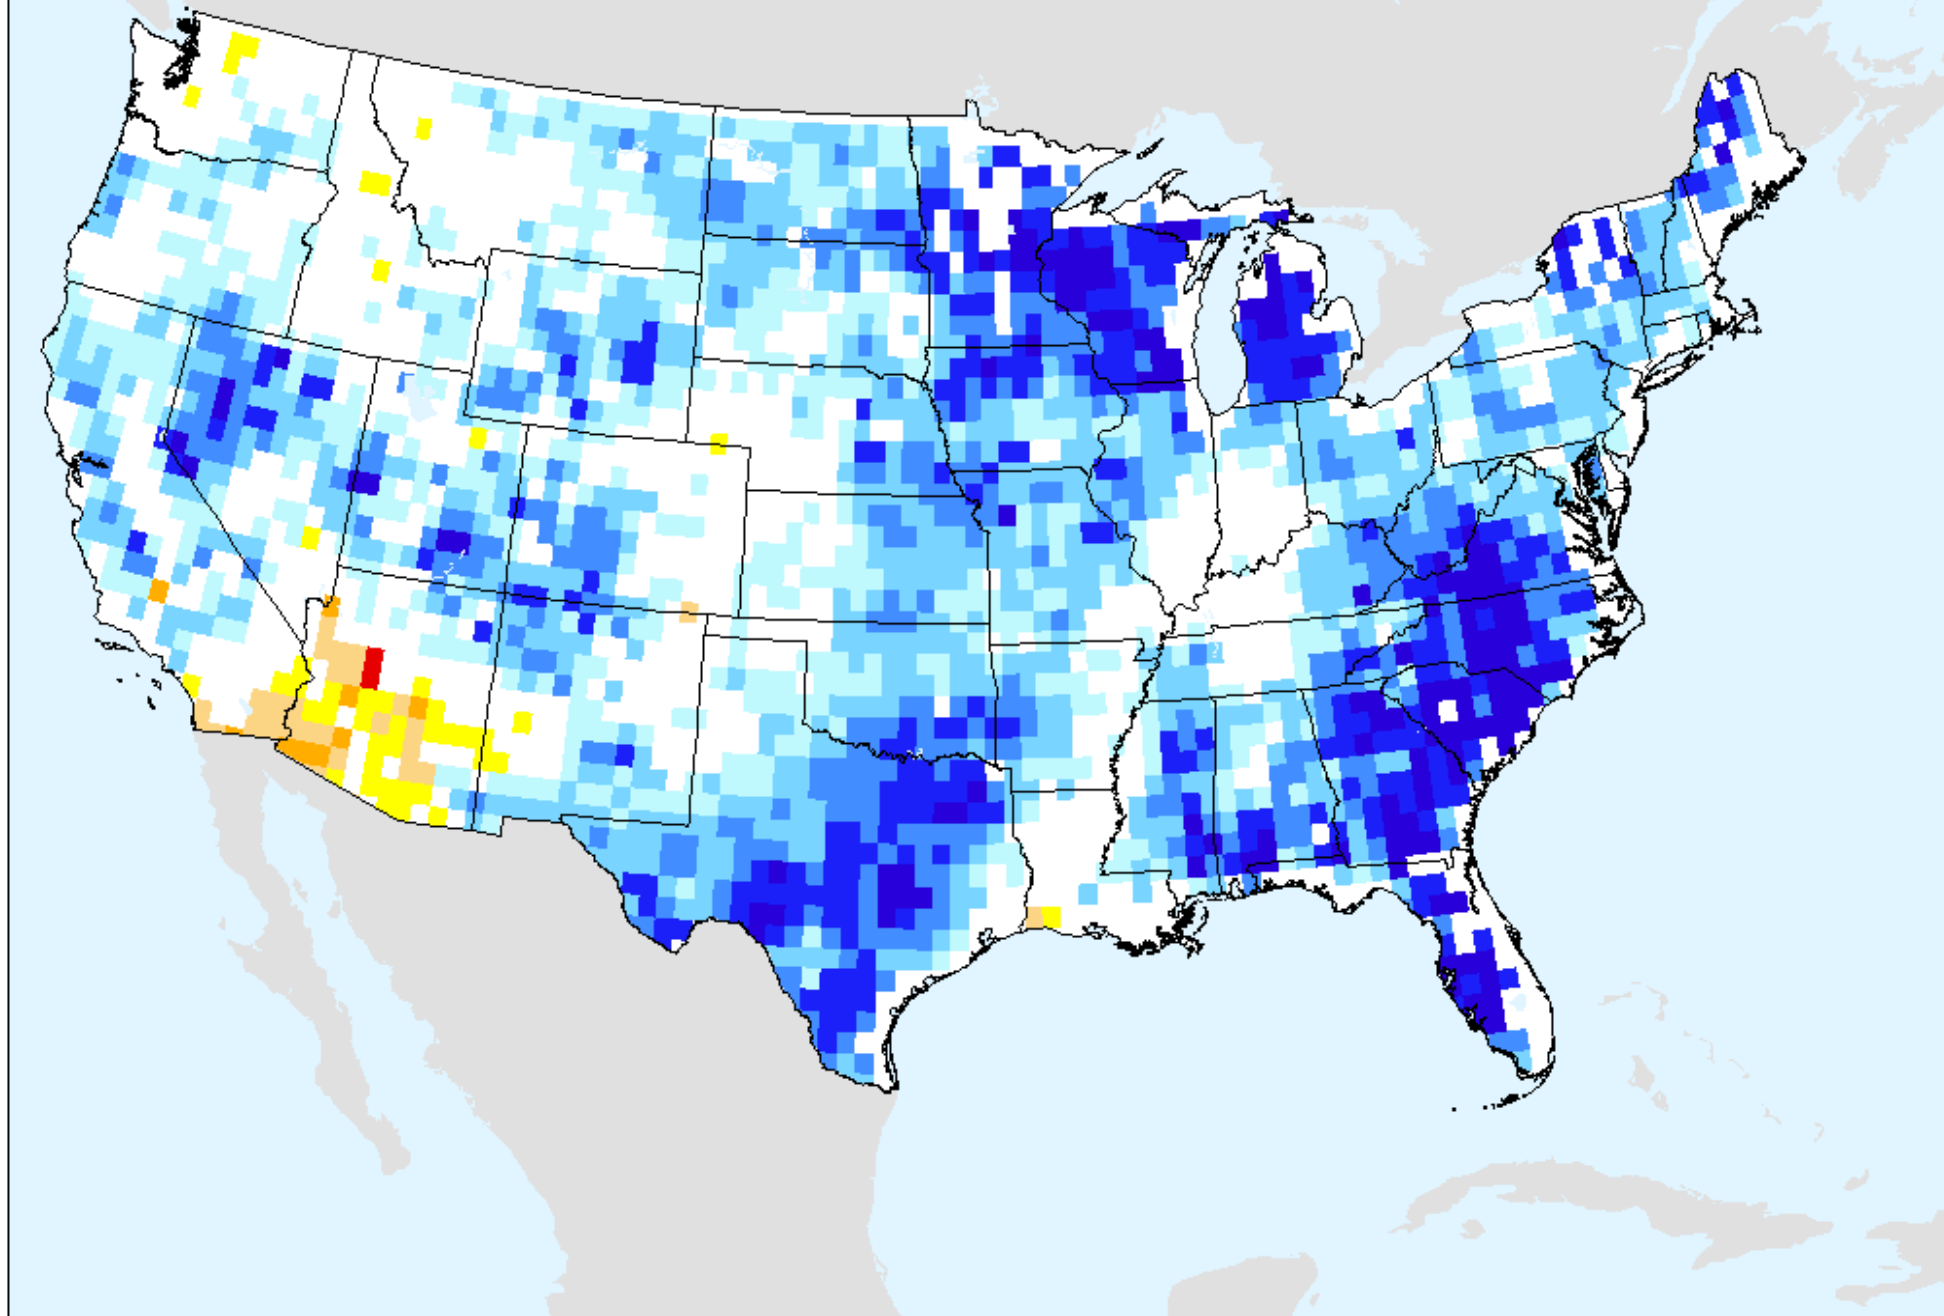

AIRS-Based Vapor Pressure Deficit 7 Day

As of: Tuesday, September 22, 2020

AIRS-Based Vapor Pressure Deficit 14 Day

As of: Tuesday, September 22, 2020

AIRS-Based Vapor Pressure Deficit 28 Day

As of: Tuesday, September 22, 2020