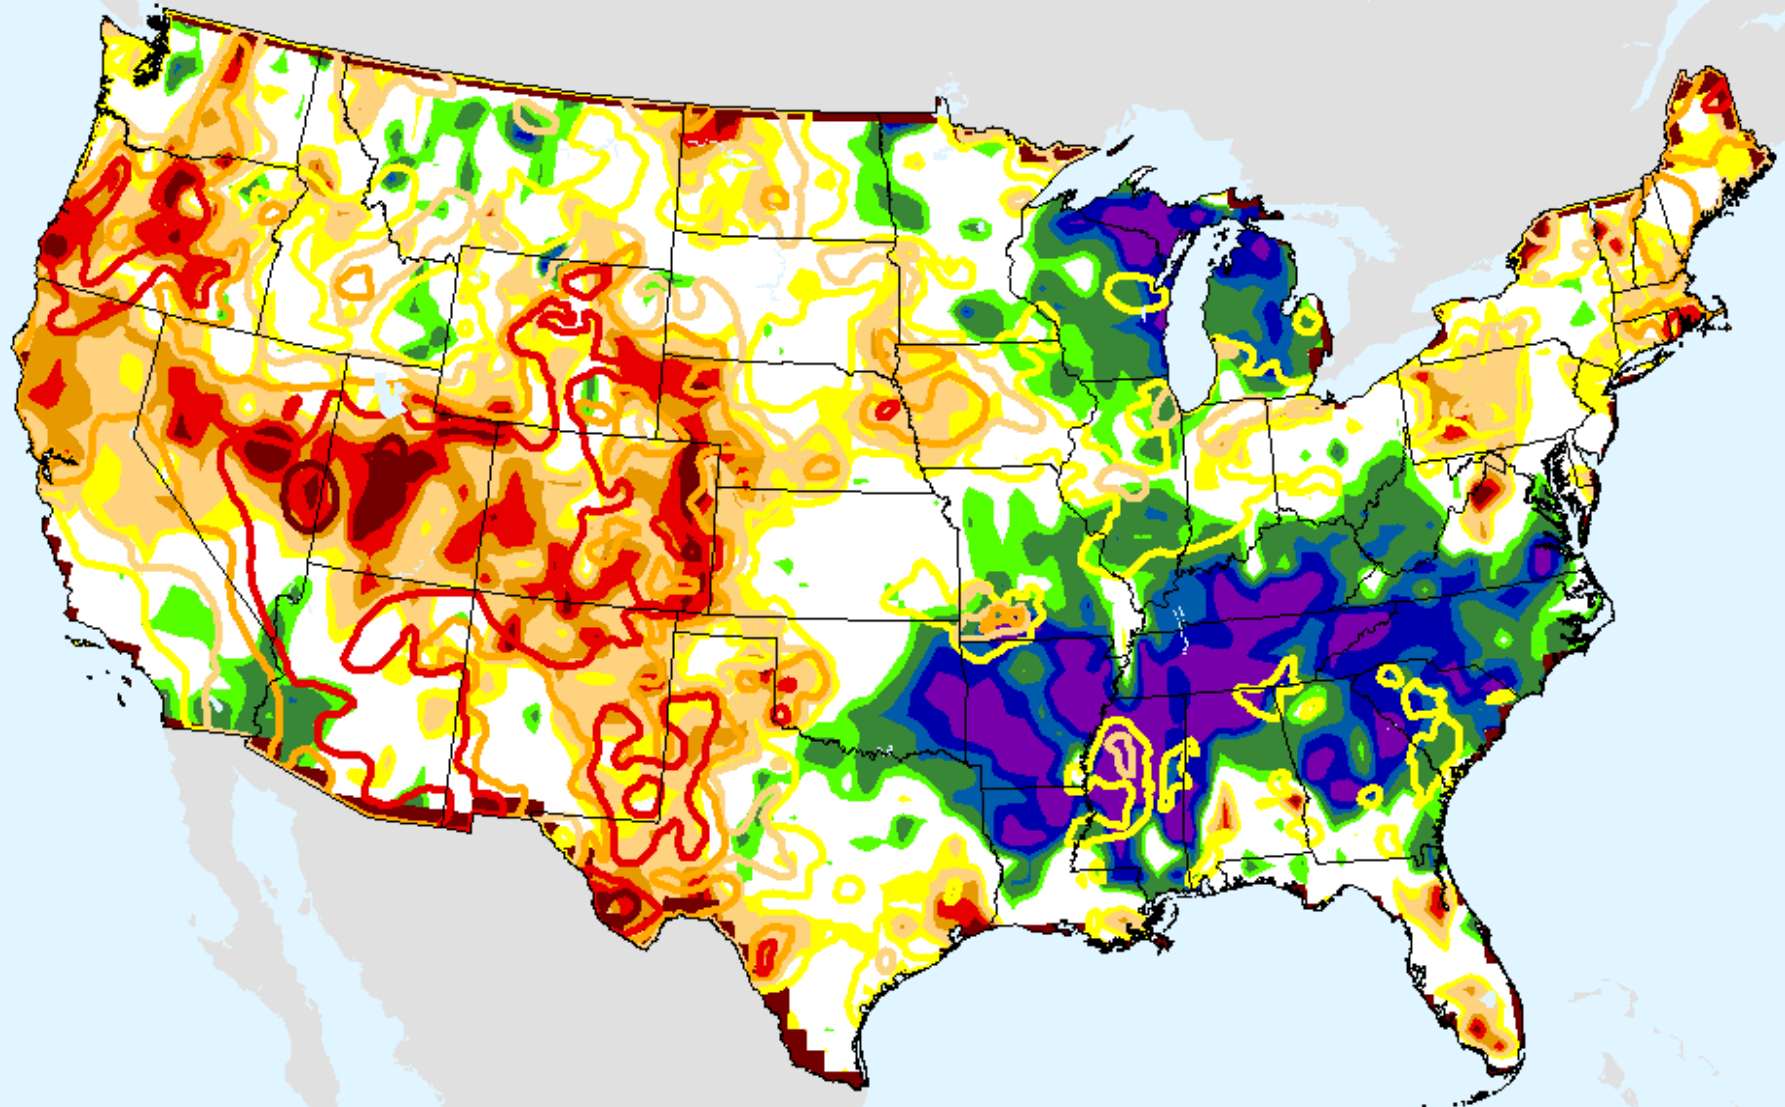

As of: Tuesday, September 22, 2020

USDM for: Sep. 15, 2020

SPI (USDM)

CPC 24-month SPI

As of: Tuesday, September 22, 2020

Vegetation Health Index

As of: Tuesday, September 22, 2020

USDM for: Sep. 15, 2020