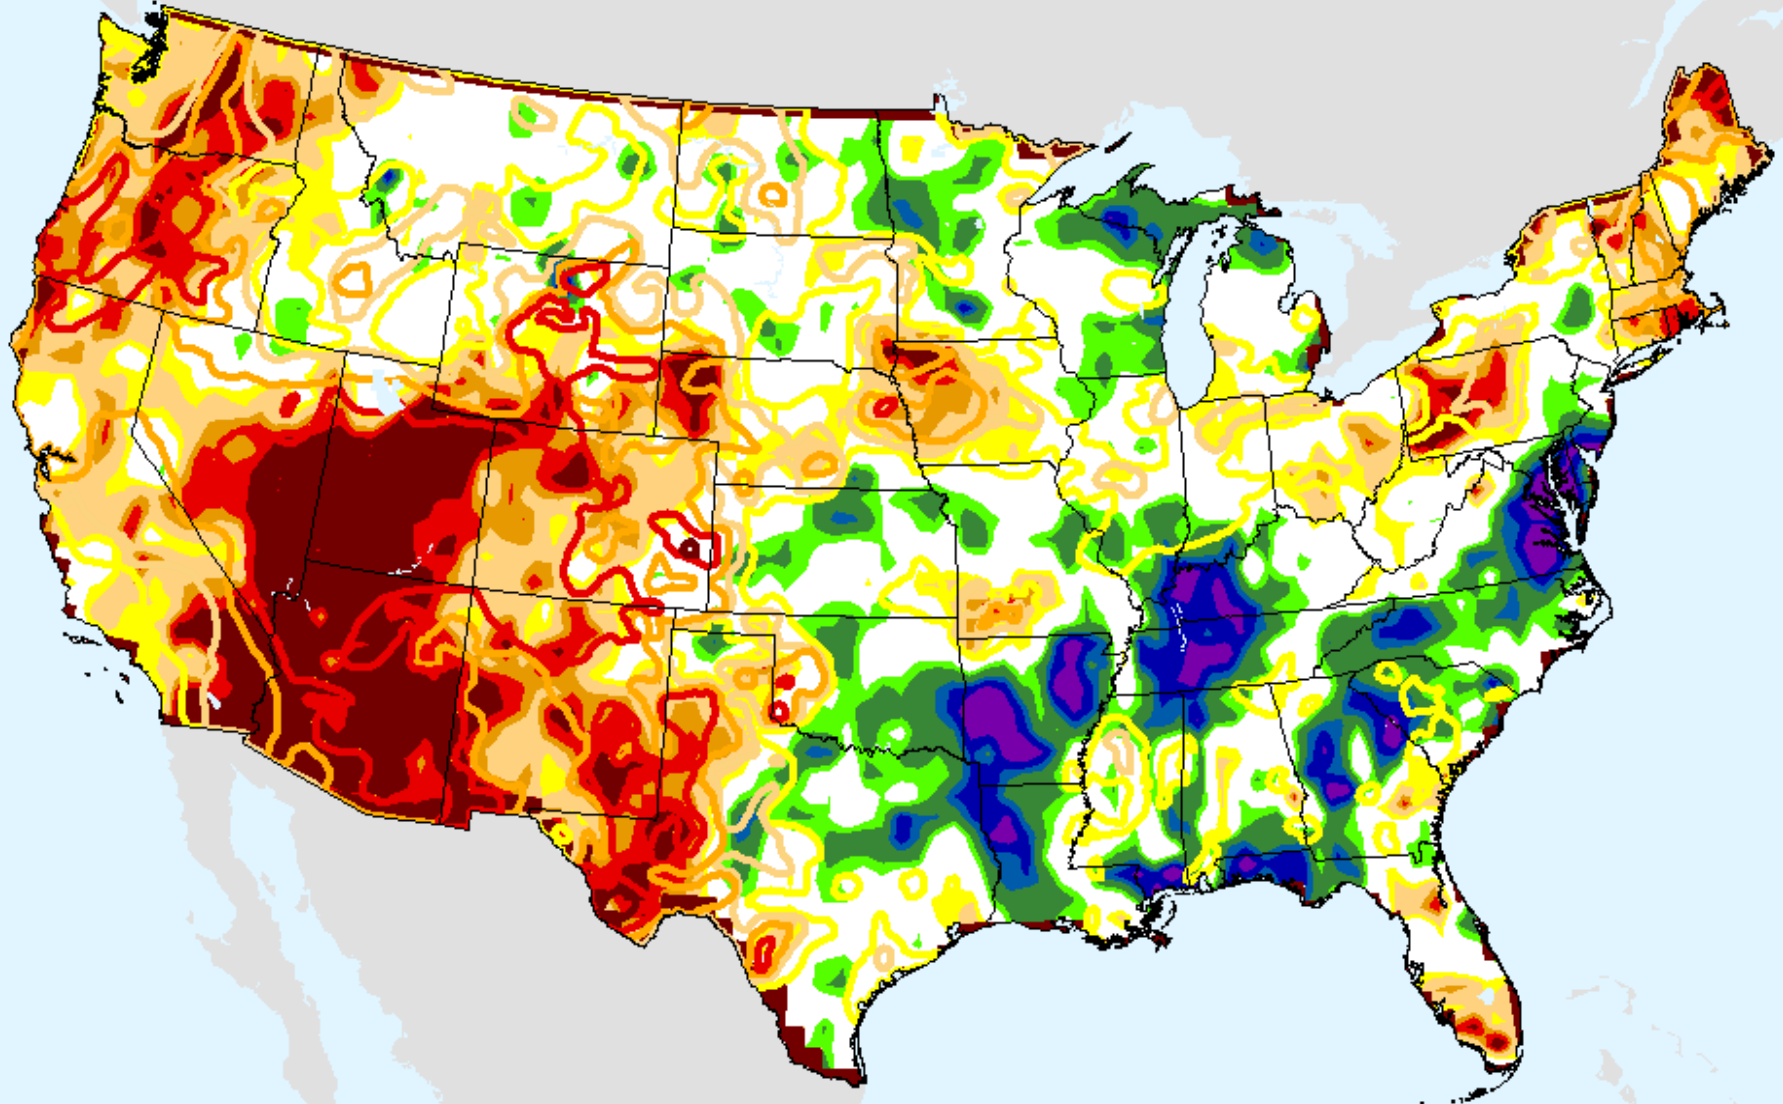

CPC 3-month SPI

As of: Tuesday, September 22, 2020

USDM for: Sep. 15, 2020

SPI (USDM)