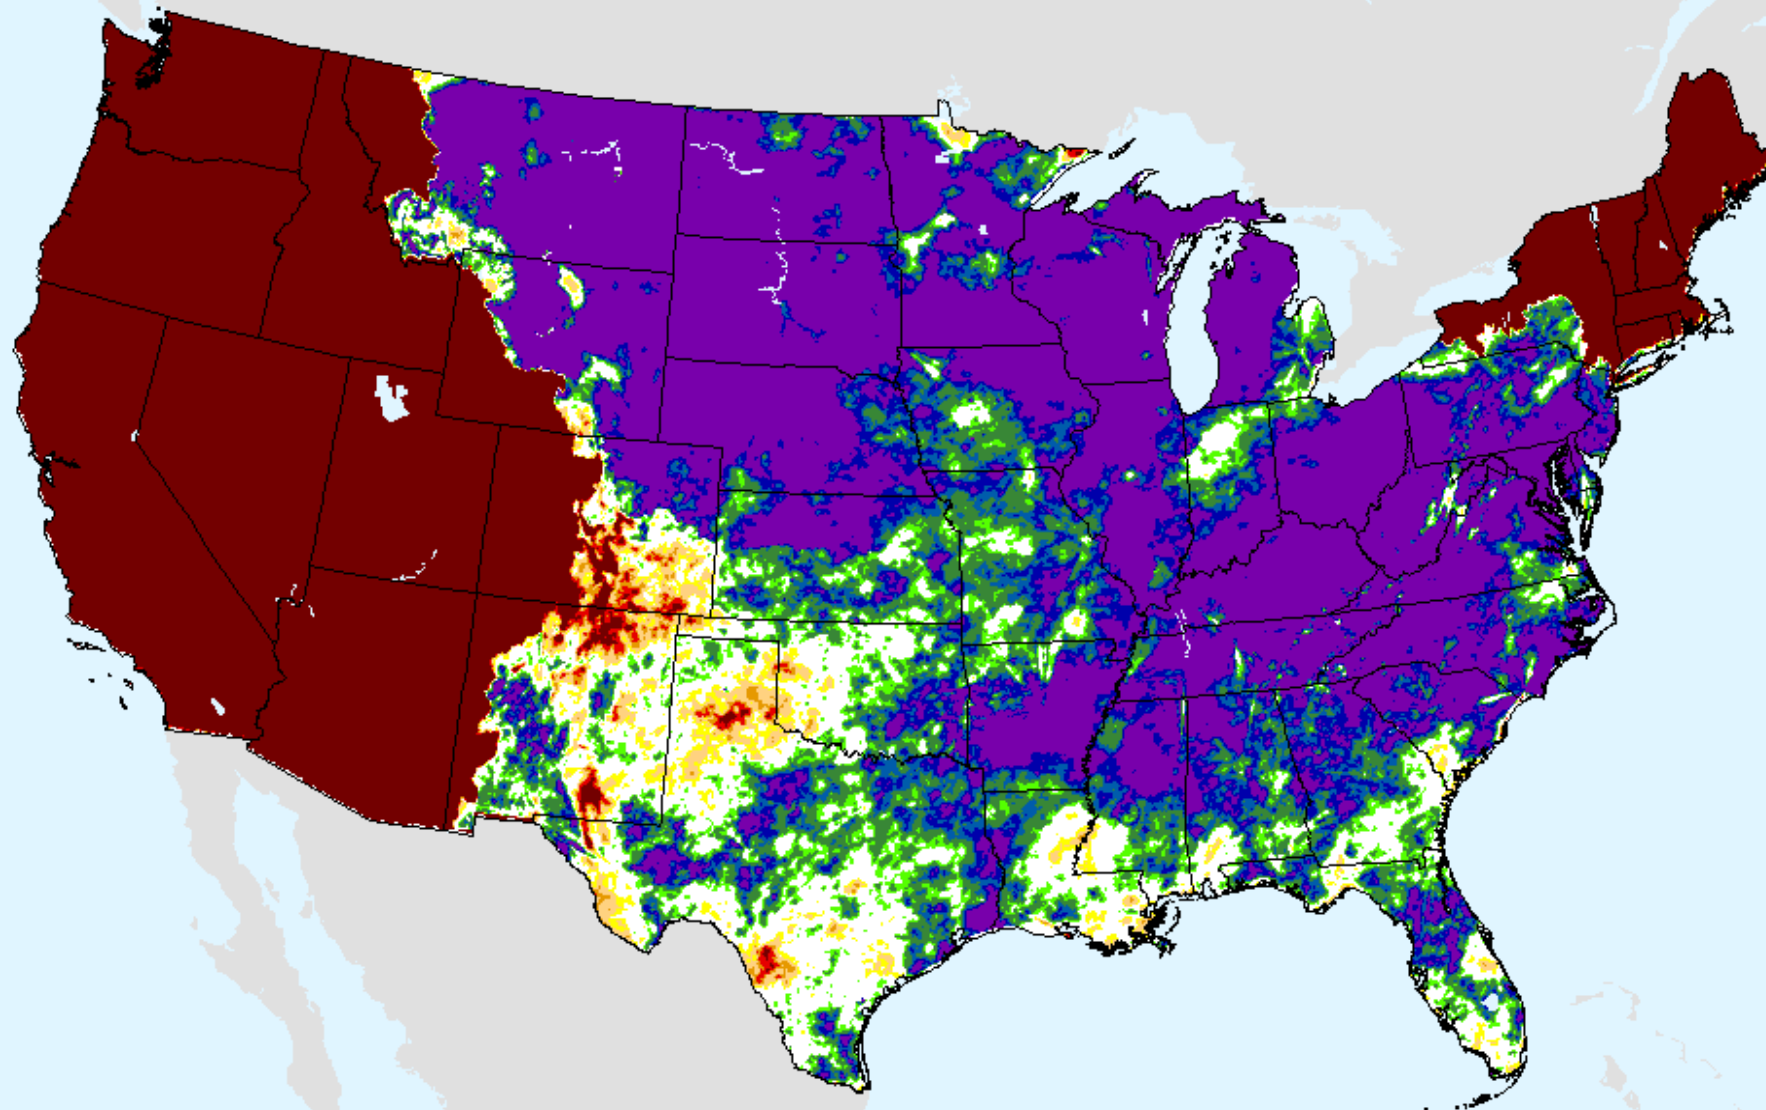

As of: Tuesday, September 22, 2020

AHPS 36-month SPI

As of: Tuesday, September 22, 2020

USDM for: Sep. 15, 2020

SPI (USDM)

AHPS 36-month SPI

As of: Tuesday, September 22, 2020

CPC 3-month SPI