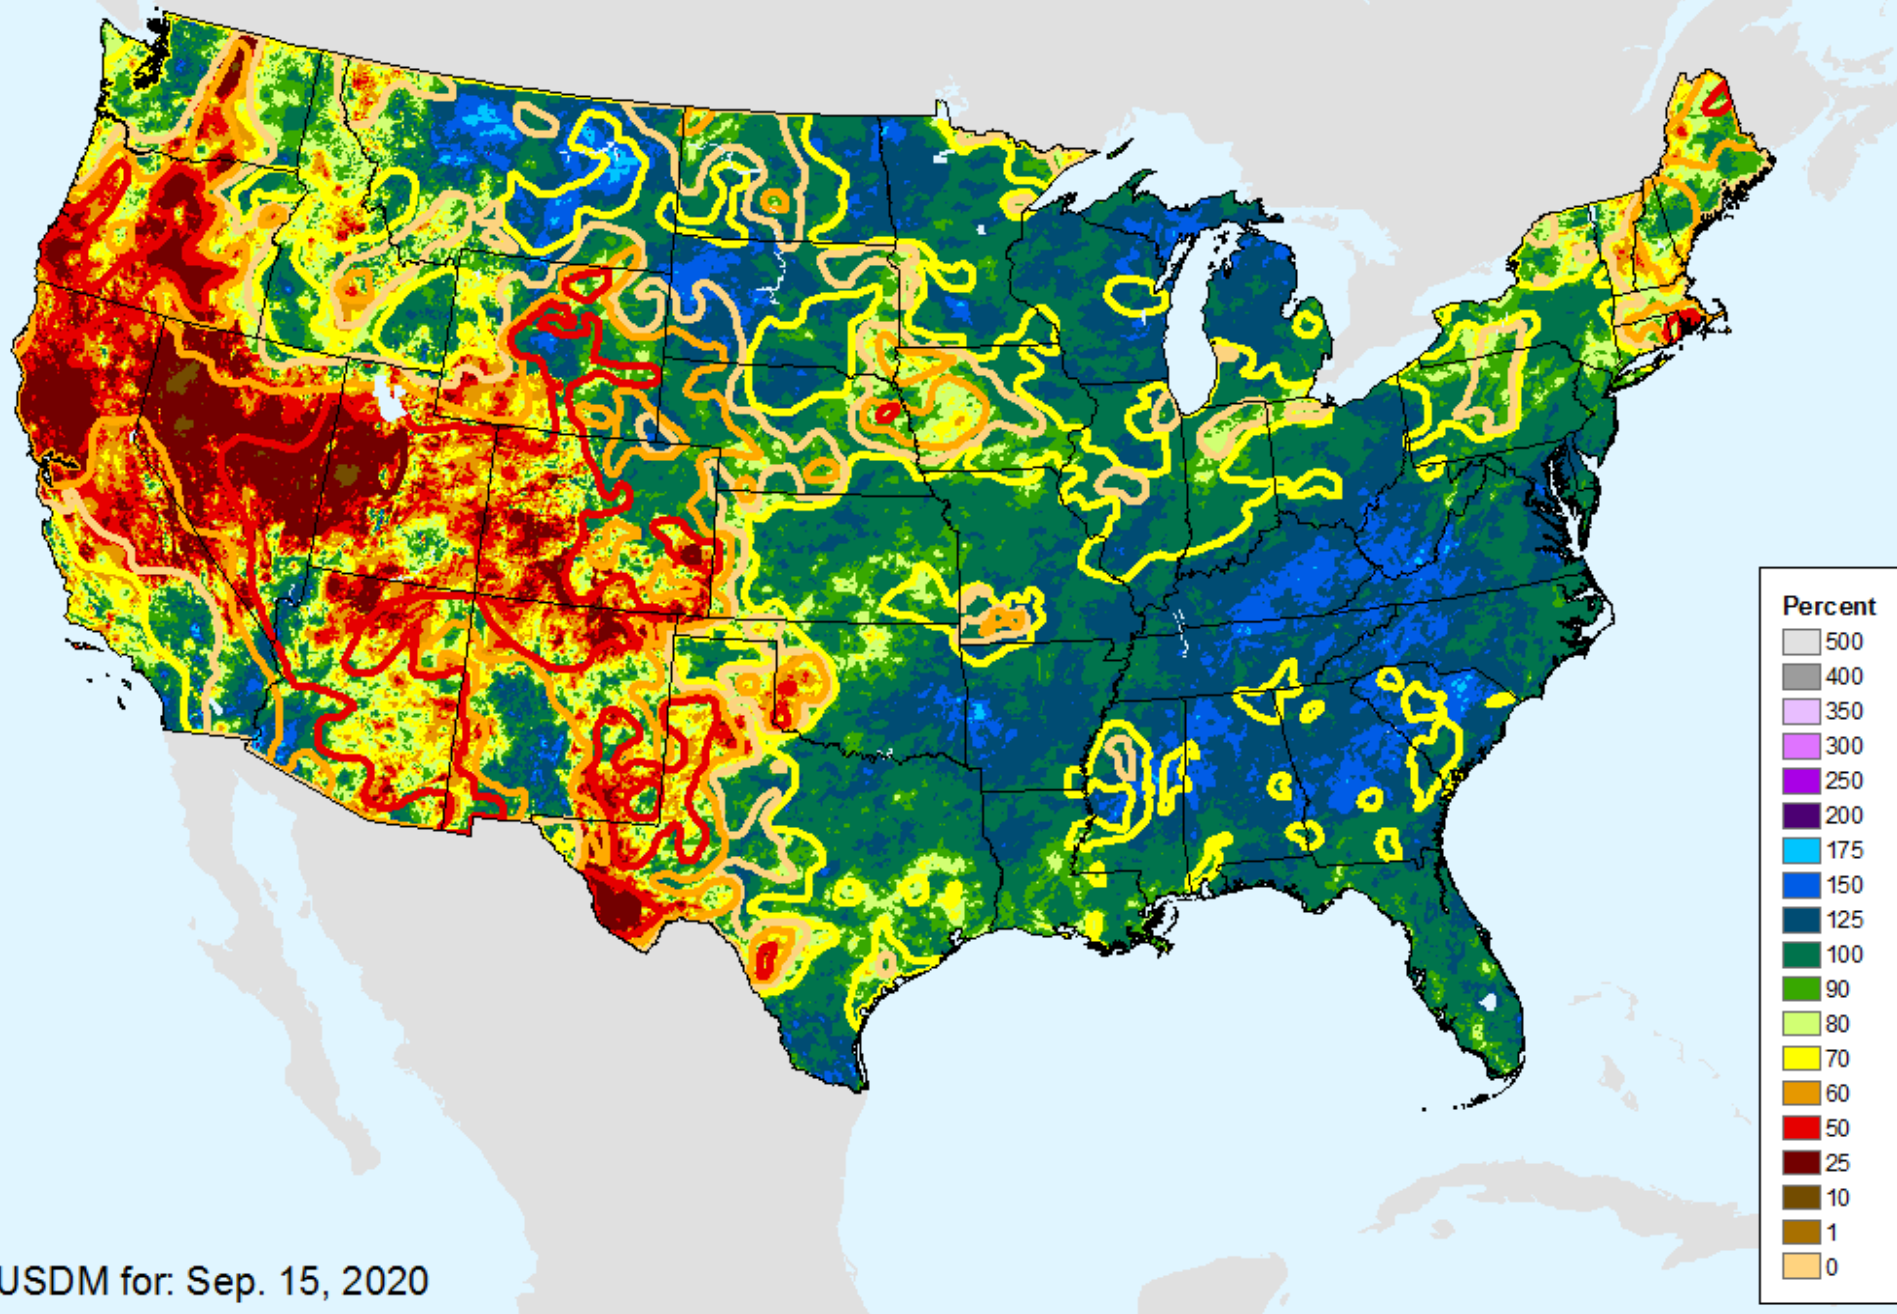

As of: Tuesday, September 22, 2020

AHPS Water-Year Precip Departure

As of: Tuesday, September 22, 2020

AHPS Water-Year Pct of Normal Pcp

As of: Tuesday, September 22, 2020

USDM for: Sep. 15, 2020

AHPS Water-Year Pct of Normal Pcp