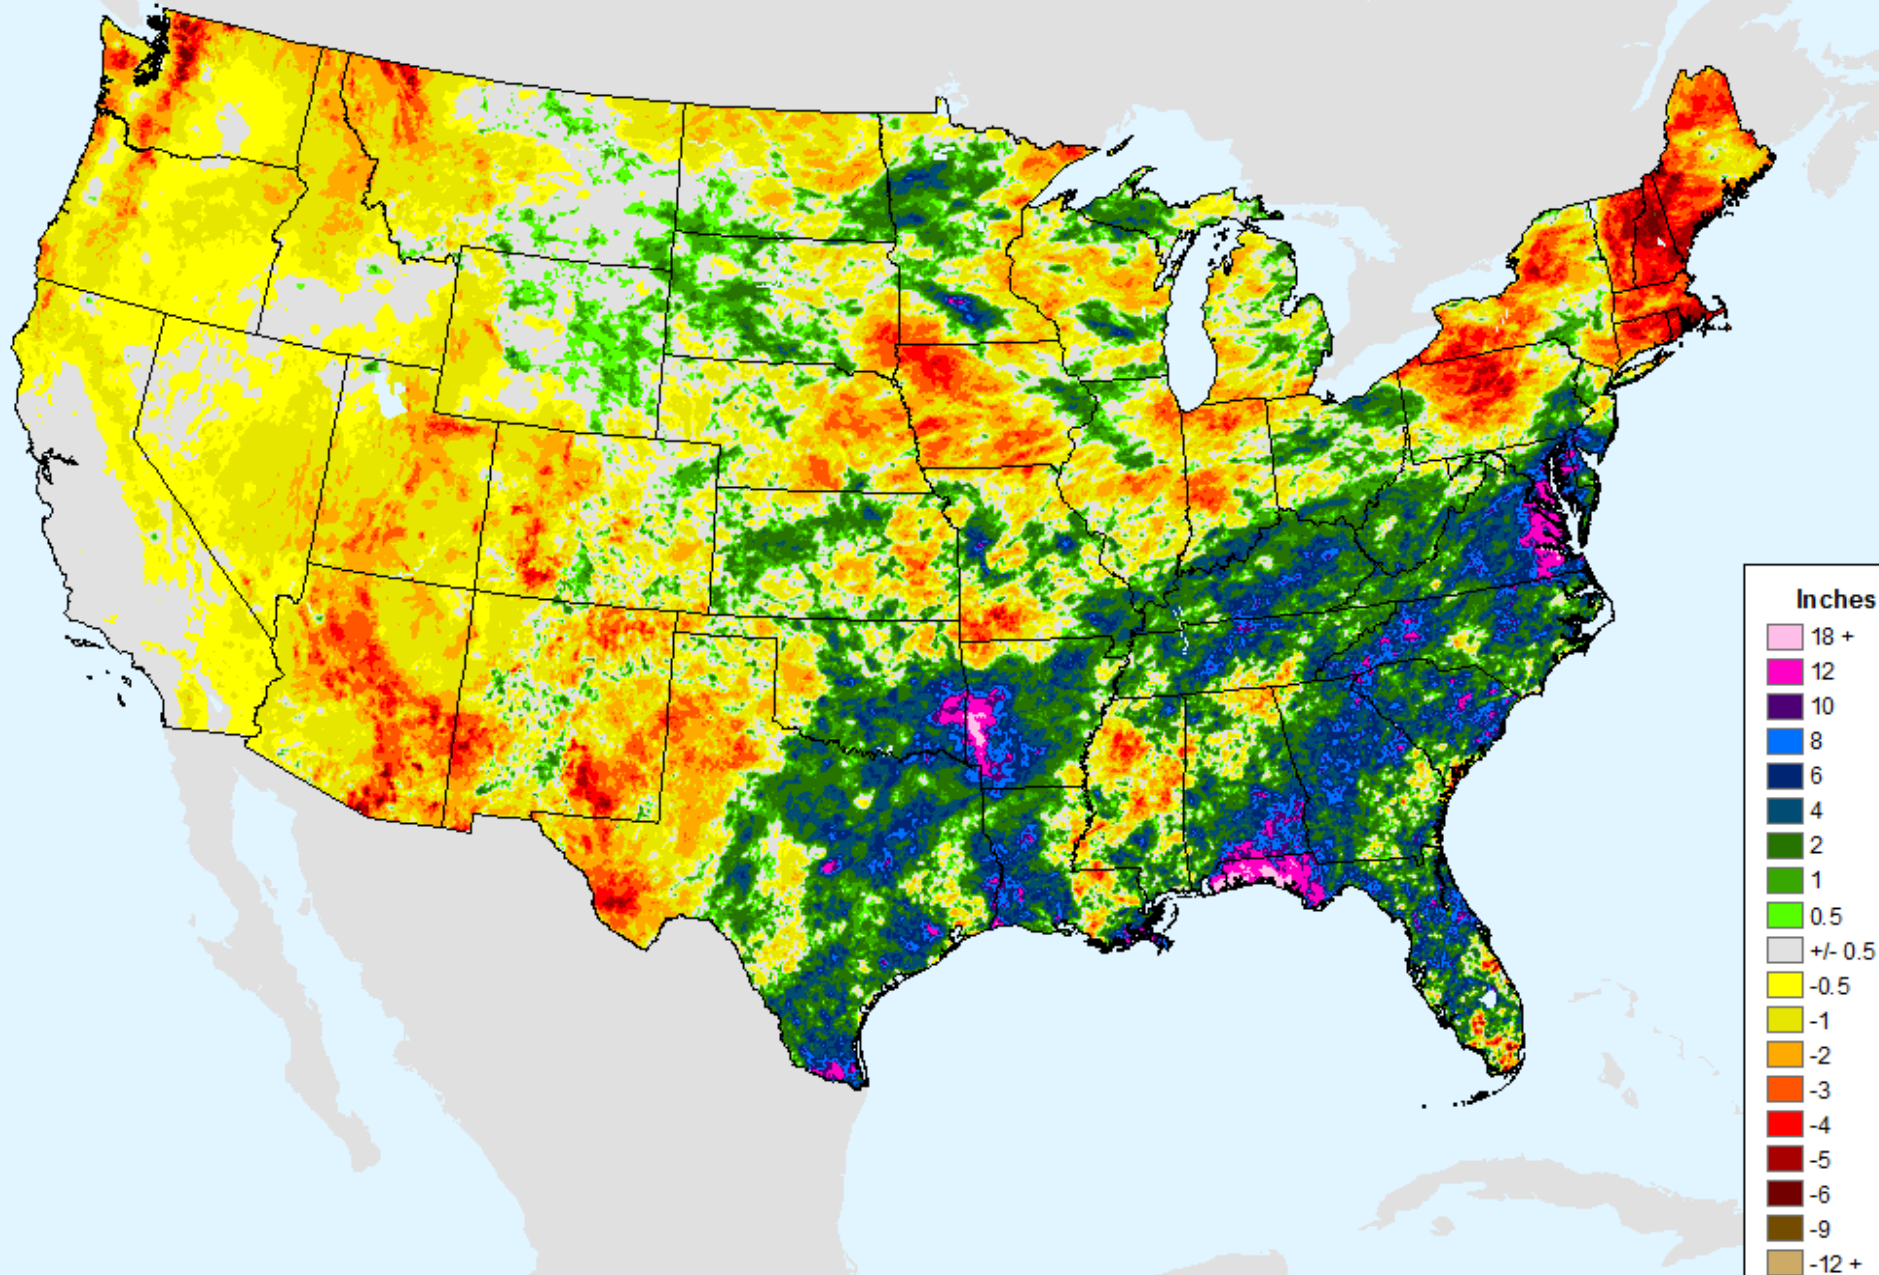

AHPS 60-Day Precip Departure

As of: Tuesday, September 22, 2020