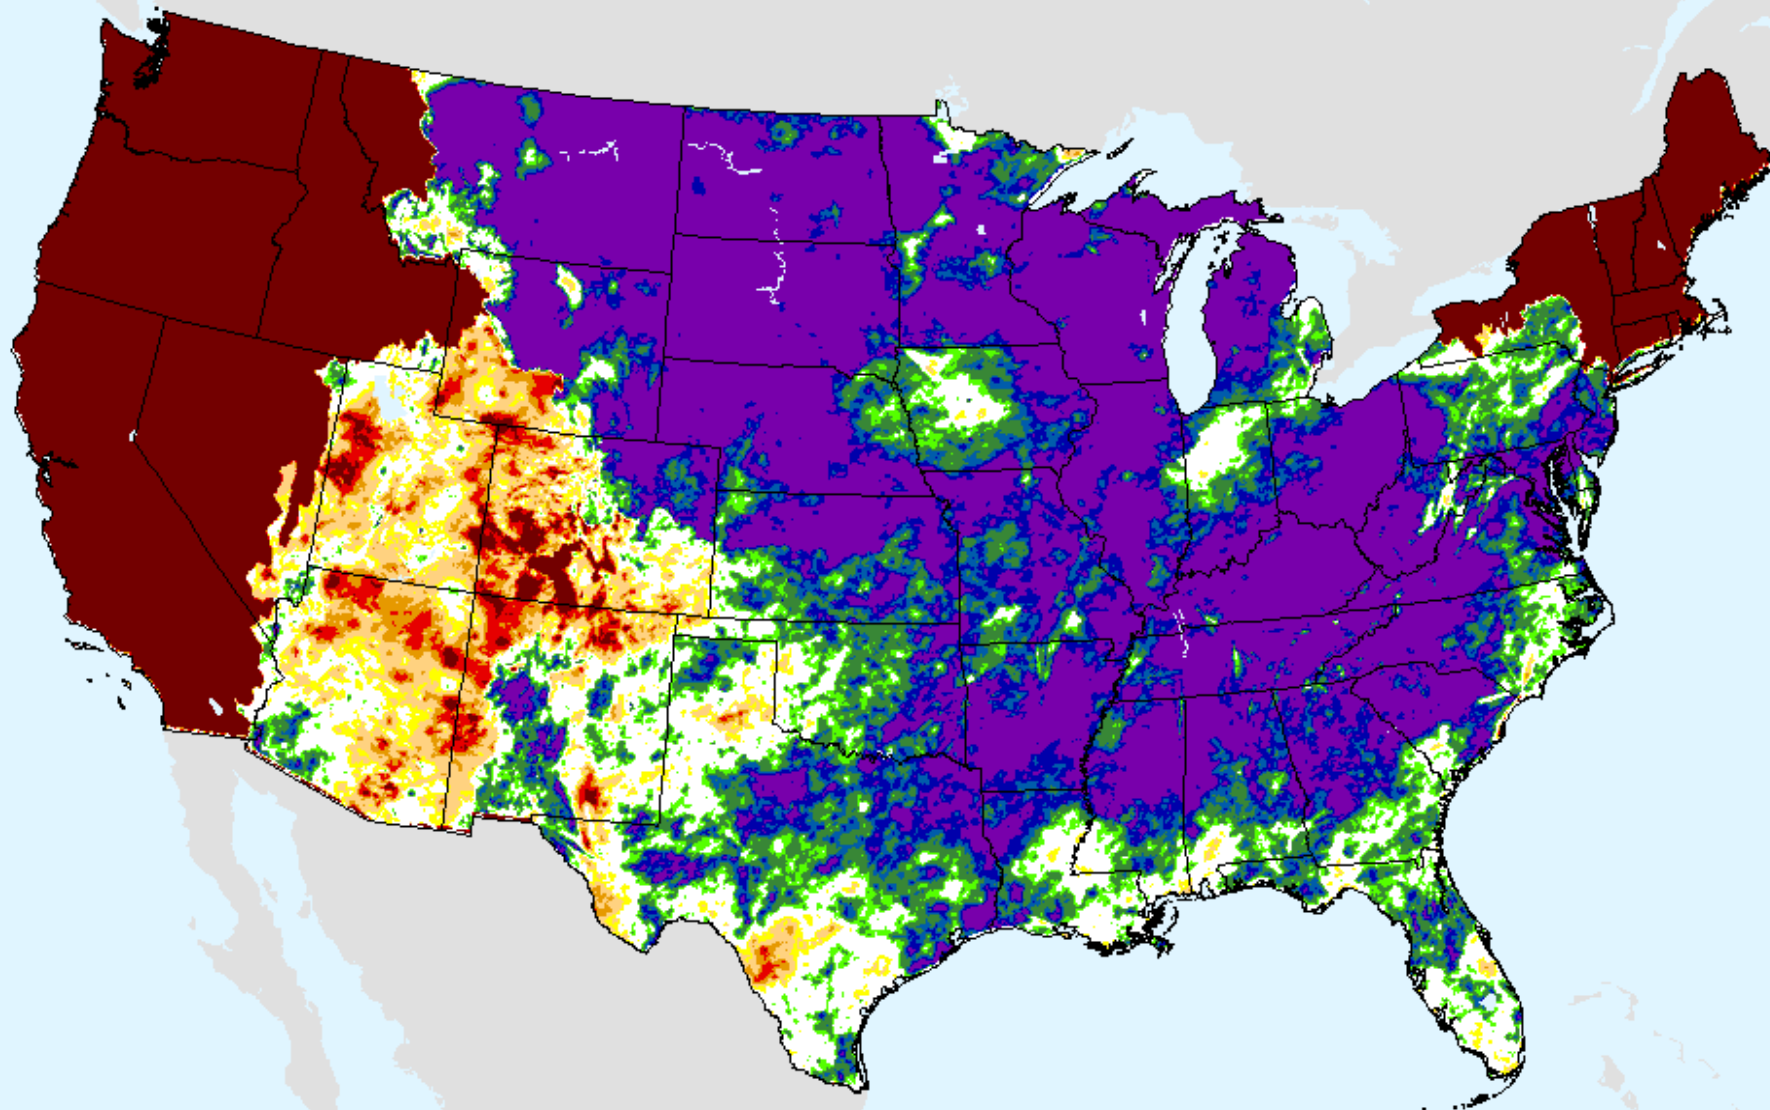

AHPS 24-month SPI

As of: Tuesday, September 22, 2020