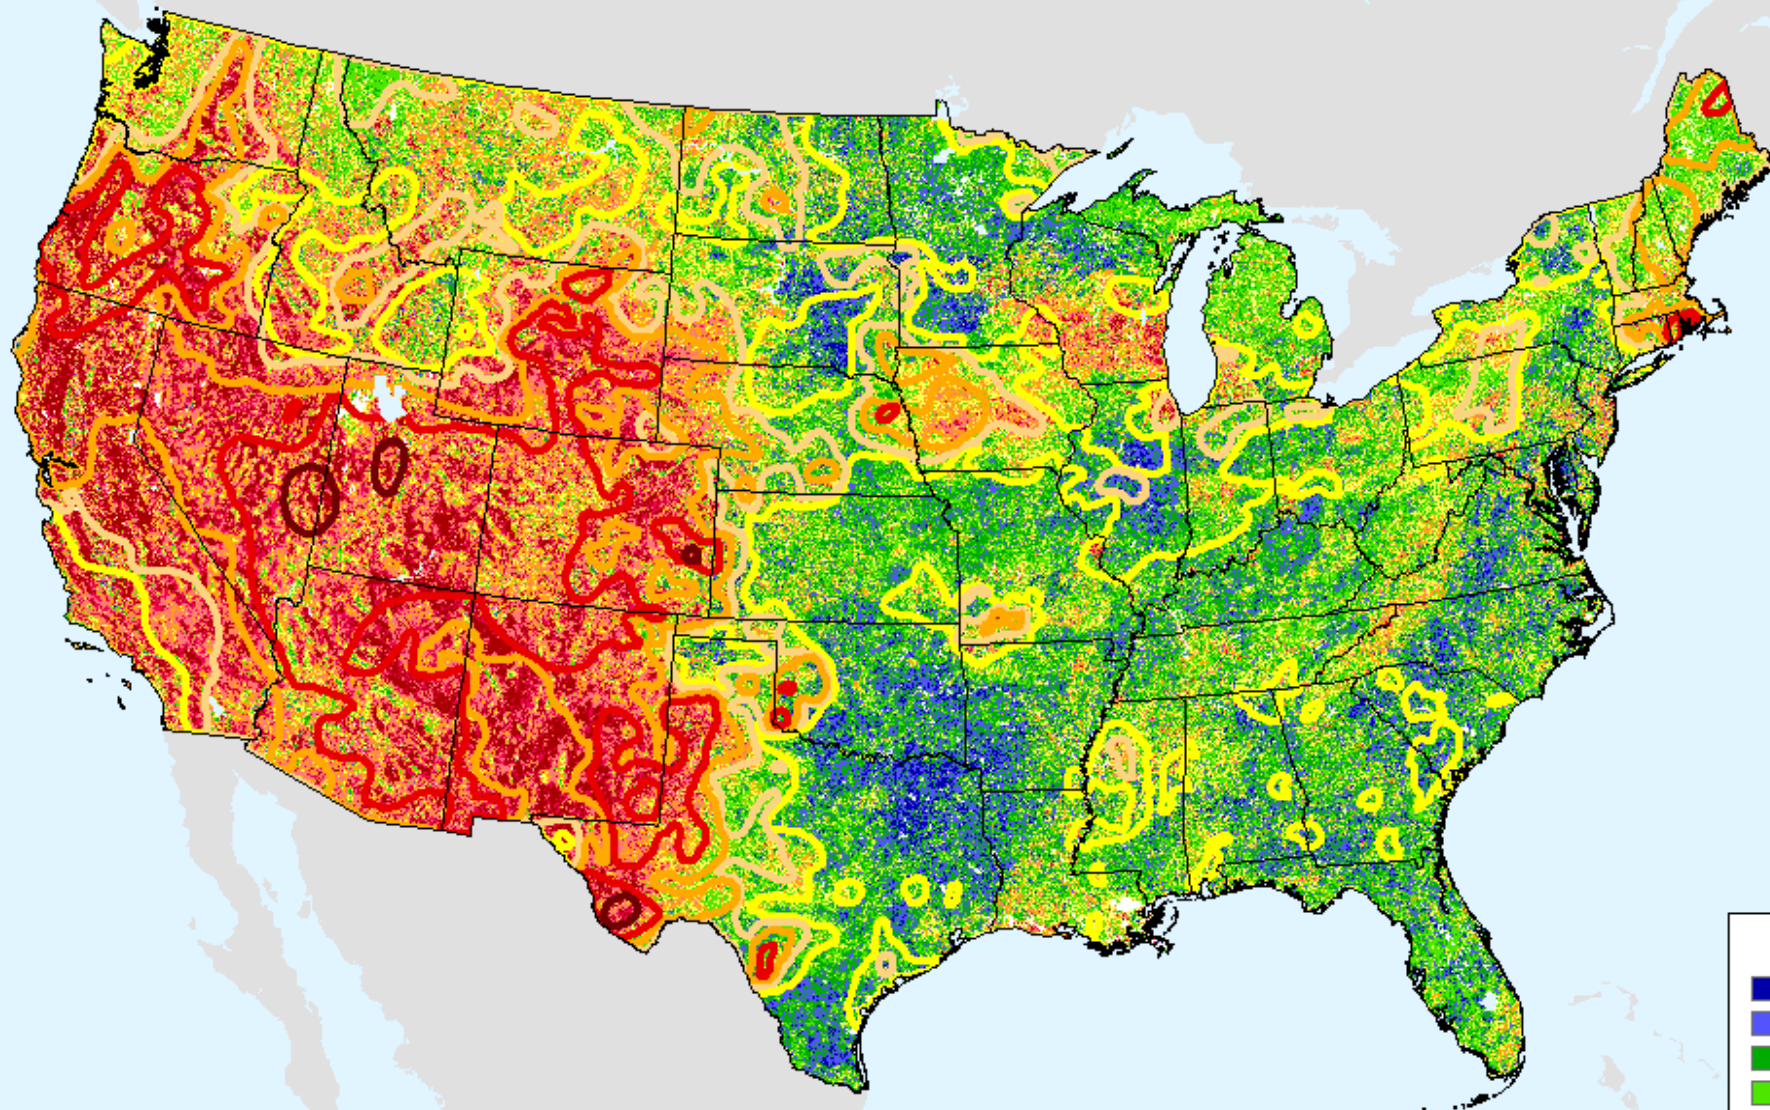

As of: Tuesday, September 22, 2020

USDM for: Sep. 15, 2020

SPI (USDM)

CPC 24-month SPI

As of: Tuesday, September 22, 2020

Vegetation Health Index

As of: Tuesday, September 22, 2020

USDM for: Sep. 15, 2020