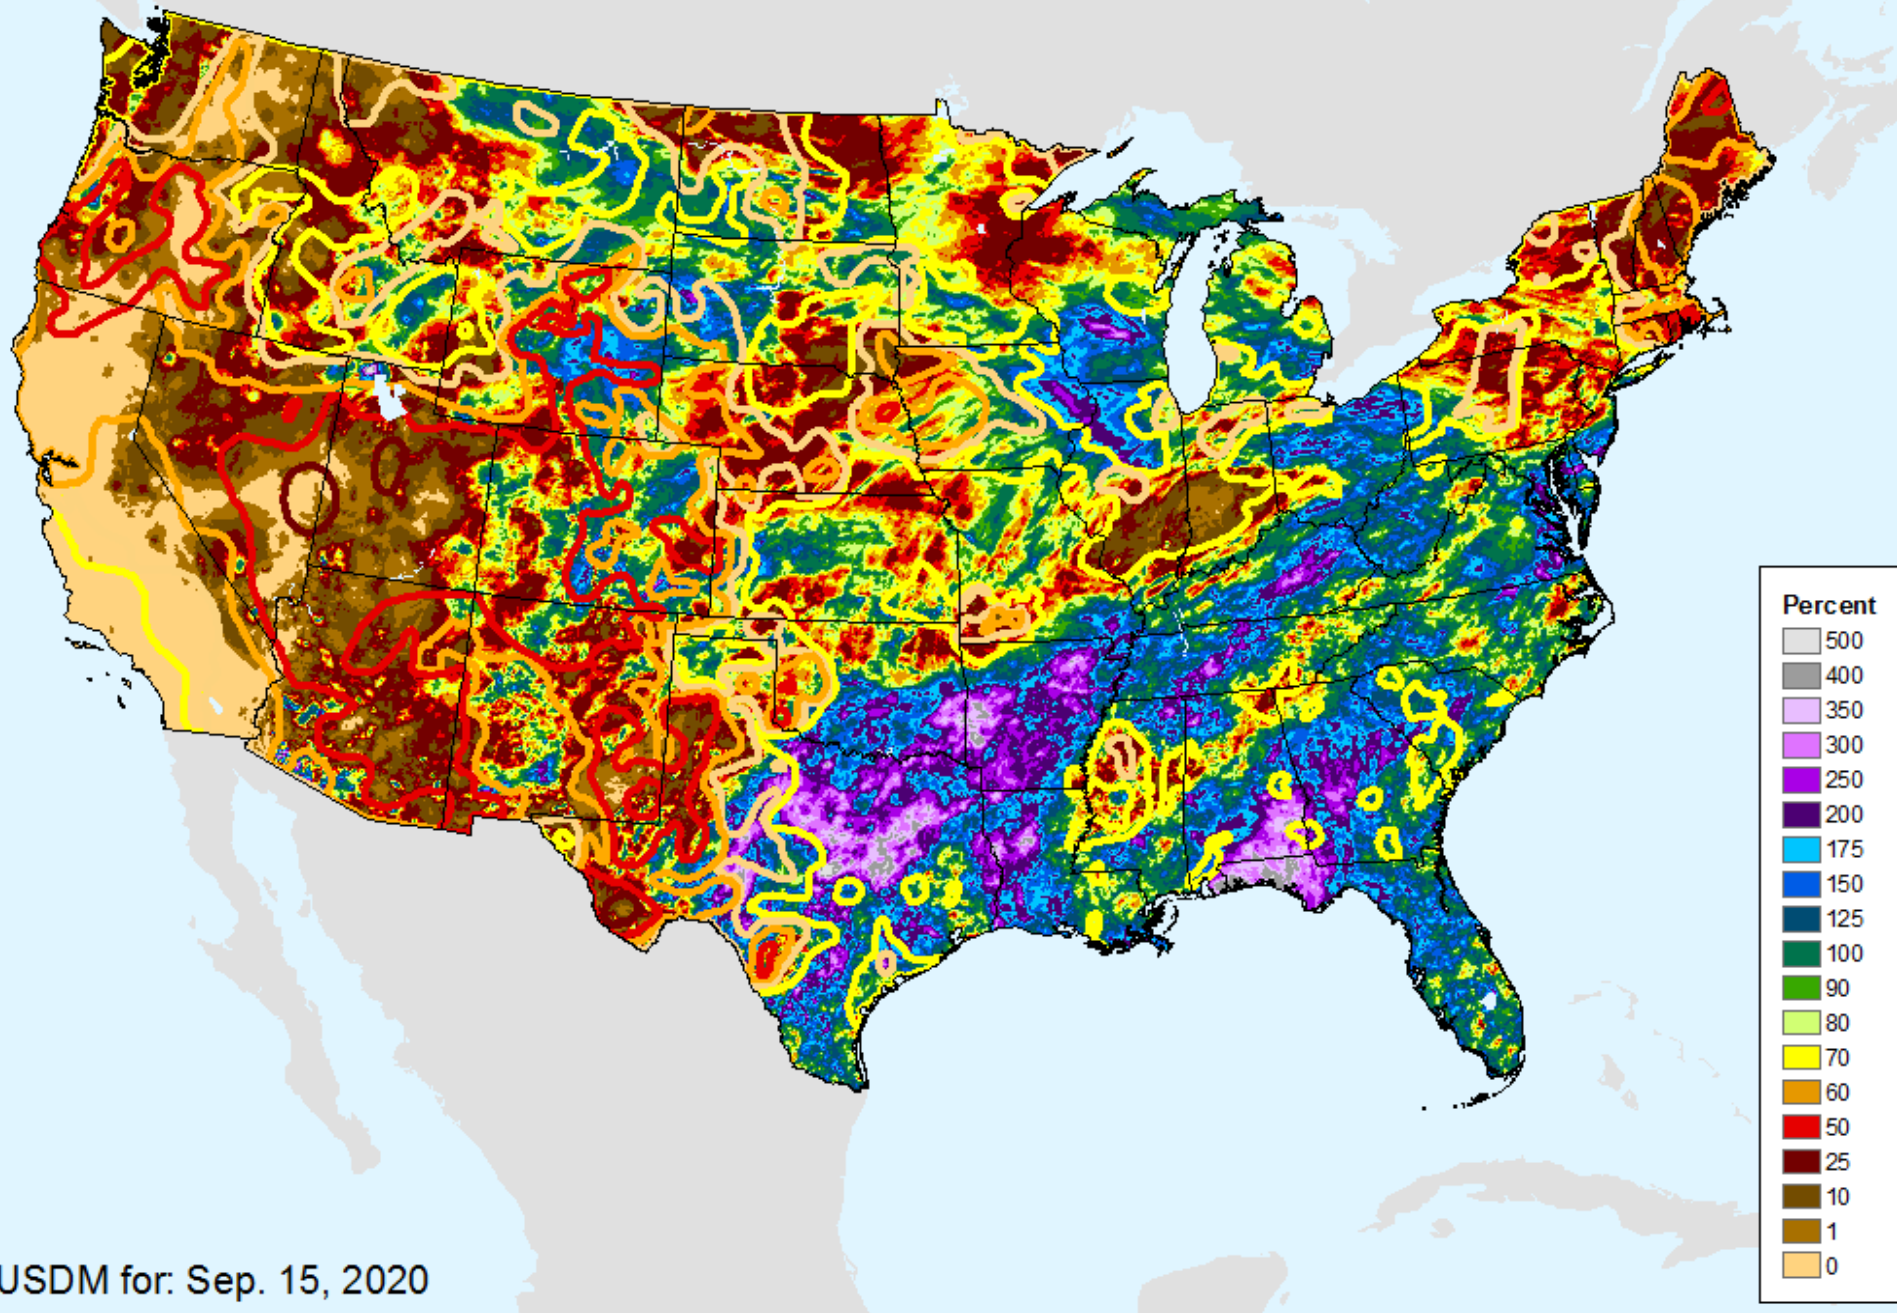

AHPS 30-Day Pct of Normal Pcp

As of: Tuesday, September 22, 2020

USDM for: Sep. 15, 2020