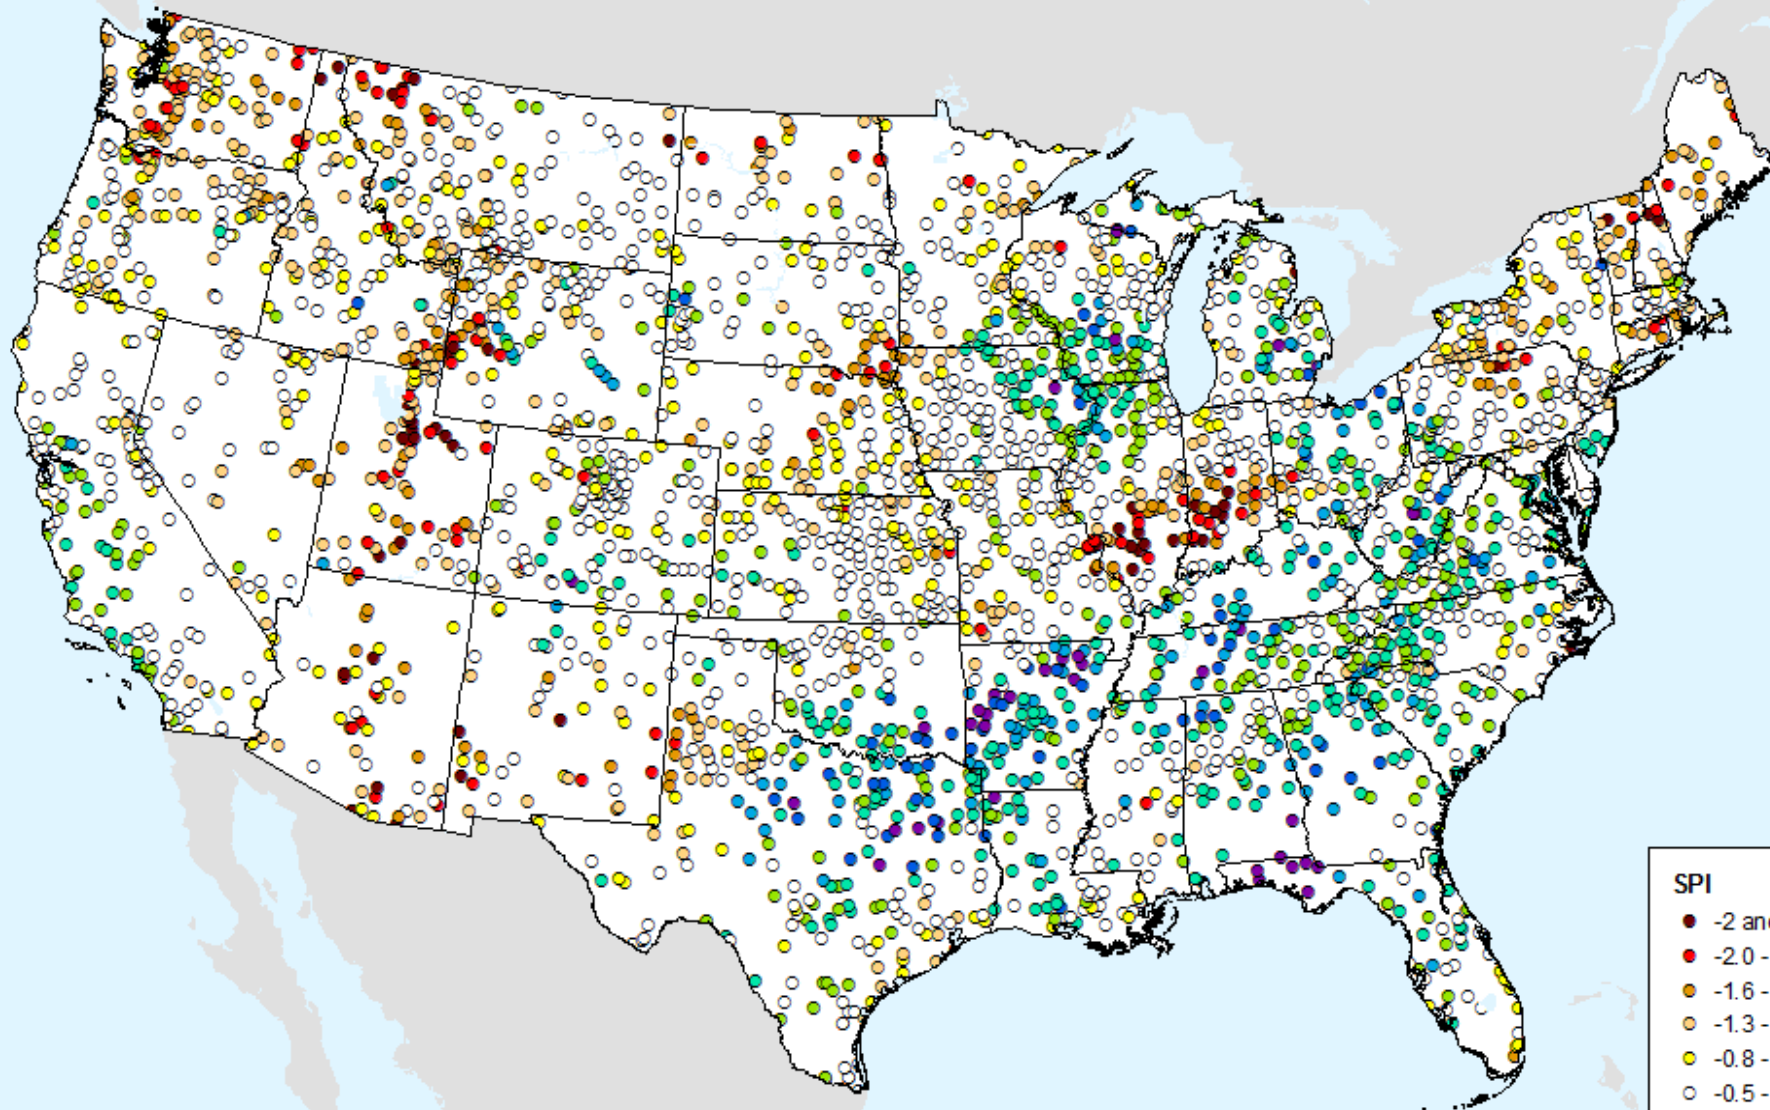

SPI

- -2 and Greater
- -2.0 -- -1.6
- -1.6 -- -1.3
- -1.3 -- -0.8
- -0.8 -- -0.5
- -0.5 - 0.5
- 0.5 - 0.8
- 0.8 - 1.3
- 1.3 - 1.6
- 1.6 - 2.0
- 2.0 and Greater

HPRCC 2-month SPI

As of: Tuesday, September 22, 2020