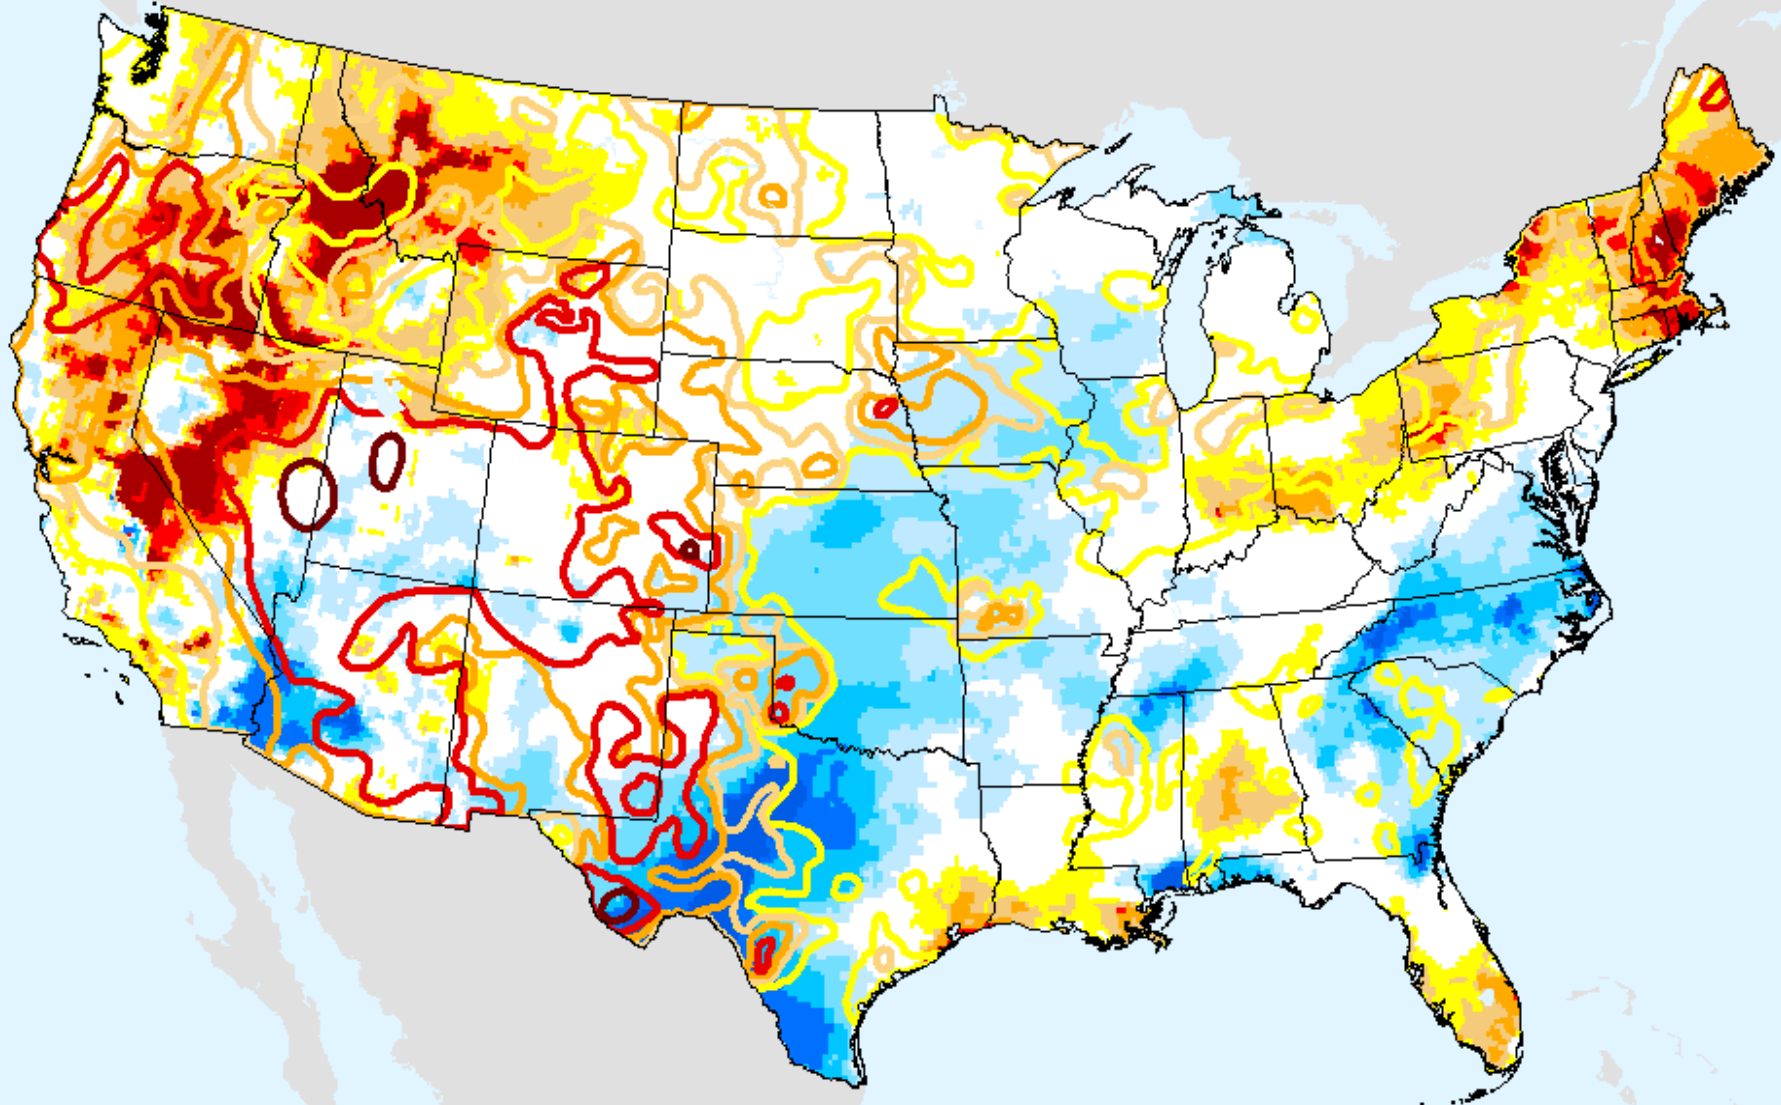

EDDI 1-week

As of: Tuesday, September 22, 2020

USDM for: Sep. 15, 2020