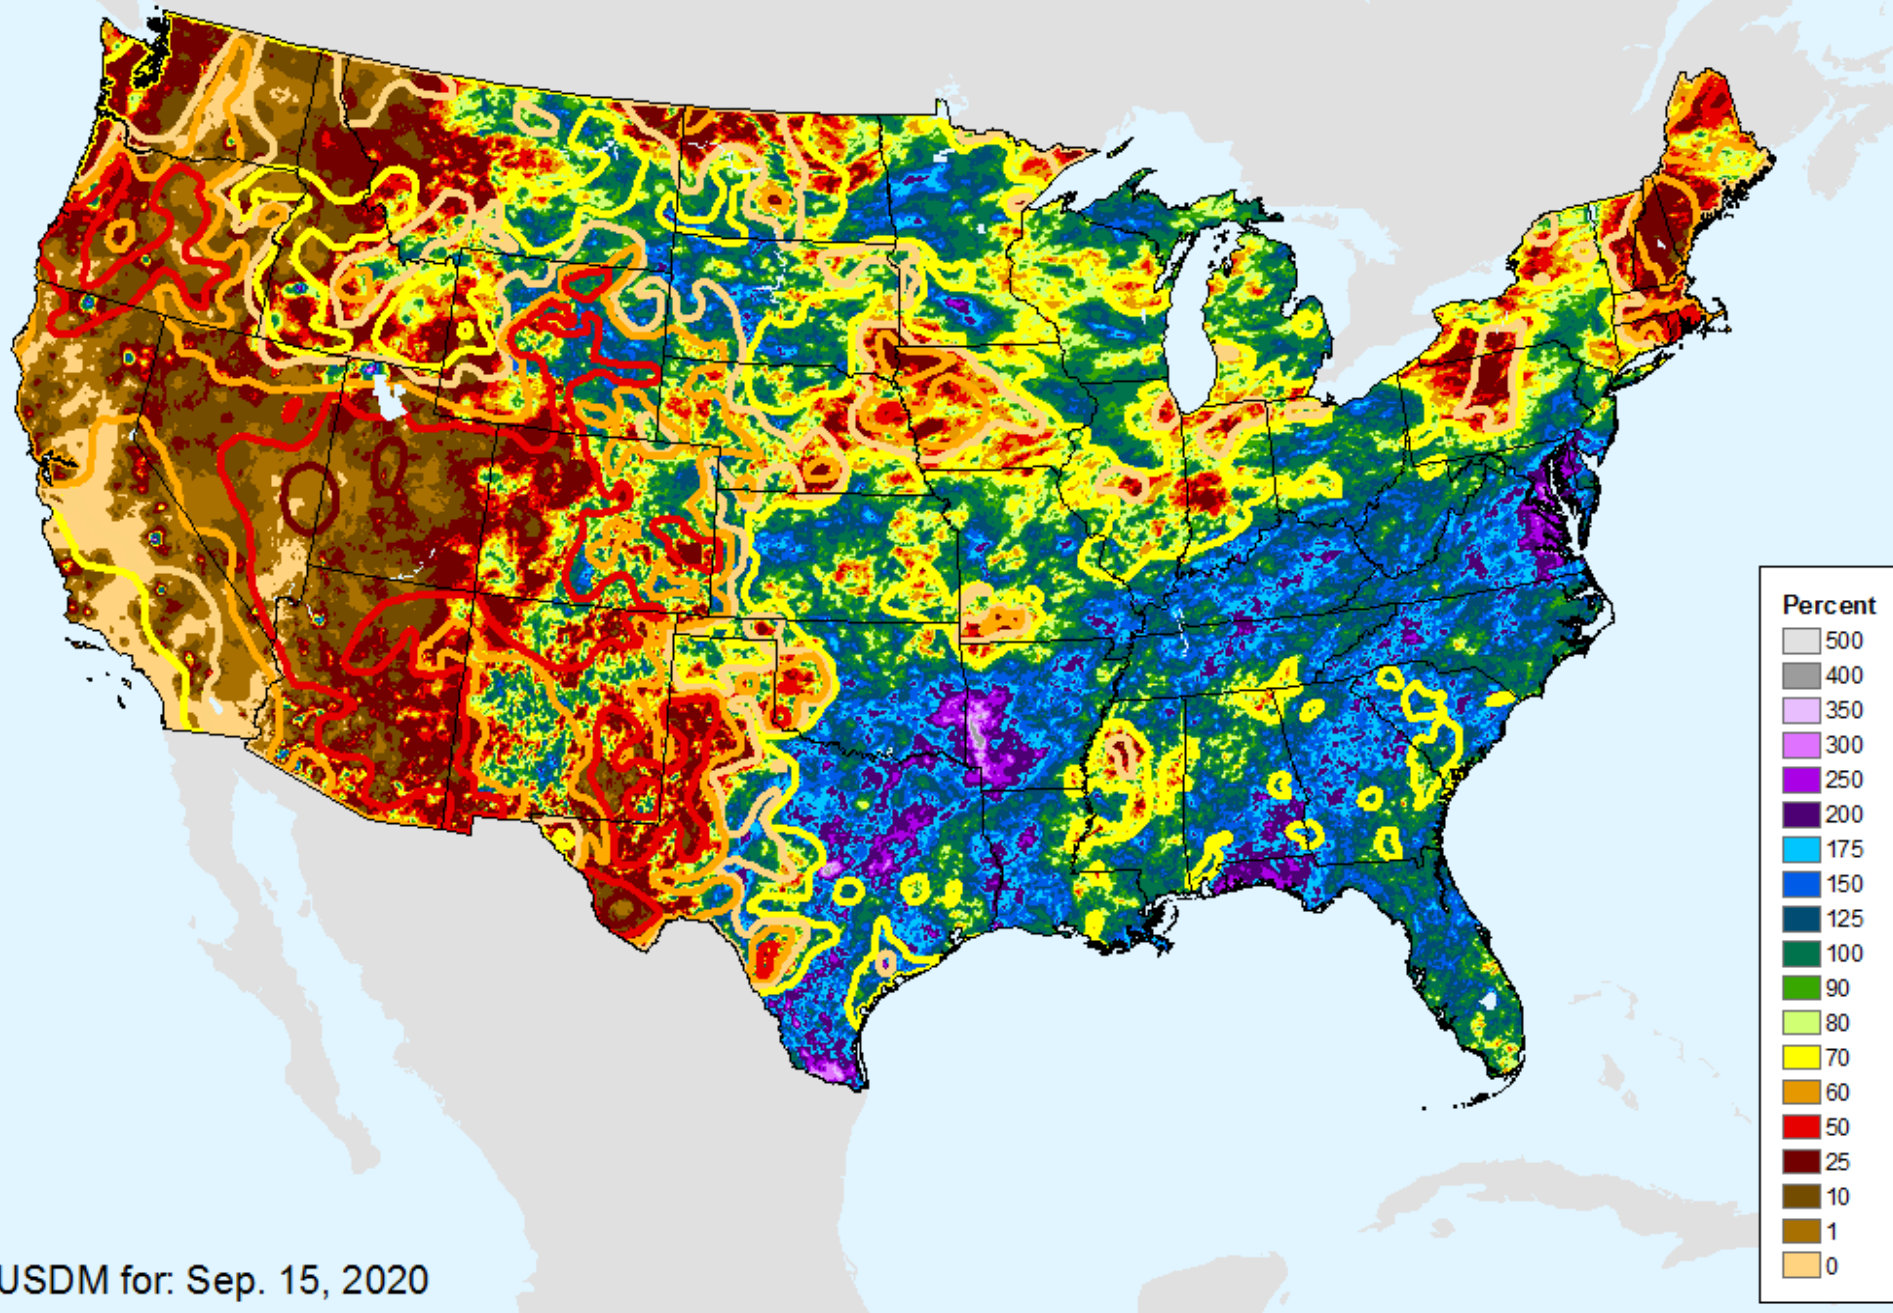

USDM for: Sep. 15, 2020

AHPS 60-Day Precip Departure

As of: Tuesday, September 22, 2020

AHPS 60-Day Pct of Normal Pcp

As of: Tuesday, September 22, 2020

USDM for: Sep. 15, 2020

AHPS 60-Day Pct of Normal Pcp