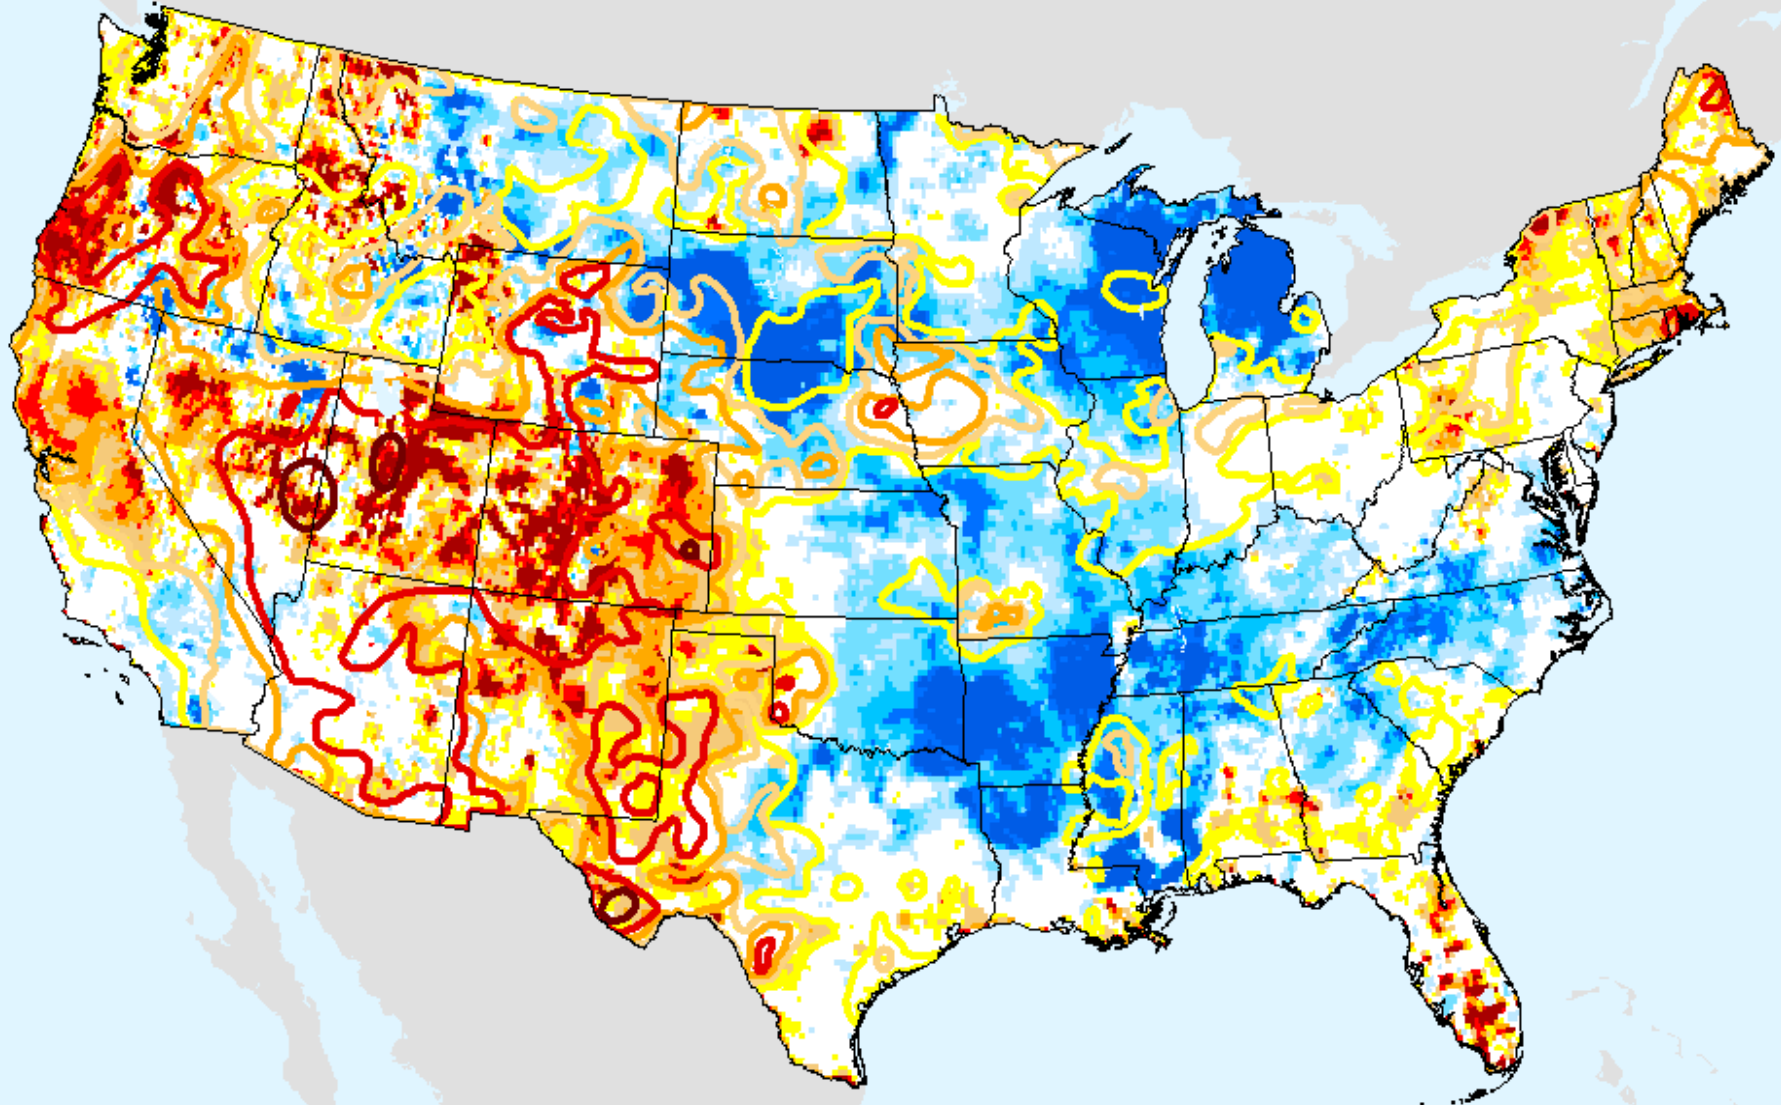

GRACE-Based Shallow Groundwater Drought Indicator

As of: Tuesday, September 22, 2020

USDM for: Sep. 15, 2020