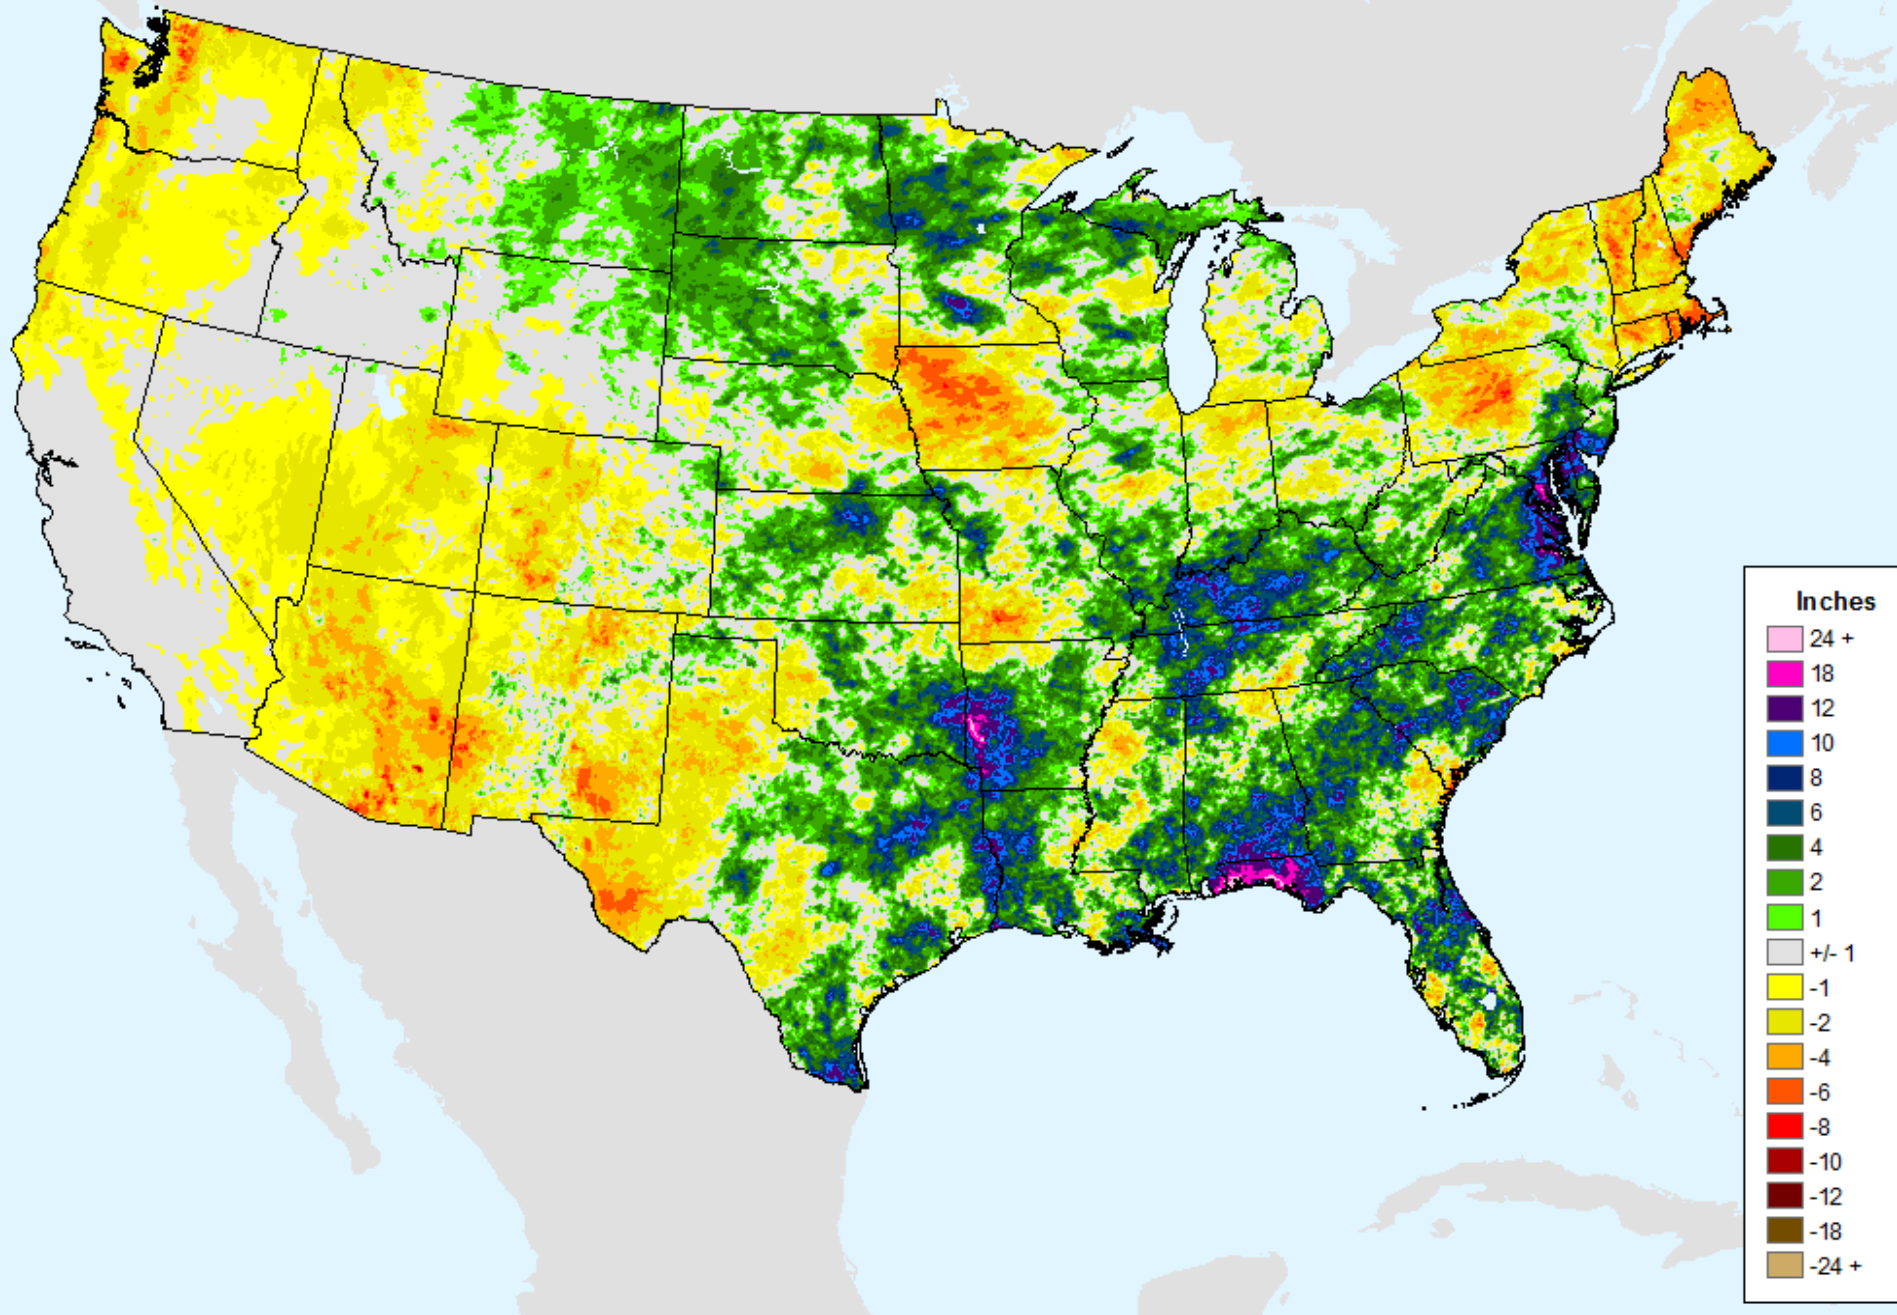

As of: Tuesday, September 22, 2020

AHPS 90-Day Precip Departure

As of: Tuesday, September 22, 2020

USDM for: Sep. 15, 2020

AHPS 90-Day Precip Departure

As of: Tuesday, September 22, 2020

AHPS 90-Day Pct of Normal Pcp