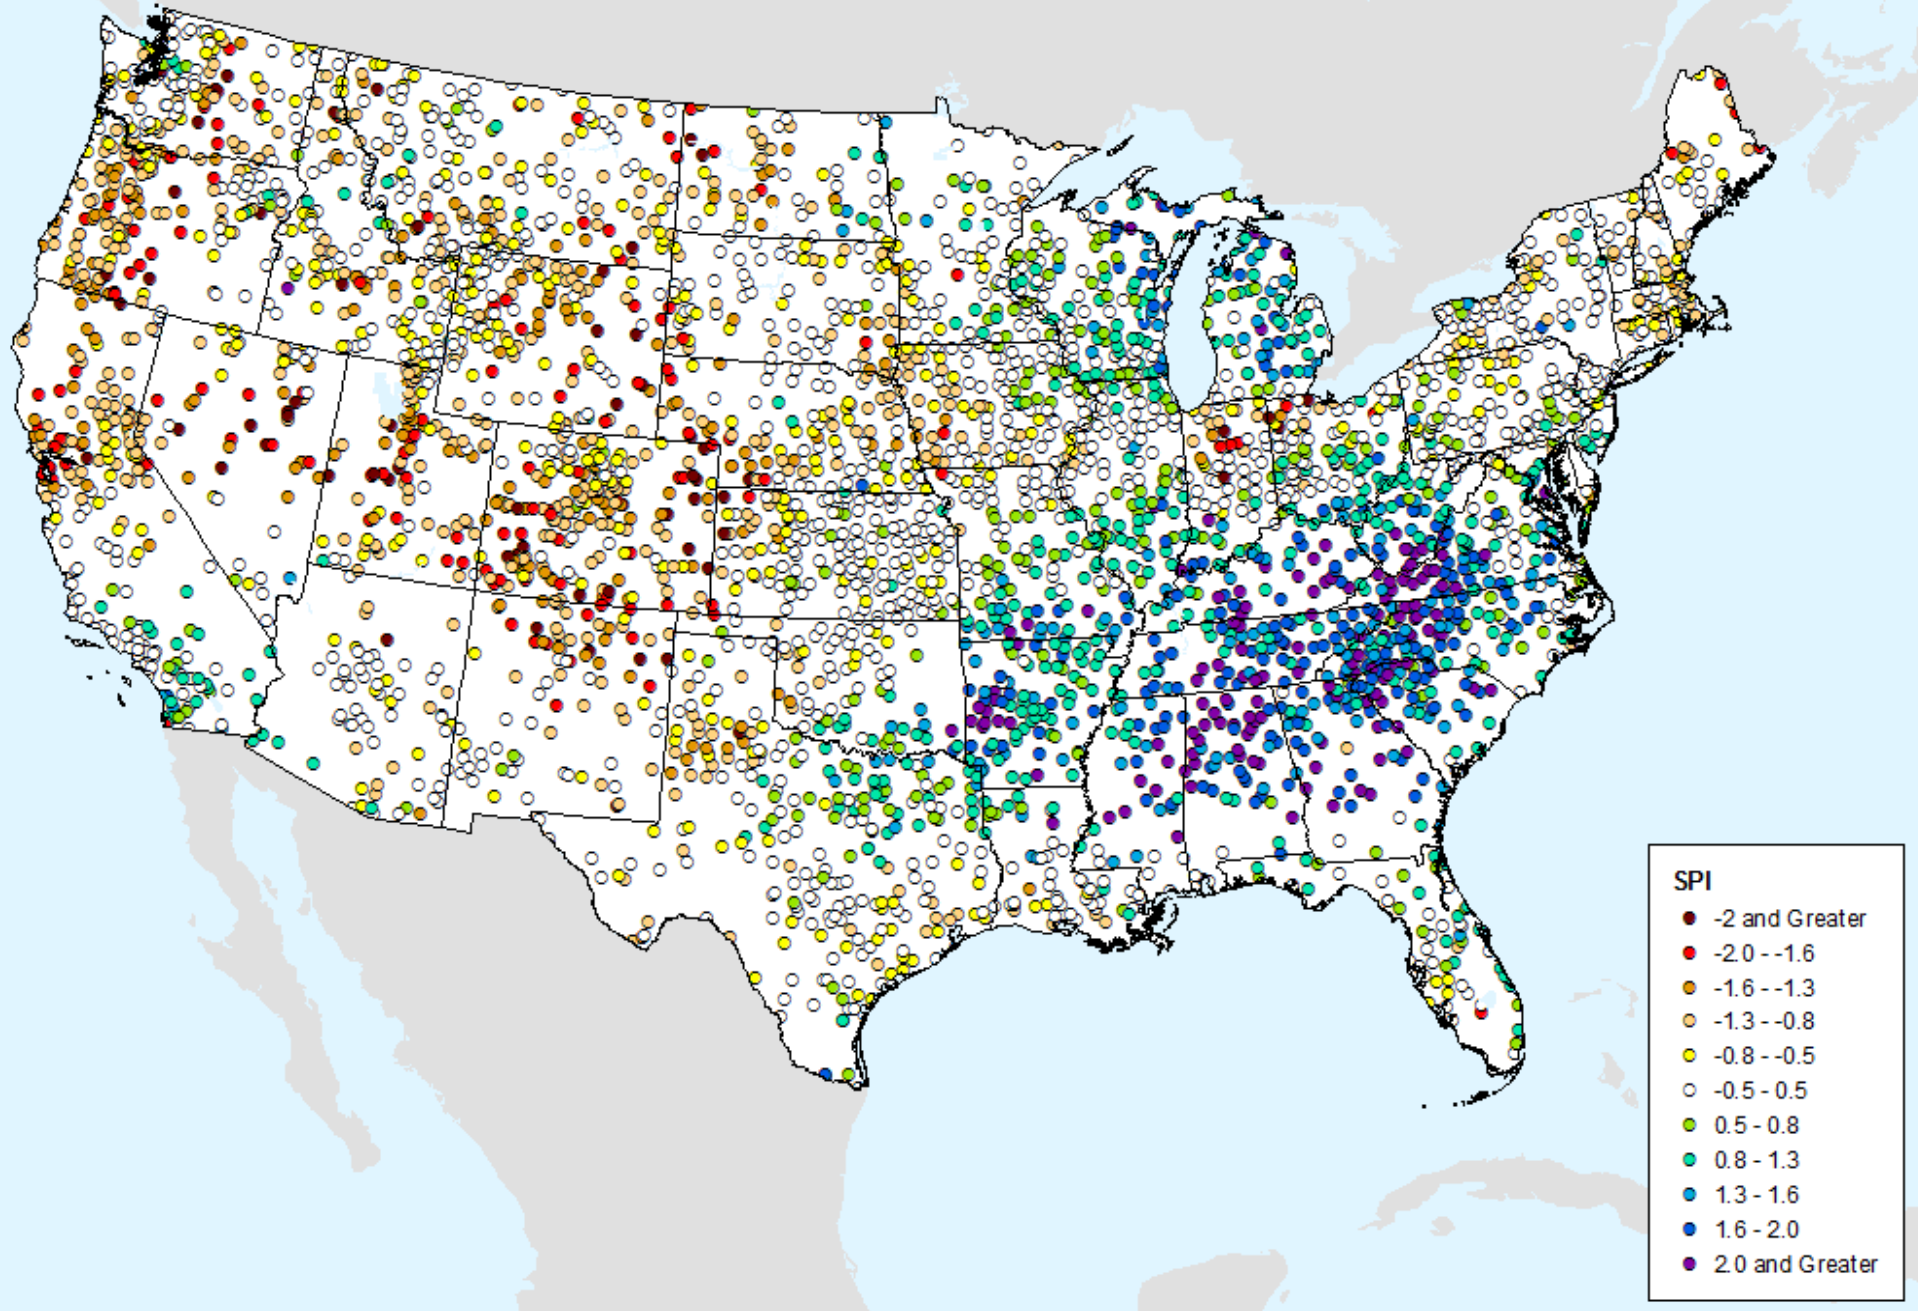

HPRCC Water Year-to-date SPI

As of: Tuesday, September 22, 2020