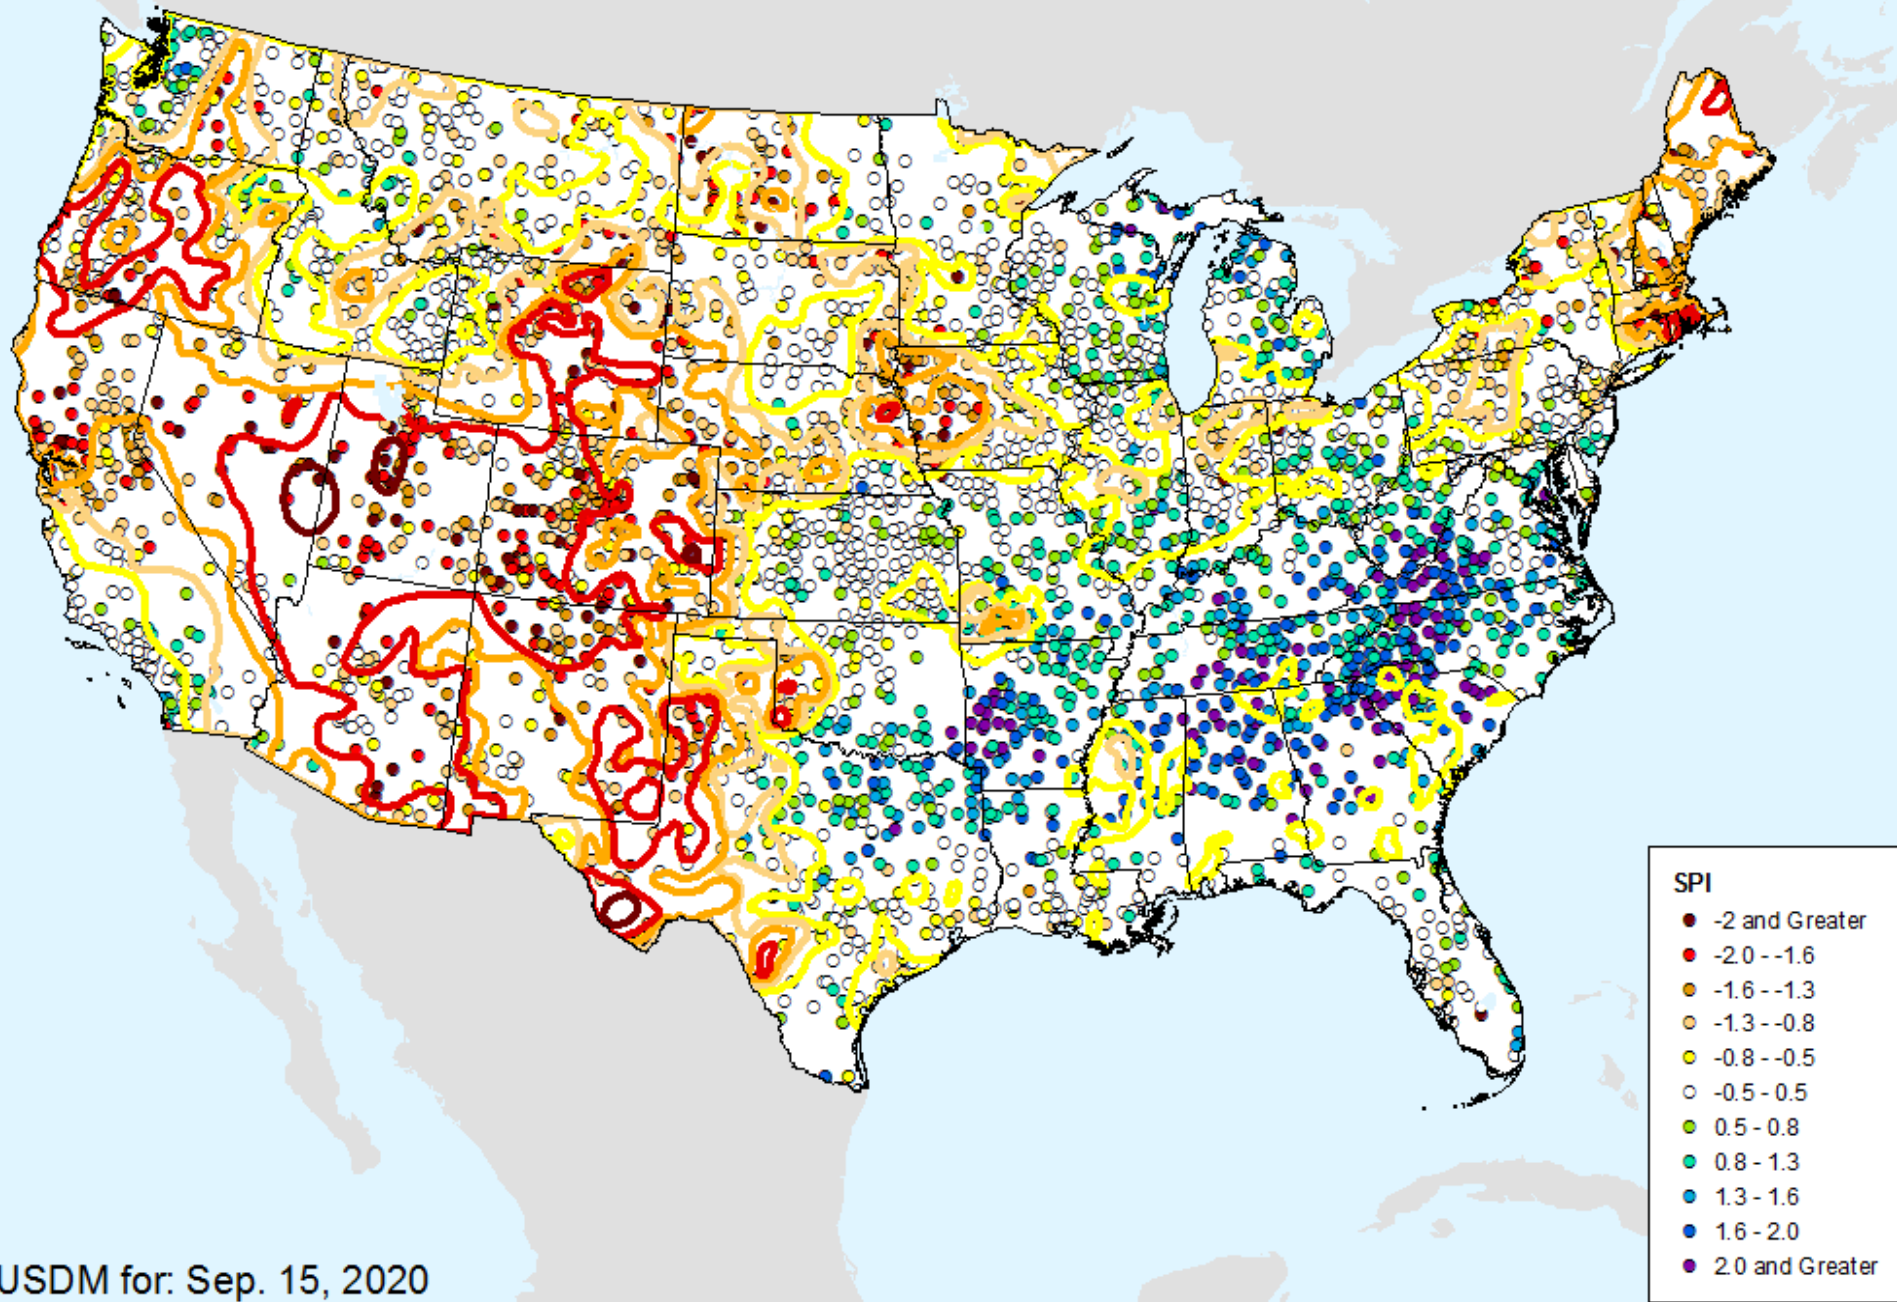

HPRCC 9-month SPI

As of: Tuesday, September 22, 2020

USDM for: Sep. 15, 2020