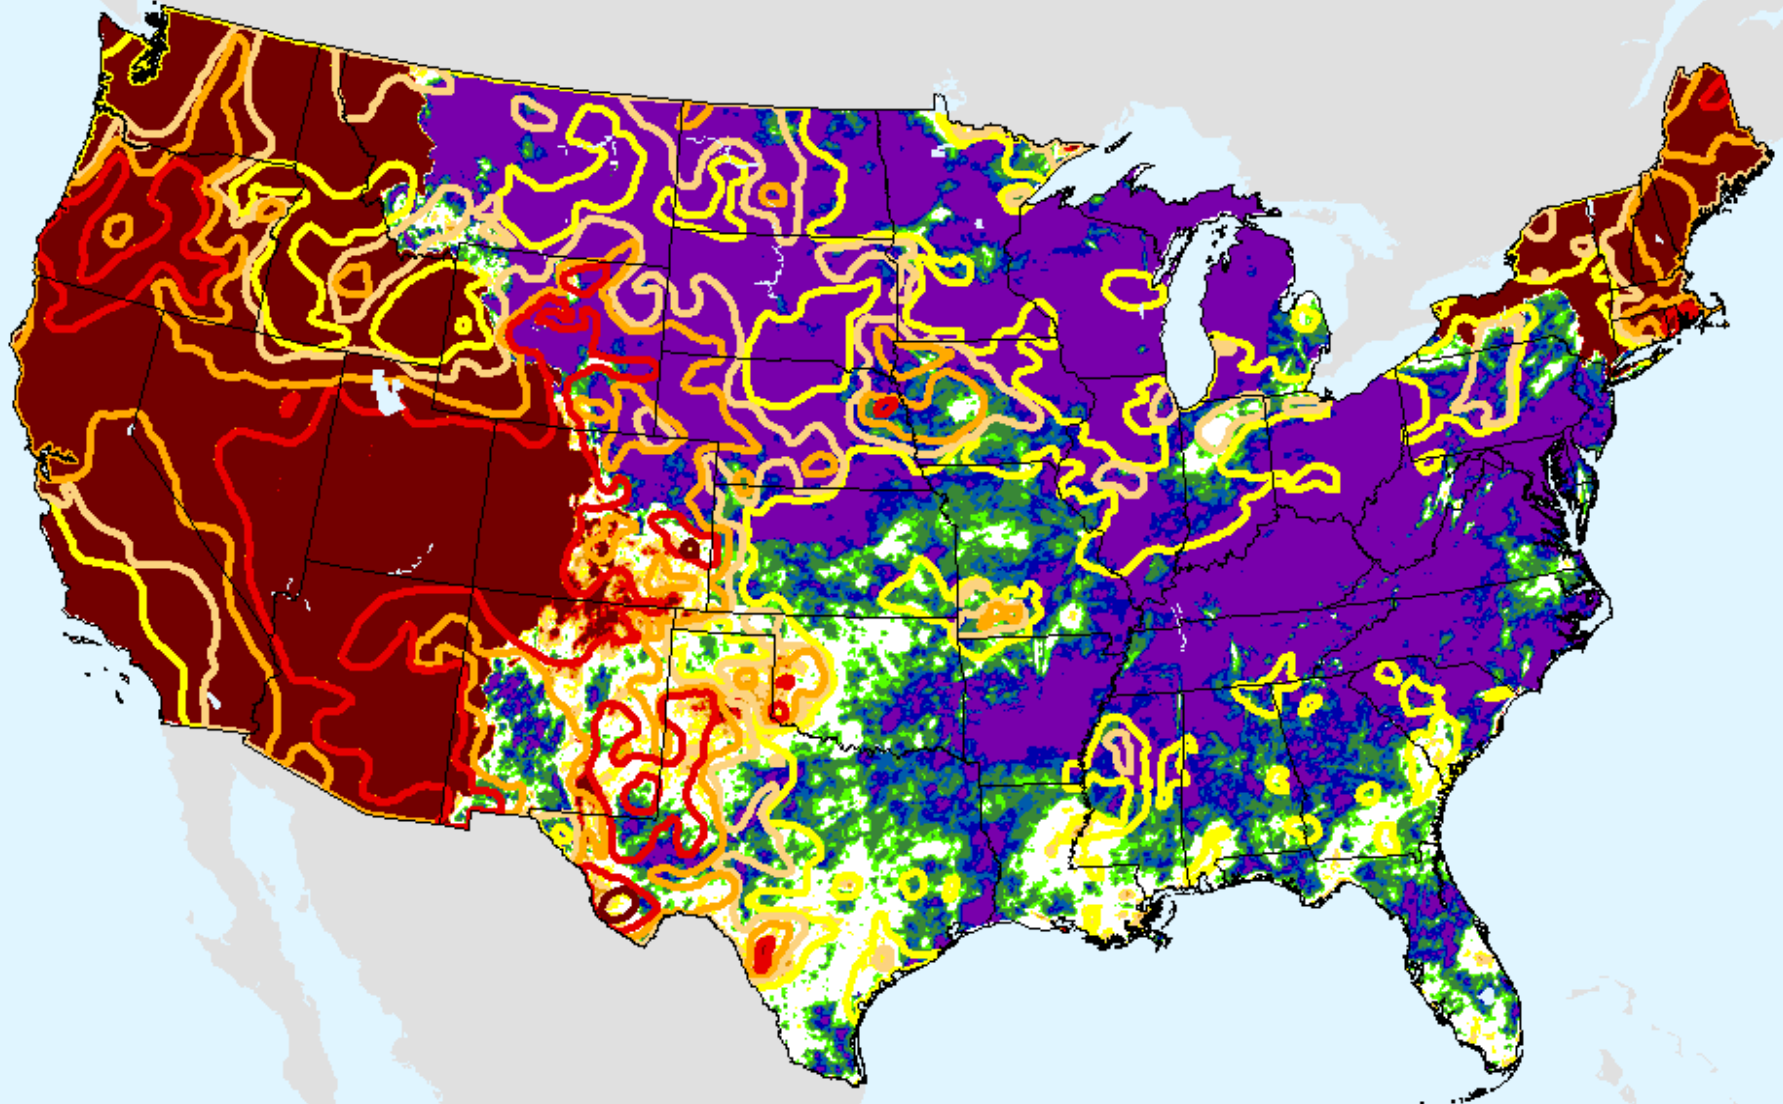

AHPS 36-month SPI

As of: Tuesday, September 22, 2020

USDM for: Sep. 15, 2020

SPI (USDM)