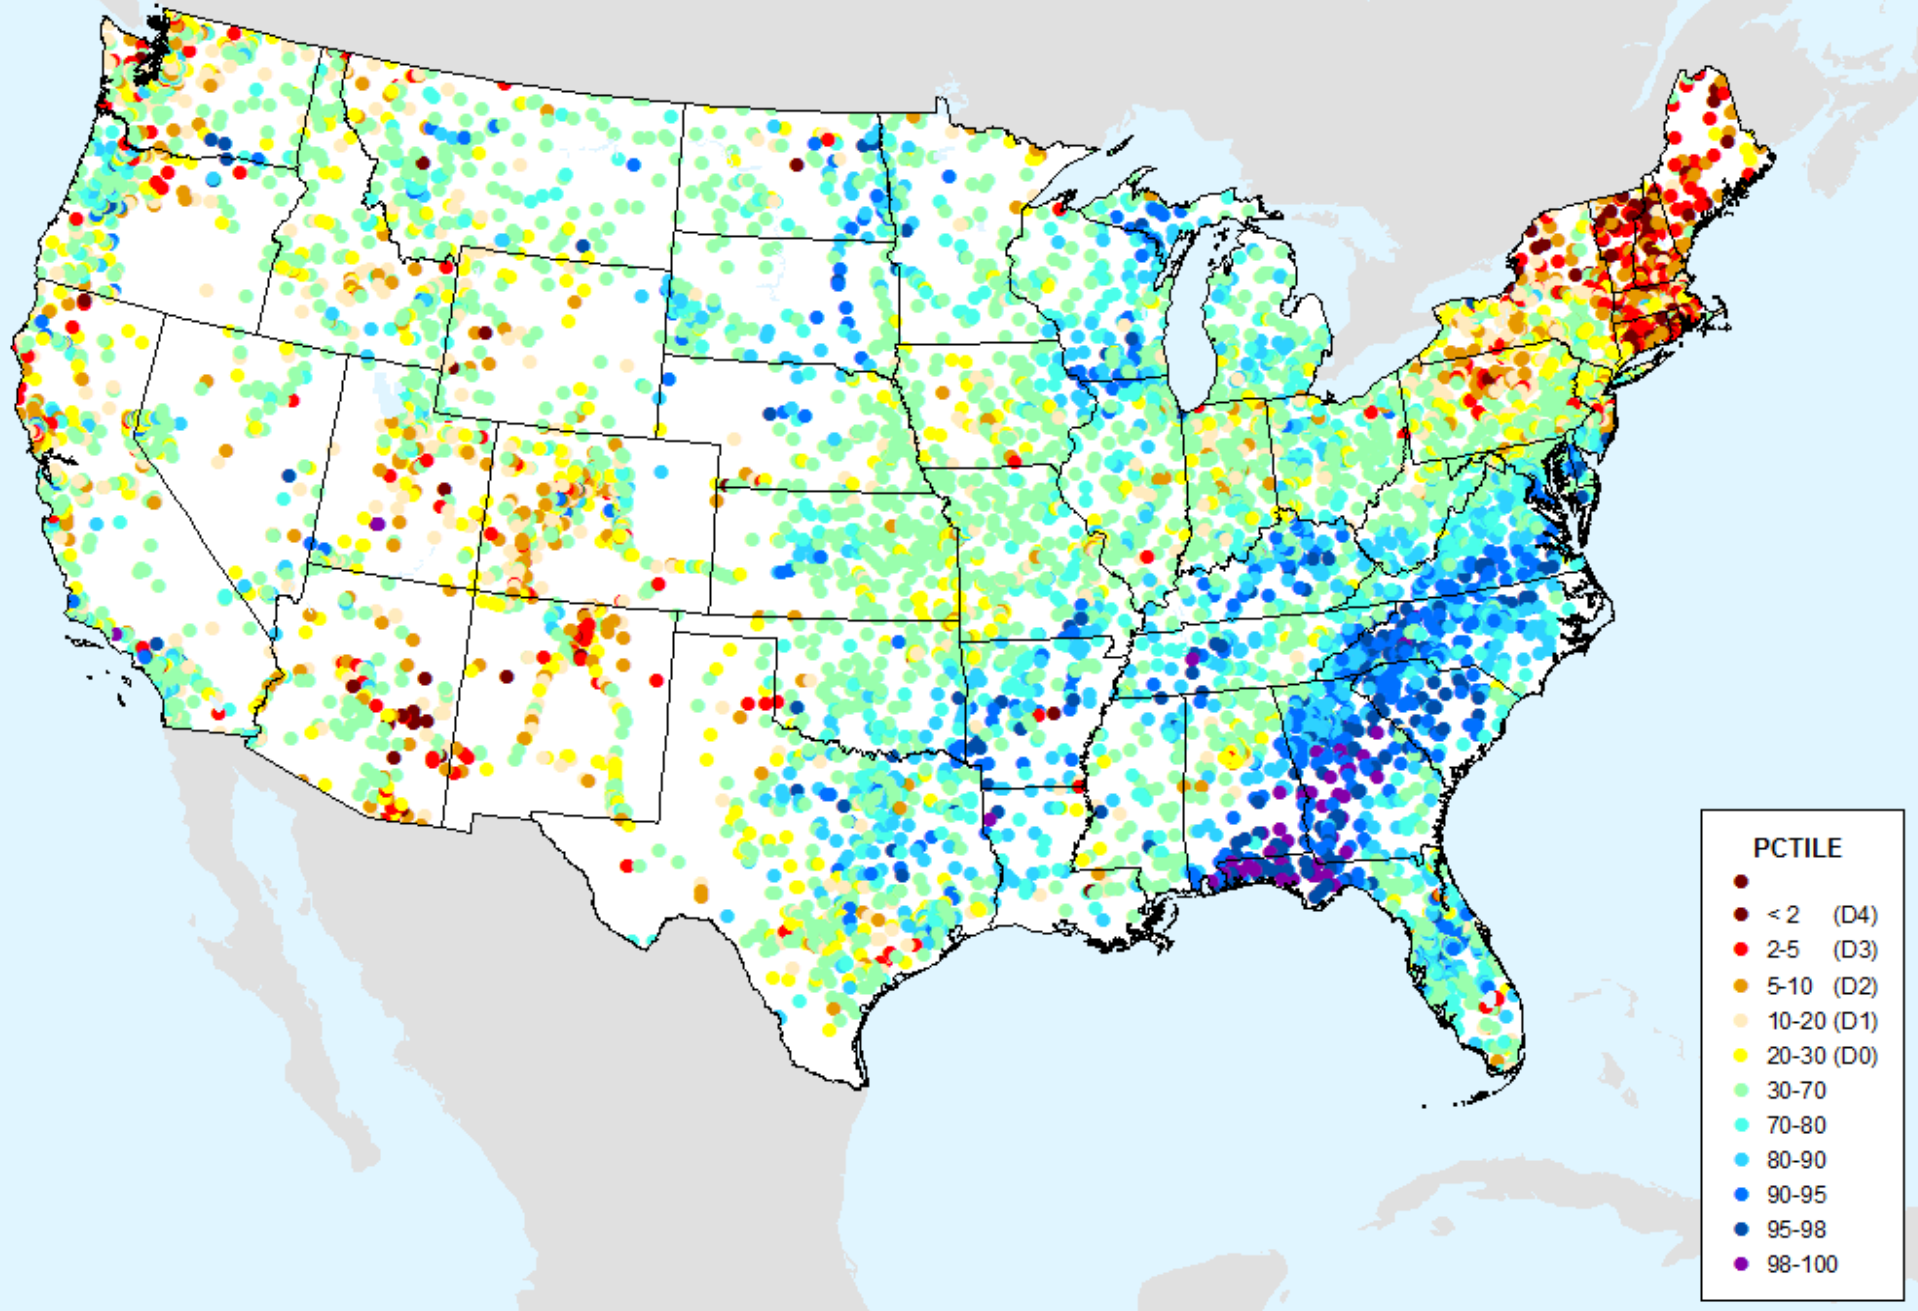

USGS 7-Day Avg Streamflow

As of: Tuesday, September 22, 2020