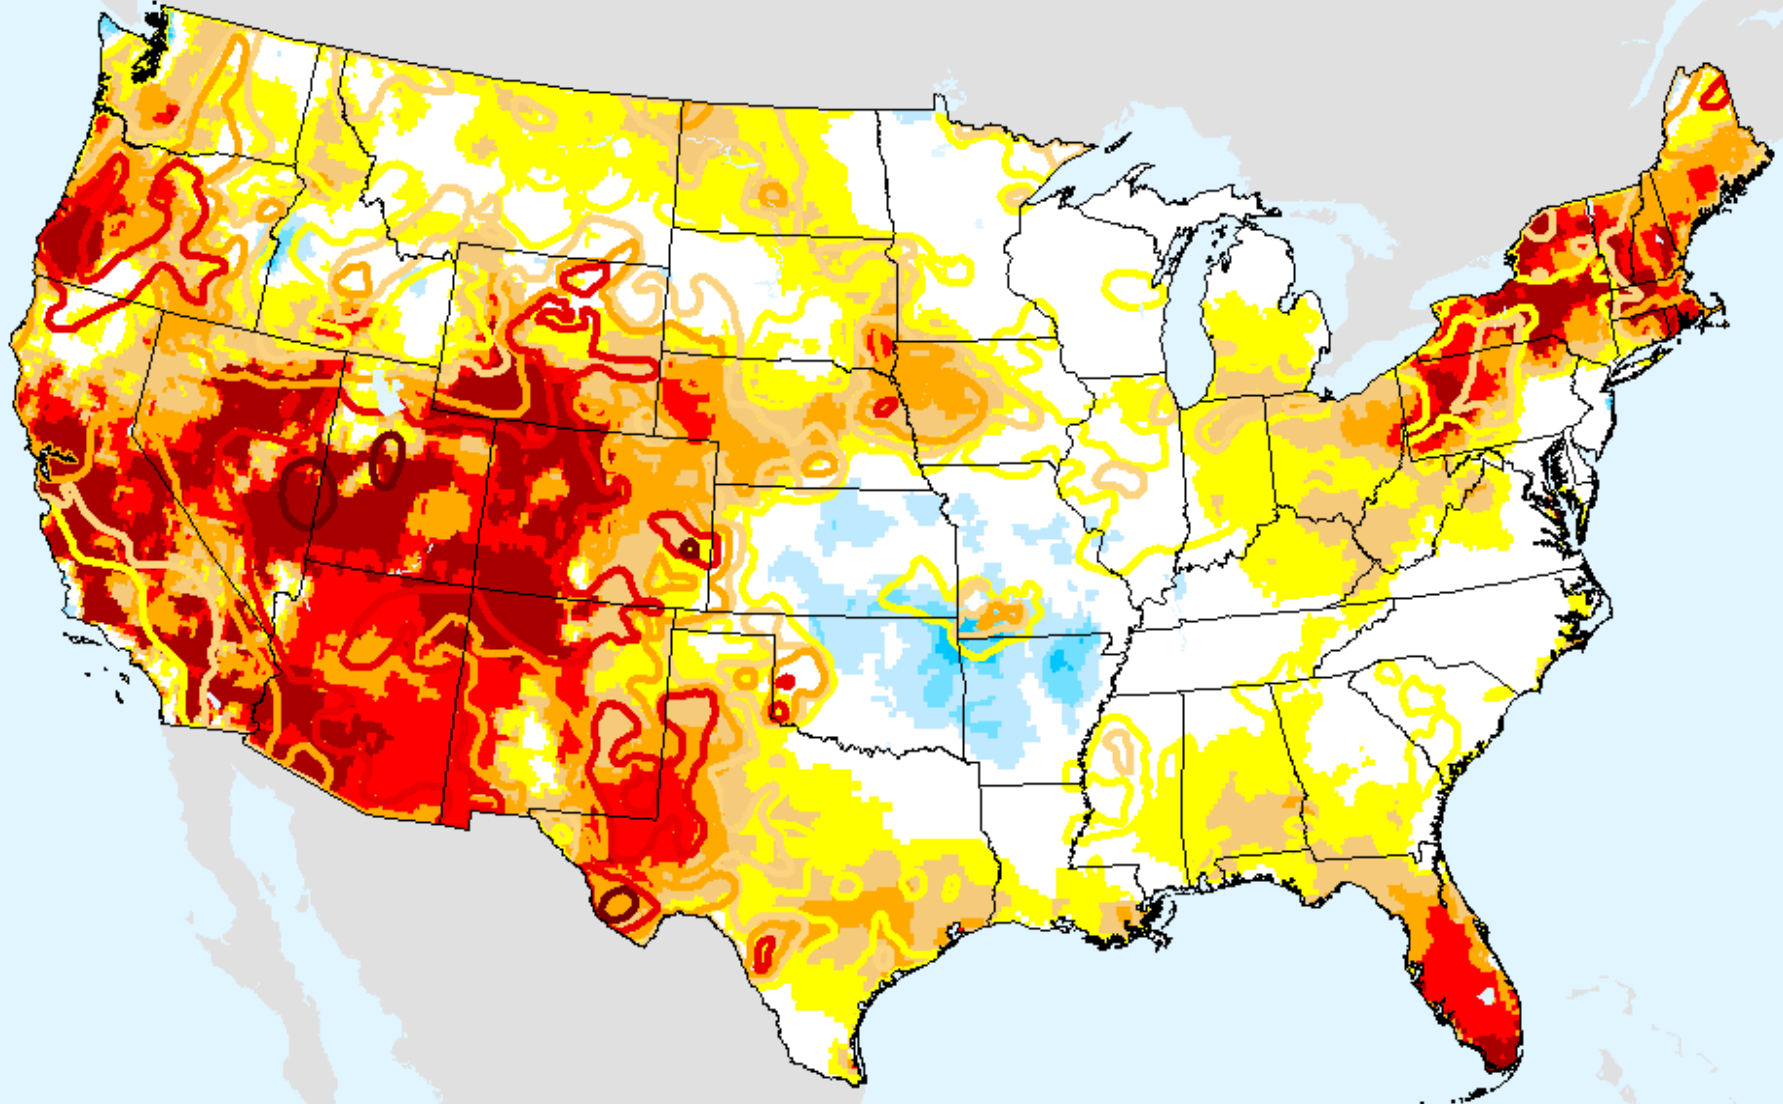

USDM for: Sep. 15, 2020

EDDI 10-week

As of: Tuesday, September 22, 2020

EDDI 11-week

As of: Tuesday, September 22, 2020

USDM for: Sep. 15, 2020

EDDI 11-week

As of: Tuesday, September 22, 2020