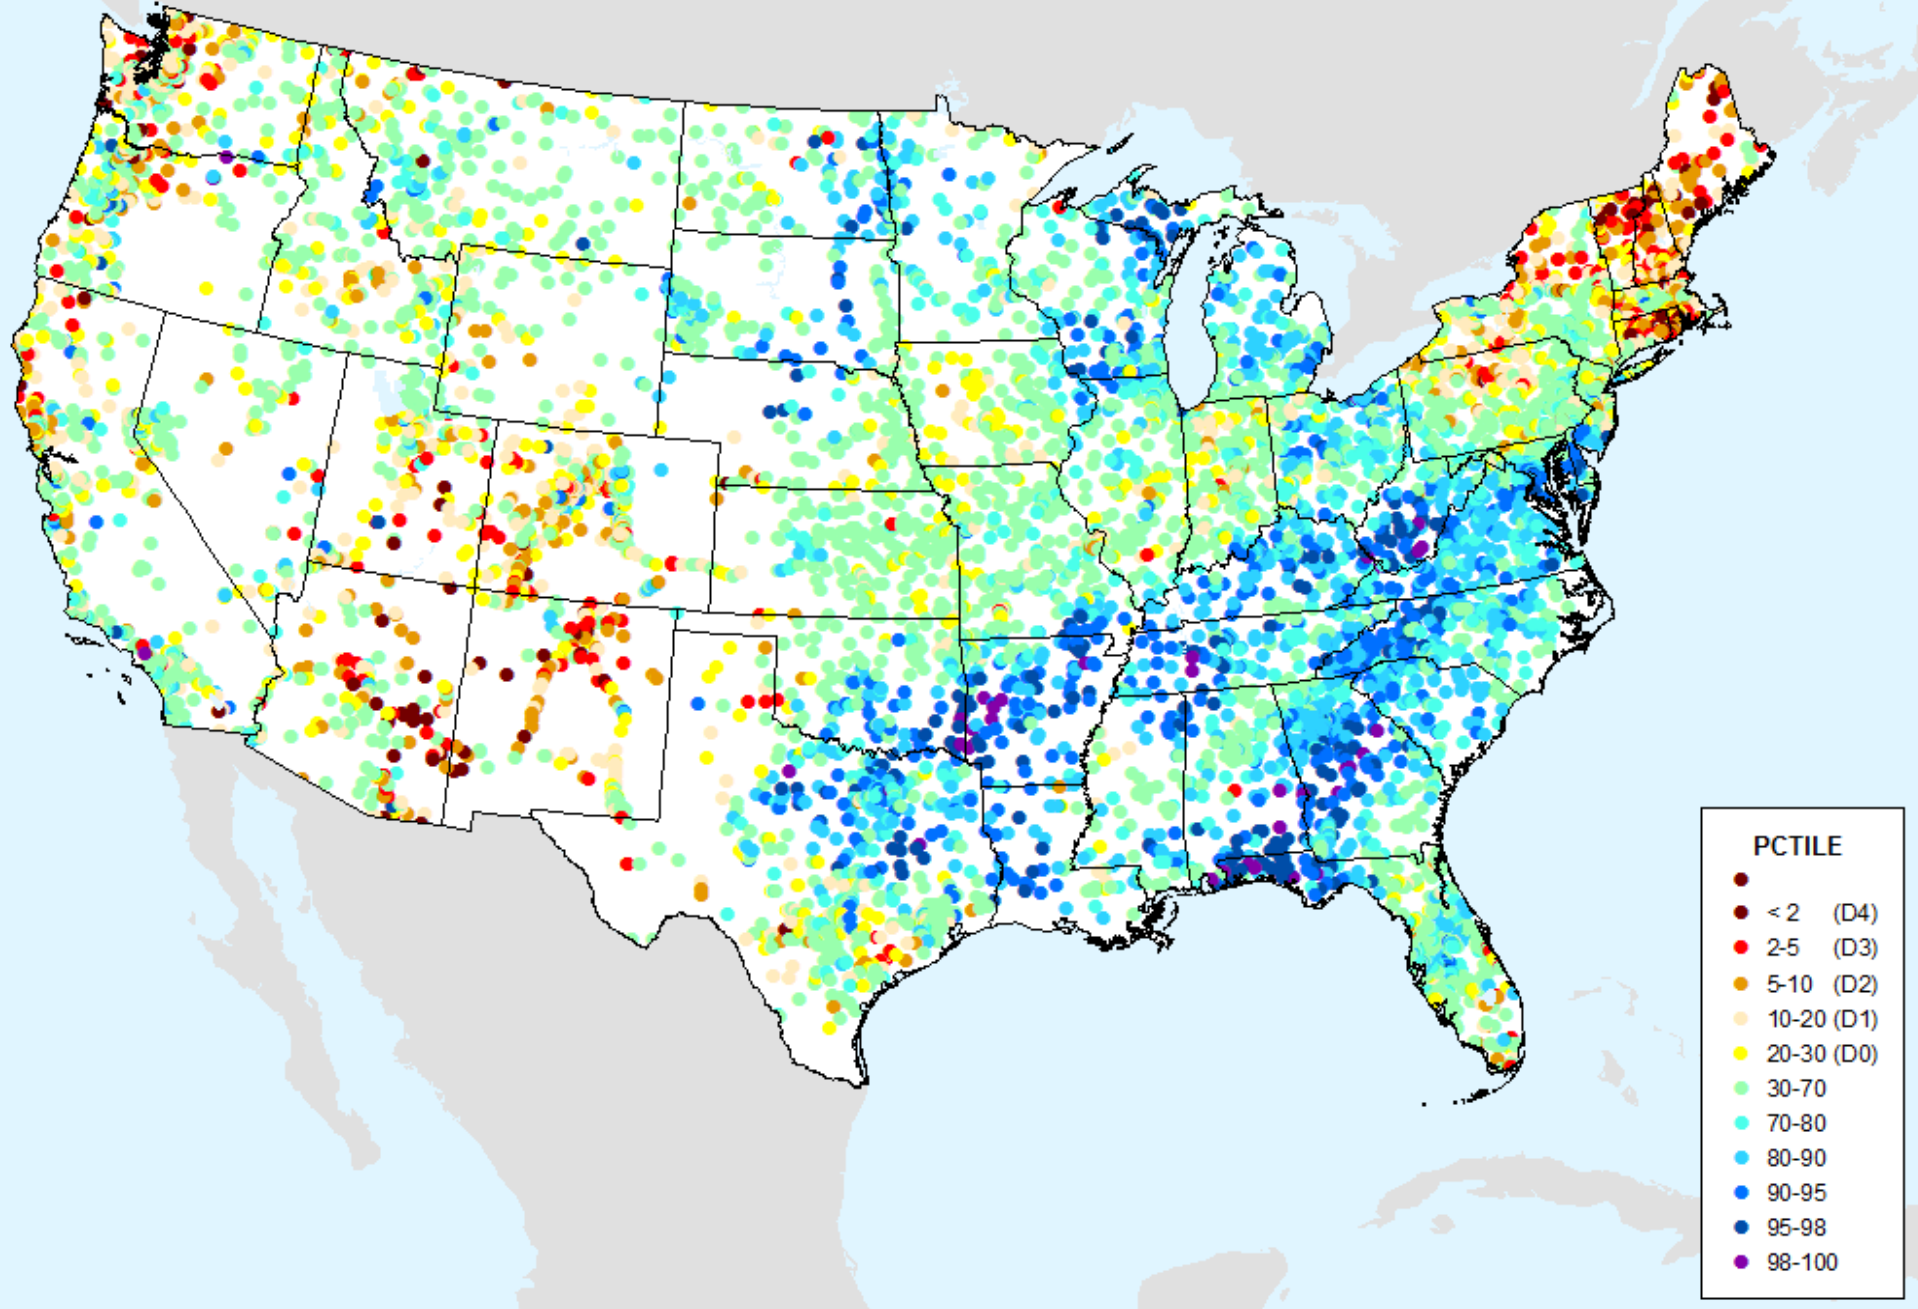

USDM for: Sep. 15, 2020

USGS 7-Day Avg Streamflow

As of: Tuesday, September 22, 2020

USGS 28-Day Avg Streamflow

As of: Tuesday, September 22, 2020

USGS 28-Day Avg Streamflow

As of: Tuesday, September 22, 2020