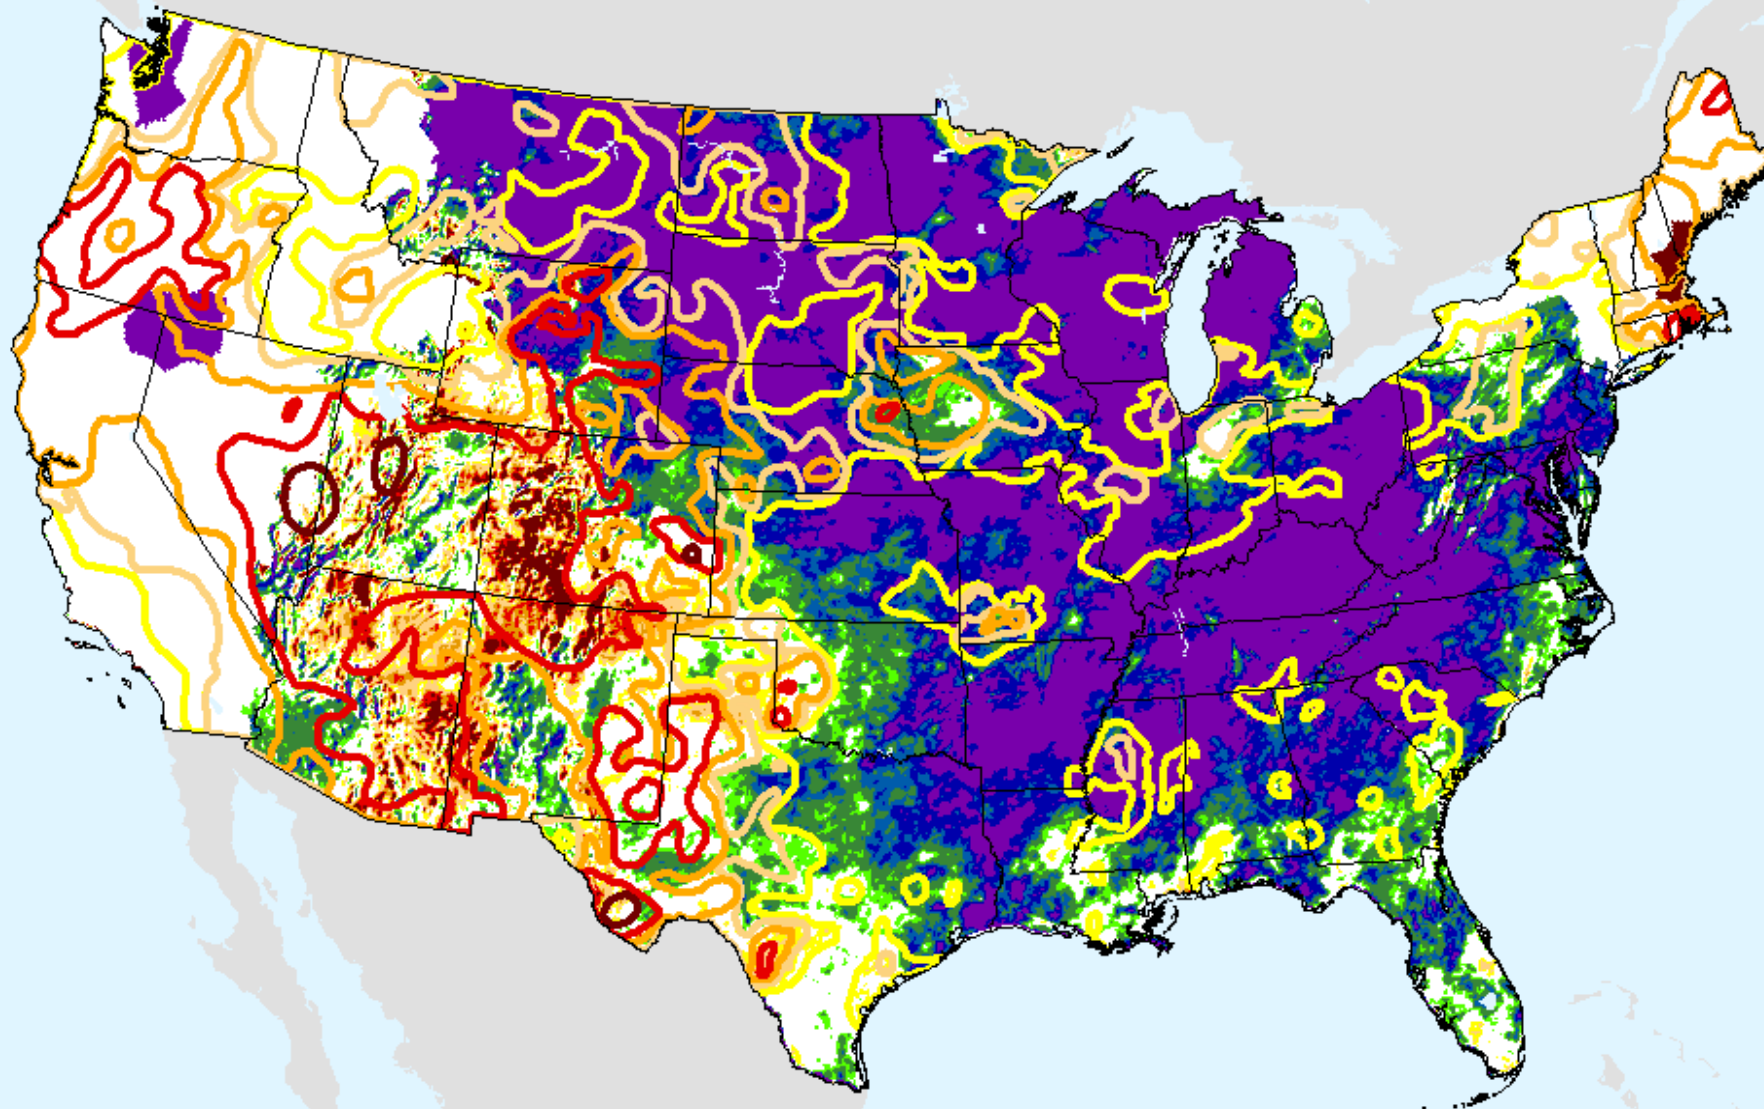

AHPS 12-month SPEI

As of: Tuesday, September 22, 2020

SPEI (USDM)

AHPS 24-month SPEI

As of: Tuesday, September 22, 2020

USDM for: Sep. 15, 2020

SPEI (USDM)

AHPS 24-month SPEI