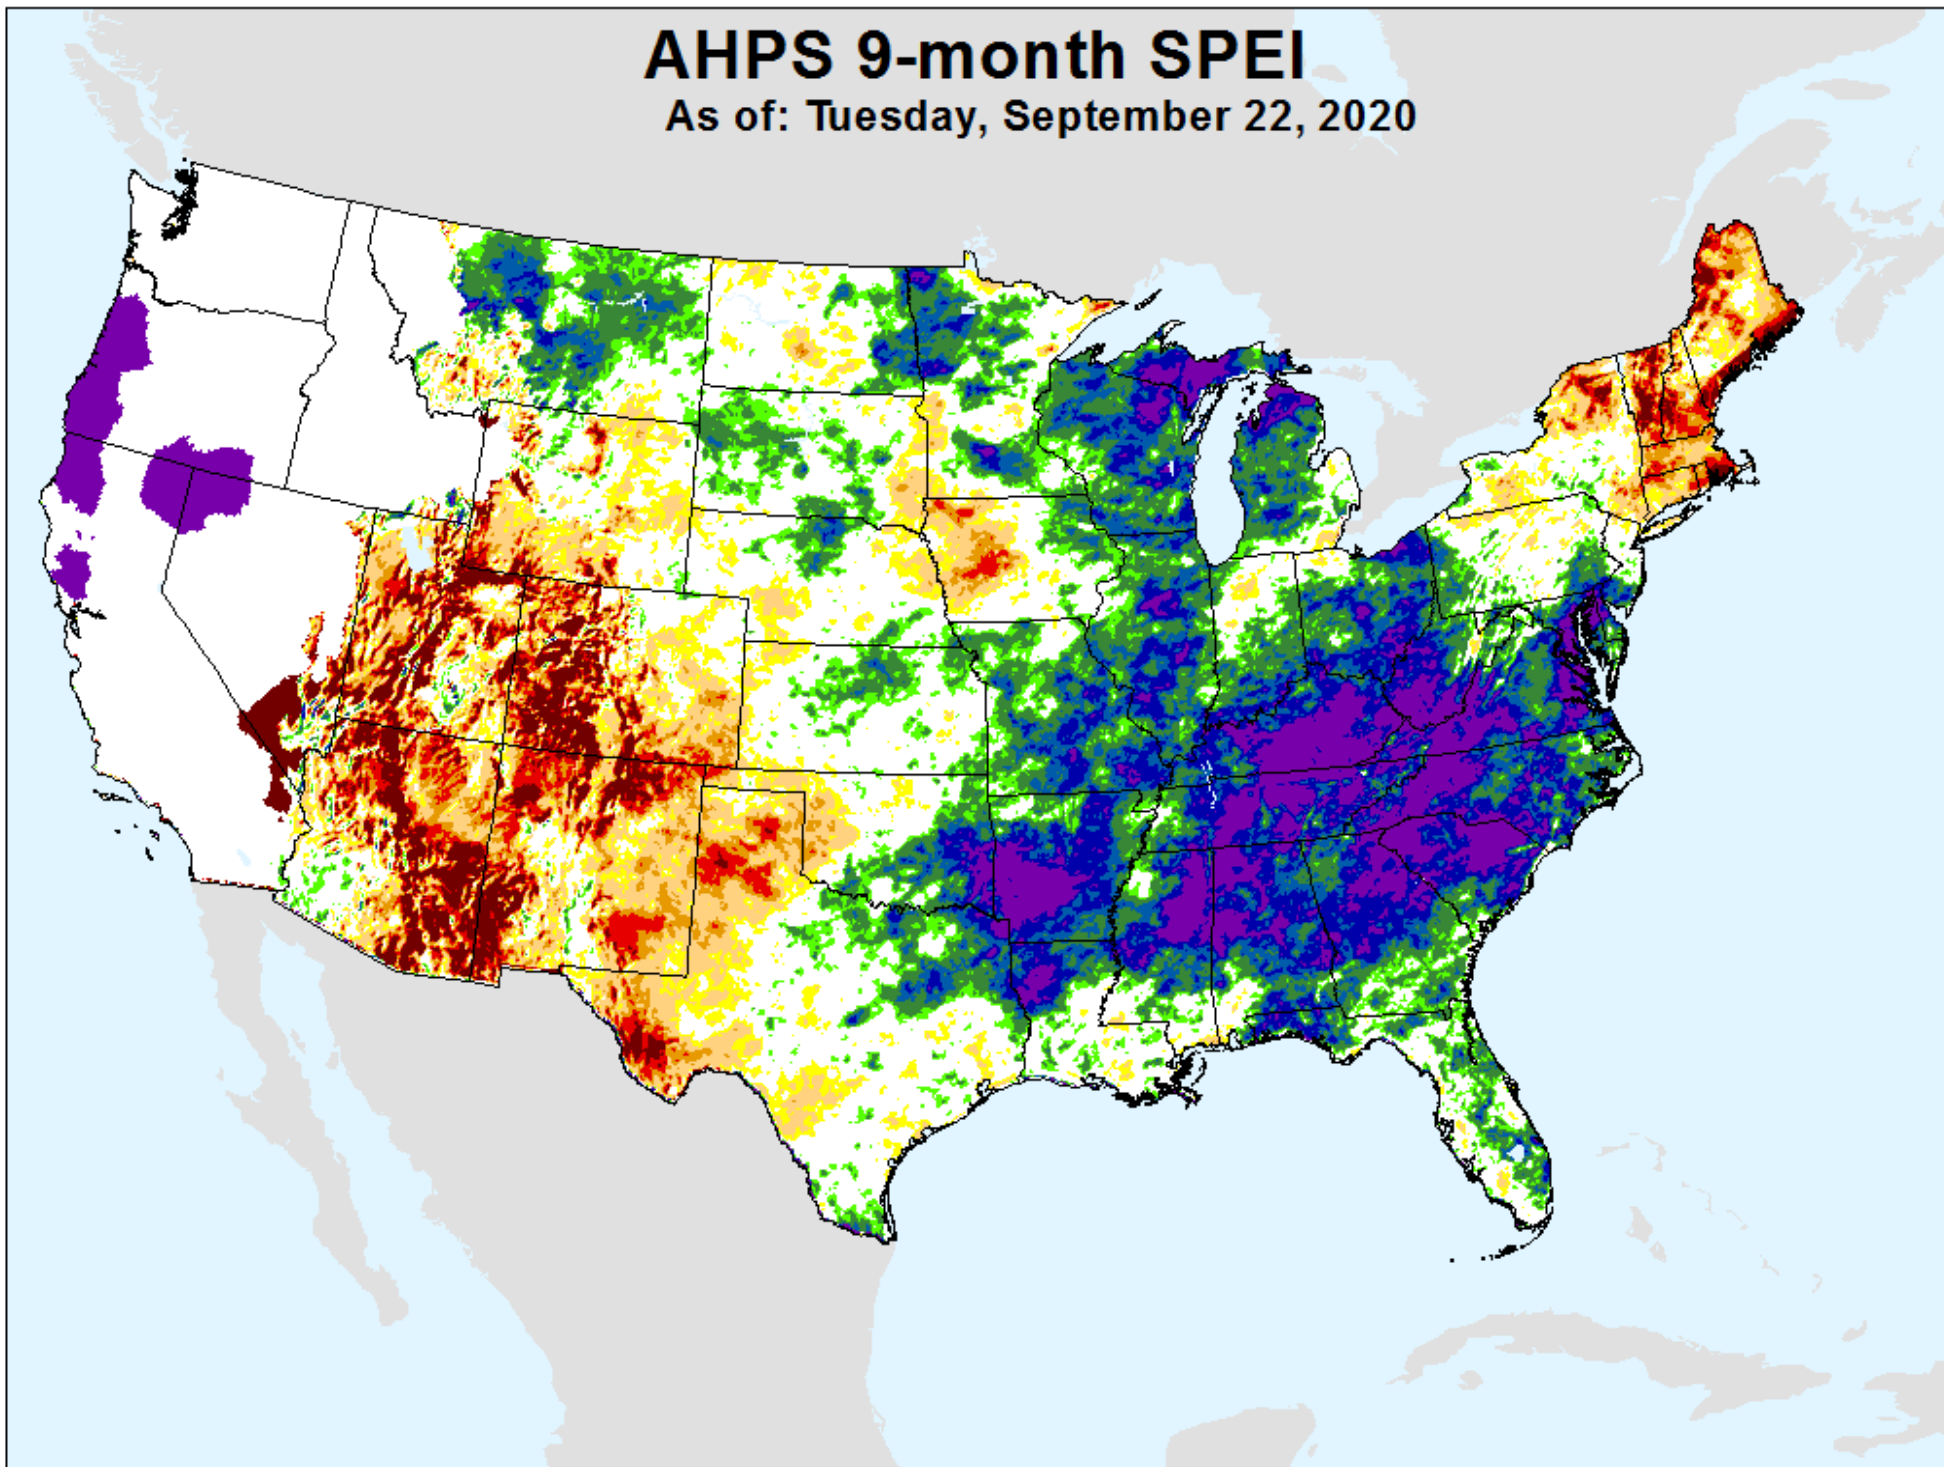

AHPS 9-month SPEI

As of: Tuesday, September 22, 2020

SPEI (USDM)