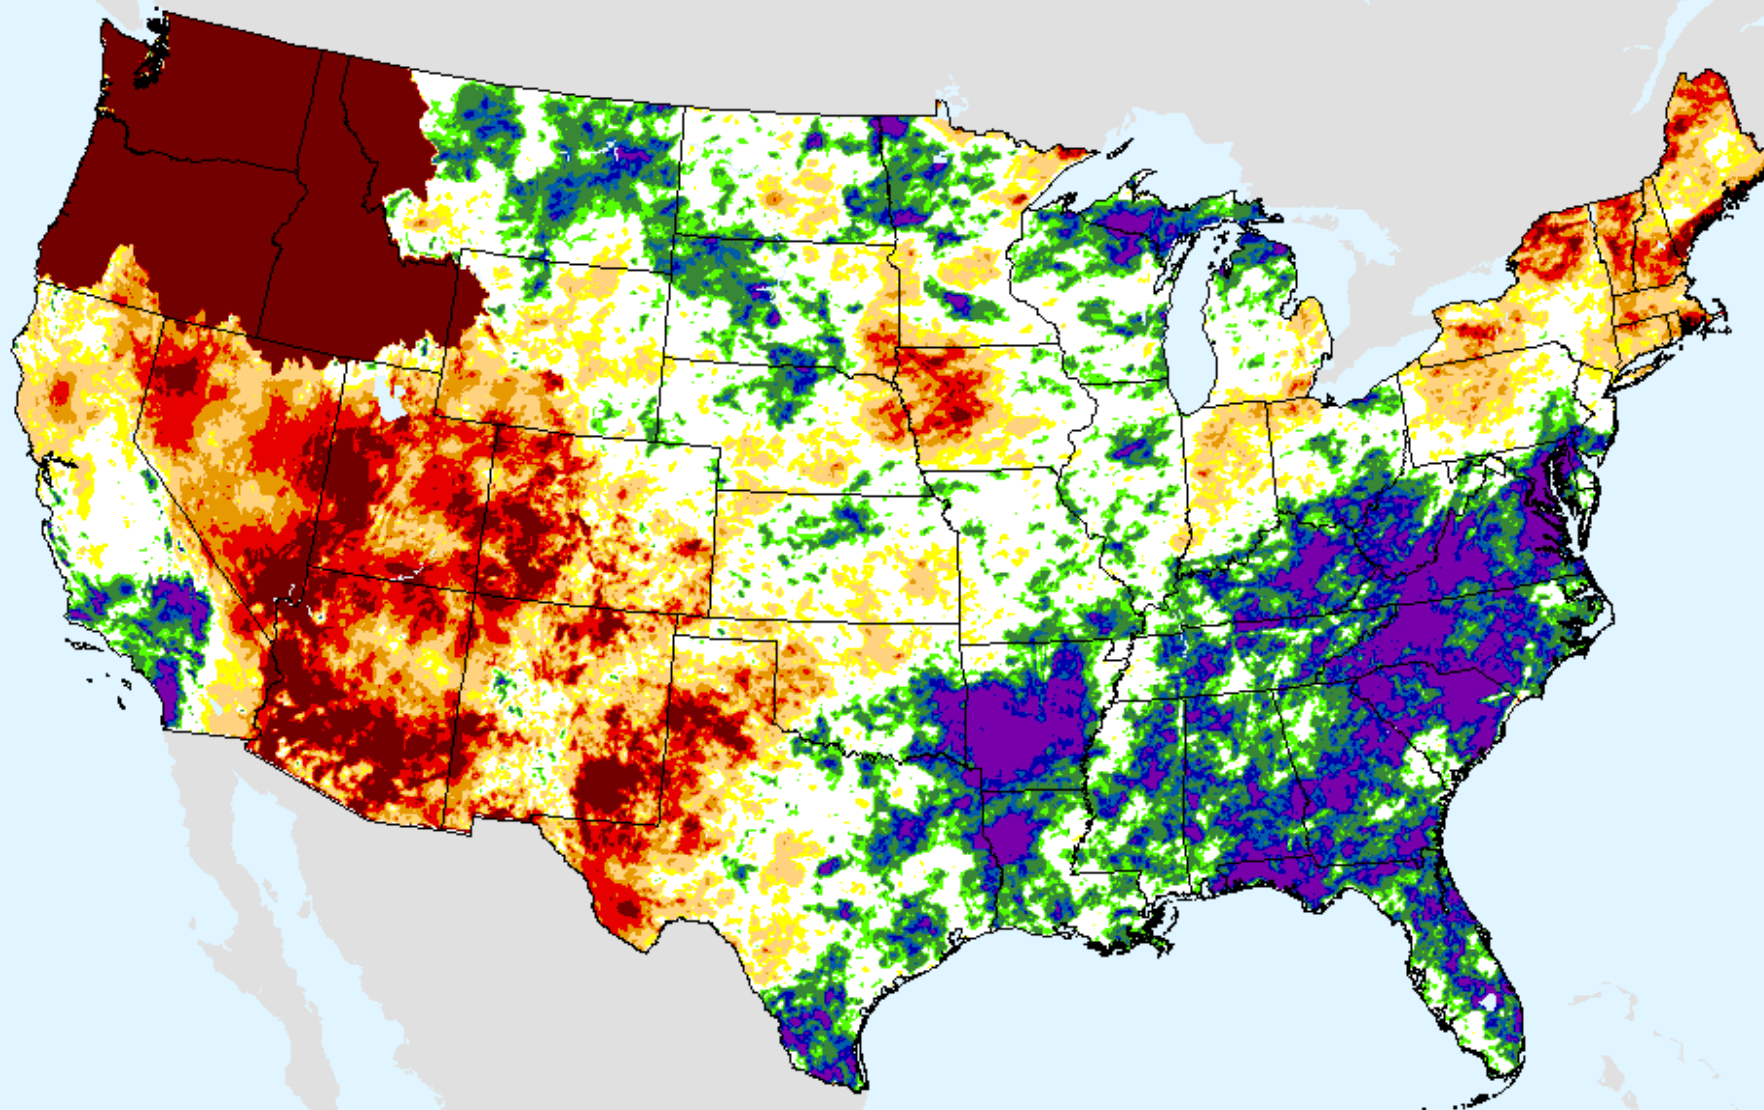

AHPS 3-month SPI

As of: Tuesday, September 29, 2020

AHPS 6-month SPI

As of: Tuesday, September 29, 2020

USDM for: Sep. 22, 2020

SPI (USDM)

AHPS 6-month SPI

As of: Tuesday, September 29, 2020