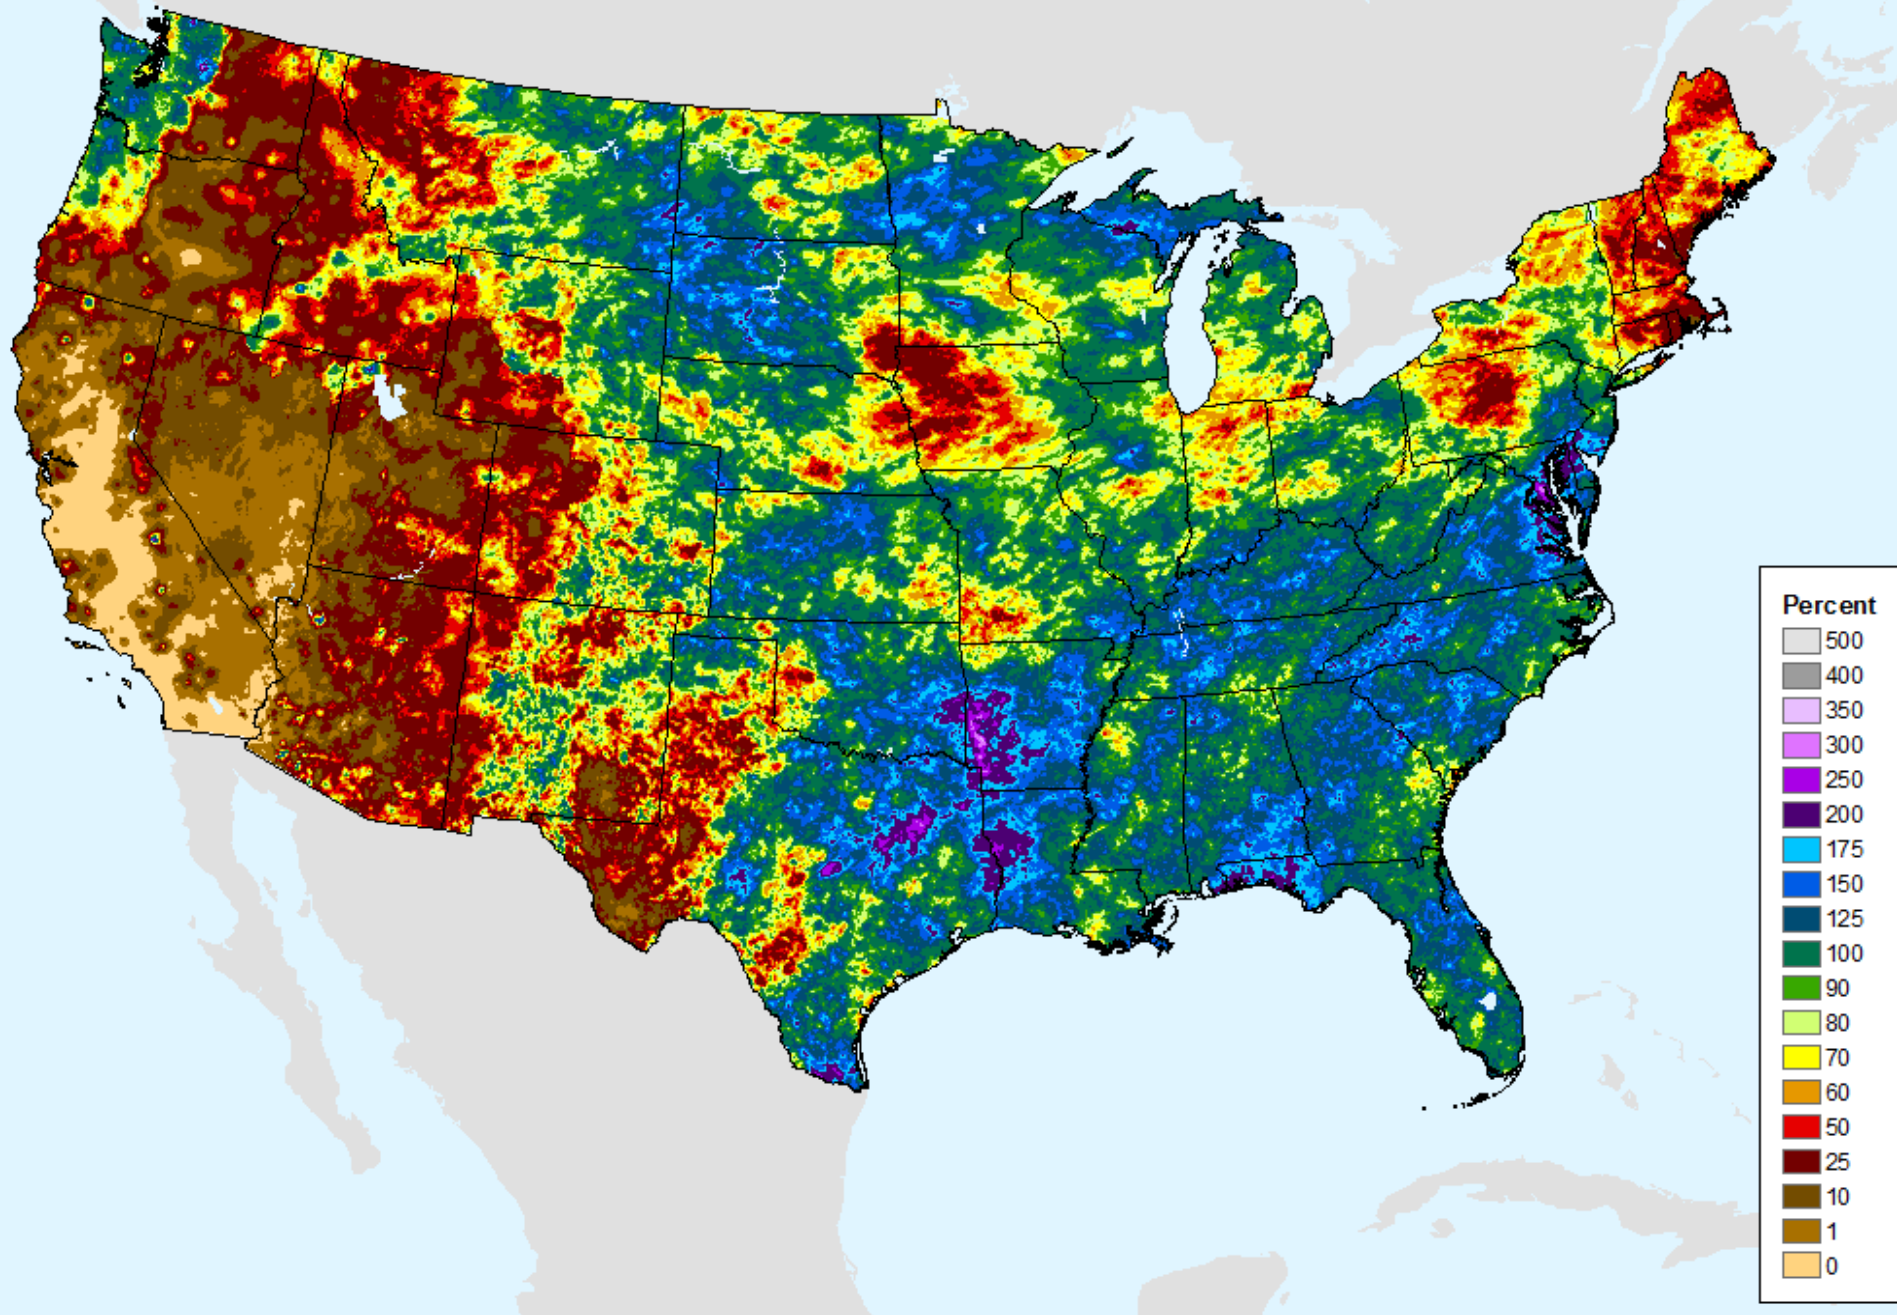

AHPS 90-Day Pct of Normal Pcp

As of: Tuesday, September 29, 2020