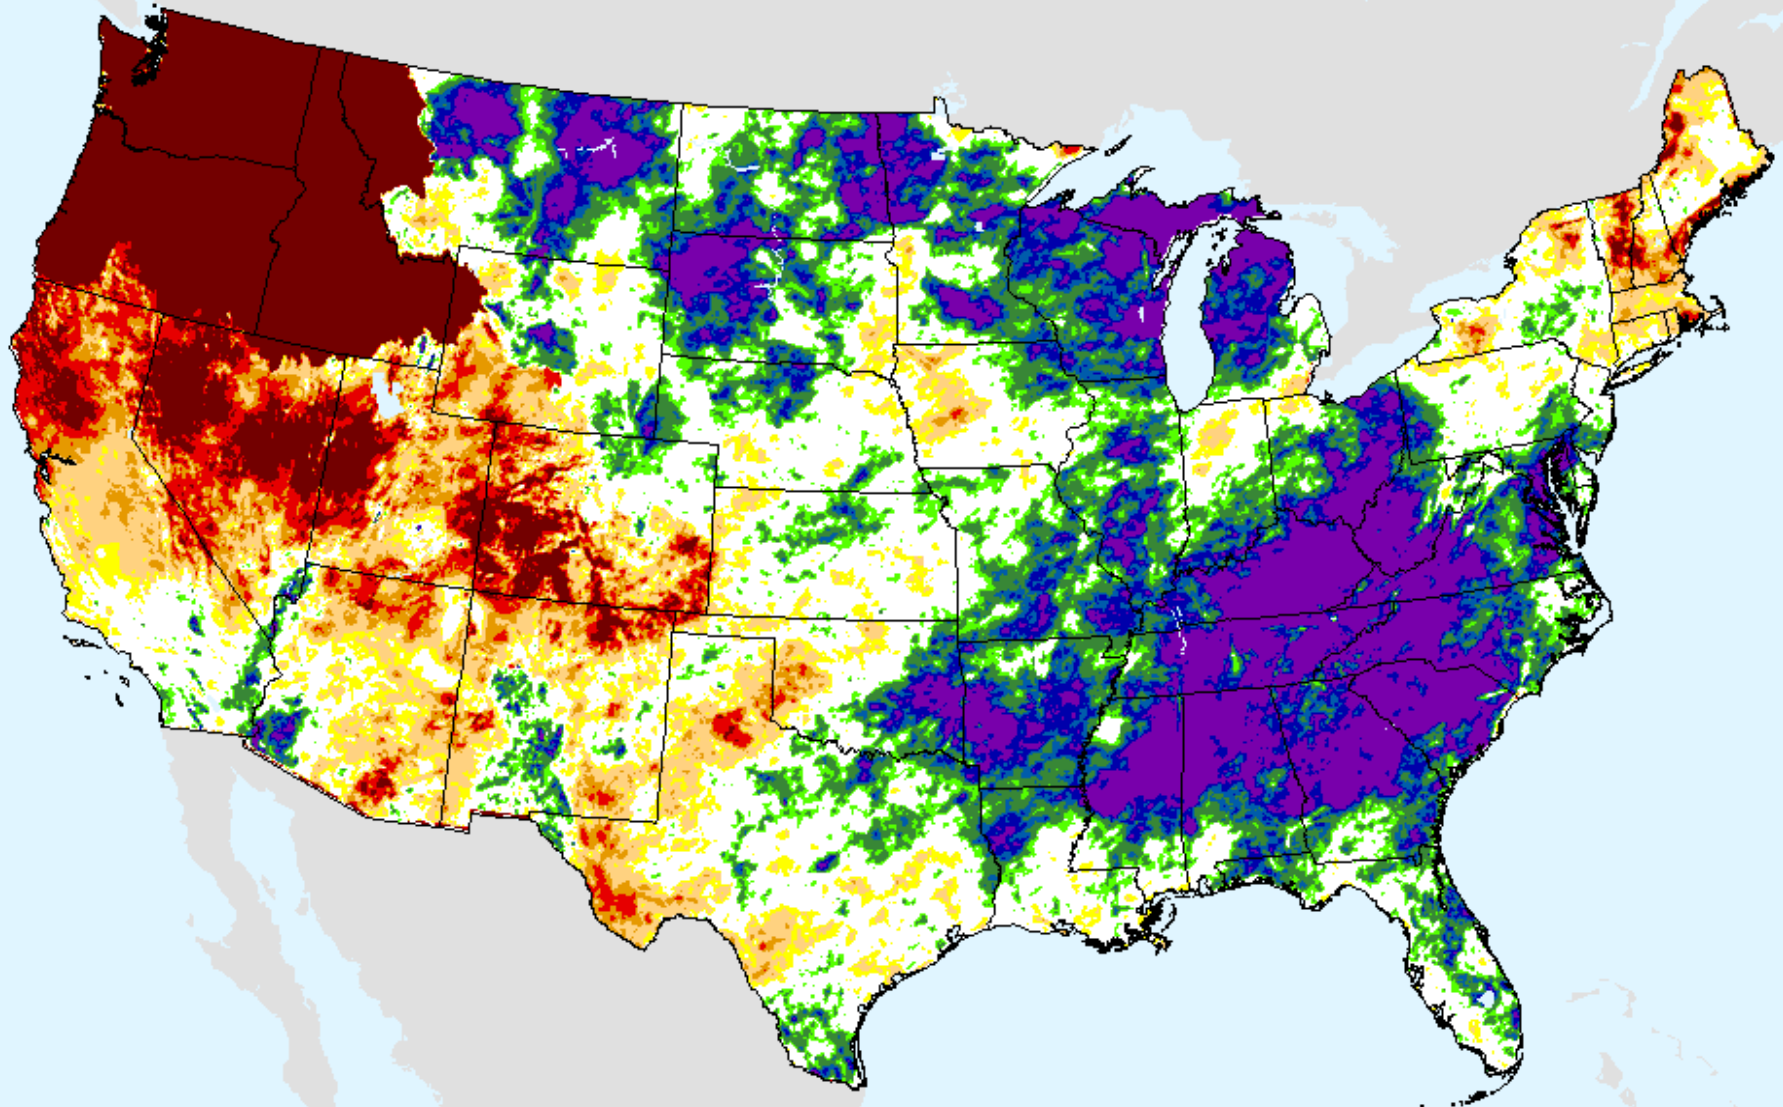

AHPS 12-month SPI

As of: Tuesday, September 29, 2020