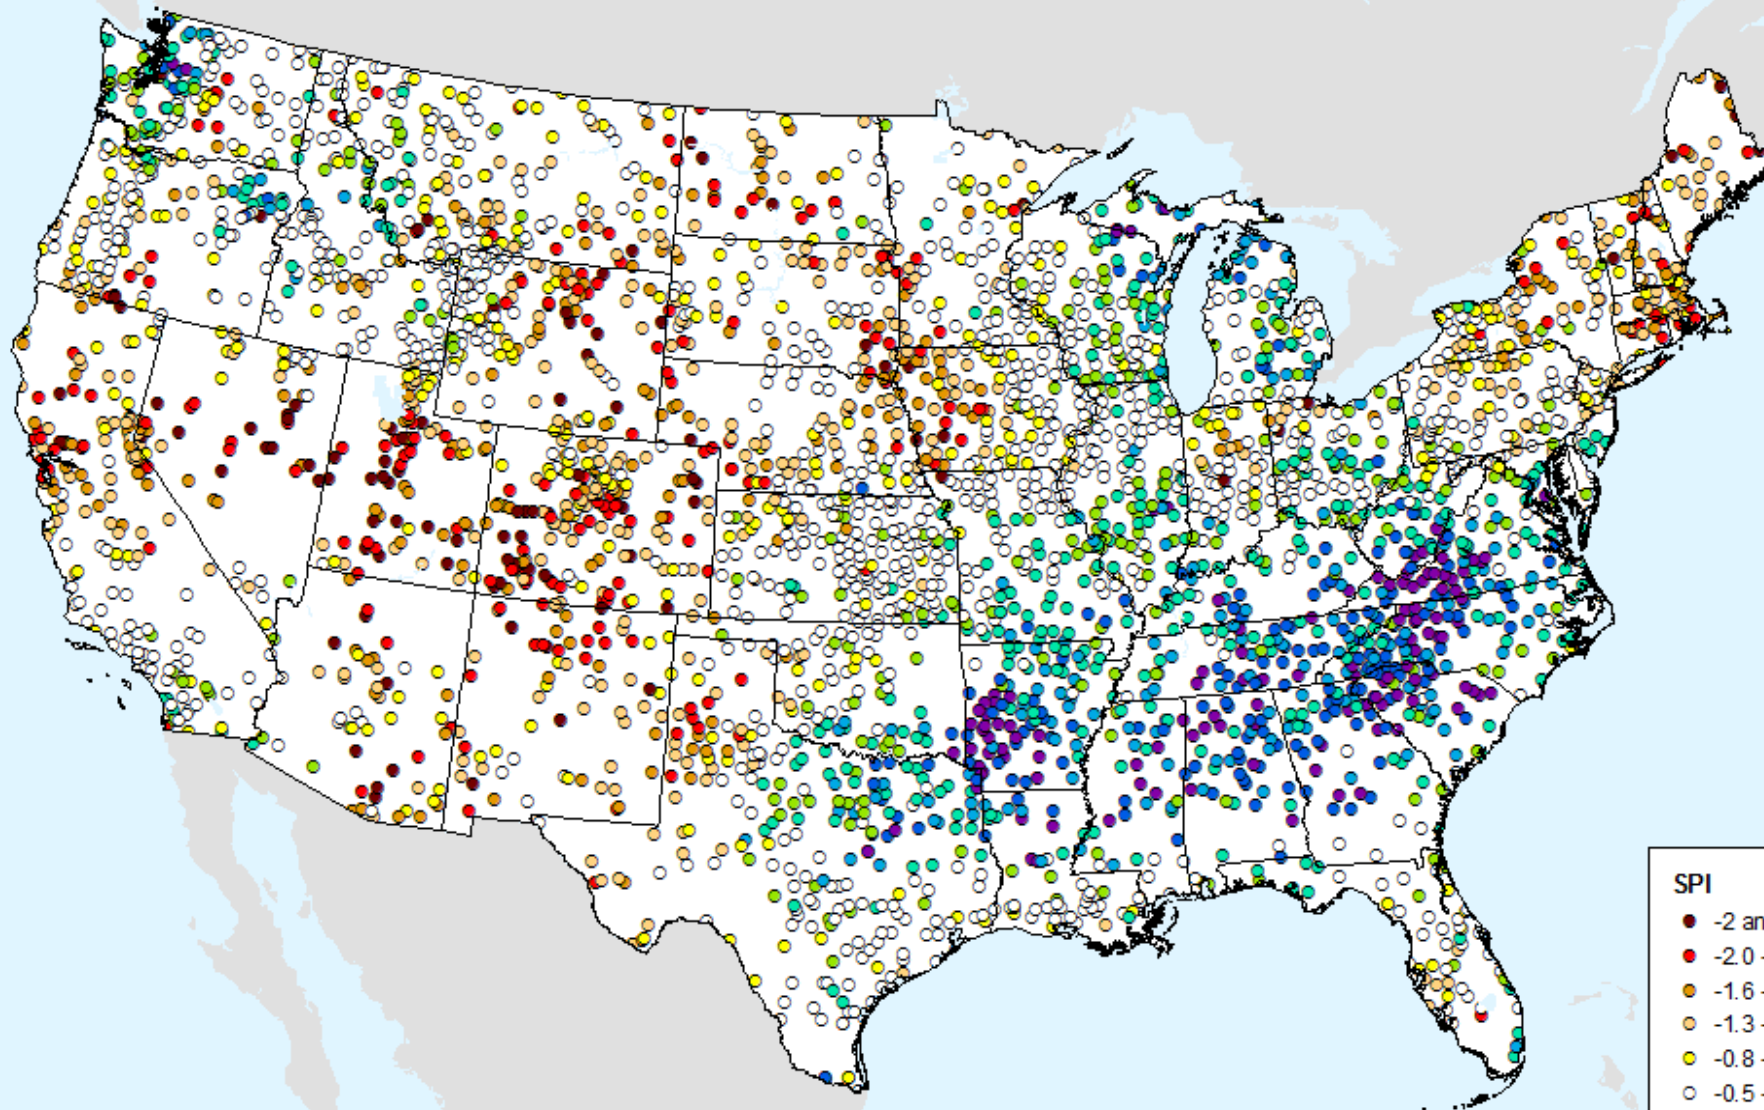

HPRCC 9-month SPI

As of: Tuesday, September 29, 2020

SPI

- -2 and Greater
- -2.0 -- -1.6
- -1.6 -- -1.3
- -1.3 -- -0.8
- -0.8 -- -0.5
- -0.5 - 0.5
- 0.5 - 0.8
- 0.8 - 1.3
- 1.3 - 1.6
- 1.6 - 2.0
- 2.0 and Greater