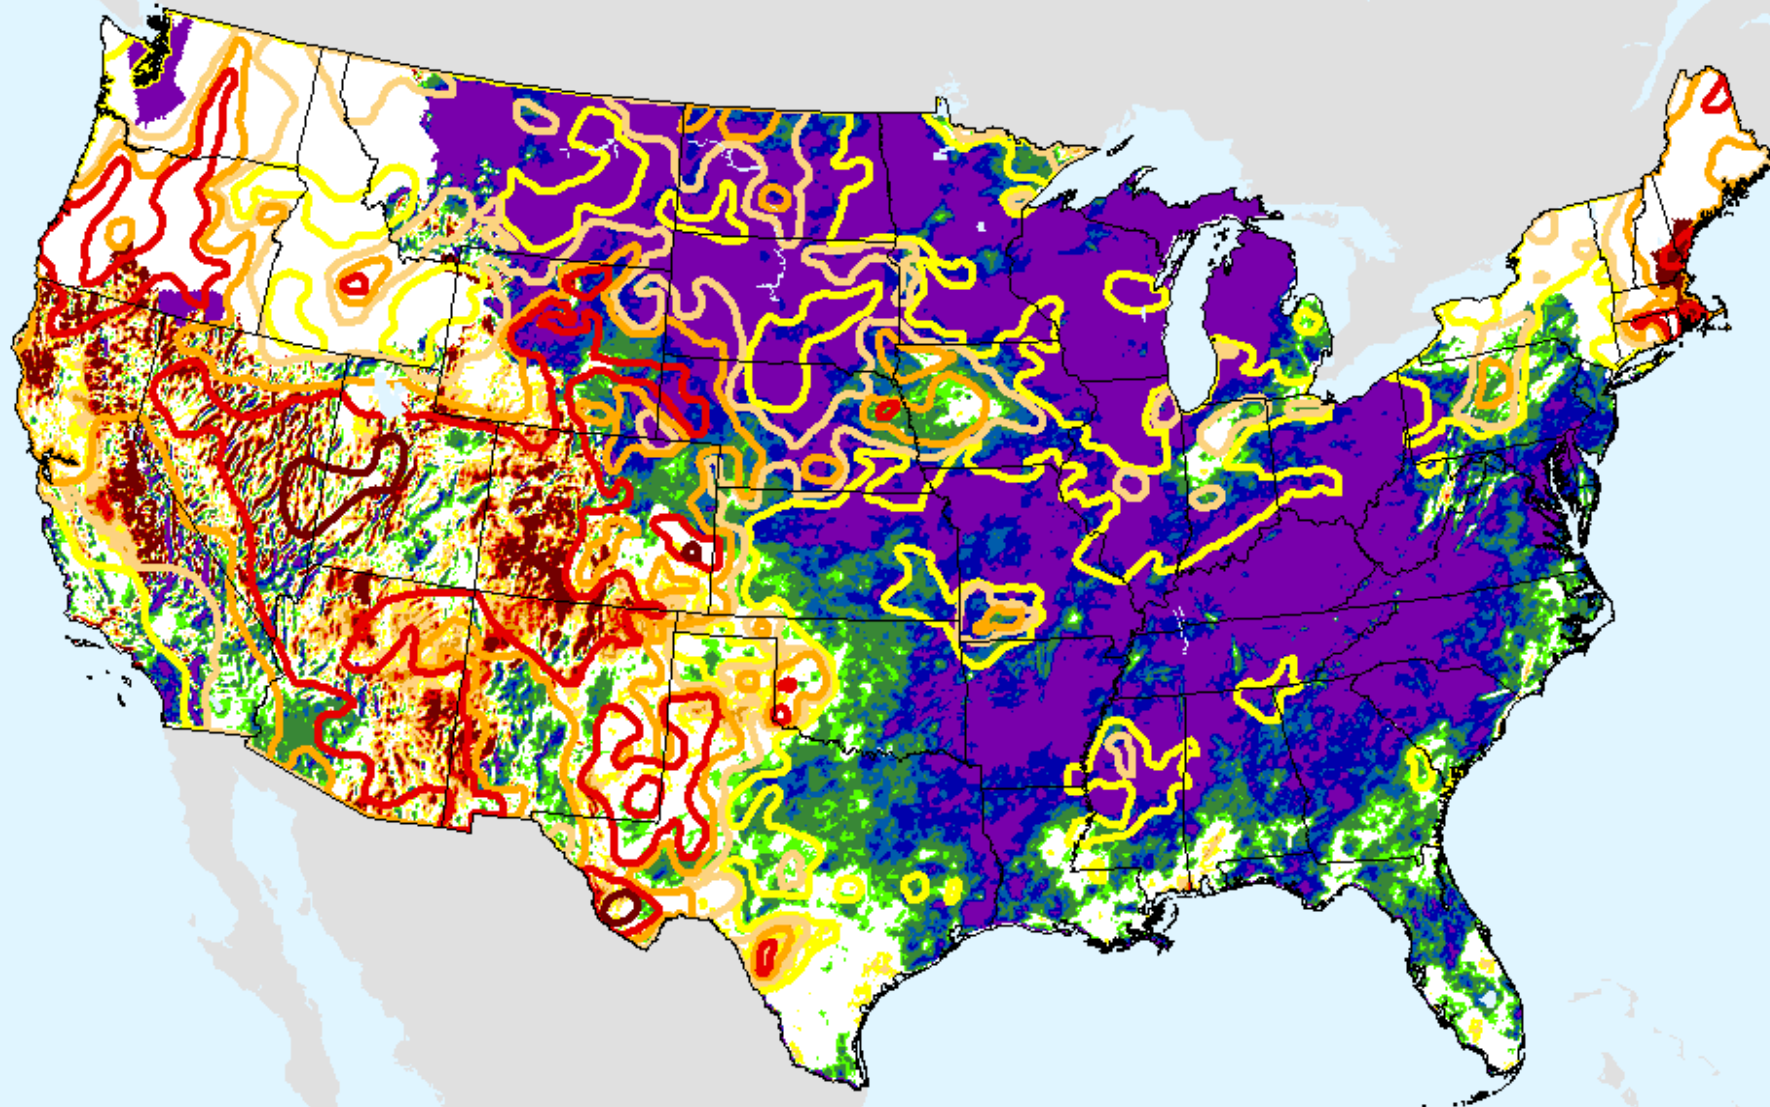

AHPS 12-month SPEI

As of: Tuesday, September 29, 2020

SPEI (USDM)

AHPS 24-month SPEI

As of: Tuesday, September 29, 2020

USDM for: Sep. 22, 2020

SPEI (USDM)

AHPS 24-month SPEI