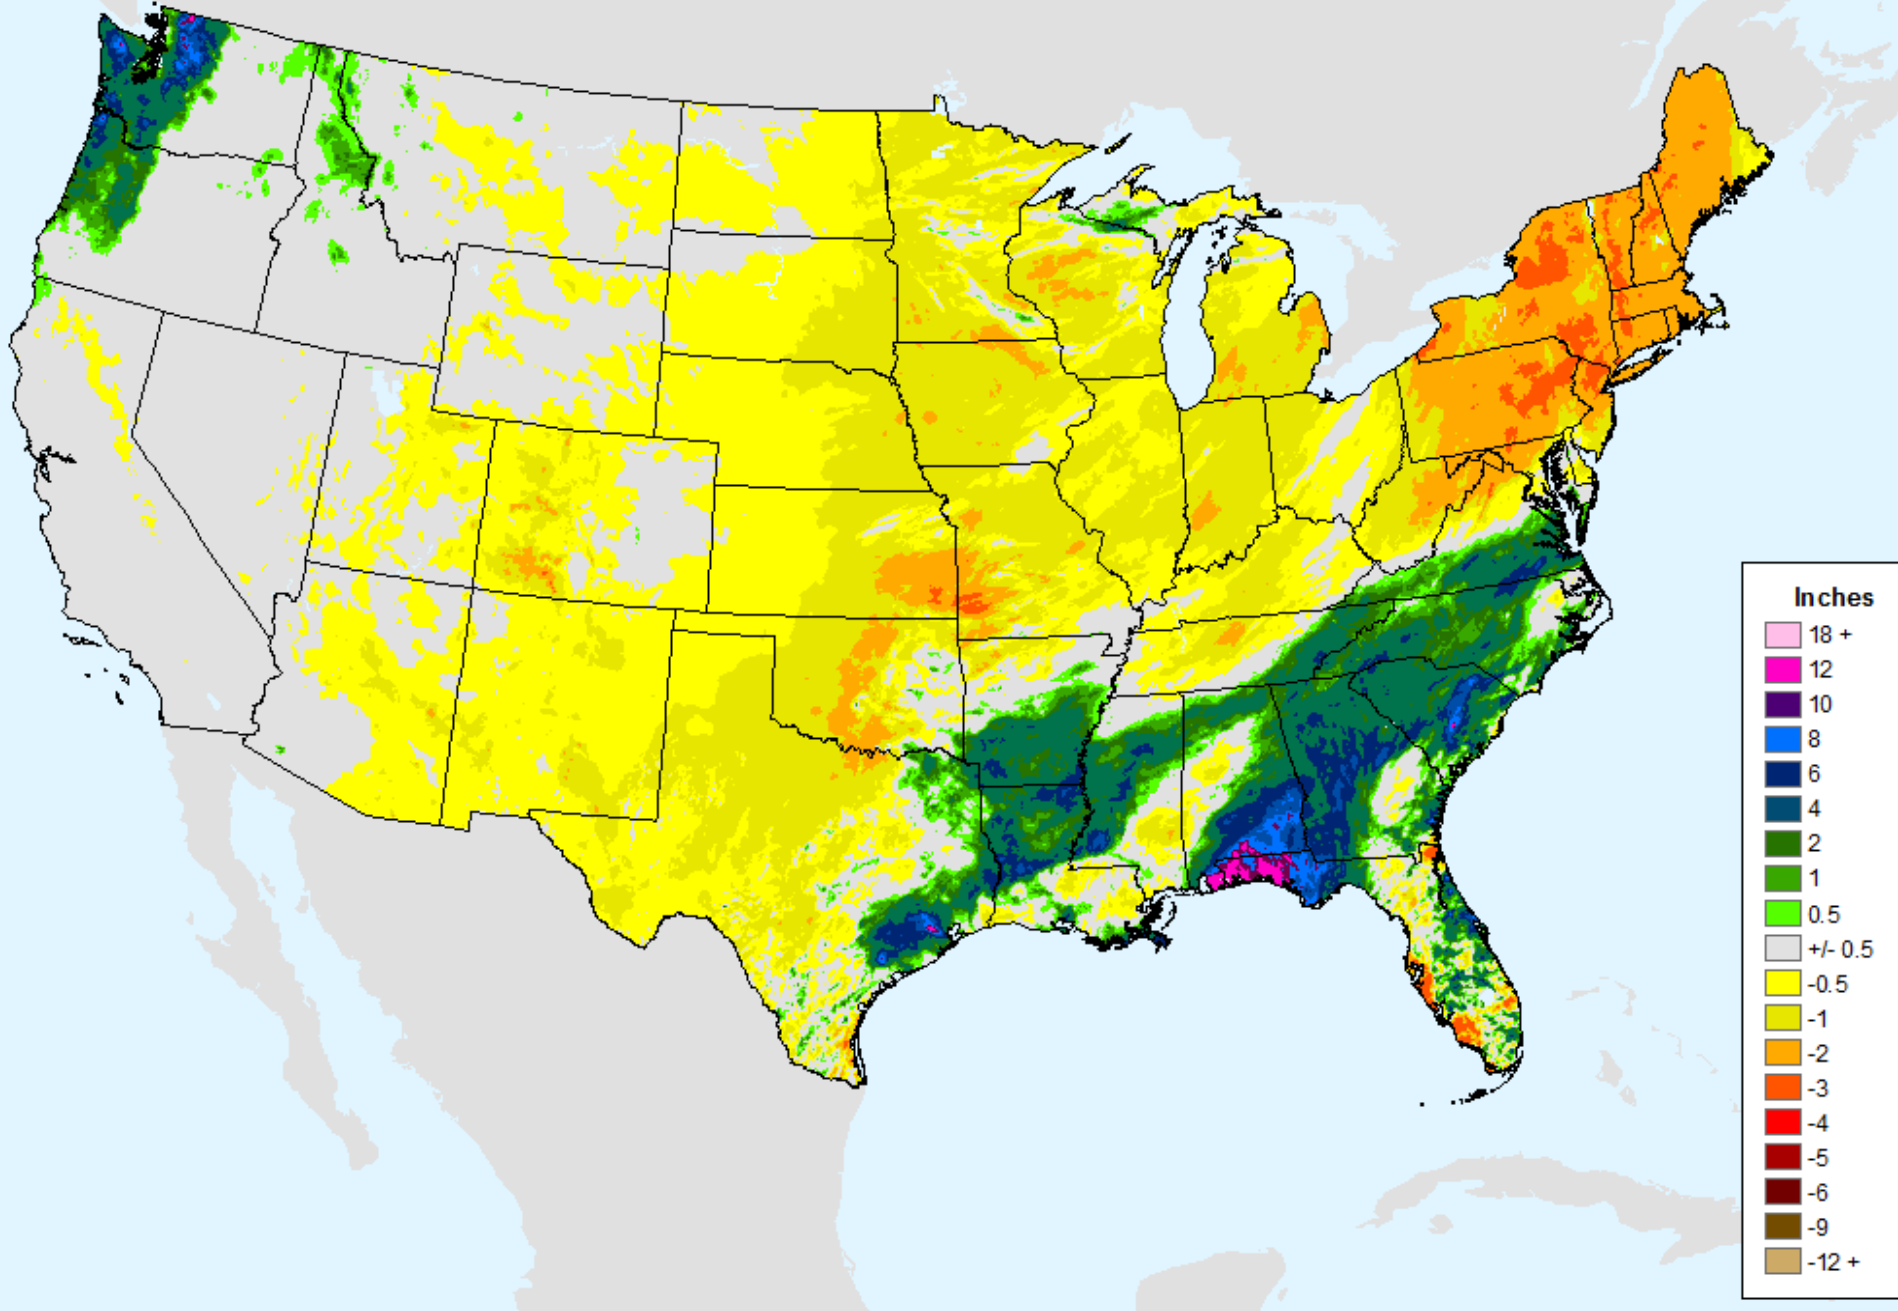

AHPS 14-Day Precip Departure

As of: Tuesday, September 29, 2020