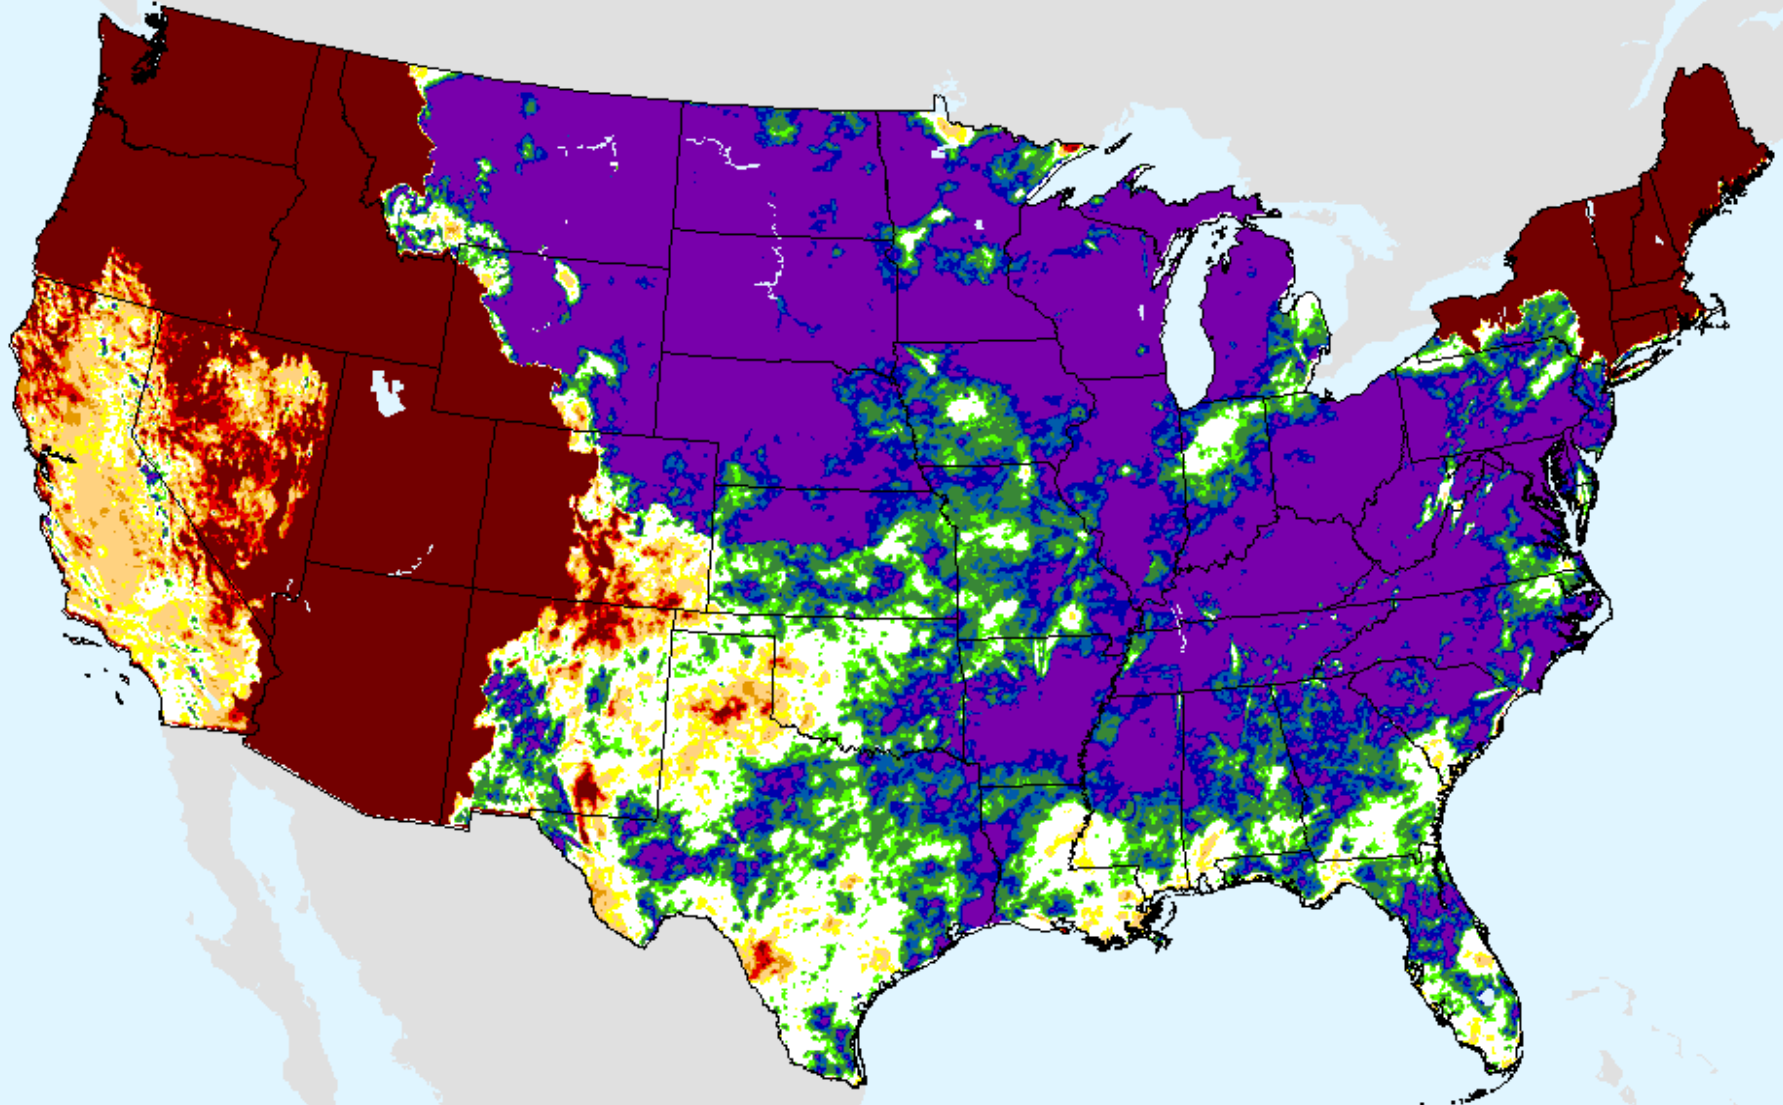

AHPS 24-month SPI

As of: Tuesday, September 29, 2020

AHPS 36-month SPI

As of: Tuesday, September 29, 2020

USDM for: Sep. 22, 2020

SPI (USDM)

AHPS 36-month SPI

As of: Tuesday, September 29, 2020