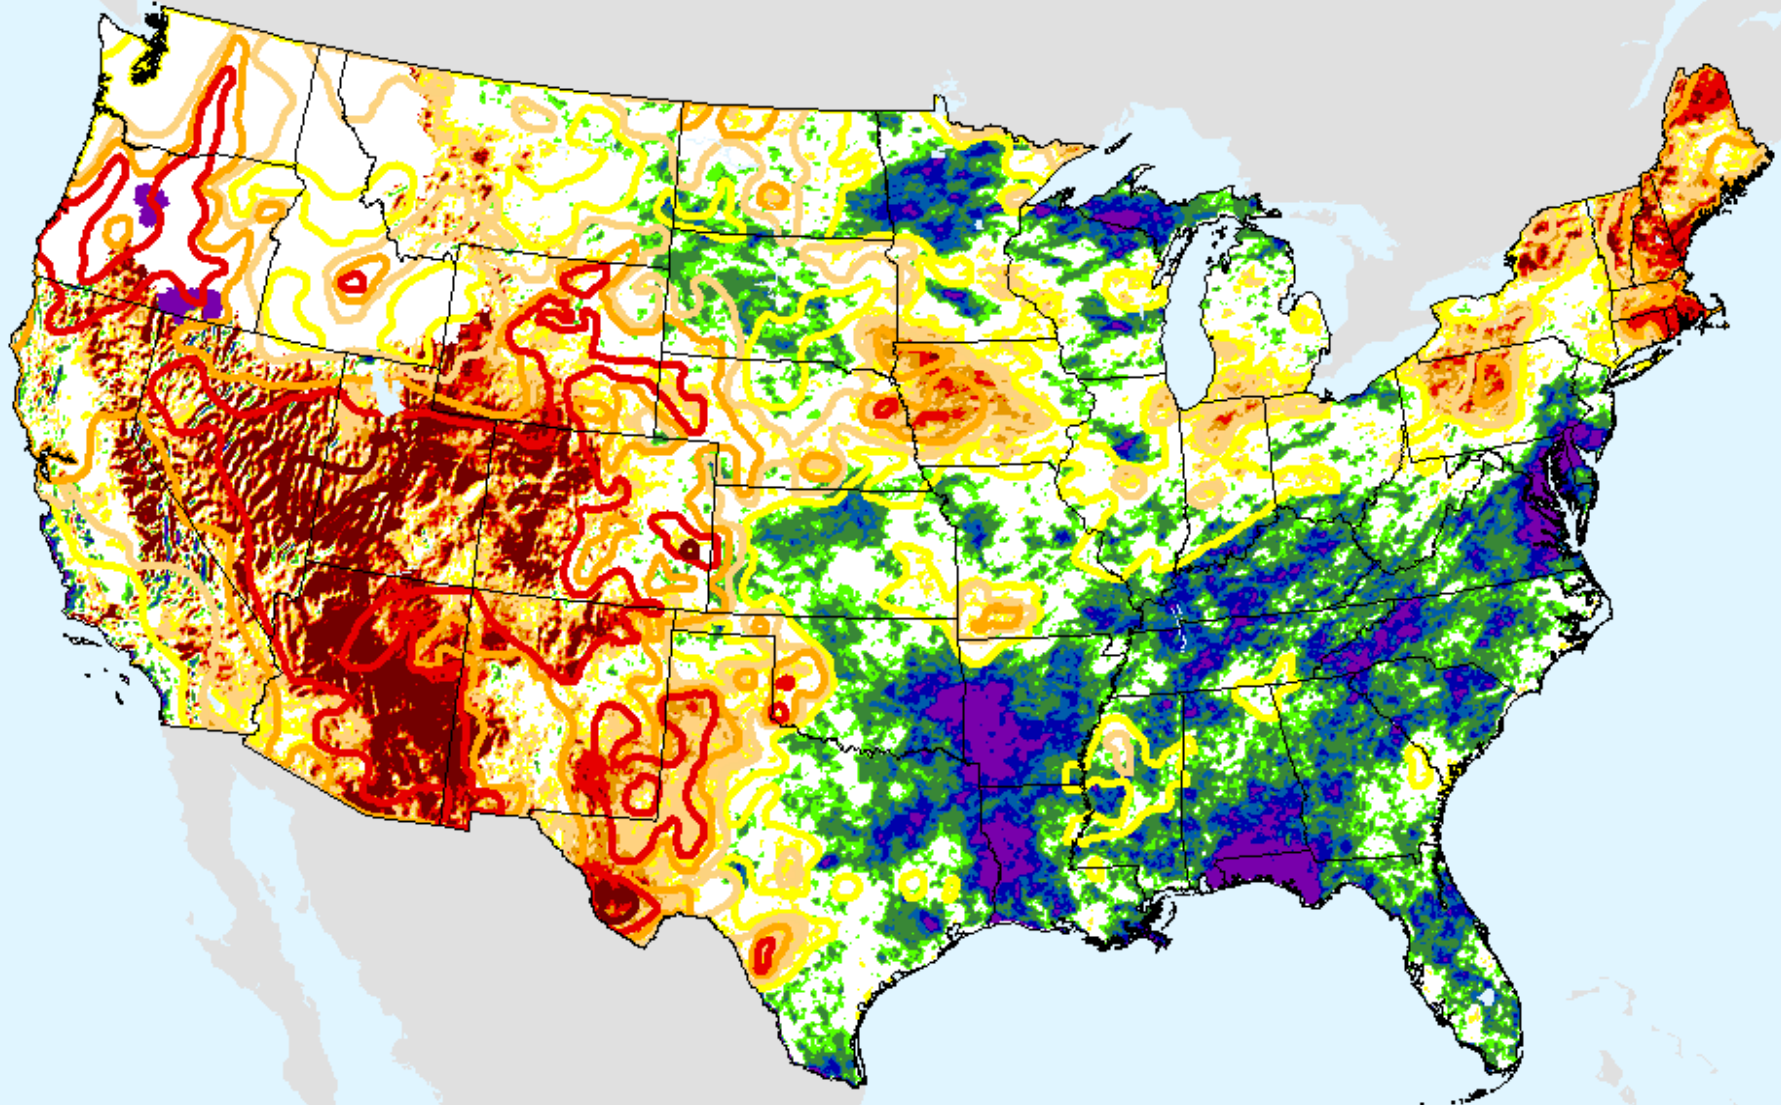

AHPS 3-month SPEI

As of: Tuesday, September 29, 2020

USDM for: Sep. 22, 2020

SPEI (USDM)