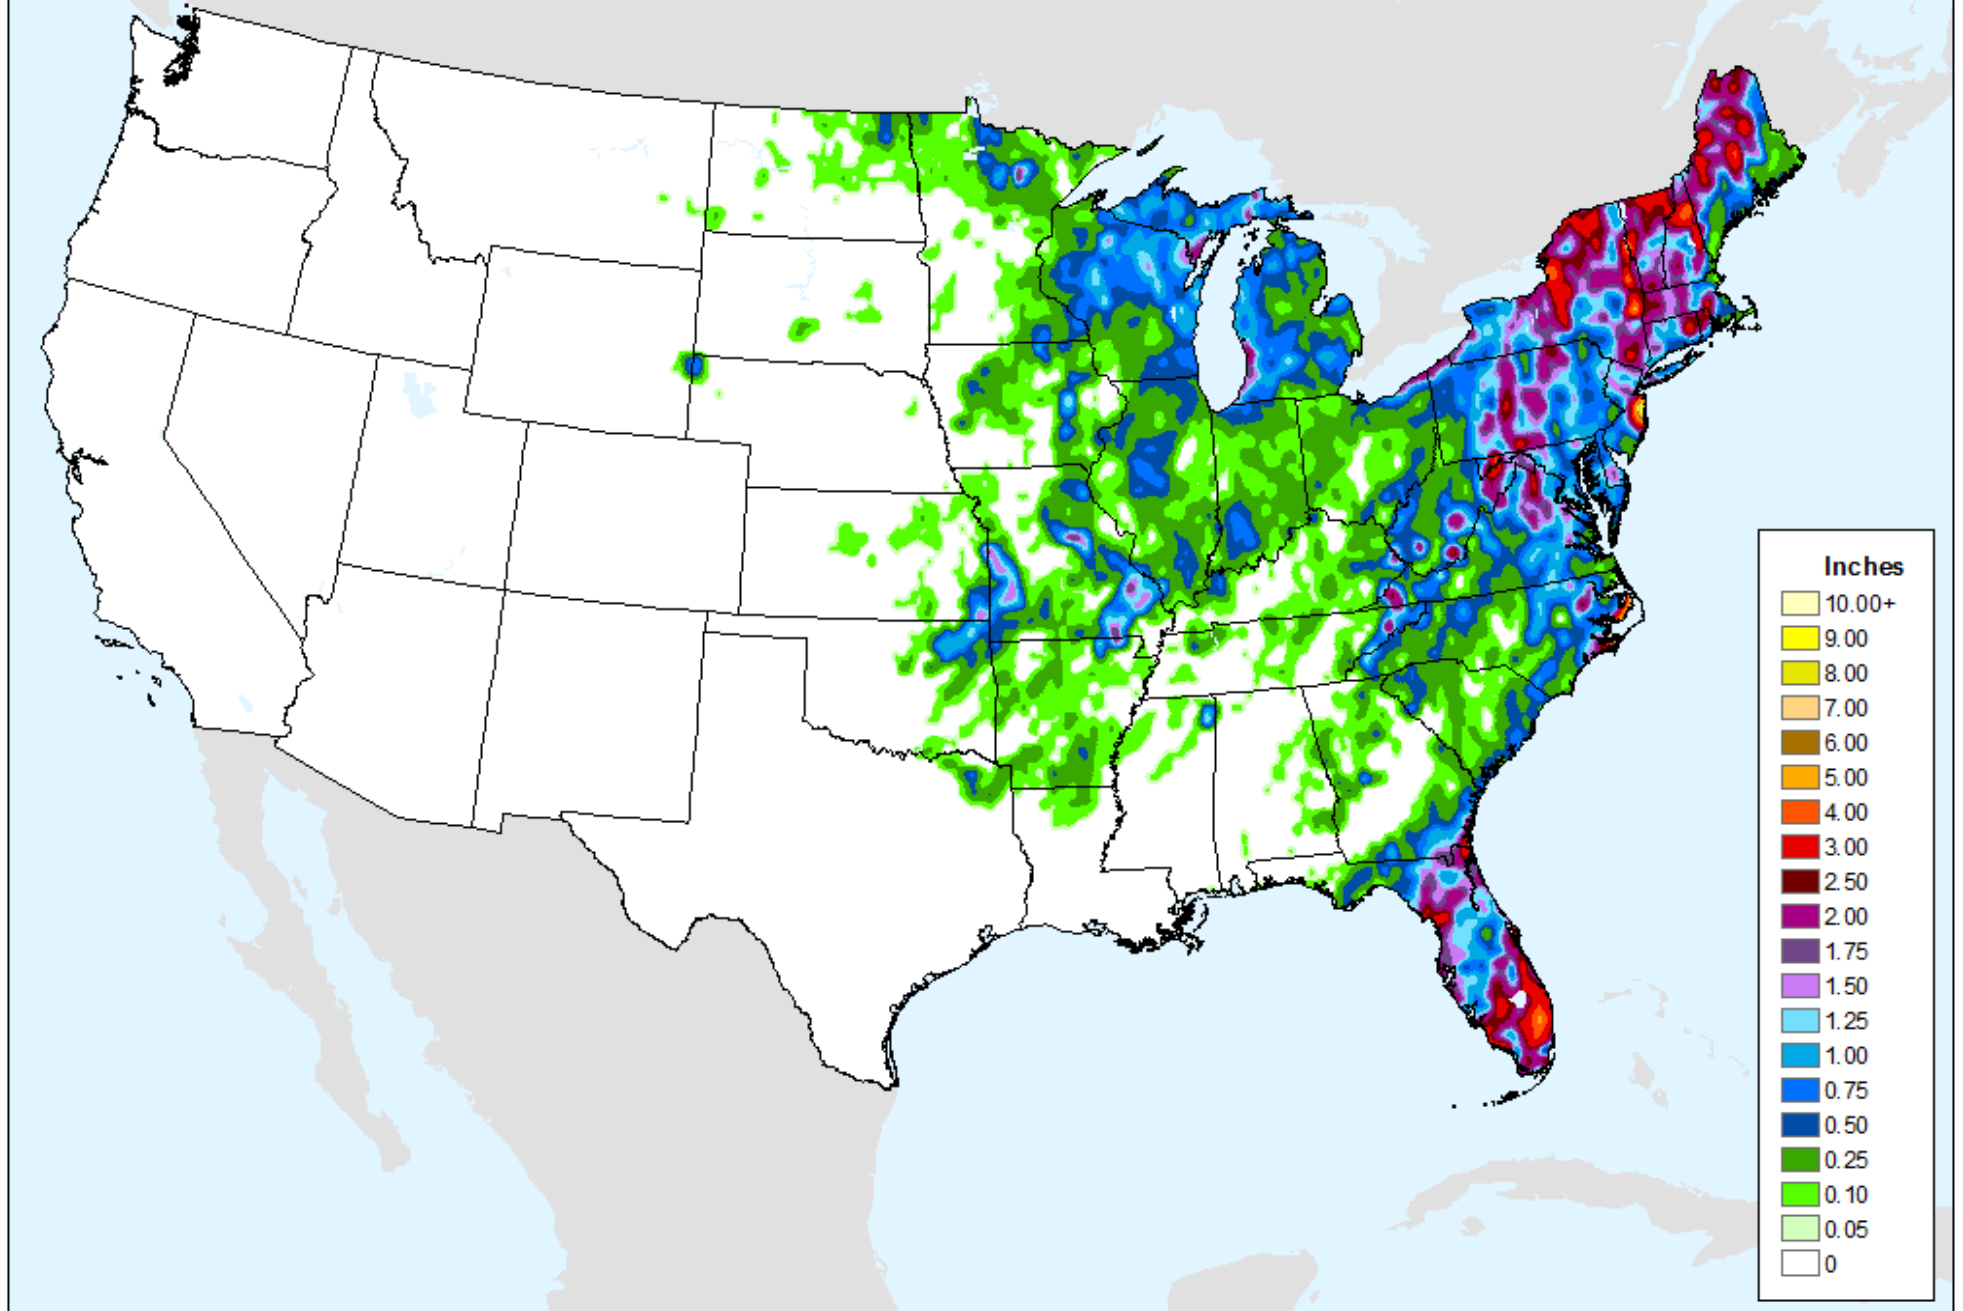

GFS (00z) 7-Day Precip Forecast

As of: Tuesday, September 29, 2020