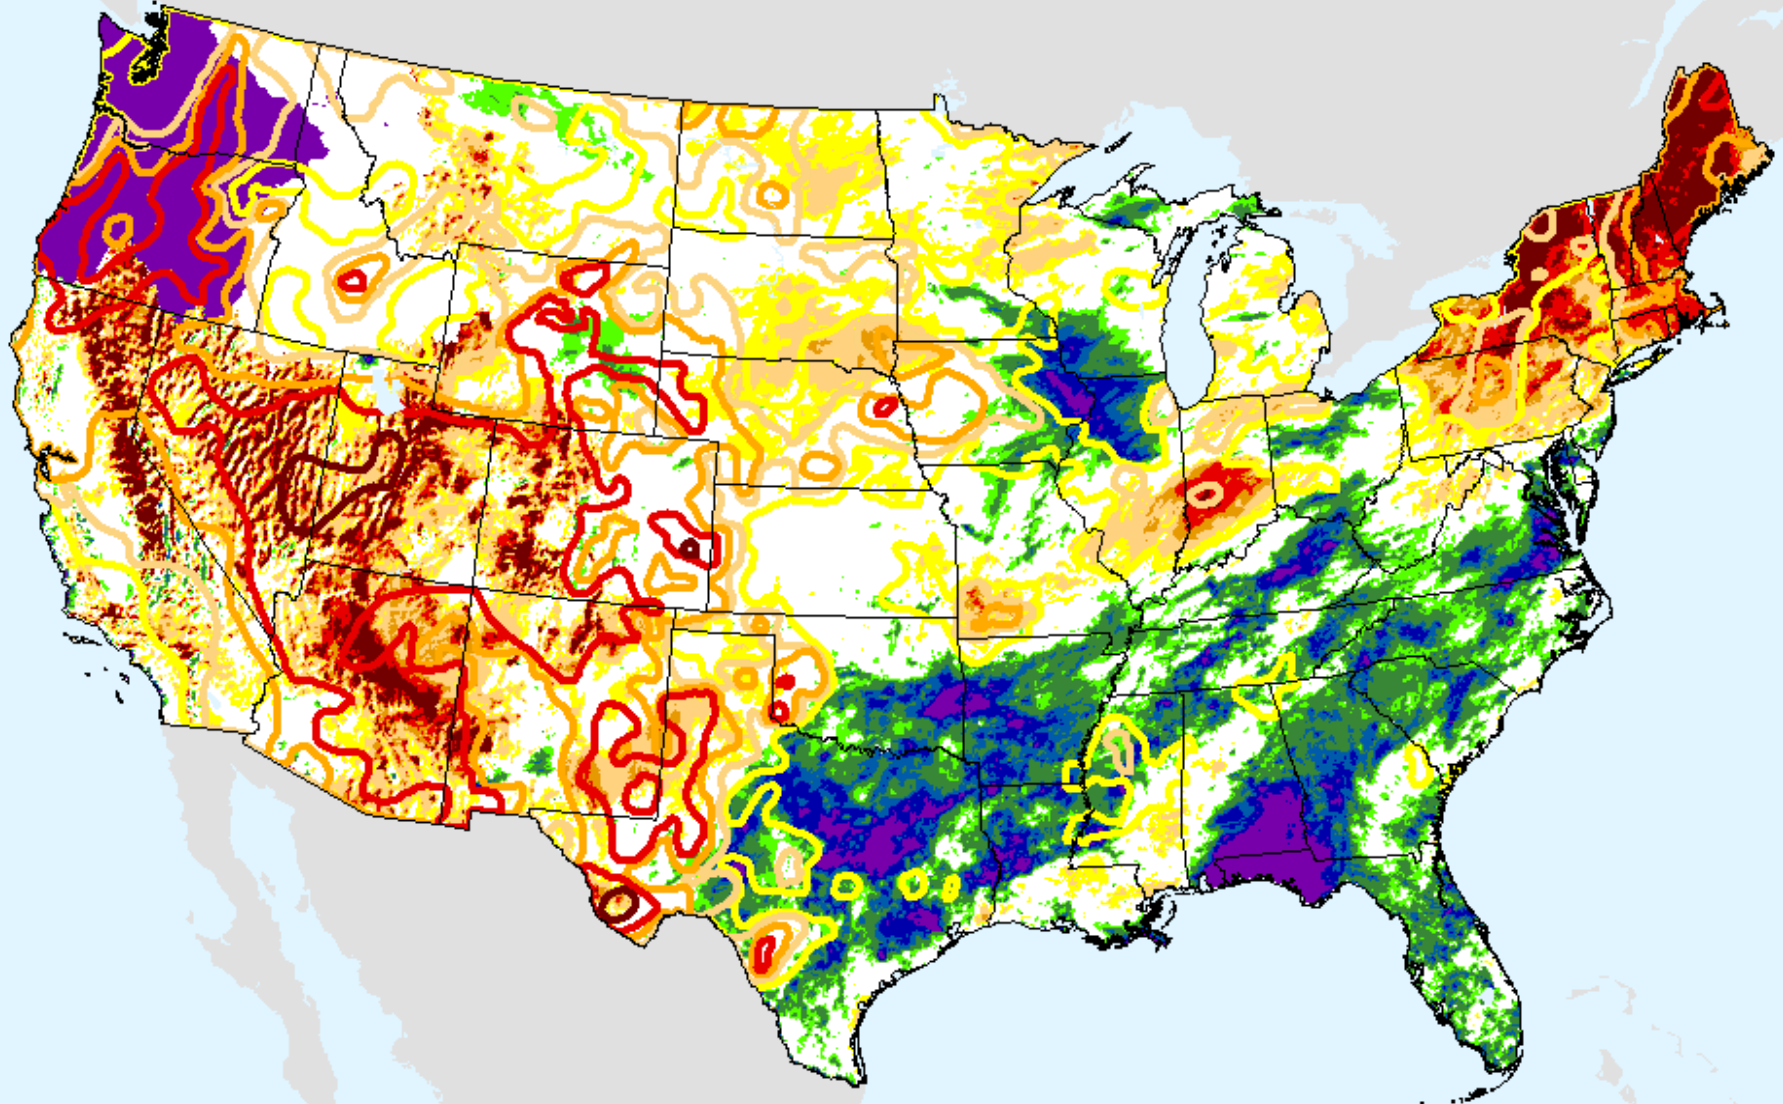

AHPS 1-month SPEI

As of: Tuesday, September 29, 2020

USDM for: Sep. 22, 2020

SPEI (USDM)