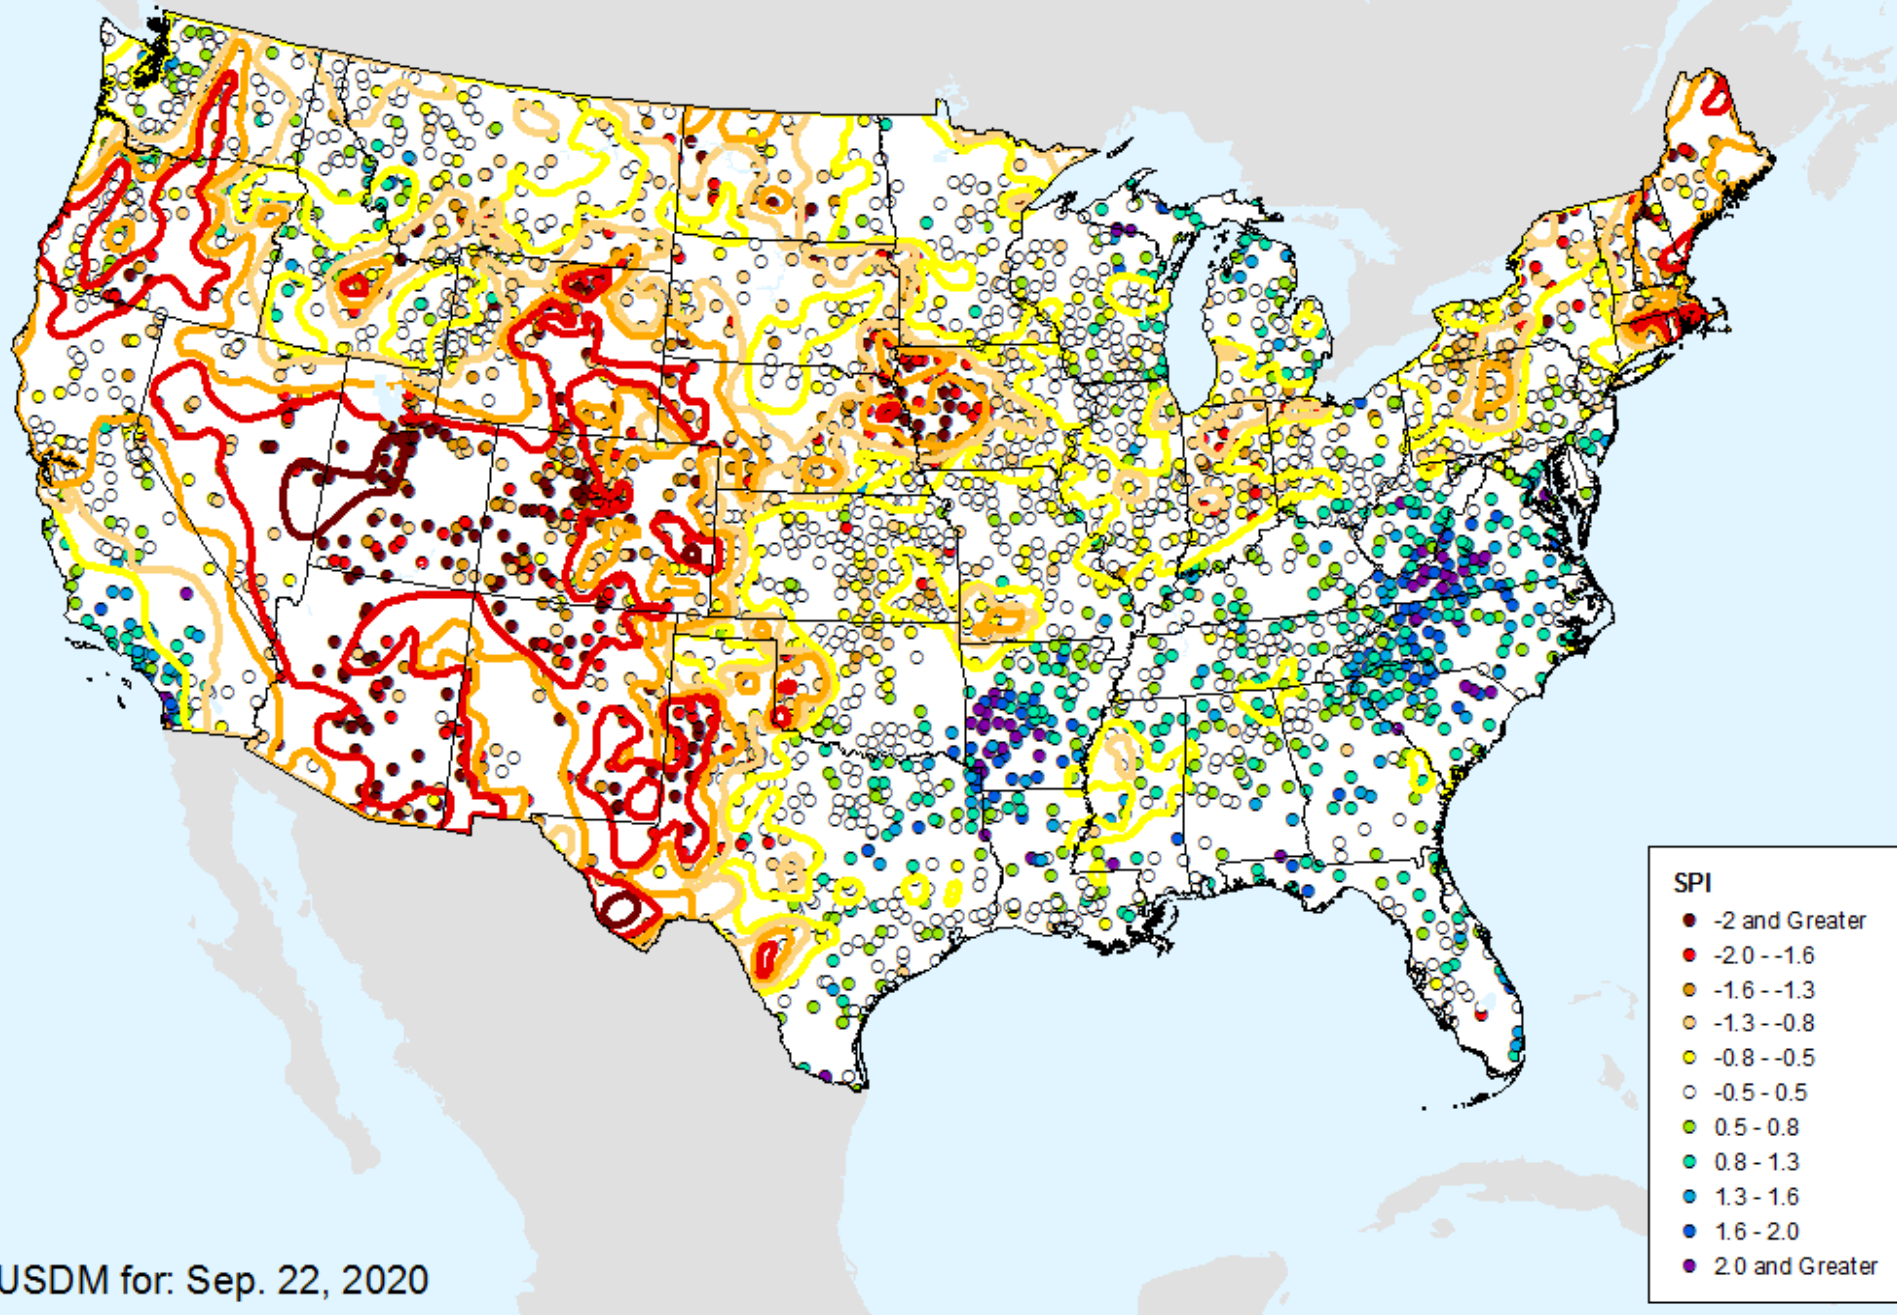

HPRCC 6-month SPI

As of: Tuesday, September 29, 2020