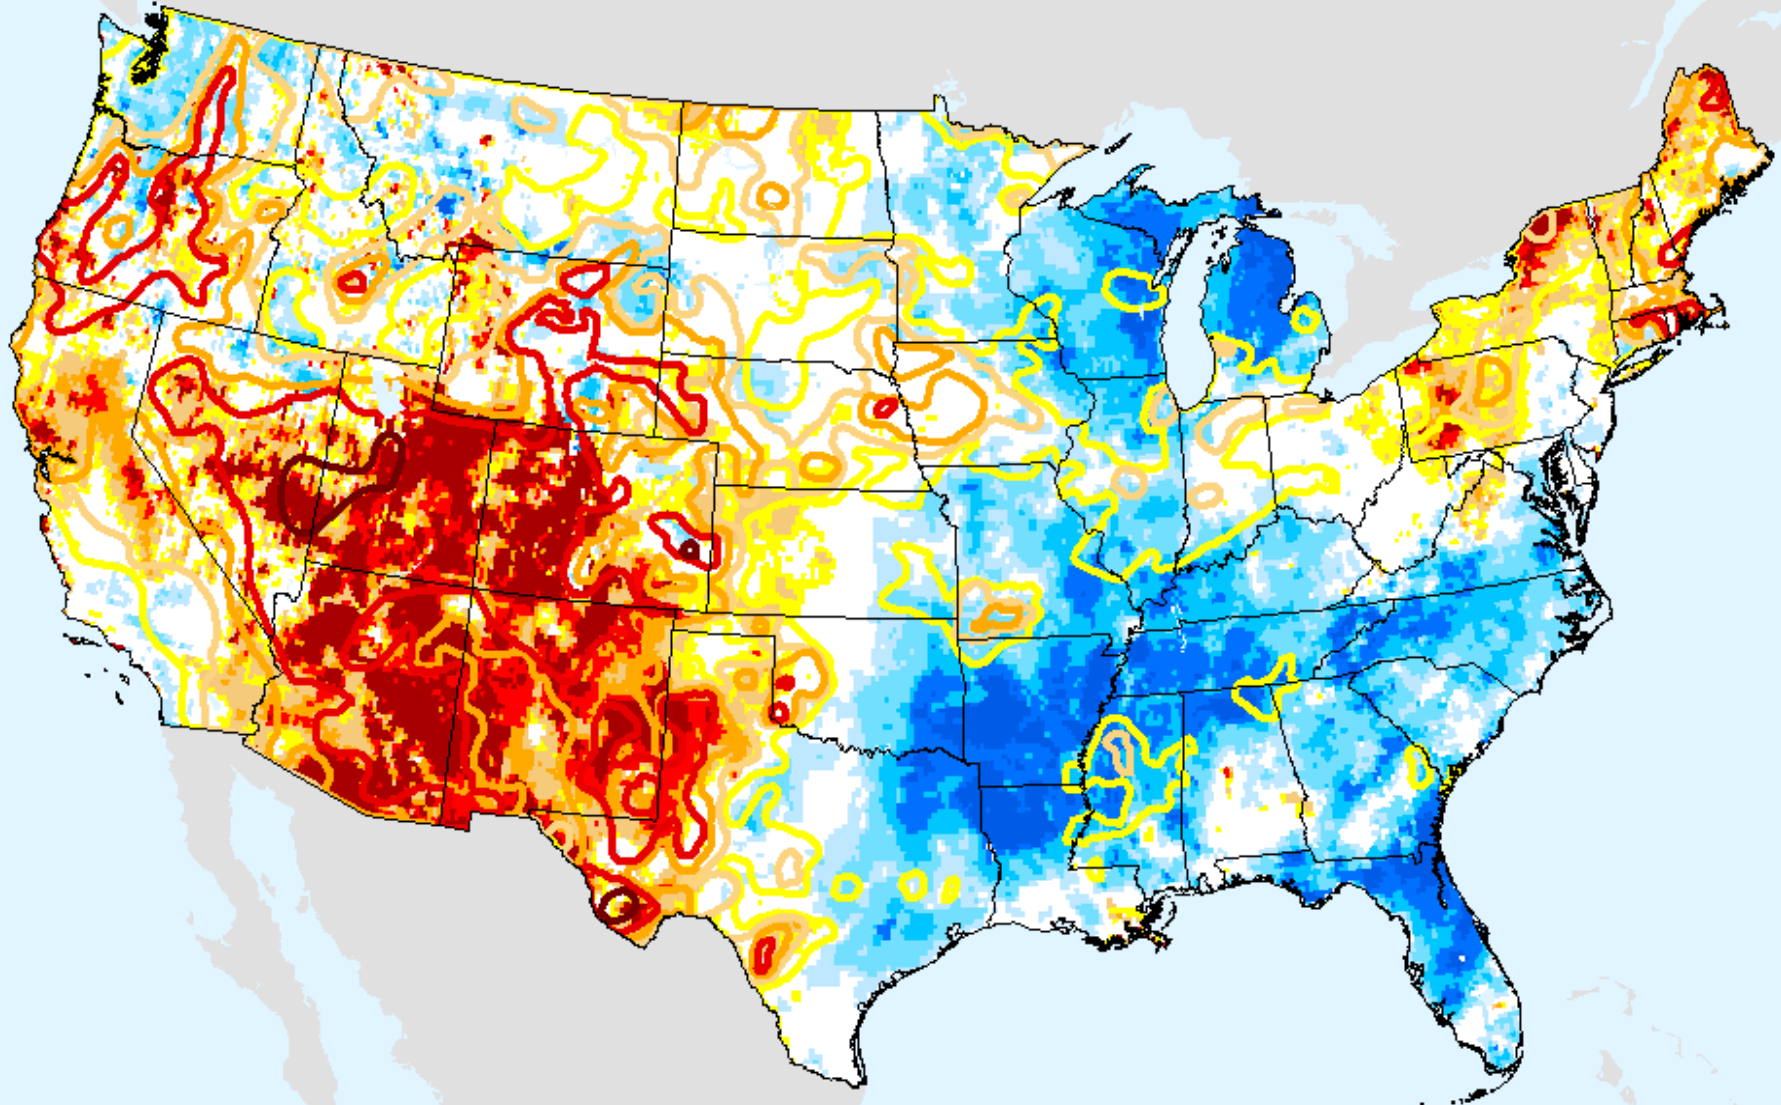

GRACE-Based Surface Soil Moisture Drought Indicator

As of: Tuesday, September 29, 2020

USDM for: Sep. 22, 2020