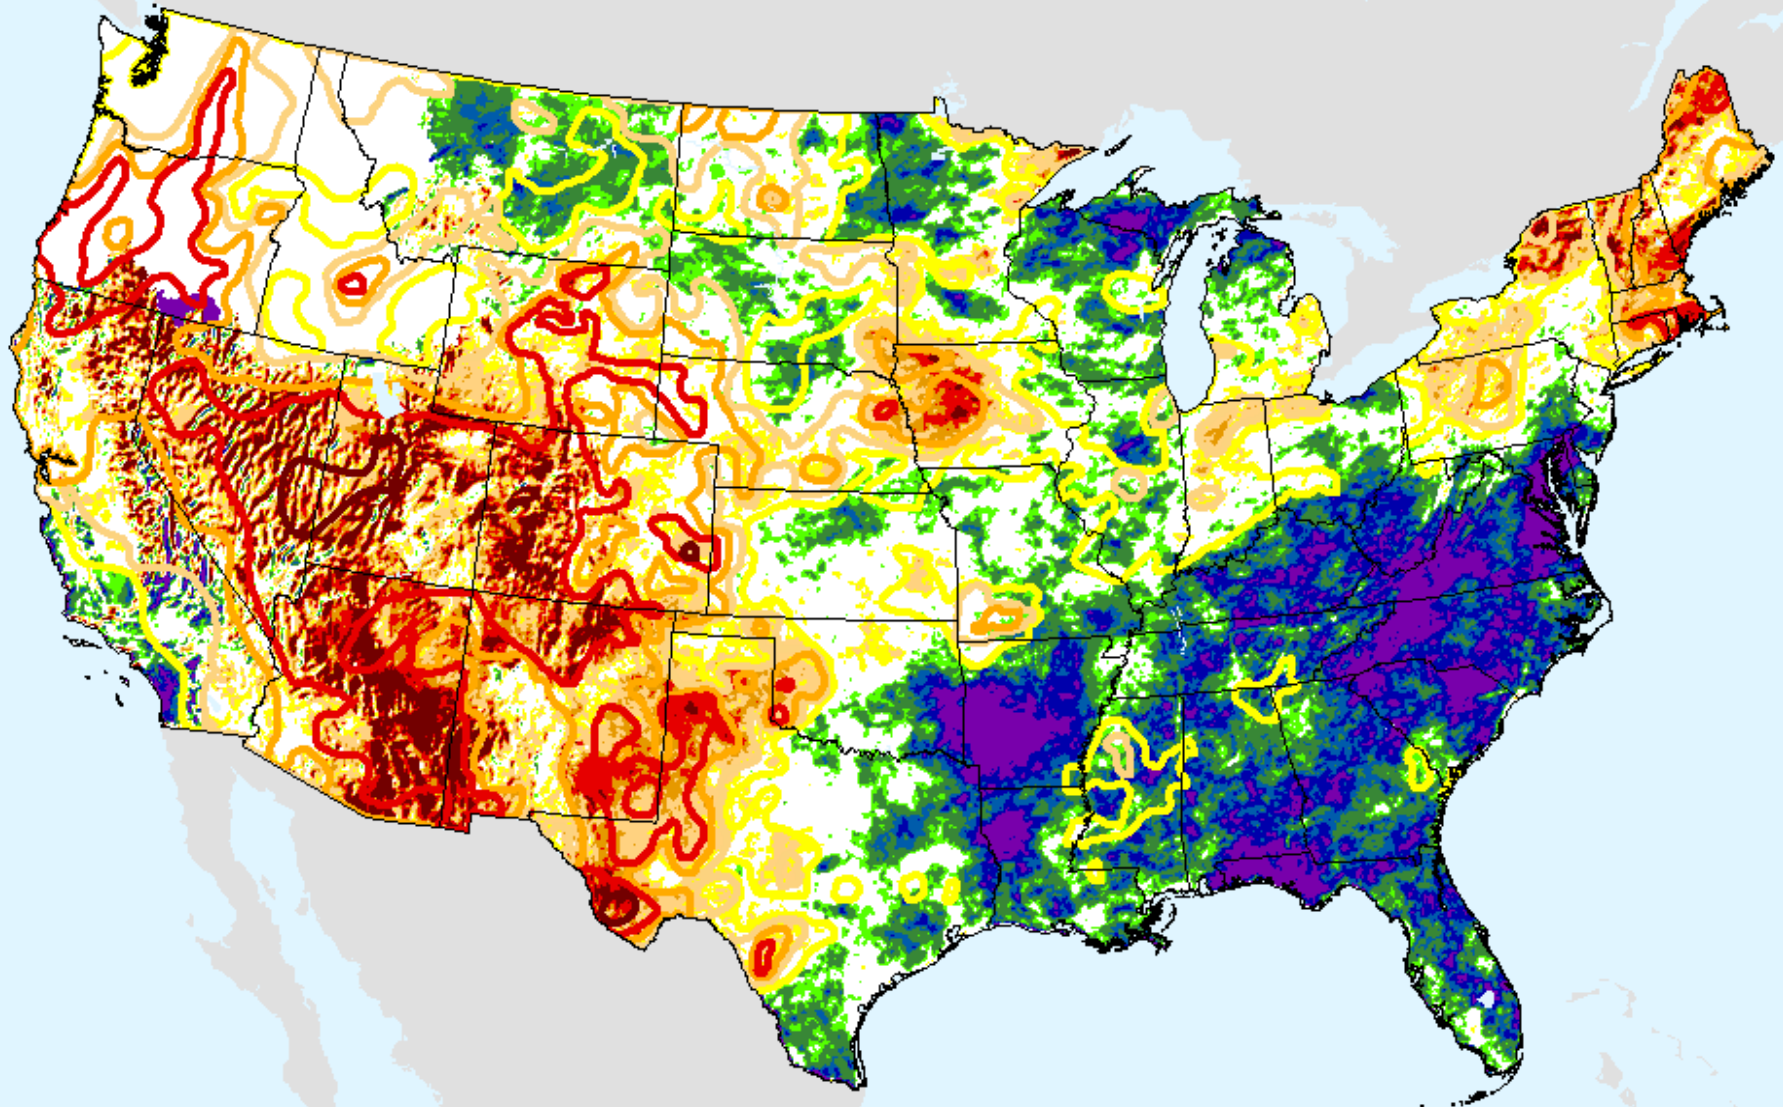

As of: Tuesday, September 29, 2020

USDM for: Sep. 22, 2020

SPEI (USDM)

AHPS 3-month SPEI

As of: Tuesday, September 29, 2020

SPEI (USDM)

AHPS 6-month SPEI

As of: Tuesday, September 29, 2020