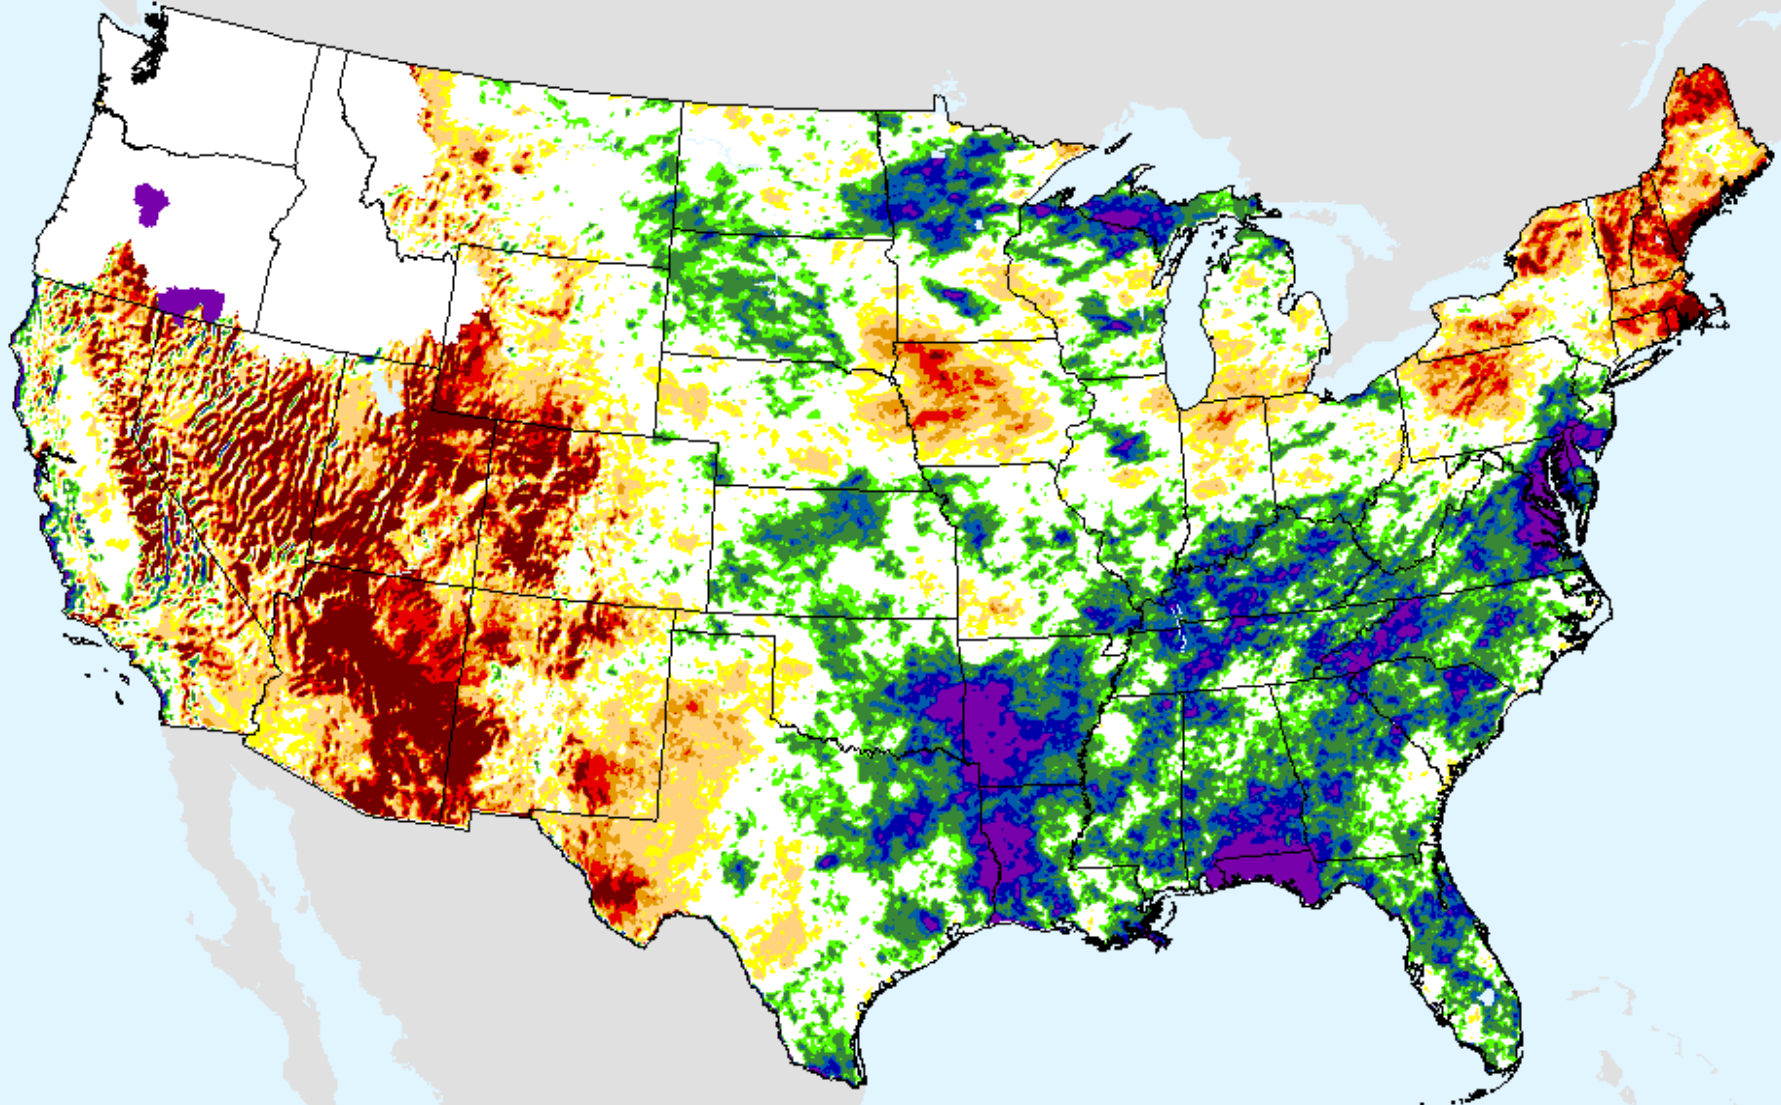

As of: Tuesday, September 29, 2020

USDM for: Sep. 22, 2020

SPEI (USDM)

AHPS 3-month SPEI

As of: Tuesday, September 29, 2020

SPEI (USDM)

AHPS 6-month SPEI

As of: Tuesday, September 29, 2020