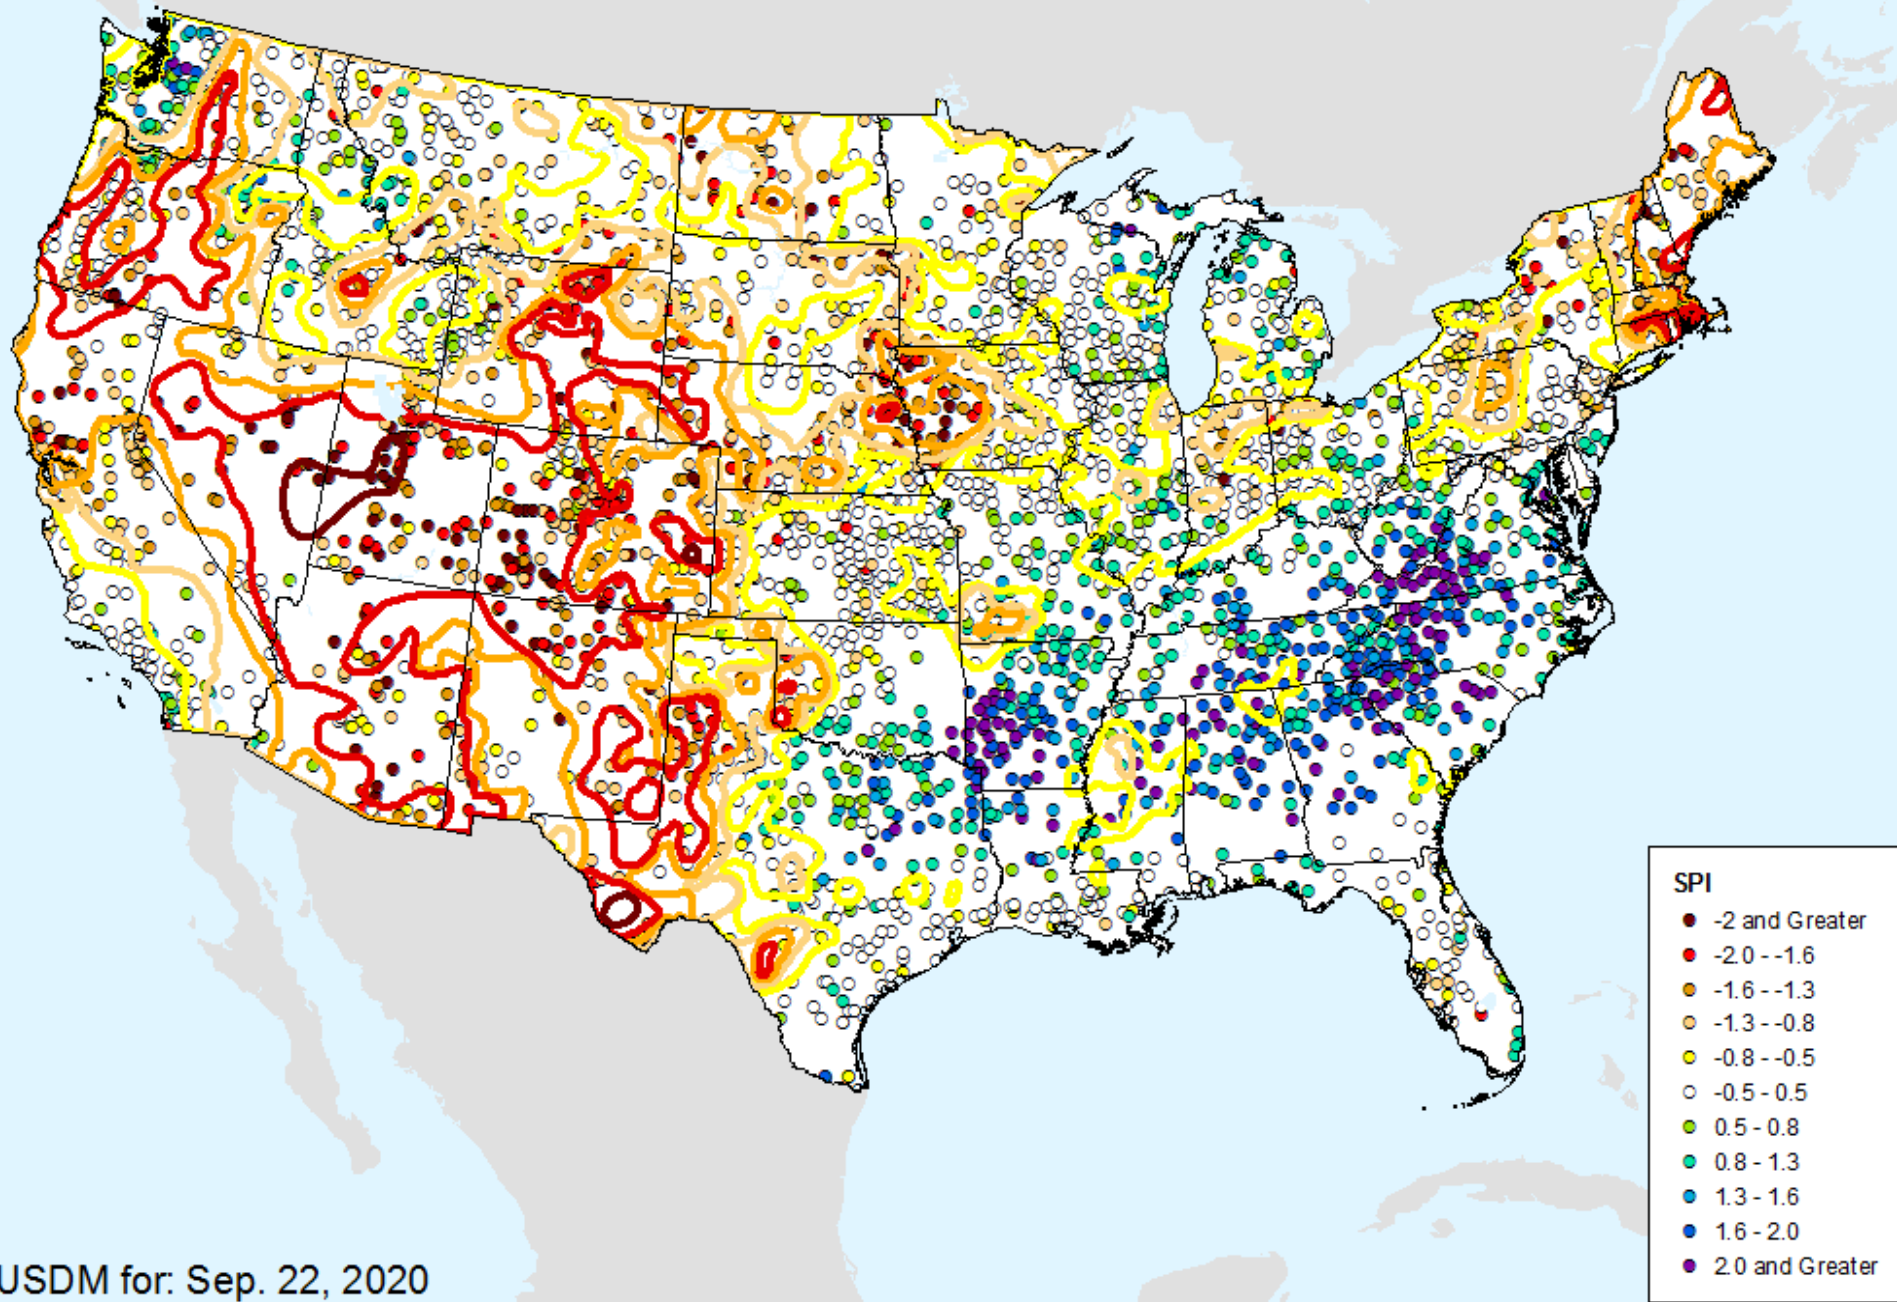

HPRCC Year-to-date SPI

As of: Tuesday, September 29, 2020

USDM for: Sep. 22, 2020