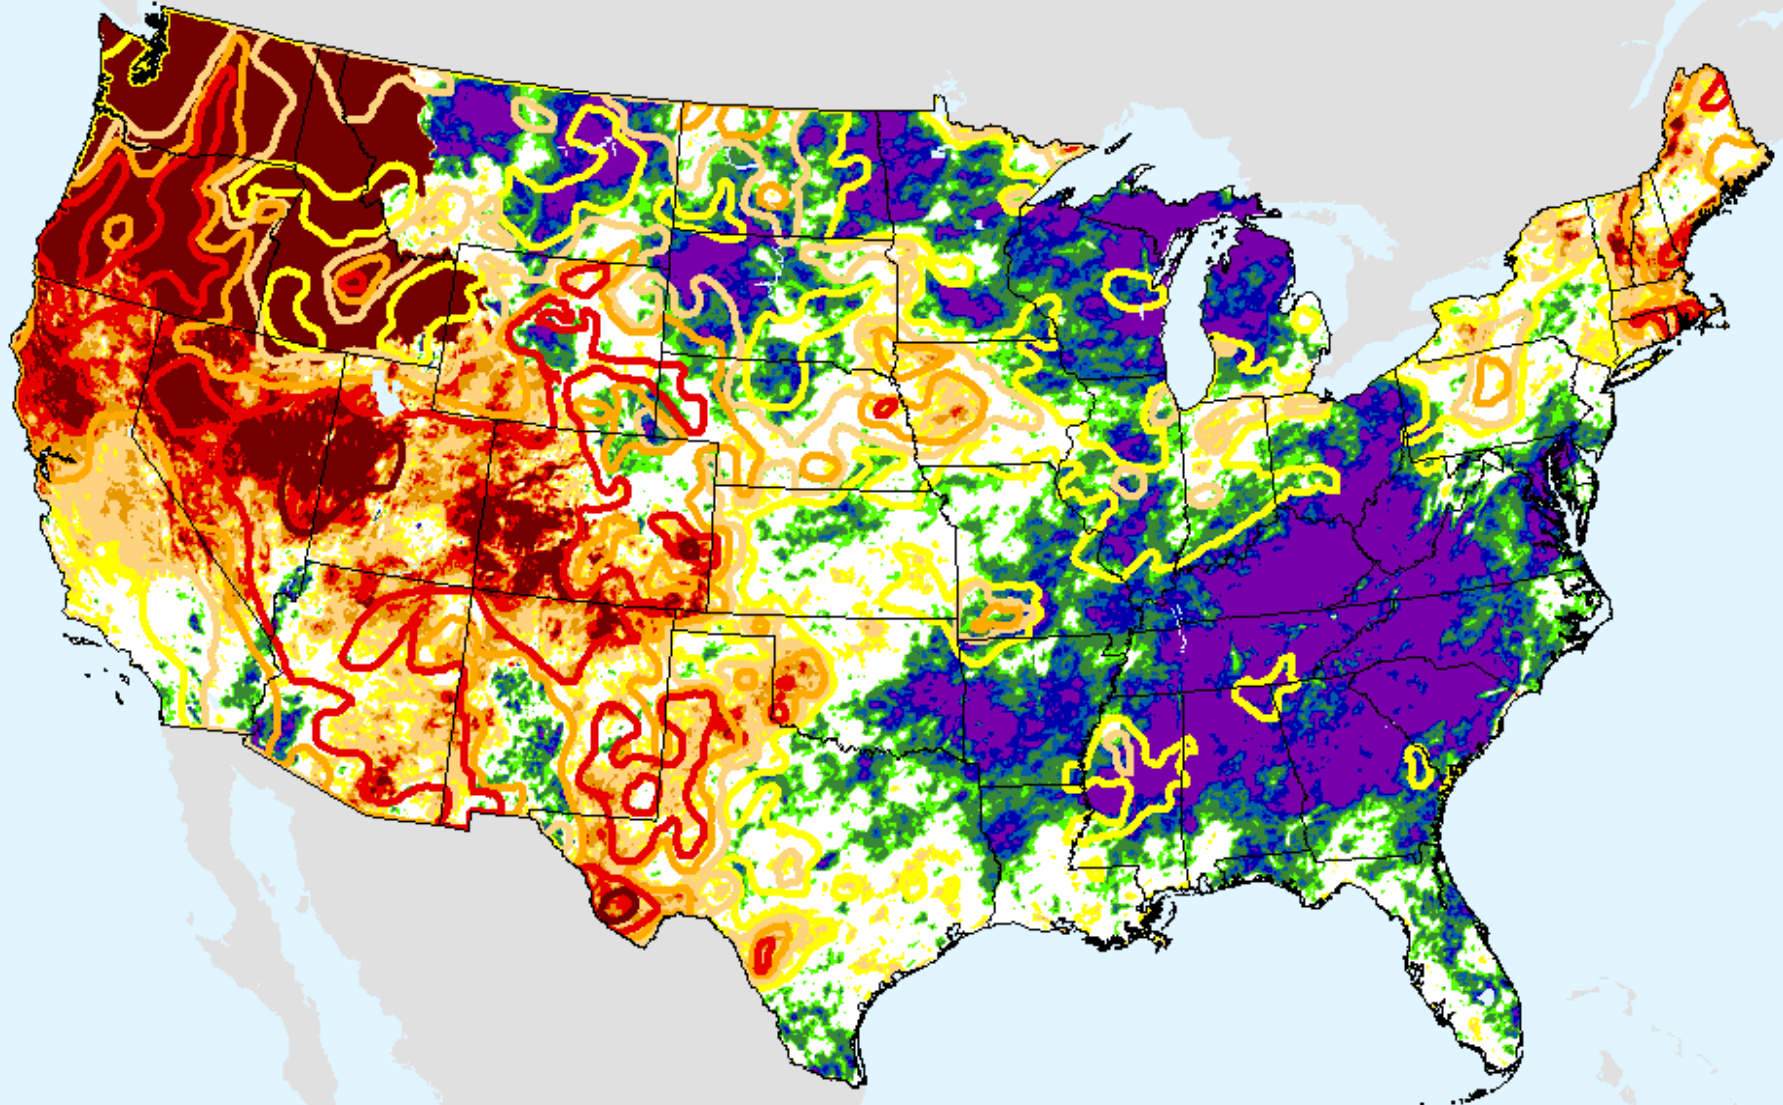

AHPS 9-month SPI

As of: Tuesday, September 29, 2020

USDM for: Sep. 22, 2020

SPI (USDM)

AHPS 9-month SPI

As of: Tuesday, September 29, 2020

AHPS 12-month SPI

As of: Tuesday, September 29, 2020