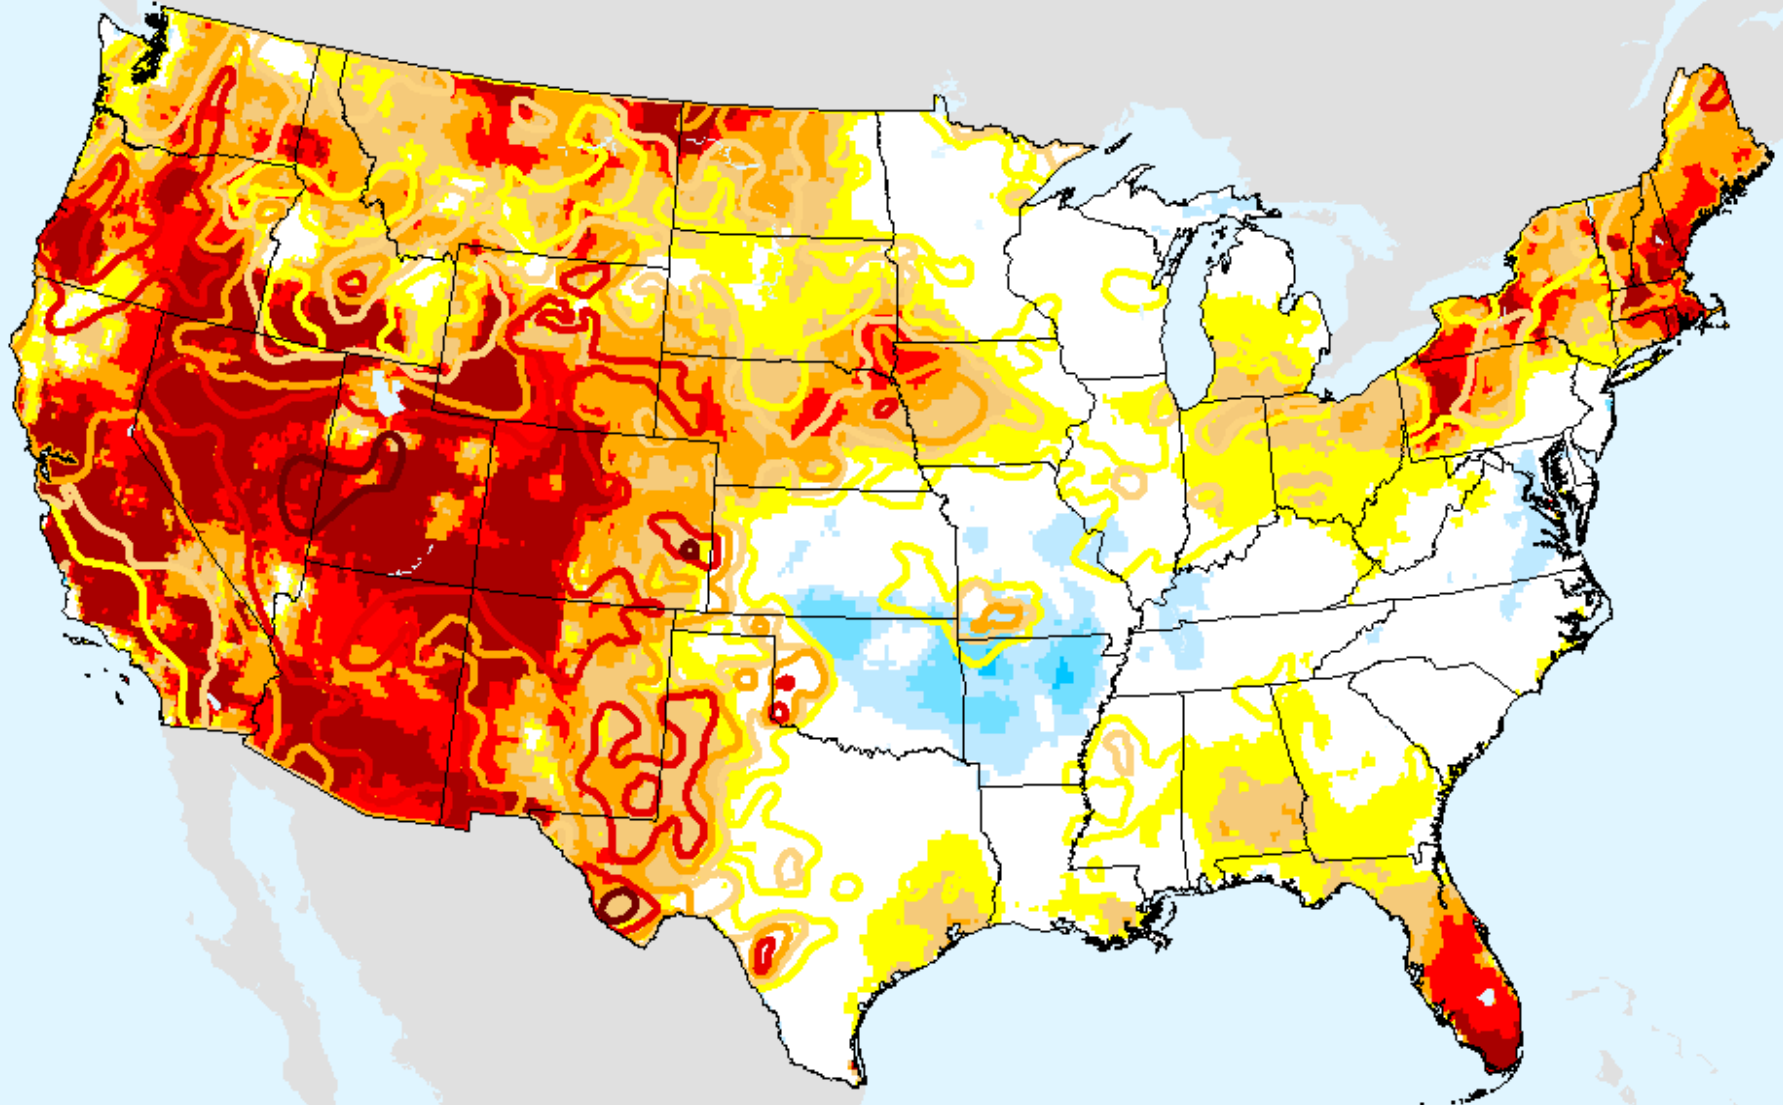

As of: Tuesday, September 29, 2020

USDM for: Sep. 22, 2020

EDDI 7-week

As of: Tuesday, September 29, 2020

EDDI 8-week

As of: Tuesday, September 29, 2020

USDM for: Sep. 22, 2020

EDDI 8-week