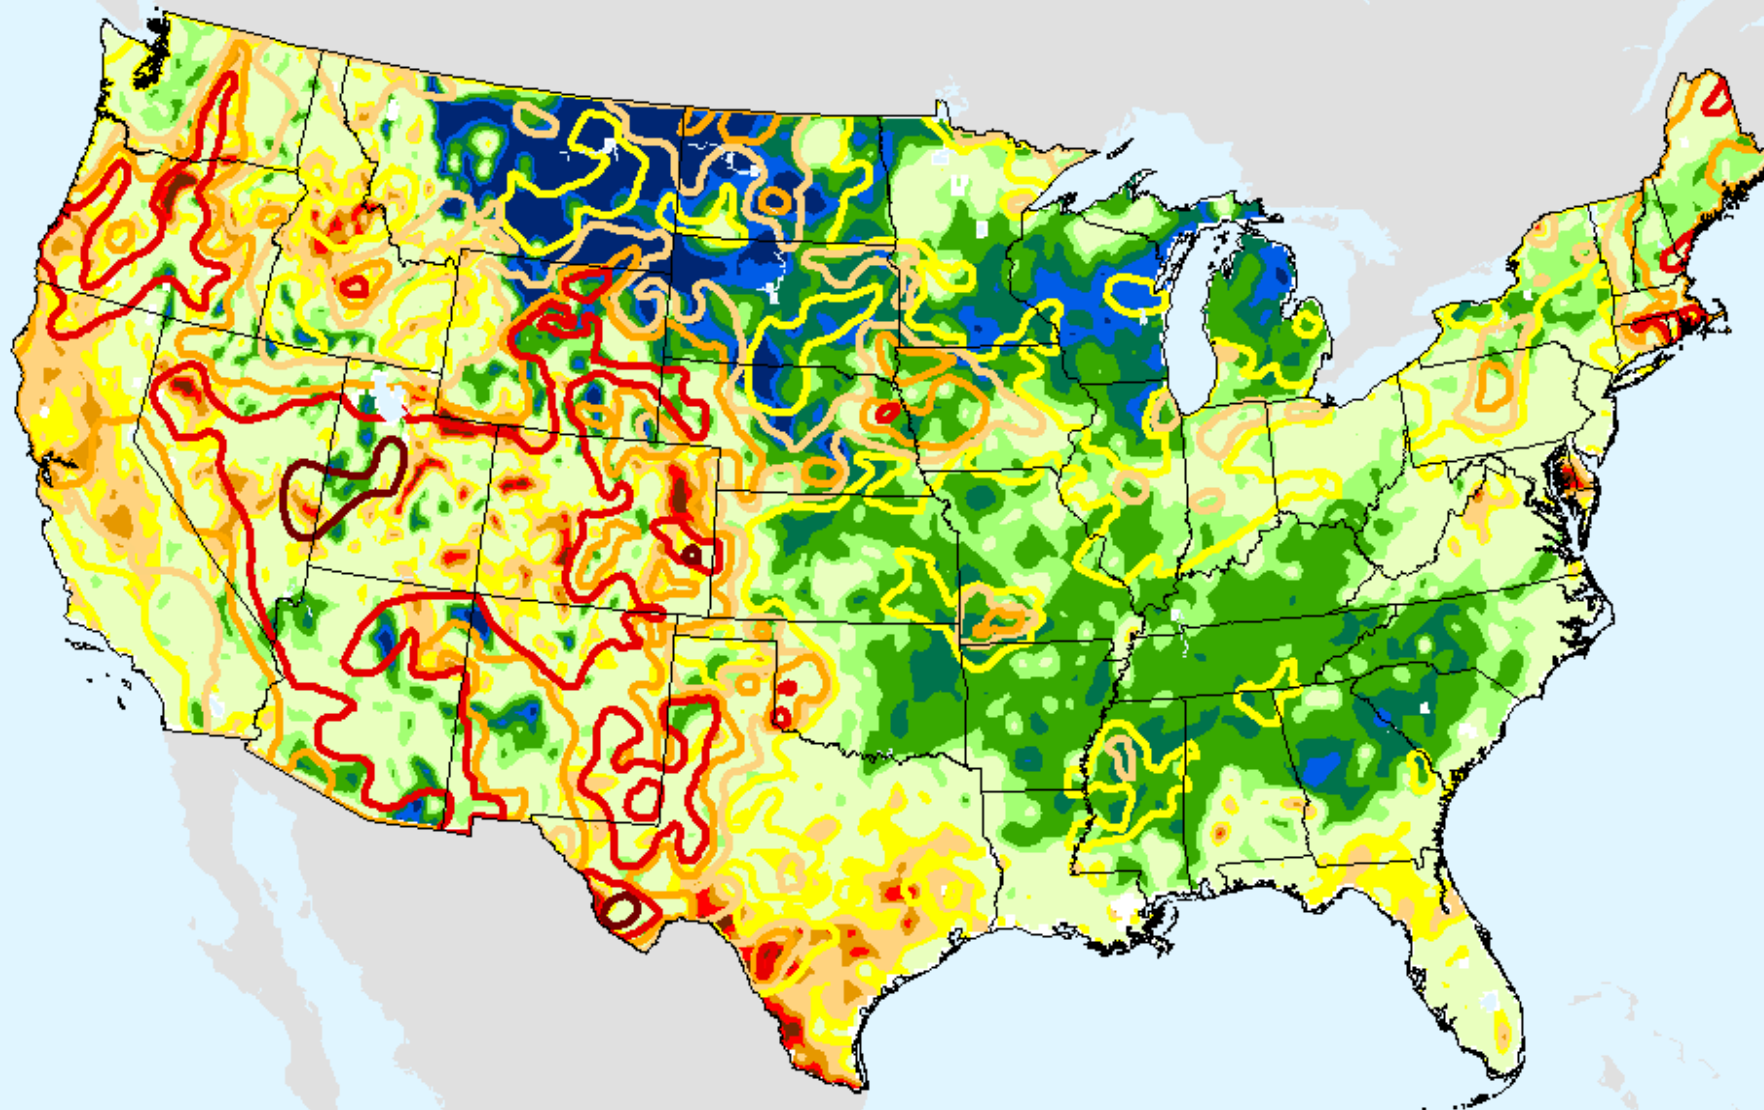

NLDAS Total Column Soil Moisture

As of: Tuesday, September 29, 2020

USDM for: Sep. 22, 2020