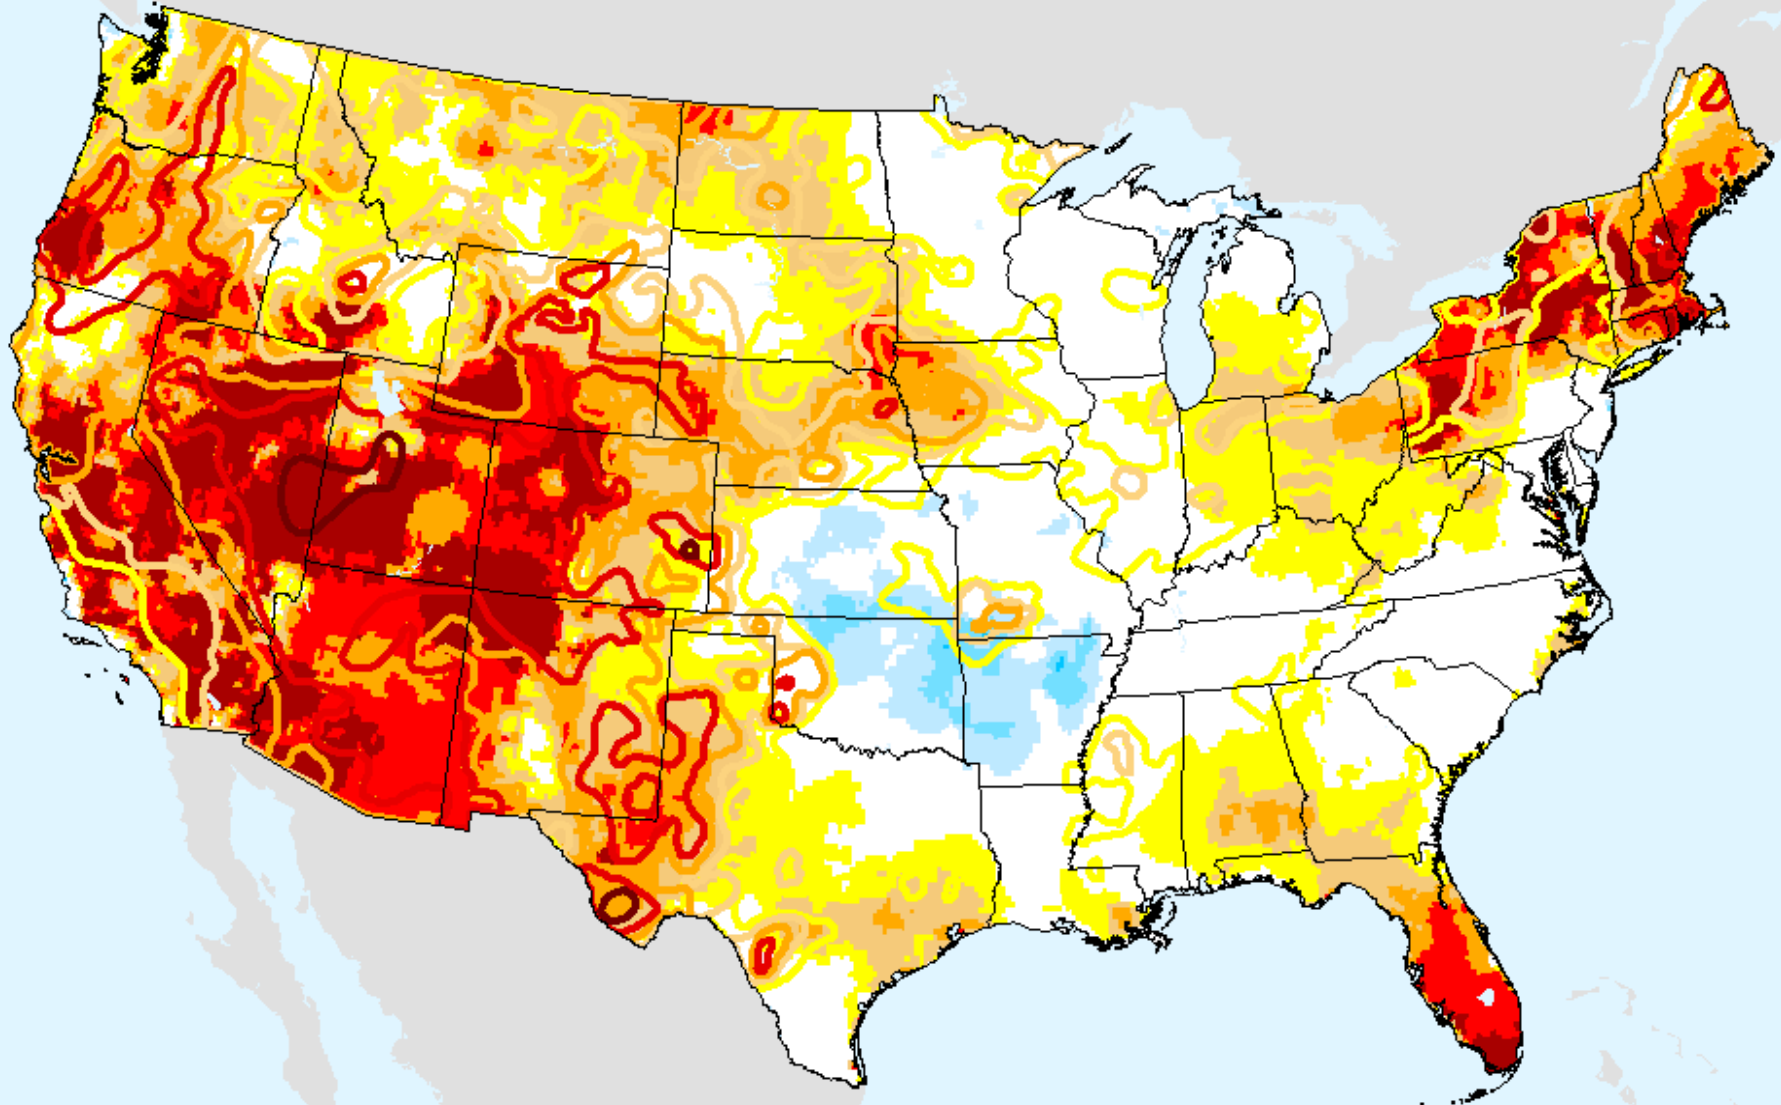

USDM for: Sep. 22, 2020

EDDI 10-week

As of: Tuesday, September 29, 2020

EDDI 11-week

As of: Tuesday, September 29, 2020

USDM for: Sep. 22, 2020

EDDI 11-week

As of: Tuesday, September 29, 2020