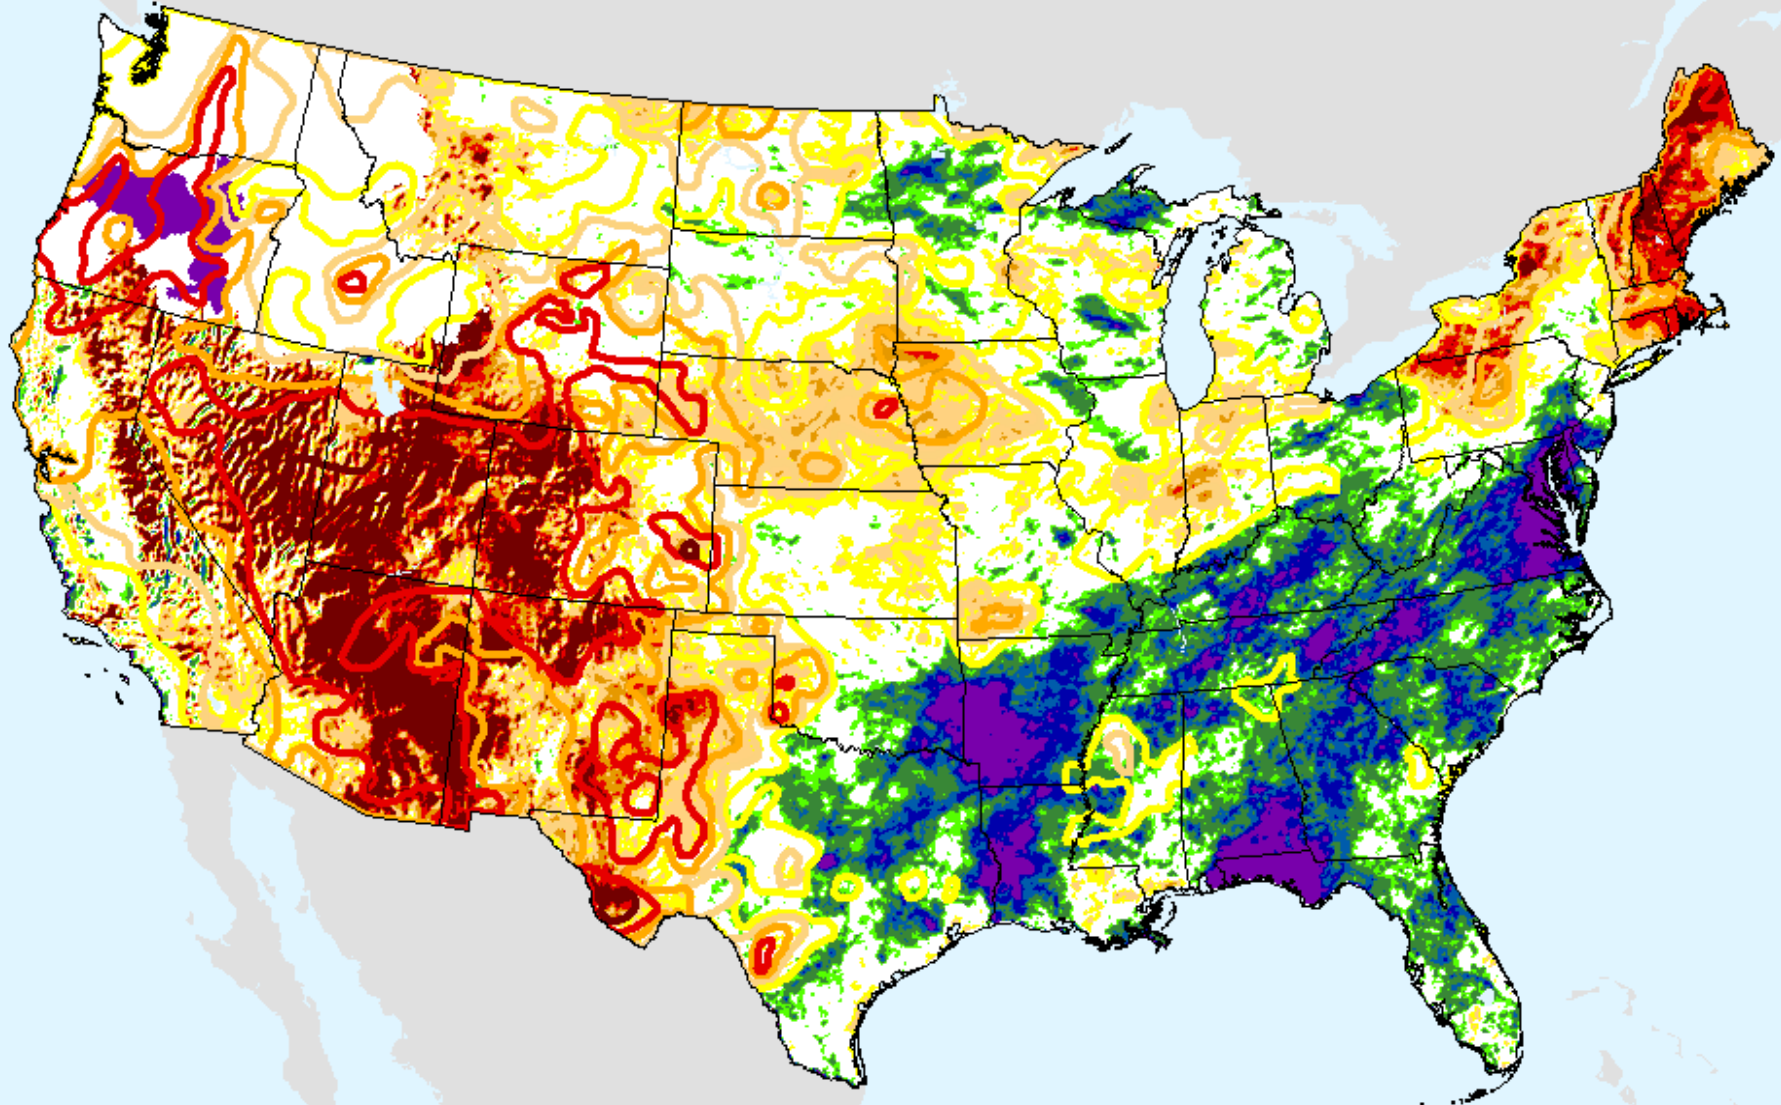

AHPS 2-month SPEI

As of: Tuesday, September 29, 2020

USDM for: Sep. 22, 2020

SPEI (USDM)