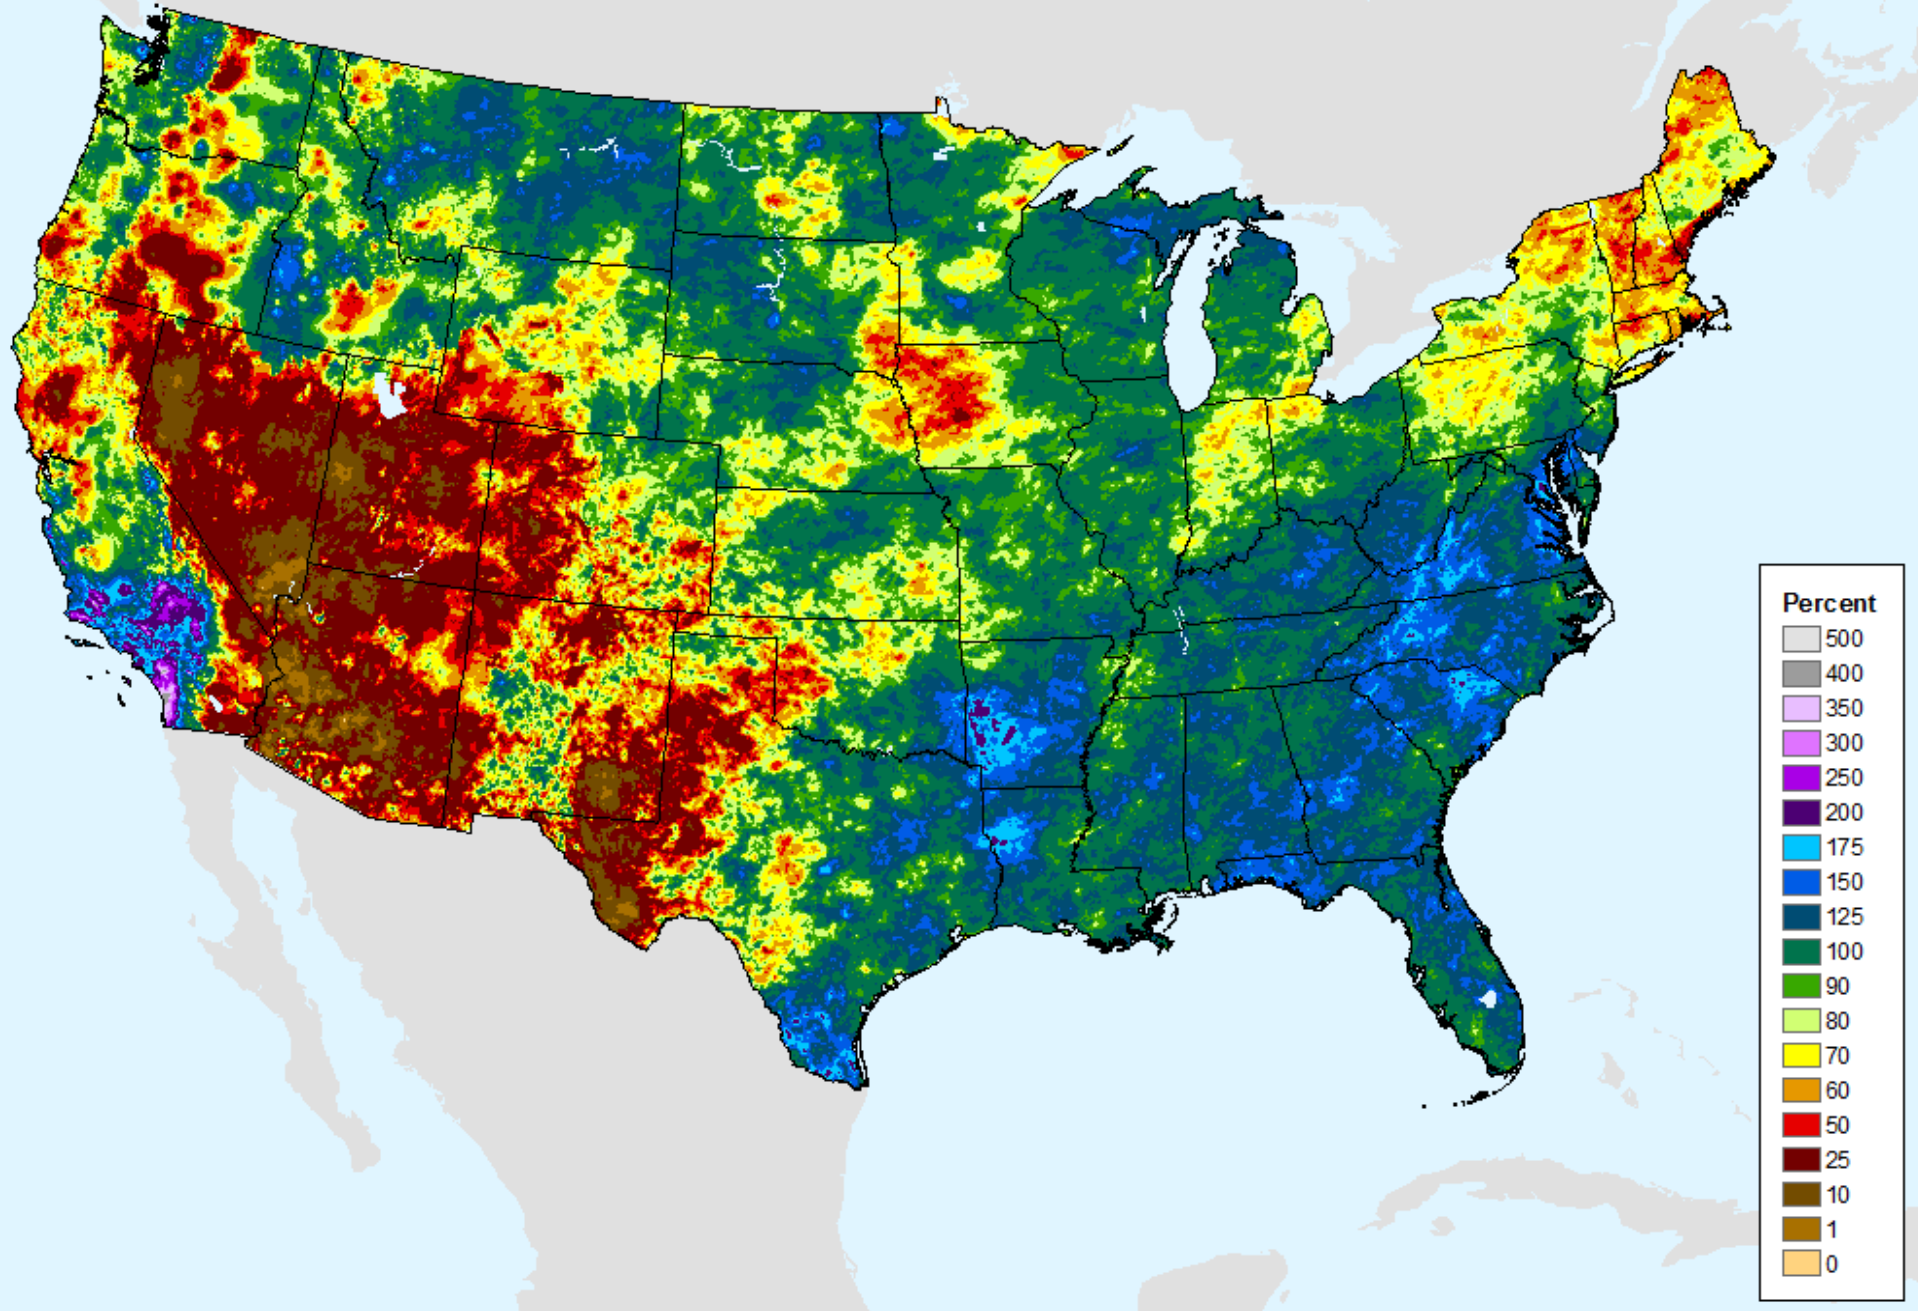

As of: Tuesday, September 29, 2020

AHPS 180-Day Pct of Normal Pcp

As of: Tuesday, September 29, 2020

USDM for: Sep. 22, 2020

AHPS 180-Day Pct of Normal Pcp

As of: Tuesday, September 29, 2020

AHPS Water-Year Precip Departure