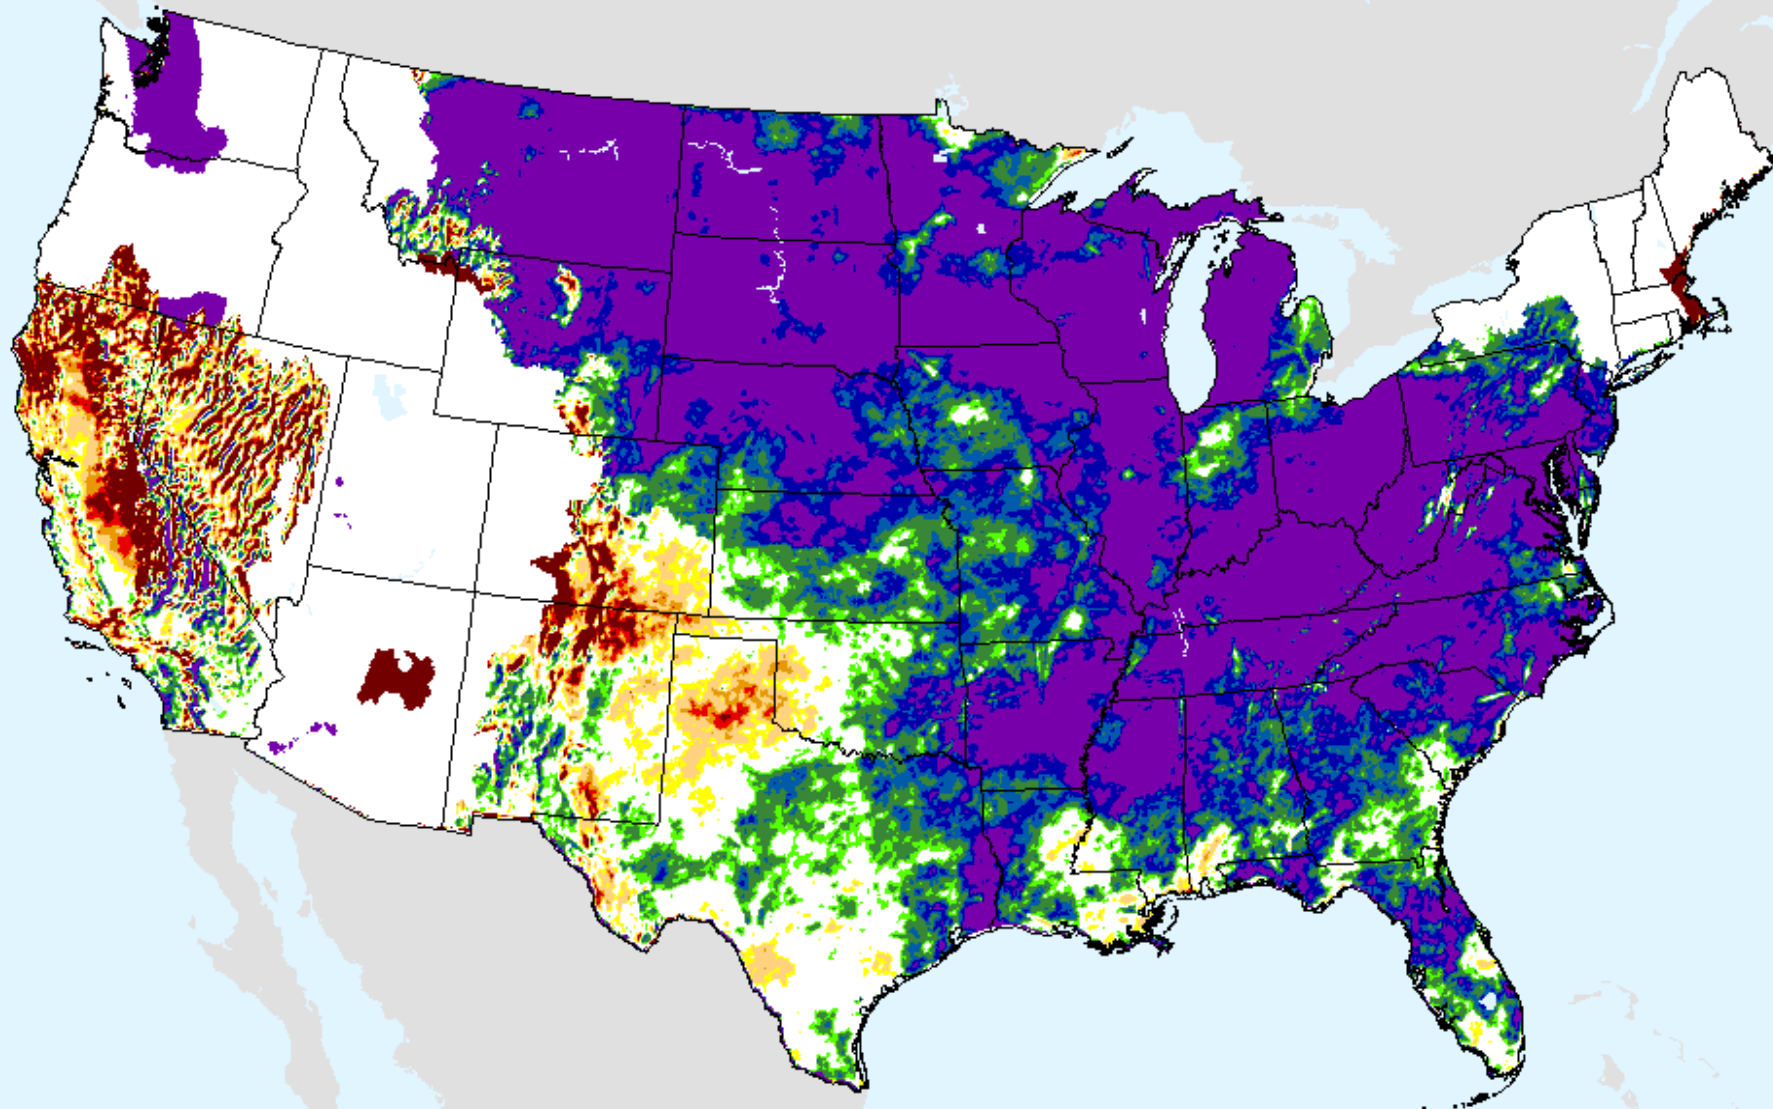

As of: Tuesday, September 29, 2020

SPEI (USDM)

AHPS 36-month SPEI

As of: Tuesday, September 29, 2020

USDM for: Sep. 22, 2020

SPEI (USDM)

AHPS 36-month SPEI

As of: Tuesday, September 29, 2020