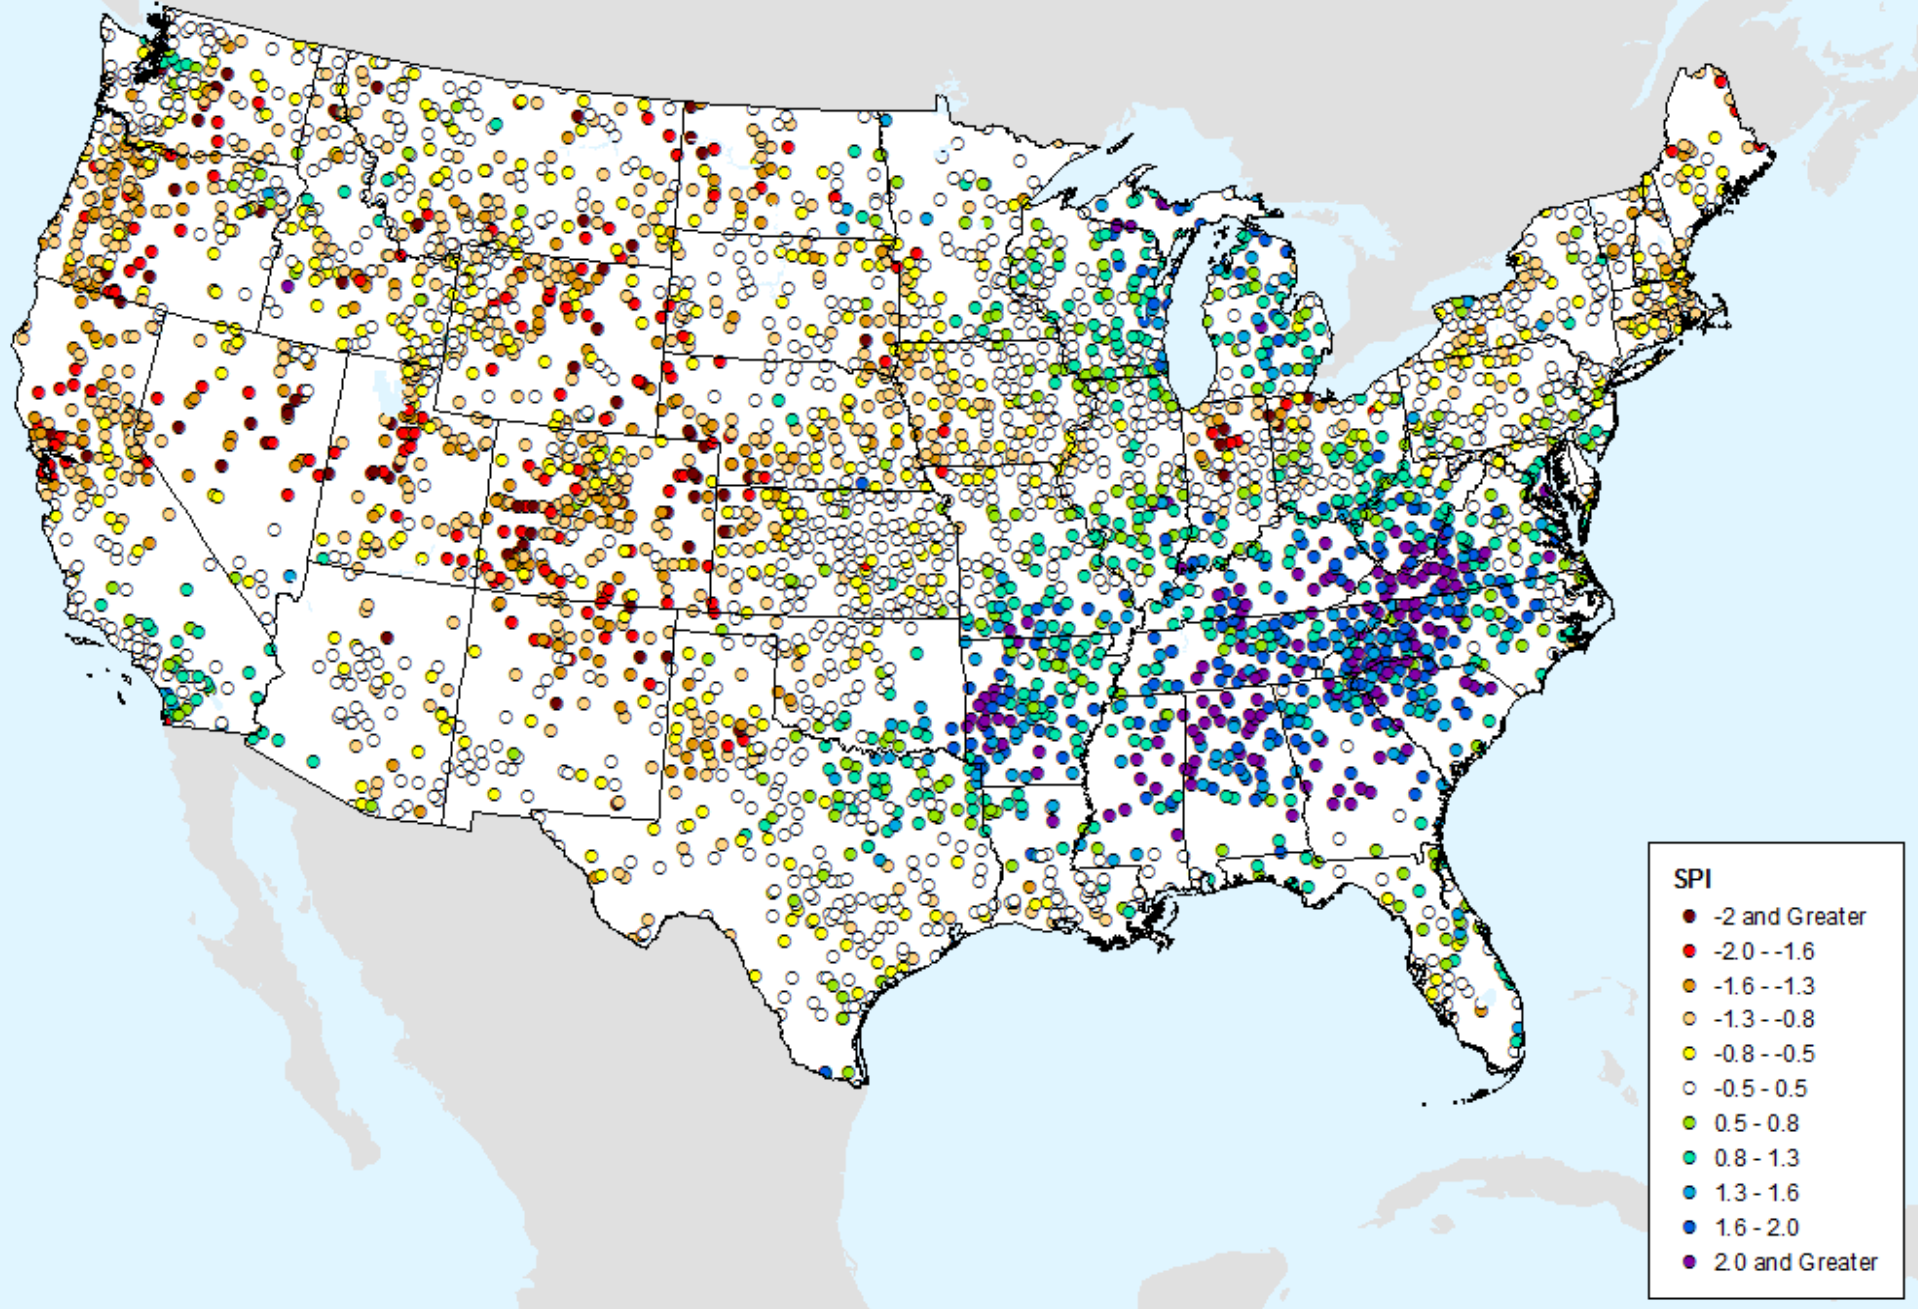

HPRCC Water Year-to-date SPI

As of: Tuesday, September 29, 2020