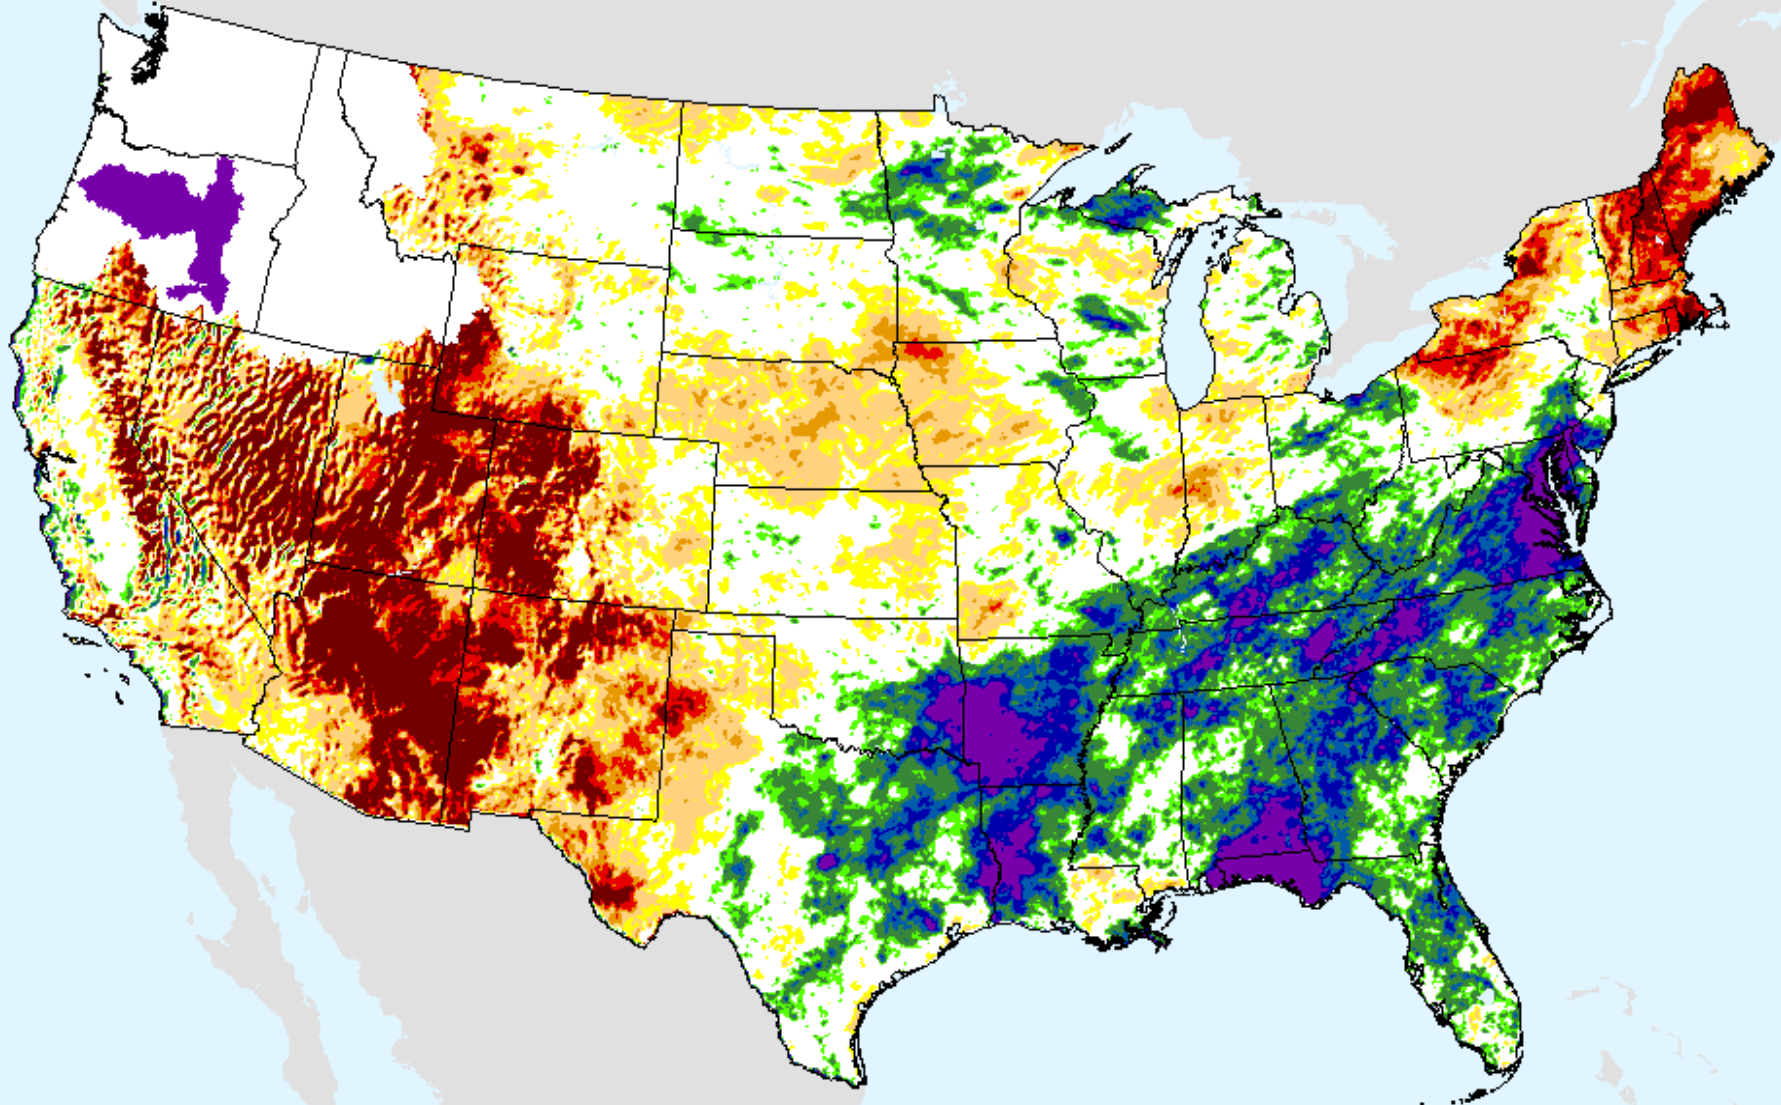

AHPS 2-month SPEI

As of: Tuesday, September 29, 2020

USDM for: Sep. 22, 2020

SPEI (USDM)

AHPS 2-month SPEI

As of: Tuesday, September 29, 2020

SPEI (USDM)

AHPS 3-month SPEI