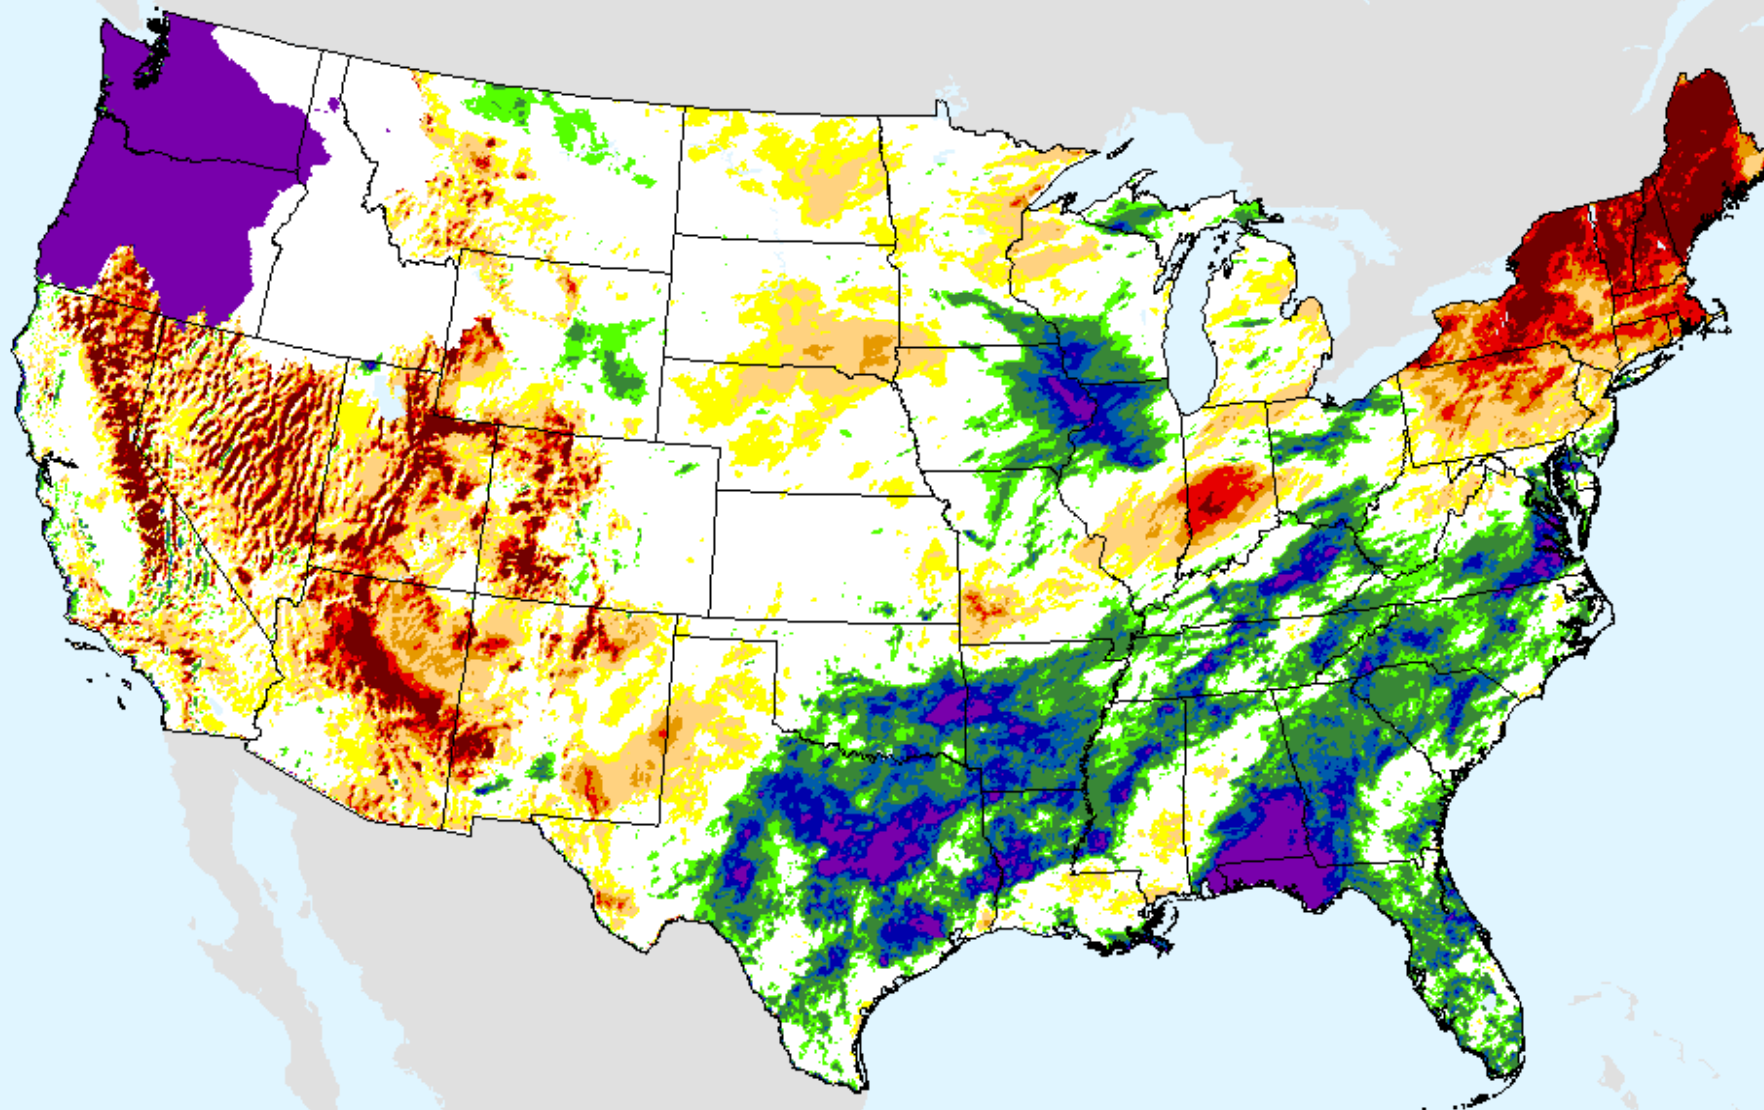

As of: Tuesday, September 29, 2020

AHPS 1-month SPEI

As of: Tuesday, September 29, 2020

USDM for: Sep. 22, 2020

SPEI (USDM)

AHPS 1-month SPEI

As of: Tuesday, September 29, 2020

SPEI (USDM)