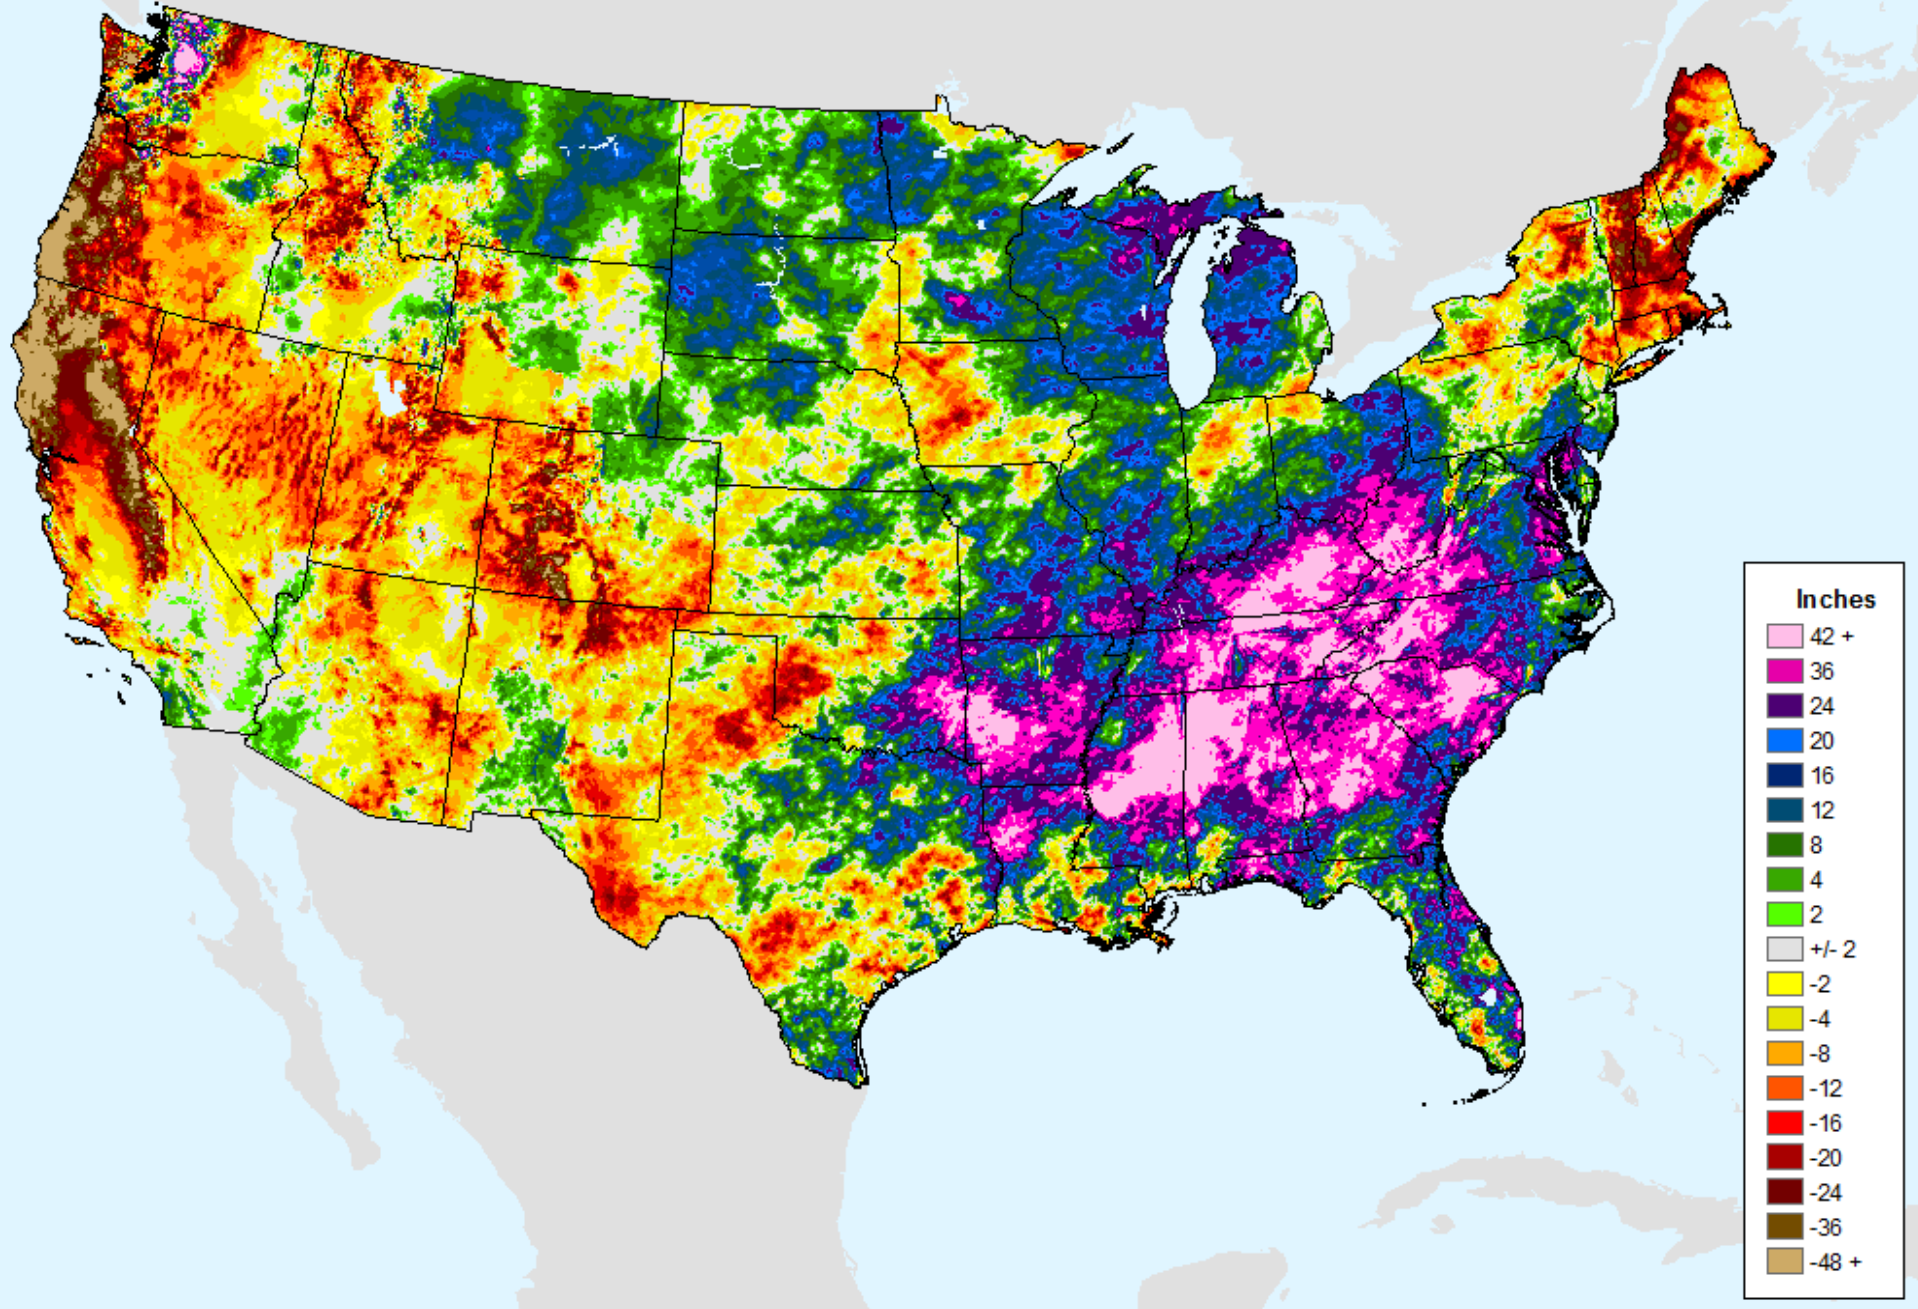

AHPS Water-Year Precip Departure

As of: Tuesday, September 29, 2020