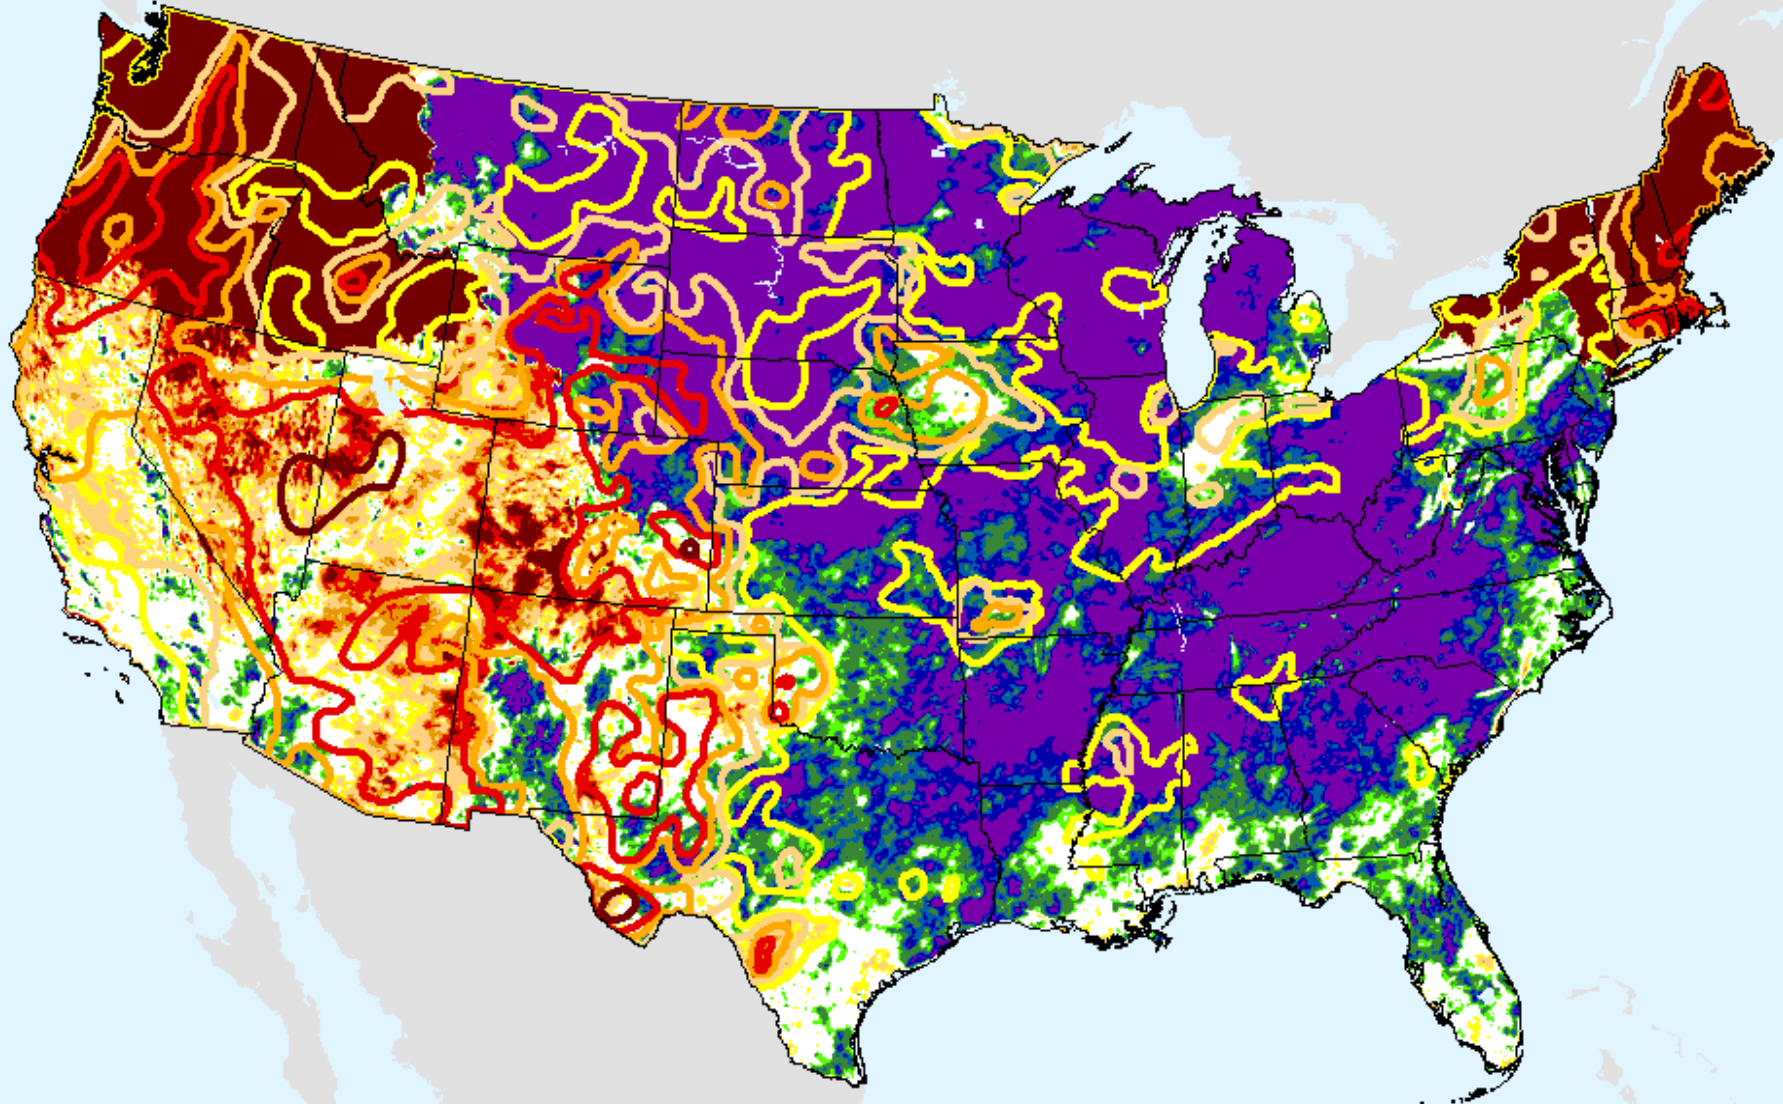

USDM for: Sep. 22, 2020

SPI (USDM)

AHPS 12-month SPI

As of: Tuesday, September 29, 2020

AHPS 24-month SPI

As of: Tuesday, September 29, 2020

USDM for: Sep. 22, 2020

SPI (USDM)