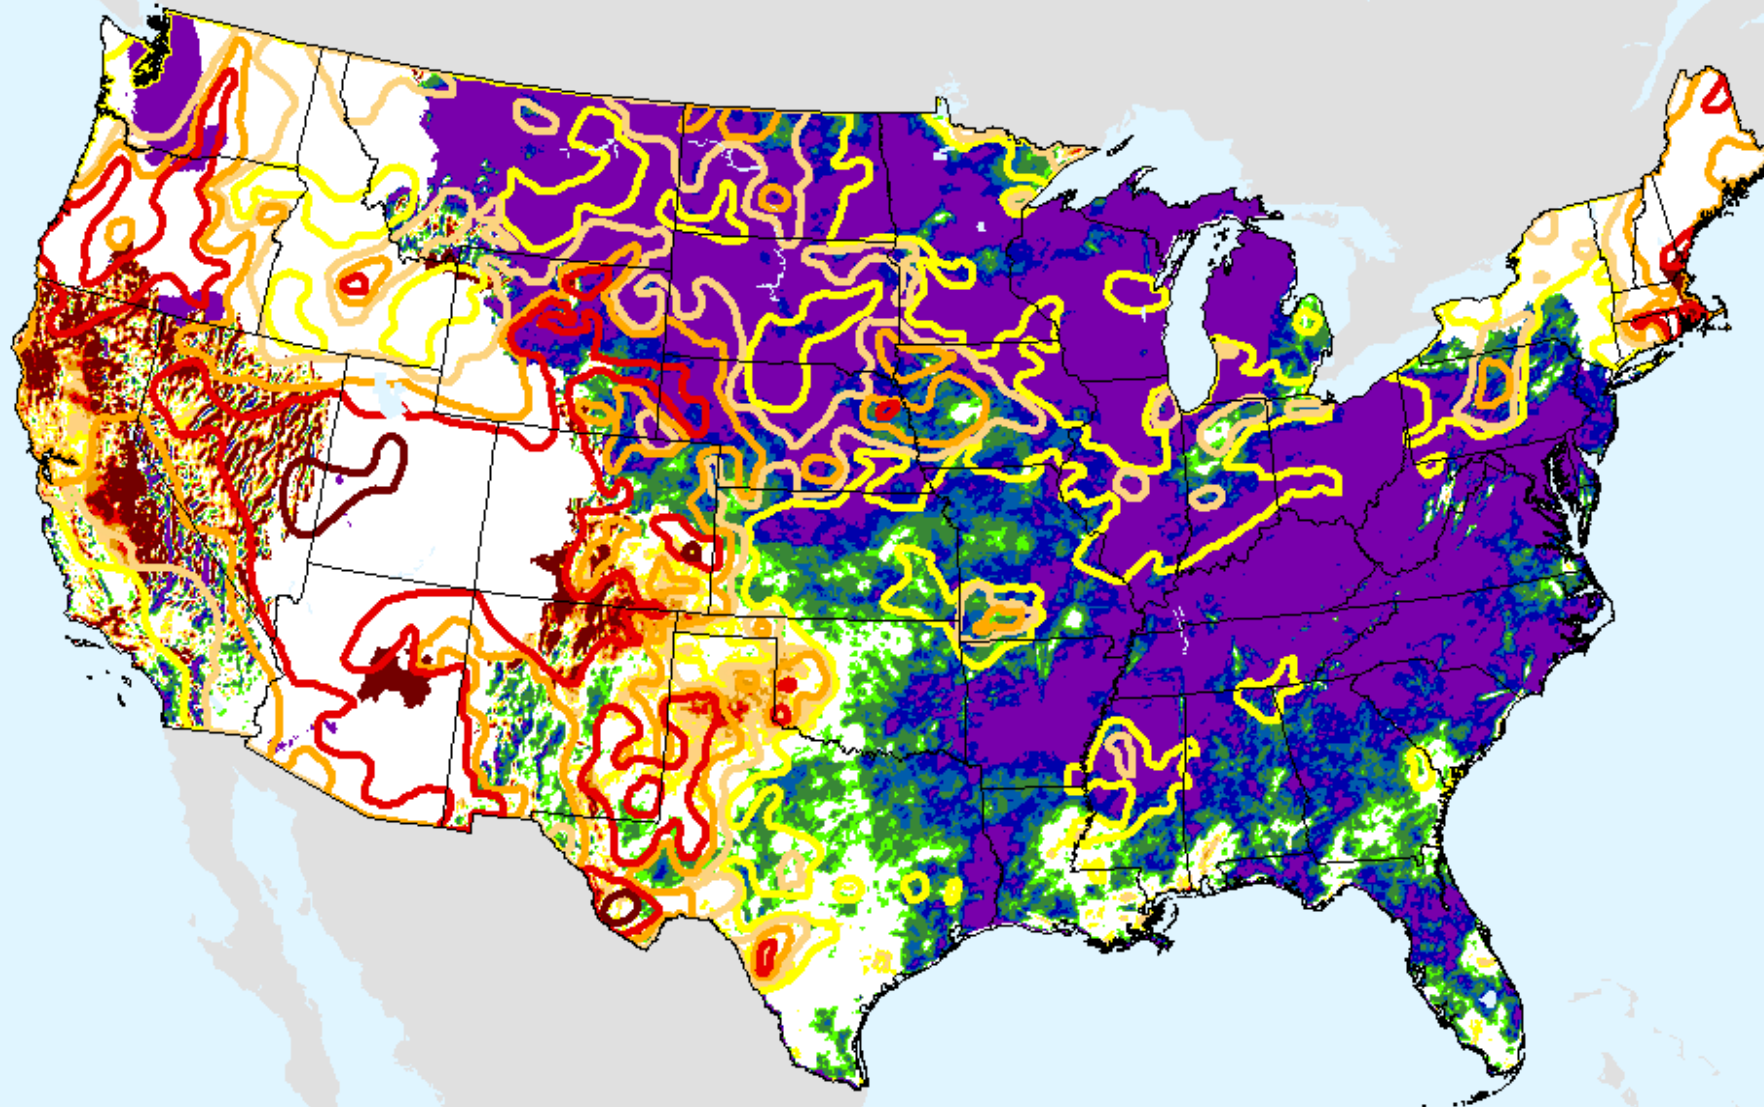

AHPS 36-month SPEI

As of: Tuesday, September 29, 2020

USDM for: Sep. 22, 2020

SPEI (USDM)