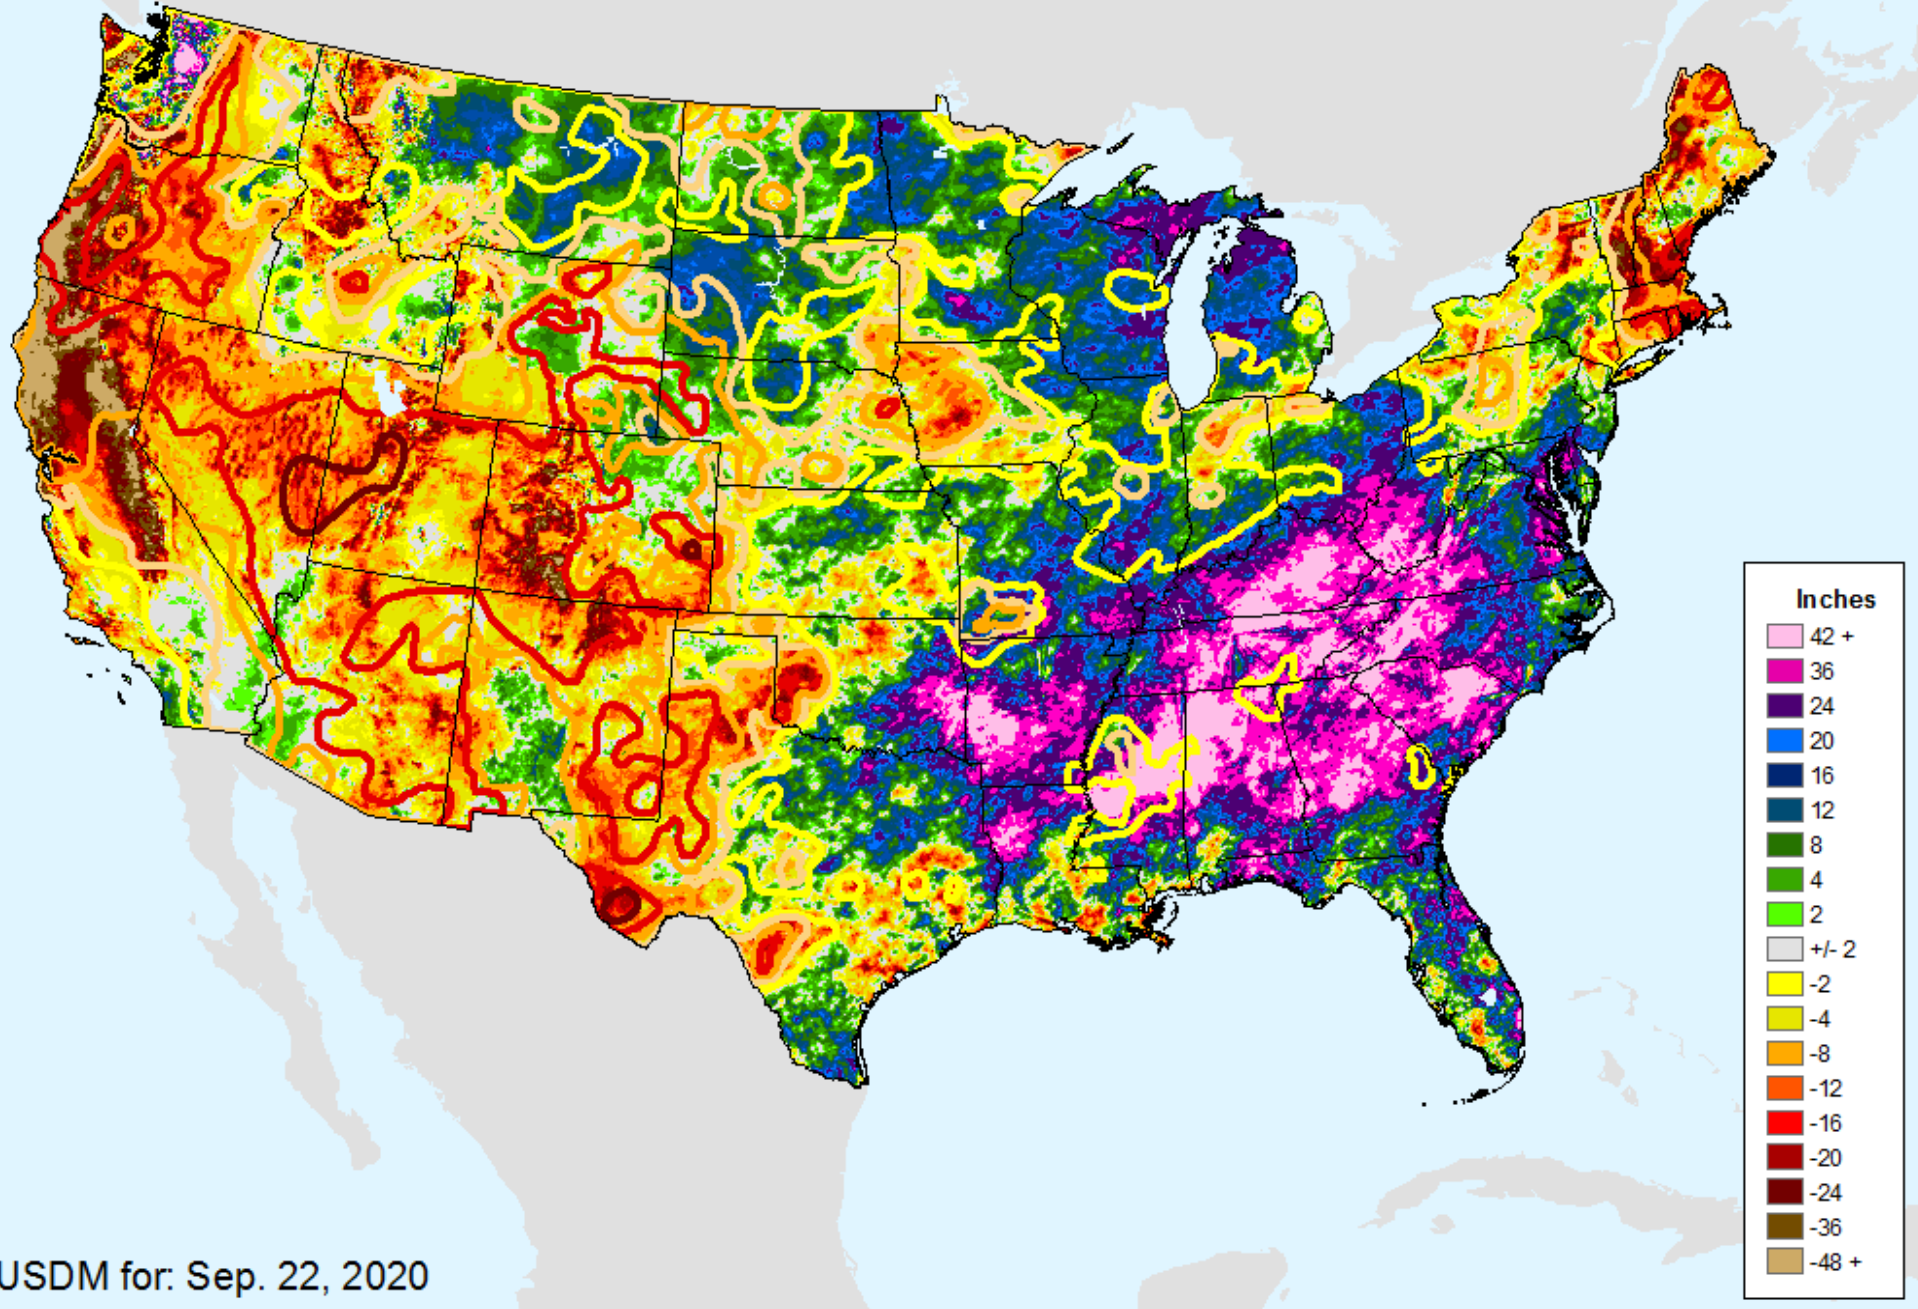

AHPS Water-Year Precip Departure

As of: Tuesday, September 29, 2020