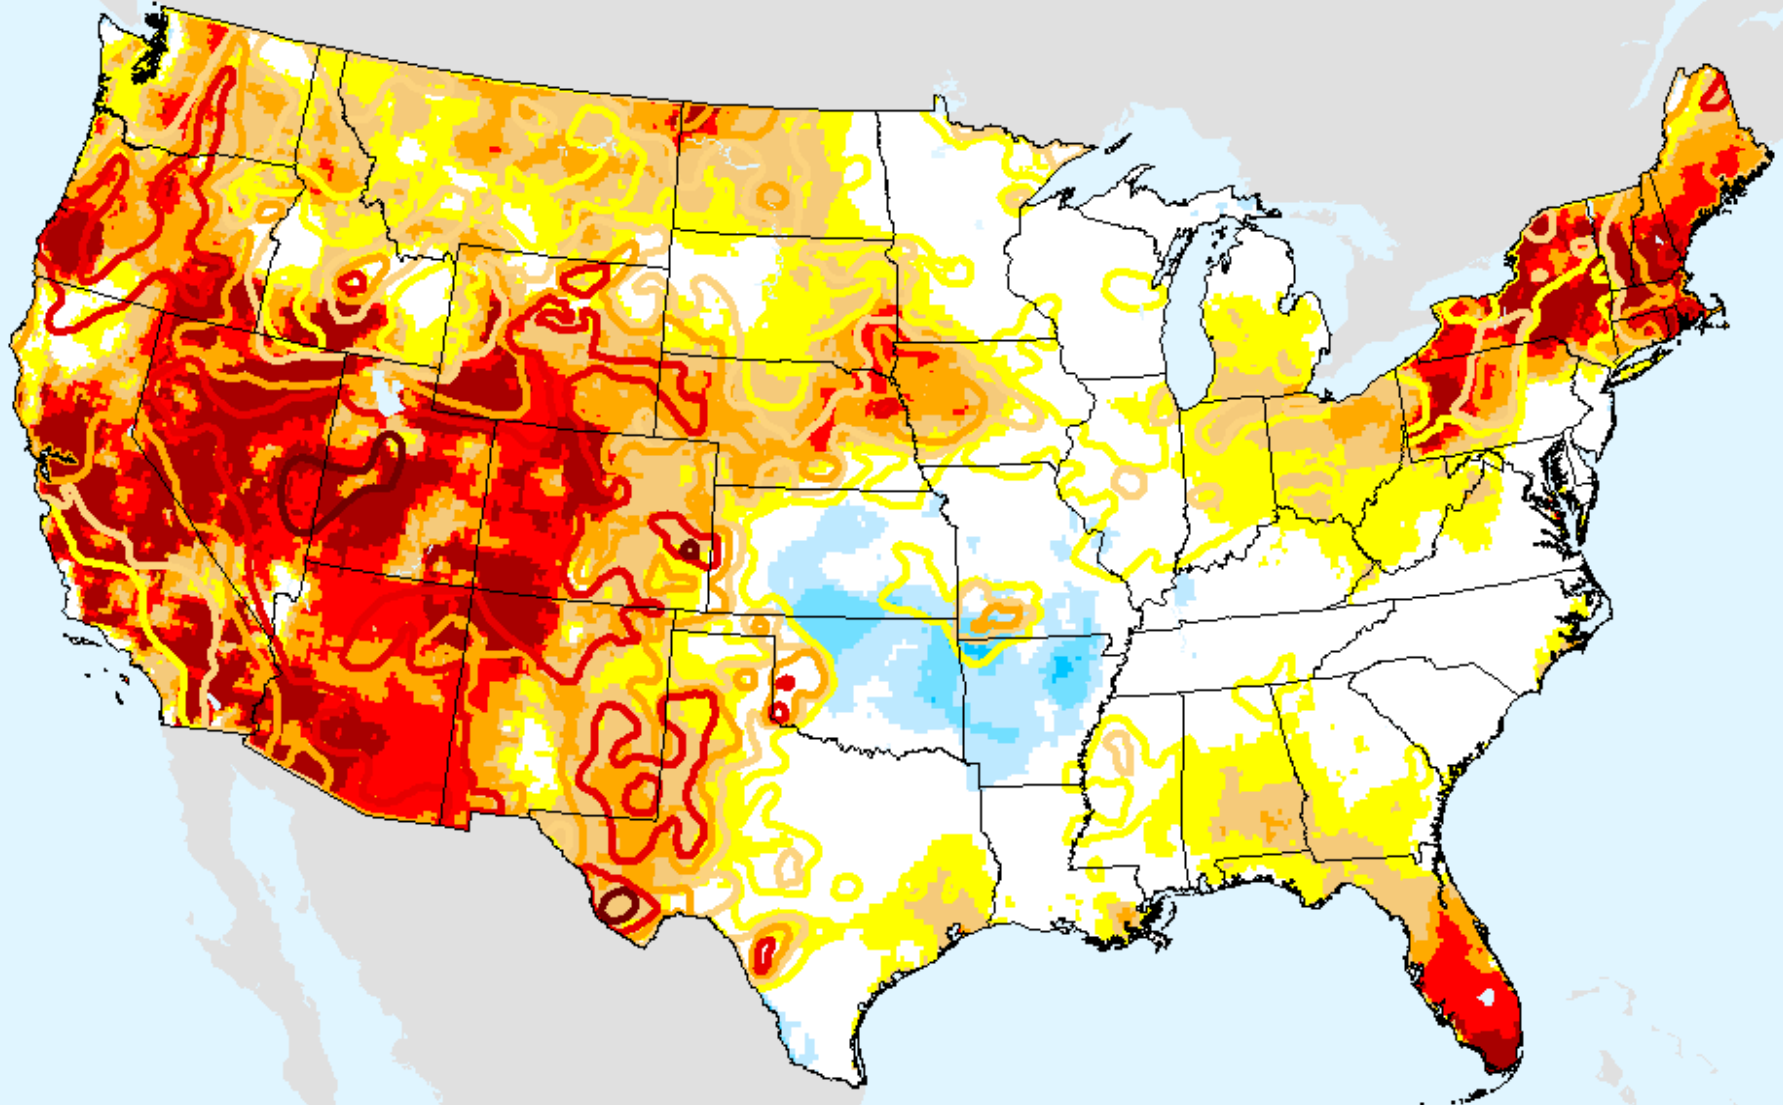

As of: Tuesday, September 29, 2020

EDDI 9-week

As of: Tuesday, September 29, 2020

USDM for: Sep. 22, 2020

EDDI 9-week

As of: Tuesday, September 29, 2020

EDDI 10-week

As of: Tuesday, September 29, 2020