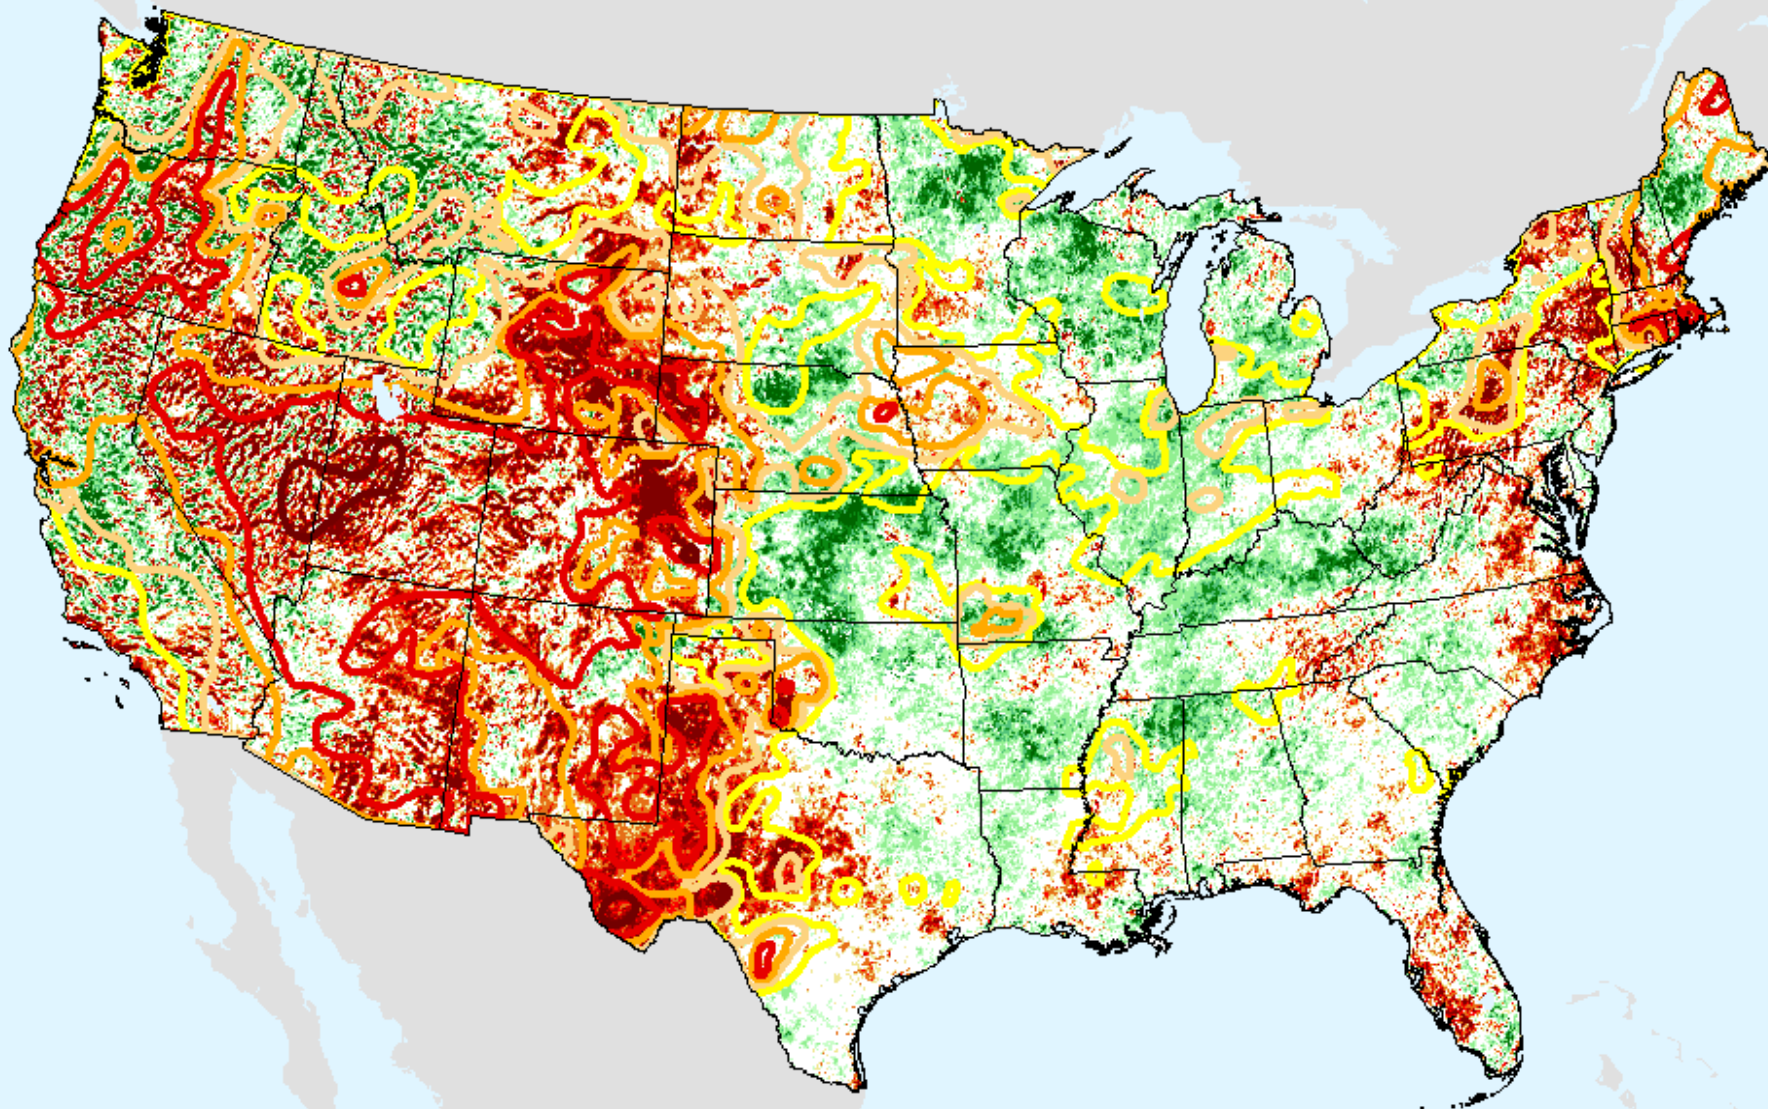

Background

Vegetation Drought Response Index (VegDRI)

As of: Tuesday, September 29, 2020

BackGround

Evaporative Stress Index (ESI) 4-week

As of: Tuesday, September 29, 2020

USDM for: Sep. 22, 2020

ESI