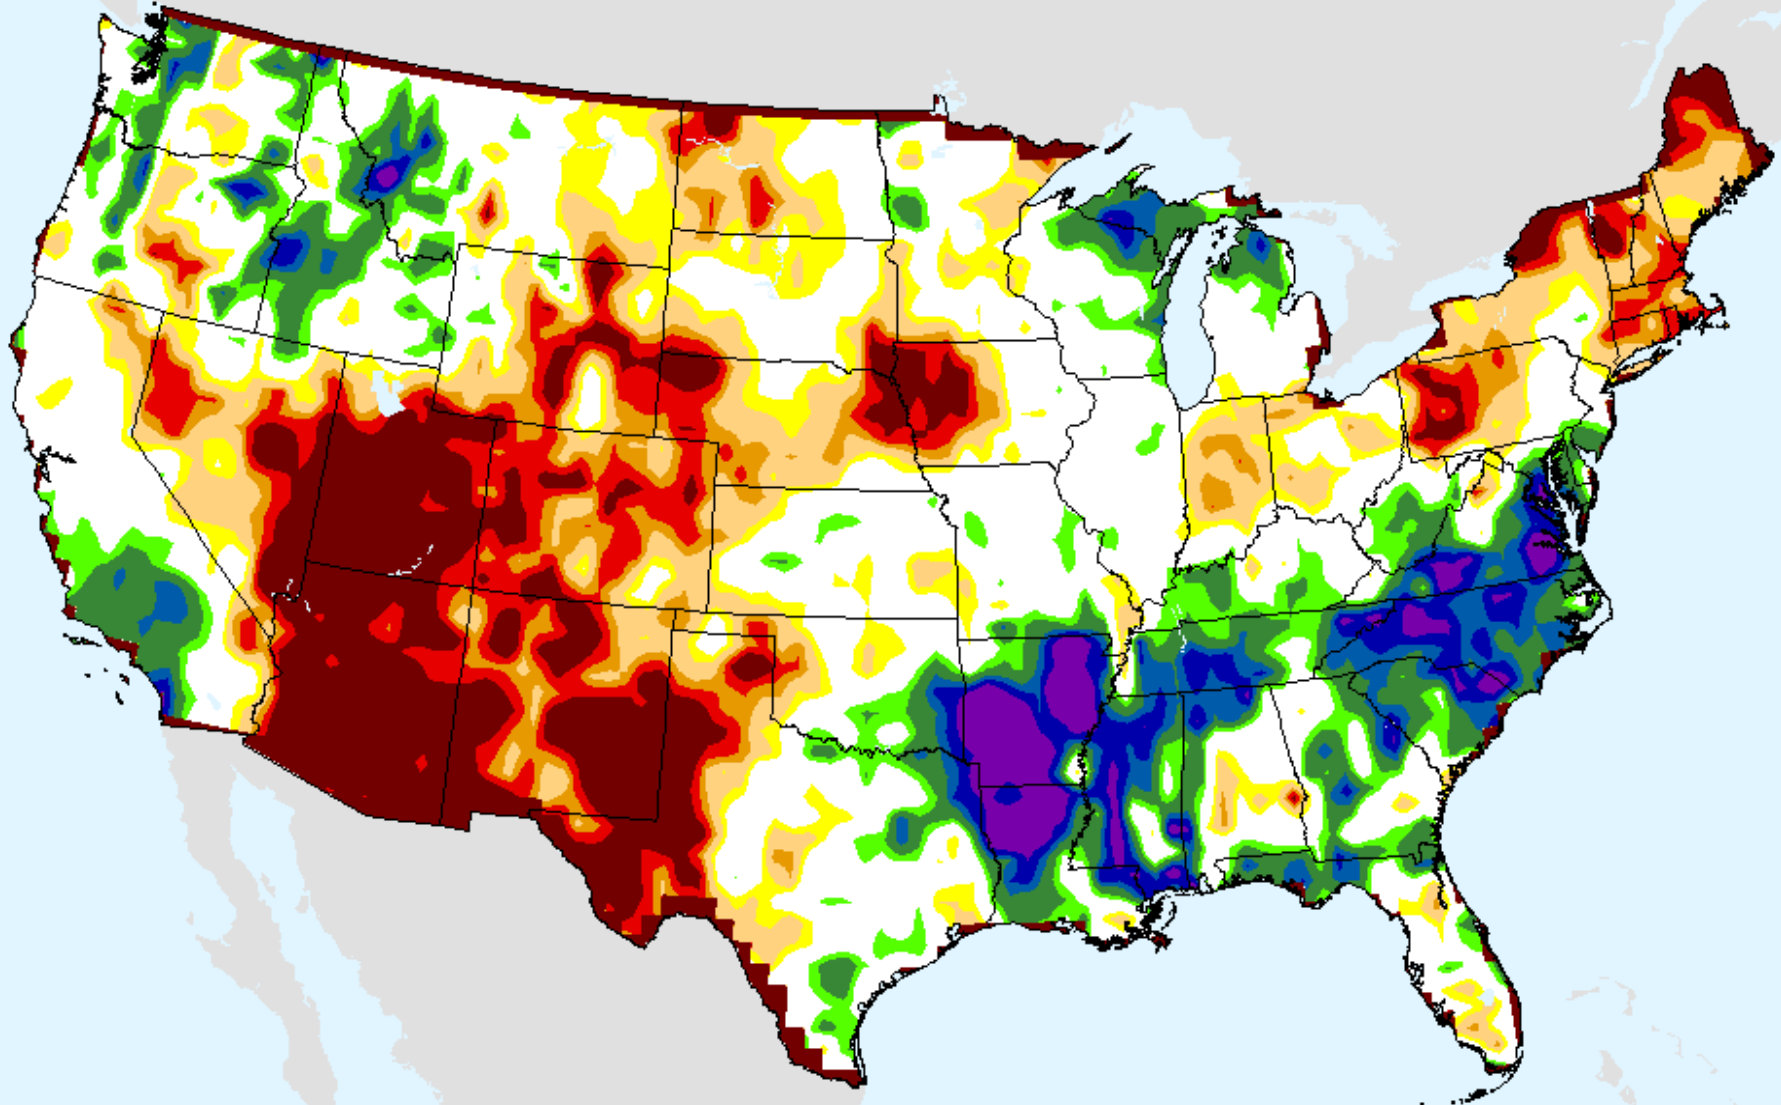

CPC 6-month SPI

As of: Tuesday, September 29, 2020