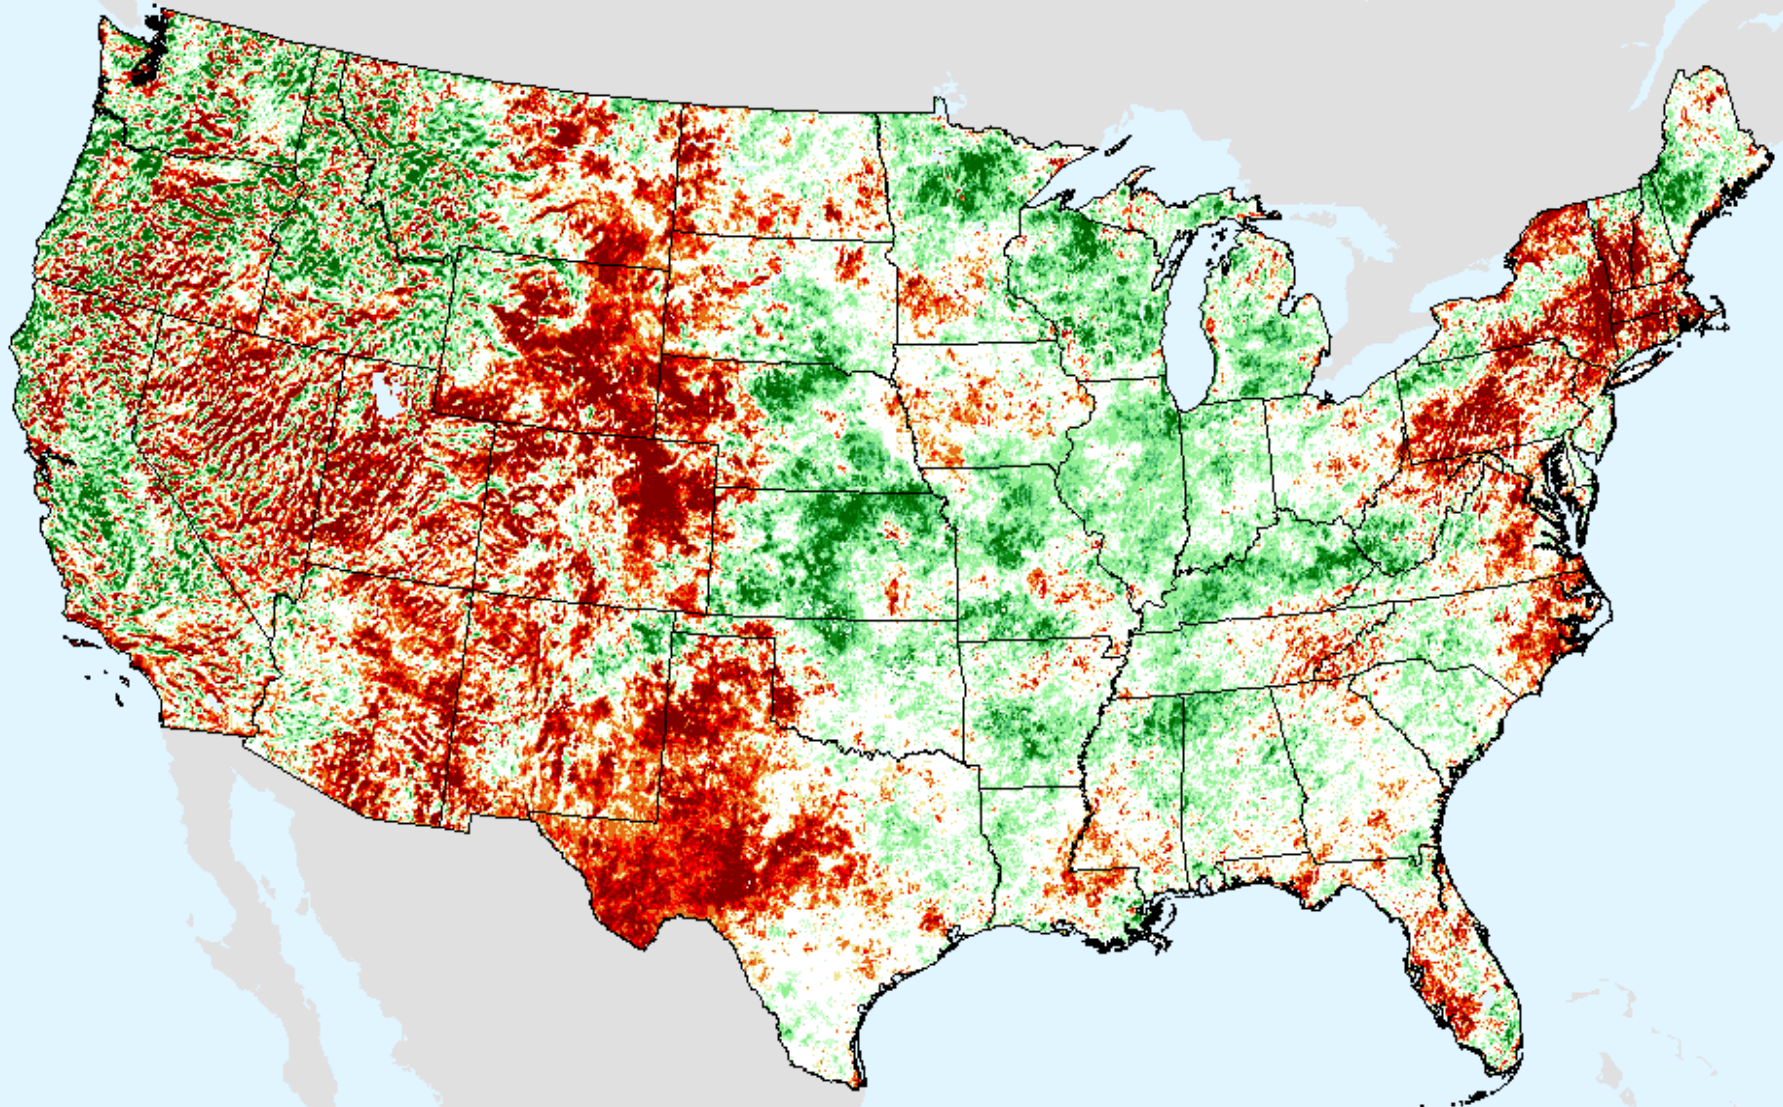

Evaporative Stress Index (ESI) 4-week

As of: Tuesday, September 29, 2020