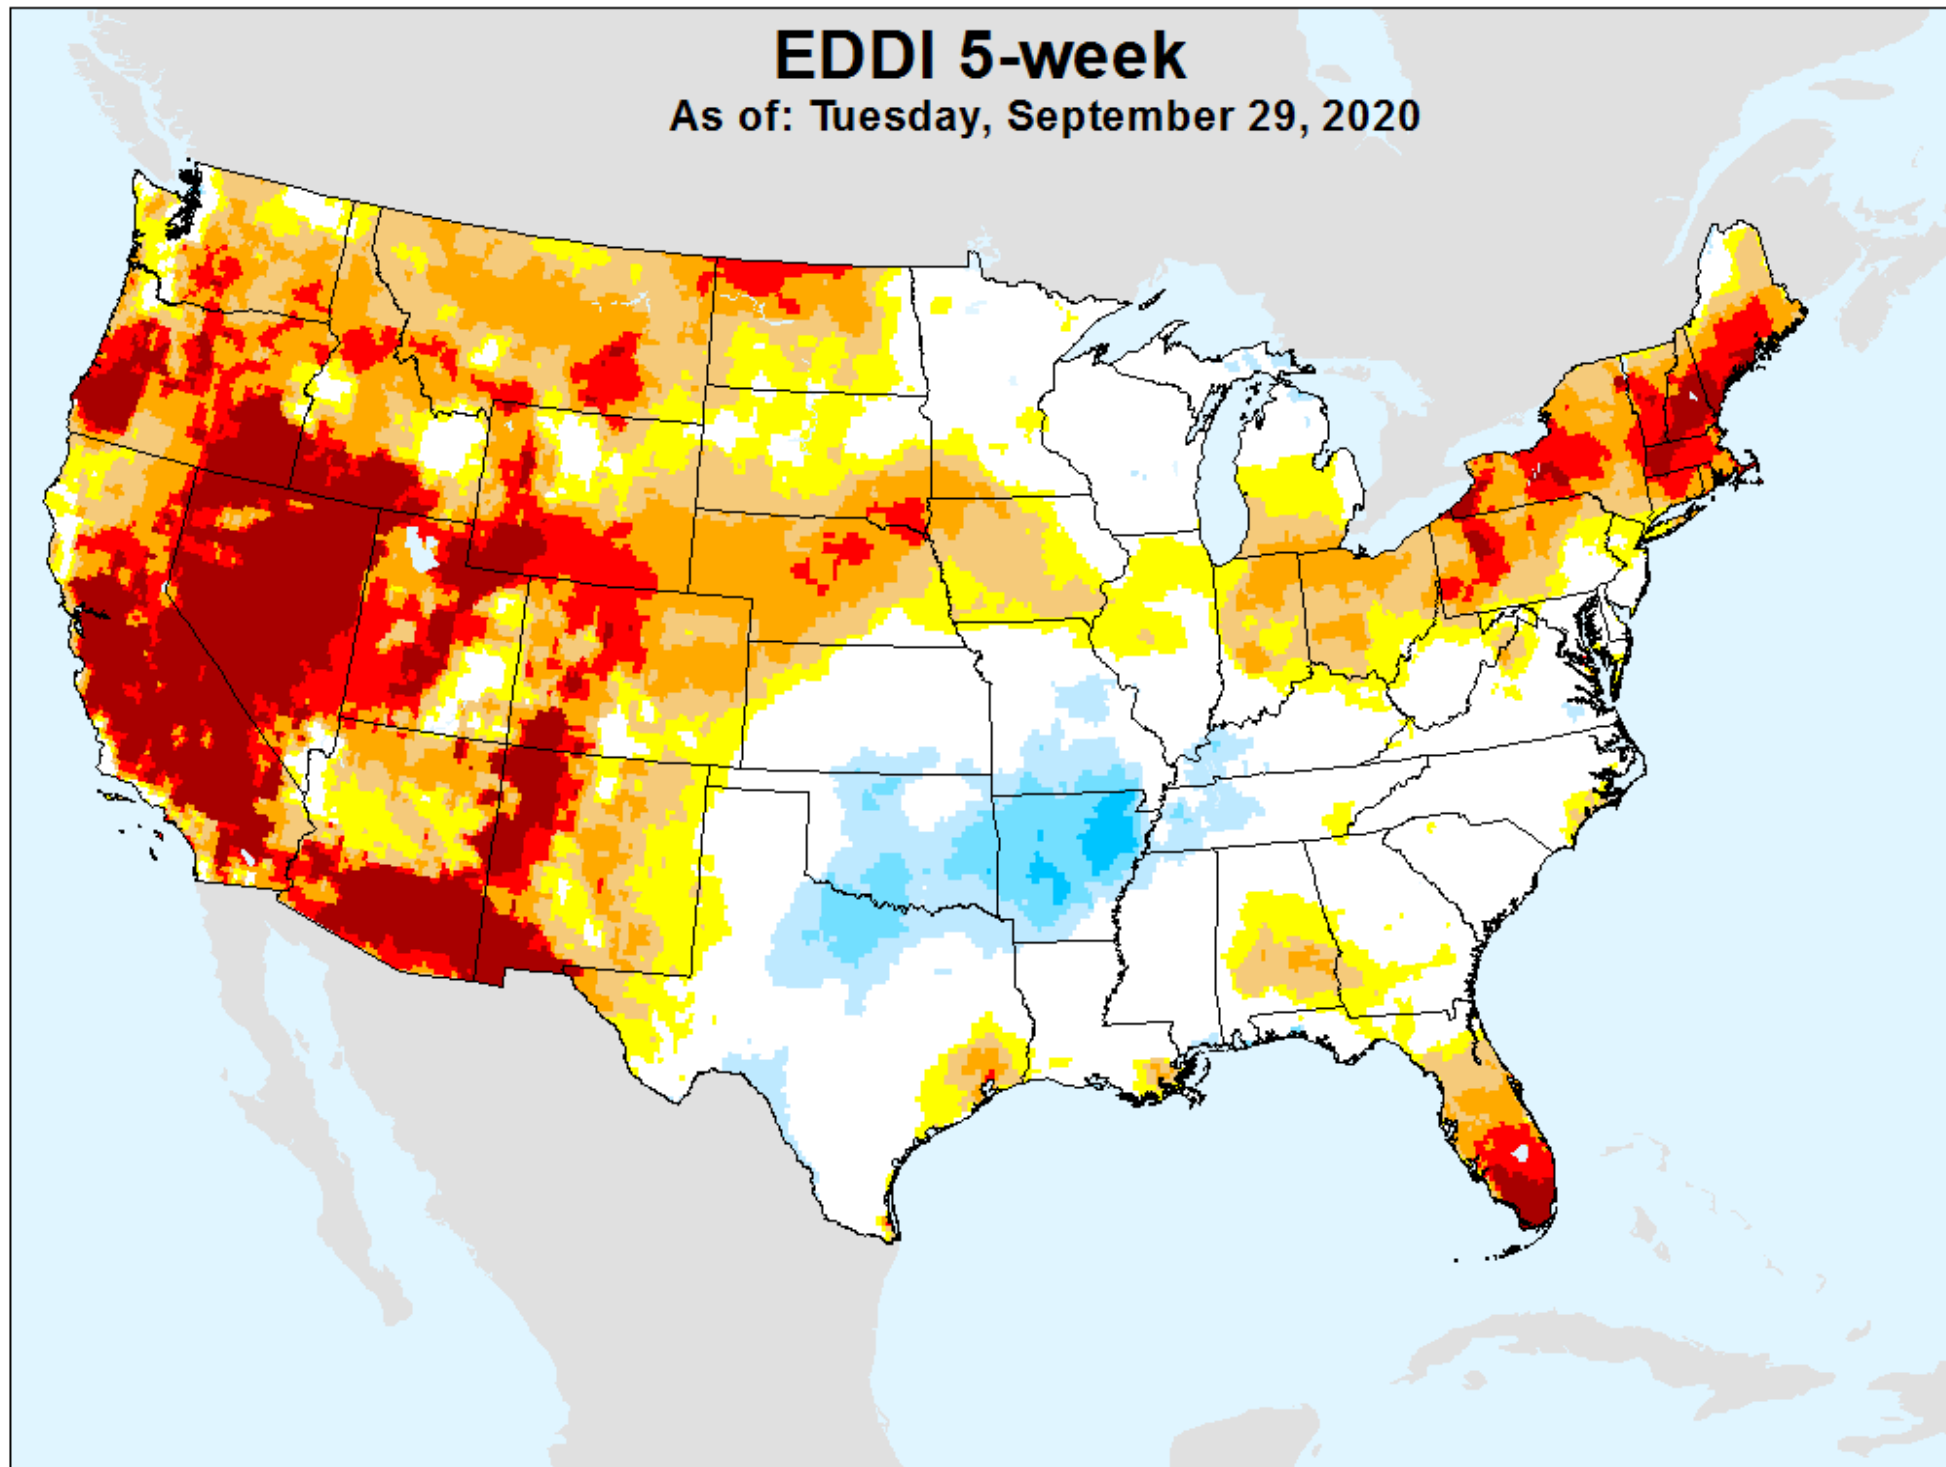

EDDI 5-week

As of: Tuesday, September 29, 2020