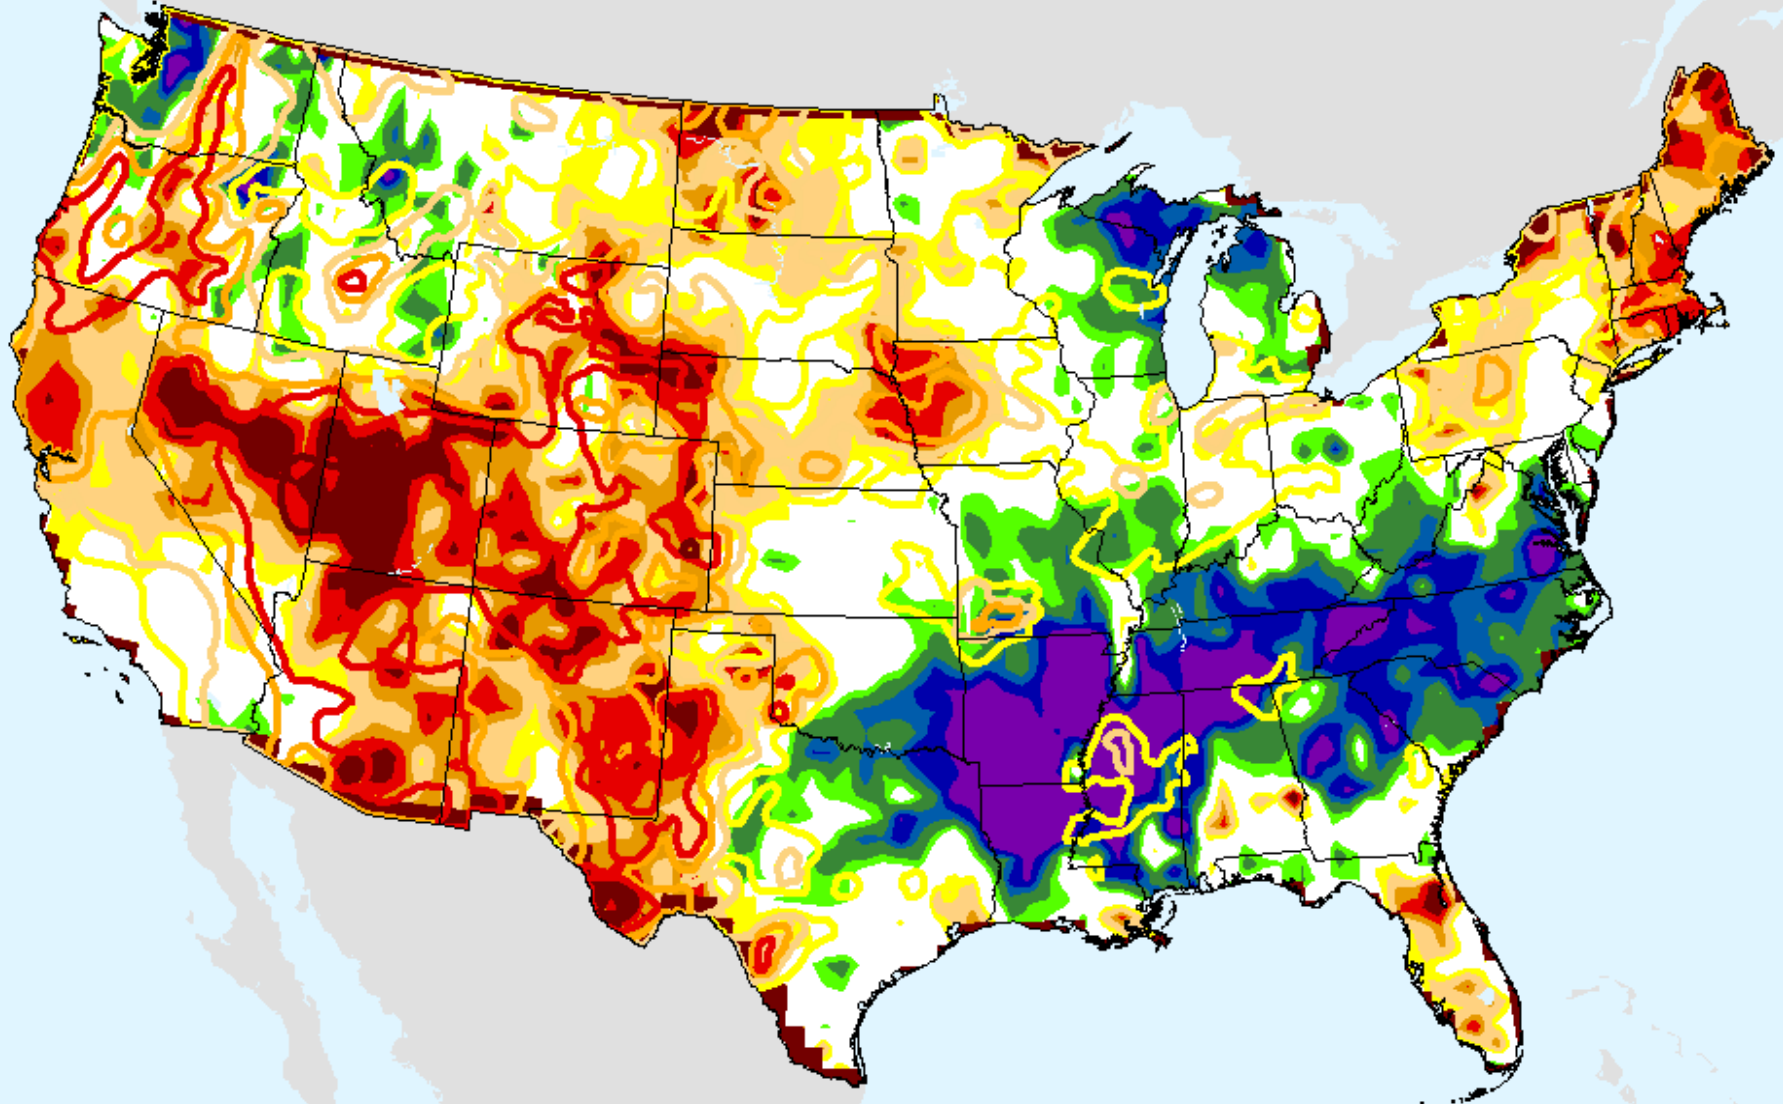

USDM for: Sep. 22, 2020

SPI (USDM)

CPC 6-month SPI

As of: Tuesday, September 29, 2020

CPC 9-month SPI

As of: Tuesday, September 29, 2020

USDM for: Sep. 22, 2020

SPI (USDM)