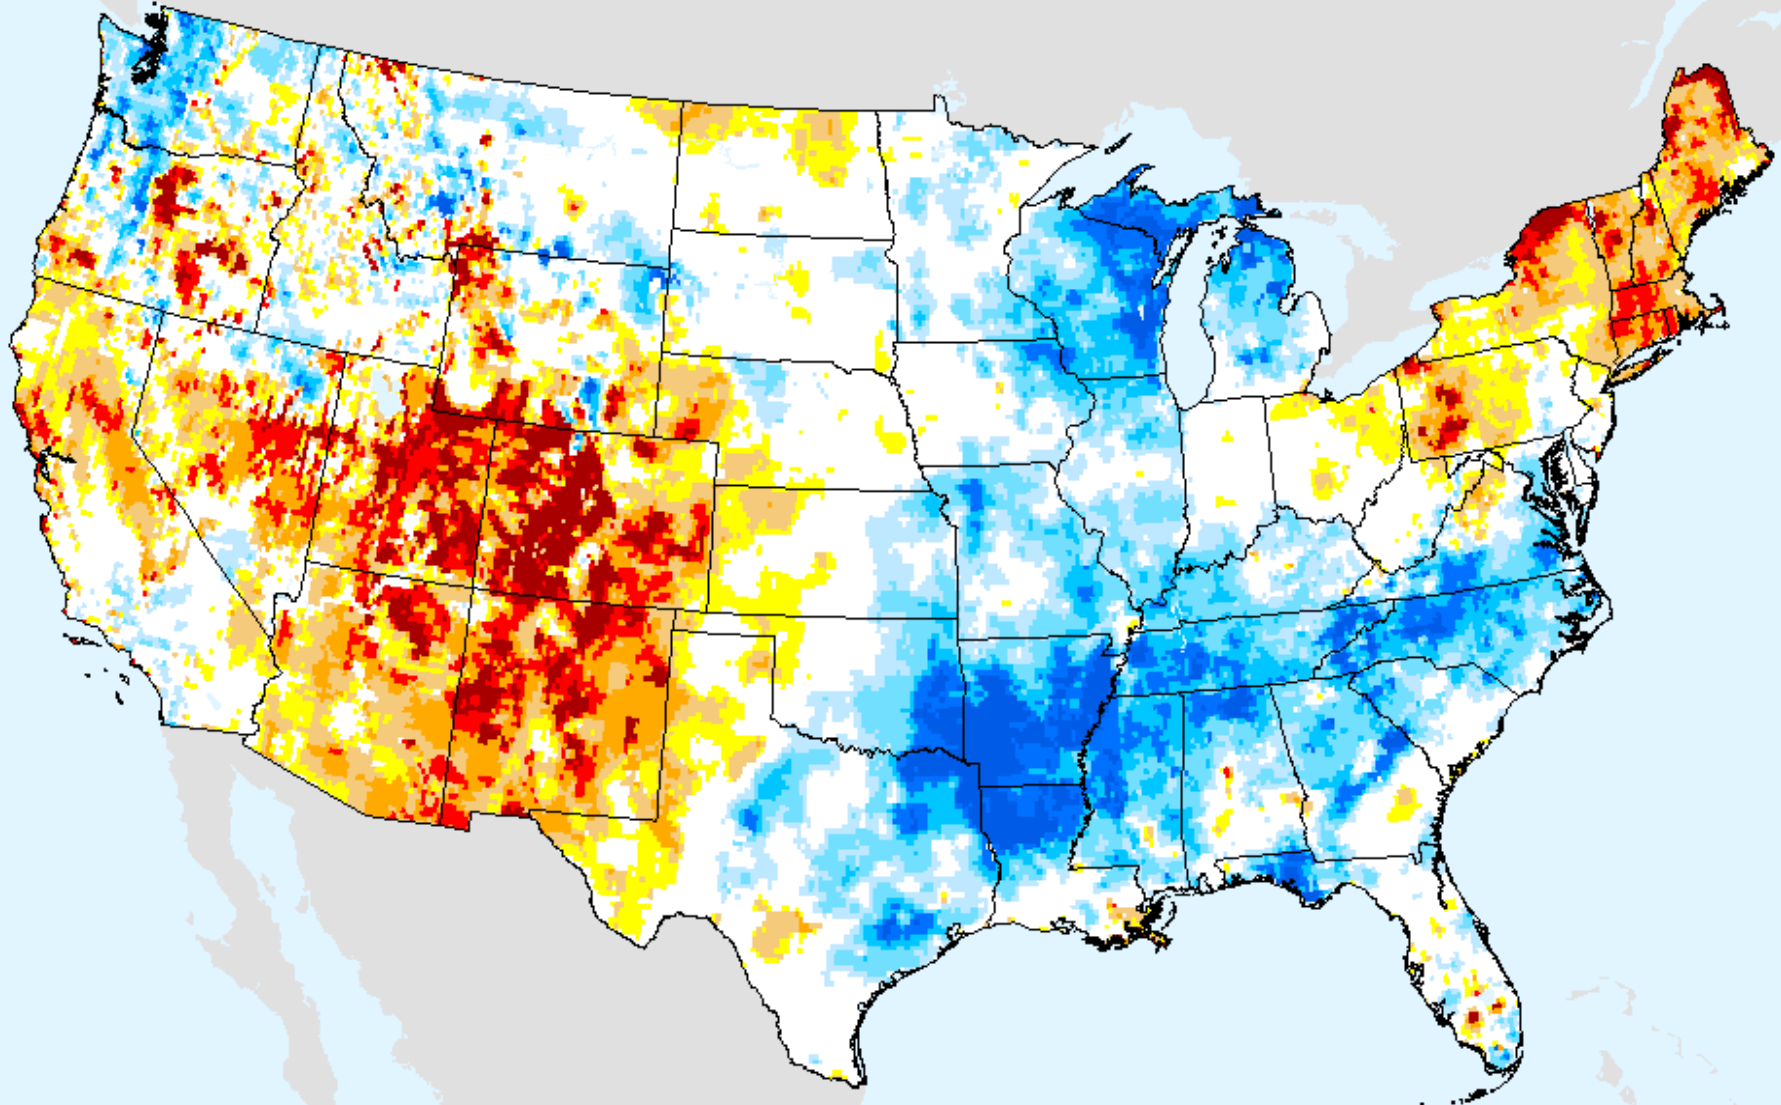

As of: Tuesday, September 29, 2020

GRACE-Based Root Zone Soil Moisture Drought Indicator

As of: Tuesday, September 29, 2020

USDM for: Sep. 22, 2020

GRACE-Based Root Zone Soil Moisture Drought Indicator

As of: Tuesday, September 29, 2020