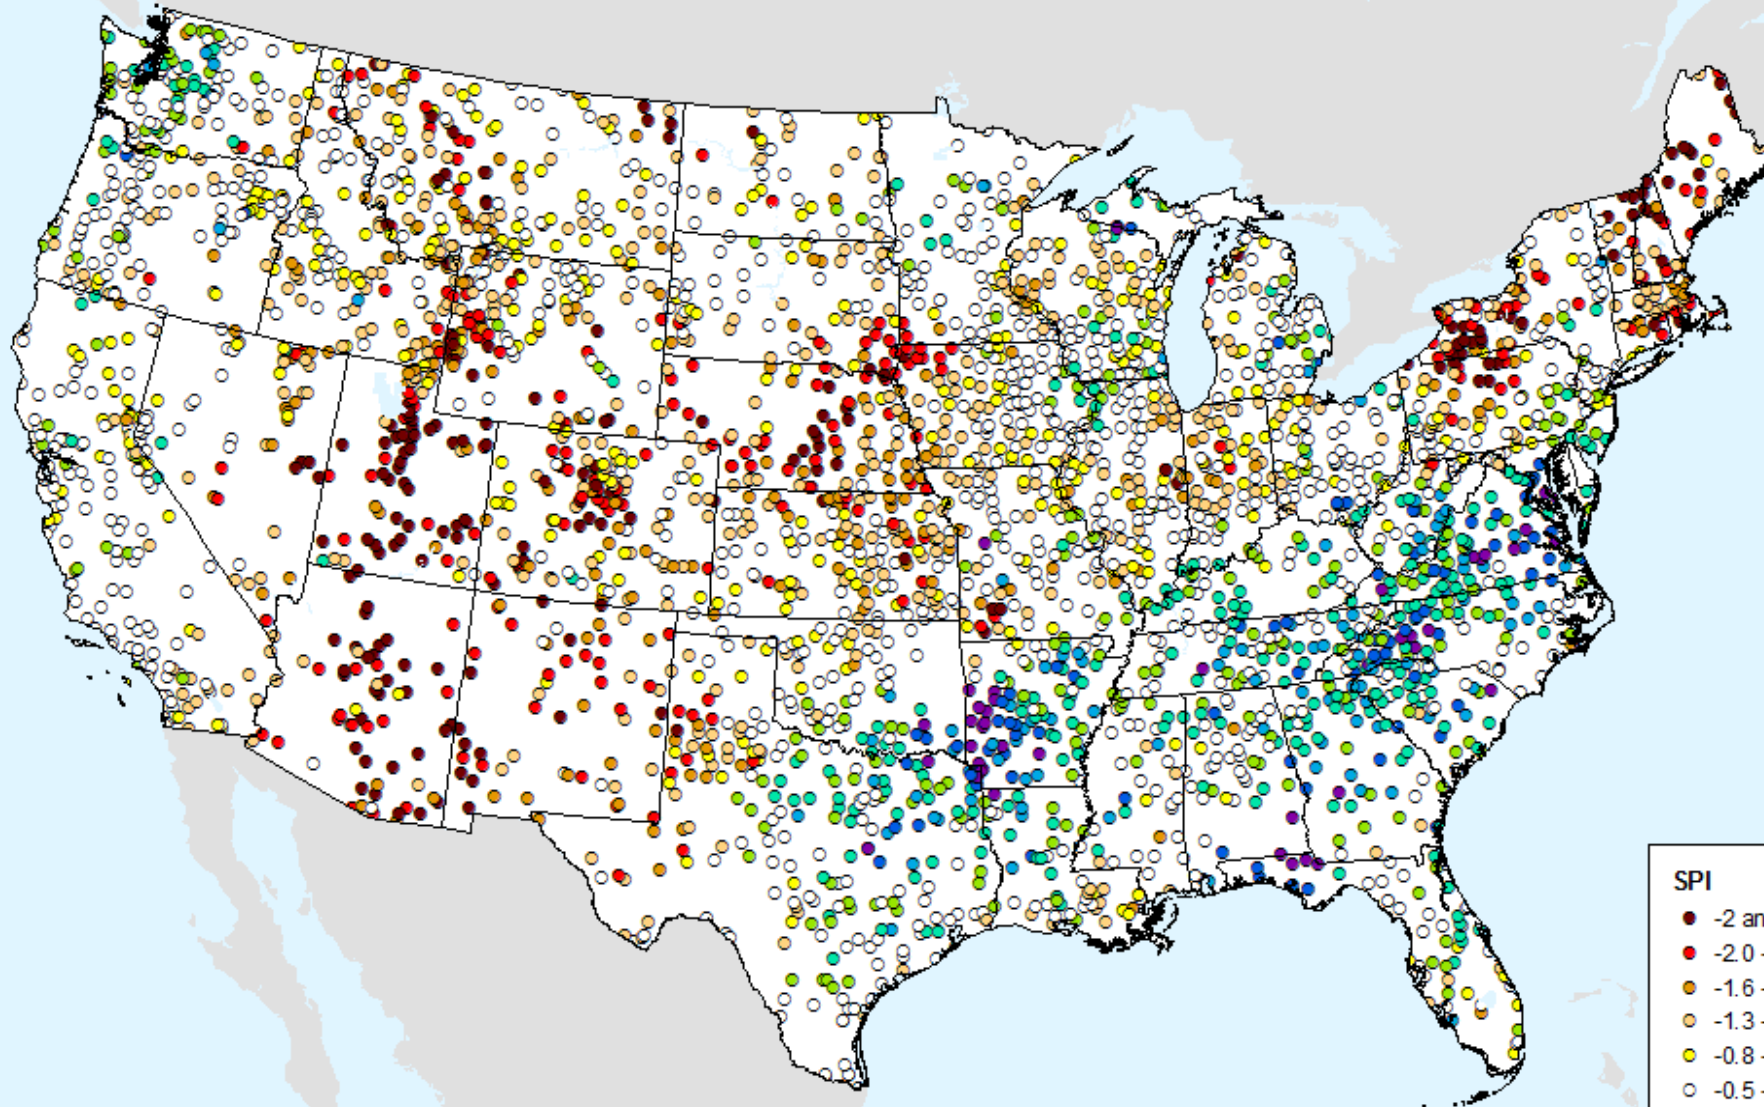

HPRCC 2-month SPI

As of: Tuesday, September 29, 2020