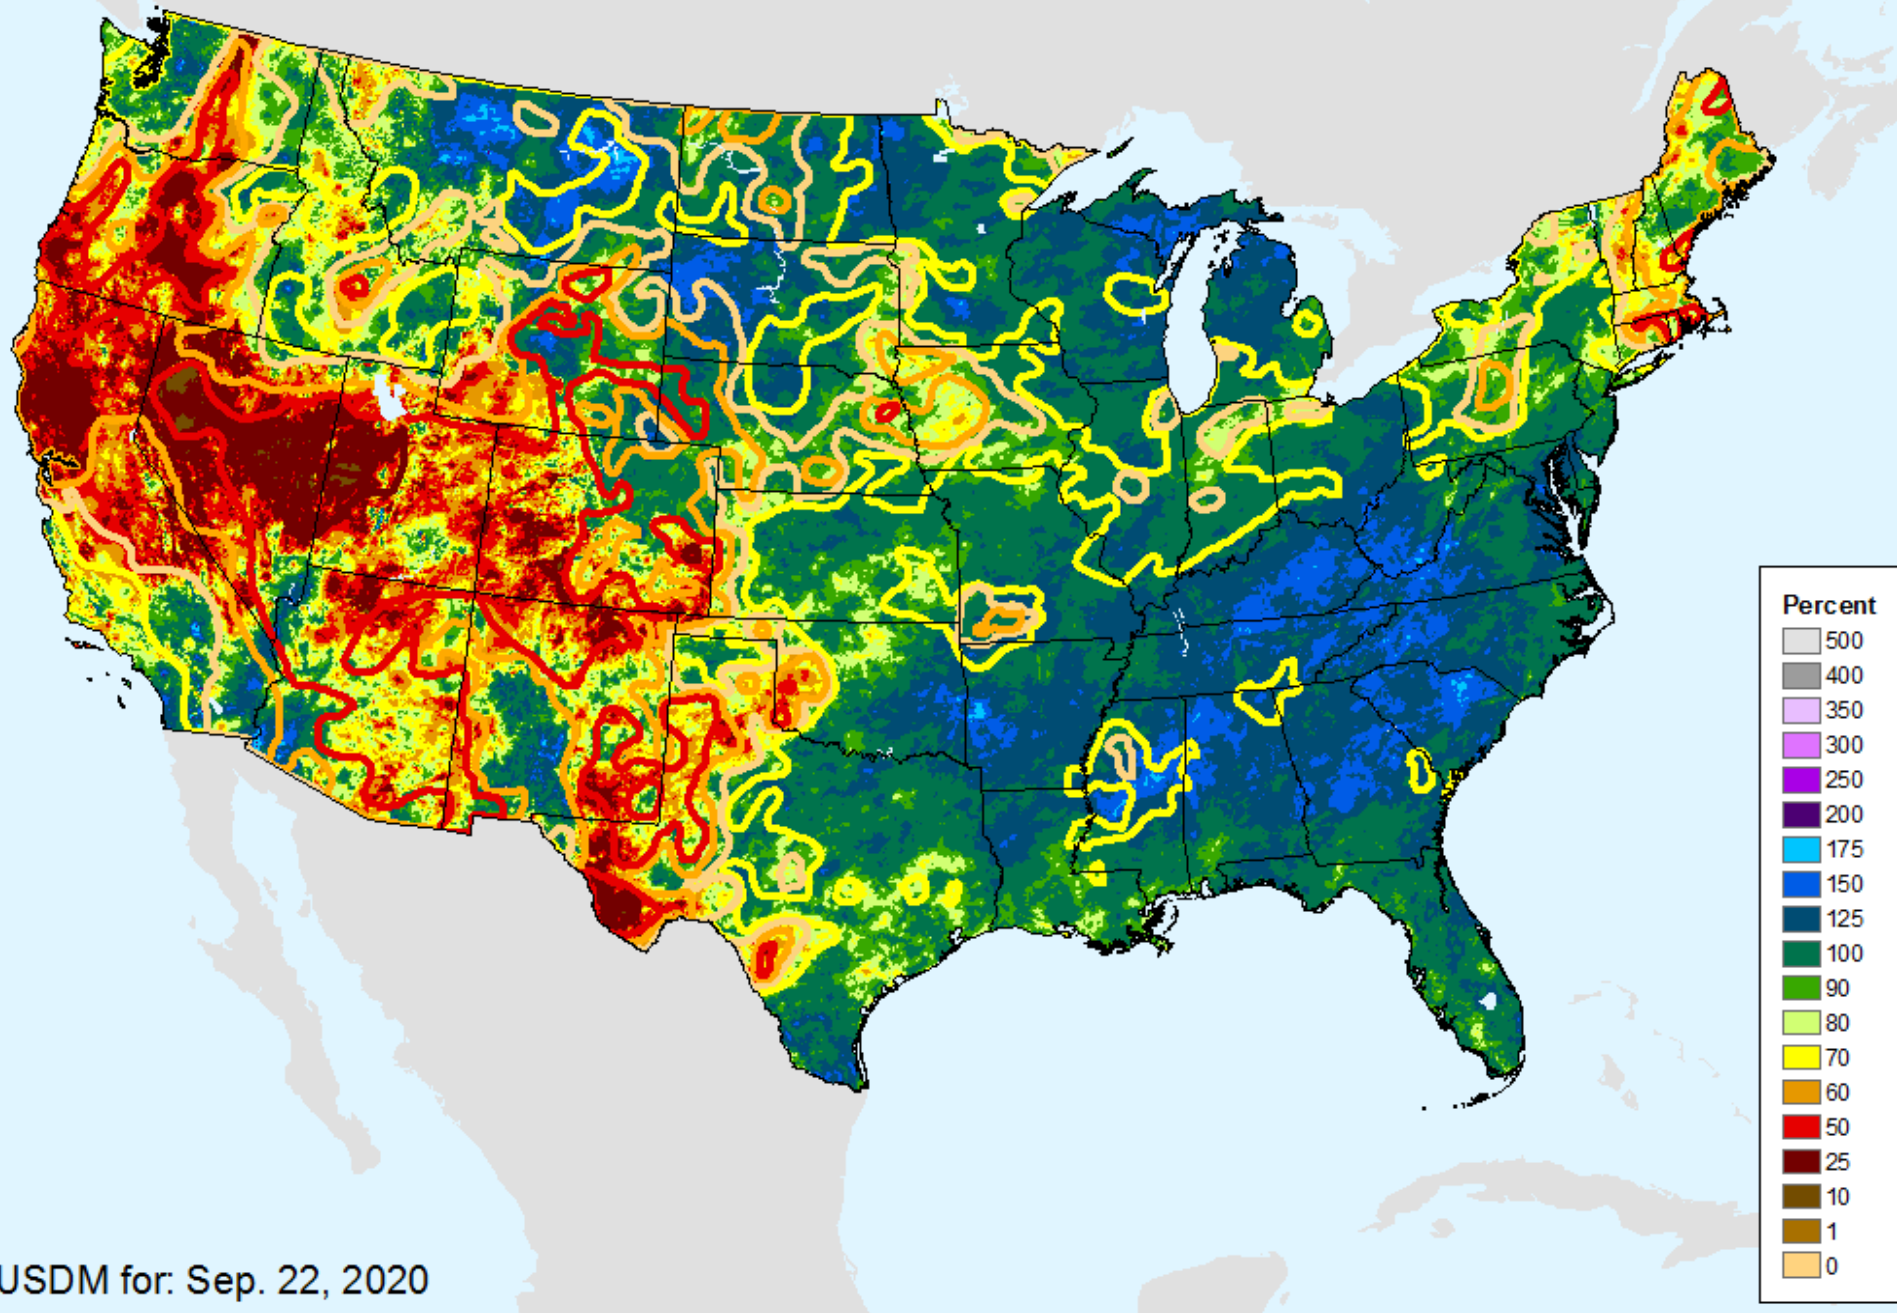

As of: Tuesday, September 29, 2020

AHPS Water-Year Precip Departure

As of: Tuesday, September 29, 2020

AHPS Water-Year Pct of Normal Pcp

As of: Tuesday, September 29, 2020

USDM for: Sep. 22, 2020

AHPS Water-Year Pct of Normal Pcp