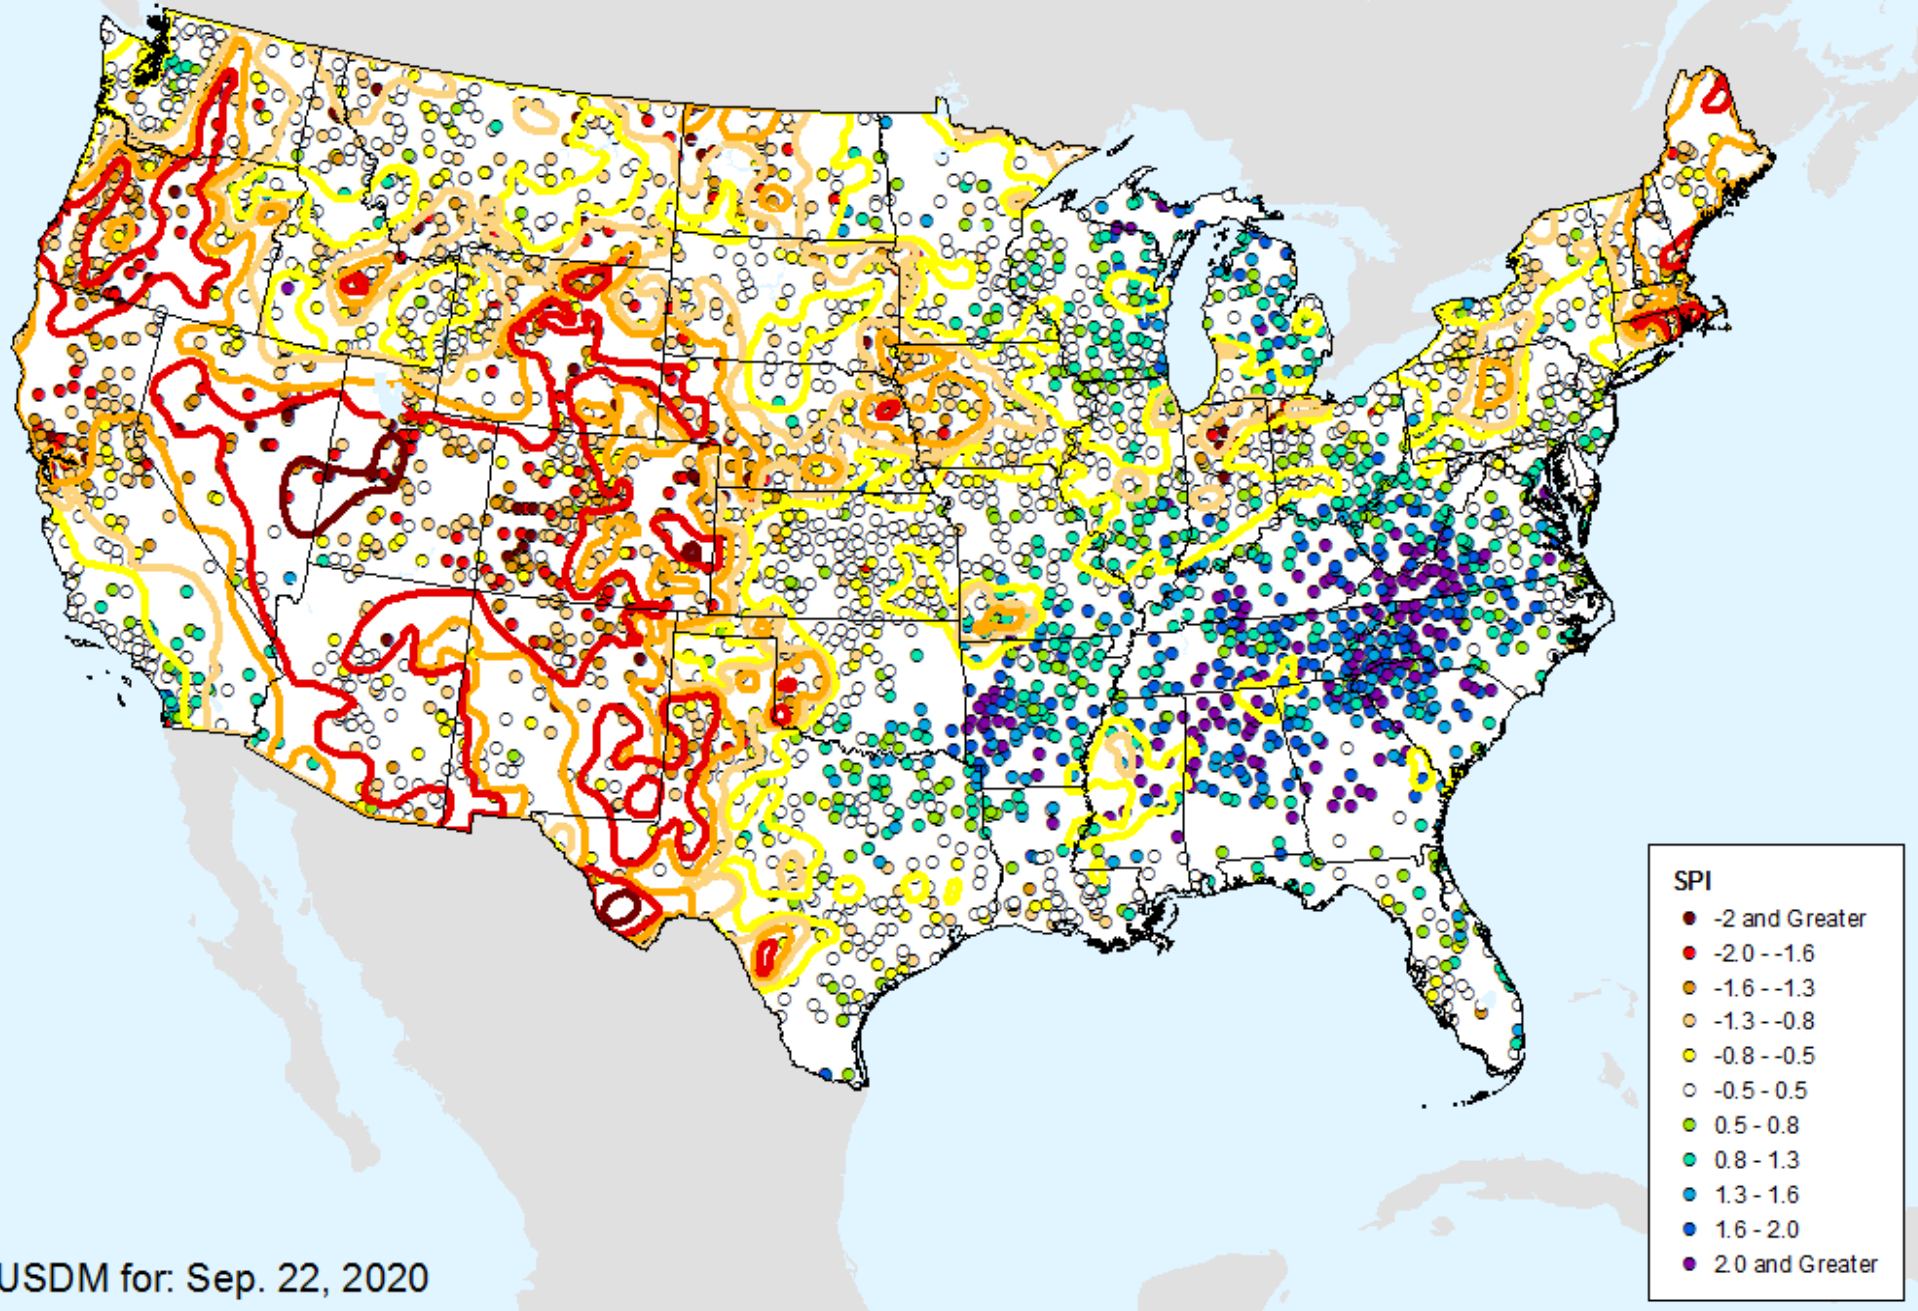

HPRCC 24-month SPI

As of: Tuesday, September 29, 2020

USDM for: Sep. 22, 2020

HPRCC 24-month SPI

As of: Tuesday, September 29, 2020

HPRCC Water Year-to-date SPI

As of: Tuesday, September 29, 2020

USDM for: Sep. 22, 2020