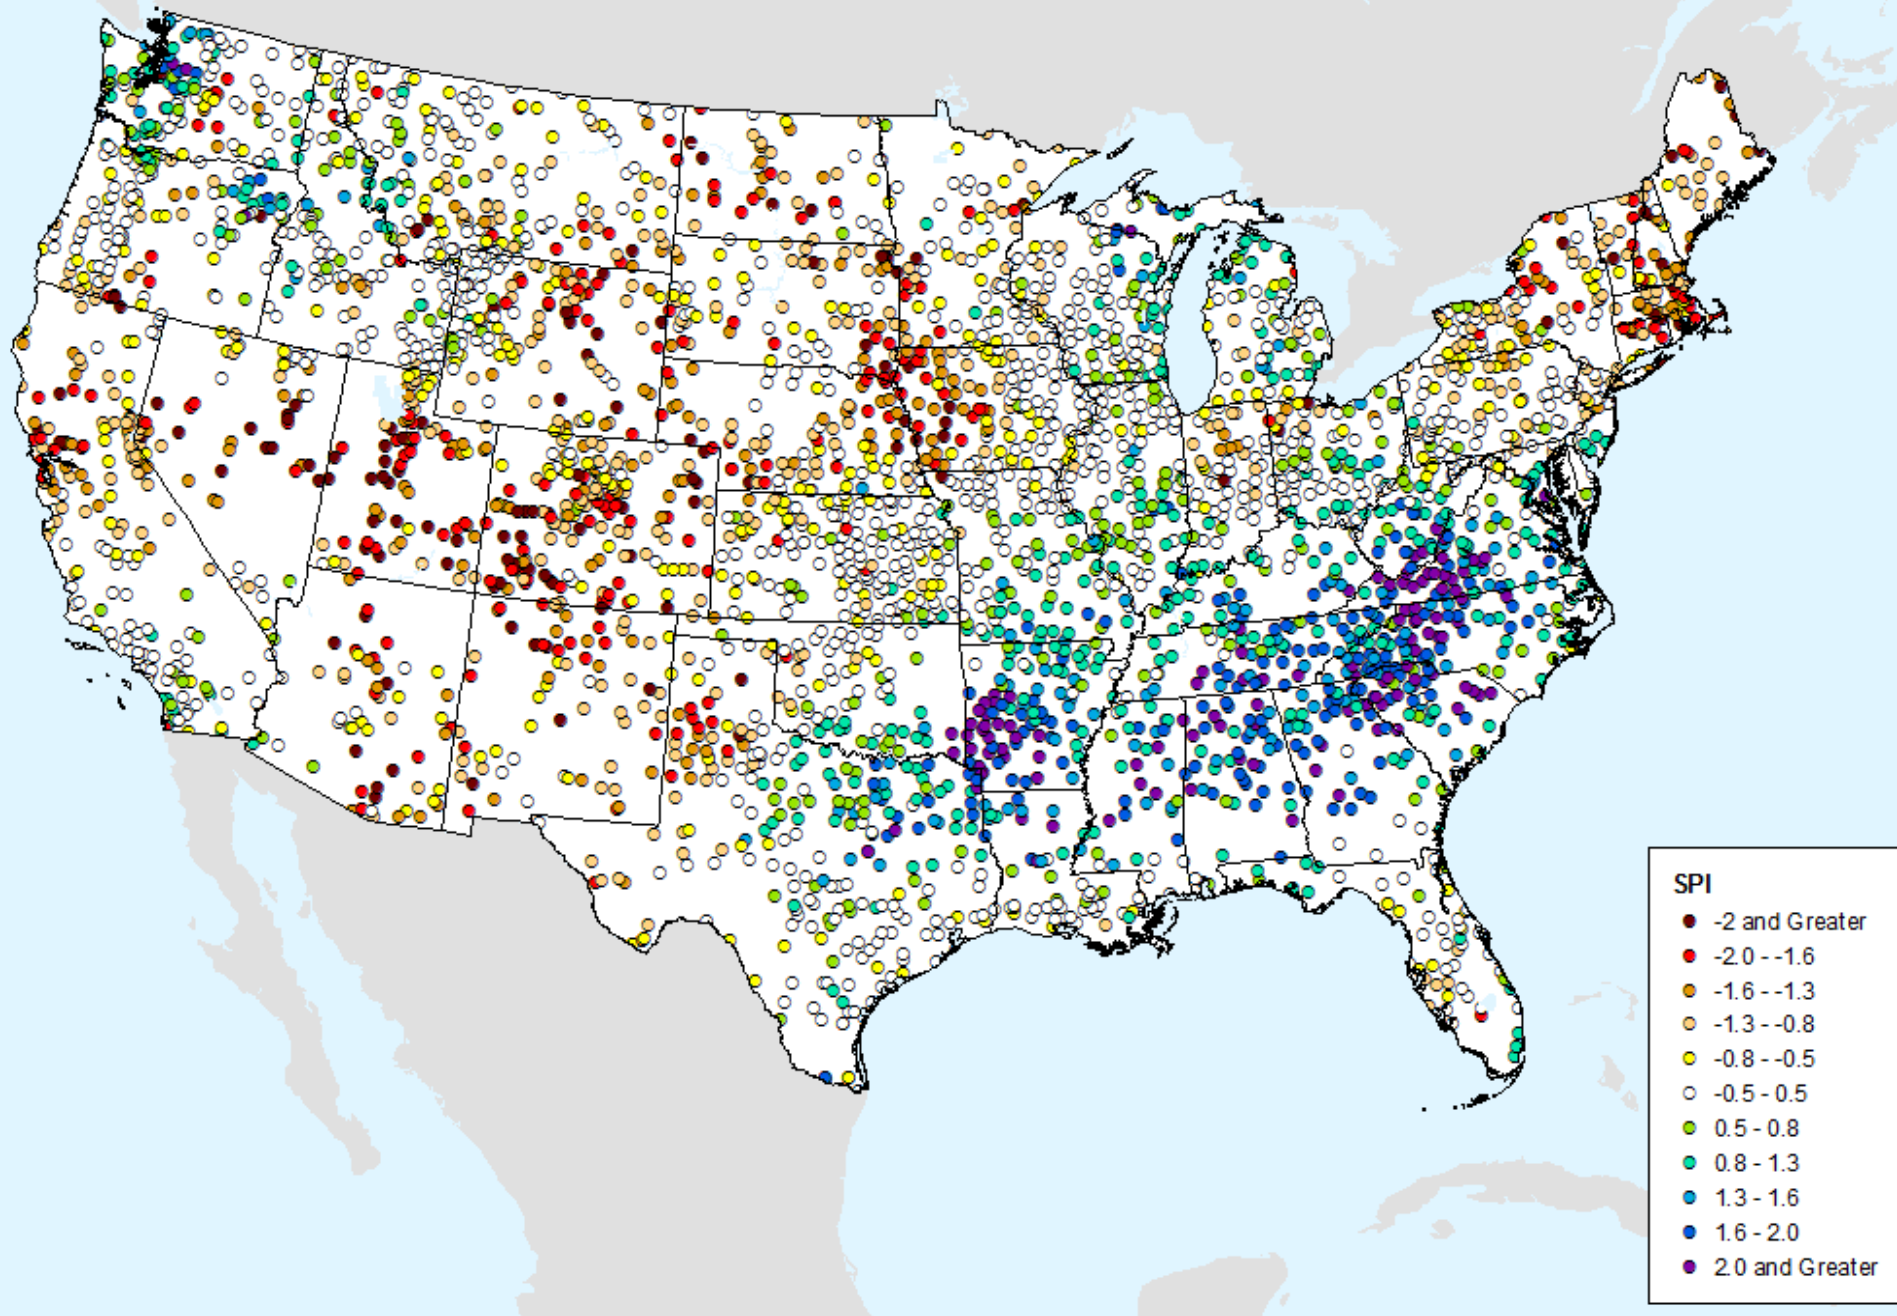

HPRCC Water Year-to-date SPI

As of: Tuesday, September 29, 2020

HPRCC Year-to-date SPI

As of: Tuesday, September 29, 2020

USDM for: Sep. 22, 2020

HPRCC Year-to-date SPI

As of: Tuesday, September 29, 2020

AHPS 1-month SPI