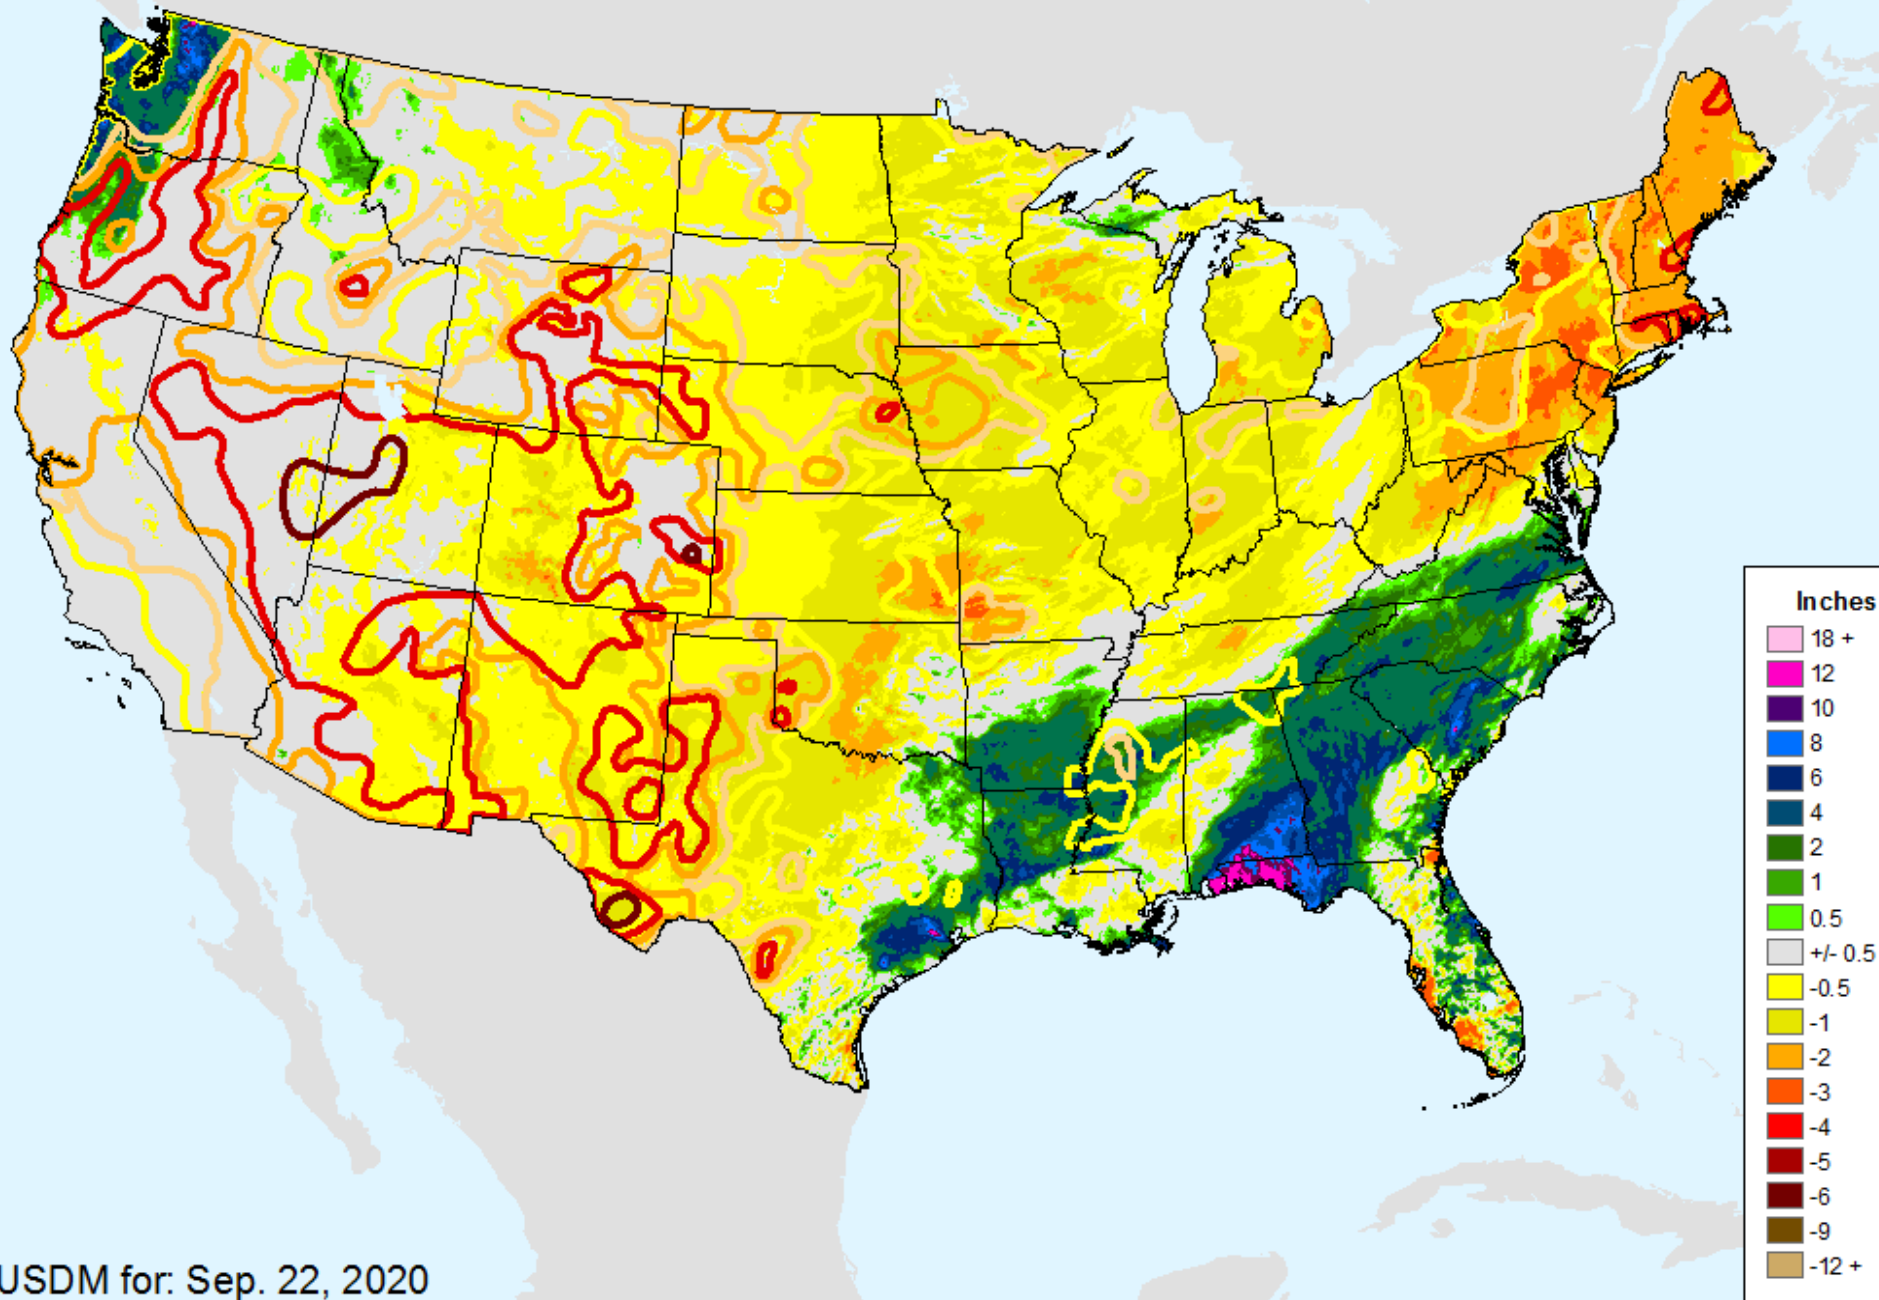

AHPS 7-Day Precipitation

As of: Tuesday, September 29, 2020

AHPS 7-Day Precipitation

As of: Tuesday, September 29, 2020

AHPS 14-Day Precip Departure

As of: Tuesday, September 29, 2020

USDM for: Sep. 22, 2020