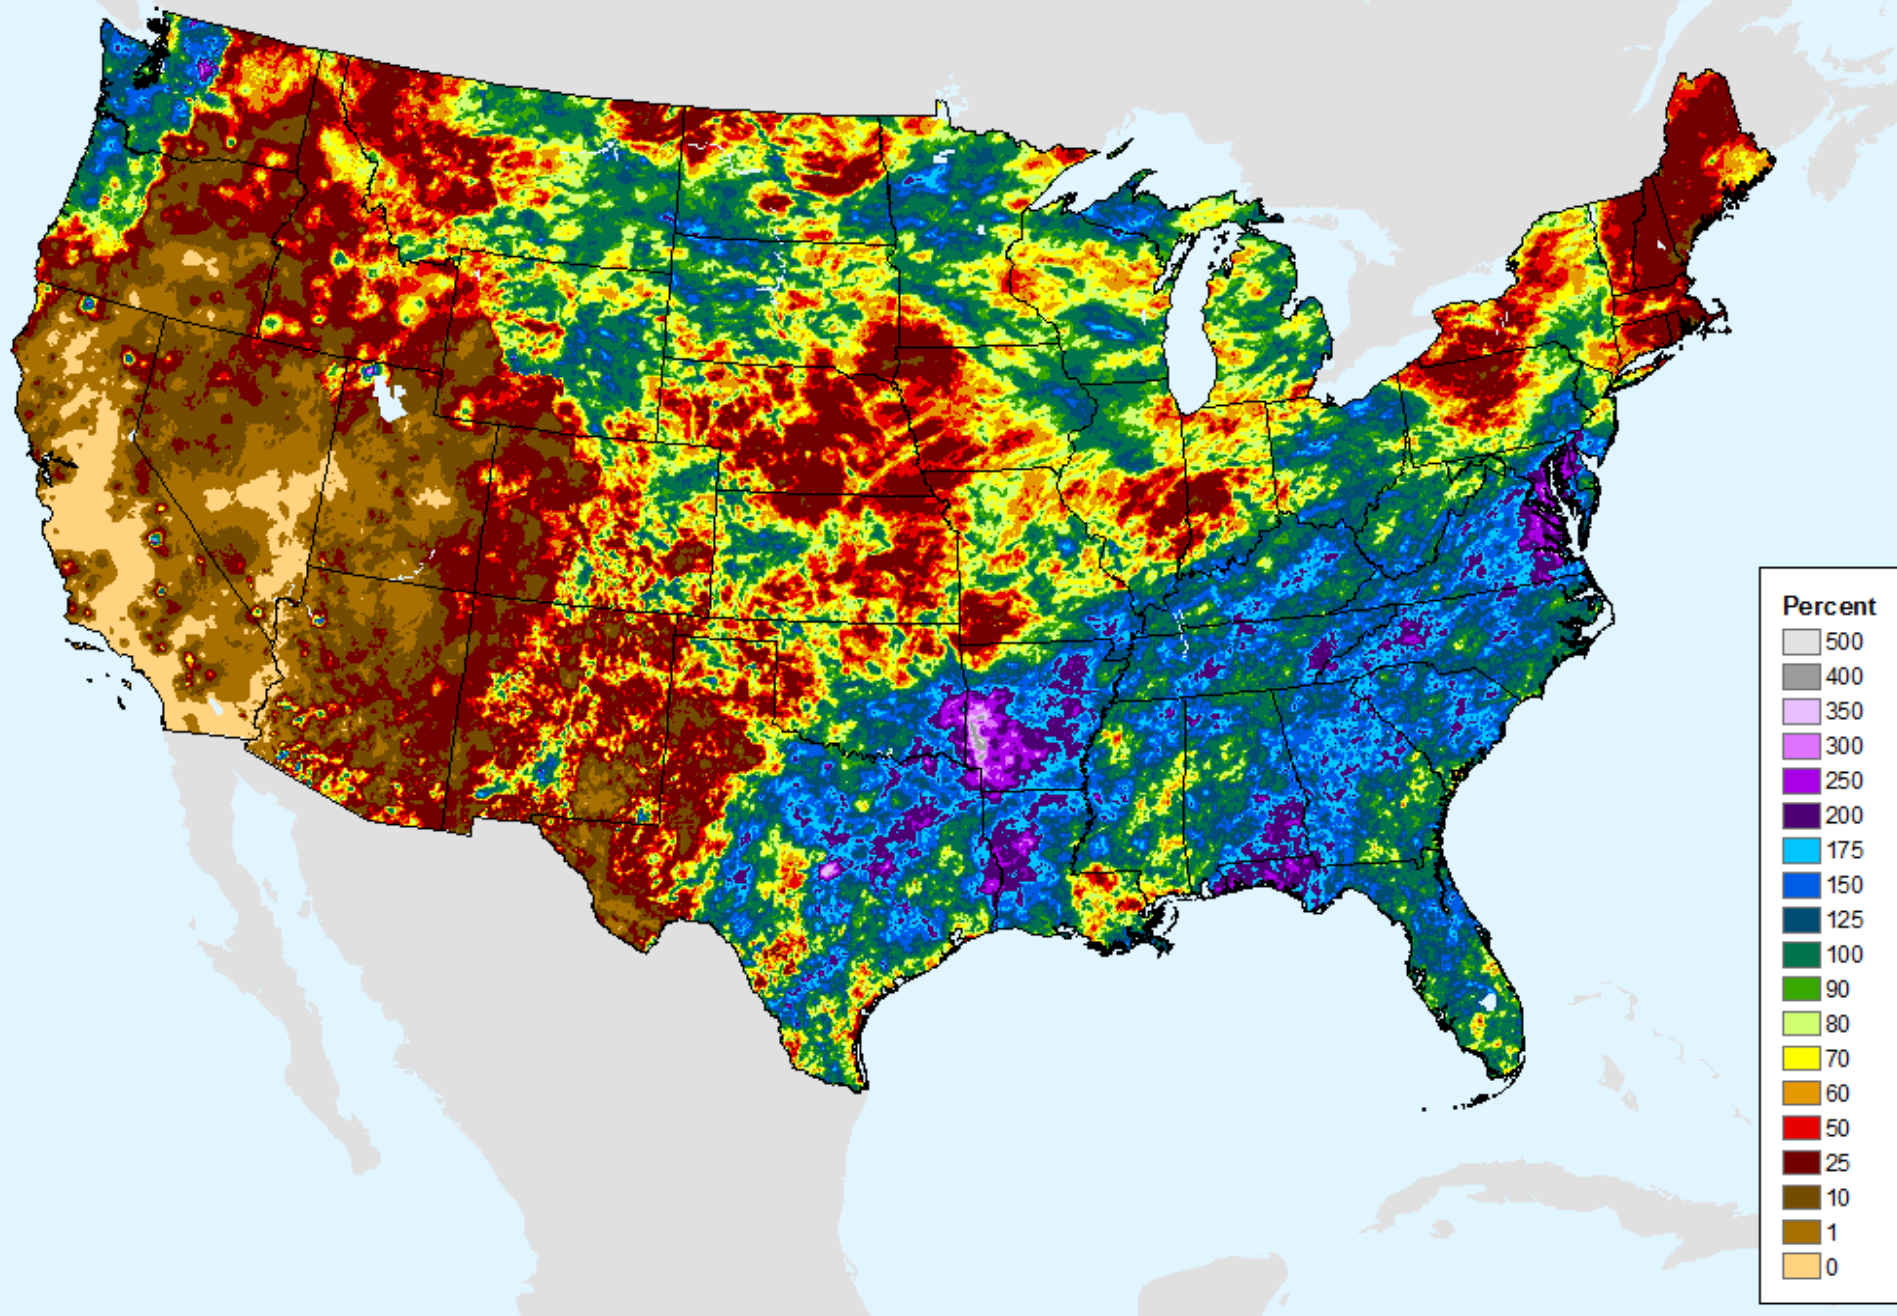

USDM for: Sep. 22, 2020

AHPS 60-Day Precip Departure

As of: Tuesday, September 29, 2020

AHPS 60-Day Pct of Normal Pcp

As of: Tuesday, September 29, 2020

AHPS 60-Day Pct of Normal Pcp

As of: Tuesday, September 29, 2020