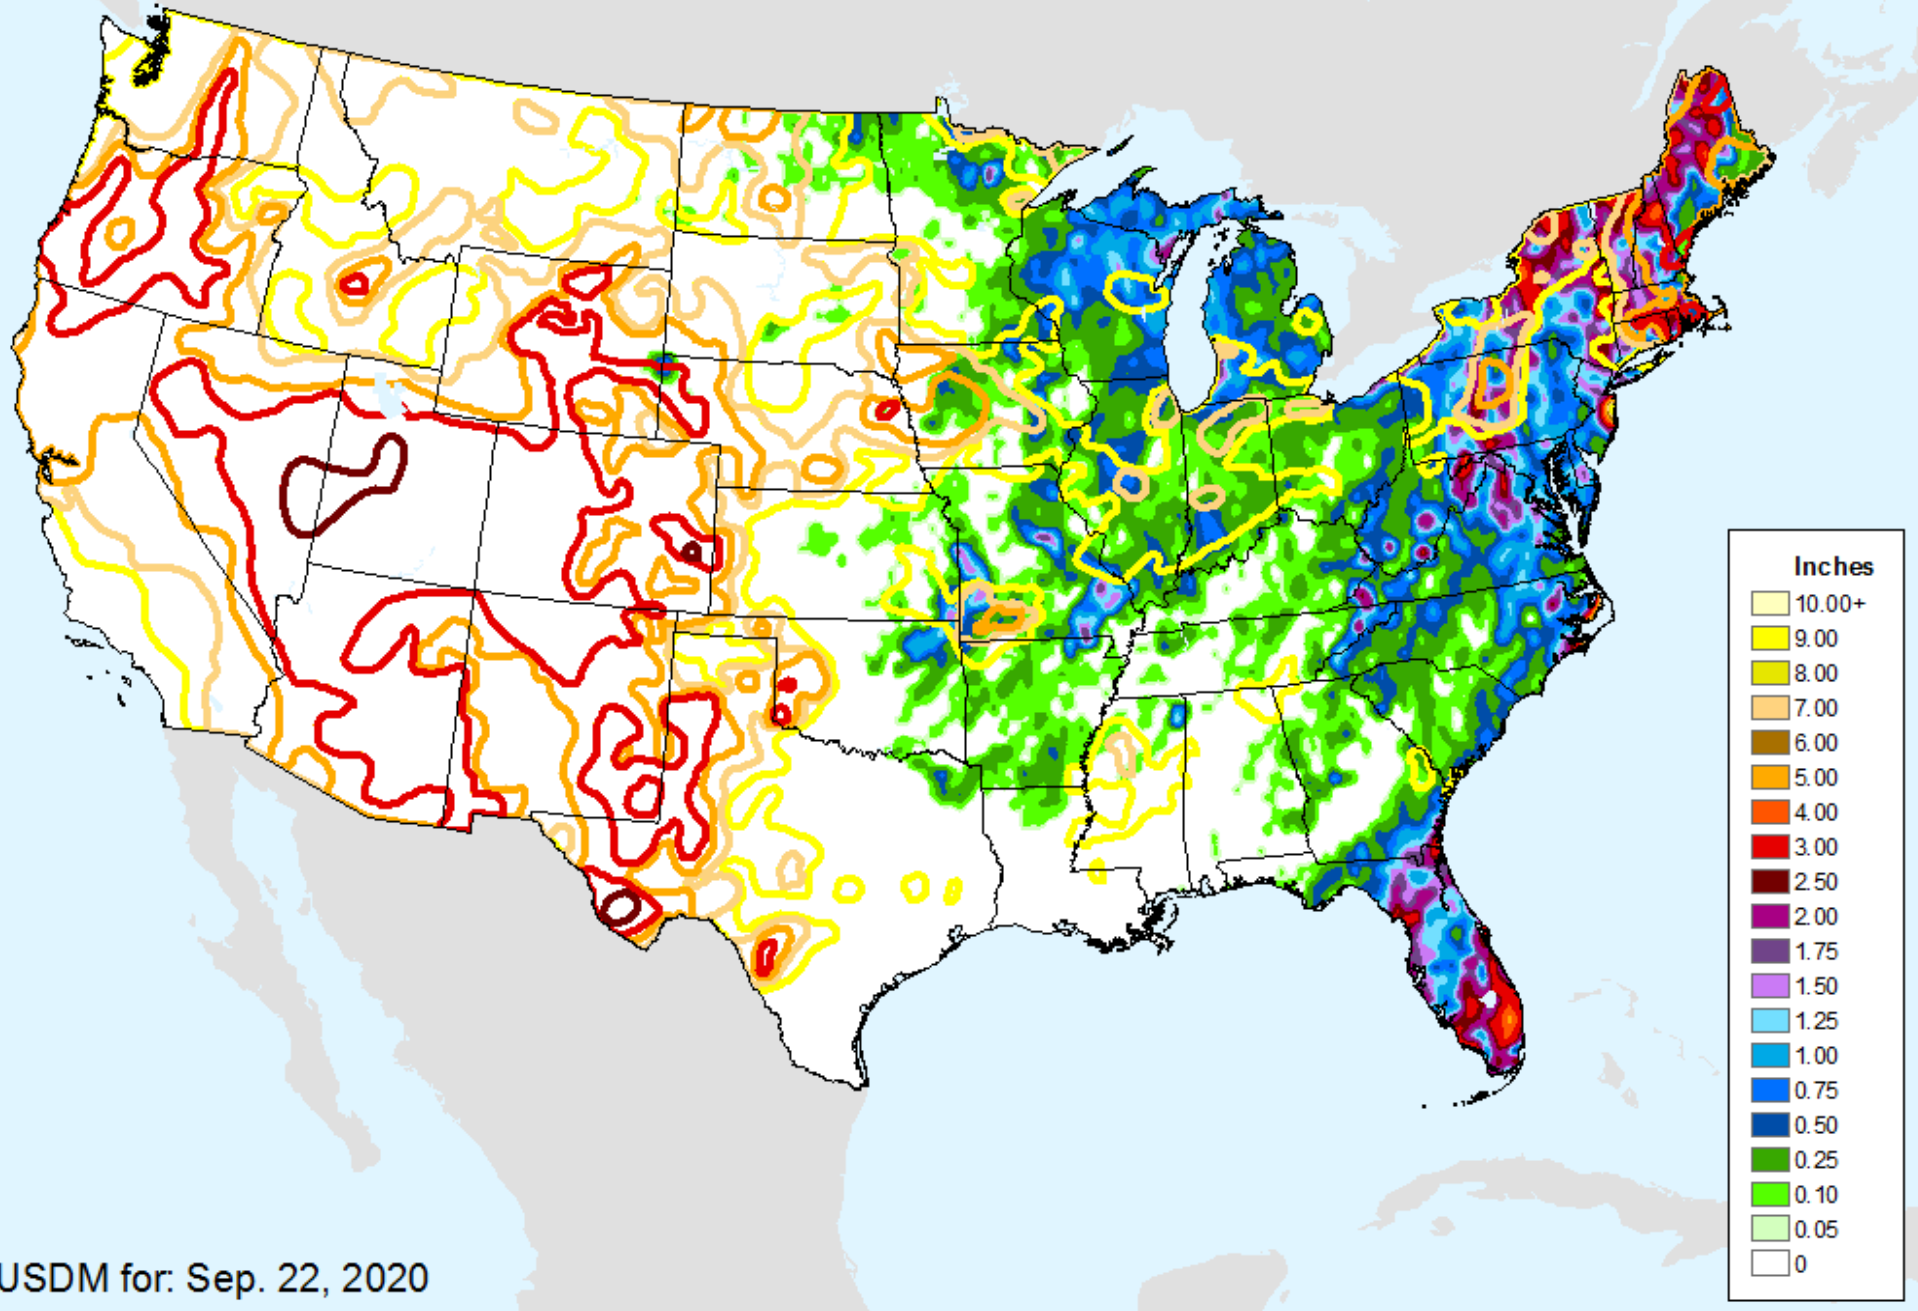

GFS (00z) 7-Day Precip Forecast

As of: Tuesday, September 29, 2020

USDM for: Sep. 22, 2020