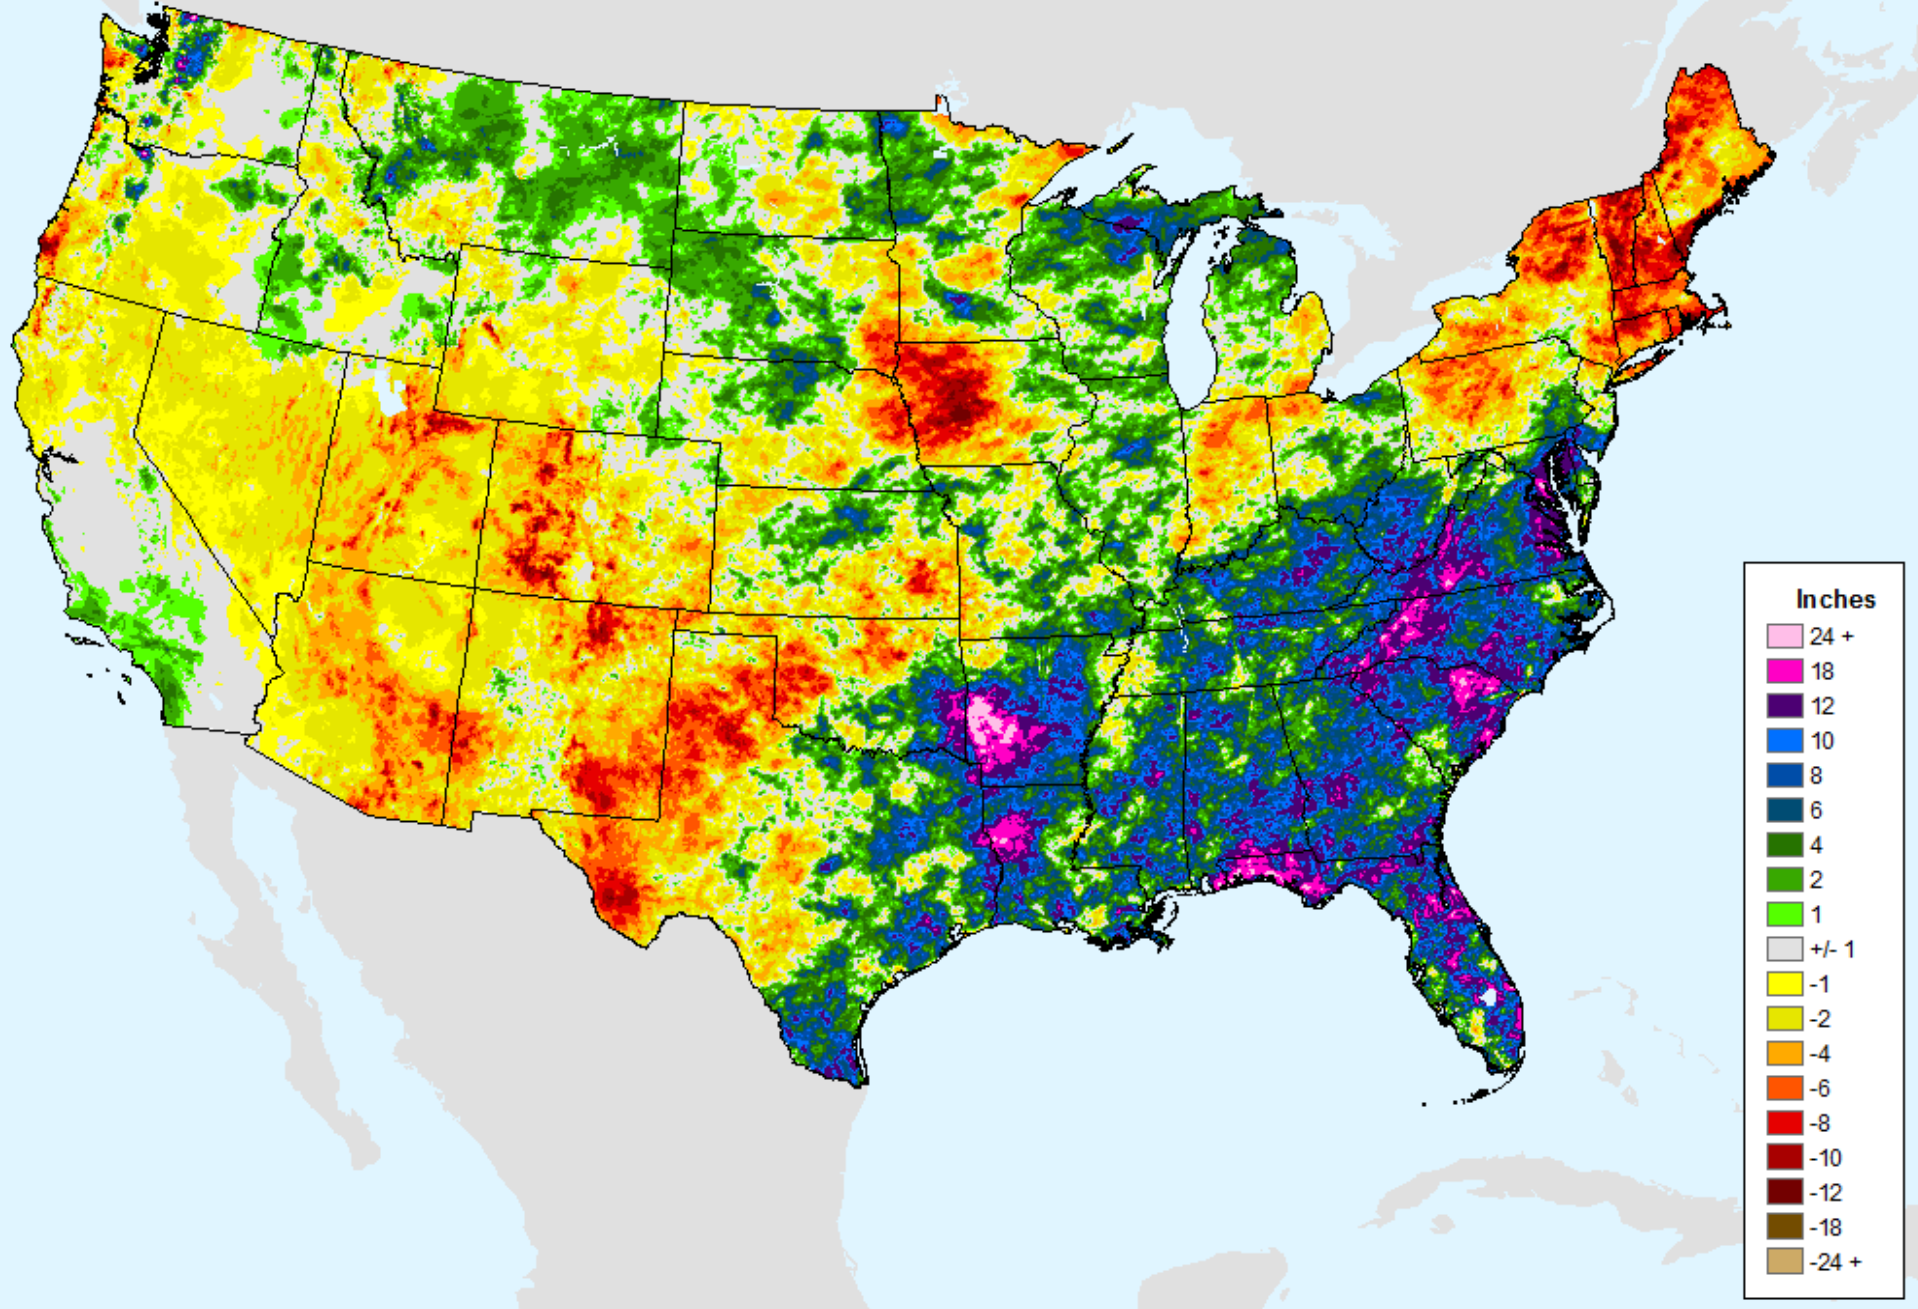

AHPS 180-Day Precip Departure

As of: Tuesday, September 29, 2020