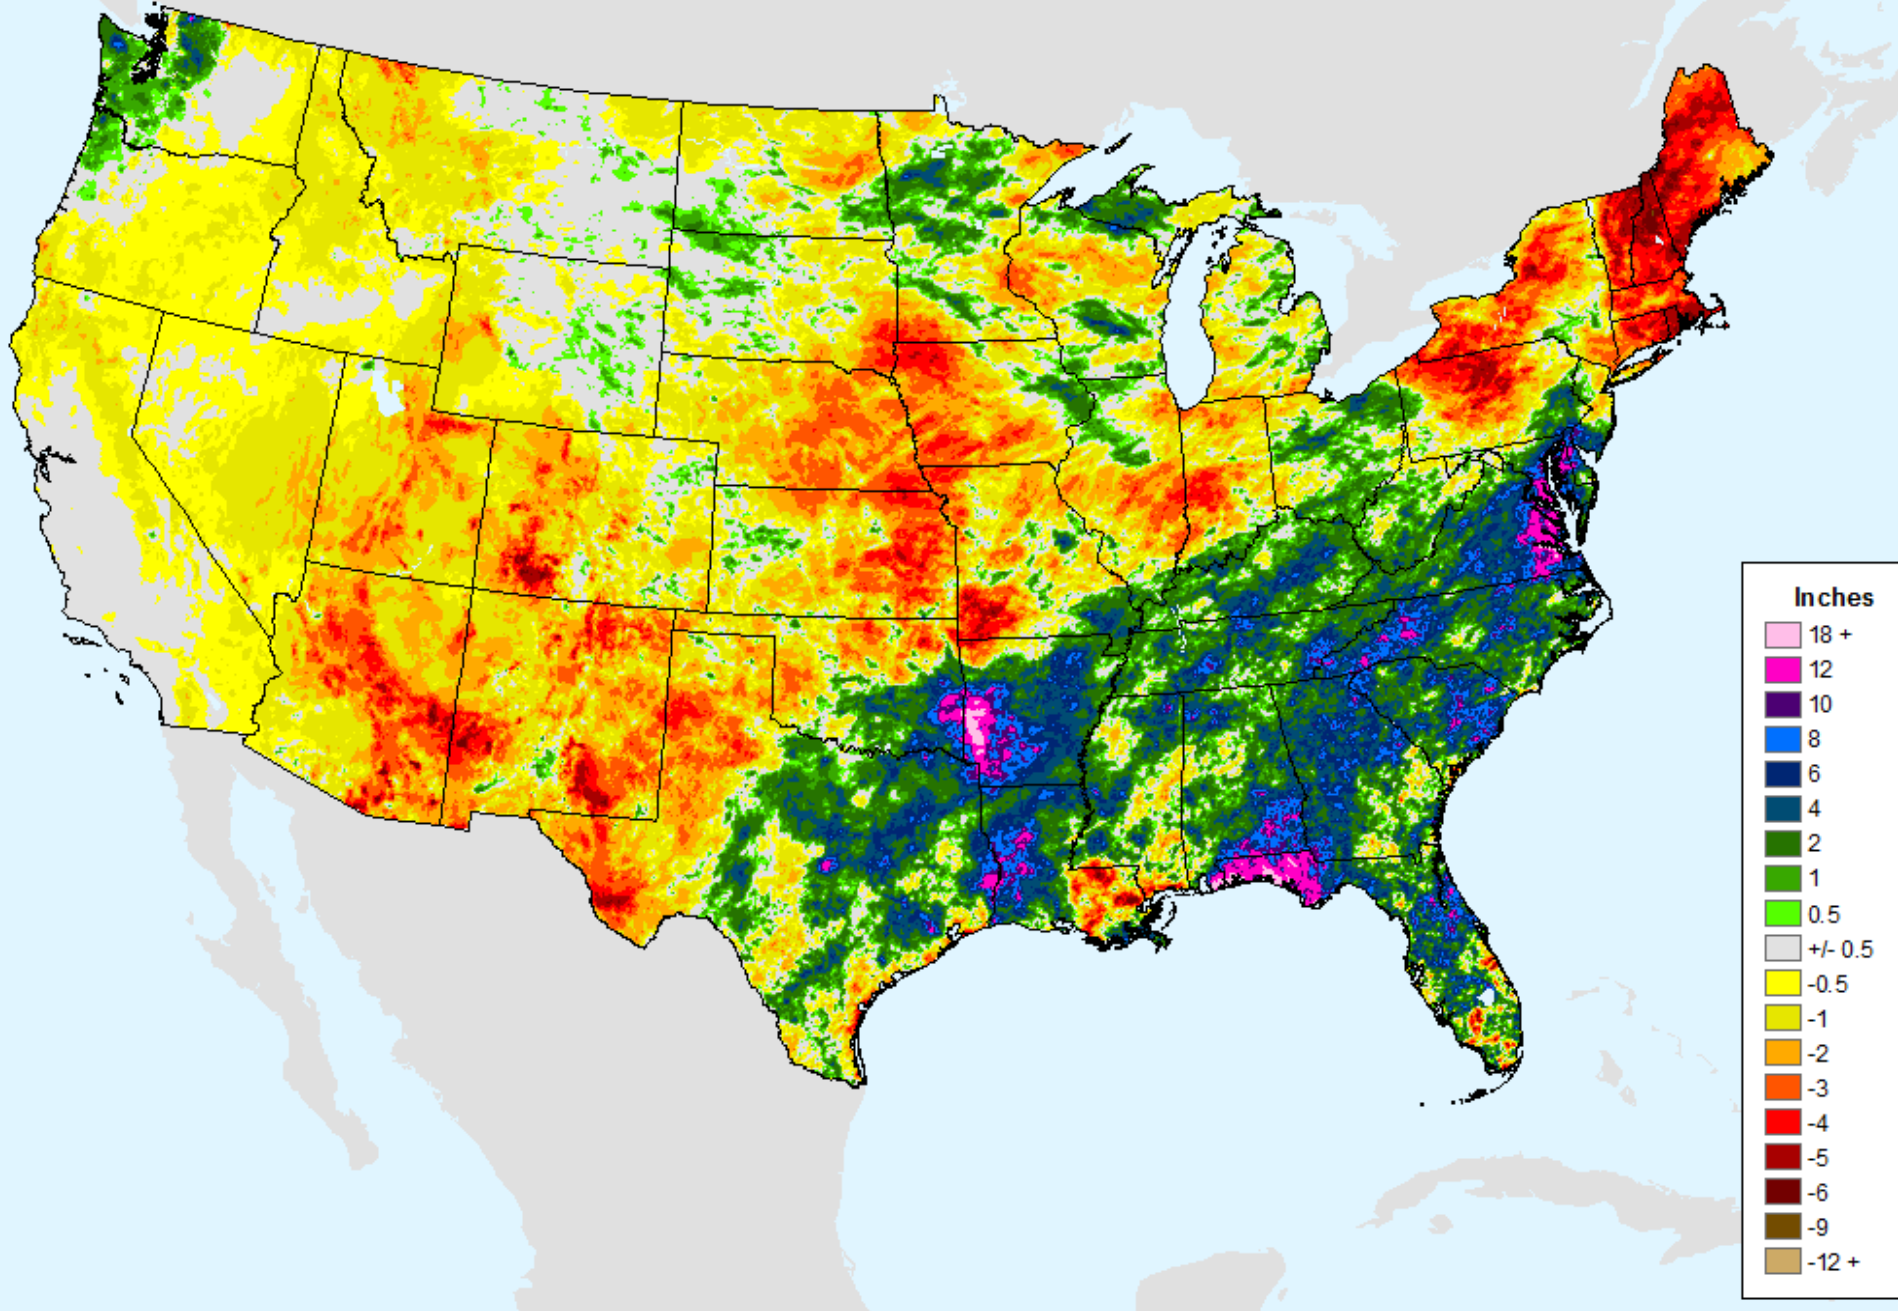

AHPS 60-Day Precip Departure

As of: Tuesday, September 29, 2020