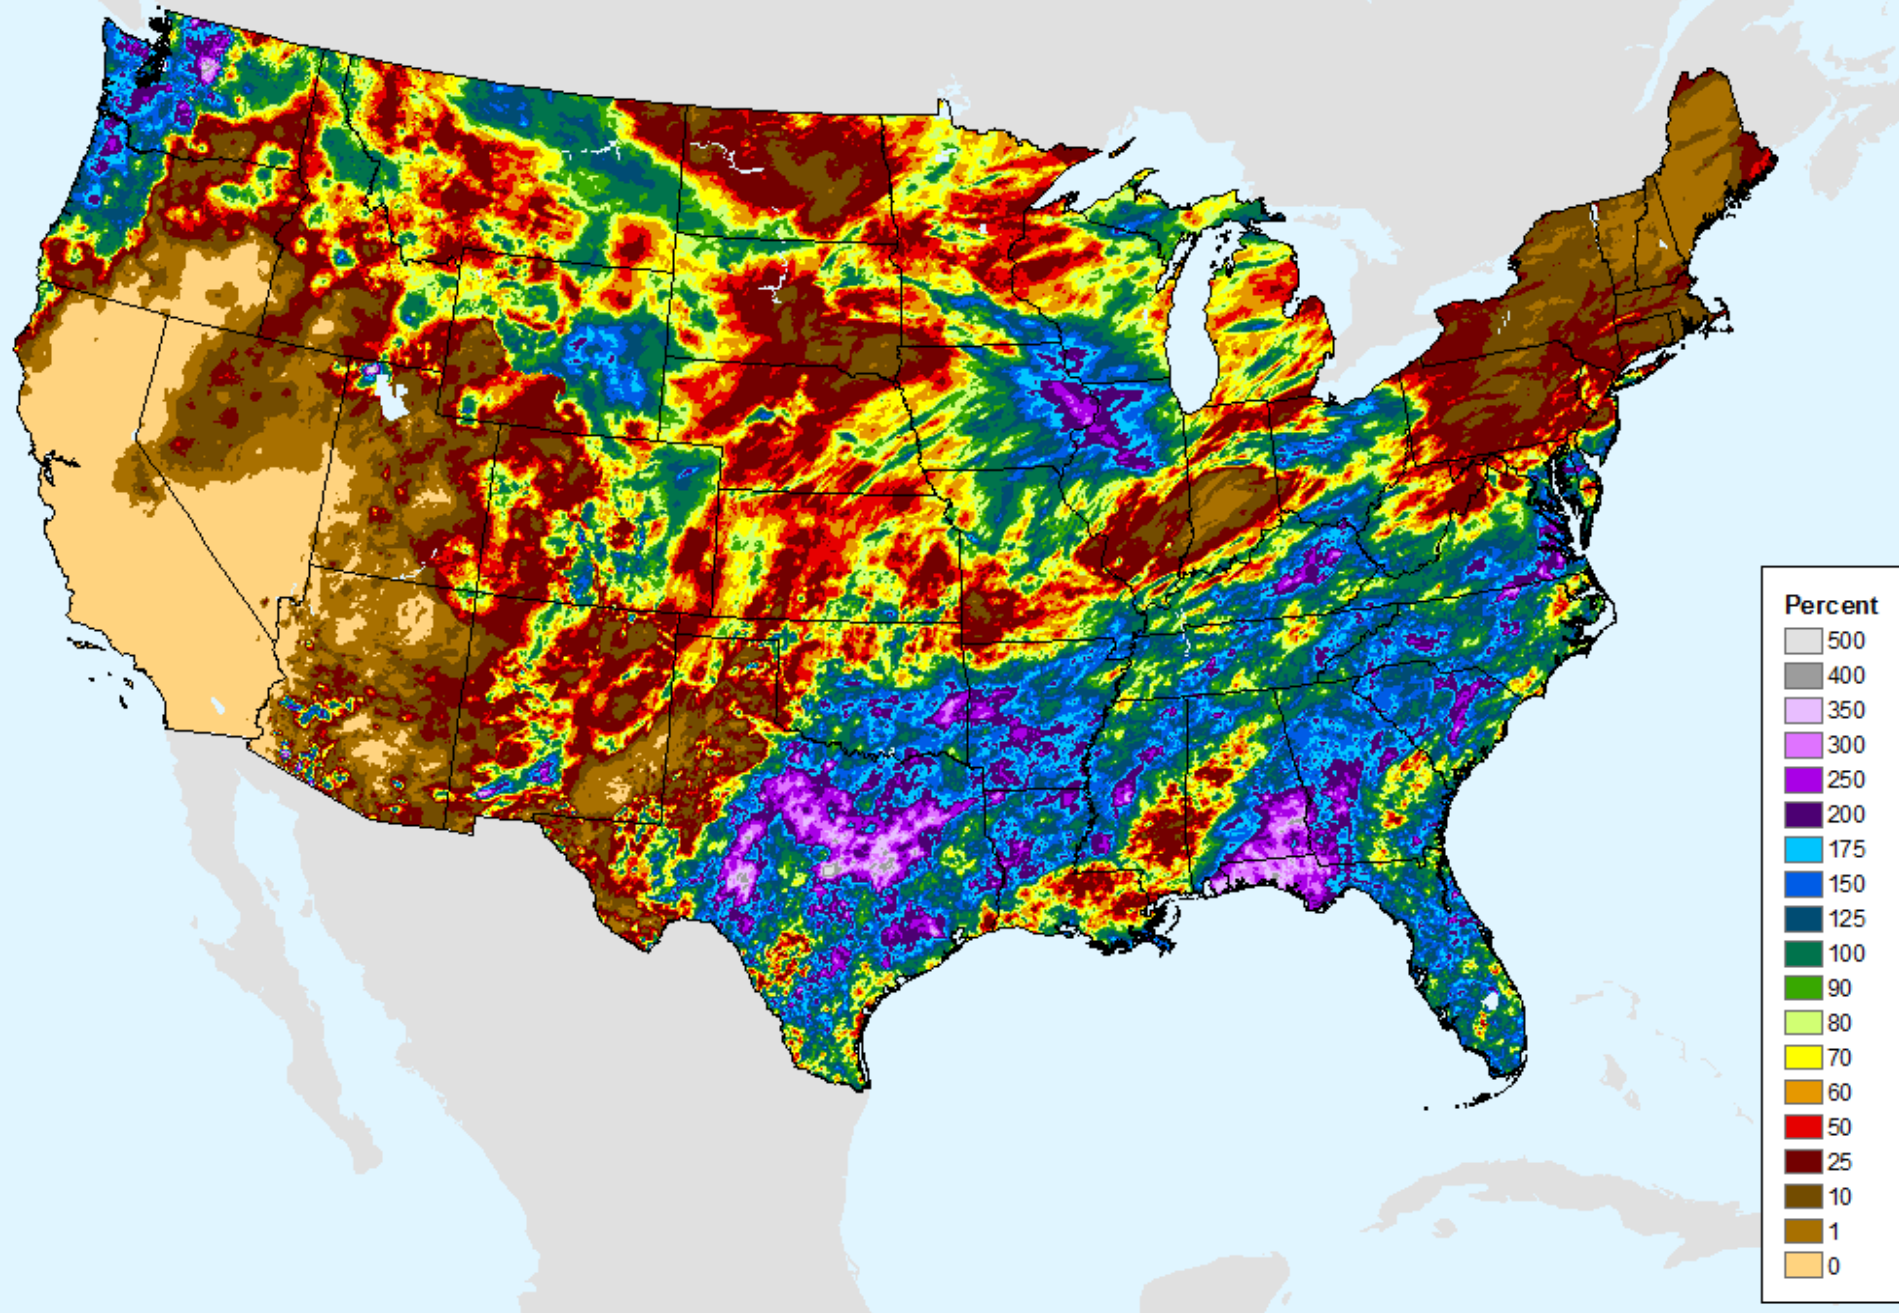

AHPS 30-Day Pct of Normal Pcp

As of: Tuesday, September 29, 2020

USDM for: Sep. 22, 2020

AHPS 30-Day Pct of Normal Pcp

As of: Tuesday, September 29, 2020

AHPS 60-Day Precip Departure

As of: Tuesday, September 29, 2020