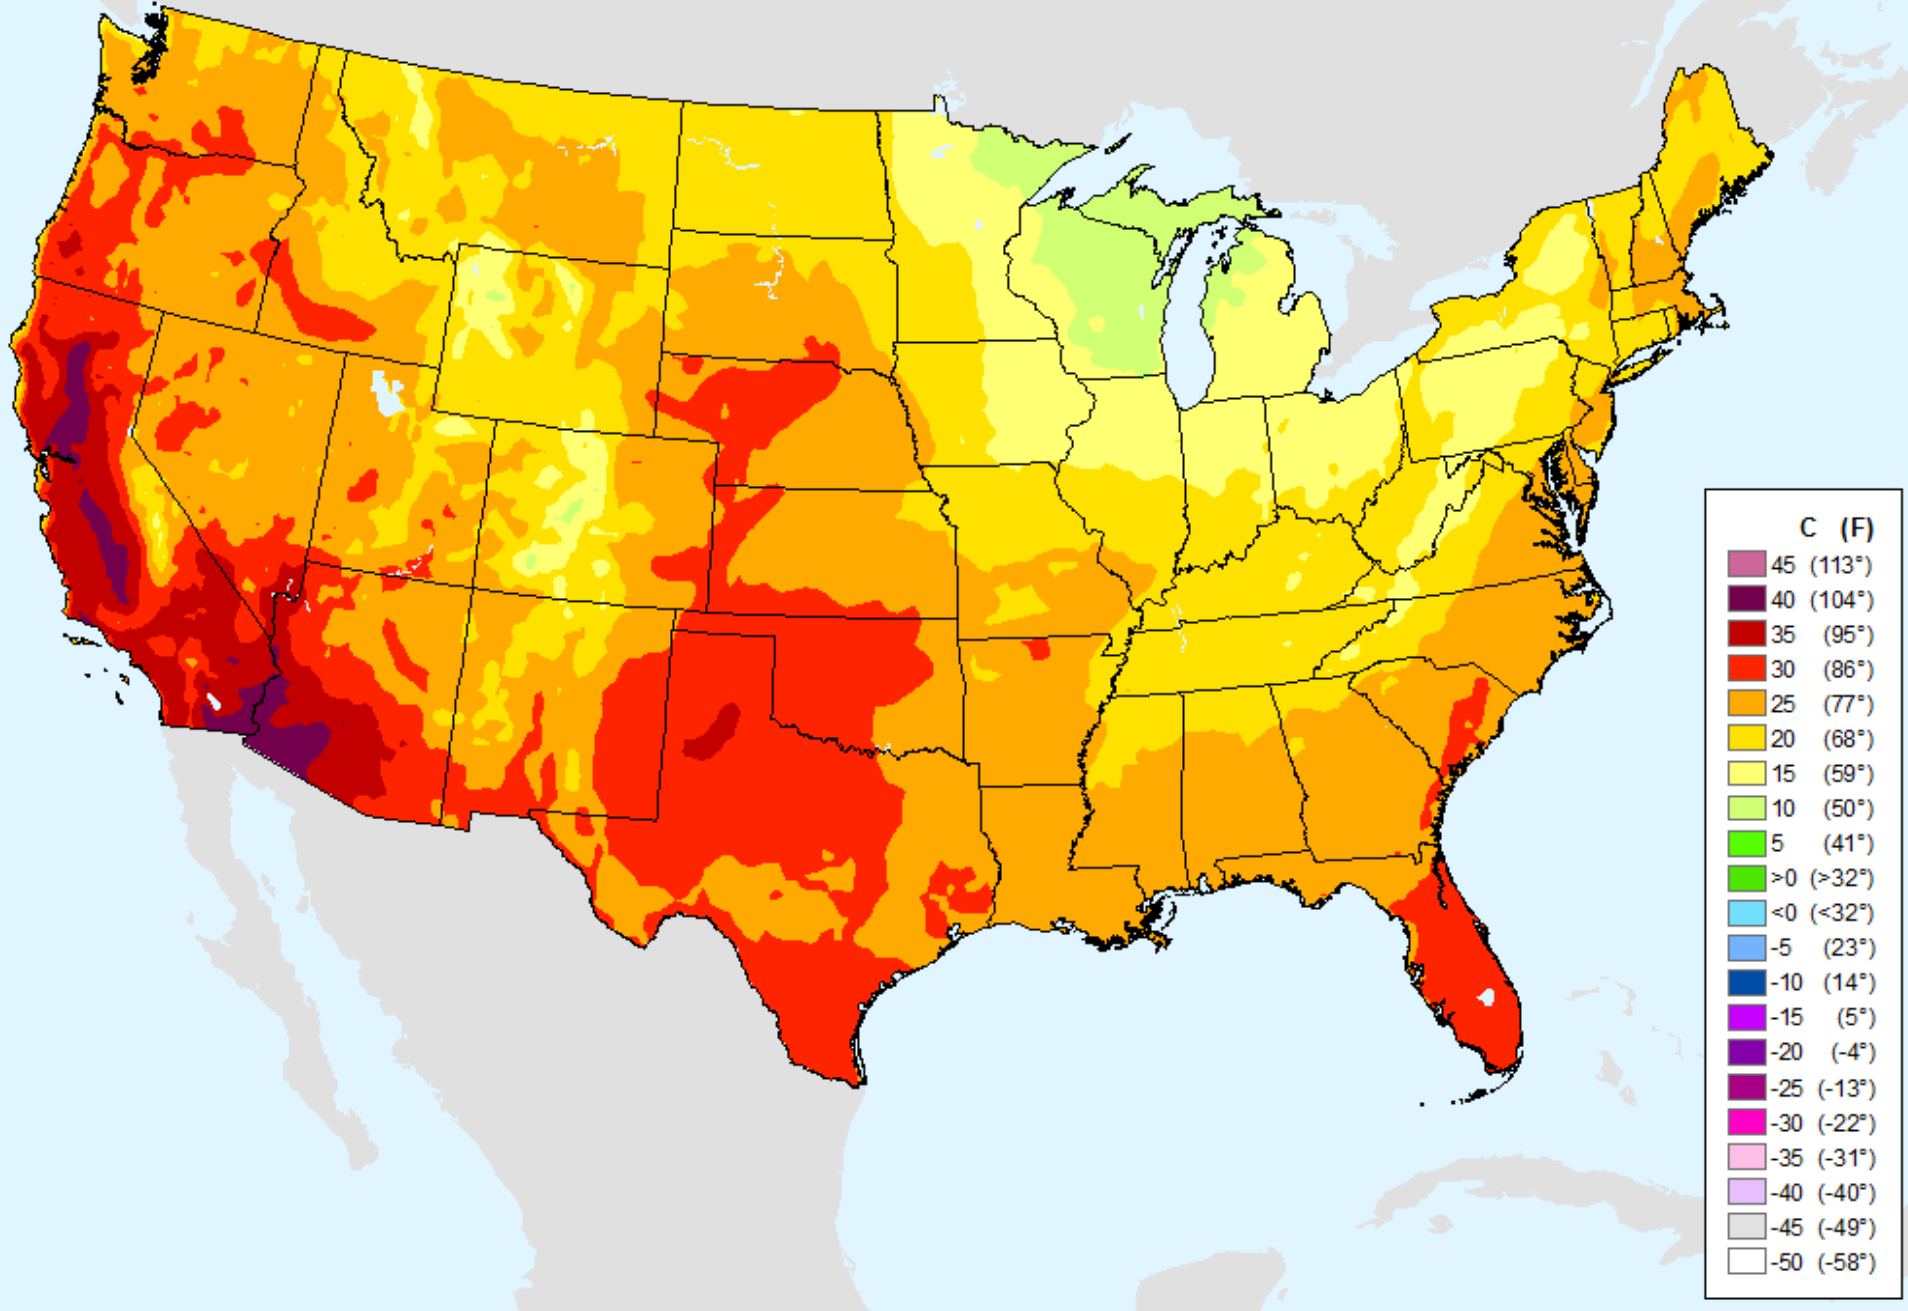

GFS (00z) 7-Day Max Temp Forecast

As of: Tuesday, September 29, 2020