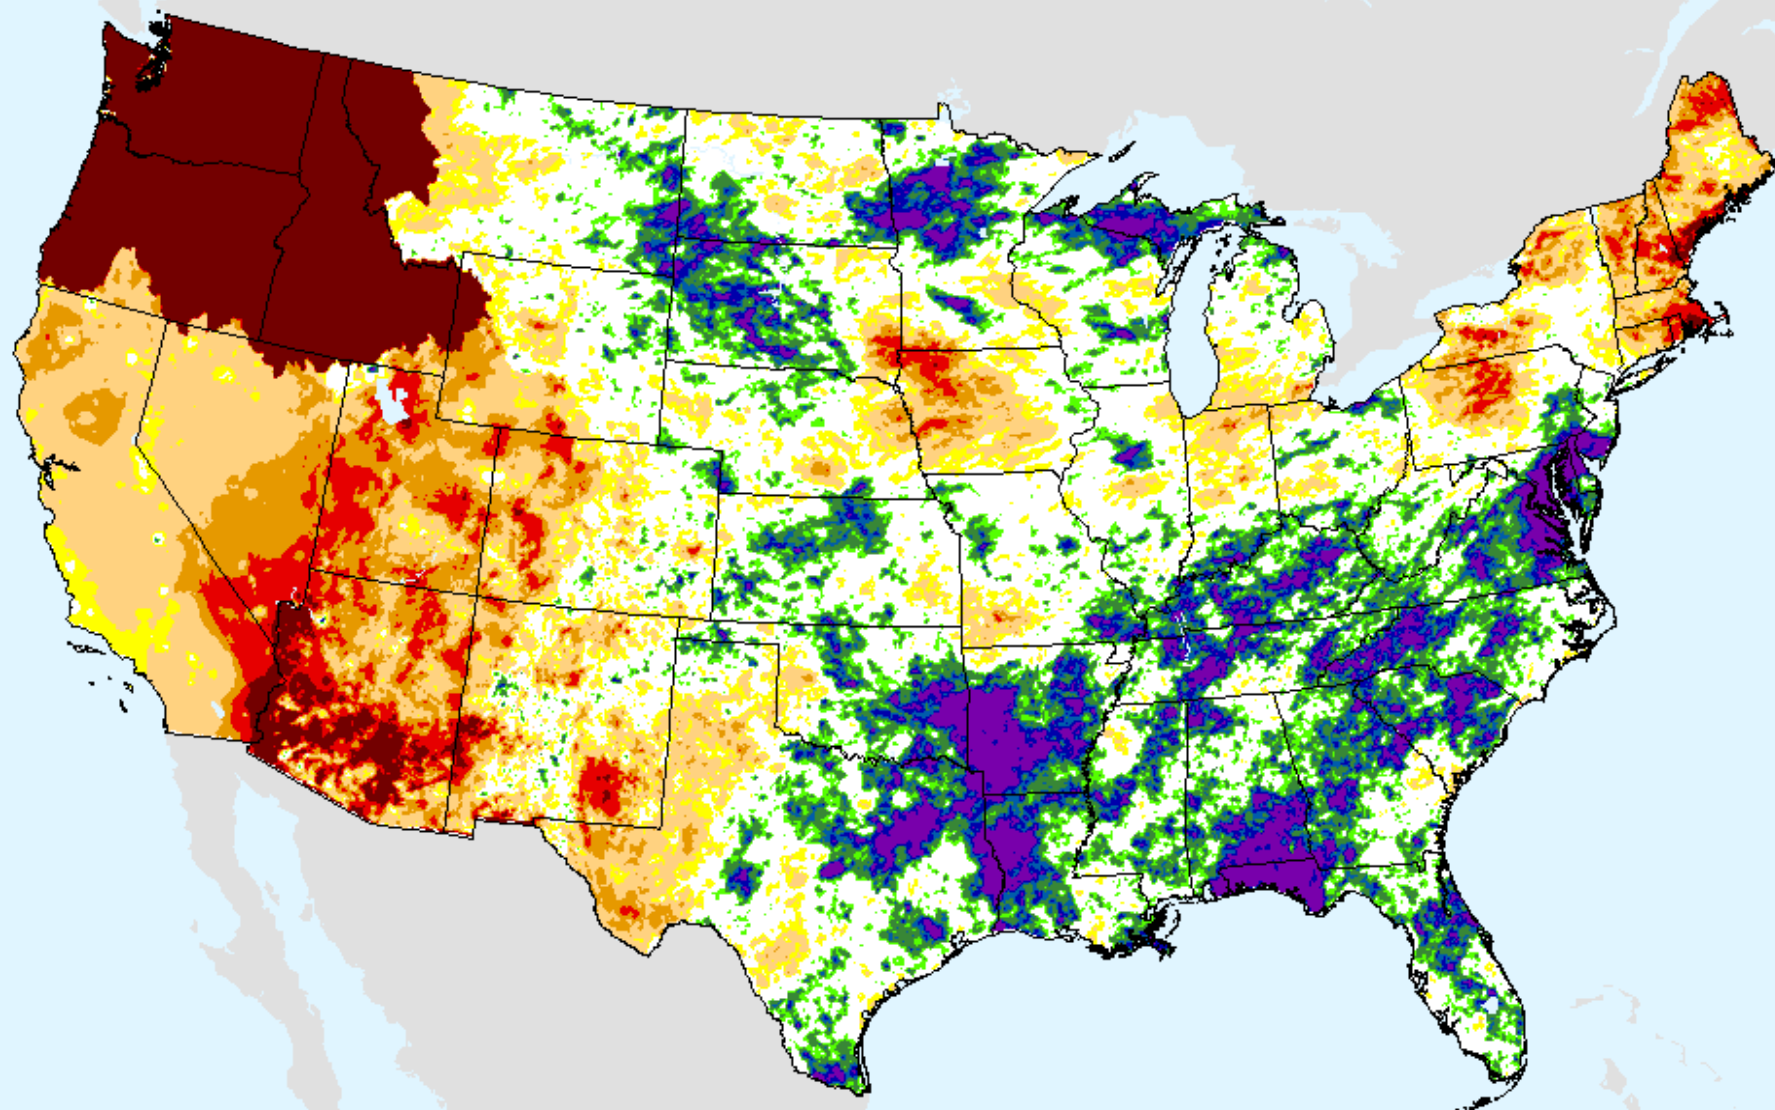

AHPS 3-month SPI

As of: Tuesday, September 29, 2020