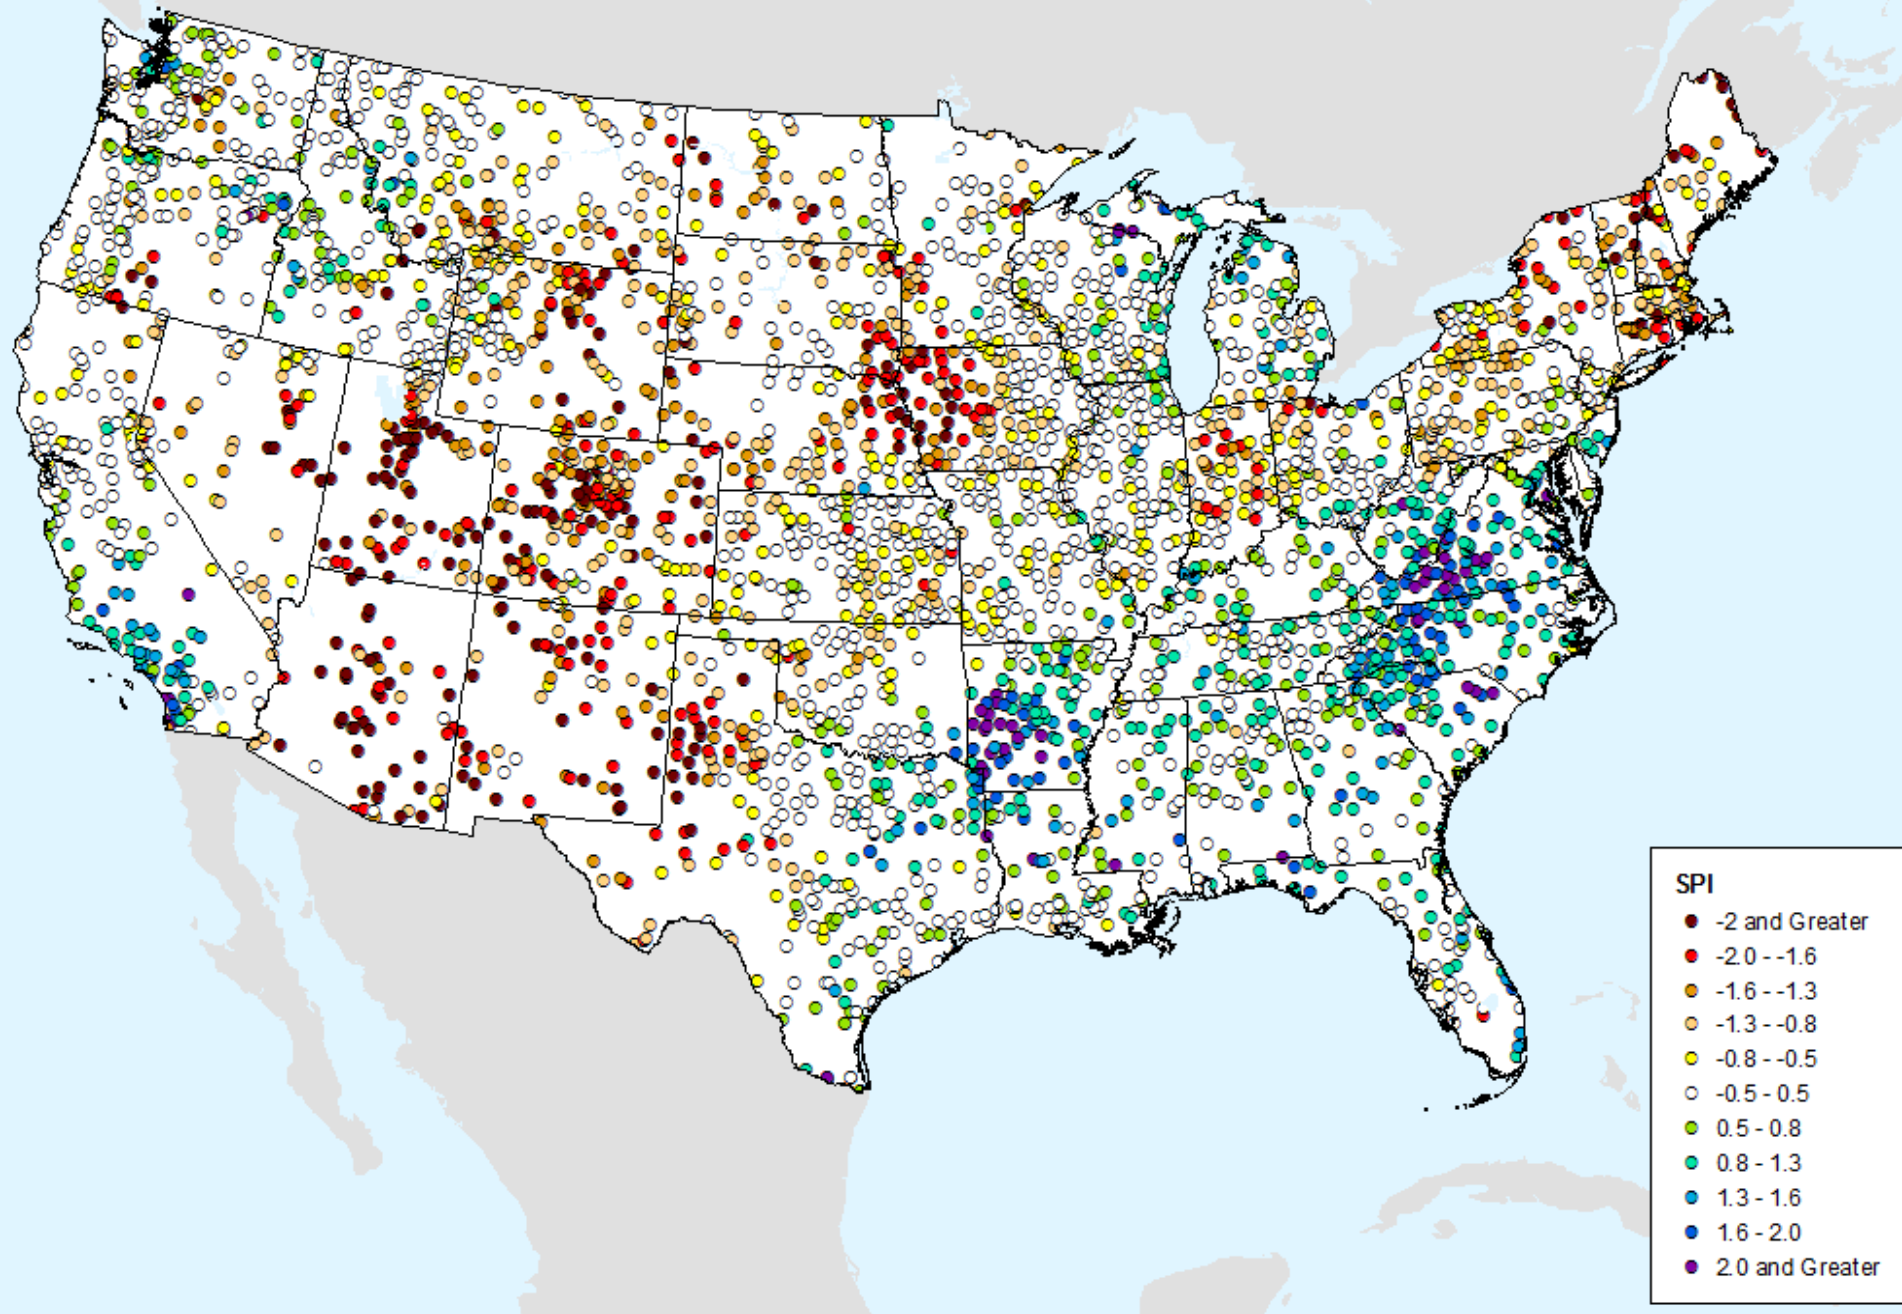

HPRCC 6-month SPI

As of: Tuesday, September 29, 2020