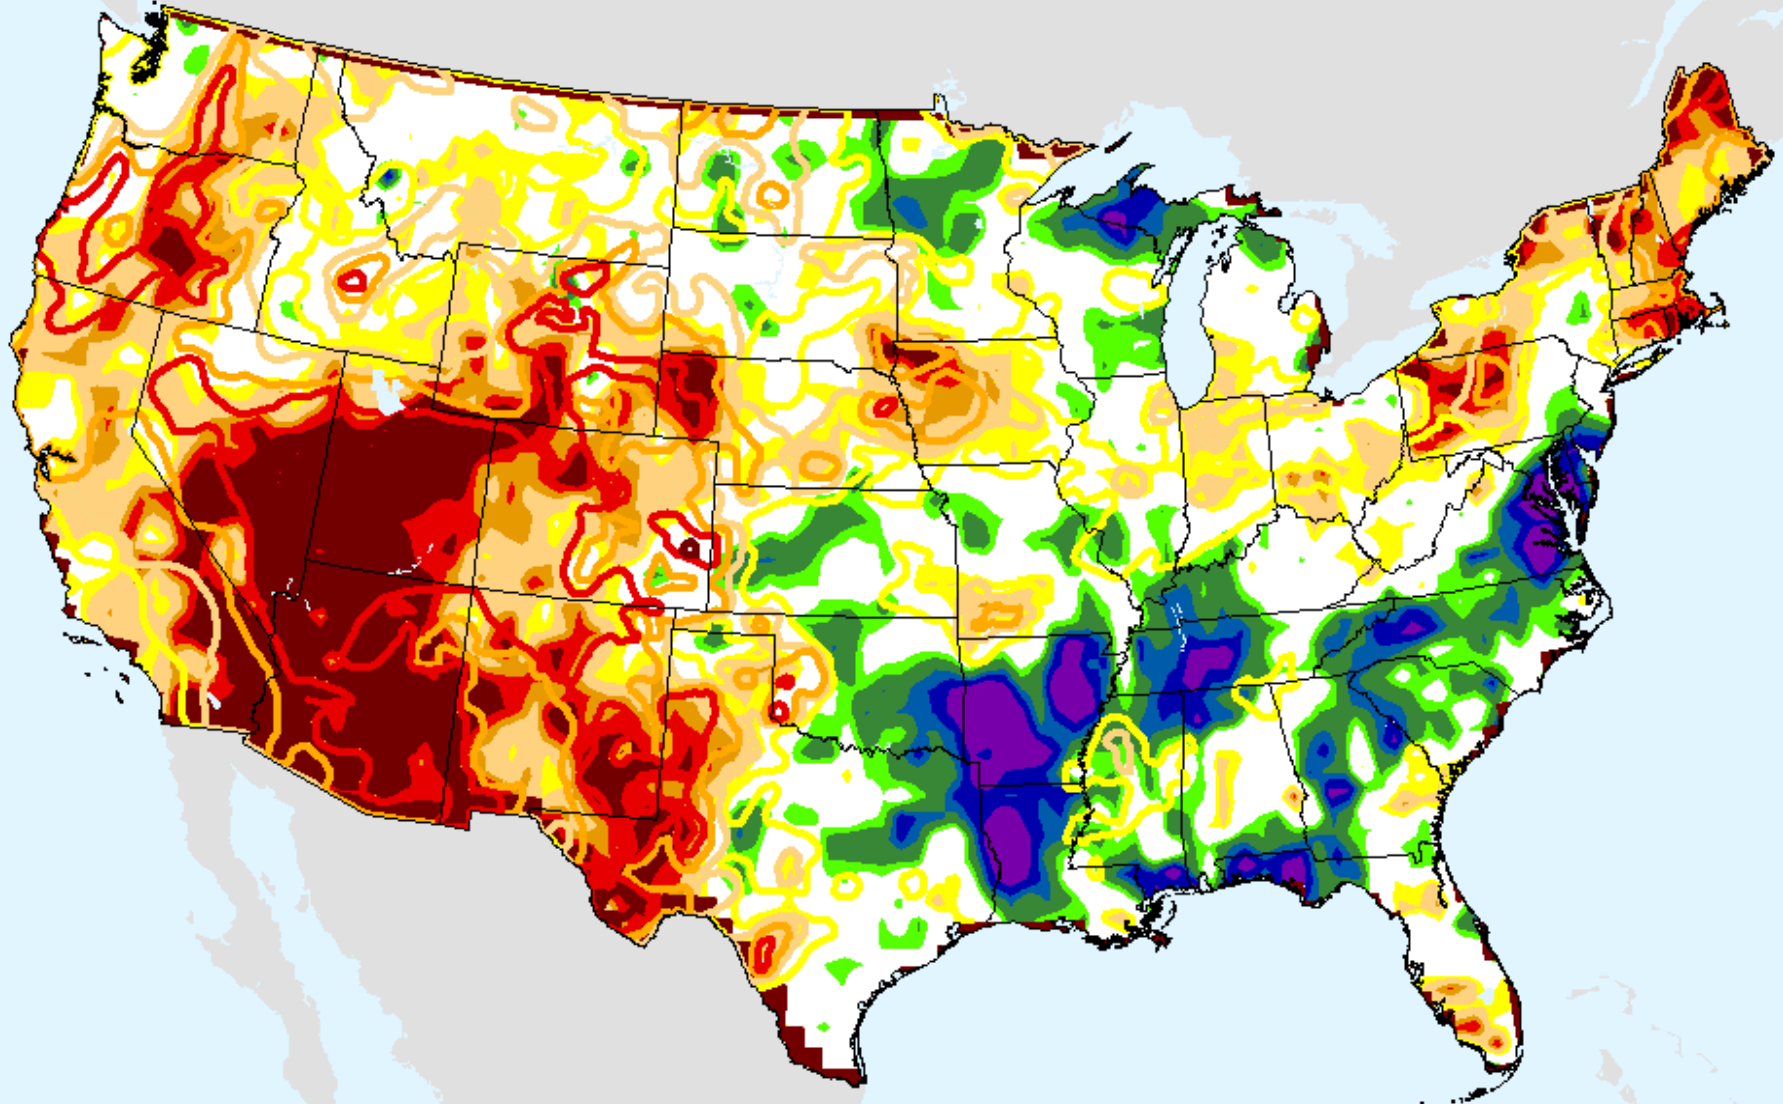

CPC 3-month SPI

As of: Tuesday, September 29, 2020

USDM for: Sep. 22, 2020

SPI (USDM)