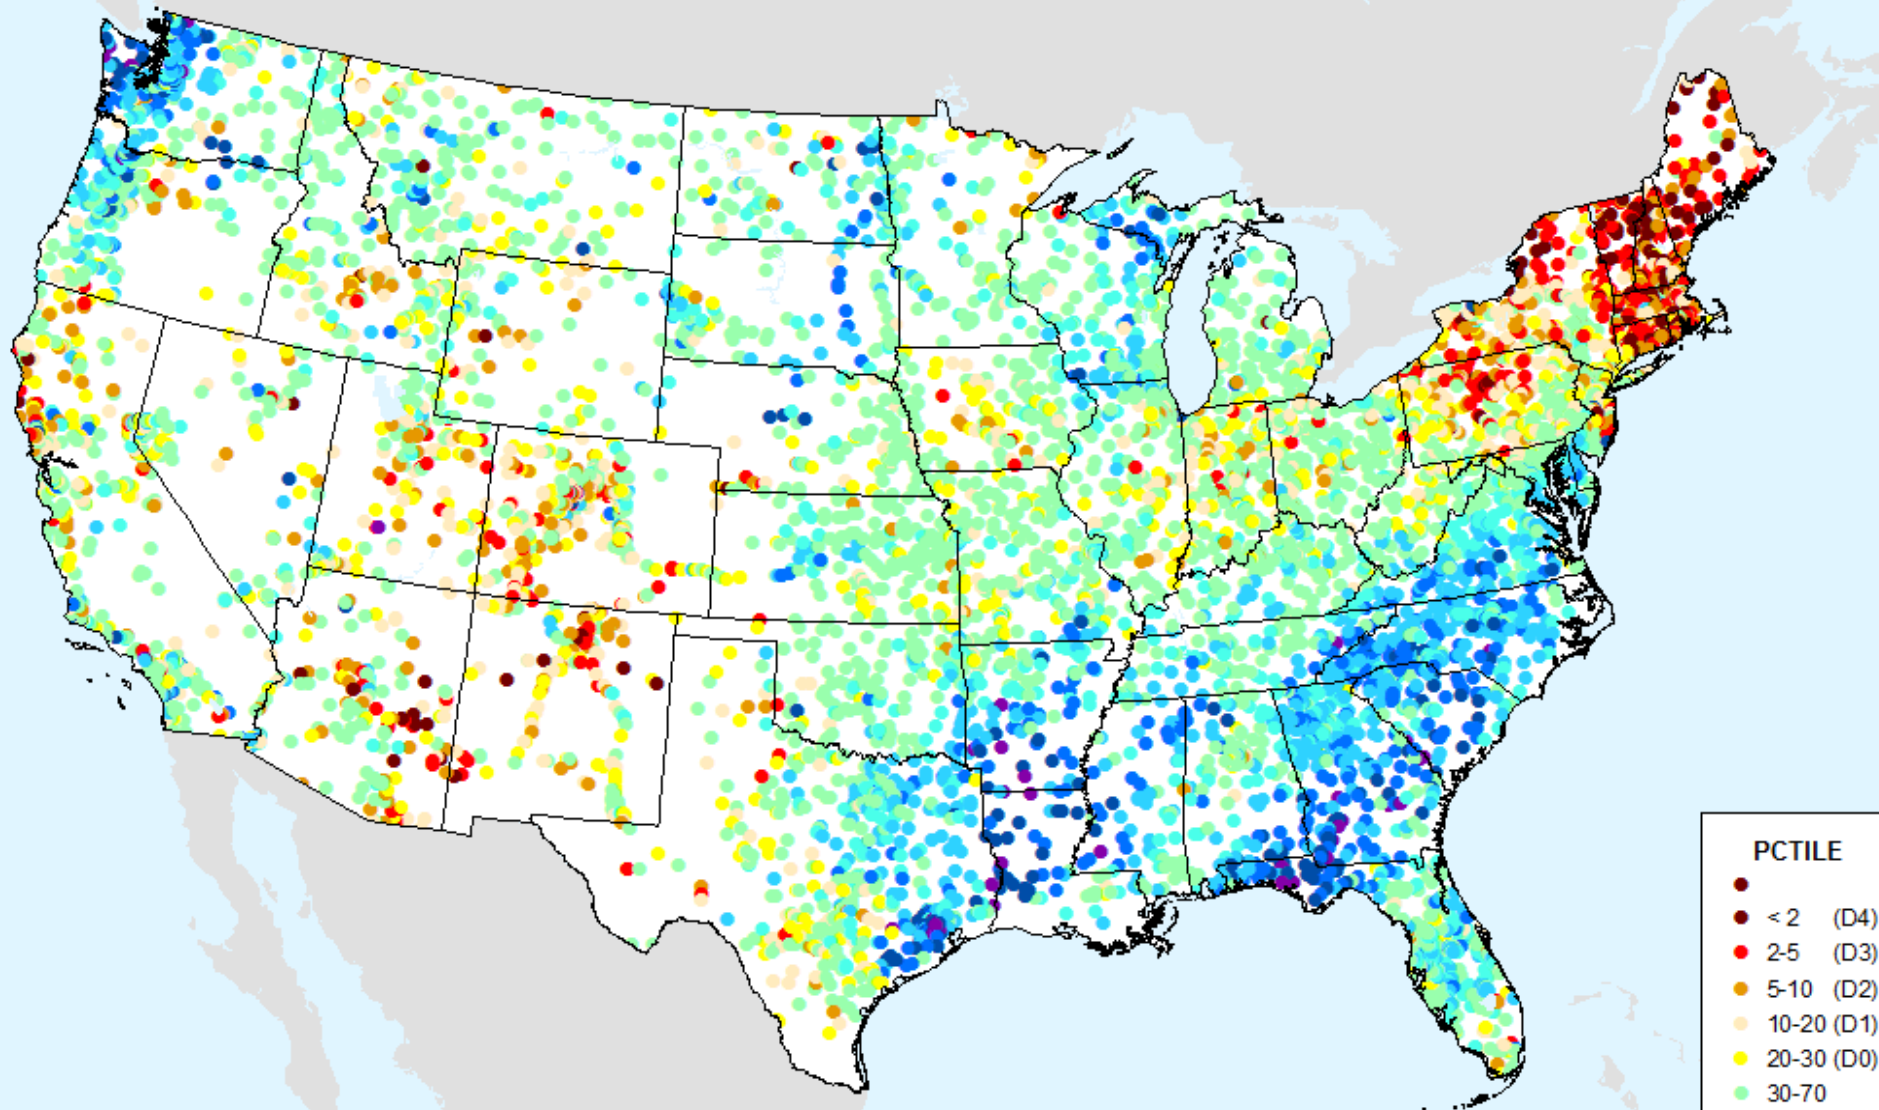

As of: Tuesday, September 29, 2020

USGS 7-Day Avg Streamflow

As of: Tuesday, September 29, 2020

USGS 7-Day Avg Streamflow

As of: Tuesday, September 29, 2020

PCTILE

- < 2 (D4)
- 2-5 (D3)
- 5-10 (D2)
- 10-20 (D1)
- 20-30 (D0)
- 30-70
- 70-80
- 80-90
- 90-95
- 95-98
- 98-100