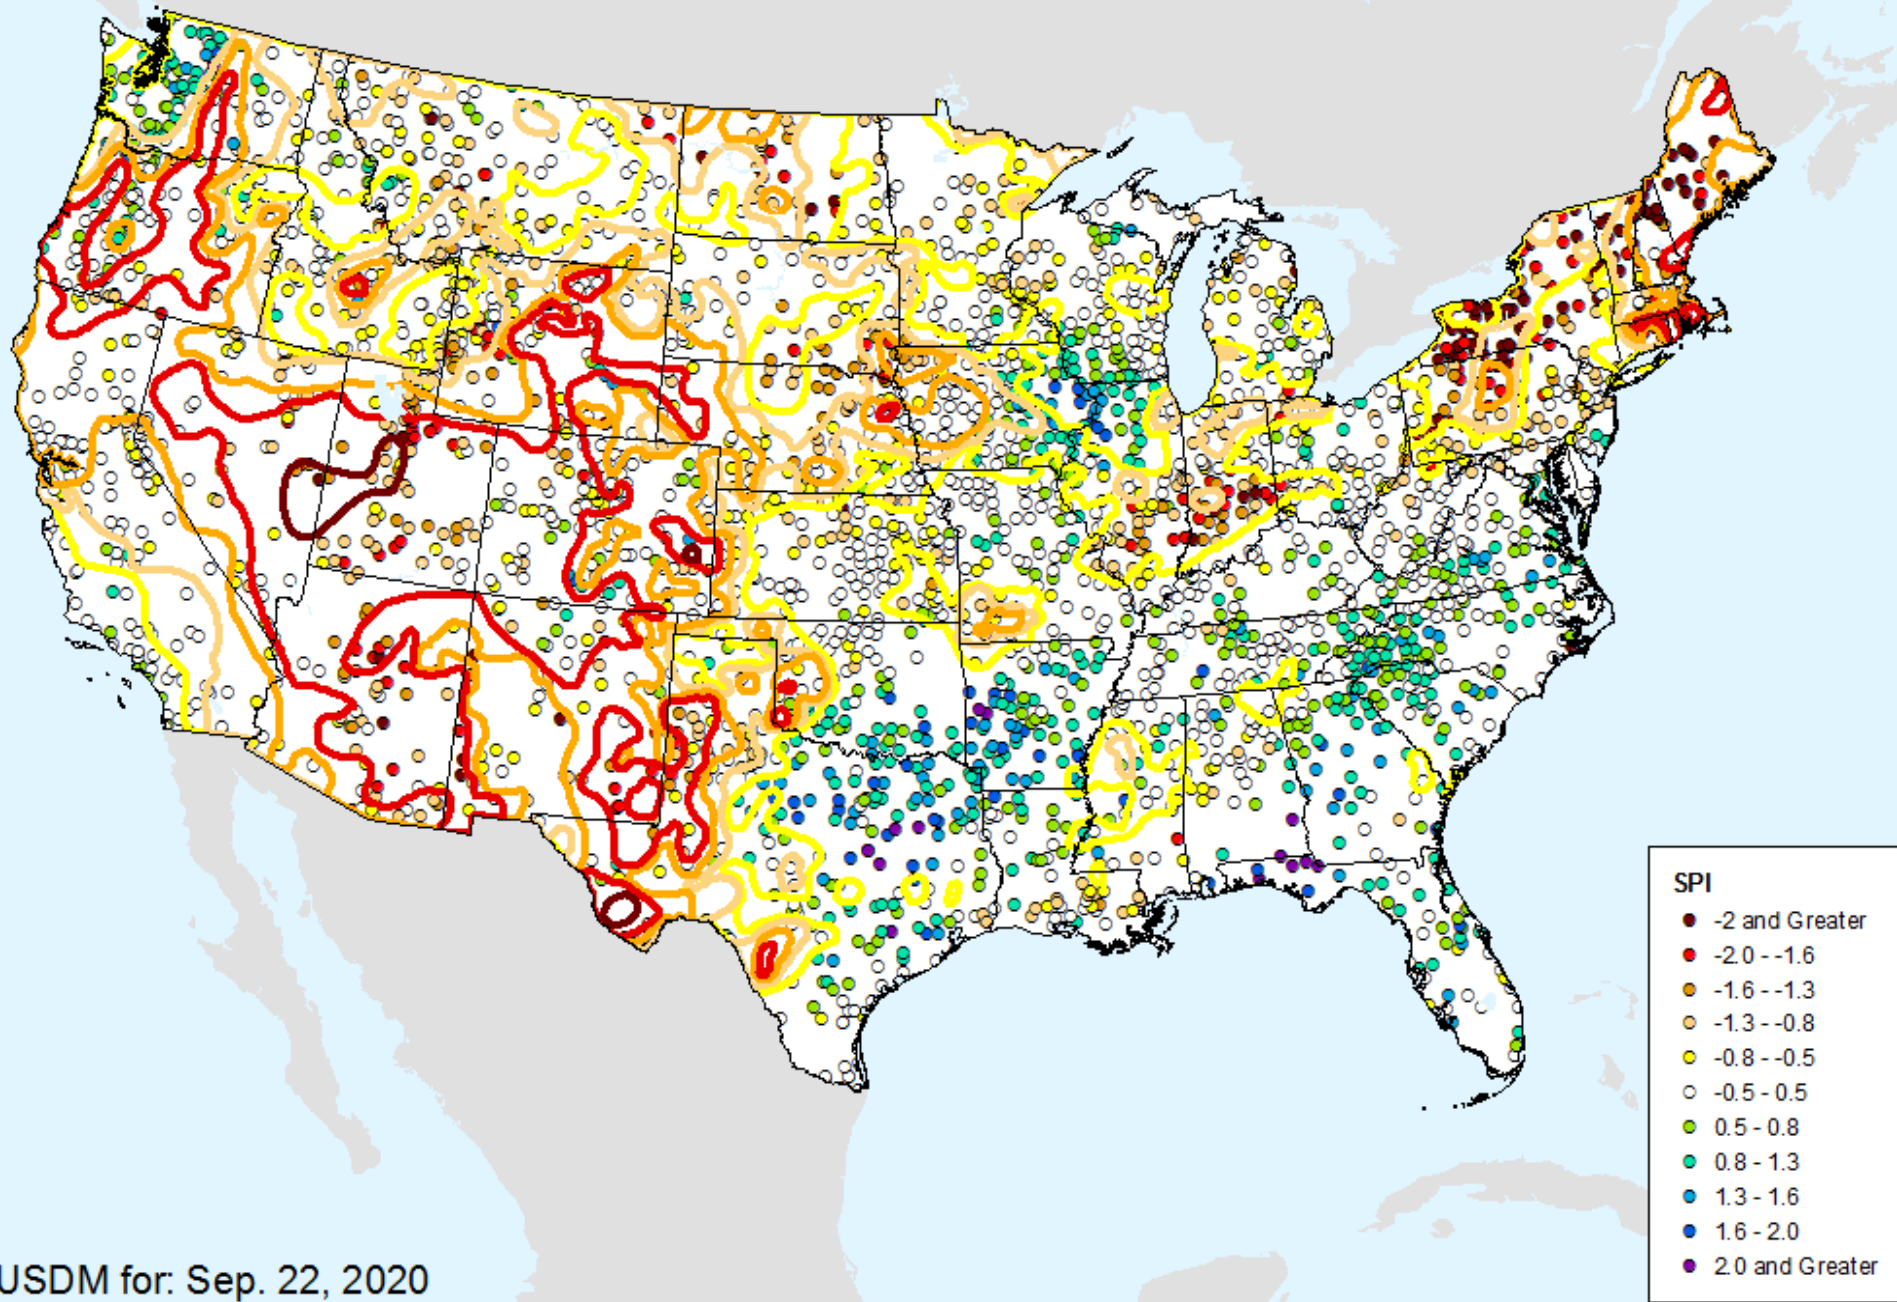

HPRCC 1-month SPI

As of: Tuesday, September 29, 2020