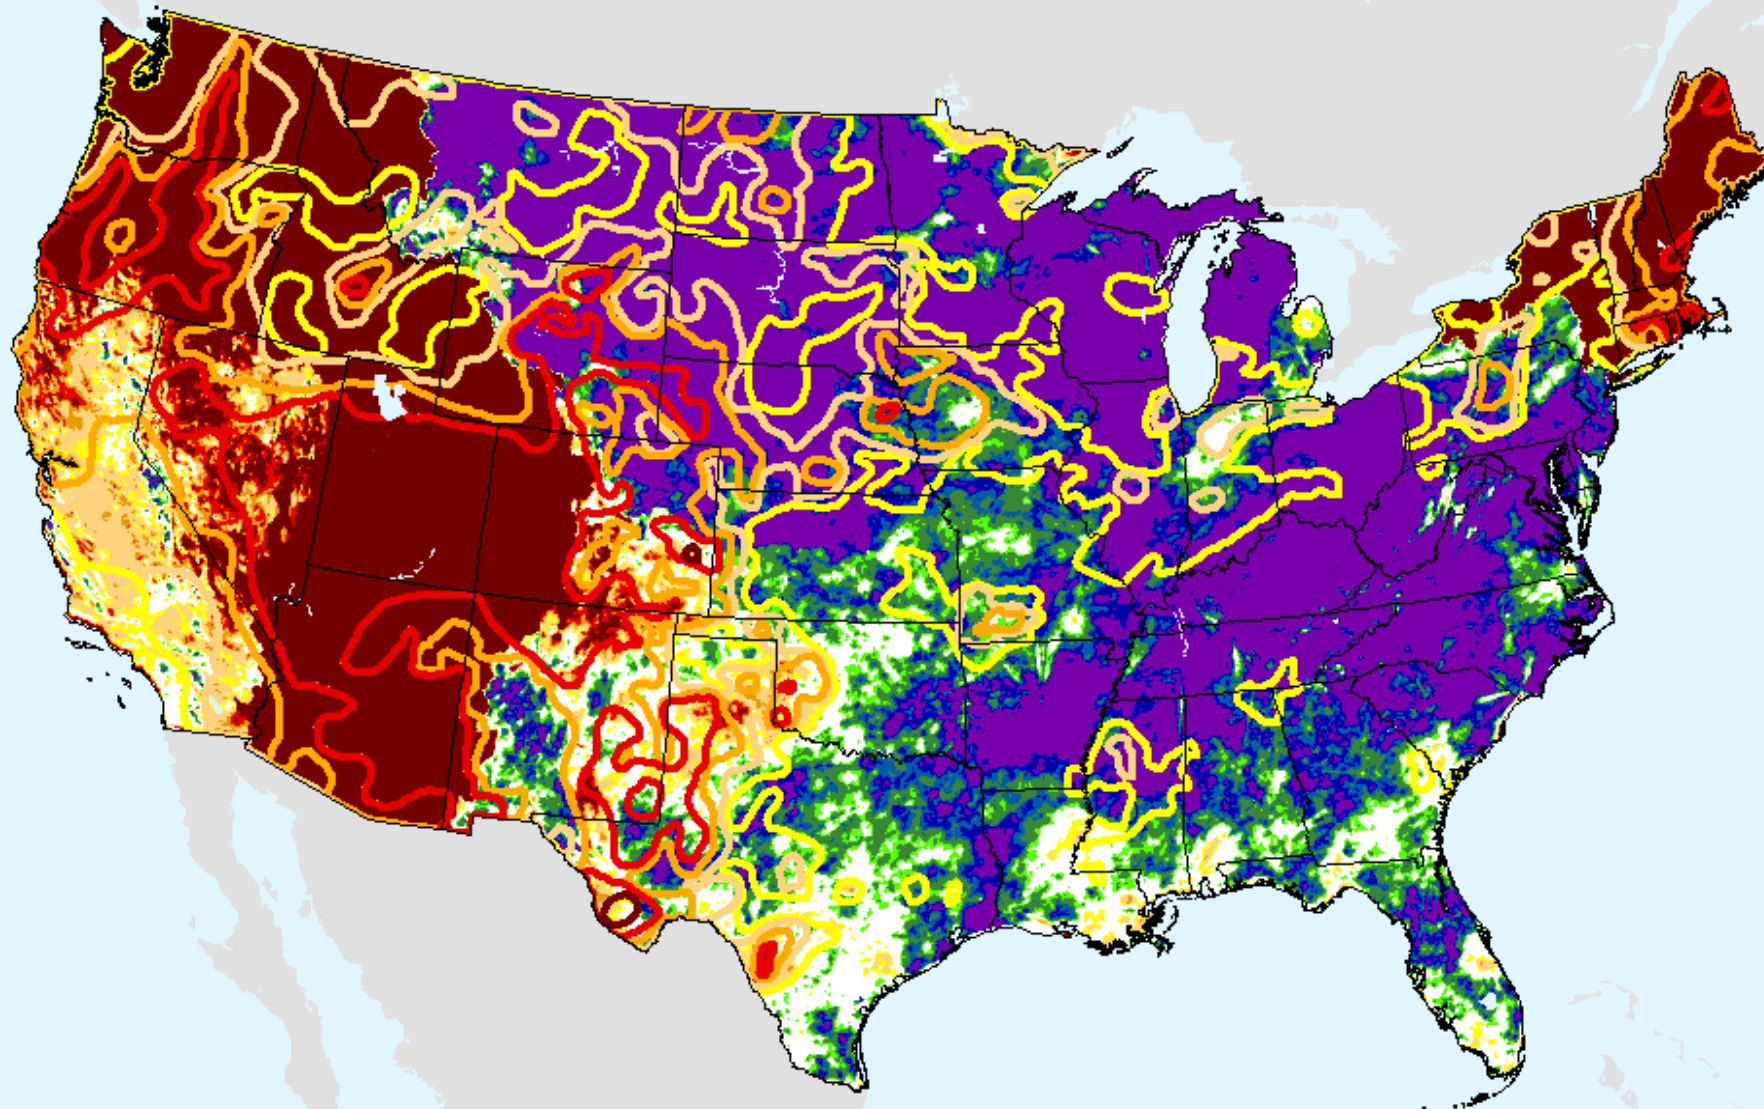

AHPS 36-month SPI

As of: Tuesday, September 29, 2020

USDM for: Sep. 22, 2020

SPI (USDM)