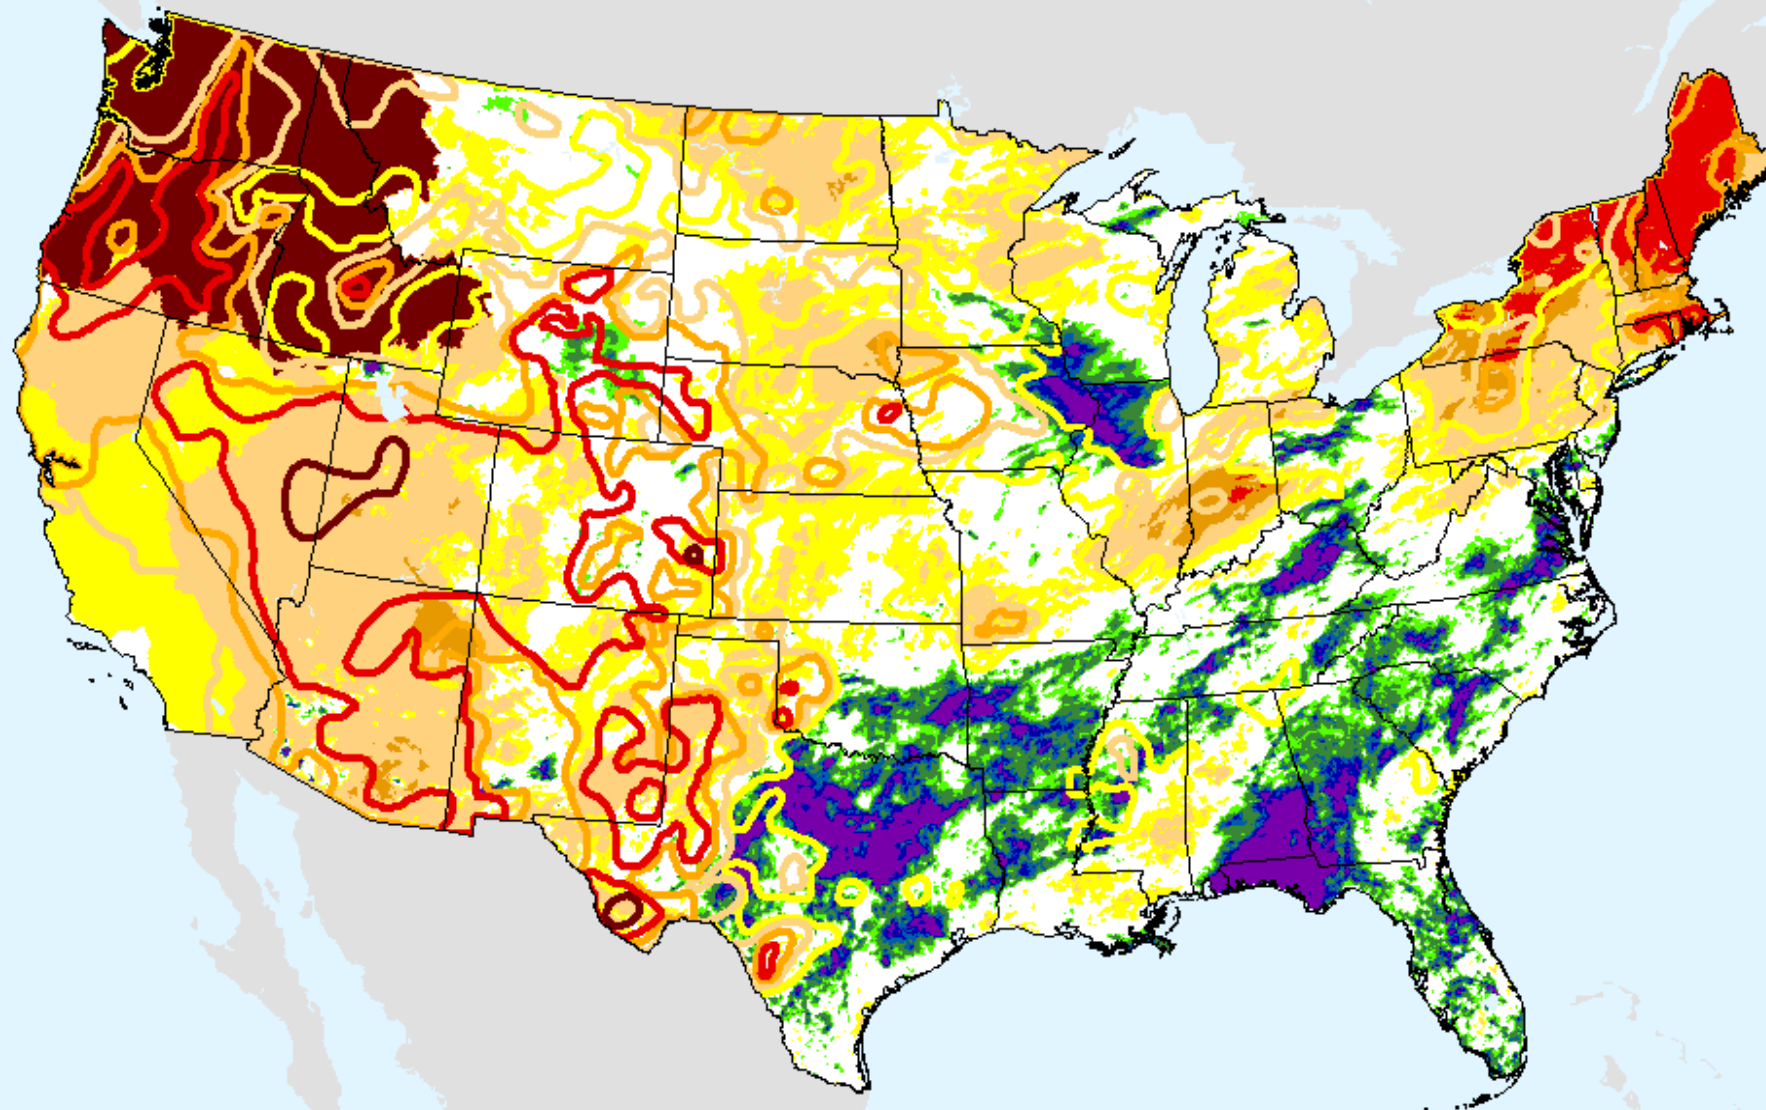

AHPS 1-month SPI

As of: Tuesday, September 29, 2020

USDM for: Sep. 22, 2020

SPI (USDM)