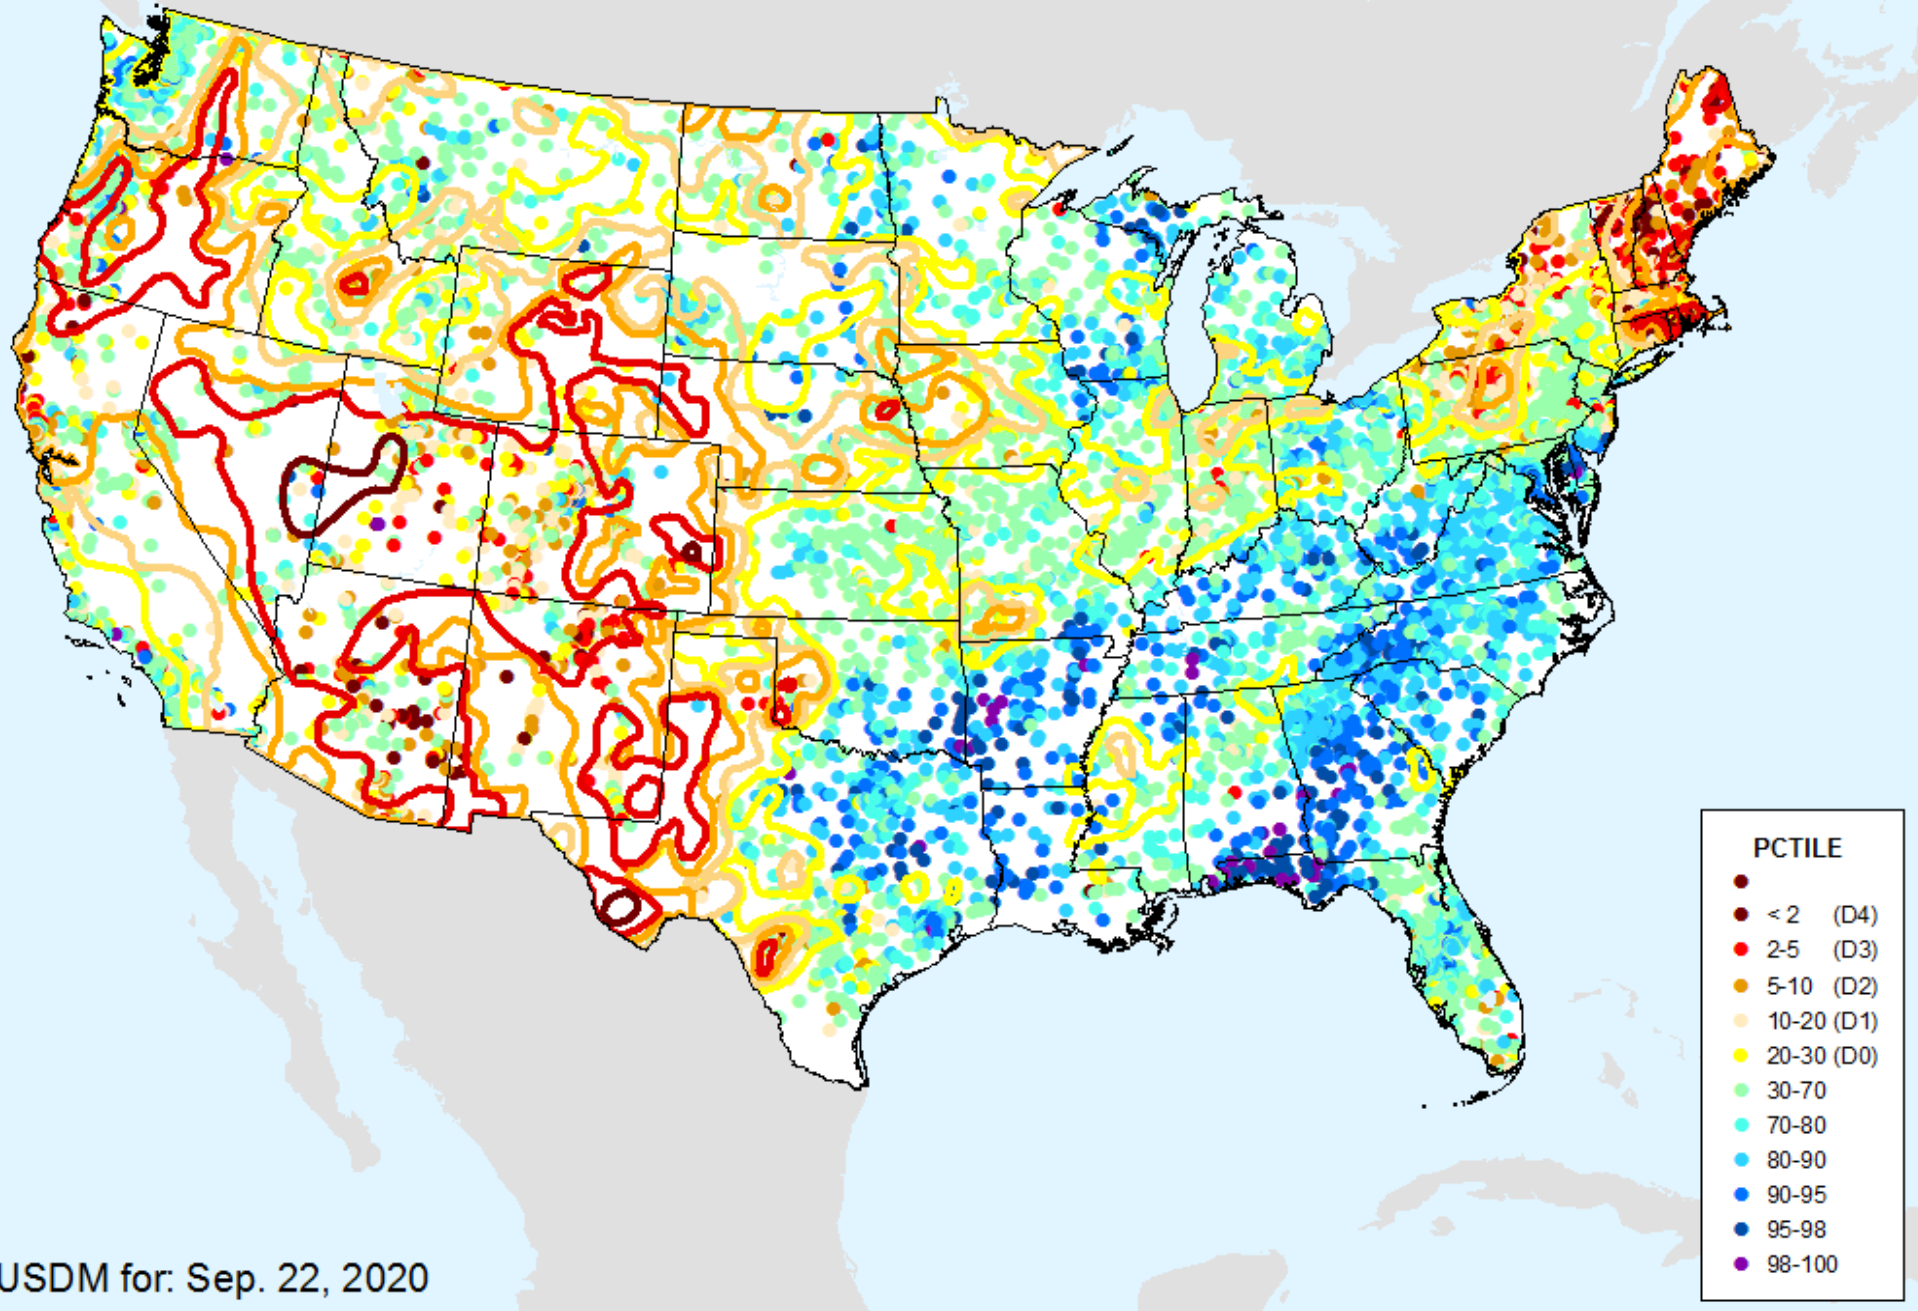

USGS 28-Day Avg Streamflow

As of: Tuesday, September 29, 2020