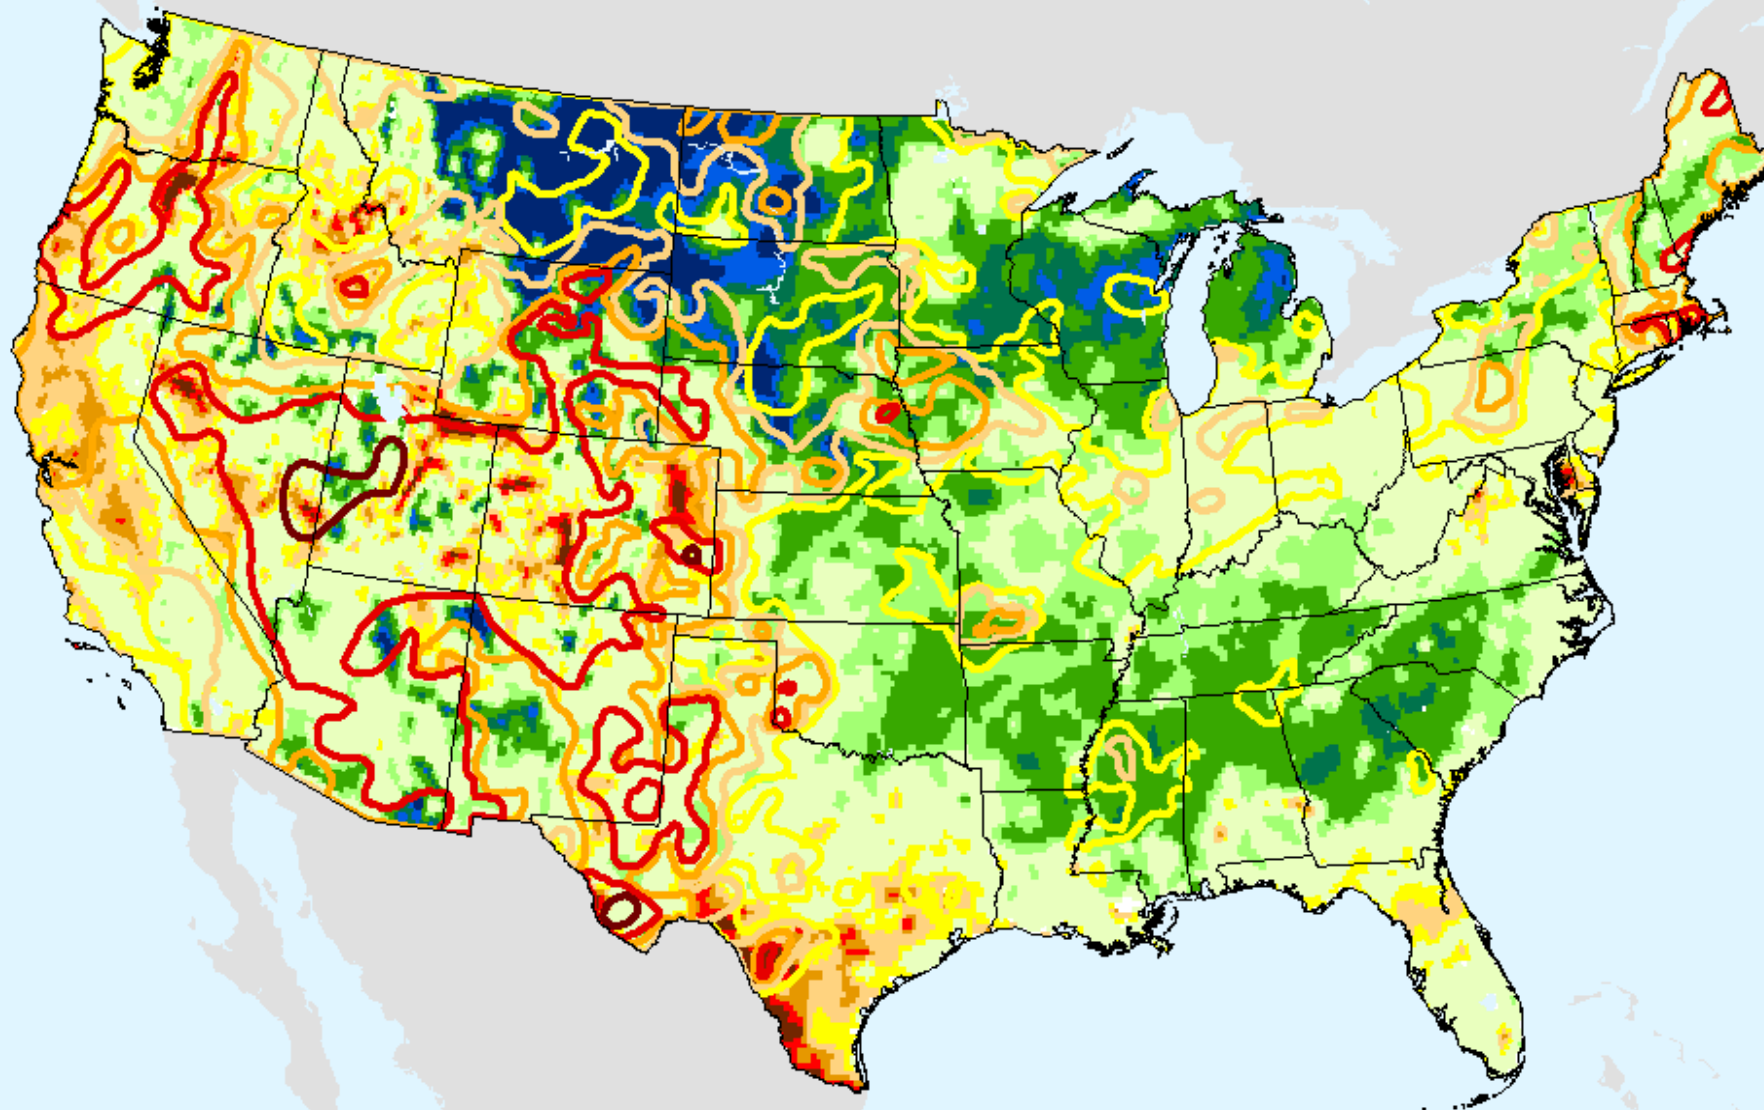

USGS 28-Day Avg Streamflow

As of: Tuesday, September 29, 2020

USGS 28-Day Avg Streamflow

As of: Tuesday, September 29, 2020

NLDAS Top 1m Soil Moisture

As of: Tuesday, September 29, 2020

USDM for: Sep. 22, 2020