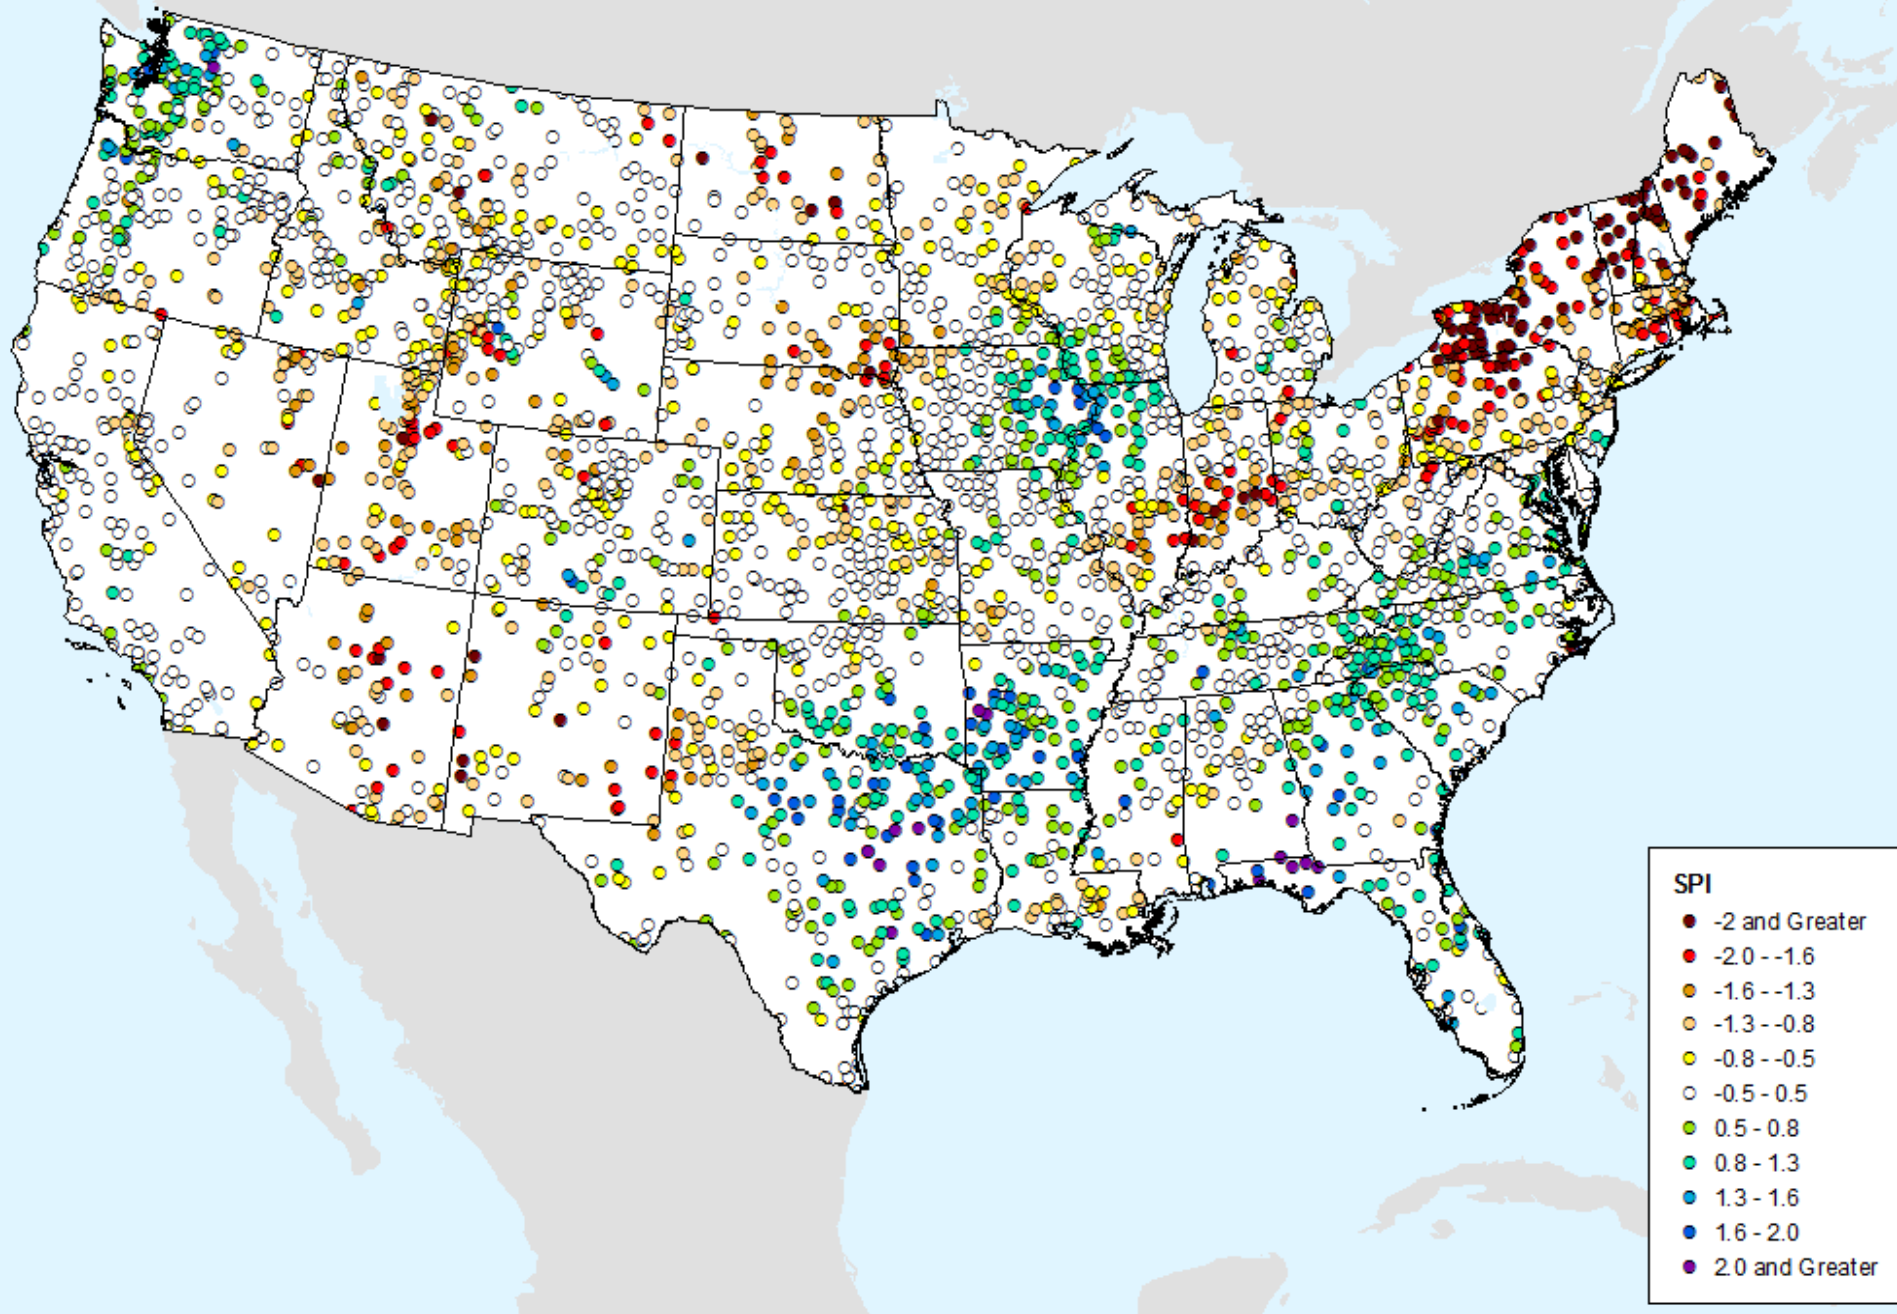

HPRCC 1-month SPI

As of: Tuesday, September 29, 2020