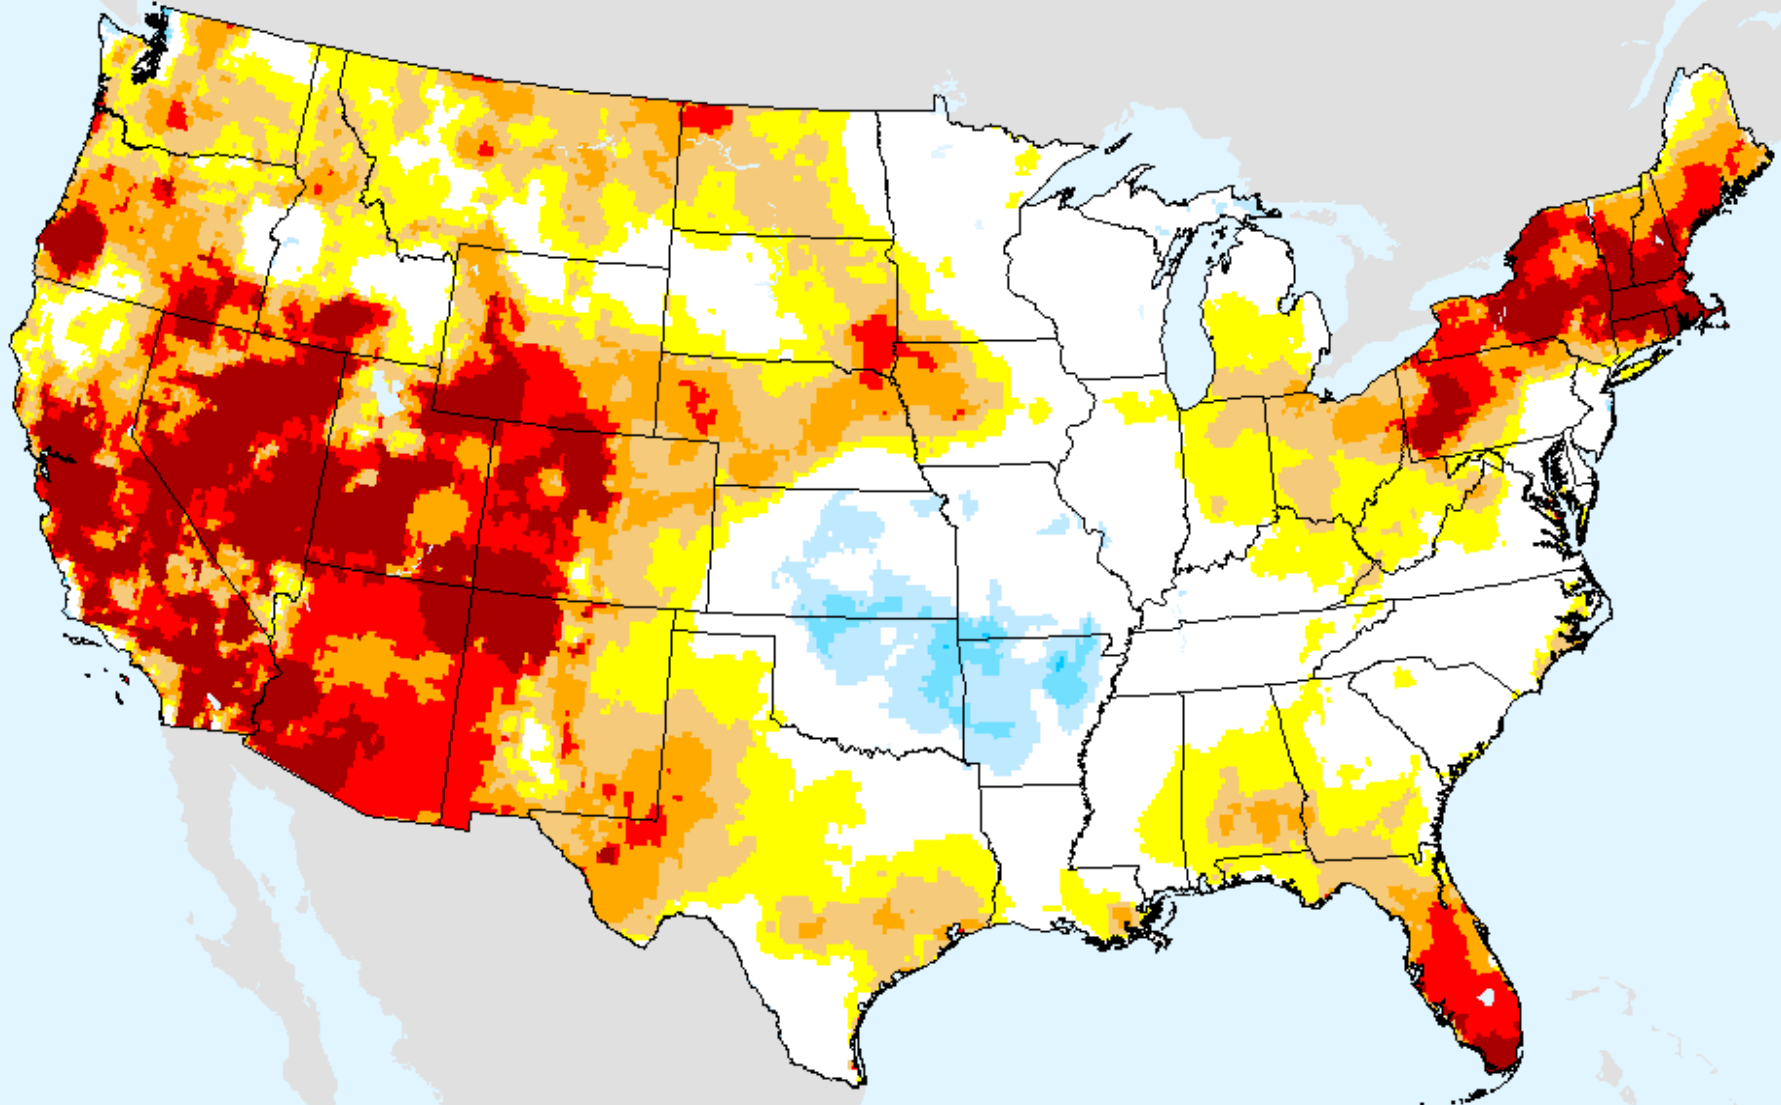

USDM for: Sep. 22, 2020

EDDI 10-week

As of: Tuesday, September 29, 2020

EDDI 11-week

As of: Tuesday, September 29, 2020

USDM for: Sep. 22, 2020

EDDI 11-week

As of: Tuesday, September 29, 2020