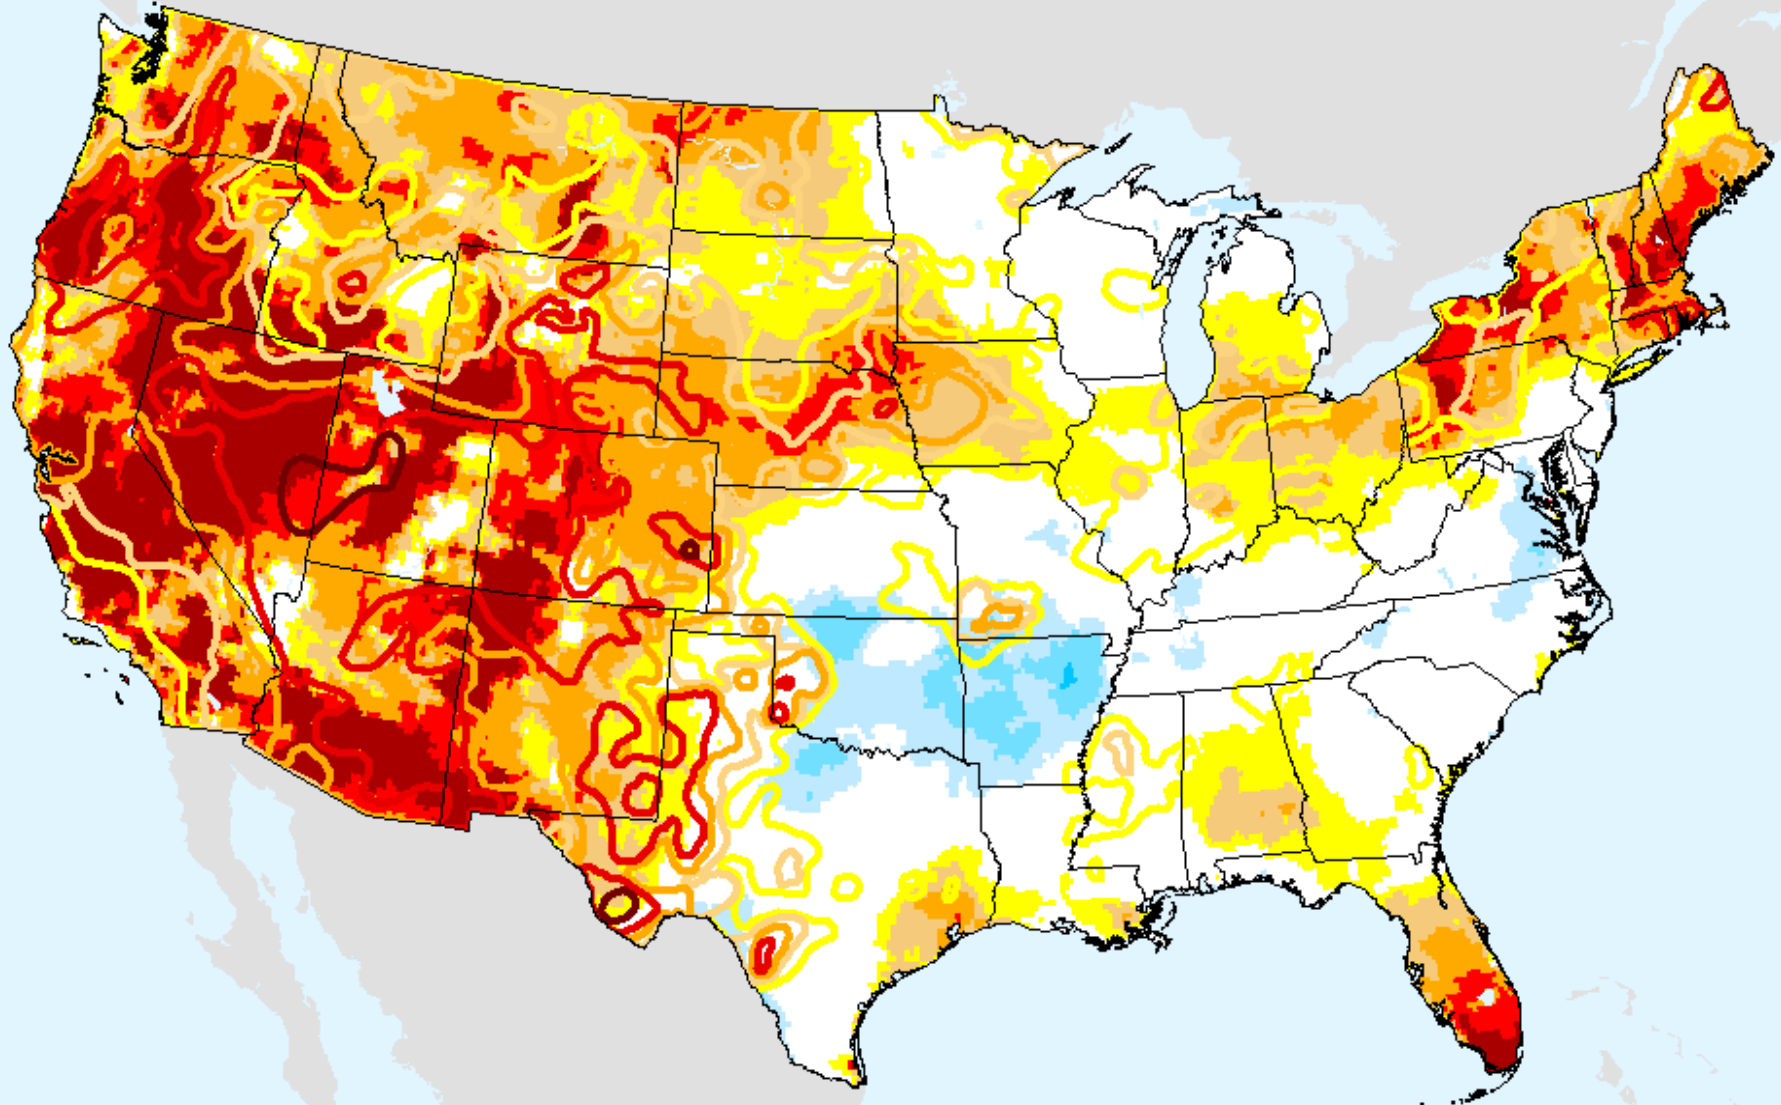

EDDI 6-week

As of: Tuesday, September 29, 2020

USDM for: Sep. 22, 2020