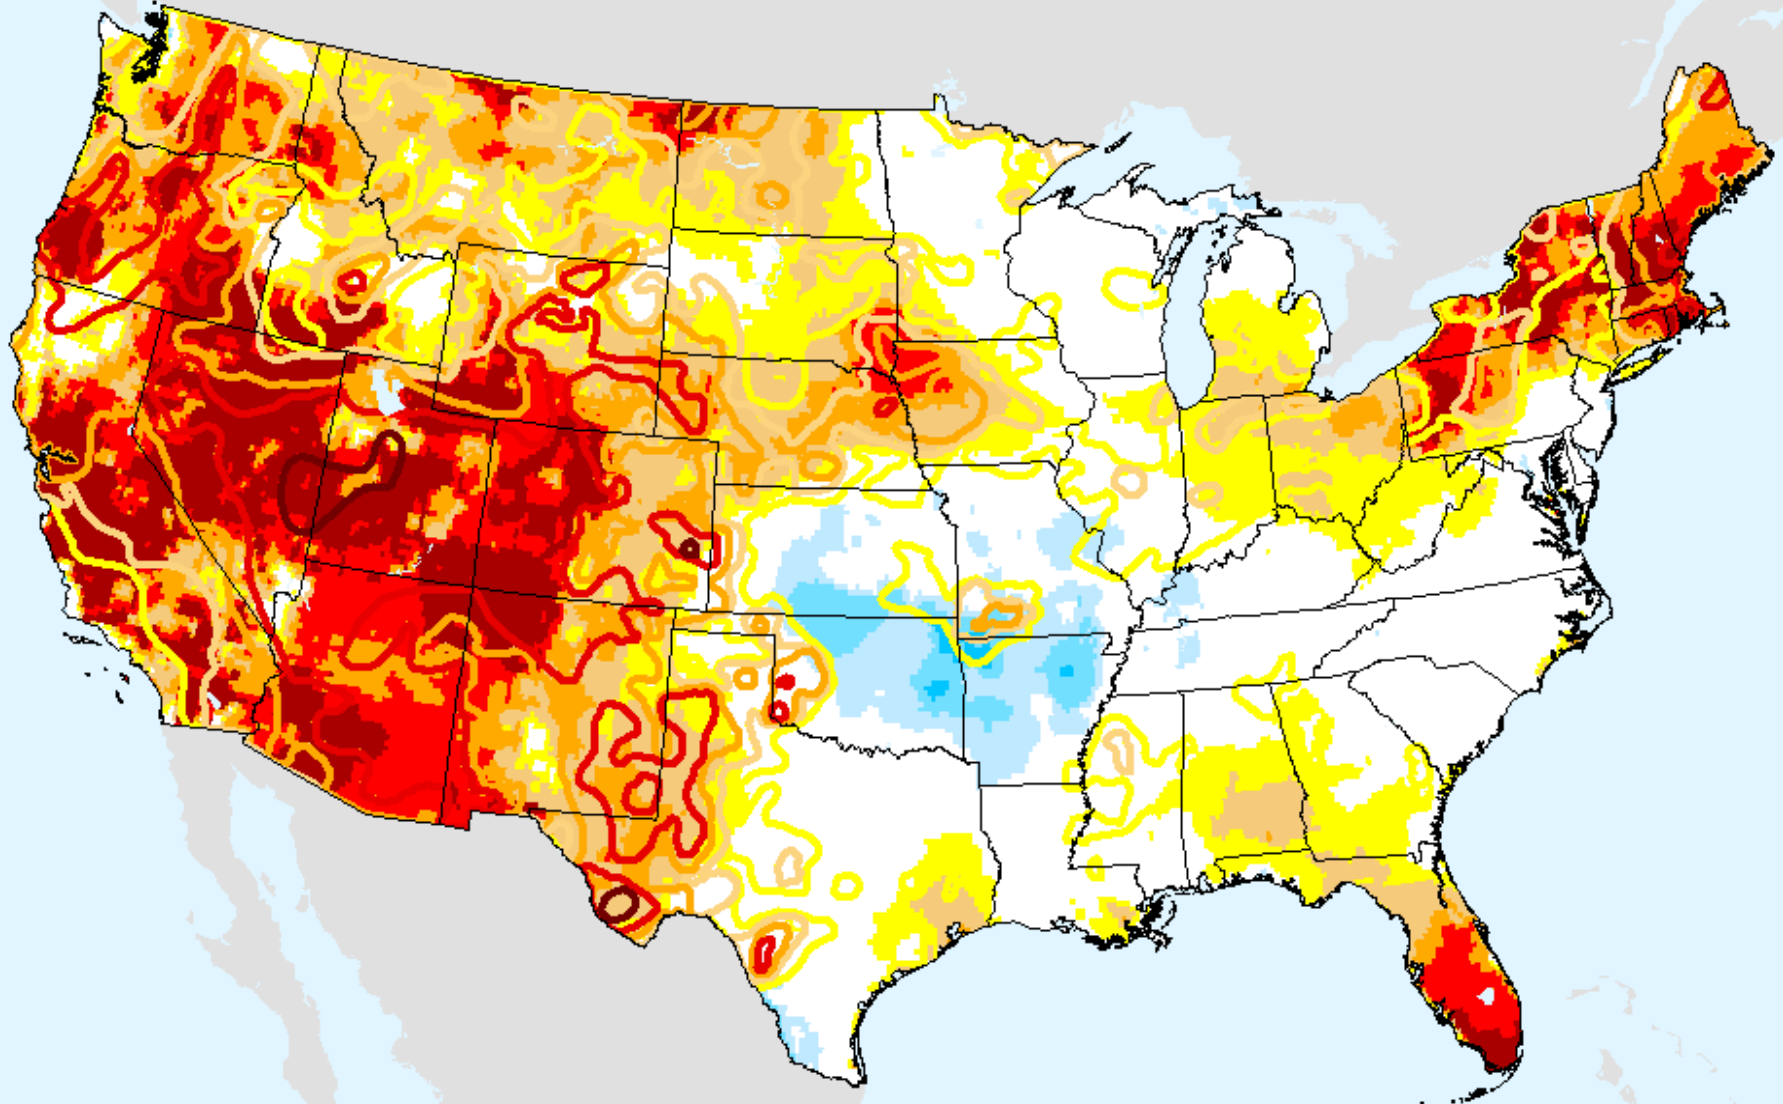

EDDI 9-week

As of: Tuesday, September 29, 2020

USDM for: Sep. 22, 2020