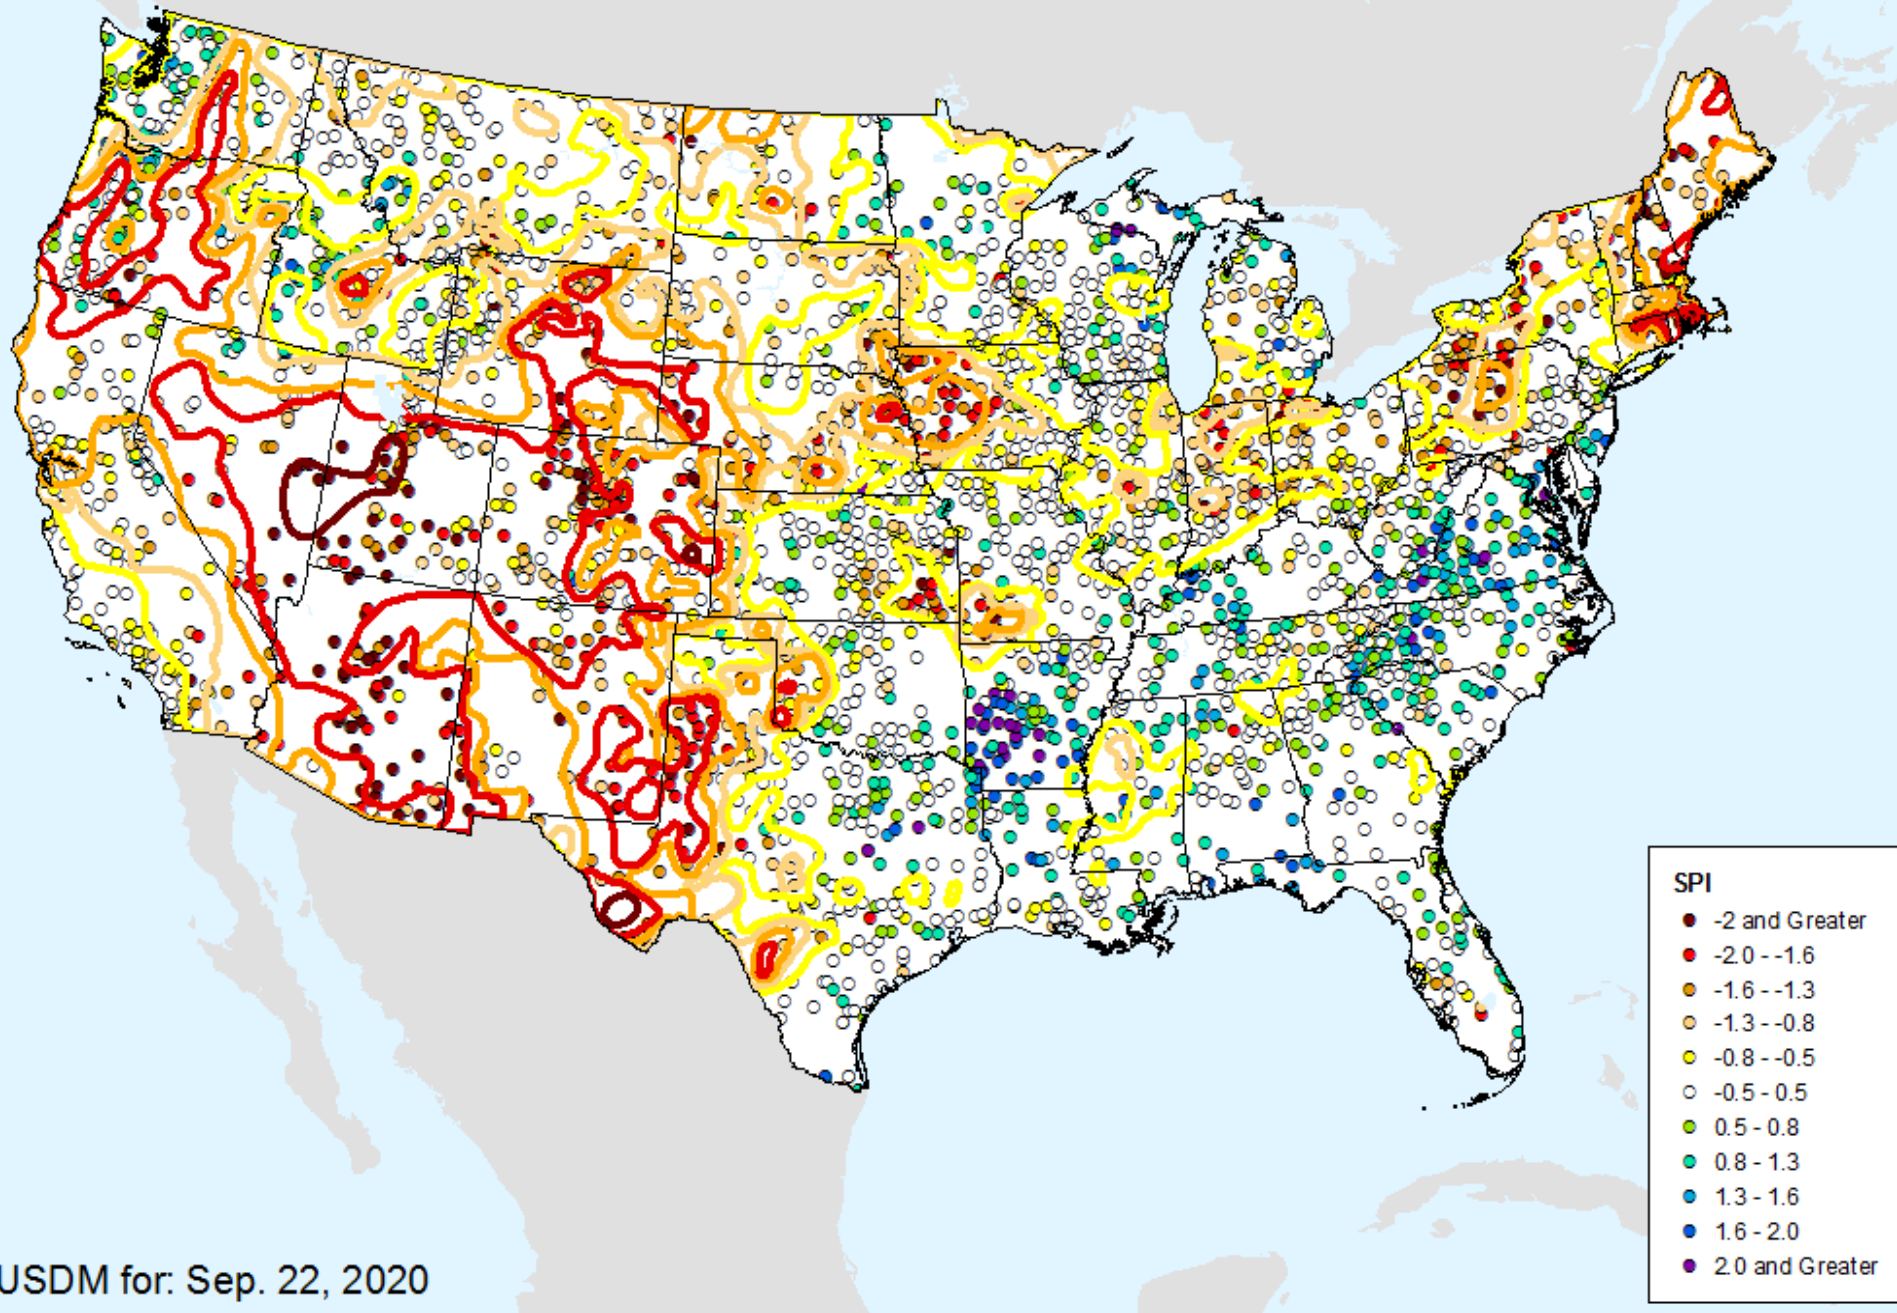

HPRCC 4-month SPI

As of: Tuesday, September 29, 2020

USDM for: Sep. 22, 2020