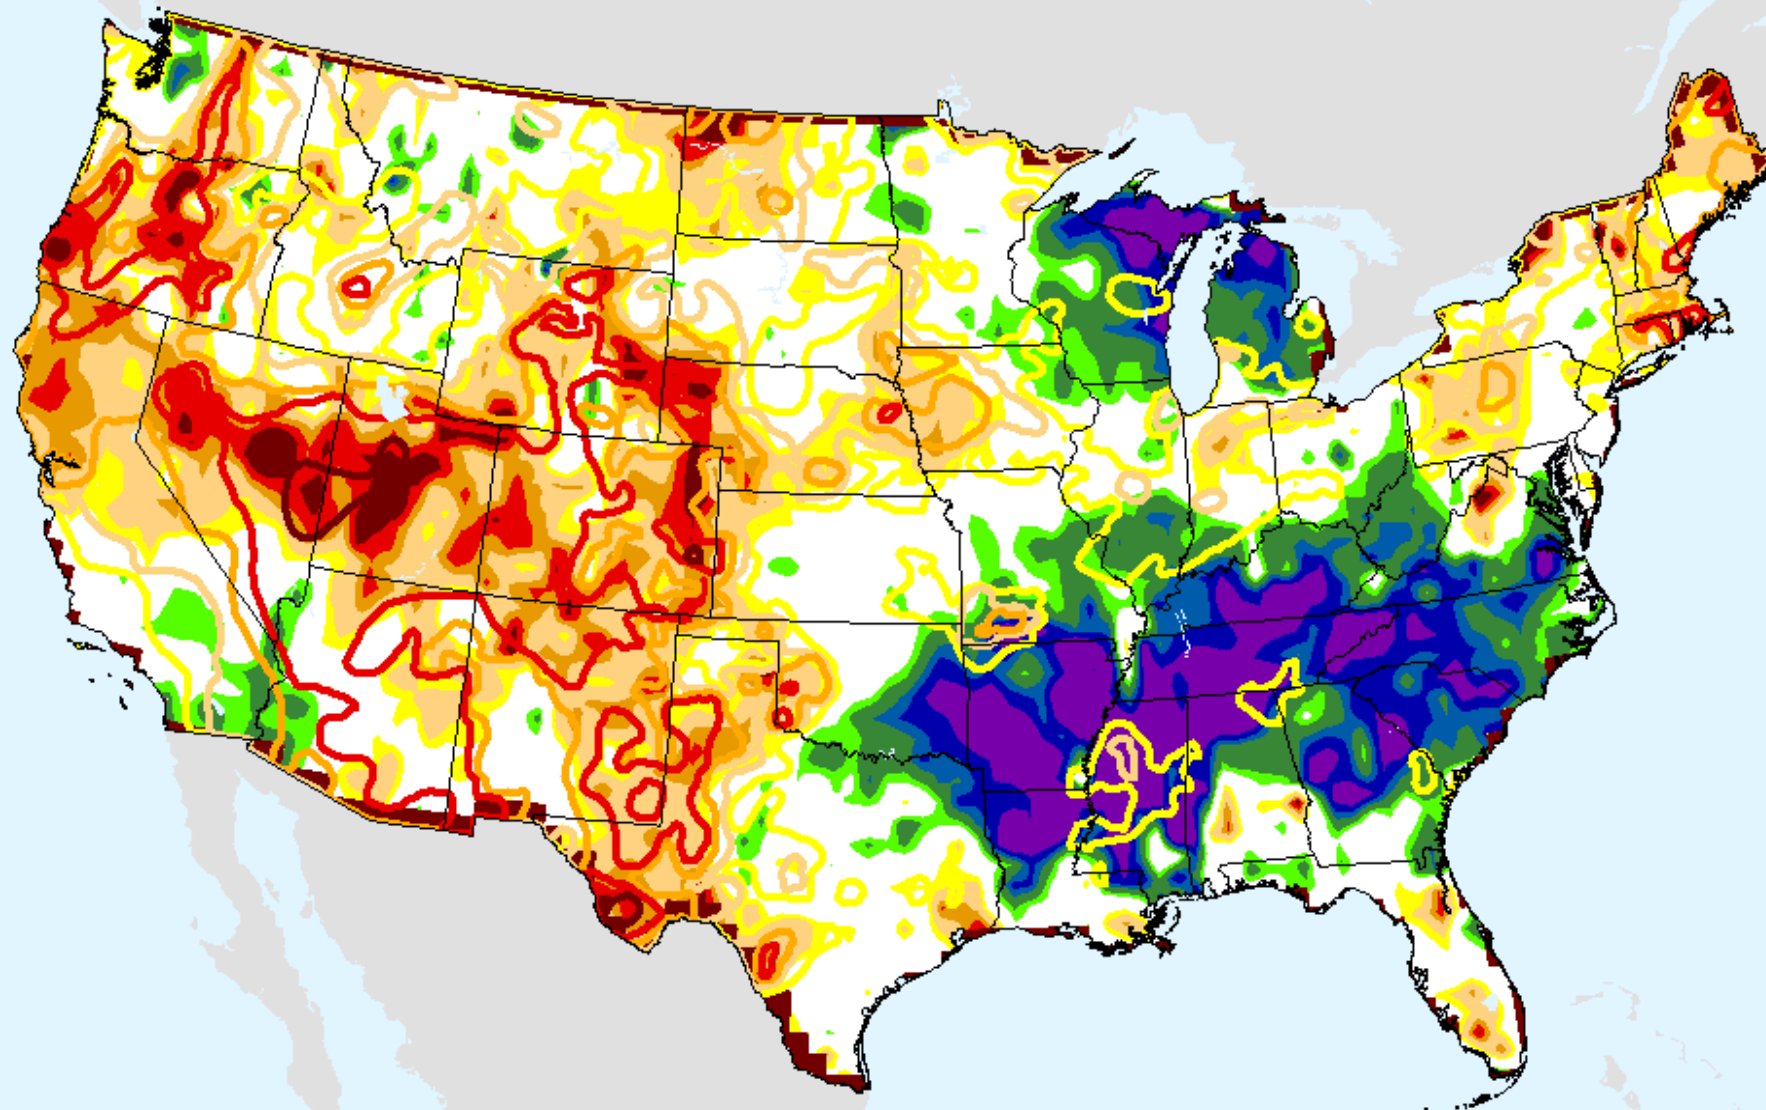

CPC 24-month SPI

As of: Tuesday, September 29, 2020

USDM for: Sep. 22, 2020

SPI (USDM)

CPC 24-month SPI

As of: Tuesday, September 29, 2020

Vegetation Health Index

As of: Tuesday, September 29, 2020