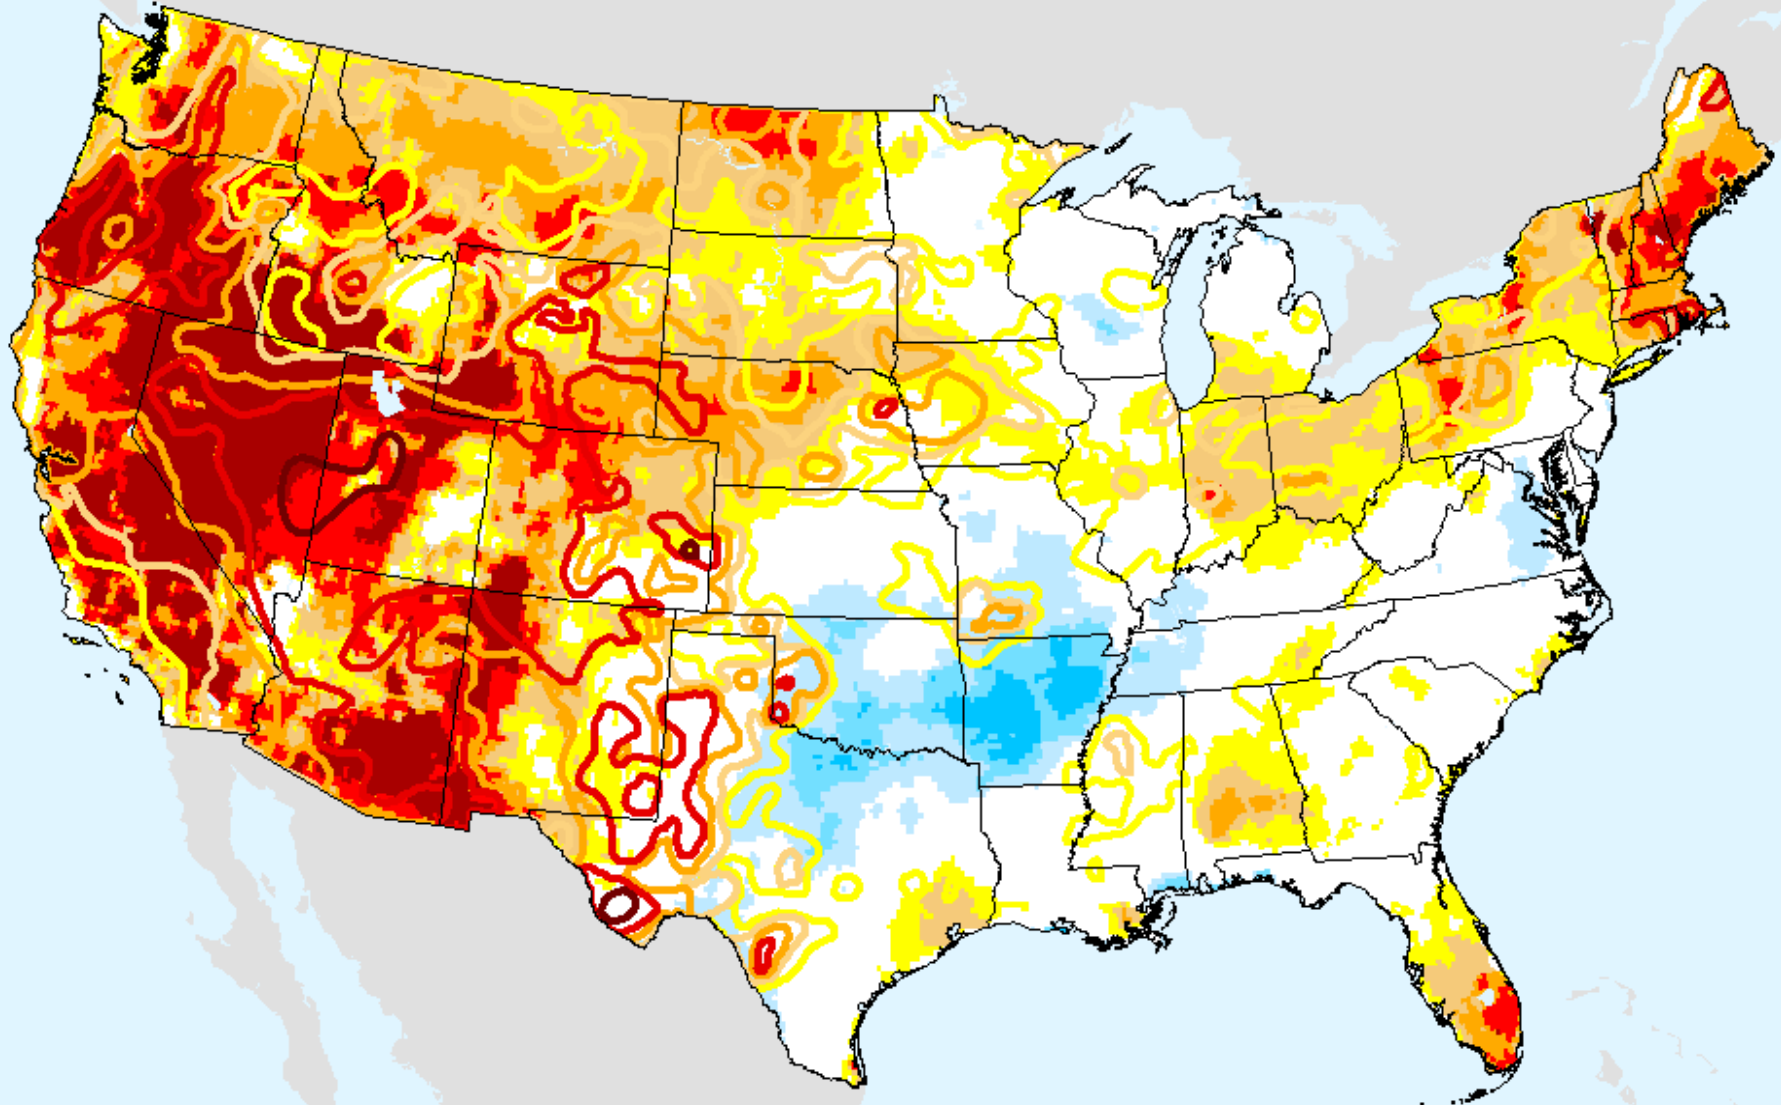

EDDI 4-week

As of: Tuesday, September 29, 2020

USDM for: Sep. 22, 2020