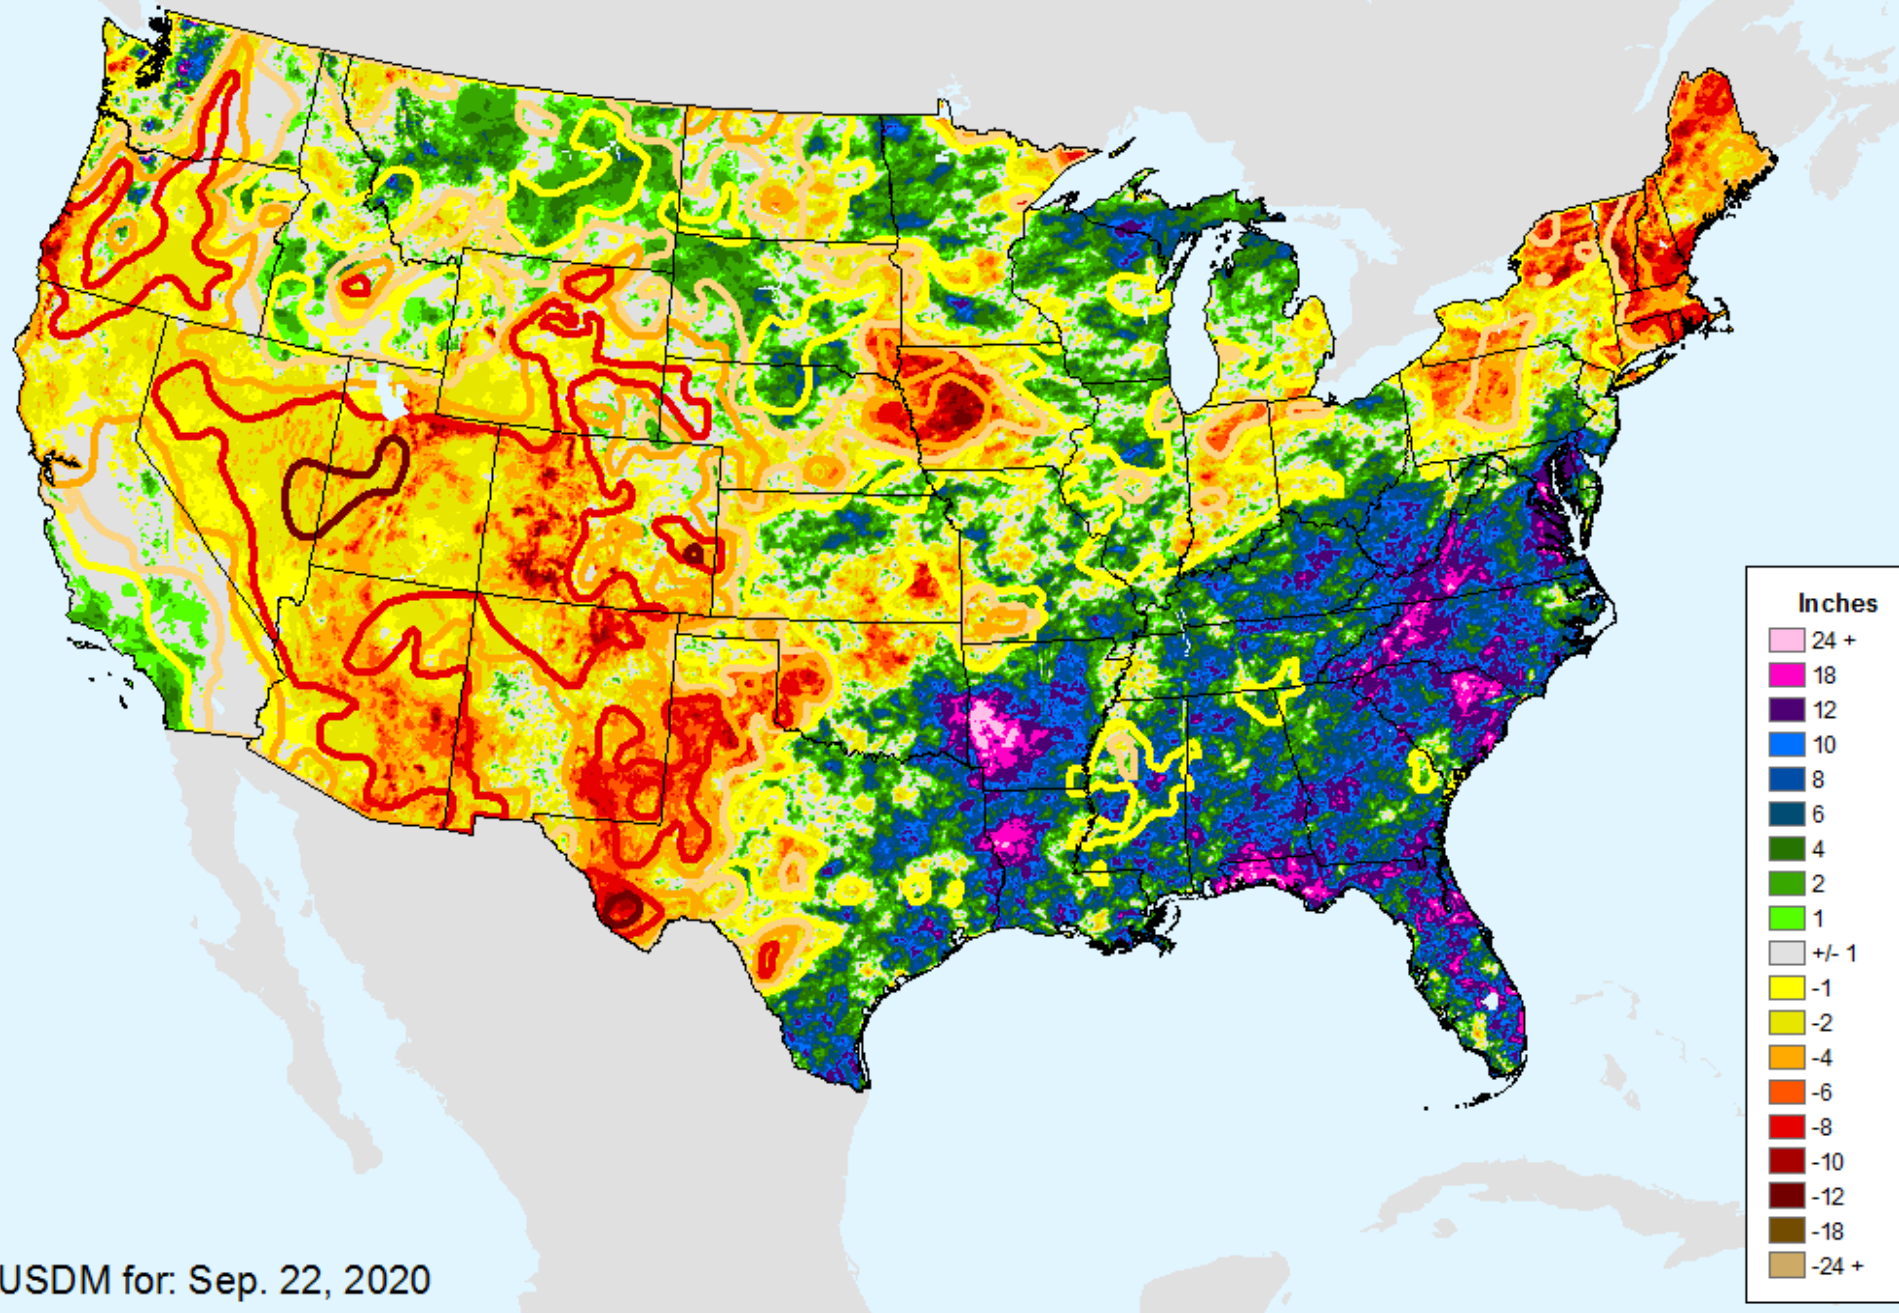

USDM for: Sep. 22, 2020

AHPS 90-Day Pct of Normal Pcp

As of: Tuesday, September 29, 2020

AHPS 180-Day Precip Departure

As of: Tuesday, September 29, 2020

USDM for: Sep. 22, 2020

AHPS 180-Day Precip Departure