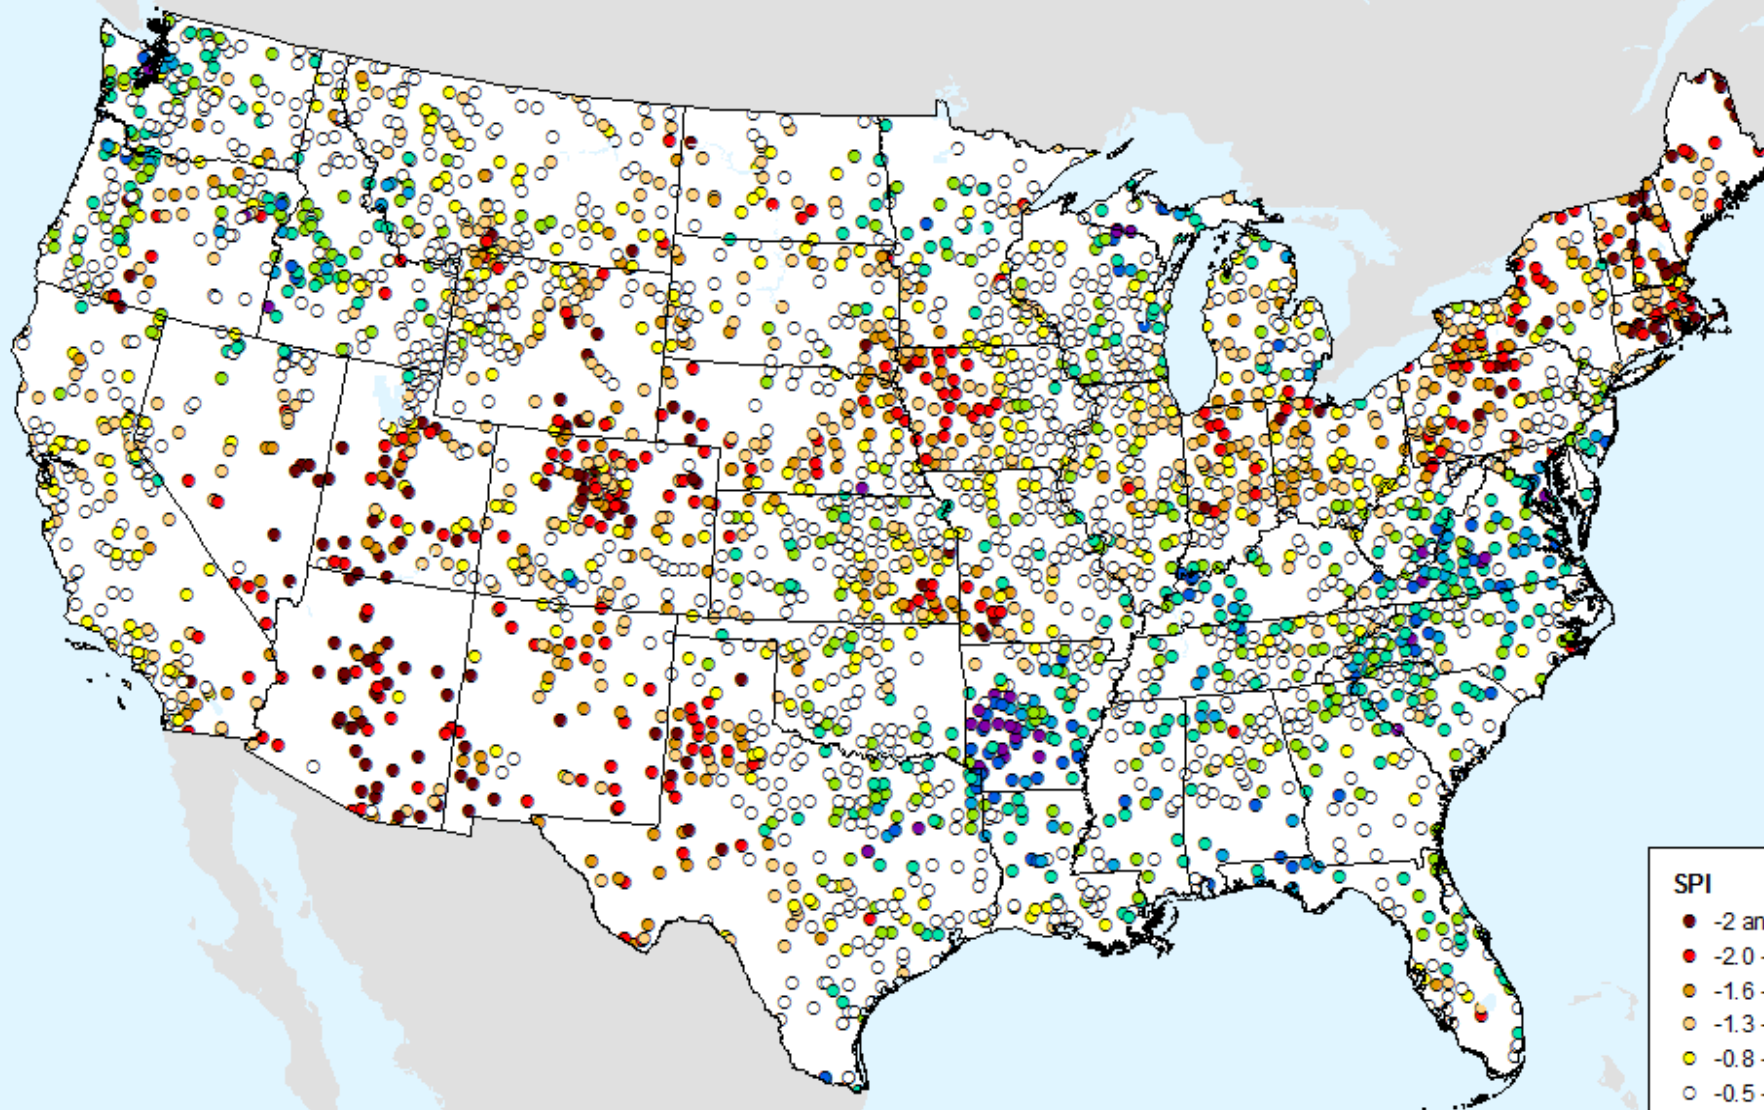

HPRCC 4-month SPI

As of: Tuesday, September 29, 2020

USDM for: Sep. 22, 2020

HPRCC 4-month SPI

As of: Tuesday, September 29, 2020

SPI

- -2 and Greater
- -2.0 -- -1.6
- -1.6 -- -1.3
- -1.3 -- -0.8
- -0.8 -- -0.5
- -0.5 - 0.5
- 0.5 - 0.8
- 0.8 - 1.3
- 1.3 - 1.6
- 1.6 - 2.0
- 2.0 and Greater