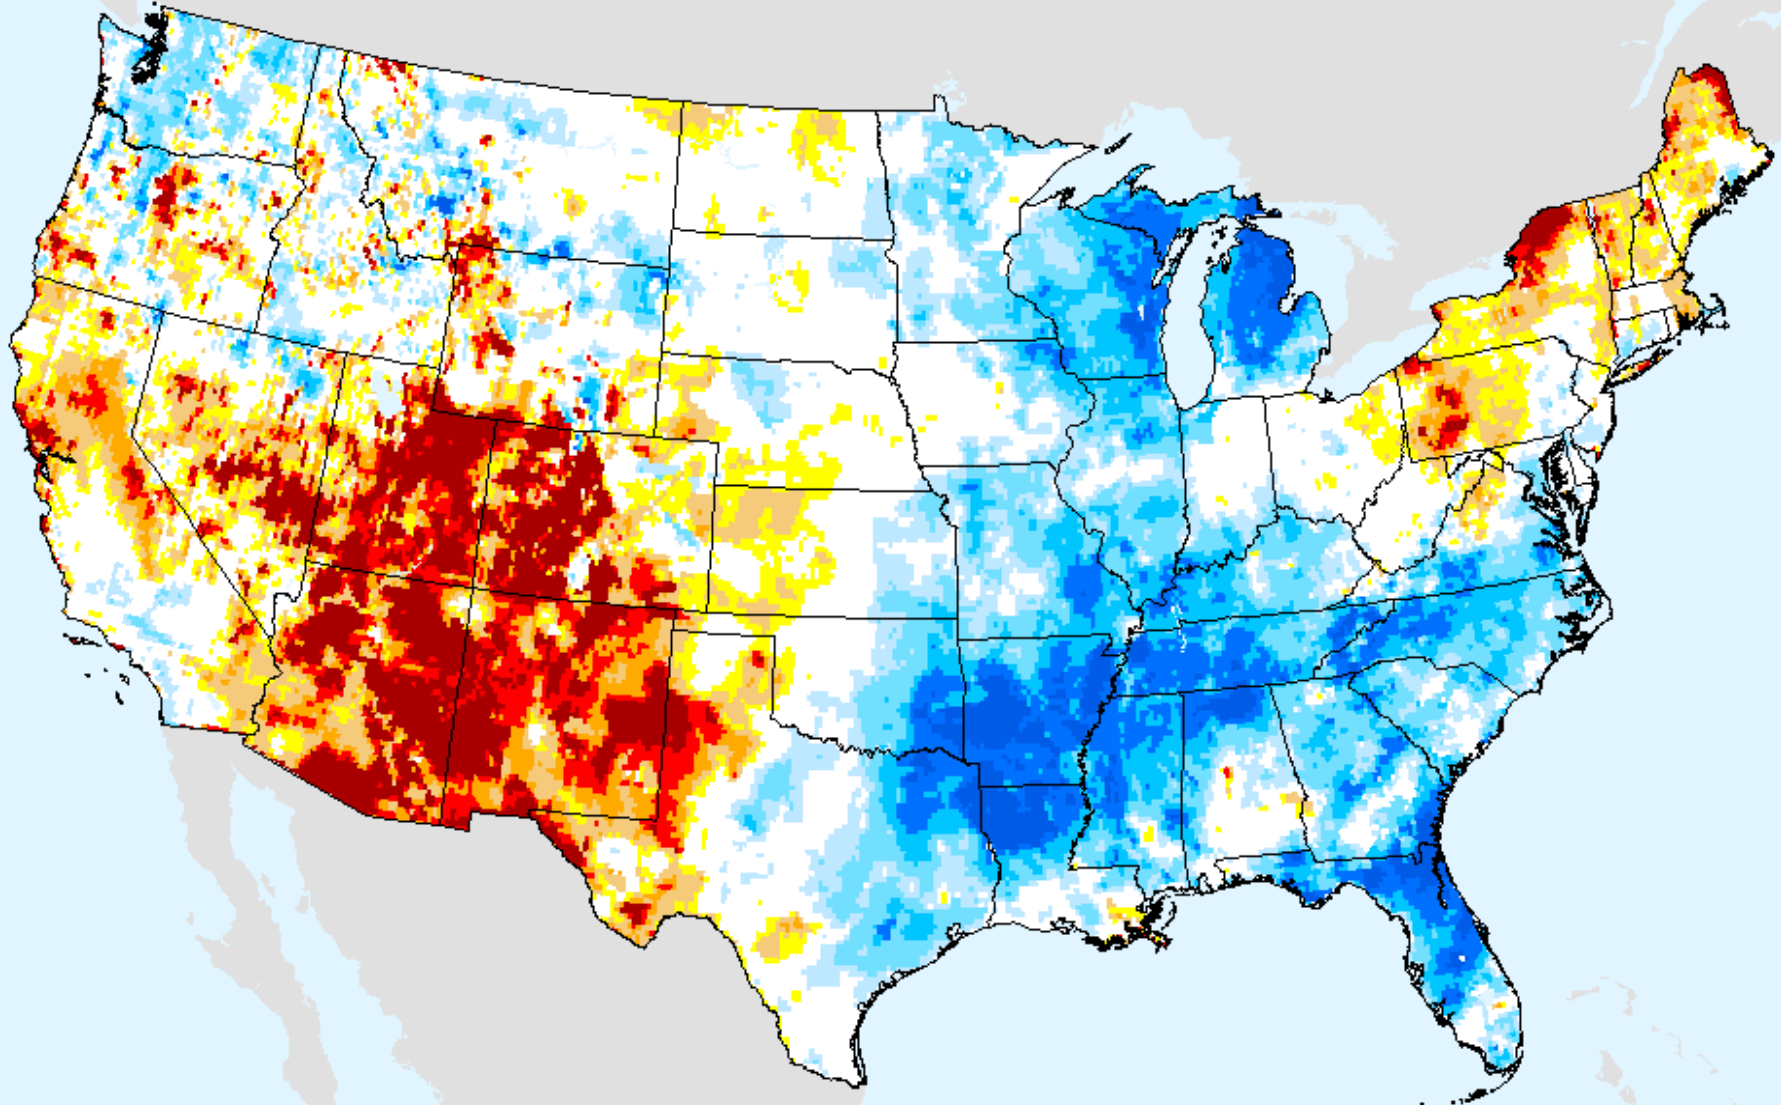

GRACE-Based Surface Soil Moisture Drought Indicator

As of: Tuesday, September 29, 2020