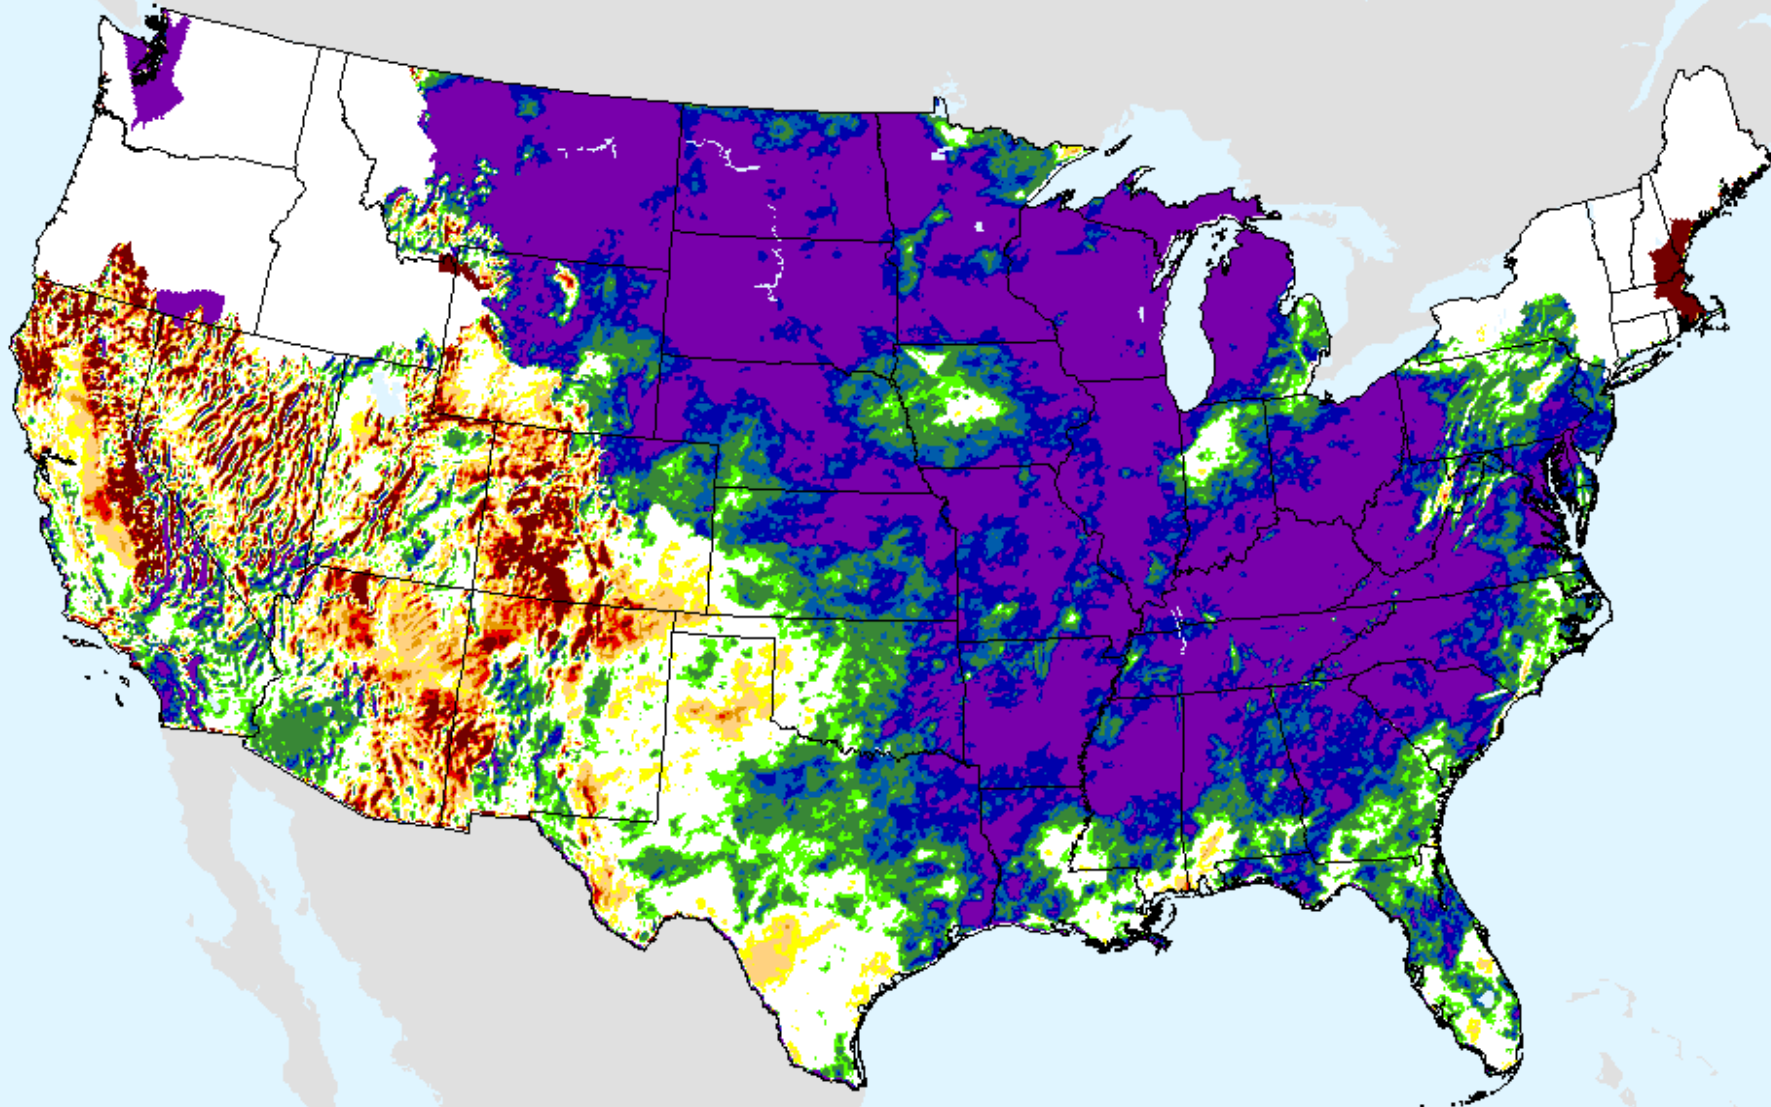

AHPS 24-month SPEI

As of: Tuesday, September 29, 2020

SPEI (USDM)