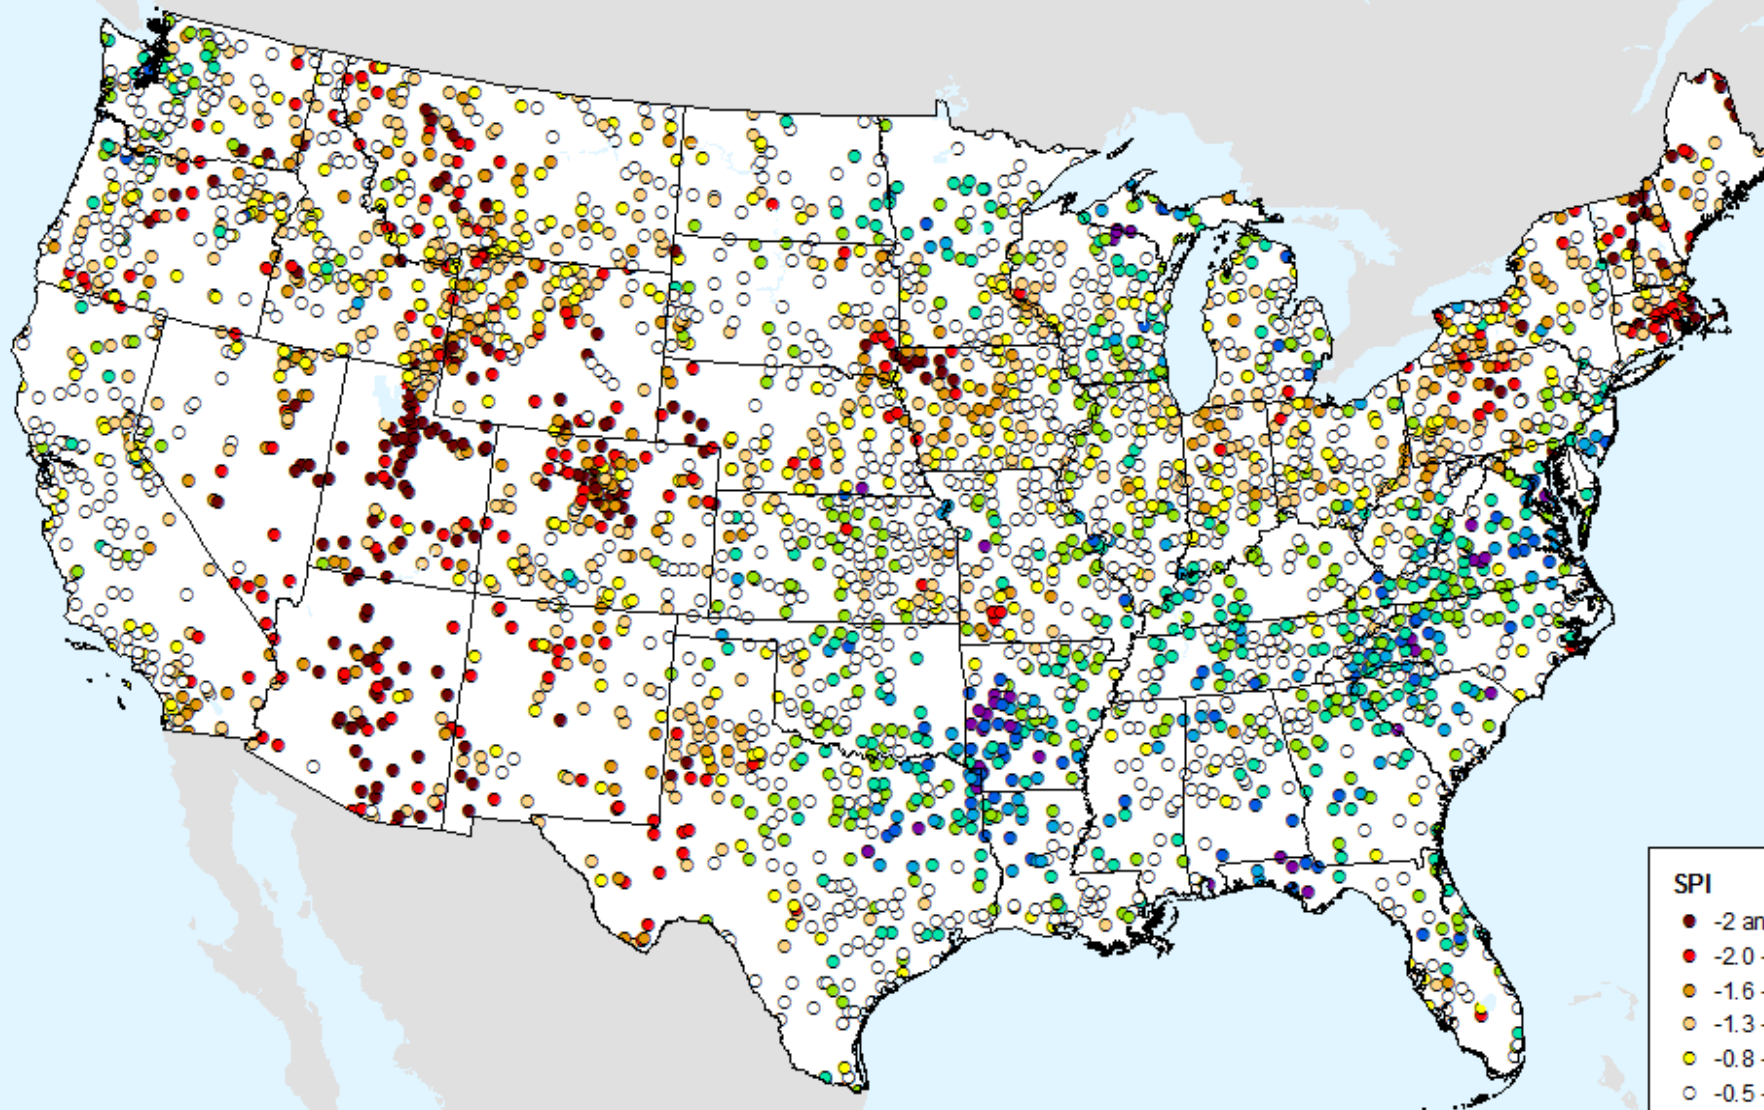

As of: Tuesday, September 29, 2020

HPRCC 3-month SPI

As of: Tuesday, September 29, 2020

HPRCC 3-month SPI

As of: Tuesday, September 29, 2020

SPI

- -2 and Greater
- -2.0 -- -1.6
- -1.6 -- -1.3
- -1.3 -- -0.8
- -0.8 -- -0.5
- -0.5 - 0.5
- 0.5 - 0.8
- 0.8 - 1.3
- 1.3 - 1.6
- 1.6 - 2.0
- 2.0 and Greater