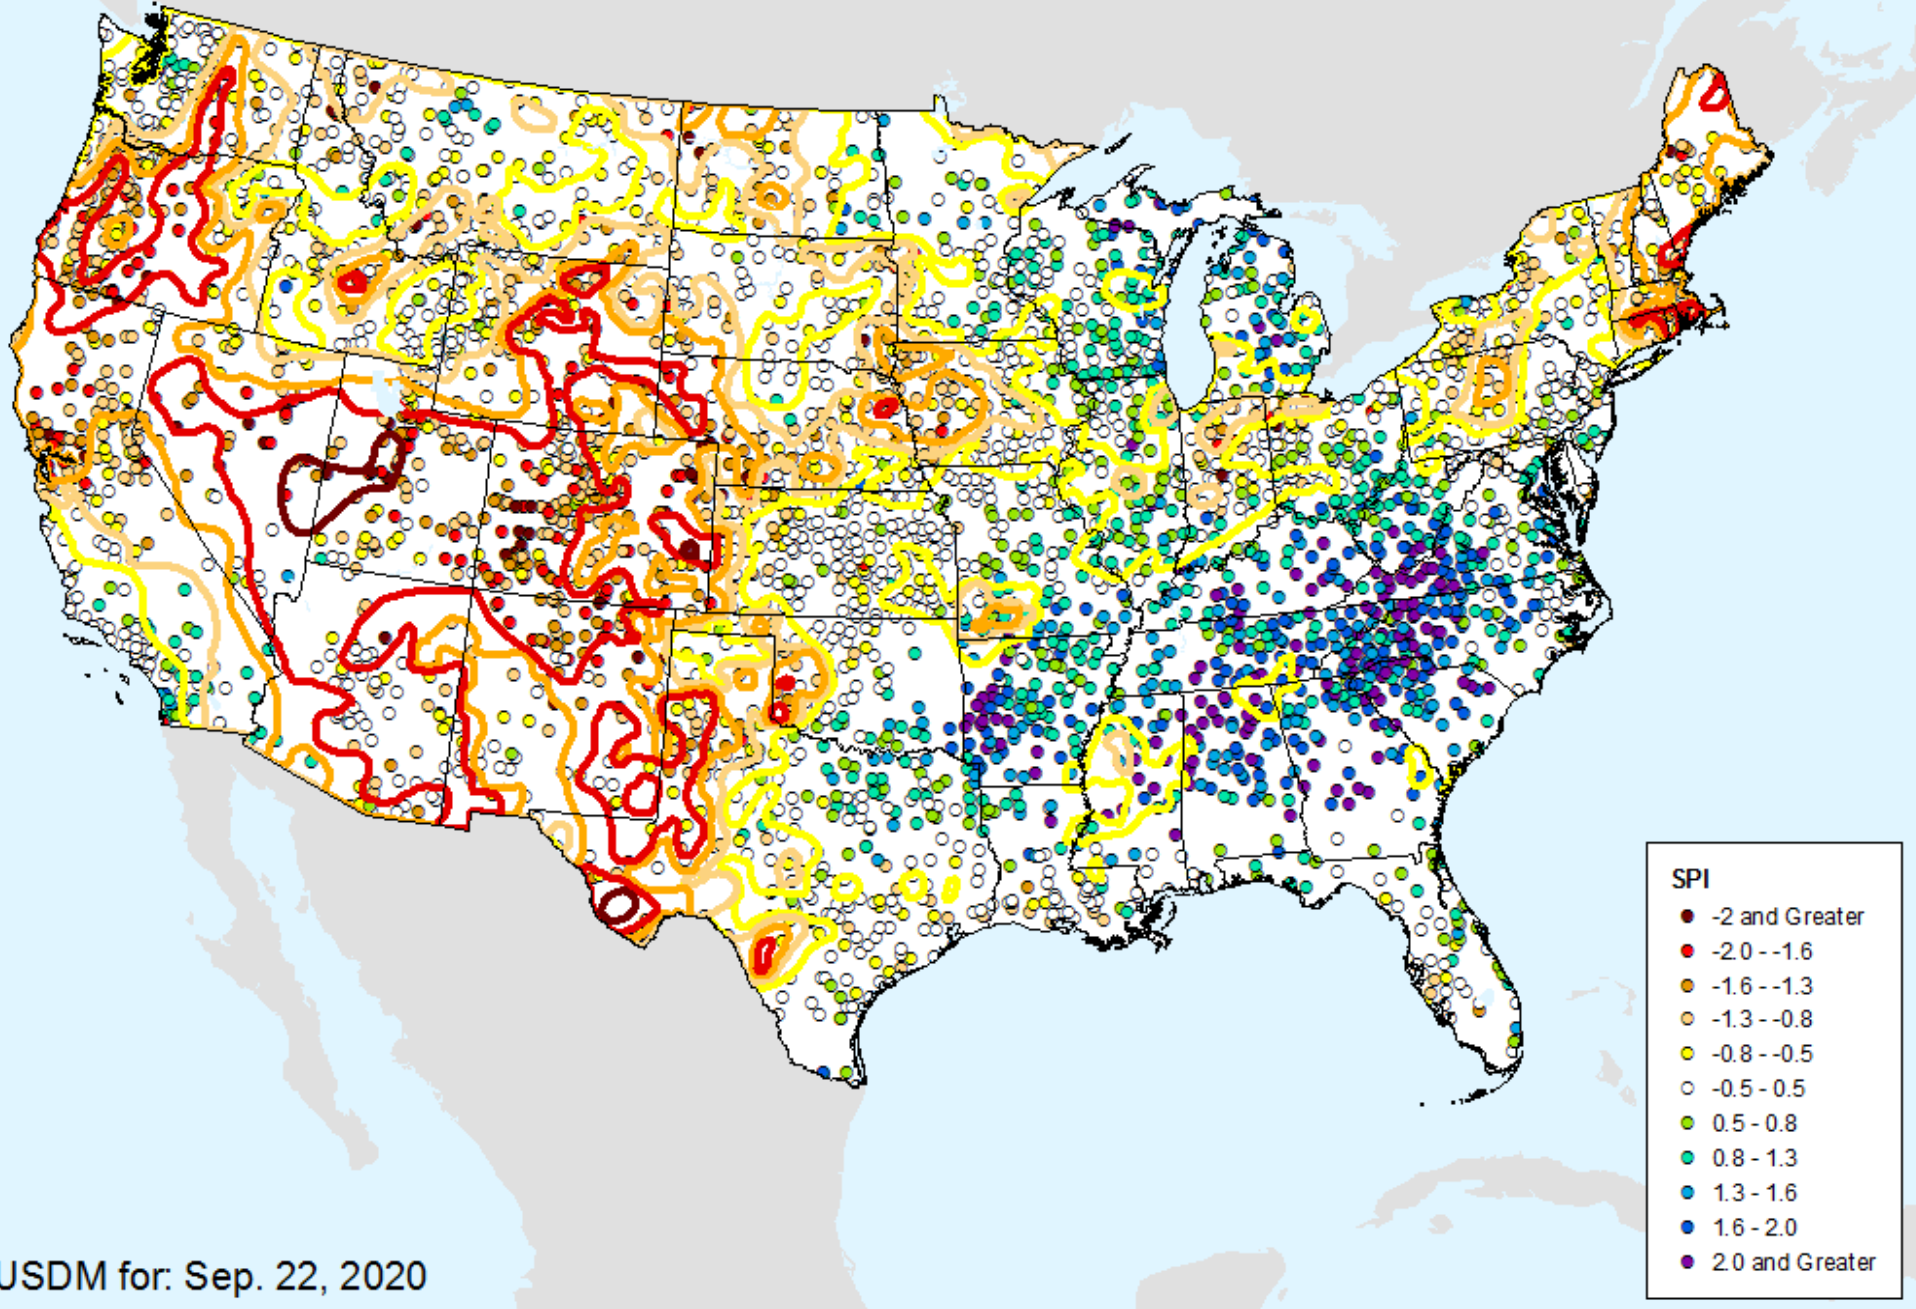

HPRCC 12-month SPI

As of: Tuesday, September 29, 2020

USDM for: Sep. 22, 2020