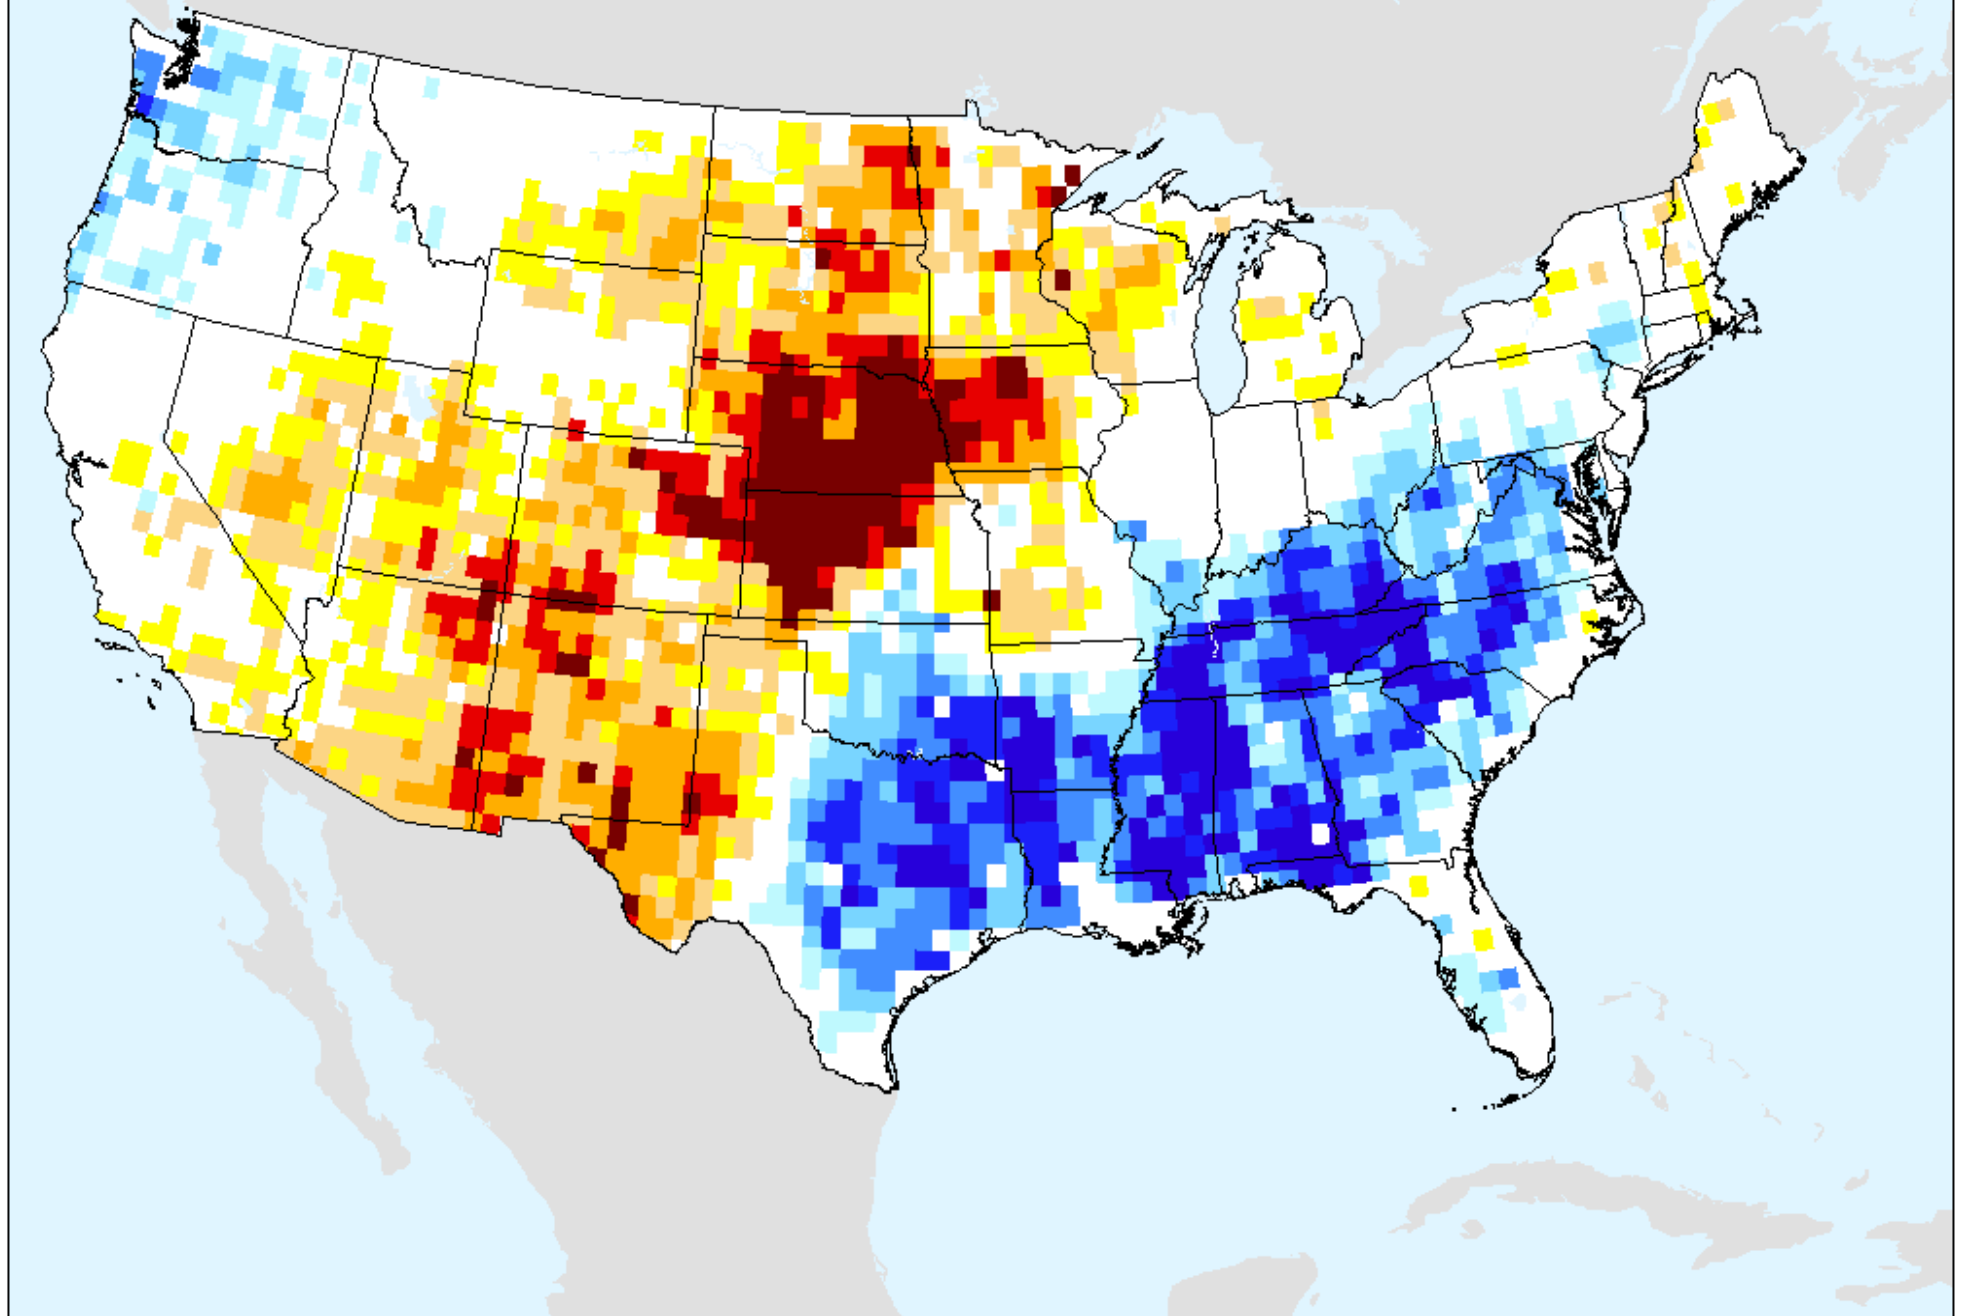

AIRS-Based Vapor Pressure Deficit 7 Day

As of: Tuesday, September 29, 2020

AIRS-Based Vapor Pressure Deficit 14 Day

As of: Tuesday, September 29, 2020

AIRS-Based Vapor Pressure Deficit 28 Day

As of: Tuesday, September 29, 2020