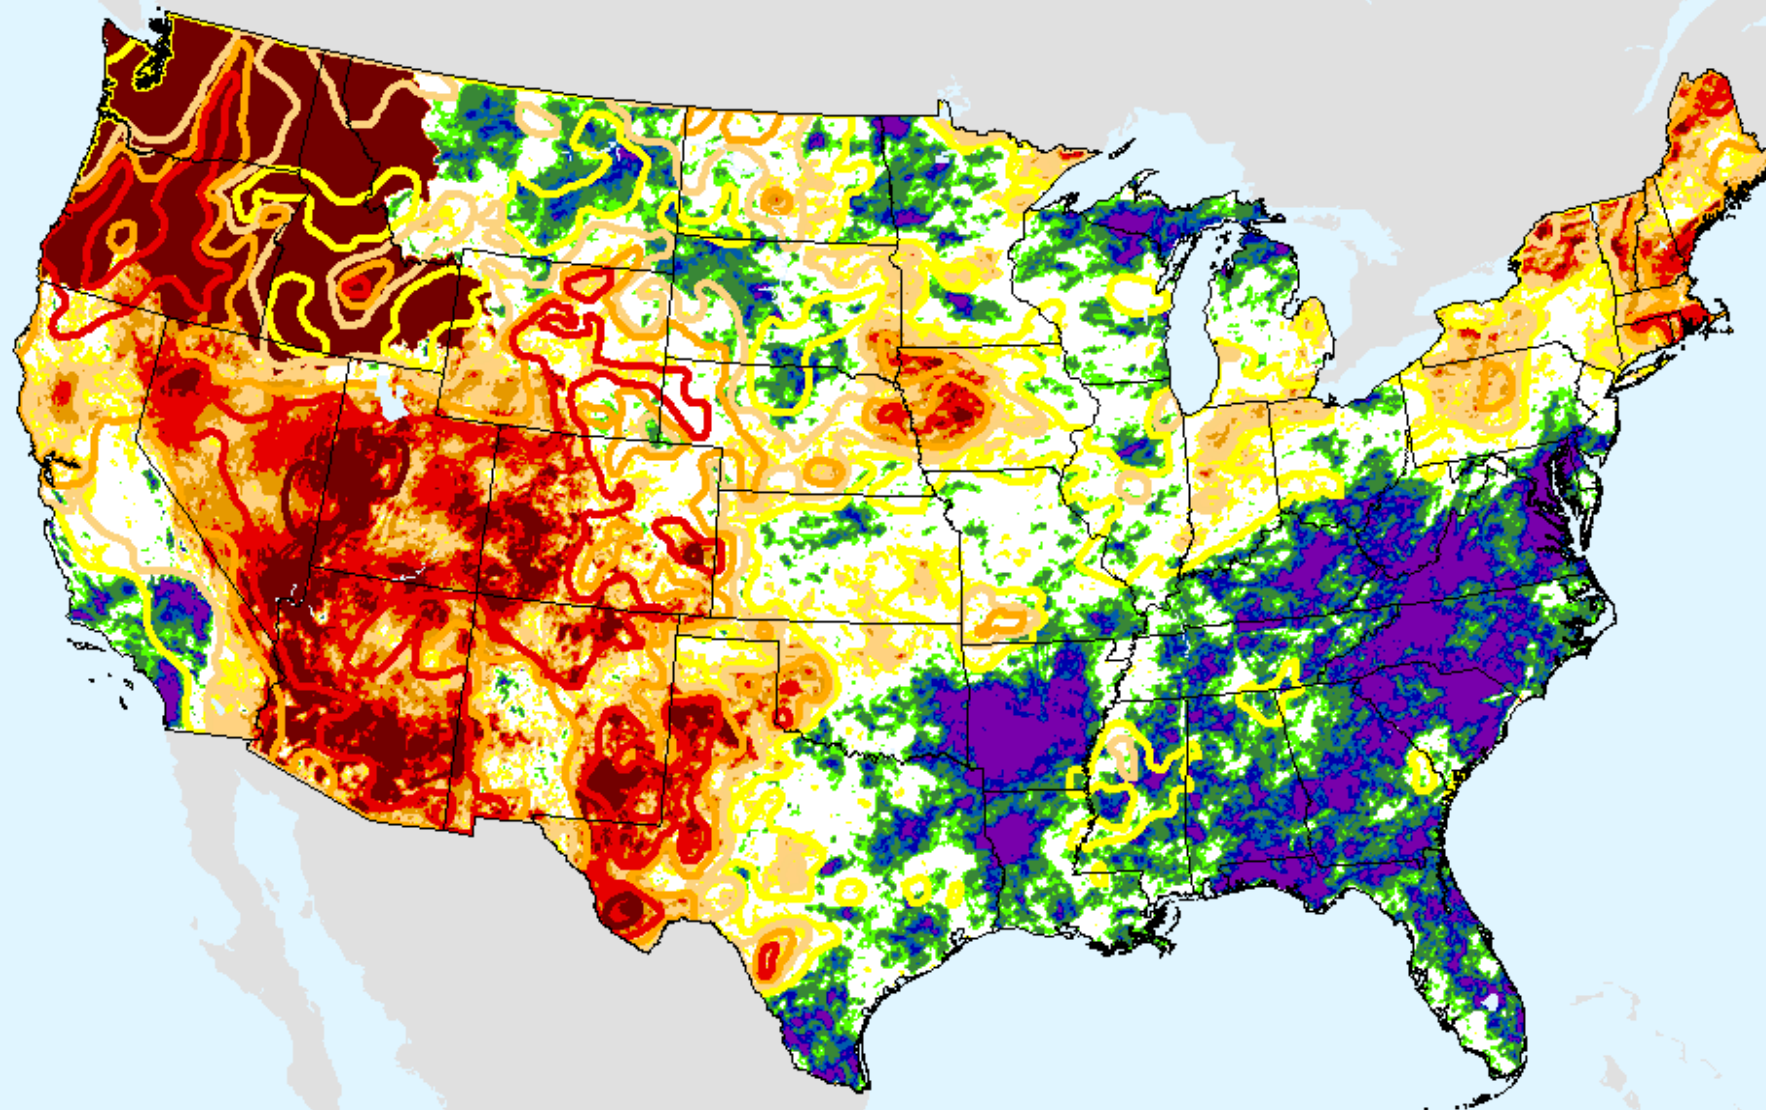

AHPS 6-month SPI

As of: Tuesday, September 29, 2020

USDM for: Sep. 22, 2020

SPI (USDM)