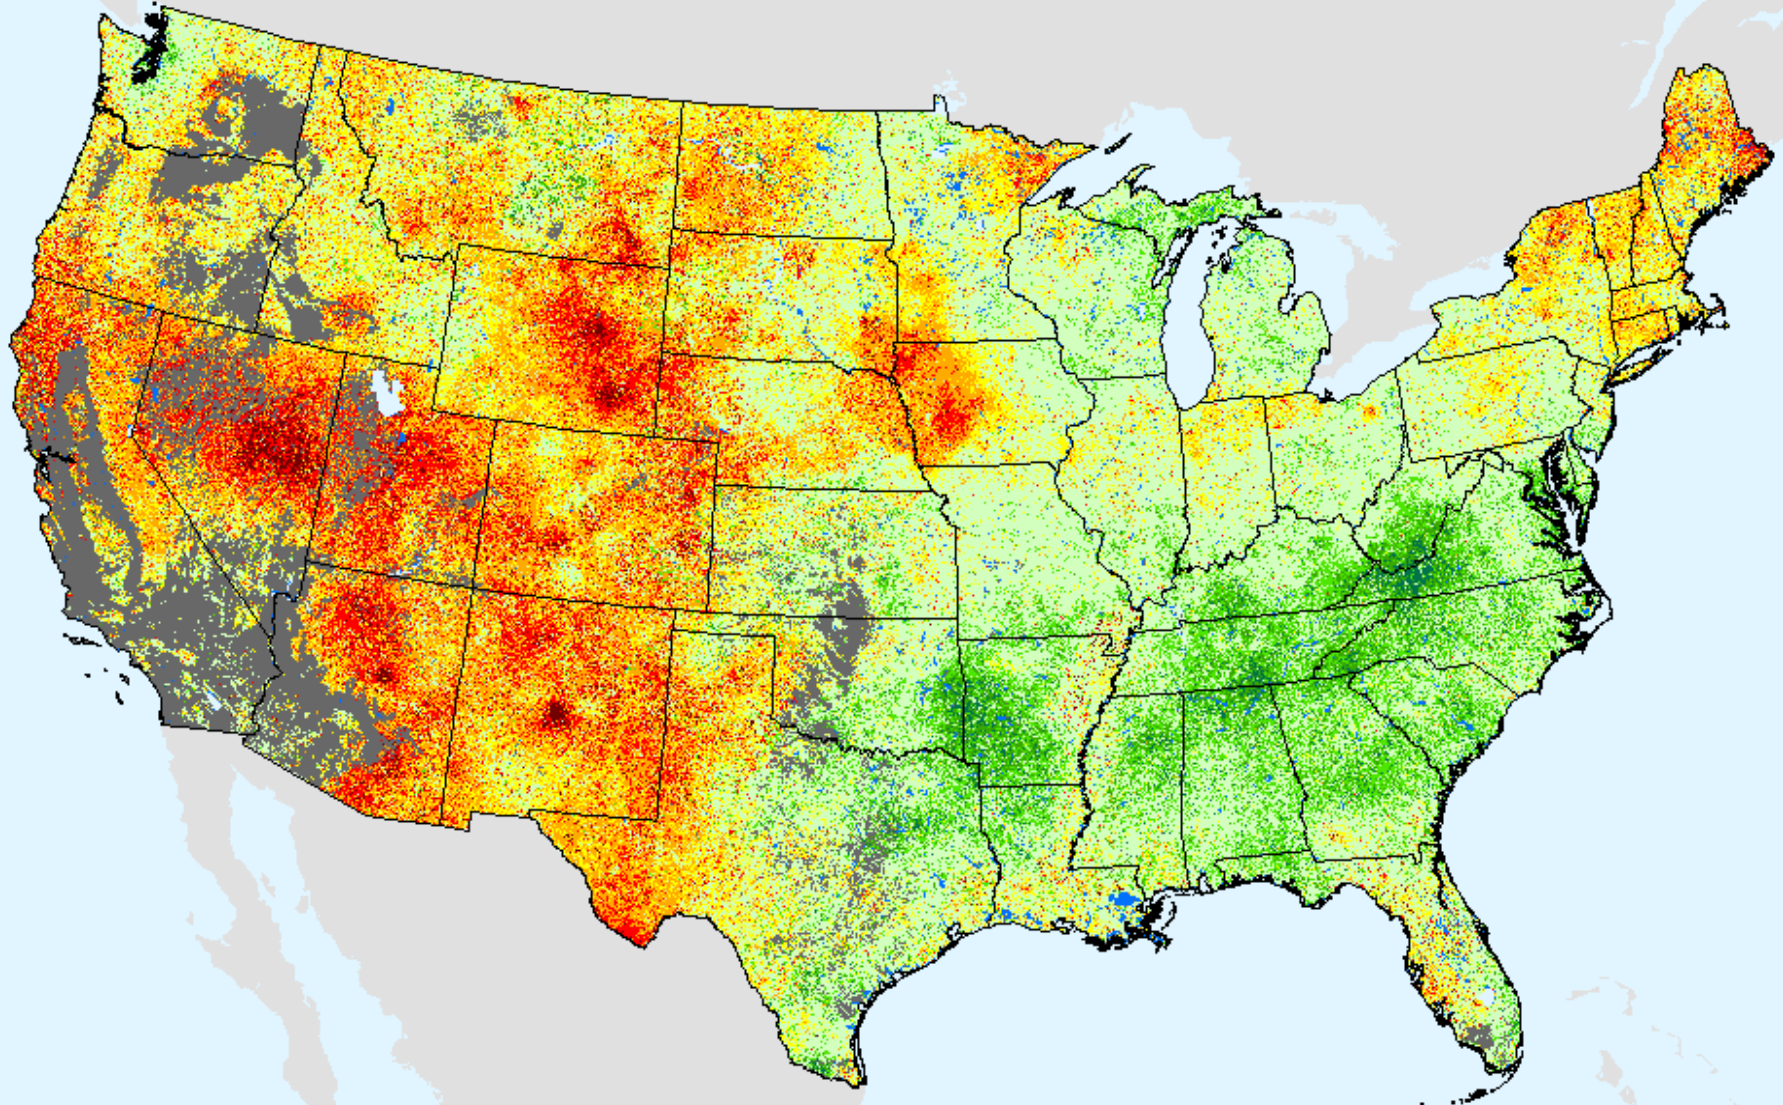

Vegetation Drought Response Index (VegDRI)

As of: Tuesday, September 29, 2020

☐ BackGround