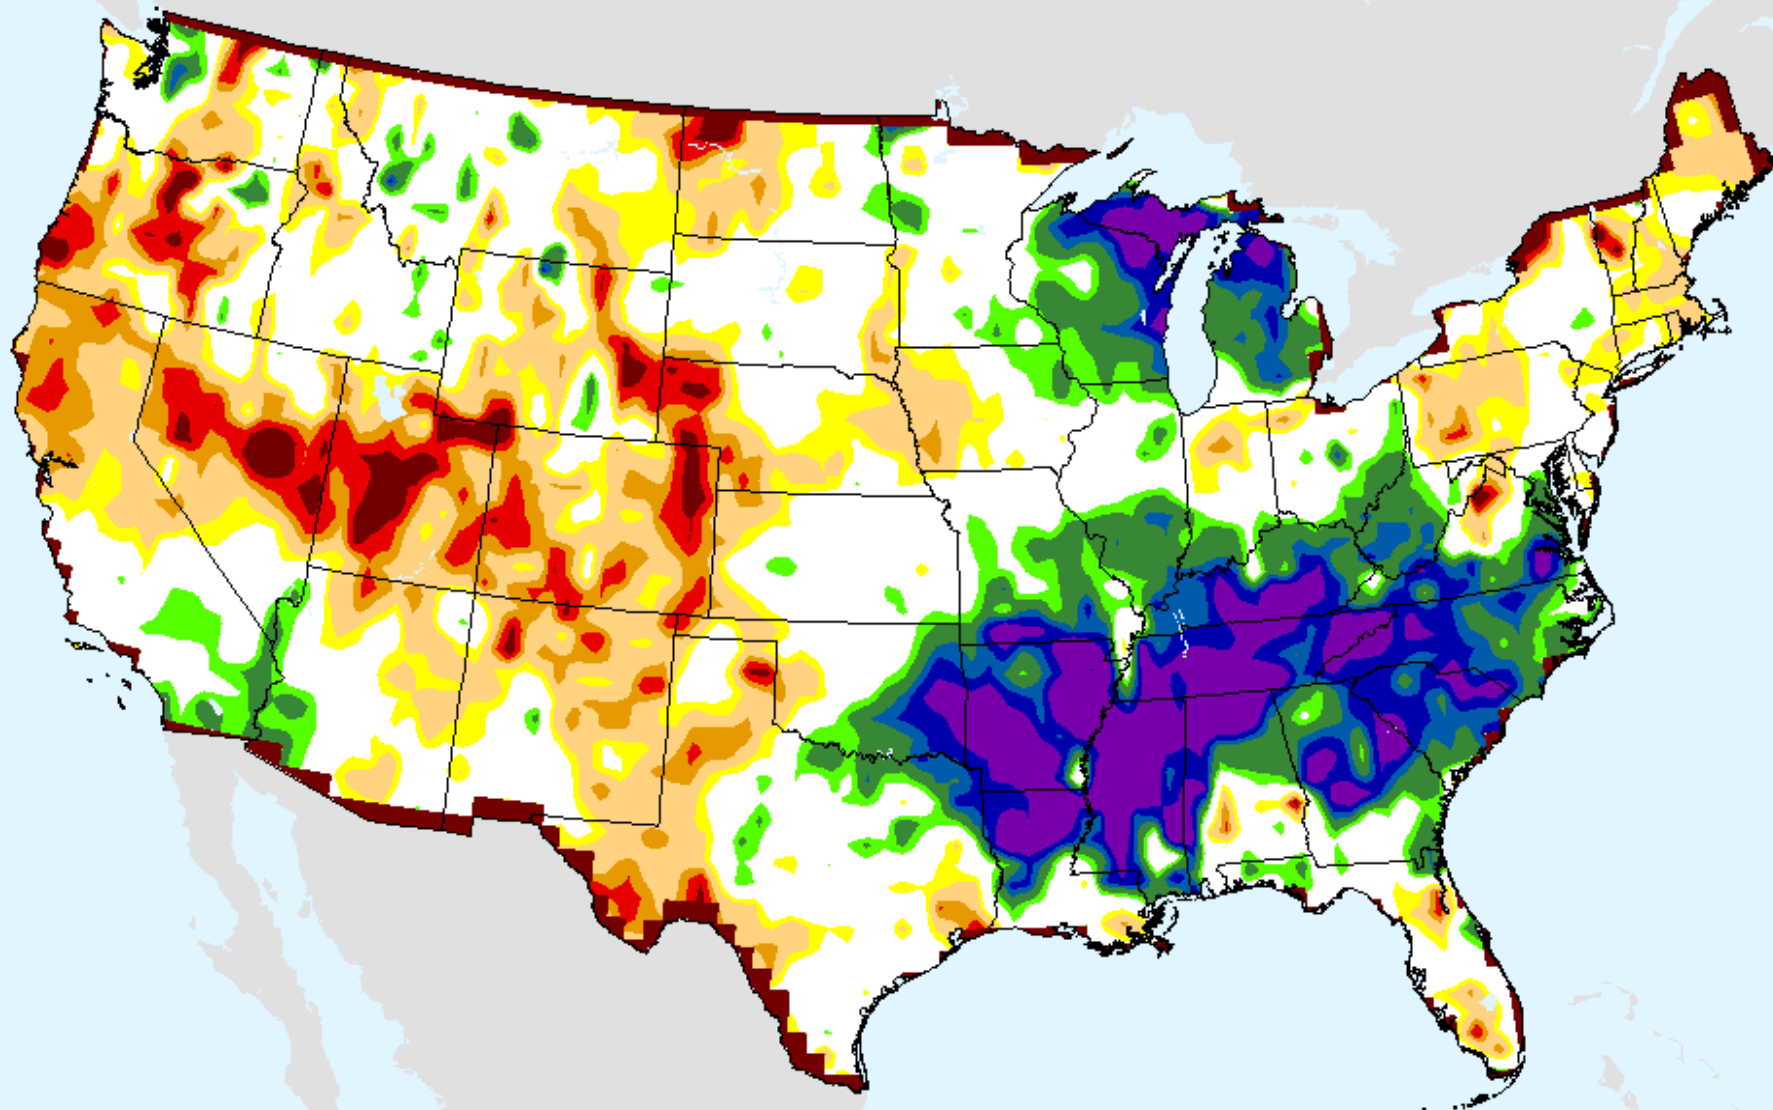

CPC 24-month SPI

As of: Tuesday, September 29, 2020

USDM for: Sep. 22, 2020

SPI (USDM)

CPC 24-month SPI

As of: Tuesday, September 29, 2020

Vegetation Health Index

As of: Tuesday, September 29, 2020