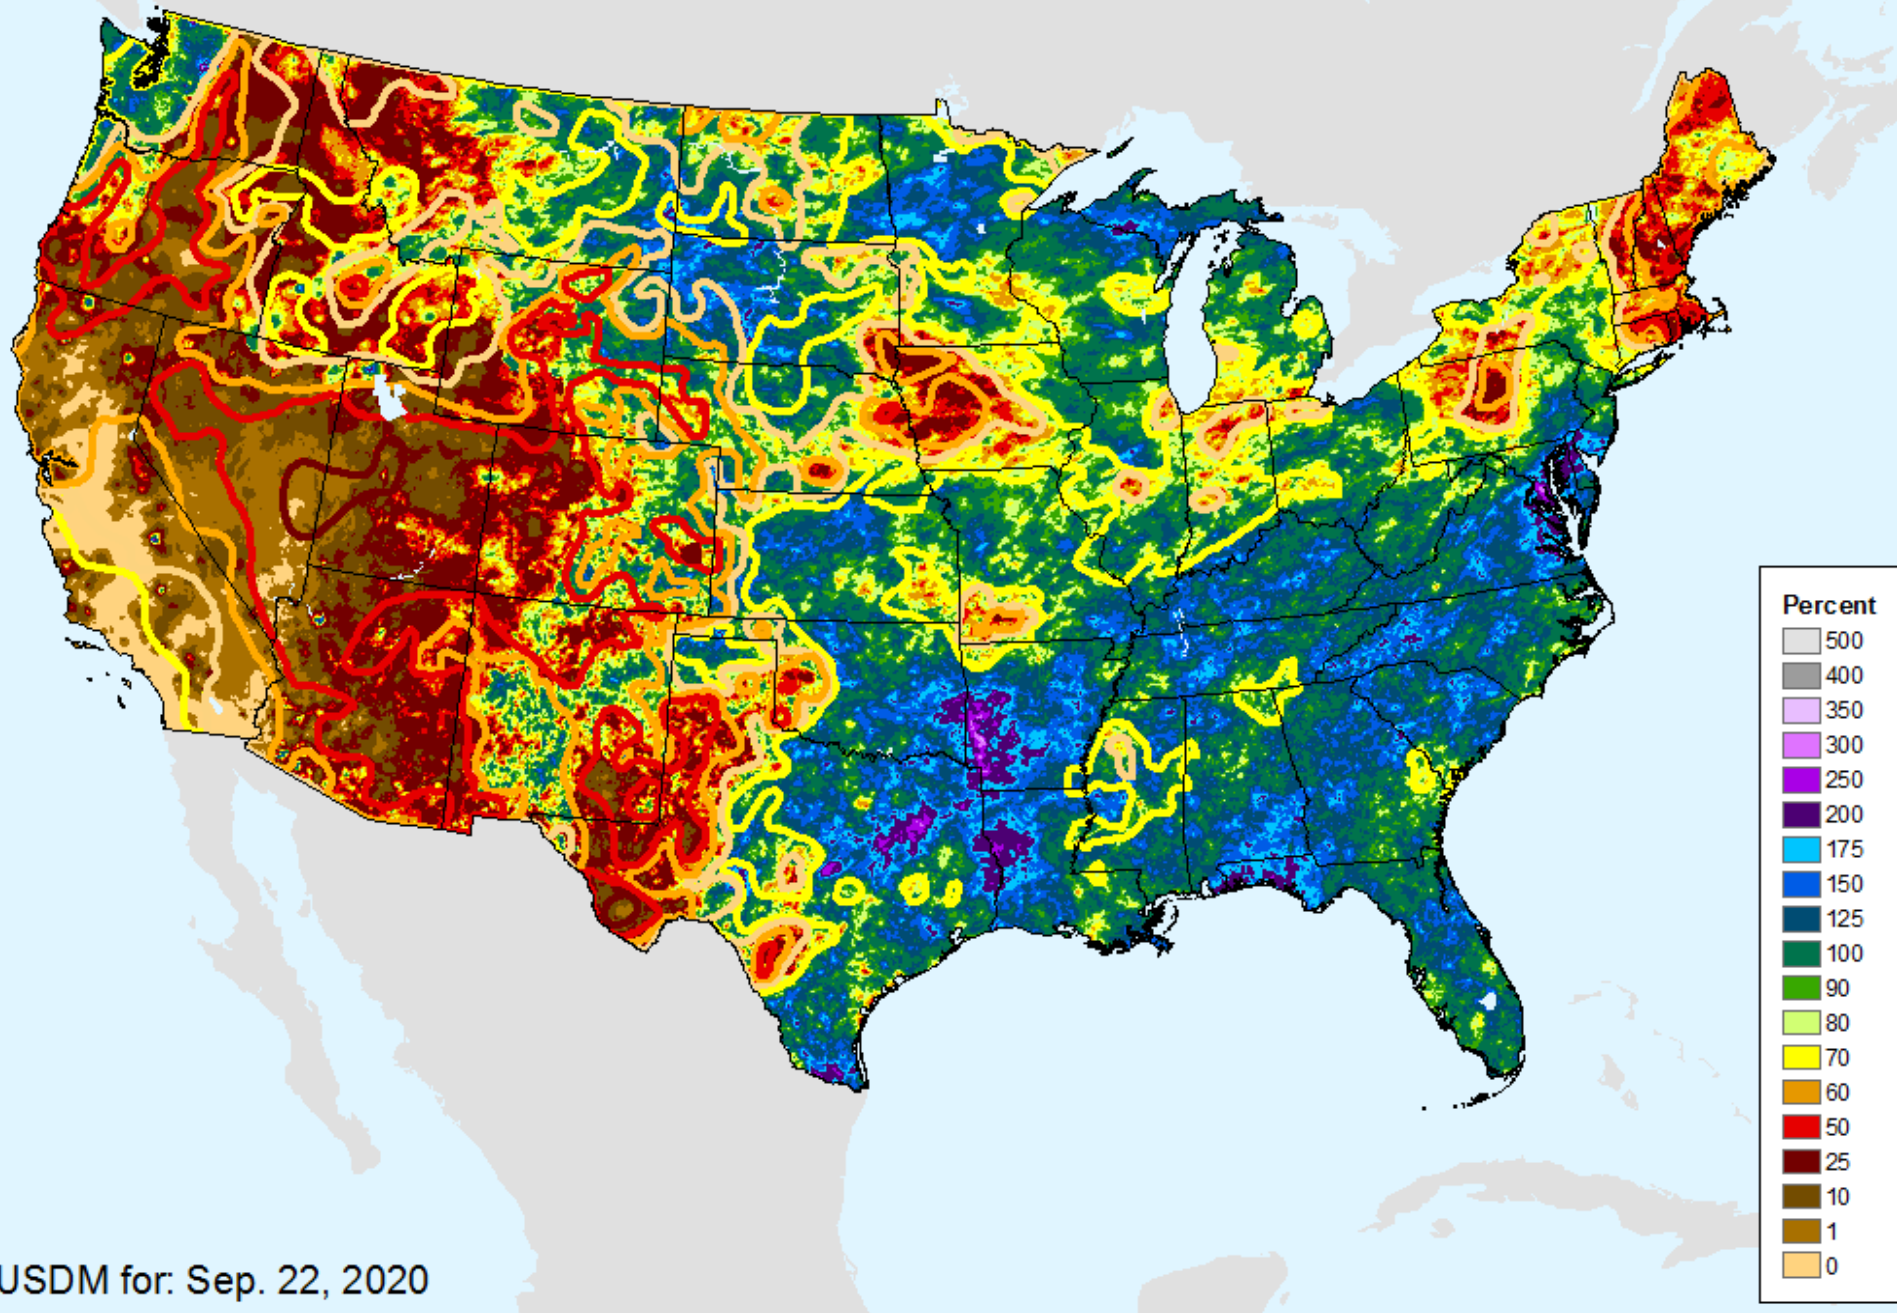

AHPS 90-Day Precip Departure

As of: Tuesday, September 29, 2020

USDM for: Sep. 22, 2020

AHPS 90-Day Precip Departure

As of: Tuesday, September 29, 2020

AHPS 90-Day Pct of Normal Pcp

As of: Tuesday, September 29, 2020