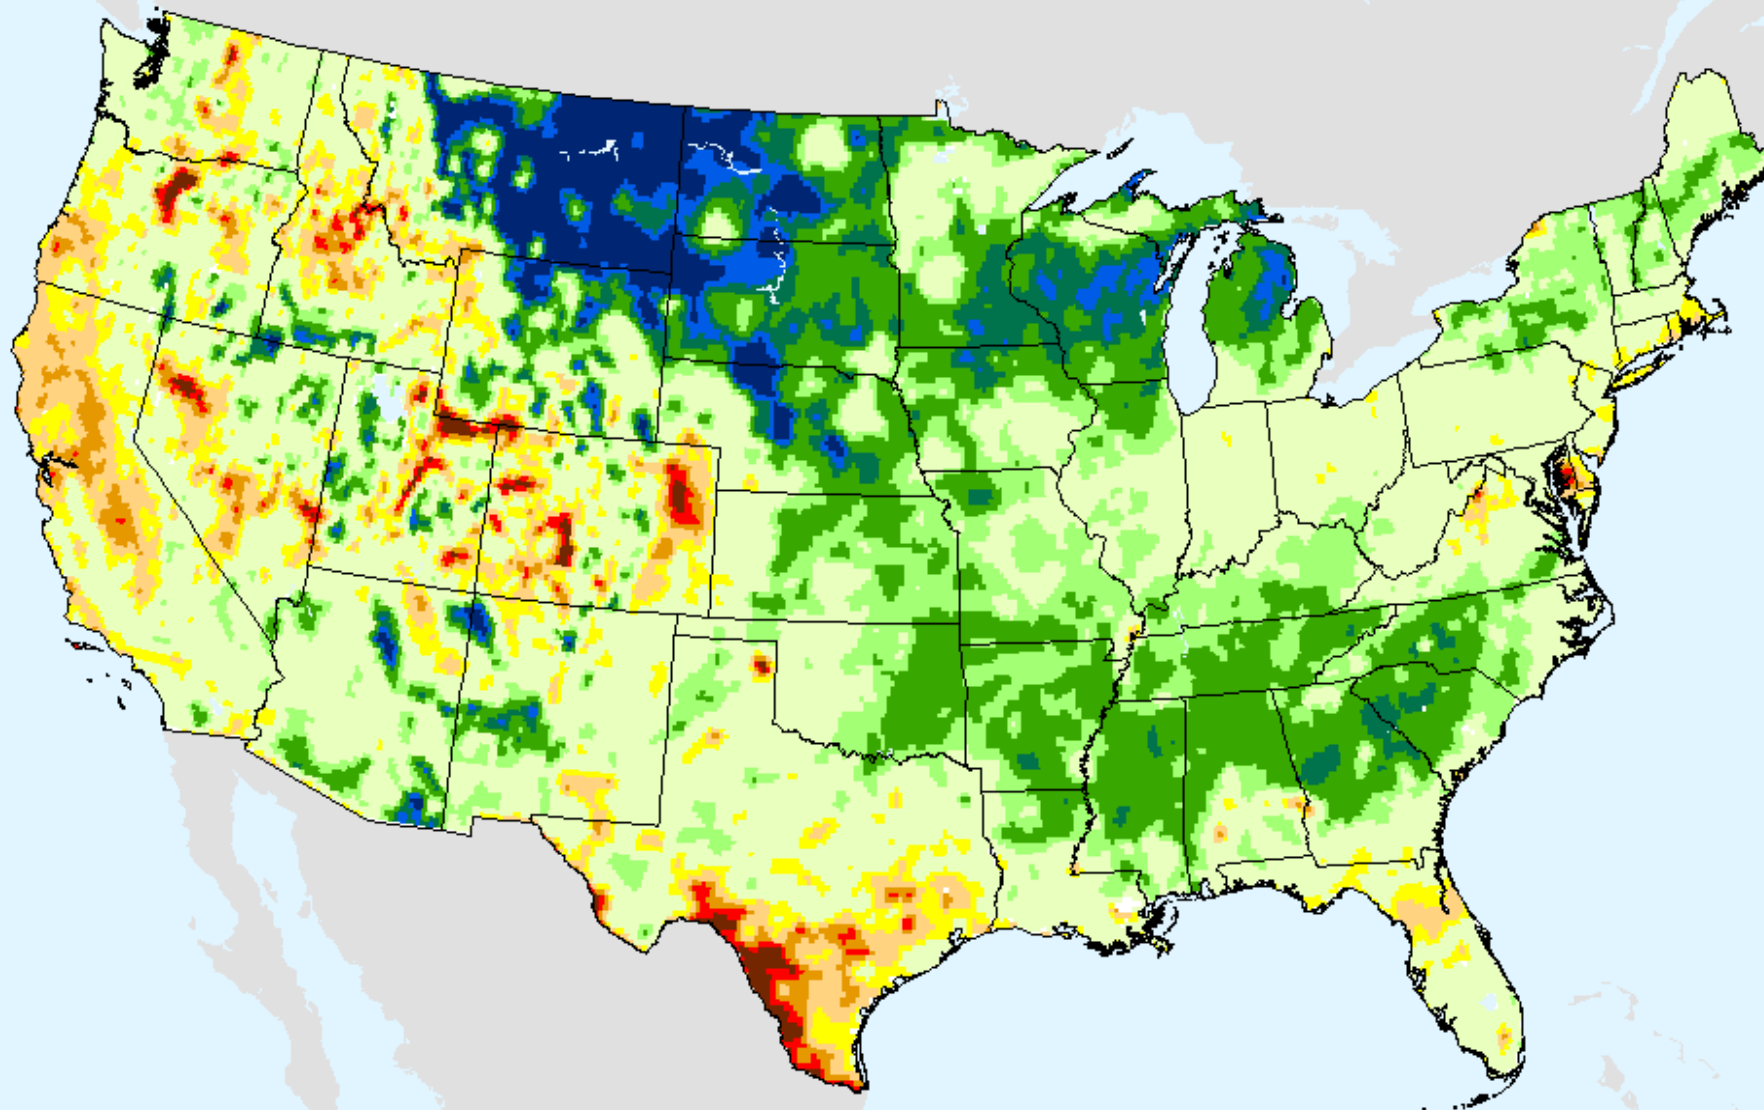

NLDAS Top 1m Soil Moisture

As of: Tuesday, September 29, 2020