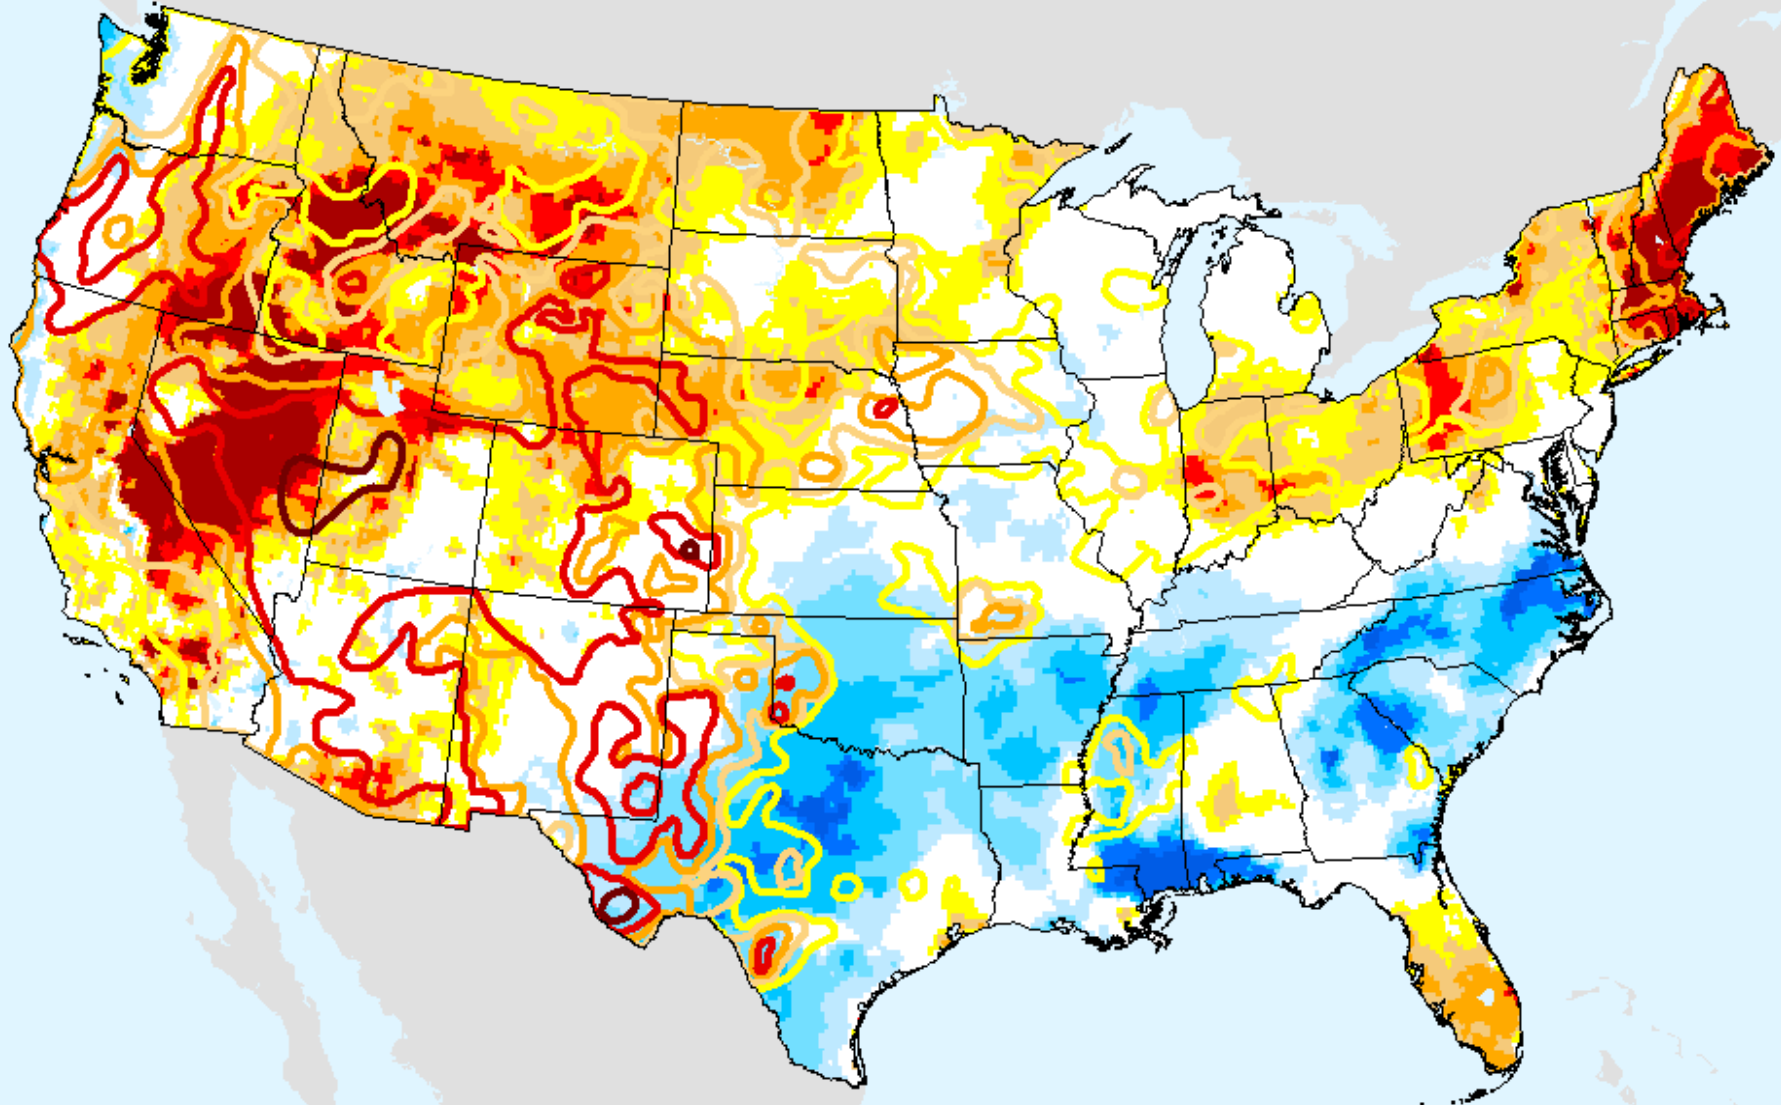

SPEI (USDM)

EDDI 1-week

As of: Tuesday, September 29, 2020

USDM for: Sep. 22, 2020

EDDI 1-week

As of: Tuesday, September 29, 2020

EDDI 2-week

As of: Tuesday, September 29, 2020