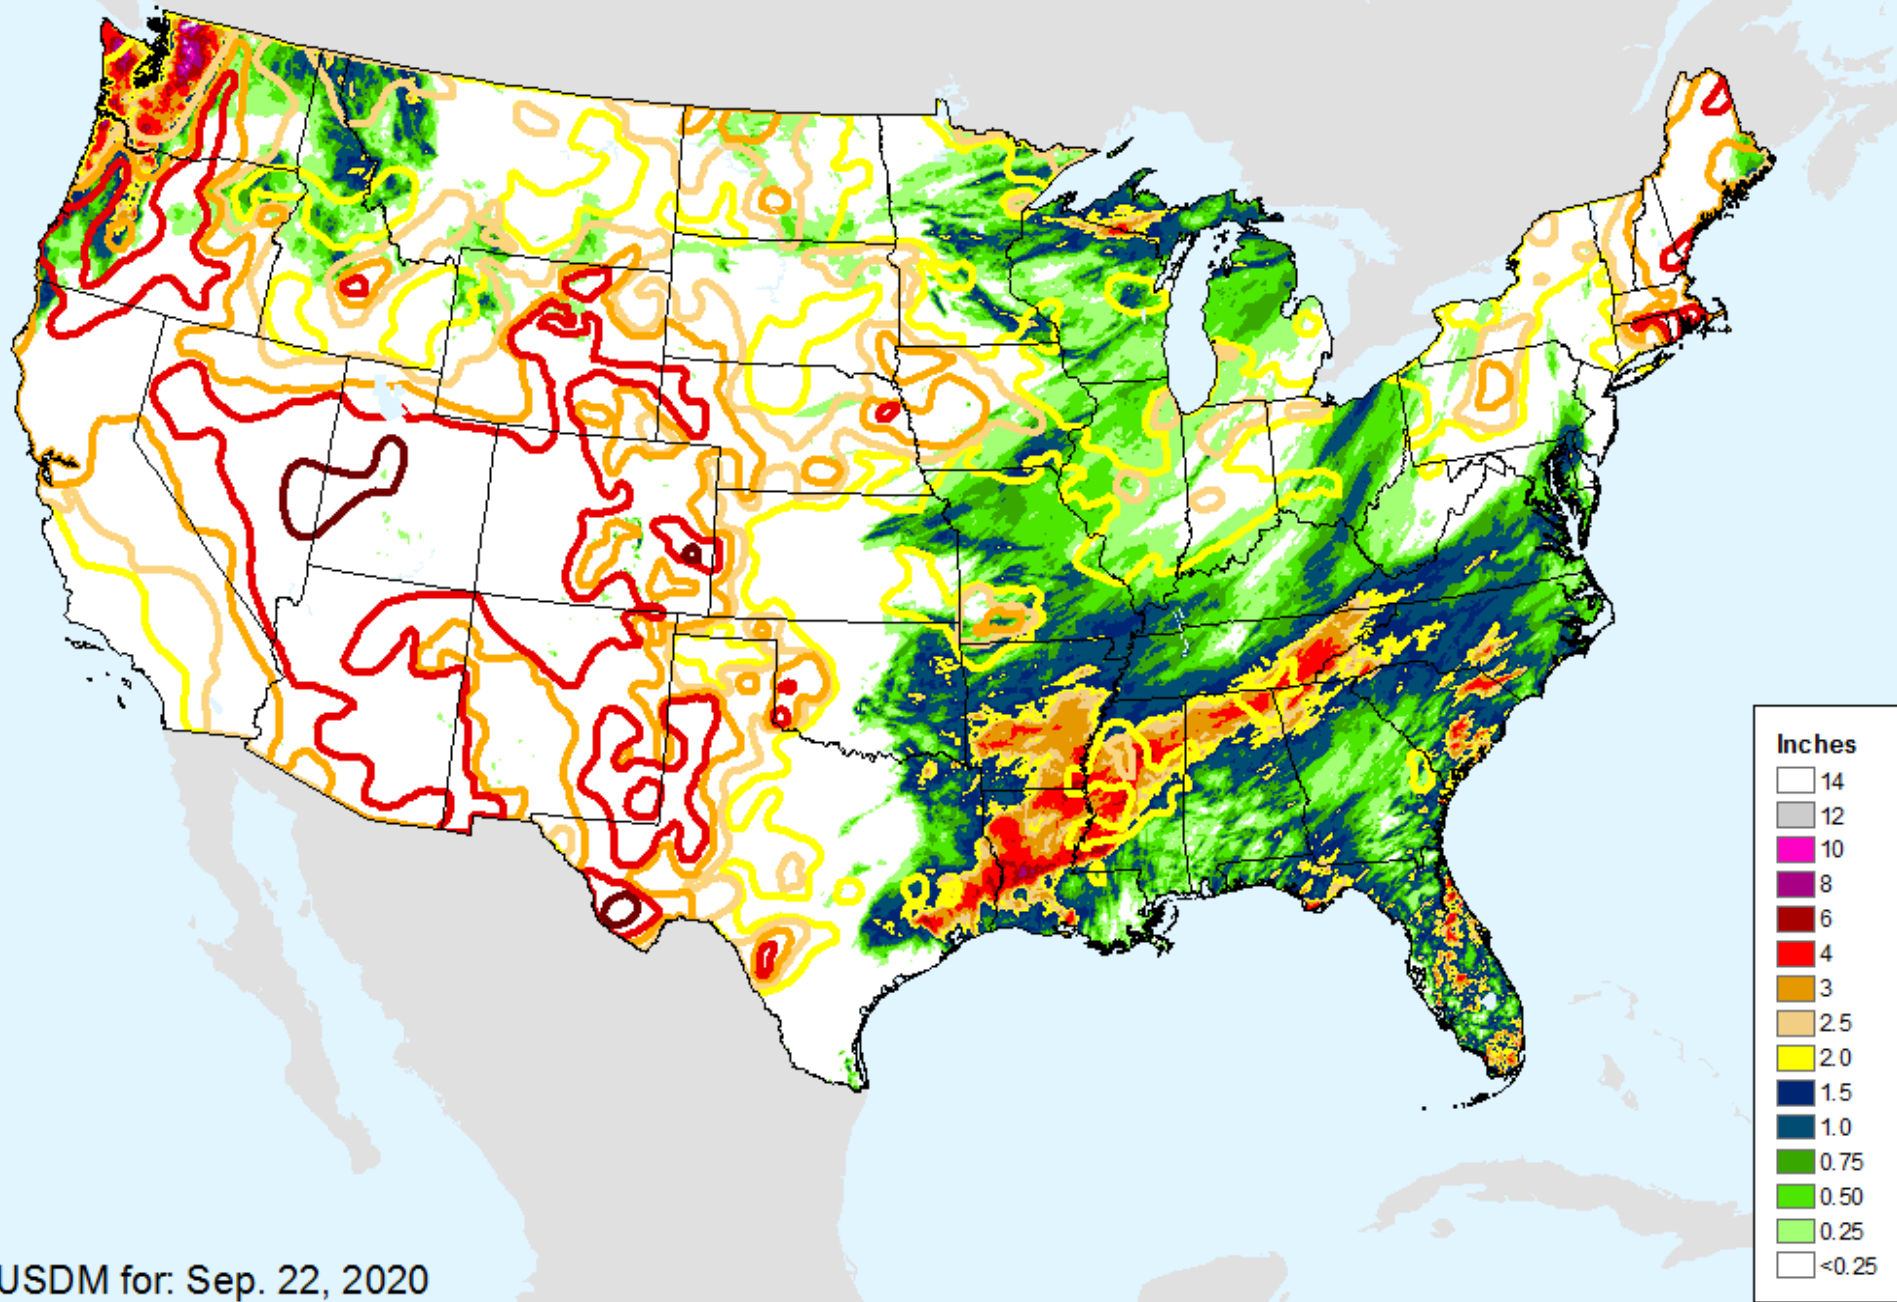

AHPS 7-Day Precipitation

As of: Tuesday, September 29, 2020

AHPS 7-Day Precipitation

As of: Tuesday, September 29, 2020

AHPS 14-Day Precip Departure

As of: Tuesday, September 29, 2020

USDM for: Sep. 22, 2020