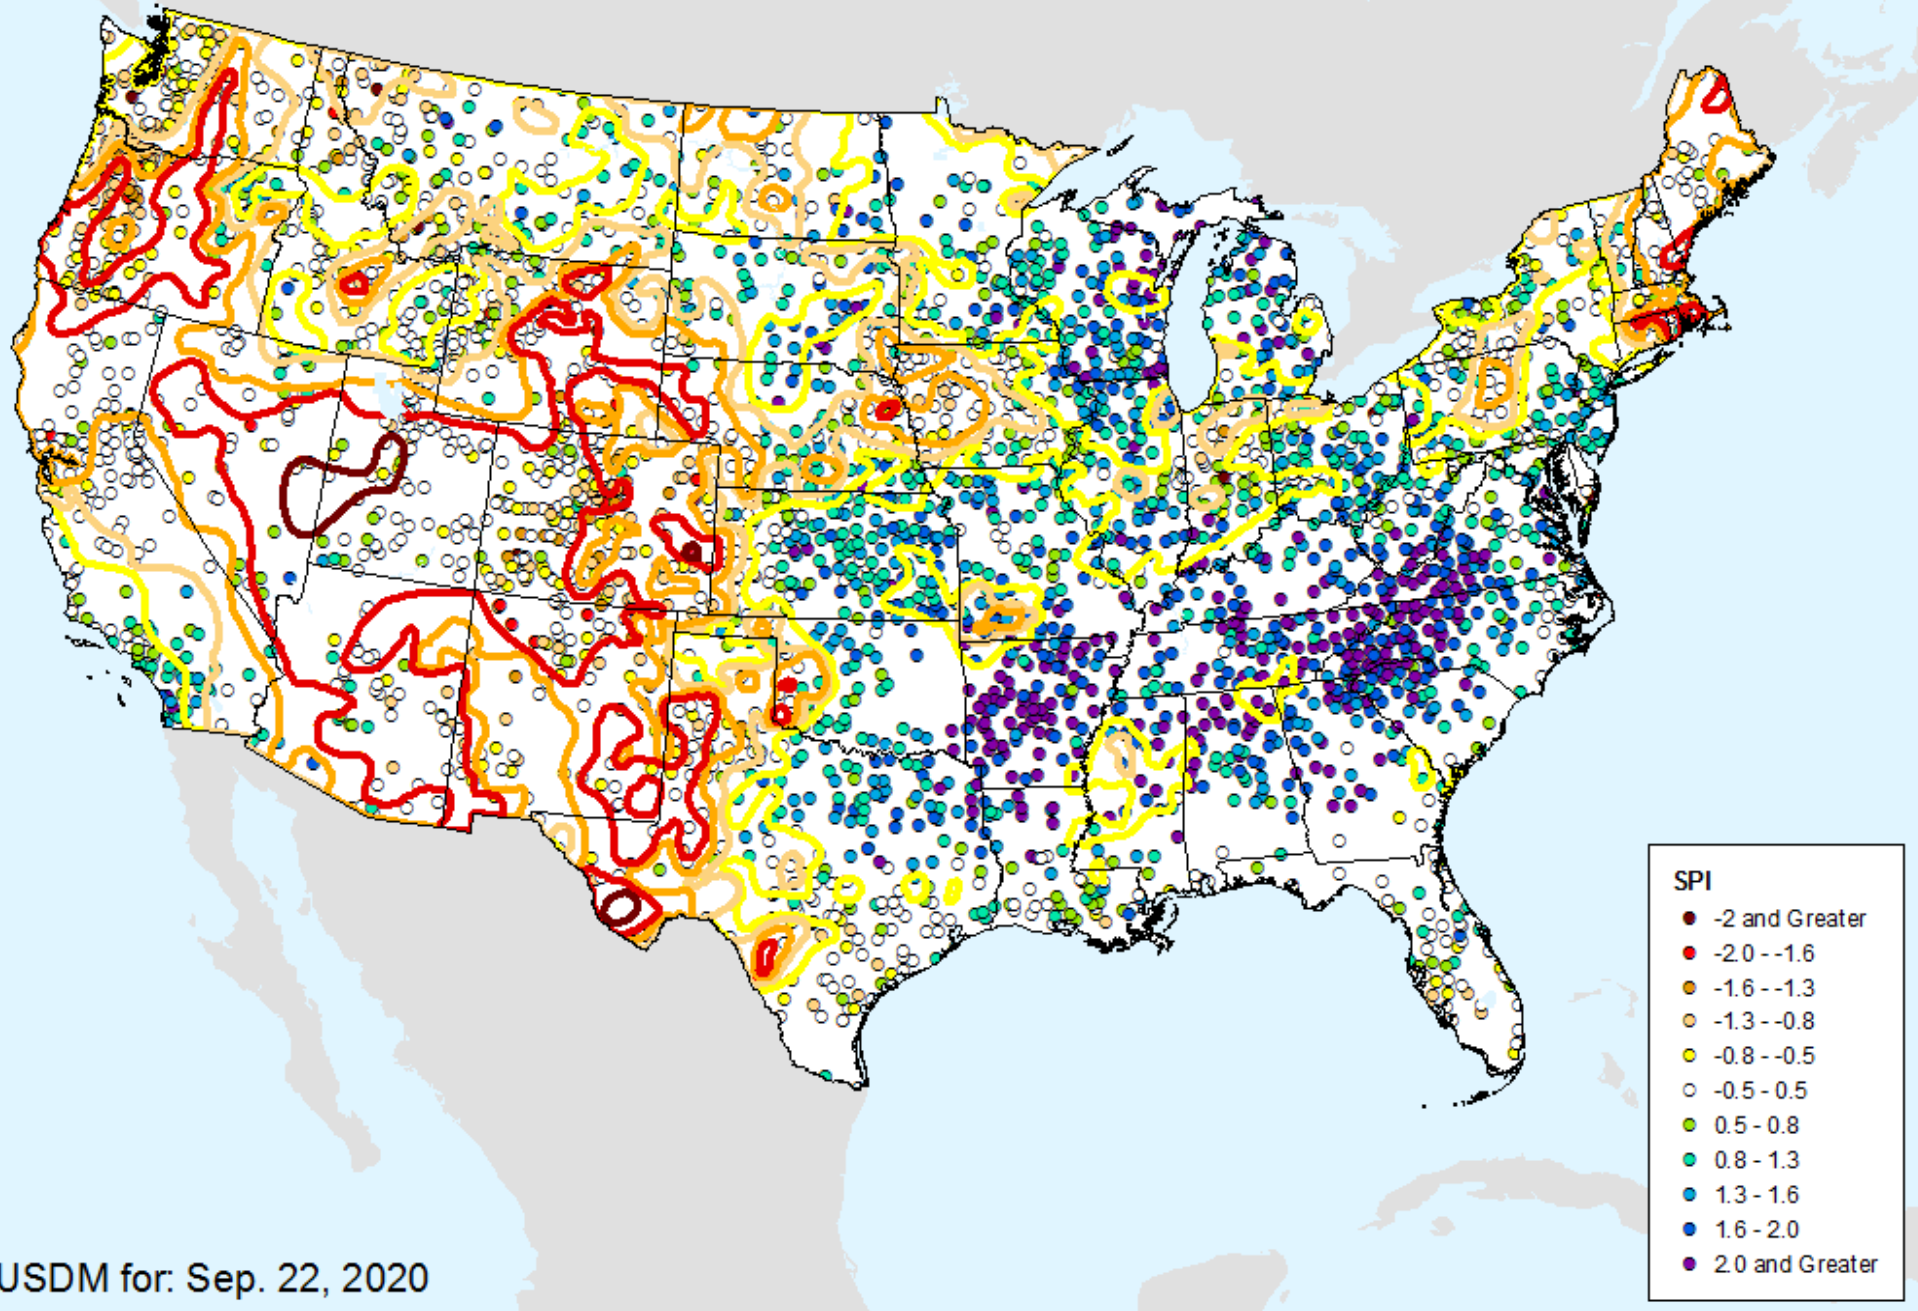

HPRCC 24-month SPI

As of: Tuesday, September 29, 2020

USDM for: Sep. 22, 2020