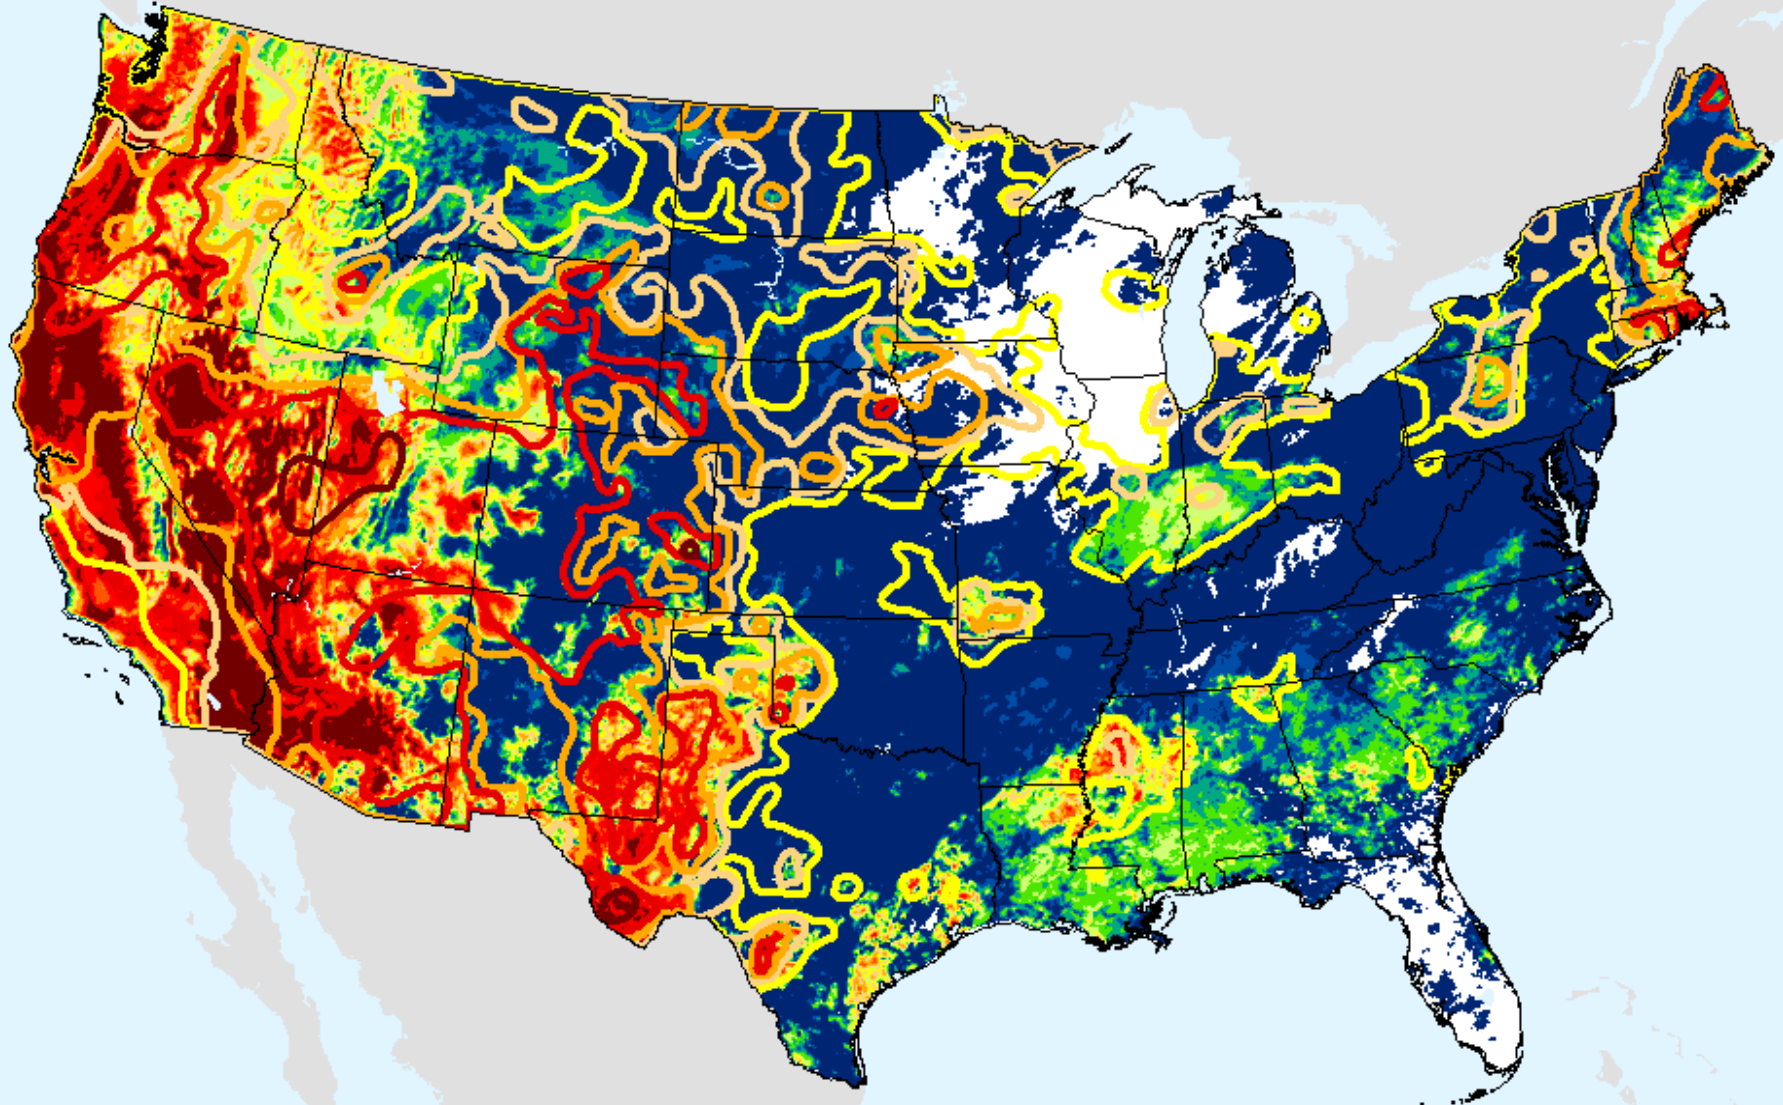

Keetch-Byram Drought Index (KBDI)

As of: Tuesday, September 29, 2020

USDM for: Sep. 22, 2020