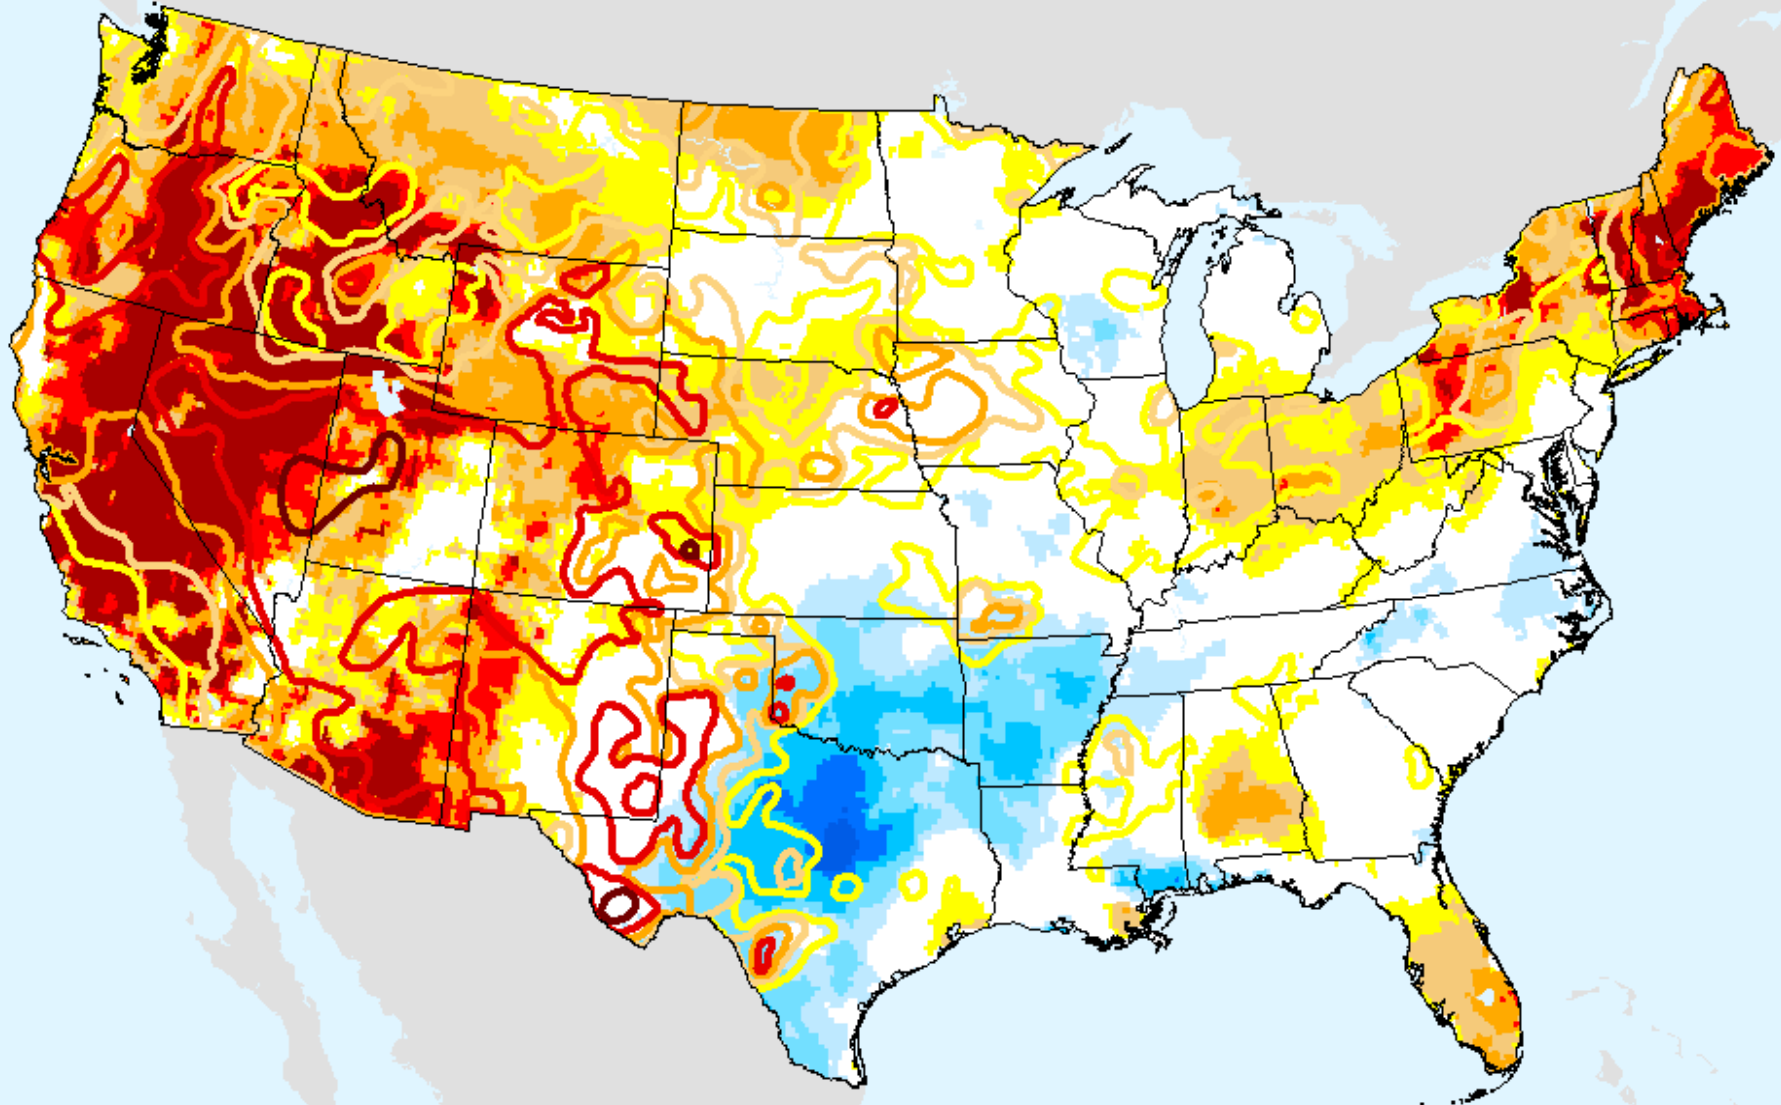

USDM for: Sep. 22, 2020

EDDI 2-week

As of: Tuesday, September 29, 2020

EDDI 3-week

As of: Tuesday, September 29, 2020

USDM for: Sep. 22, 2020

EDDI 3-week

As of: Tuesday, September 29, 2020