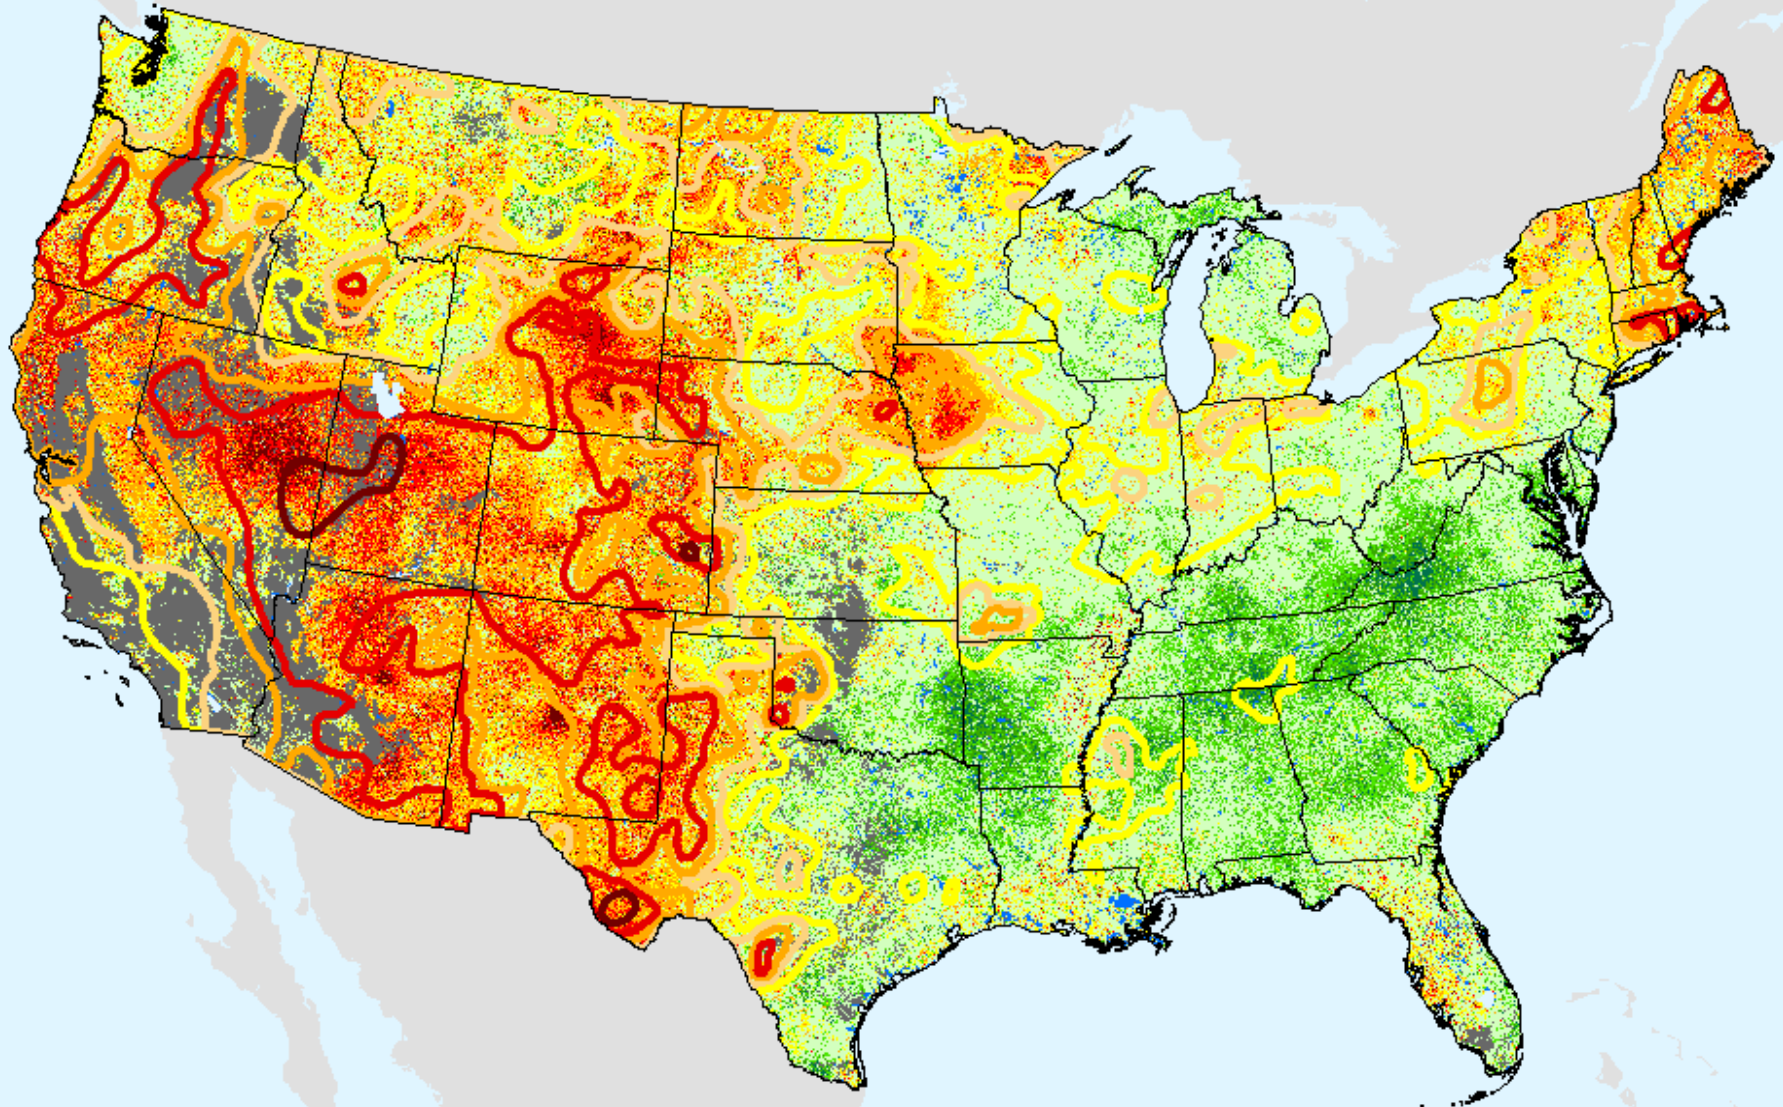

EDDI 12-week

As of: Tuesday, September 29, 2020

USDM for: Sep. 22, 2020

EDDI 12-week

As of: Tuesday, September 29, 2020

Vegetation Drought Response Index (VegDRI)

As of: Tuesday, September 29, 2020

USDM for: Sep. 22, 2020