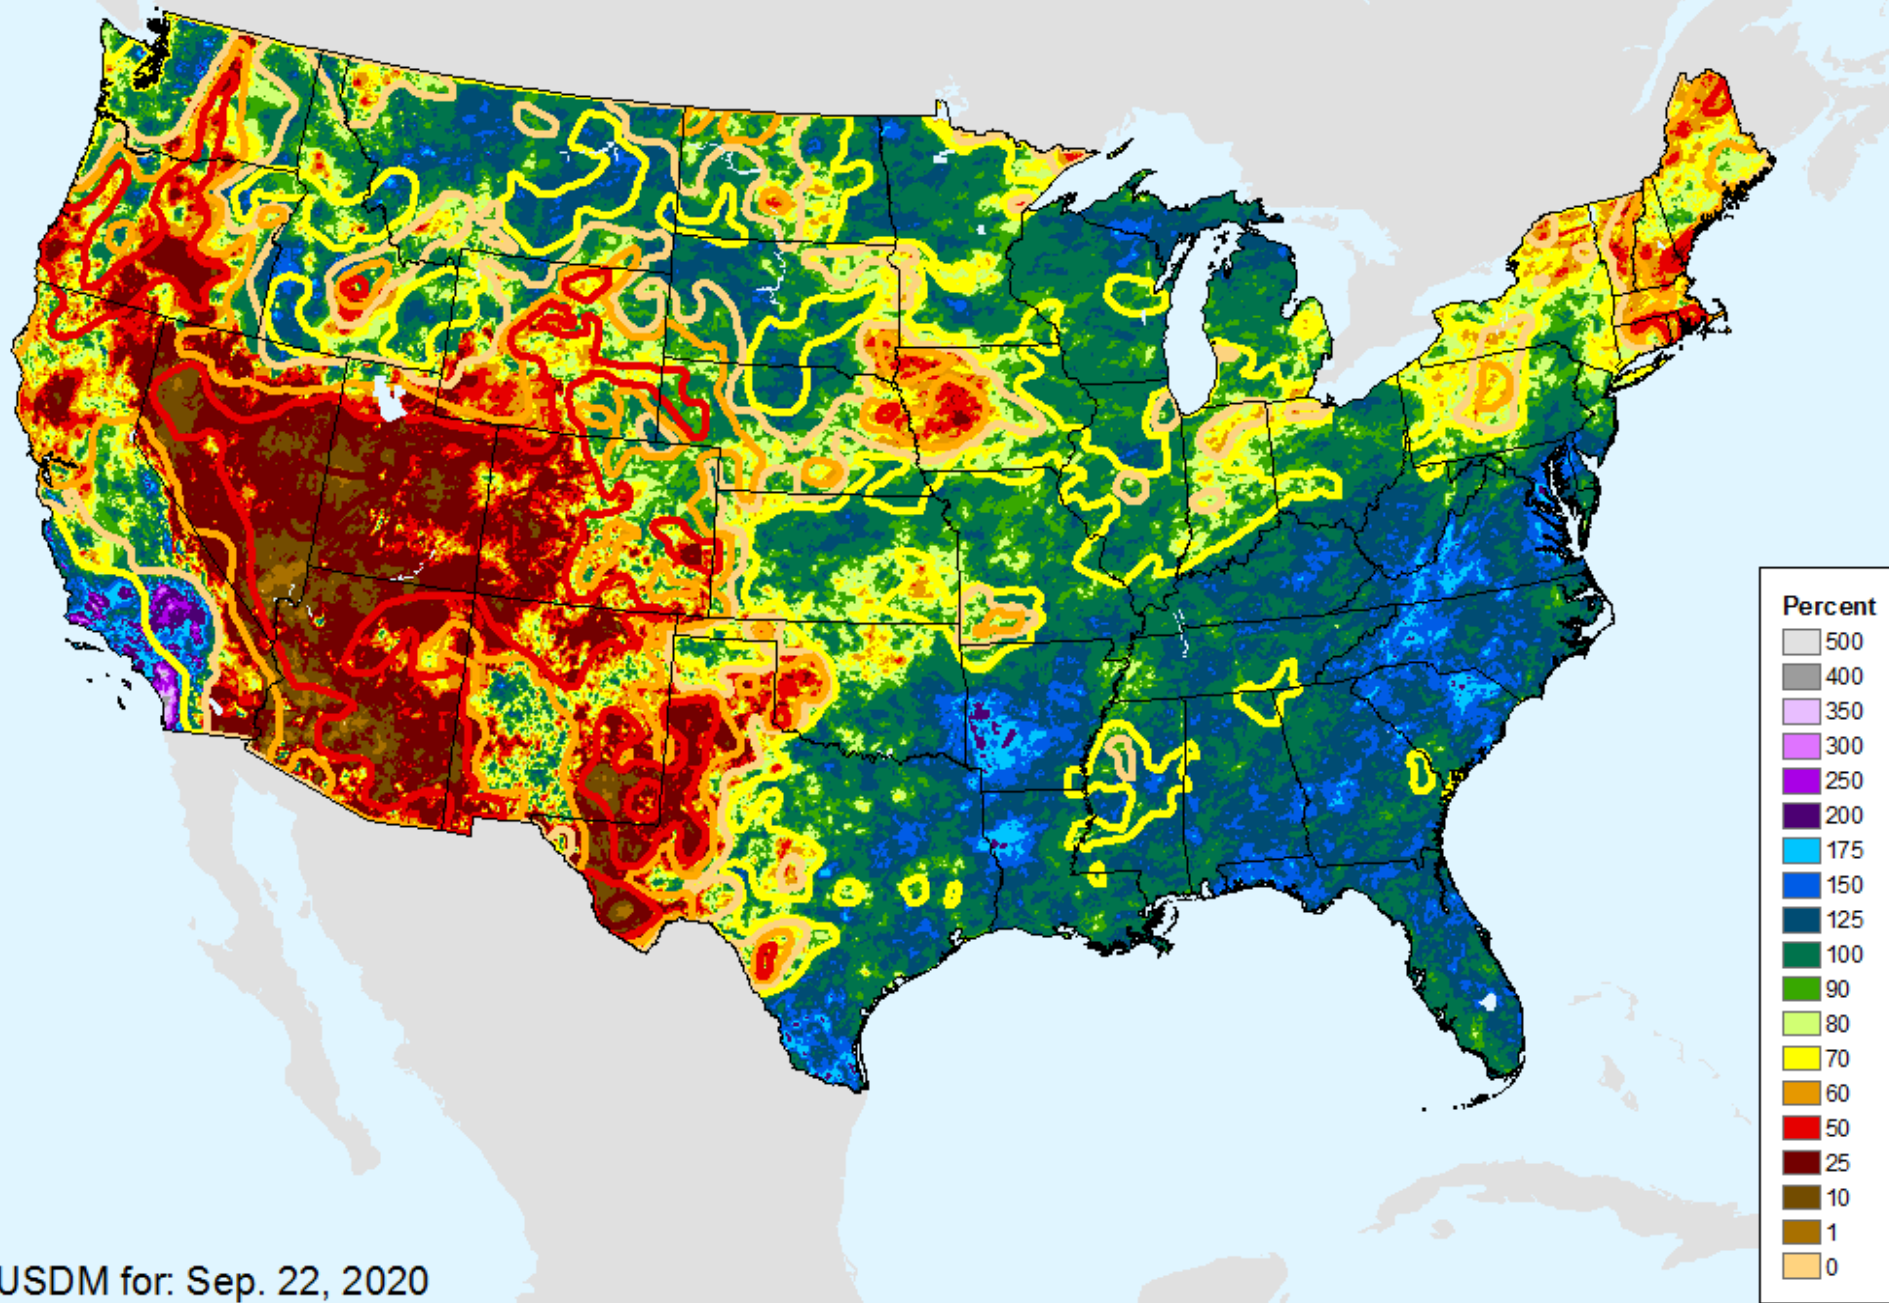

AHPS 180-Day Pct of Normal Pcp

As of: Tuesday, September 29, 2020

USDM for: Sep. 22, 2020