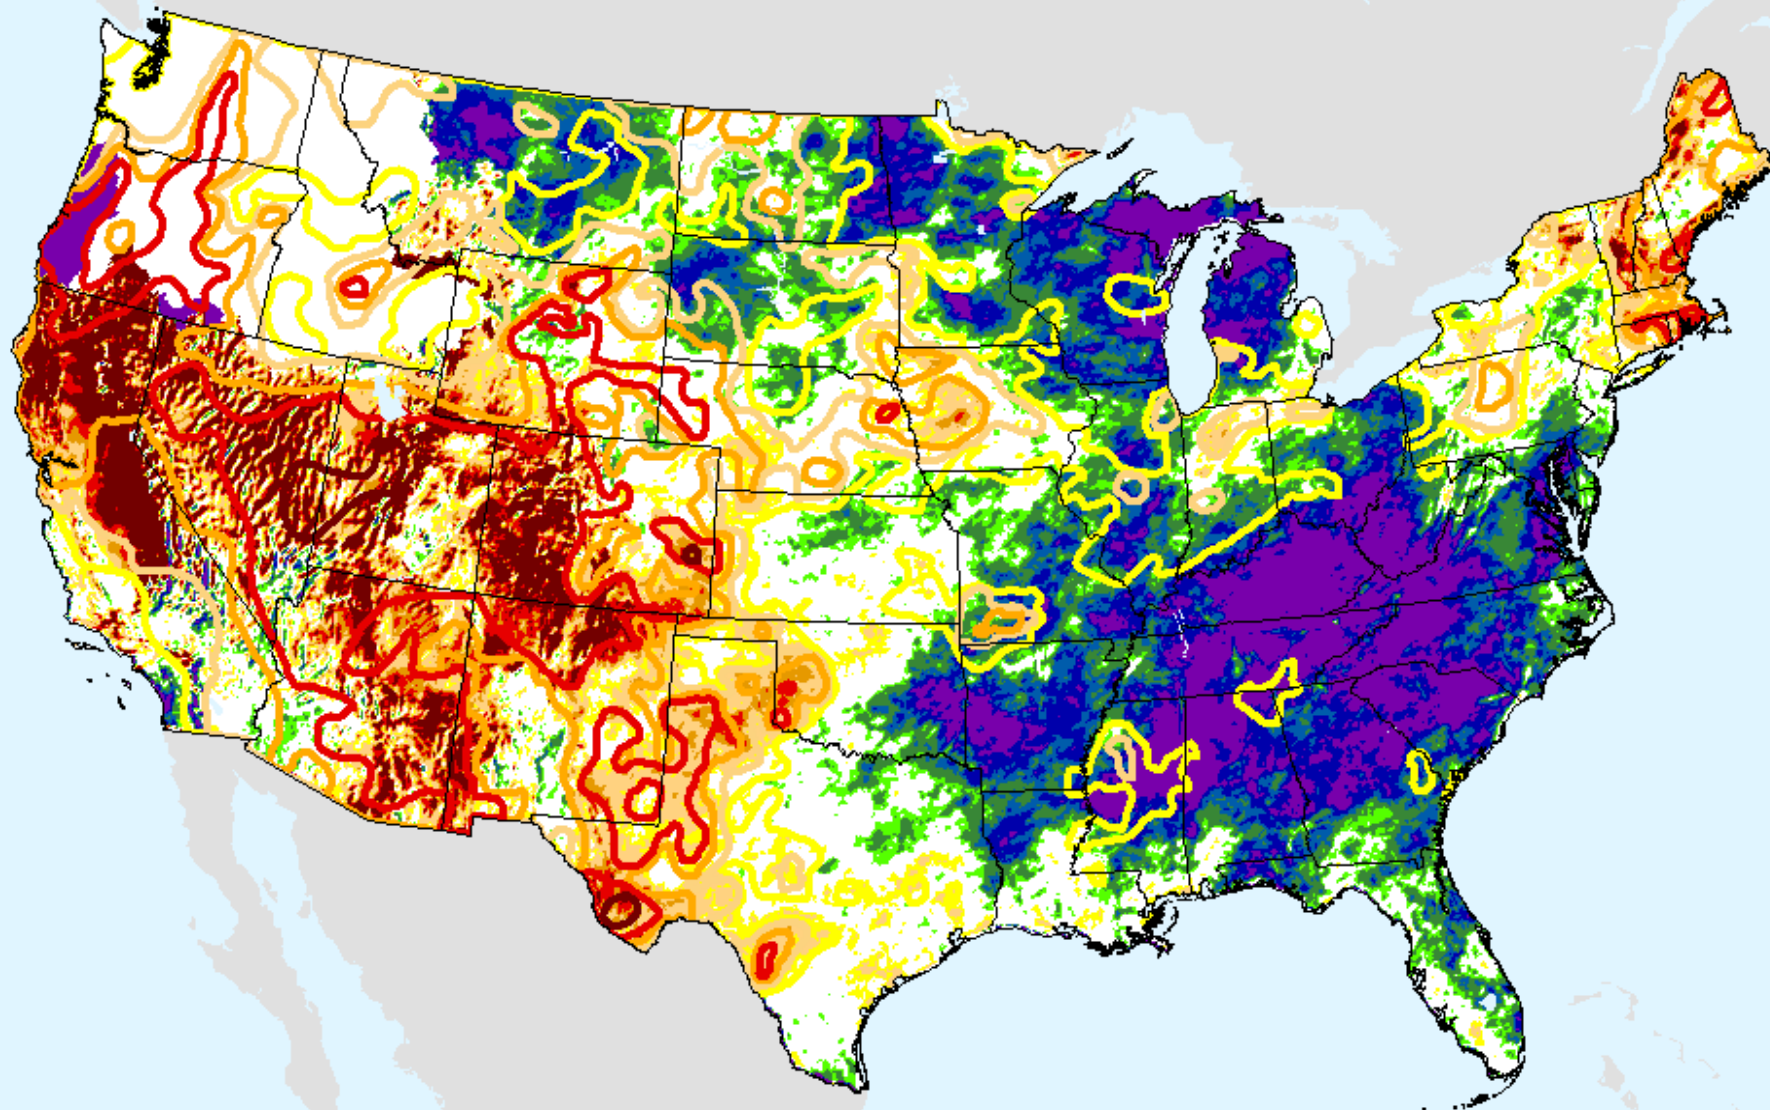

SPEI (USDM)

AHPS 9-month SPEI

As of: Tuesday, September 29, 2020

SPEI (USDM)

AHPS 12-month SPEI

As of: Tuesday, September 29, 2020

USDM for: Sep. 22, 2020

SPEI (USDM)