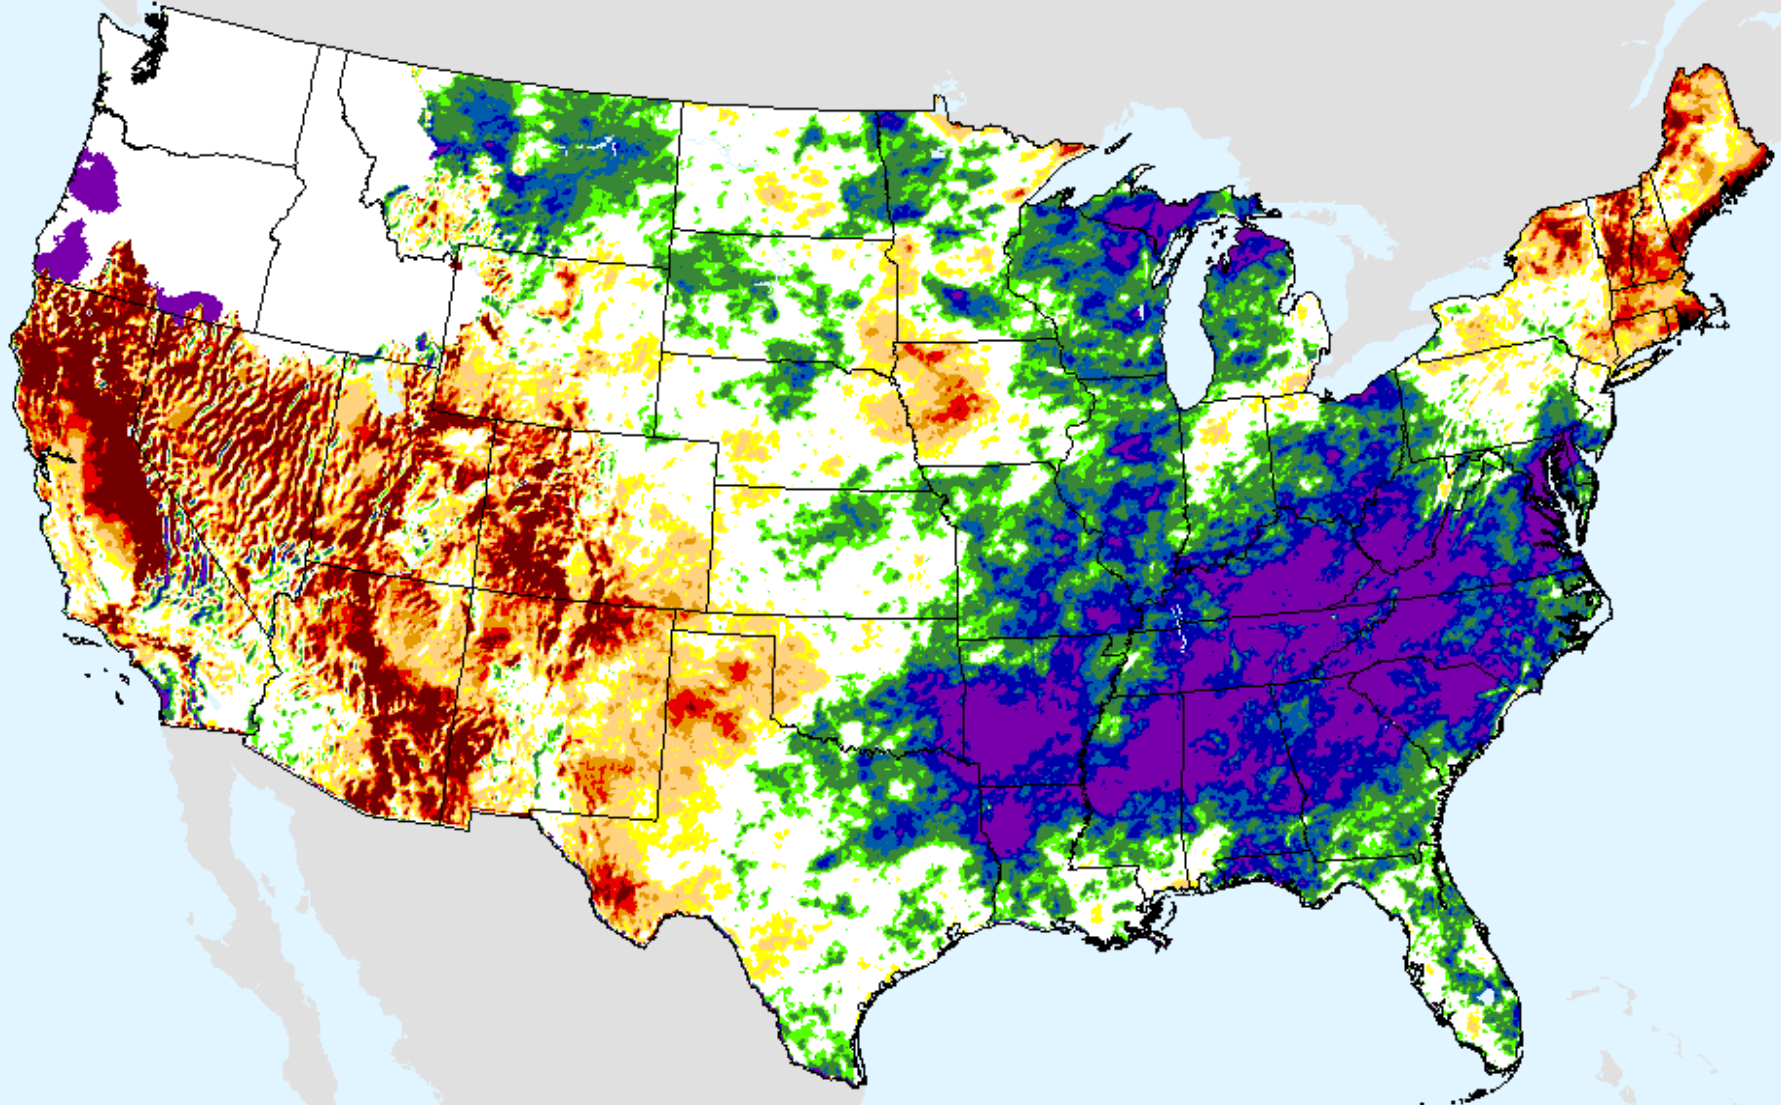

AHPS 9-month SPEI

As of: Tuesday, September 29, 2020

SPEI (USDM)