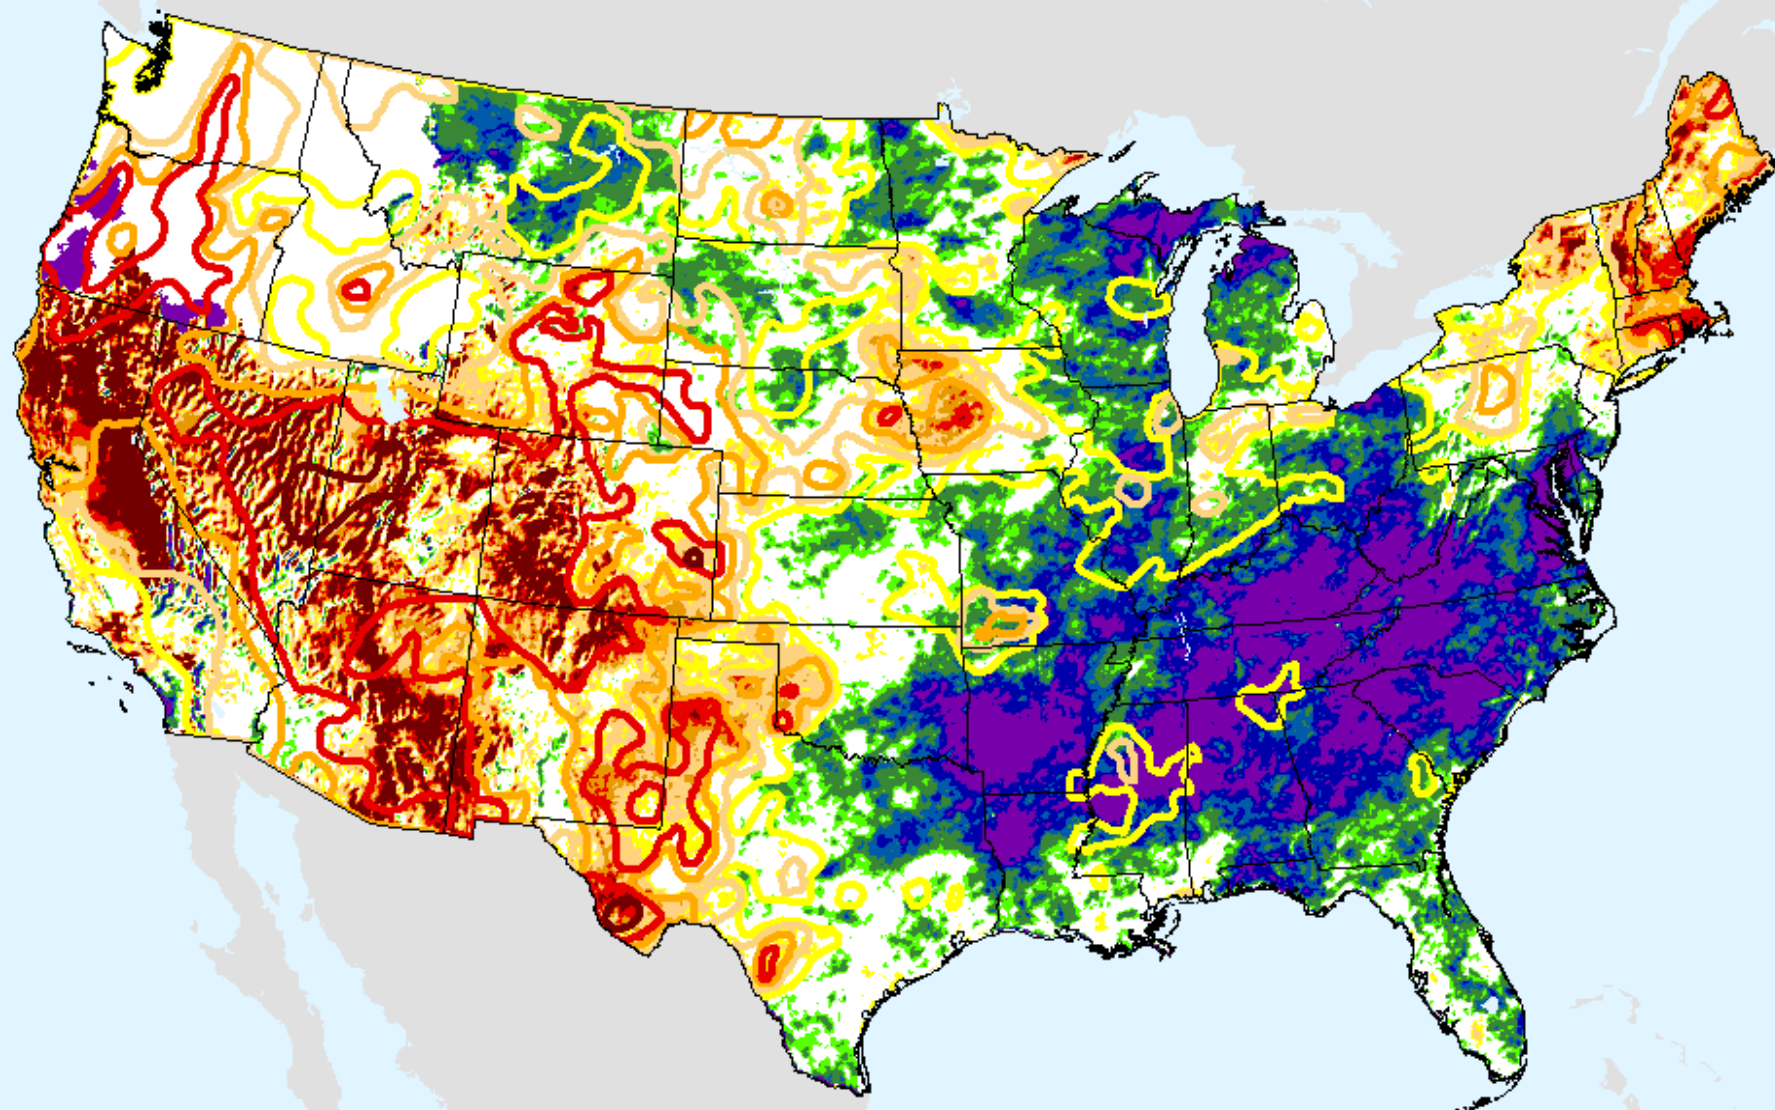

USDM for: Sep. 22, 2020

SPEI (USDM)

AHPS 6-month SPEI

As of: Tuesday, September 29, 2020

SPEI (USDM)

AHPS 9-month SPEI

As of: Tuesday, September 29, 2020

USDM for: Sep. 22, 2020