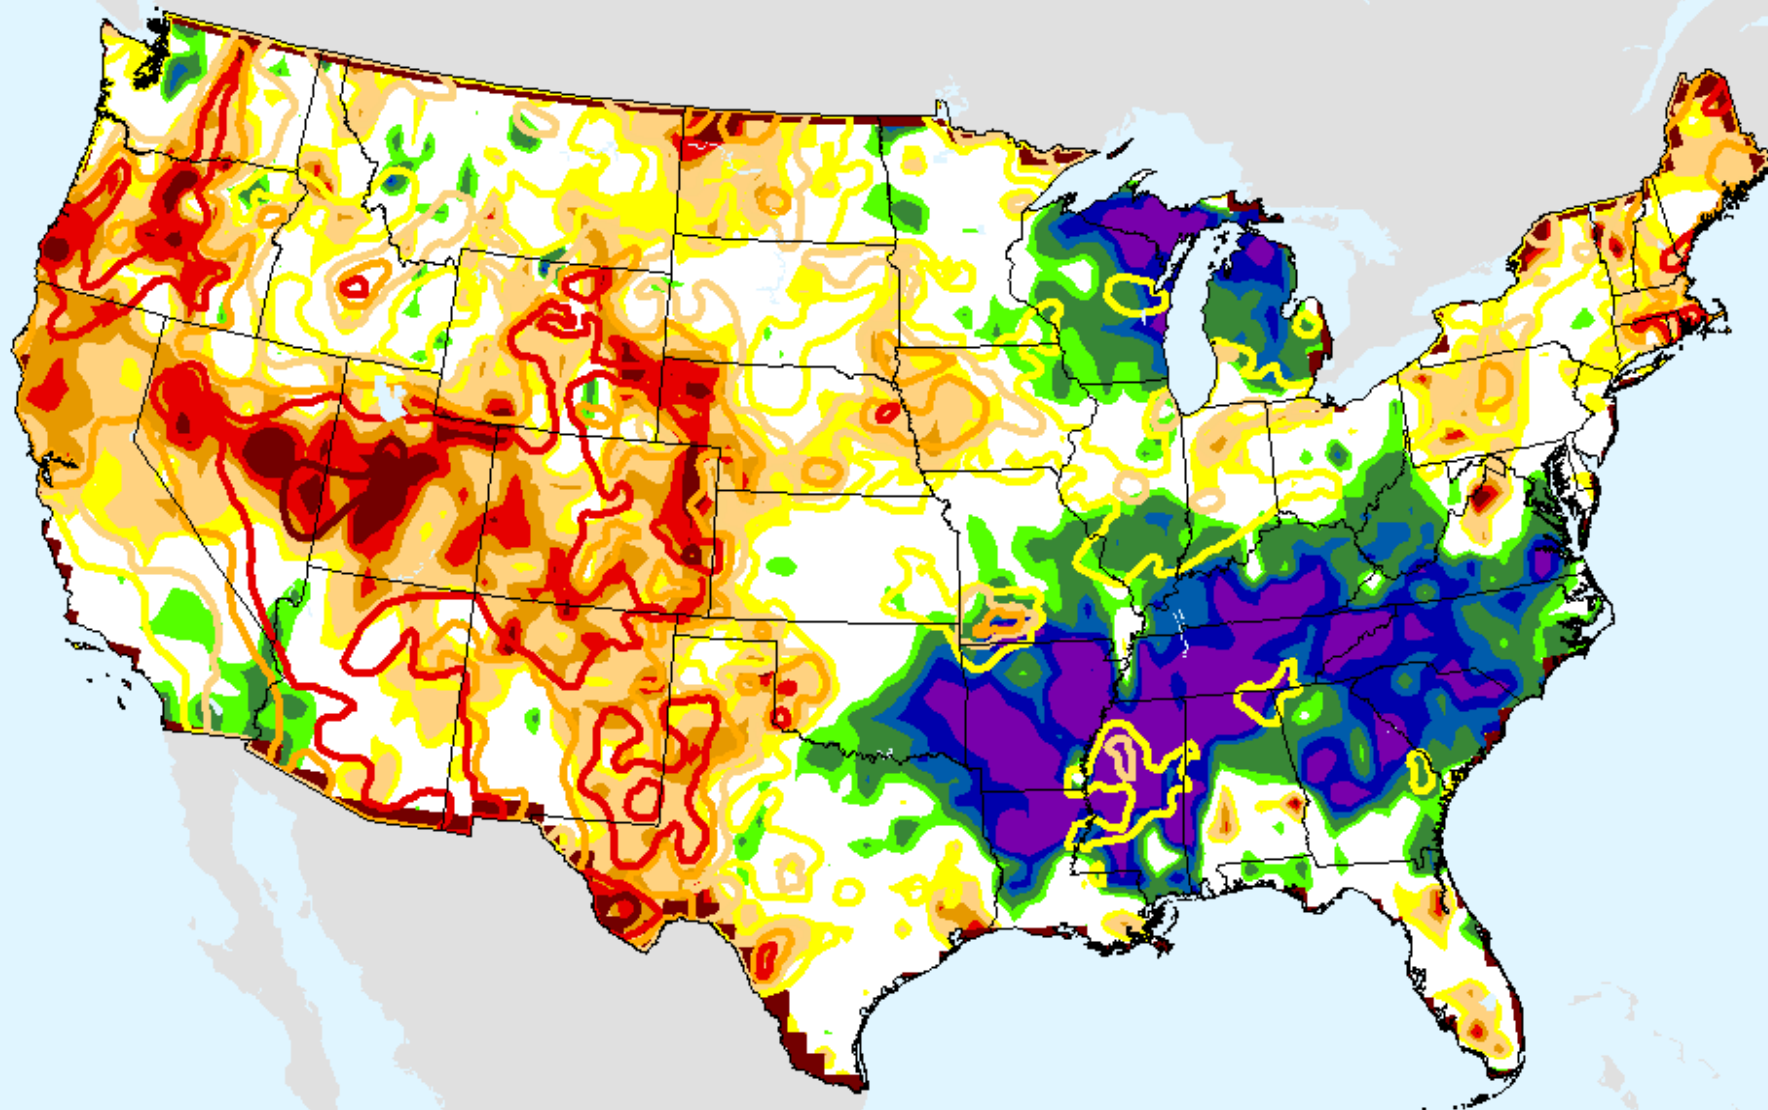

CPC 12-month SPI

As of: Tuesday, September 29, 2020

USDM for: Sep. 22, 2020

SPI (USDM)