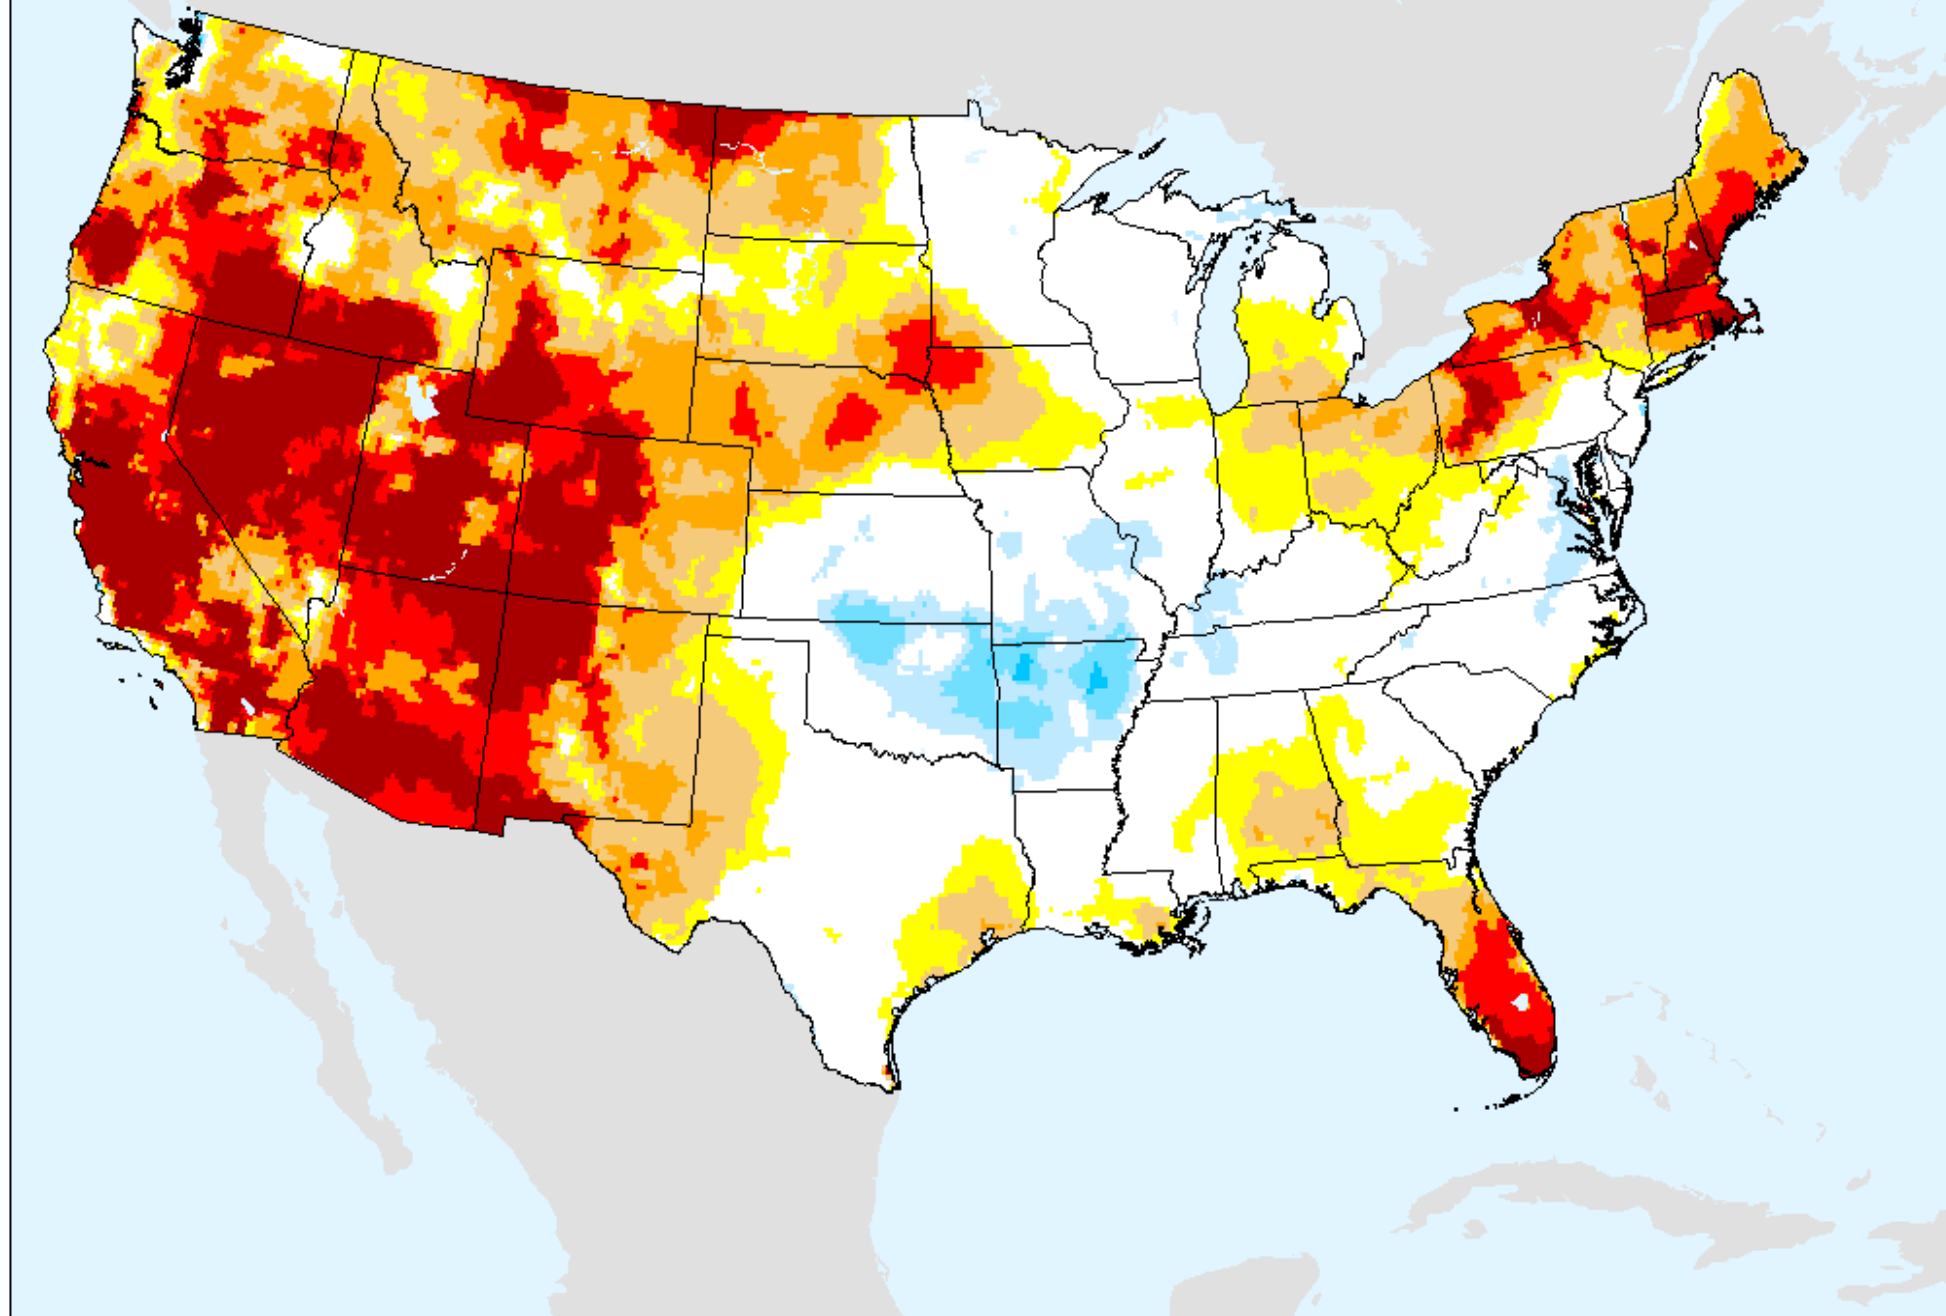

EDDI 8-week

As of: Tuesday, September 29, 2020