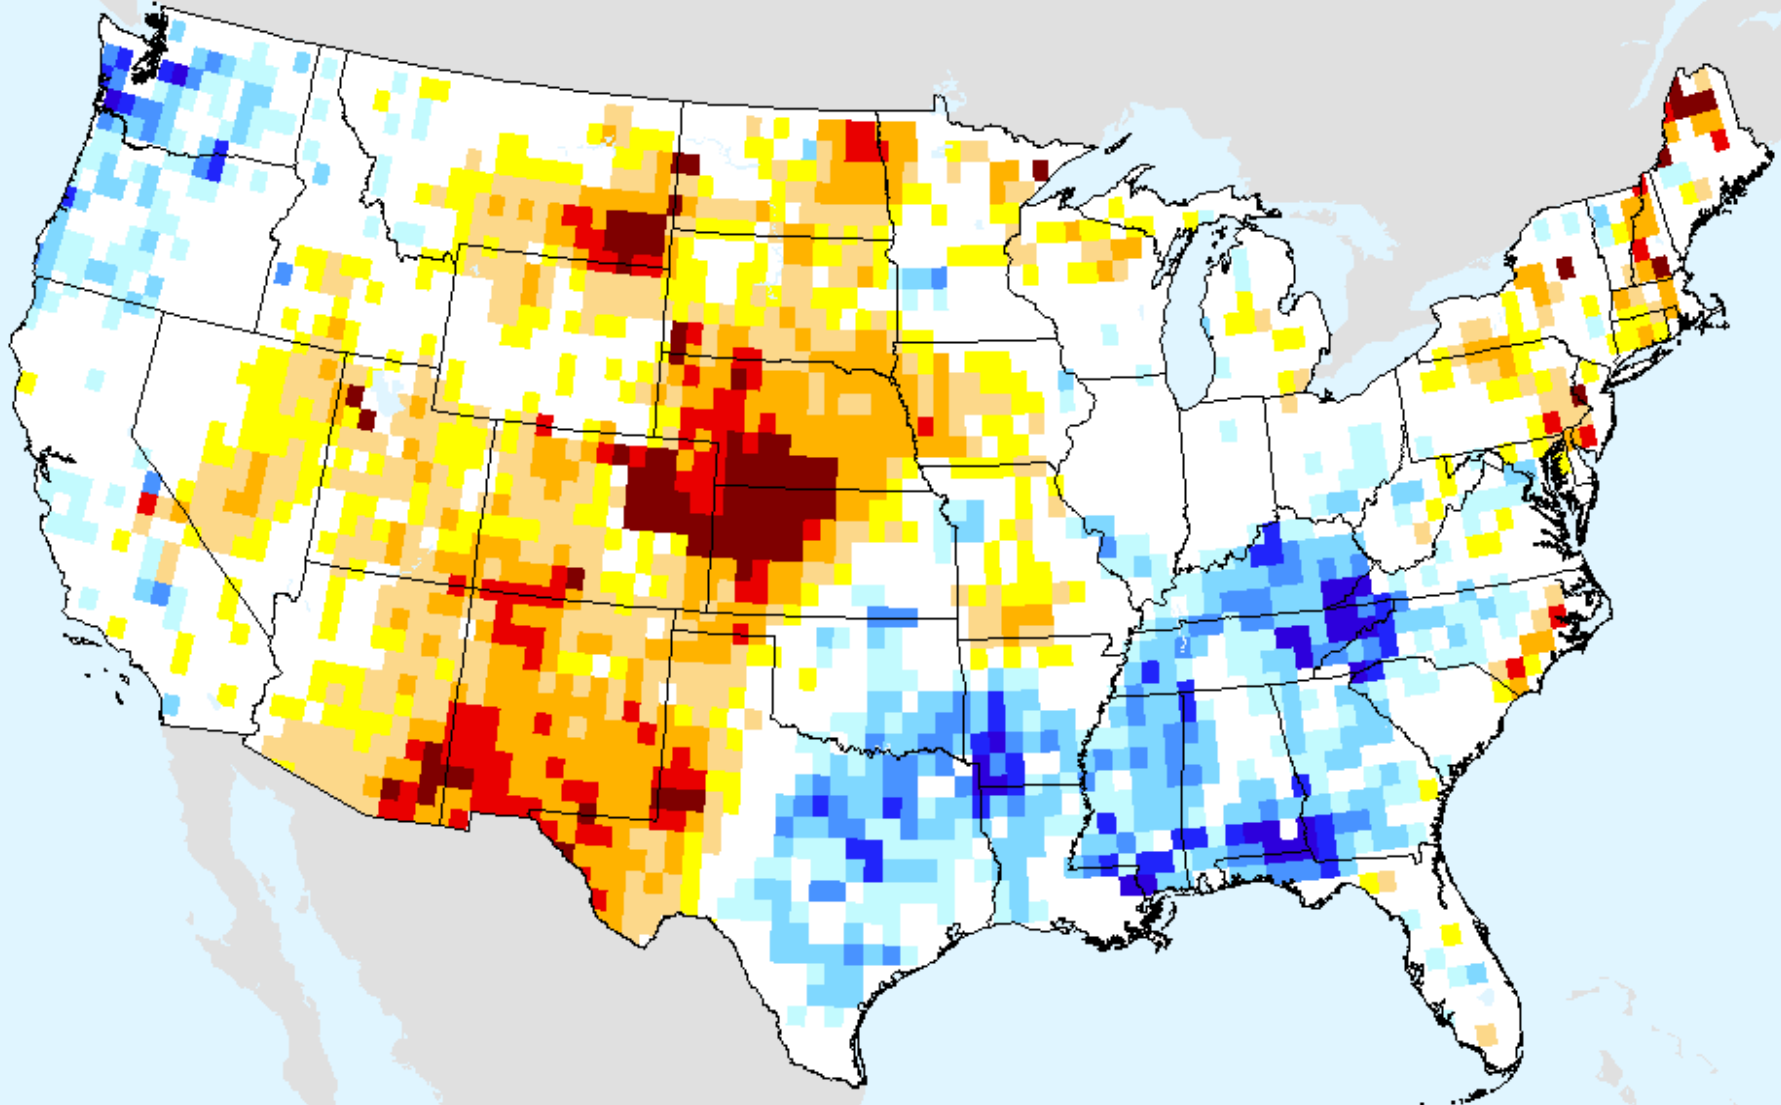

AIRS-Based Surface Relative Humidity 7 Day

As of: Tuesday, September 29, 2020