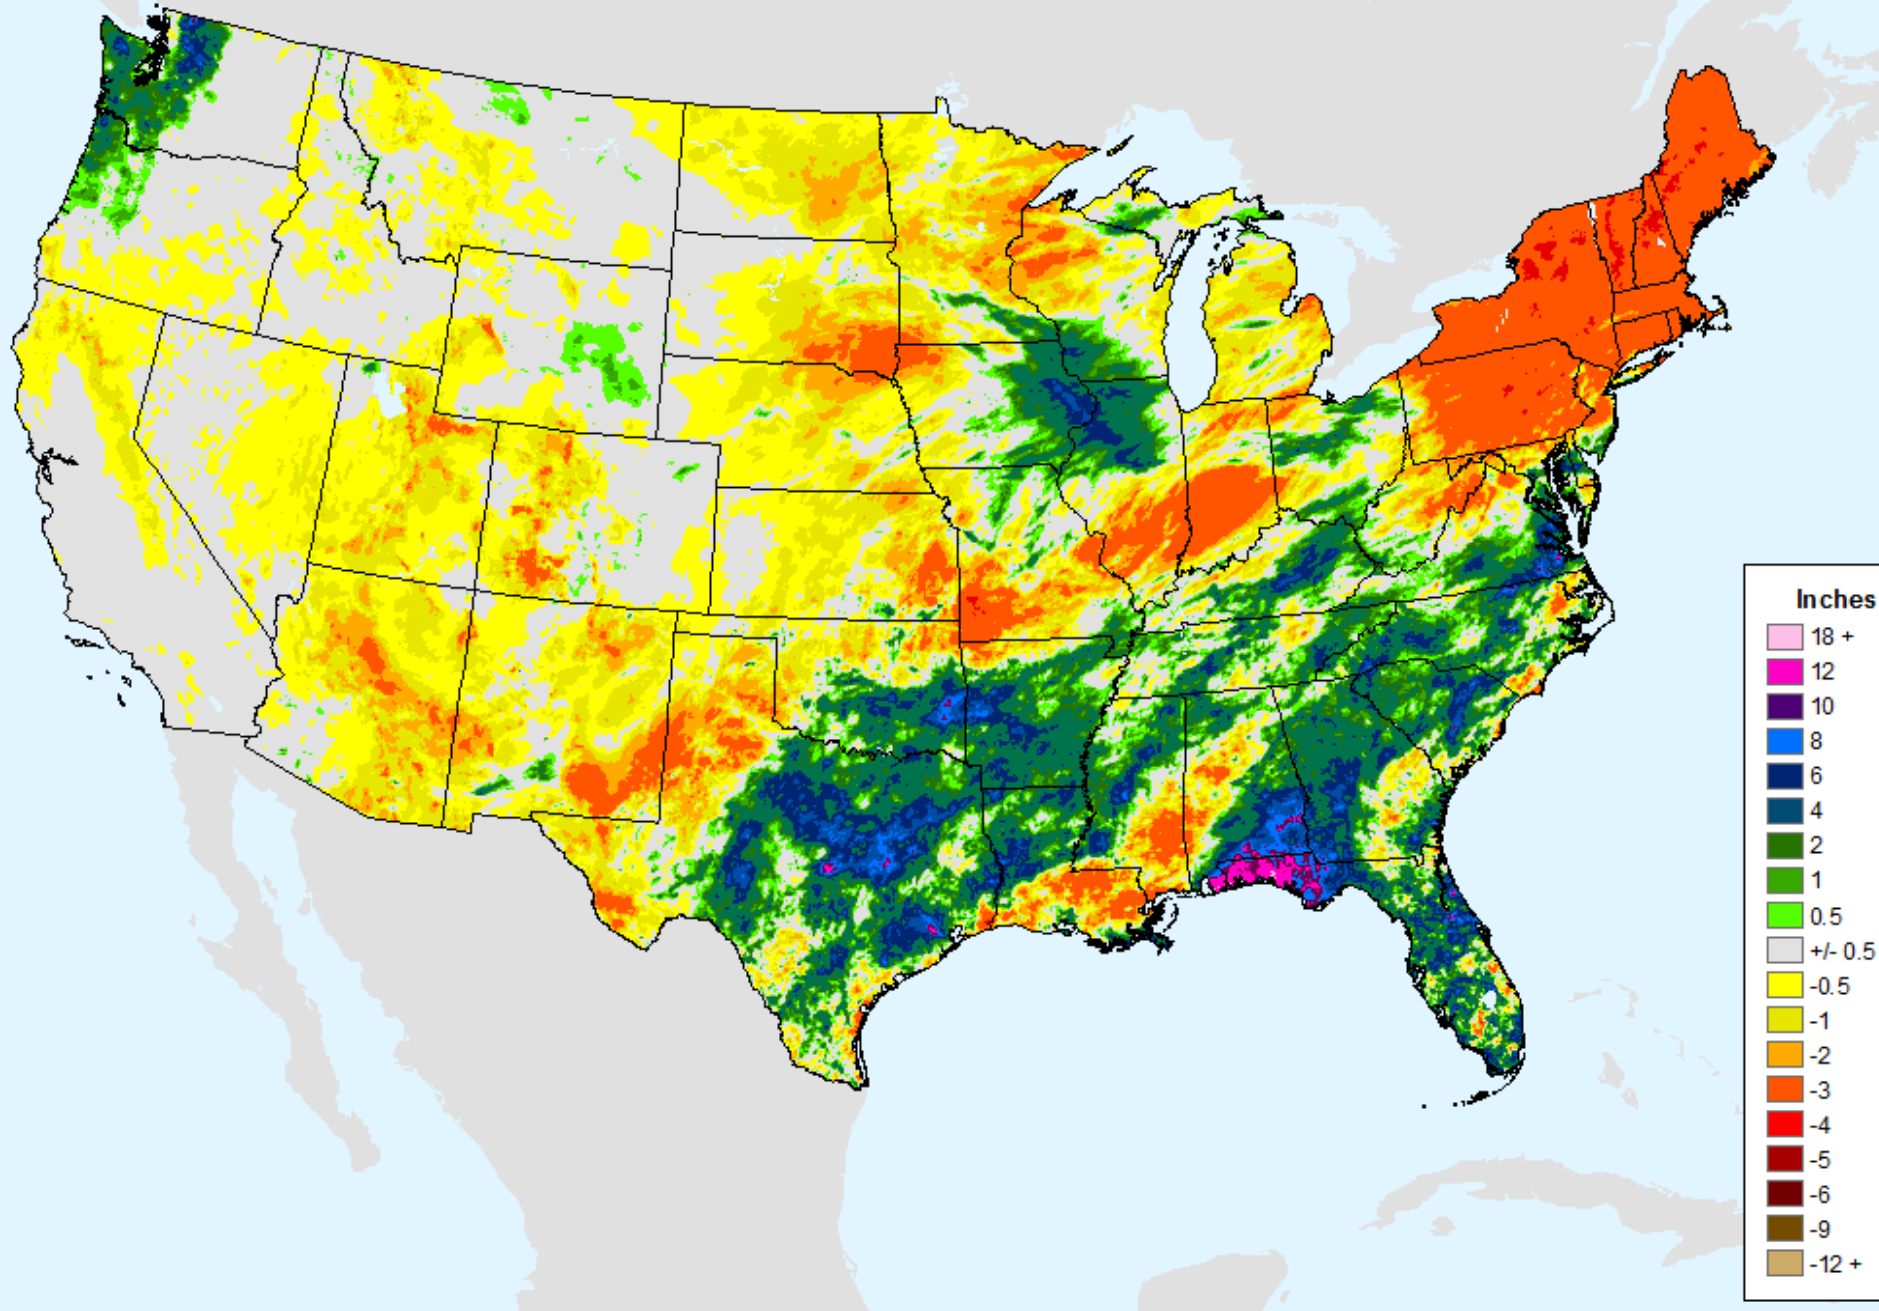

AHPS 14-Day Precip Departure

As of: Tuesday, September 29, 2020

AHPS 30-Day Precip Departure

As of: Tuesday, September 29, 2020

USDM for: Sep. 22, 2020

AHPS 30-Day Precip Departure

As of: Tuesday, September 29, 2020