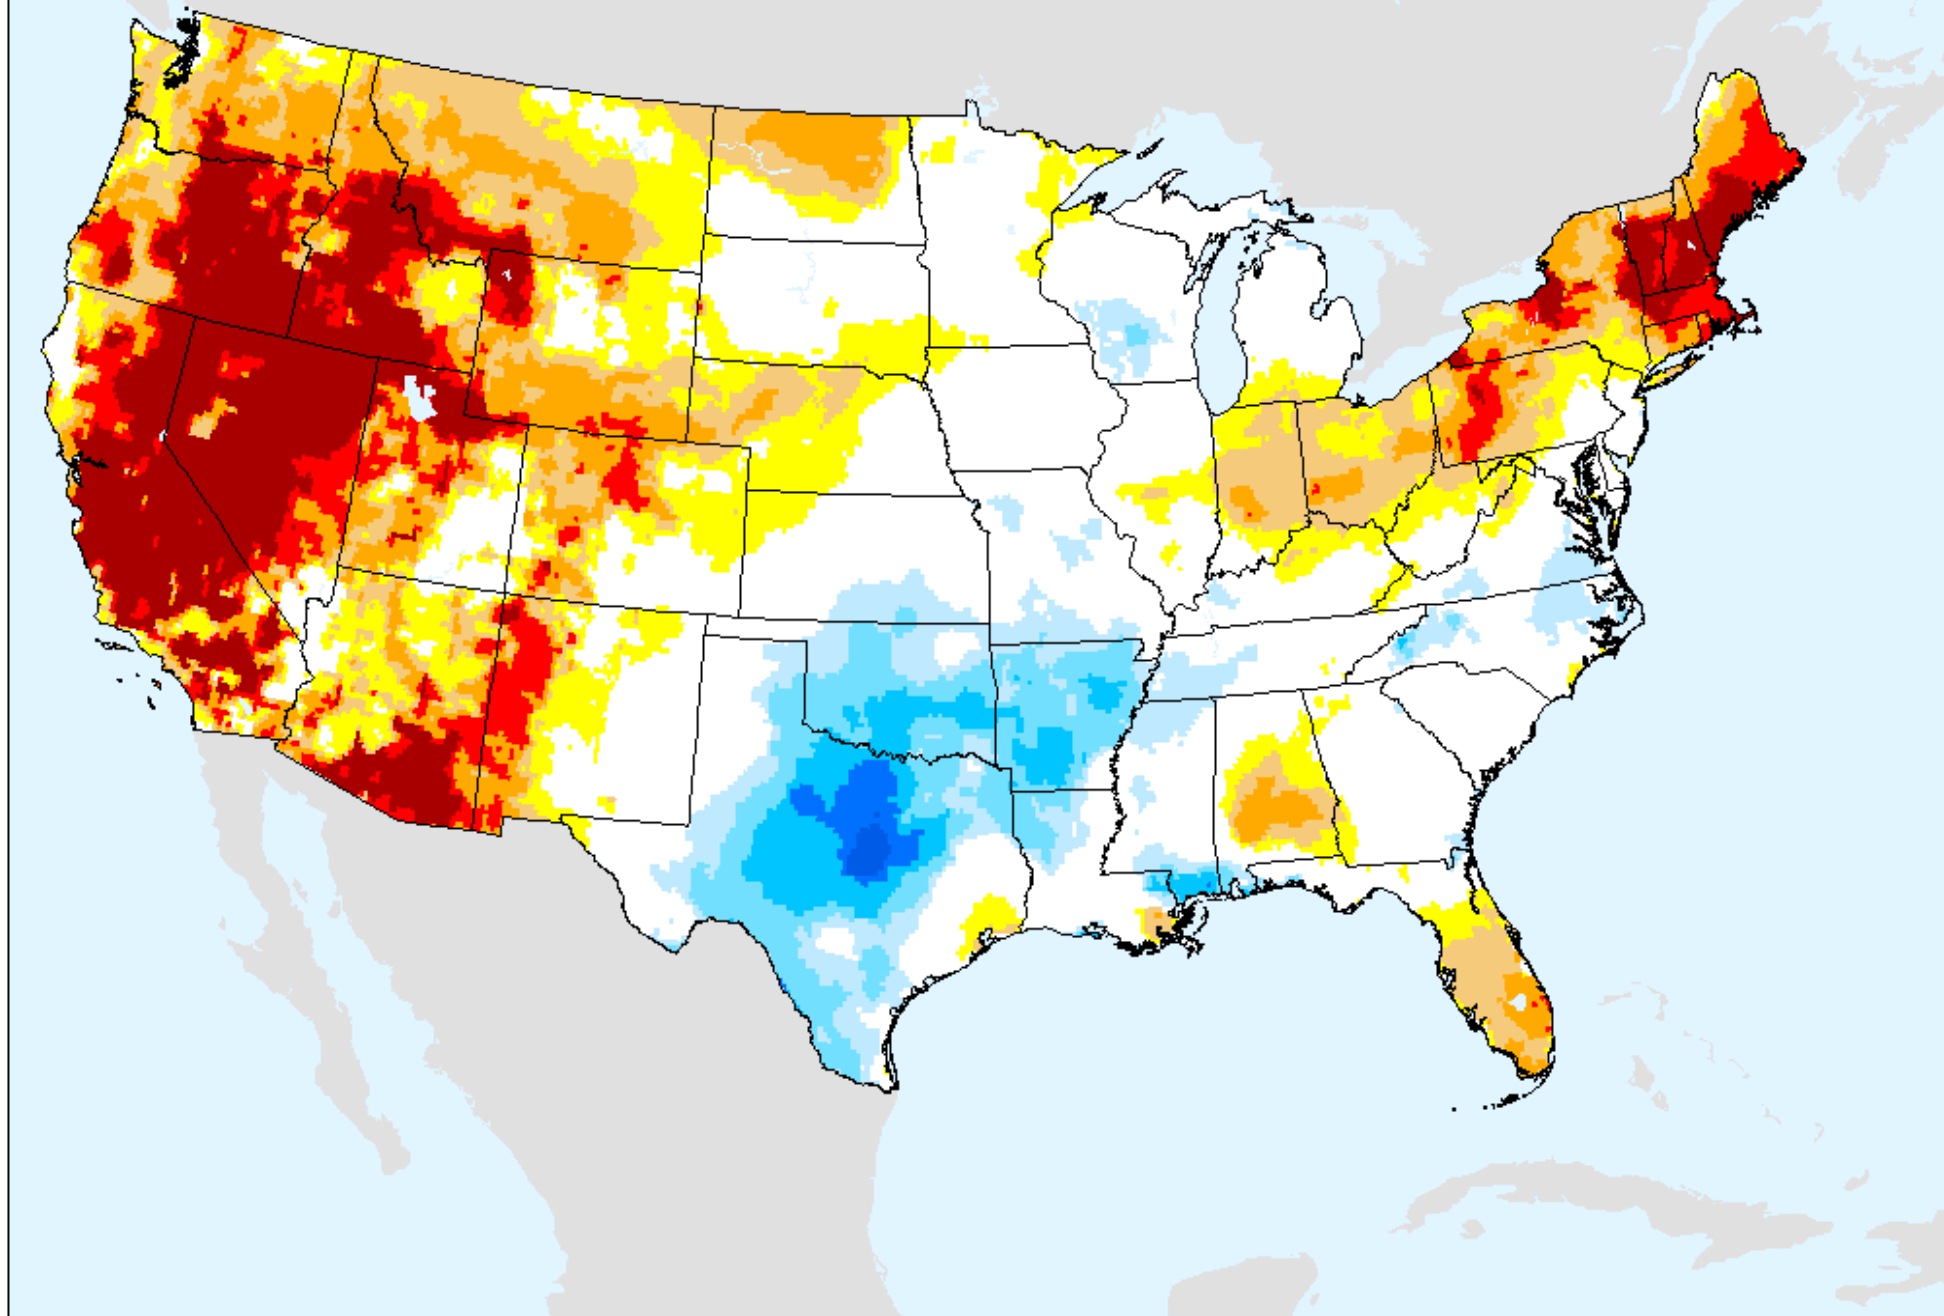

USDM for: Sep. 22, 2020

EDDI 2-week

As of: Tuesday, September 29, 2020

EDDI 3-week

As of: Tuesday, September 29, 2020

USDM for: Sep. 22, 2020

EDDI 3-week

As of: Tuesday, September 29, 2020