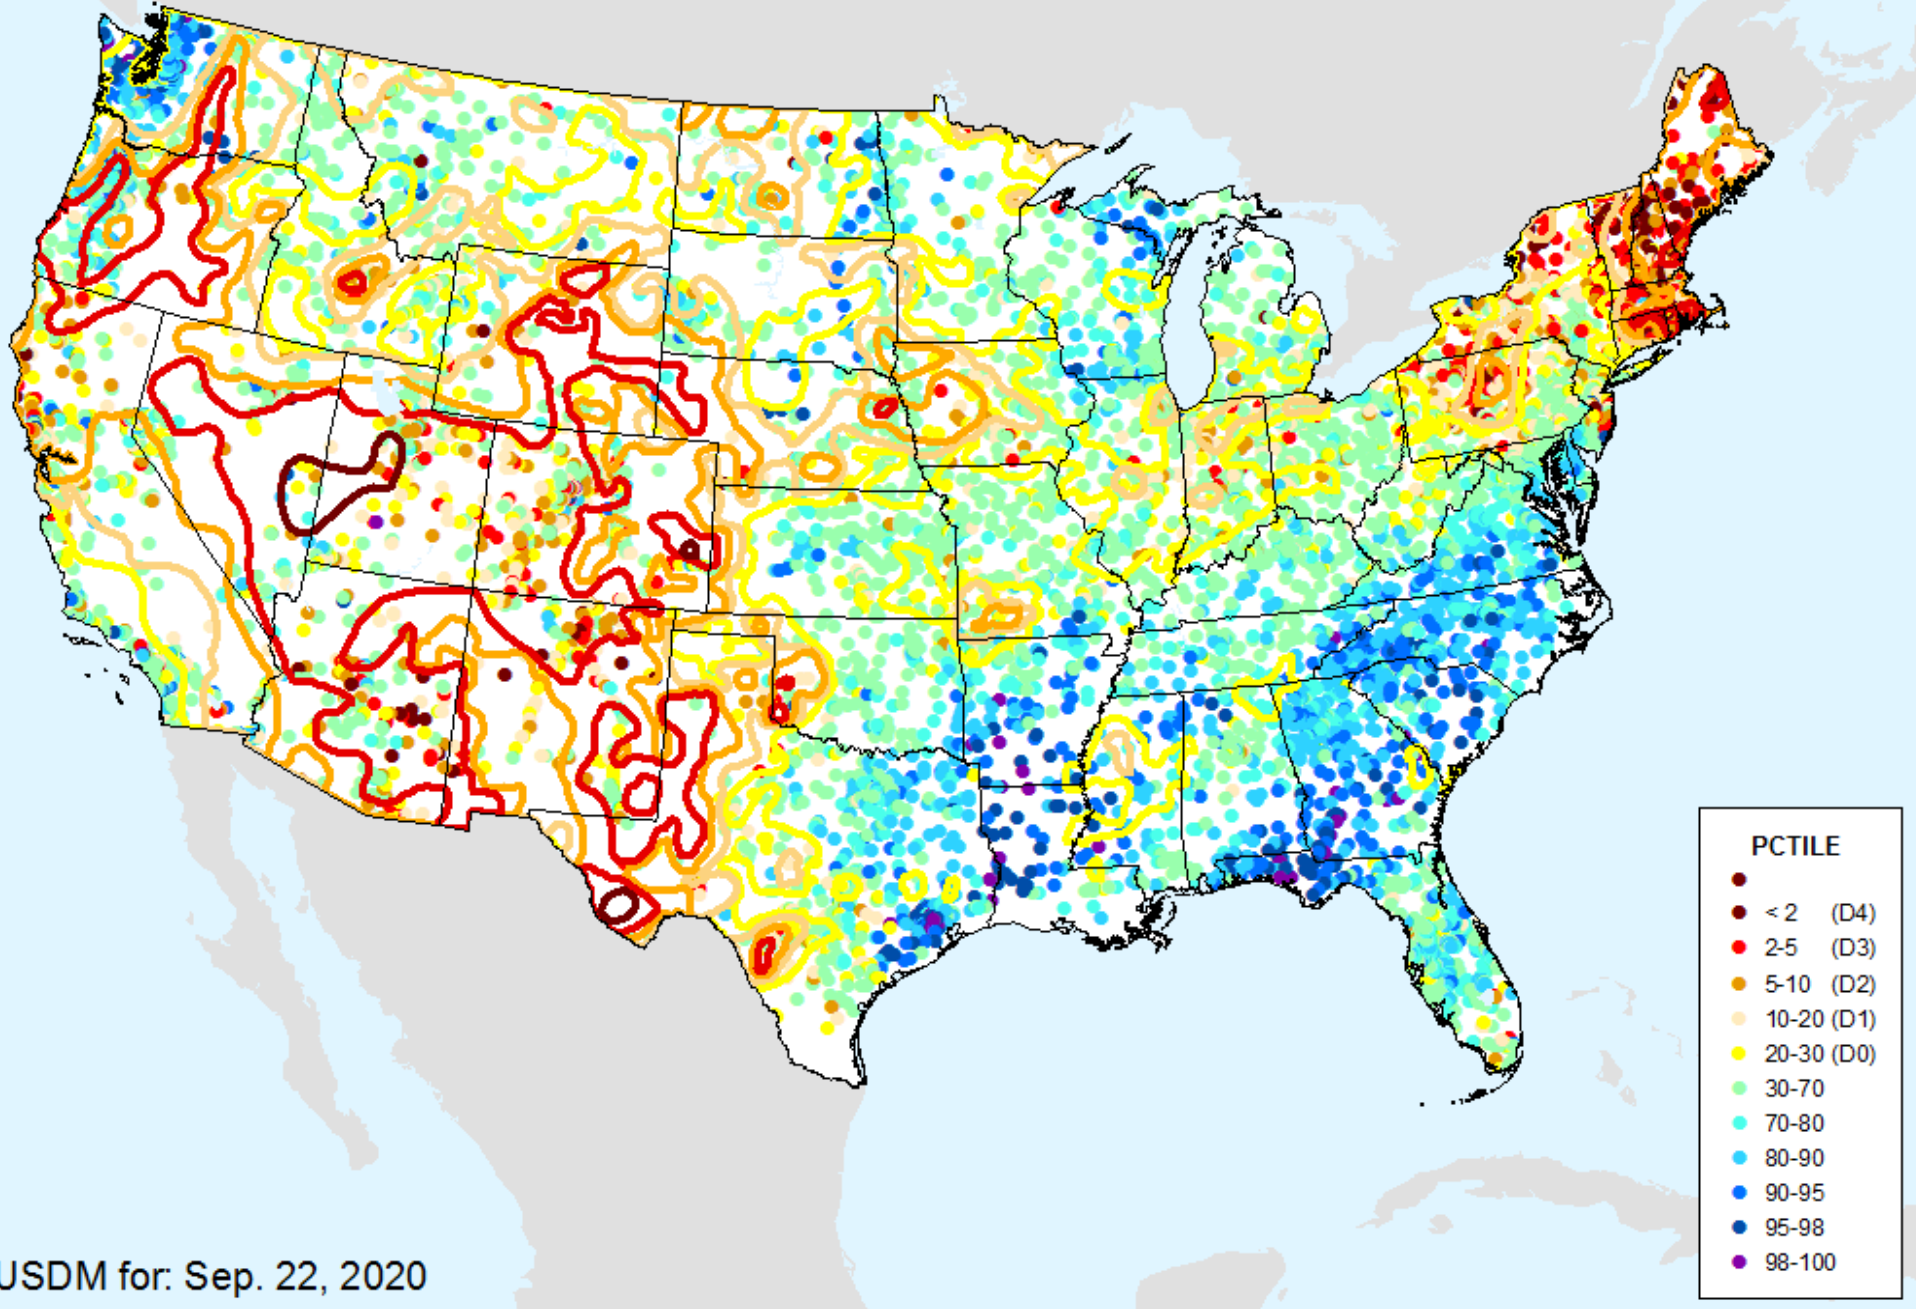

USGS 7-Day Avg Streamflow

As of: Tuesday, September 29, 2020