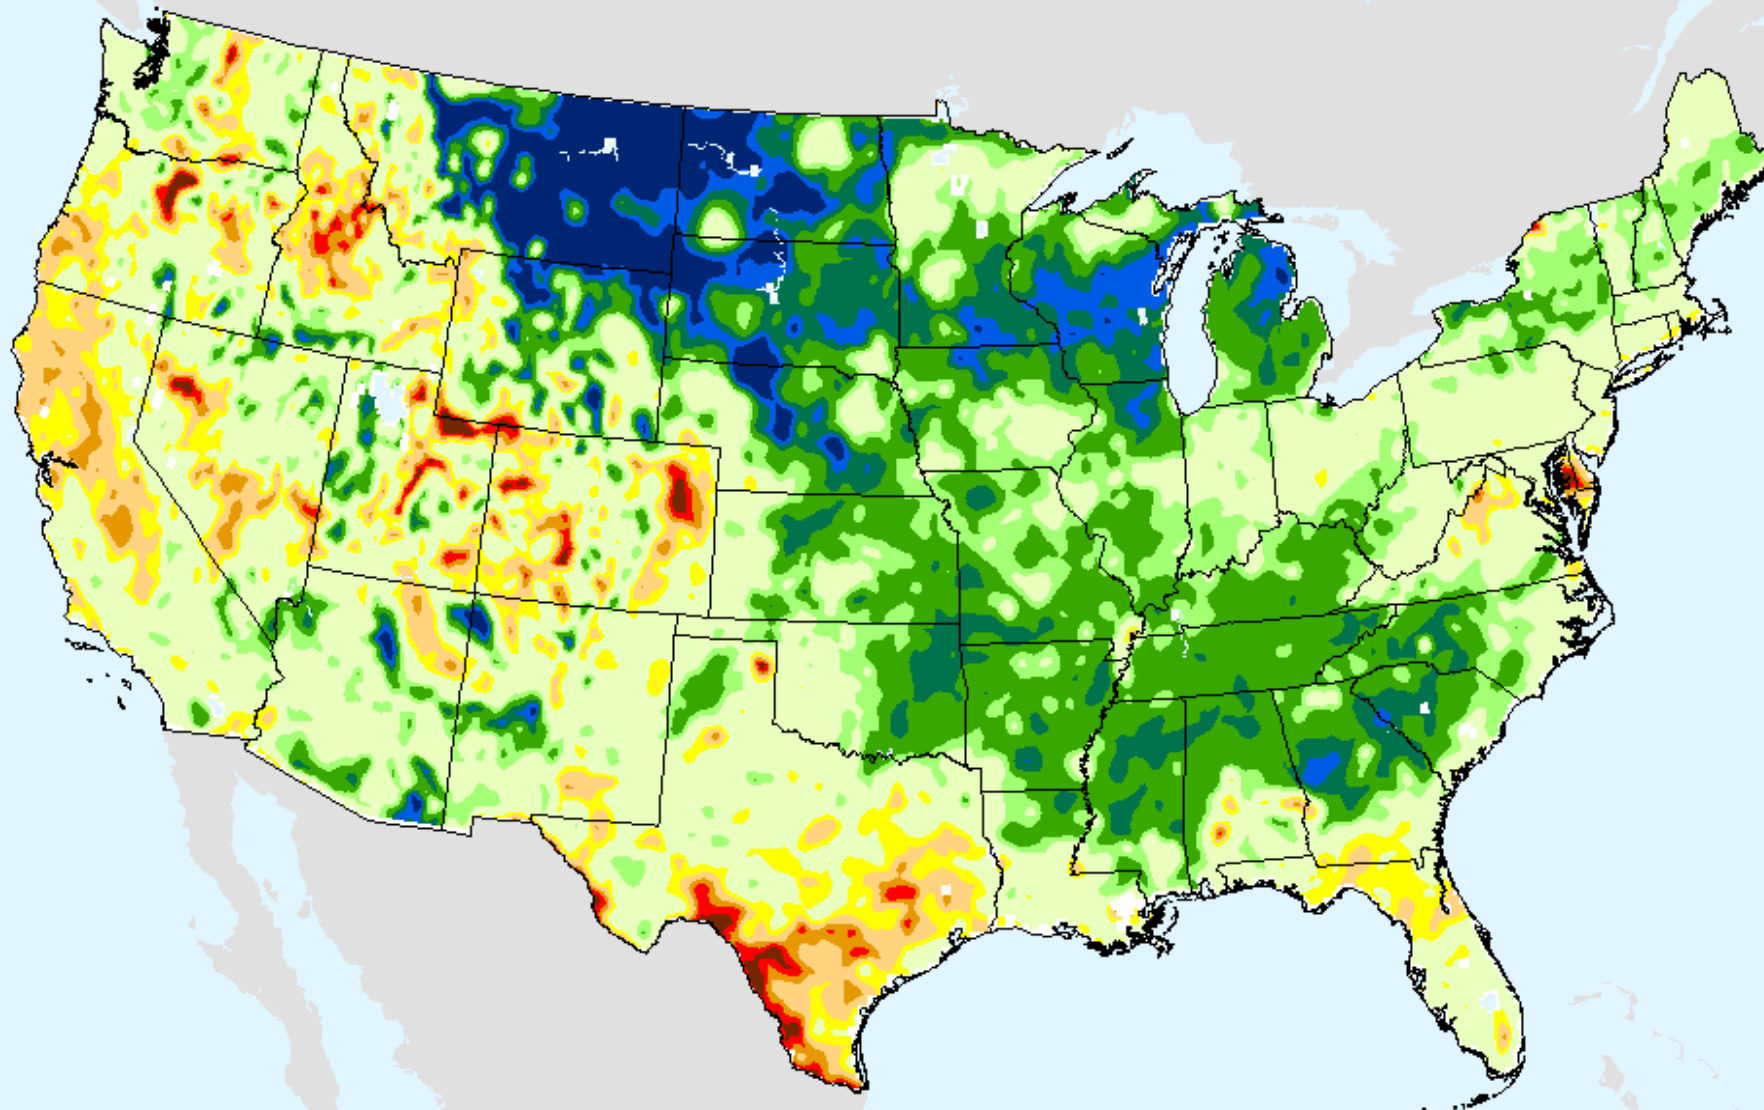

NLDAS Top 1m Soil Moisture

As of: Tuesday, September 29, 2020

NLDAS Total Column Soil Moisture

As of: Tuesday, September 29, 2020

USDM for: Sep. 22, 2020

NLDAS Total Column Soil Moisture

As of: Tuesday, September 29, 2020