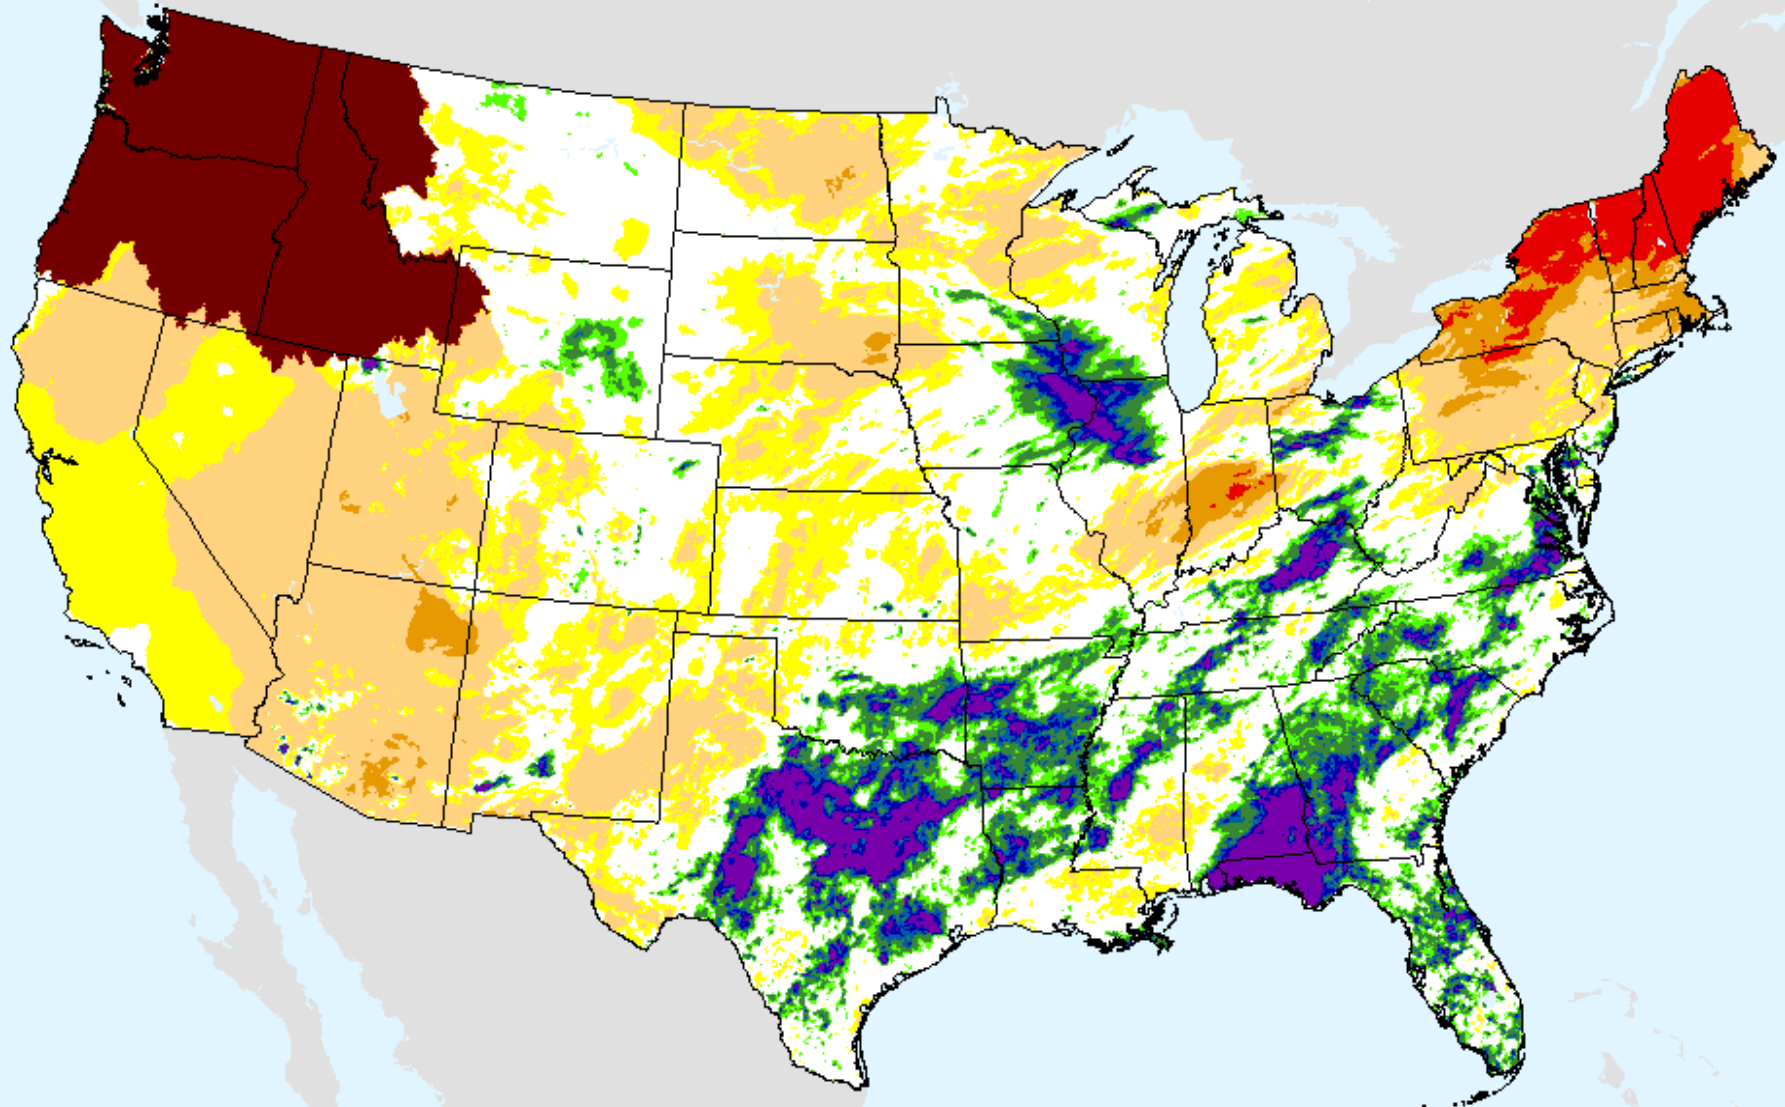

As of: Tuesday, September 29, 2020

USDM for: Sep. 22, 2020

SPI (USDM)

AHPS 1-month SPI

As of: Tuesday, September 29, 2020

SPI (USDM)

AHPS 2-month SPI

As of: Tuesday, September 29, 2020