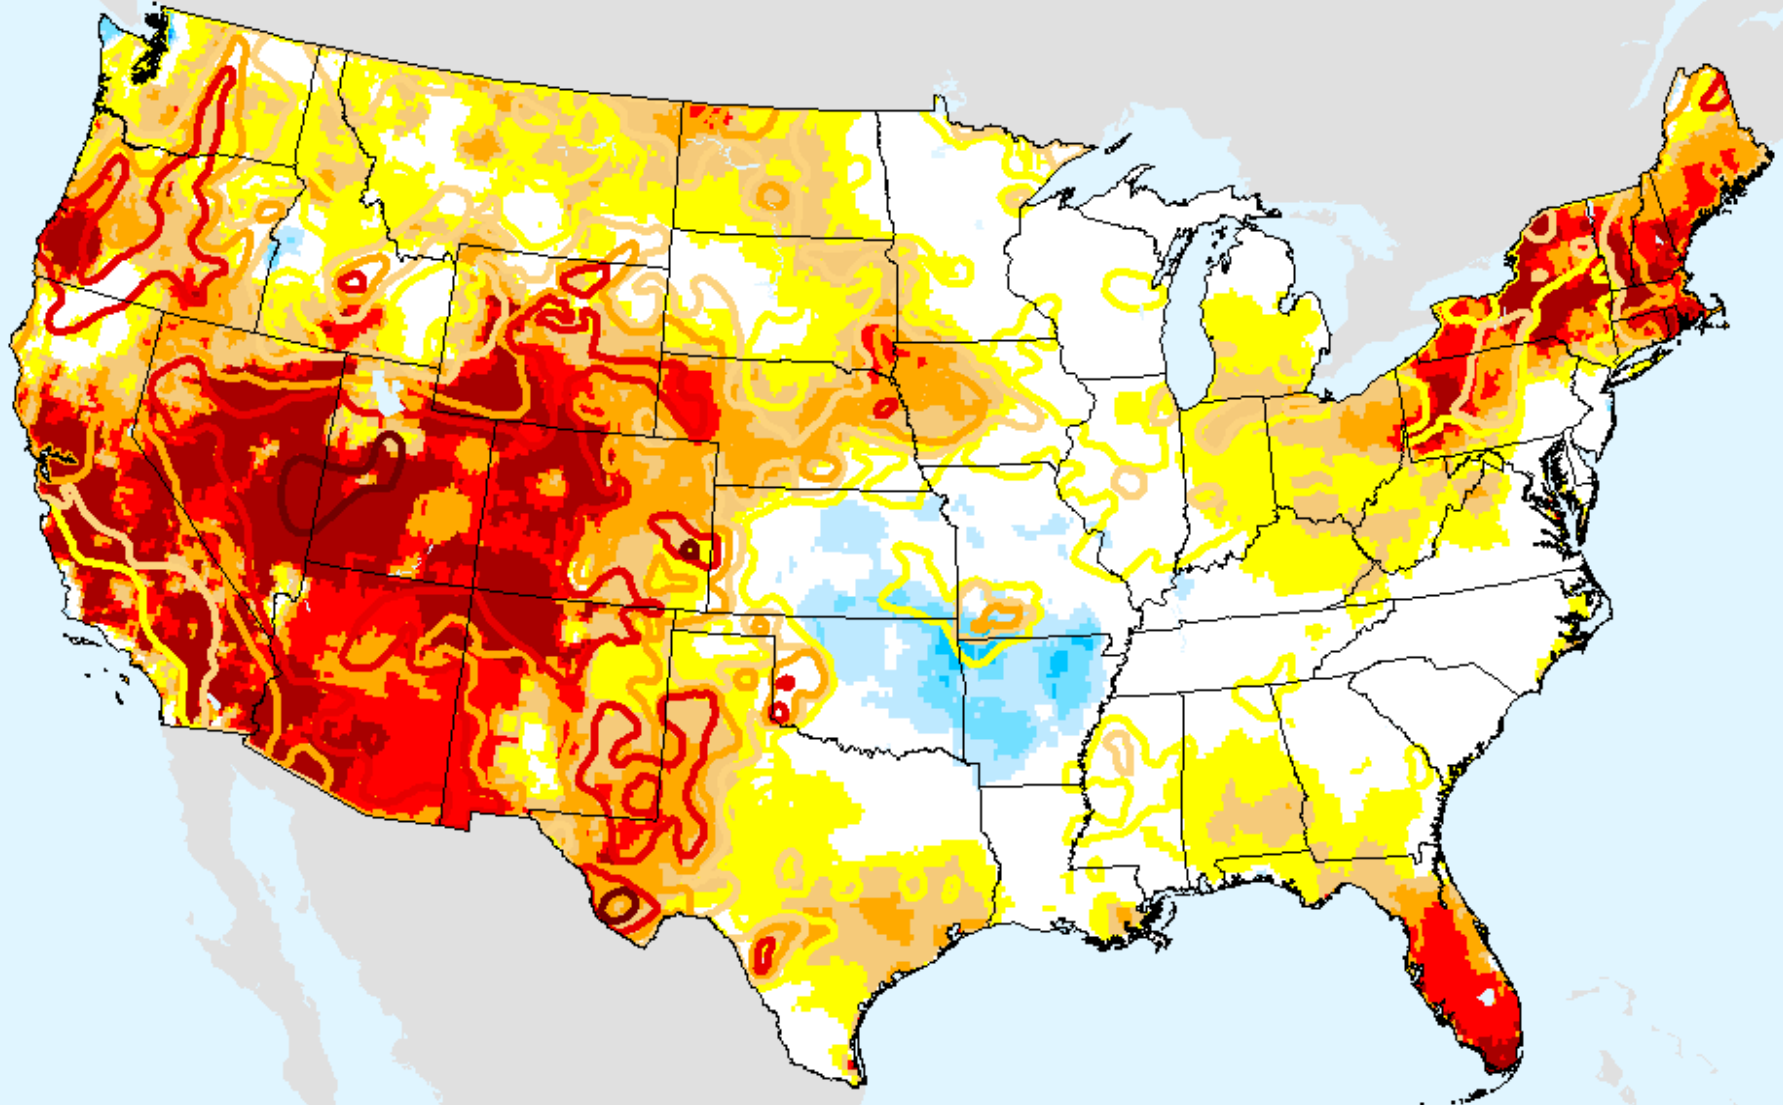

EDDI 12-week

As of: Tuesday, September 29, 2020

USDM for: Sep. 22, 2020