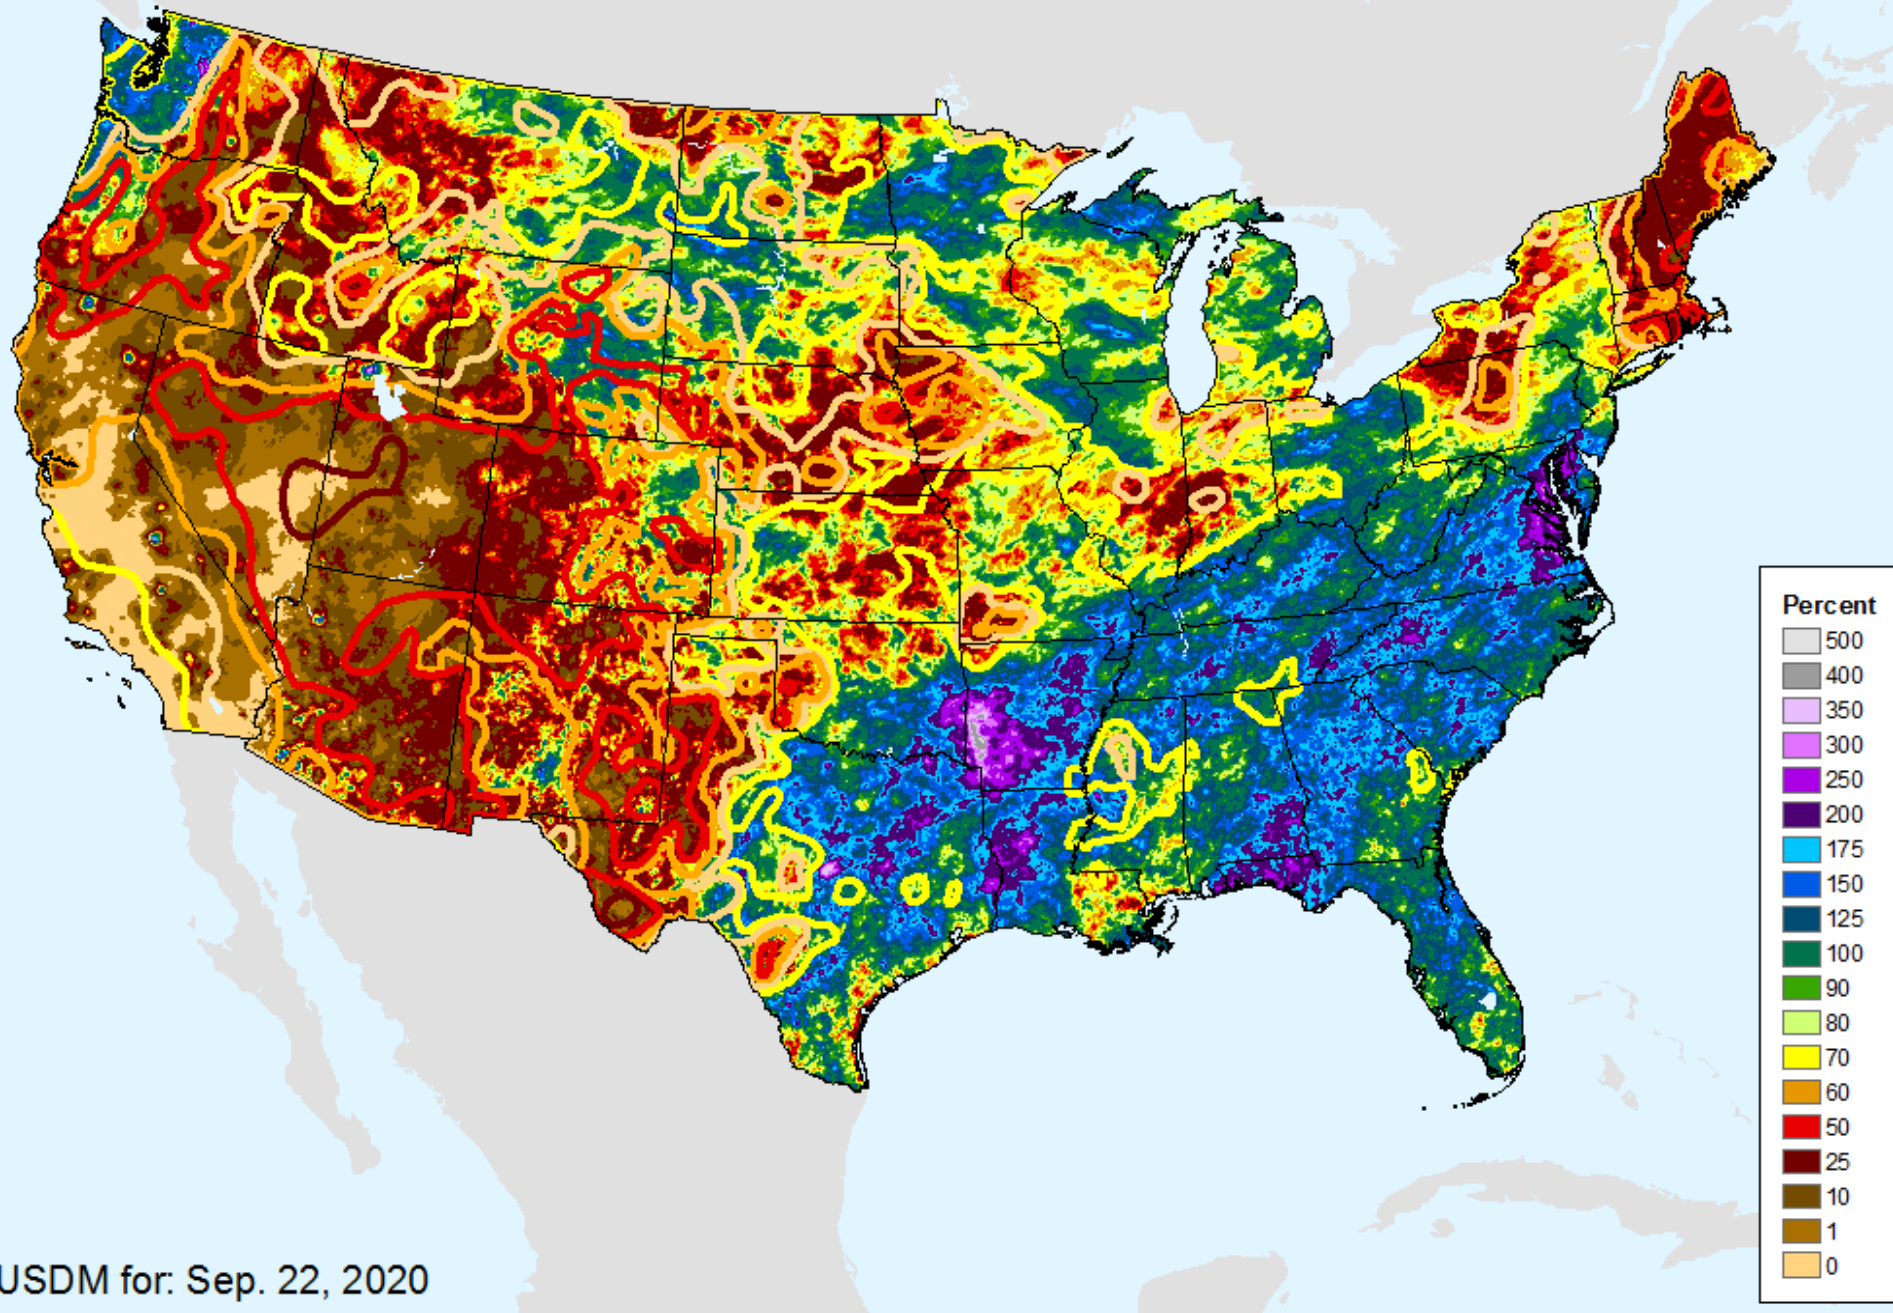

USDM for: Sep. 22, 2020

AHPS 60-Day Precip Departure

As of: Tuesday, September 29, 2020

AHPS 60-Day Pct of Normal Pcp

As of: Tuesday, September 29, 2020

AHPS 60-Day Pct of Normal Pcp

As of: Tuesday, September 29, 2020