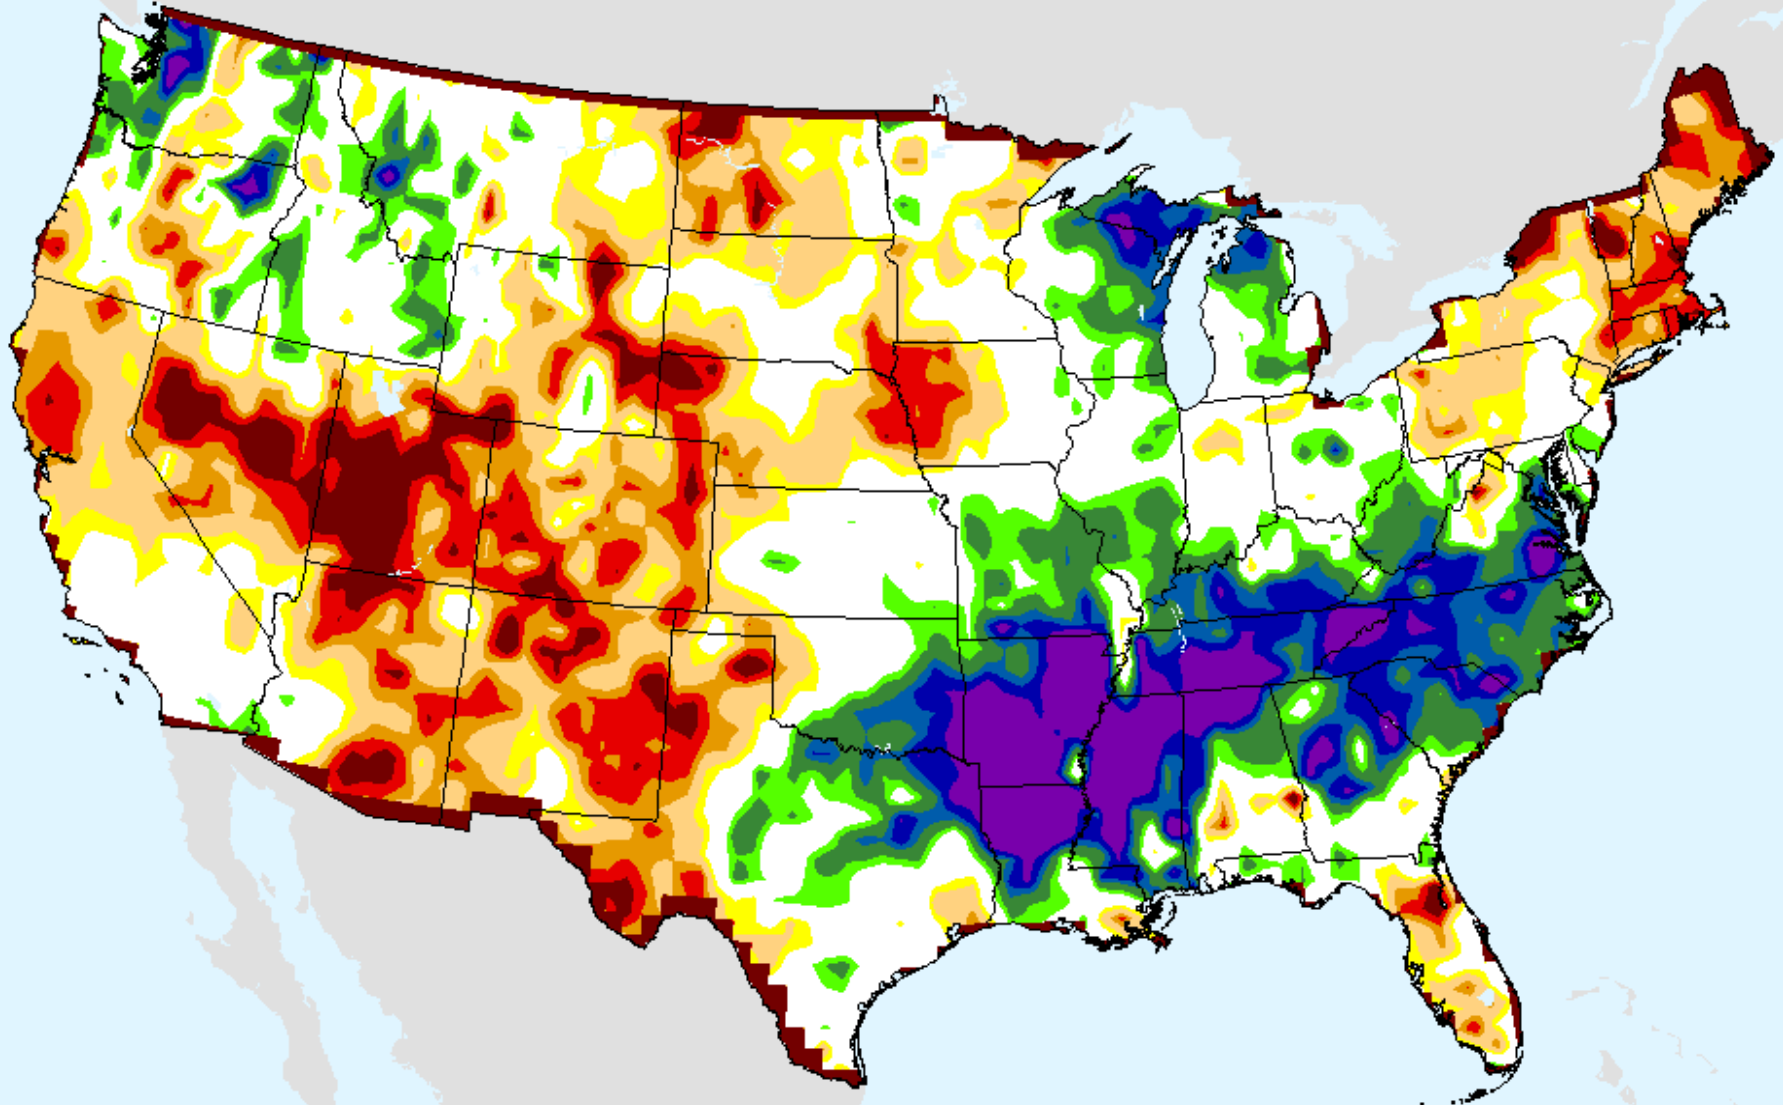

CPC 9-month SPI

As of: Tuesday, September 29, 2020