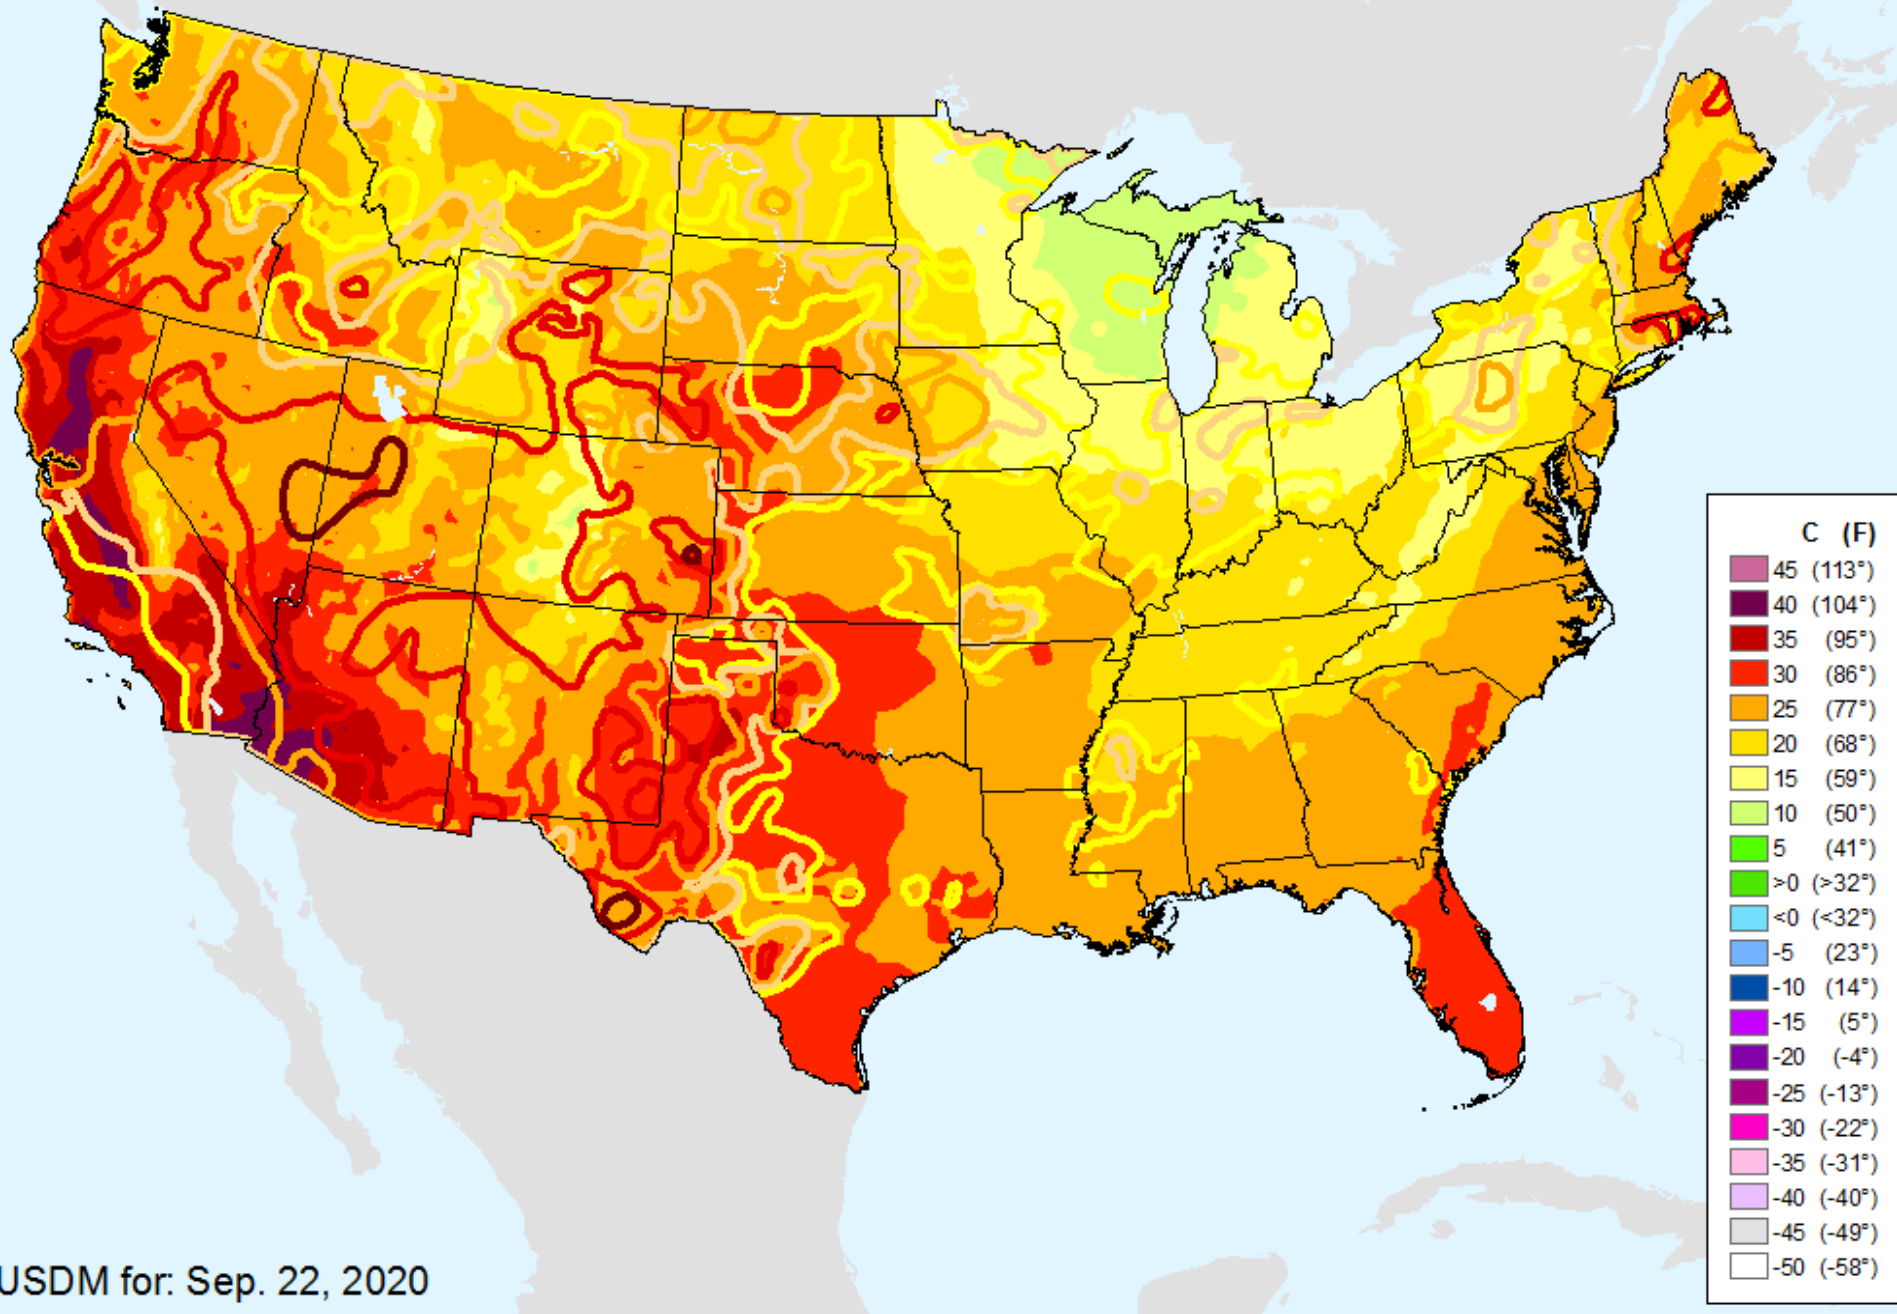

GFS (00z) 7-Day Max Temp Forecast

As of: Tuesday, September 29, 2020

USDM for: Sep. 22, 2020