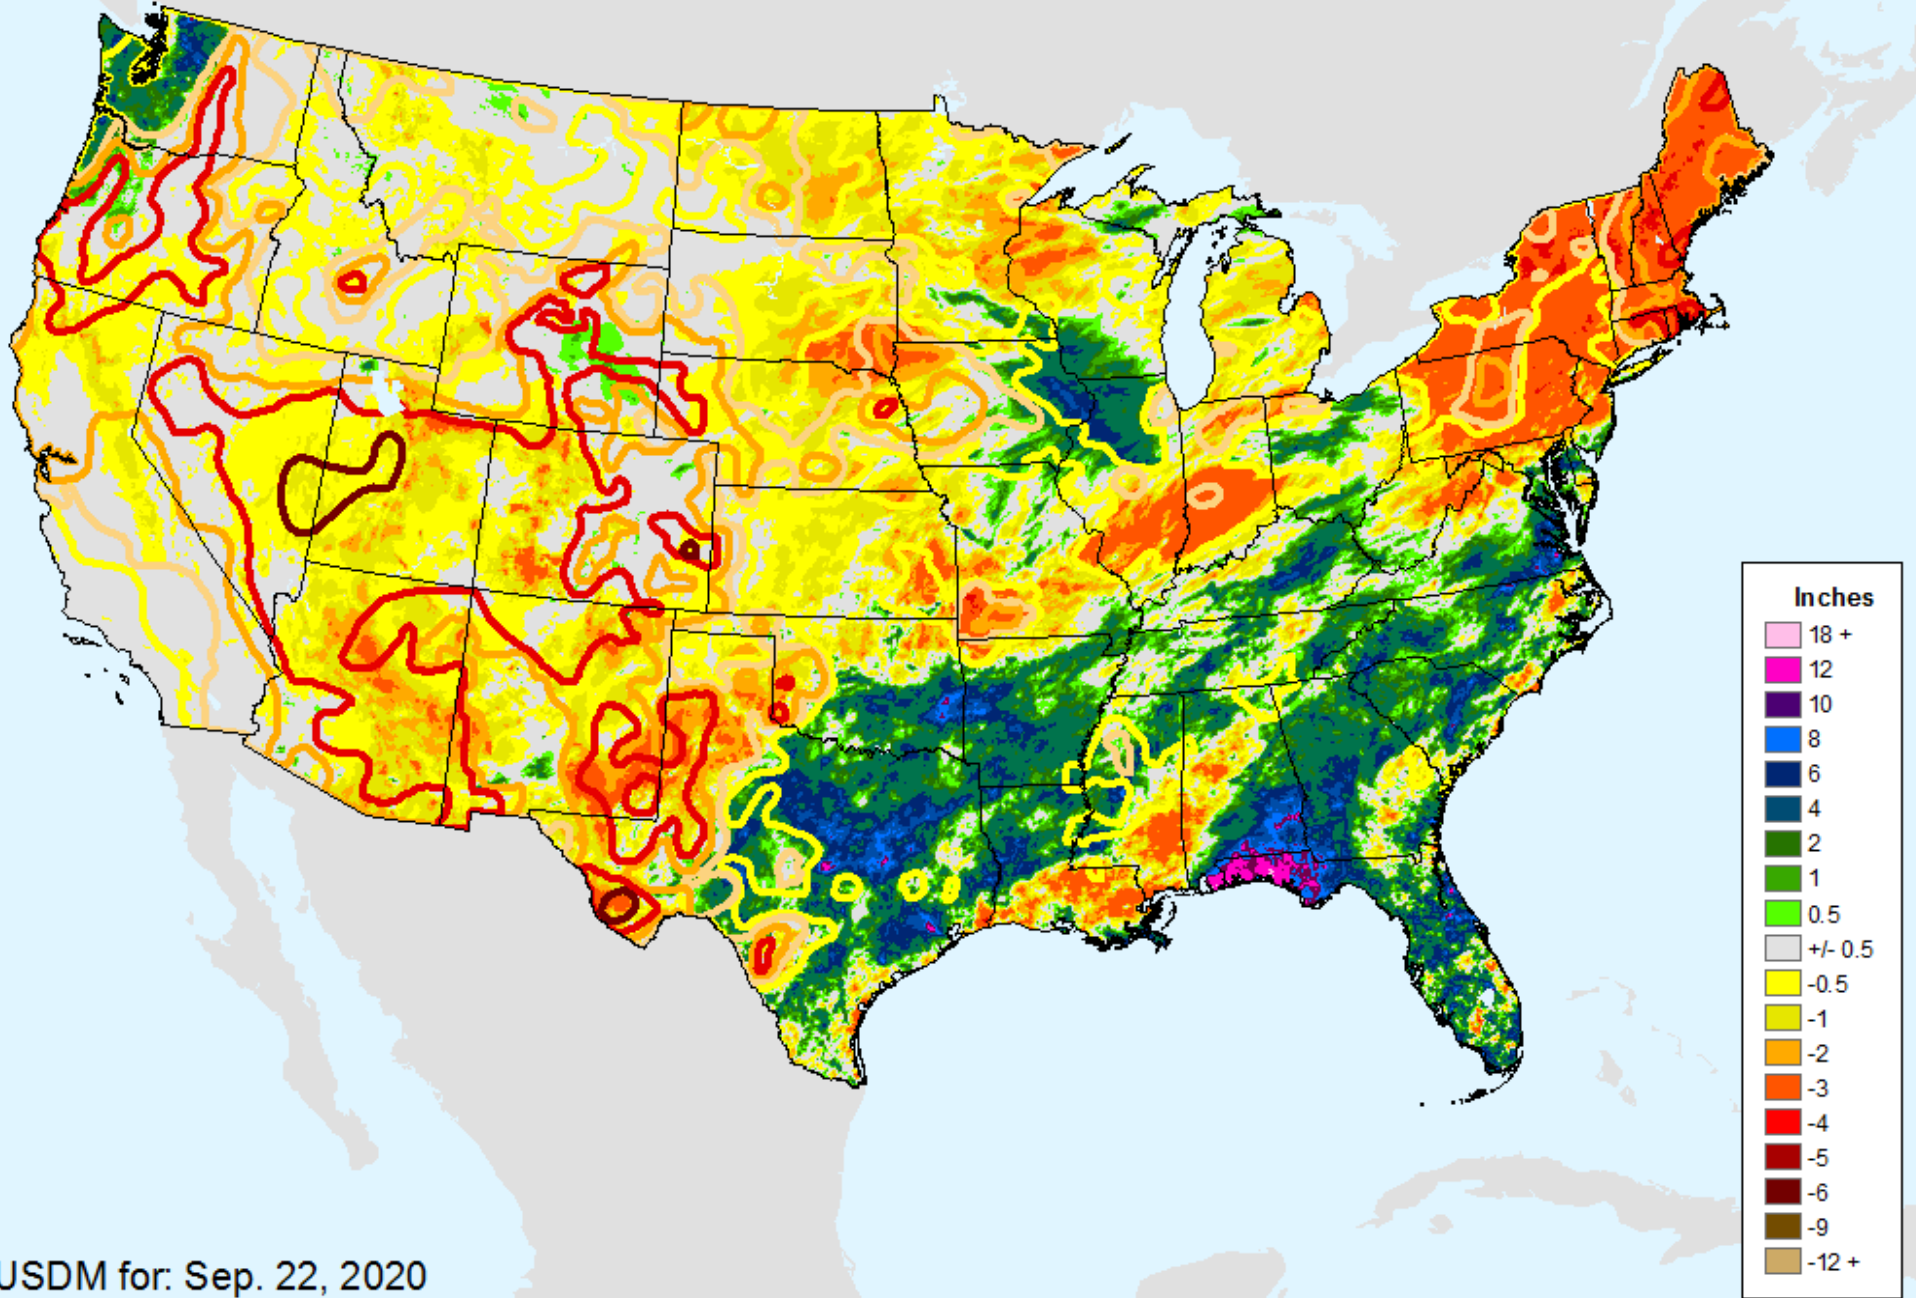

AHPS 30-Day Precip Departure

As of: Tuesday, September 29, 2020

USDM for: Sep. 22, 2020