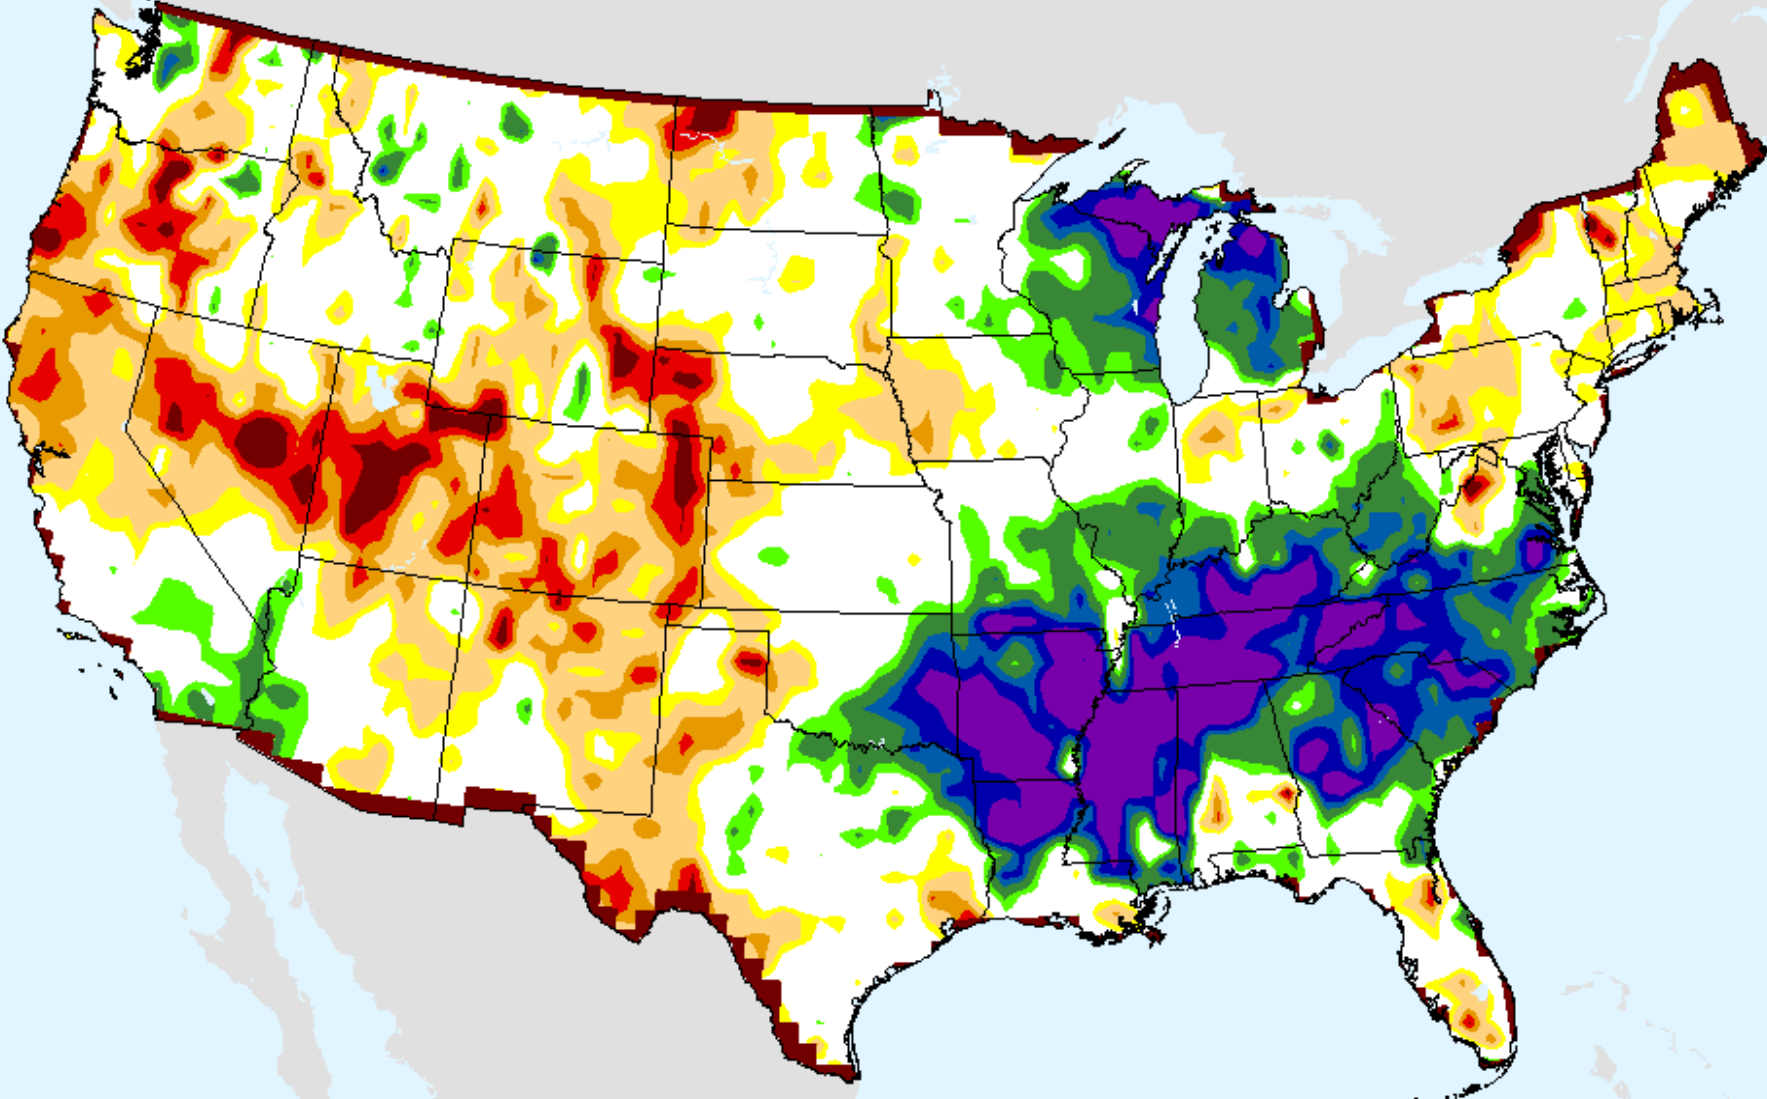

CPC 24-month SPI

As of: Tuesday, September 29, 2020

USDM for: Sep. 22, 2020

SPI (USDM)

CPC 24-month SPI

As of: Tuesday, September 29, 2020

Vegetation Health Index

As of: Tuesday, September 29, 2020