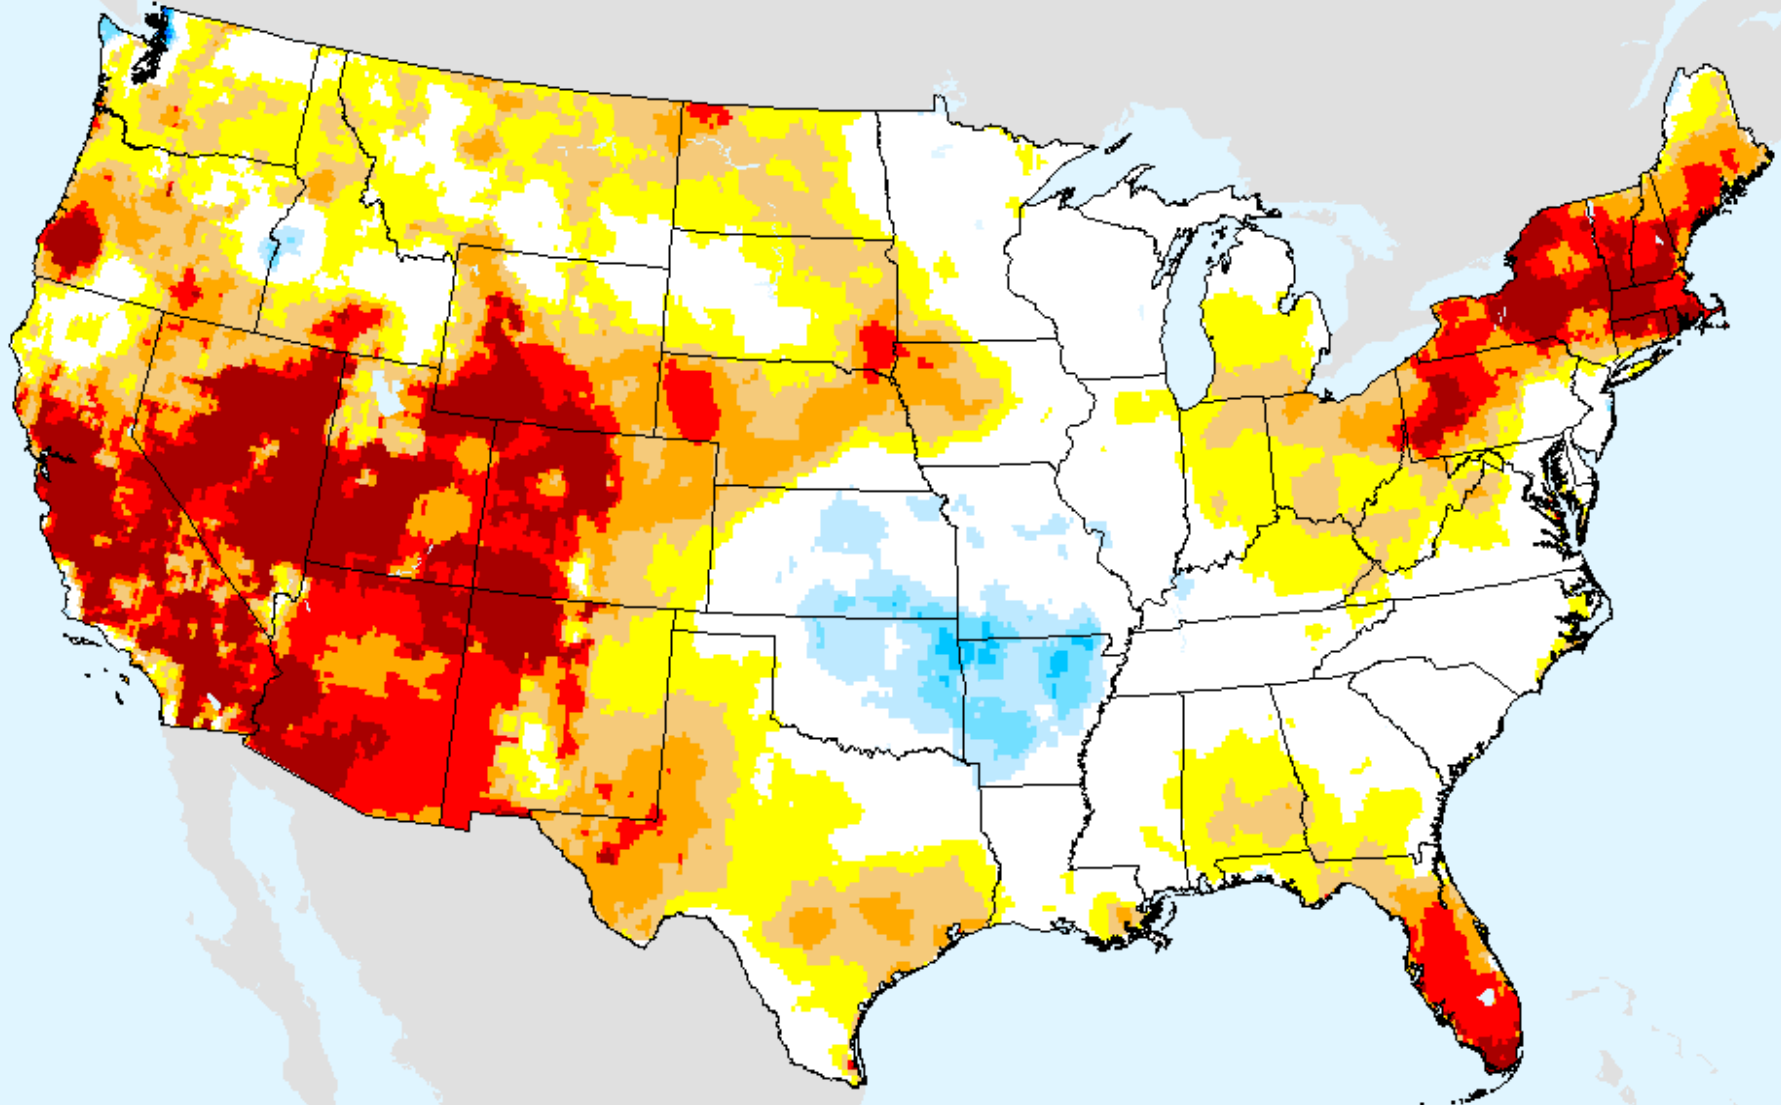

EDDI 12-week

As of: Tuesday, September 29, 2020

USDM for: Sep. 22, 2020

EDDI 12-week

As of: Tuesday, September 29, 2020

Vegetation Drought Response Index (VegDRI)

As of: Tuesday, September 29, 2020

USDM for: Sep. 22, 2020