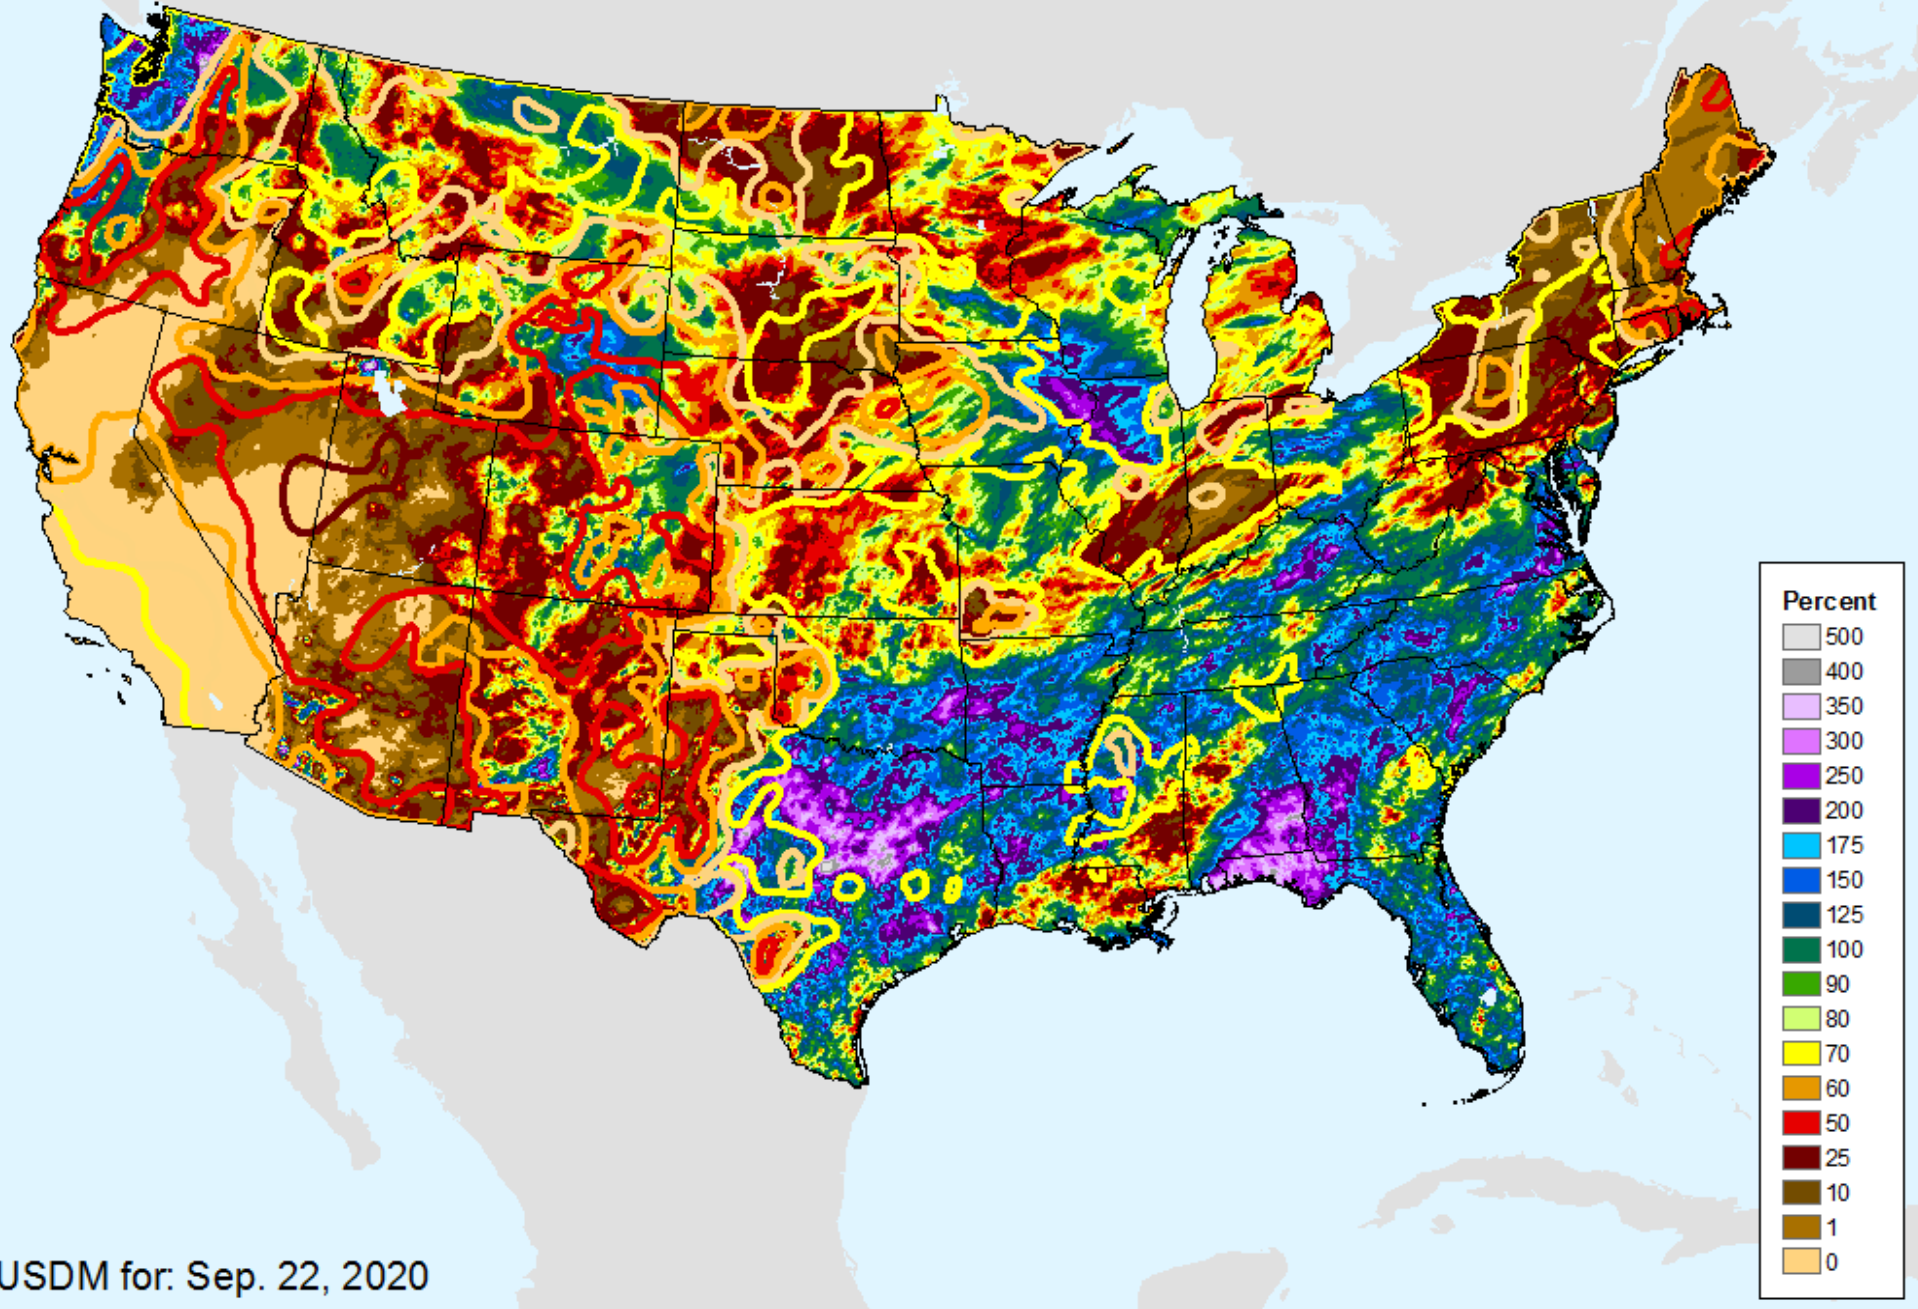

AHPS 30-Day Pct of Normal Pcp

As of: Tuesday, September 29, 2020

USDM for: Sep. 22, 2020