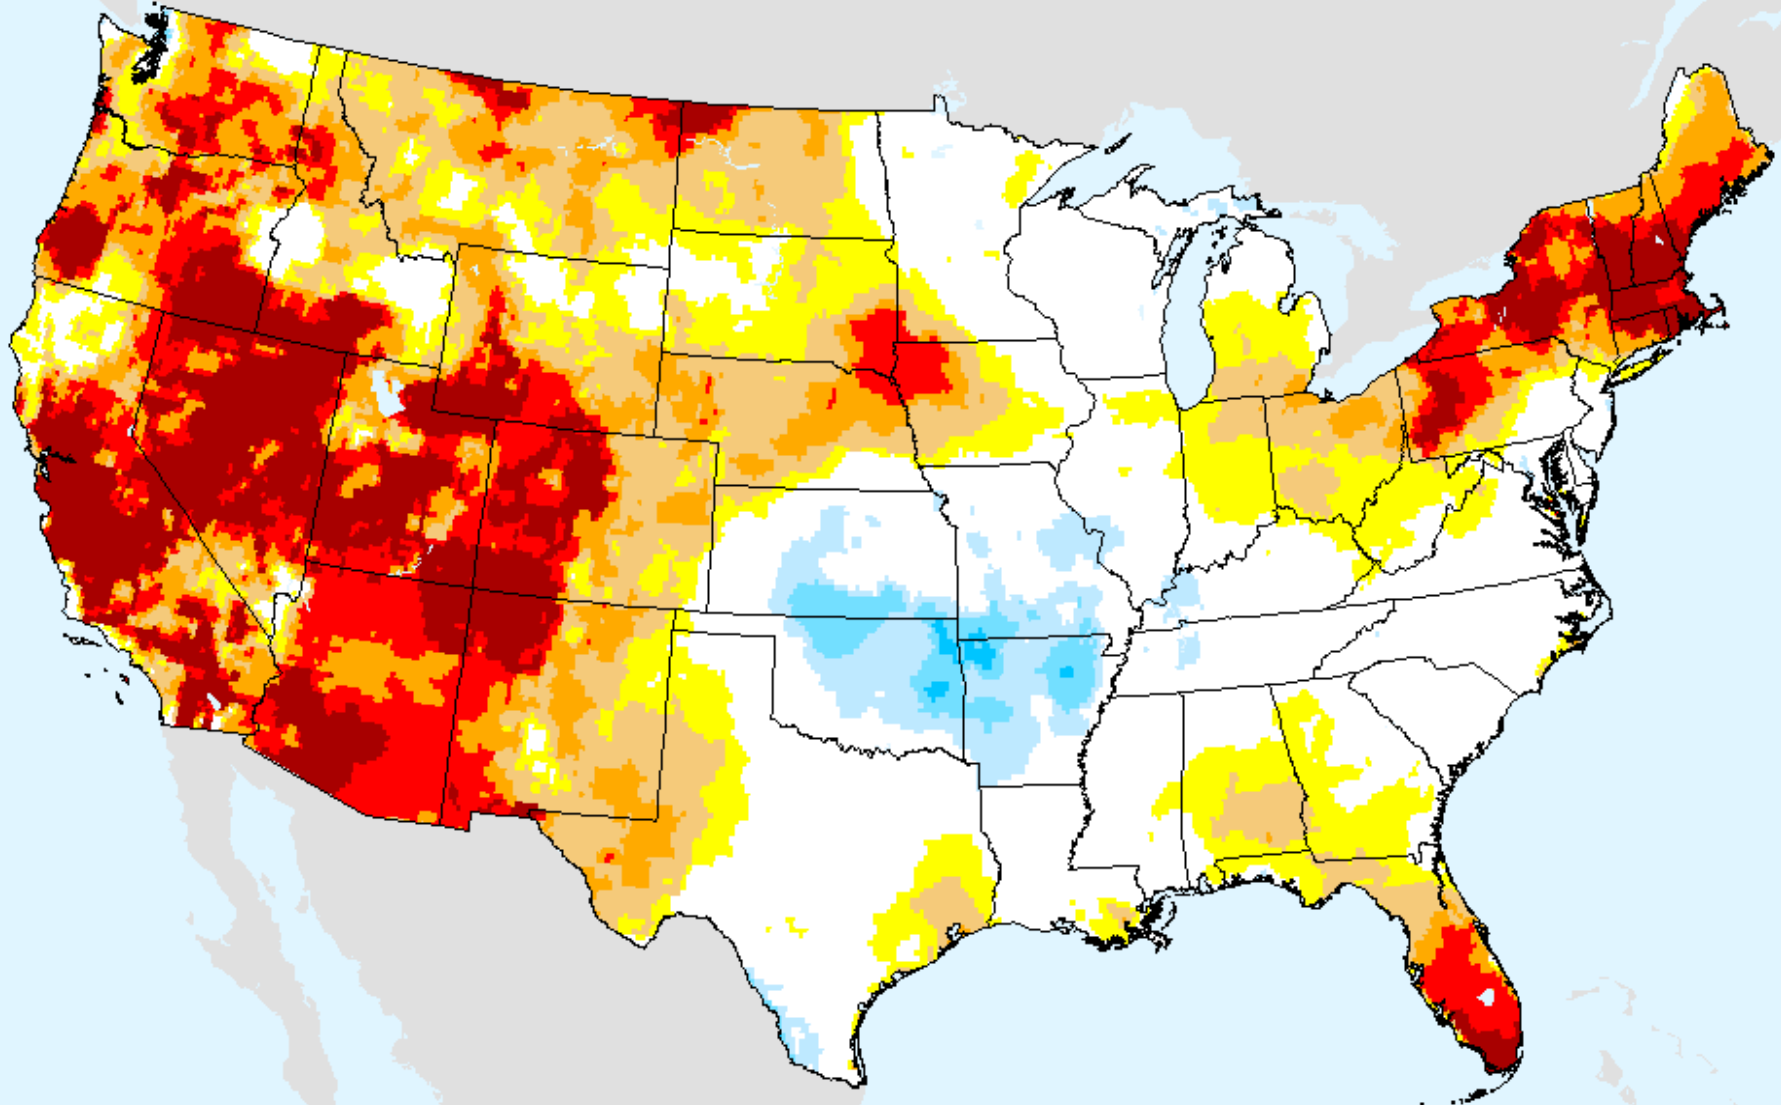

As of: Tuesday, September 29, 2020

EDDI 9-week

As of: Tuesday, September 29, 2020

USDM for: Sep. 22, 2020

EDDI 9-week

As of: Tuesday, September 29, 2020

EDDI 10-week

As of: Tuesday, September 29, 2020