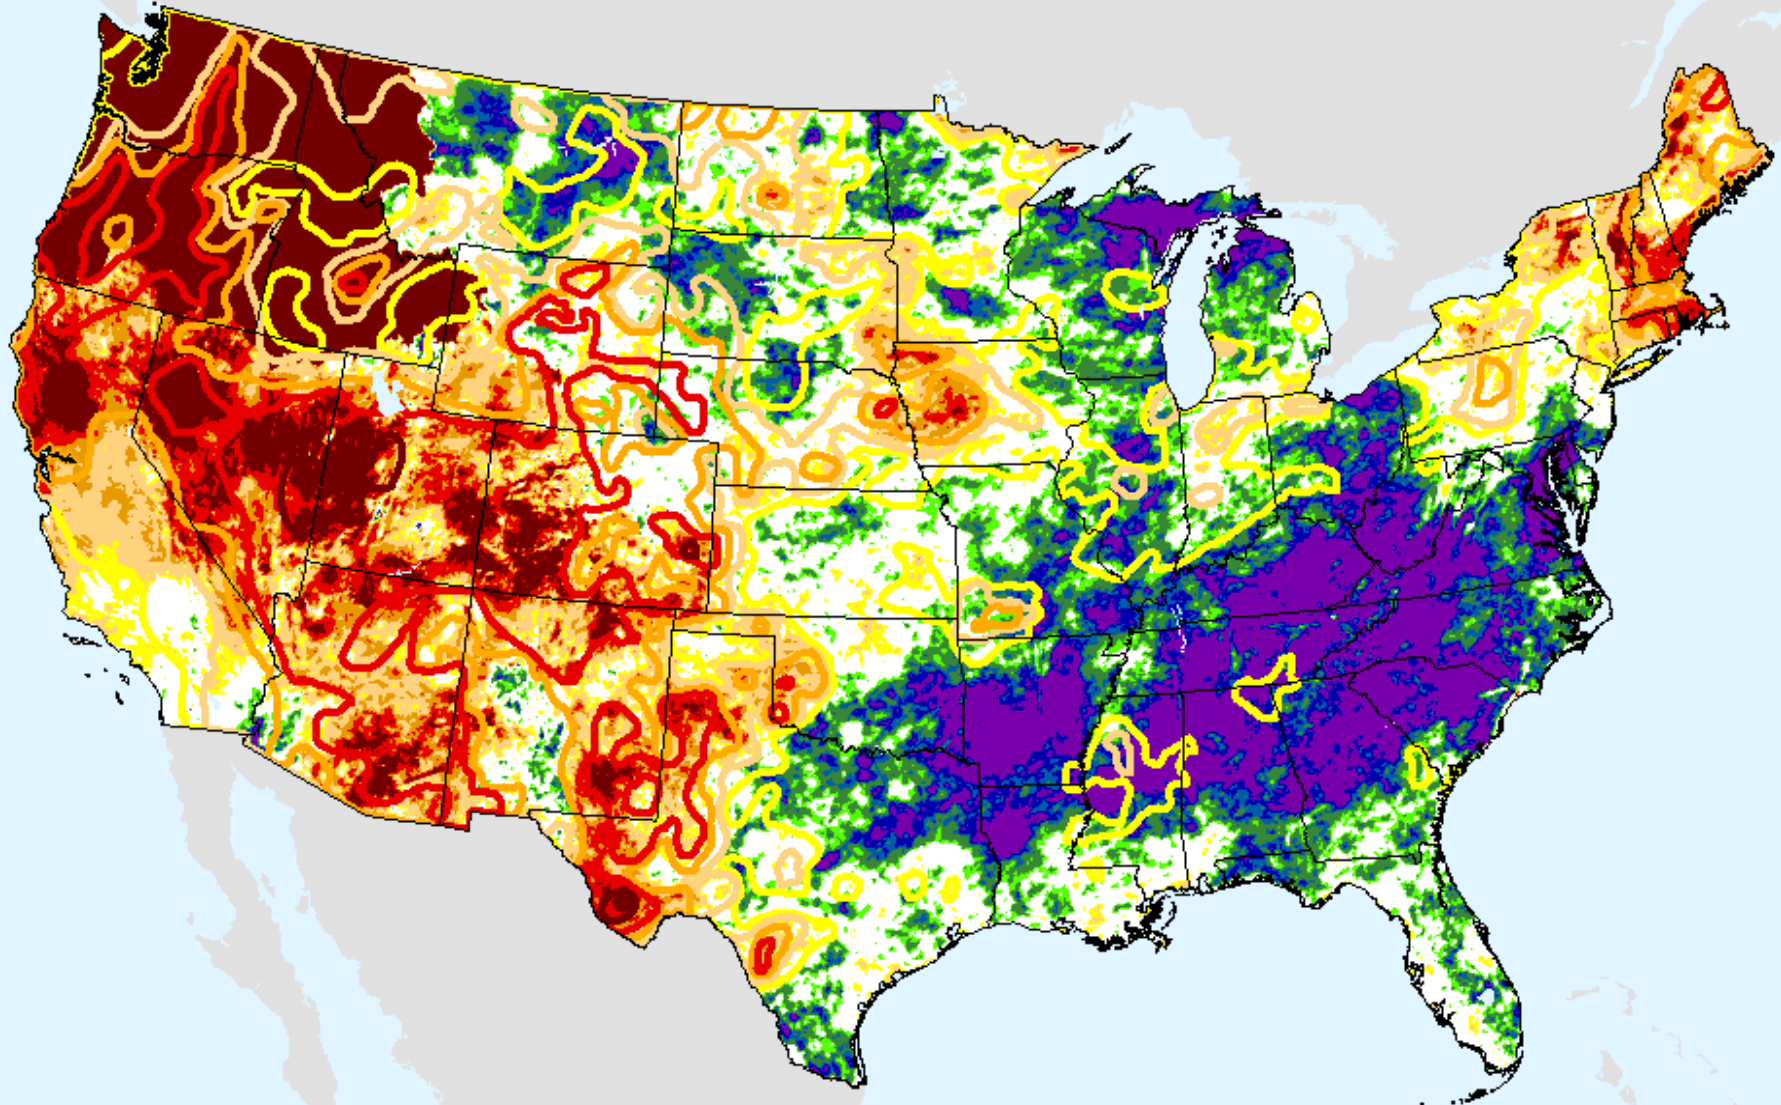

AHPS 9-month SPI

As of: Tuesday, September 29, 2020

USDM for: Sep. 22, 2020

SPI (USDM)