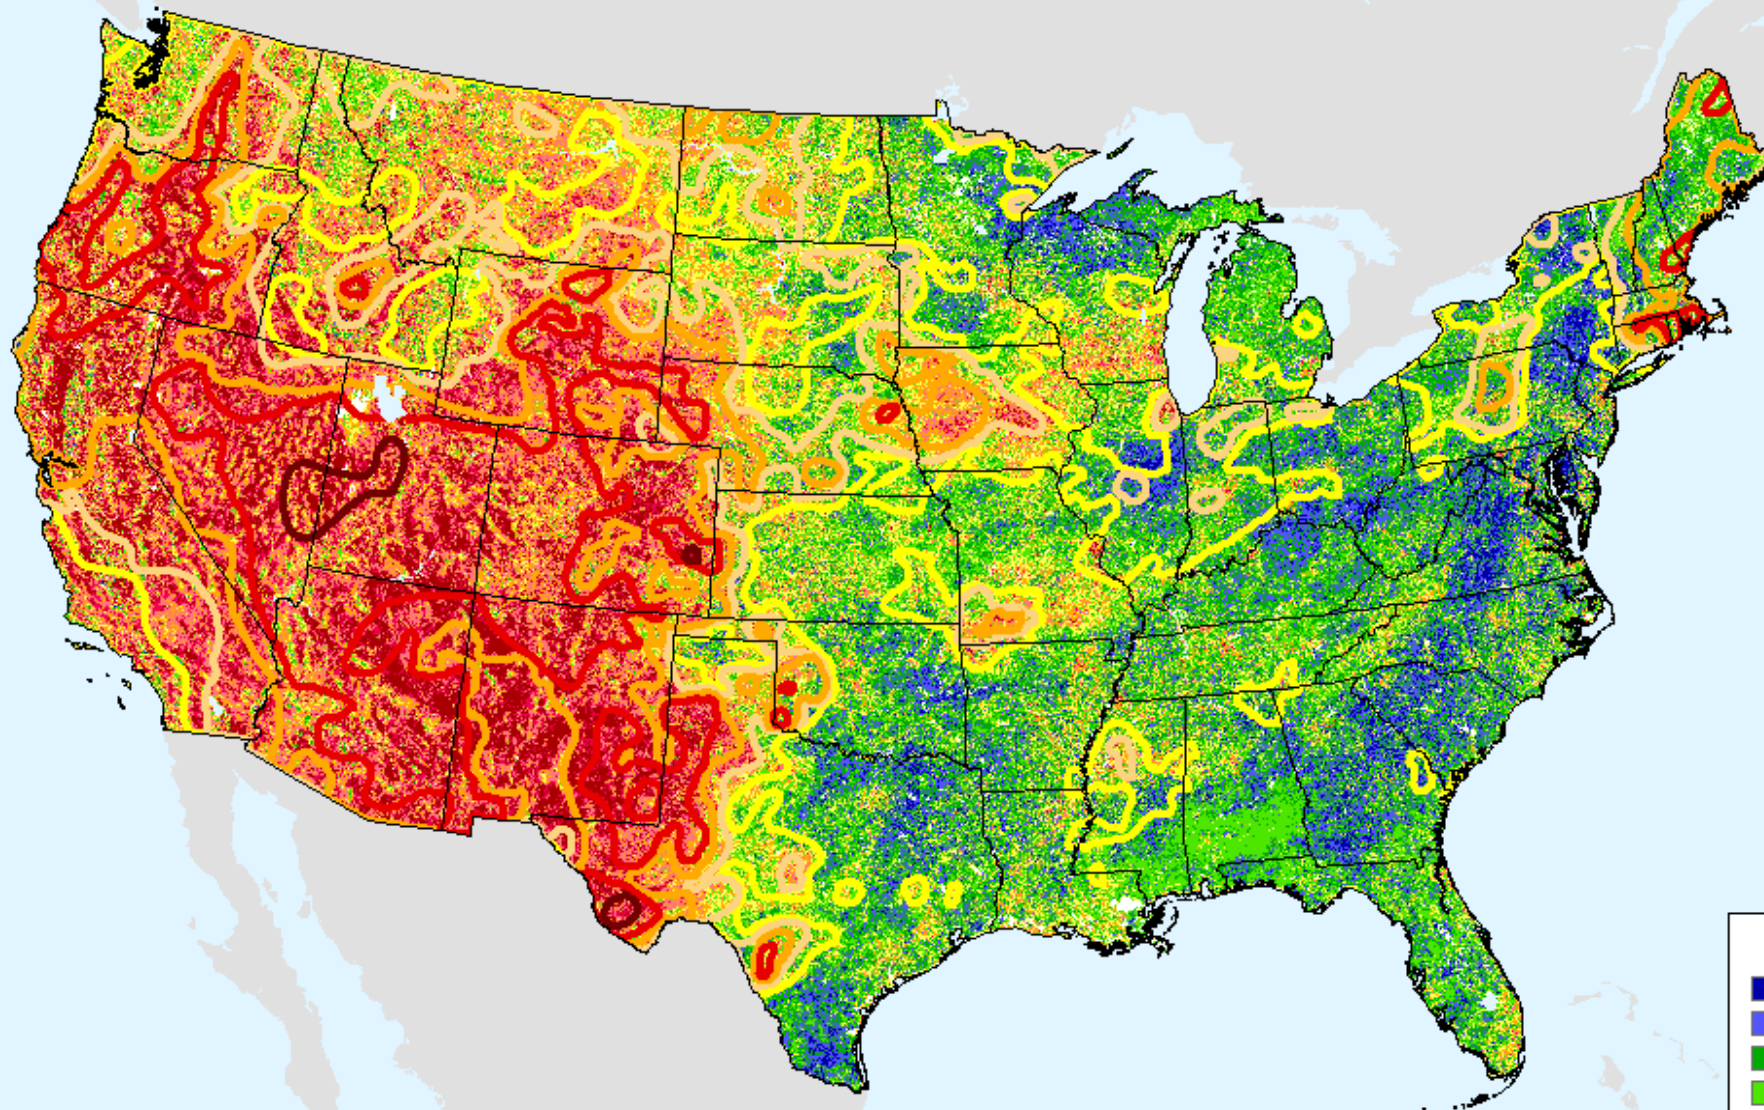

CPC 24-month SPI

As of: Tuesday, September 29, 2020

USDM for: Sep. 22, 2020

SPI (USDM)

CPC 24-month SPI

As of: Tuesday, September 29, 2020

Vegetation Health Index

As of: Tuesday, September 29, 2020