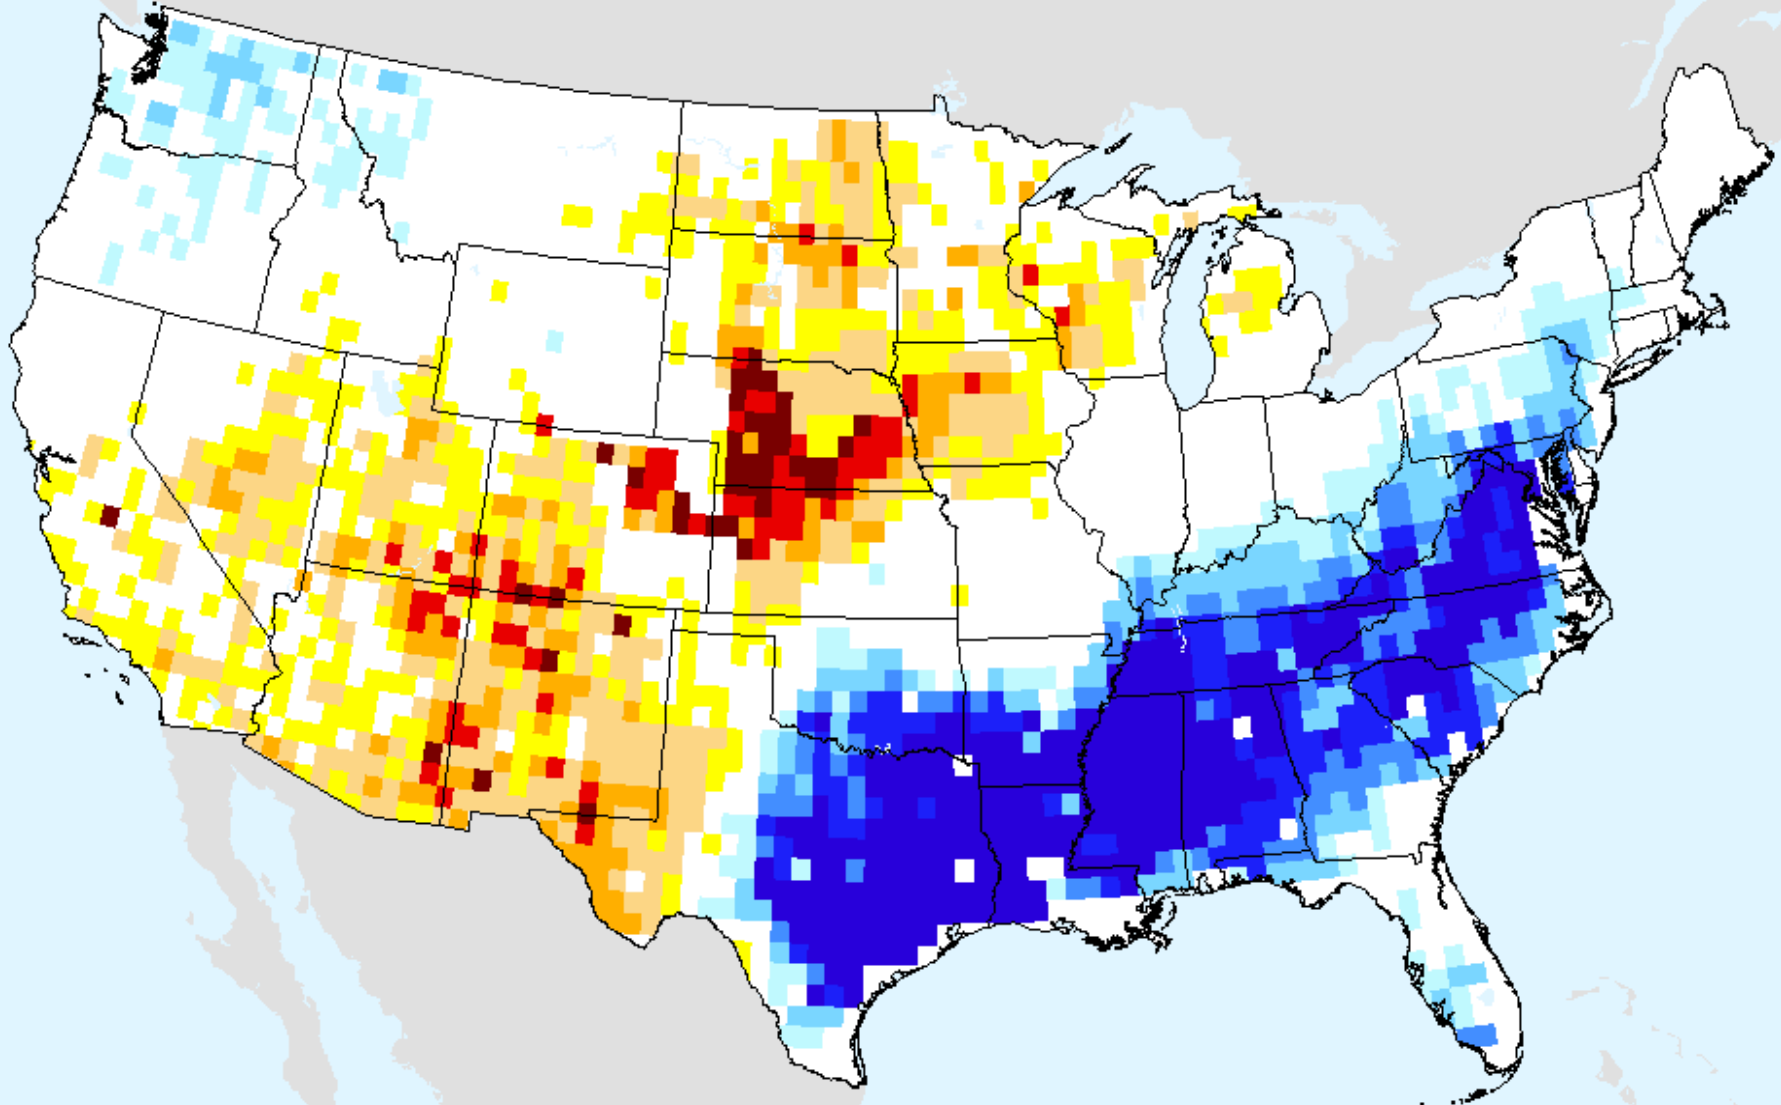

AIRS-Based Retrieved Surface Air Temperature 7 Day

As of: Tuesday, September 29, 2020