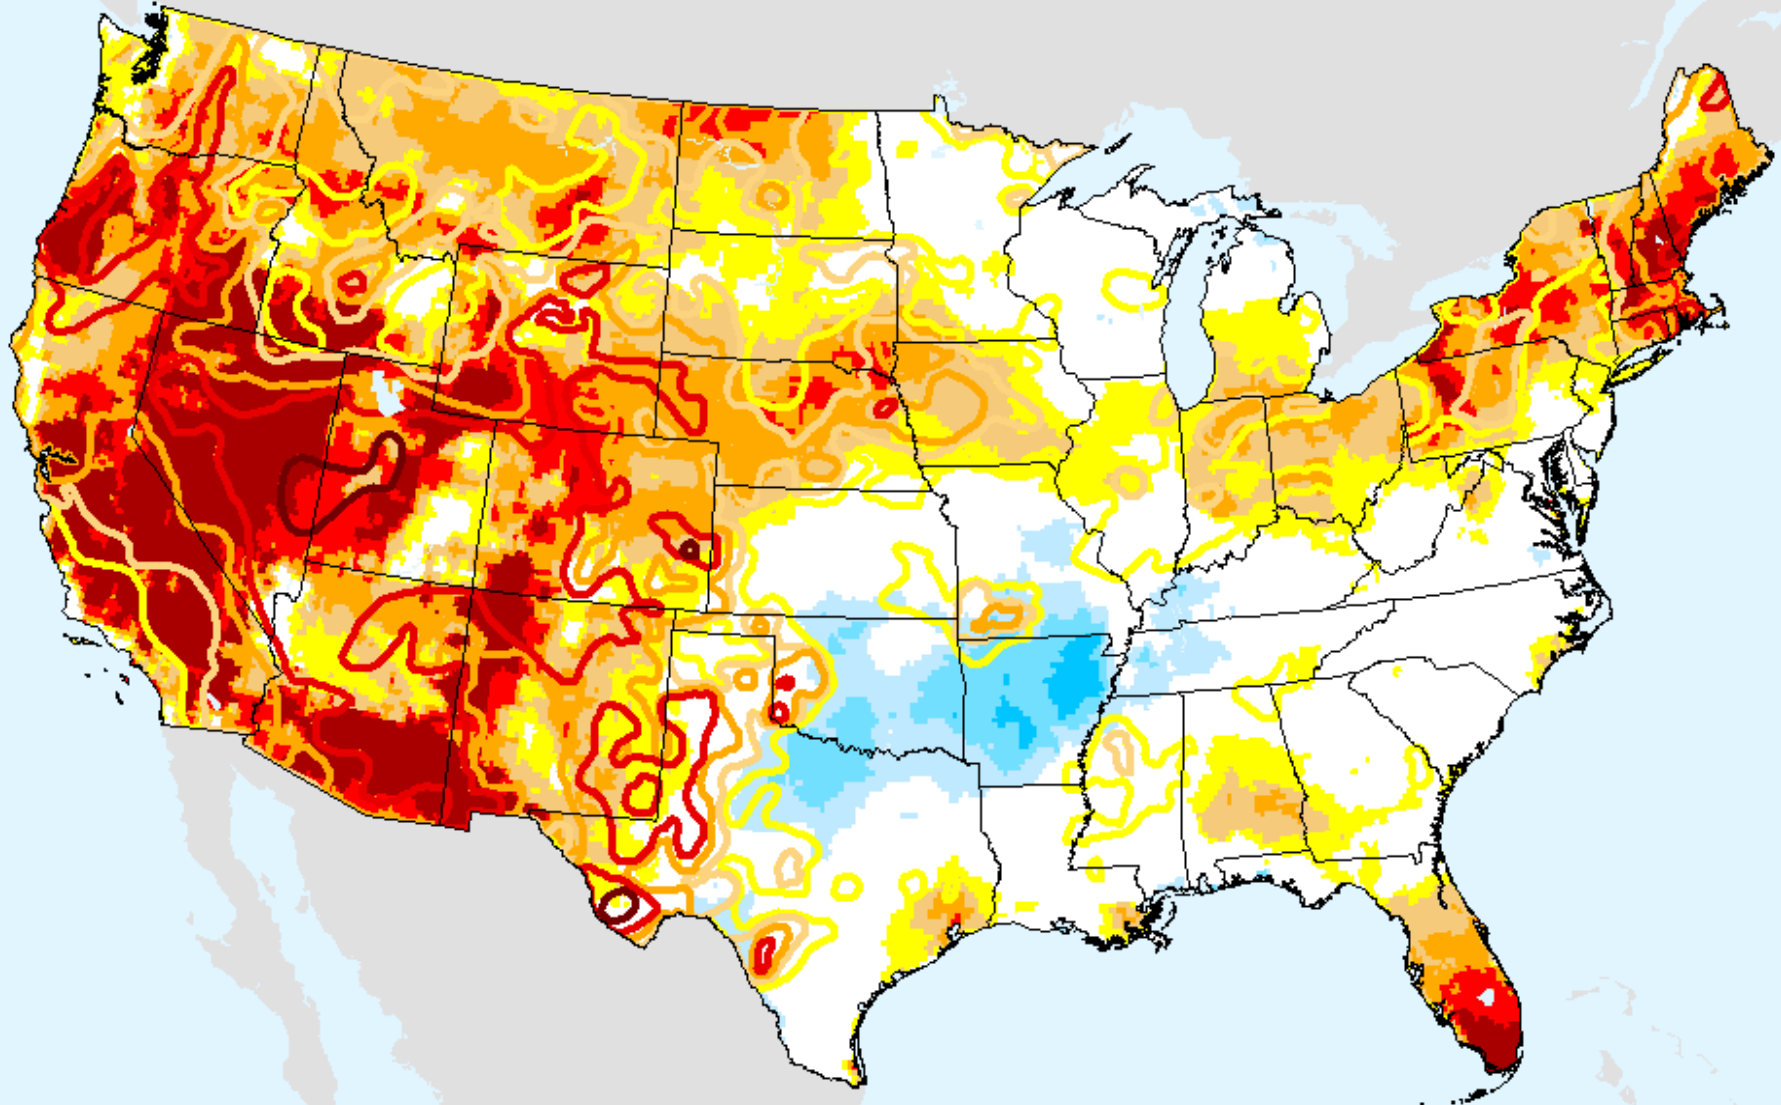

EDDI 4-week

As of: Tuesday, September 29, 2020

USDM for: Sep. 22, 2020

EDDI 4-week

As of: Tuesday, September 29, 2020

EDDI 5-week

As of: Tuesday, September 29, 2020

USDM for: Sep. 22, 2020