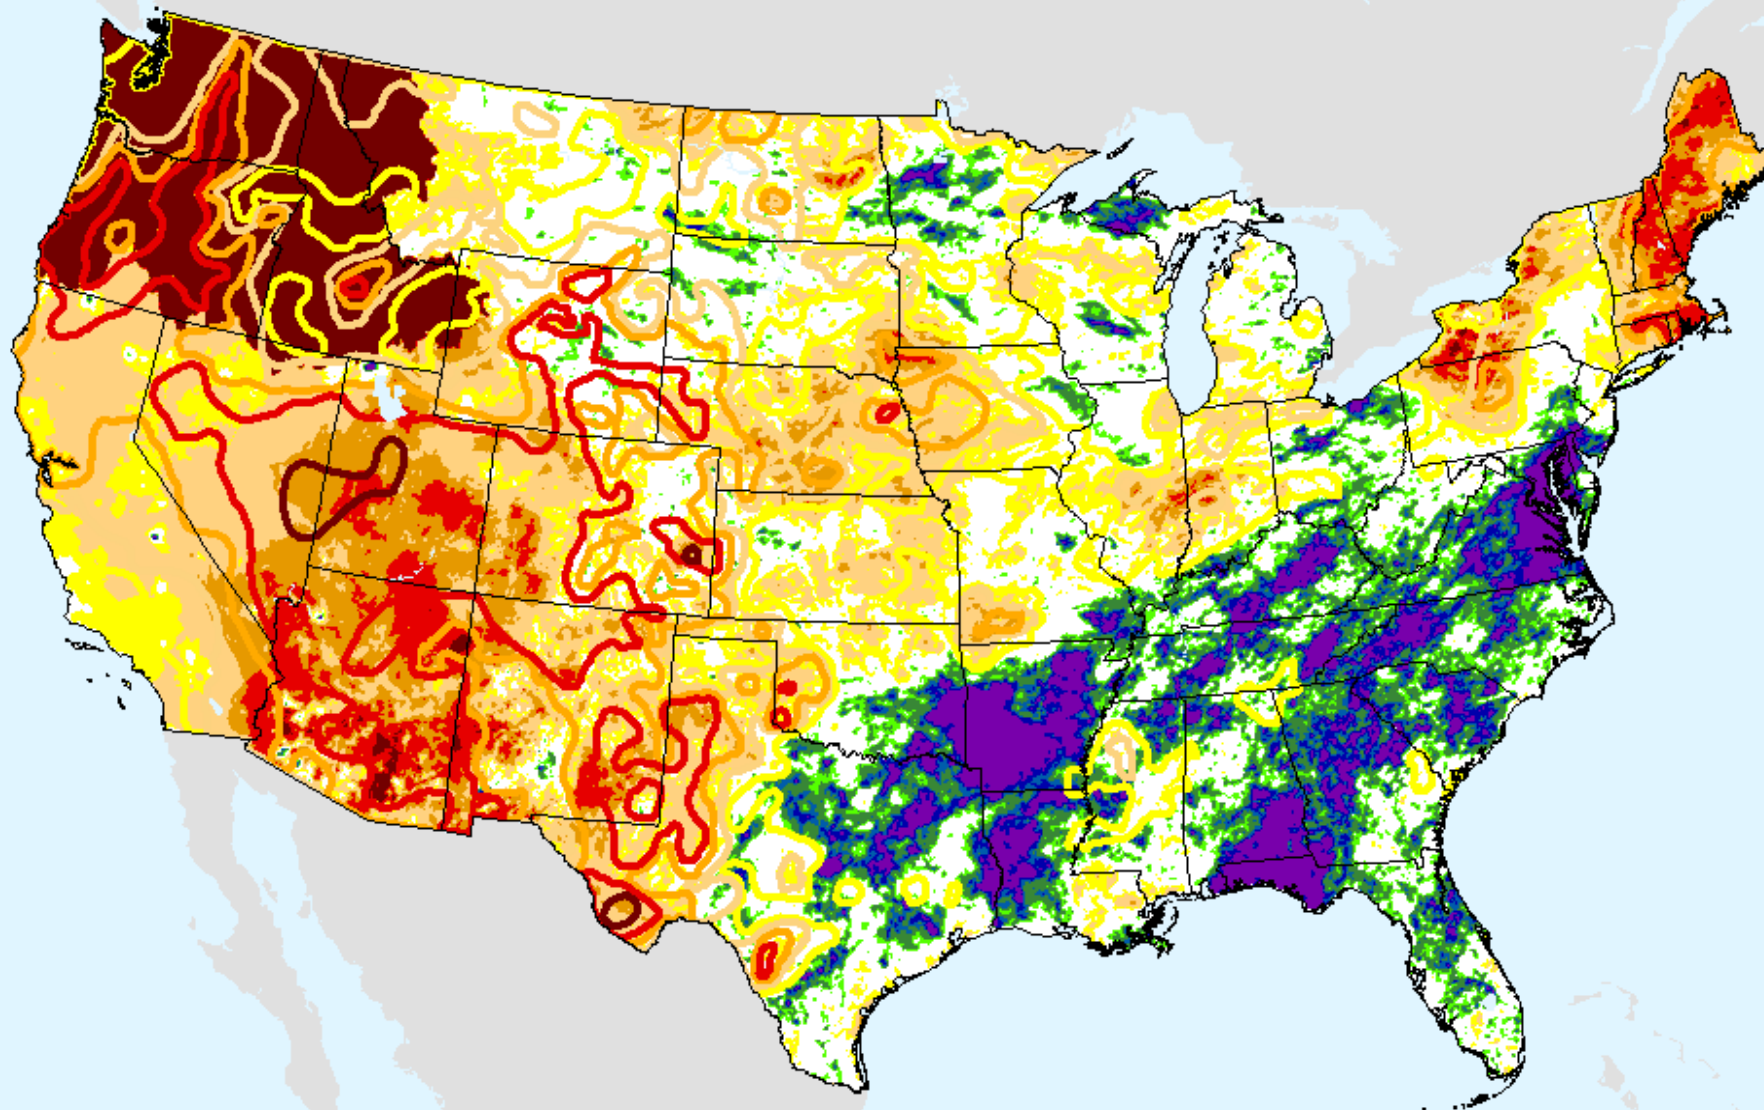

As of: Tuesday, September 29, 2020

USDM for: Sep. 22, 2020

SPI (USDM)

AHPS 1-month SPI

As of: Tuesday, September 29, 2020

SPI (USDM)

AHPS 2-month SPI

As of: Tuesday, September 29, 2020