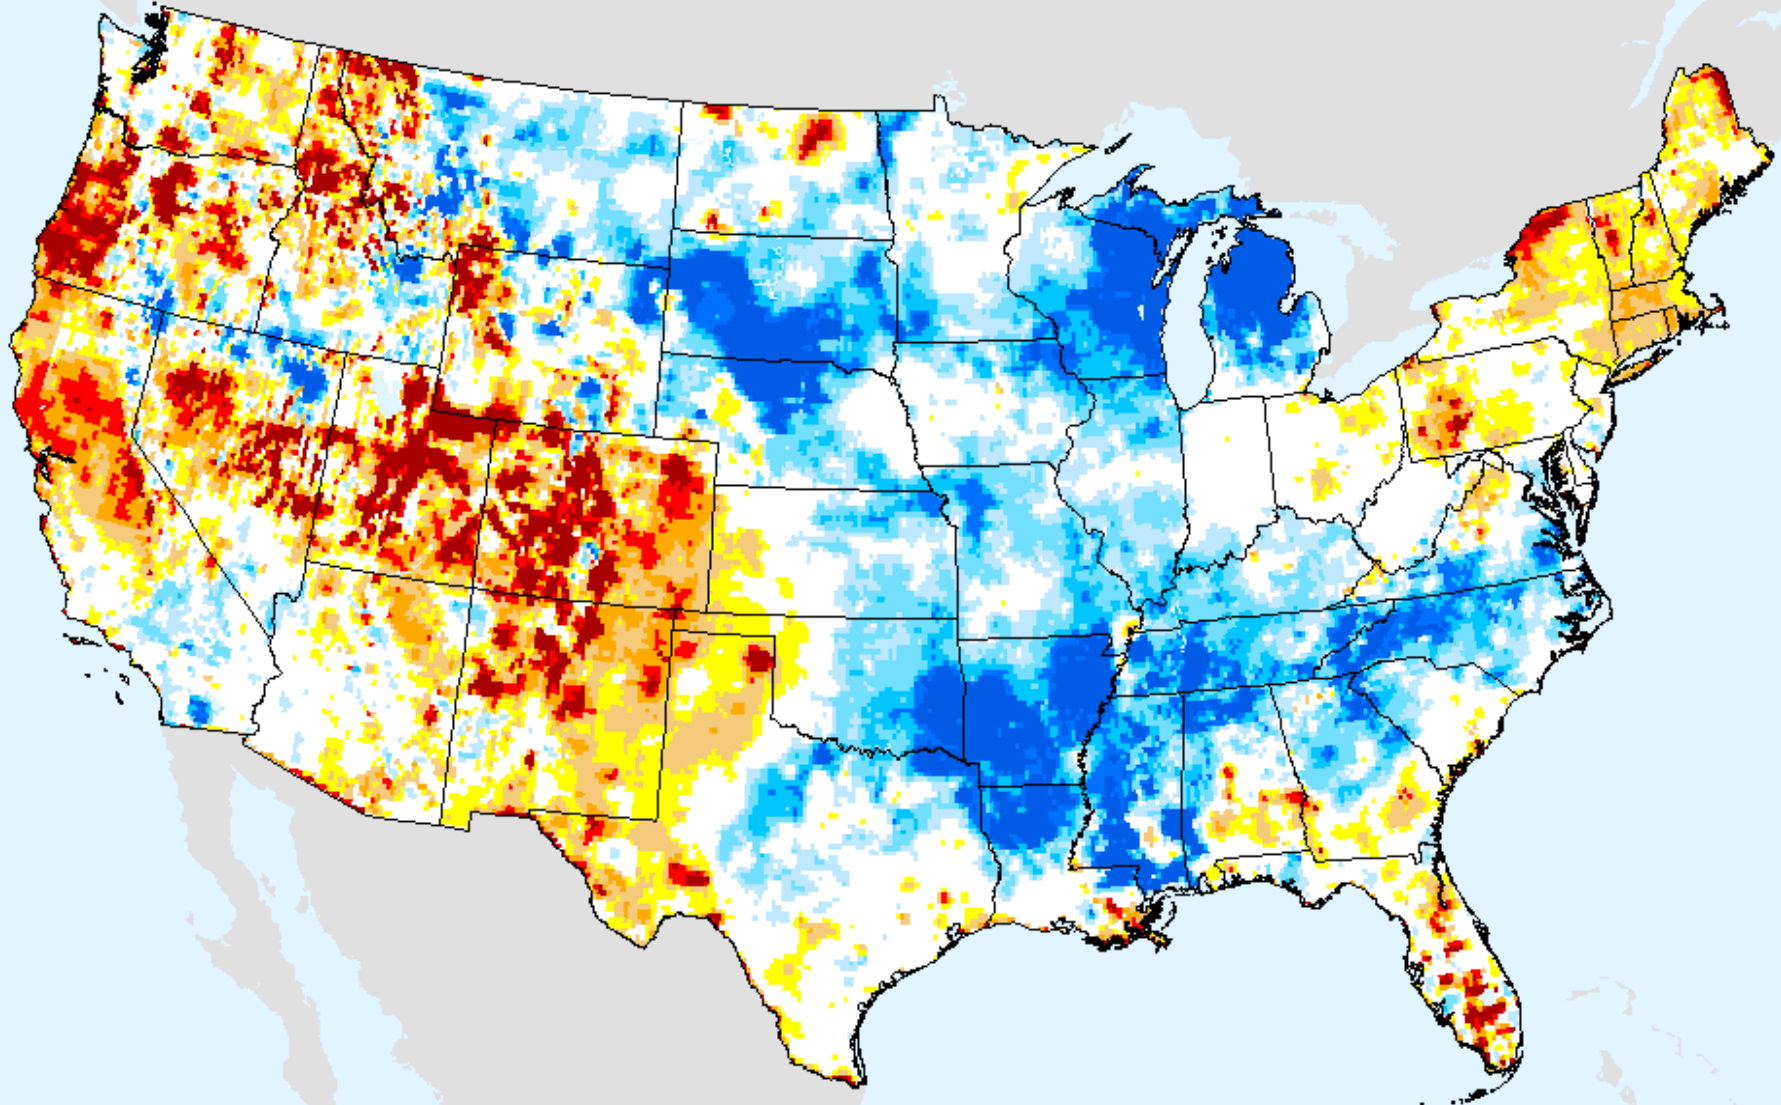

GRACE-Based Shallow Groundwater Drought Indicator

As of: Tuesday, September 29, 2020