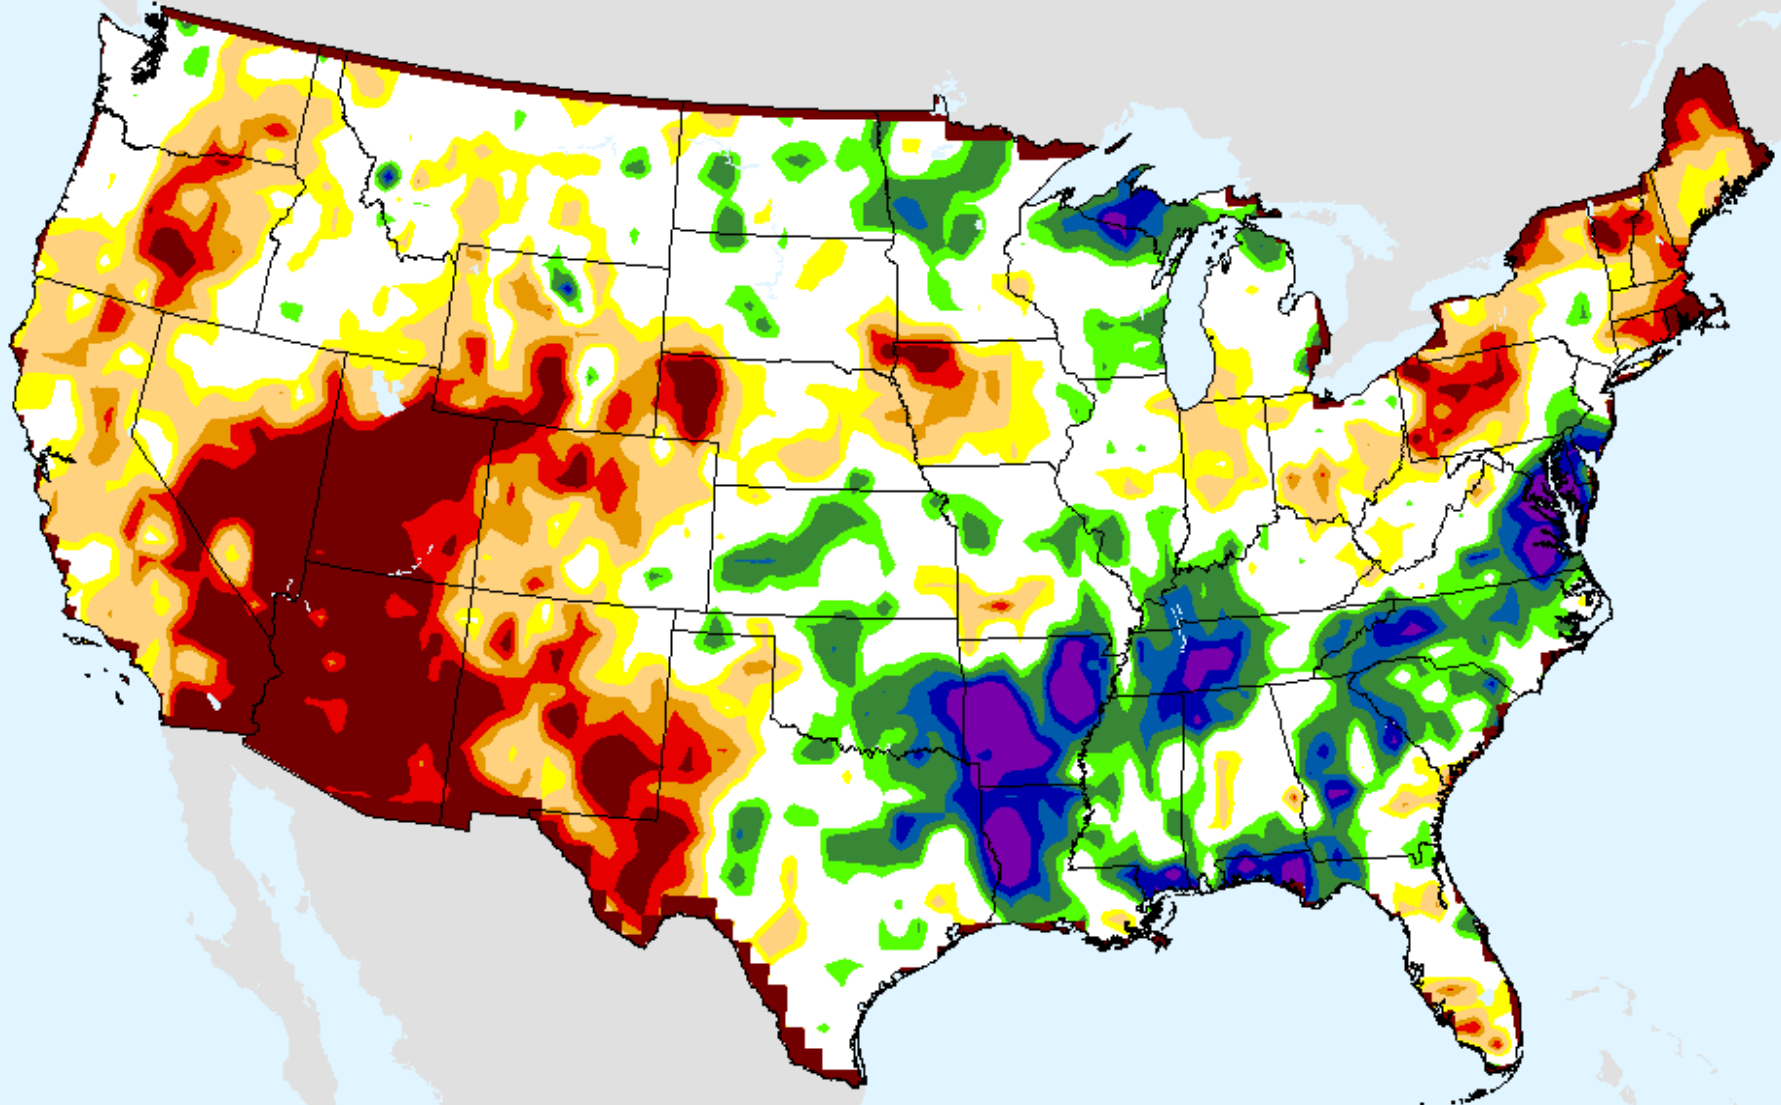

CPC 3-month SPI

As of: Tuesday, September 29, 2020

USDM for: Sep. 22, 2020

SPI (USDM)

CPC 3-month SPI

As of: Tuesday, September 29, 2020

CPC 6-month SPI

As of: Tuesday, September 29, 2020