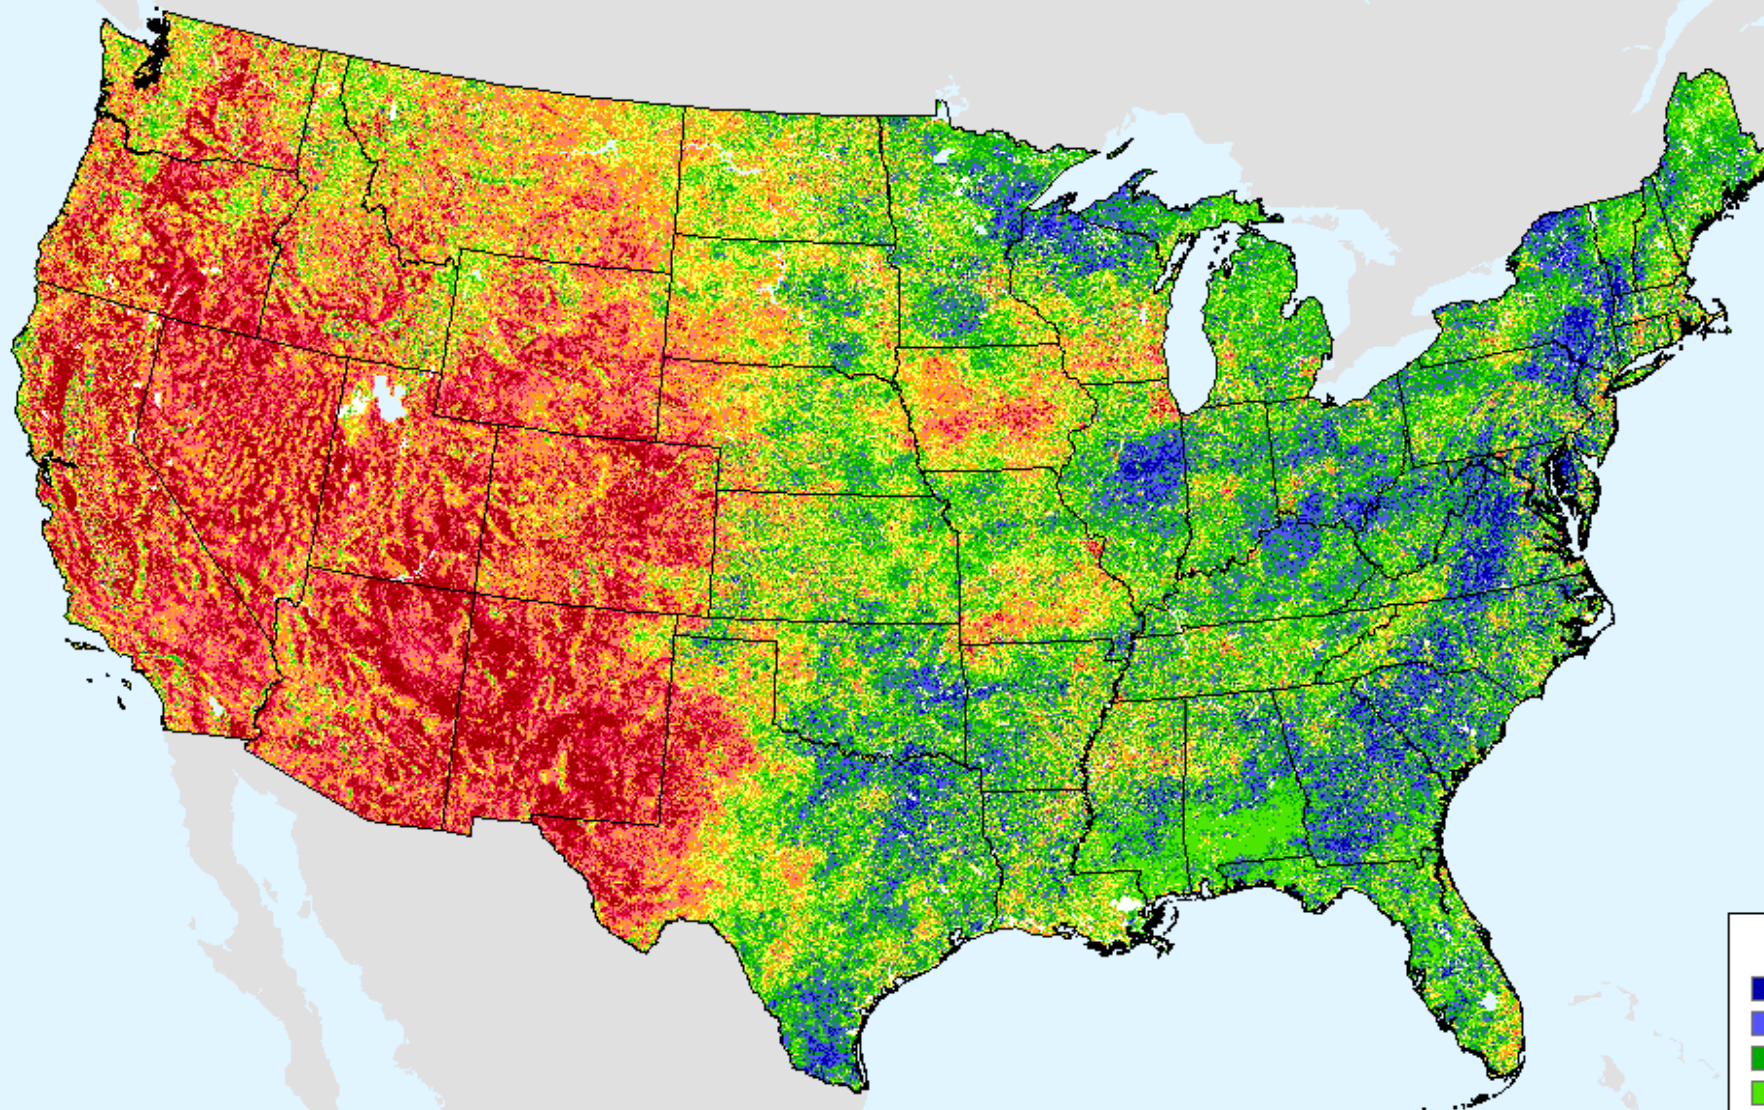

Vegetation Health Index

As of: Tuesday, September 29, 2020