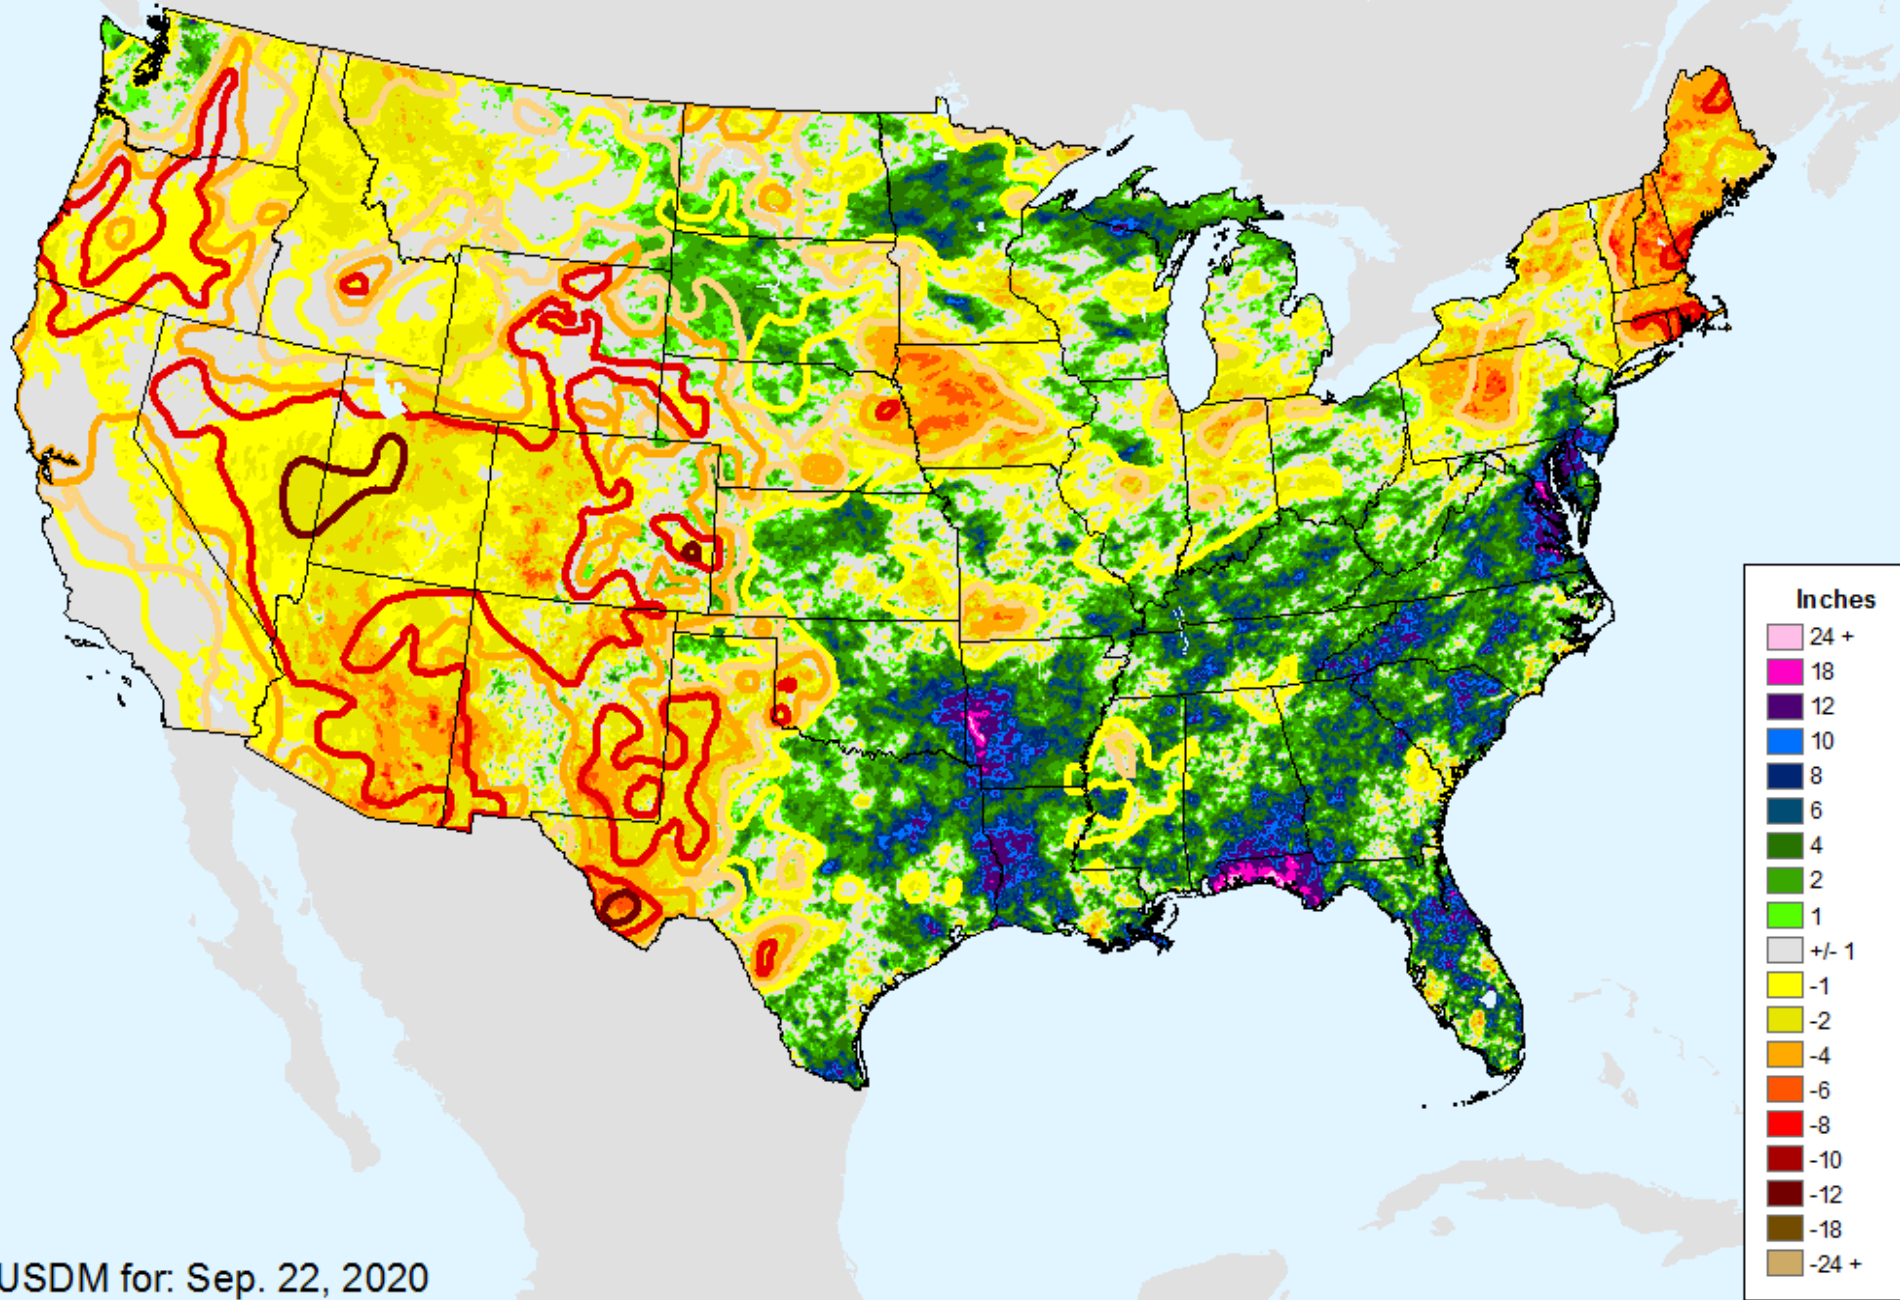

AHPS 90-Day Precip Departure

As of: Tuesday, September 29, 2020

USDM for: Sep. 22, 2020