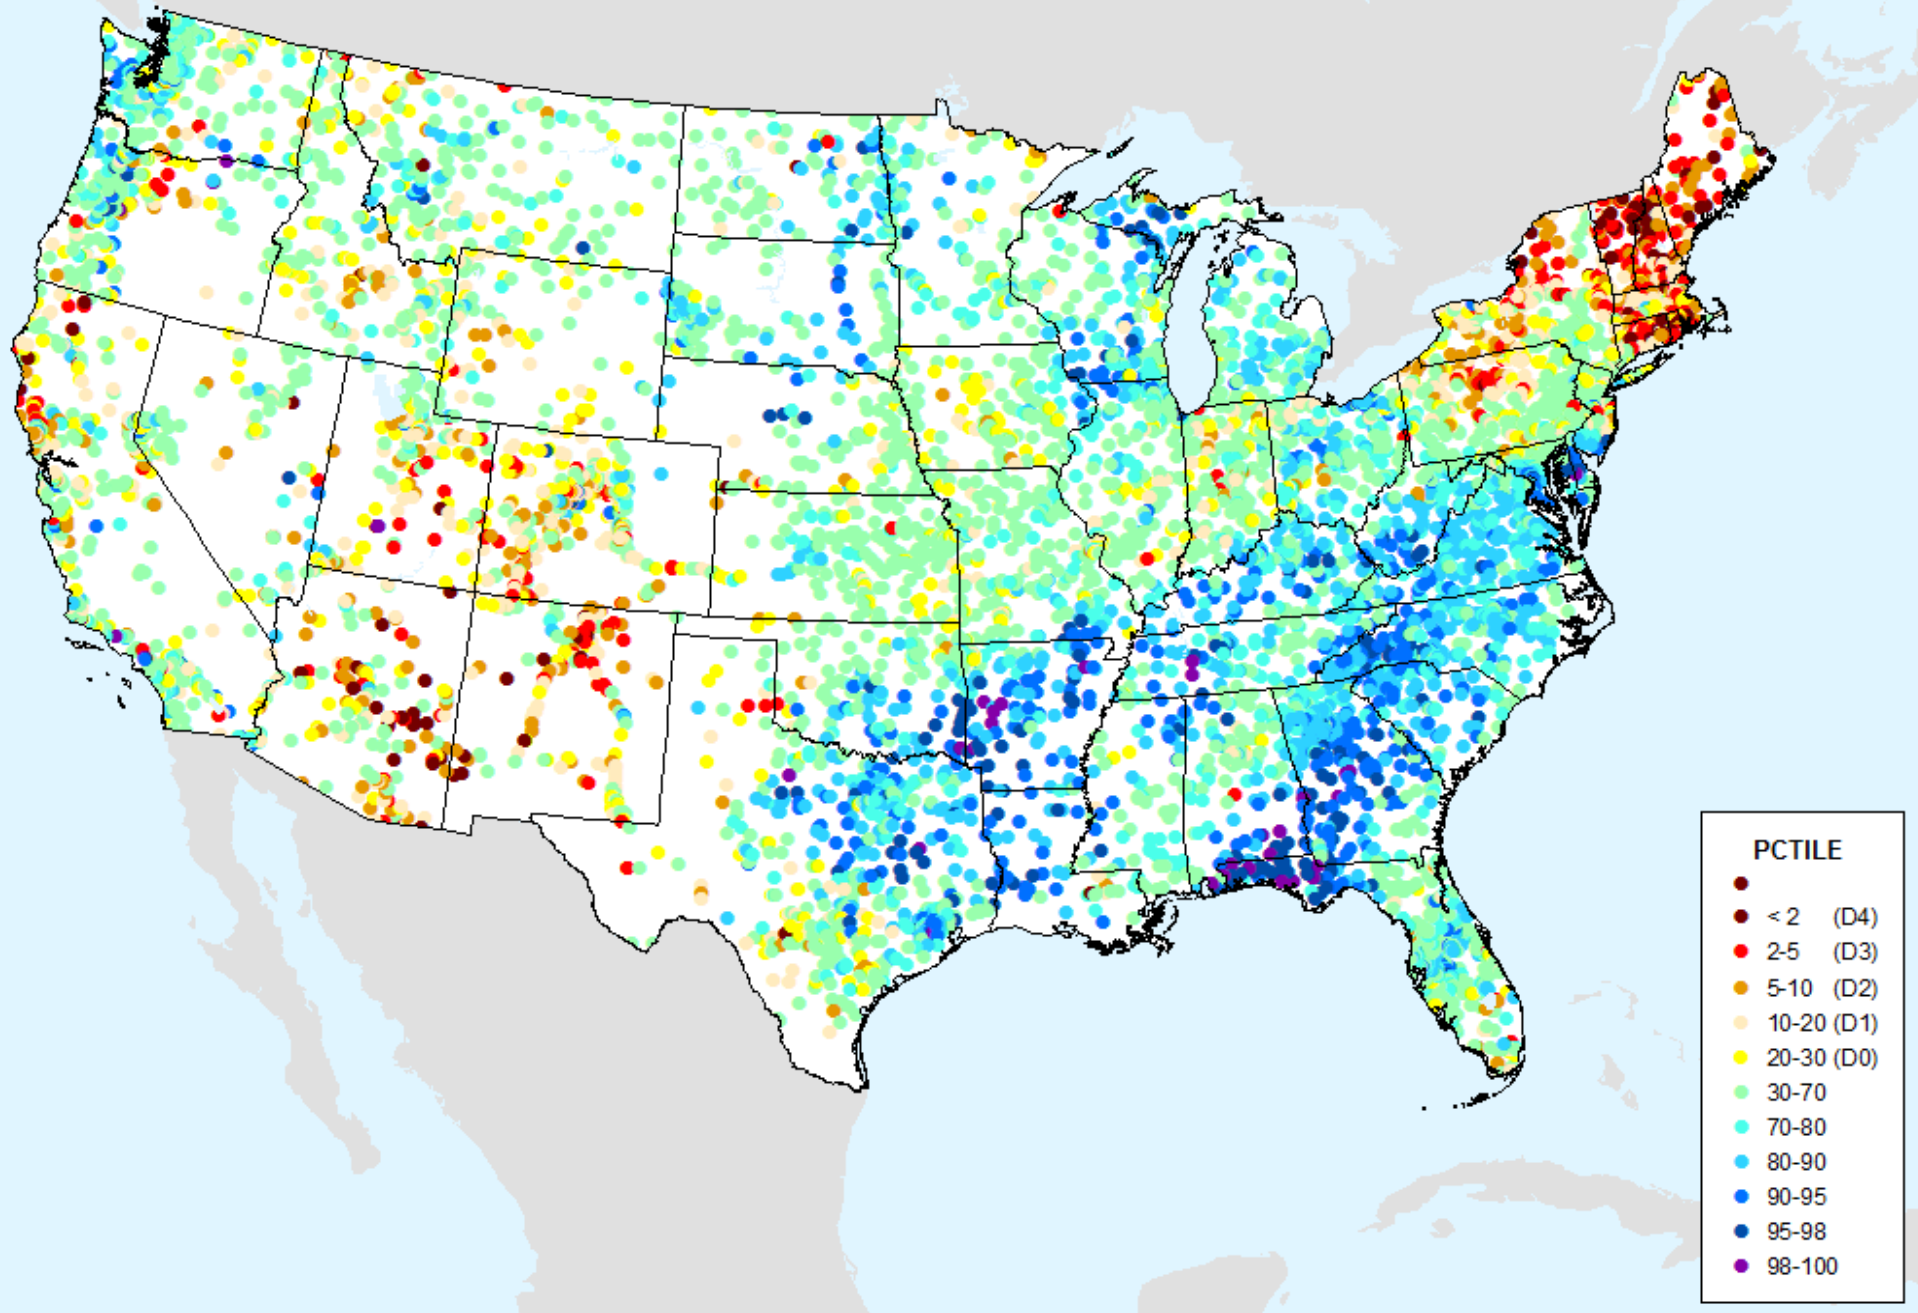

USGS 28-Day Avg Streamflow

As of: Tuesday, September 29, 2020