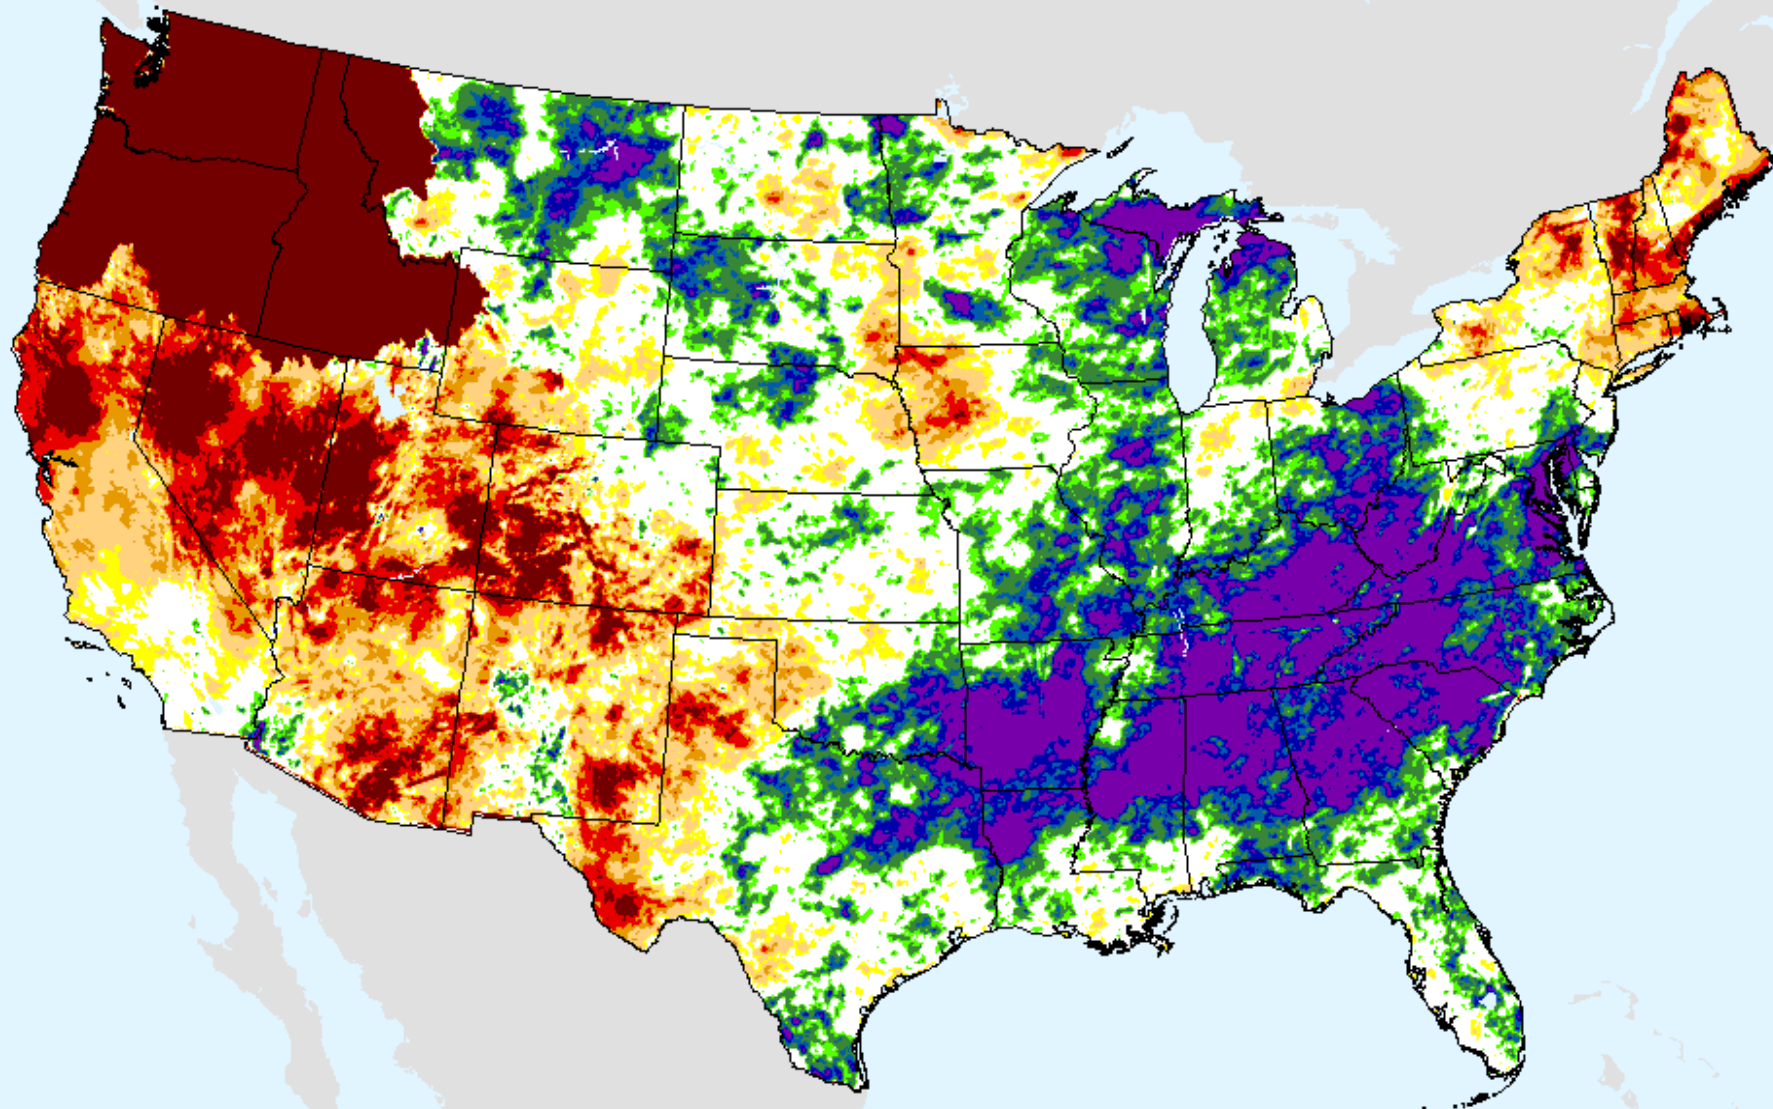

AHPS 9-month SPI

As of: Tuesday, September 29, 2020

USDM for: Sep. 22, 2020

SPI (USDM)

AHPS 9-month SPI

As of: Tuesday, September 29, 2020

AHPS 12-month SPI

As of: Tuesday, September 29, 2020