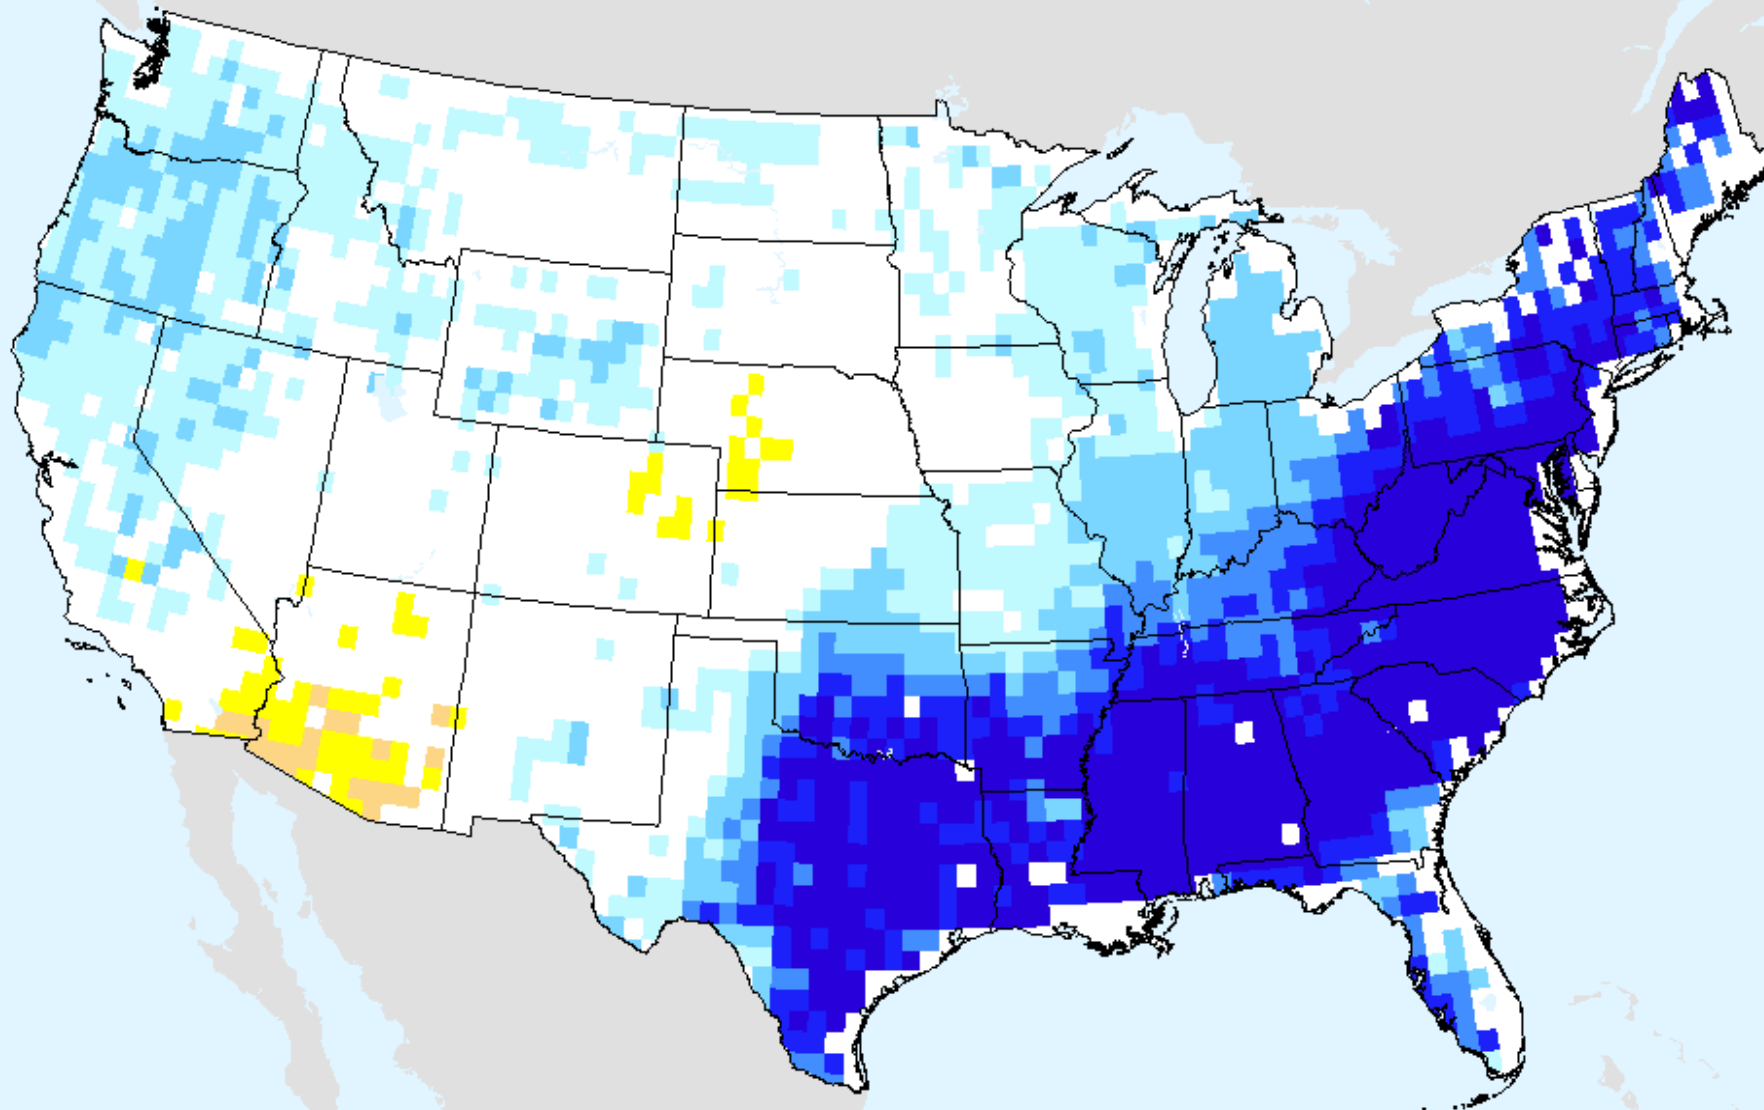

AIRS-Based Retrieved Surface Air Temperature 14 Day

As of: Tuesday, September 29, 2020