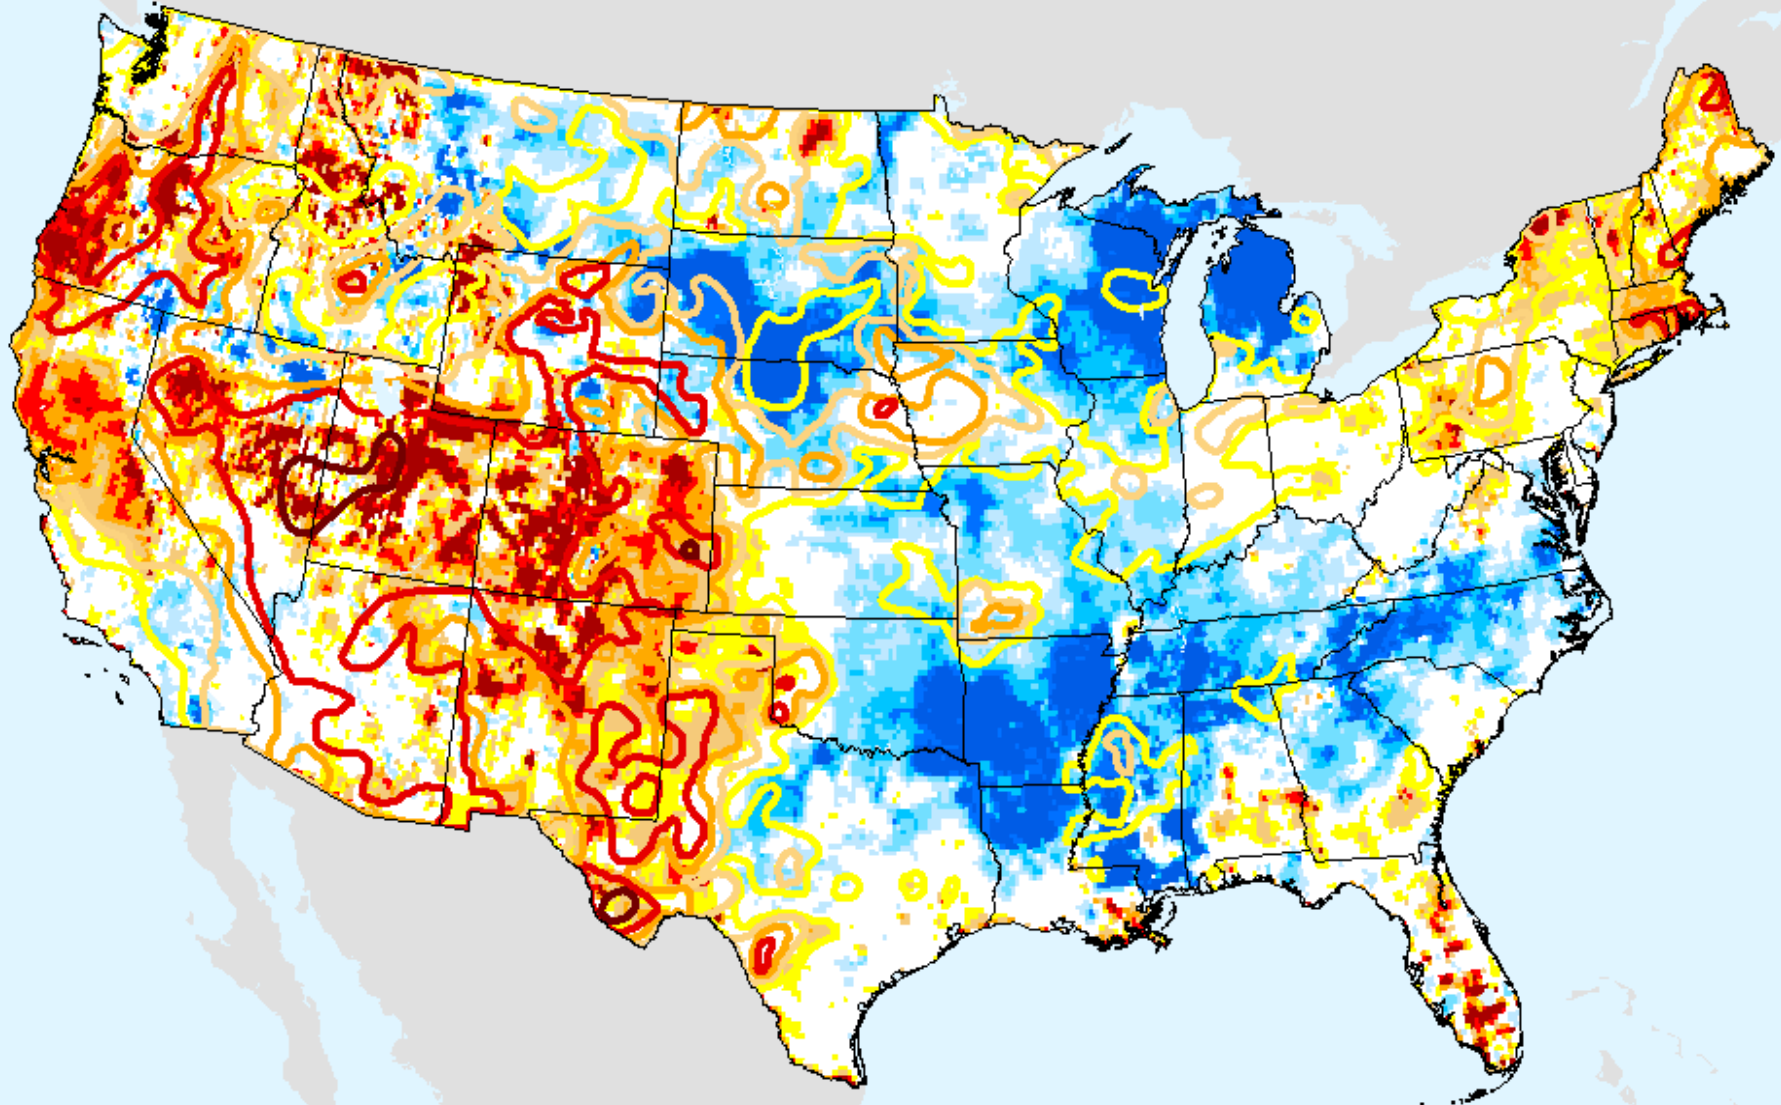

GRACE-Based Shallow Groundwater Drought Indicator

As of: Tuesday, September 29, 2020

USDM for: Sep. 22, 2020