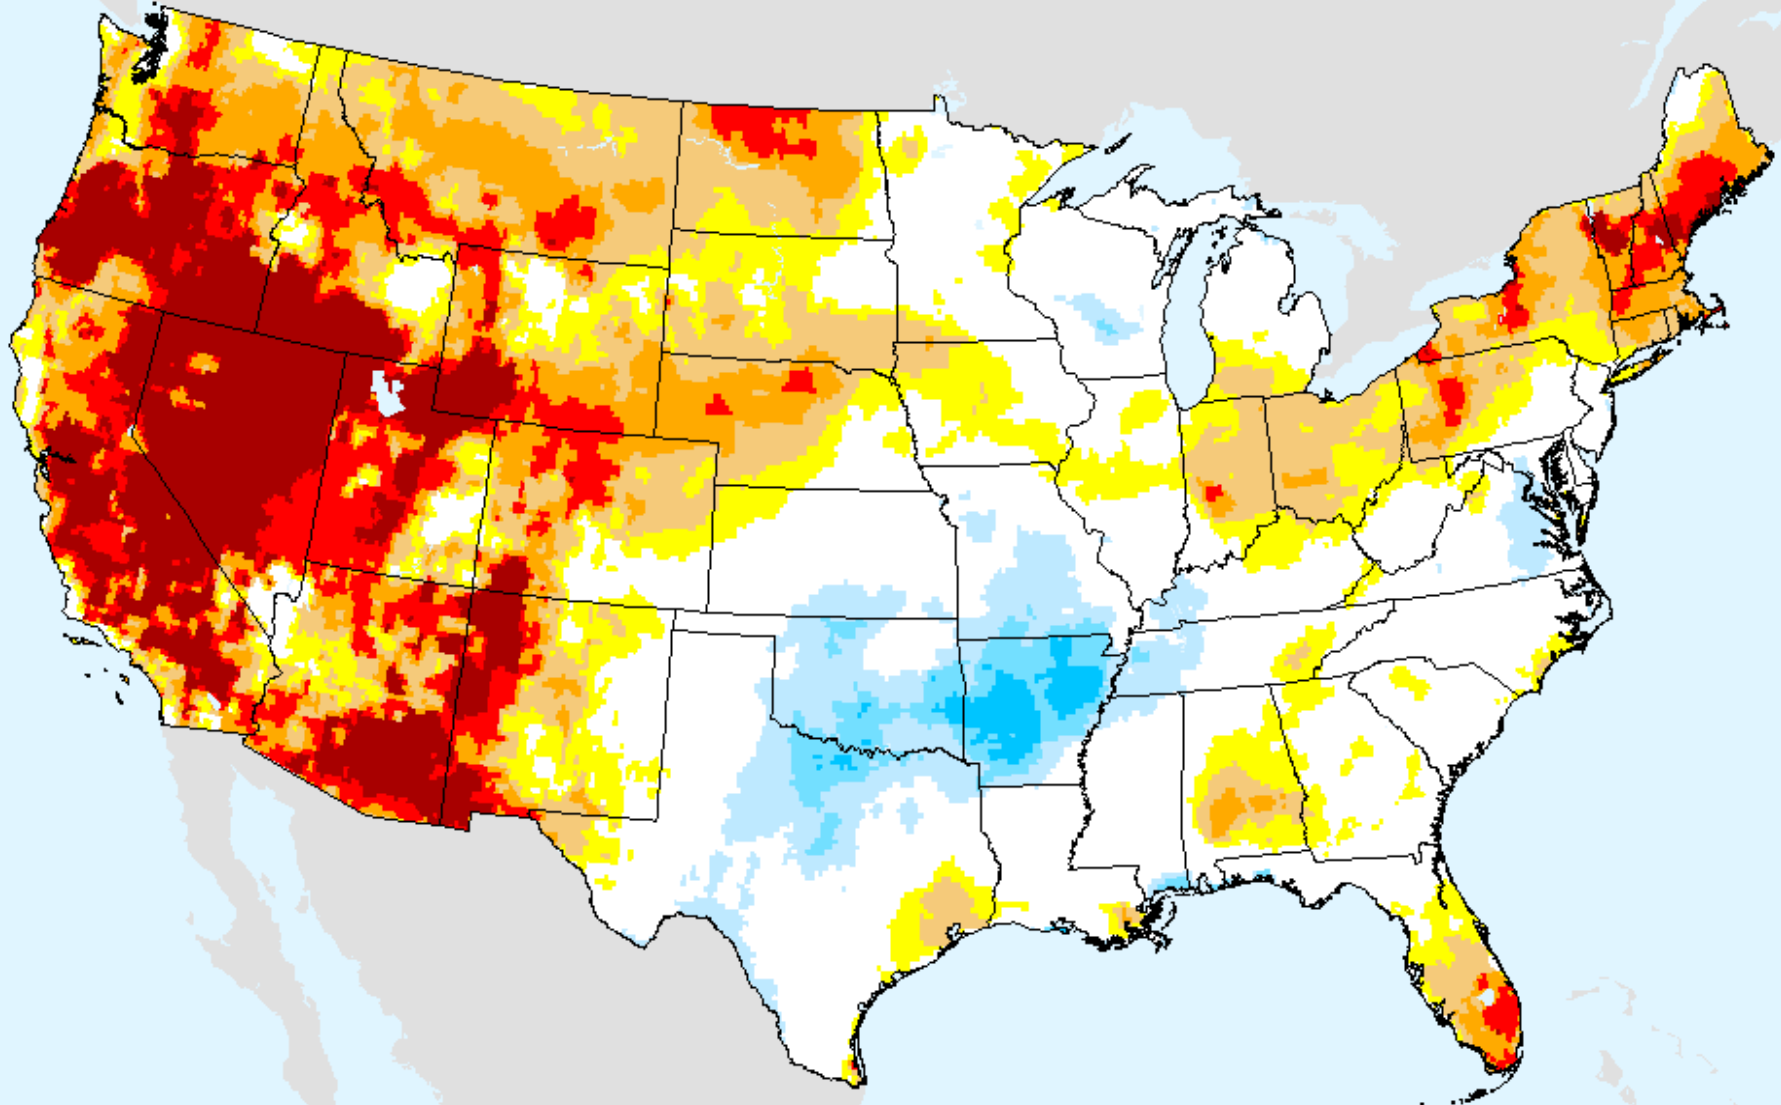

EDDI 4-week

As of: Tuesday, September 29, 2020

USDM for: Sep. 22, 2020

EDDI 4-week

As of: Tuesday, September 29, 2020

EDDI 5-week

As of: Tuesday, September 29, 2020

USDM for: Sep. 22, 2020