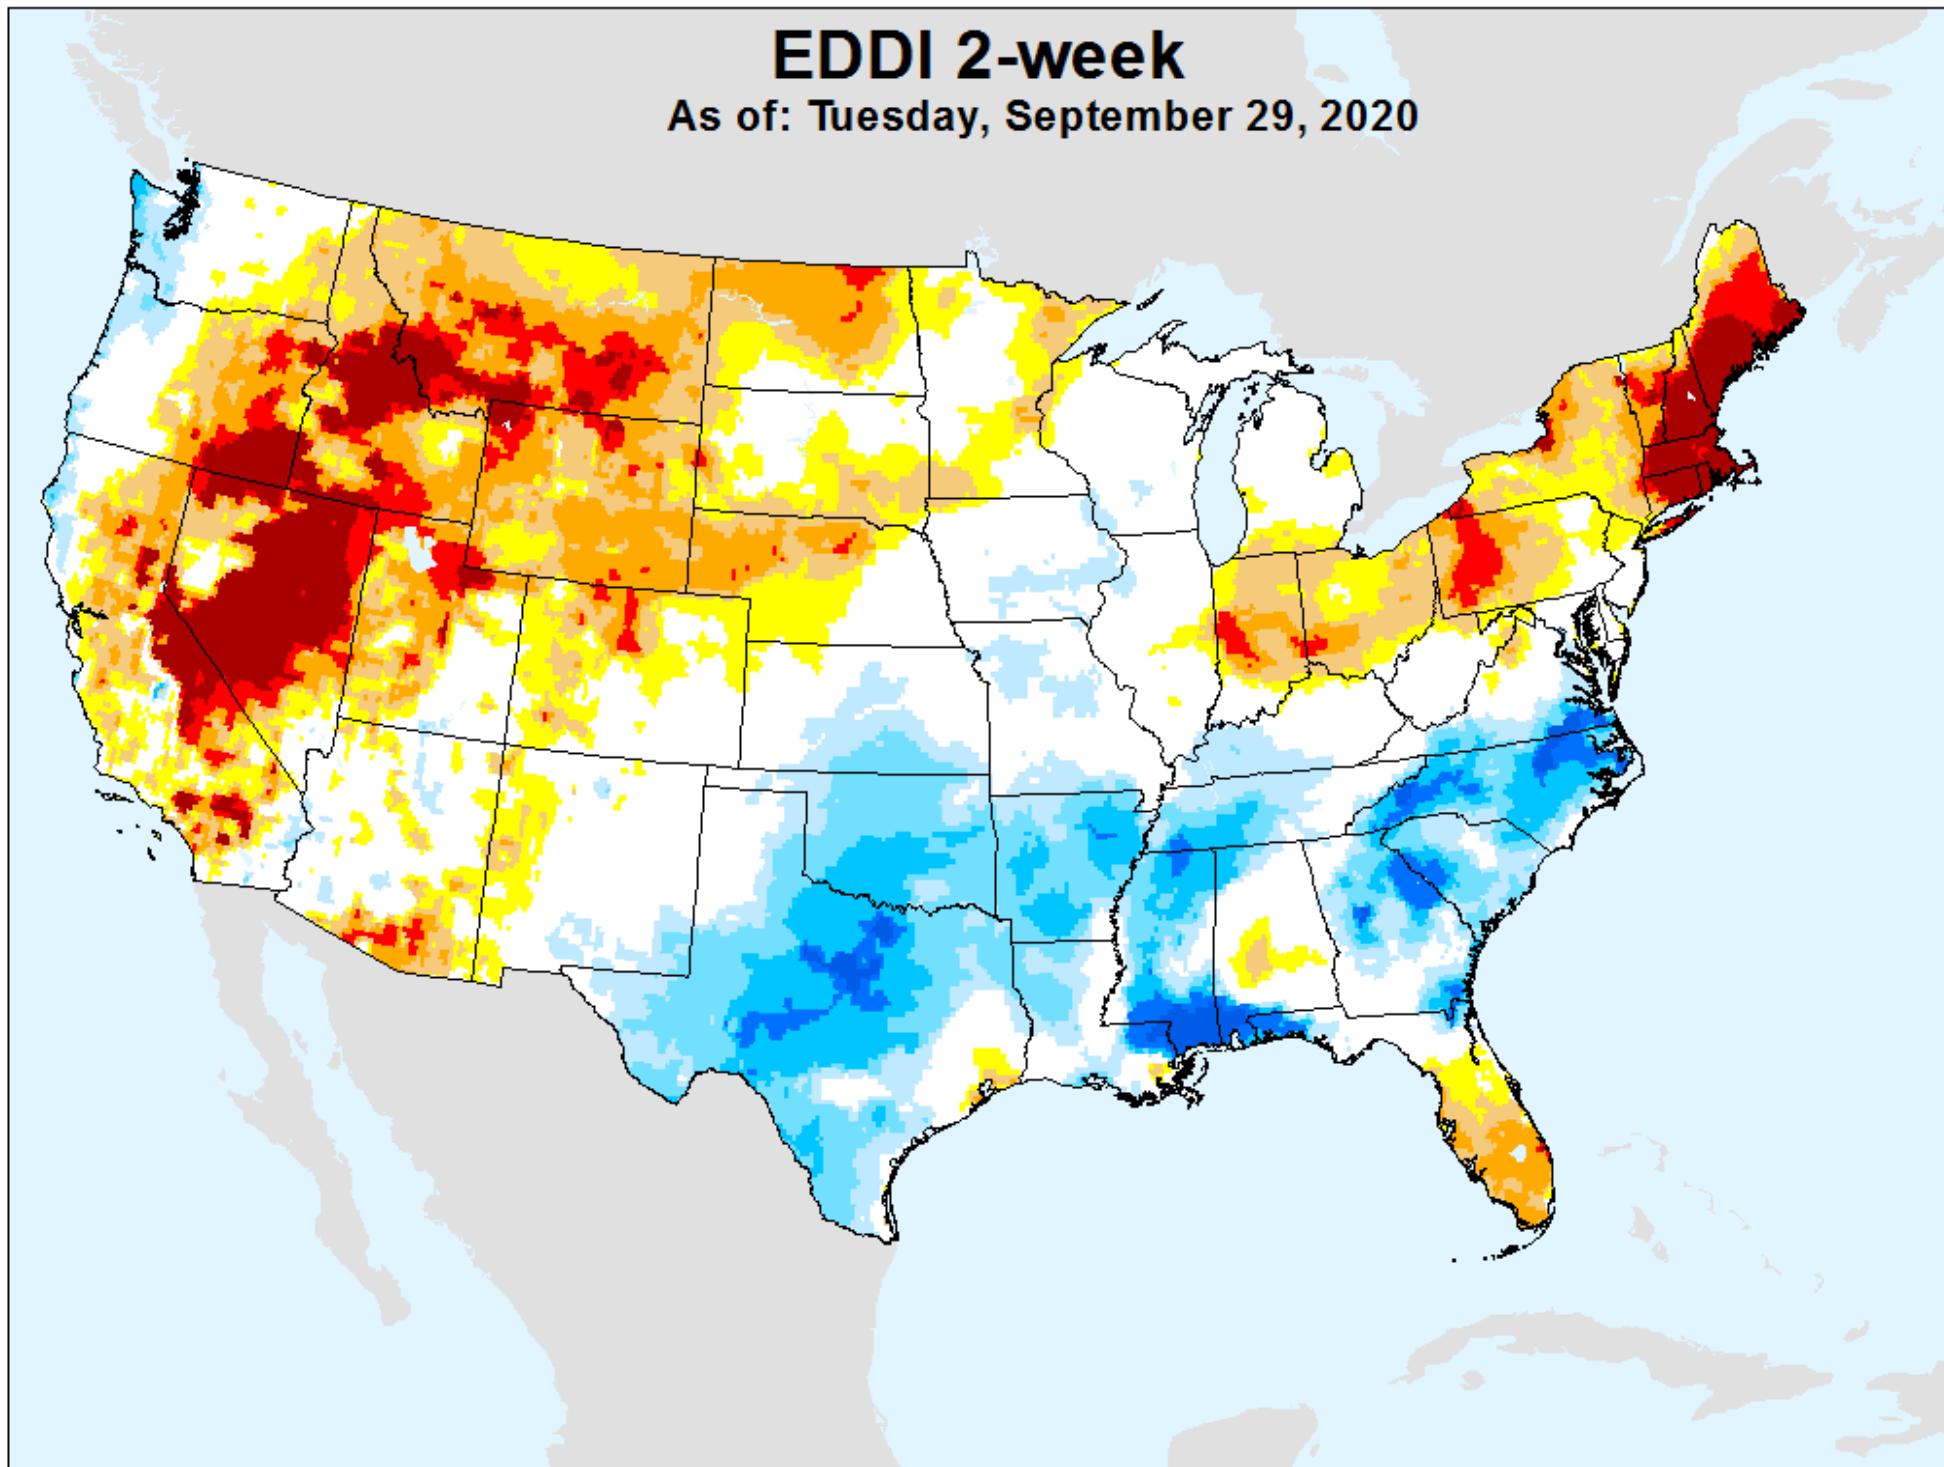

EDDI 2-week

As of: Tuesday, September 29, 2020