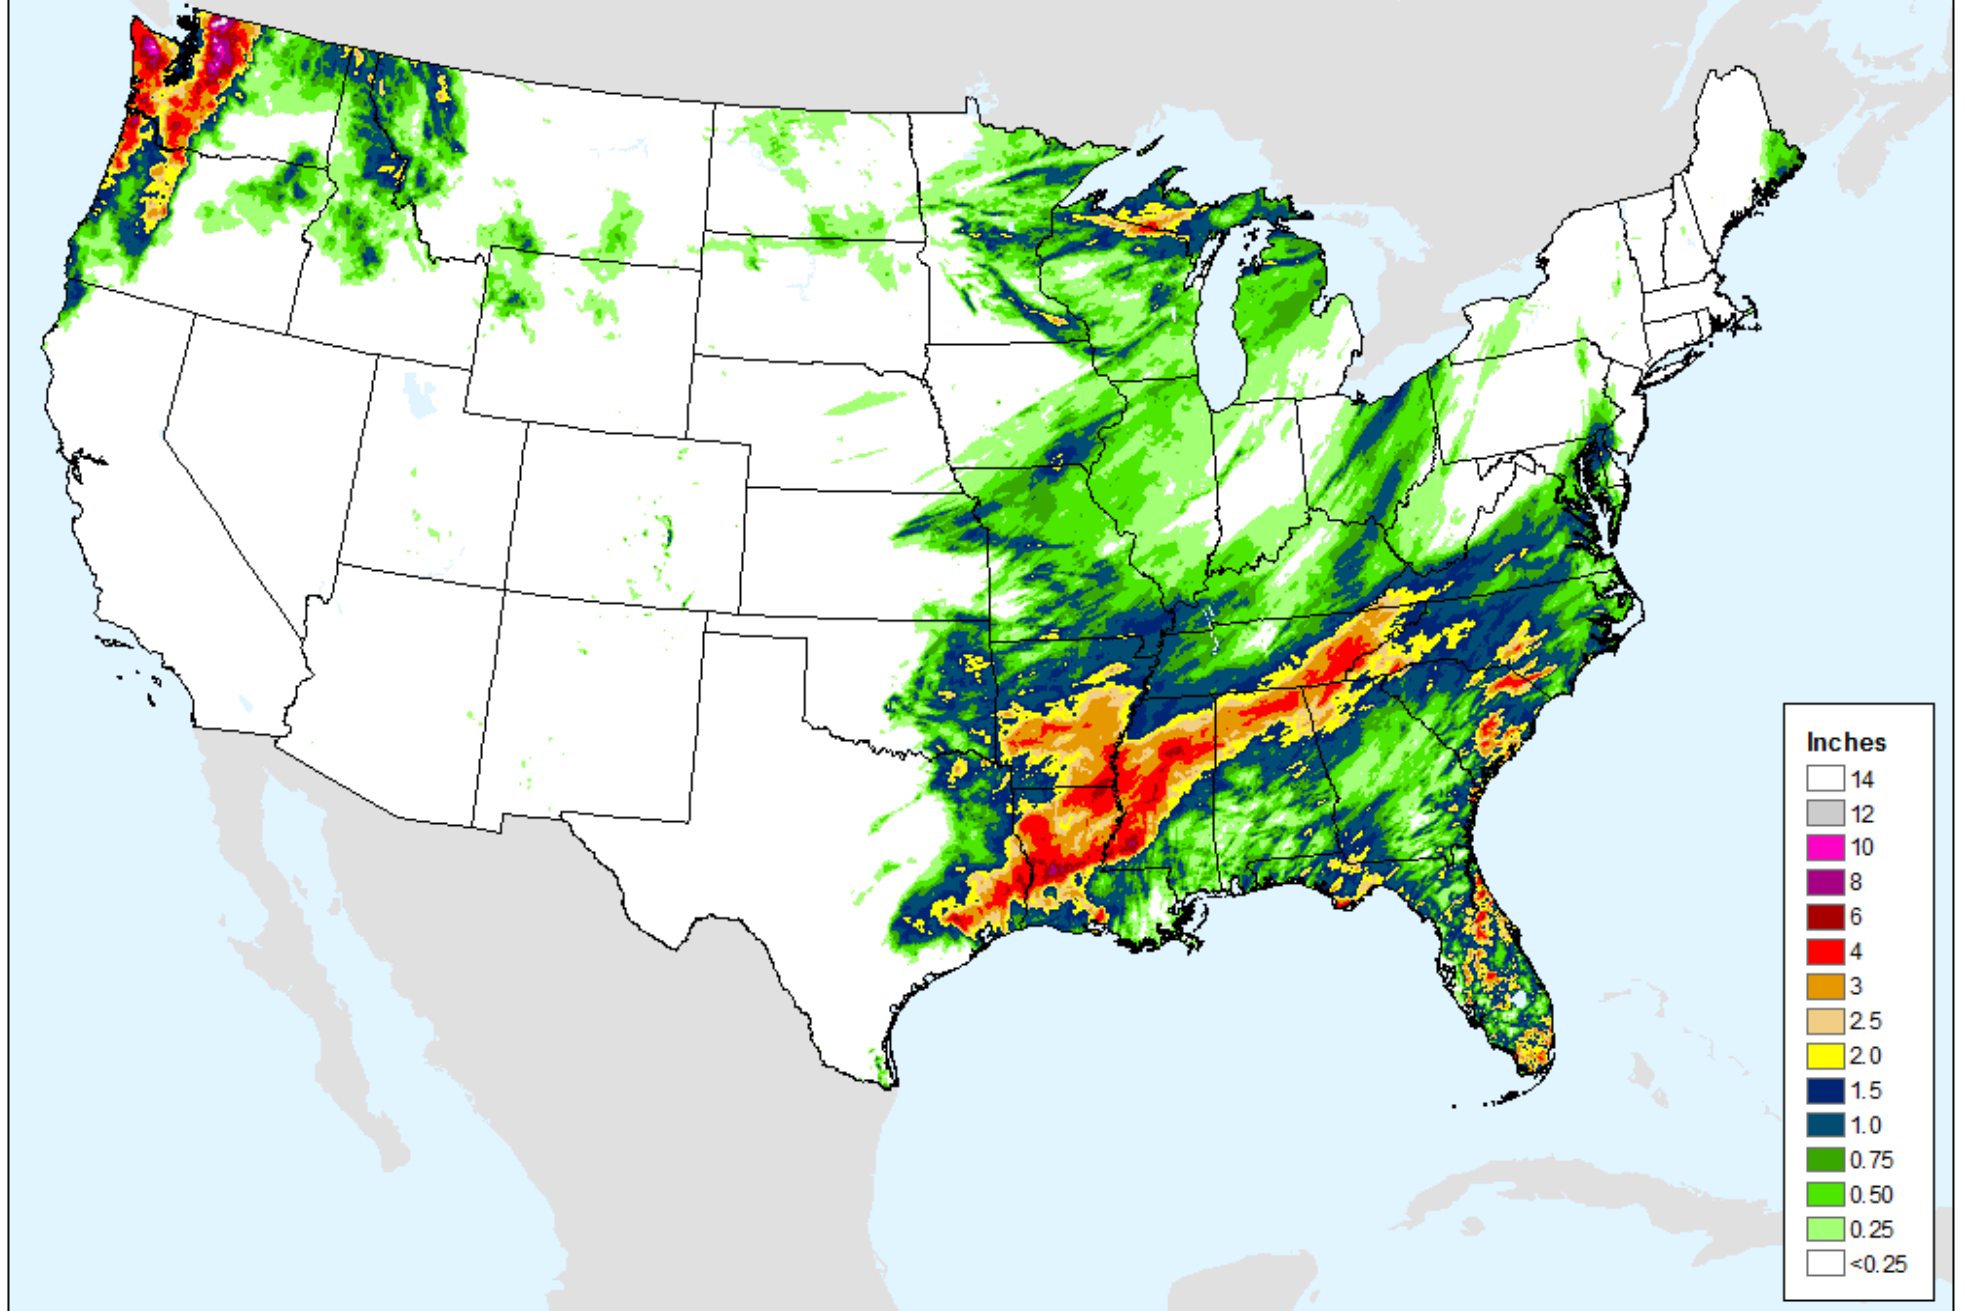

AHPS 7-Day Precipitation

As of: Tuesday, September 29, 2020

AHPS 7-Day Precipitation

As of: Tuesday, September 29, 2020

AHPS 14-Day Precip Departure

As of: Tuesday, September 29, 2020

USDM for: Sep. 22, 2020