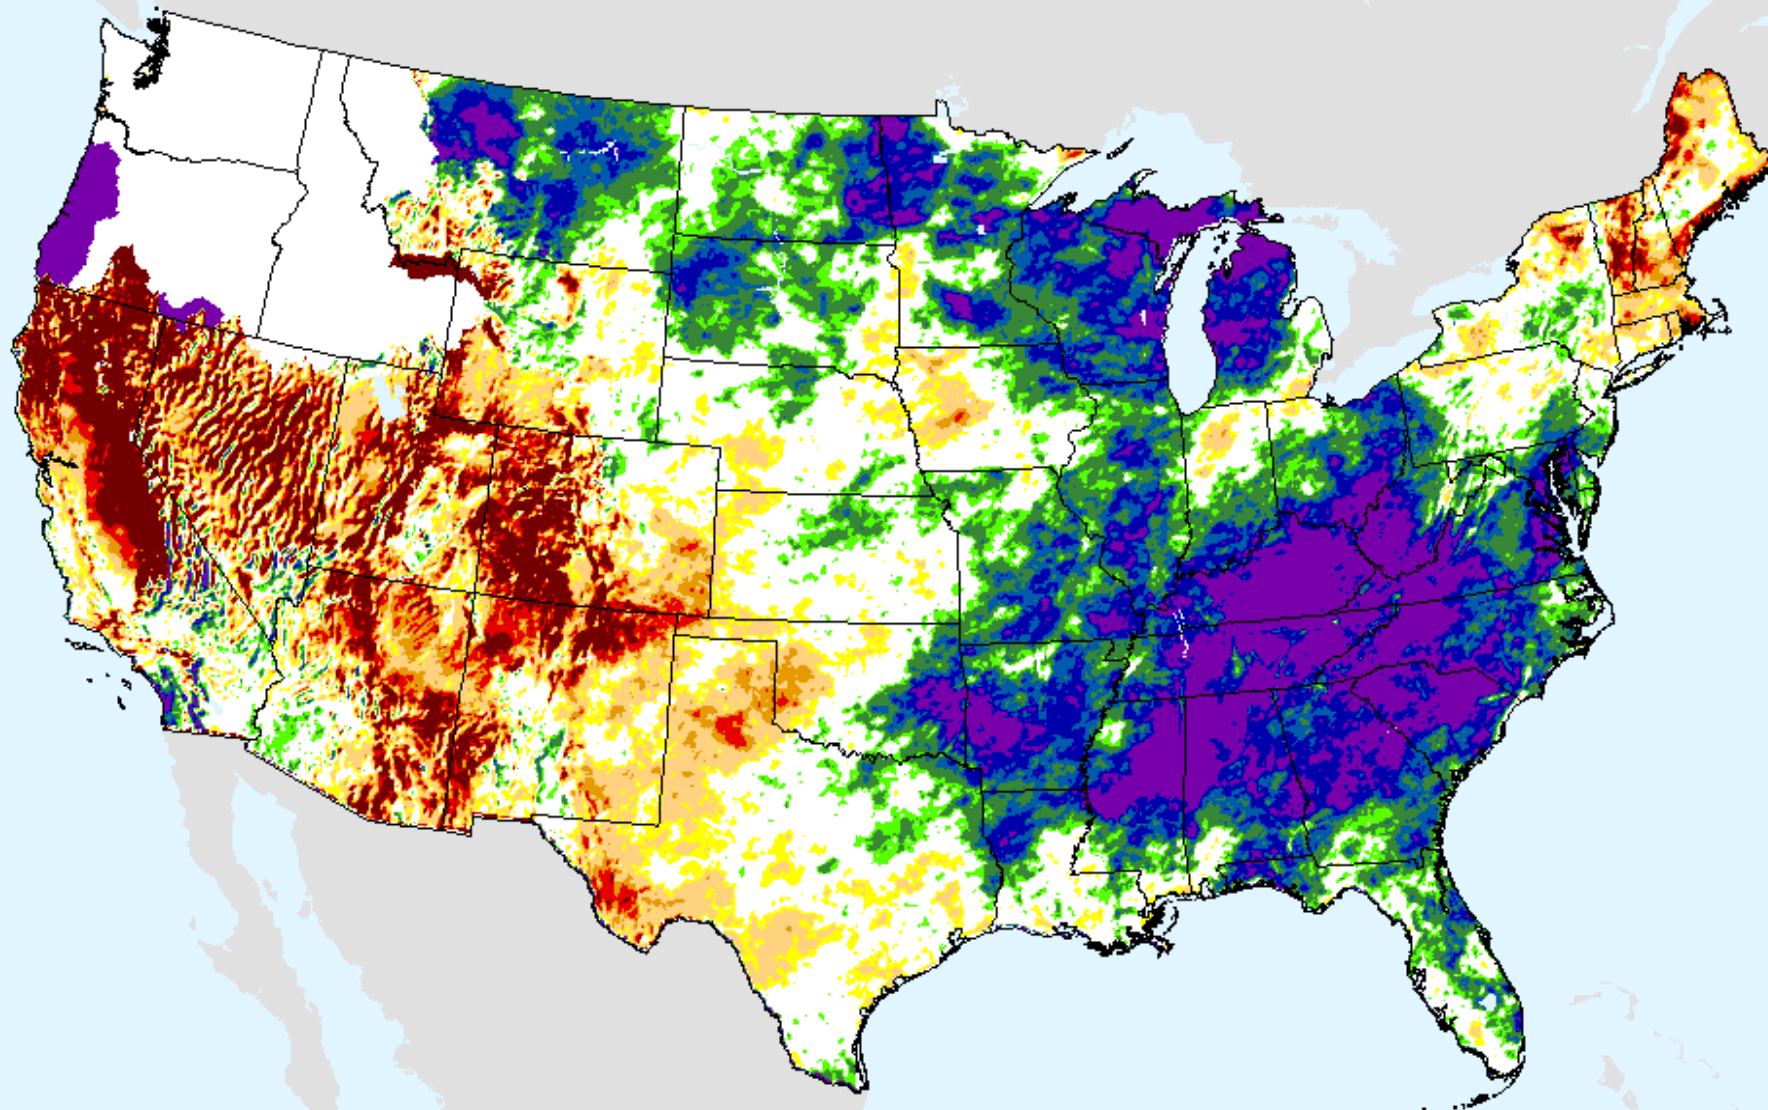

AHPS 12-month SPEI

As of: Tuesday, September 29, 2020

SPEI (USDM)