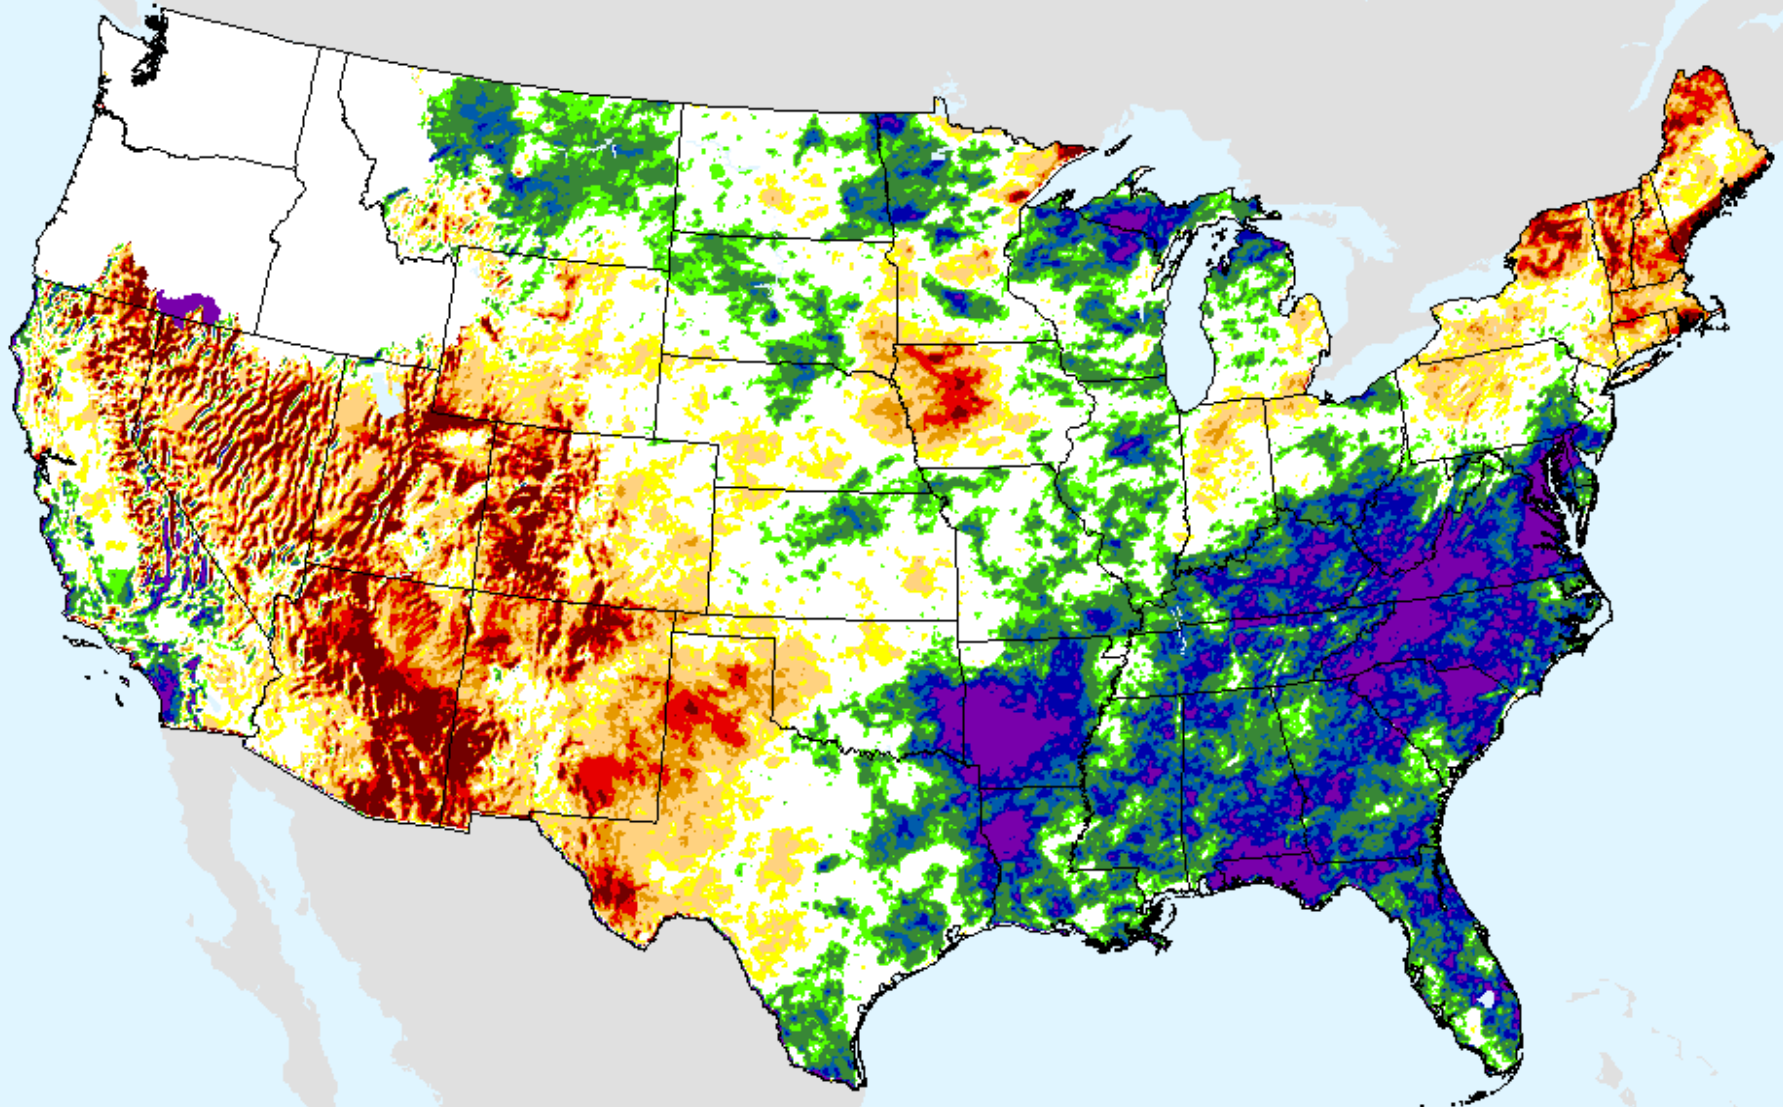

AHPS 6-month SPEI

As of: Tuesday, September 29, 2020

SPEI (USDM)