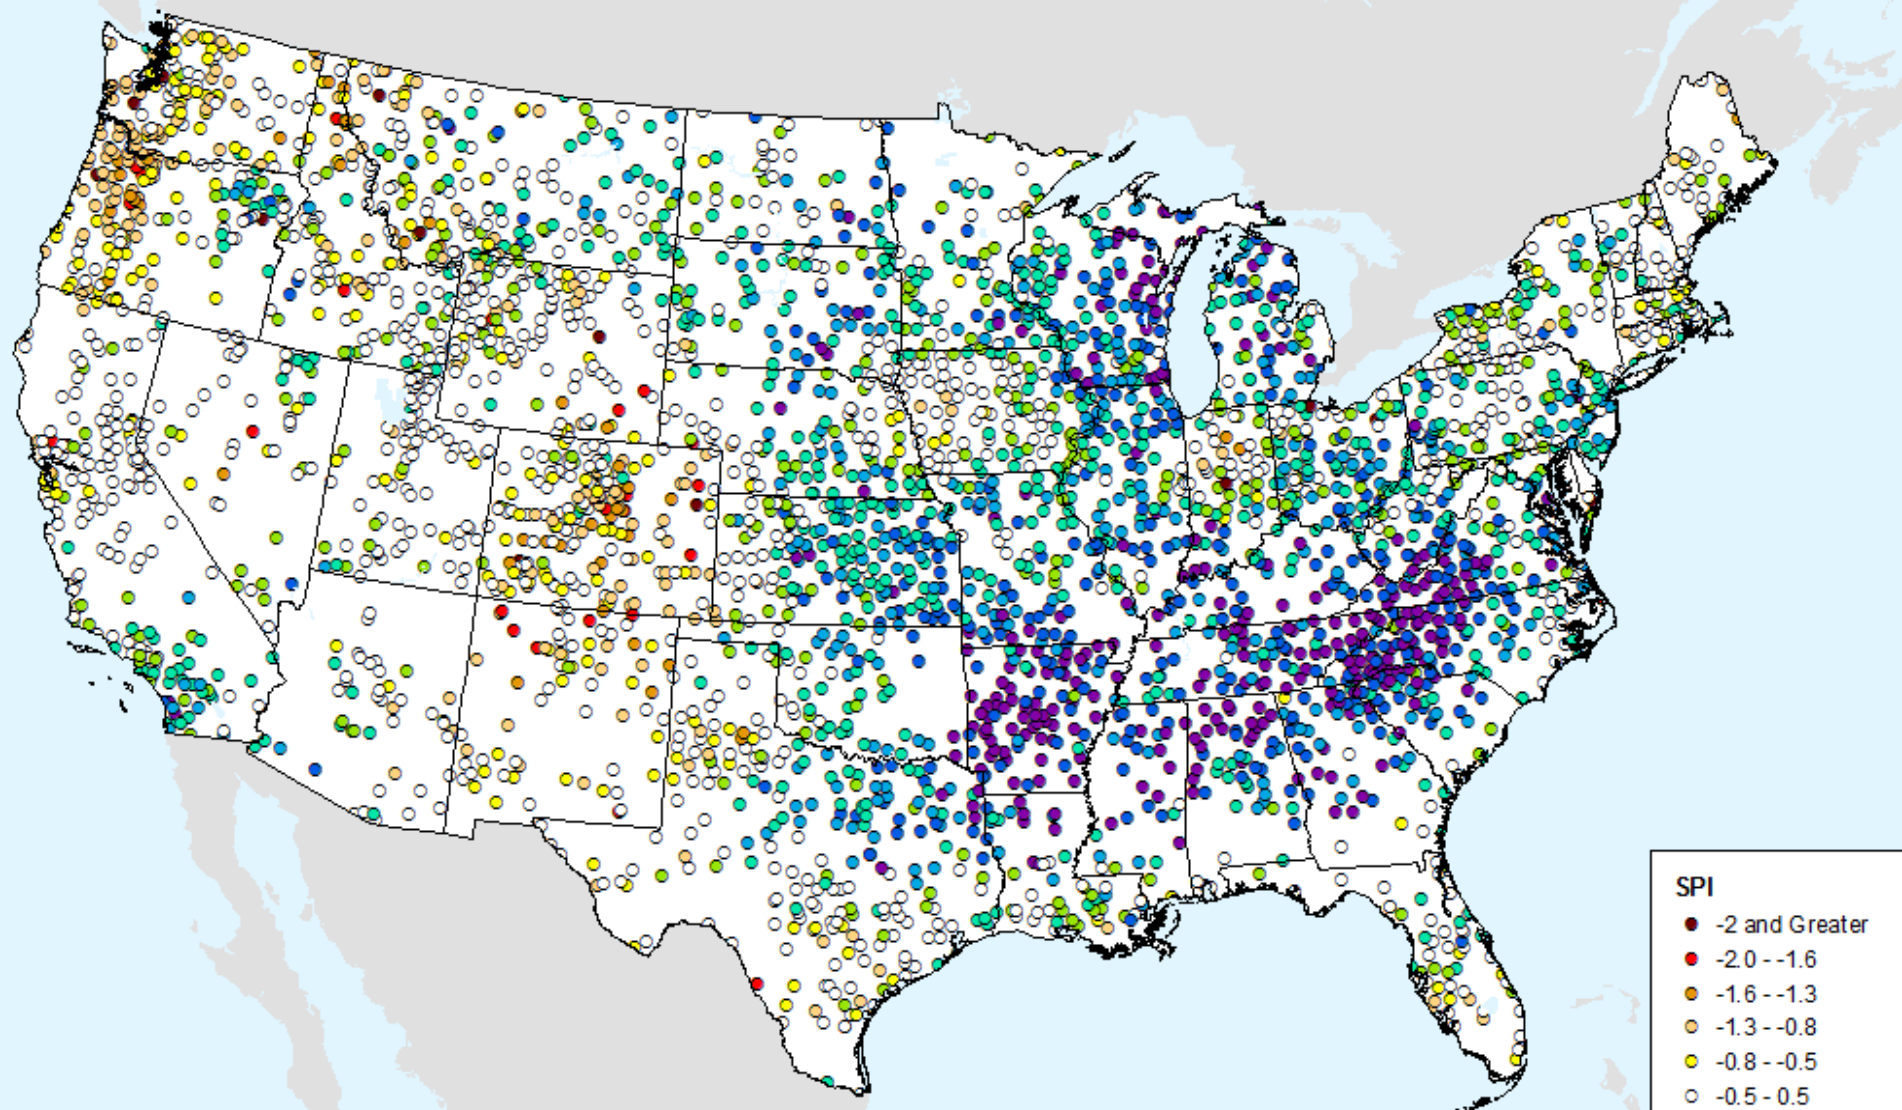

HPRCC 24-month SPI

As of: Tuesday, September 29, 2020

USDM for: Sep. 22, 2020

HPRCC 24-month SPI

As of: Tuesday, September 29, 2020

HPRCC Water Year-to-date SPI

As of: Tuesday, September 29, 2020

USDM for: Sep. 22, 2020