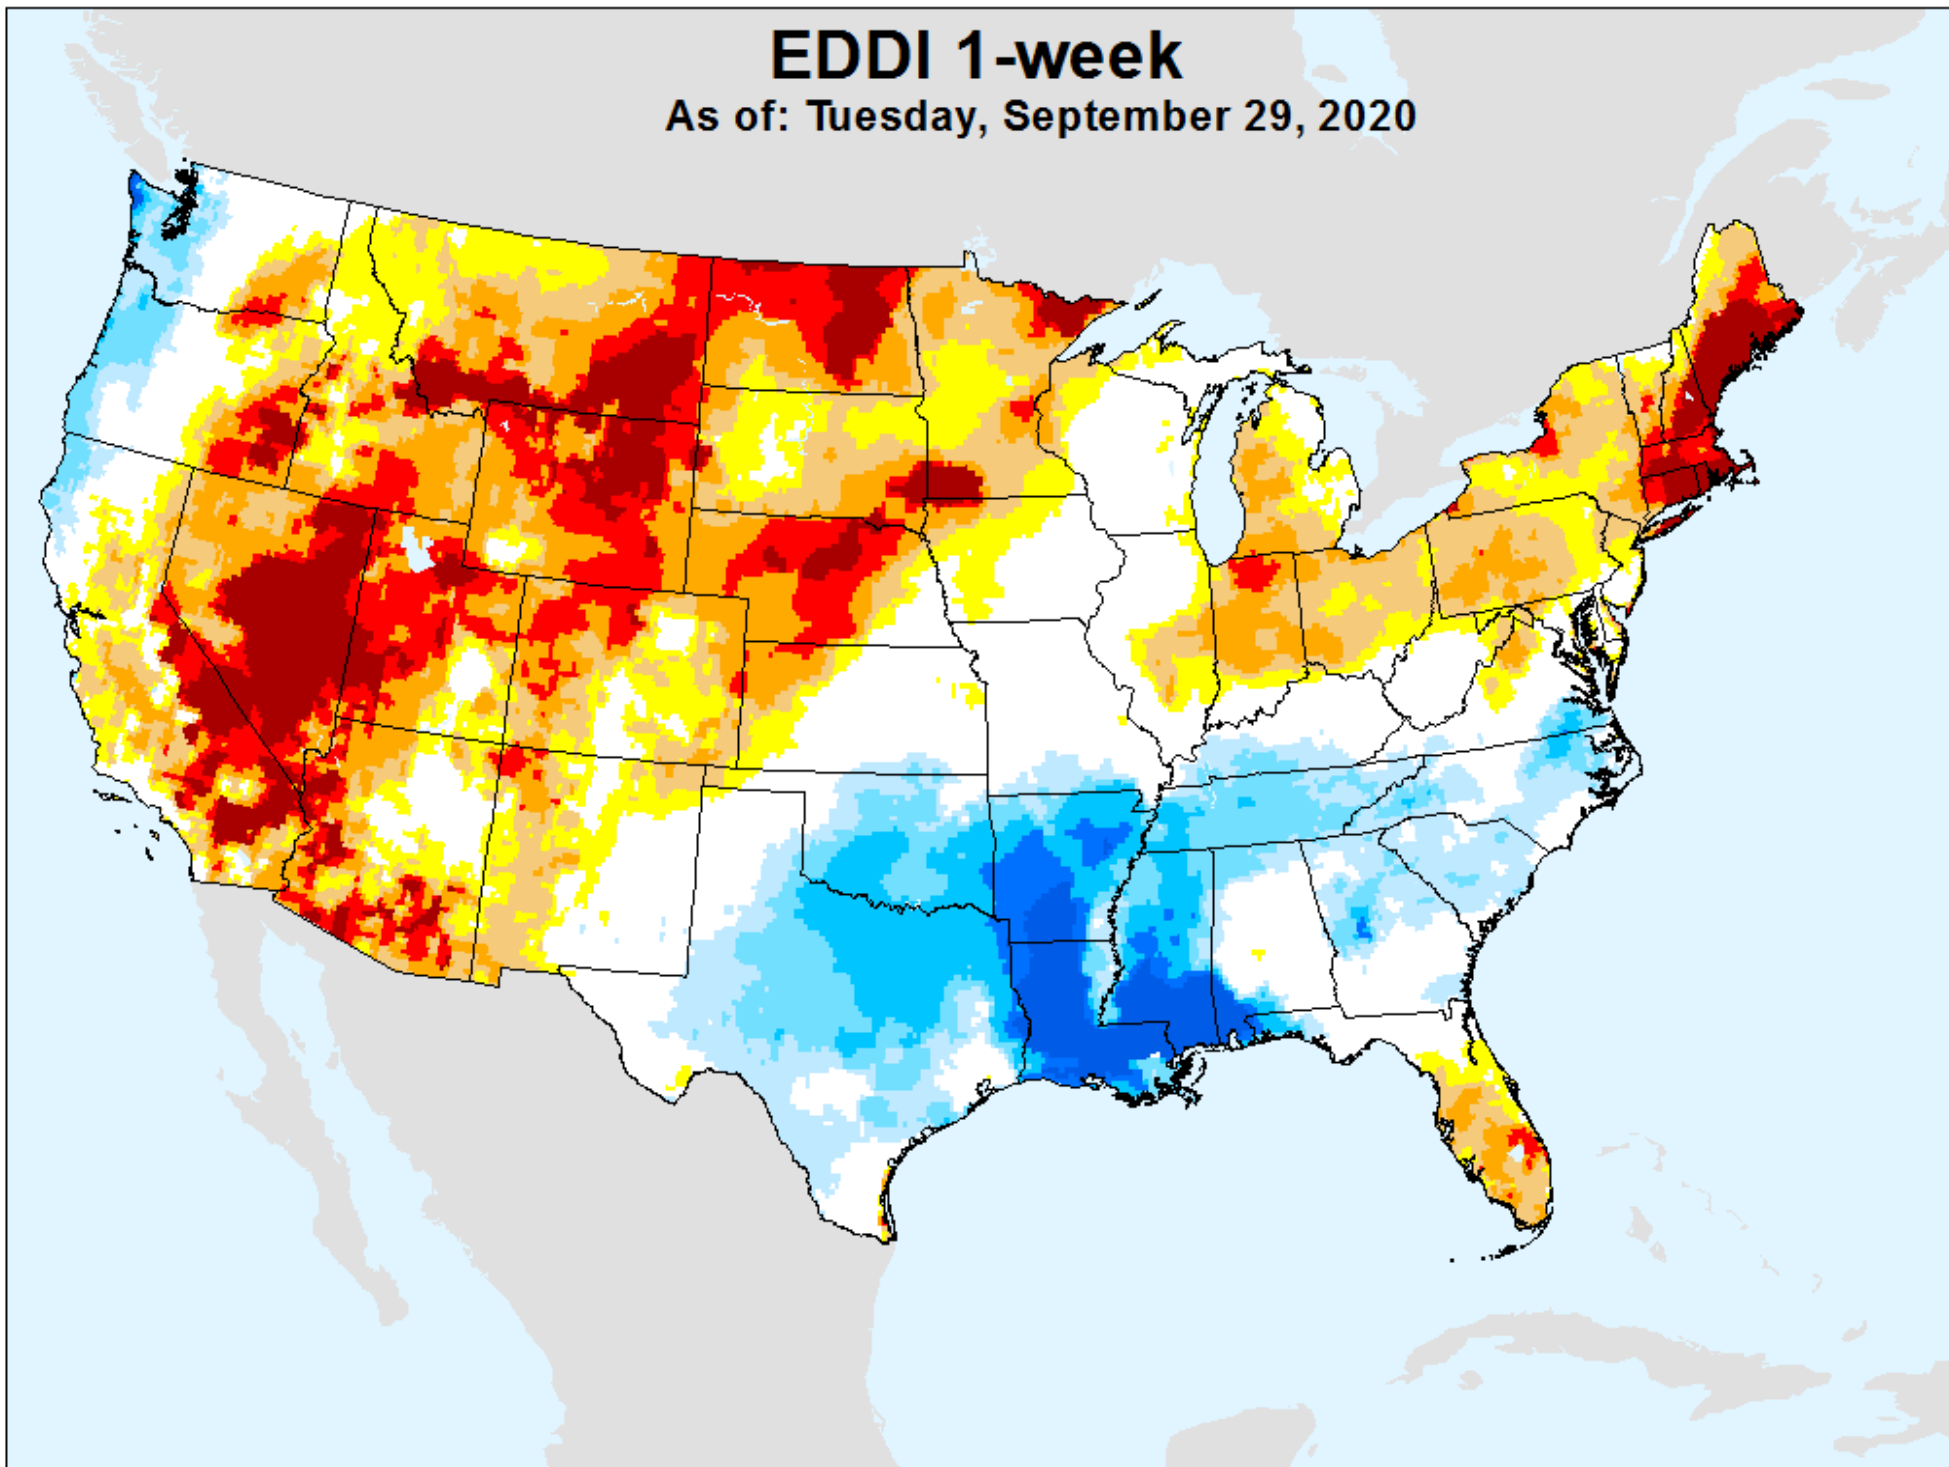

SPEI (USDM)

EDDI 1-week

As of: Tuesday, September 29, 2020

USDM for: Sep. 22, 2020

EDDI 1-week

As of: Tuesday, September 29, 2020

EDDI 2-week

As of: Tuesday, September 29, 2020