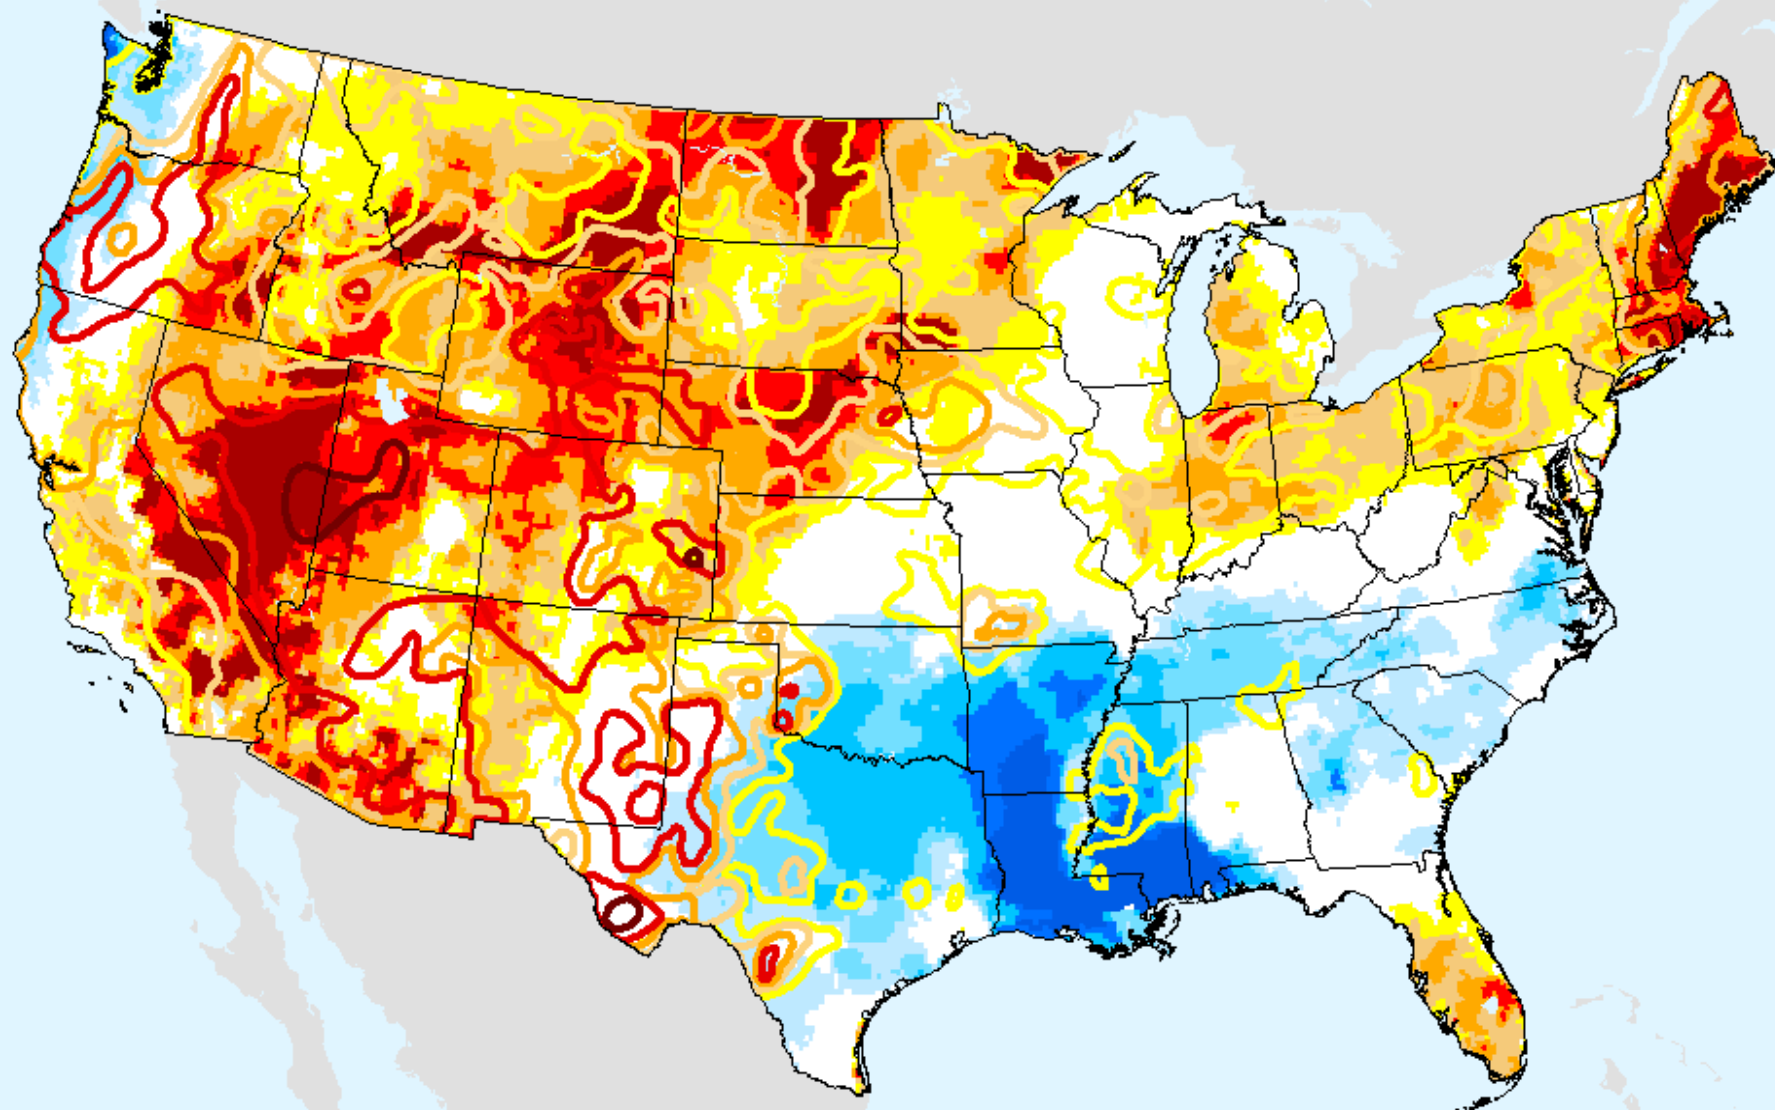

EDDI 1-week

As of: Tuesday, September 29, 2020

USDM for: Sep. 22, 2020