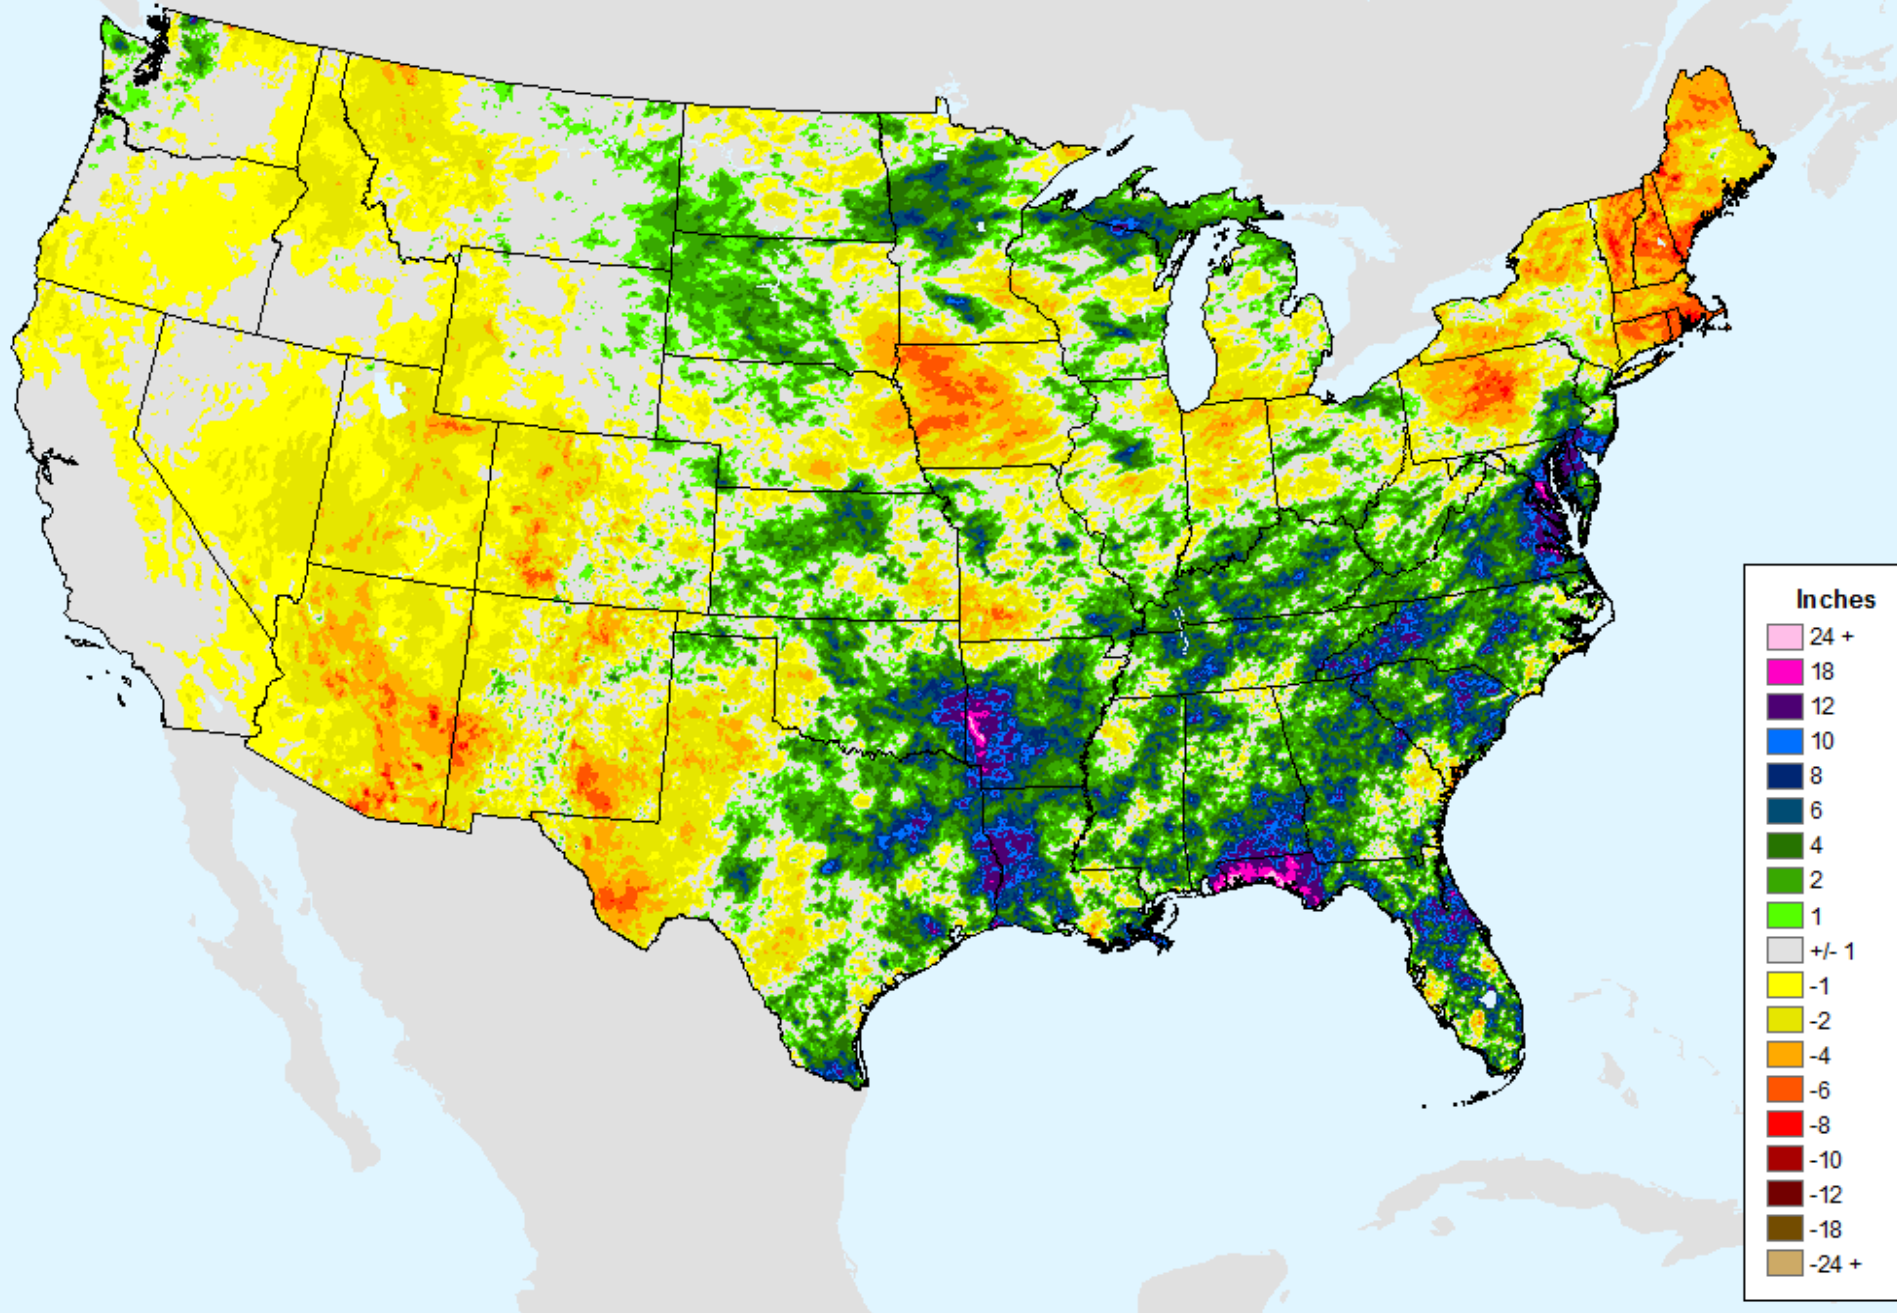

AHPS 90-Day Precip Departure

As of: Tuesday, September 29, 2020

USDM for: Sep. 22, 2020

AHPS 90-Day Precip Departure

As of: Tuesday, September 29, 2020

AHPS 90-Day Pct of Normal Pcp

As of: Tuesday, September 29, 2020