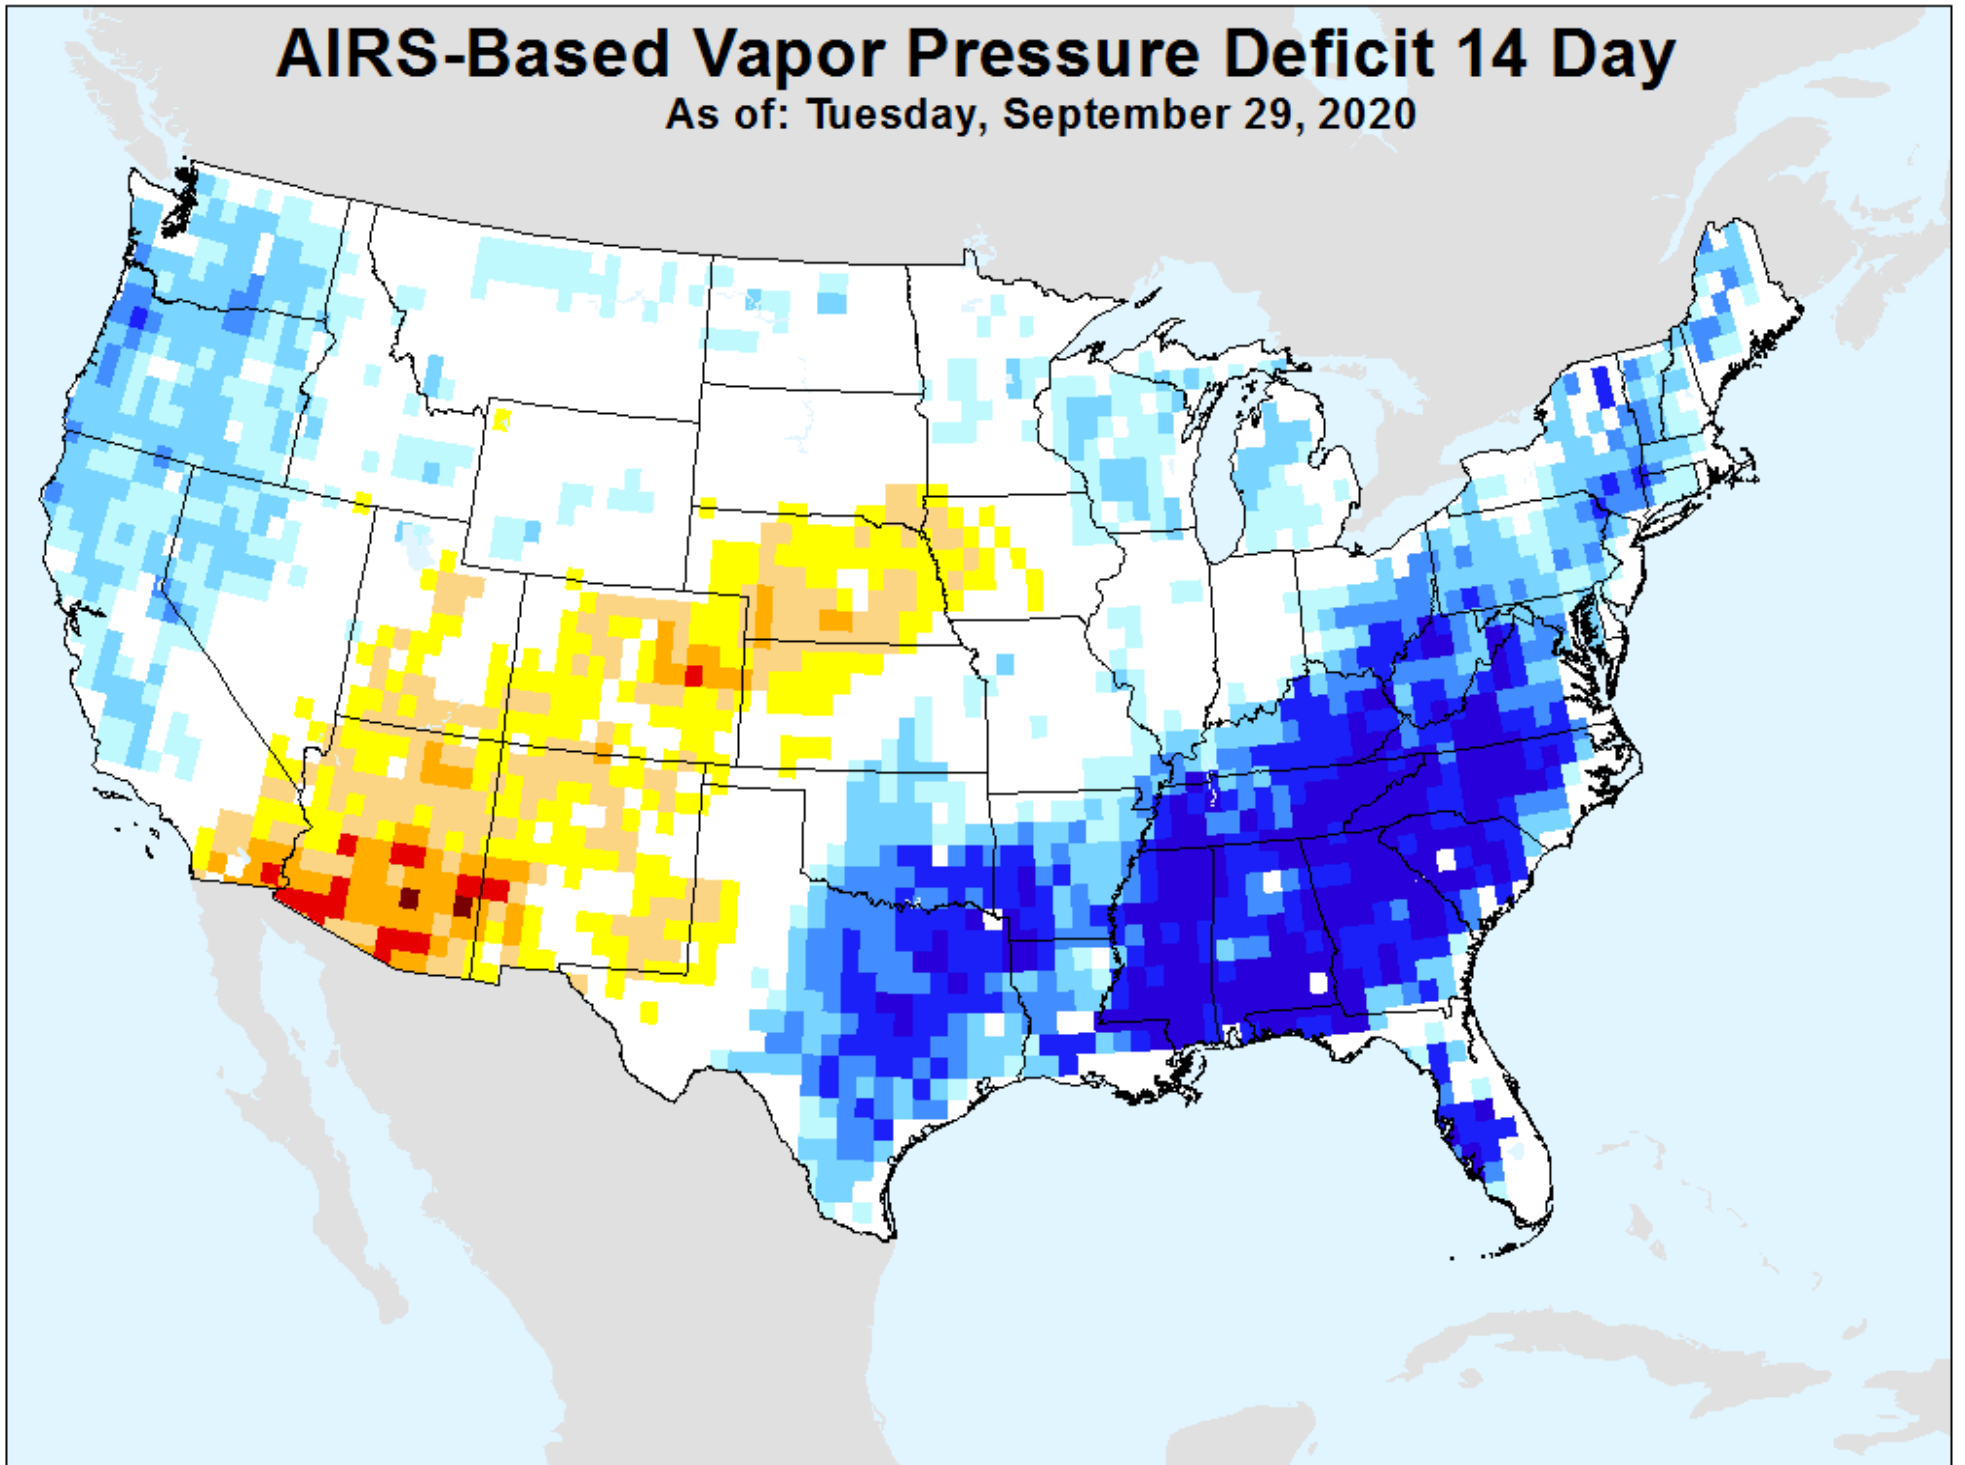

AIRS-Based Vapor Pressure Deficit 7 Day

As of: Tuesday, September 29, 2020

AIRS-Based Vapor Pressure Deficit 14 Day

As of: Tuesday, September 29, 2020

AIRS-Based Vapor Pressure Deficit 28 Day

As of: Tuesday, September 29, 2020