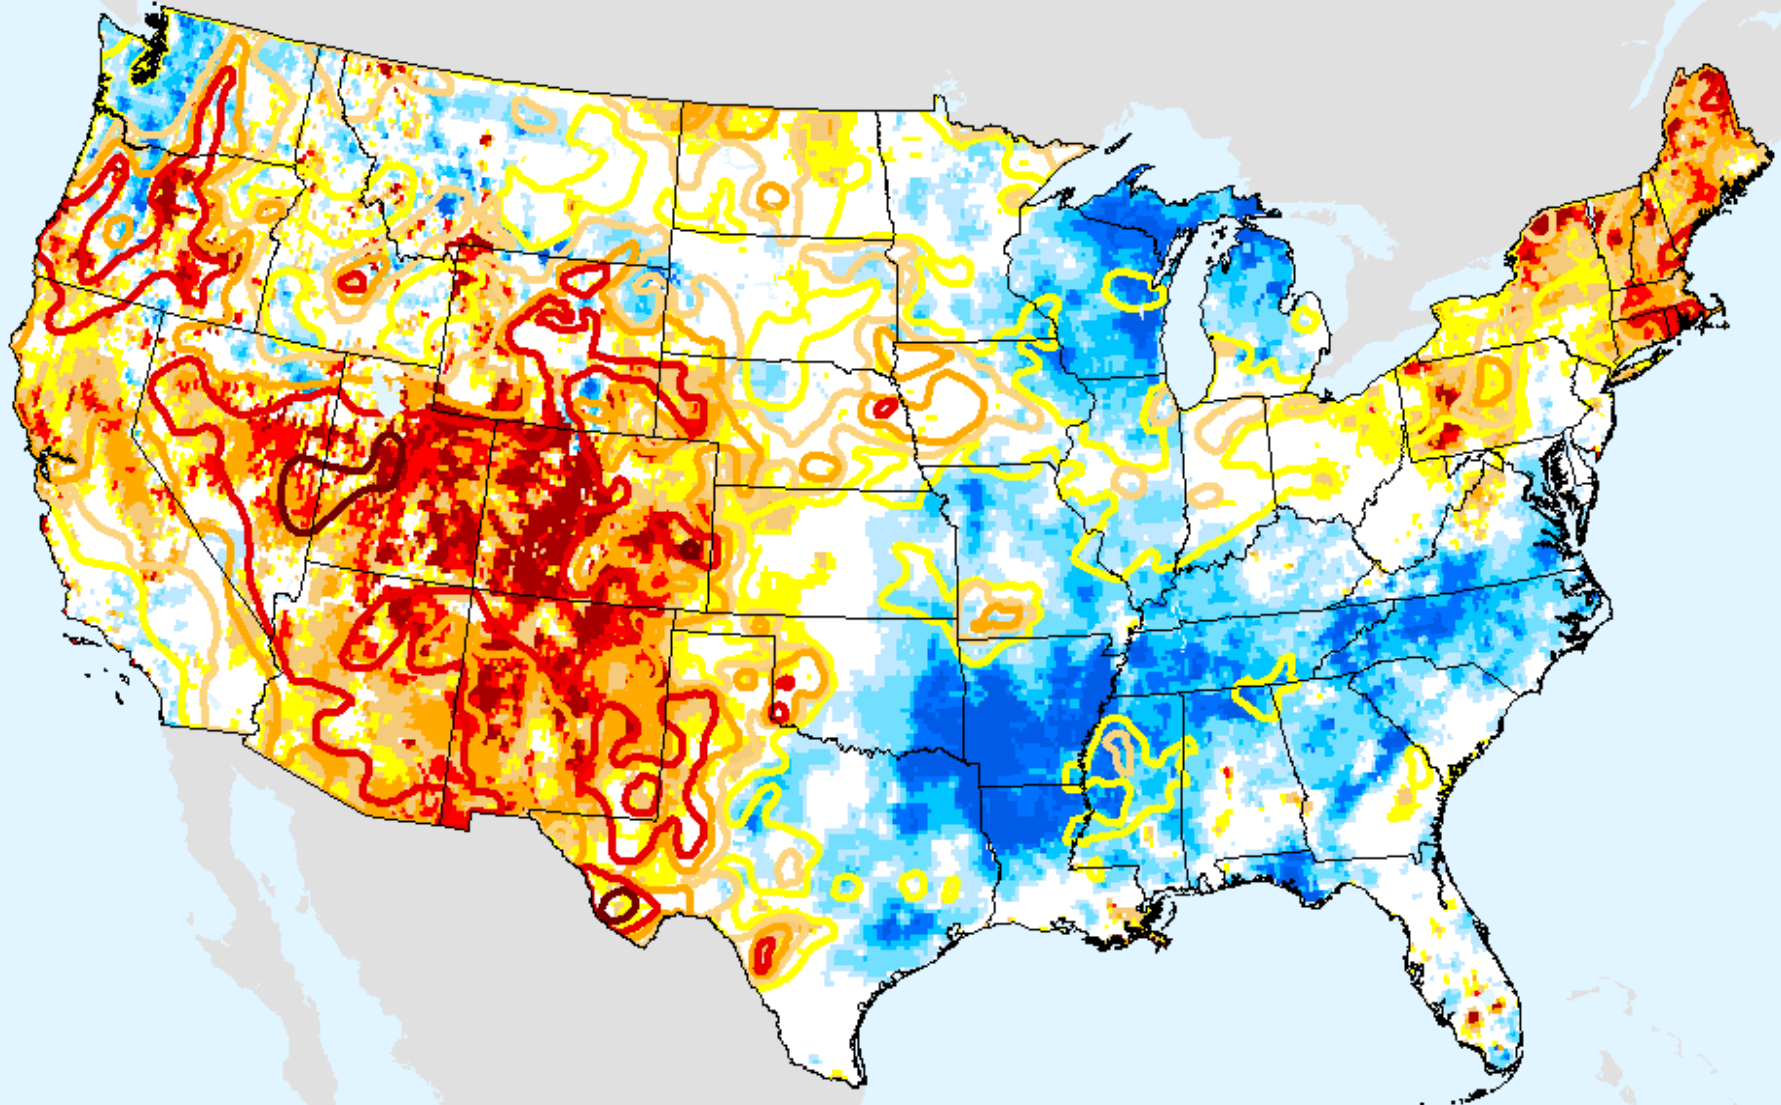

GRACE-Based Root Zone Soil Moisture Drought Indicator

As of: Tuesday, September 29, 2020

USDM for: Sep. 22, 2020