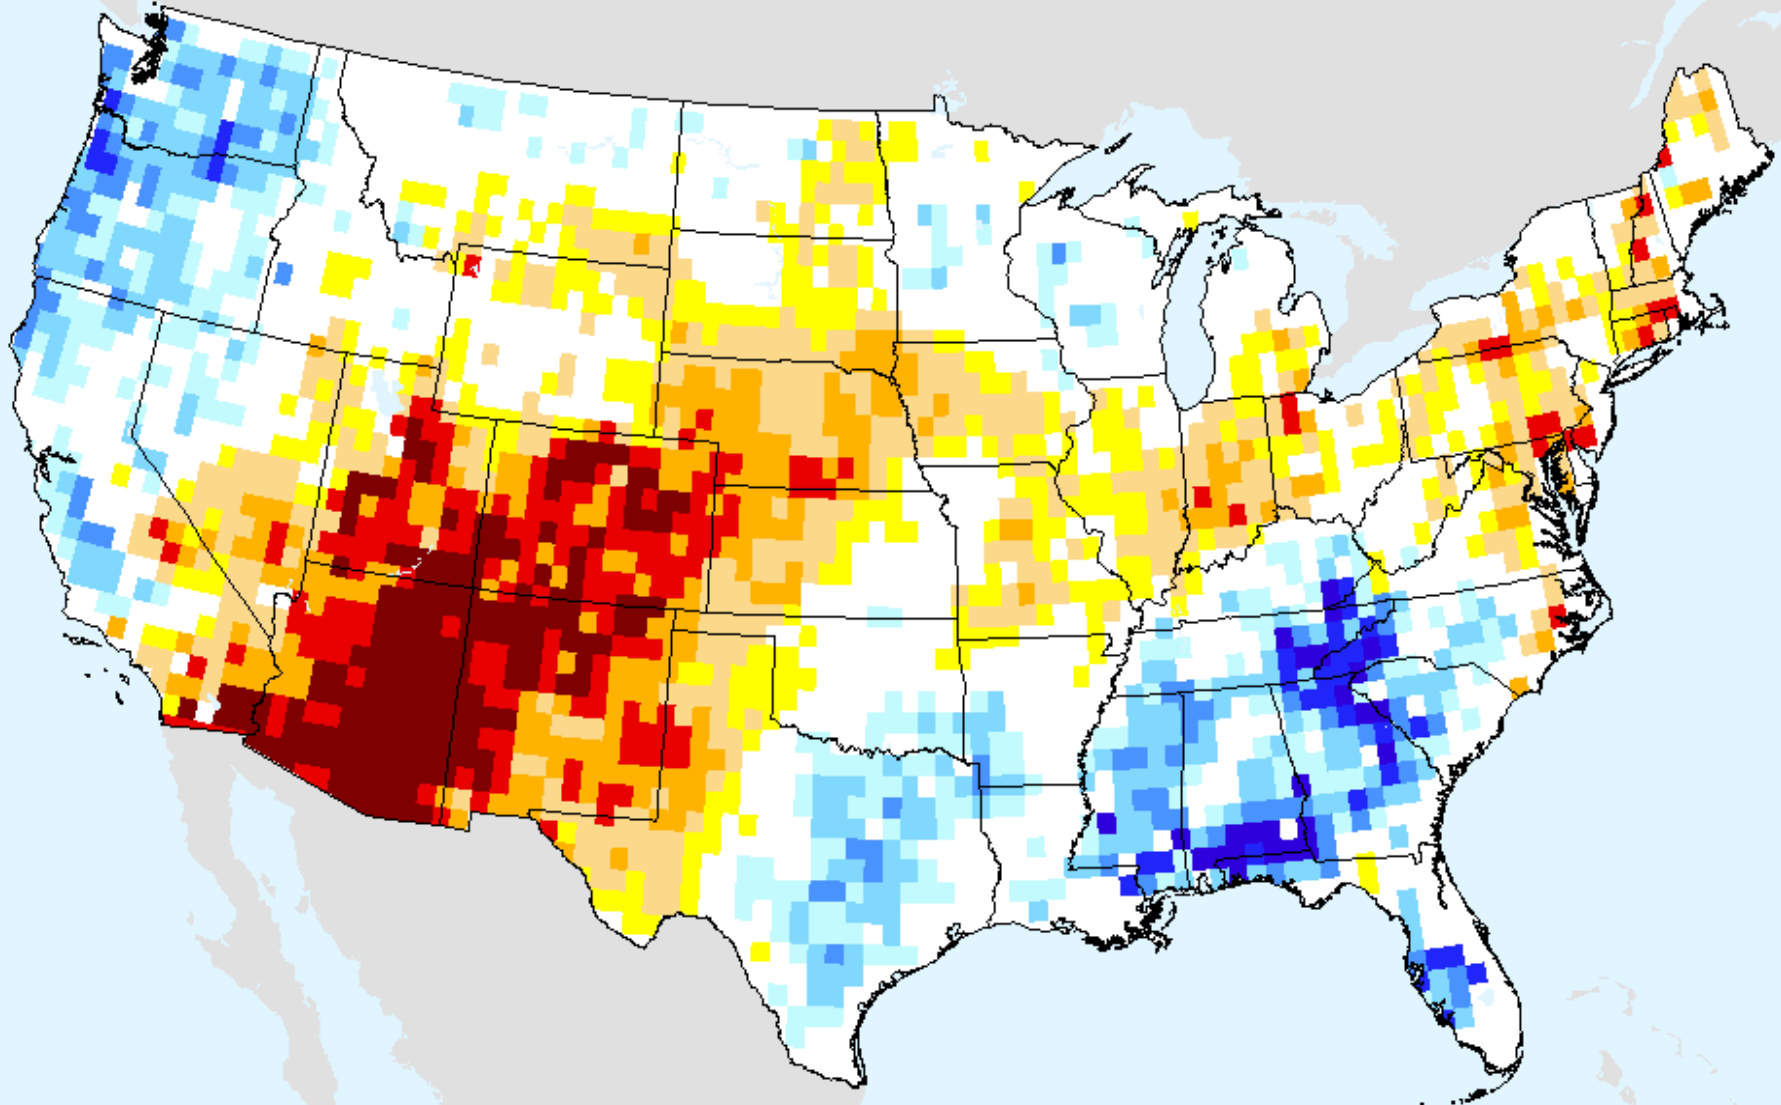

AIRS-Based Surface Relative Humidity 14 Day

As of: Tuesday, September 29, 2020