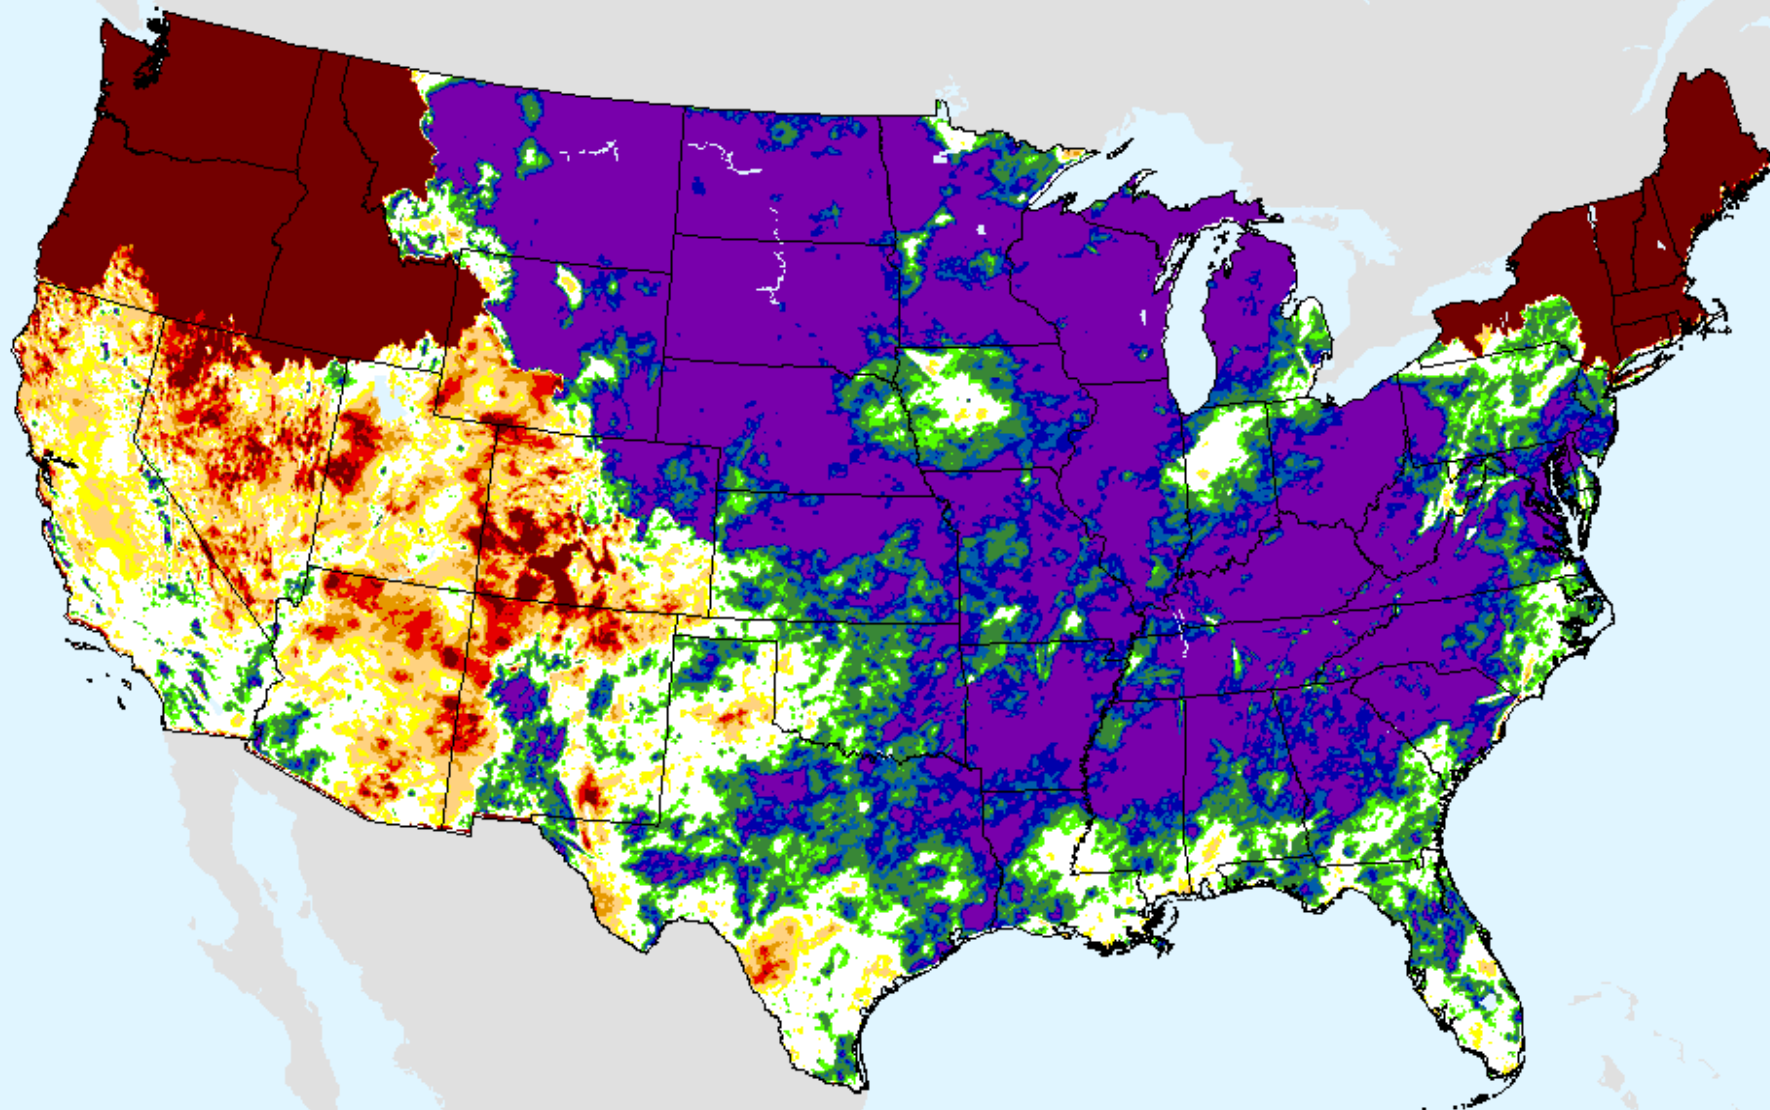

AHPS 24-month SPI

As of: Tuesday, September 29, 2020