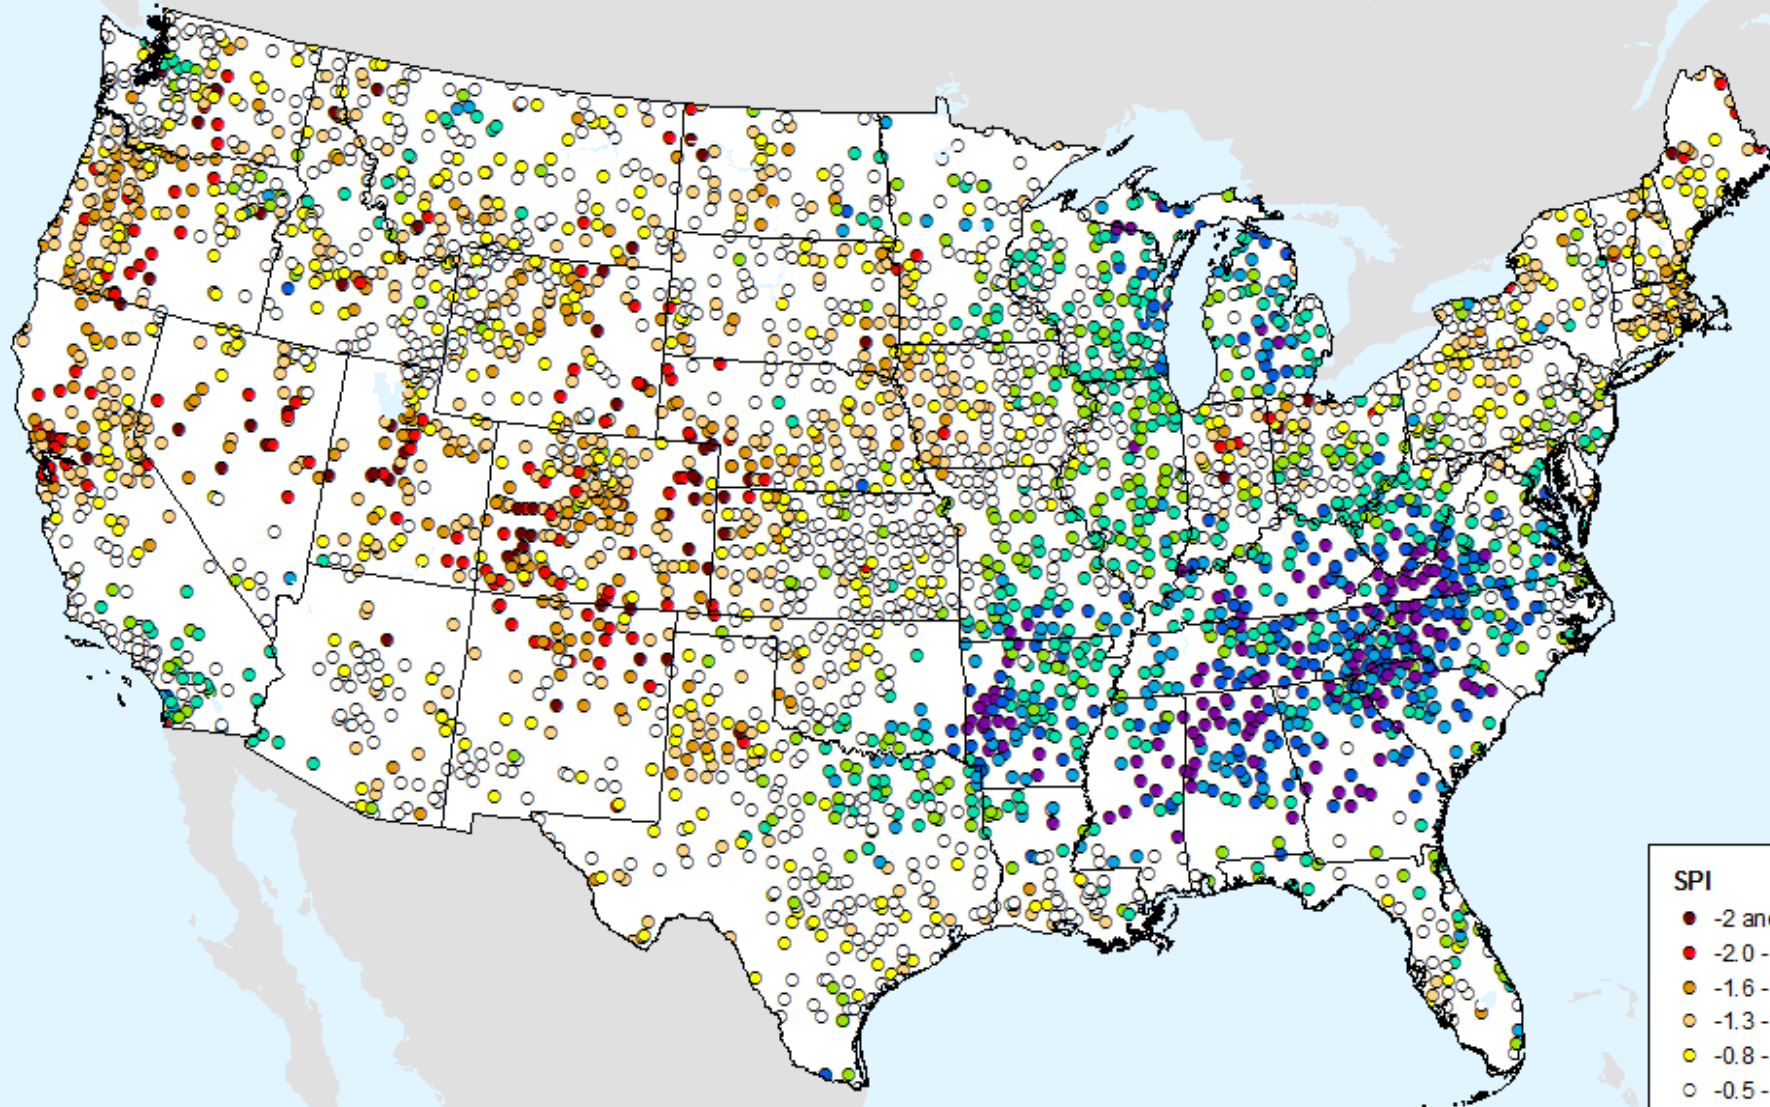

HPRCC 12-month SPI

As of: Tuesday, September 29, 2020

SPI

- -2 and Greater
- -2.0 -- -1.6
- -1.6 -- -1.3
- -1.3 -- -0.8
- -0.8 -- -0.5
- -0.5 - 0.5
- 0.5 - 0.8
- 0.8 - 1.3
- 1.3 - 1.6
- 1.6 - 2.0
- 2.0 and Greater