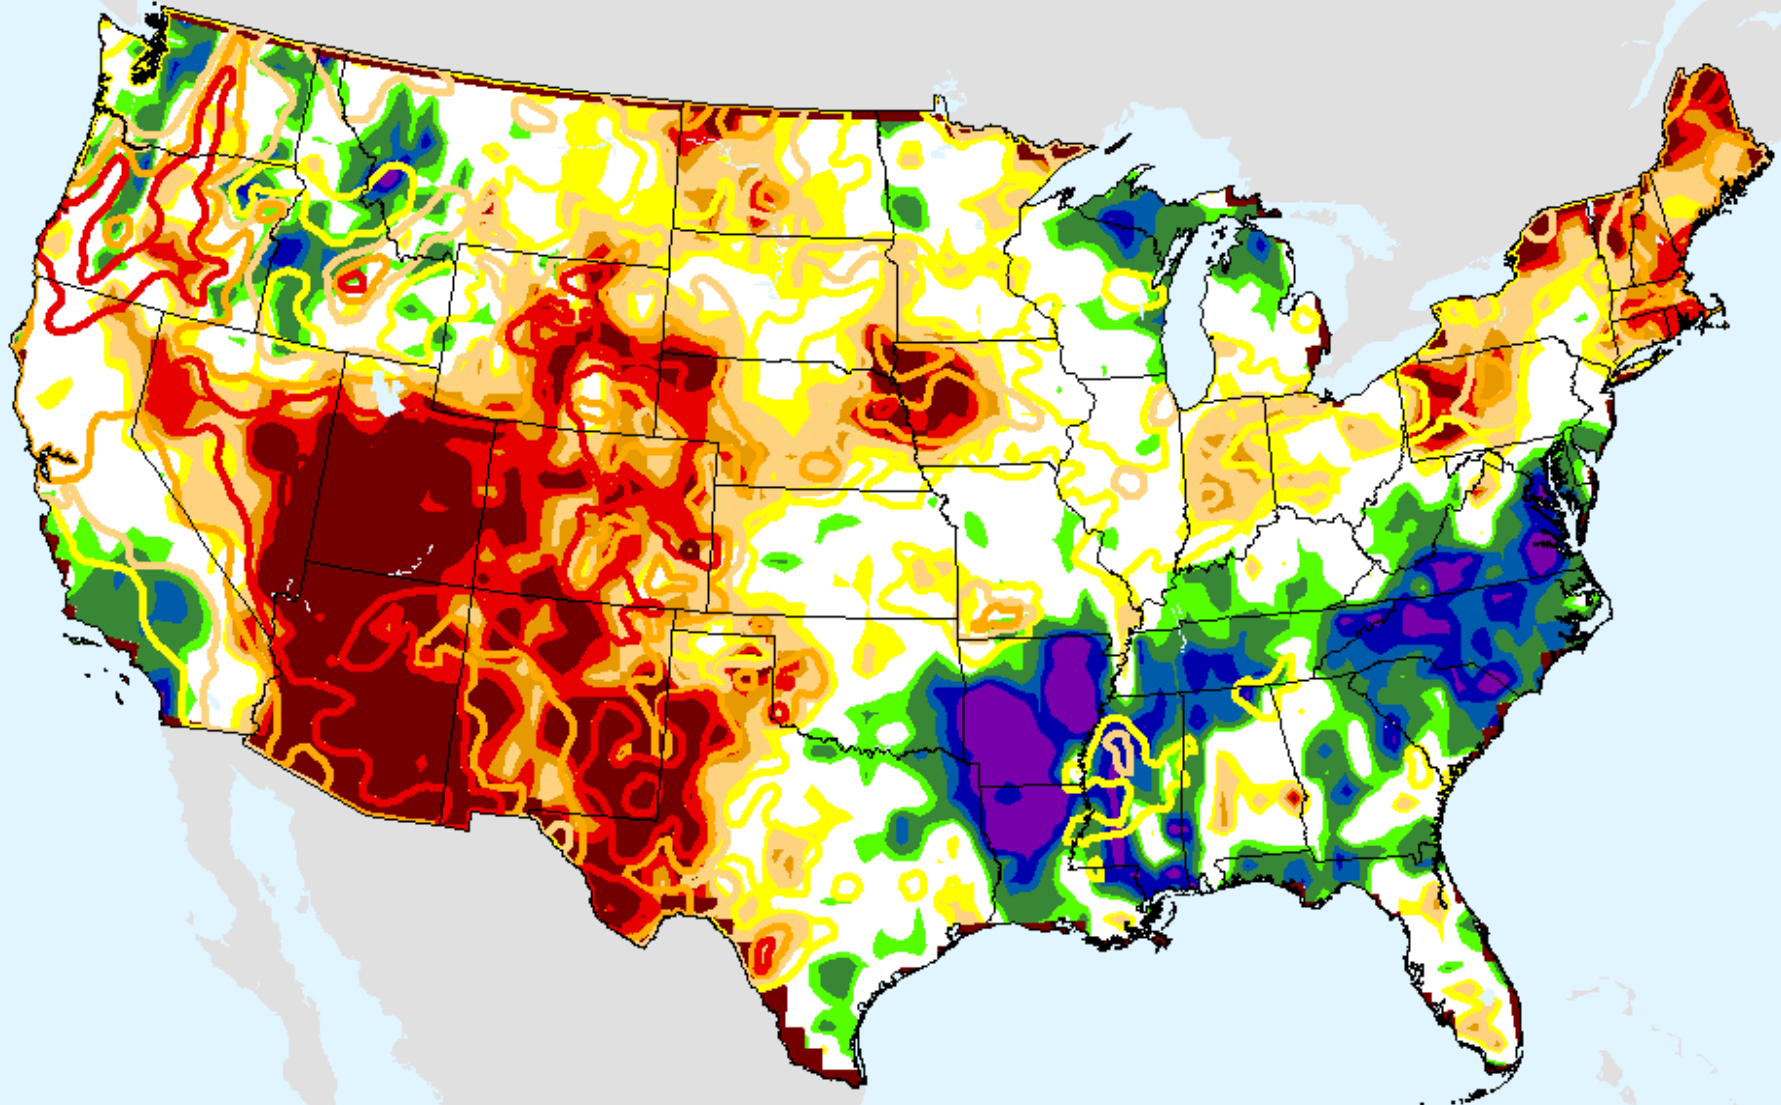

CPC 3-month SPI

As of: Tuesday, September 29, 2020

USDM for: Sep. 22, 2020

SPI (USDM)

CPC 3-month SPI

As of: Tuesday, September 29, 2020

CPC 6-month SPI

As of: Tuesday, September 29, 2020