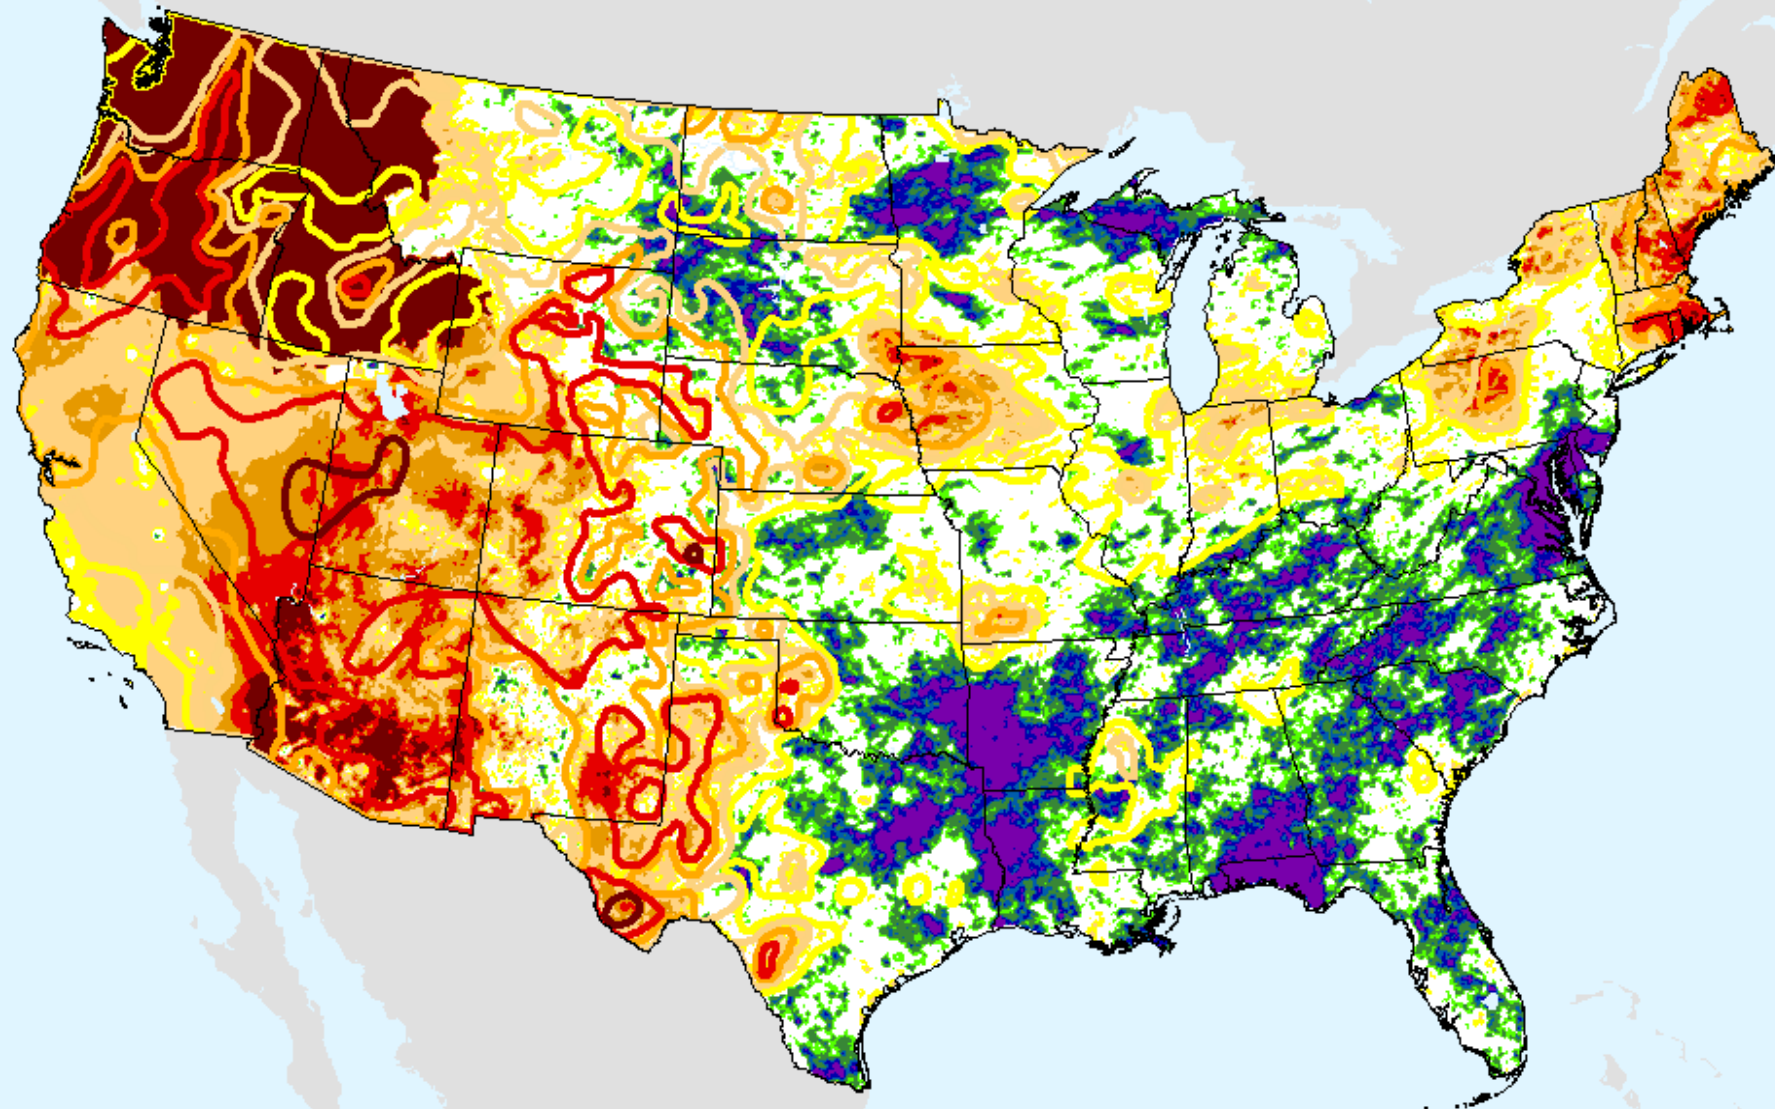

USDM for: Sep. 22, 2020

SPI (USDM)

AHPS 2-month SPI

As of: Tuesday, September 29, 2020

AHPS 3-month SPI

As of: Tuesday, September 29, 2020

USDM for: Sep. 22, 2020

SPI (USDM)