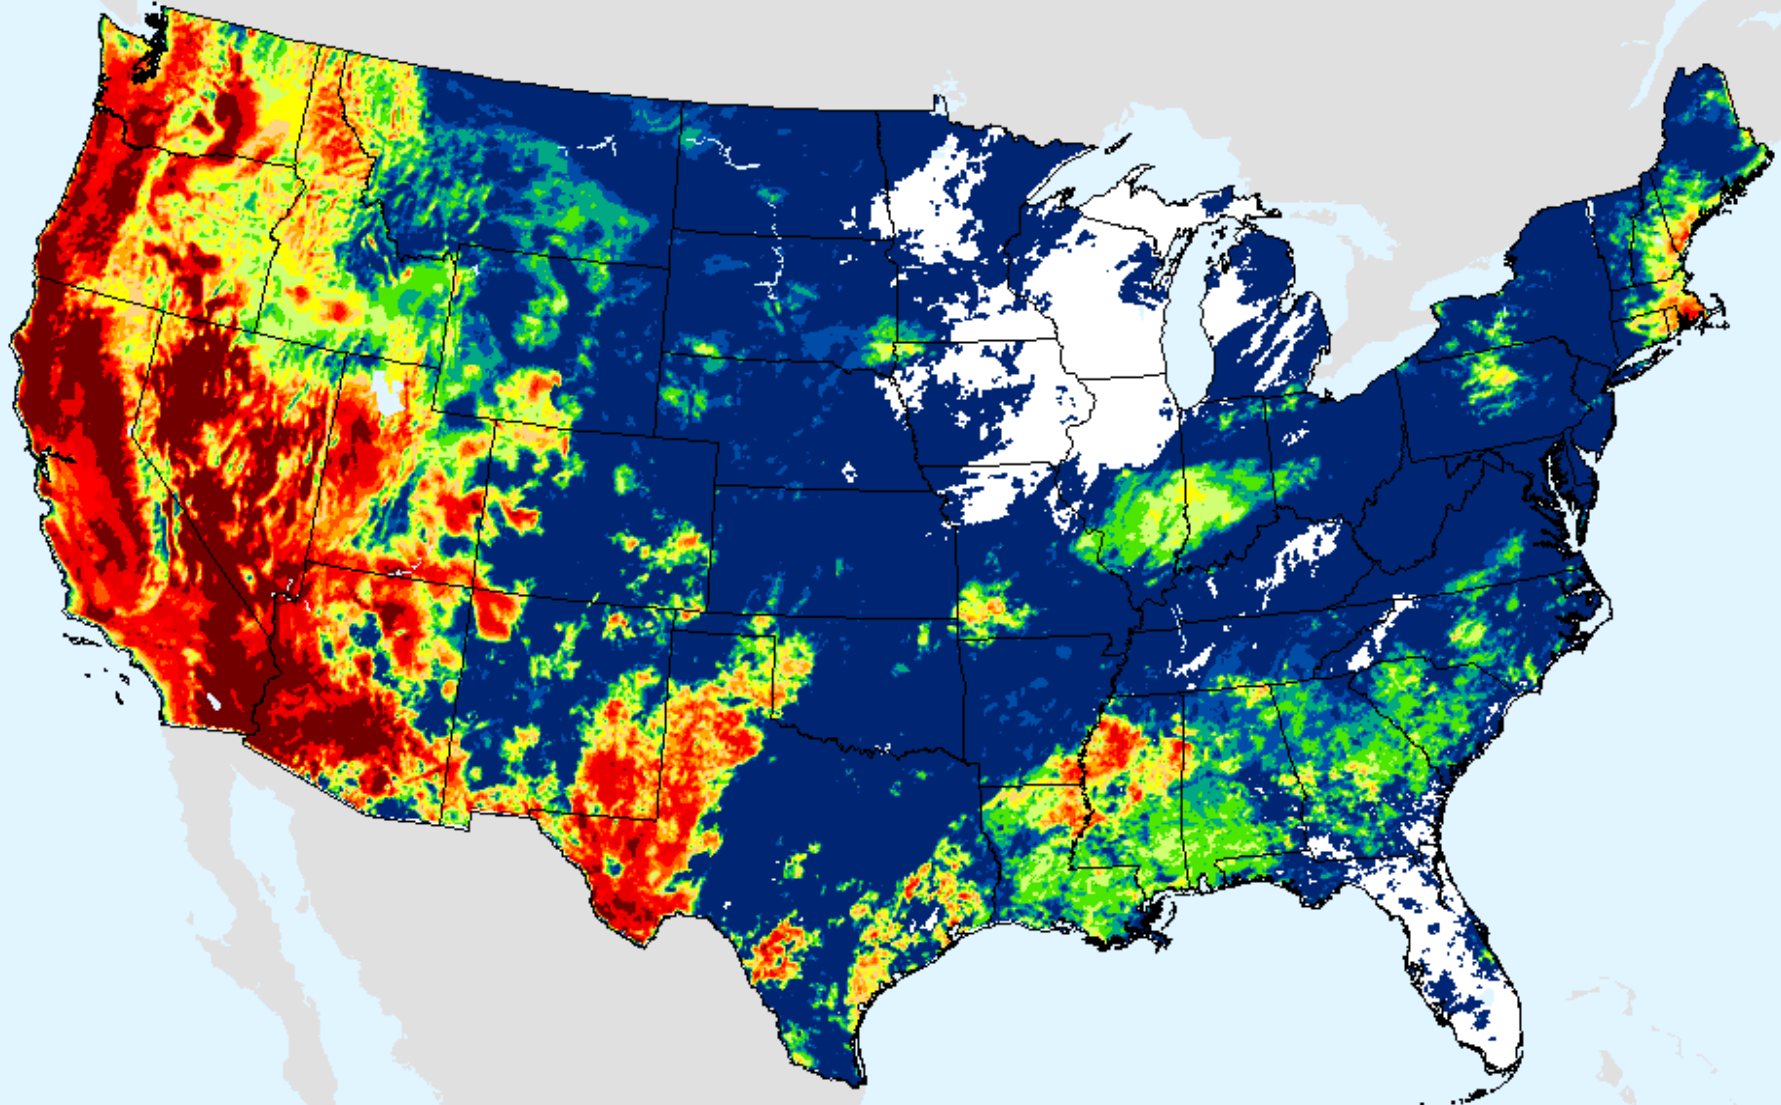

Keetch-Byram Drought Index (KBDI)

As of: Tuesday, September 29, 2020