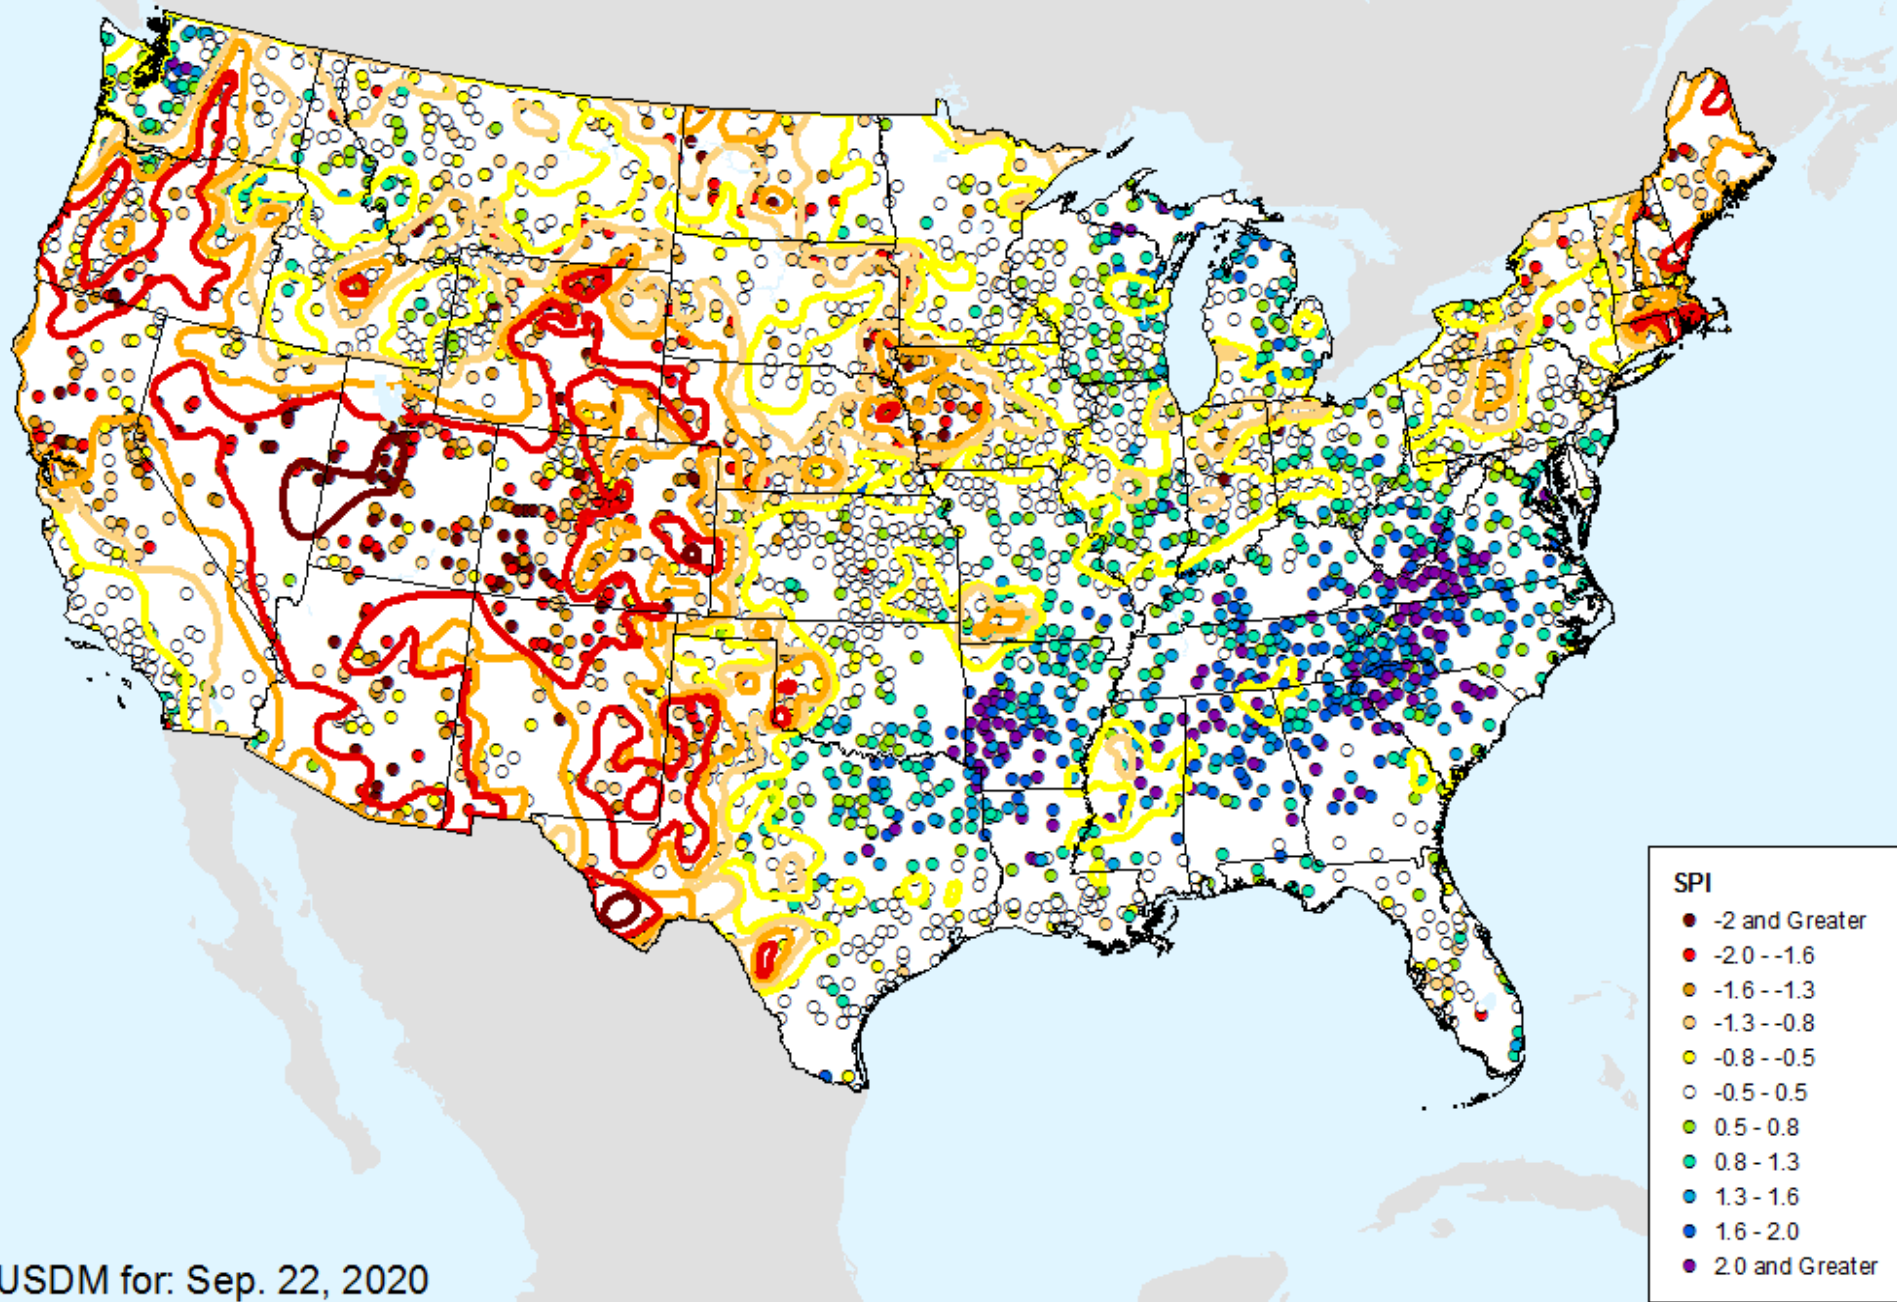

HPRCC 6-month SPI

As of: Tuesday, September 29, 2020

HPRCC 6-month SPI

As of: Tuesday, September 29, 2020

HPRCC 9-month SPI

As of: Tuesday, September 29, 2020

USDM for: Sep. 22, 2020

HPRCC 9-month SPI