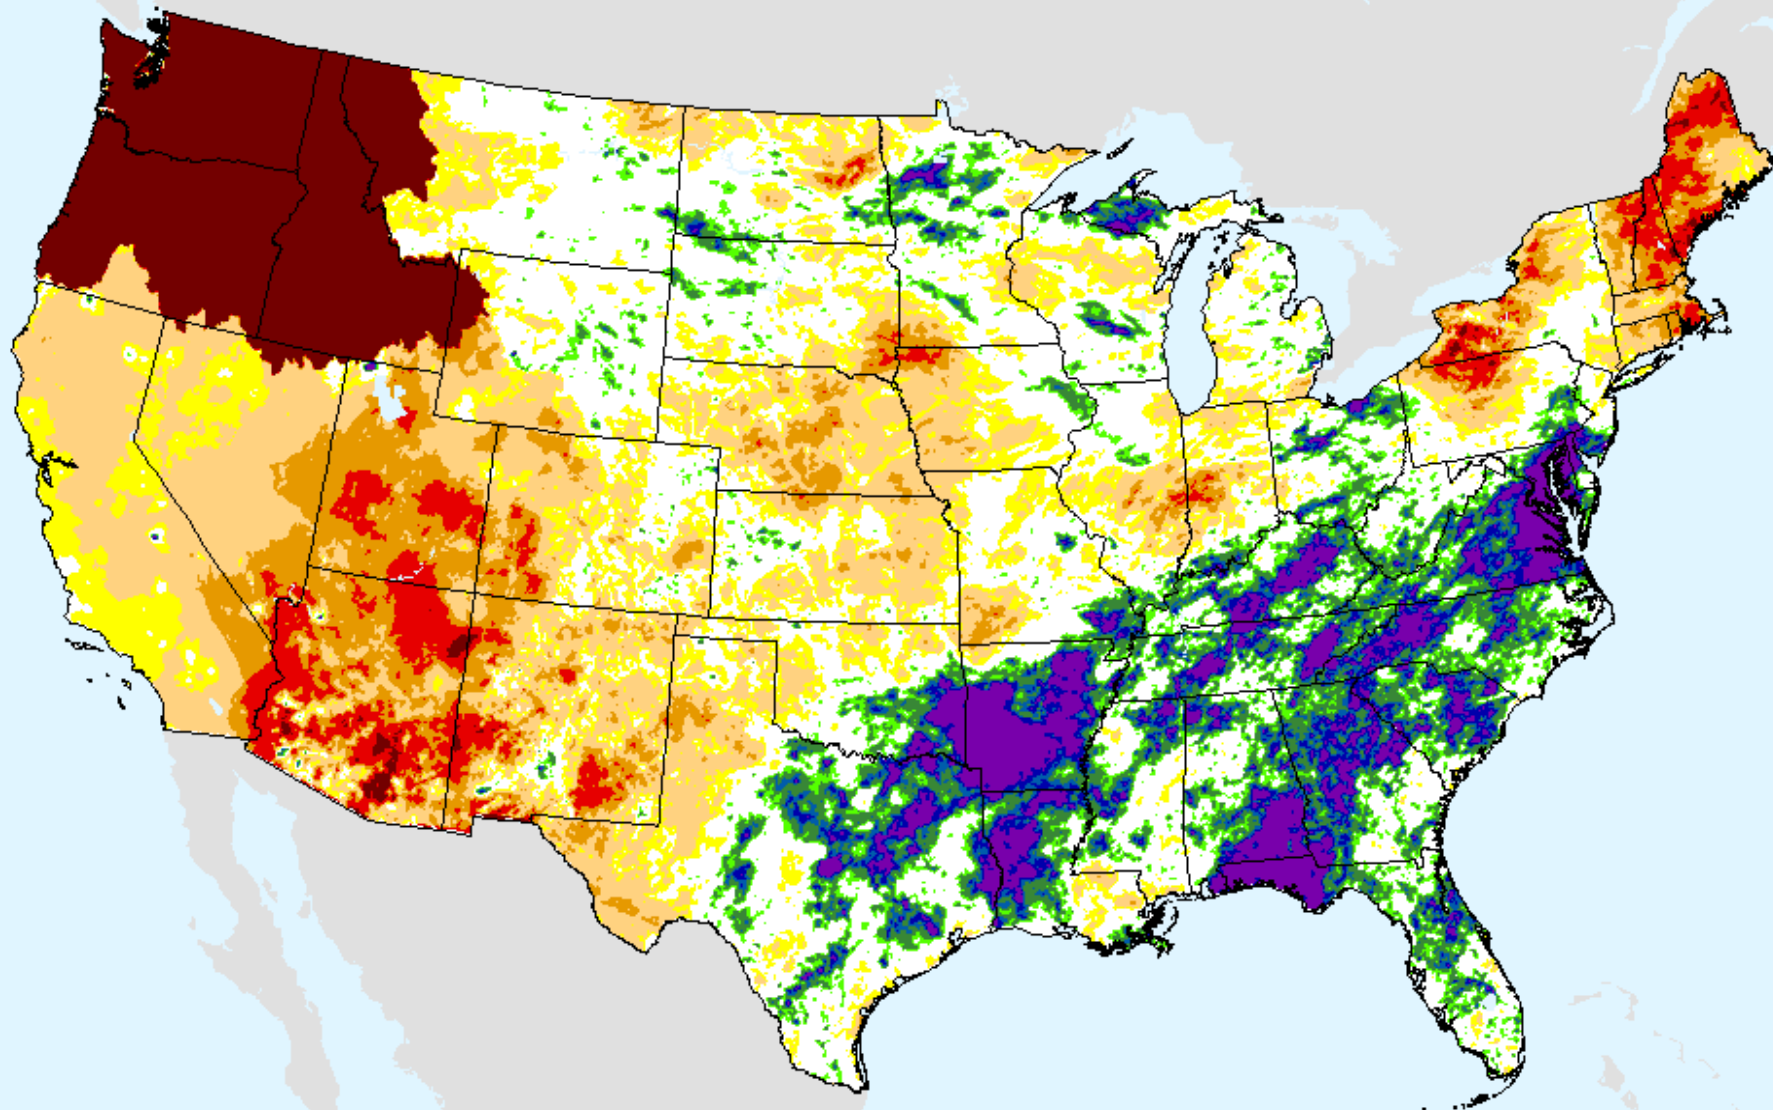

AHPS 2-month SPI

As of: Tuesday, September 29, 2020