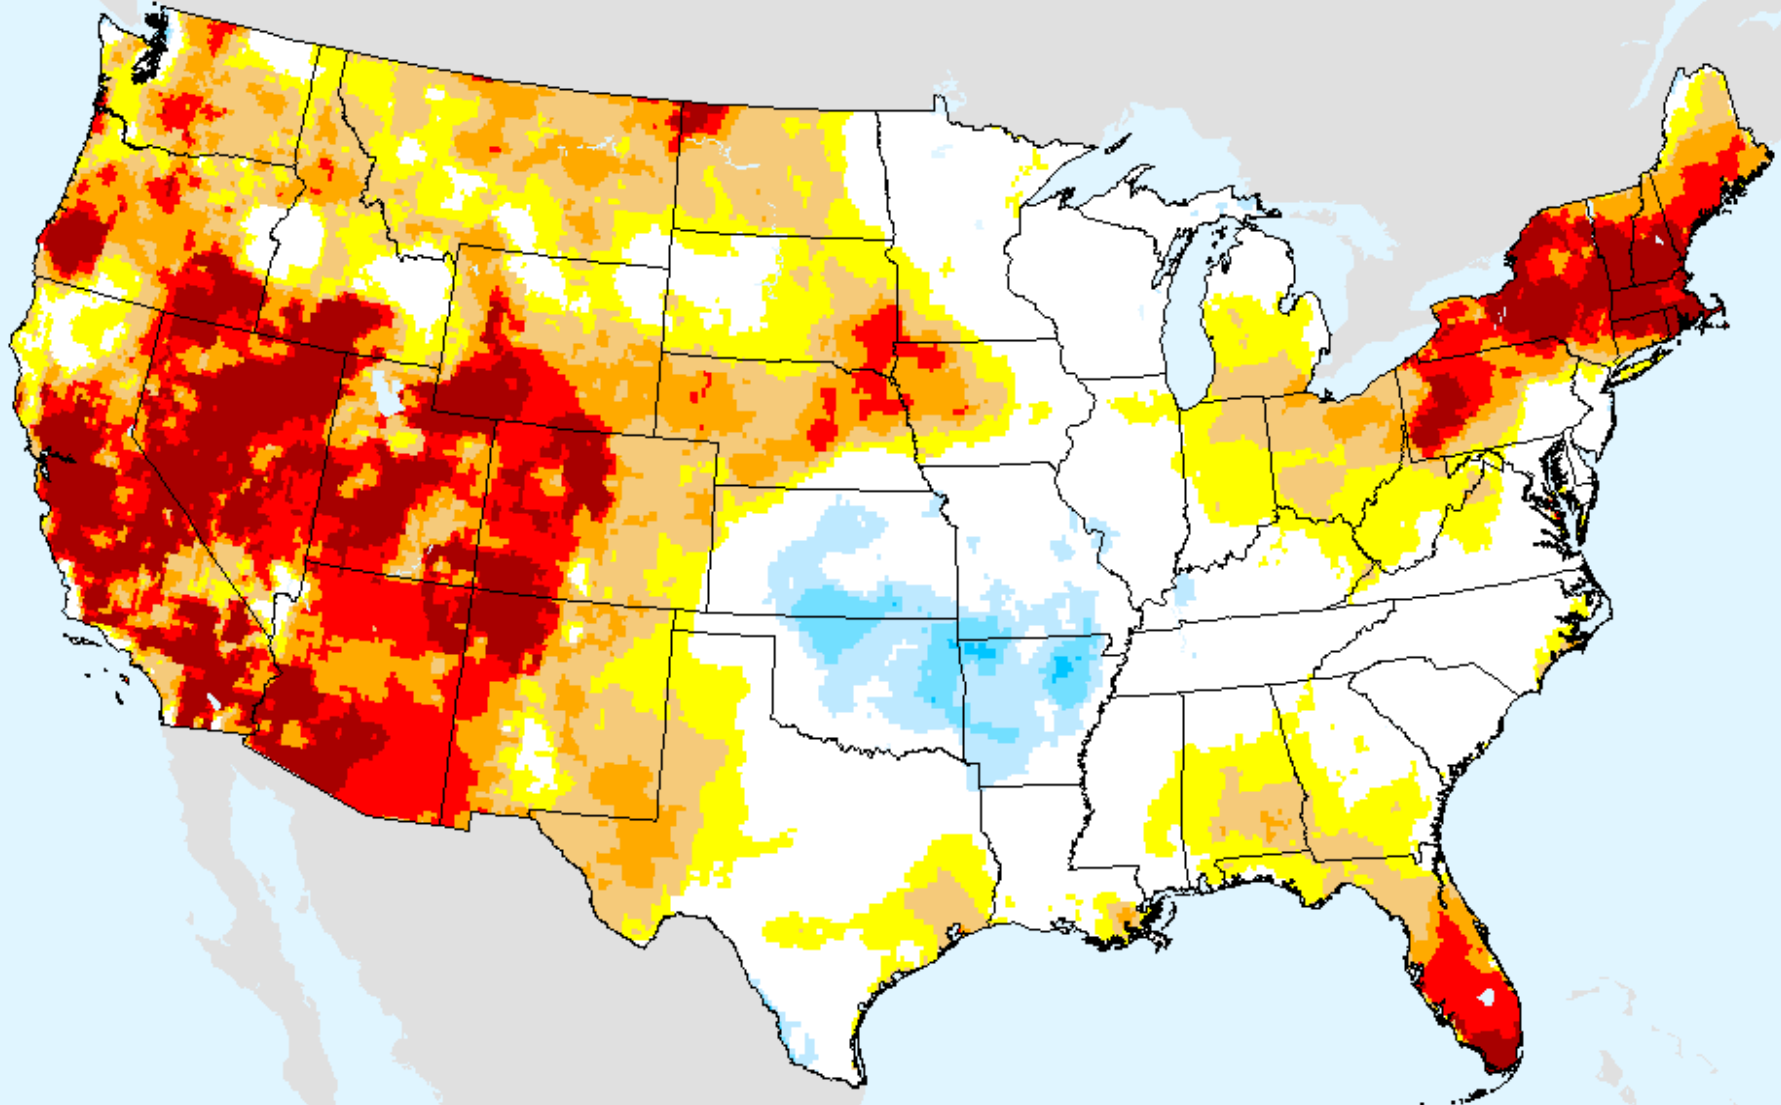

EDDI 10-week

As of: Tuesday, September 29, 2020