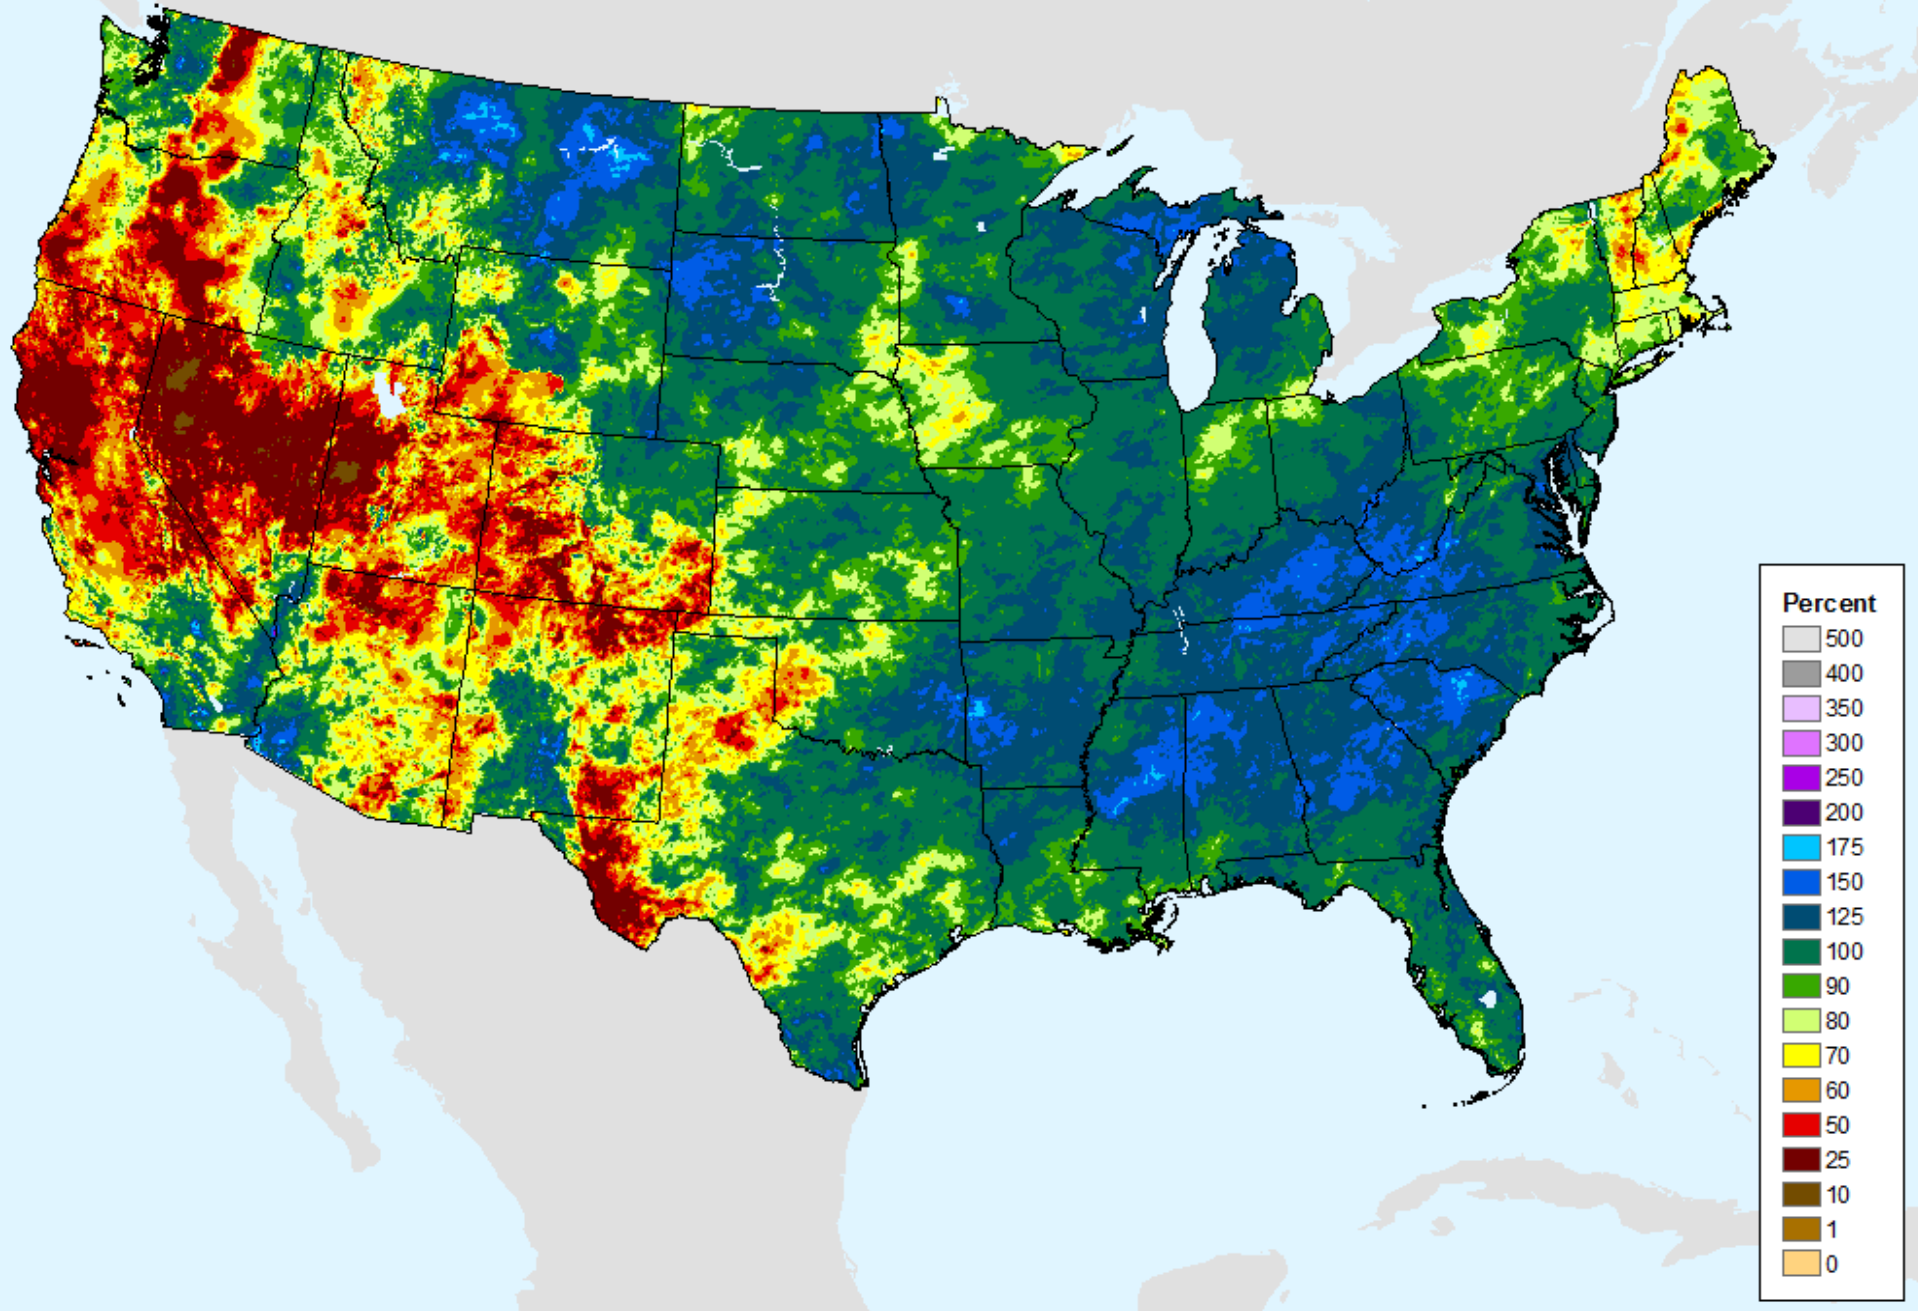

AHPS Water-Year Pct of Normal Pcp

As of: Tuesday, September 29, 2020