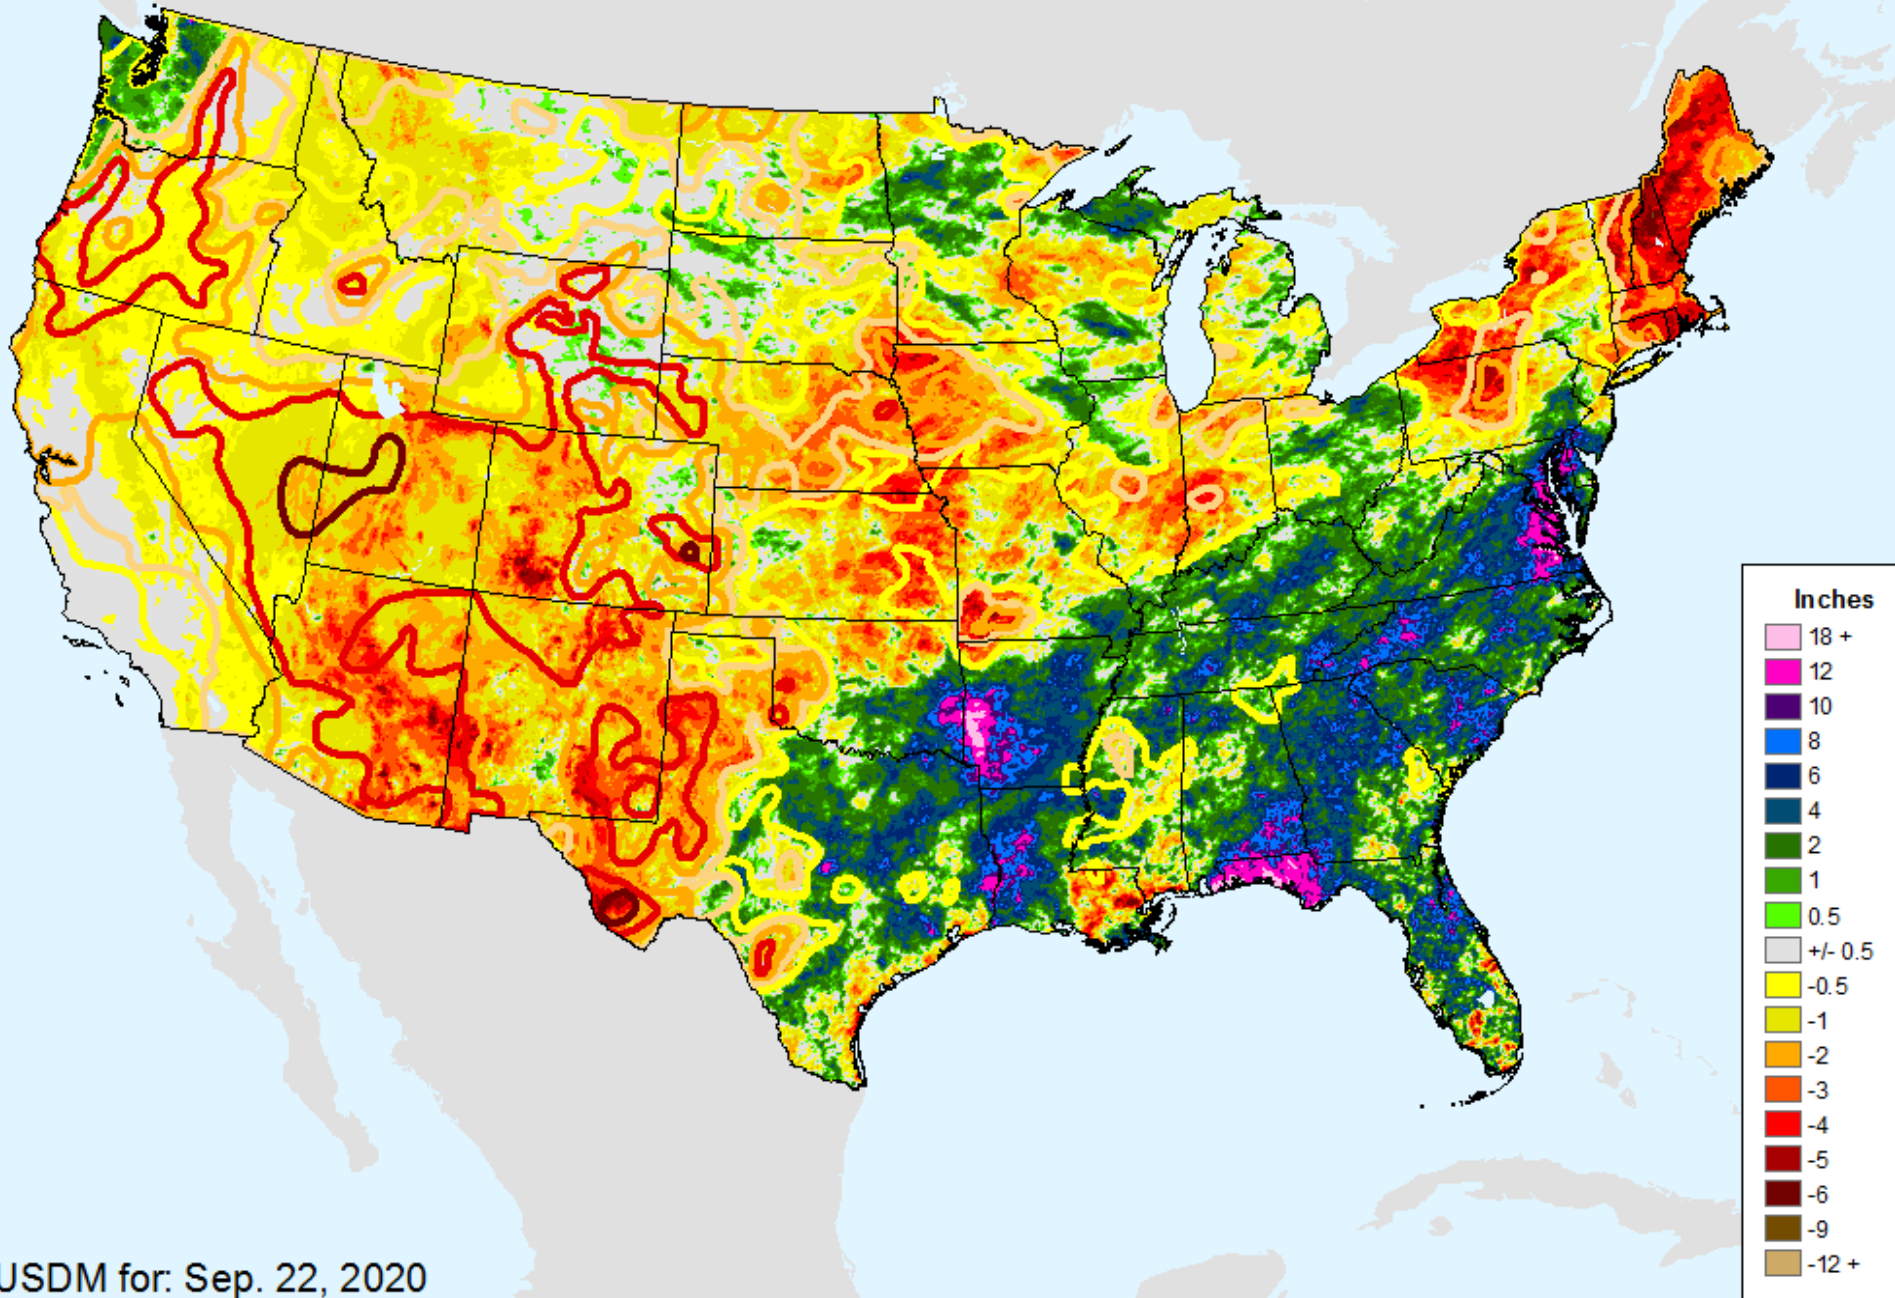

AHPS 30-Day Pct of Normal Pcp

As of: Tuesday, September 29, 2020

USDM for: Sep. 22, 2020

AHPS 30-Day Pct of Normal Pcp

As of: Tuesday, September 29, 2020

AHPS 60-Day Precip Departure

As of: Tuesday, September 29, 2020