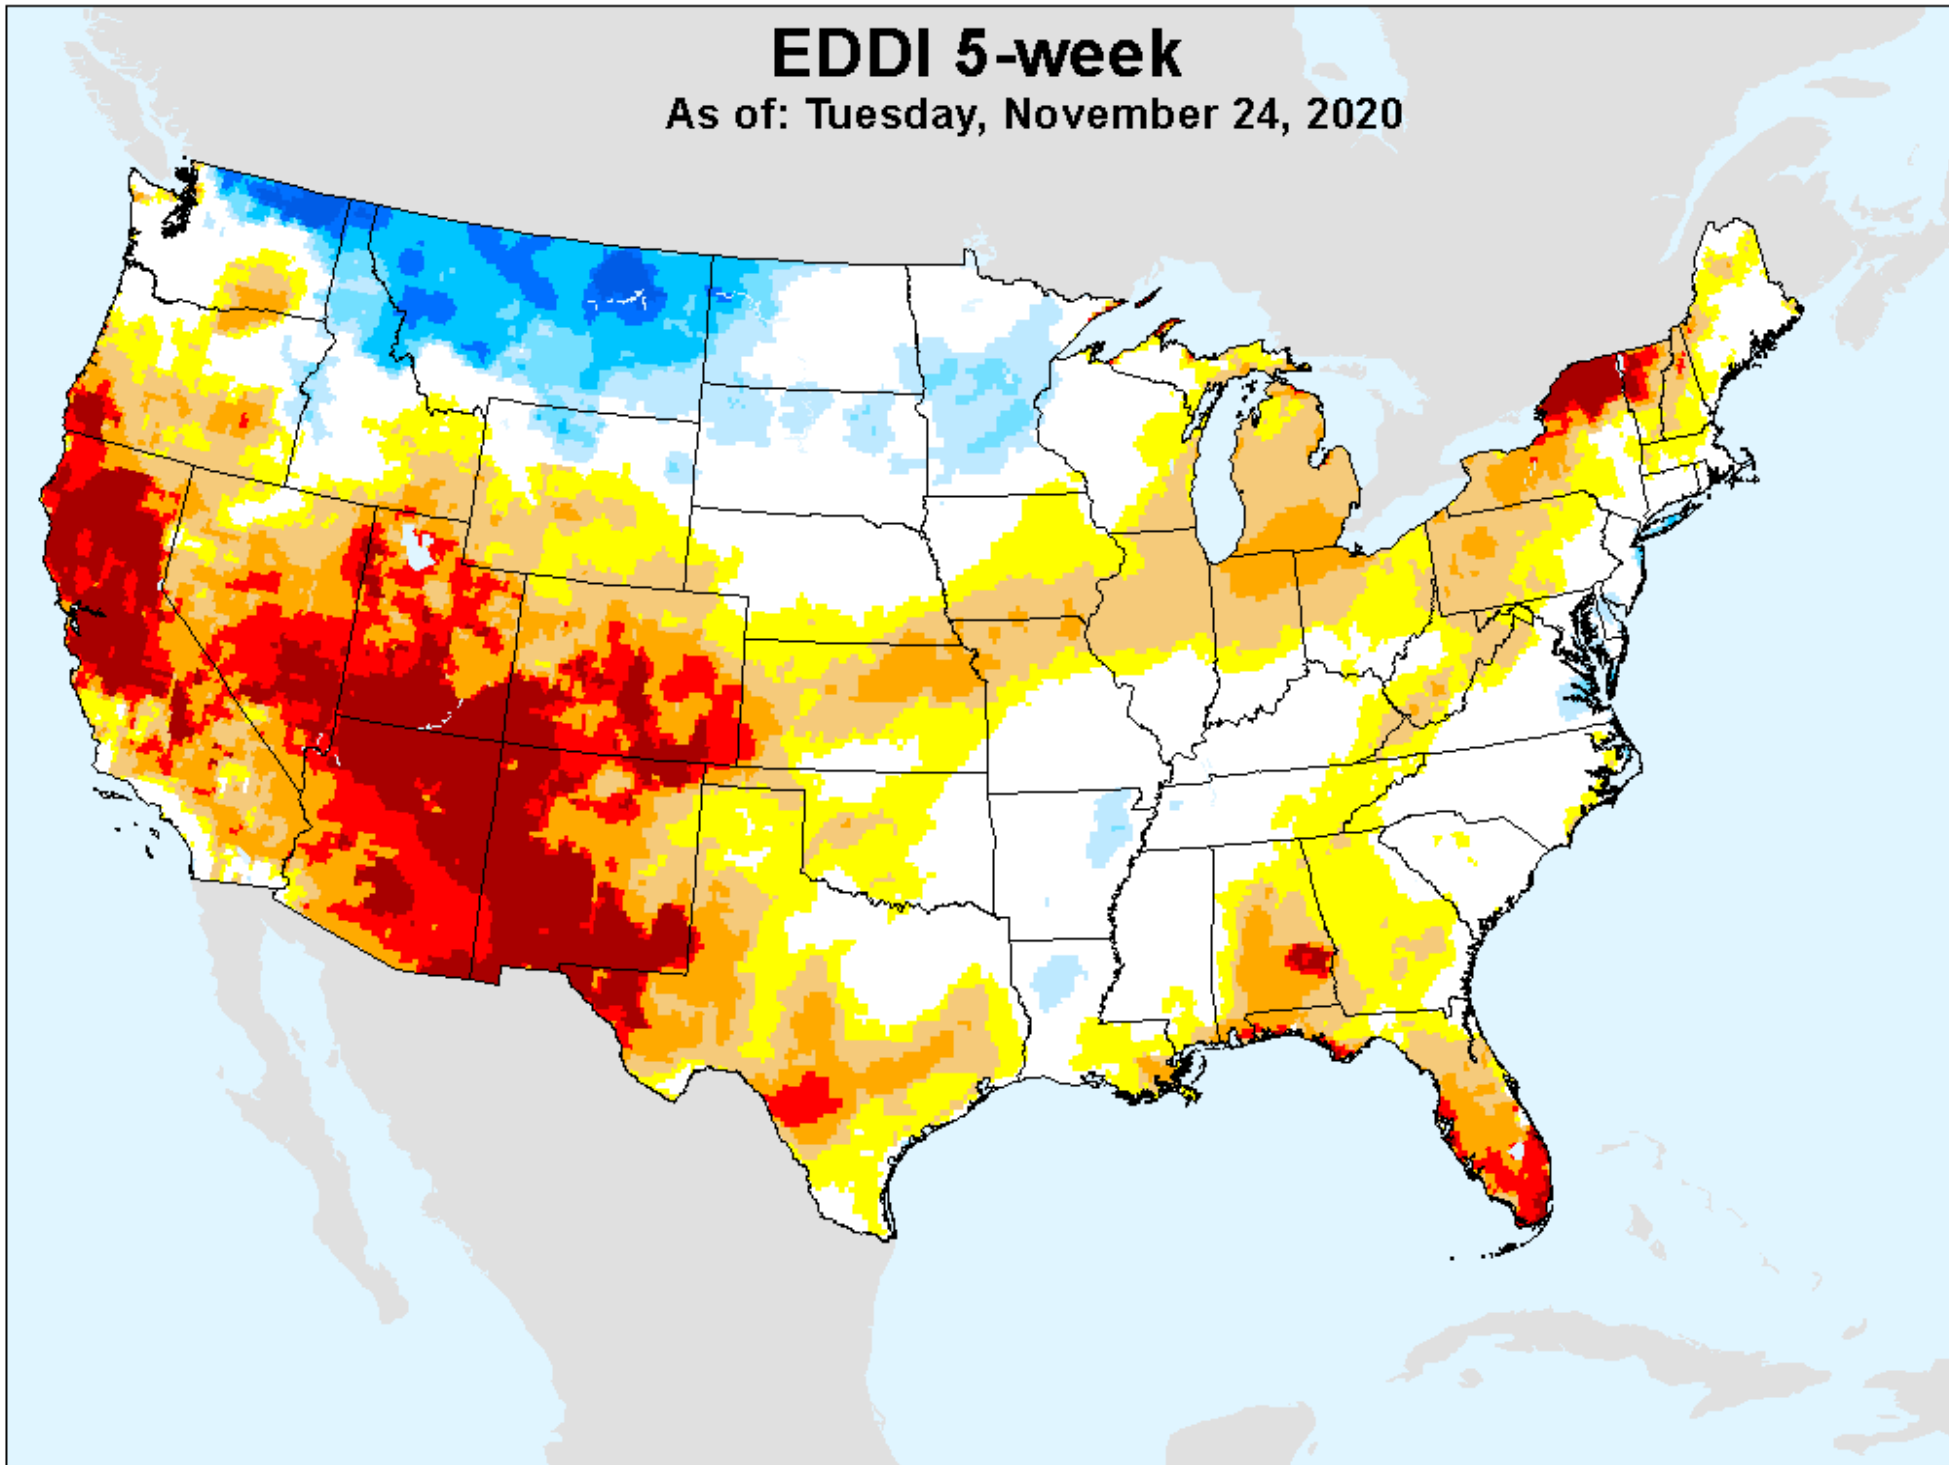

USDM for: Nov. 17, 2020

EDDI 4-week

As of: Tuesday, November 24, 2020

EDDI 5-week

As of: Tuesday, November 24, 2020

USDM for: Nov. 17, 2020

EDDI 5-week

As of: Tuesday, November 24, 2020