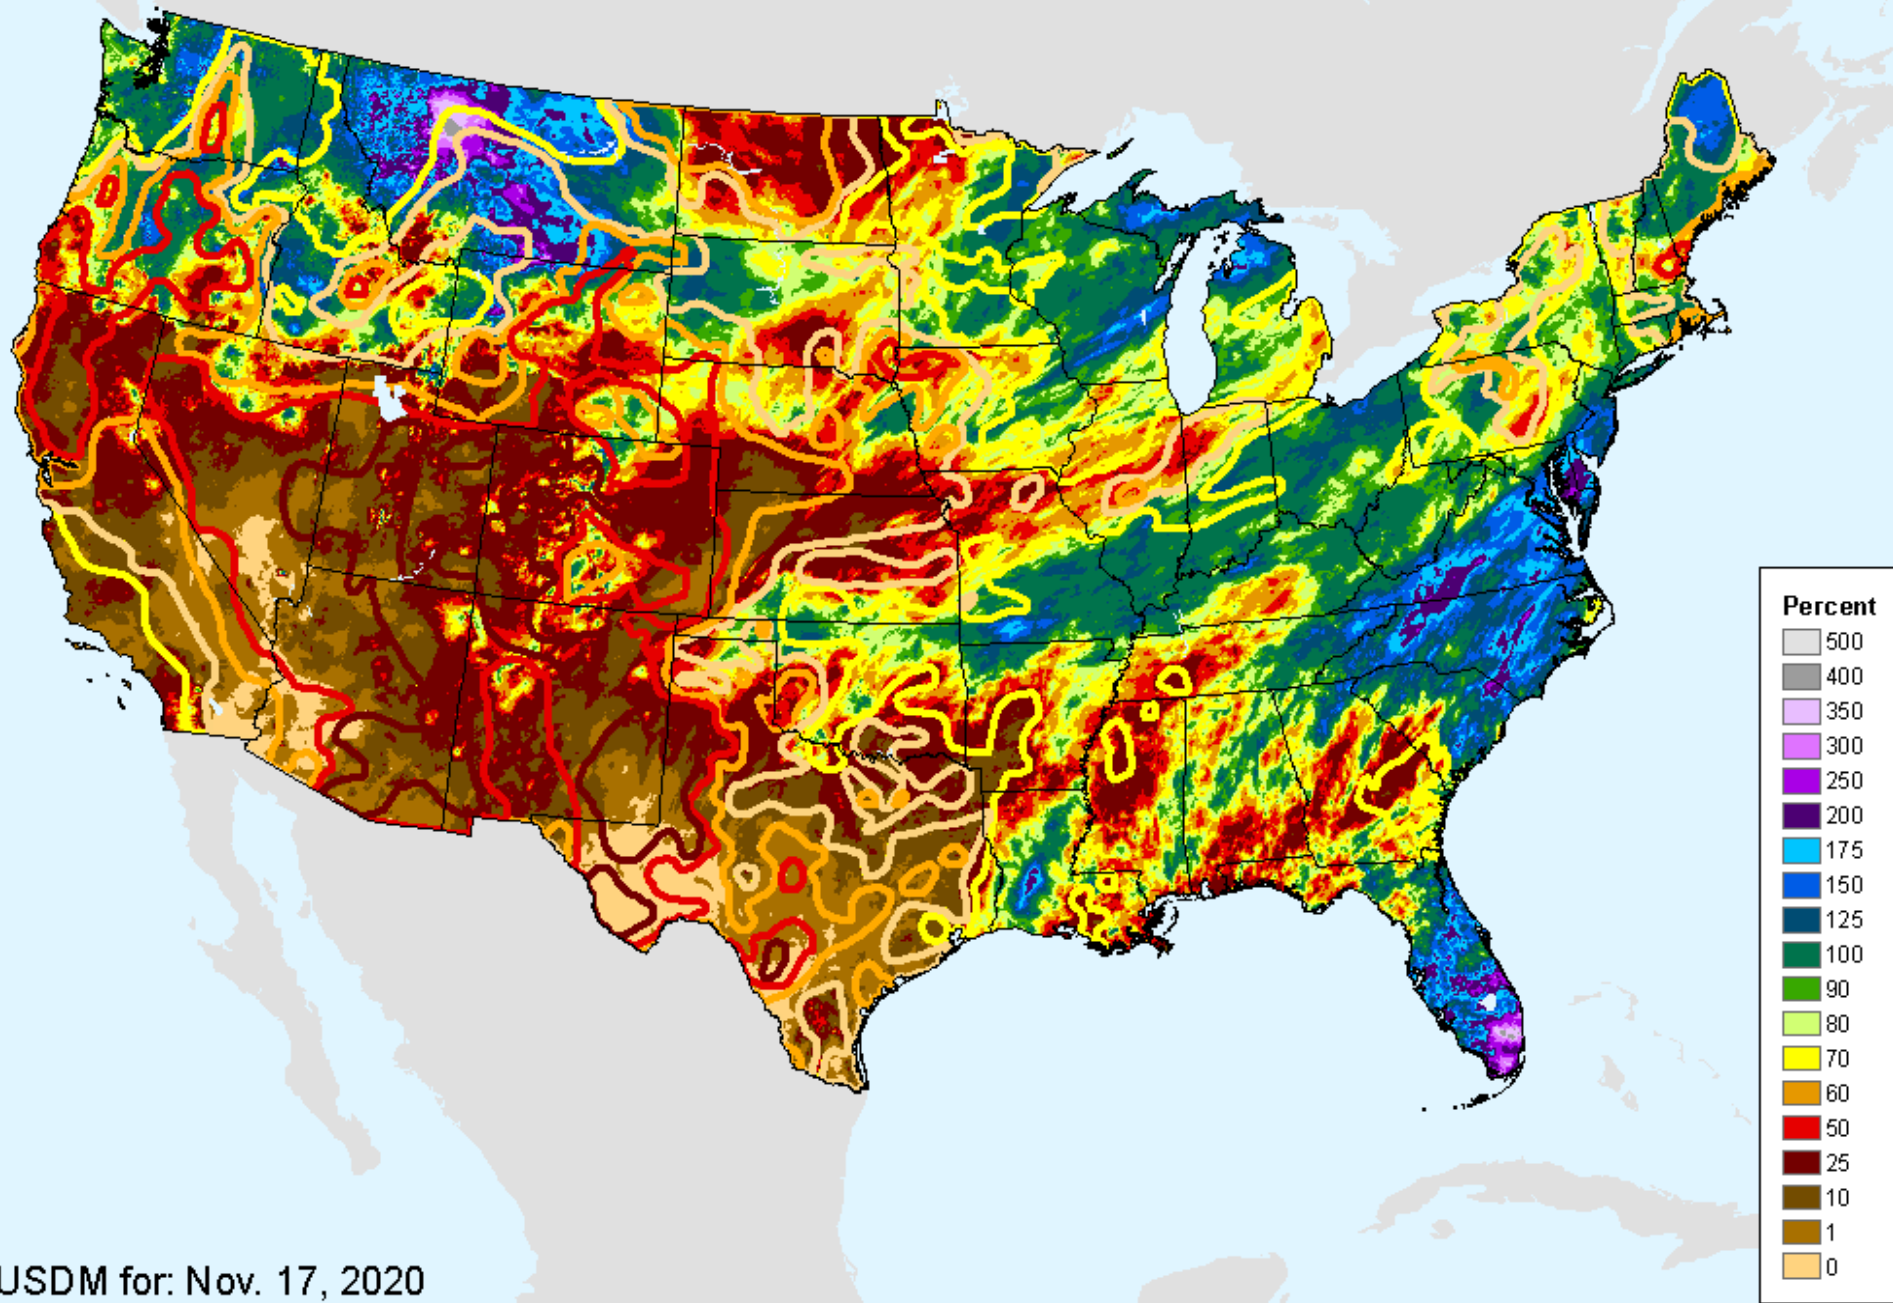

As of: Tuesday, November 24, 2020

AHPS 60-Day Precip Departure

As of: Tuesday, November 24, 2020

AHPS 60-Day Pct of Normal Pcp

As of: Tuesday, November 24, 2020

USDM for: Nov. 17, 2020

AHPS 60-Day Pct of Normal Pcp