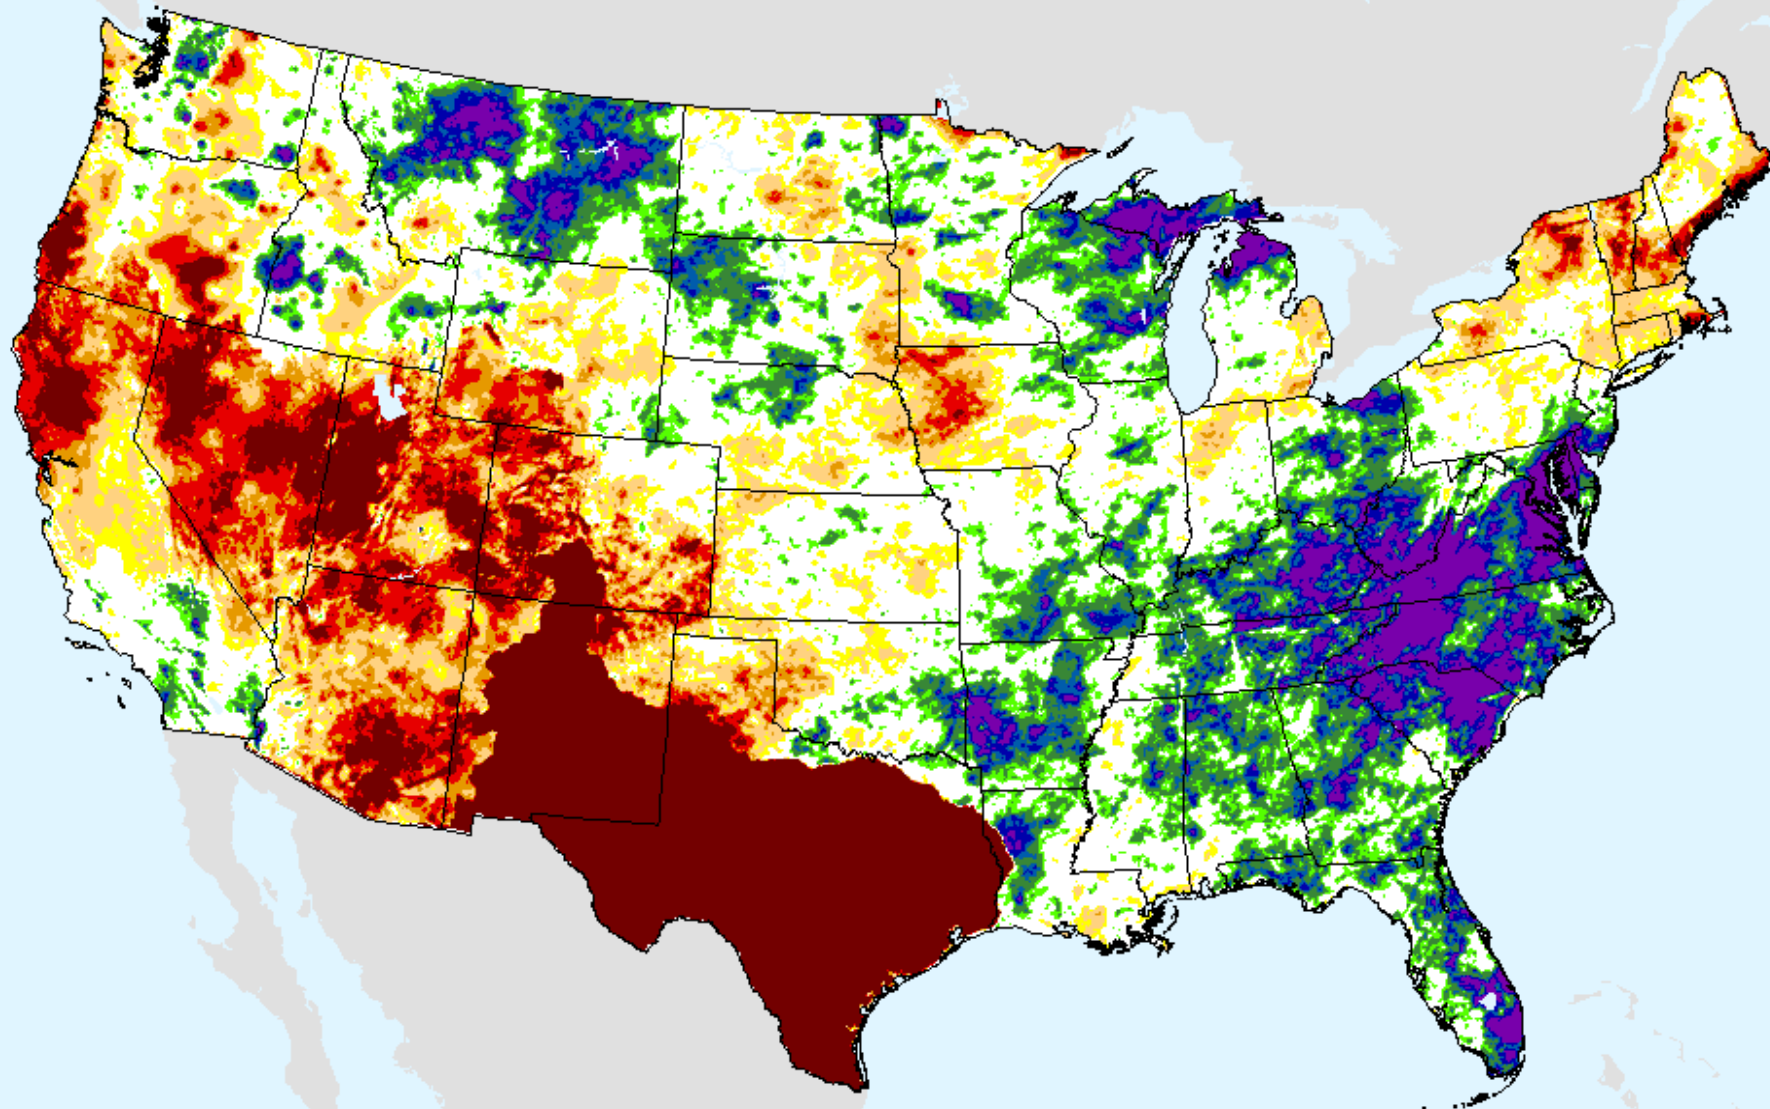

AHPS 9-month SPI

As of: Tuesday, November 24, 2020