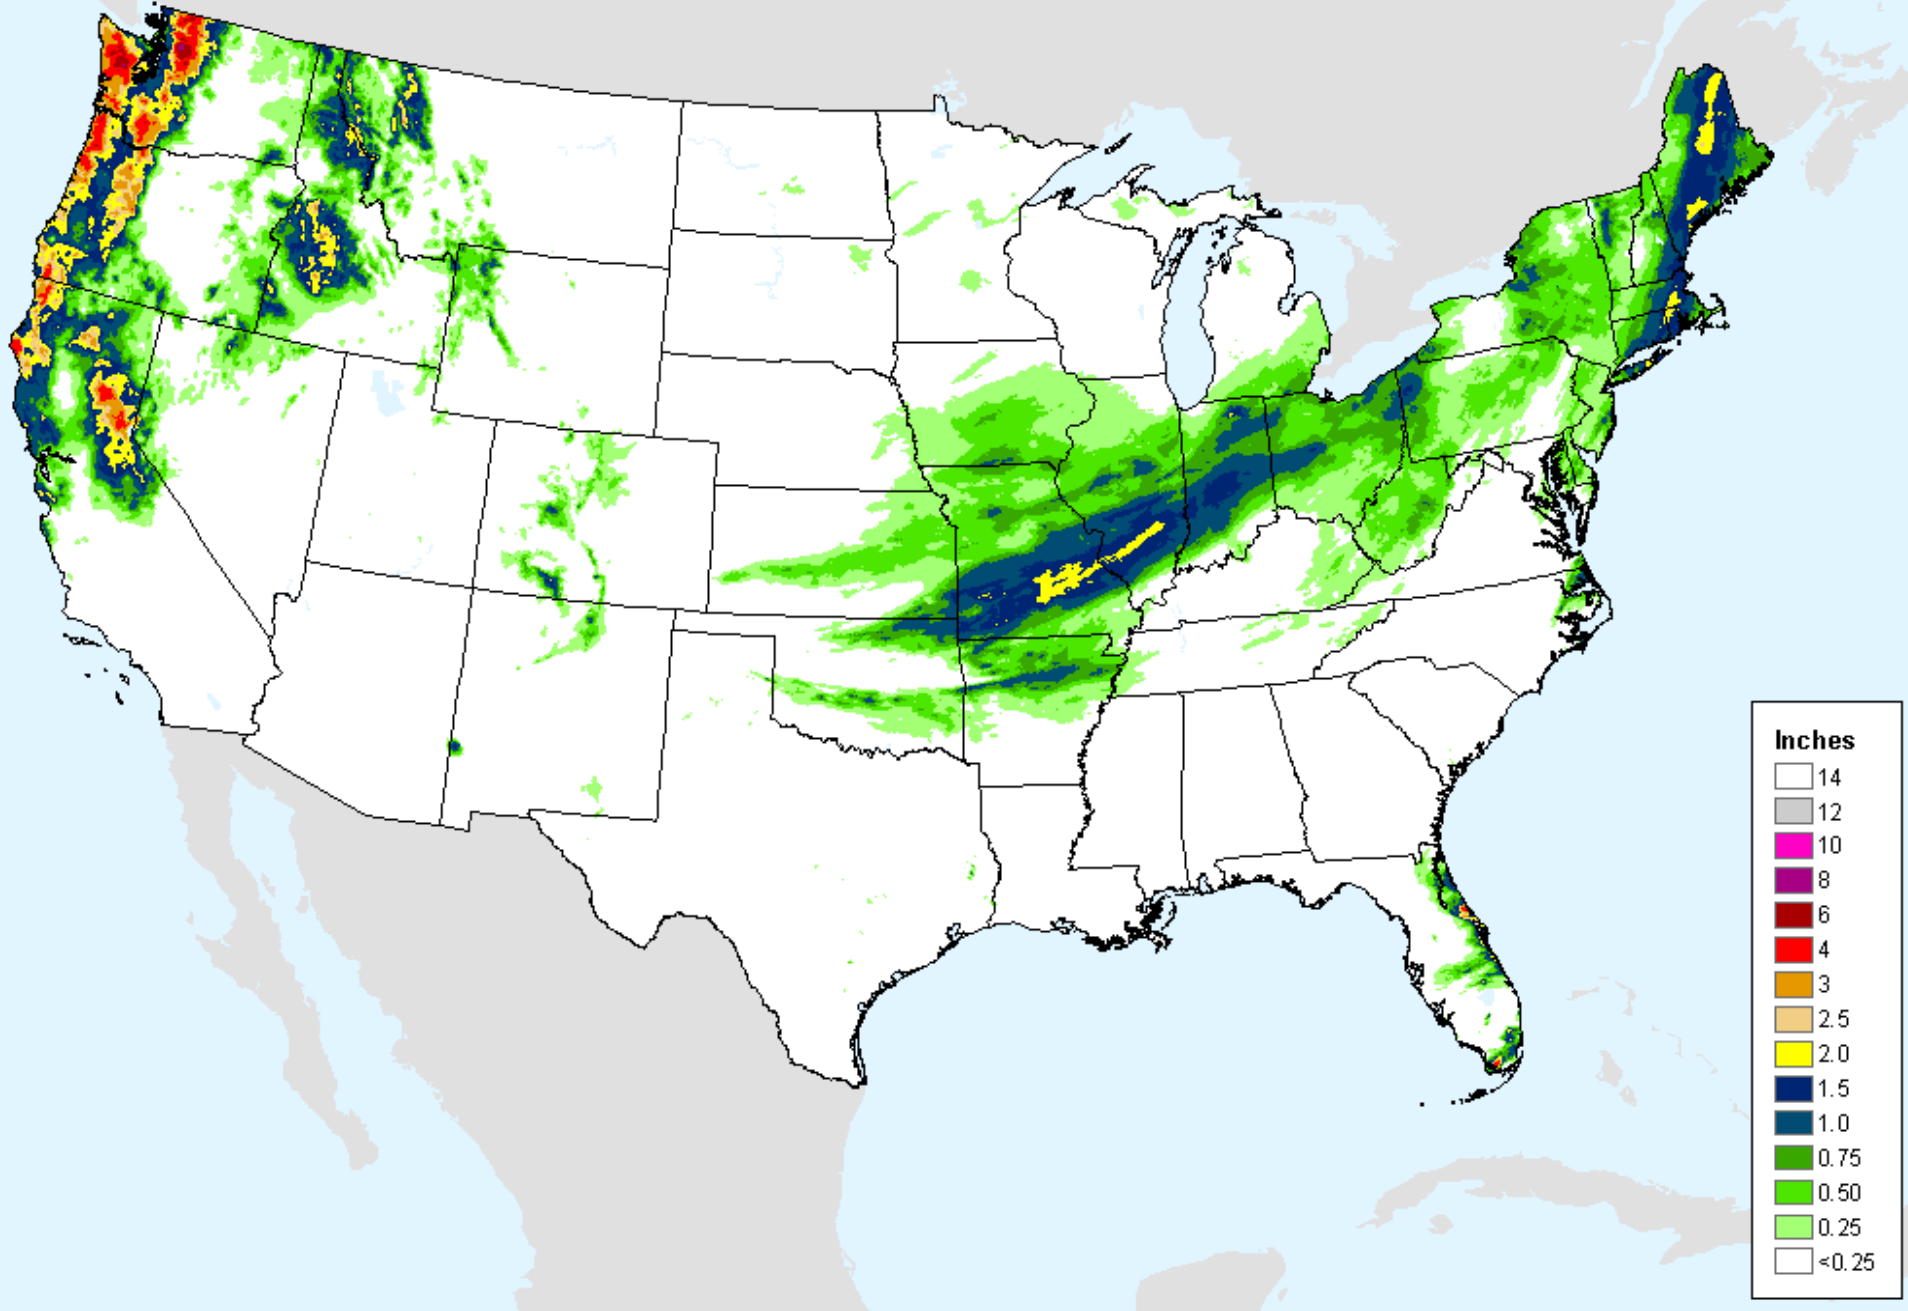

AHPS 7-Day Precipitation

As of: Tuesday, November 24, 2020