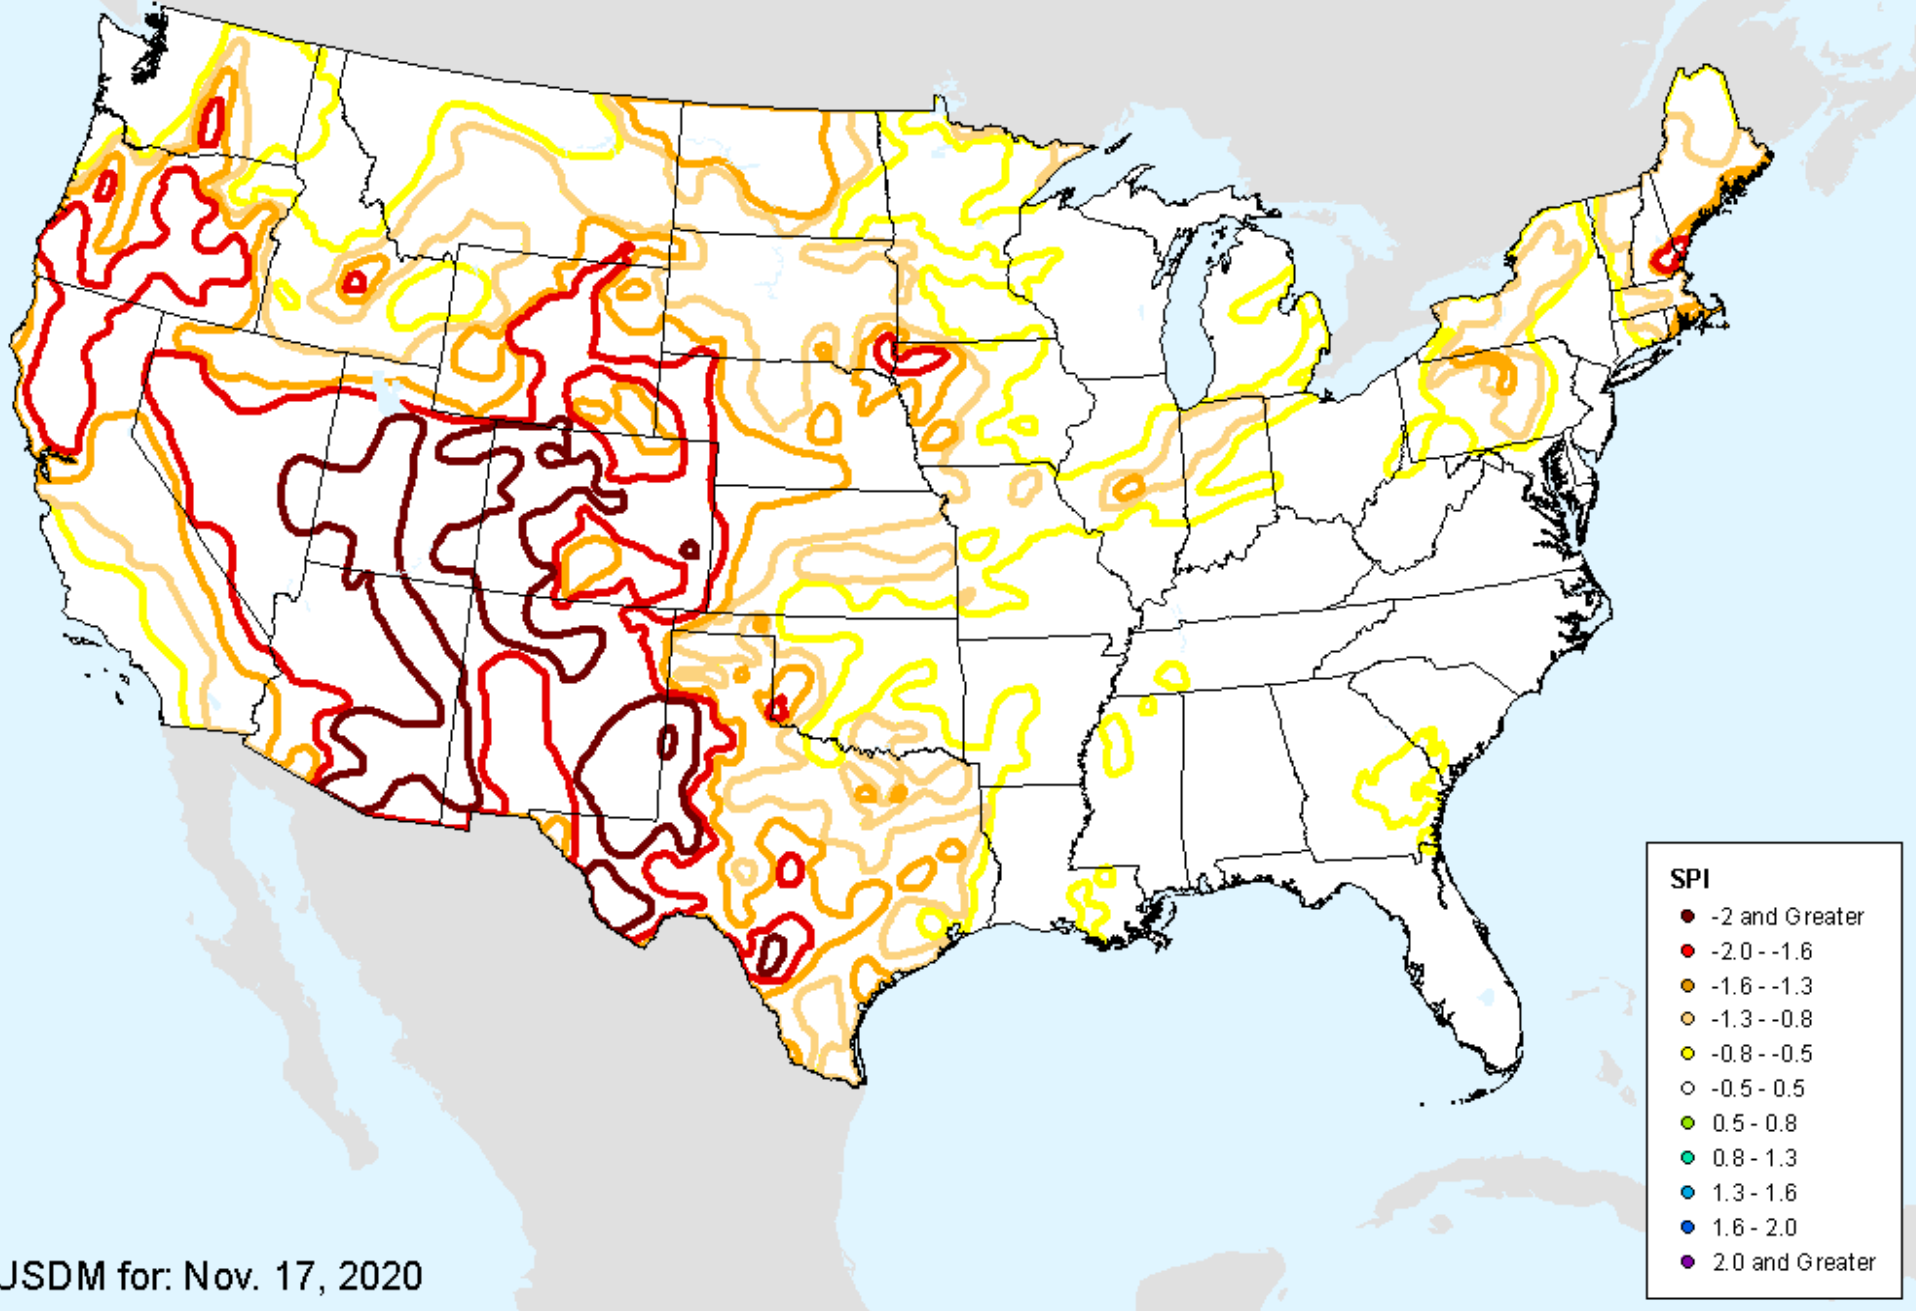

HPRCC 6-month SPI

As of: Tuesday, November 24, 2020