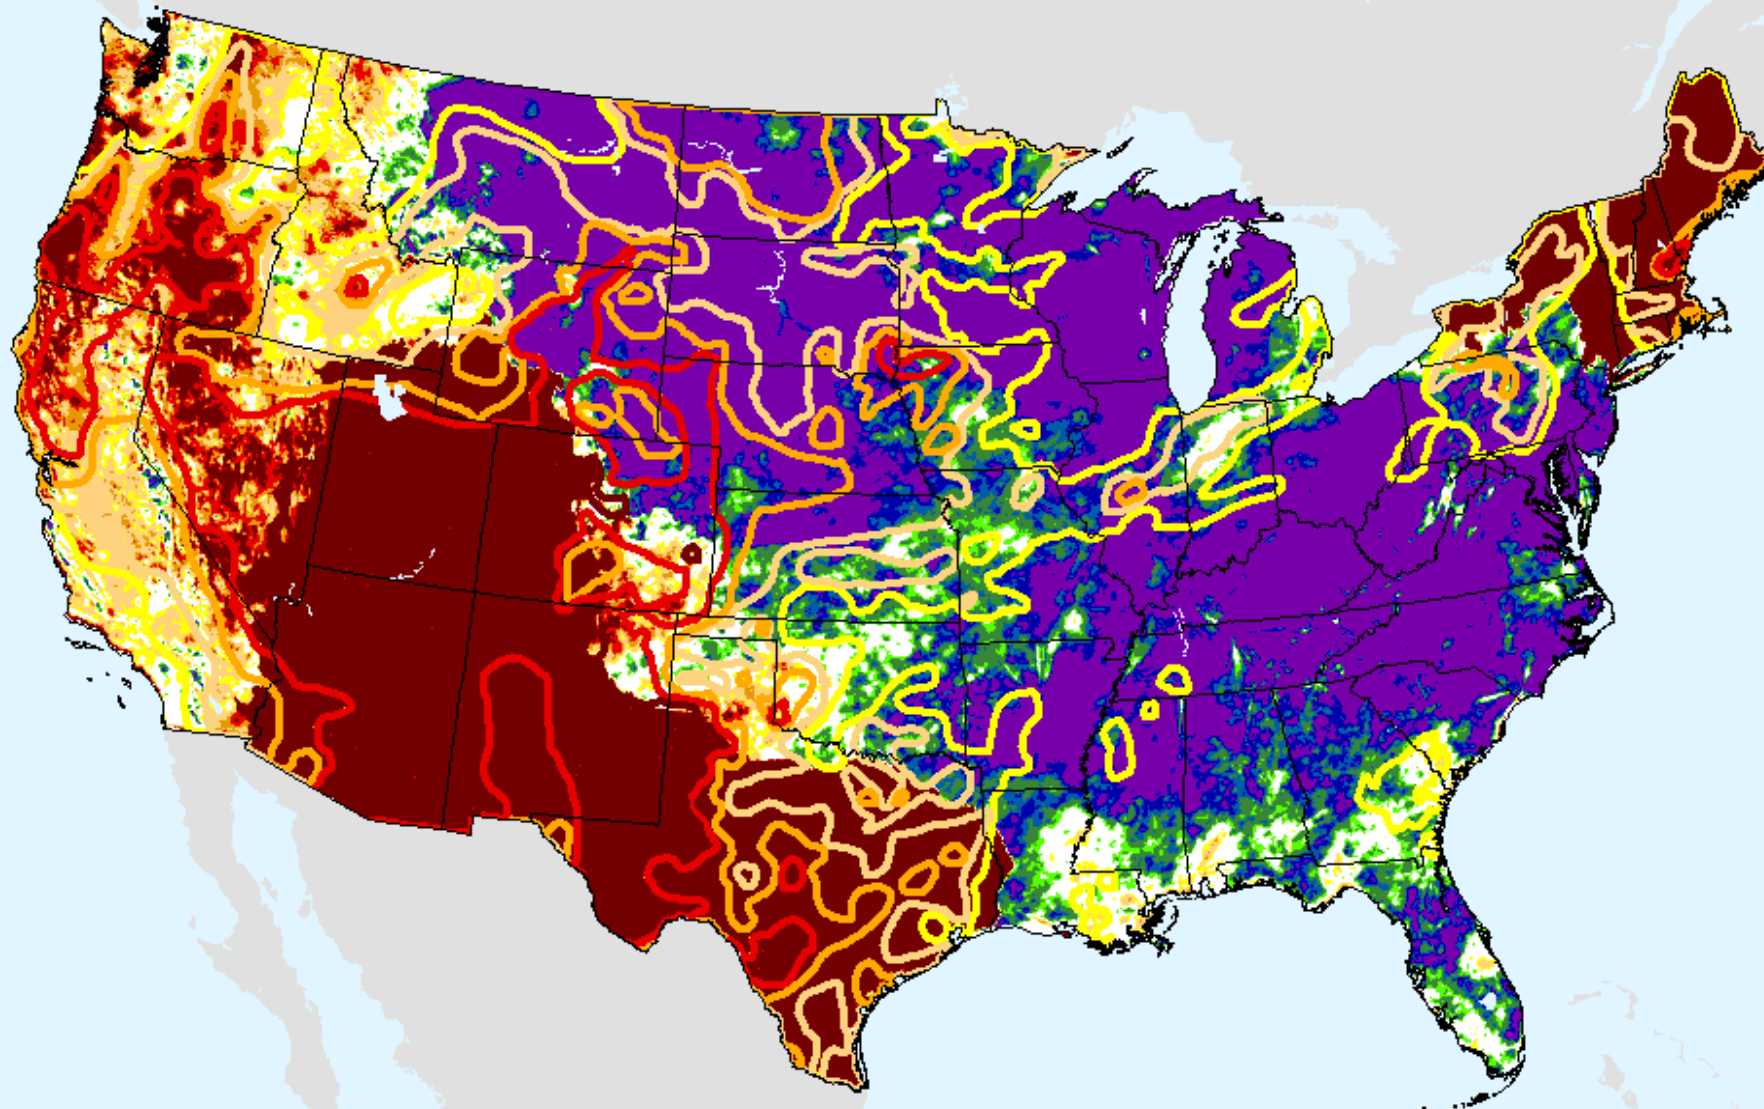

AHPS 36-month SPI

As of: Tuesday, November 24, 2020

USDM for: Nov. 17, 2020

SPI (USDM)