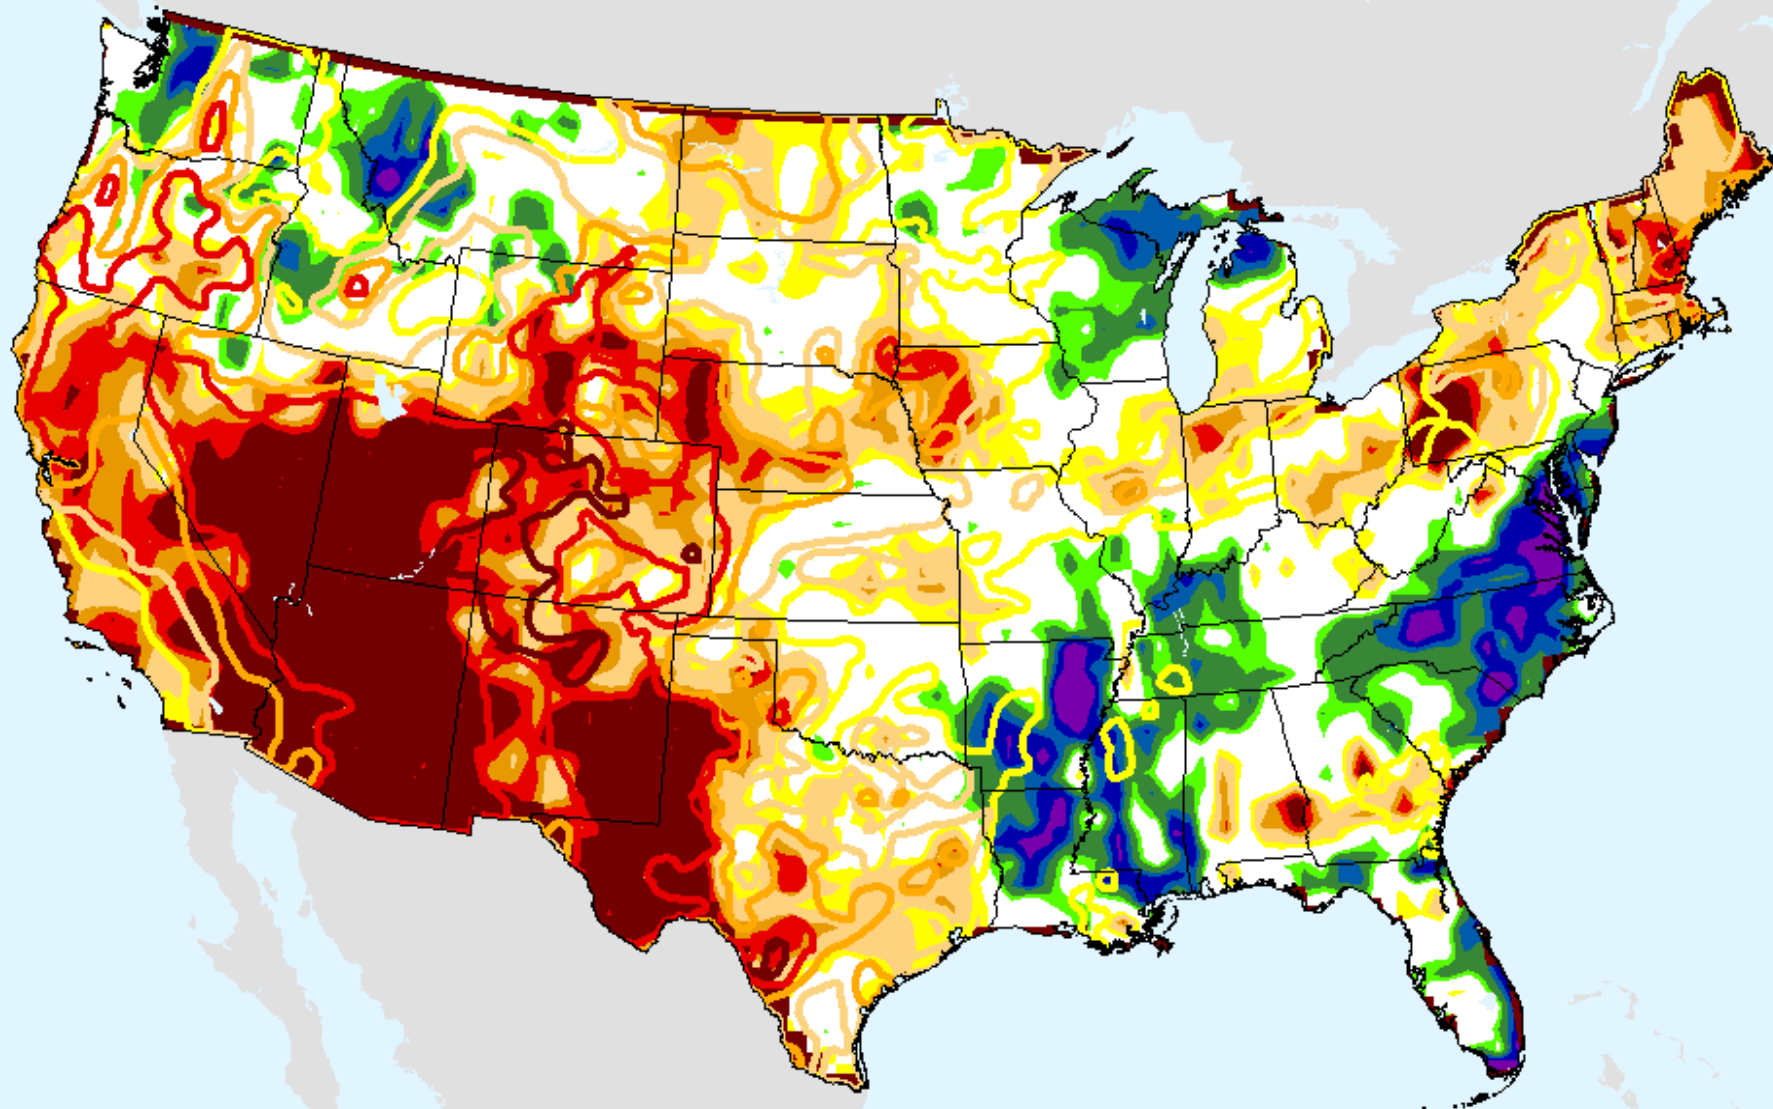

USDM for: Nov. 17, 2020

SPI (USDM)

CPC 3-month SPI

As of: Tuesday, November 24, 2020

CPC 6-month SPI

As of: Tuesday, November 24, 2020

USDM for: Nov. 17, 2020

SPI (USDM)