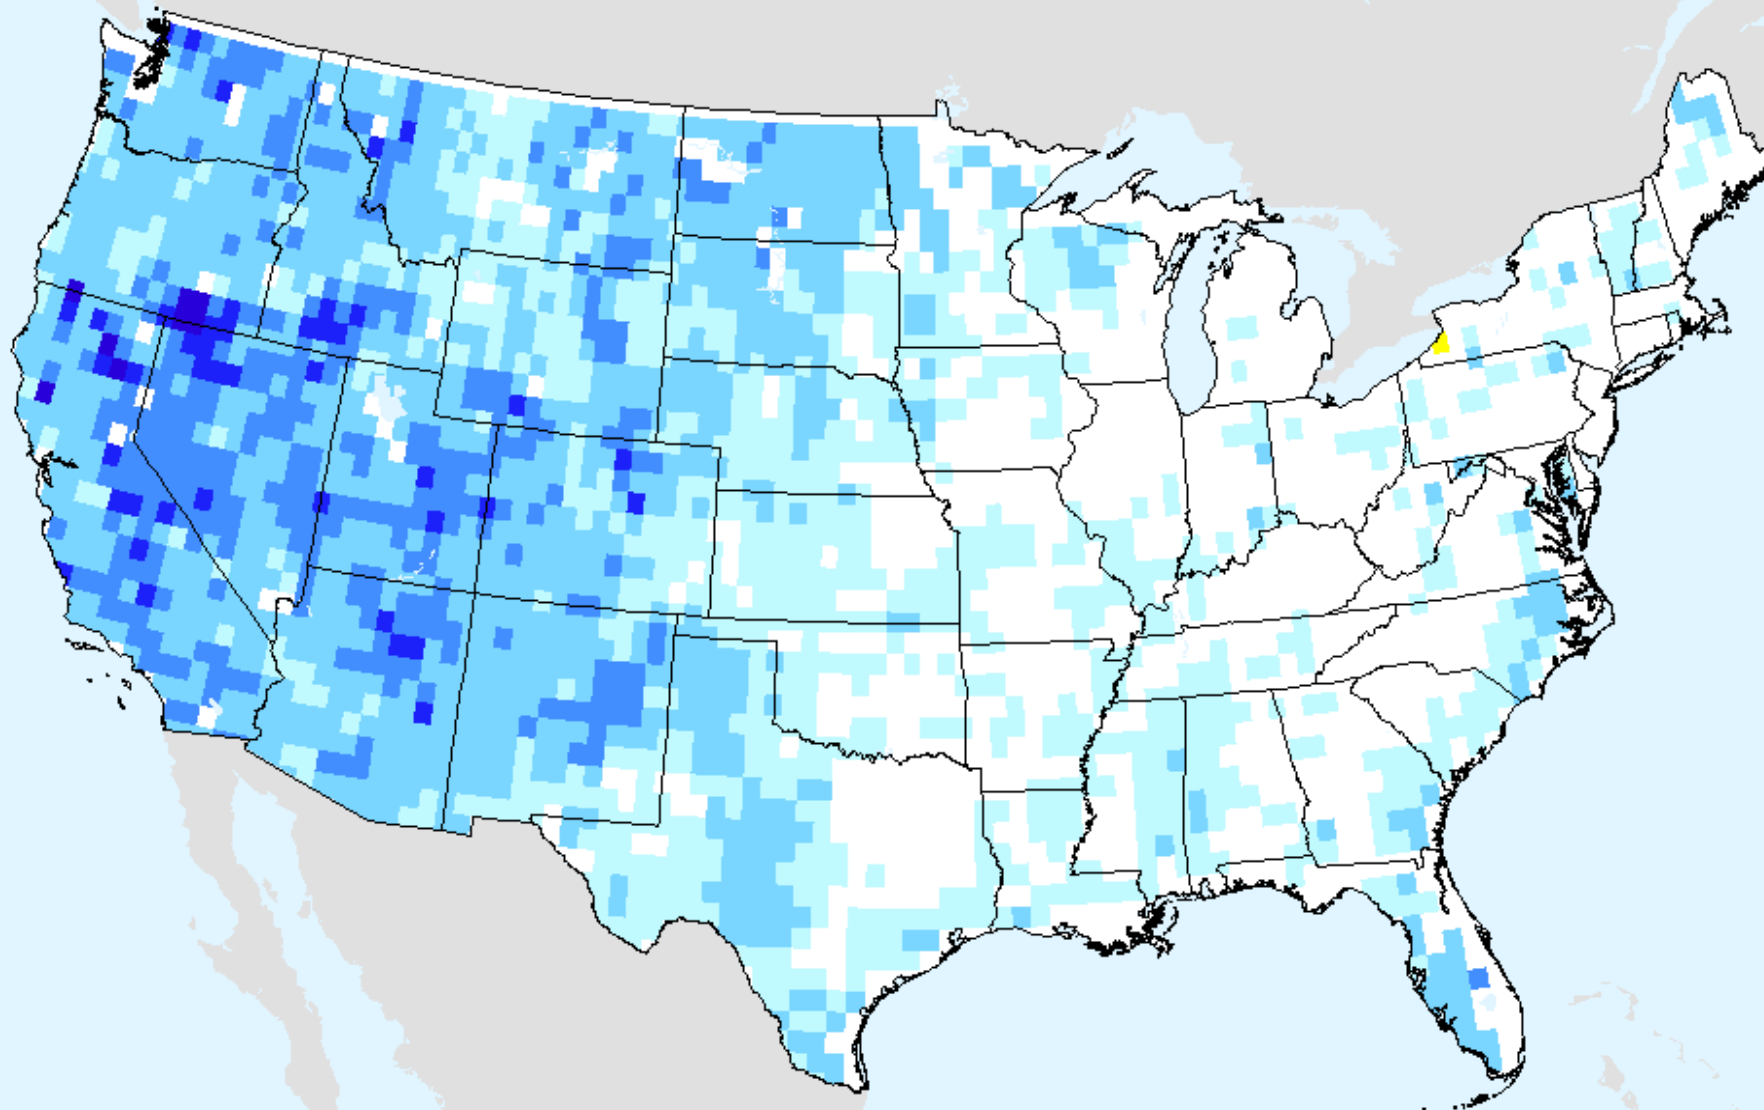

AIRS-Based Retrieved Surface Air Temperature 28 Day

As of: Tuesday, November 24, 2020