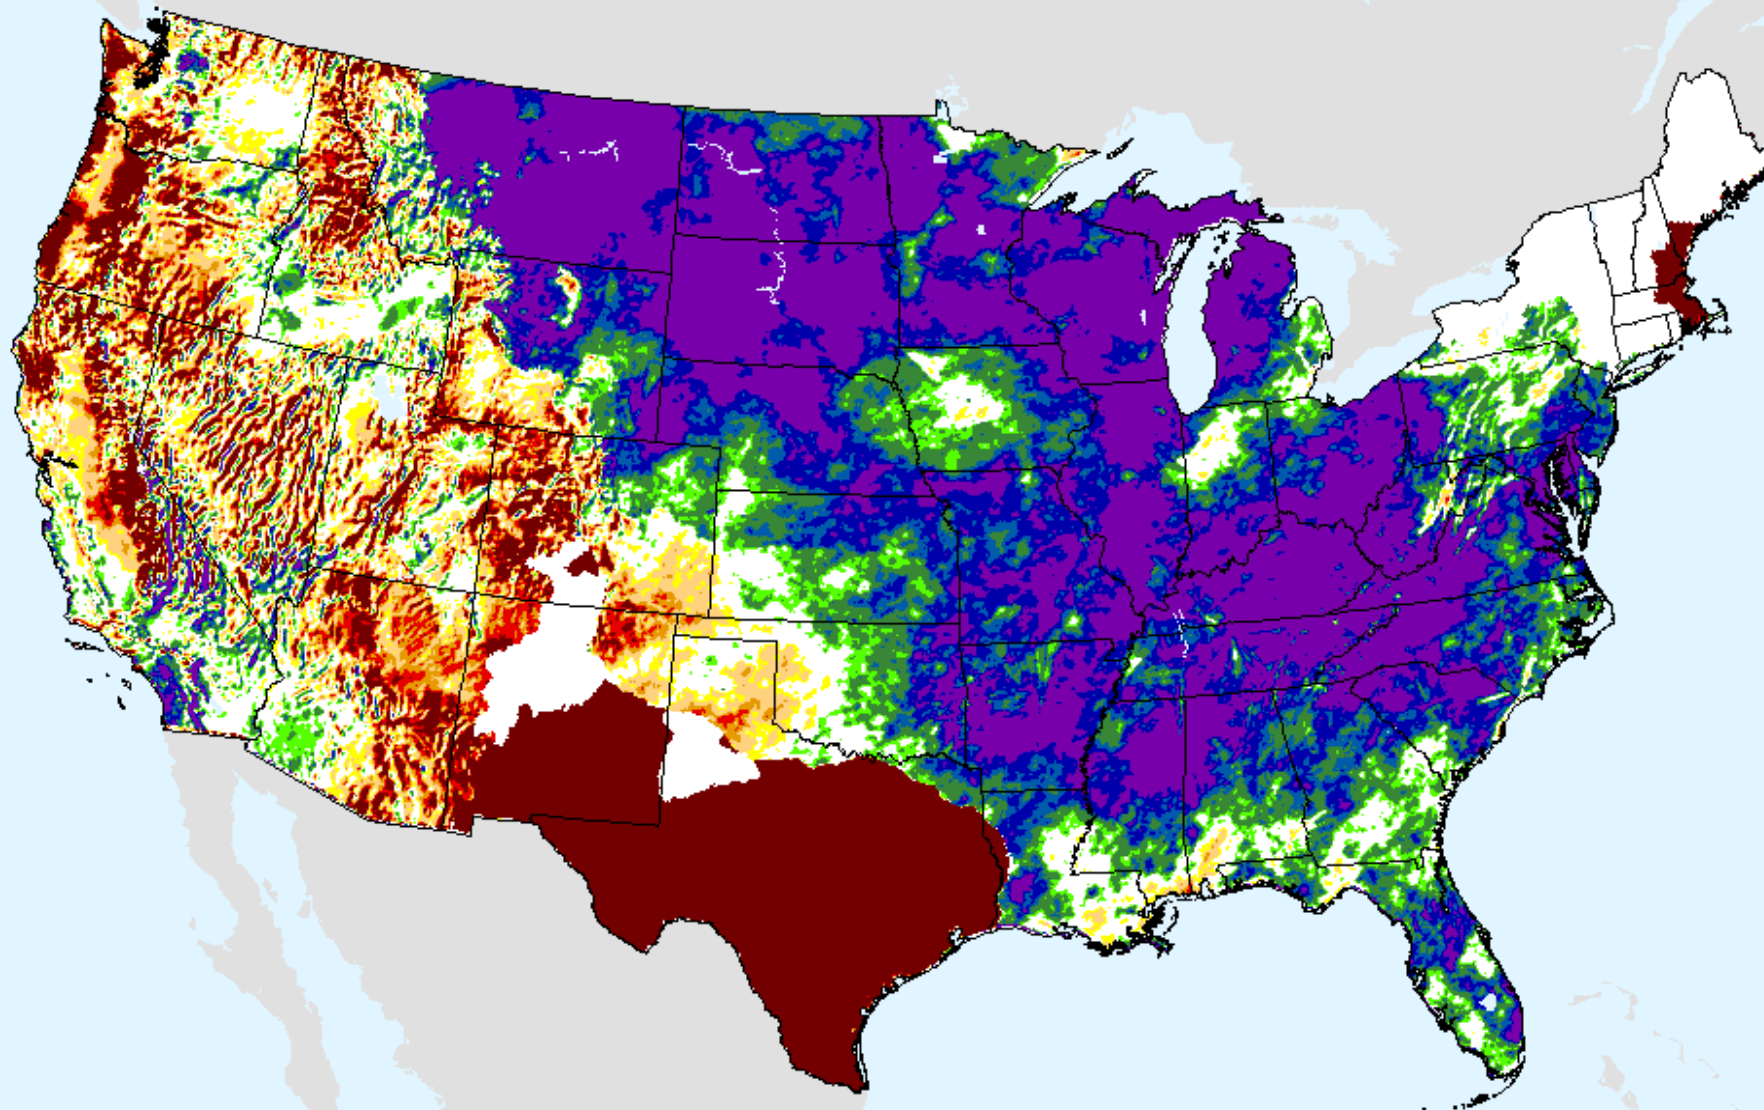

SPEI (USDM)

AHPS 24-month SPEI

As of: Tuesday, November 24, 2020

USDM for: Nov. 17, 2020

SPEI (USDM)

AHPS 24-month SPEI

As of: Tuesday, November 24, 2020

SPEI (USDM)