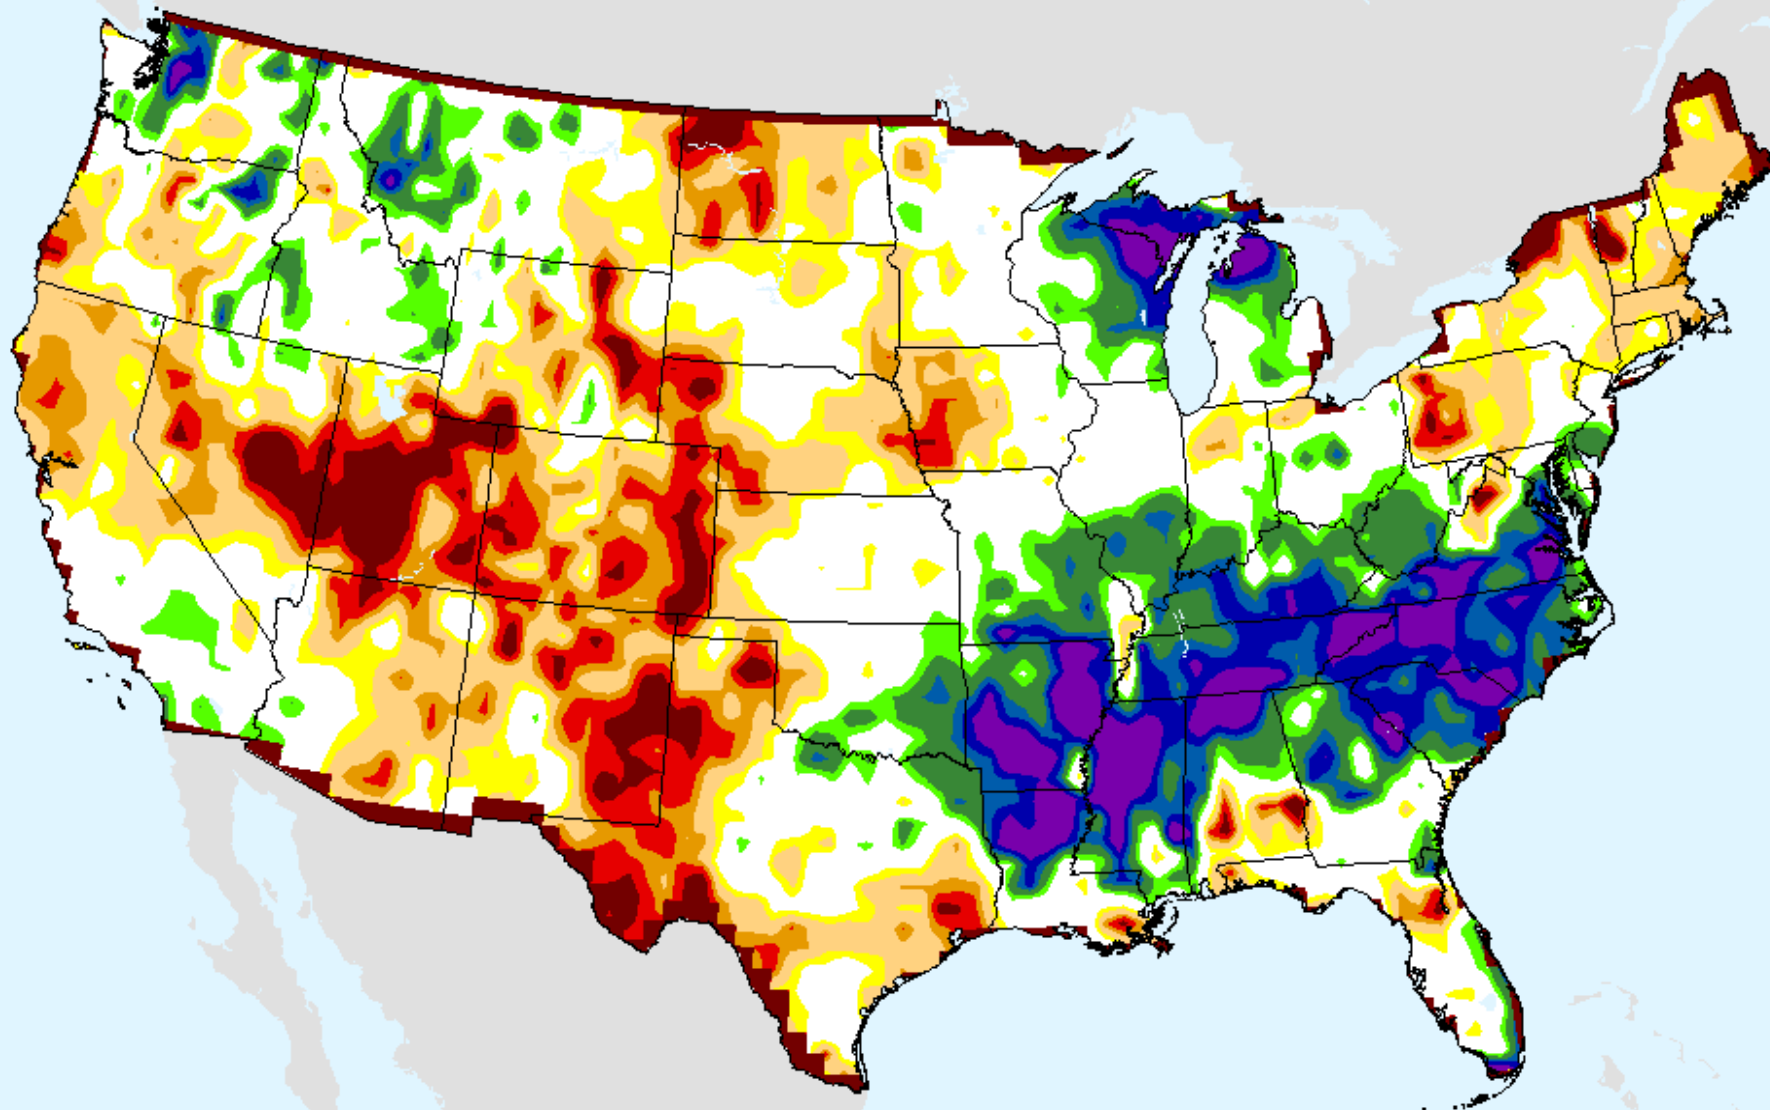

CPC 12-month SPI

As of: Tuesday, November 24, 2020

SPI (USDM)