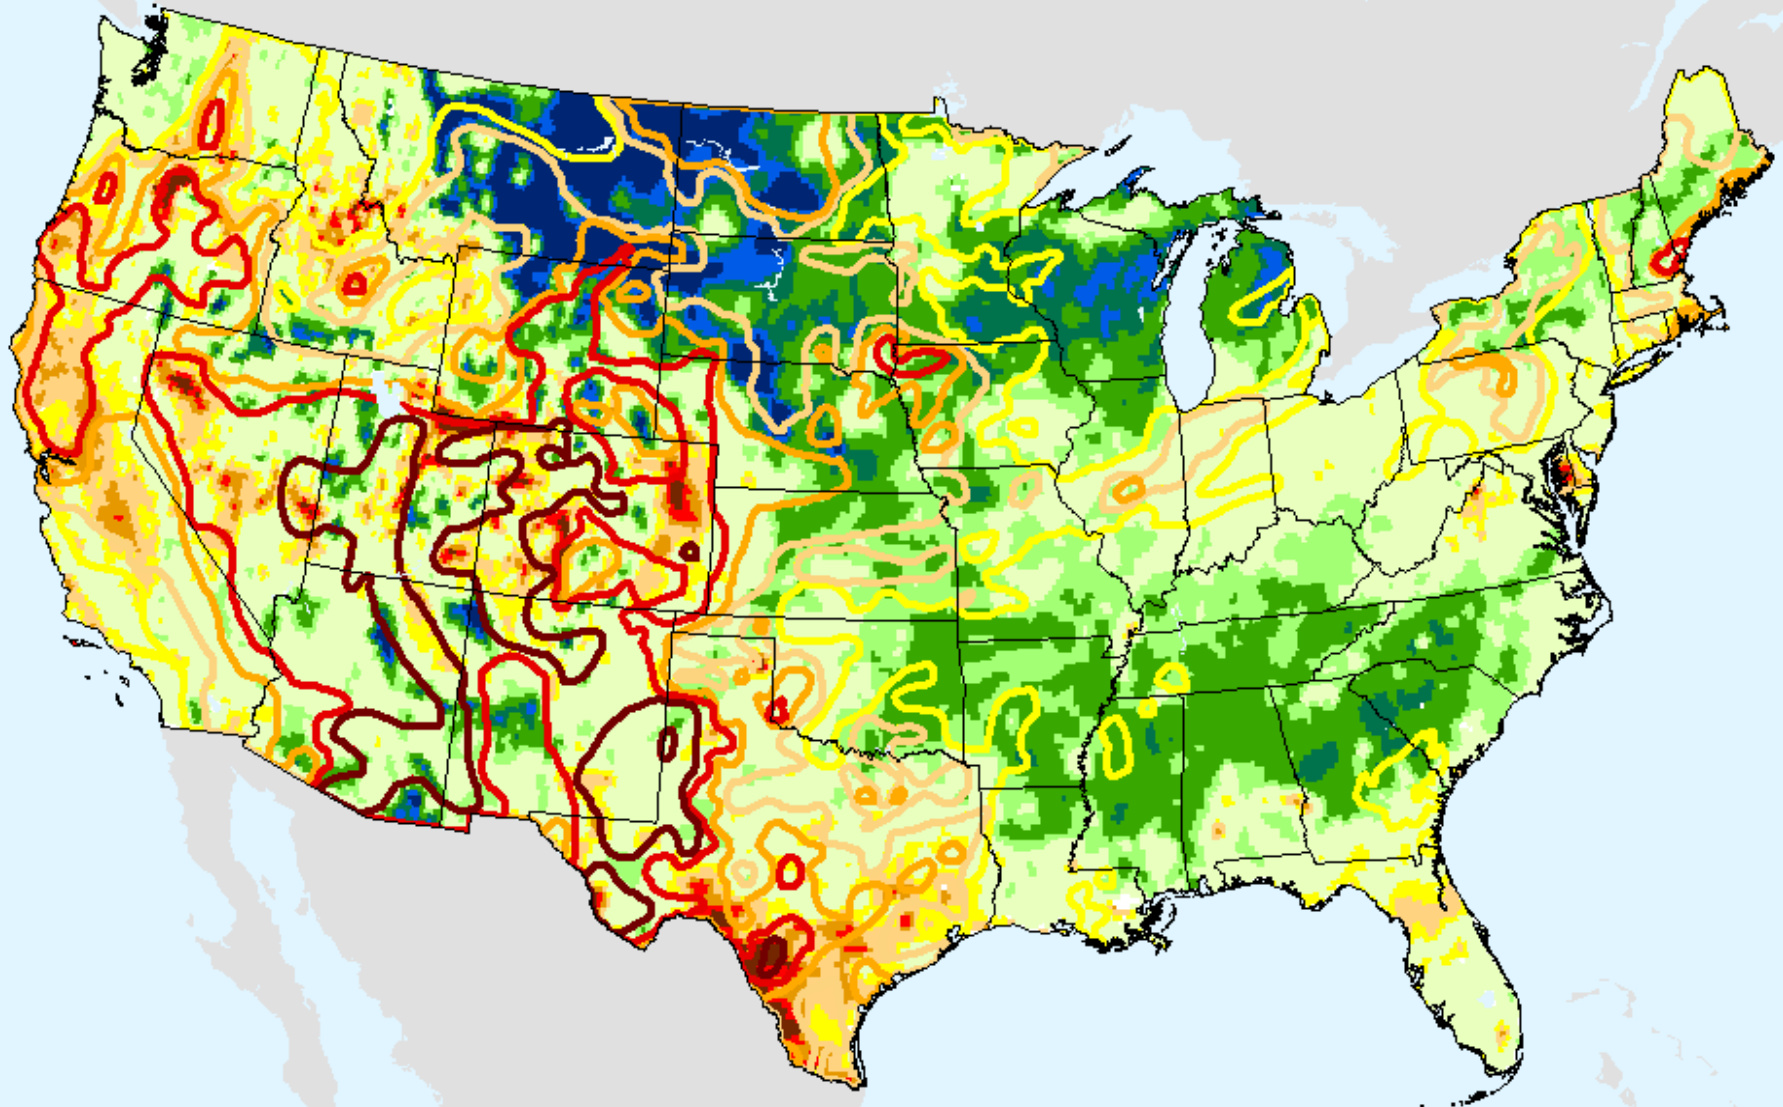

NLDAS Top 1m Soil Moisture

As of: Tuesday, November 24, 2020

USDM for: Nov. 17, 2020

>98