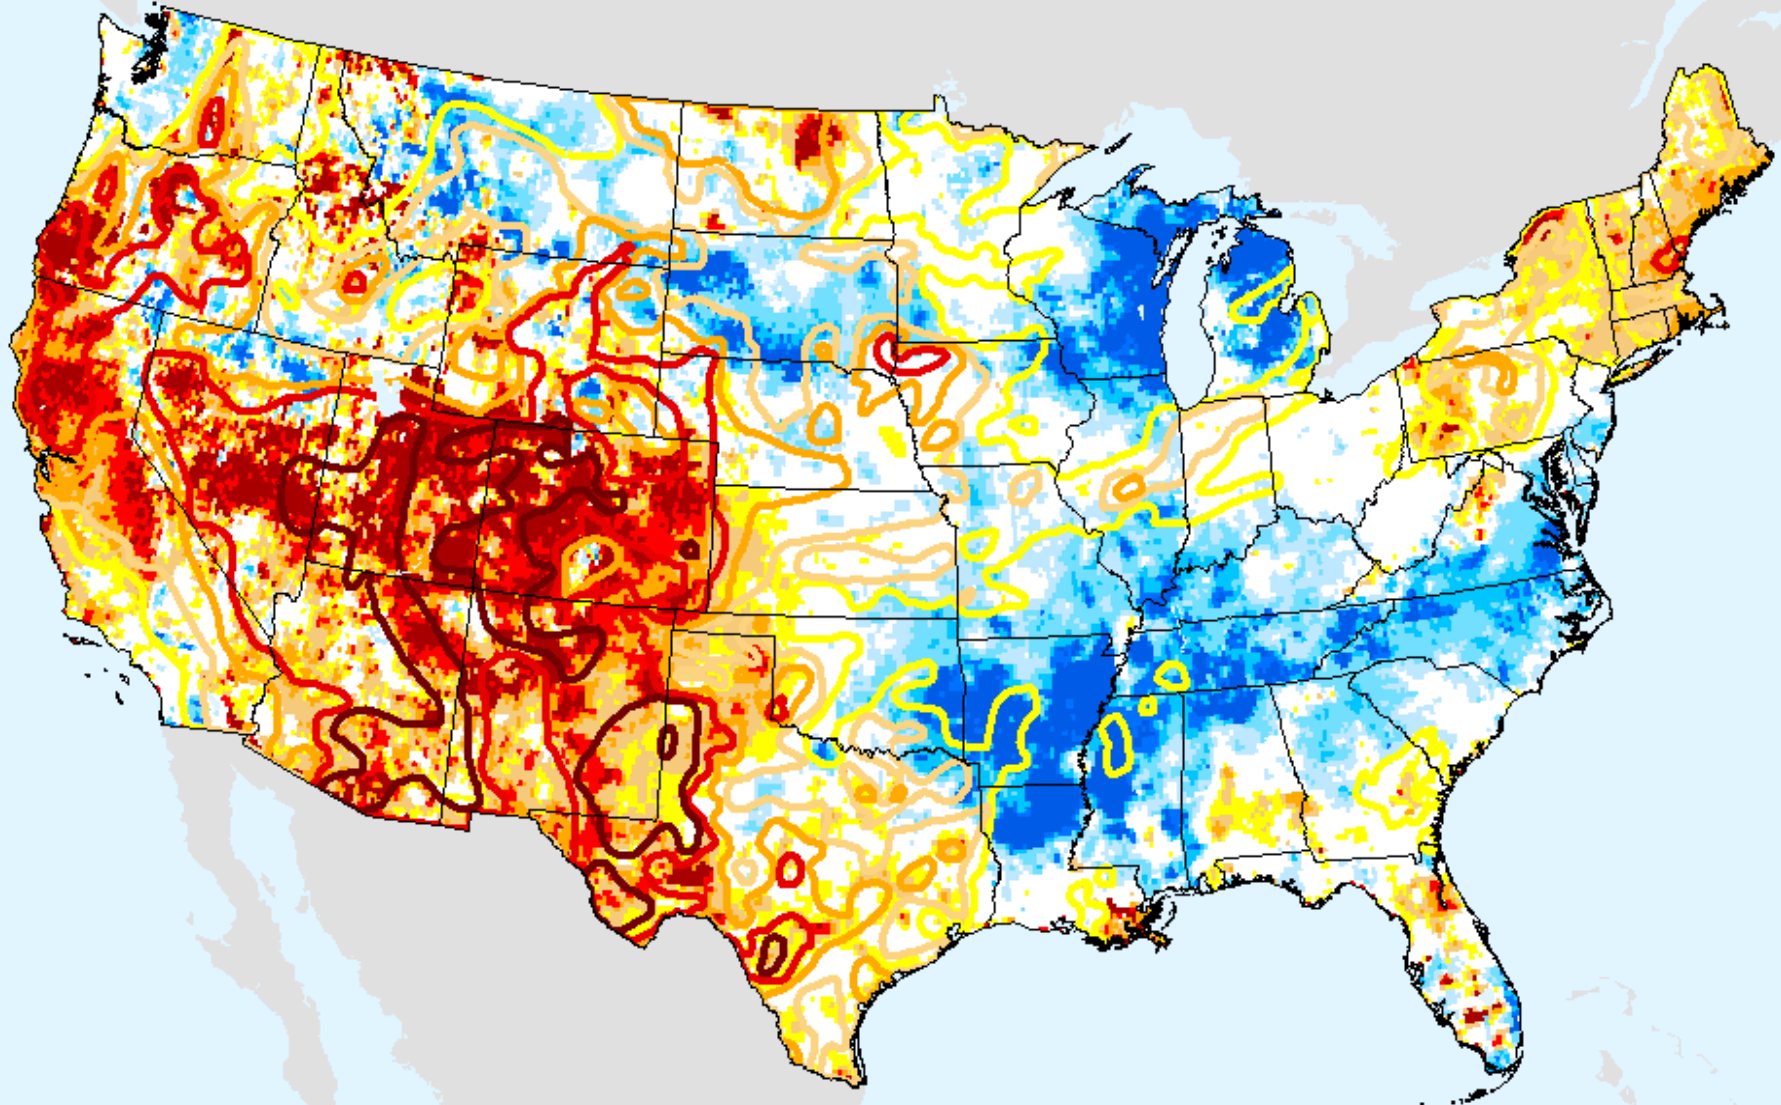

GRACE-Based Shallow Groundwater Drought Indicator

As of: Tuesday, November 24, 2020

USDM for: Nov. 17, 2020