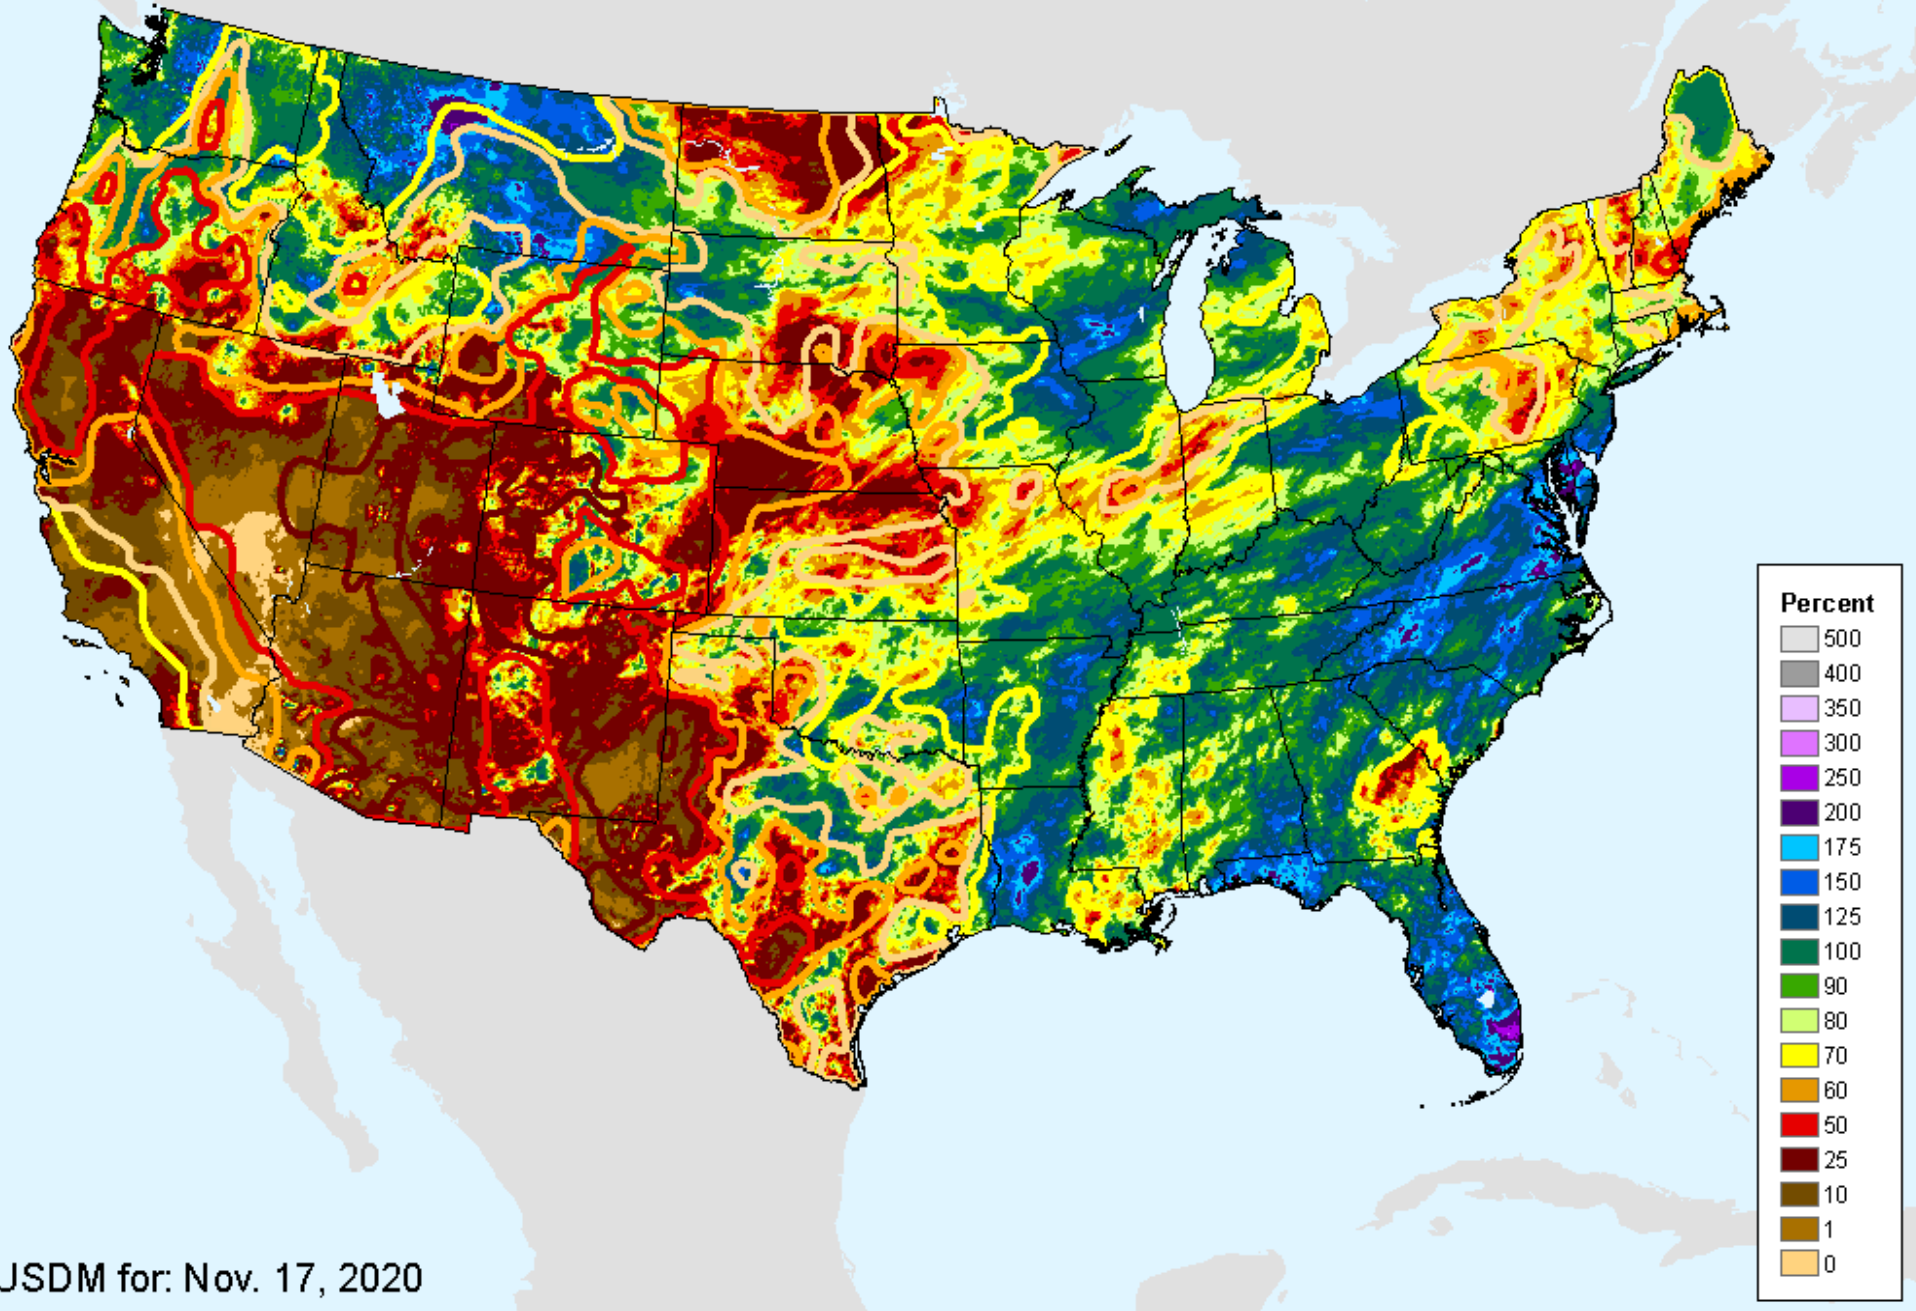

AHPS 90-Day Pct of Normal Pcp

As of: Tuesday, November 24, 2020

USDM for: Nov. 17, 2020