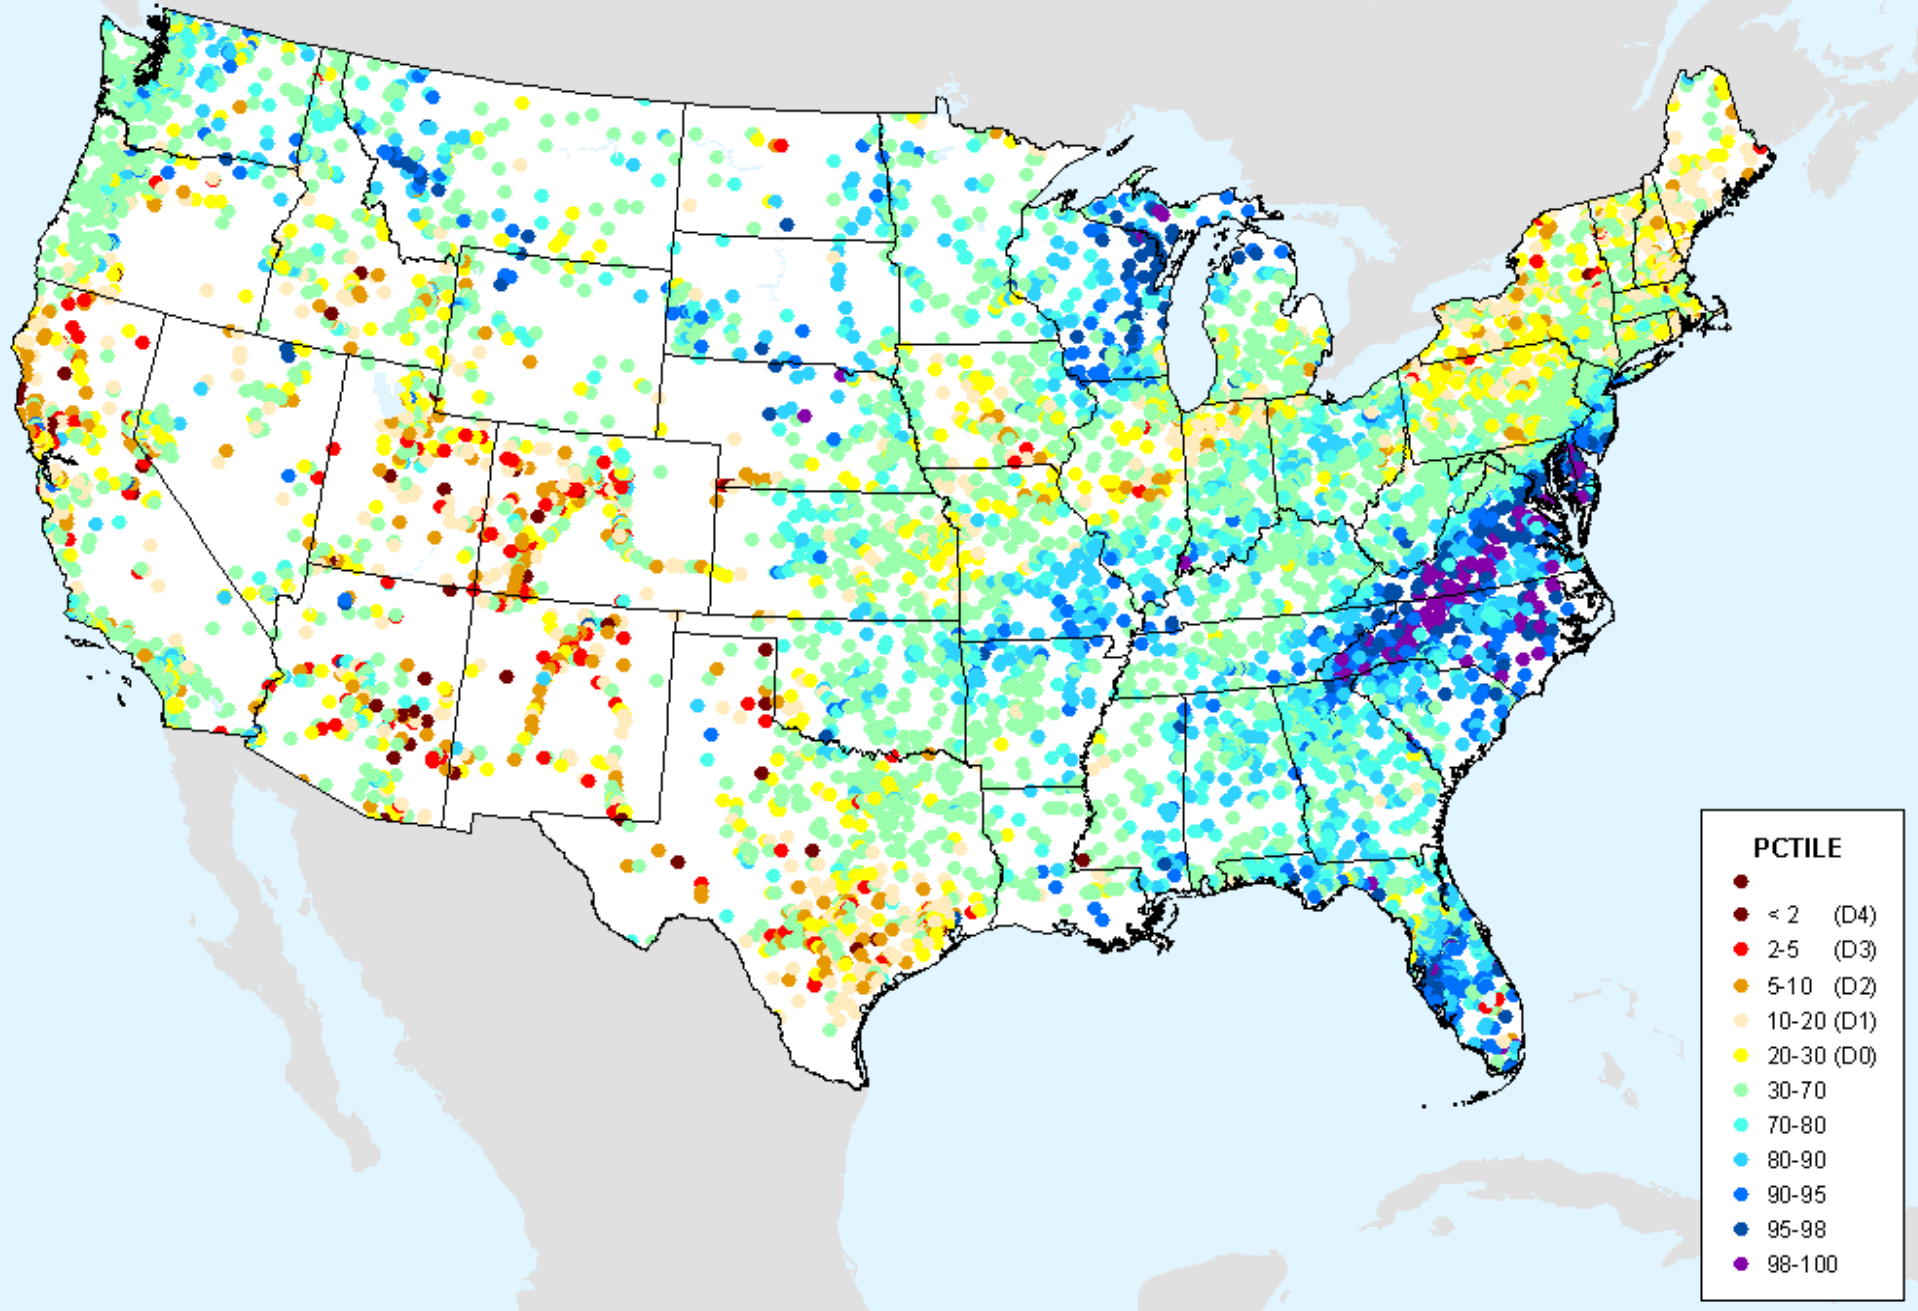

As of: Tuesday, November 24, 2020

USGS 7-Day Avg Streamflow

As of: Tuesday, November 24, 2020

USGS 28-Day Avg Streamflow

As of: Tuesday, November 24, 2020

USDM for: Nov. 17, 2020

USGS 28-Day Avg Streamflow

As of: Tuesday, November 24, 2020