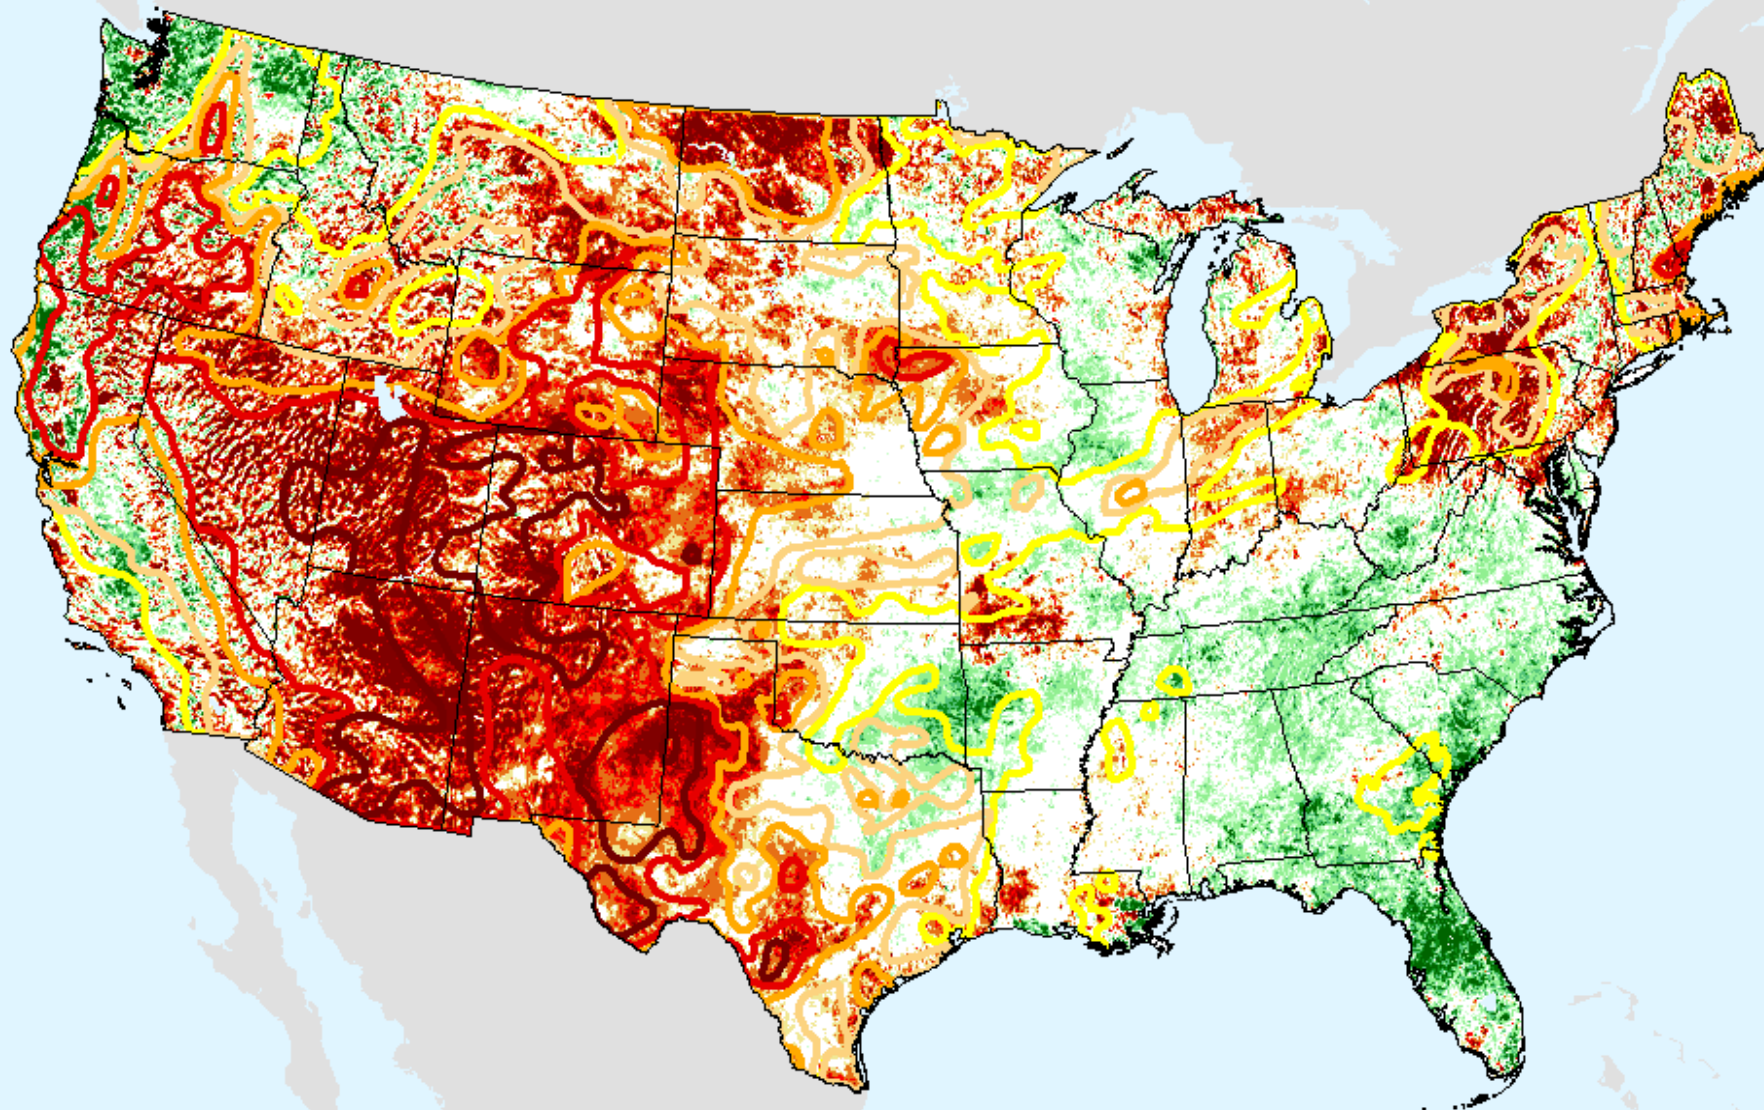

Evaporative Stress Index (ESI) 4-week

As of: Tuesday, November 24, 2020

USDM for: Nov. 17, 2020

ESI