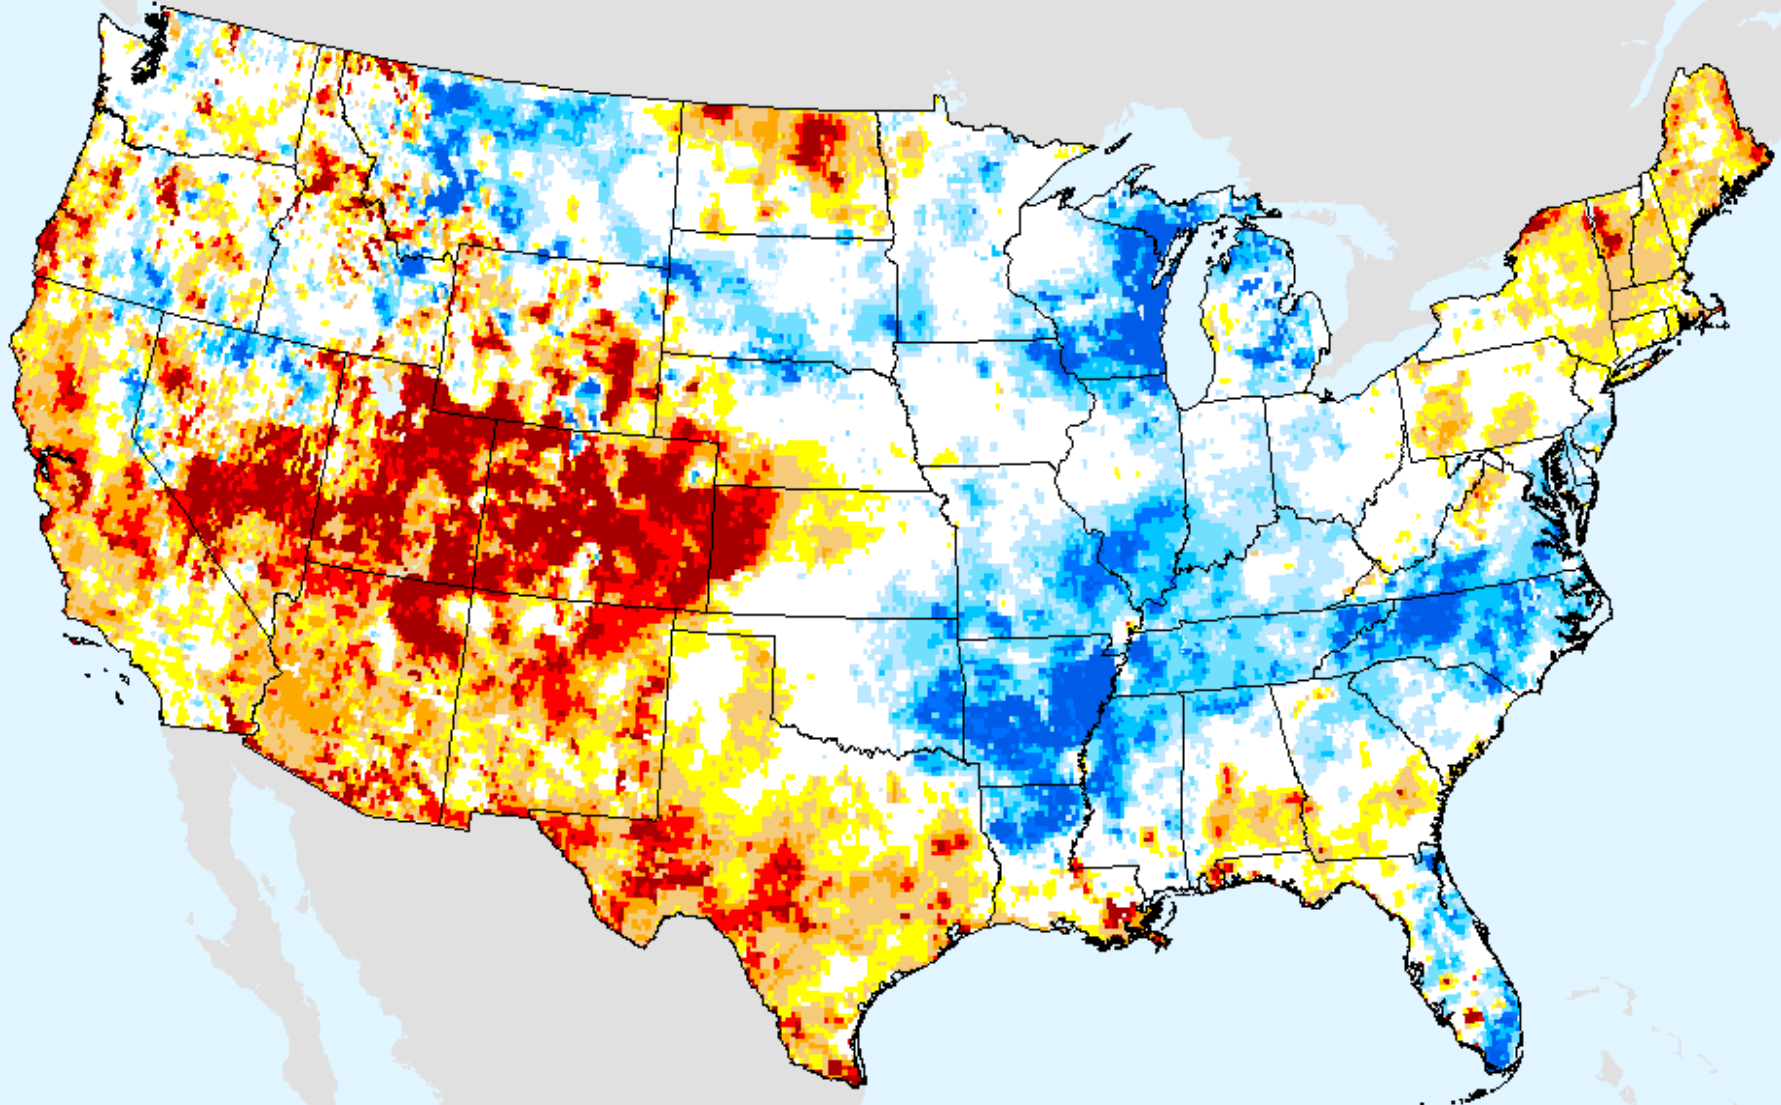

GRACE-Based Root Zone Soil Moisture Drought Indicator

As of: Tuesday, November 24, 2020