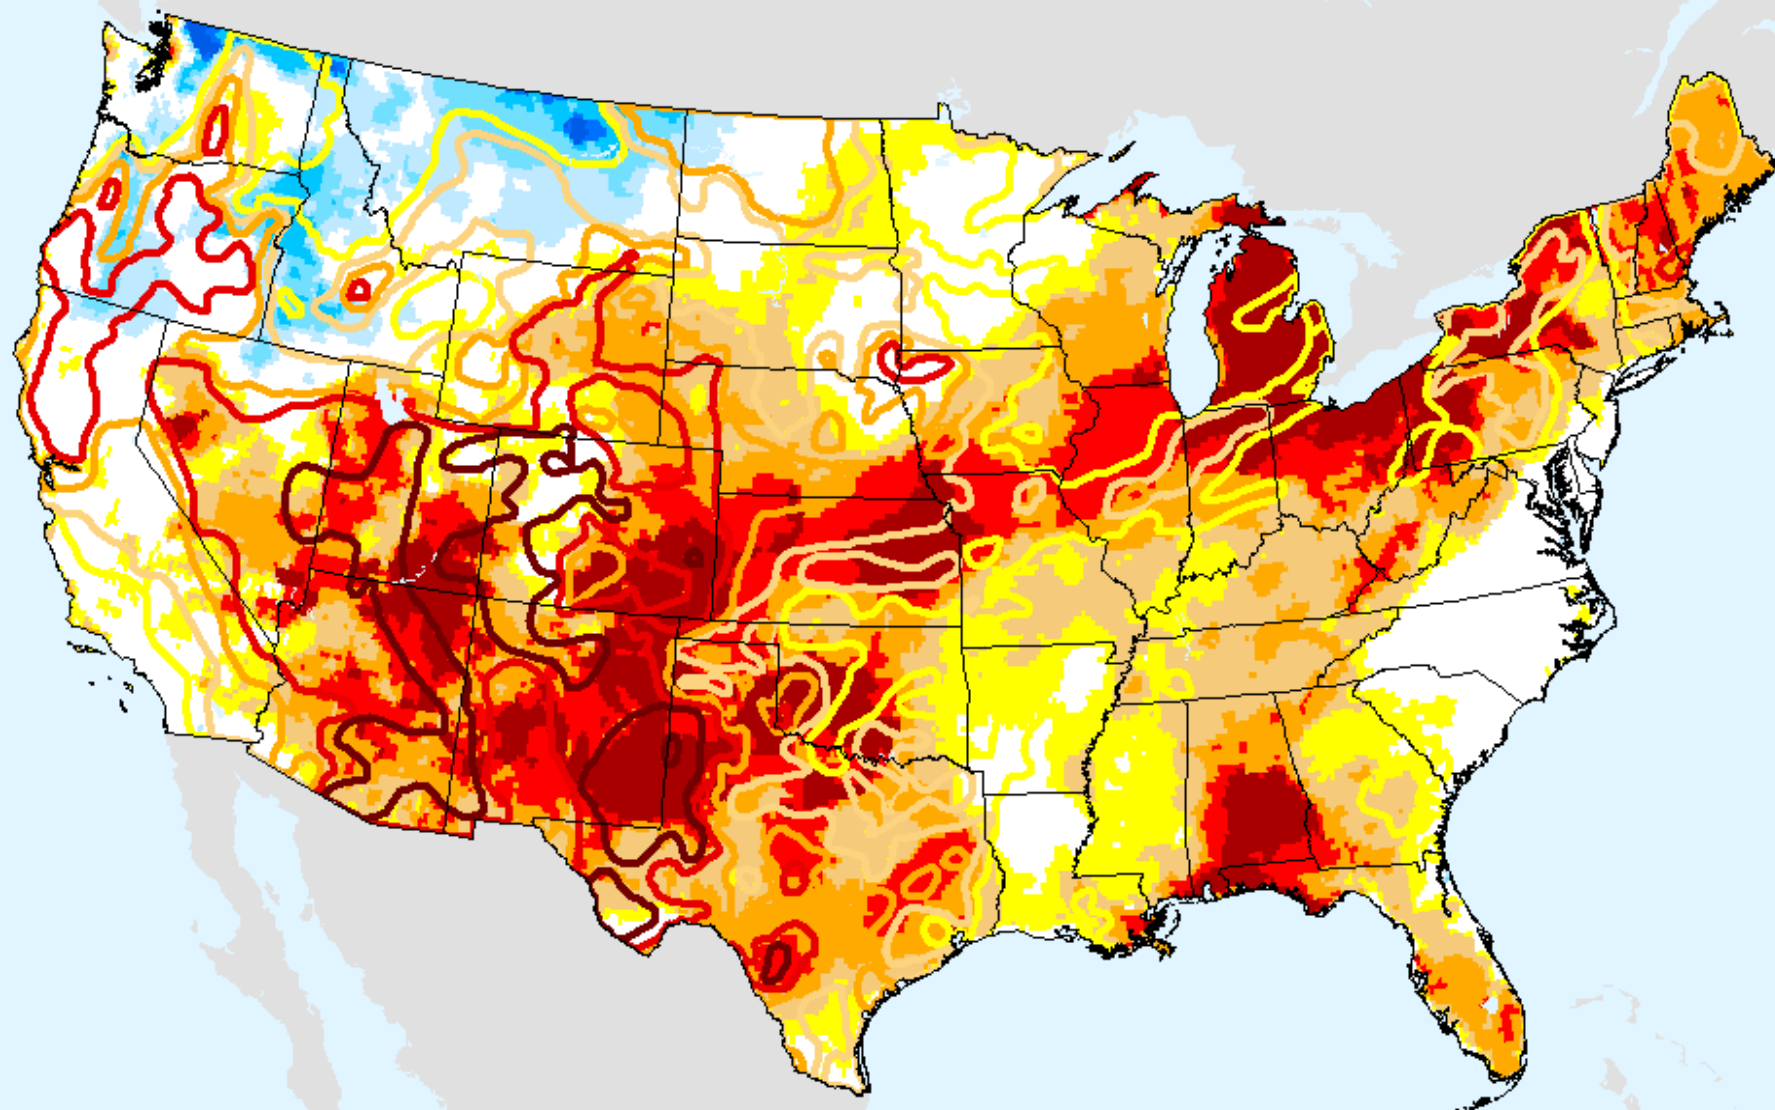

As of: Tuesday, November 24, 2020

USDM for: Nov. 17, 2020

EDDI 1-week

As of: Tuesday, November 24, 2020

EDDI 2-week

As of: Tuesday, November 24, 2020

USDM for: Nov. 17, 2020

EDDI 2-week