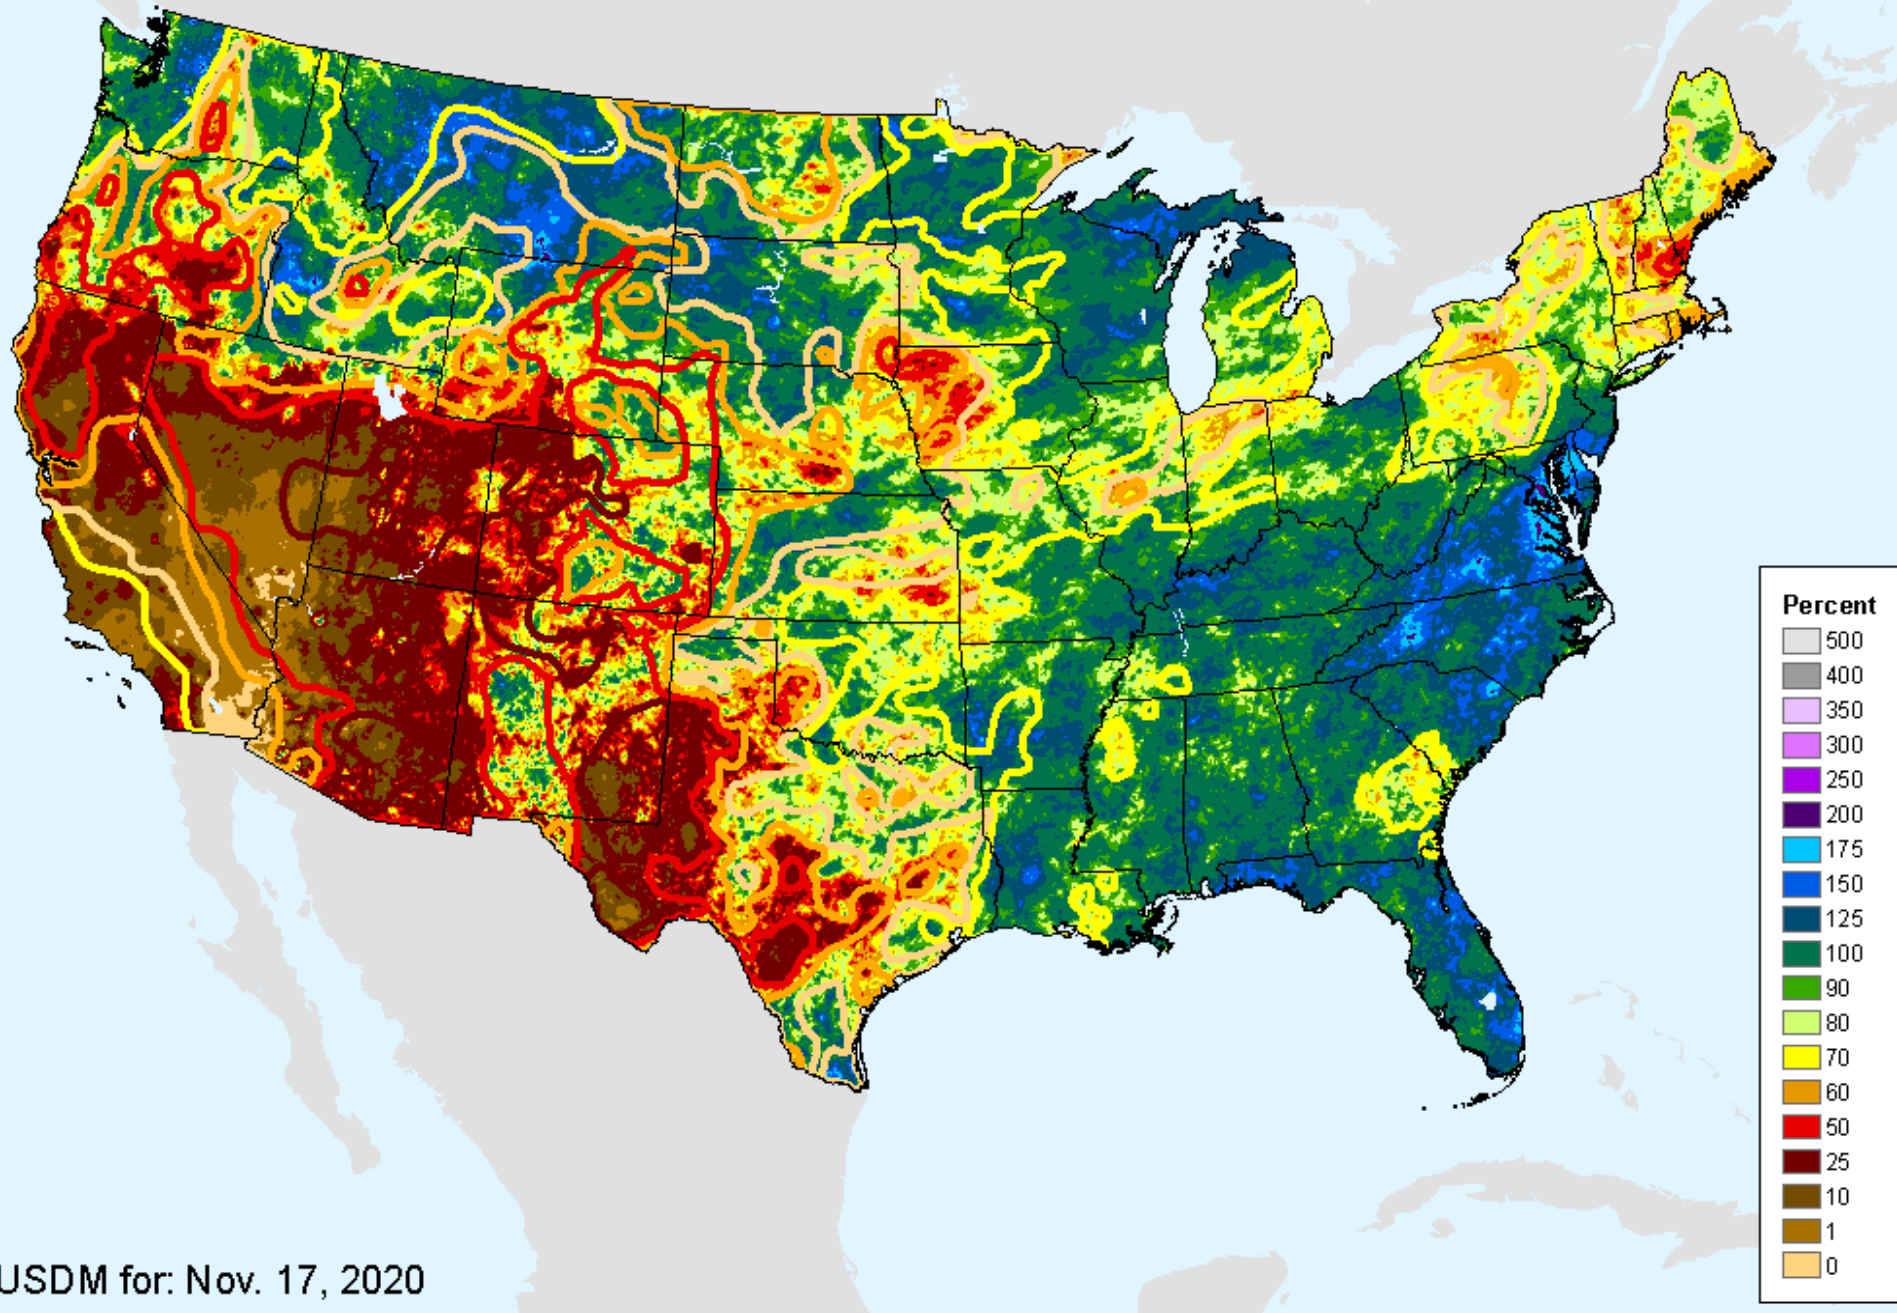

AHPS 180-Day Pct of Normal Pcp

As of: Tuesday, November 24, 2020

USDM for: Nov. 17, 2020