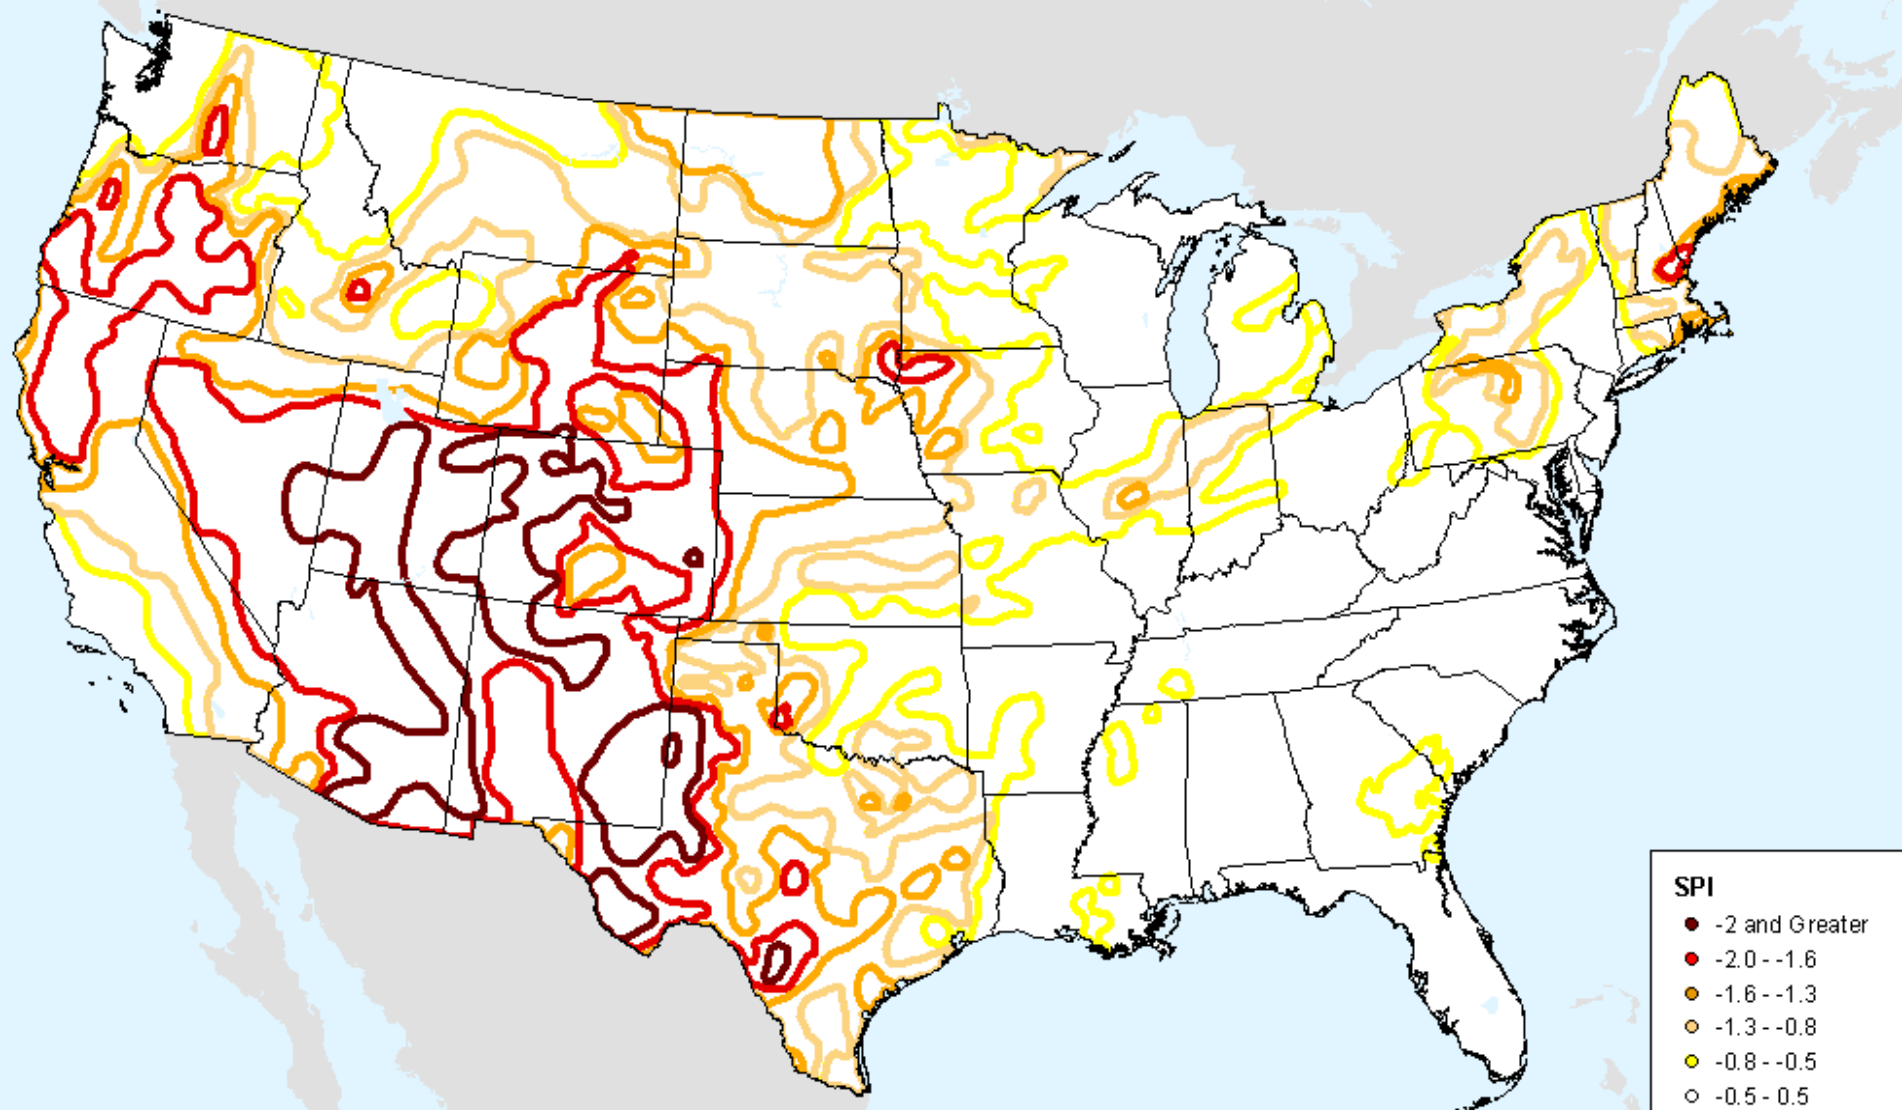

HPRCC 24-month SPI

As of: Tuesday, November 24, 2020

USDM for: Nov. 17, 2020