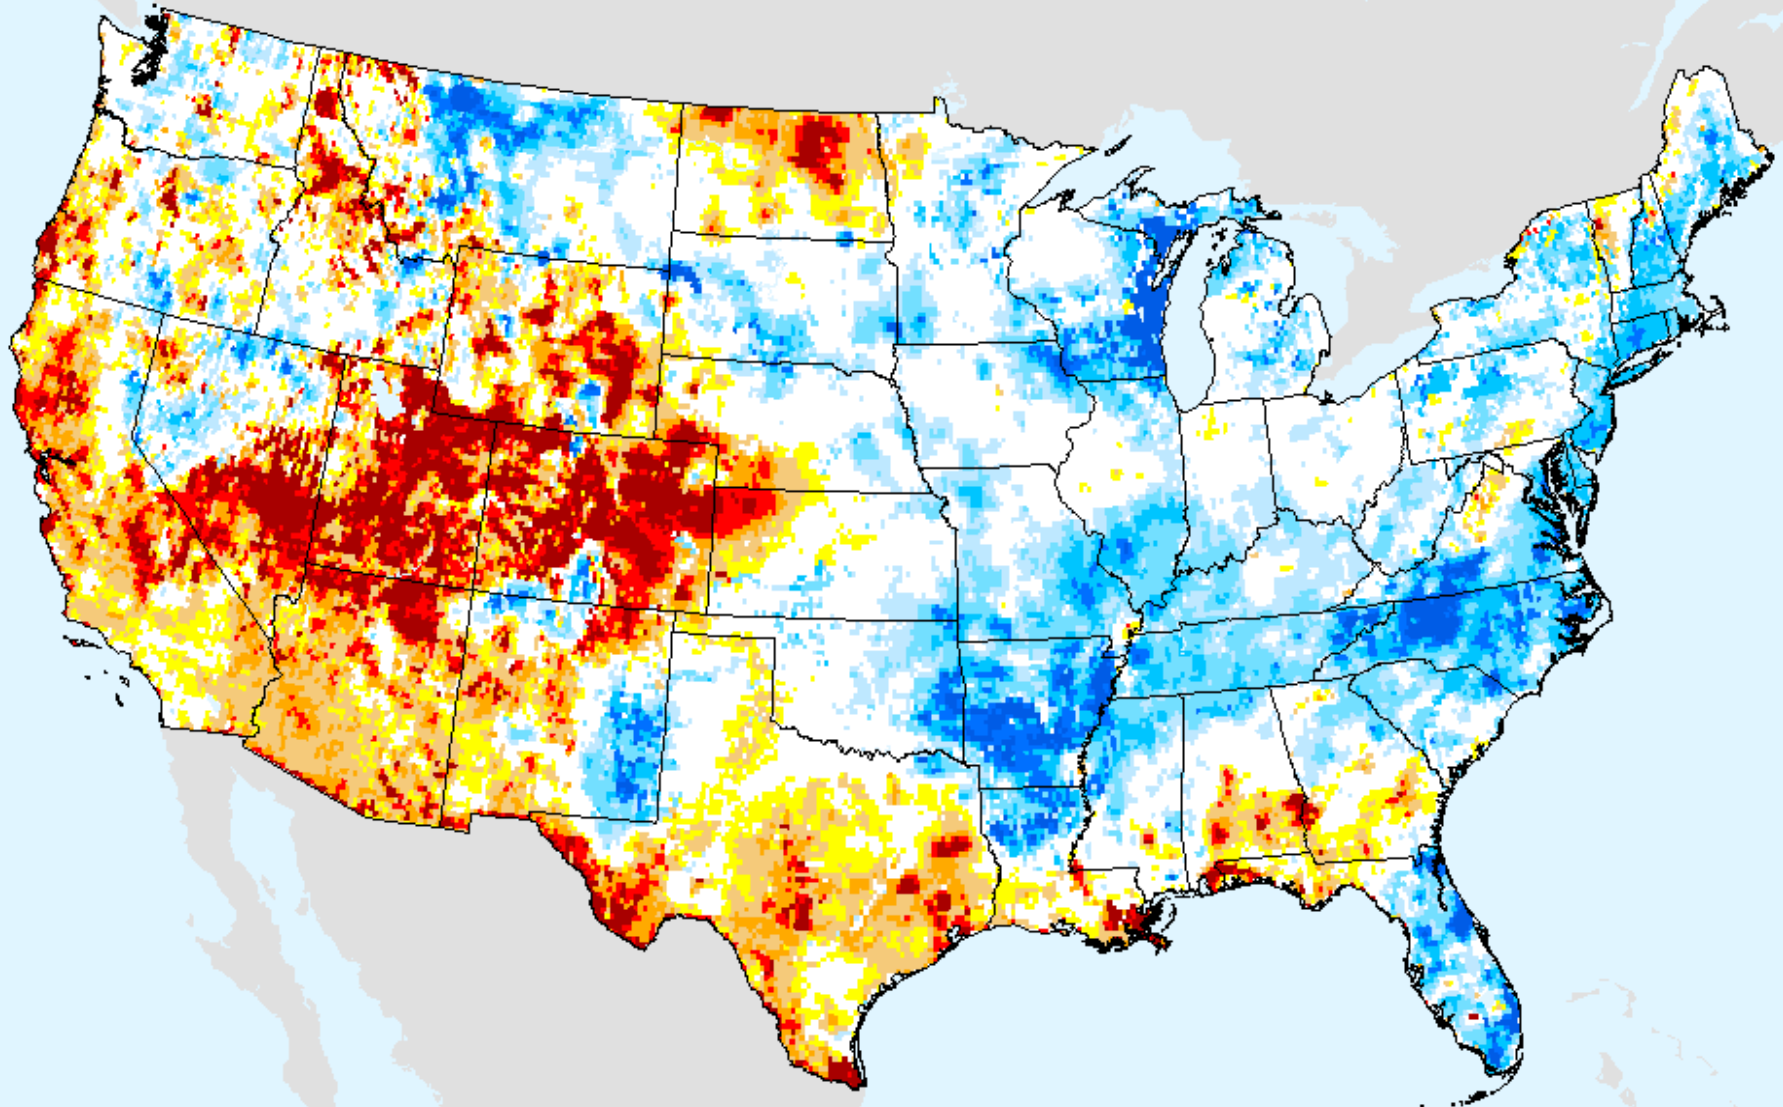

GRACE-Based Surface Soil Moisture Drought Indicator

As of: Tuesday, November 24, 2020