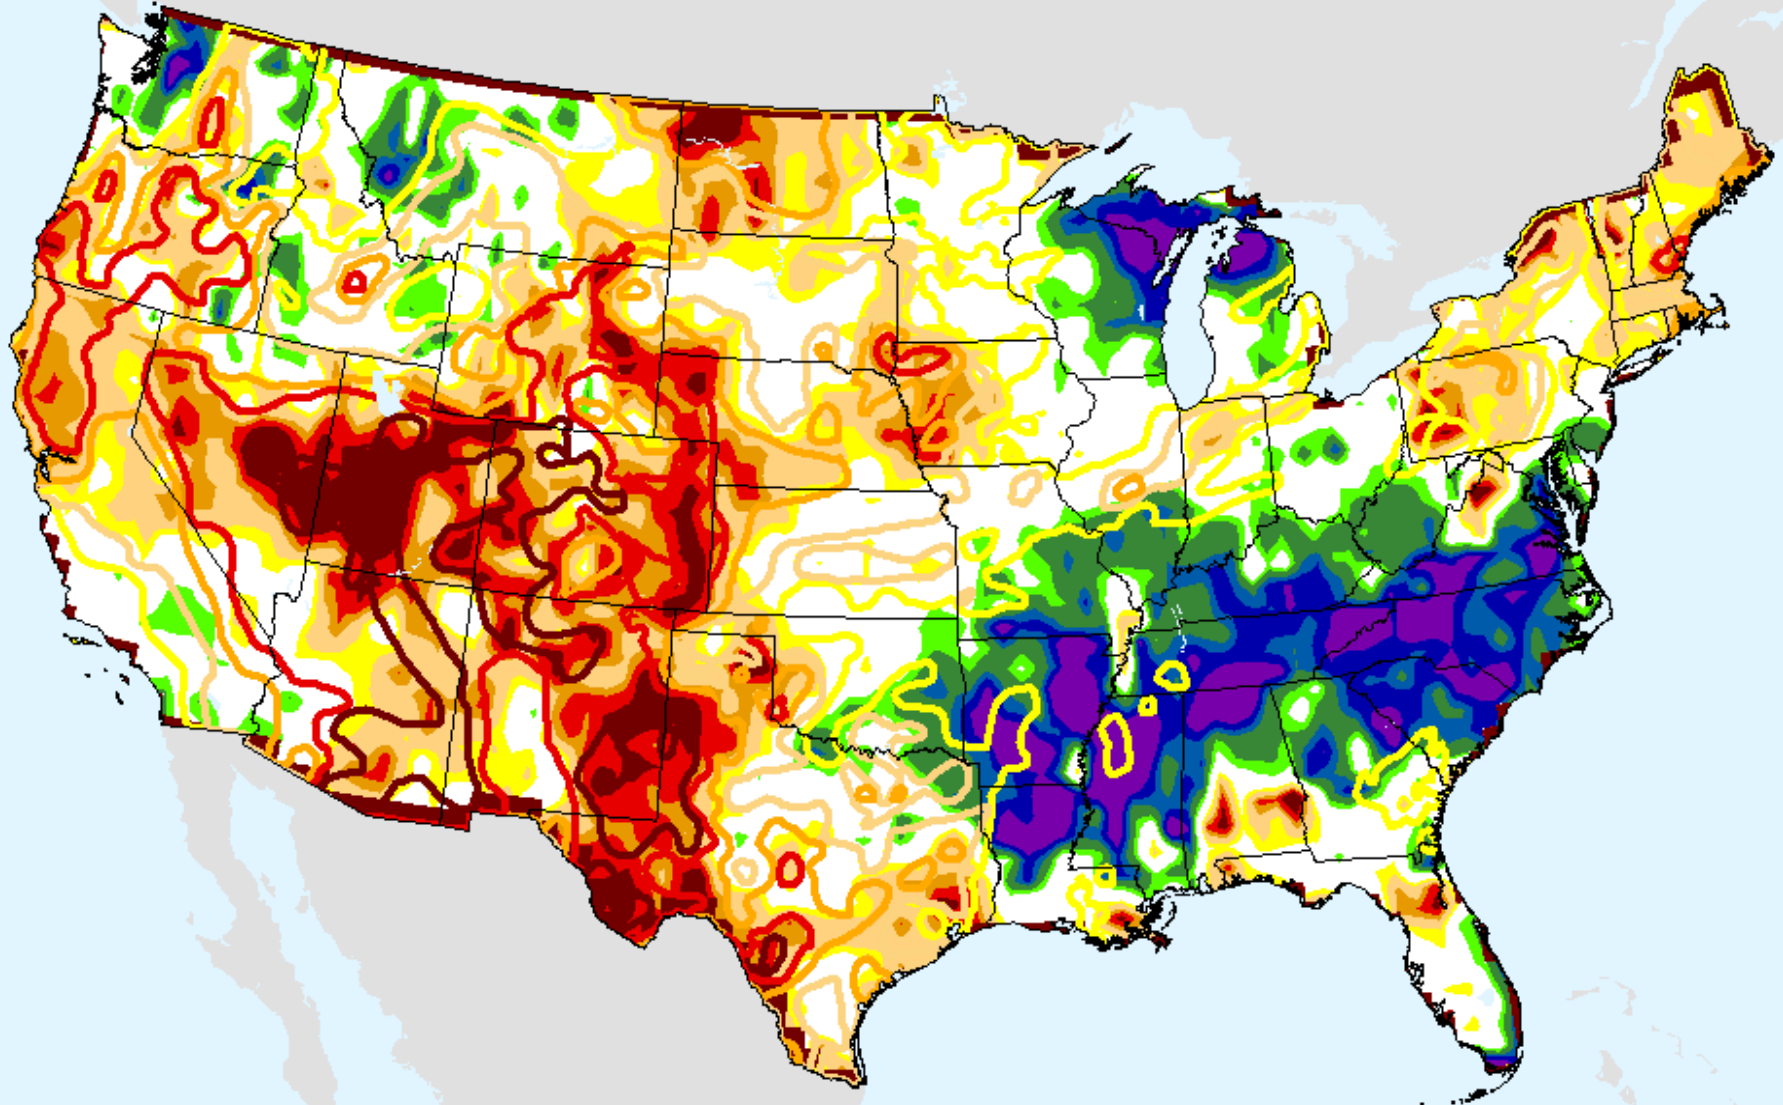

CPC 24-month SPI

As of: Tuesday, November 24, 2020

USDM for: Nov. 17, 2020

SPI (USDM)

CPC 24-month SPI

As of: Tuesday, November 24, 2020

SPI (USDM)

Vegetation Health Index