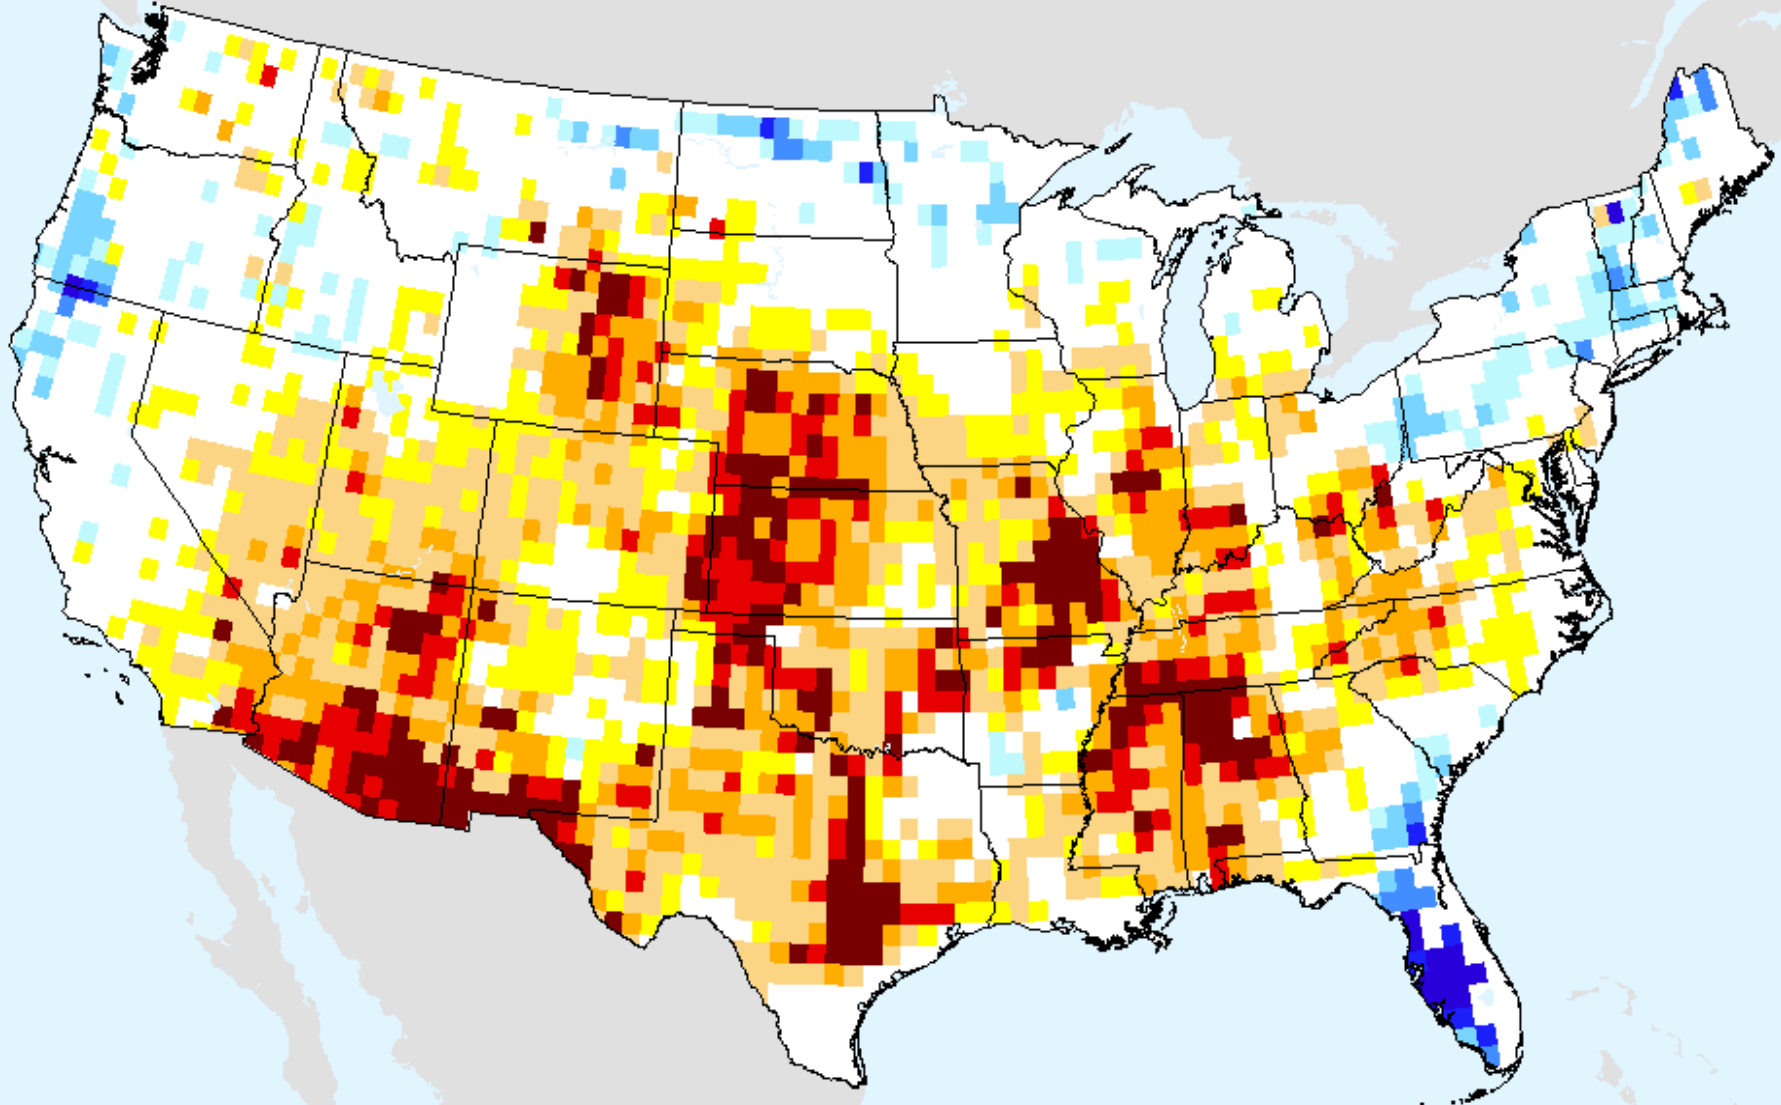

As of: Tuesday, November 24, 2020

AIRS-Based Retrieved Surface Air Temperature 28 Day

As of: Tuesday, November 24, 2020

AIRS-Based Vapor Pressure Deficit 7 Day

As of: Tuesday, November 24, 2020

AIRS-Based Vapor Pressure Deficit 14 Day