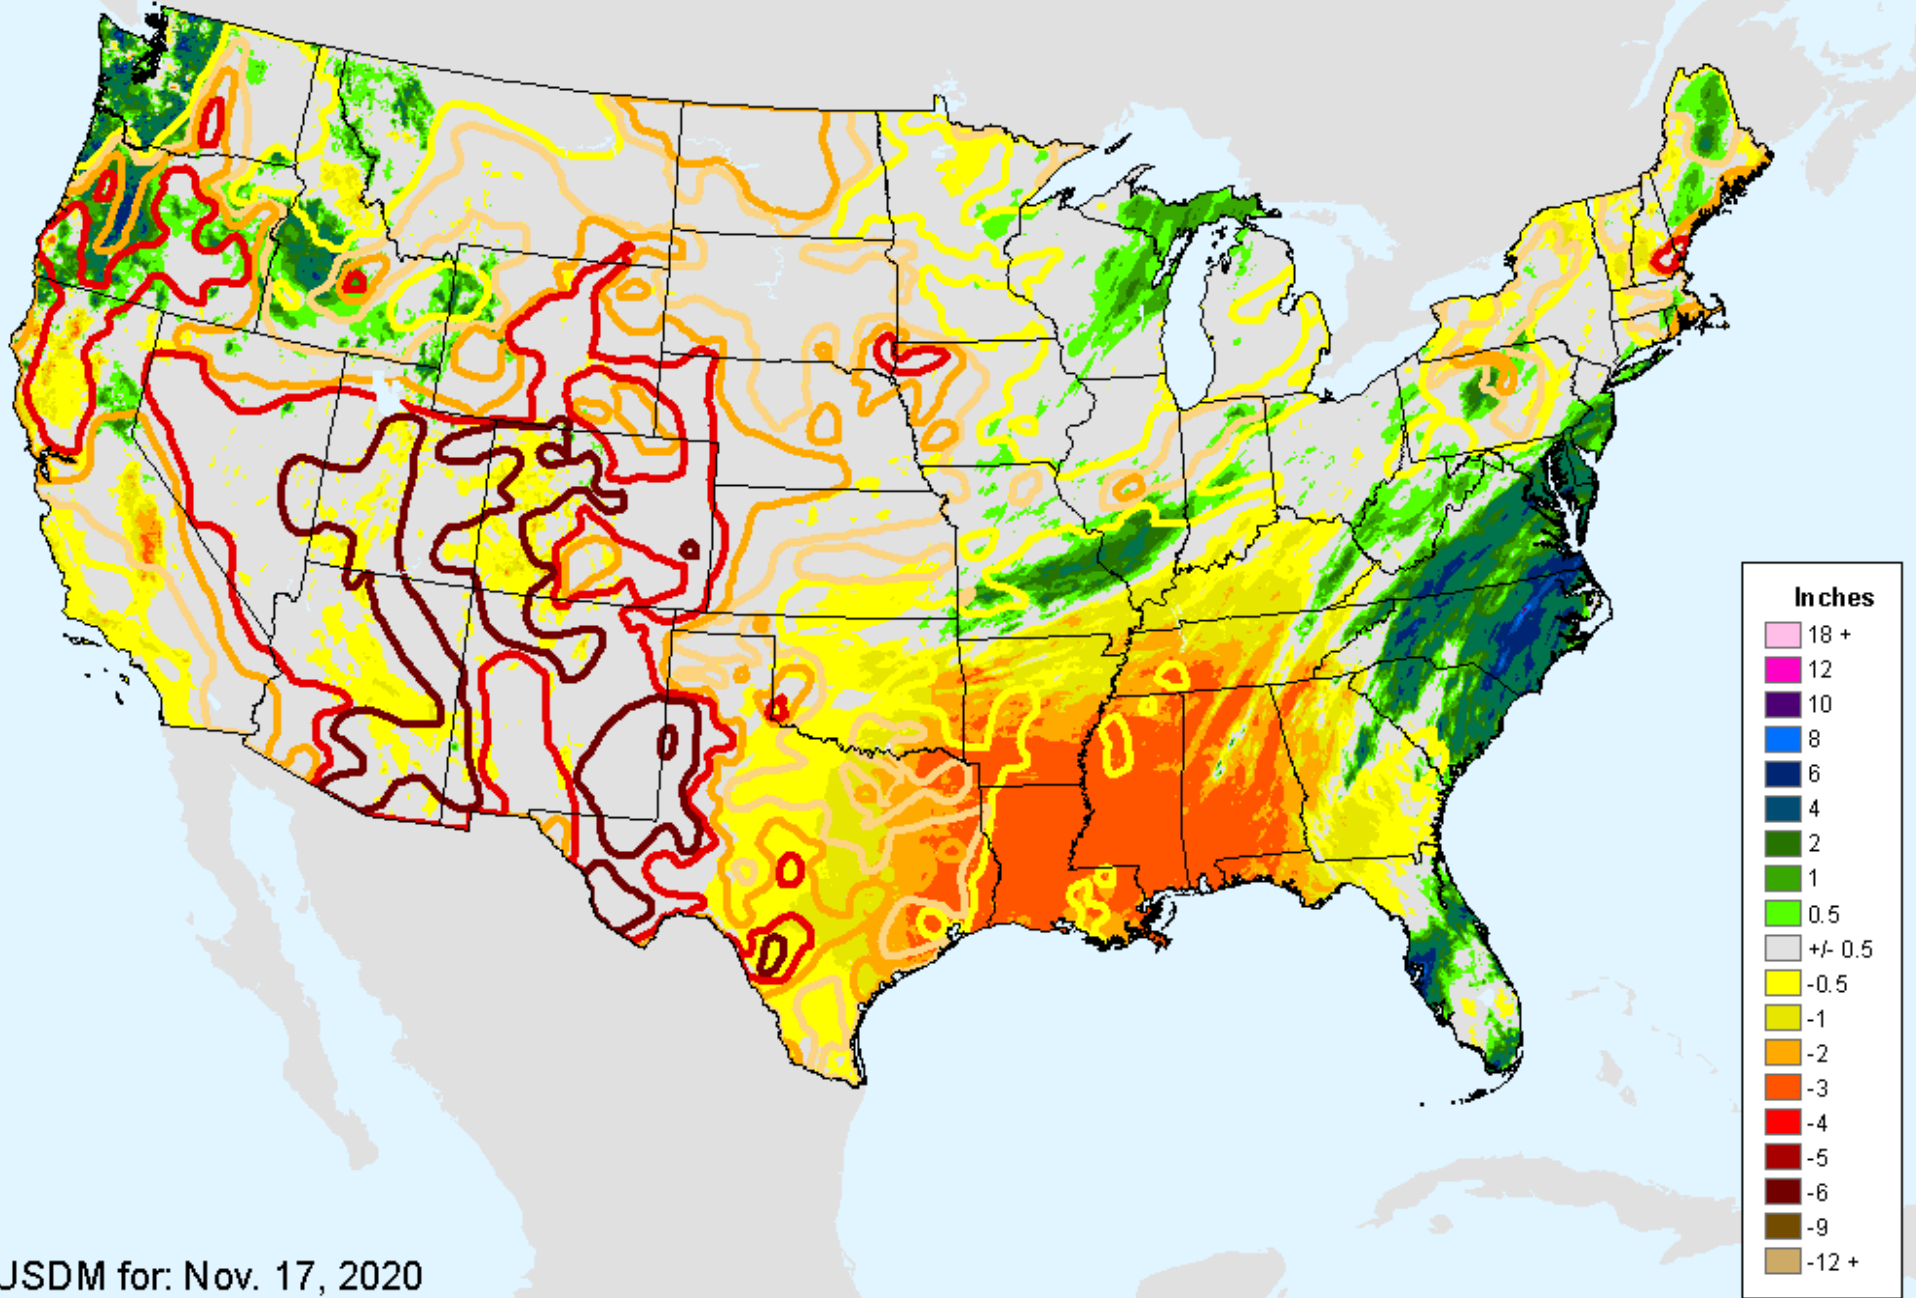

AHPS 7-Day Precipitation

As of: Tuesday, November 24, 2020

AHPS 7-Day Precipitation

As of: Tuesday, November 24, 2020

USDM for: Nov. 17, 2020

AHPS 14-Day Precip Departure

As of: Tuesday, November 24, 2020

AHPS 14-Day Precip Departure