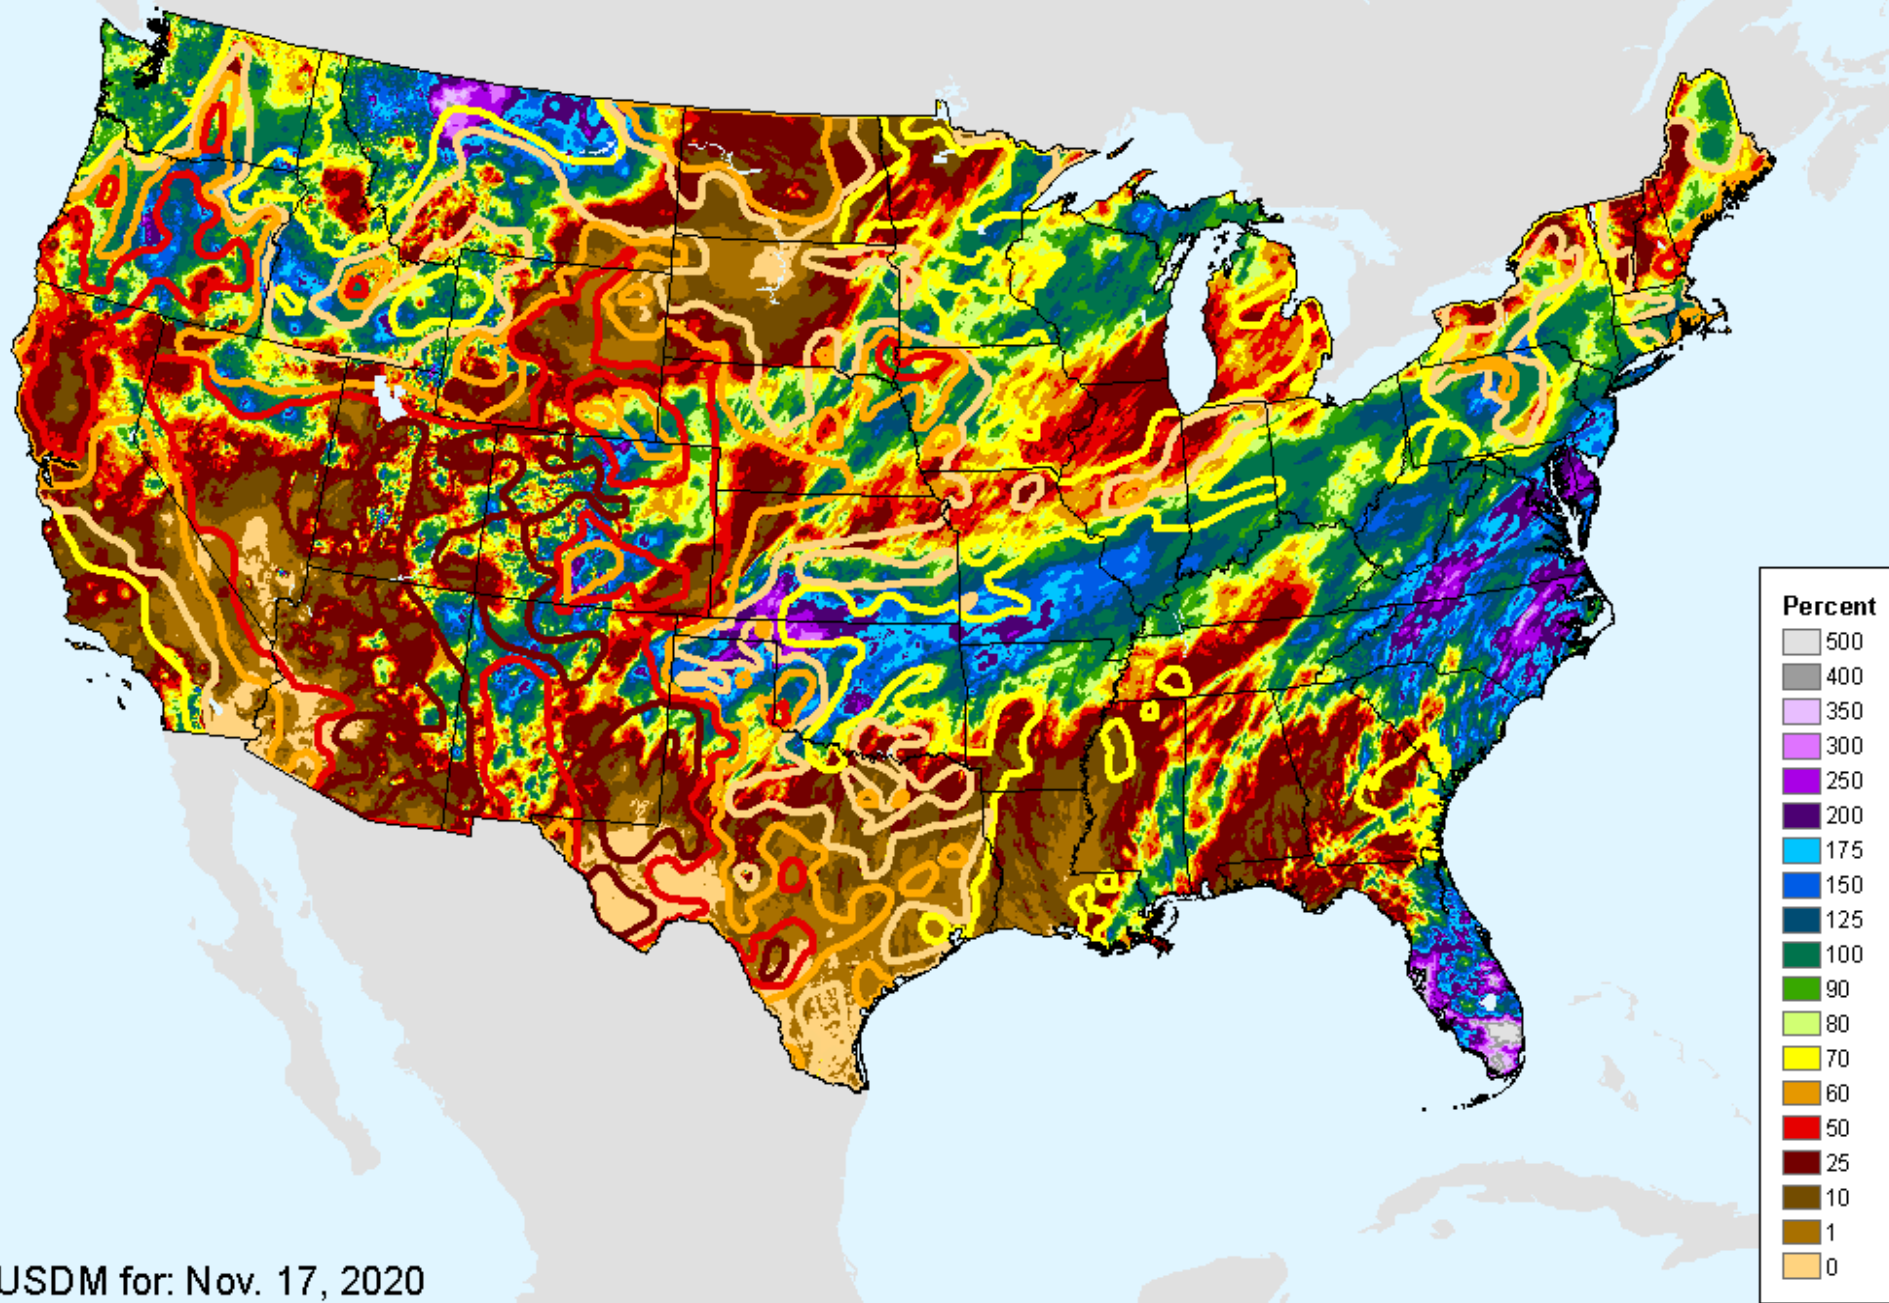

As of: Tuesday, November 24, 2020

AHPS 30-Day Precip Departure

As of: Tuesday, November 24, 2020

AHPS 30-Day Precip Departure

As of: Tuesday, November 24, 2020

AHPS 30-Day Pct of Normal Pcp

As of: Tuesday, November 24, 2020