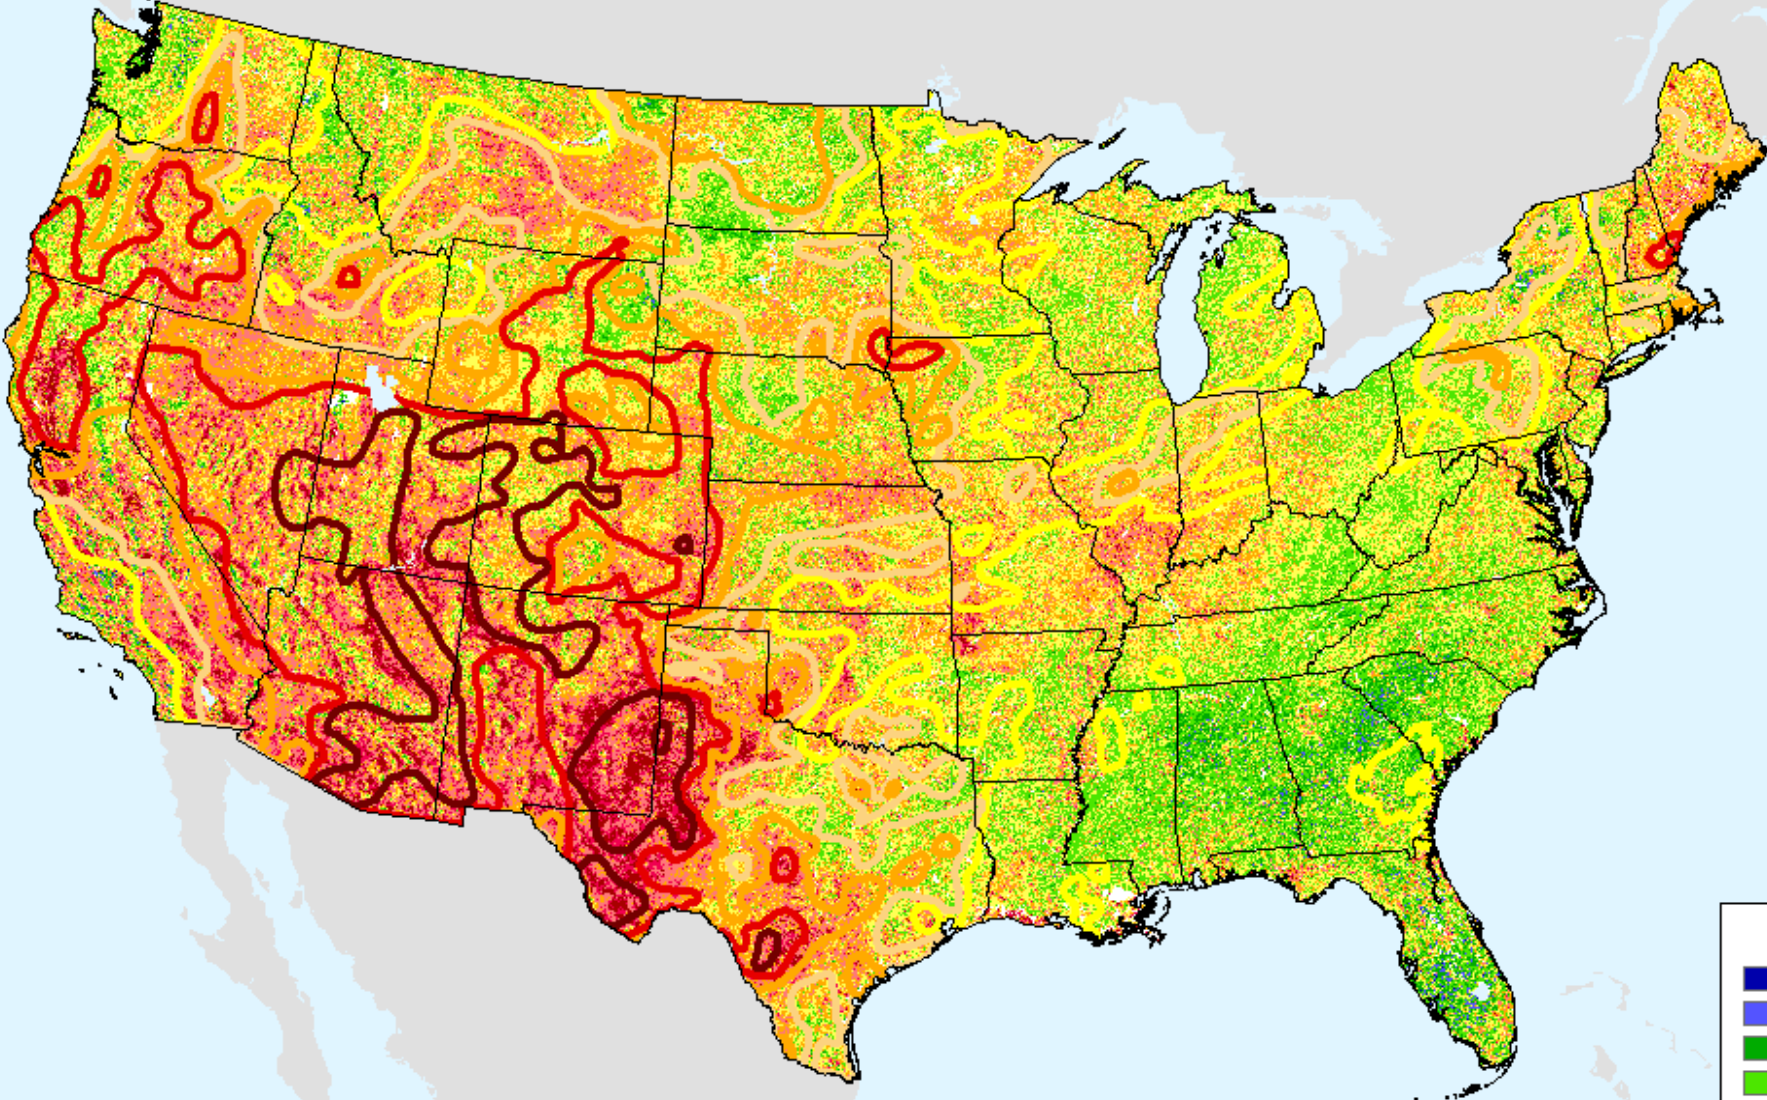

Vegetation Health Index

As of: Tuesday, November 24, 2020

VHI	
85 - 100	Dark Blue
73 - 84	Blue
61 - 72	Green
49 - 60	Light Green
37 - 48	Yellow
25 - 36	Orange
13 - 24	Red
7 - 12	Dark Red
1 - 6	Very Dark Red

USDM for: Nov. 17, 2020