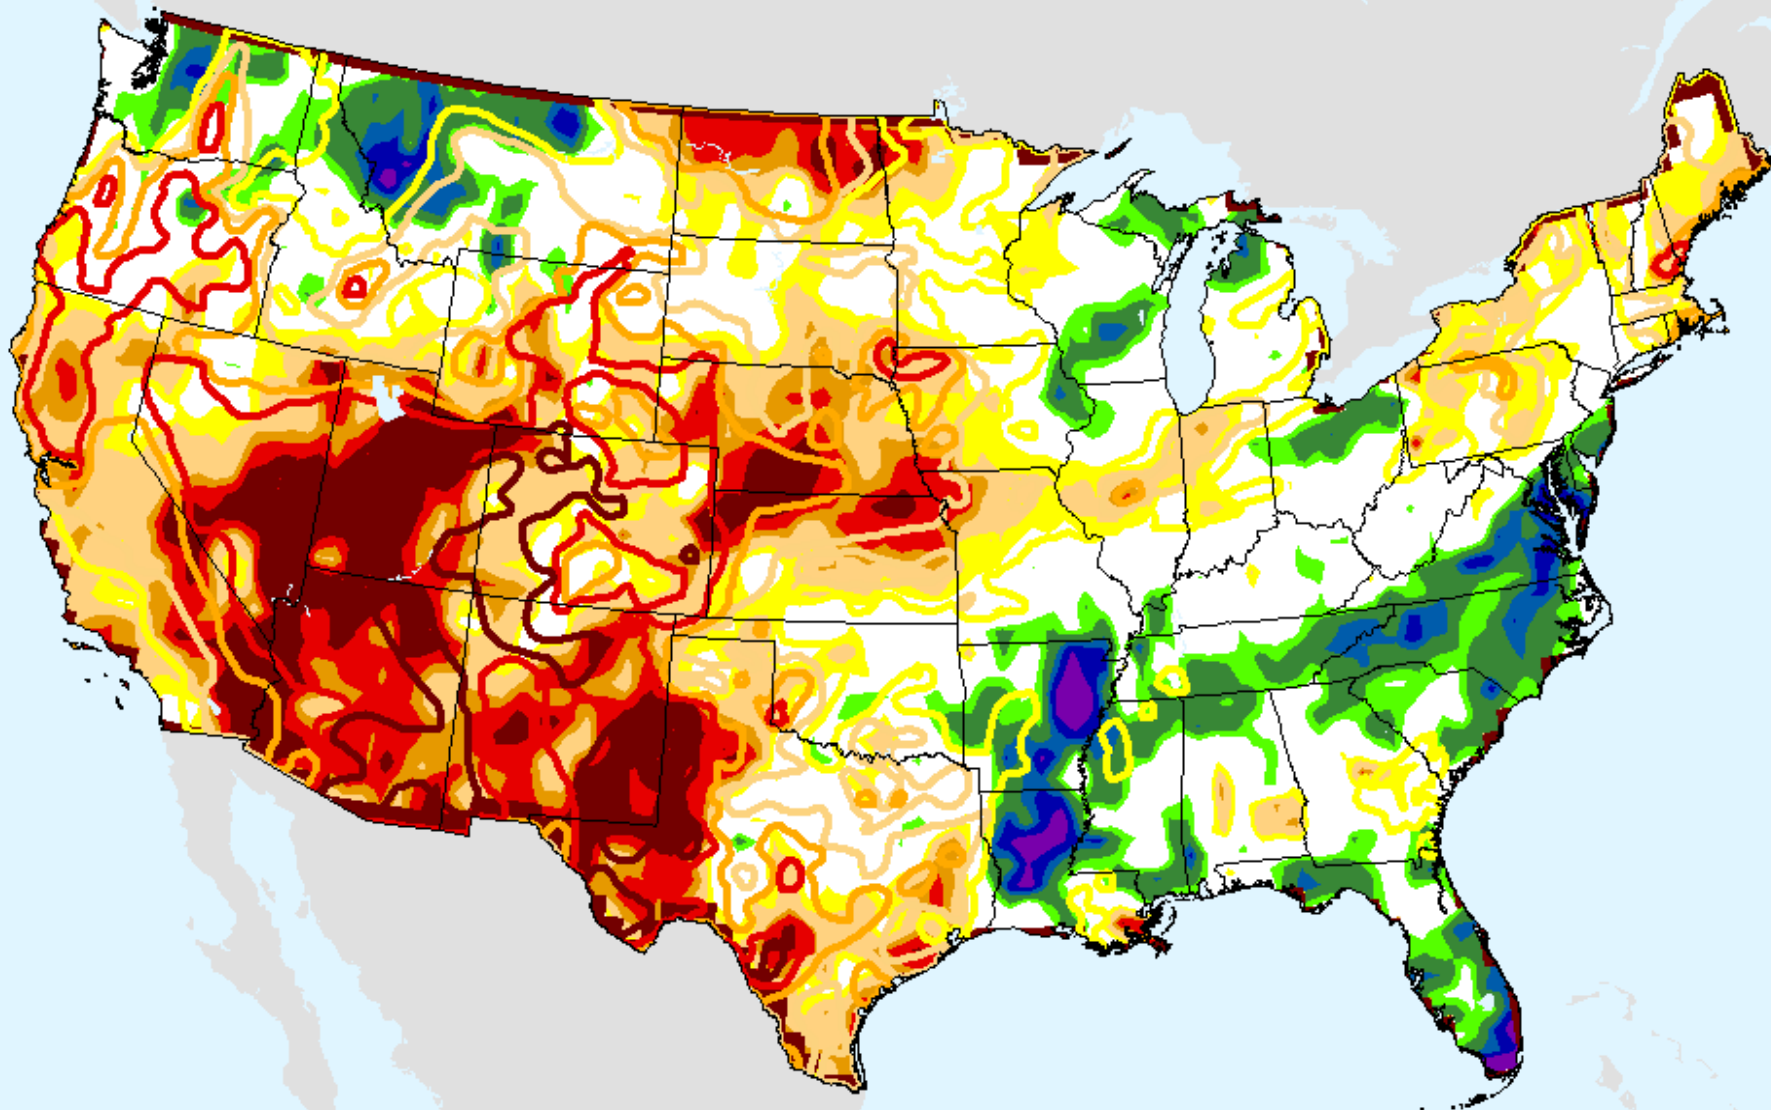

AHPS 36-month SPI

As of: Tuesday, November 24, 2020

USDM for: Nov. 17, 2020

SPI (USDM)

AHPS 36-month SPI

As of: Tuesday, November 24, 2020

CPC 3-month SPI

As of: Tuesday, November 24, 2020