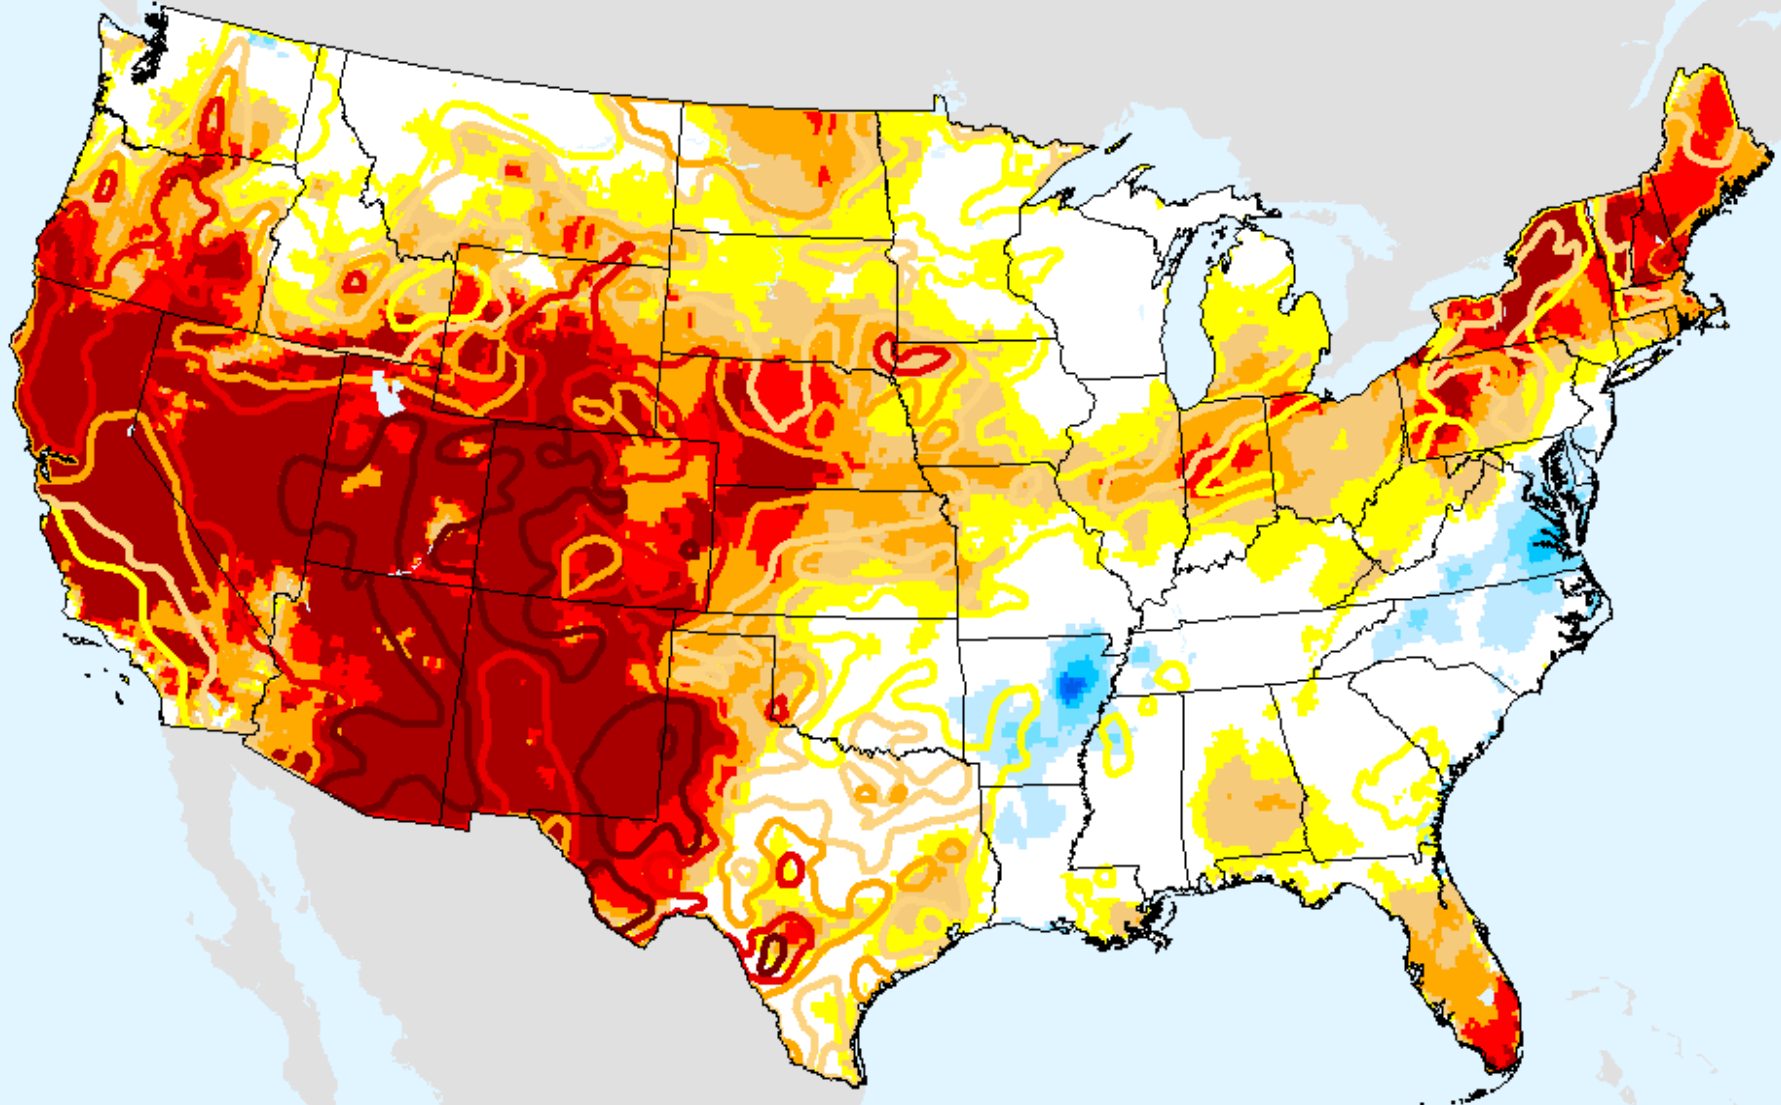

EDDI 11-week

As of: Tuesday, November 24, 2020

USDM for: Nov. 17, 2020