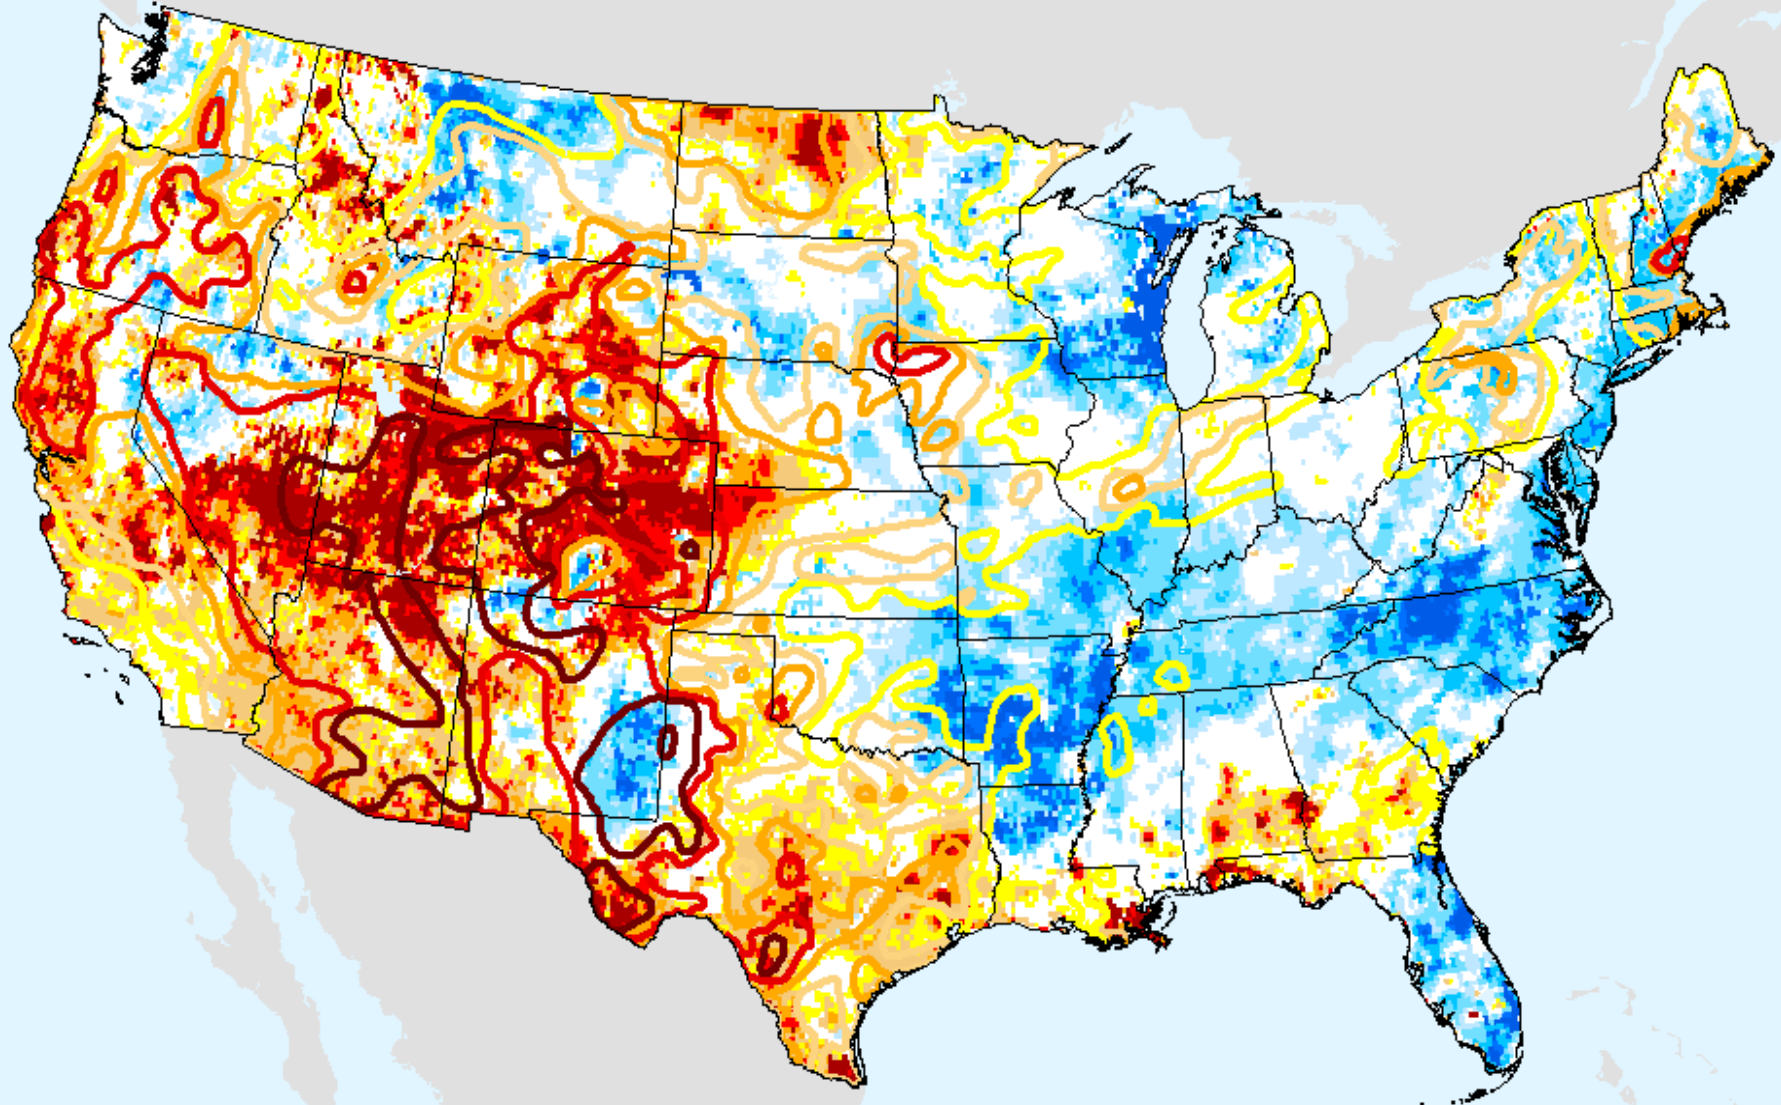

As of: Tuesday, November 24, 2020

USDM for: Nov. 17, 2020

GRACE-Based Root Zone Soil Moisture Drought Indicator

As of: Tuesday, November 24, 2020

GRACE-Based Surface Soil Moisture Drought Indicator

As of: Tuesday, November 24, 2020