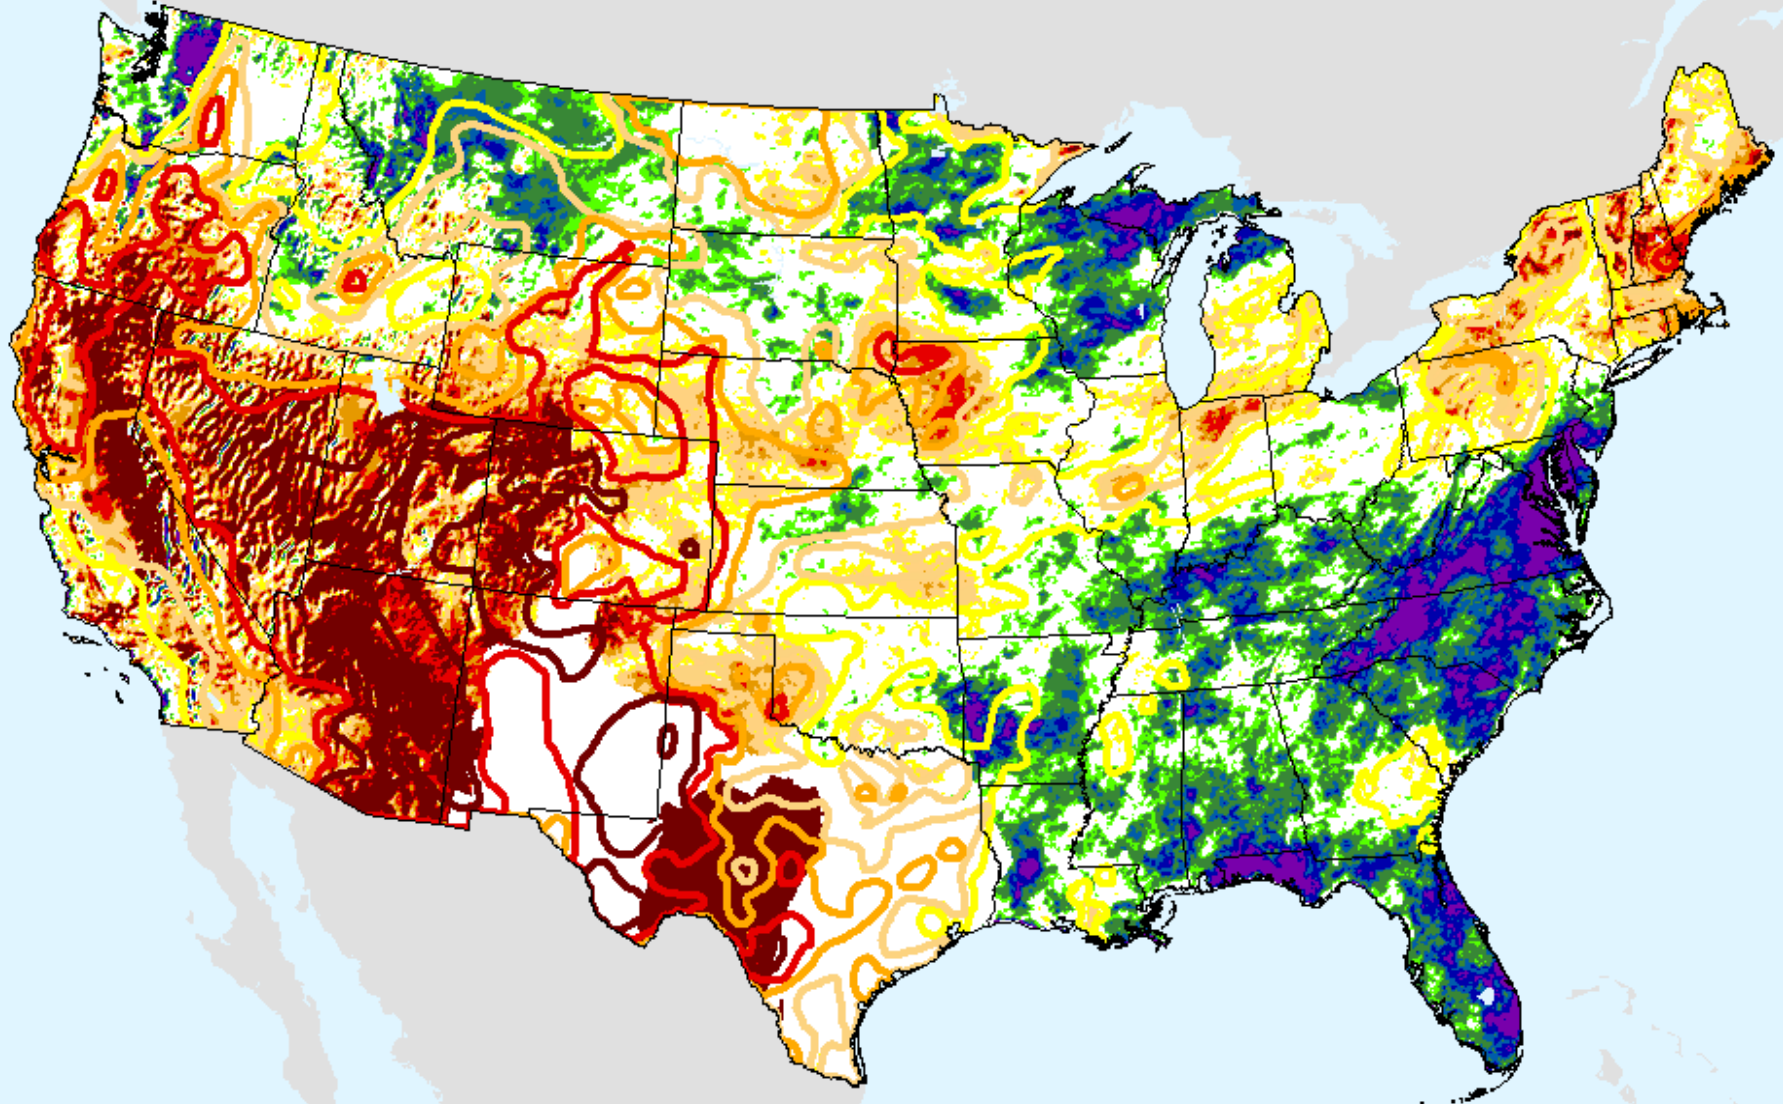

SPEI (USDM)

AHPS 3-month SPEI

As of: Tuesday, November 24, 2020

SPEI (USDM)

AHPS 6-month SPEI

As of: Tuesday, November 24, 2020

USDM for: Nov. 17, 2020

SPEI (USDM)