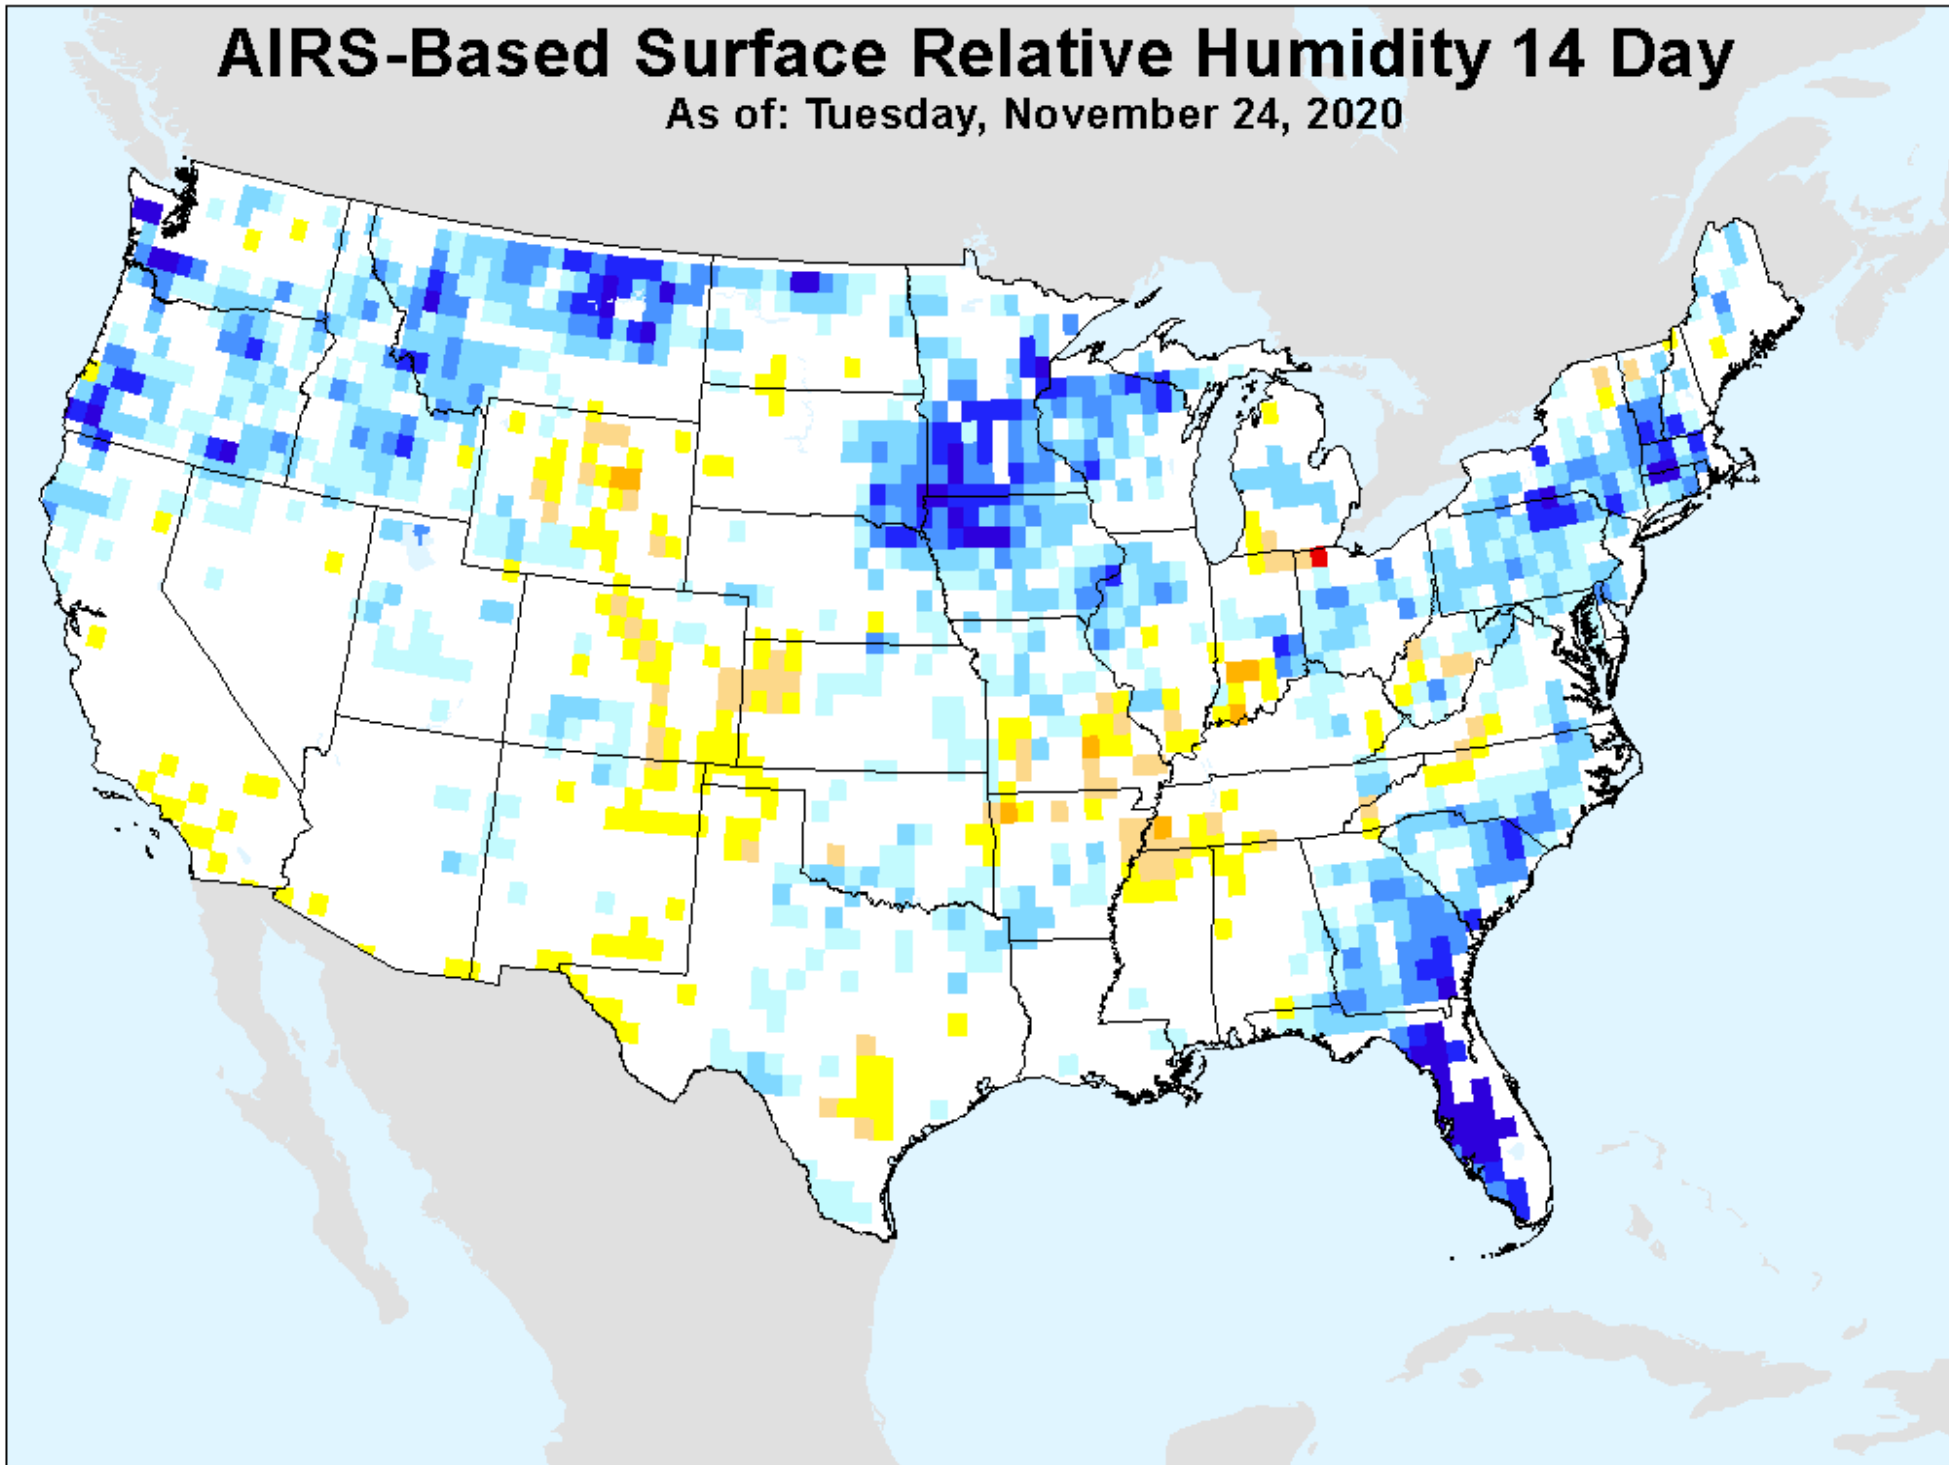

AIRS-Based Surface Relative Humidity 14 Day

As of: Tuesday, November 24, 2020