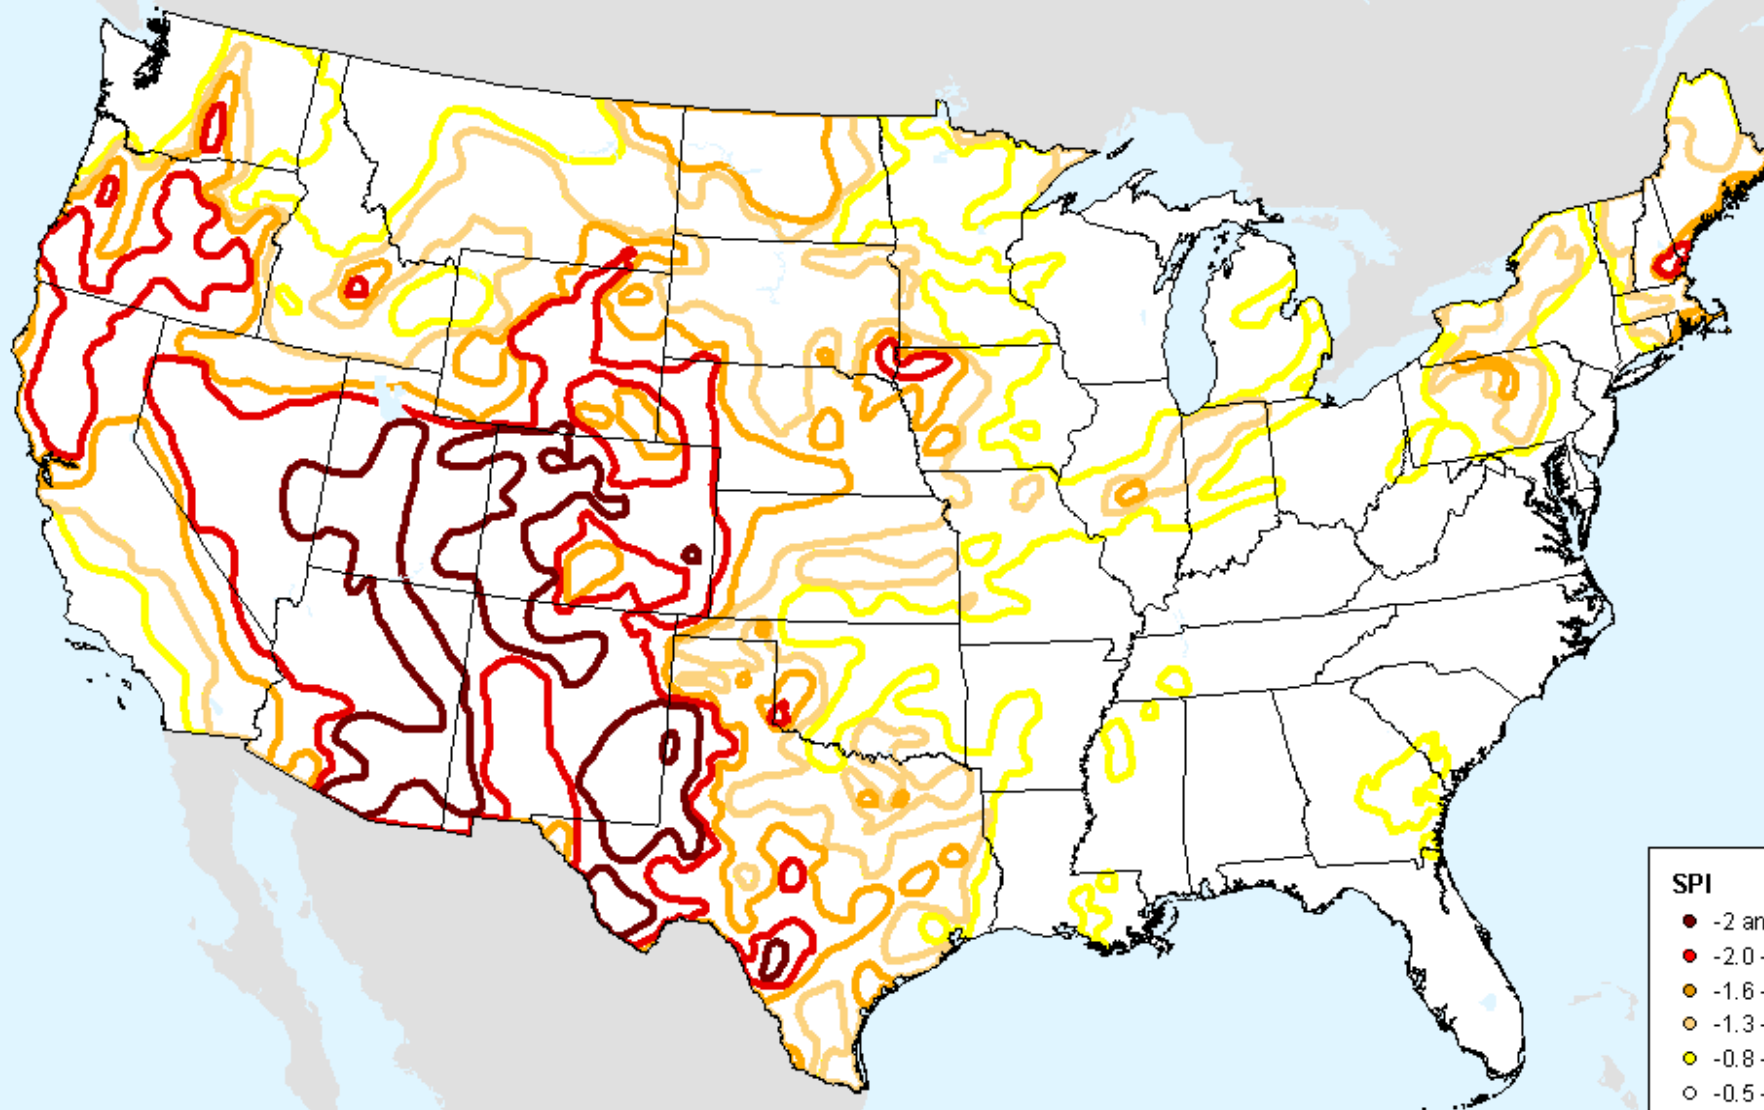

USDM for: Nov. 17, 2020

HPRCC 9-month SPI

As of: Tuesday, November 24, 2020

HPRCC 12-month SPI

As of: Tuesday, November 24, 2020

USDM for: Nov. 17, 2020

HPRCC 12-month SPI

As of: Tuesday, November 24, 2020