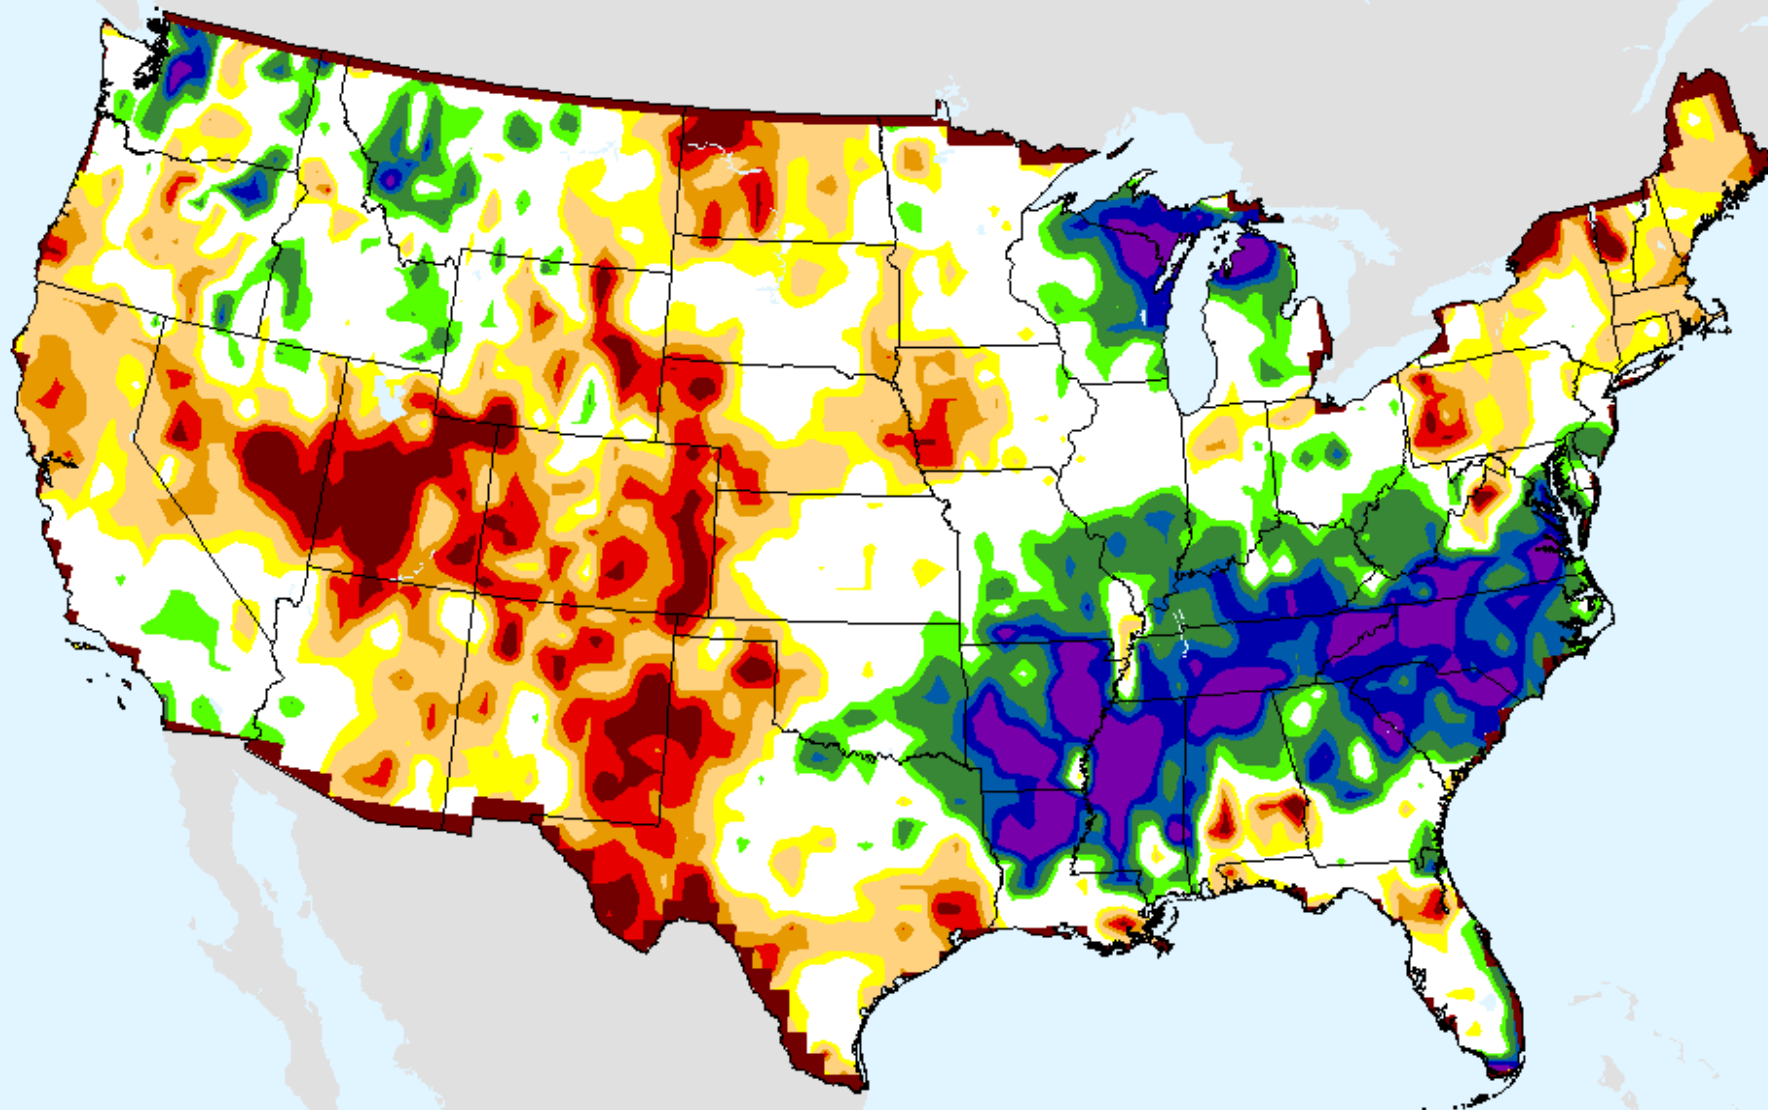

CPC 24-month SPI

As of: Tuesday, November 24, 2020

USDM for: Nov. 17, 2020

SPI (USDM)

CPC 24-month SPI

As of: Tuesday, November 24, 2020

SPI (USDM)

Vegetation Health Index