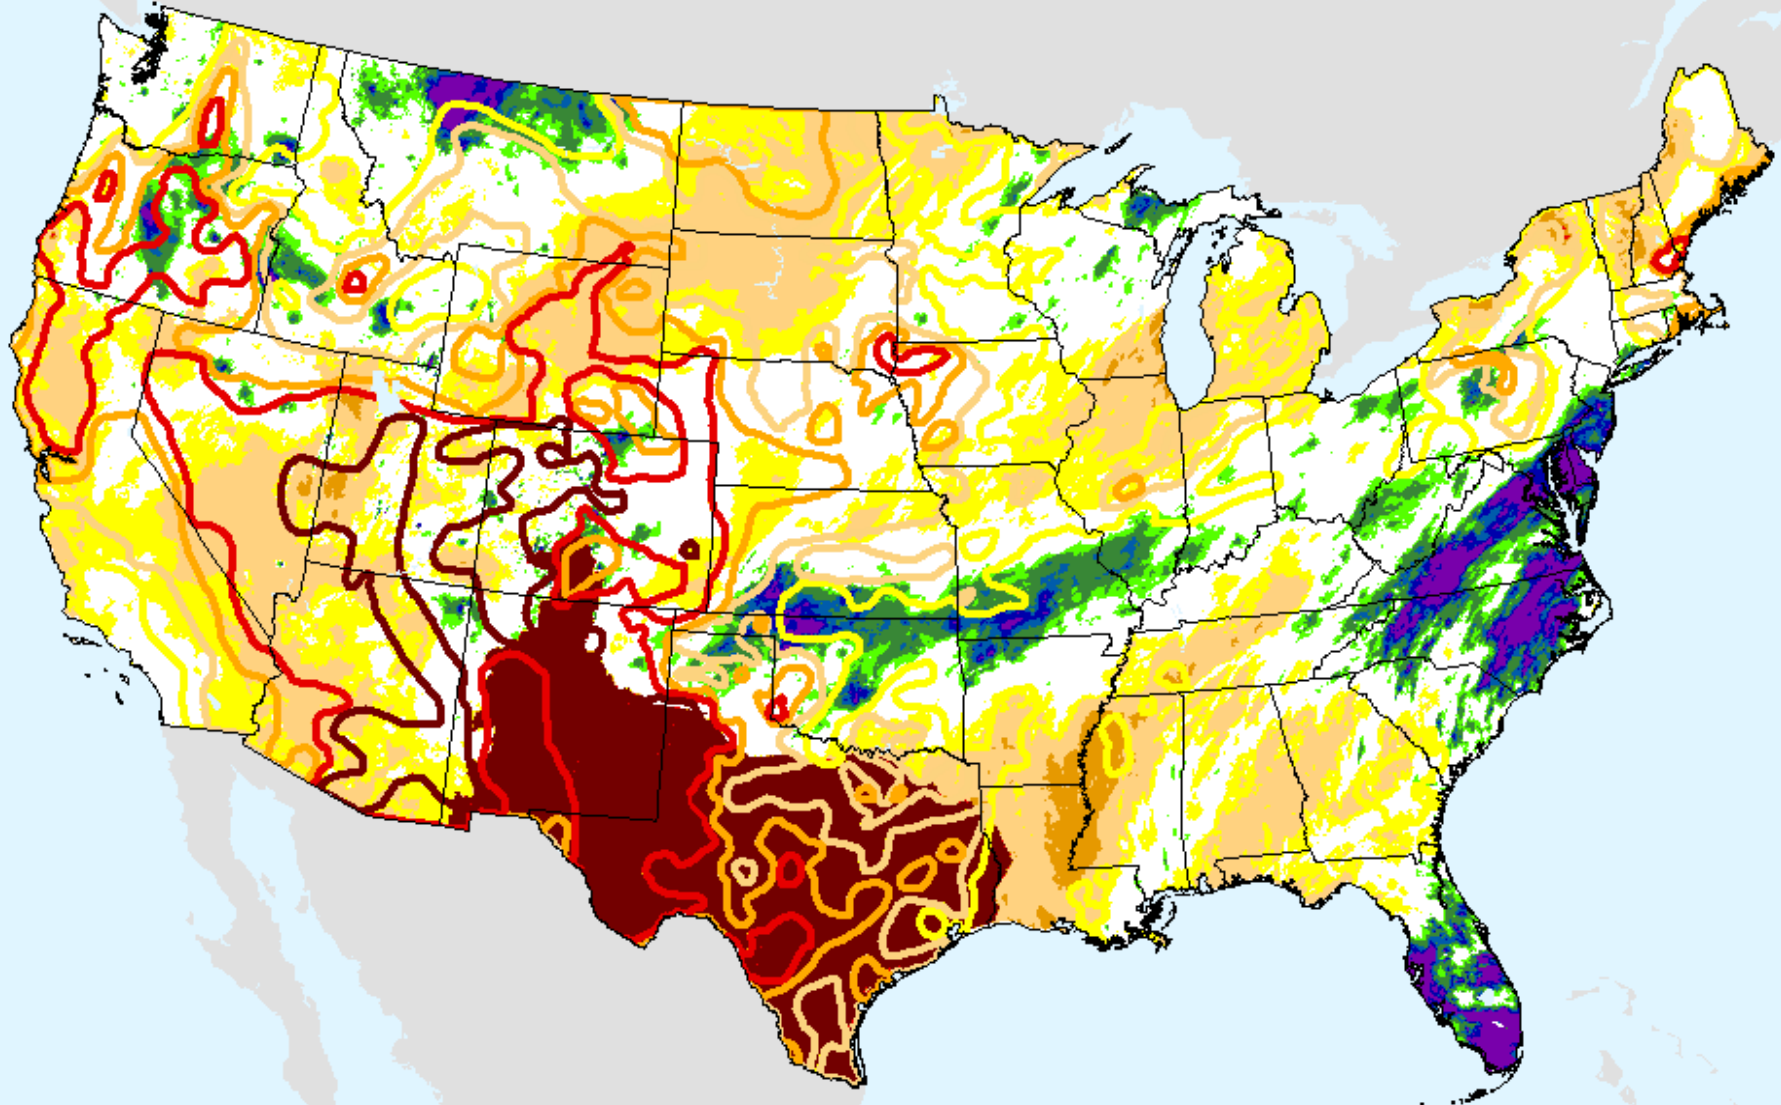

HPRCC Water Year-to-date SPI

As of: Tuesday, November 24, 2020

HPRCC Year-to-date SPI

As of: Tuesday, November 24, 2020

HPRCC Year-to-date SPI

As of: Tuesday, November 24, 2020

AHPS 1-month SPI

As of: Tuesday, November 24, 2020