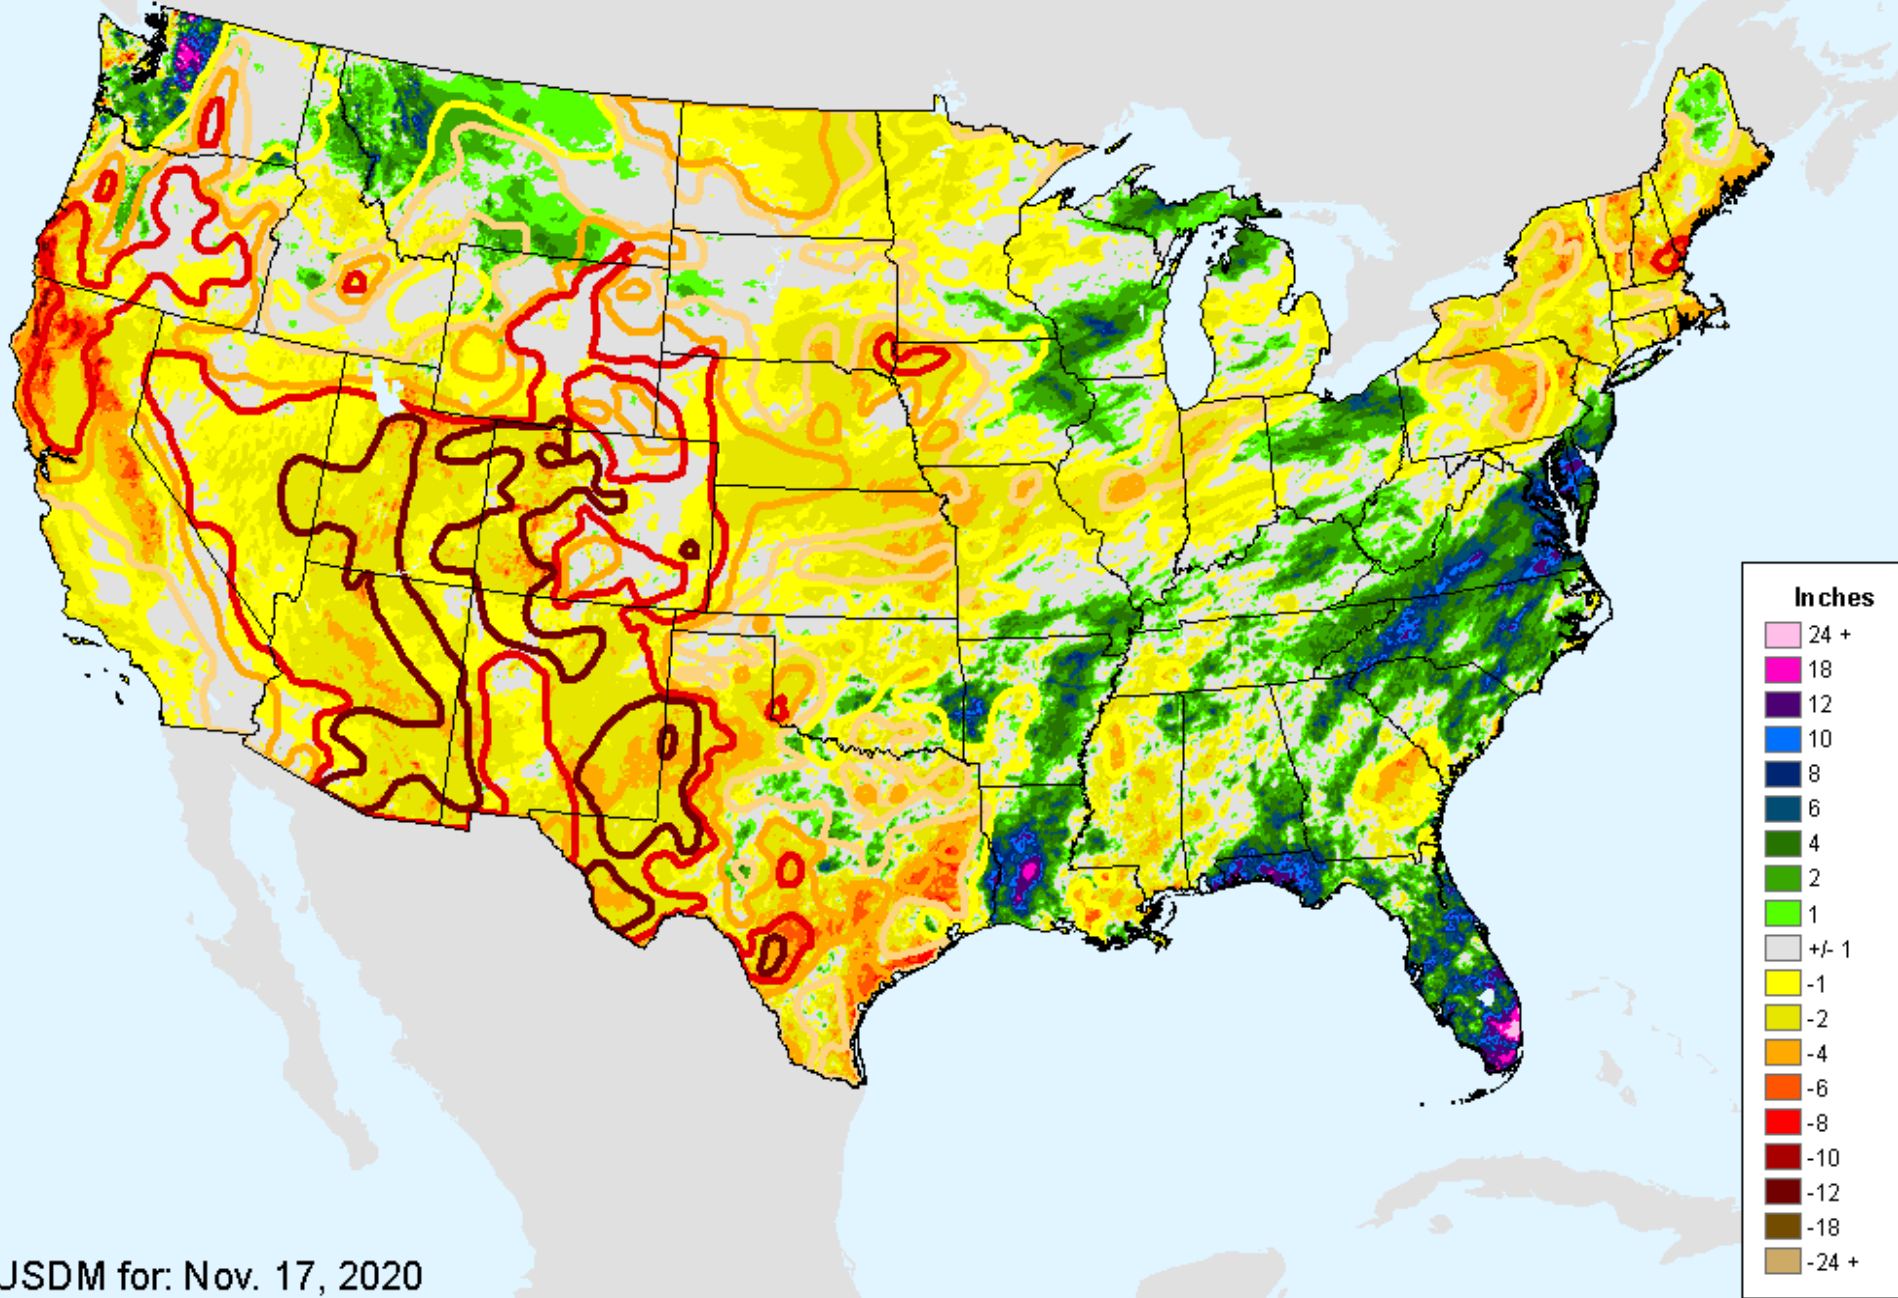

As of: Tuesday, November 24, 2020

Percent

AHPS 90-Day Precip Departure

As of: Tuesday, November 24, 2020

USDM for: Nov. 17, 2020

AHPS 90-Day Precip Departure

As of: Tuesday, November 24, 2020

AHPS 90-Day Pct of Normal Pcp