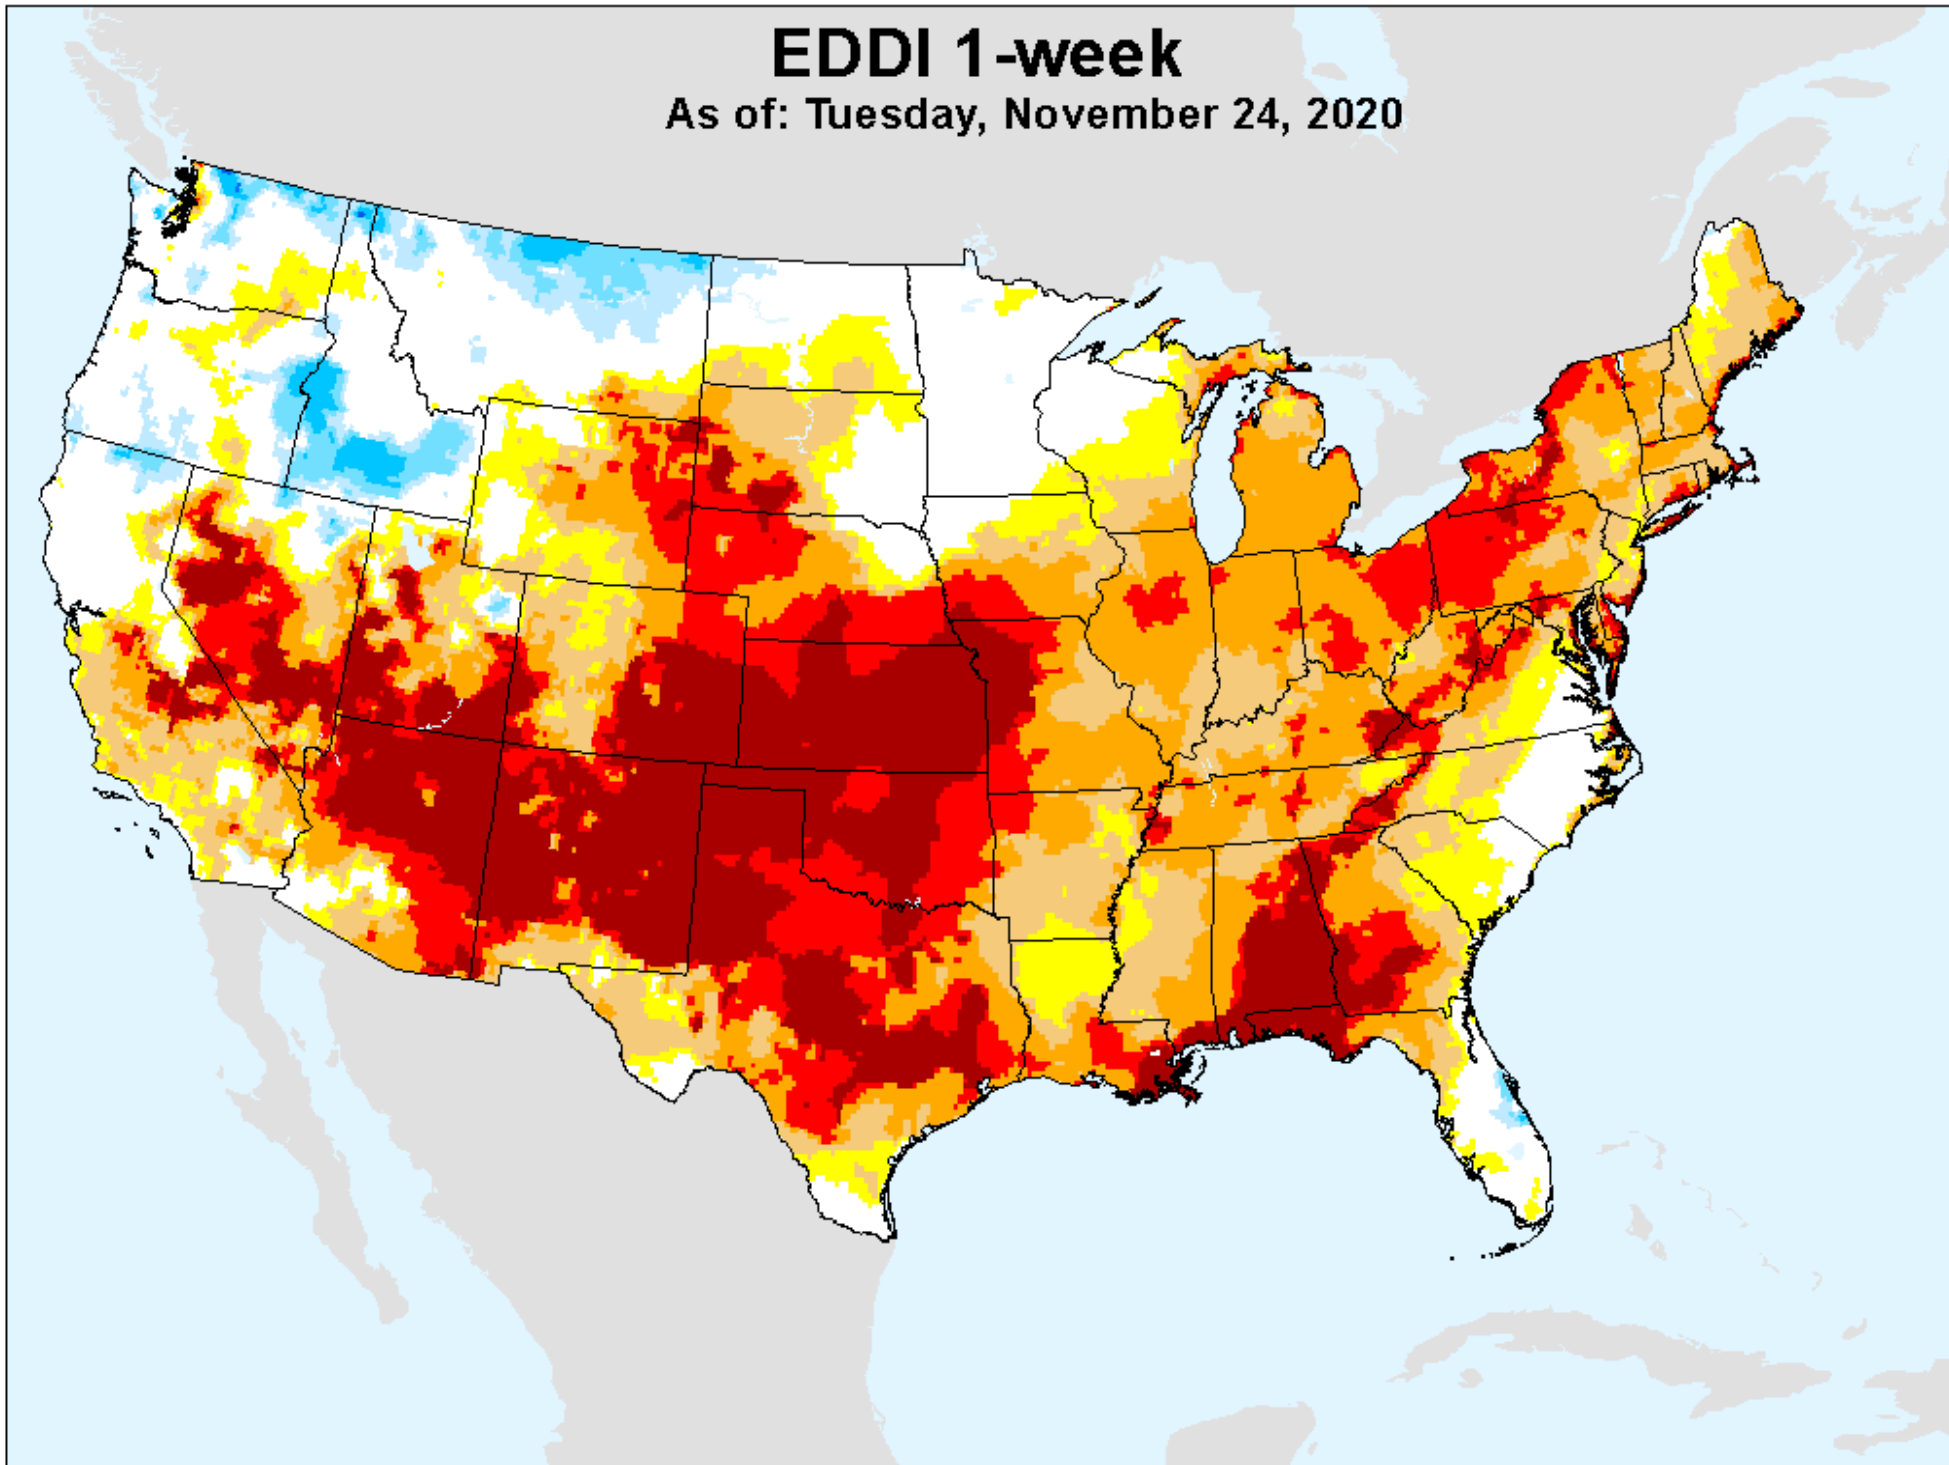

EDDI 1-week

As of: Tuesday, November 24, 2020