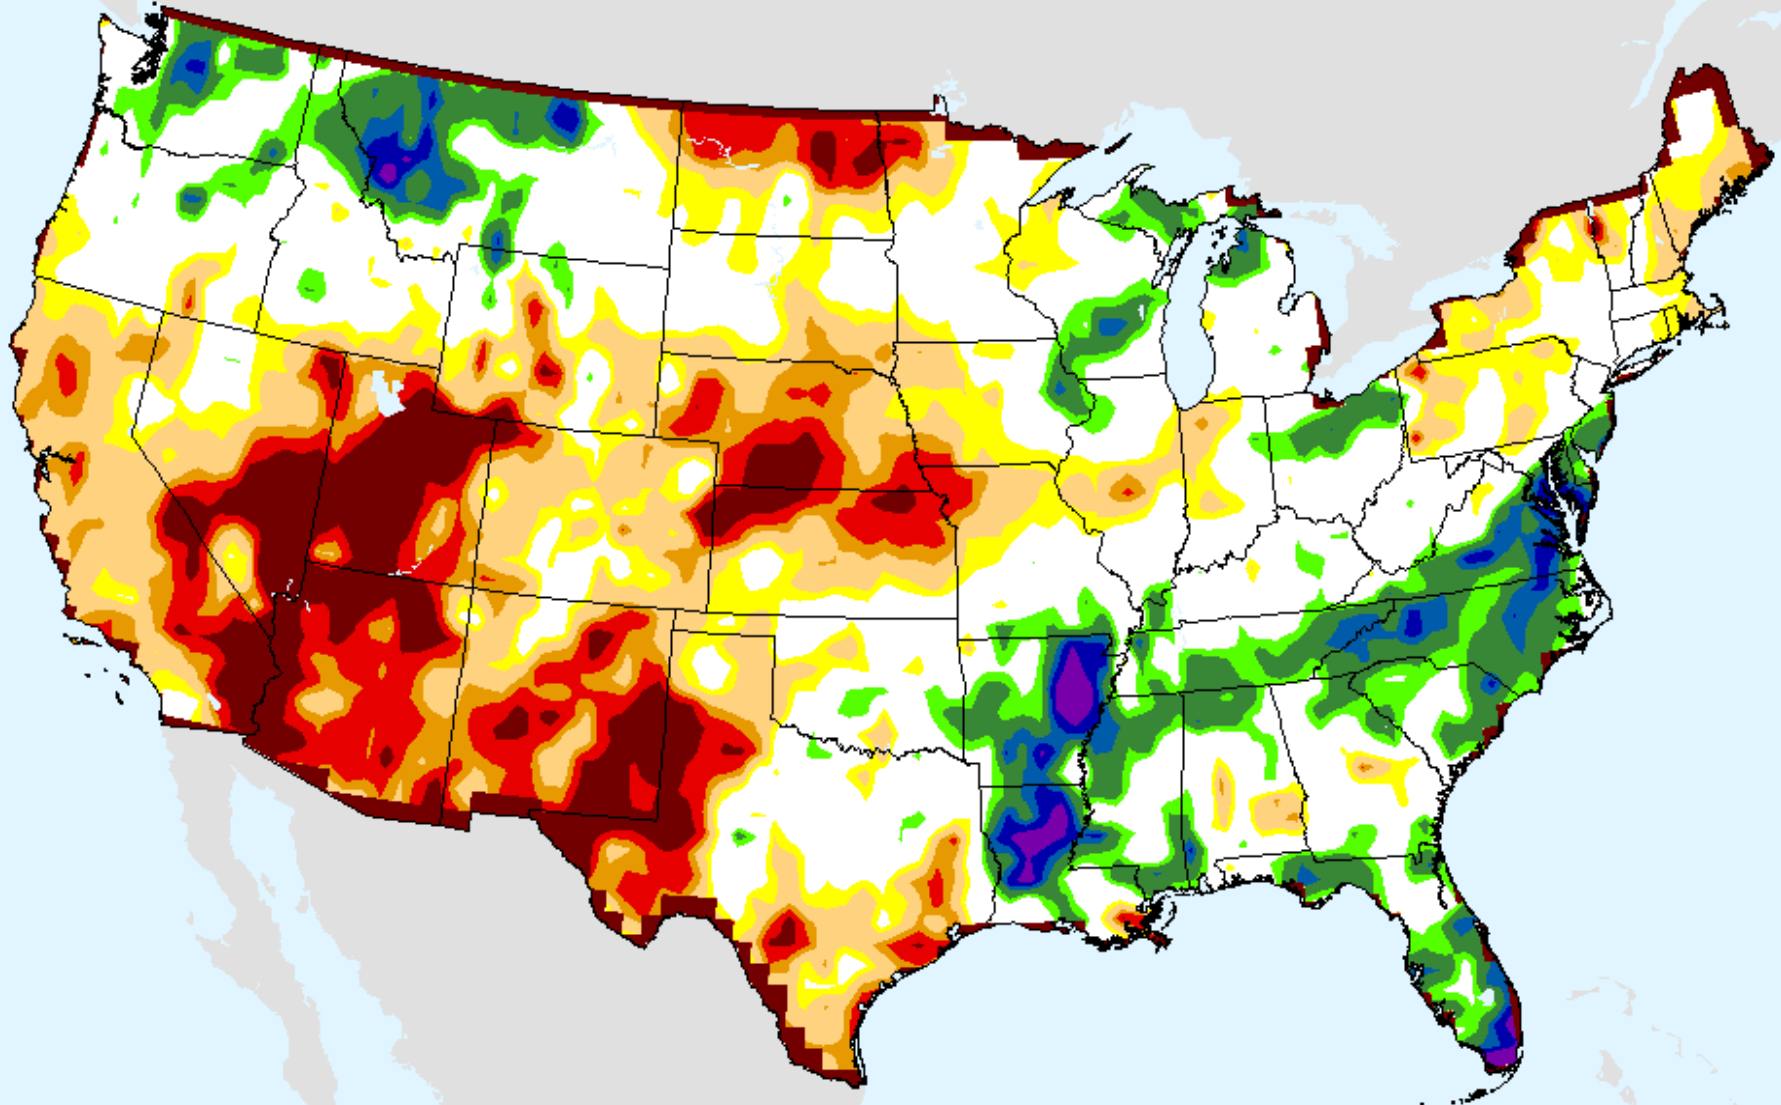

CPC 3-month SPI

As of: Tuesday, November 24, 2020