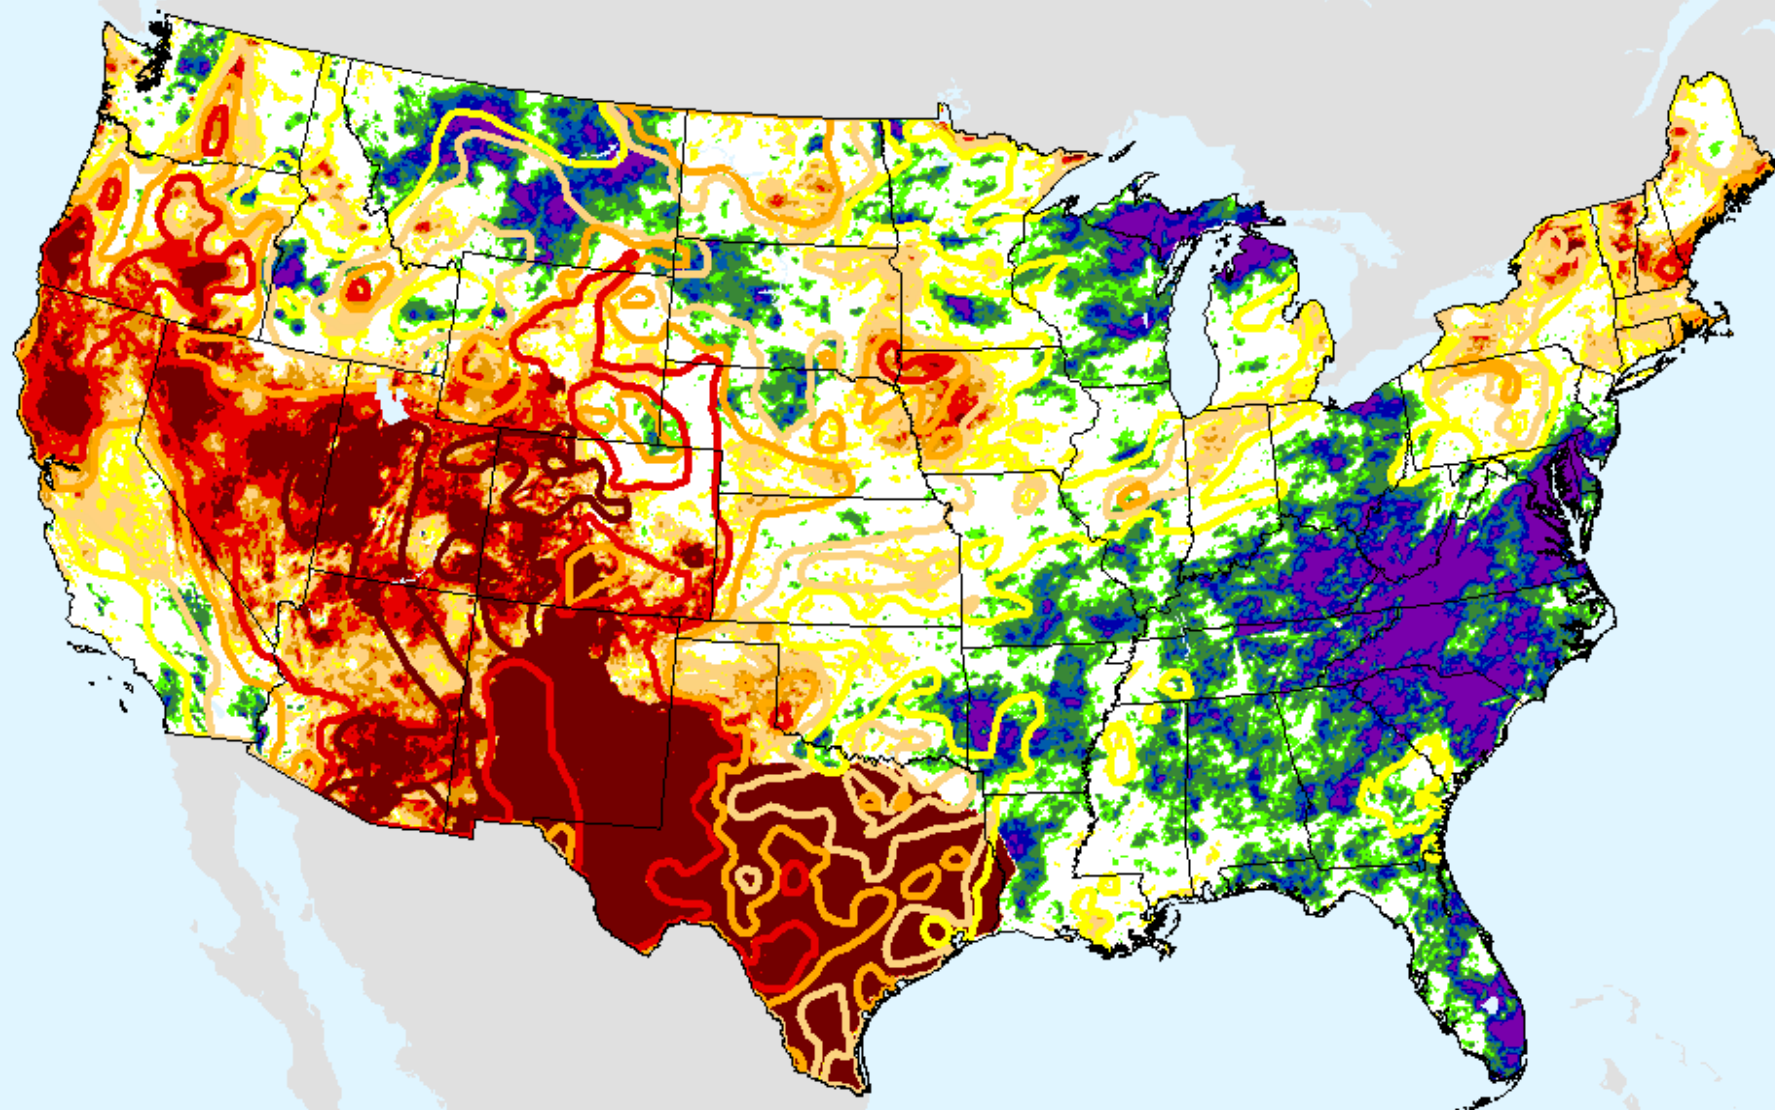

AHPS 6-month SPI

As of: Tuesday, November 24, 2020

USDM for: Nov. 17, 2020

SPI (USDM)

AHPS 6-month SPI

As of: Tuesday, November 24, 2020

AHPS 9-month SPI

As of: Tuesday, November 24, 2020