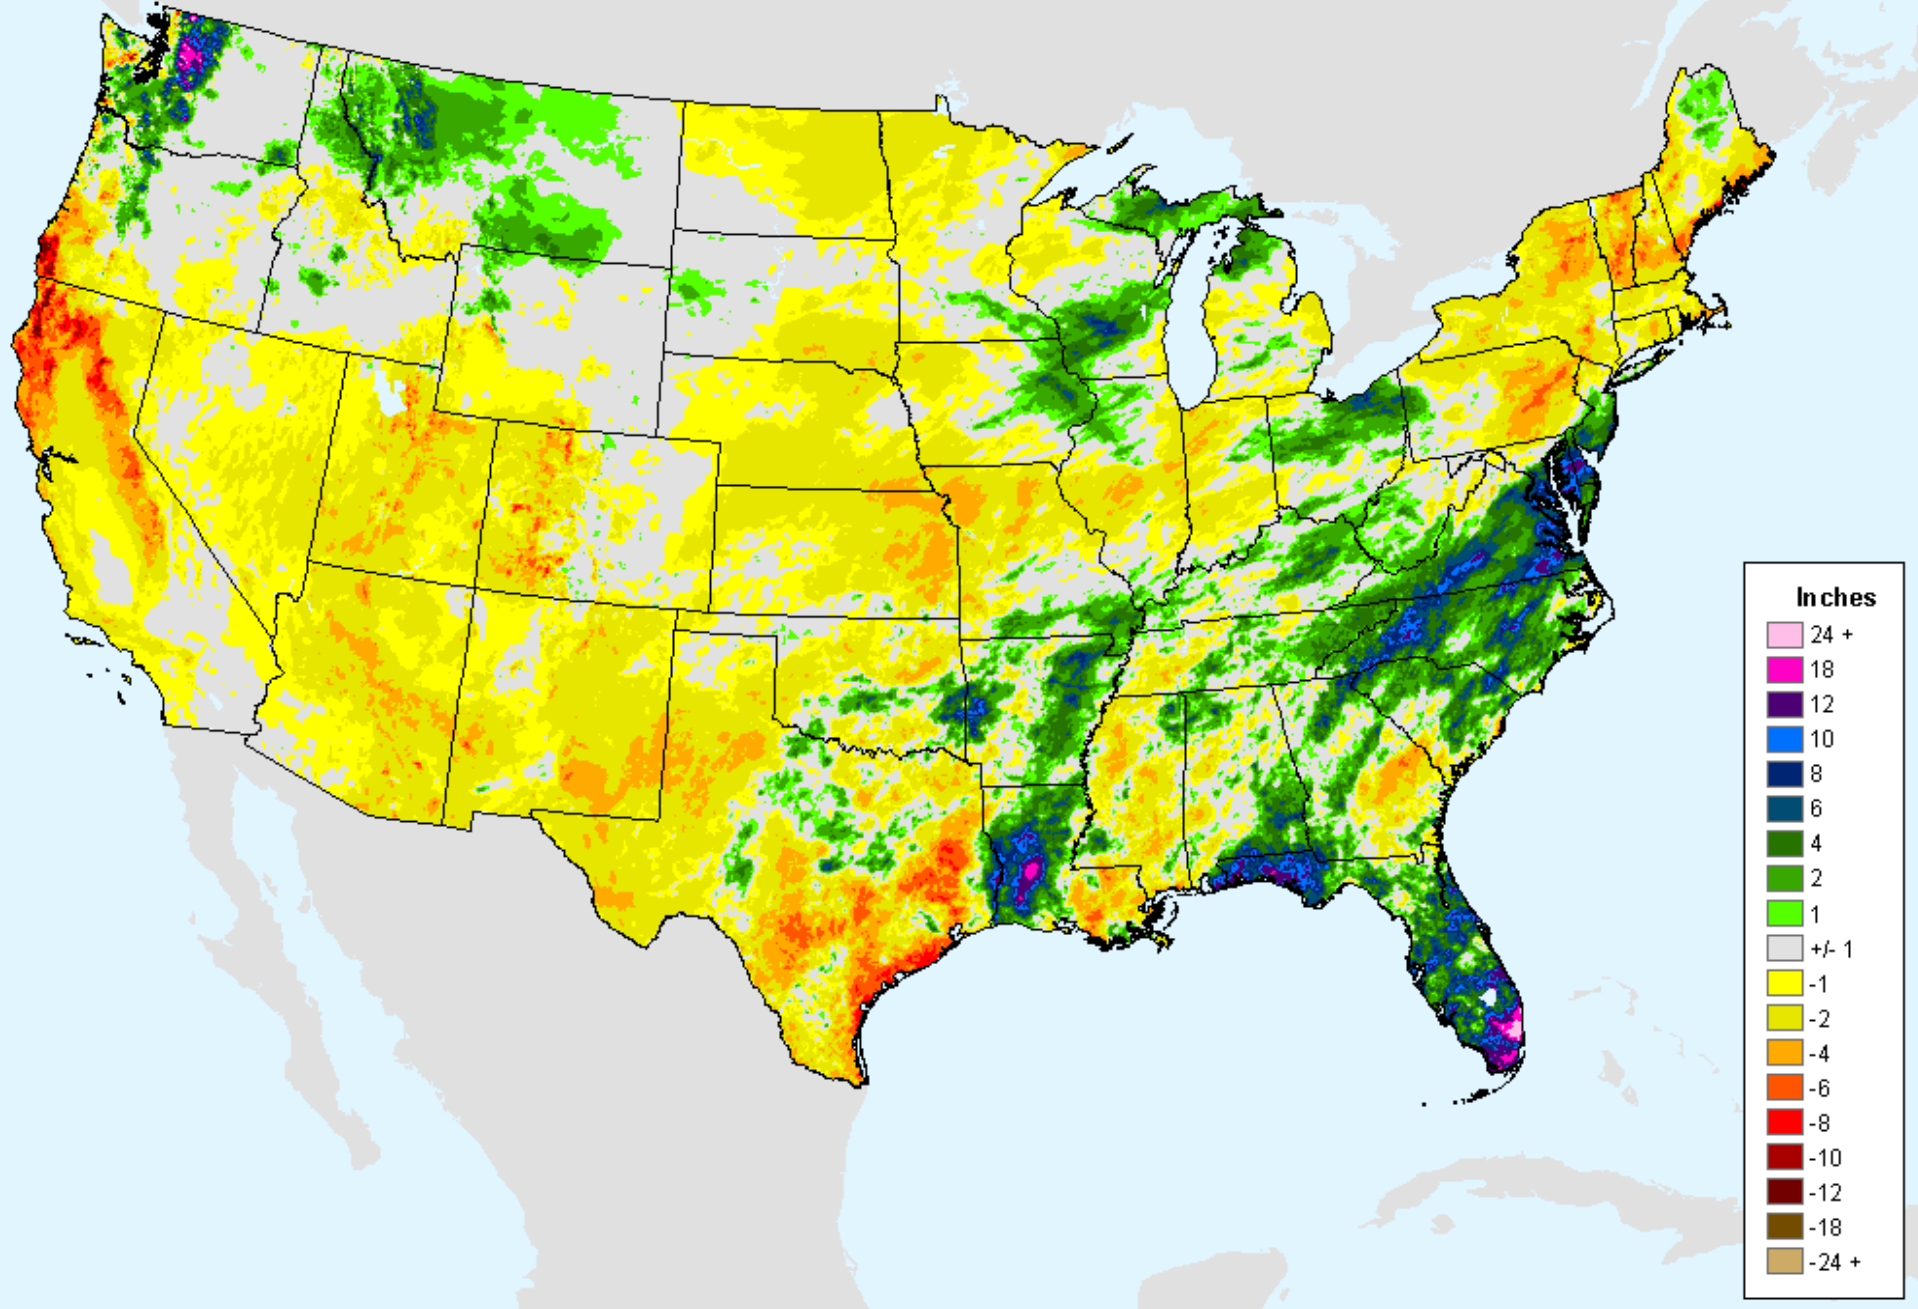

As of: Tuesday, November 24, 2020

Percent

AHPS 90-Day Precip Departure

As of: Tuesday, November 24, 2020

USDM for: Nov. 17, 2020

AHPS 90-Day Precip Departure

As of: Tuesday, November 24, 2020

AHPS 90-Day Pct of Normal Pcp