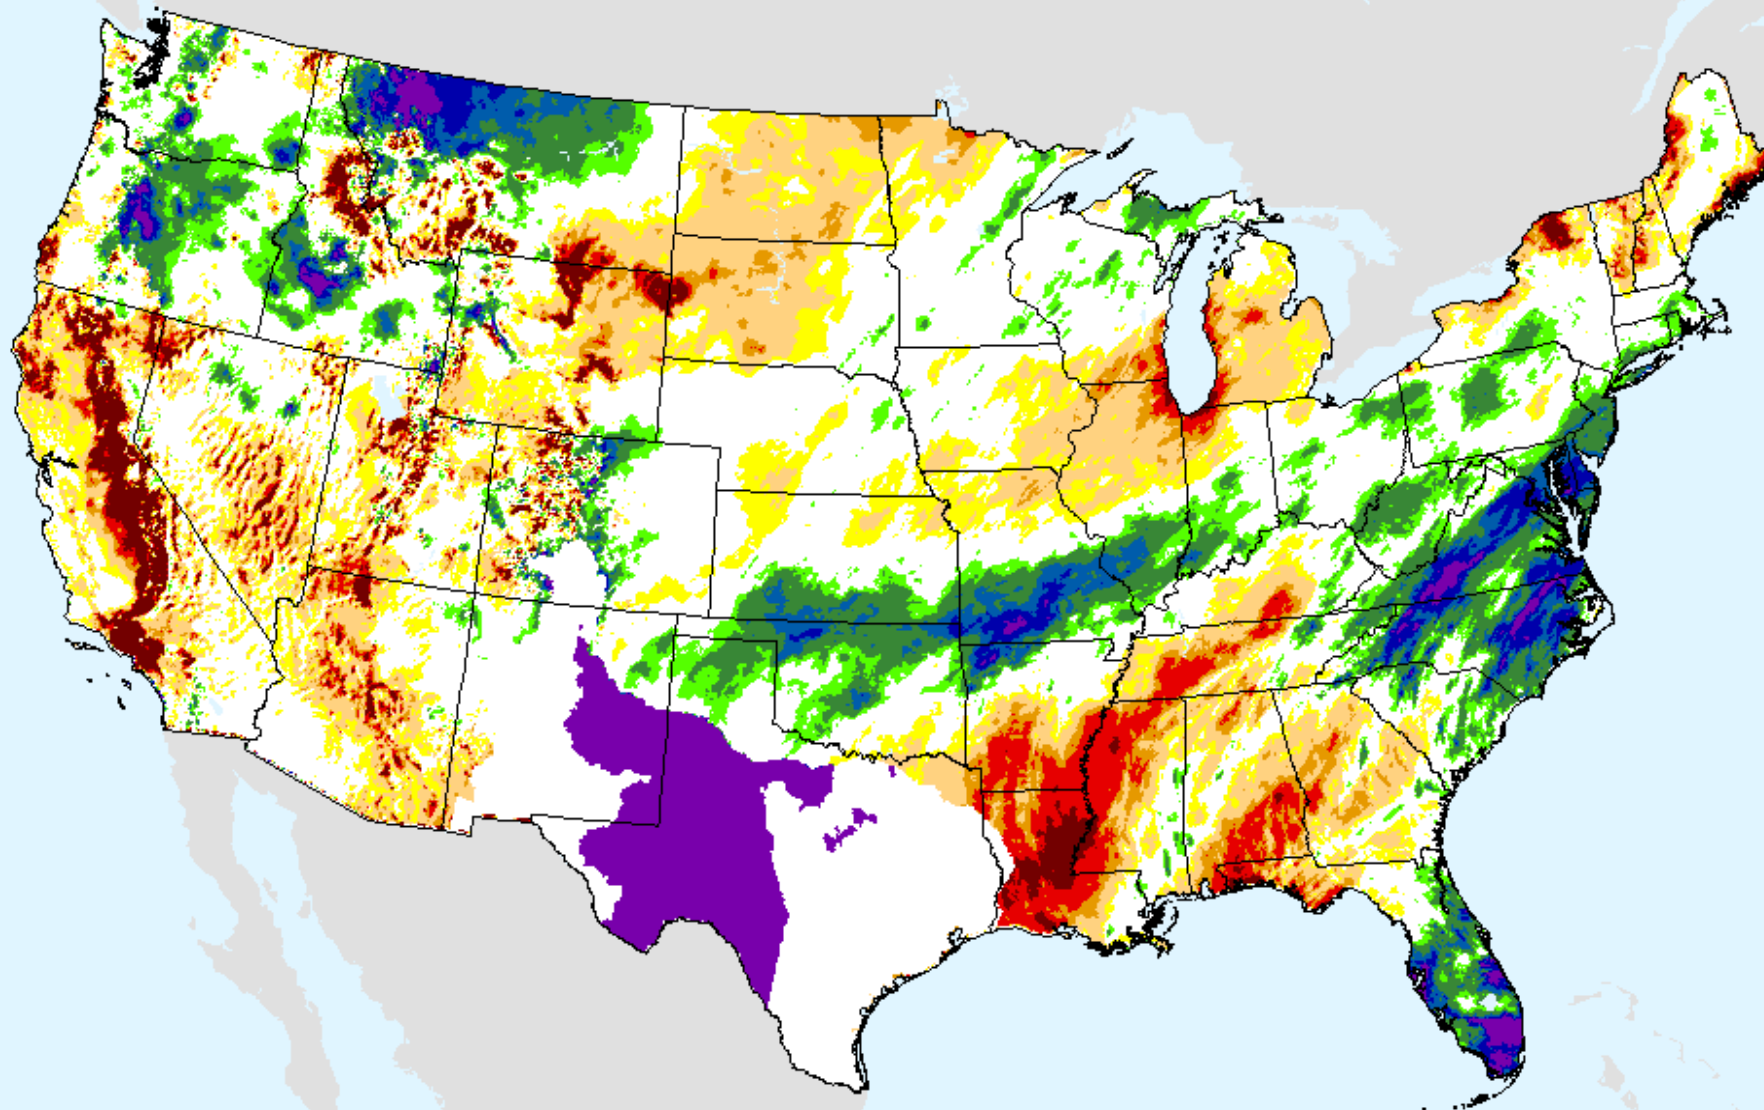

As of: Tuesday, November 24, 2020

USDM for: Nov. 17, 2020

SPEI (USDM)

AHPS 1-month SPEI

As of: Tuesday, November 24, 2020

SPEI (USDM)

AHPS 2-month SPEI

As of: Tuesday, November 24, 2020