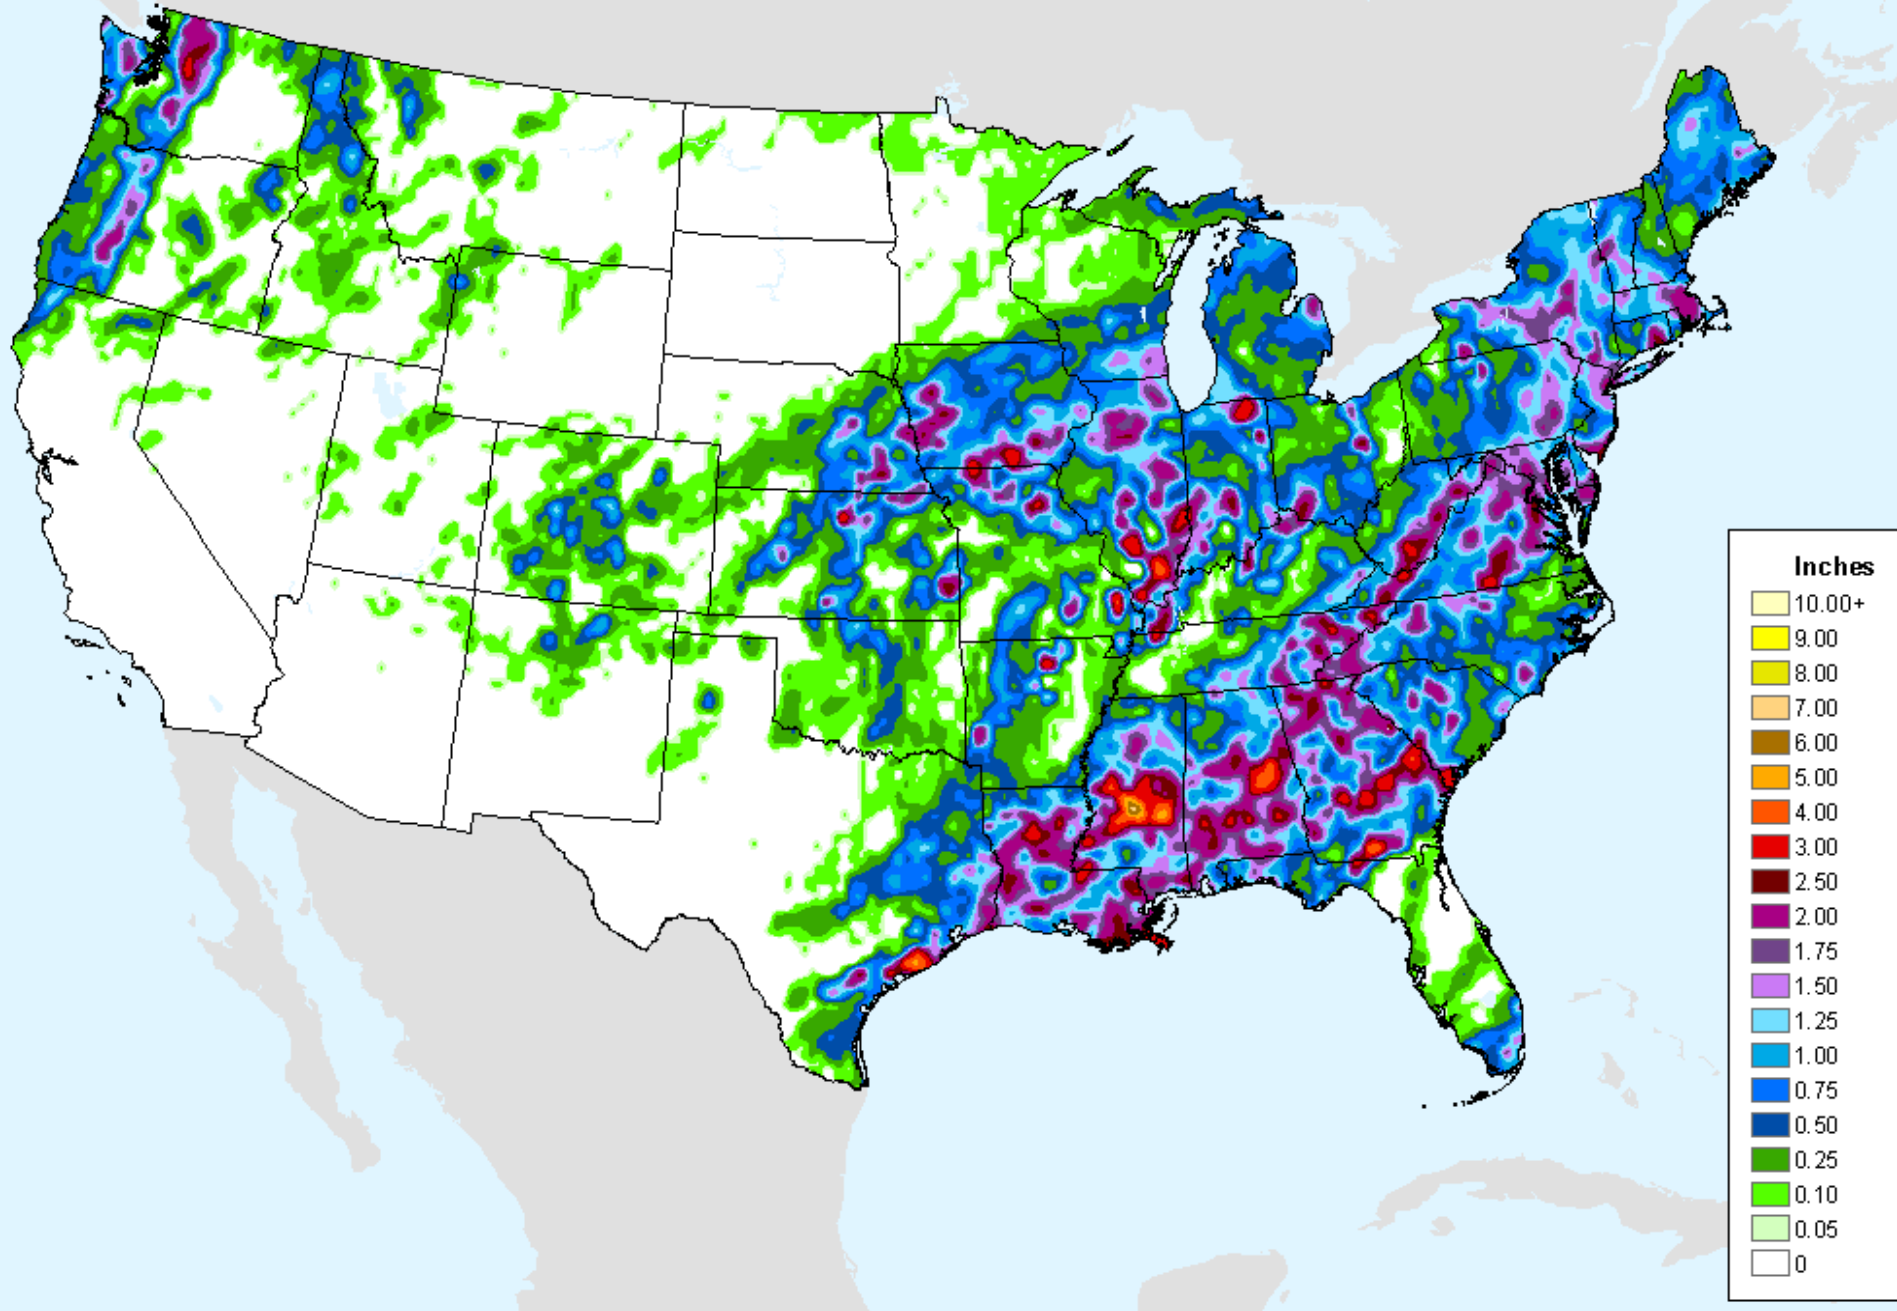

GFS (00z) 7-Day Precip Forecast

As of: Tuesday, November 24, 2020