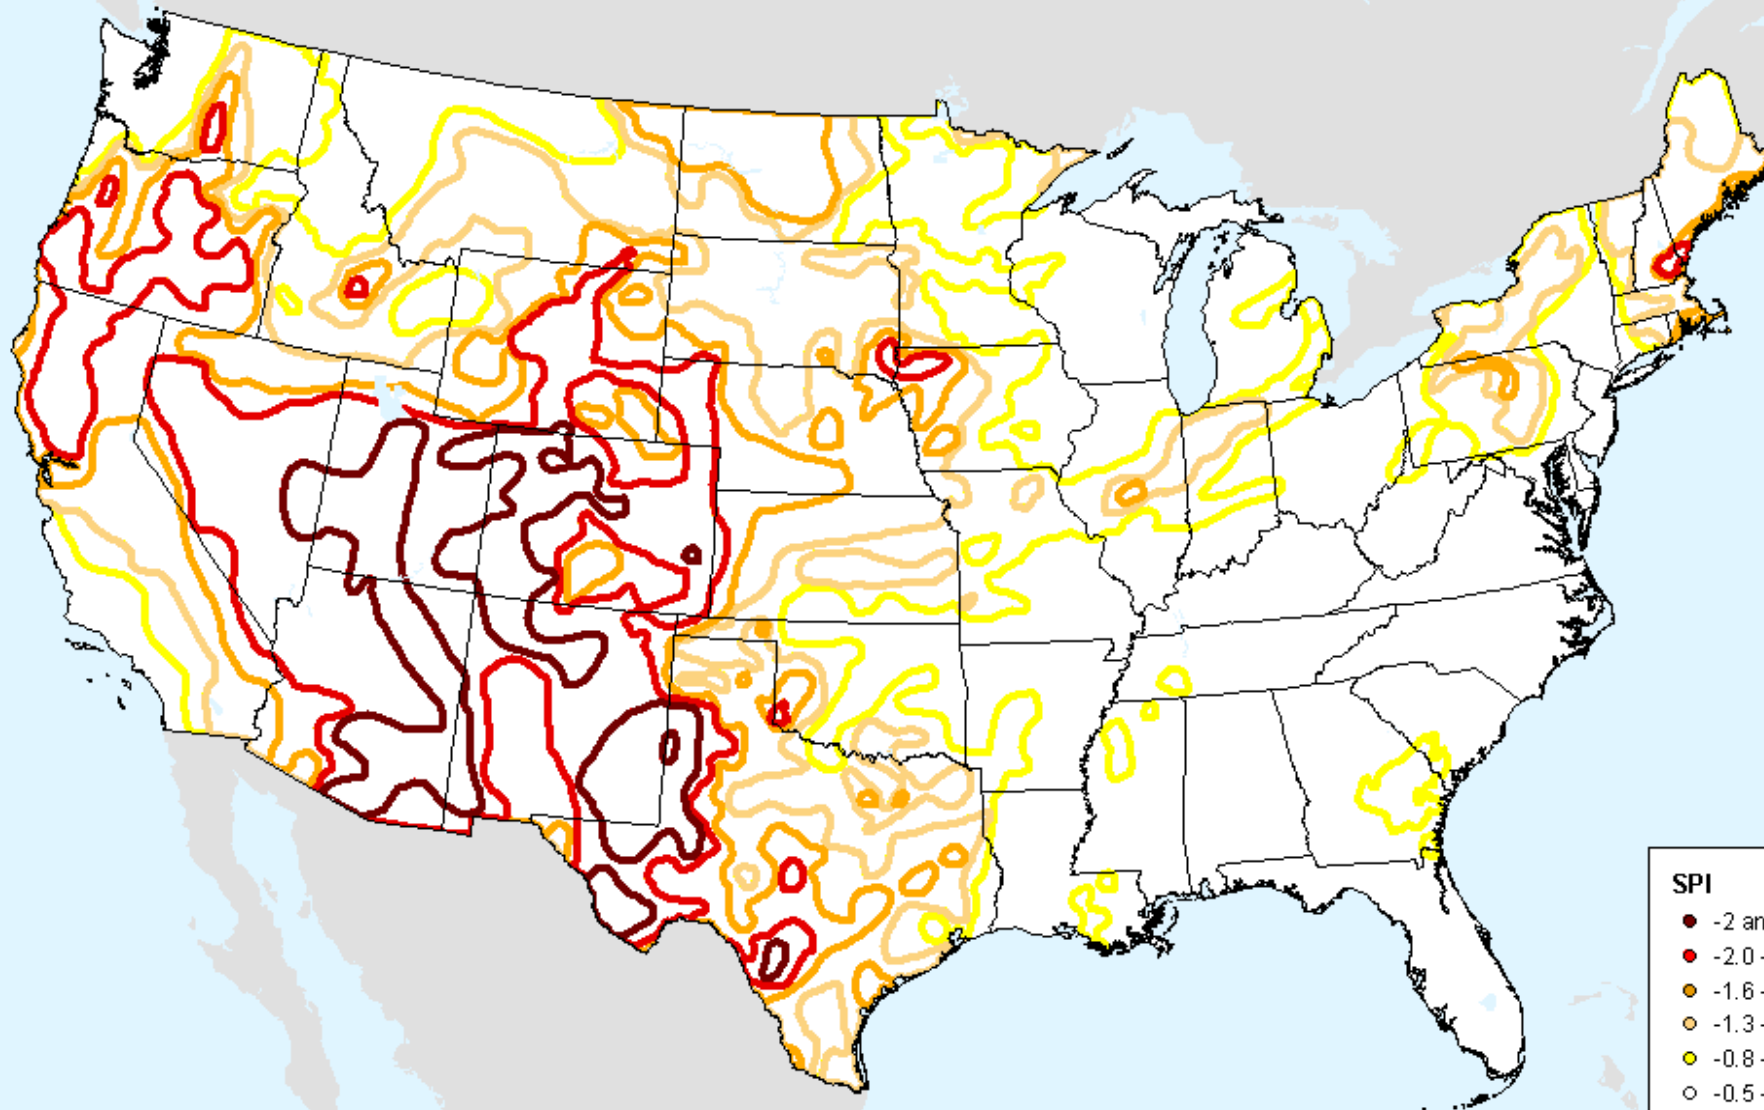

As of: Tuesday, November 24, 2020

HPRCC 2-month SPI

As of: Tuesday, November 24, 2020

SPI

- -2 and Greater
- -2.0--1.6
- -1.6--1.3
- -1.3--0.8
- -0.8--0.5
- -0.5-0.5
- 0.5-0.8
- 0.8-1.3
- 1.3-1.6
- 1.6-2.0
- 2.0 and Greater