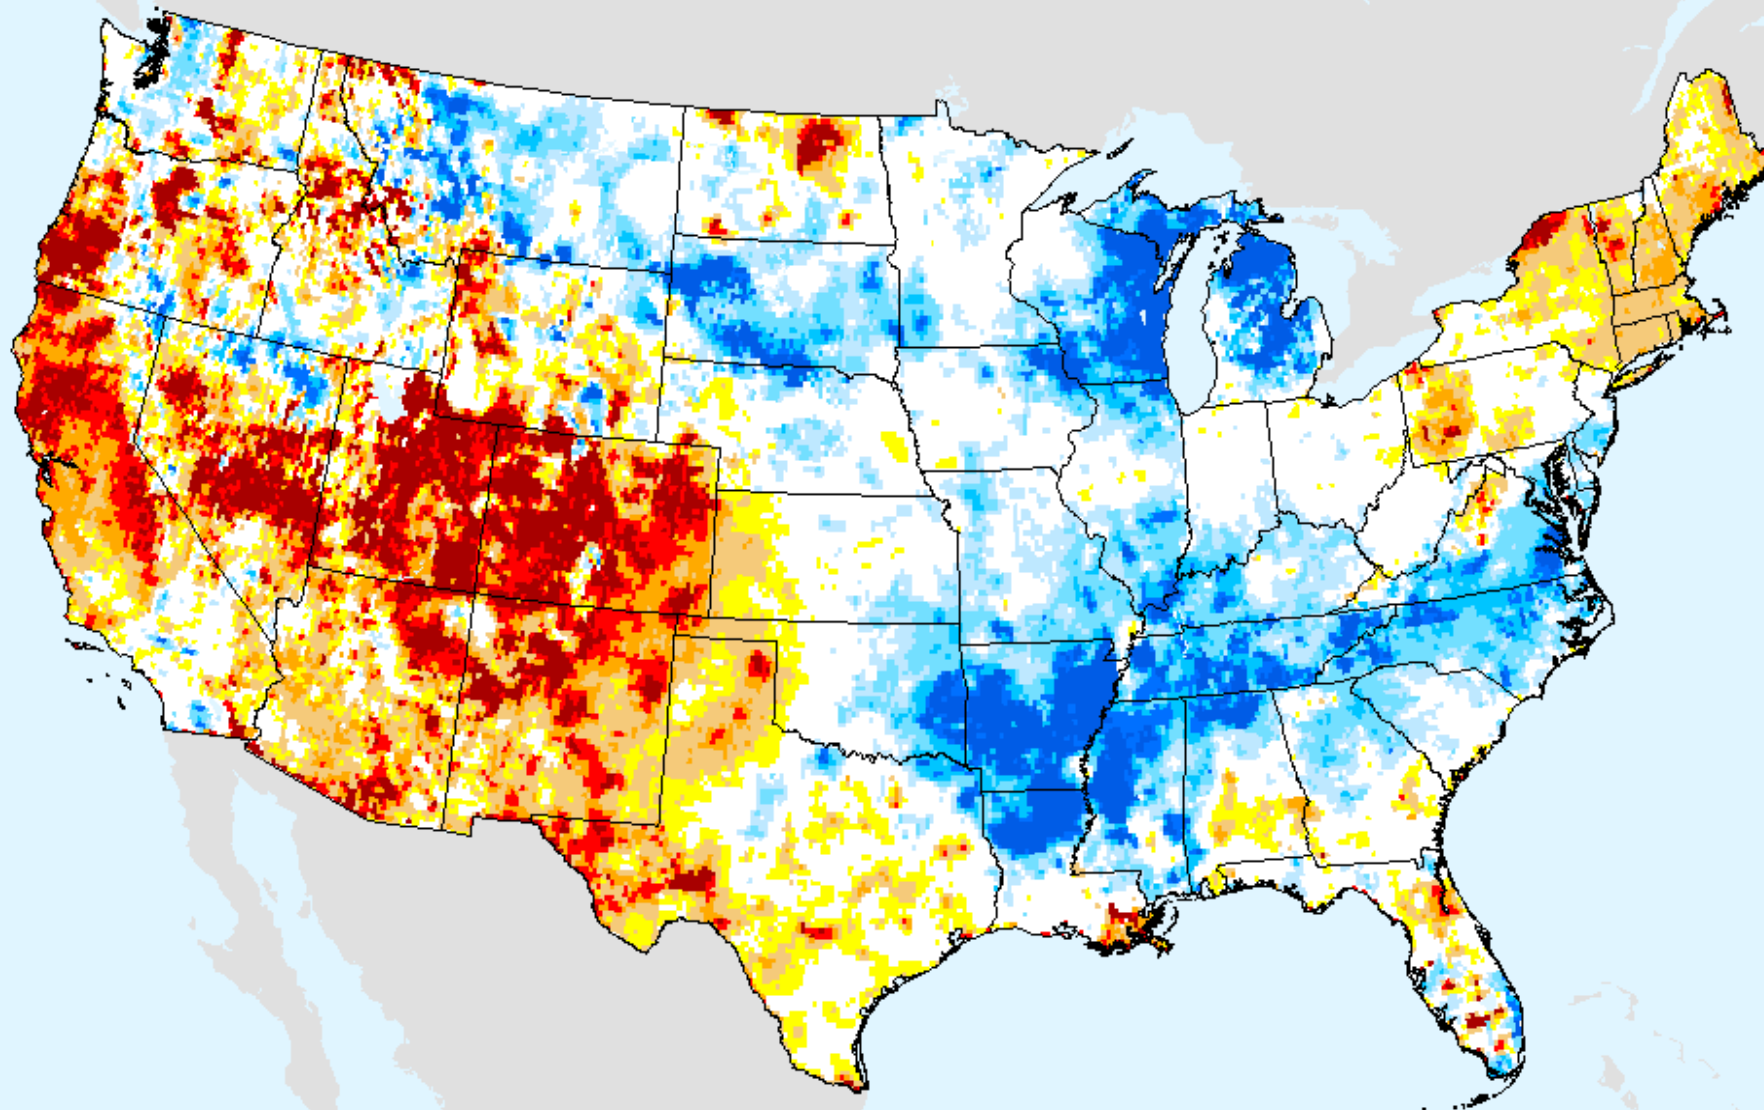

GRACE-Based Shallow Groundwater Drought Indicator

As of: Tuesday, November 24, 2020

USDM for: Nov. 17, 2020

GRACE-Based Shallow Groundwater Drought Indicator

As of: Tuesday, November 24, 2020

GRACE-Based Root Zone Soil Moisture Drought Indicator