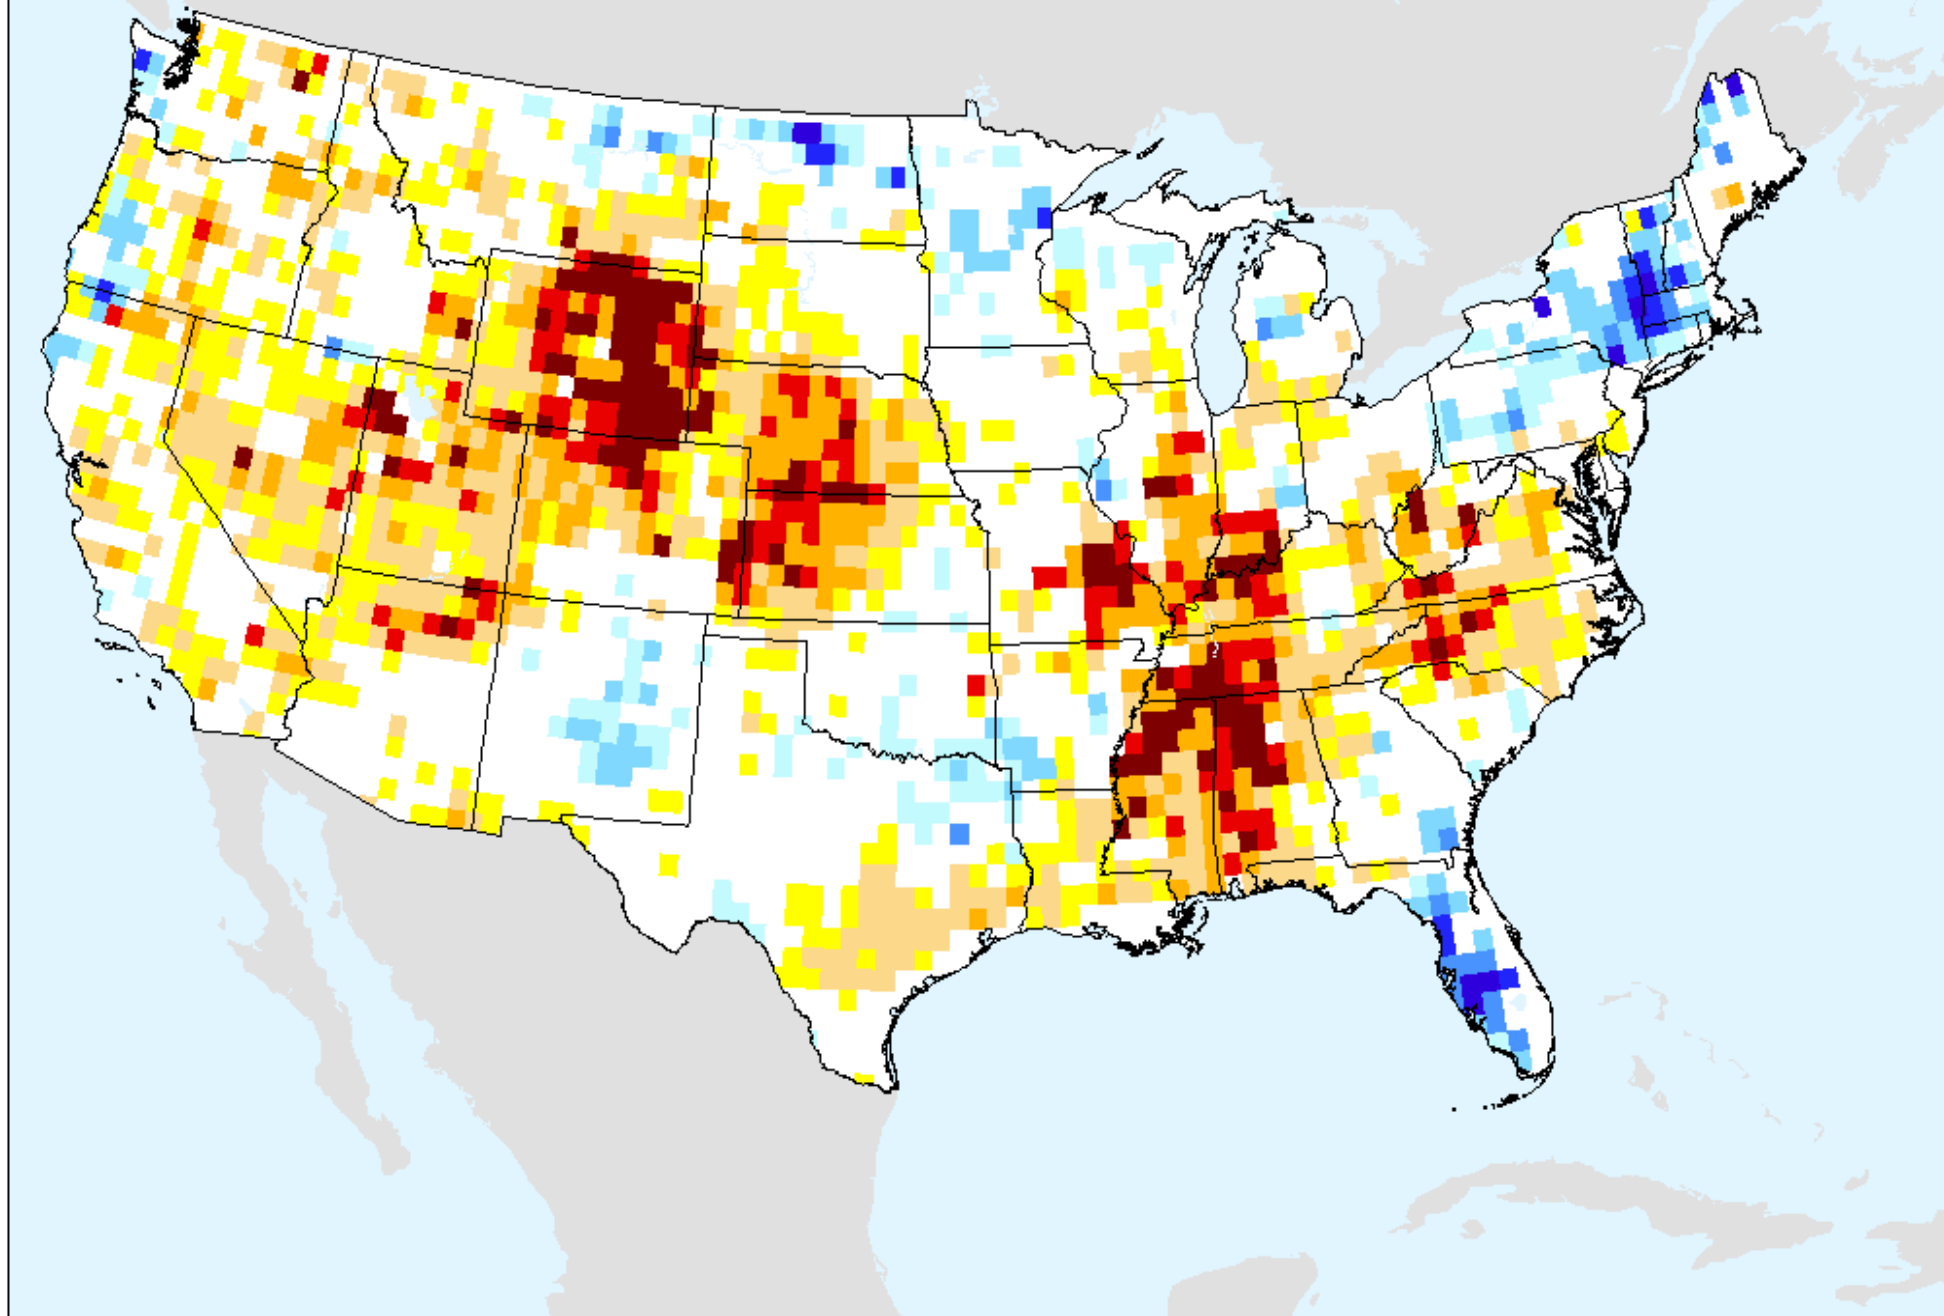

USDM for: Nov. 17, 2020

GRACE-Based Surface Soil Moisture Drought Indicator

As of: Tuesday, November 24, 2020

AIRS-Based Surface Relative Humidity 7 Day

As of: Tuesday, November 24, 2020

AIRS-Based Surface Relative Humidity 14 Day