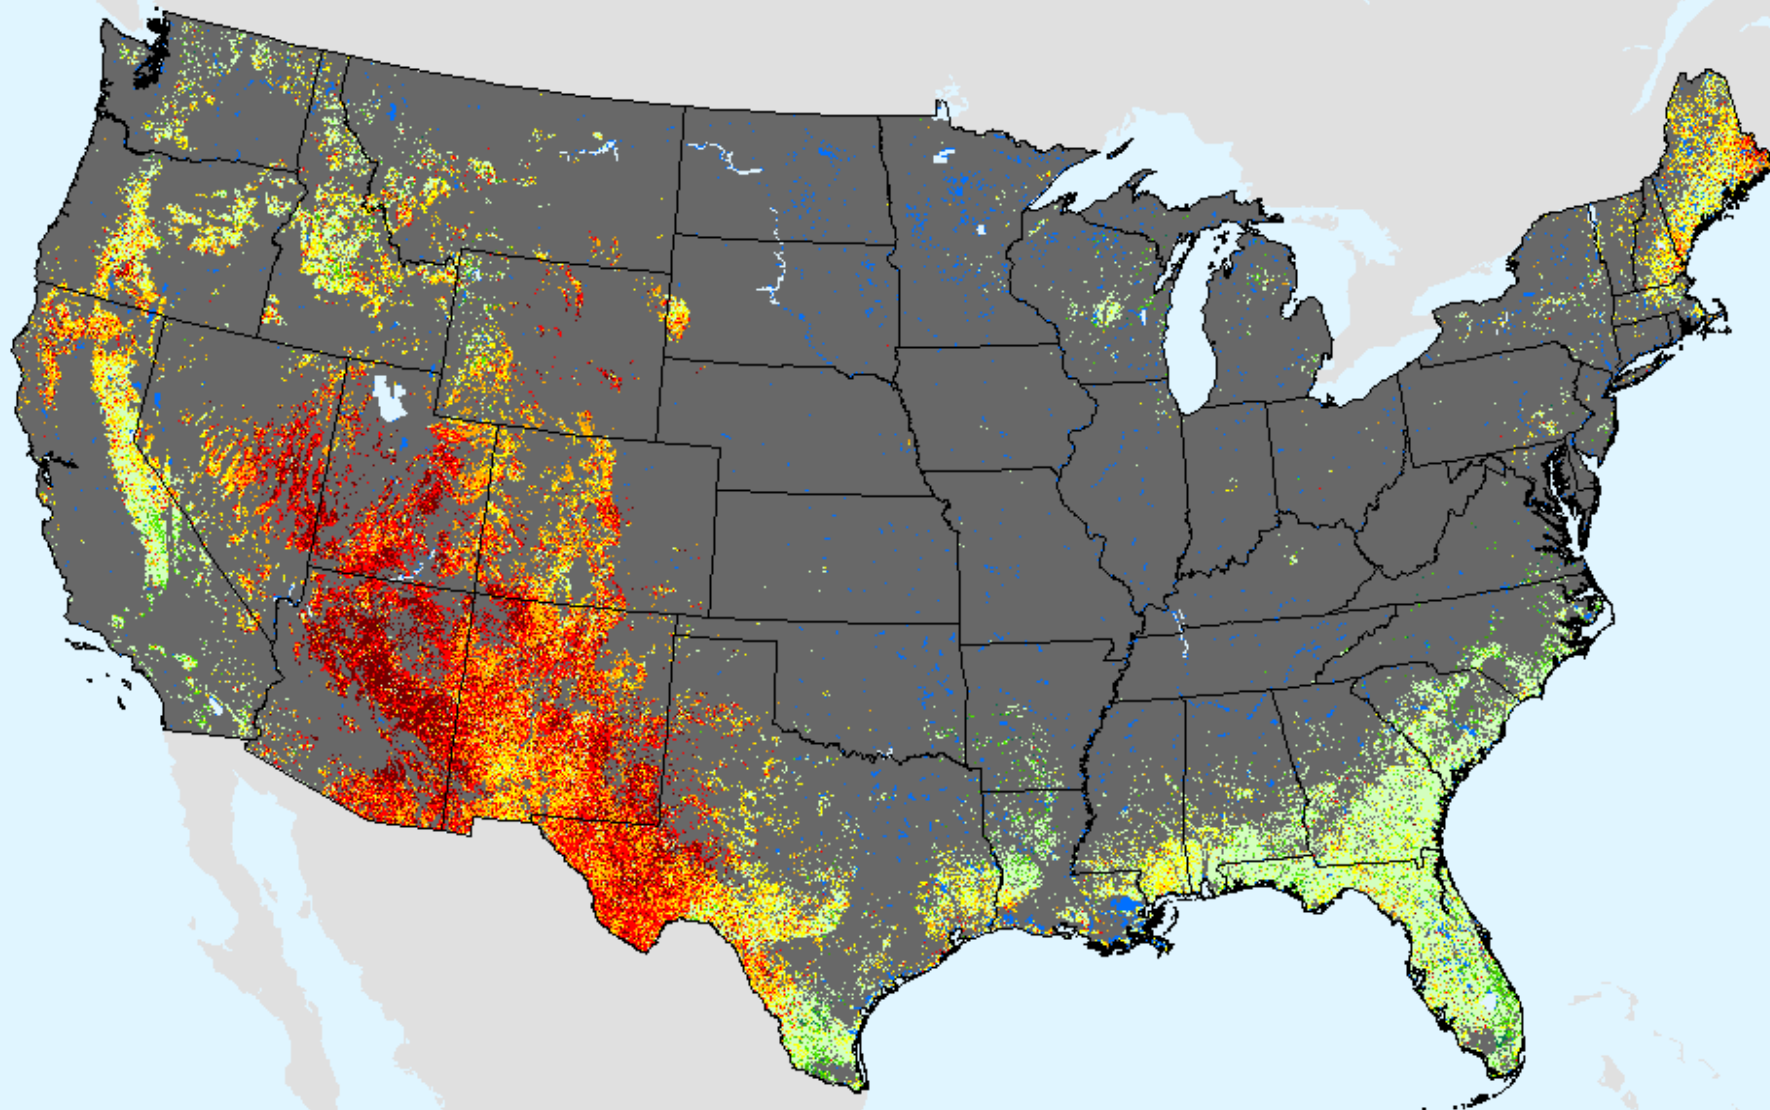

Vegetation Drought Response Index (VegDRI)

As of: Tuesday, November 24, 2020

□ BackGround