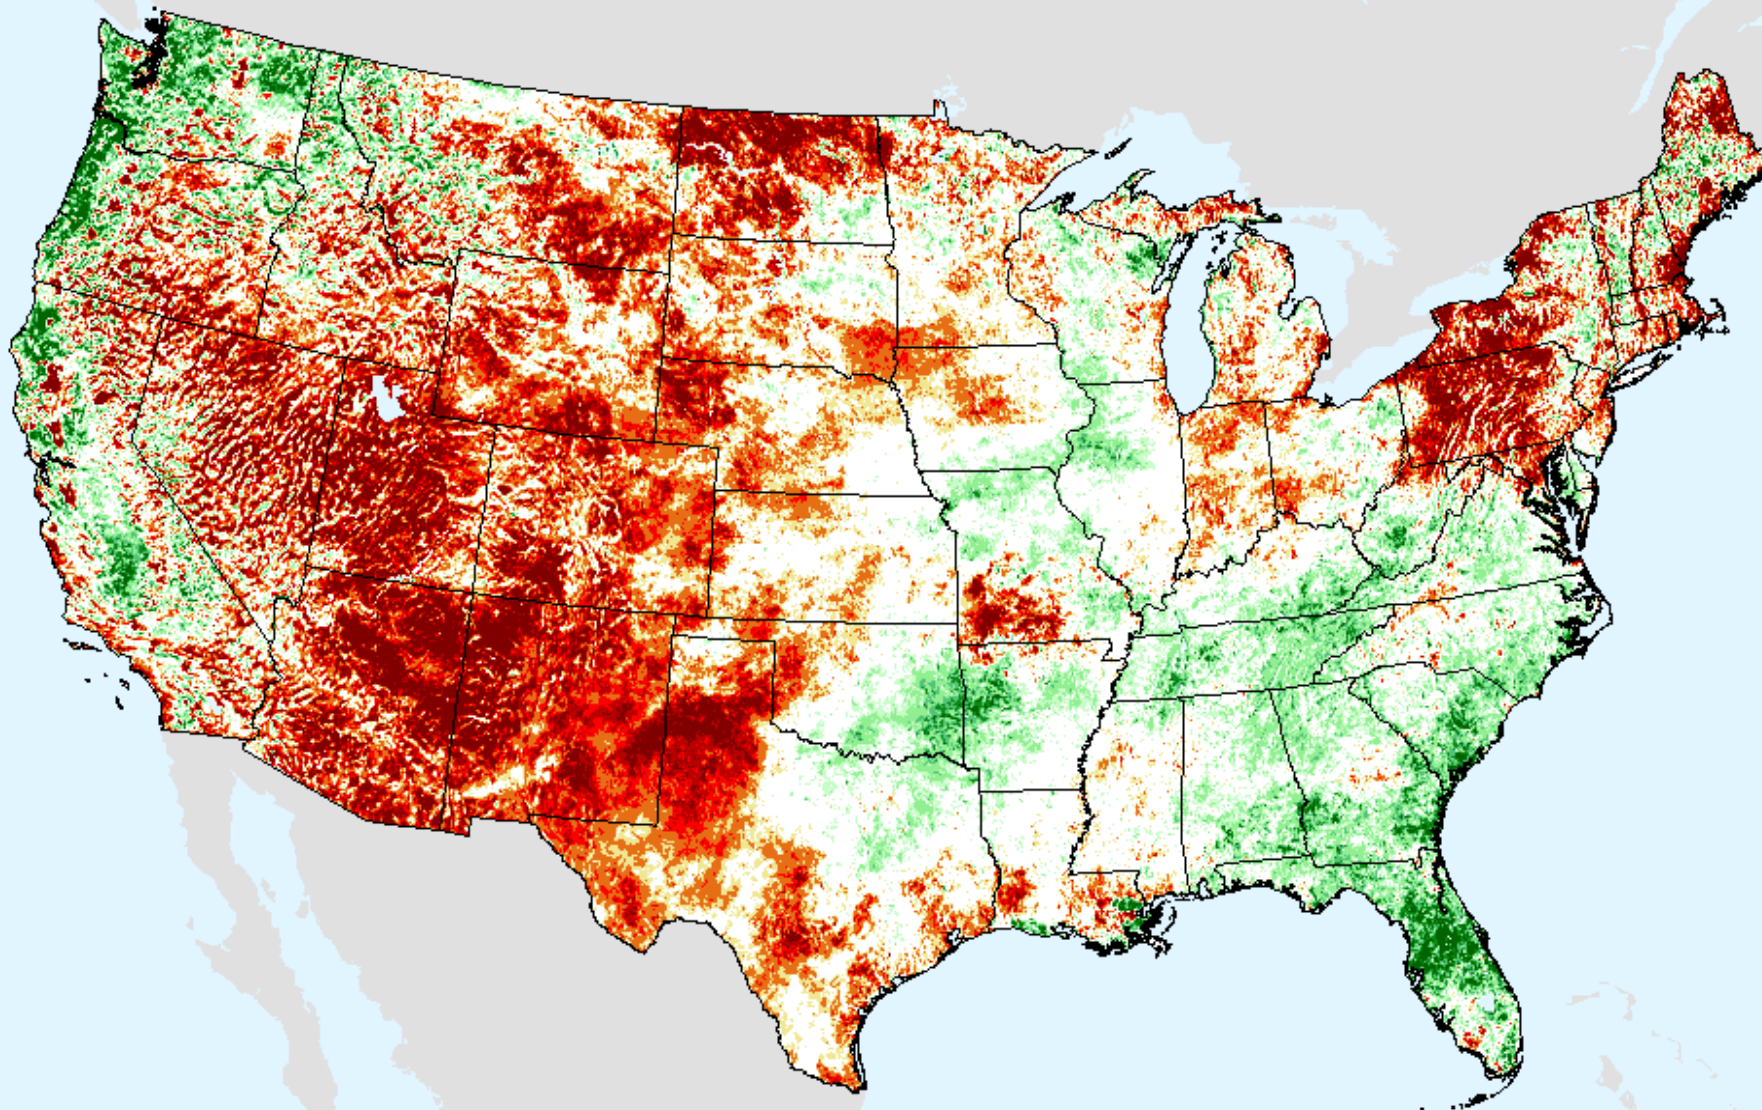

Evaporative Stress Index (ESI) 4-week

As of: Tuesday, November 24, 2020