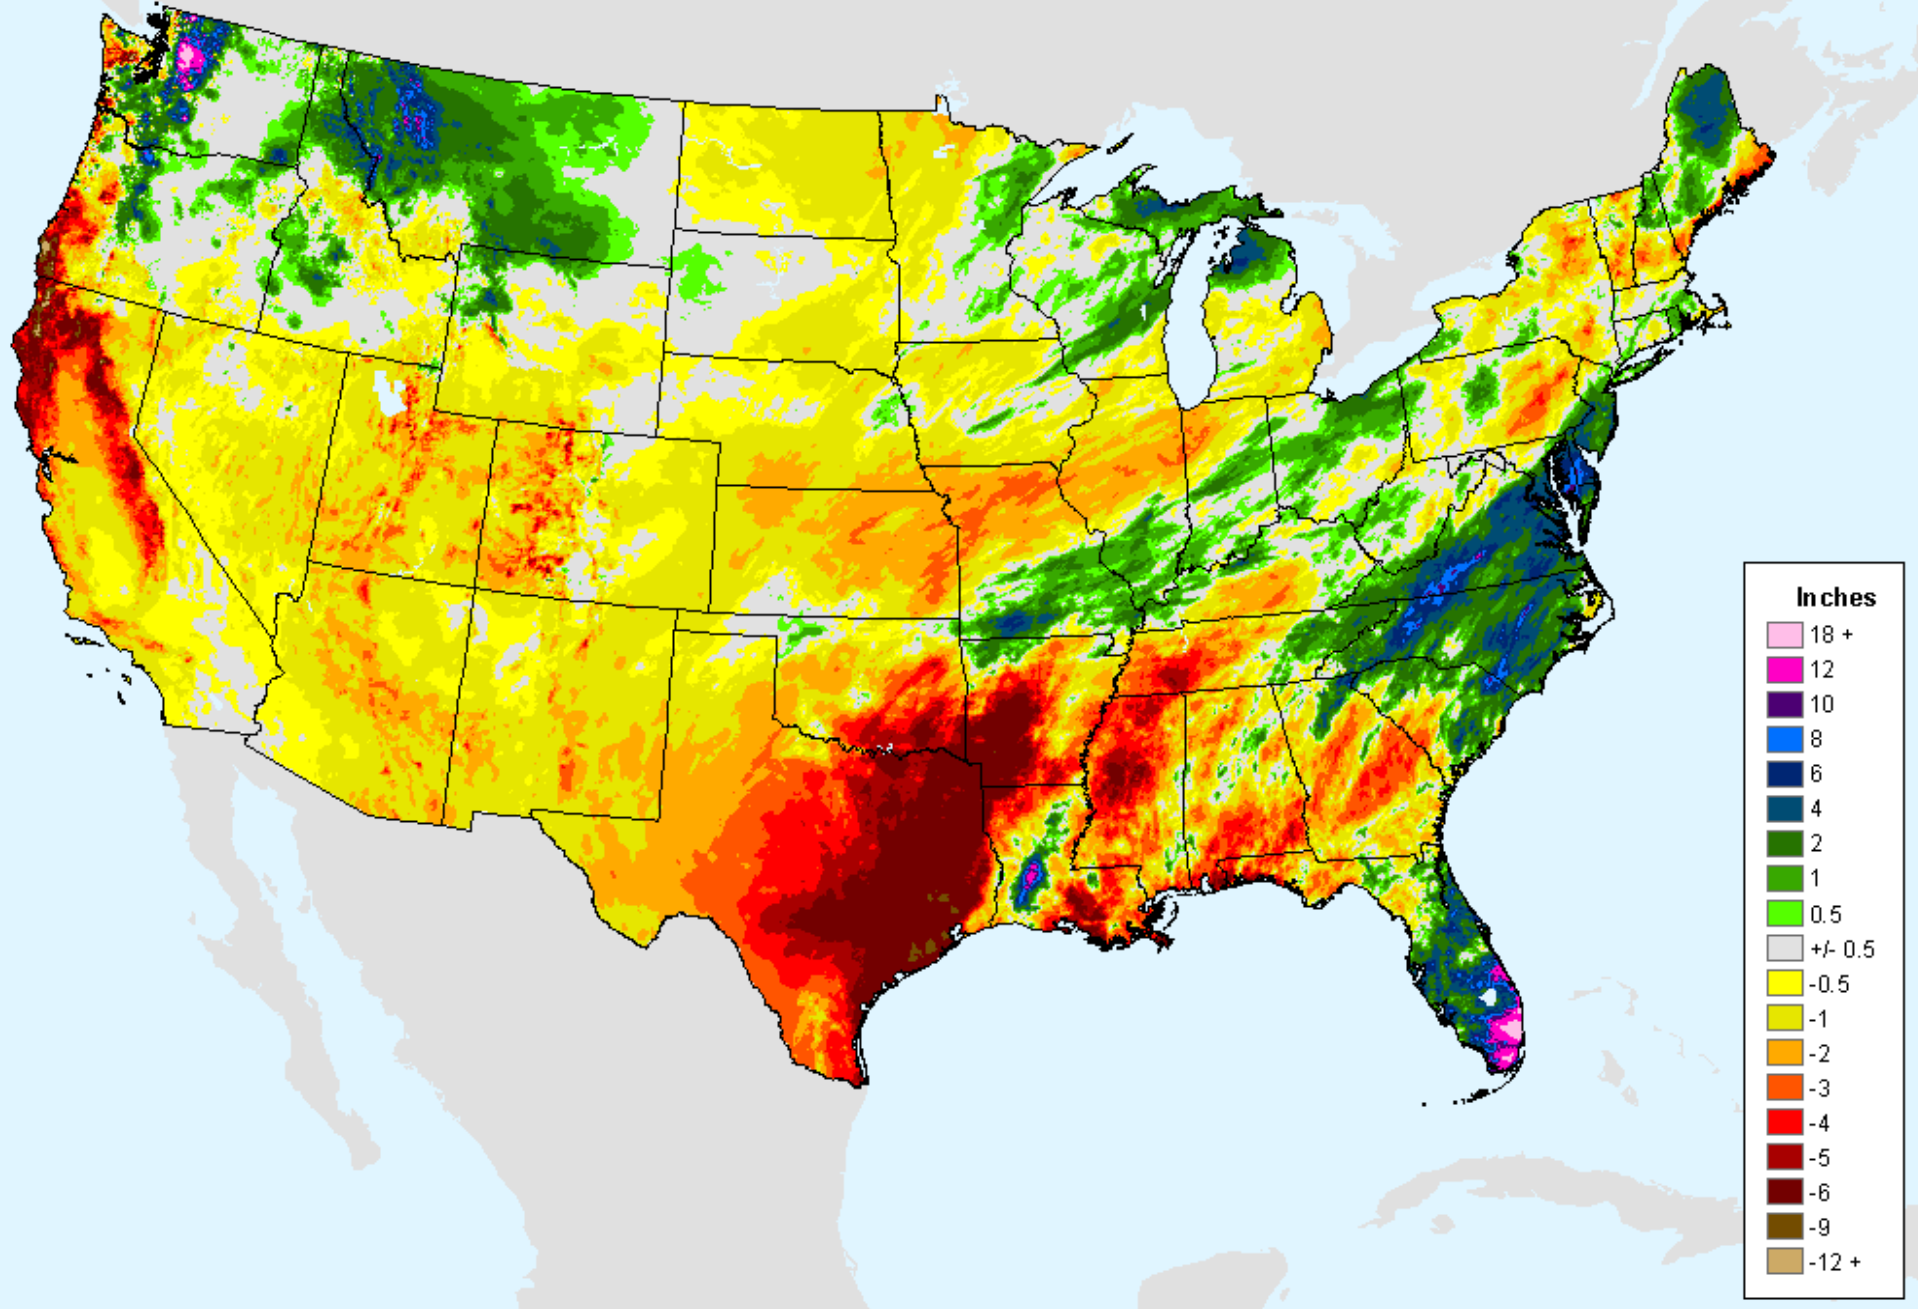

AHPS 60-Day Precip Departure

As of: Tuesday, November 24, 2020