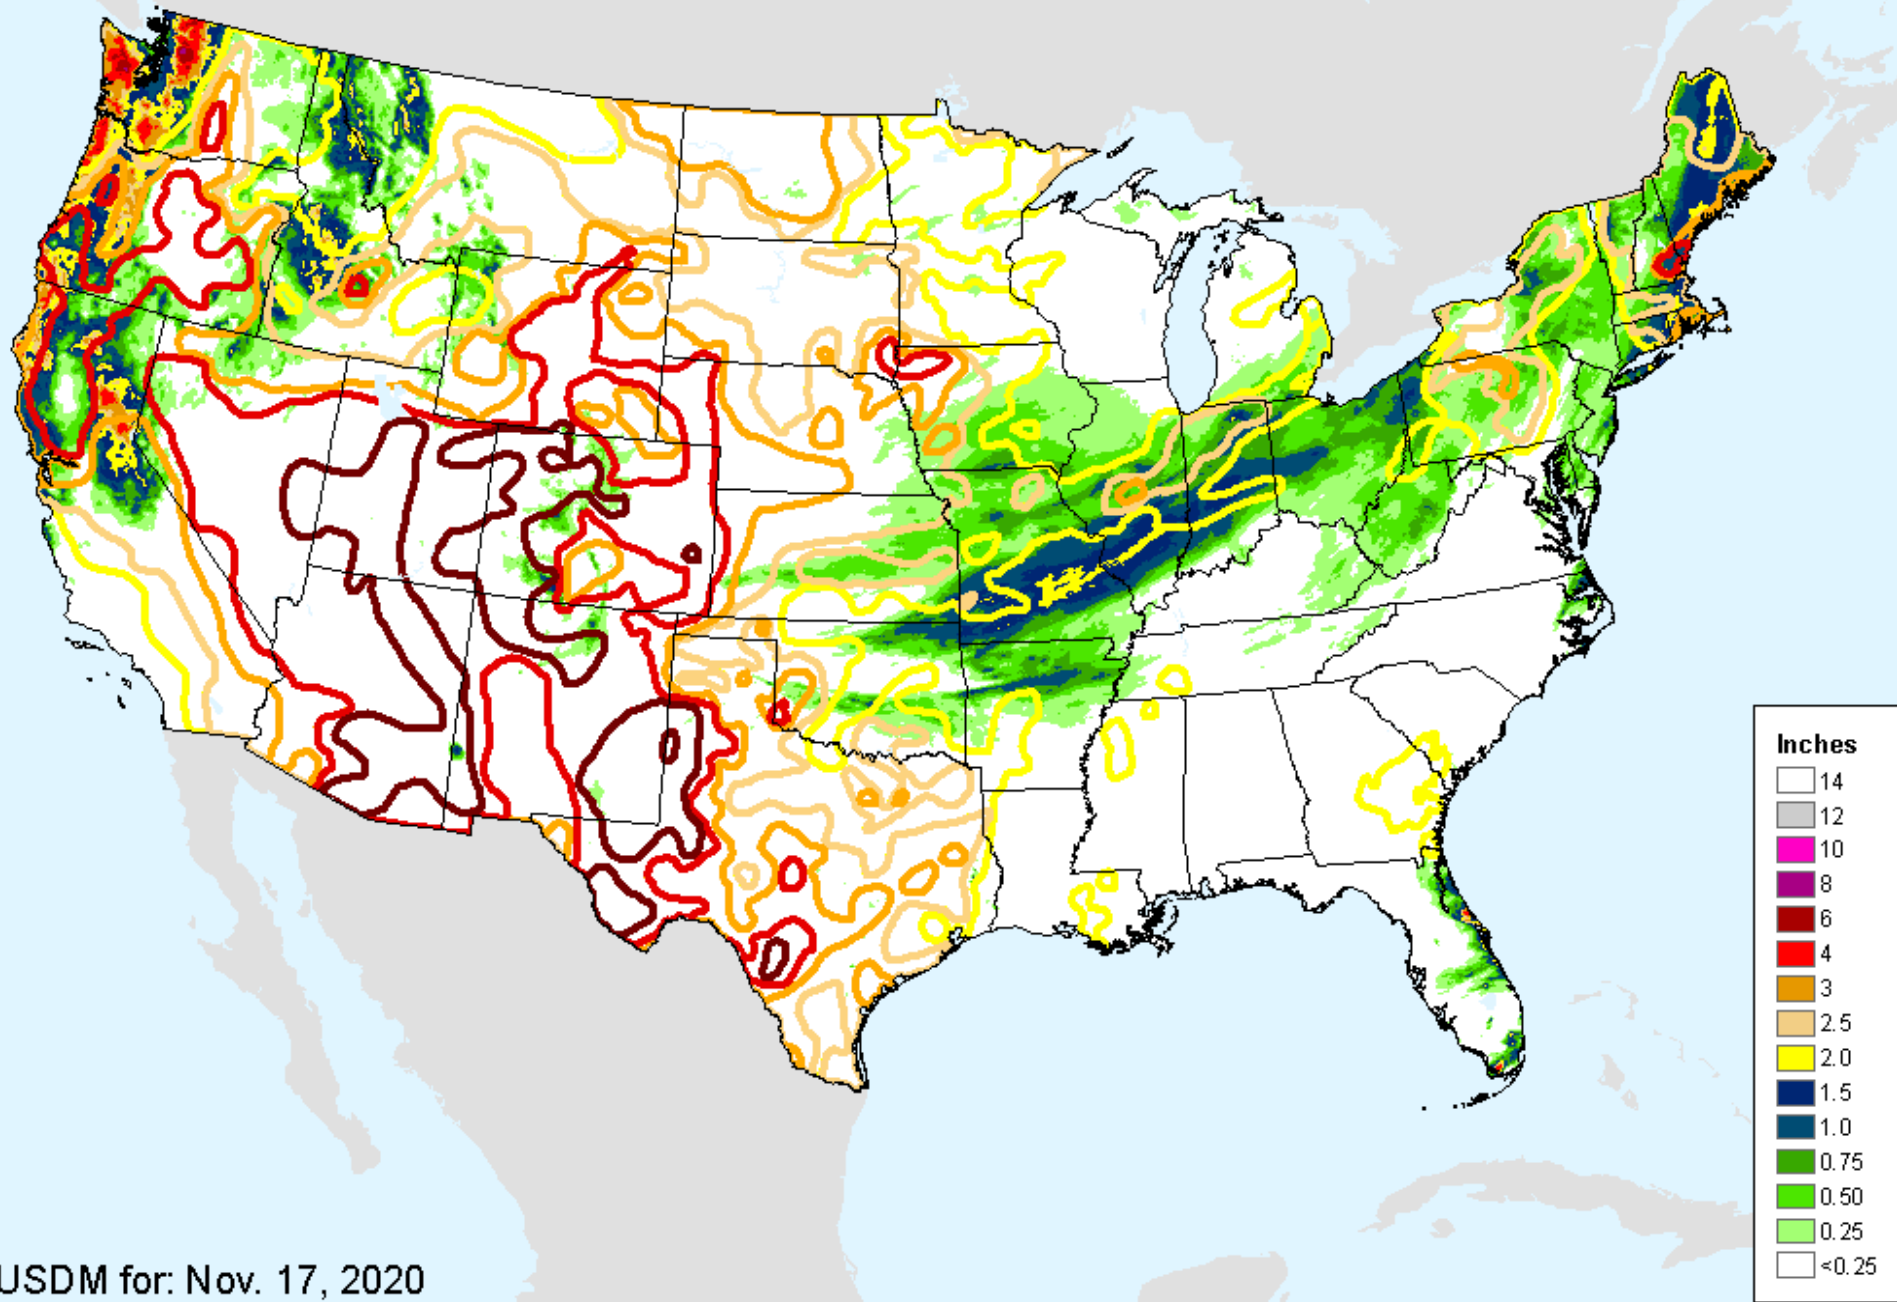

AHPS 7-Day Precipitation

As of: Tuesday, November 24, 2020

USDM for: Nov. 17, 2020