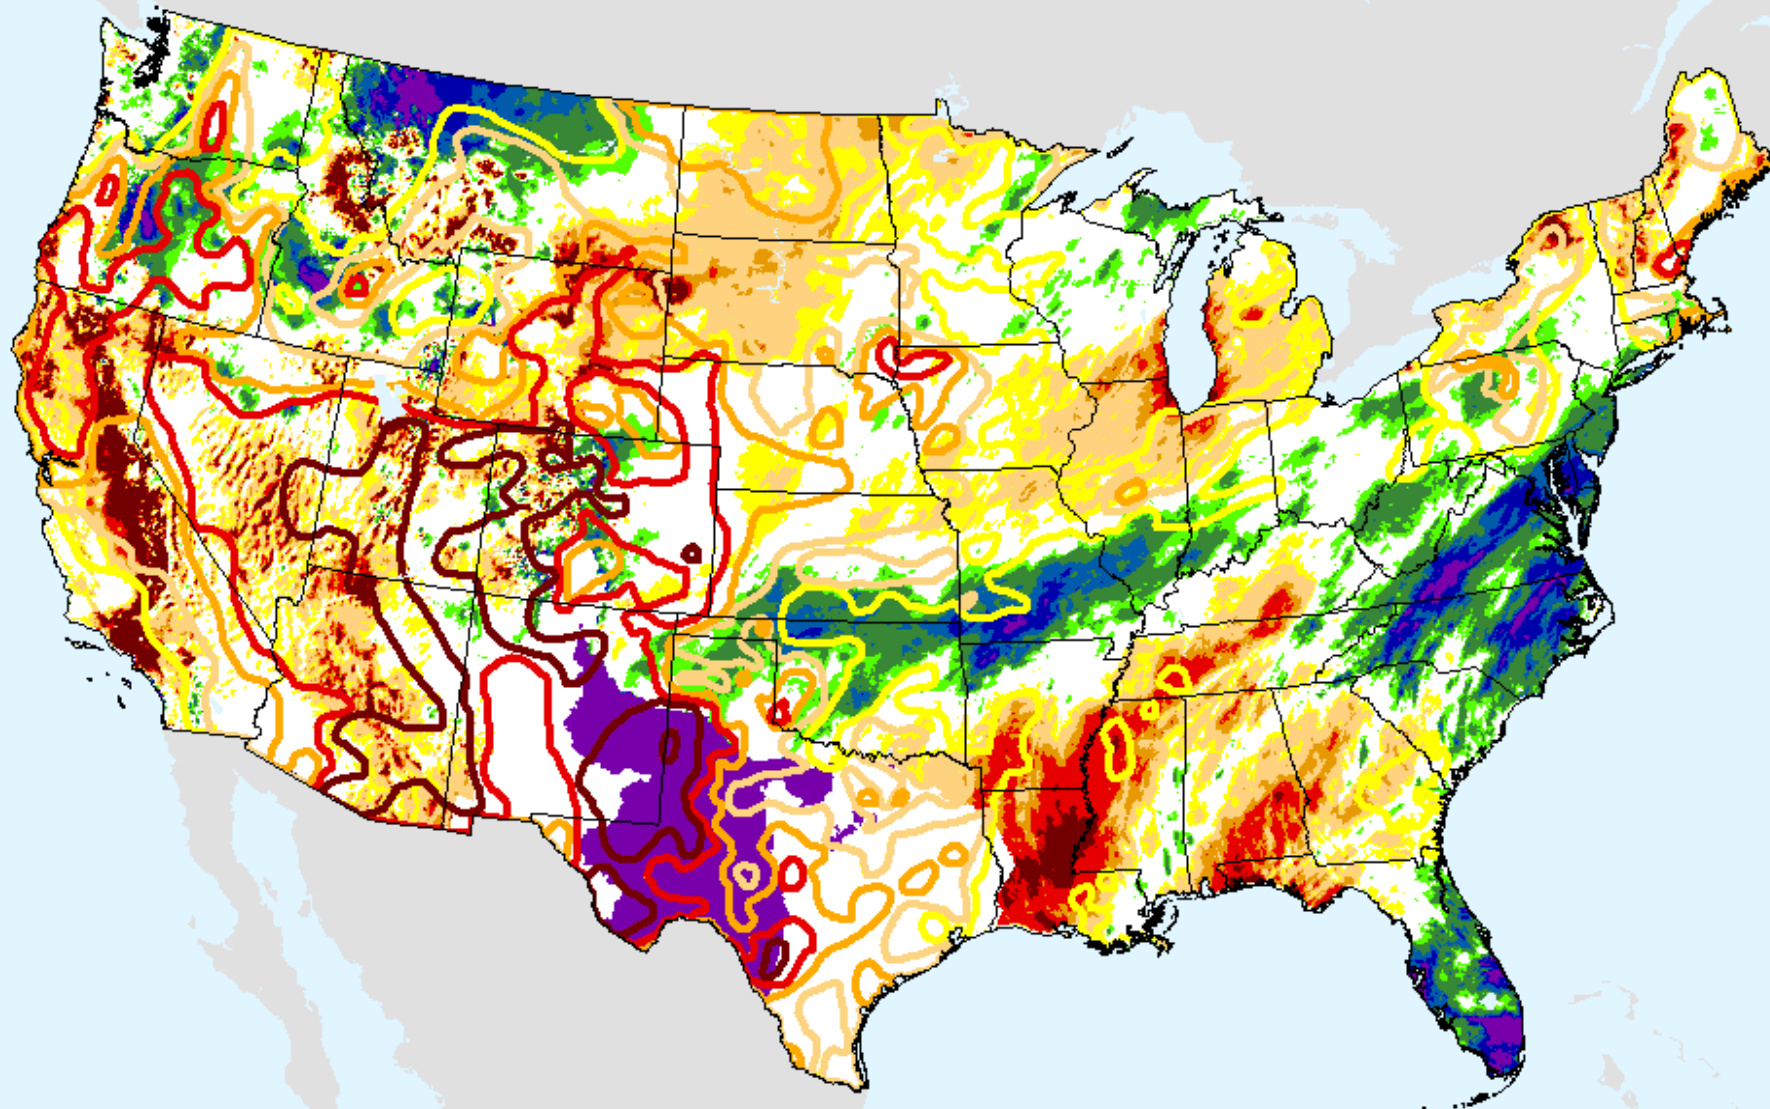

AHPS 1-month SPEI

As of: Tuesday, November 24, 2020

USDM for: Nov. 17, 2020

SPEI (USDM)