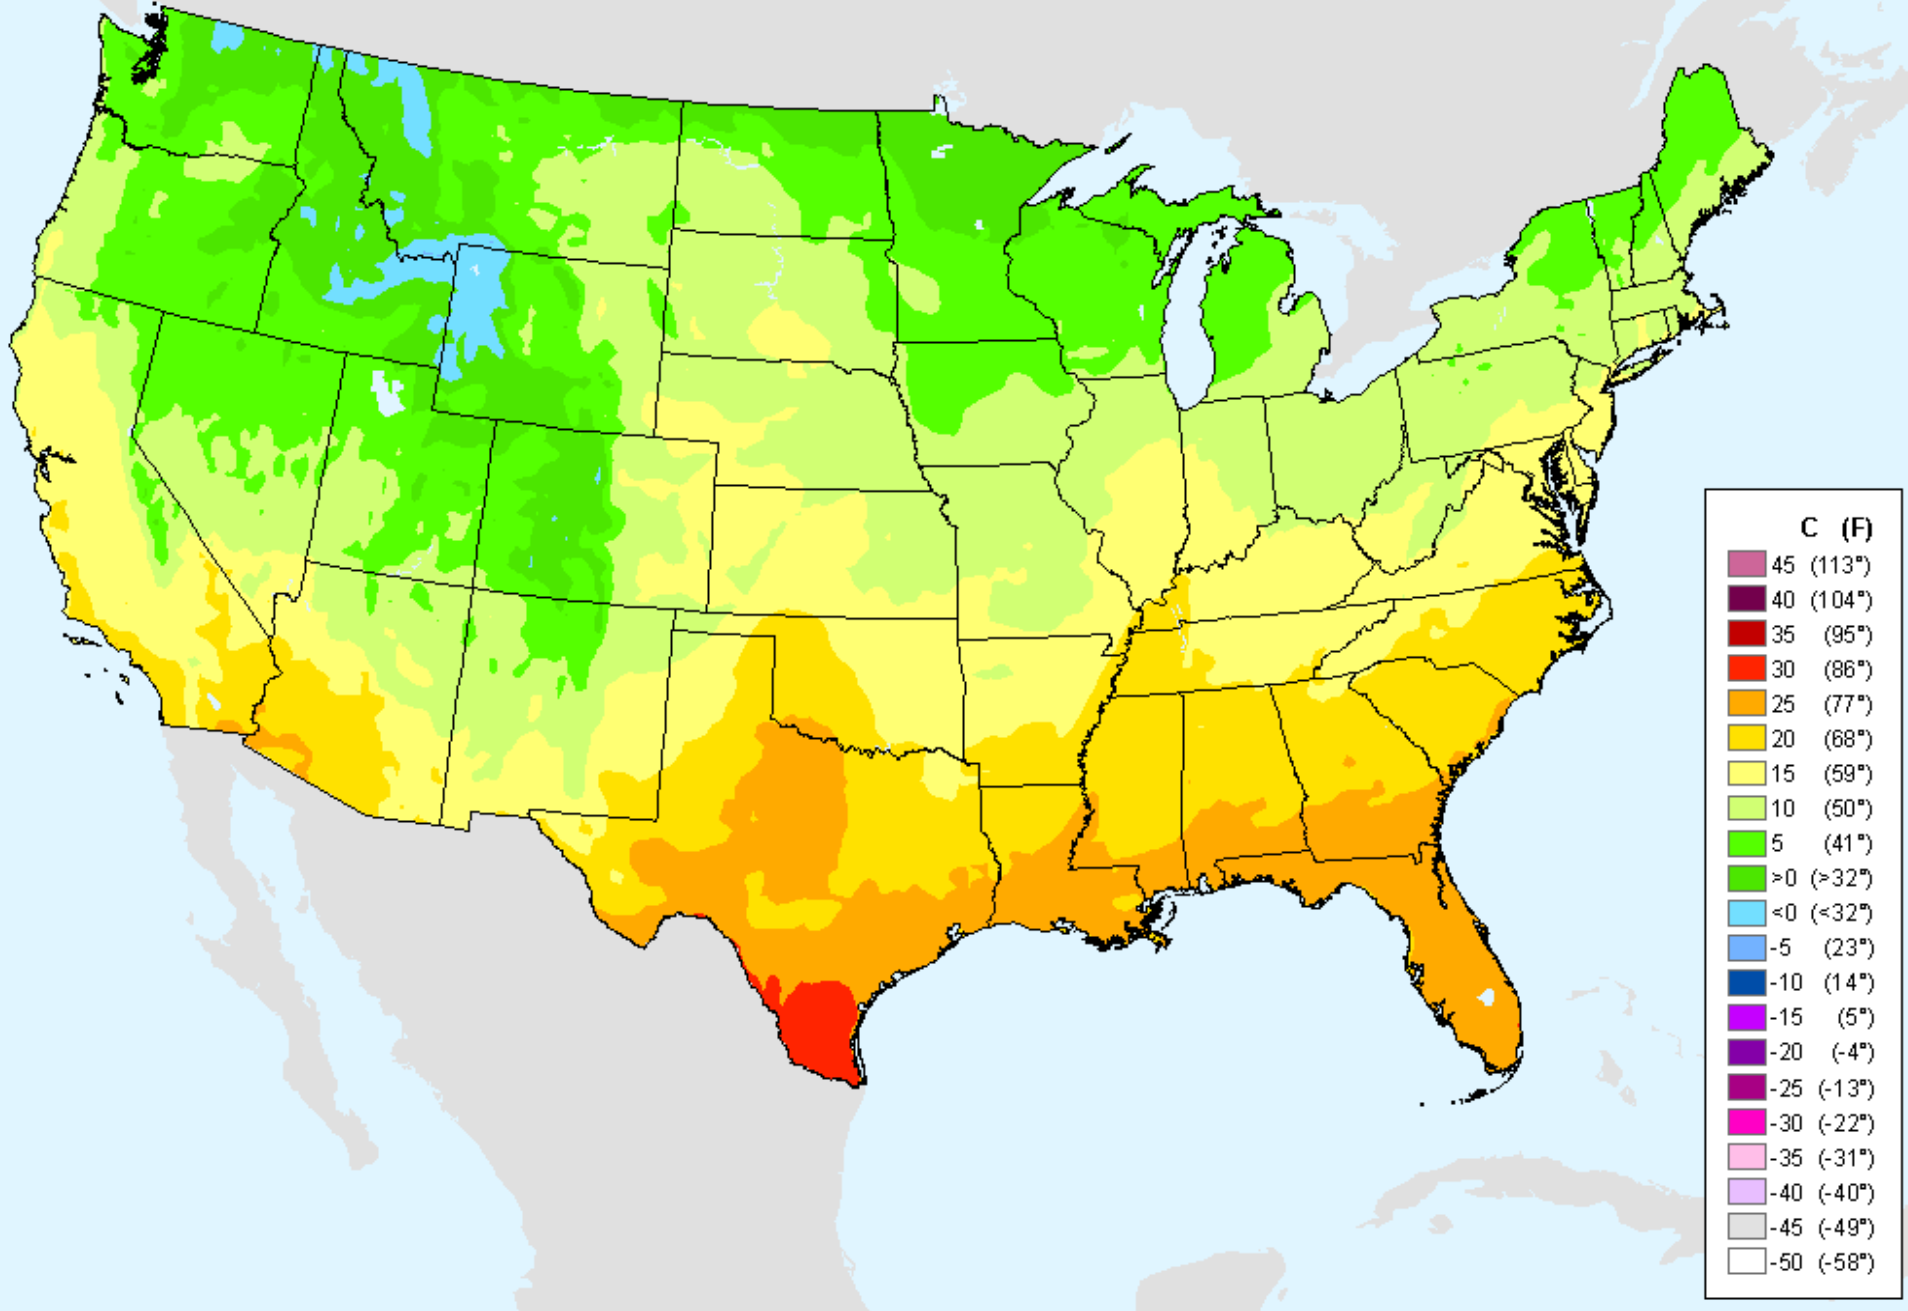

As of: Tuesday, November 24, 2020

Keetch-Byram Drought Index (KBDI)

As of: Tuesday, November 24, 2020

USDM for: Nov. 17, 2020

Keetch-Byram Drought Index (KBDI)

As of: Tuesday, November 24, 2020

AHPS 1-month SPEI