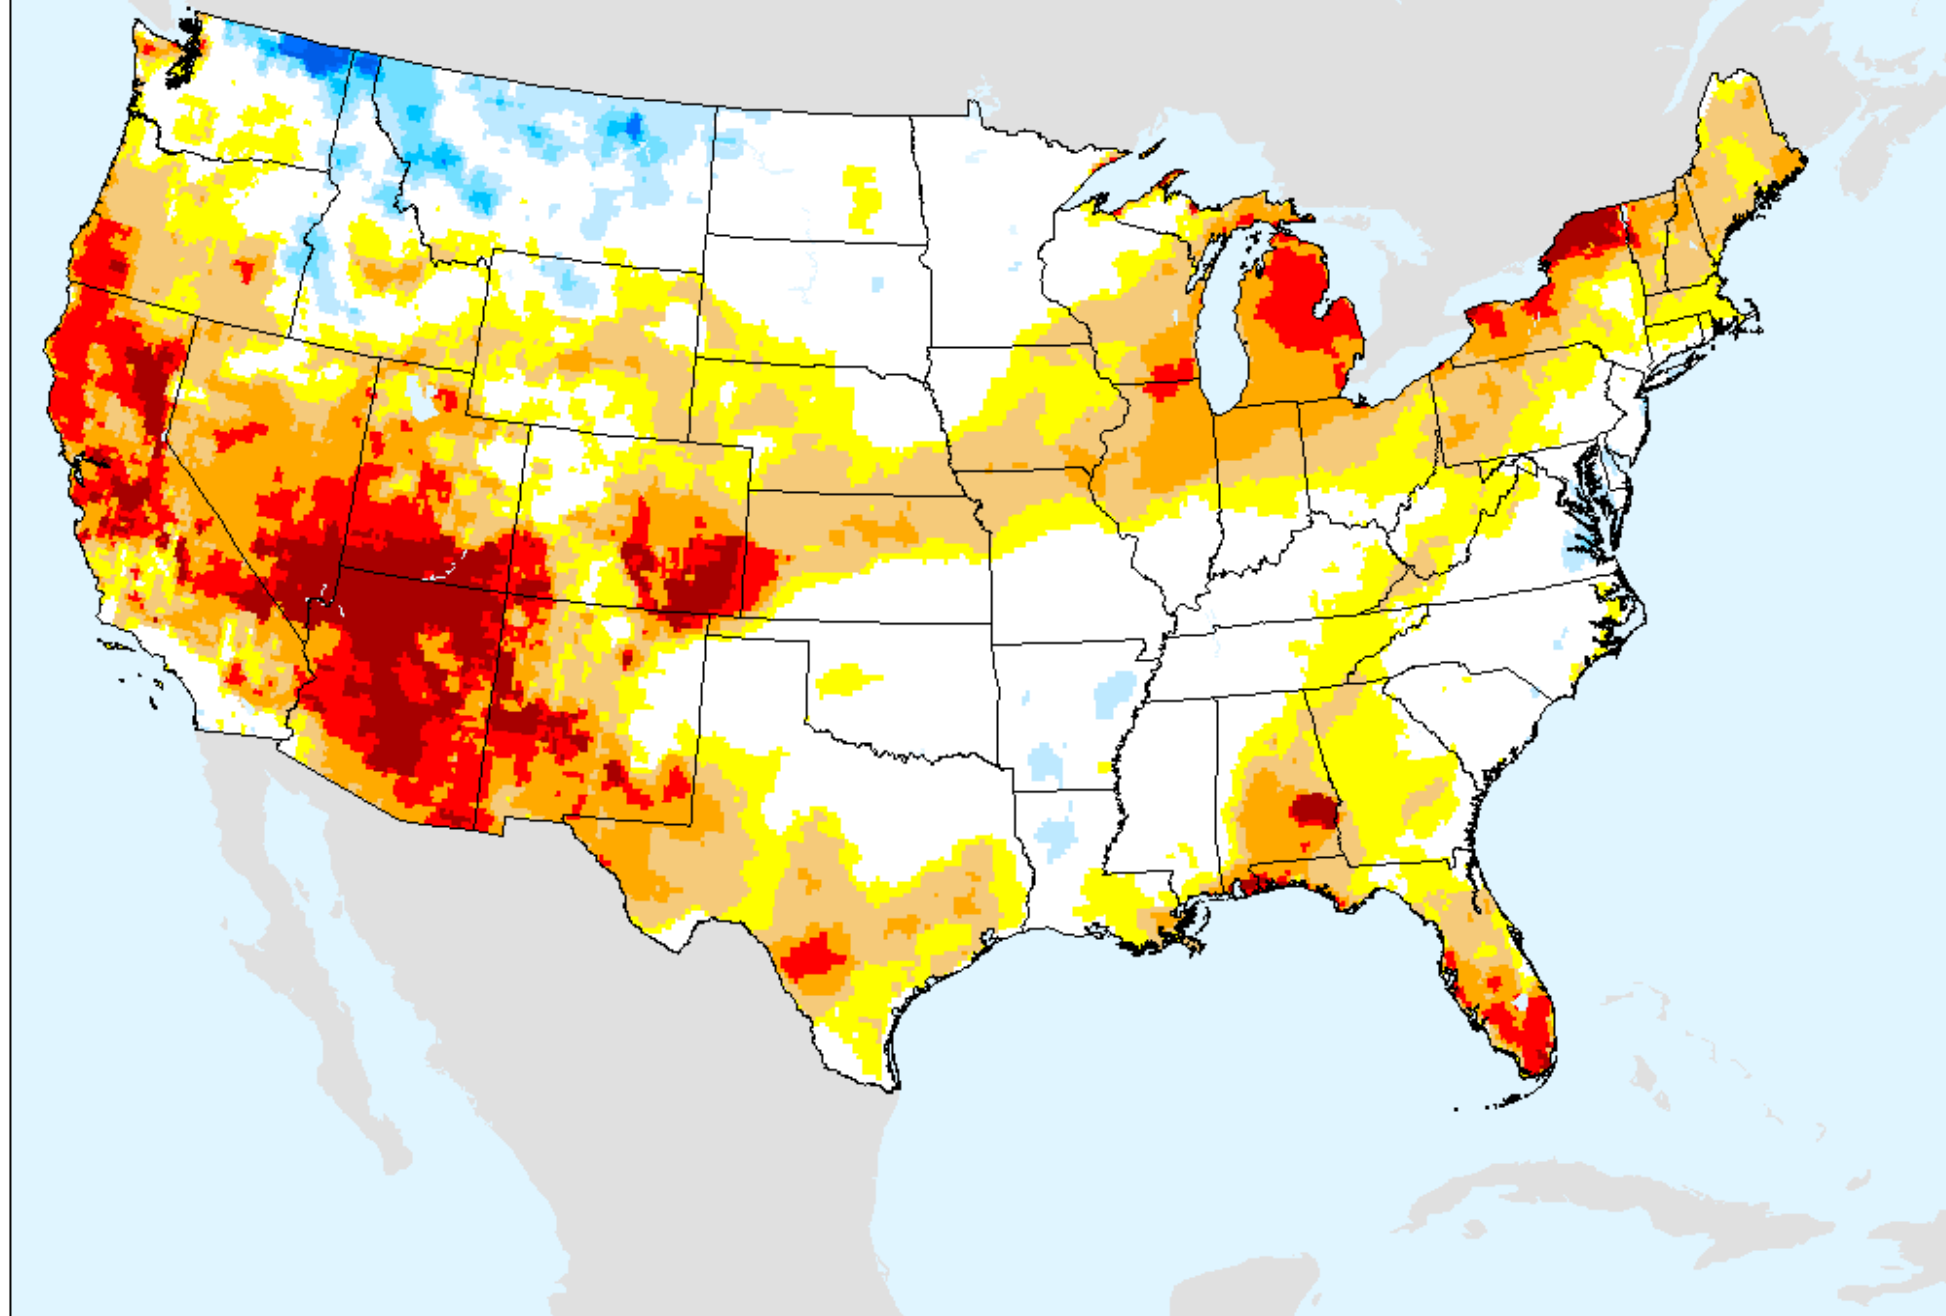

EDDI 4-week

As of: Tuesday, November 24, 2020