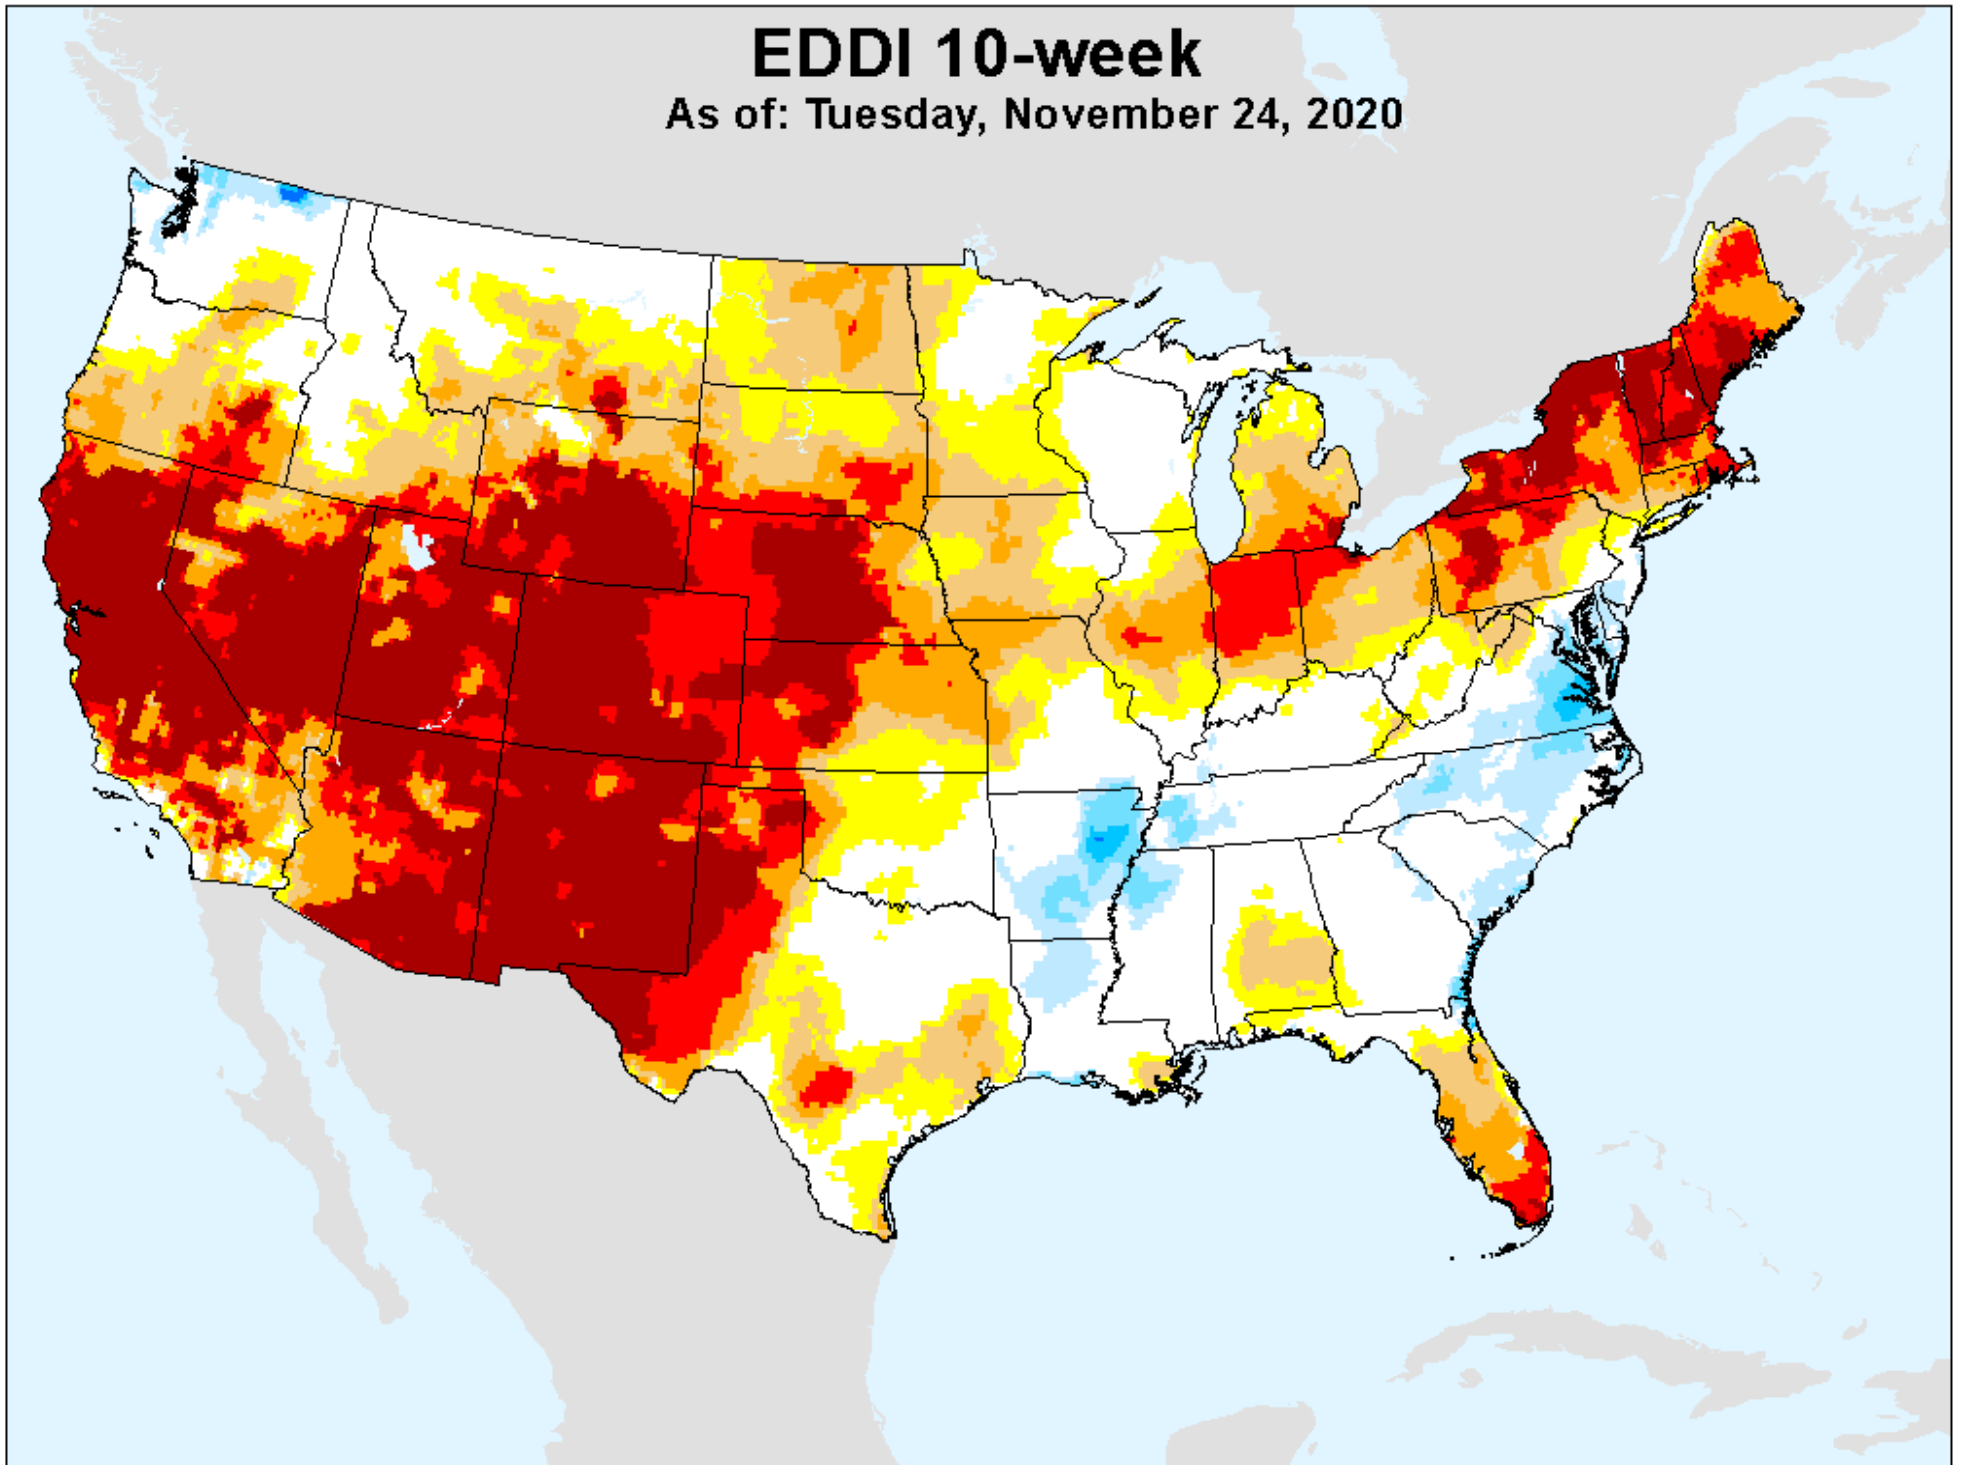

EDDI 10-week

As of: Tuesday, November 24, 2020