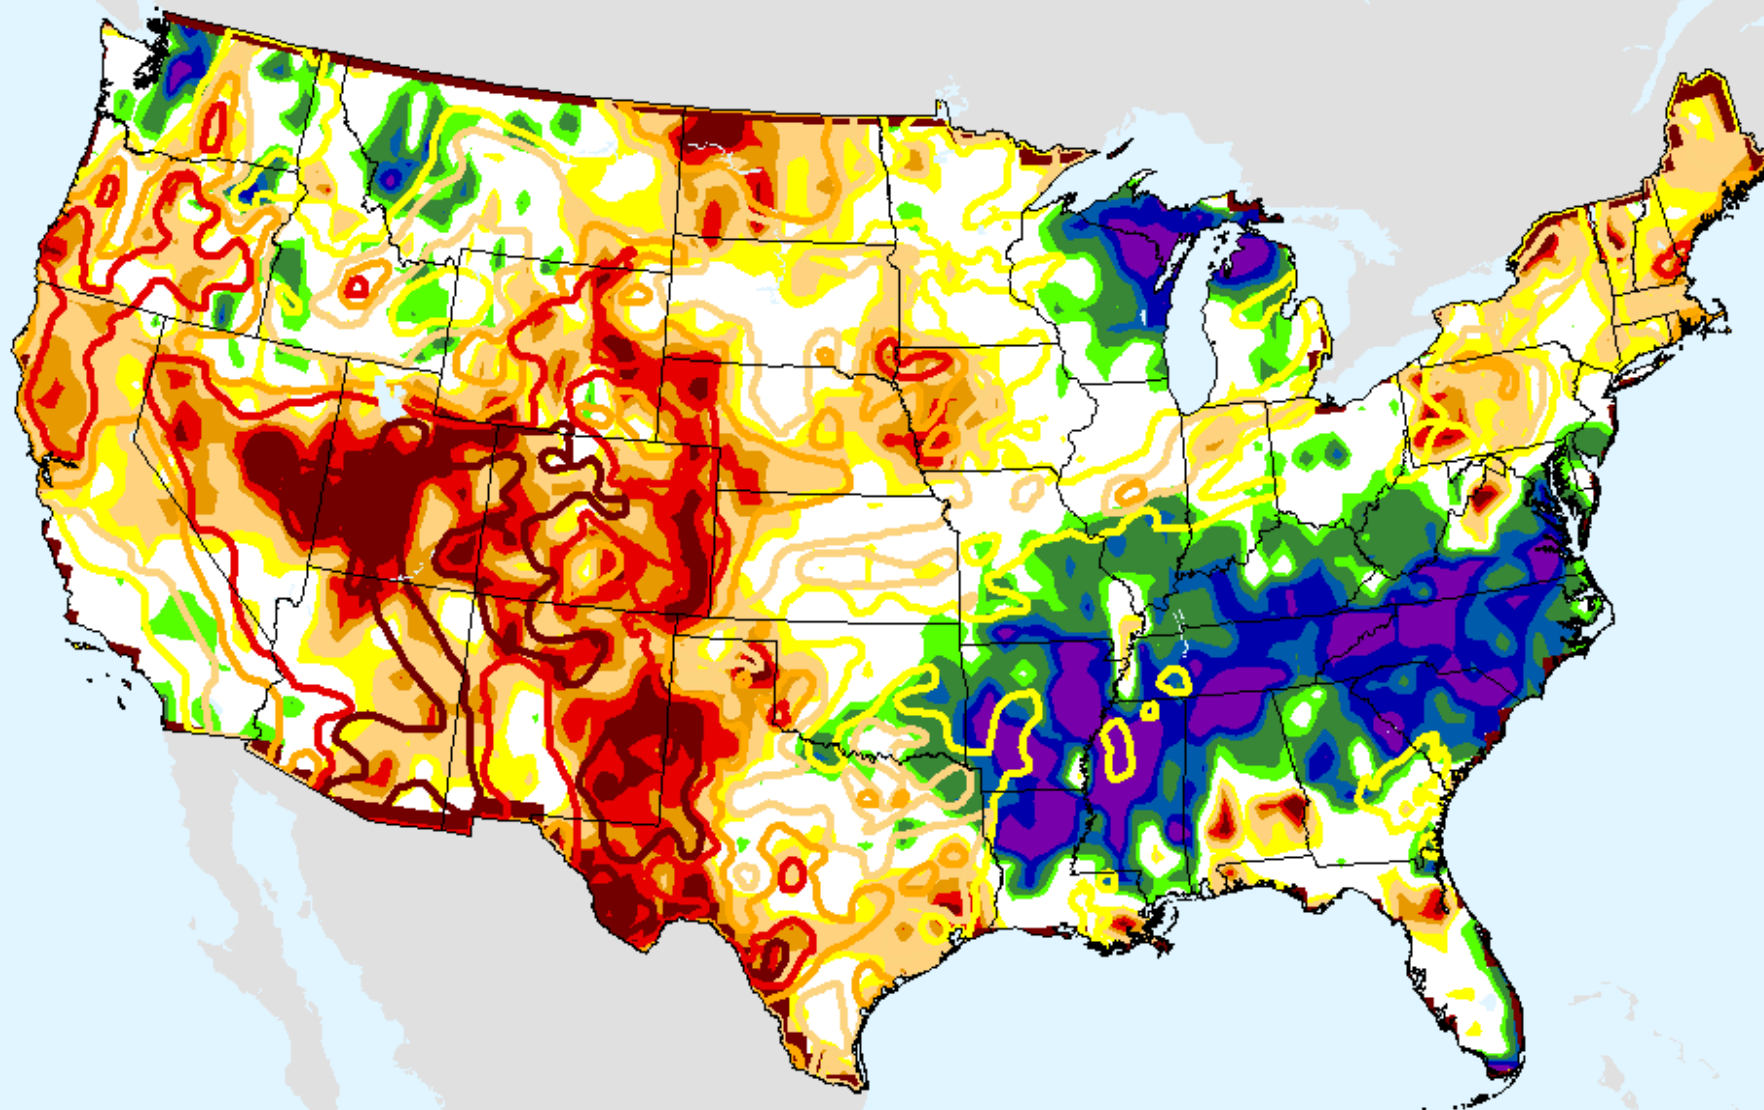

CPC 12-month SPI

As of: Tuesday, November 24, 2020

USDM for: Nov. 17, 2020

SPI (USDM)