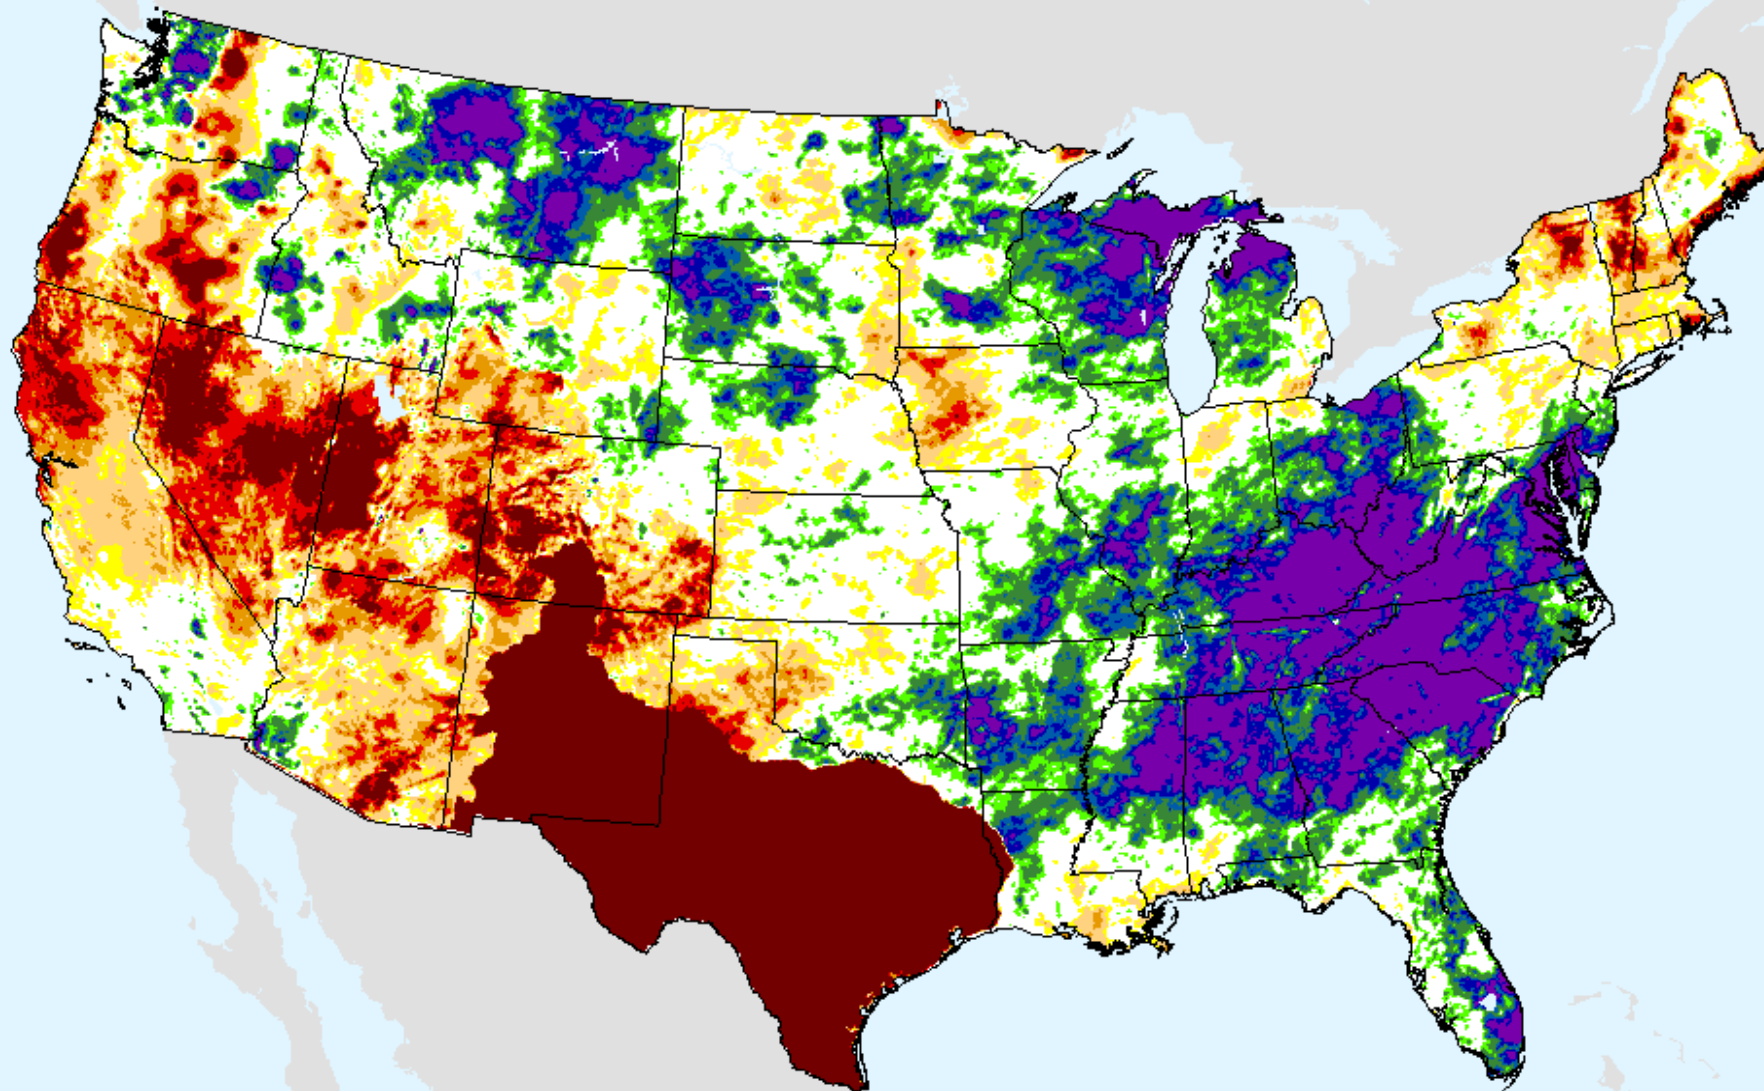

AHPS 12-month SPI

As of: Tuesday, November 24, 2020