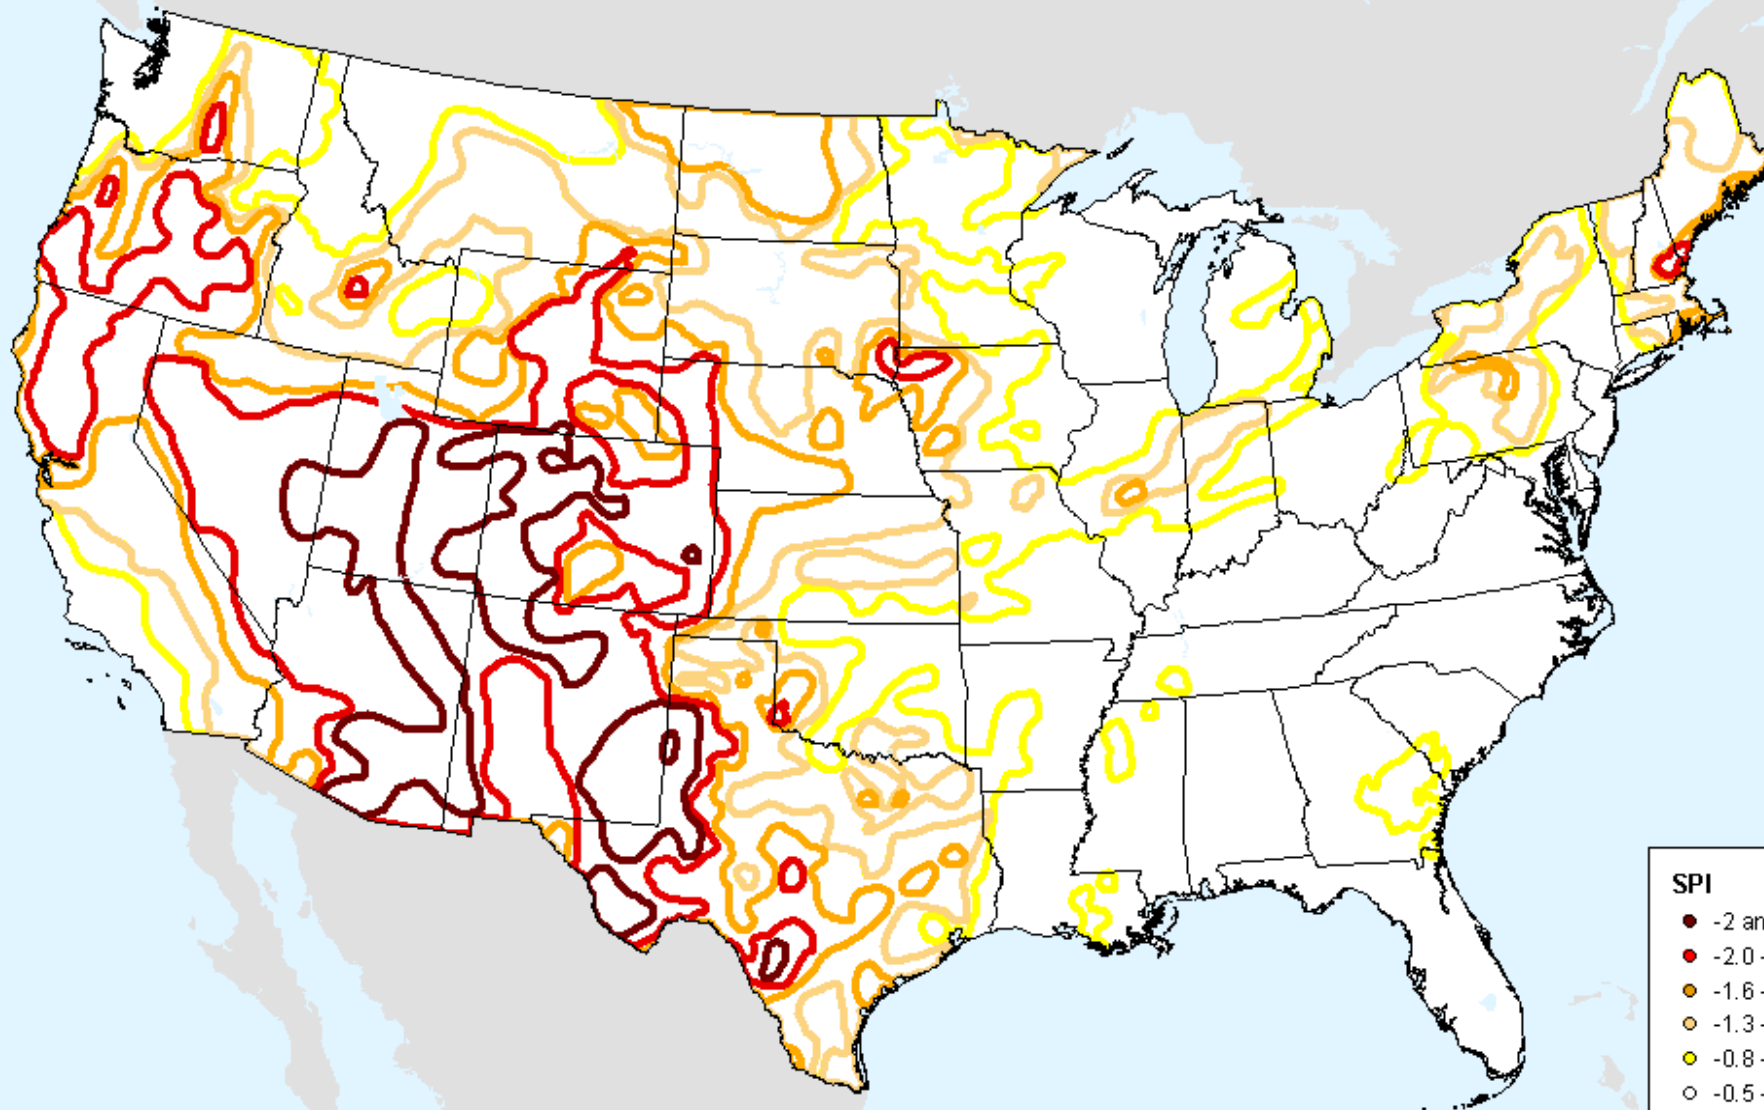

USDM for: Nov. 17, 2020

HPRCC 3-month SPI

As of: Tuesday, November 24, 2020

HPRCC 4-month SPI

As of: Tuesday, November 24, 2020

USDM for: Nov. 17, 2020

HPRCC 4-month SPI

As of: Tuesday, November 24, 2020