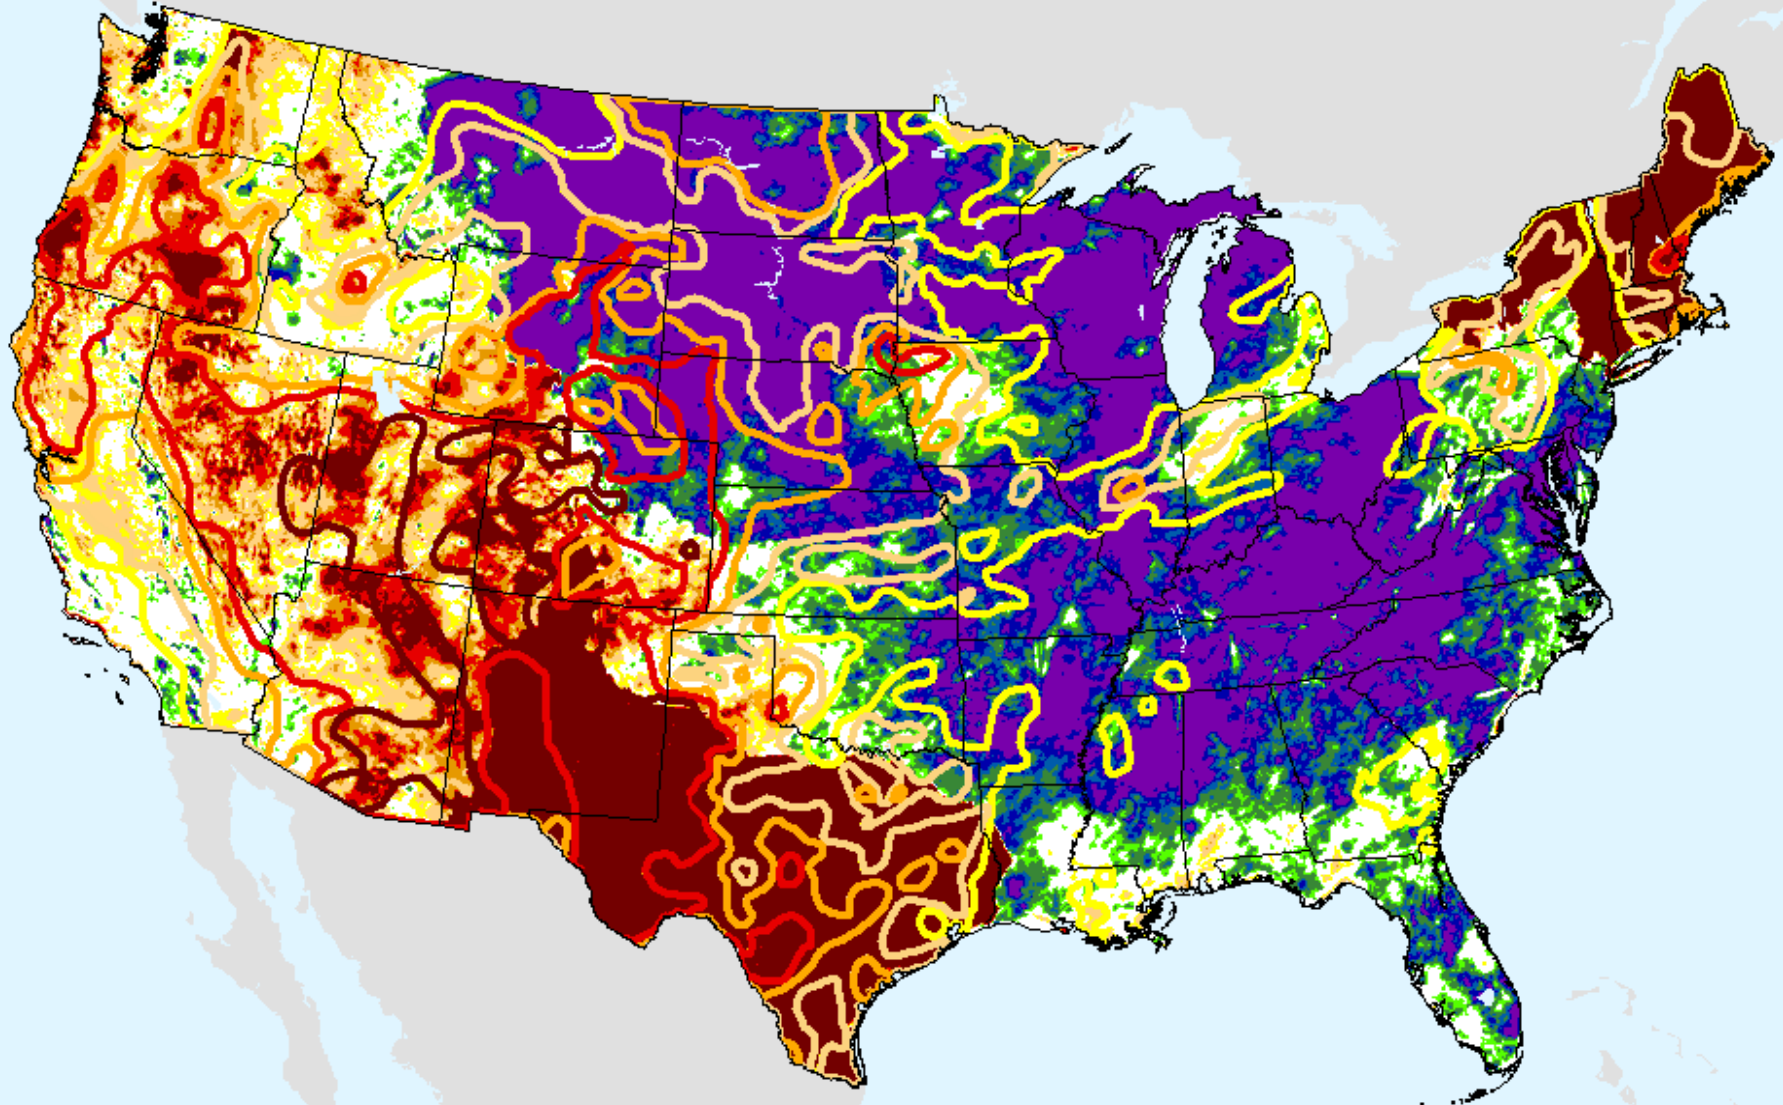

AHPS 24-month SPI

As of: Tuesday, November 24, 2020

USDM for: Nov. 17, 2020

SPI (USDM)