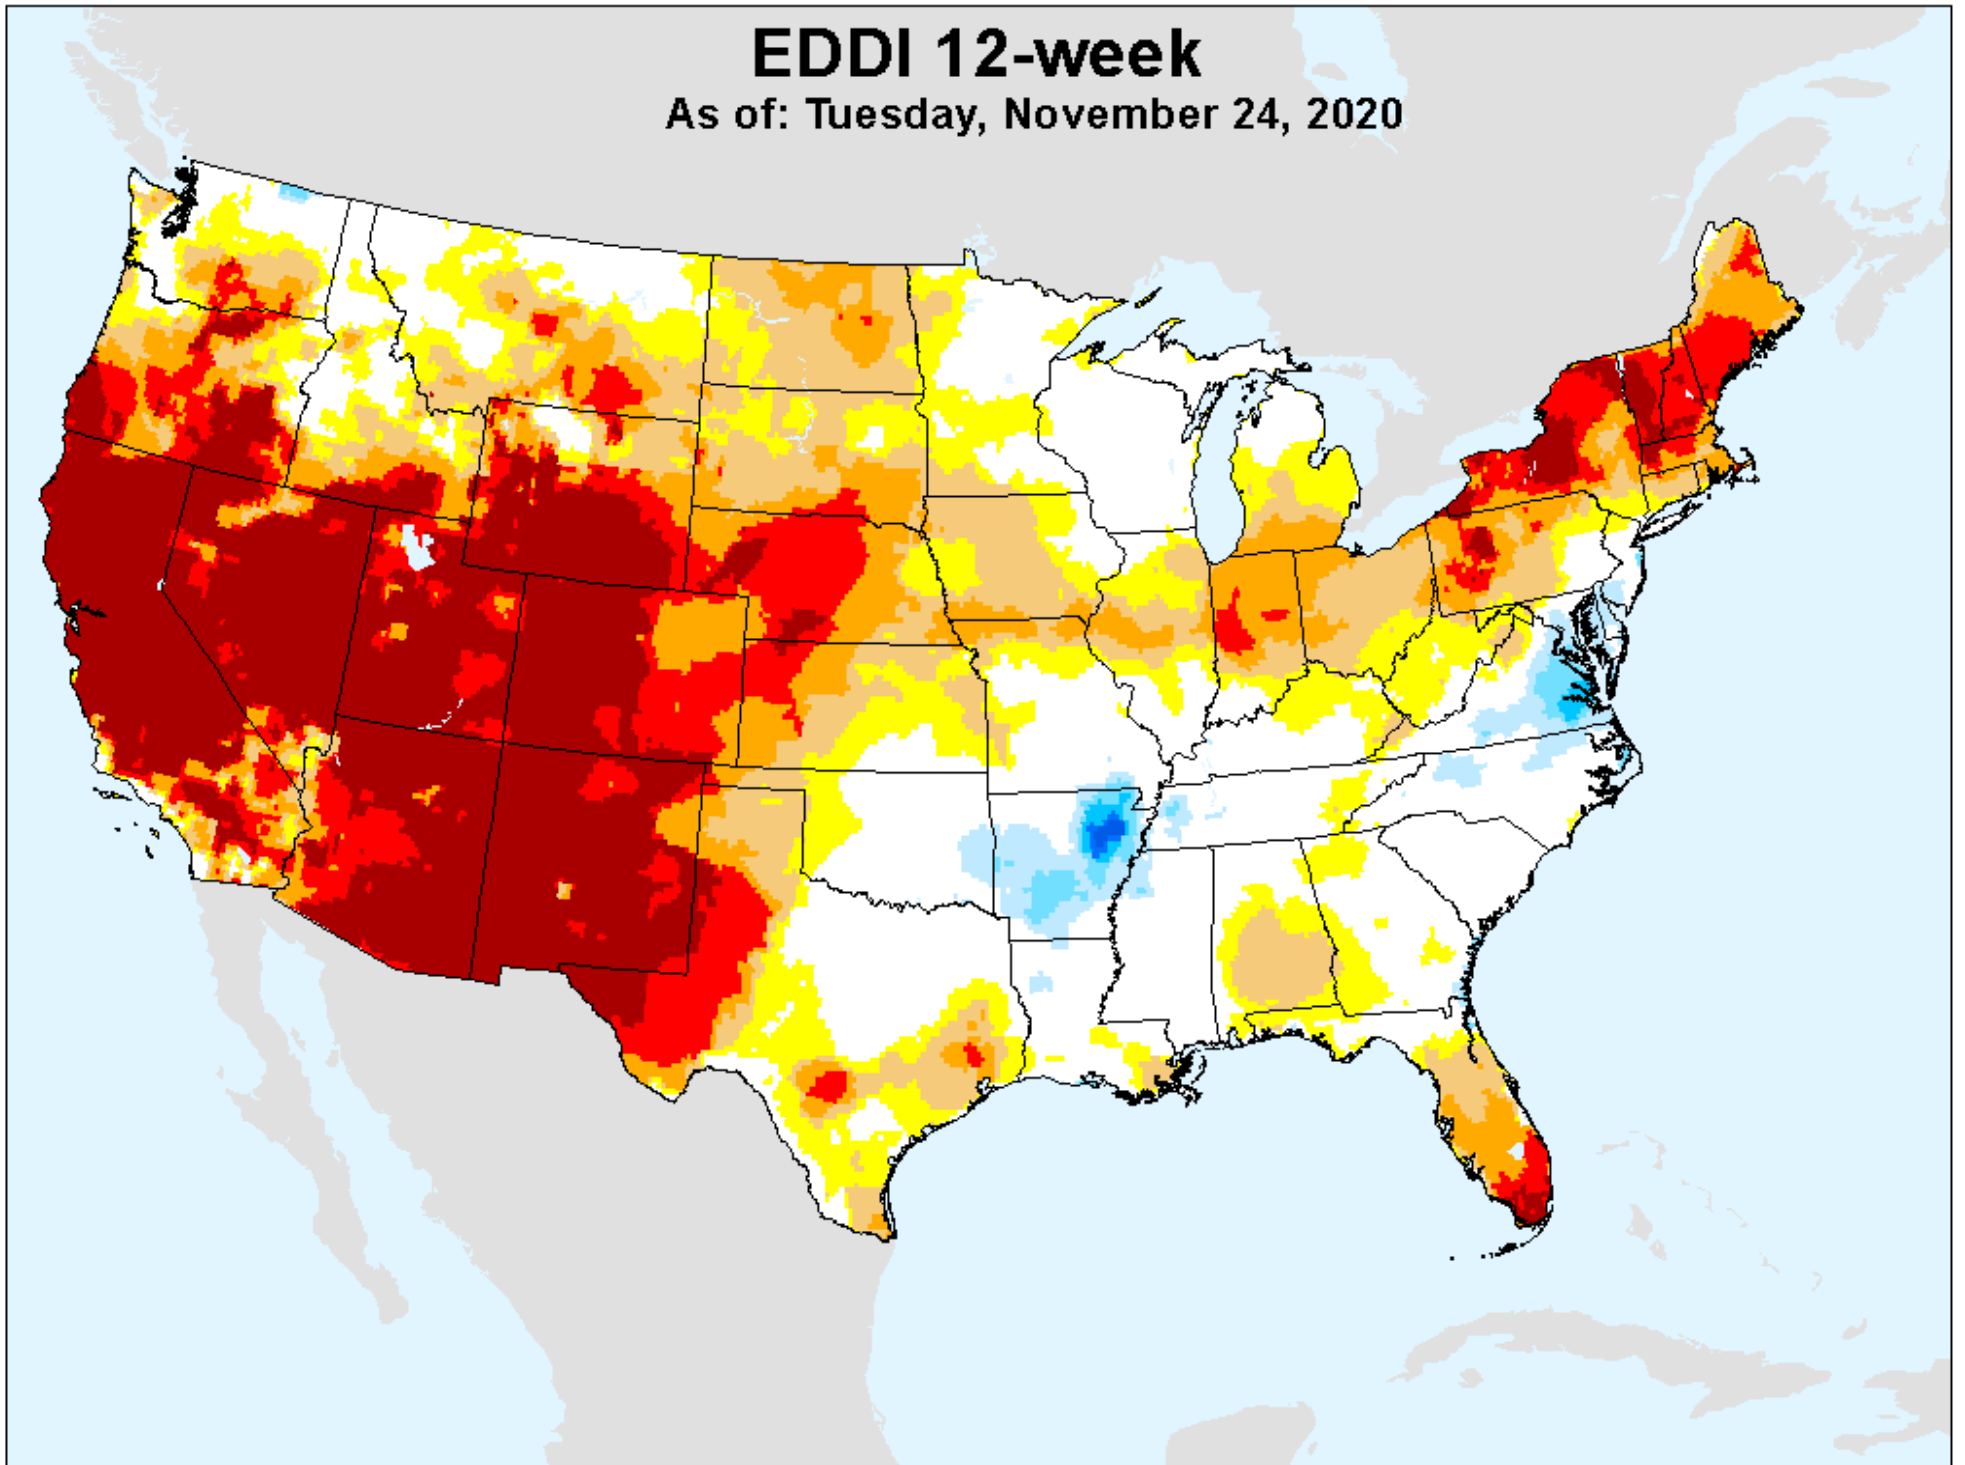

EDDI 12-week

As of: Tuesday, November 24, 2020