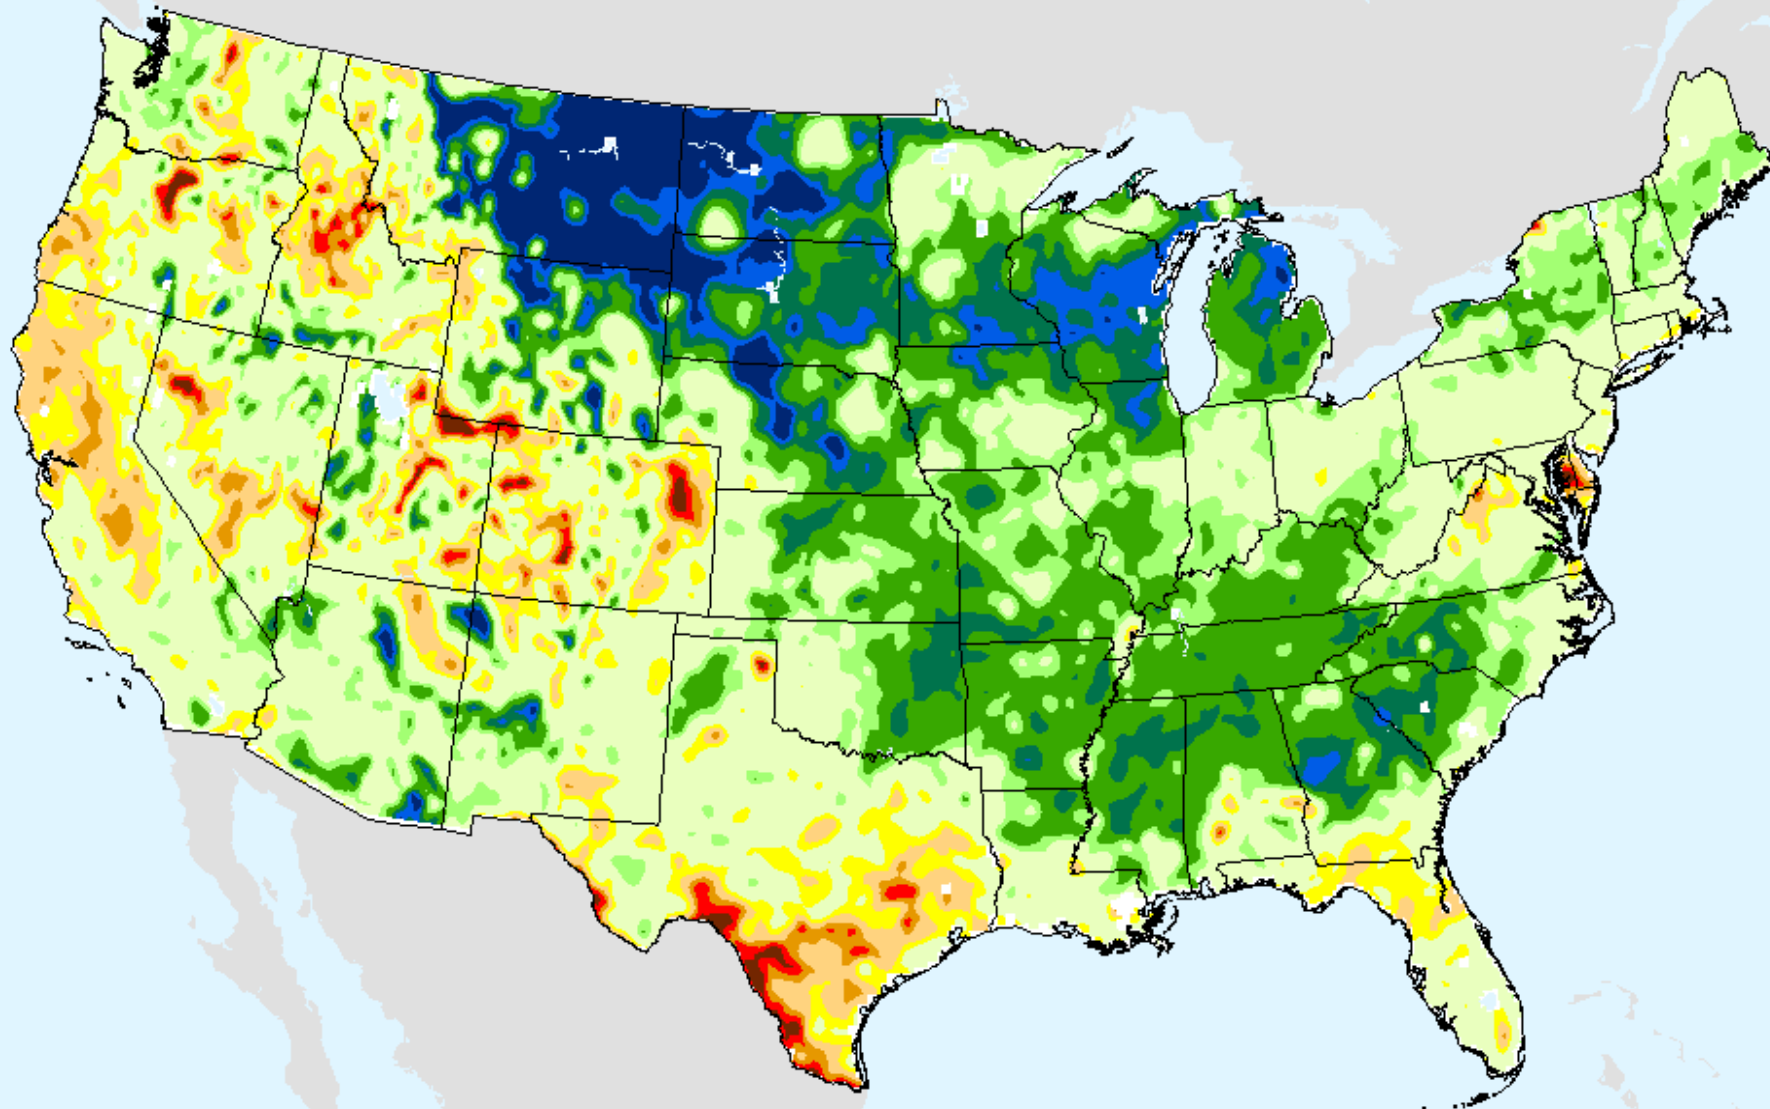

NLDAS Total Column Soil Moisture

As of: Tuesday, November 24, 2020