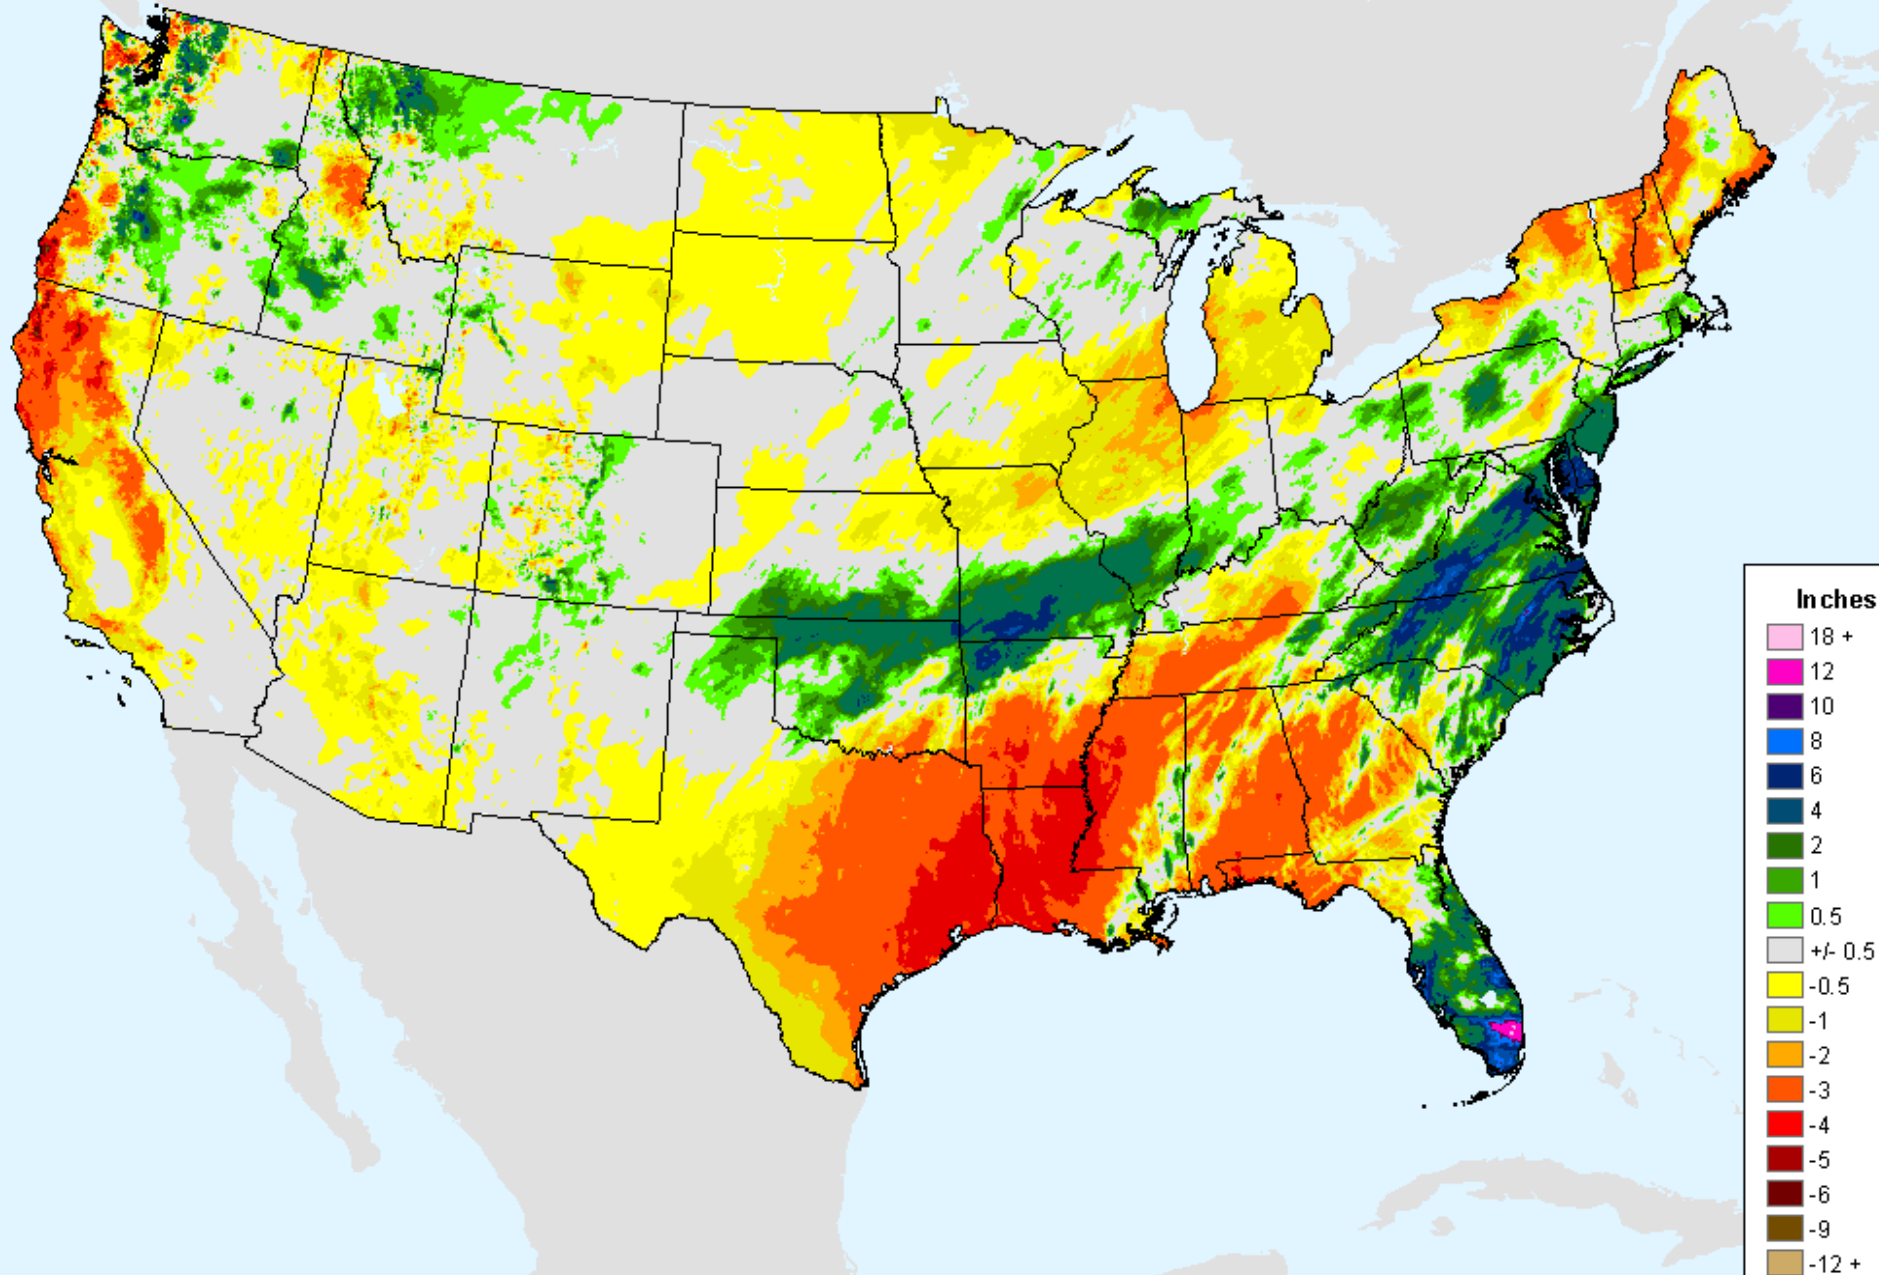

As of: Tuesday, November 24, 2020

AHPS 30-Day Precip Departure

As of: Tuesday, November 24, 2020

AHPS 30-Day Precip Departure

As of: Tuesday, November 24, 2020

AHPS 30-Day Pct of Normal Pcp

As of: Tuesday, November 24, 2020