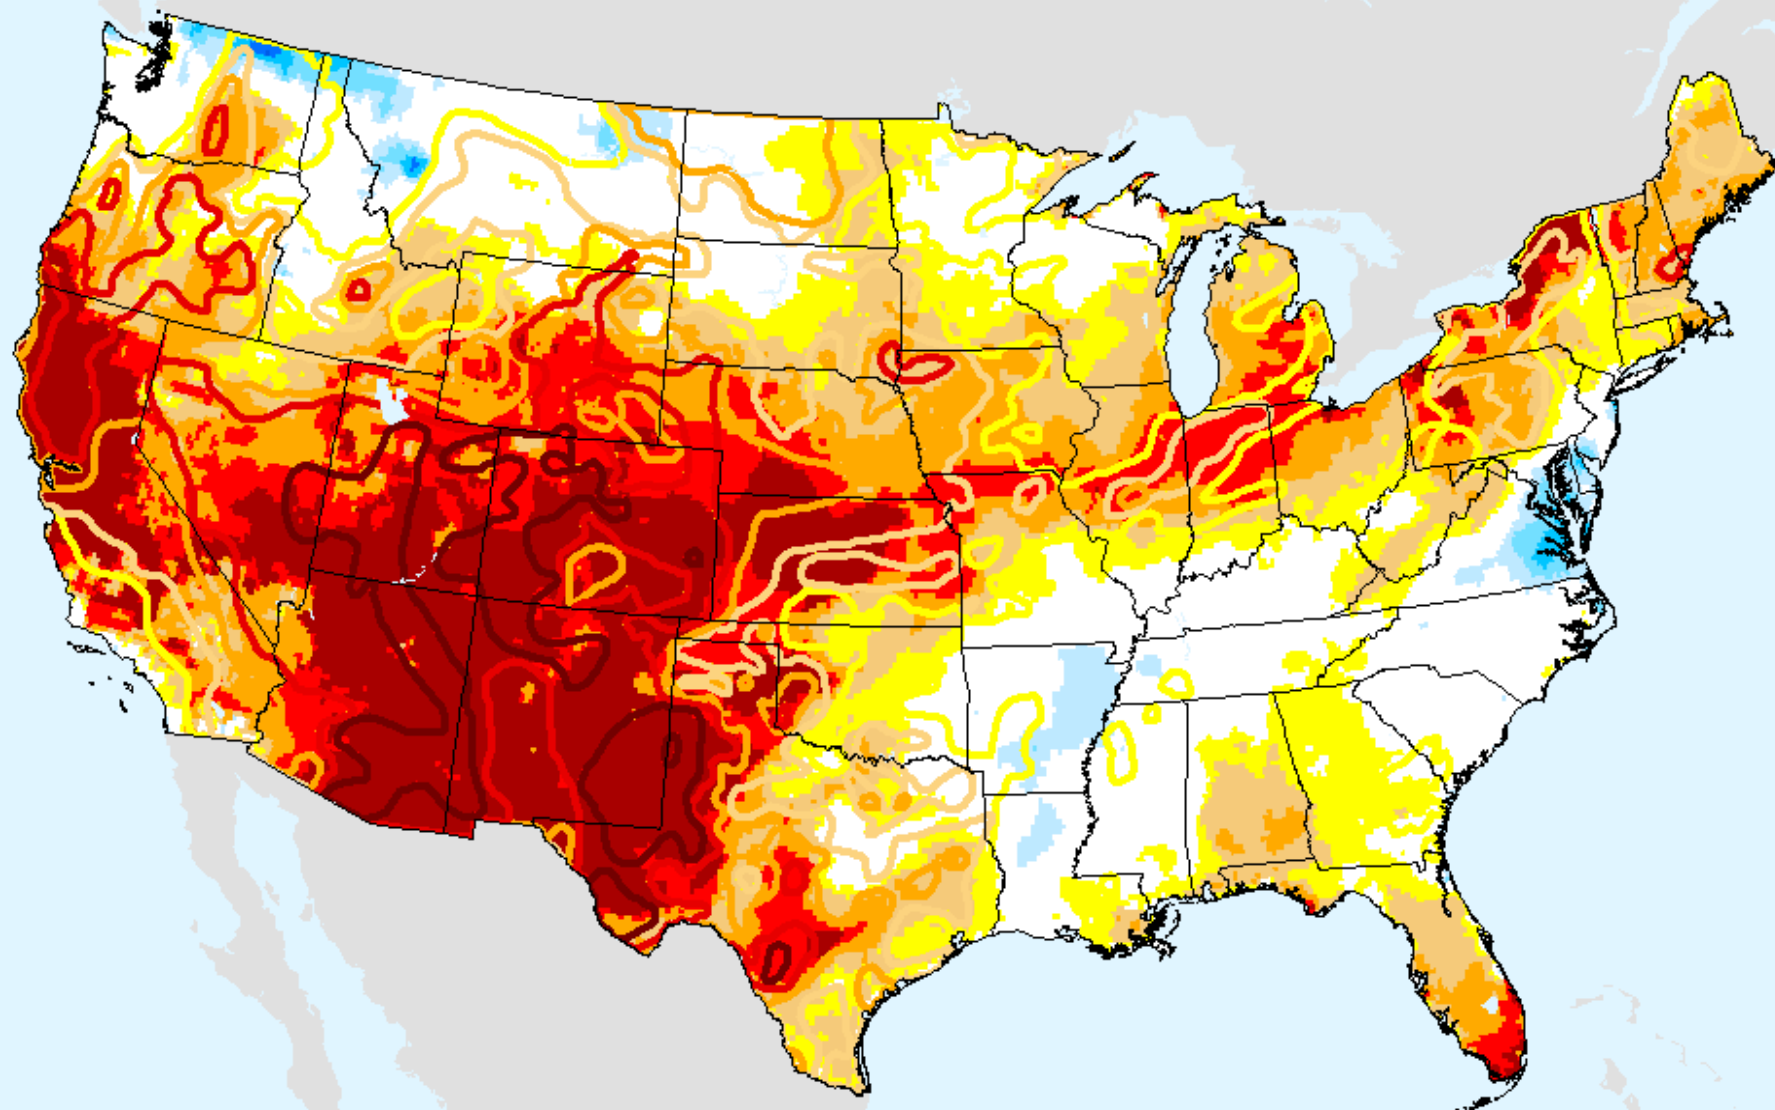

EDDI 6-week

As of: Tuesday, November 24, 2020

USDM for: Nov. 17, 2020

EDDI 6-week

As of: Tuesday, November 24, 2020

EDDI 7-week

As of: Tuesday, November 24, 2020

USDM for: Nov. 17, 2020