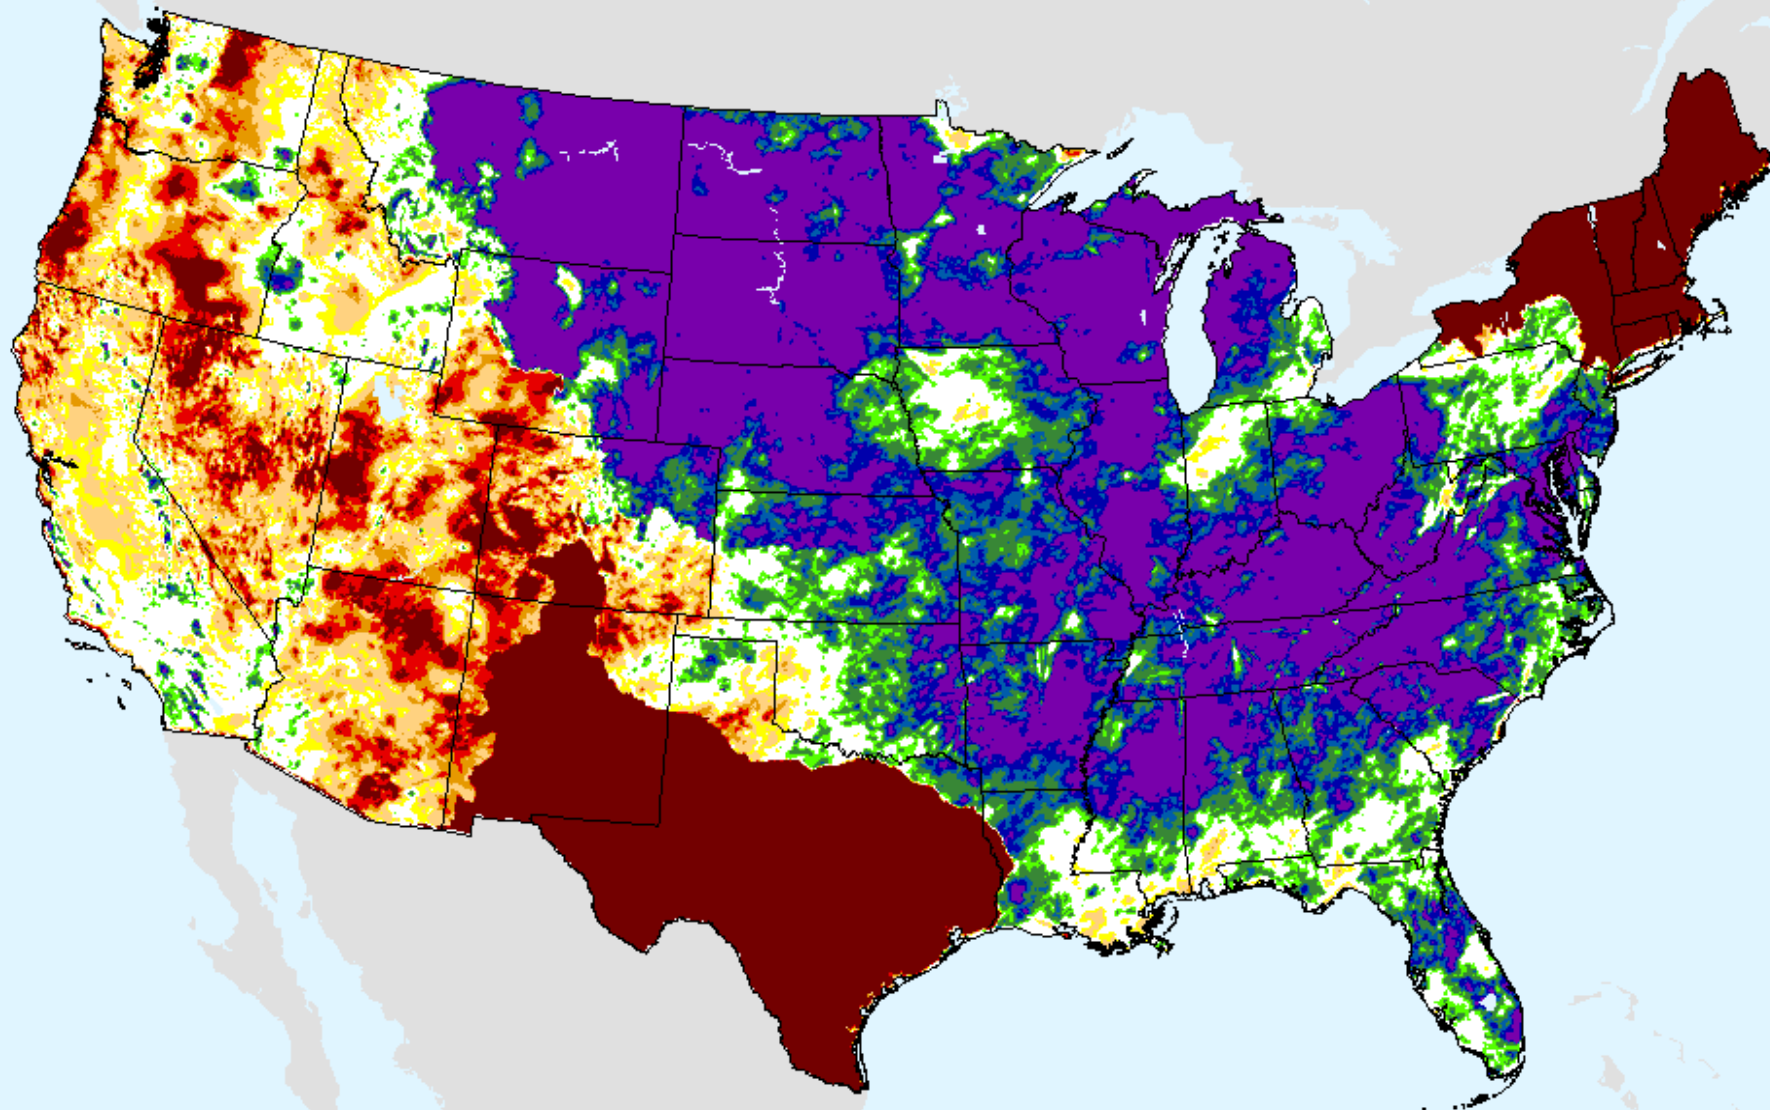

AHPS 12-month SPI

As of: Tuesday, November 24, 2020

AHPS 24-month SPI

As of: Tuesday, November 24, 2020

USDM for: Nov. 17, 2020

SPI (USDM)

AHPS 24-month SPI

As of: Tuesday, November 24, 2020