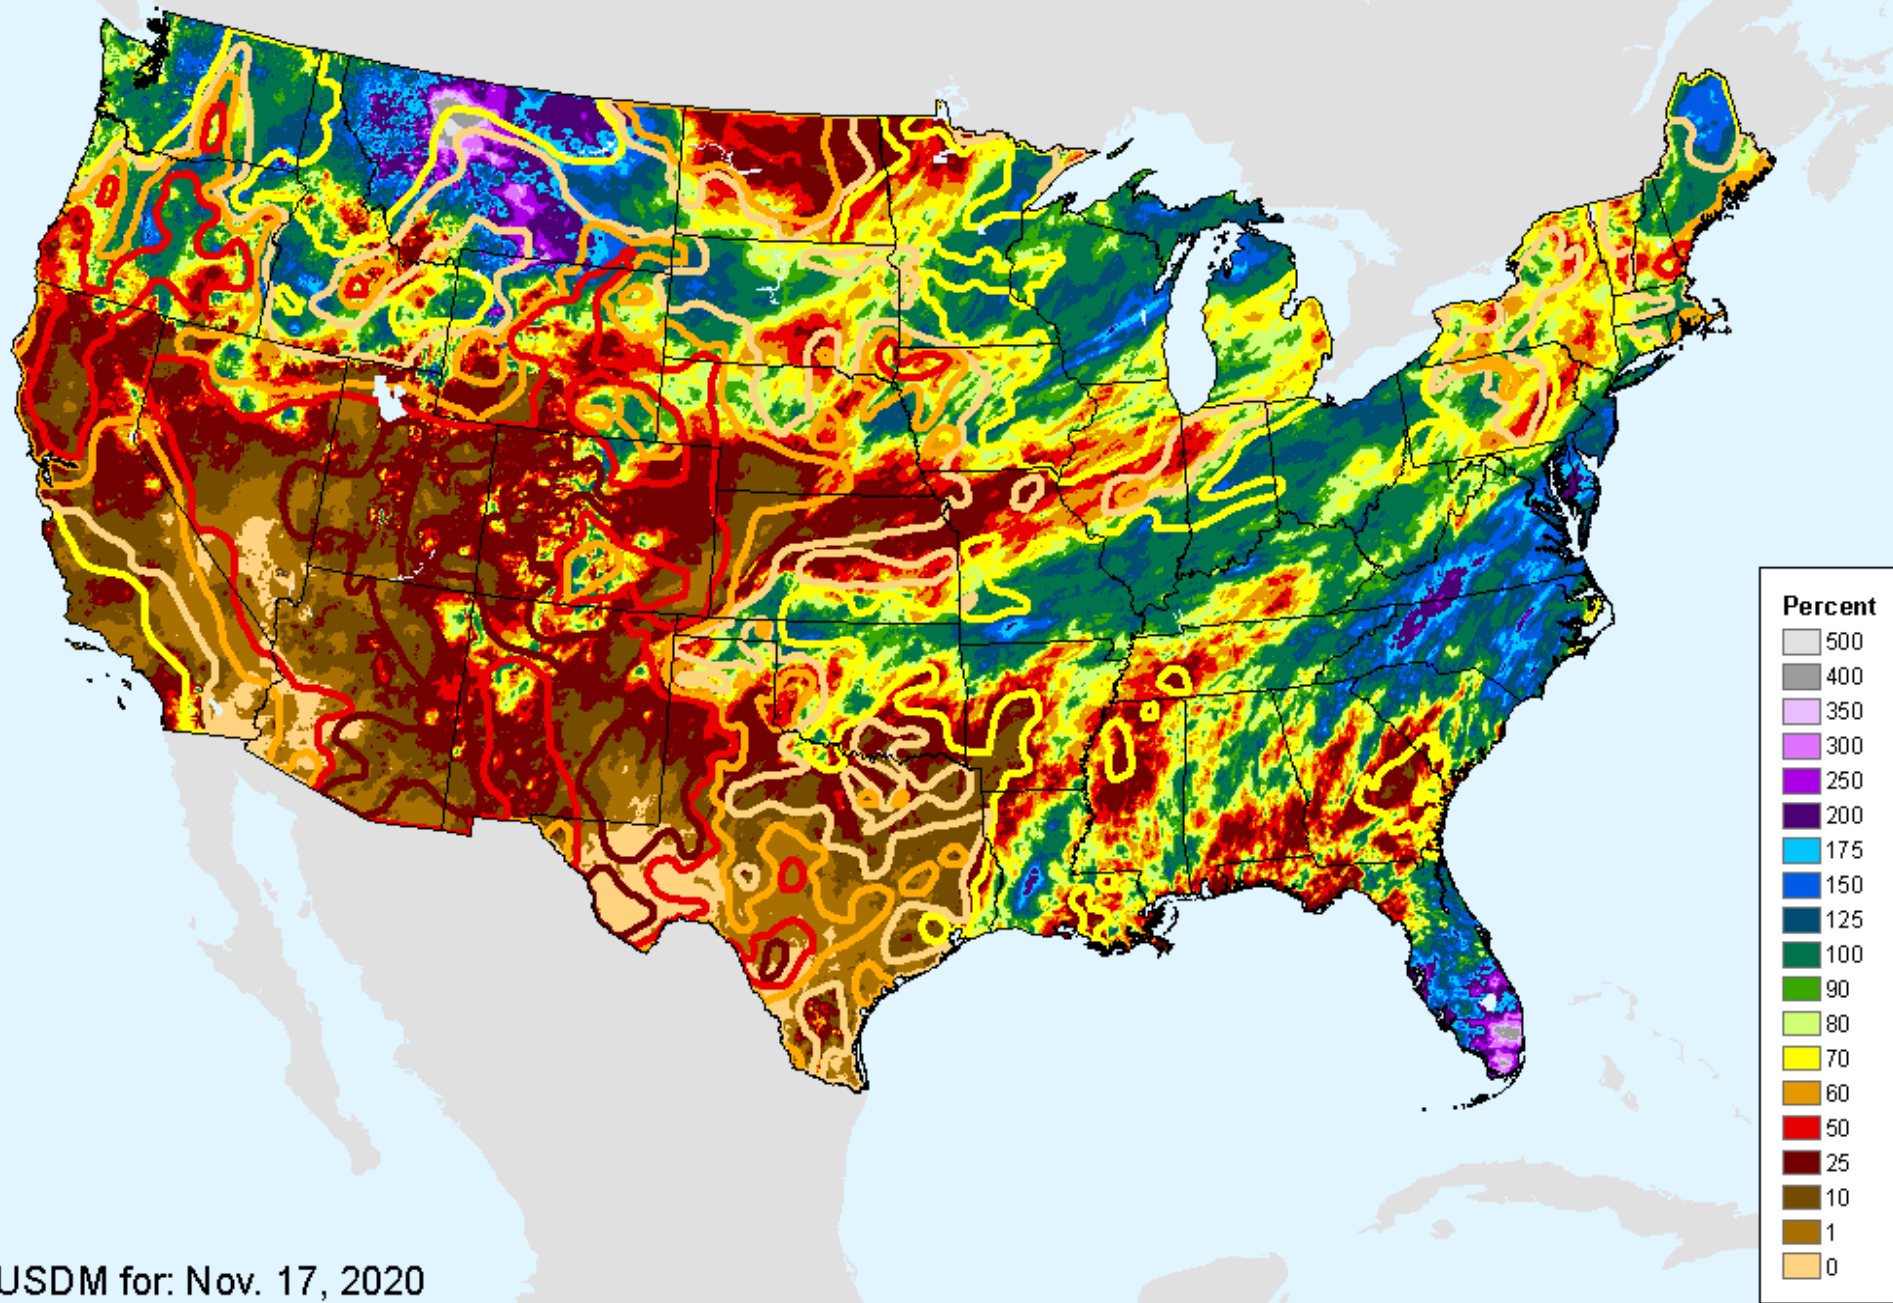

AHPS Water-Year Pct of Normal Pcp

As of: Tuesday, November 24, 2020

USDM for: Nov. 17, 2020