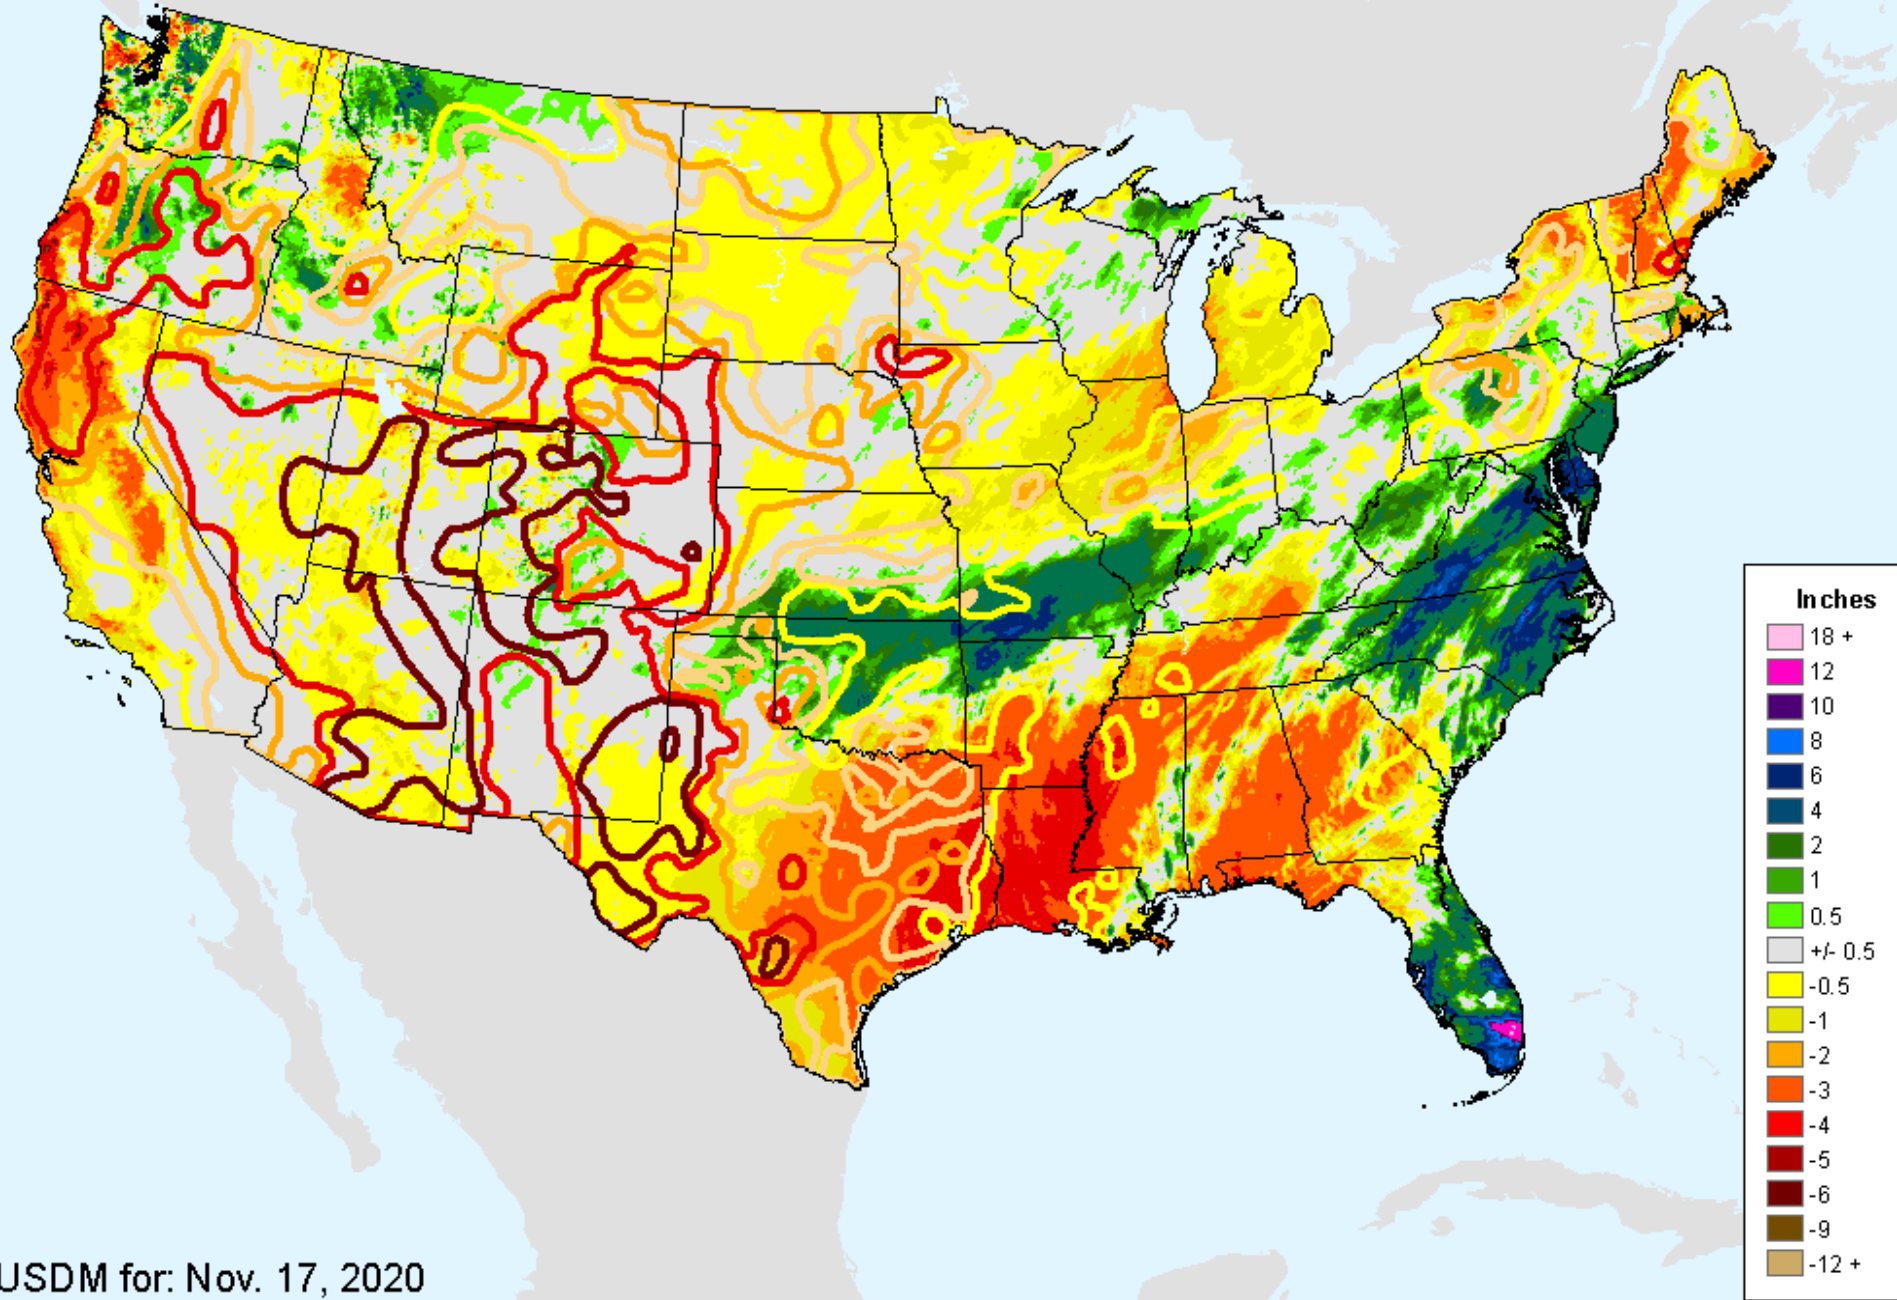

AHPS 30-Day Precip Departure

As of: Tuesday, November 24, 2020