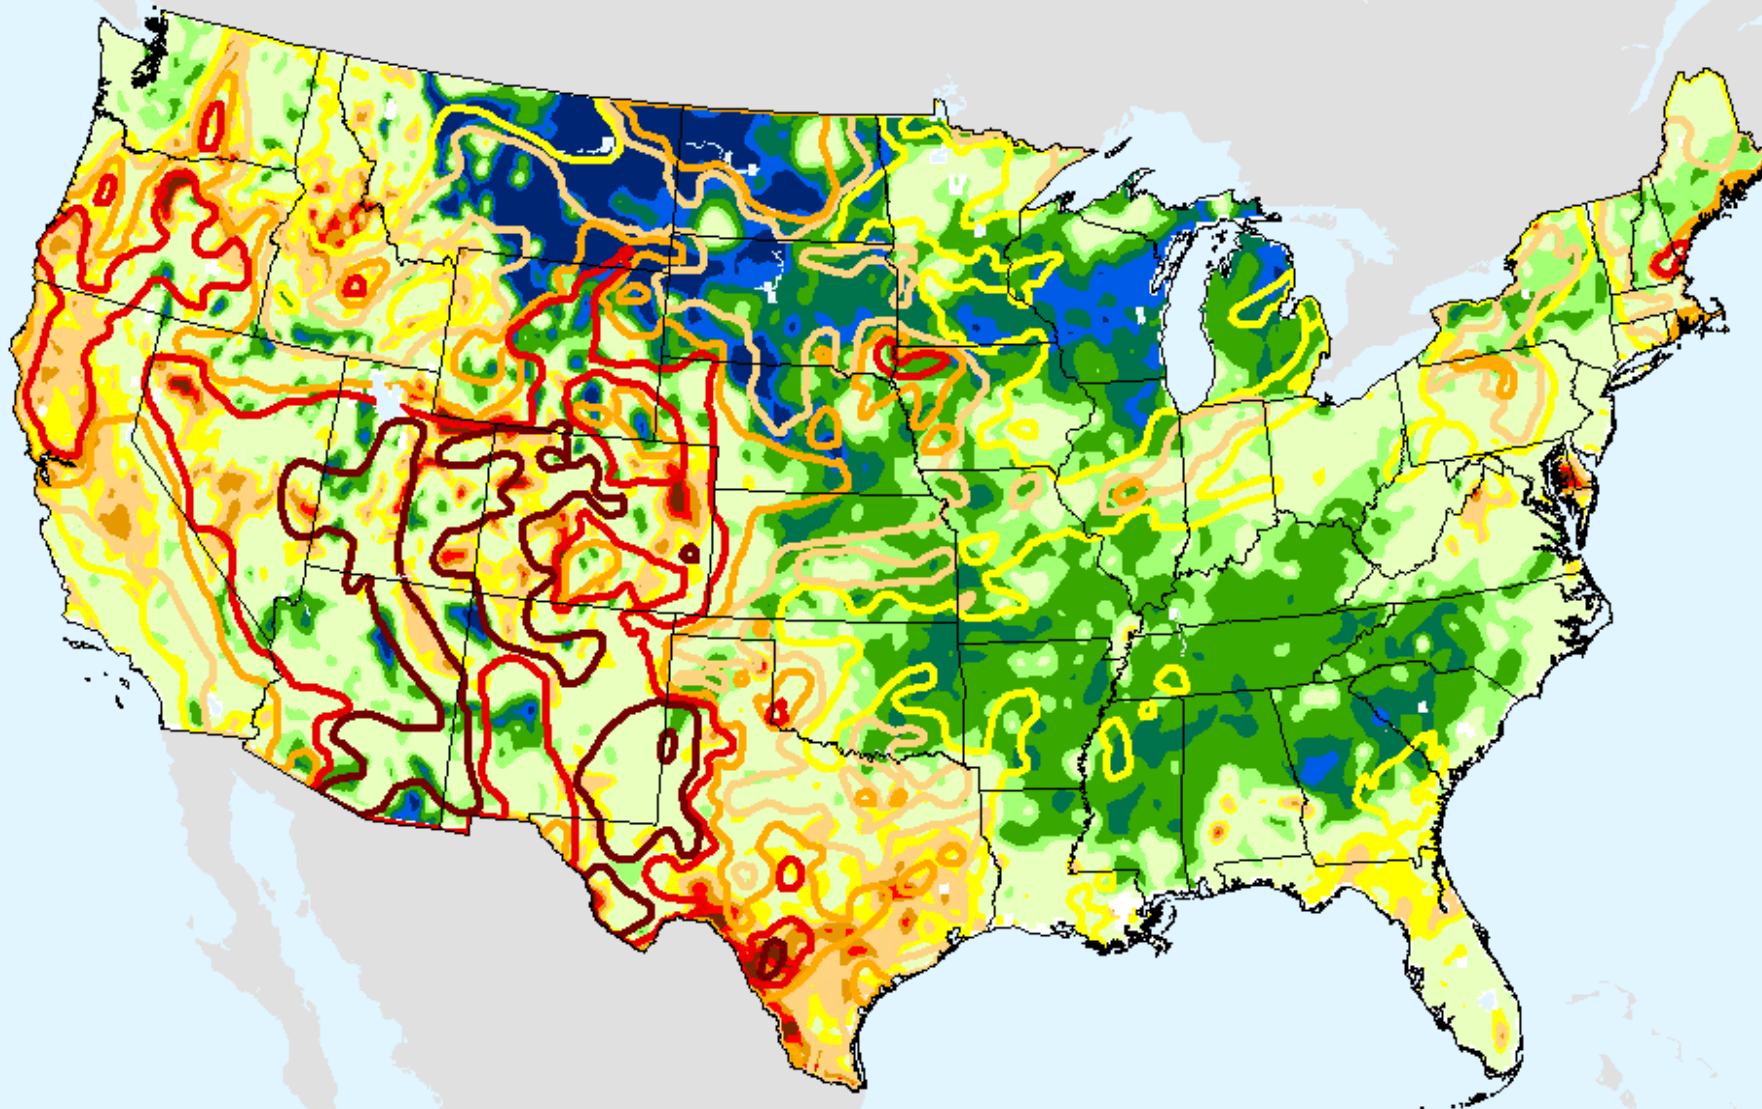

NLDAS Top 1m Soil Moisture

As of: Tuesday, November 24, 2020

USDM for: Nov. 17, 2020

>98

NLDAS Top 1m Soil Moisture

As of: Tuesday, November 24, 2020

NLDAS Total Column Soil Moisture

As of: Tuesday, November 24, 2020