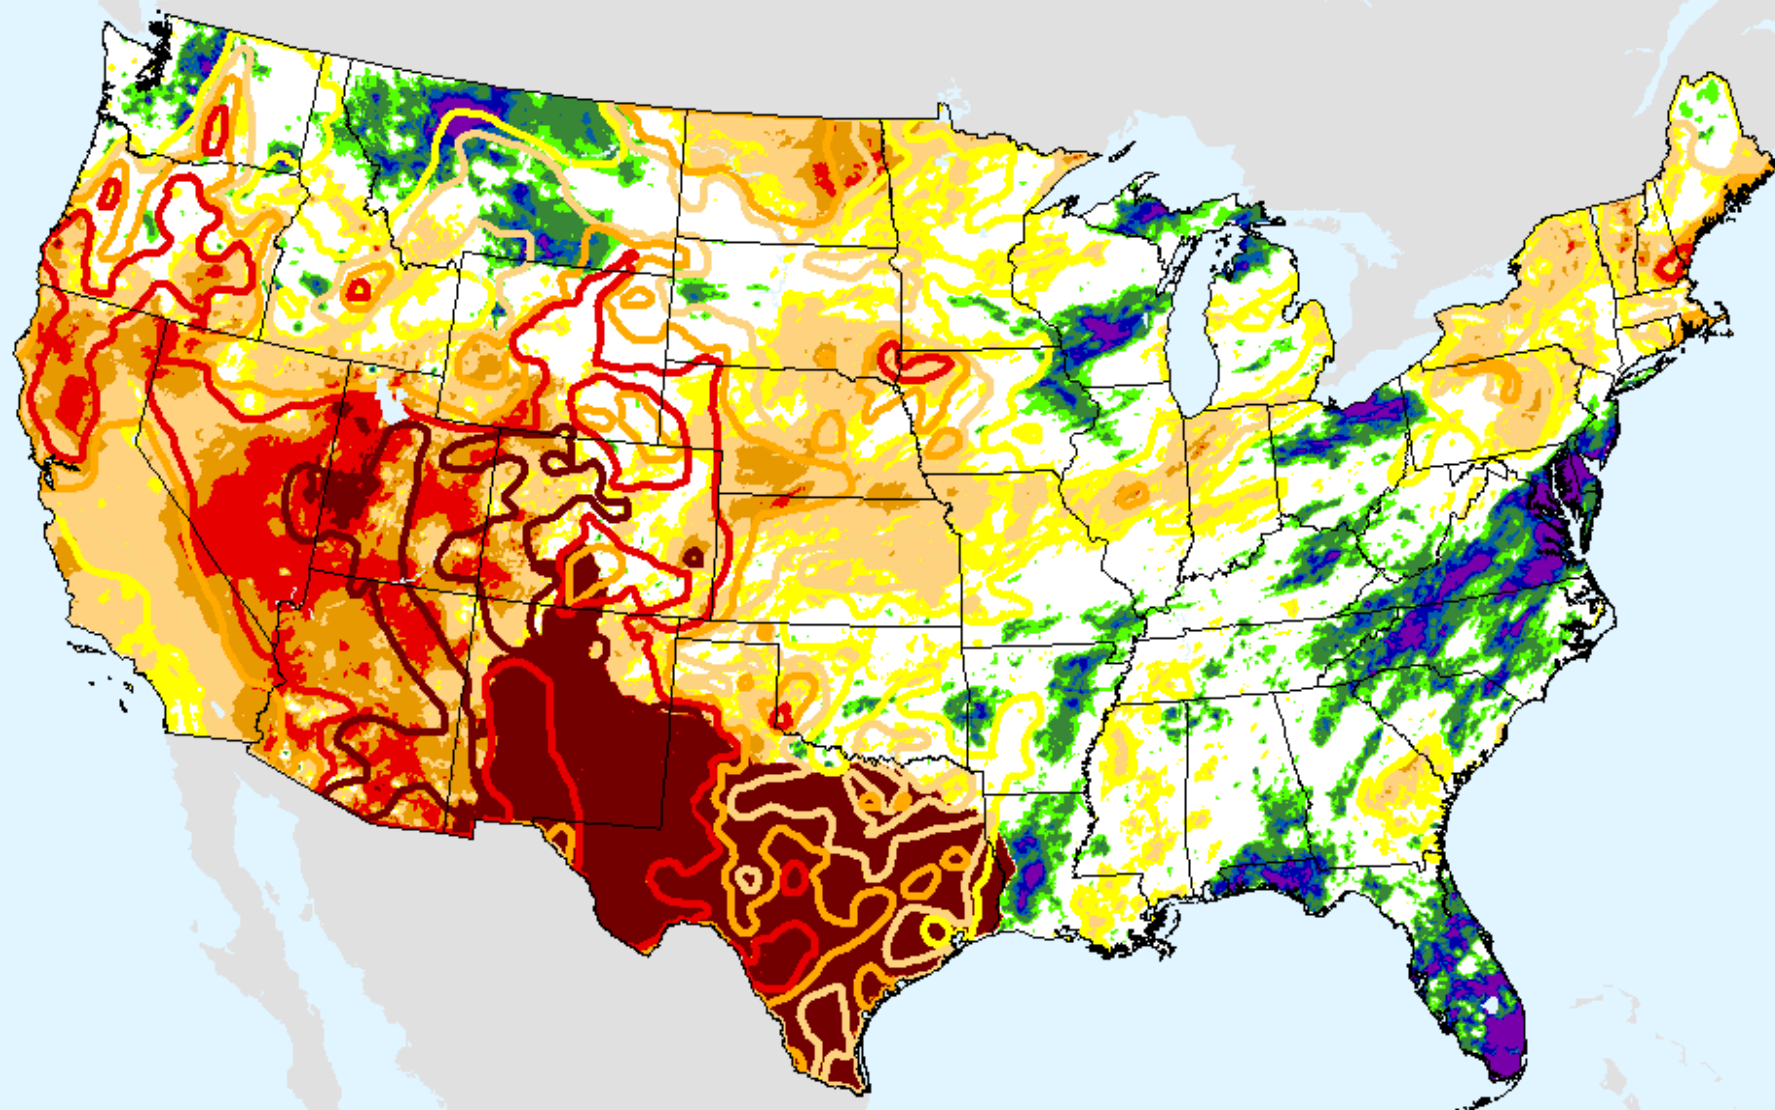

AHPS 3-month SPI

As of: Tuesday, November 24, 2020

USDM for: Nov. 17, 2020

SPI (USDM)