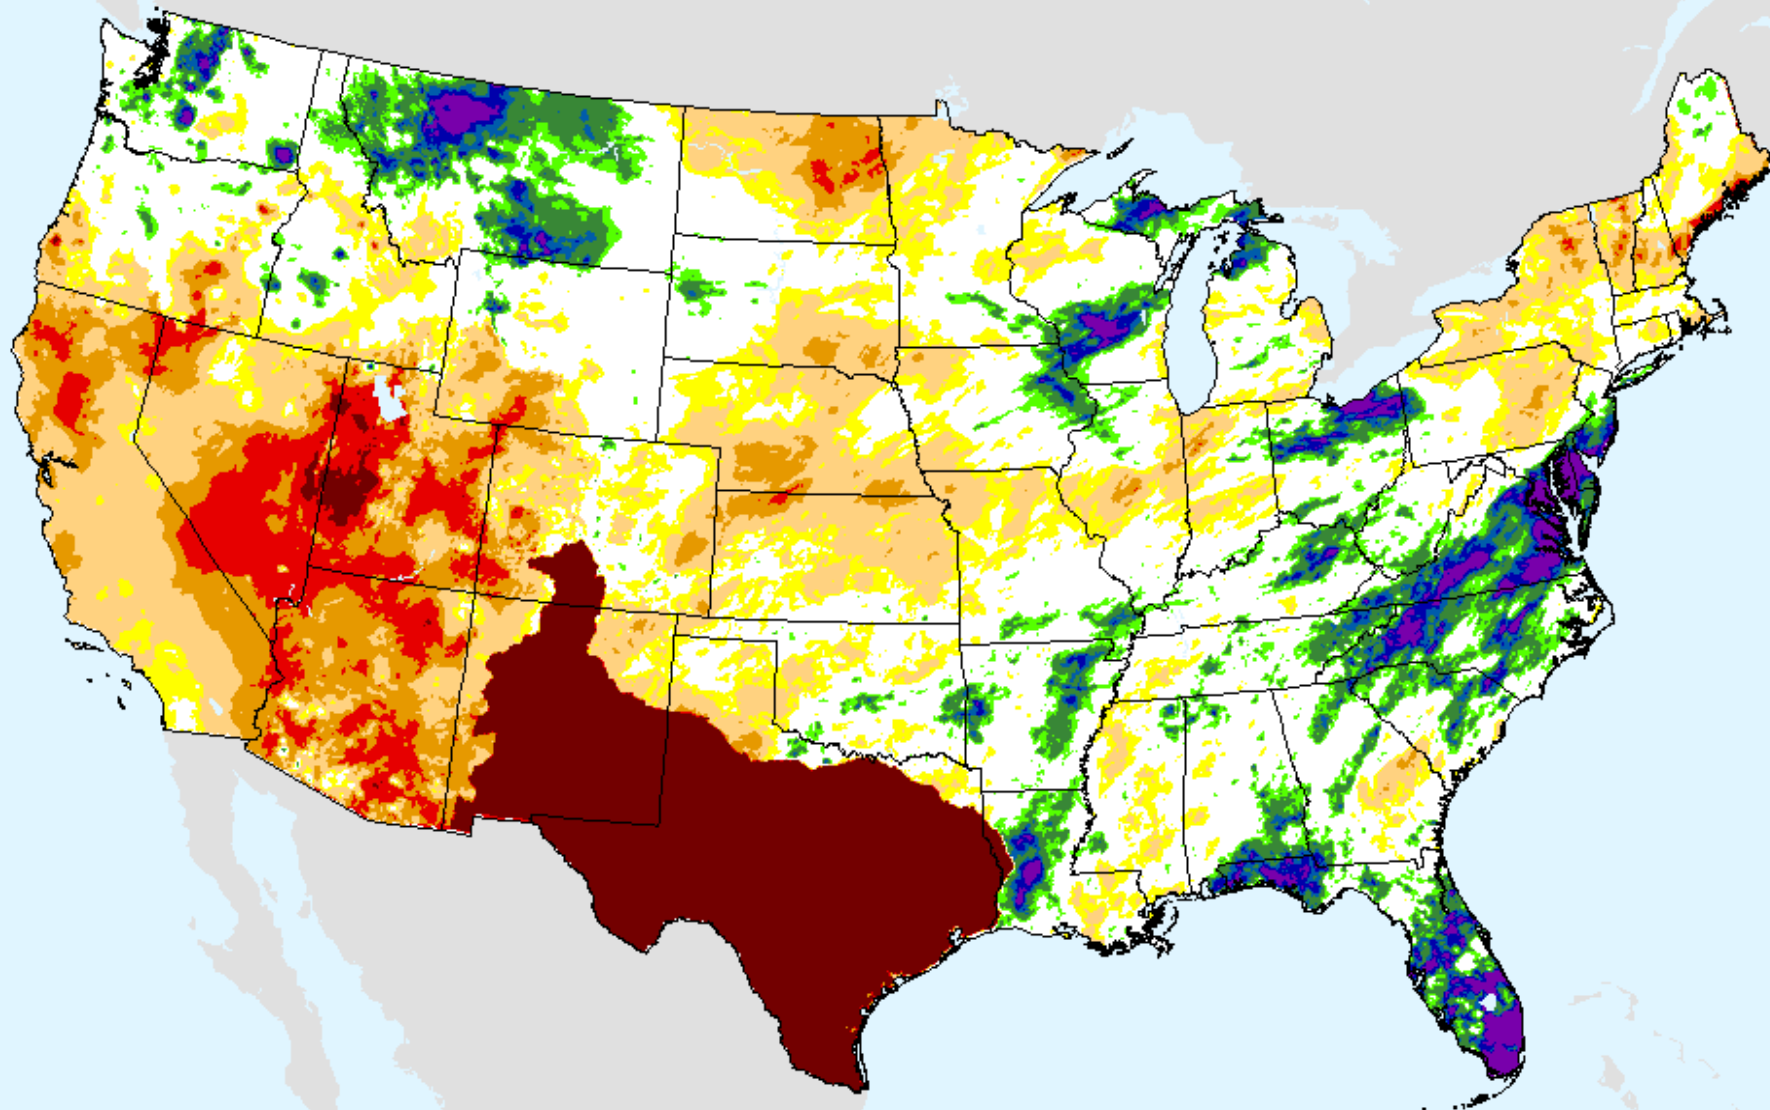

AHPS 2-month SPI

As of: Tuesday, November 24, 2020

AHPS 3-month SPI

As of: Tuesday, November 24, 2020

USDM for: Nov. 17, 2020

SPI (USDM)

AHPS 3-month SPI

As of: Tuesday, November 24, 2020