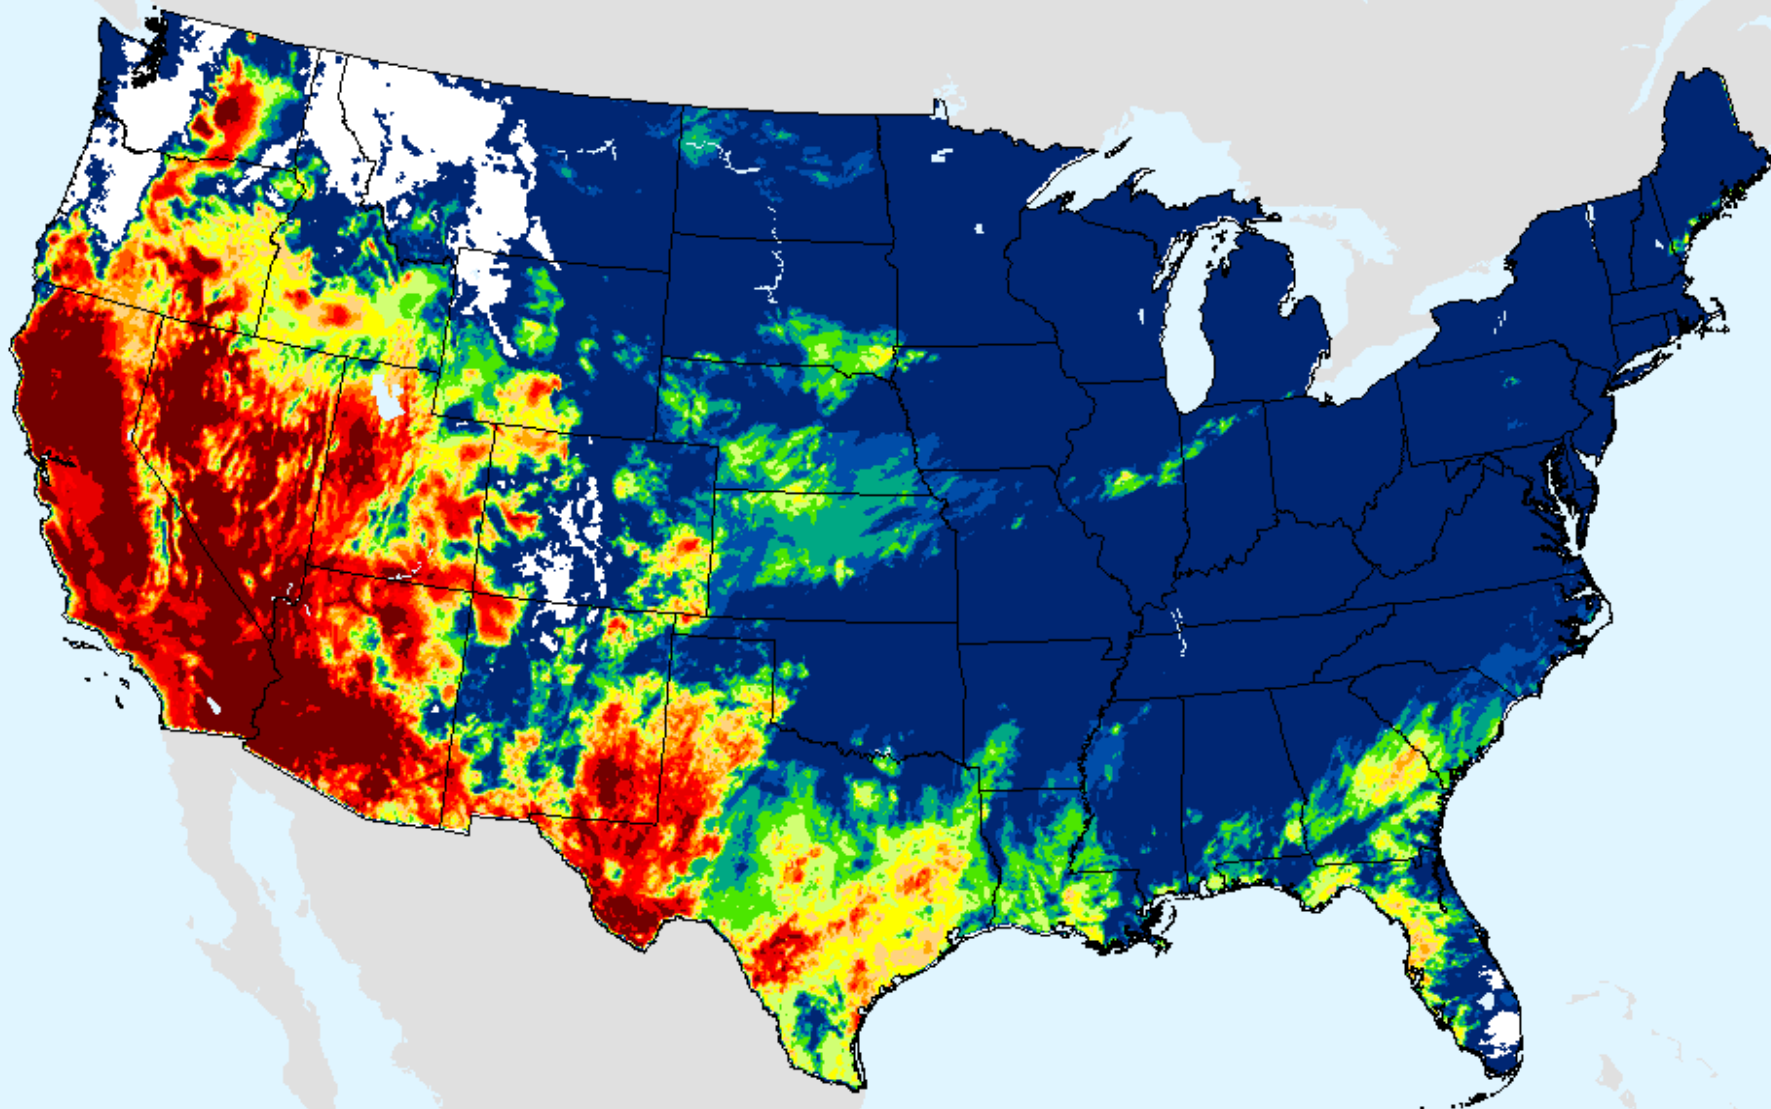

As of: Tuesday, November 24, 2020

Keetch-Byram Drought Index (KBDI)

As of: Tuesday, November 24, 2020

USDM for: Nov. 17, 2020

Keetch-Byram Drought Index (KBDI)

As of: Tuesday, November 24, 2020

AHPS 1-month SPEI