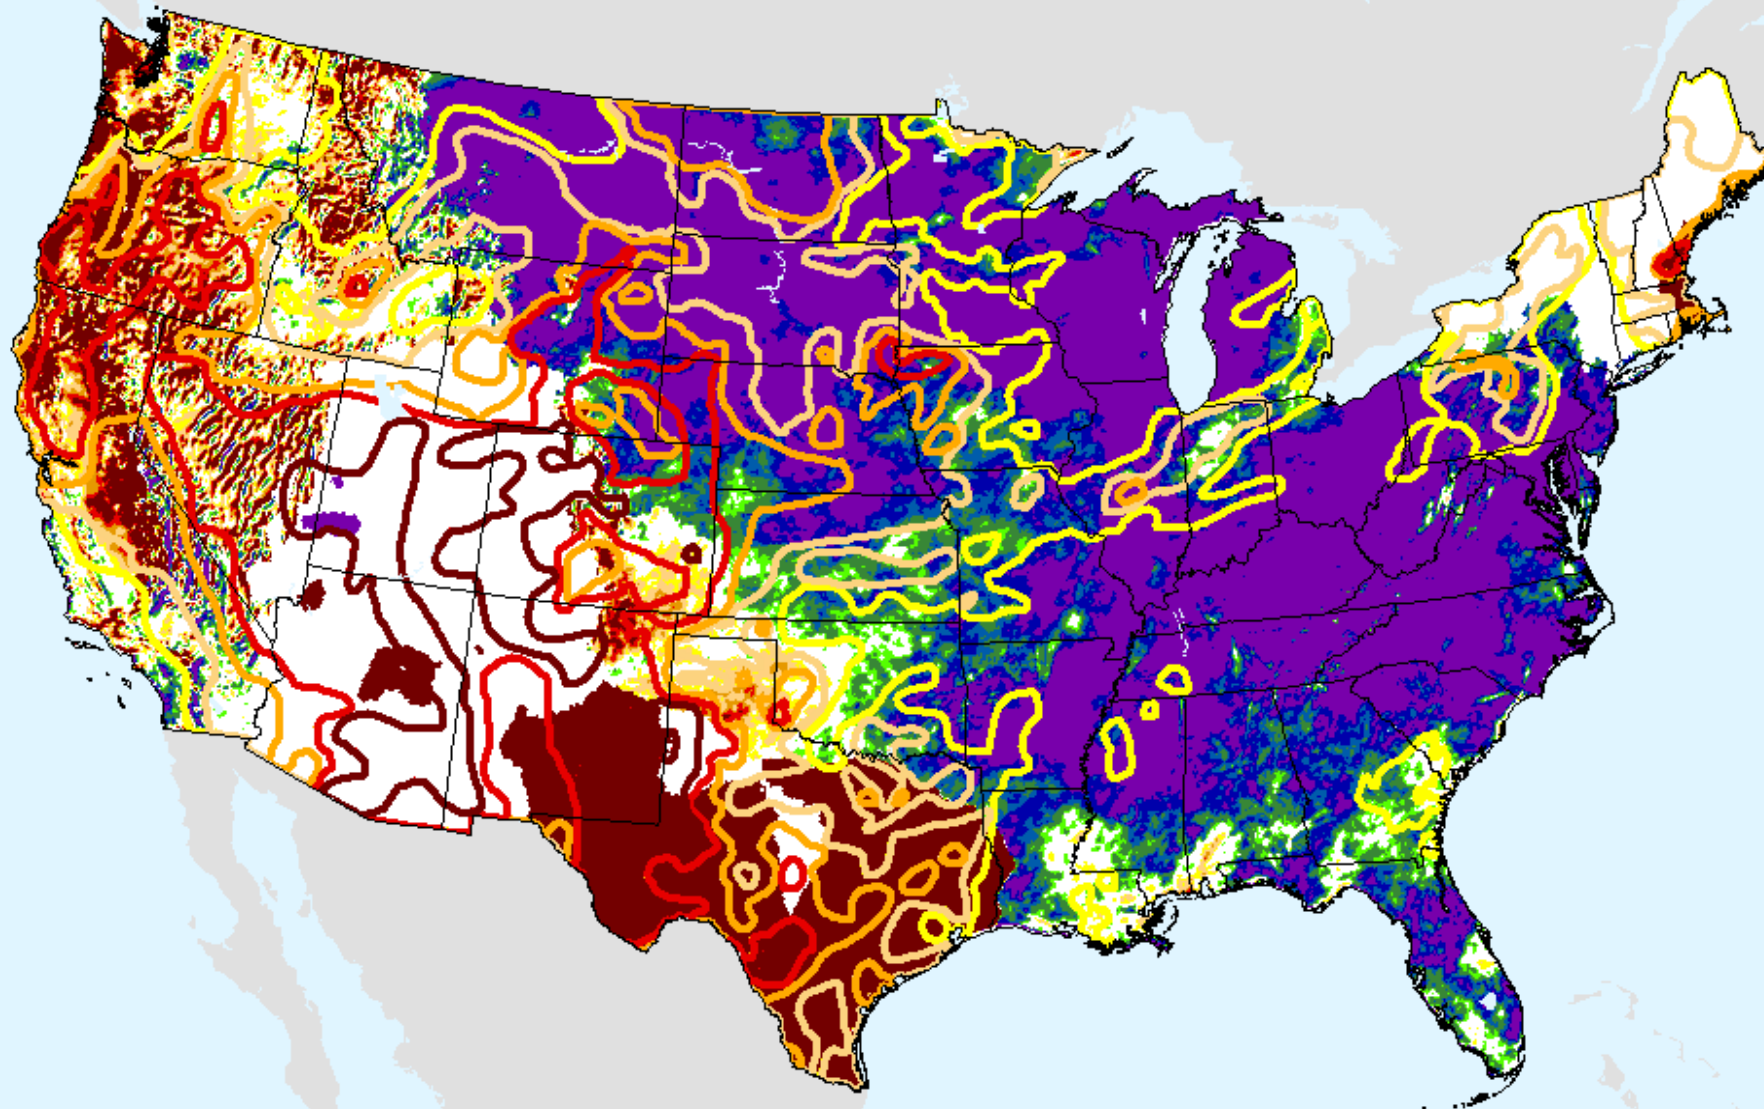

AHPS 36-month SPEI

As of: Tuesday, November 24, 2020

USDM for: Nov. 17, 2020

SPEI (USDM)