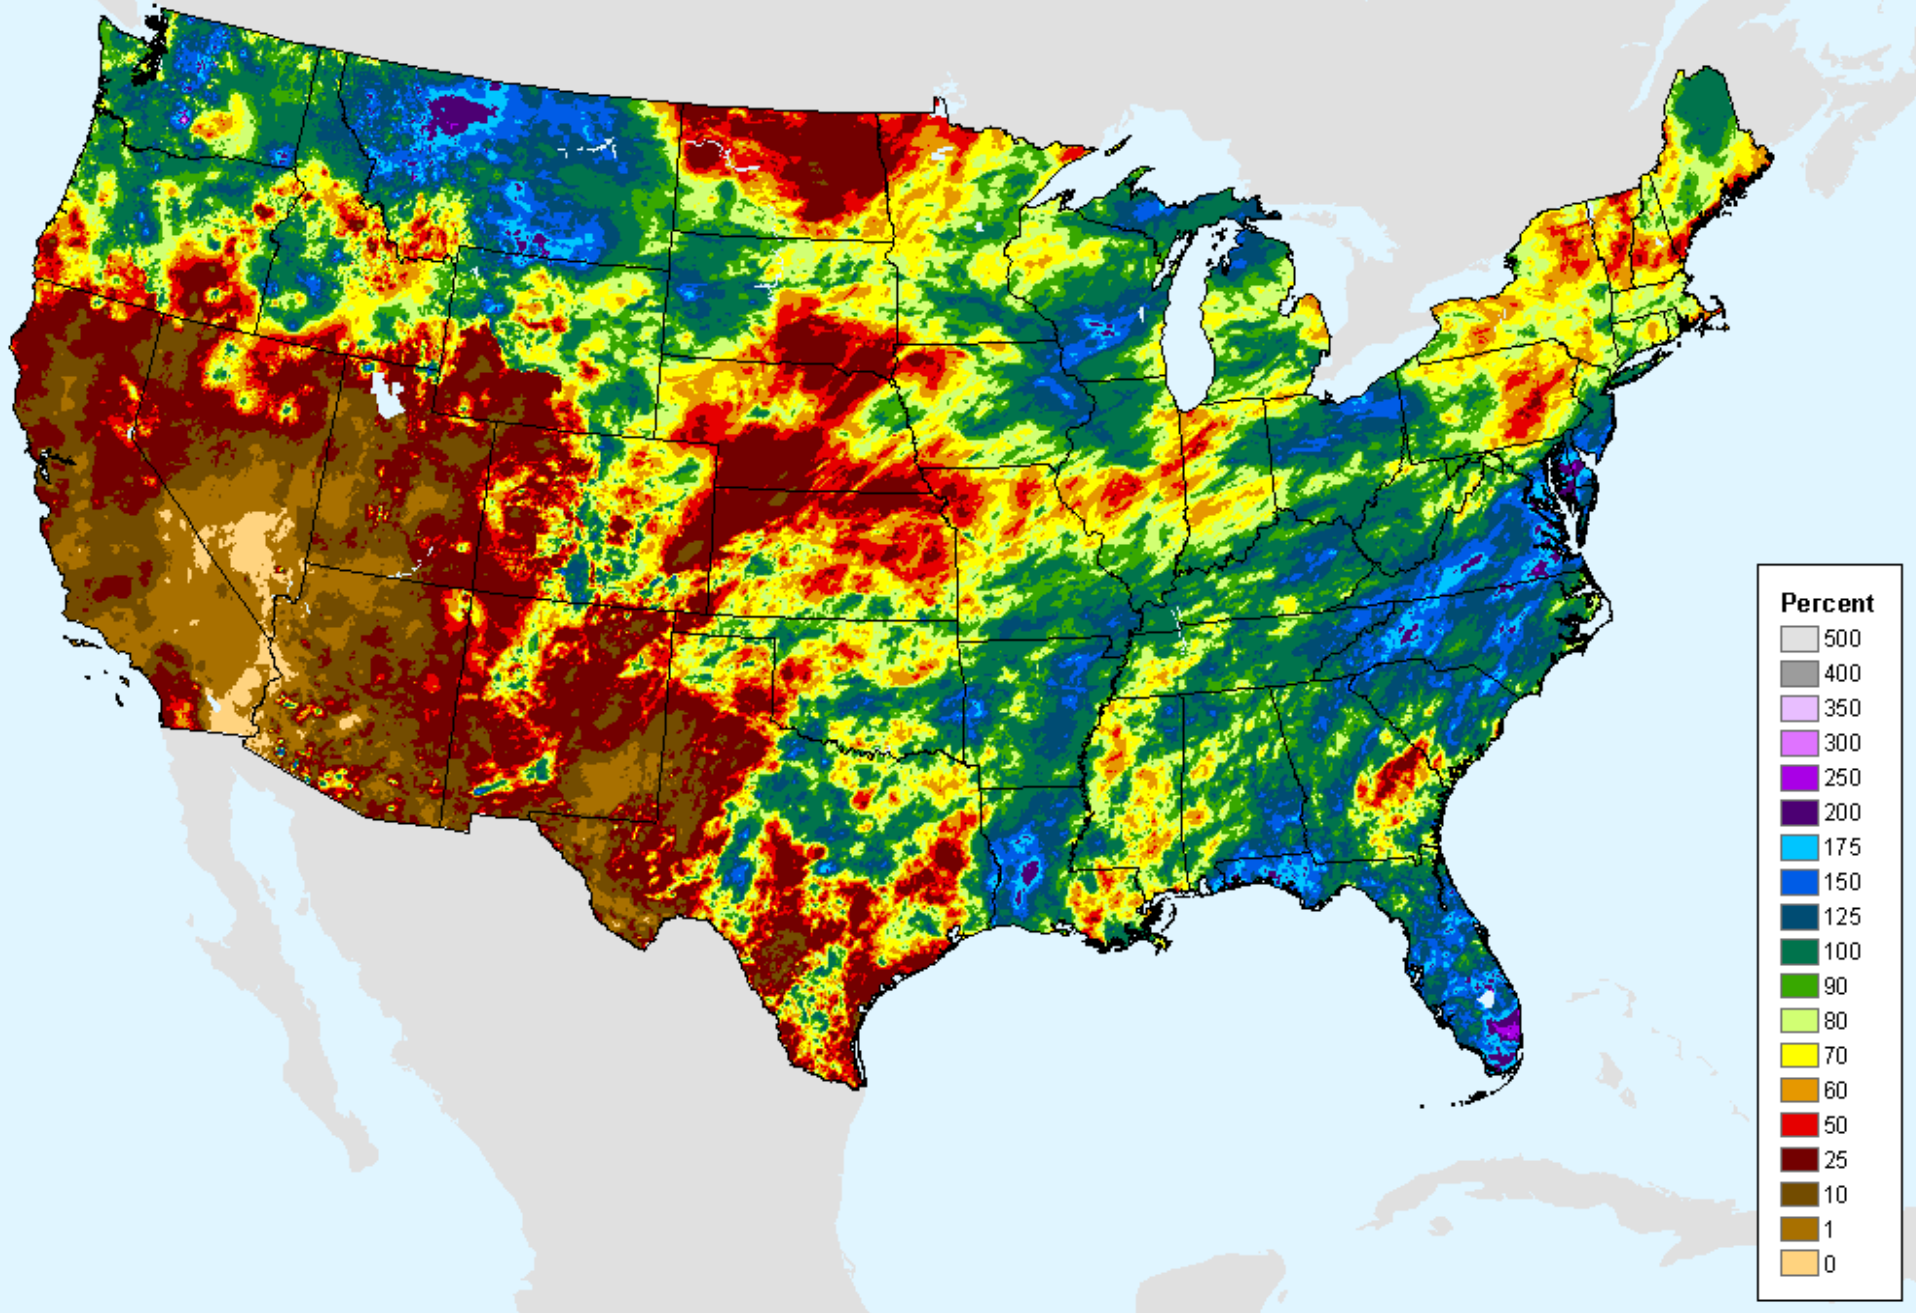

AHPS 90-Day Pct of Normal Pcp

As of: Tuesday, November 24, 2020