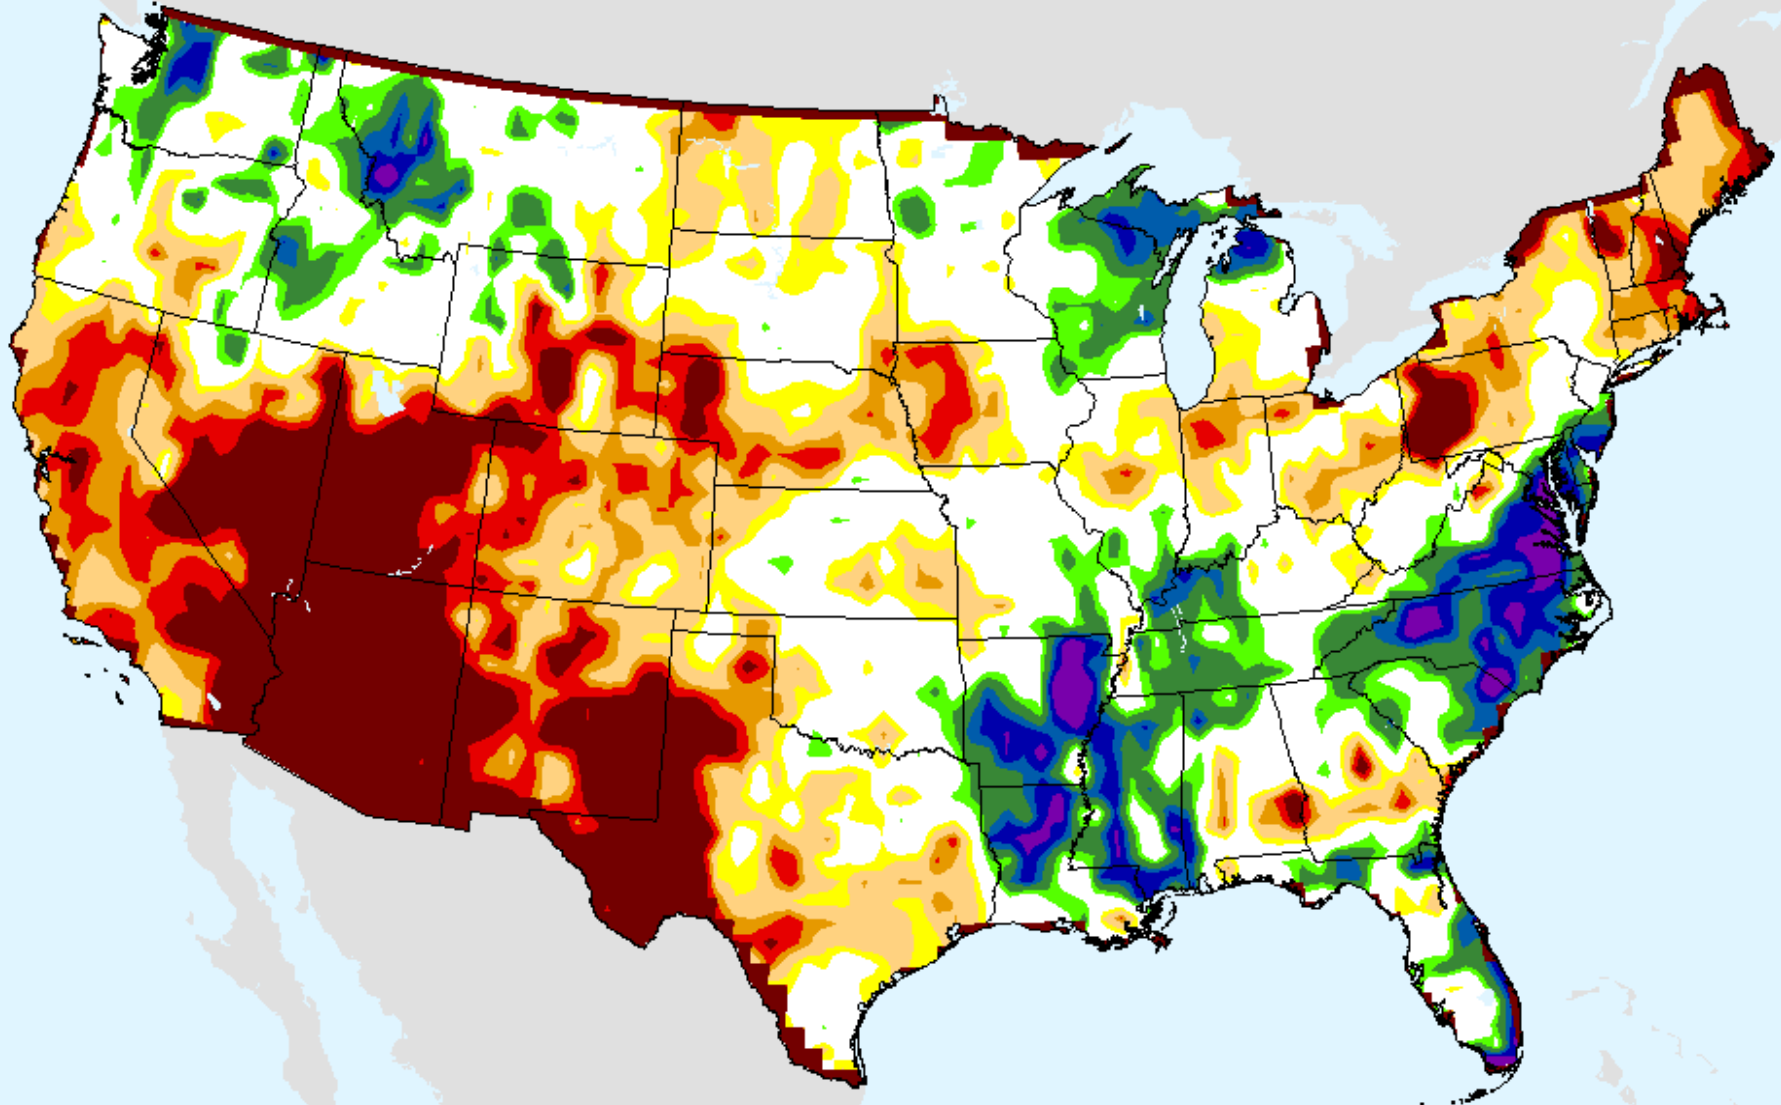

CPC 6-month SPI

As of: Tuesday, November 24, 2020