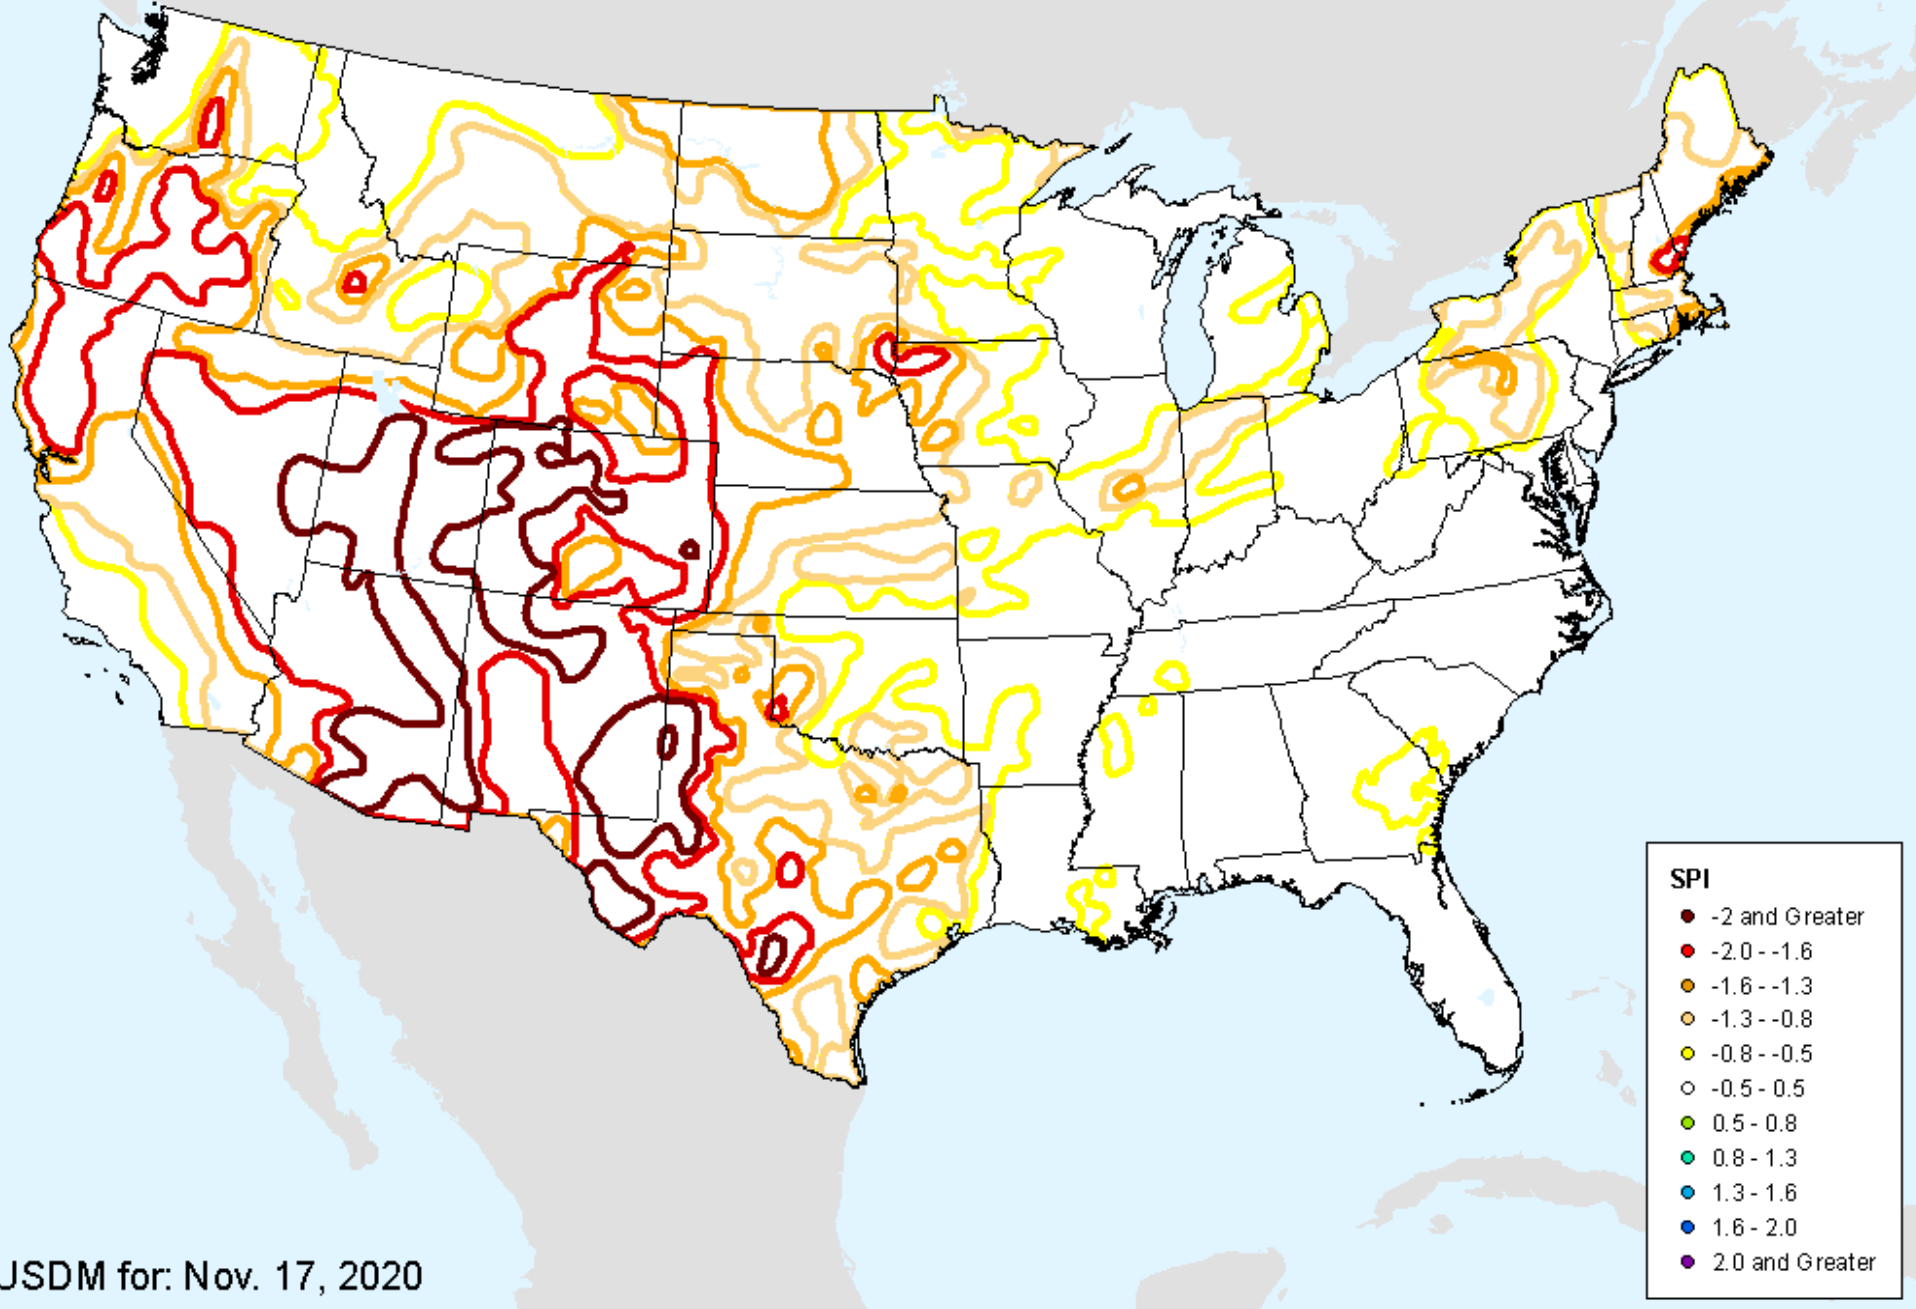

HPRCC Year-to-date SPI

As of: Tuesday, November 24, 2020