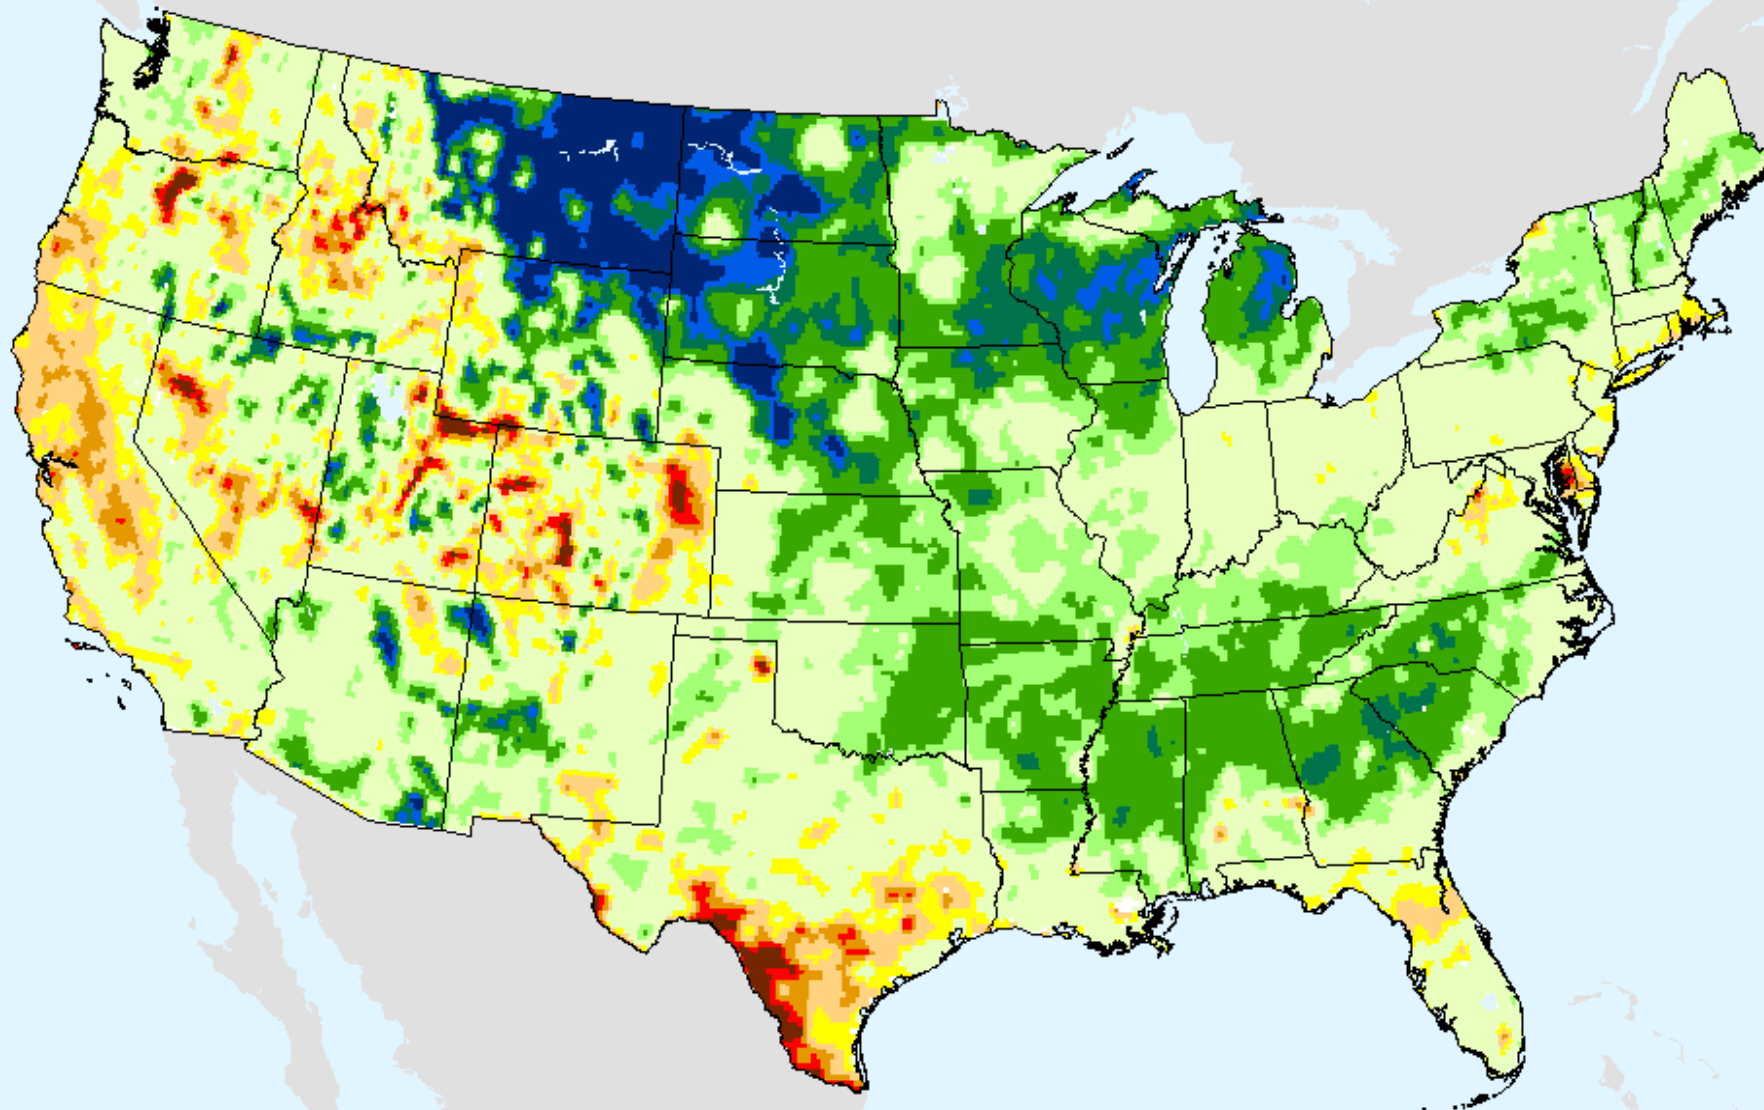

NLDAS Top 1m Soil Moisture

As of: Tuesday, November 24, 2020

USDM for: Nov. 17, 2020

>98

NLDAS Top 1m Soil Moisture

As of: Tuesday, November 24, 2020

NLDAS Total Column Soil Moisture

As of: Tuesday, November 24, 2020