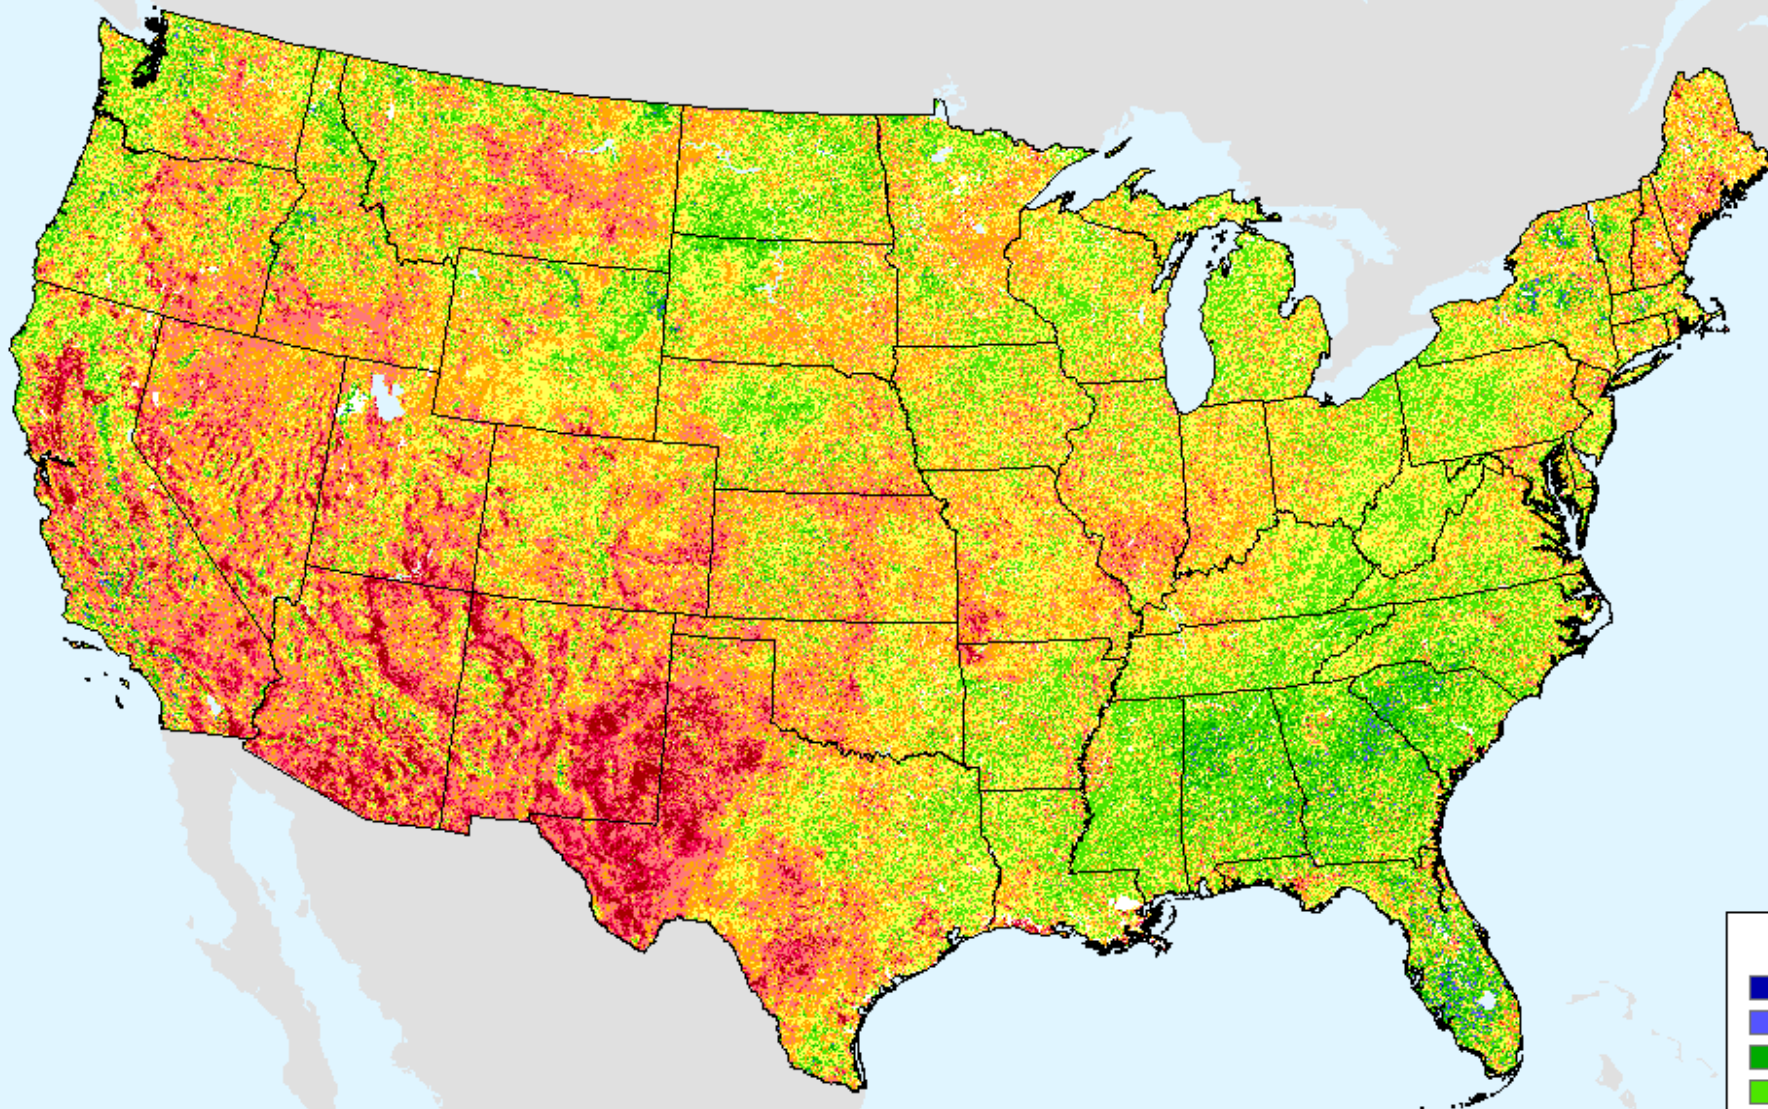

Vegetation Health Index

As of: Tuesday, November 24, 2020

VHI

- 85 - 100
- 73 - 84
- 61 - 72
- 49 - 60
- 37 - 48
- 25 - 36
- 13 - 24
- 7 - 12
- 1 - 6