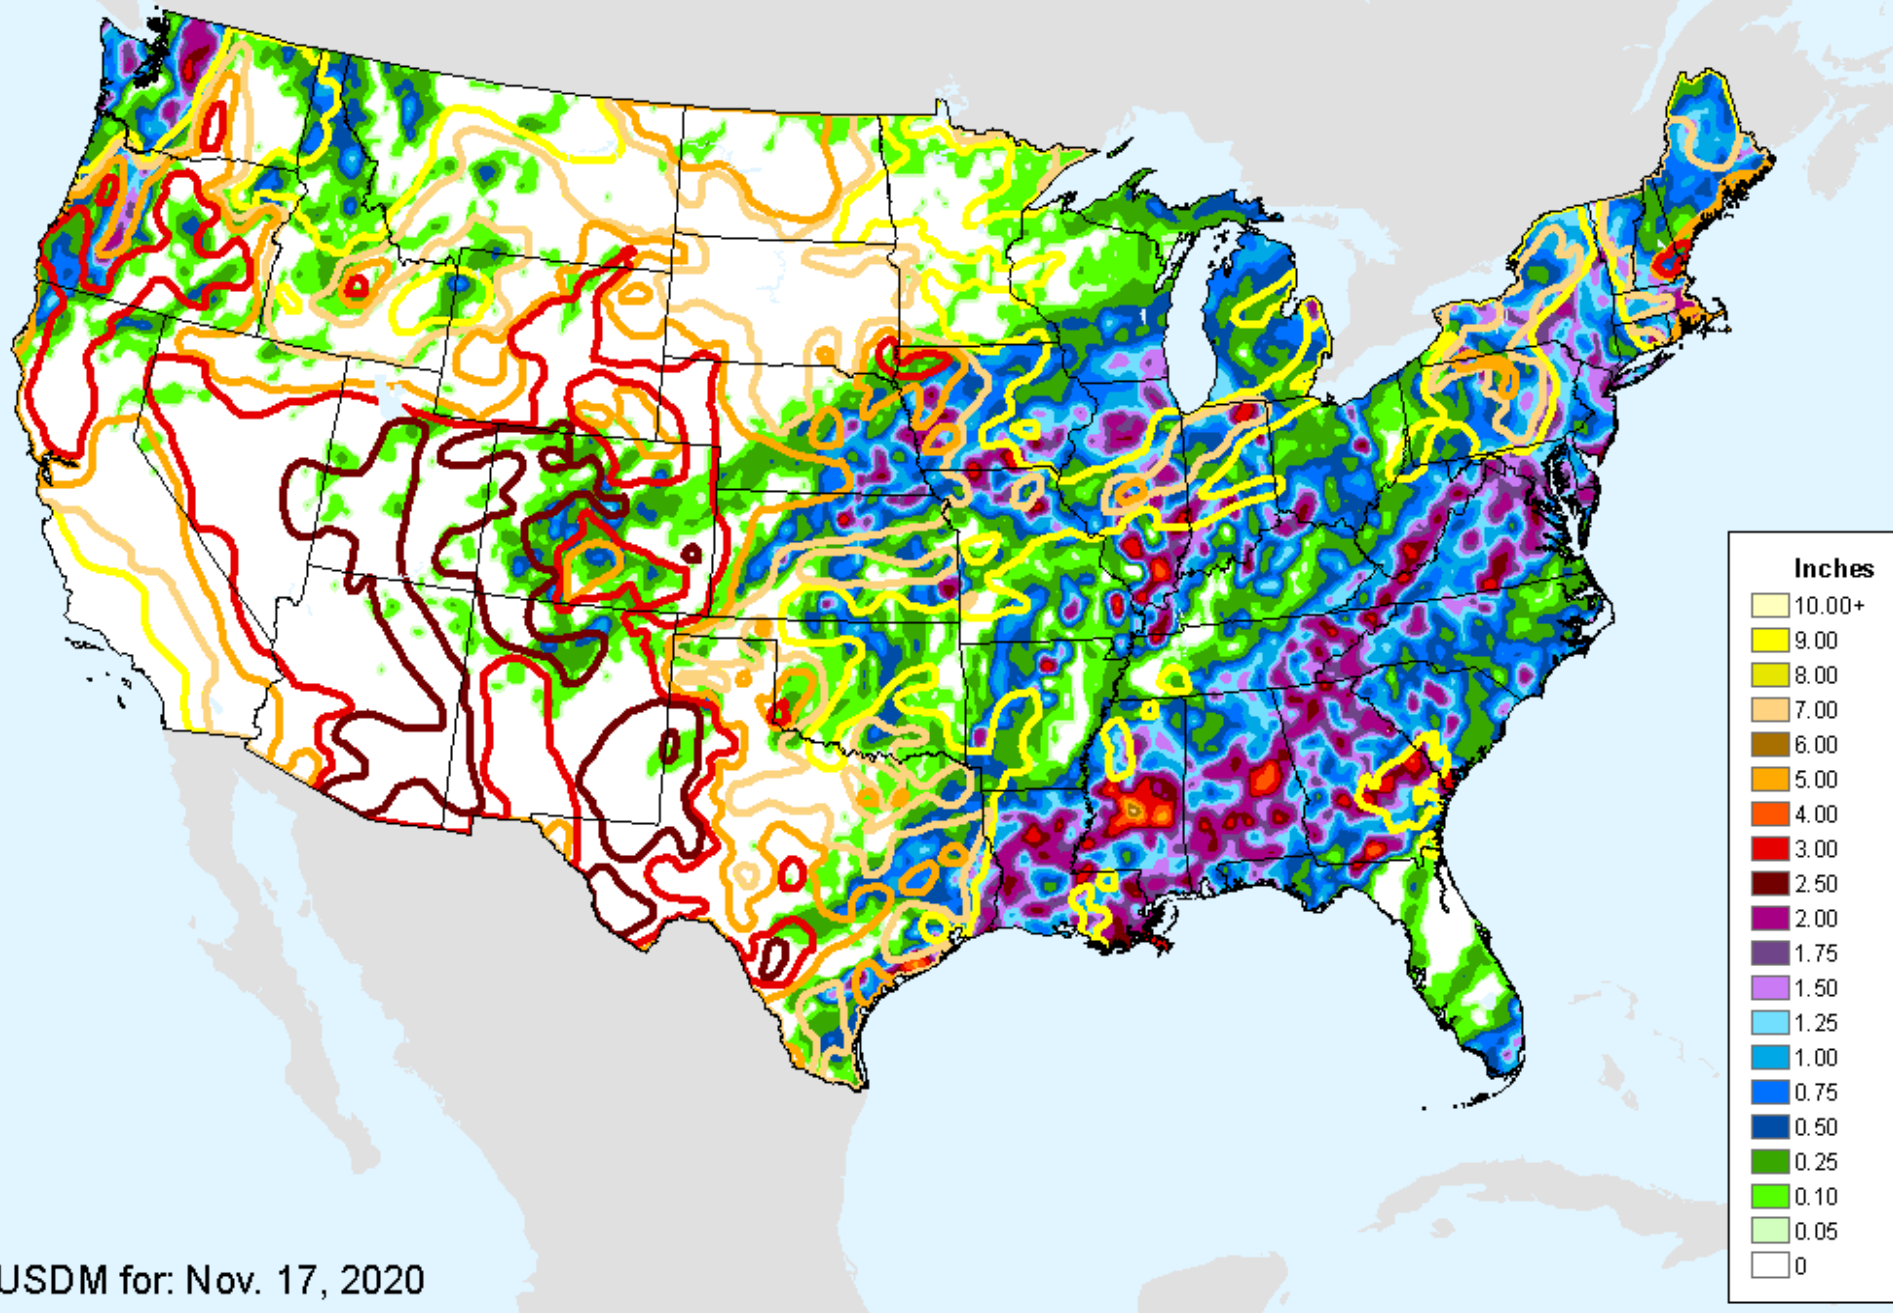

Vegetation Health Index

As of: Tuesday, November 24, 2020

VHI

- 85 - 100
- 73 - 84
- 61 - 72
- 49 - 60
- 37 - 48
- 25 - 36
- 13 - 24
- 7 - 12
- 1 - 6

GFS (00z) 7-Day Precip Forecast

As of: Tuesday, November 24, 2020