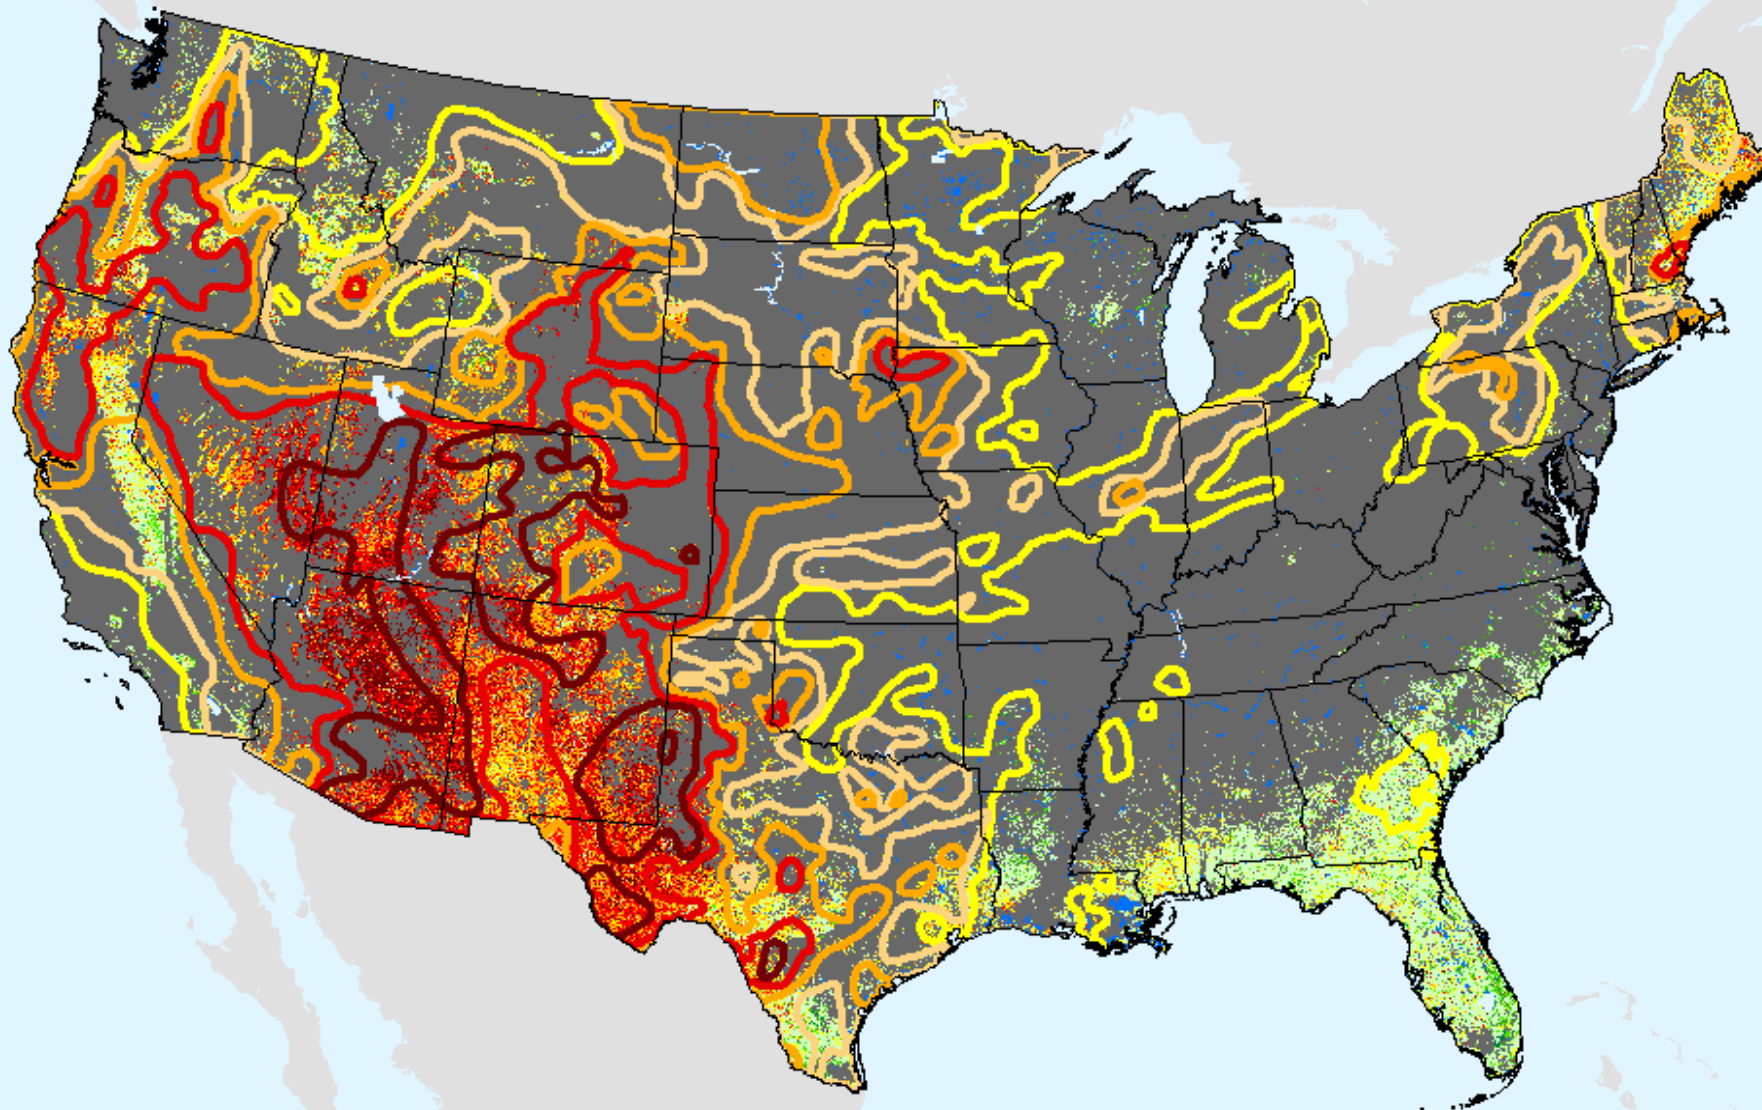

USDM for: Nov. 17, 2020

EDDI 12-week

As of: Tuesday, November 24, 2020

Vegetation Drought Response Index (VegDRI)

As of: Tuesday, November 24, 2020

USDM for: Nov. 17, 2020

□ Background

Vegetation Drought Response Index (VegDRI)