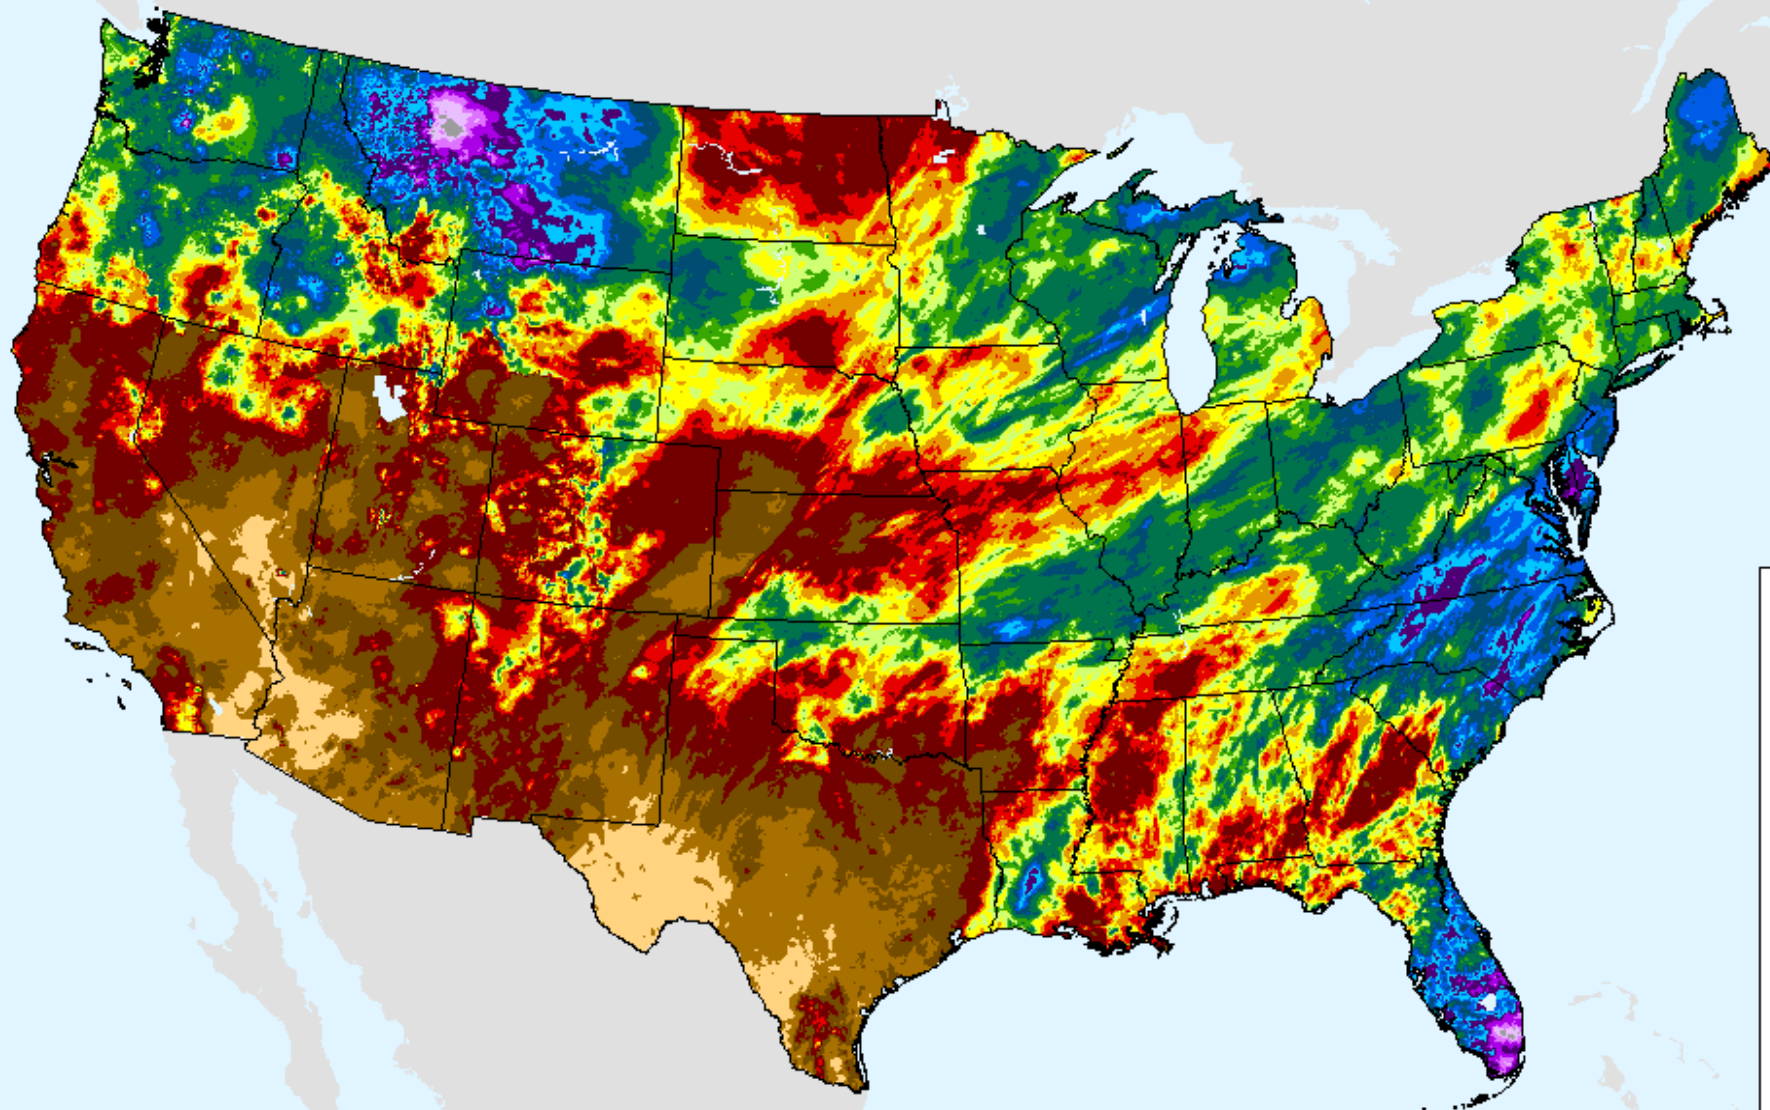

AHPS 60-Day Pct of Normal Pcp

As of: Tuesday, November 24, 2020