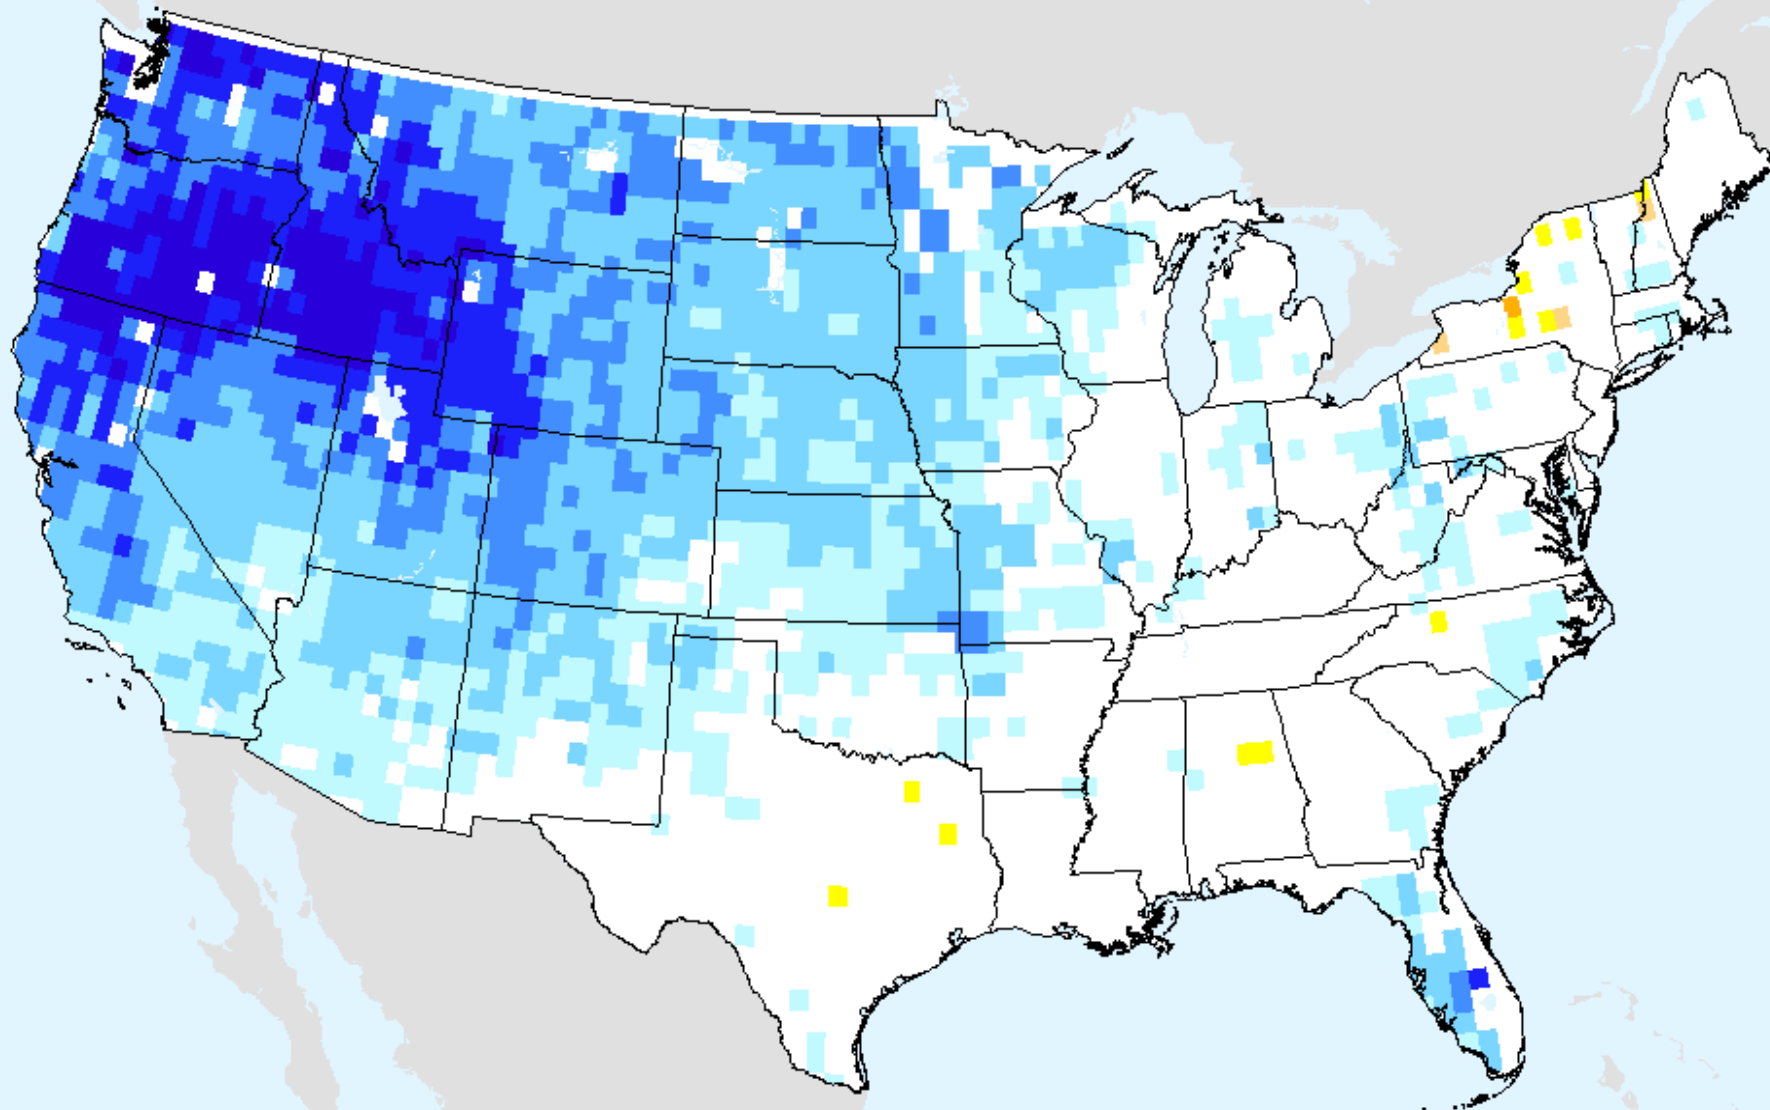

AIRS-Based Retrieved Surface Air Temperature 14 Day

As of: Tuesday, November 24, 2020