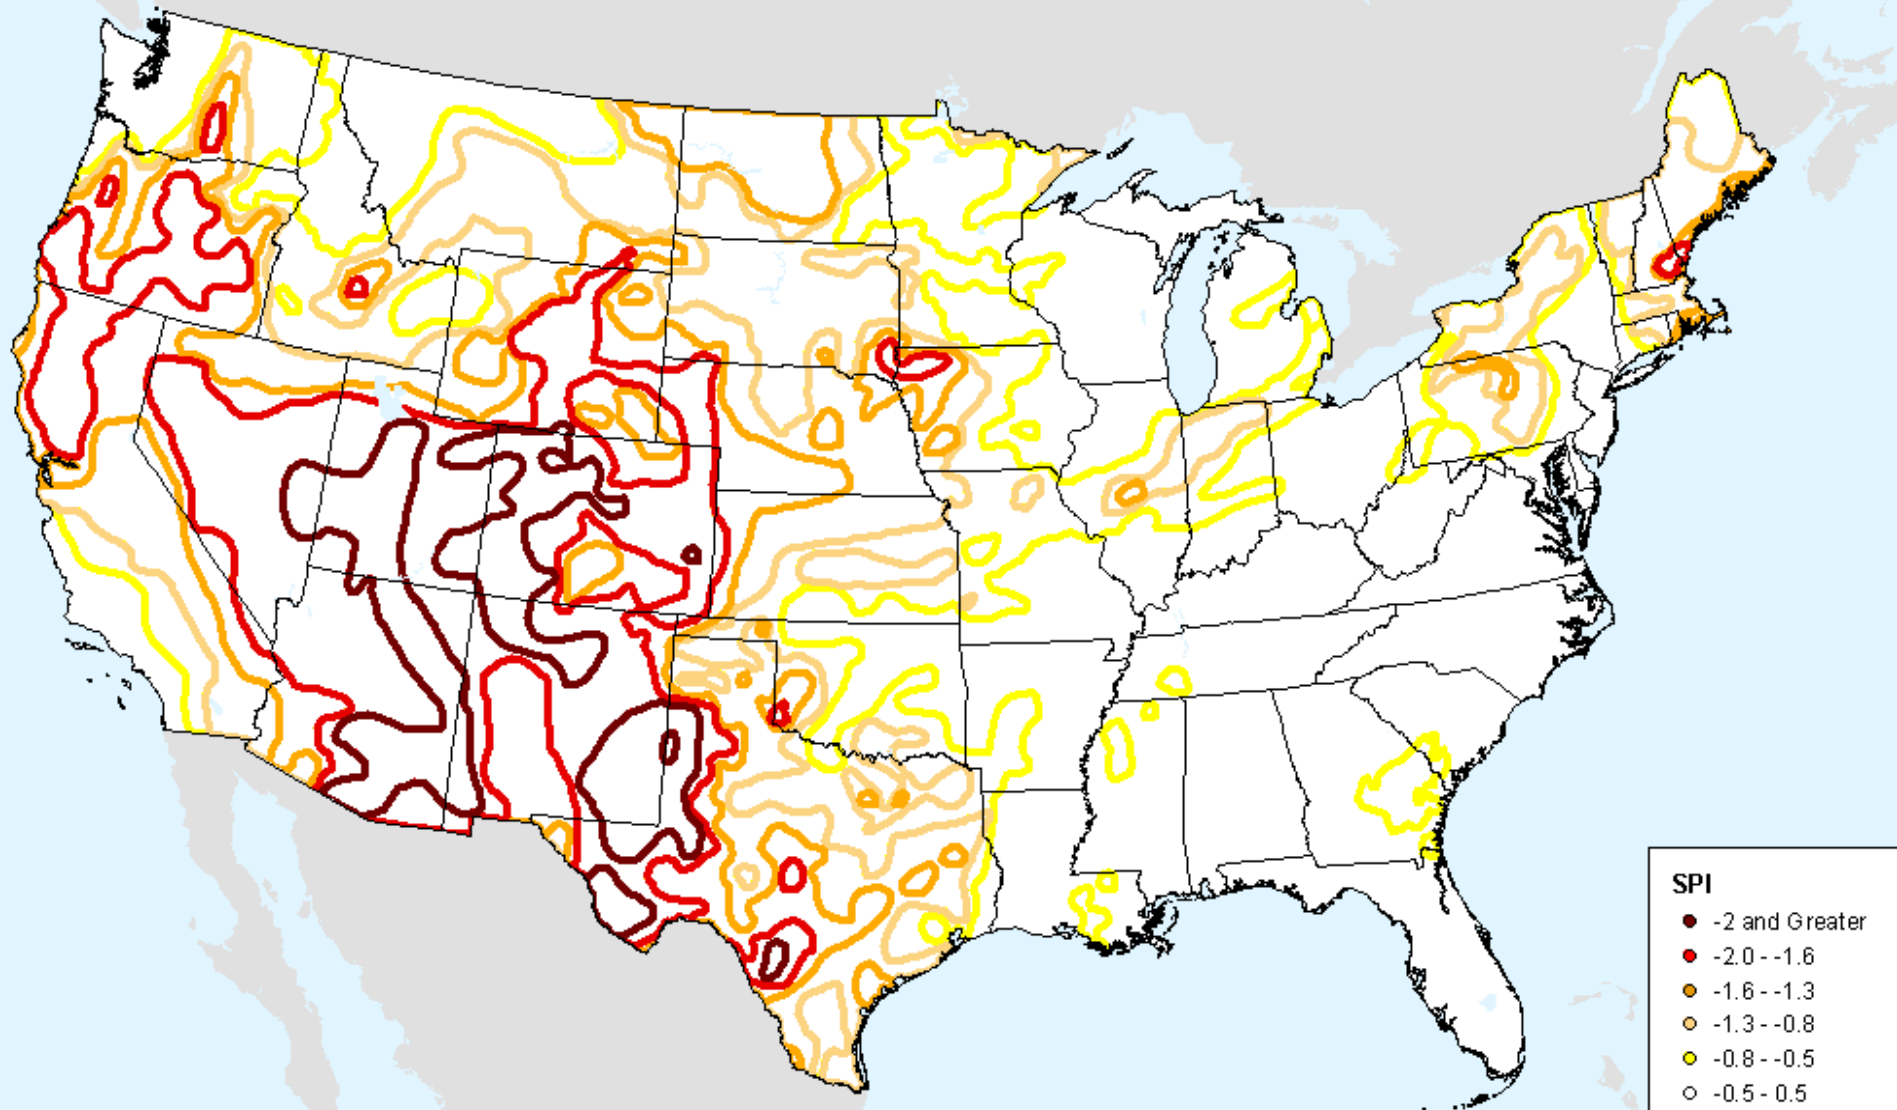

HPRCC 1-month SPI

As of: Tuesday, November 24, 2020

USDM for: Nov. 17, 2020