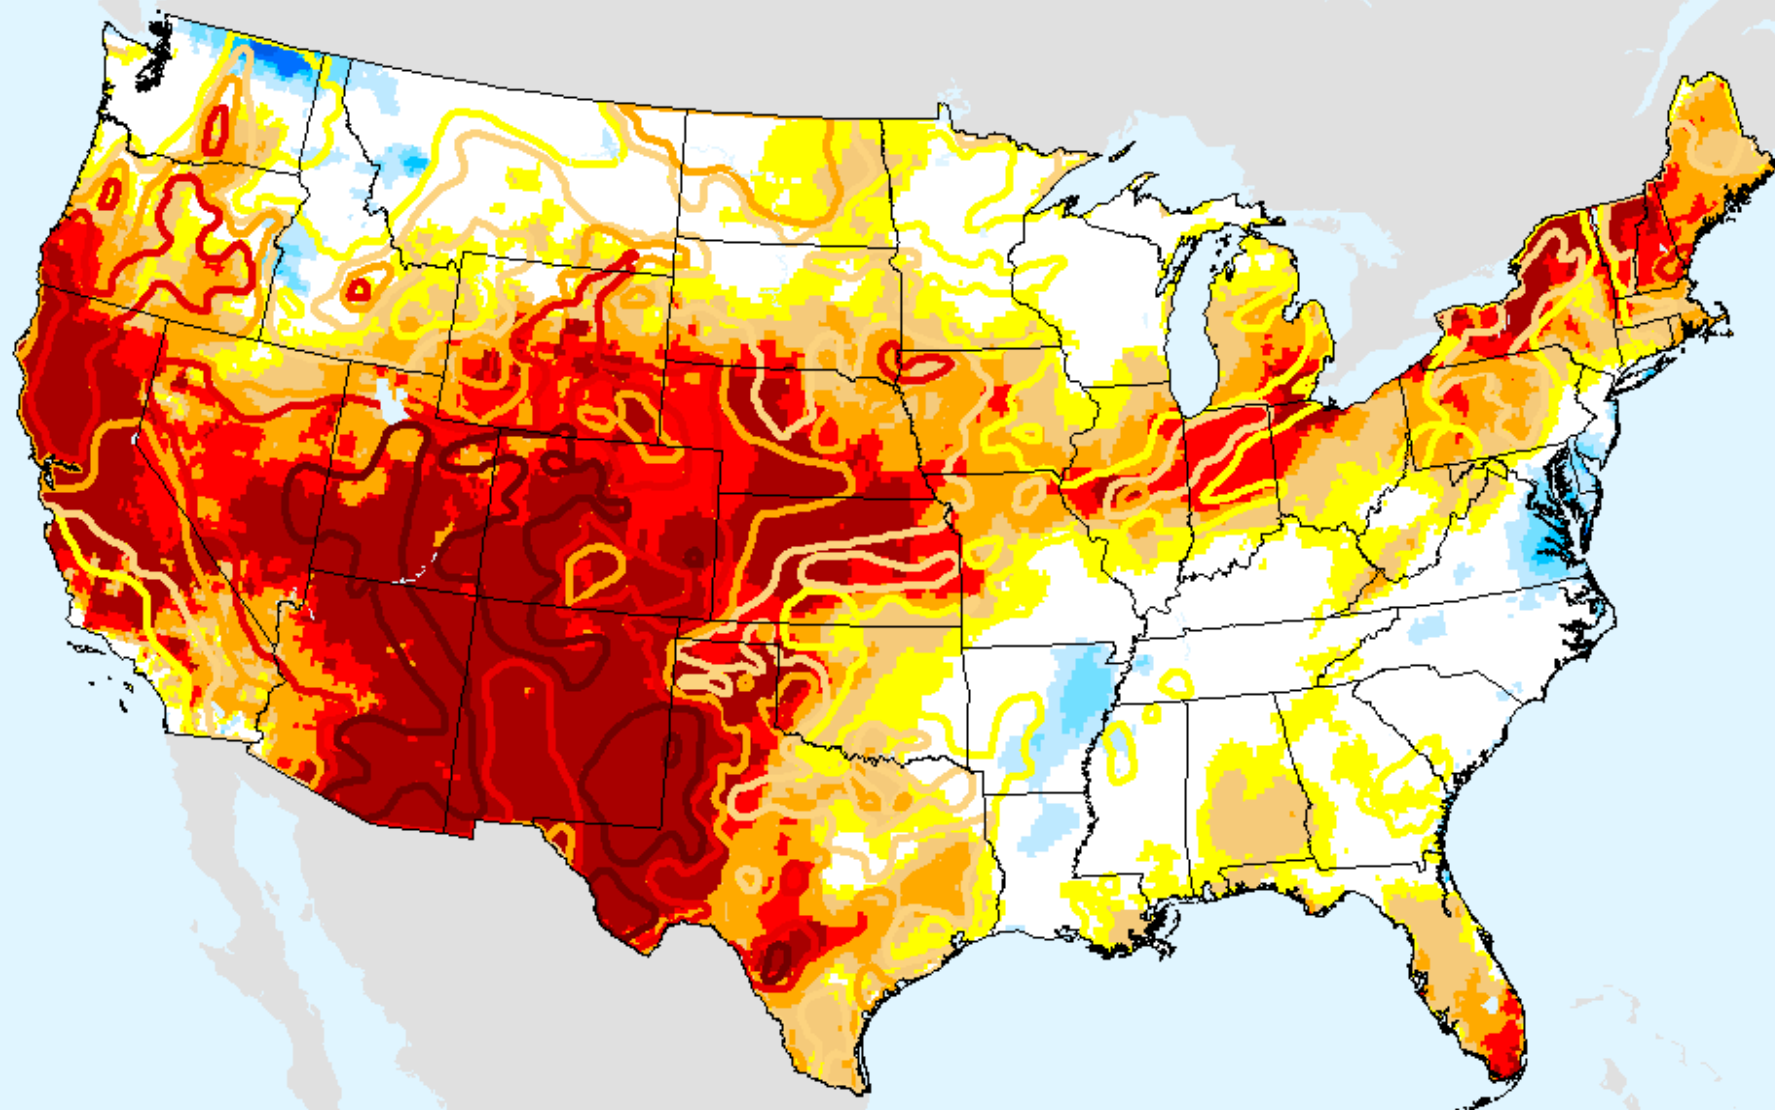

EDDI 8-week

As of: Tuesday, November 24, 2020

USDM for: Nov. 17, 2020