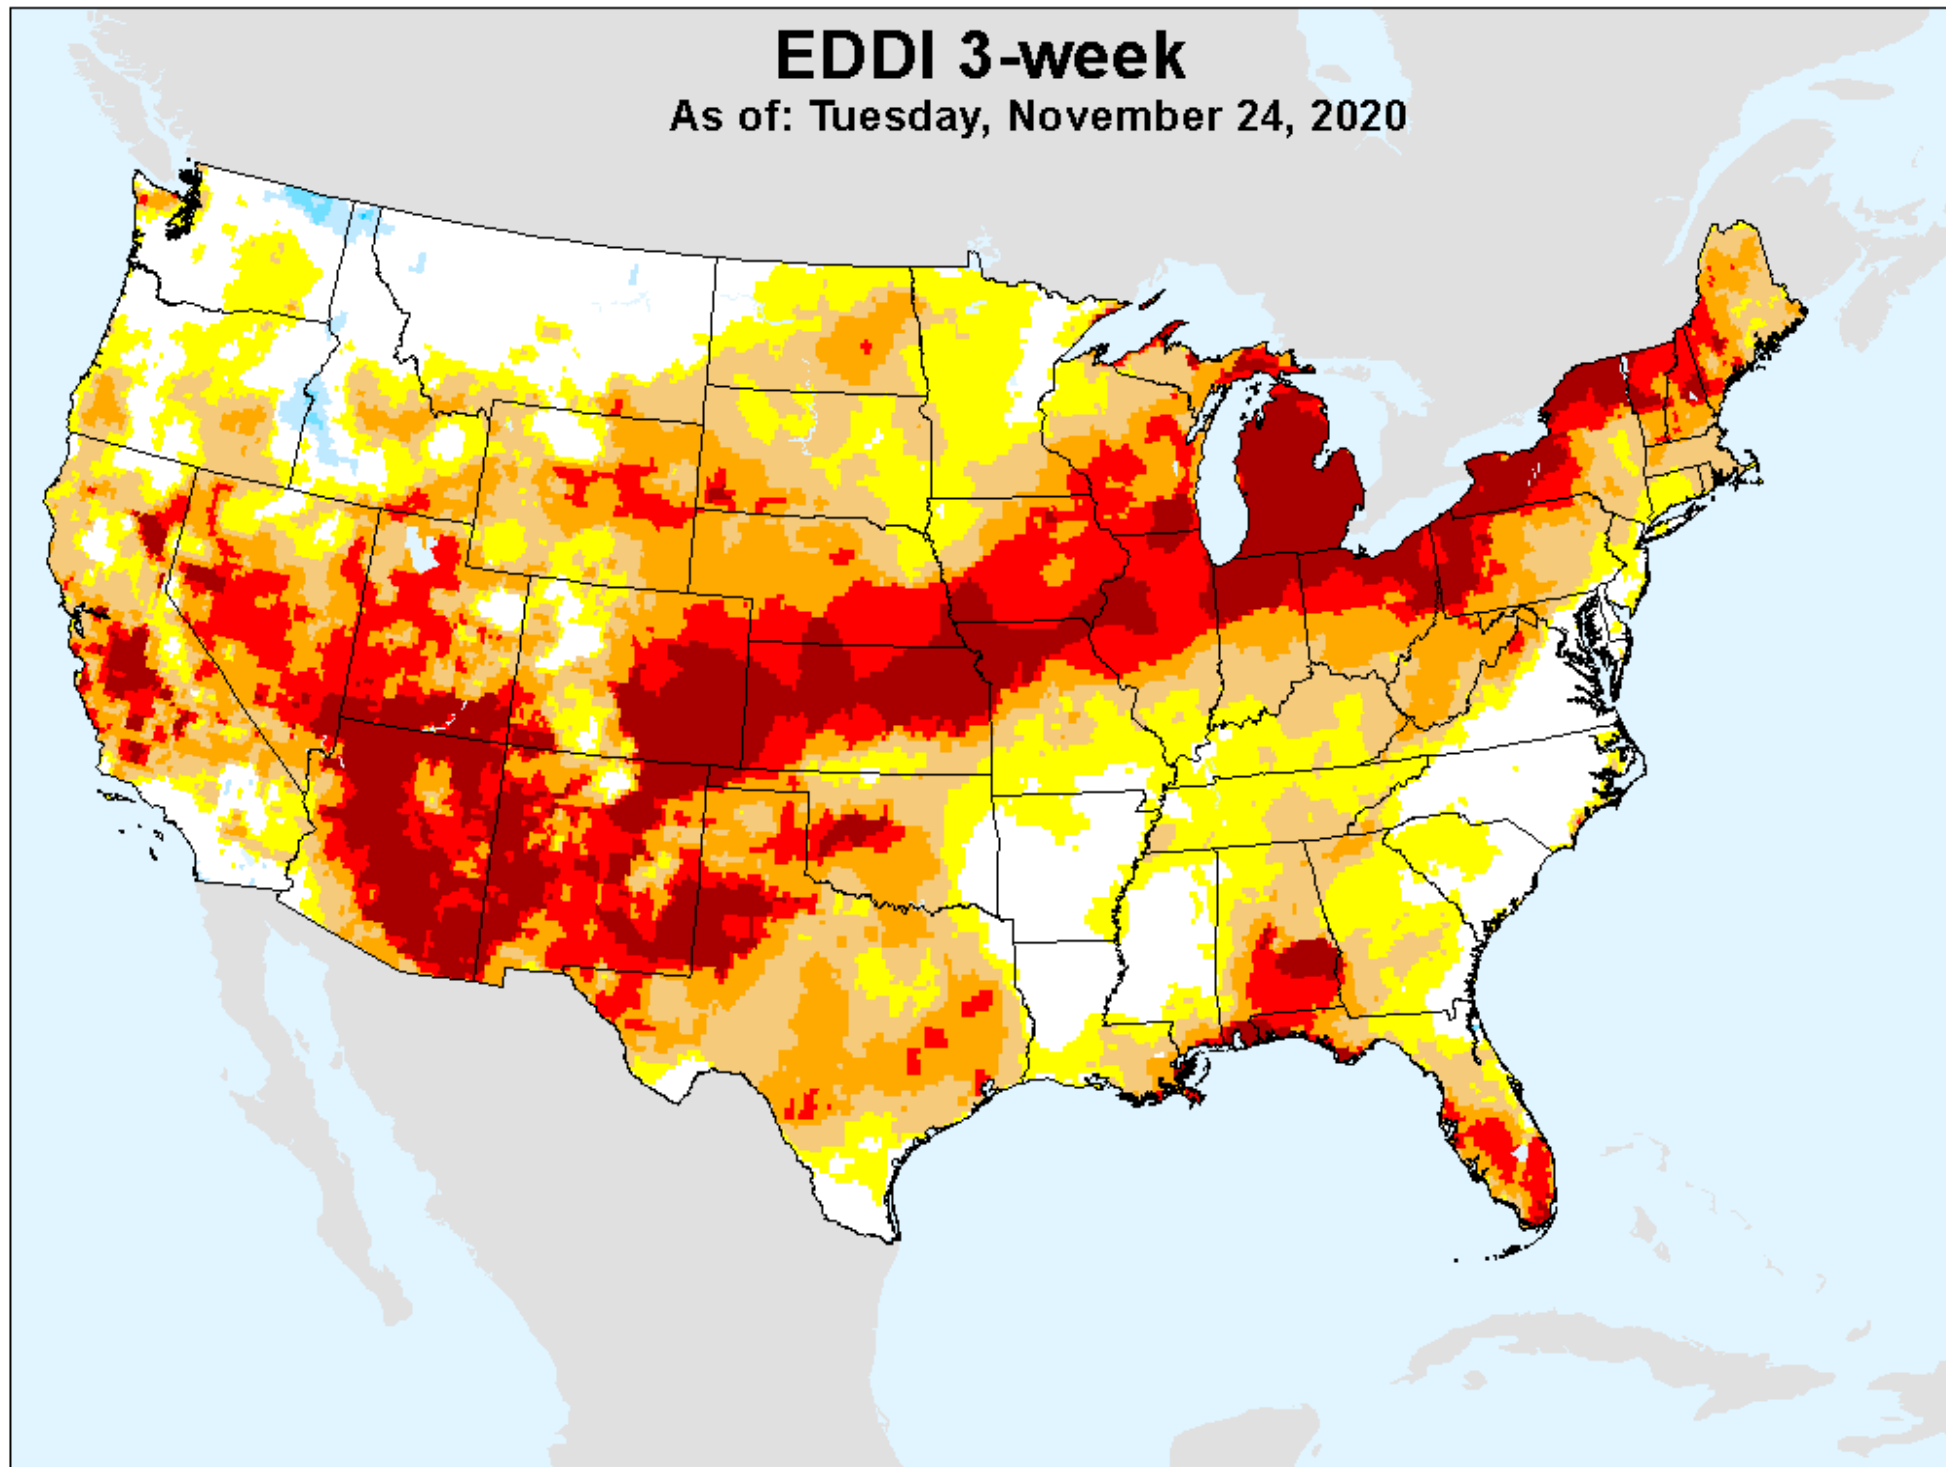

As of: Tuesday, November 24, 2020

EDDI 3-week

As of: Tuesday, November 24, 2020

USDM for: Nov. 17, 2020

EDDI 3-week

As of: Tuesday, November 24, 2020

EDDI 4-week

As of: Tuesday, November 24, 2020