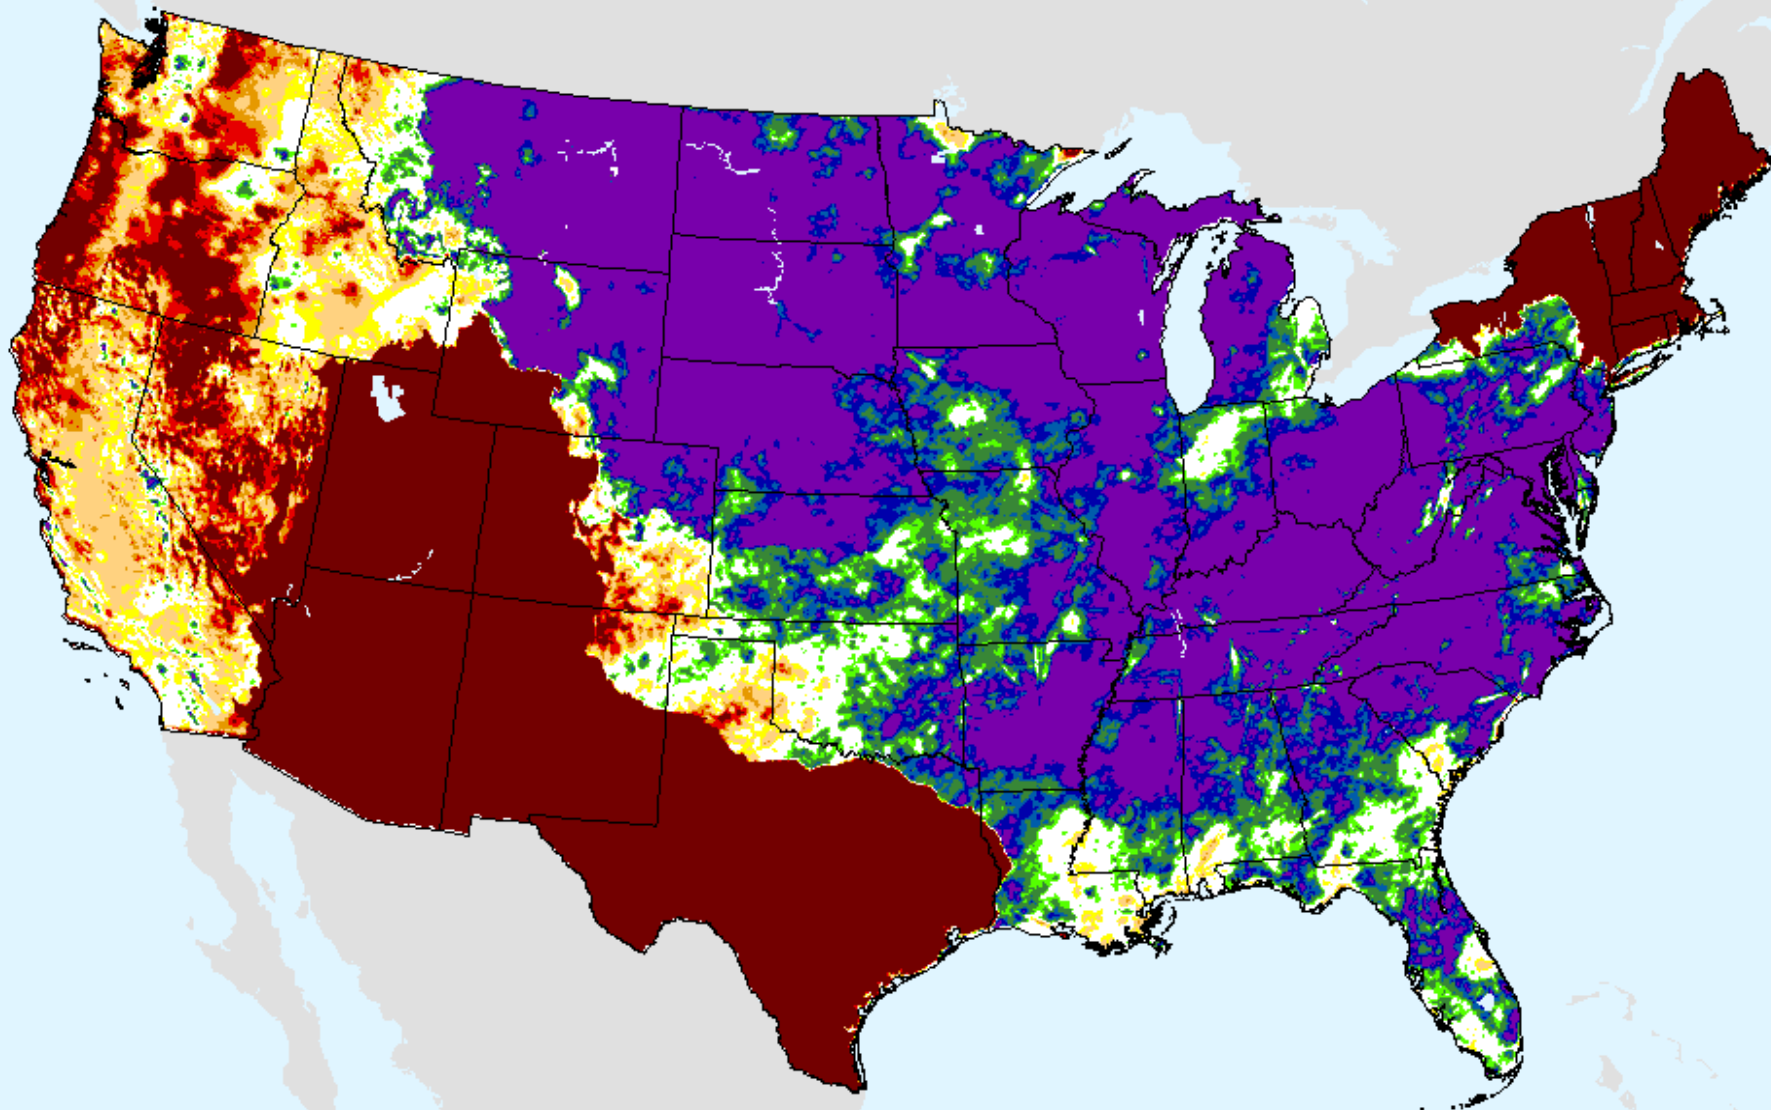

AHPS 36-month SPI

As of: Tuesday, November 24, 2020

USDM for: Nov. 17, 2020

SPI (USDM)

AHPS 36-month SPI

As of: Tuesday, November 24, 2020

CPC 3-month SPI

As of: Tuesday, November 24, 2020