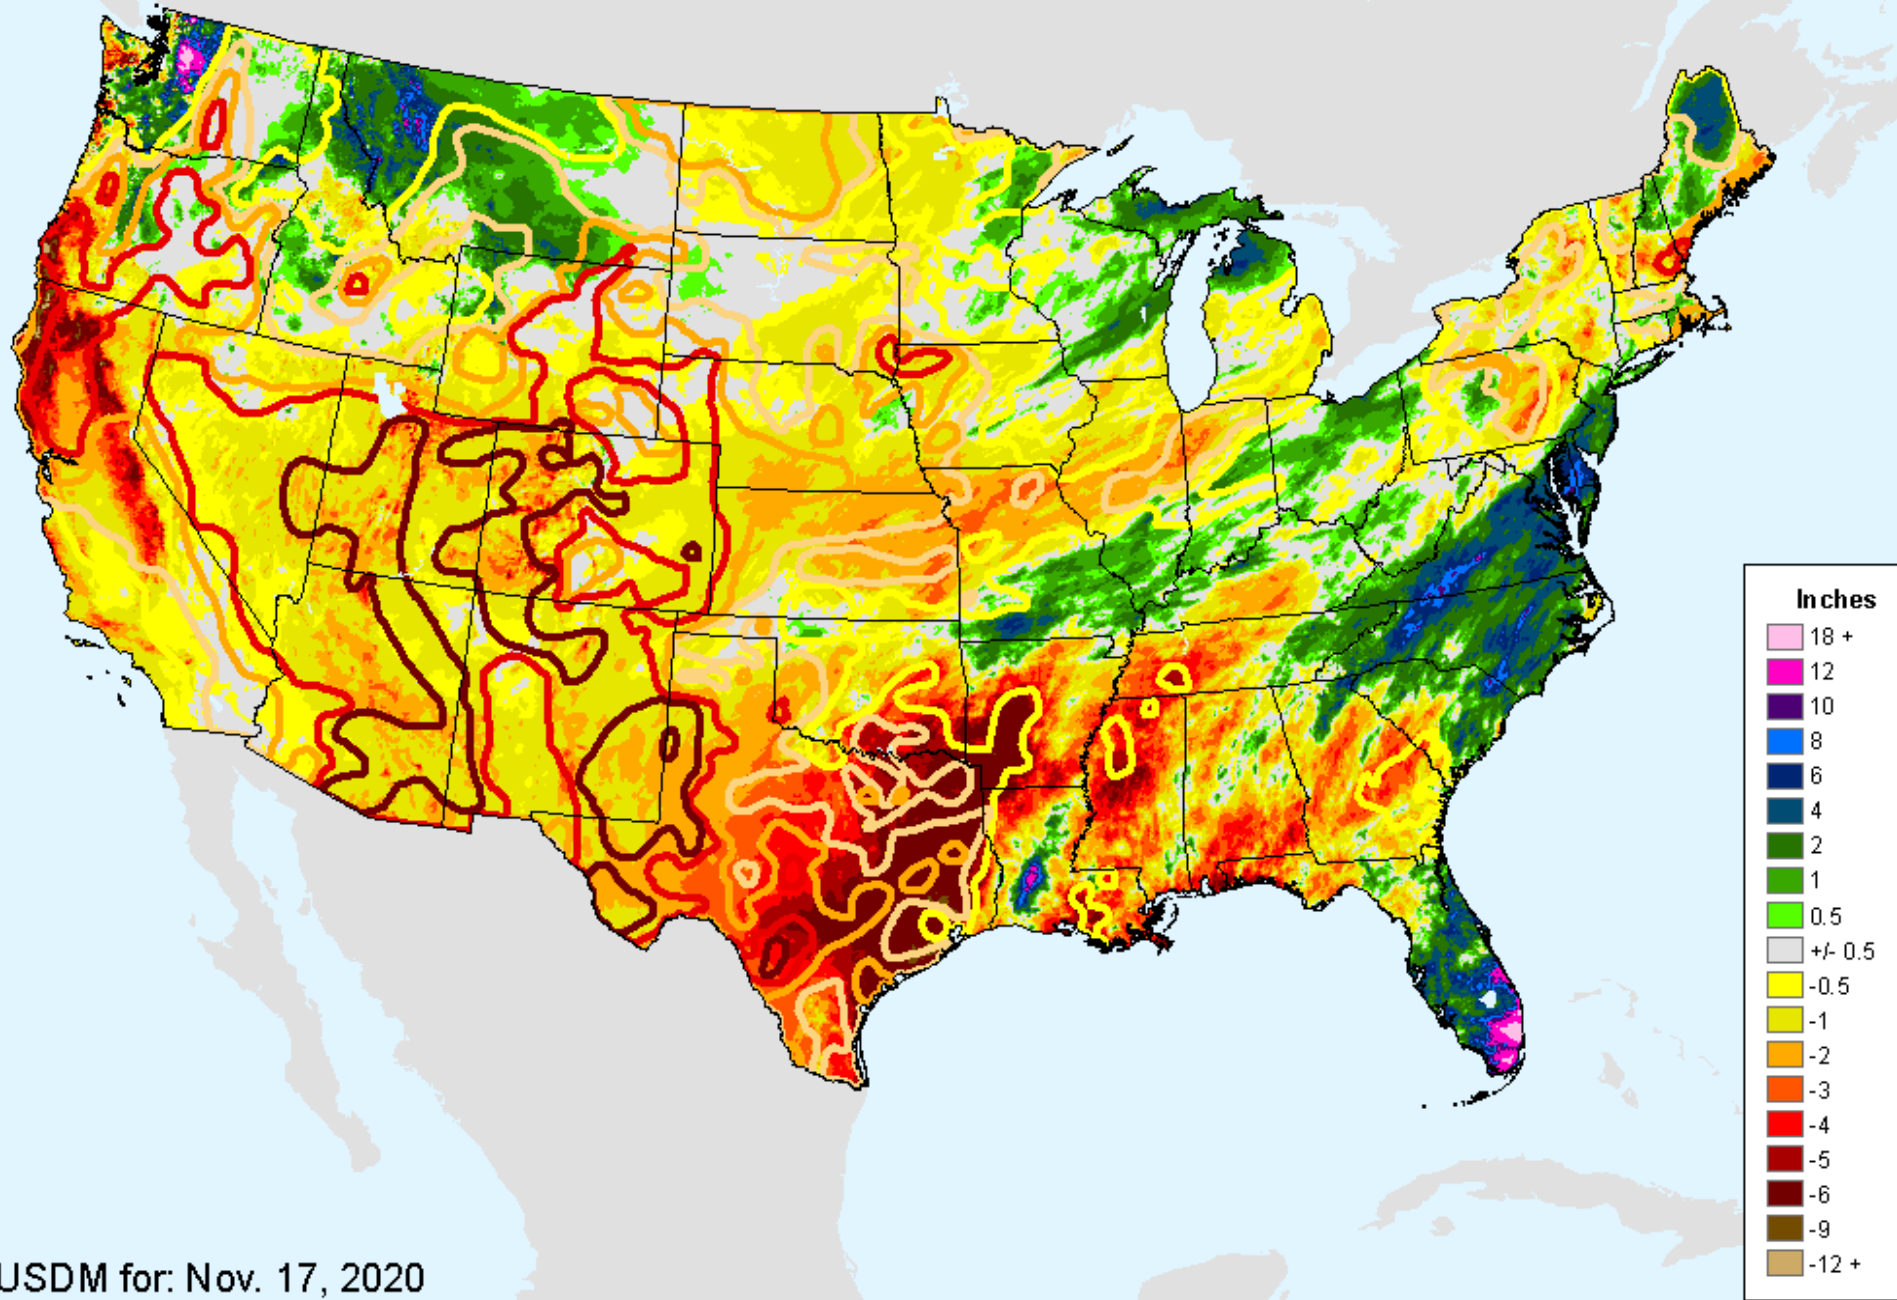

AHPS 60-Day Precip Departure

As of: Tuesday, November 24, 2020