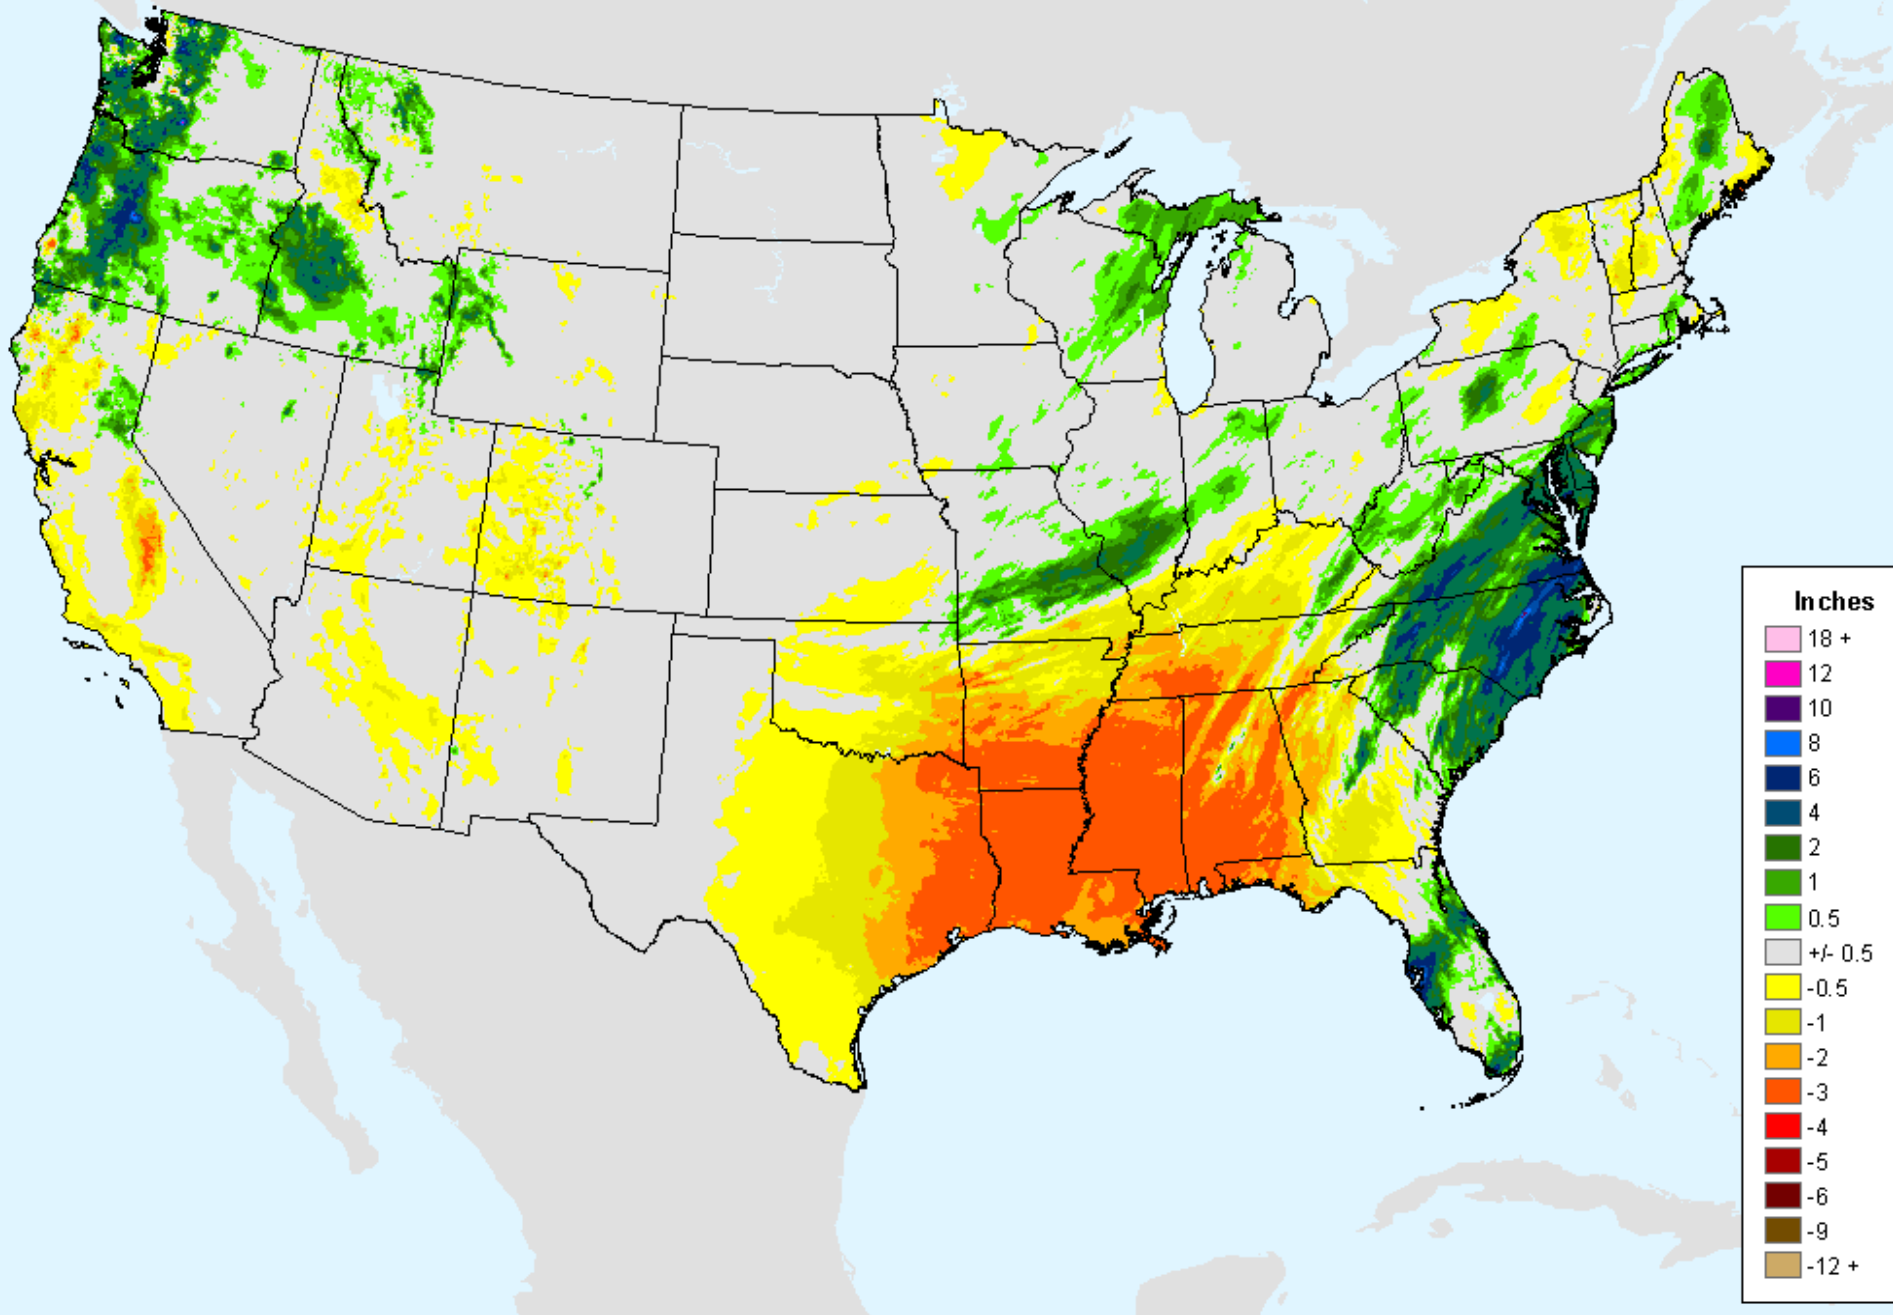

AHPS 14-Day Precip Departure

As of: Tuesday, November 24, 2020