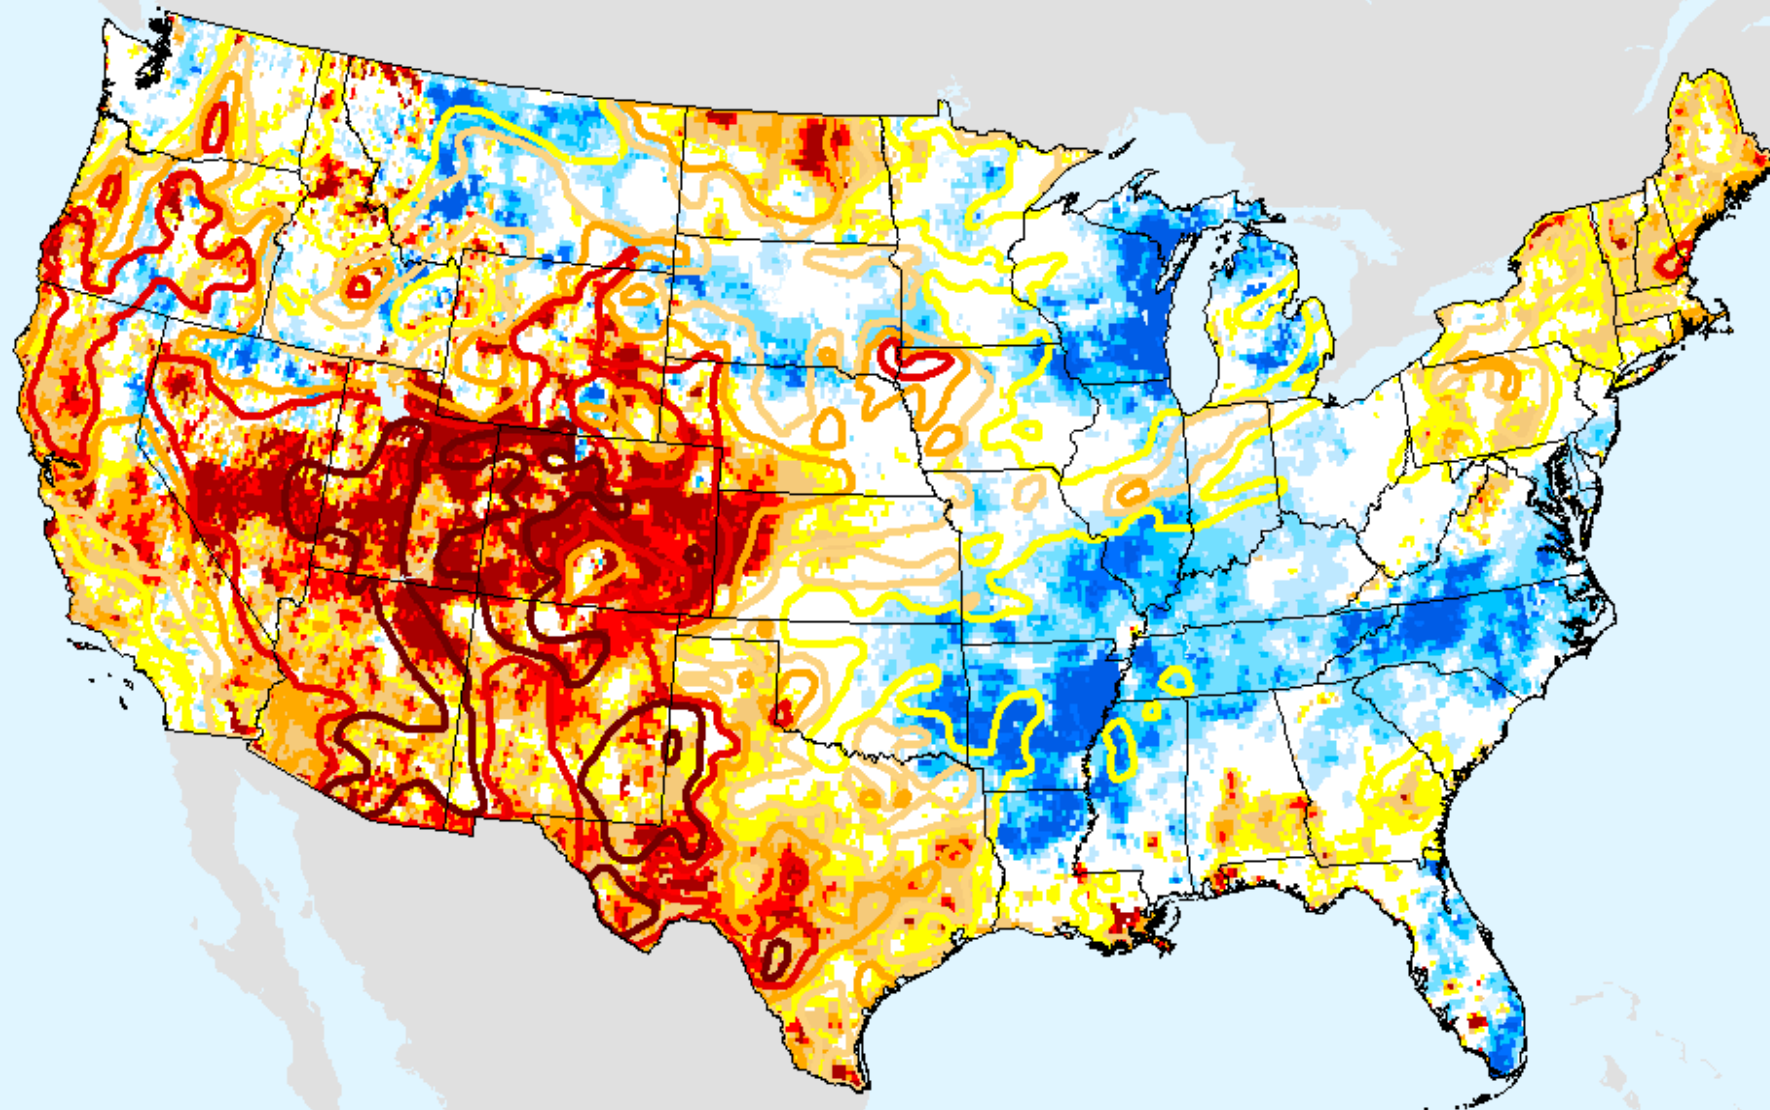

GRACE-Based Root Zone Soil Moisture Drought Indicator

As of: Tuesday, November 24, 2020

USDM for: Nov. 17, 2020