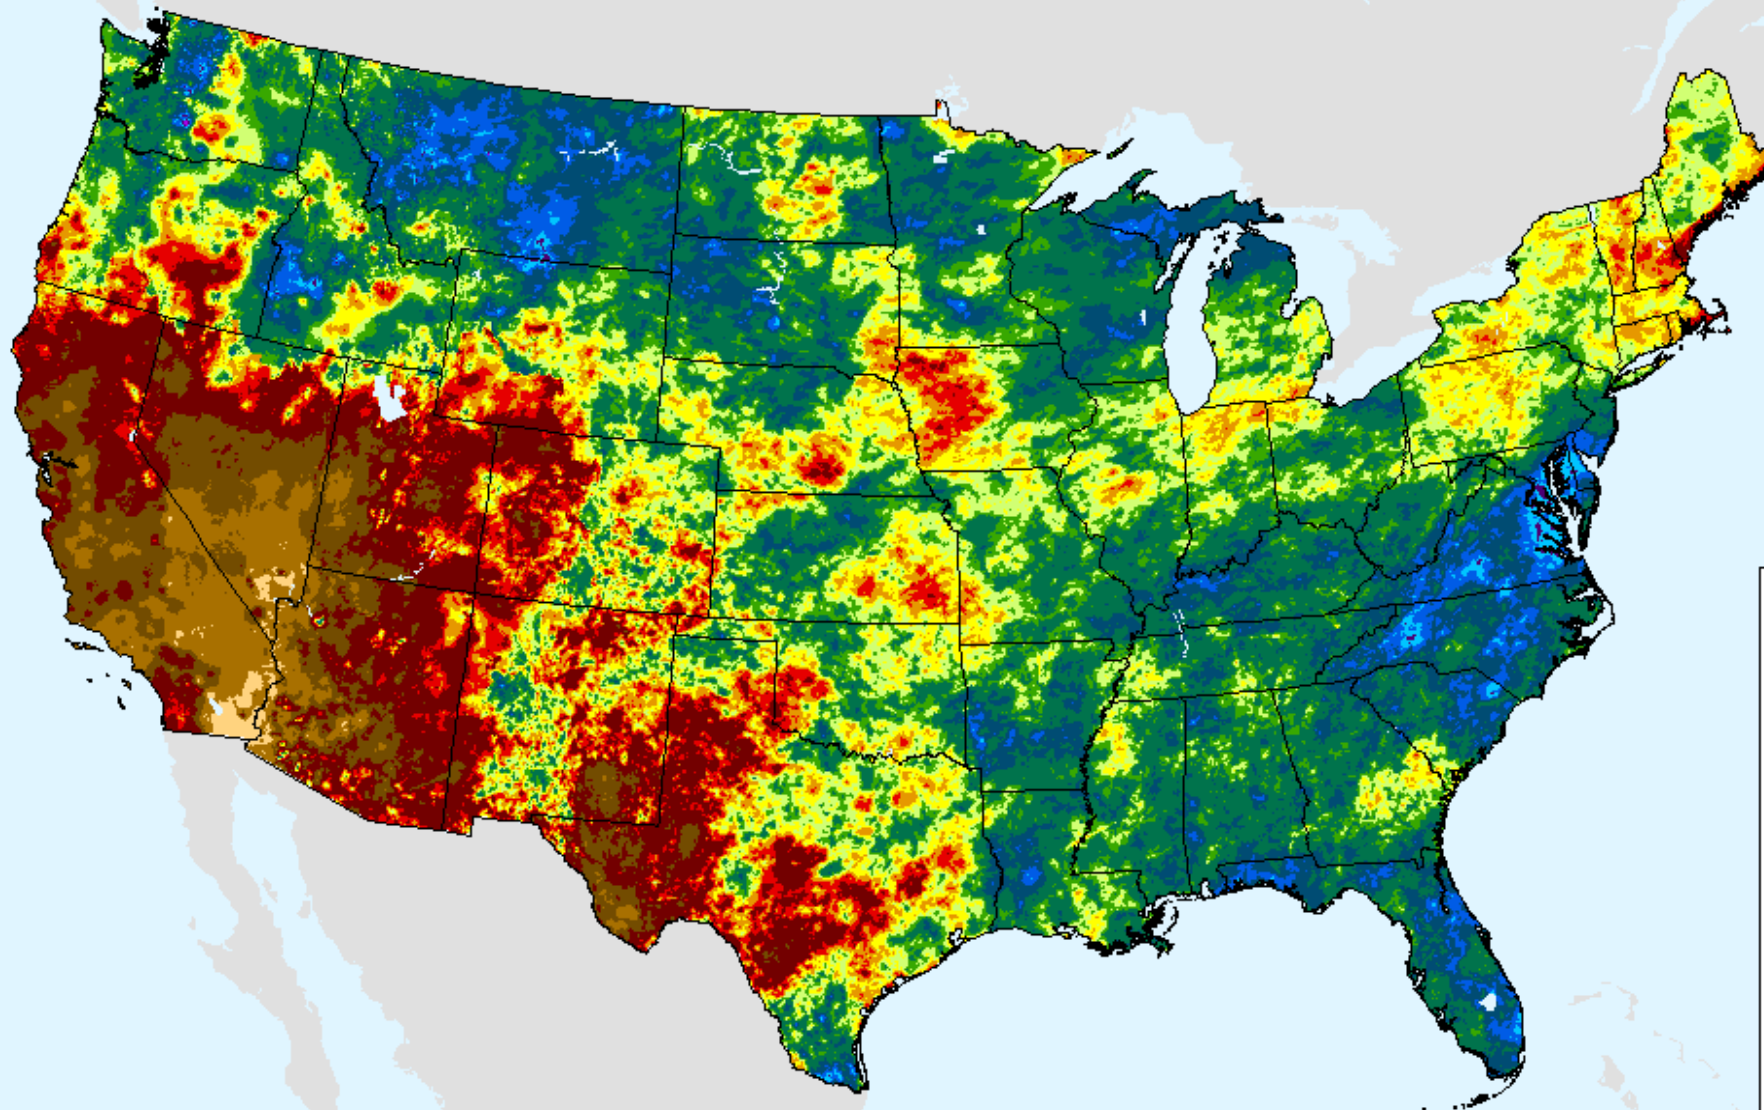

AHPS 180-Day Precip Departure

As of: Tuesday, November 24, 2020

AHPS 180-Day Pct of Normal Pcp

As of: Tuesday, November 24, 2020

USDM for: Nov. 17, 2020

AHPS 180-Day Pct of Normal Pcp

As of: Tuesday, November 24, 2020