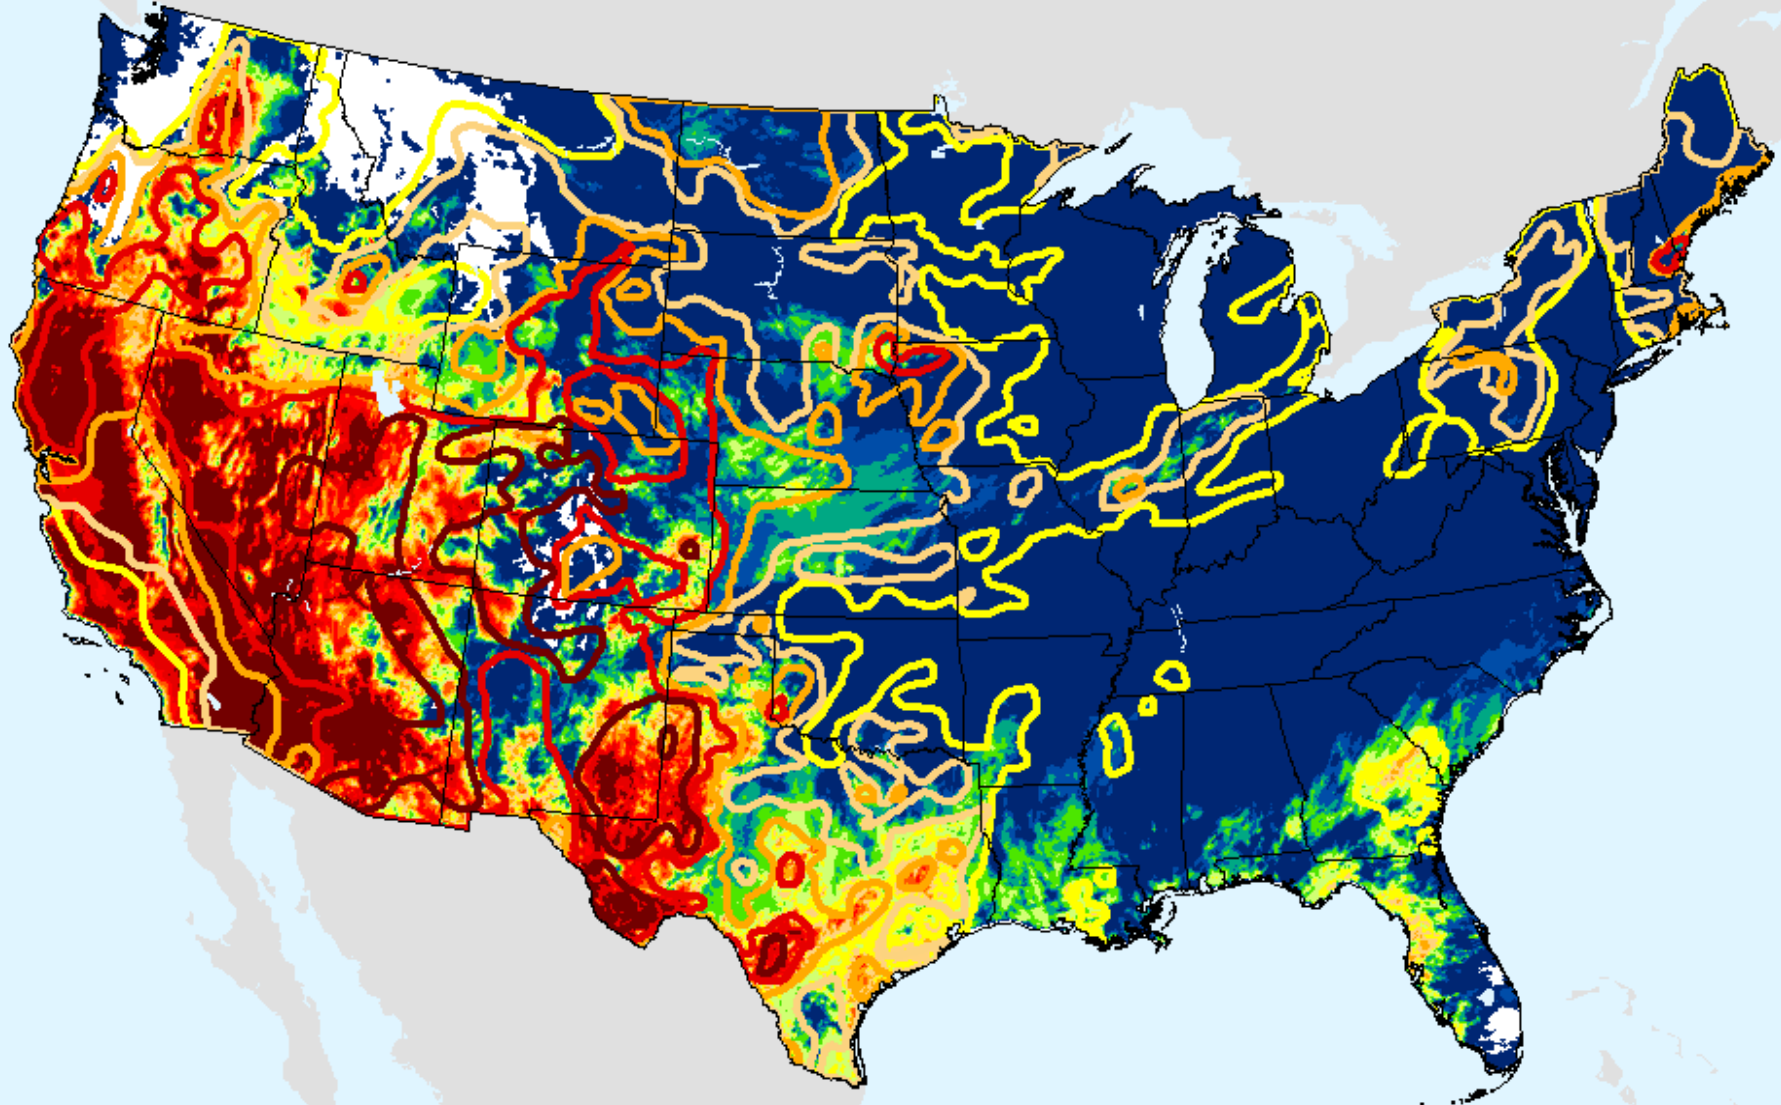

As of: Tuesday, November 24, 2020

Keetch-Byram Drought Index (KBDI)

As of: Tuesday, November 24, 2020

USDM for: Nov. 17, 2020

Keetch-Byram Drought Index (KBDI)

As of: Tuesday, November 24, 2020

AHPS 1-month SPEI