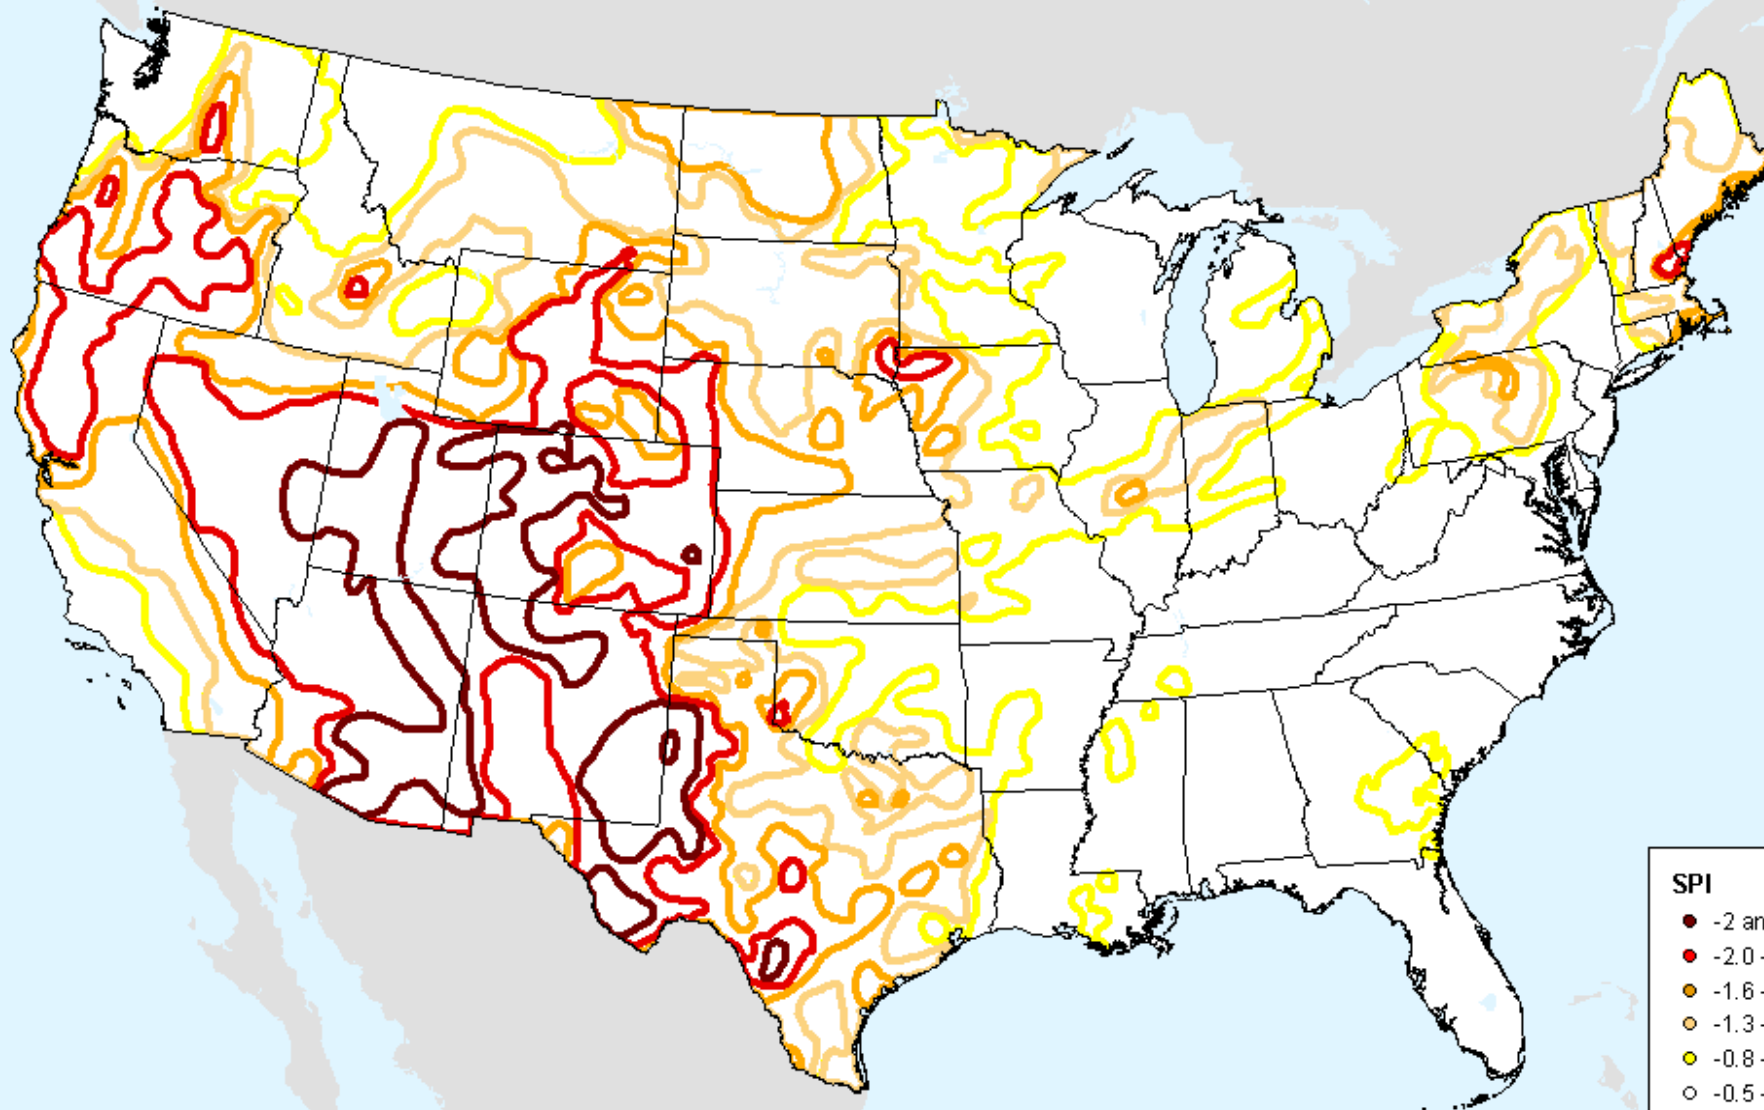

HPRCC 6-month SPI

As of: Tuesday, November 24, 2020

HPRCC 6-month SPI

As of: Tuesday, November 24, 2020

HPRCC 9-month SPI

As of: Tuesday, November 24, 2020

SPI

- -2 and Greater
- -2.0--1.6
- -1.6--1.3
- -1.3--0.8
- -0.8--0.5
- -0.5-0.5
- 0.5-0.8
- 0.8-1.3
- 1.3-1.6
- 1.6-2.0
- 2.0 and Greater