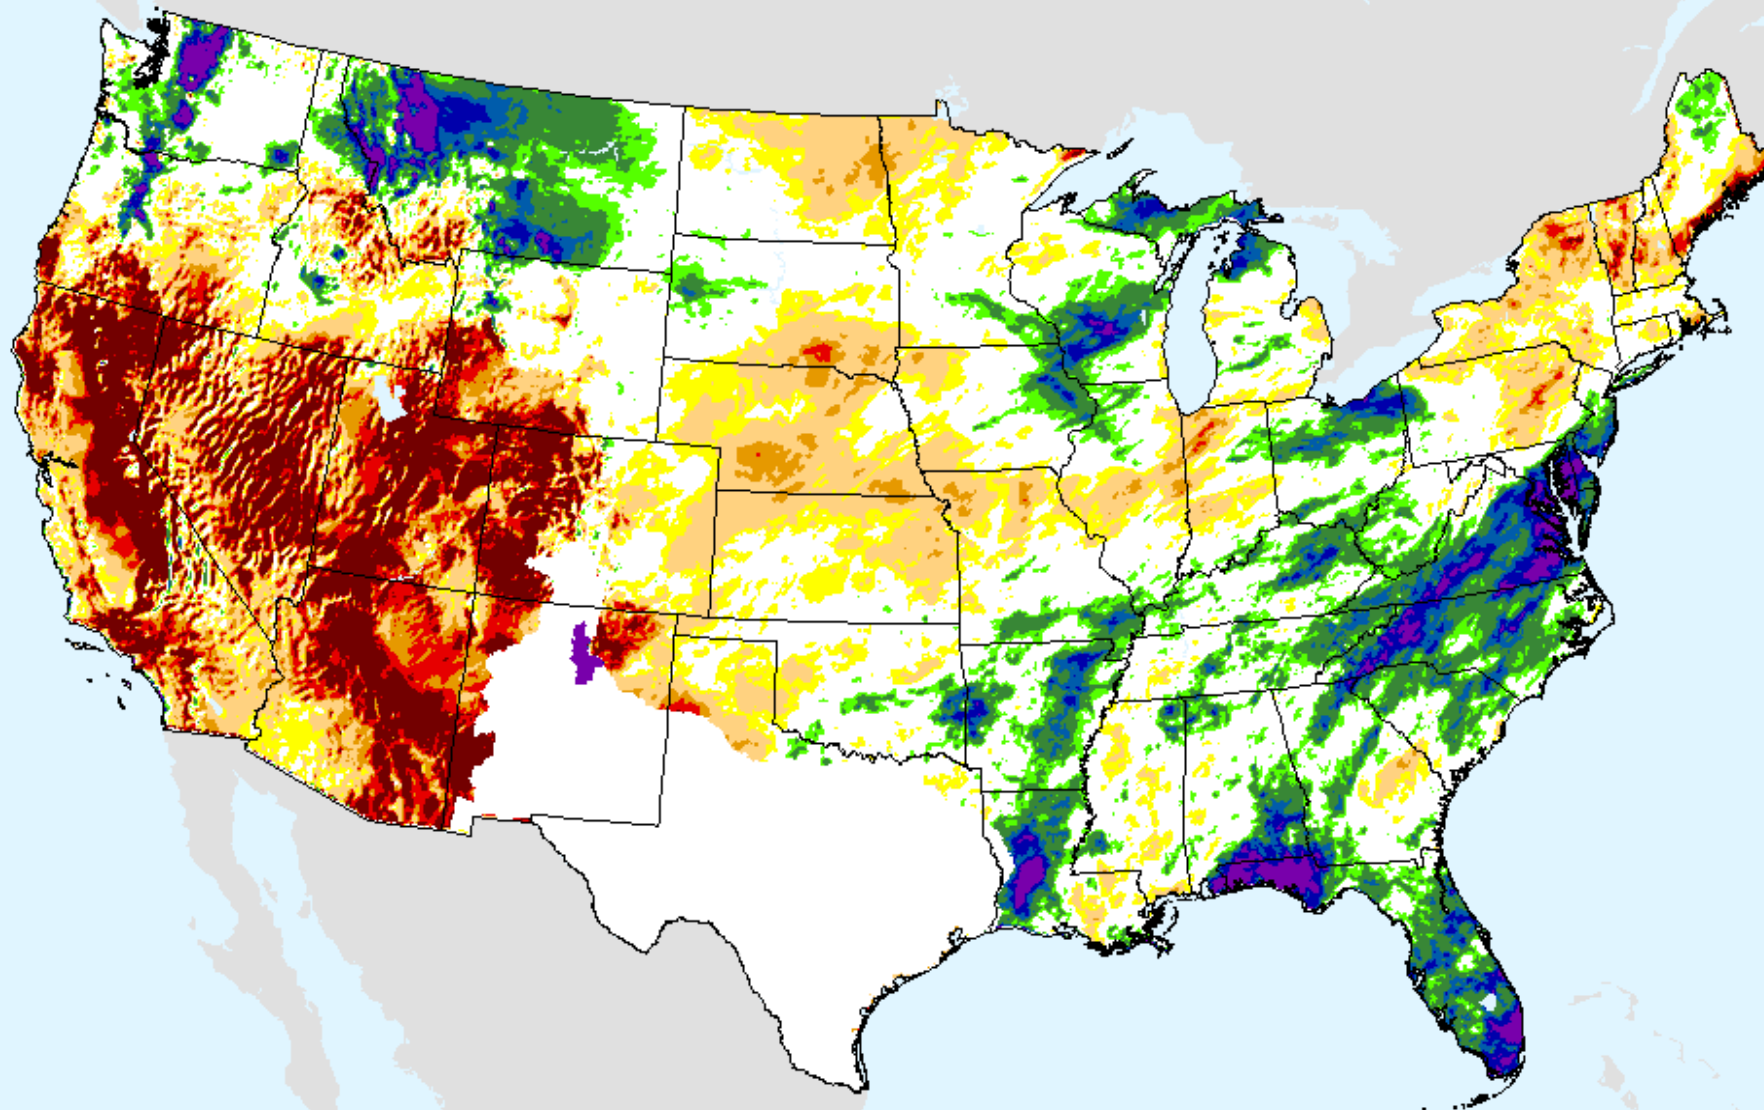

AHPS 3-month SPEI

As of: Tuesday, November 24, 2020

SPEI (USDM)