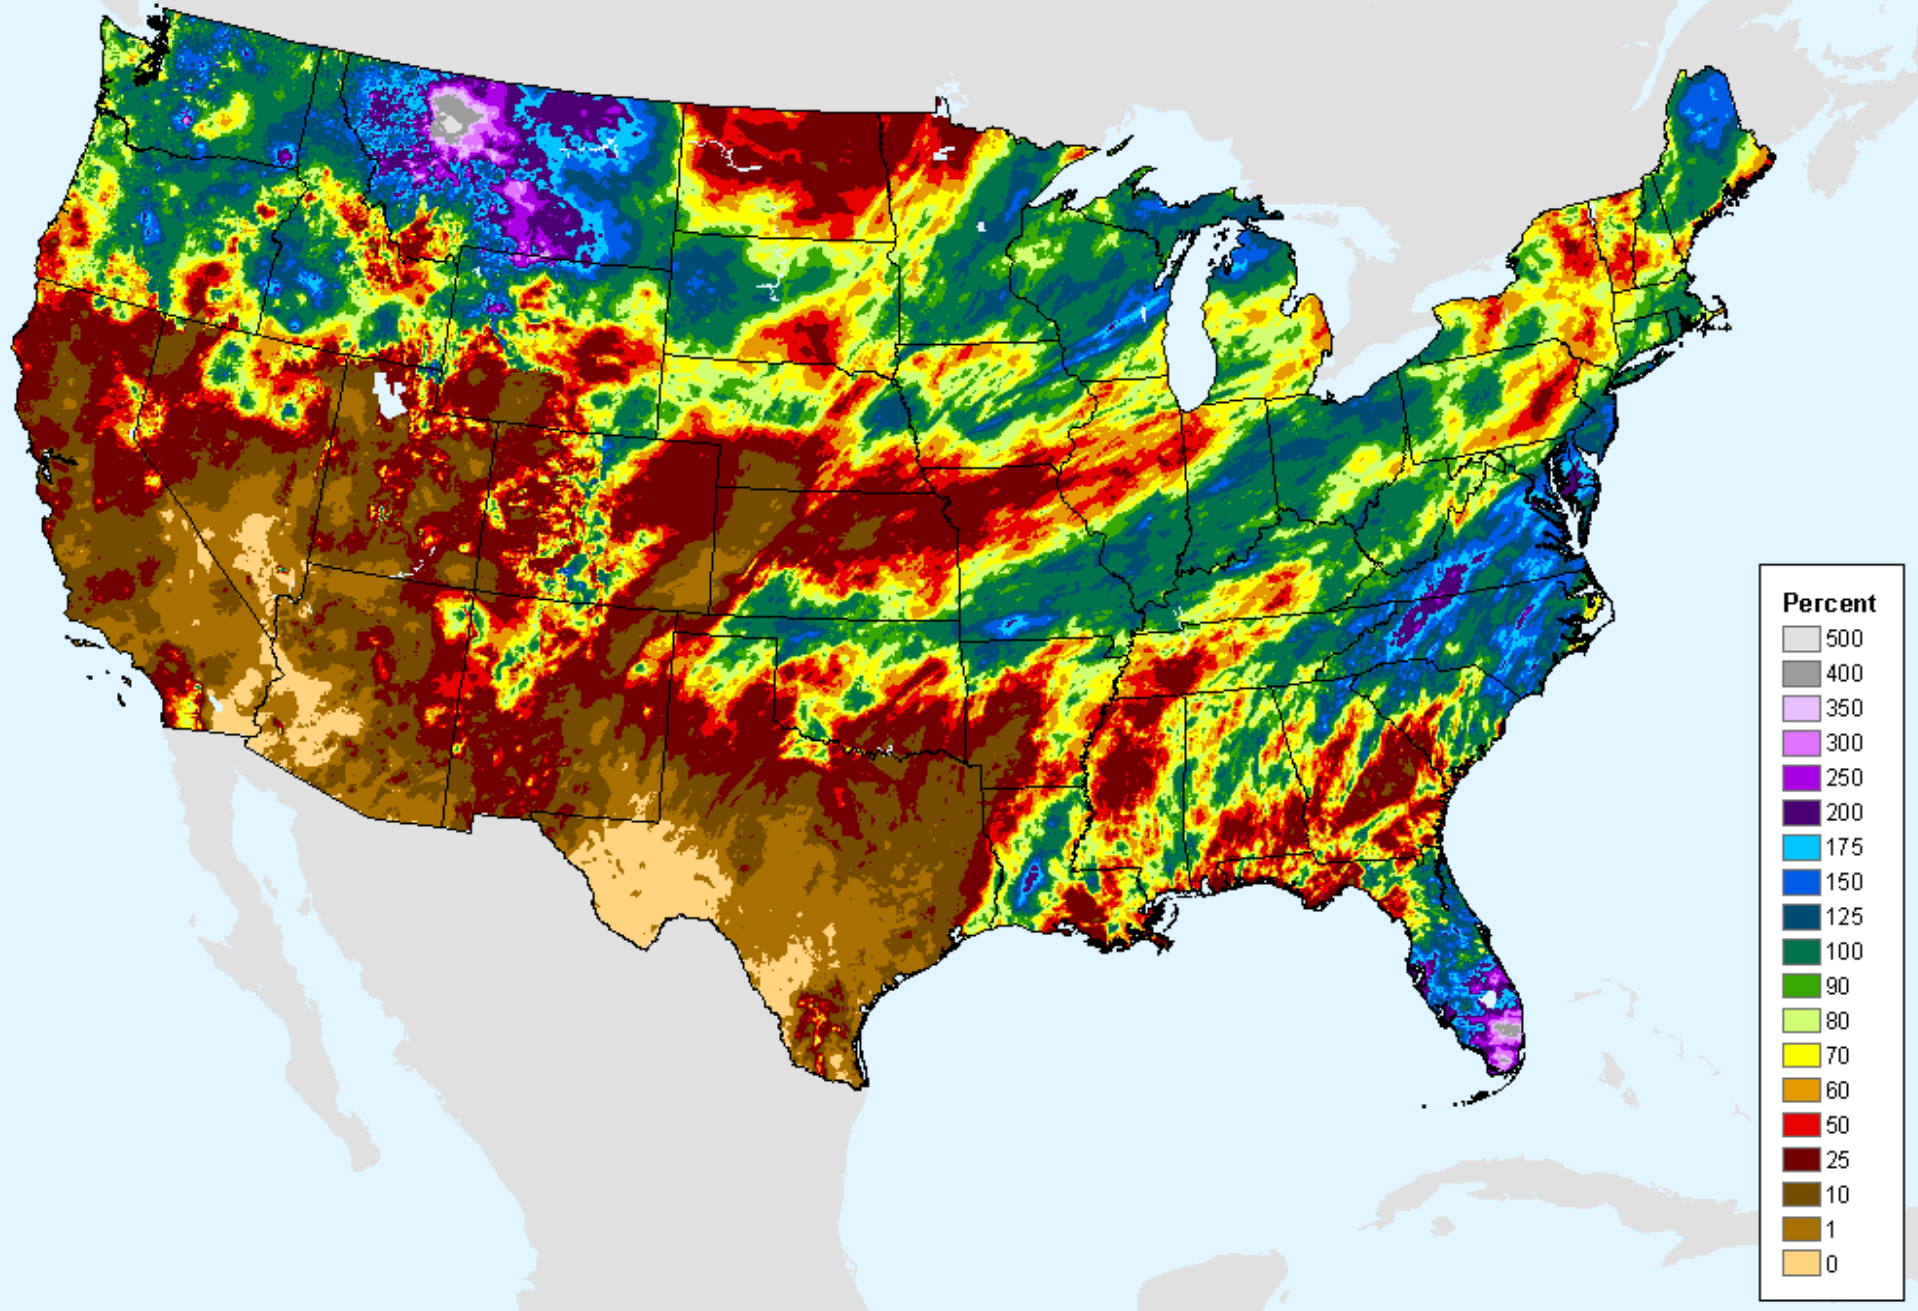

As of: Tuesday, November 24, 2020

AHPS Water-Year Pct of Normal Pcp

As of: Tuesday, November 24, 2020

USDM for: Nov. 17, 2020

AHPS Water-Year Pct of Normal Pcp

As of: Tuesday, November 24, 2020

USGS 7-Day Avg Streamflow