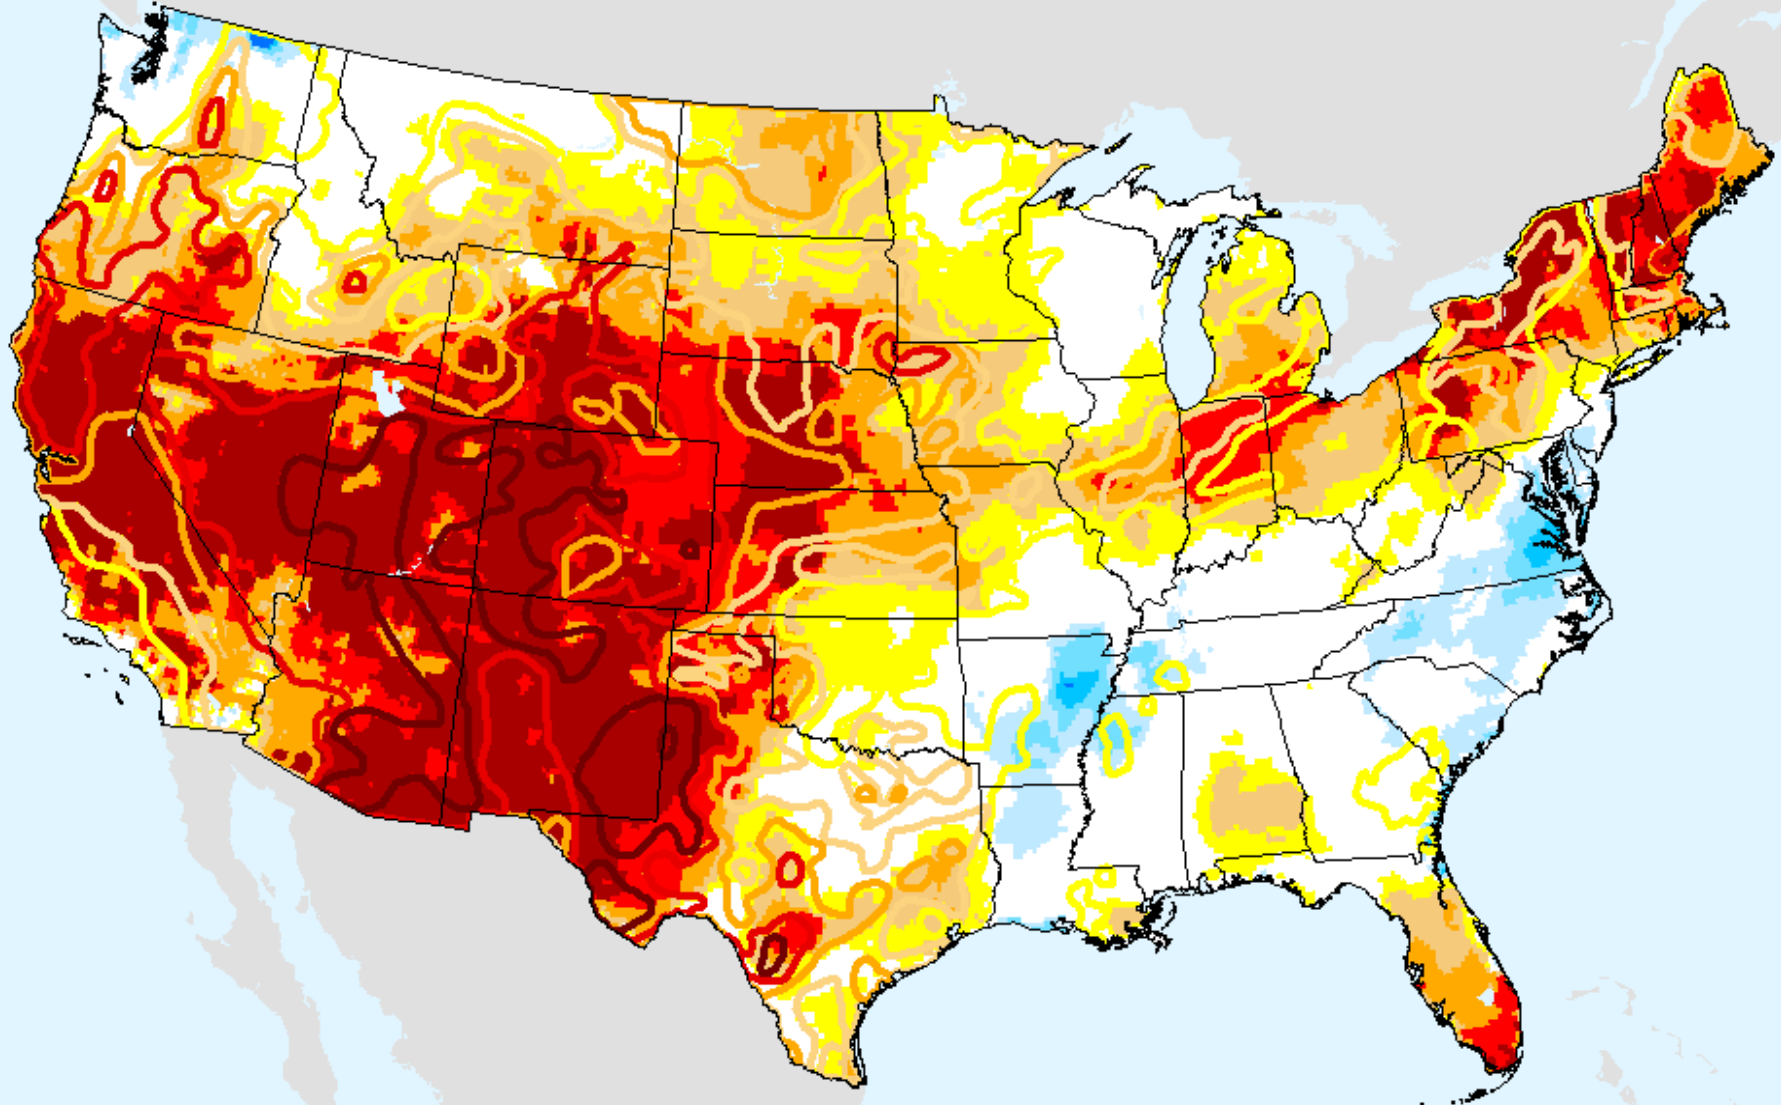

As of: Tuesday, November 24, 2020

USDM for: Nov. 17, 2020

EDDI 9-week

As of: Tuesday, November 24, 2020

EDDI 10-week

As of: Tuesday, November 24, 2020

USDM for: Nov. 17, 2020

EDDI 10-week