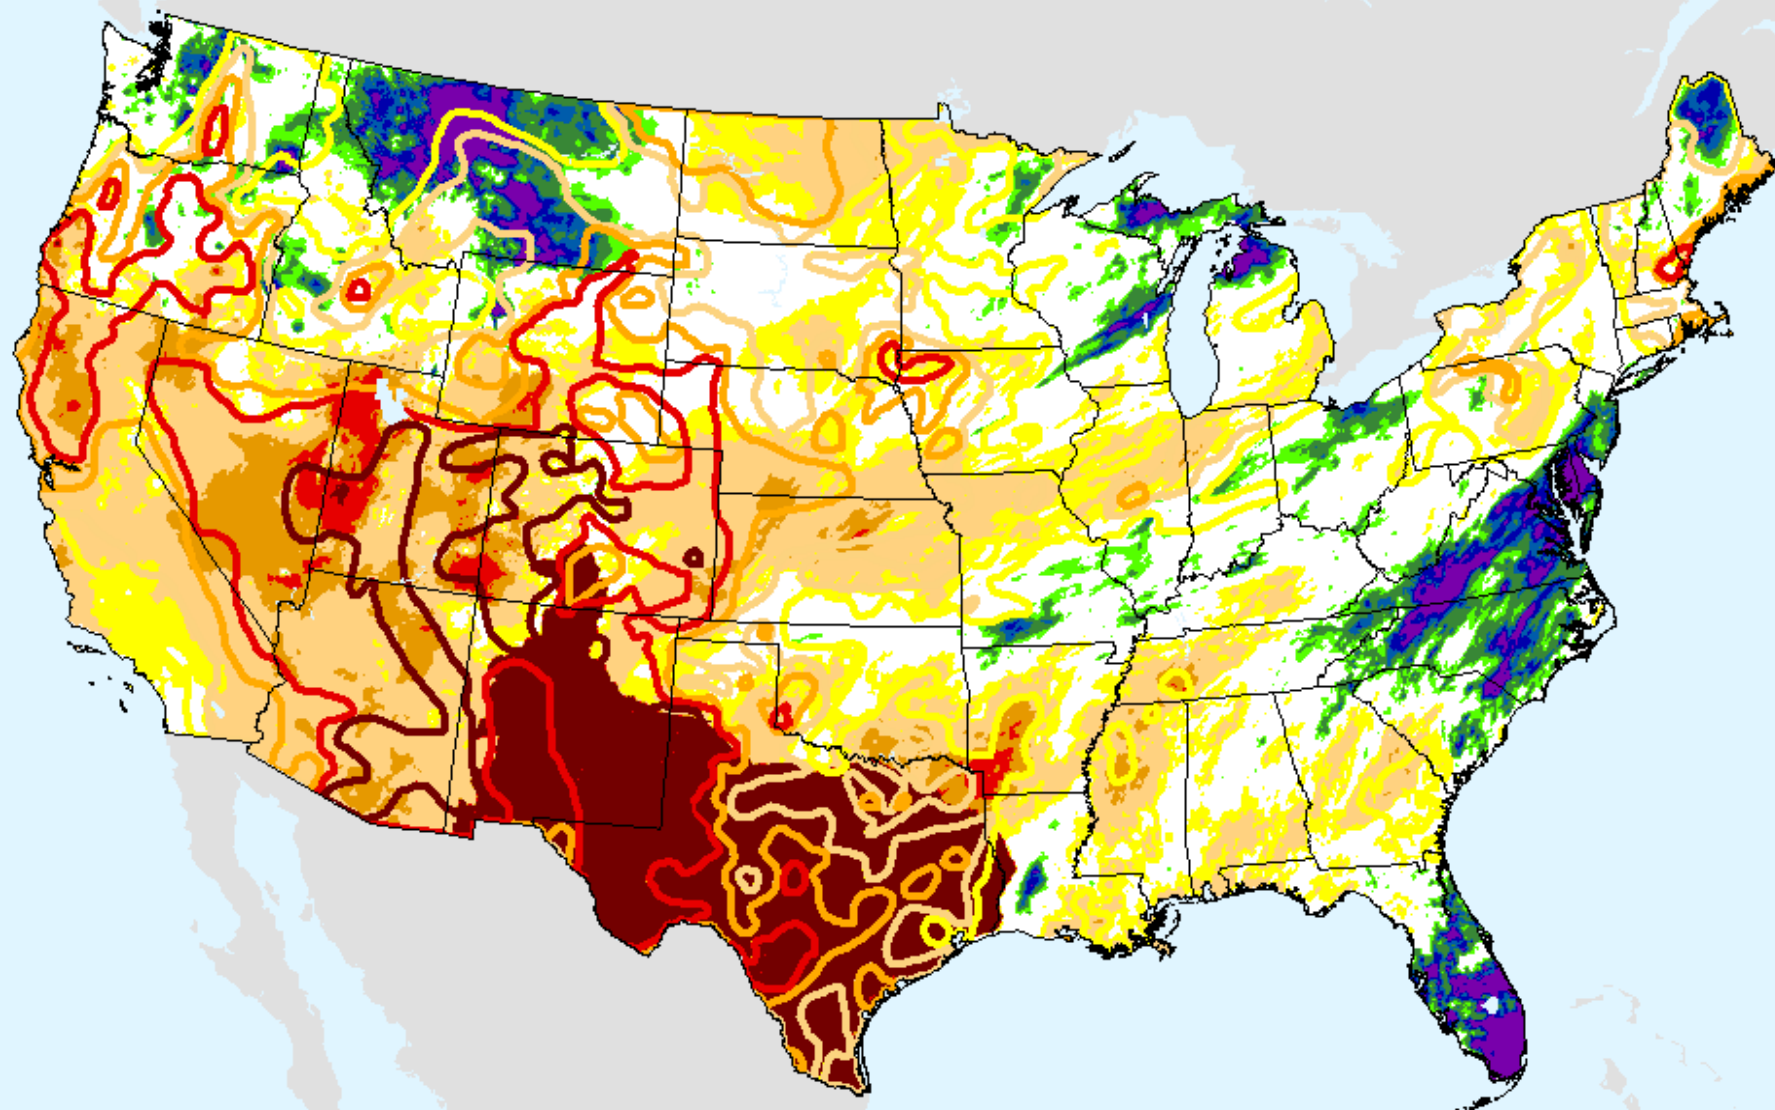

AHPS 2-month SPI

As of: Tuesday, November 24, 2020

USDM for: Nov. 17, 2020

SPI (USDM)