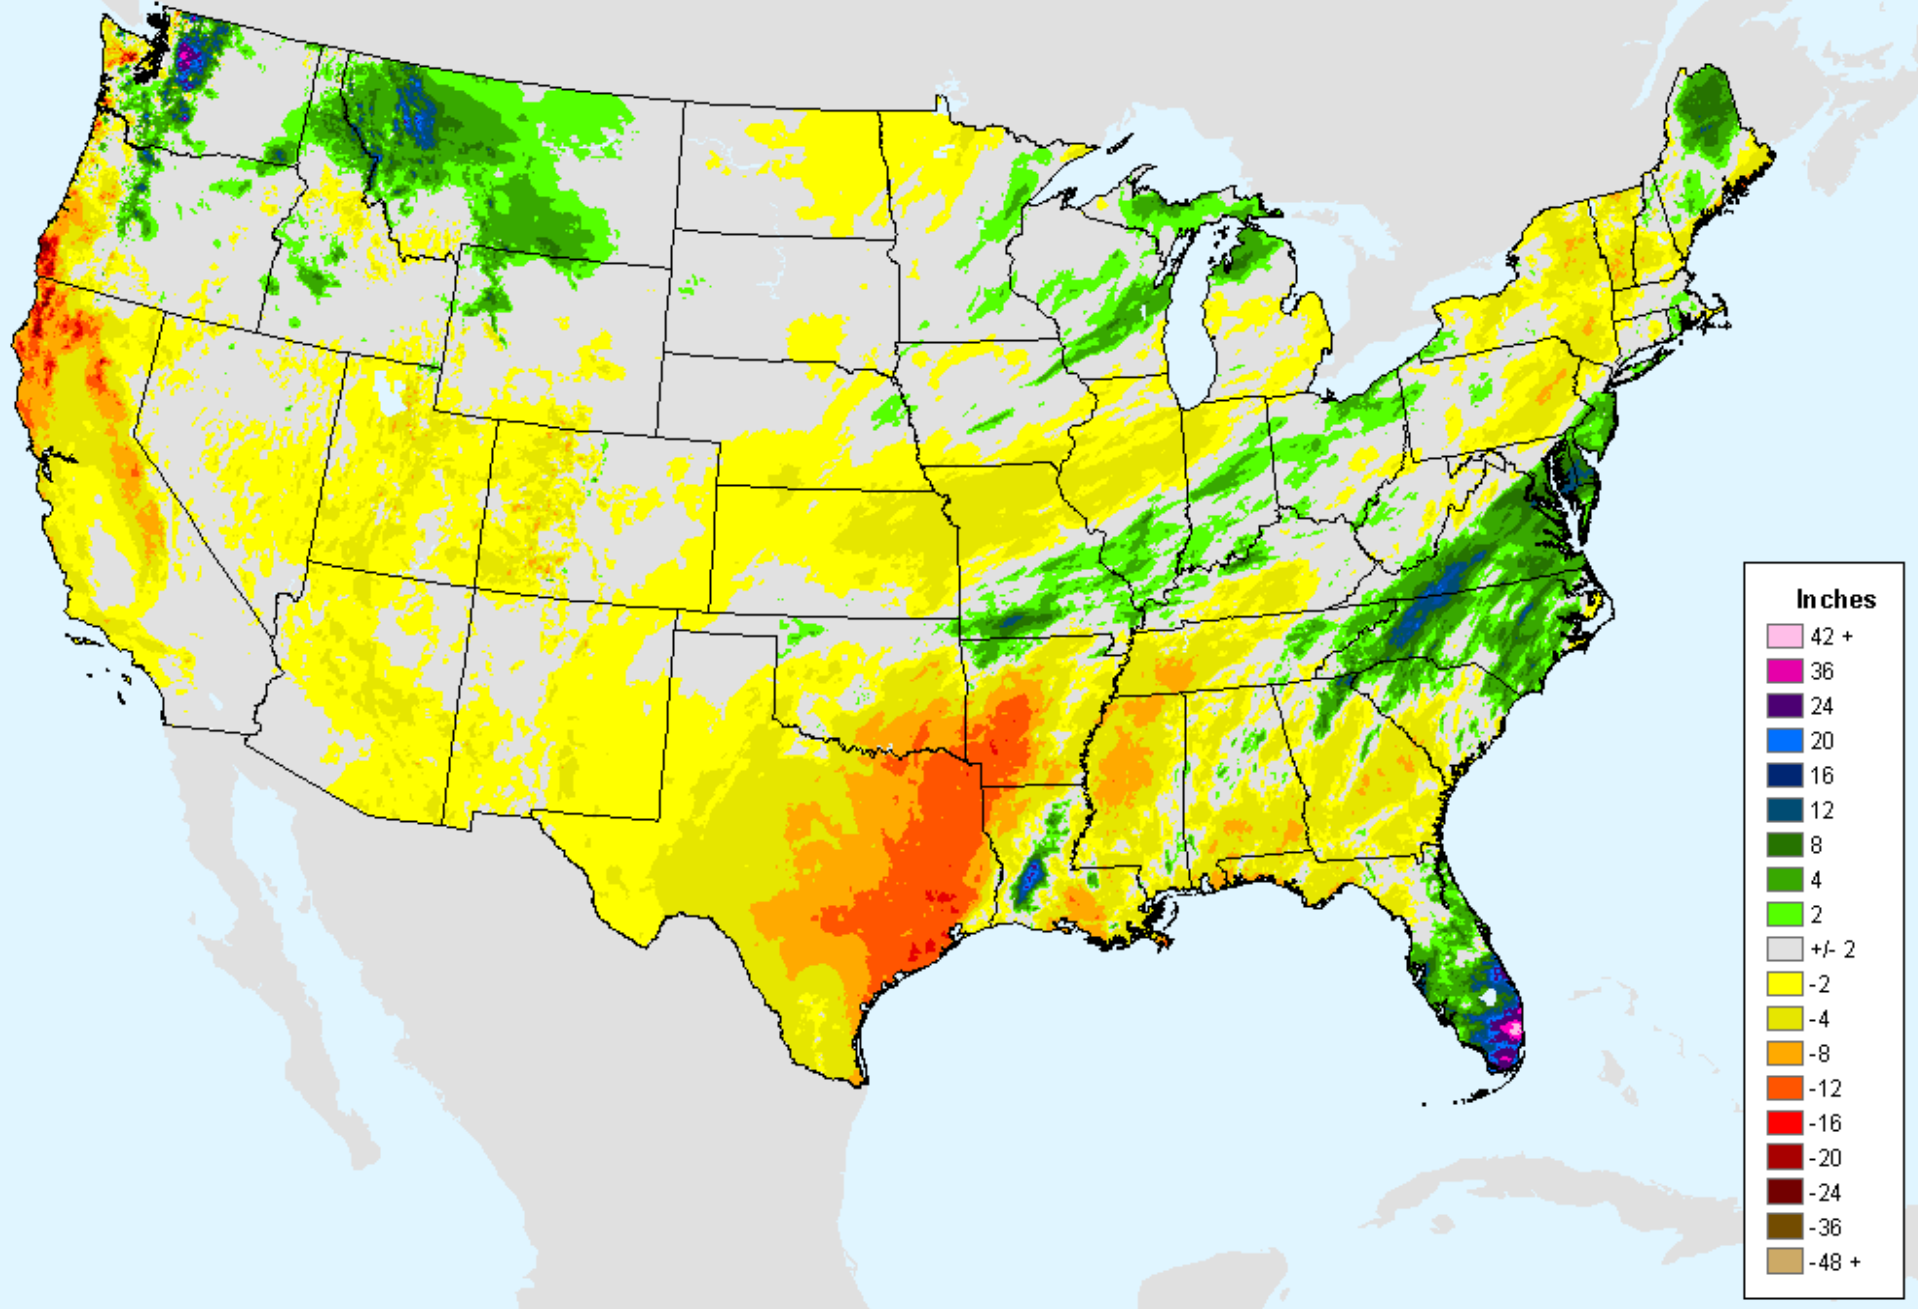

AHPS Water-Year Precip Departure

As of: Tuesday, November 24, 2020