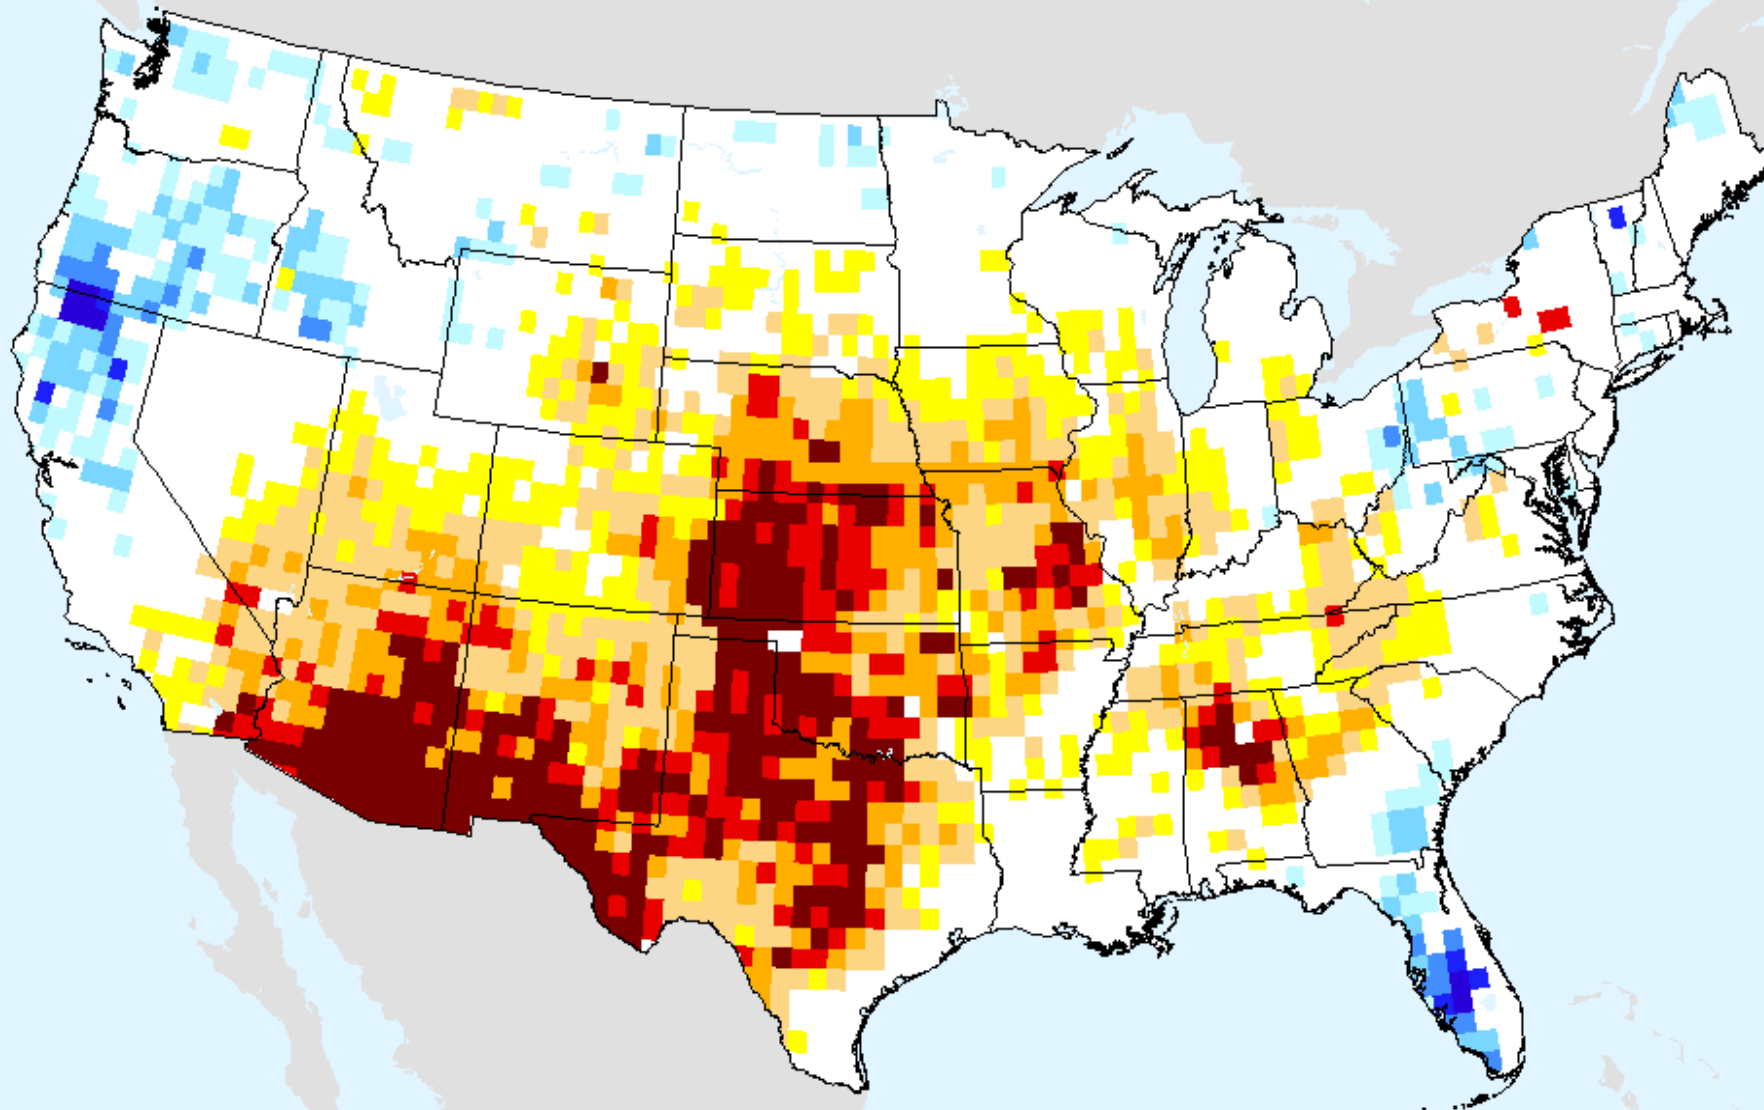

As of: Tuesday, November 24, 2020

AIRS-Based Surface Relative Humidity 28 Day

As of: Tuesday, November 24, 2020

AIRS-Based Retrieved Surface Air Temperature 7 Day

As of: Tuesday, November 24, 2020

AIRS-Based Retrieved Surface Air Temperature 14 Day