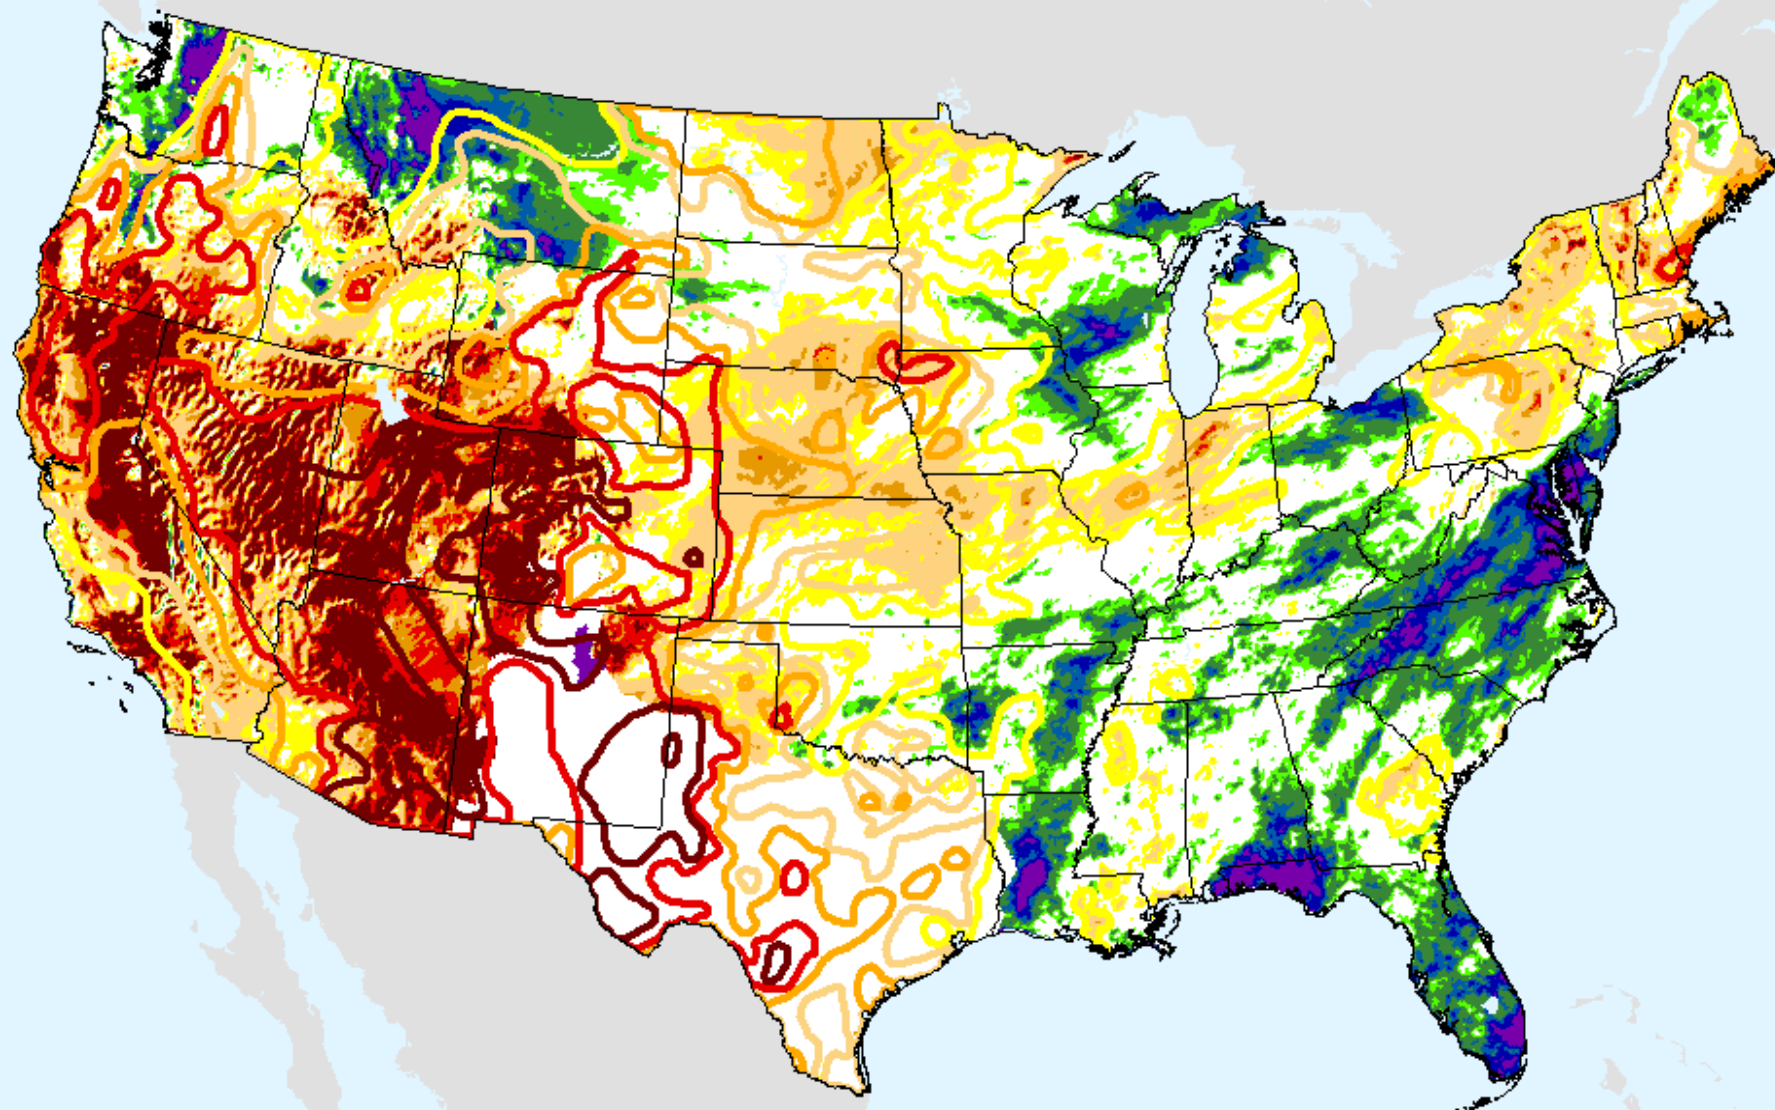

USDM for: Nov. 17, 2020

SPEI (USDM)

AHPS 2-month SPEI

As of: Tuesday, November 24, 2020

SPEI (USDM)

AHPS 3-month SPEI

As of: Tuesday, November 24, 2020

USDM for: Nov. 17, 2020