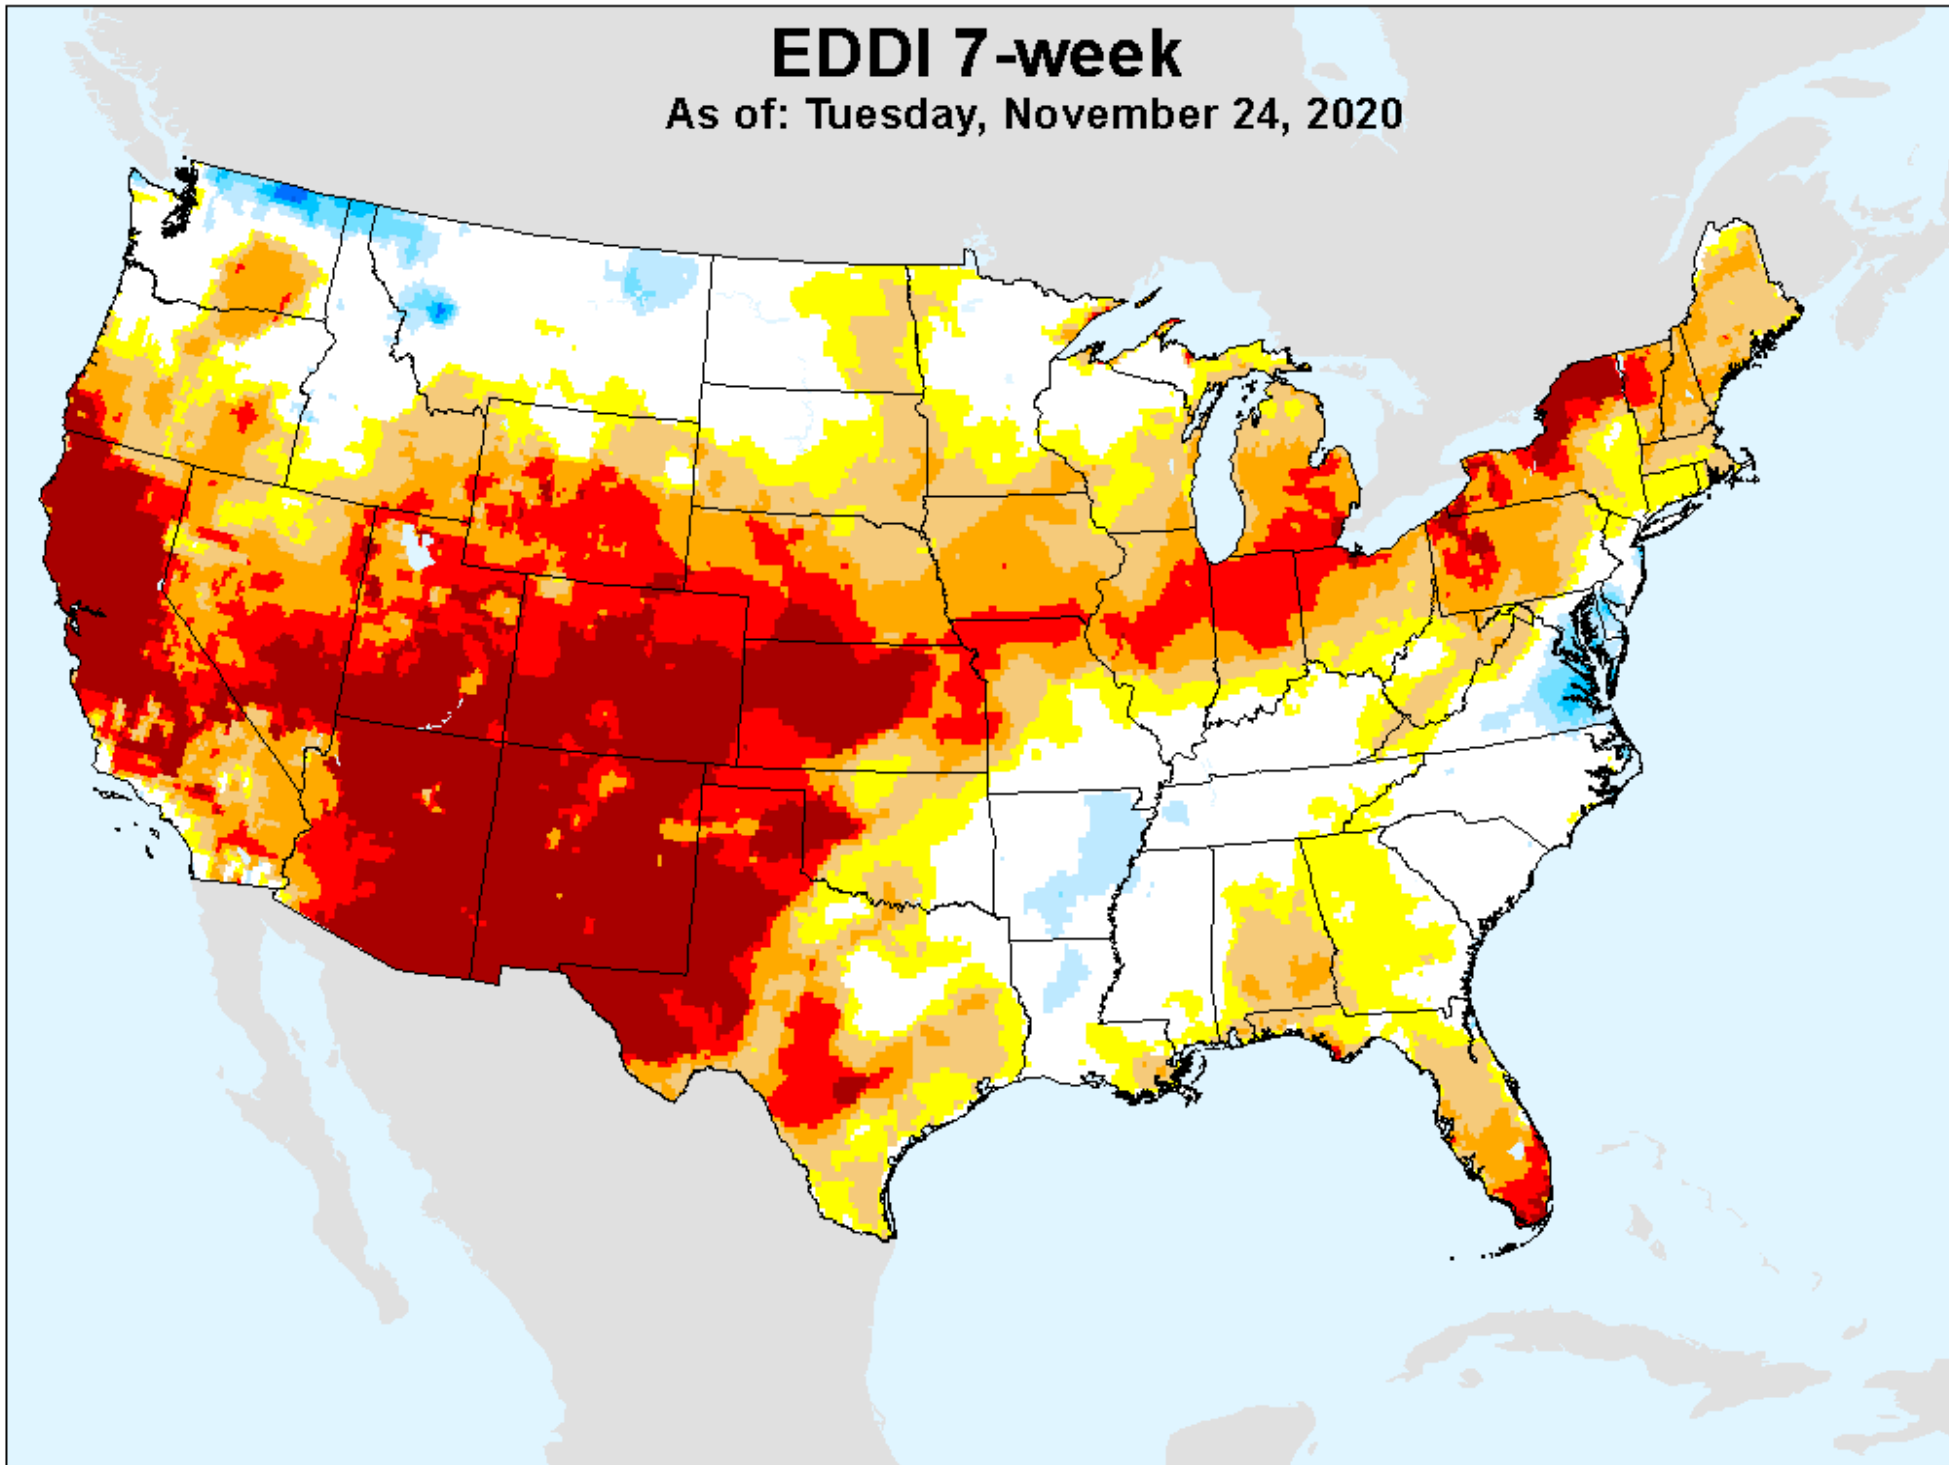

EDDI 7-week

As of: Tuesday, November 24, 2020