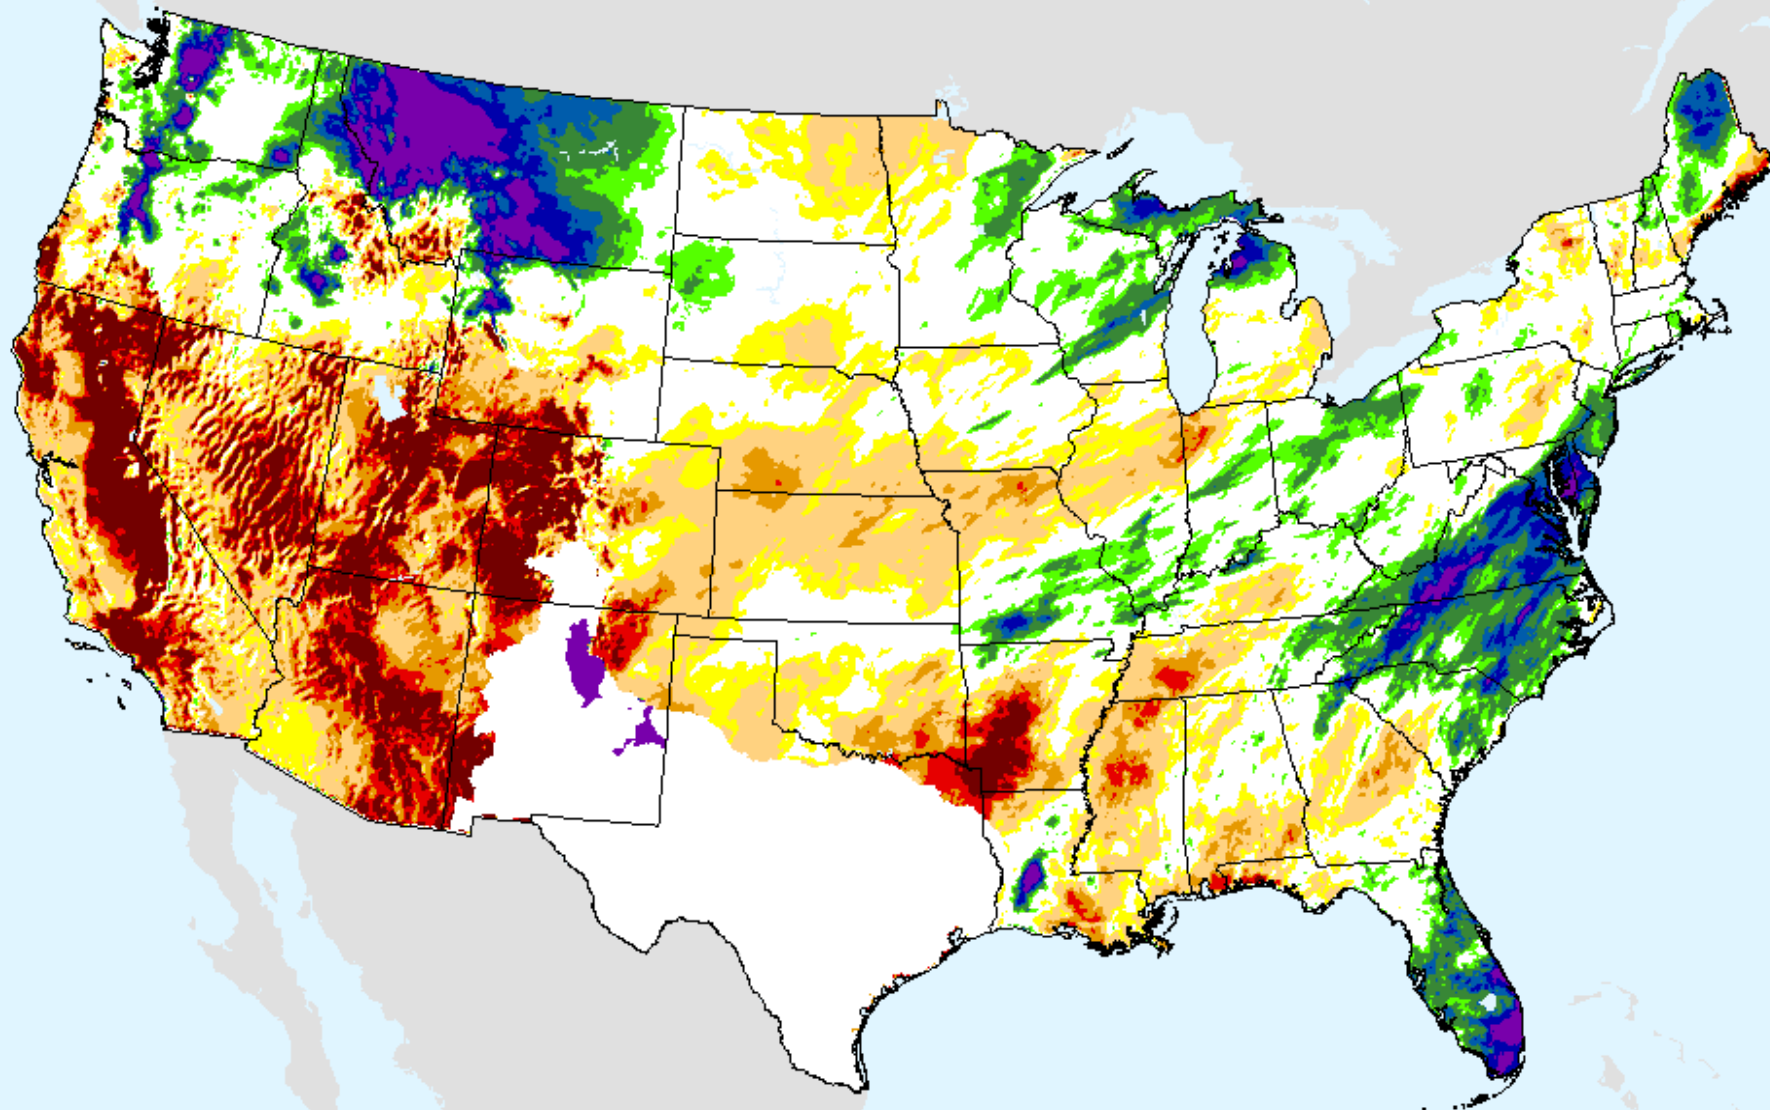

AHPS 2-month SPEI

As of: Tuesday, November 24, 2020

SPEI (USDM)