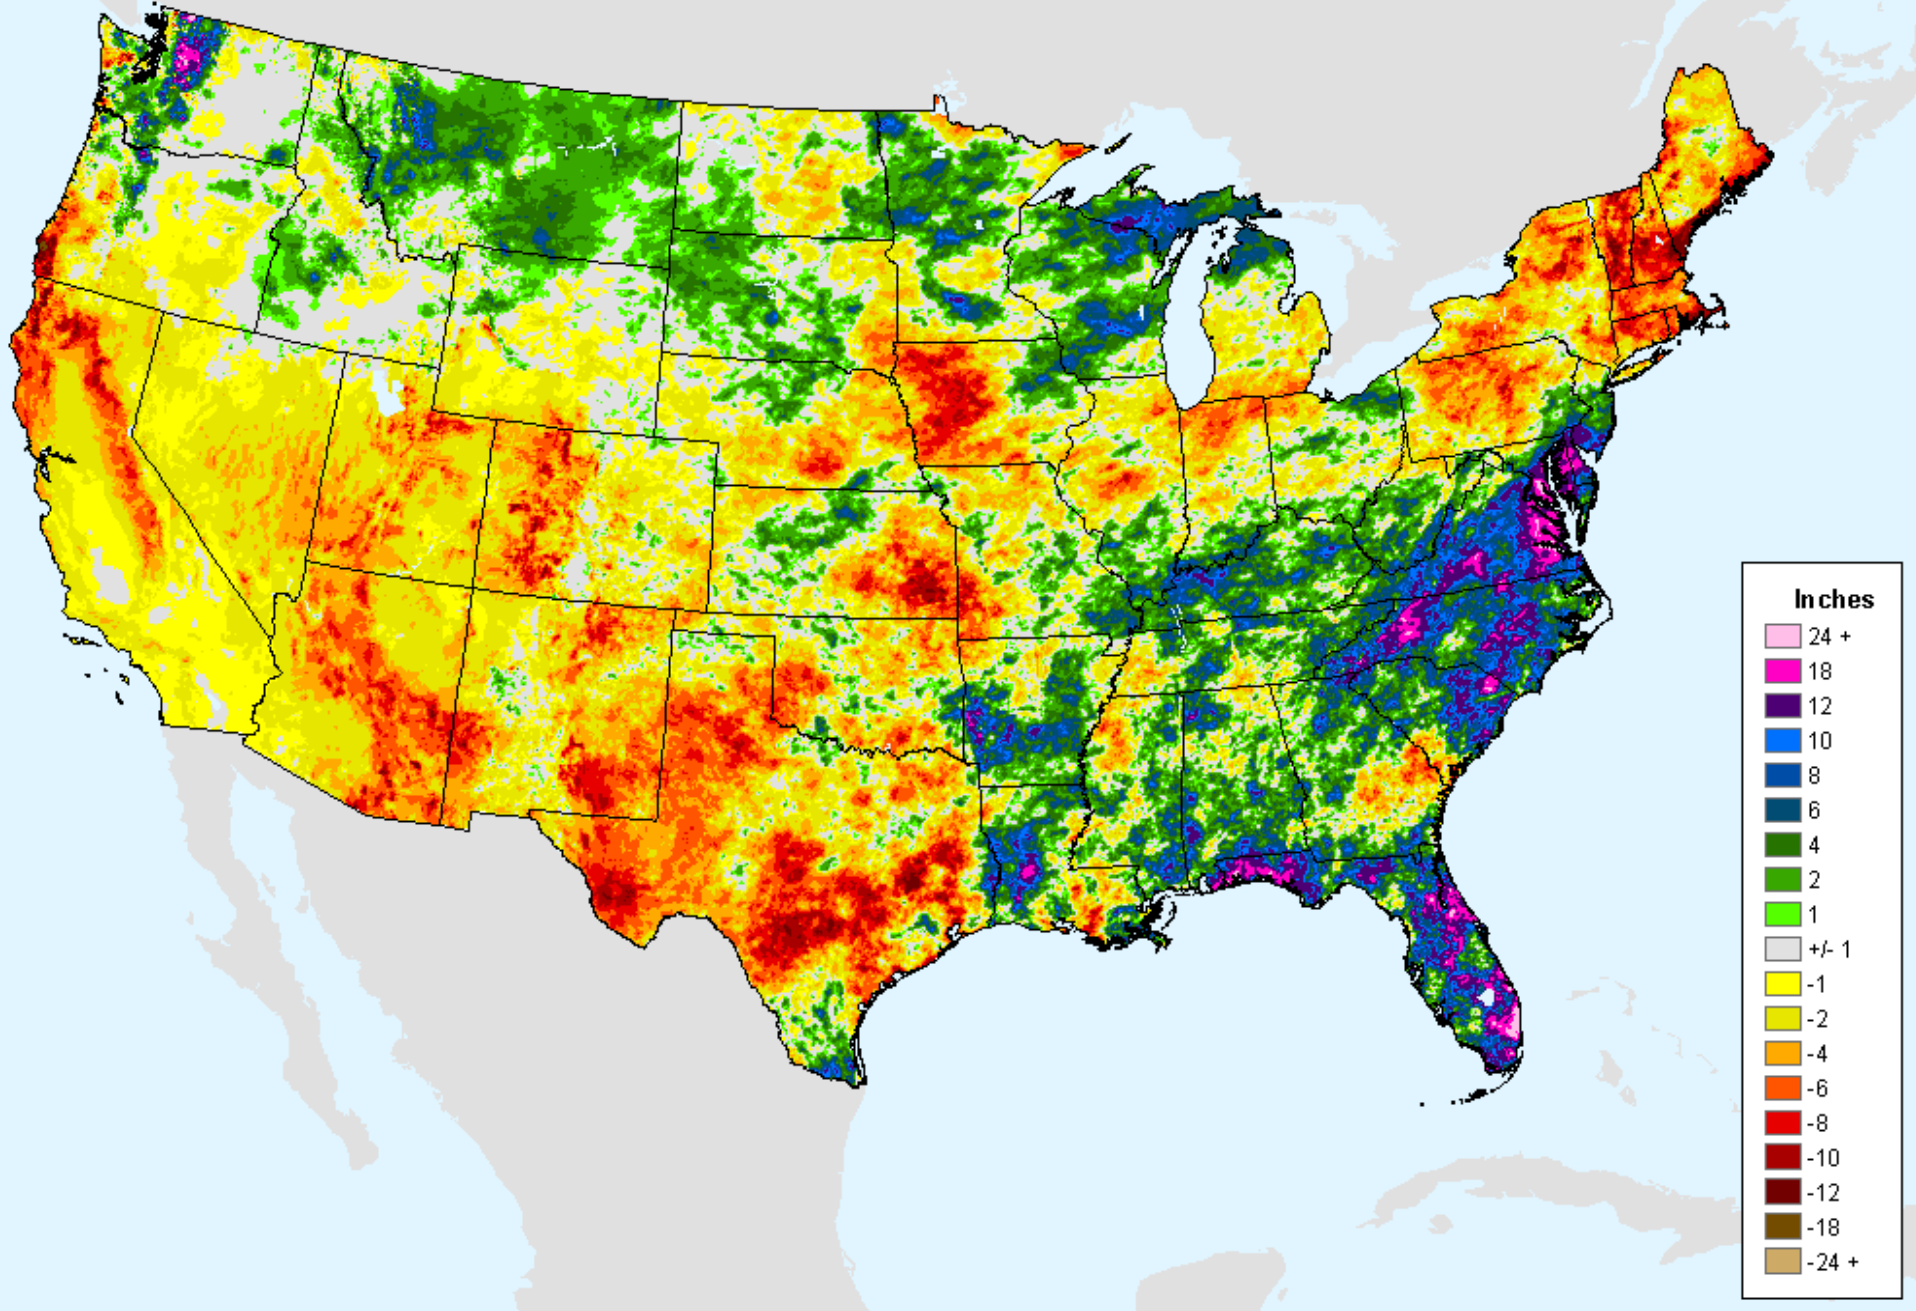

AHPS 180-Day Precip Departure

As of: Tuesday, November 24, 2020