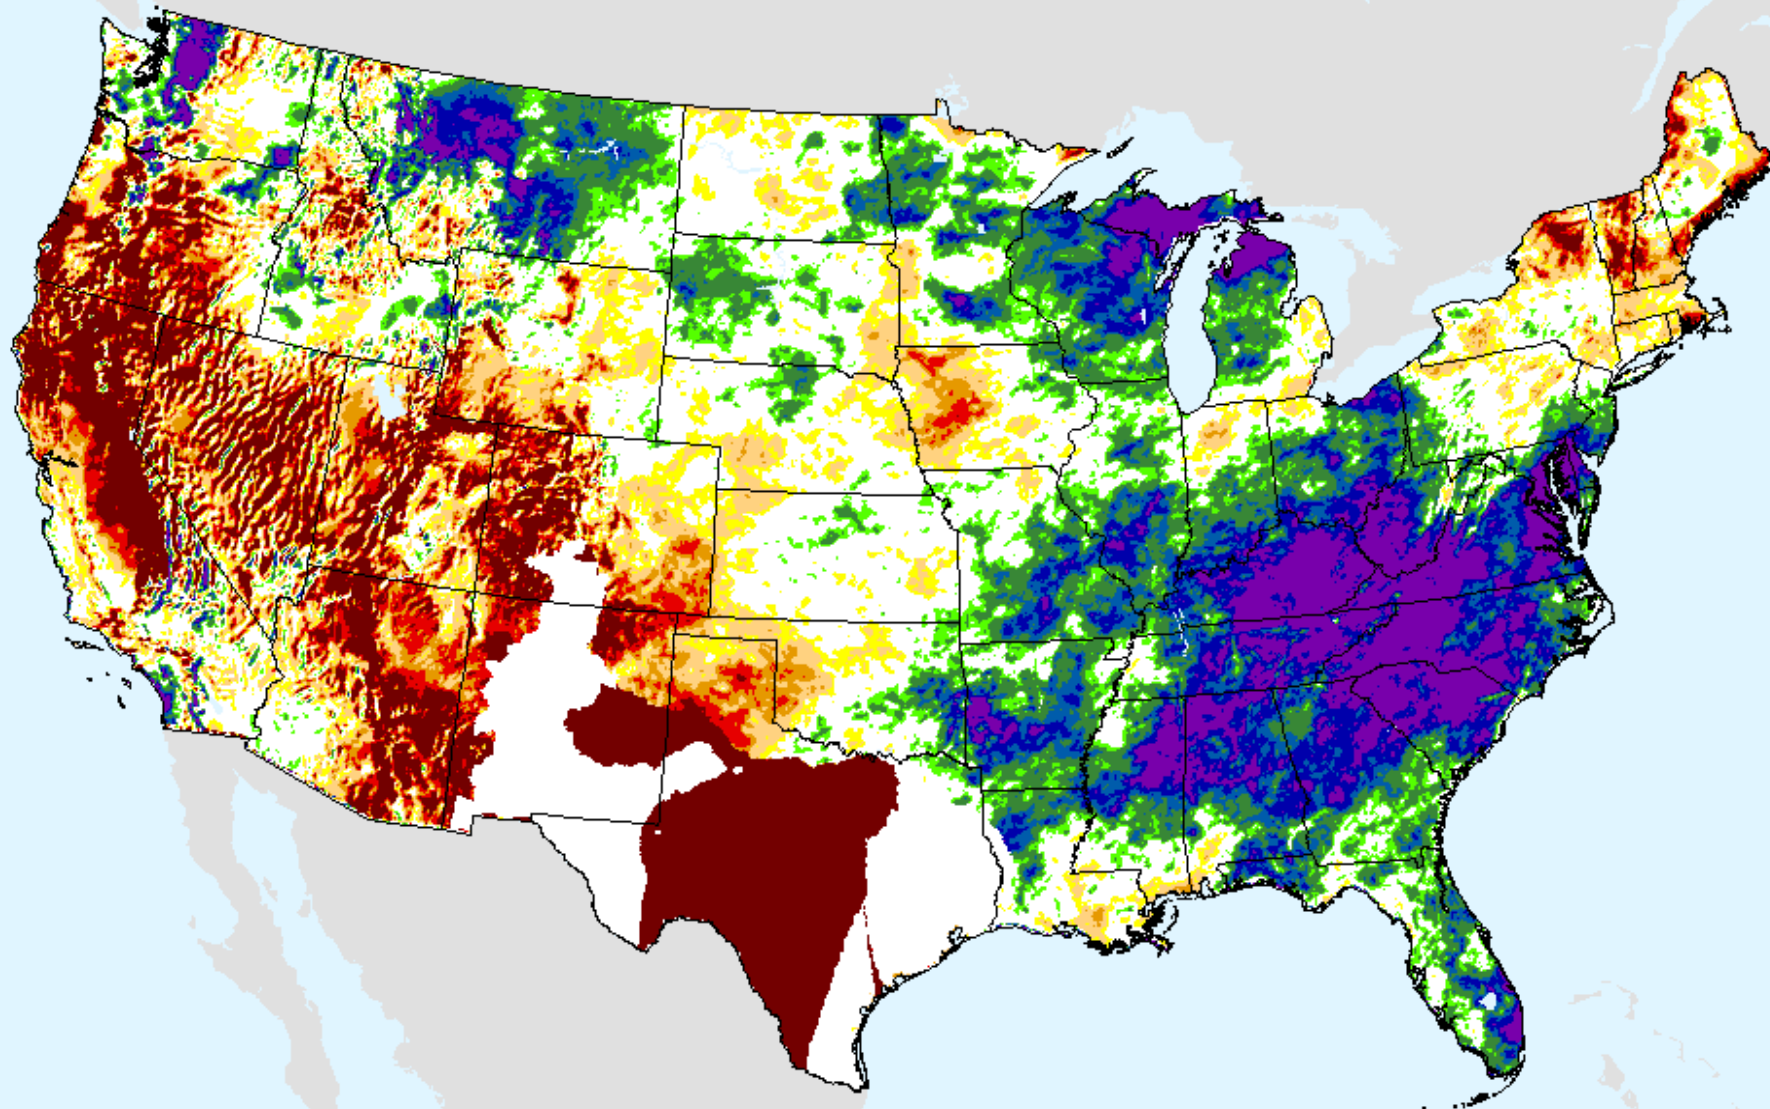

As of: Tuesday, November 24, 2020

SPEI (USDM)

AHPS 12-month SPEI

As of: Tuesday, November 24, 2020

USDM for: Nov. 17, 2020

SPEI (USDM)

AHPS 12-month SPEI

As of: Tuesday, November 24, 2020