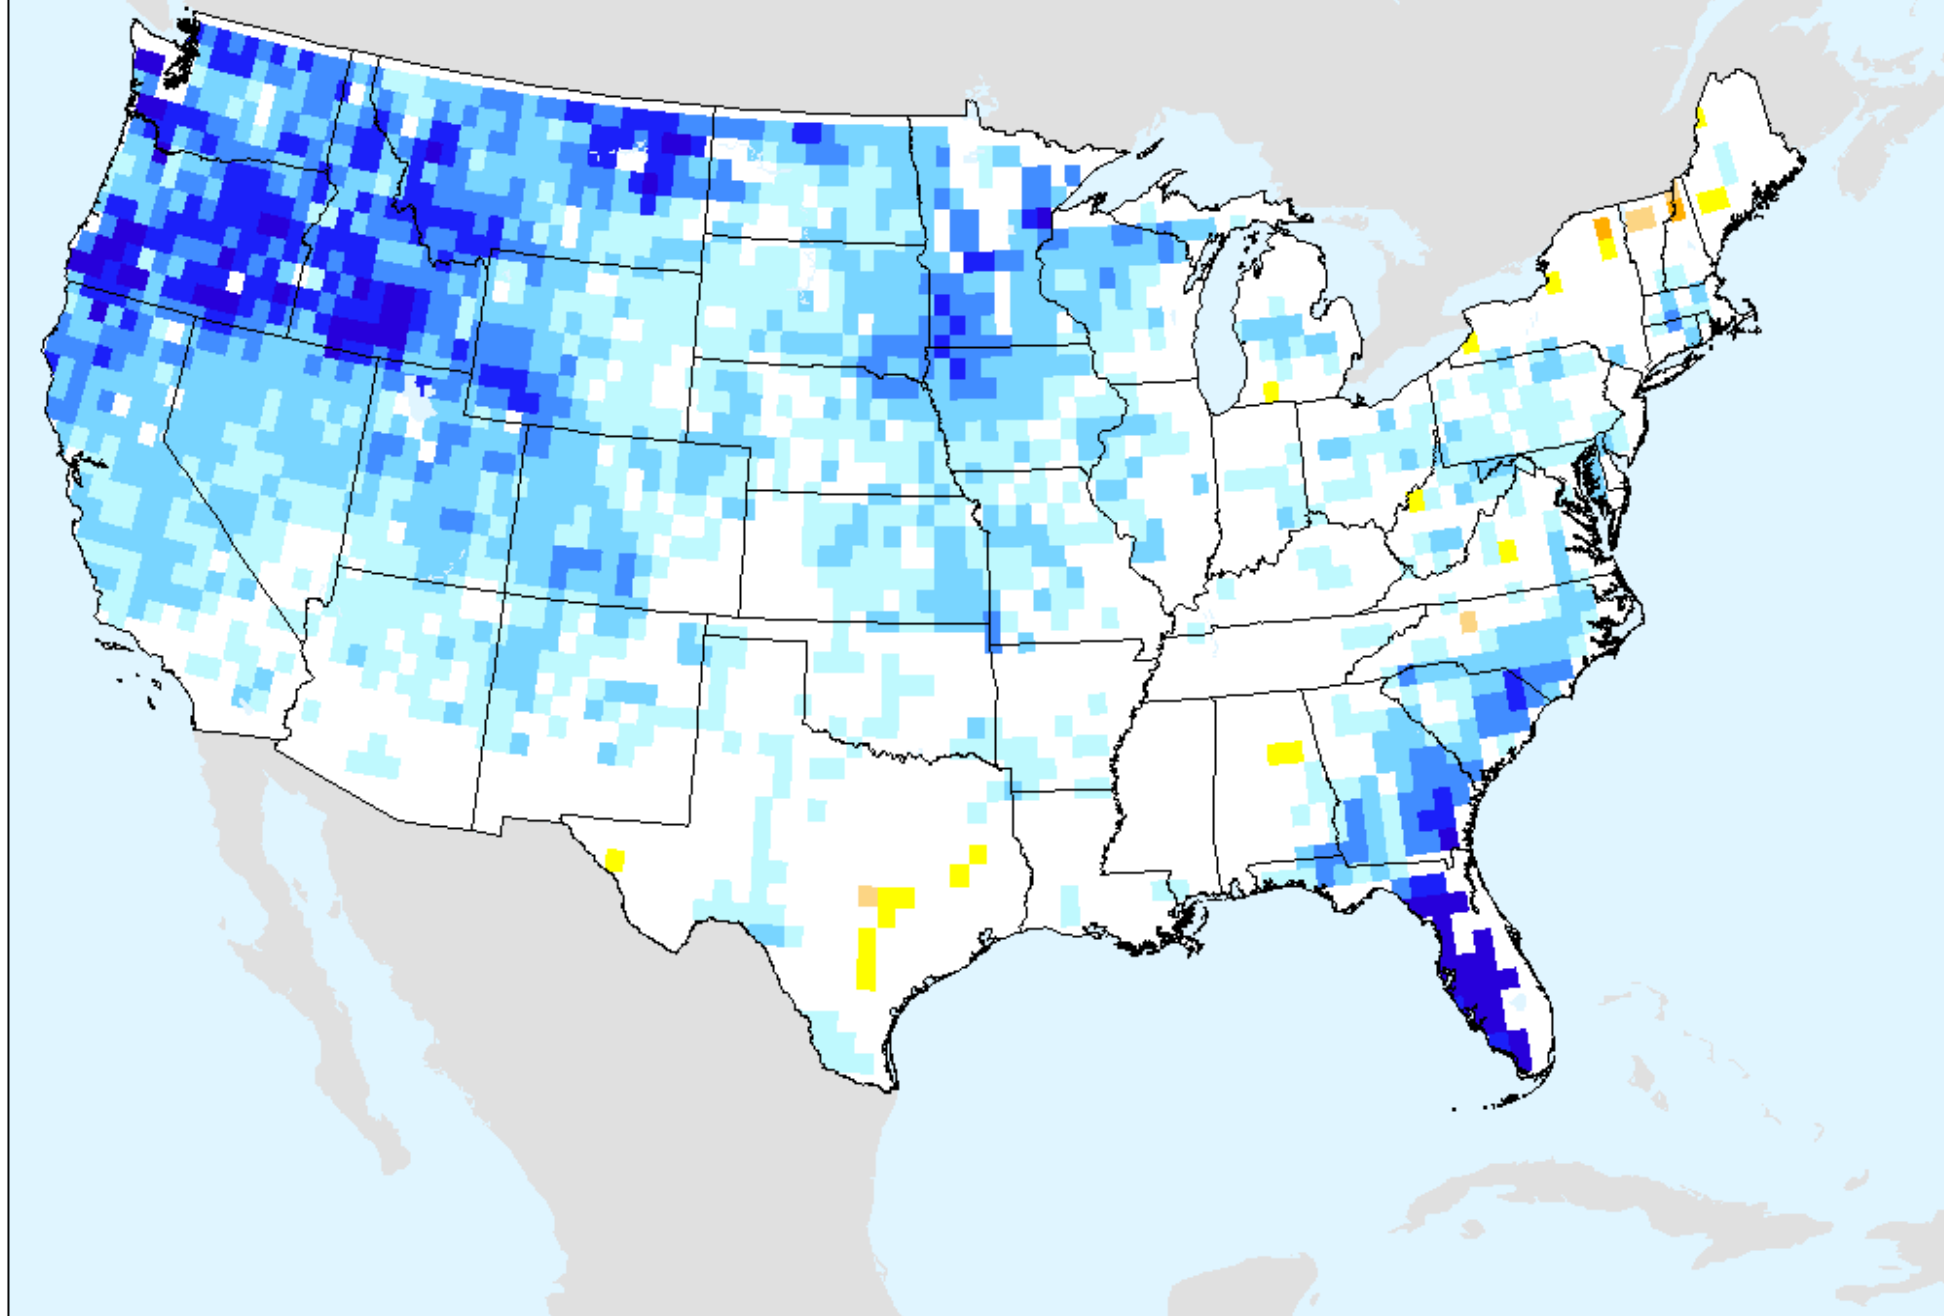

AIRS-Based Vapor Pressure Deficit 14 Day

As of: Tuesday, November 24, 2020