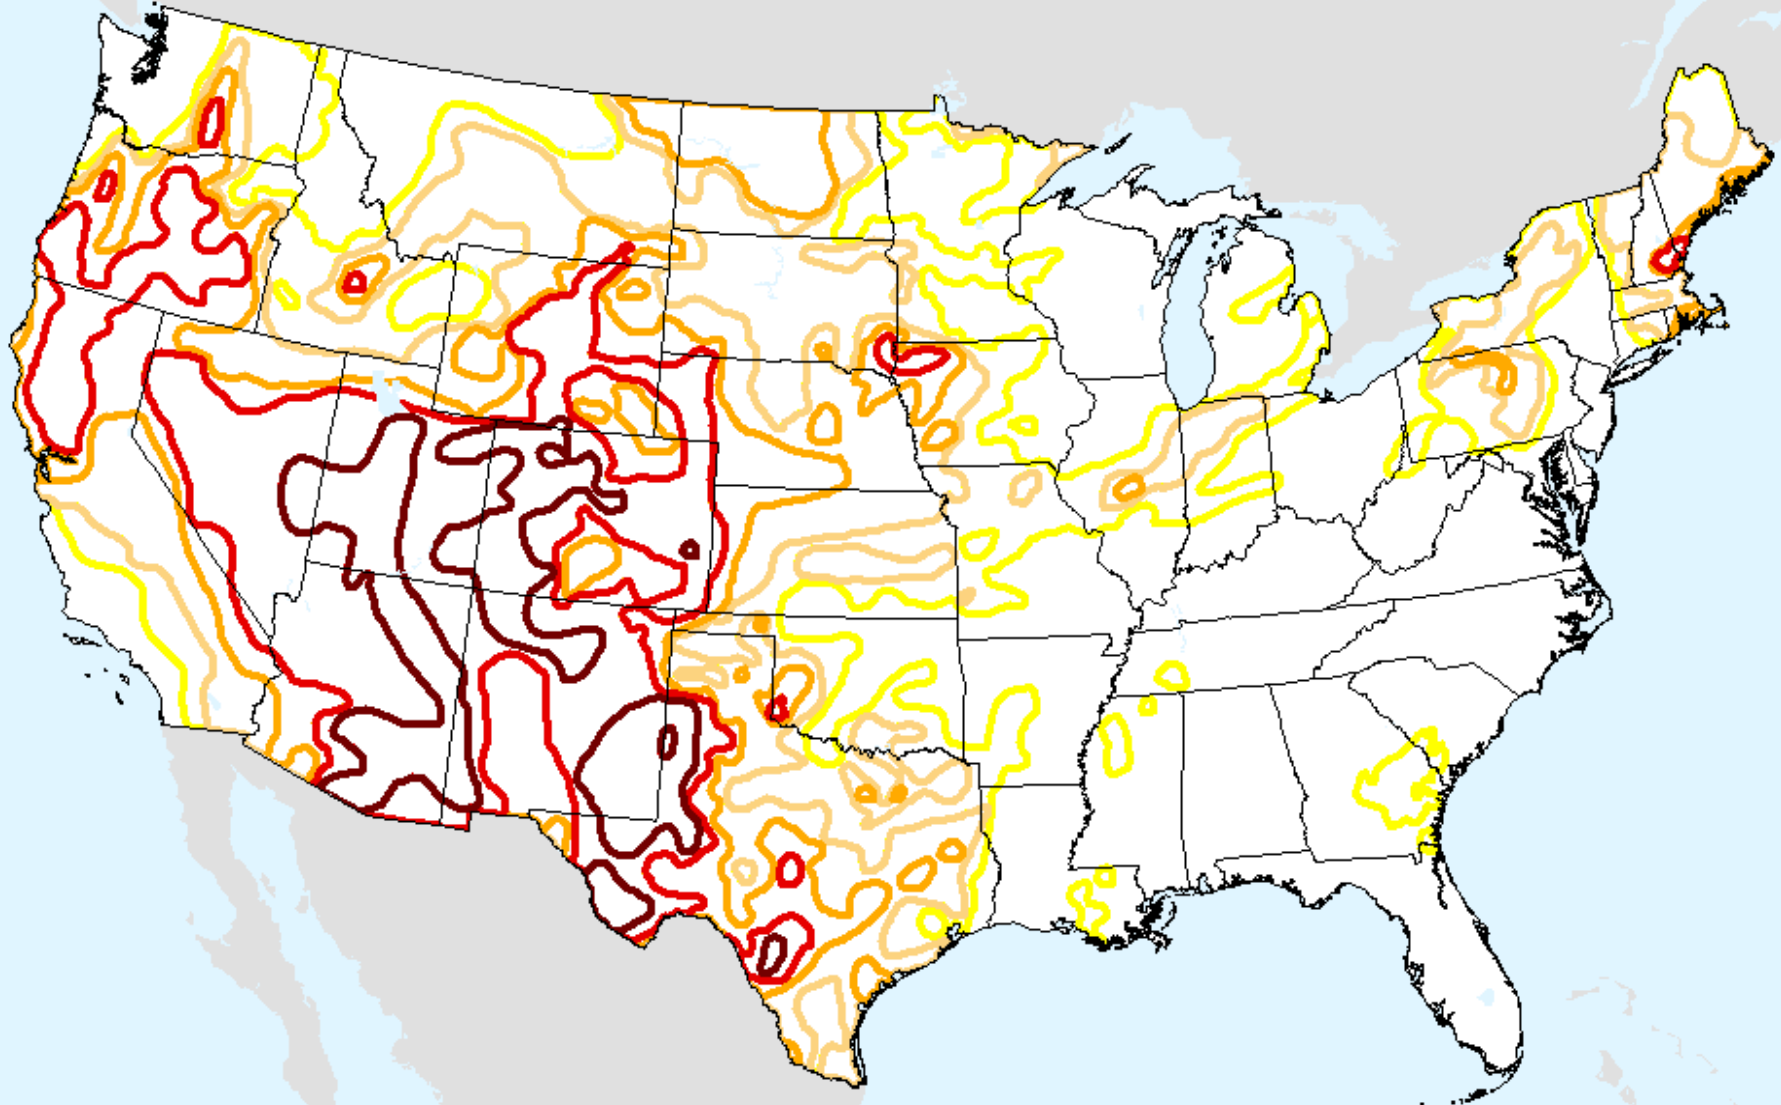

CPC 9-month SPI

As of: Tuesday, November 24, 2020

USDM for: Nov. 17, 2020

SPI (USDM)