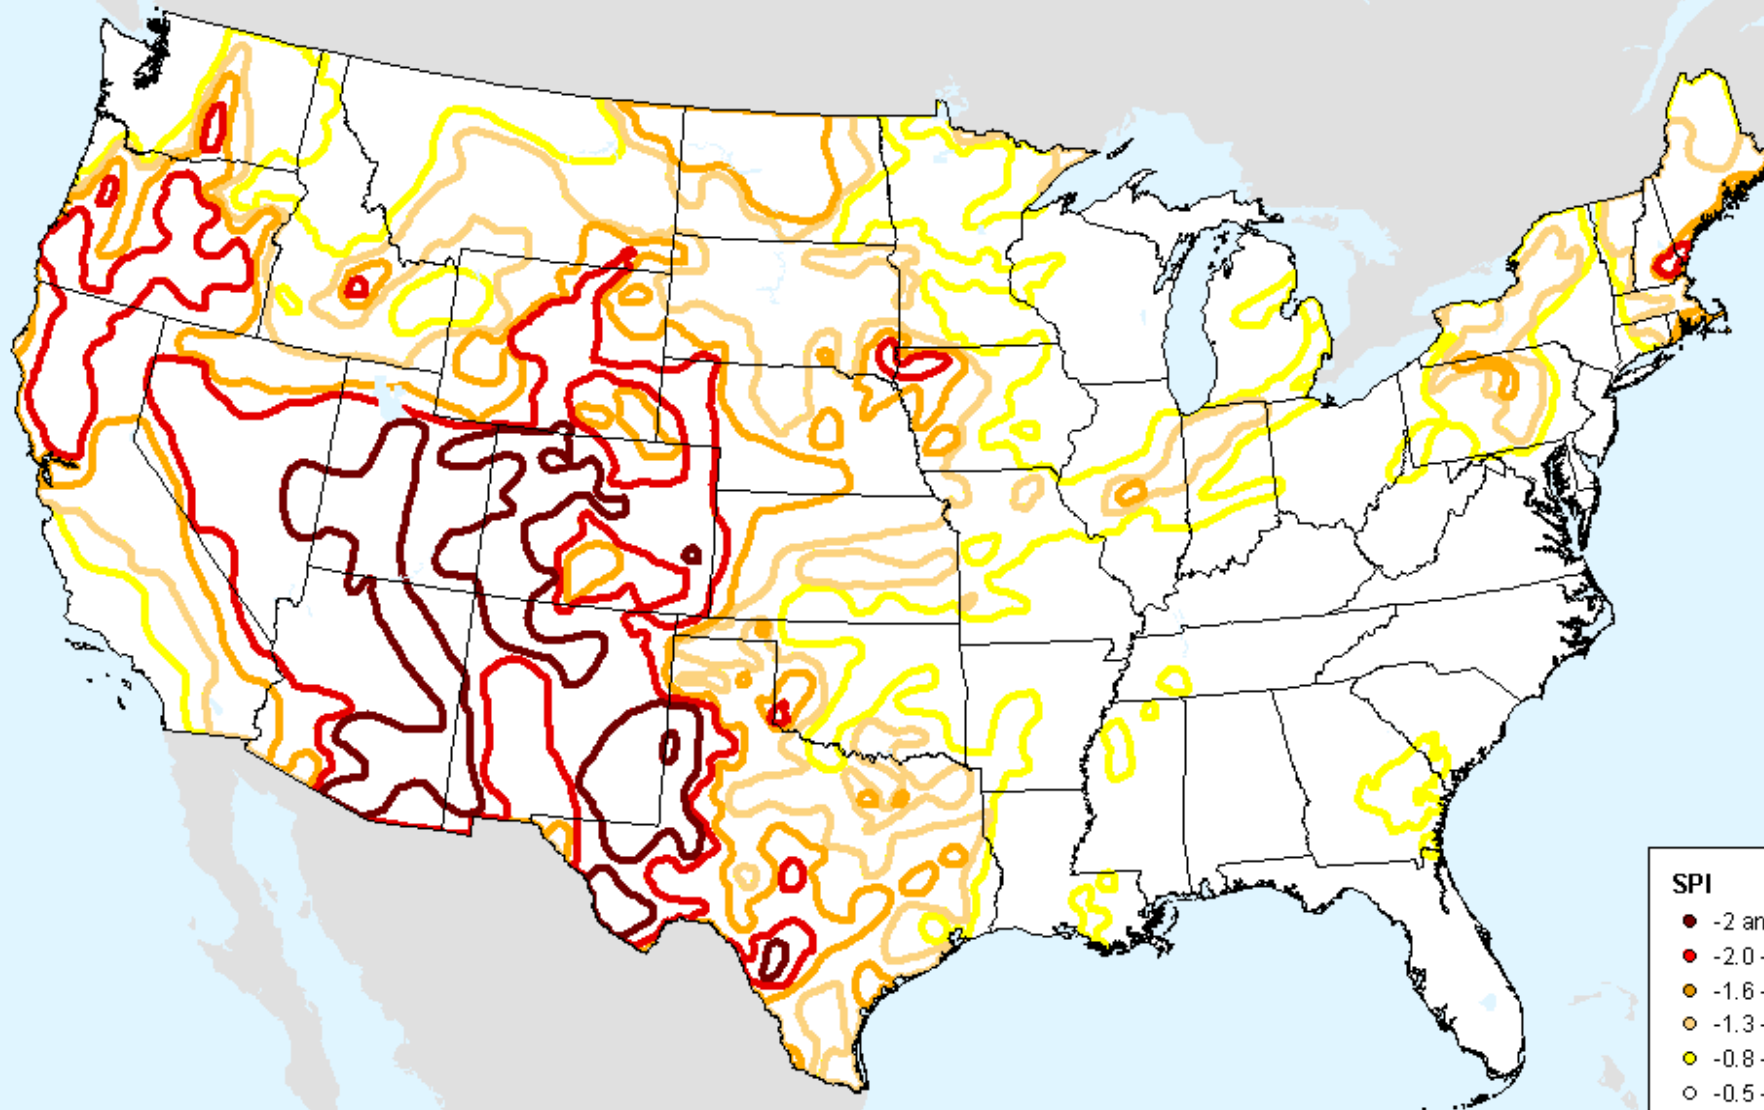

USDM for: Nov. 17, 2020

HPRCC 2-month SPI

As of: Tuesday, November 24, 2020

HPRCC 3-month SPI

As of: Tuesday, November 24, 2020

SPI

- -2 and Greater
- -2.0--1.6
- -1.6--1.3
- -1.3--0.8
- -0.8--0.5
- -0.5-0.5
- 0.5-0.8
- 0.8-1.3
- 1.3-1.6
- 1.6-2.0
- 2.0 and Greater