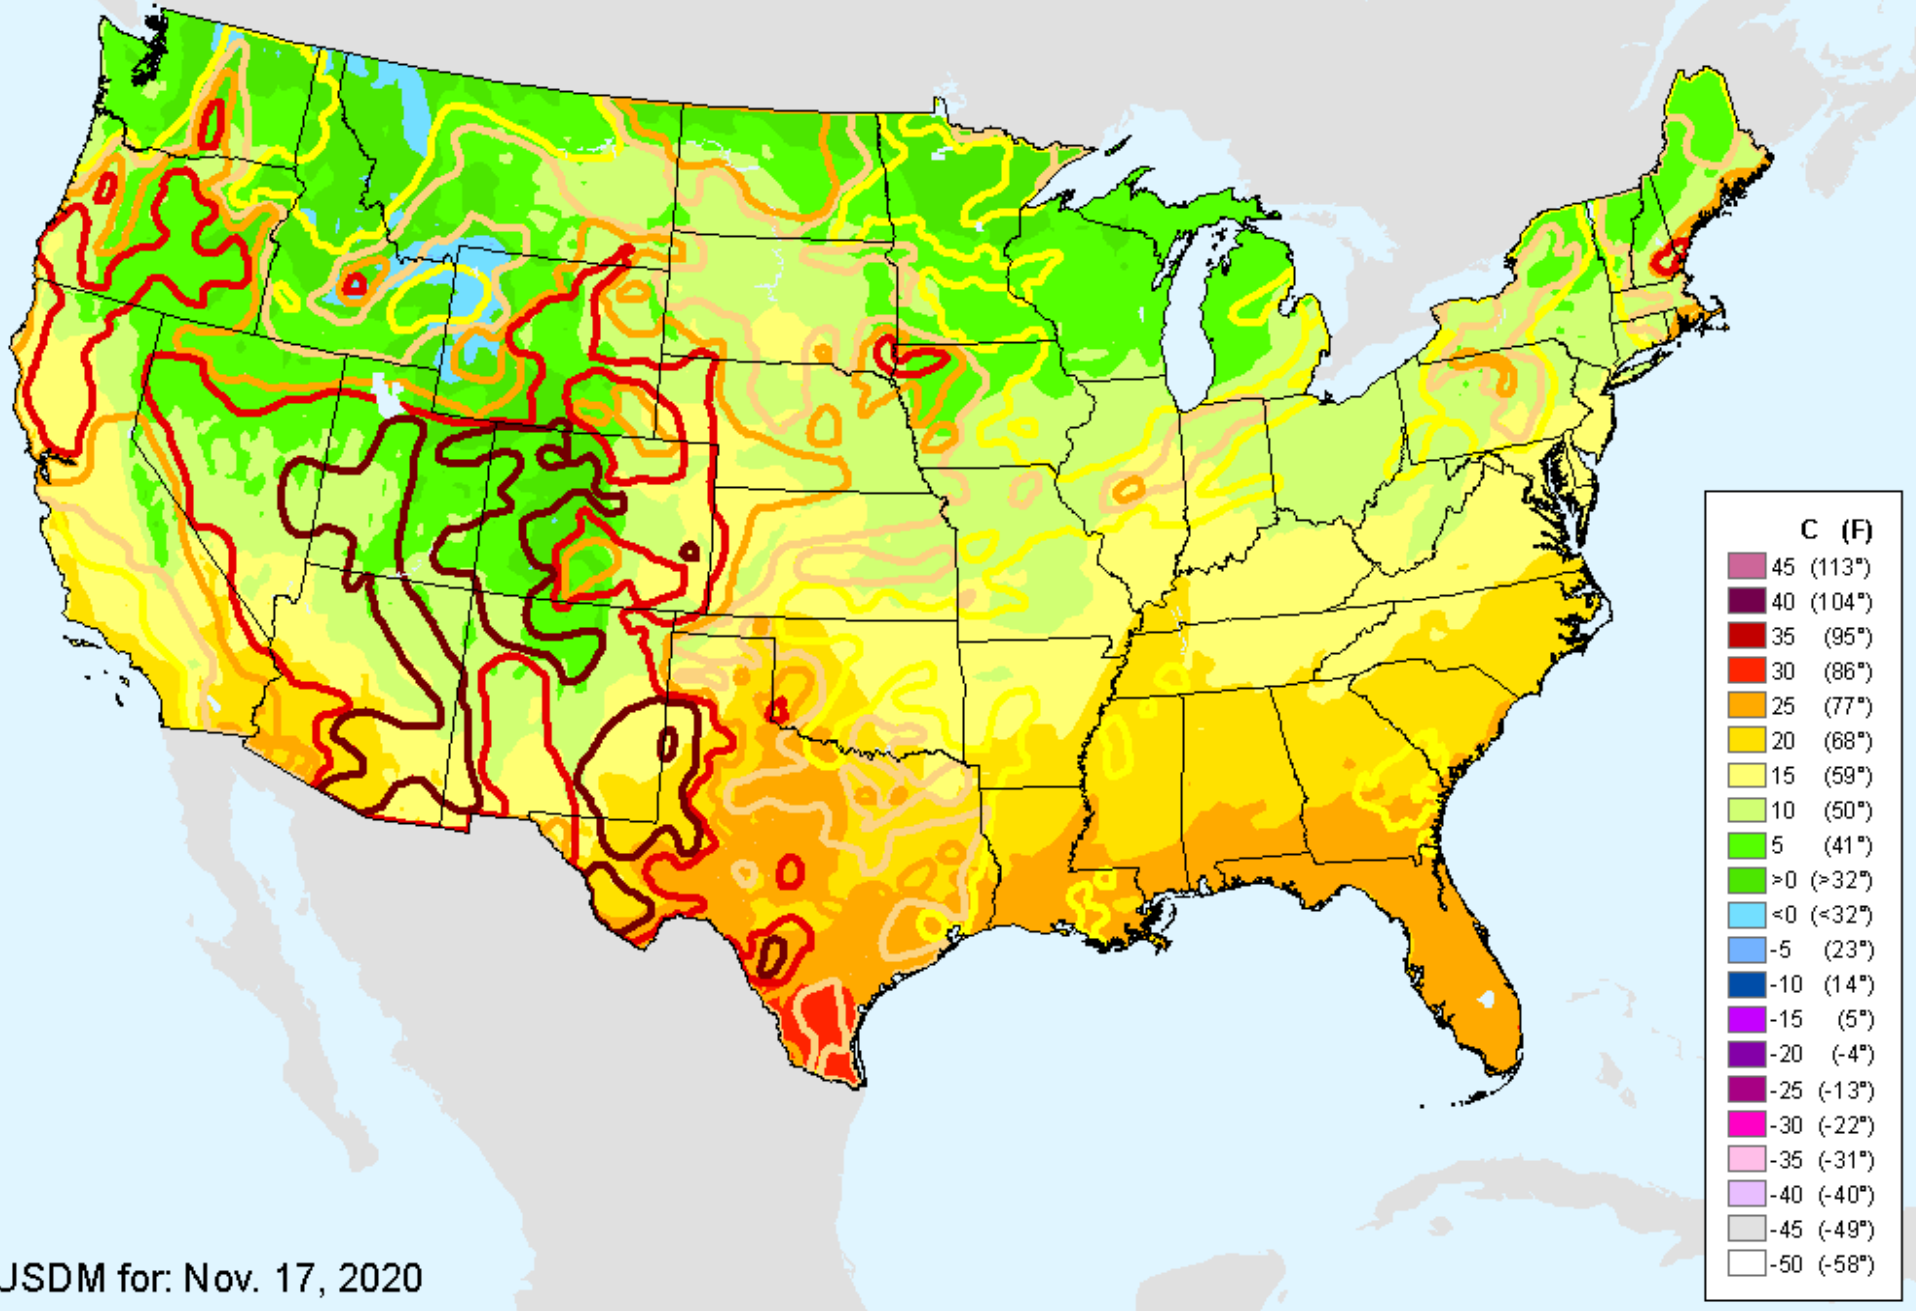

GFS (00z) 7-Day Max Temp Forecast

As of: Tuesday, November 24, 2020

USDM for: Nov. 17, 2020