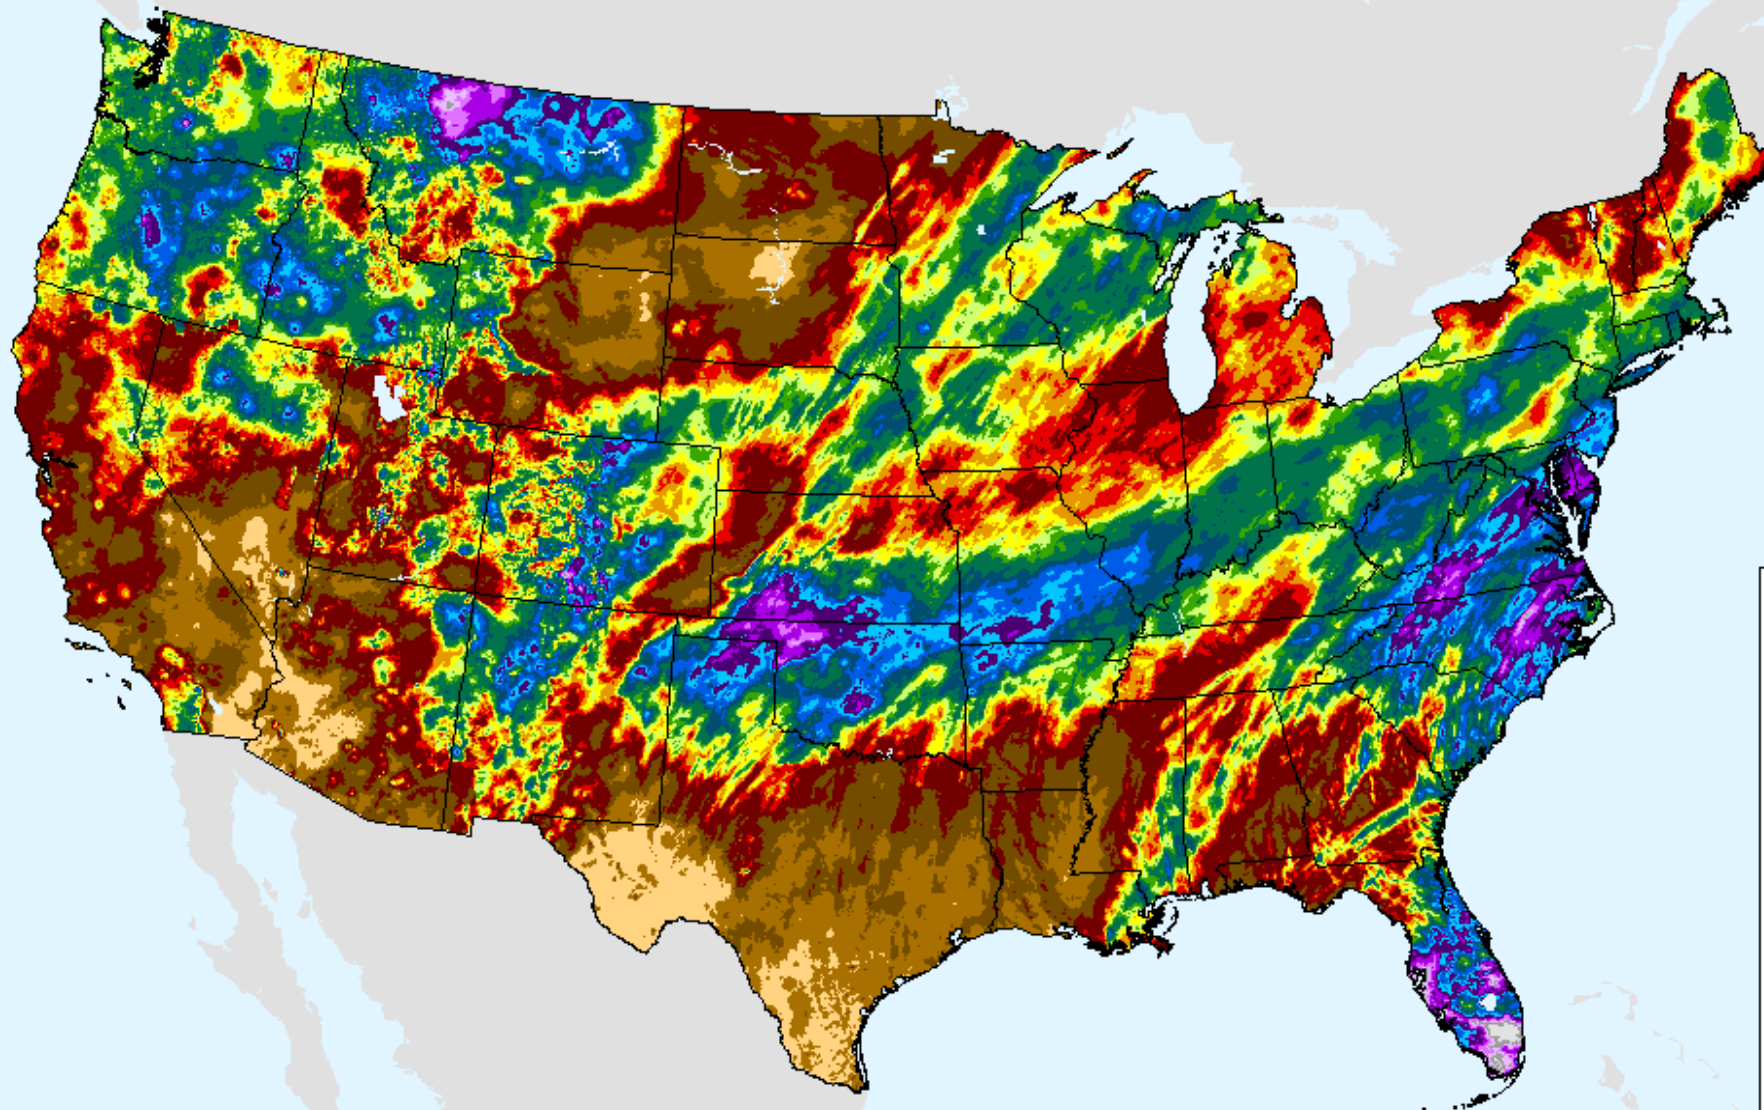

AHPS 30-Day Pct of Normal Pcp

As of: Tuesday, November 24, 2020

Percent

- 500
- 400
- 350
- 300
- 250
- 200
- 175
- 150
- 125
- 100
- 90
- 80
- 70
- 60
- 50
- 25
- 10
- 1
- 0