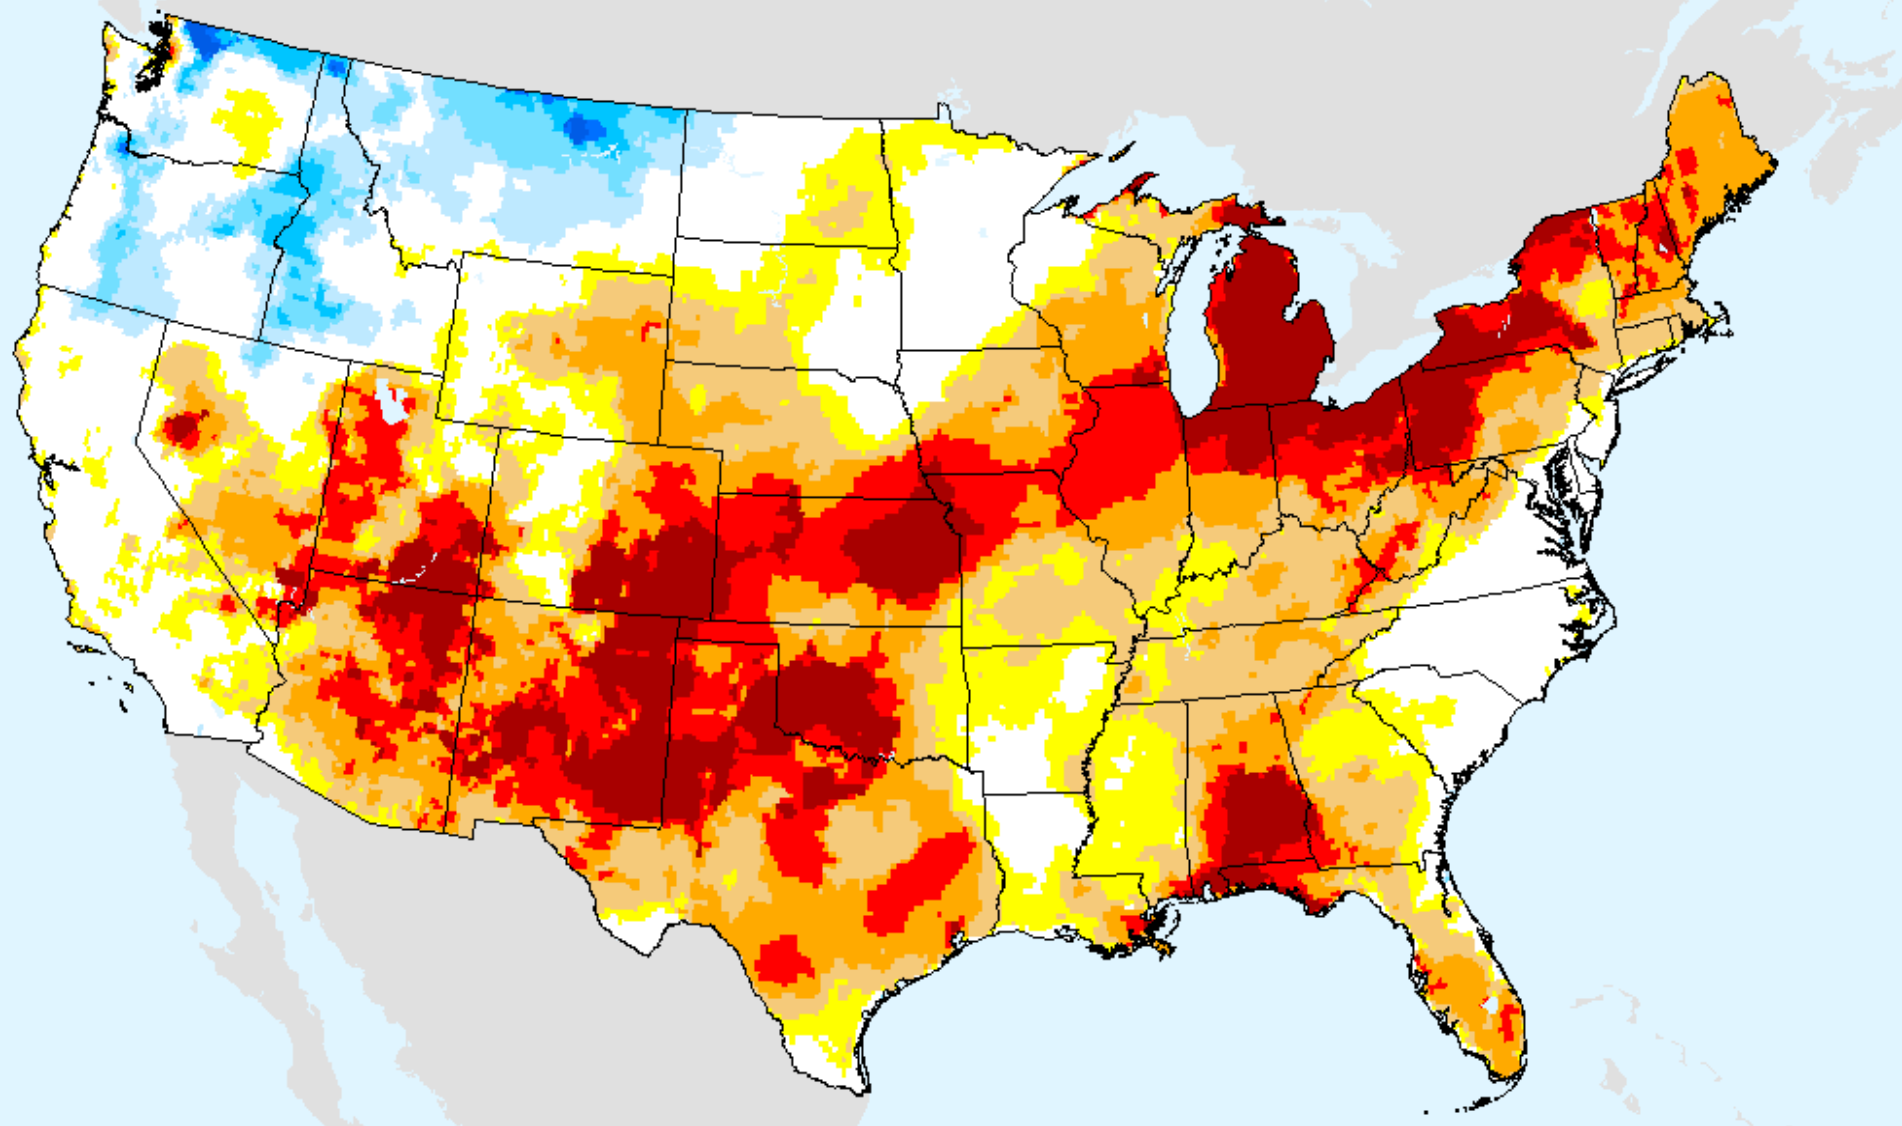

EDDI 2-week

As of: Tuesday, November 24, 2020