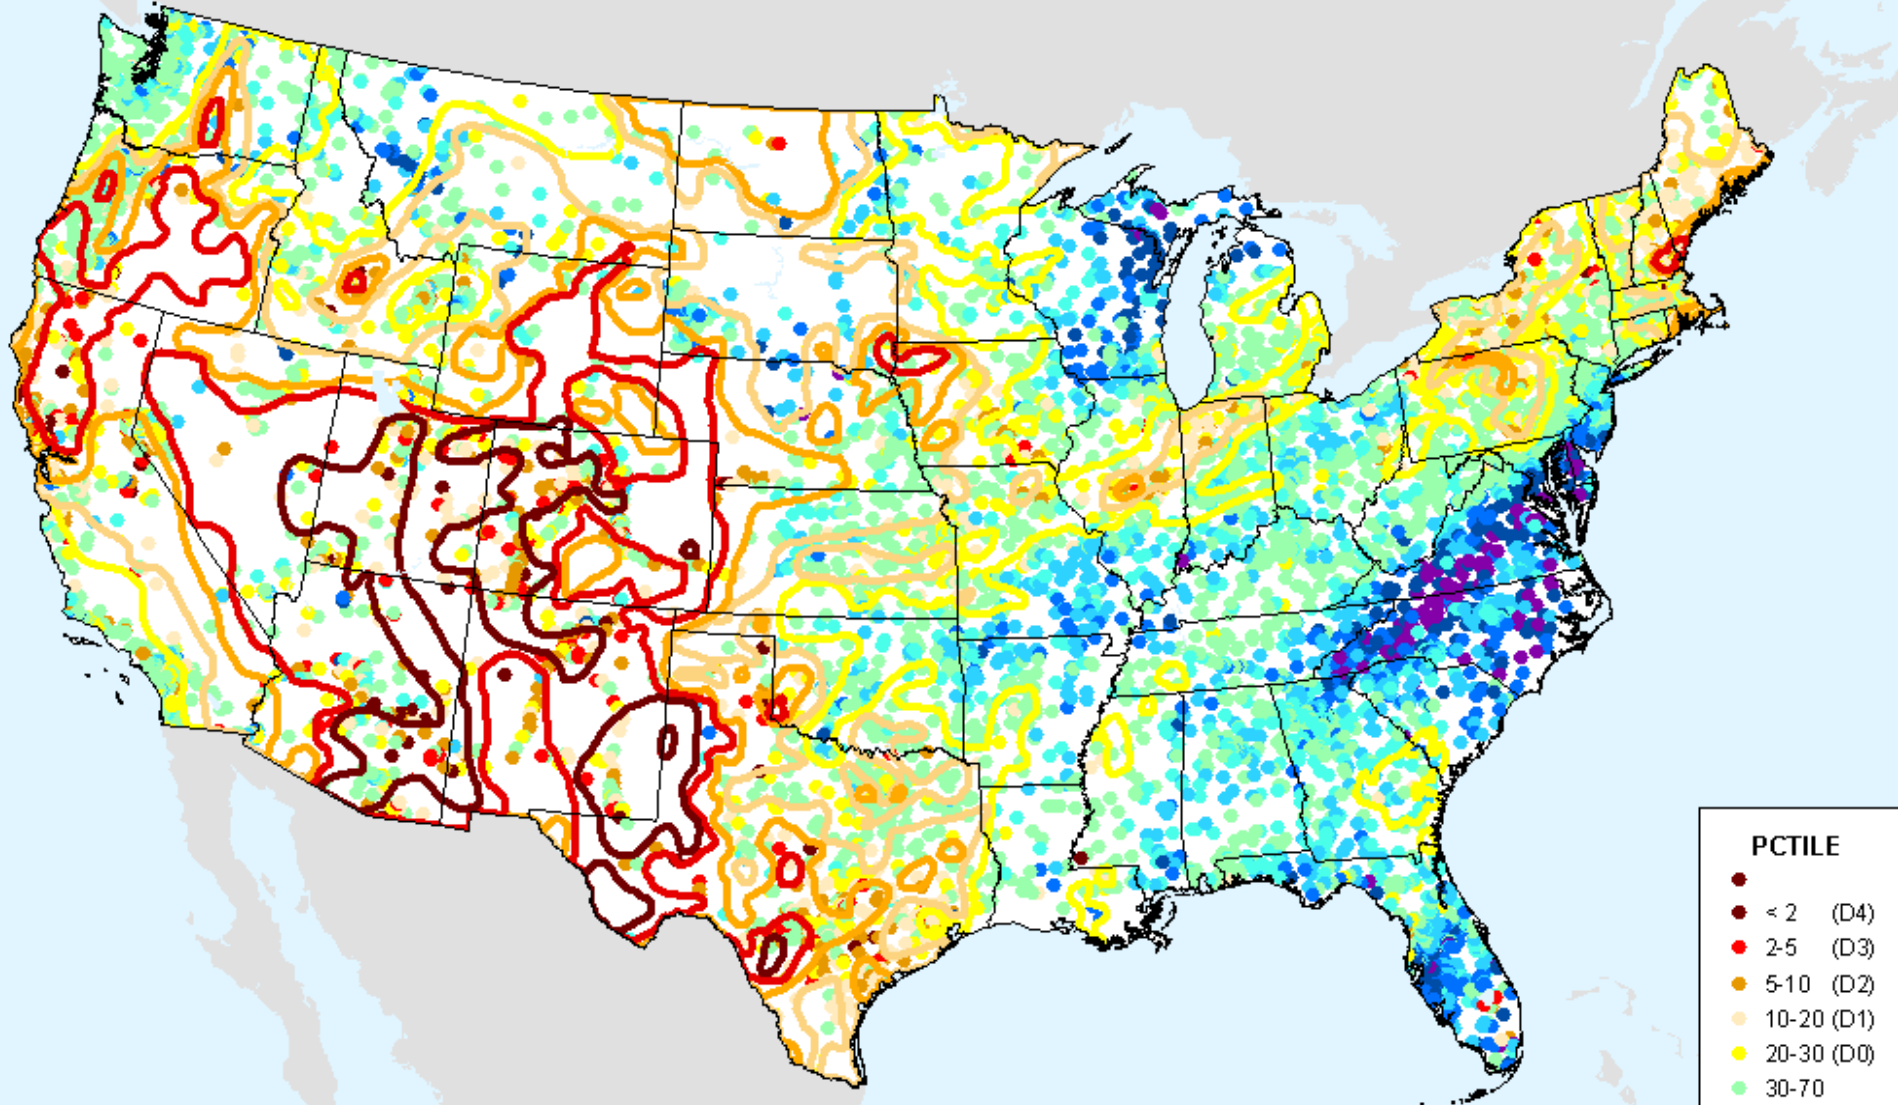

As of: Tuesday, November 24, 2020

USGS 7-Day Avg Streamflow

As of: Tuesday, November 24, 2020

USGS 28-Day Avg Streamflow

As of: Tuesday, November 24, 2020

USDM for: Nov. 17, 2020

USGS 28-Day Avg Streamflow

As of: Tuesday, November 24, 2020