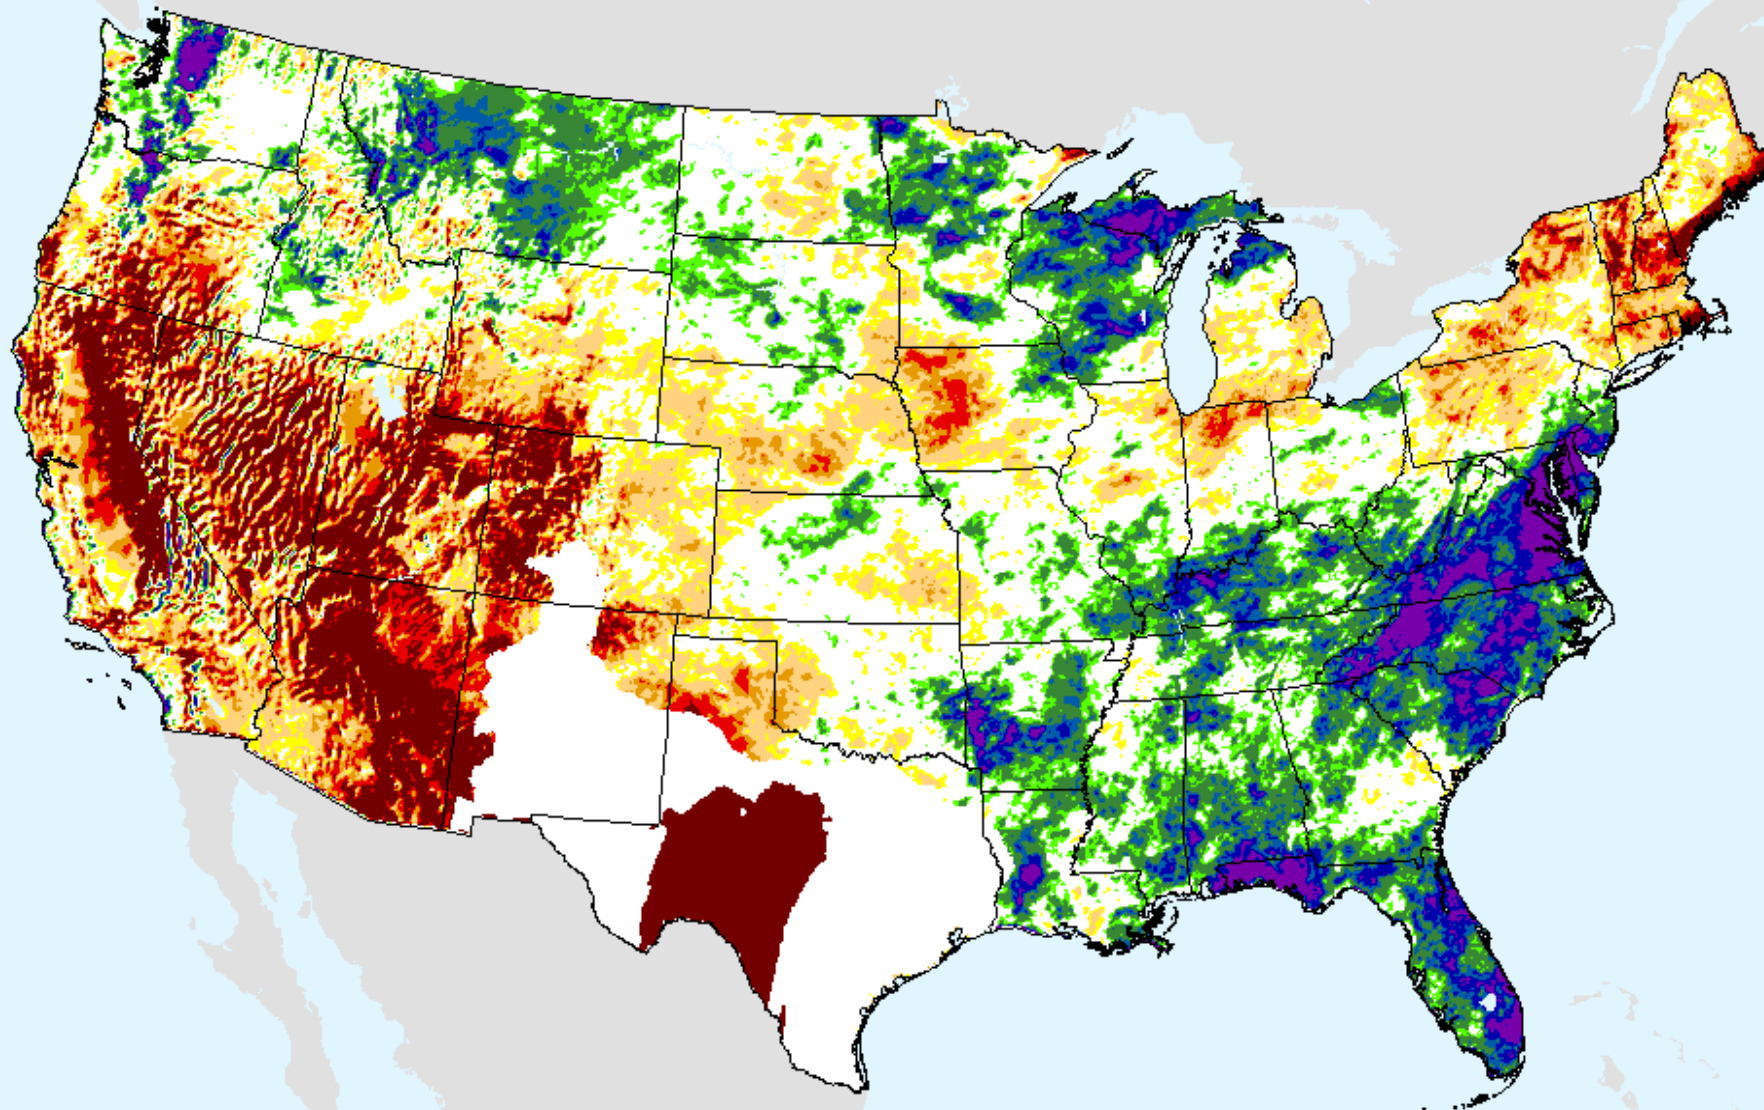

AHPS 6-month SPEI

As of: Tuesday, November 24, 2020

SPEI (USDM)