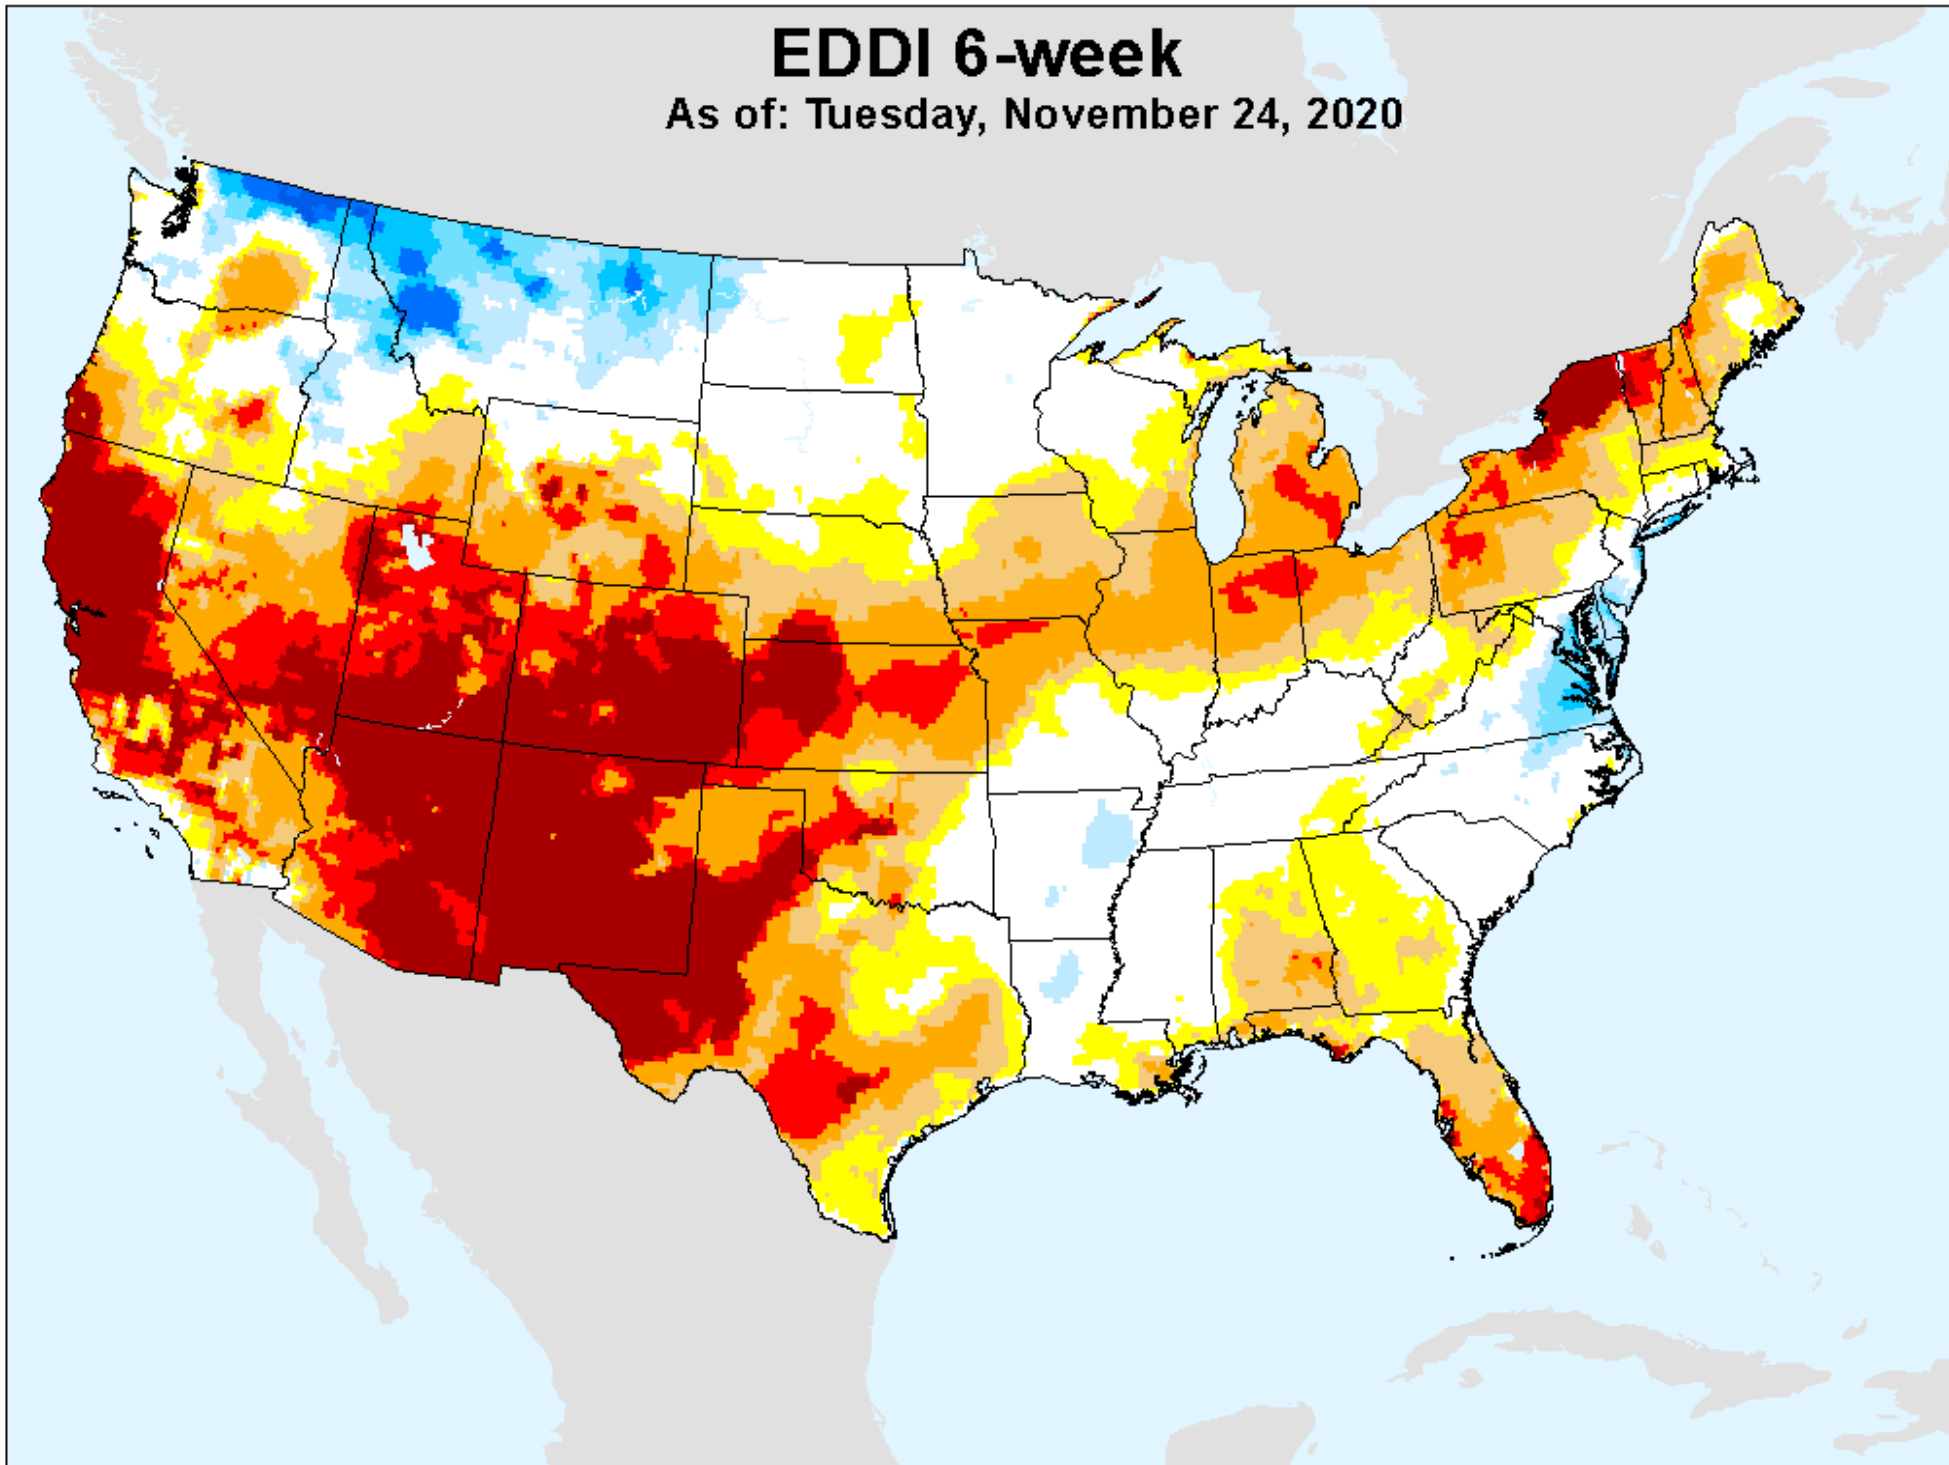

EDDI 6-week

As of: Tuesday, November 24, 2020

USDM for: Nov. 17, 2020

EDDI 6-week

As of: Tuesday, November 24, 2020

EDDI 7-week

As of: Tuesday, November 24, 2020

USDM for: Nov. 17, 2020