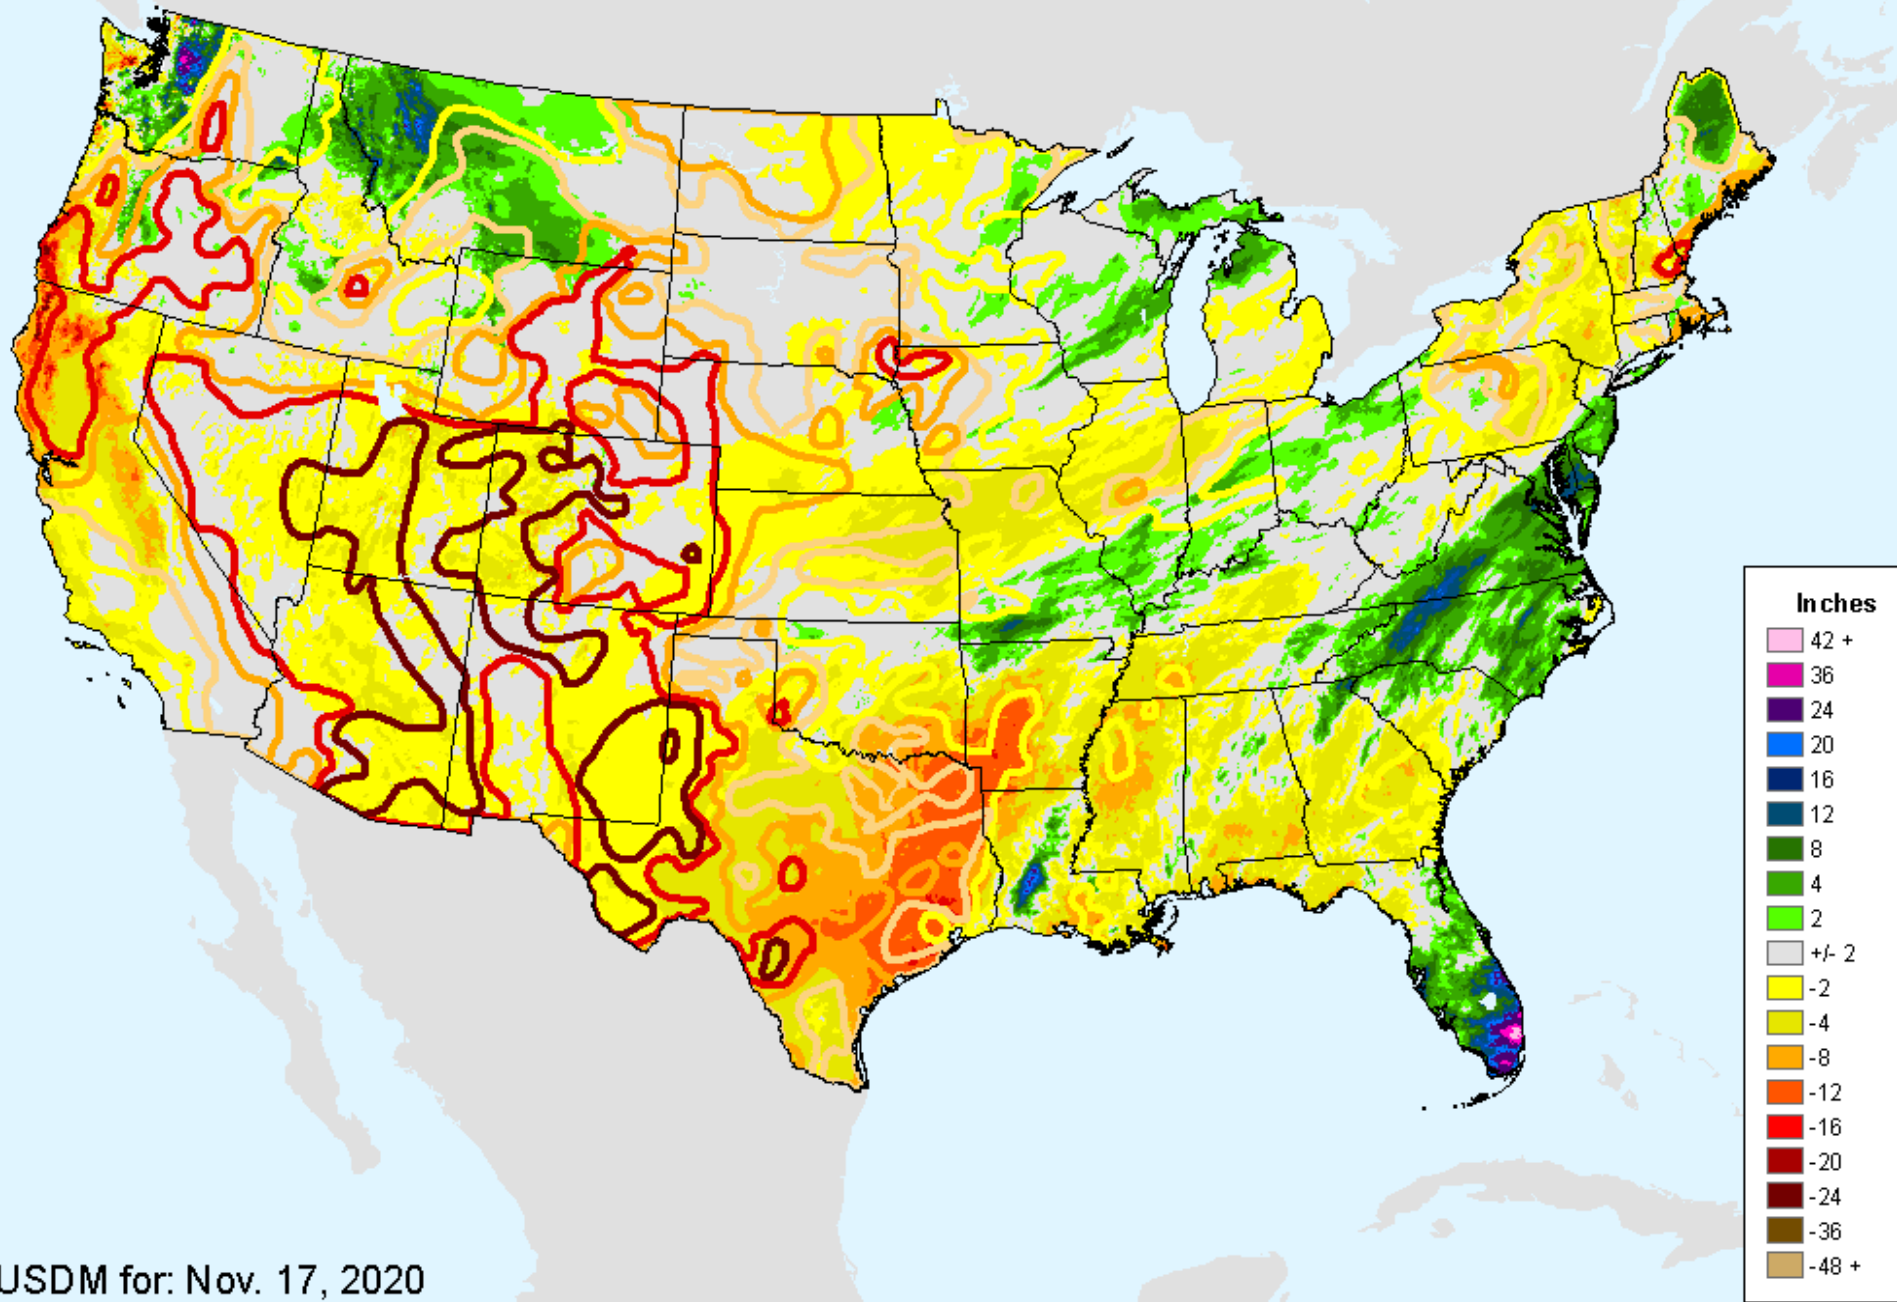

AHPS Water-Year Precip Departure

As of: Tuesday, November 24, 2020