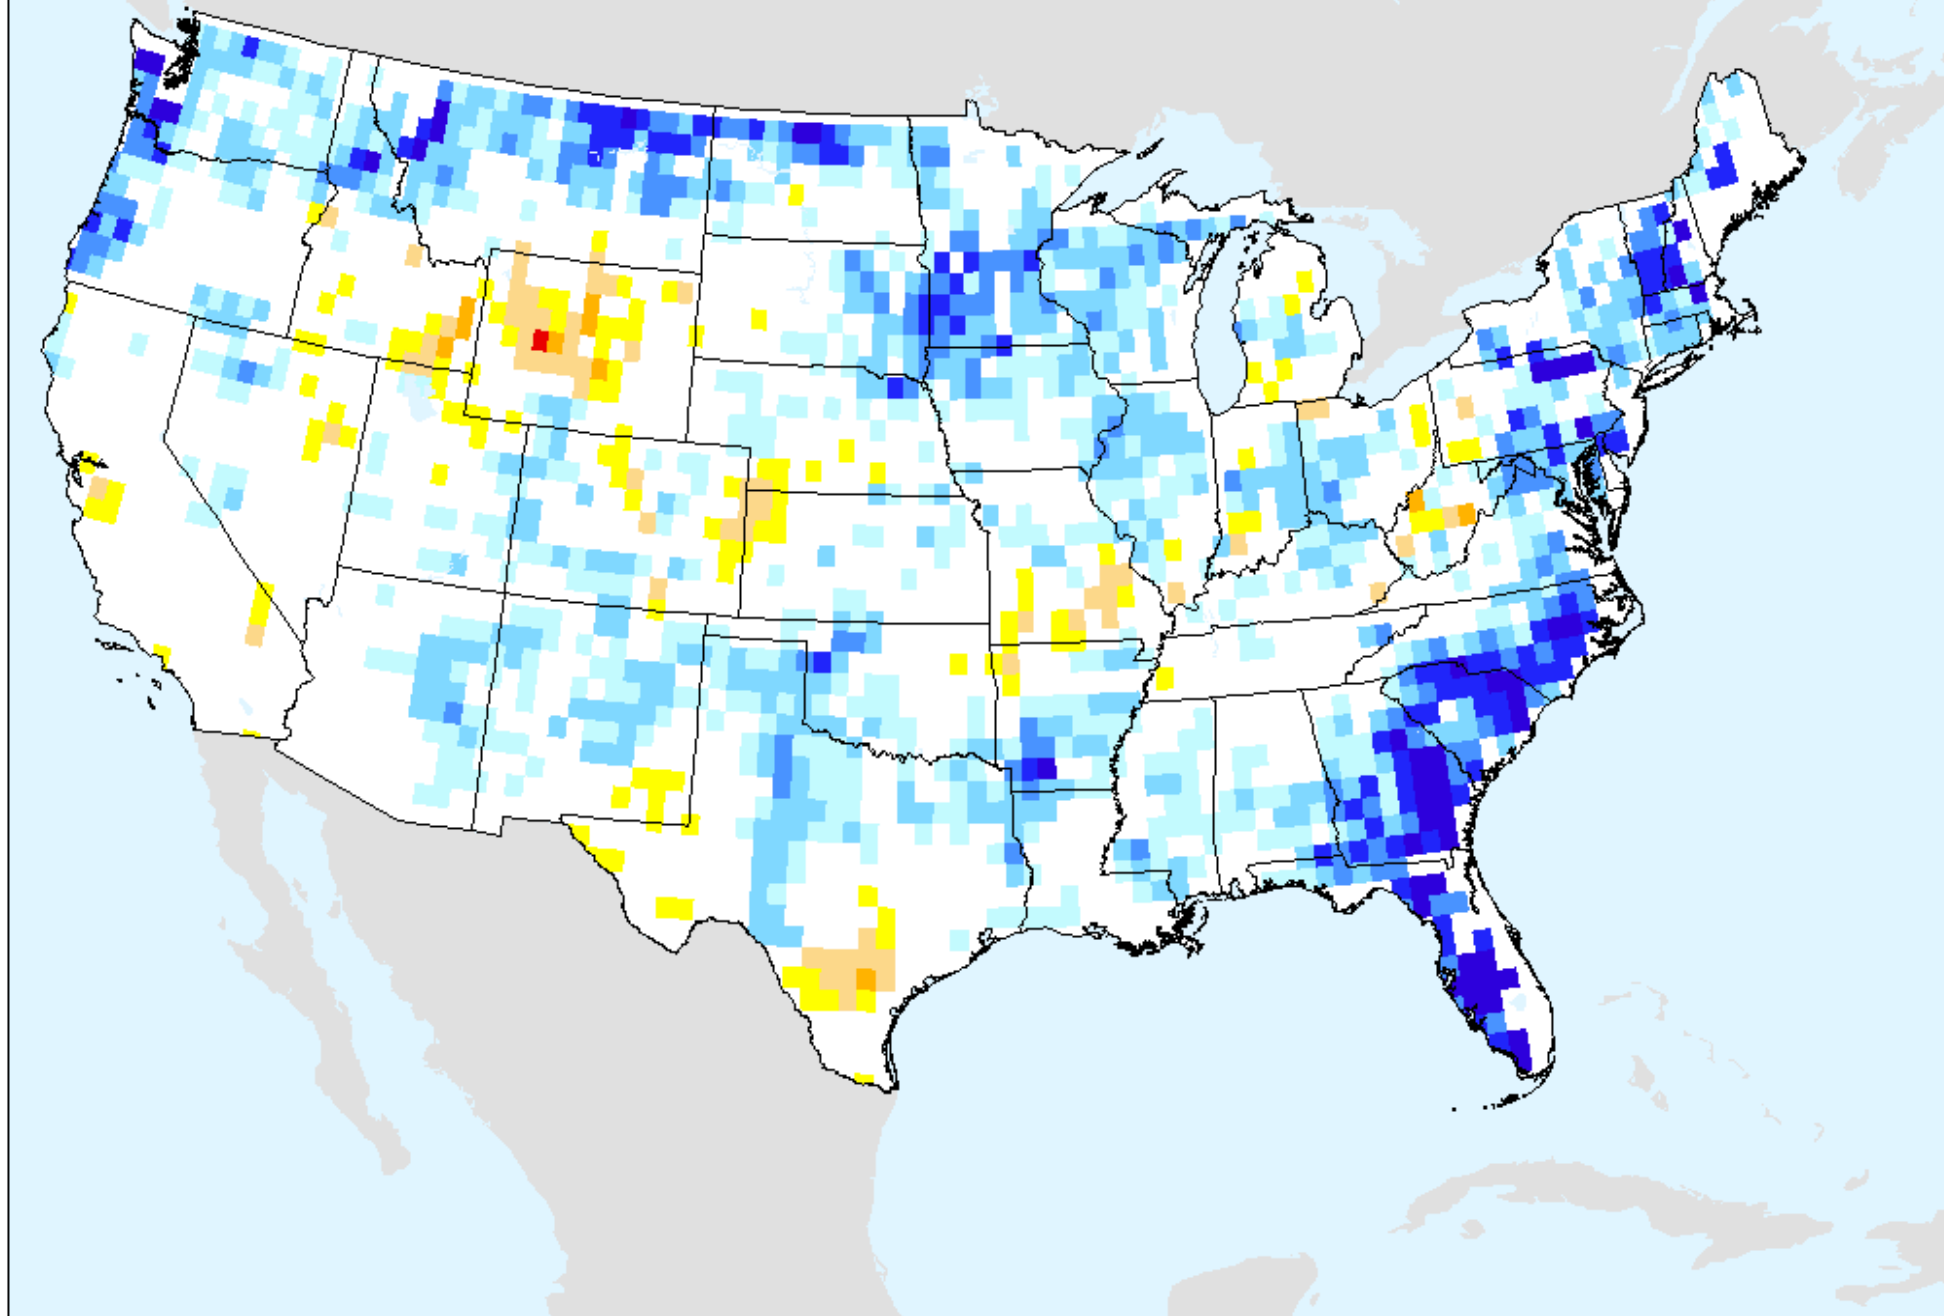

AIRS-Based Surface Relative Humidity 28 Day

As of: Tuesday, November 24, 2020