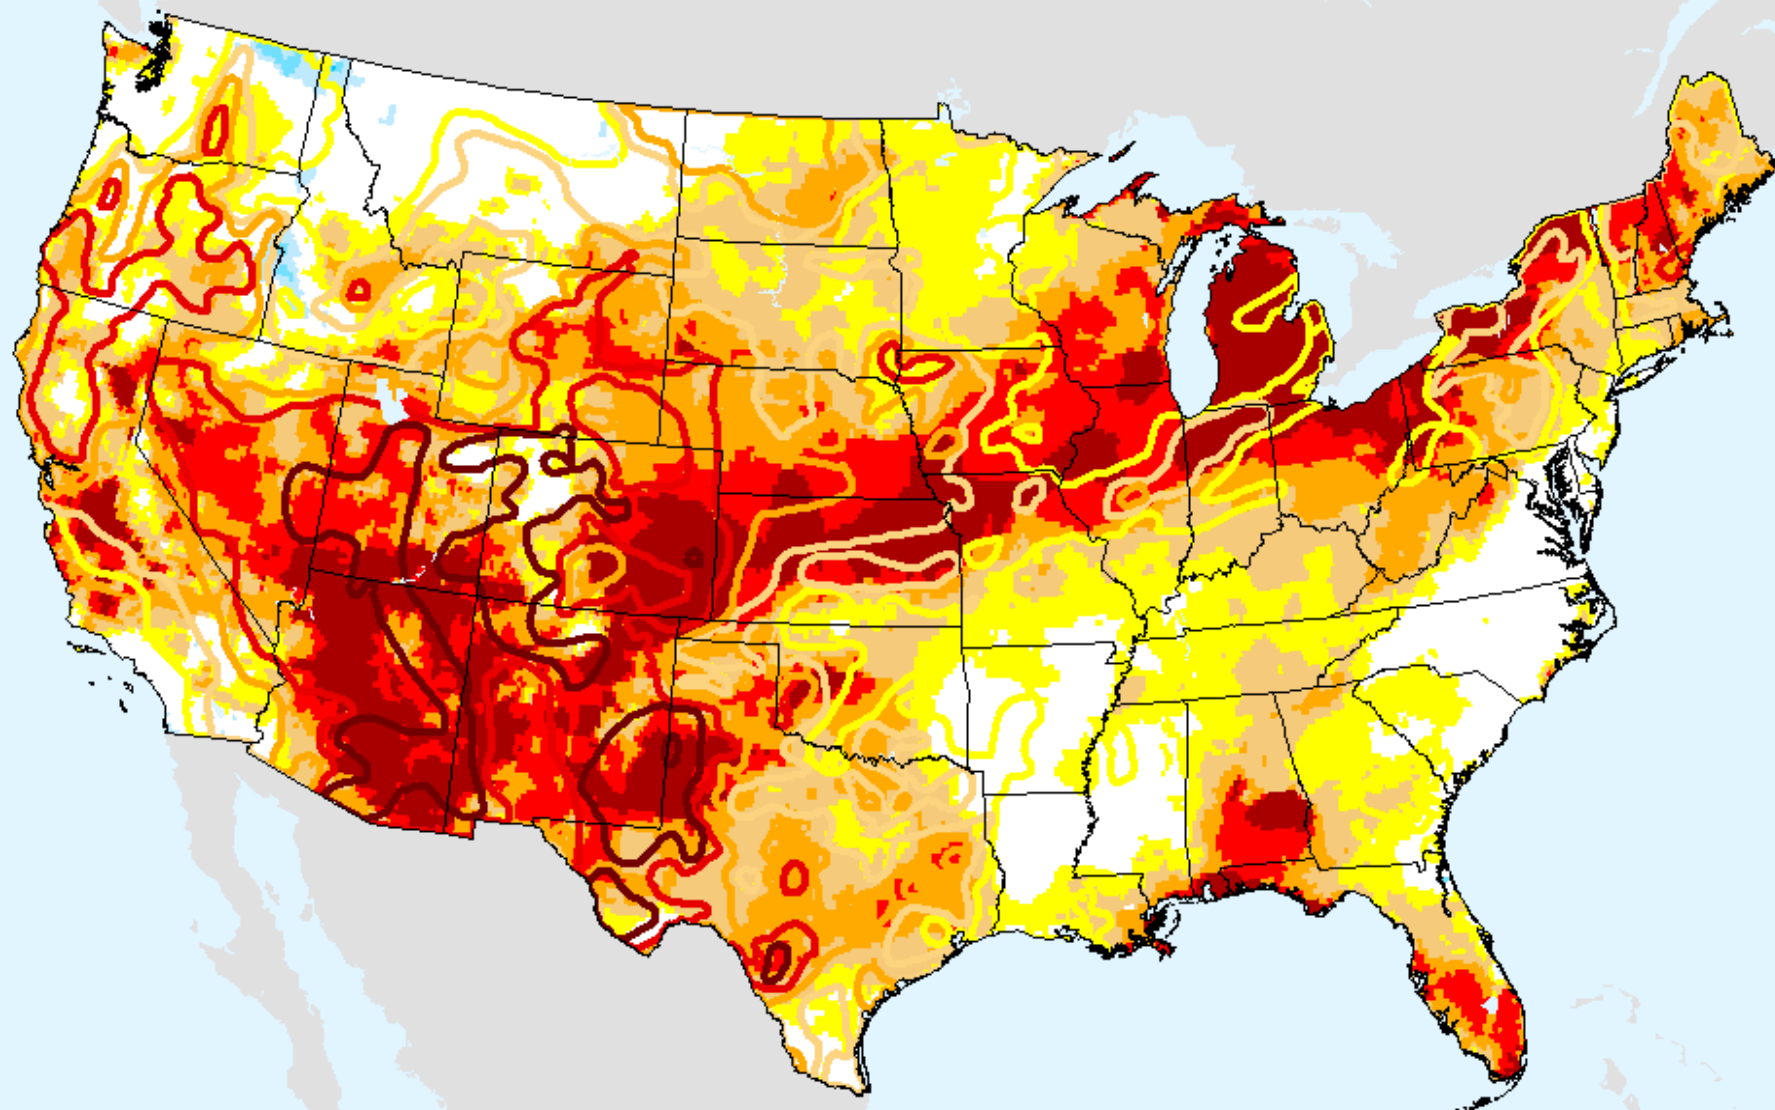

EDDI 3-week

As of: Tuesday, November 24, 2020

USDM for: Nov. 17, 2020