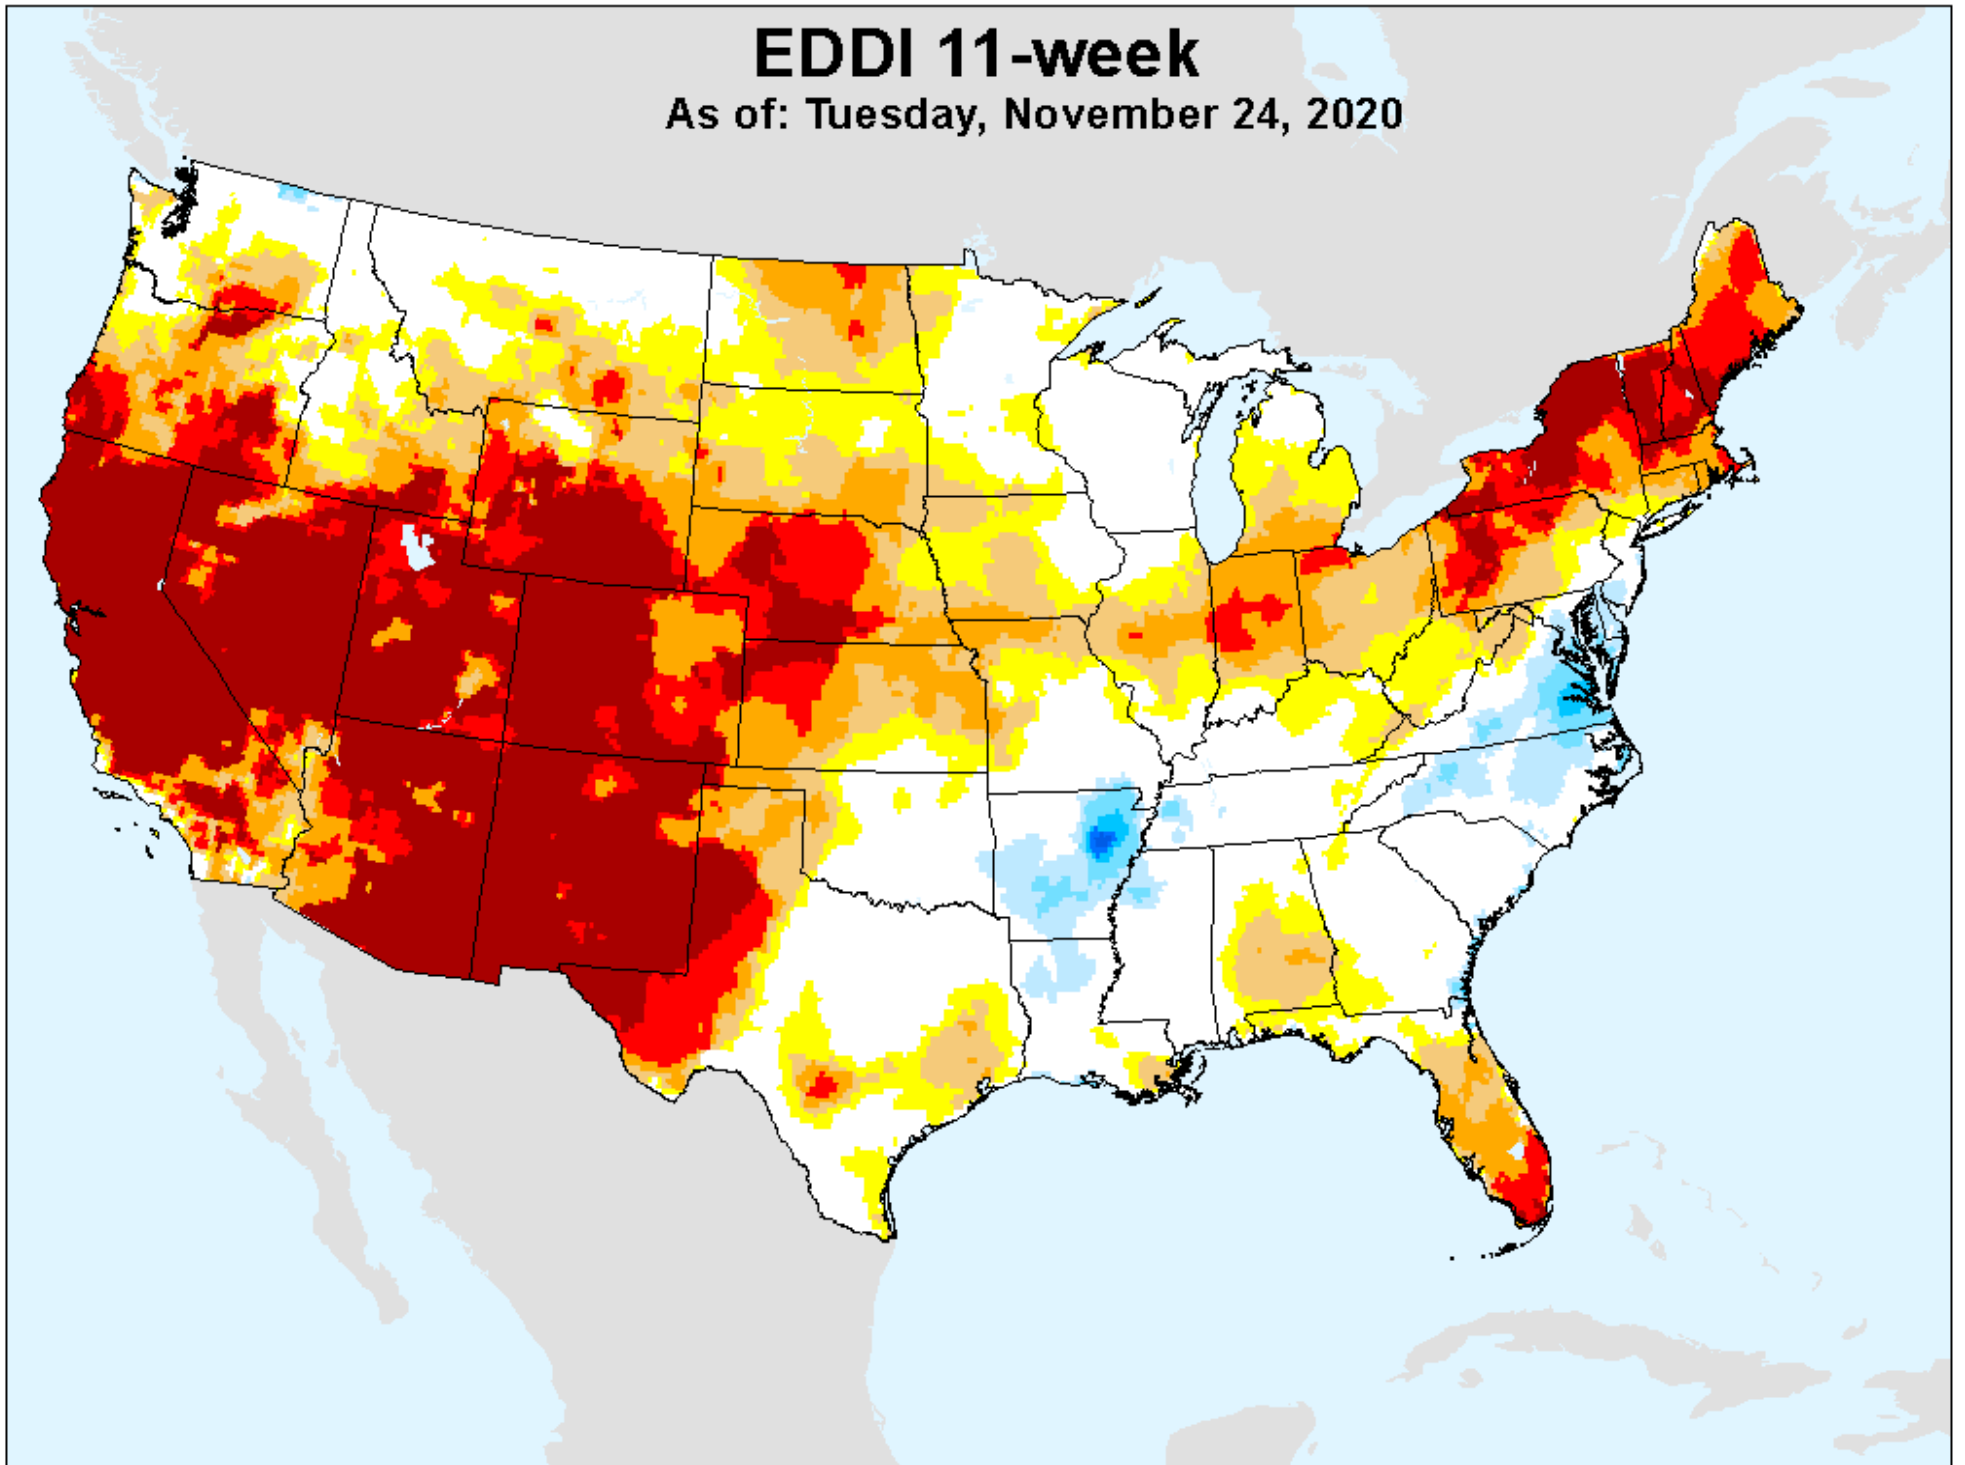

As of: Tuesday, November 24, 2020

EDDI 11-week

As of: Tuesday, November 24, 2020

USDM for: Nov. 17, 2020

EDDI 11-week

As of: Tuesday, November 24, 2020

EDDI 12-week

As of: Tuesday, November 24, 2020