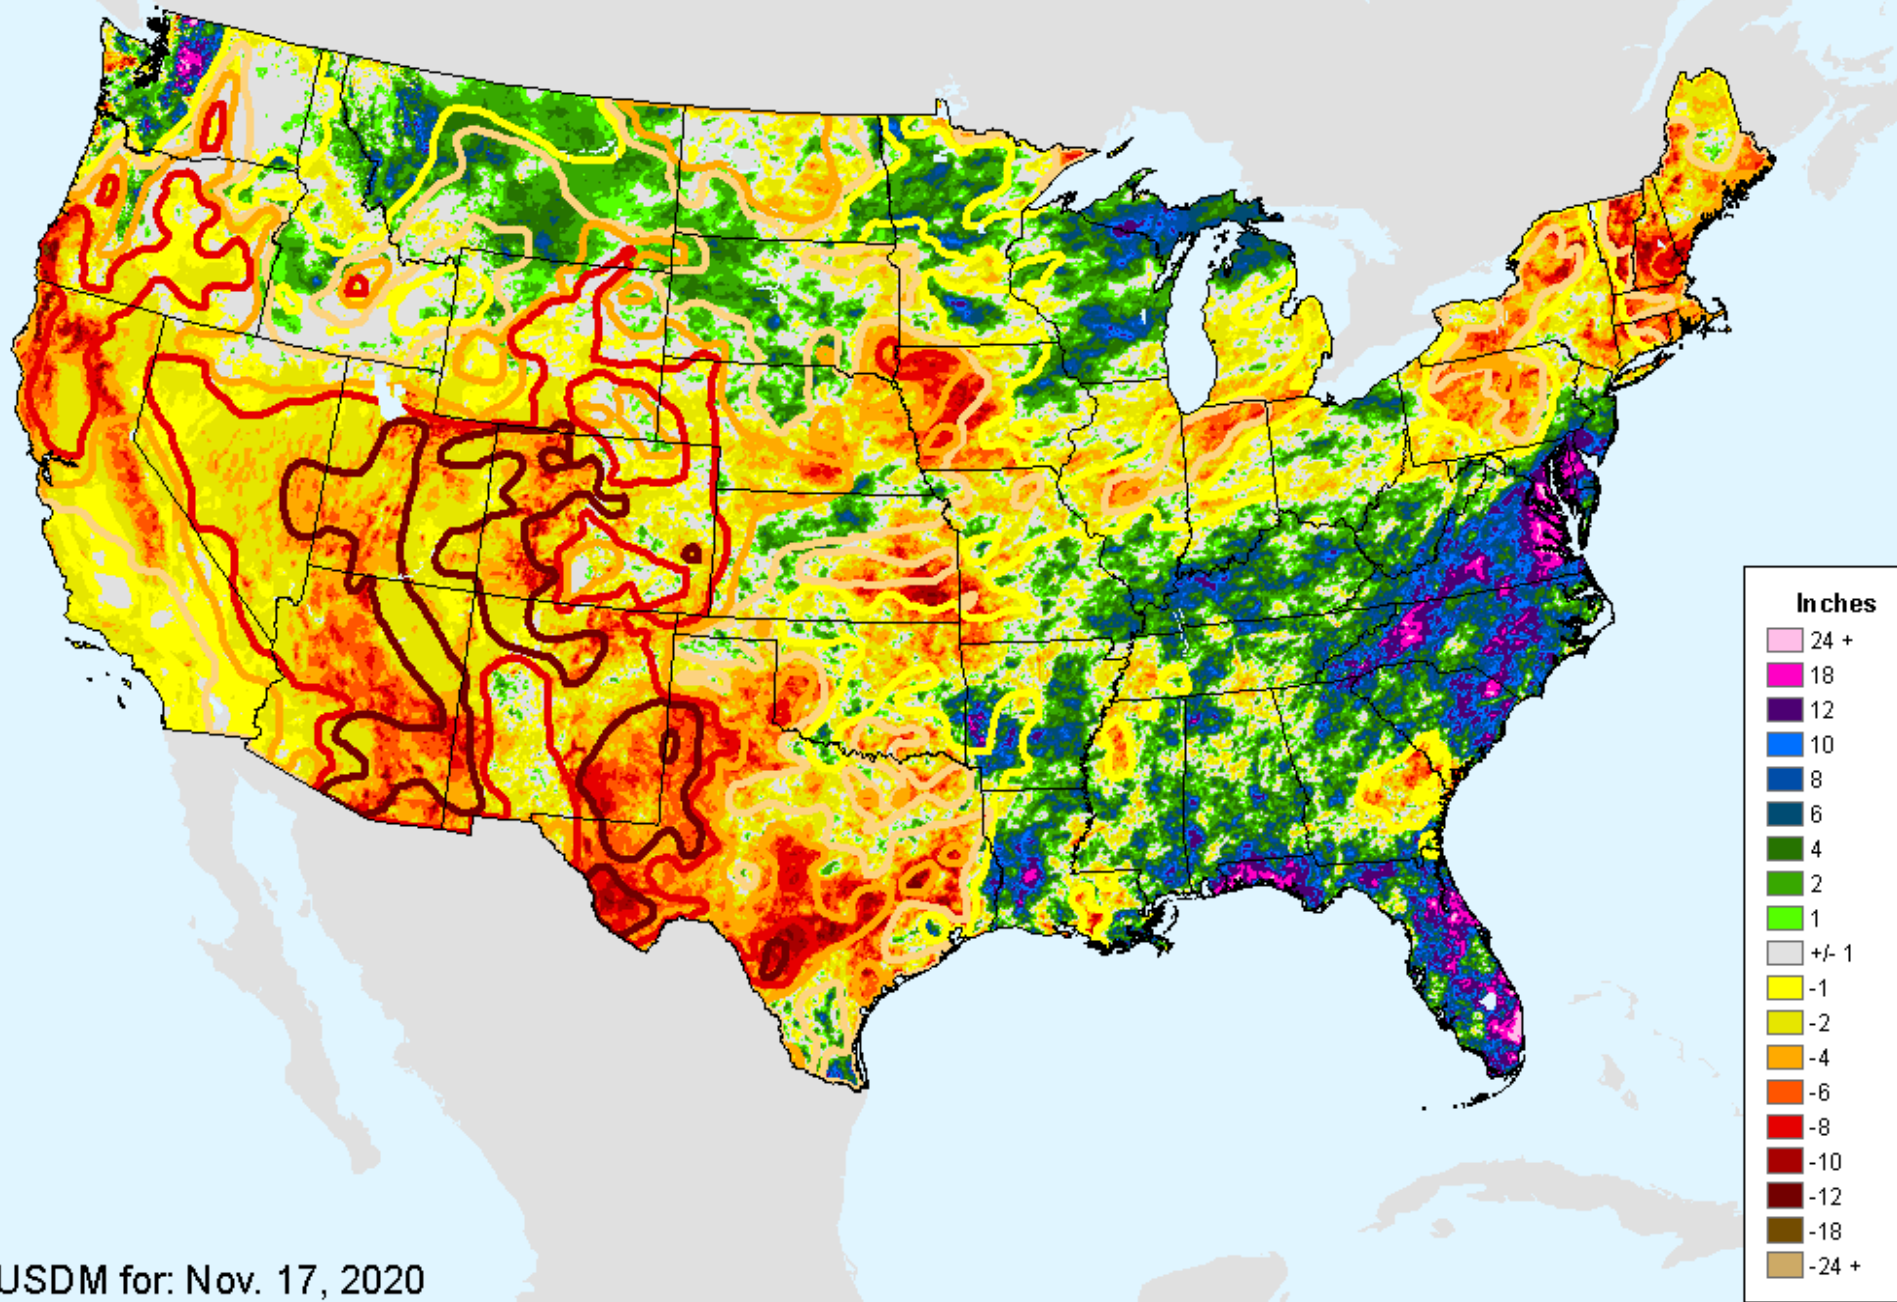

As of: Tuesday, November 24, 2020

USDM for: Nov. 17, 2020

AHPS 90-Day Pct of Normal Pcp

As of: Tuesday, November 24, 2020

AHPS 180-Day Precip Departure

As of: Tuesday, November 24, 2020

USDM for: Nov. 17, 2020