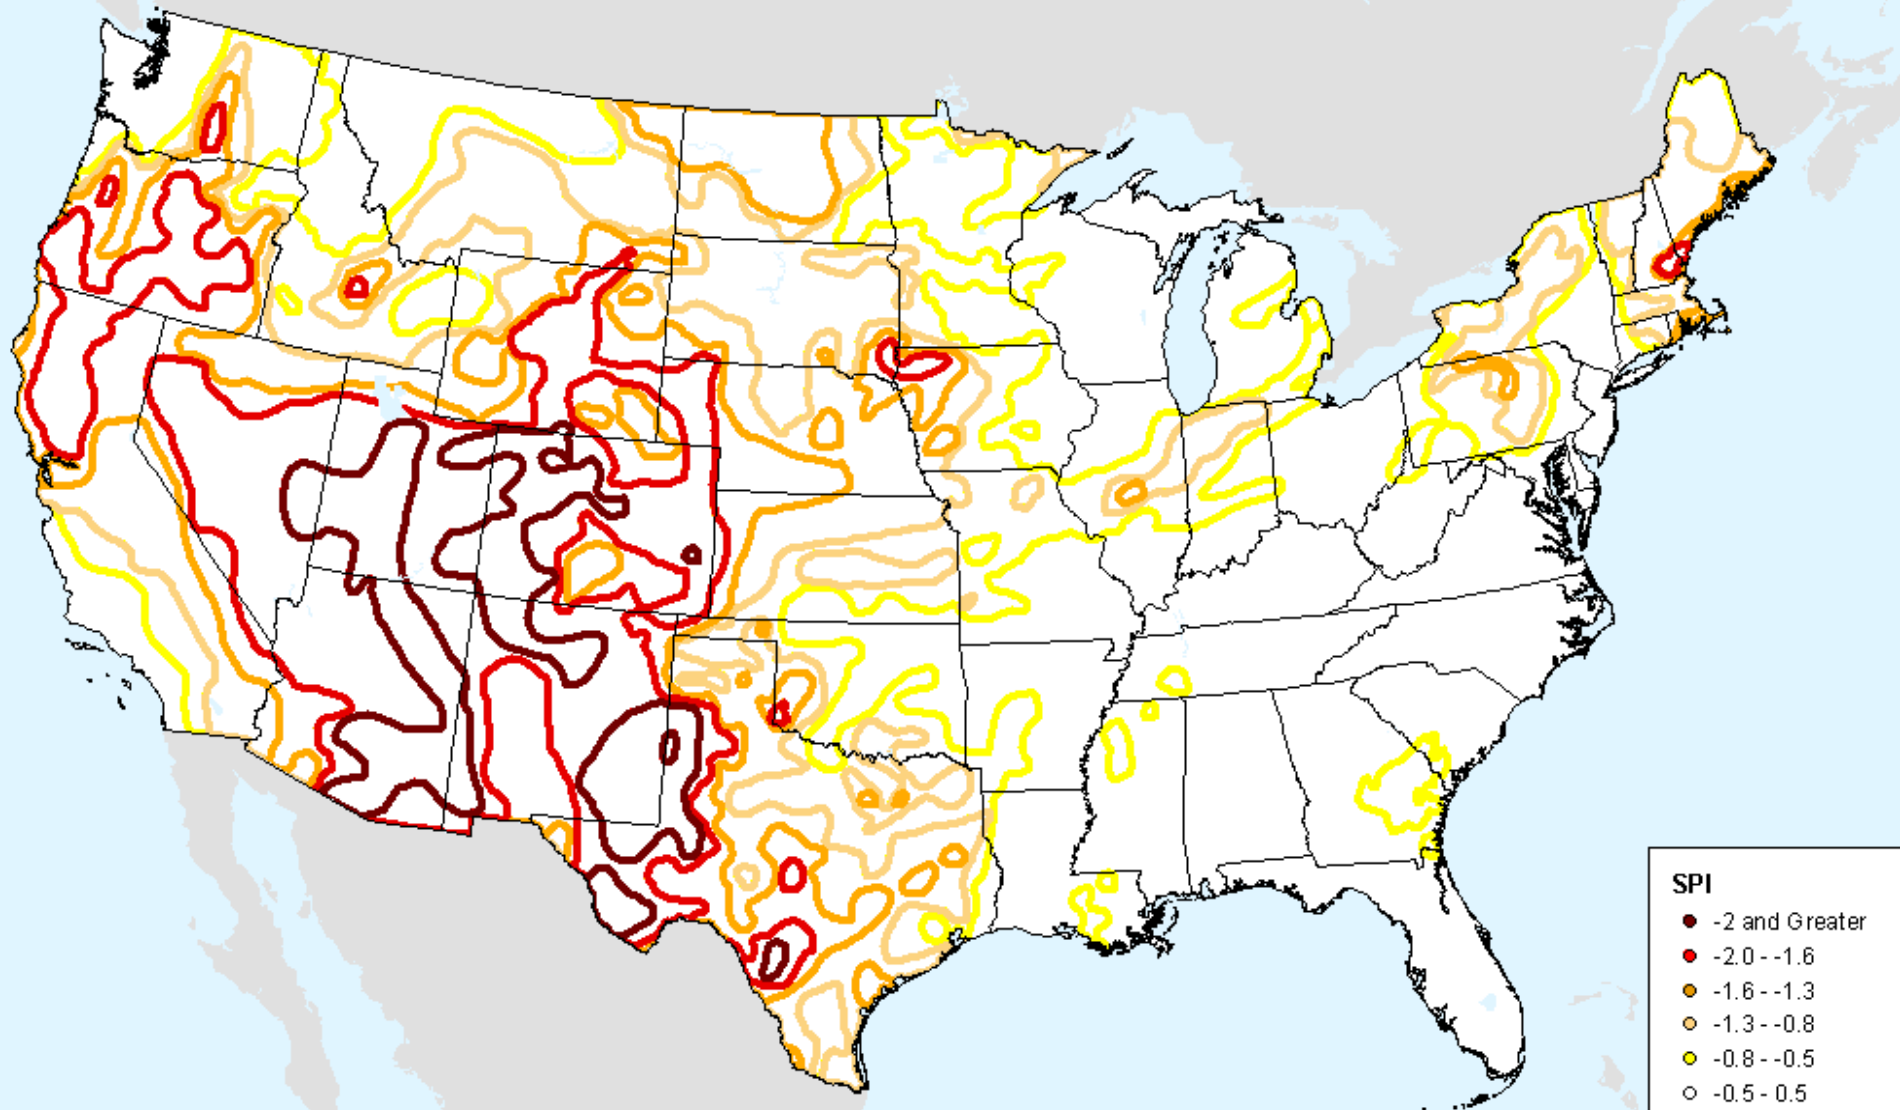

HPRCC 24-month SPI

As of: Tuesday, November 24, 2020

USDM for: Nov. 17, 2020

HPRCC 24-month SPI

As of: Tuesday, November 24, 2020

HPRCC Water Year-to-date SPI

As of: Tuesday, November 24, 2020

USDM for: Nov. 17, 2020