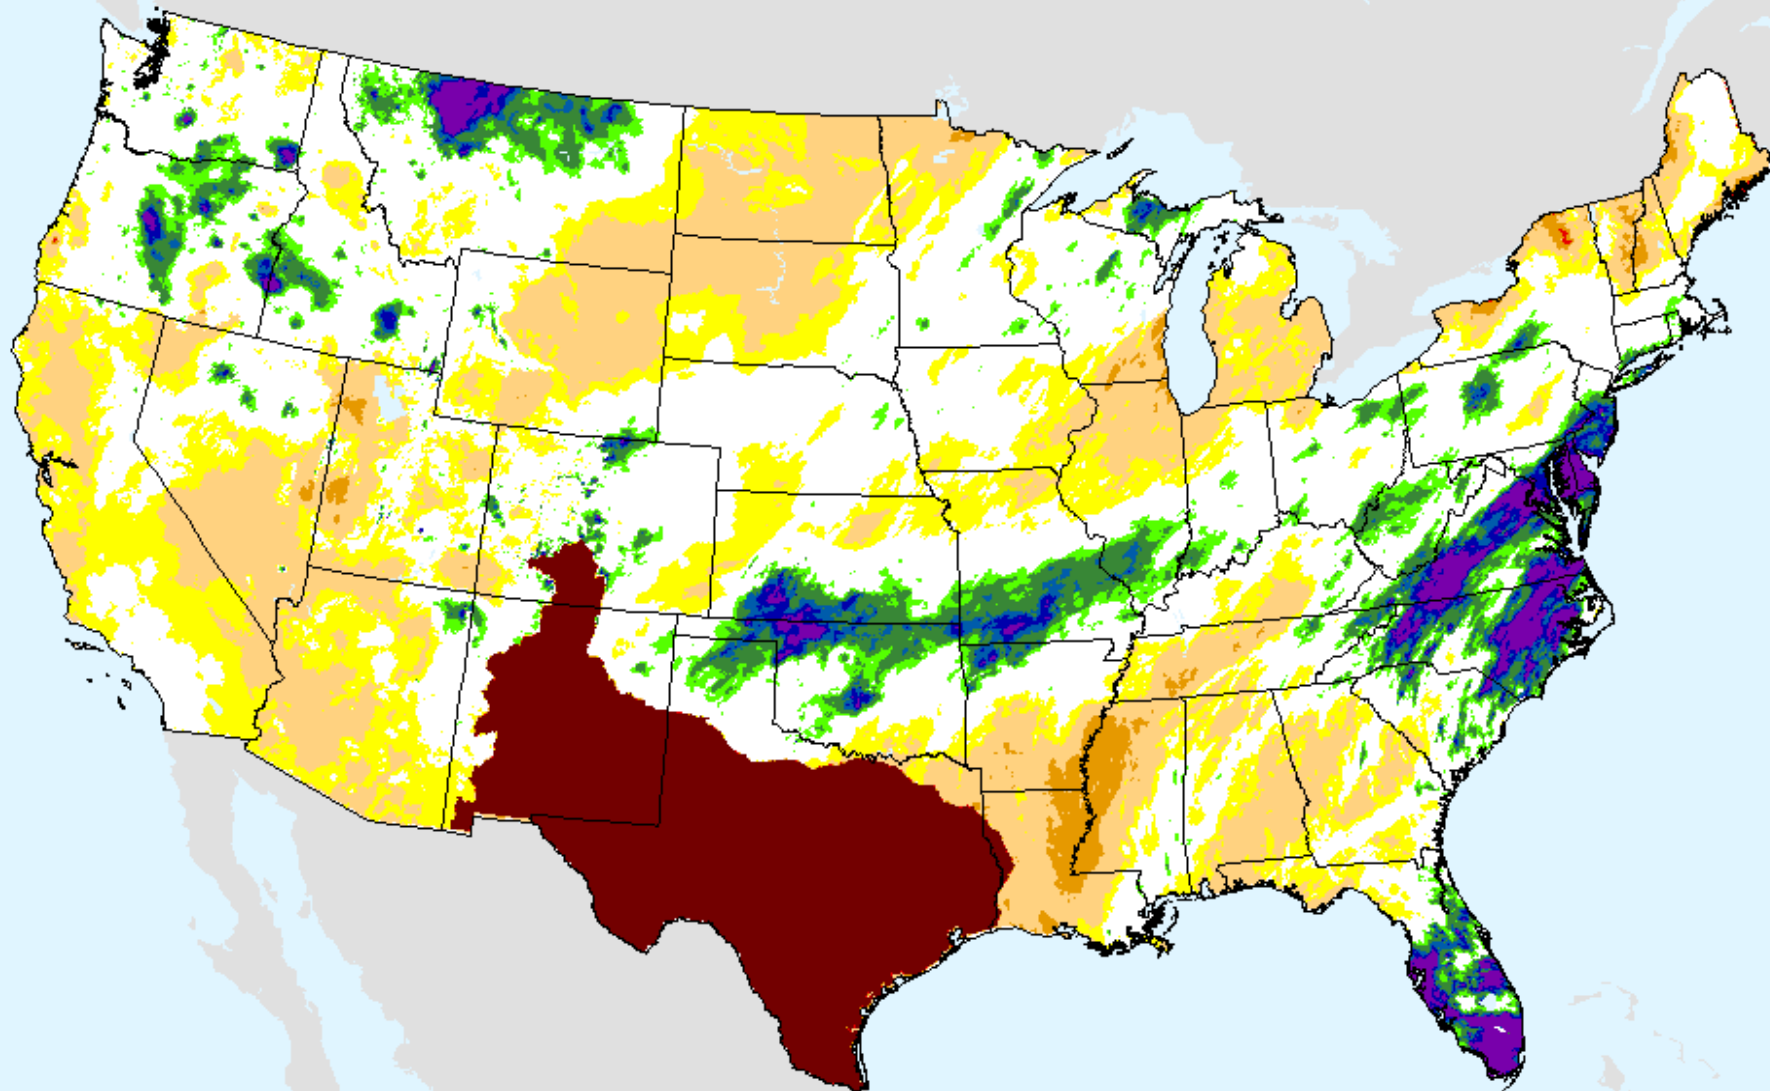

AHPS 1-month SPI

As of: Tuesday, November 24, 2020