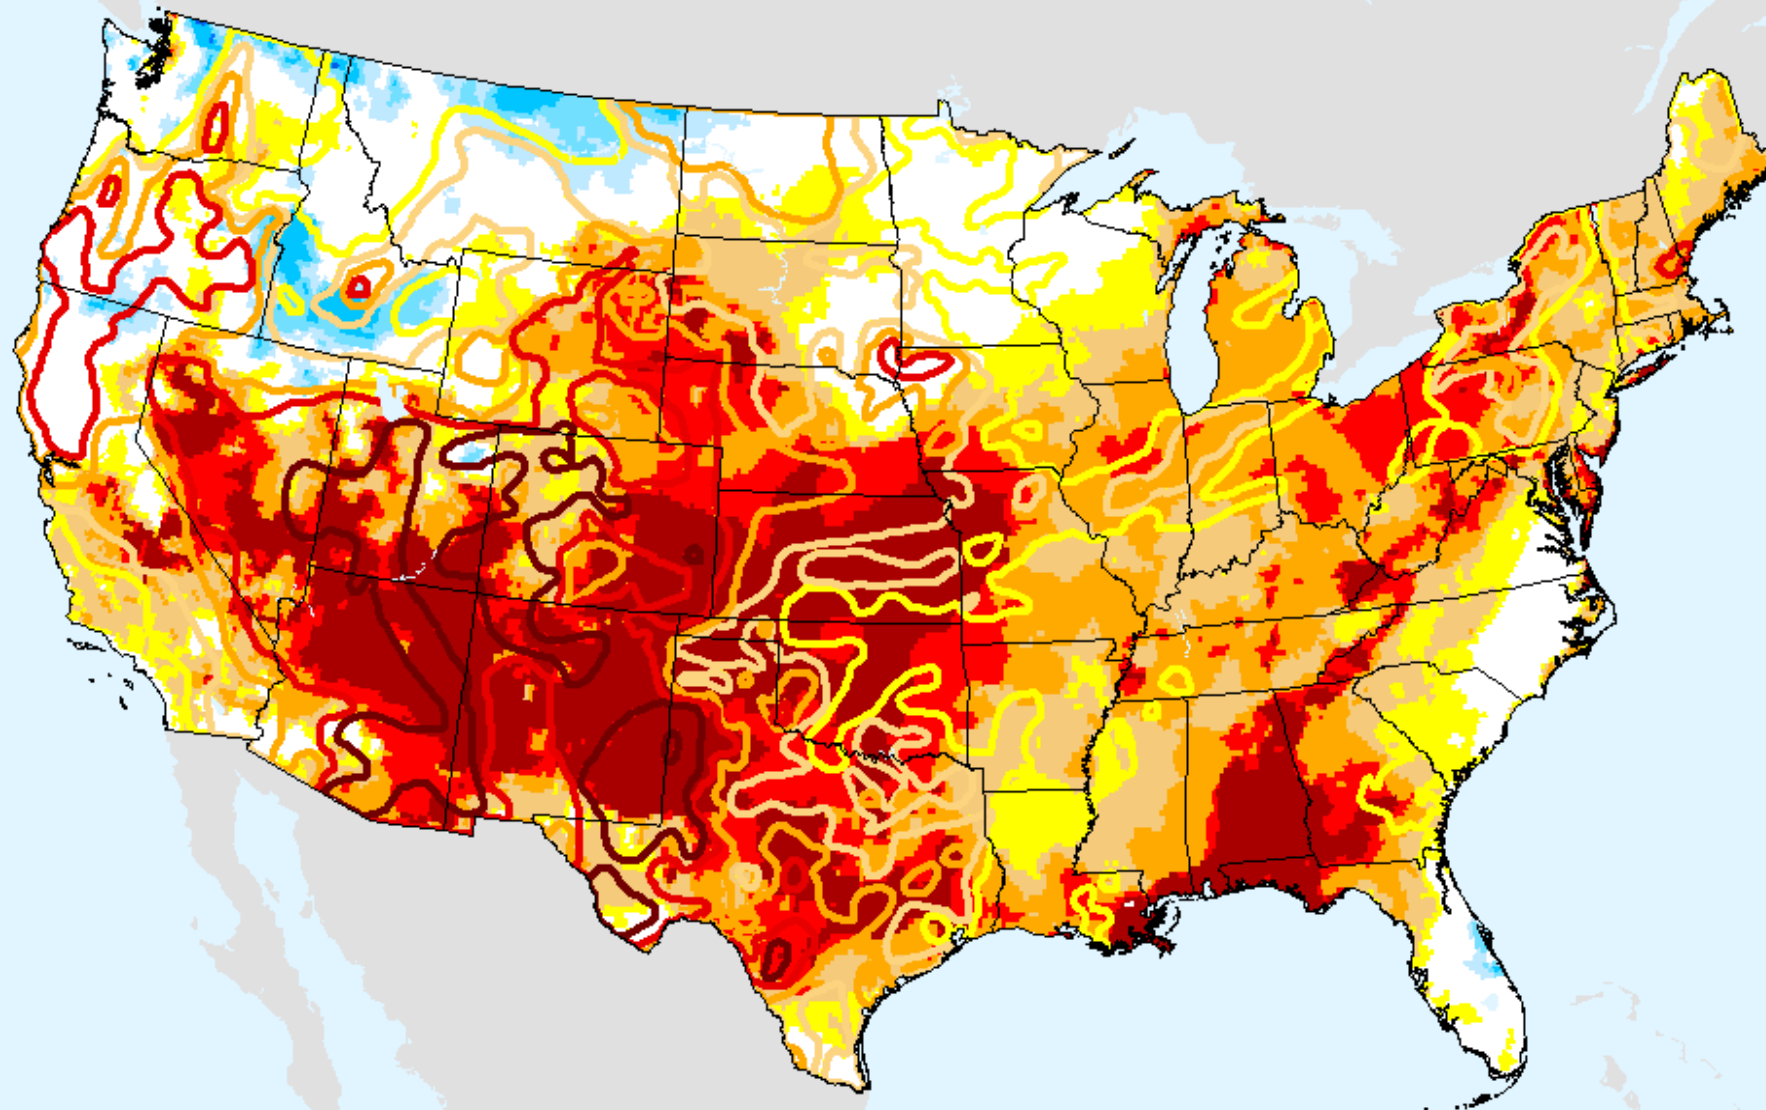

EDDI 1-week

As of: Tuesday, November 24, 2020

USDM for: Nov. 17, 2020