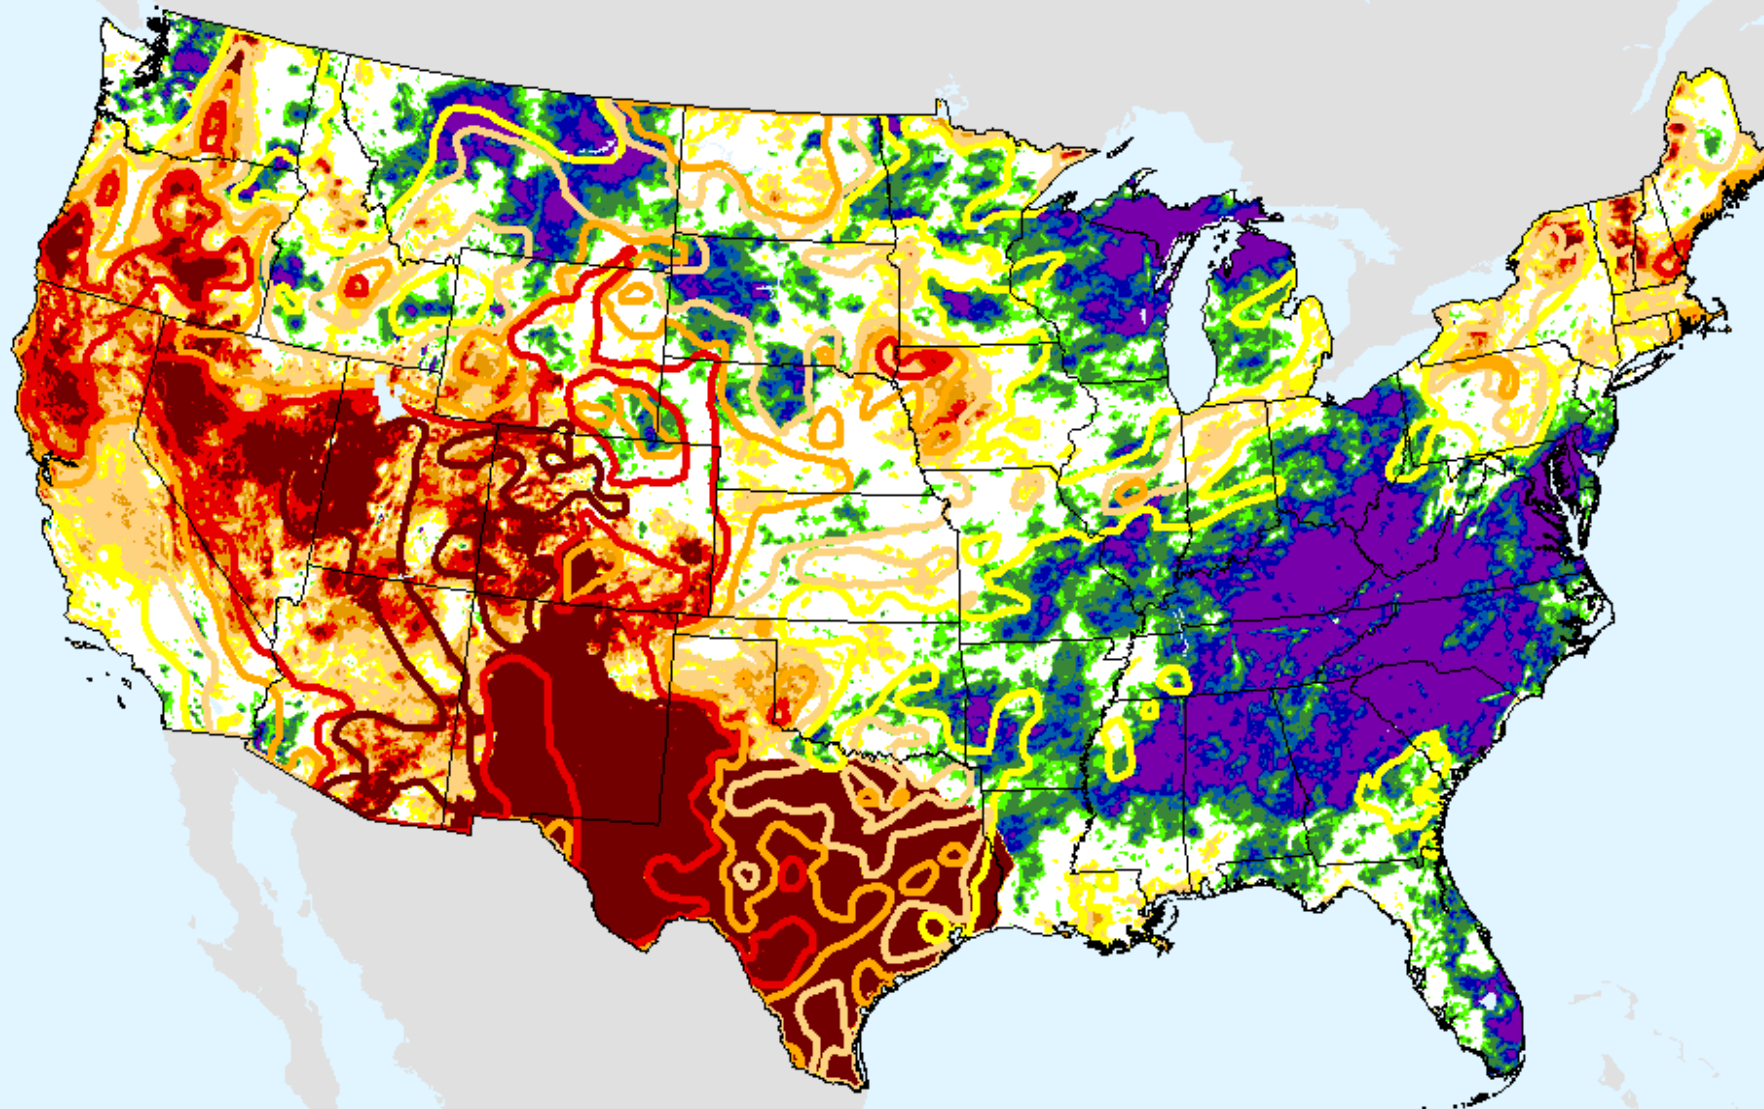

USDM for: Nov. 17, 2020

SPI (USDM)

AHPS 9-month SPI

As of: Tuesday, November 24, 2020

AHPS 12-month SPI

As of: Tuesday, November 24, 2020

USDM for: Nov. 17, 2020

SPI (USDM)