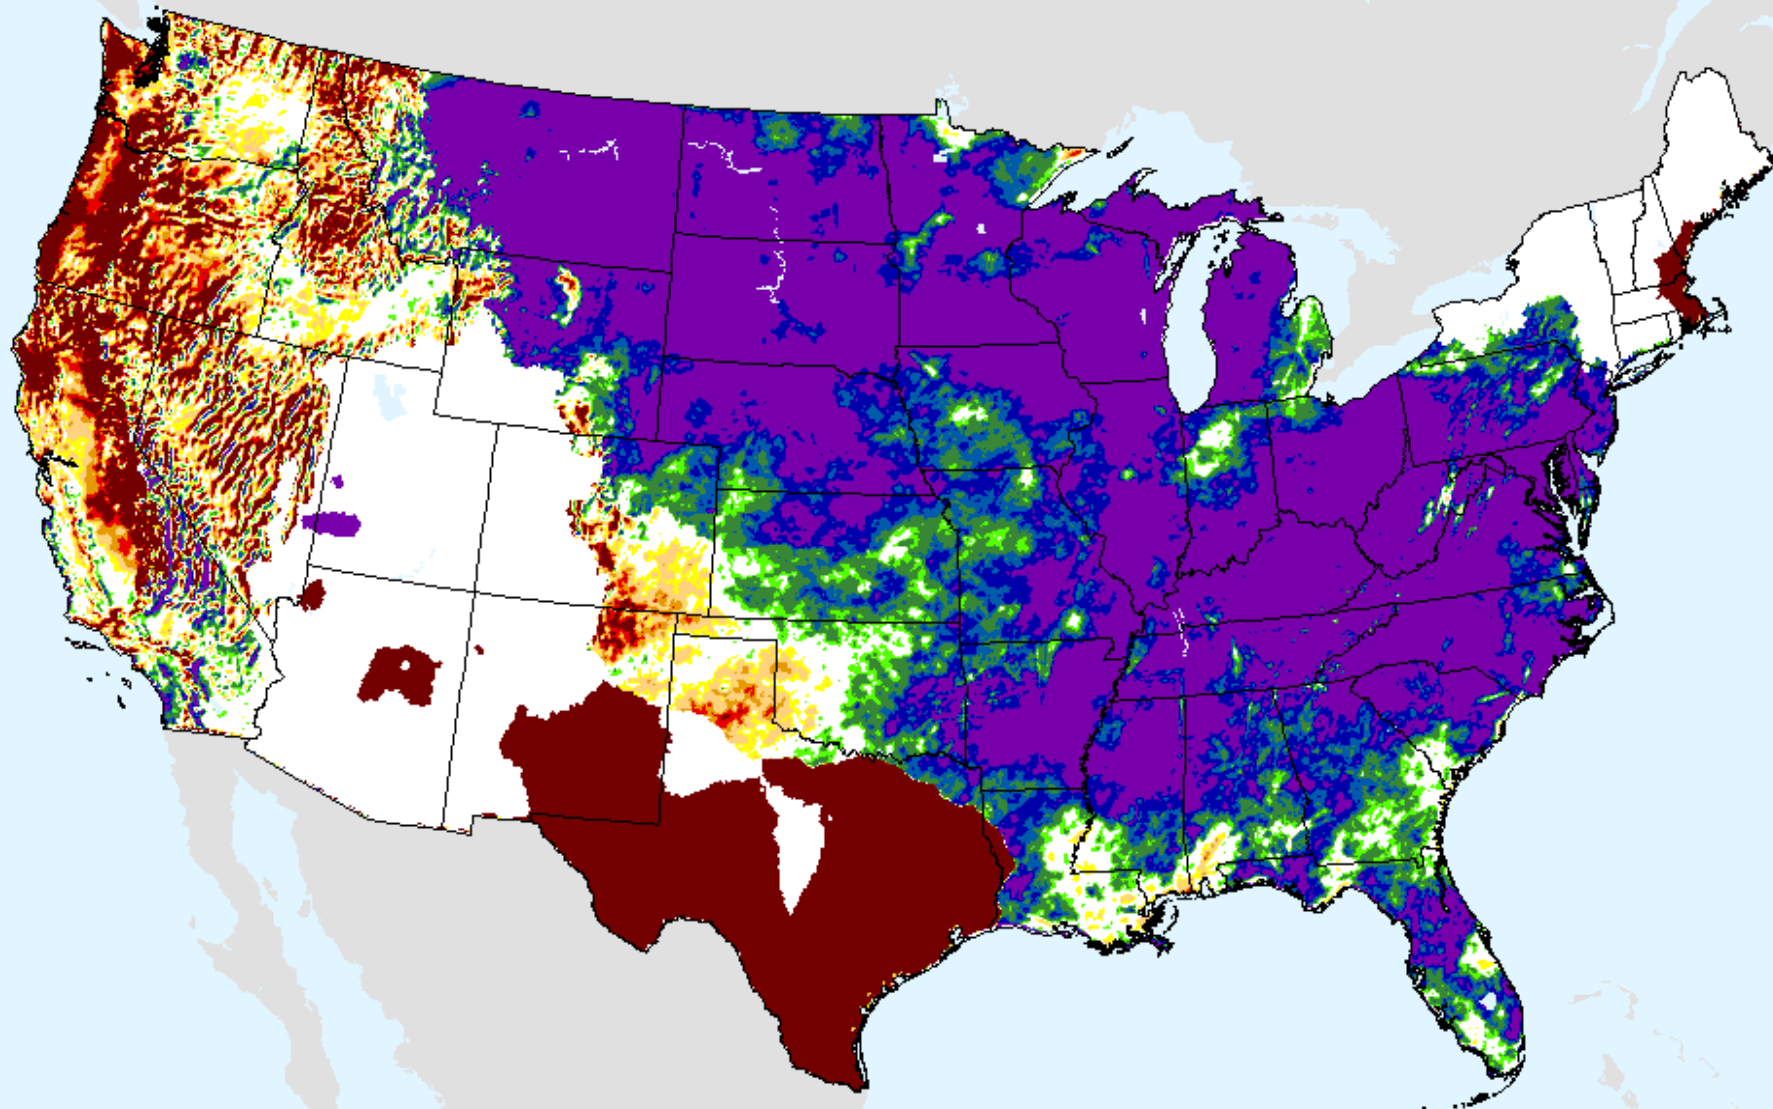

AHPS 36-month SPEI

As of: Tuesday, November 24, 2020

USDM for: Nov. 17, 2020

SPEI (USDM)

AHPS 36-month SPEI

As of: Tuesday, November 24, 2020

SPEI (USDM)

EDDI 1-week