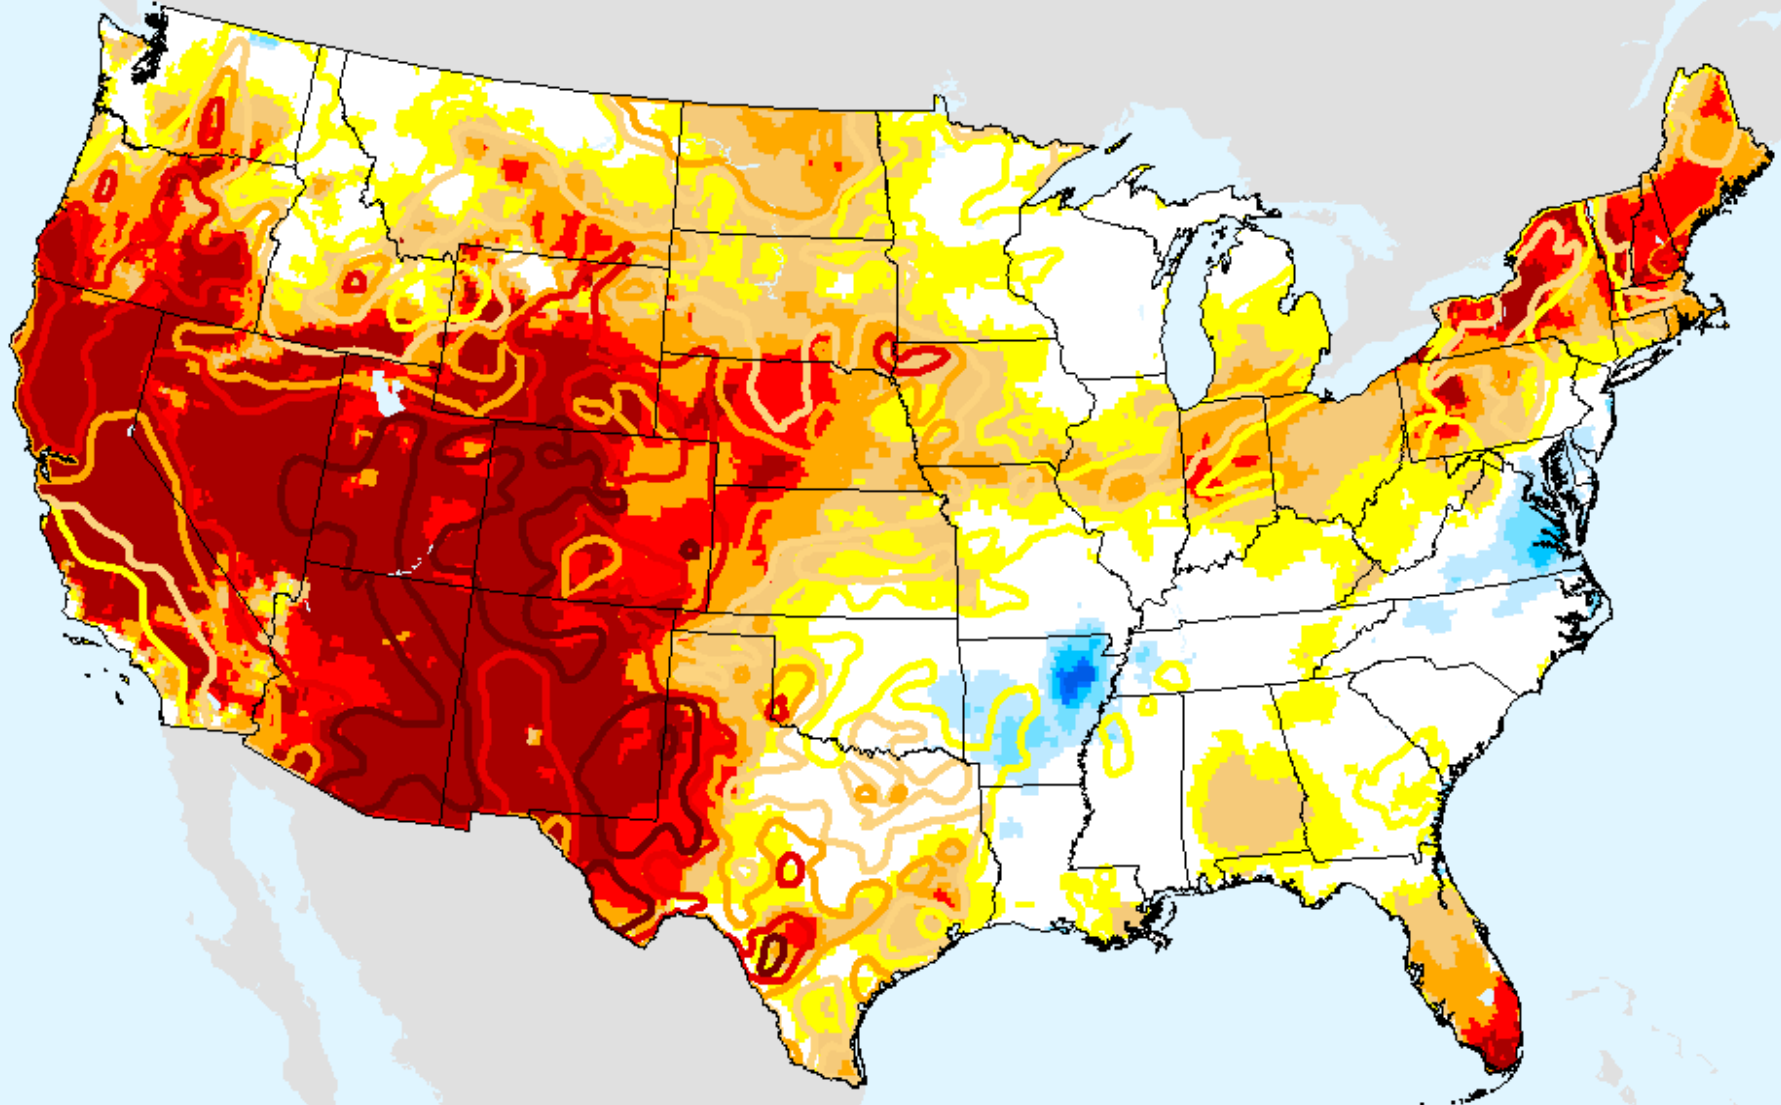

As of: Tuesday, November 24, 2020

EDDI 11-week

As of: Tuesday, November 24, 2020

USDM for: Nov. 17, 2020

EDDI 11-week

As of: Tuesday, November 24, 2020

EDDI 12-week

As of: Tuesday, November 24, 2020