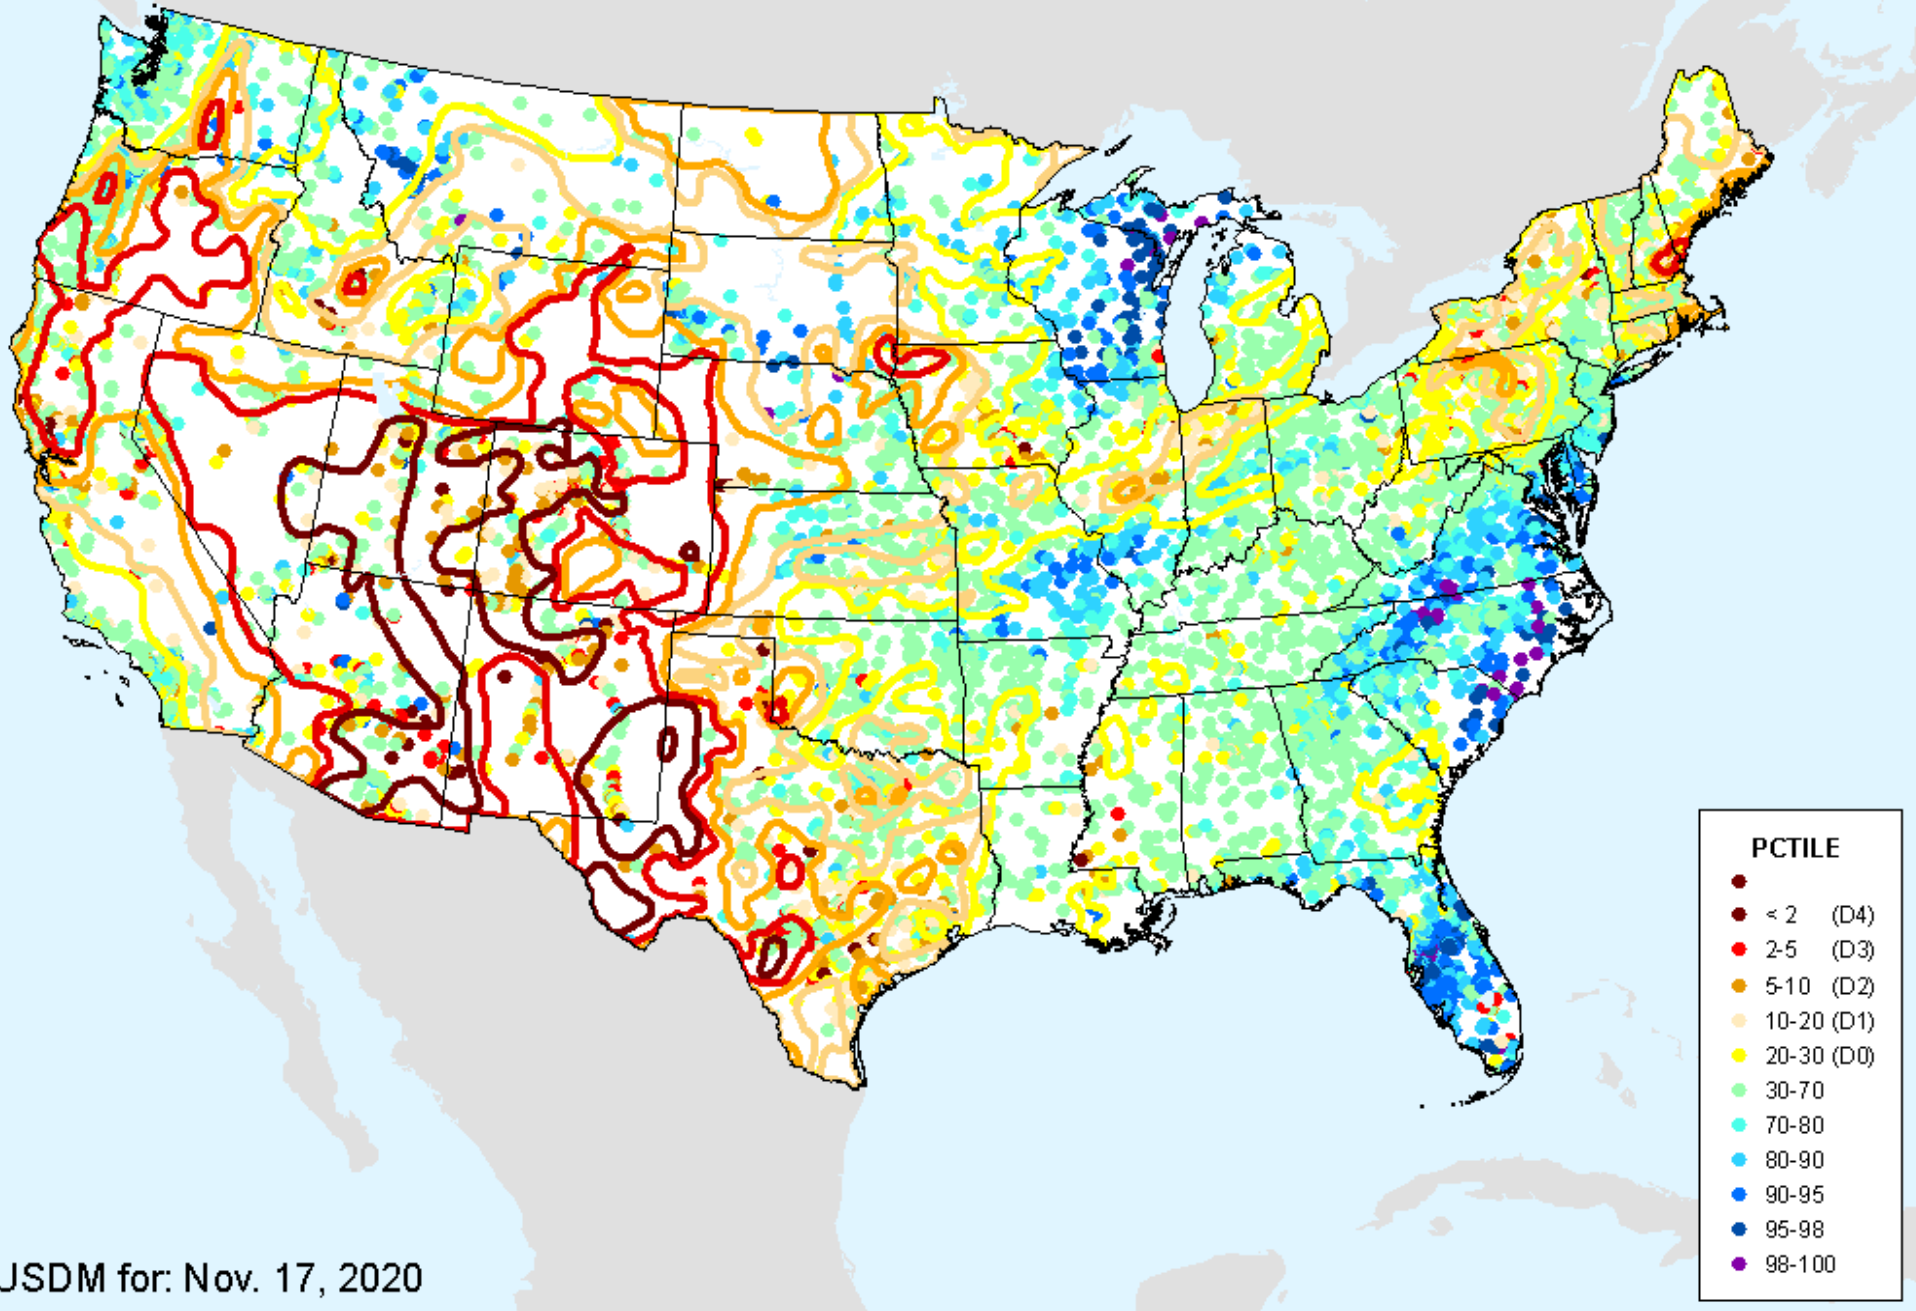

USGS 7-Day Avg Streamflow

As of: Tuesday, November 24, 2020