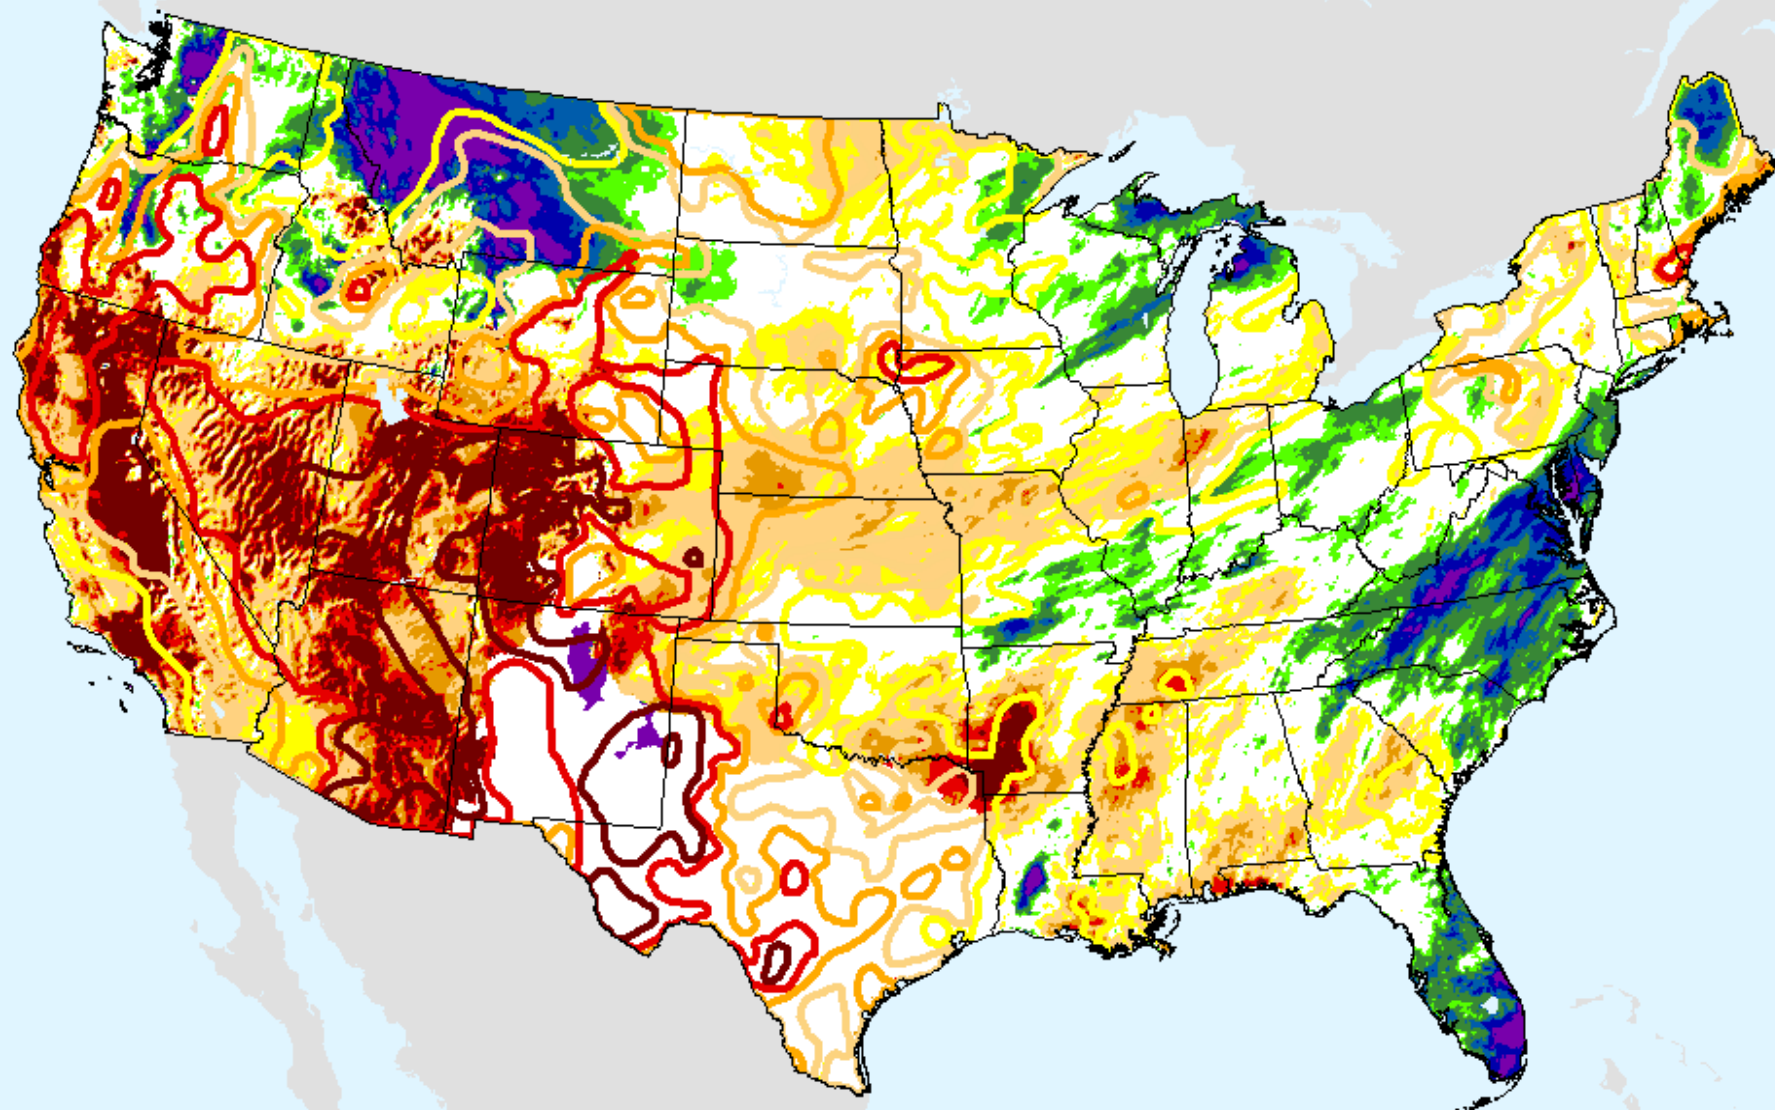

As of: Tuesday, November 24, 2020

USDM for: Nov. 17, 2020

SPEI (USDM)

AHPS 1-month SPEI

As of: Tuesday, November 24, 2020

SPEI (USDM)

AHPS 2-month SPEI

As of: Tuesday, November 24, 2020