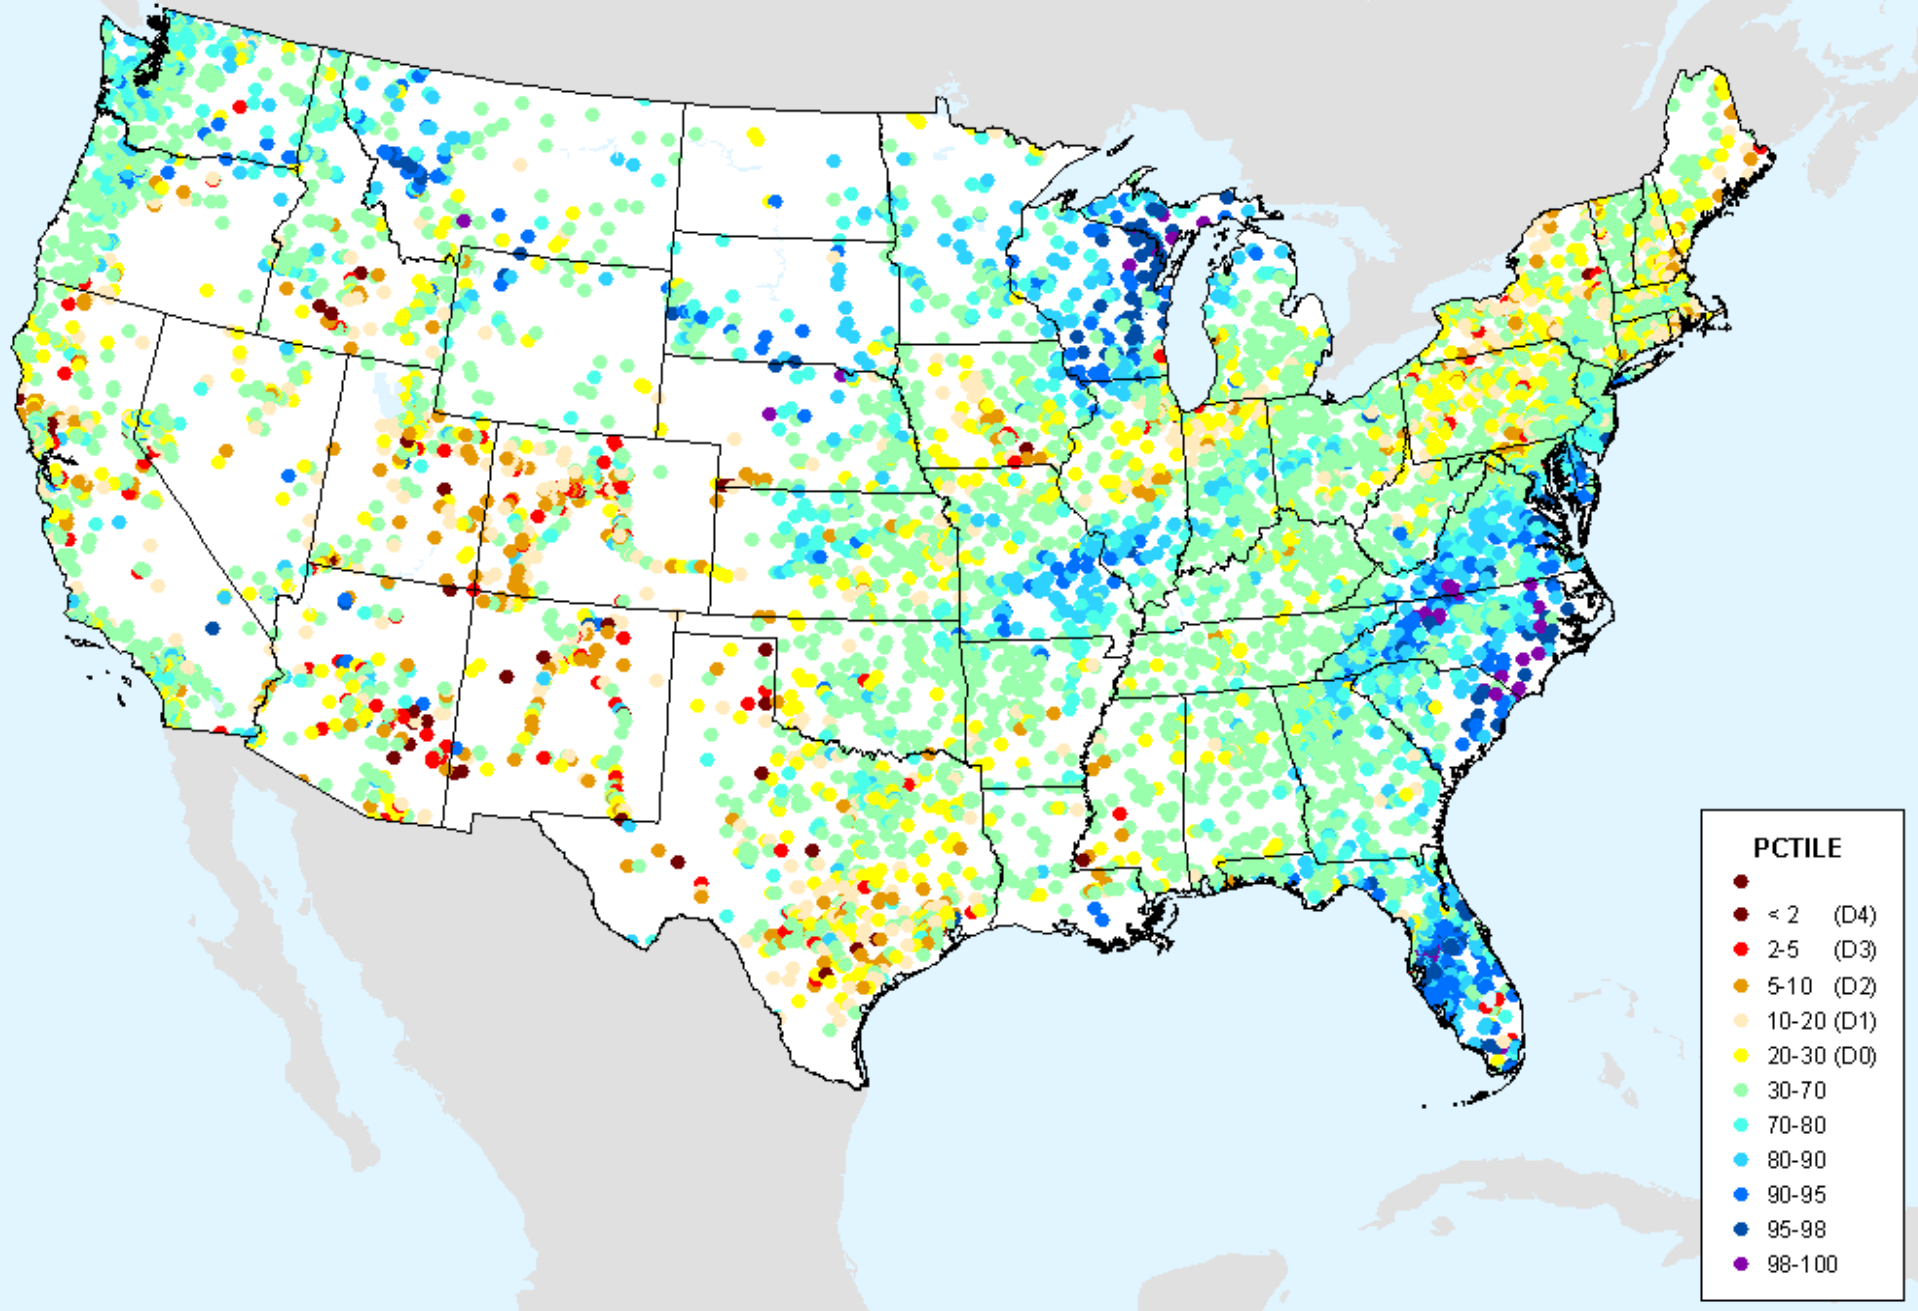

USGS 7-Day Avg Streamflow

As of: Tuesday, November 24, 2020