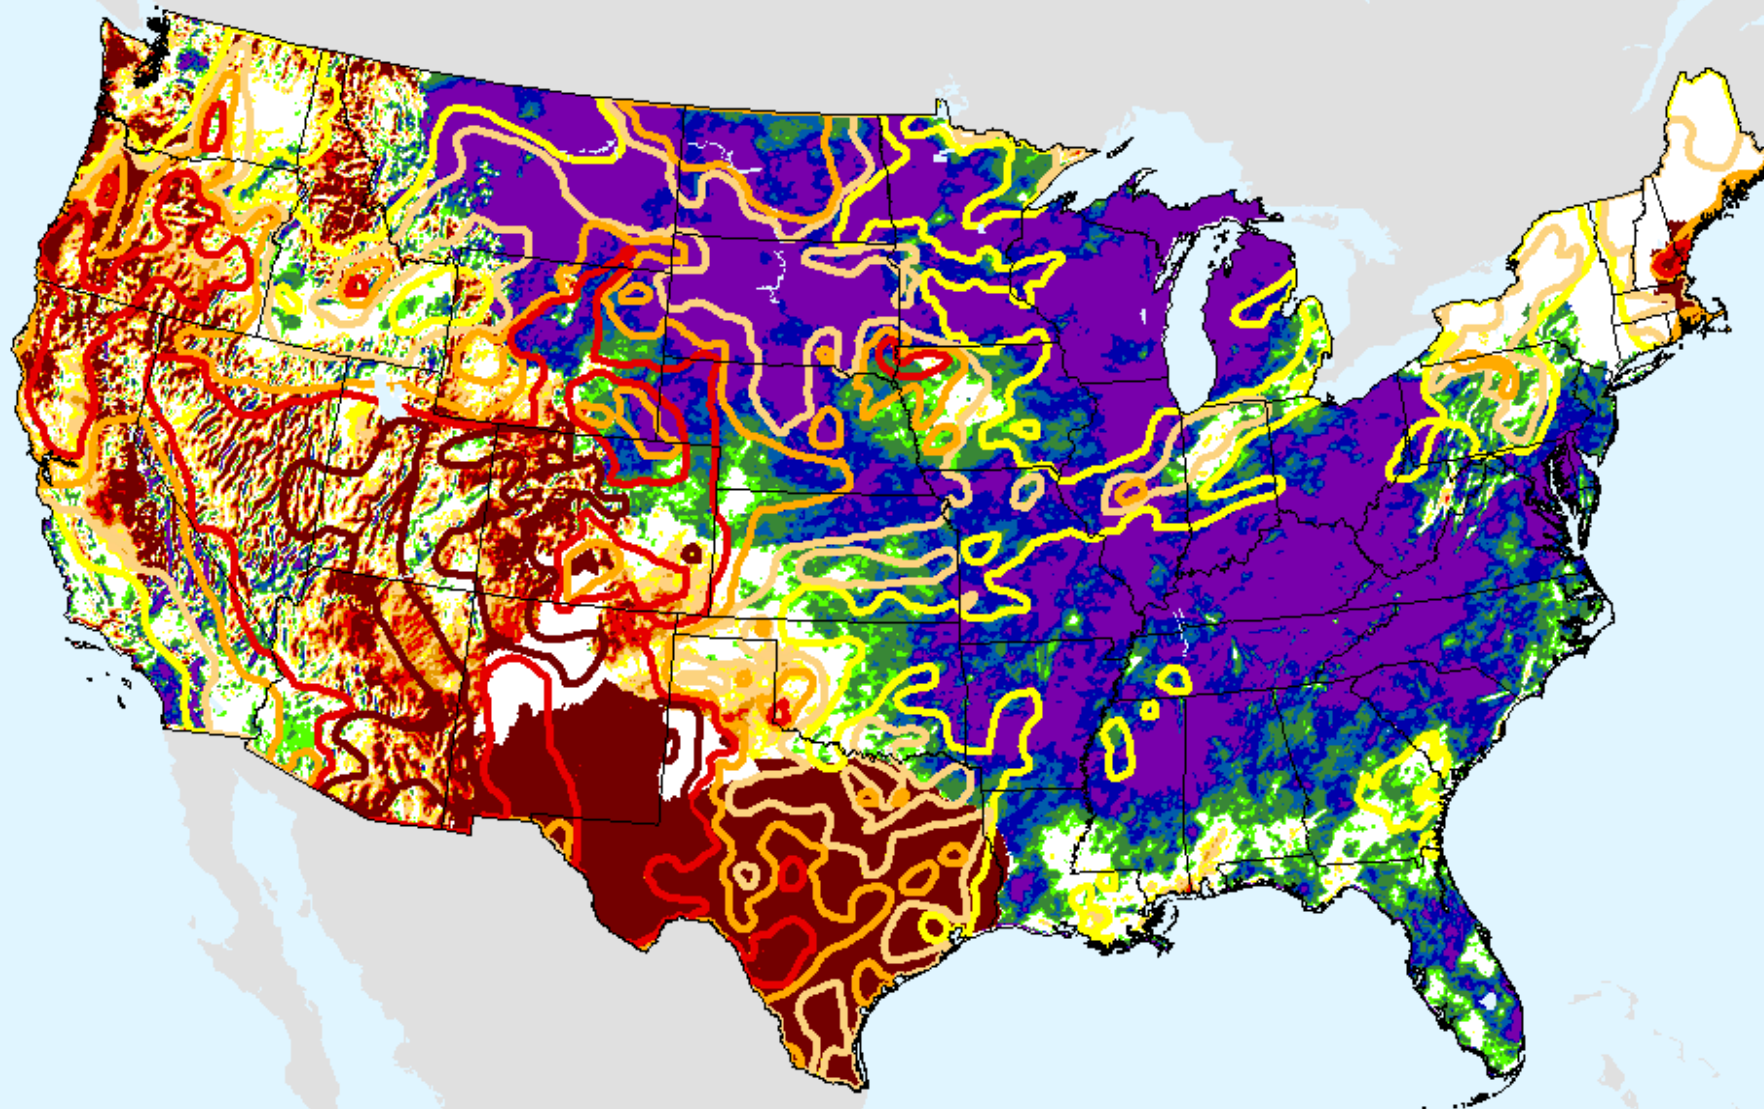

AHPS 24-month SPEI

As of: Tuesday, November 24, 2020

USDM for: Nov. 17, 2020

SPEI (USDM)