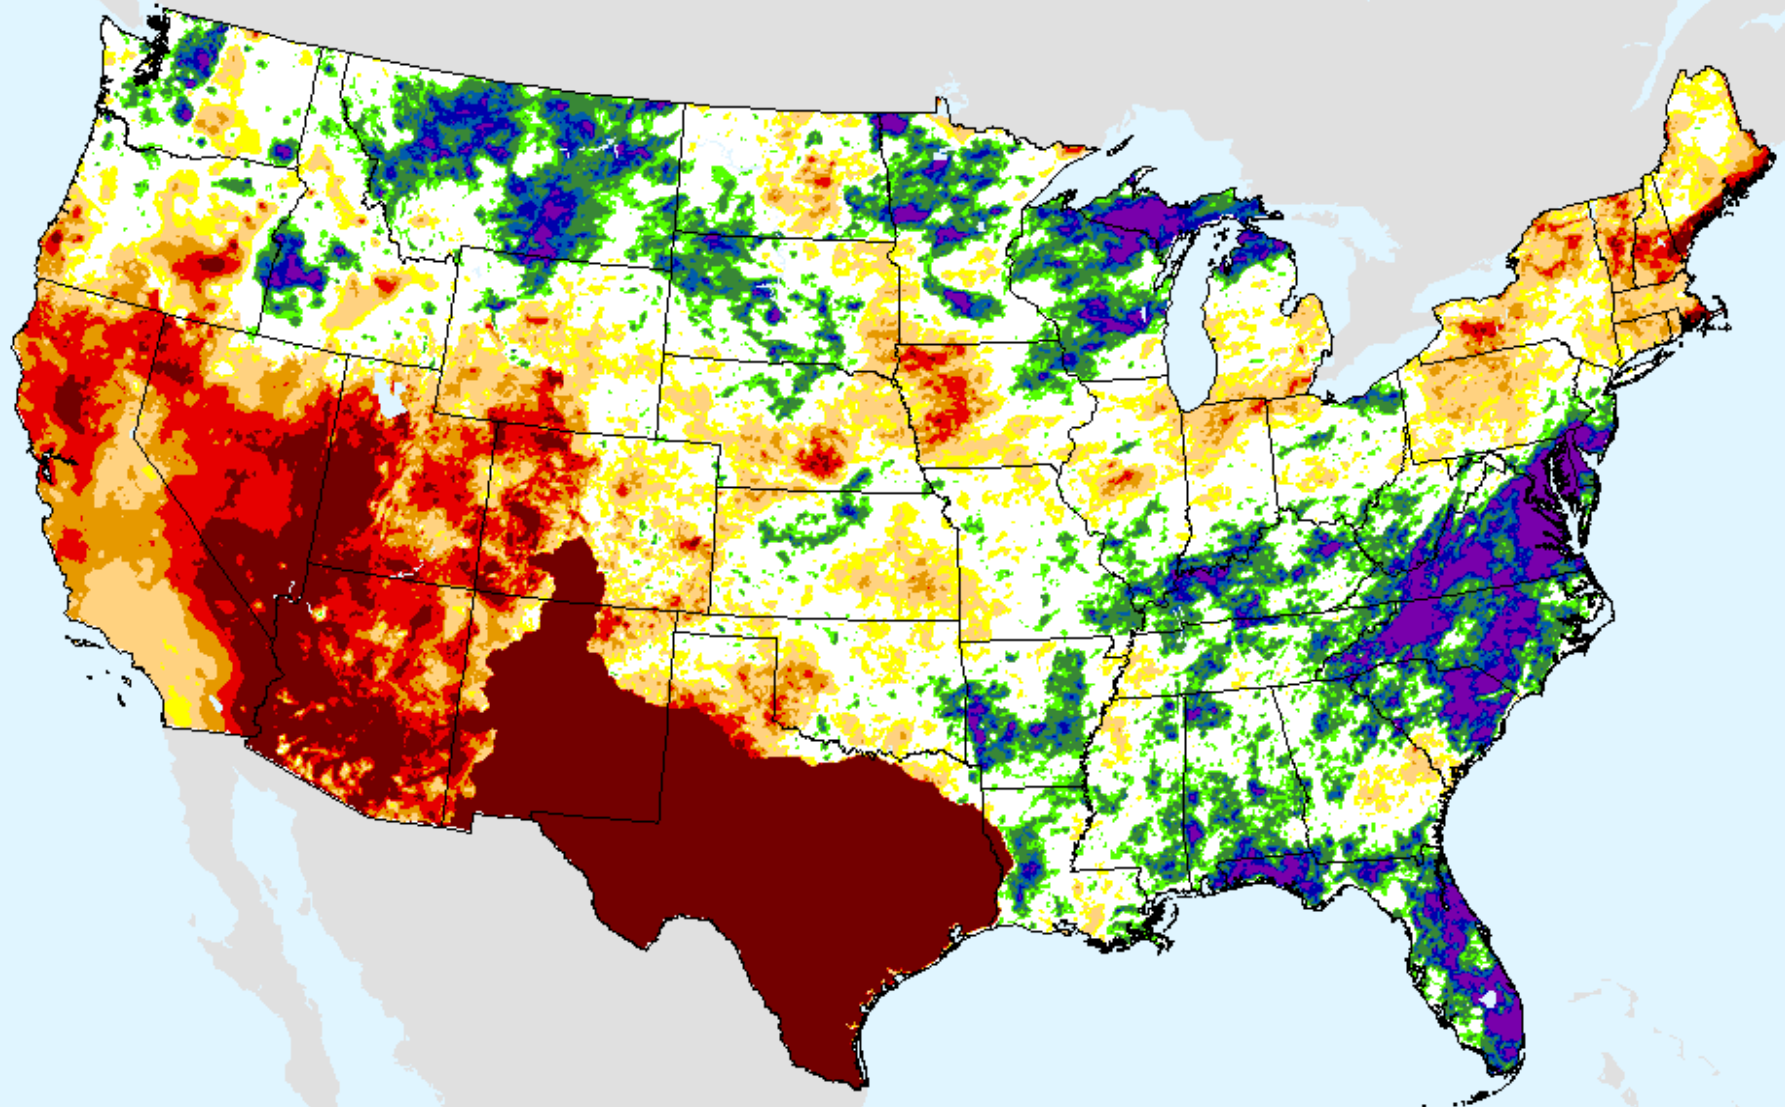

AHPS 6-month SPI

As of: Tuesday, November 24, 2020

USDM for: Nov. 17, 2020

SPI (USDM)

AHPS 6-month SPI

As of: Tuesday, November 24, 2020

AHPS 9-month SPI

As of: Tuesday, November 24, 2020