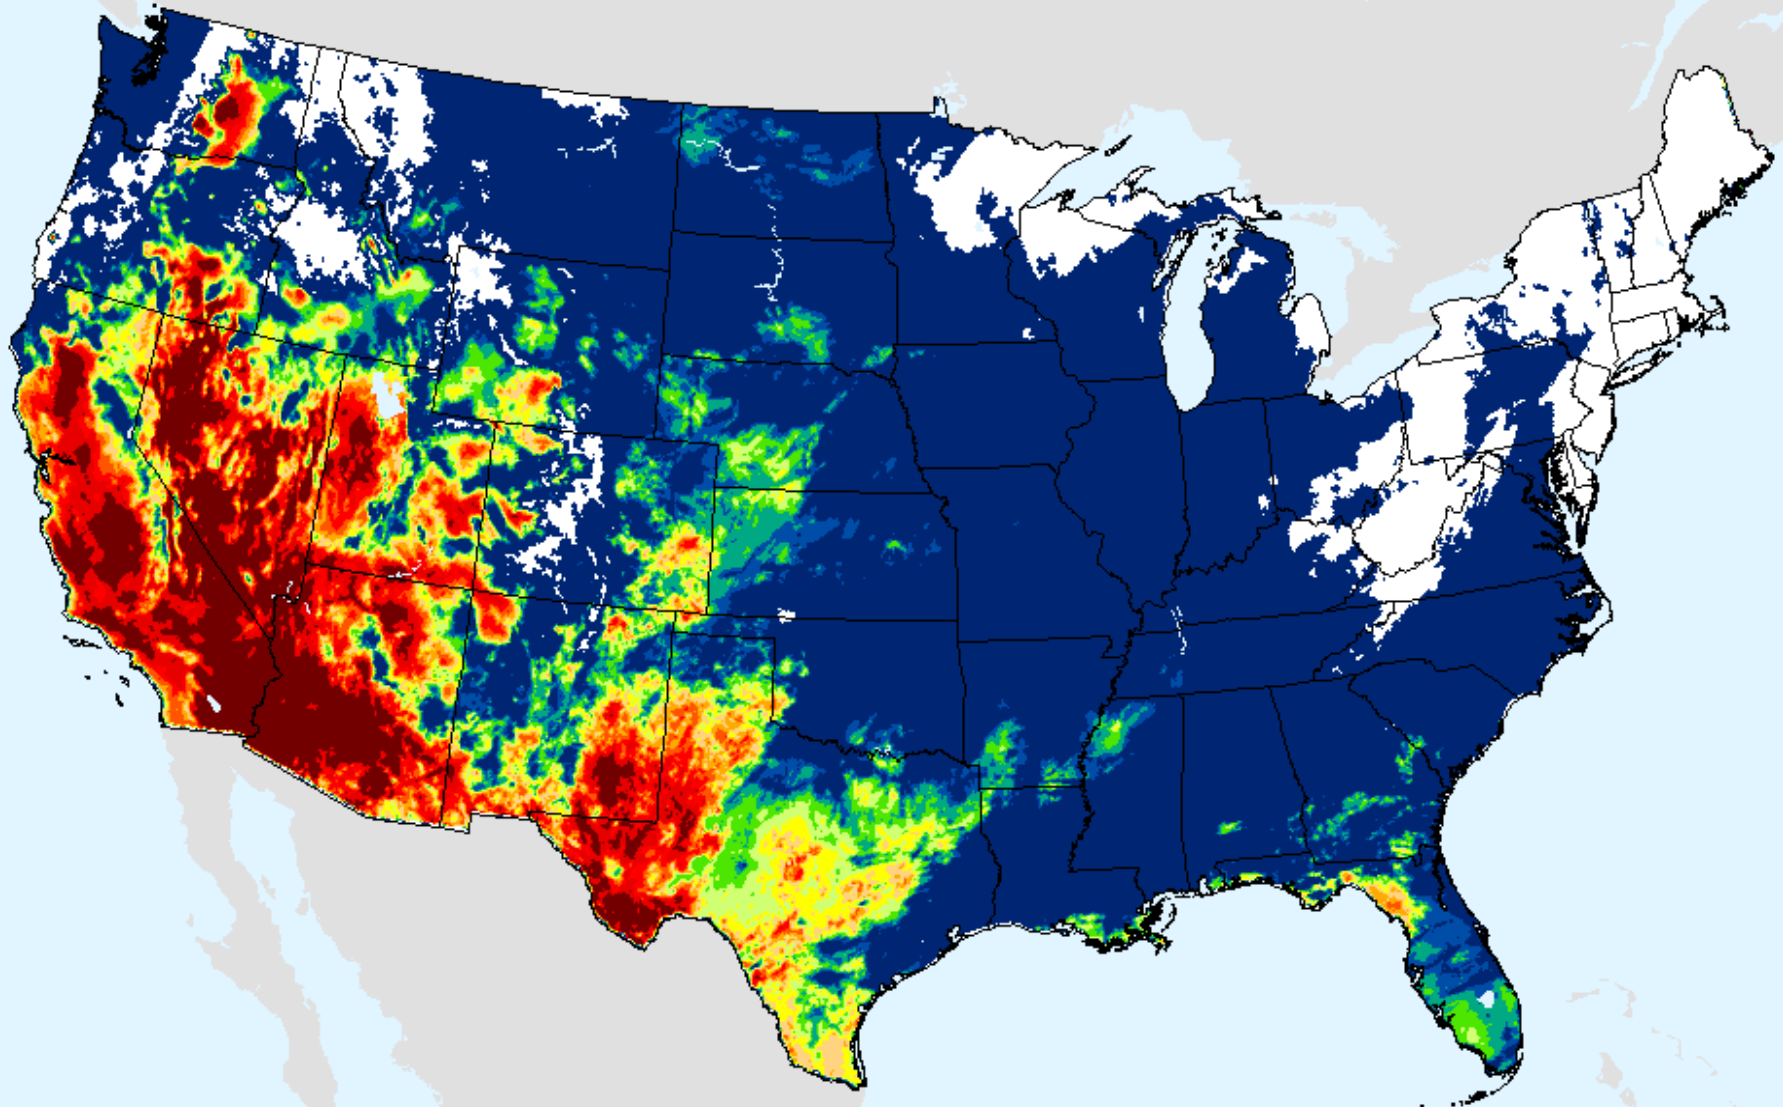

As of: Tuesday, December 22, 2020

Keetch-Byram Drought Index (KBDI)

As of: Tuesday, December 22, 2020

USDM for: Dec. 15, 2020

Keetch-Byram Drought Index (KBDI)

As of: Tuesday, December 22, 2020

AHPS 1-month SPEI