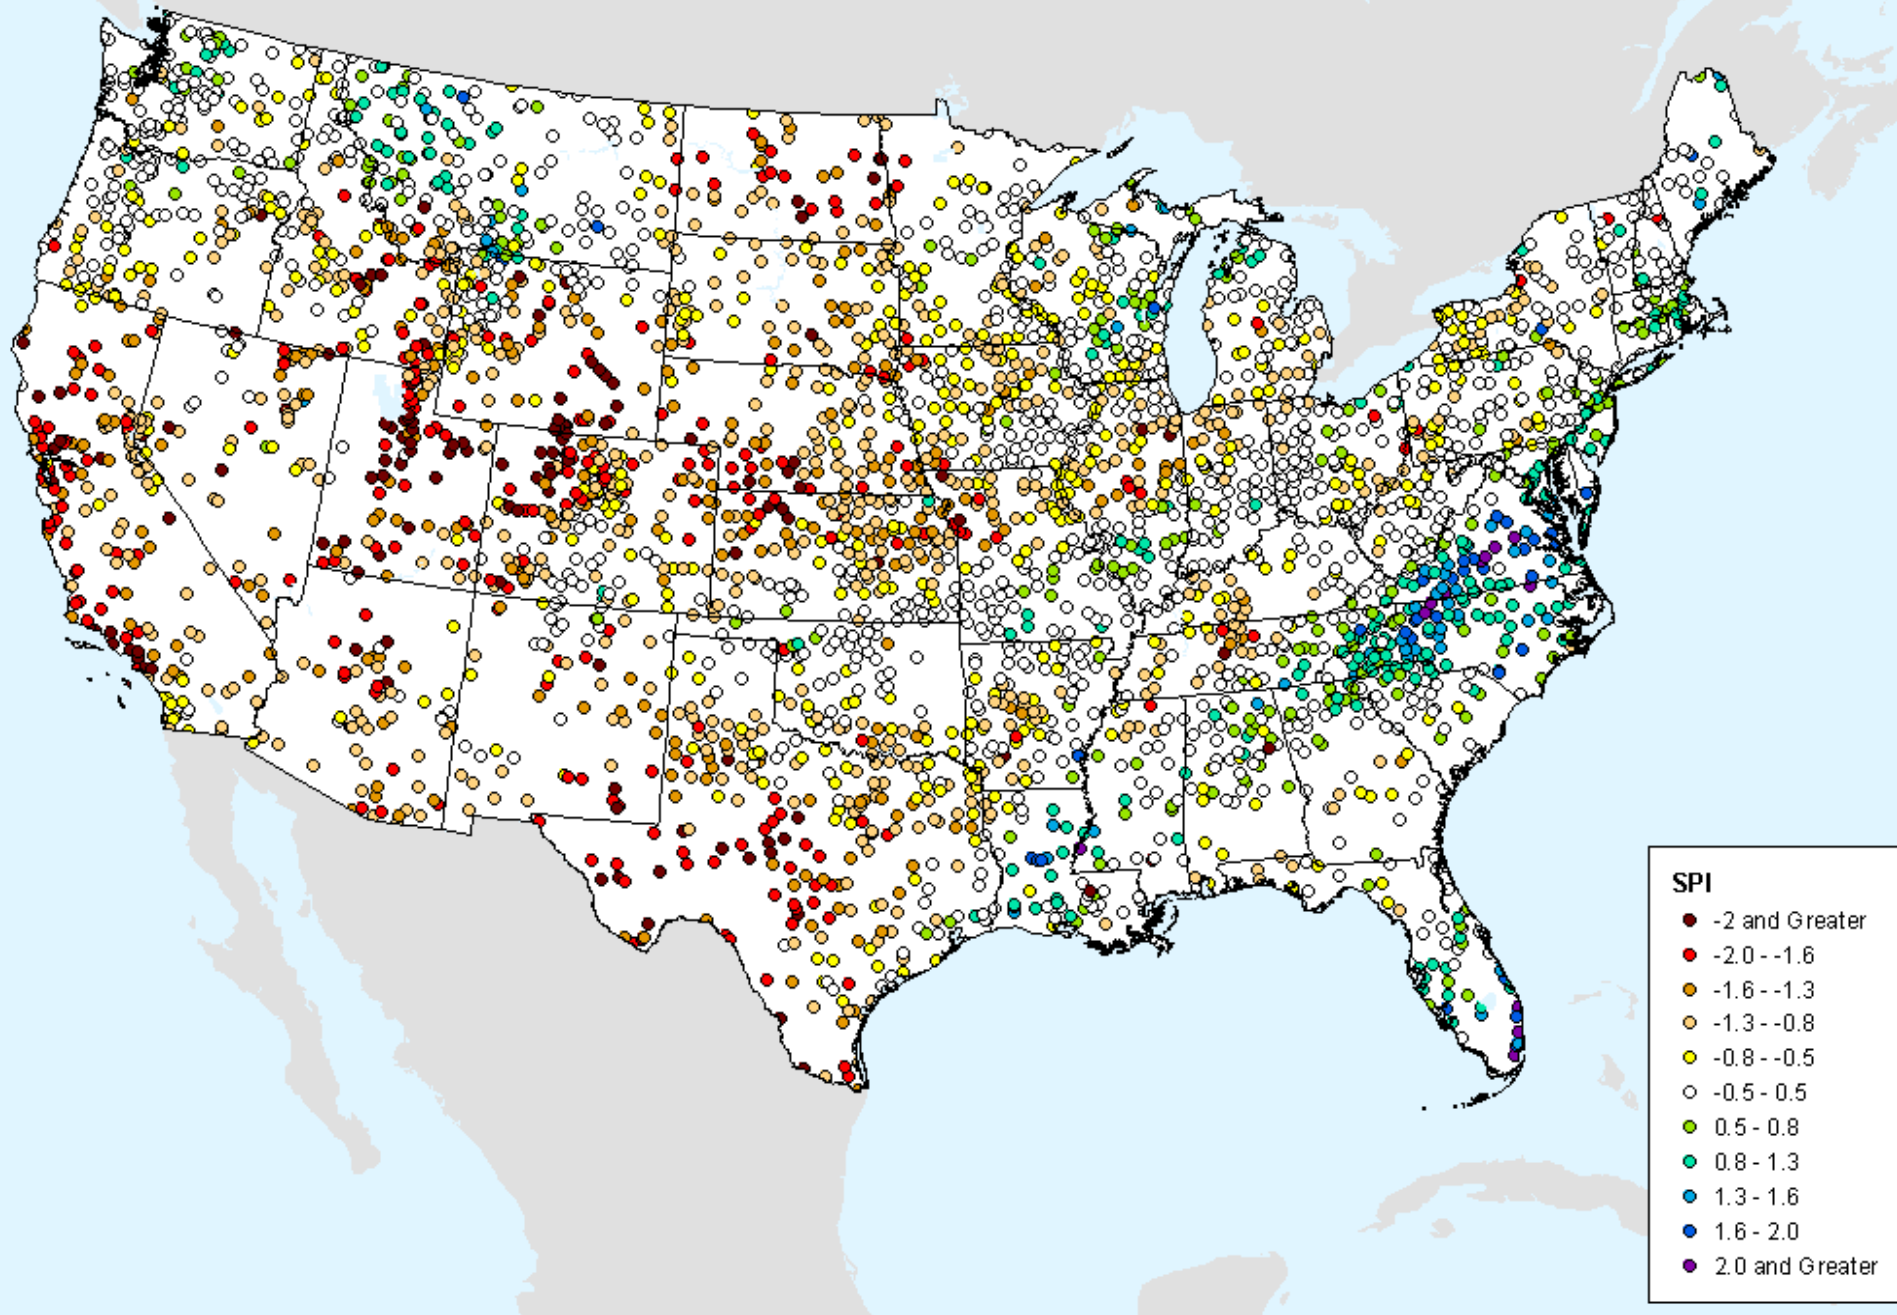

HPRCC 3-month SPI

As of: Tuesday, December 22, 2020