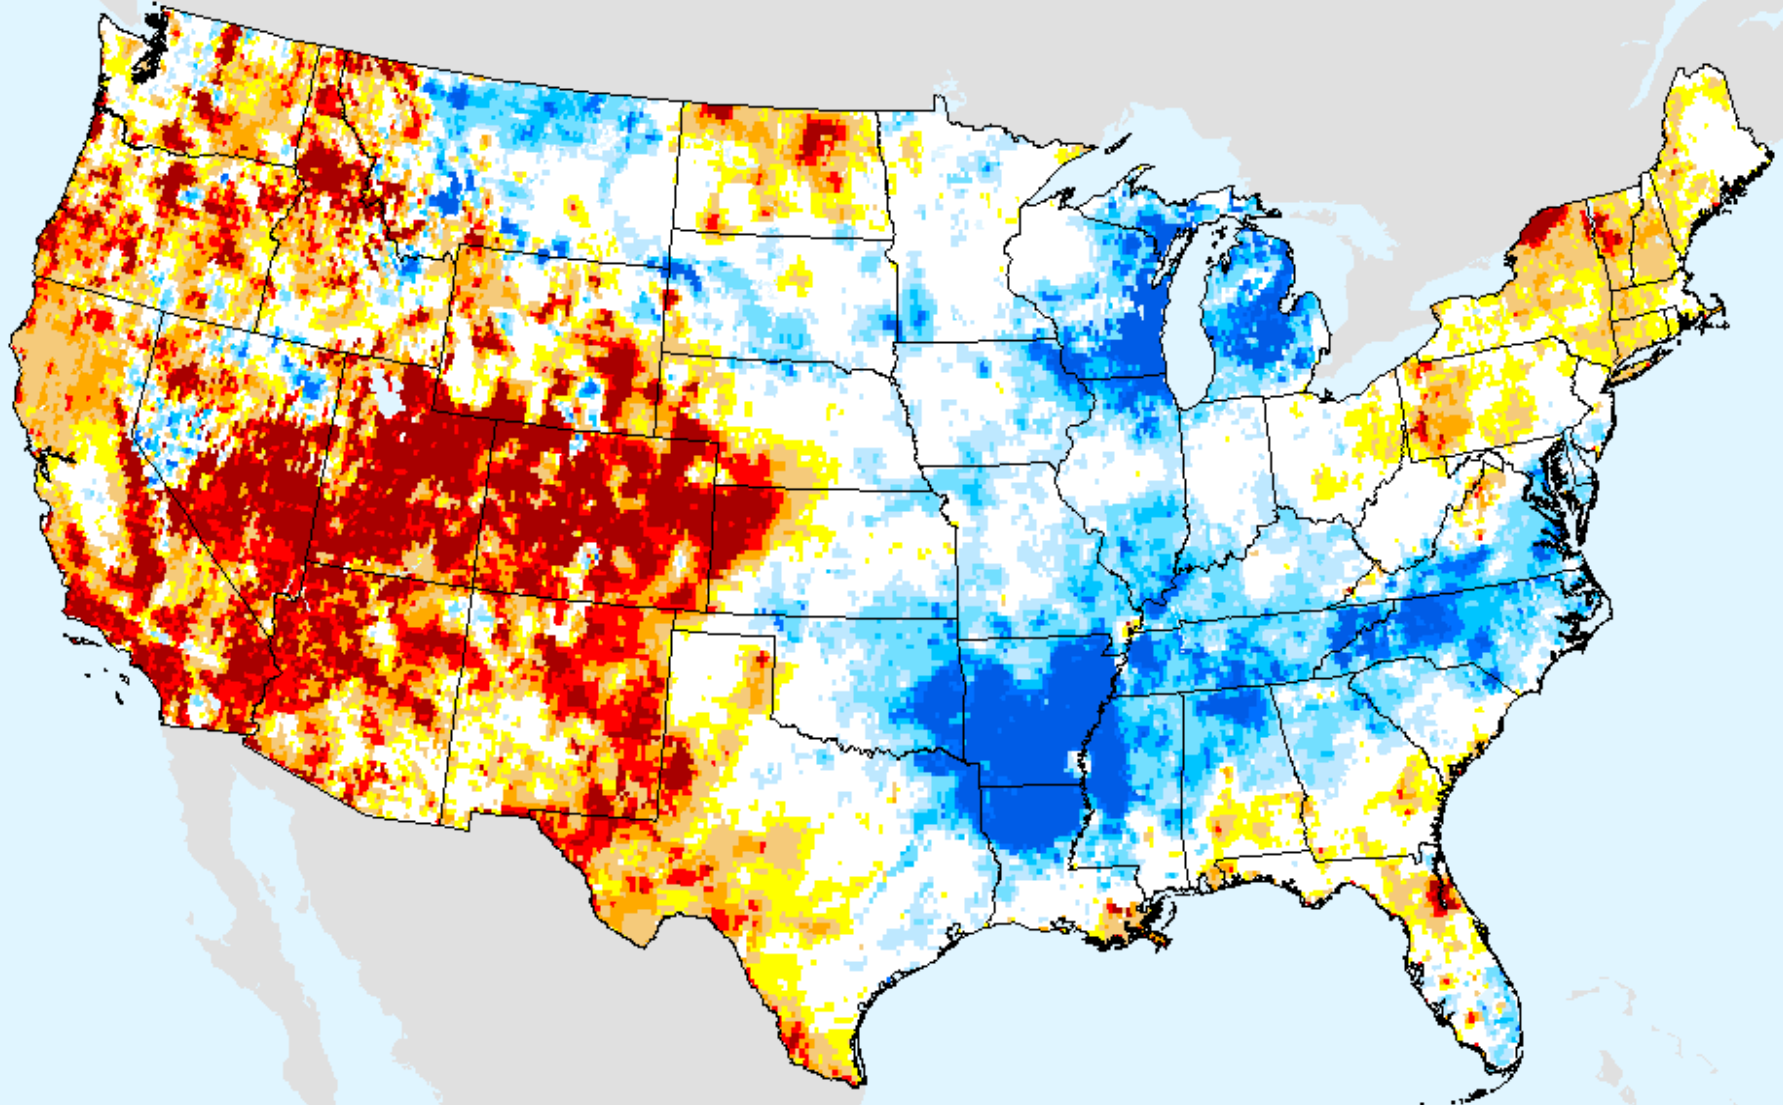

GRACE-Based Root Zone Soil Moisture Drought Indicator

As of: Tuesday, December 22, 2020