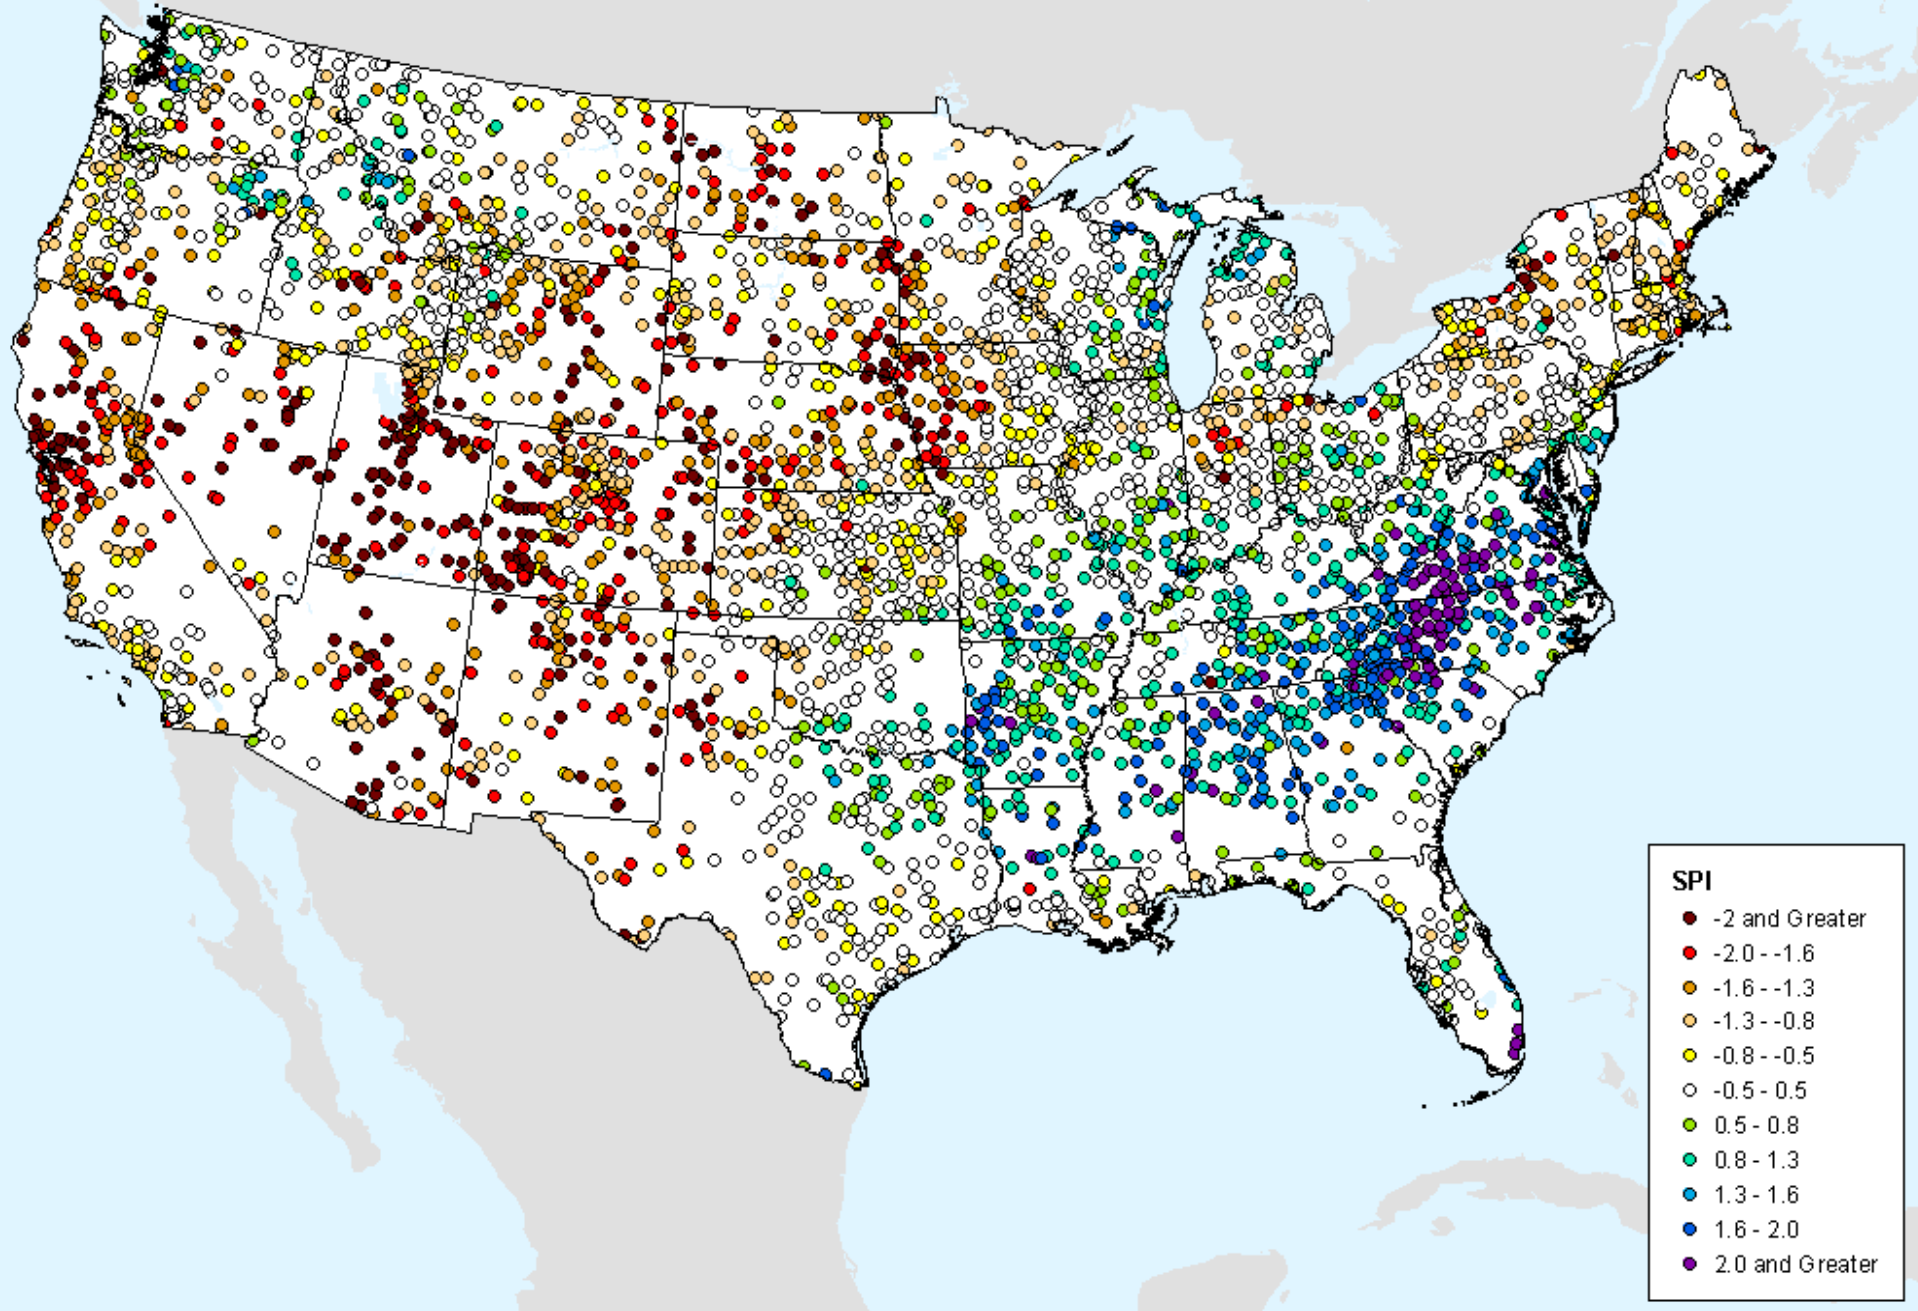

HPRCC Year-to-date SPI

As of: Tuesday, December 22, 2020