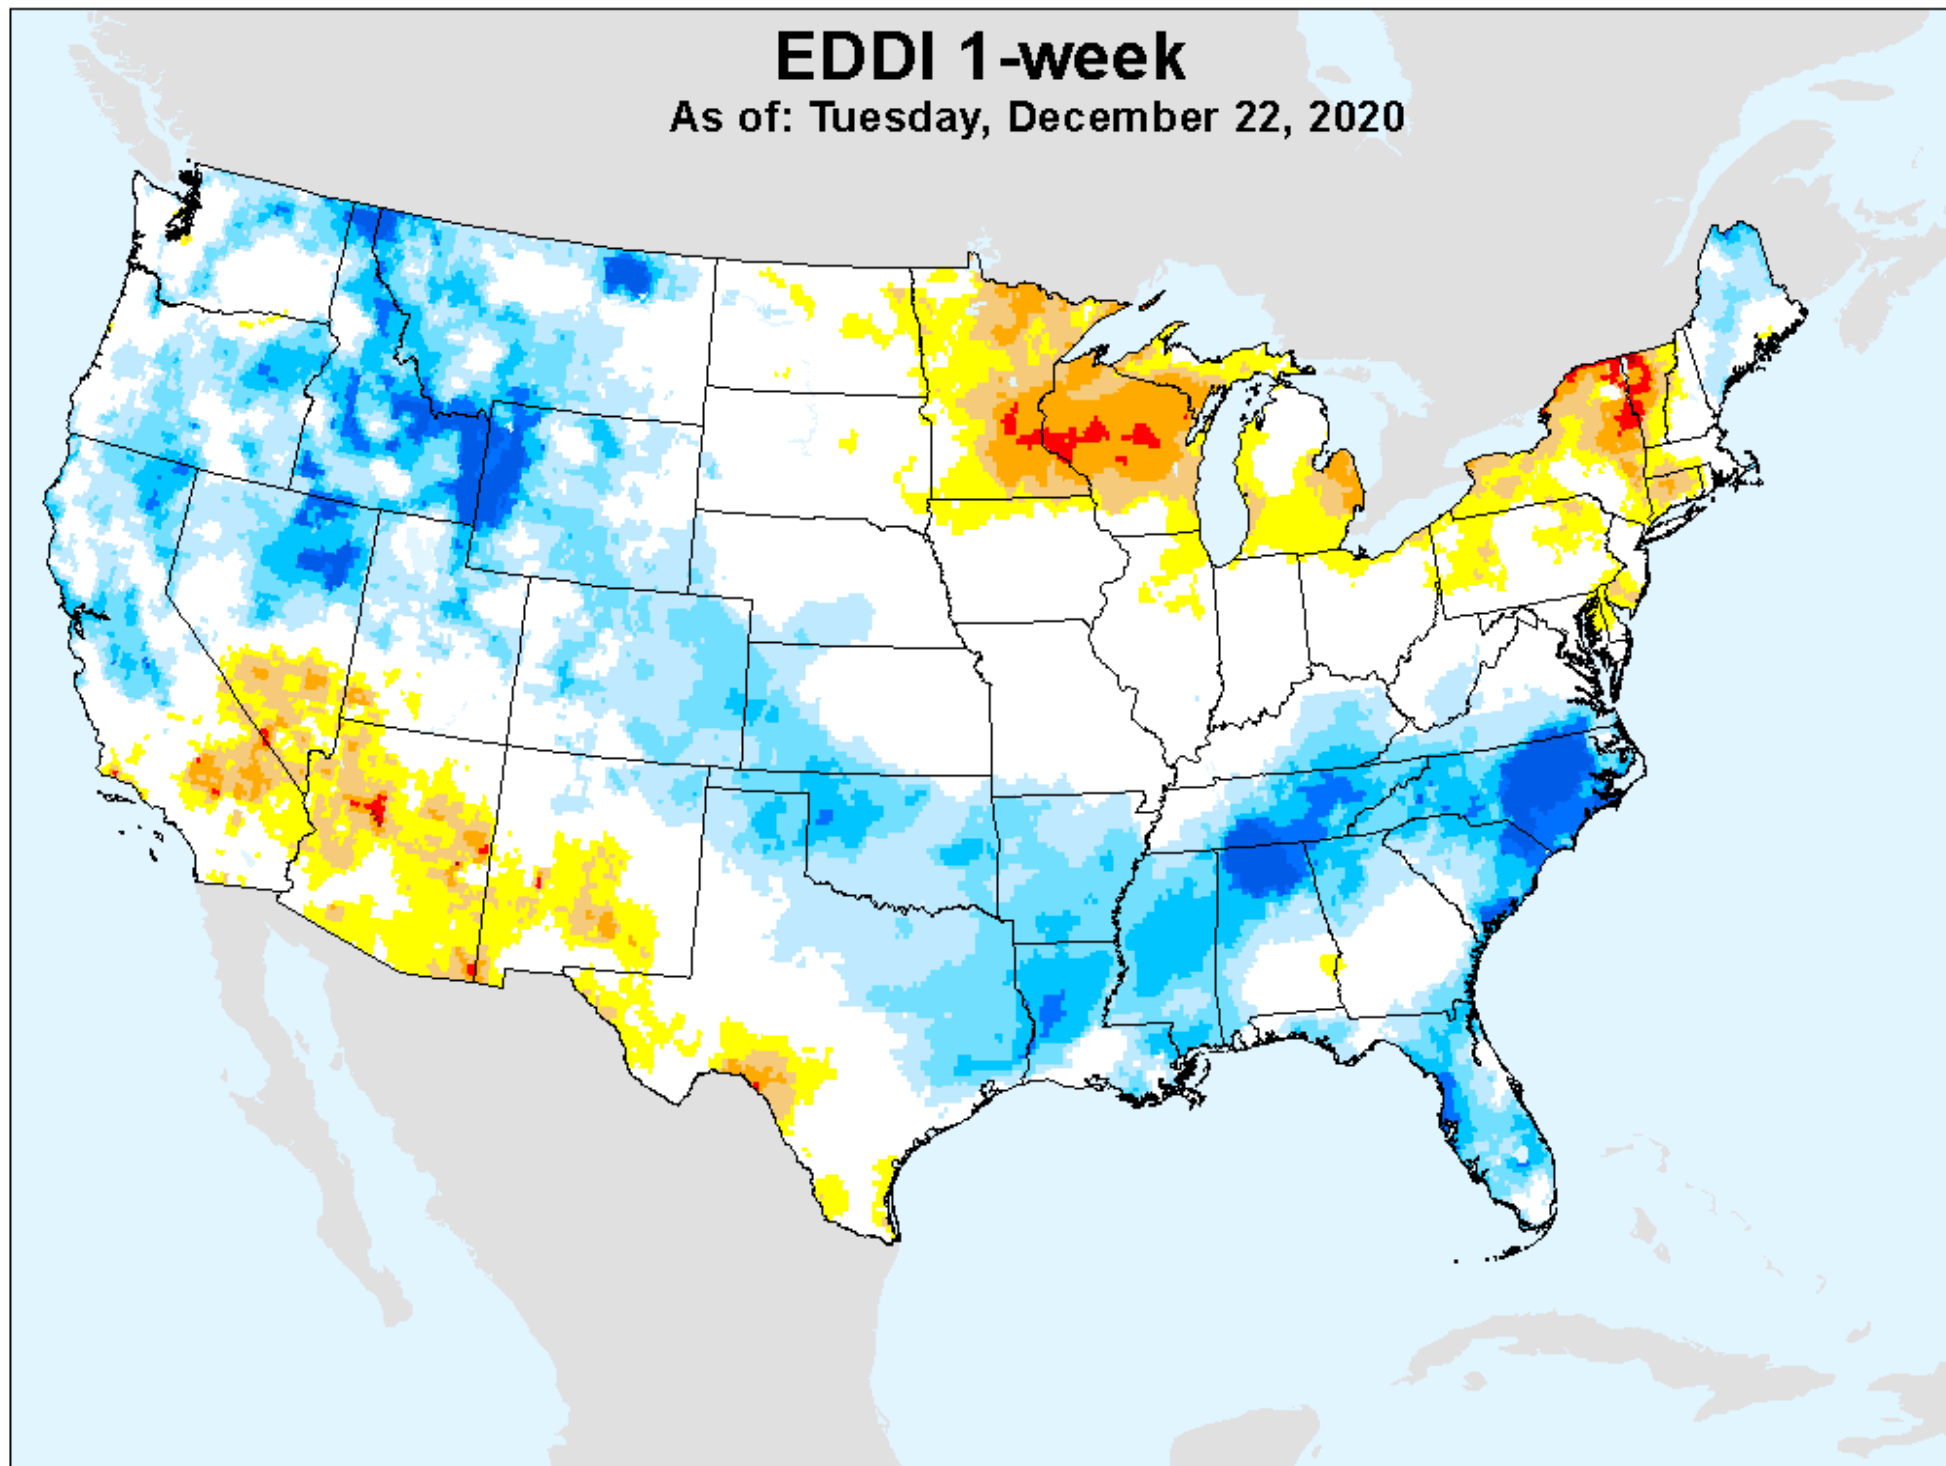

EDDI 1-week

As of: Tuesday, December 22, 2020