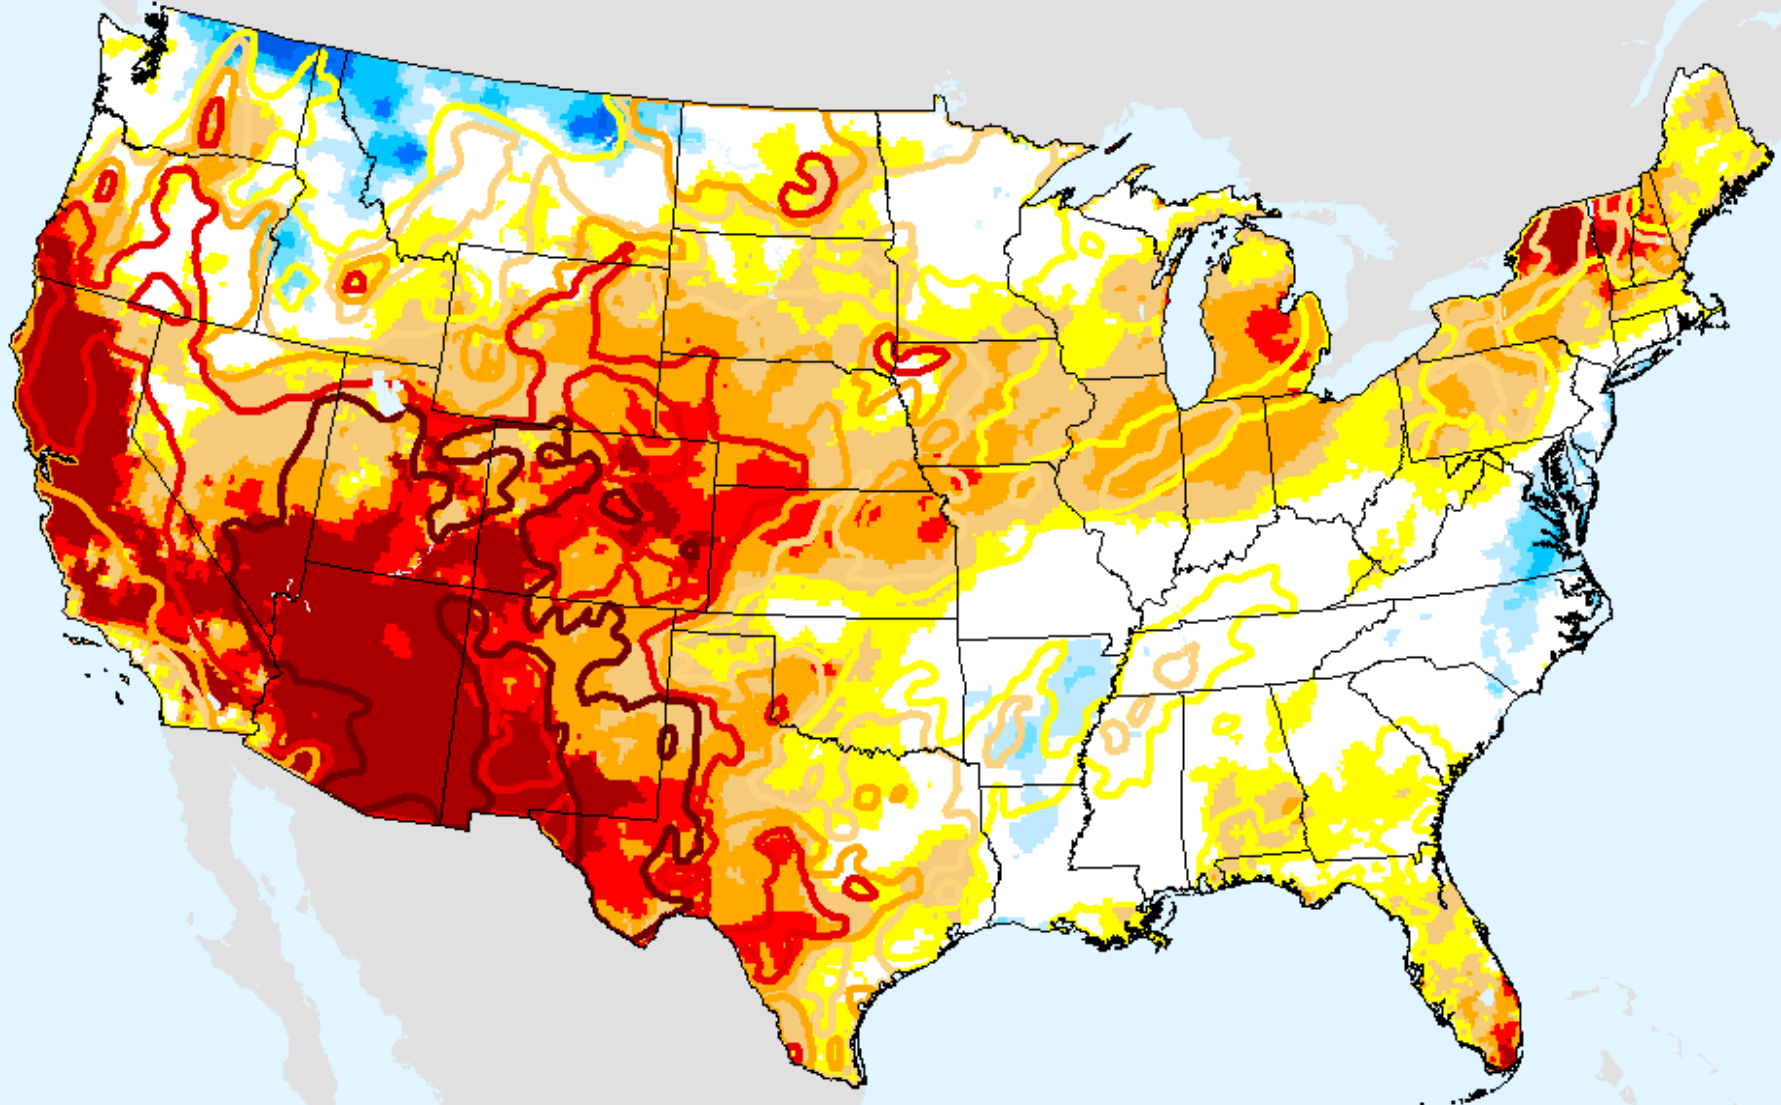

As of: Tuesday, December 22, 2020

USDM for: Dec. 15, 2020

EDDI 9-week

As of: Tuesday, December 22, 2020

EDDI 10-week

As of: Tuesday, December 22, 2020

USDM for: Dec. 15, 2020

EDDI 10-week