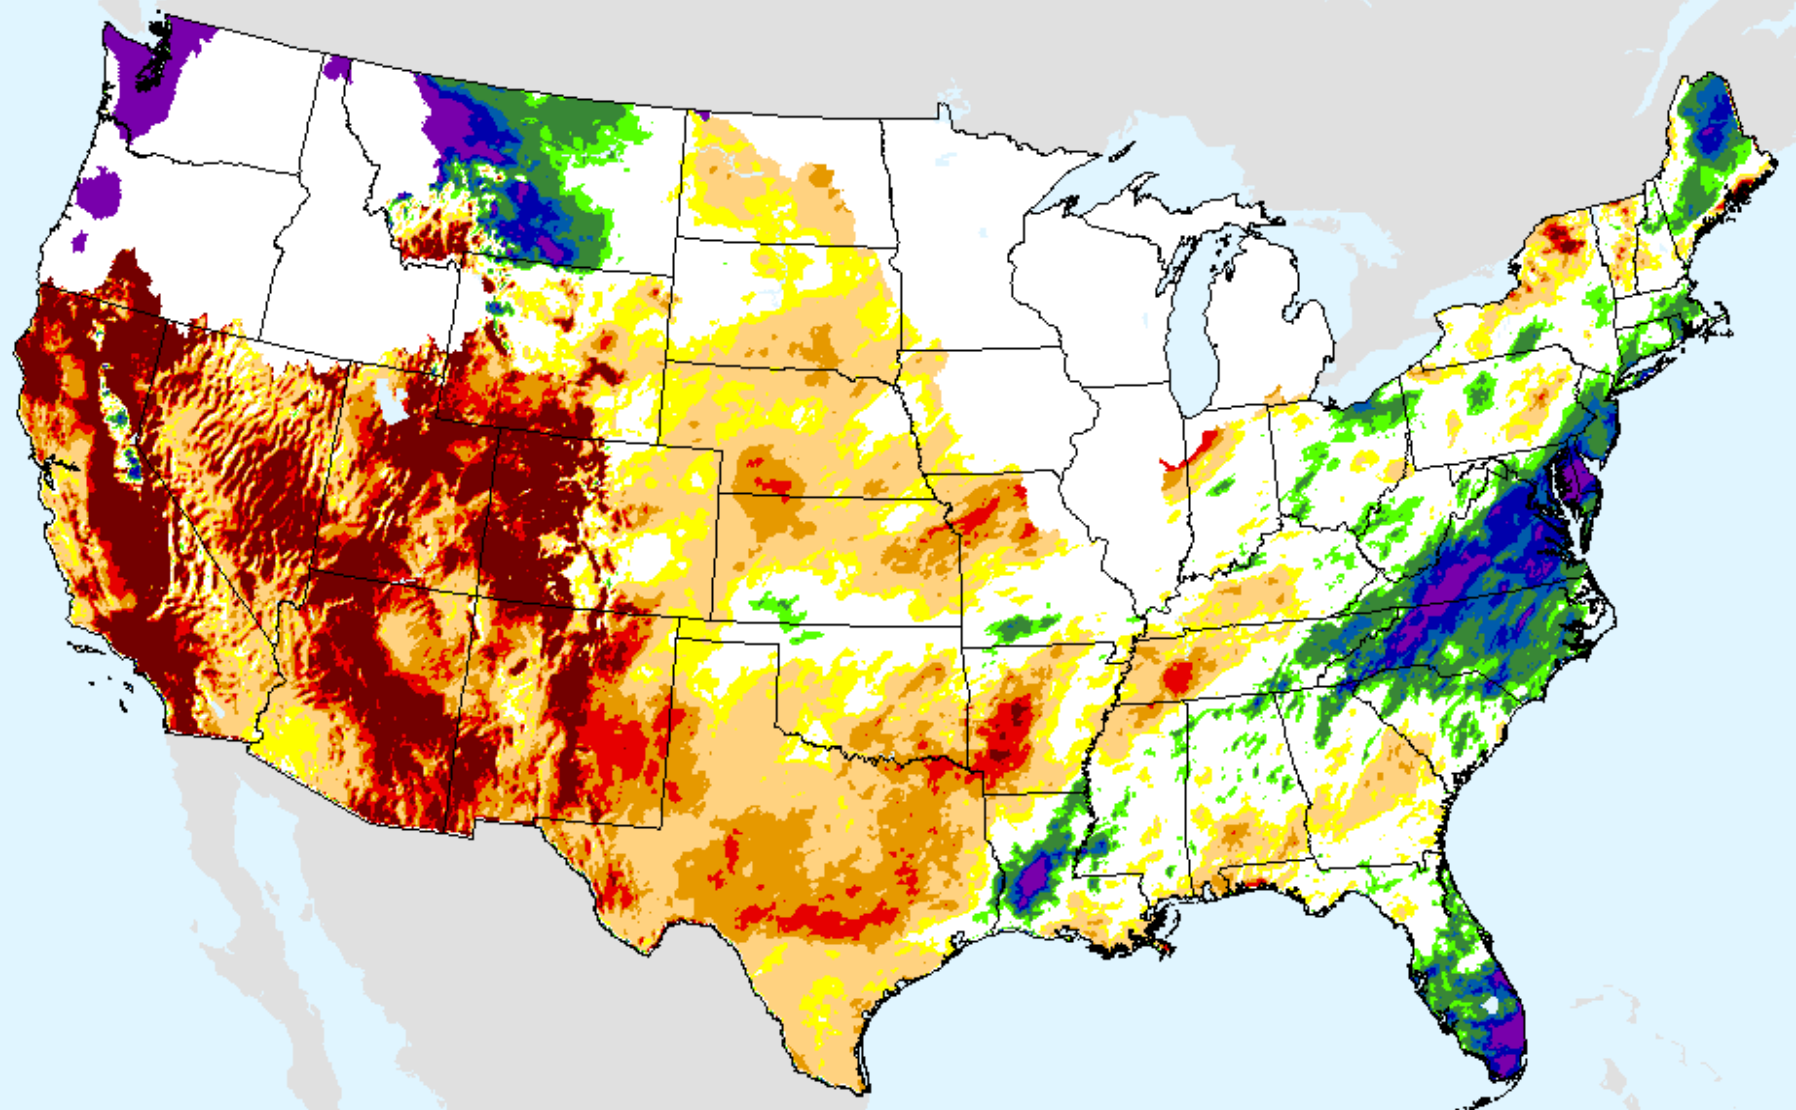

AHPS 3-month SPEI

As of: Tuesday, December 22, 2020

SPEI (USDM)