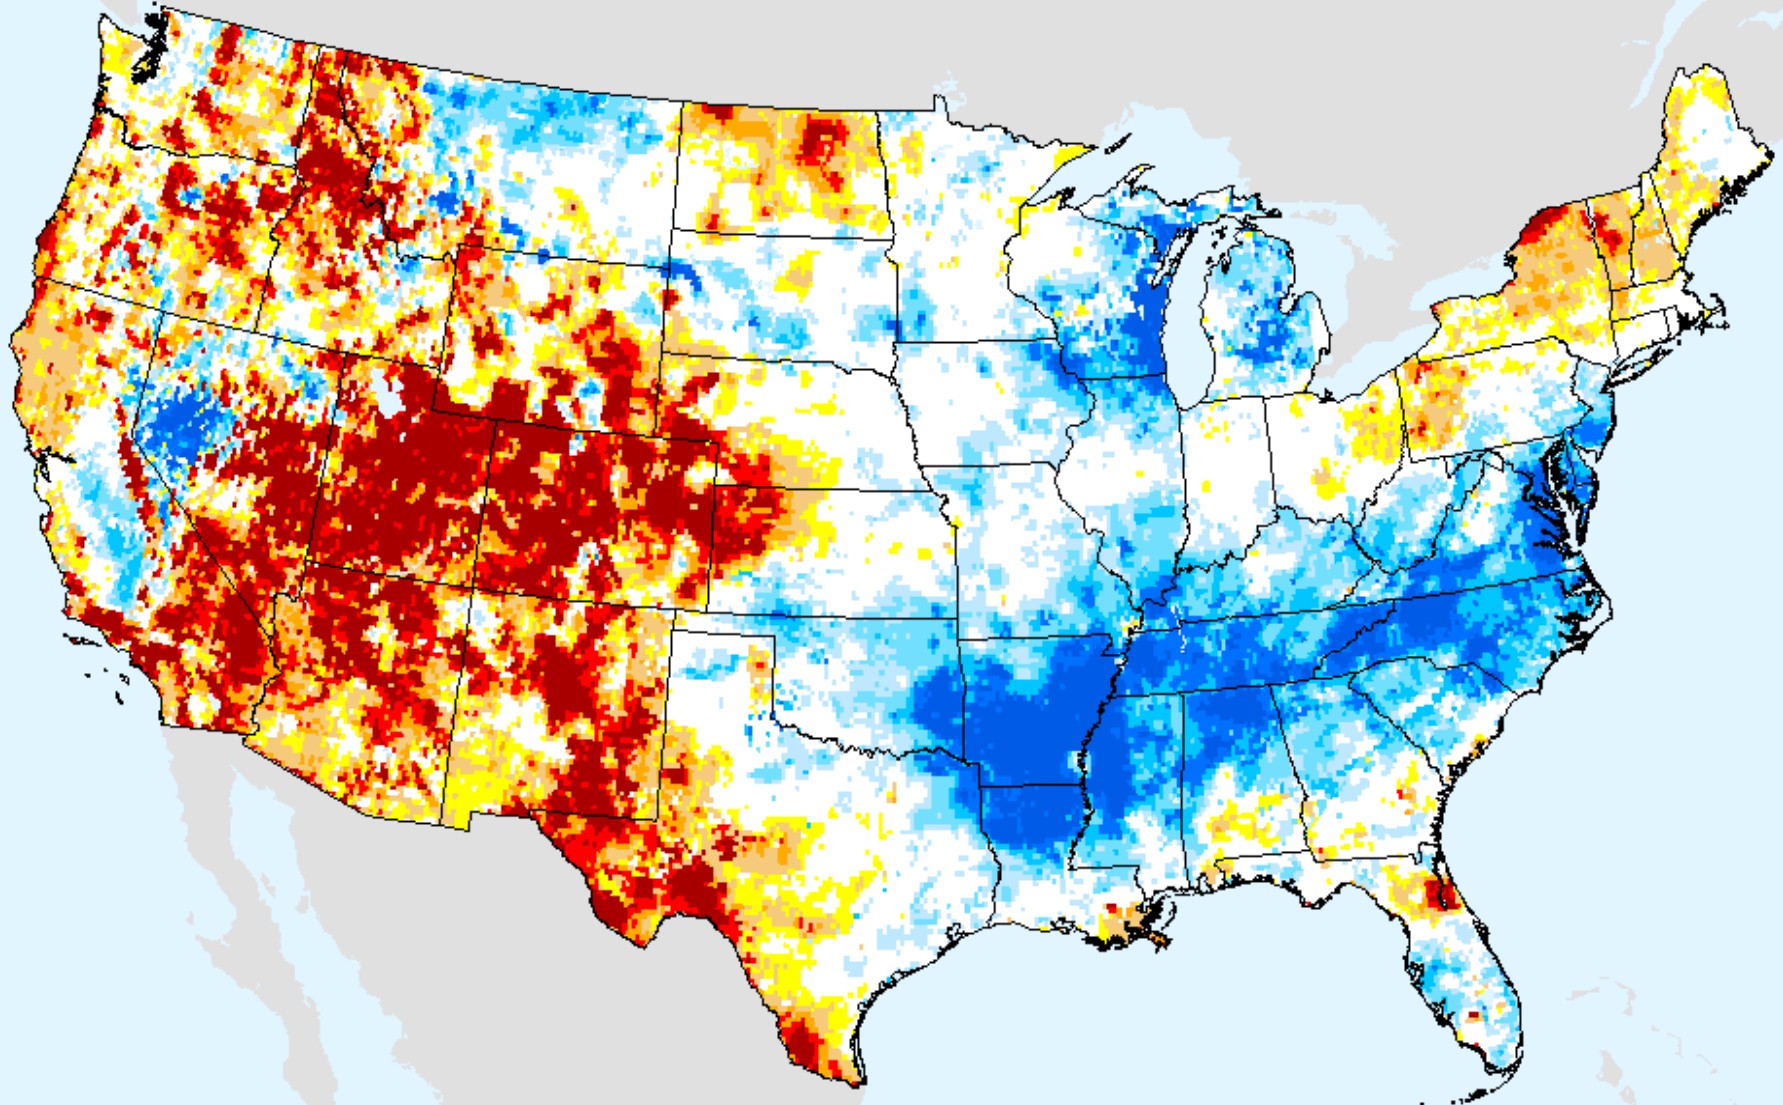

GRACE-Based Surface Soil Moisture Drought Indicator

As of: Tuesday, December 22, 2020