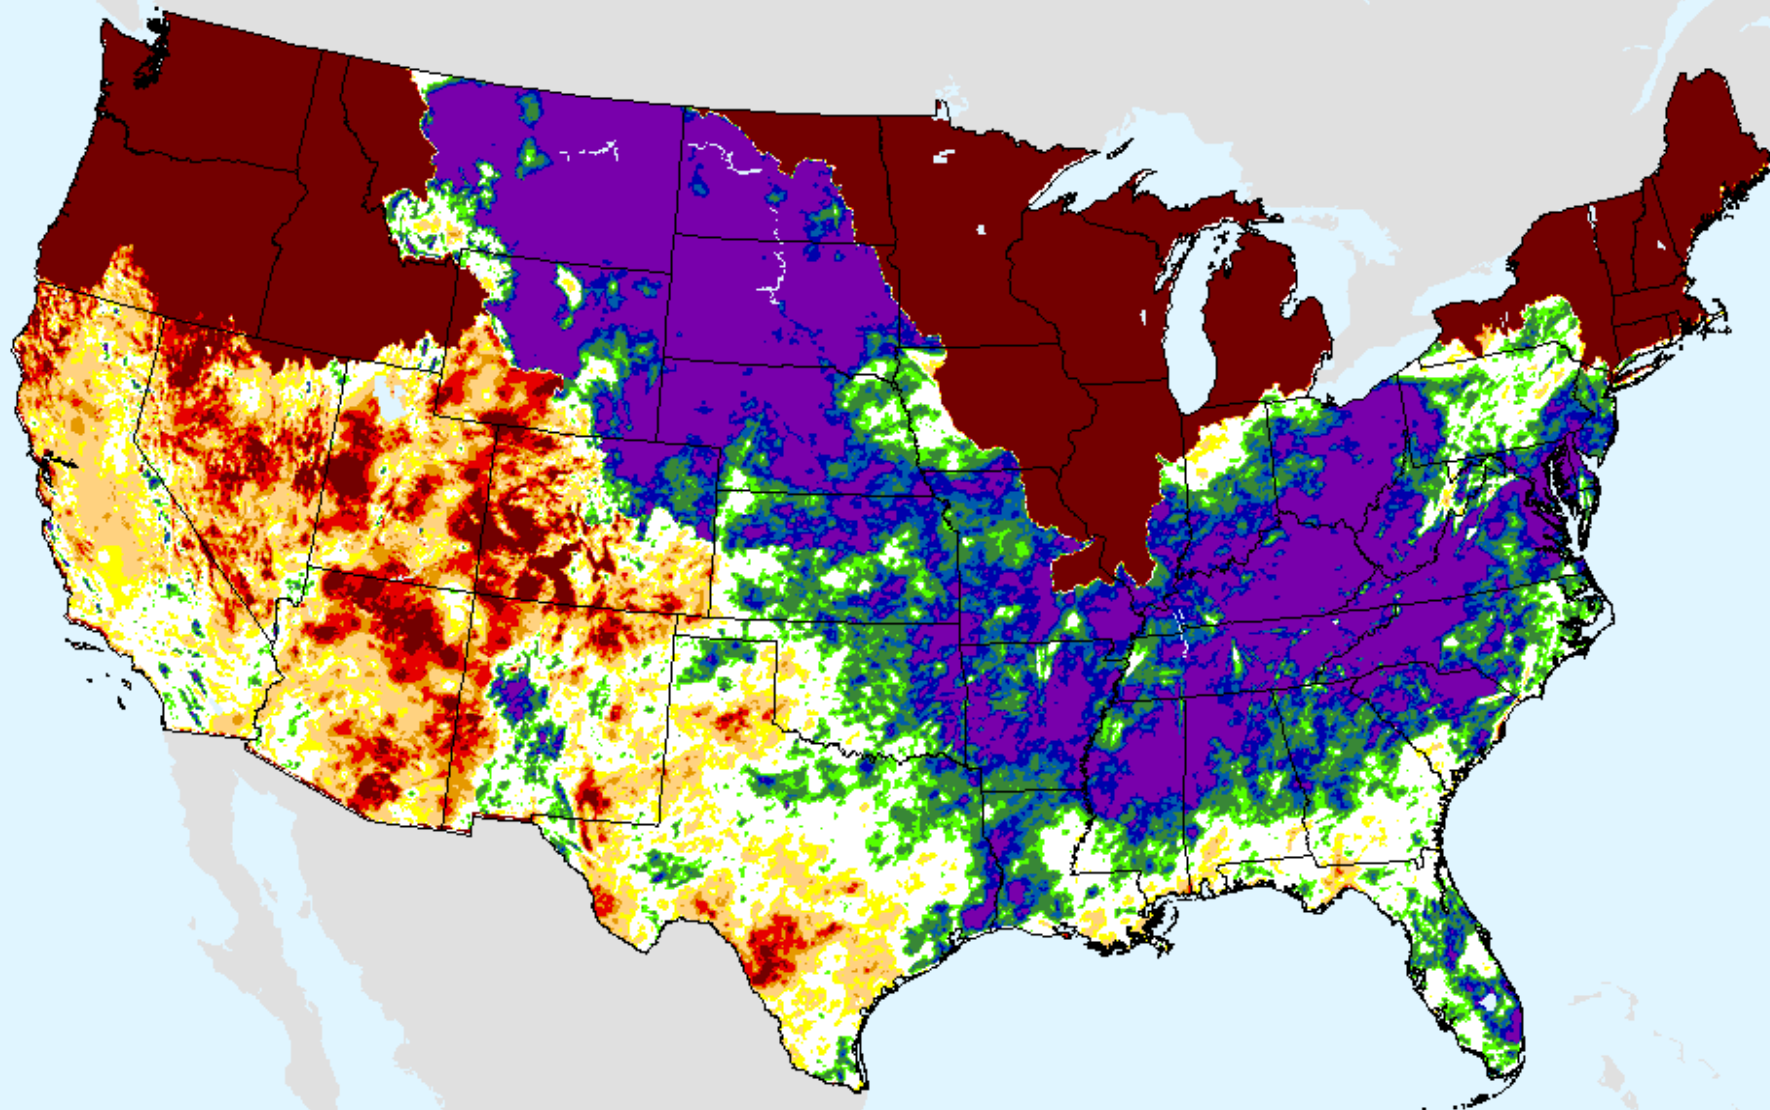

AHPS 24-month SPI

As of: Tuesday, December 22, 2020

USDM for: Dec. 15, 2020

SPI (USDM)

AHPS 24-month SPI

As of: Tuesday, December 22, 2020

SPI (USDM)

AHPS 36-month SPI