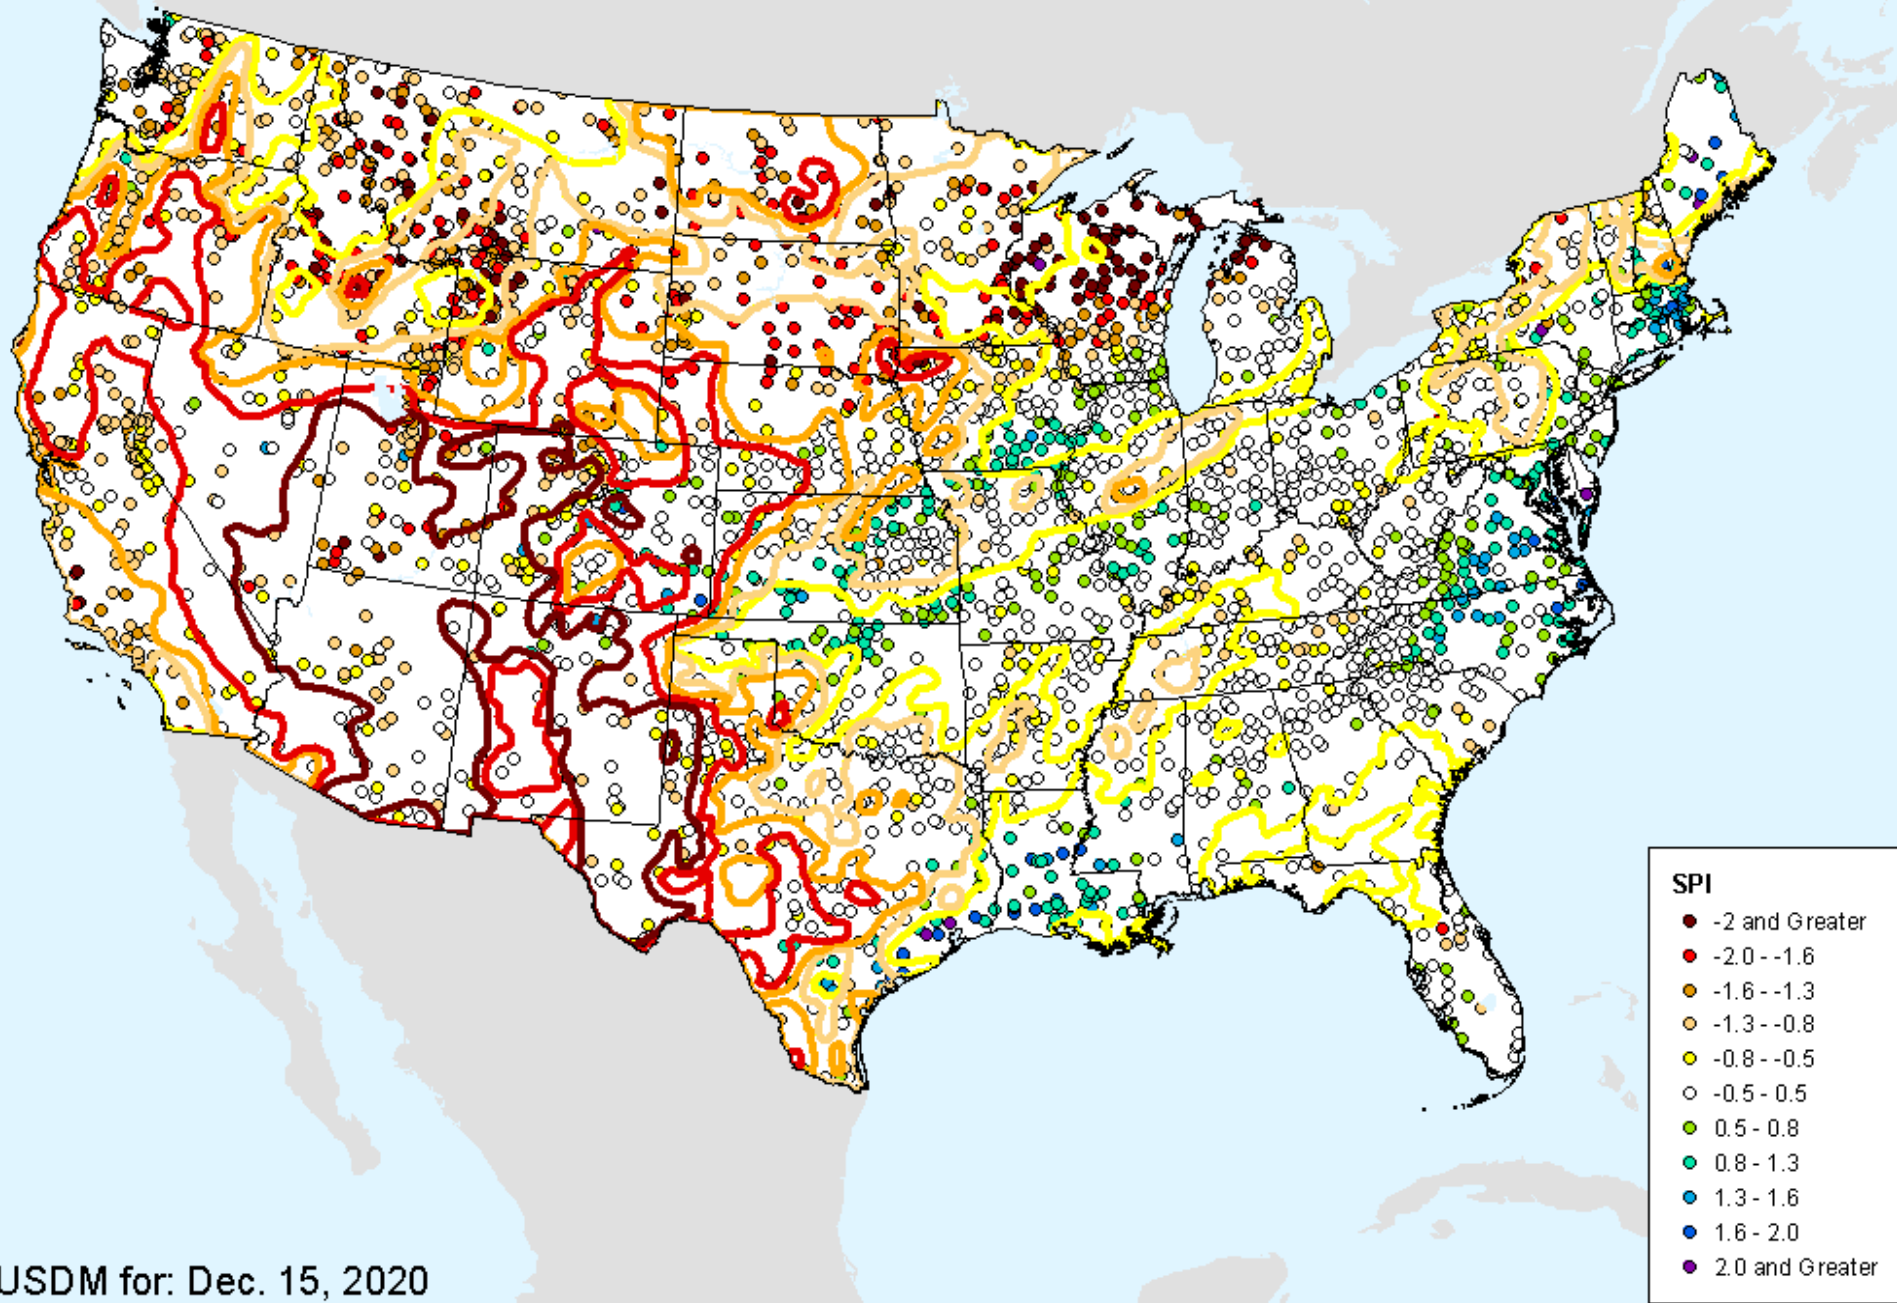

HPRCC 1-month SPI

As of: Tuesday, December 22, 2020

USDM for: Dec. 15, 2020