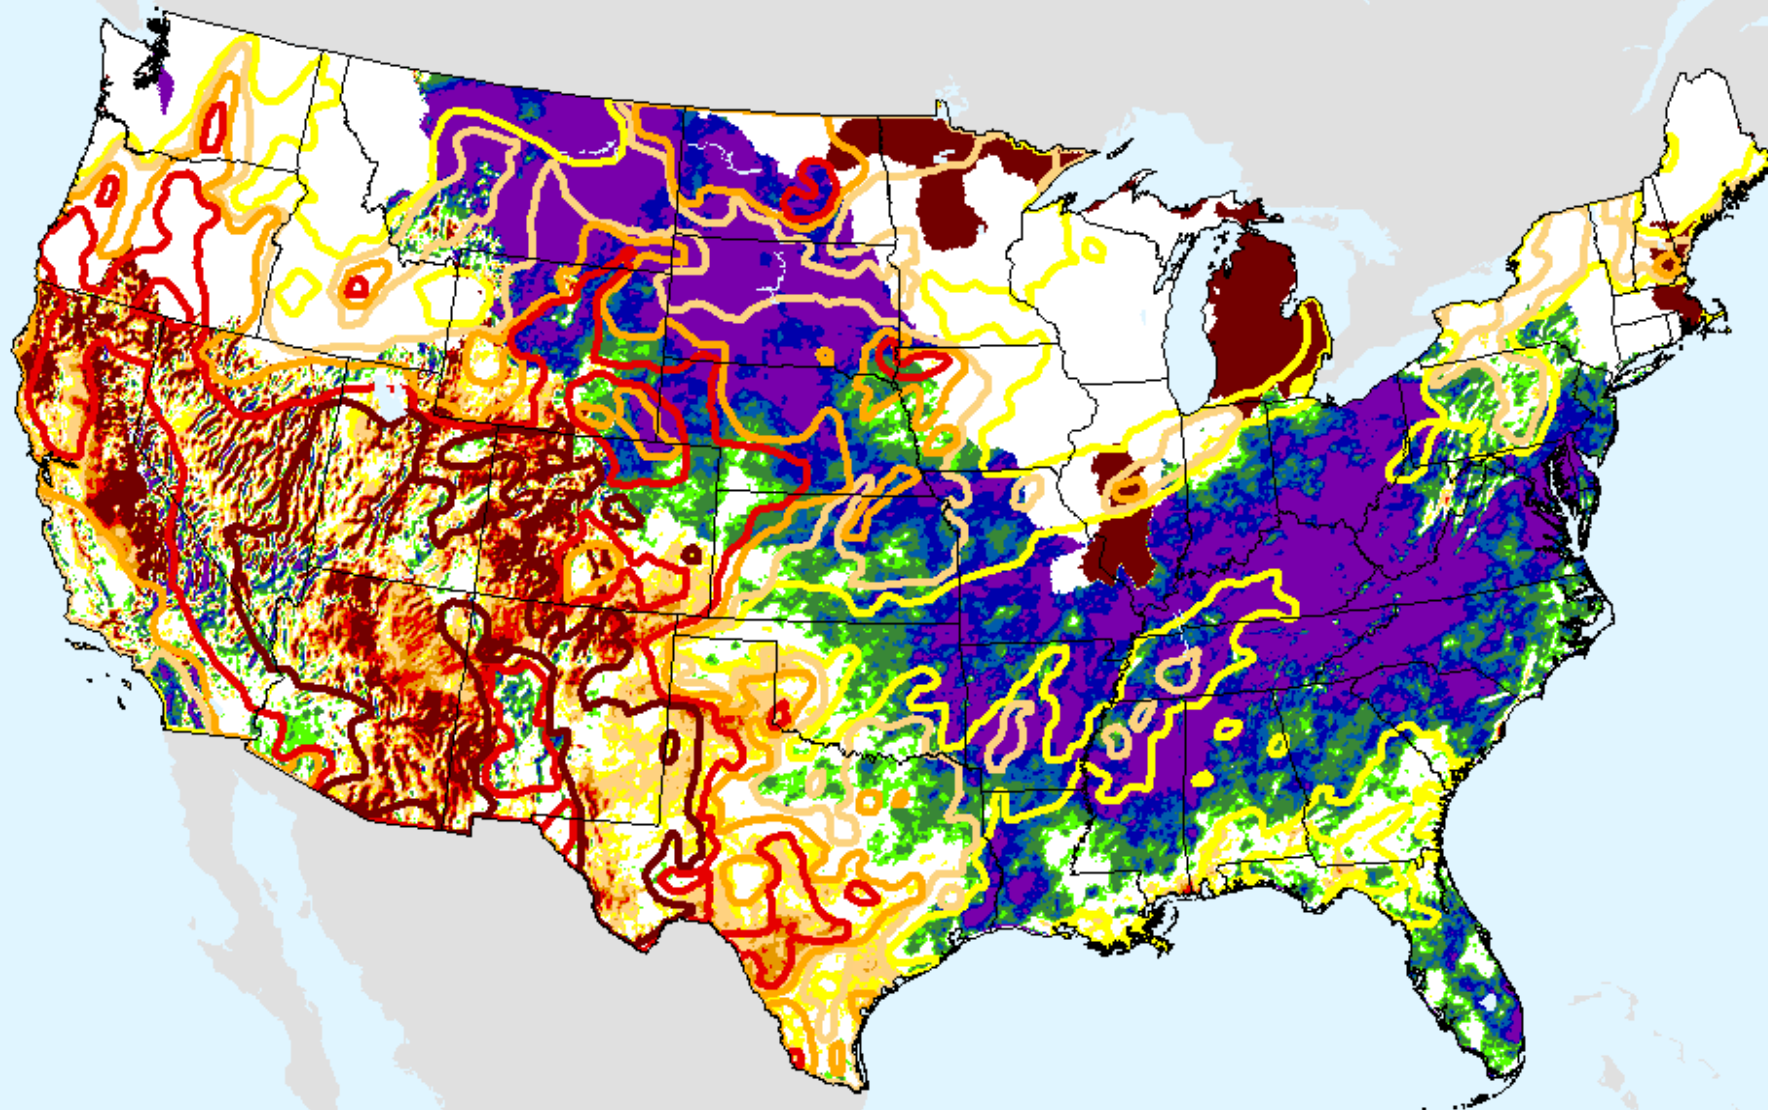

AHPS 24-month SPEI

As of: Tuesday, December 22, 2020

USDM for: Dec. 15, 2020

SPEI (USDM)