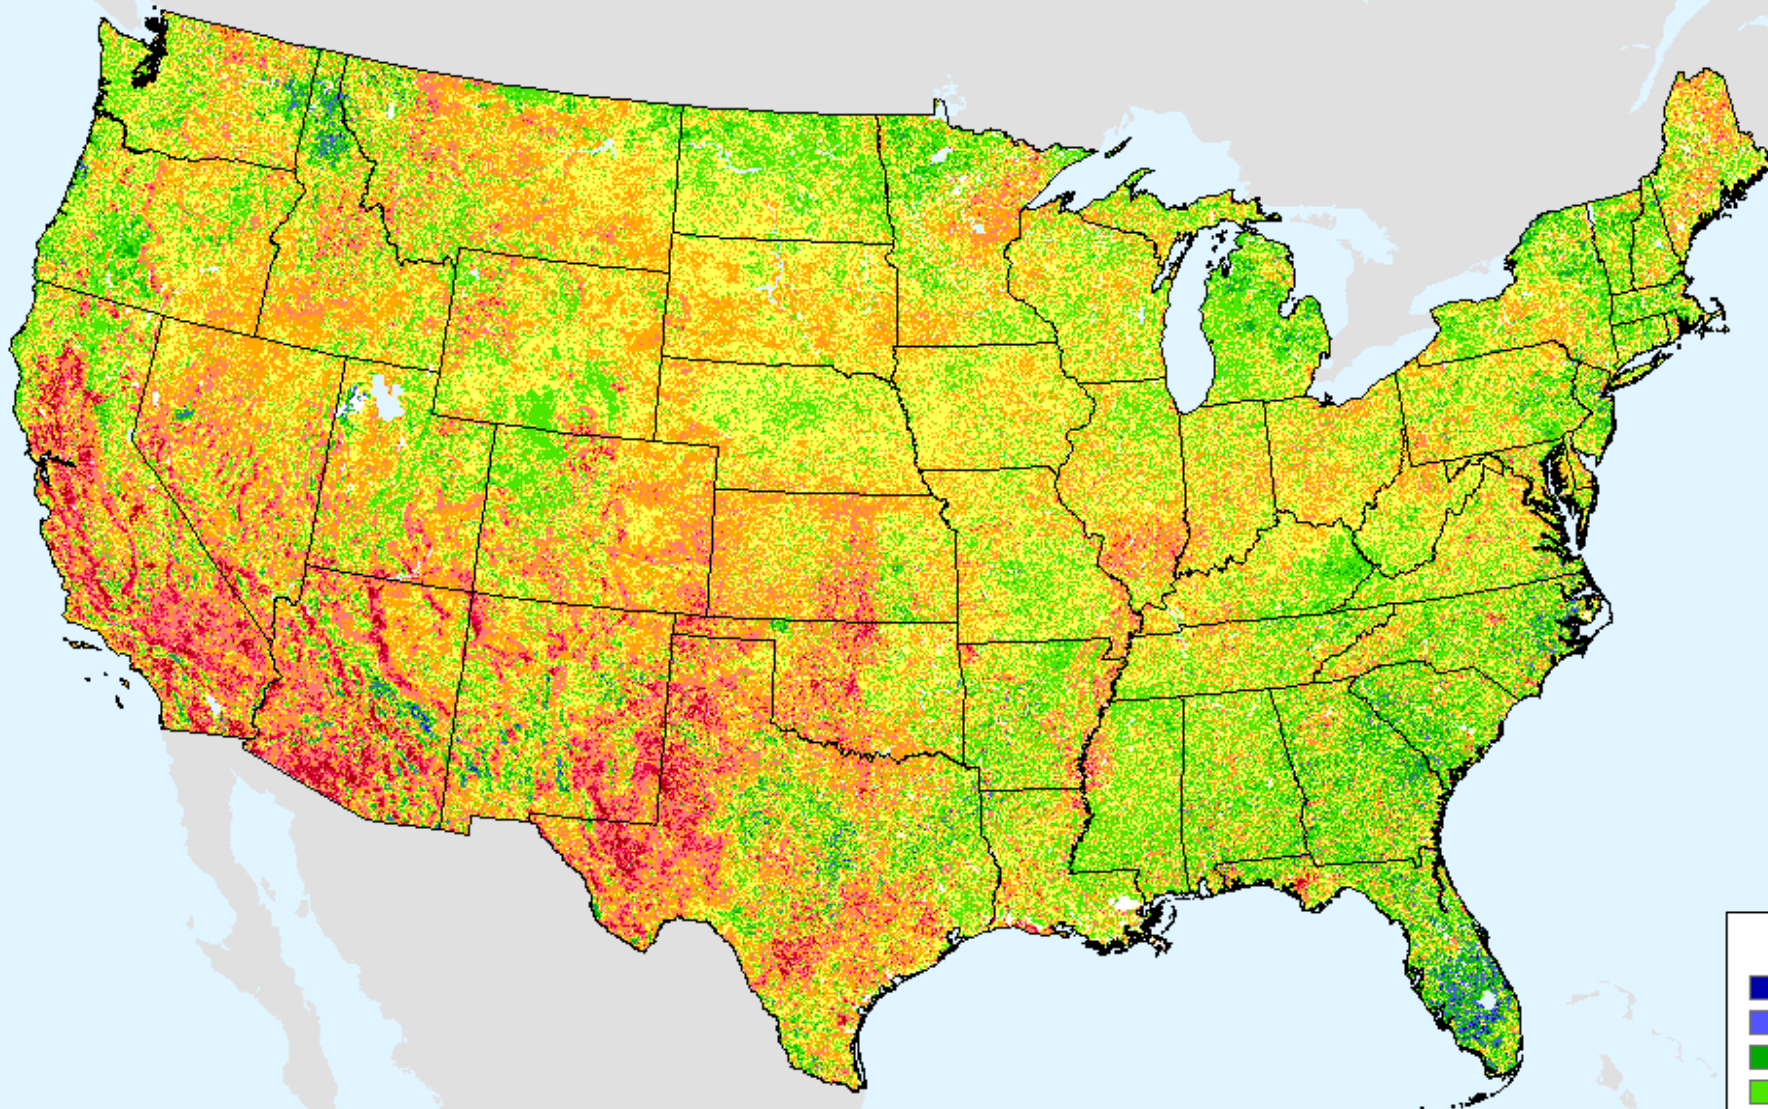

Vegetation Health Index

As of: Tuesday, December 22, 2020

VHI

- 85 - 100
- 73 - 84
- 61 - 72
- 49 - 60
- 37 - 48
- 25 - 36
- 13 - 24
- 7 - 12
- 1 - 6