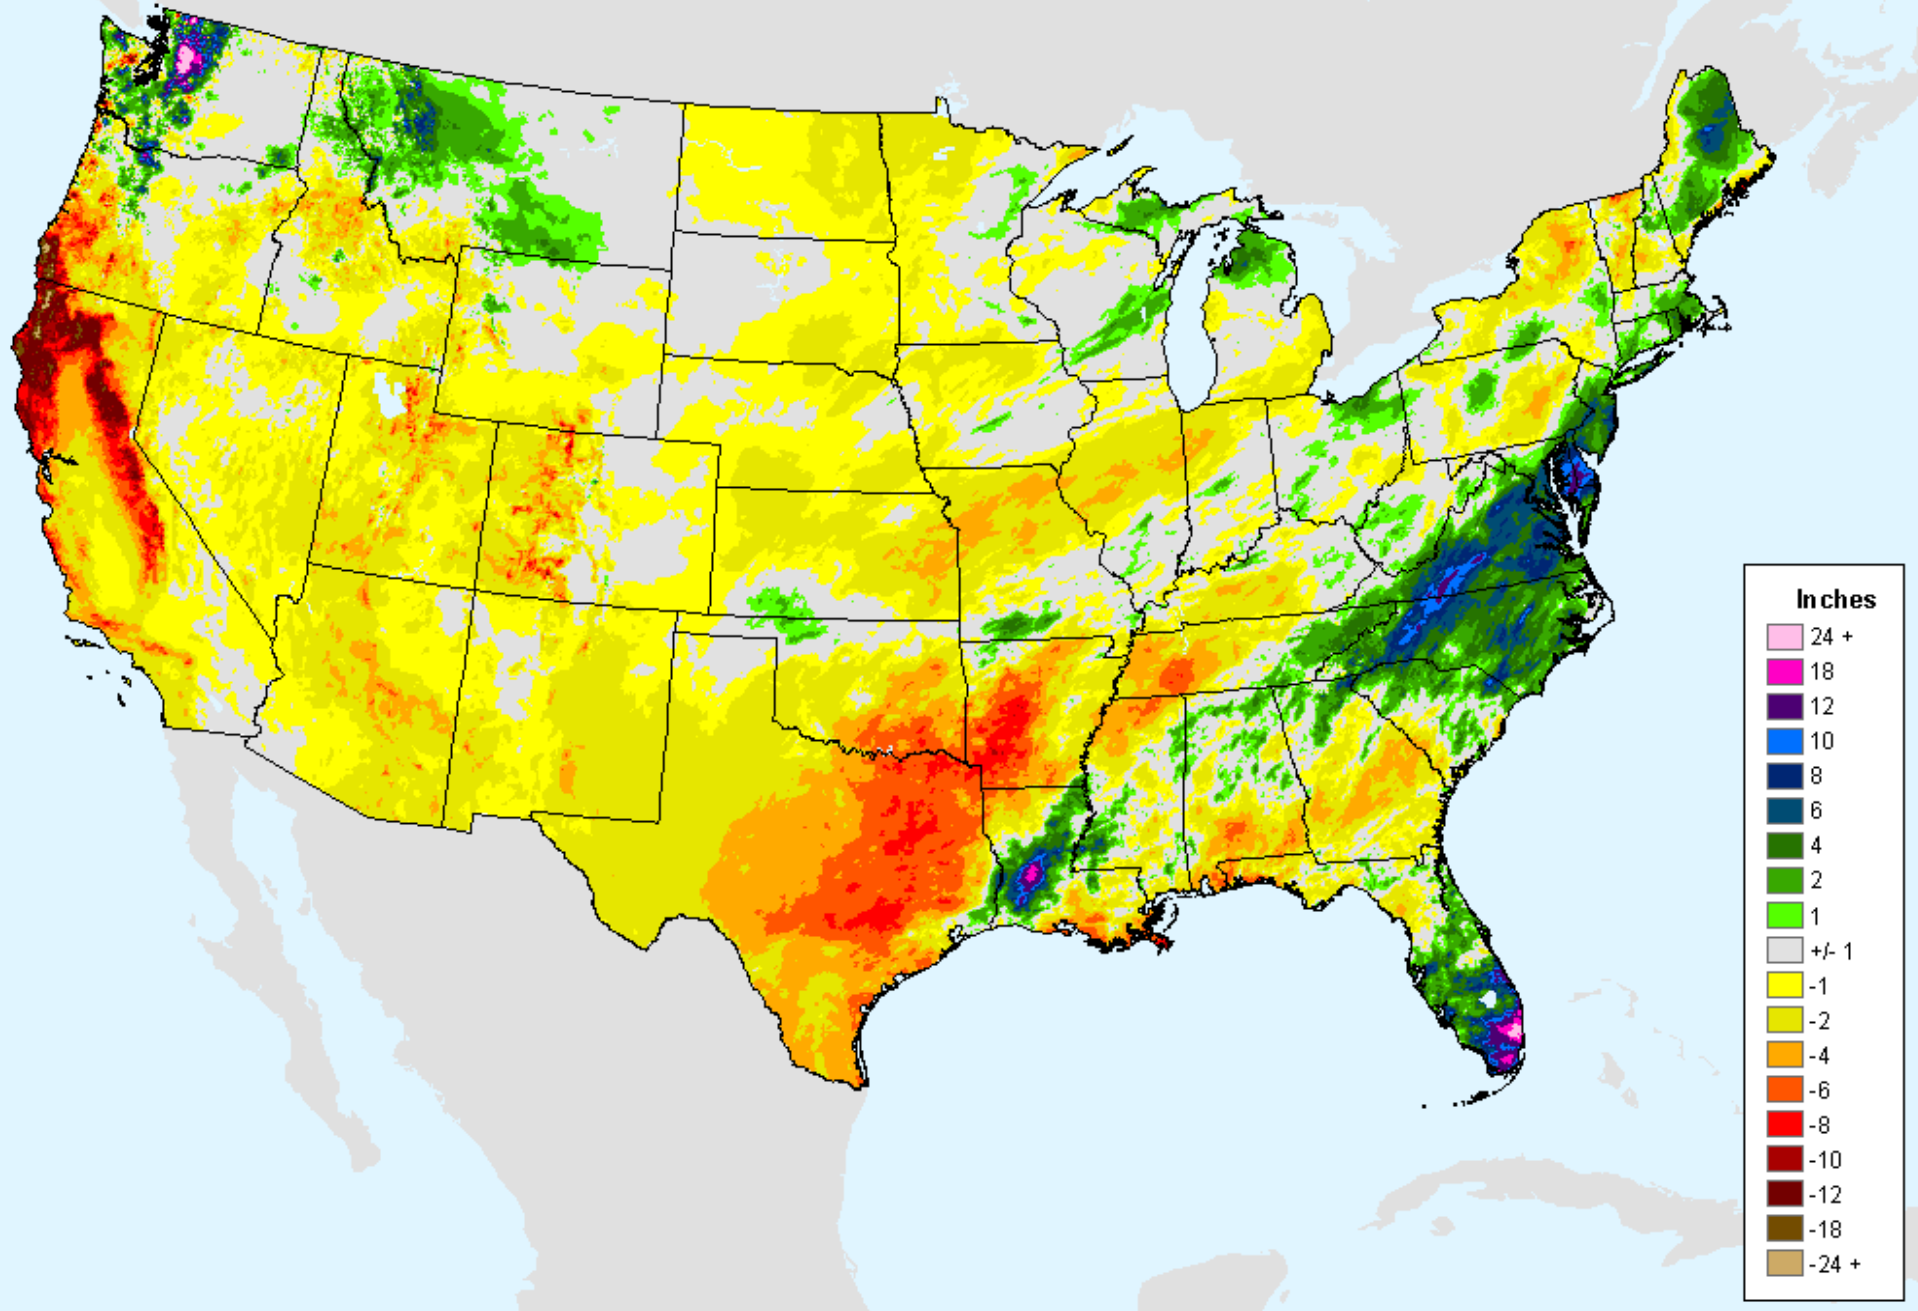

AHPS 90-Day Precip Departure

As of: Tuesday, December 22, 2020

USDM for: Dec. 15, 2020

AHPS 90-Day Precip Departure

As of: Tuesday, December 22, 2020

AHPS 90-Day Pct of Normal Pcp

As of: Tuesday, December 22, 2020