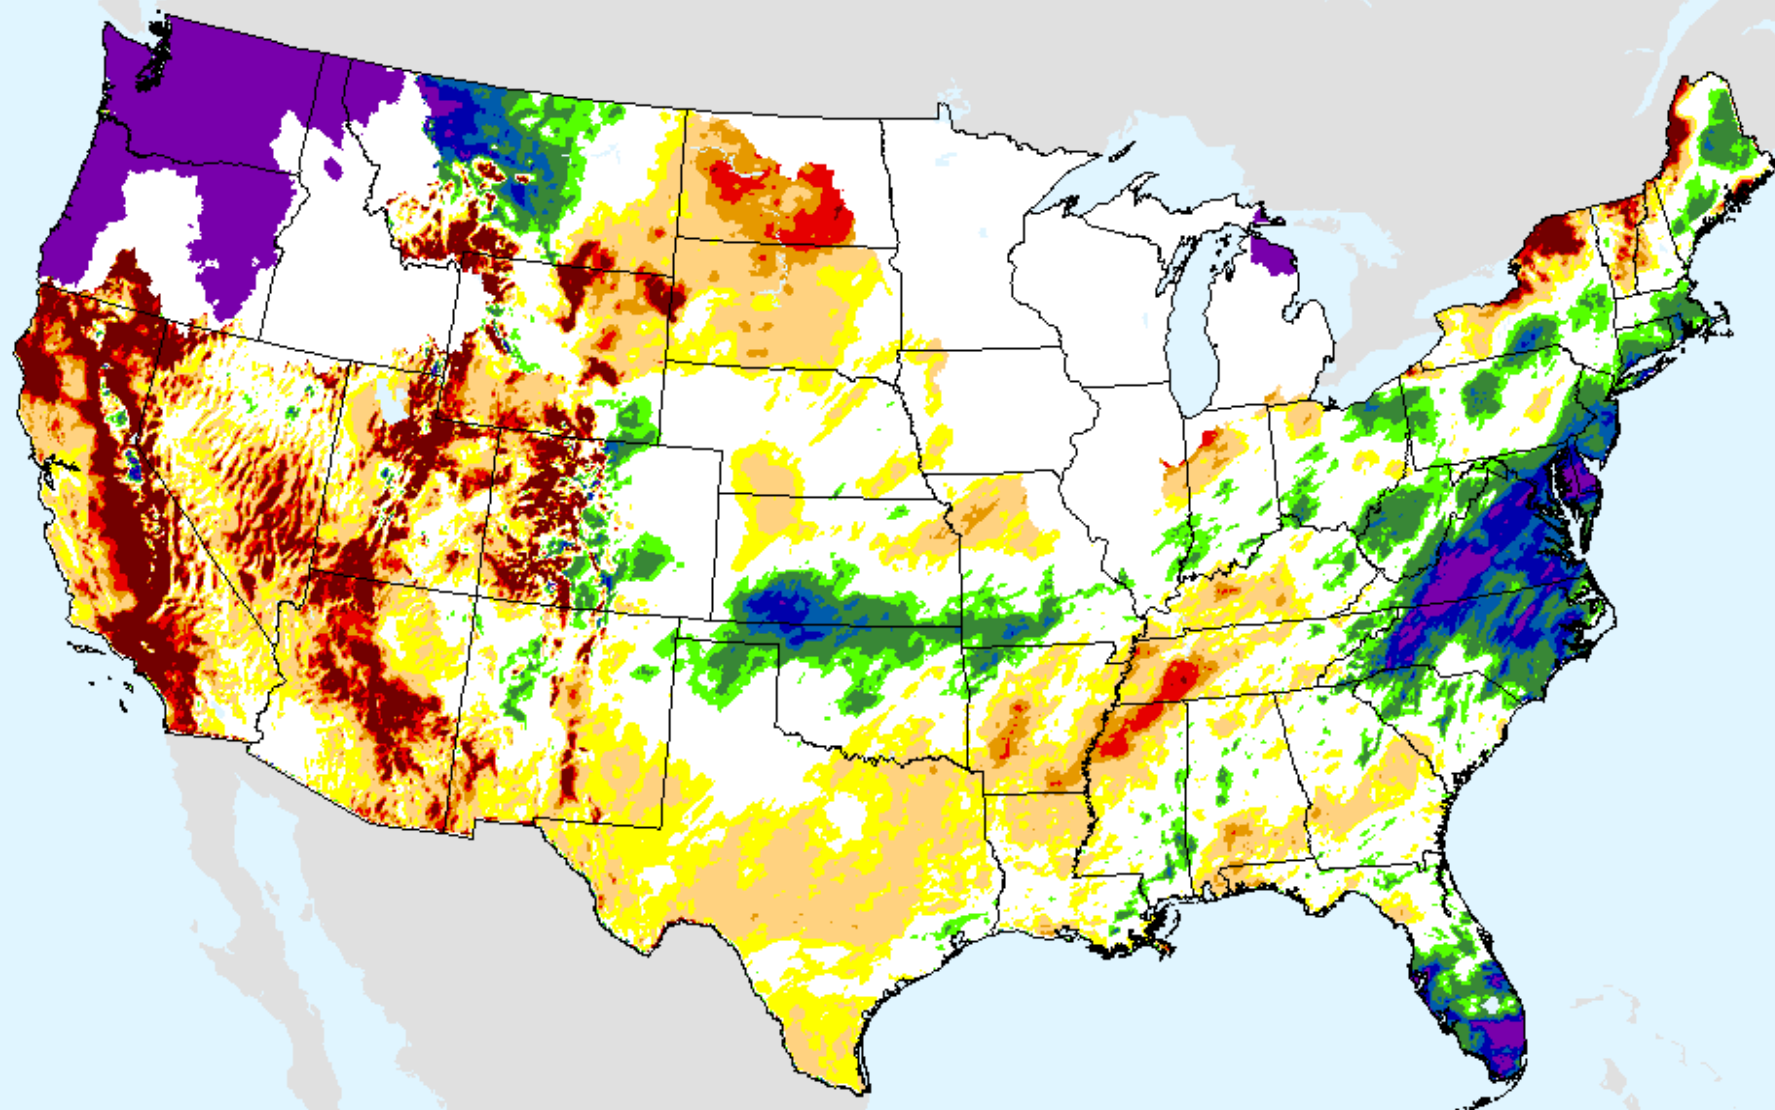

AHPS 2-month SPEI

As of: Tuesday, December 22, 2020

SPEI (USDM)