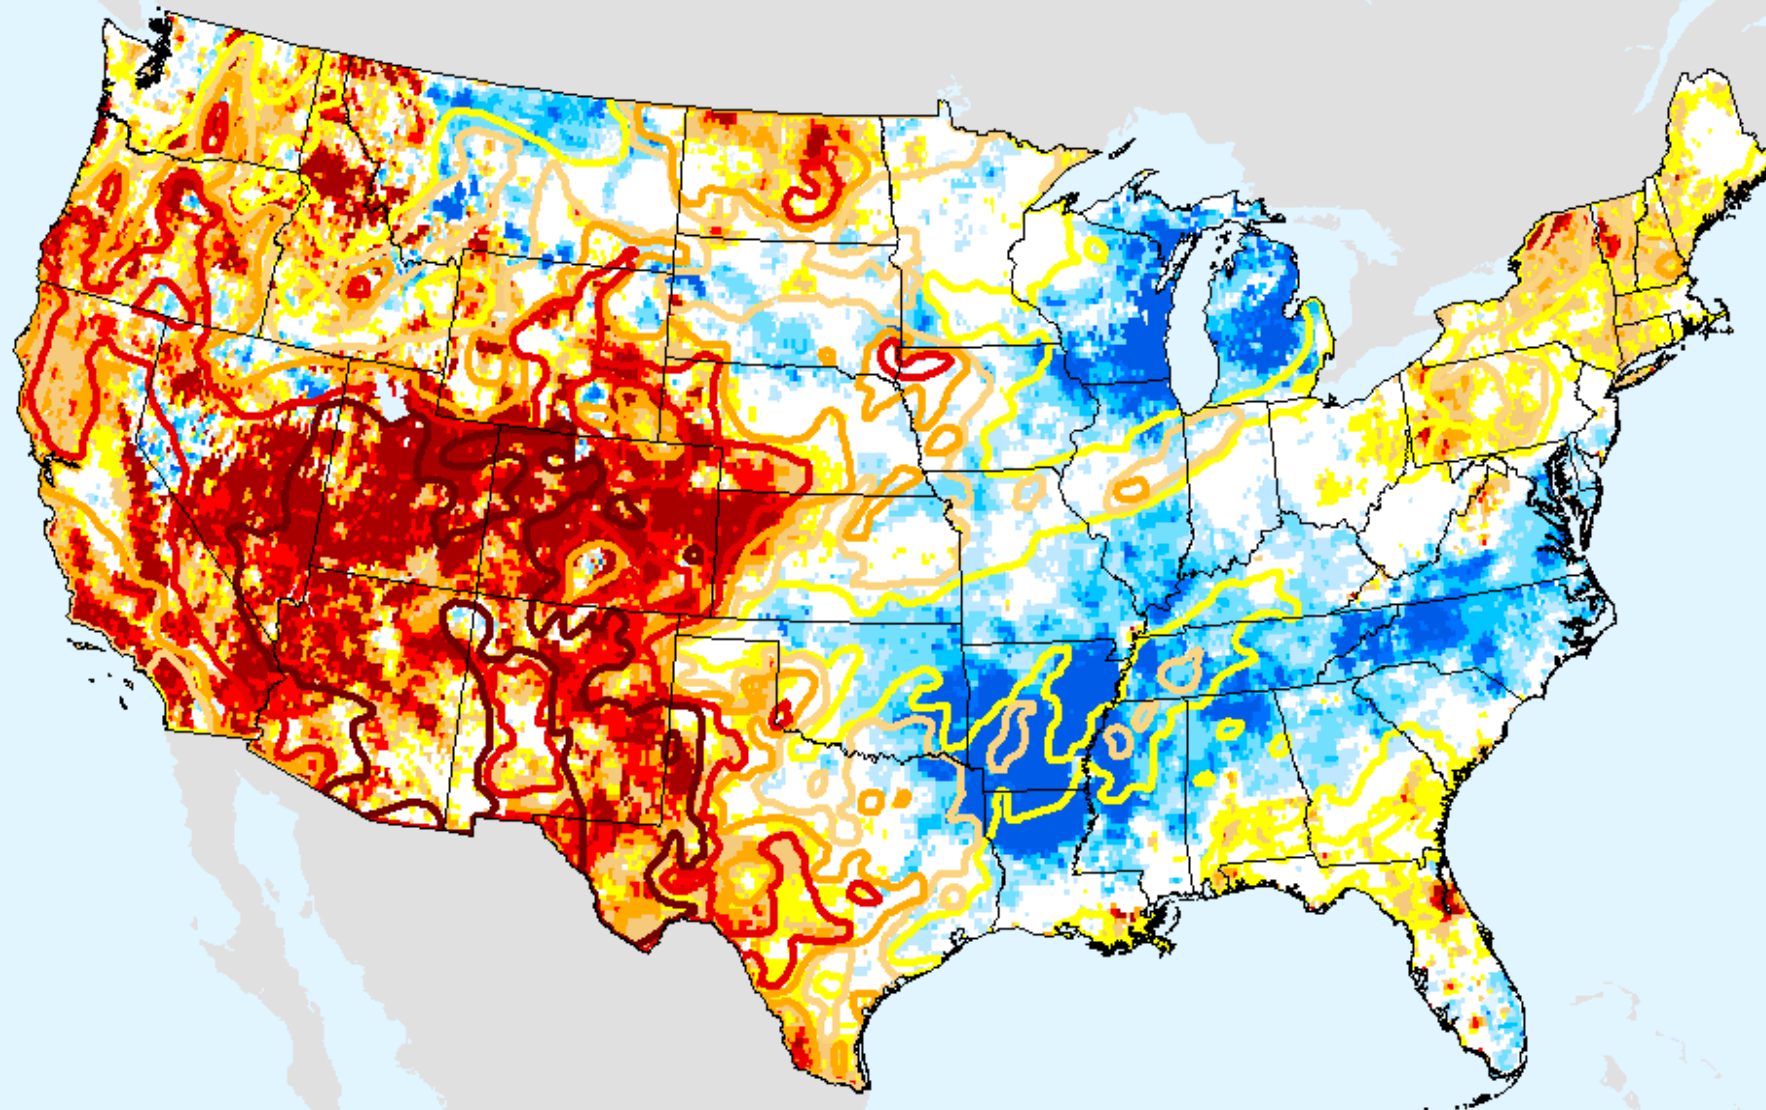

GRACE-Based Root Zone Soil Moisture Drought Indicator

As of: Tuesday, December 22, 2020

USDM for: Dec. 15, 2020