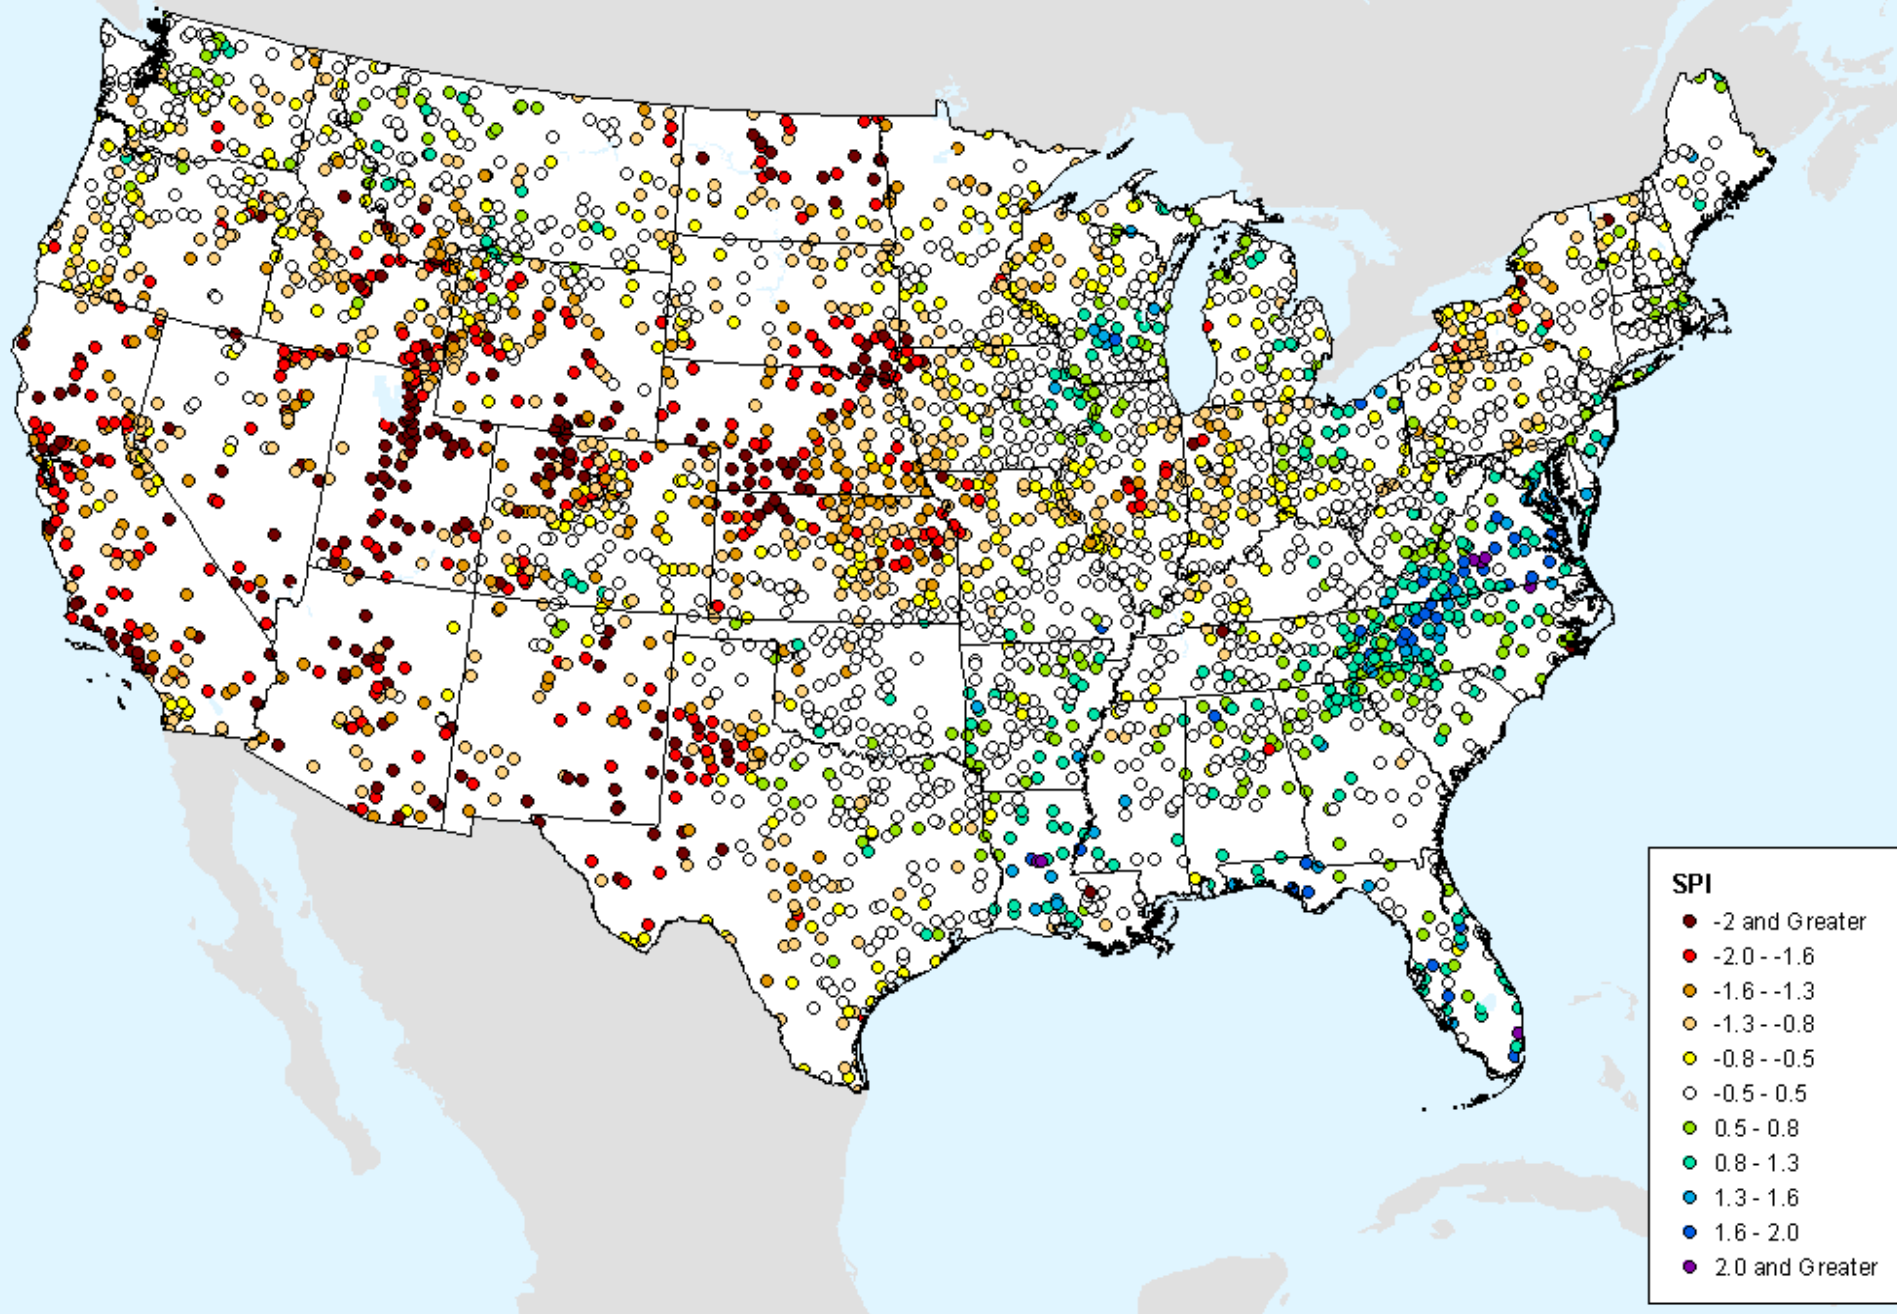

- -2 and Greater
- -2.0--1.6
- -1.6--1.3
- -1.3--0.8
- -0.8--0.5
- -0.5-0.5
- 0.5-0.8
- 0.8-1.3
- 1.3-1.6
- 1.6-2.0
- 2.0 and Greater

HPRCC 4-month SPI

As of: Tuesday, December 22, 2020

HPRCC 6-month SPI