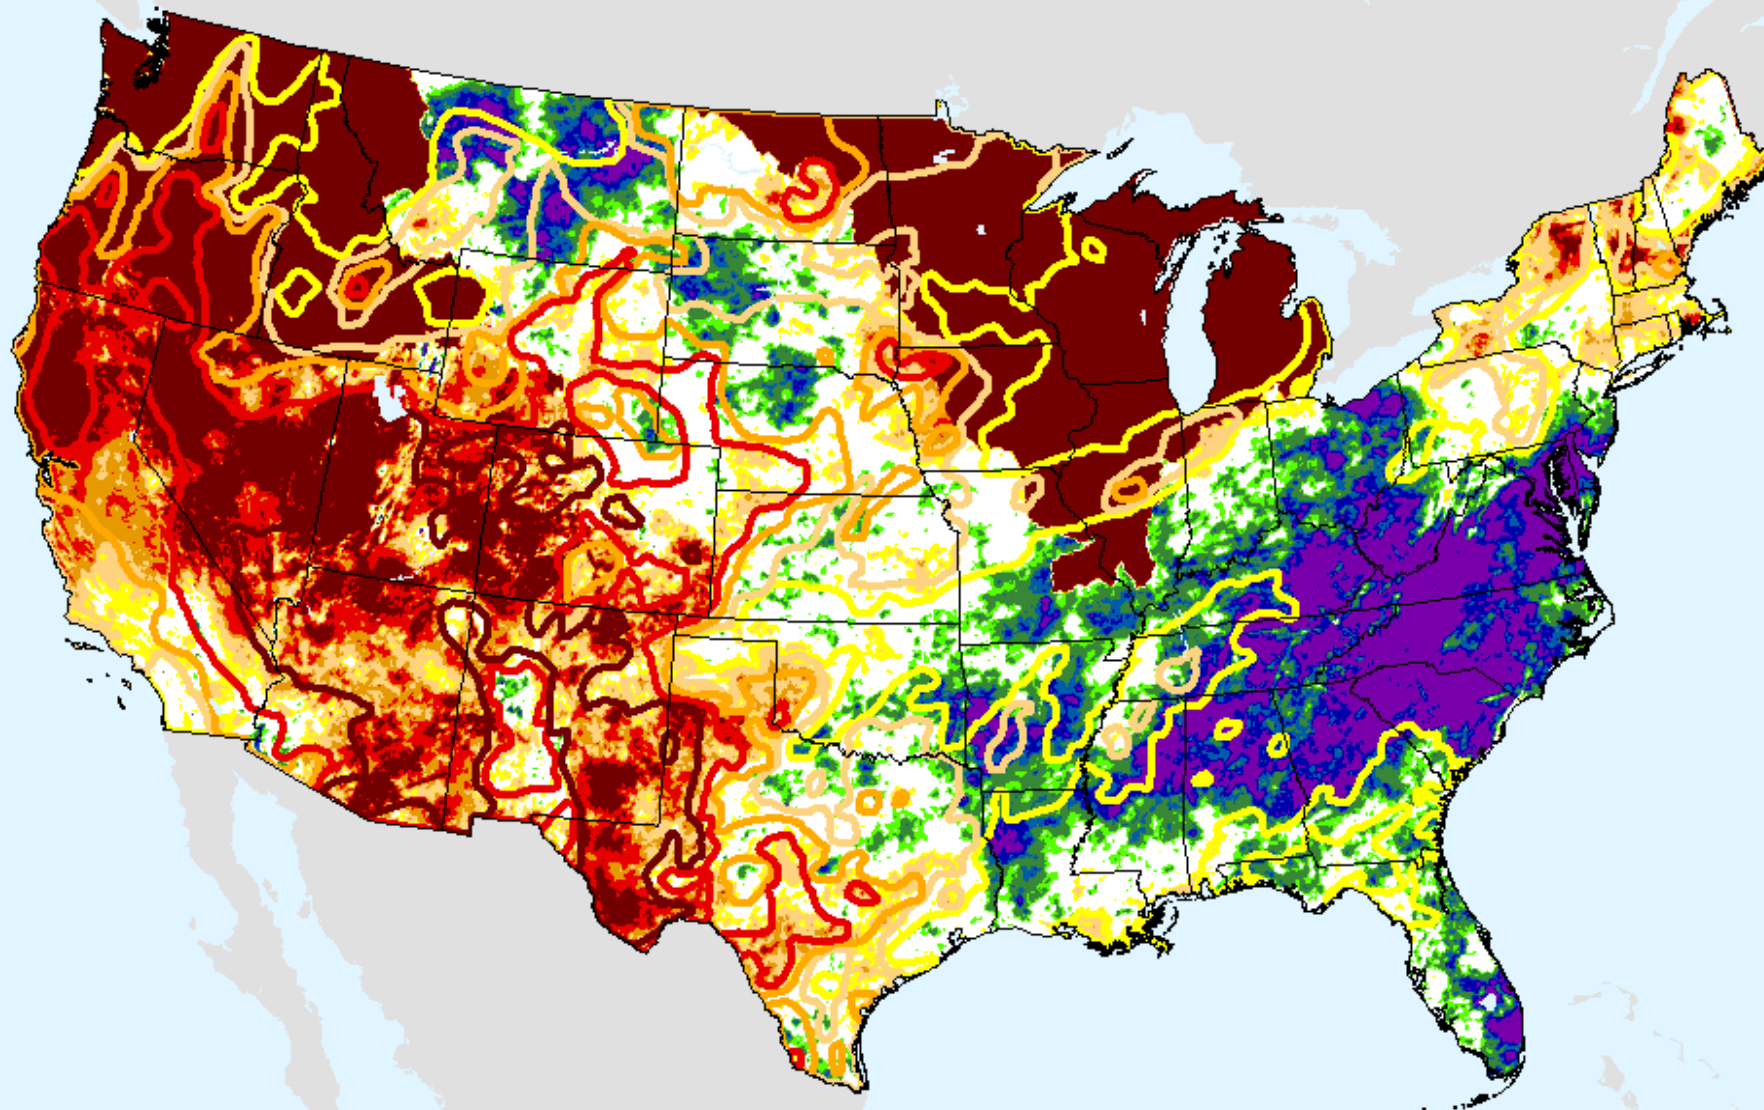

AHPS 12-month SPI

As of: Tuesday, December 22, 2020

USDM for: Dec. 15, 2020

SPI (USDM)