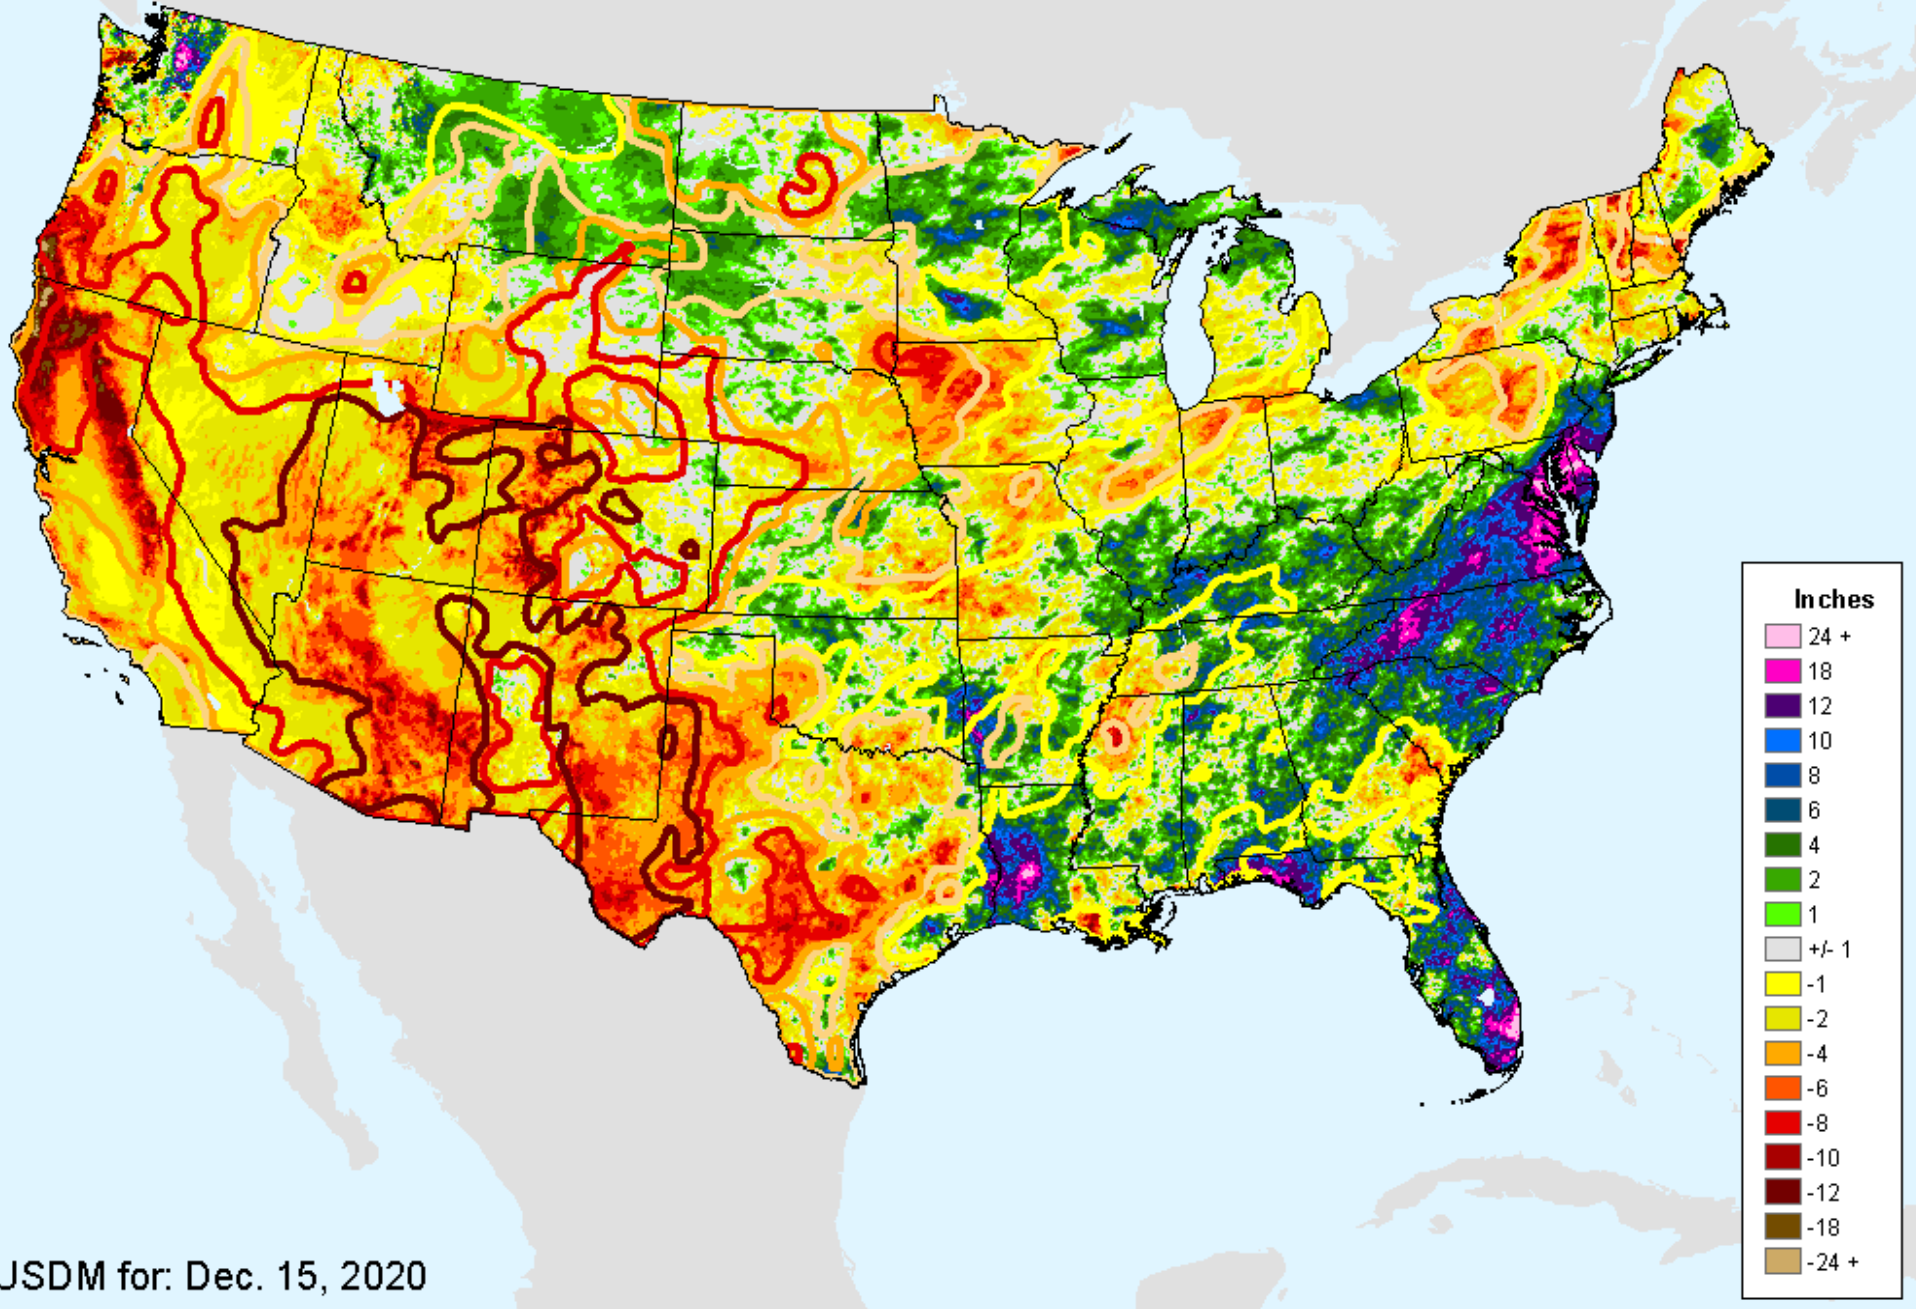

USDM for: Dec. 15, 2020

AHPS 90-Day Pct of Normal Pcp

As of: Tuesday, December 22, 2020

AHPS 180-Day Precip Departure

As of: Tuesday, December 22, 2020

USDM for: Dec. 15, 2020

AHPS 180-Day Precip Departure

As of: Tuesday, December 22, 2020