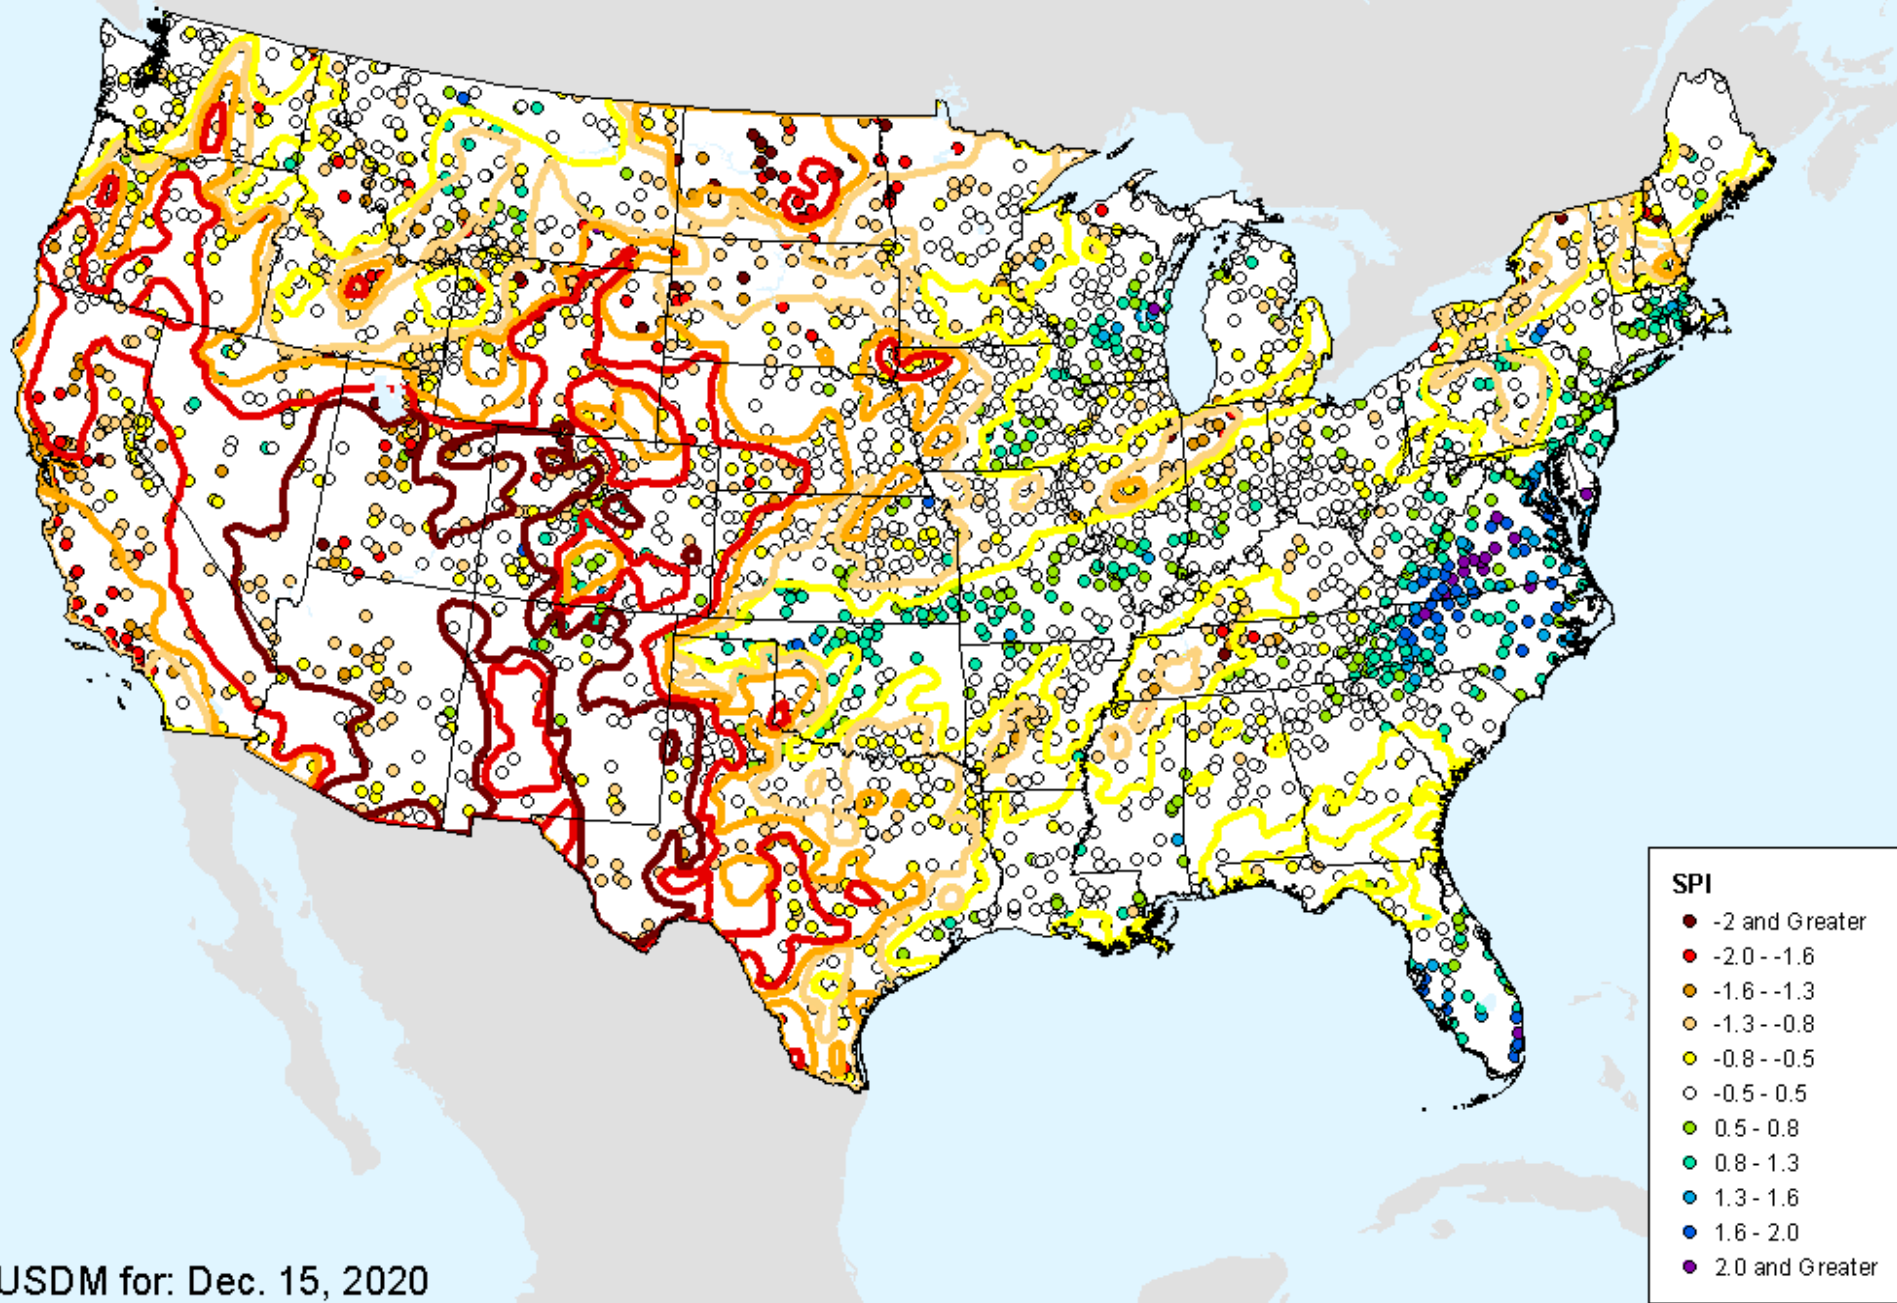

HPRCC 1-month SPI

As of: Tuesday, December 22, 2020

HPRCC 2-month SPI

As of: Tuesday, December 22, 2020

HPRCC 2-month SPI

As of: Tuesday, December 22, 2020

SPI

- -2 and Greater
- -2.0 -- -1.6
- -1.6 -- -1.3
- -1.3 -- -0.8
- -0.8 -- -0.5
- -0.5 - 0.5
- 0.5 - 0.8
- 0.8 - 1.3
- 1.3 - 1.6
- 1.6 - 2.0
- 2.0 and Greater