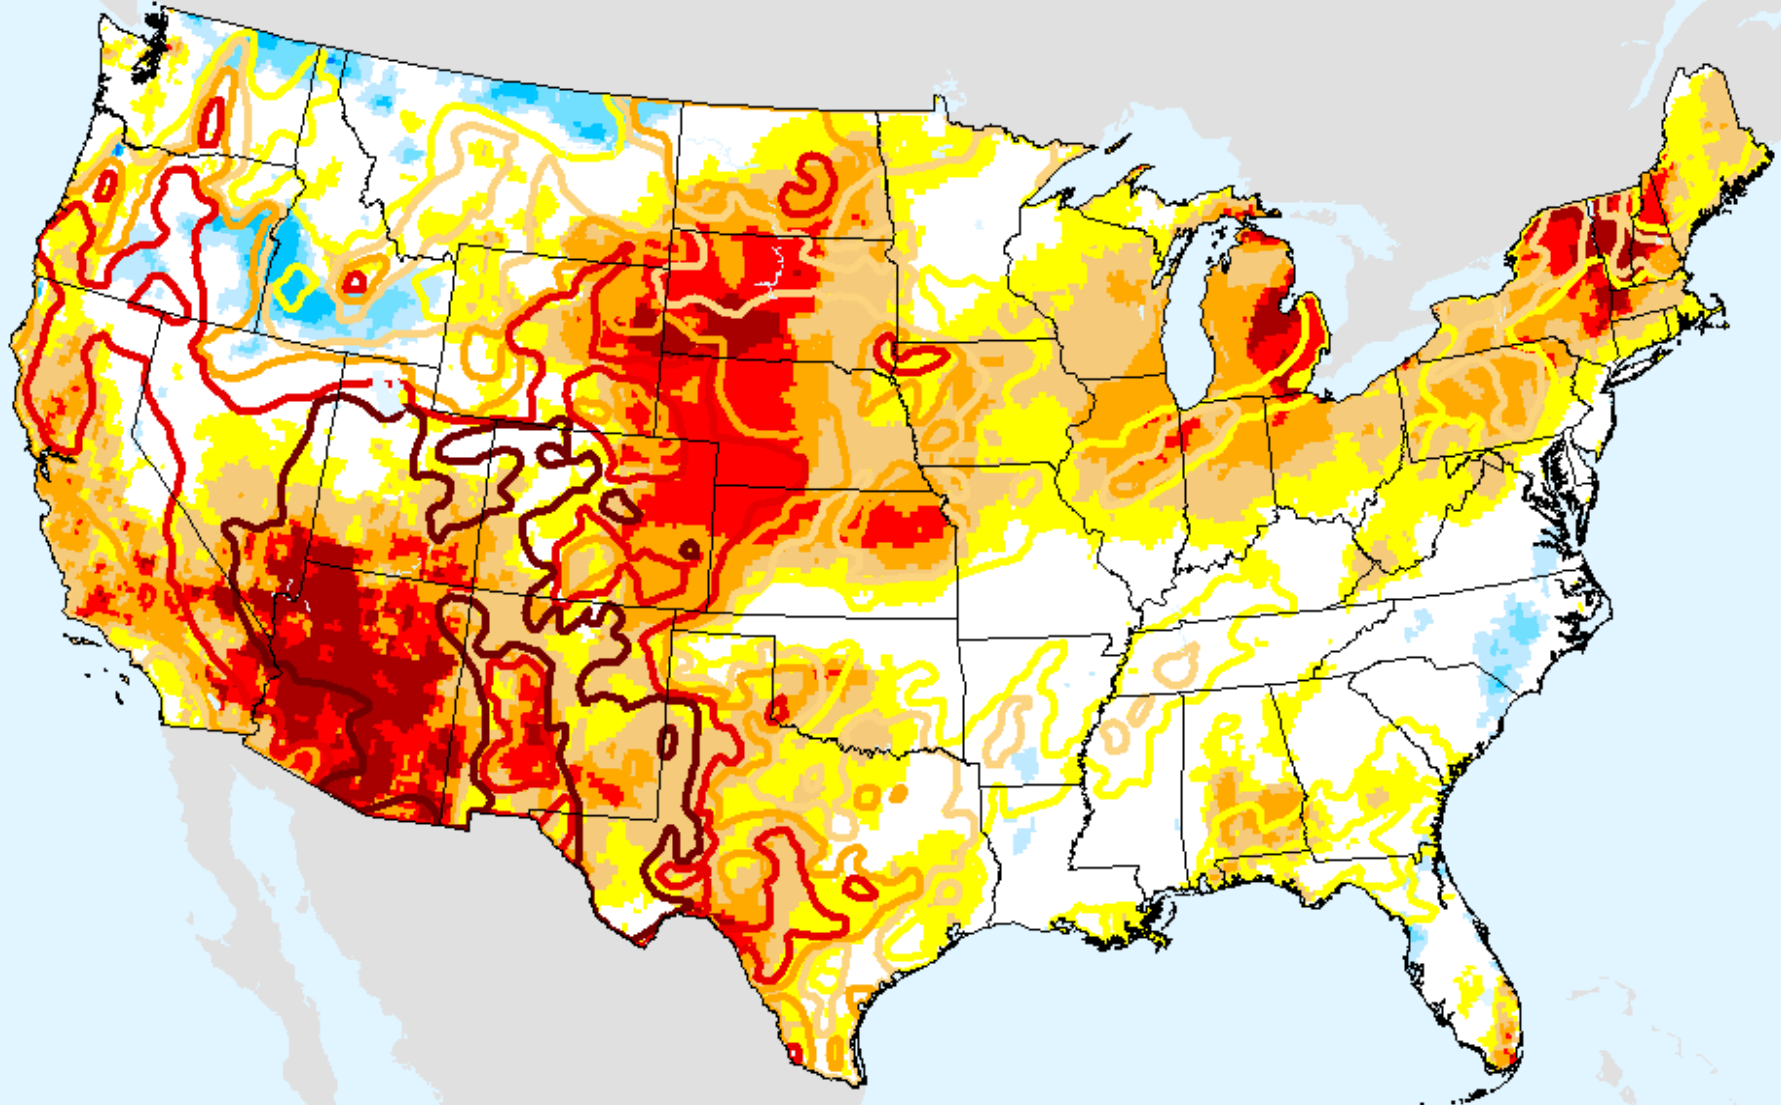

EDDI 6-week

As of: Tuesday, December 22, 2020

USDM for: Dec. 15, 2020