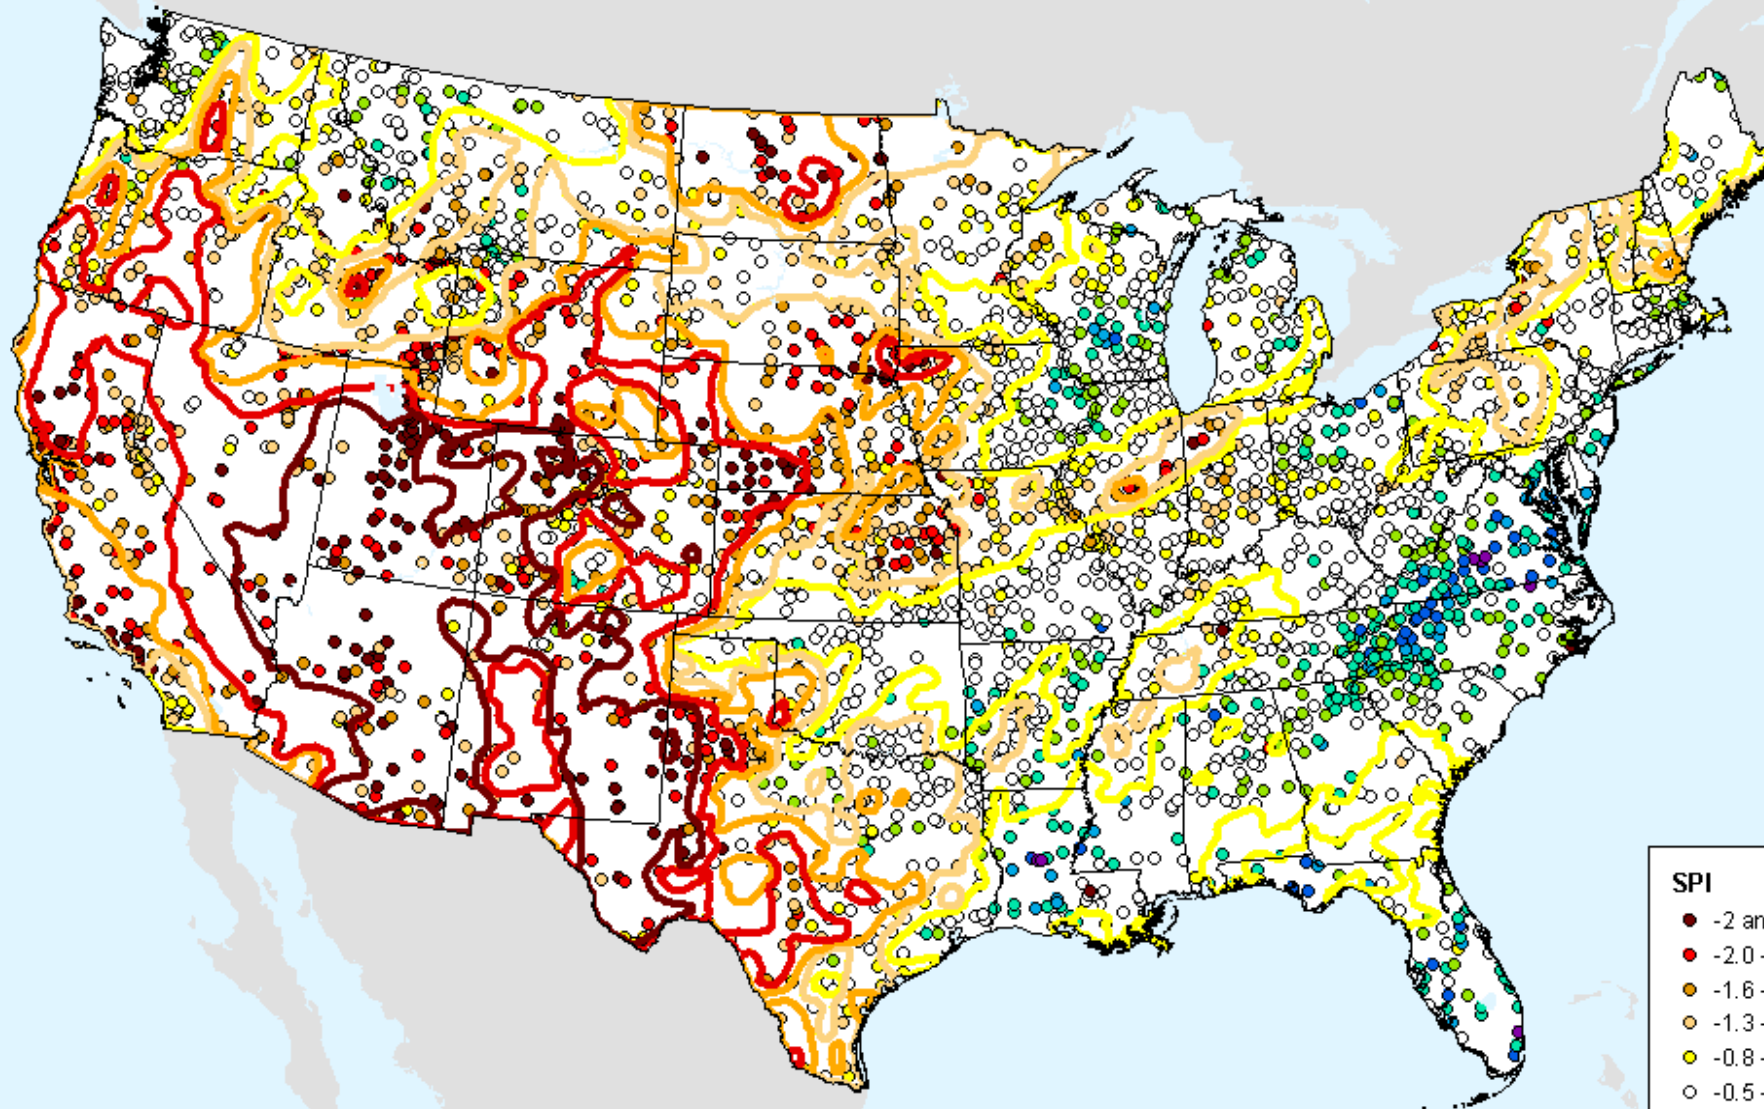

HPRCC 4-month SPI

As of: Tuesday, December 22, 2020

USDM for: Dec. 15, 2020

SPI

- -2 and Greater
- -2.0--1.6
- -1.6--1.3
- -1.3--0.8
- -0.8--0.5
- -0.5-0.5
- 0.5-0.8
- 0.8-1.3
- 1.3-1.6
- 1.6-2.0
- 2.0 and Greater