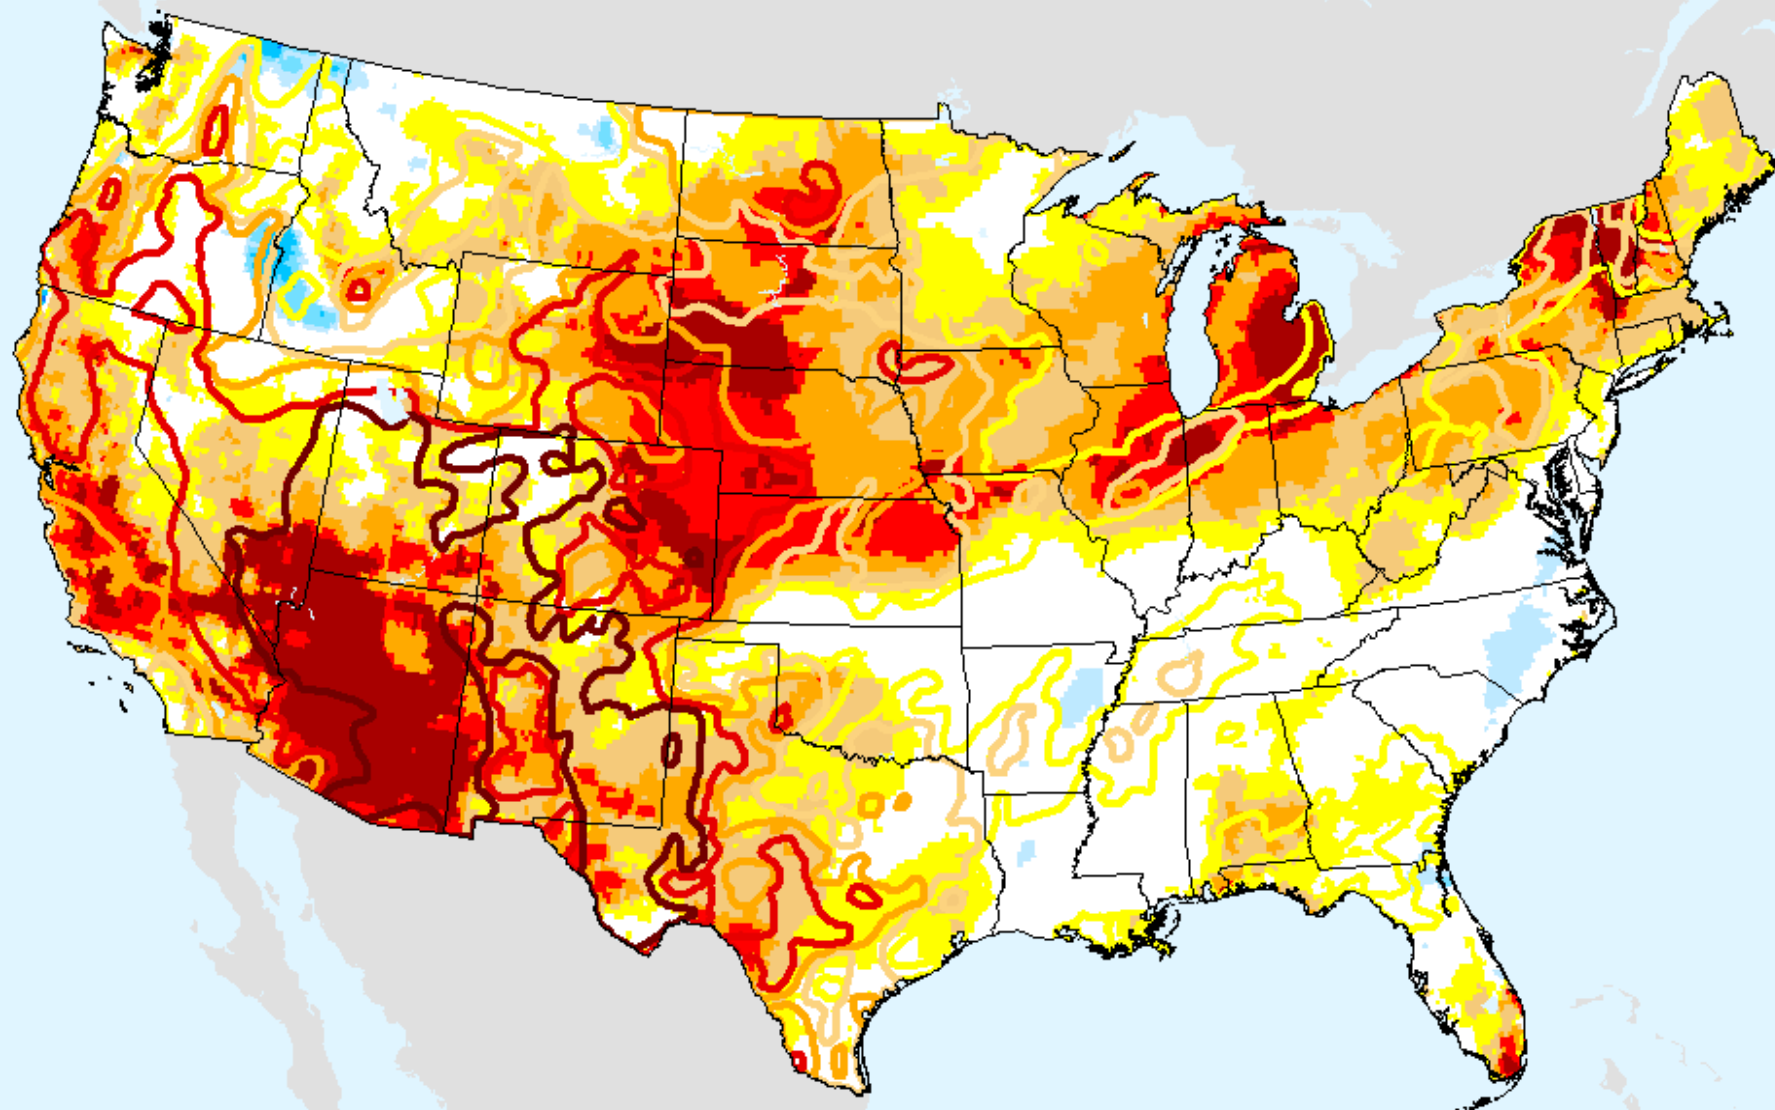

EDDI 6-week

As of: Tuesday, December 22, 2020

USDM for: Dec. 15, 2020

EDDI 6-week

As of: Tuesday, December 22, 2020

EDDI 7-week

As of: Tuesday, December 22, 2020

USDM for: Dec. 15, 2020