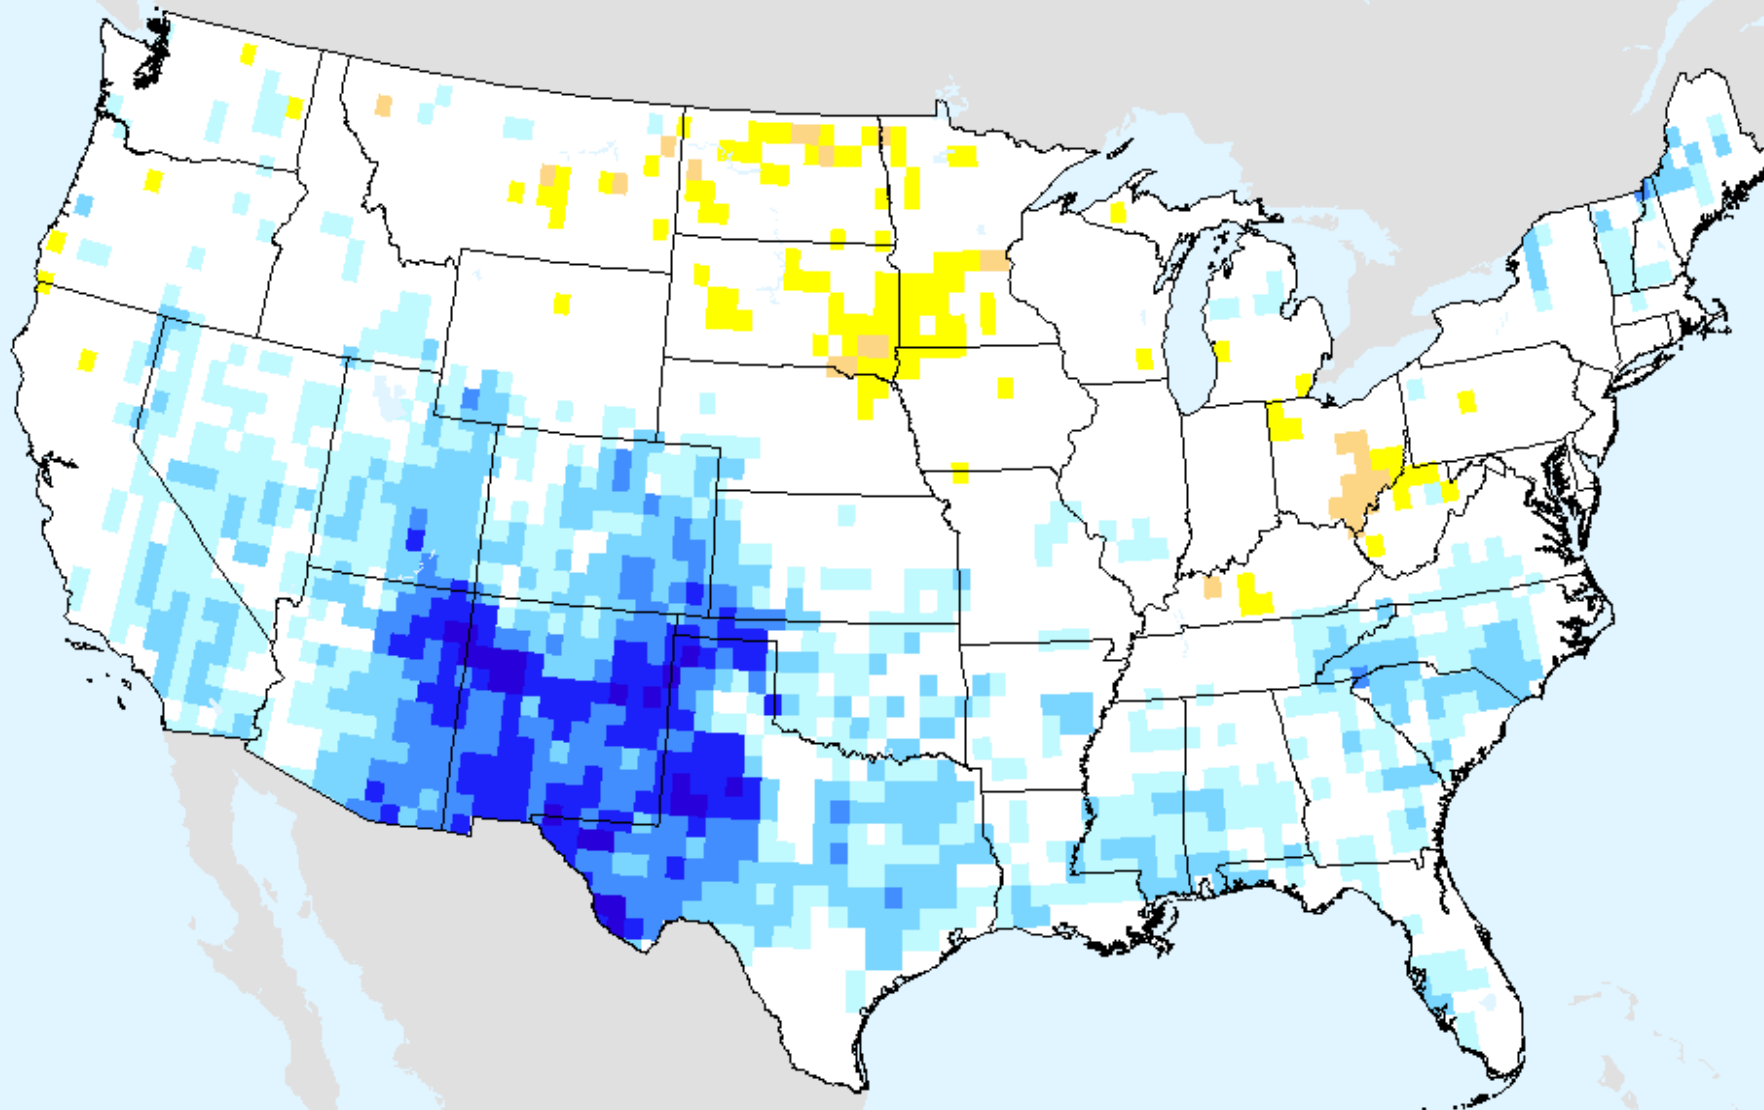

AIRS-Based Retrieved Surface Air Temperature 14 Day

As of: Tuesday, December 22, 2020