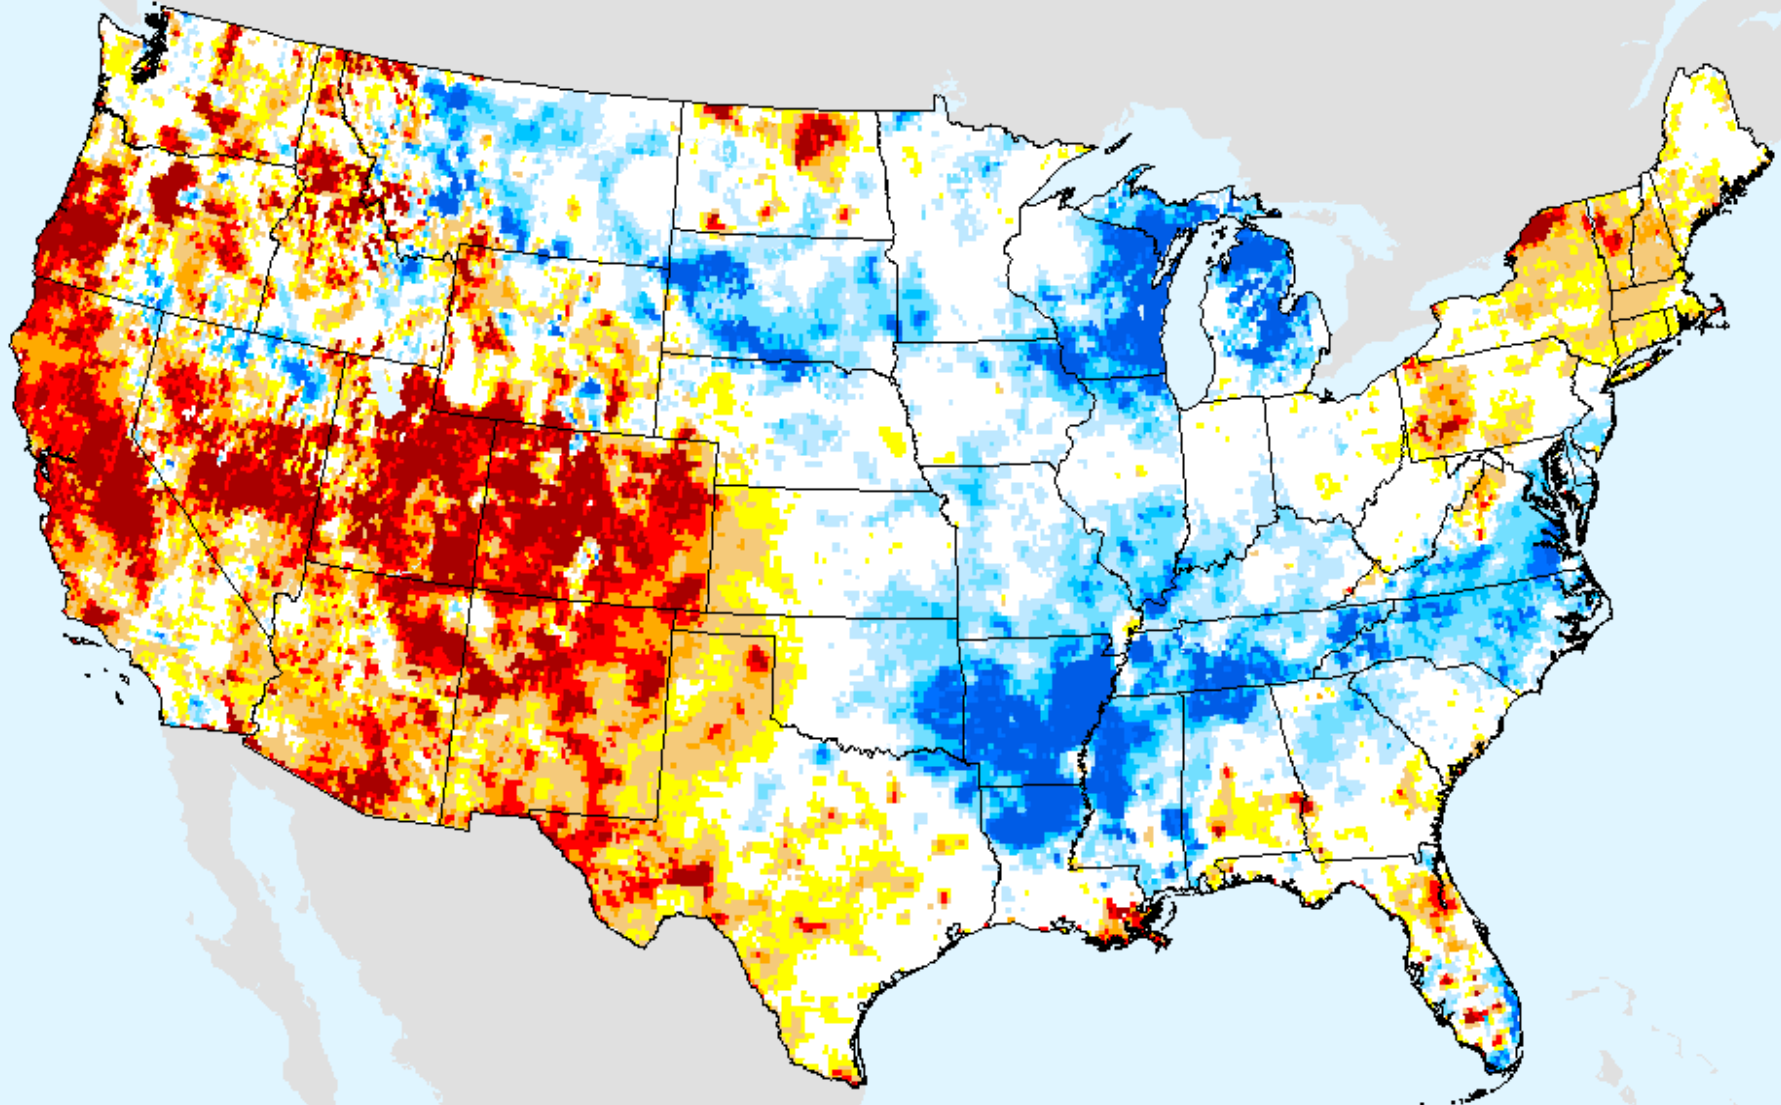

GRACE-Based Shallow Groundwater Drought Indicator

As of: Tuesday, December 22, 2020

USDM for: Dec. 15, 2020

GRACE-Based Shallow Groundwater Drought Indicator

As of: Tuesday, December 22, 2020

GRACE-Based Root Zone Soil Moisture Drought Indicator