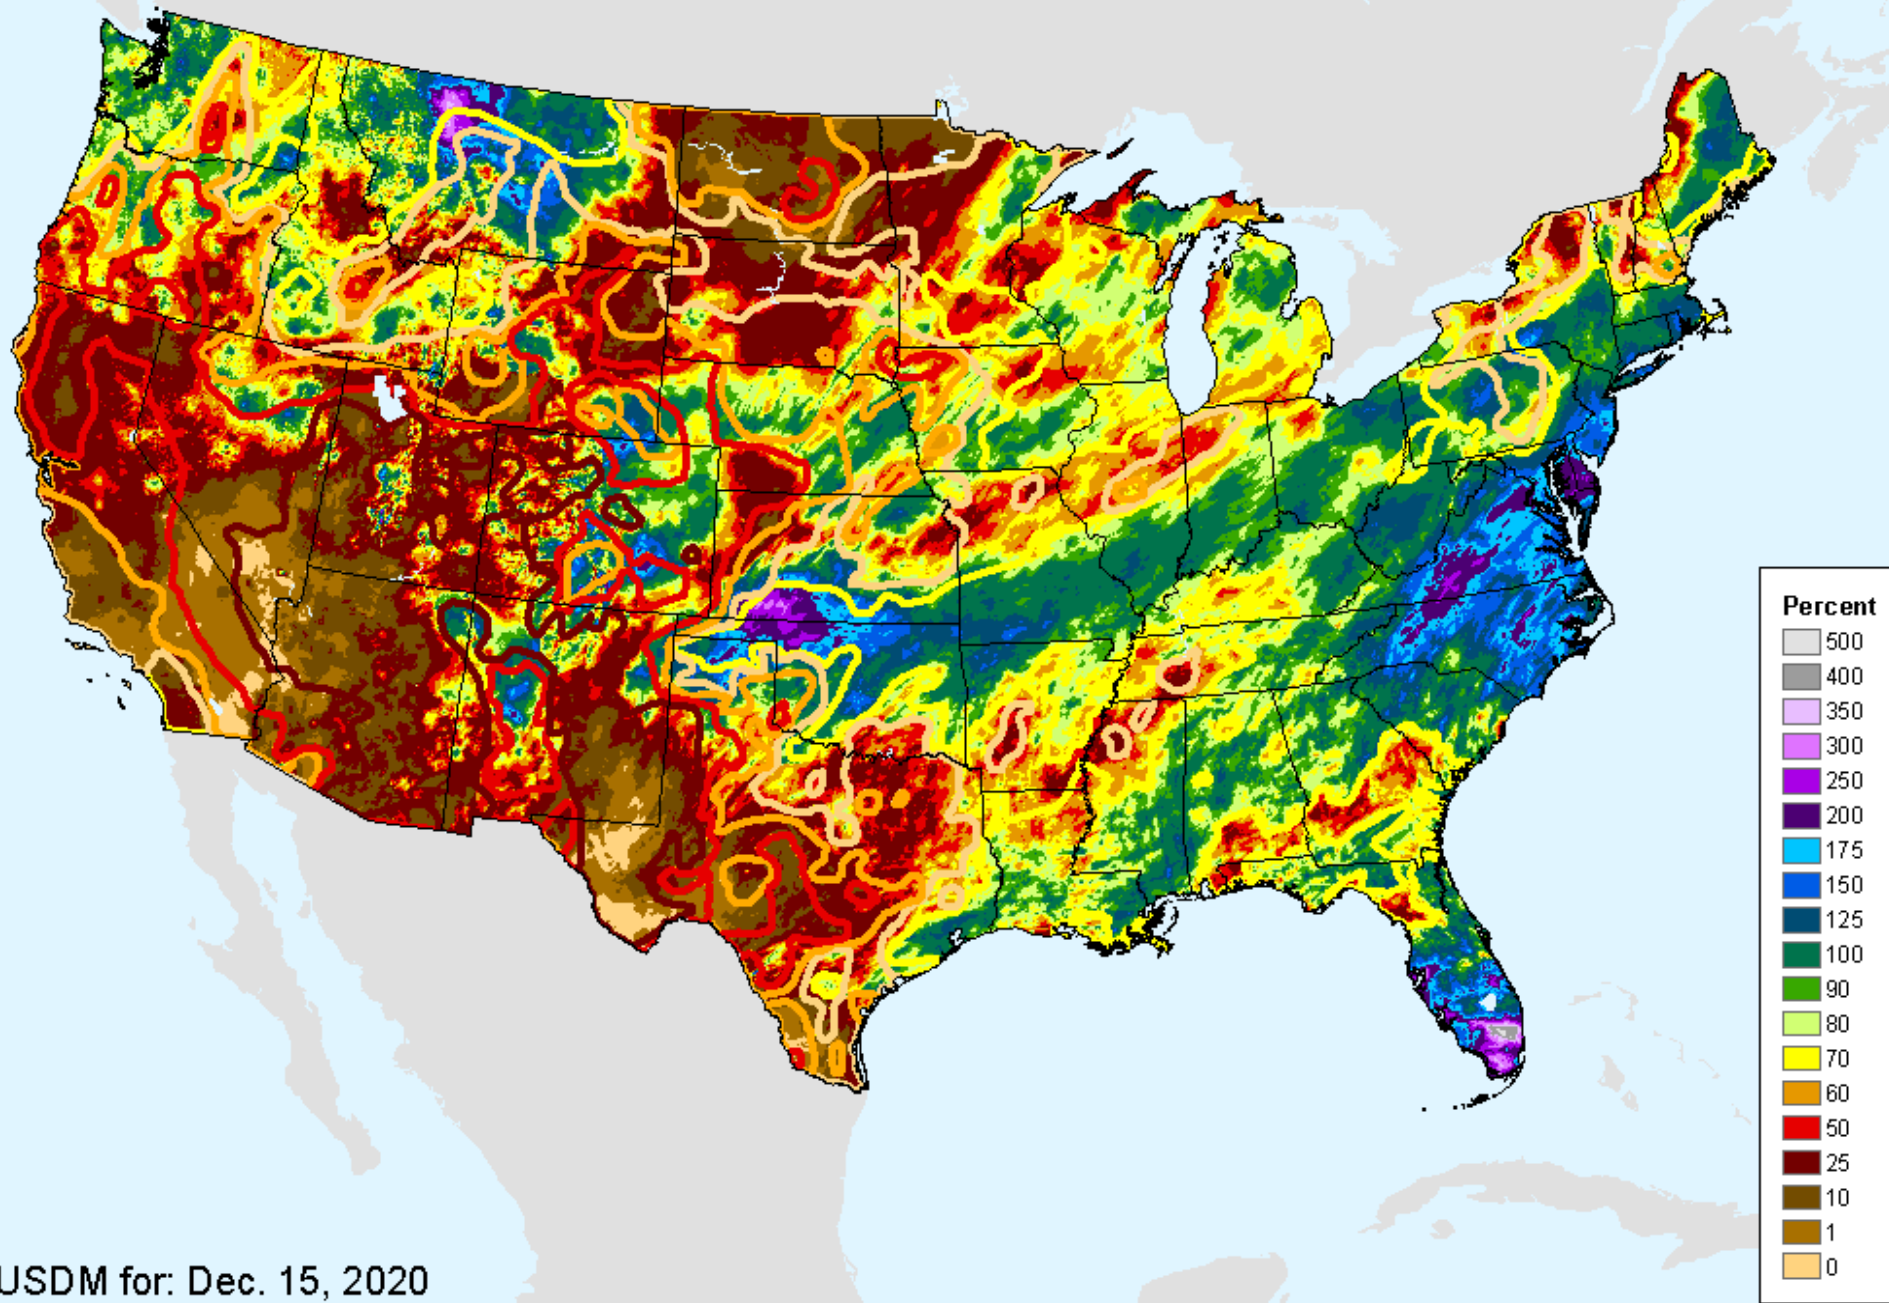

USDM for: Dec. 15, 2020

AHPS 60-Day Precip Departure

As of: Tuesday, December 22, 2020

AHPS 60-Day Pct of Normal Pcp

As of: Tuesday, December 22, 2020

USDM for: Dec. 15, 2020

AHPS 60-Day Pct of Normal Pcp

As of: Tuesday, December 22, 2020