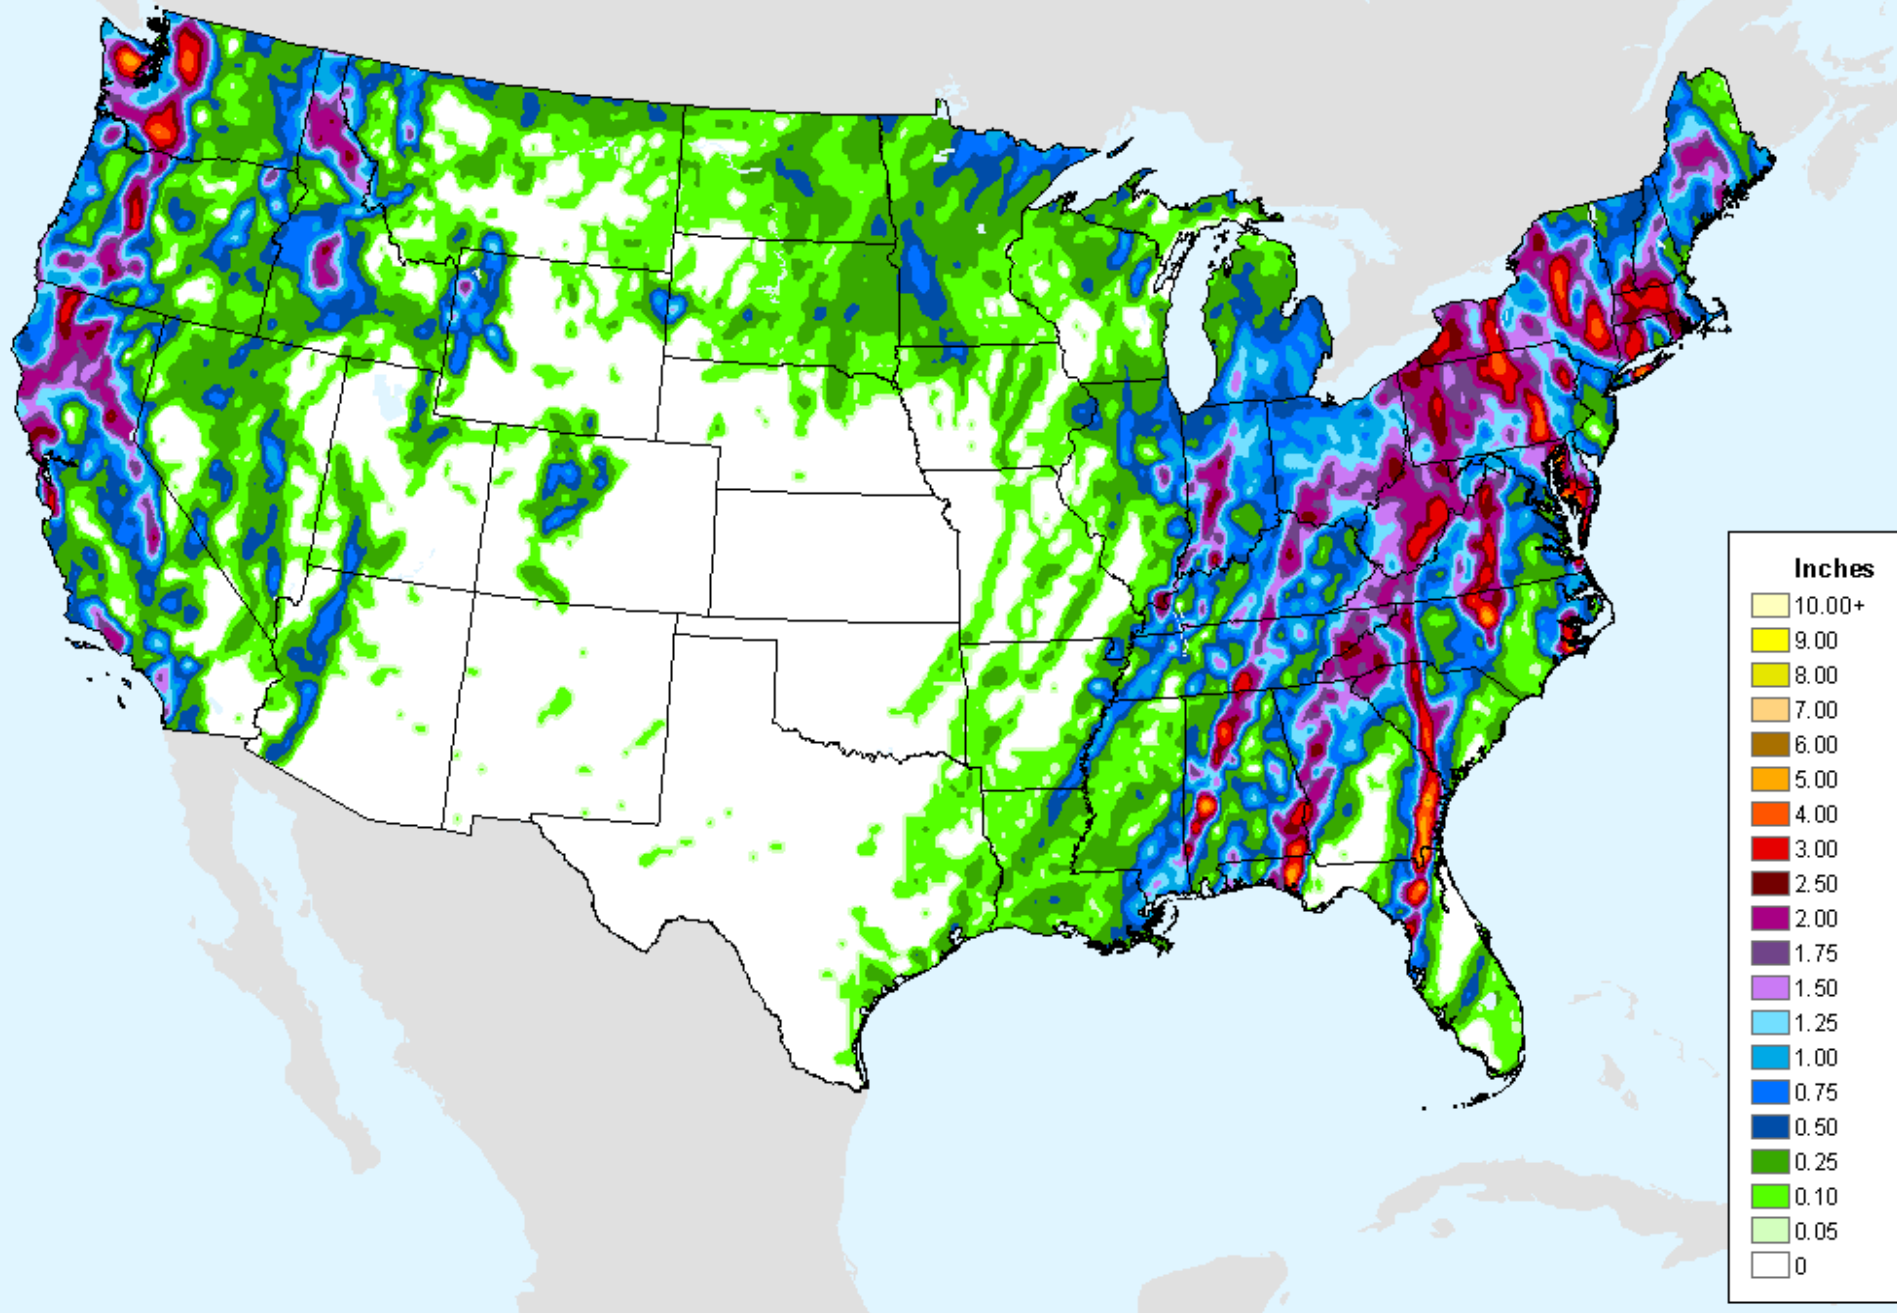

GFS (00z) 7-Day Precip Forecast

As of: Tuesday, December 22, 2020