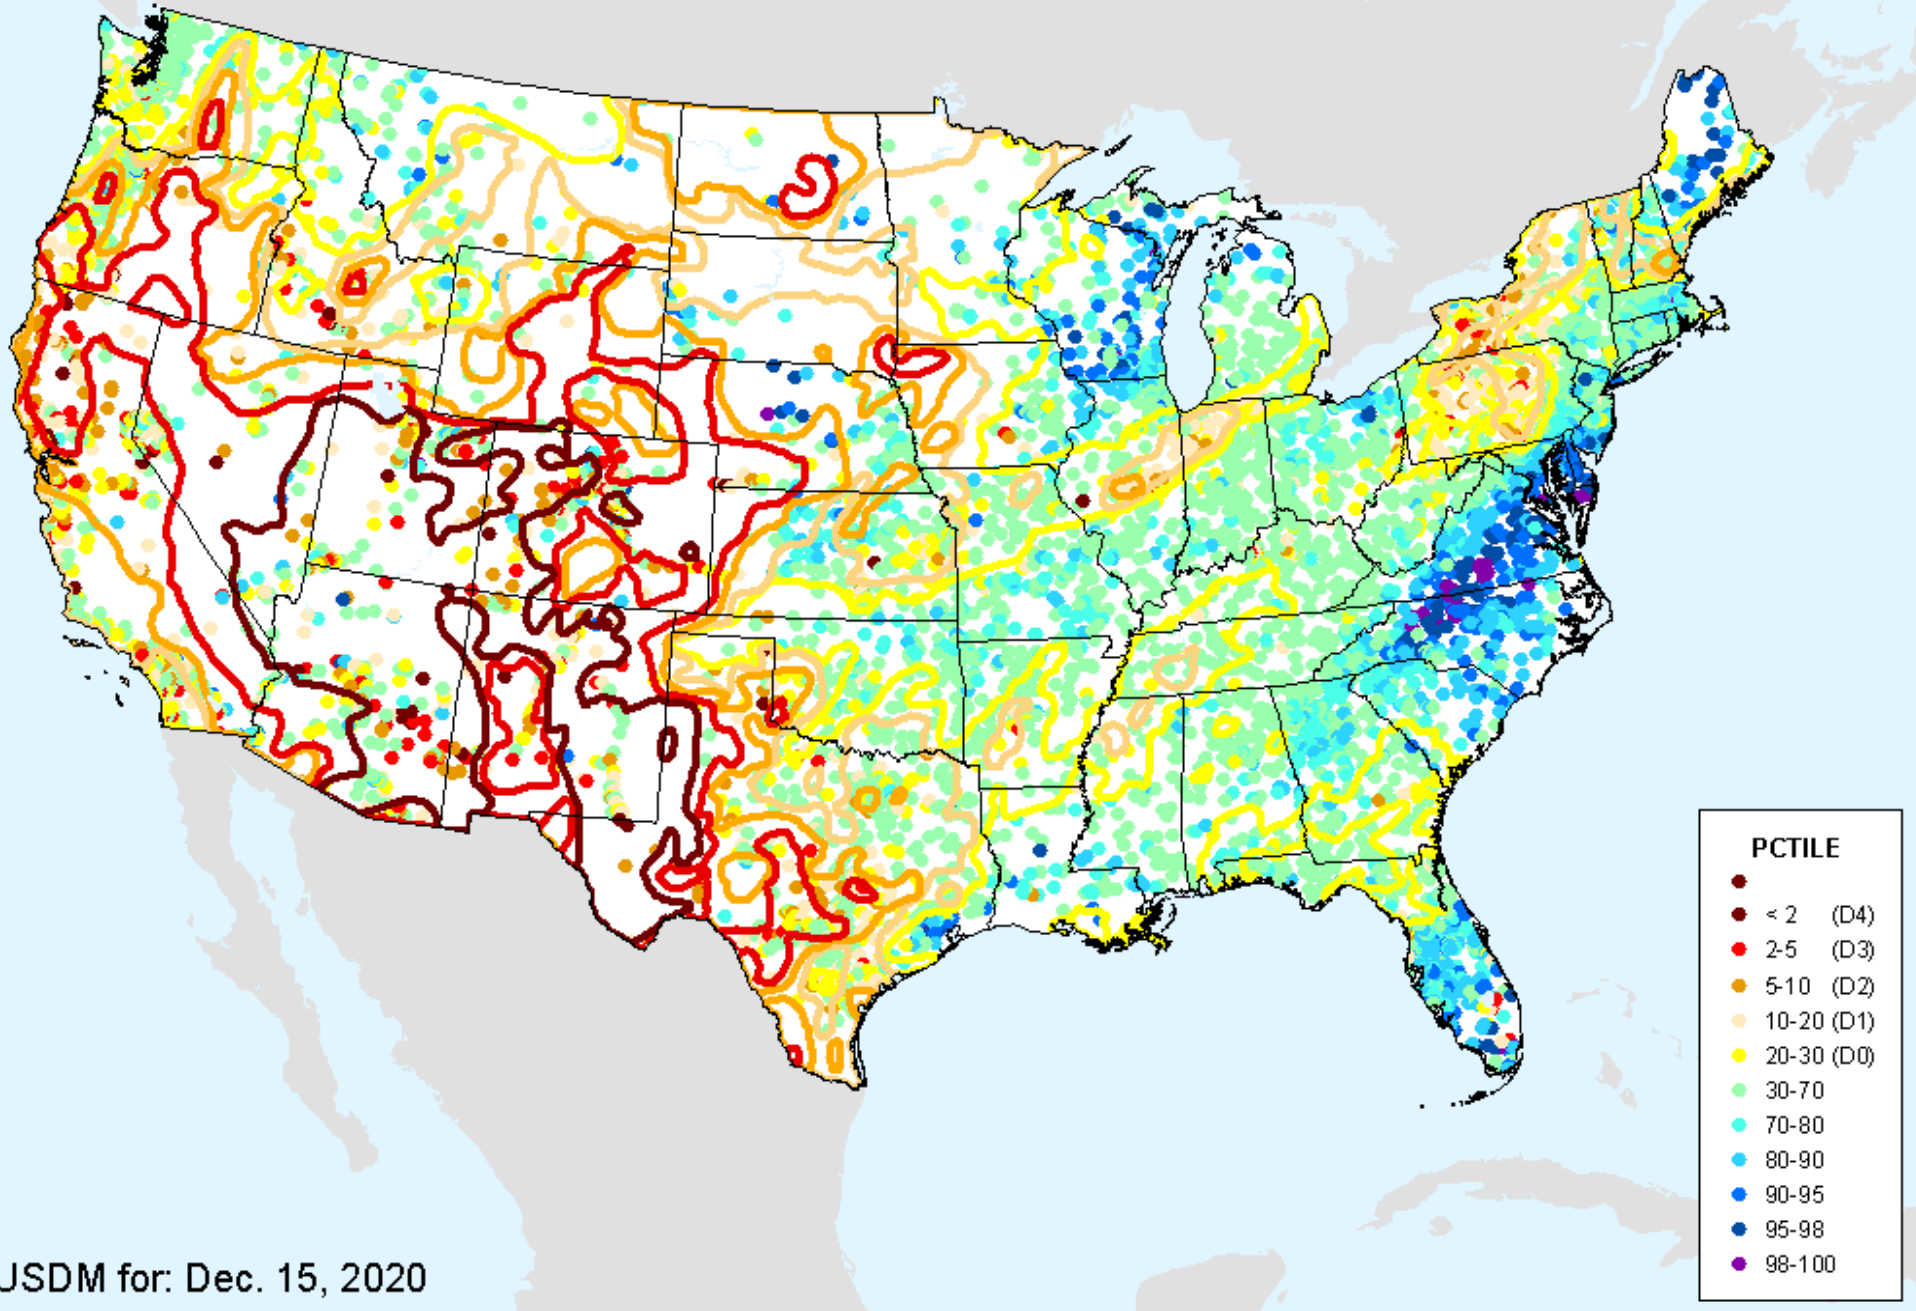

As of: Tuesday, December 22, 2020

USDM for: Dec. 15, 2020

USGS 7-Day Avg Streamflow

As of: Tuesday, December 22, 2020

USGS 28-Day Avg Streamflow

As of: Tuesday, December 22, 2020

USDM for: Dec. 15, 2020

USGS 28-Day Avg Streamflow