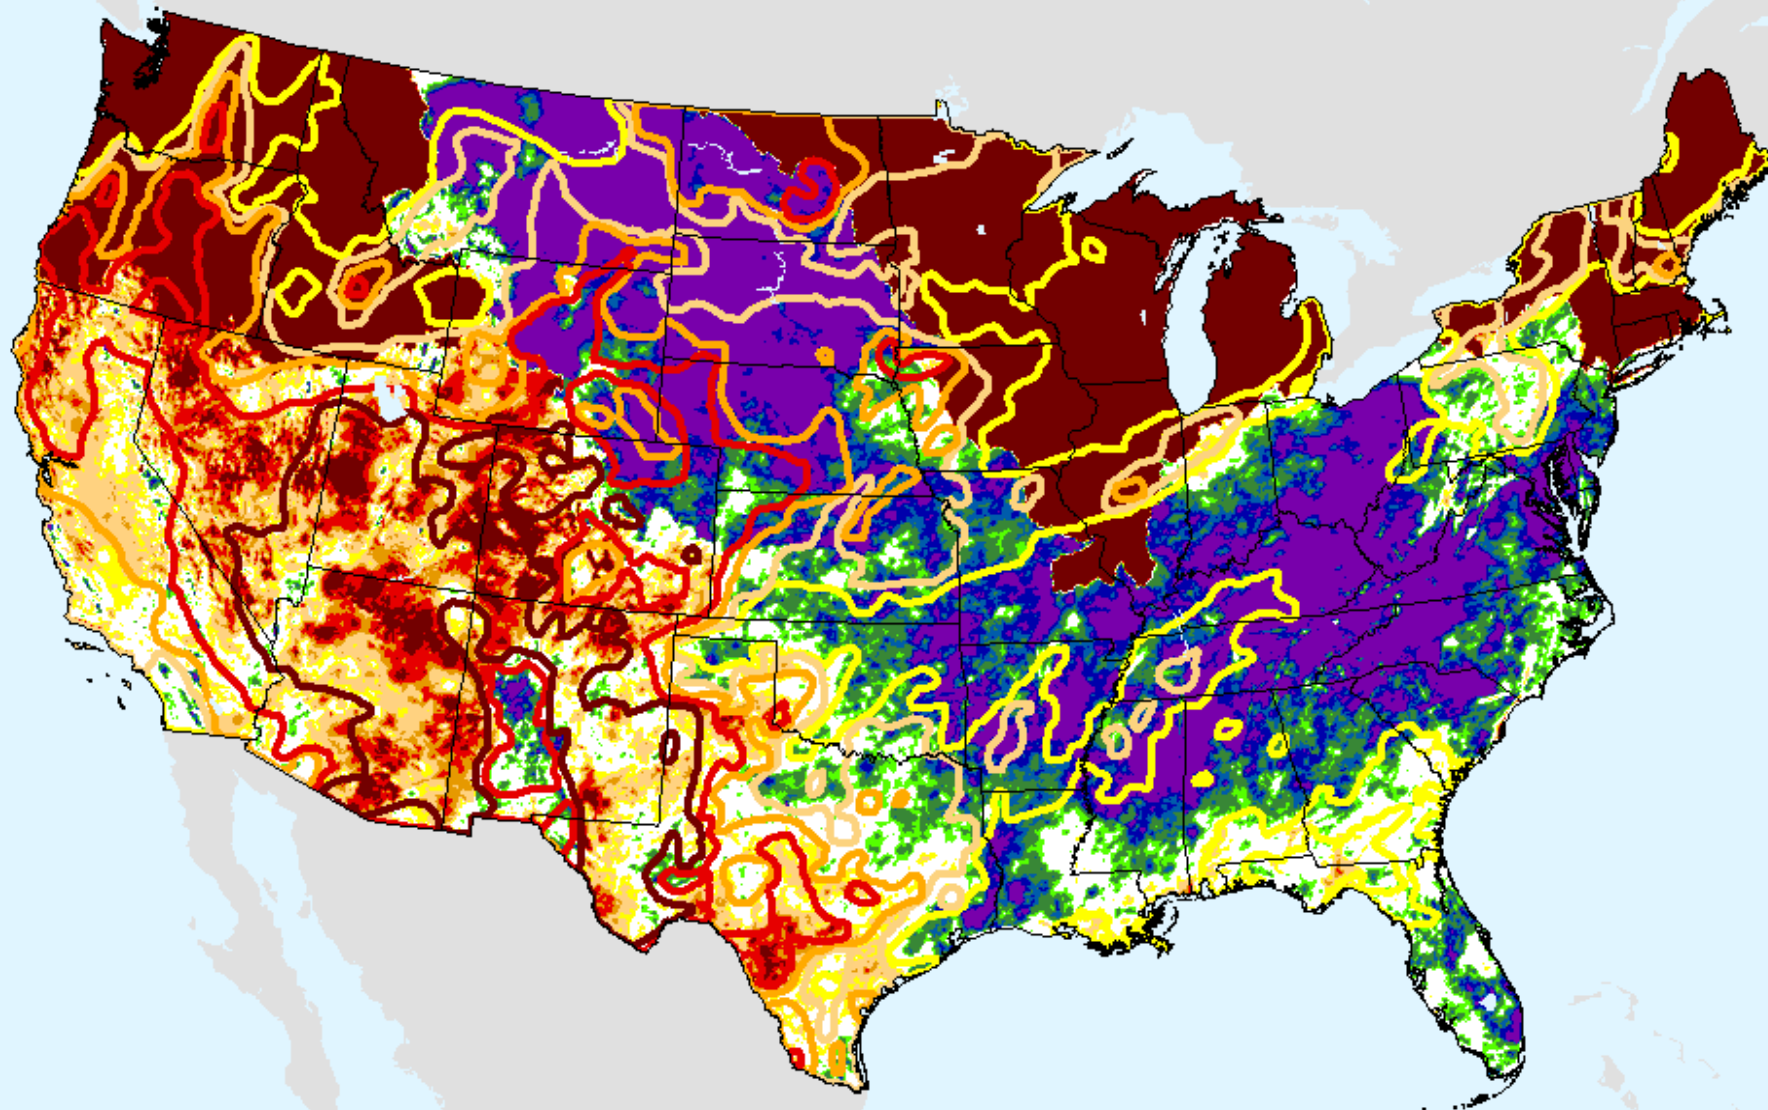

AHPS 24-month SPI

As of: Tuesday, December 22, 2020

USDM for: Dec. 15, 2020

SPI (USDM)