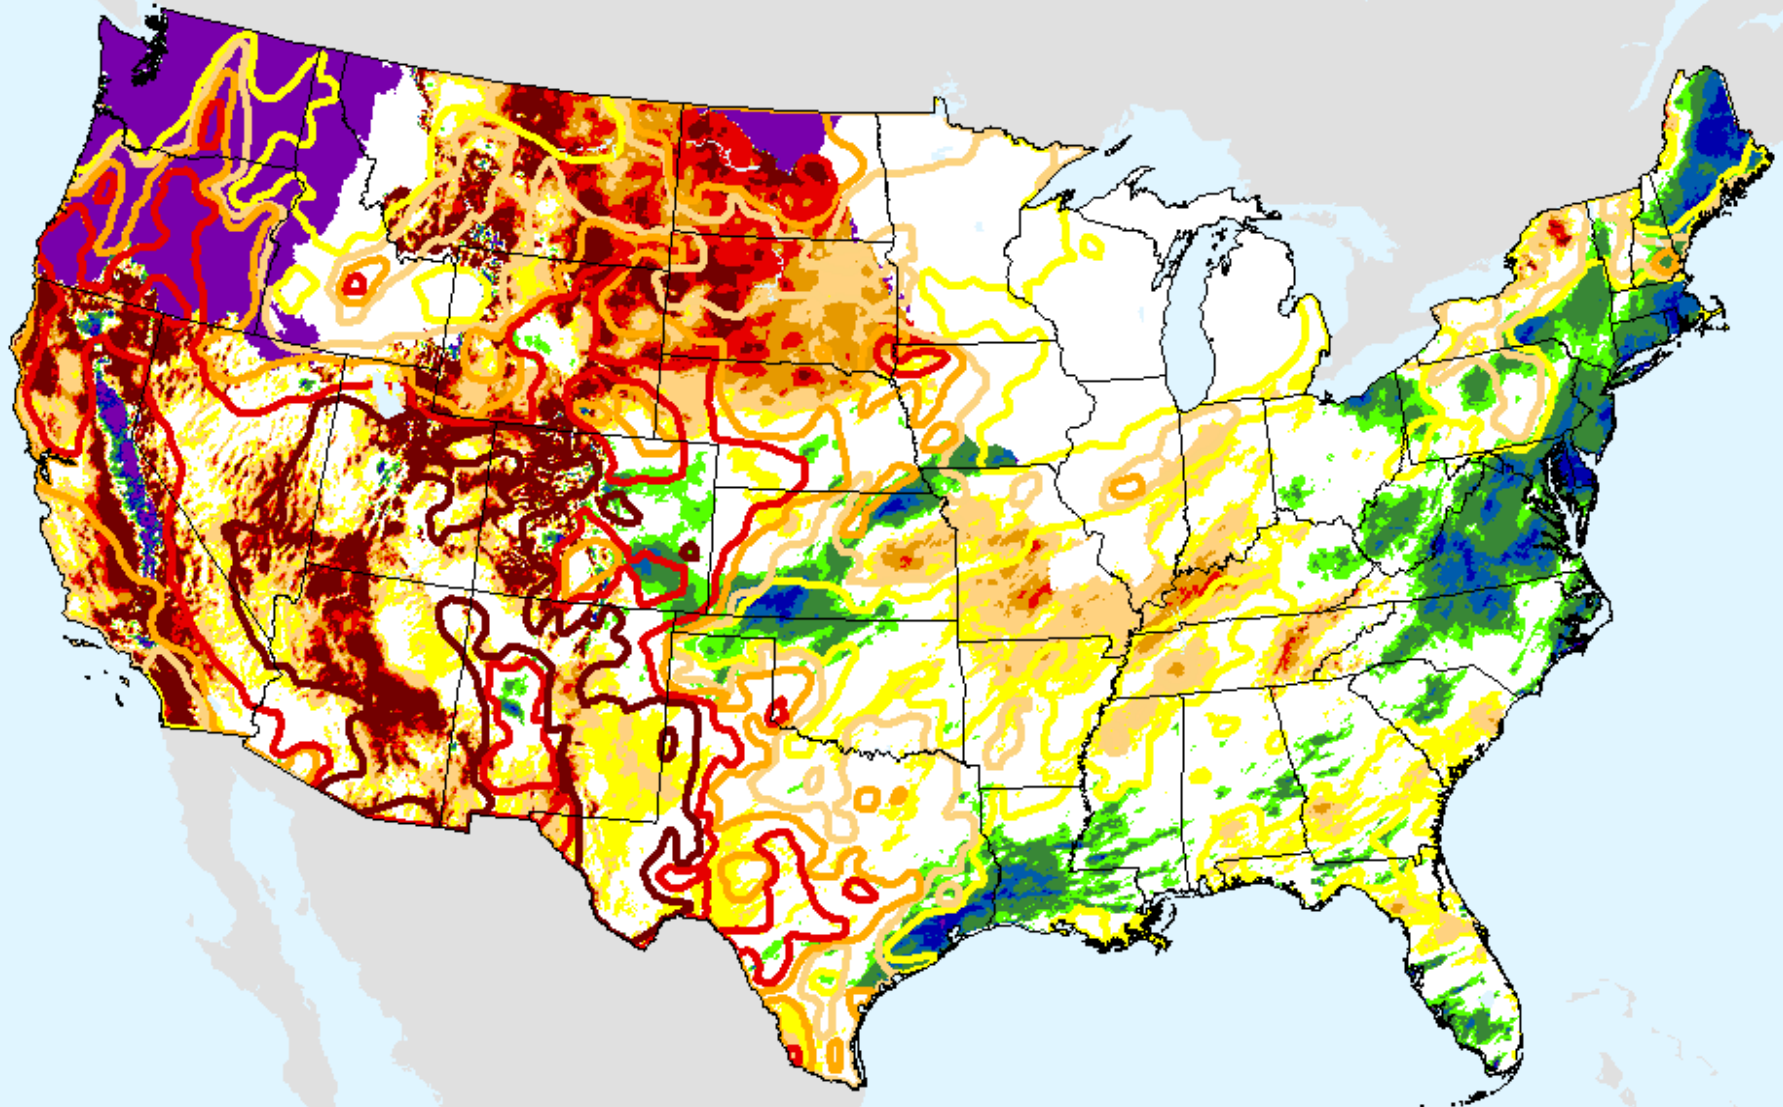

AHPS 1-month SPEI

As of: Tuesday, December 22, 2020

USDM for: Dec. 15, 2020

SPEI (USDM)