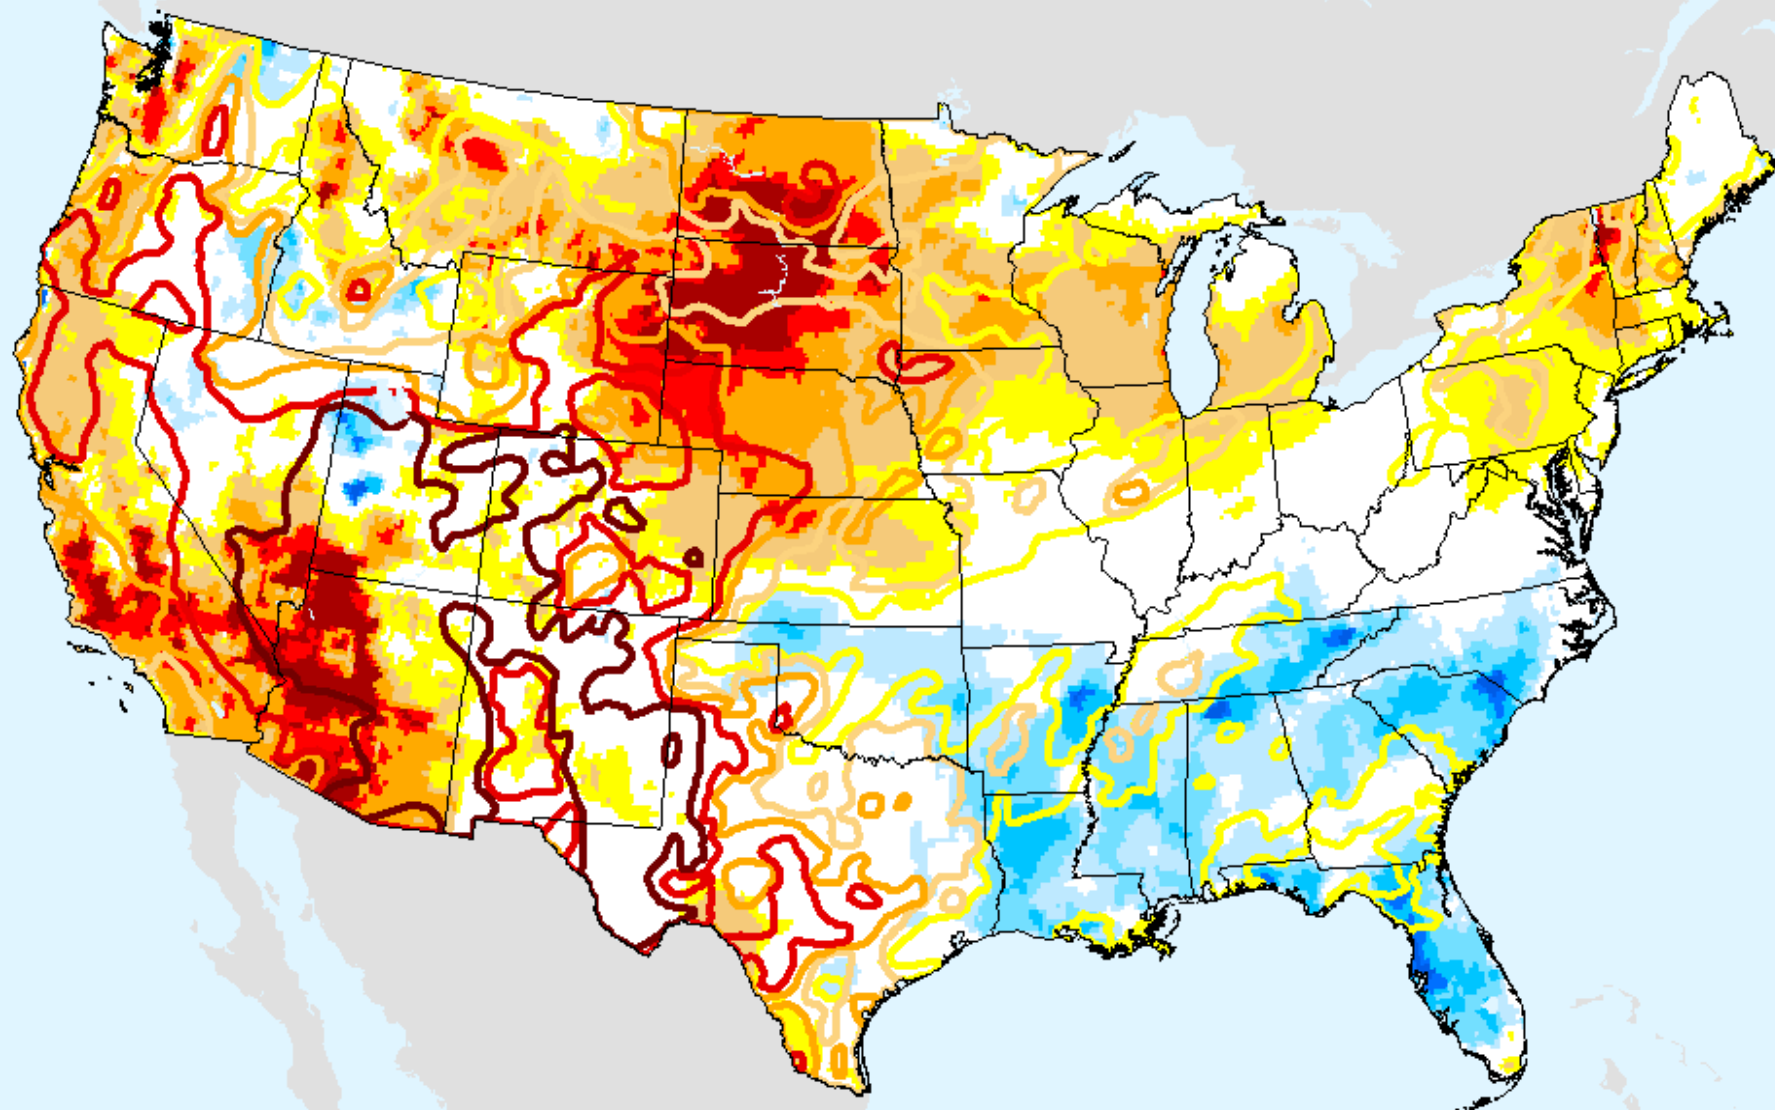

EDDI 3-week

As of: Tuesday, December 22, 2020

USDM for: Dec. 15, 2020