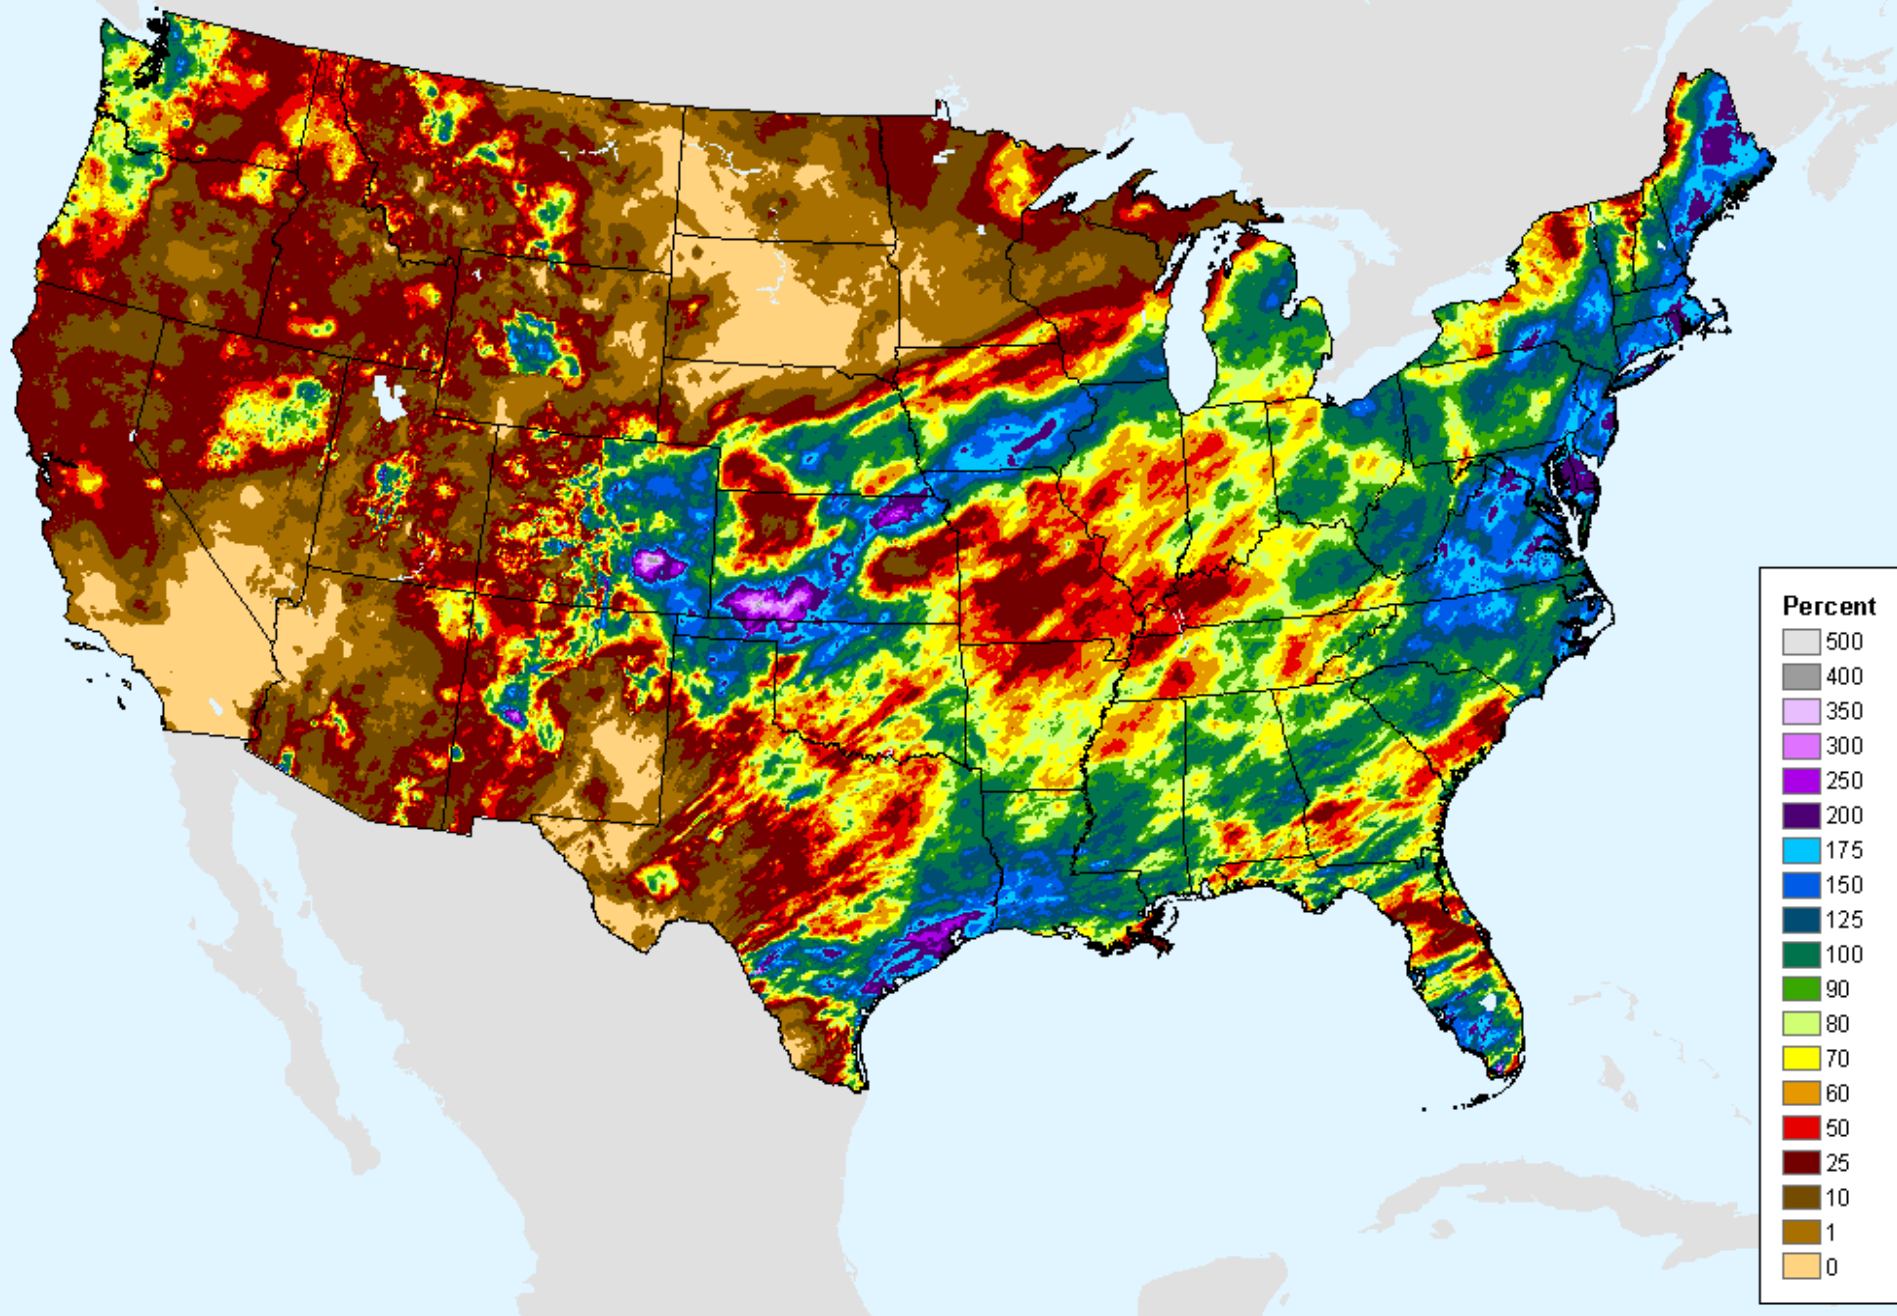

AHPS 30-Day Pct of Normal Pcp

As of: Tuesday, December 22, 2020

USDM for: Dec. 15, 2020

AHPS 30-Day Pct of Normal Pcp

As of: Tuesday, December 22, 2020

AHPS 60-Day Precip Departure

As of: Tuesday, December 22, 2020