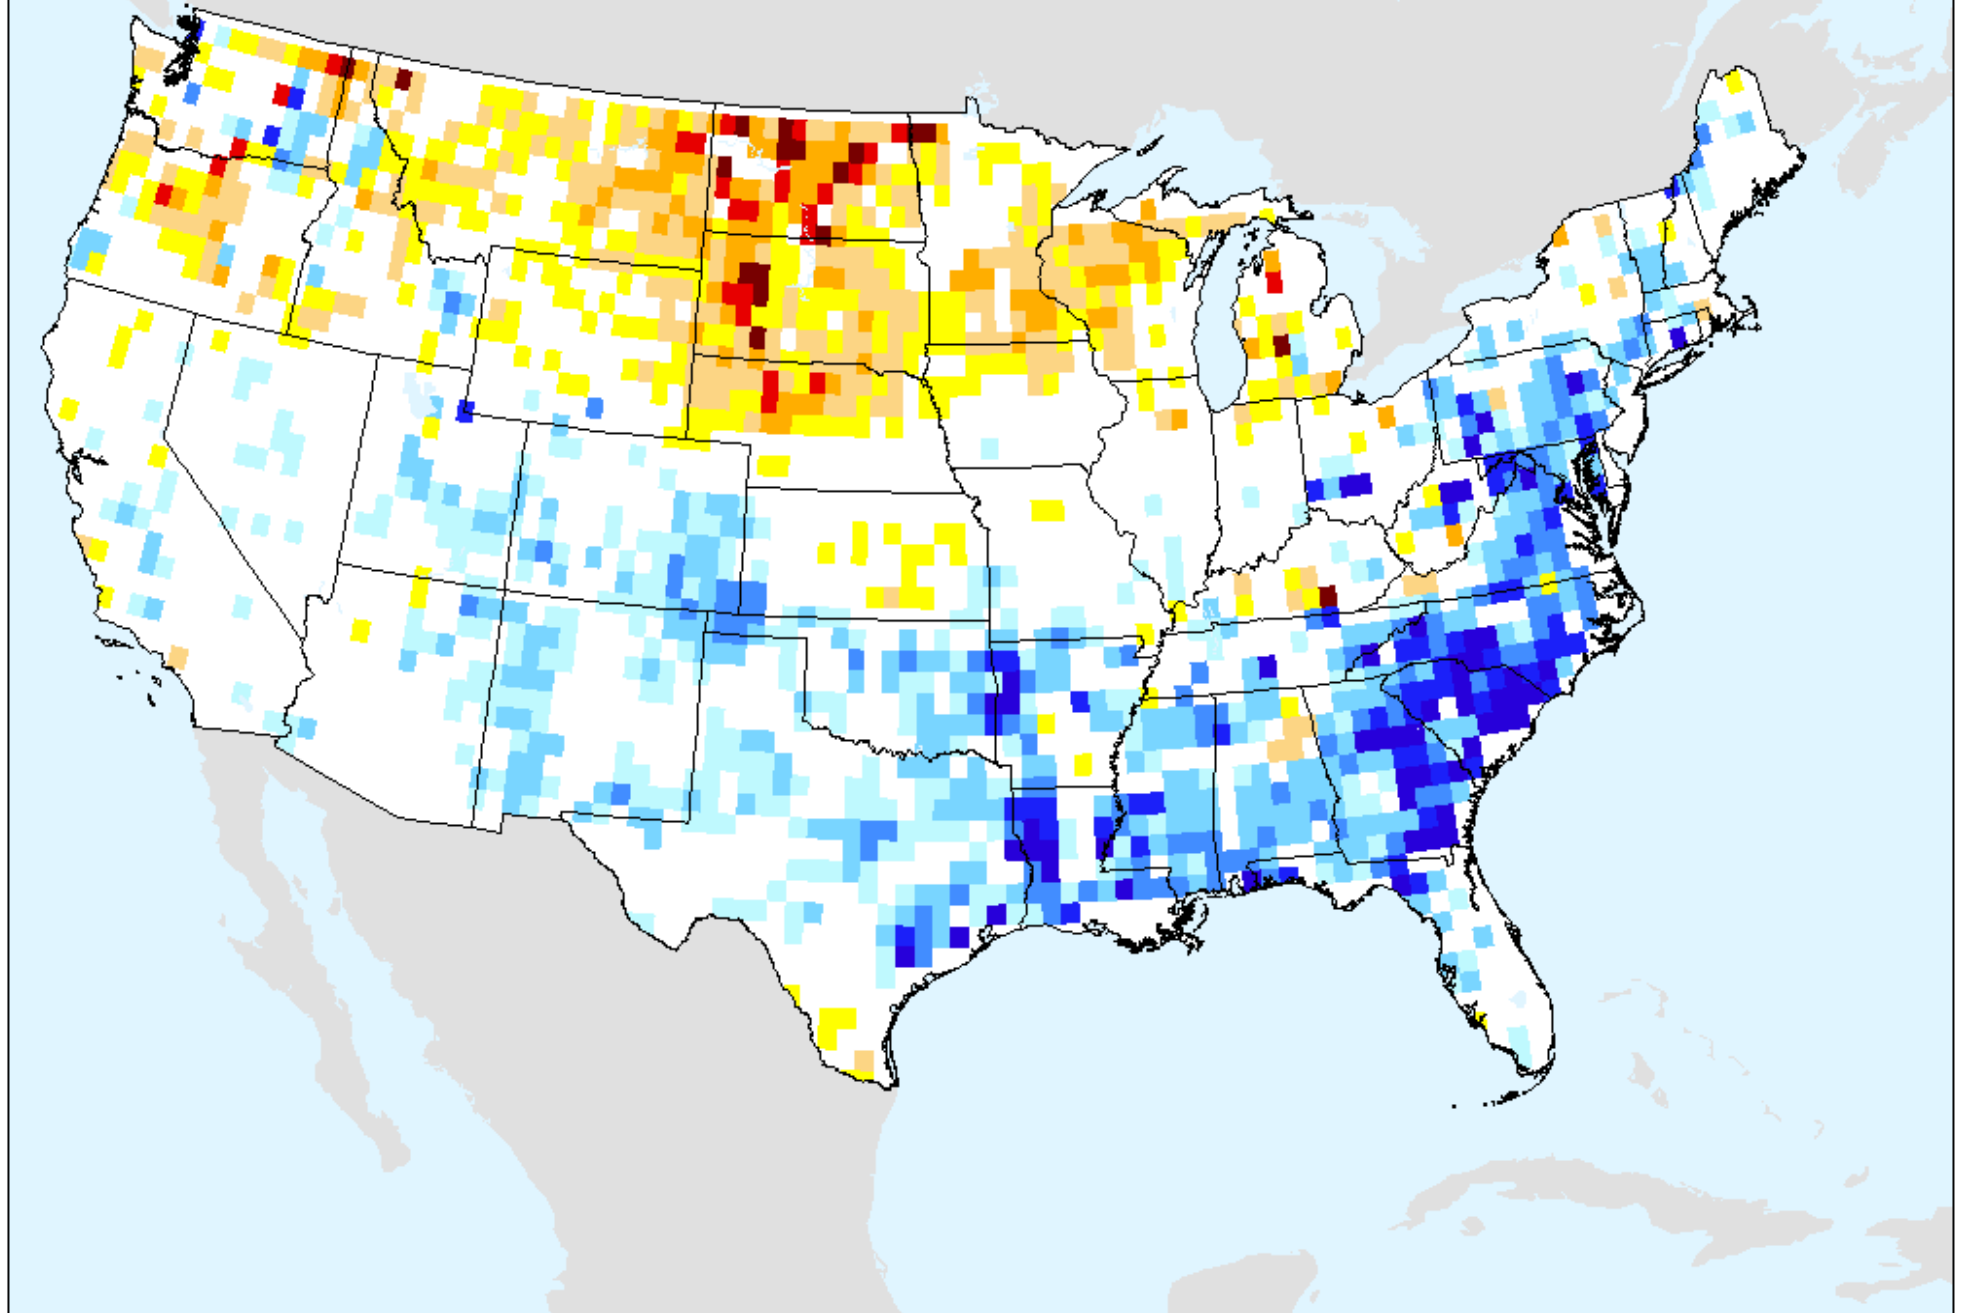

As of: Tuesday, December 22, 2020

AIRS-Based Retrieved Surface Air Temperature 28 Day

As of: Tuesday, December 22, 2020

AIRS-Based Vapor Pressure Deficit 7 Day

As of: Tuesday, December 22, 2020

AIRS-Based Vapor Pressure Deficit 14 Day