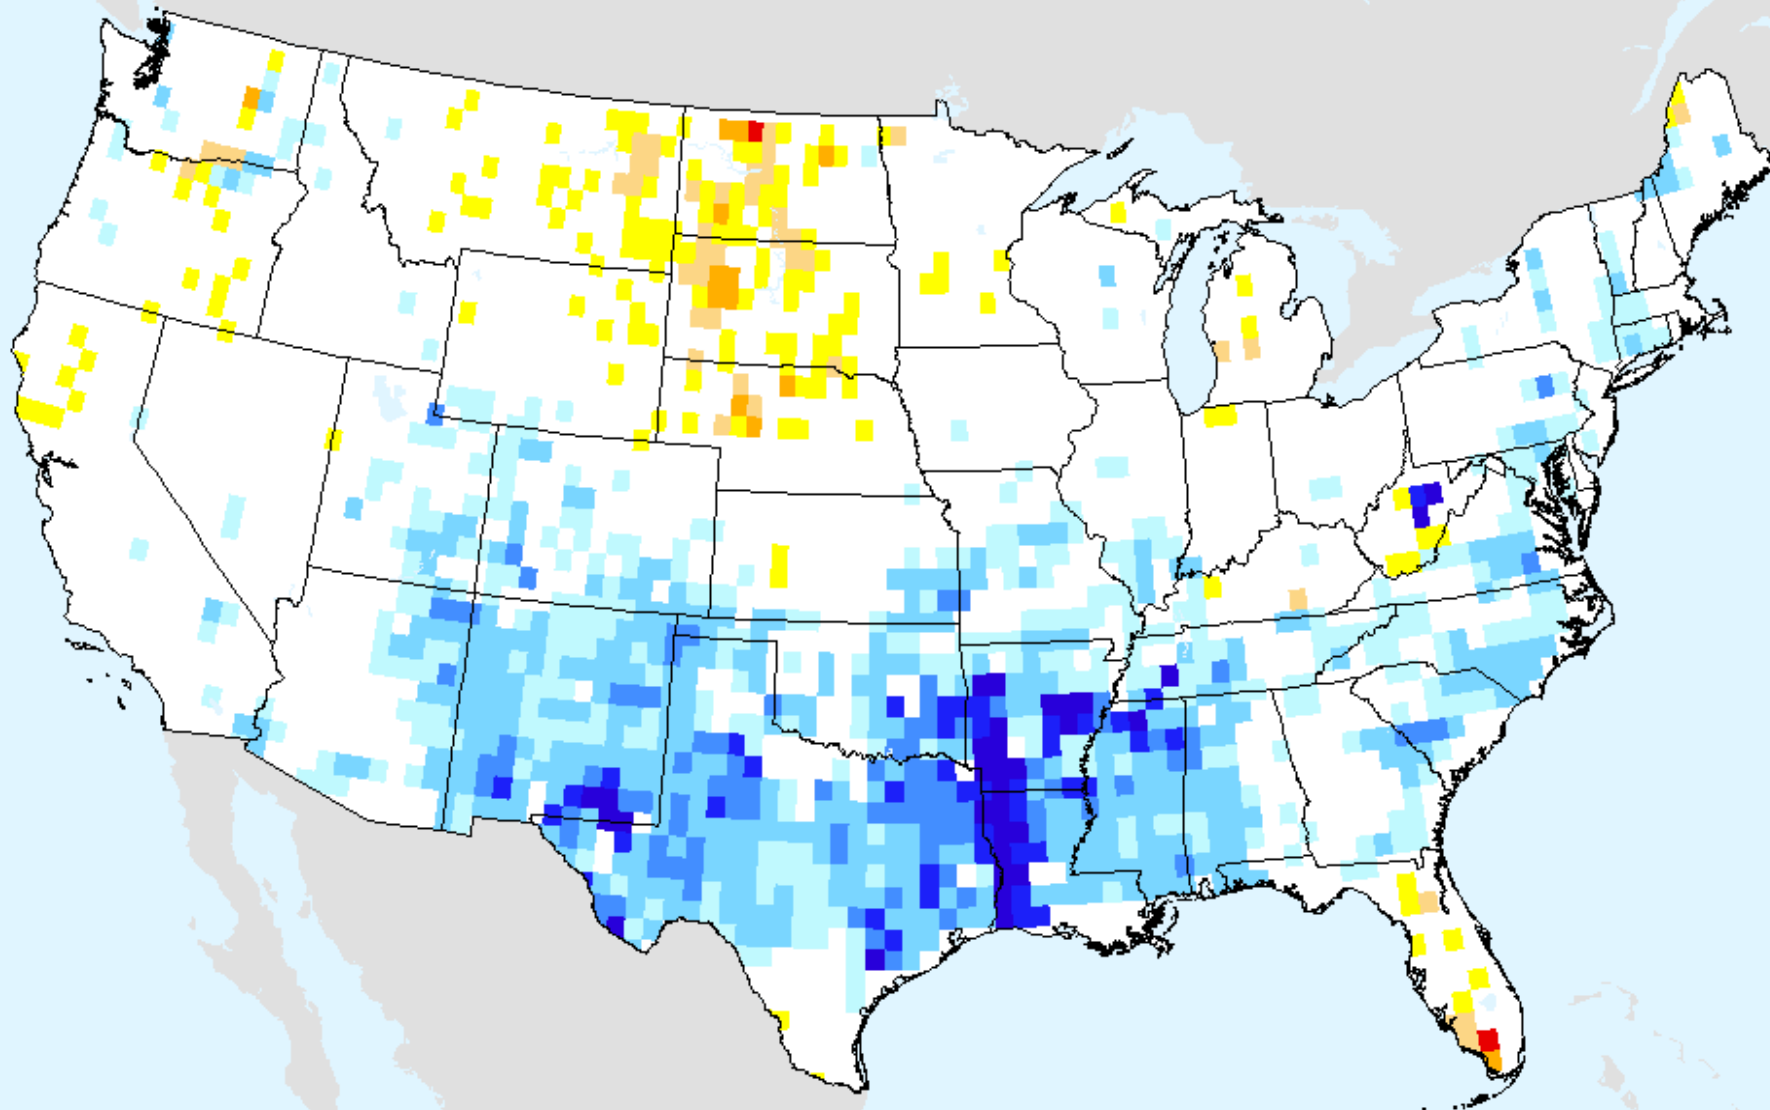

As of: Tuesday, December 22, 2020

AIRS-Based Surface Relative Humidity 28 Day

As of: Tuesday, December 22, 2020

AIRS-Based Retrieved Surface Air Temperature 7 Day

As of: Tuesday, December 22, 2020

AIRS-Based Retrieved Surface Air Temperature 14 Day