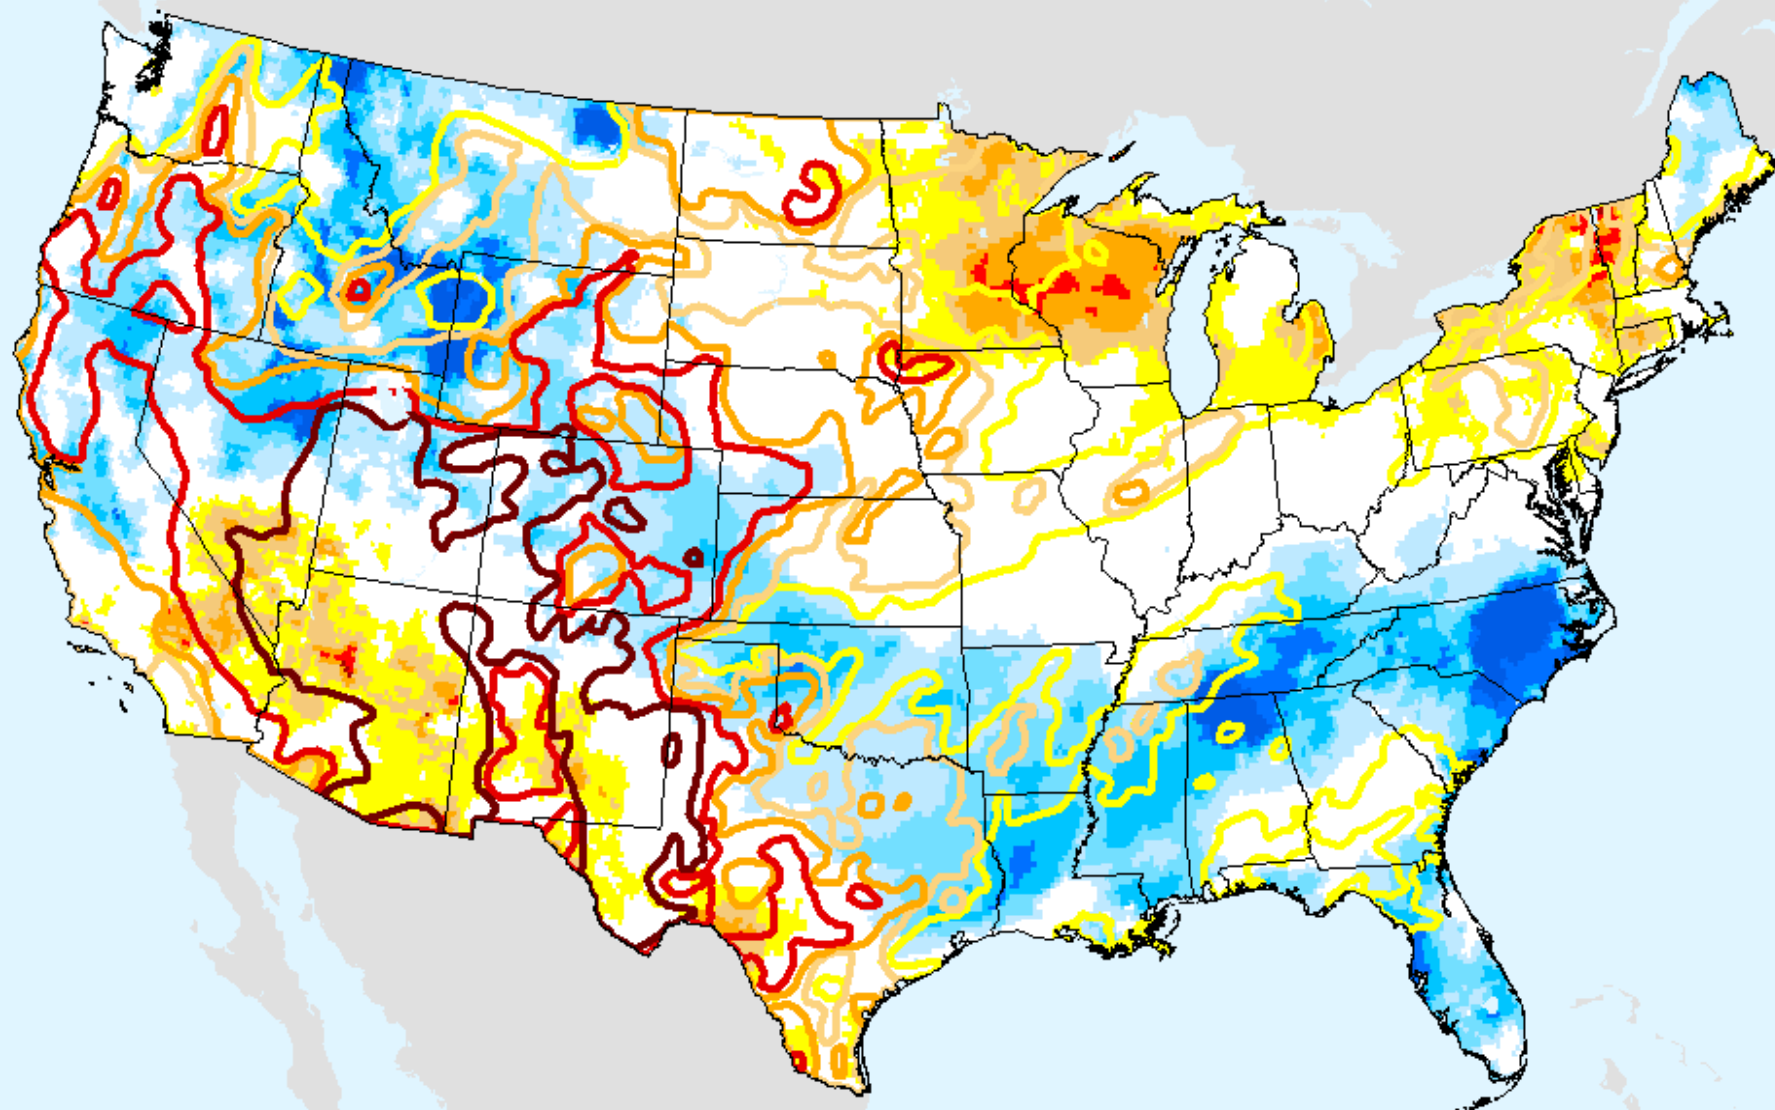

EDDI 1-week

As of: Tuesday, December 22, 2020

USDM for: Dec. 15, 2020