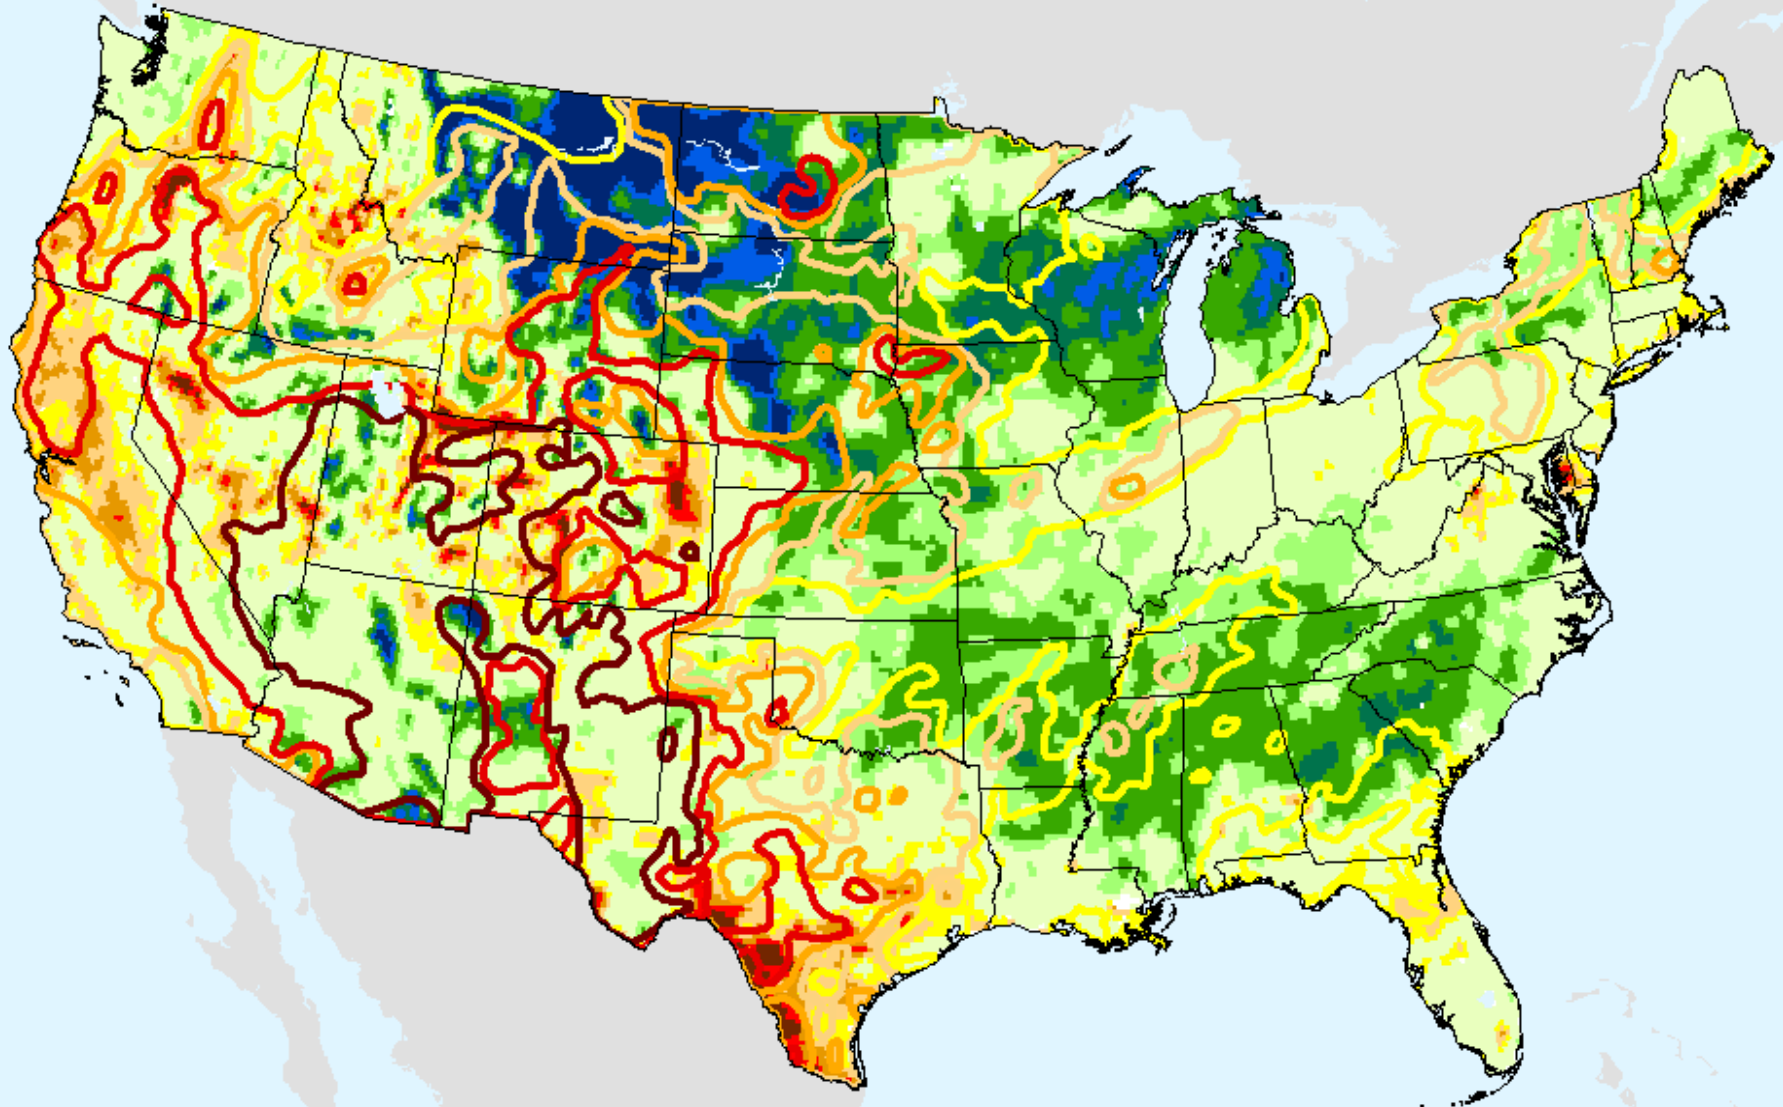

NLDAS Top 1m Soil Moisture

As of: Tuesday, December 22, 2020

USDM for: Dec. 15, 2020

>98