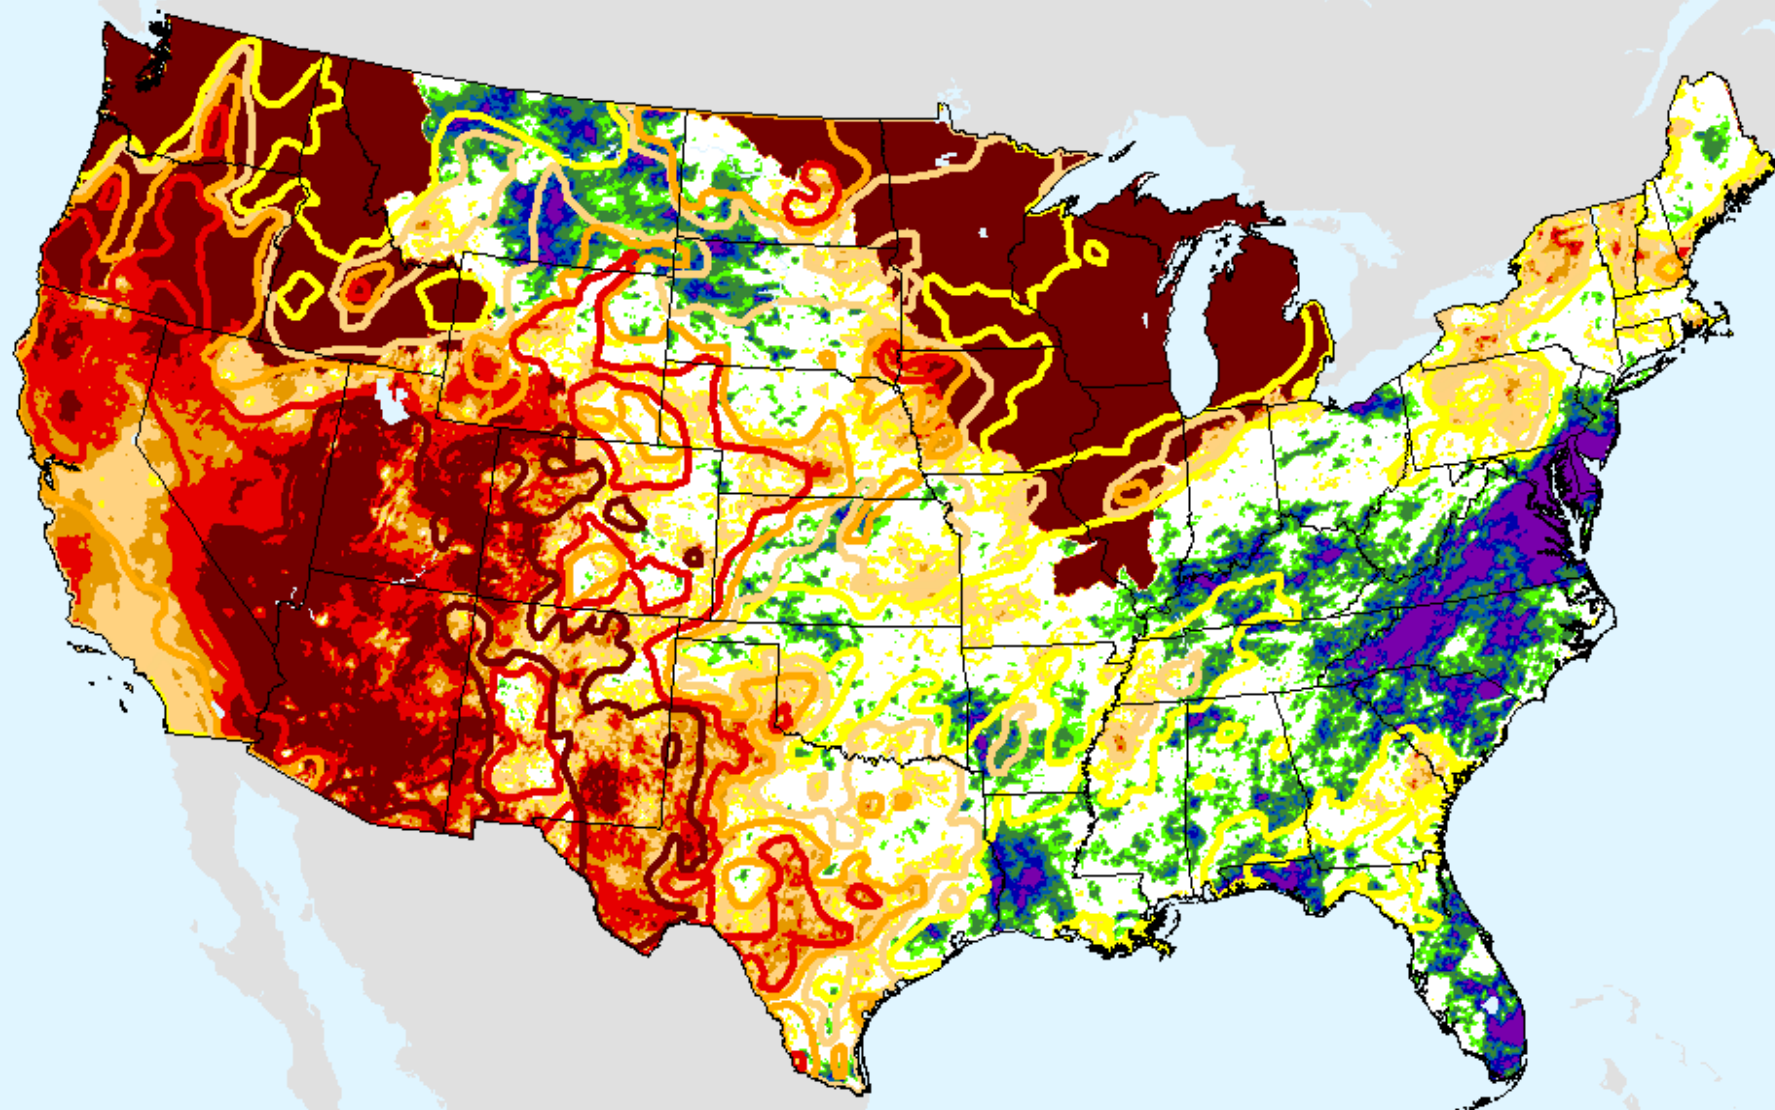

AHPS 3-month SPI

As of: Tuesday, December 22, 2020

USDM for: Dec. 15, 2020

SPI (USDM)

AHPS 3-month SPI

As of: Tuesday, December 22, 2020

AHPS 6-month SPI

As of: Tuesday, December 22, 2020