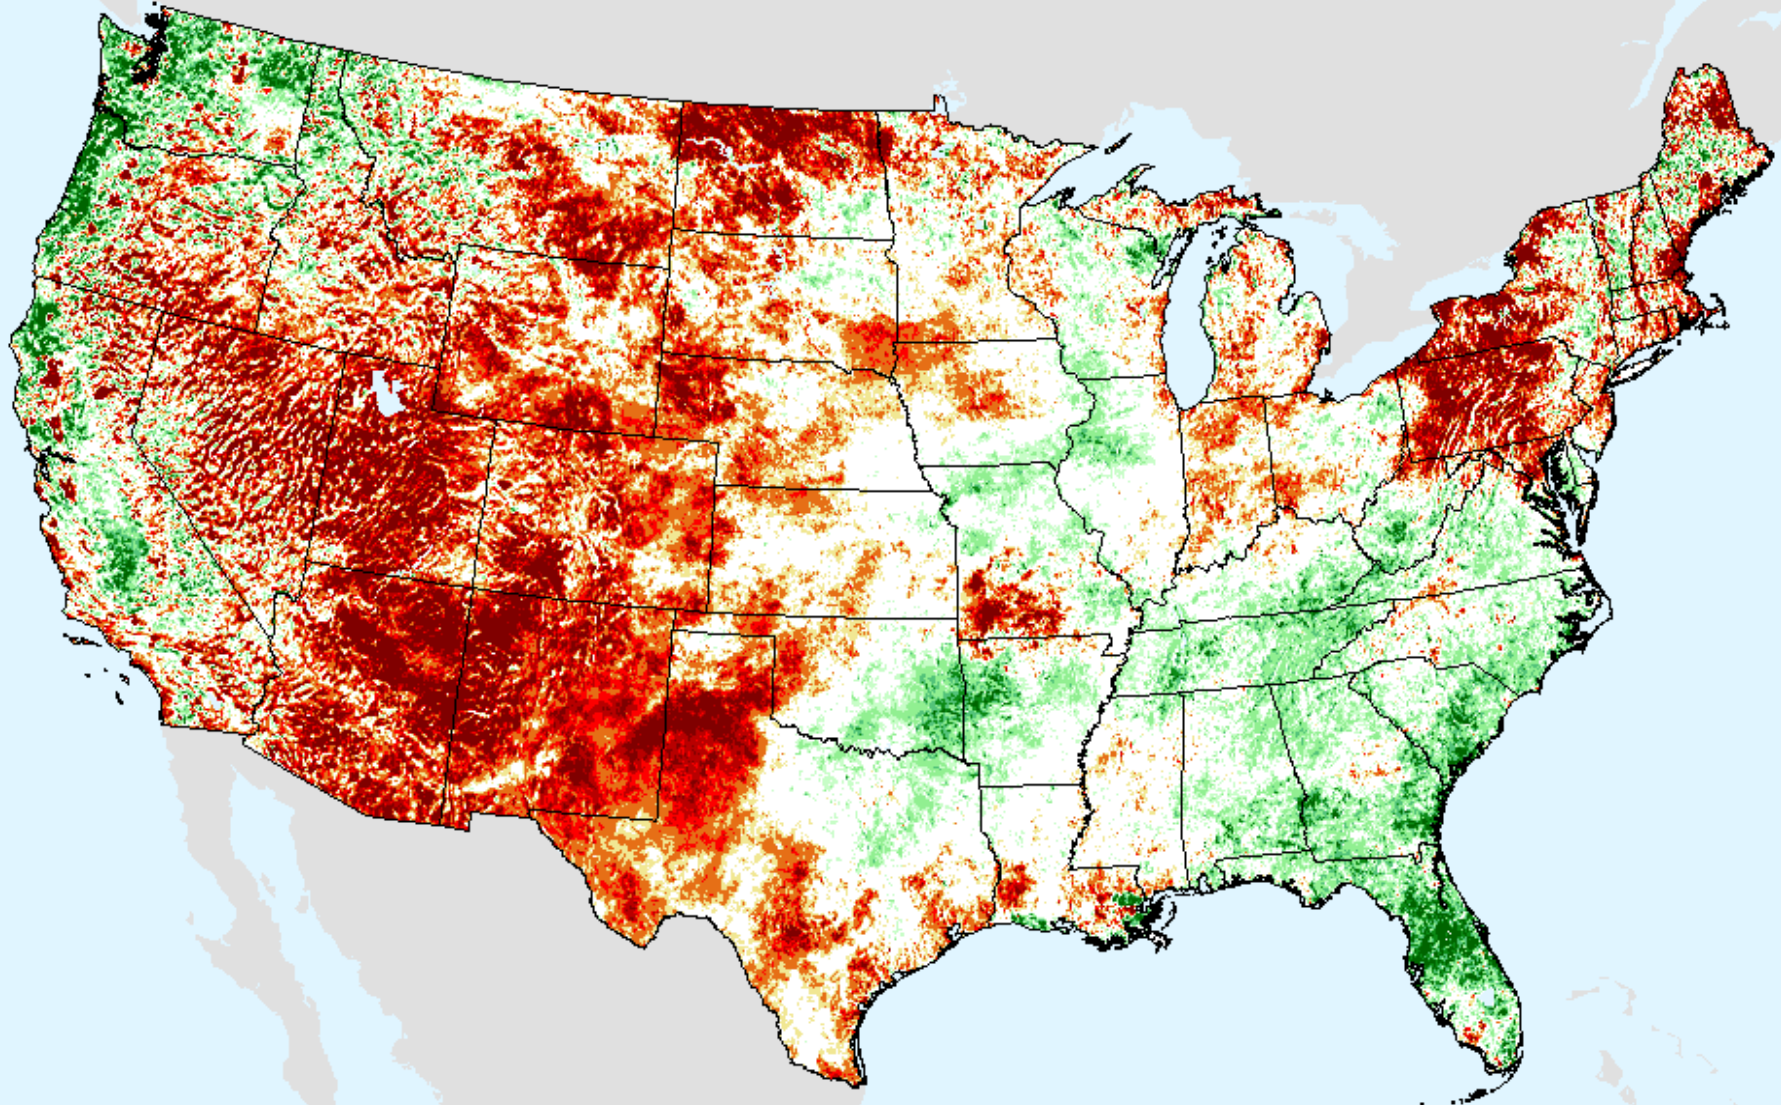

Evaporative Stress Index (ESI) 4-week

As of: Tuesday, December 22, 2020