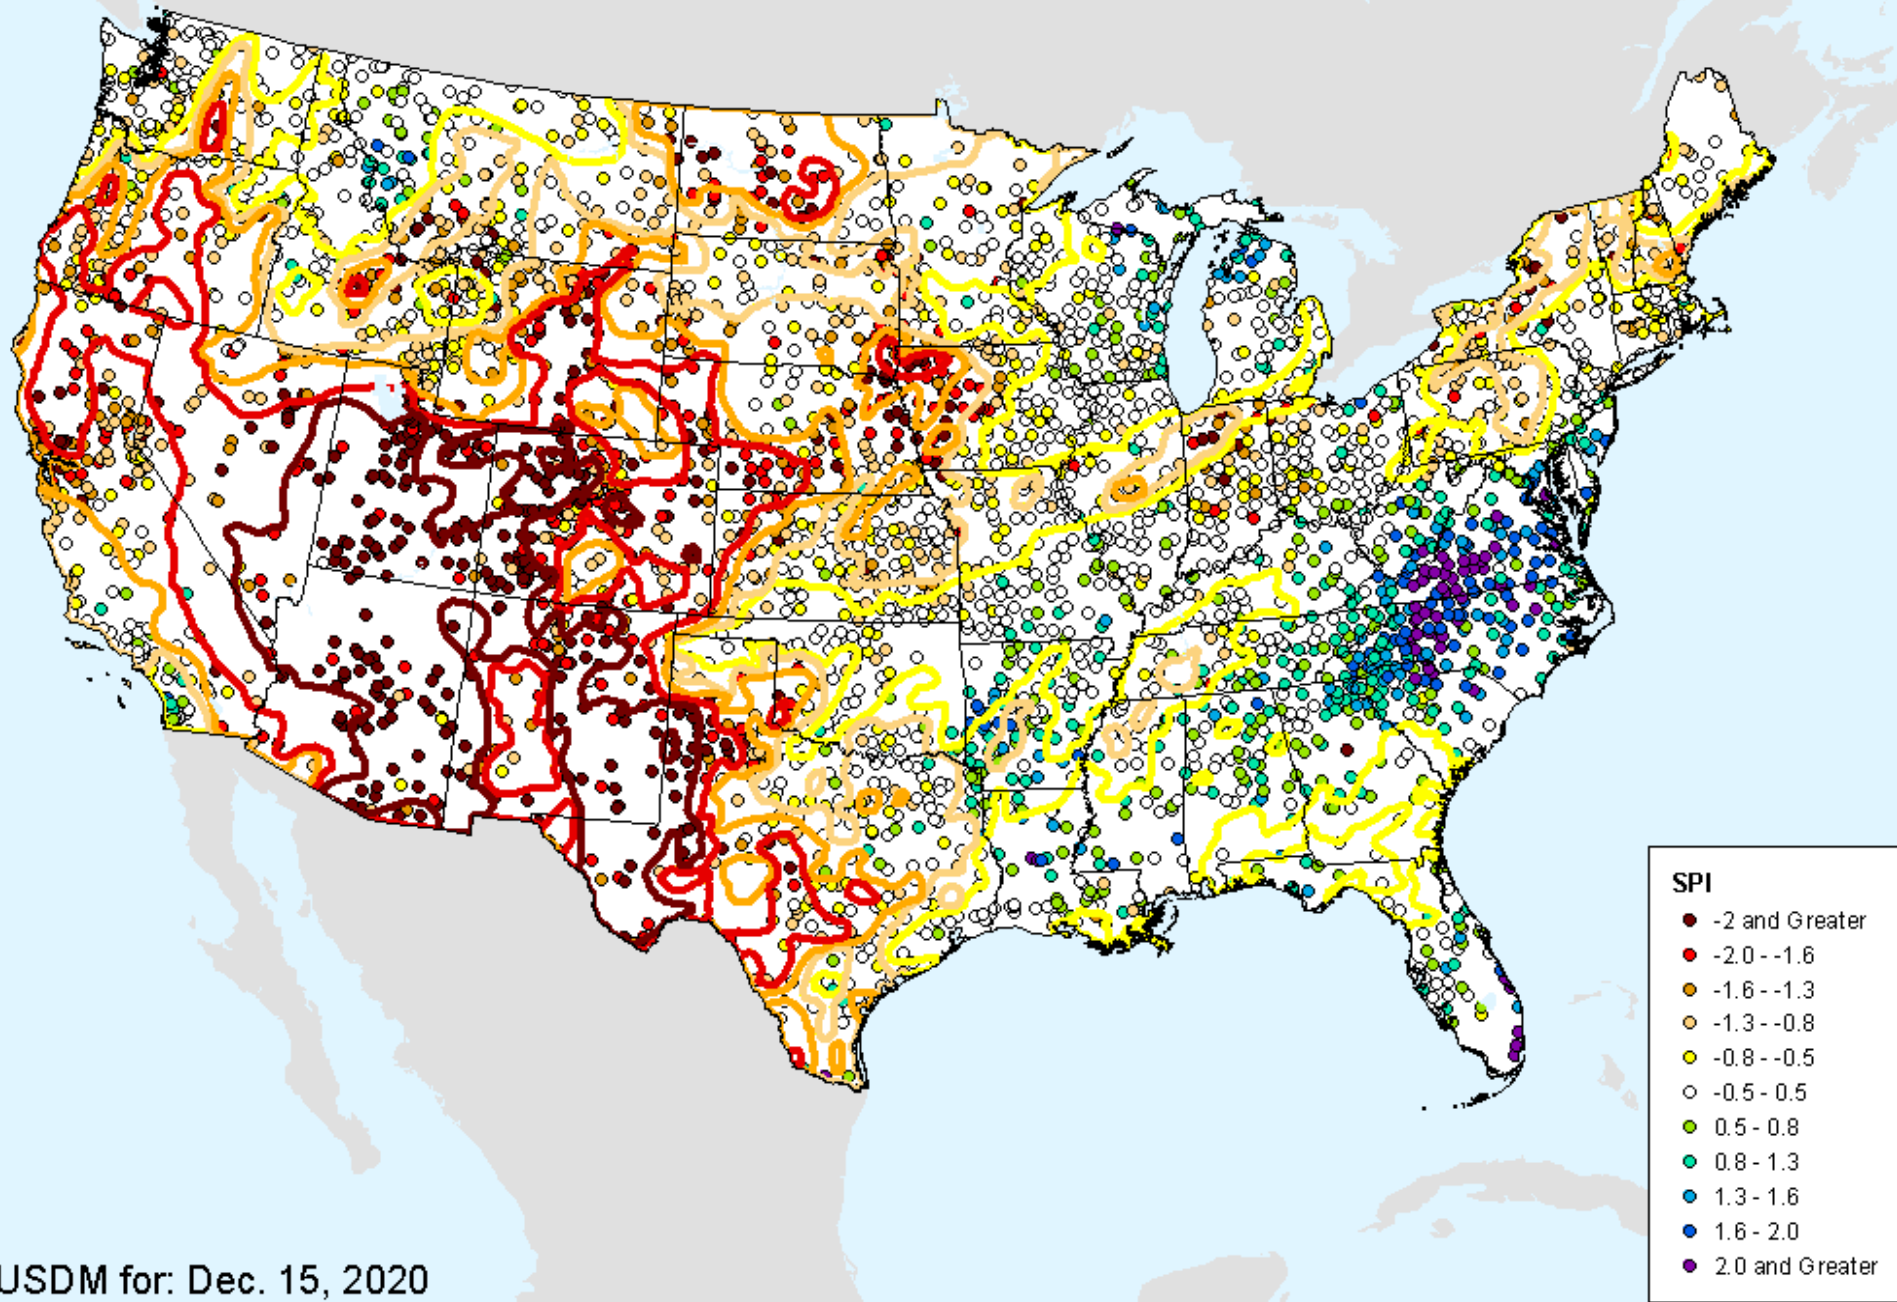

HPRCC 9-month SPI

As of: Tuesday, December 22, 2020

USDM for: Dec. 15, 2020