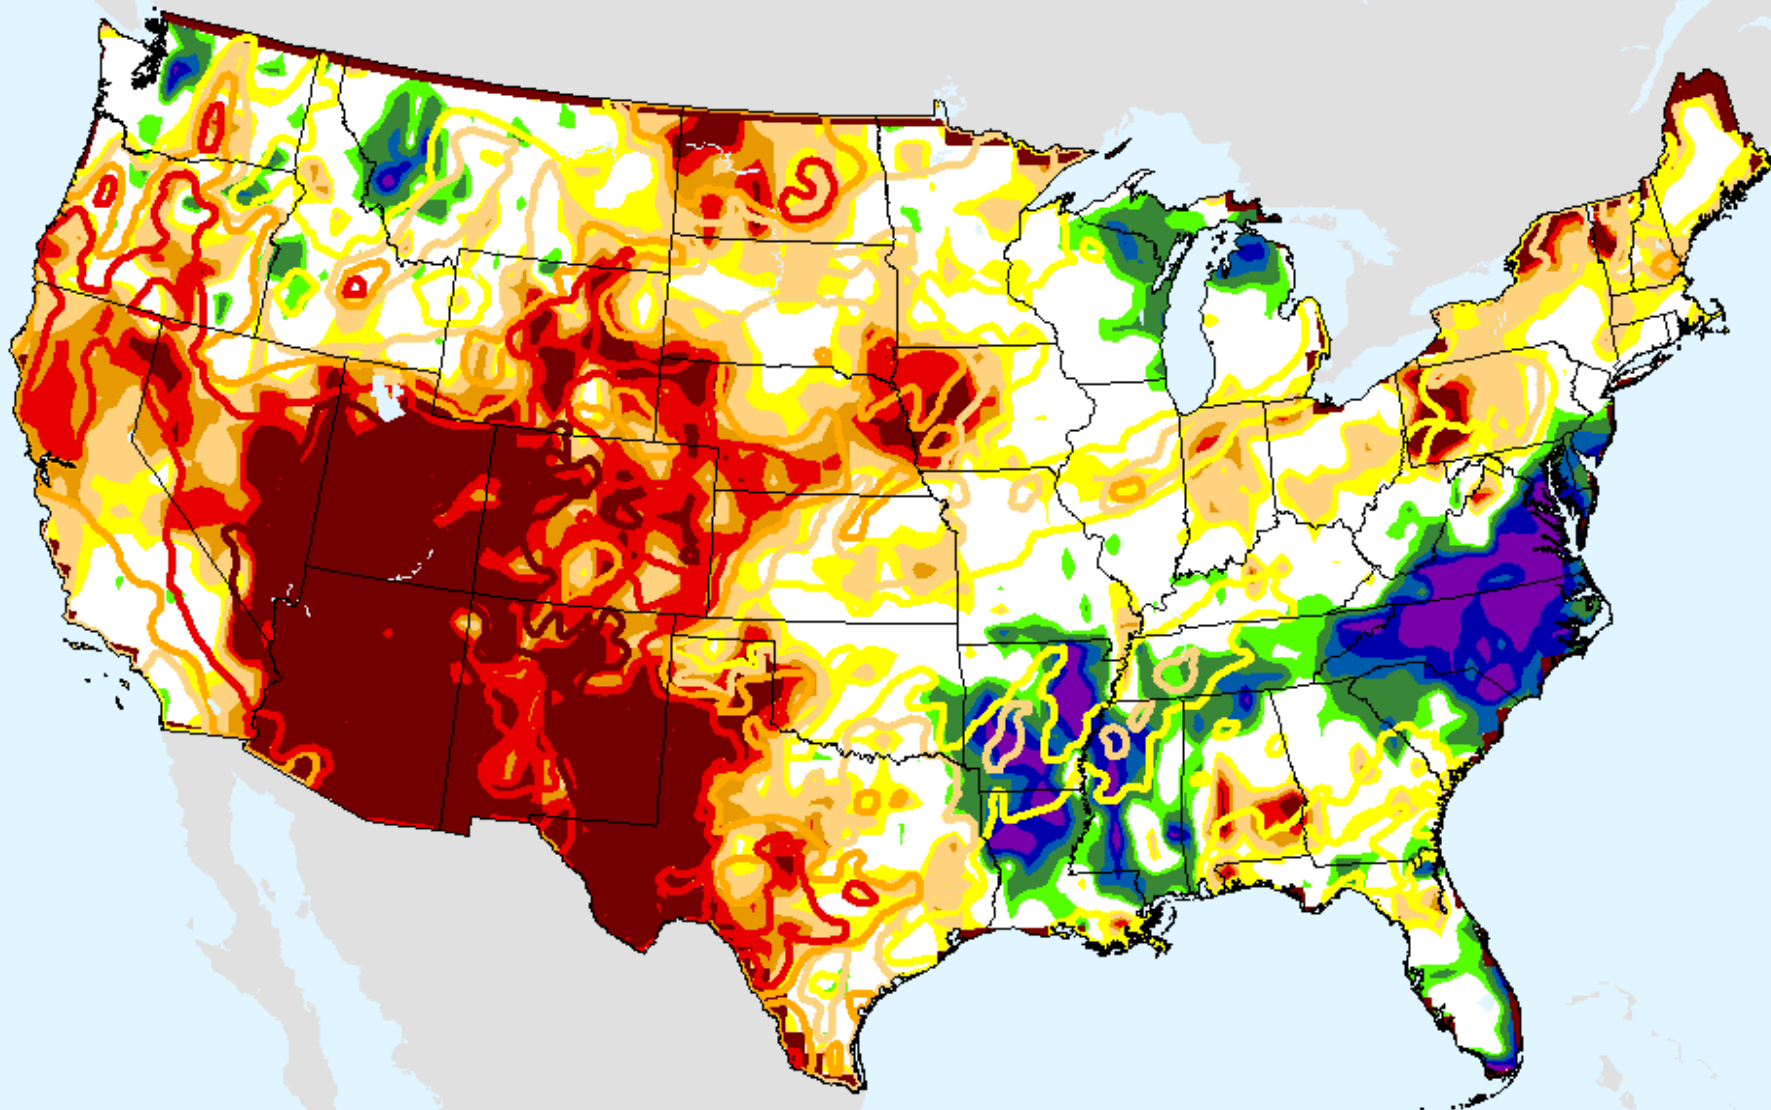

CPC 9-month SPI

As of: Tuesday, December 22, 2020

USDM for: Dec. 15, 2020

SPI (USDM)