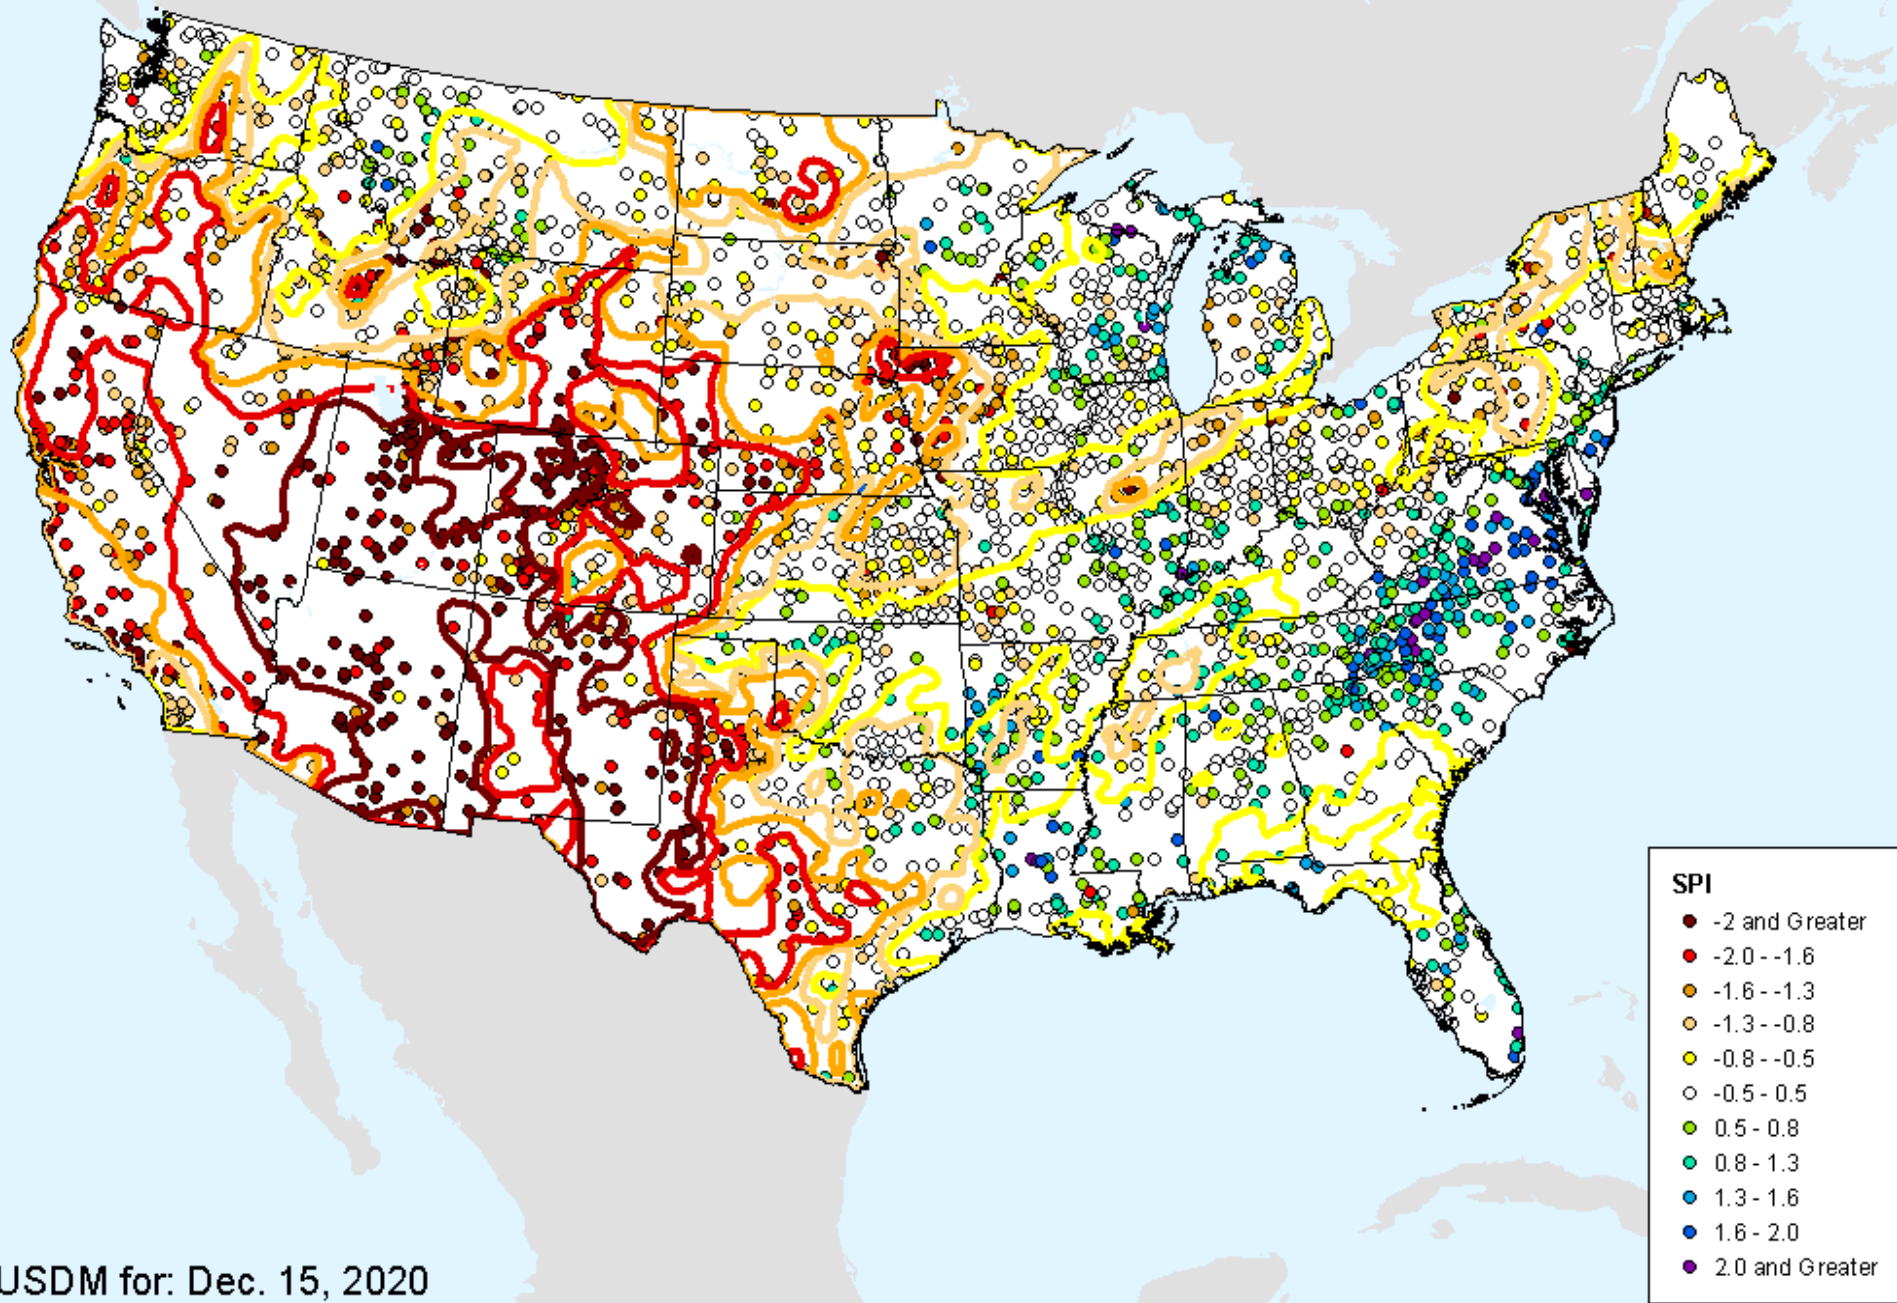

HPRCC 6-month SPI

As of: Tuesday, December 22, 2020

USDM for: Dec. 15, 2020