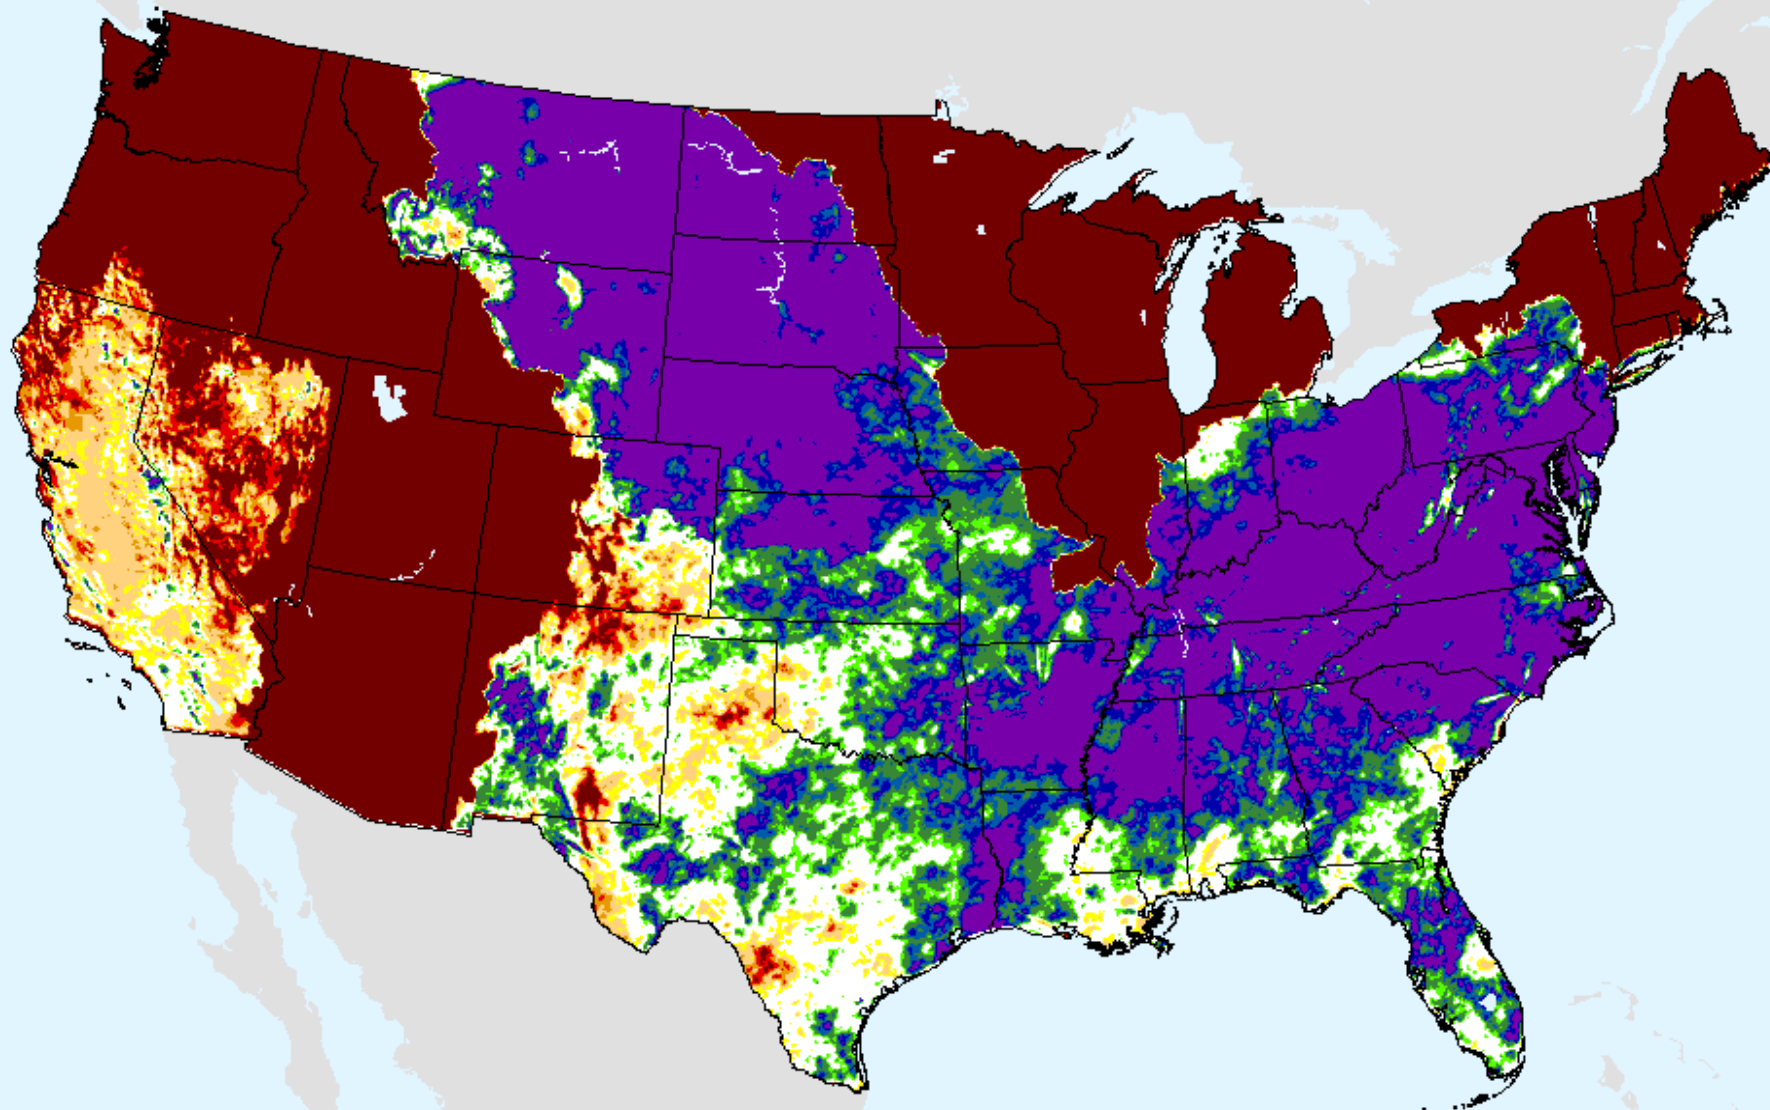

As of: Tuesday, December 22, 2020

USDM for: Dec. 15, 2020

SPI (USDM)

AHPS 36-month SPI

As of: Tuesday, December 22, 2020

SPI (USDM)

CPC 3-month SPI

As of: Tuesday, December 22, 2020