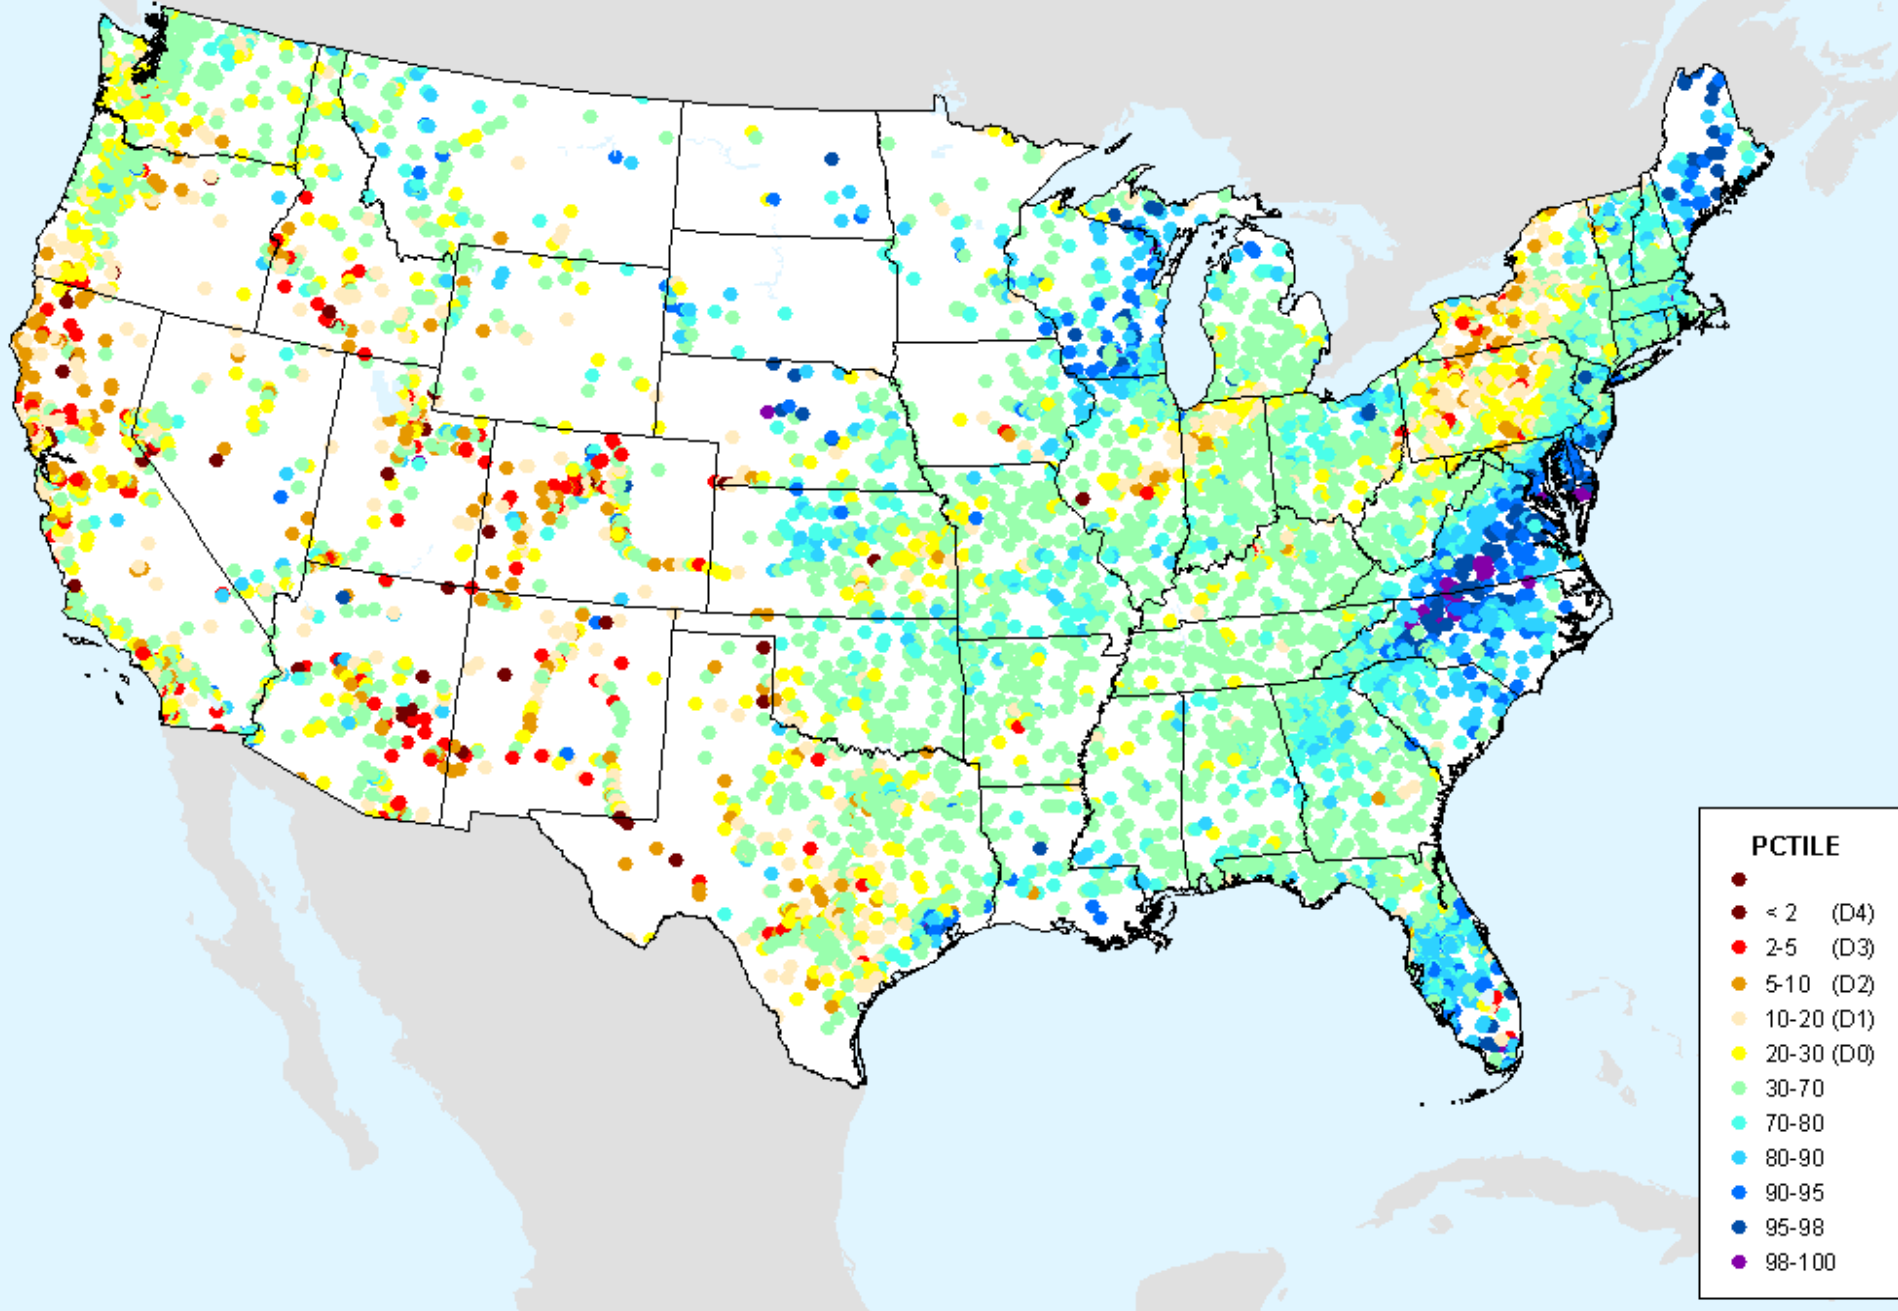

USGS 28-Day Avg Streamflow

As of: Tuesday, December 22, 2020