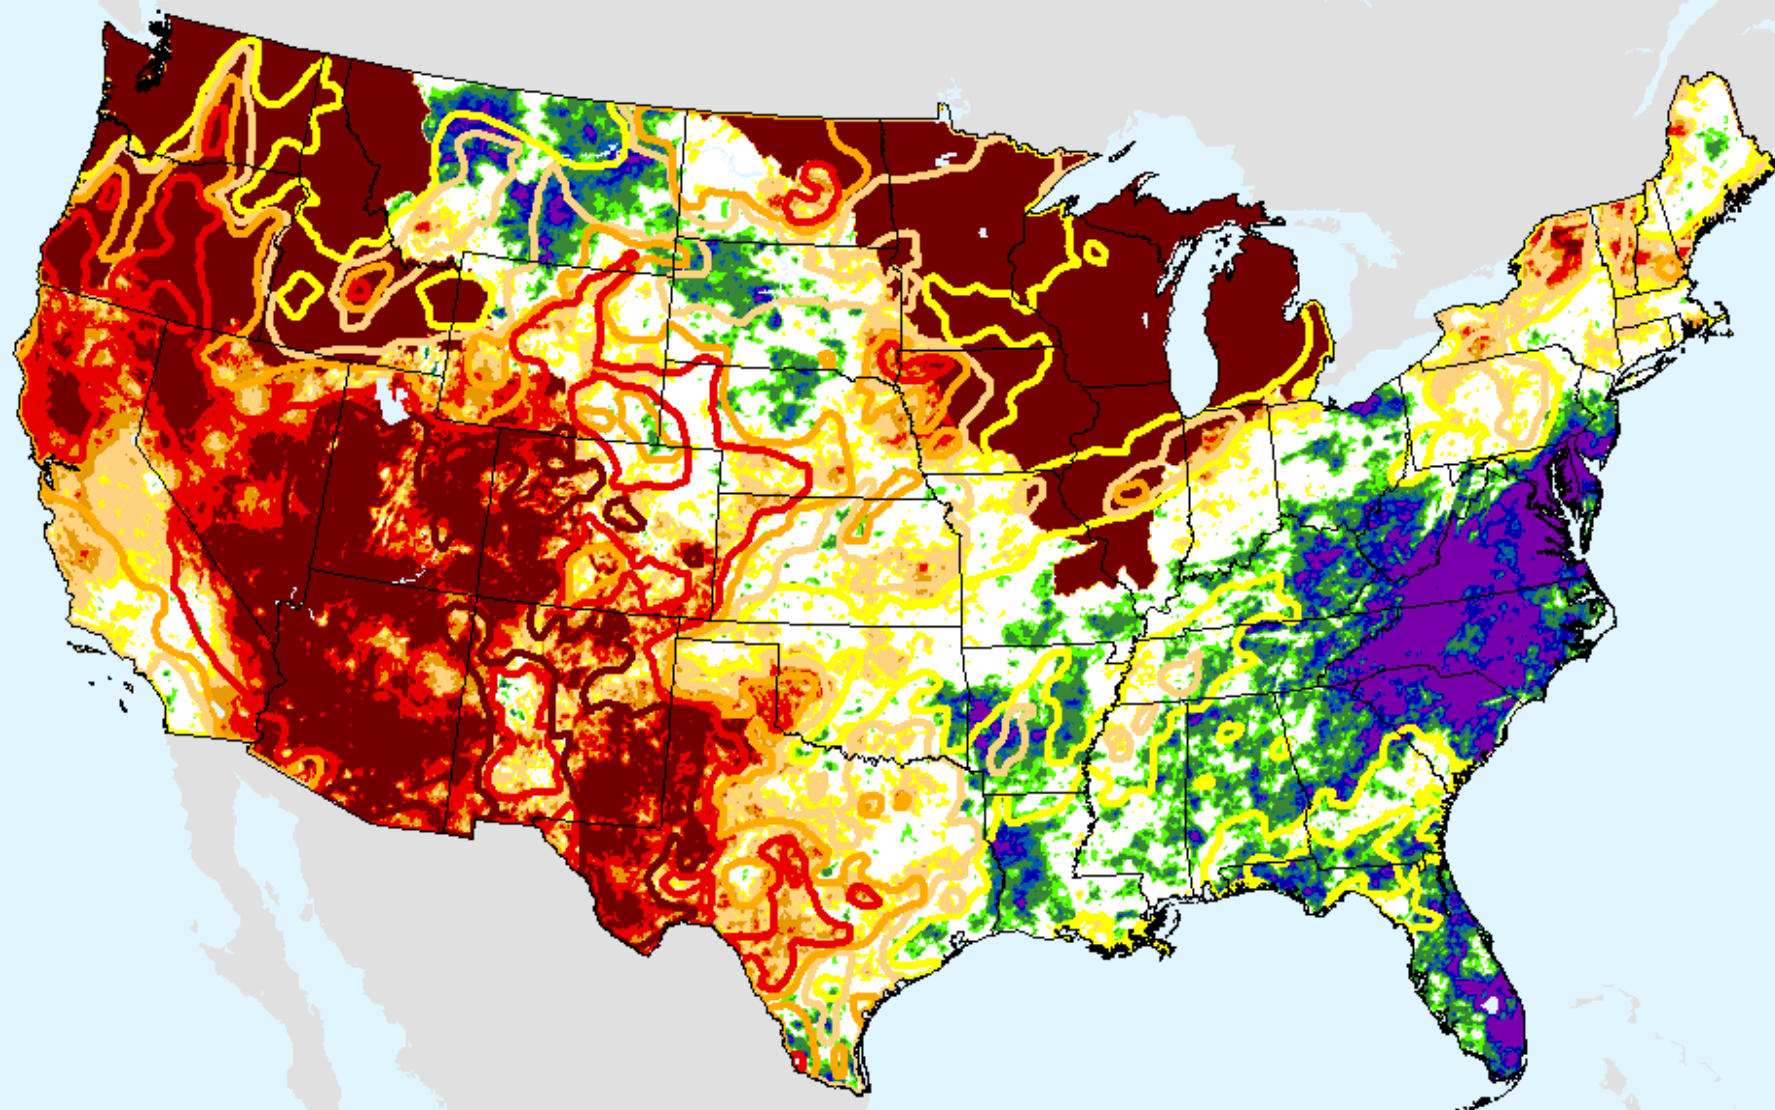

USDM for: Dec. 15, 2020

SPI (USDM)

AHPS 6-month SPI

As of: Tuesday, December 22, 2020

AHPS 9-month SPI

As of: Tuesday, December 22, 2020

USDM for: Dec. 15, 2020

SPI (USDM)