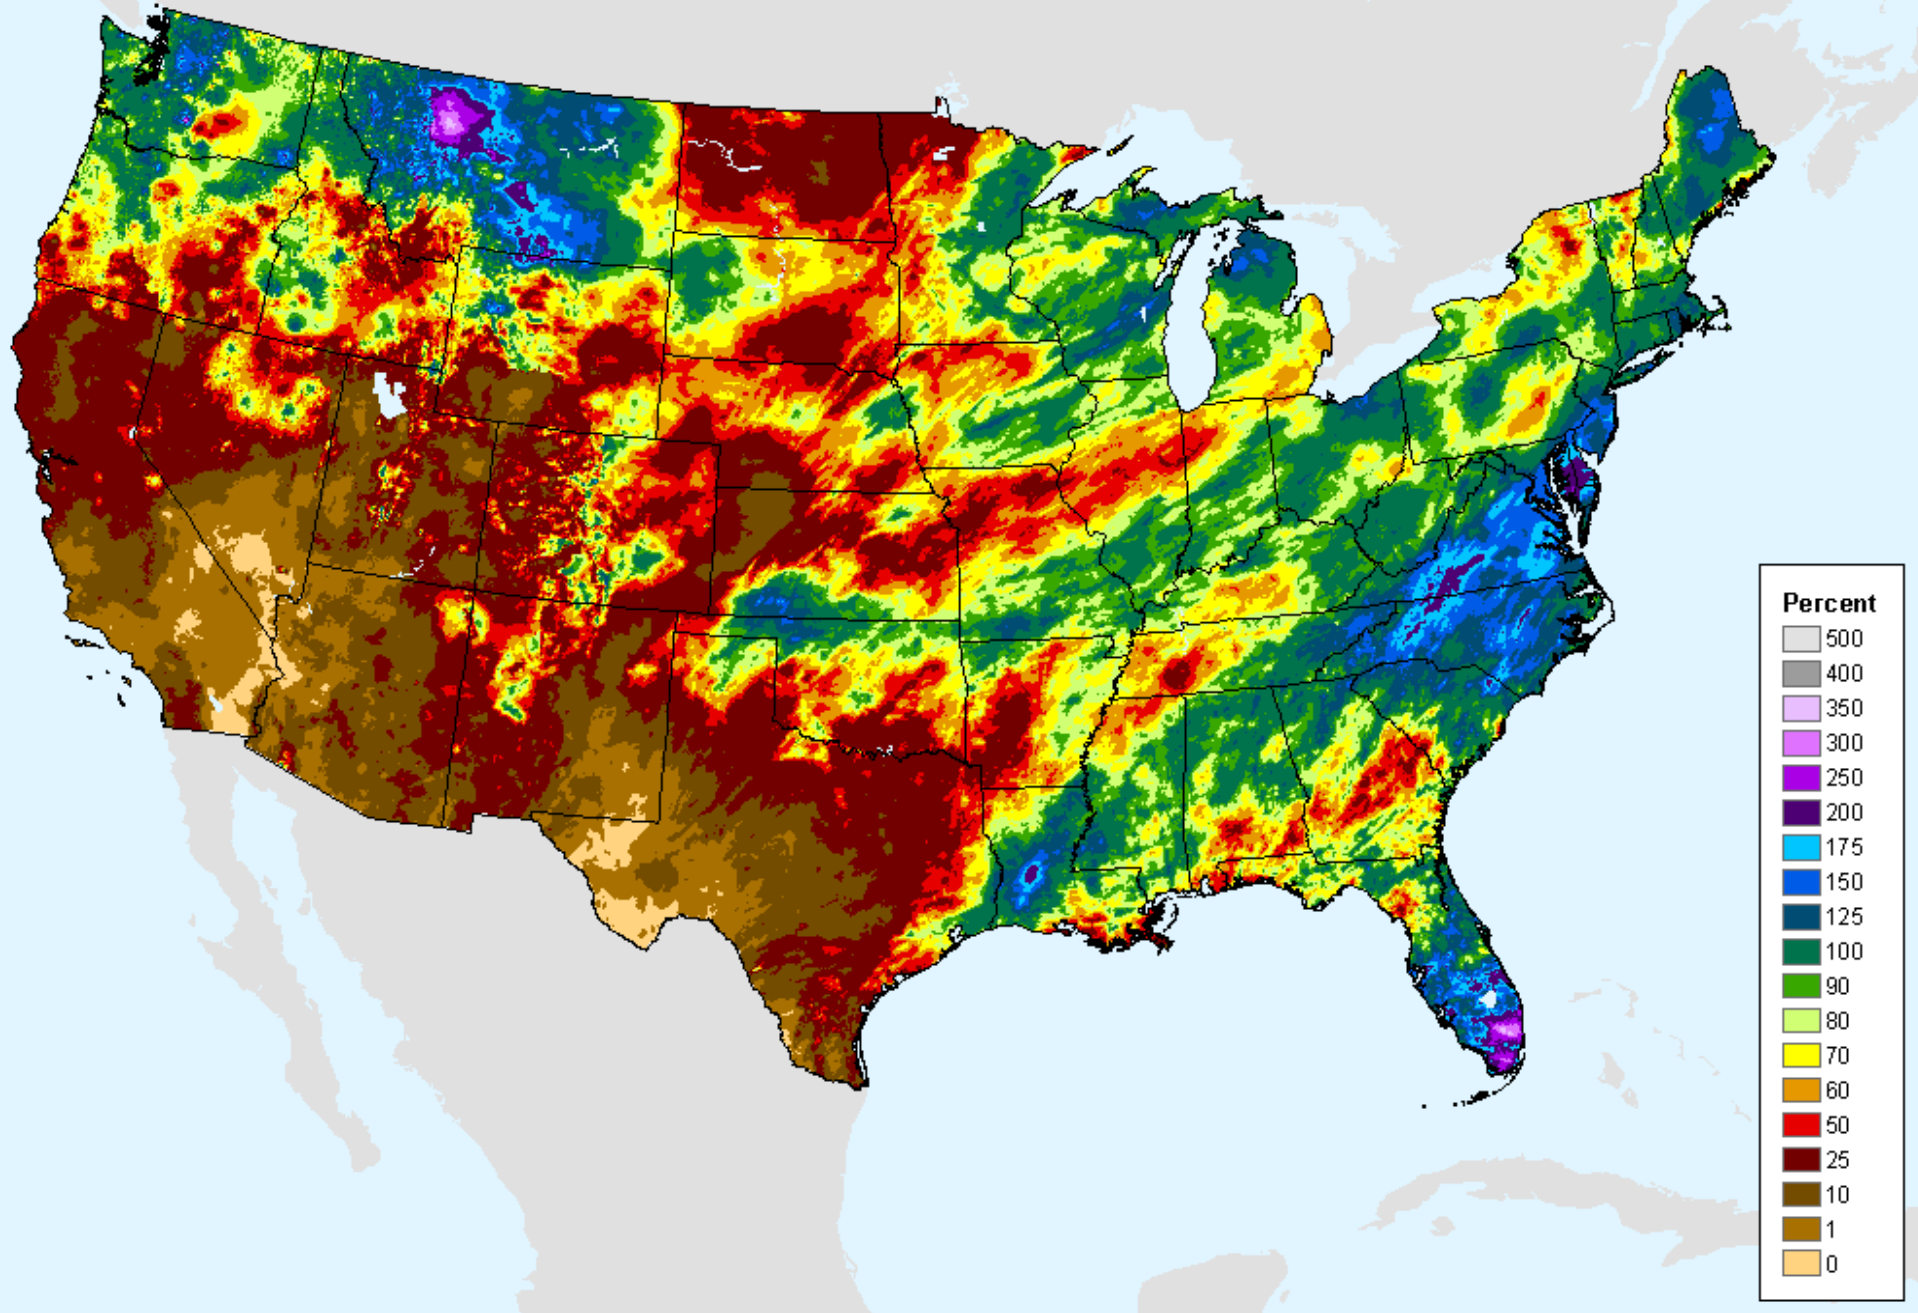

AHPS 90-Day Pct of Normal Pcp

As of: Tuesday, December 22, 2020