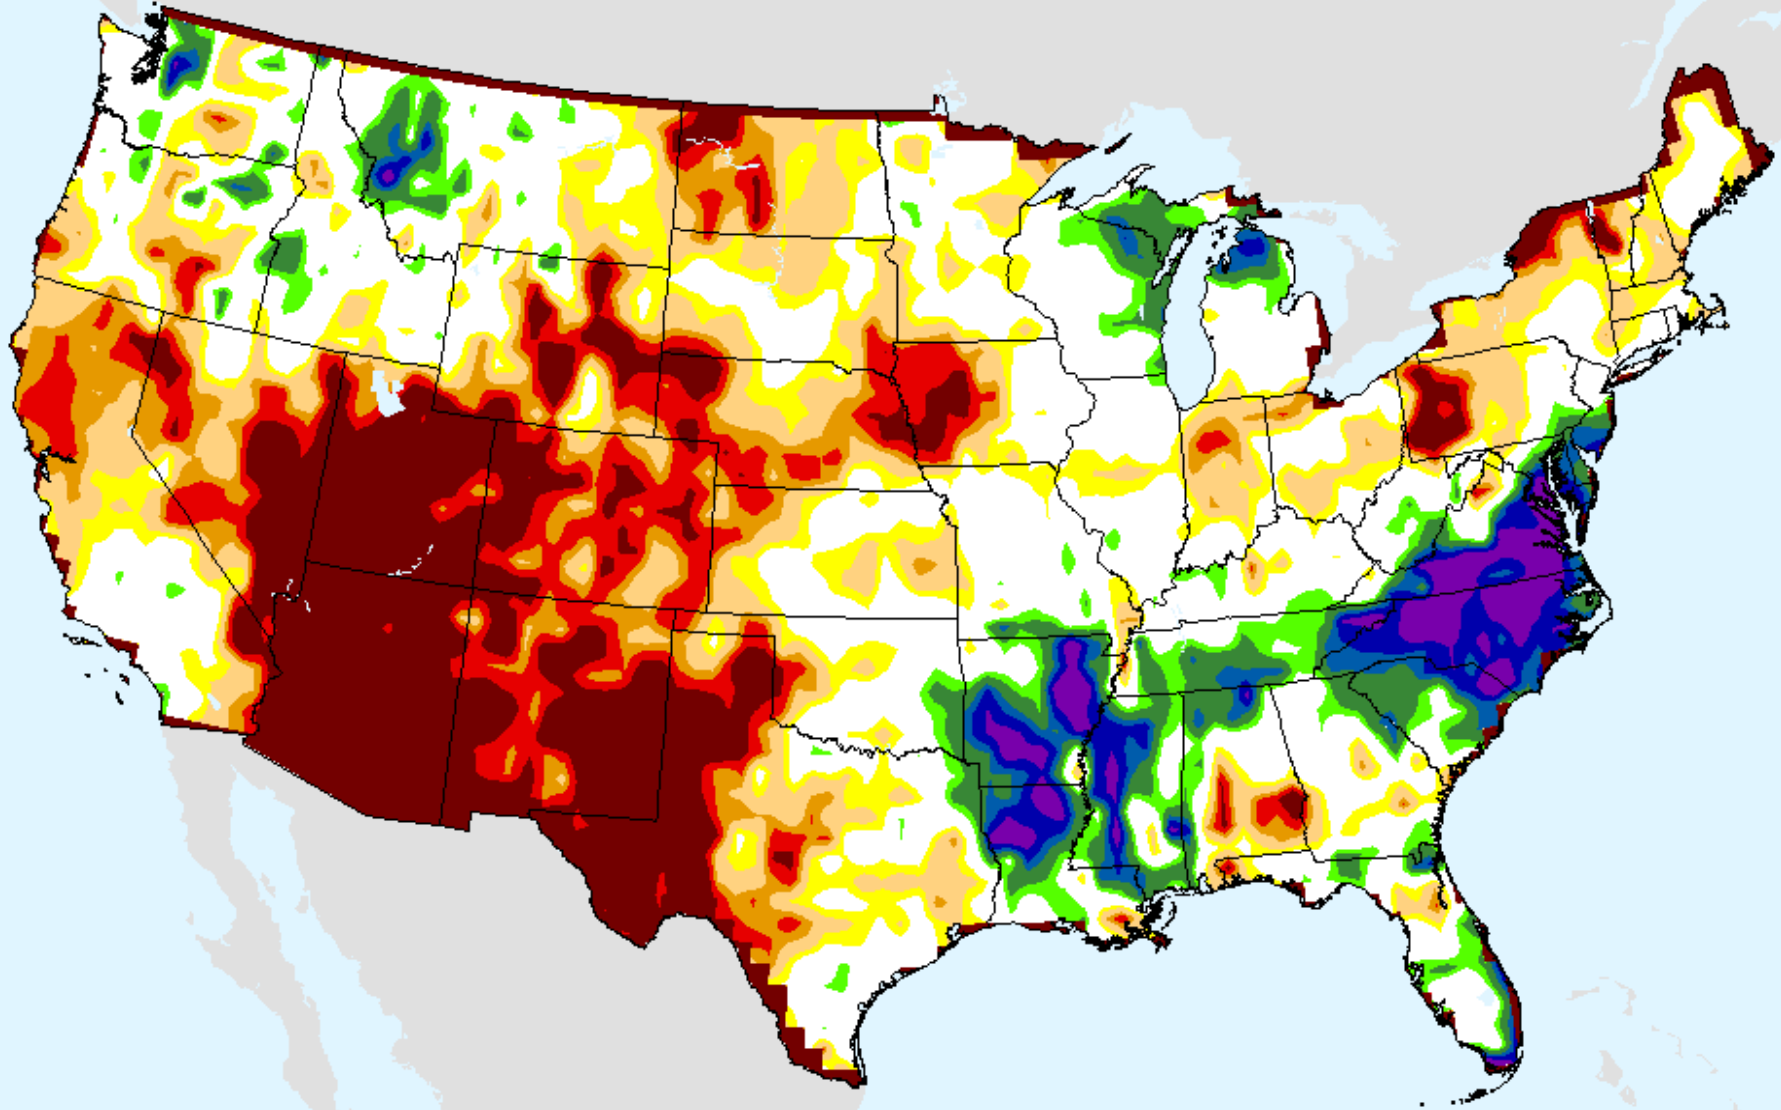

CPC 6-month SPI

As of: Tuesday, December 22, 2020

CPC 9-month SPI

As of: Tuesday, December 22, 2020

USDM for: Dec. 15, 2020

SPI (USDM)

CPC 9-month SPI

As of: Tuesday, December 22, 2020