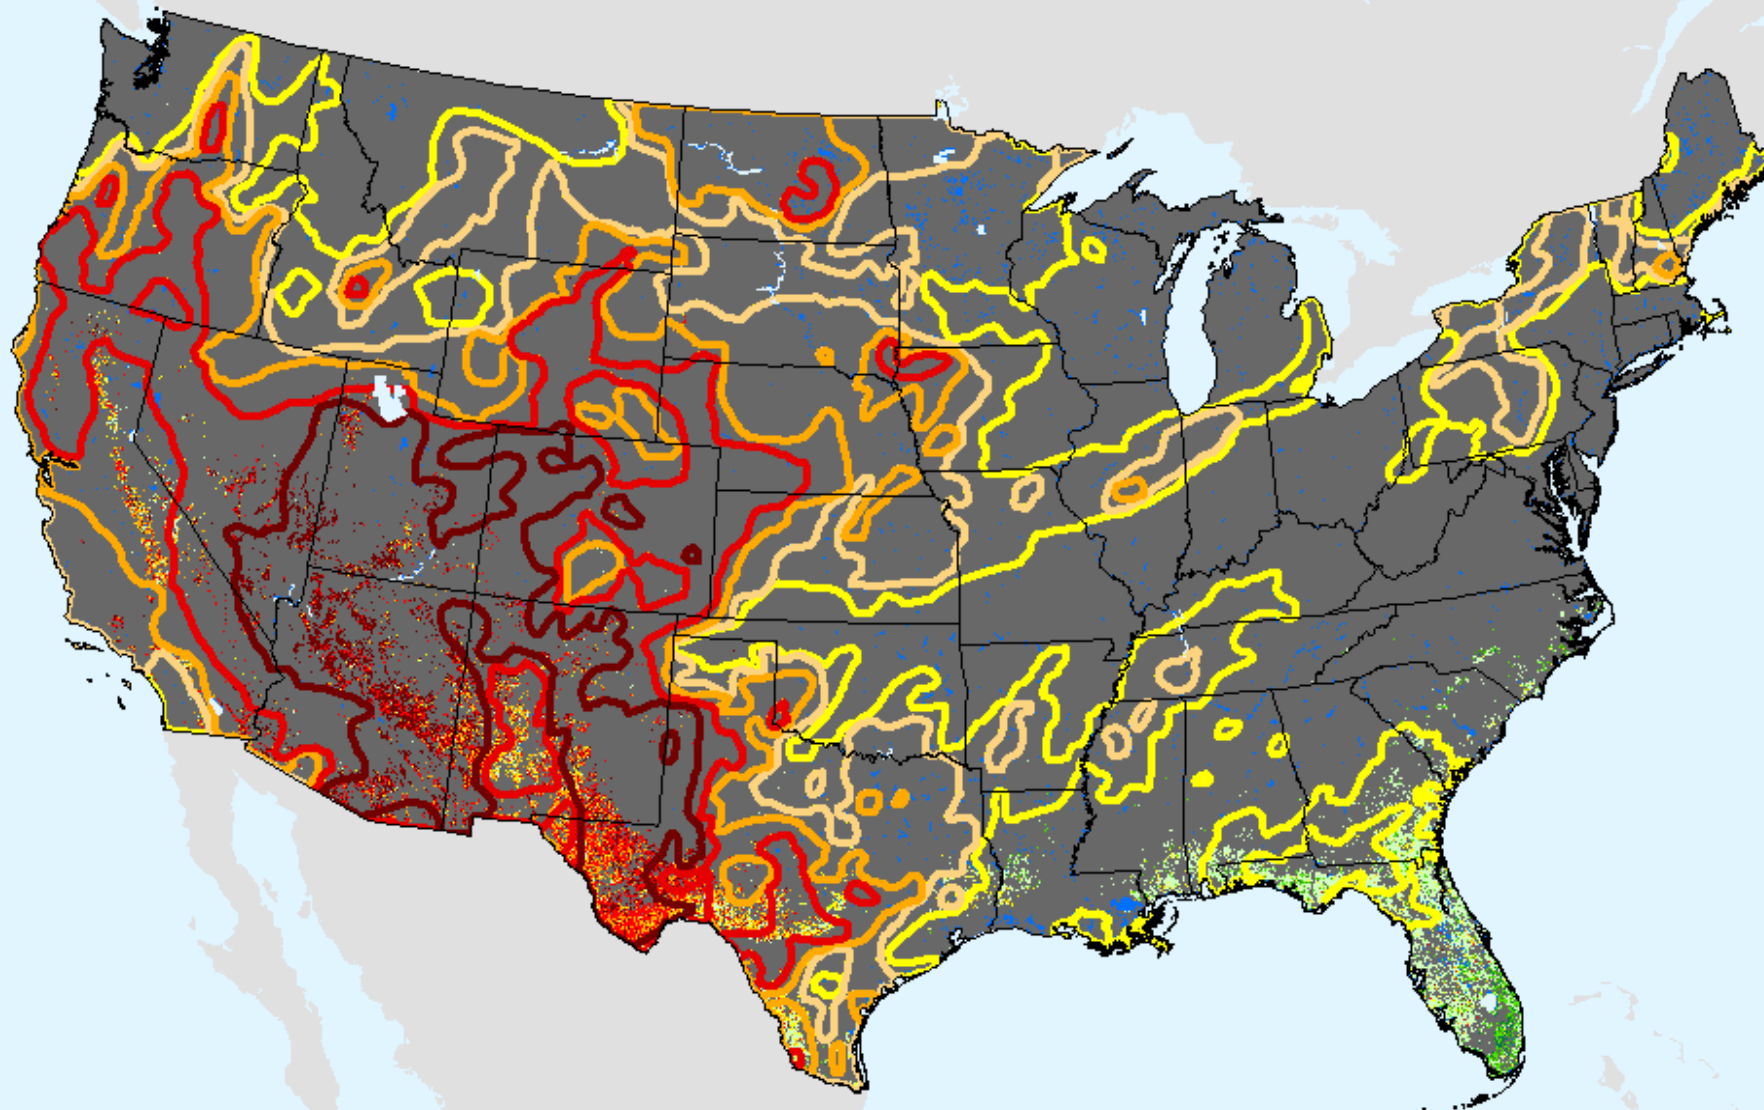

USDM for: Dec. 15, 2020

EDDI 12-week

As of: Tuesday, December 22, 2020

Vegetation Drought Response Index (VegDRI)

As of: Tuesday, December 22, 2020

USDM for: Dec. 15, 2020

□ Background

Vegetation Drought Response Index (VegDRI)