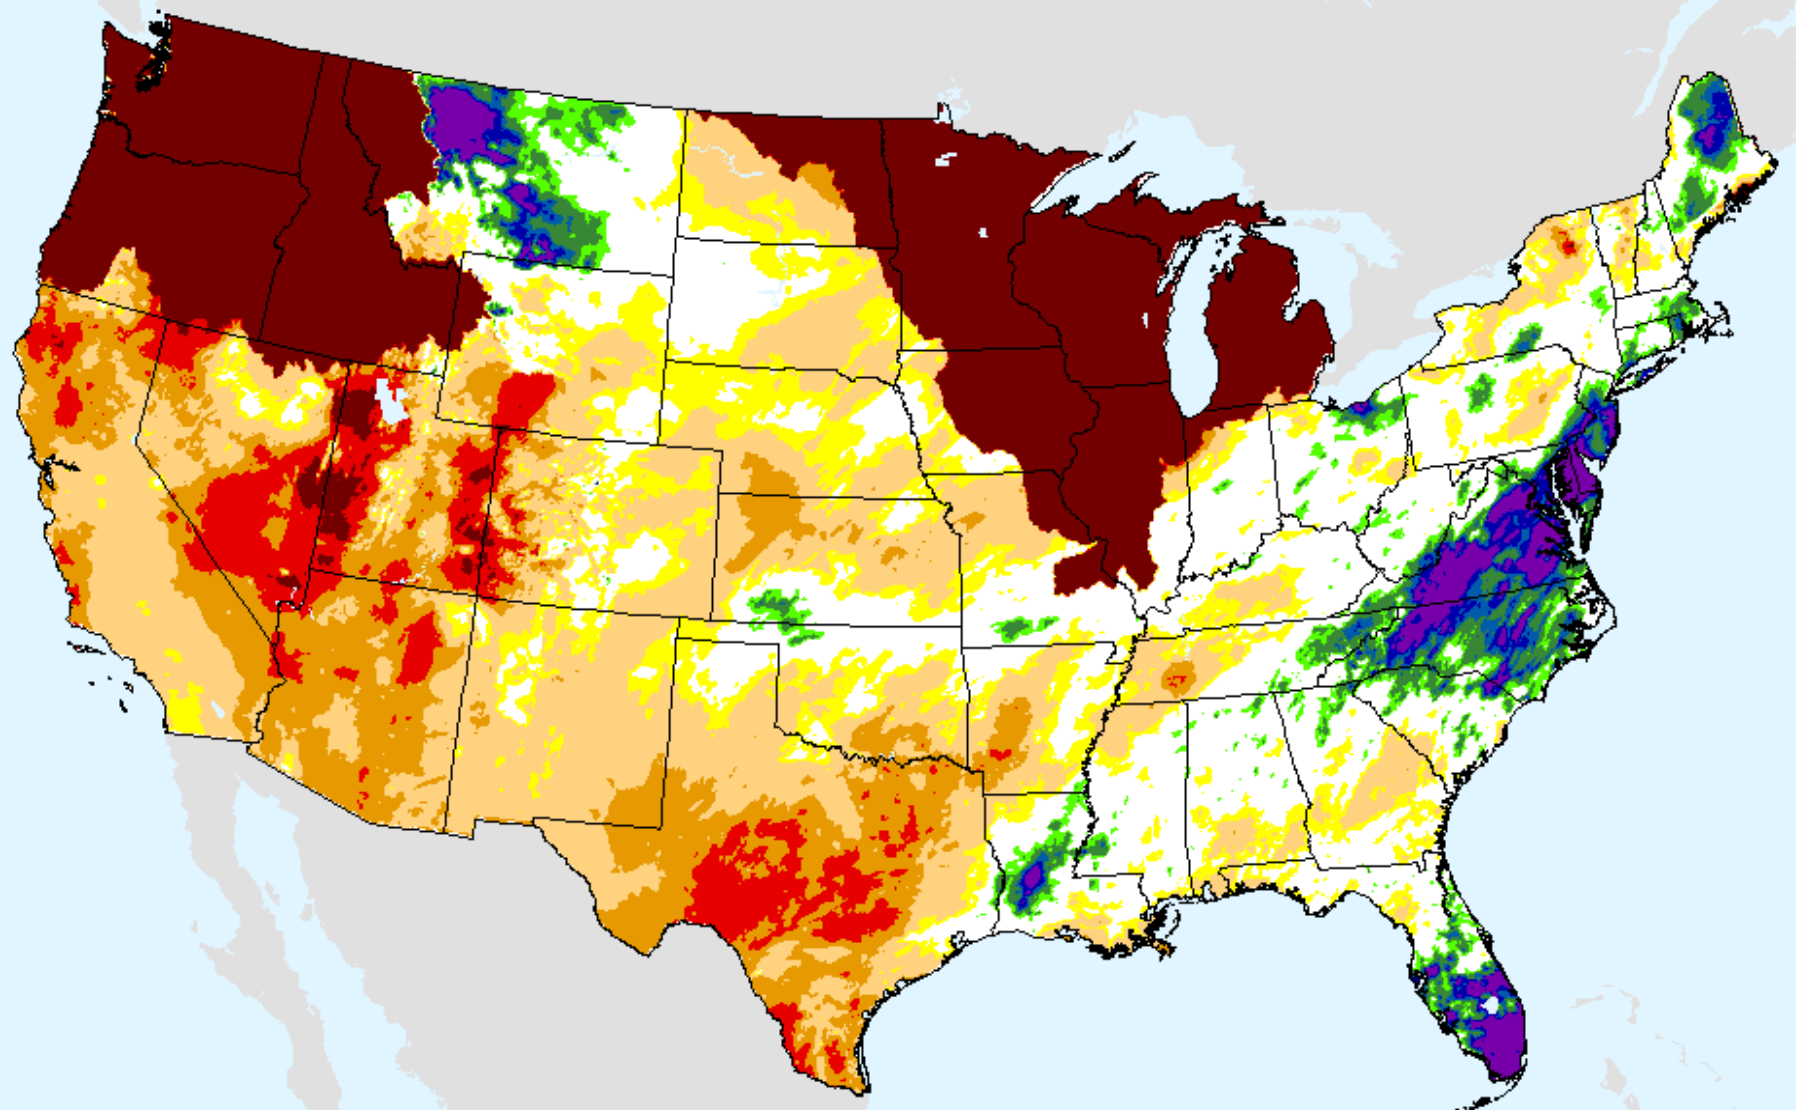

AHPS 3-month SPI

As of: Tuesday, December 22, 2020

USDM for: Dec. 15, 2020

SPI (USDM)

AHPS 3-month SPI

As of: Tuesday, December 22, 2020

AHPS 6-month SPI

As of: Tuesday, December 22, 2020