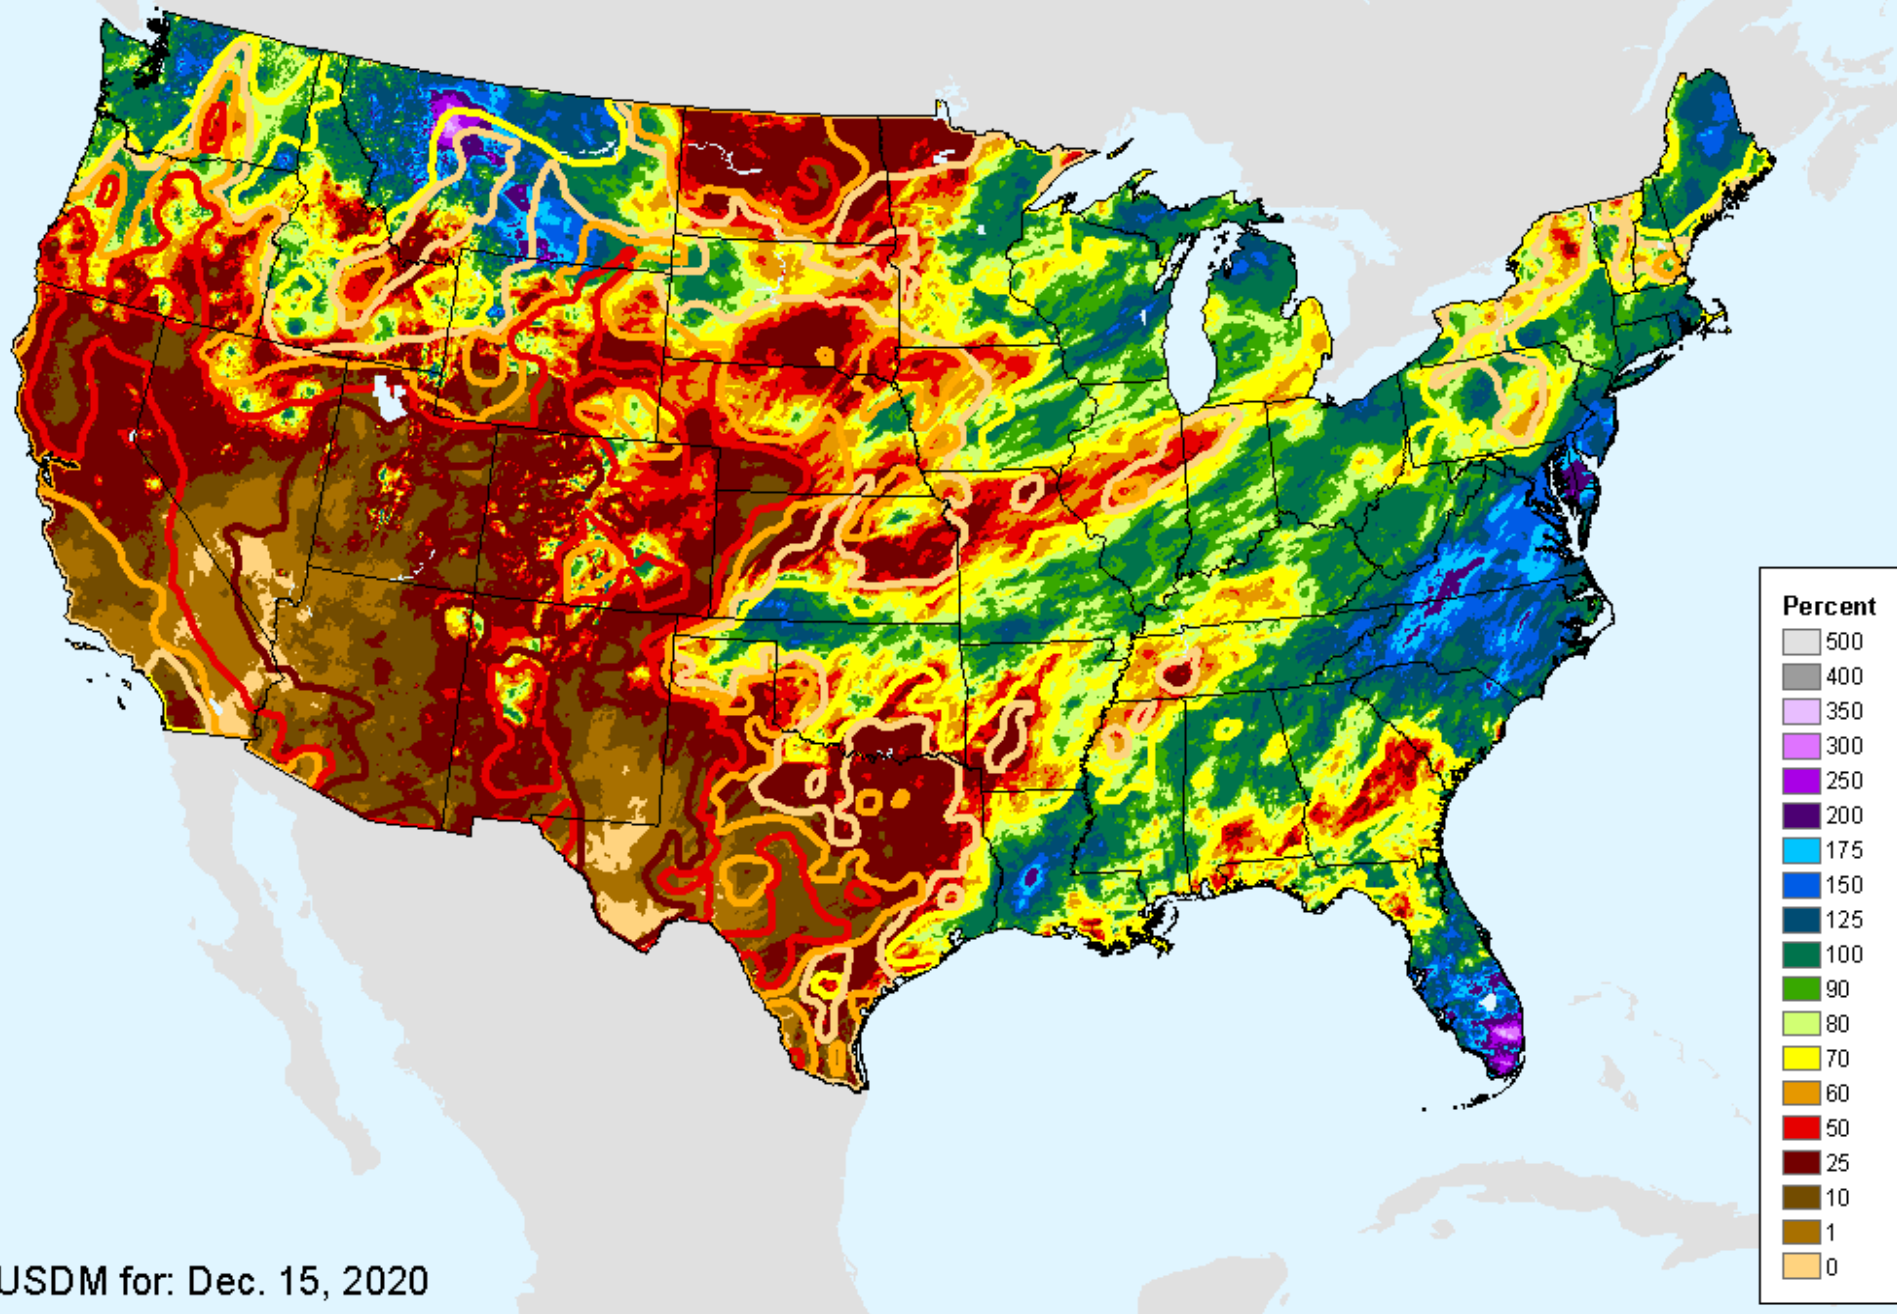

AHPS 90-Day Precip Departure

As of: Tuesday, December 22, 2020

USDM for: Dec. 15, 2020

AHPS 90-Day Precip Departure

As of: Tuesday, December 22, 2020

AHPS 90-Day Pct of Normal Pcp

As of: Tuesday, December 22, 2020