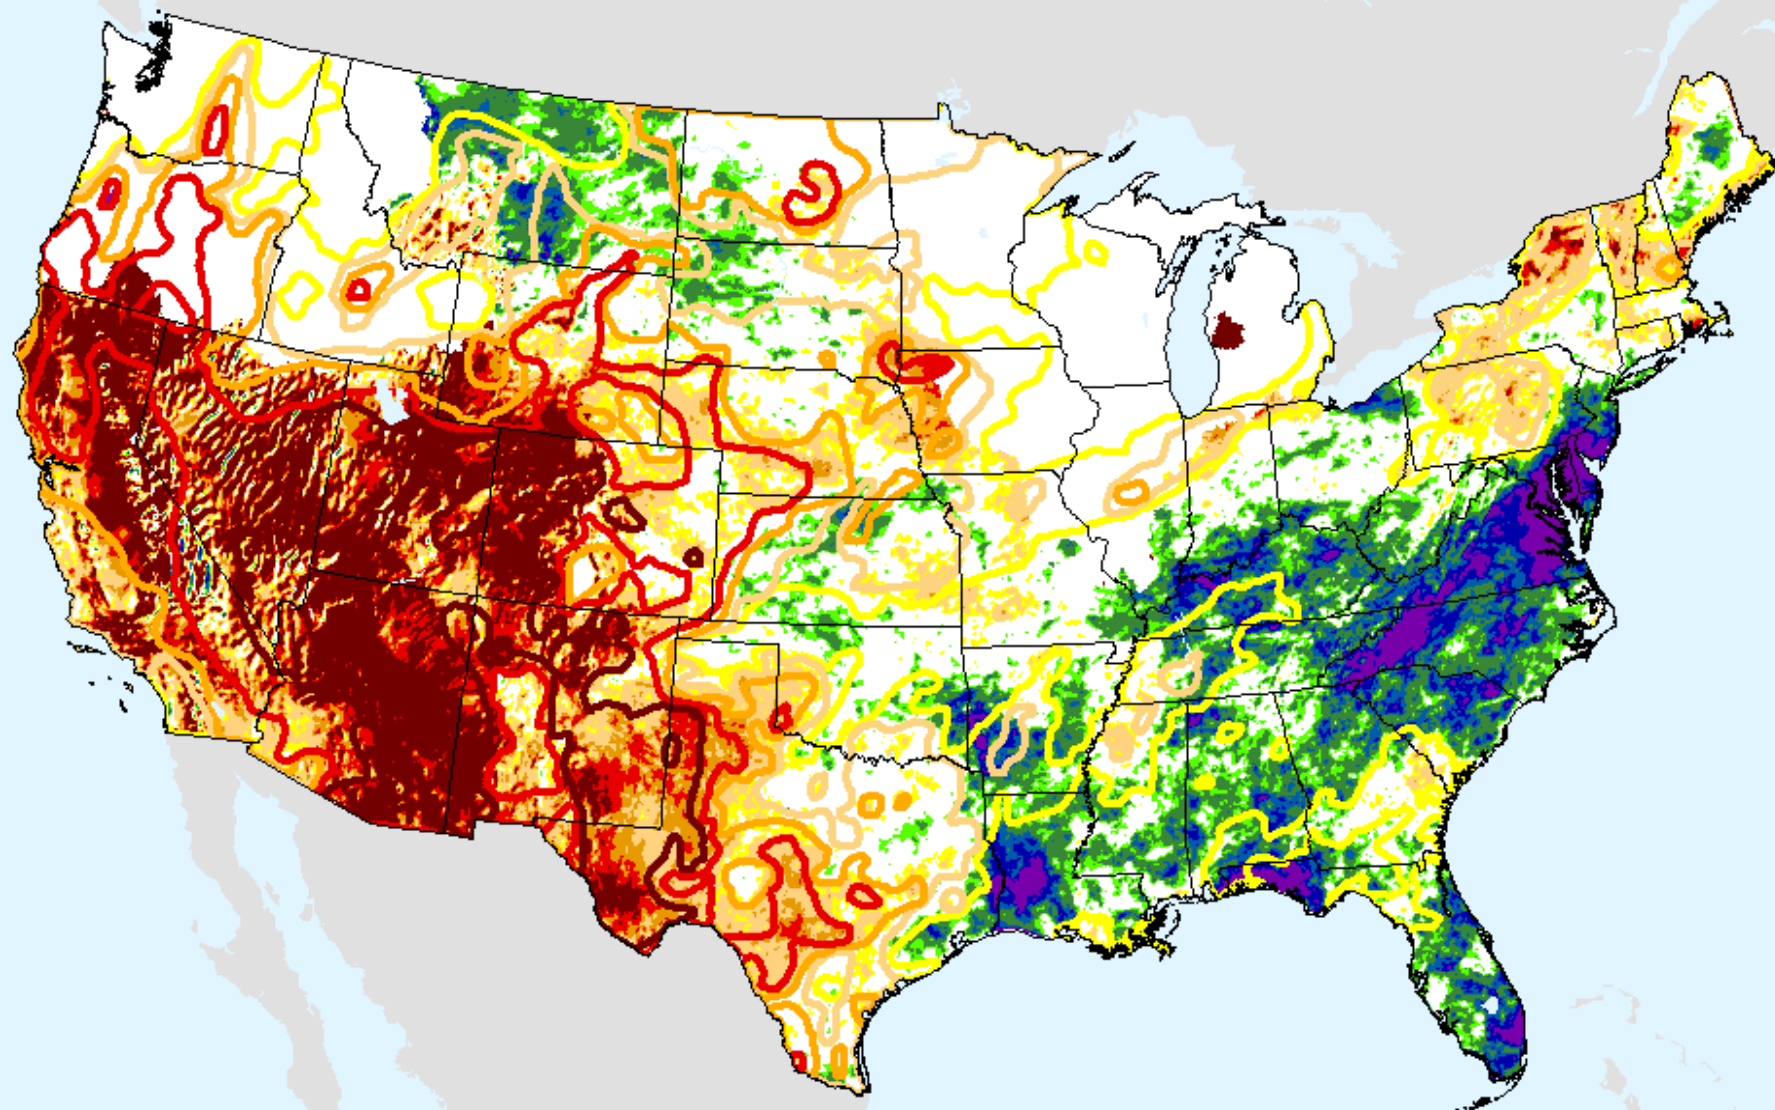

SPEI (USDM)

AHPS 3-month SPEI

As of: Tuesday, December 22, 2020

SPEI (USDM)

AHPS 6-month SPEI

As of: Tuesday, December 22, 2020

USDM for: Dec. 15, 2020

SPEI (USDM)