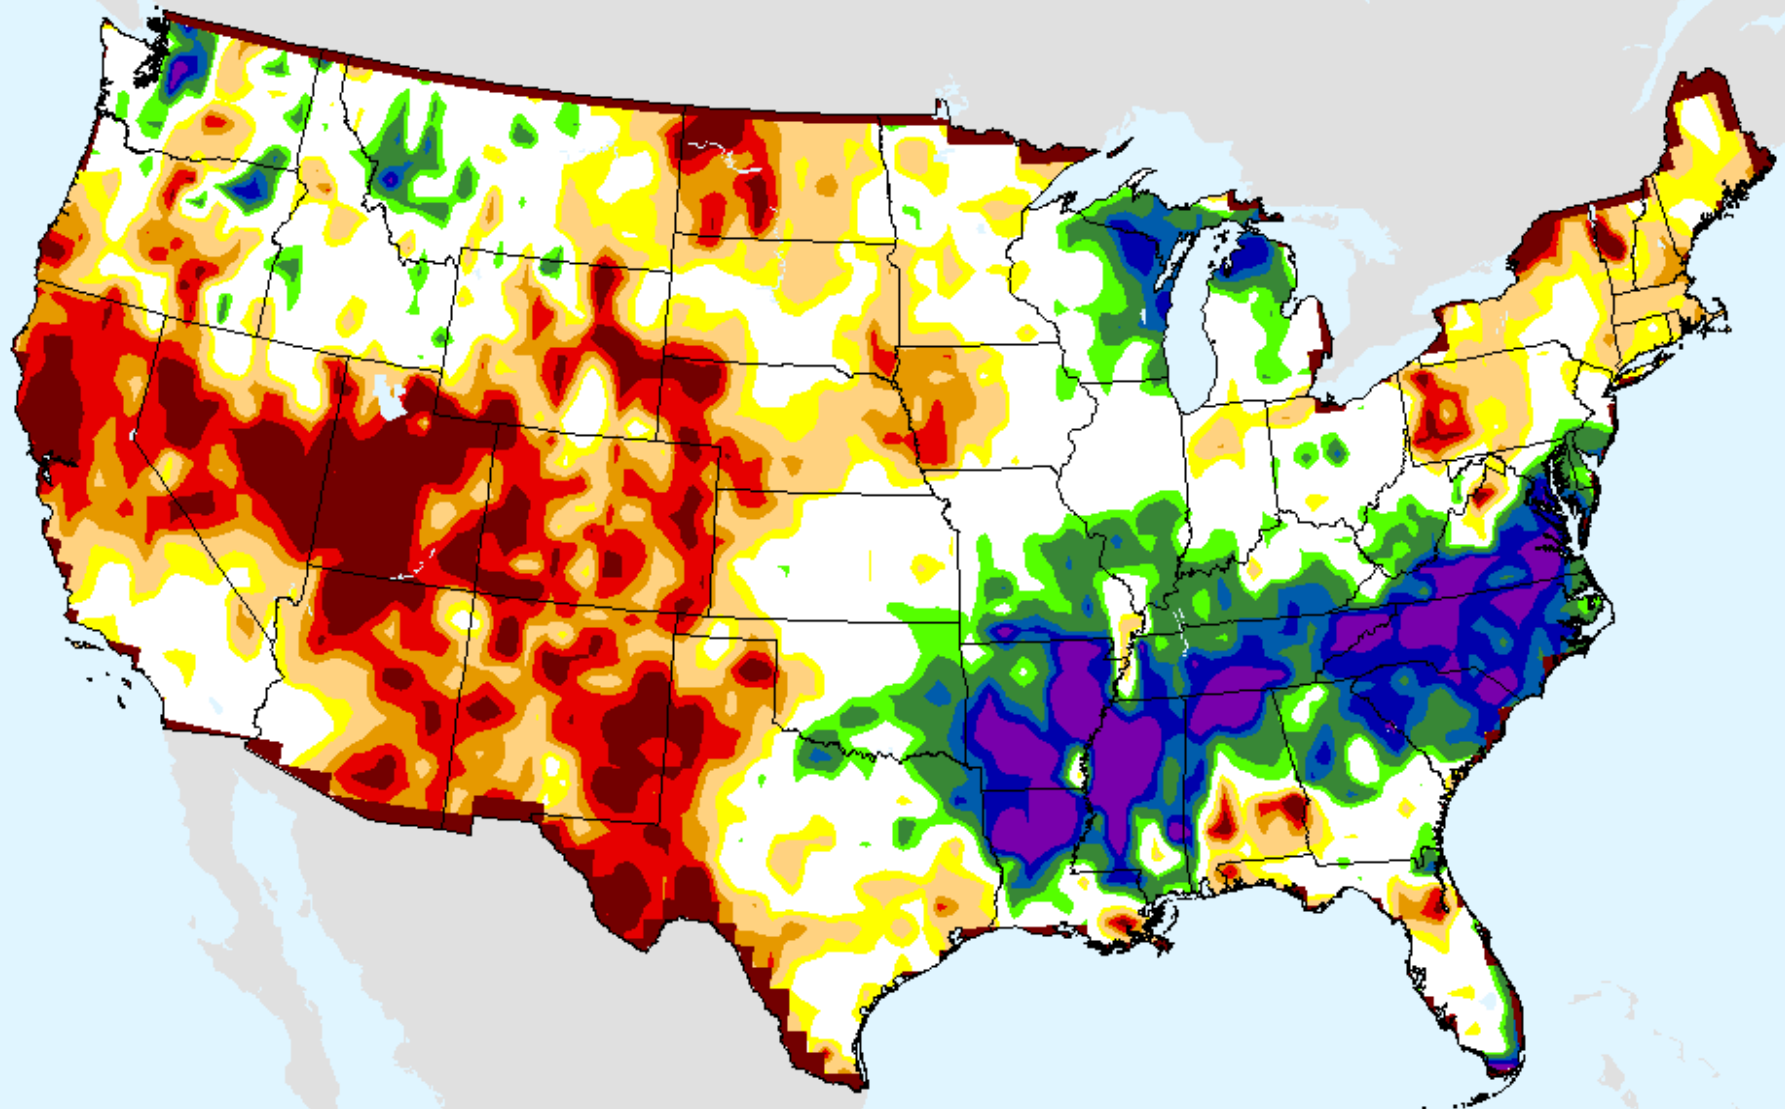

USDM for: Dec. 15, 2020

SPI (USDM)

CPC 24-month SPI

As of: Tuesday, December 22, 2020

SPI (USDM)

Vegetation Health Index

As of: Tuesday, December 22, 2020

USDM for: Dec. 15, 2020