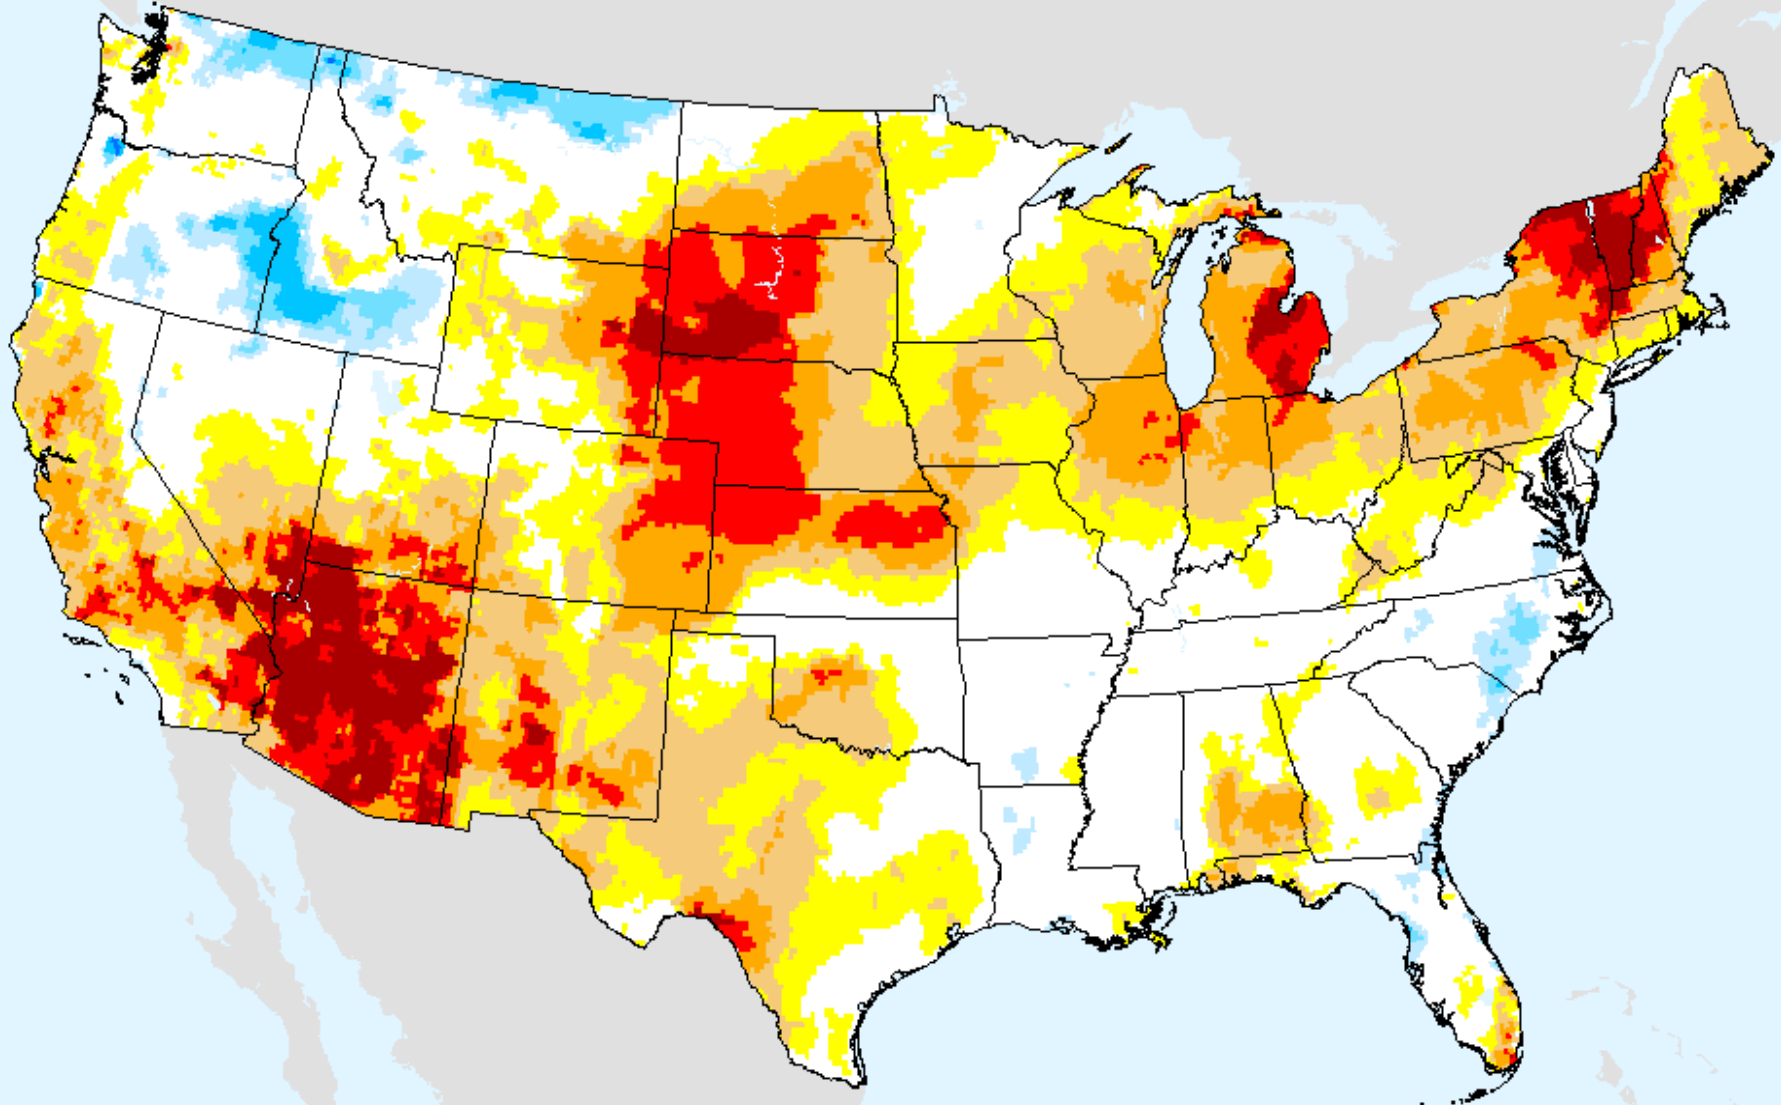

EDDI 6-week

As of: Tuesday, December 22, 2020

USDM for: Dec. 15, 2020

EDDI 6-week

As of: Tuesday, December 22, 2020

EDDI 7-week

As of: Tuesday, December 22, 2020

USDM for: Dec. 15, 2020