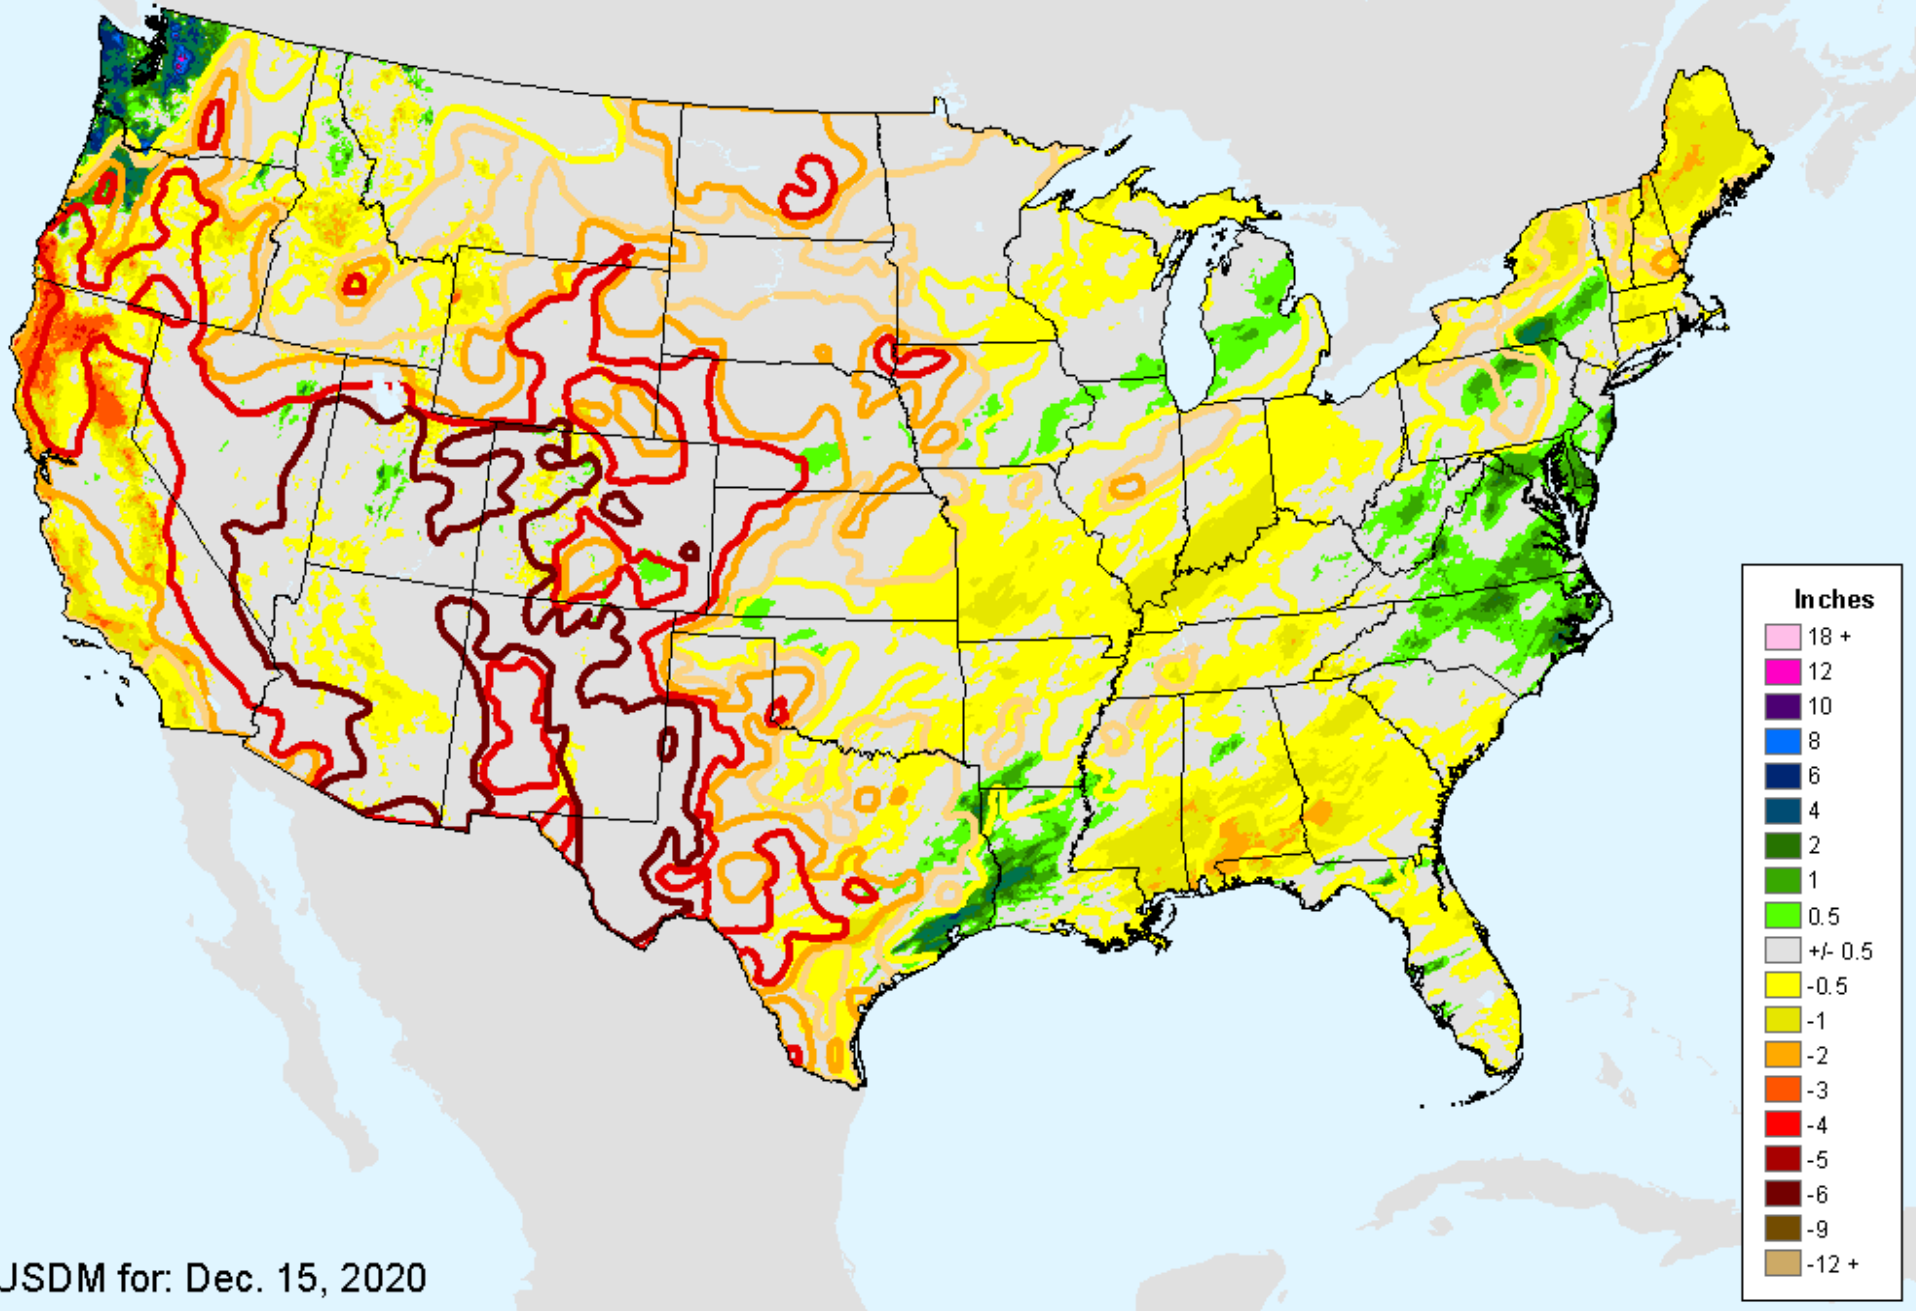

AHPS 7-Day Precipitation

As of: Tuesday, December 22, 2020

AHPS 7-Day Precipitation

As of: Tuesday, December 22, 2020

USDM for: Dec. 15, 2020

AHPS 14-Day Precip Departure

As of: Tuesday, December 22, 2020

USDM for: Dec. 15, 2020