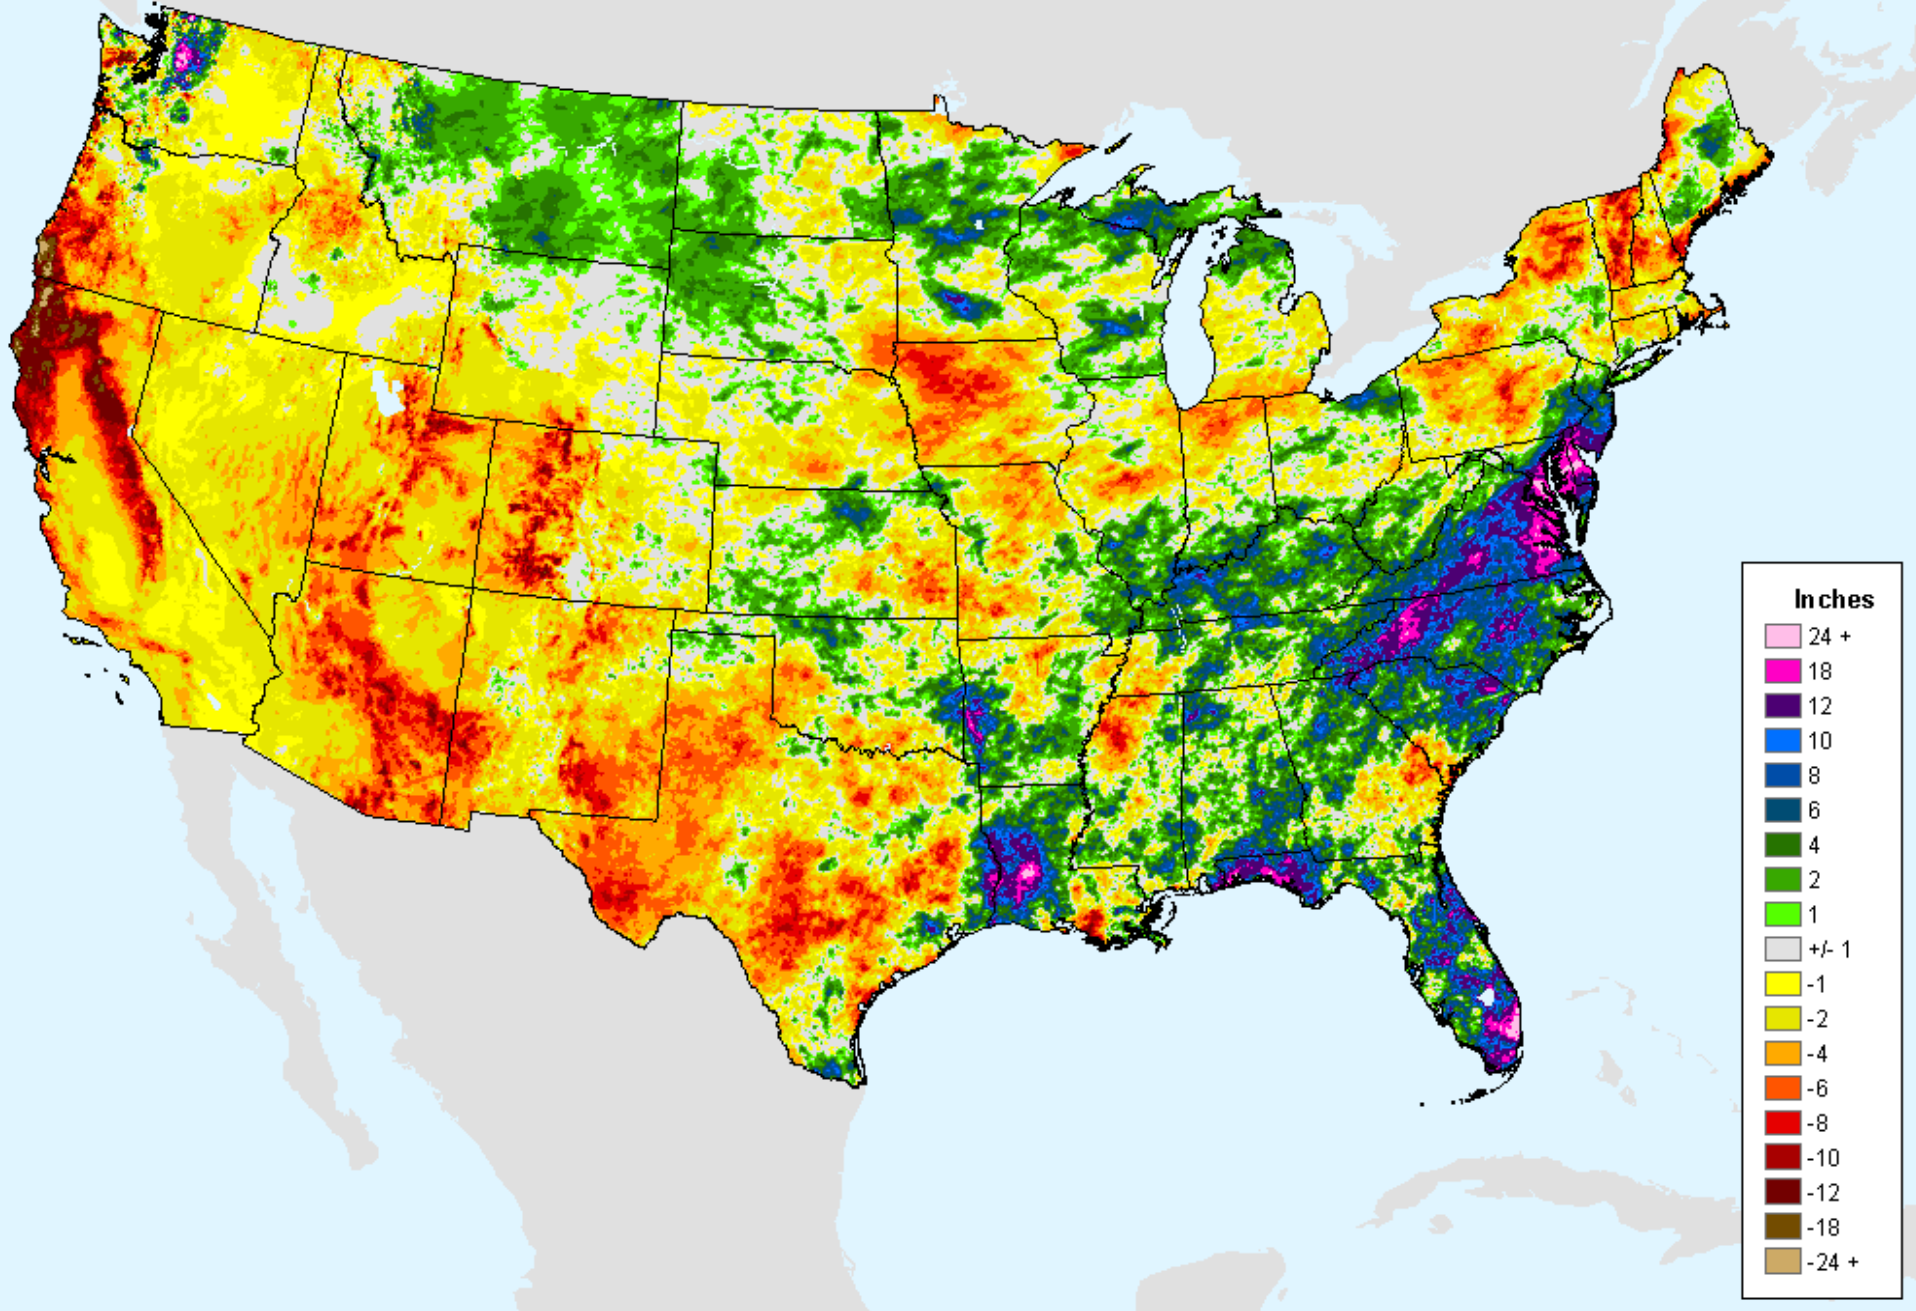

USDM for: Dec. 15, 2020

AHPS 90-Day Pct of Normal Pcp

As of: Tuesday, December 22, 2020

AHPS 180-Day Precip Departure

As of: Tuesday, December 22, 2020

USDM for: Dec. 15, 2020

AHPS 180-Day Precip Departure

As of: Tuesday, December 22, 2020