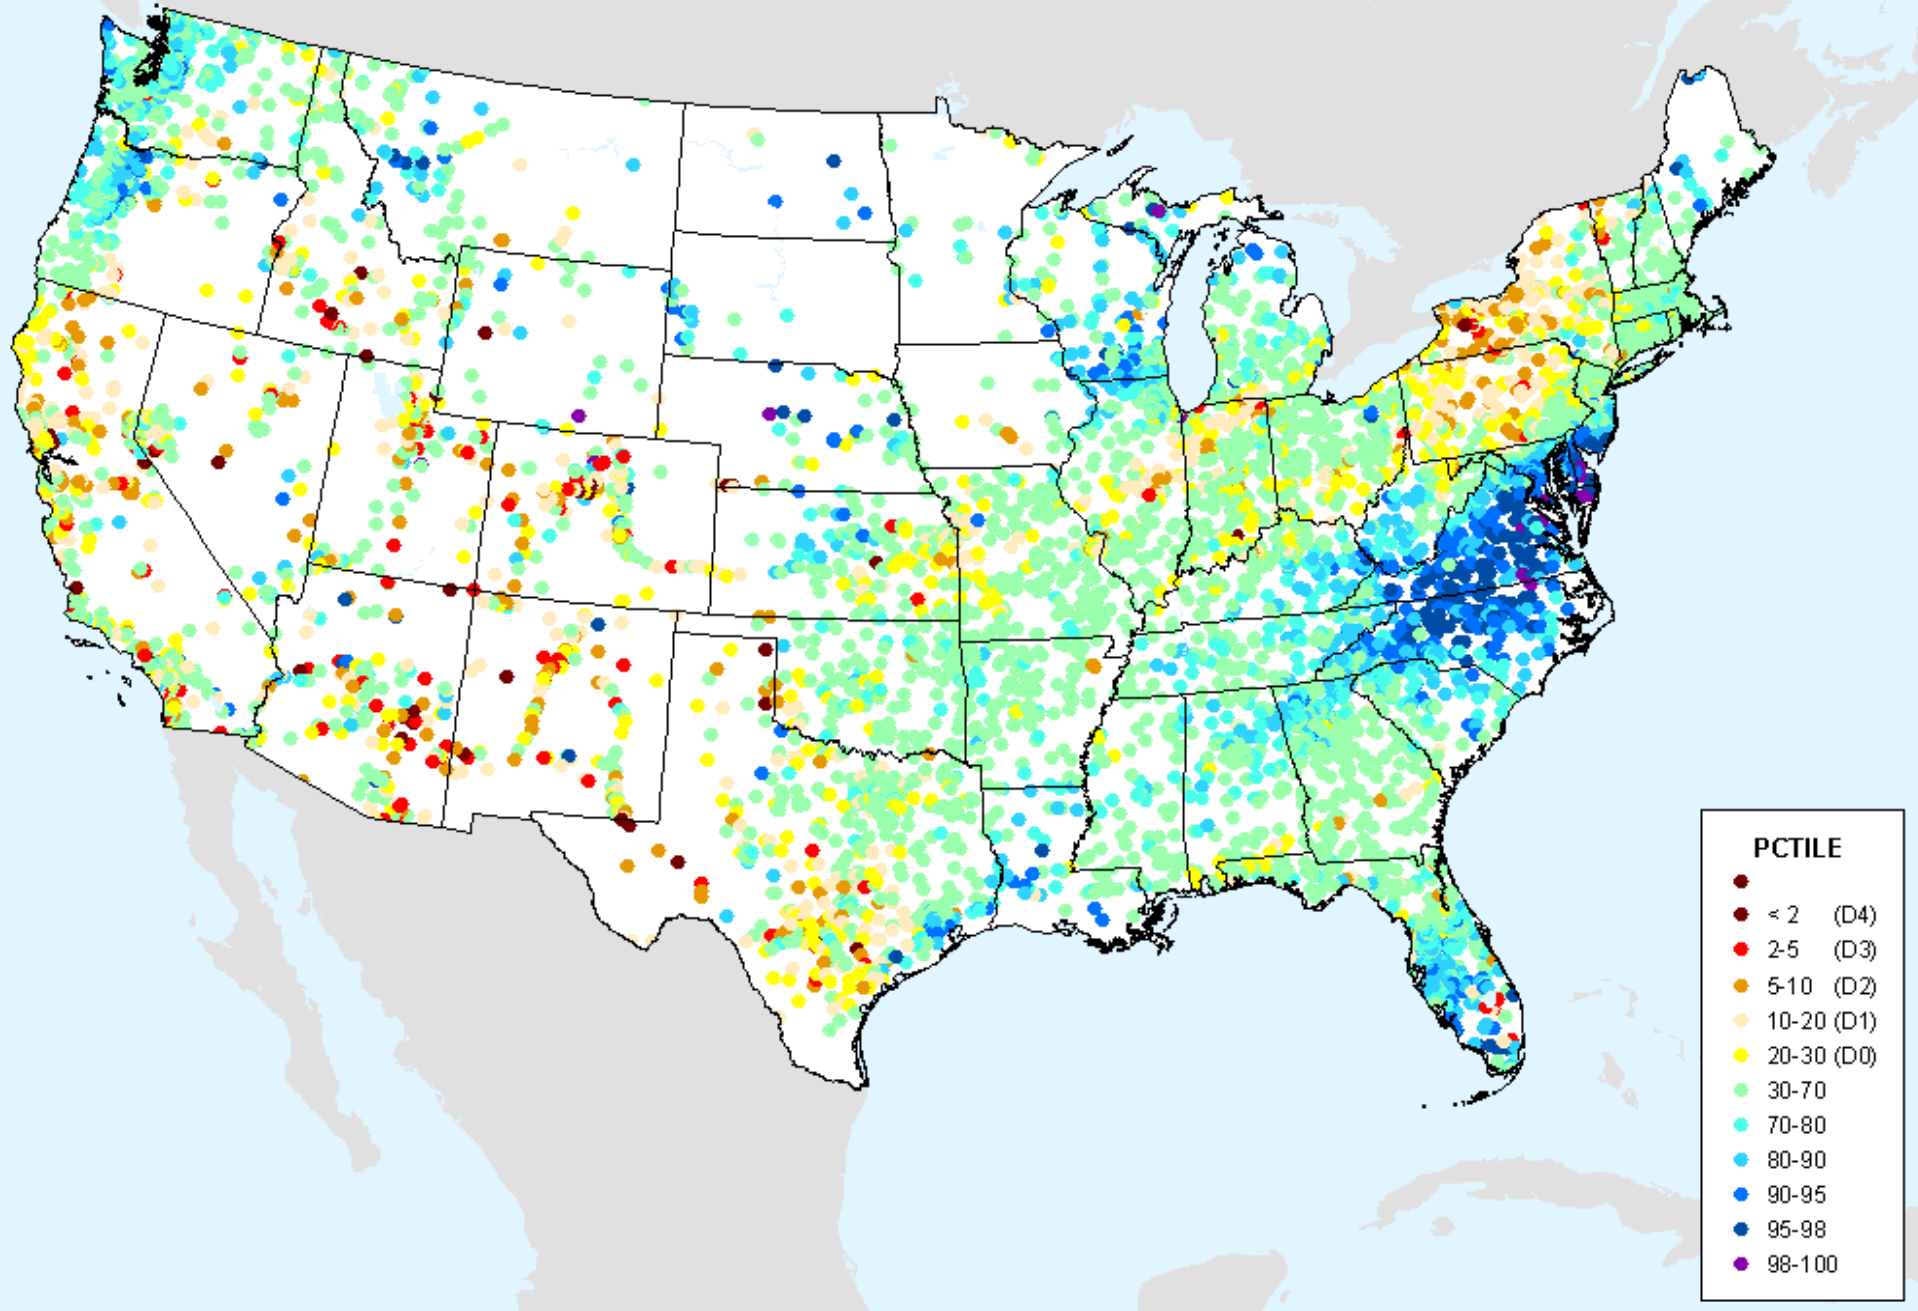

USGS 7-Day Avg Streamflow

As of: Tuesday, December 22, 2020