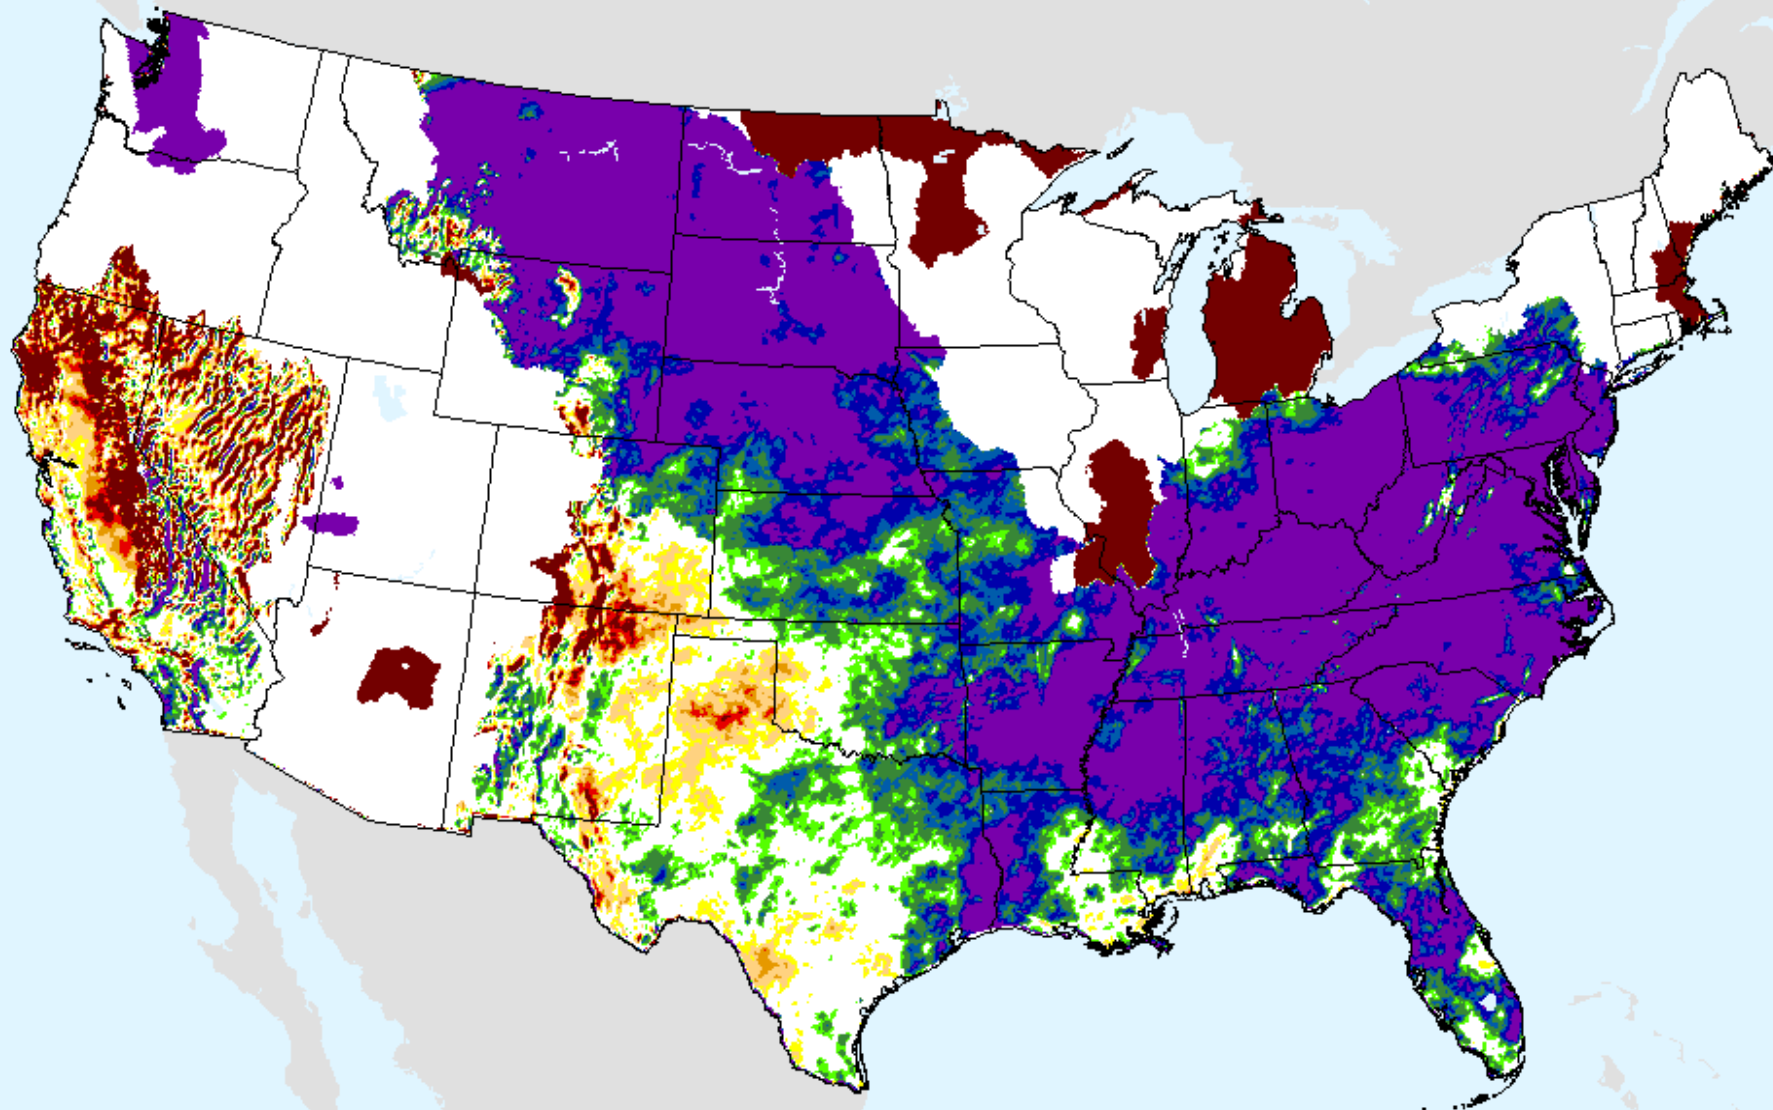

AHPS 36-month SPEI

As of: Tuesday, December 22, 2020

USDM for: Dec. 15, 2020

SPEI (USDM)

AHPS 36-month SPEI

As of: Tuesday, December 22, 2020

SPEI (USDM)

EDDI 1-week