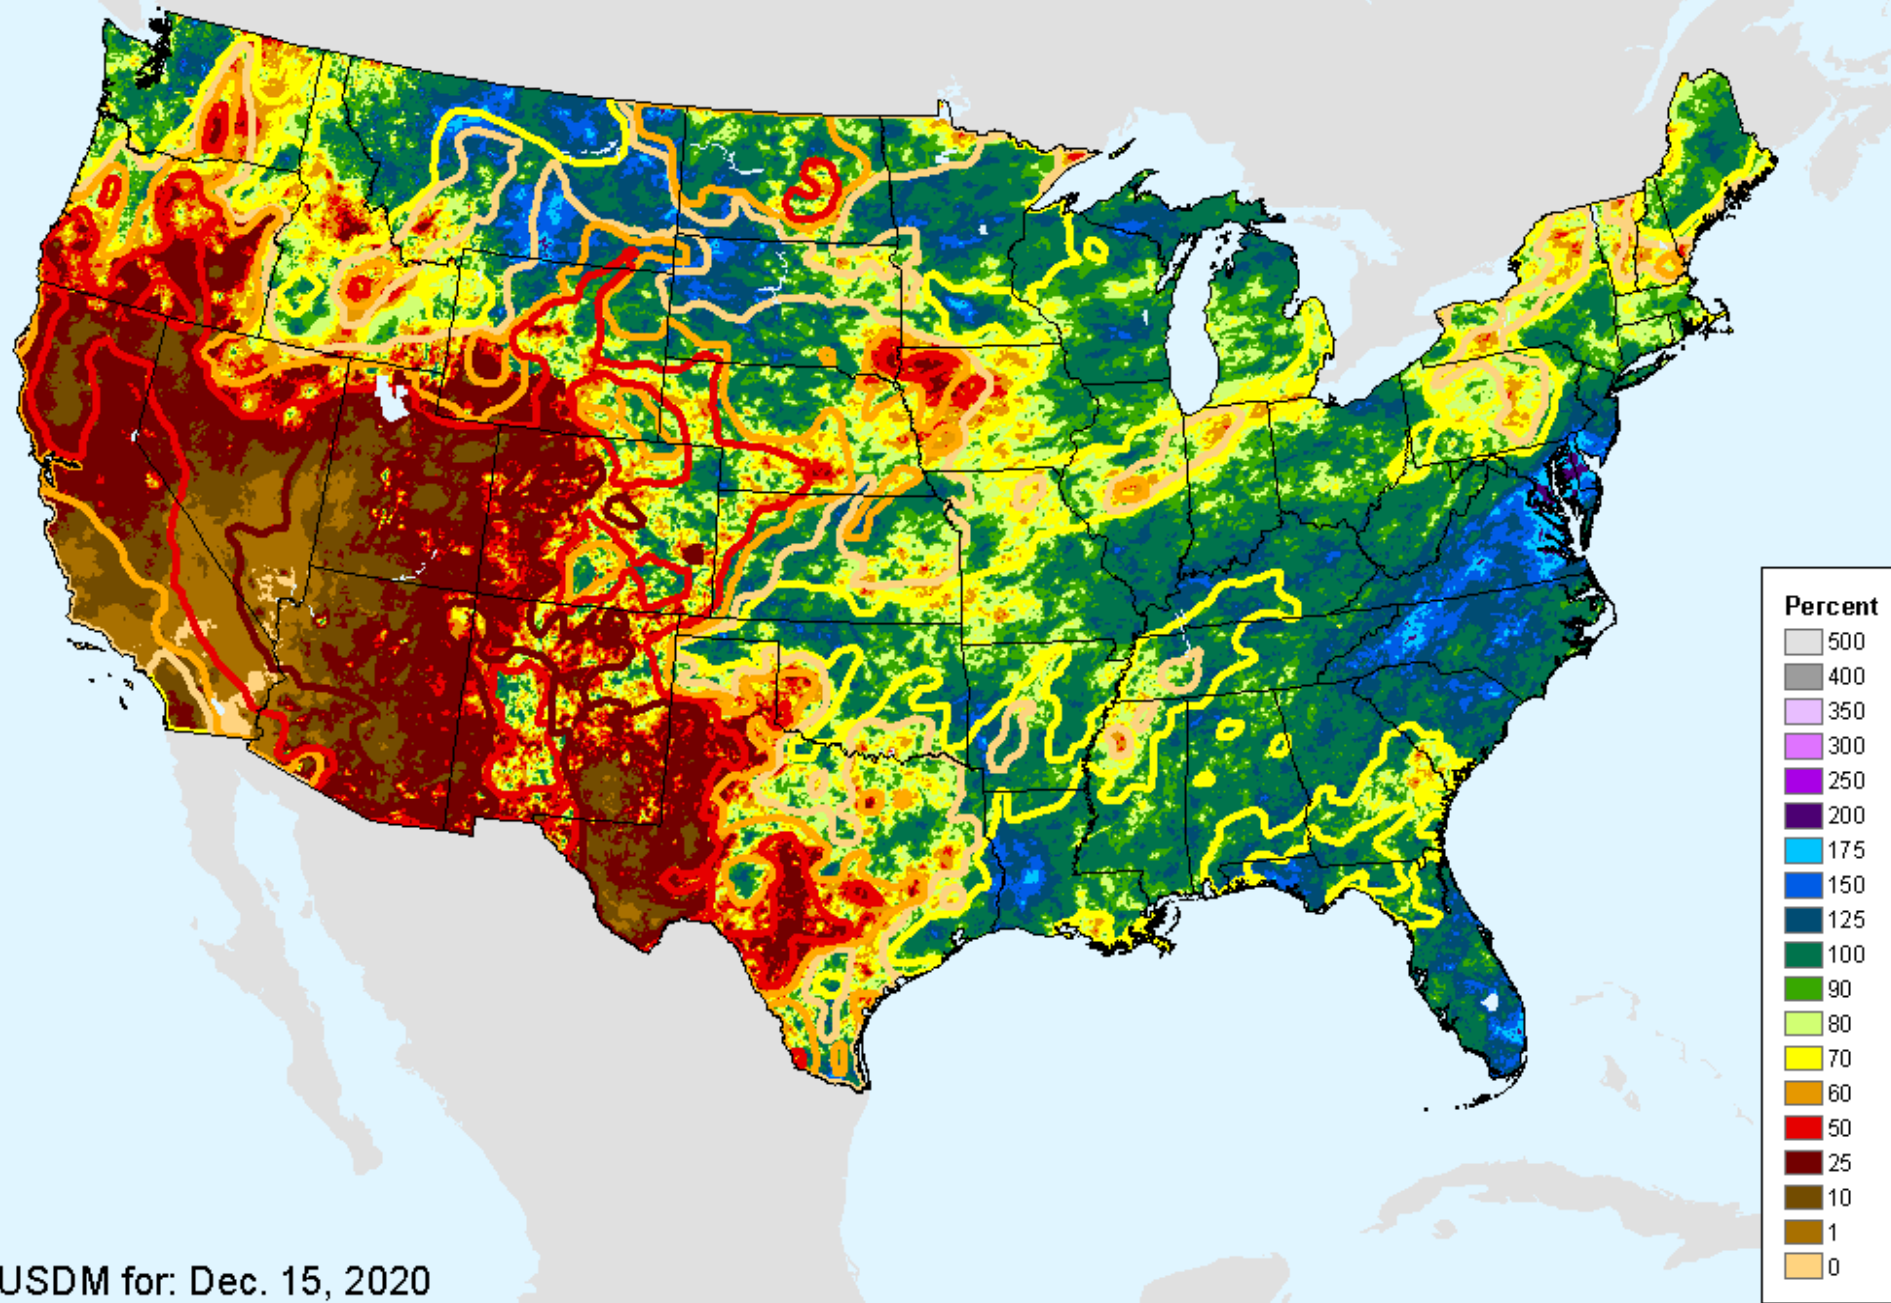

AHPS 180-Day Pct of Normal Pcp

As of: Tuesday, December 22, 2020