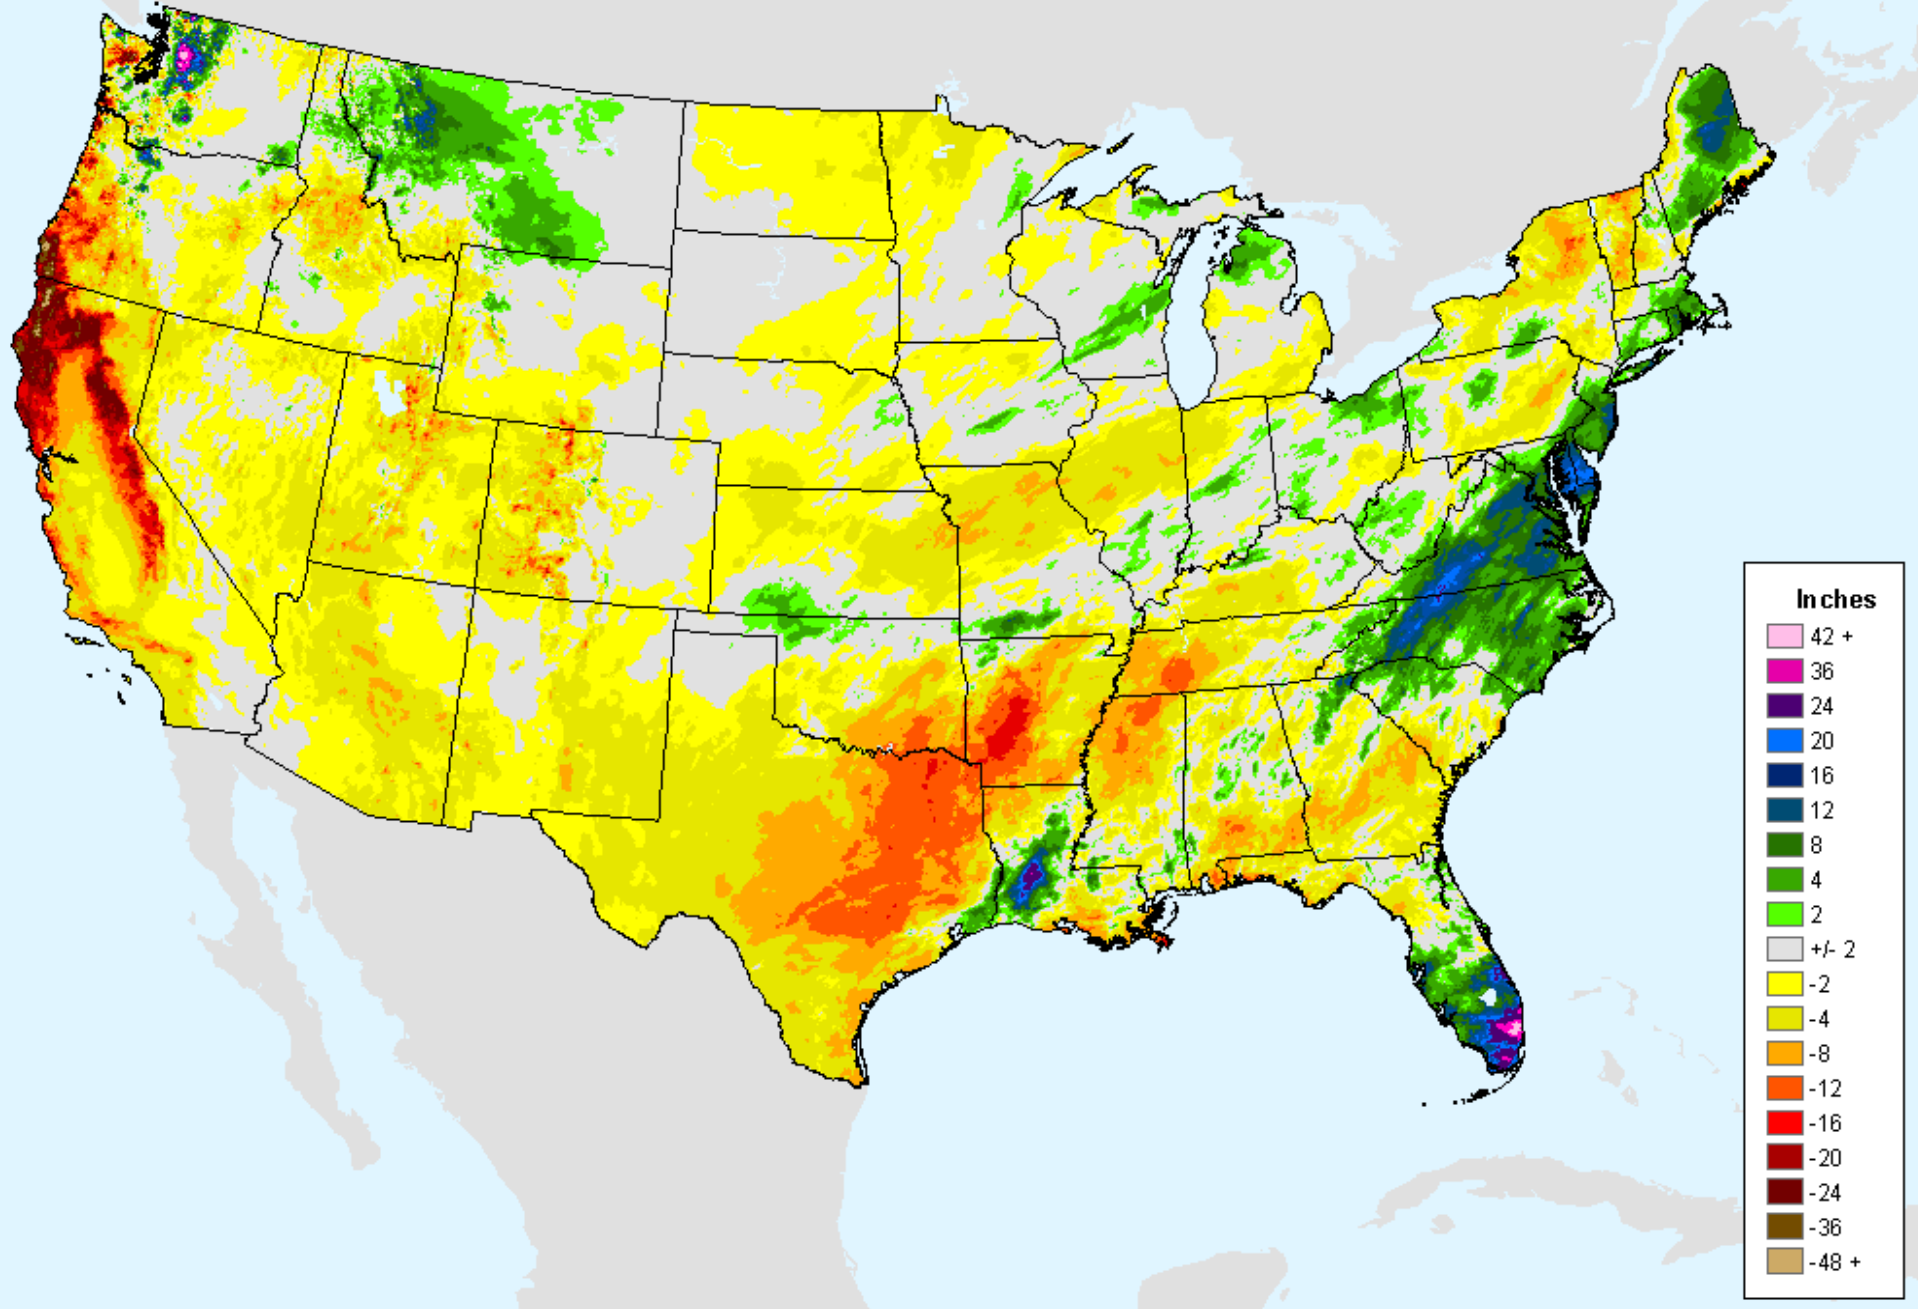

AHPS Water-Year Precip Departure

As of: Tuesday, December 22, 2020