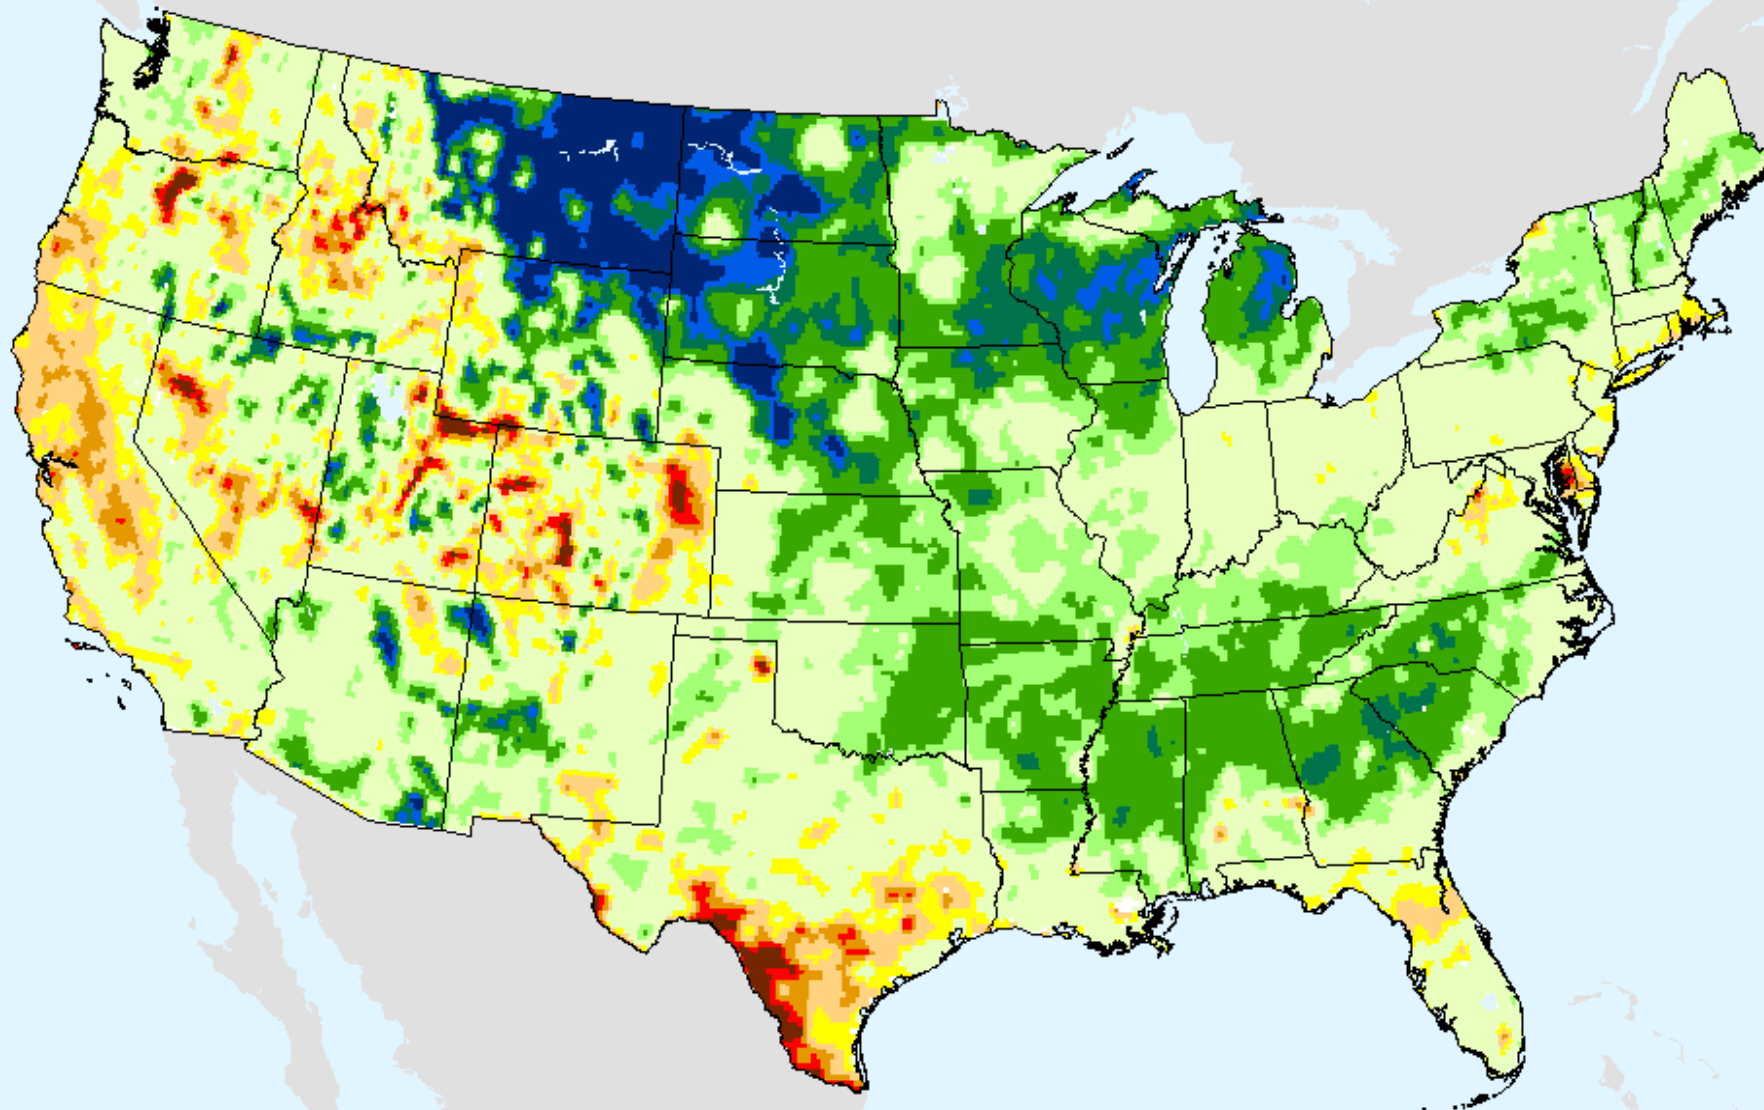

As of: Tuesday, December 22, 2020

NLDAS Top 1m Soil Moisture

As of: Tuesday, December 22, 2020

USDM for: Dec. 15, 2020

>98

NLDAS Top 1m Soil Moisture

As of: Tuesday, December 22, 2020

NLDAS Total Column Soil Moisture