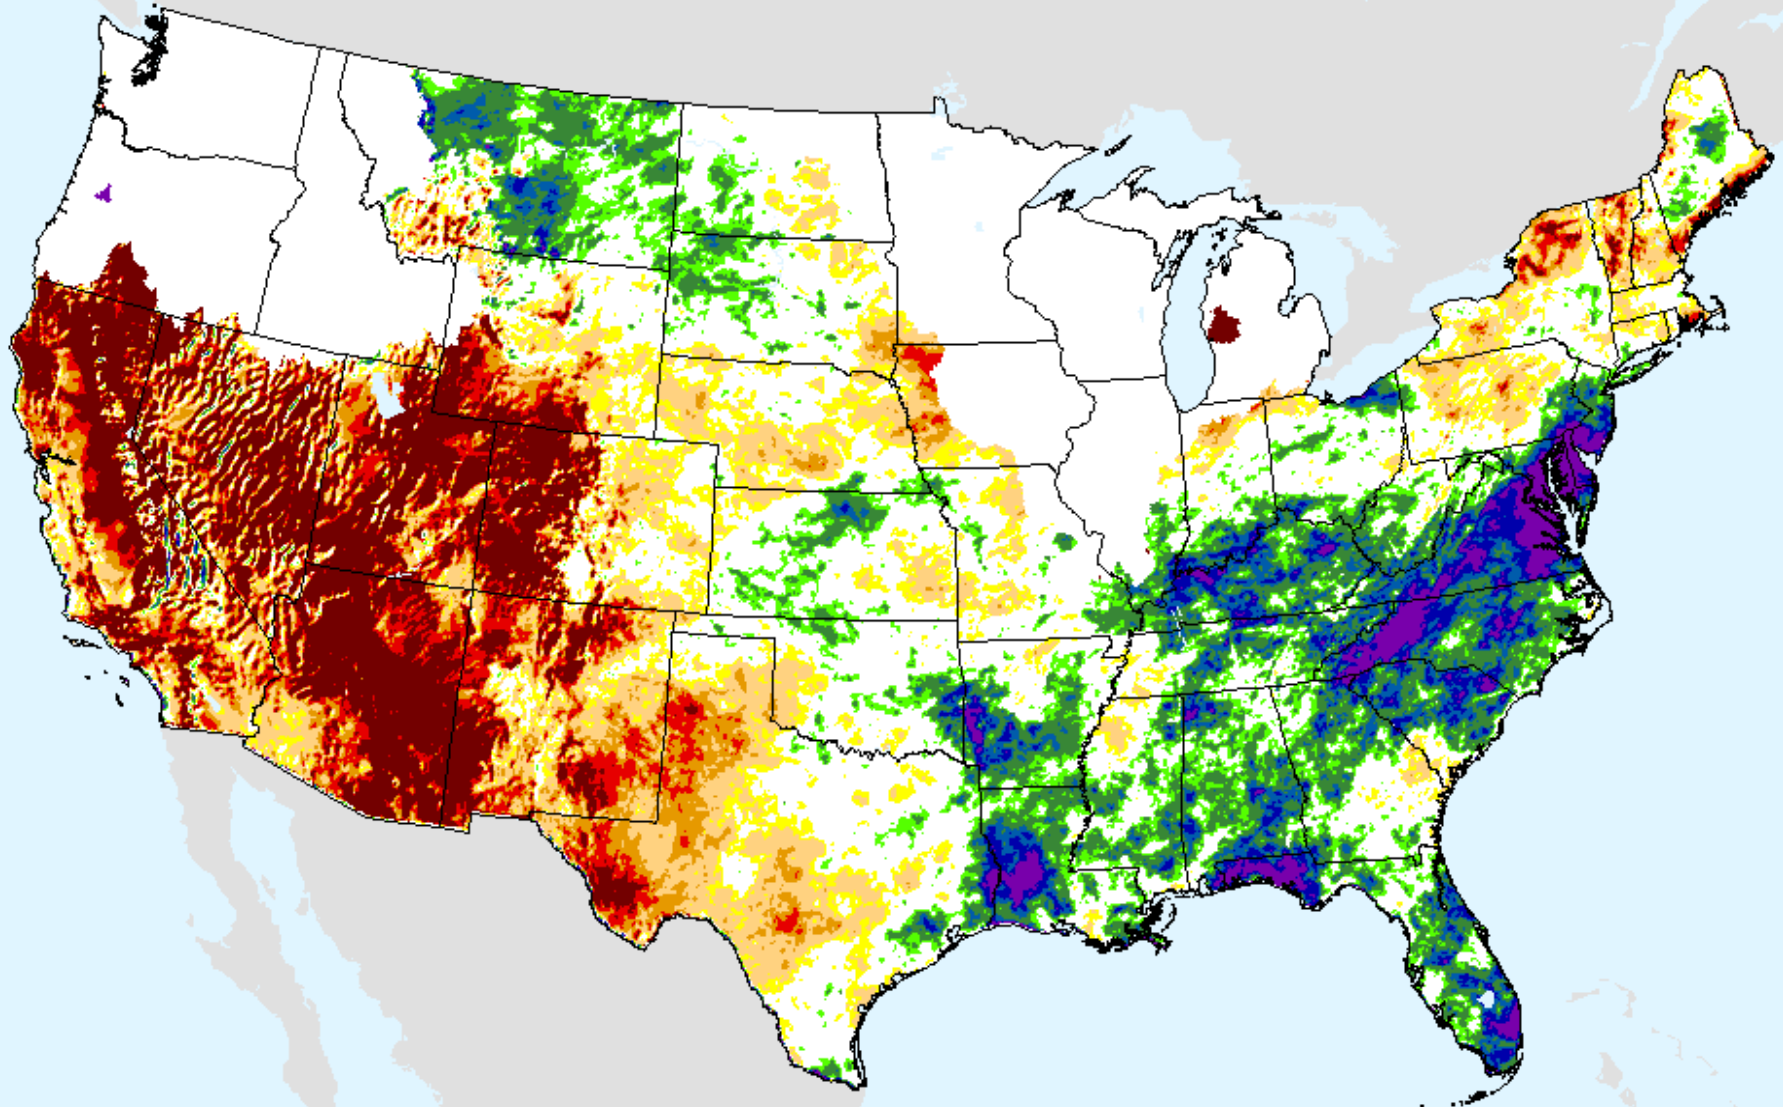

AHPS 6-month SPEI

As of: Tuesday, December 22, 2020

SPEI (USDM)