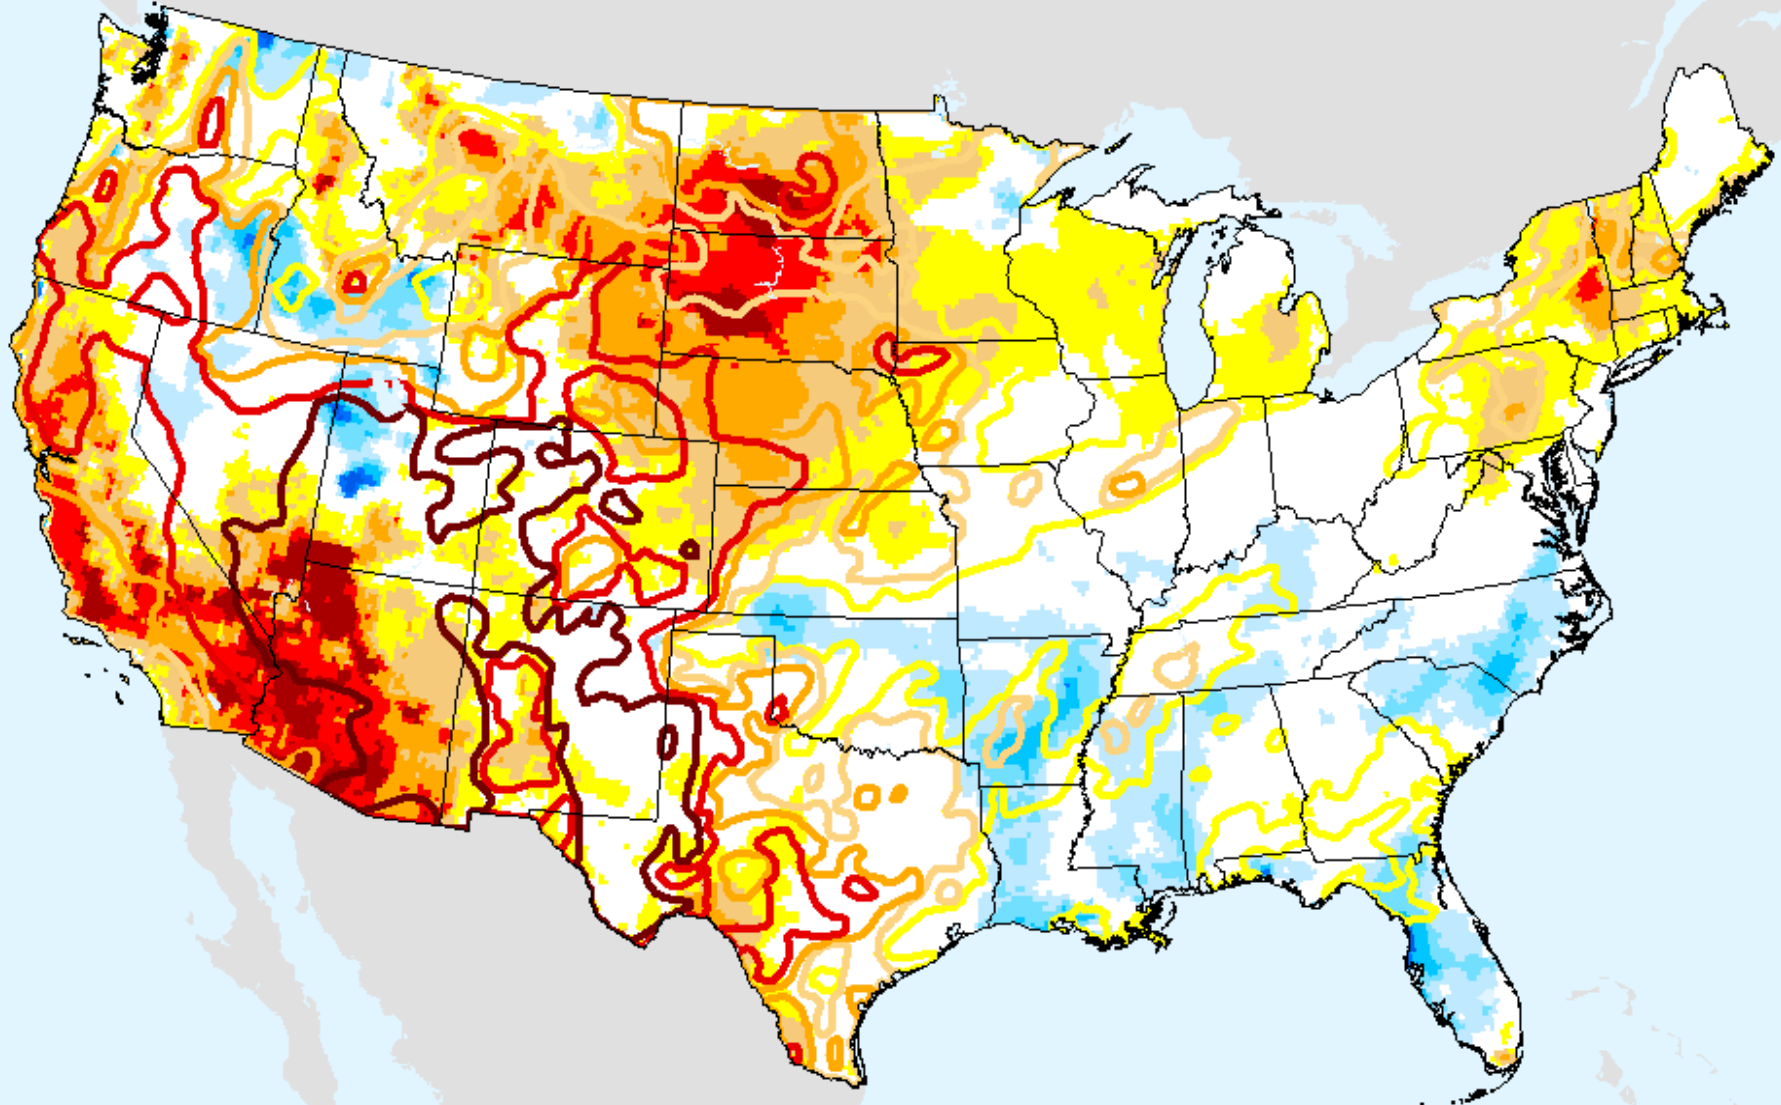

As of: Tuesday, December 22, 2020

EDDI 3-week

As of: Tuesday, December 22, 2020

USDM for: Dec. 15, 2020

EDDI 3-week

As of: Tuesday, December 22, 2020

EDDI 4-week

As of: Tuesday, December 22, 2020