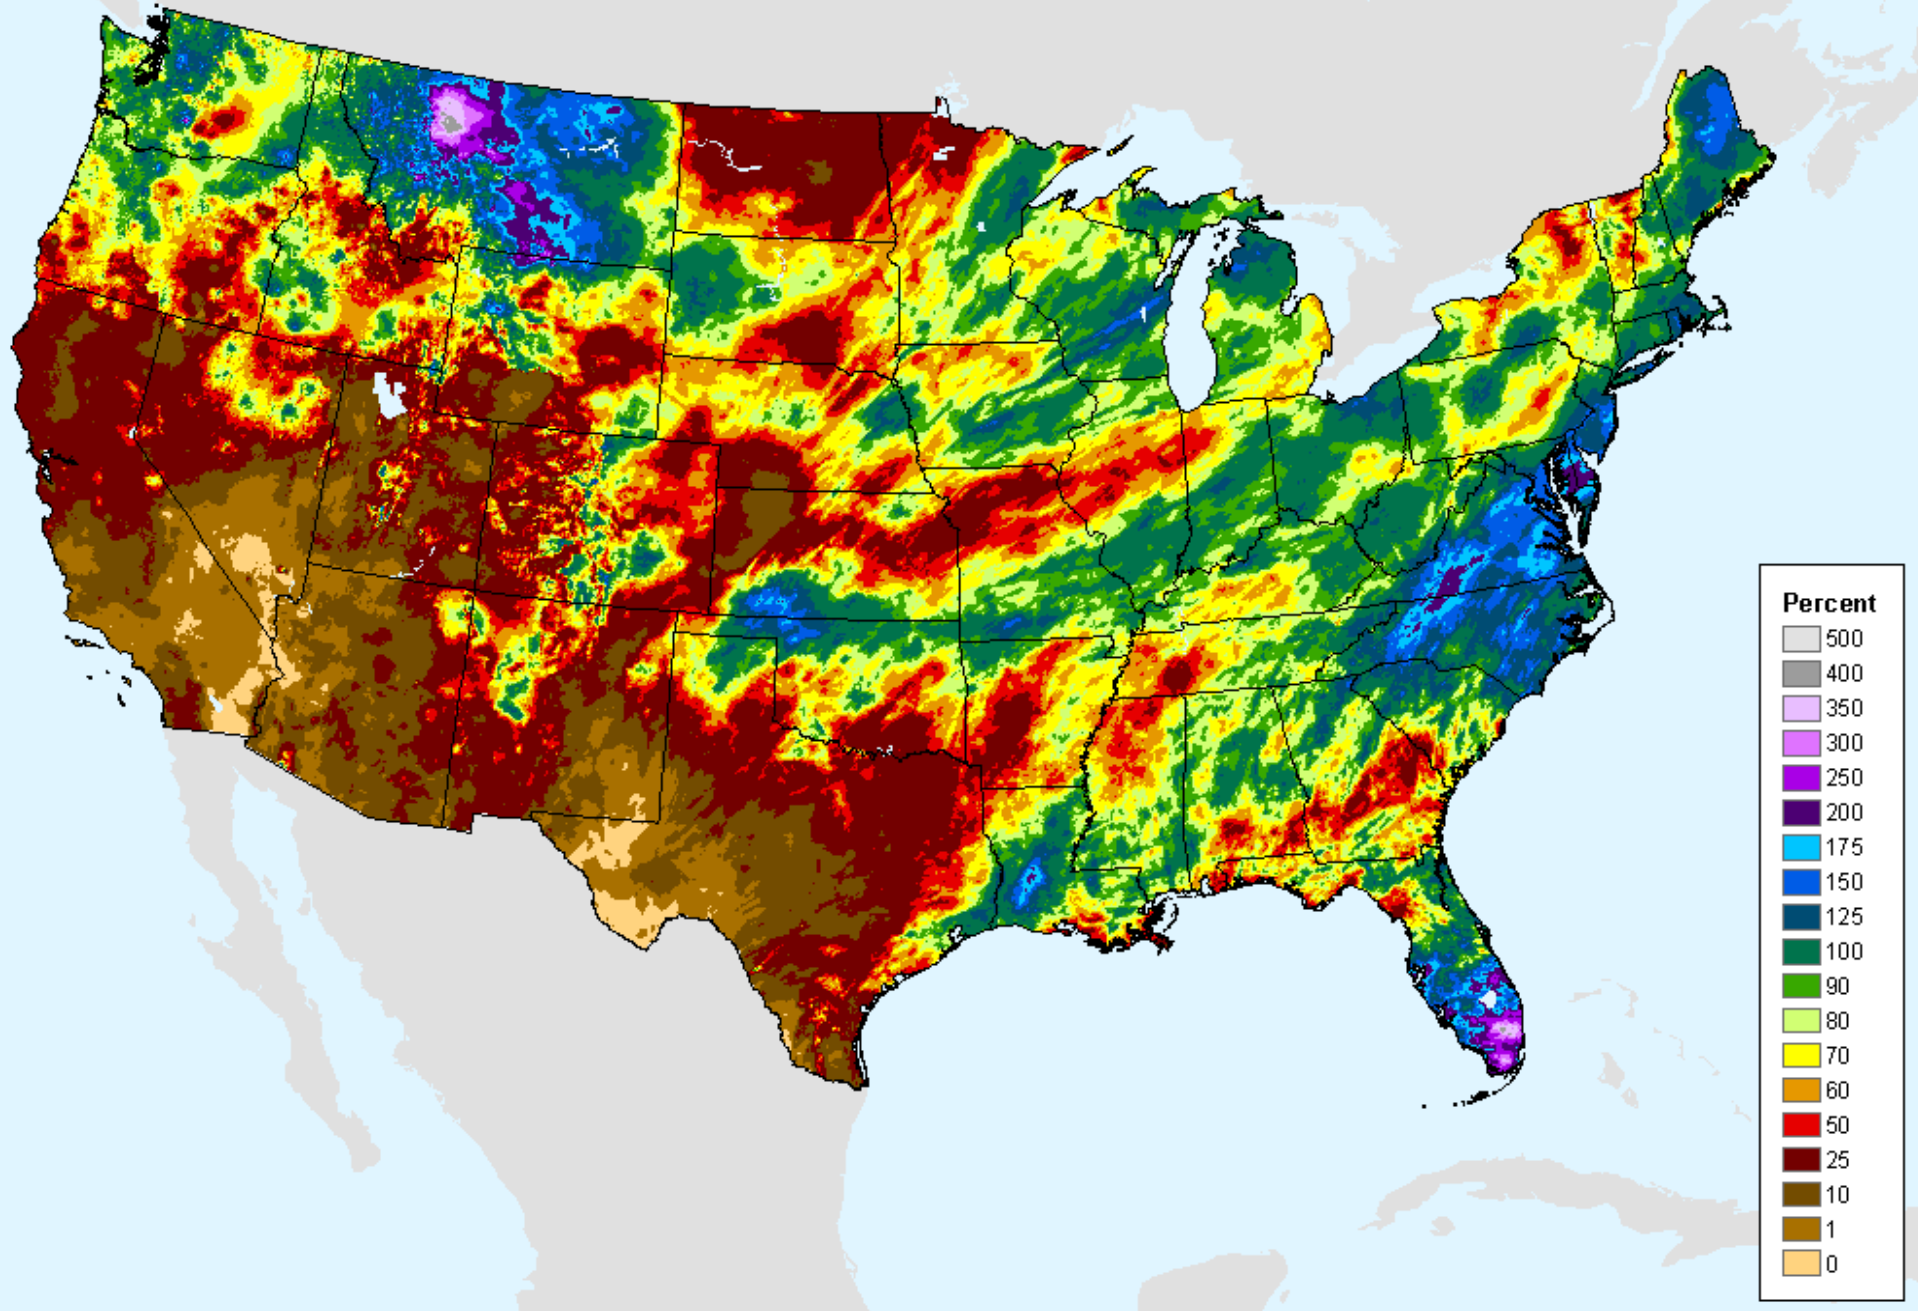

AHPS Water-Year Pct of Normal Pcp

As of: Tuesday, December 22, 2020