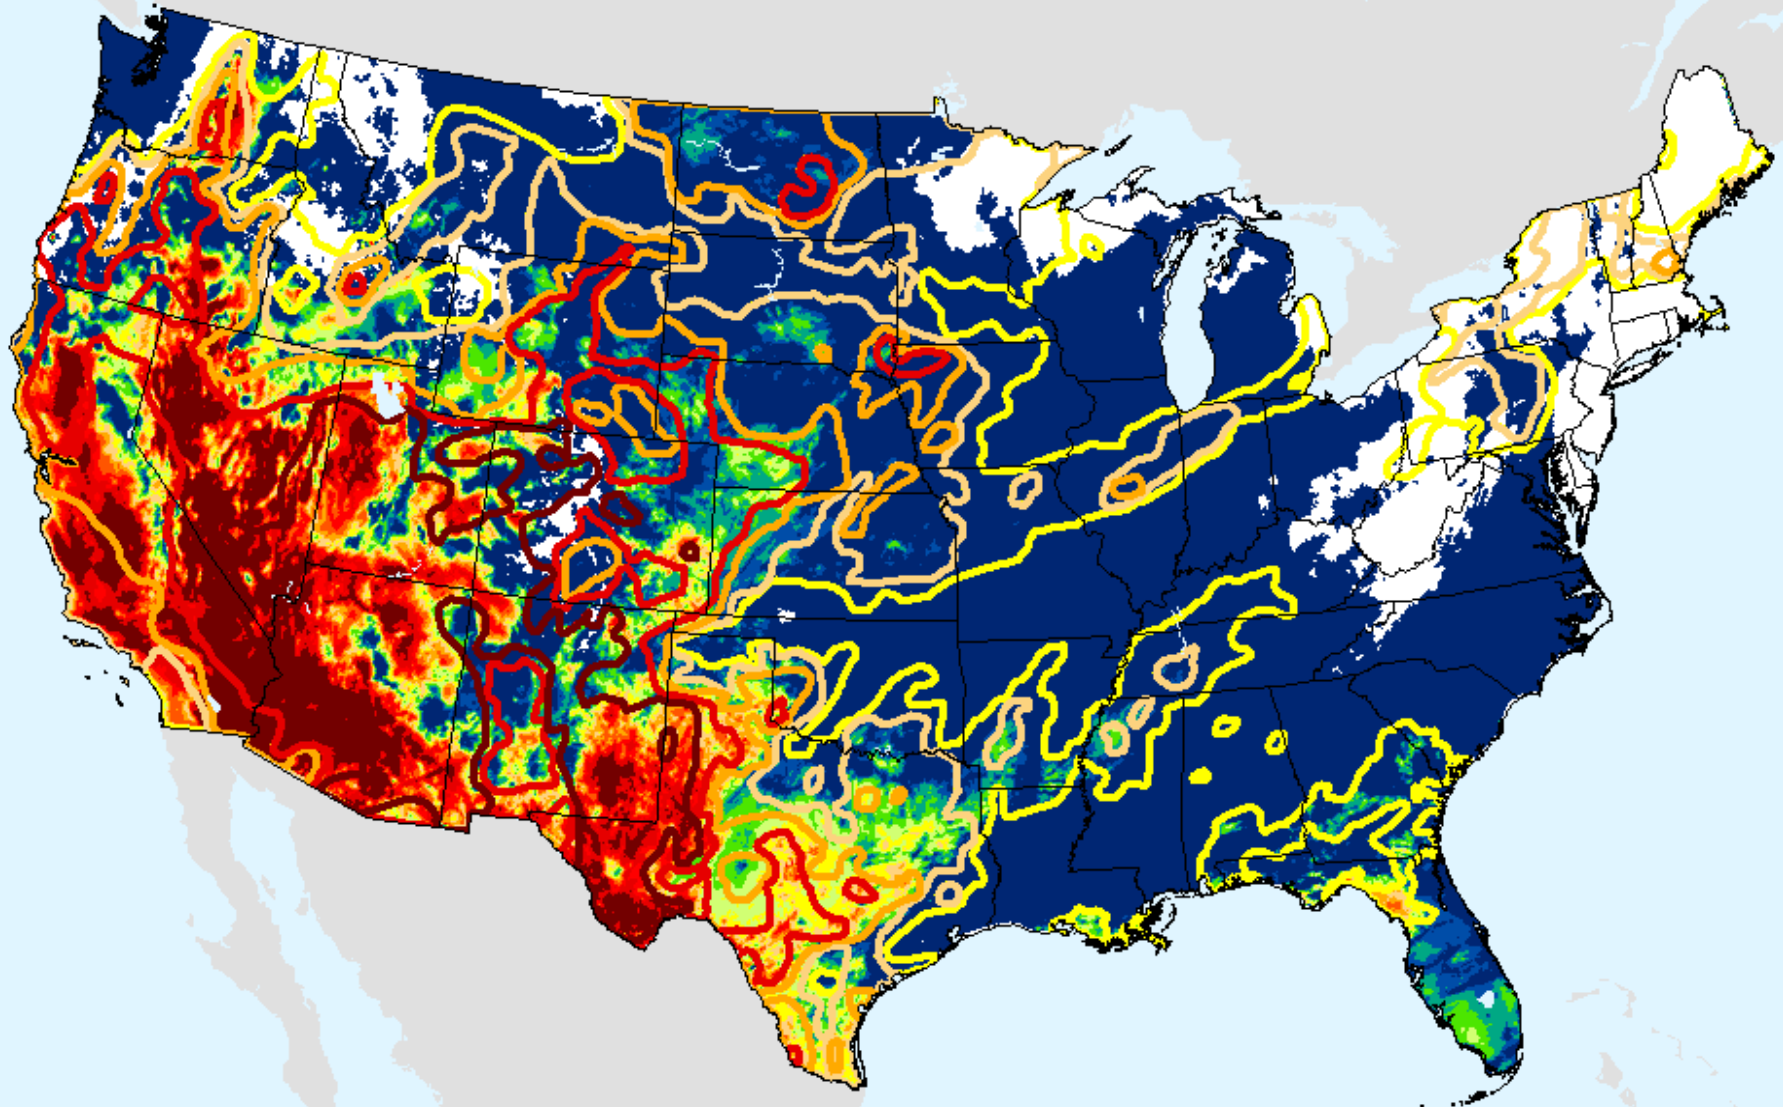

As of: Tuesday, December 22, 2020

Keetch-Byram Drought Index (KBDI)

As of: Tuesday, December 22, 2020

USDM for: Dec. 15, 2020

Keetch-Byram Drought Index (KBDI)

As of: Tuesday, December 22, 2020

AHPS 1-month SPEI