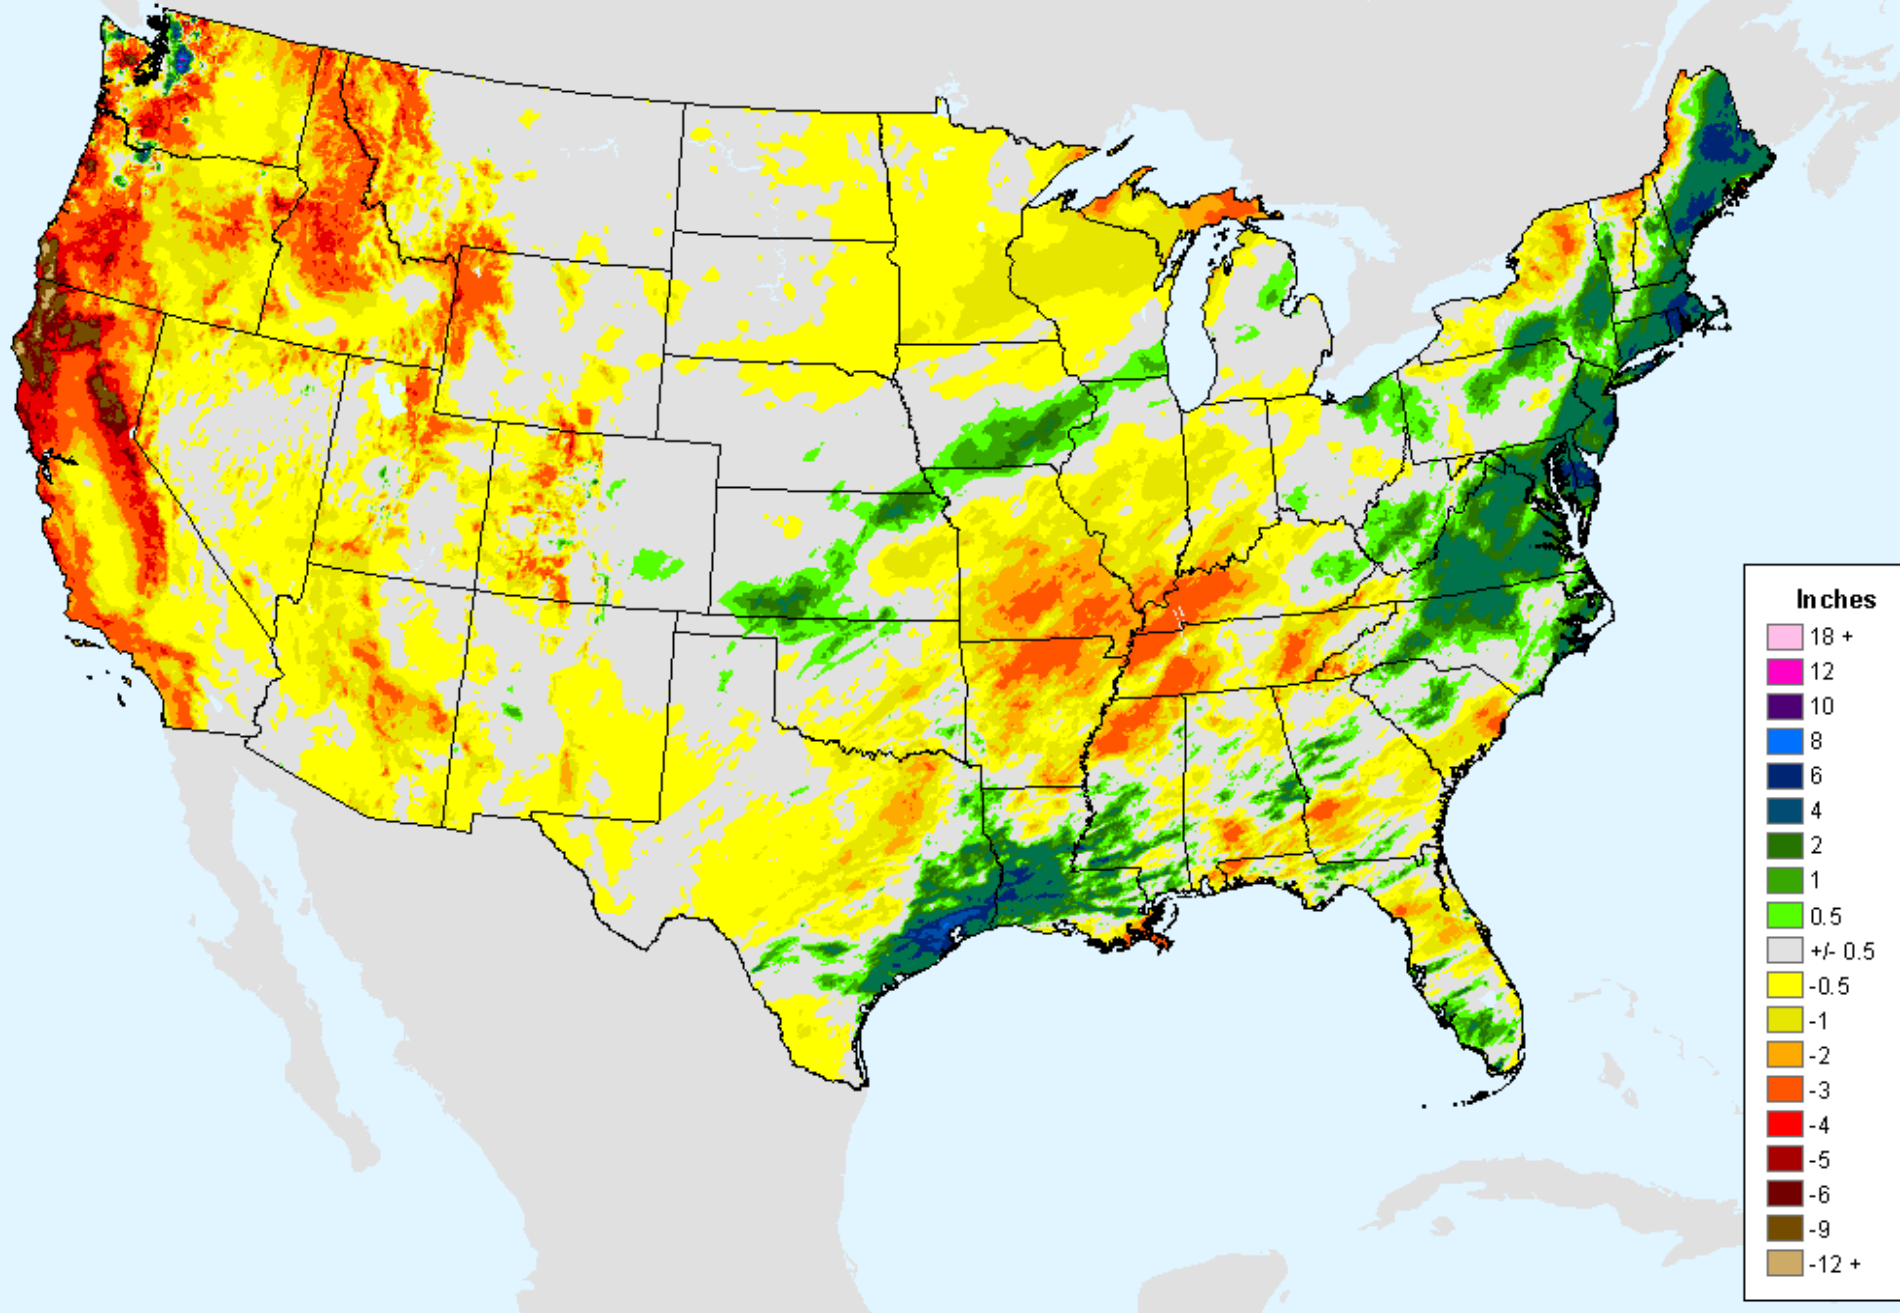

AHPS 14-Day Precip Departure

As of: Tuesday, December 22, 2020

AHPS 30-Day Precip Departure

As of: Tuesday, December 22, 2020

USDM for: Dec. 15, 2020

AHPS 30-Day Precip Departure

As of: Tuesday, December 22, 2020