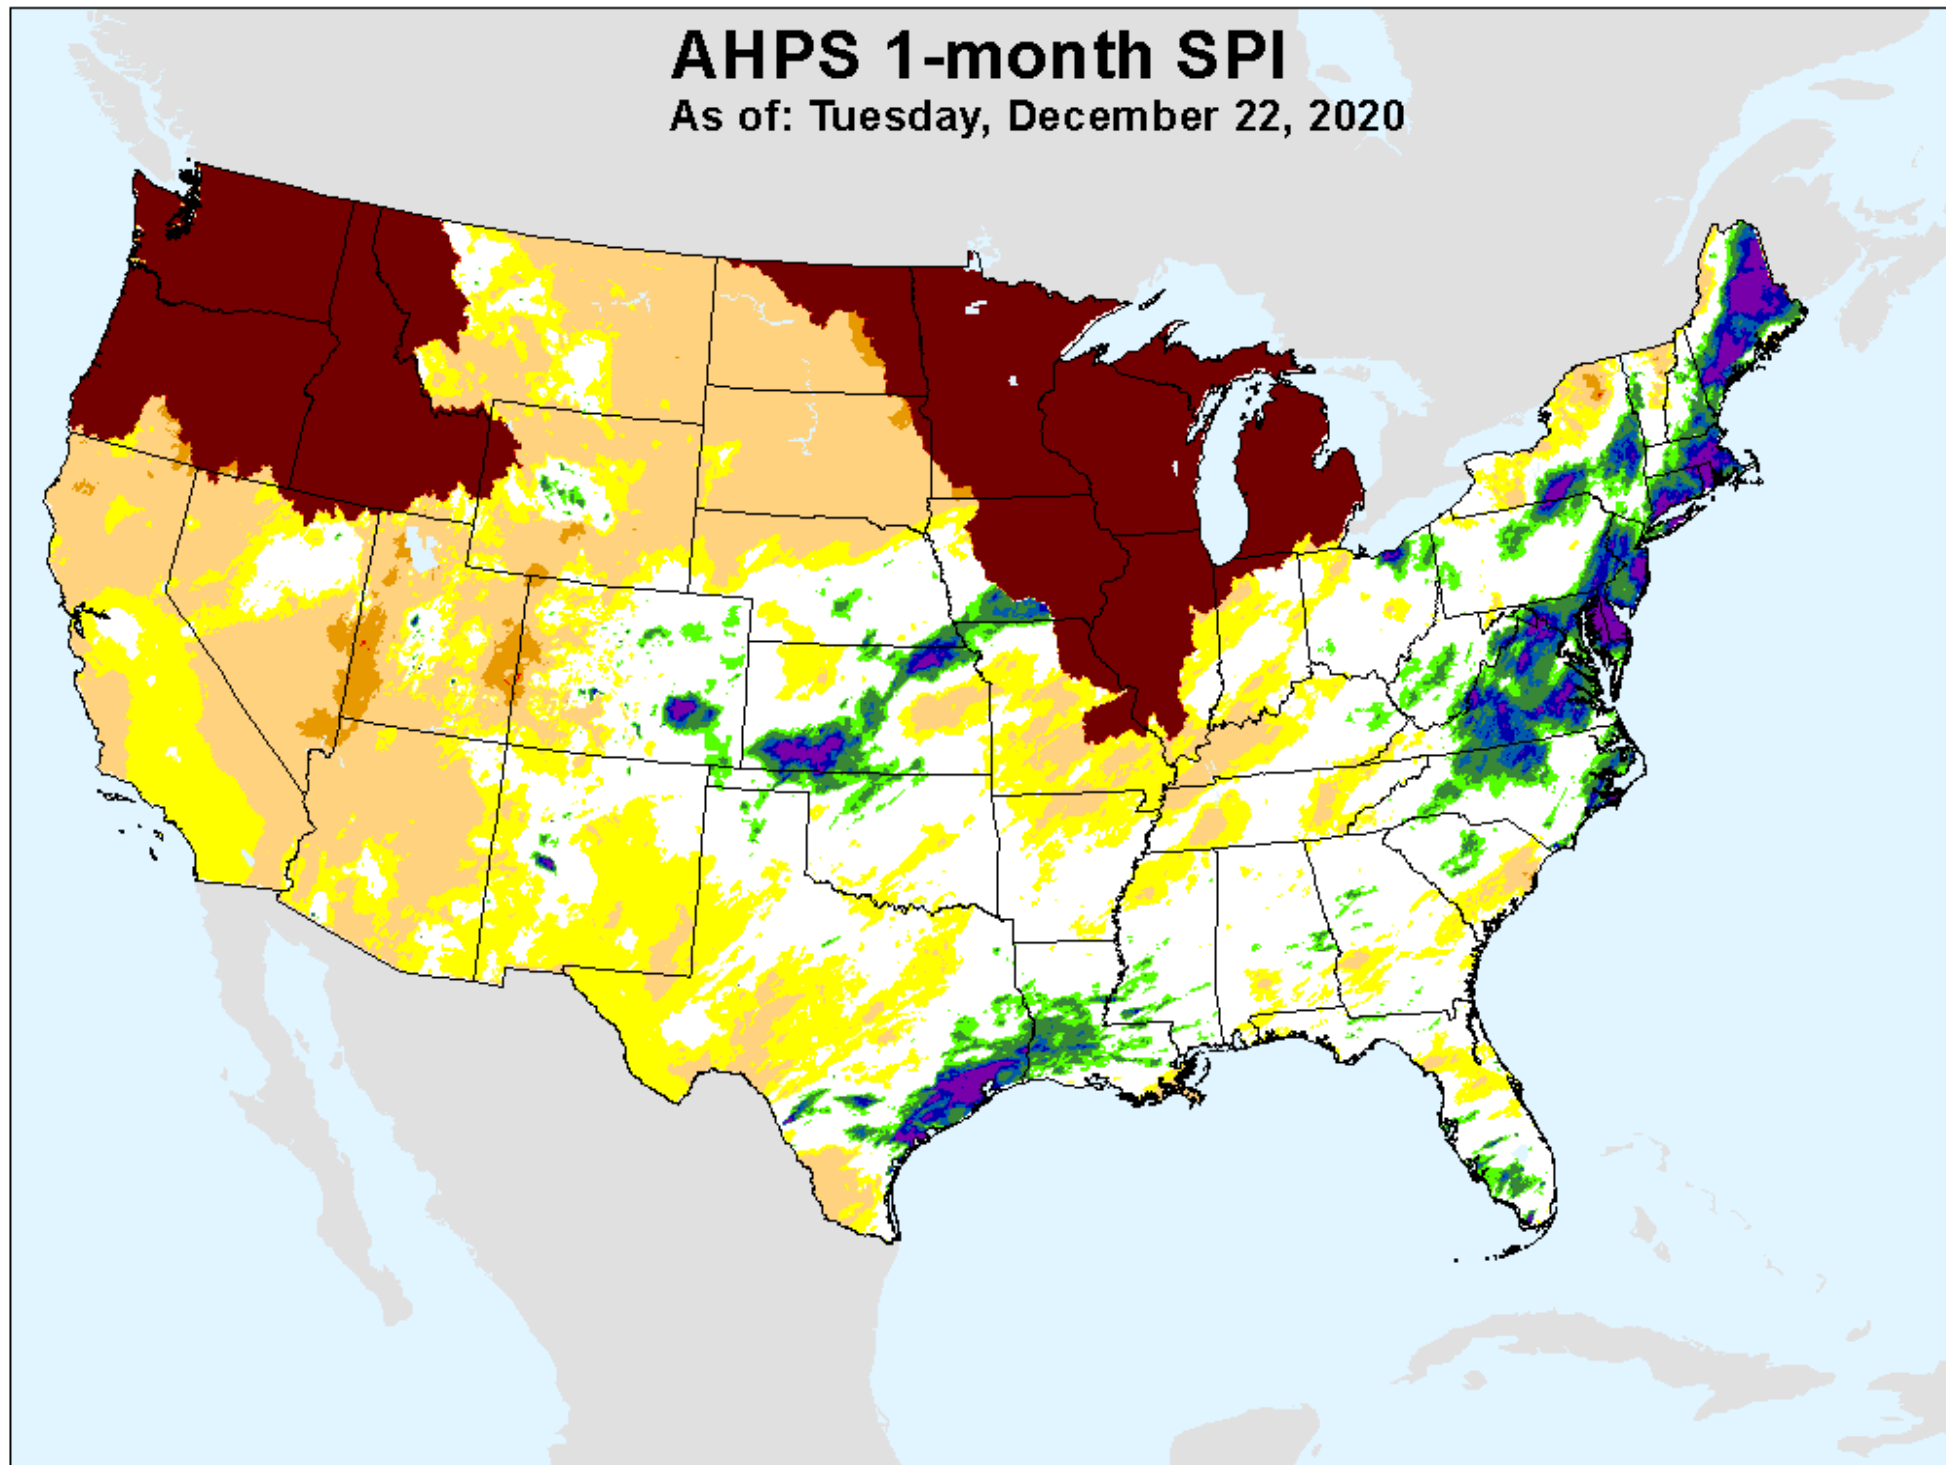

AHPS 1-month SPI

As of: Tuesday, December 22, 2020

SPI (USDM)