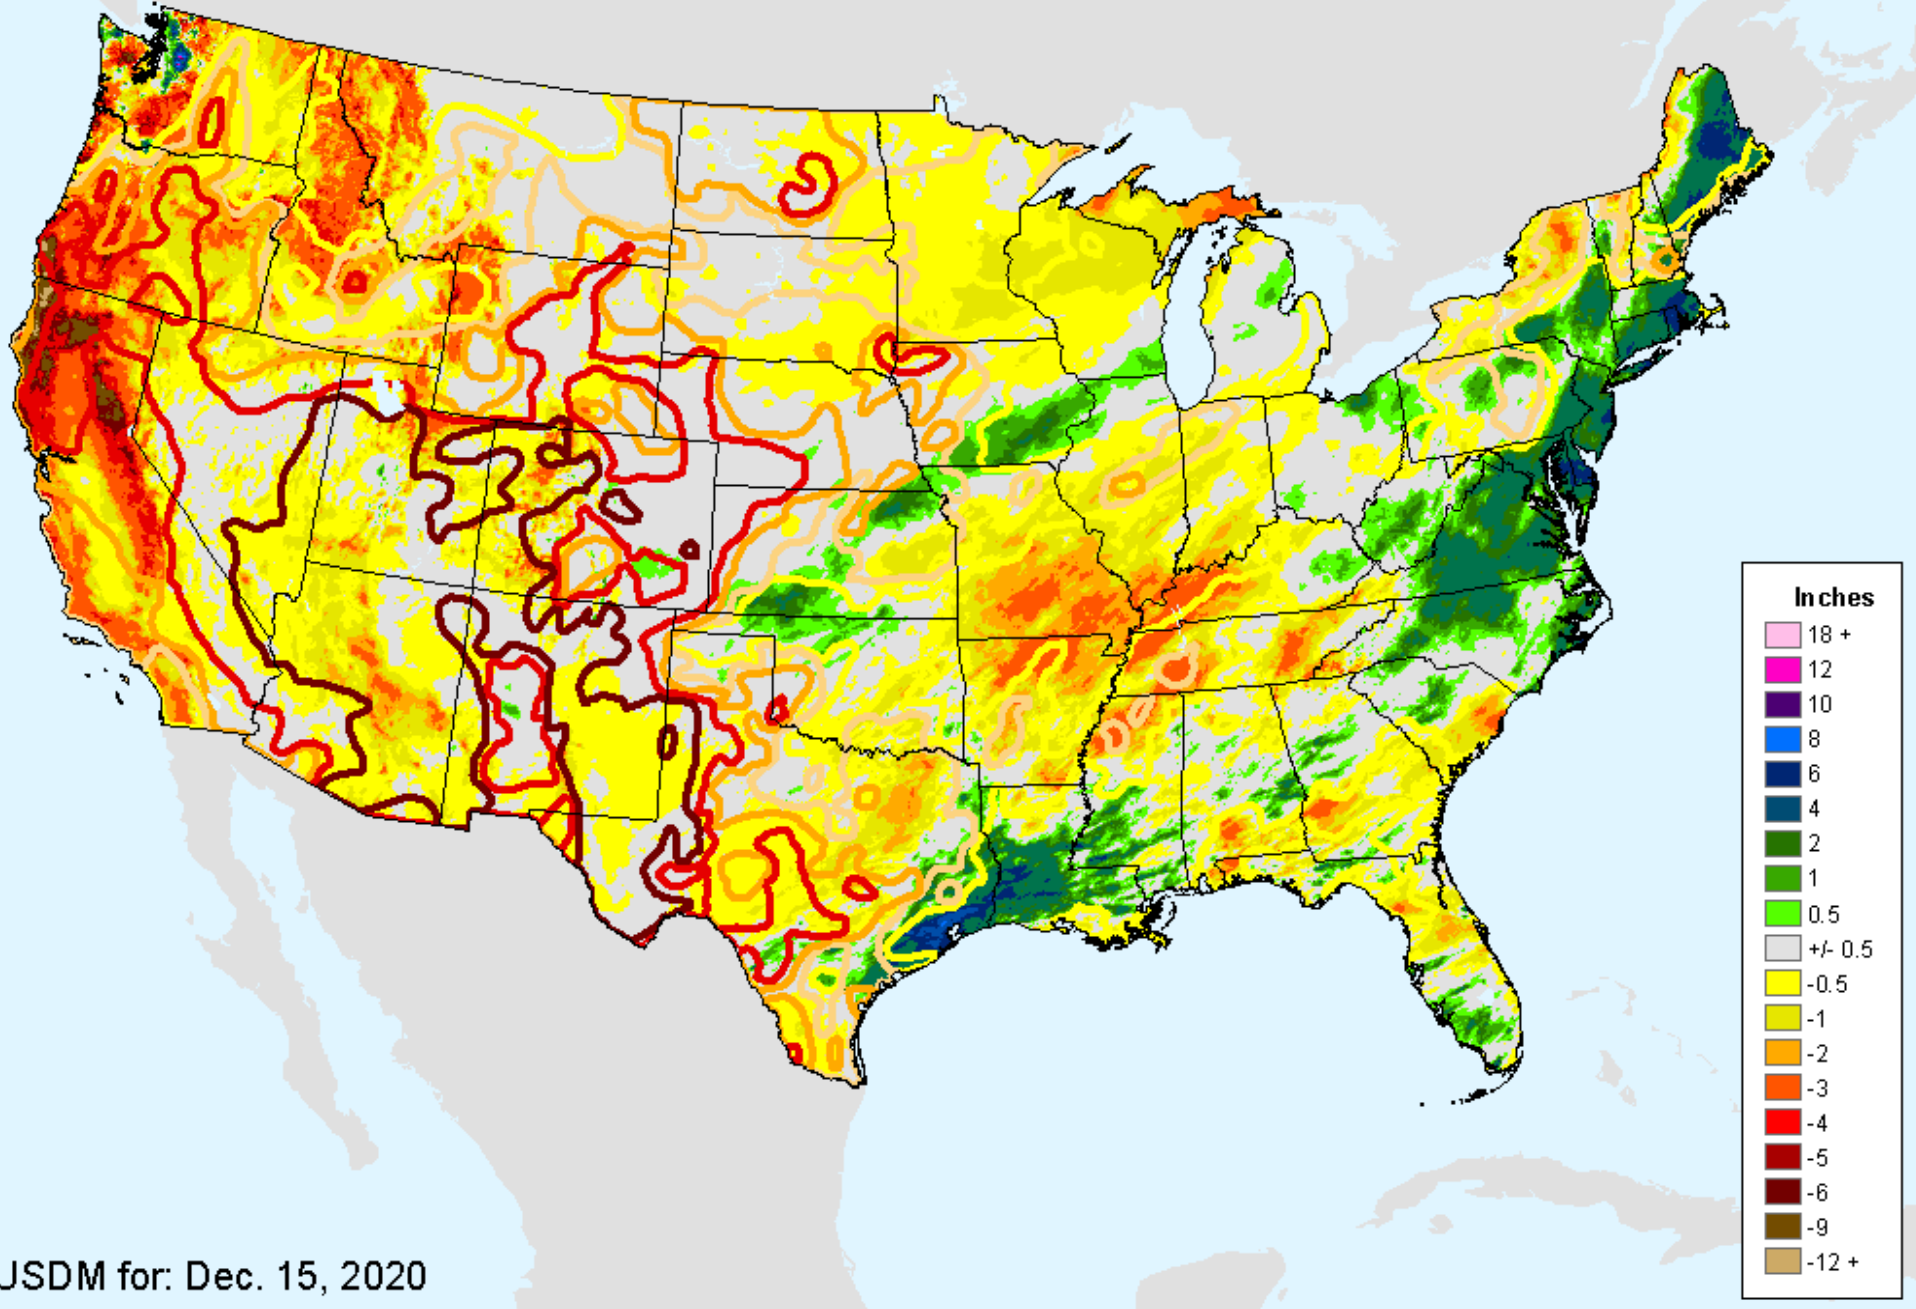

AHPS 30-Day Precip Departure

As of: Tuesday, December 22, 2020

USDM for: Dec. 15, 2020