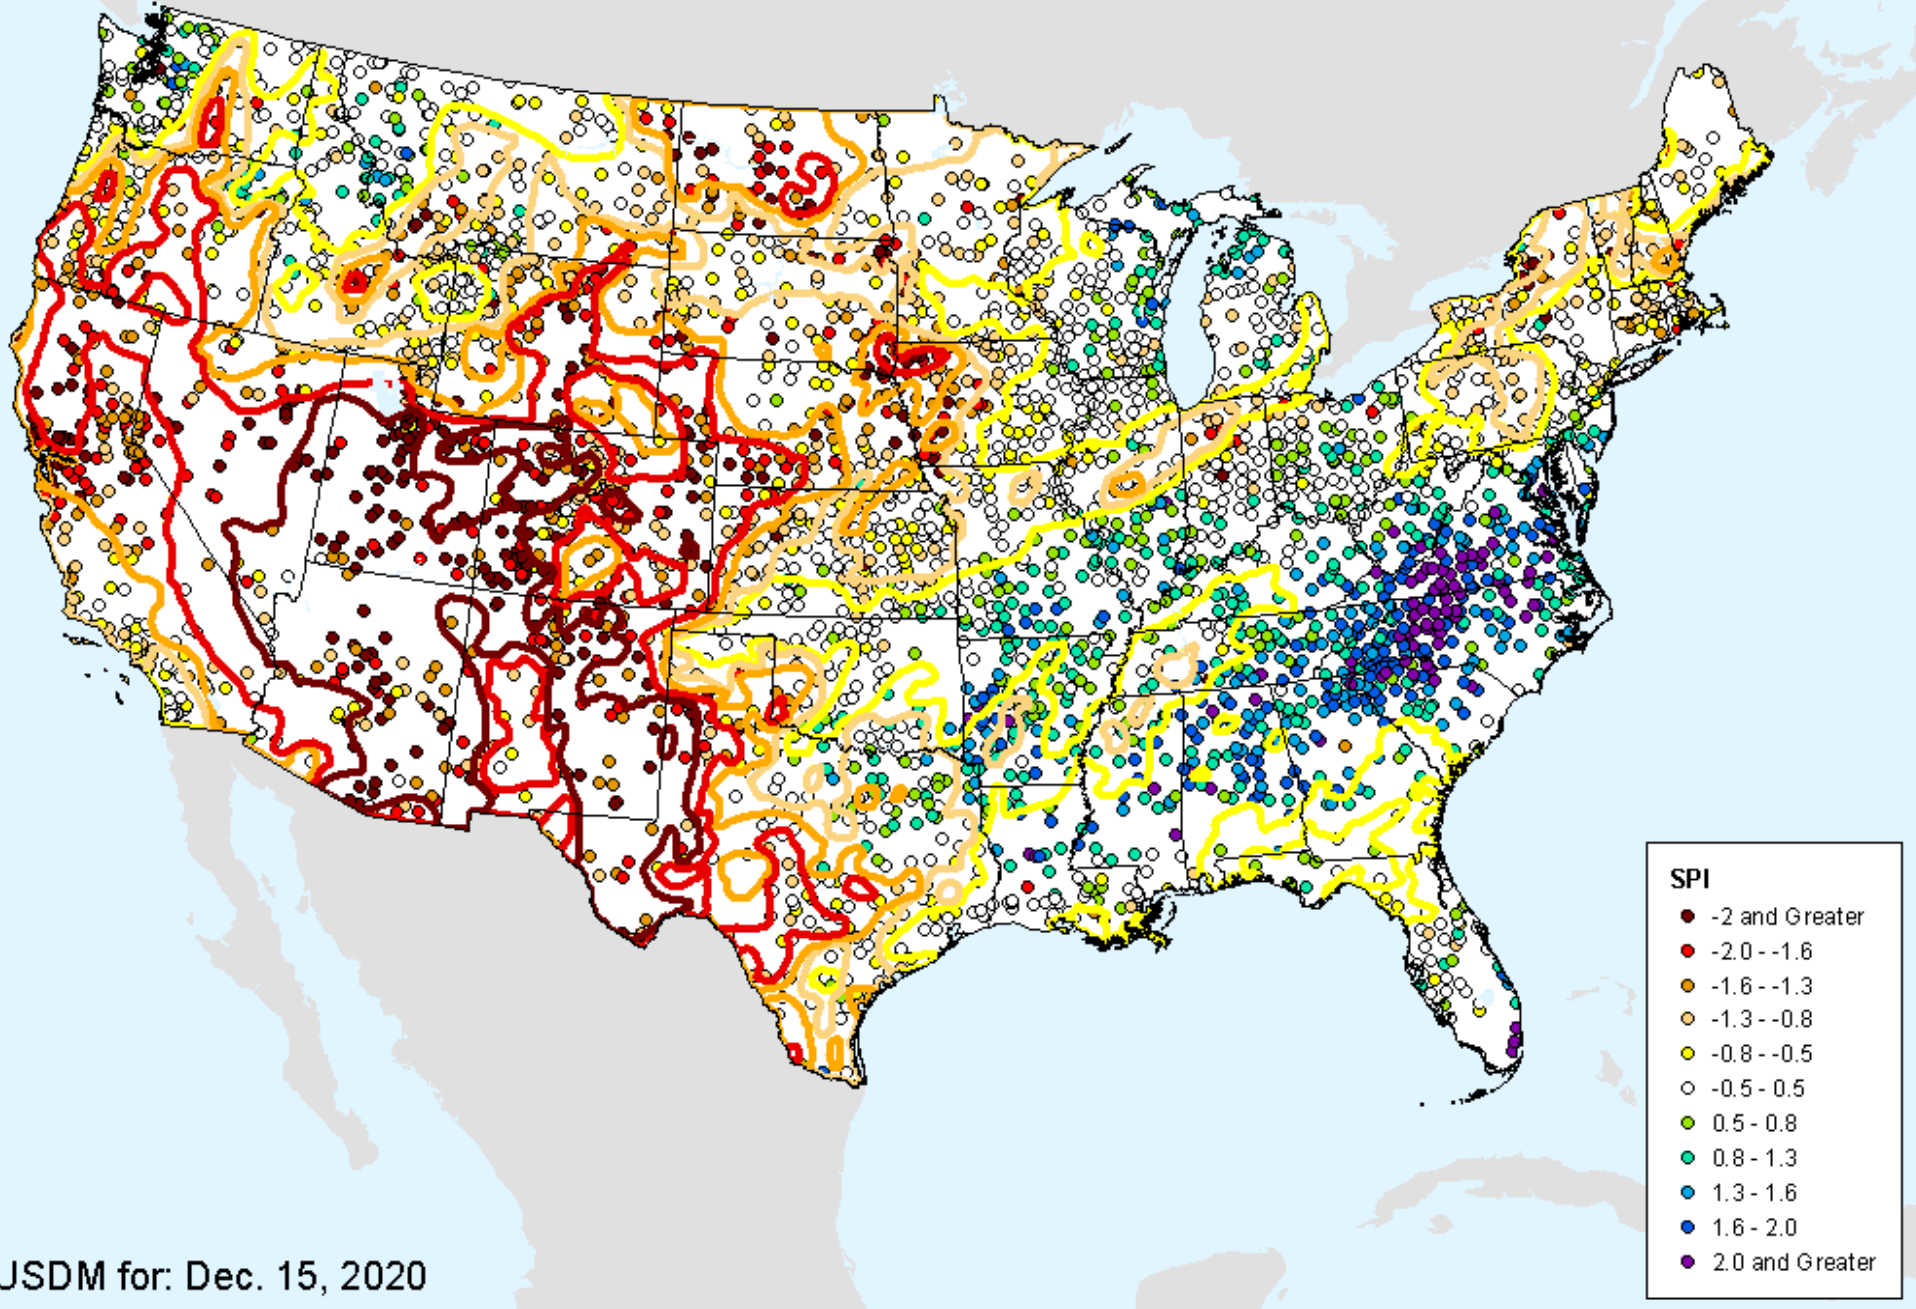

HPRCC Year-to-date SPI

As of: Tuesday, December 22, 2020