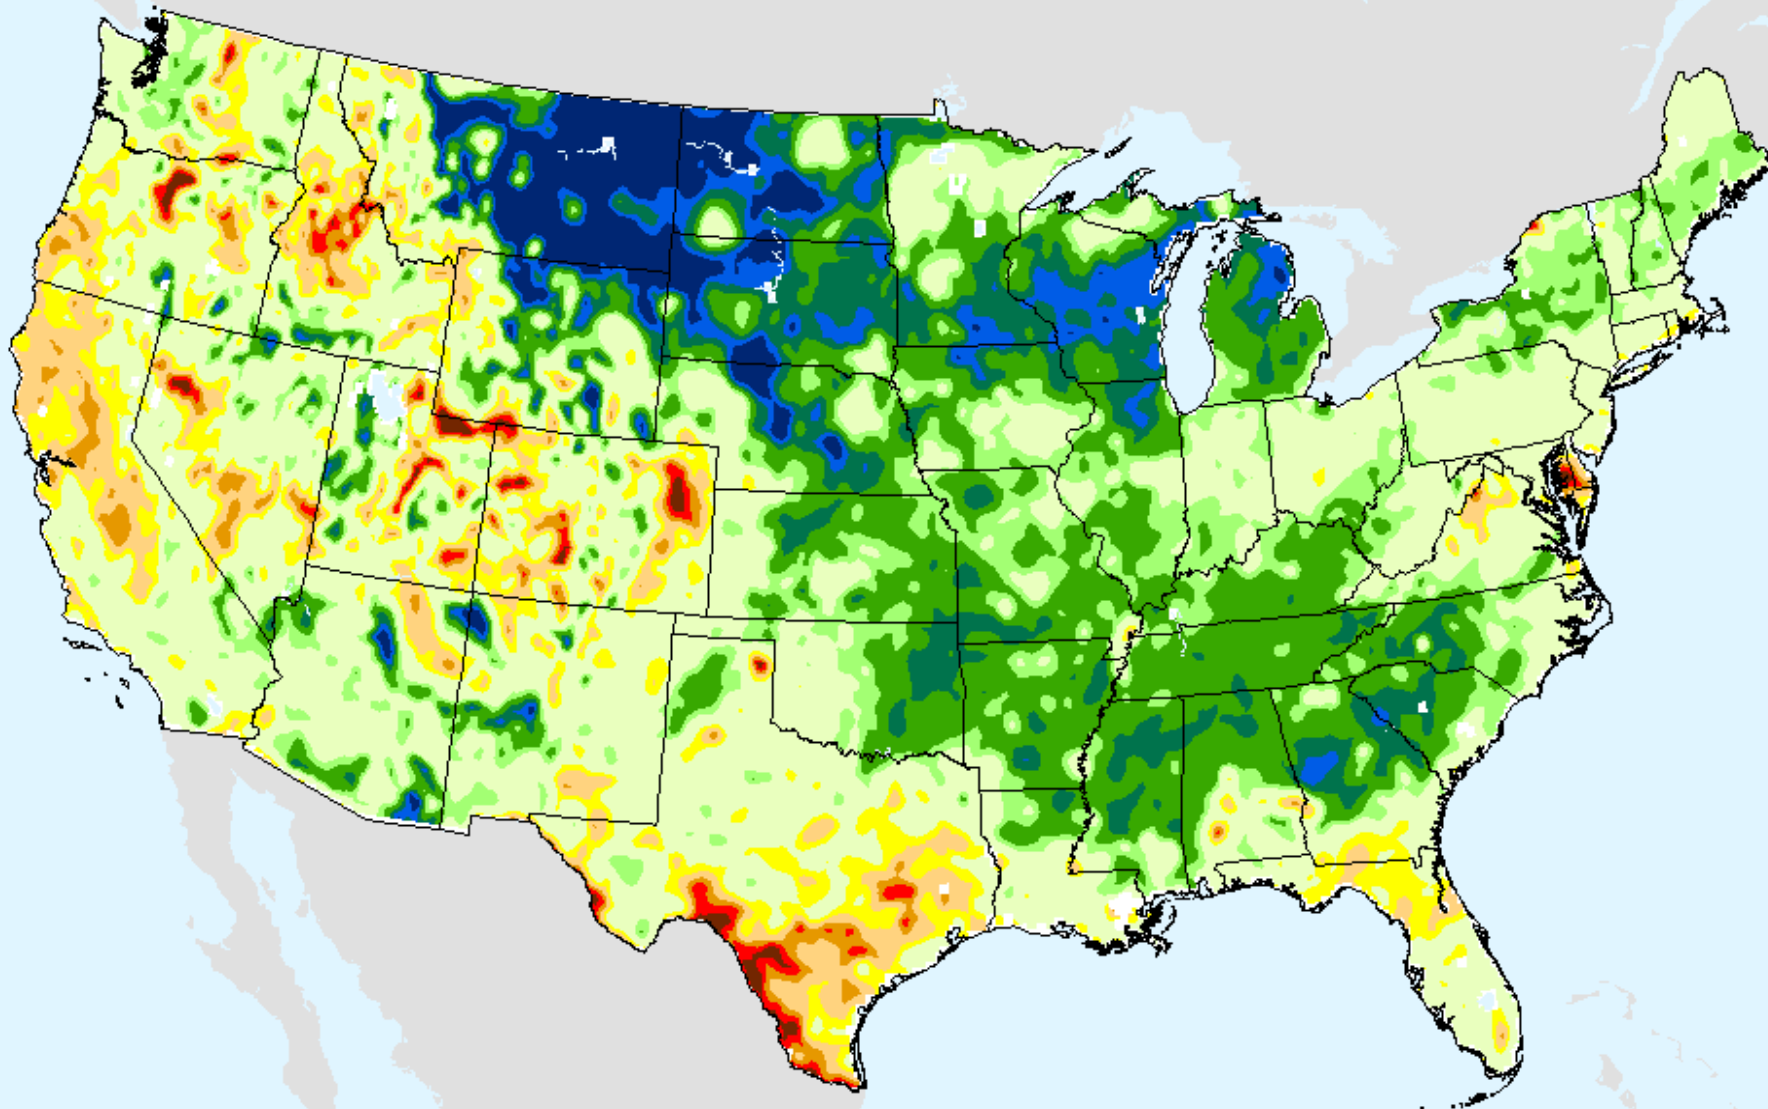

NLDAS Total Column Soil Moisture

As of: Tuesday, December 22, 2020