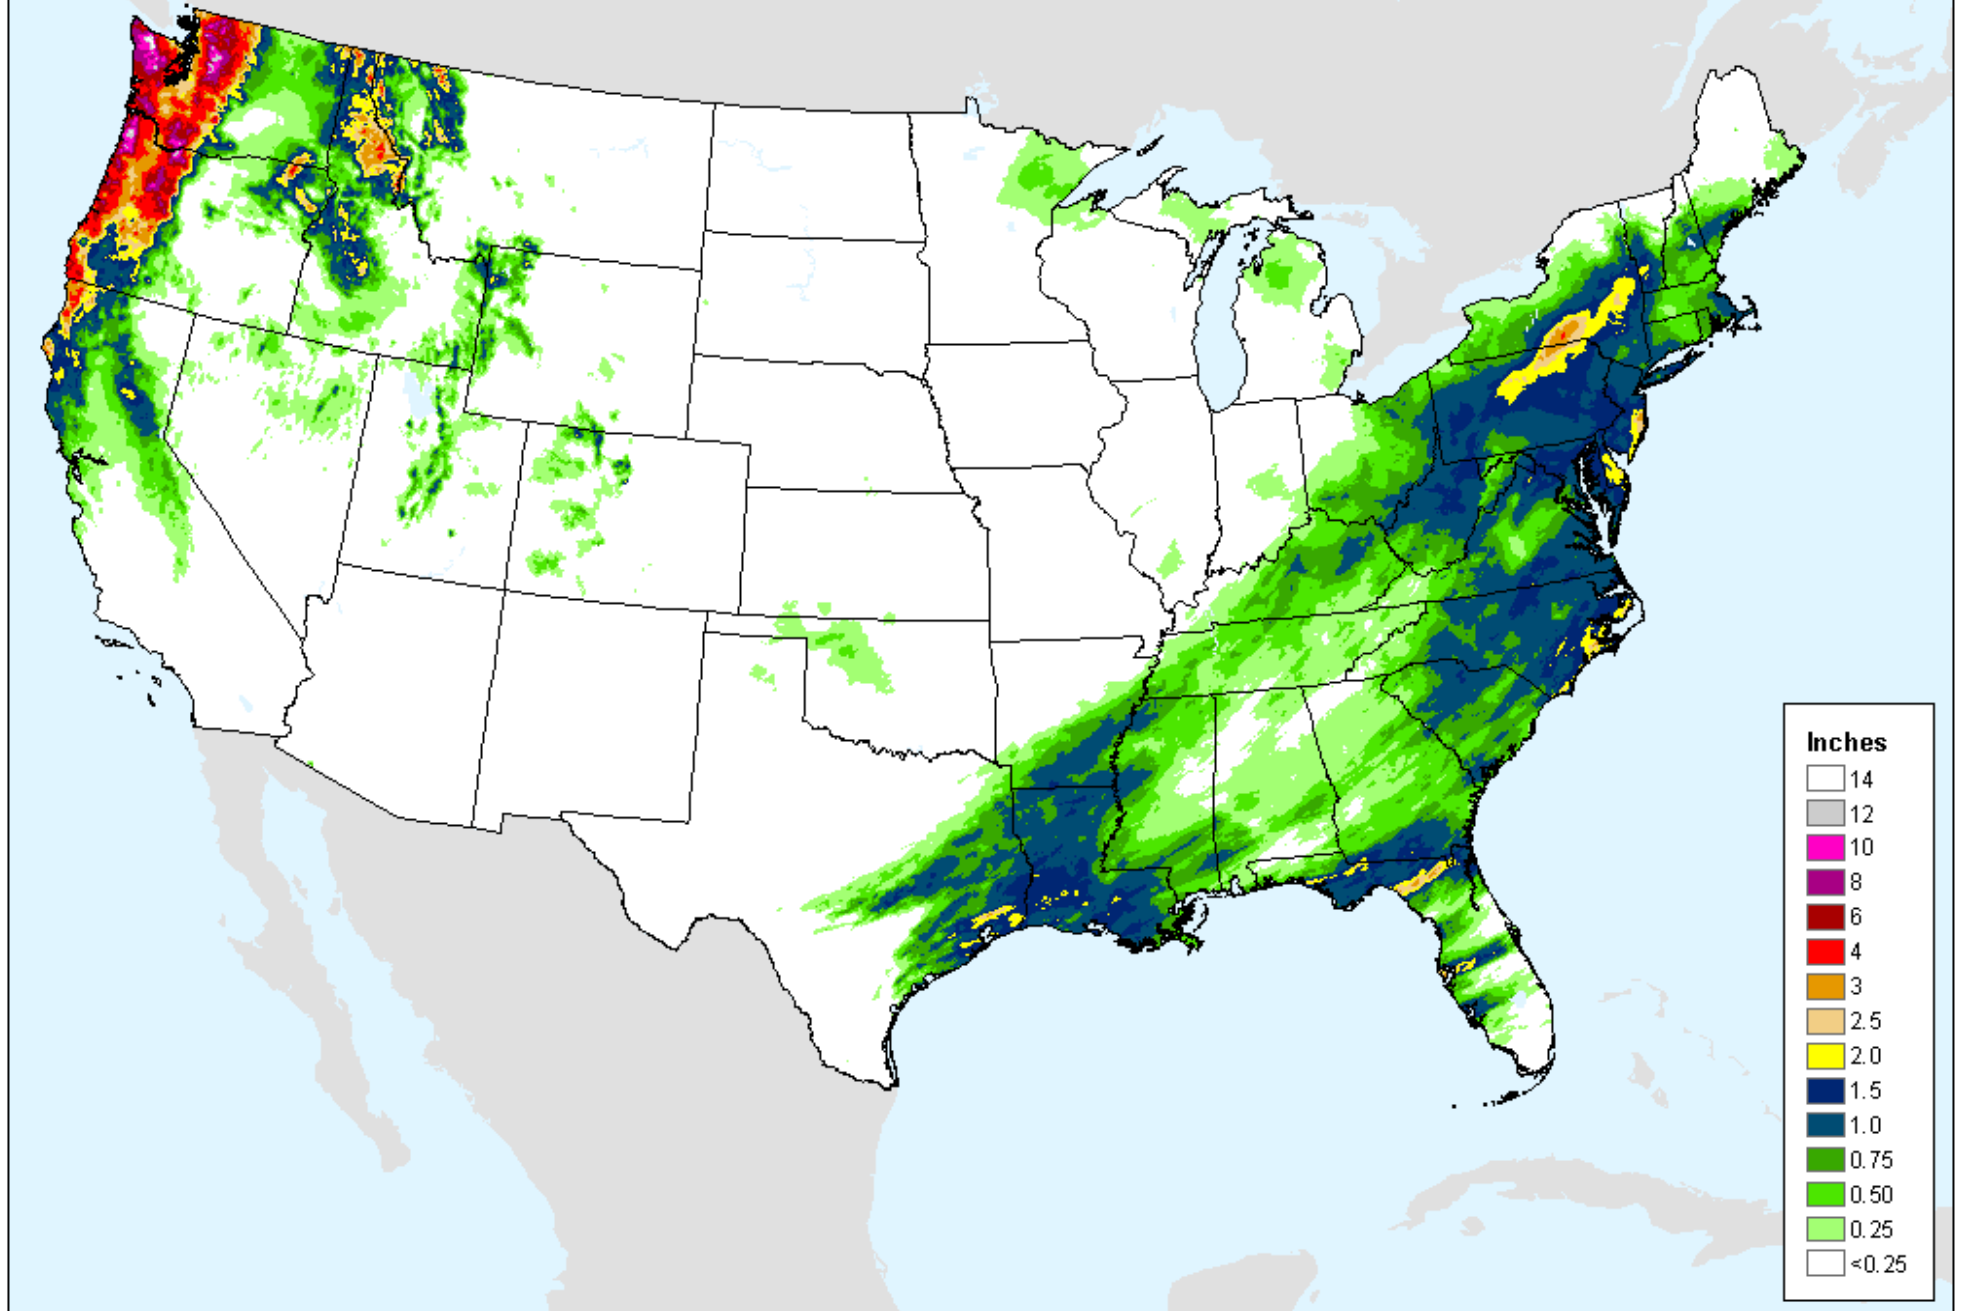

AHPS 7-Day Precipitation

As of: Tuesday, December 22, 2020

AHPS 7-Day Precipitation

As of: Tuesday, December 22, 2020

USDM for: Dec. 15, 2020

AHPS 14-Day Precip Departure

As of: Tuesday, December 22, 2020

USDM for: Dec. 15, 2020