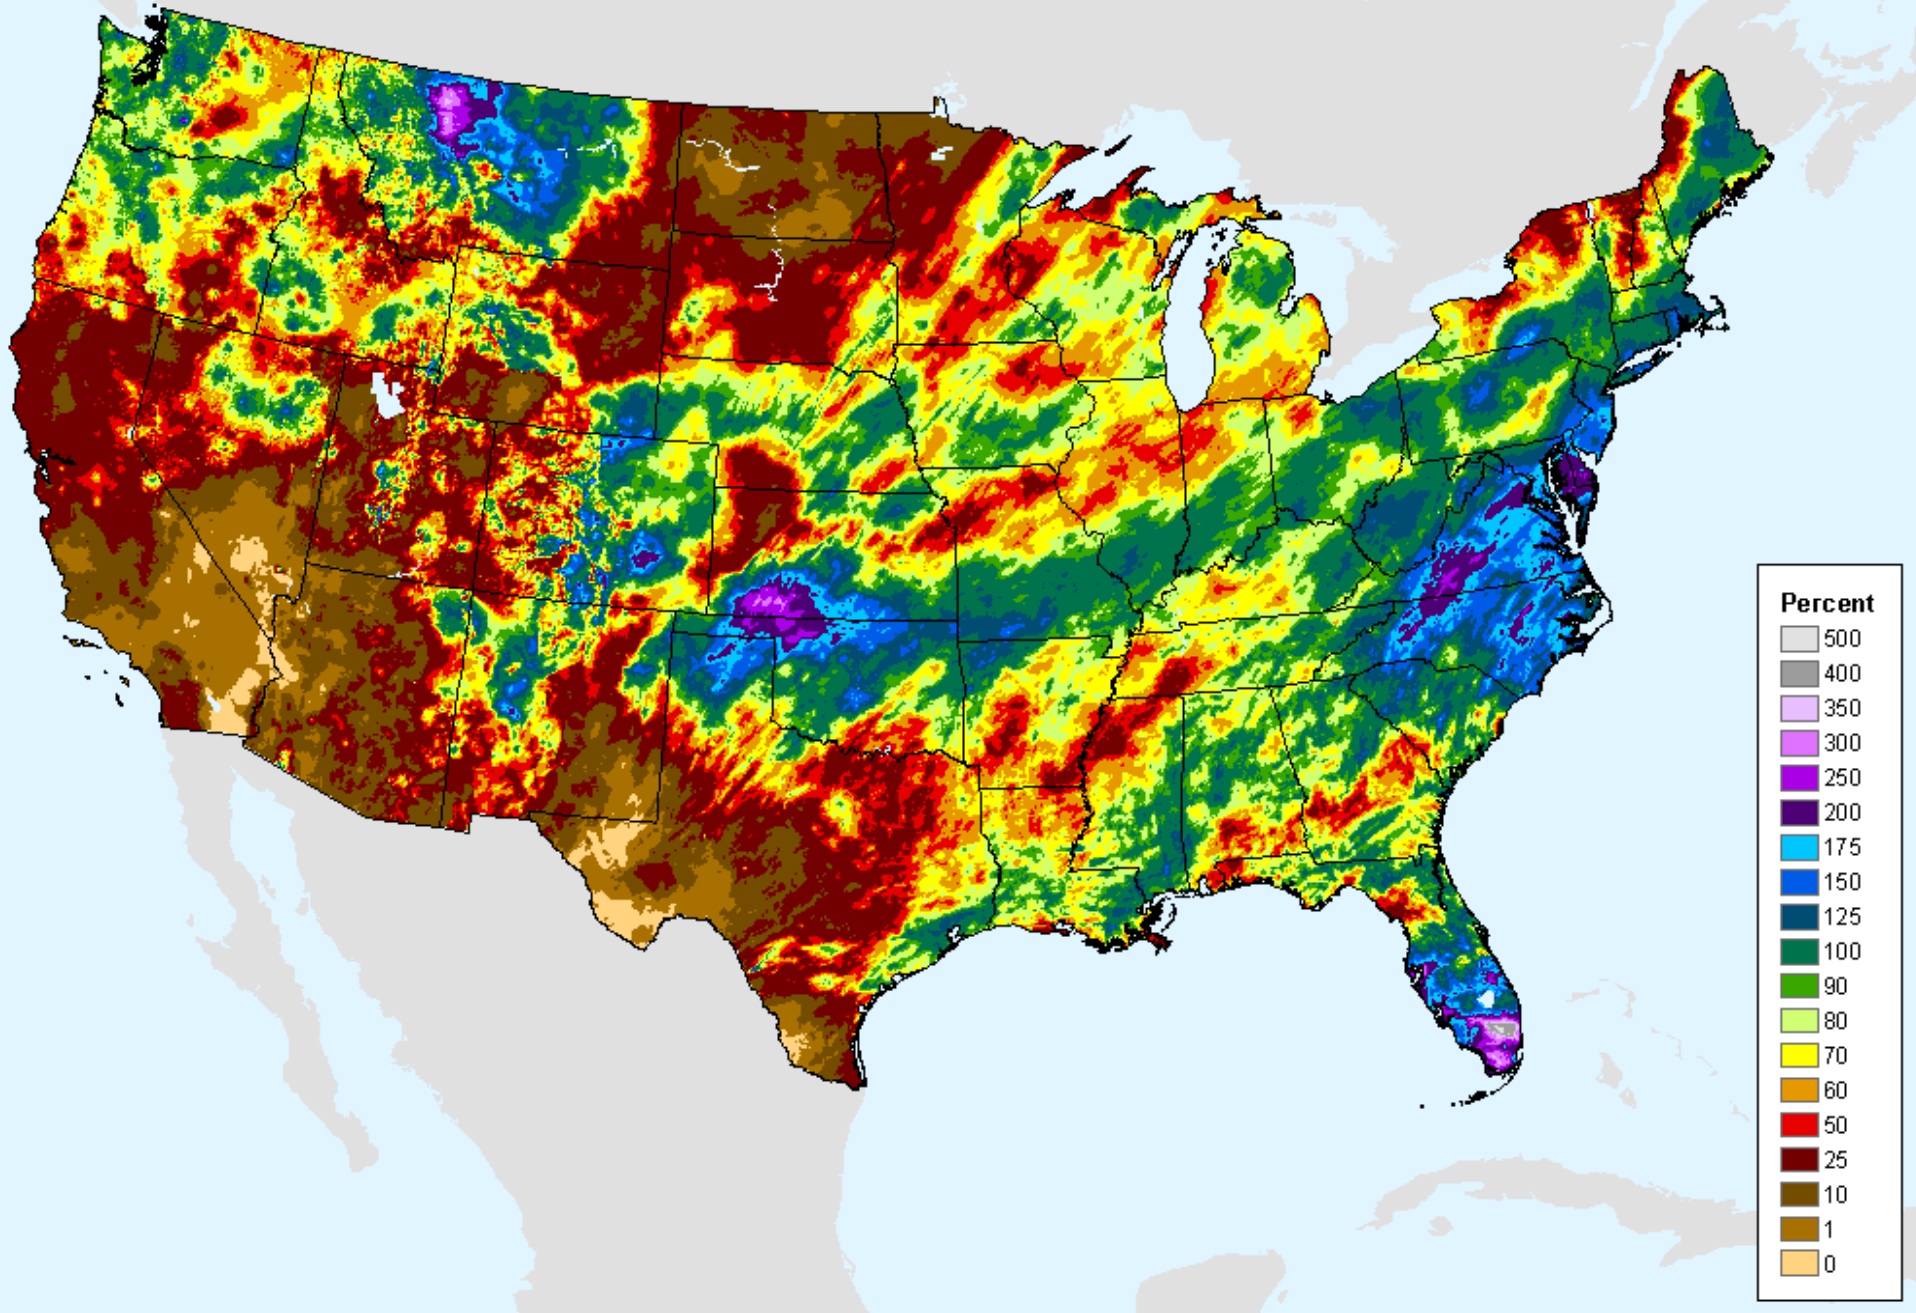

USDM for: Dec. 15, 2020

AHPS 60-Day Precip Departure

As of: Tuesday, December 22, 2020

AHPS 60-Day Pct of Normal Pcp

As of: Tuesday, December 22, 2020

USDM for: Dec. 15, 2020

AHPS 60-Day Pct of Normal Pcp

As of: Tuesday, December 22, 2020