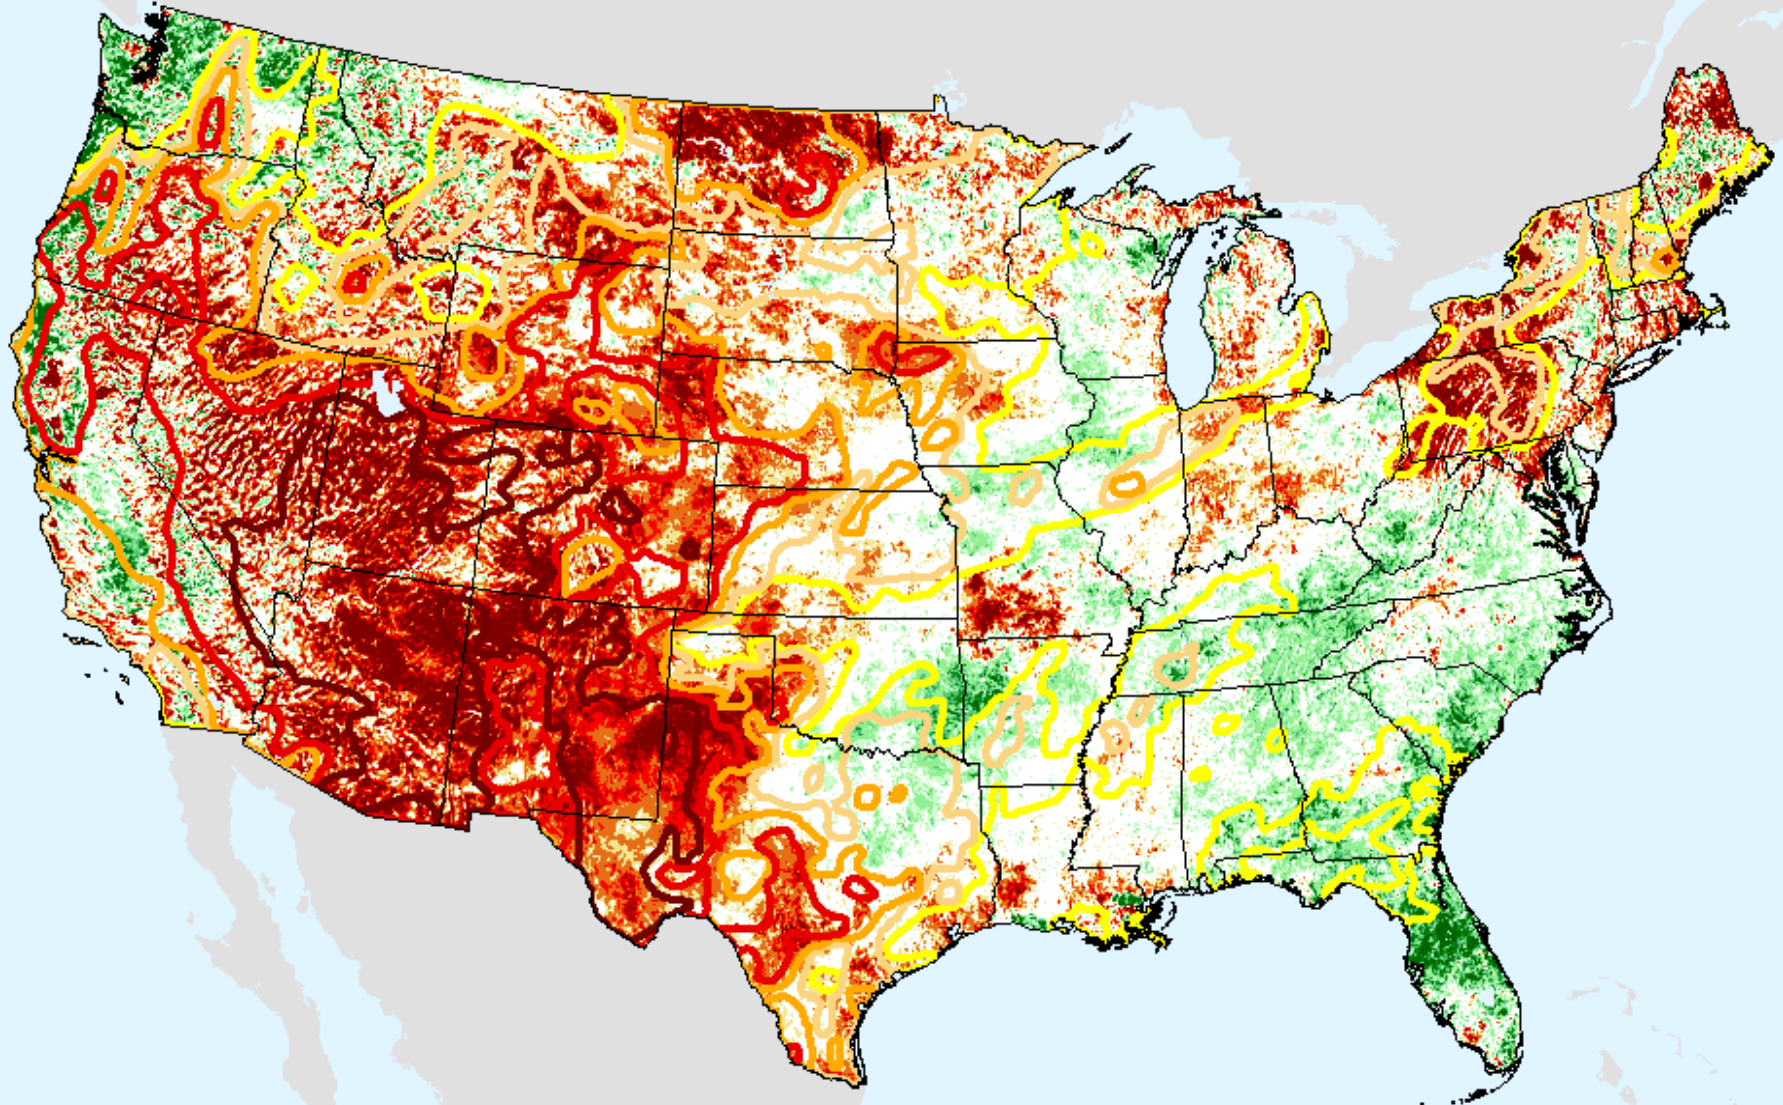

Evaporative Stress Index (ESI) 4-week

As of: Tuesday, December 22, 2020

USDM for: Dec. 15, 2020

ESI