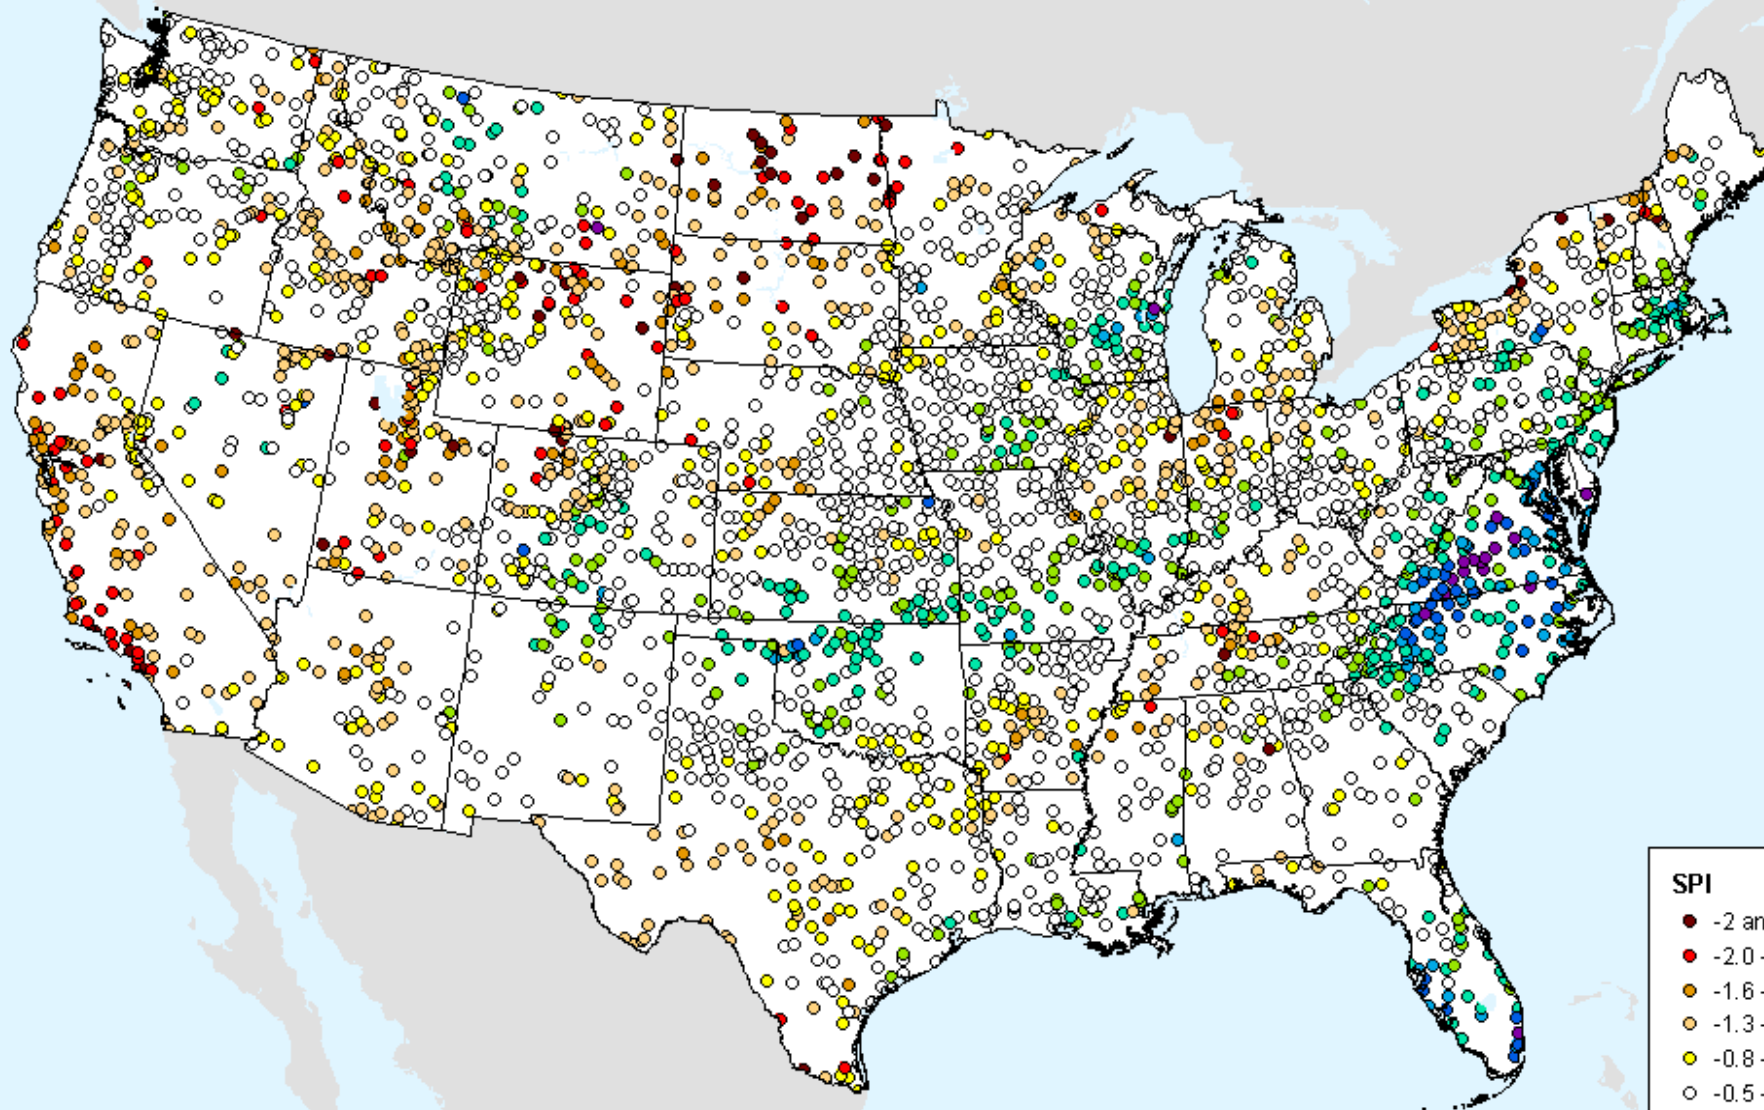

HPRCC 1-month SPI

As of: Tuesday, December 22, 2020

HPRCC 2-month SPI

As of: Tuesday, December 22, 2020

HPRCC 2-month SPI

As of: Tuesday, December 22, 2020

SPI

- -2 and Greater
- -2.0 -- -1.6
- -1.6 -- -1.3
- -1.3 -- -0.8
- -0.8 -- -0.5
- -0.5 - 0.5
- 0.5 - 0.8
- 0.8 - 1.3
- 1.3 - 1.6
- 1.6 - 2.0
- 2.0 and Greater