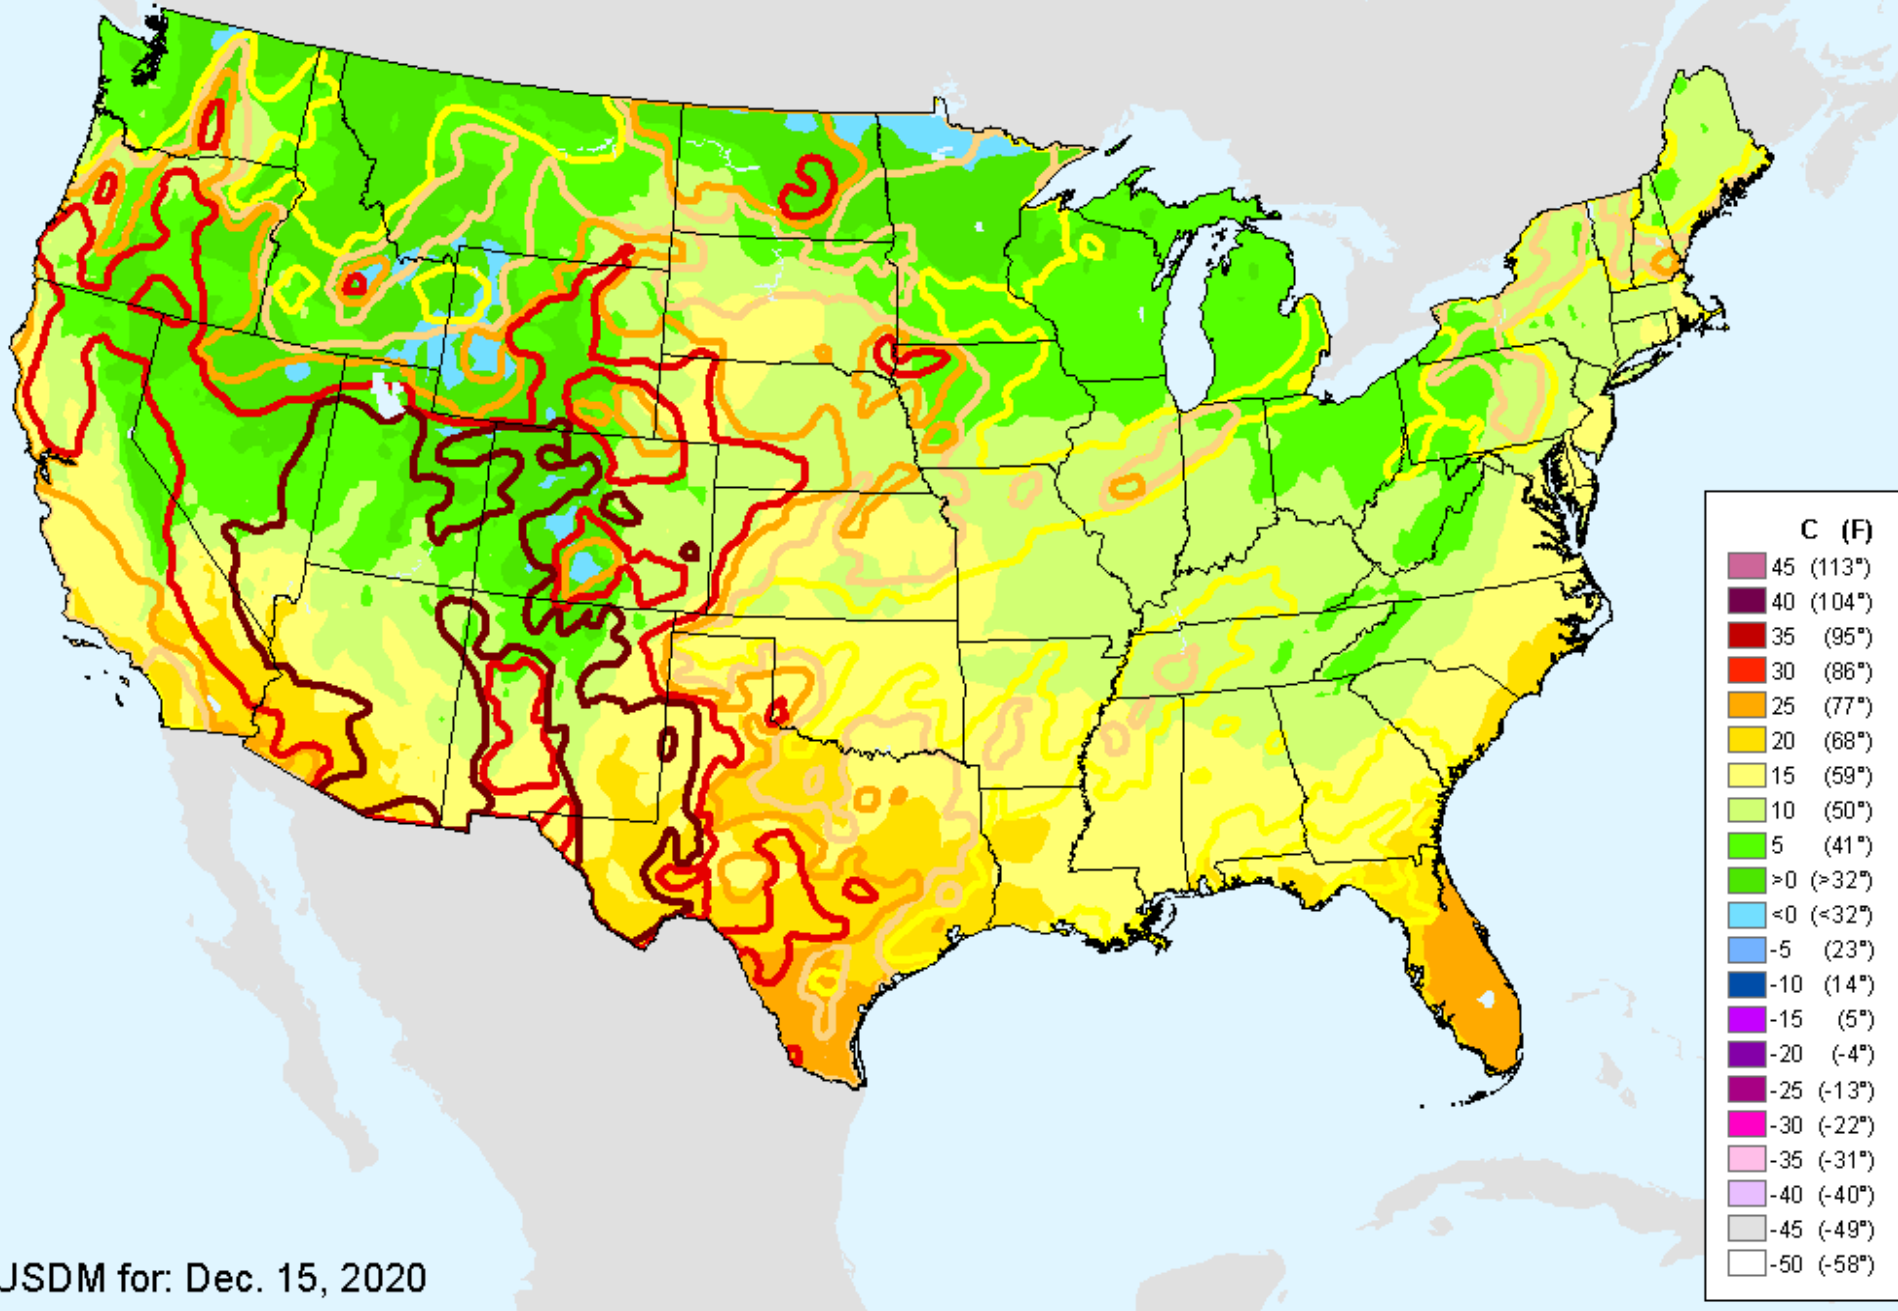

GFS (00z) 7-Day Max Temp Forecast

As of: Tuesday, December 22, 2020

USDM for: Dec. 15, 2020