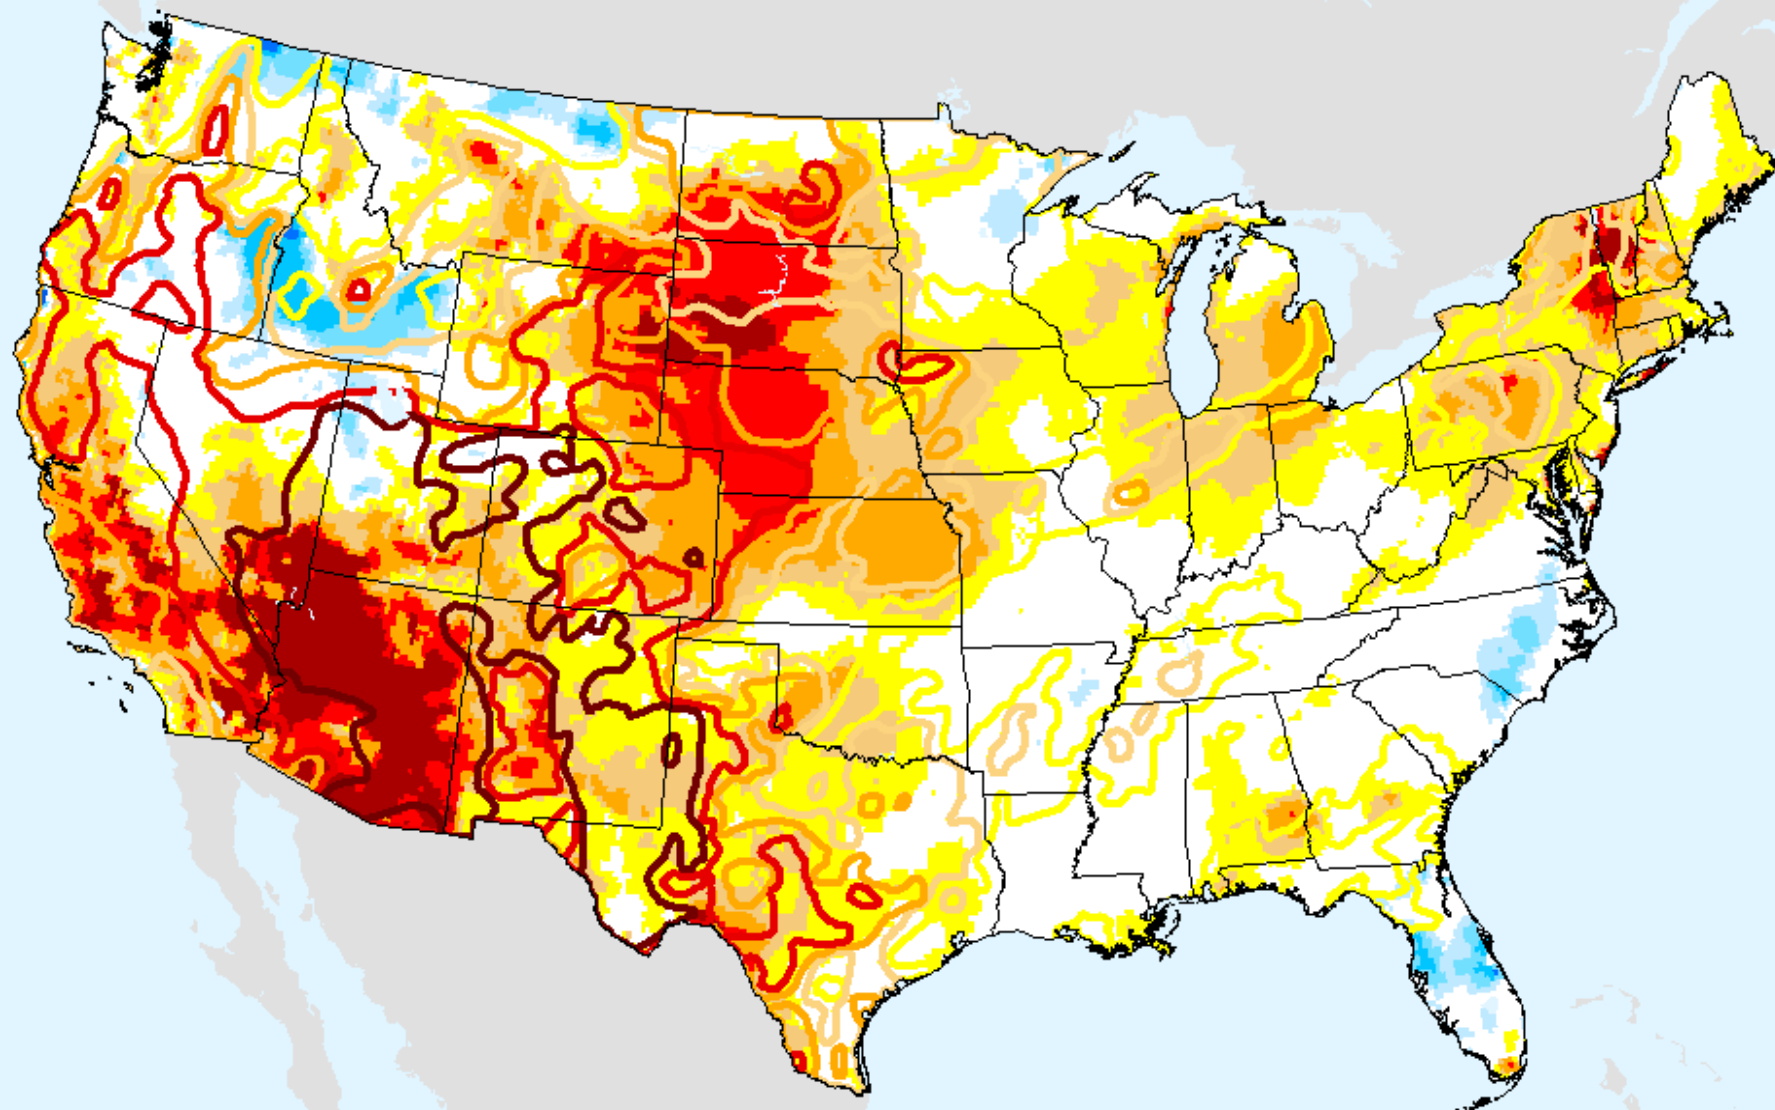

USDM for: Dec. 15, 2020

EDDI 4-week

As of: Tuesday, December 22, 2020

EDDI 5-week

As of: Tuesday, December 22, 2020

USDM for: Dec. 15, 2020

EDDI 5-week

As of: Tuesday, December 22, 2020