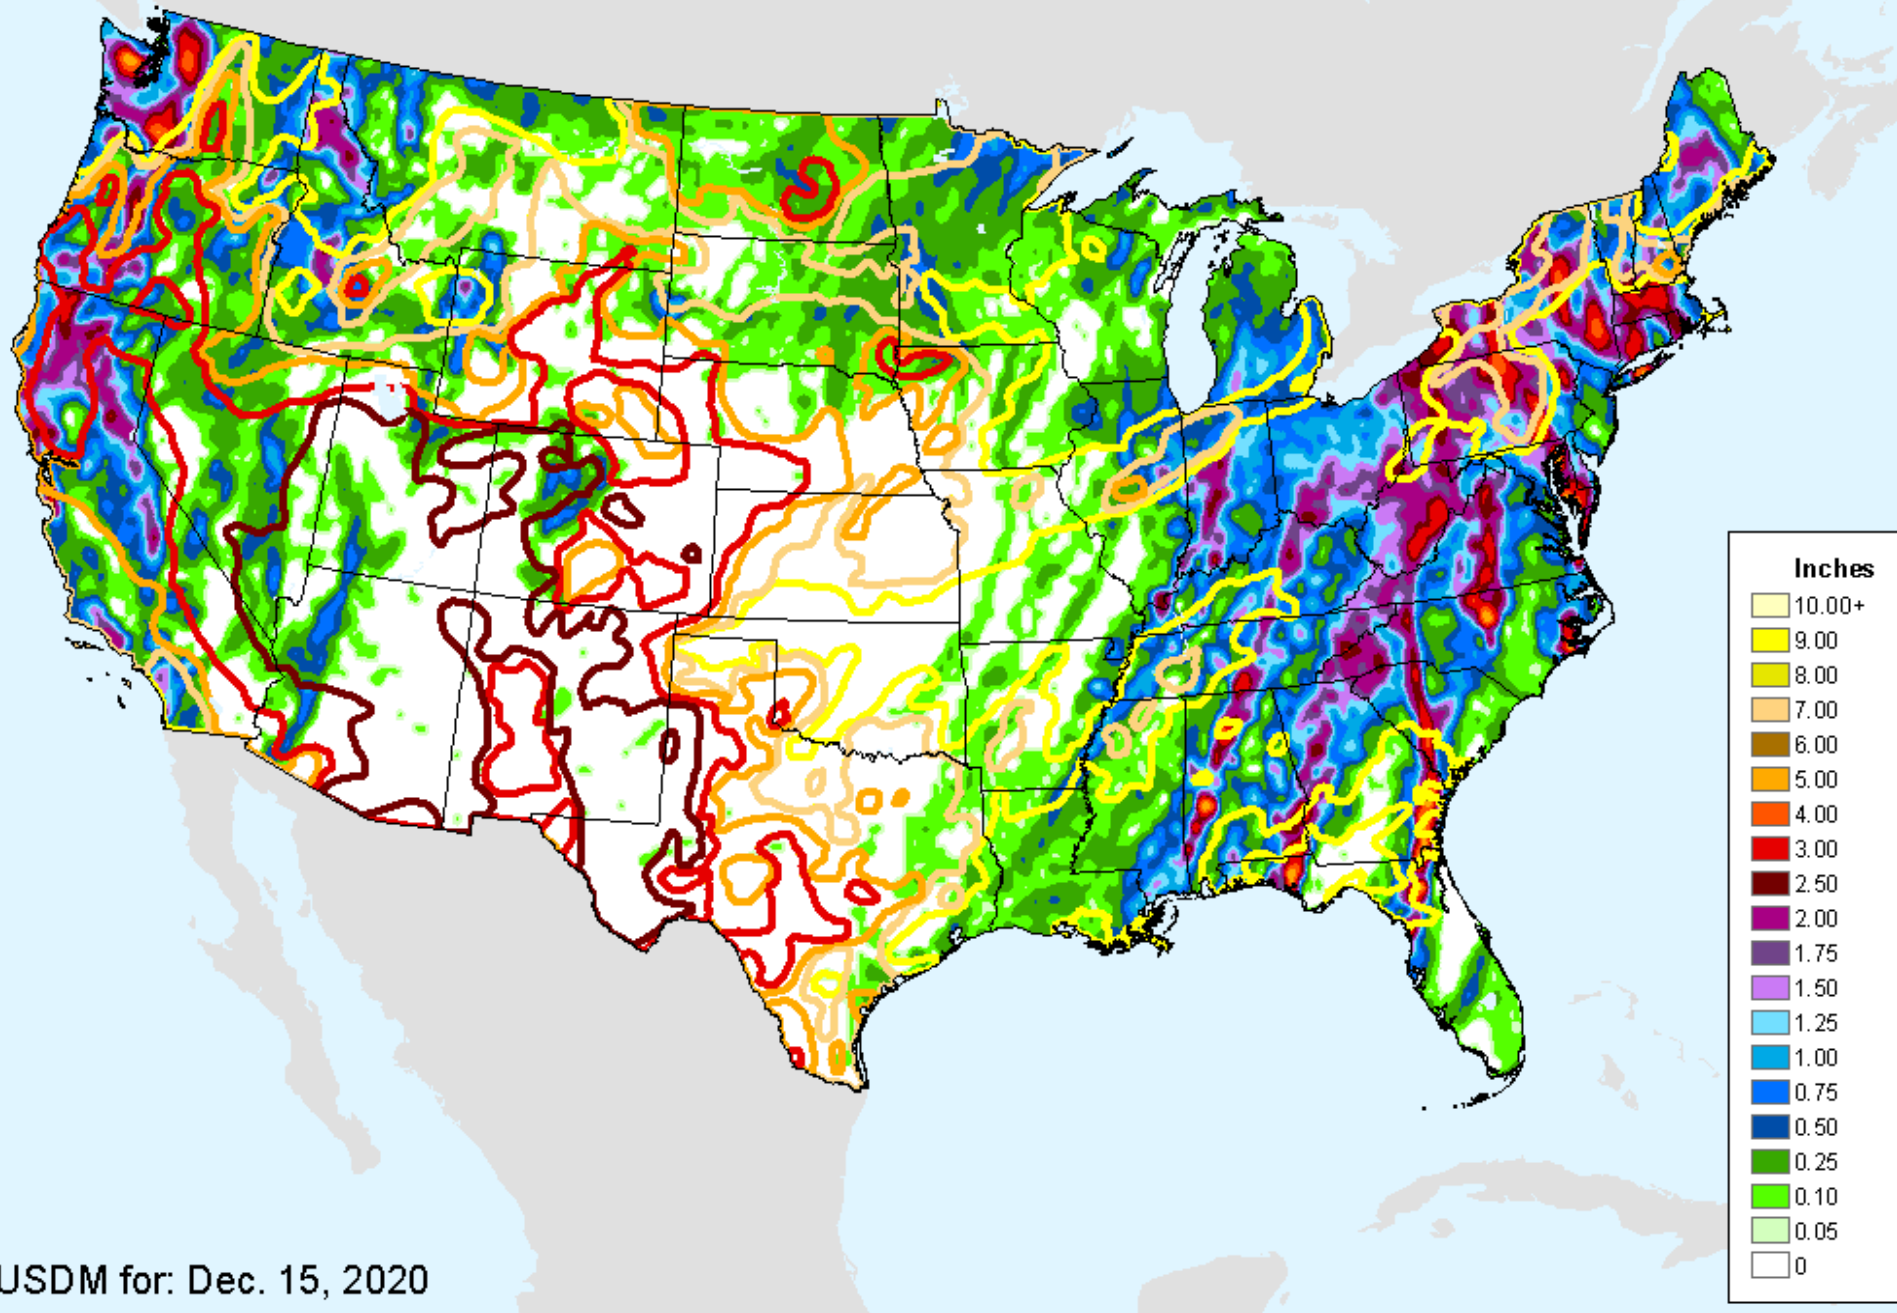

GFS (00z) 7-Day Precip Forecast

As of: Tuesday, December 22, 2020

USDM for: Dec. 15, 2020