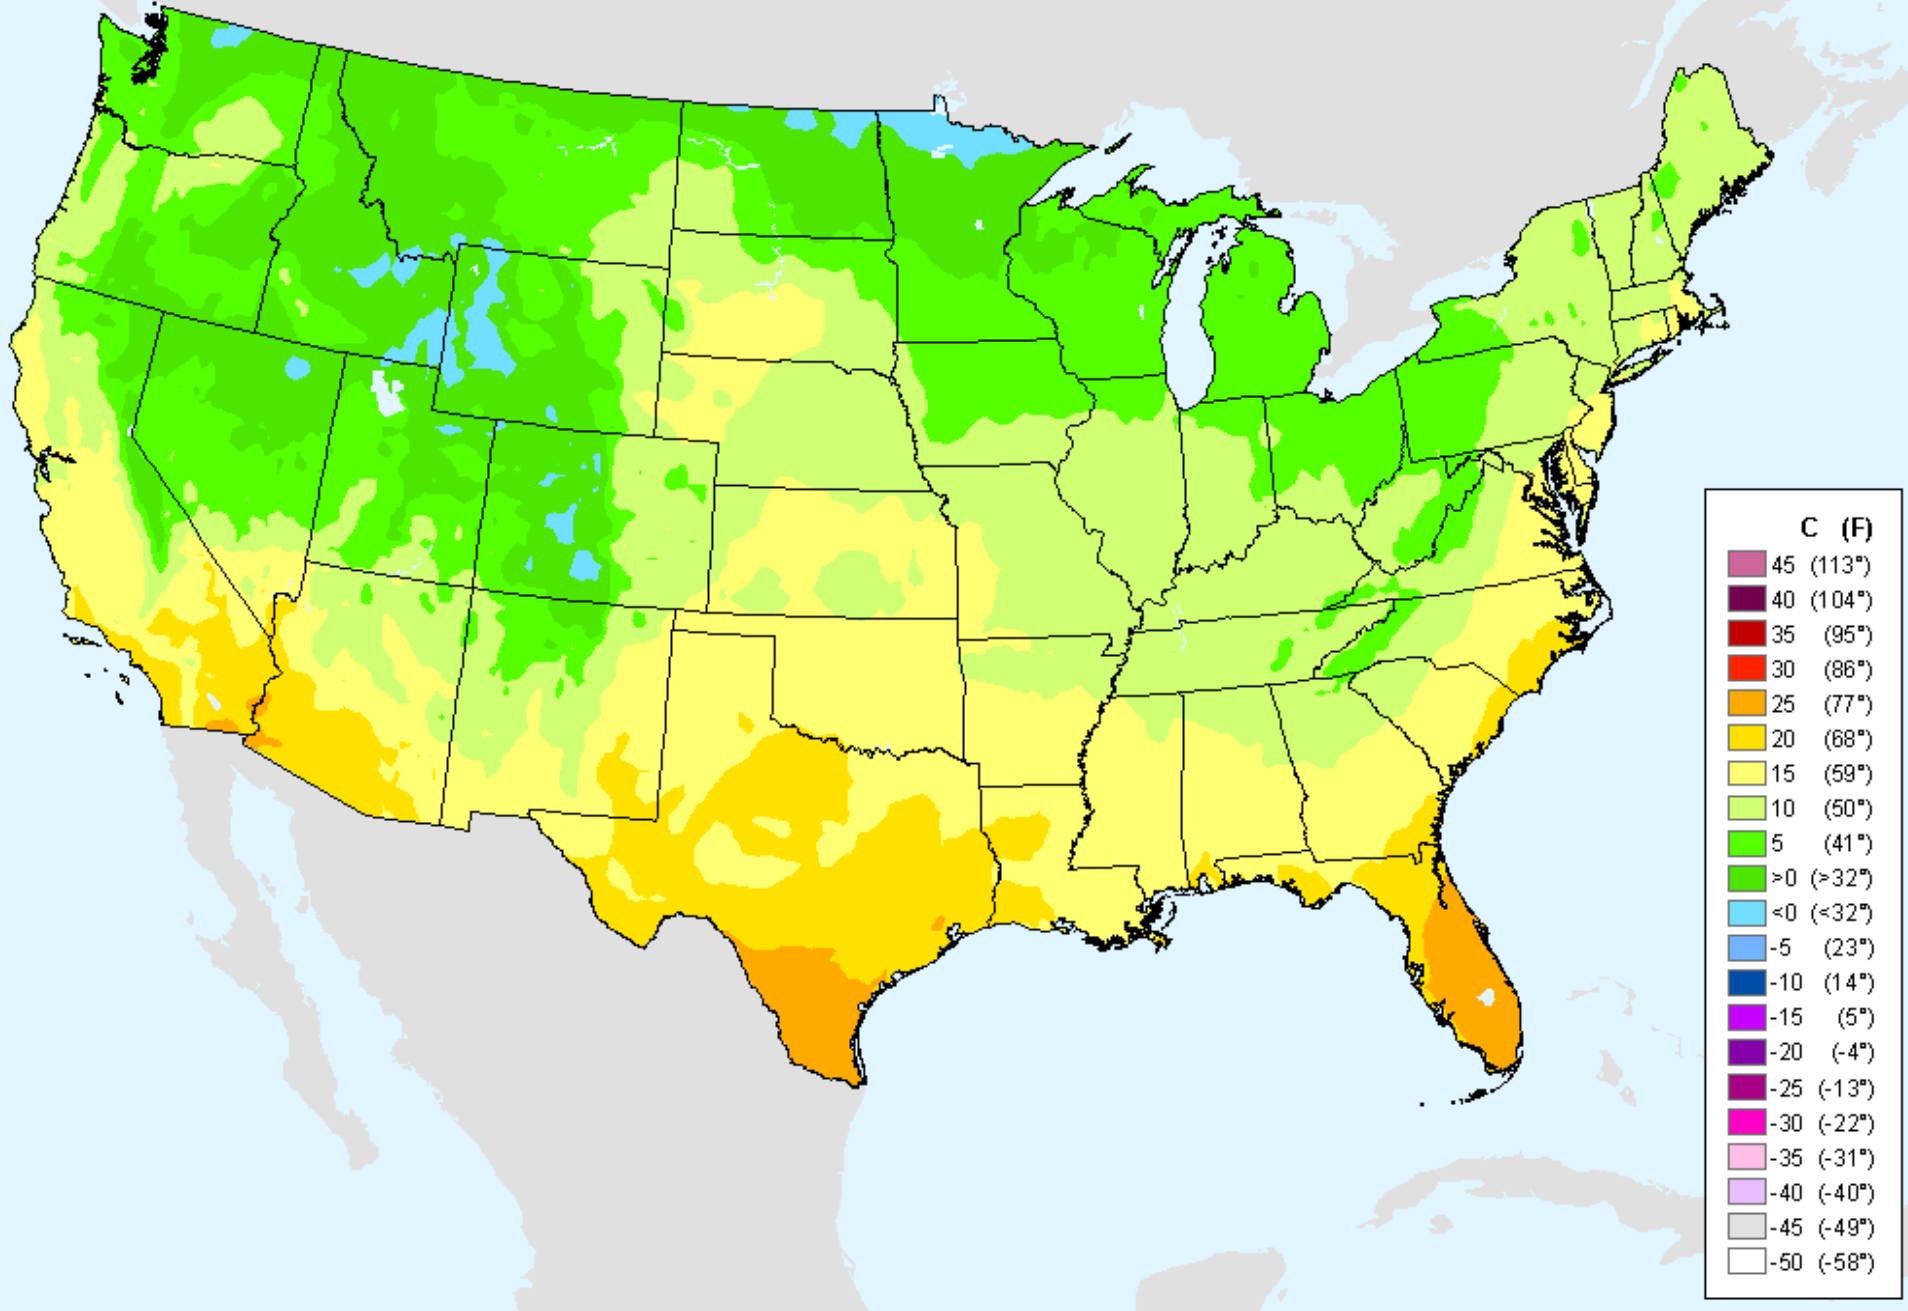

As of: Tuesday, December 22, 2020

Keetch-Byram Drought Index (KBDI)

As of: Tuesday, December 22, 2020

USDM for: Dec. 15, 2020

Keetch-Byram Drought Index (KBDI)

As of: Tuesday, December 22, 2020

AHPS 1-month SPEI