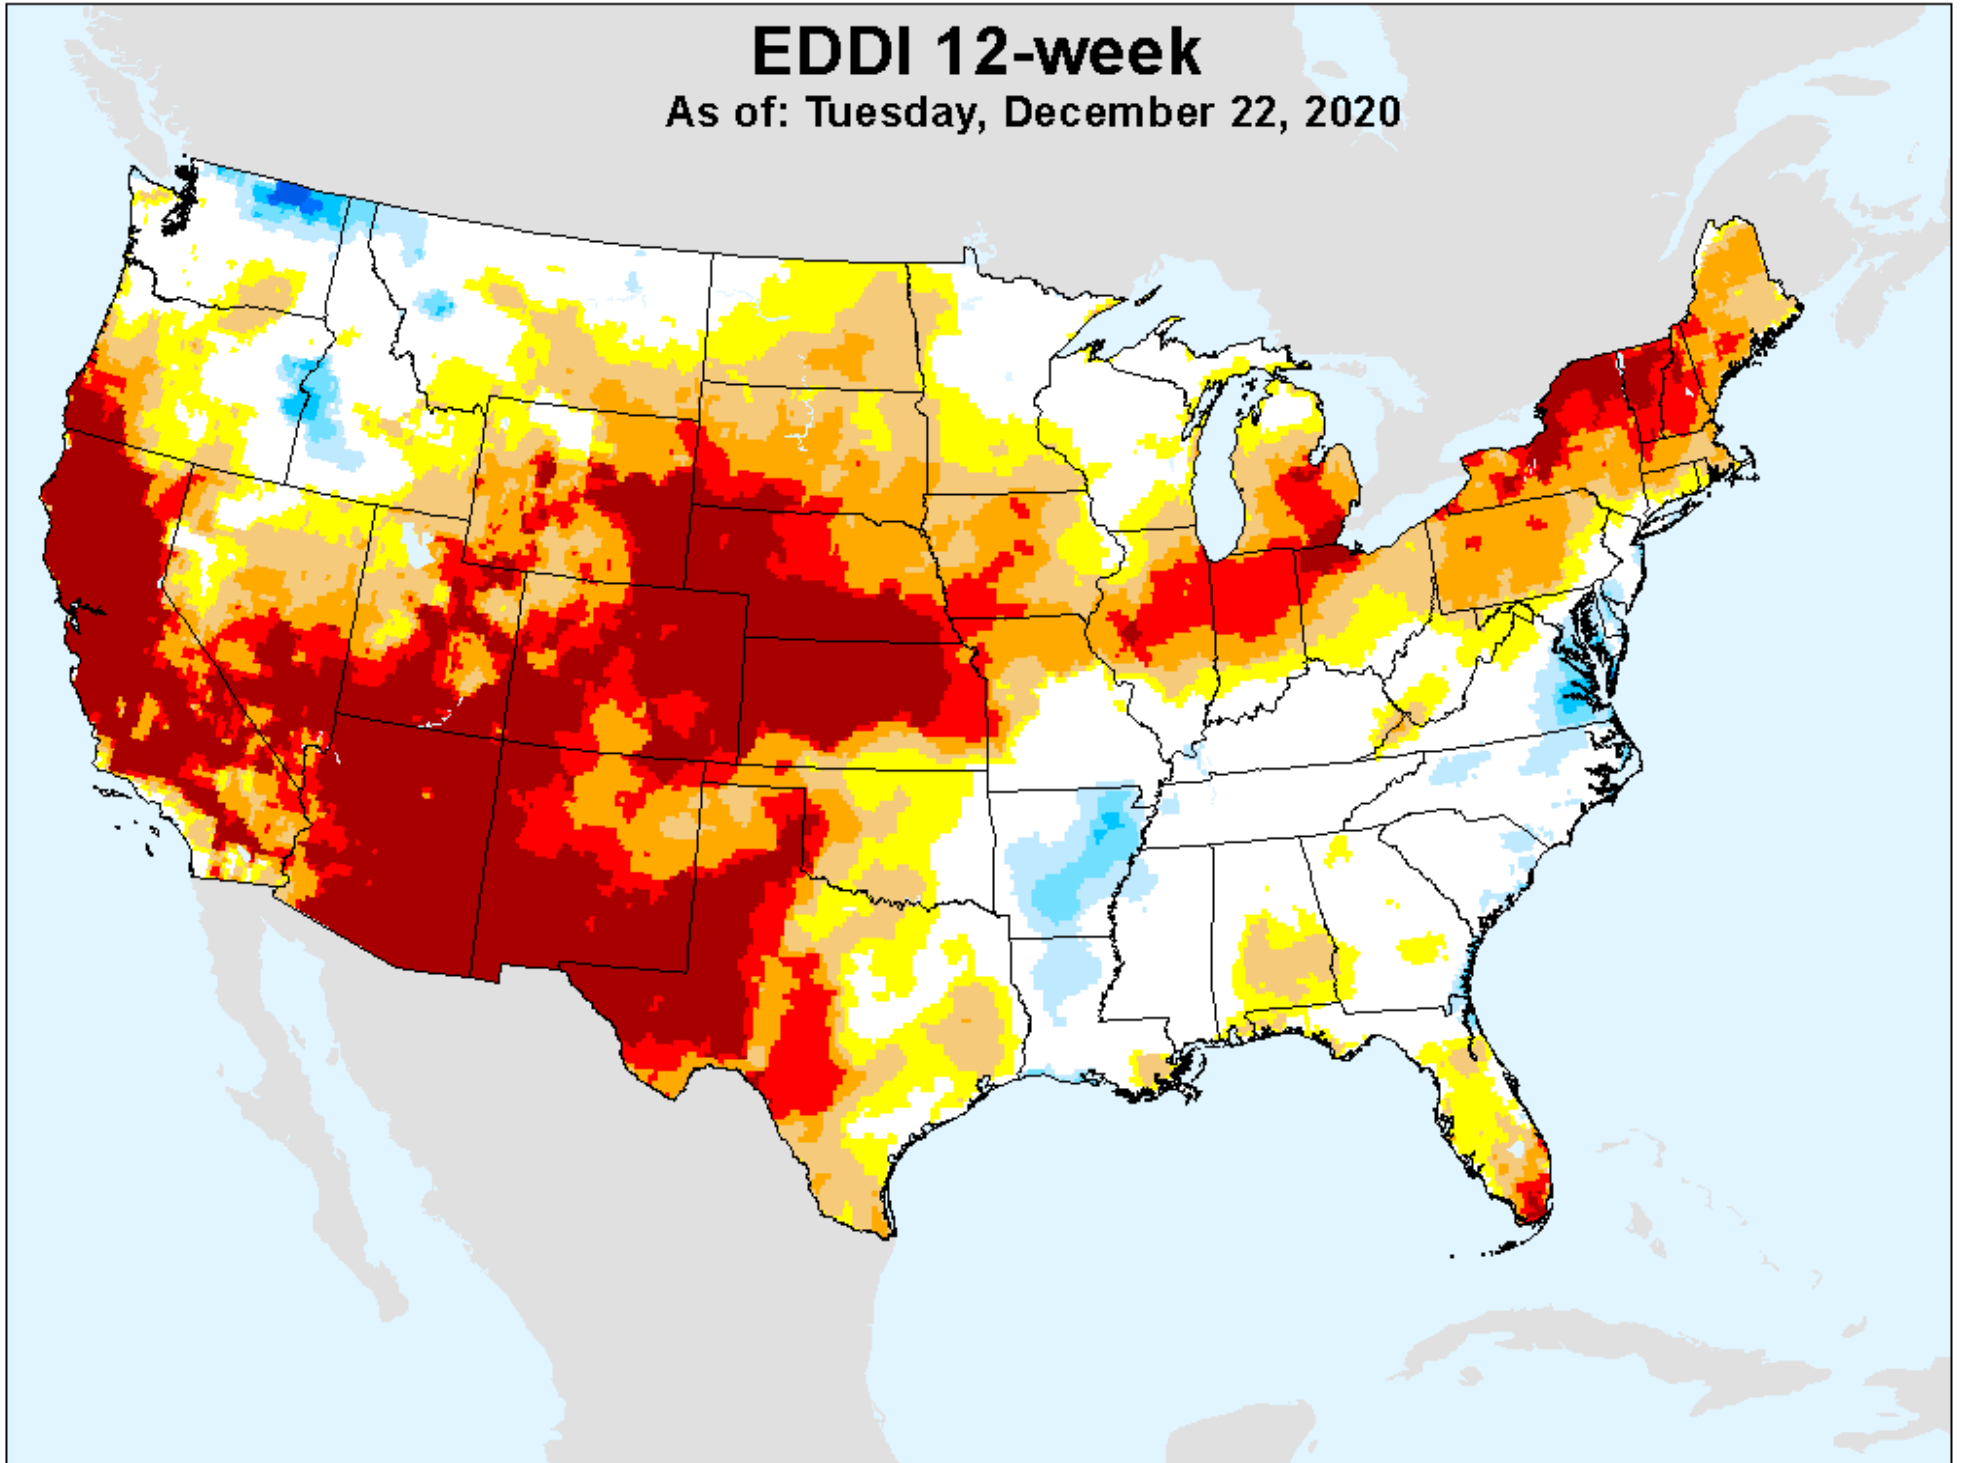

EDDI 12-week

As of: Tuesday, December 22, 2020