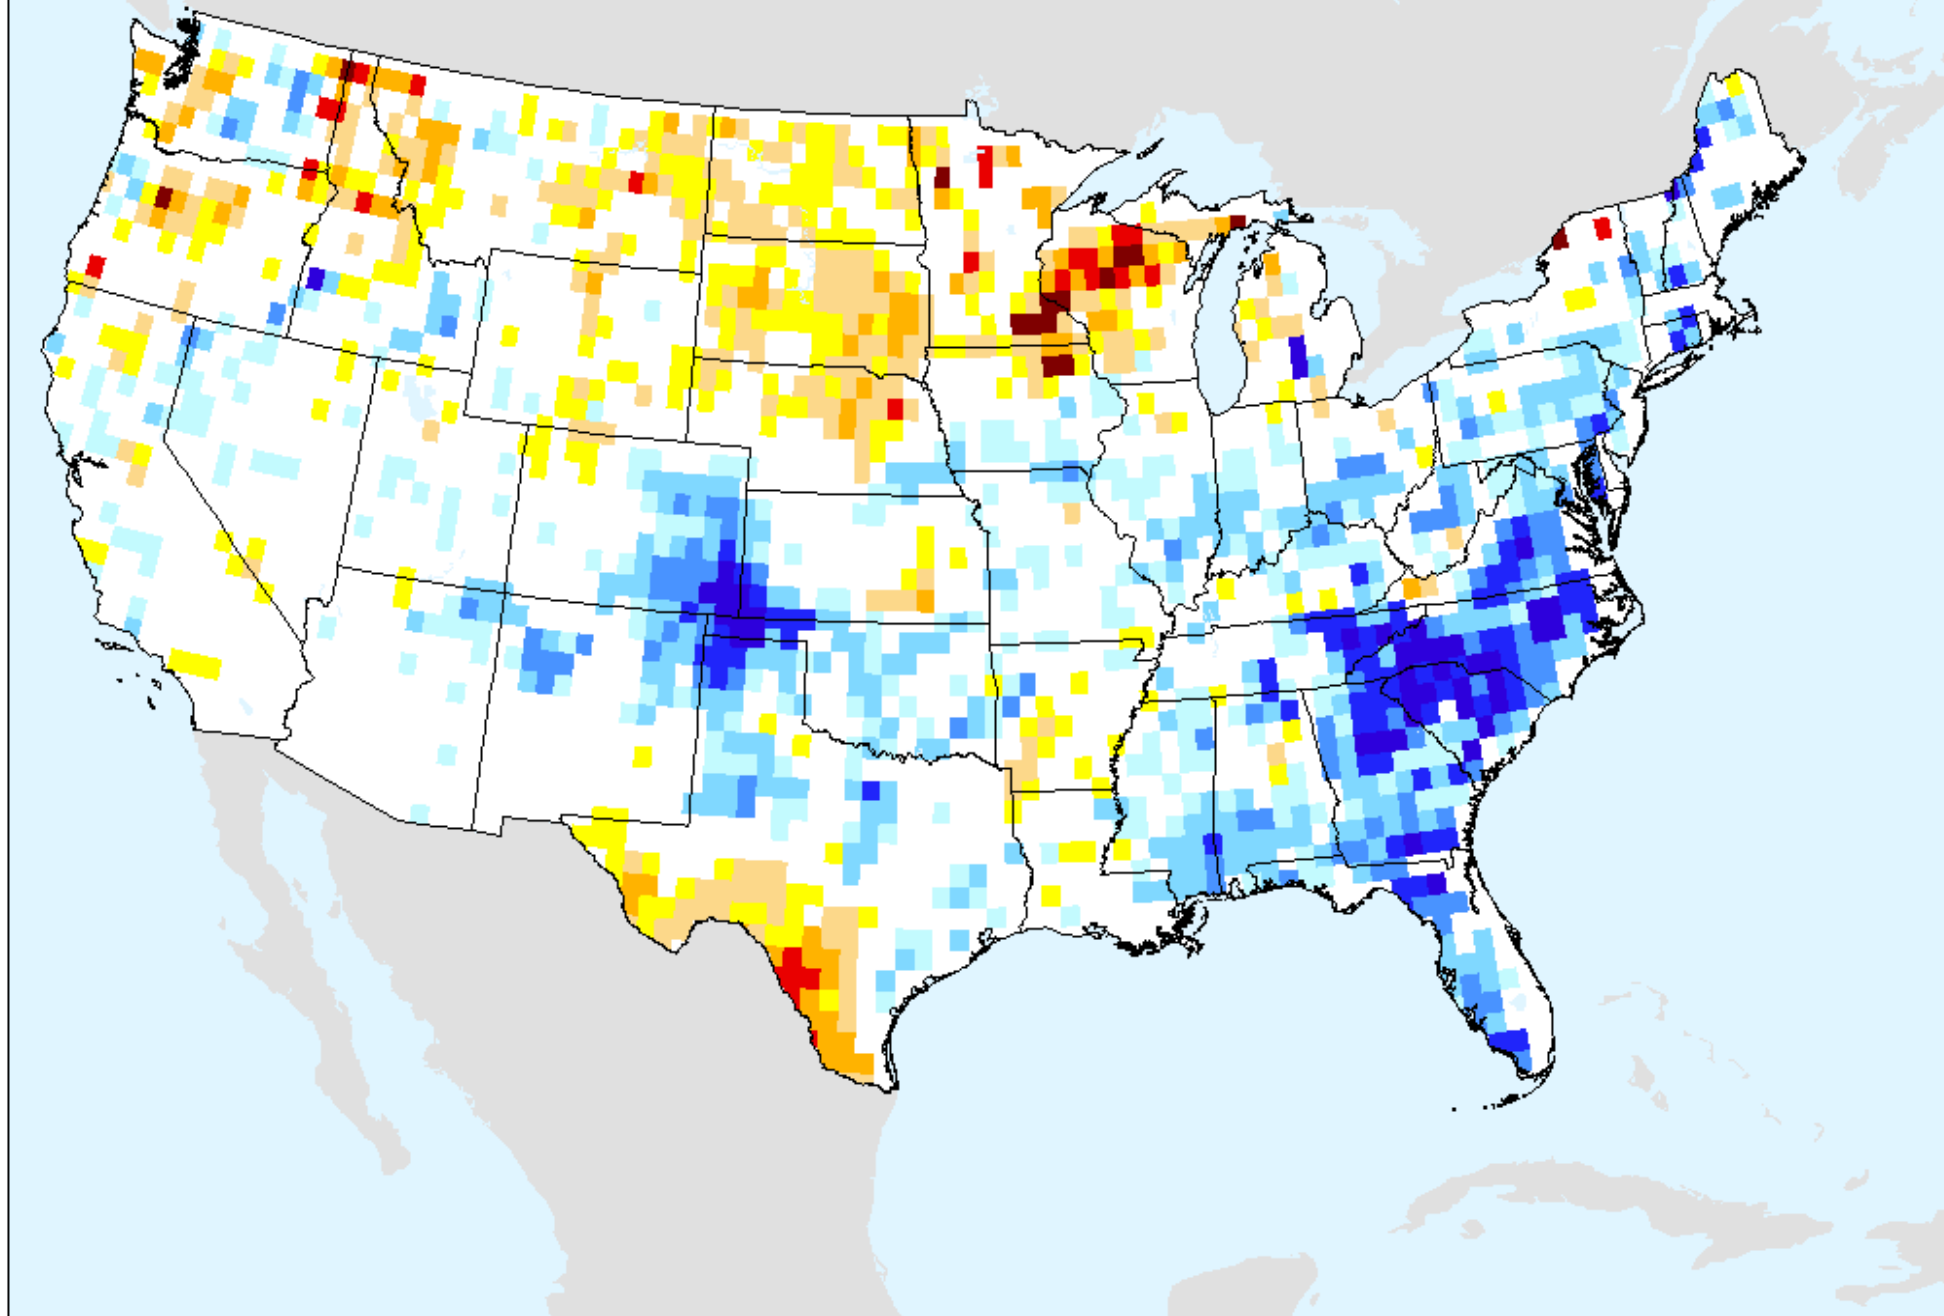

AIRS-Based Surface Relative Humidity 14 Day

As of: Tuesday, December 22, 2020