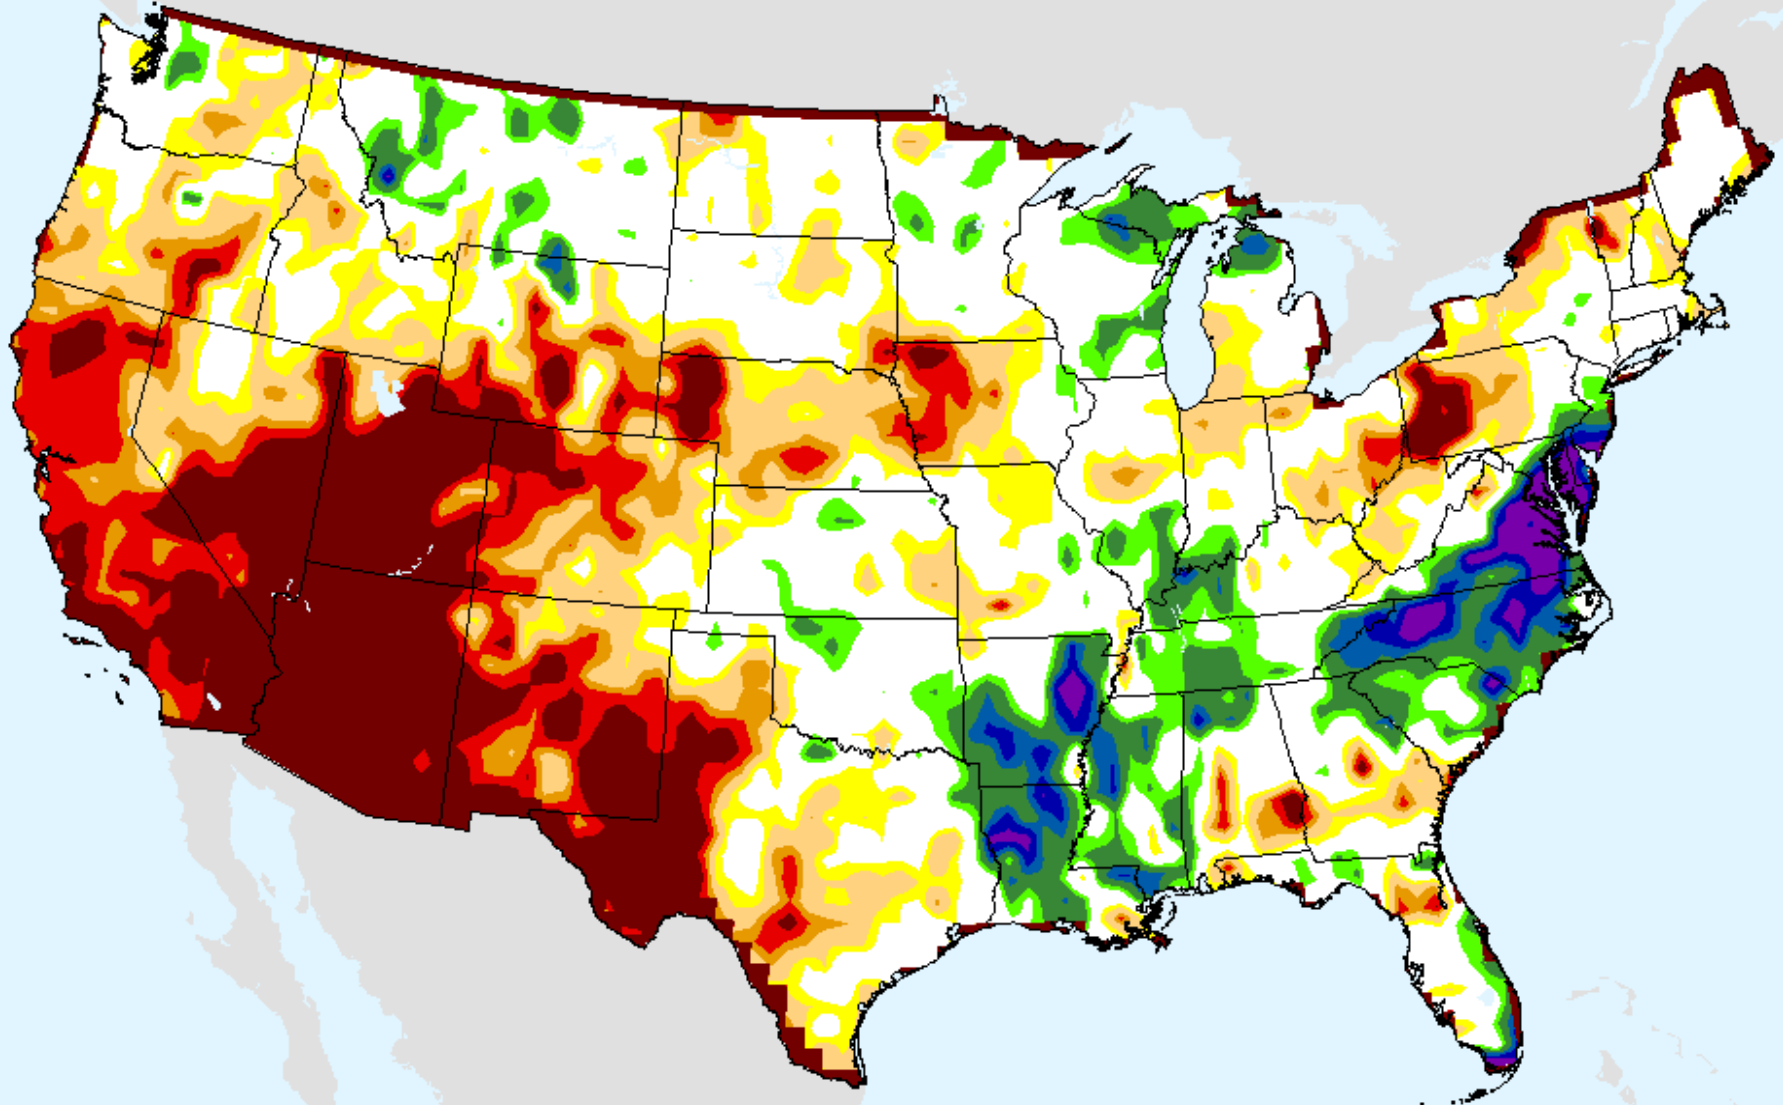

CPC 6-month SPI

As of: Tuesday, December 22, 2020