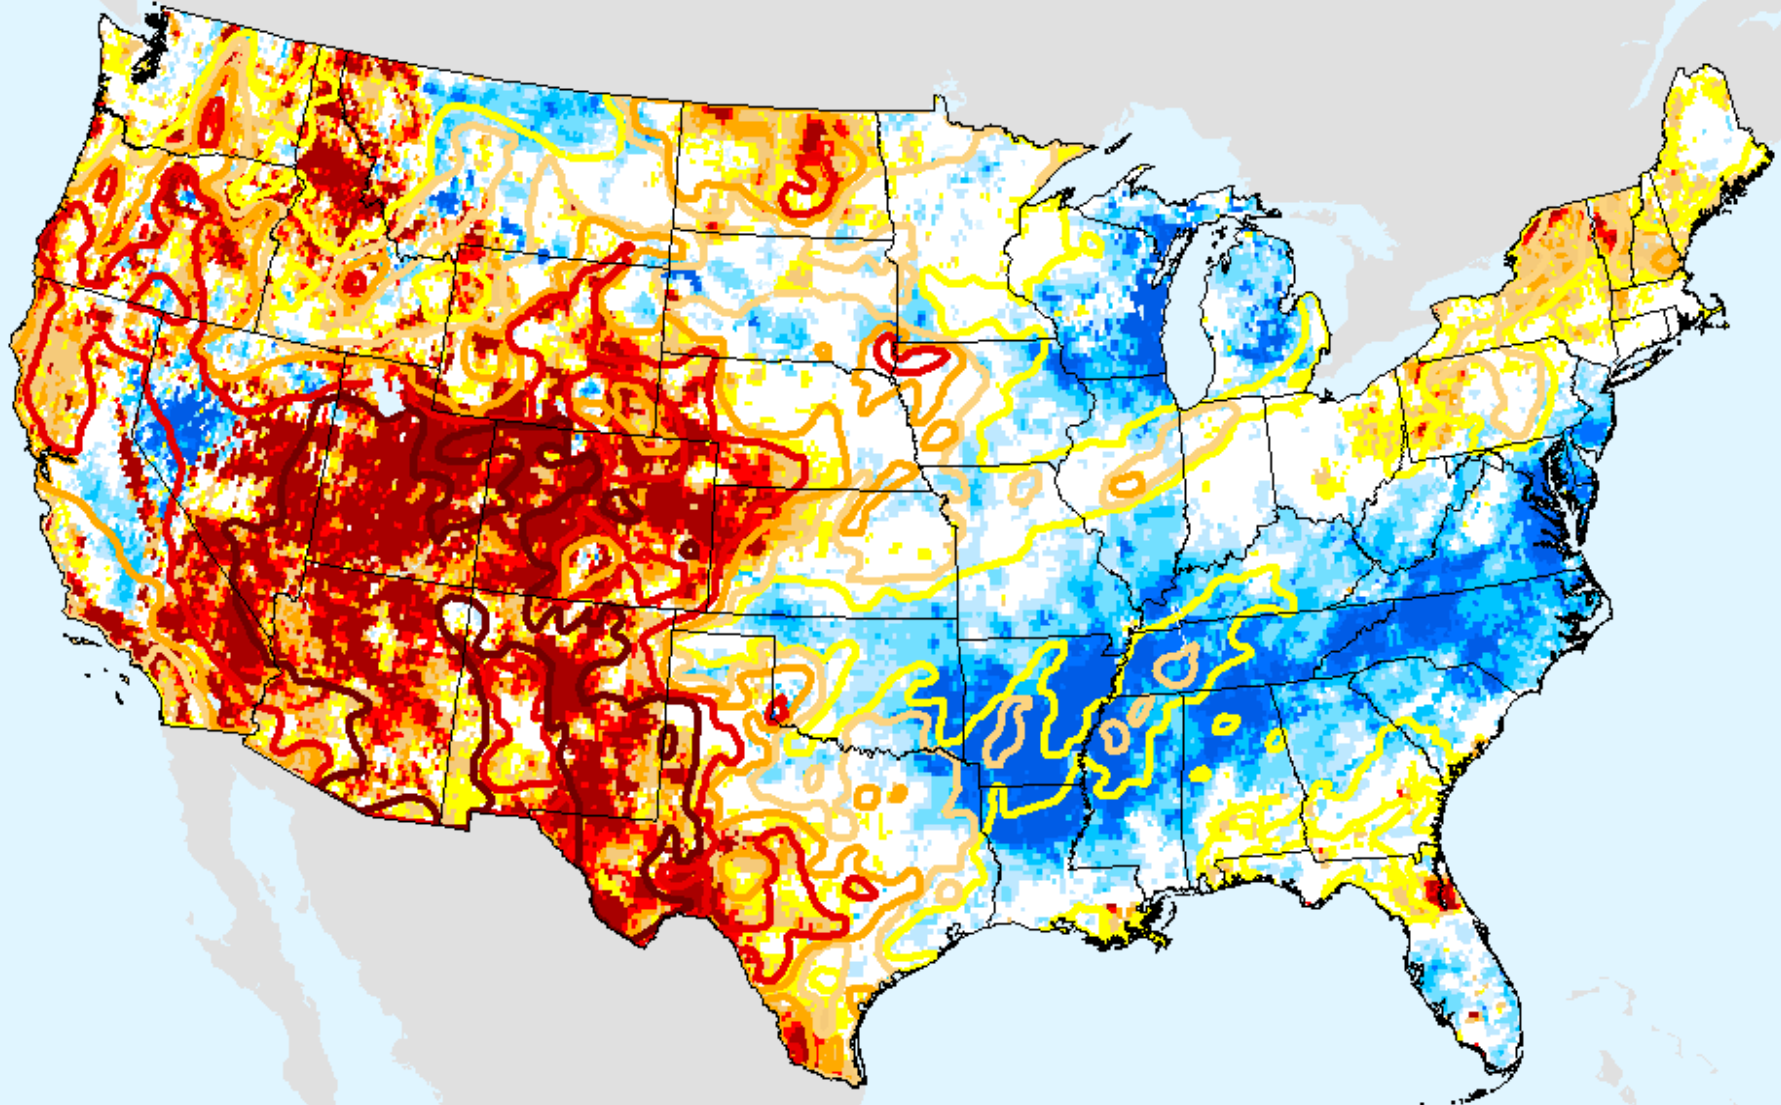

As of: Tuesday, December 22, 2020

USDM for: Dec. 15, 2020

GRACE-Based Root Zone Soil Moisture Drought Indicator

As of: Tuesday, December 22, 2020

GRACE-Based Surface Soil Moisture Drought Indicator

As of: Tuesday, December 22, 2020