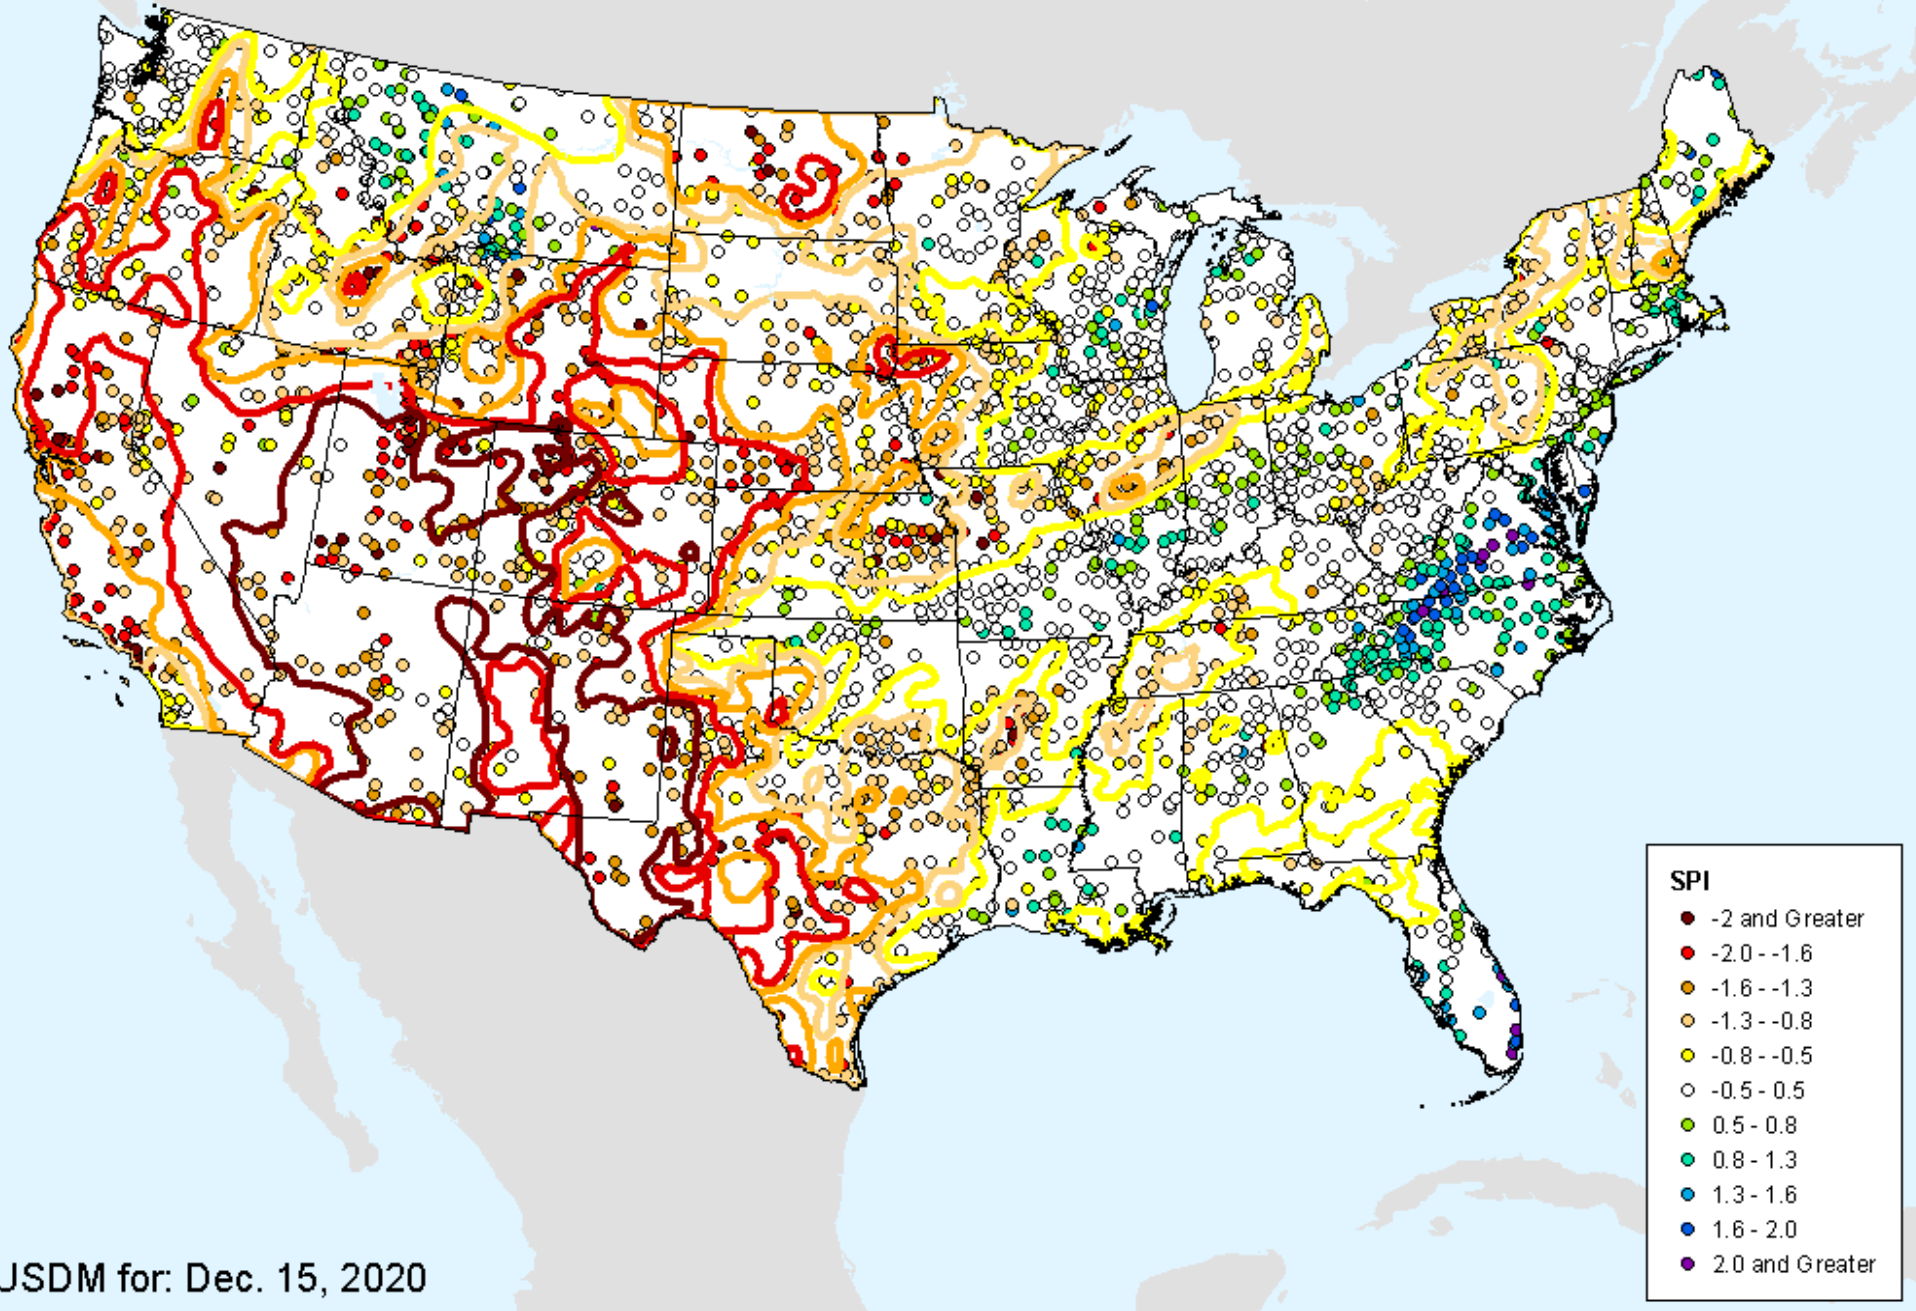

HPRCC Water Year-to-date SPI

As of: Tuesday, December 22, 2020

USDM for: Dec. 15, 2020