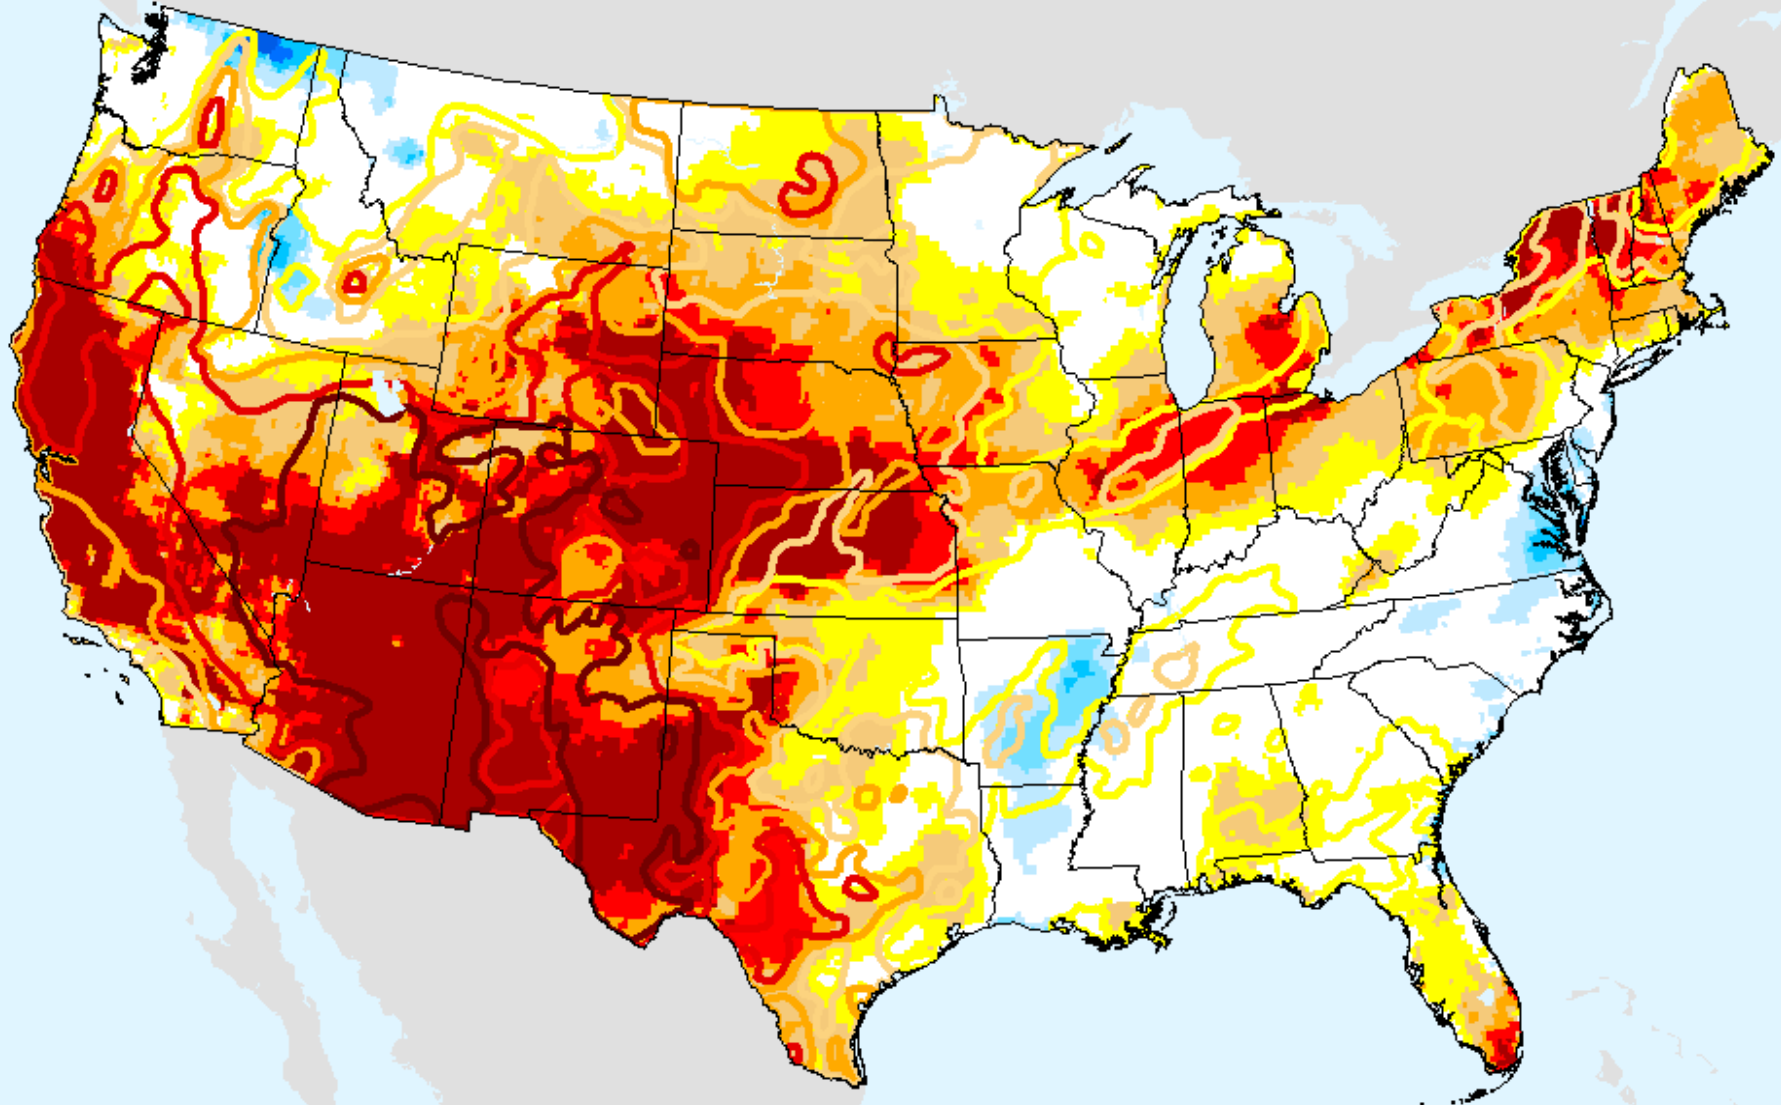

As of: Tuesday, December 22, 2020

EDDI 11-week

As of: Tuesday, December 22, 2020

USDM for: Dec. 15, 2020

EDDI 11-week

As of: Tuesday, December 22, 2020

EDDI 12-week

As of: Tuesday, December 22, 2020