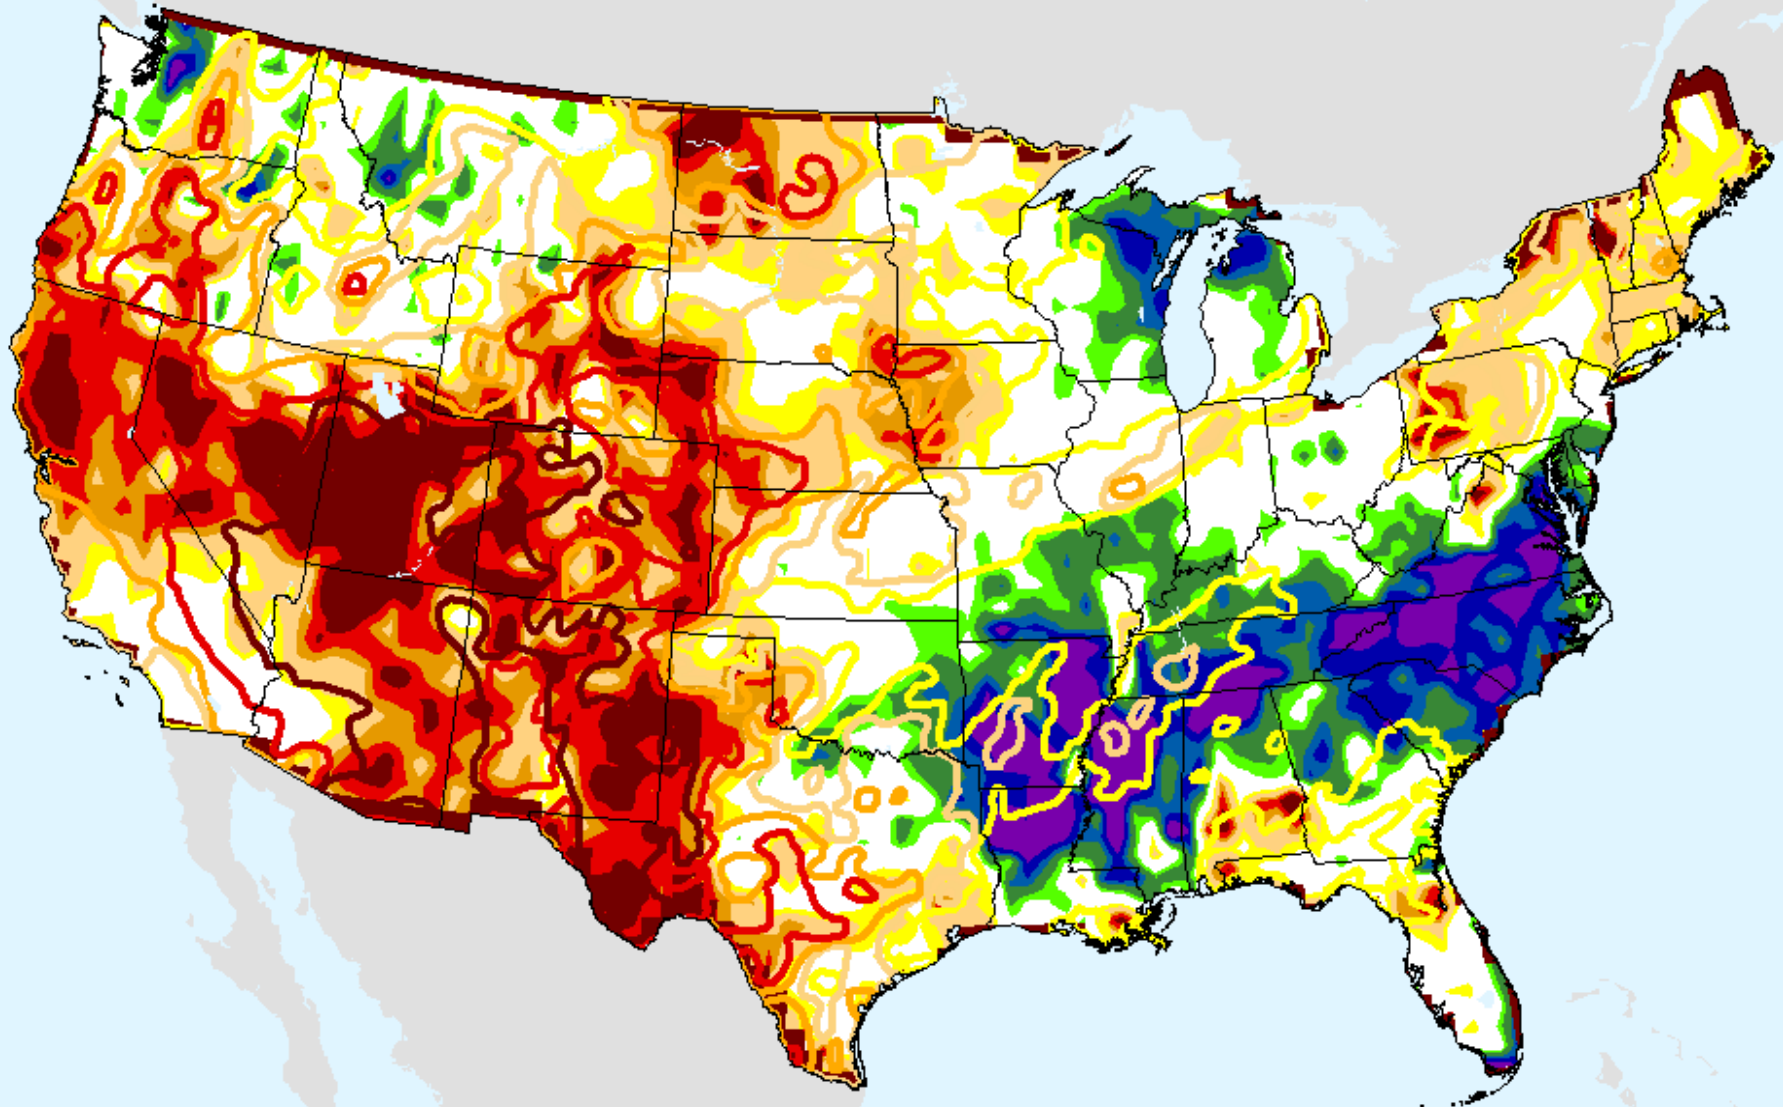

CPC 12-month SPI

As of: Tuesday, December 22, 2020

USDM for: Dec. 15, 2020

SPI (USDM)