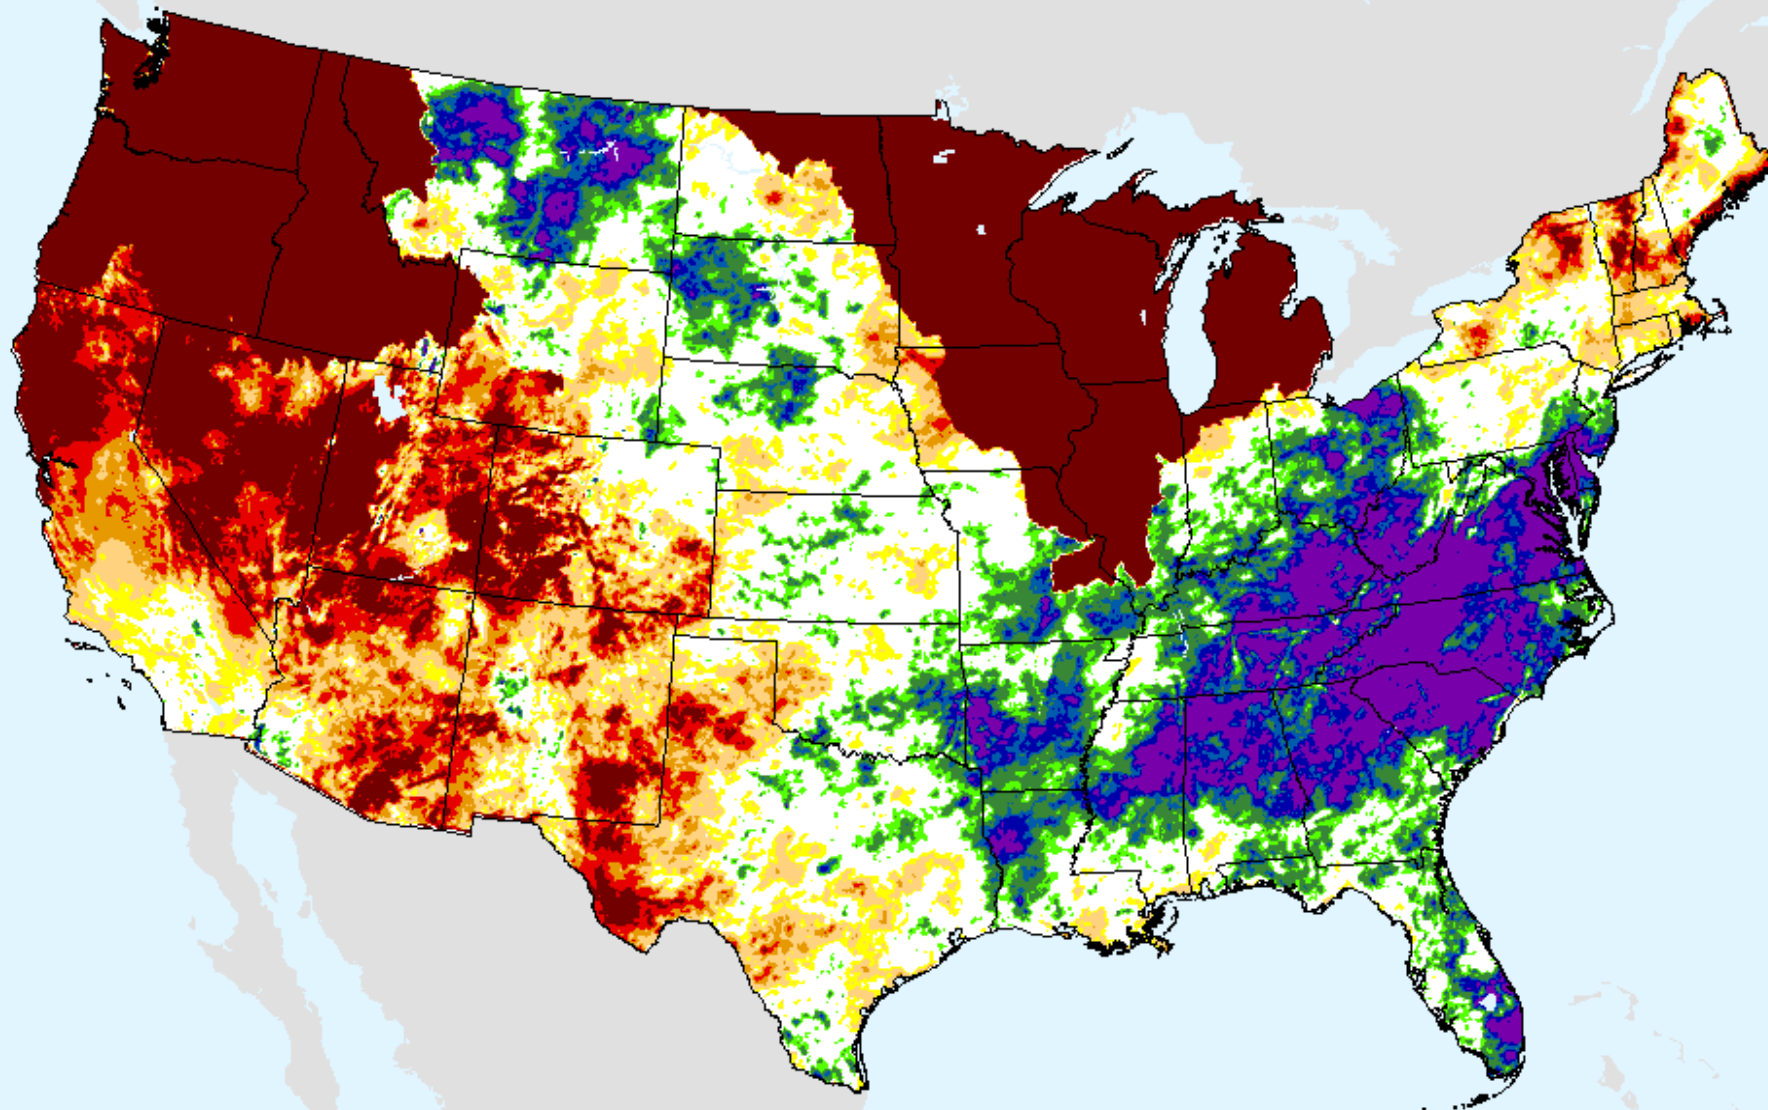

AHPS 9-month SPI

As of: Tuesday, December 22, 2020

AHPS 12-month SPI

As of: Tuesday, December 22, 2020

USDM for: Dec. 15, 2020

SPI (USDM)

AHPS 12-month SPI

As of: Tuesday, December 22, 2020