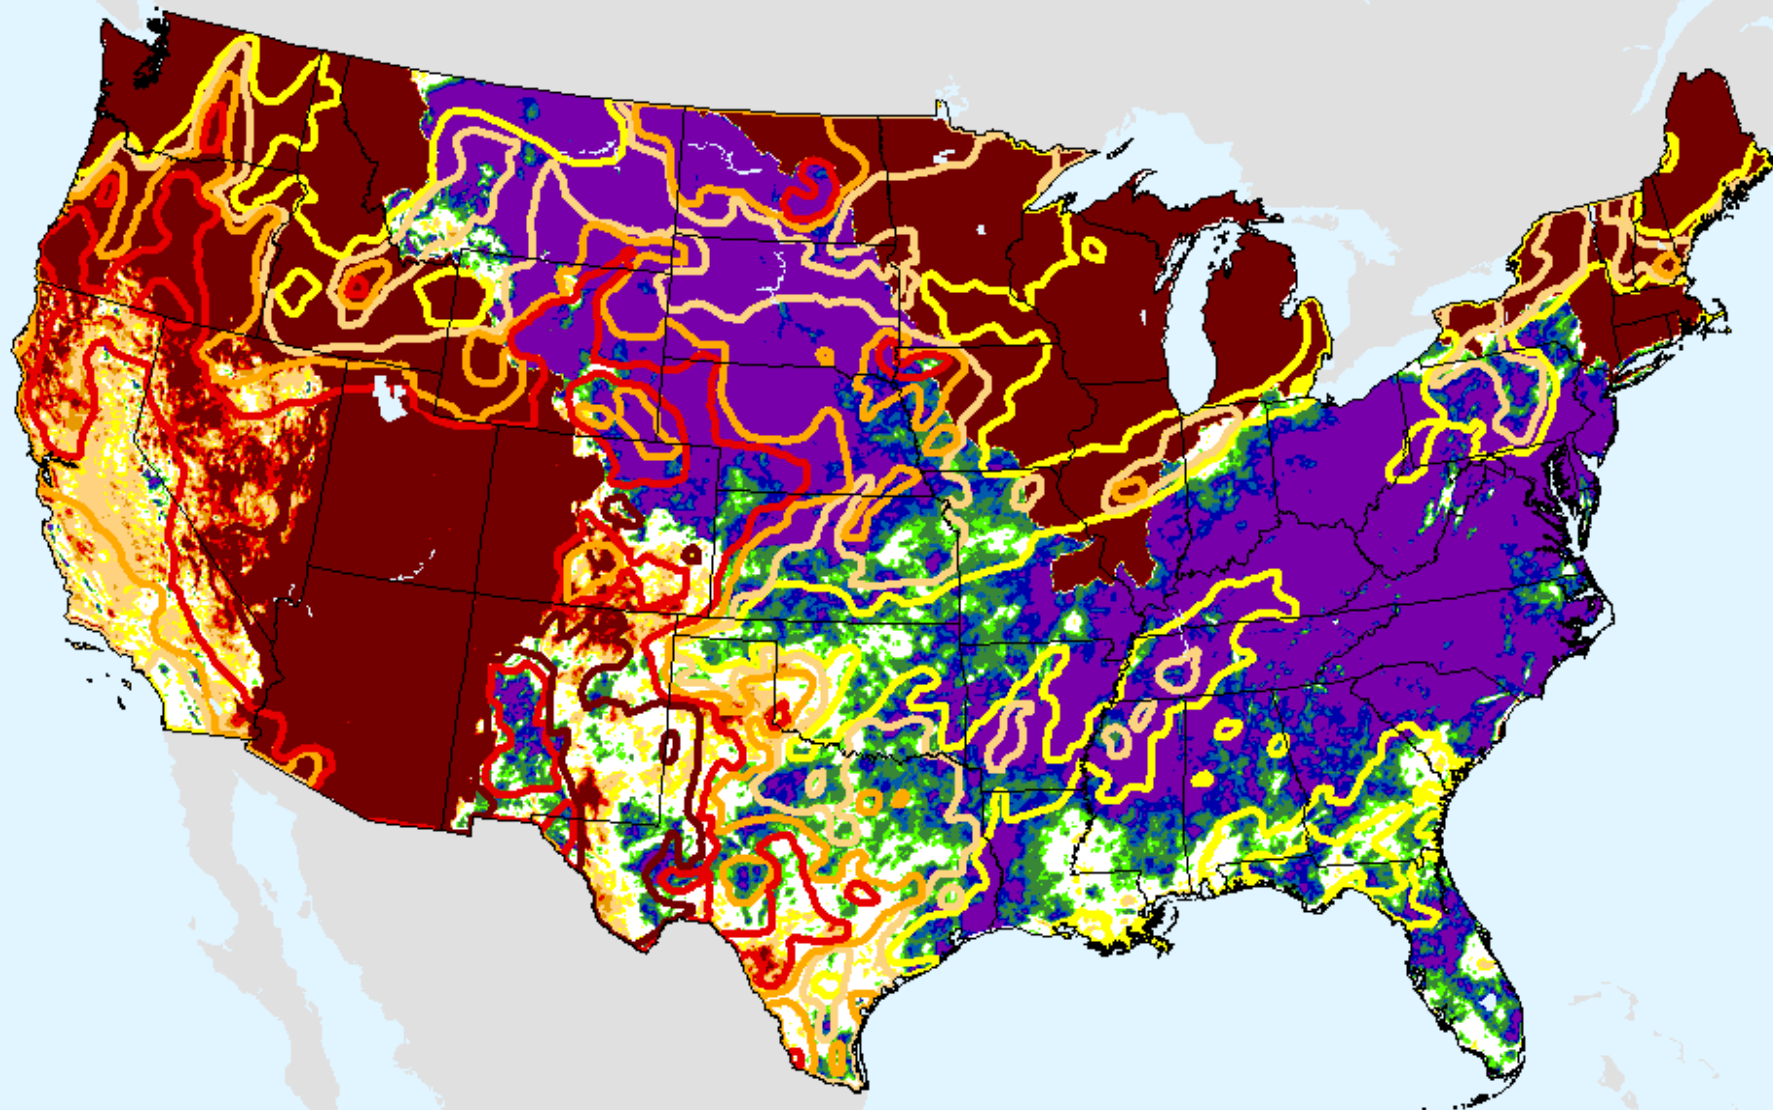

AHPS 36-month SPI

As of: Tuesday, December 22, 2020

USDM for: Dec. 15, 2020

SPI (USDM)