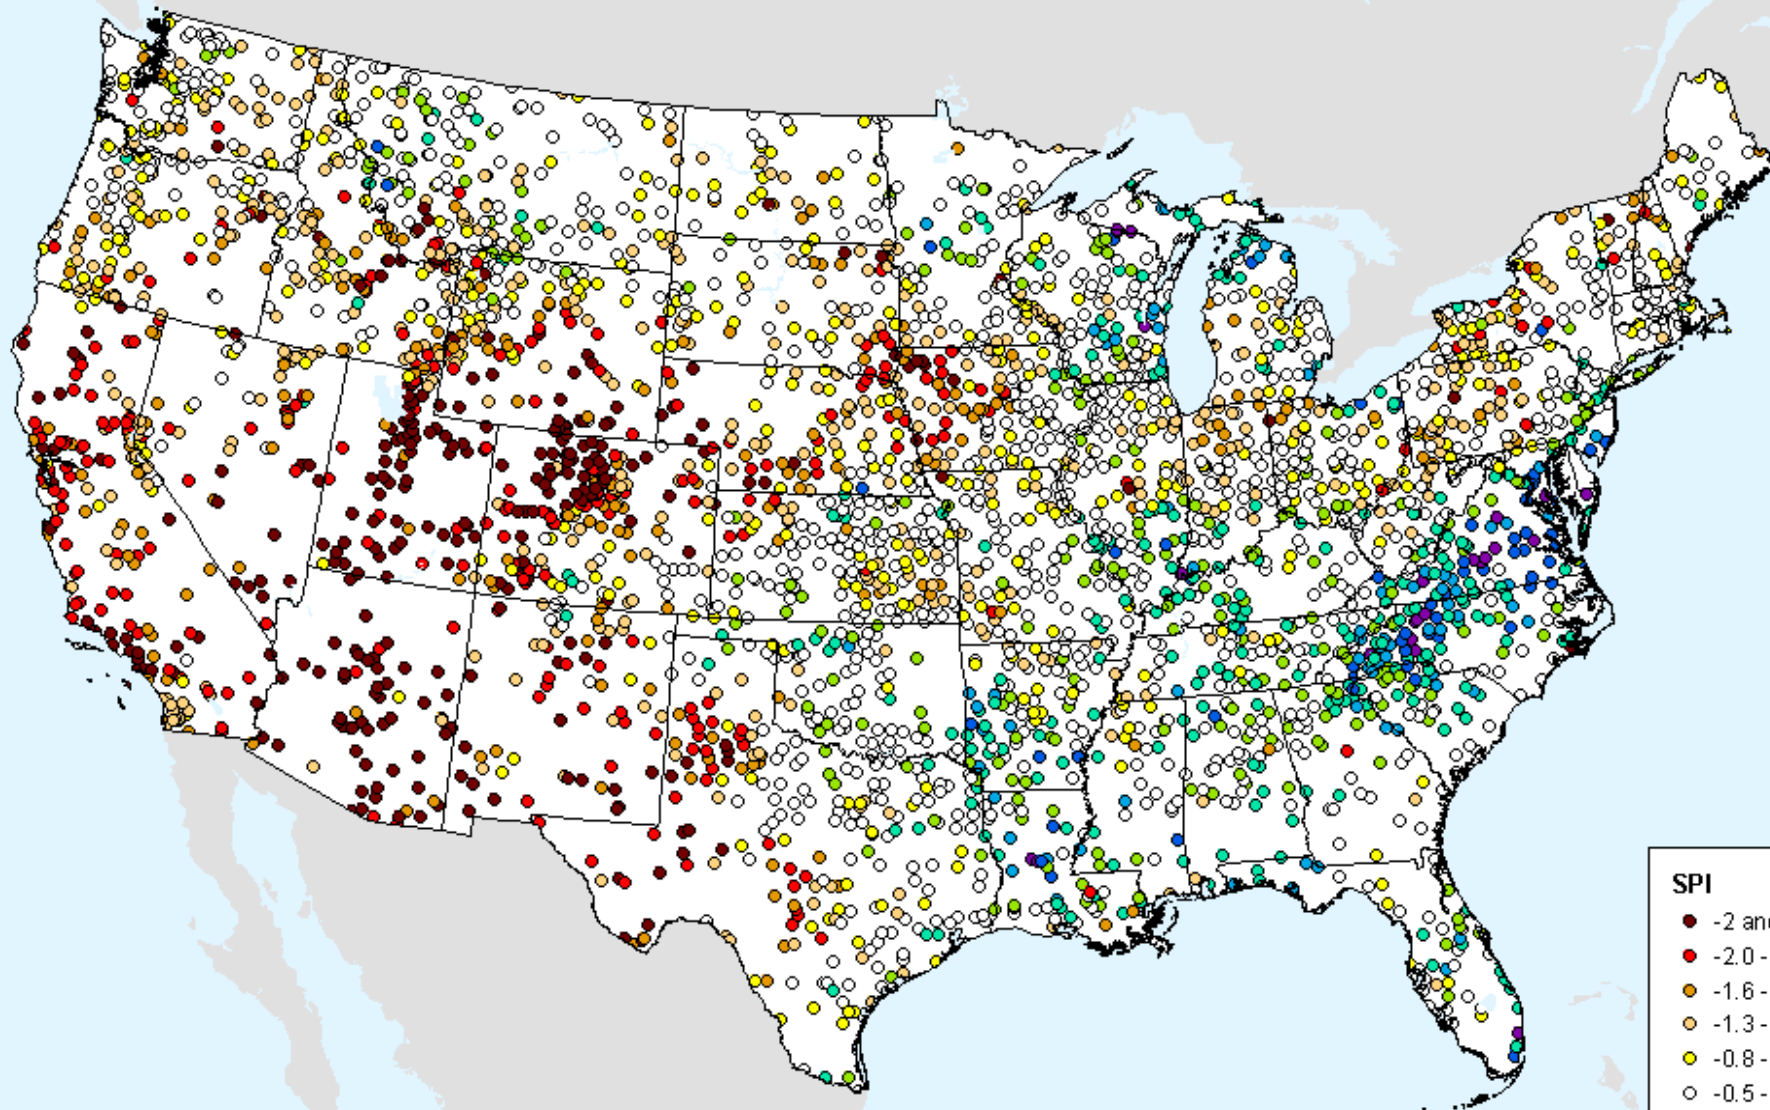

HPRCC 6-month SPI

As of: Tuesday, December 22, 2020

SPI

- -2 and Greater
- -2.0--1.6
- -1.6--1.3
- -1.3--0.8
- -0.8--0.5
- -0.5-0.5
- 0.5-0.8
- 0.8-1.3
- 1.3-1.6
- 1.6-2.0
- 2.0 and Greater