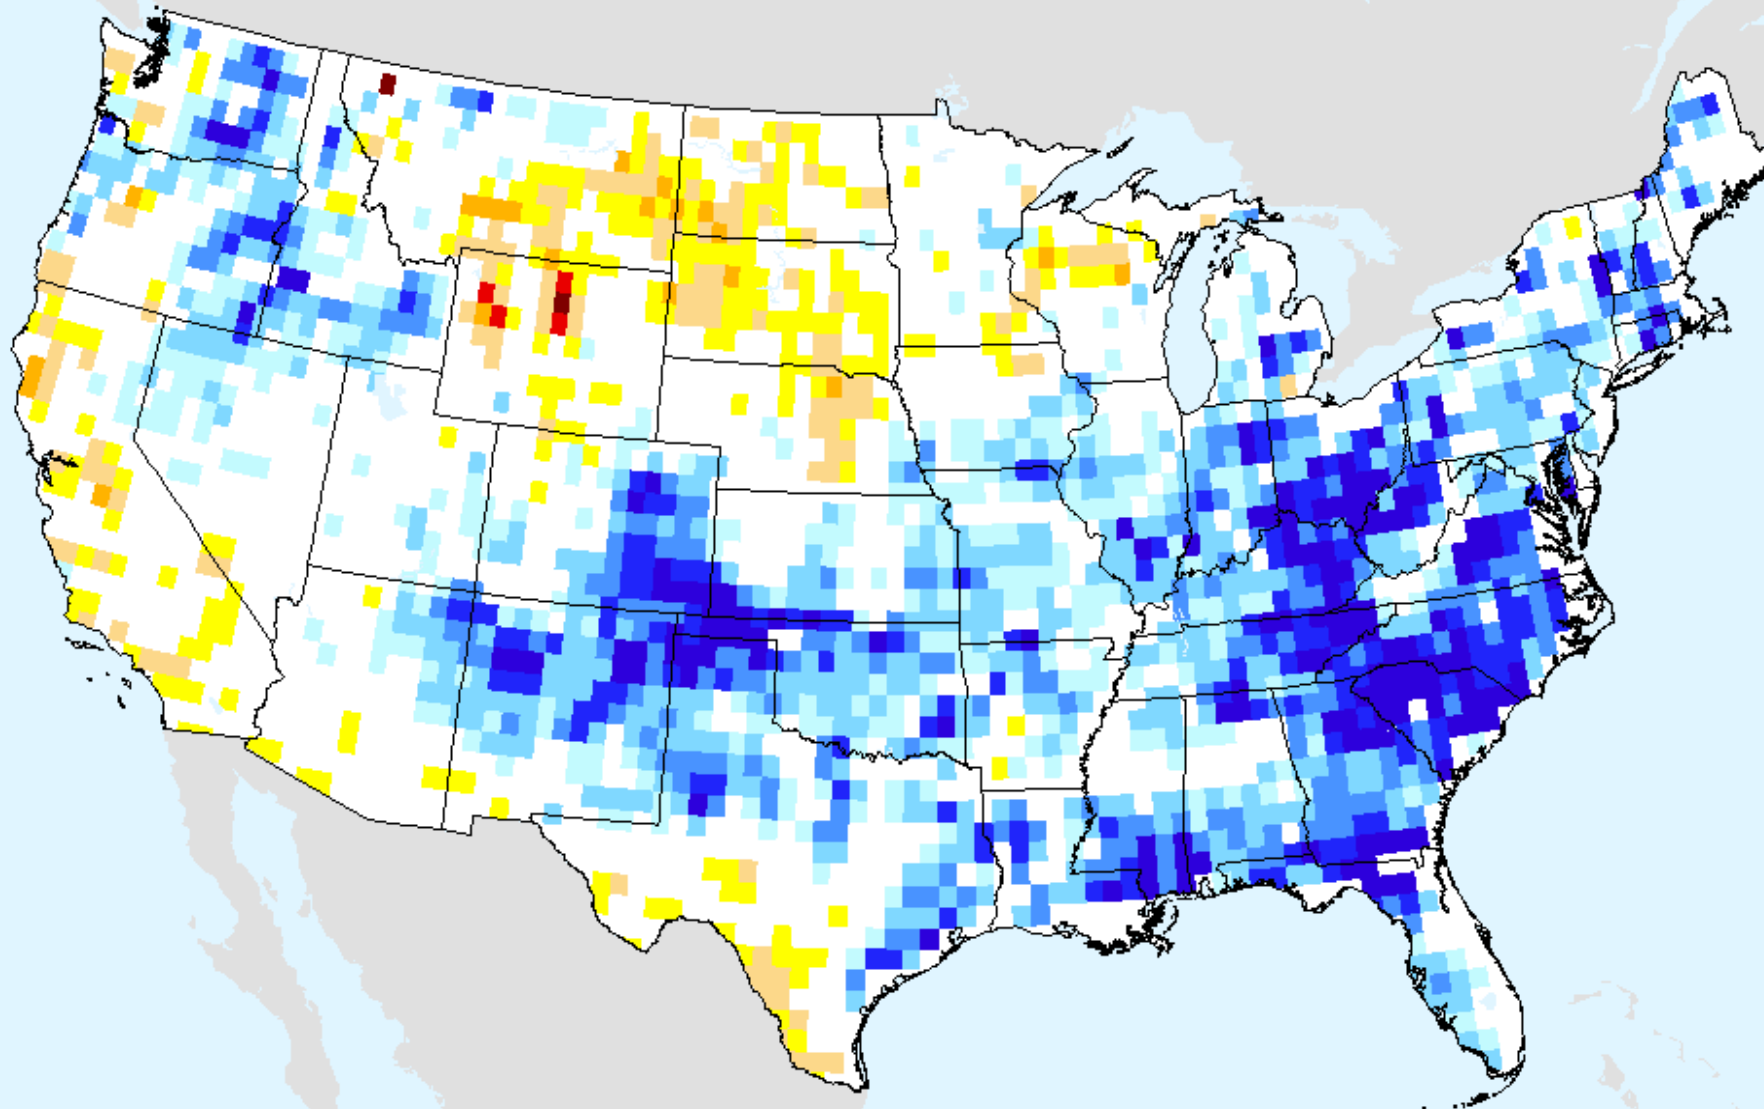

AIRS-Based Surface Relative Humidity 28 Day

As of: Tuesday, December 22, 2020