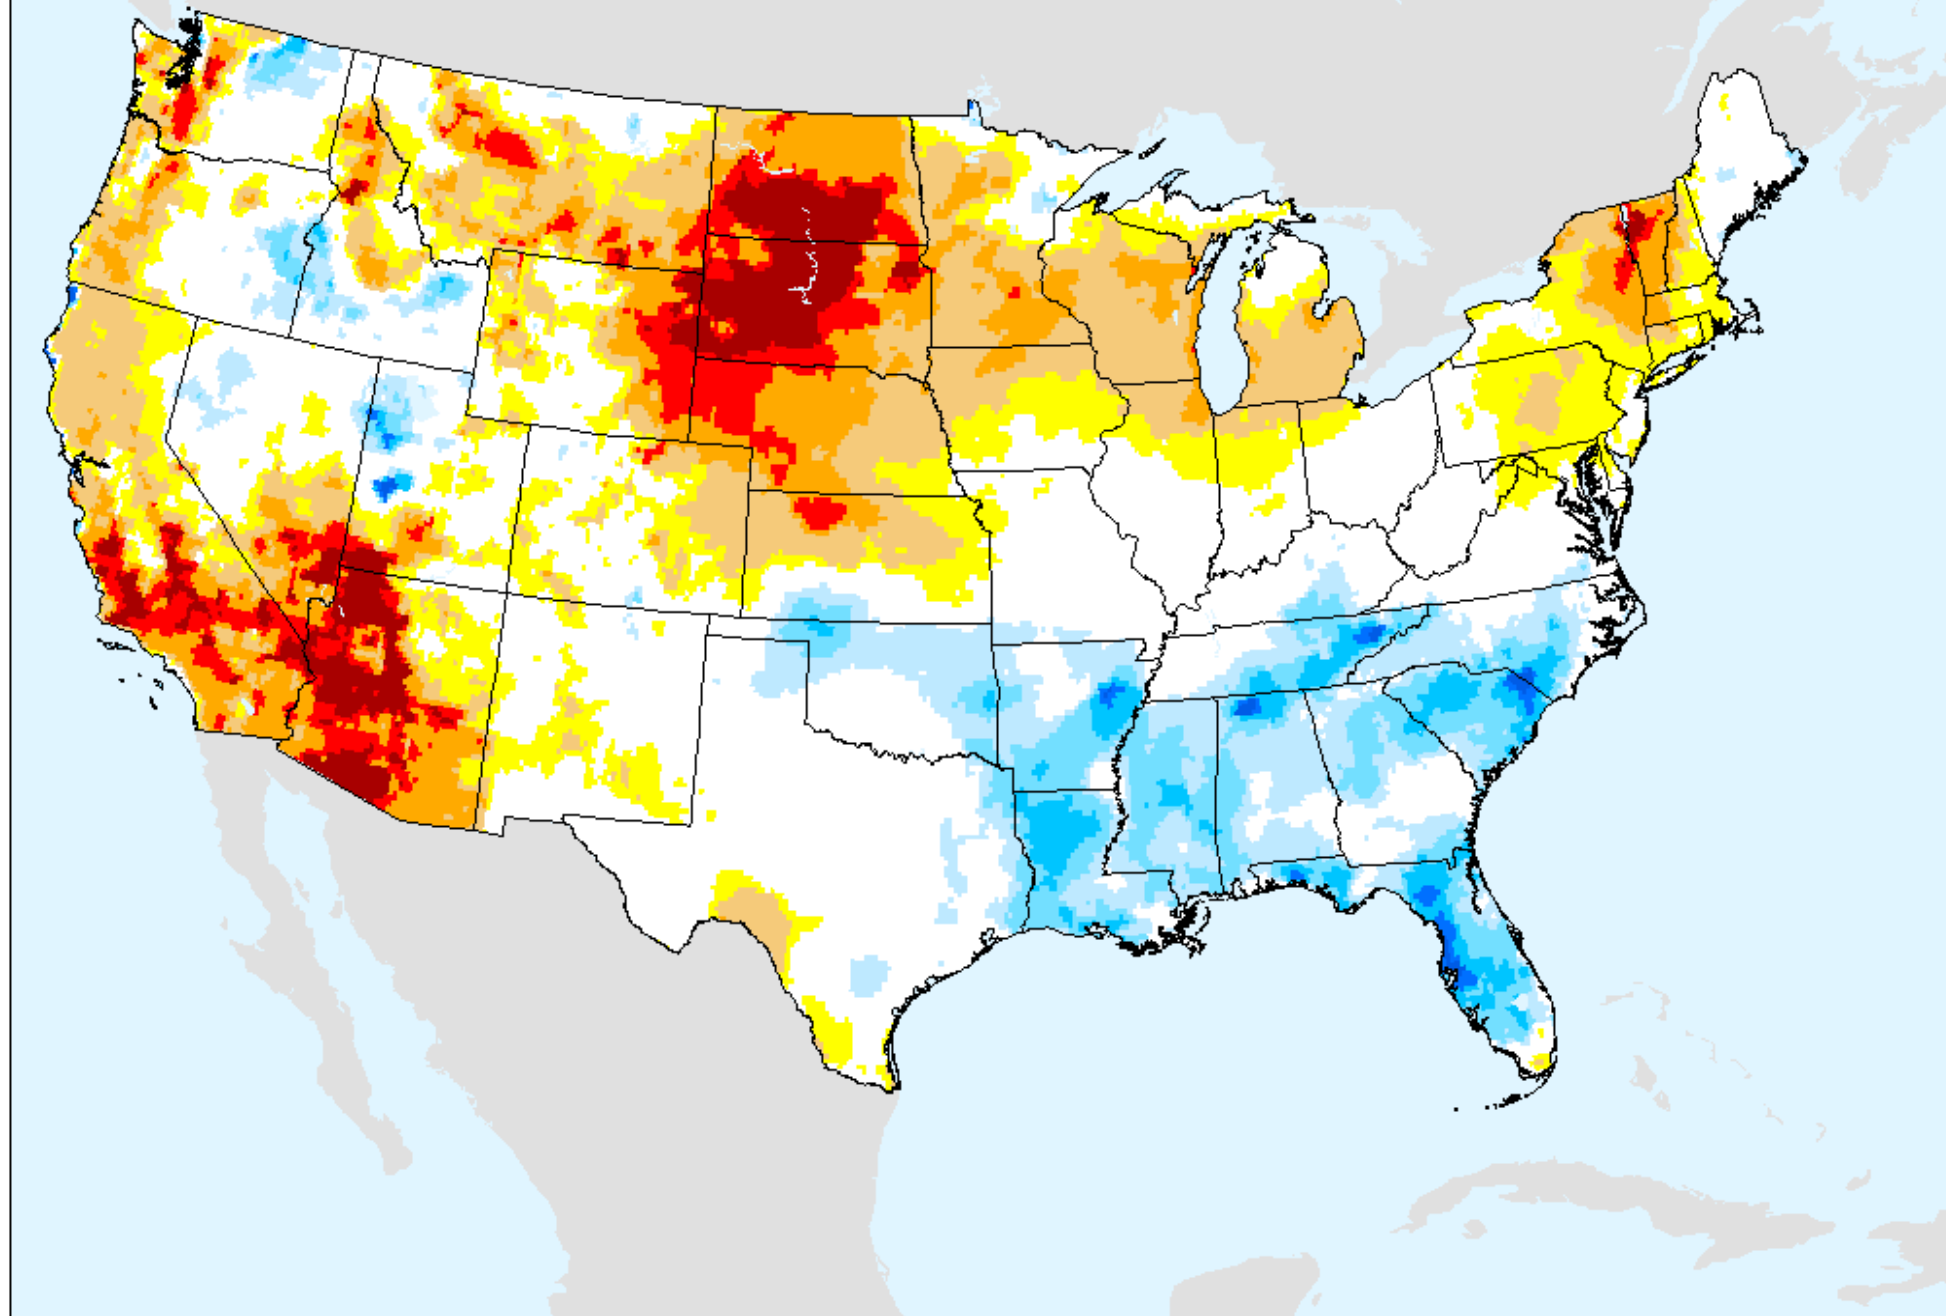

As of: Tuesday, December 22, 2020

EDDI 3-week

As of: Tuesday, December 22, 2020

USDM for: Dec. 15, 2020

EDDI 3-week

As of: Tuesday, December 22, 2020

EDDI 4-week

As of: Tuesday, December 22, 2020