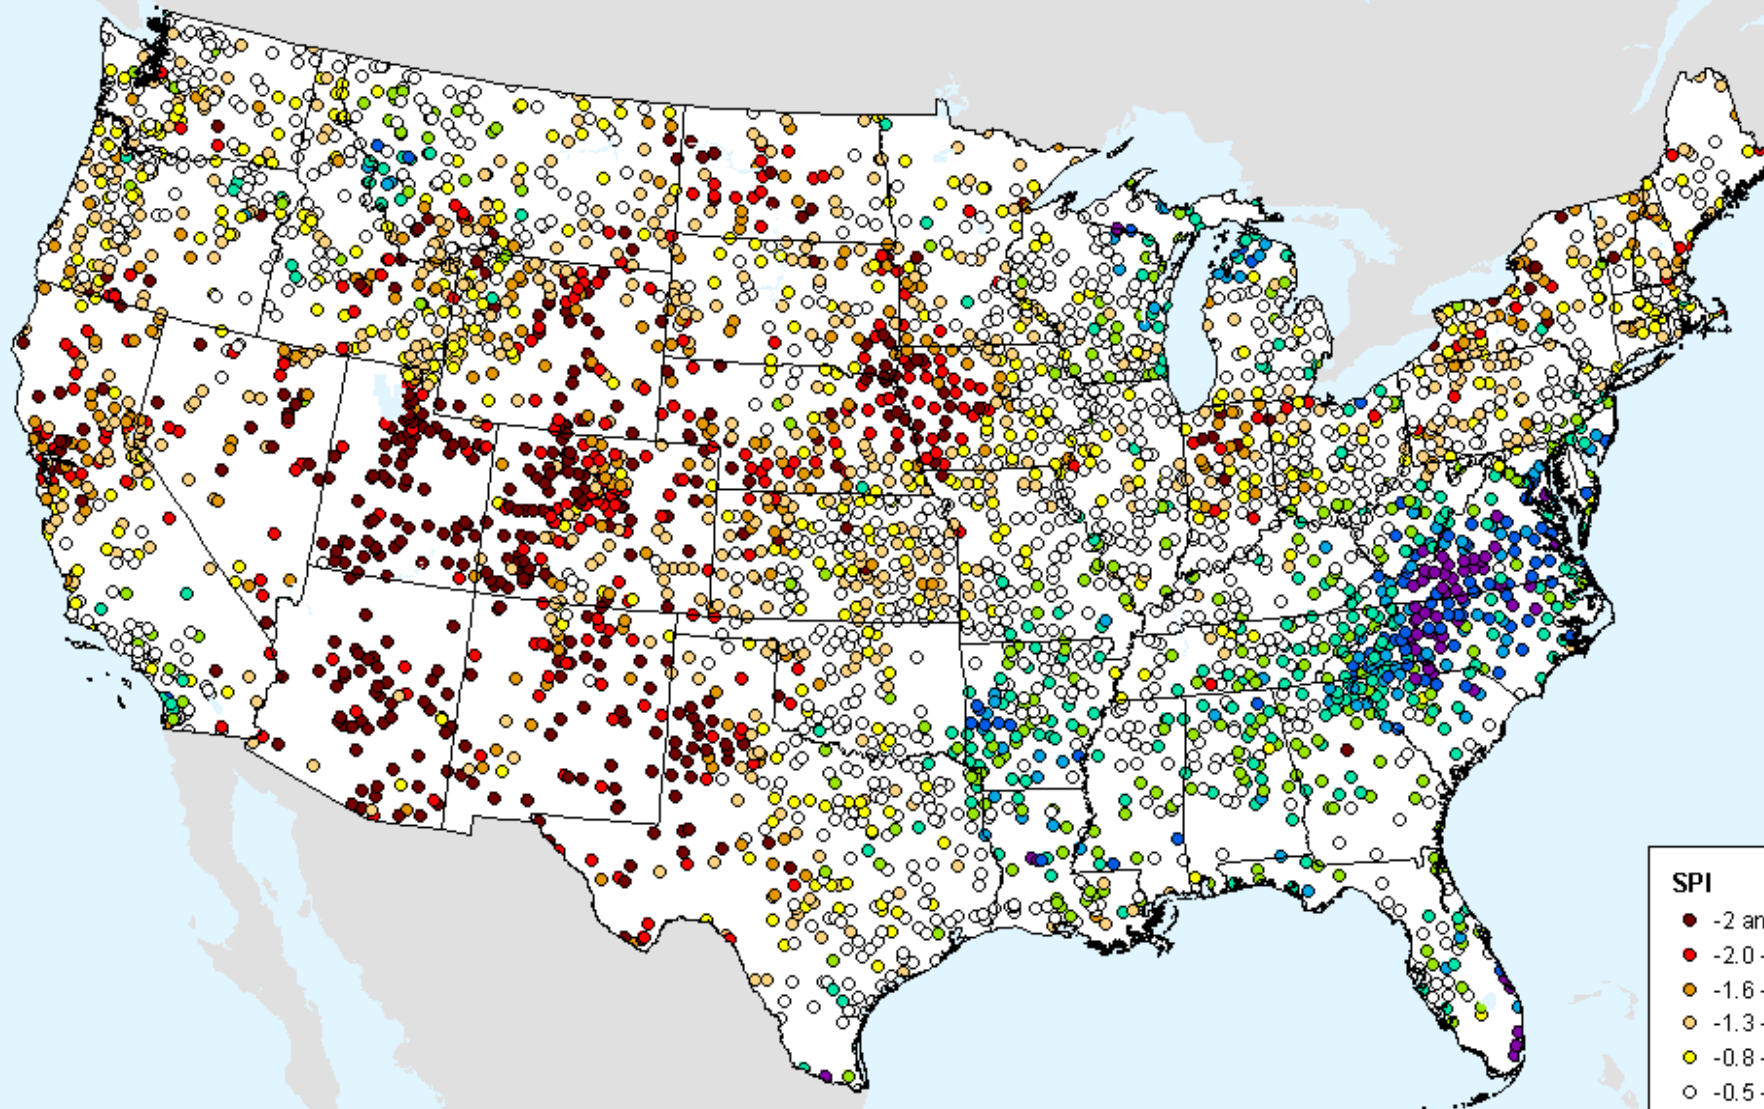

HPRCC 9-month SPI

As of: Tuesday, December 22, 2020

USDM for: Dec. 15, 2020

HPRCC 9-month SPI

As of: Tuesday, December 22, 2020

SPI

- -2 and Greater
- -2.0 -- -1.6
- -1.6 -- -1.3
- -1.3 -- -0.8
- -0.8 -- -0.5
- -0.5 - 0.5
- 0.5 - 0.8
- 0.8 - 1.3
- 1.3 - 1.6
- 1.6 - 2.0
- 2.0 and Greater