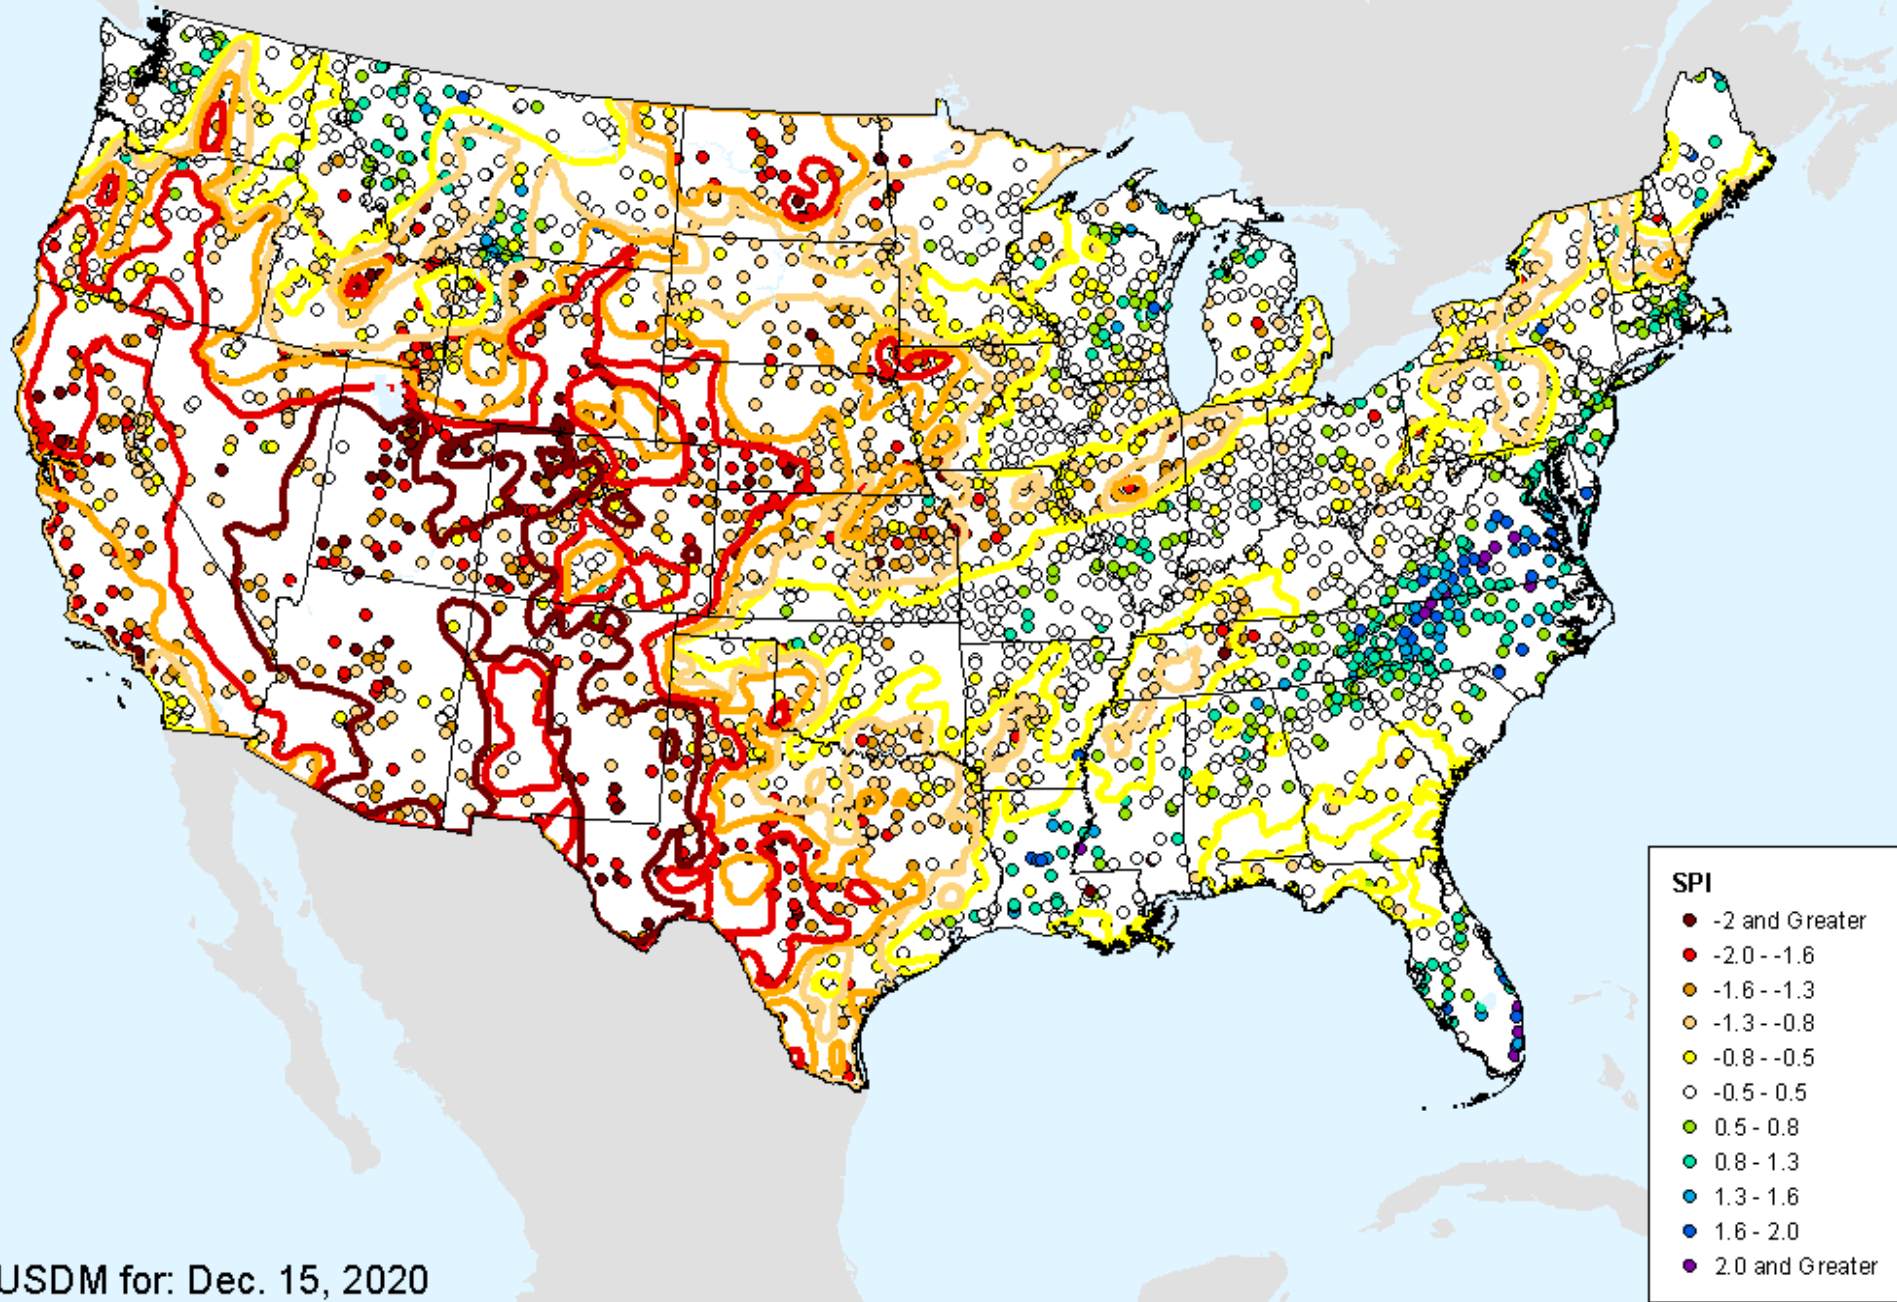

HPRCC 3-month SPI

As of: Tuesday, December 22, 2020