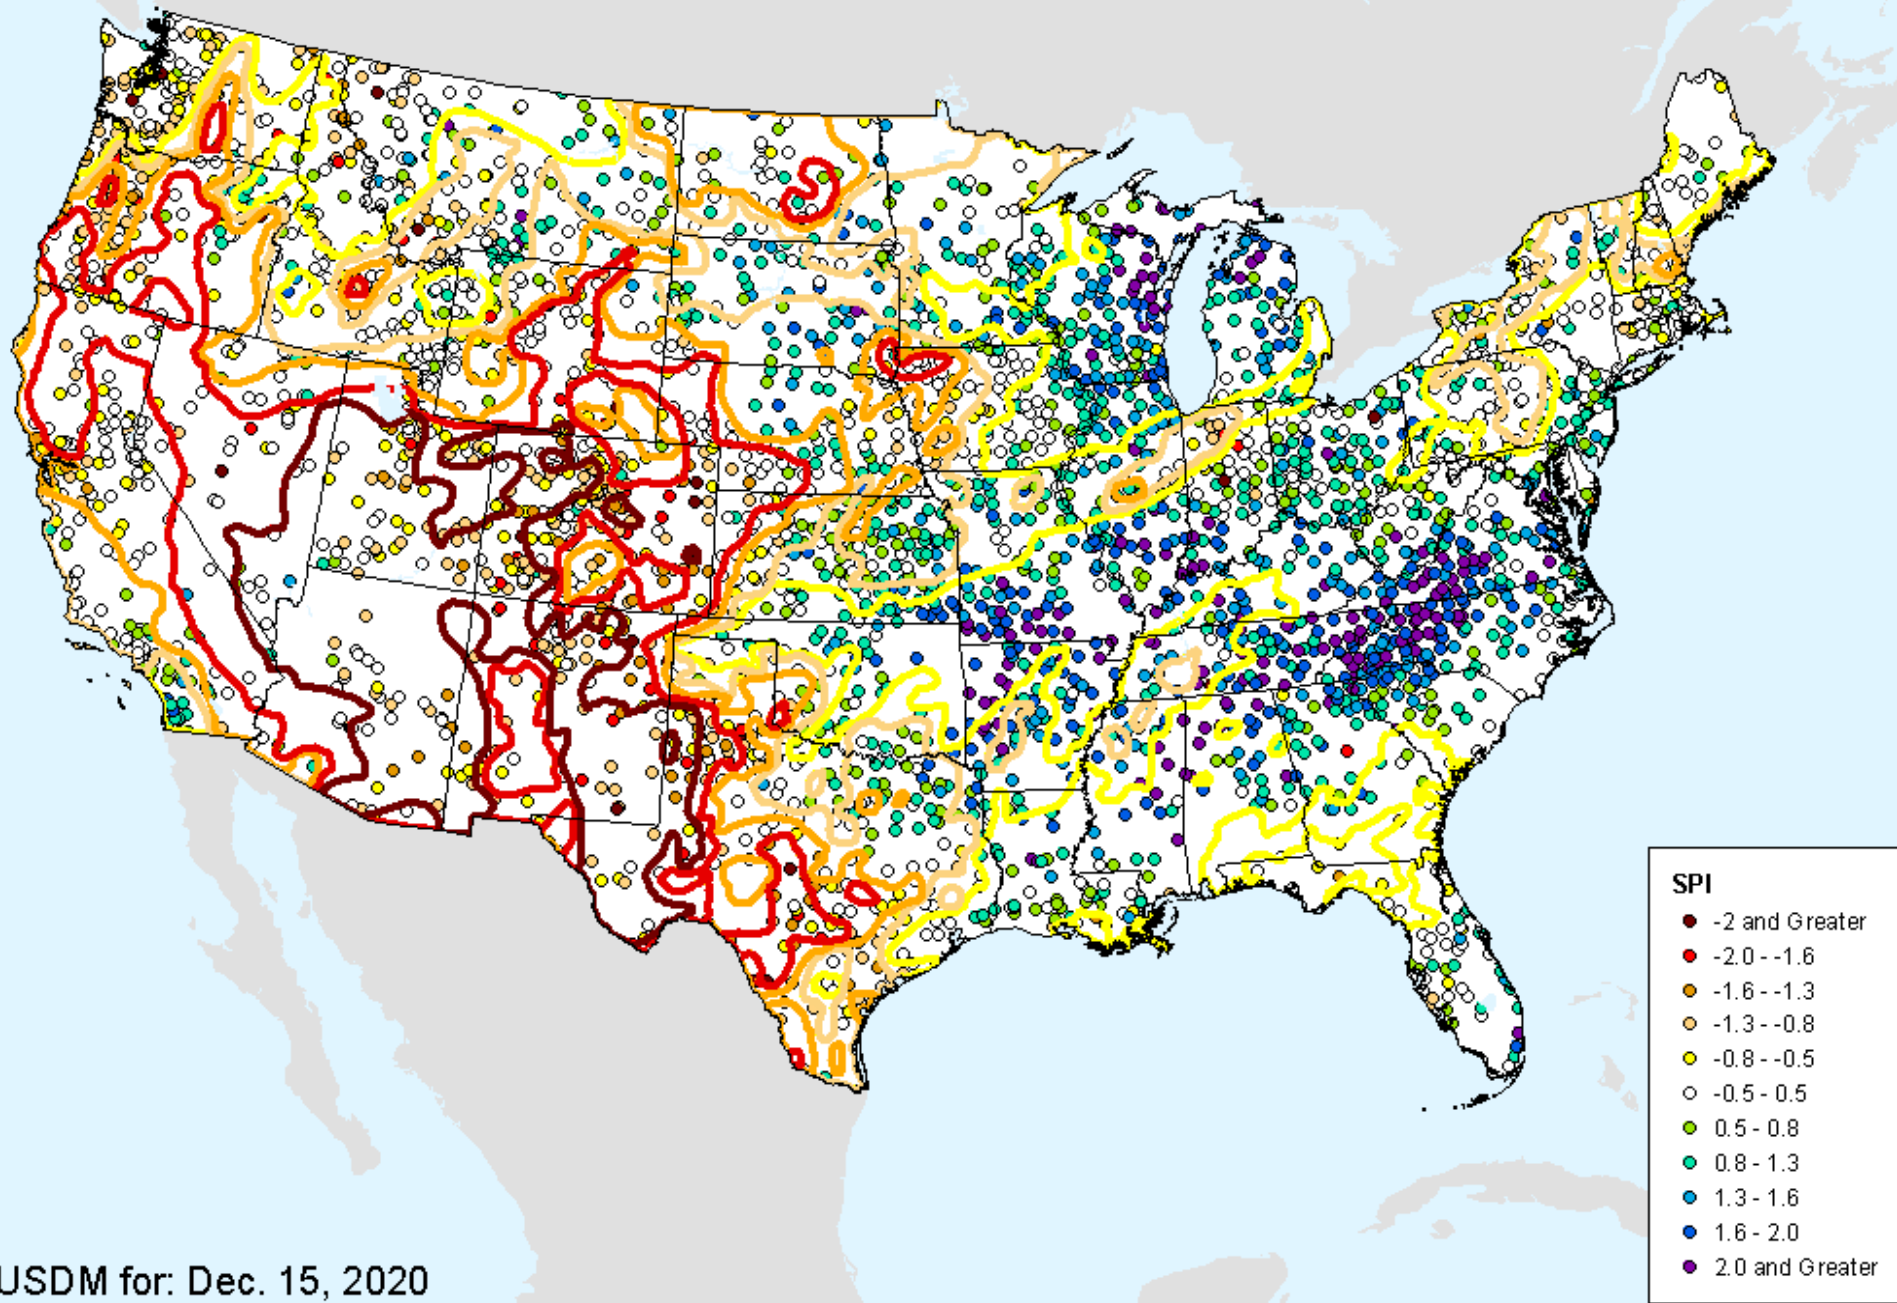

HPRCC 12-month SPI

As of: Tuesday, December 22, 2020

USDM for: Dec. 15, 2020

HPRCC 12-month SPI

As of: Tuesday, December 22, 2020

HPRCC 24-month SPI

As of: Tuesday, December 22, 2020

USDM for: Dec. 15, 2020