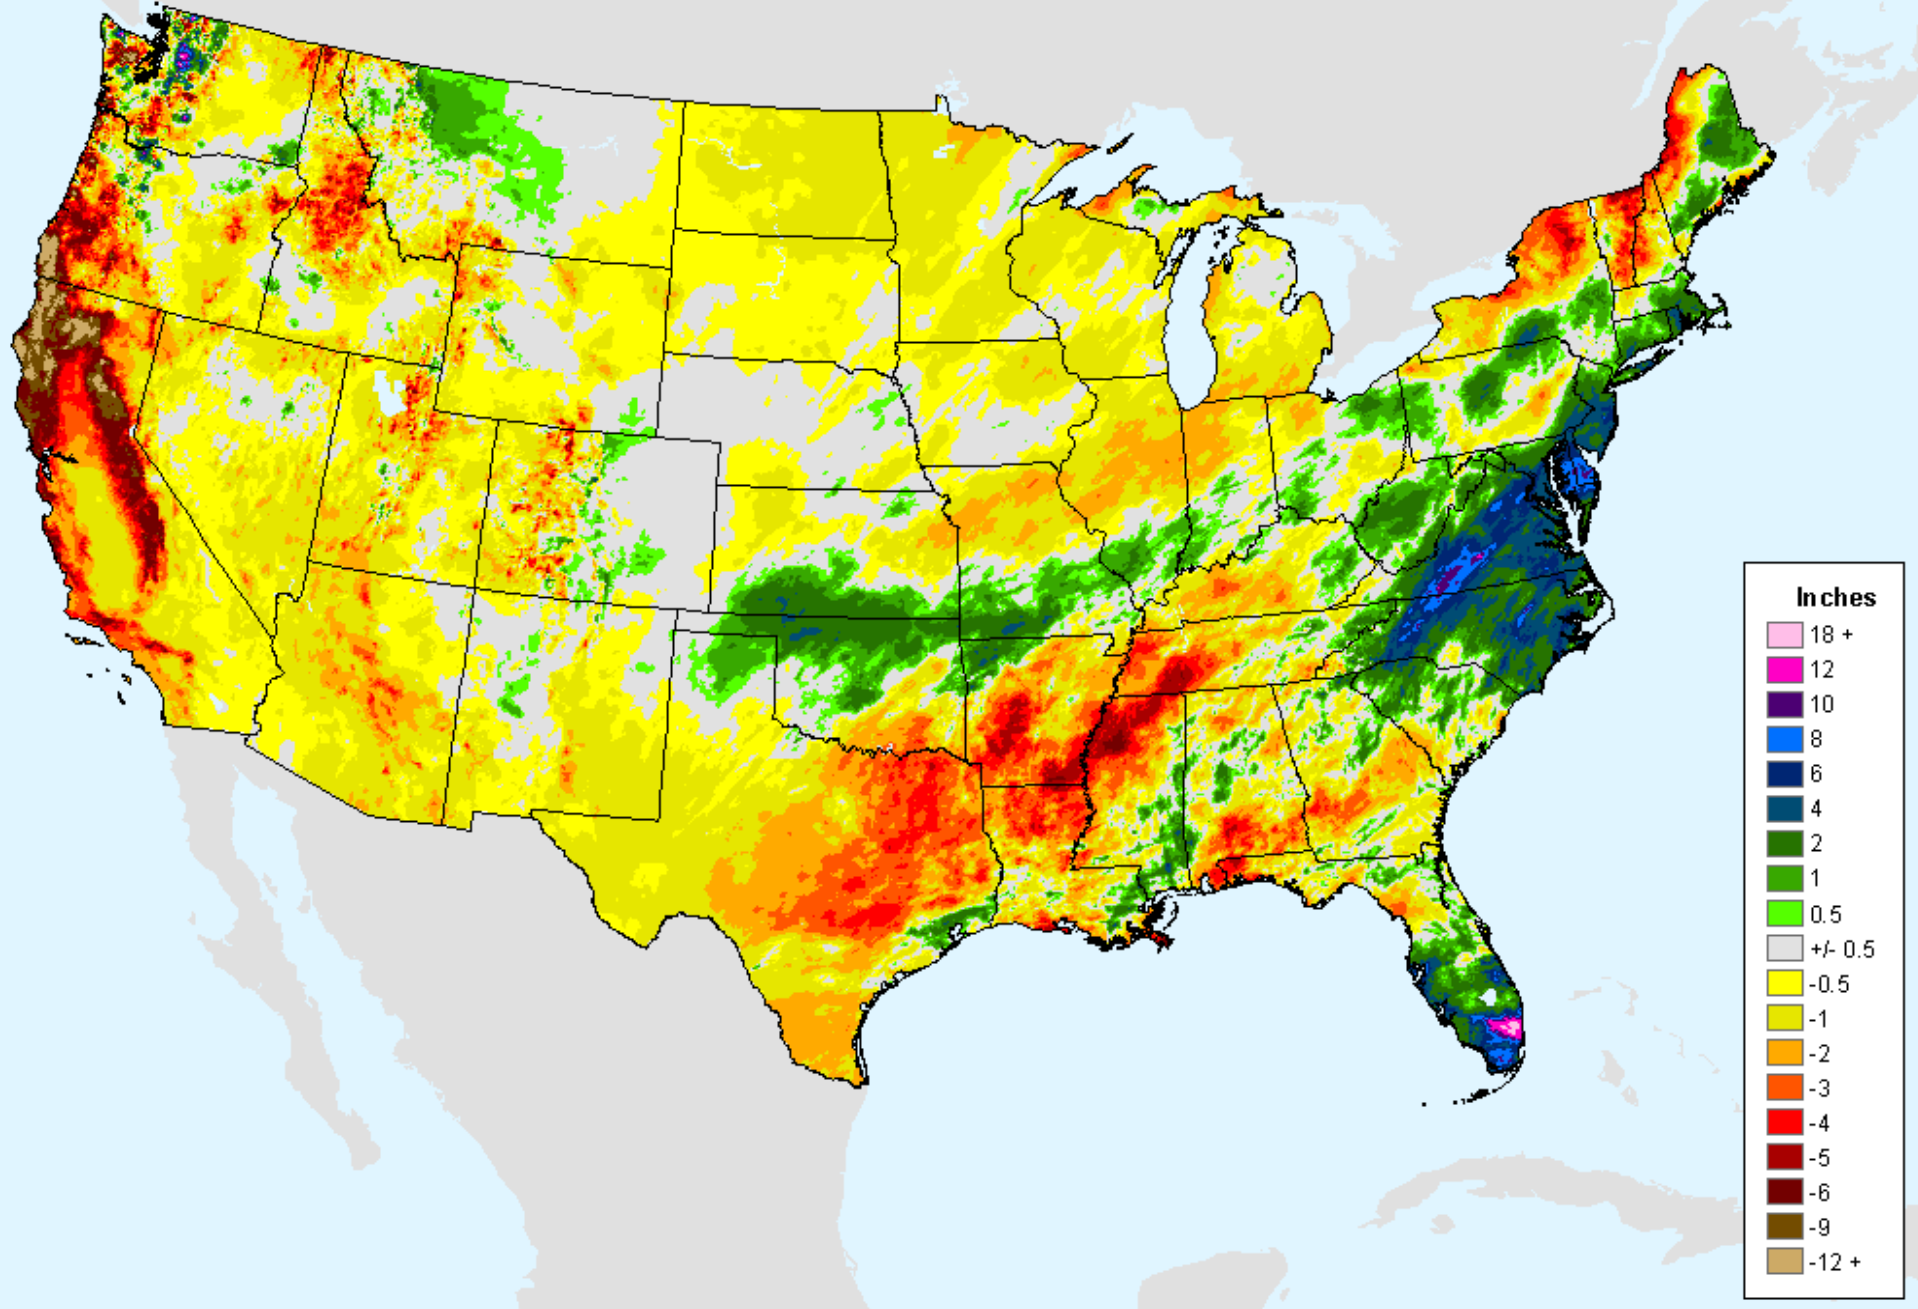

AHPS 60-Day Precip Departure

As of: Tuesday, December 22, 2020