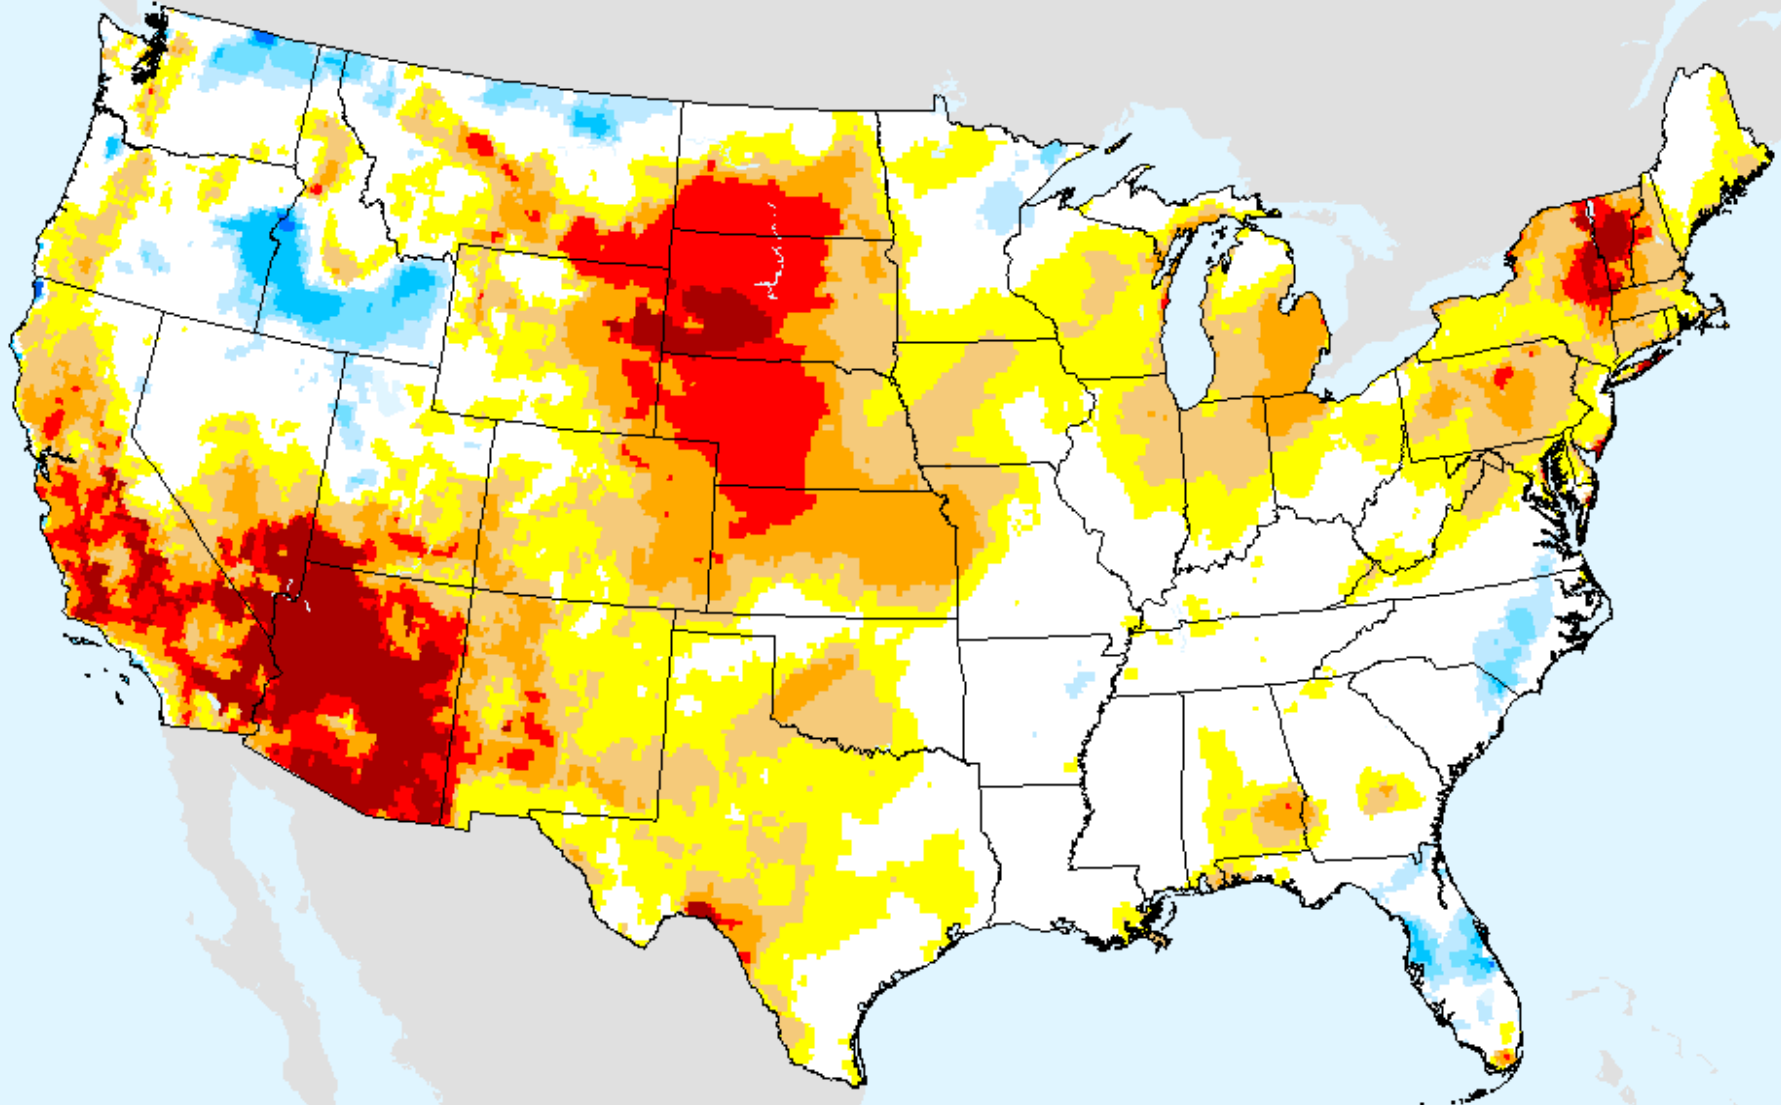

USDM for: Dec. 15, 2020

EDDI 4-week

As of: Tuesday, December 22, 2020

EDDI 5-week

As of: Tuesday, December 22, 2020

USDM for: Dec. 15, 2020

EDDI 5-week

As of: Tuesday, December 22, 2020