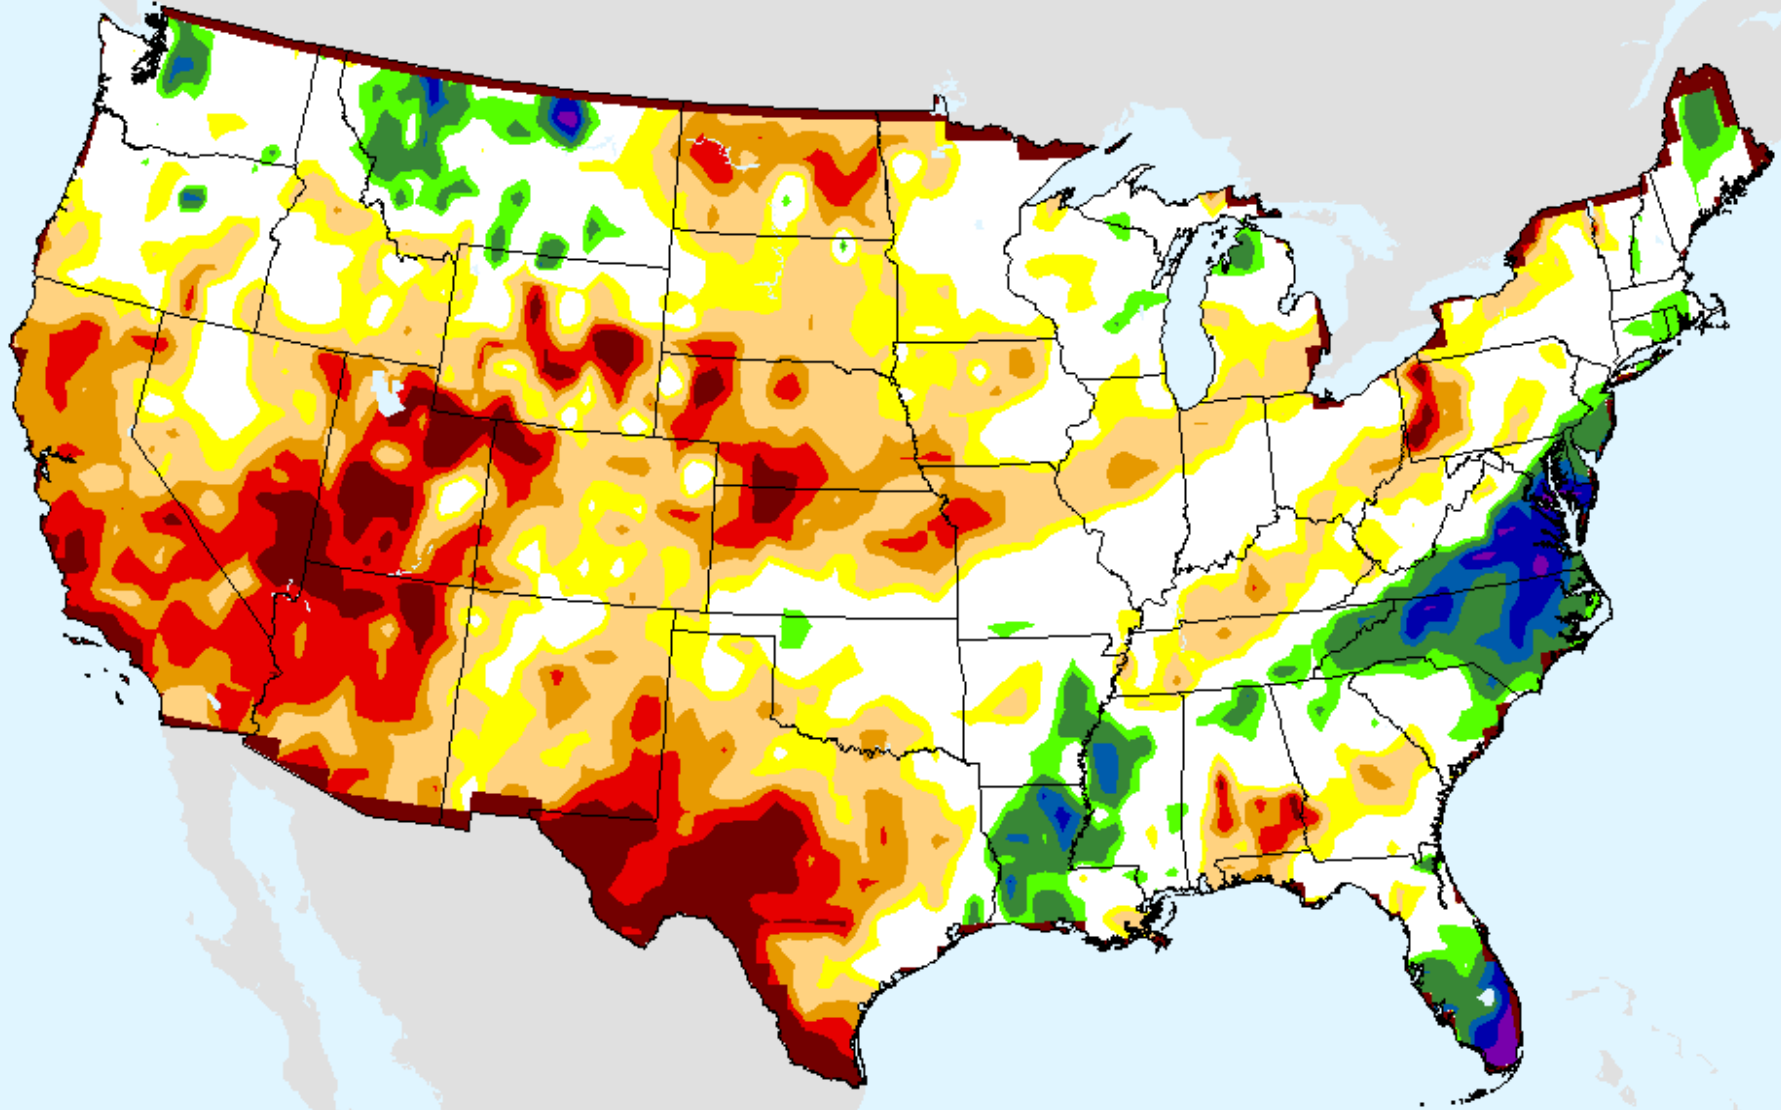

CPC 3-month SPI

As of: Tuesday, December 22, 2020