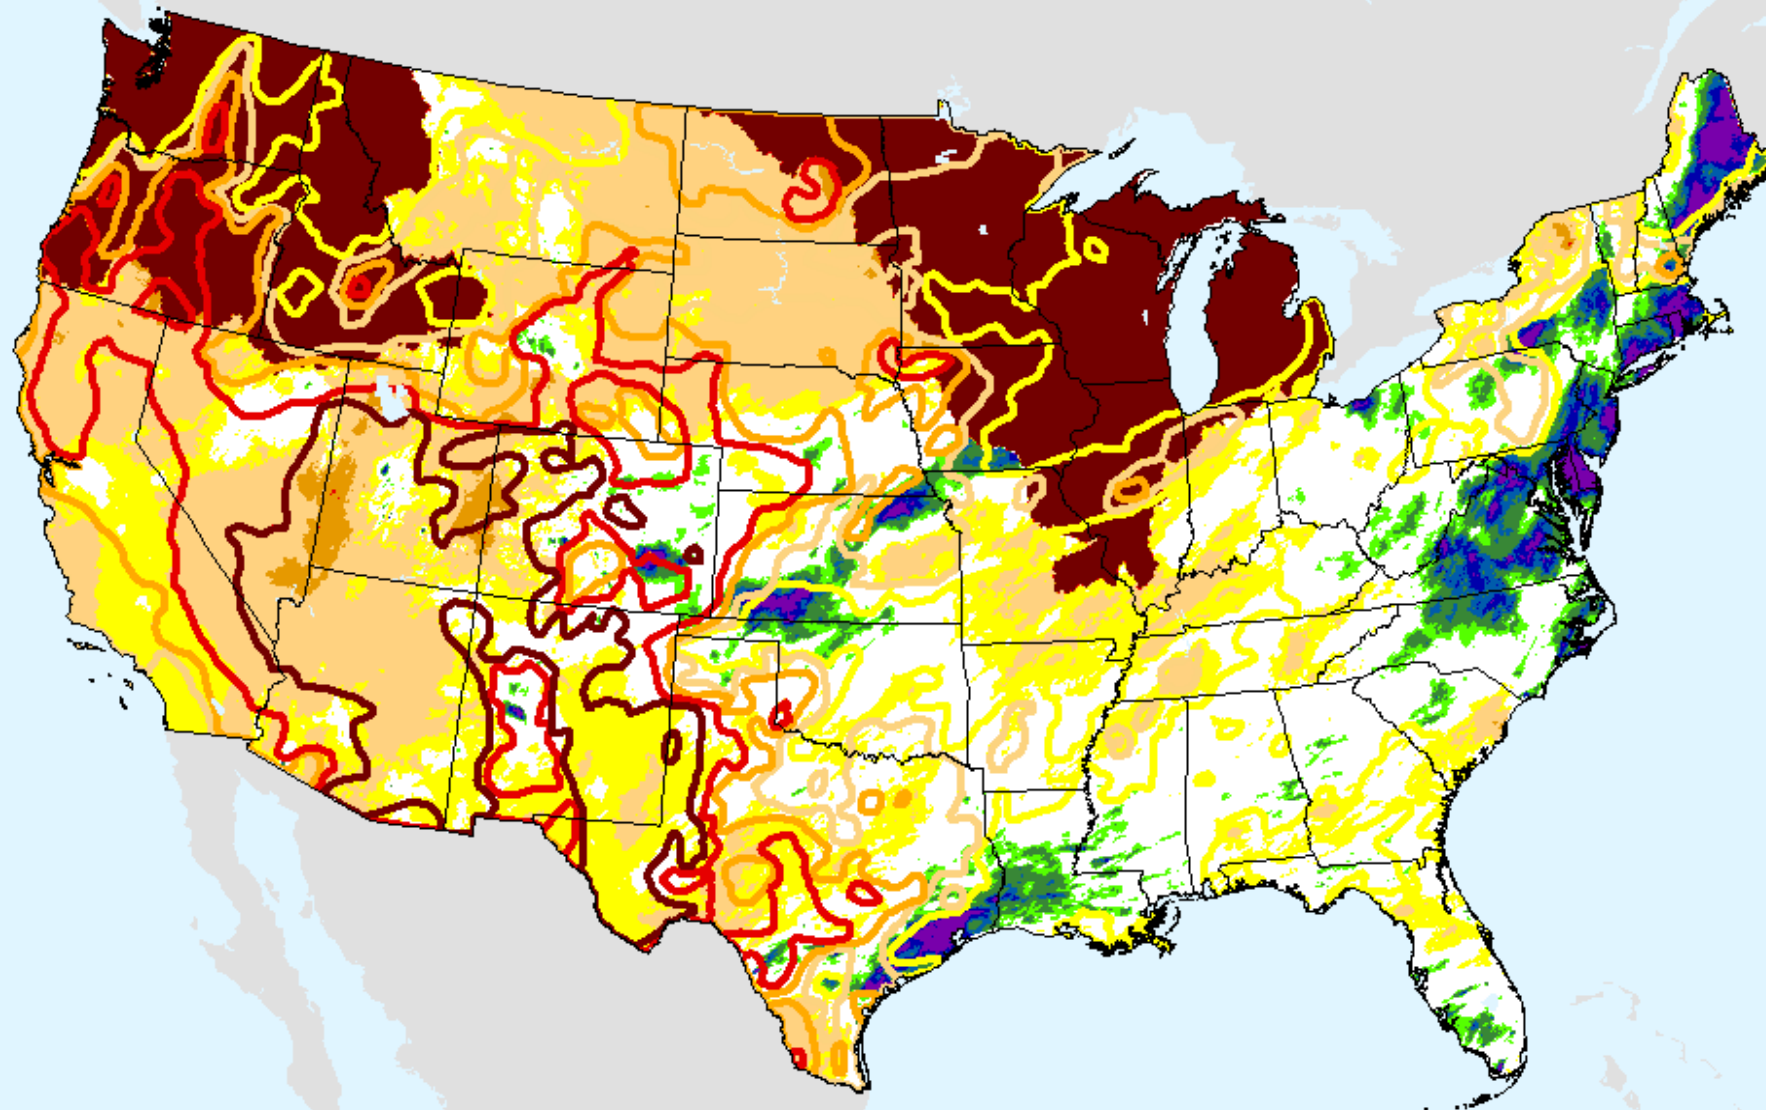

As of: Tuesday, December 22, 2020

HPRCC Year-to-date SPI

As of: Tuesday, December 22, 2020

AHPS 1-month SPI

As of: Tuesday, December 22, 2020

USDM for: Dec. 15, 2020

SPI (USDM)

AHPS 1-month SPI