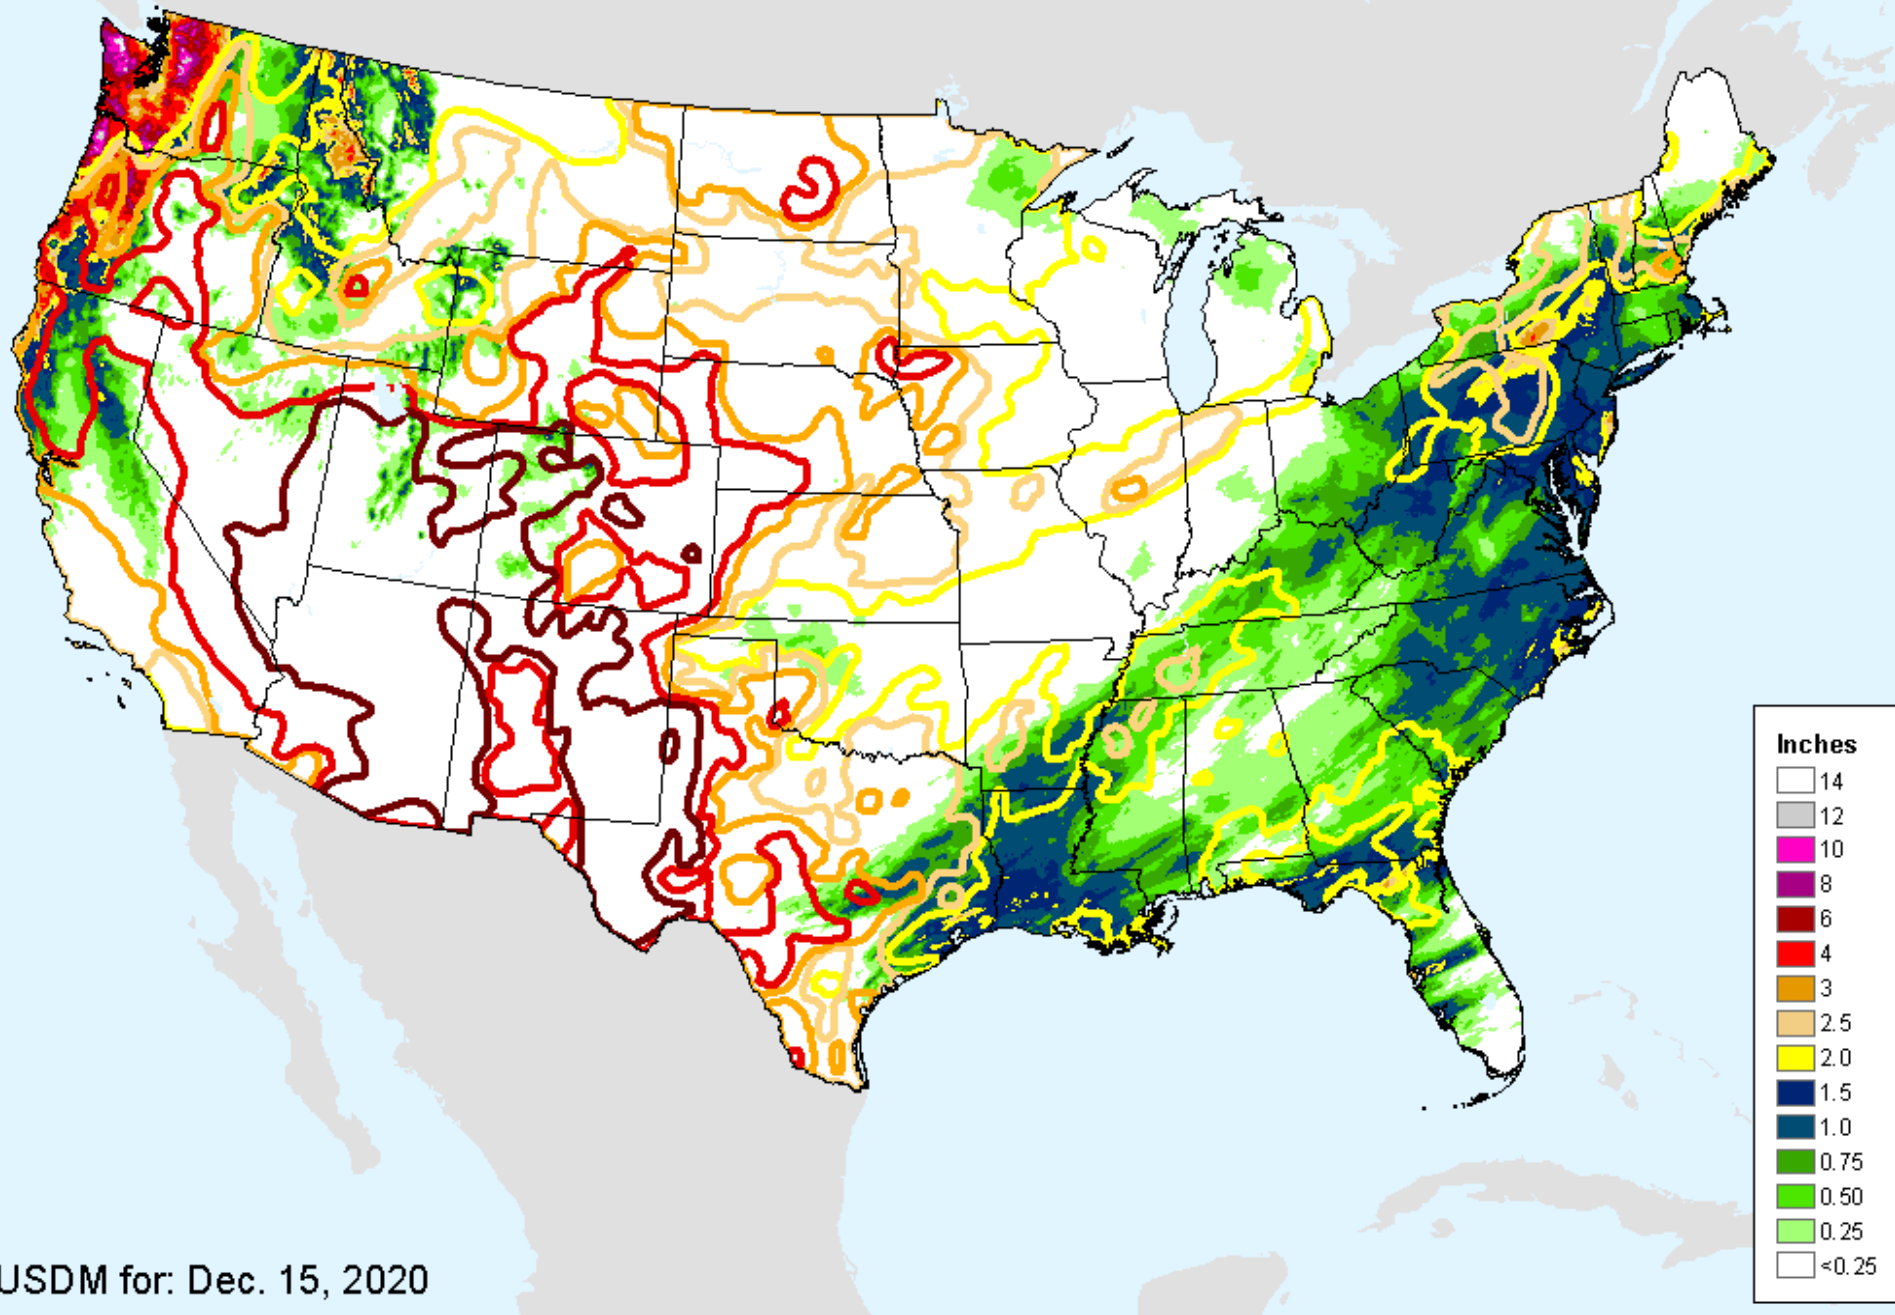

AHPS 7-Day Precipitation

As of: Tuesday, December 22, 2020

AHPS 7-Day Precipitation

As of: Tuesday, December 22, 2020

USDM for: Dec. 15, 2020

AHPS 14-Day Precip Departure

As of: Tuesday, December 22, 2020

USDM for: Dec. 15, 2020