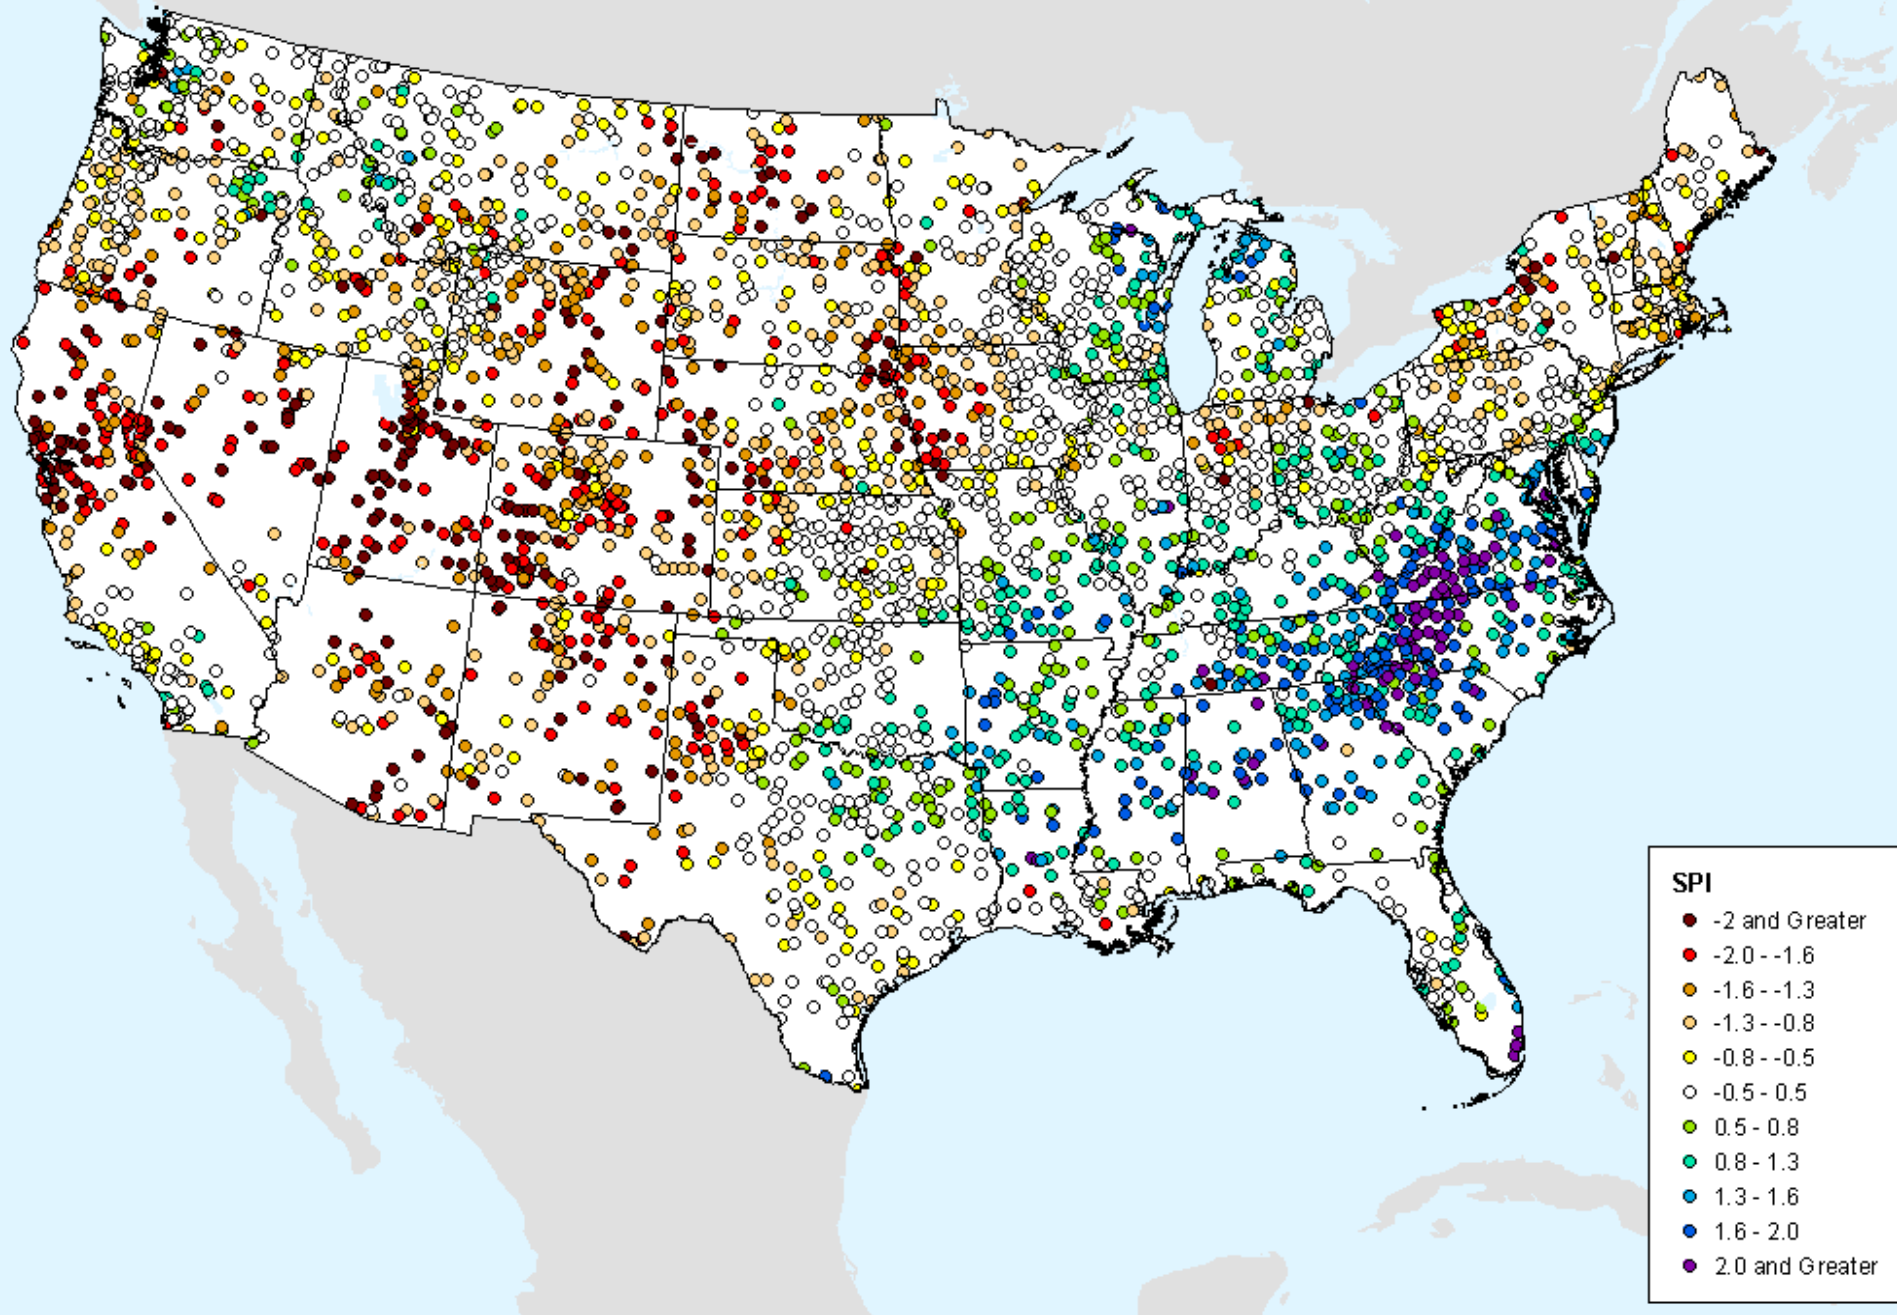

HPRCC 12-month SPI

As of: Tuesday, December 22, 2020

USDM for: Dec. 15, 2020

HPRCC 12-month SPI

As of: Tuesday, December 22, 2020

HPRCC 24-month SPI

As of: Tuesday, December 22, 2020

USDM for: Dec. 15, 2020