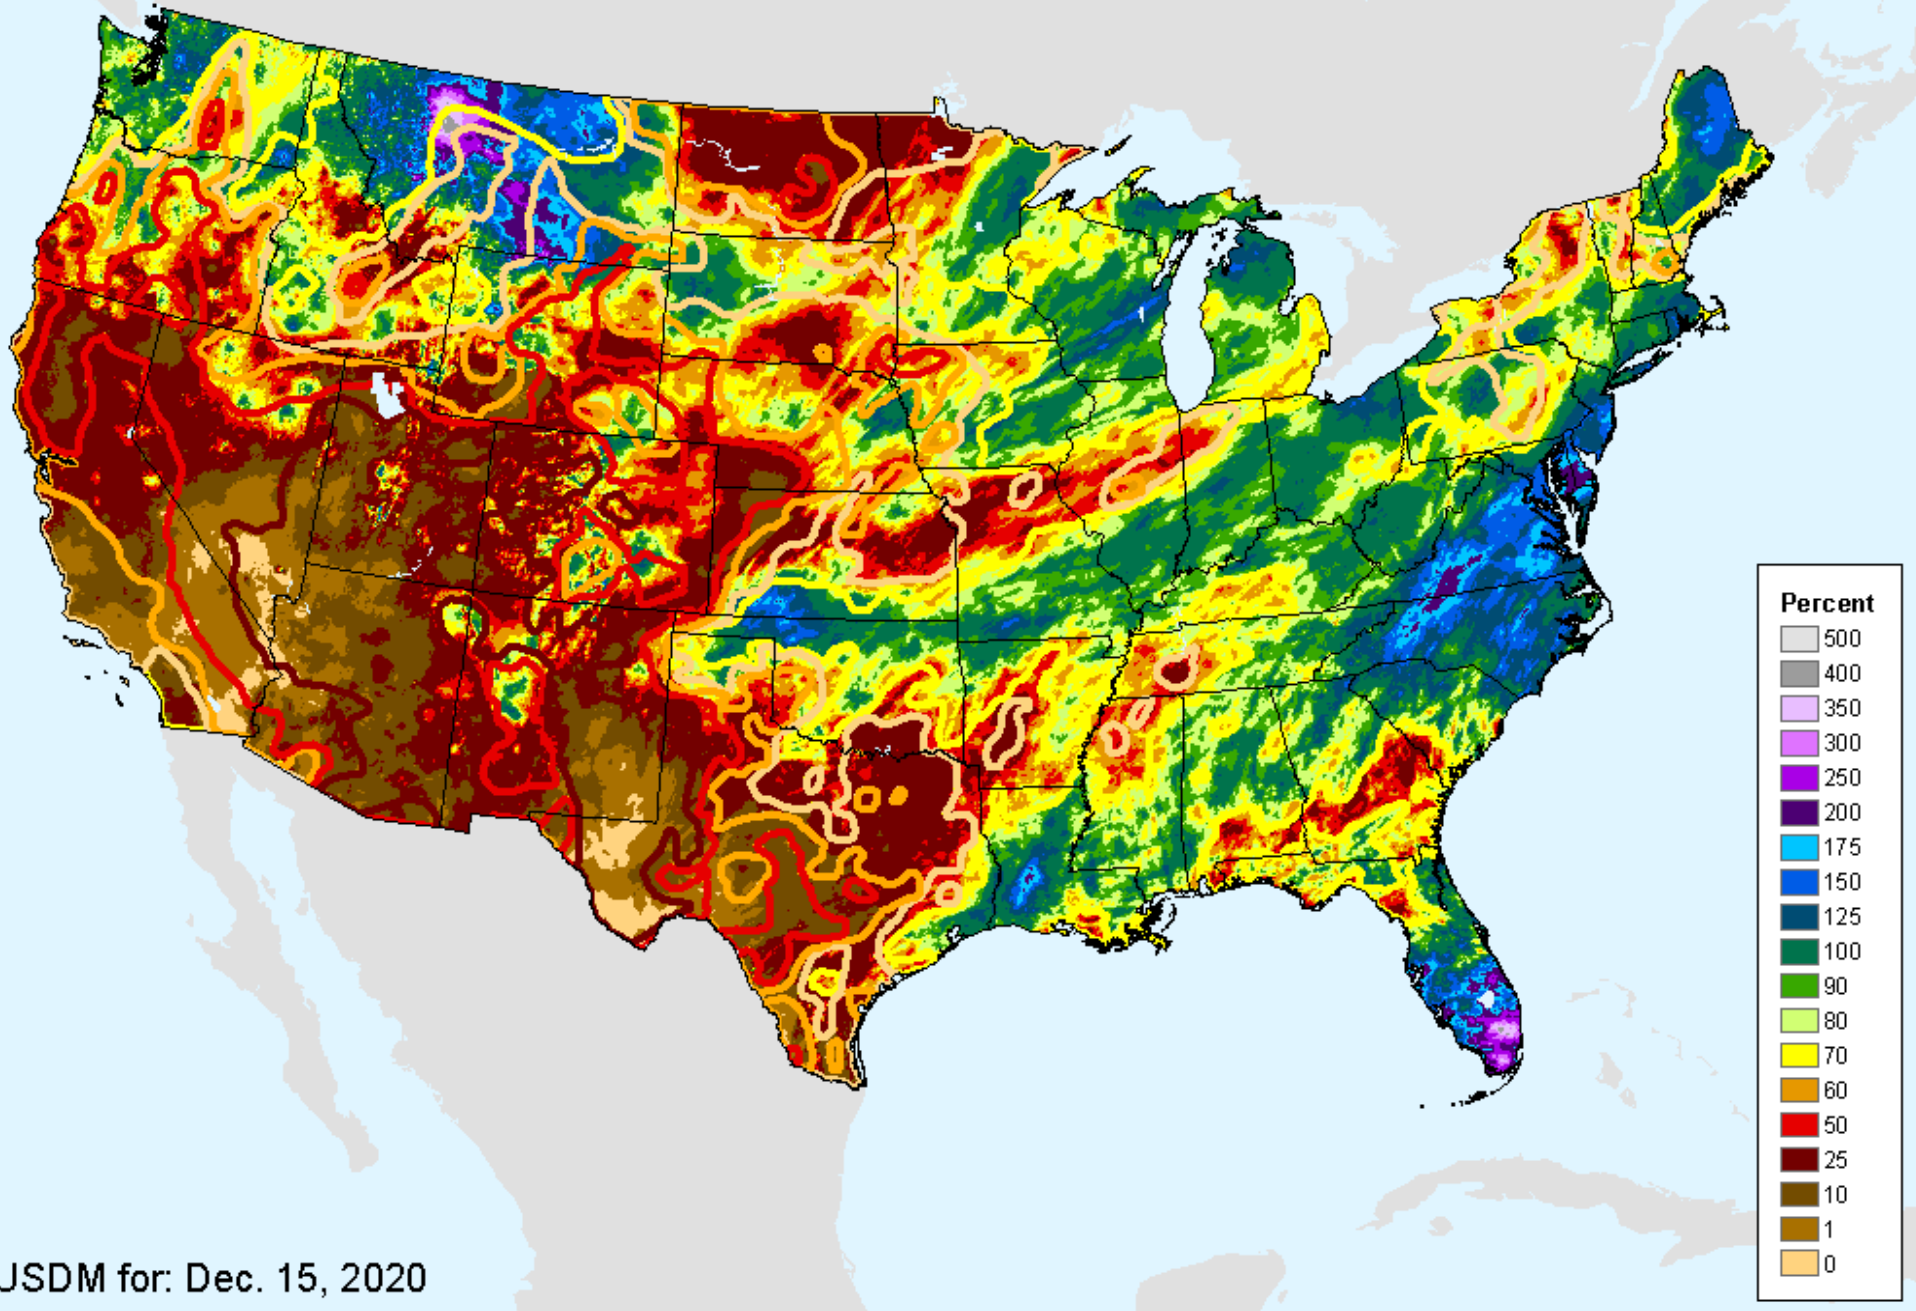

AHPS Water-Year Pct of Normal Pcp

As of: Tuesday, December 22, 2020

USDM for: Dec. 15, 2020