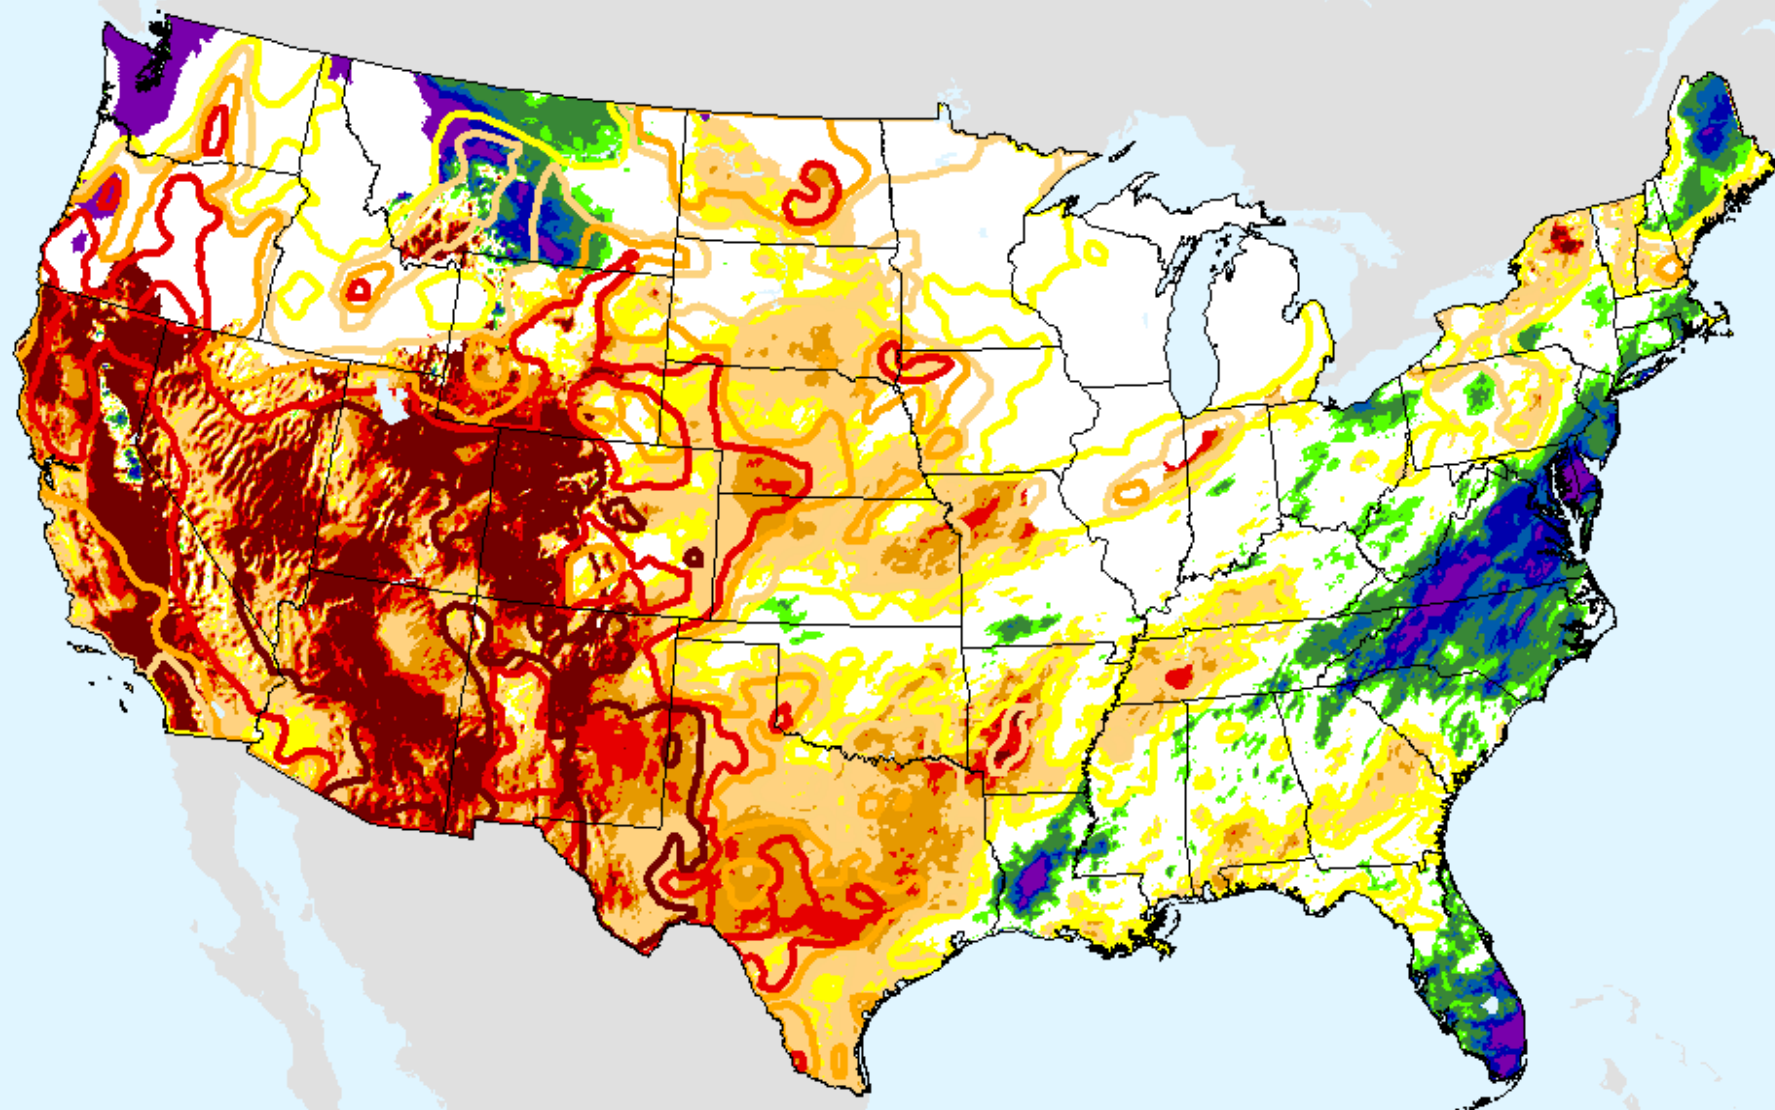

USDM for: Dec. 15, 2020

SPEI (USDM)

AHPS 2-month SPEI

As of: Tuesday, December 22, 2020

SPEI (USDM)

AHPS 3-month SPEI

As of: Tuesday, December 22, 2020

USDM for: Dec. 15, 2020