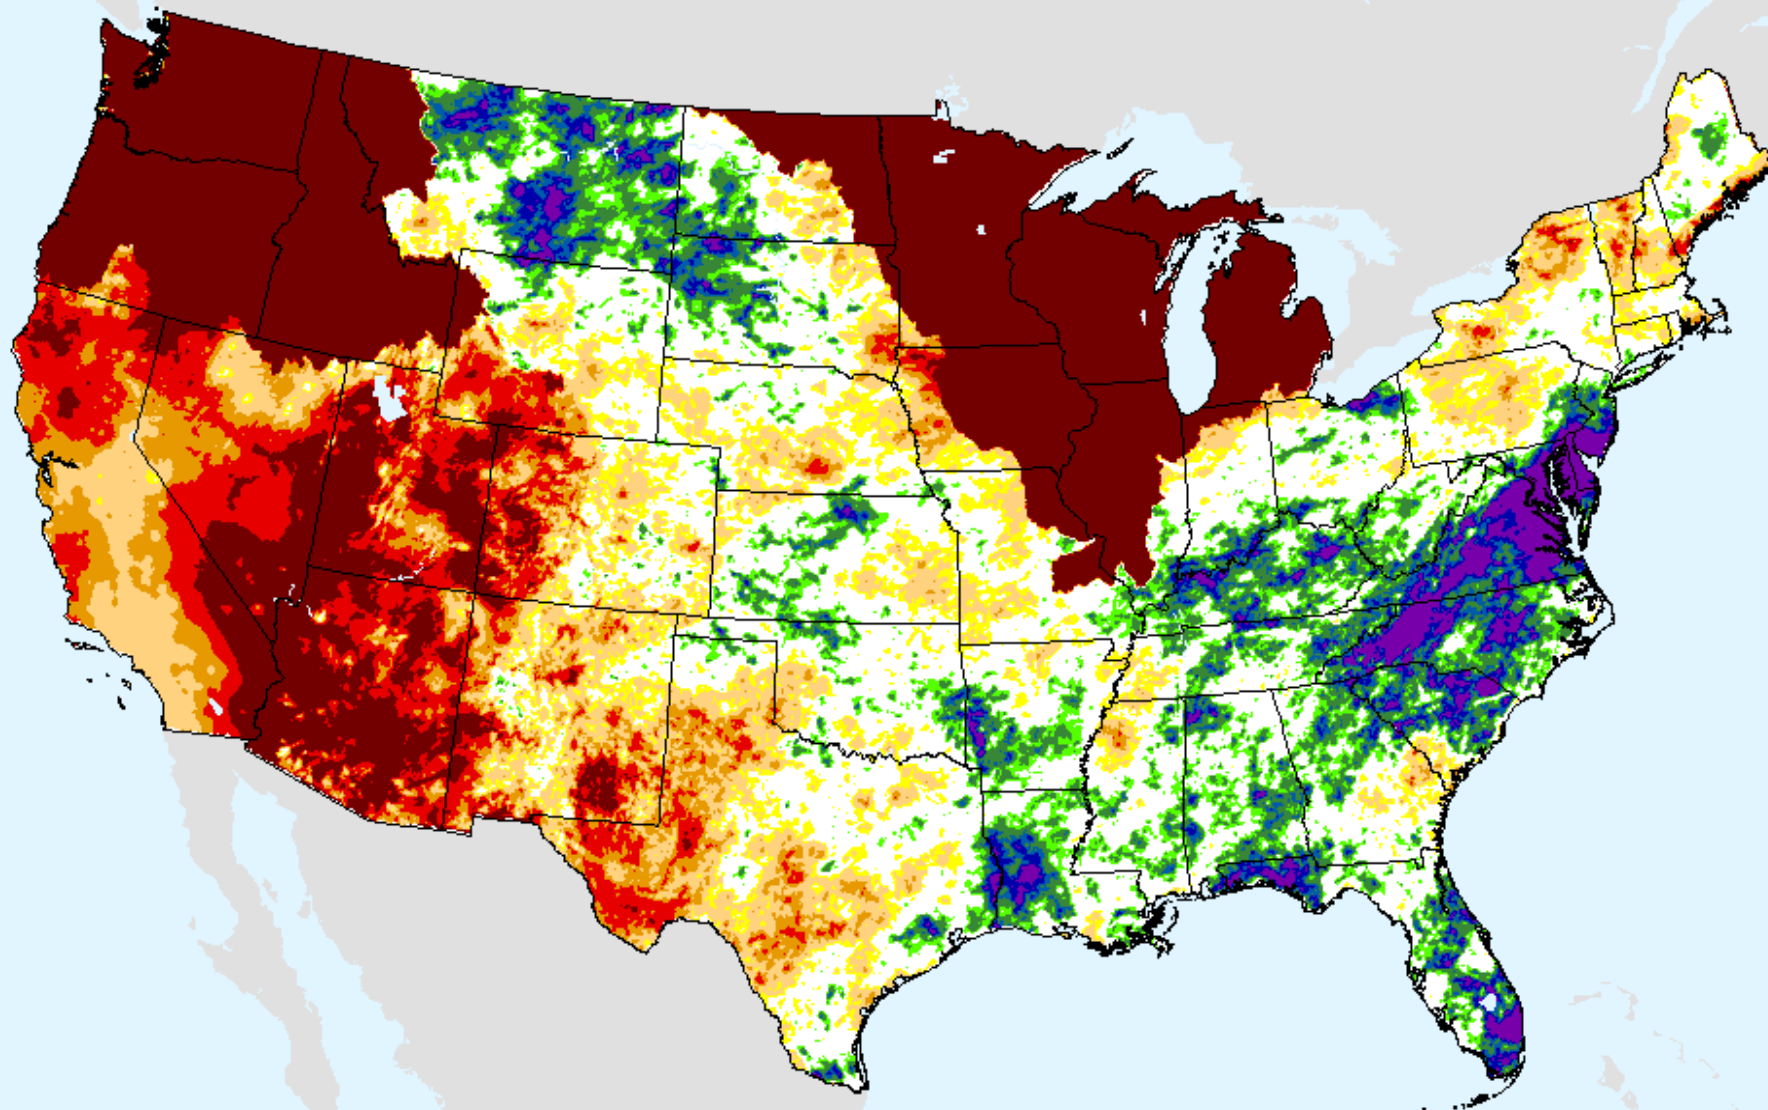

AHPS 6-month SPI

As of: Tuesday, December 22, 2020