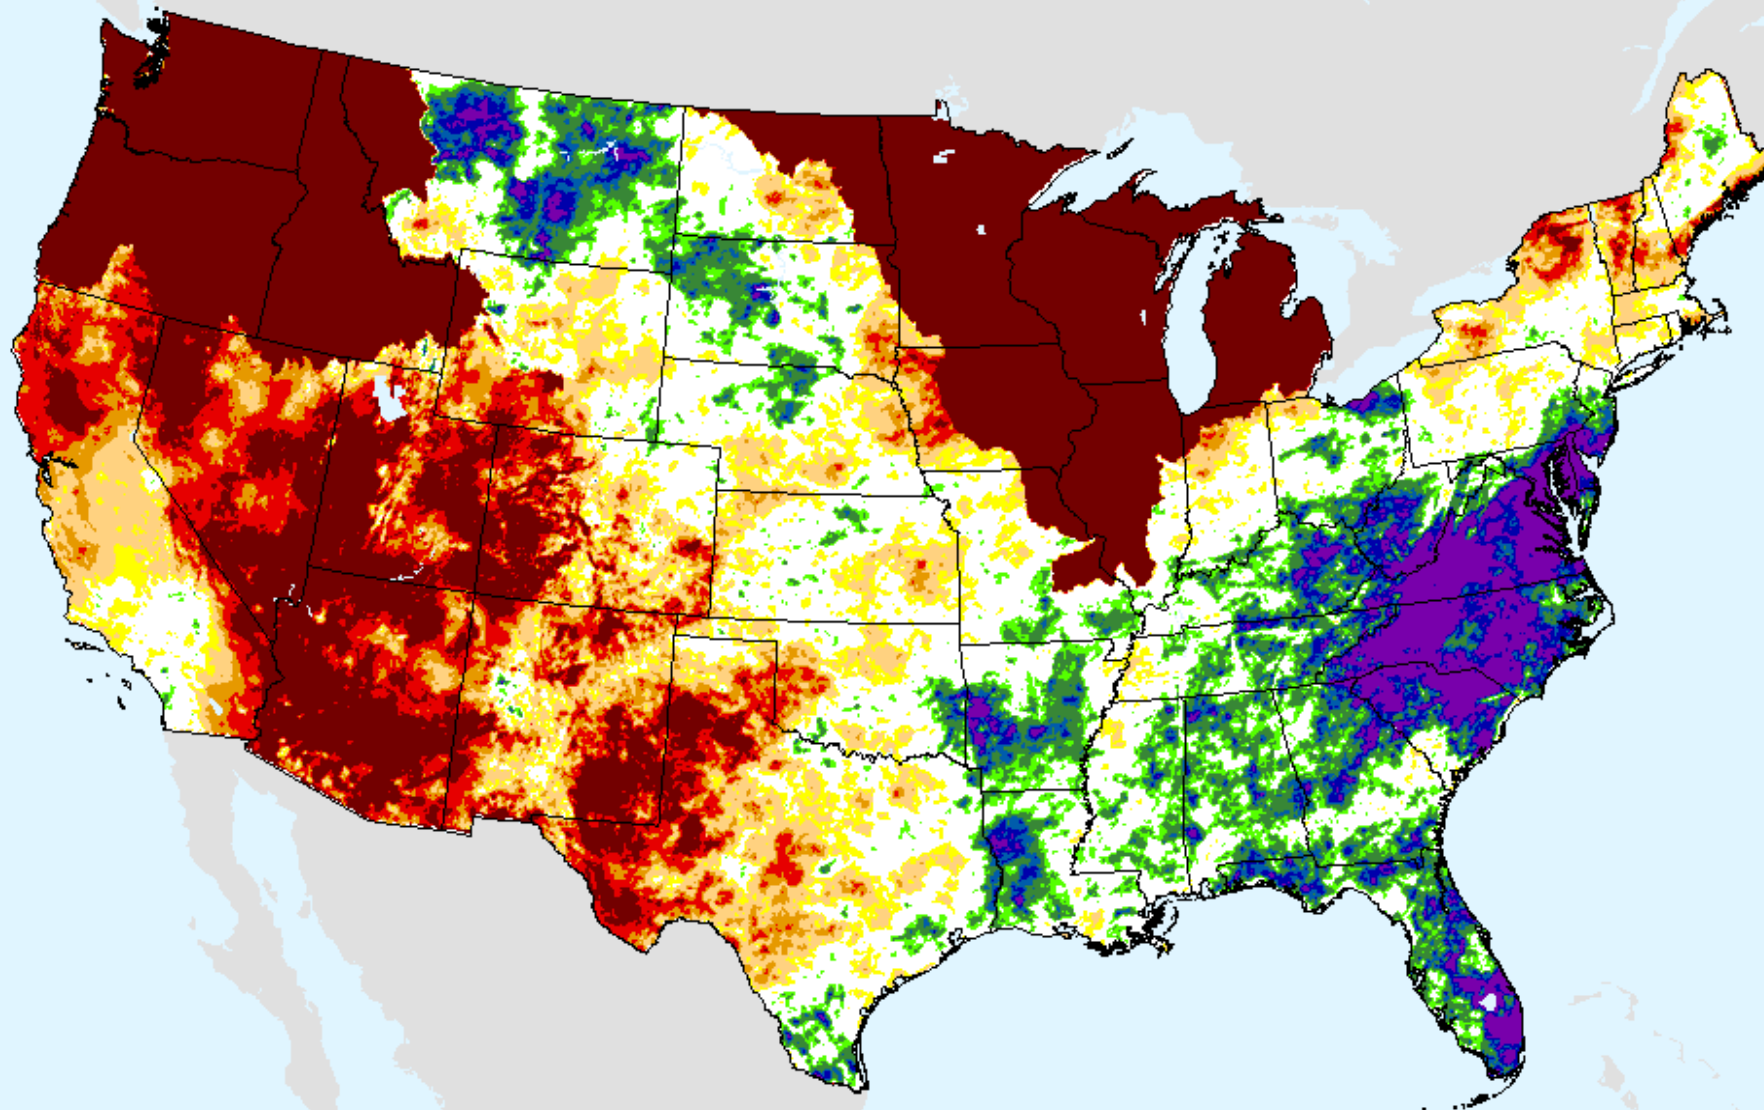

AHPS 9-month SPI

As of: Tuesday, December 22, 2020