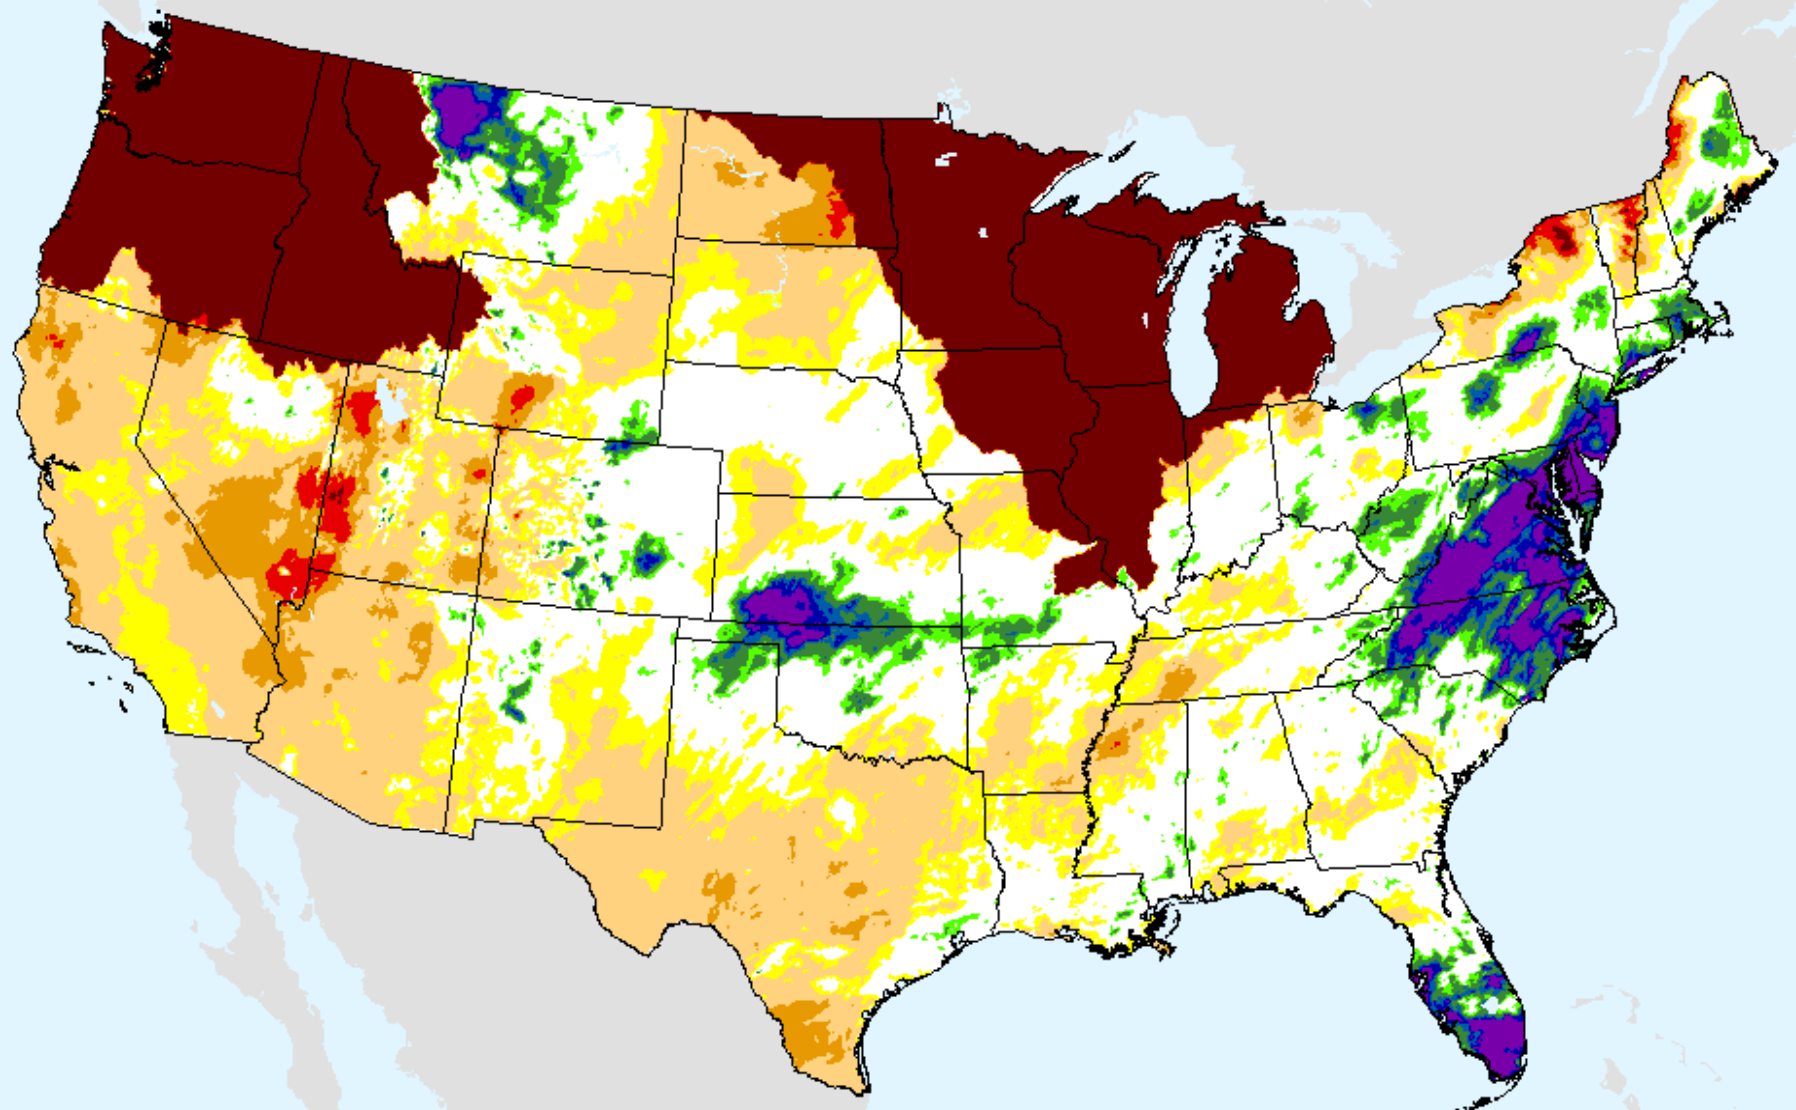

As of: Tuesday, December 22, 2020

SPI (USDM)

AHPS 2-month SPI

As of: Tuesday, December 22, 2020

USDM for: Dec. 15, 2020

SPI (USDM)

AHPS 2-month SPI

As of: Tuesday, December 22, 2020