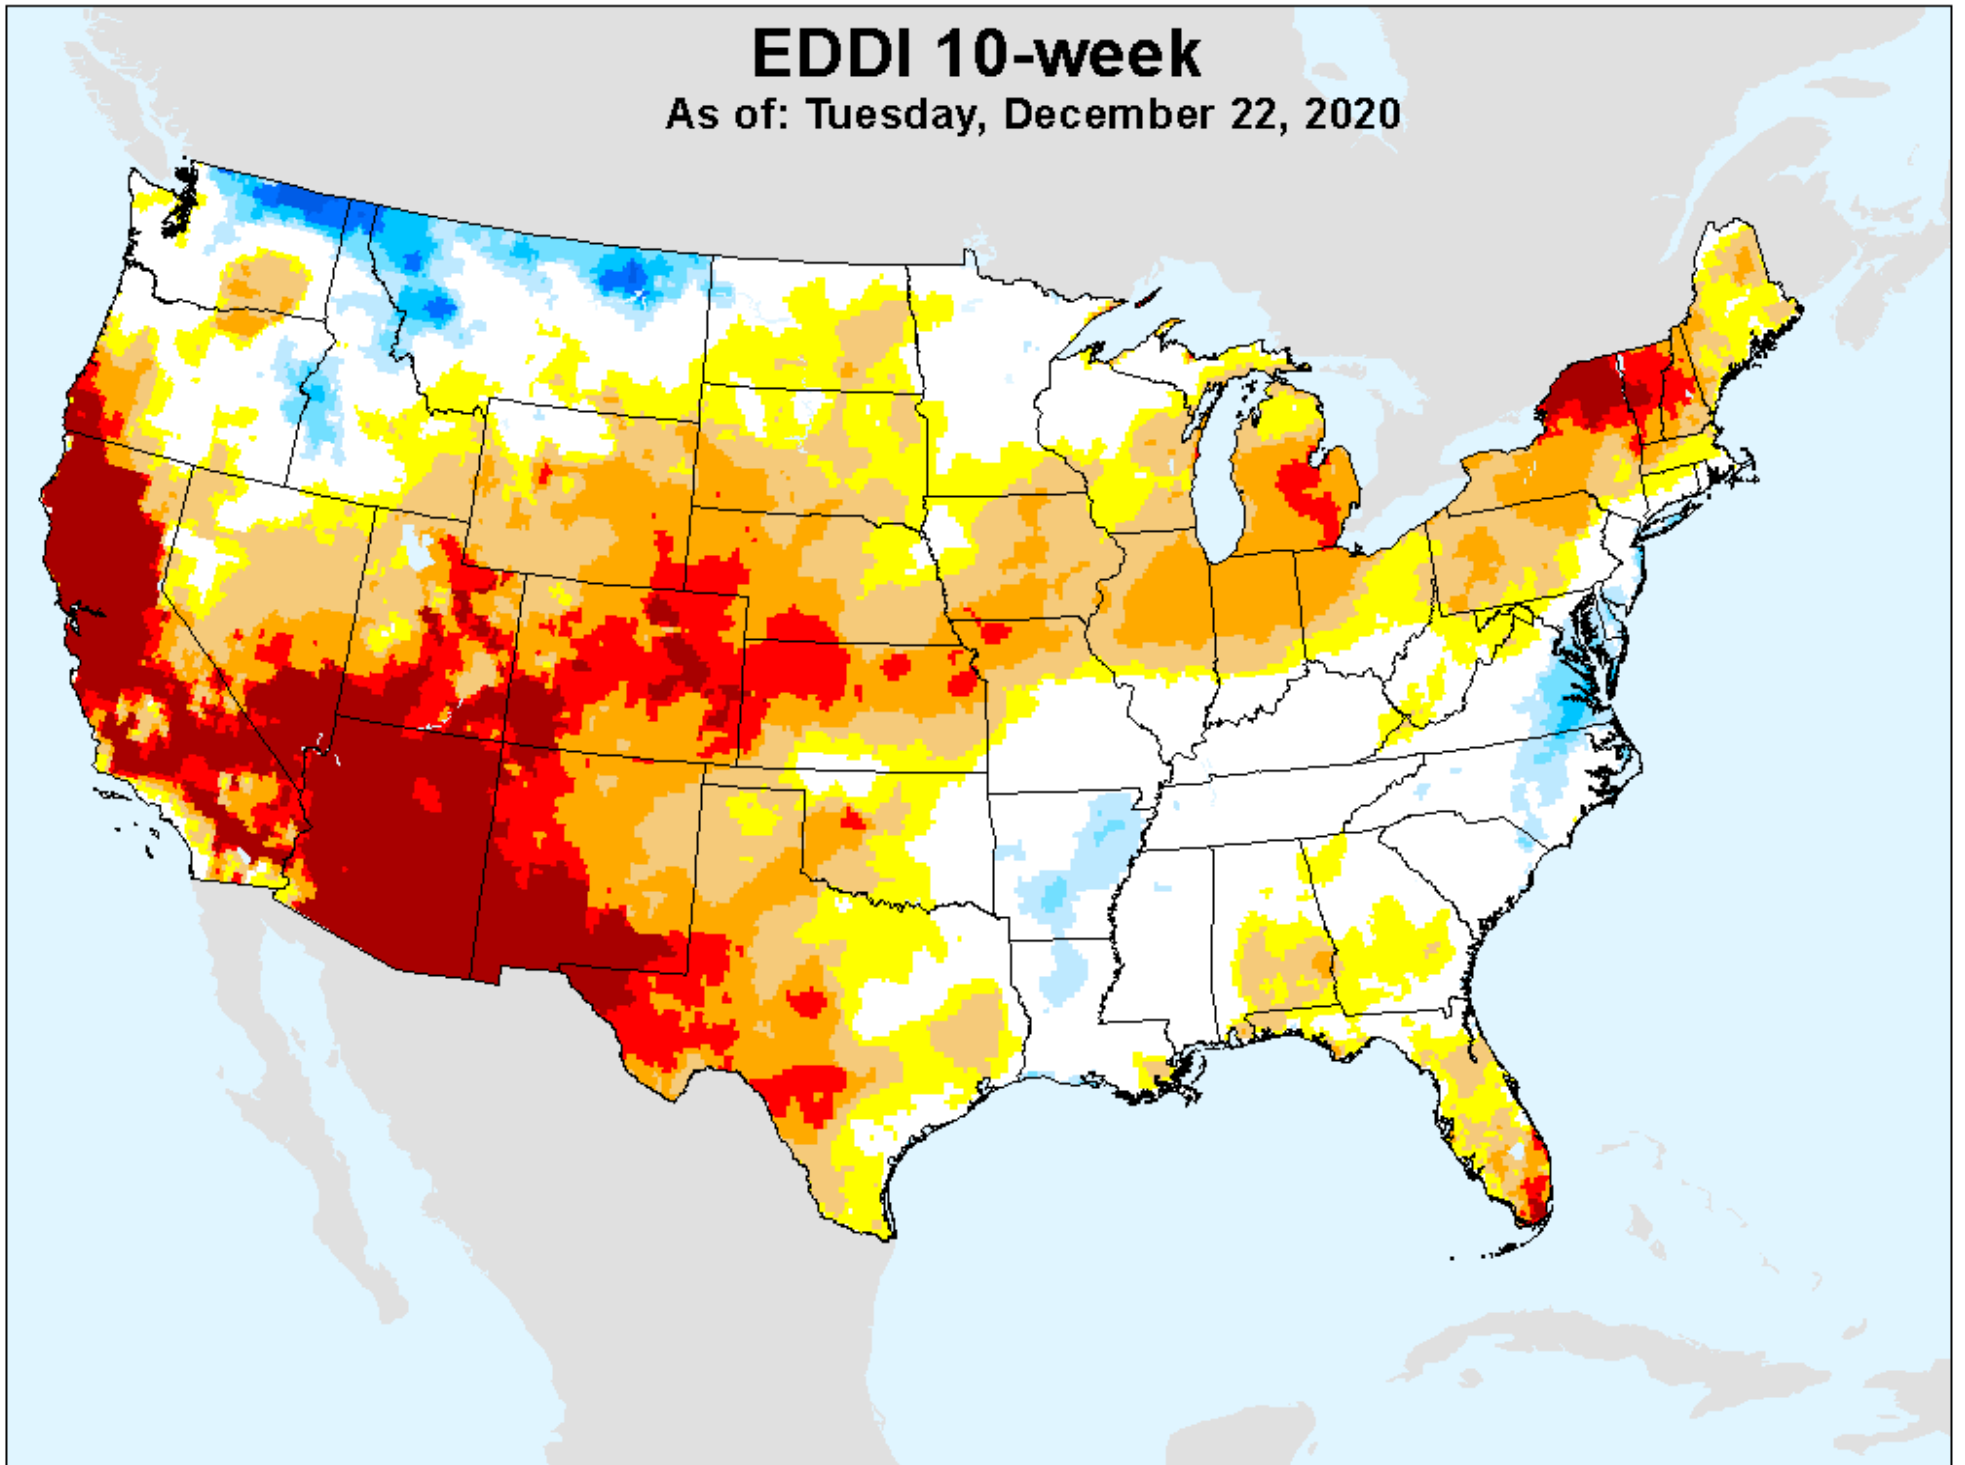

EDDI 10-week

As of: Tuesday, December 22, 2020