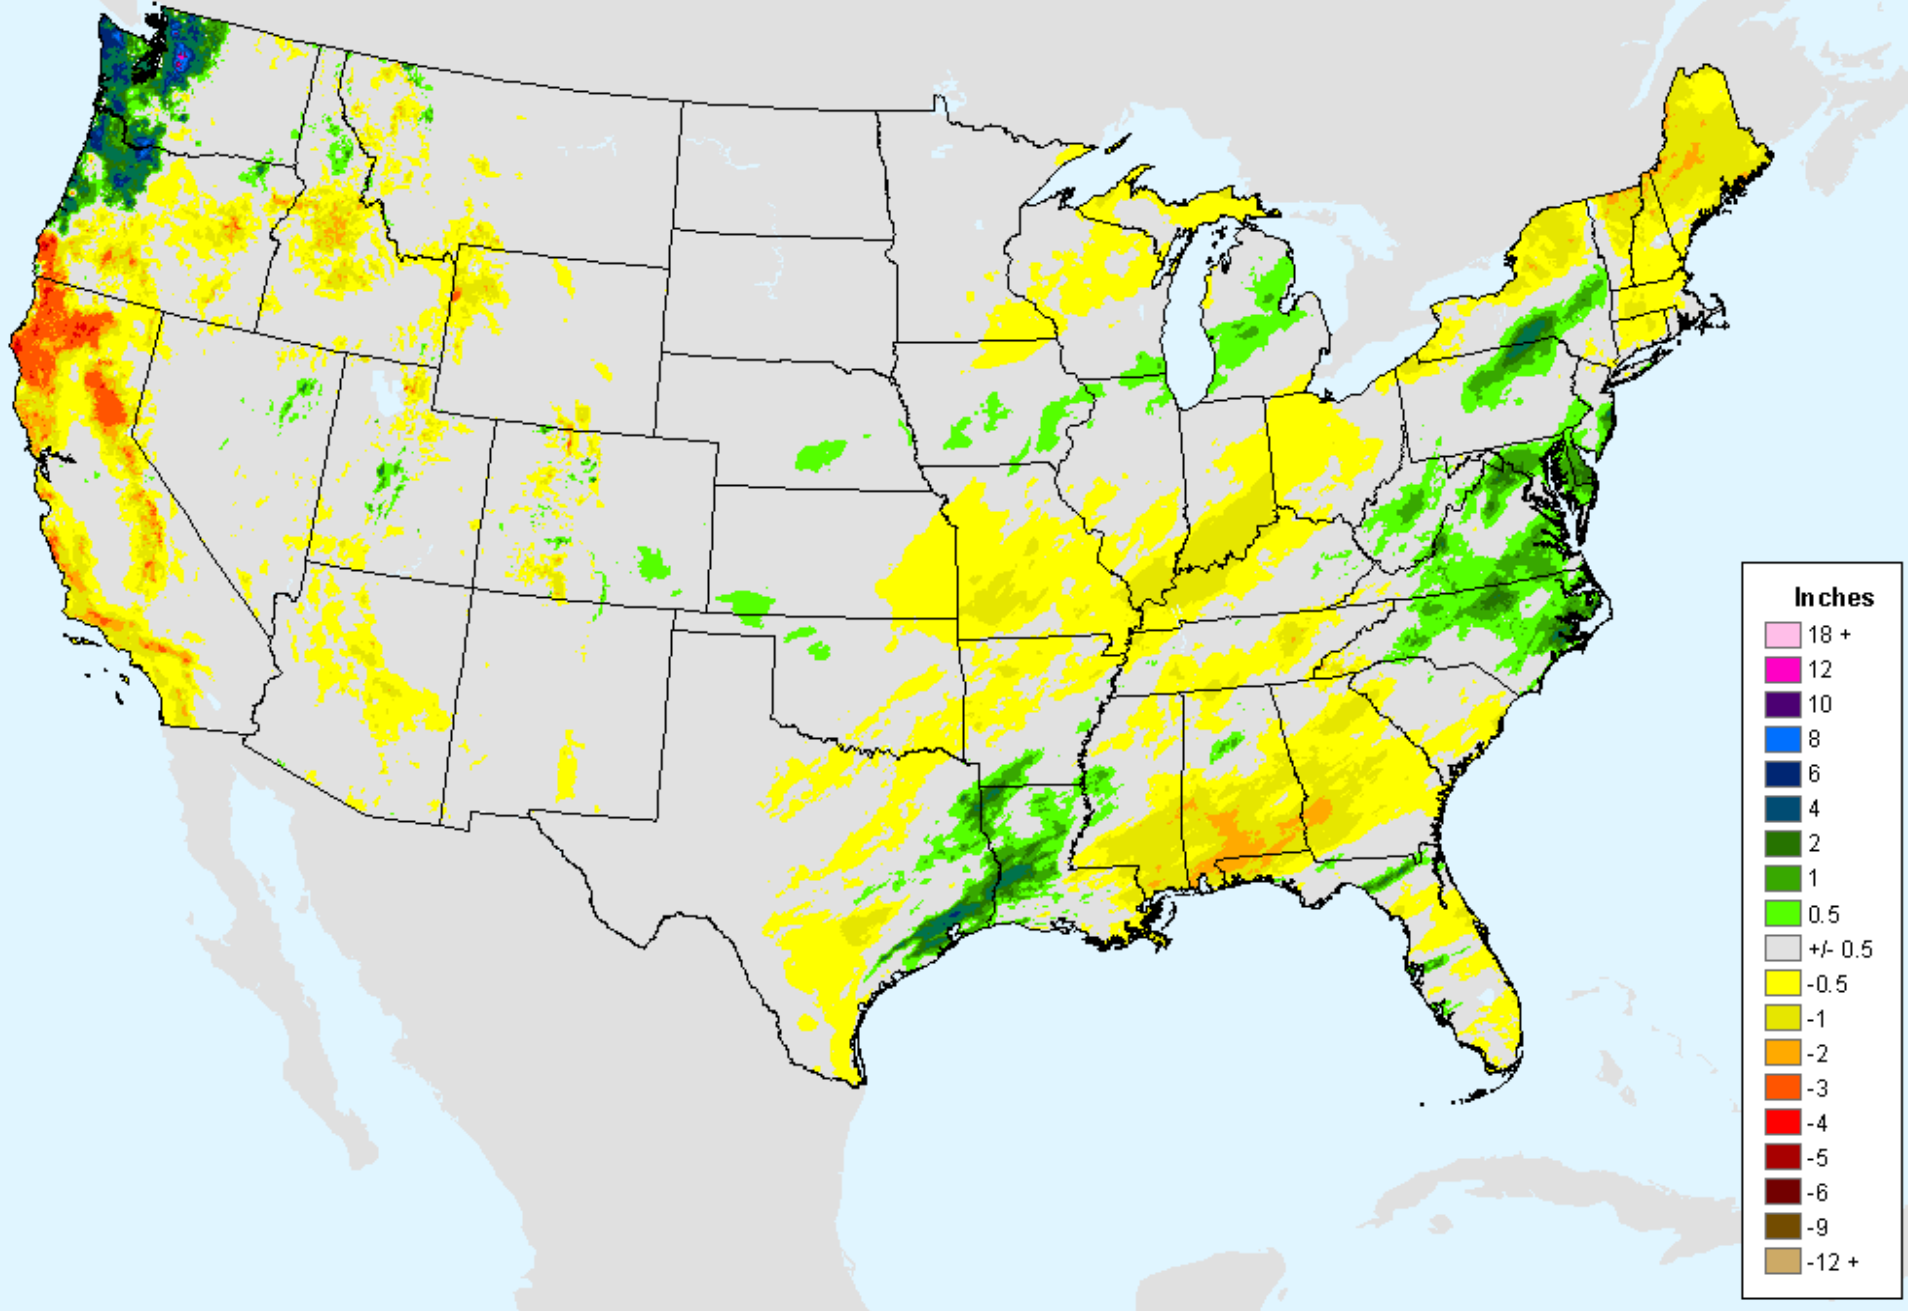

AHPS 14-Day Precip Departure

As of: Tuesday, December 22, 2020