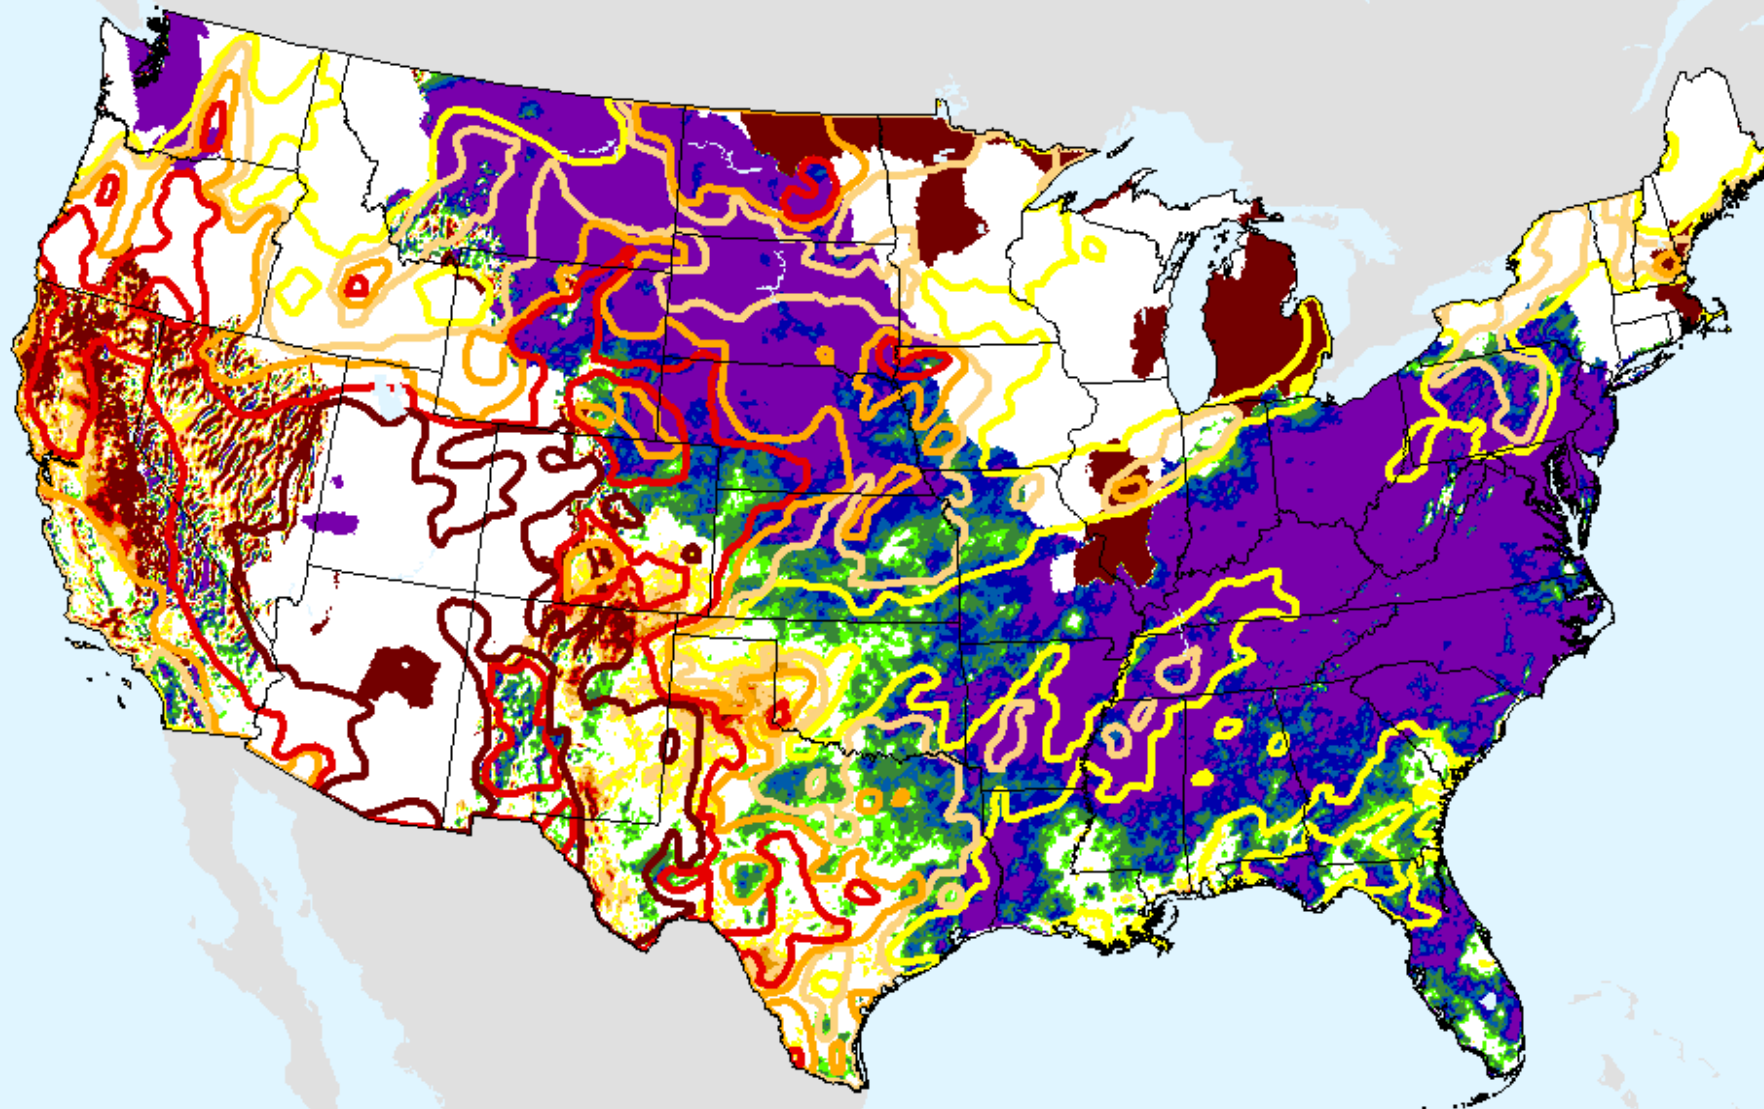

AHPS 36-month SPEI

As of: Tuesday, December 22, 2020

USDM for: Dec. 15, 2020

SPEI (USDM)