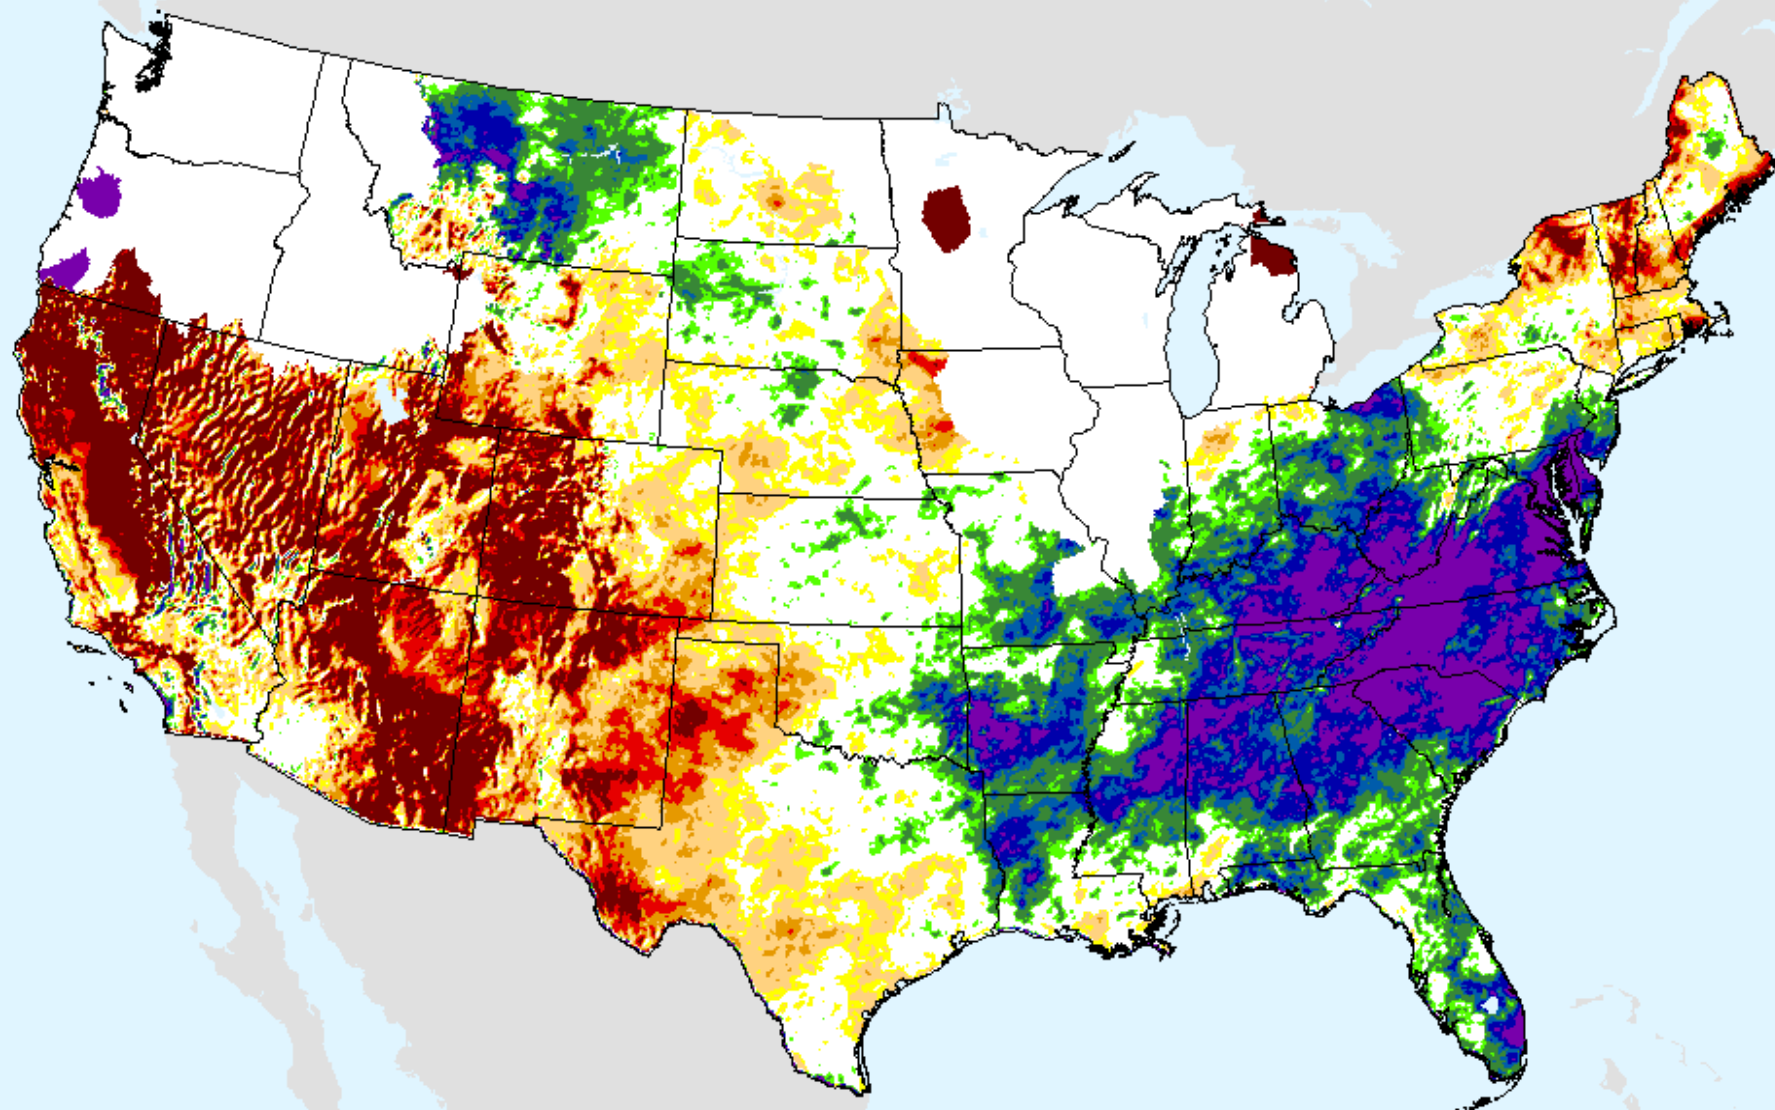

As of: Tuesday, December 22, 2020

SPEI (USDM)

AHPS 12-month SPEI

As of: Tuesday, December 22, 2020

USDM for: Dec. 15, 2020

SPEI (USDM)

AHPS 12-month SPEI

As of: Tuesday, December 22, 2020