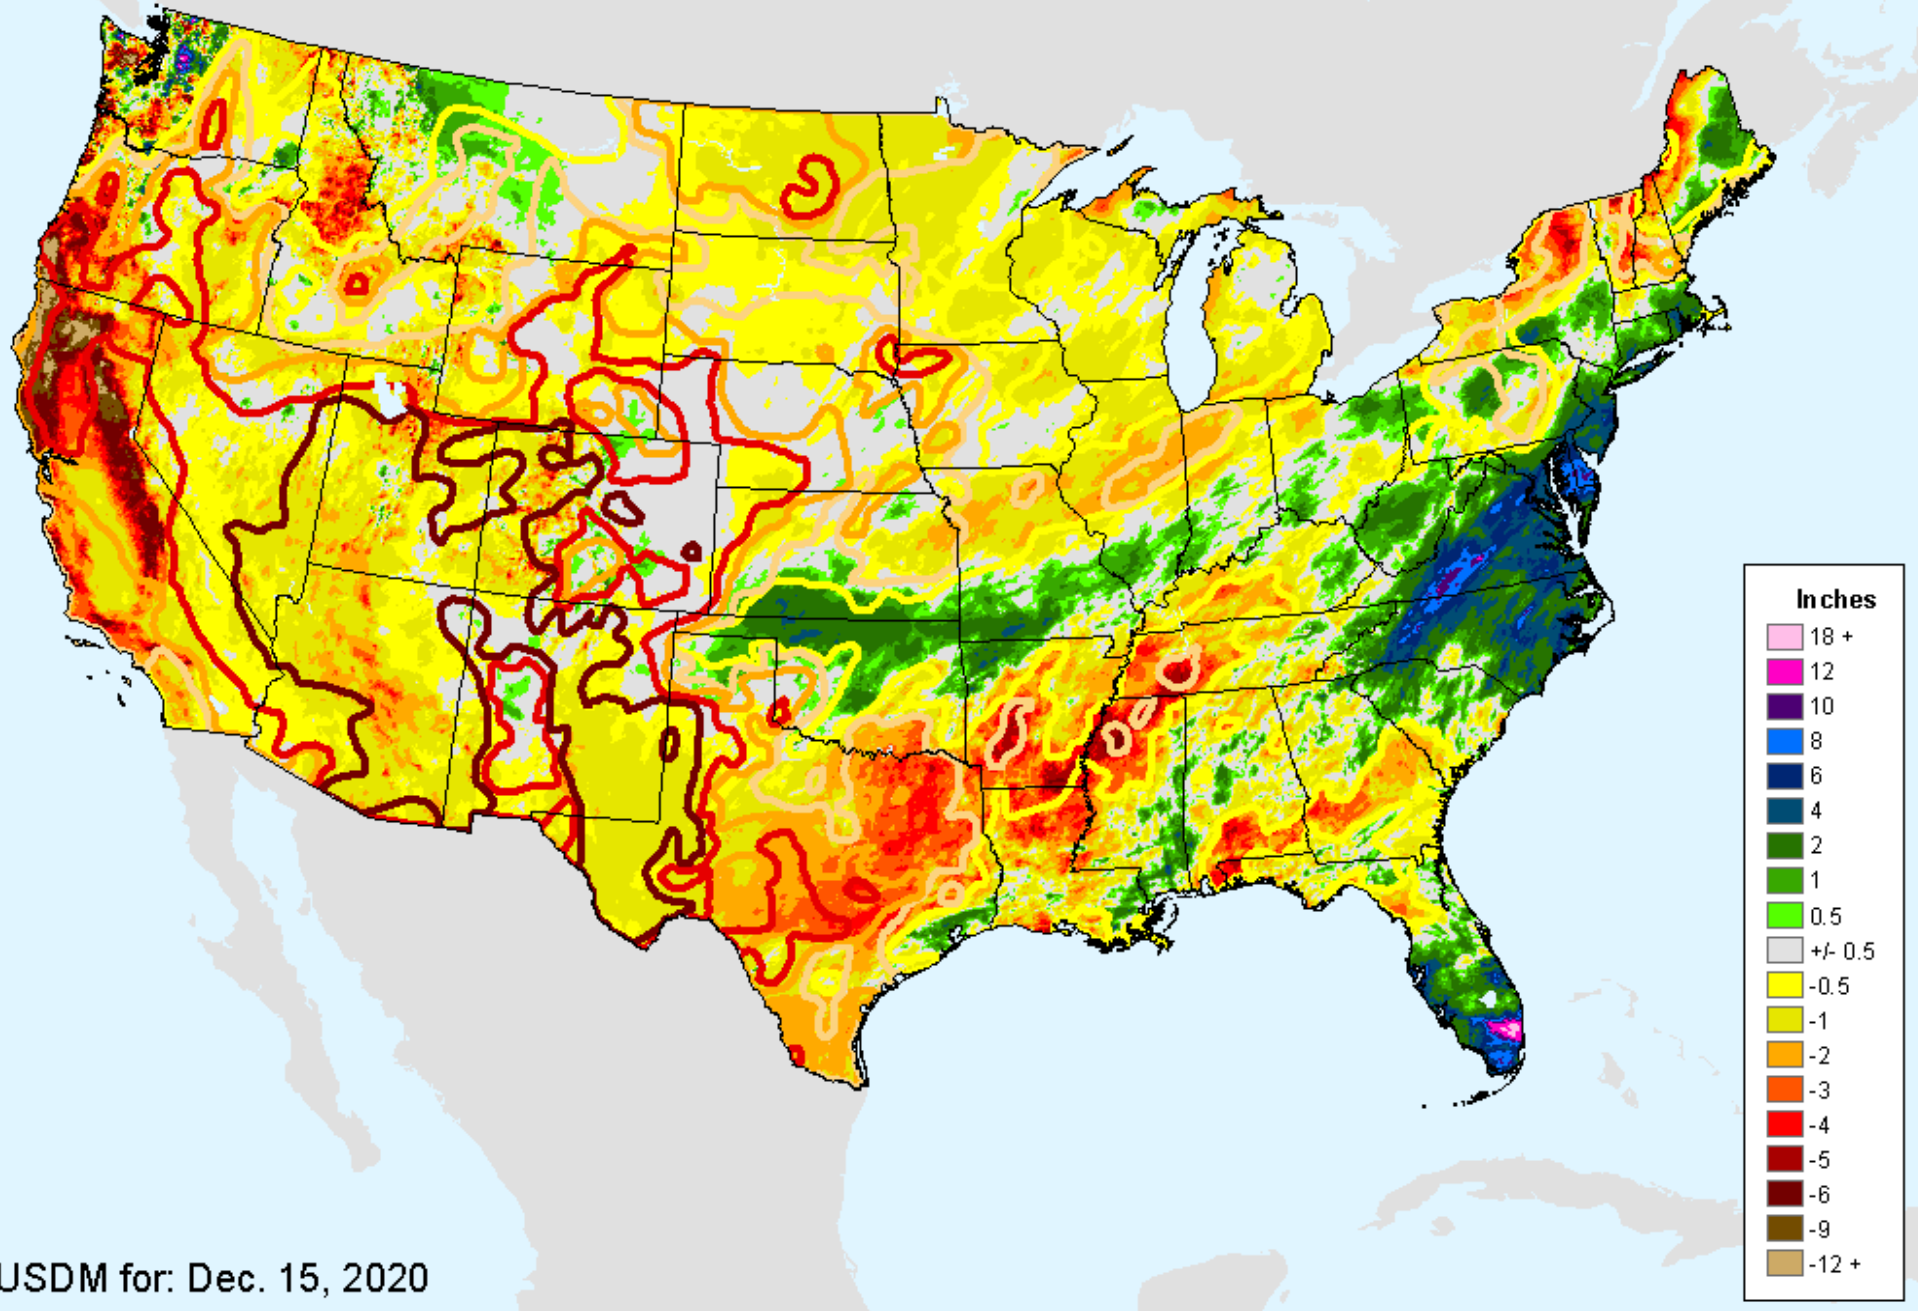

AHPS 30-Day Pct of Normal Pcp

As of: Tuesday, December 22, 2020

USDM for: Dec. 15, 2020

AHPS 30-Day Pct of Normal Pcp

As of: Tuesday, December 22, 2020

AHPS 60-Day Precip Departure

As of: Tuesday, December 22, 2020