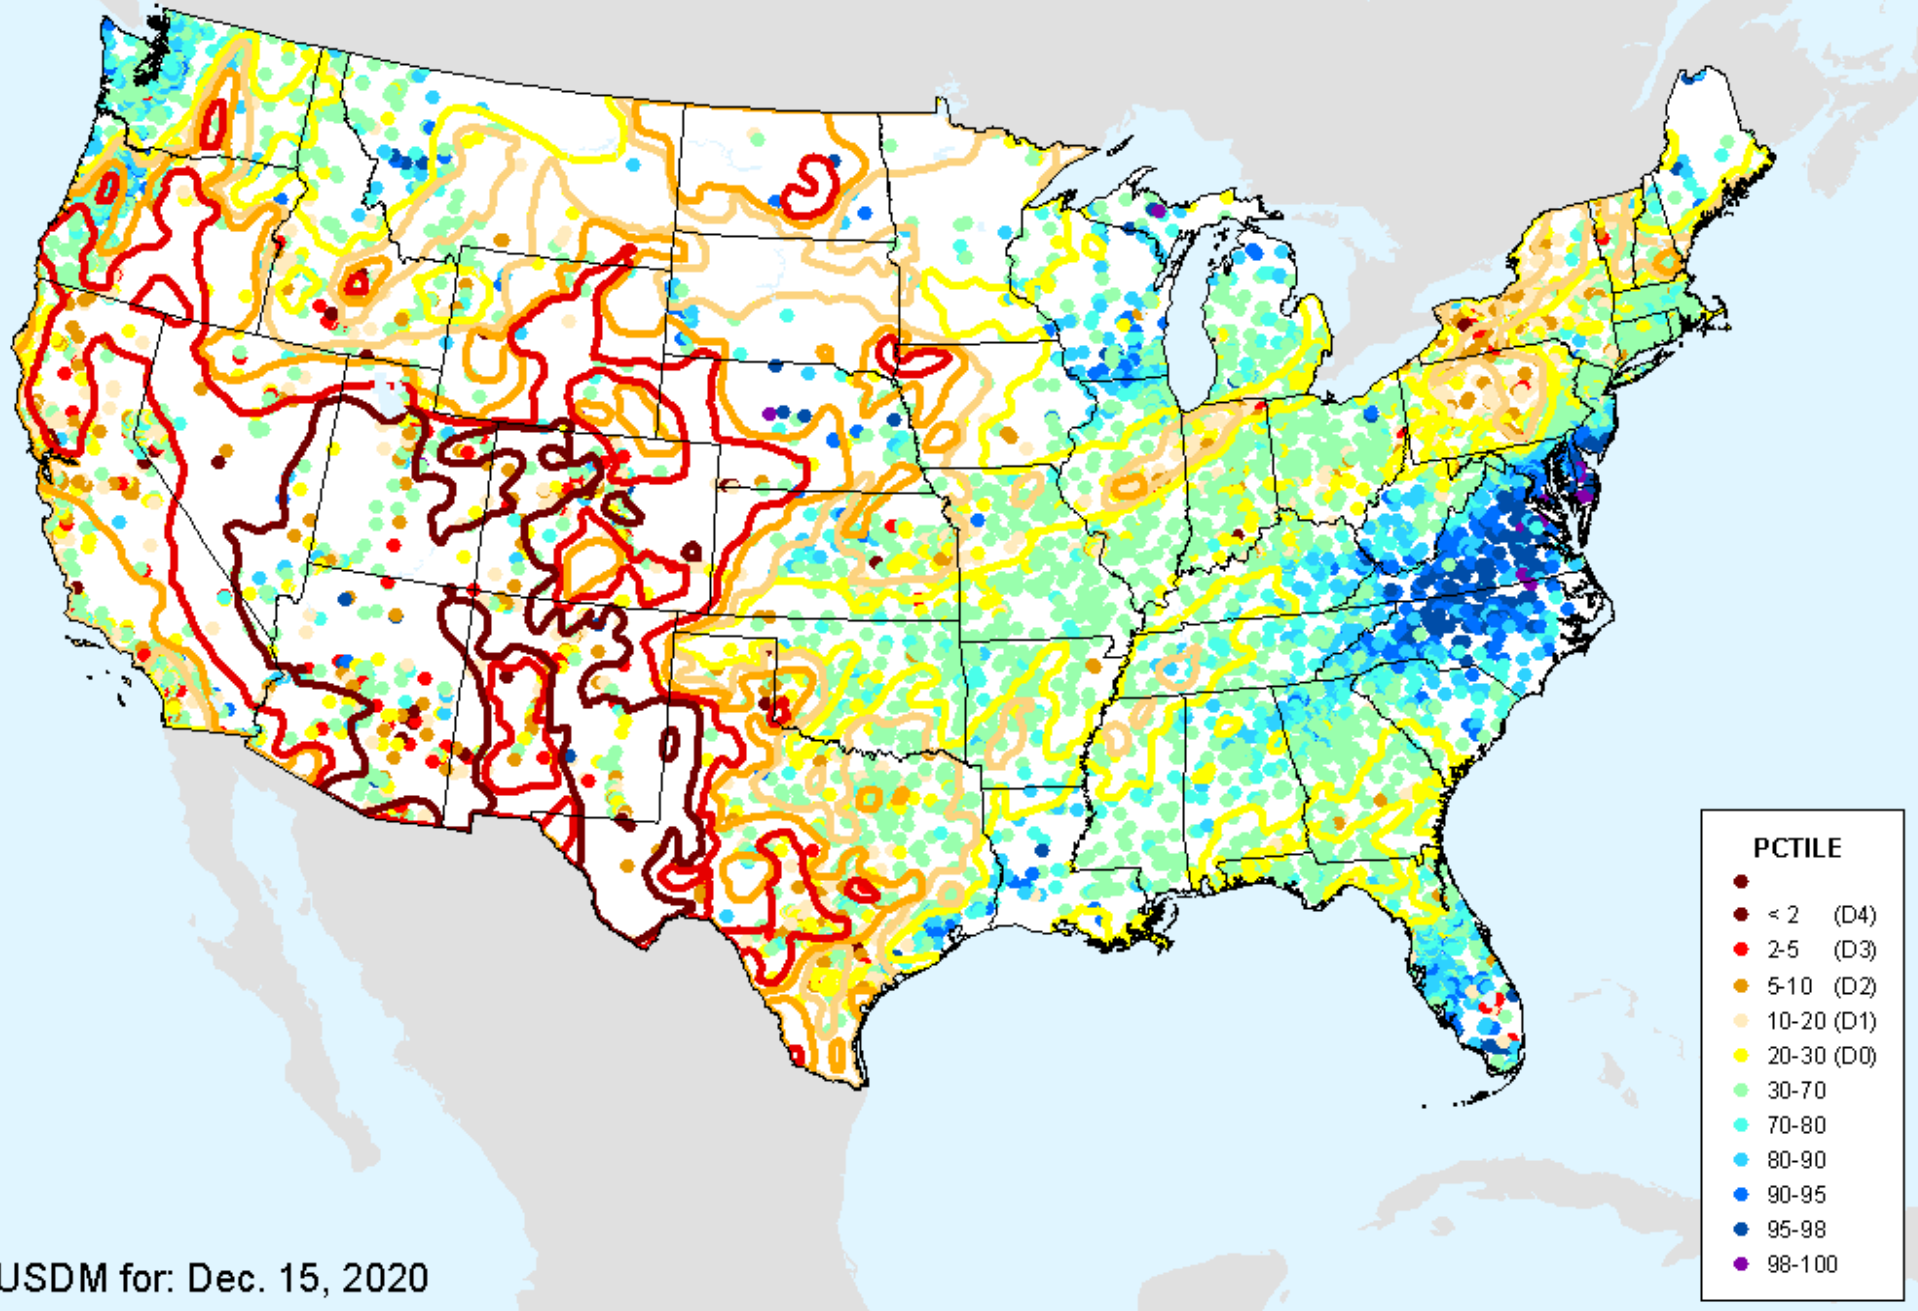

USGS 7-Day Avg Streamflow

As of: Tuesday, December 22, 2020

USDM for: Dec. 15, 2020