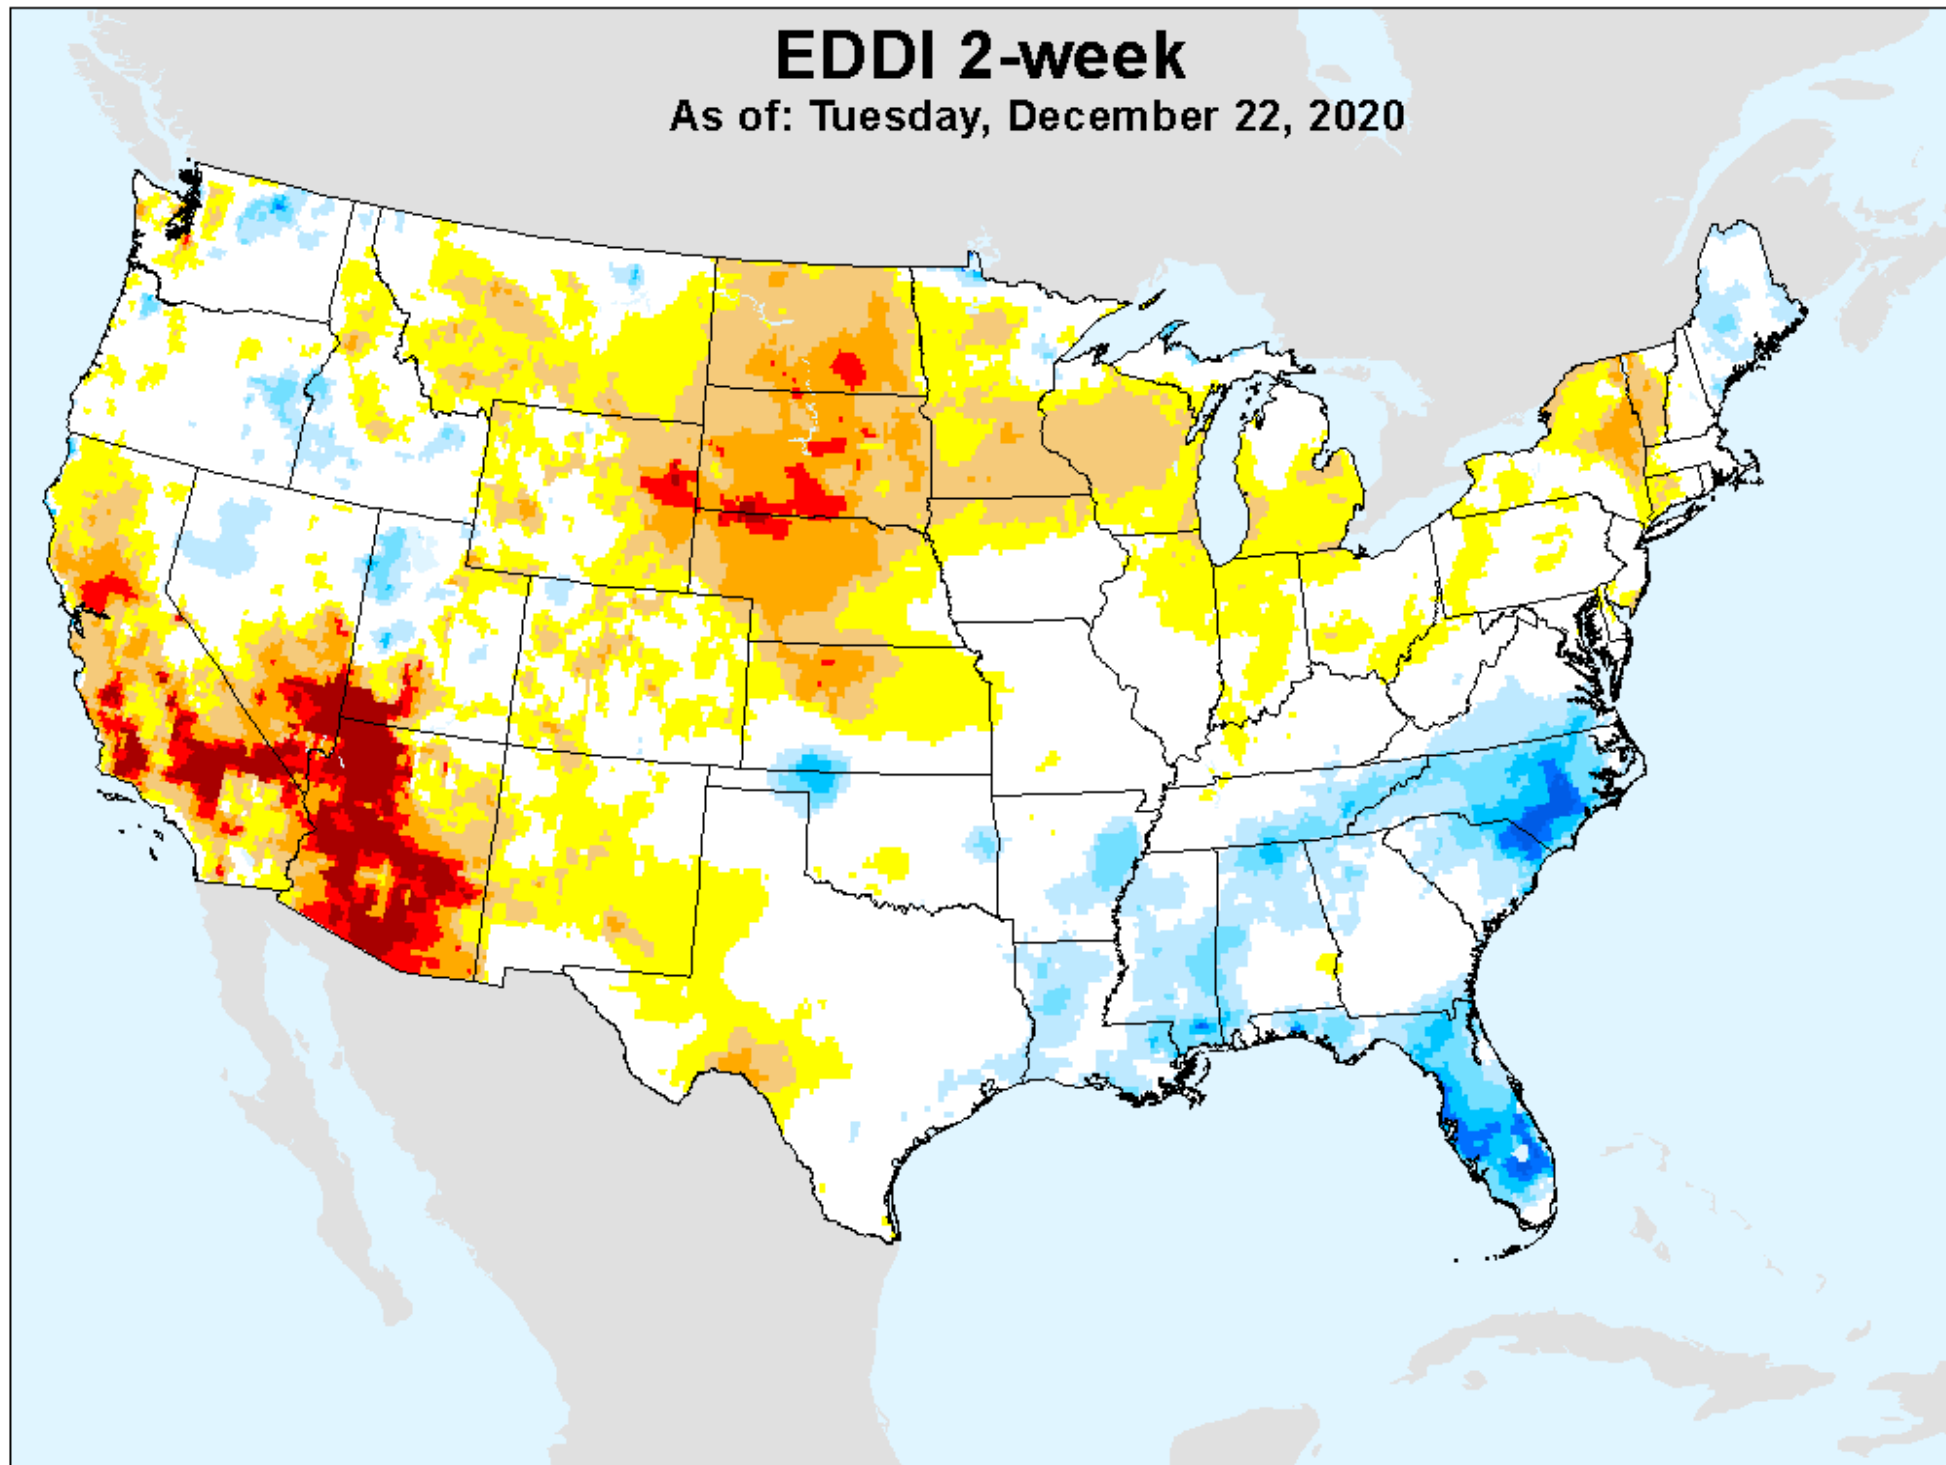

EDDI 2-week

As of: Tuesday, December 22, 2020