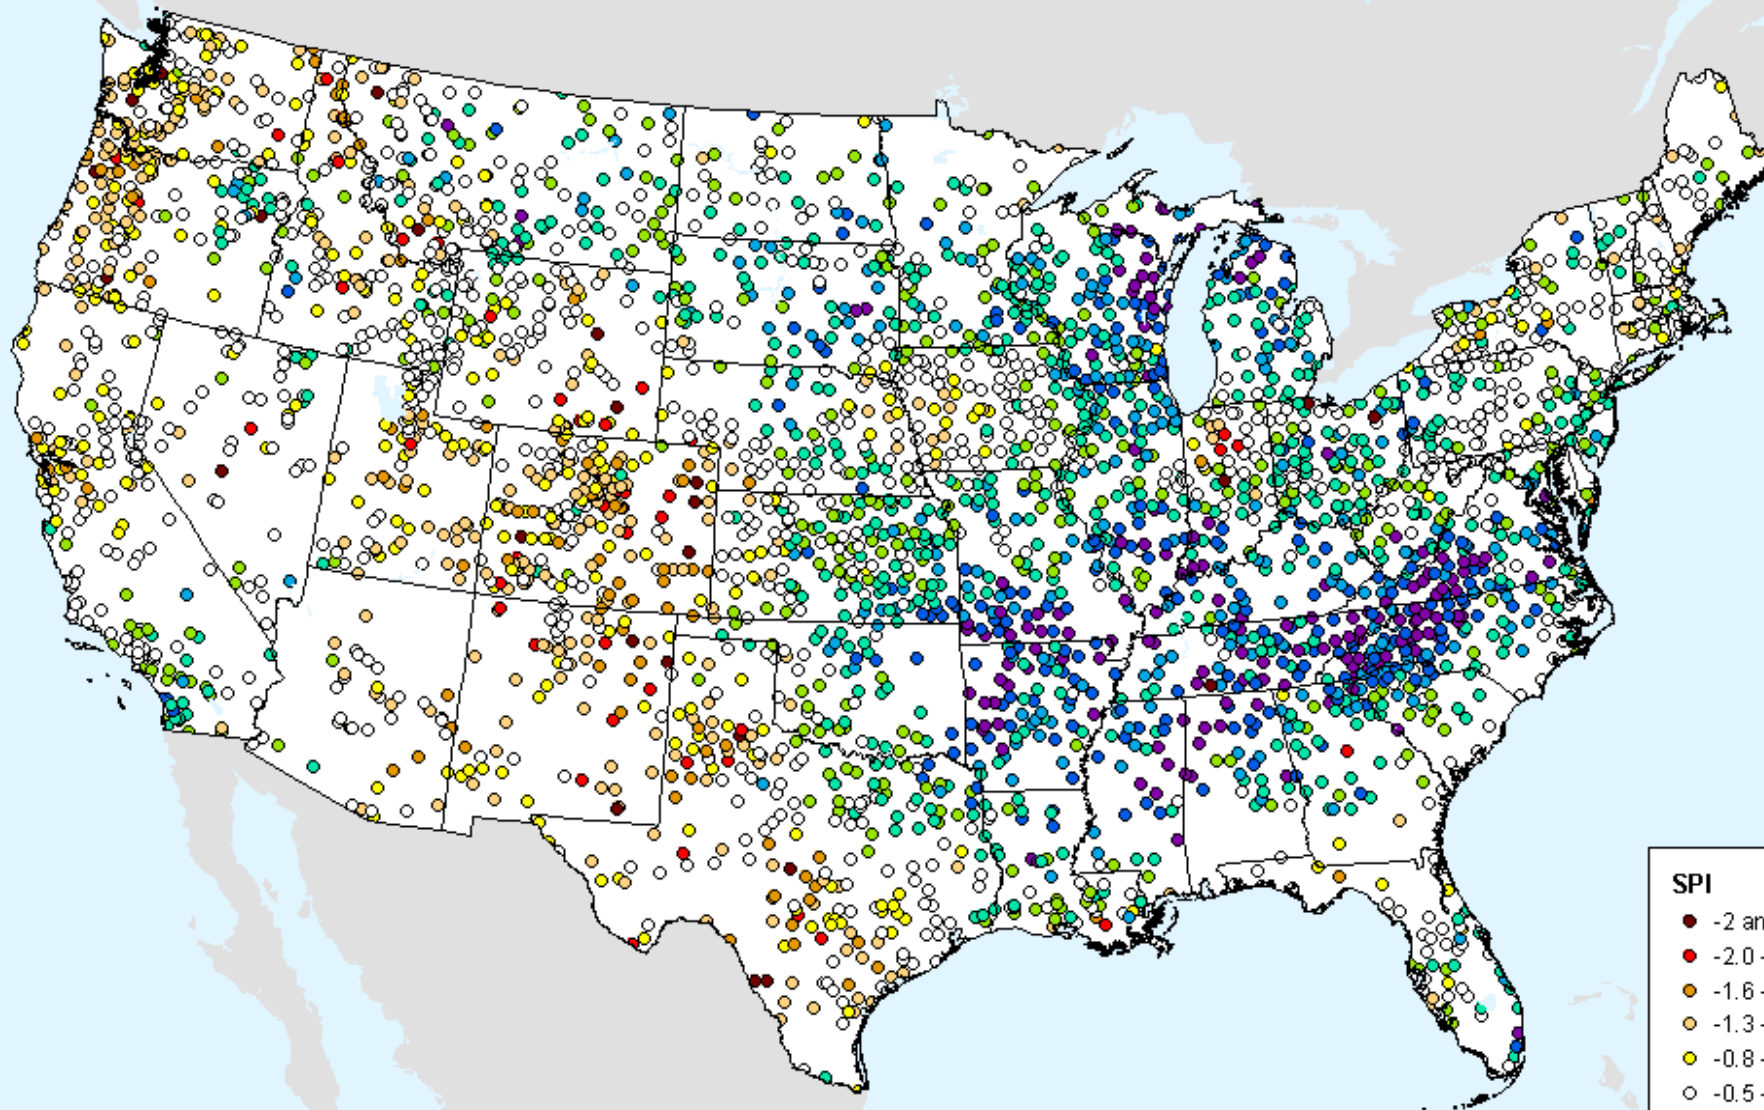

HPRCC 24-month SPI

As of: Tuesday, December 22, 2020