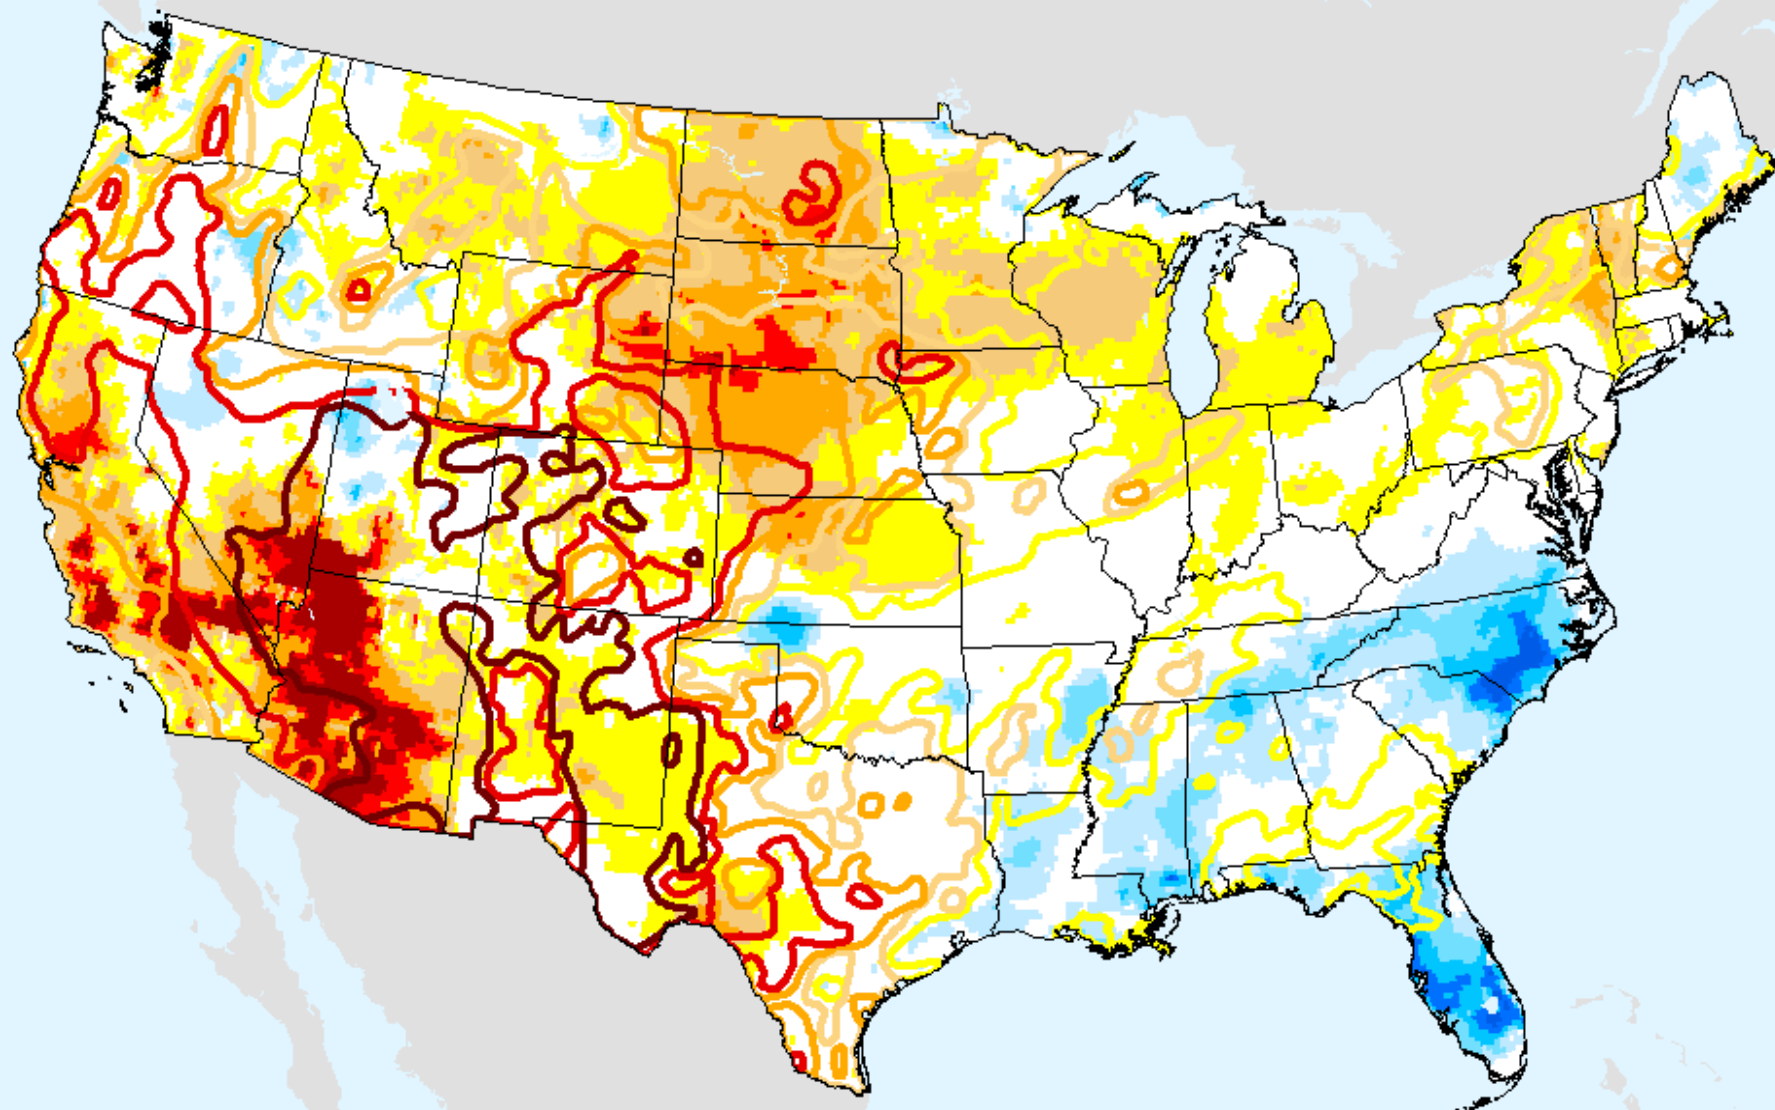

As of: Tuesday, December 22, 2020

USDM for: Dec. 15, 2020

EDDI 1-week

As of: Tuesday, December 22, 2020

EDDI 2-week

As of: Tuesday, December 22, 2020

USDM for: Dec. 15, 2020

EDDI 2-week