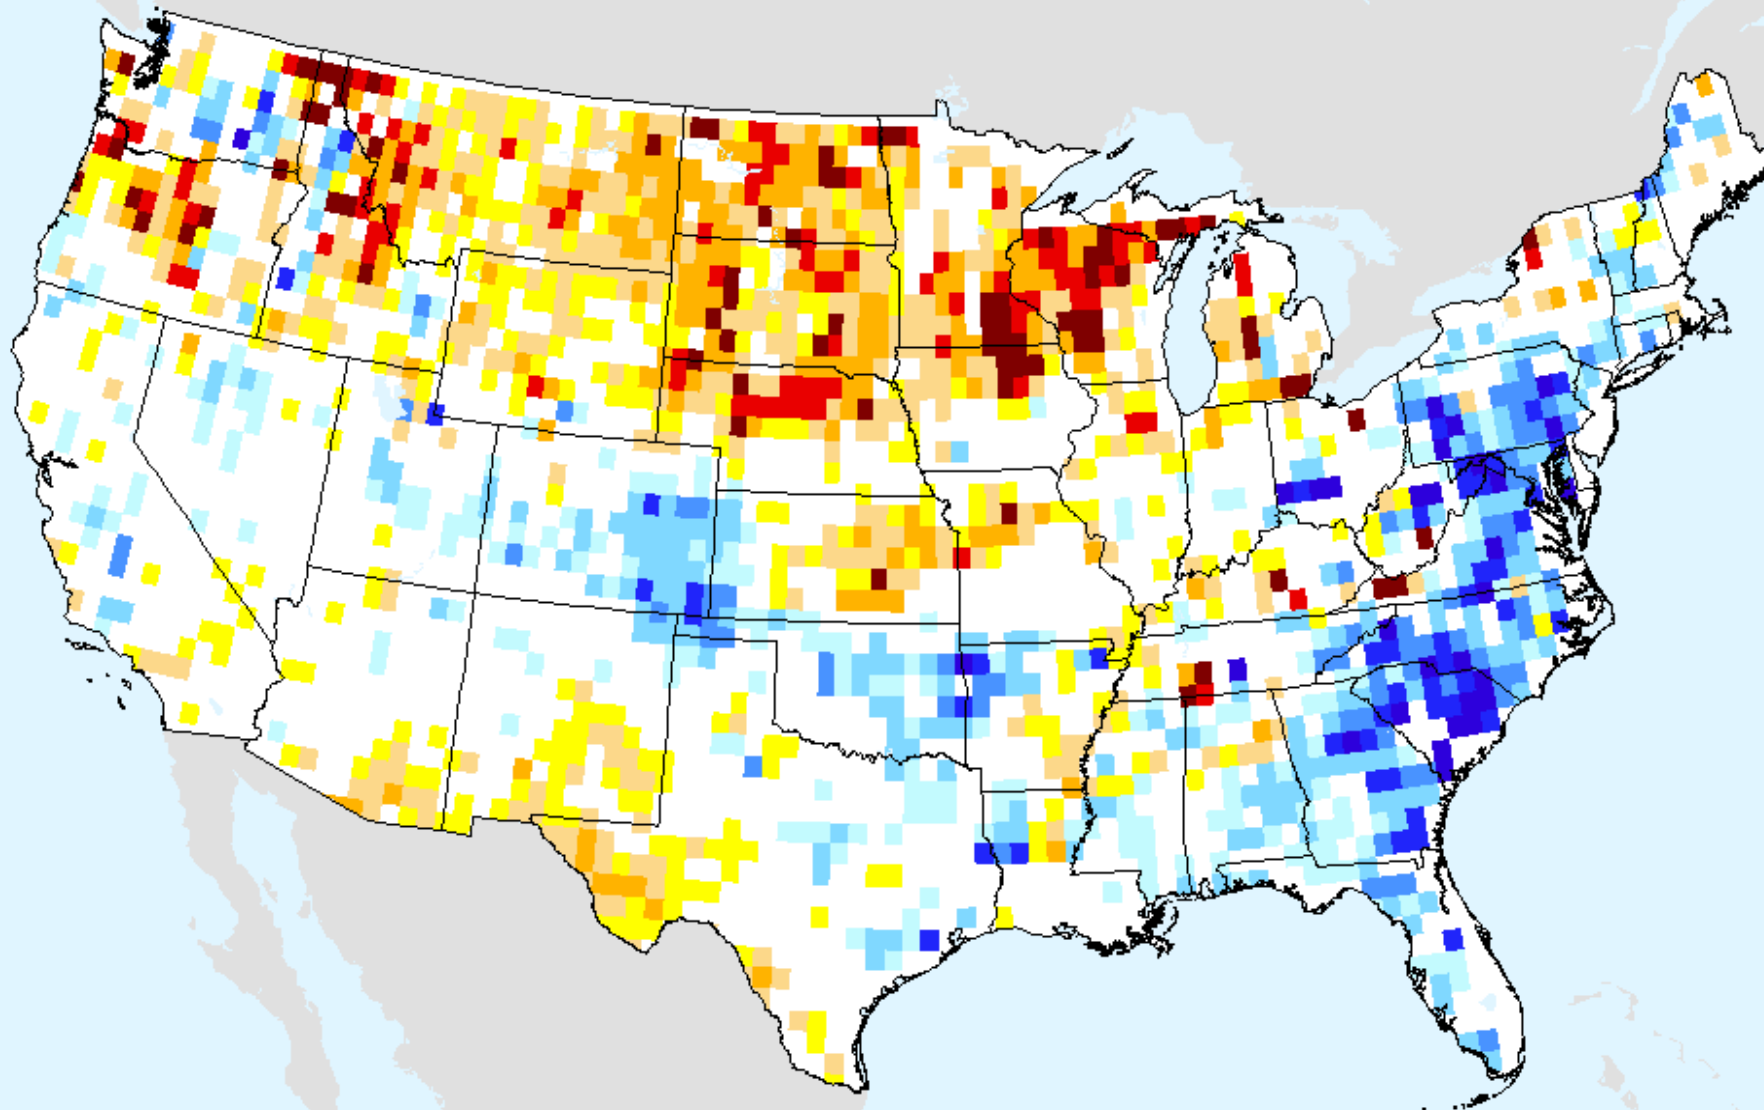

USDM for: Dec. 15, 2020

GRACE-Based Surface Soil Moisture Drought Indicator

As of: Tuesday, December 22, 2020

AIRS-Based Surface Relative Humidity 7 Day

As of: Tuesday, December 22, 2020

AIRS-Based Surface Relative Humidity 14 Day