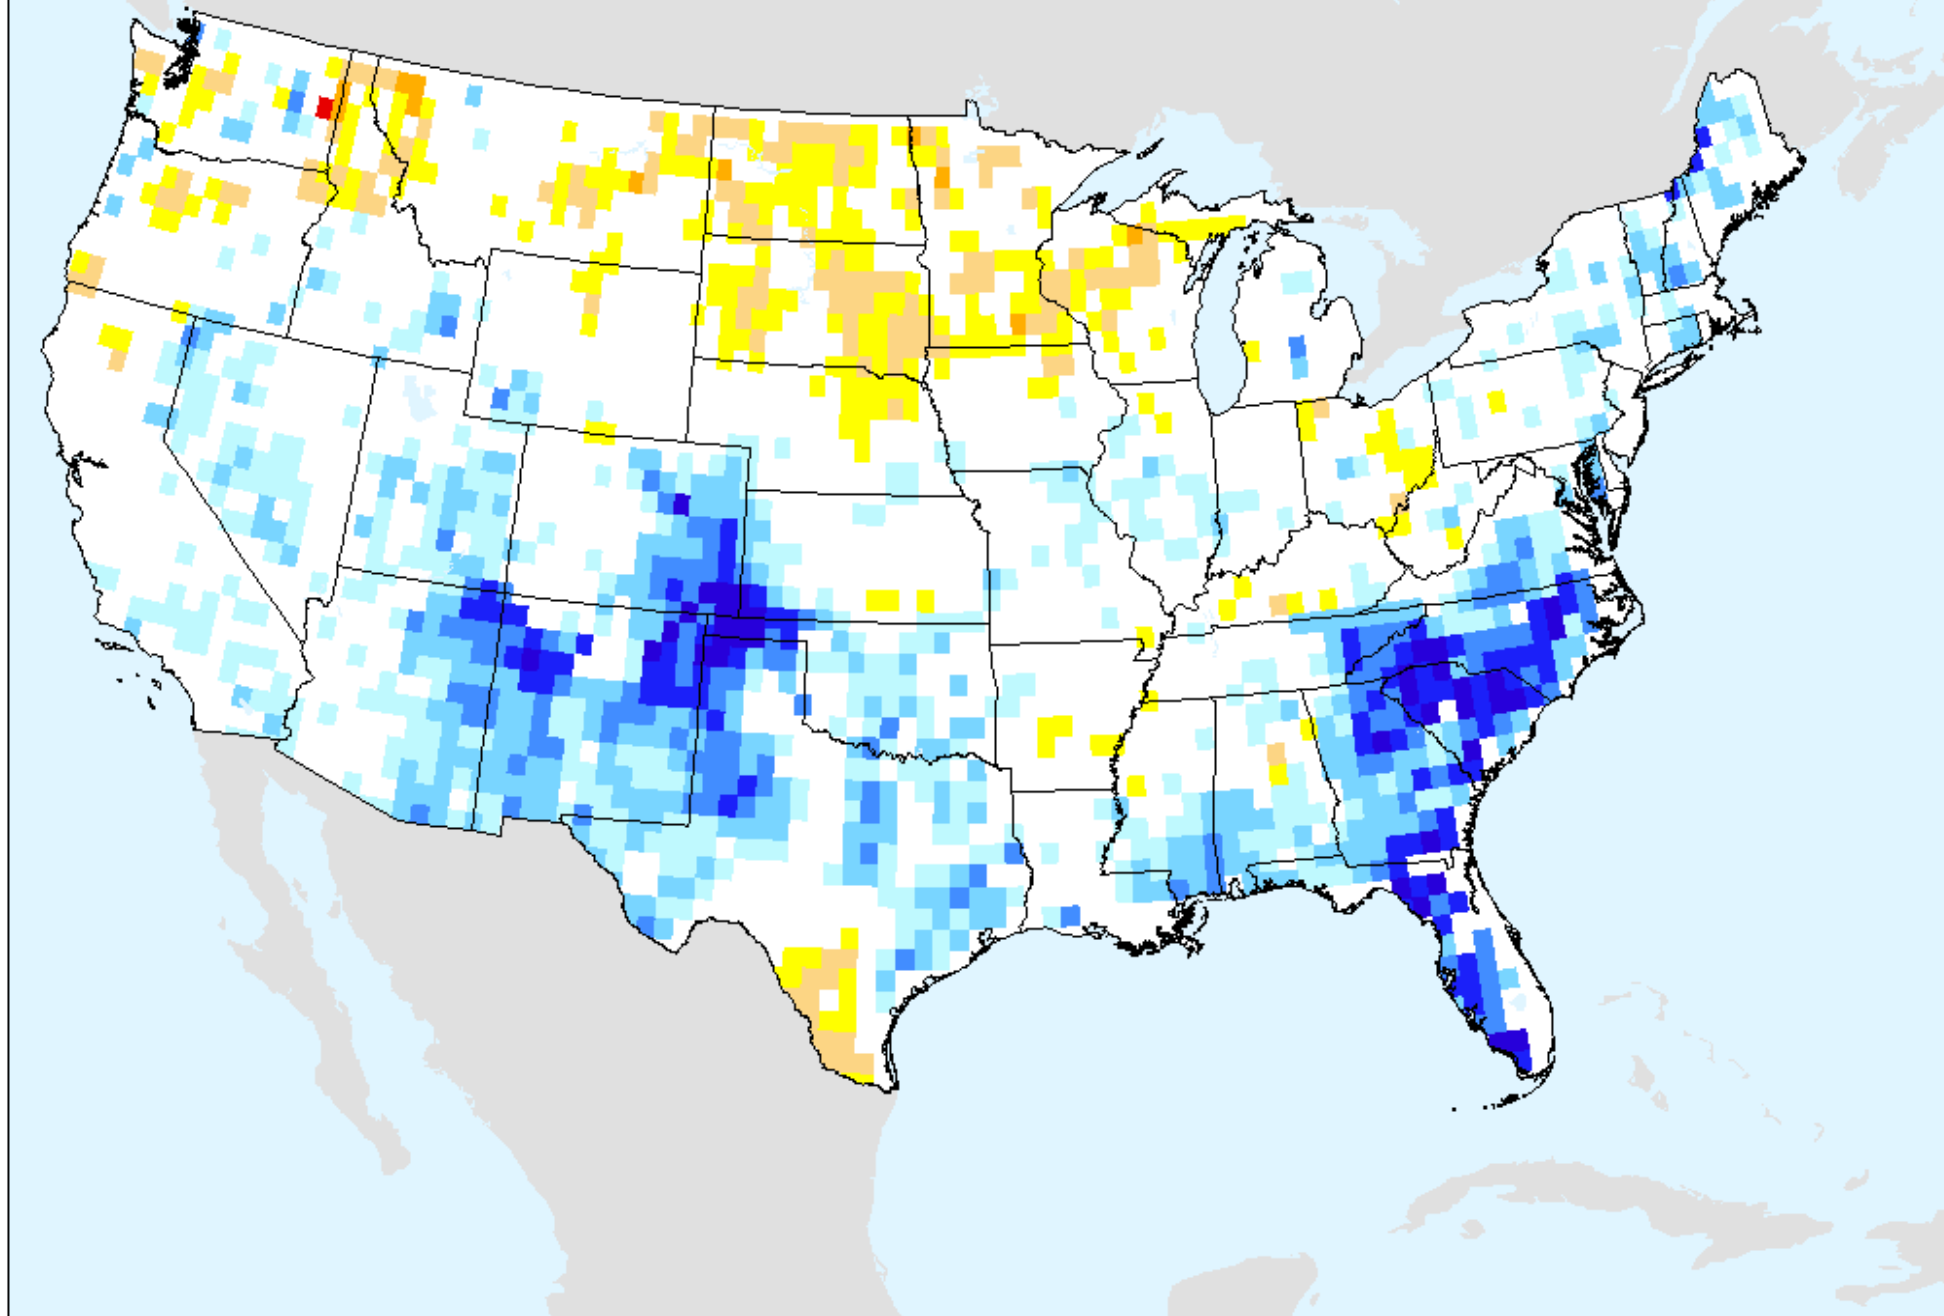

AIRS-Based Vapor Pressure Deficit 14 Day

As of: Tuesday, December 22, 2020