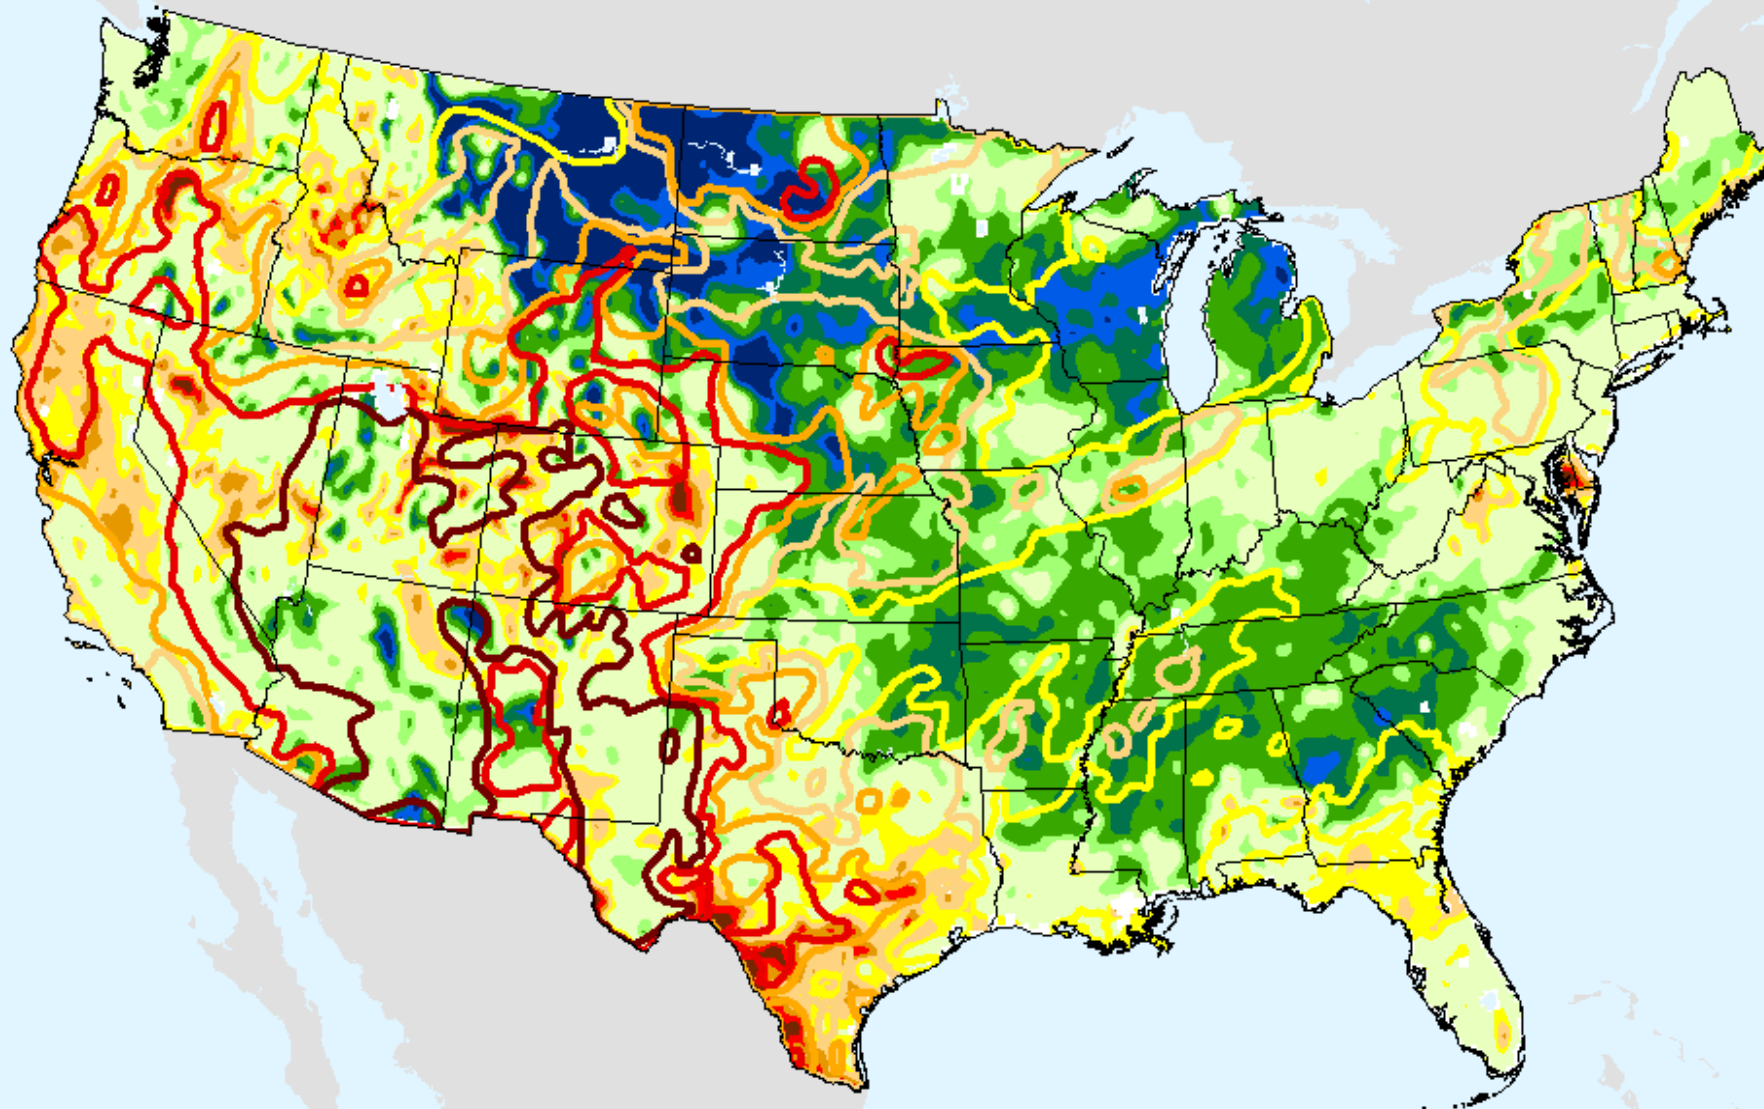

NLDAS Total Column Soil Moisture

As of: Tuesday, December 22, 2020

USDM for: Dec. 15, 2020

>98