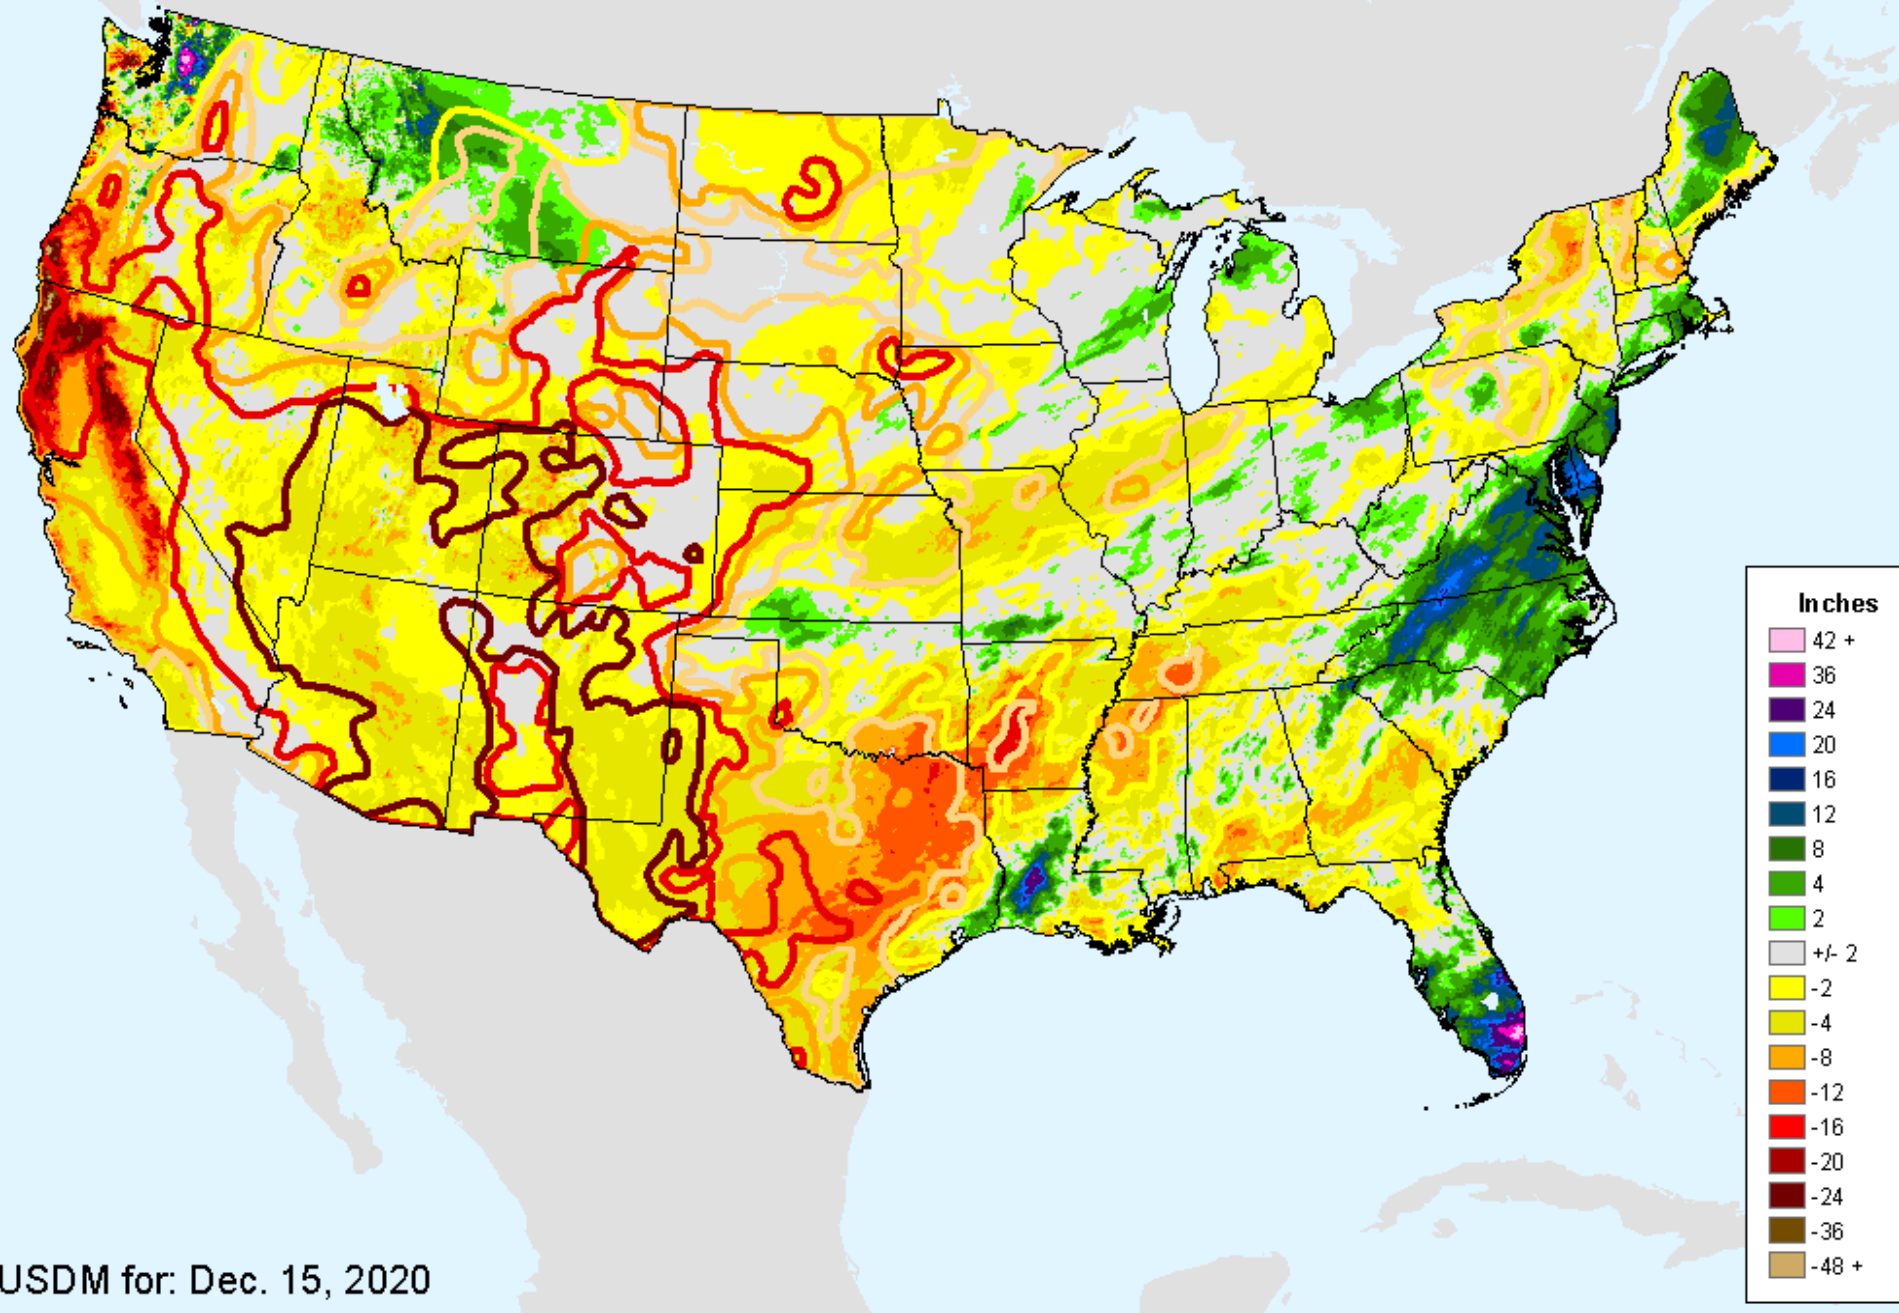

AHPS 180-Day Pct of Normal Pcp

As of: Tuesday, December 22, 2020

AHPS 180-Day Pct of Normal Pcp

As of: Tuesday, December 22, 2020

AHPS Water-Year Precip Departure

As of: Tuesday, December 22, 2020

AHPS Water-Year Precip Departure