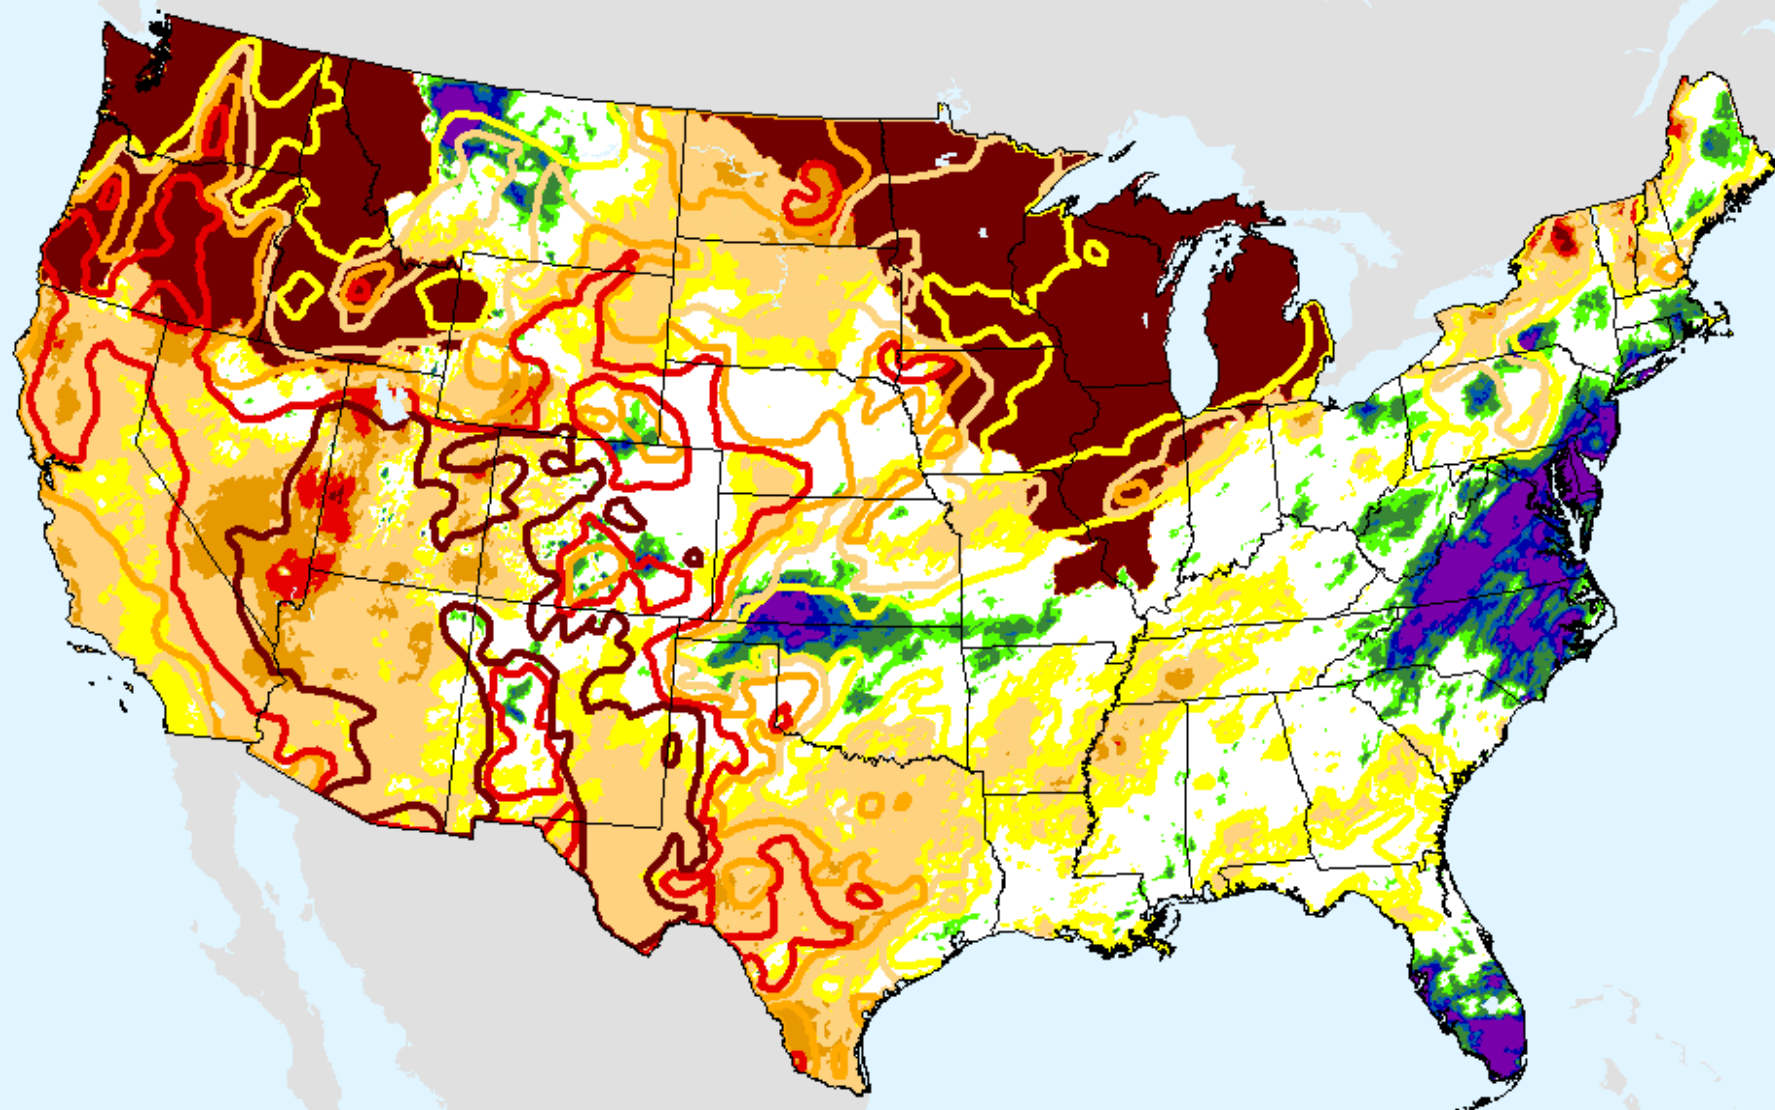

AHPS 2-month SPI

As of: Tuesday, December 22, 2020

USDM for: Dec. 15, 2020

SPI (USDM)