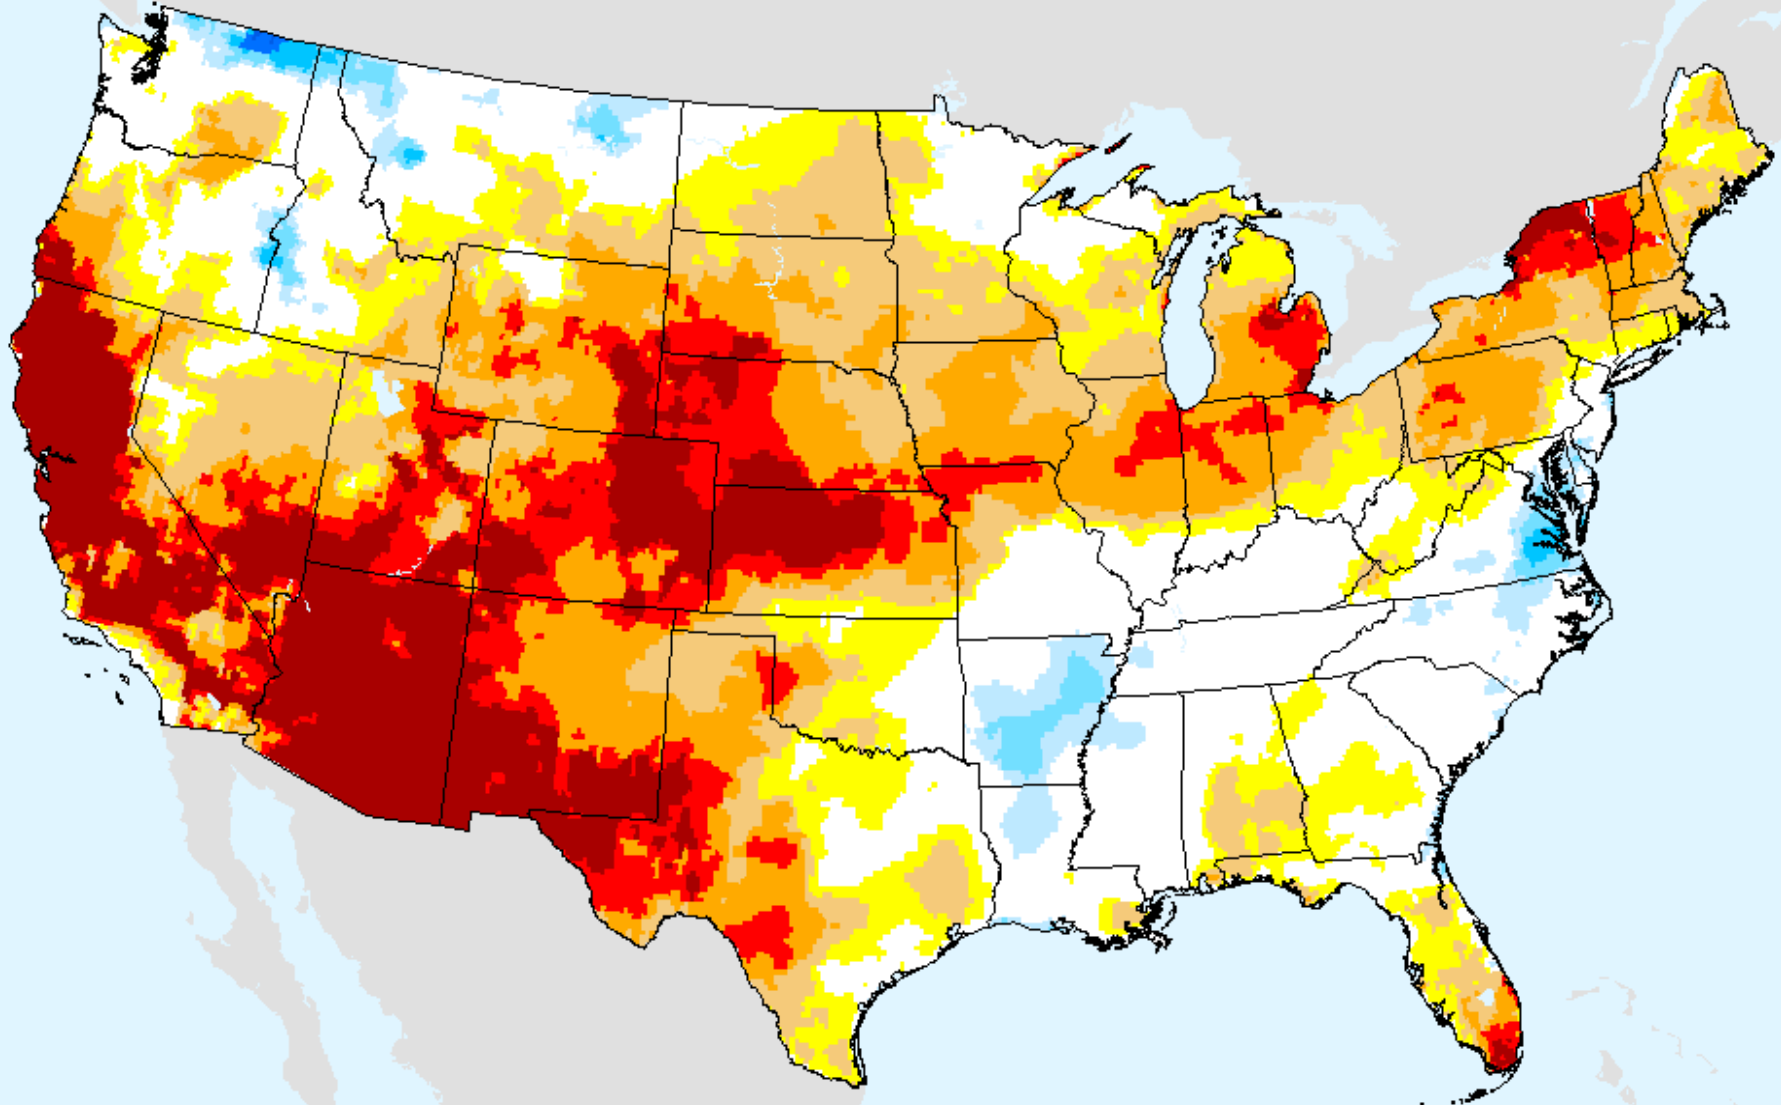

As of: Tuesday, December 22, 2020

EDDI 11-week

As of: Tuesday, December 22, 2020

USDM for: Dec. 15, 2020

EDDI 11-week

As of: Tuesday, December 22, 2020

EDDI 12-week

As of: Tuesday, December 22, 2020