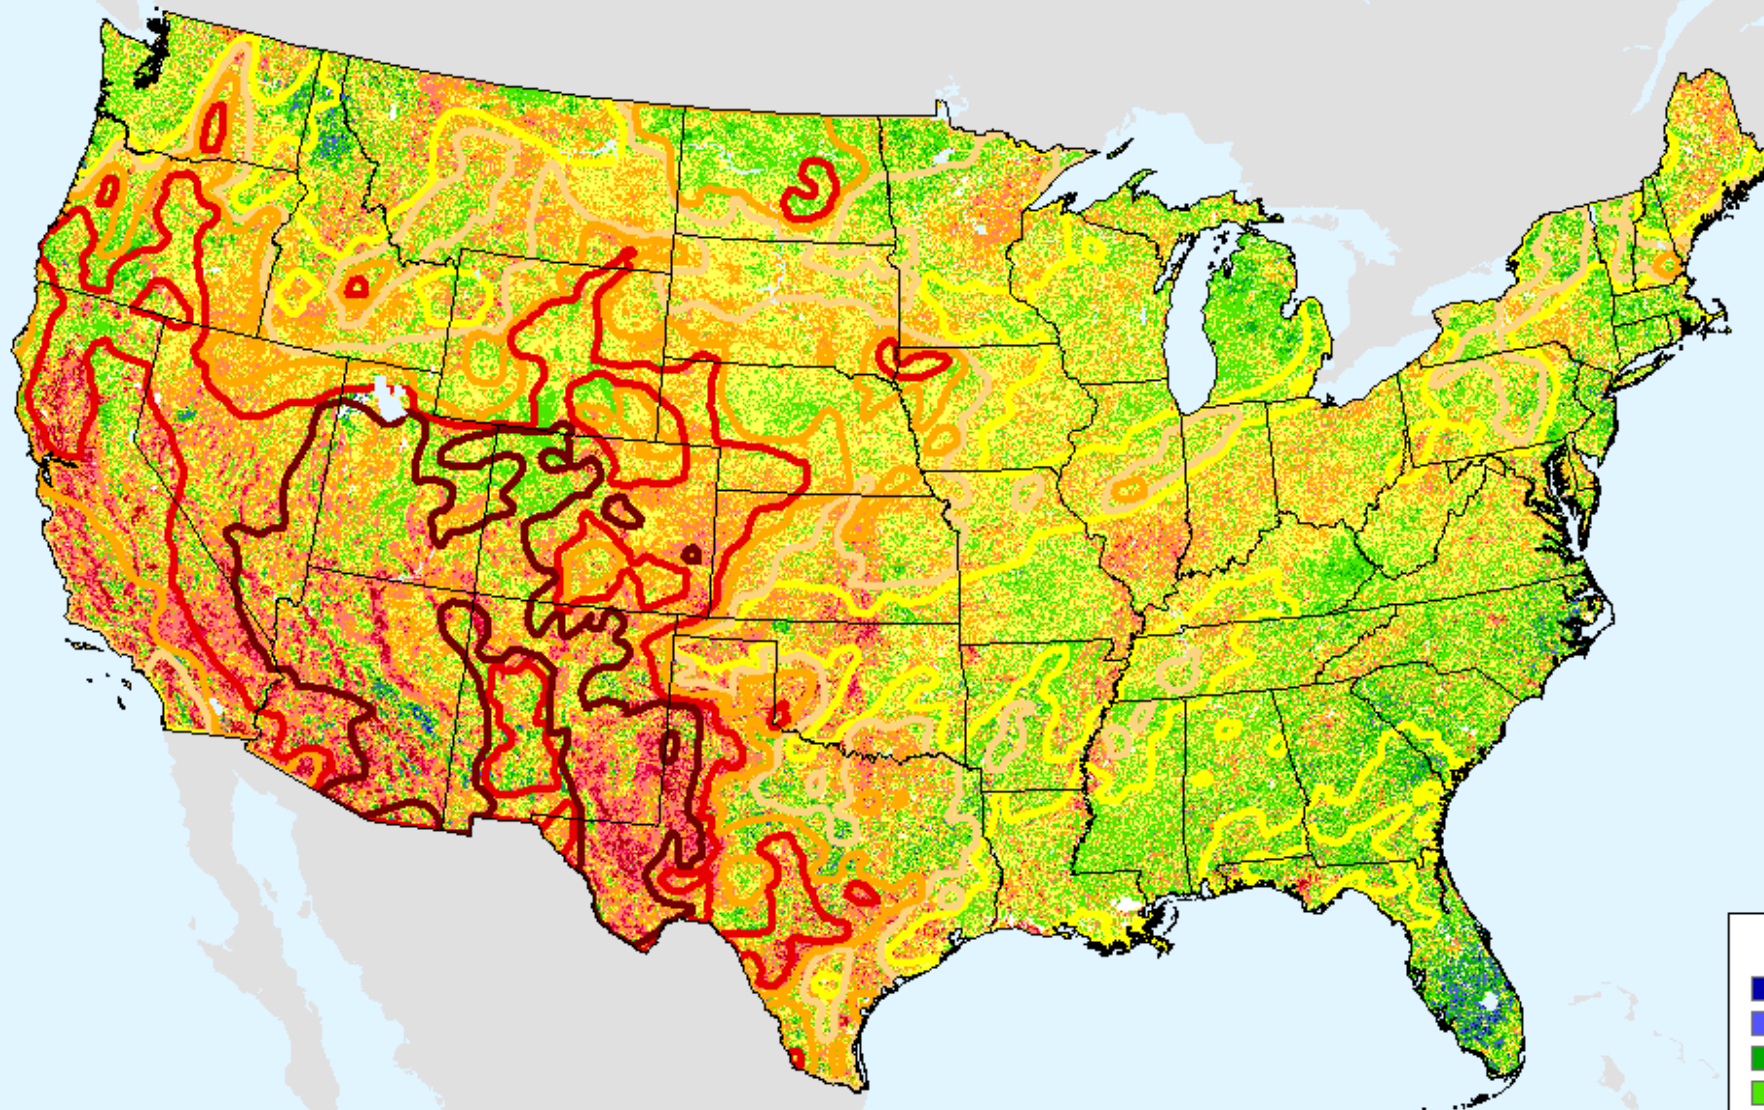

USDM for: Dec. 15, 2020

SPI (USDM)

CPC 24-month SPI

As of: Tuesday, December 22, 2020

SPI (USDM)

Vegetation Health Index

As of: Tuesday, December 22, 2020

USDM for: Dec. 15, 2020