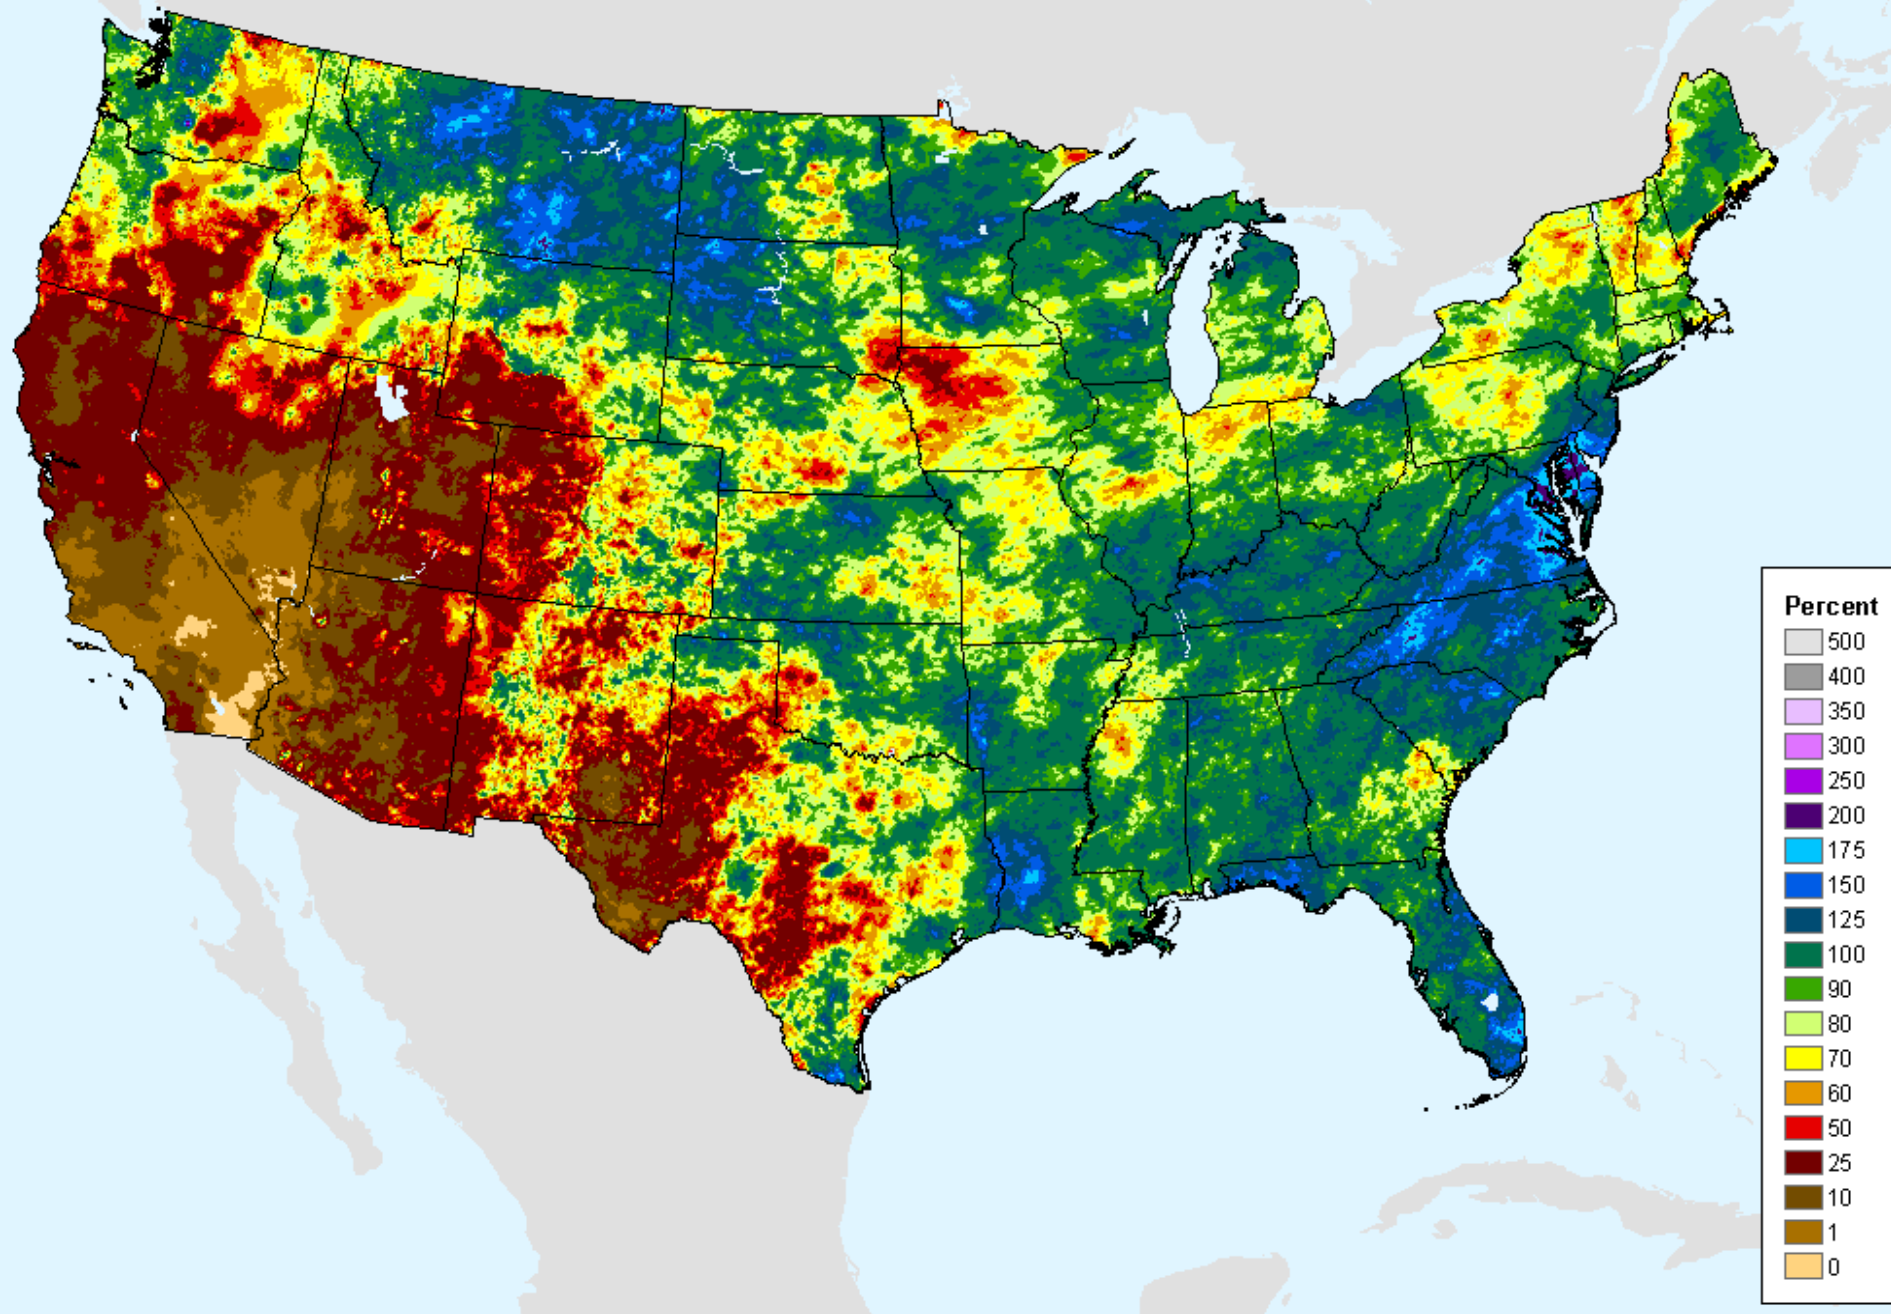

AHPS 180-Day Pct of Normal Pcp

As of: Tuesday, December 22, 2020