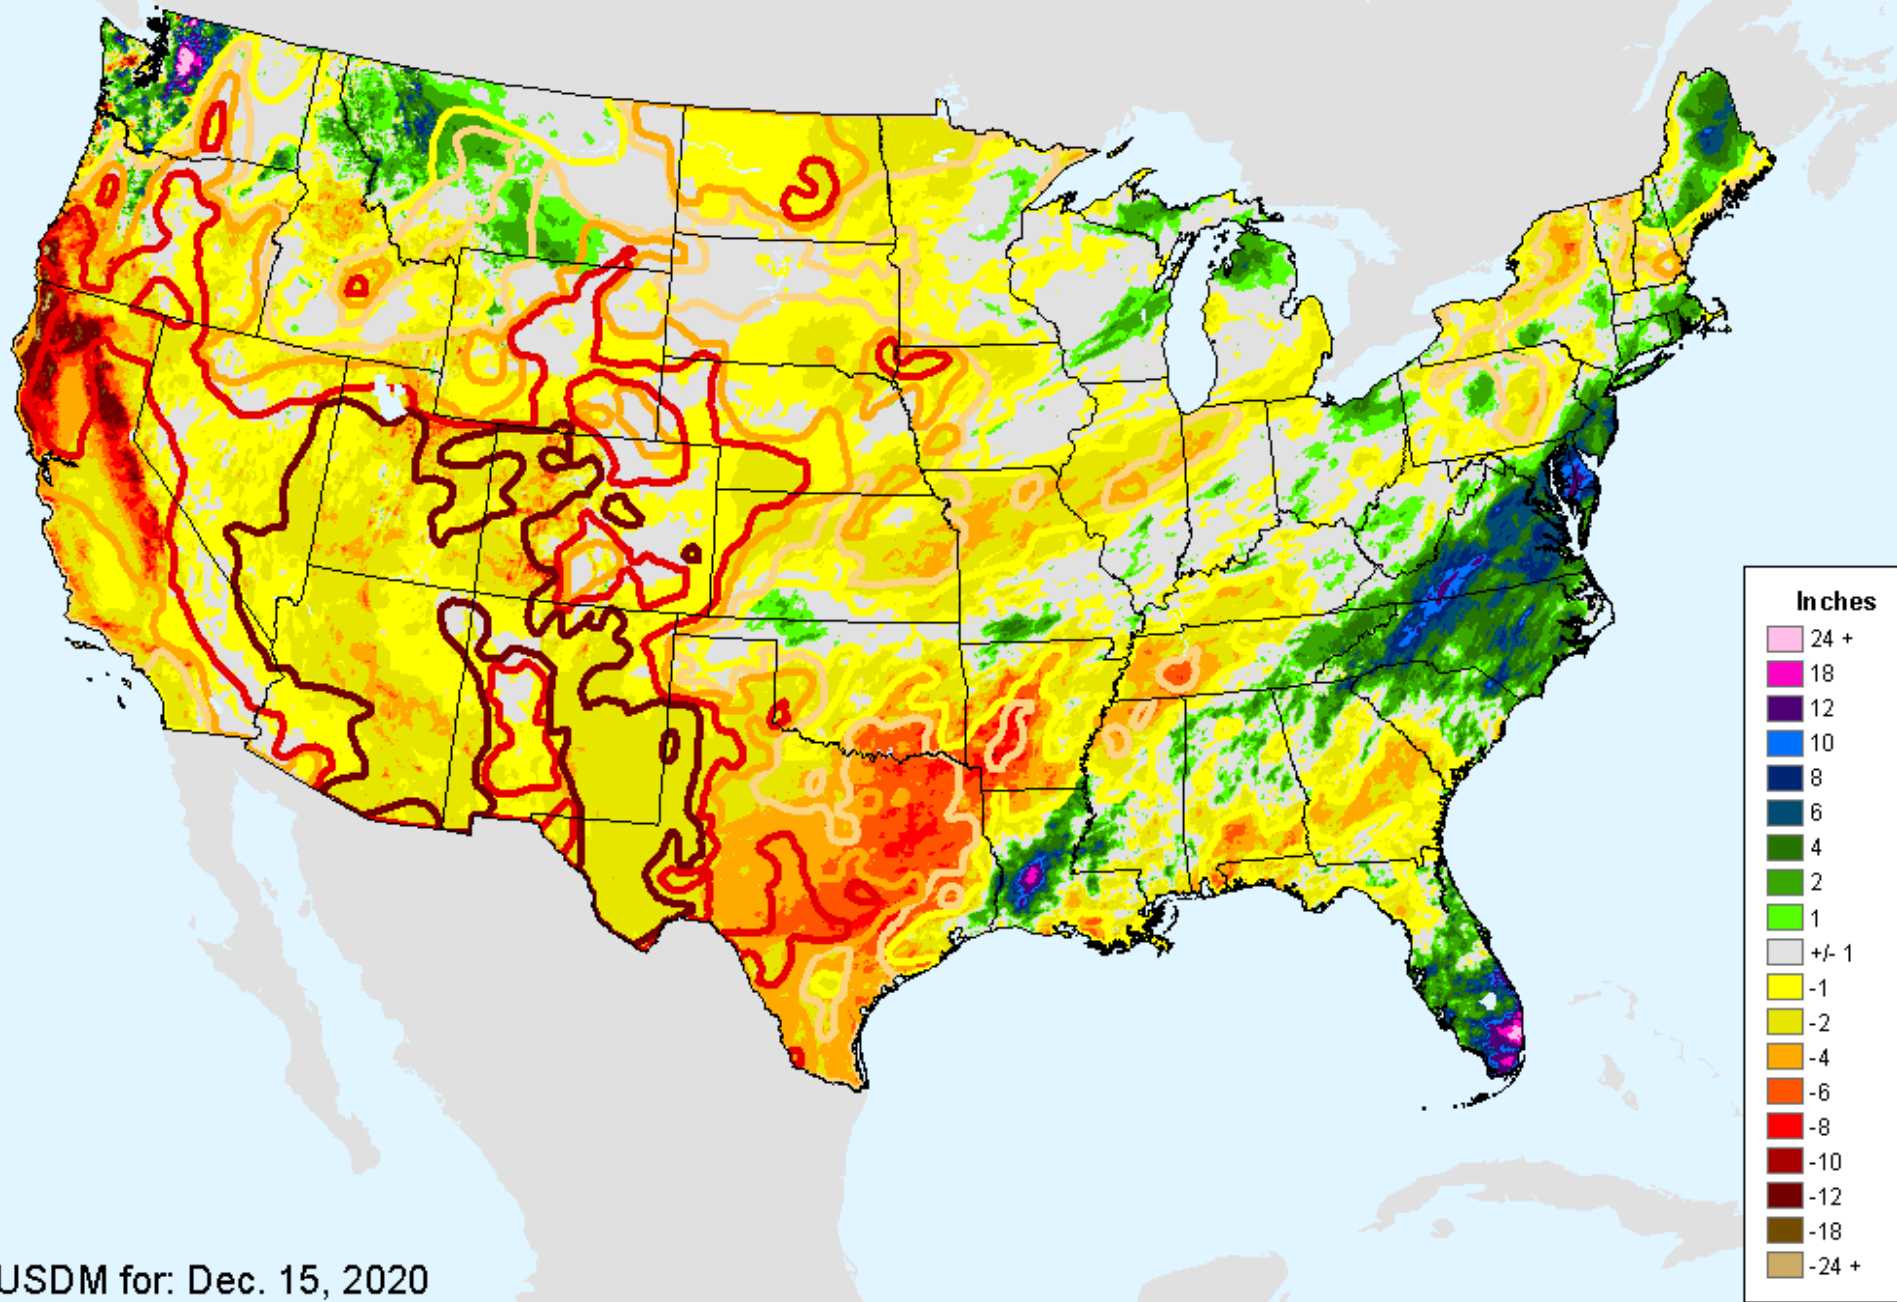

AHPS 90-Day Precip Departure

As of: Tuesday, December 22, 2020

USDM for: Dec. 15, 2020