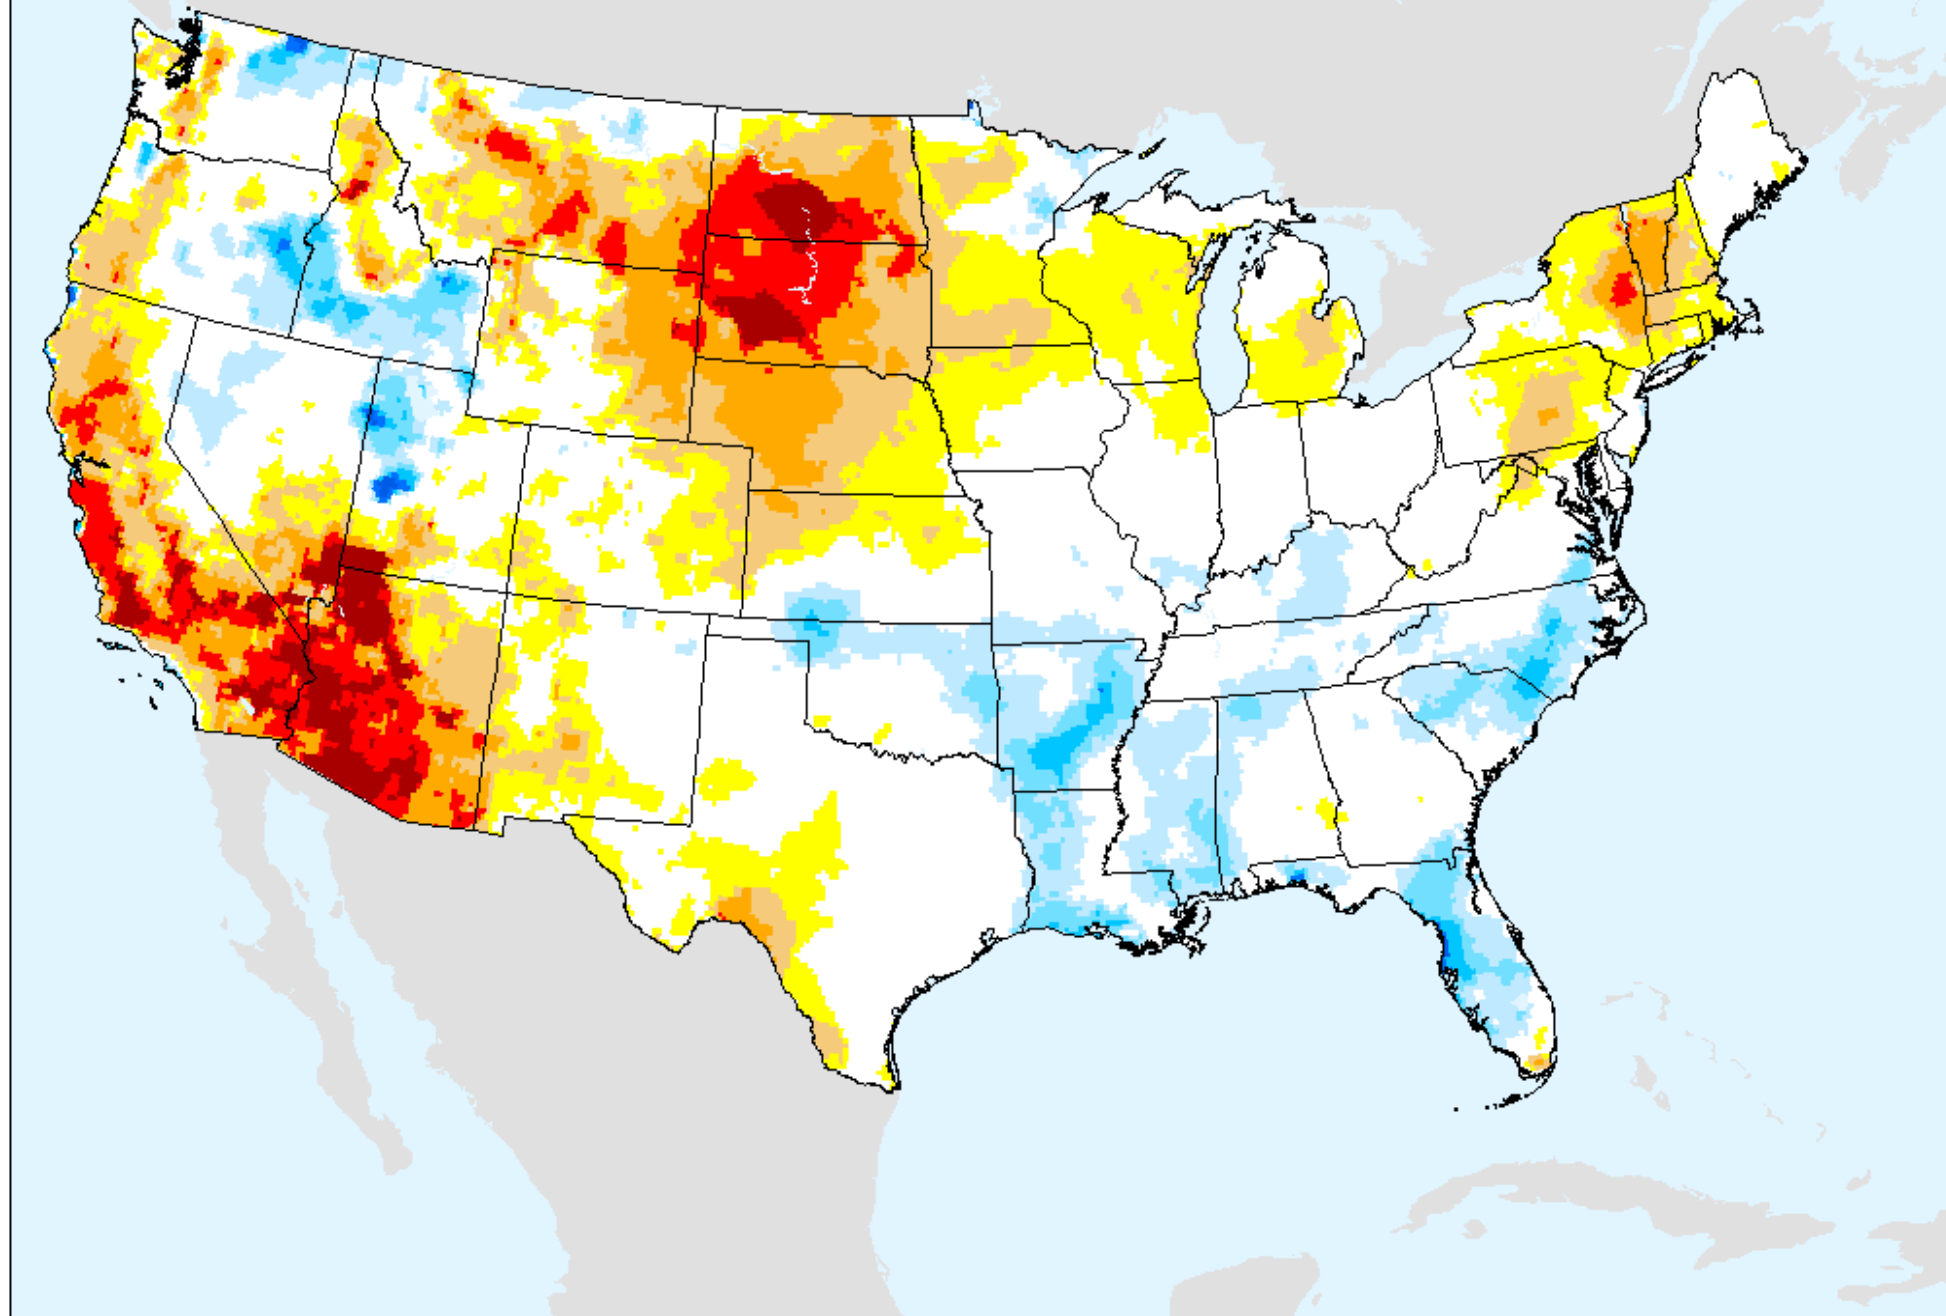

EDDI 4-week

As of: Tuesday, December 22, 2020