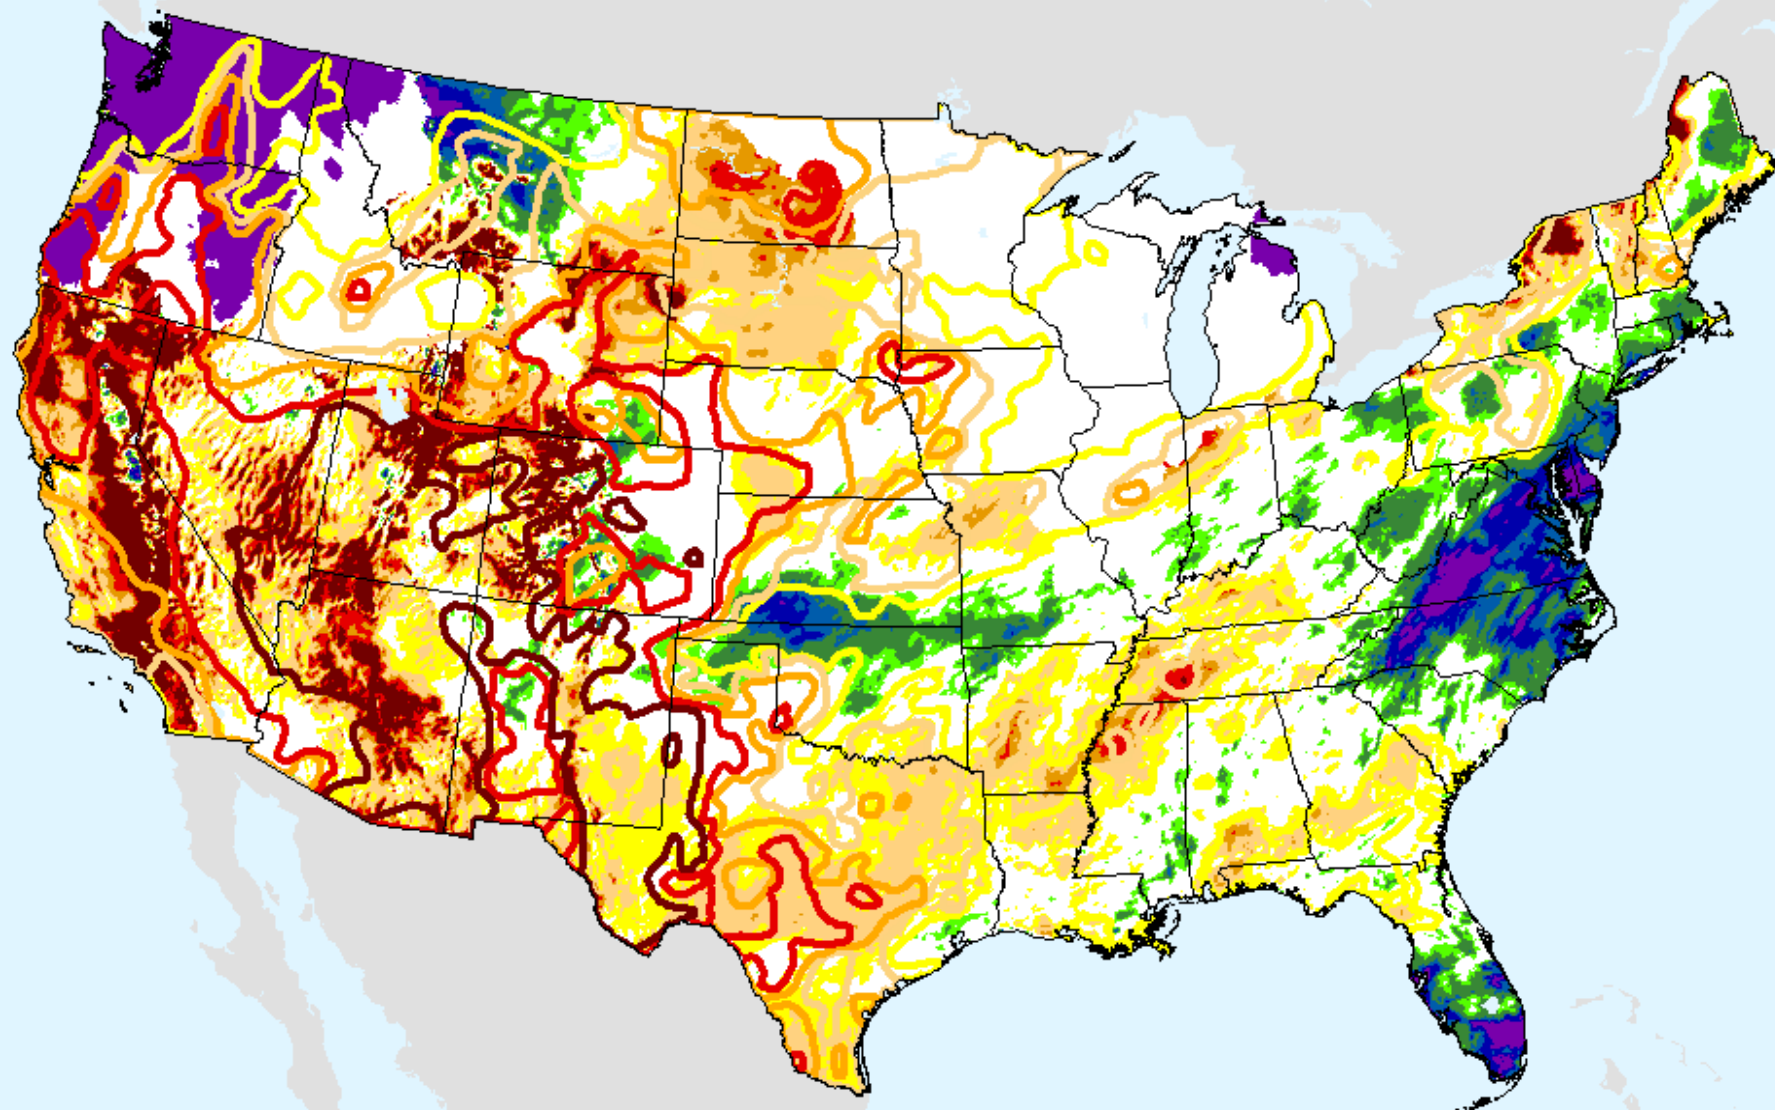

As of: Tuesday, December 22, 2020

USDM for: Dec. 15, 2020

SPEI (USDM)

AHPS 1-month SPEI

As of: Tuesday, December 22, 2020

SPEI (USDM)

AHPS 2-month SPEI

As of: Tuesday, December 22, 2020