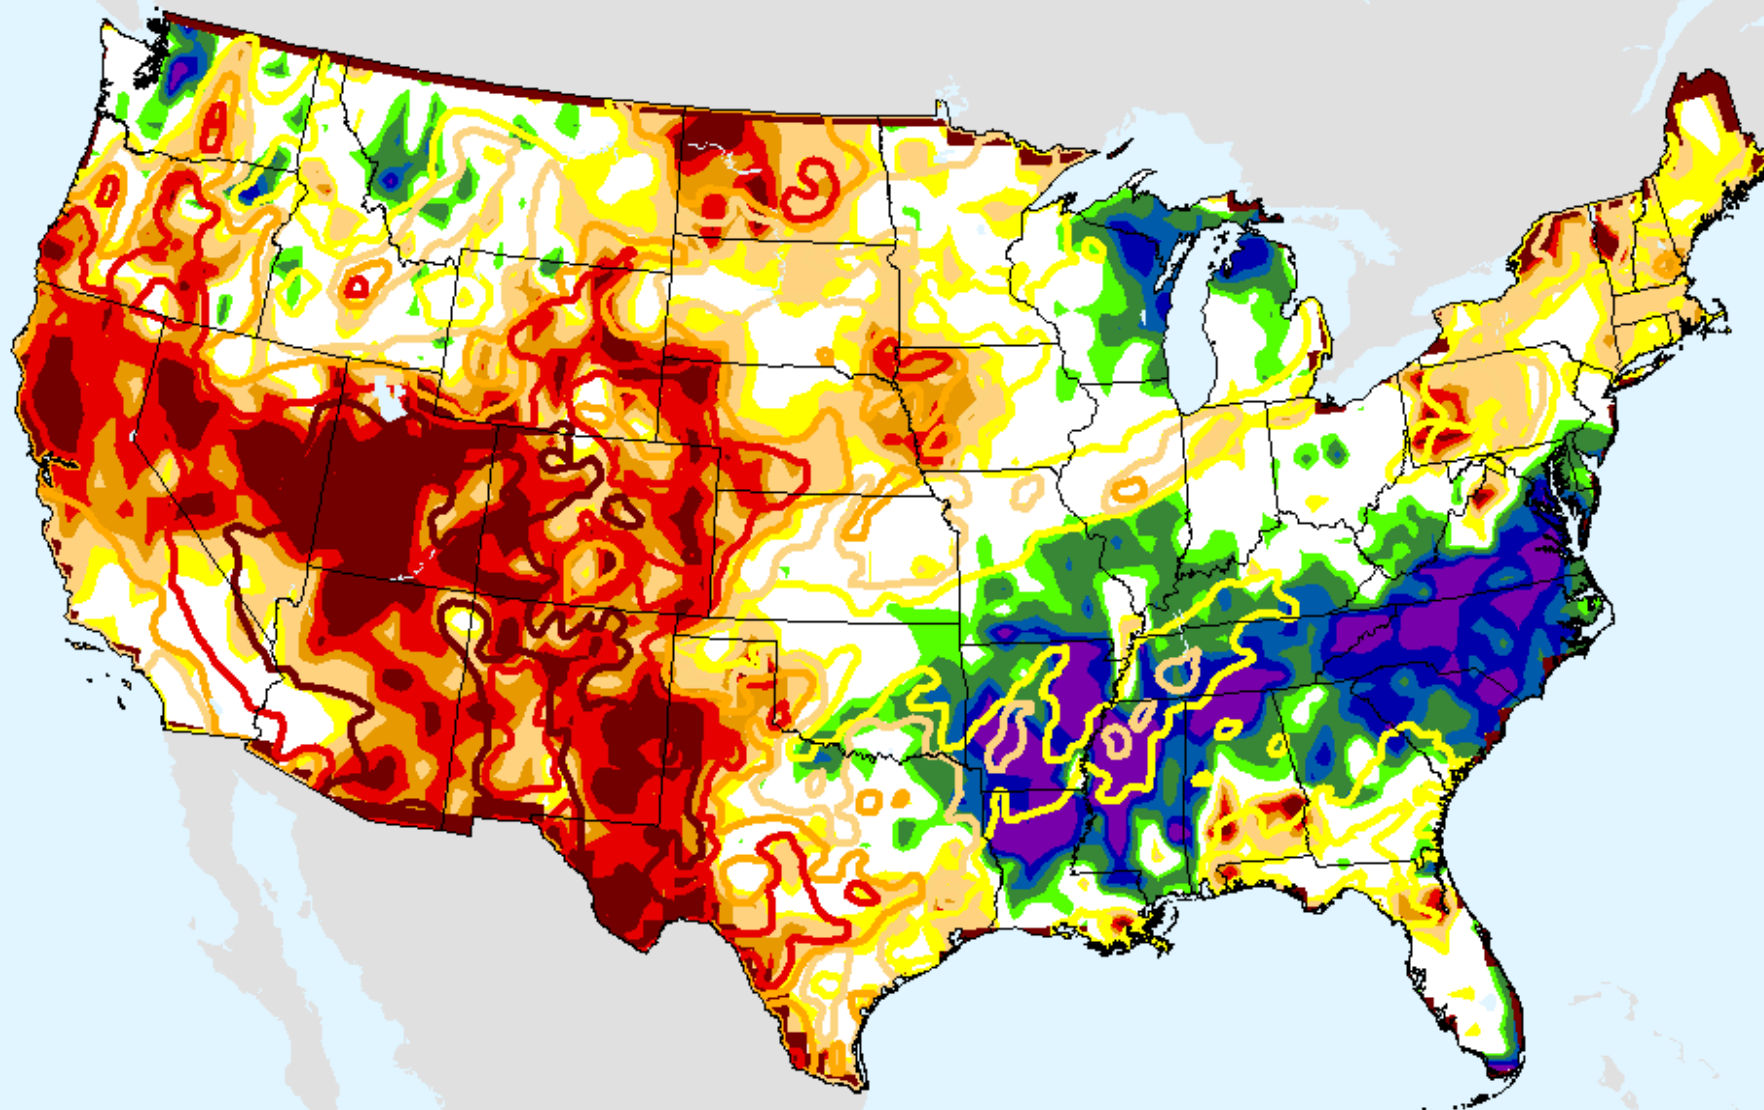

USDM for: Dec. 15, 2020

SPI (USDM)

CPC 24-month SPI

As of: Tuesday, December 22, 2020

SPI (USDM)

Vegetation Health Index

As of: Tuesday, December 22, 2020

USDM for: Dec. 15, 2020