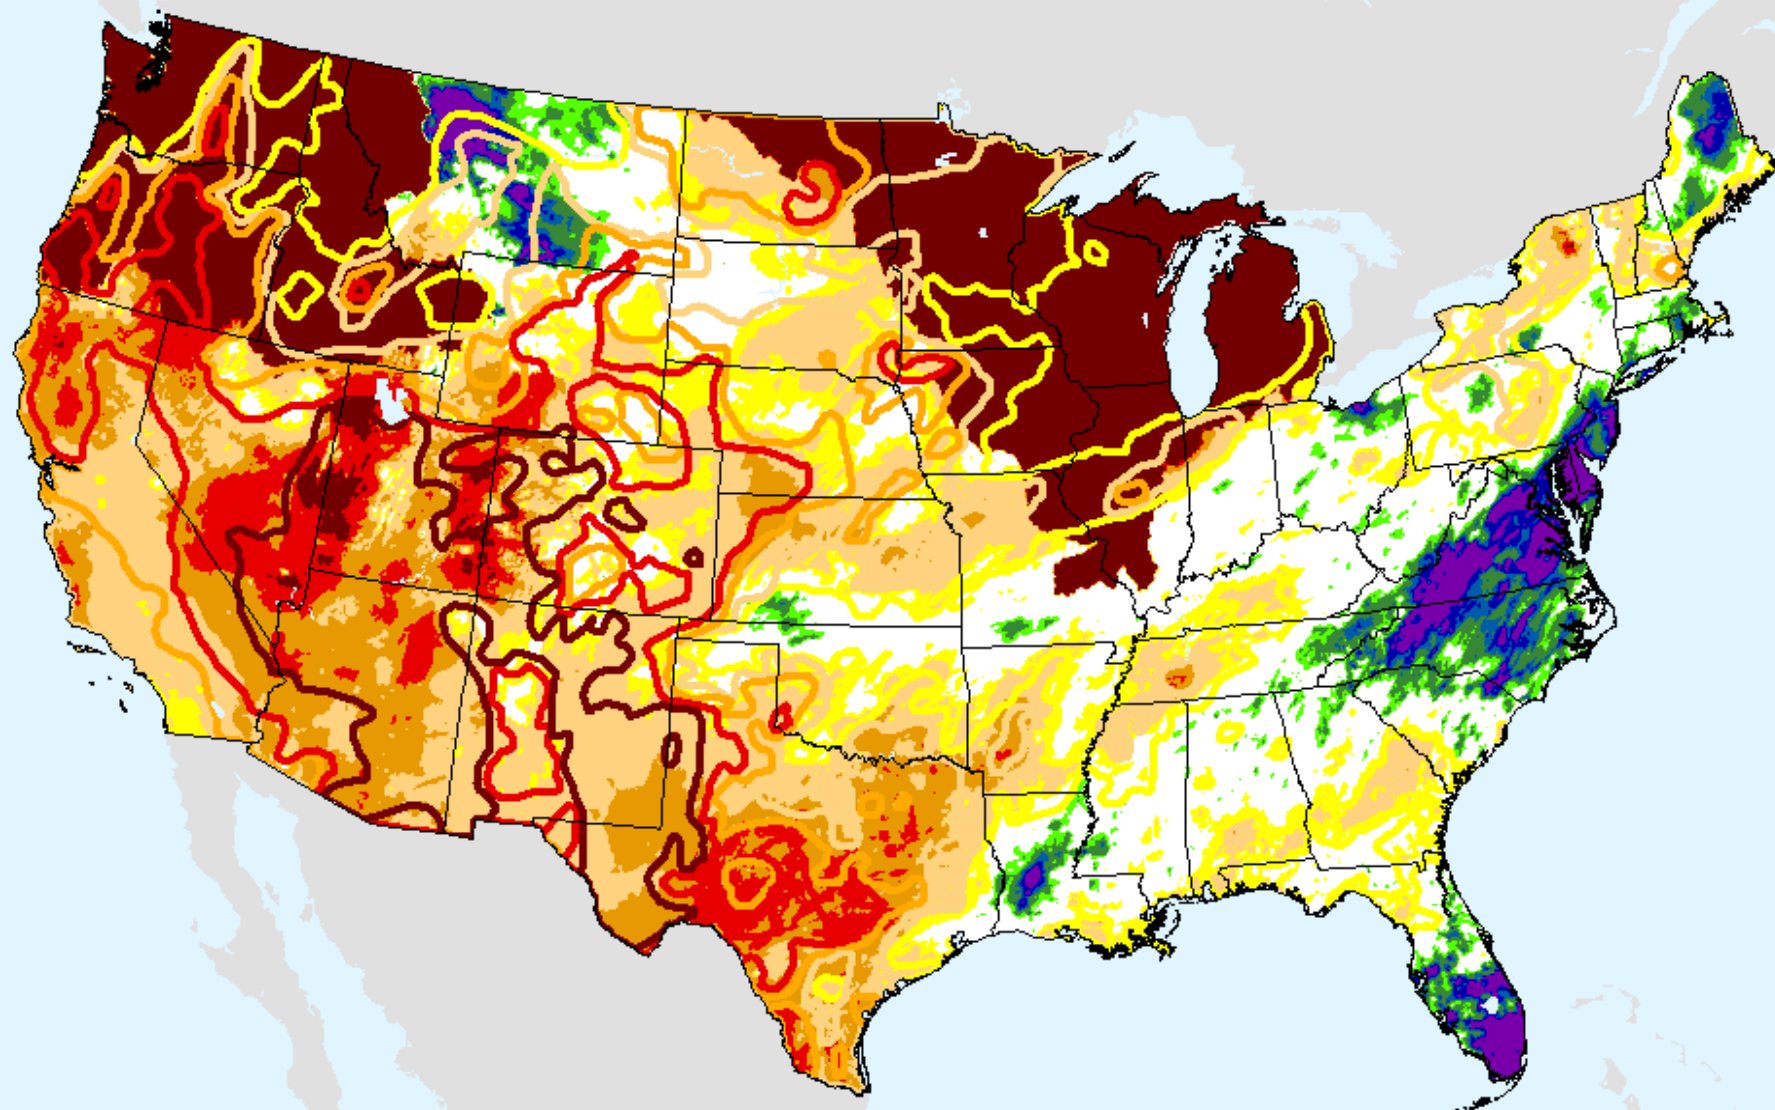

AHPS 3-month SPI

As of: Tuesday, December 22, 2020

USDM for: Dec. 15, 2020

SPI (USDM)