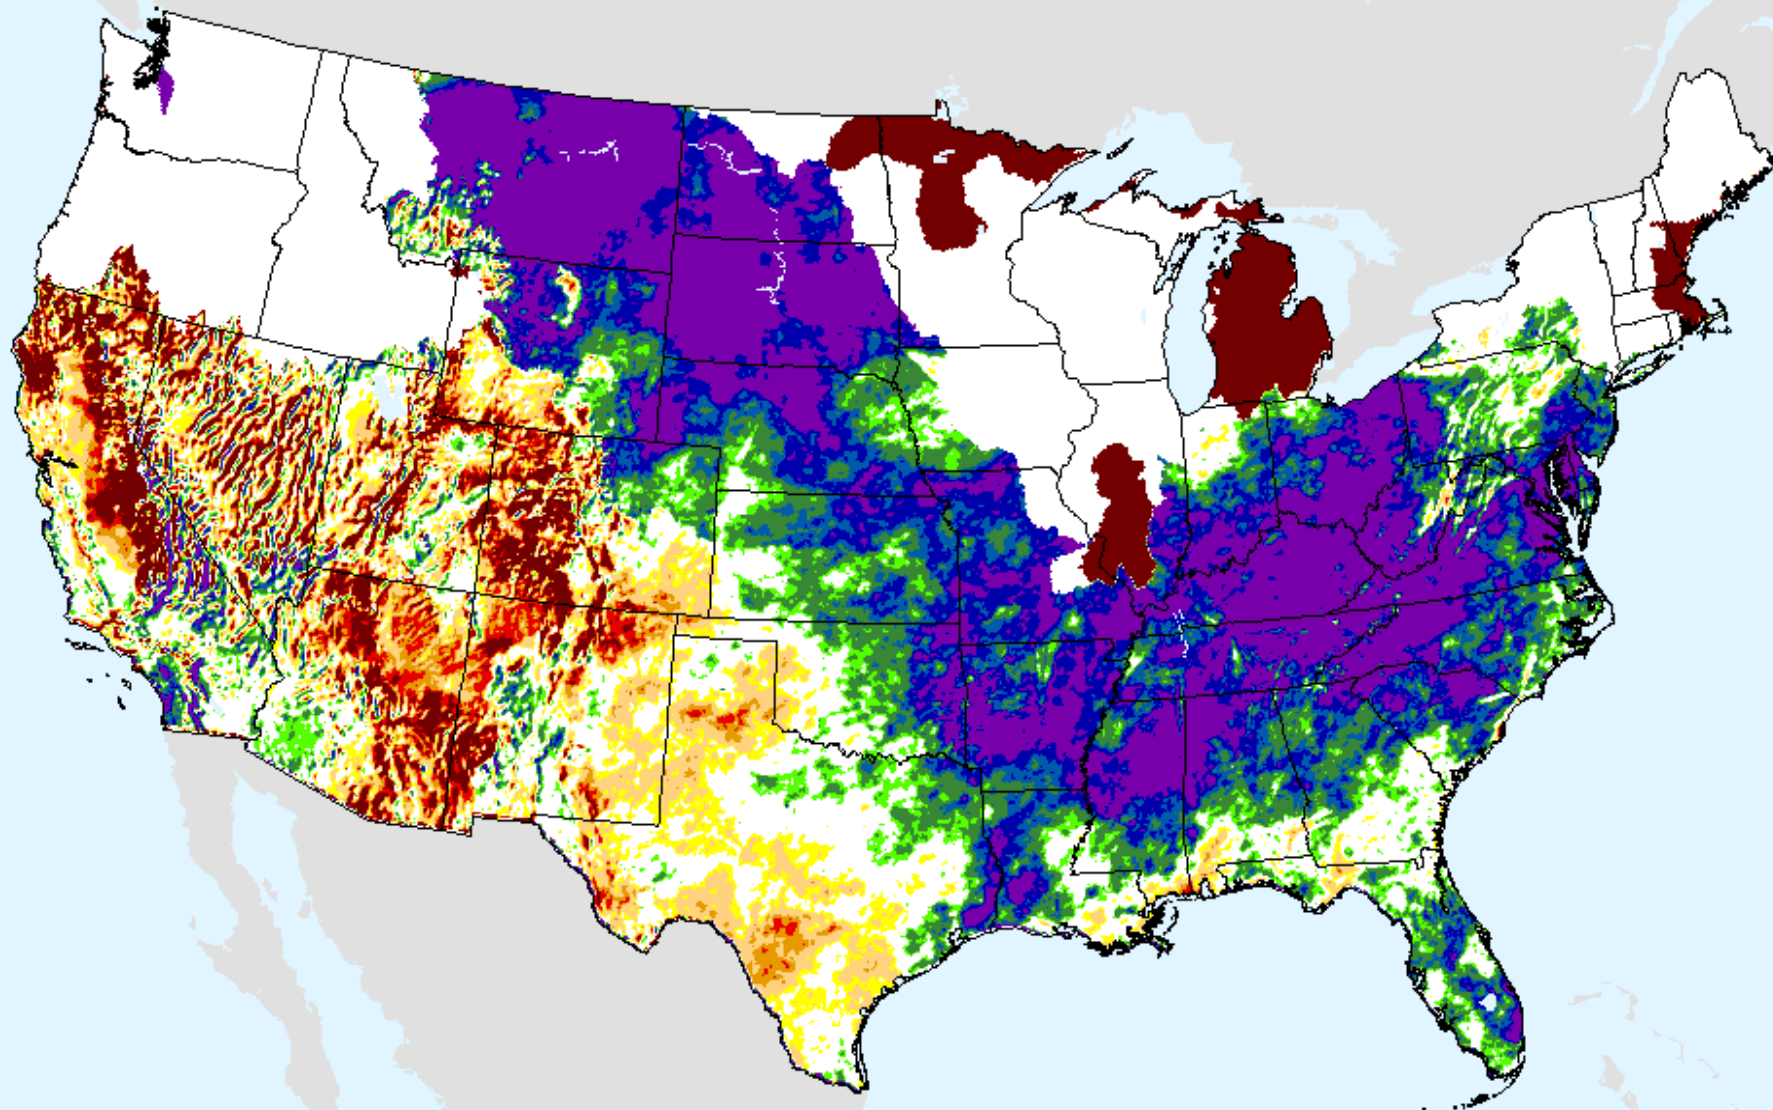

SPEI (USDM)

AHPS 24-month SPEI

As of: Tuesday, December 22, 2020

USDM for: Dec. 15, 2020

SPEI (USDM)

AHPS 24-month SPEI

As of: Tuesday, December 22, 2020

SPEI (USDM)