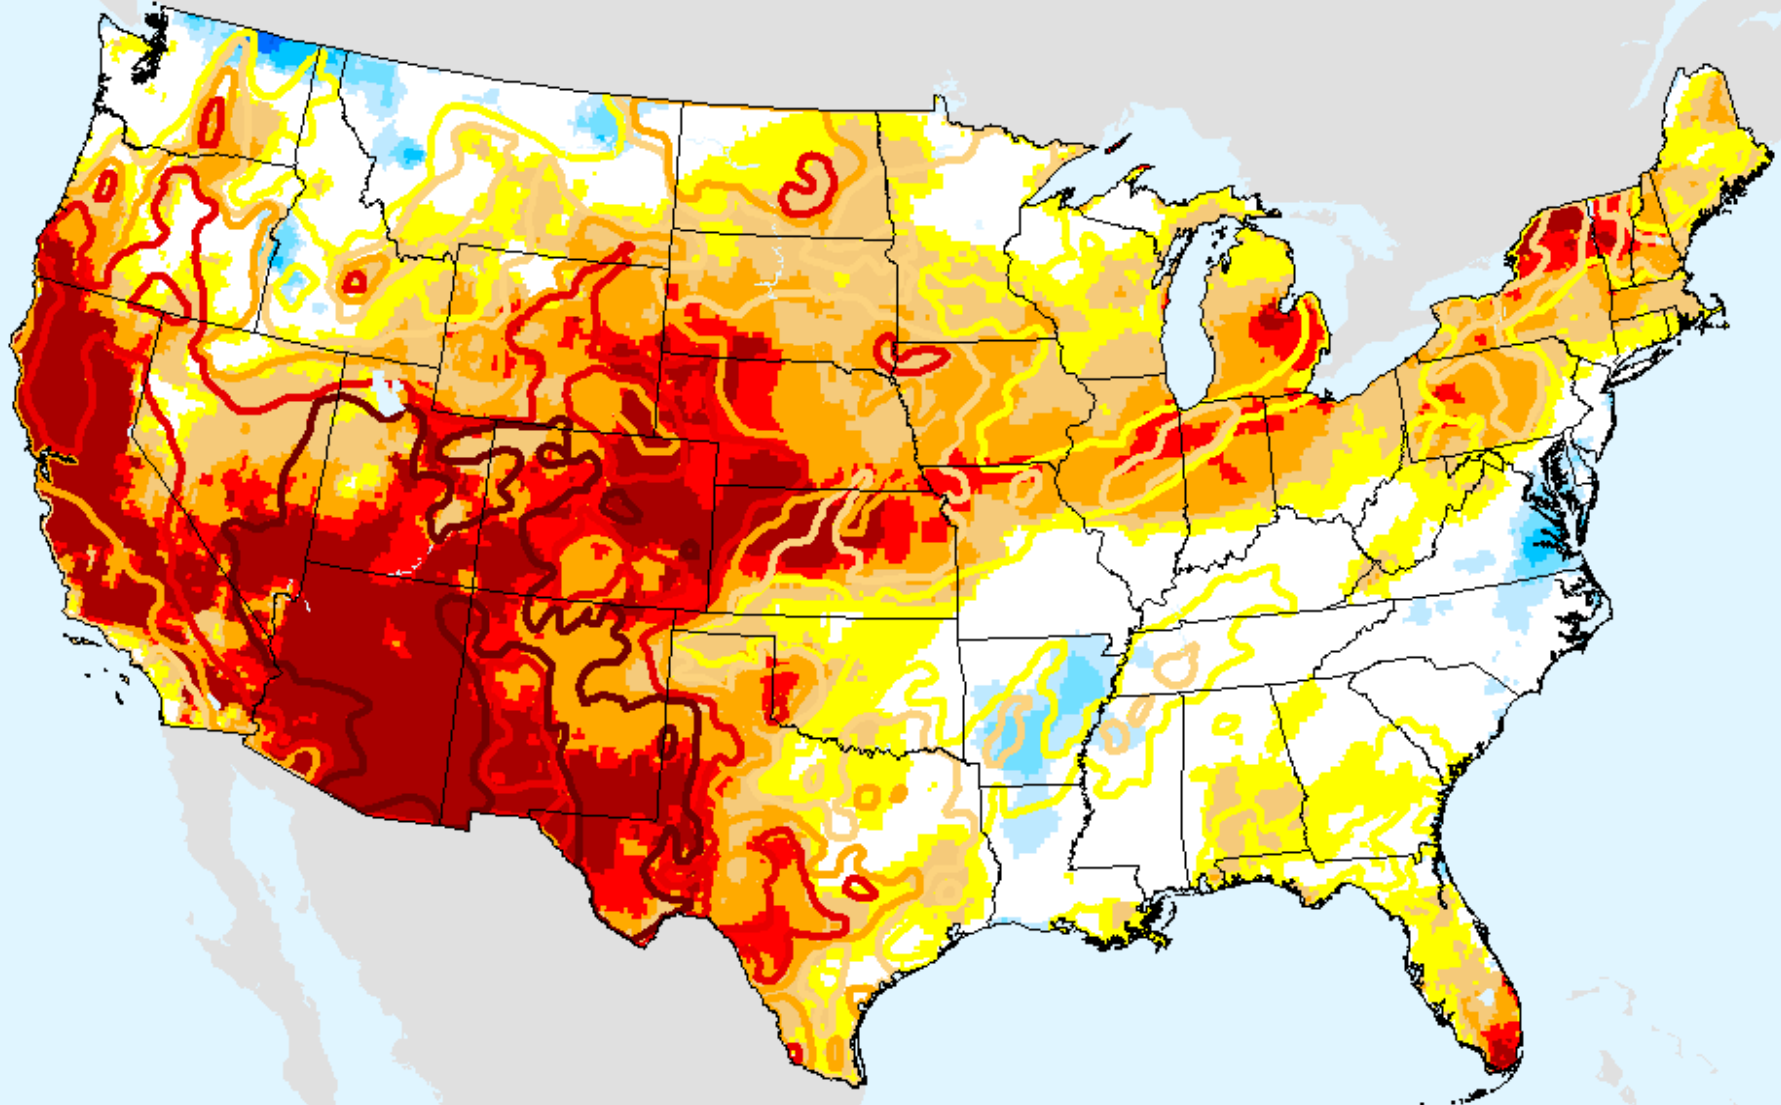

EDDI 11-week

As of: Tuesday, December 22, 2020

USDM for: Dec. 15, 2020