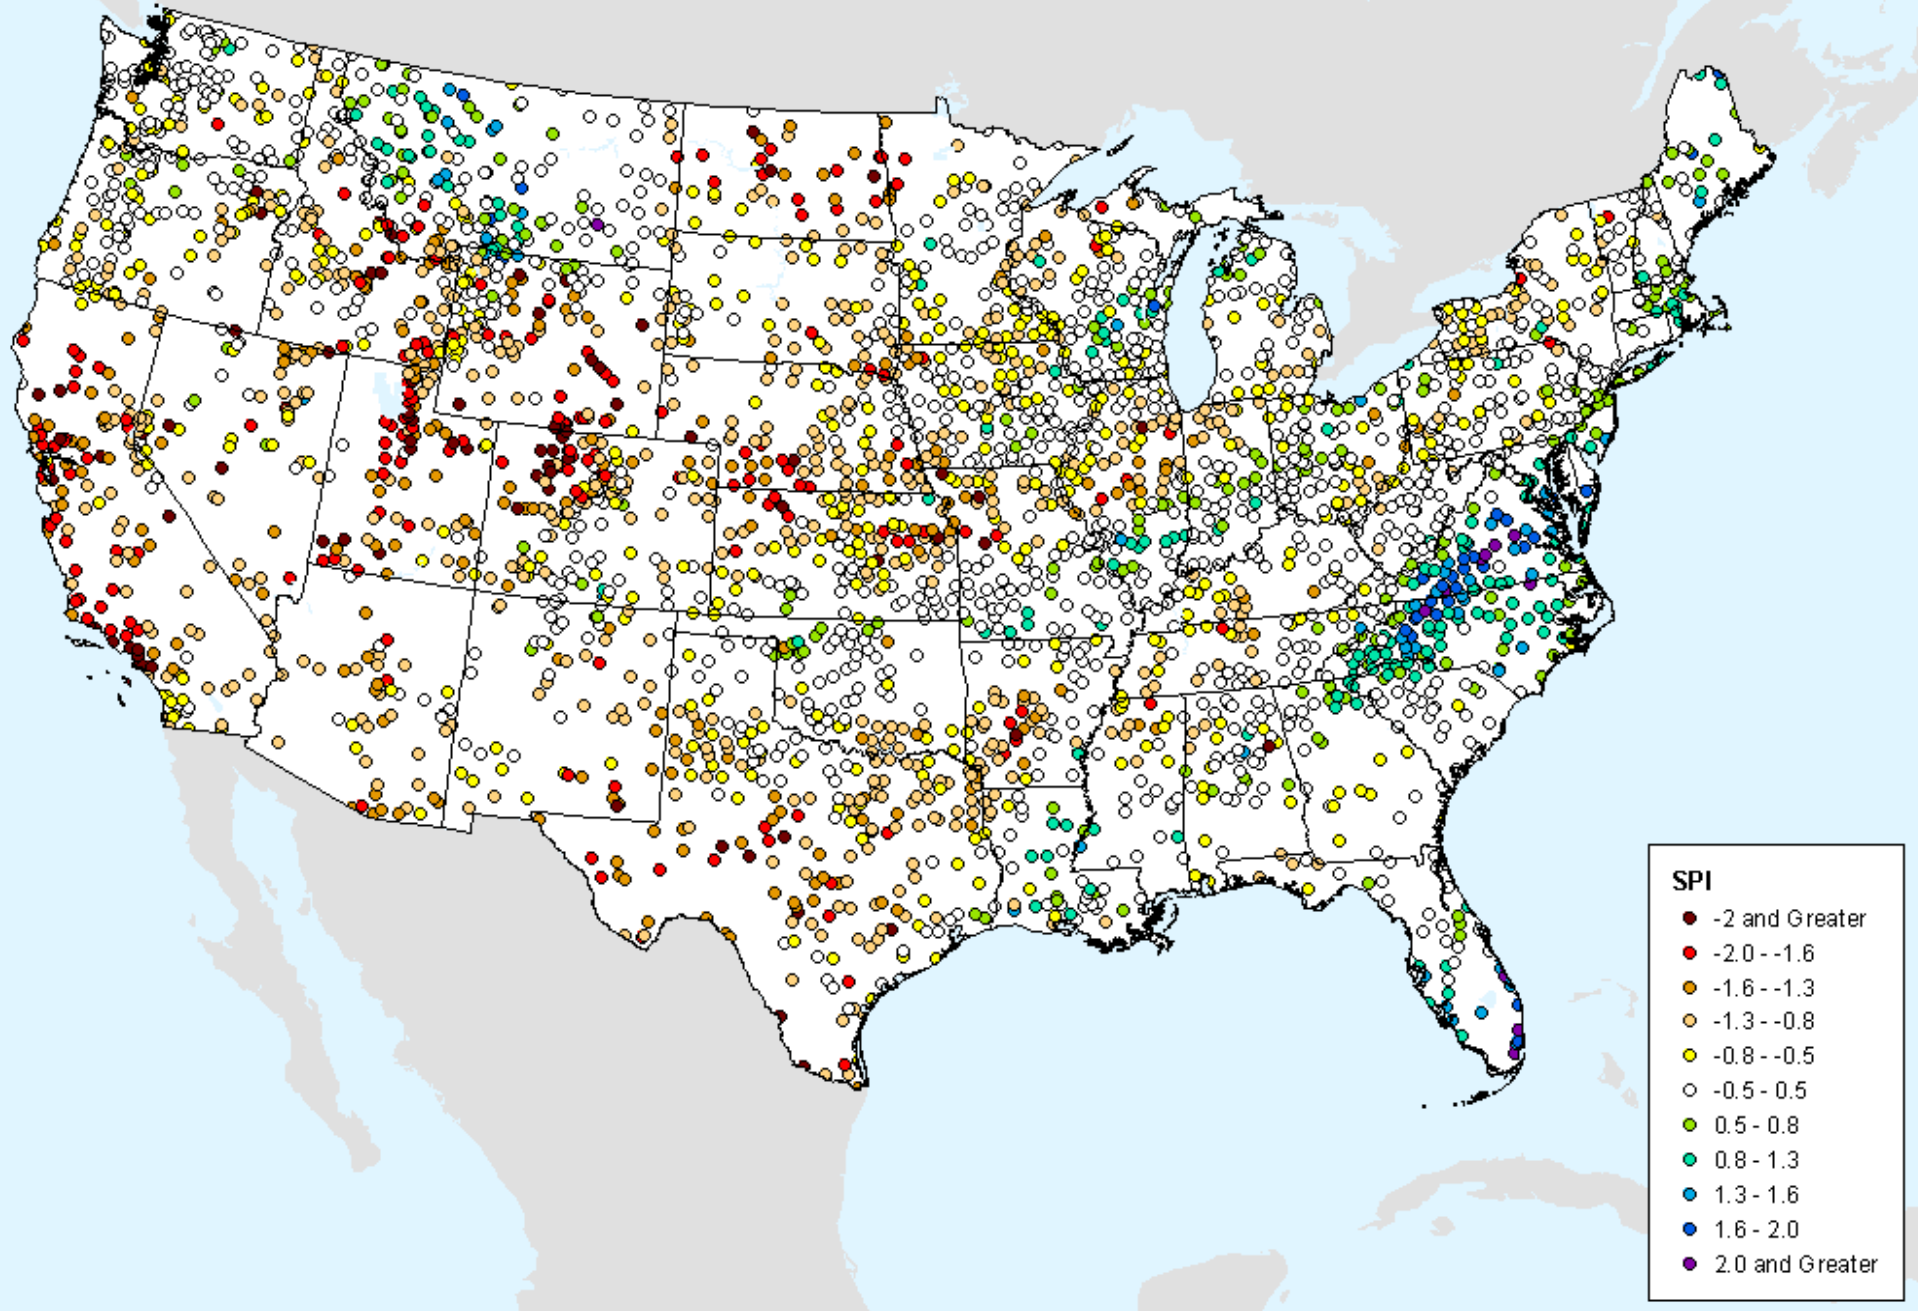

HPRCC 24-month SPI

As of: Tuesday, December 22, 2020

HPRCC Water Year-to-date SPI

As of: Tuesday, December 22, 2020

USDM for: Dec. 15, 2020

HPRCC Water Year-to-date SPI

As of: Tuesday, December 22, 2020

HPRCC Year-to-date SPI