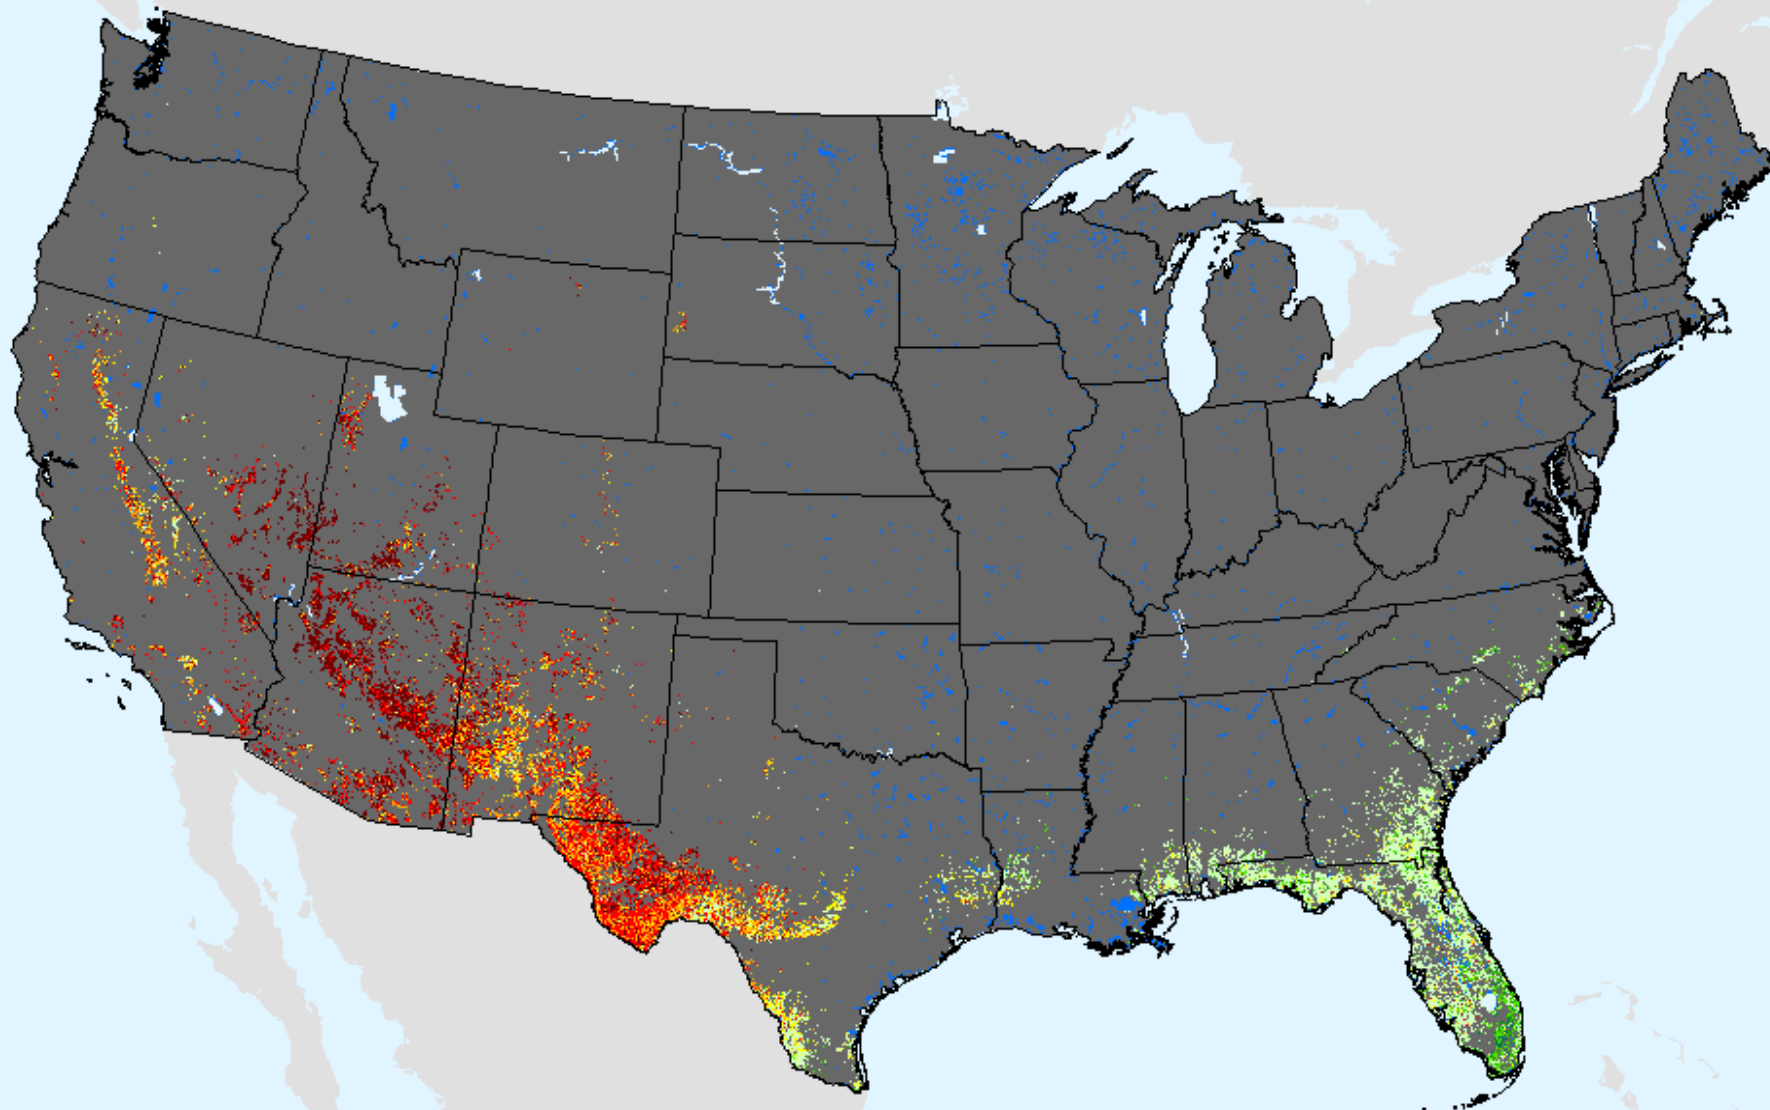

Vegetation Drought Response Index (VegDRI)

As of: Tuesday, December 22, 2020

☐ Background