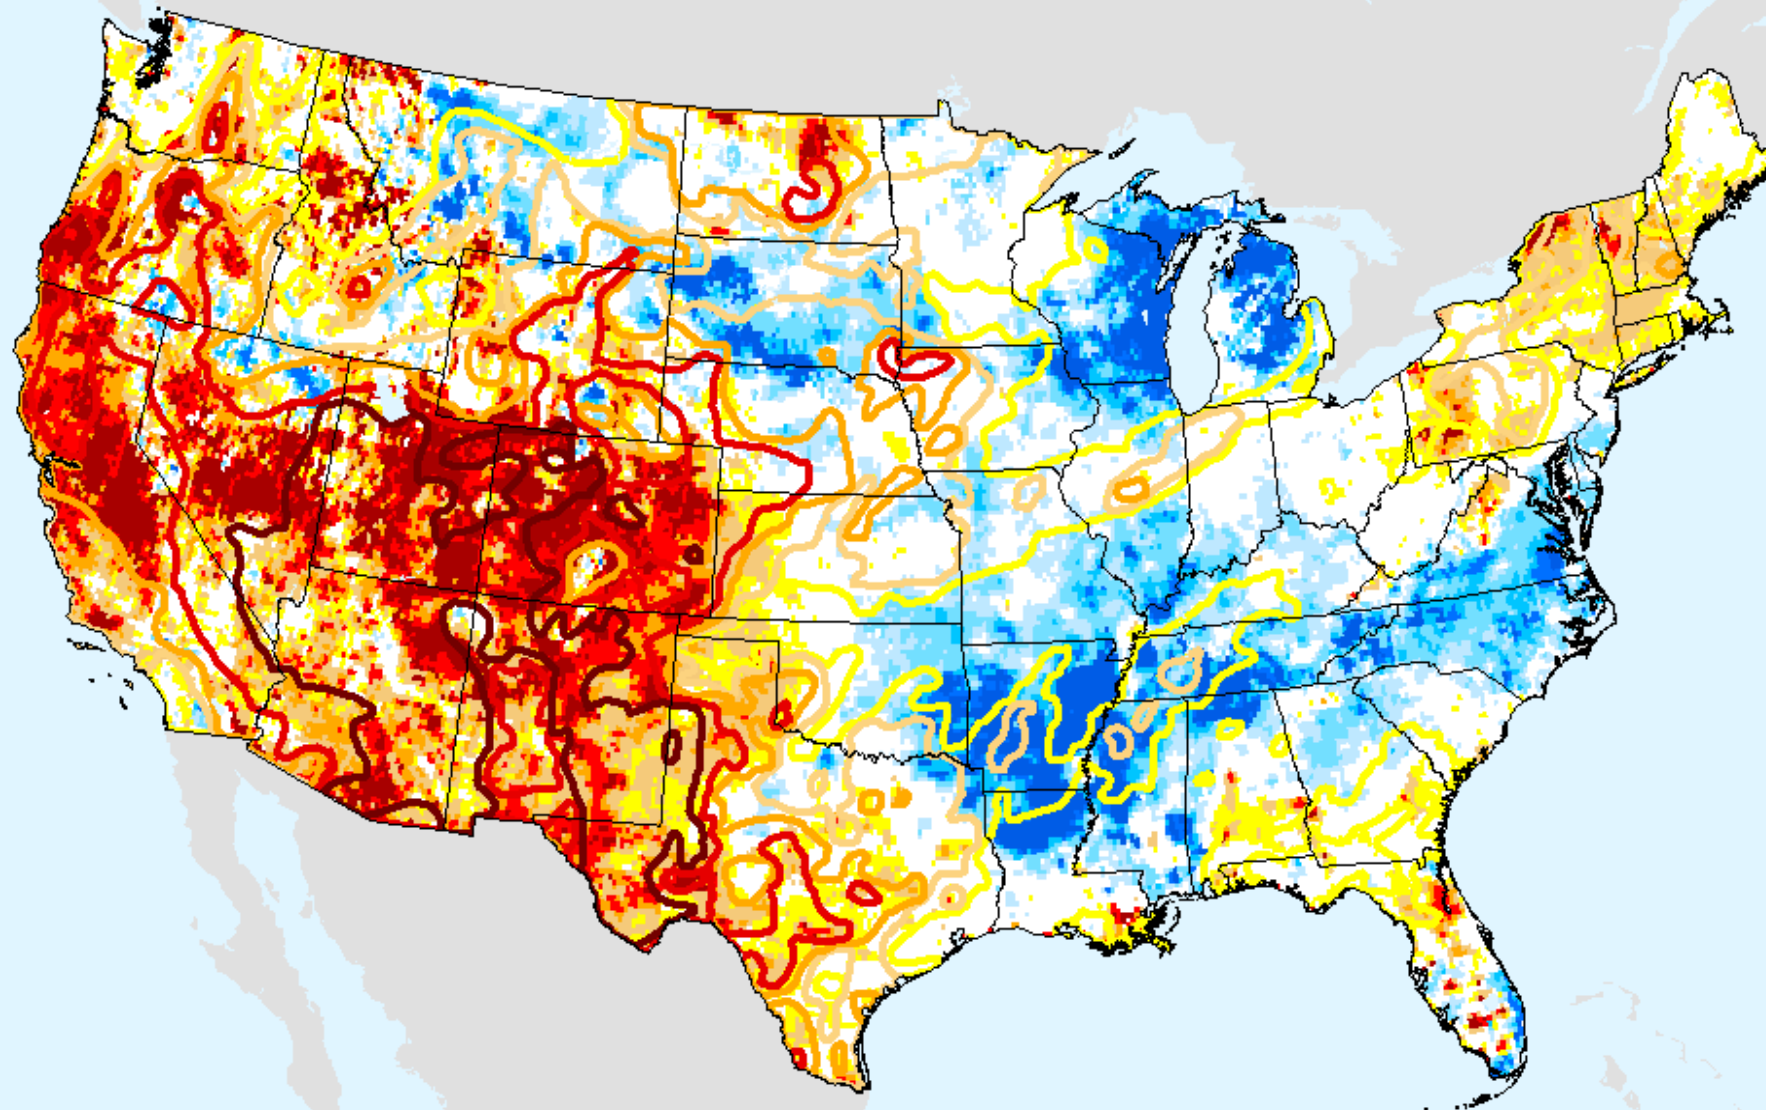

GRACE-Based Shallow Groundwater Drought Indicator

As of: Tuesday, December 22, 2020

USDM for: Dec. 15, 2020