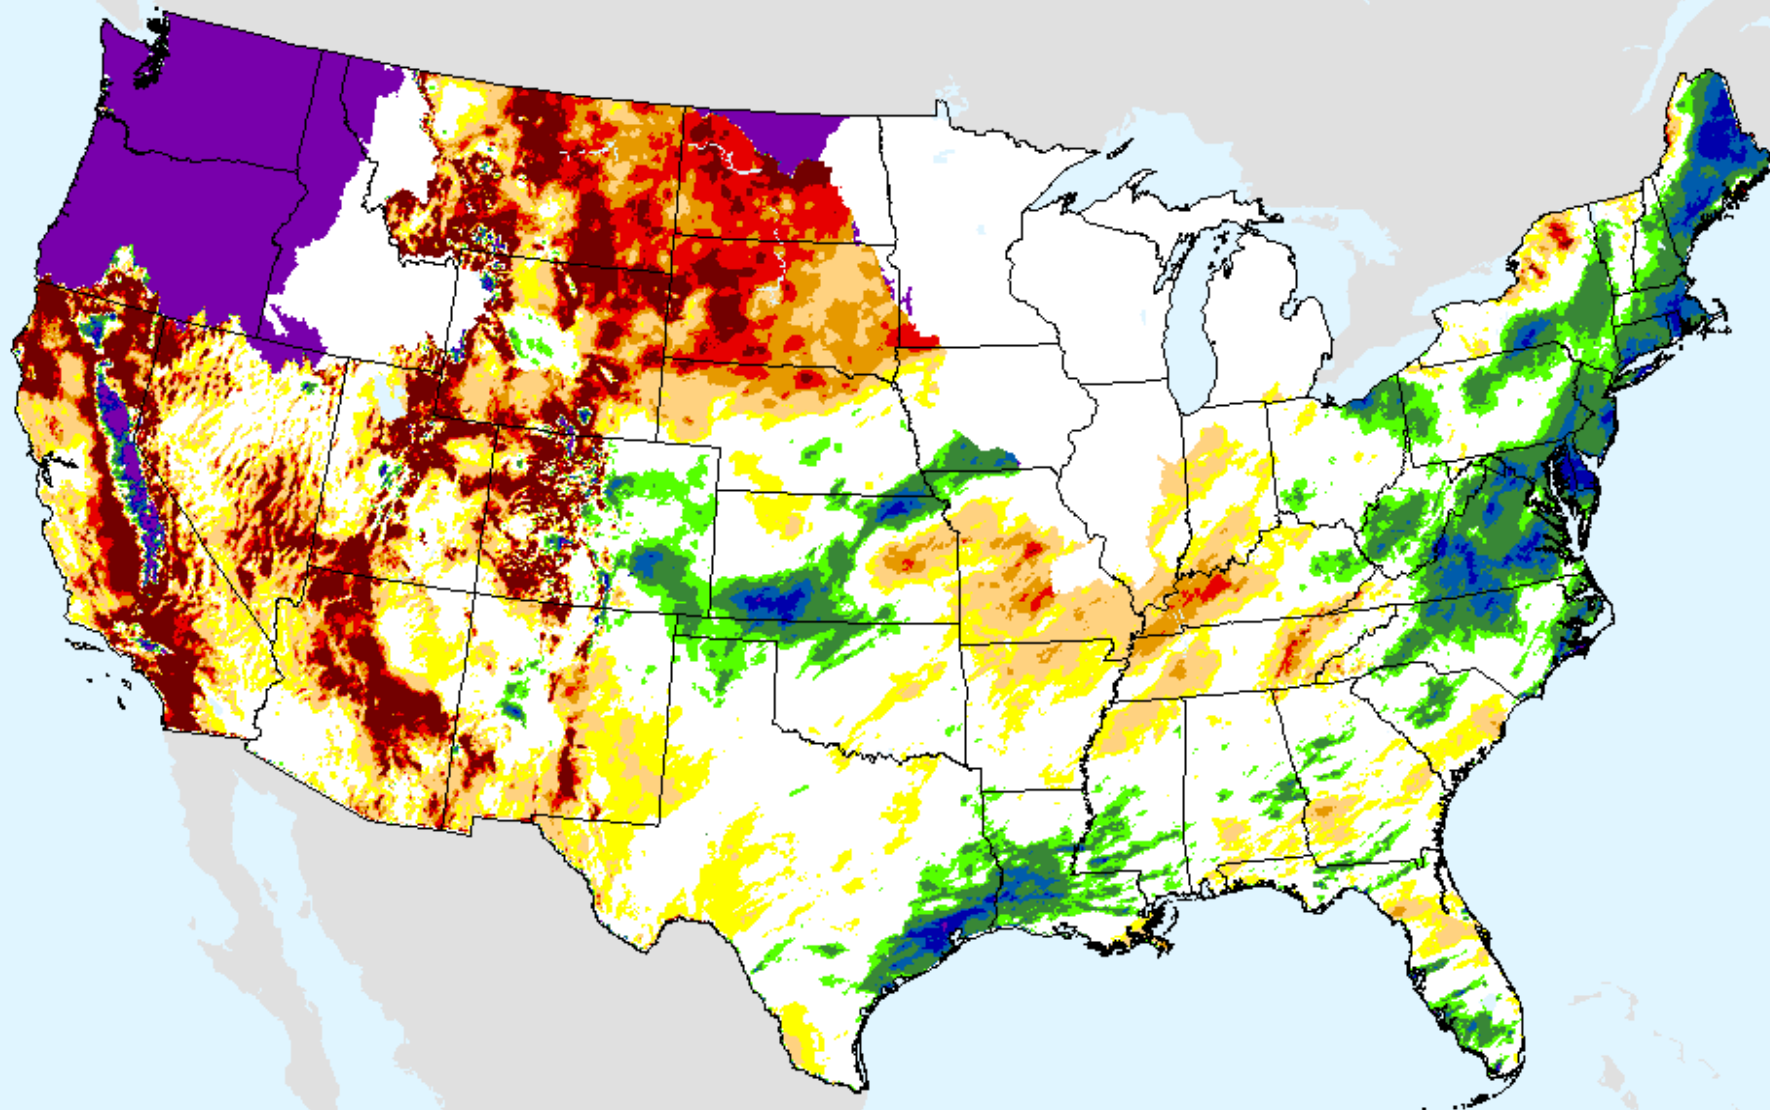

As of: Tuesday, December 22, 2020

USDM for: Dec. 15, 2020

SPEI (USDM)

AHPS 1-month SPEI

As of: Tuesday, December 22, 2020

SPEI (USDM)

AHPS 2-month SPEI

As of: Tuesday, December 22, 2020