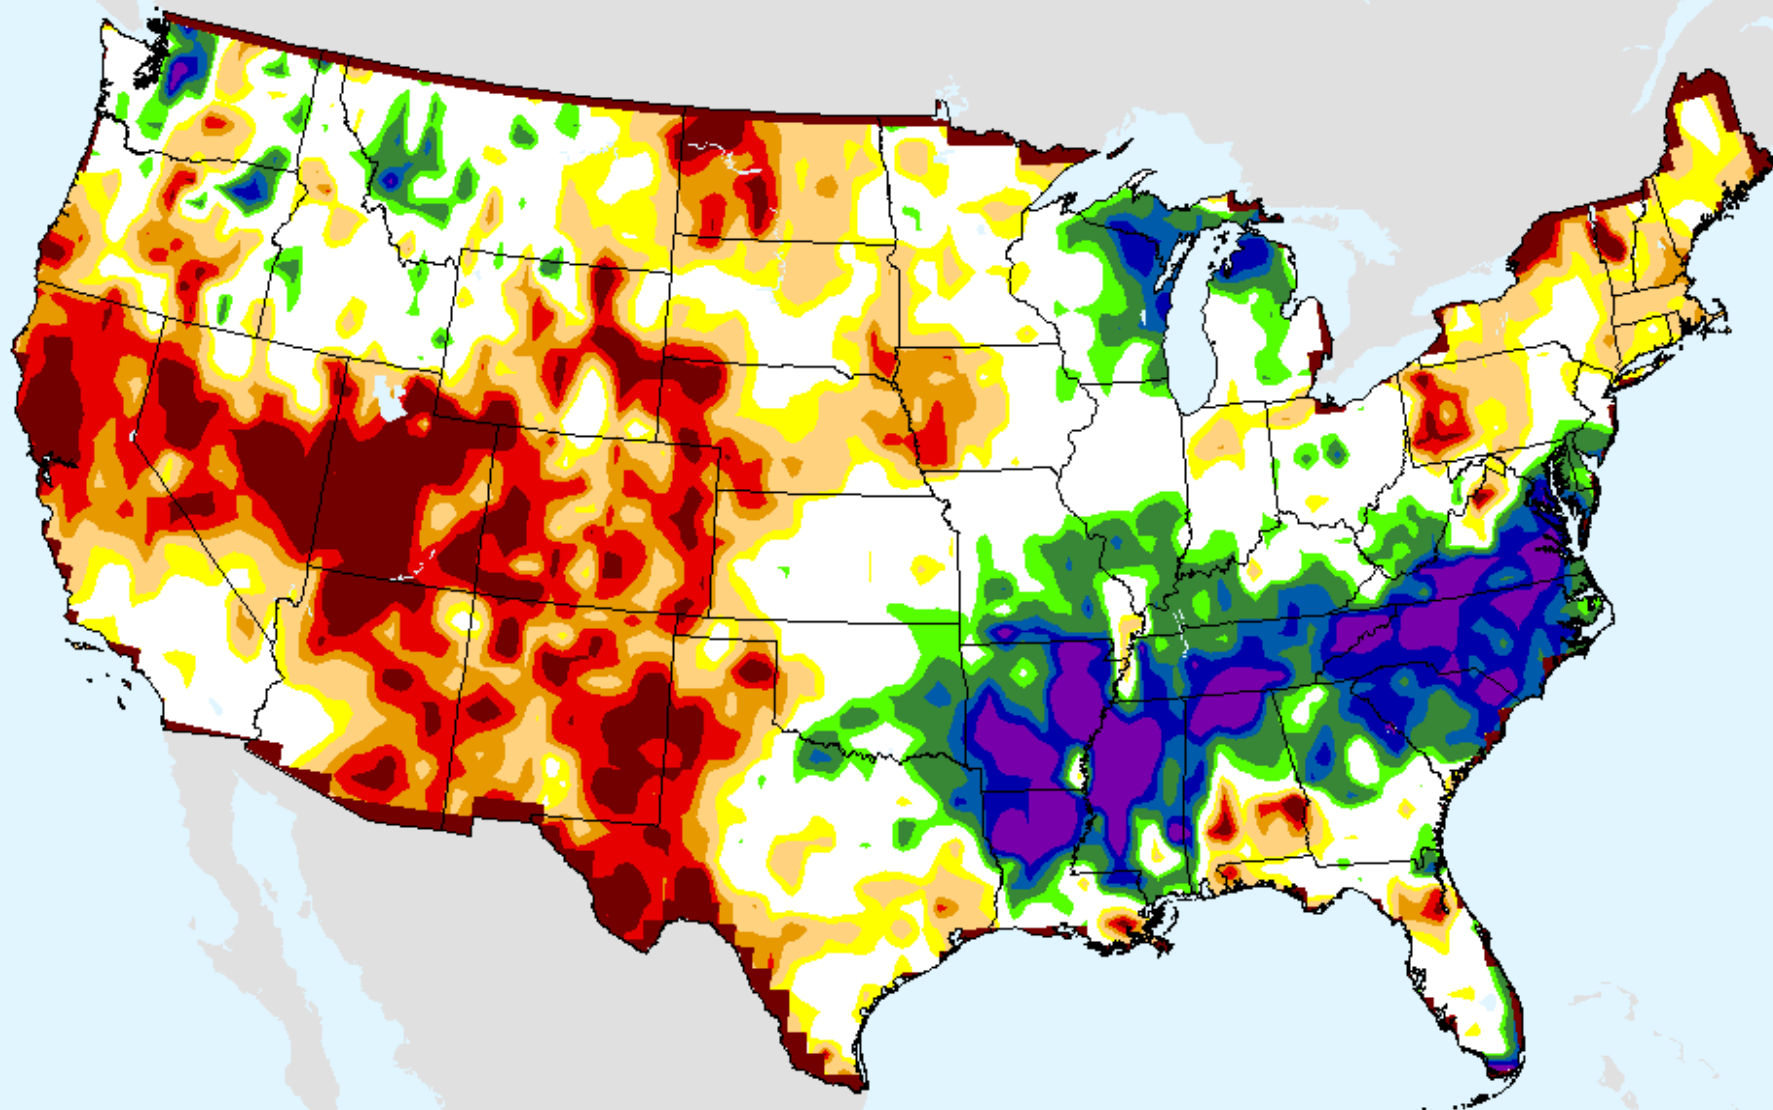

CPC 12-month SPI

As of: Tuesday, December 22, 2020