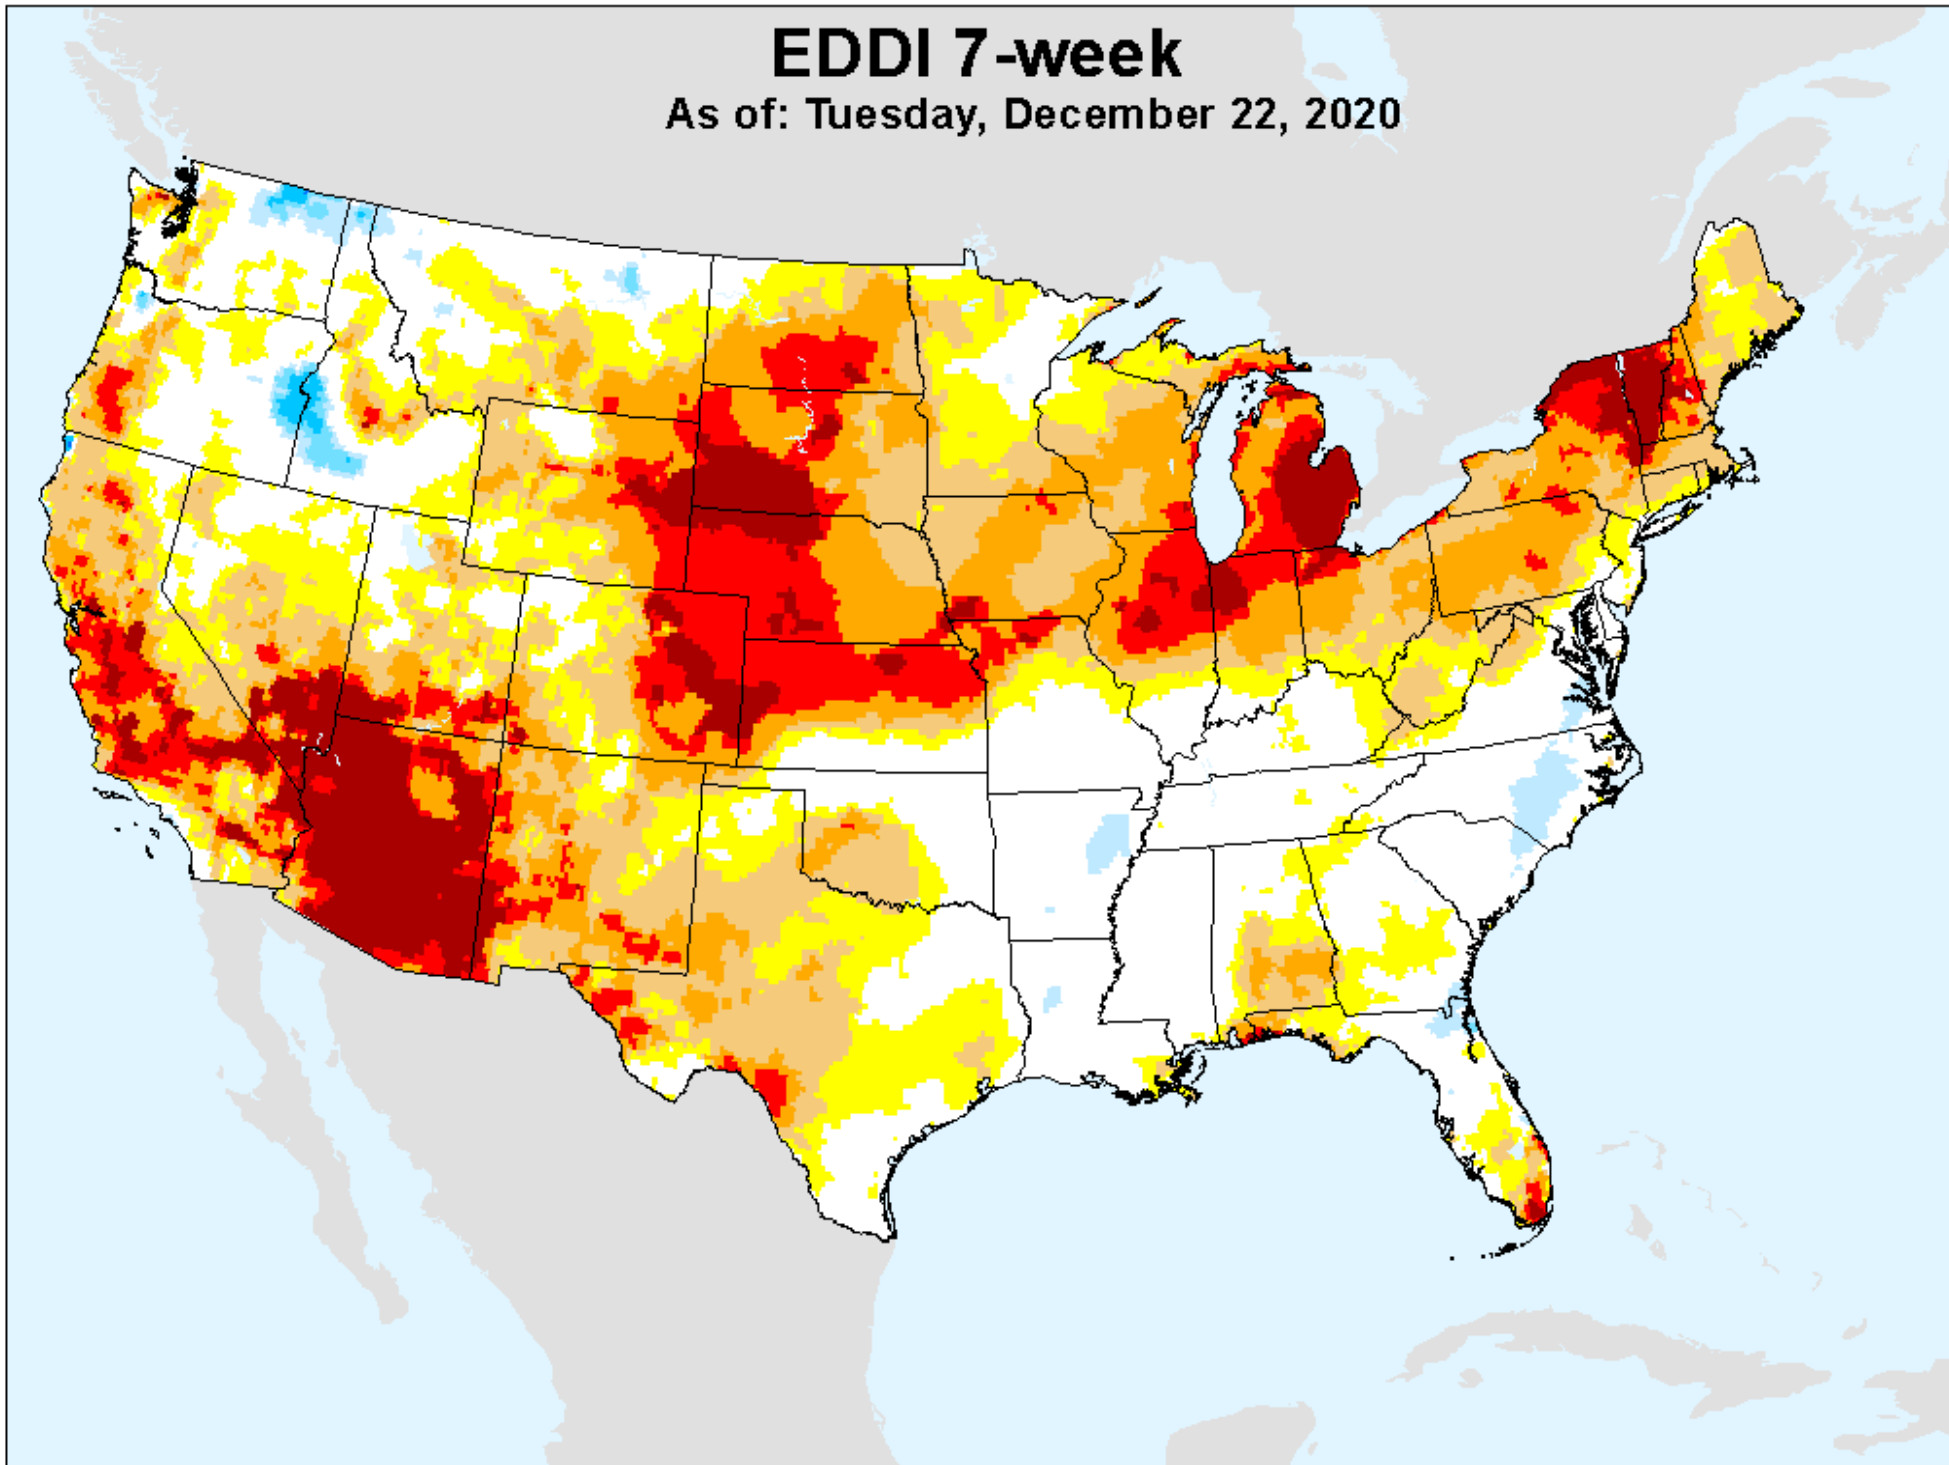

EDDI 7-week

As of: Tuesday, December 22, 2020