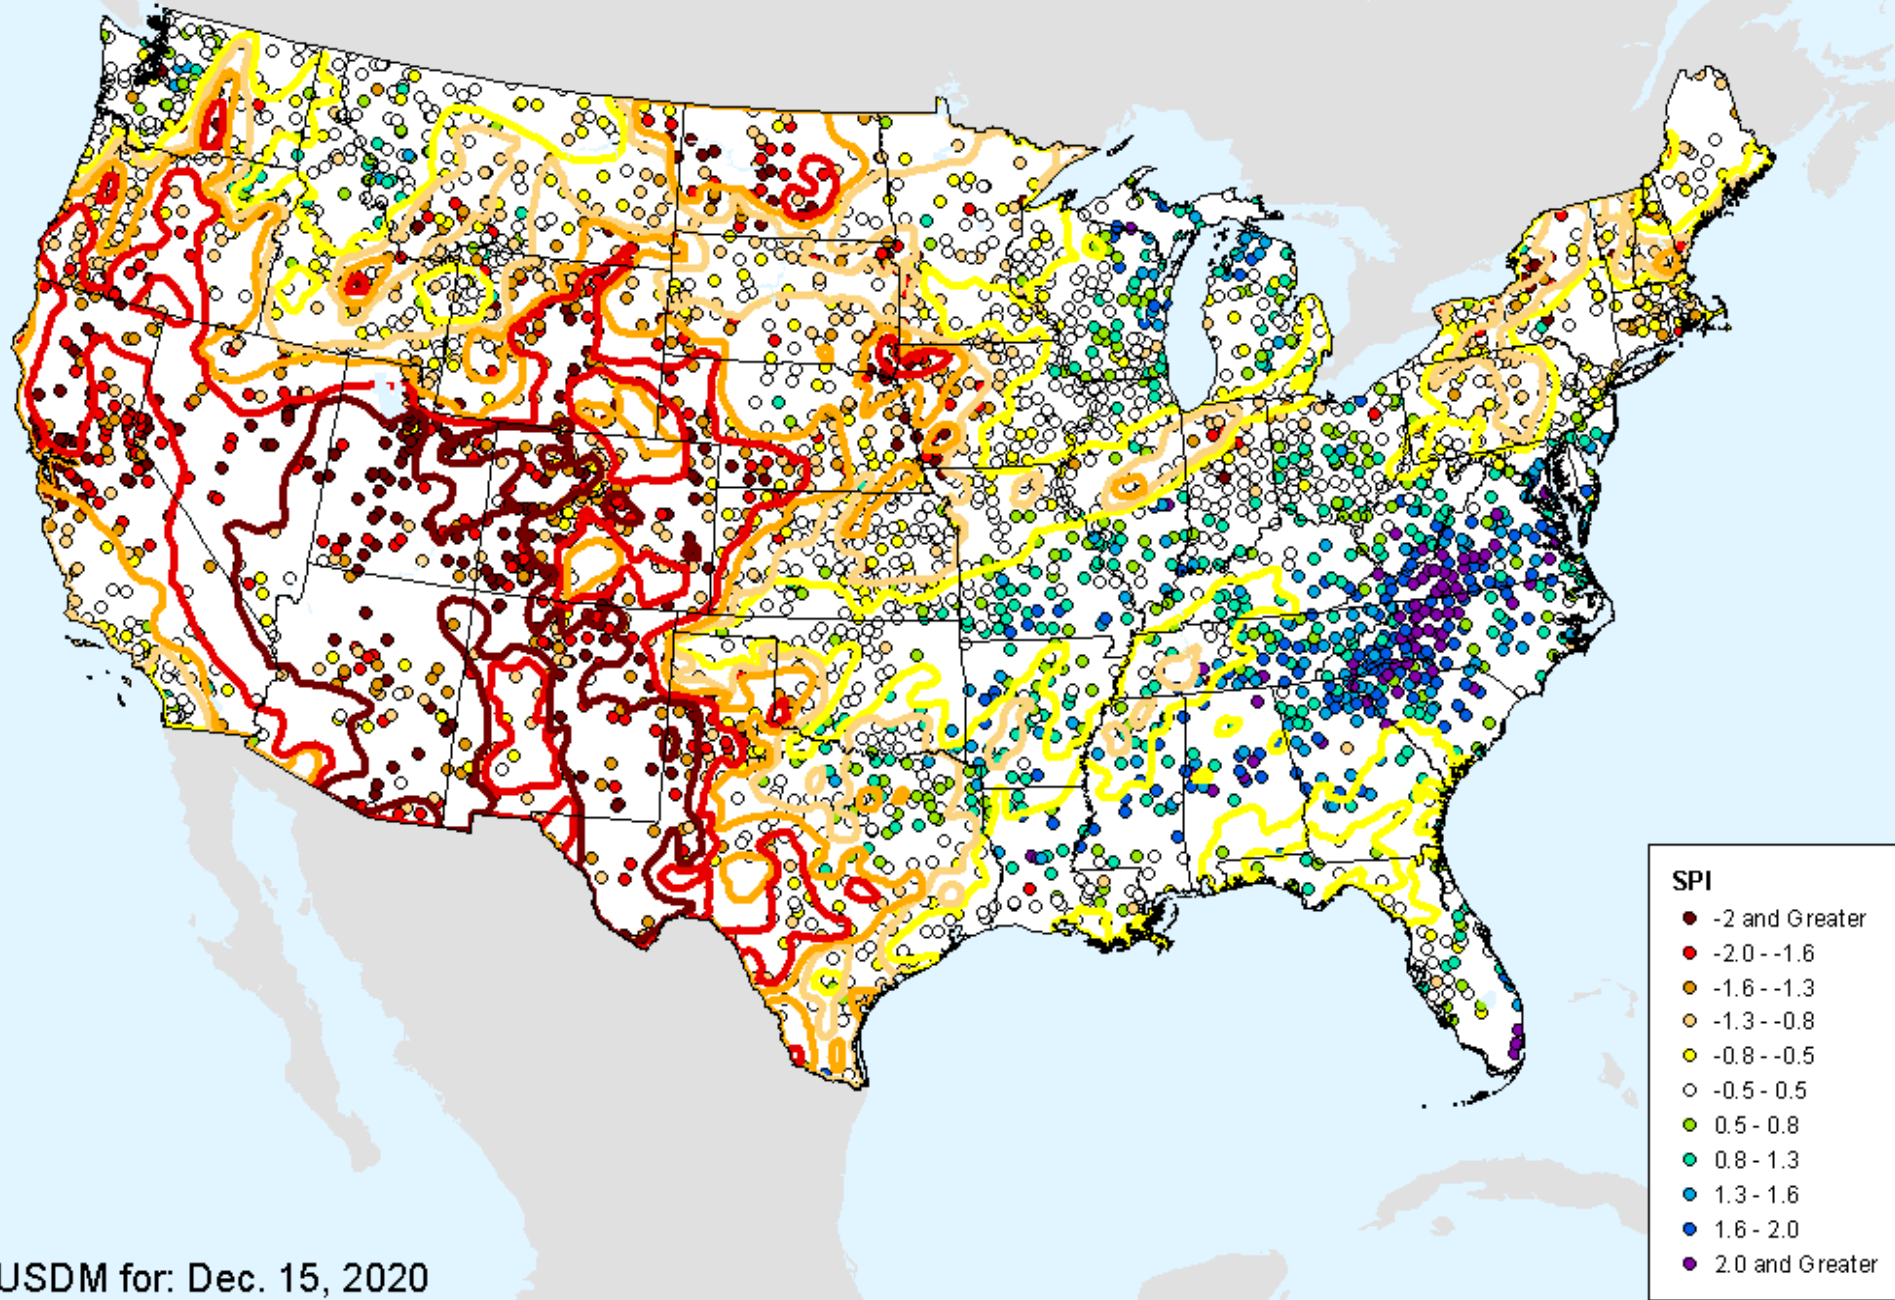

HPRCC 12-month SPI

As of: Tuesday, December 22, 2020

USDM for: Dec. 15, 2020