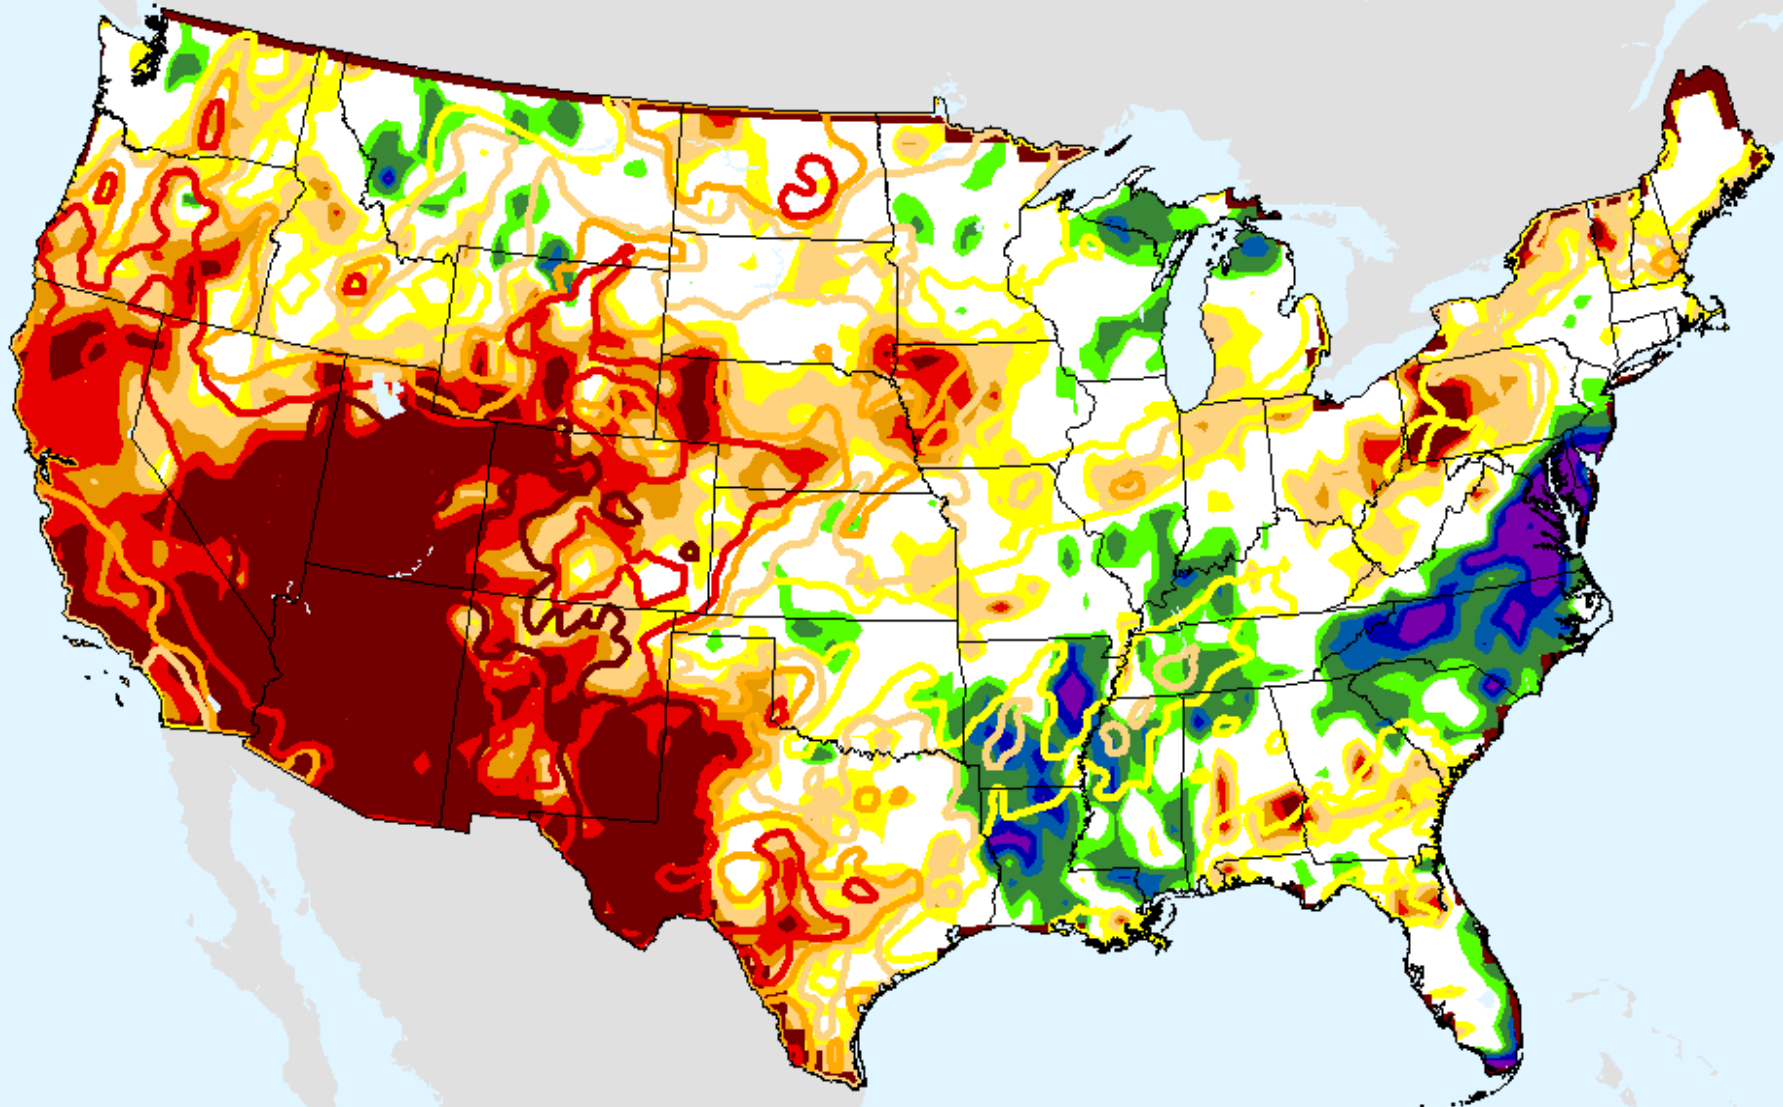

USDM for: Dec. 15, 2020

SPI (USDM)

CPC 3-month SPI

As of: Tuesday, December 22, 2020

CPC 6-month SPI

As of: Tuesday, December 22, 2020

USDM for: Dec. 15, 2020

SPI (USDM)