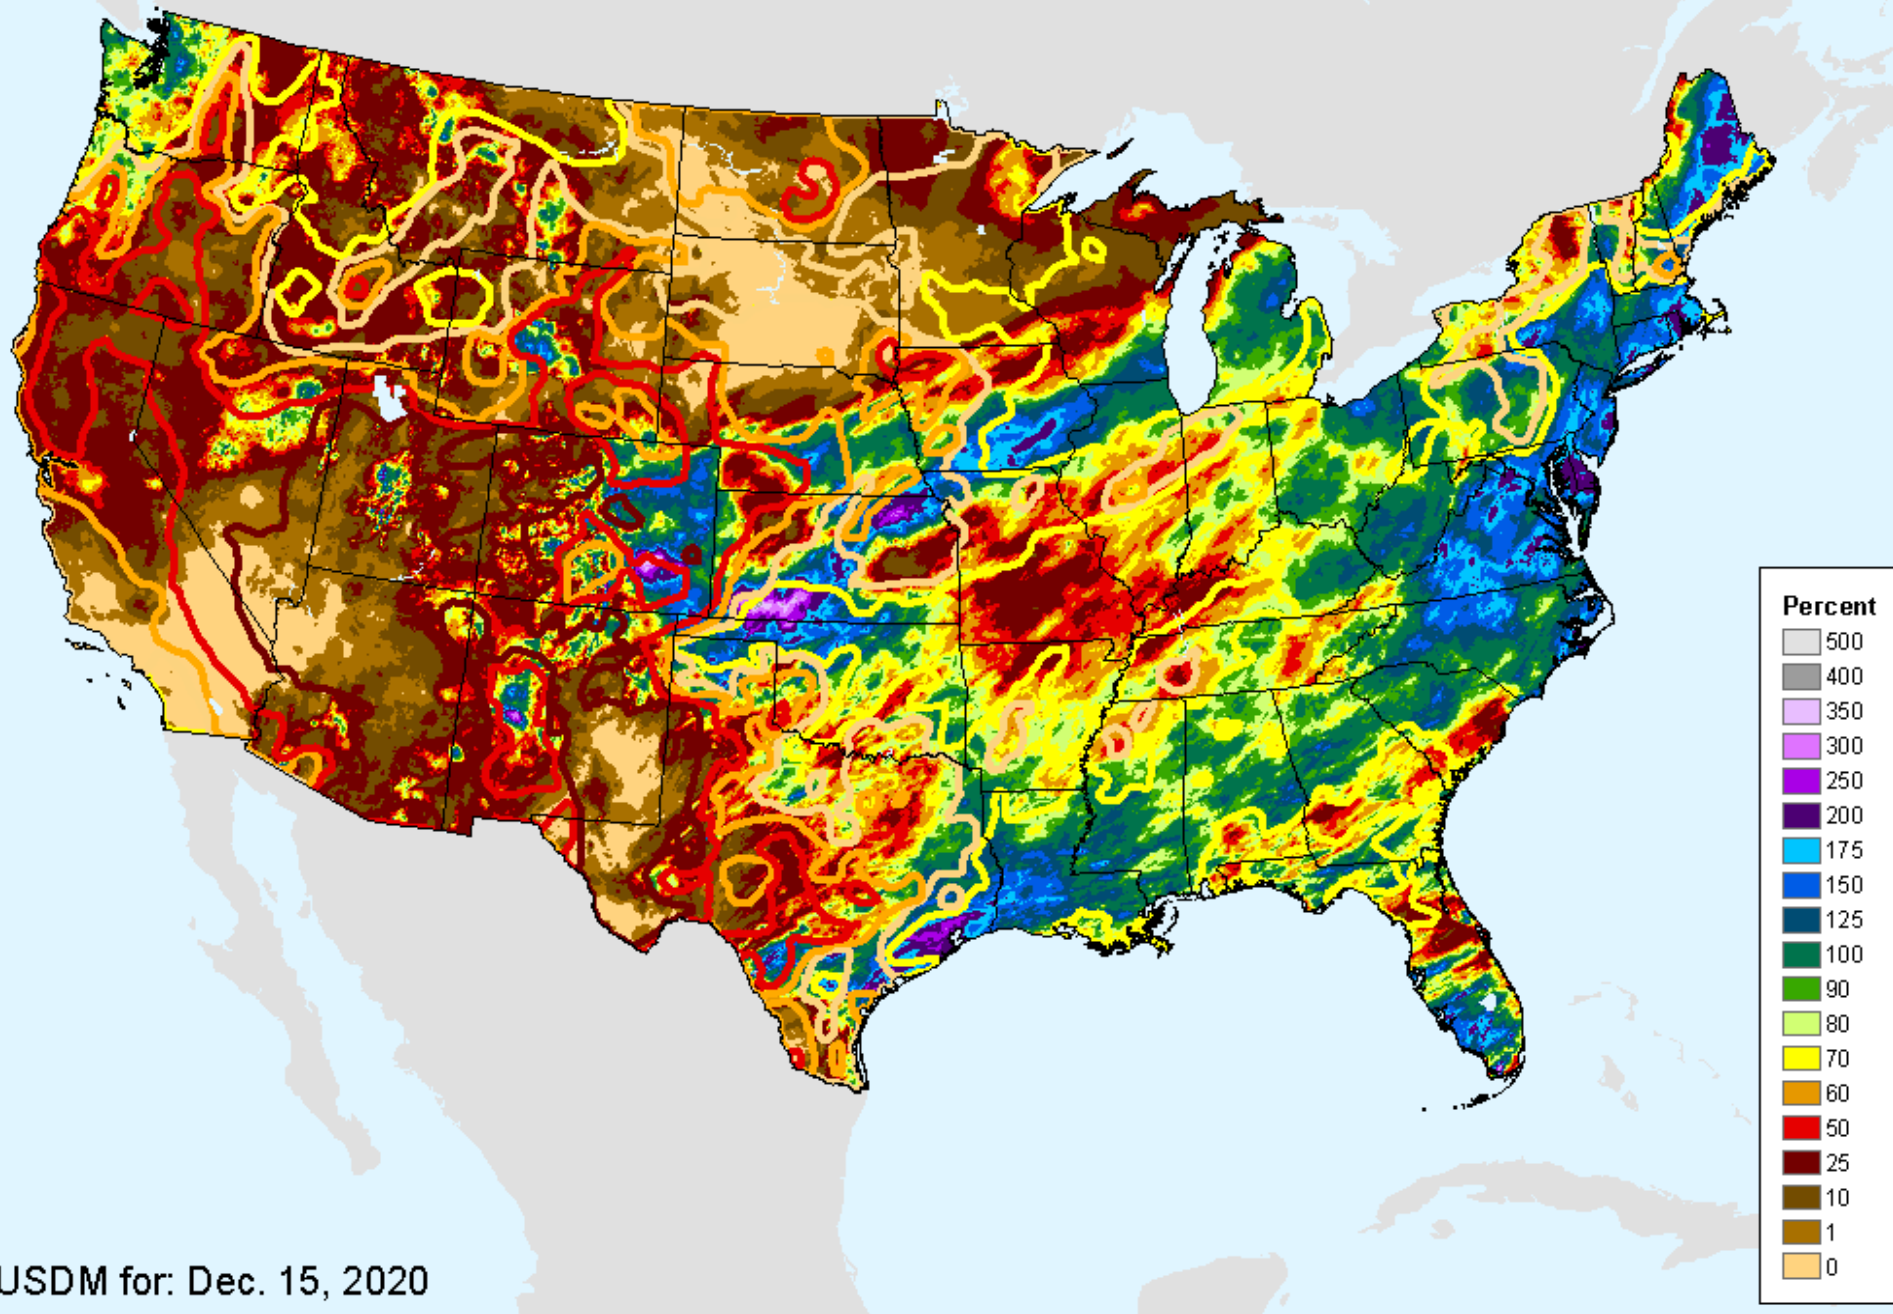

AHPS 30-Day Pct of Normal Pcp

As of: Tuesday, December 22, 2020

USDM for: Dec. 15, 2020