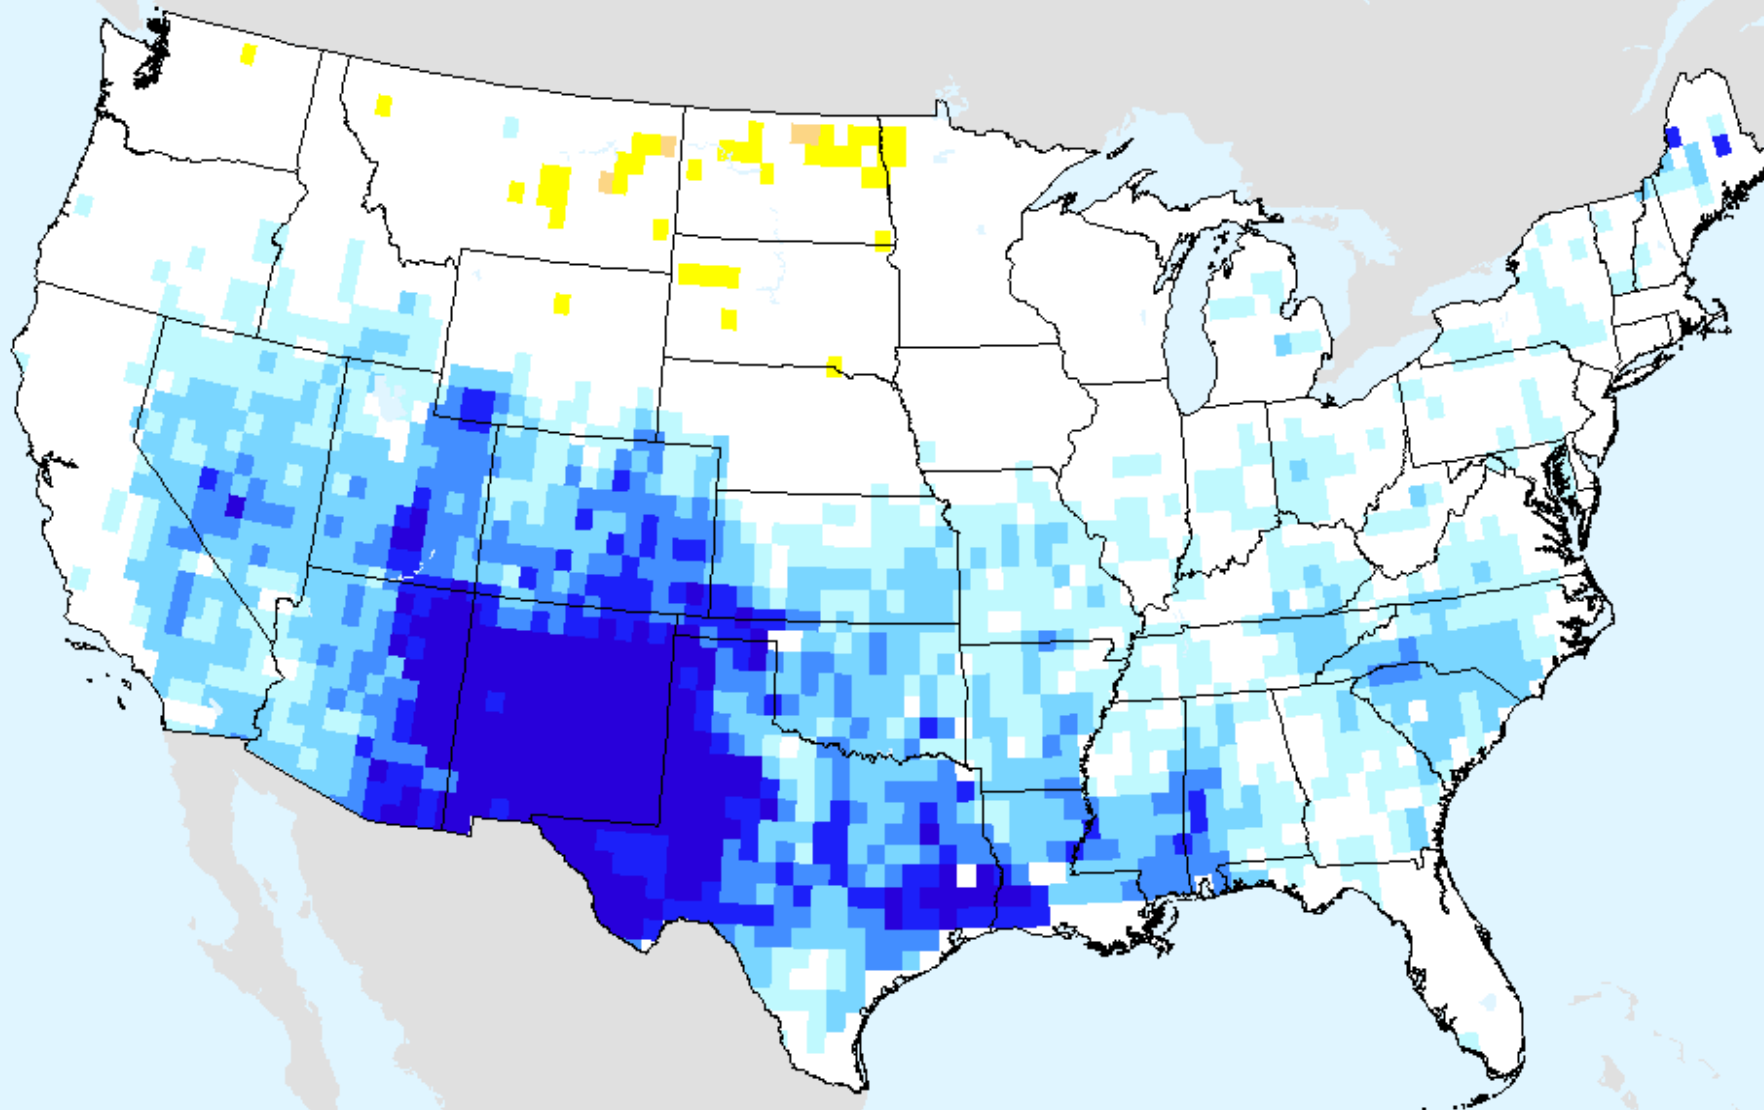

AIRS-Based Retrieved Surface Air Temperature 28 Day

As of: Tuesday, December 22, 2020