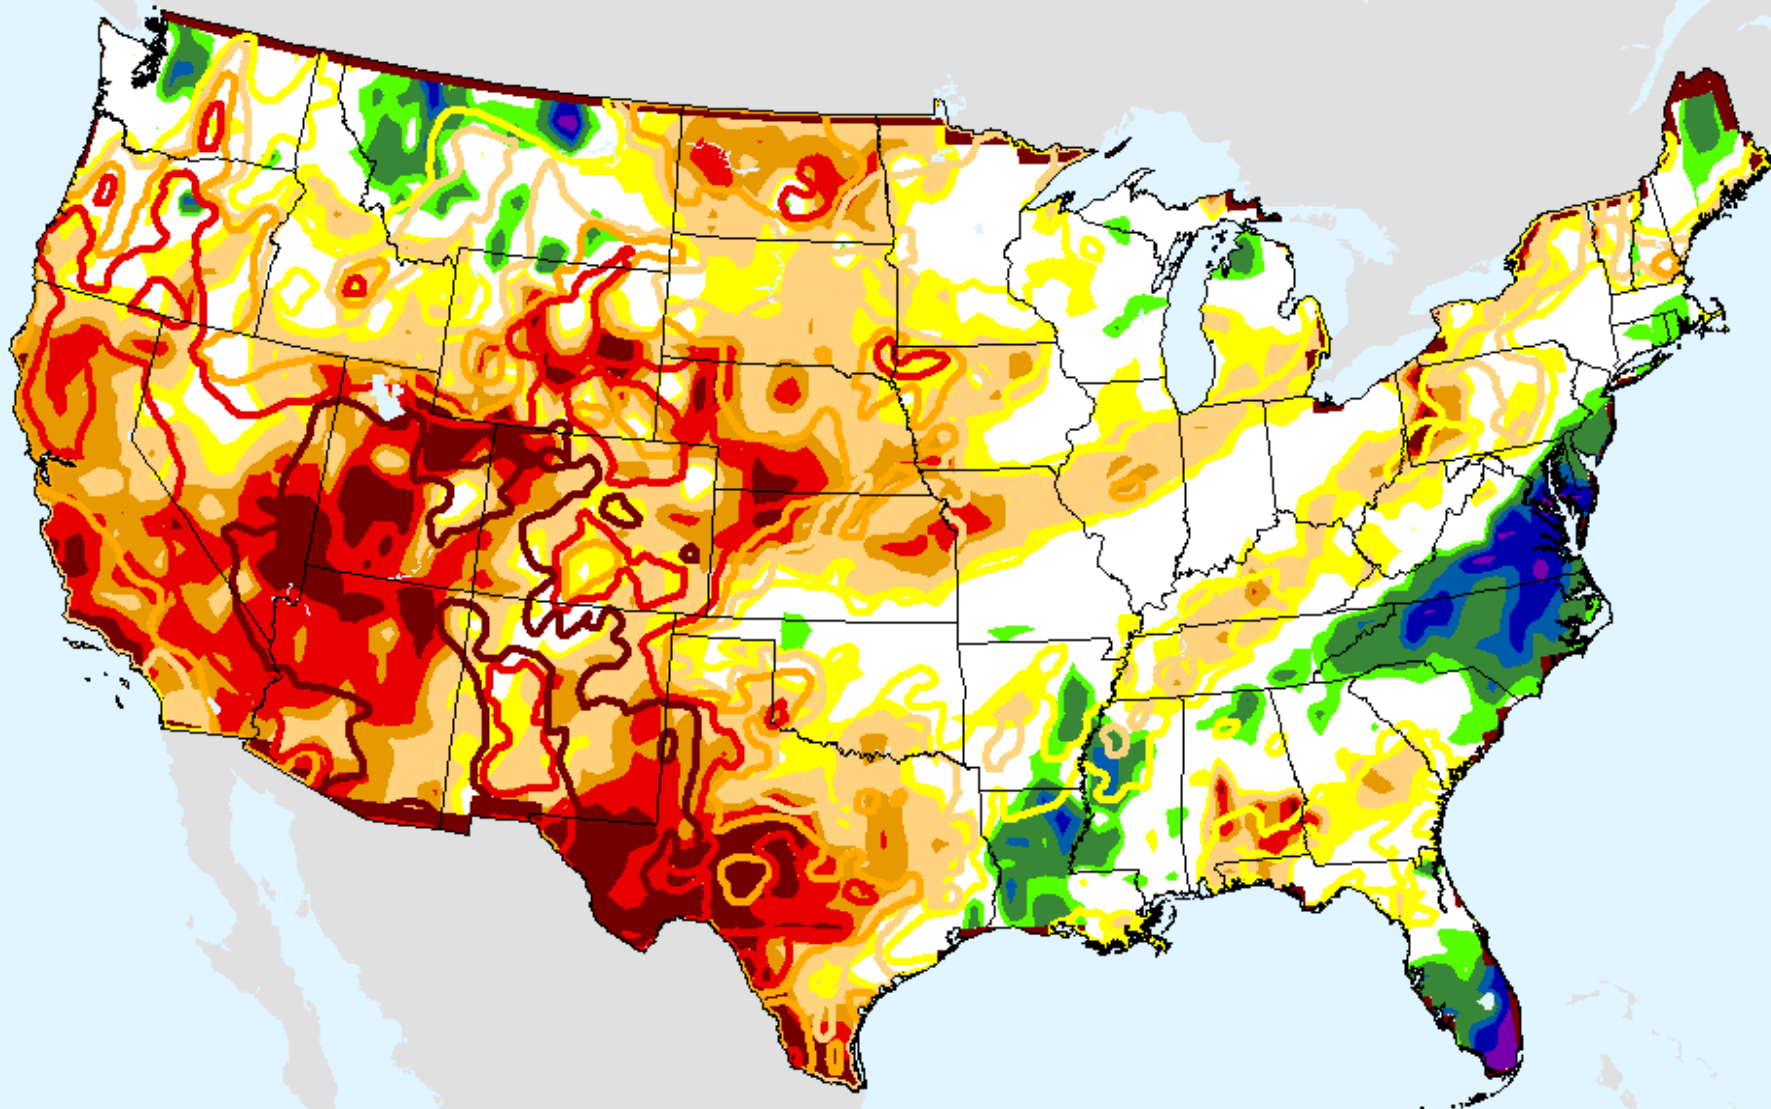

As of: Tuesday, December 22, 2020

USDM for: Dec. 15, 2020

SPI (USDM)

AHPS 36-month SPI

As of: Tuesday, December 22, 2020

SPI (USDM)

CPC 3-month SPI

As of: Tuesday, December 22, 2020