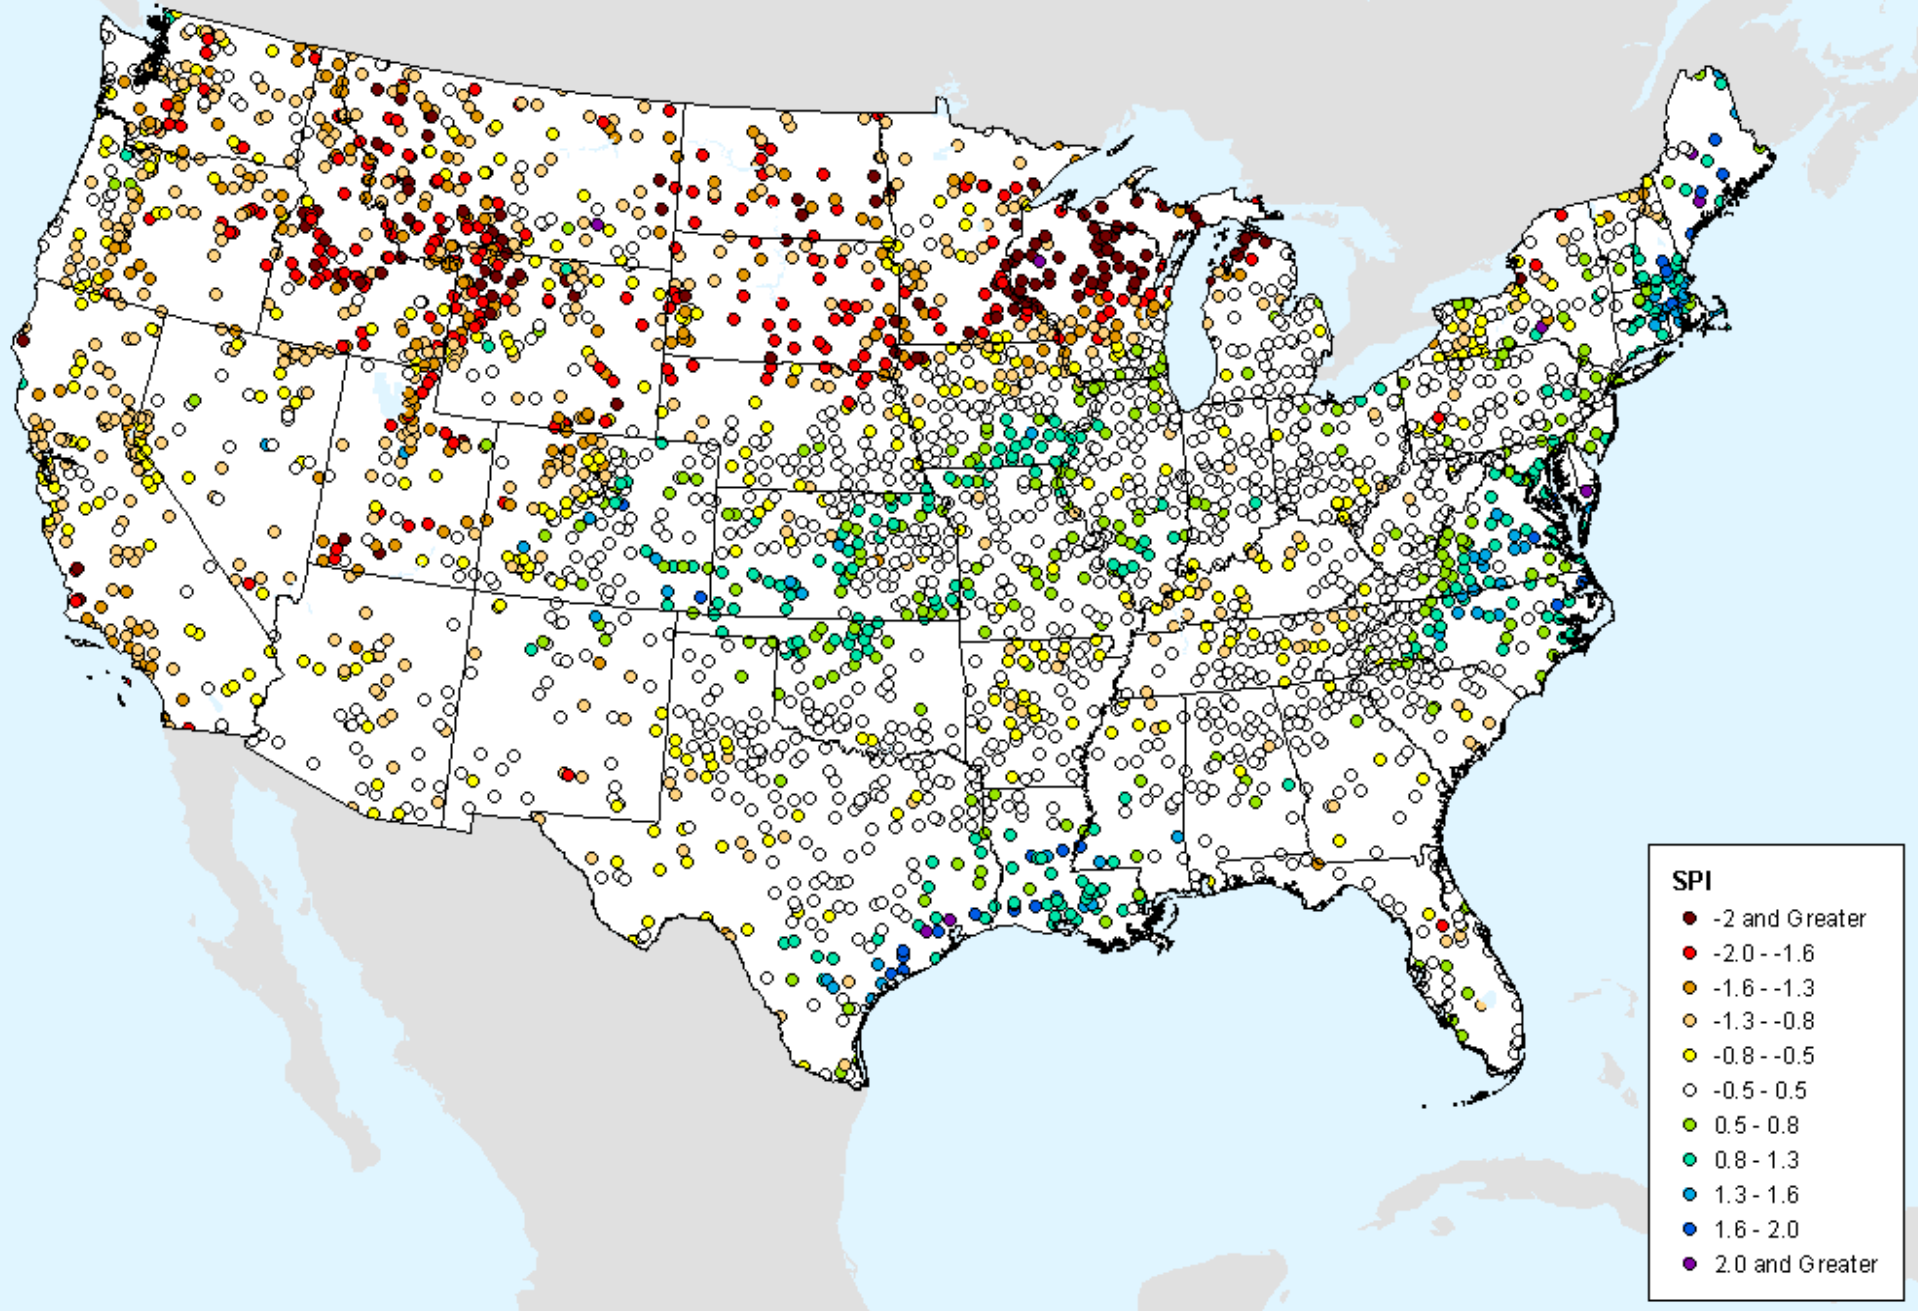

HPRCC 1-month SPI

As of: Tuesday, December 22, 2020

HPRCC 2-month SPI

As of: Tuesday, December 22, 2020

HPRCC 2-month SPI

As of: Tuesday, December 22, 2020

SPI

- -2 and Greater
- -2.0 -- -1.6
- -1.6 -- -1.3
- -1.3 -- -0.8
- -0.8 -- -0.5
- -0.5 - 0.5
- 0.5 - 0.8
- 0.8 - 1.3
- 1.3 - 1.6
- 1.6 - 2.0
- 2.0 and Greater