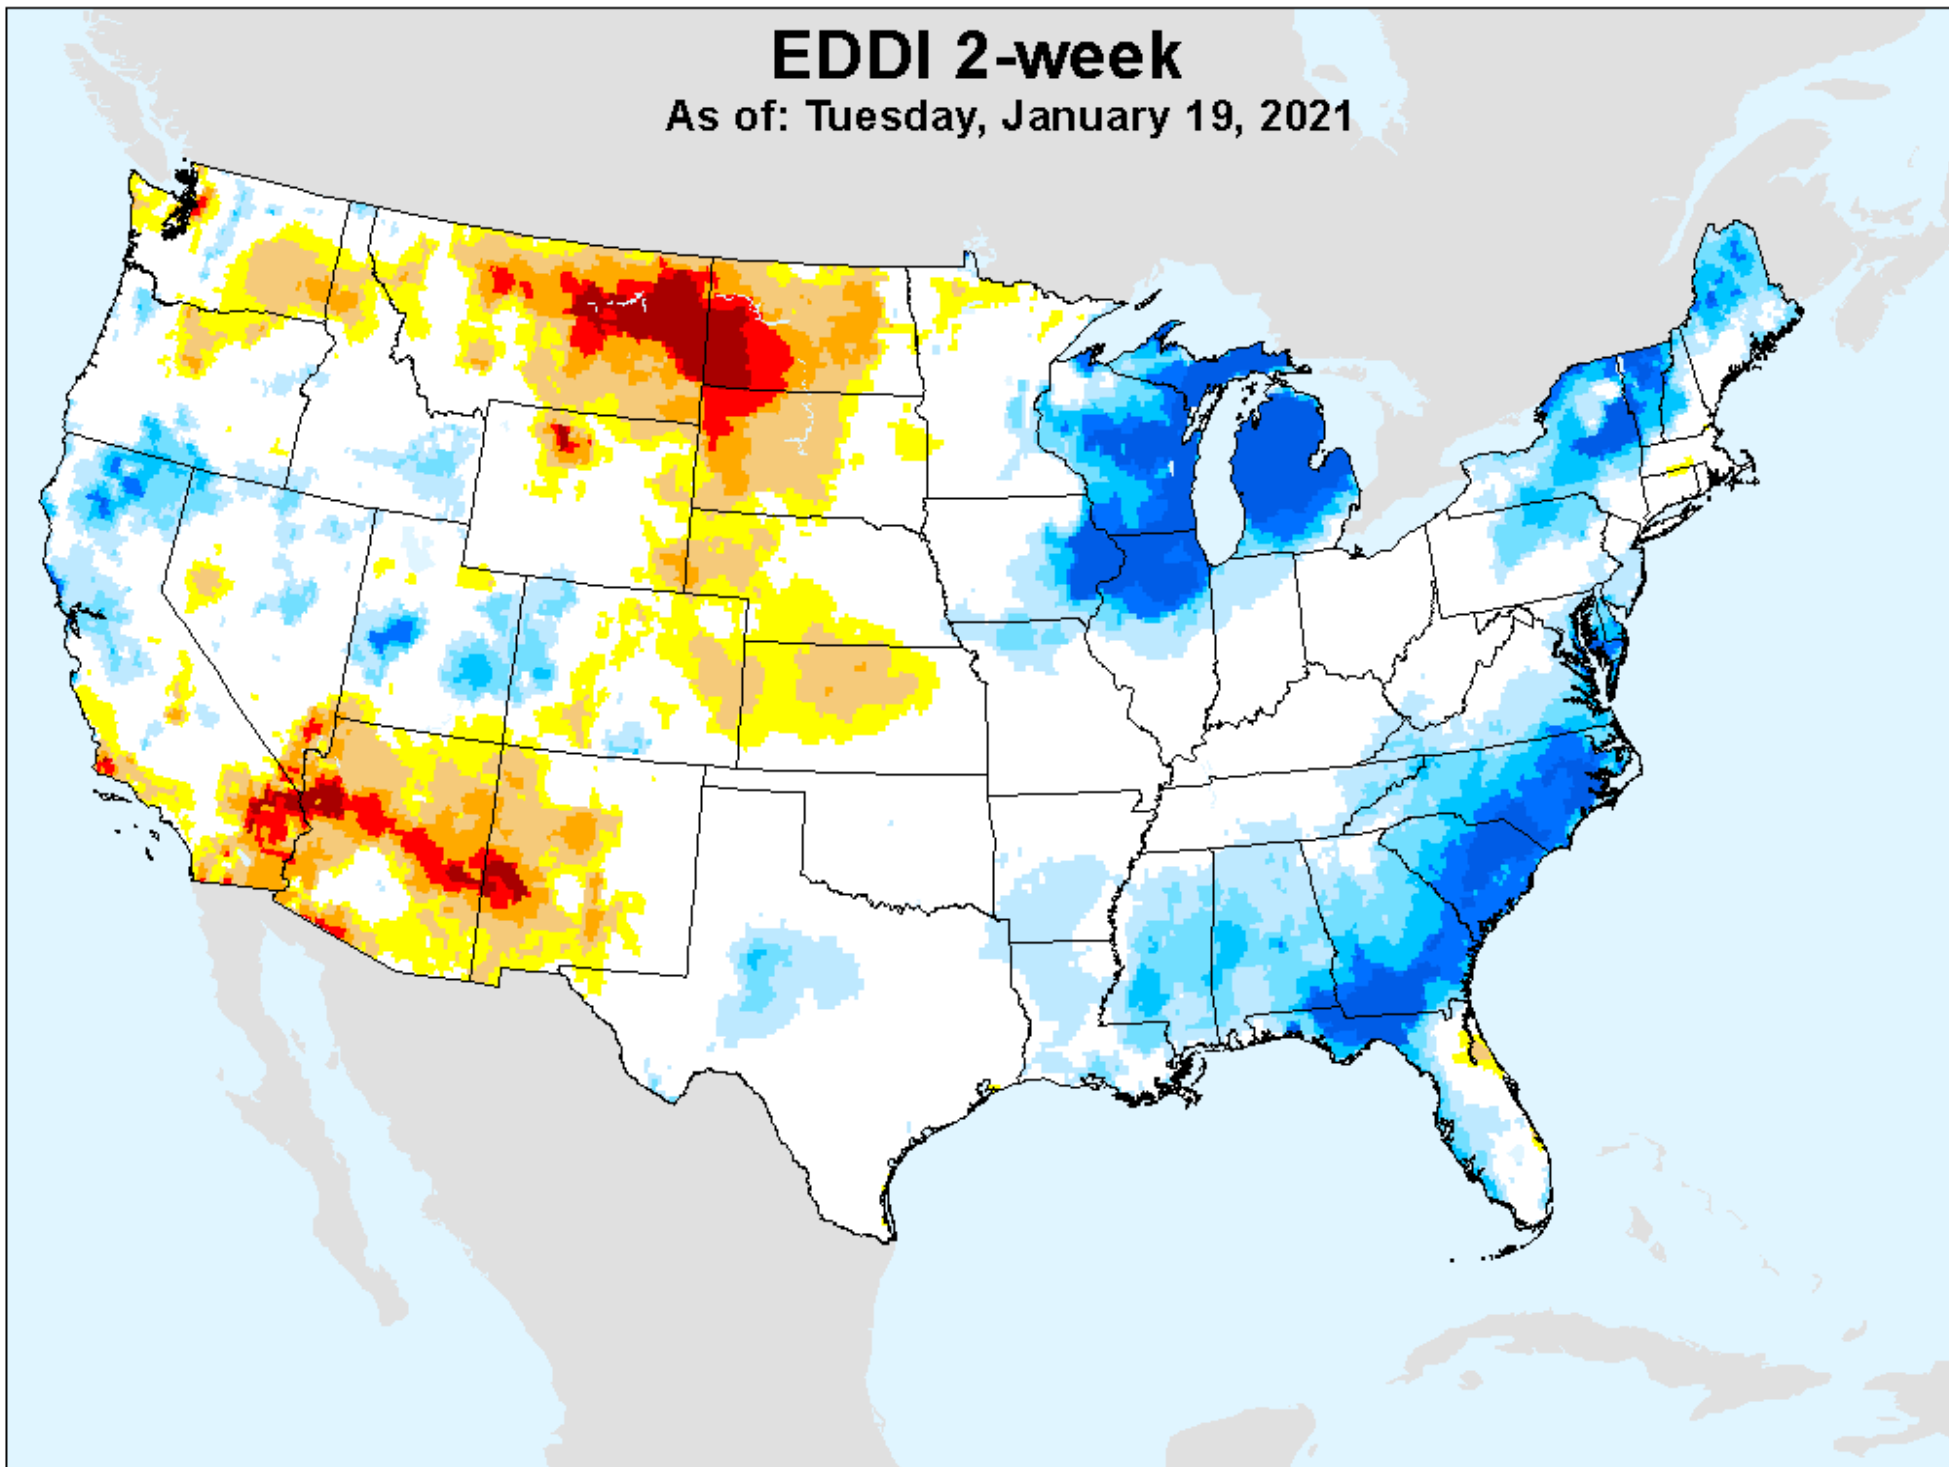

EDDI 2-week

As of: Tuesday, January 19, 2021