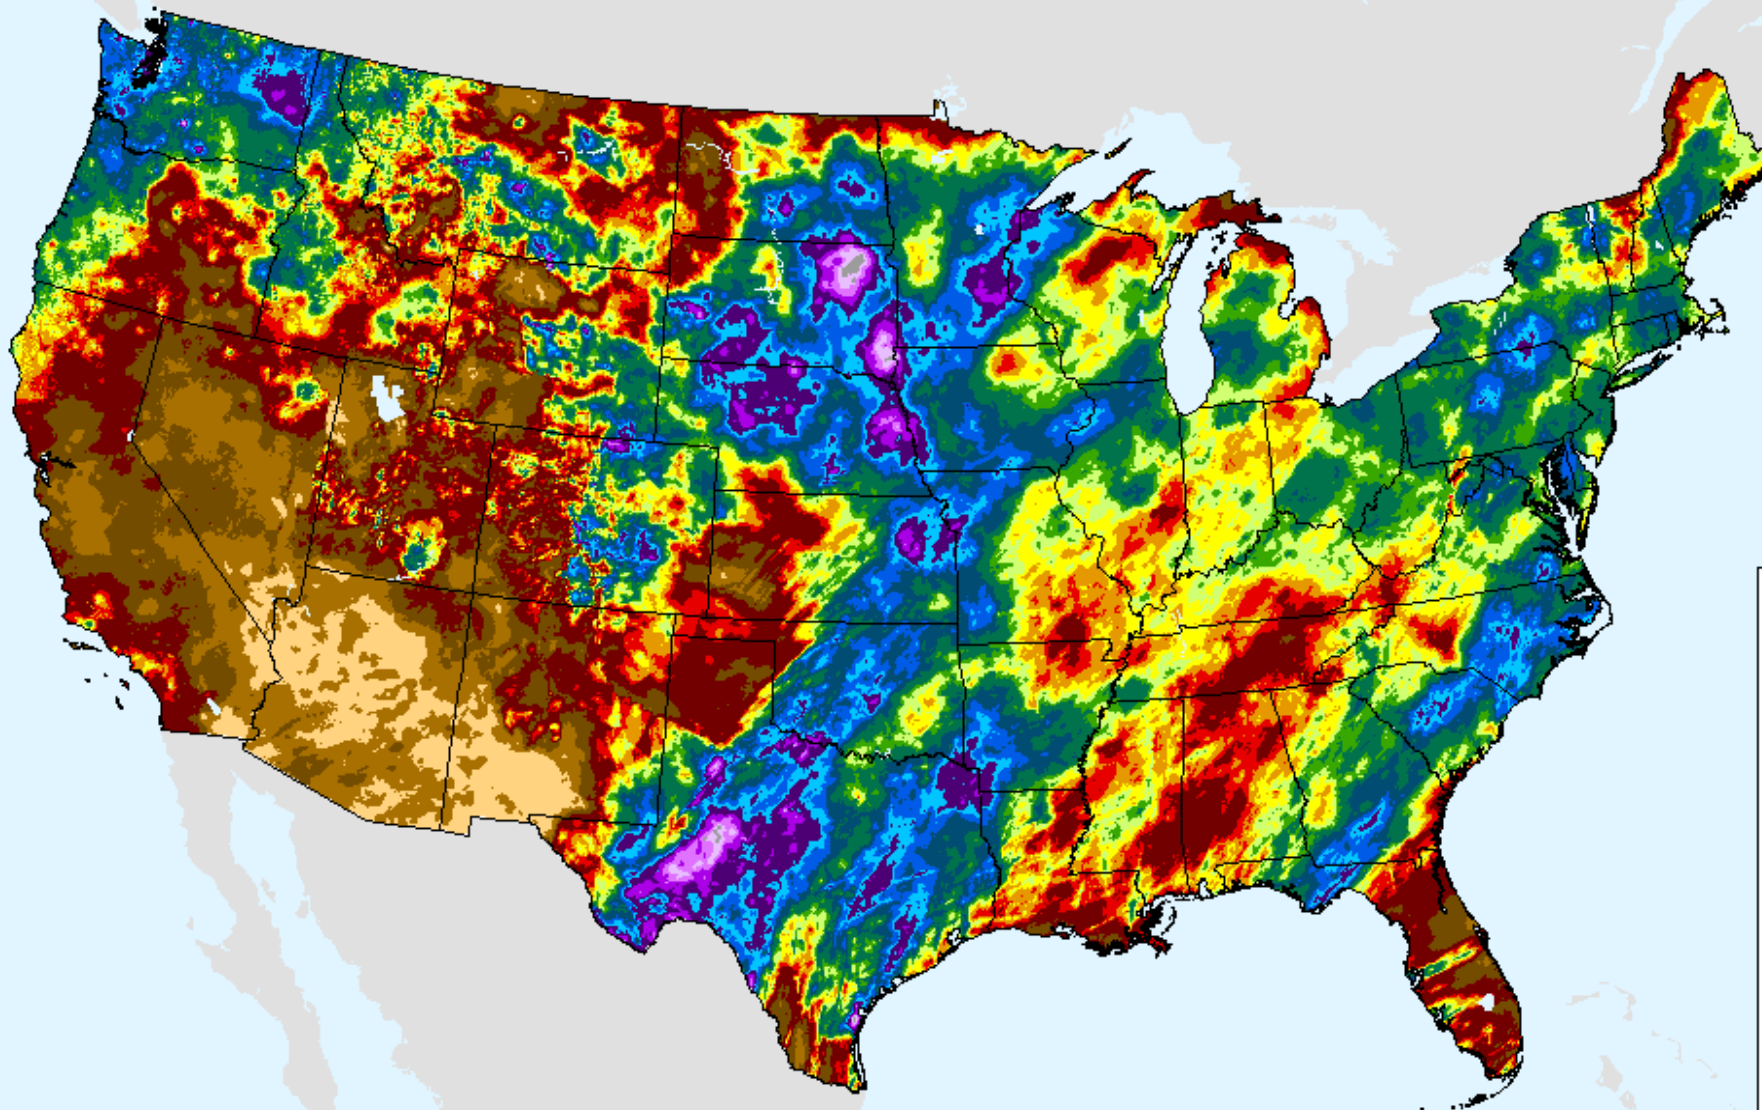

AHPS 30-Day Pct of Normal Pcp

As of: Tuesday, January 19, 2021

USDM for: Jan. 12, 2021

AHPS 30-Day Pct of Normal Pcp

As of: Tuesday, January 19, 2021

Percent

- 500
- 400
- 350
- 300
- 250
- 200
- 175
- 150
- 125
- 100
- 90
- 80
- 70
- 60
- 50
- 25
- 10
- 1
- 0