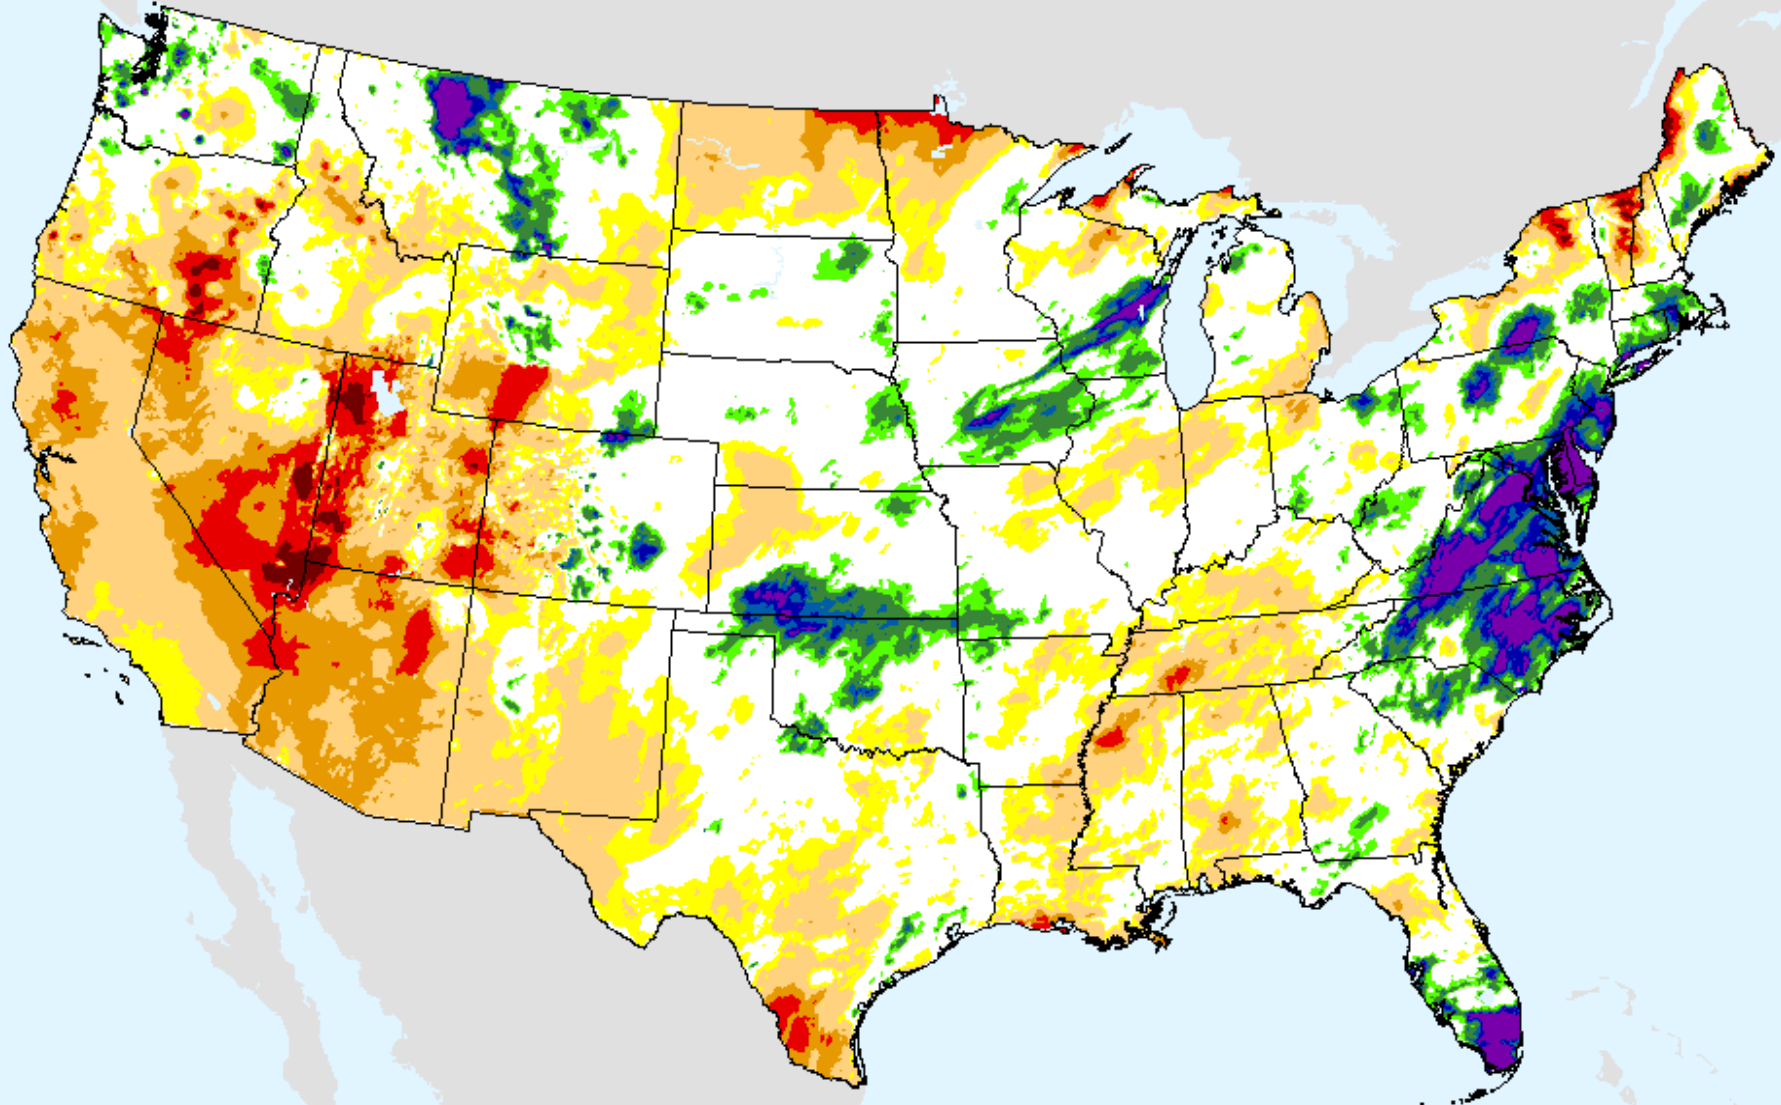

AHPS 3-month SPI

As of: Tuesday, January 19, 2021