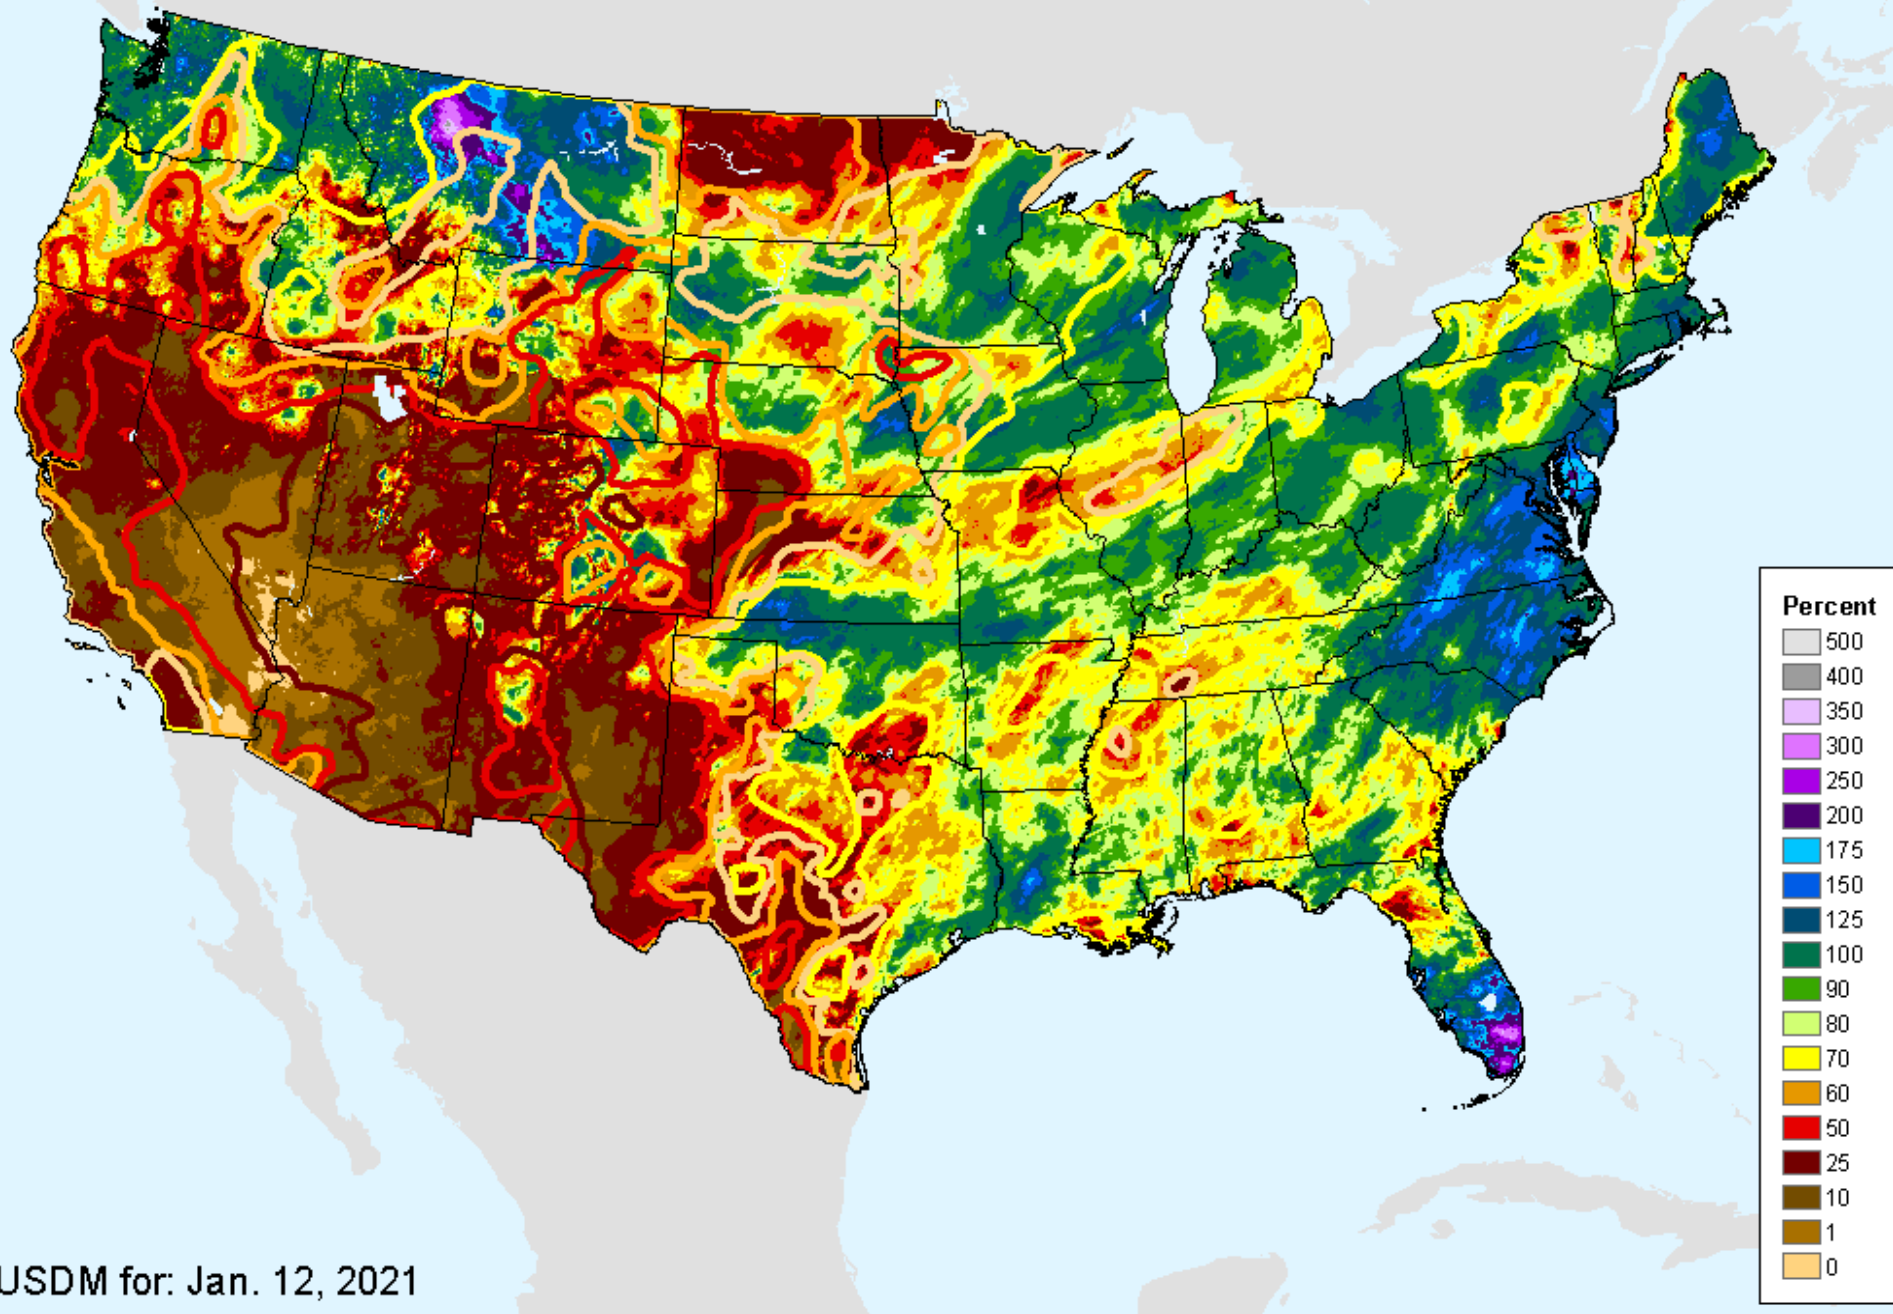

AHPS Water-Year Pct of Normal Pcp

As of: Tuesday, January 19, 2021

USDM for: Jan. 12, 2021