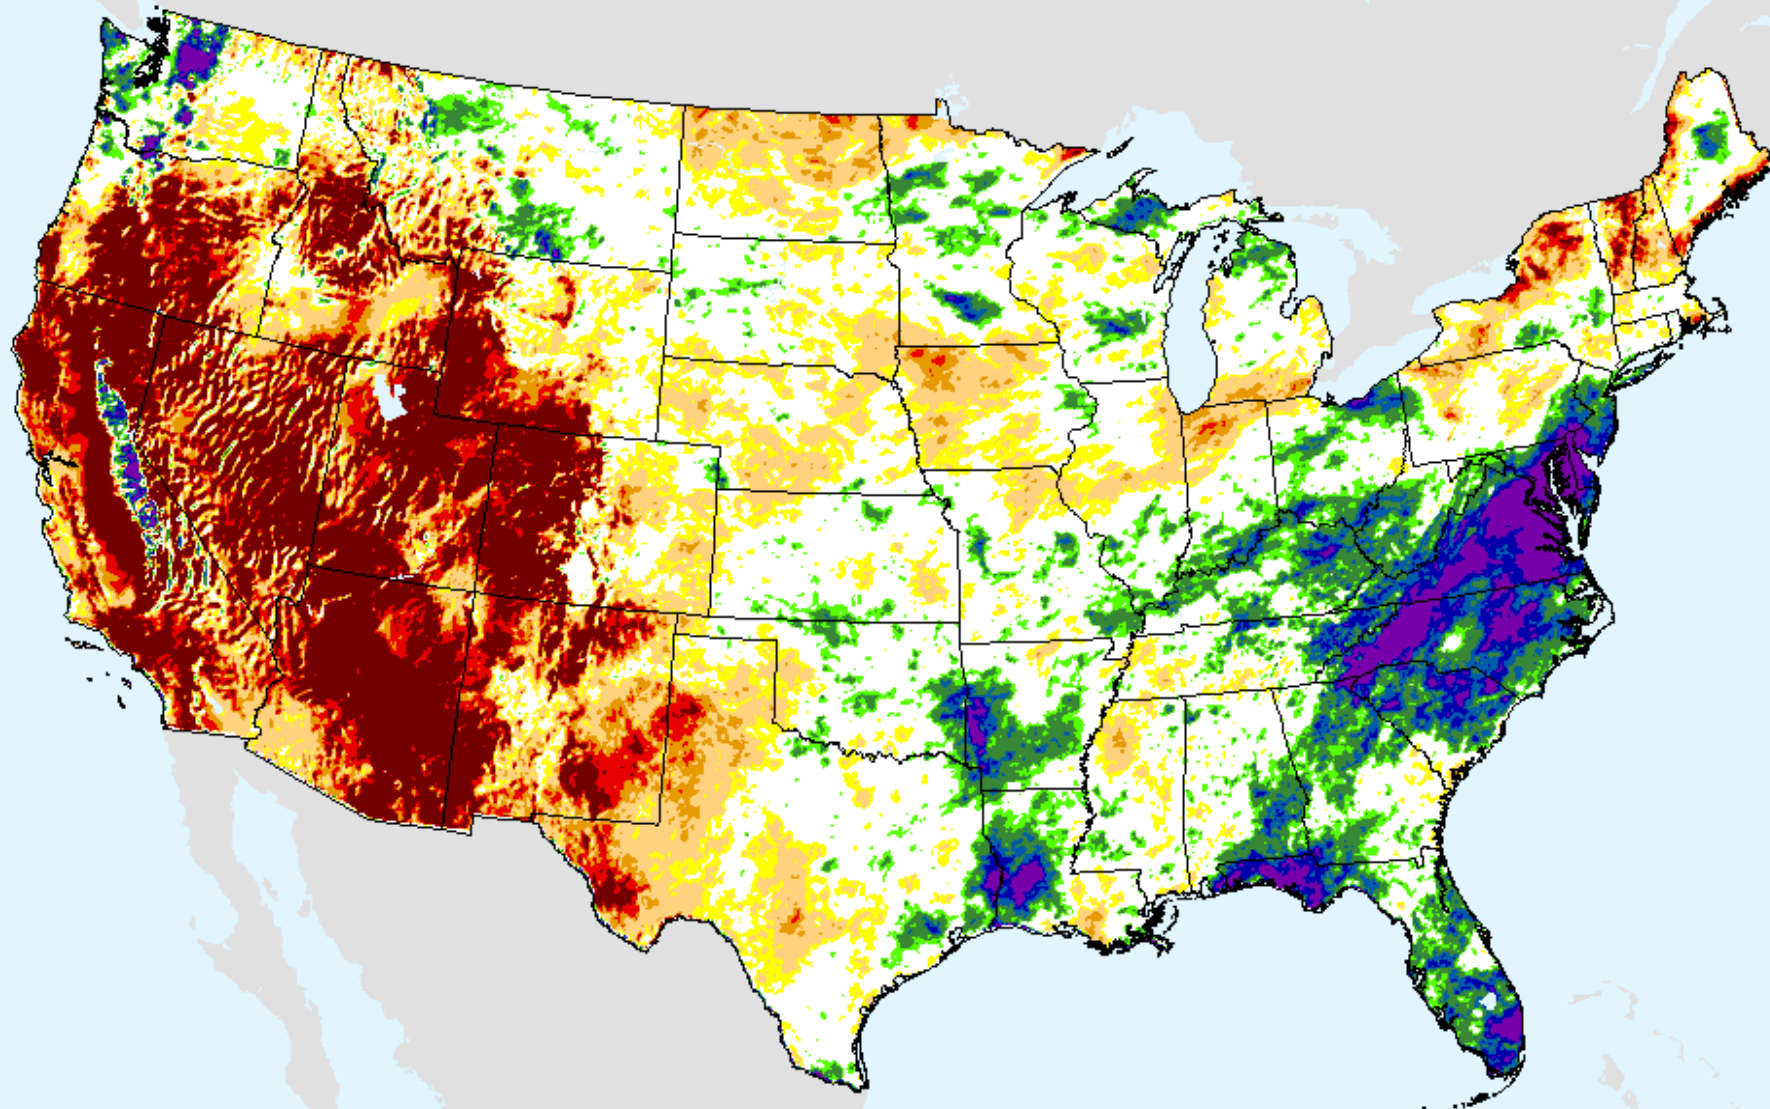

AHPS 6-month SPEI

As of: Tuesday, January 19, 2021

SPEI (USDM)