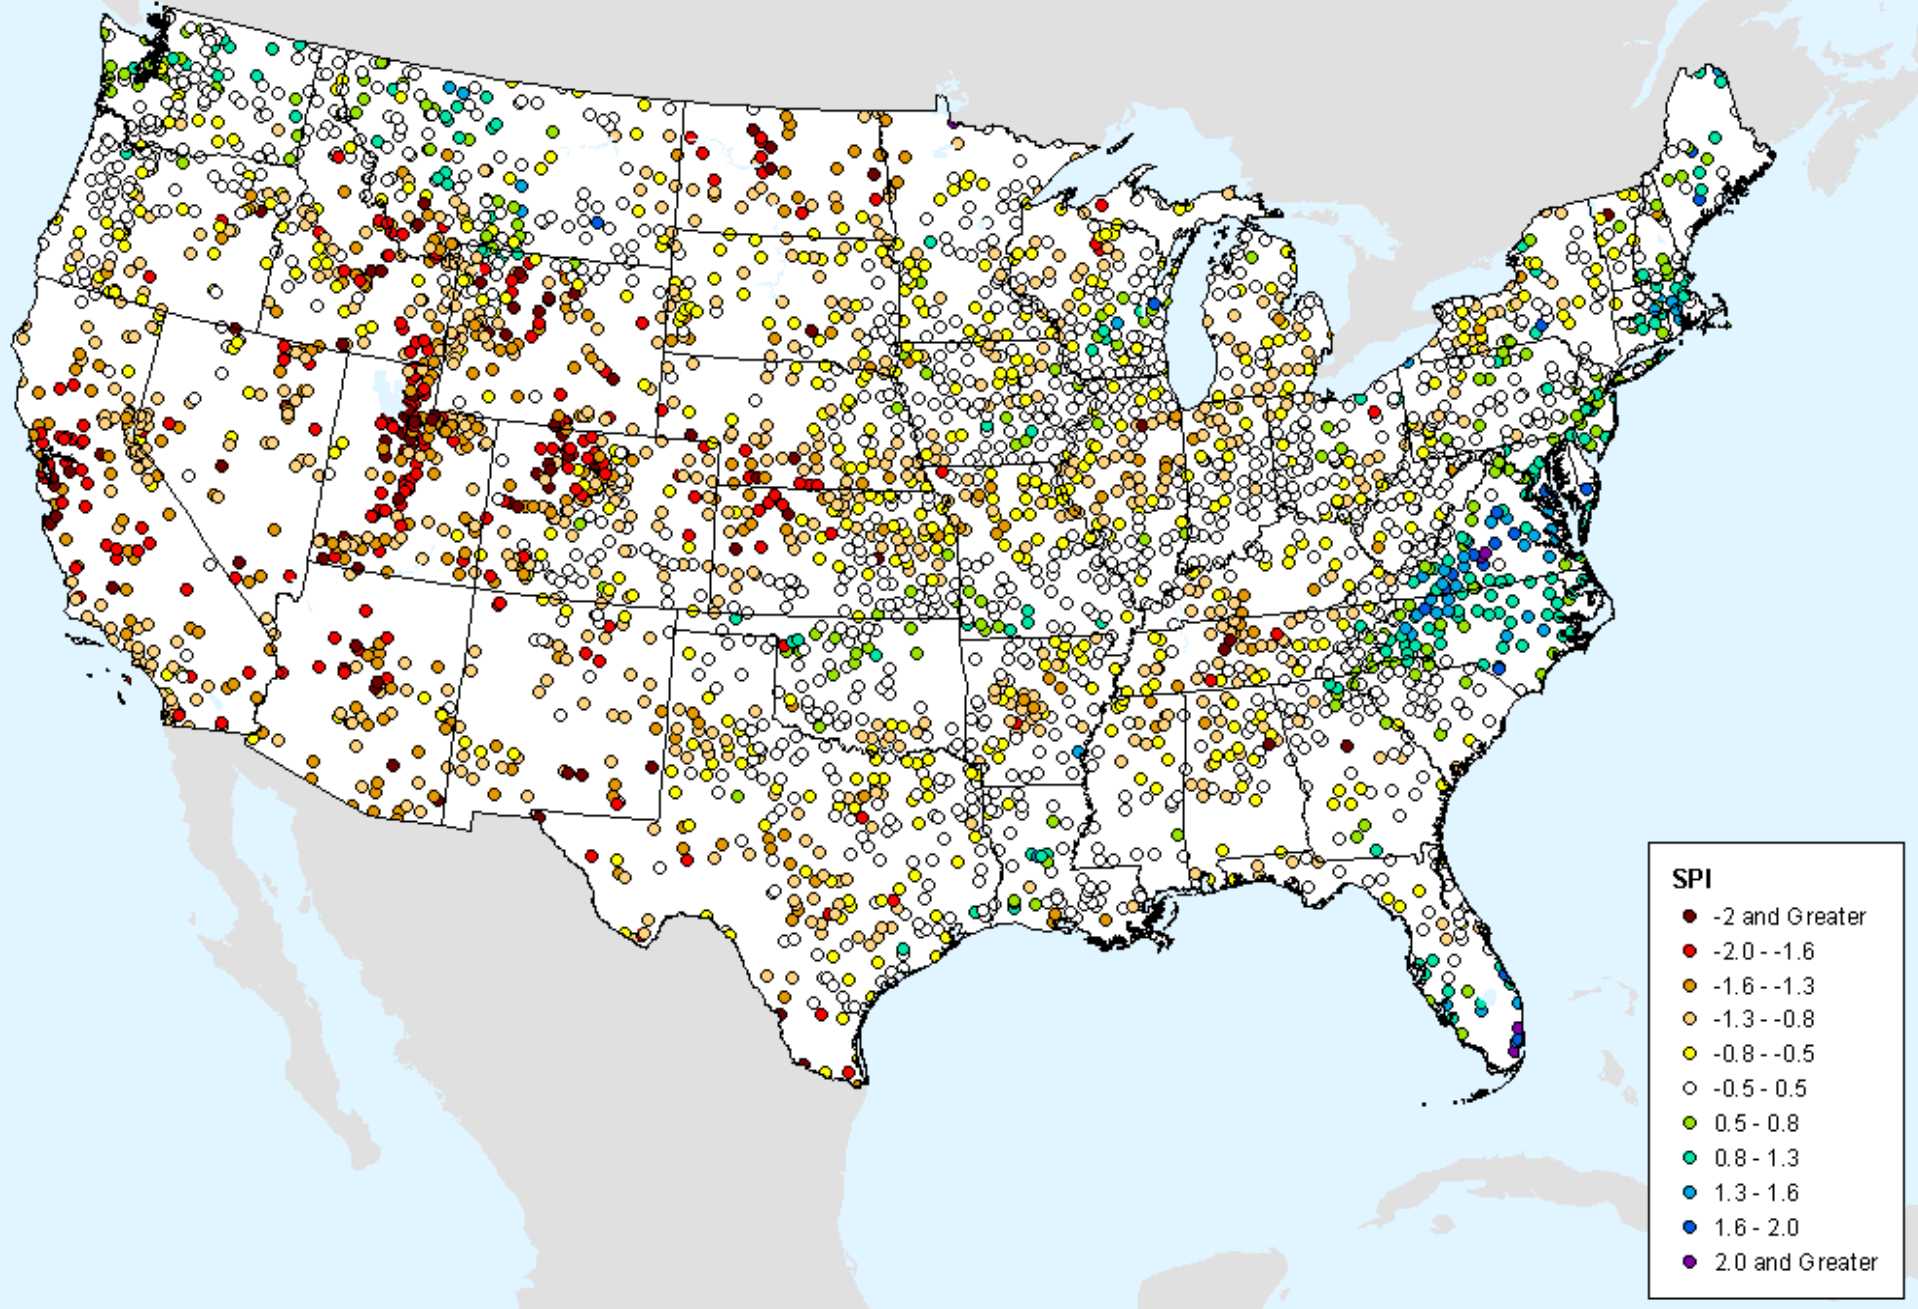

HPRCC Water Year-to-date SPI

As of: Tuesday, January 19, 2021