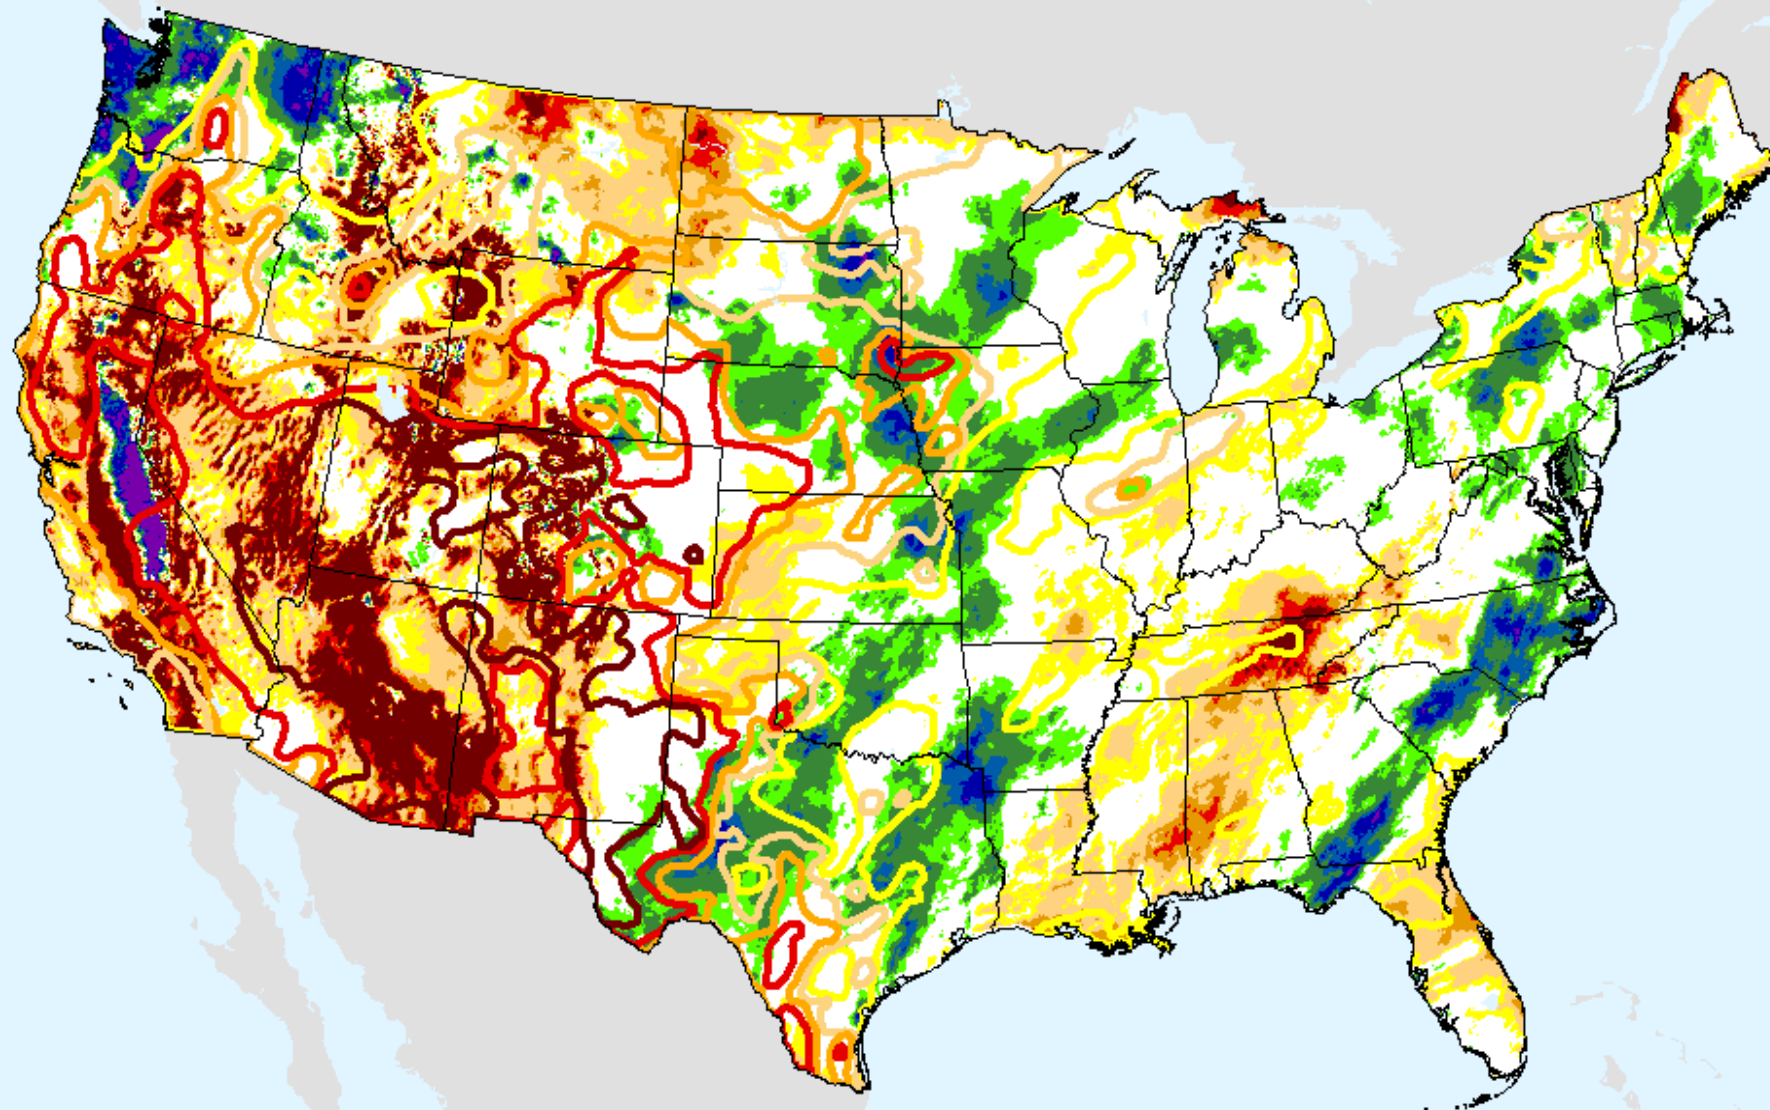

As of: Tuesday, January 19, 2021

AHPS 1-month SPEI

As of: Tuesday, January 19, 2021

USDM for: Jan. 12, 2021

SPEI (USDM)

AHPS 1-month SPEI

As of: Tuesday, January 19, 2021

SPEI (USDM)