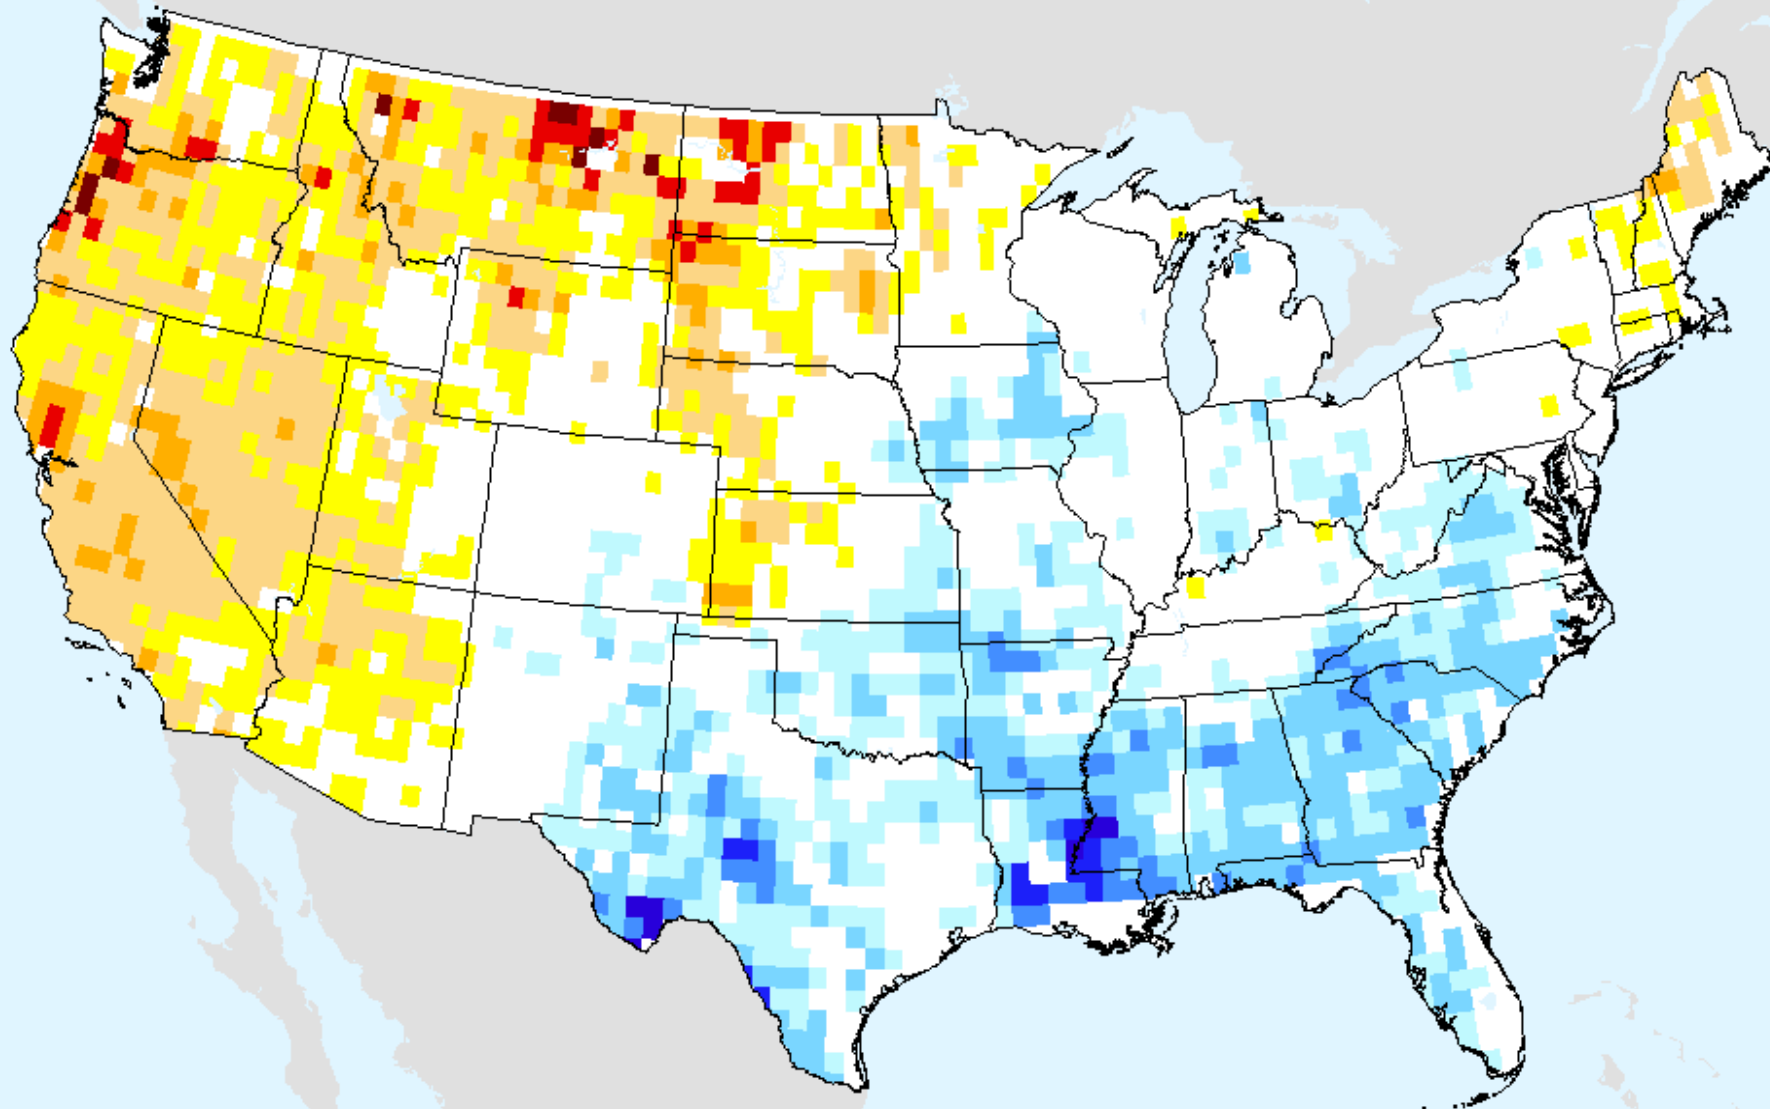

As of: Tuesday, January 19, 2021

AIRS-Based Retrieved Surface Air Temperature 14 Day

As of: Tuesday, January 19, 2021

AIRS-Based Retrieved Surface Air Temperature 28 Day

As of: Tuesday, January 19, 2021

AIRS-Based Vapor Pressure Deficit 7 Day