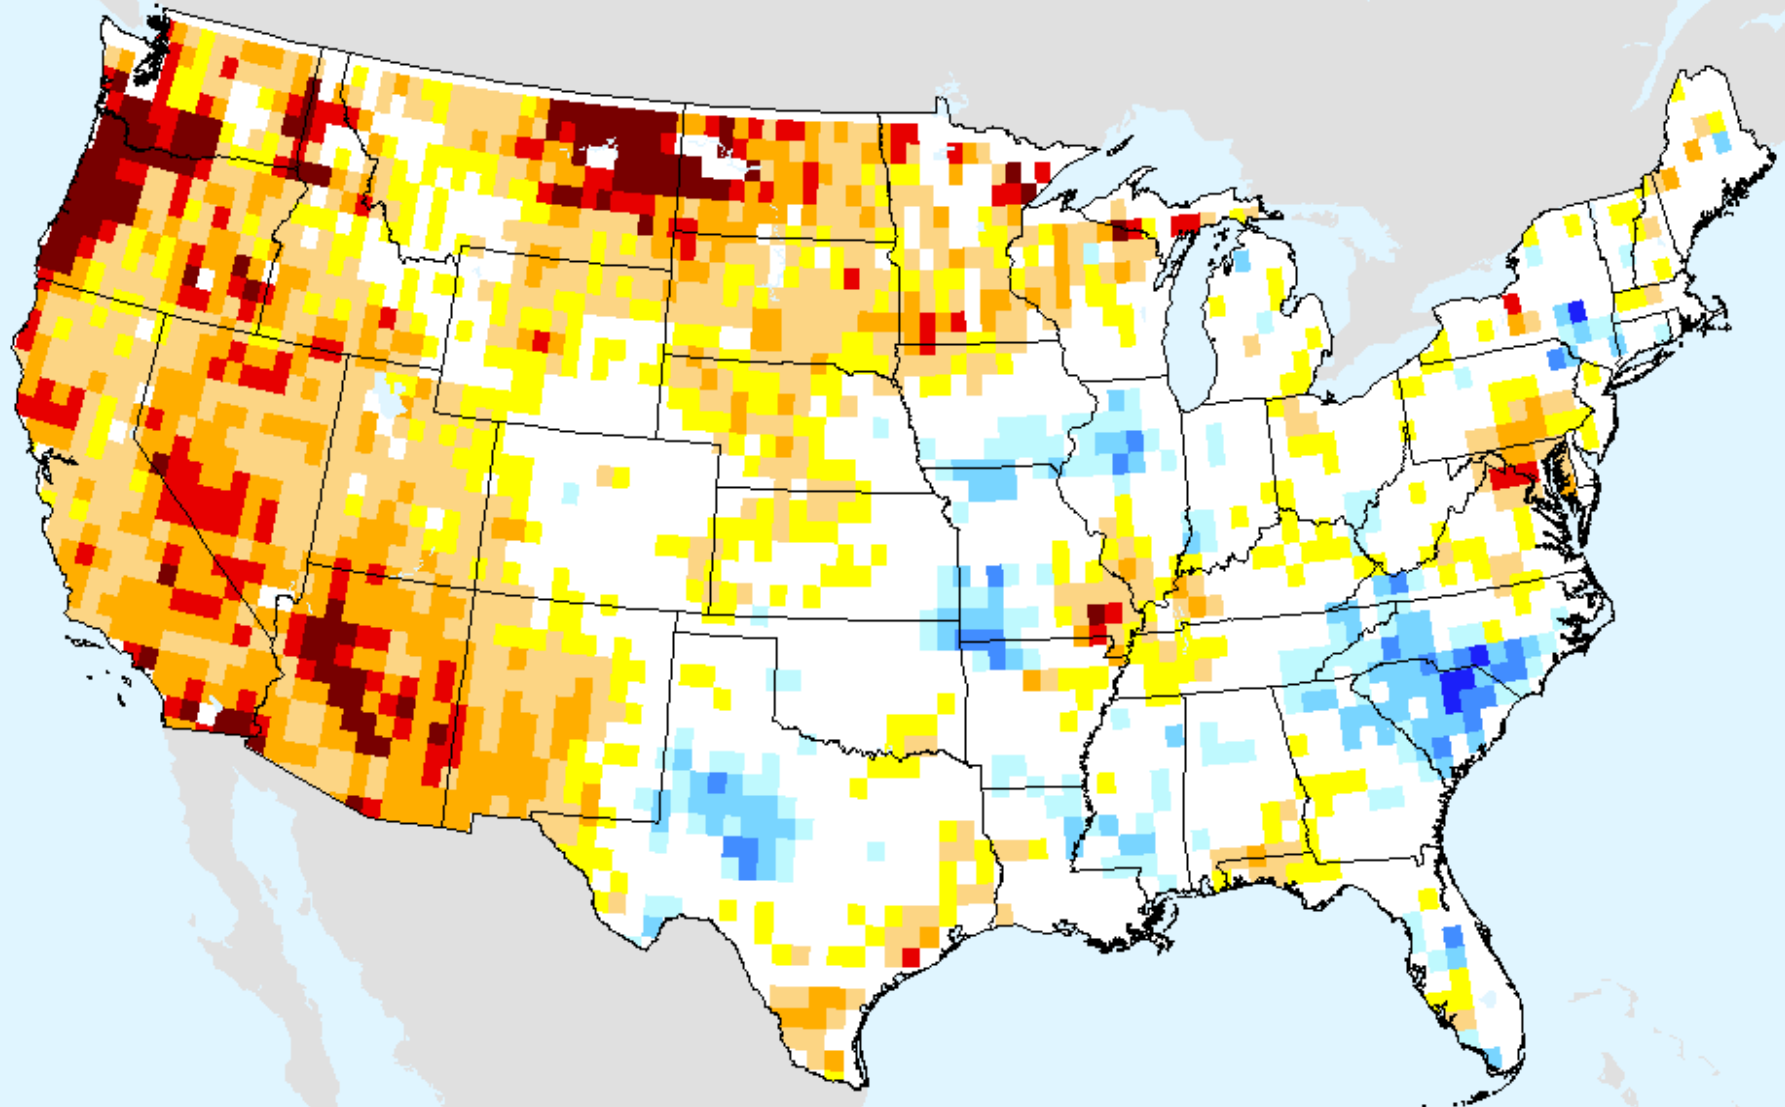

AIRS-Based Vapor Pressure Deficit 14 Day

As of: Tuesday, January 19, 2021