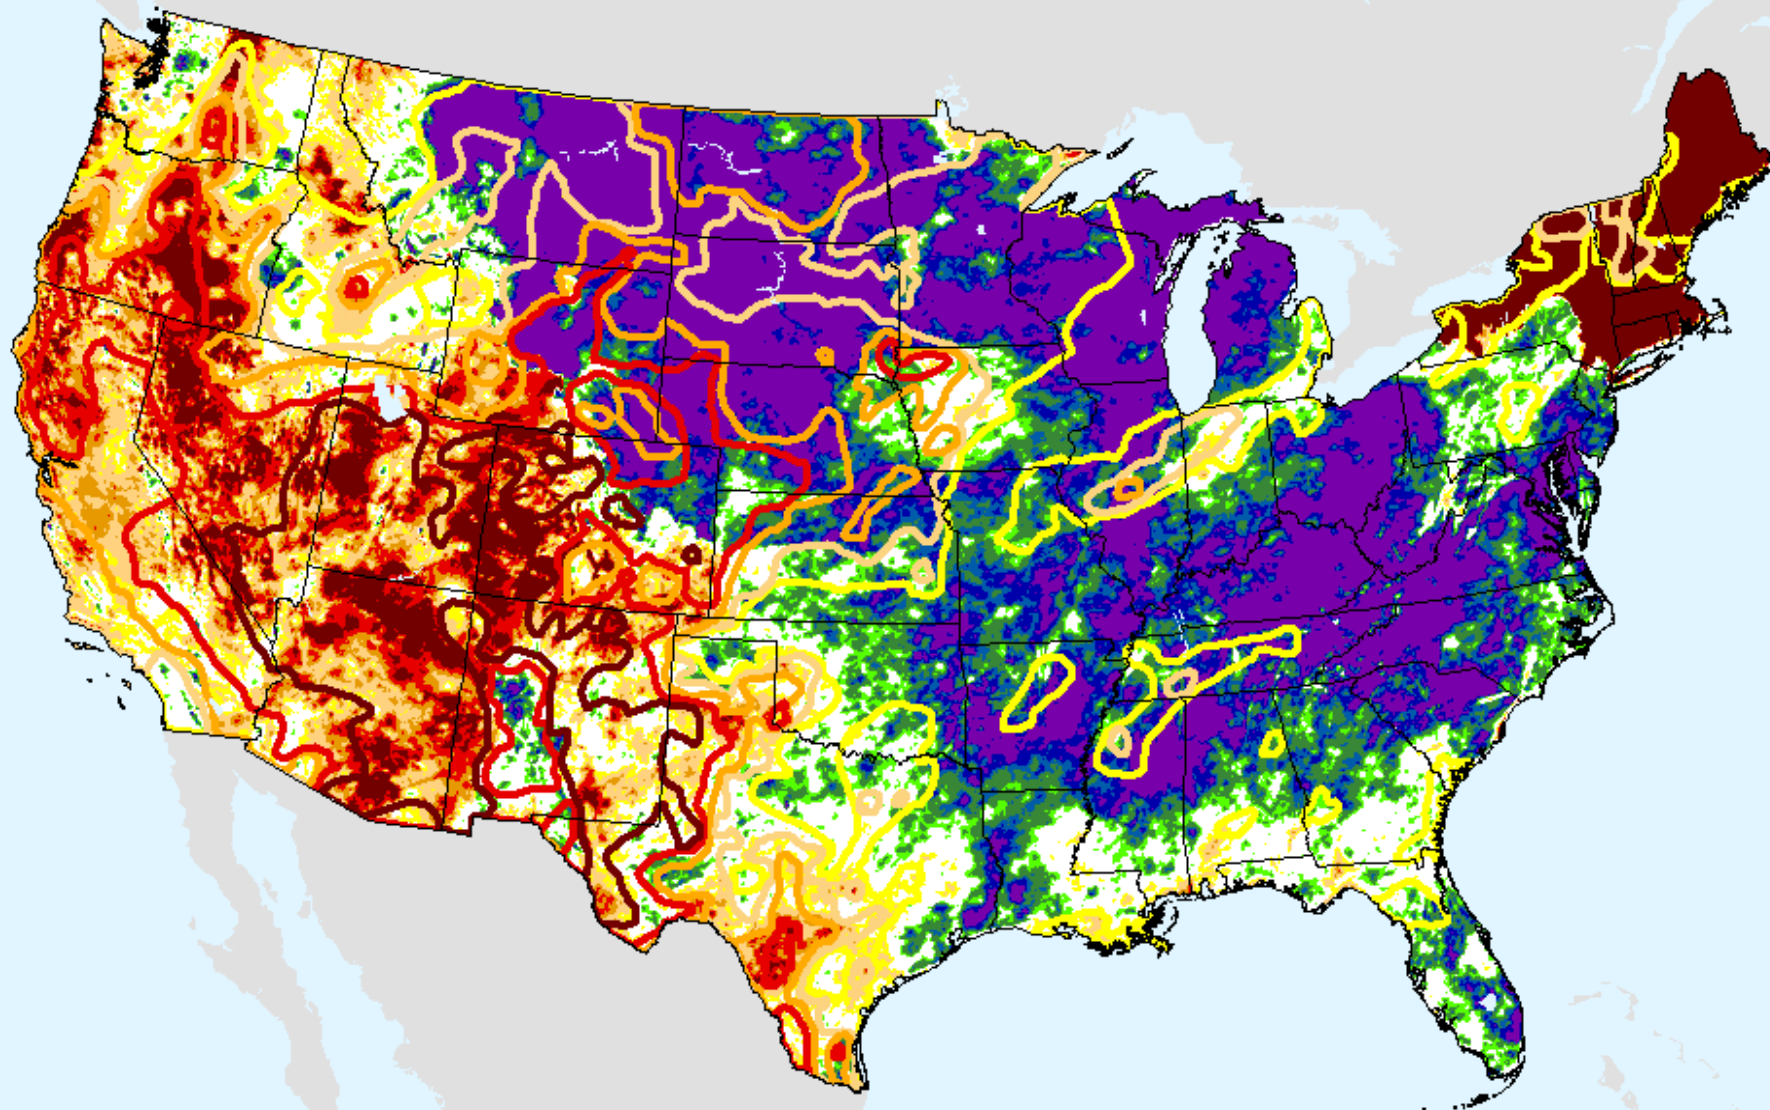

As of: Tuesday, January 19, 2021

USDM for: Jan. 12, 2021

SPI (USDM)

AHPS 12-month SPI

As of: Tuesday, January 19, 2021

AHPS 24-month SPI

As of: Tuesday, January 19, 2021

USDM for: Jan. 12, 2021