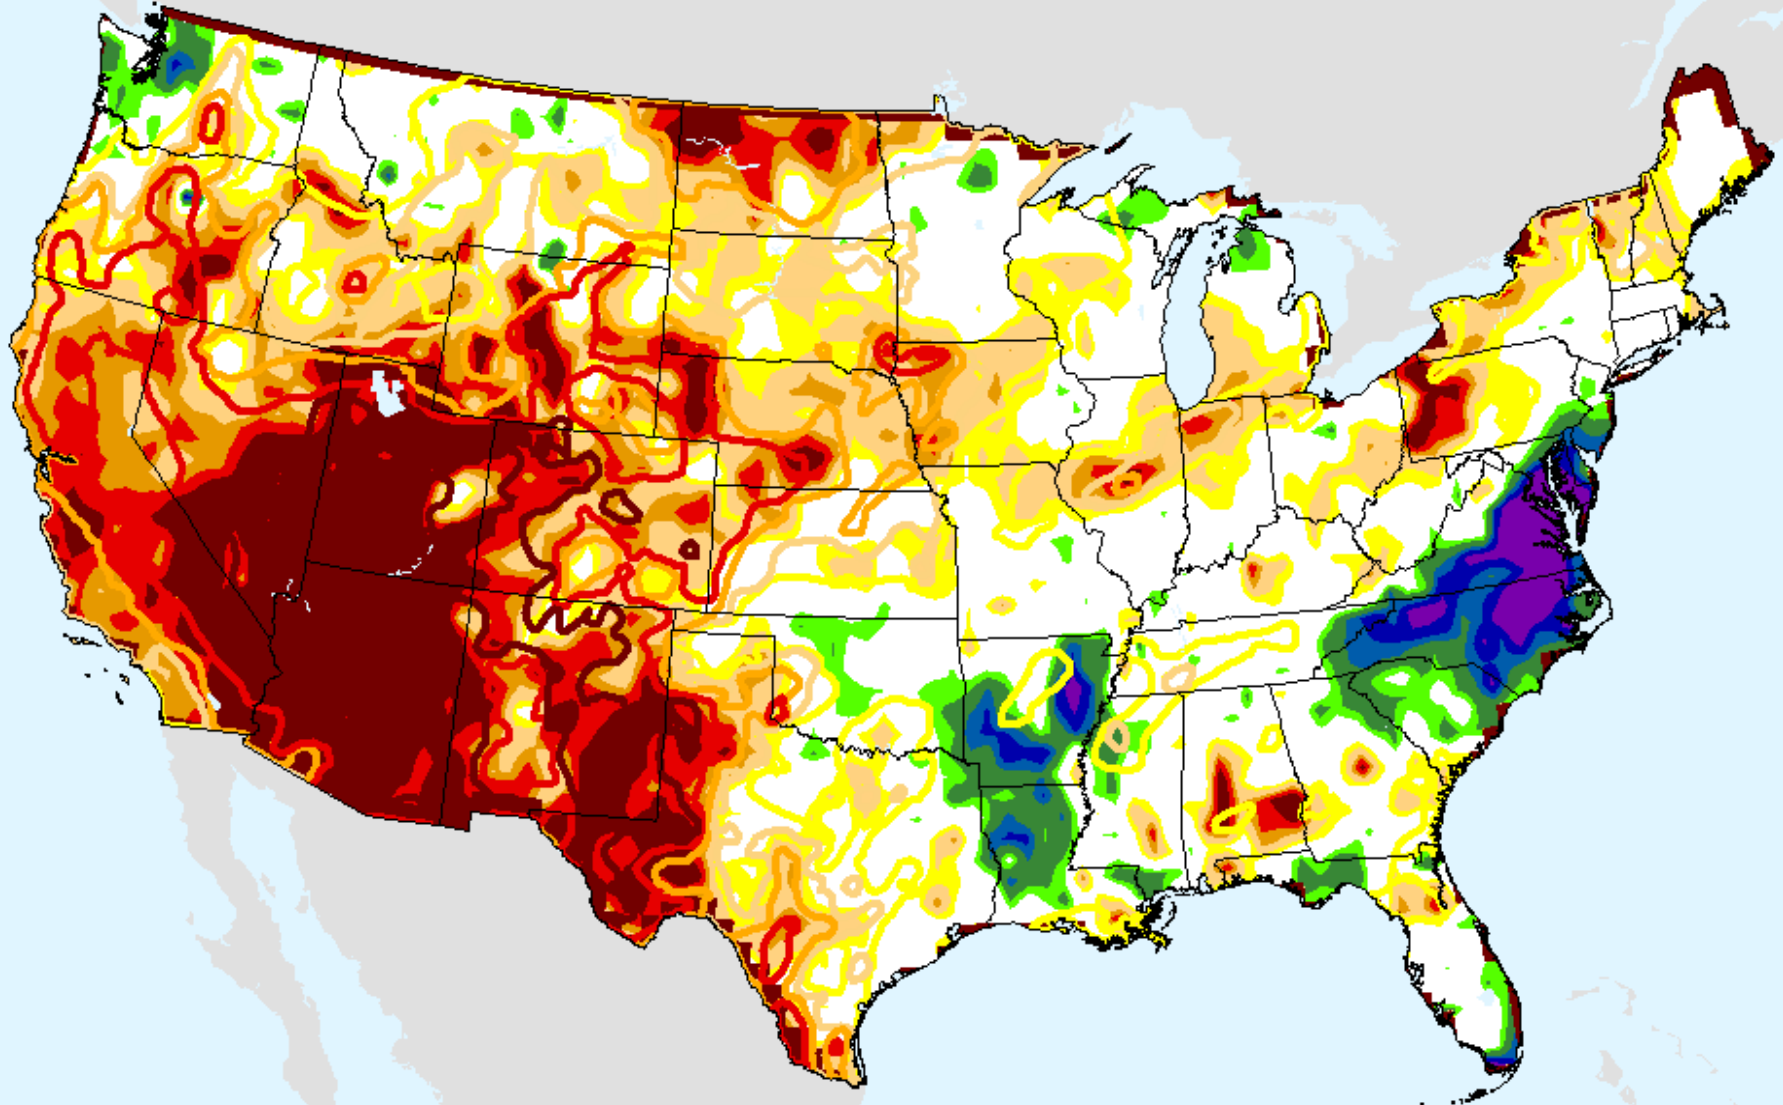

CPC 6-month SPI

As of: Tuesday, January 19, 2021

USDM for: Jan. 12, 2021

SPI (USDM)