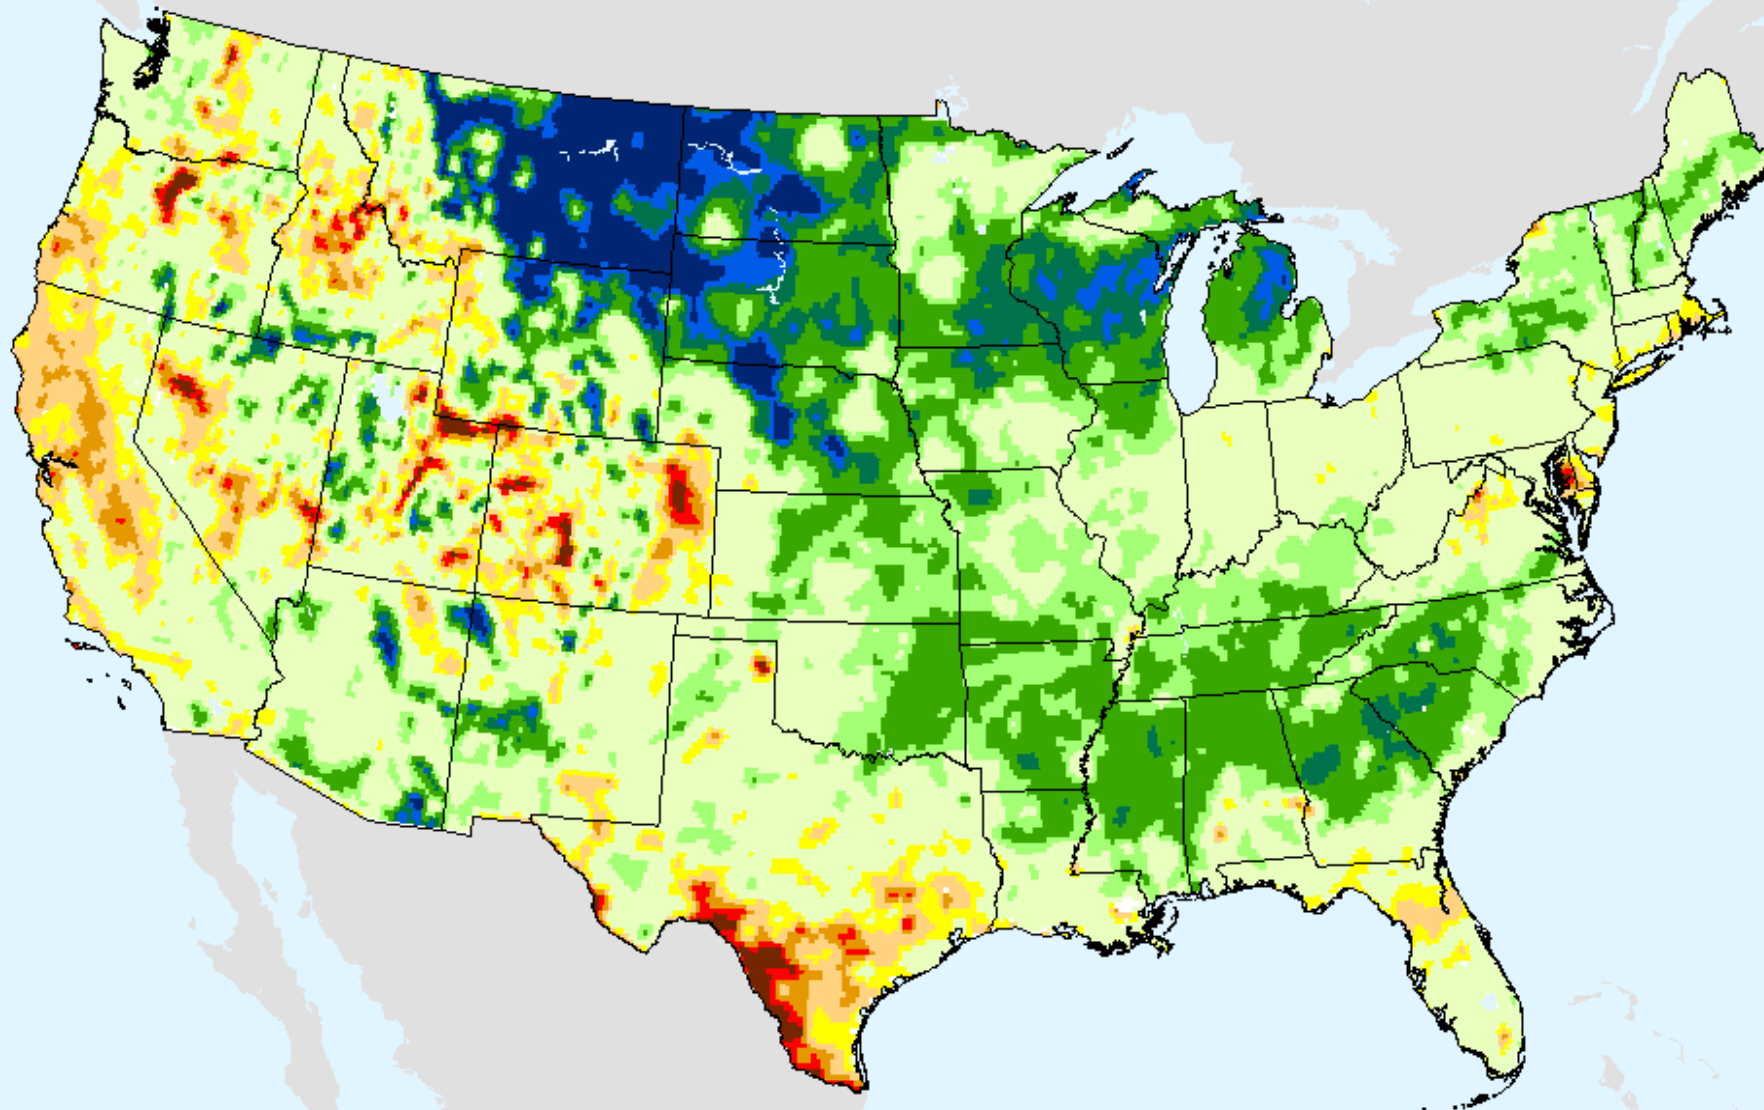

NLDAS Top 1m Soil Moisture

As of: Tuesday, January 19, 2021

USDM for: Jan. 12, 2021

>98

NLDAS Top 1m Soil Moisture

As of: Tuesday, January 19, 2021

NLDAS Total Column Soil Moisture

As of: Tuesday, January 19, 2021