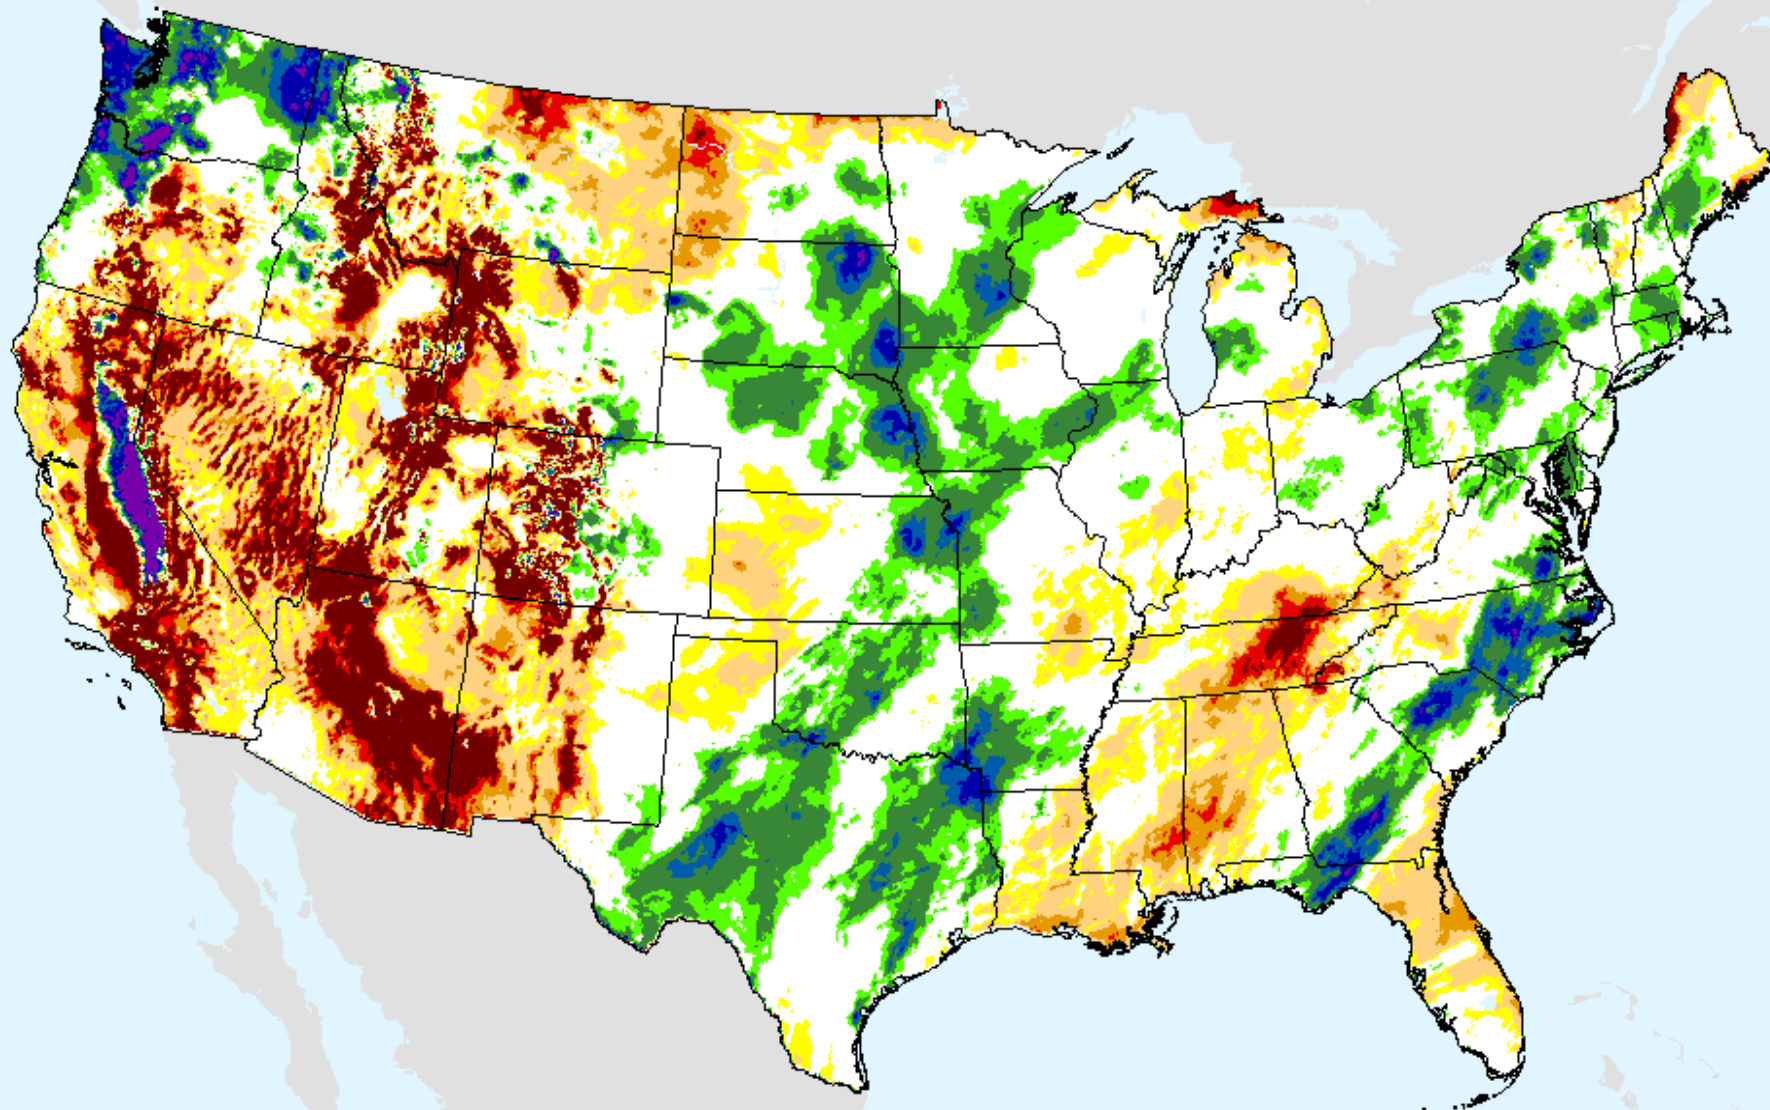

As of: Tuesday, January 19, 2021

AHPS 1-month SPEI

As of: Tuesday, January 19, 2021

USDM for: Jan. 12, 2021

SPEI (USDM)

AHPS 1-month SPEI

As of: Tuesday, January 19, 2021

SPEI (USDM)