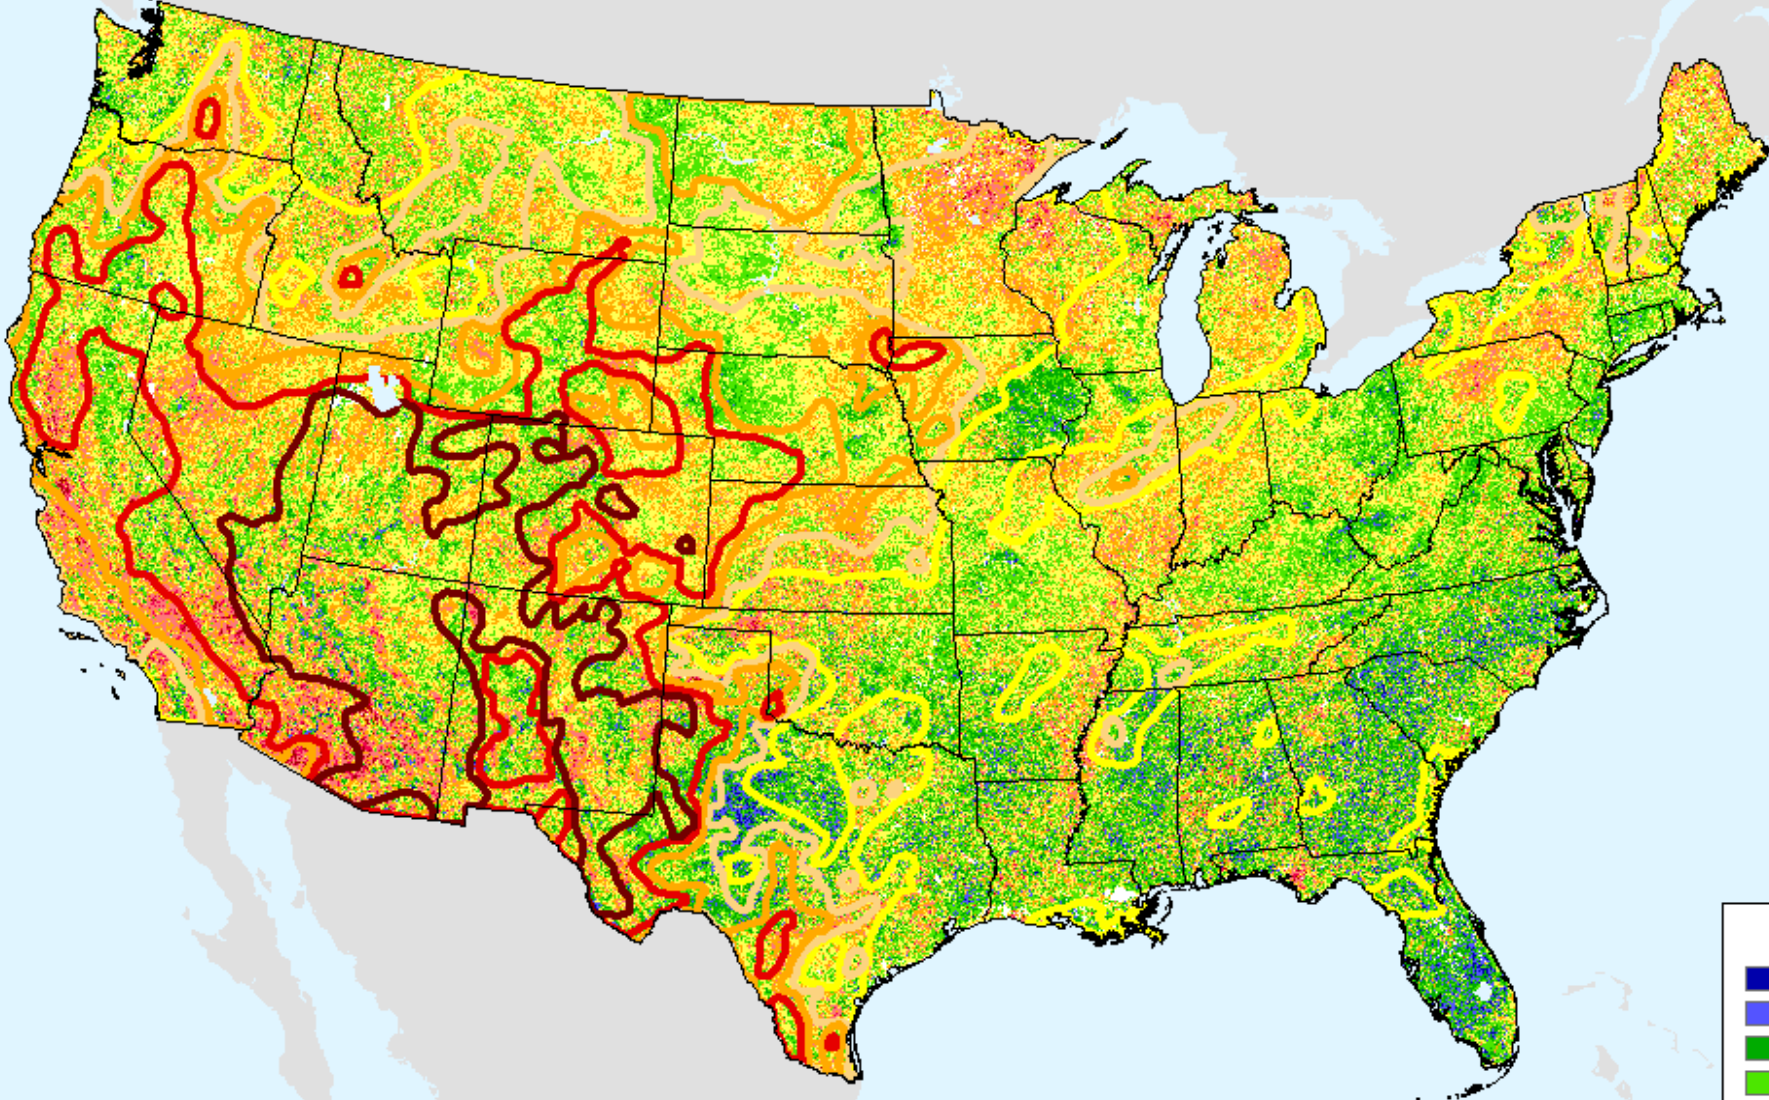

Vegetation Health Index

As of: Tuesday, January 19, 2021

USDM for: Jan. 12, 2021