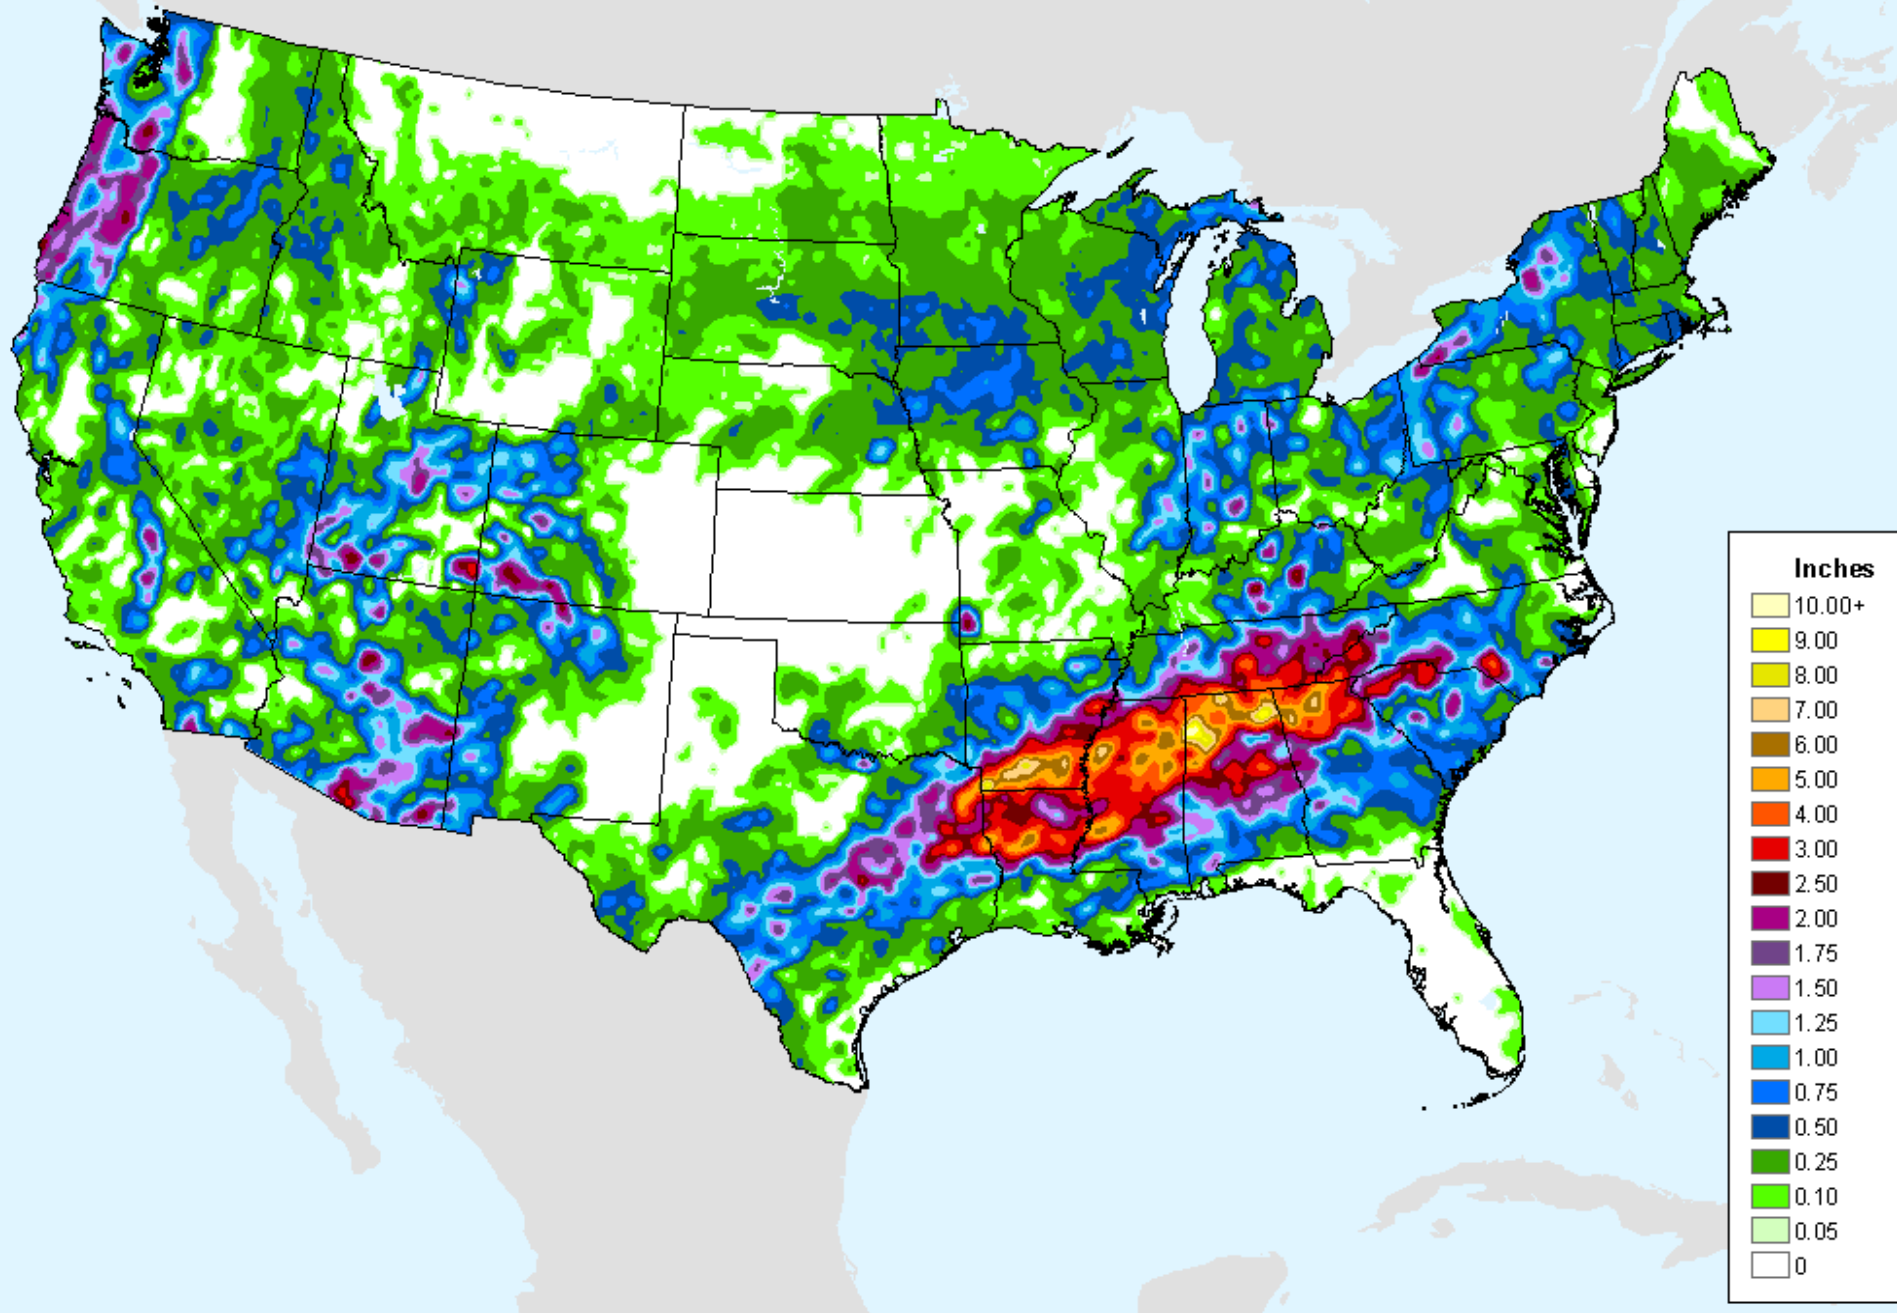

GFS (00z) 7-Day Precip Forecast

As of: Tuesday, January 19, 2021