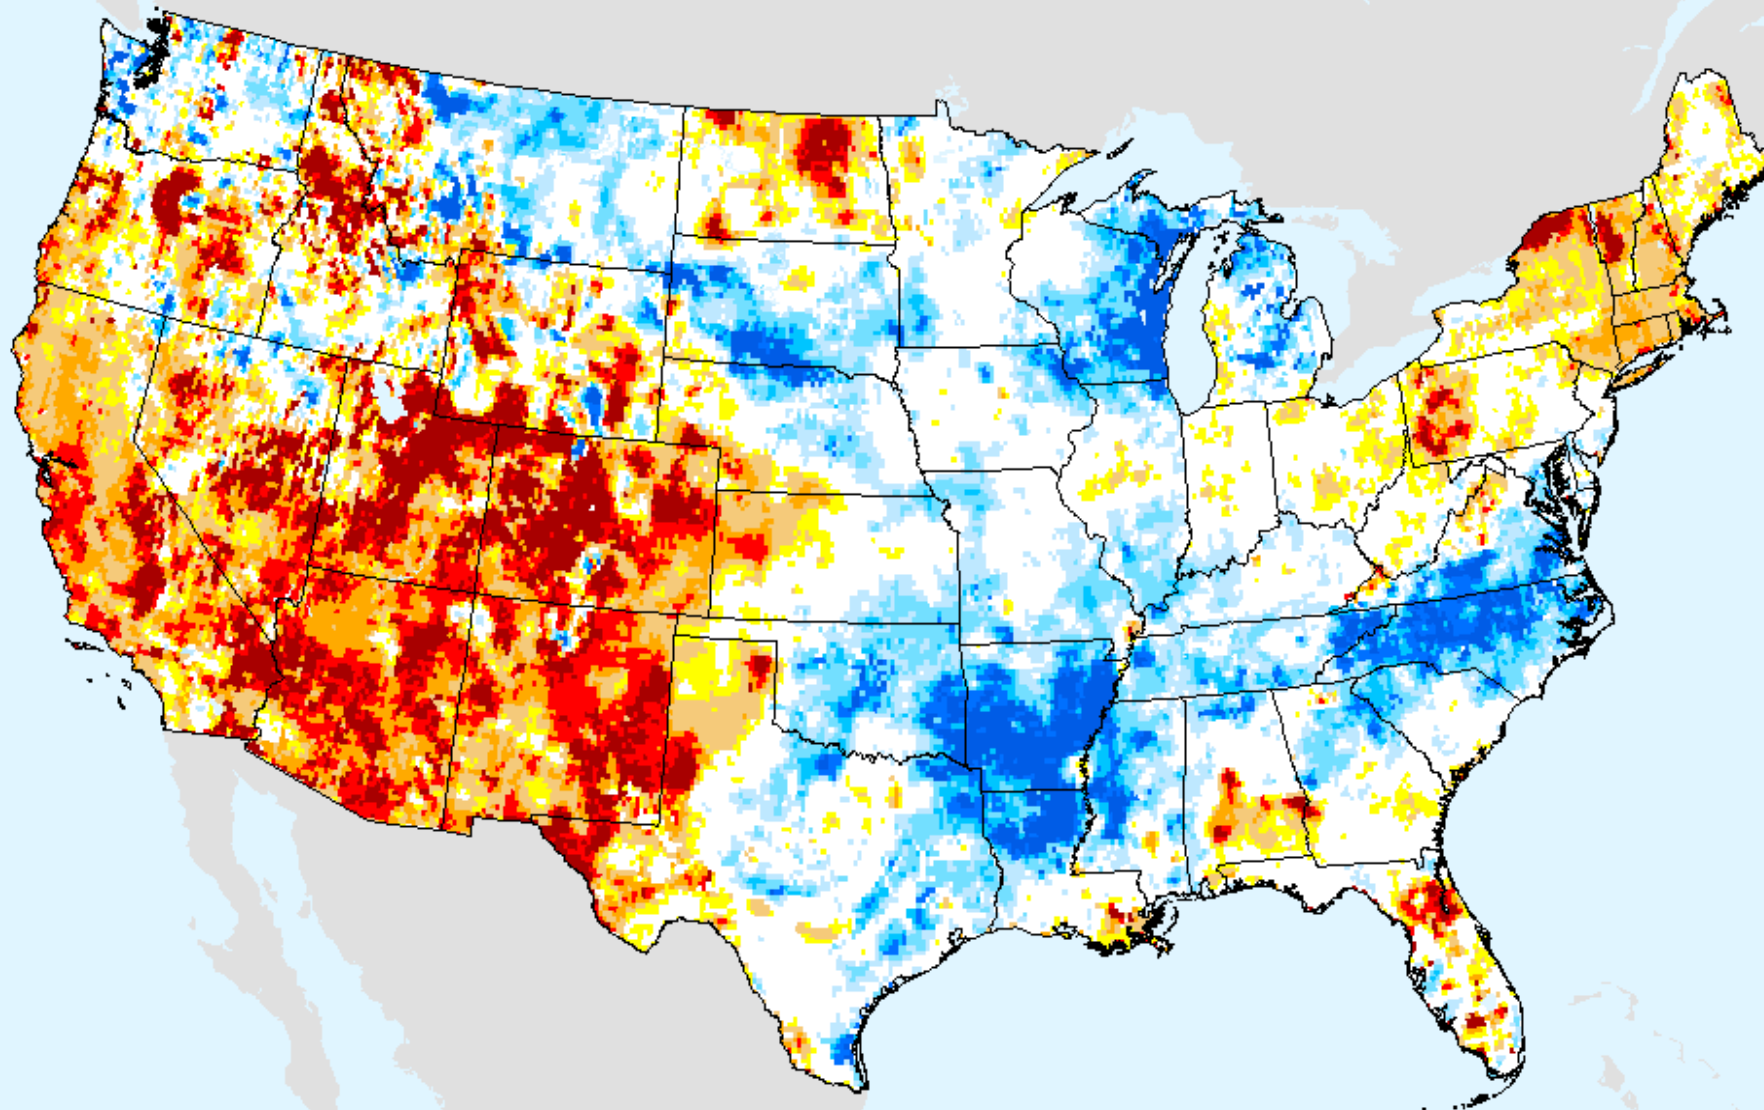

GRACE-Based Root Zone Soil Moisture Drought Indicator

As of: Tuesday, January 19, 2021

USDM for: Jan. 12, 2021

GRACE-Based Root Zone Soil Moisture Drought Indicator

As of: Tuesday, January 19, 2021

GRACE-Based Surface Soil Moisture Drought Indicator