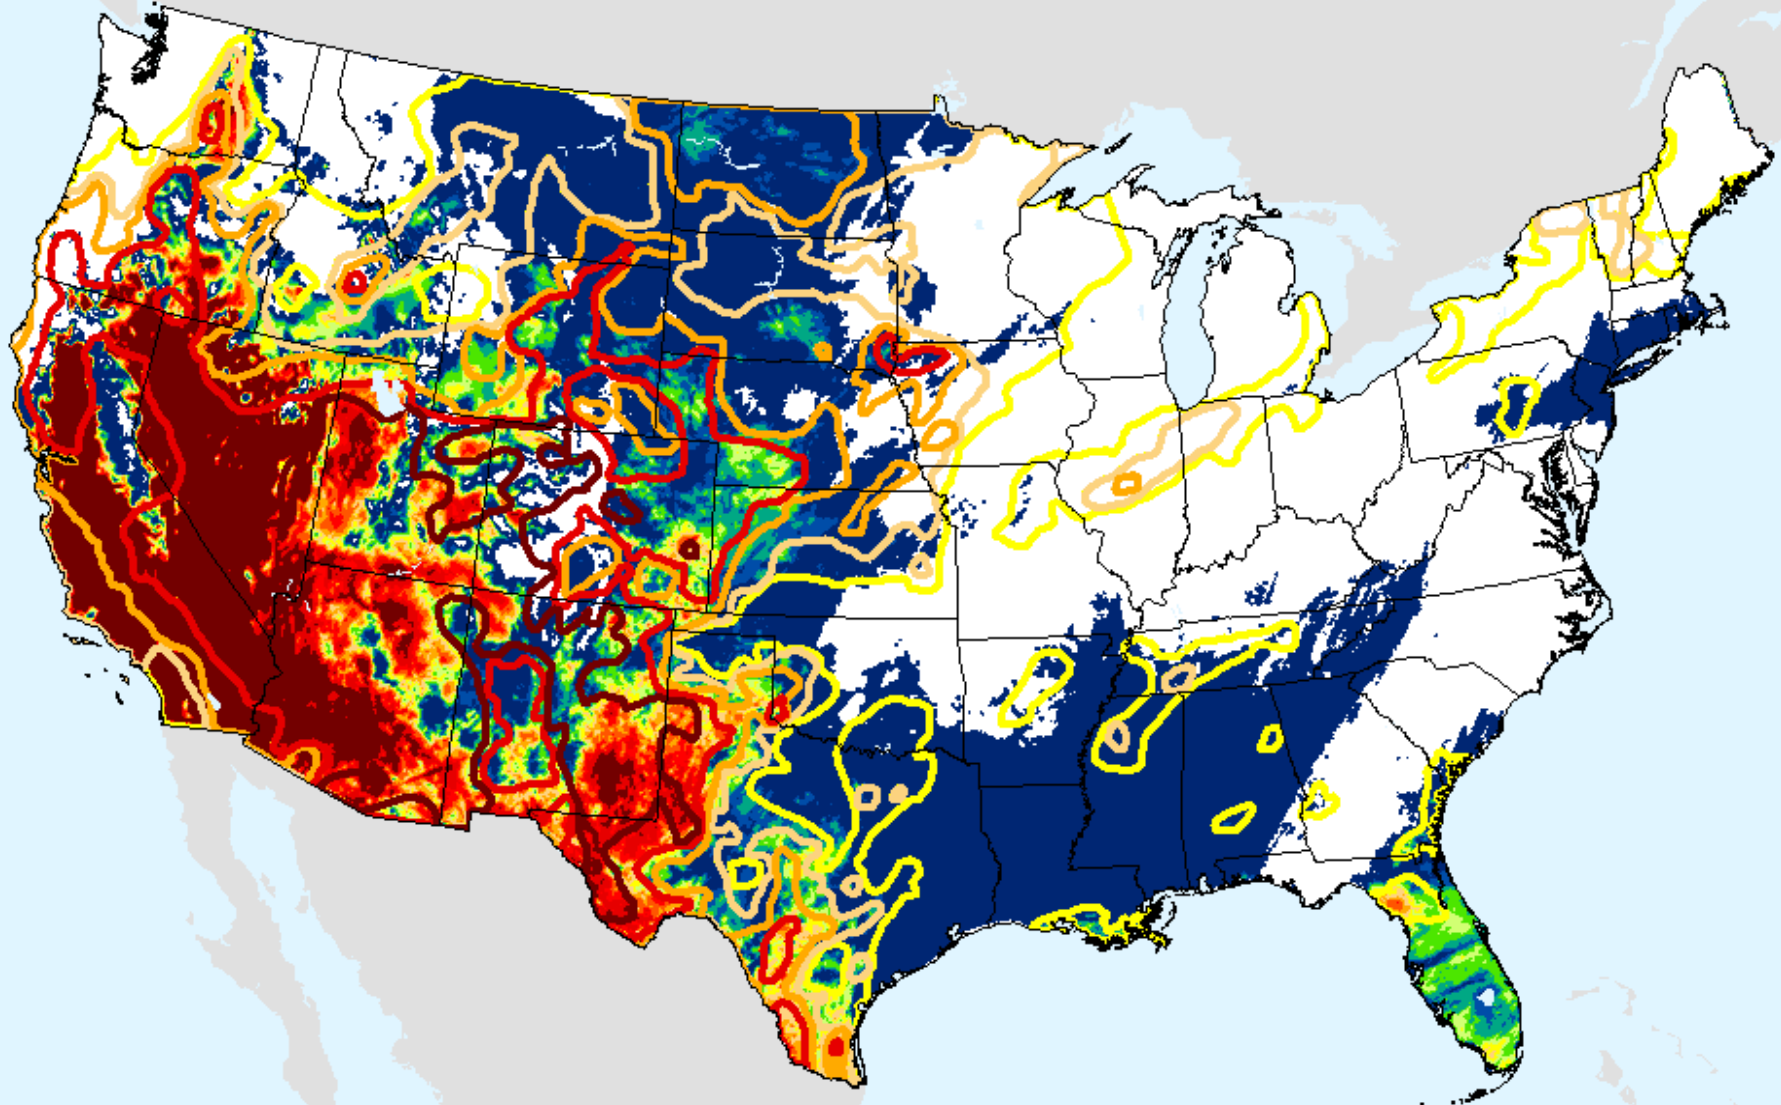

USDM for: Jan. 12, 2021

GFS (00z) 7-Day Max Temp Forecast

As of: Tuesday, January 19, 2021

Keetch-Byram Drought Index (KBDI)

As of: Tuesday, January 19, 2021

USDM for: Jan. 12, 2021

Keetch-Byram Drought Index (KBDI)