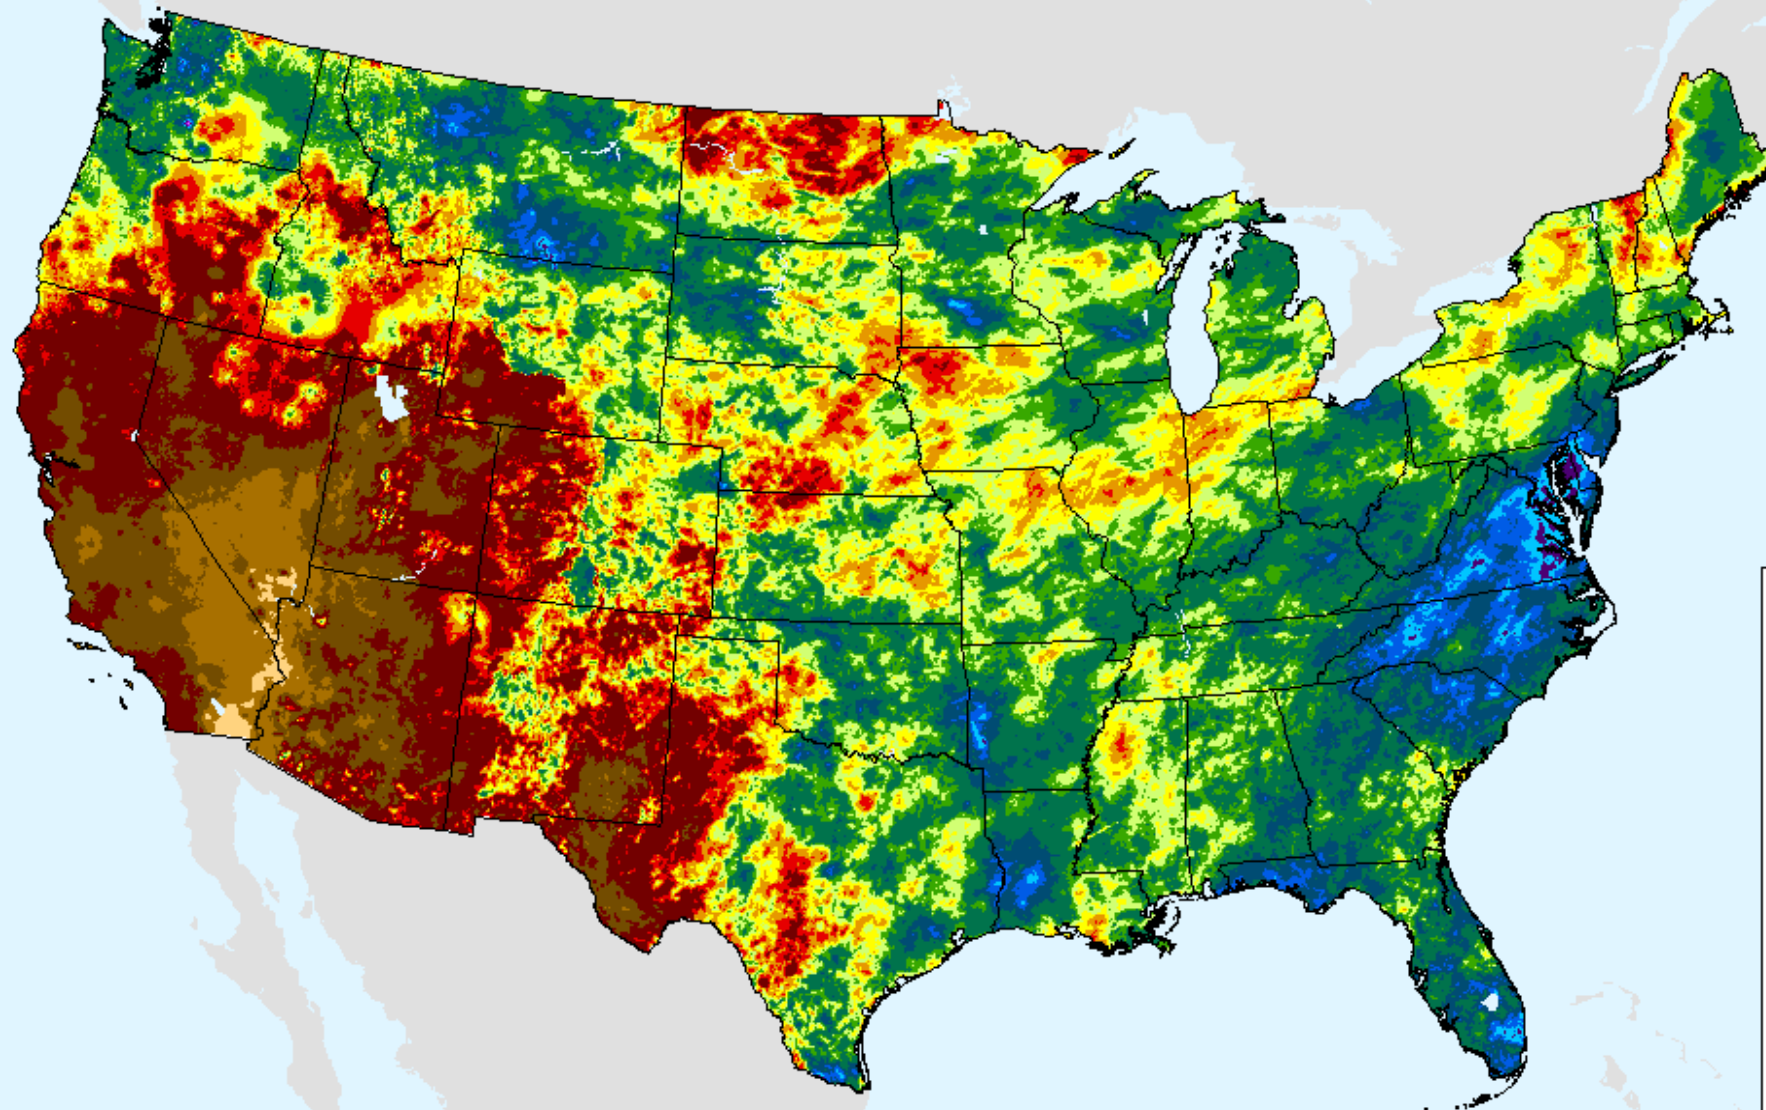

AHPS 180-Day Pct of Normal Pcp

As of: Tuesday, January 19, 2021