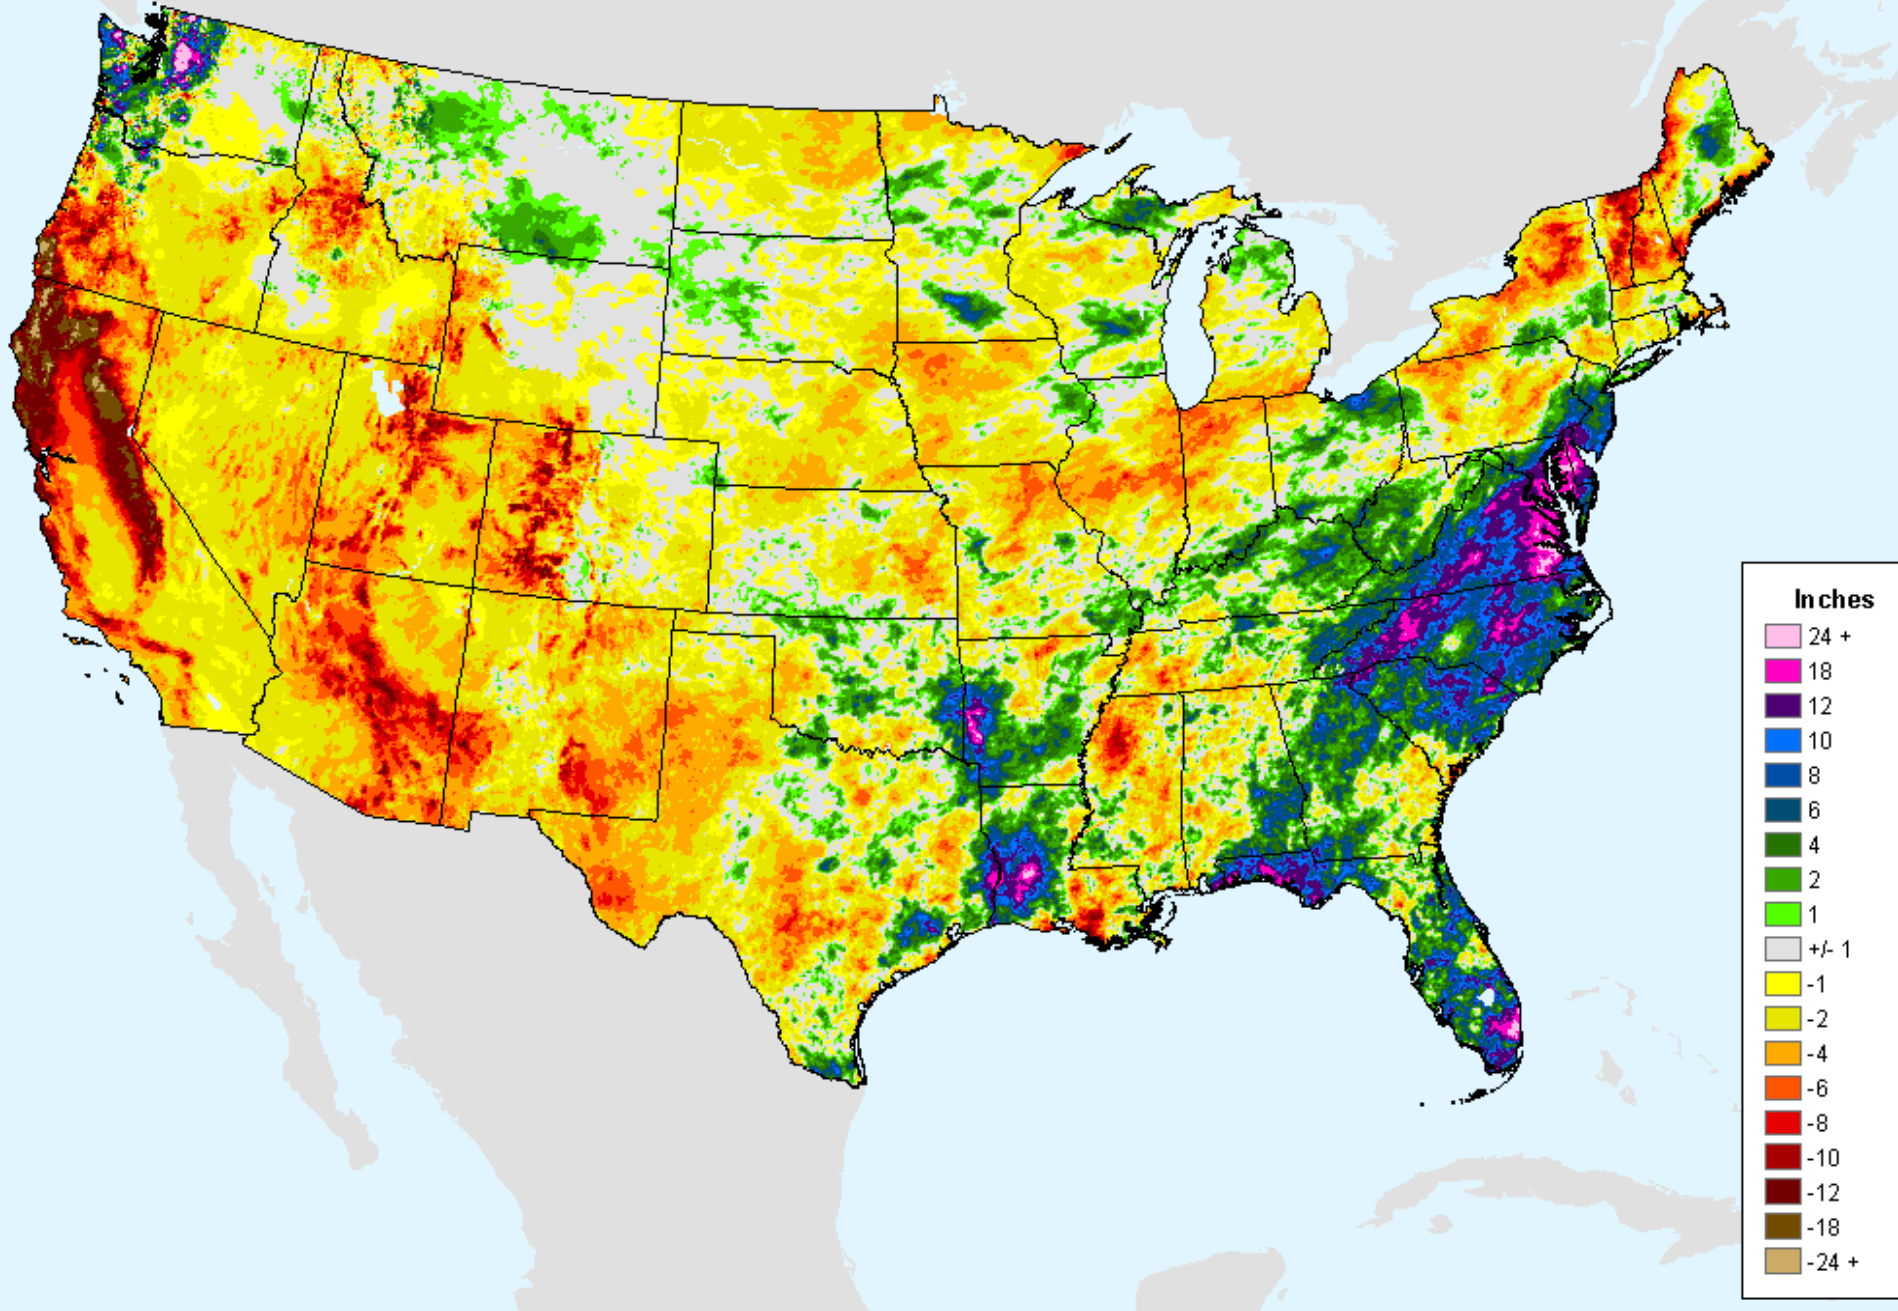

AHPS 180-Day Precip Departure

As of: Tuesday, January 19, 2021

USDM for: Jan. 12, 2021

AHPS 180-Day Precip Departure

As of: Tuesday, January 19, 2021

AHPS 180-Day Pct of Normal Pcp

As of: Tuesday, January 19, 2021