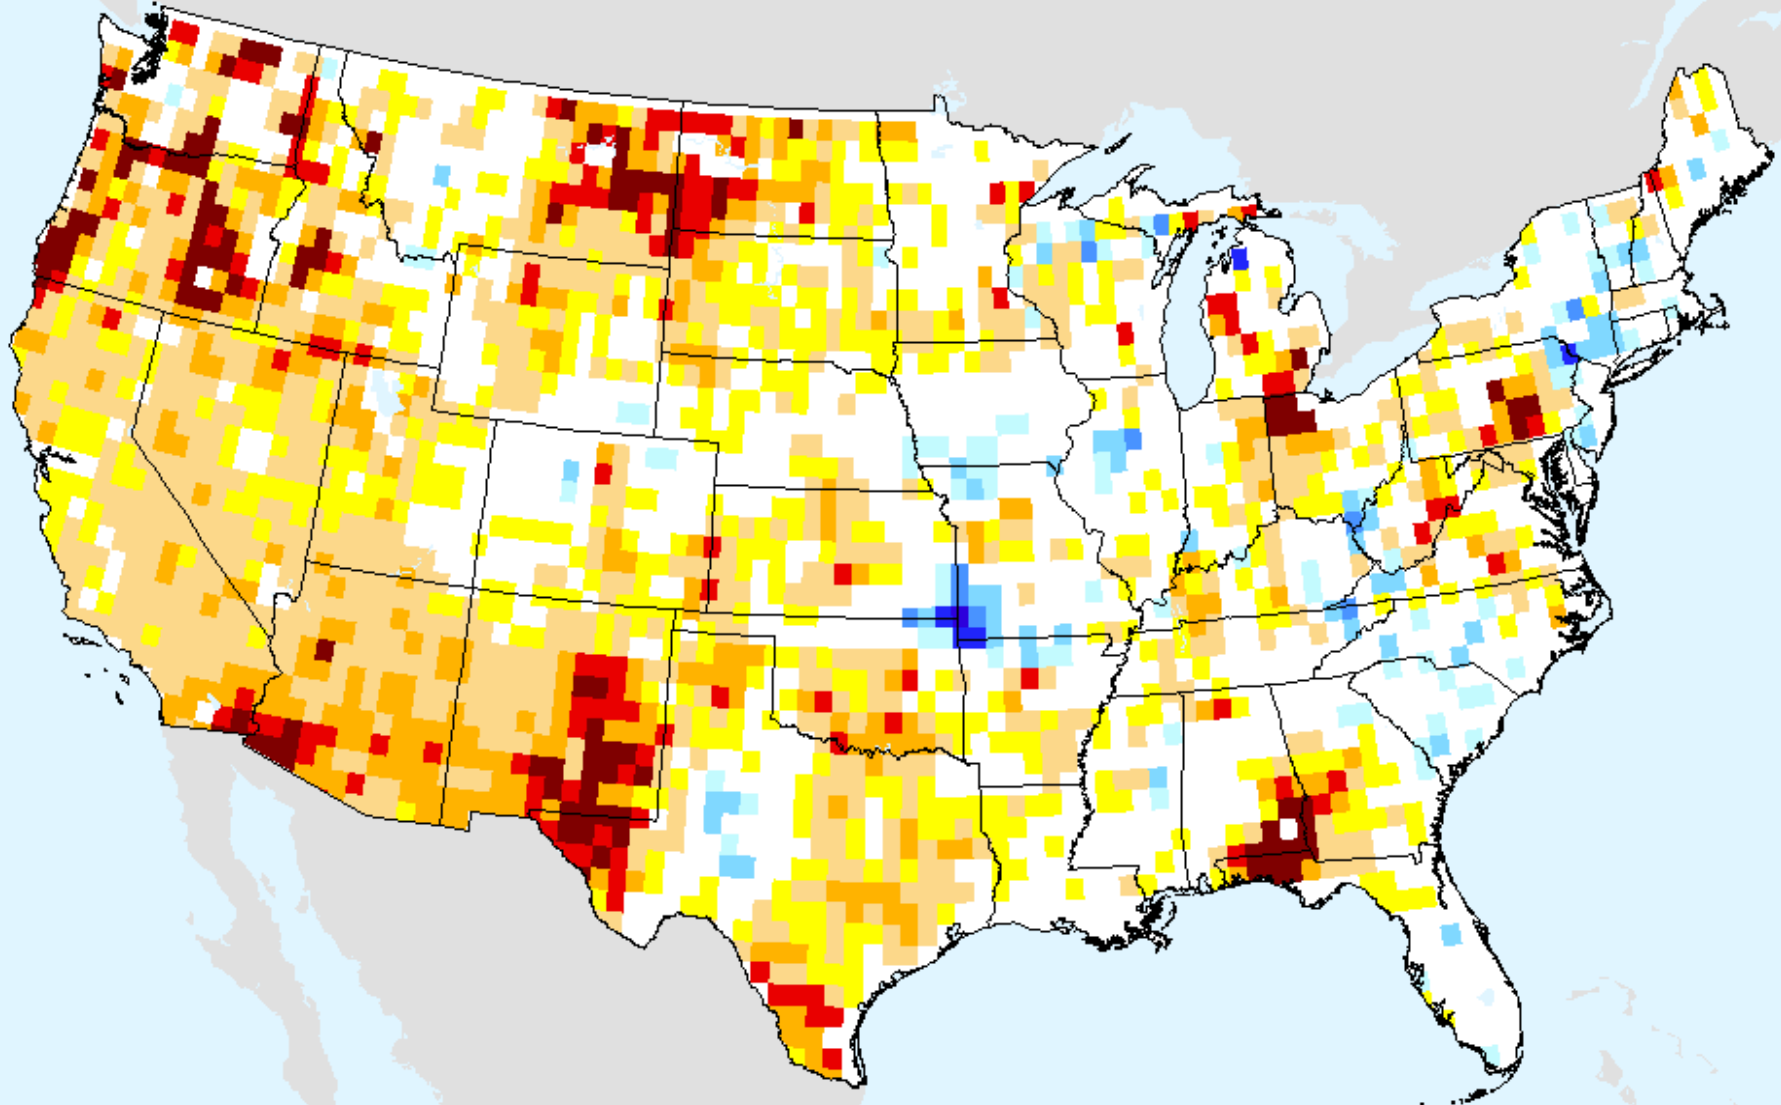

AIRS-Based Surface Relative Humidity 28 Day

As of: Tuesday, January 19, 2021