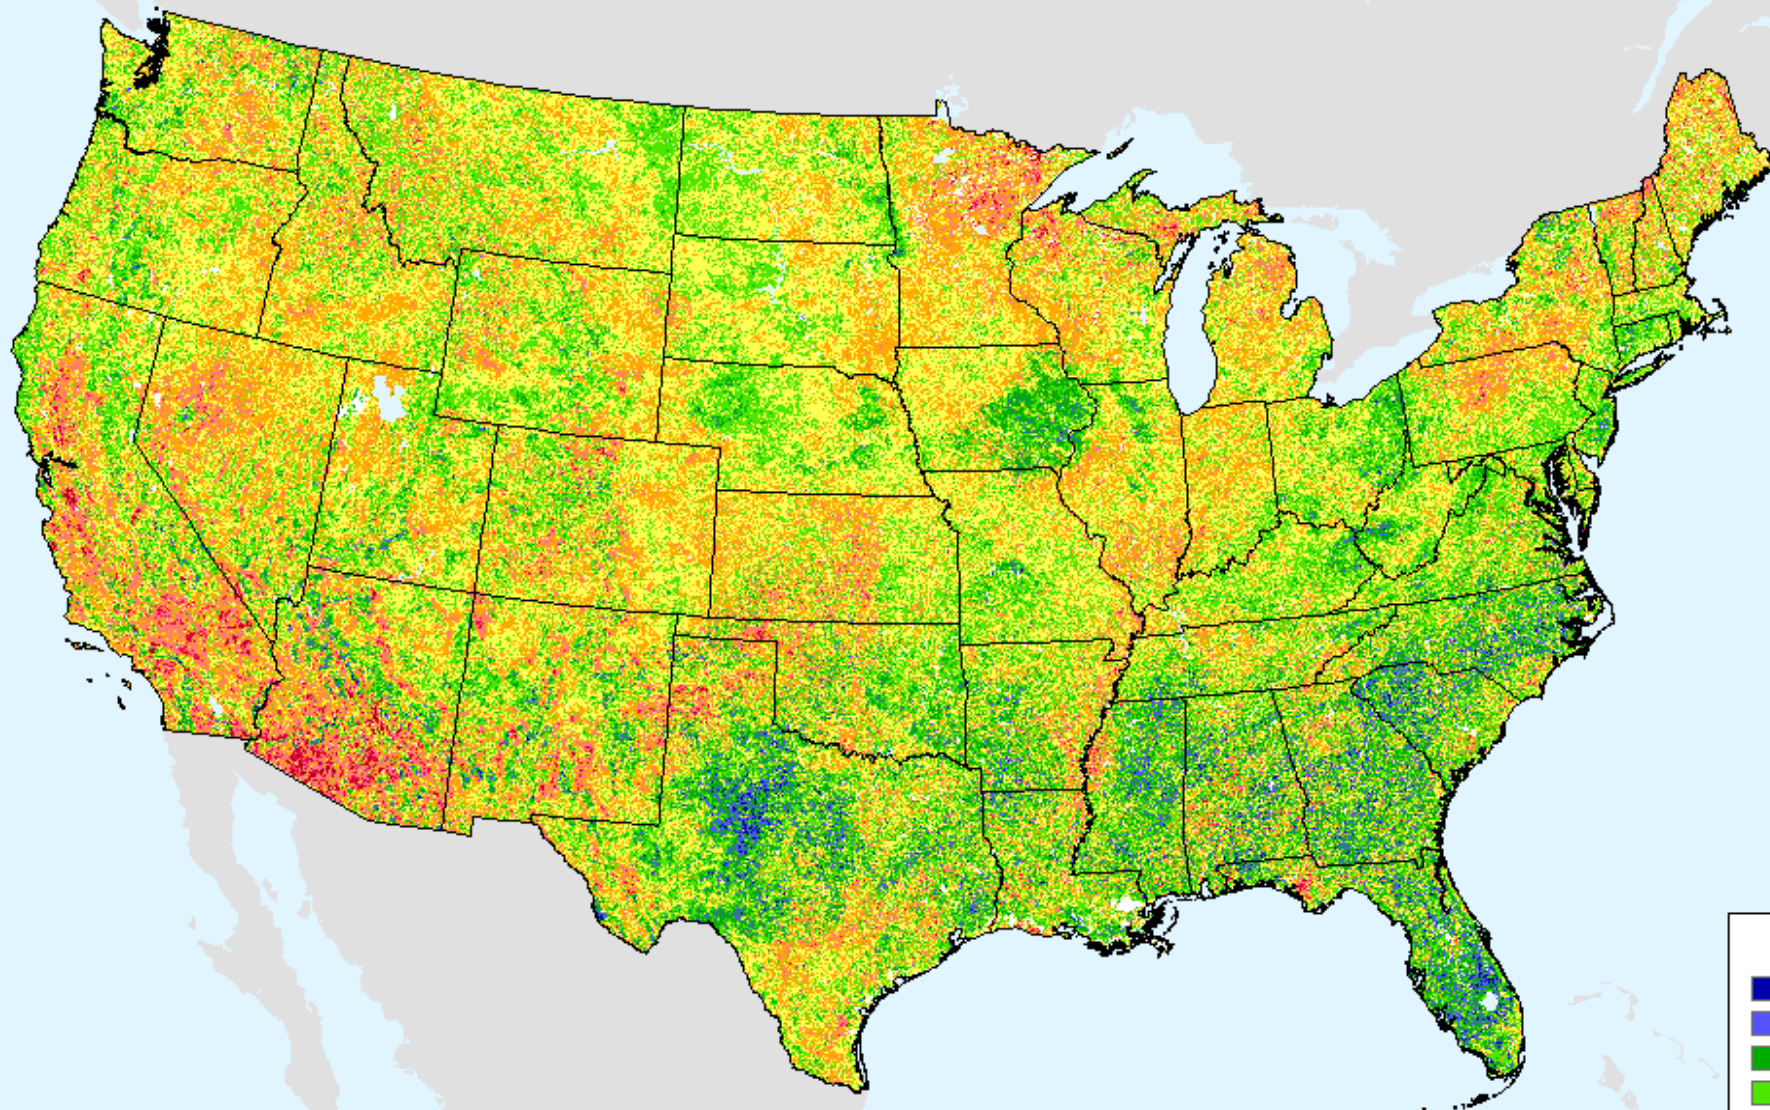

Vegetation Health Index

As of: Tuesday, January 19, 2021

VHI

- 85 - 100
- 73 - 84
- 61 - 72
- 49 - 60
- 37 - 48
- 25 - 36
- 13 - 24
- 7 - 12
- 1 - 6