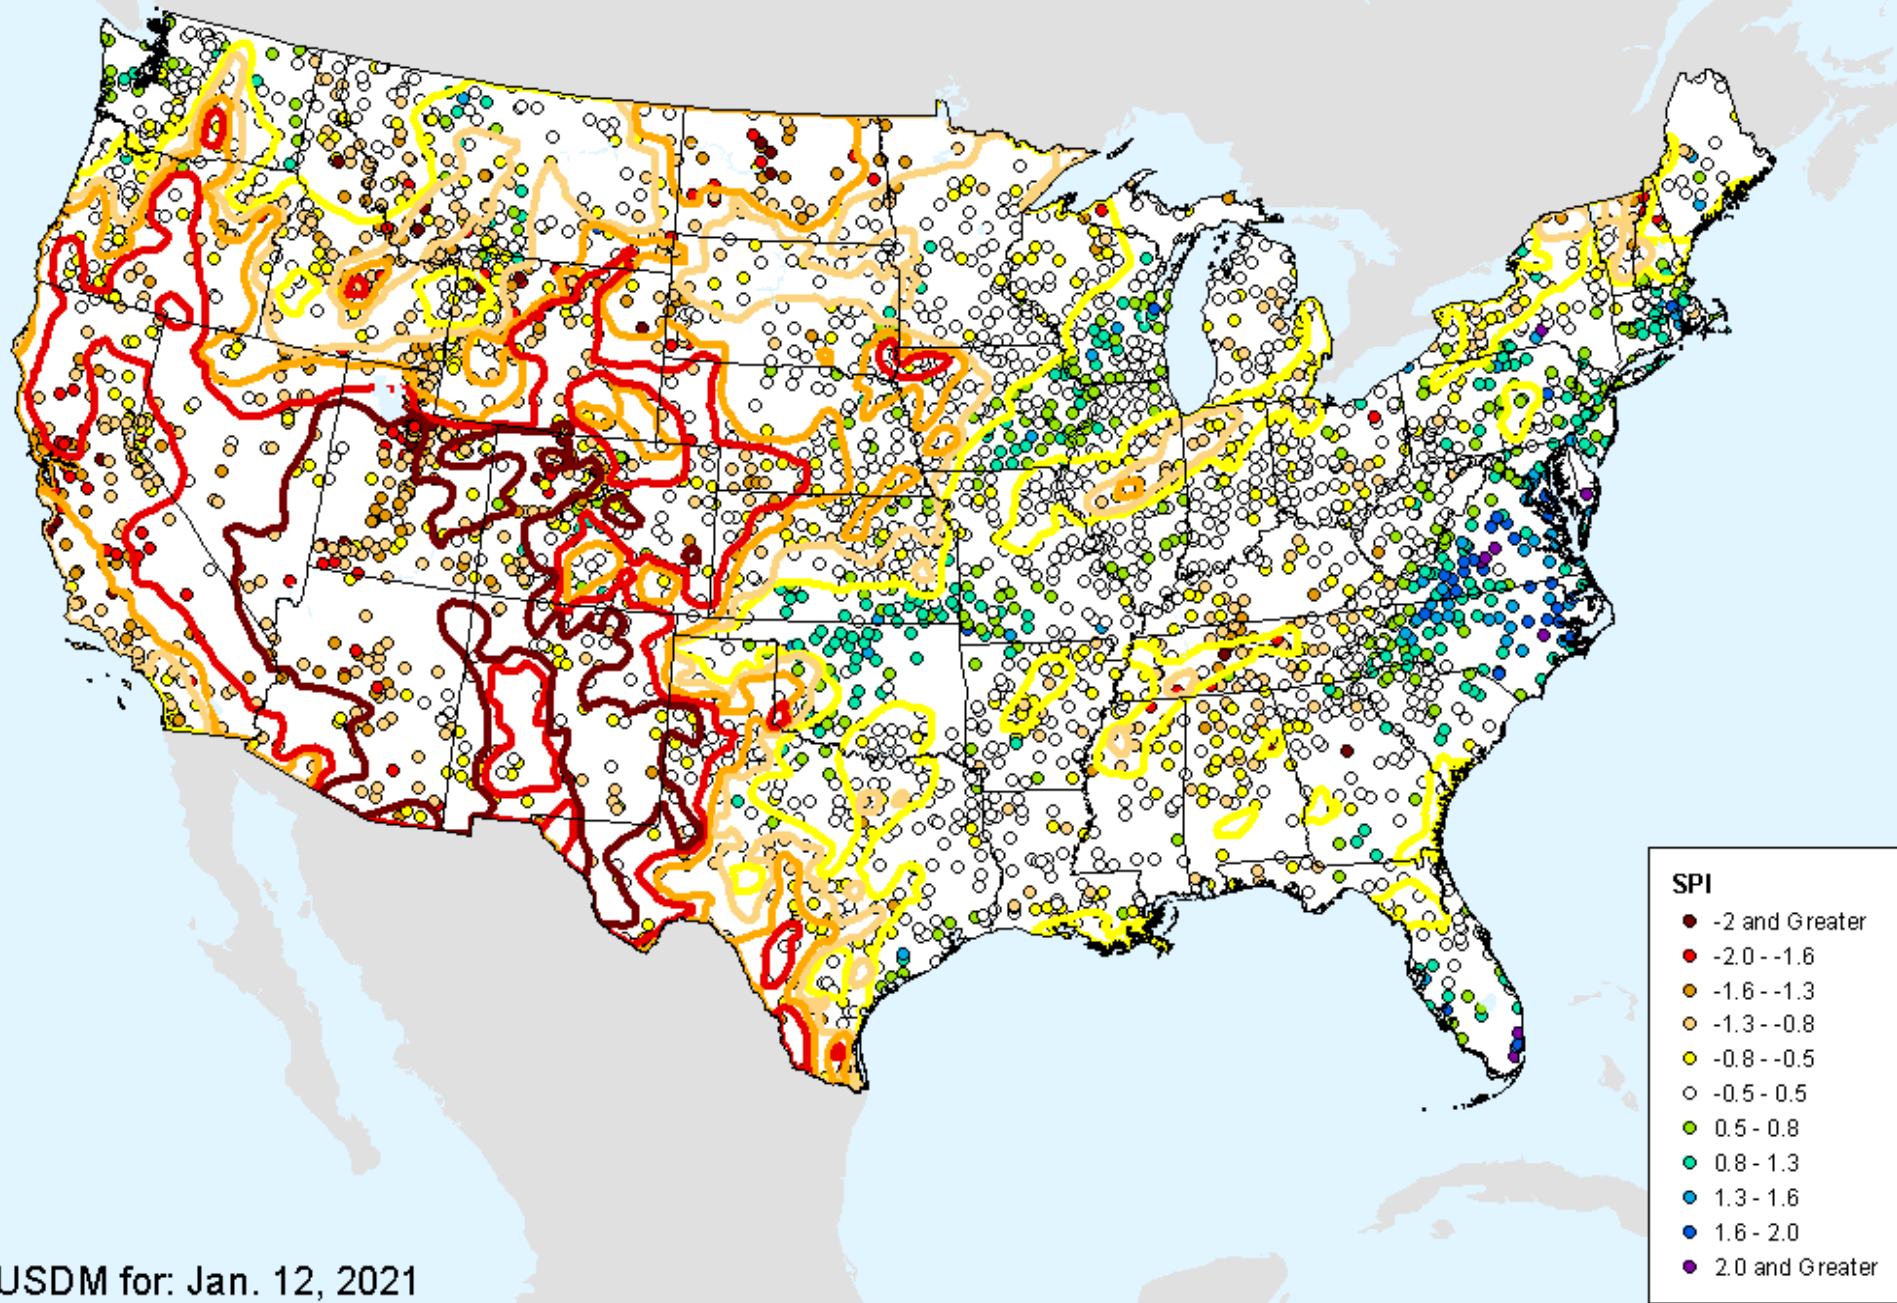

HPRCC 3-month SPI

As of: Tuesday, January 19, 2021

USDM for: Jan. 12, 2021