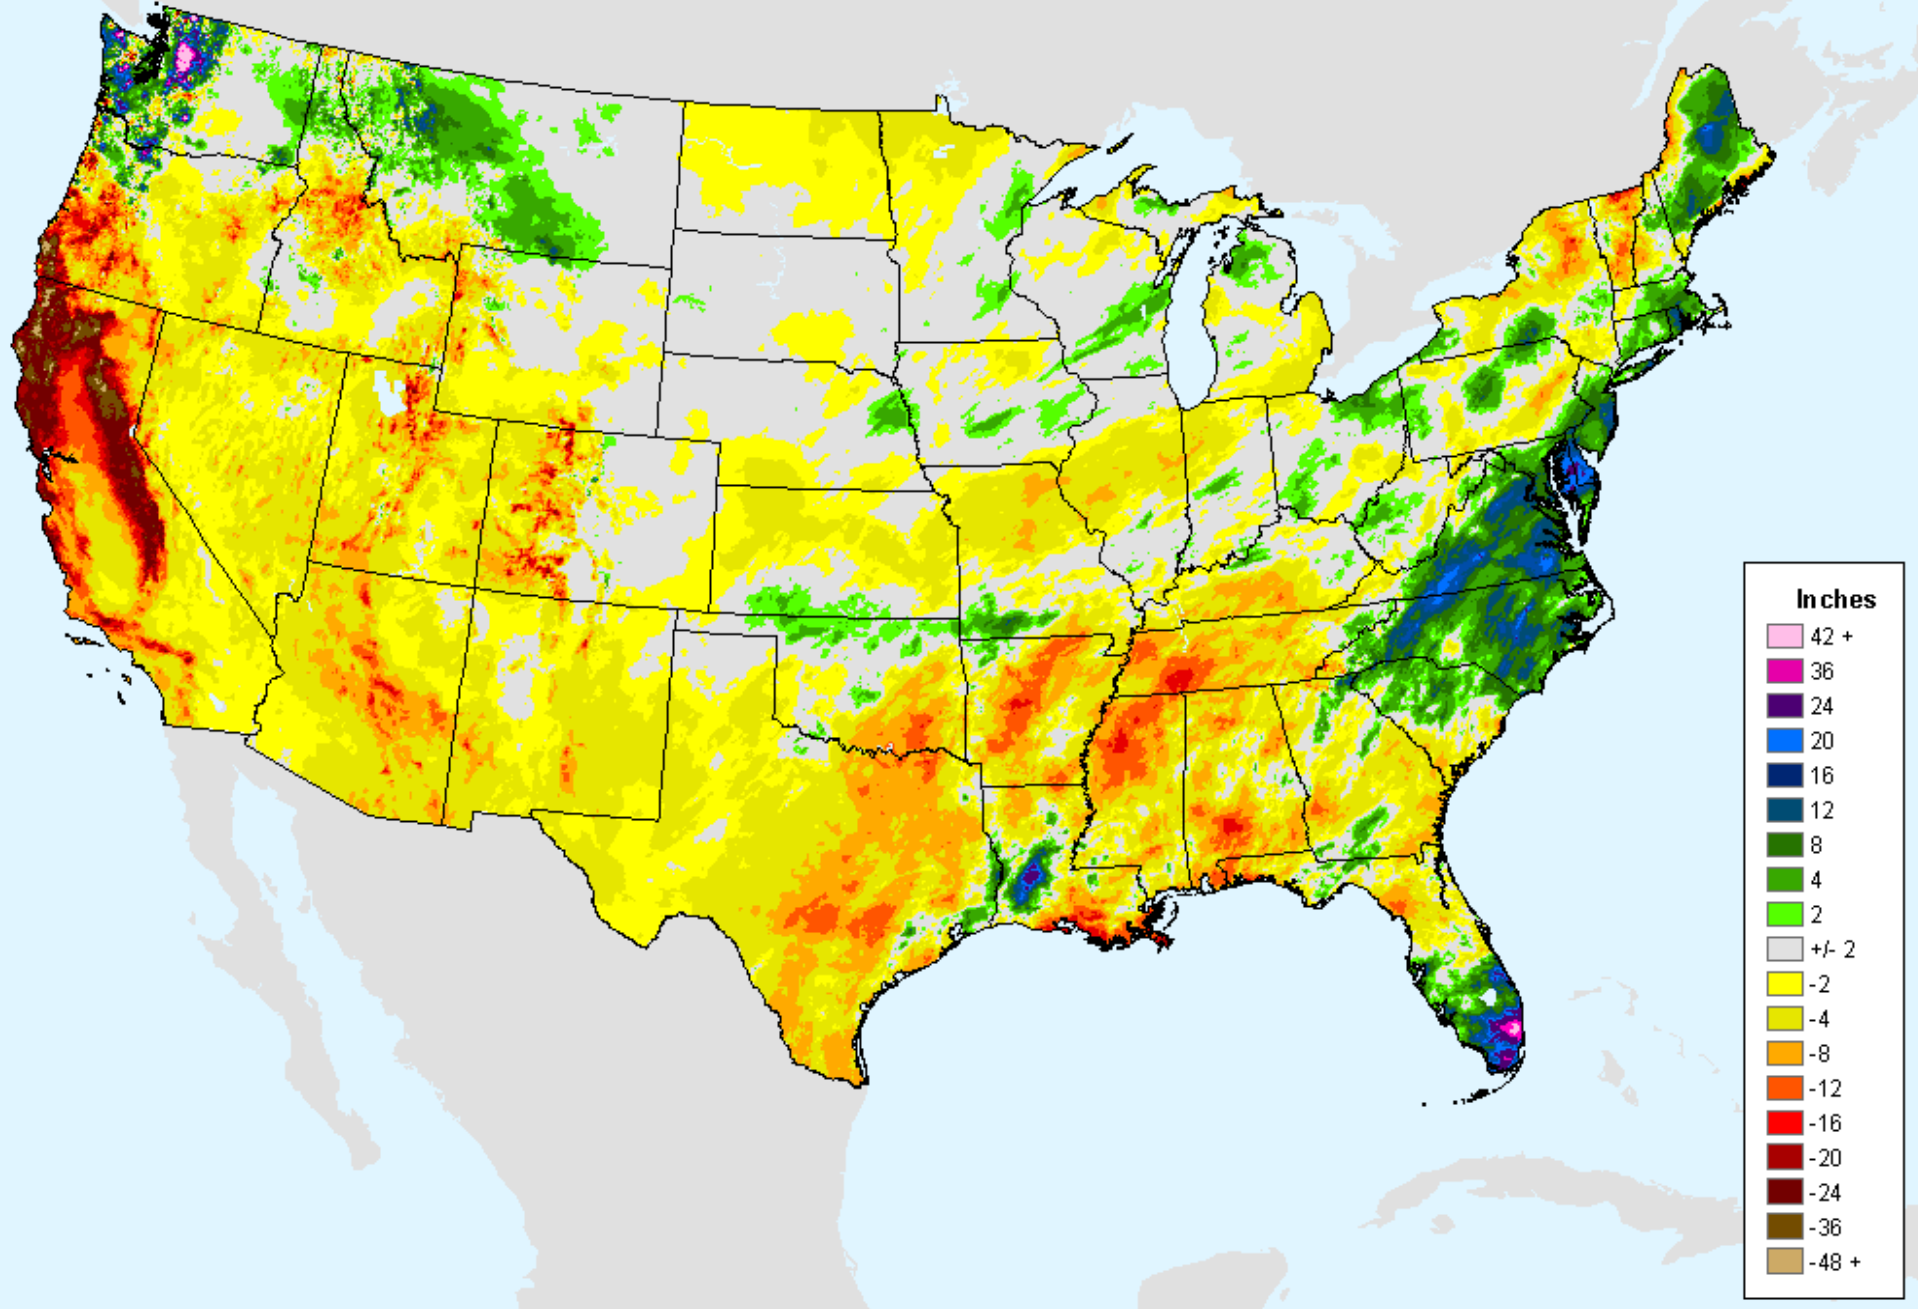

AHPS Water-Year Precip Departure

As of: Tuesday, January 19, 2021