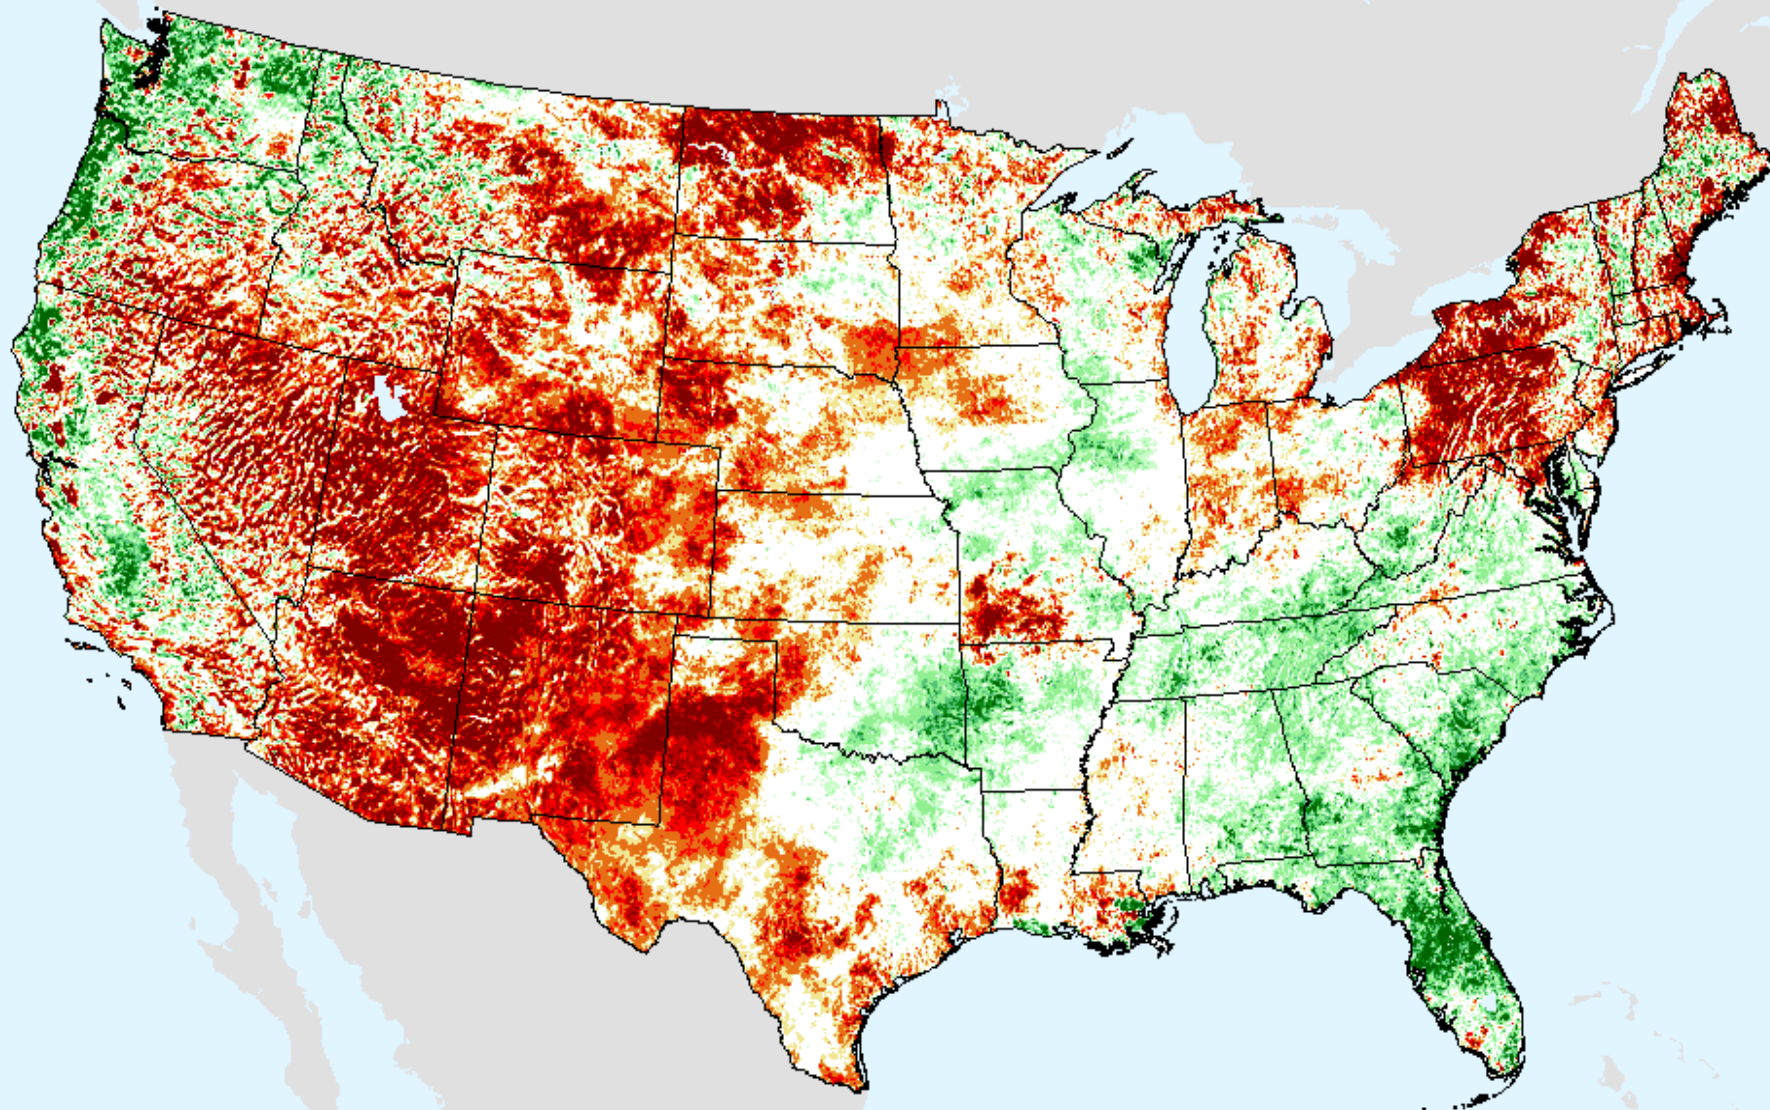

Evaporative Stress Index (ESI) 4-week

As of: Tuesday, January 19, 2021