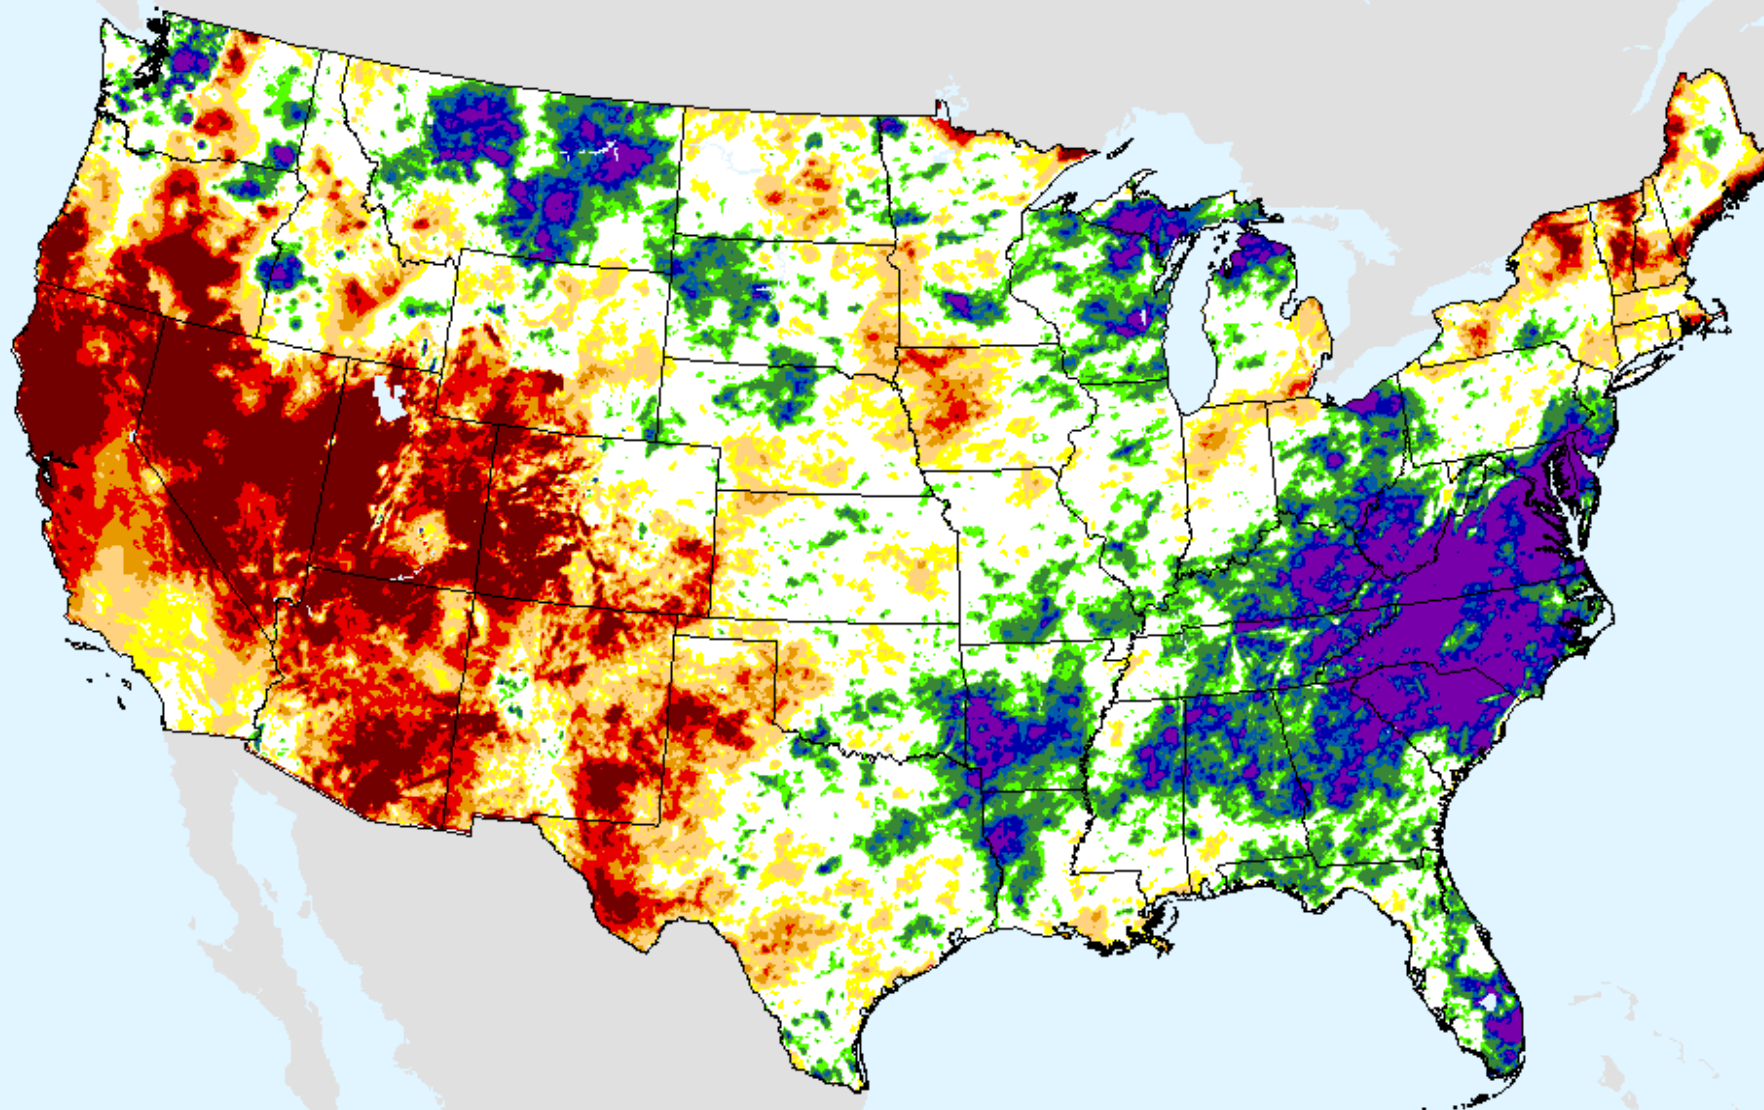

As of: Tuesday, January 19, 2021

USDM for: Jan. 12, 2021

SPI (USDM)

AHPS 12-month SPI

As of: Tuesday, January 19, 2021

AHPS 24-month SPI

As of: Tuesday, January 19, 2021

USDM for: Jan. 12, 2021