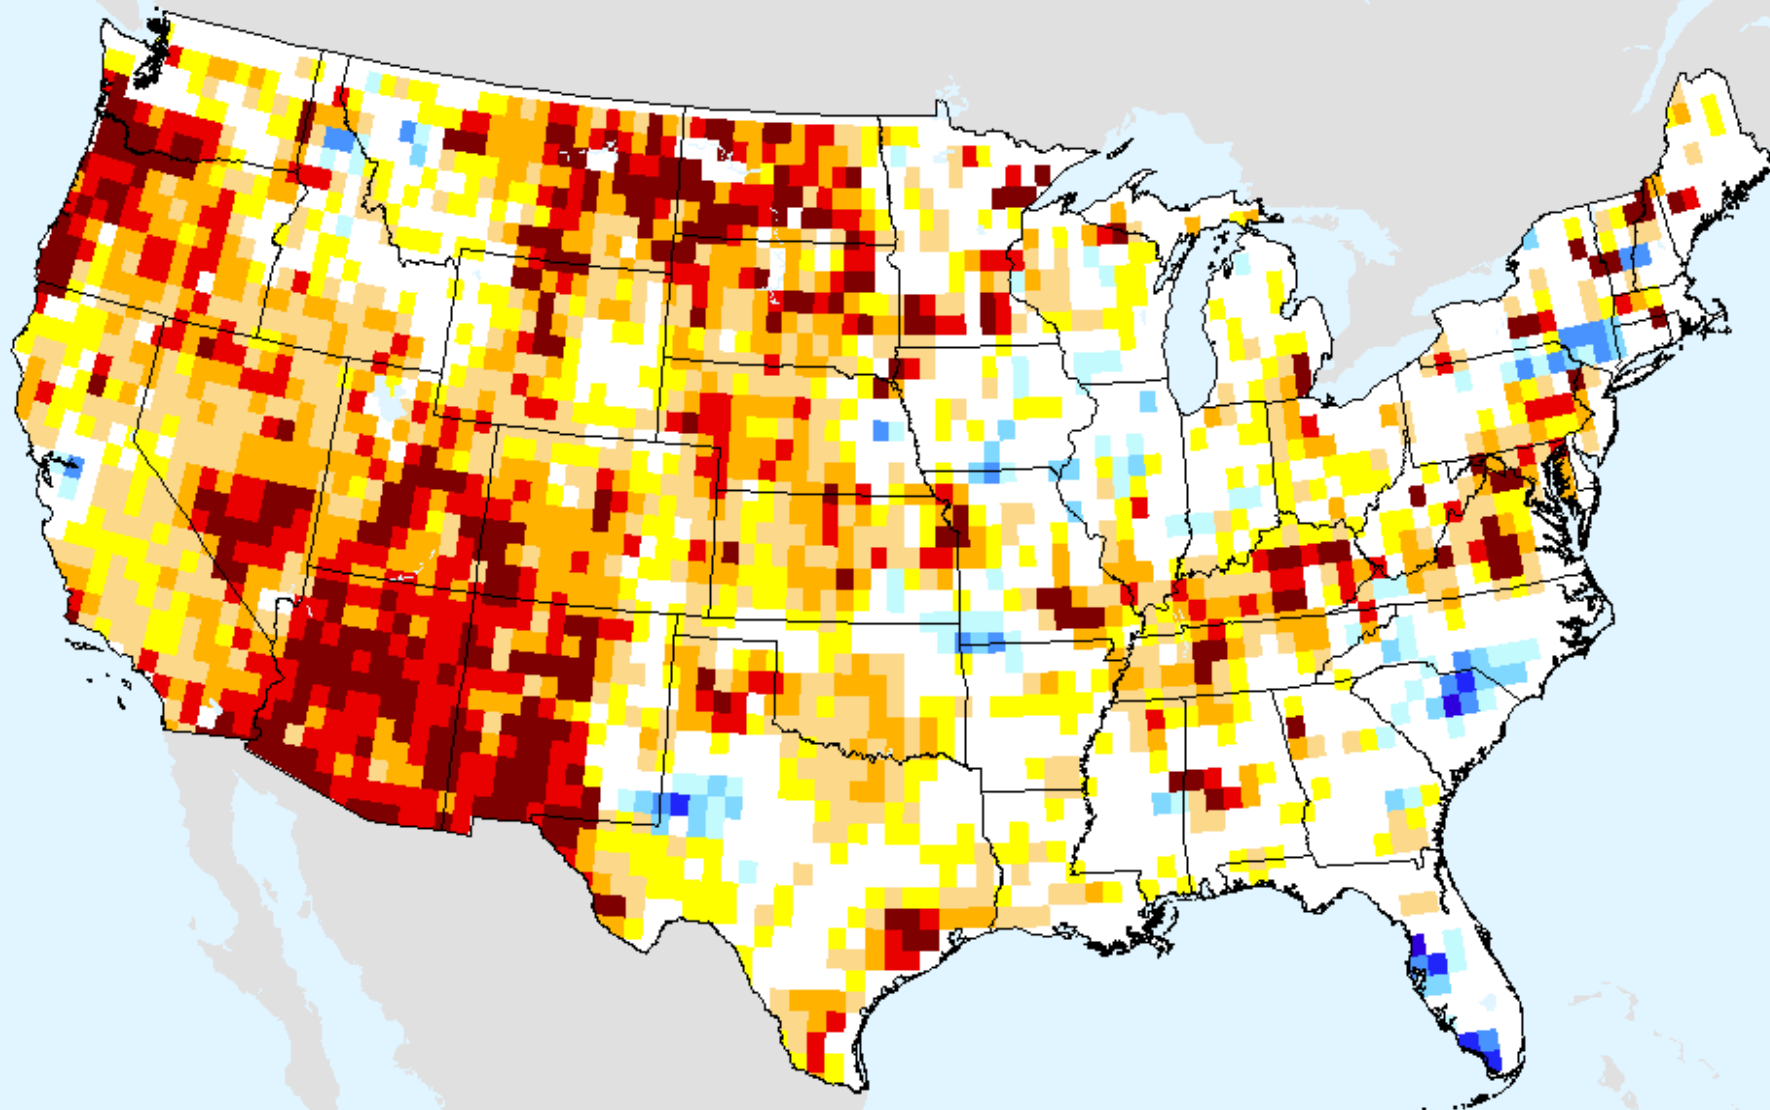

As of: Tuesday, January 19, 2021

USDM for: Jan. 12, 2021

GRACE-Based Surface Soil Moisture Drought Indicator

As of: Tuesday, January 19, 2021

AIRS-Based Surface Relative Humidity 7 Day

As of: Tuesday, January 19, 2021