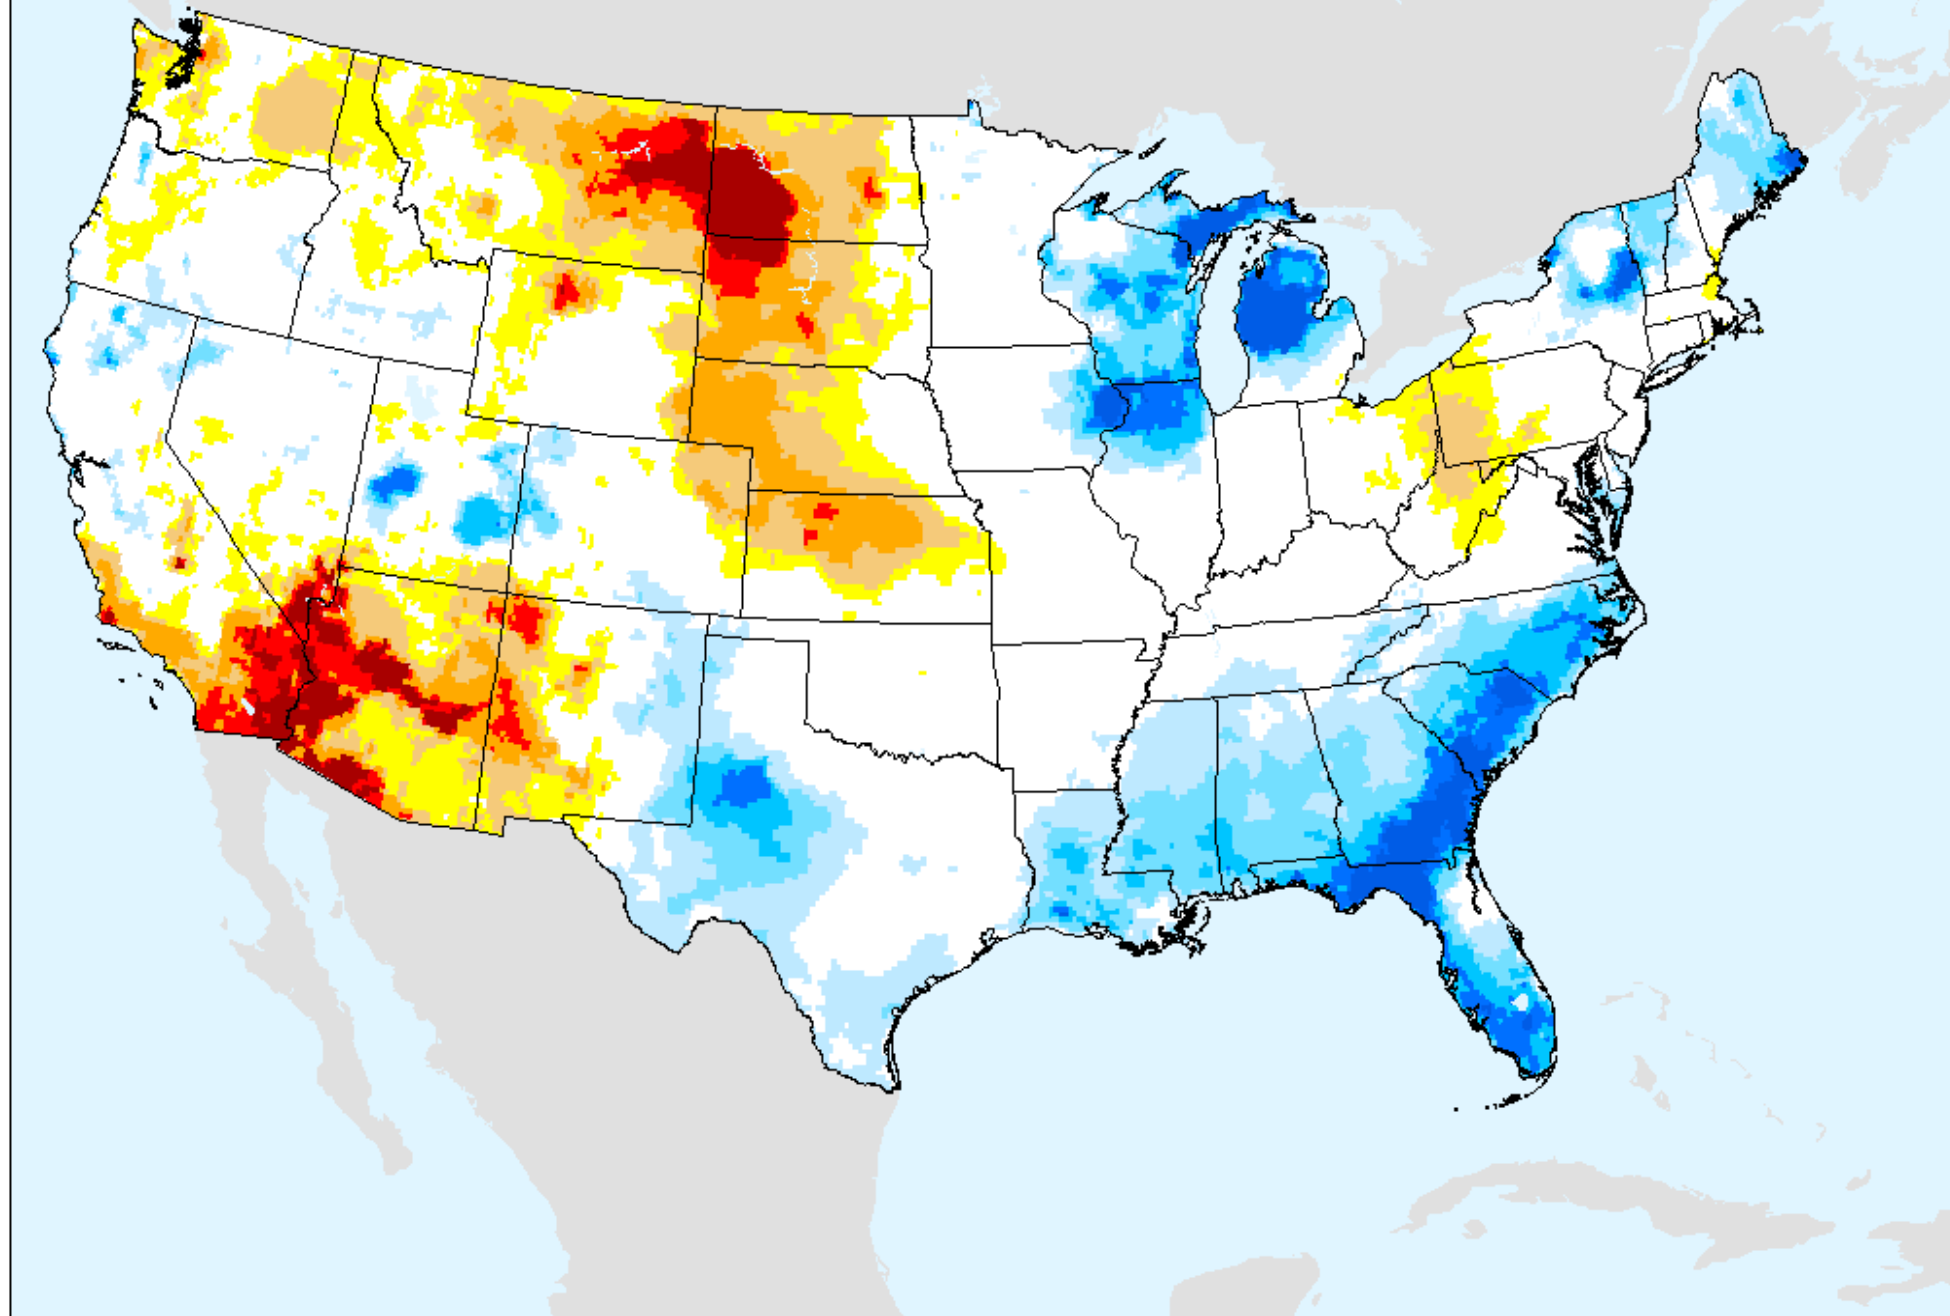

SPEI (USDM)

EDDI 1-week

As of: Tuesday, January 19, 2021

USDM for: Jan. 12, 2021

EDDI 1-week

As of: Tuesday, January 19, 2021

EDDI 2-week

As of: Tuesday, January 19, 2021