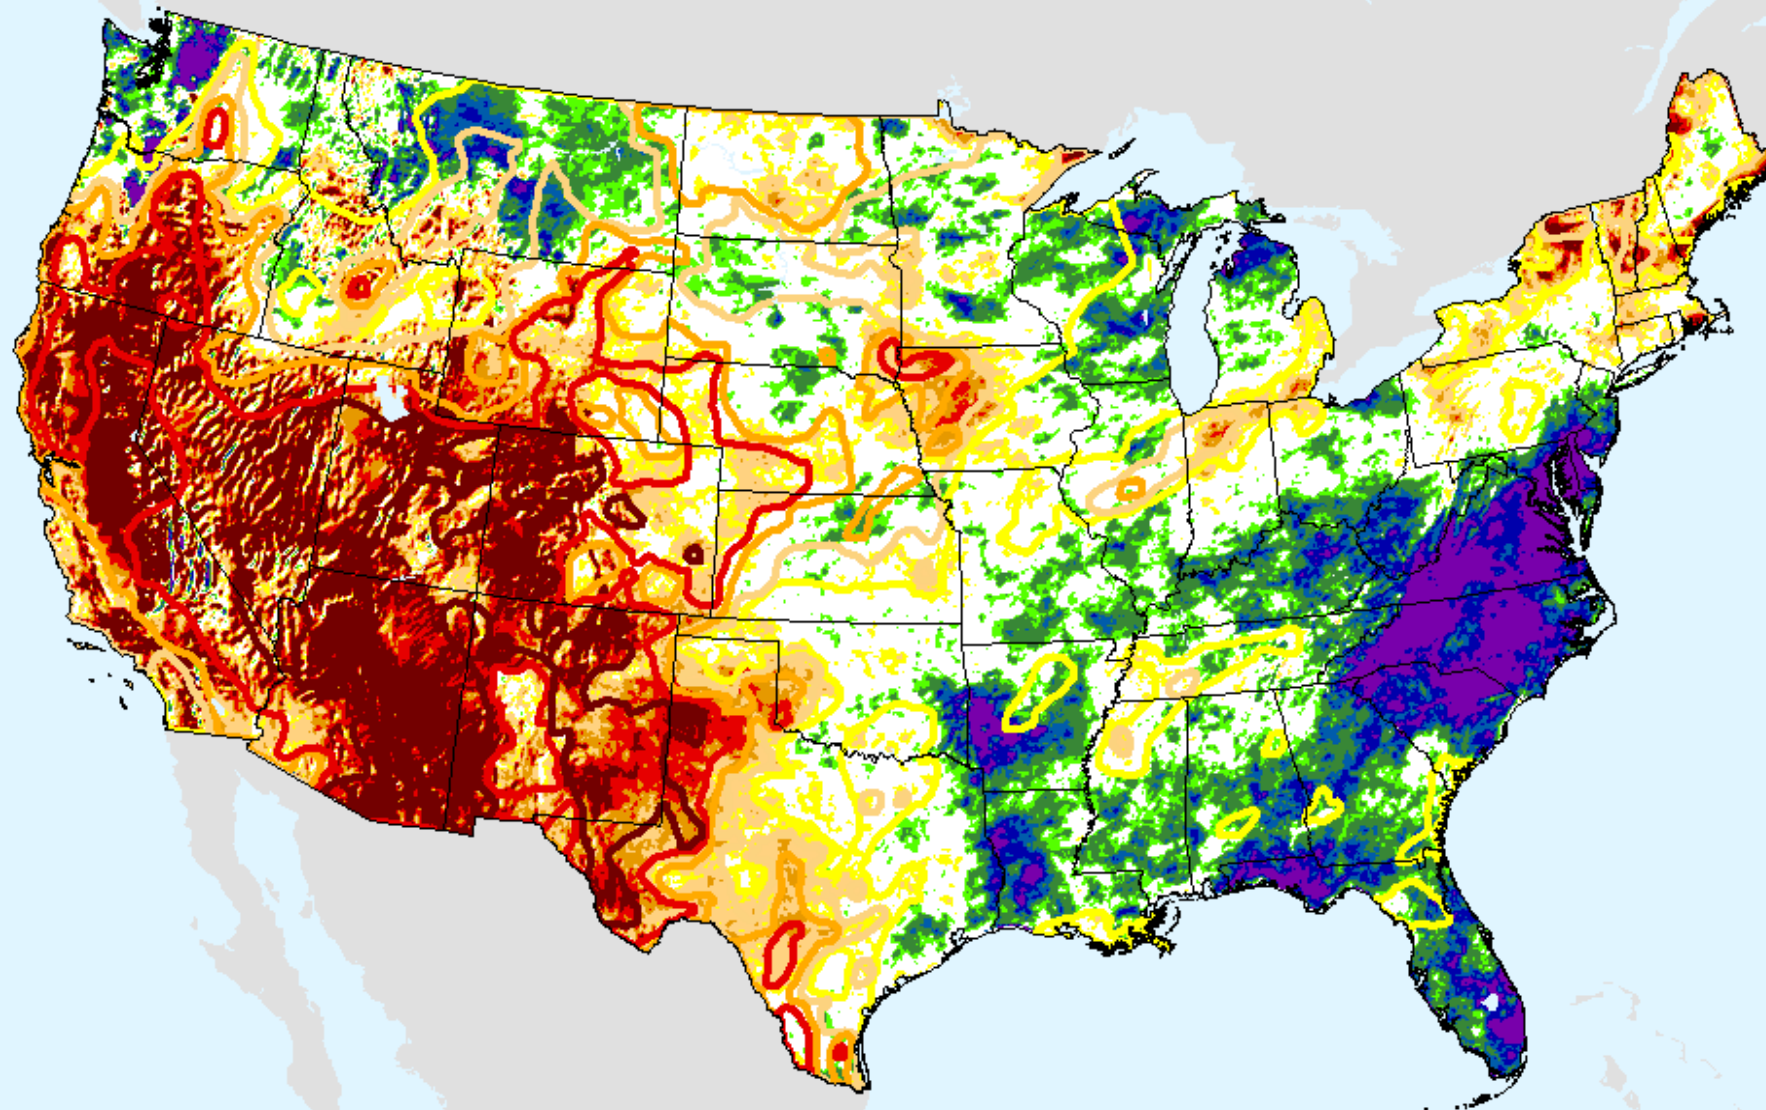

USDM for: Jan. 12, 2021

SPEI (USDM)

AHPS 6-month SPEI

As of: Tuesday, January 19, 2021

SPEI (USDM)

AHPS 9-month SPEI

As of: Tuesday, January 19, 2021

USDM for: Jan. 12, 2021