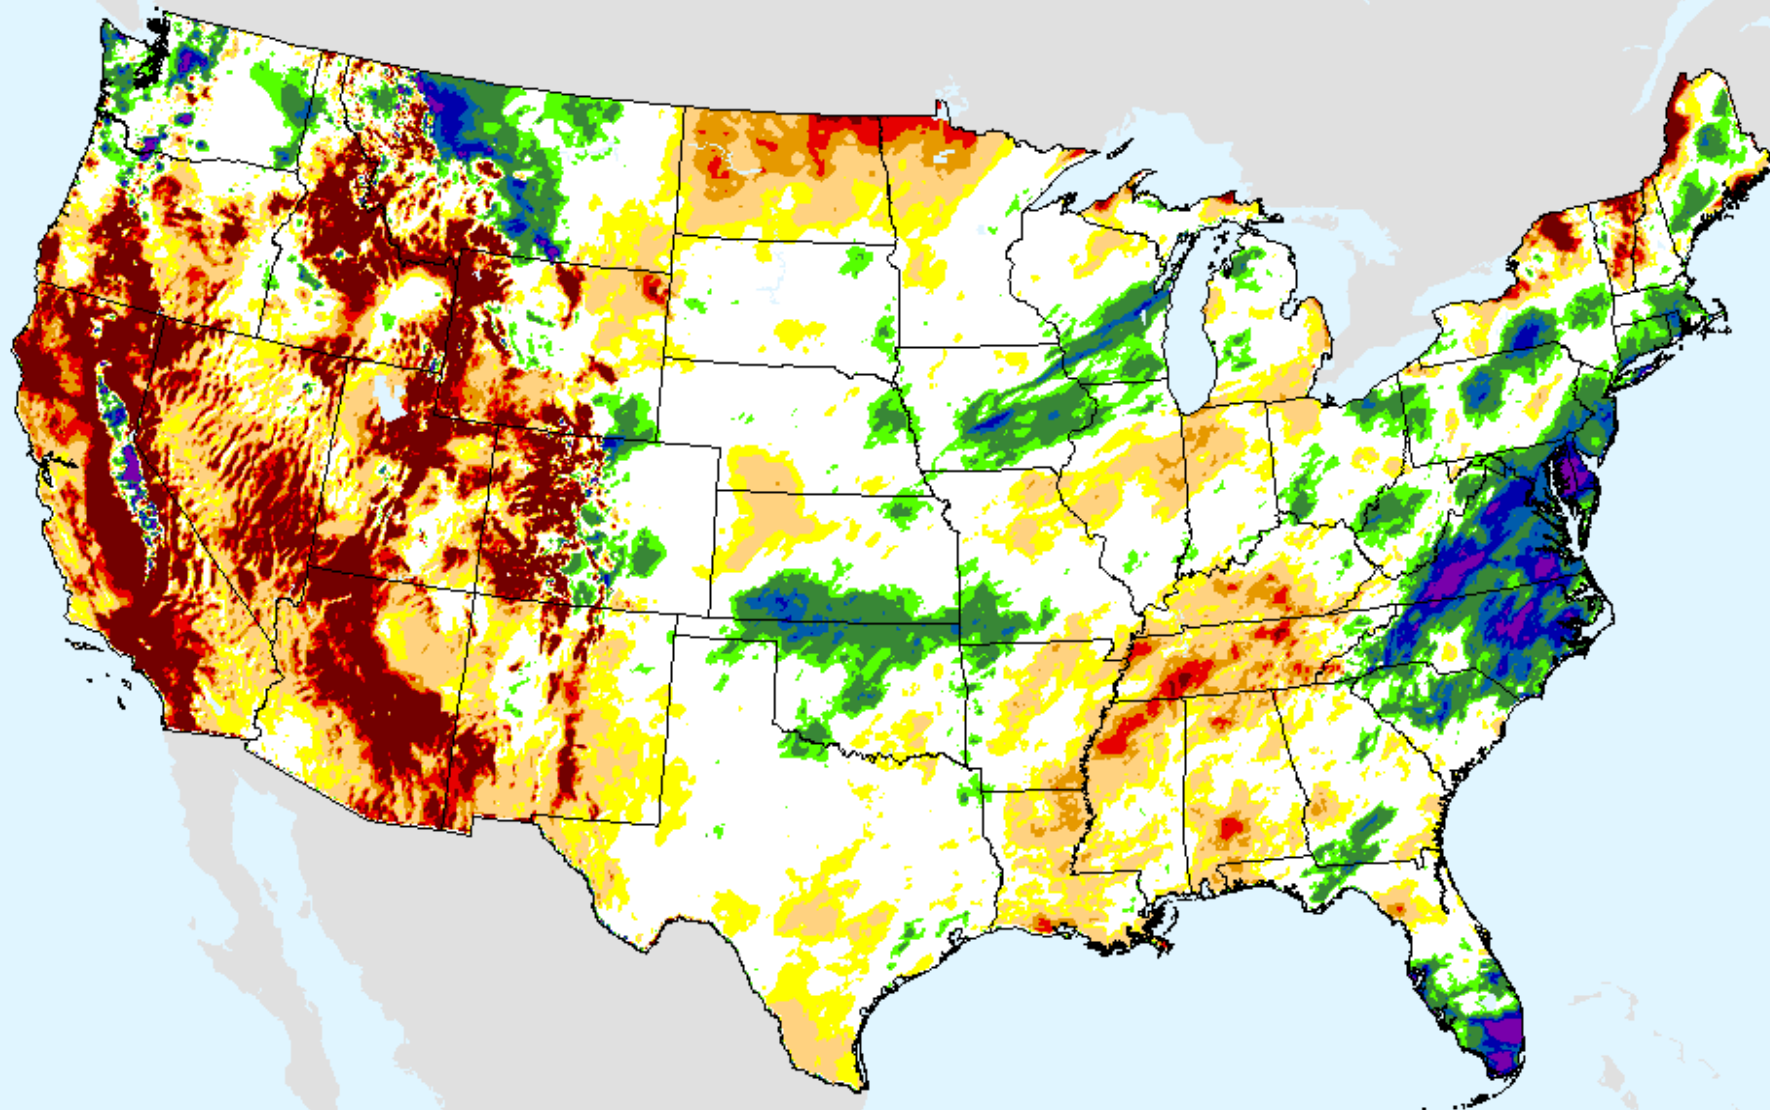

As of: Tuesday, January 19, 2021

USDM for: Jan. 12, 2021

SPEI (USDM)

AHPS 3-month SPEI

As of: Tuesday, January 19, 2021

SPEI (USDM)

AHPS 6-month SPEI

As of: Tuesday, January 19, 2021