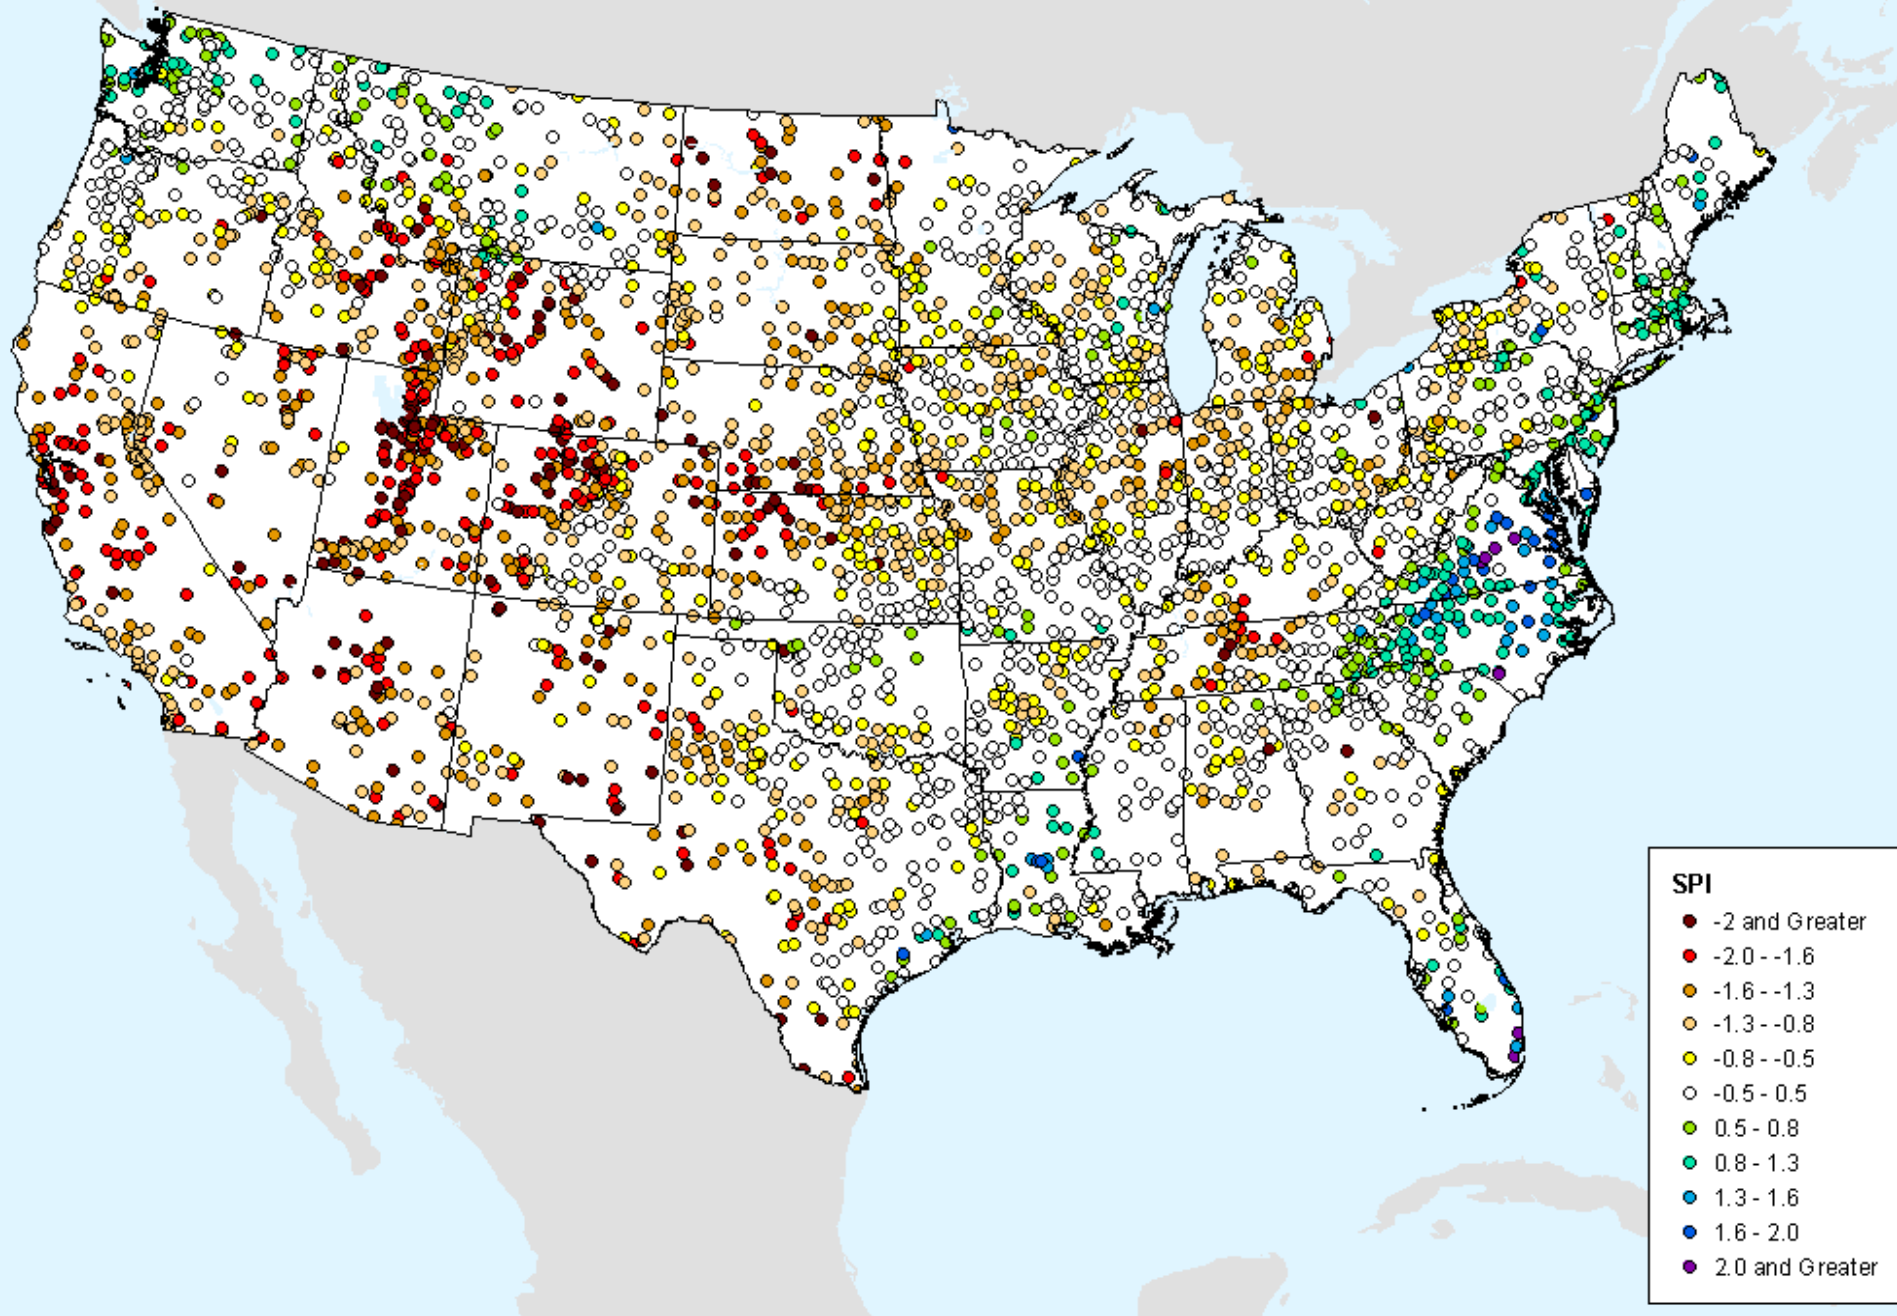

HPRCC 4-month SPI

As of: Tuesday, January 19, 2021