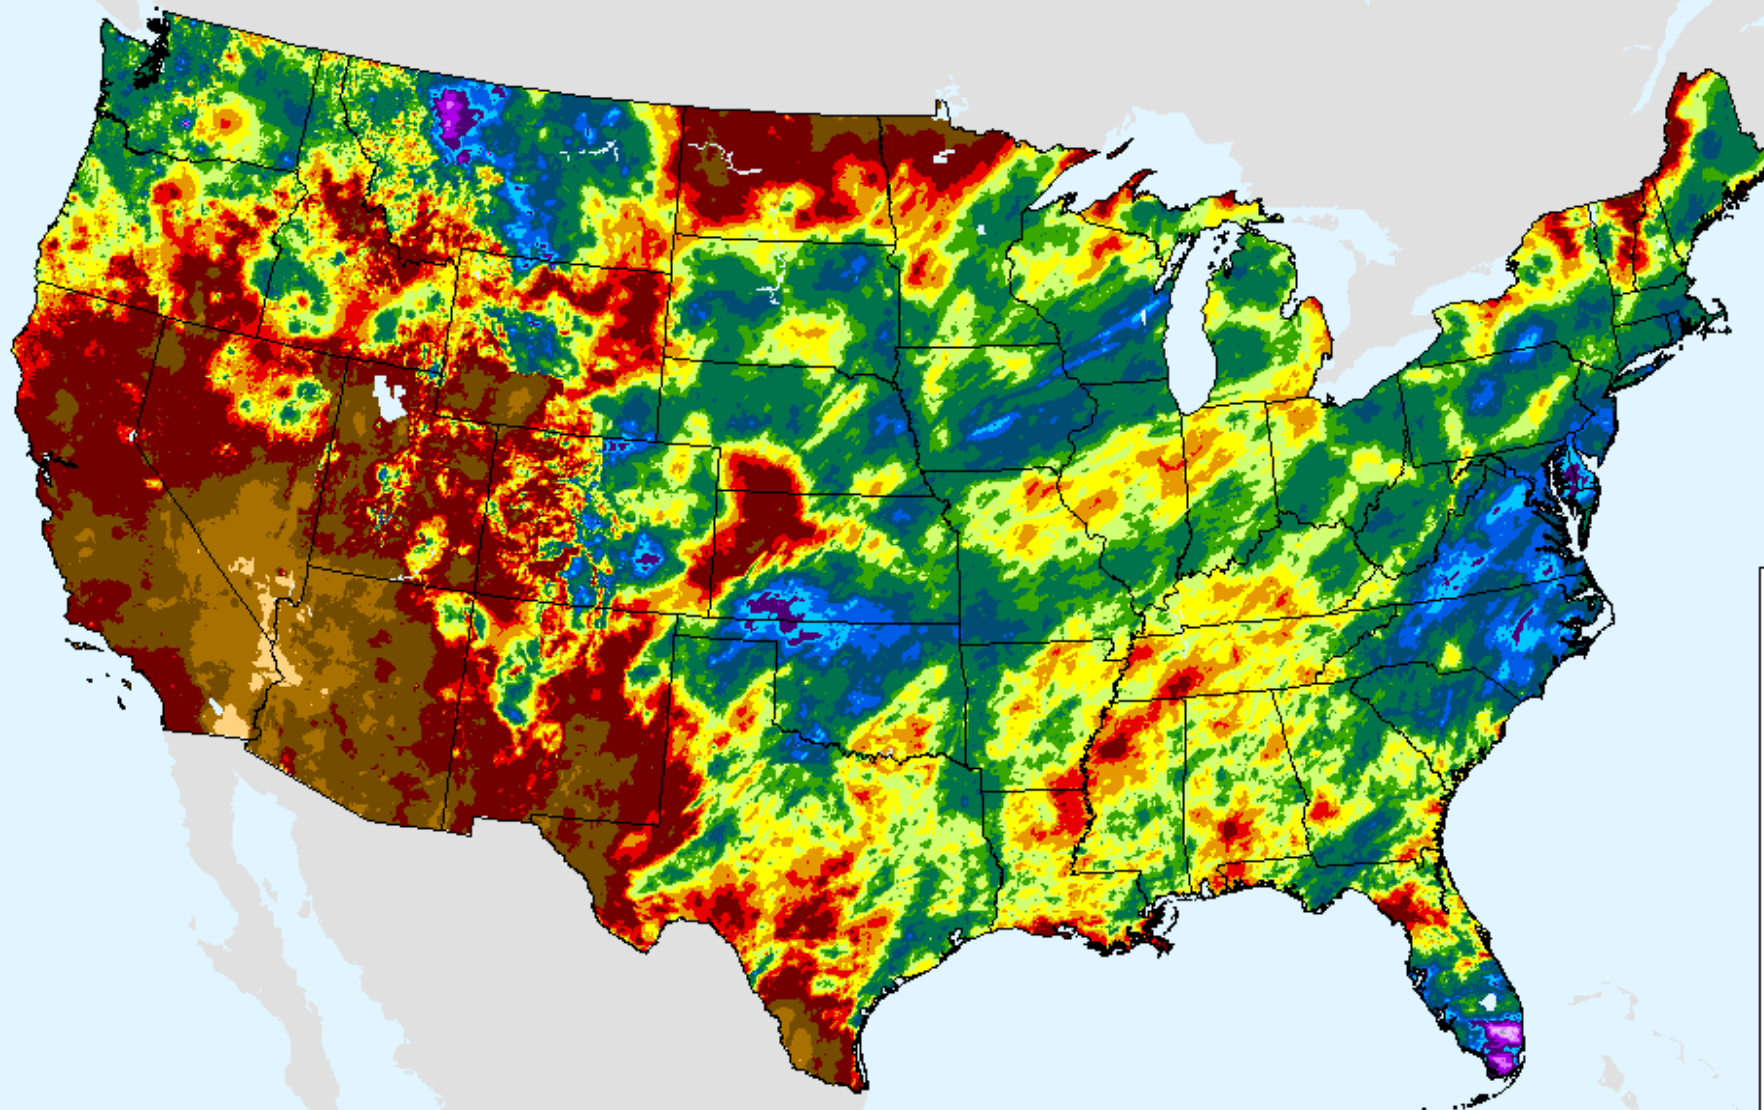

AHPS 90-Day Pct of Normal Pcp

As of: Tuesday, January 19, 2021

Percent

- 500
- 400
- 350
- 300
- 250
- 200
- 175
- 150
- 125
- 100
- 90
- 80
- 70
- 60
- 50
- 25
- 10
- 1
- 0