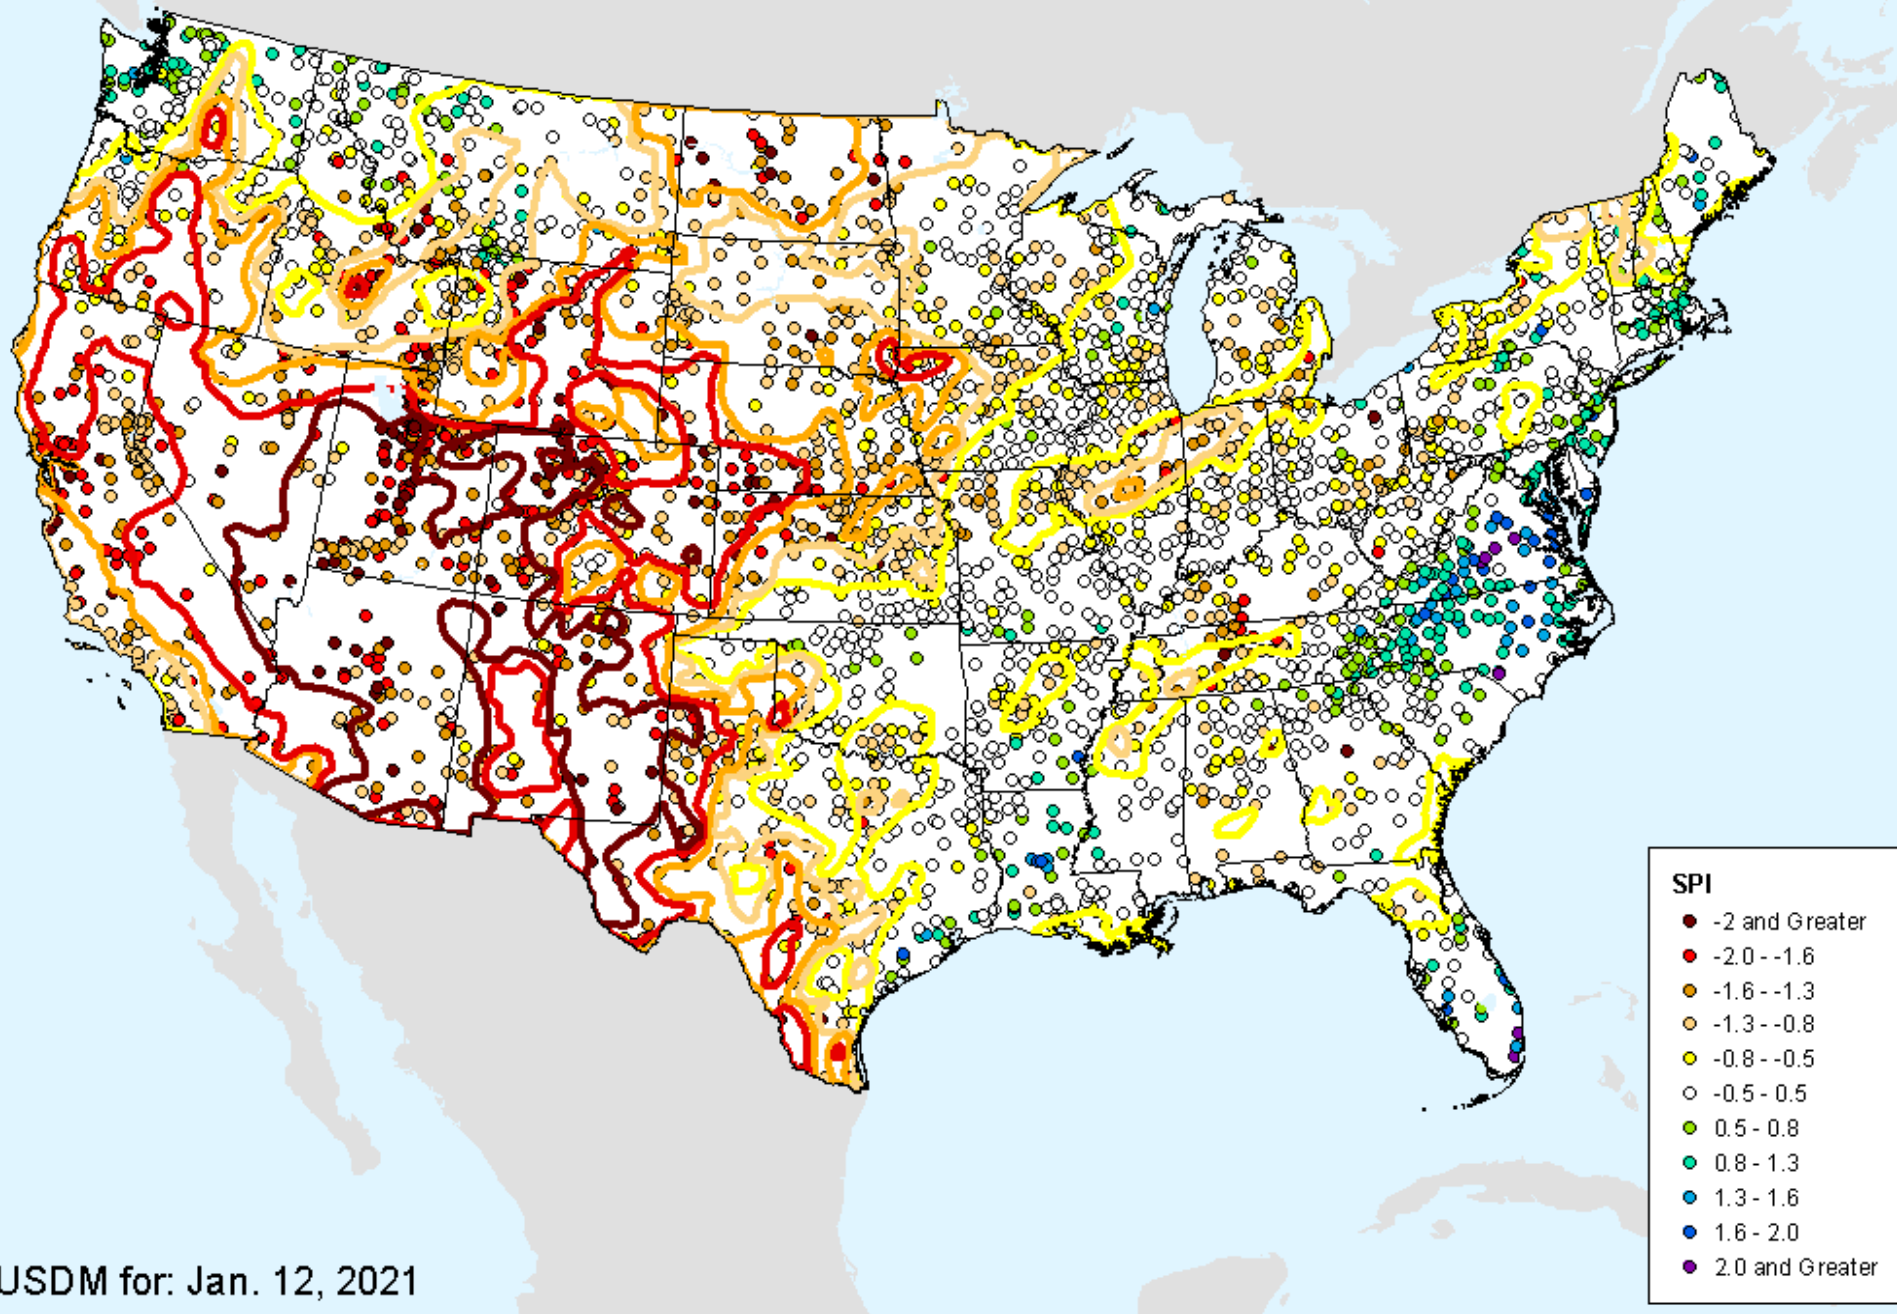

HPRCC 4-month SPI

As of: Tuesday, January 19, 2021

USDM for: Jan. 12, 2021