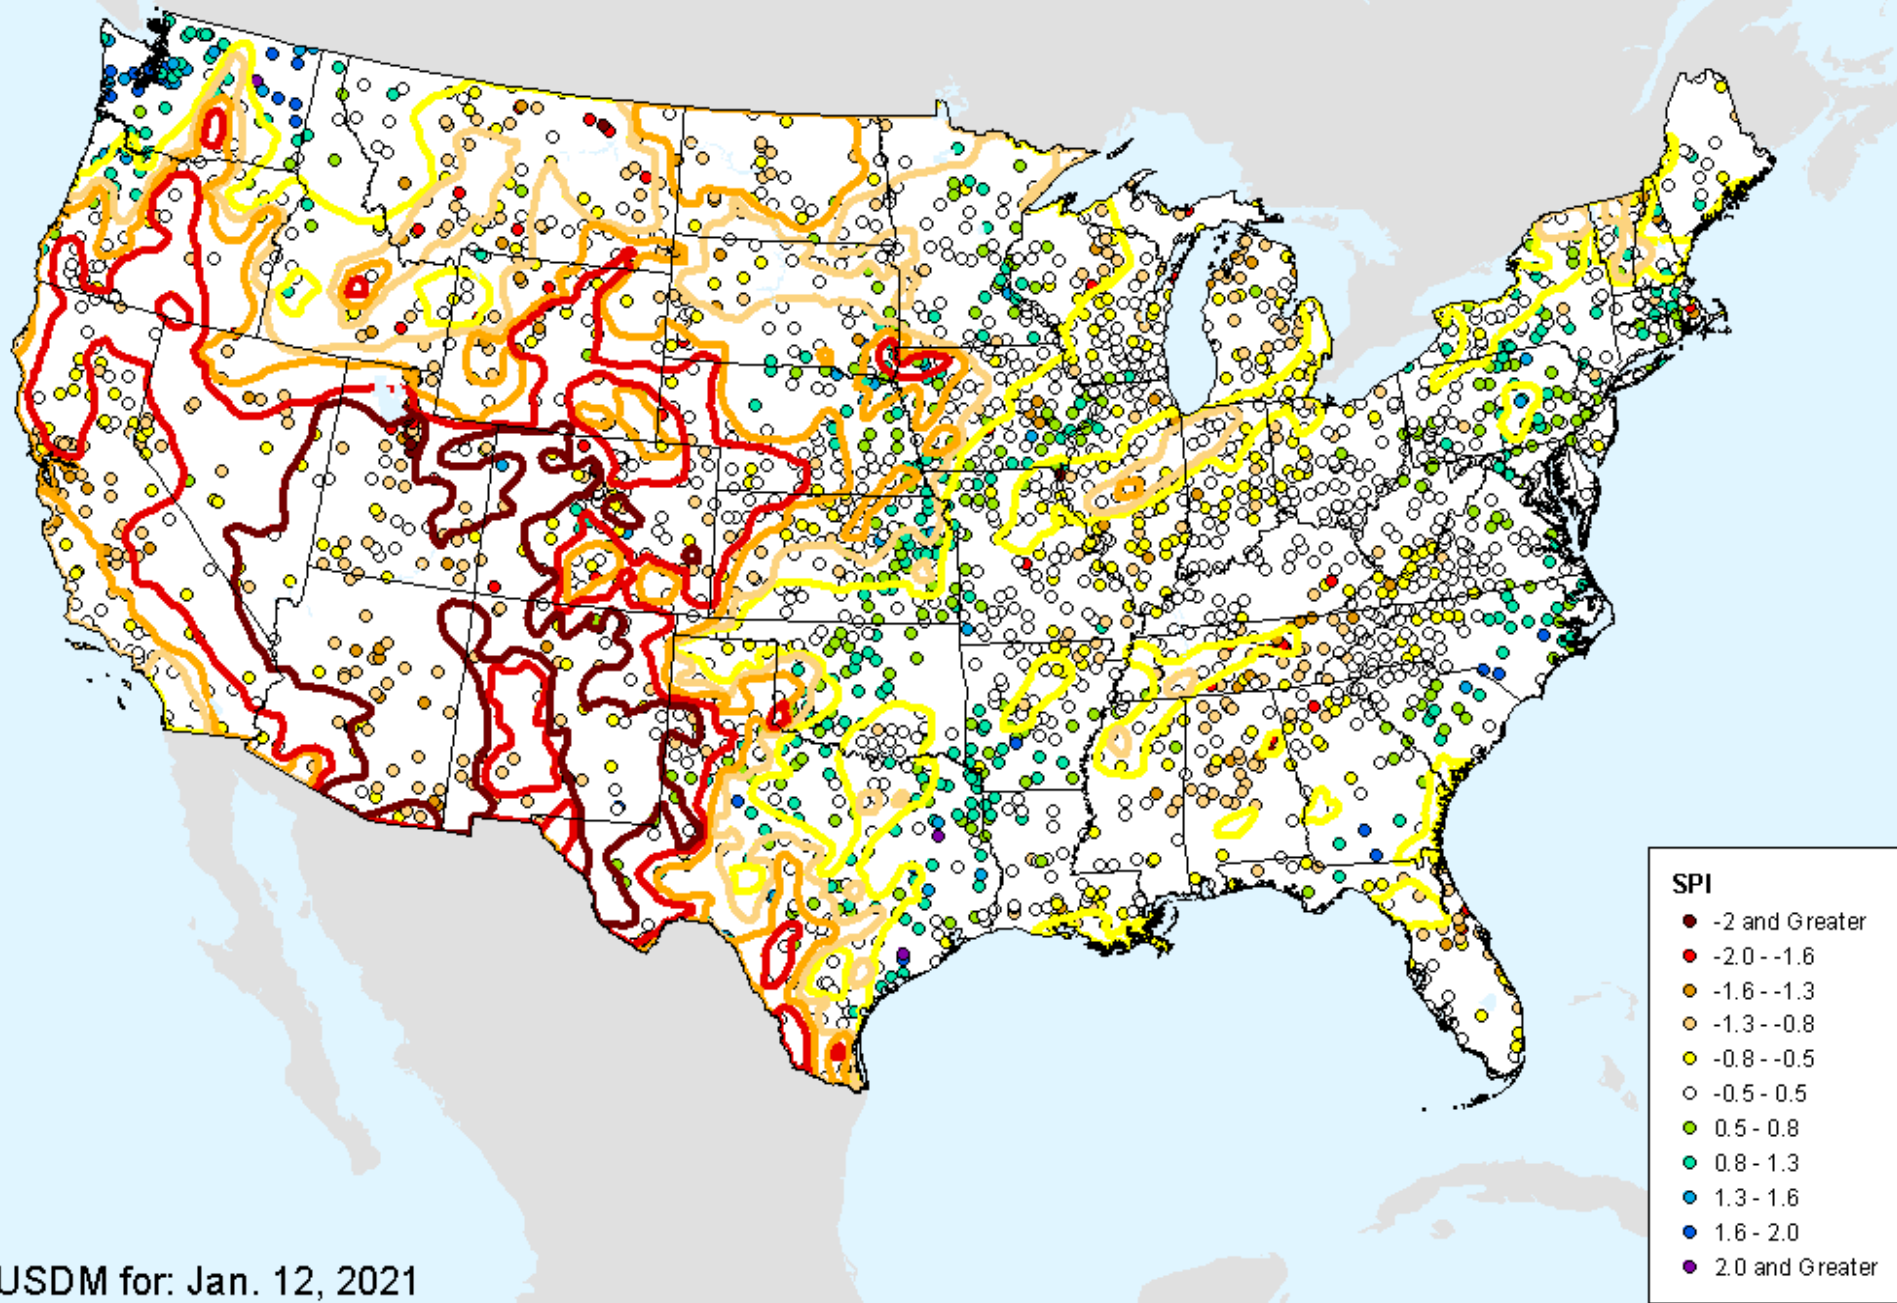

HPRCC 1-month SPI

As of: Tuesday, January 19, 2021

USDM for: Jan. 12, 2021