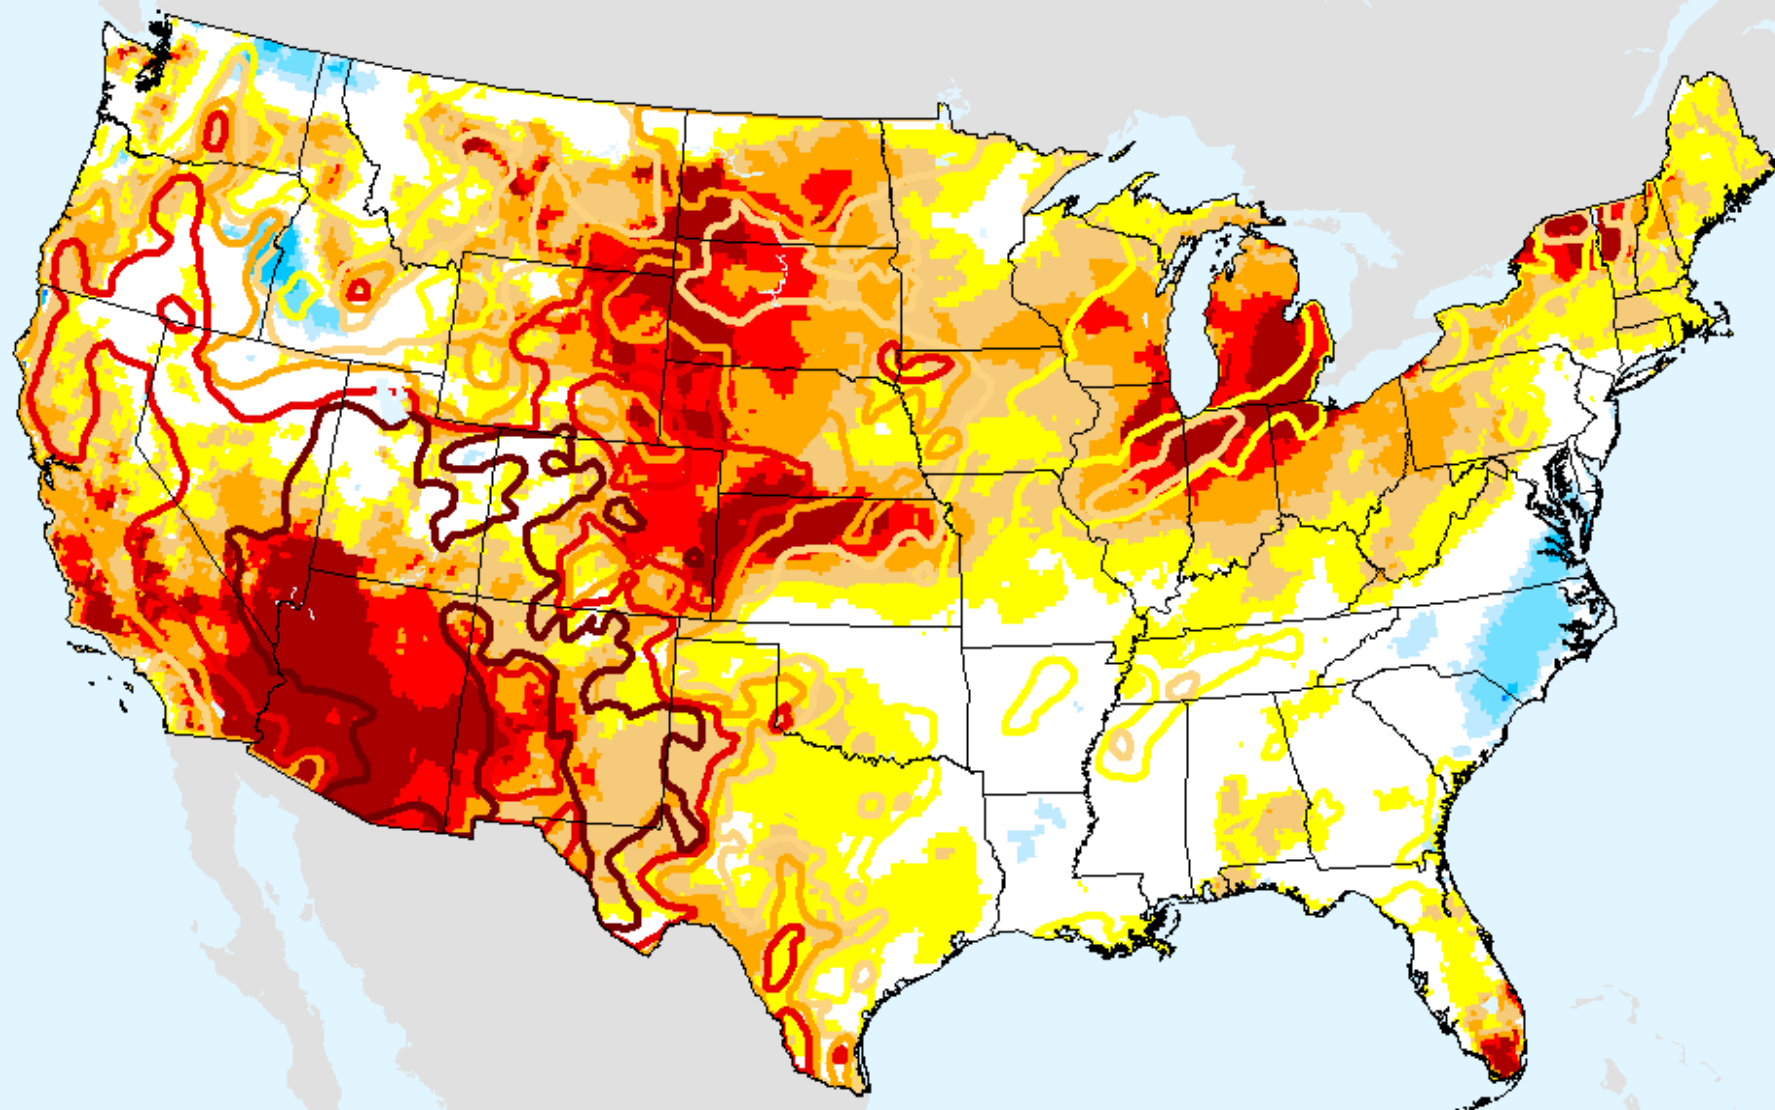

USDM for: Jan. 12, 2021

EDDI 10-week

As of: Tuesday, January 19, 2021

EDDI 11-week

As of: Tuesday, January 19, 2021

USDM for: Jan. 12, 2021

EDDI 11-week

As of: Tuesday, January 19, 2021