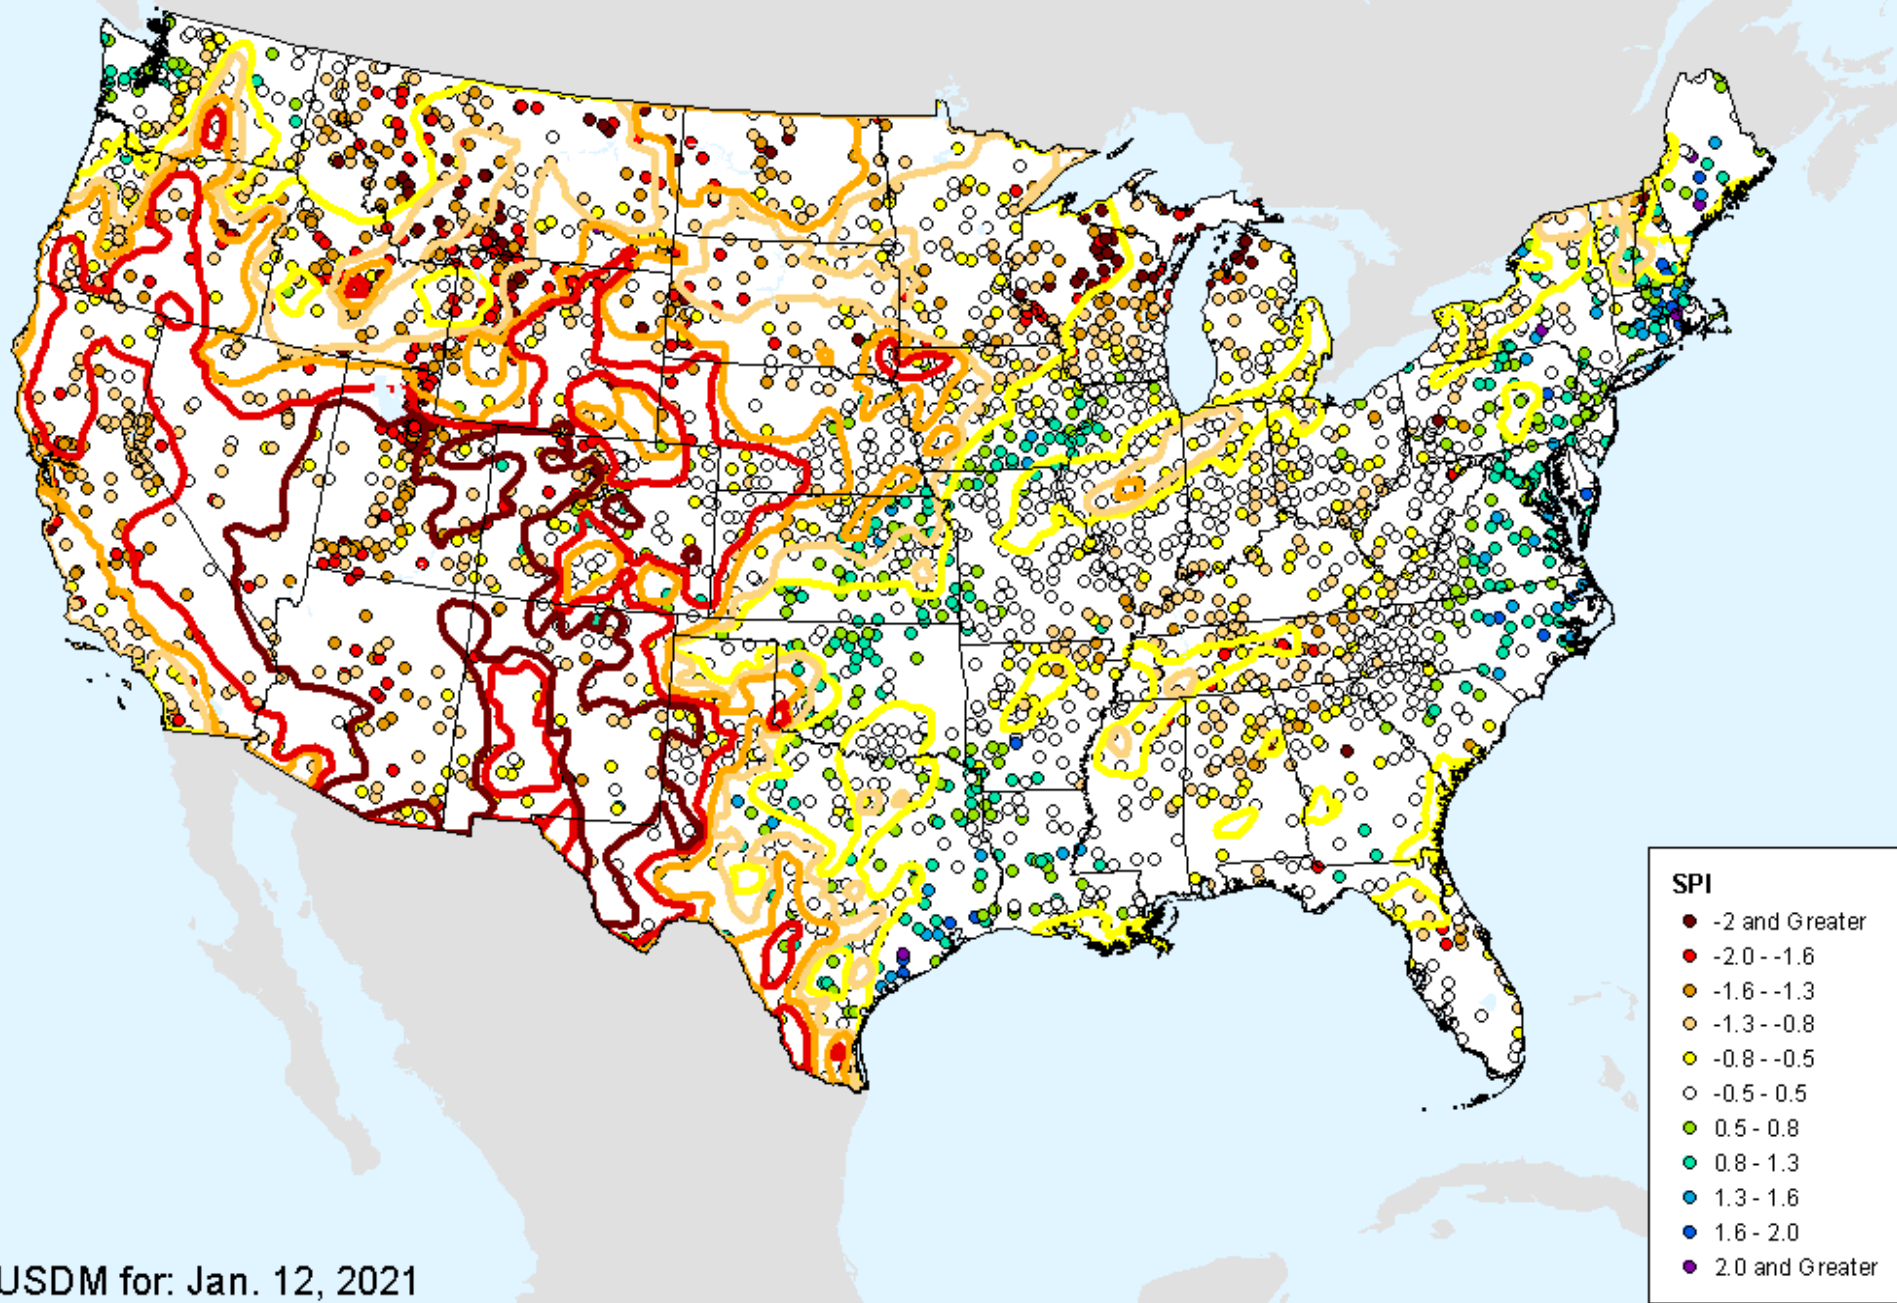

As of: Tuesday, January 19, 2021

SPI

- -2 and Greater
- -2.0--1.6
- -1.6--1.3
- -1.3--0.8
- -0.8--0.5
- -0.5-0.5
- 0.5-0.8
- 0.8-1.3
- 1.3-1.6
- 1.6-2.0
- 2.0 and Greater

HPRCC 2-month SPI

As of: Tuesday, January 19, 2021