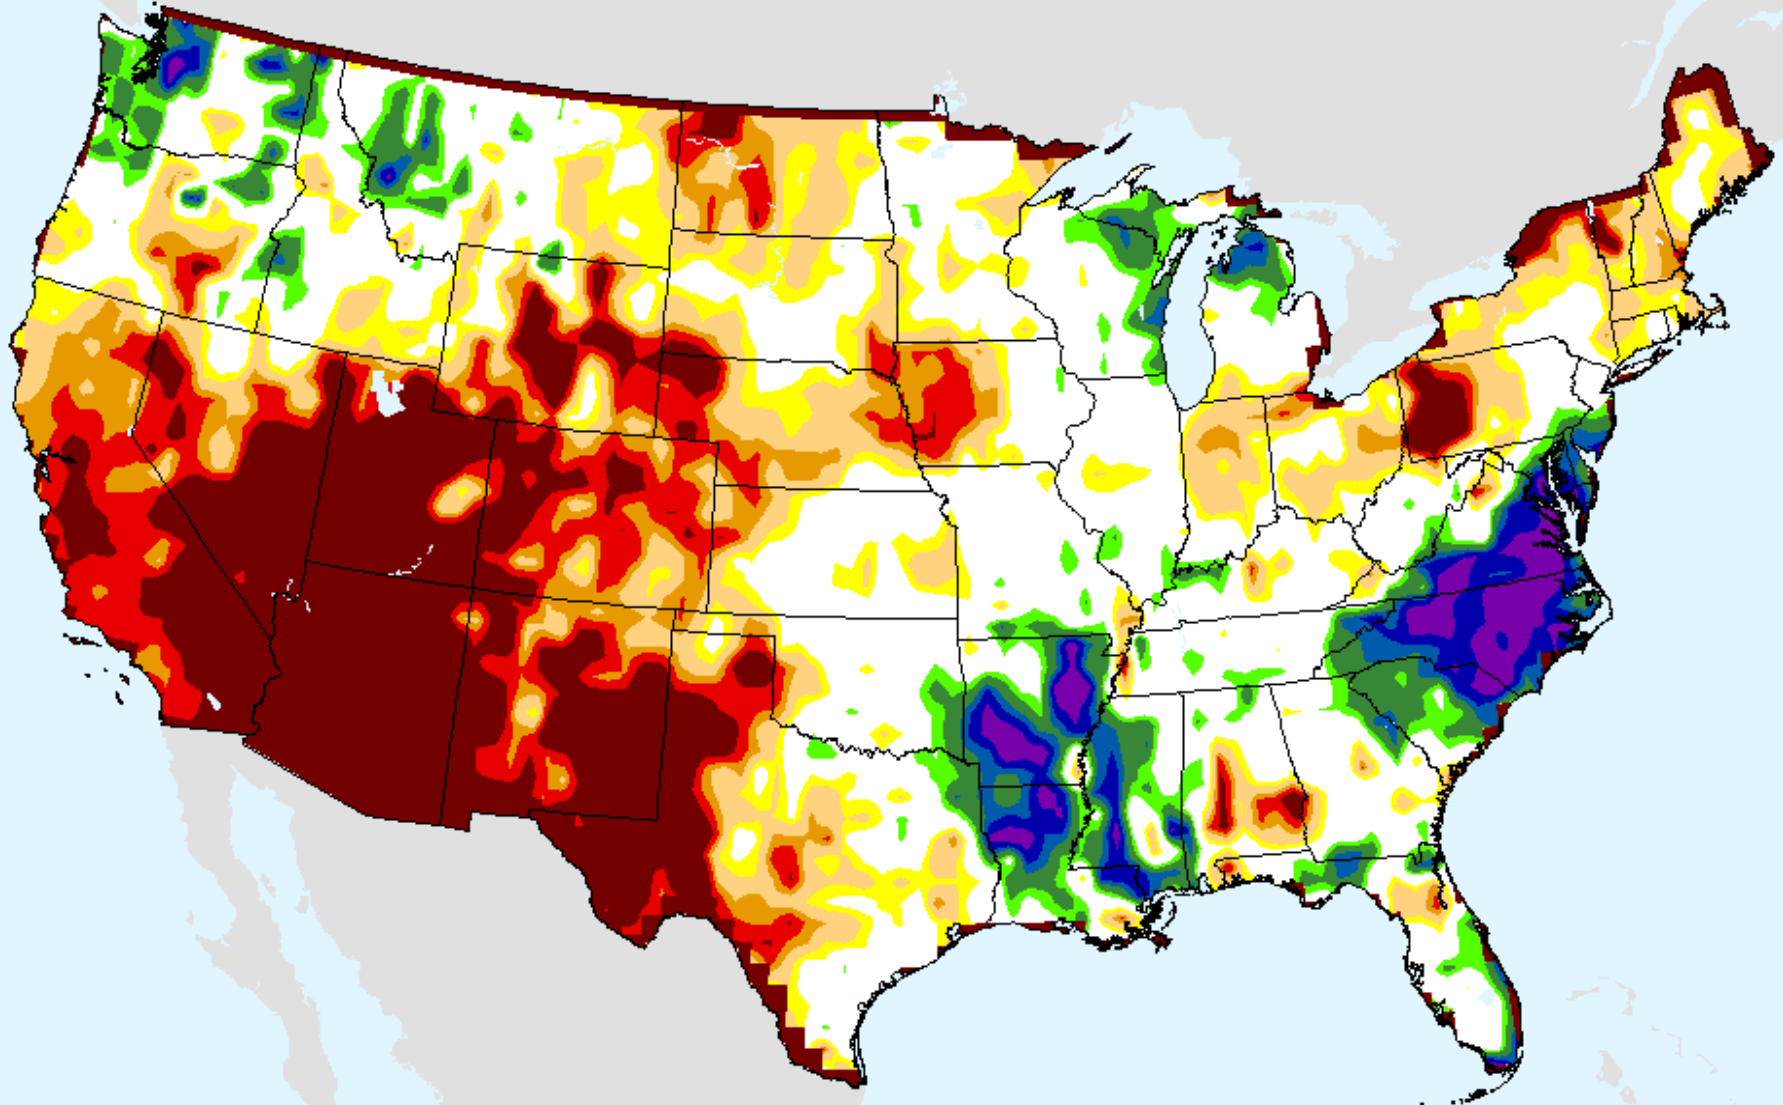

CPC 9-month SPI

As of: Tuesday, January 19, 2021