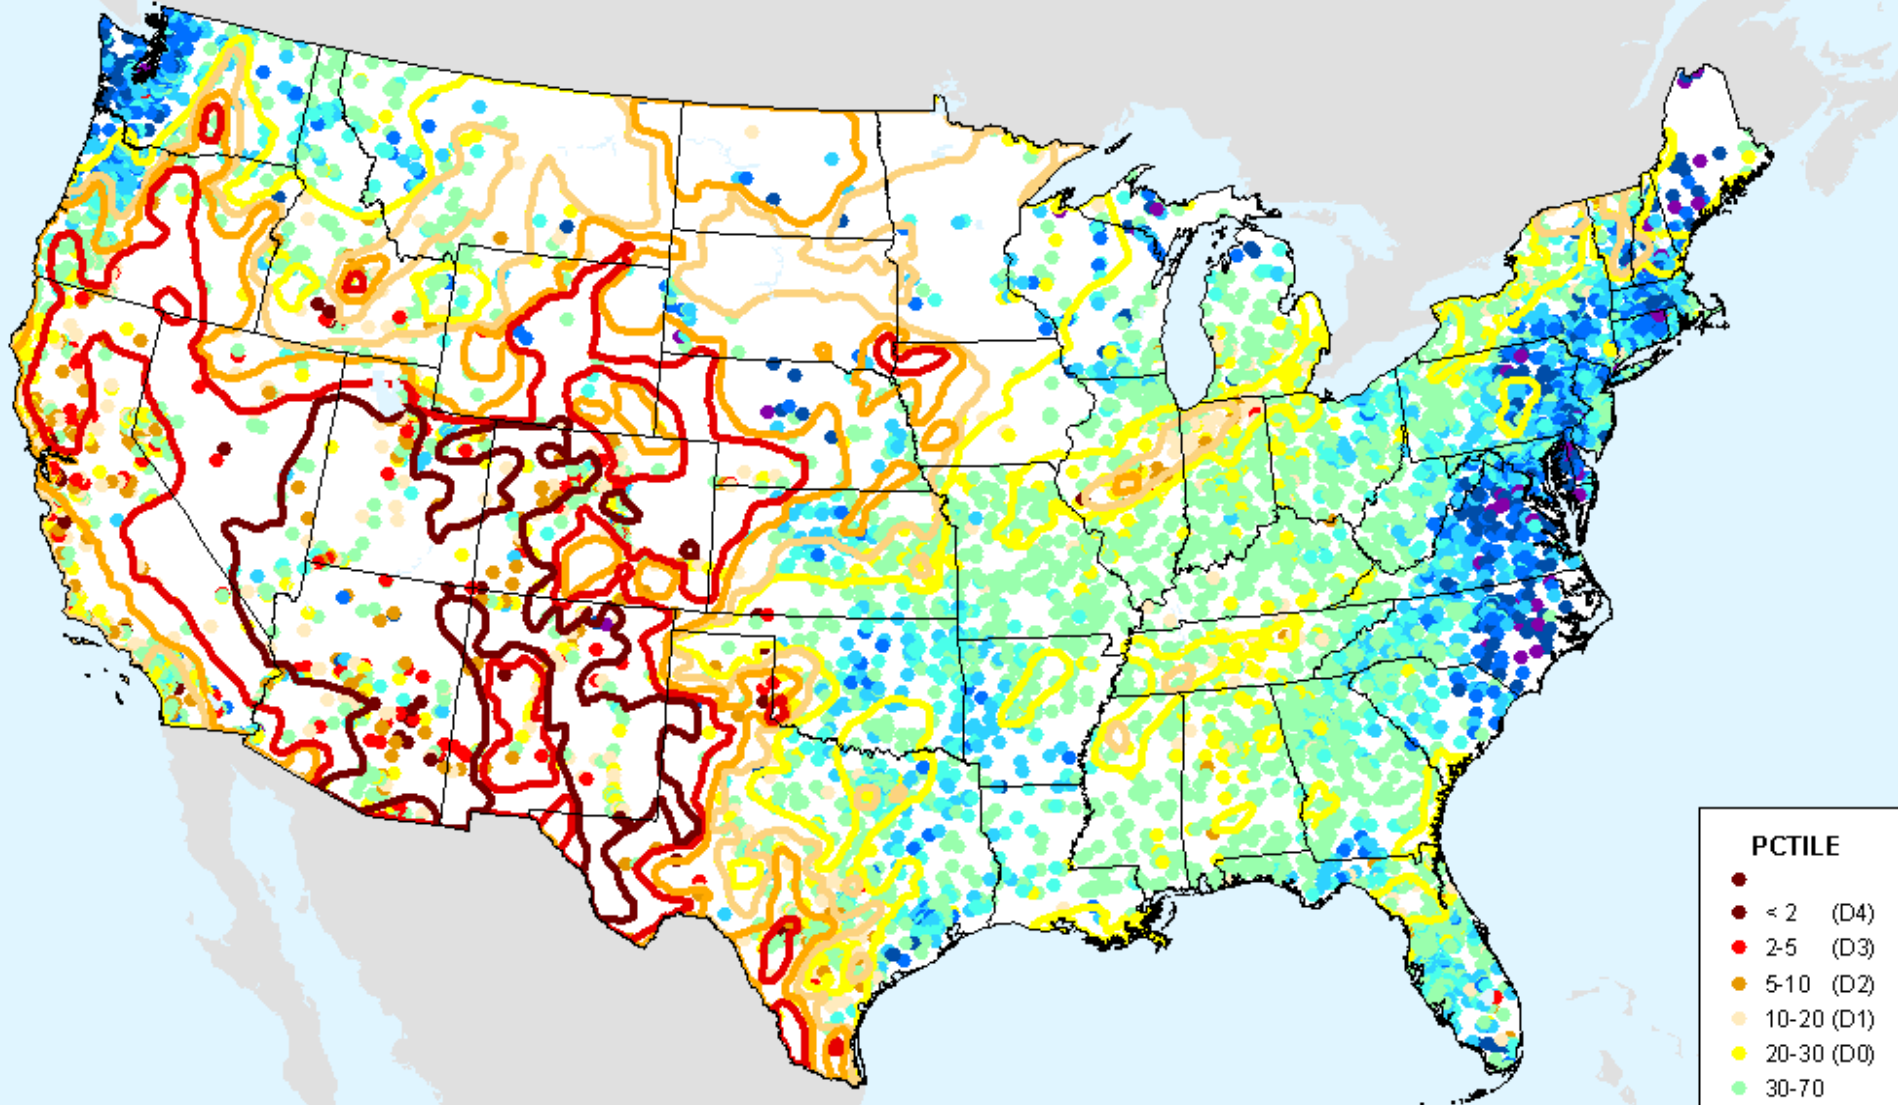

As of: Tuesday, January 19, 2021

USGS 7-Day Avg Streamflow

As of: Tuesday, January 19, 2021

USGS 28-Day Avg Streamflow

As of: Tuesday, January 19, 2021

USDM for: Jan. 12, 2021

USGS 28-Day Avg Streamflow

As of: Tuesday, January 19, 2021