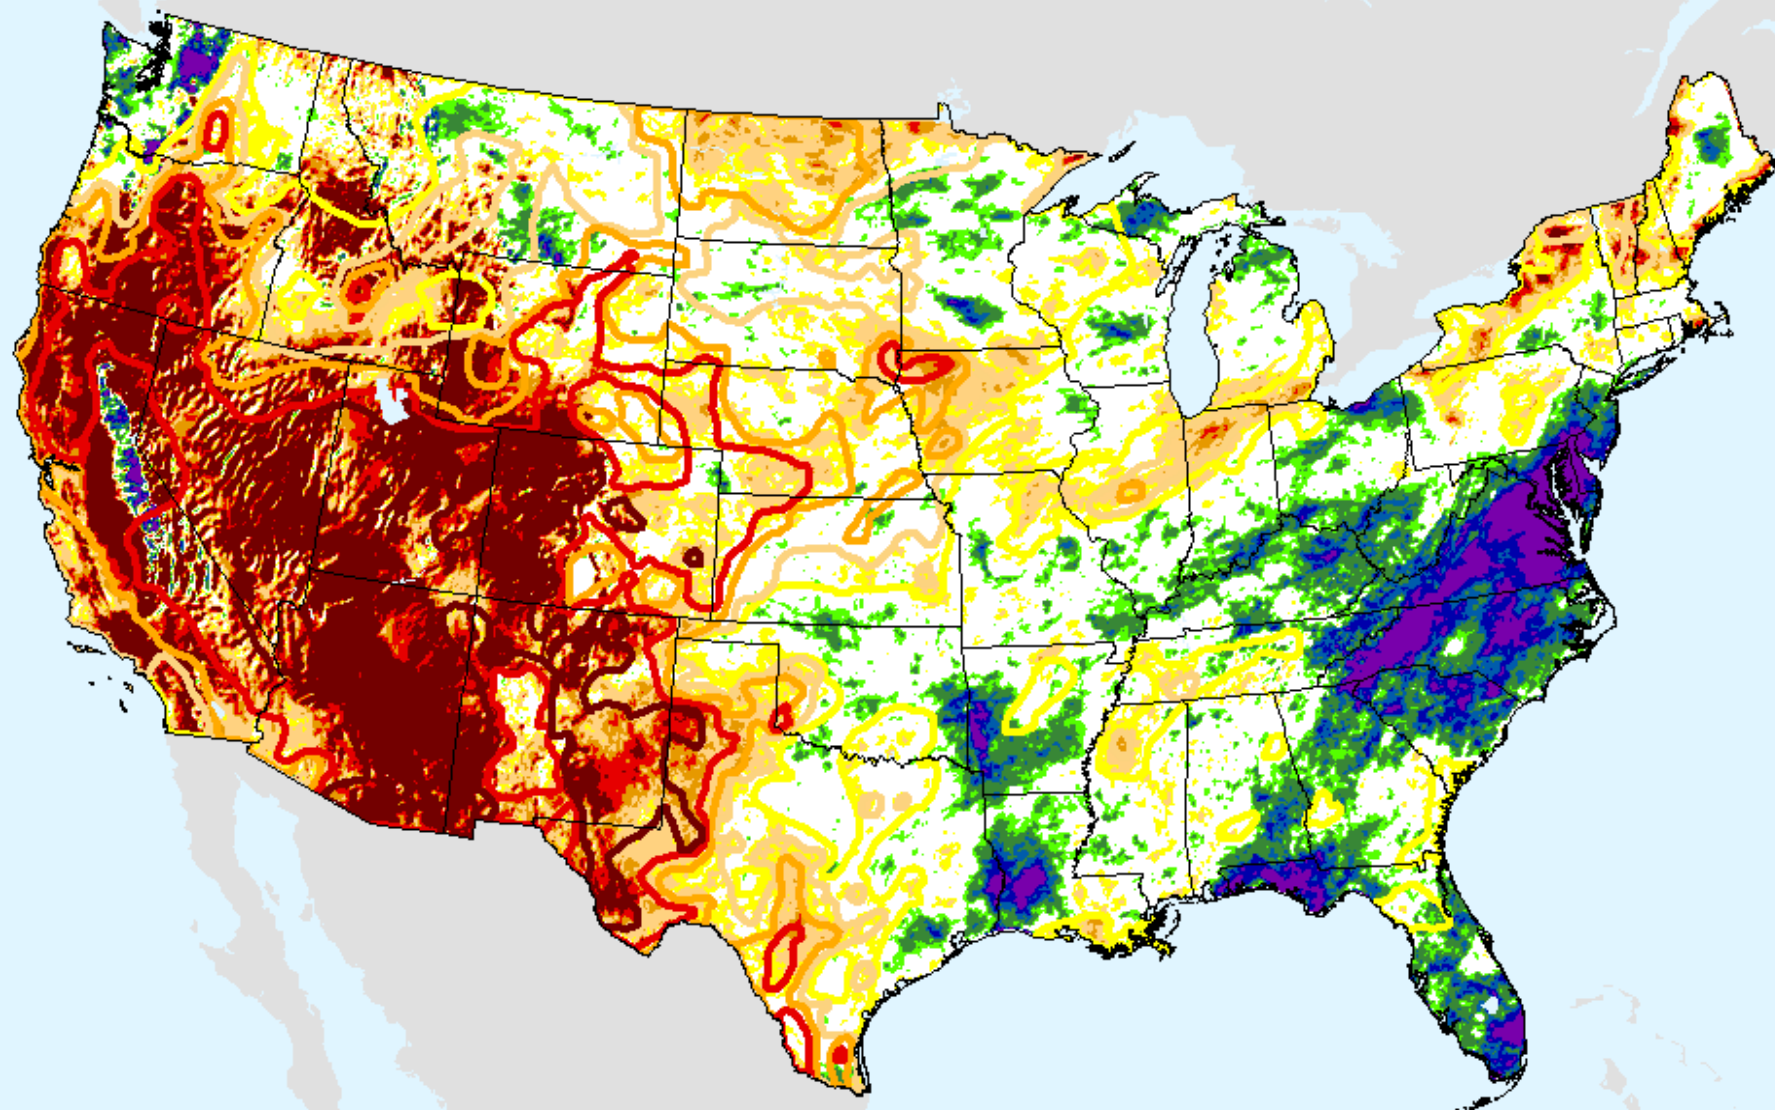

As of: Tuesday, January 19, 2021

USDM for: Jan. 12, 2021

SPEI (USDM)

AHPS 3-month SPEI

As of: Tuesday, January 19, 2021

SPEI (USDM)

AHPS 6-month SPEI

As of: Tuesday, January 19, 2021