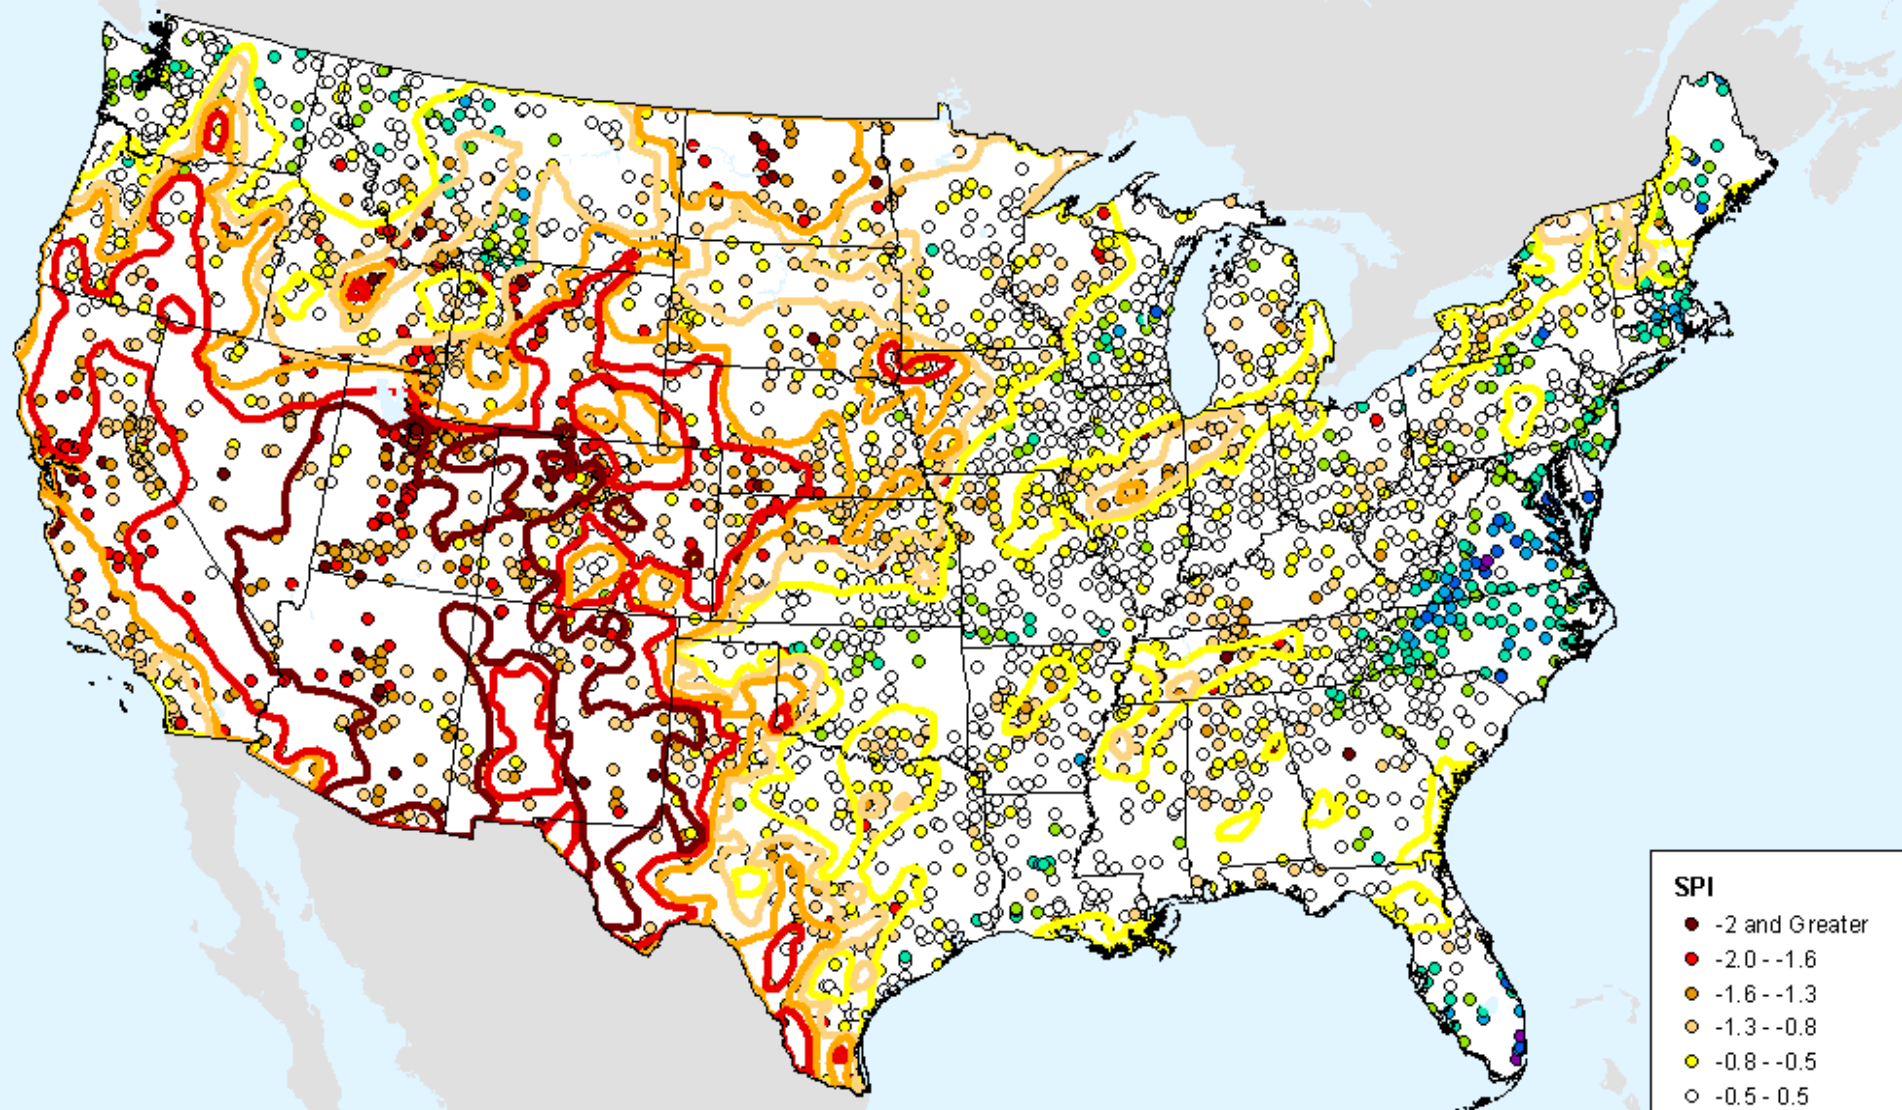

HPRCC Water Year-to-date SPI

As of: Tuesday, January 19, 2021

USDM for: Jan. 12, 2021