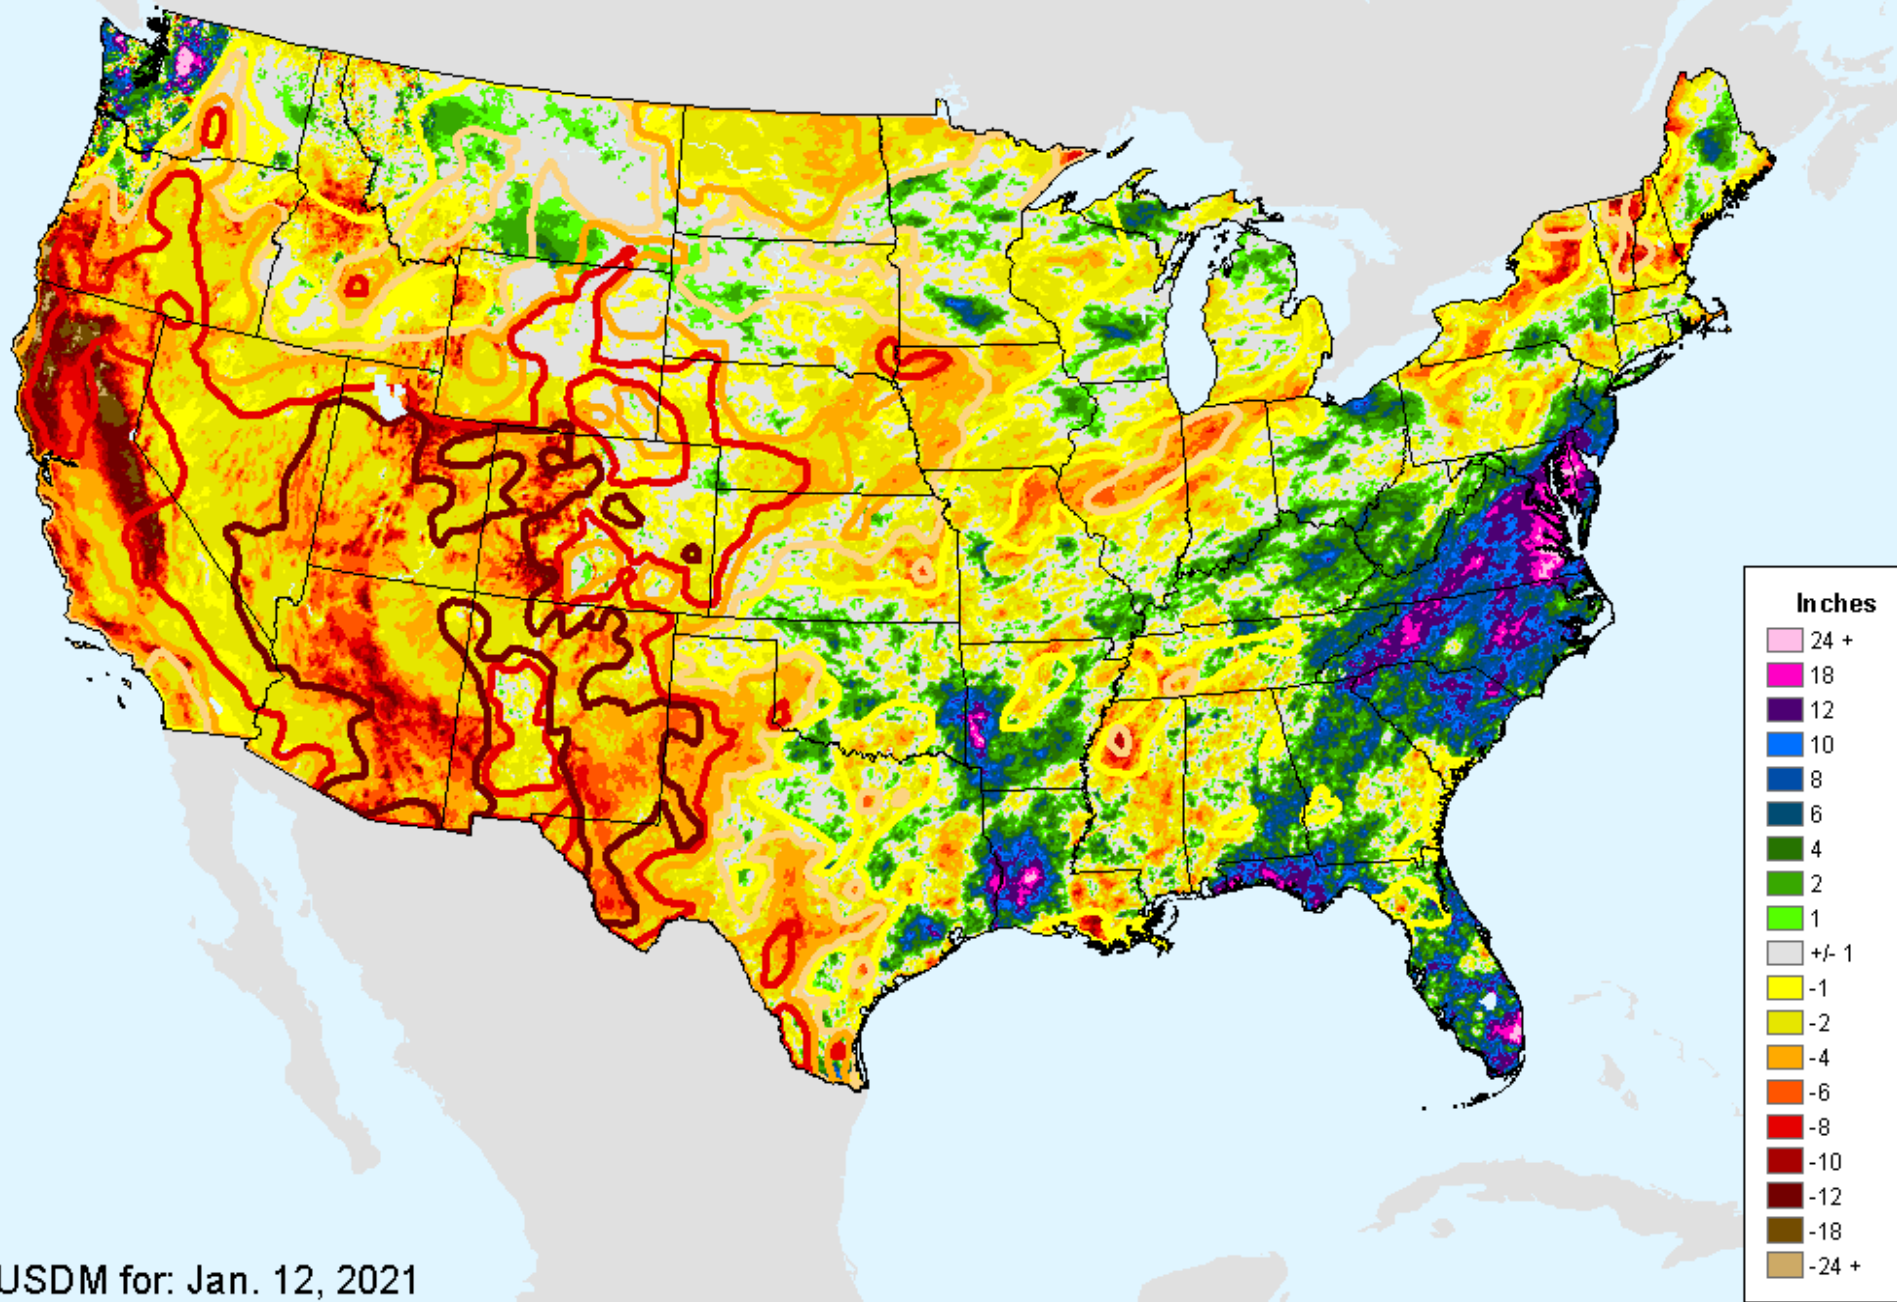

AHPS 180-Day Precip Departure

As of: Tuesday, January 19, 2021

USDM for: Jan. 12, 2021