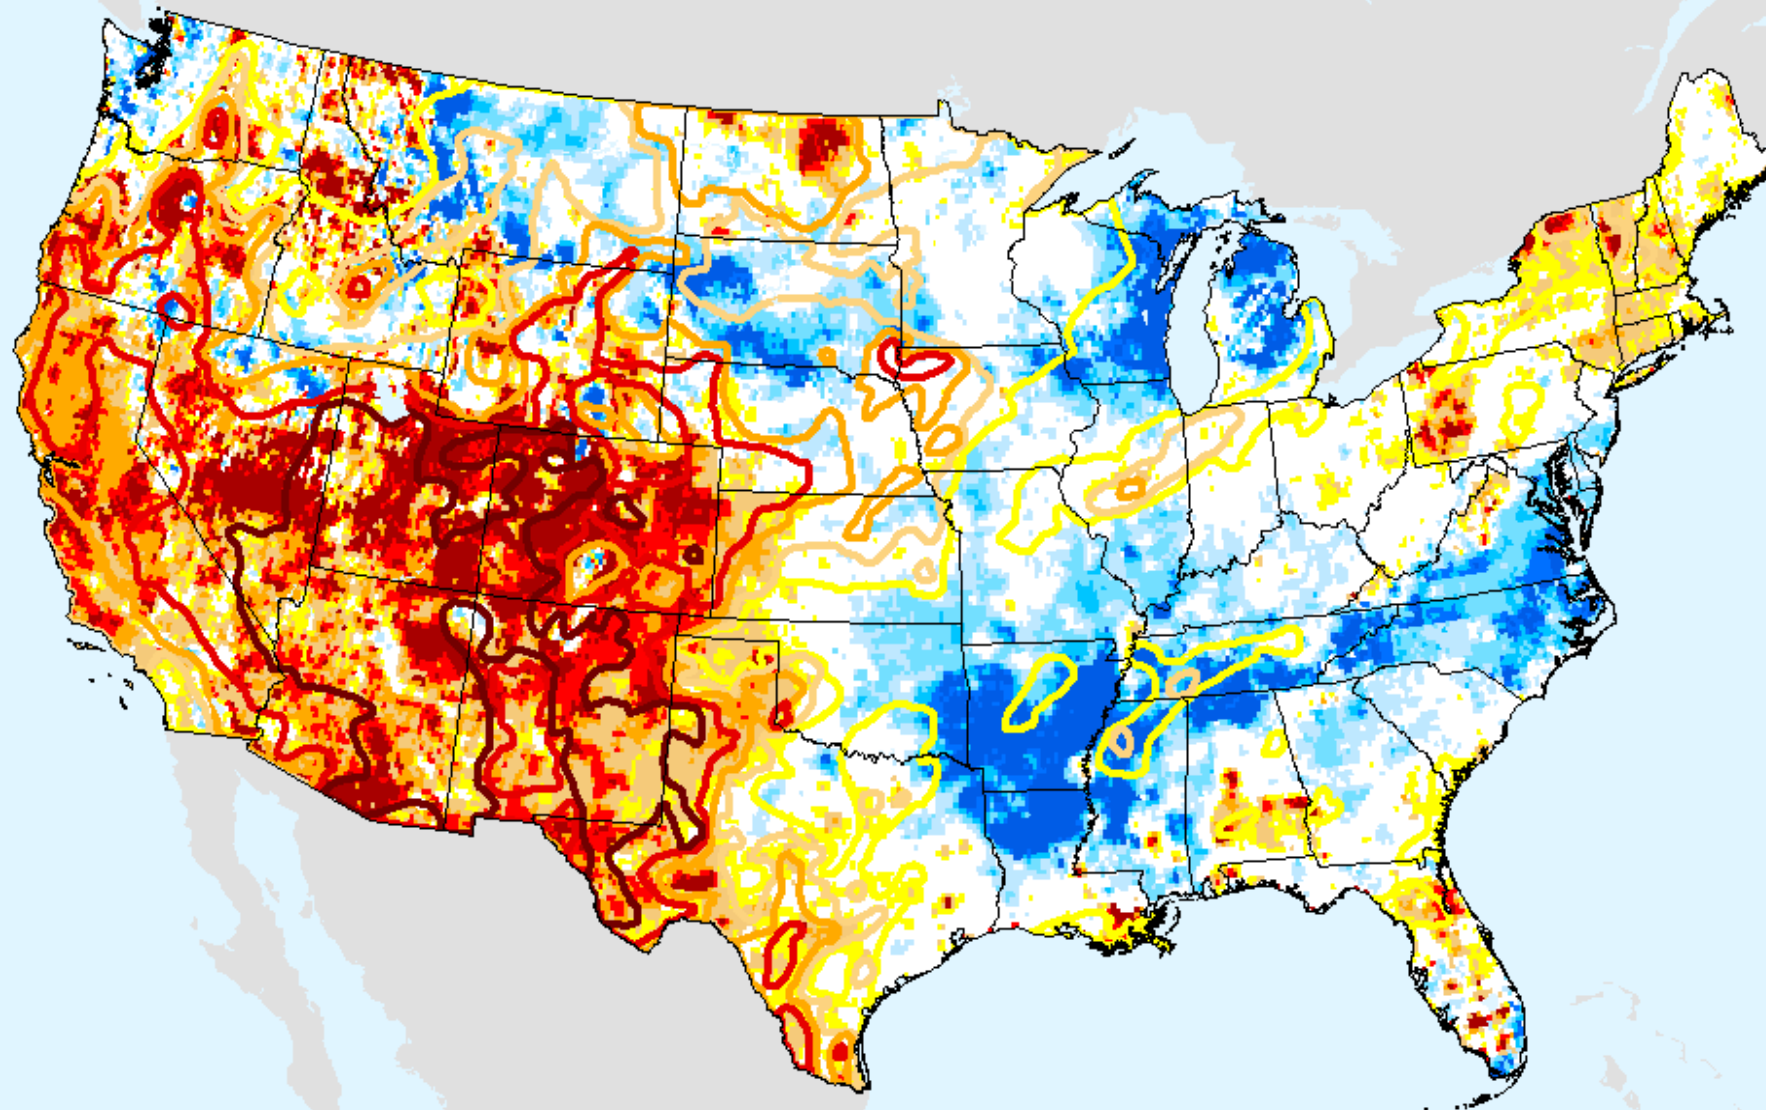

GRACE-Based Shallow Groundwater Drought Indicator

As of: Tuesday, January 19, 2021

USDM for: Jan. 12, 2021