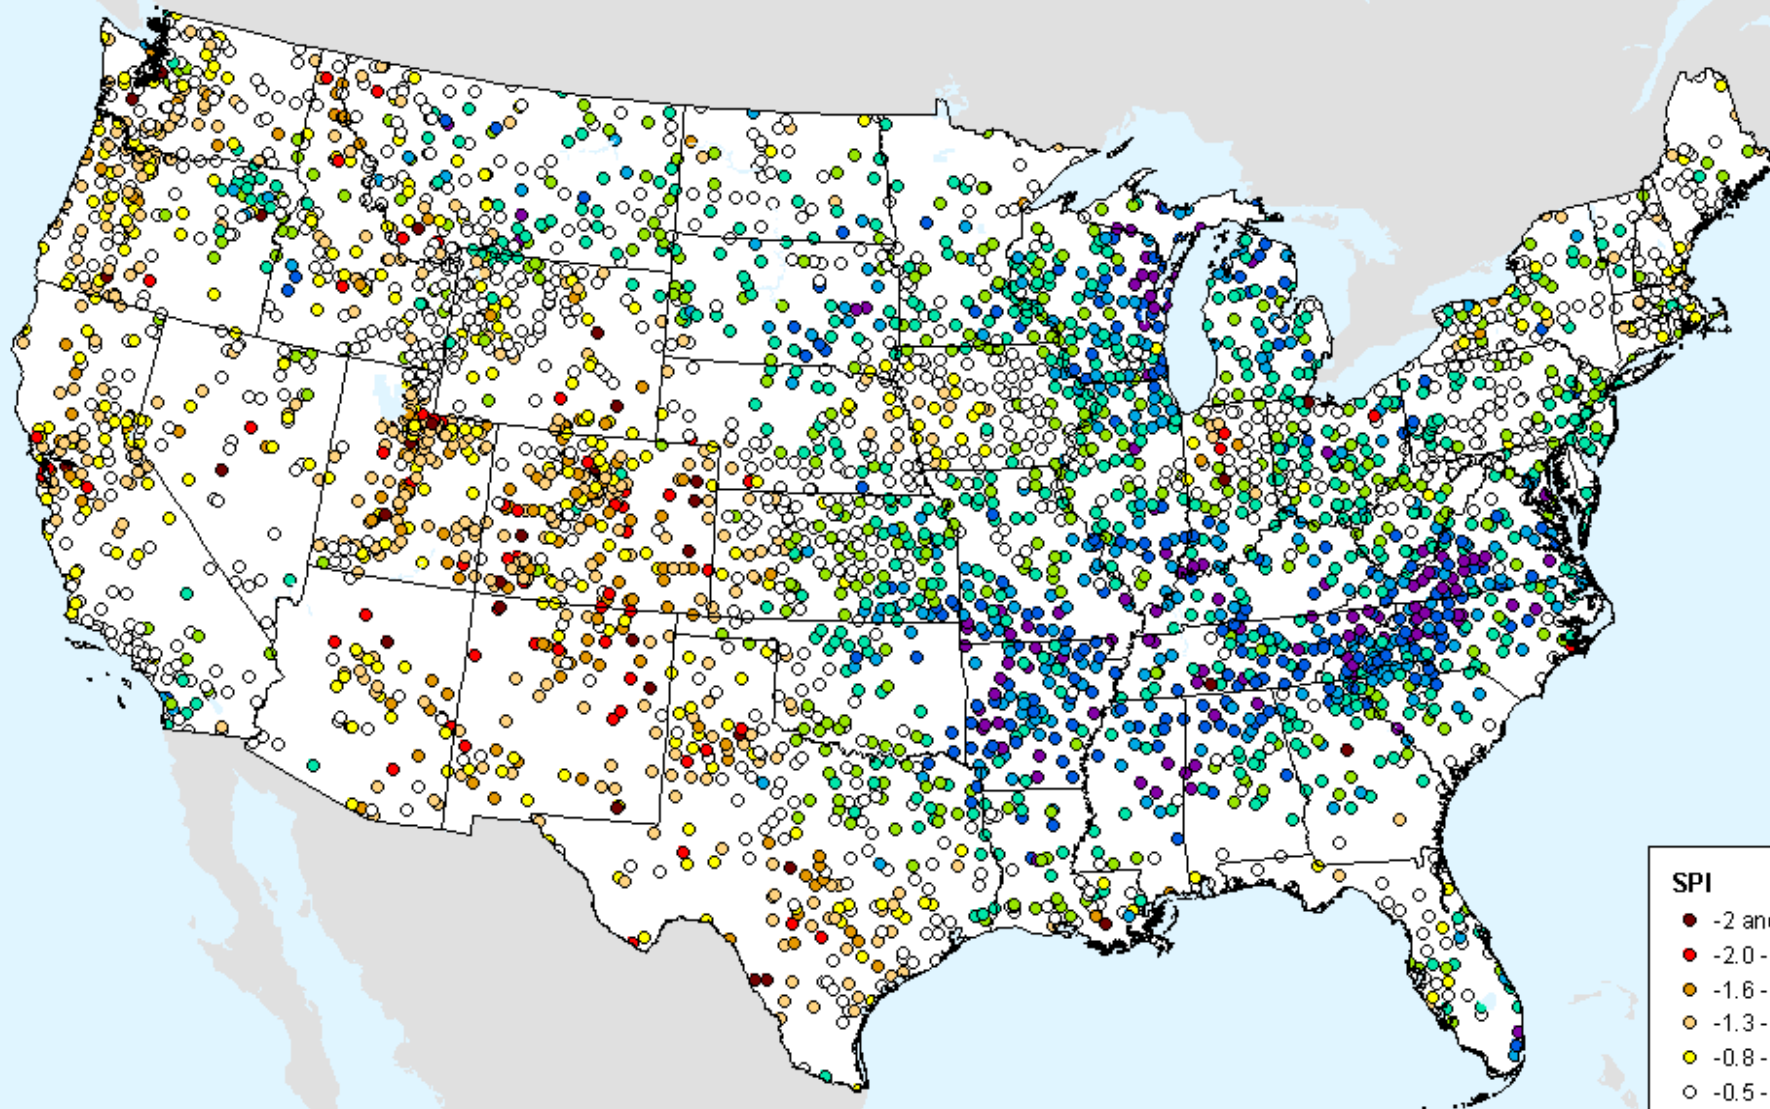

HPRCC 24-month SPI

As of: Tuesday, January 19, 2021

SPI

- -2 and Greater
- -2.0--1.6
- -1.6--1.3
- -1.3--0.8
- -0.8--0.5
- -0.5-0.5
- 0.5-0.8
- 0.8-1.3
- 1.3-1.6
- 1.6-2.0
- 2.0 and Greater