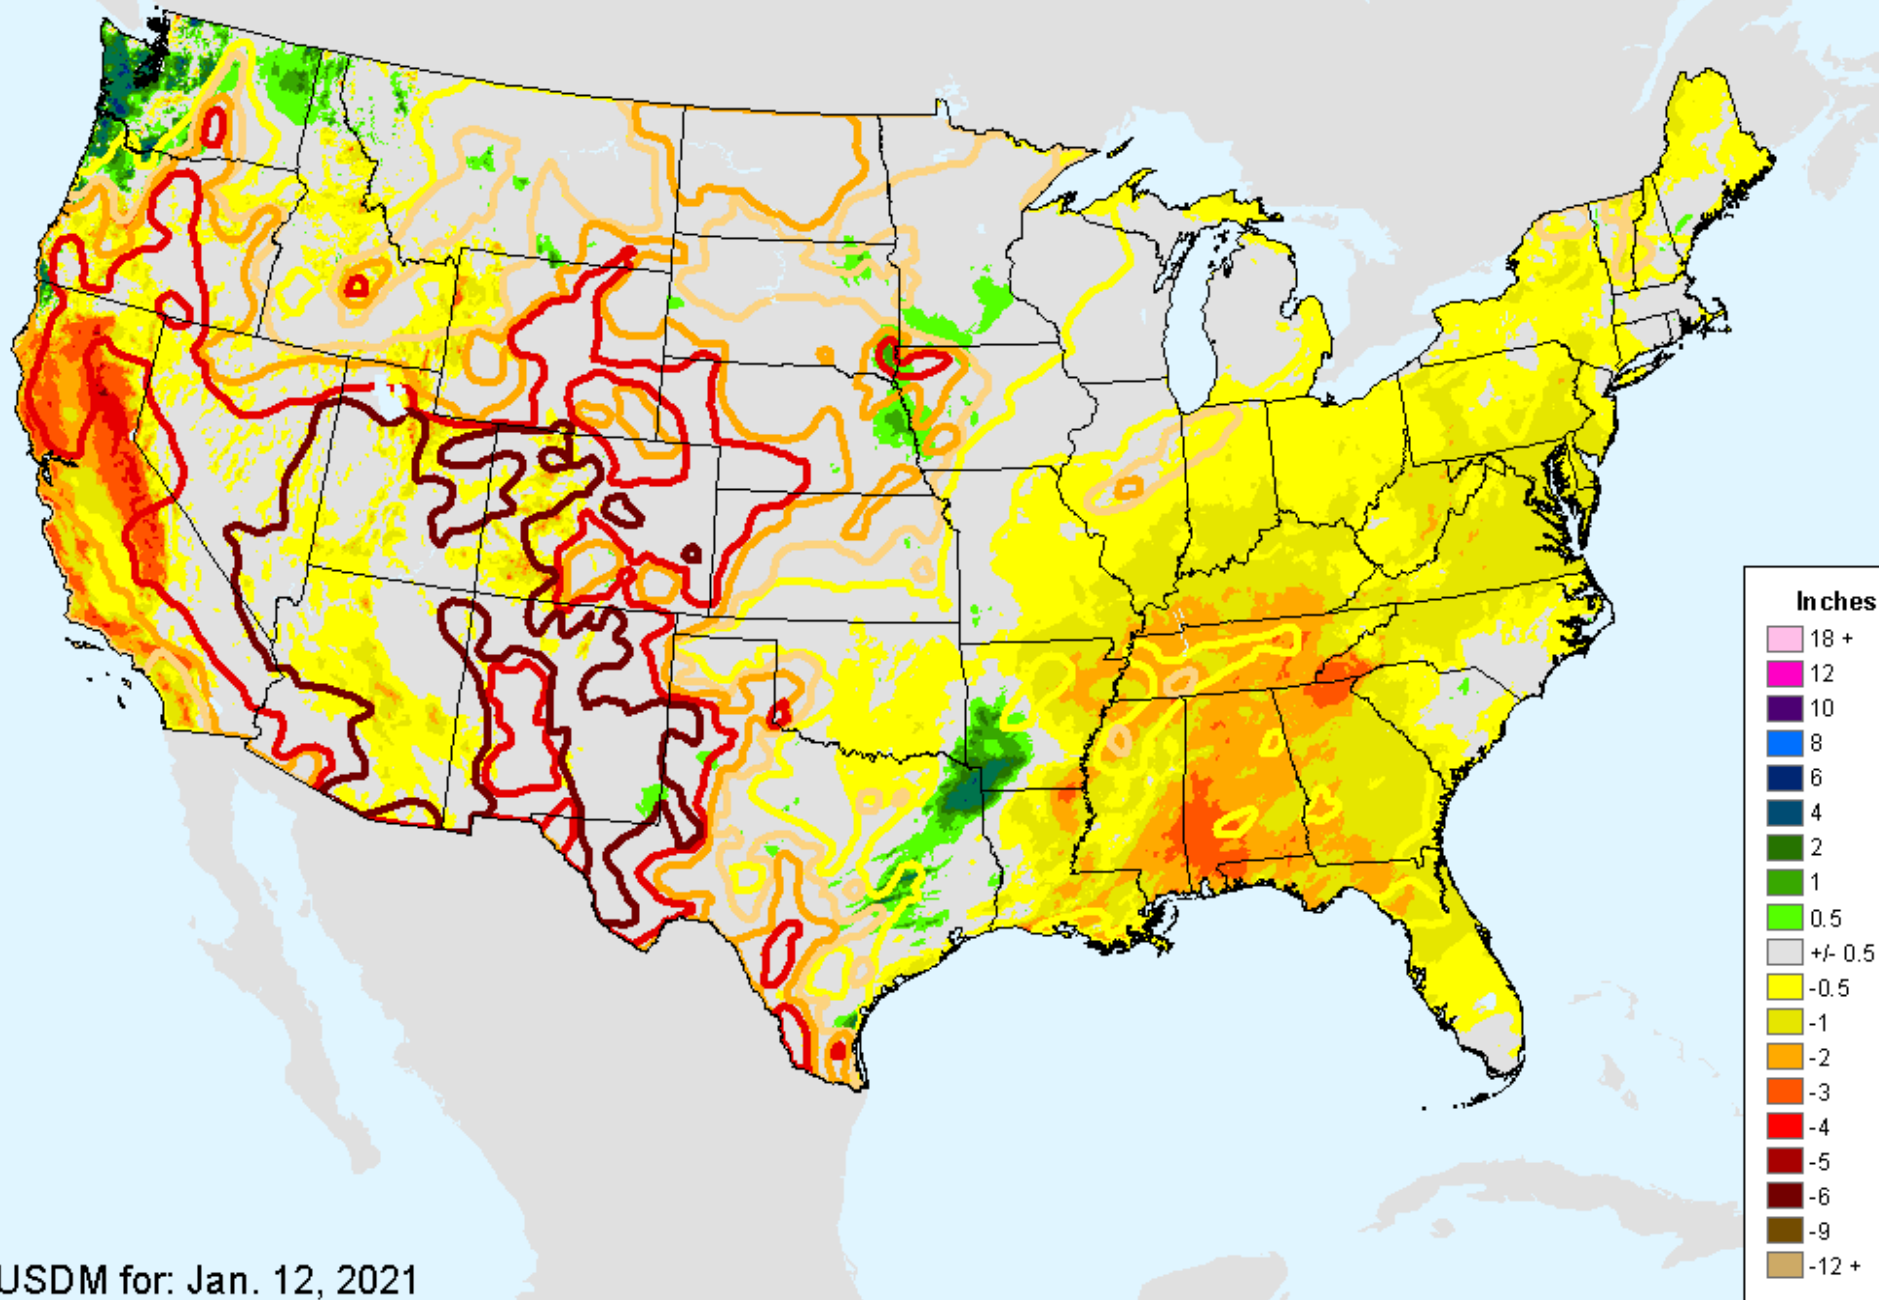

AHPS 7-Day Precipitation

As of: Tuesday, January 19, 2021

AHPS 7-Day Precipitation

As of: Tuesday, January 19, 2021

USDM for: Jan. 12, 2021

AHPS 14-Day Precip Departure

As of: Tuesday, January 19, 2021

USDM for: Jan. 12, 2021