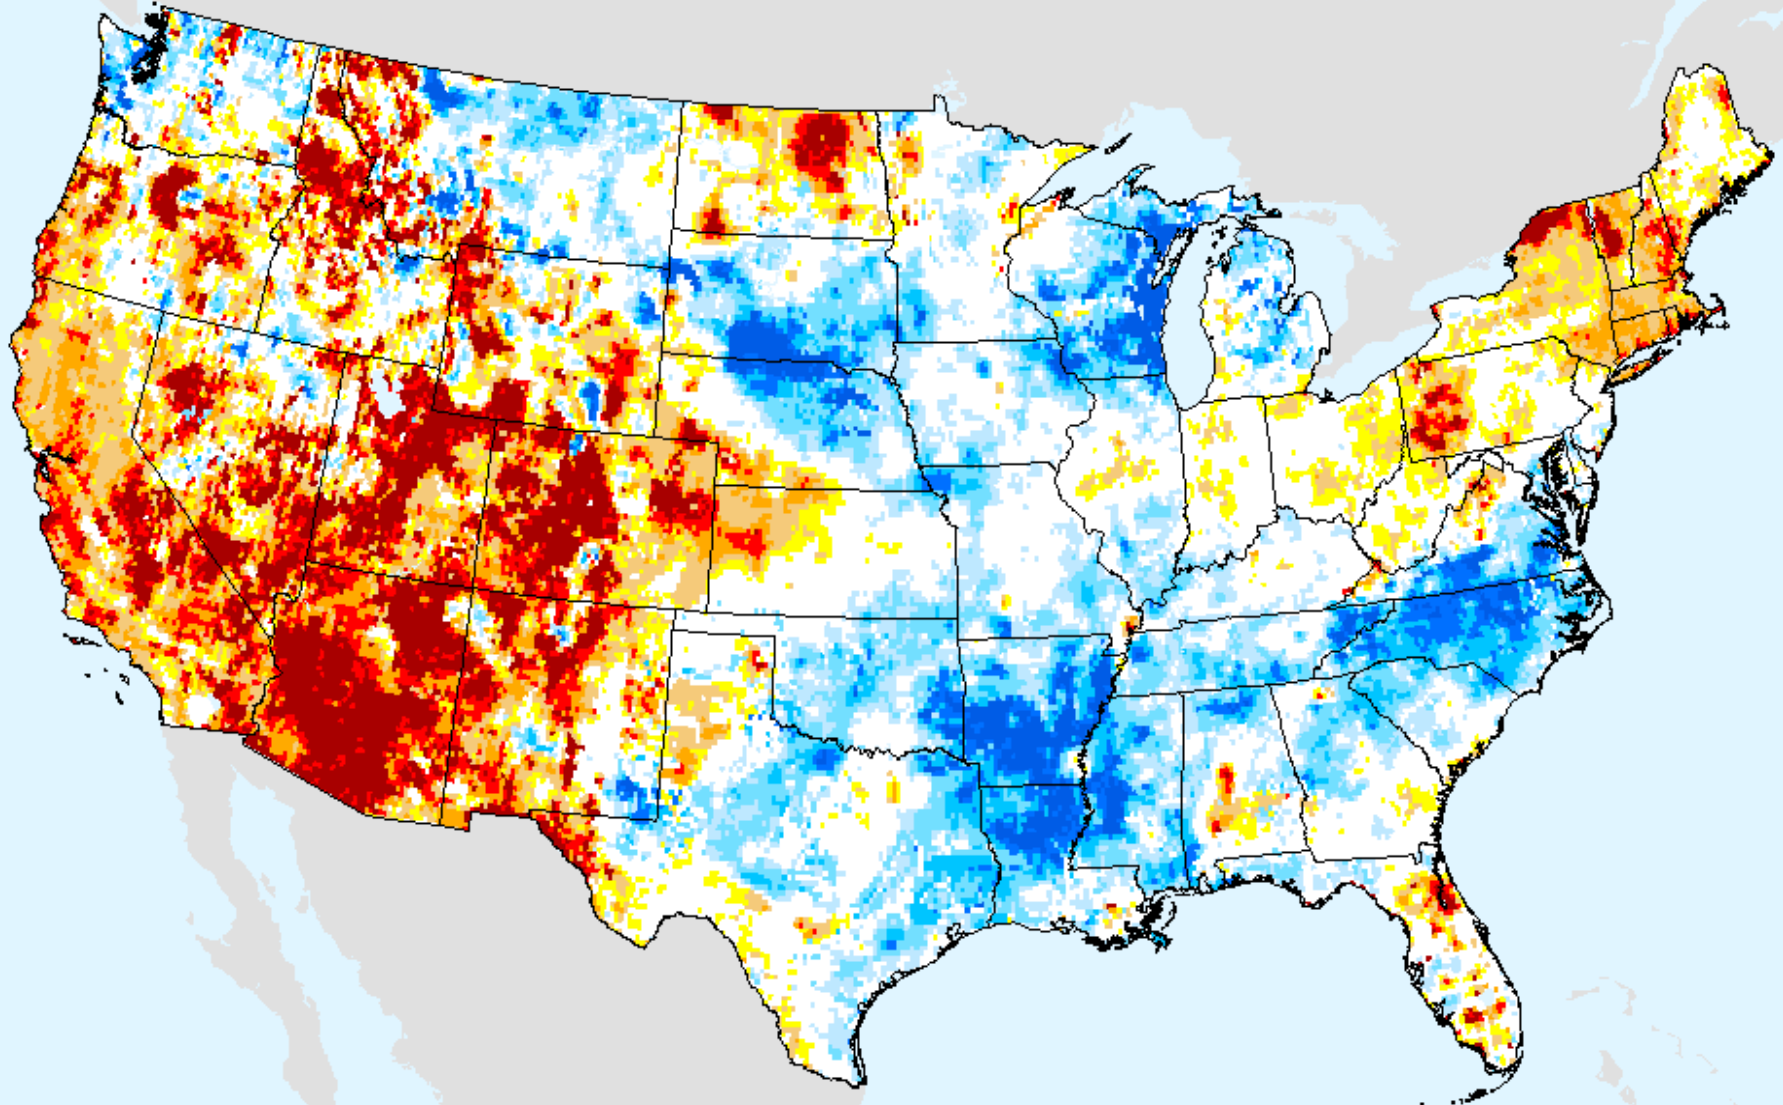

GRACE-Based Surface Soil Moisture Drought Indicator

As of: Tuesday, January 19, 2021