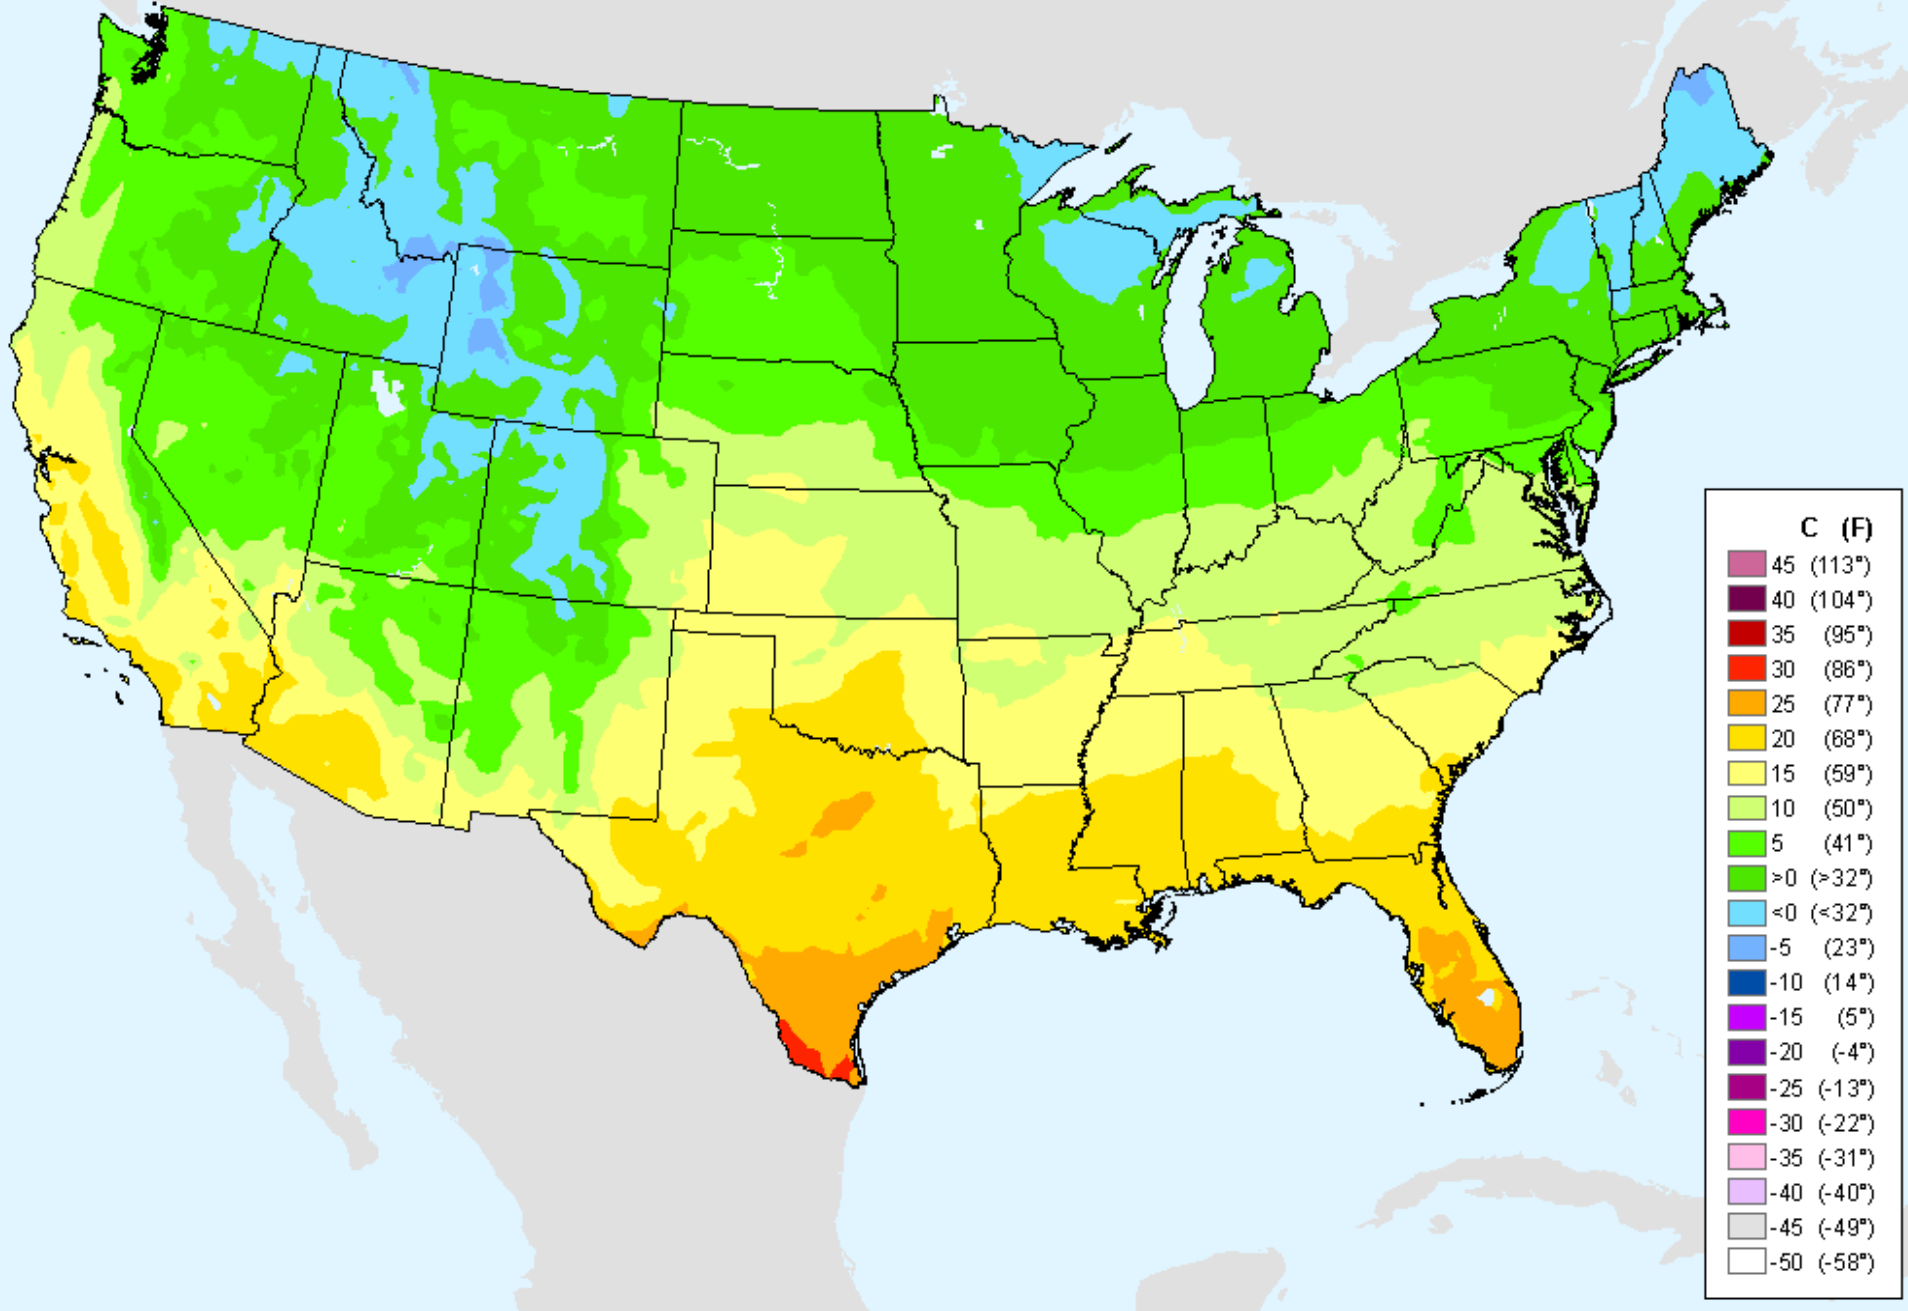

GFS (00z) 7-Day Max Temp Forecast

As of: Tuesday, January 19, 2021