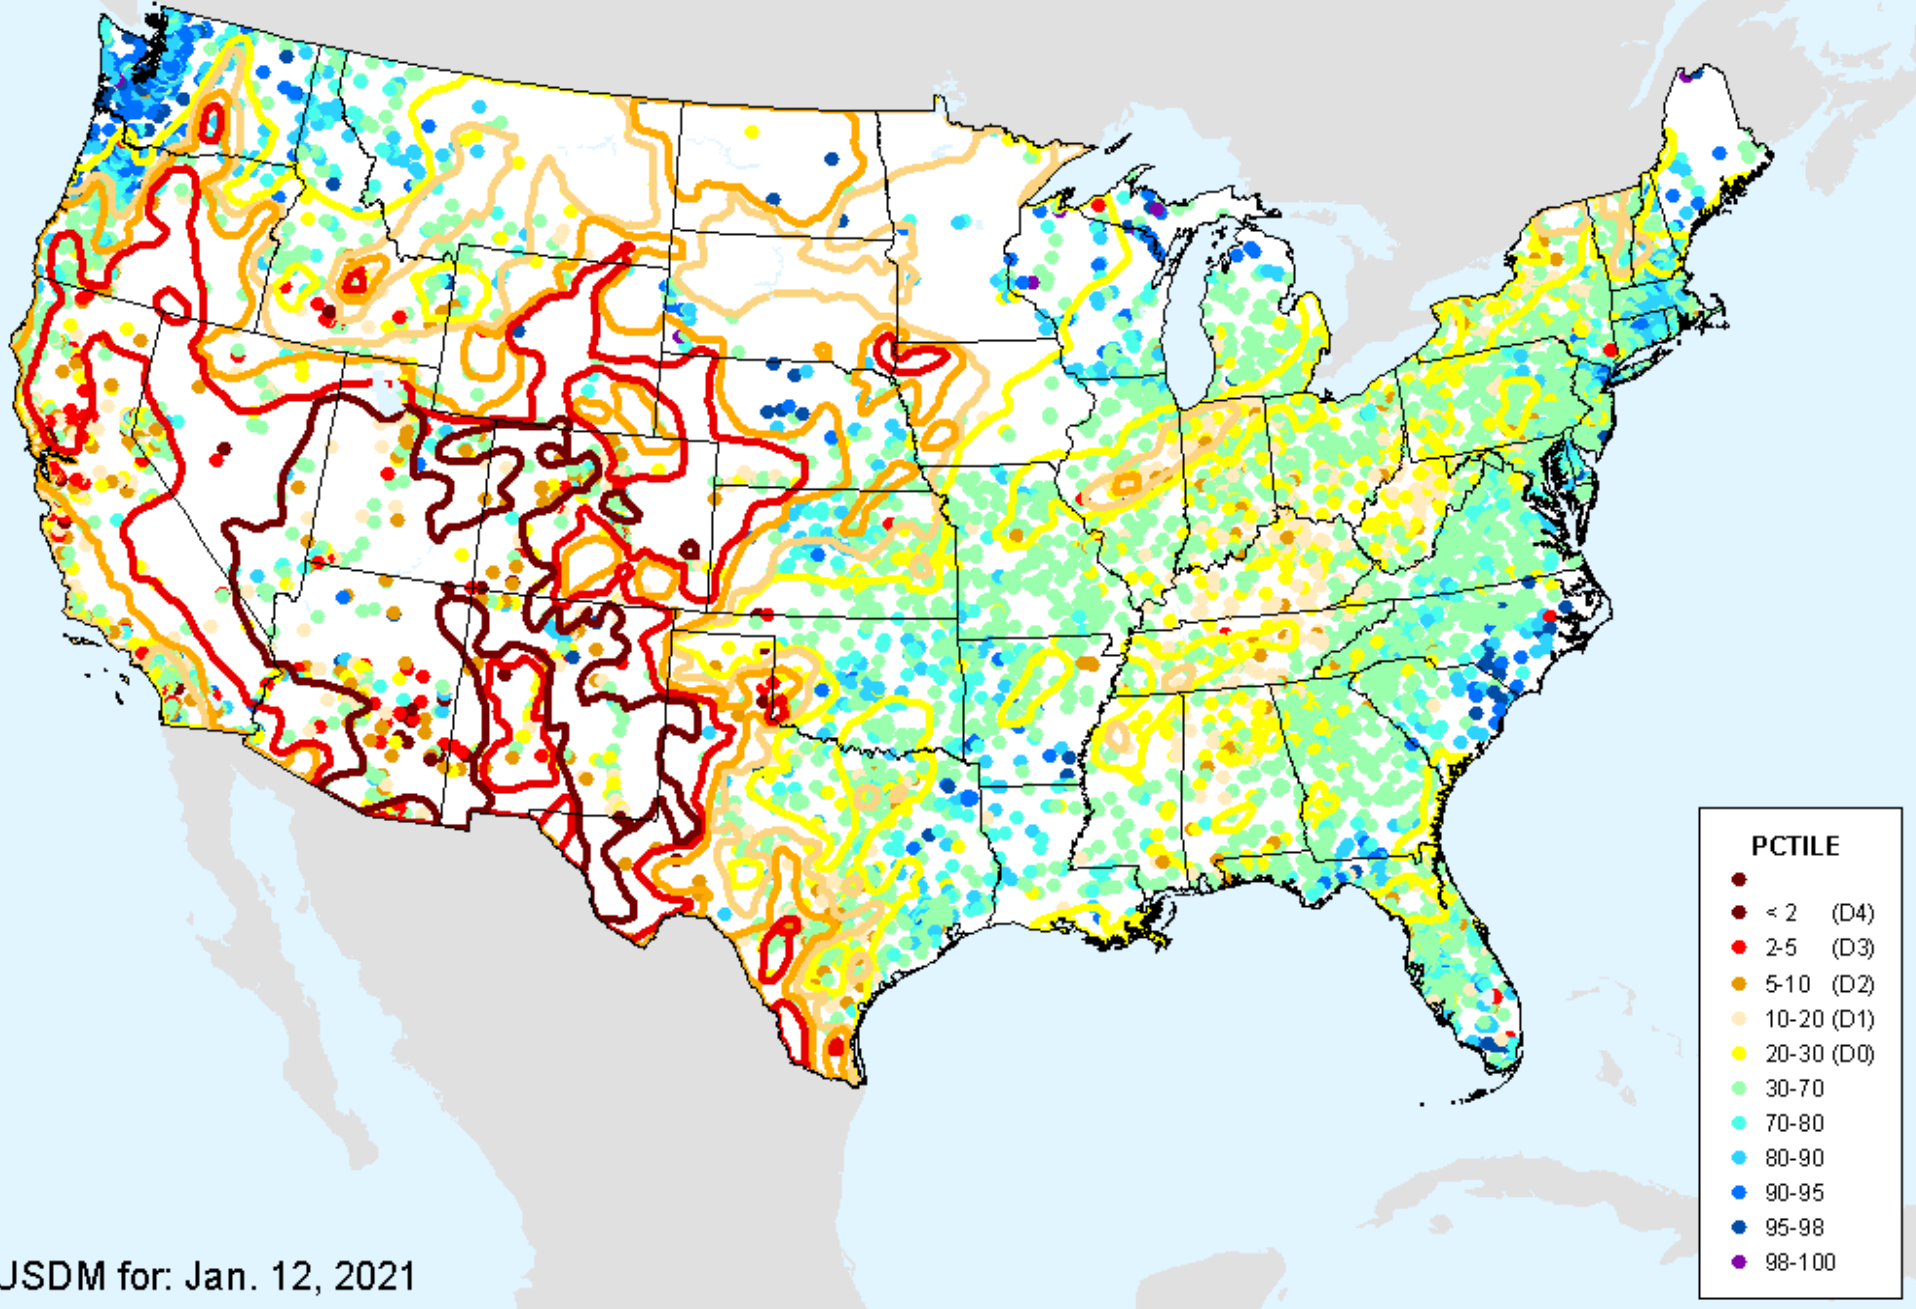

USGS 7-Day Avg Streamflow

As of: Tuesday, January 19, 2021