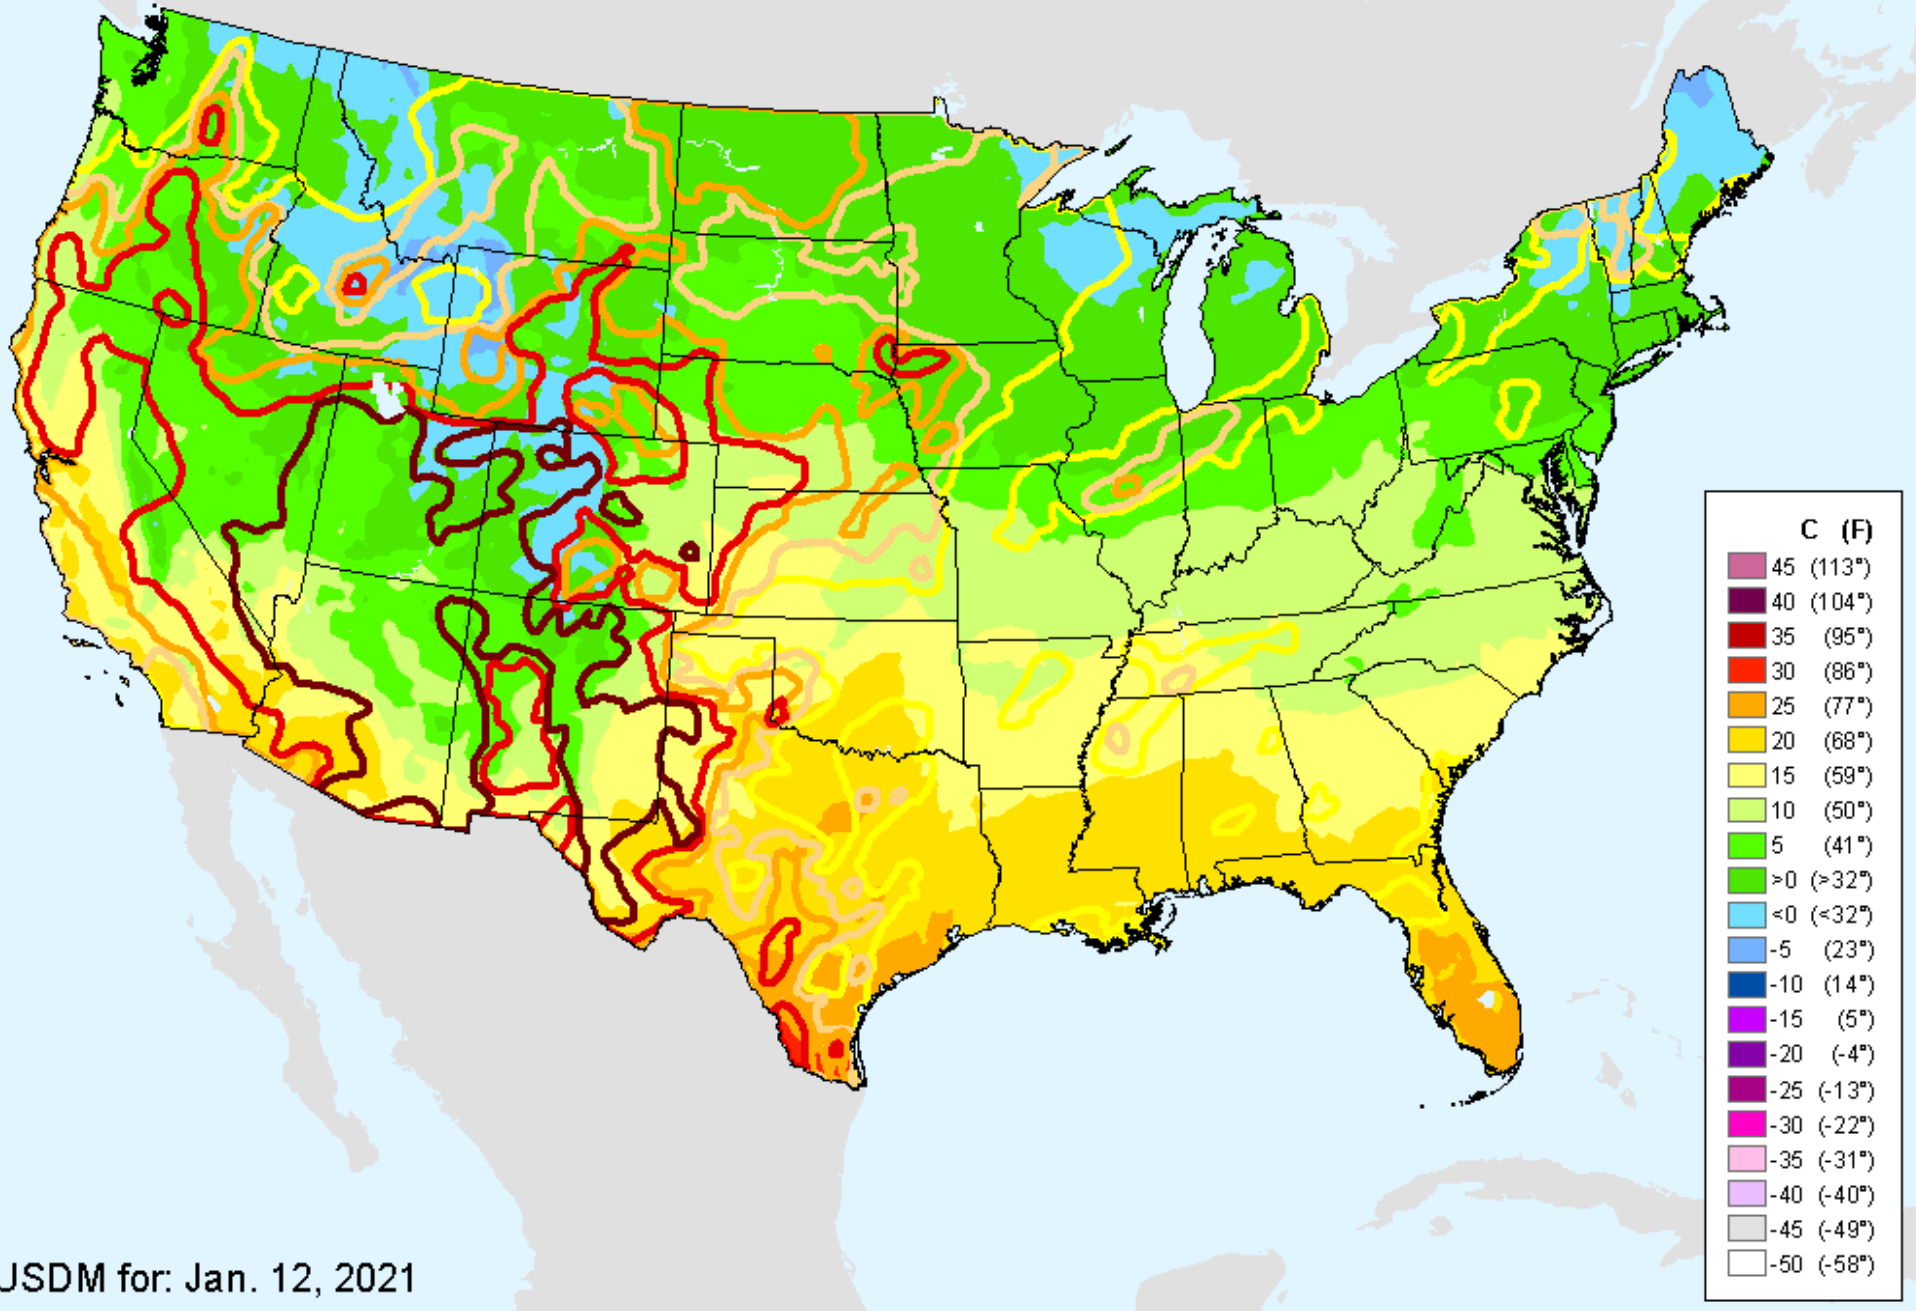

GFS (00z) 7-Day Max Temp Forecast

As of: Tuesday, January 19, 2021

USDM for: Jan. 12, 2021