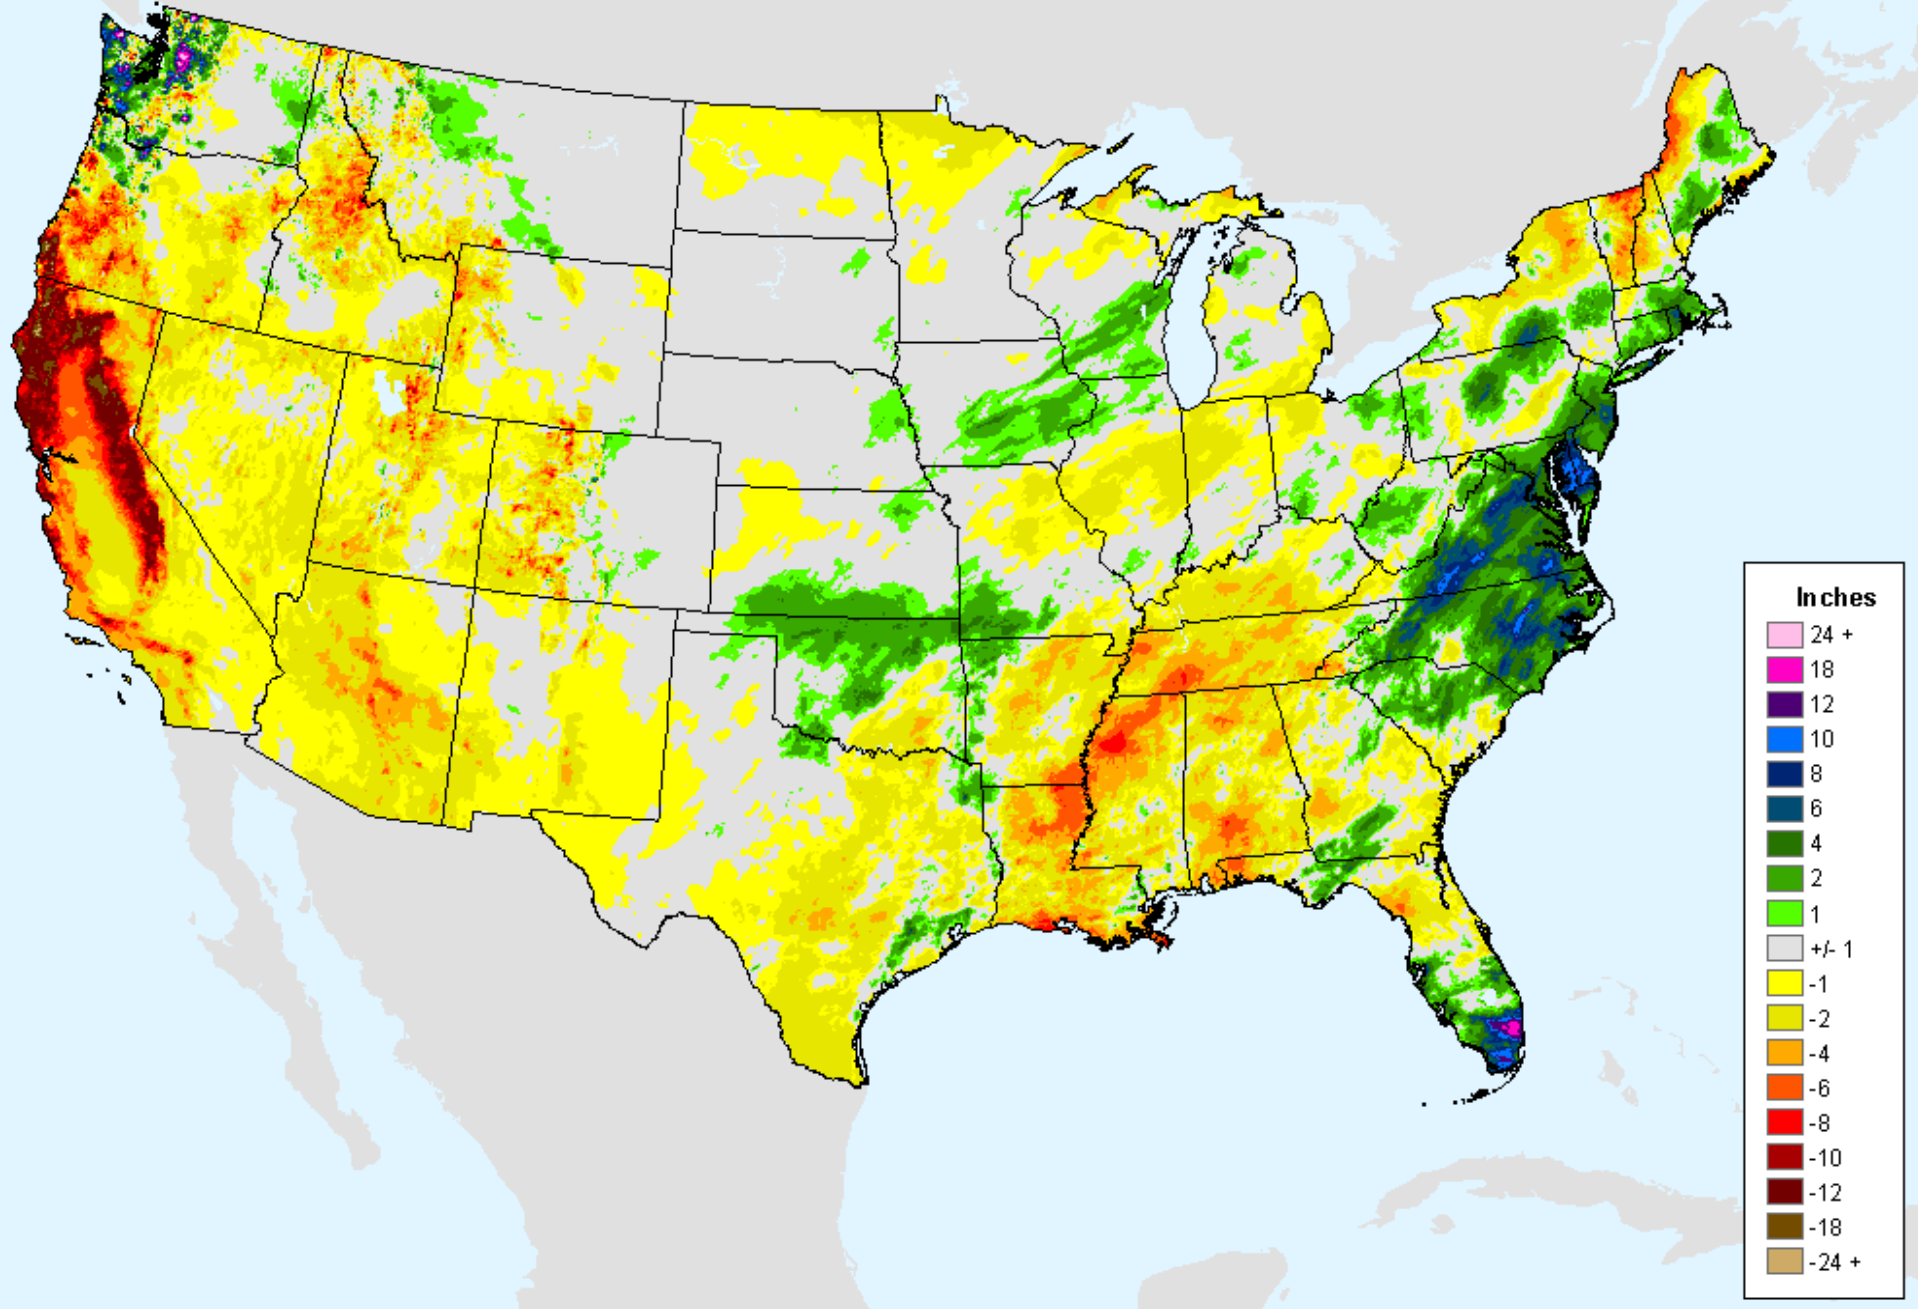

USDM for: Jan. 12, 2021

AHPS 60-Day Pct of Normal Pcp

As of: Tuesday, January 19, 2021

AHPS 90-Day Precip Departure

As of: Tuesday, January 19, 2021

USDM for: Jan. 12, 2021

AHPS 90-Day Precip Departure

As of: Tuesday, January 19, 2021