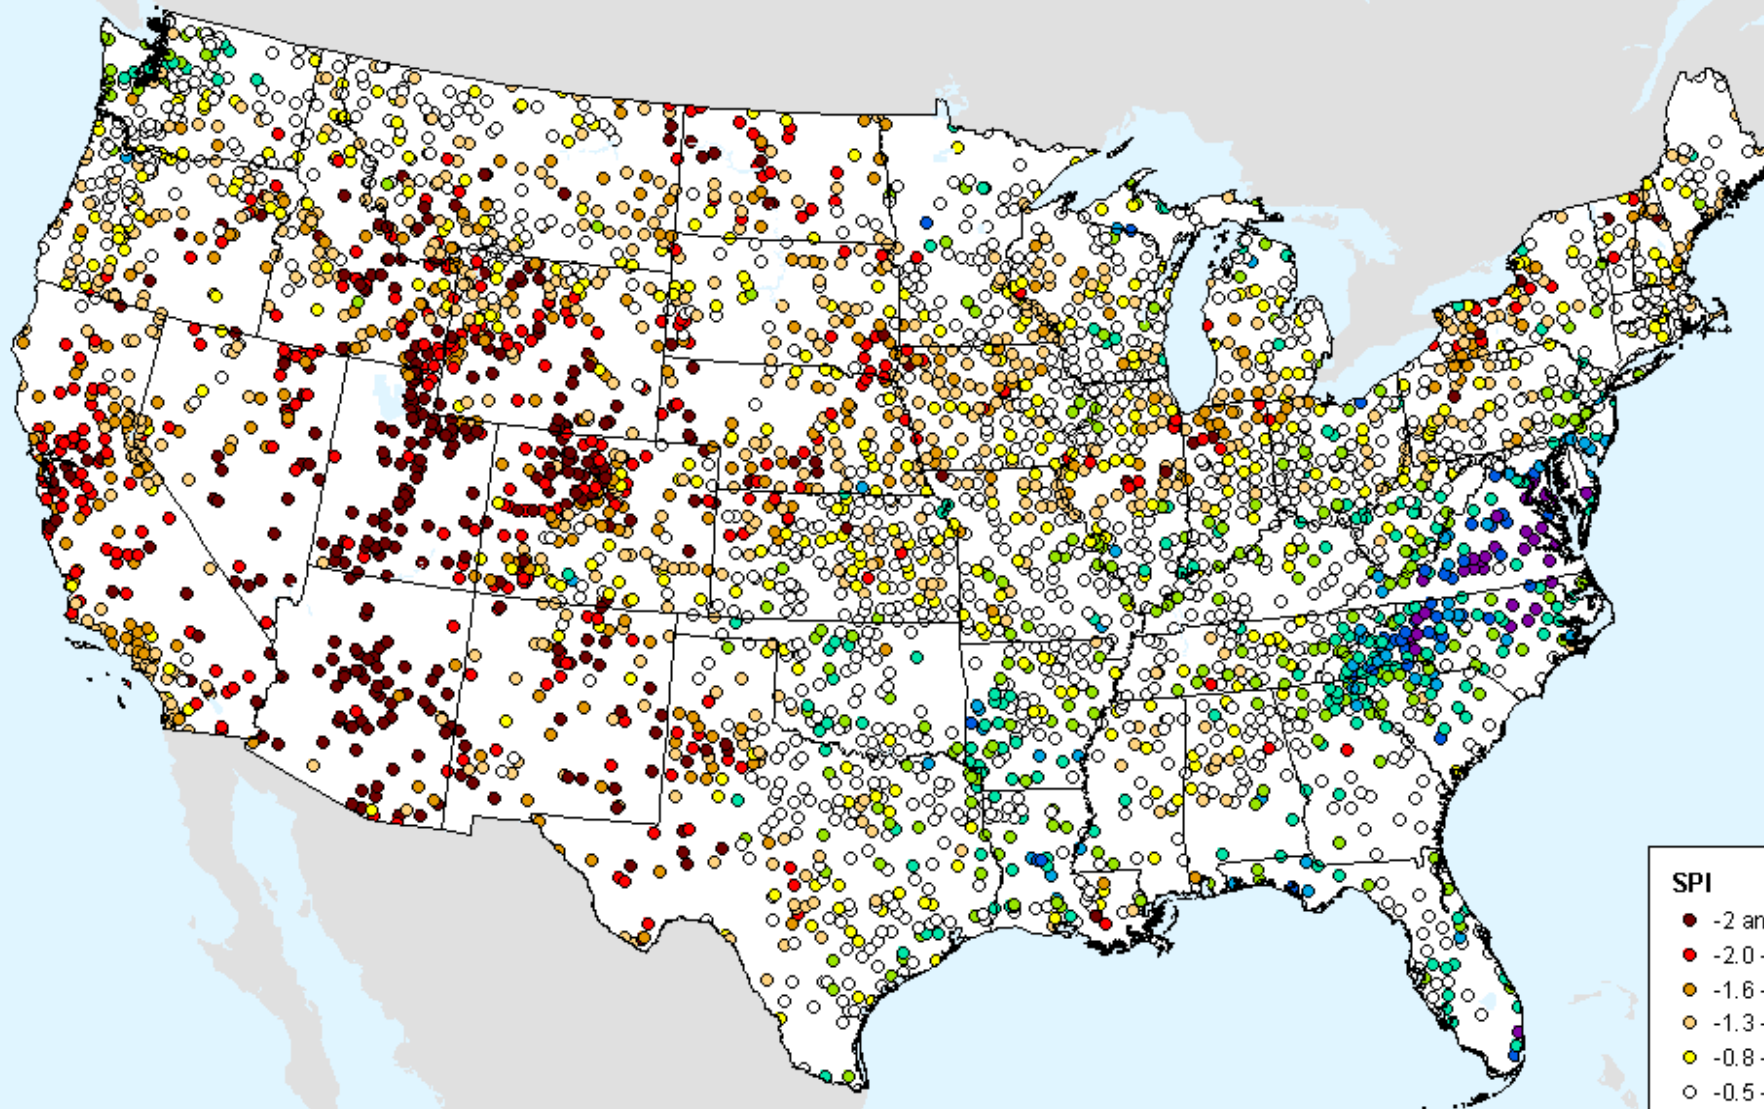

USDM for: Jan. 12, 2021

HPRCC 4-month SPI

As of: Tuesday, January 19, 2021

HPRCC 6-month SPI

As of: Tuesday, January 19, 2021

USDM for: Jan. 12, 2021

HPRCC 6-month SPI

As of: Tuesday, January 19, 2021