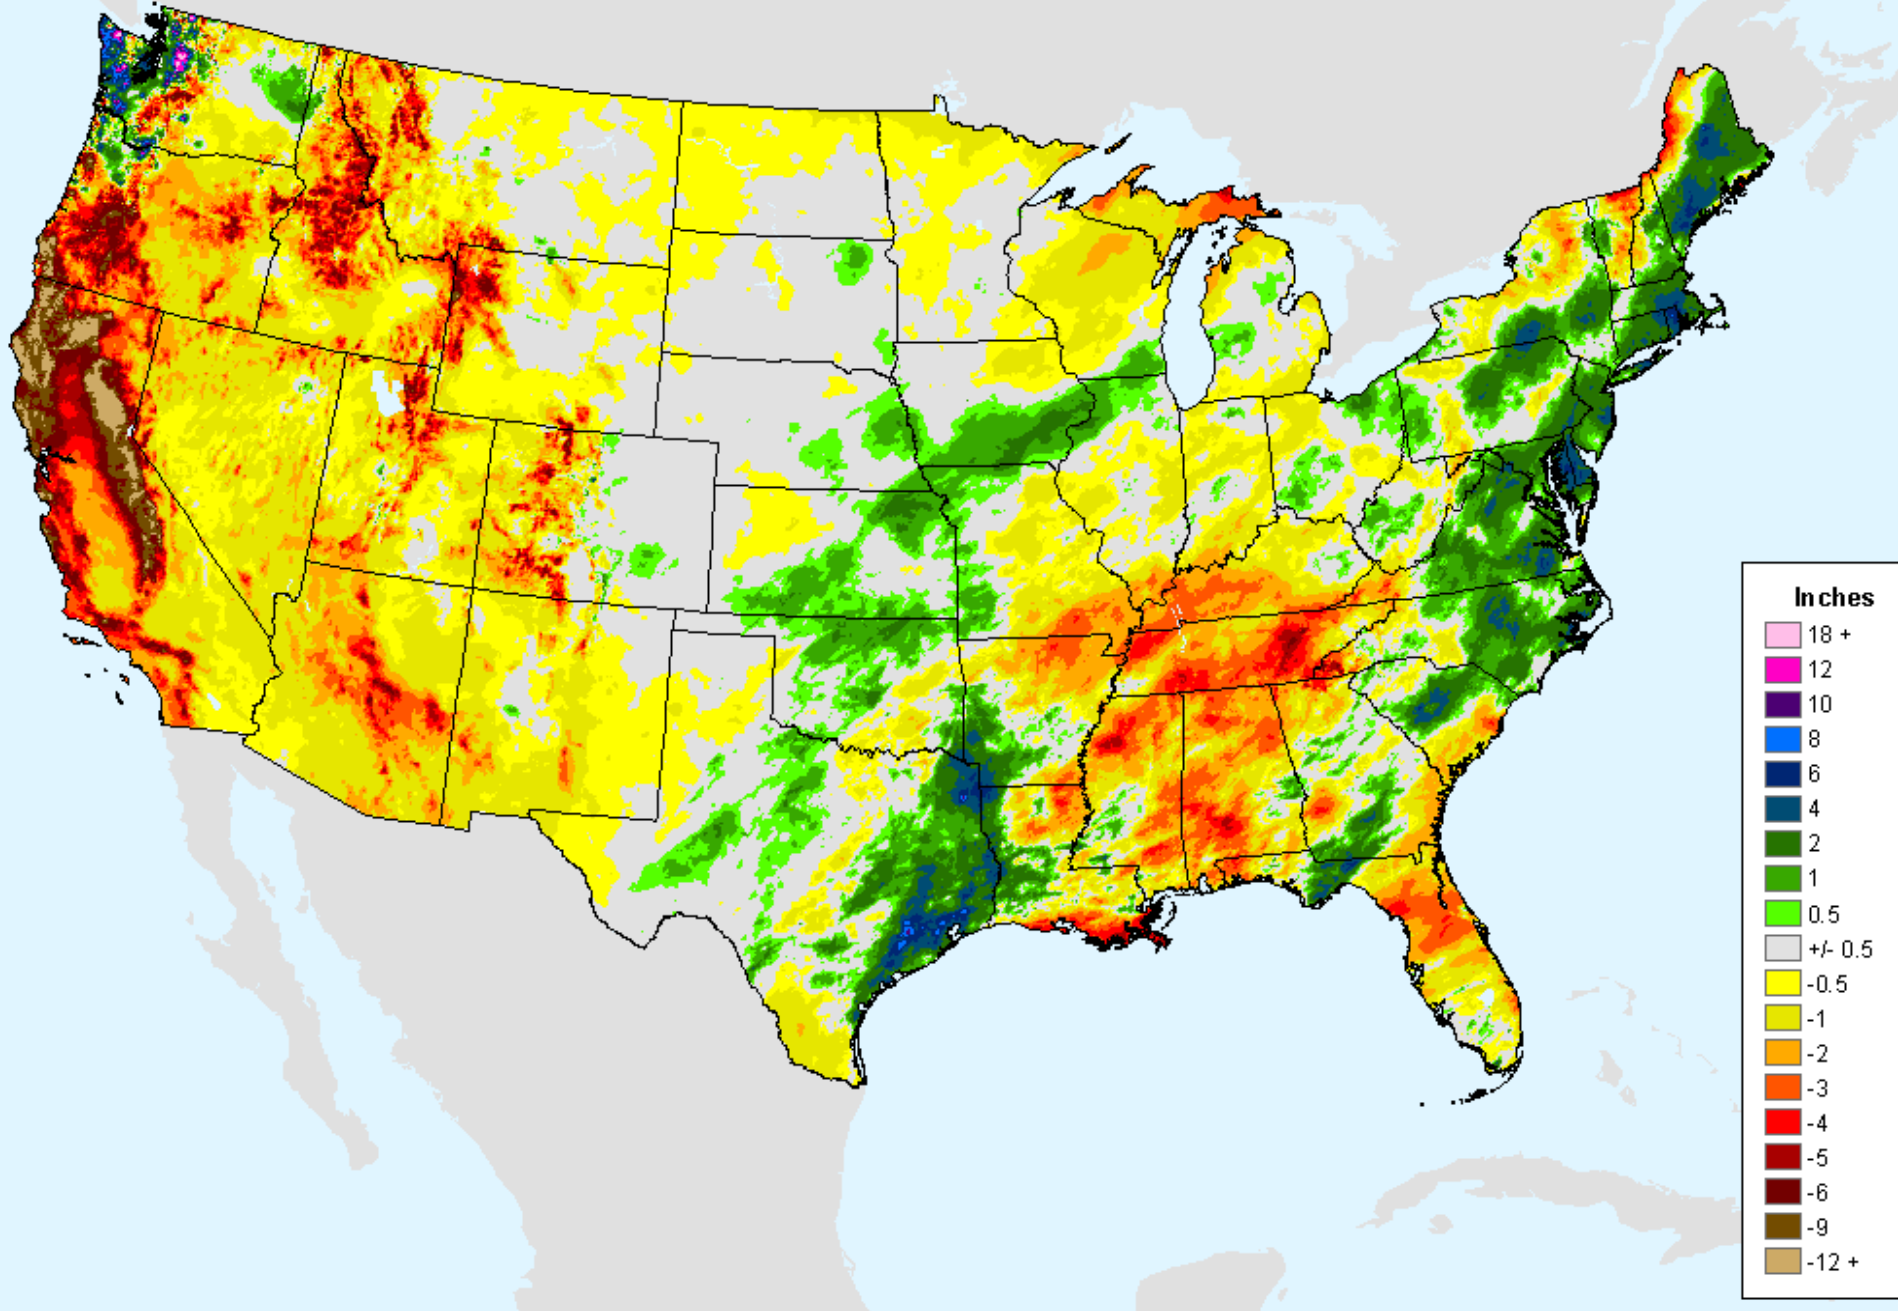

AHPS 60-Day Precip Departure

As of: Tuesday, January 19, 2021

USDM for: Jan. 12, 2021

AHPS 60-Day Precip Departure

As of: Tuesday, January 19, 2021

AHPS 60-Day Pct of Normal Pcp

As of: Tuesday, January 19, 2021