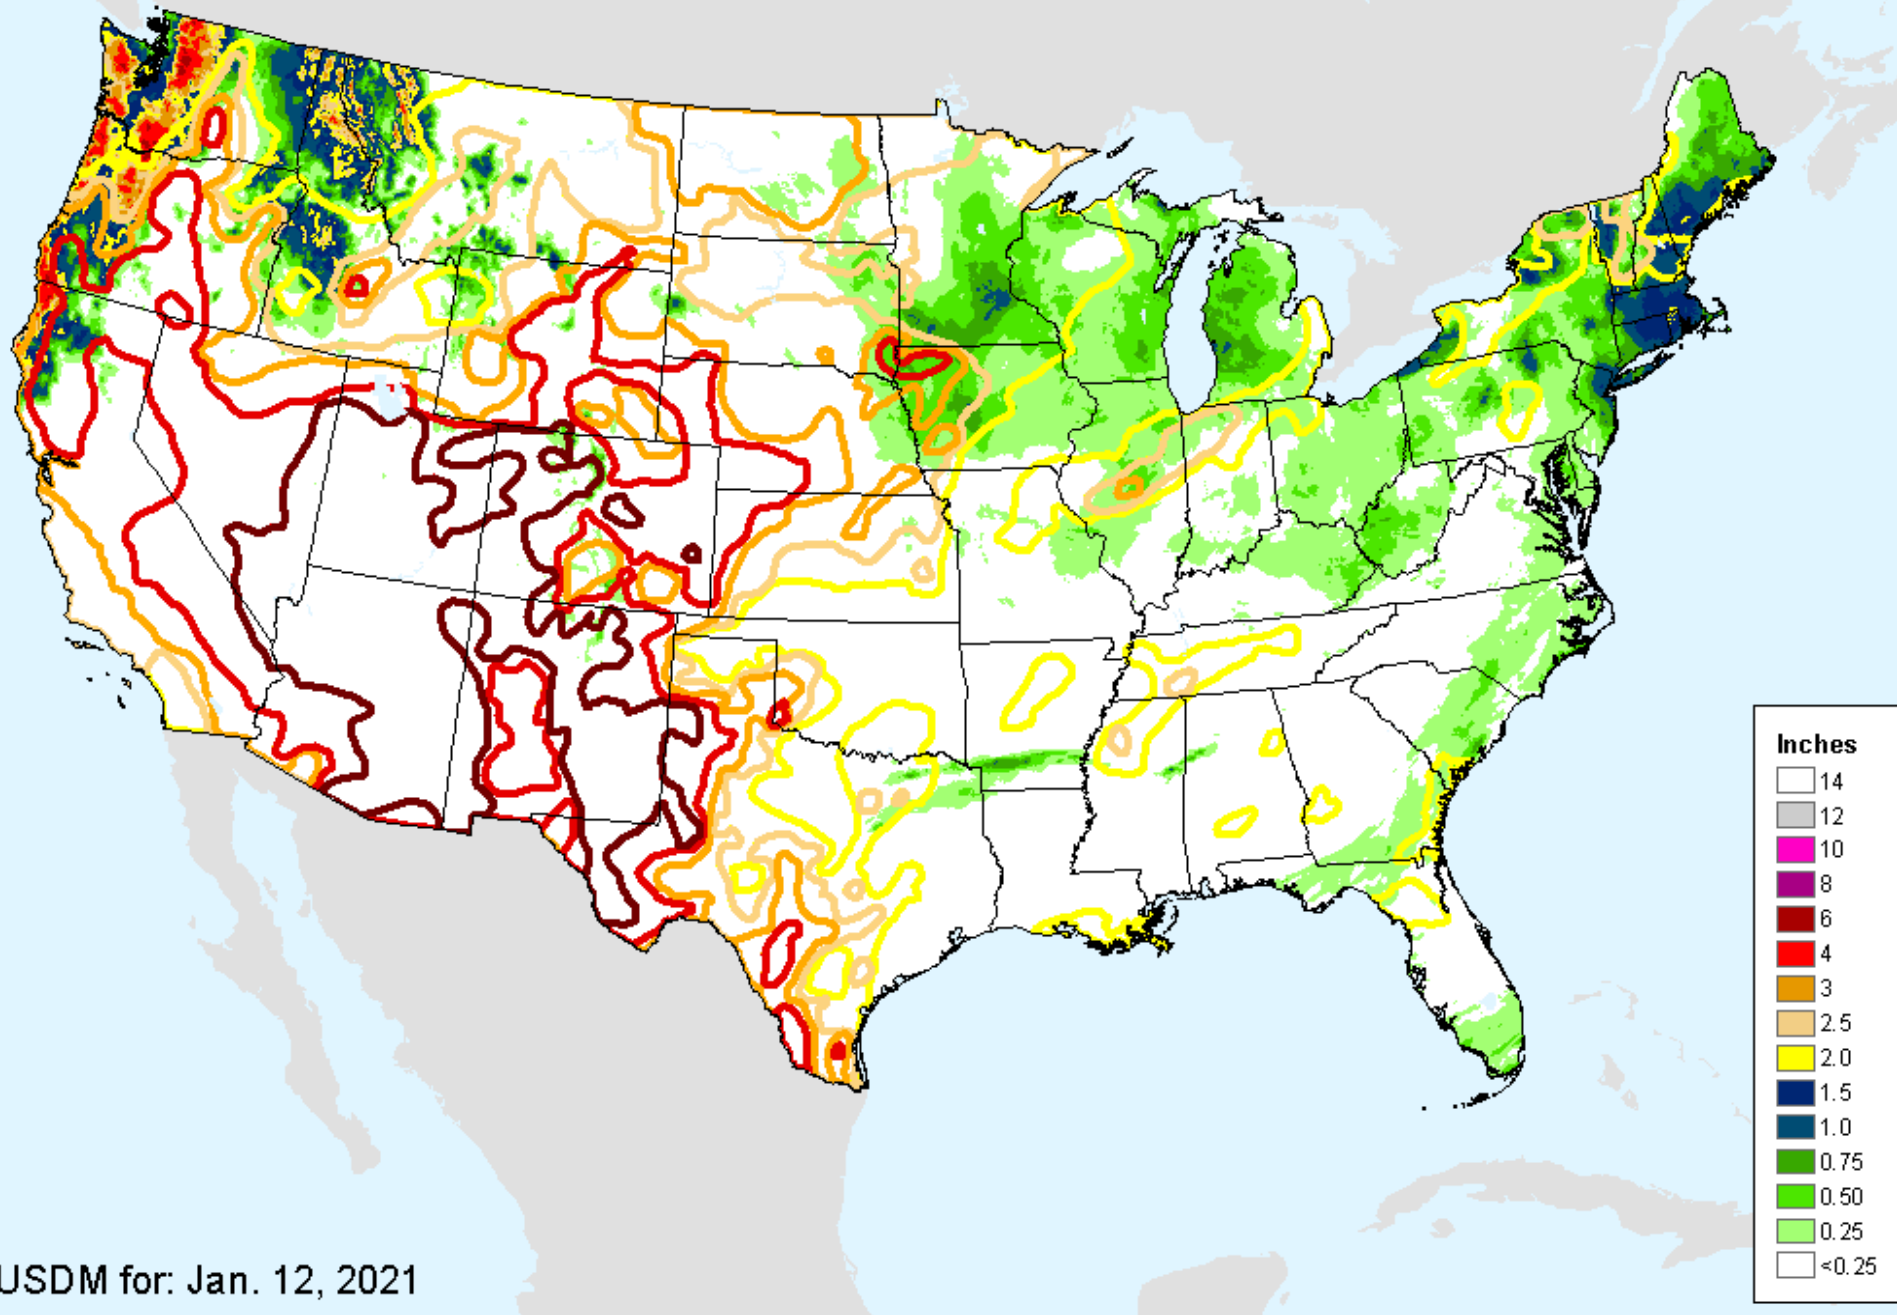

AHPS 7-Day Precipitation

As of: Tuesday, January 19, 2021

AHPS 7-Day Precipitation

As of: Tuesday, January 19, 2021

USDM for: Jan. 12, 2021

AHPS 14-Day Precip Departure

As of: Tuesday, January 19, 2021

USDM for: Jan. 12, 2021