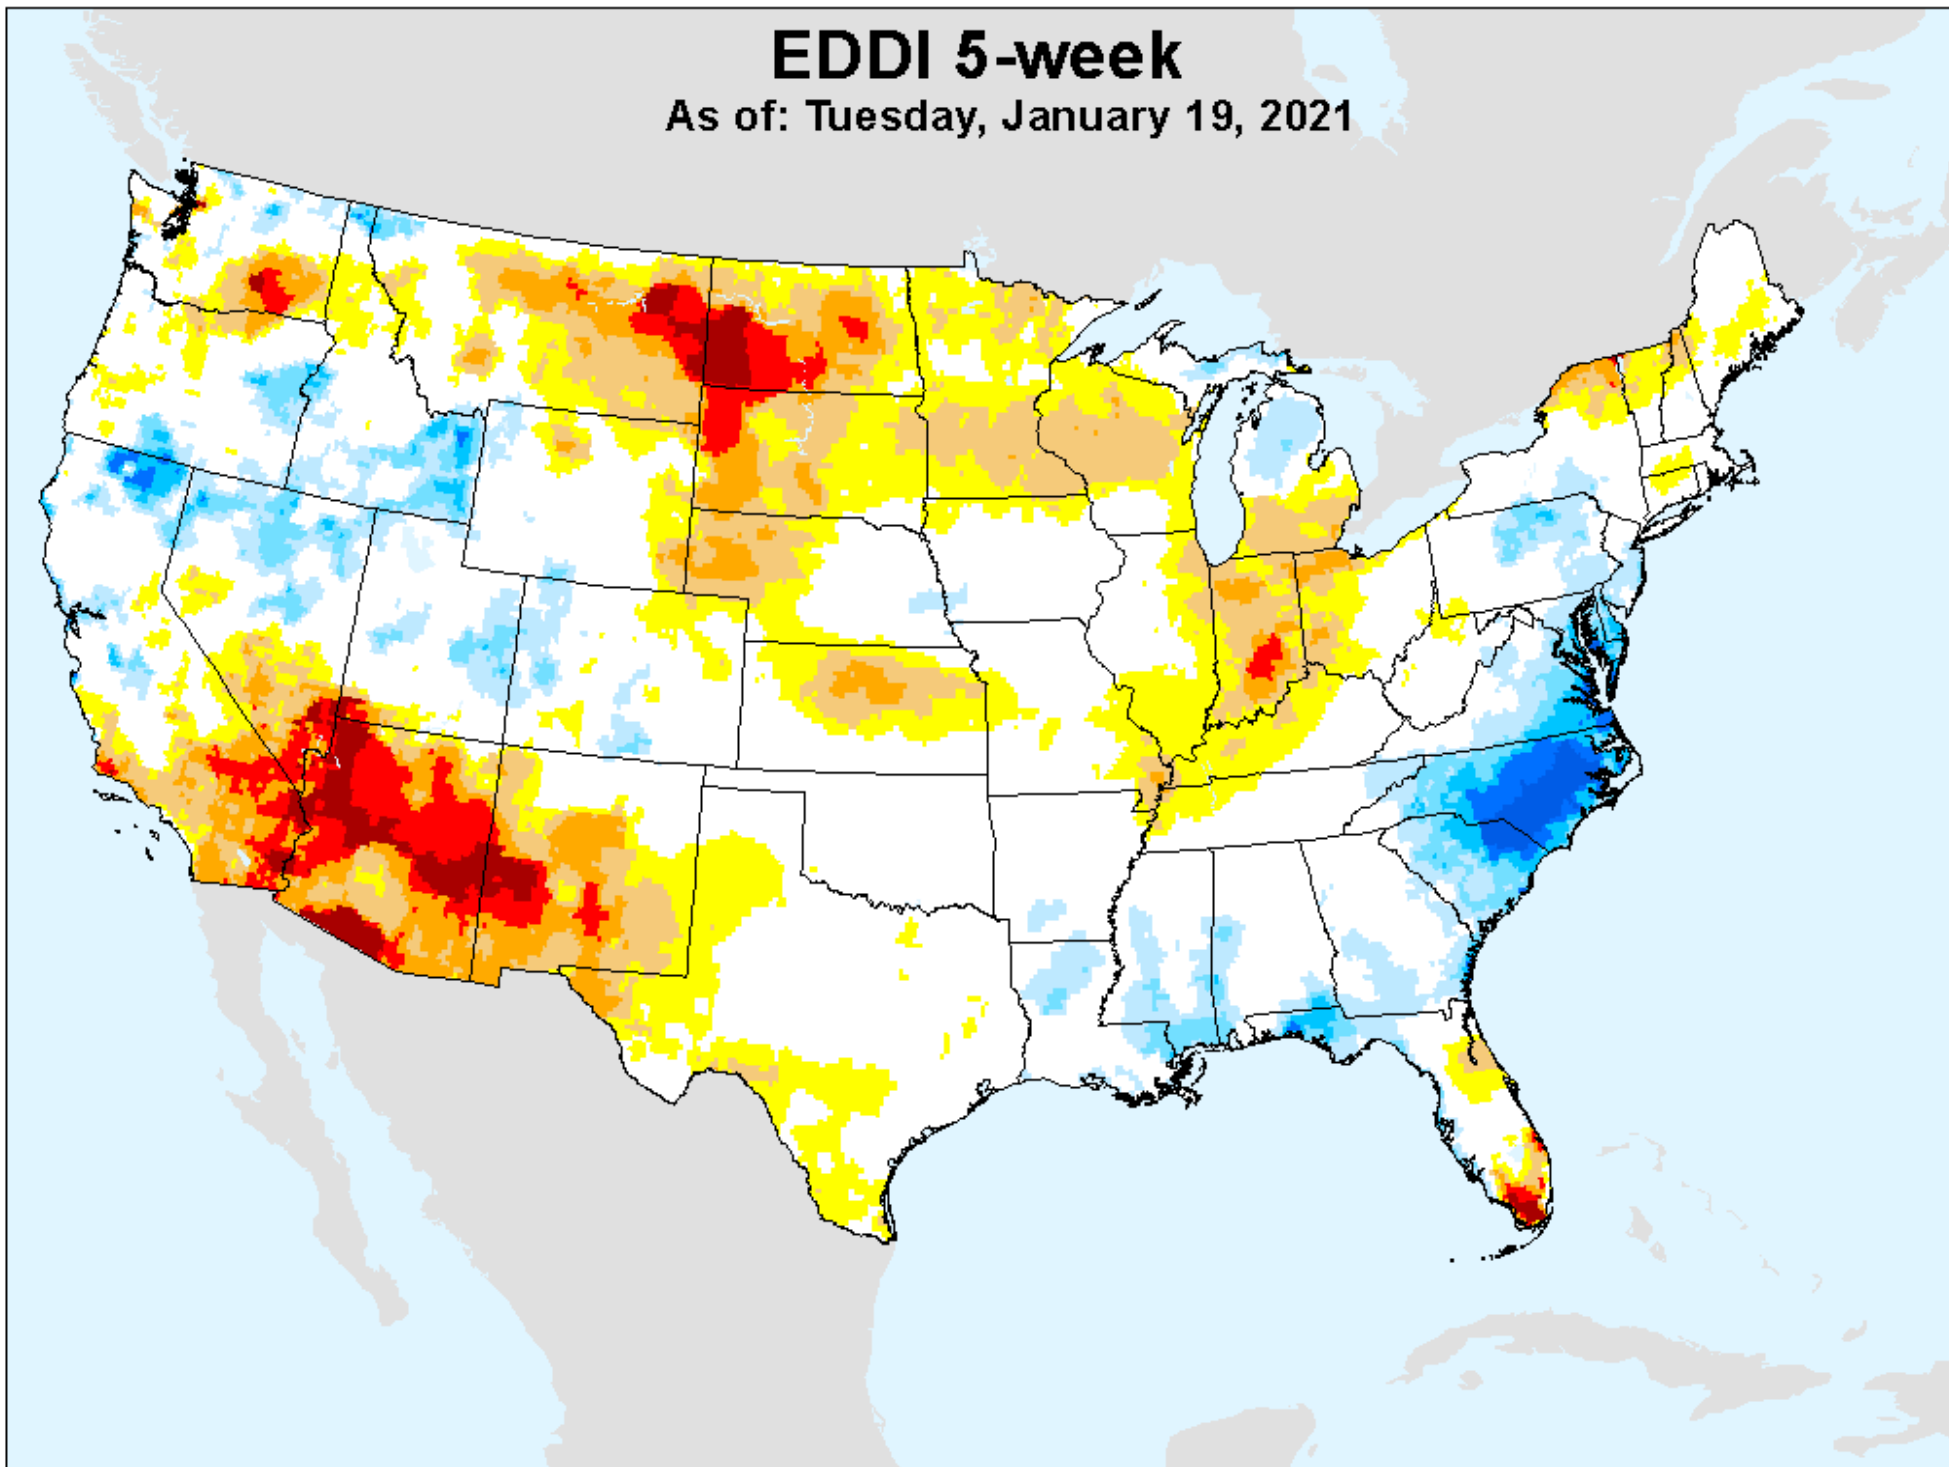

EDDI 5-week

As of: Tuesday, January 19, 2021