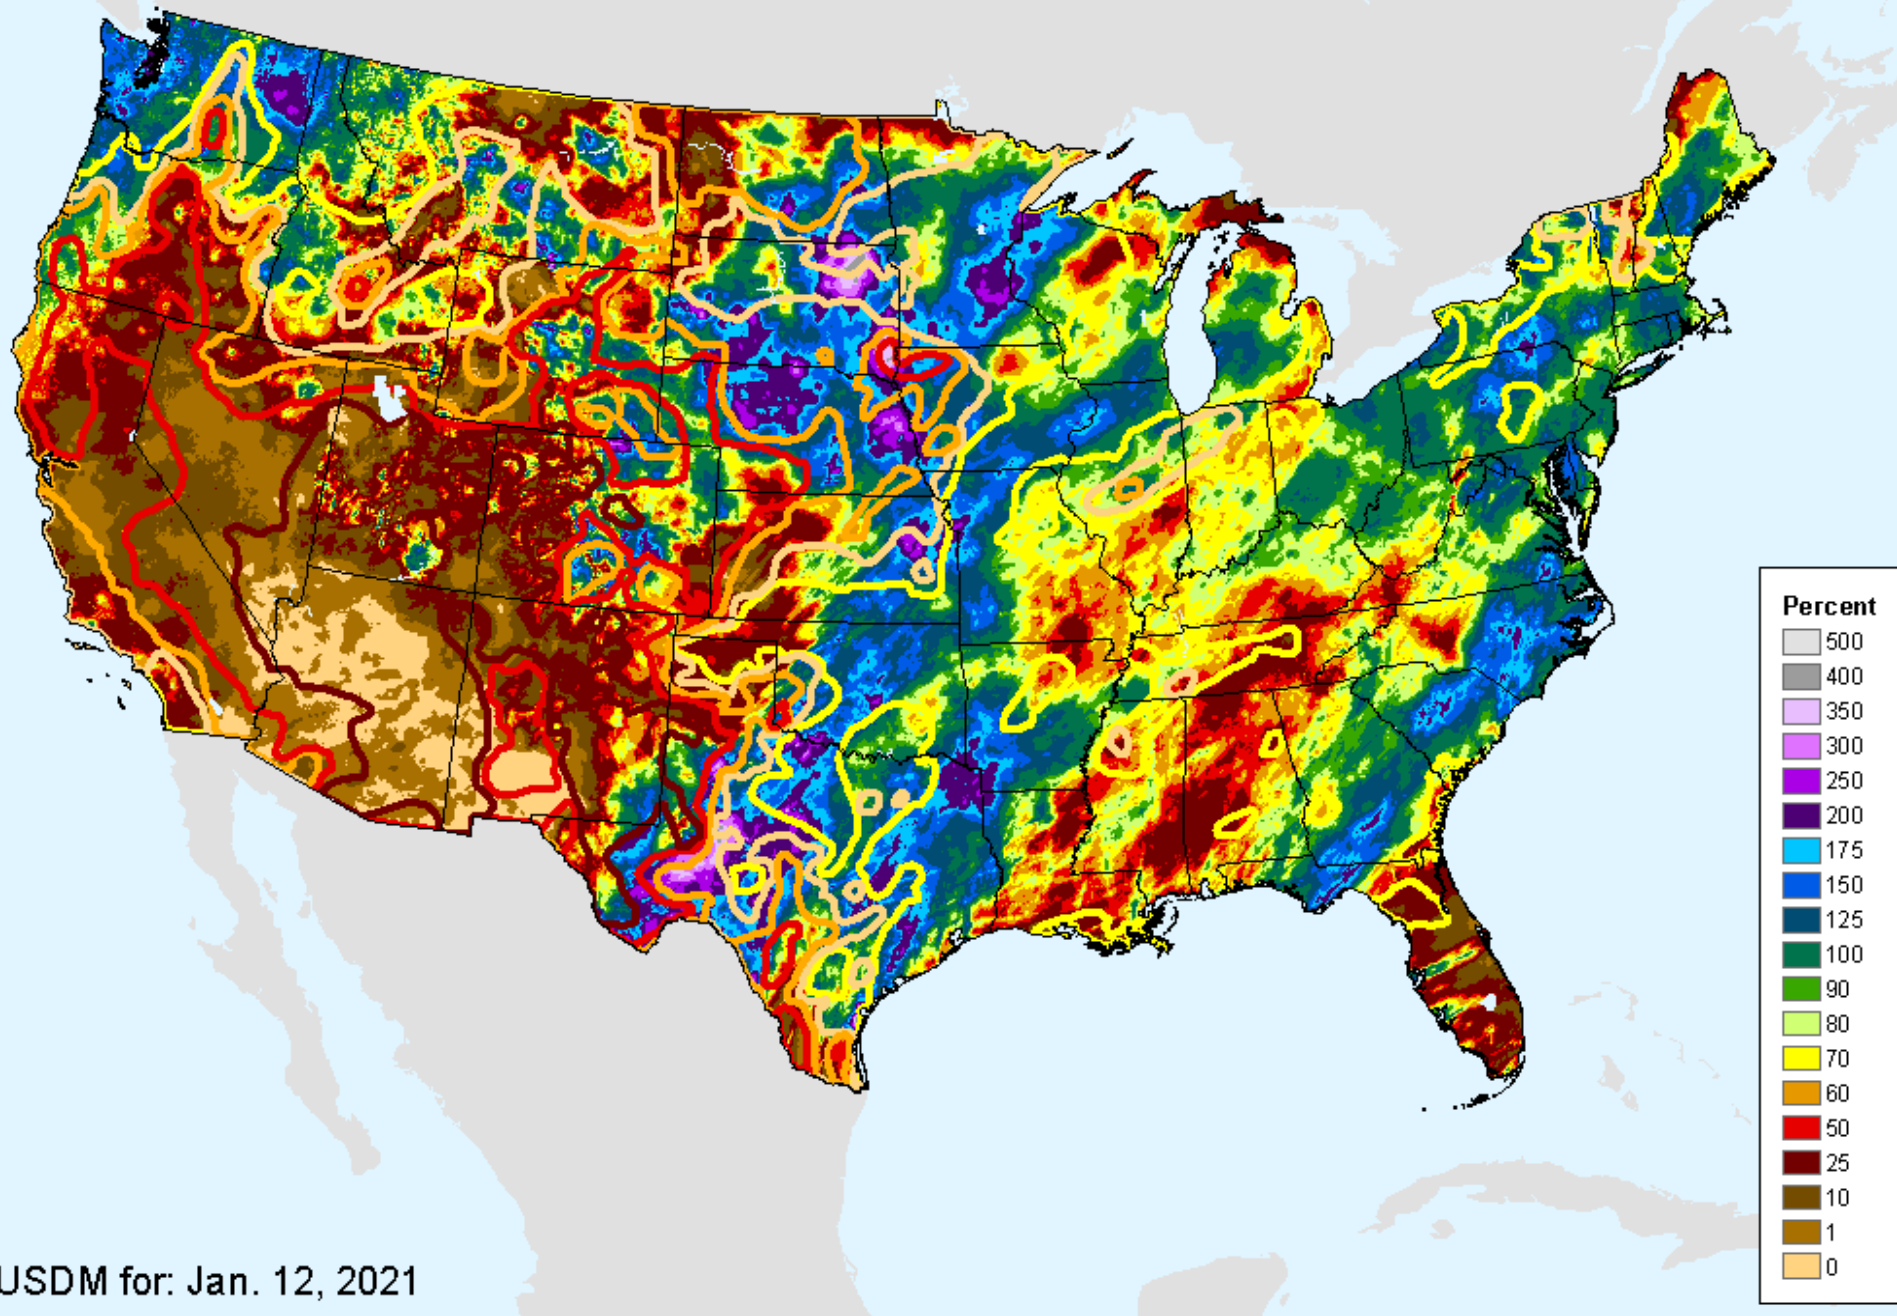

AHPS 30-Day Pct of Normal Pcp

As of: Tuesday, January 19, 2021

USDM for: Jan. 12, 2021