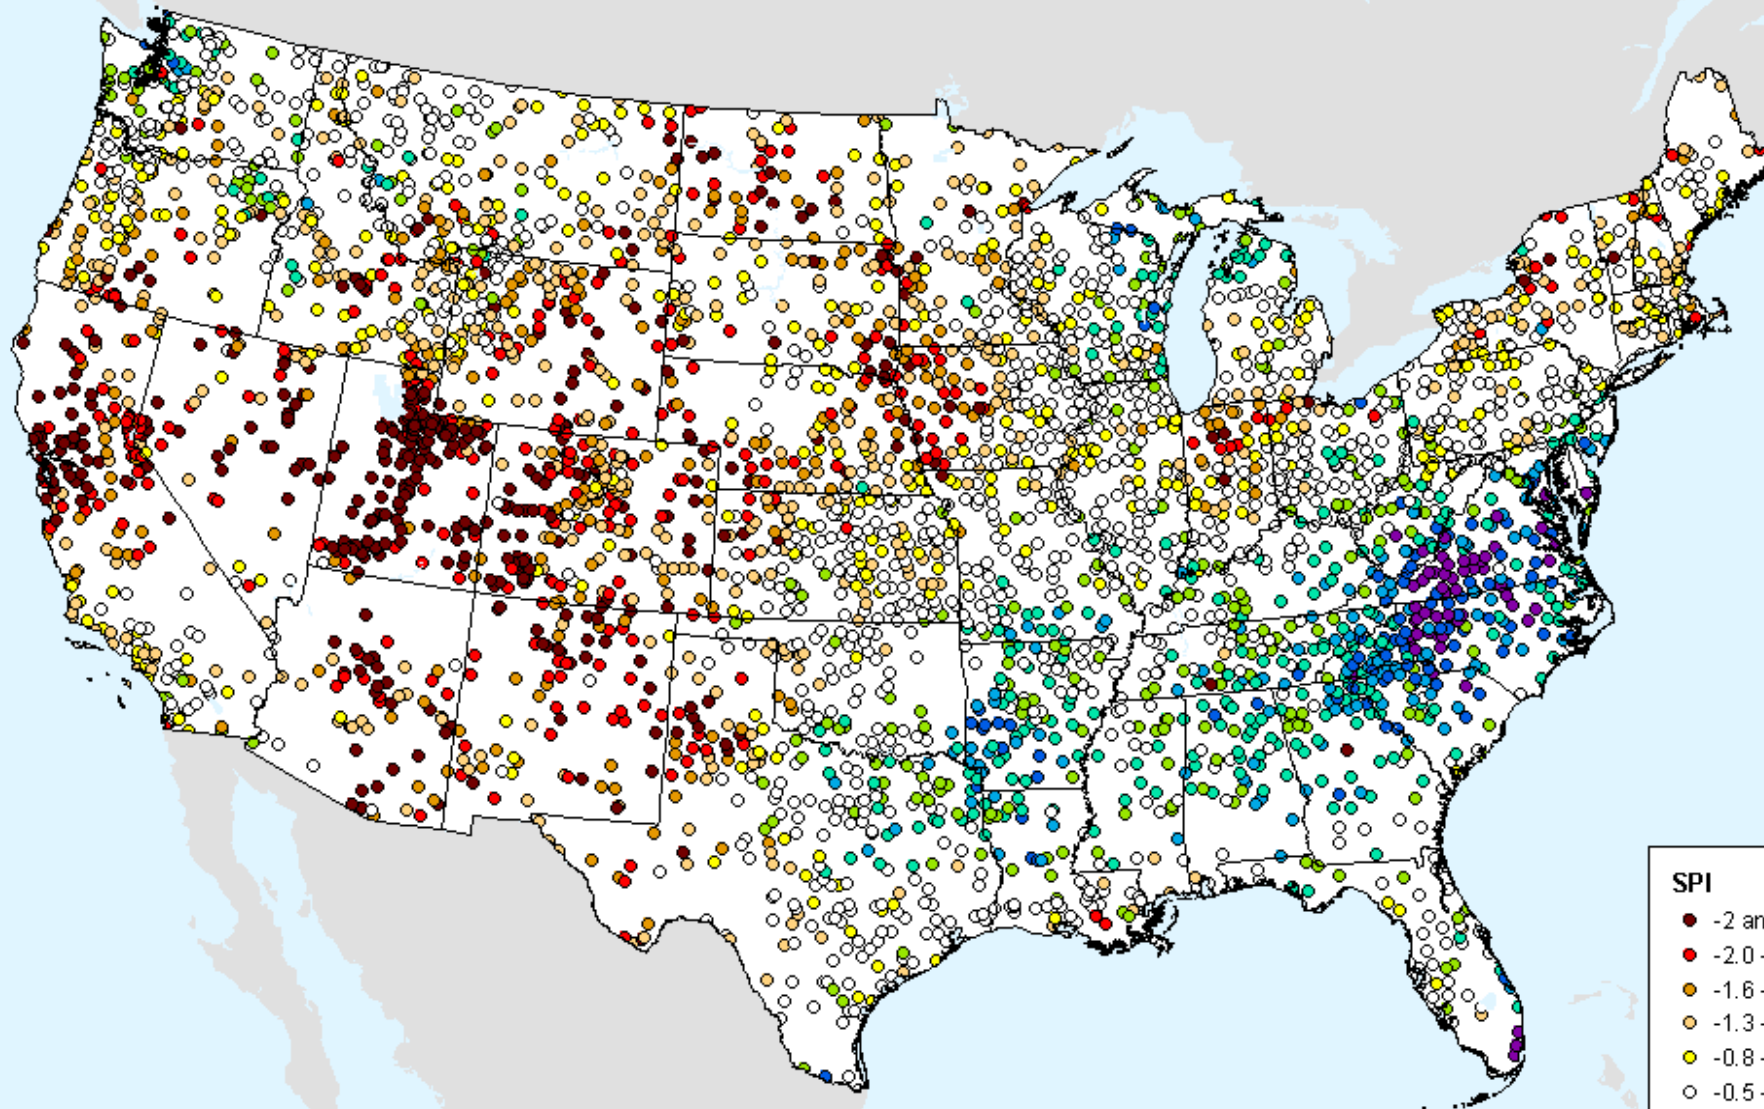

HPRCC 12-month SPI

As of: Tuesday, January 19, 2021

SPI

- -2 and Greater
- -2.0 -- -1.6
- -1.6 -- -1.3
- -1.3 -- -0.8
- -0.8 -- -0.5
- -0.5 - 0.5
- 0.5 - 0.8
- 0.8 - 1.3
- 1.3 - 1.6
- 1.6 - 2.0
- 2.0 and Greater