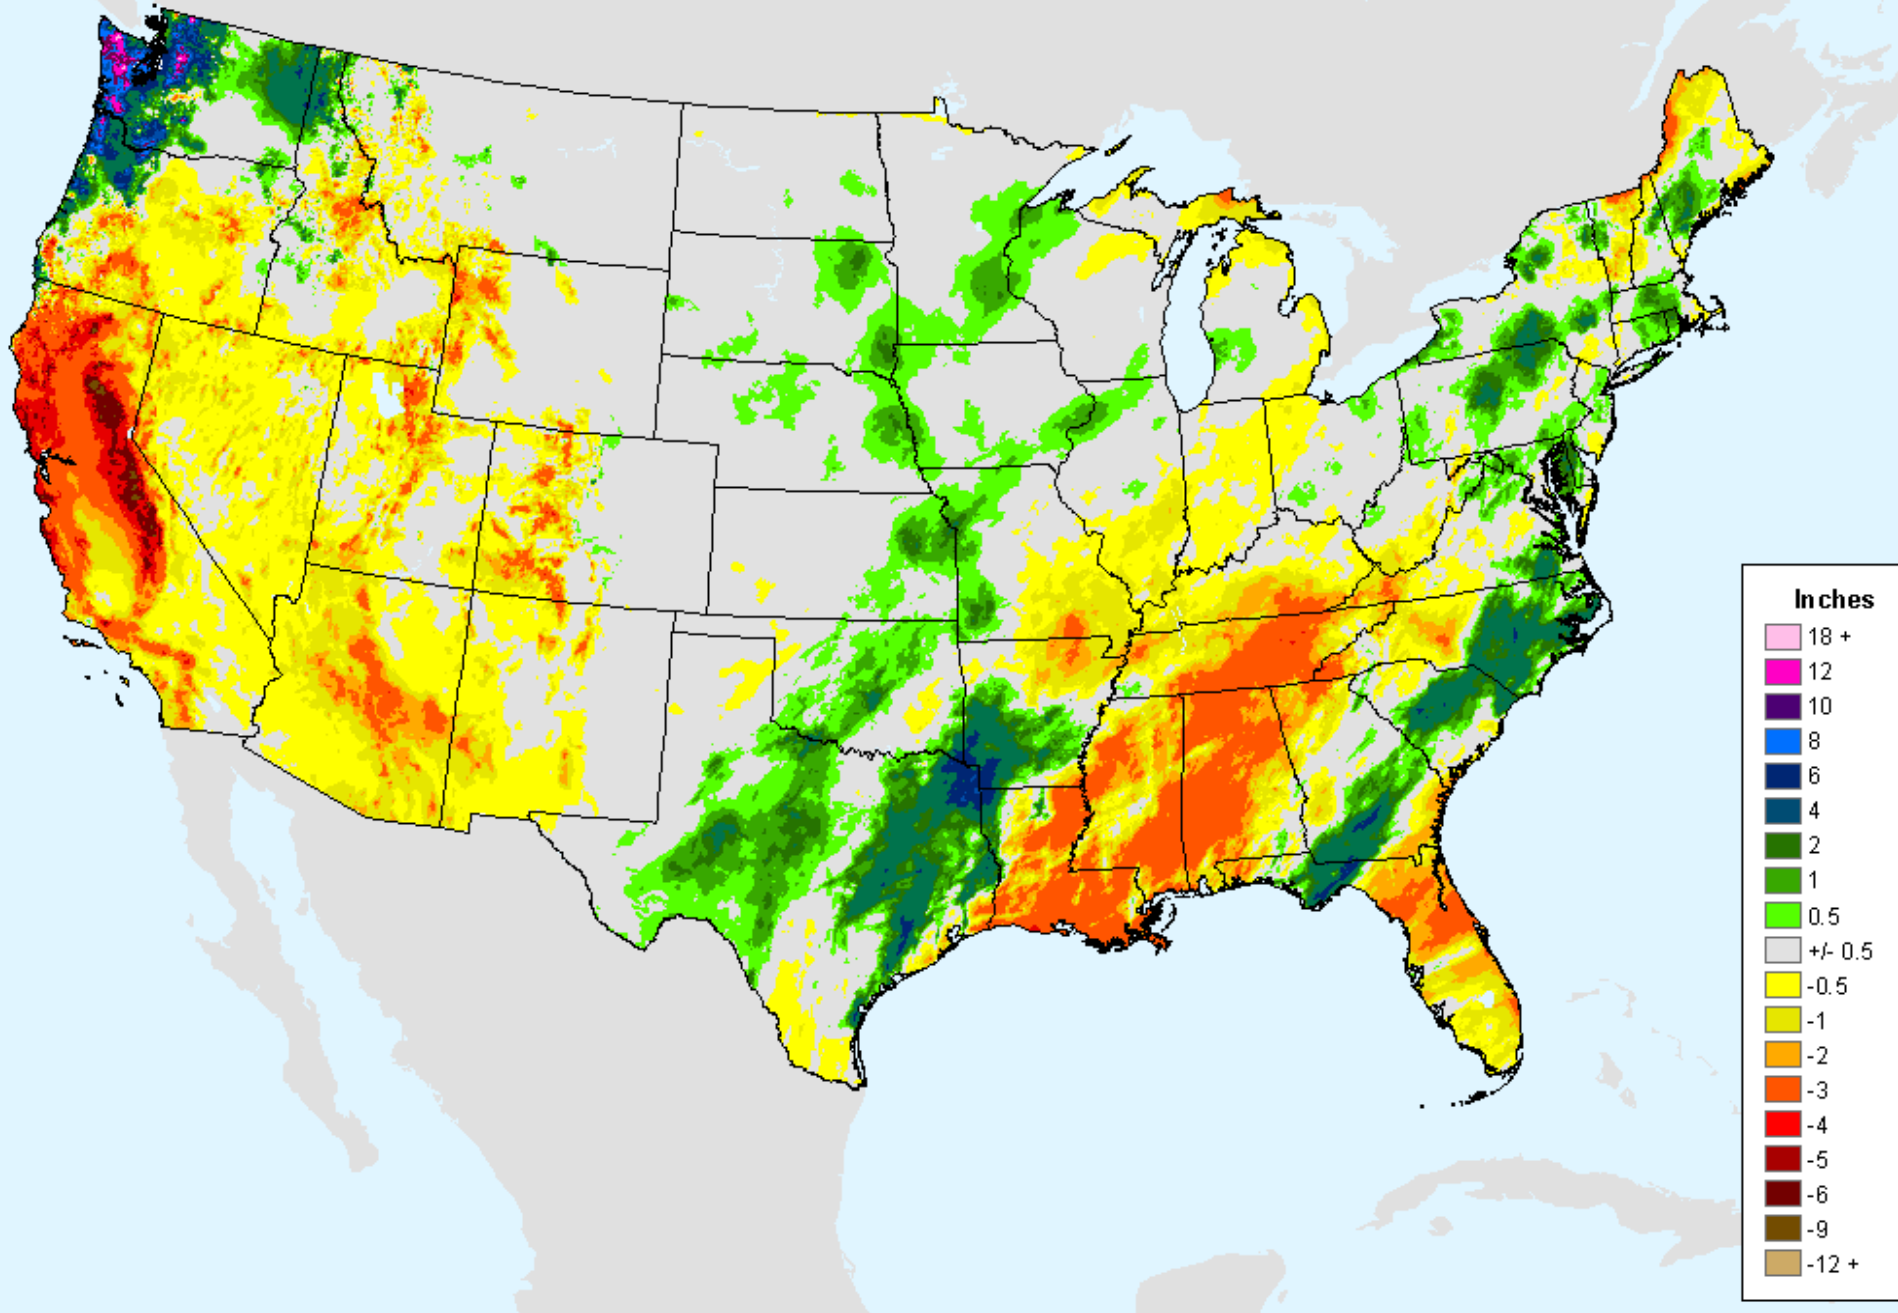

AHPS 14-Day Precip Departure

As of: Tuesday, January 19, 2021

AHPS 30-Day Precip Departure

As of: Tuesday, January 19, 2021

USDM for: Jan. 12, 2021

AHPS 30-Day Precip Departure

As of: Tuesday, January 19, 2021