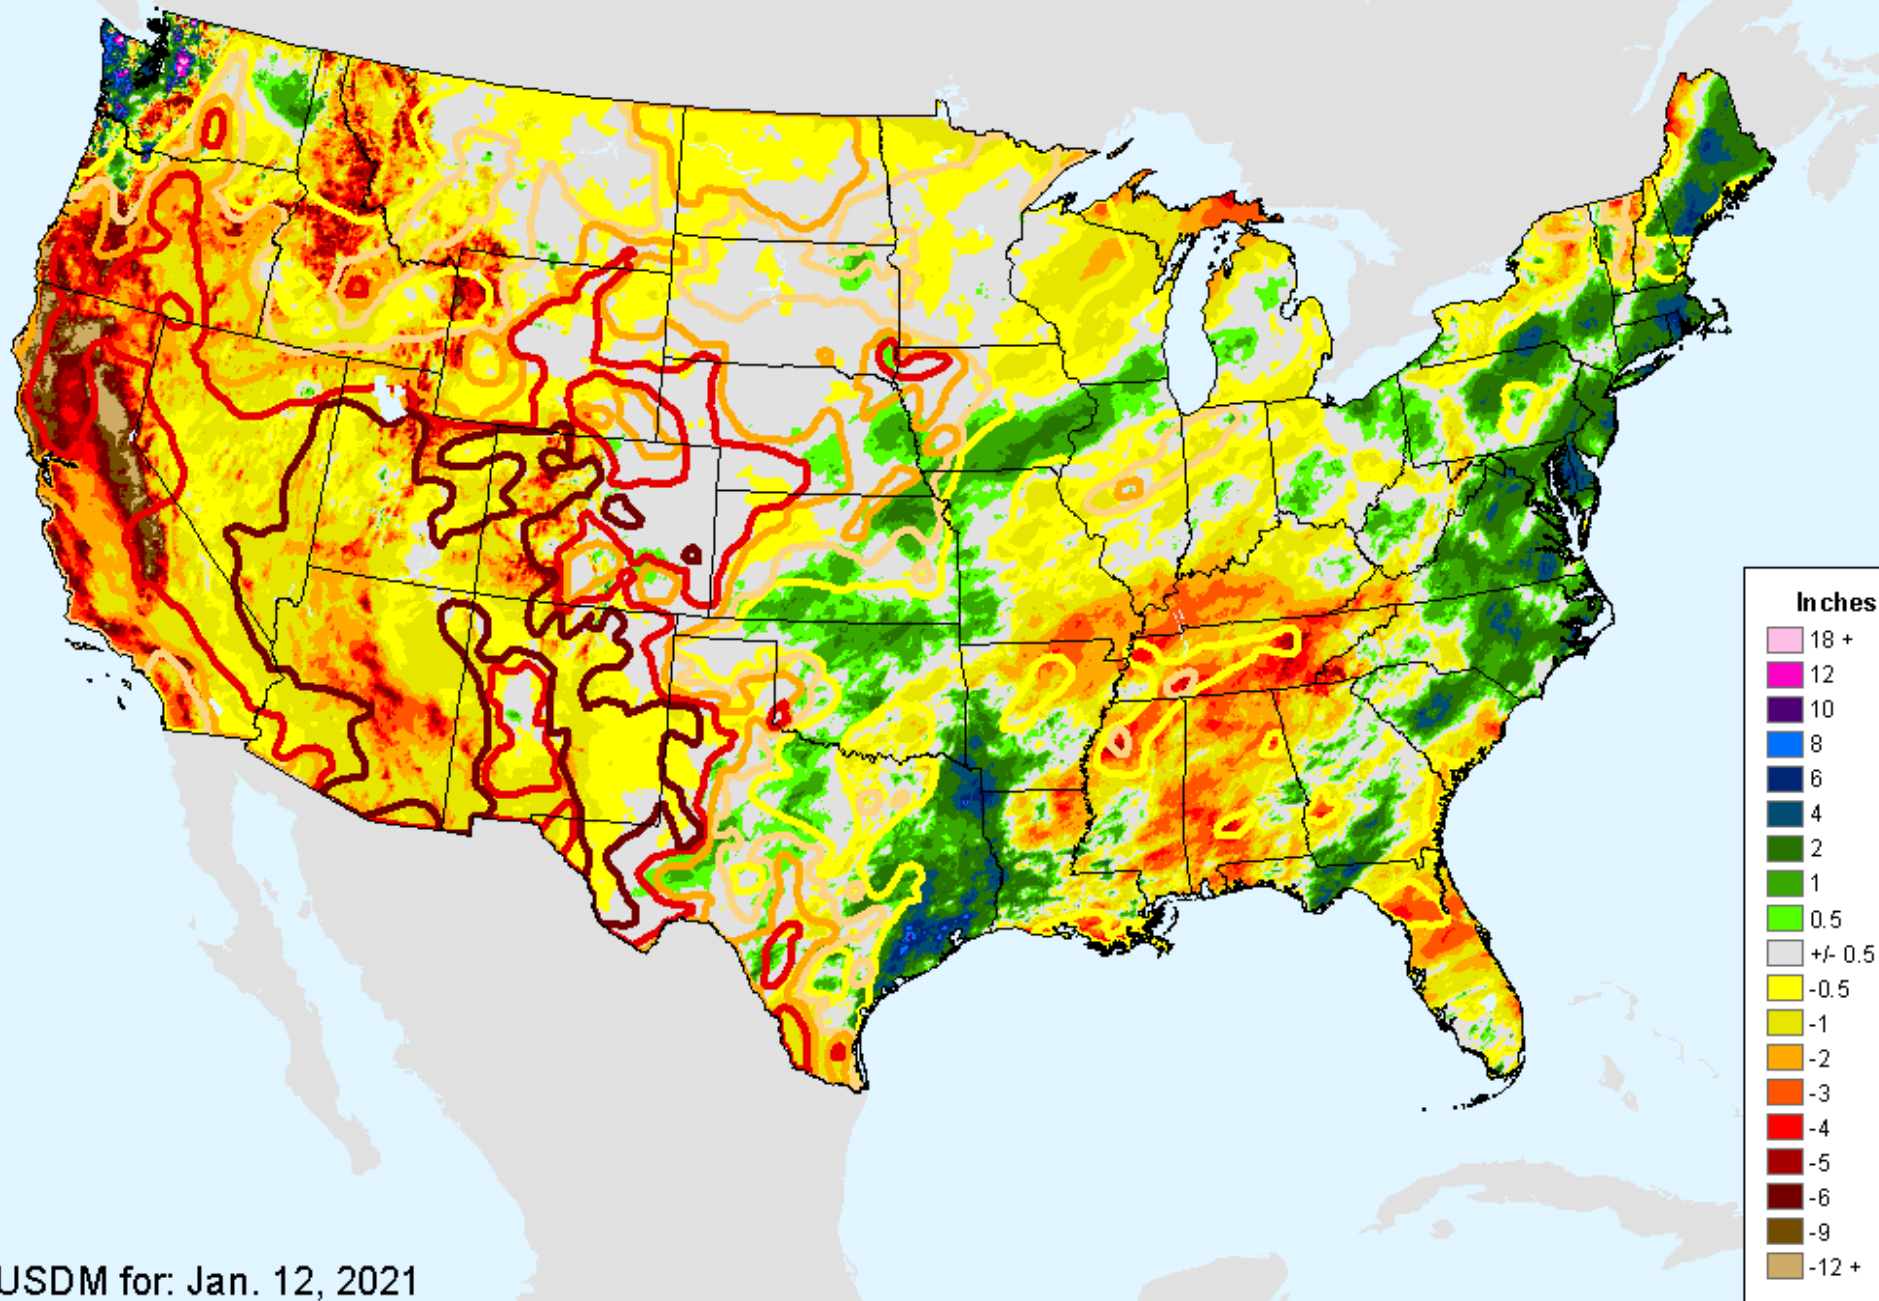

AHPS 60-Day Precip Departure

As of: Tuesday, January 19, 2021

USDM for: Jan. 12, 2021