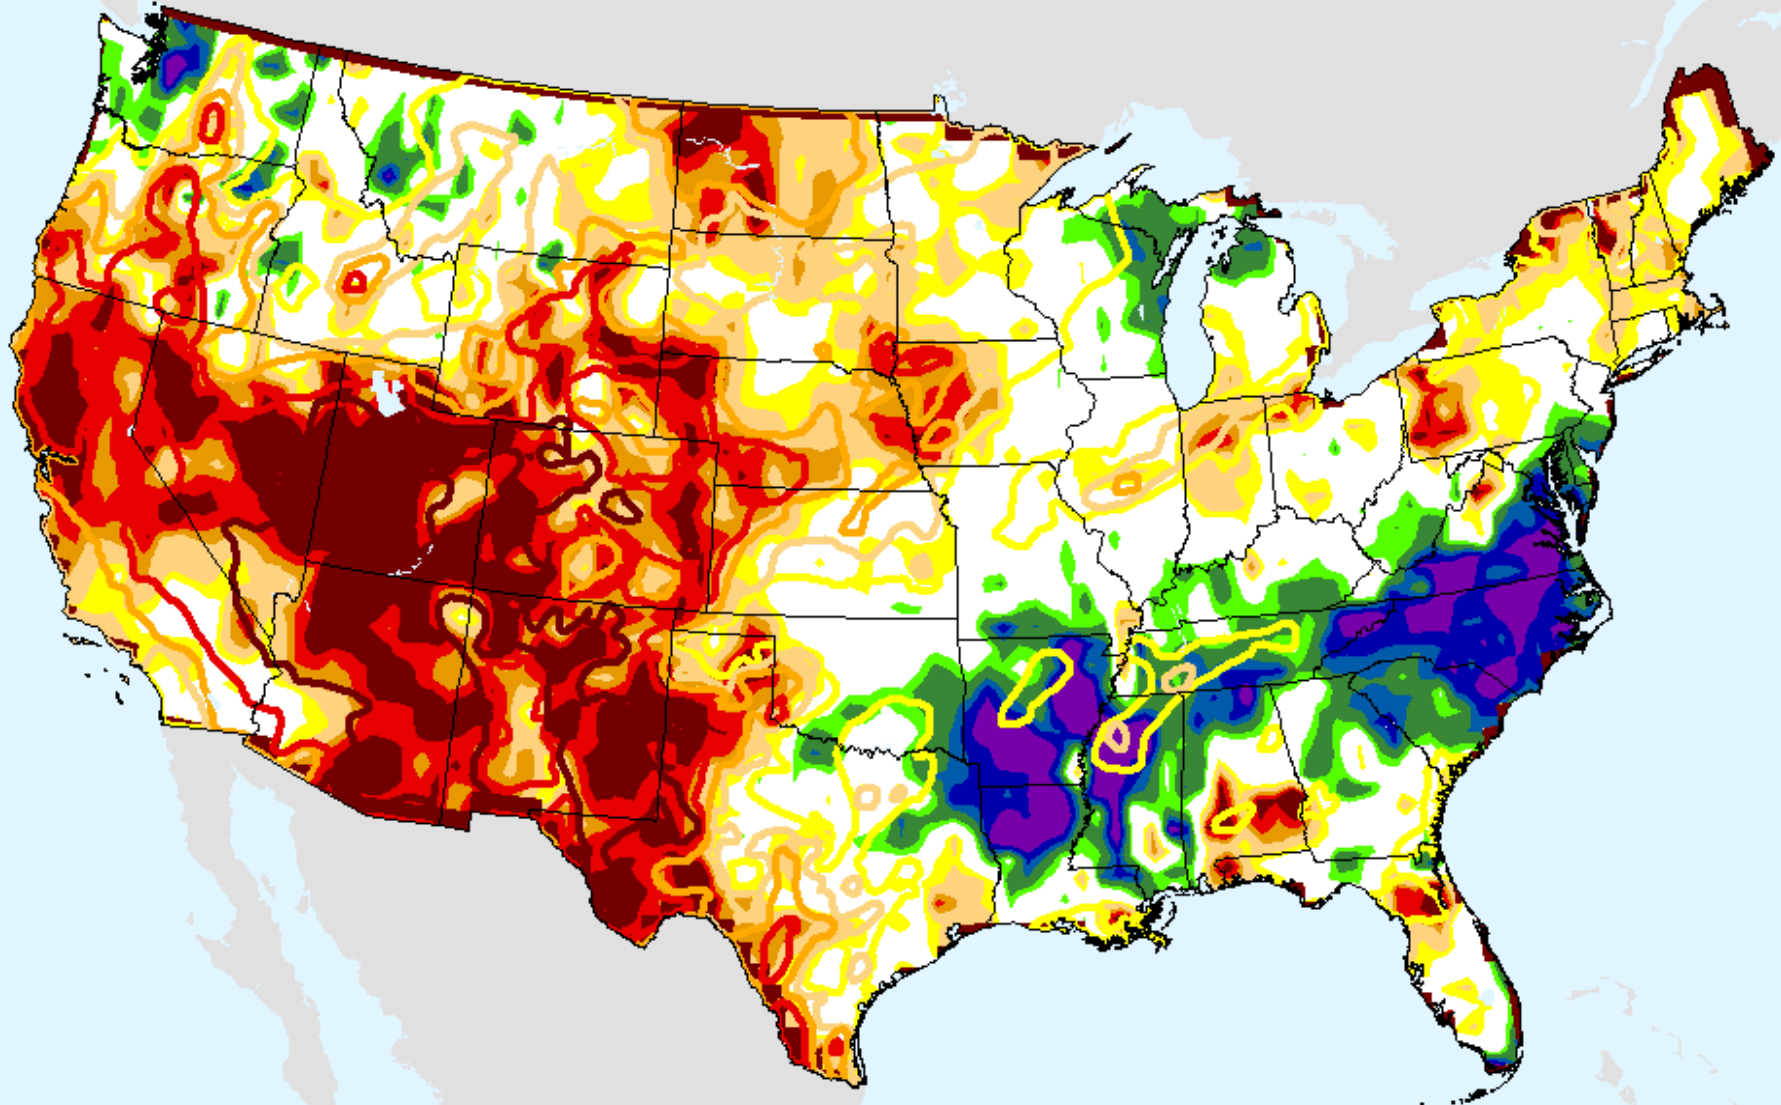

SPI (USDM)

CPC 9-month SPI

As of: Tuesday, January 19, 2021

CPC 12-month SPI

As of: Tuesday, January 19, 2021

USDM for: Jan. 12, 2021

SPI (USDM)

CPC 12-month SPI