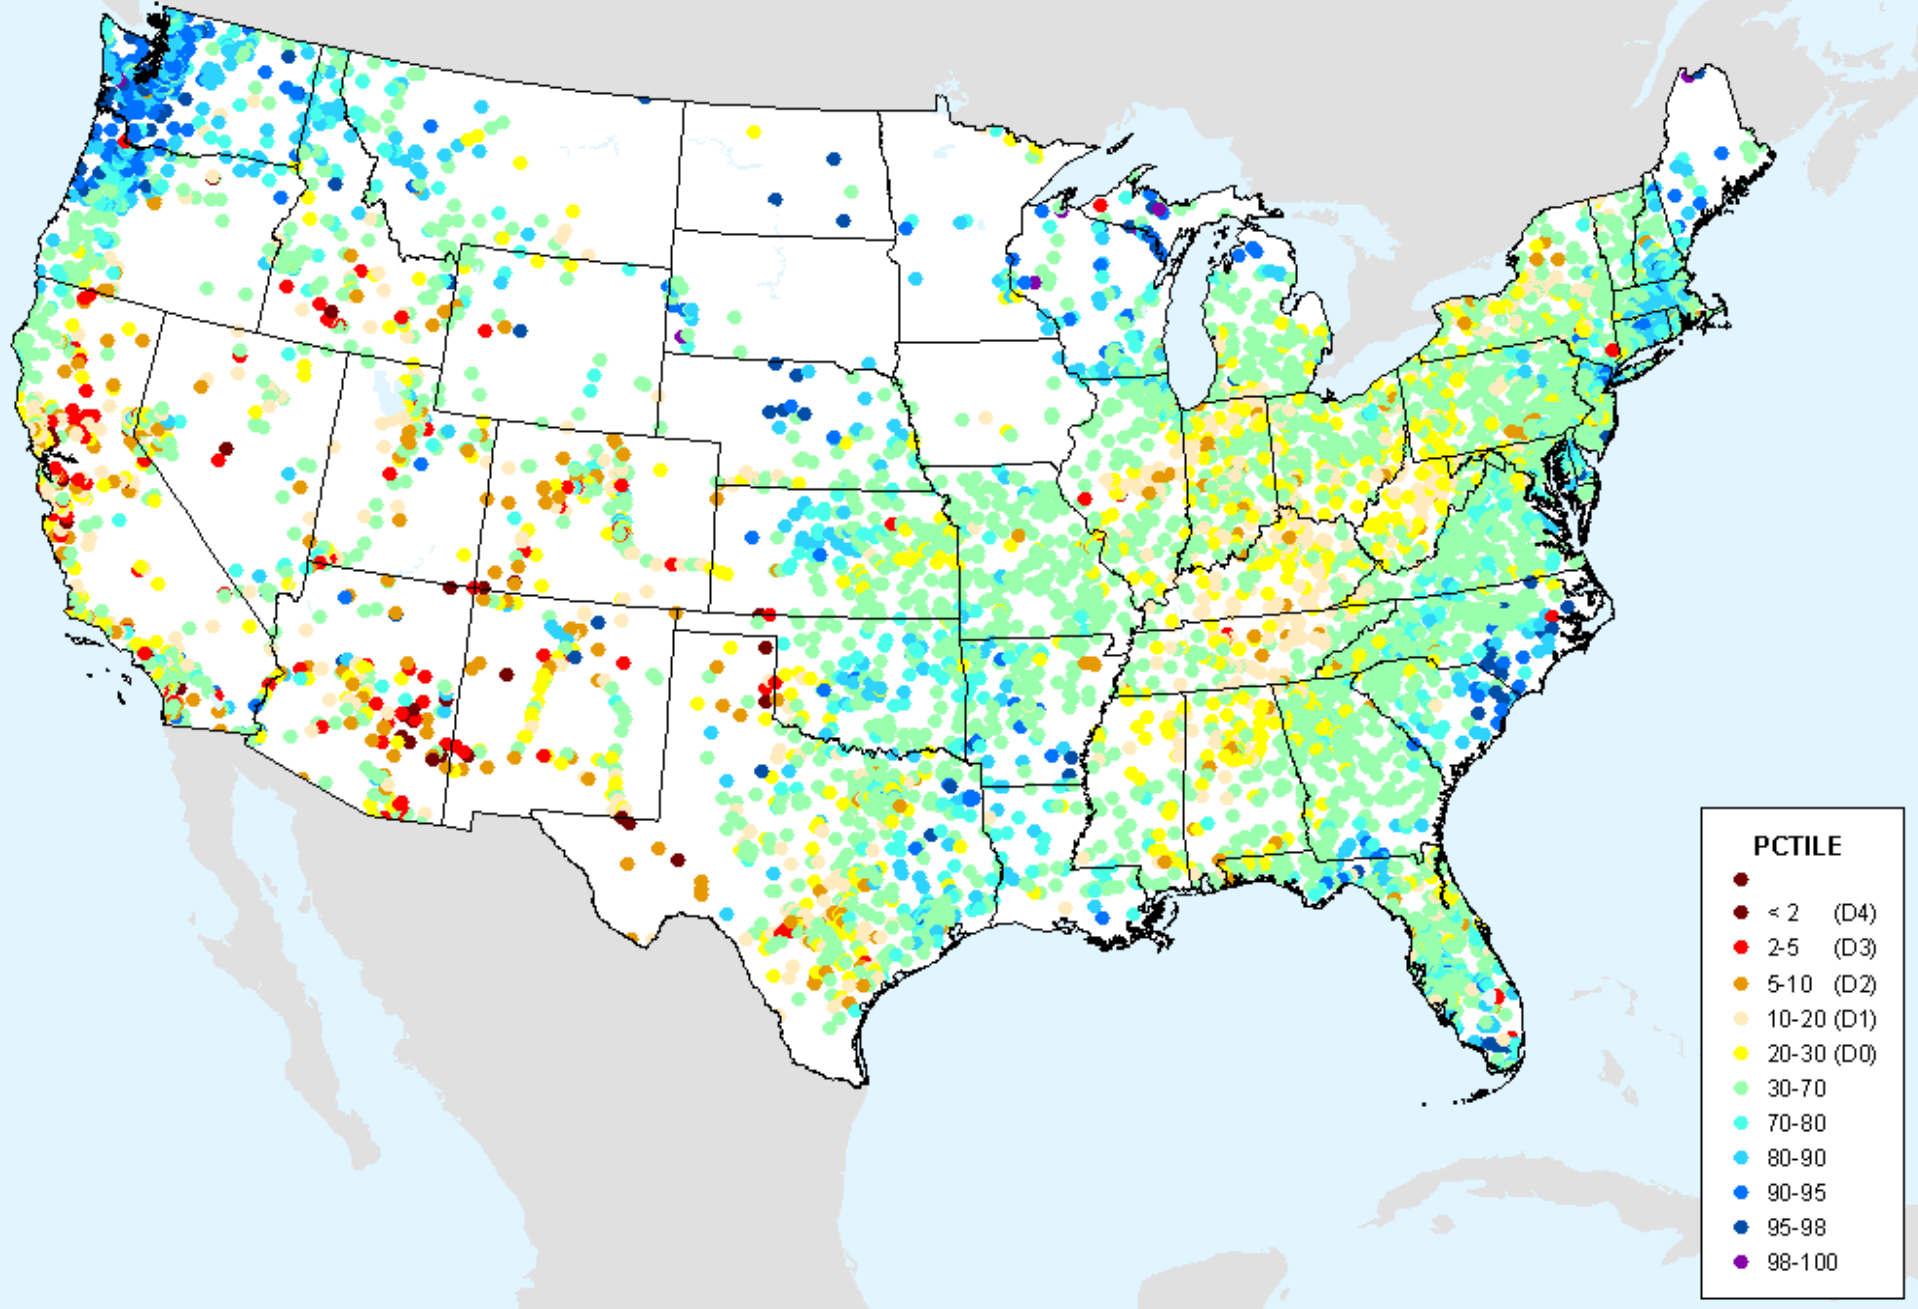

USGS 7-Day Avg Streamflow

As of: Tuesday, January 19, 2021