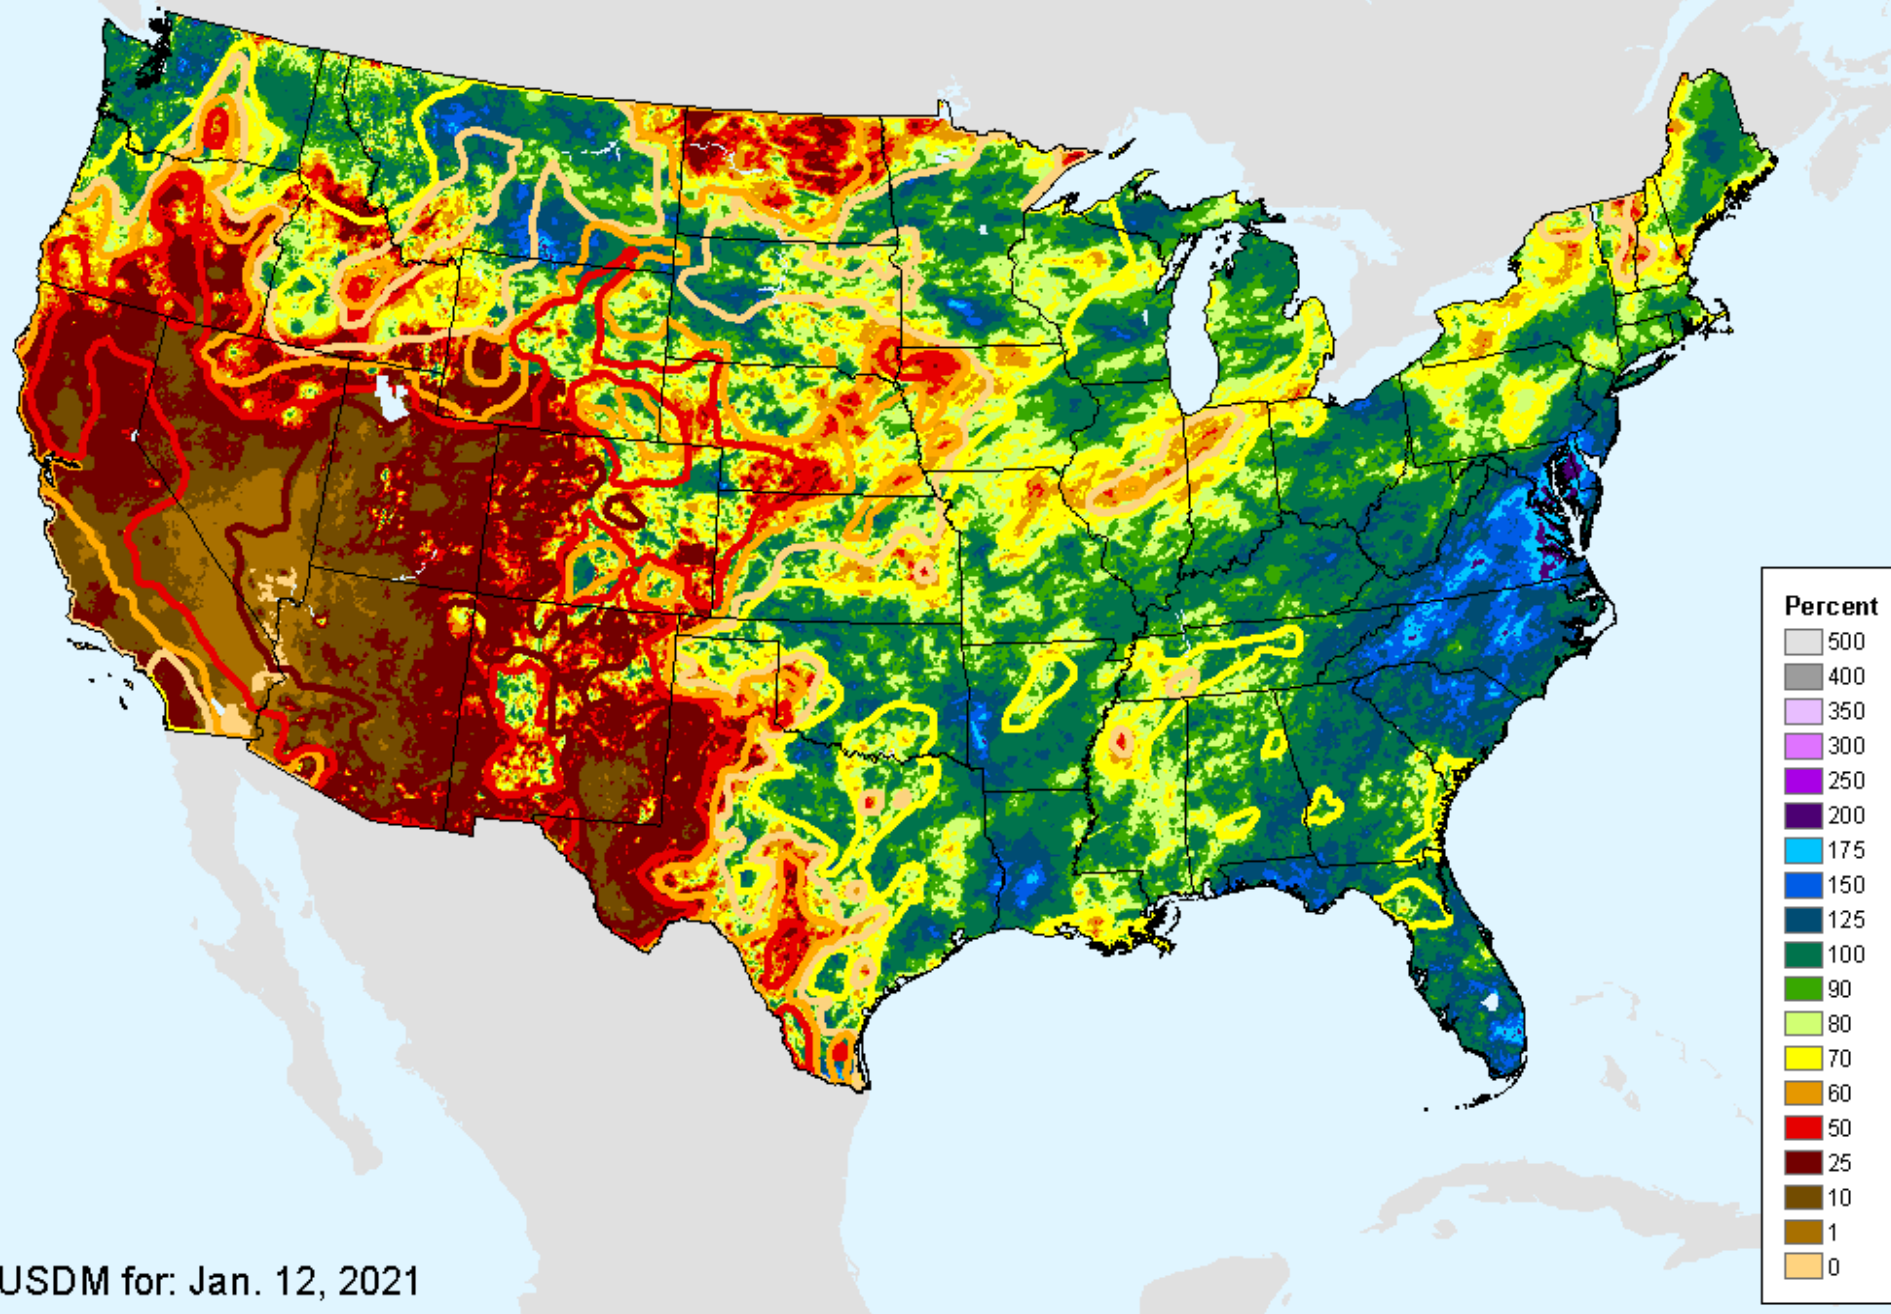

AHPS 180-Day Precip Departure

As of: Tuesday, January 19, 2021

USDM for: Jan. 12, 2021

AHPS 180-Day Precip Departure

As of: Tuesday, January 19, 2021

AHPS 180-Day Pct of Normal Pcp

As of: Tuesday, January 19, 2021