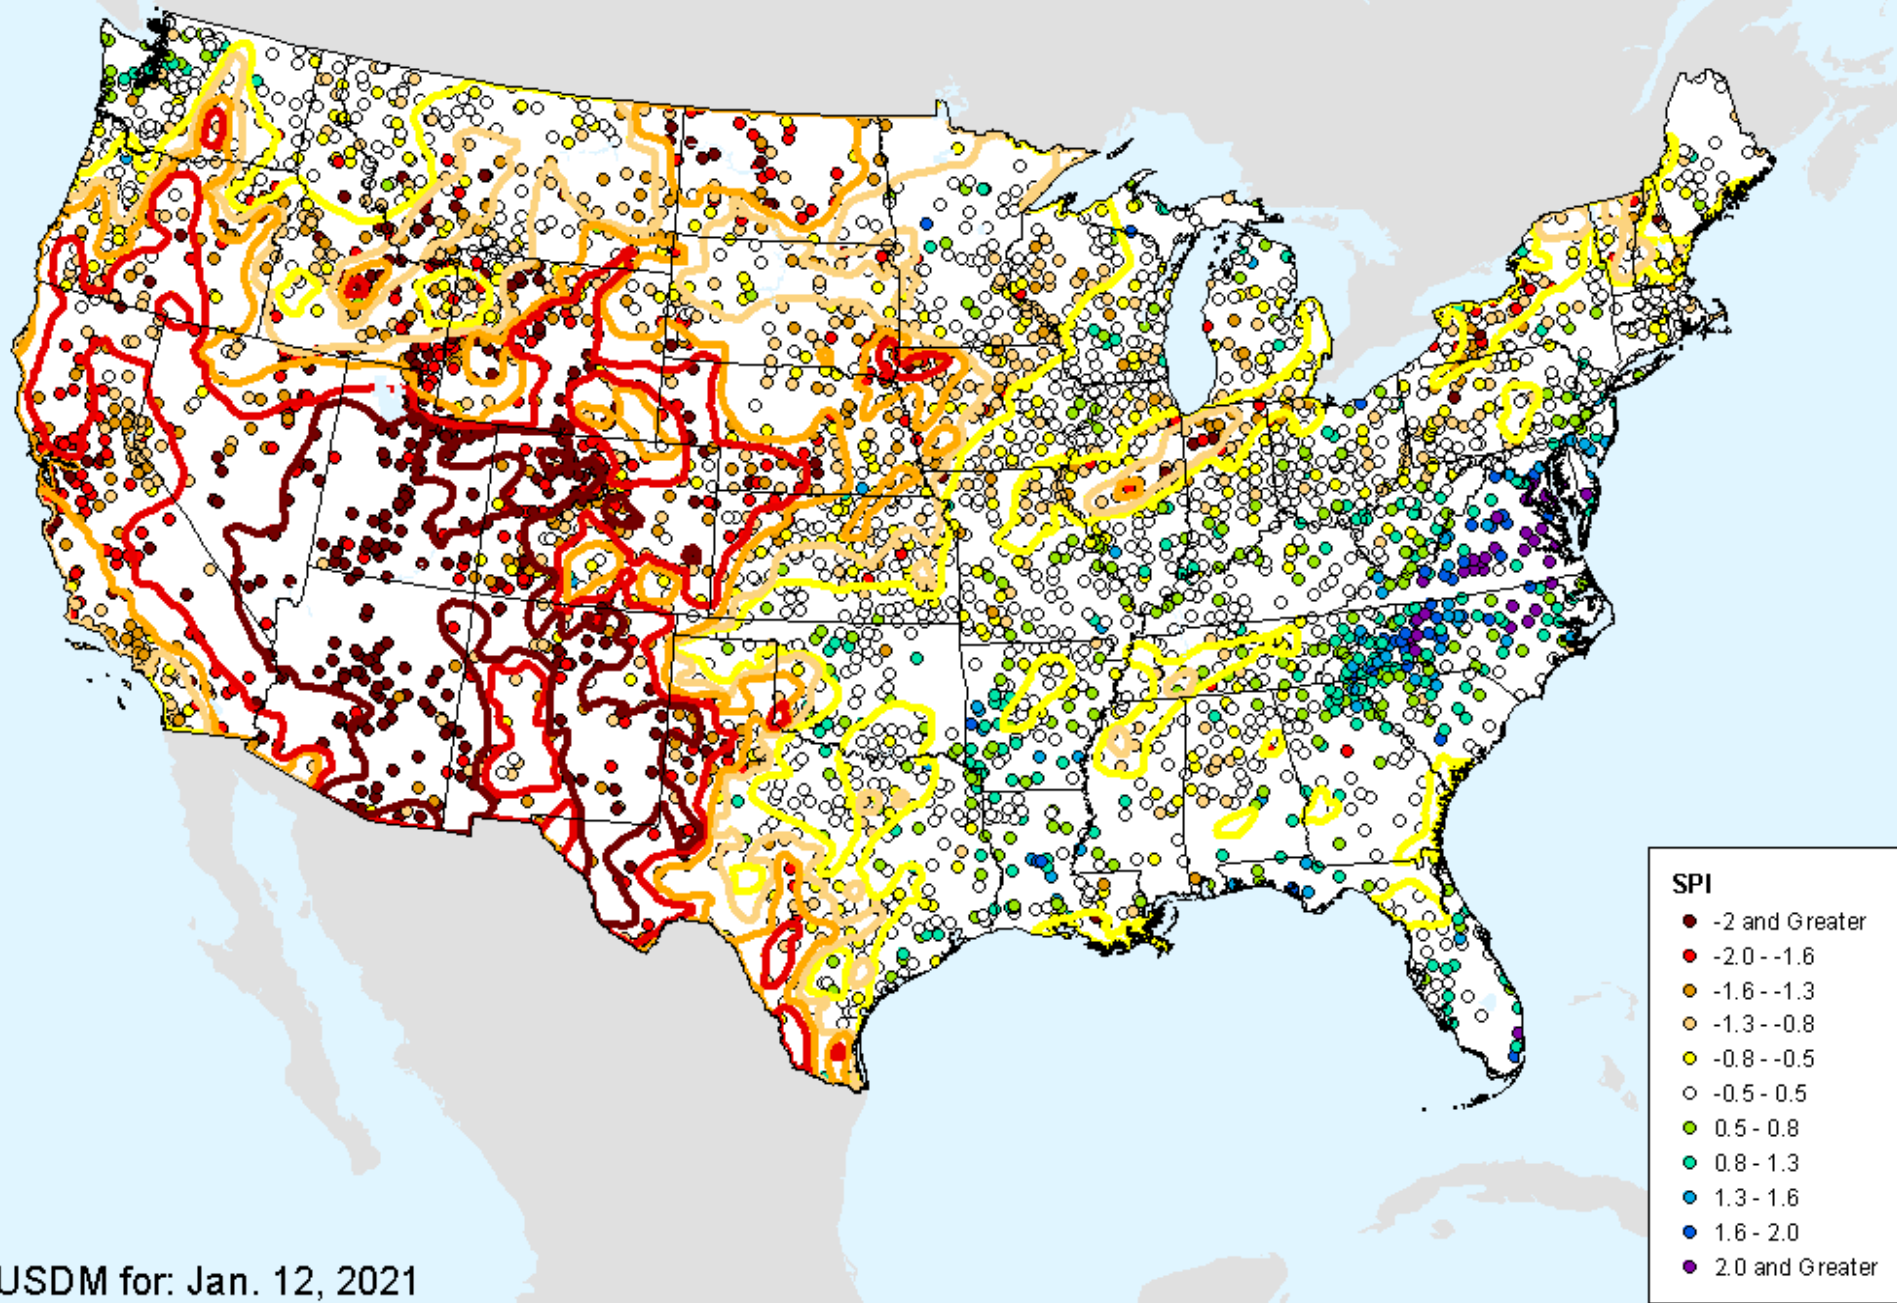

USDM for: Jan. 12, 2021

HPRCC 4-month SPI

As of: Tuesday, January 19, 2021

HPRCC 6-month SPI

As of: Tuesday, January 19, 2021

USDM for: Jan. 12, 2021

HPRCC 6-month SPI

As of: Tuesday, January 19, 2021