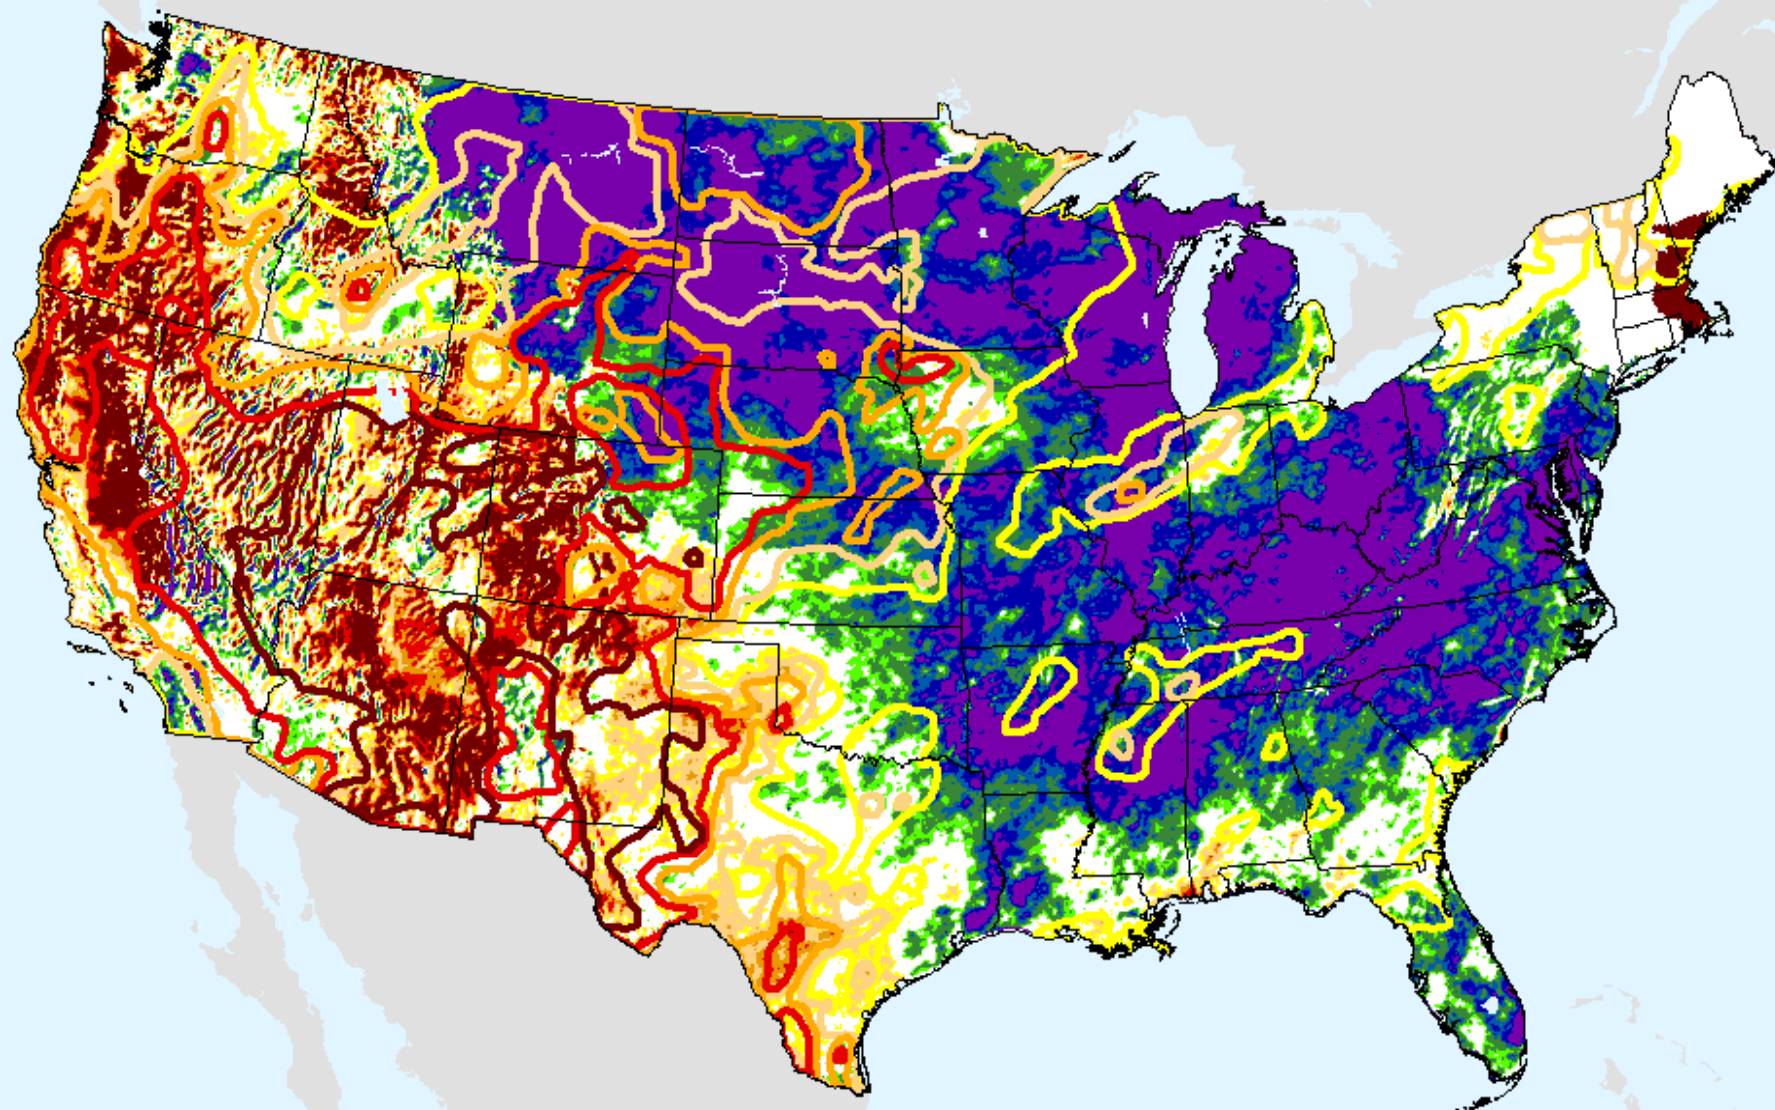

AHPS 12-month SPEI

As of: Tuesday, January 19, 2021

SPEI (USDM)

AHPS 24-month SPEI

As of: Tuesday, January 19, 2021

USDM for: Jan. 12, 2021

SPEI (USDM)

AHPS 24-month SPEI