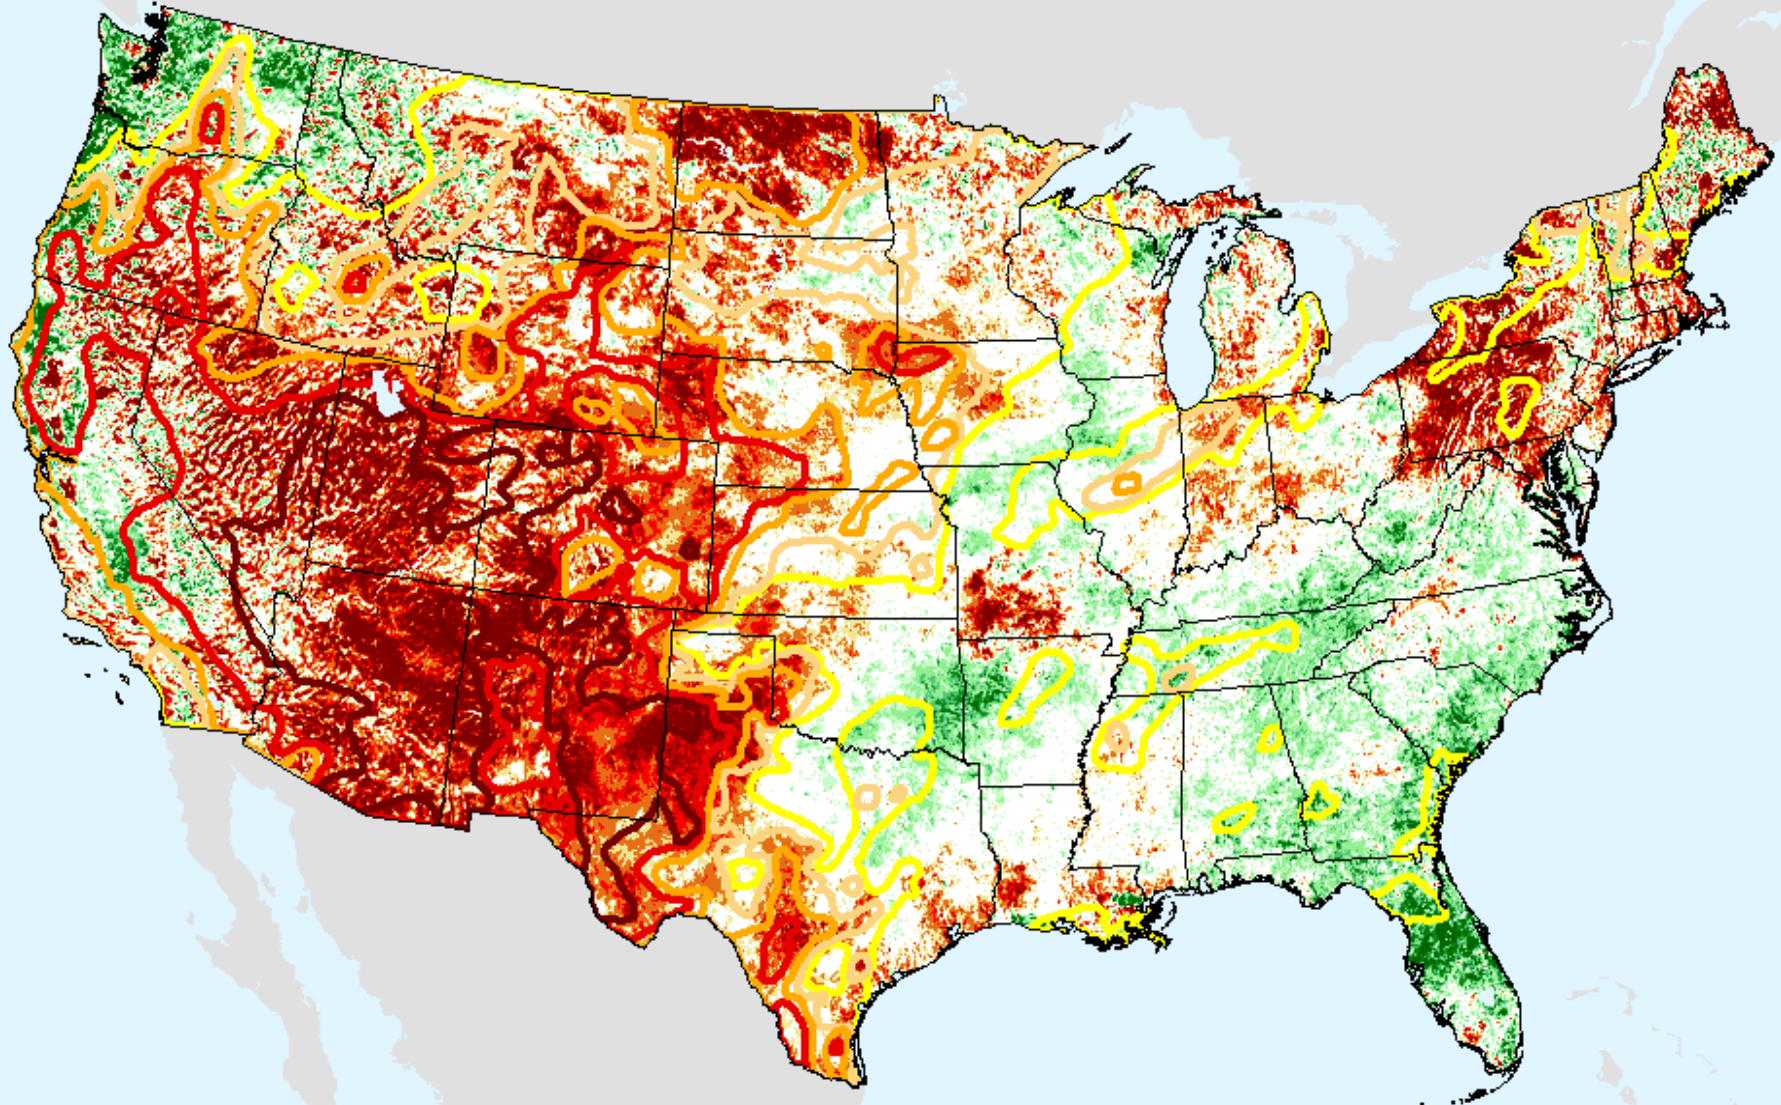

□ Background

Vegetation Drought Response Index (VegDRI)

As of: Tuesday, January 19, 2021

□ BackGround

Evaporative Stress Index (ESI) 4-week

As of: Tuesday, January 19, 2021

USDM for: Jan. 12, 2021

Evaporative Stress Index (ESI) 4-week