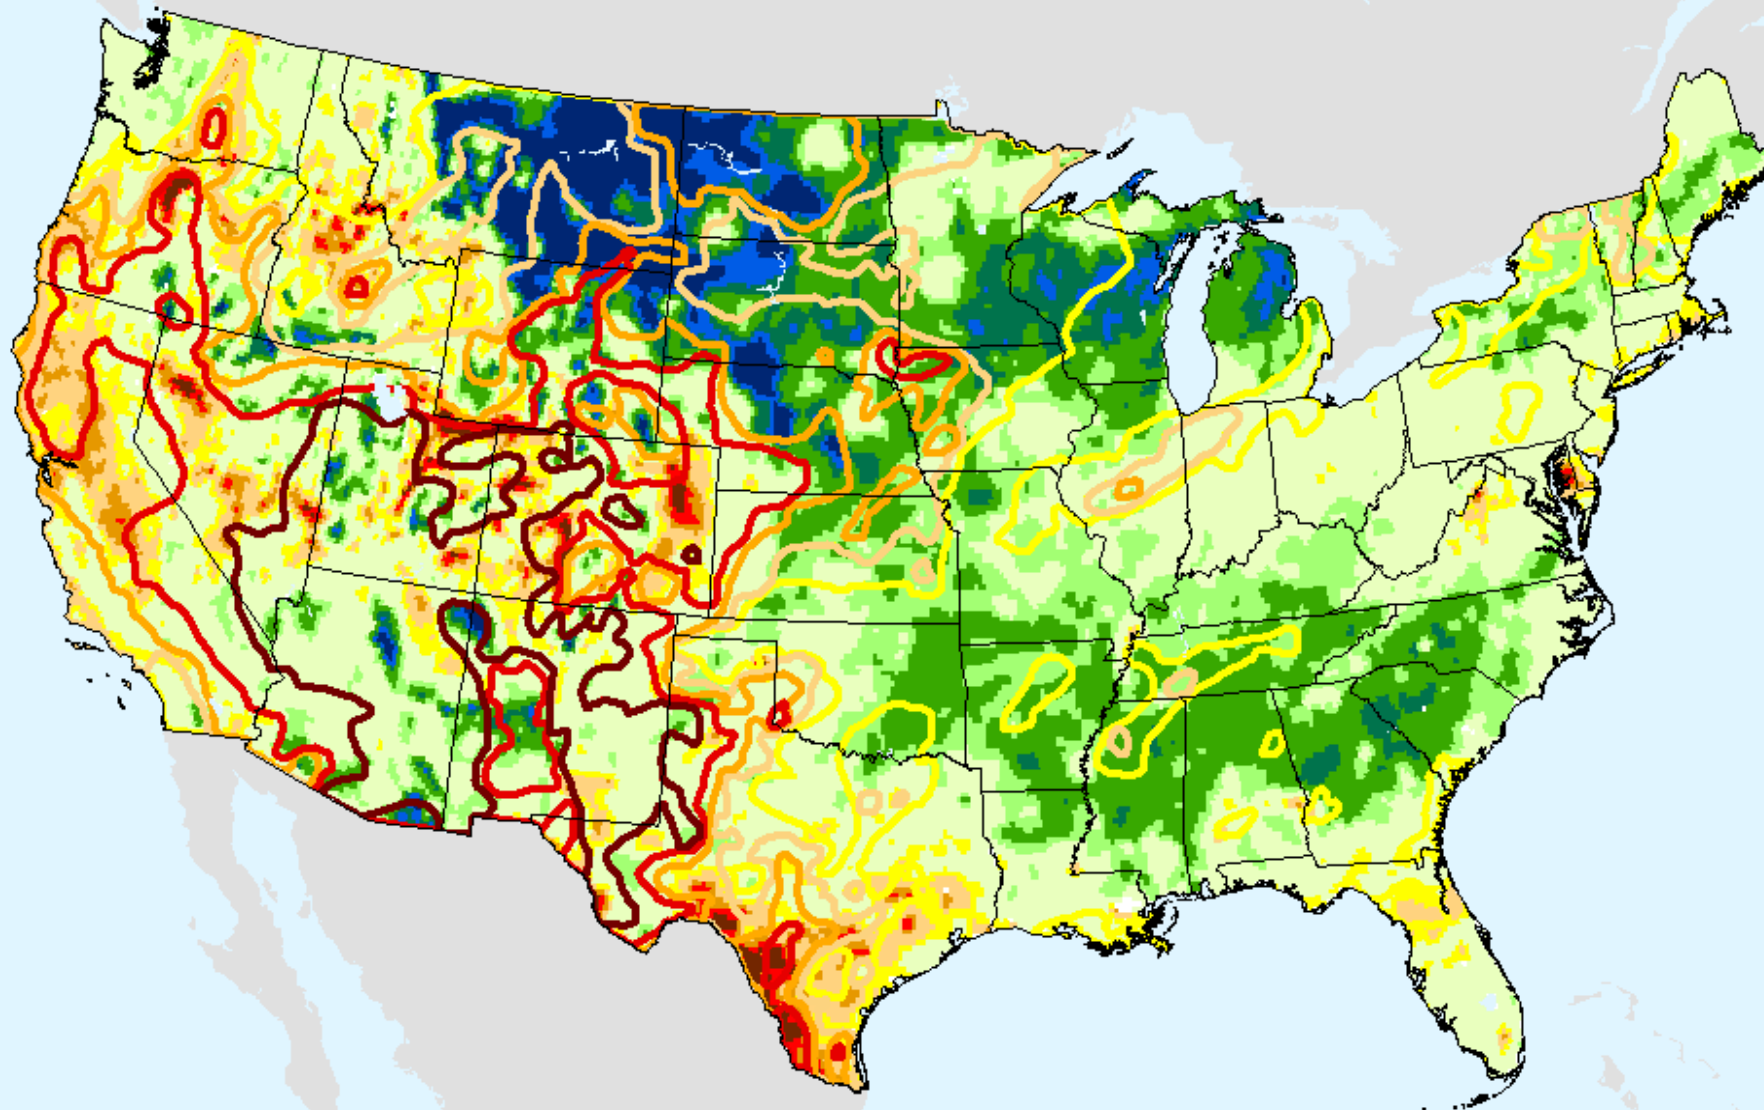

NLDAS Top 1m Soil Moisture

As of: Tuesday, January 19, 2021

USDM for: Jan. 12, 2021

>98