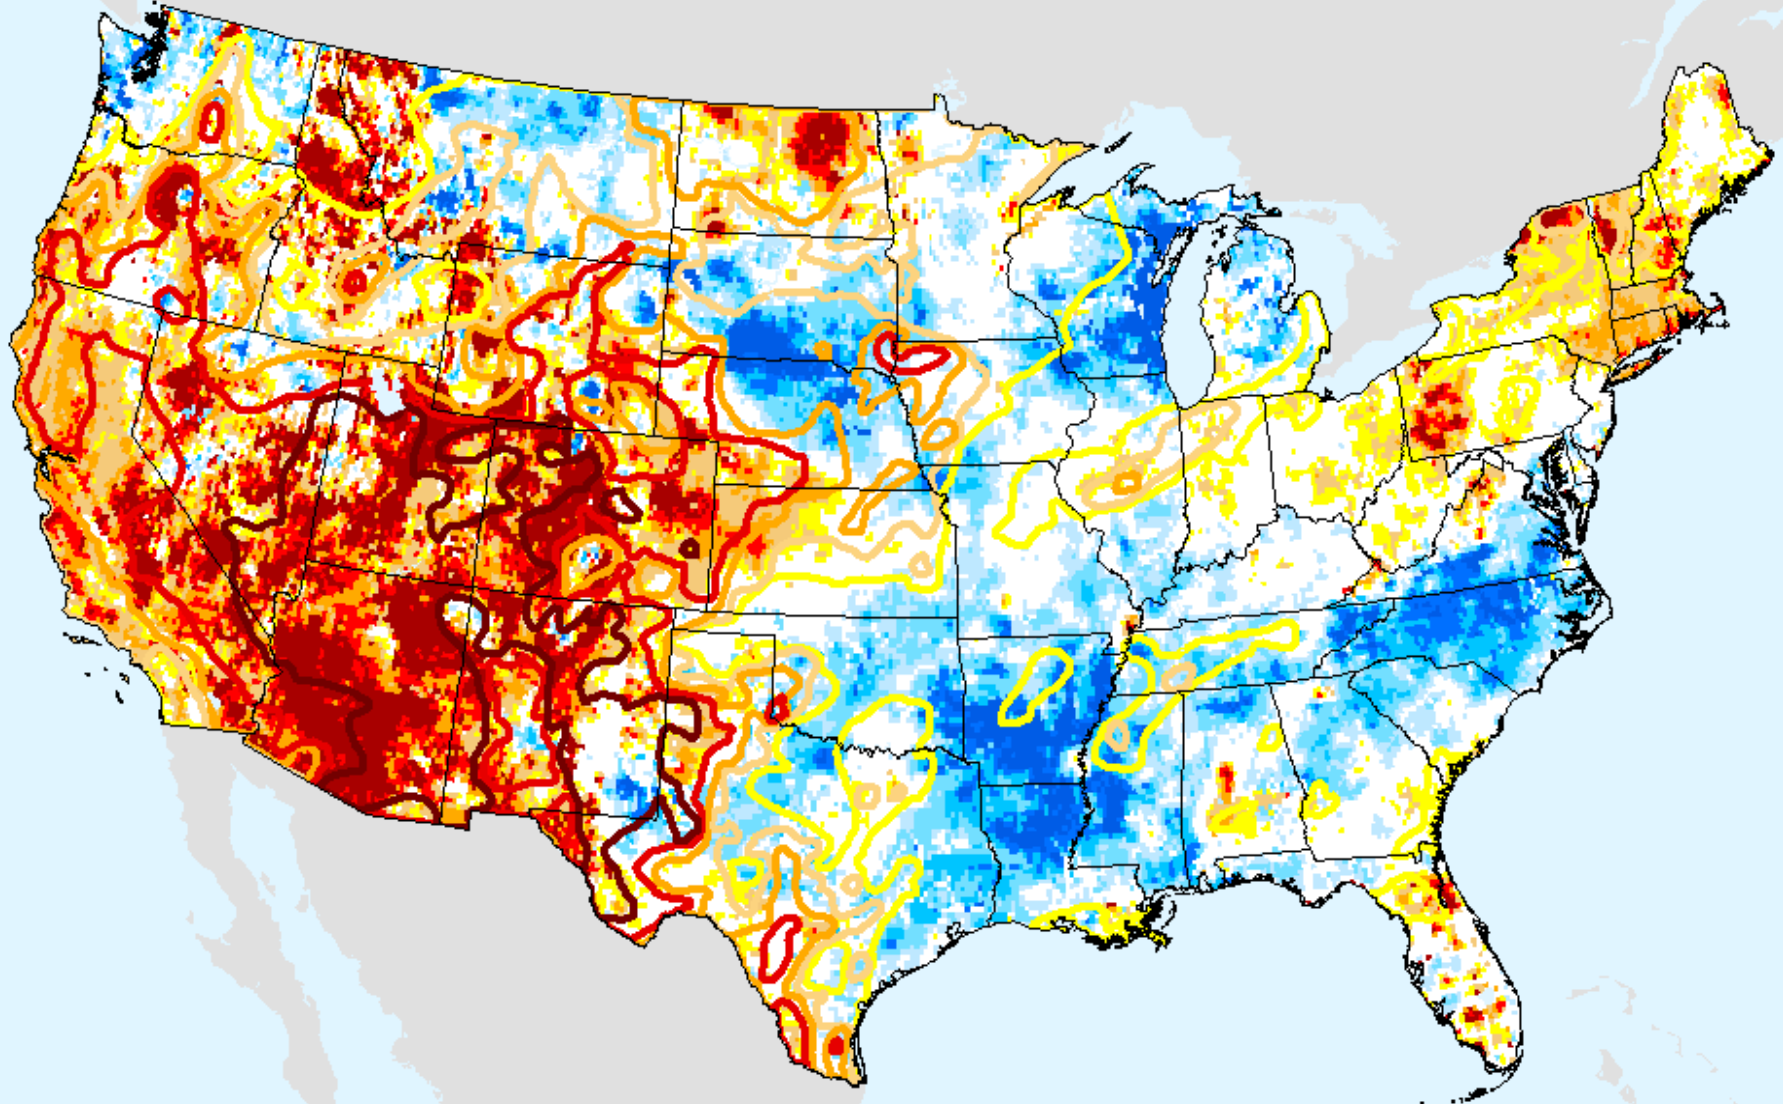

GRACE-Based Surface Soil Moisture Drought Indicator

As of: Tuesday, January 19, 2021

USDM for: Jan. 12, 2021