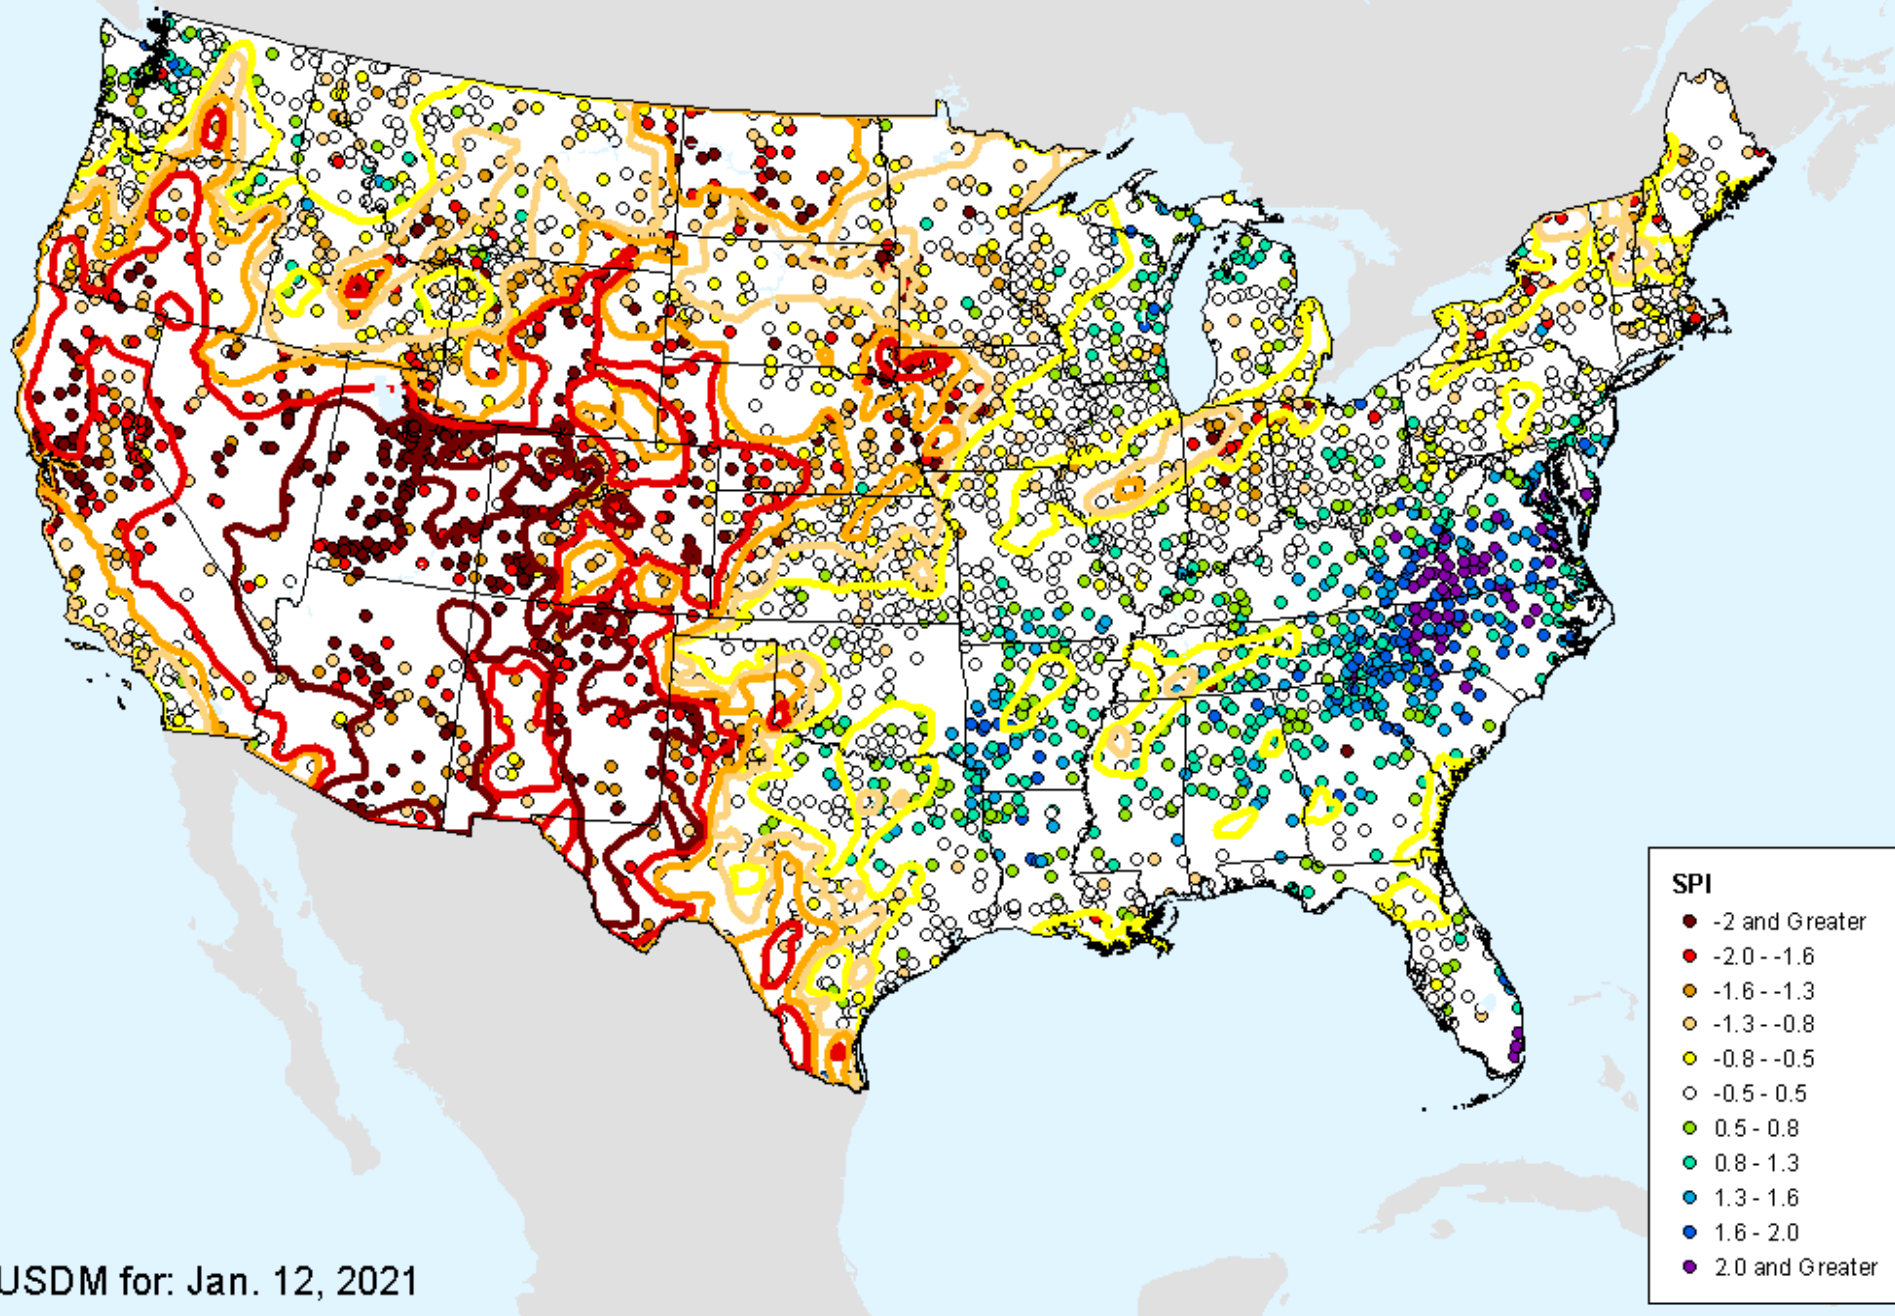

HPRCC 12-month SPI

As of: Tuesday, January 19, 2021

USDM for: Jan. 12, 2021