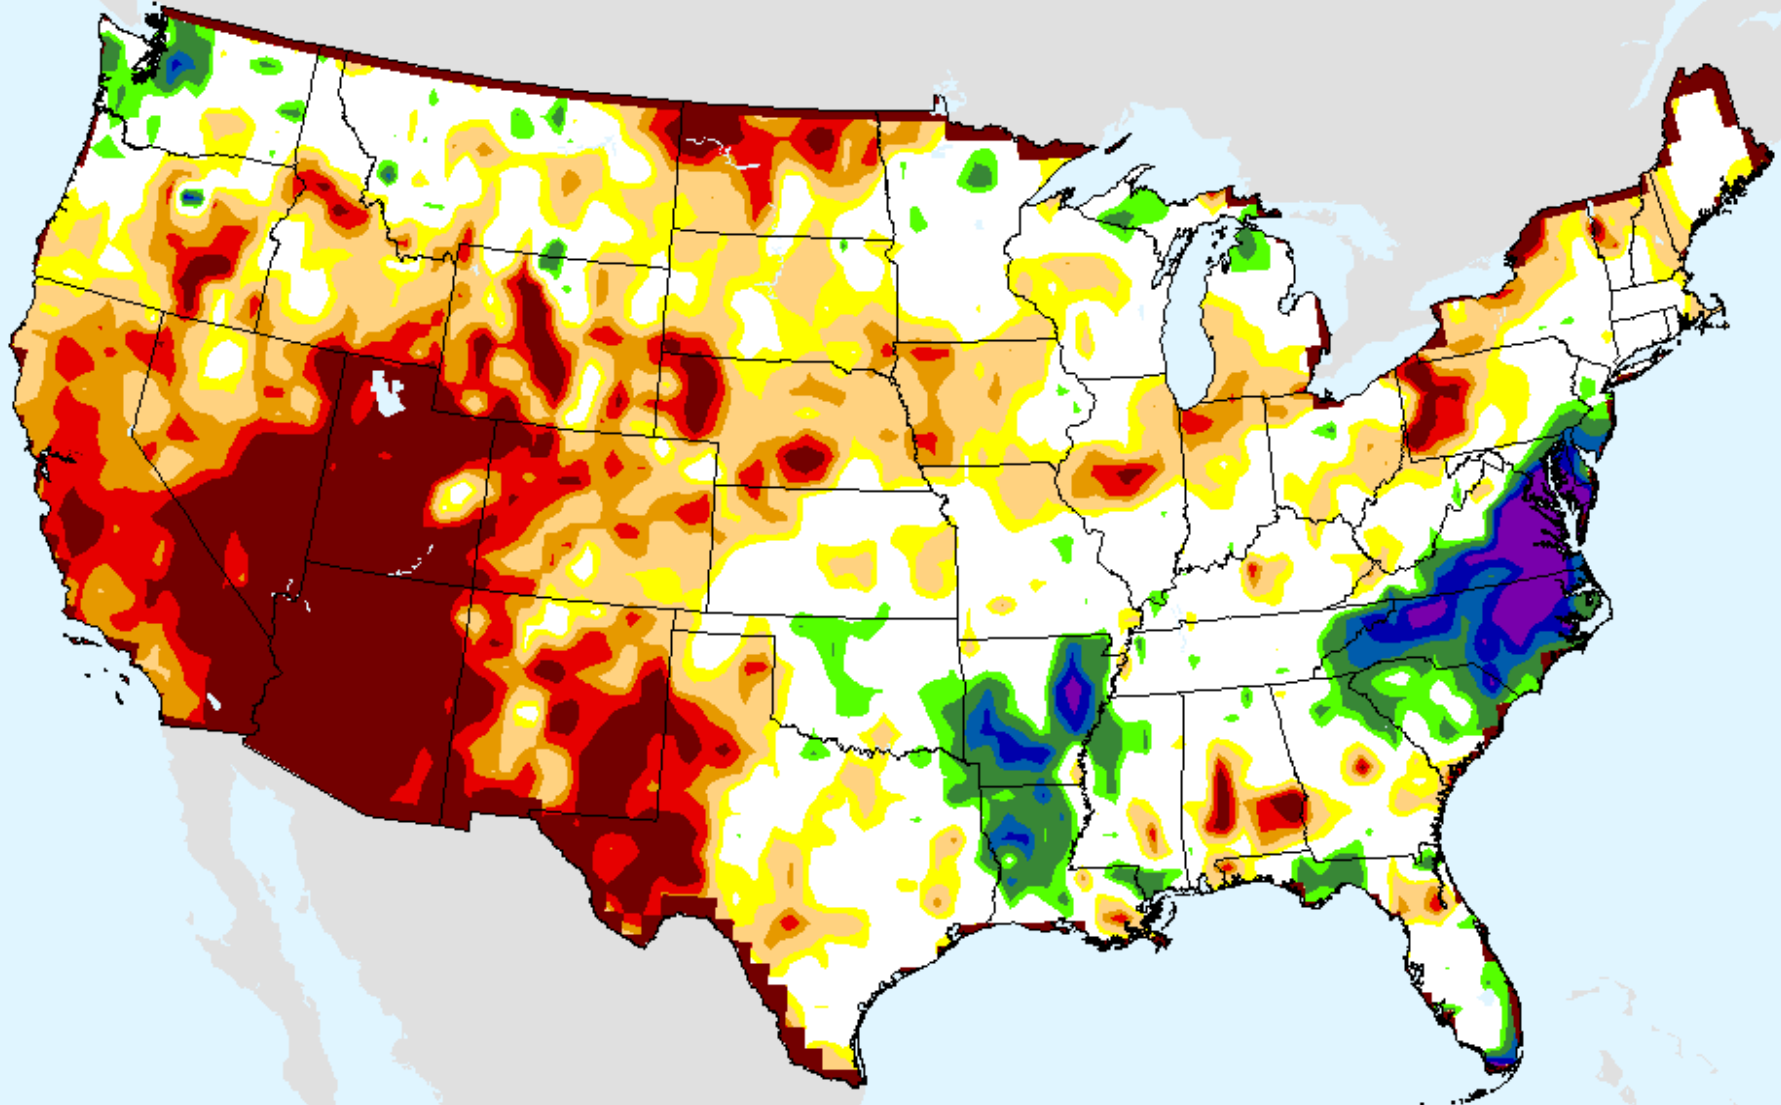

As of: Tuesday, January 19, 2021

USDM for: Jan. 12, 2021

SPI (USDM)

CPC 6-month SPI

As of: Tuesday, January 19, 2021

CPC 9-month SPI

As of: Tuesday, January 19, 2021

USDM for: Jan. 12, 2021