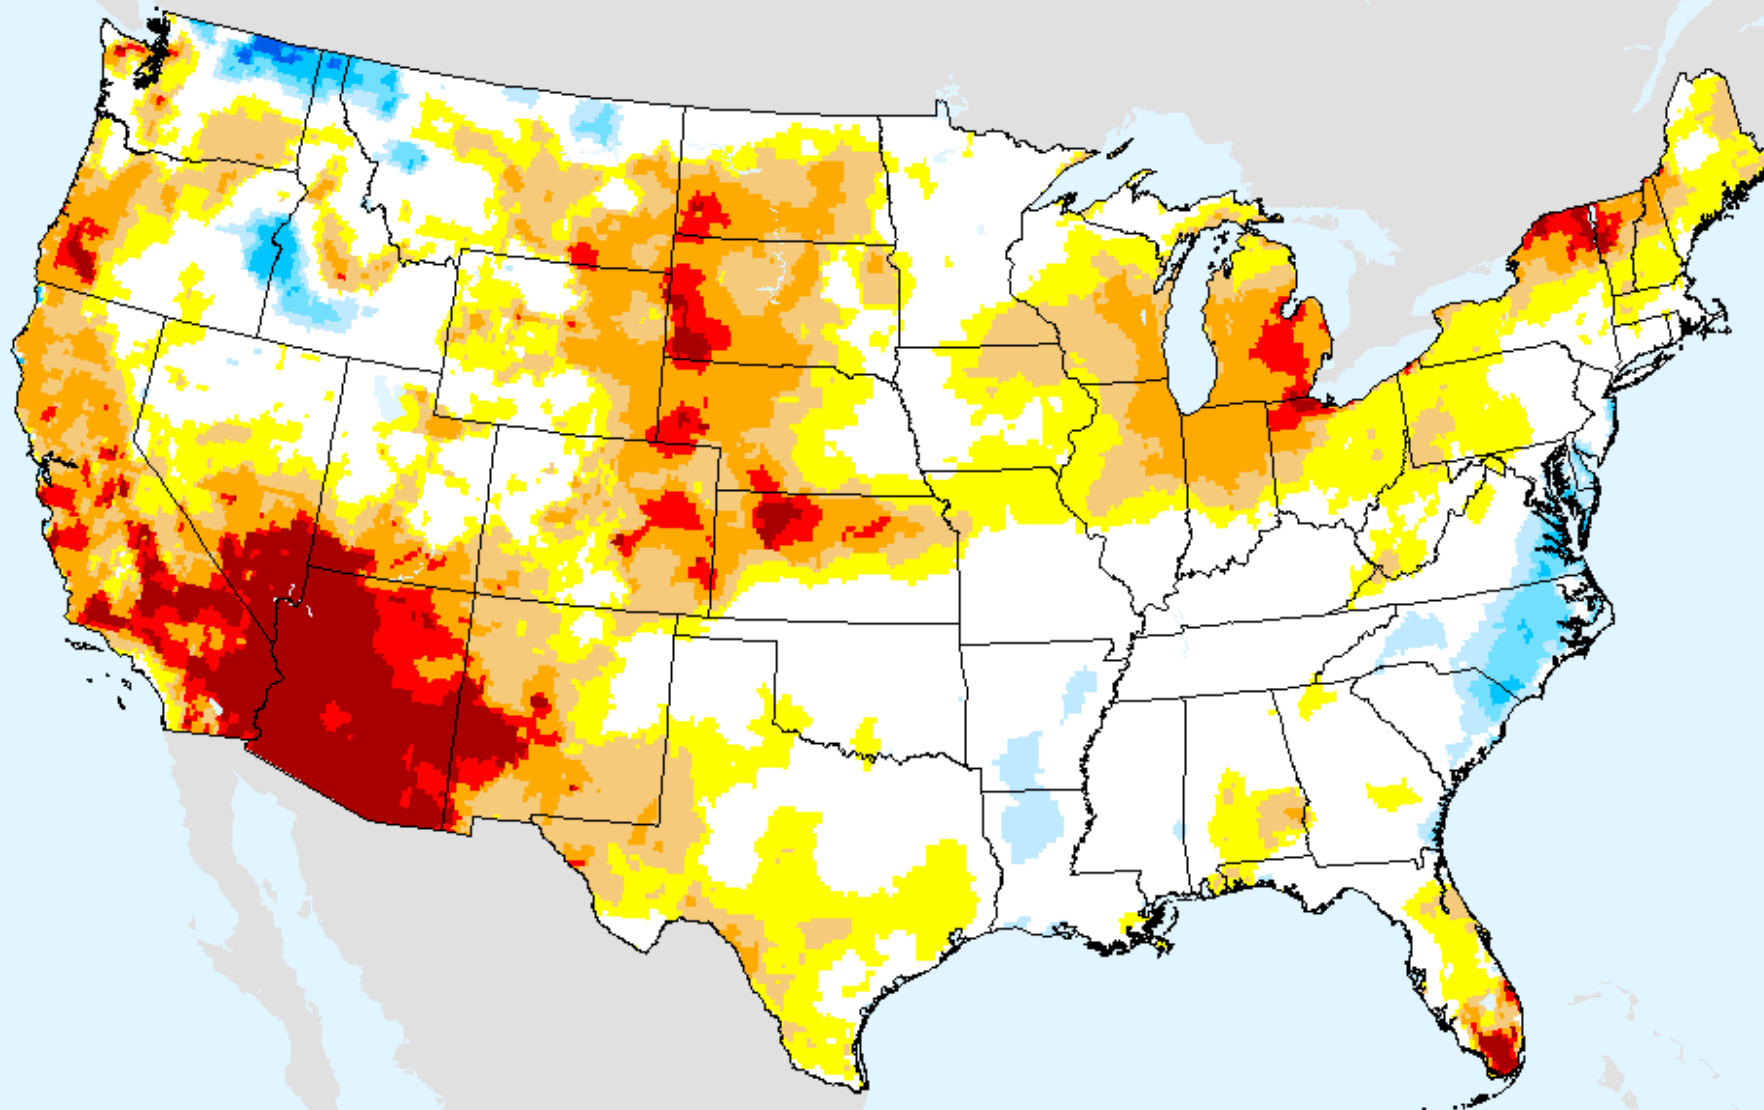

EDDI 12-week

As of: Tuesday, January 19, 2021

USDM for: Jan. 12, 2021

EDDI 12-week

As of: Tuesday, January 19, 2021

Vegetation Drought Response Index (VegDRI)

As of: Tuesday, January 19, 2021

USDM for: Jan. 12, 2021