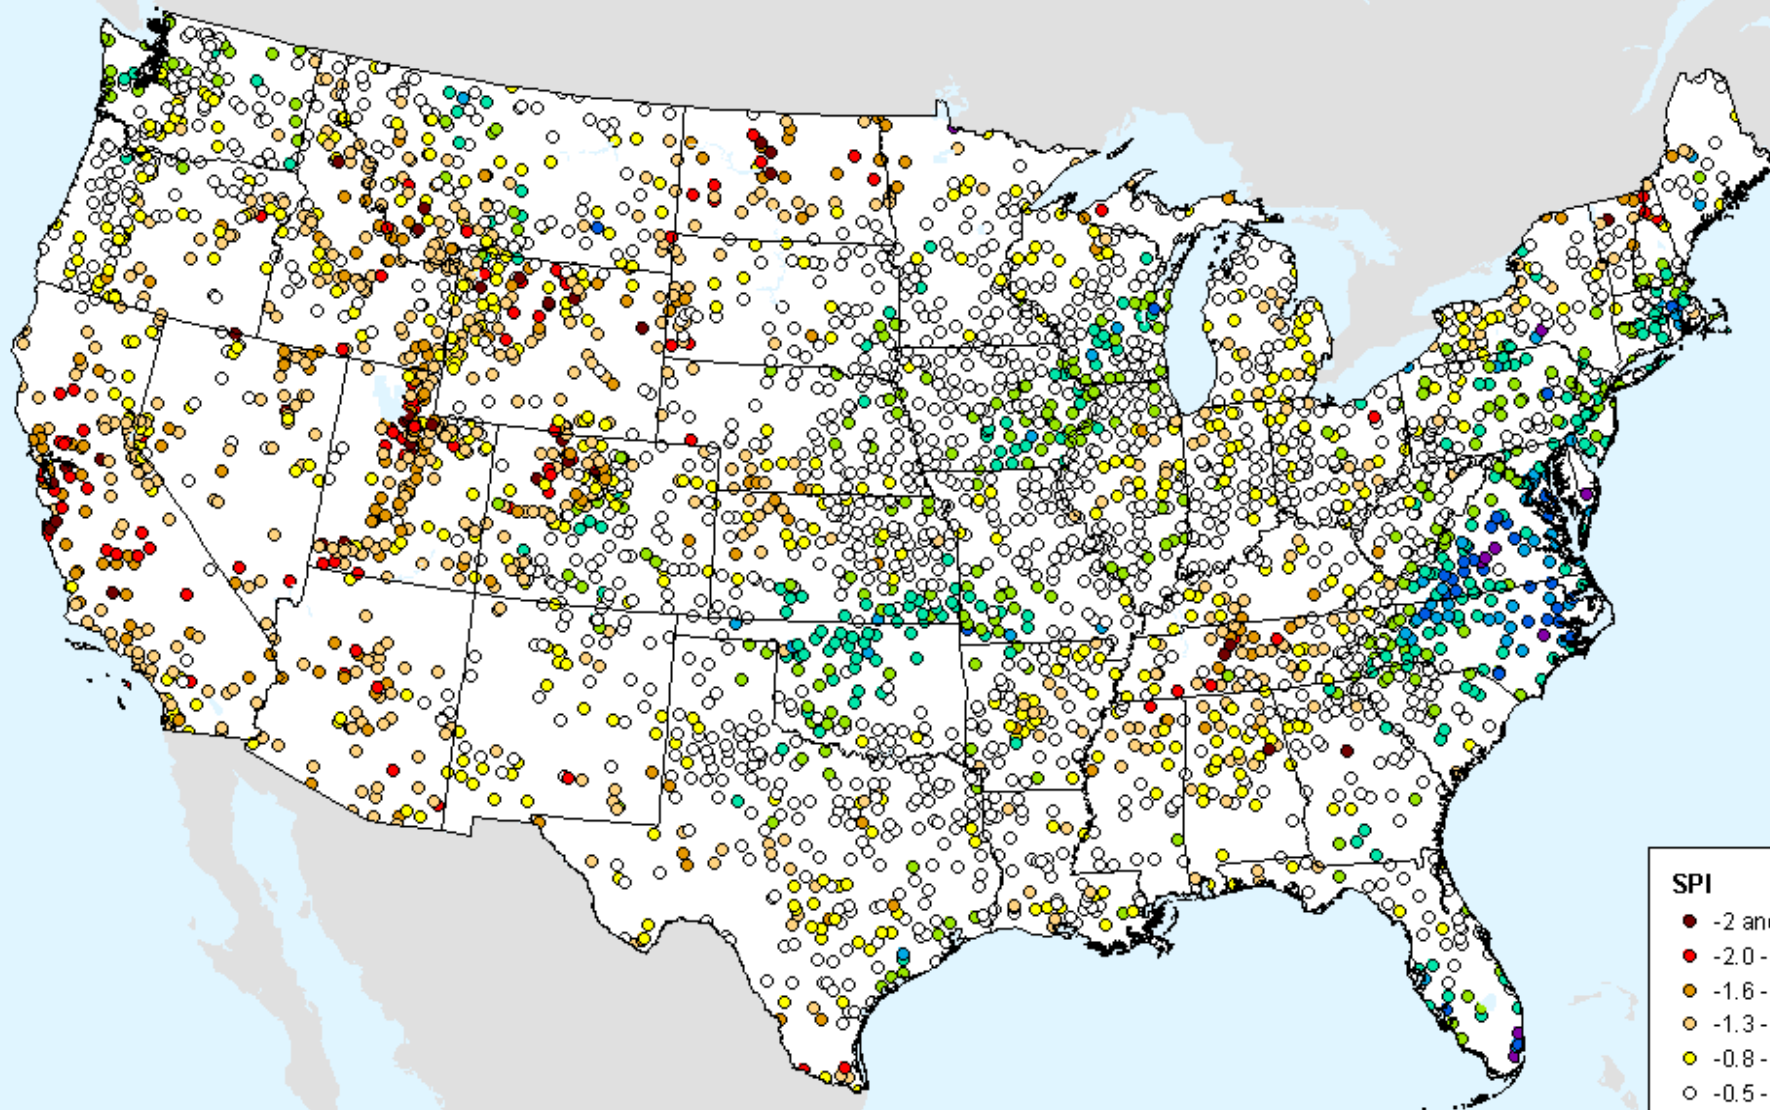

SPI

- -2 and Greater
- -2.0 -- -1.6
- -1.6 -- -1.3
- -1.3 -- -0.8
- -0.8 -- -0.5
- -0.5 - 0.5
- 0.5 - 0.8
- 0.8 - 1.3
- 1.3 - 1.6
- 1.6 - 2.0
- 2.0 and Greater

HPRCC 4-month SPI

As of: Tuesday, January 19, 2021