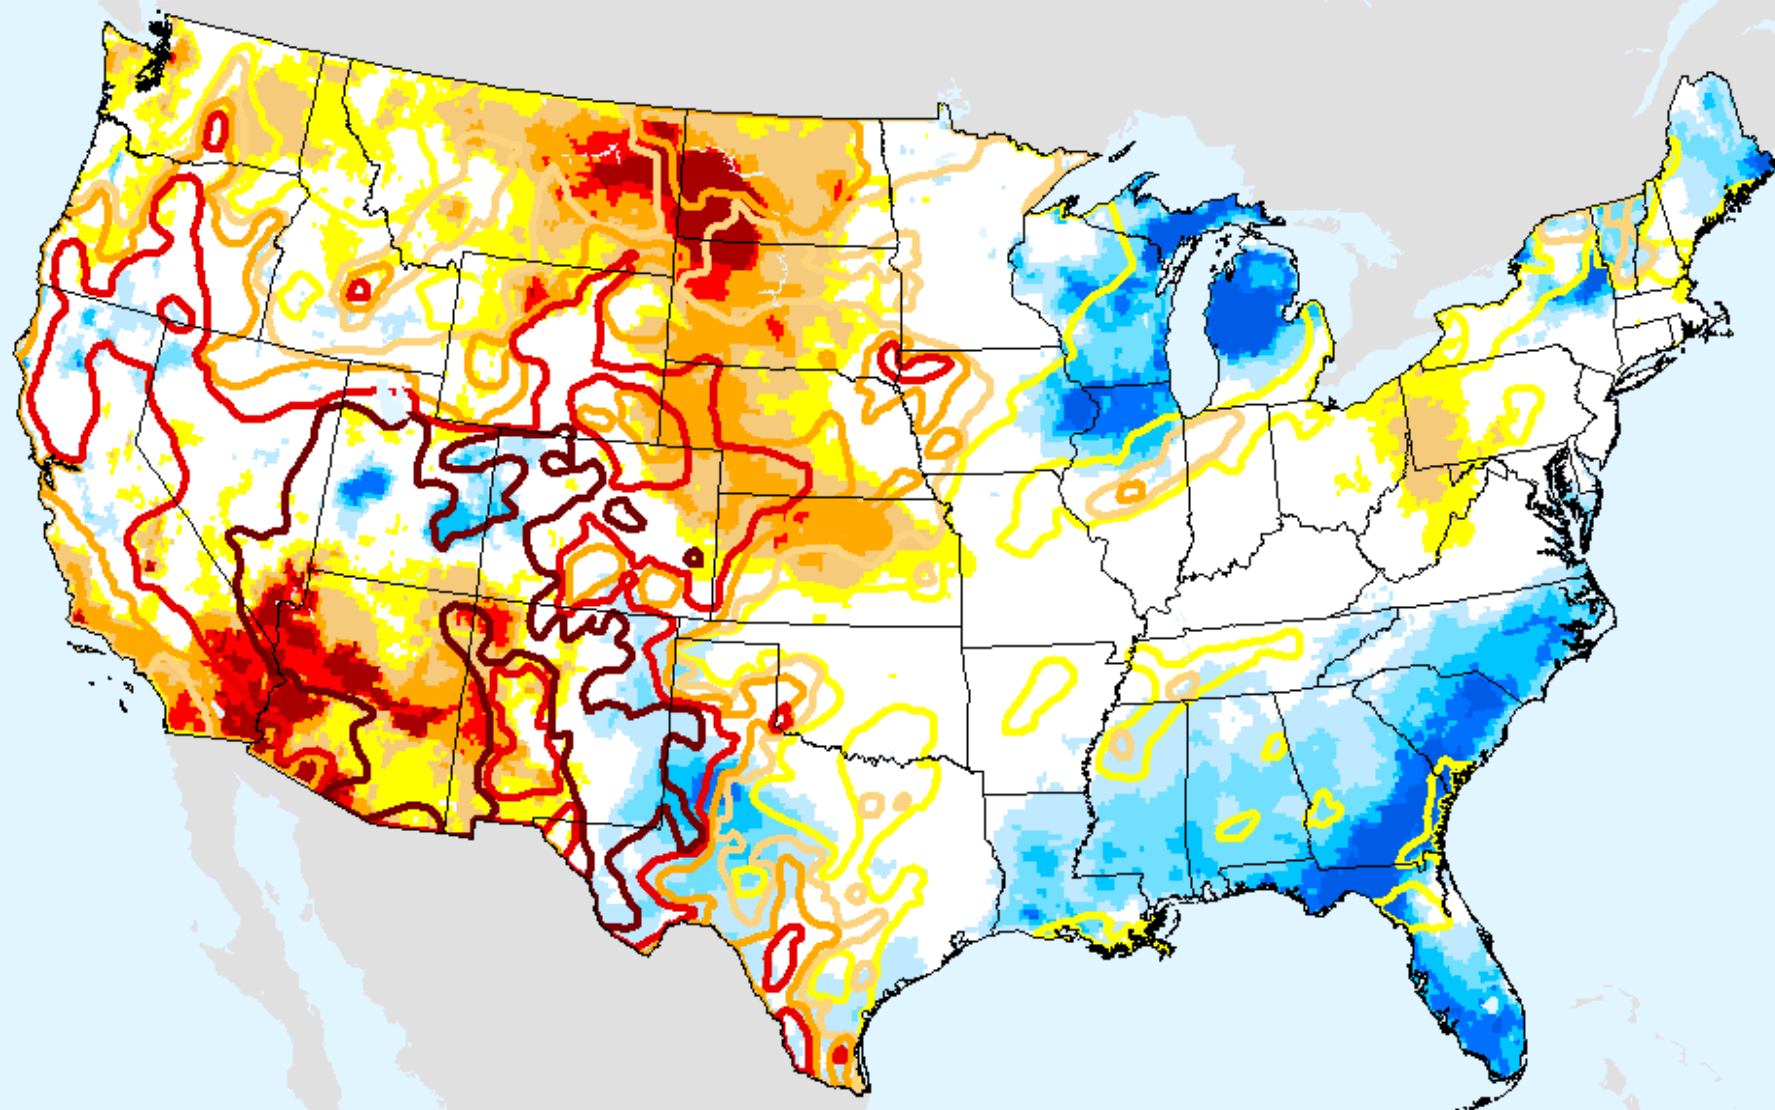

EDDI 1-week

As of: Tuesday, January 19, 2021

USDM for: Jan. 12, 2021