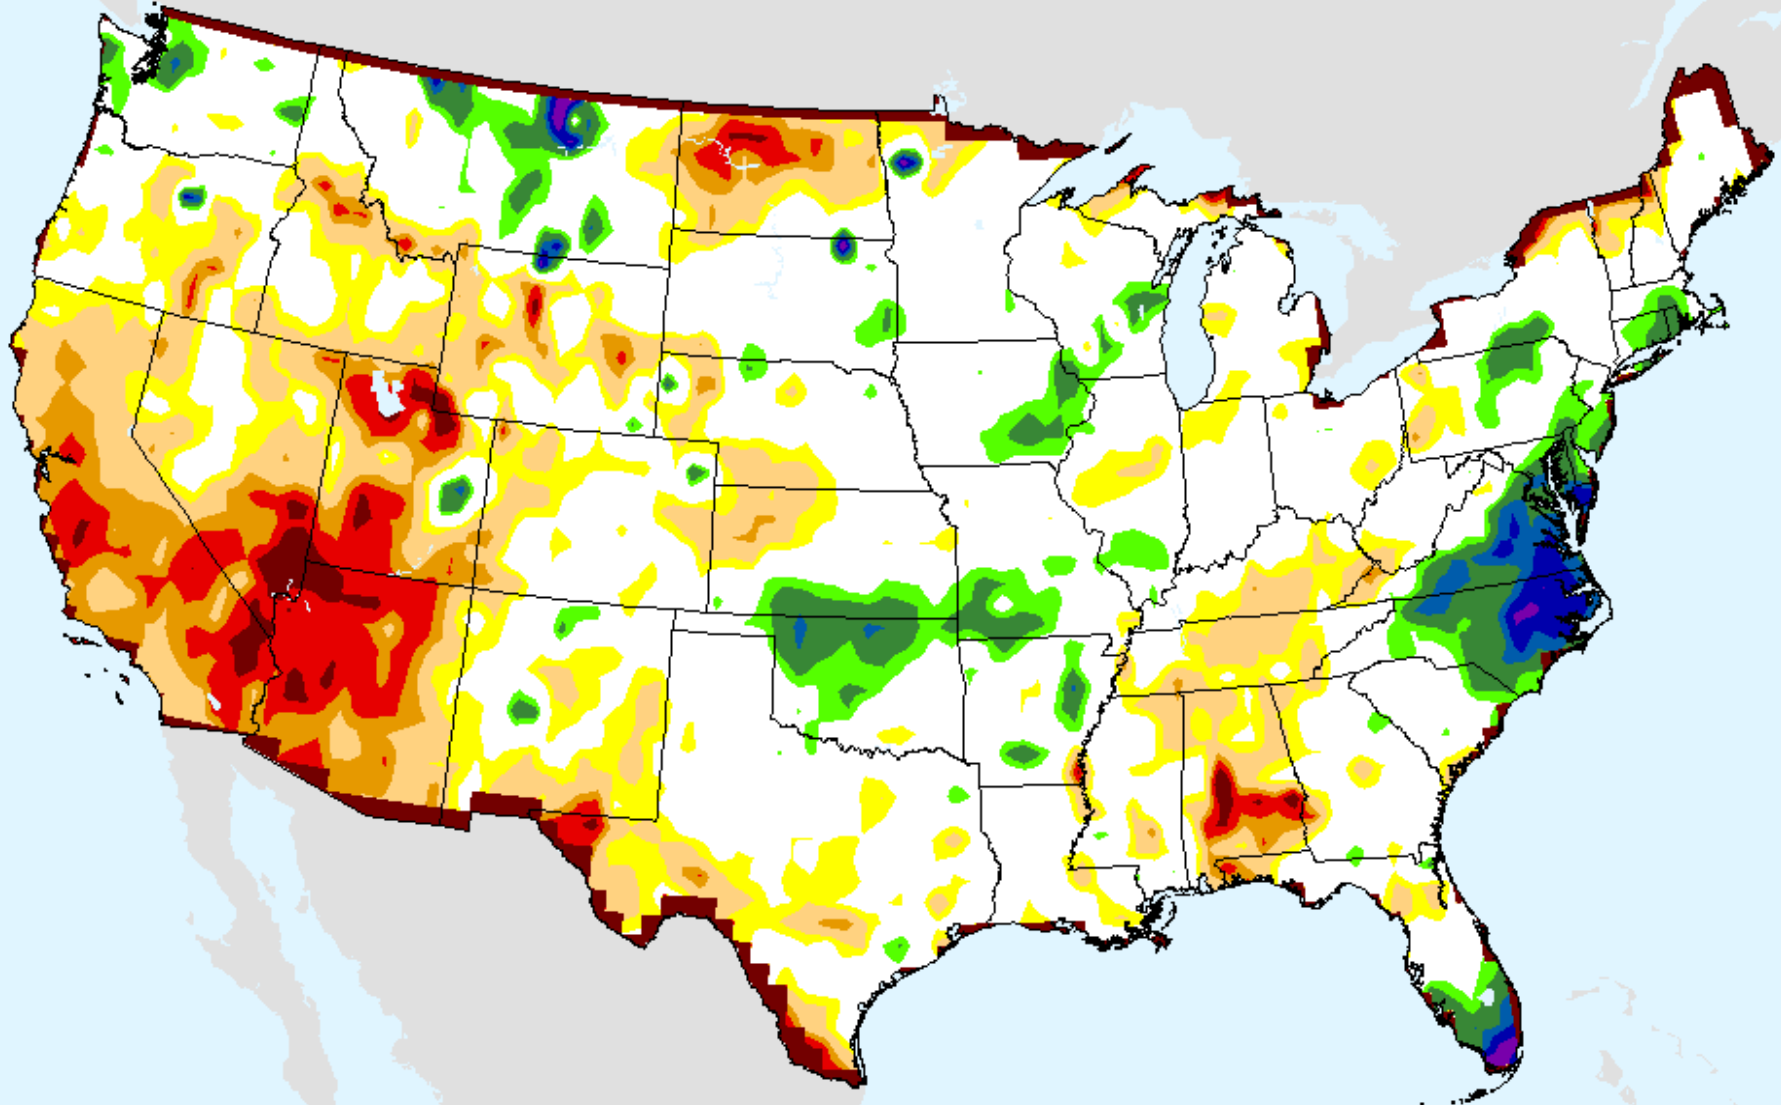

As of: Tuesday, January 19, 2021

CPC 3-month SPI

As of: Tuesday, January 19, 2021

USDM for: Jan. 12, 2021

SPI (USDM)

CPC 3-month SPI

As of: Tuesday, January 19, 2021

CPC 6-month SPI