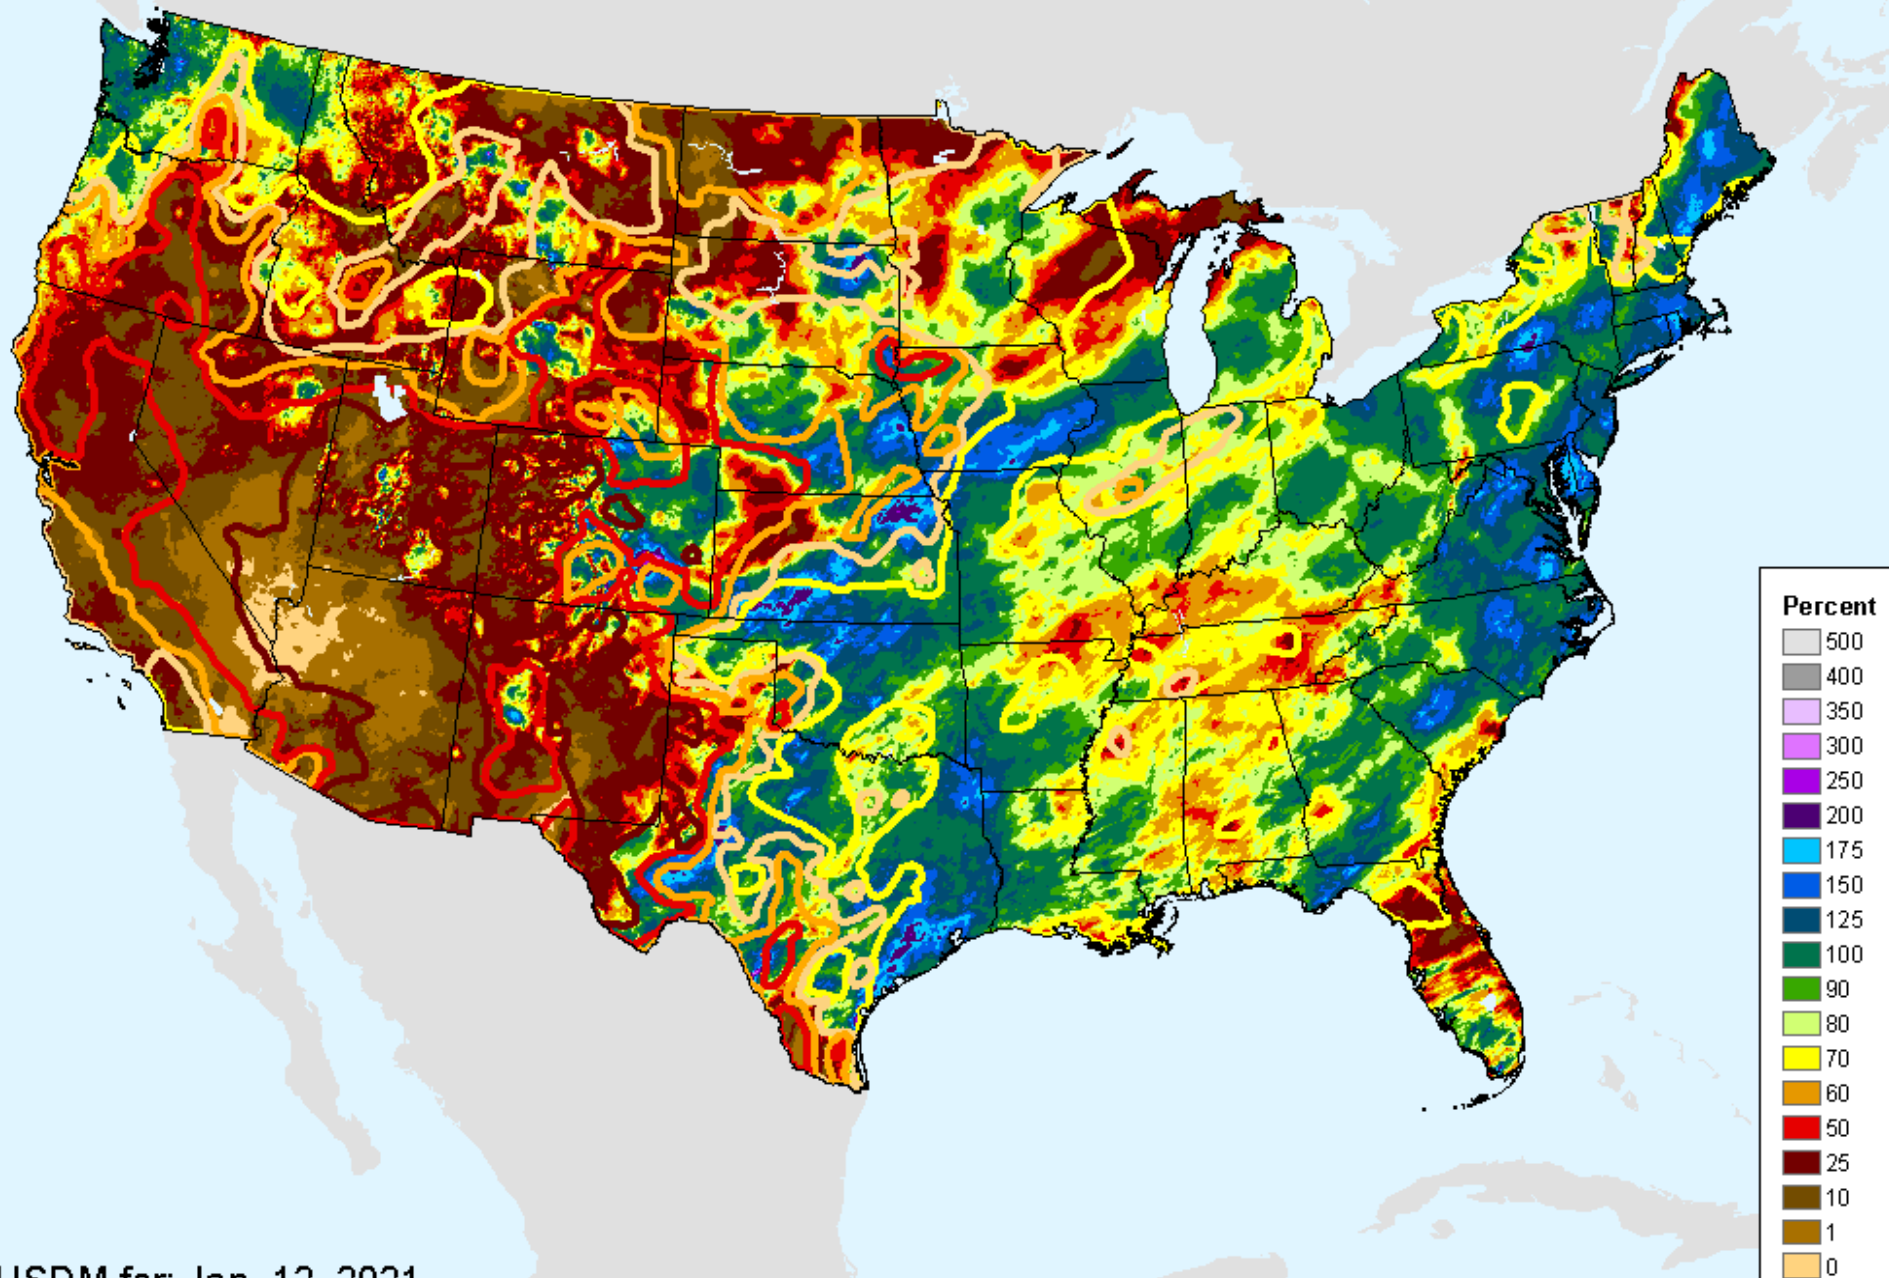

AHPS 60-Day Precip Departure

As of: Tuesday, January 19, 2021

USDM for: Jan. 12, 2021

AHPS 60-Day Precip Departure

As of: Tuesday, January 19, 2021

AHPS 60-Day Pct of Normal Pcp

As of: Tuesday, January 19, 2021