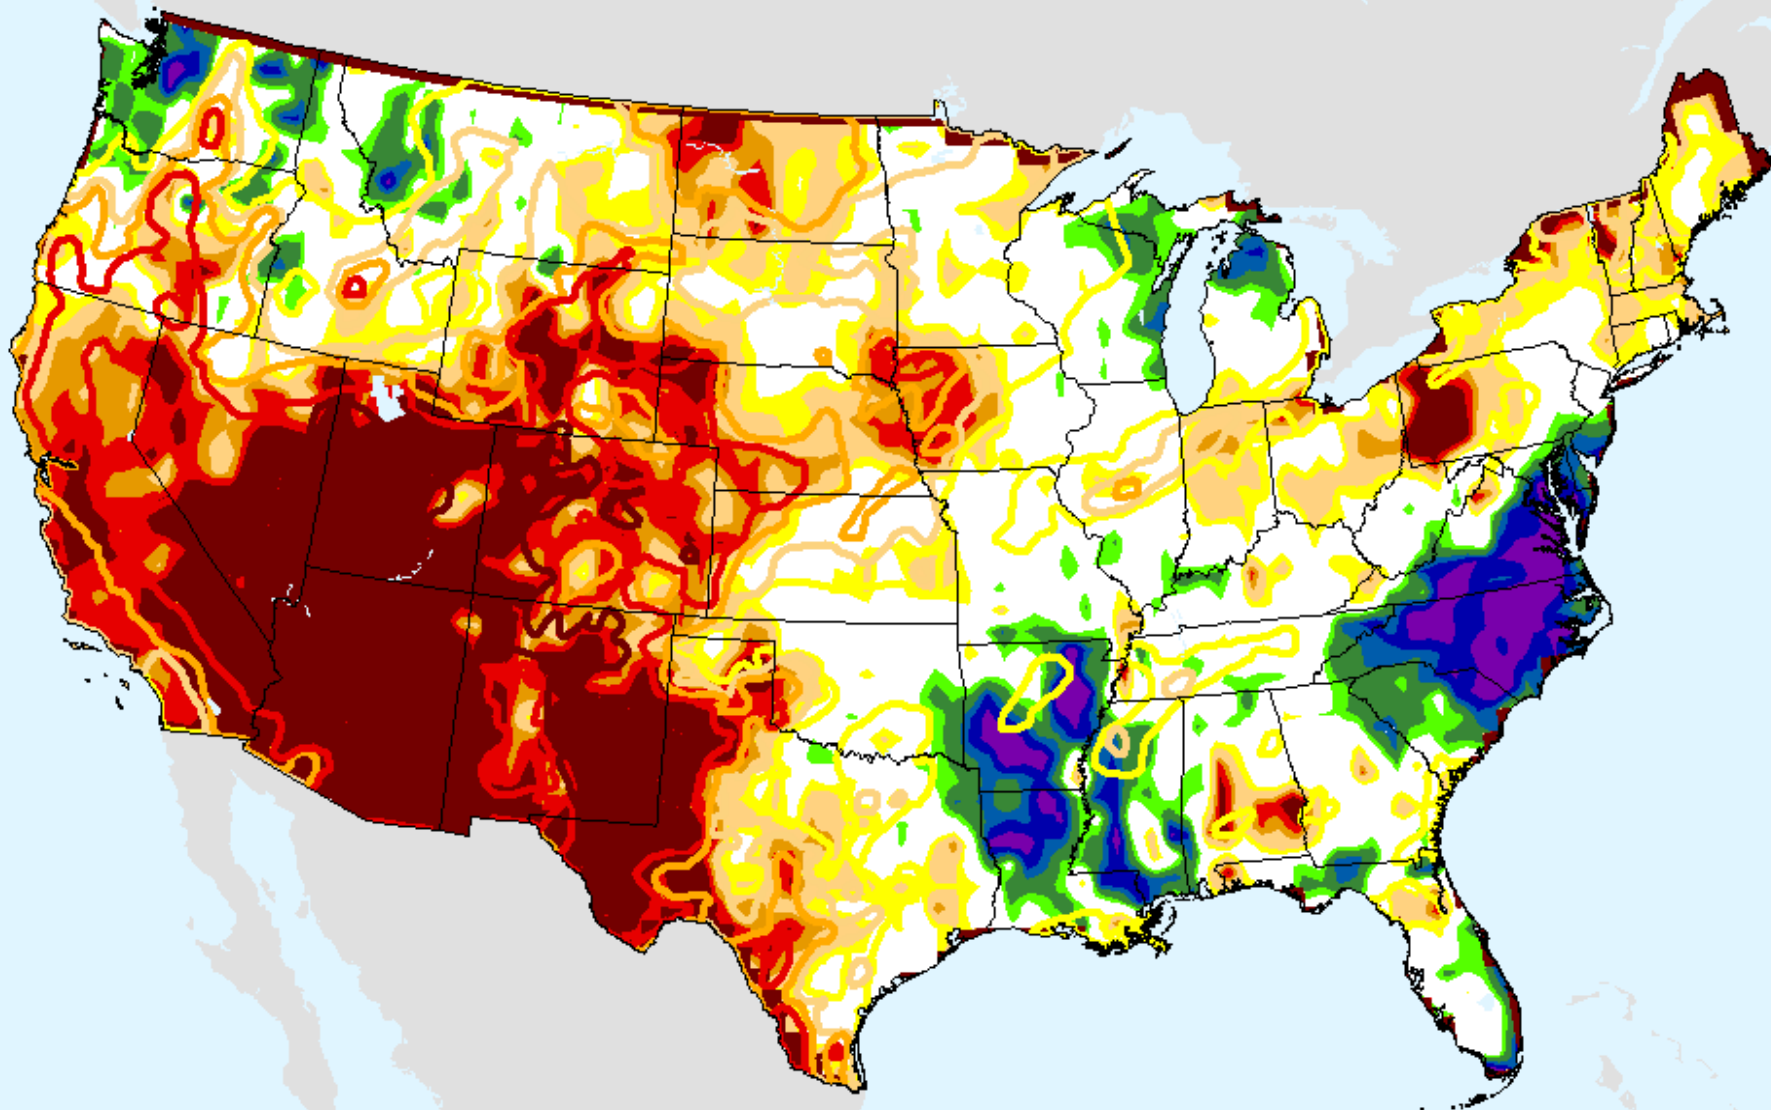

As of: Tuesday, January 19, 2021

USDM for: Jan. 12, 2021

SPI (USDM)

CPC 6-month SPI

As of: Tuesday, January 19, 2021

CPC 9-month SPI

As of: Tuesday, January 19, 2021

USDM for: Jan. 12, 2021