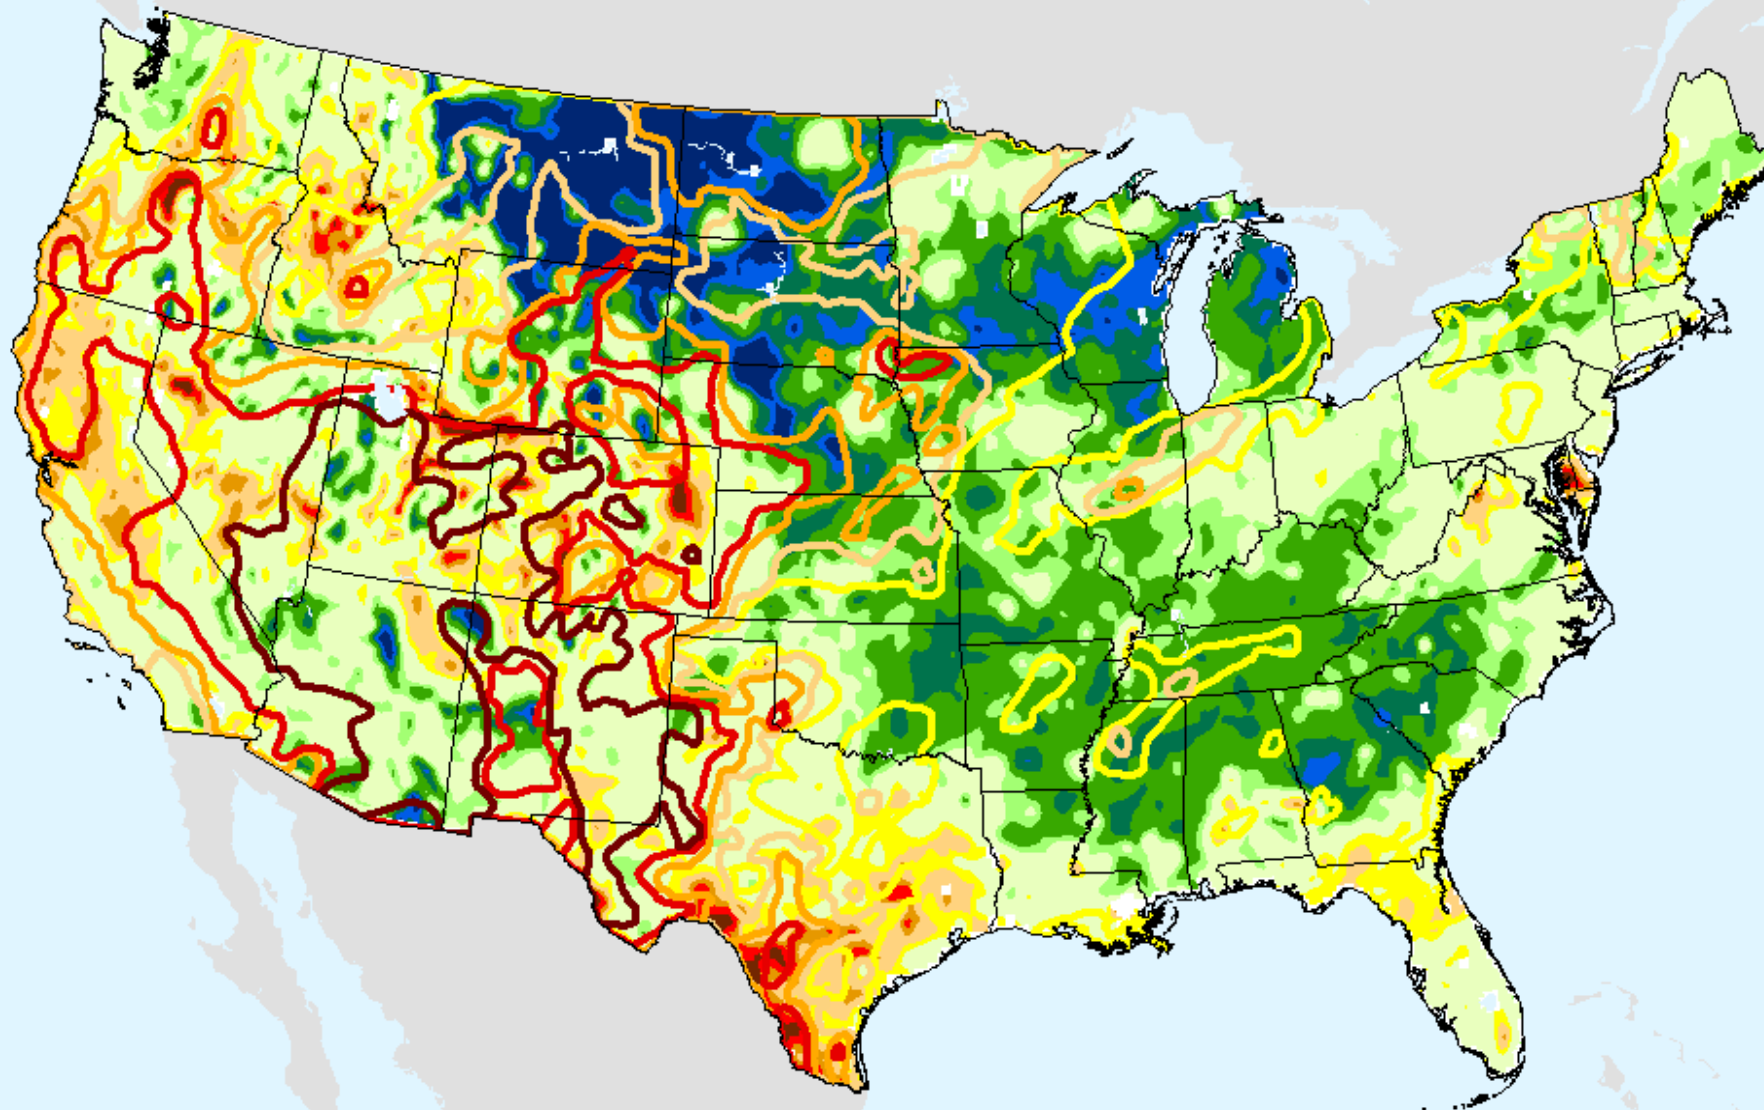

NLDAS Top 1m Soil Moisture

As of: Tuesday, January 19, 2021

USDM for: Jan. 12, 2021

>98

NLDAS Top 1m Soil Moisture

As of: Tuesday, January 19, 2021

NLDAS Total Column Soil Moisture

As of: Tuesday, January 19, 2021