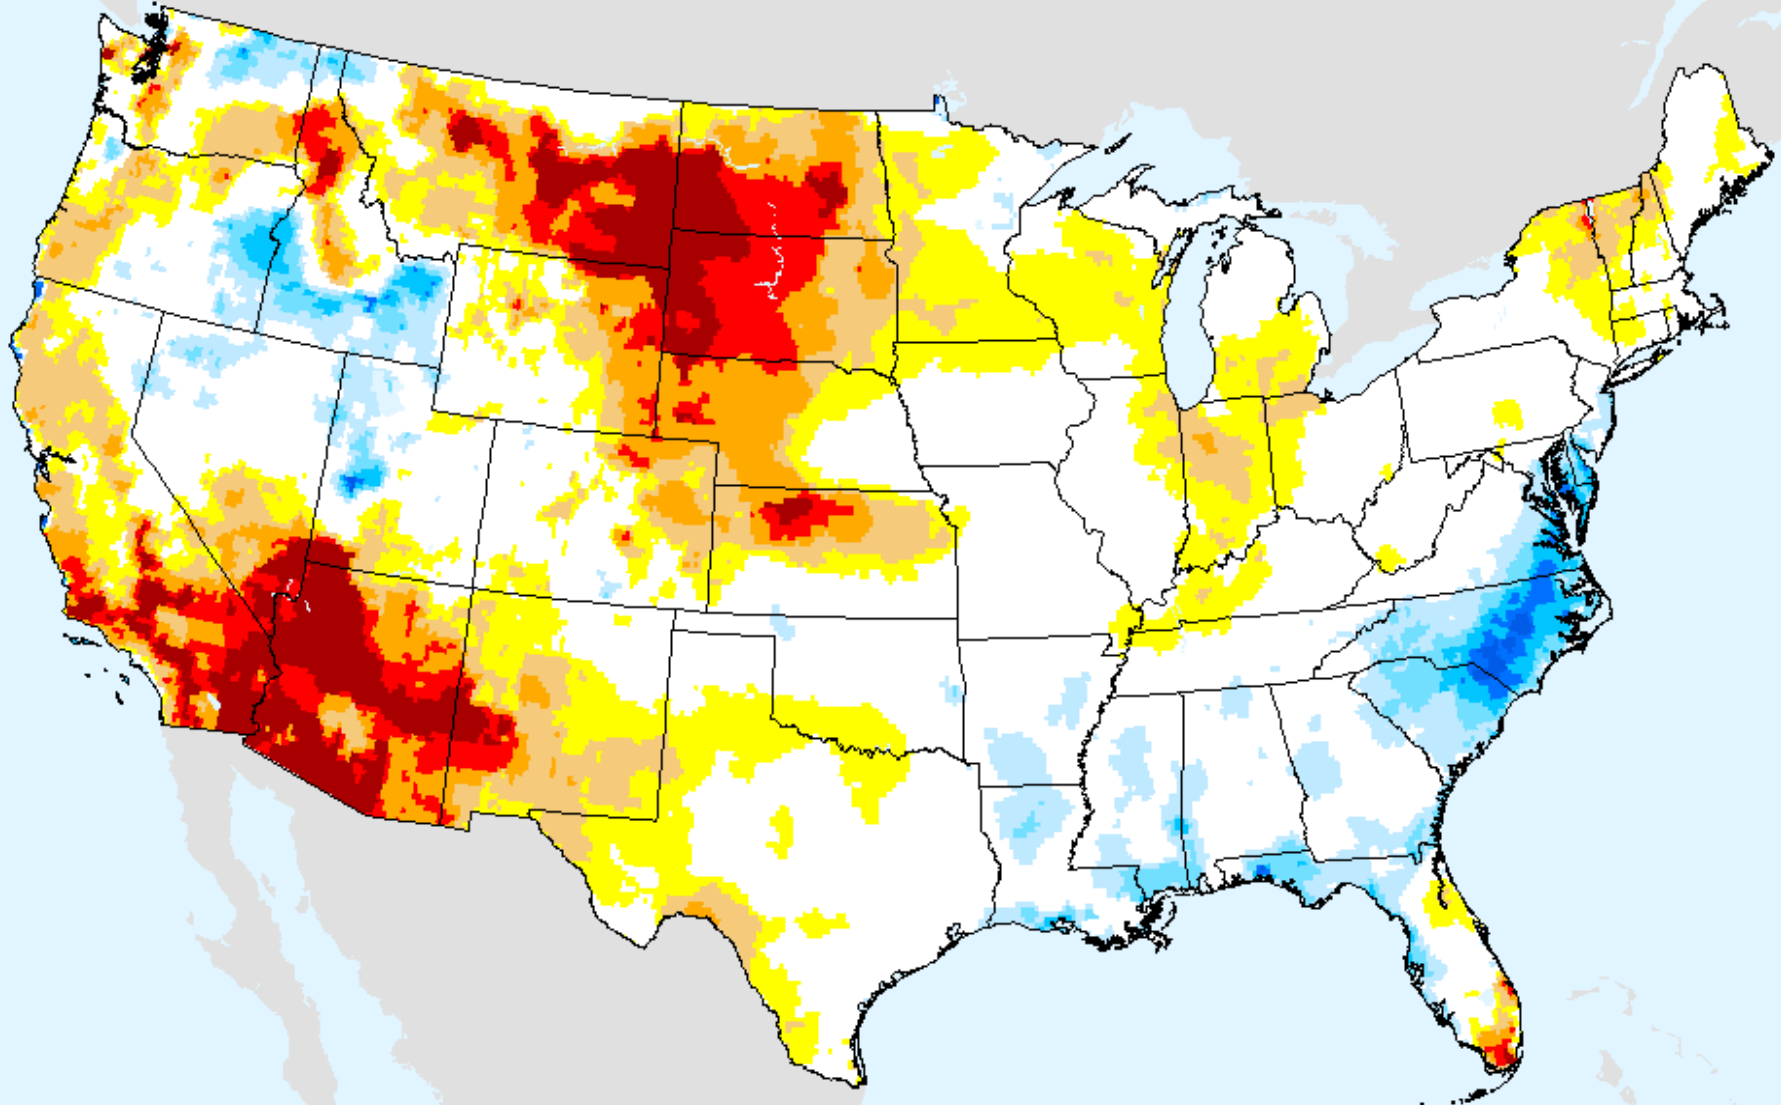

EDDI 8-week

As of: Tuesday, January 19, 2021