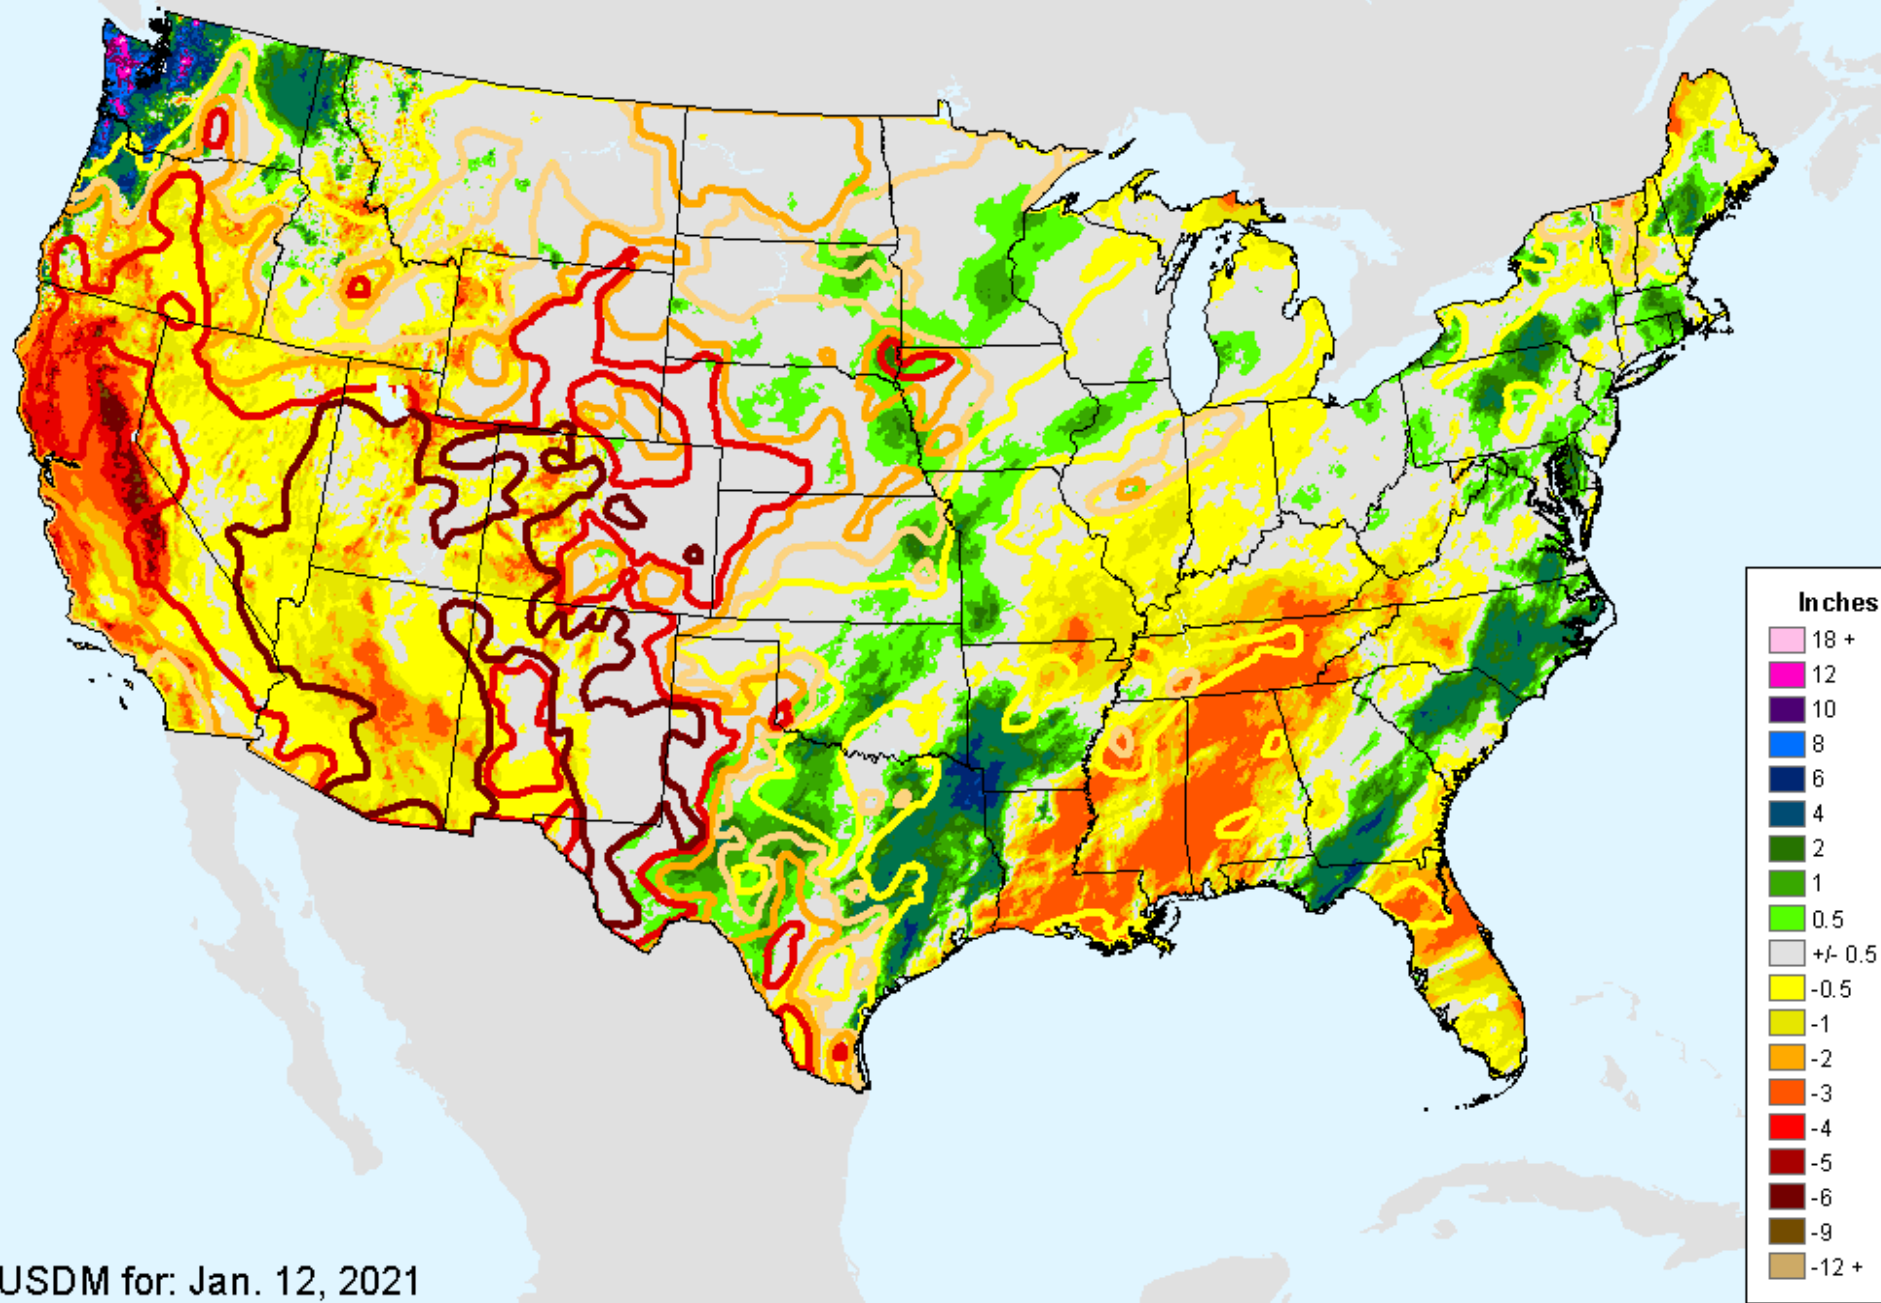

AHPS 30-Day Precip Departure

As of: Tuesday, January 19, 2021

USDM for: Jan. 12, 2021