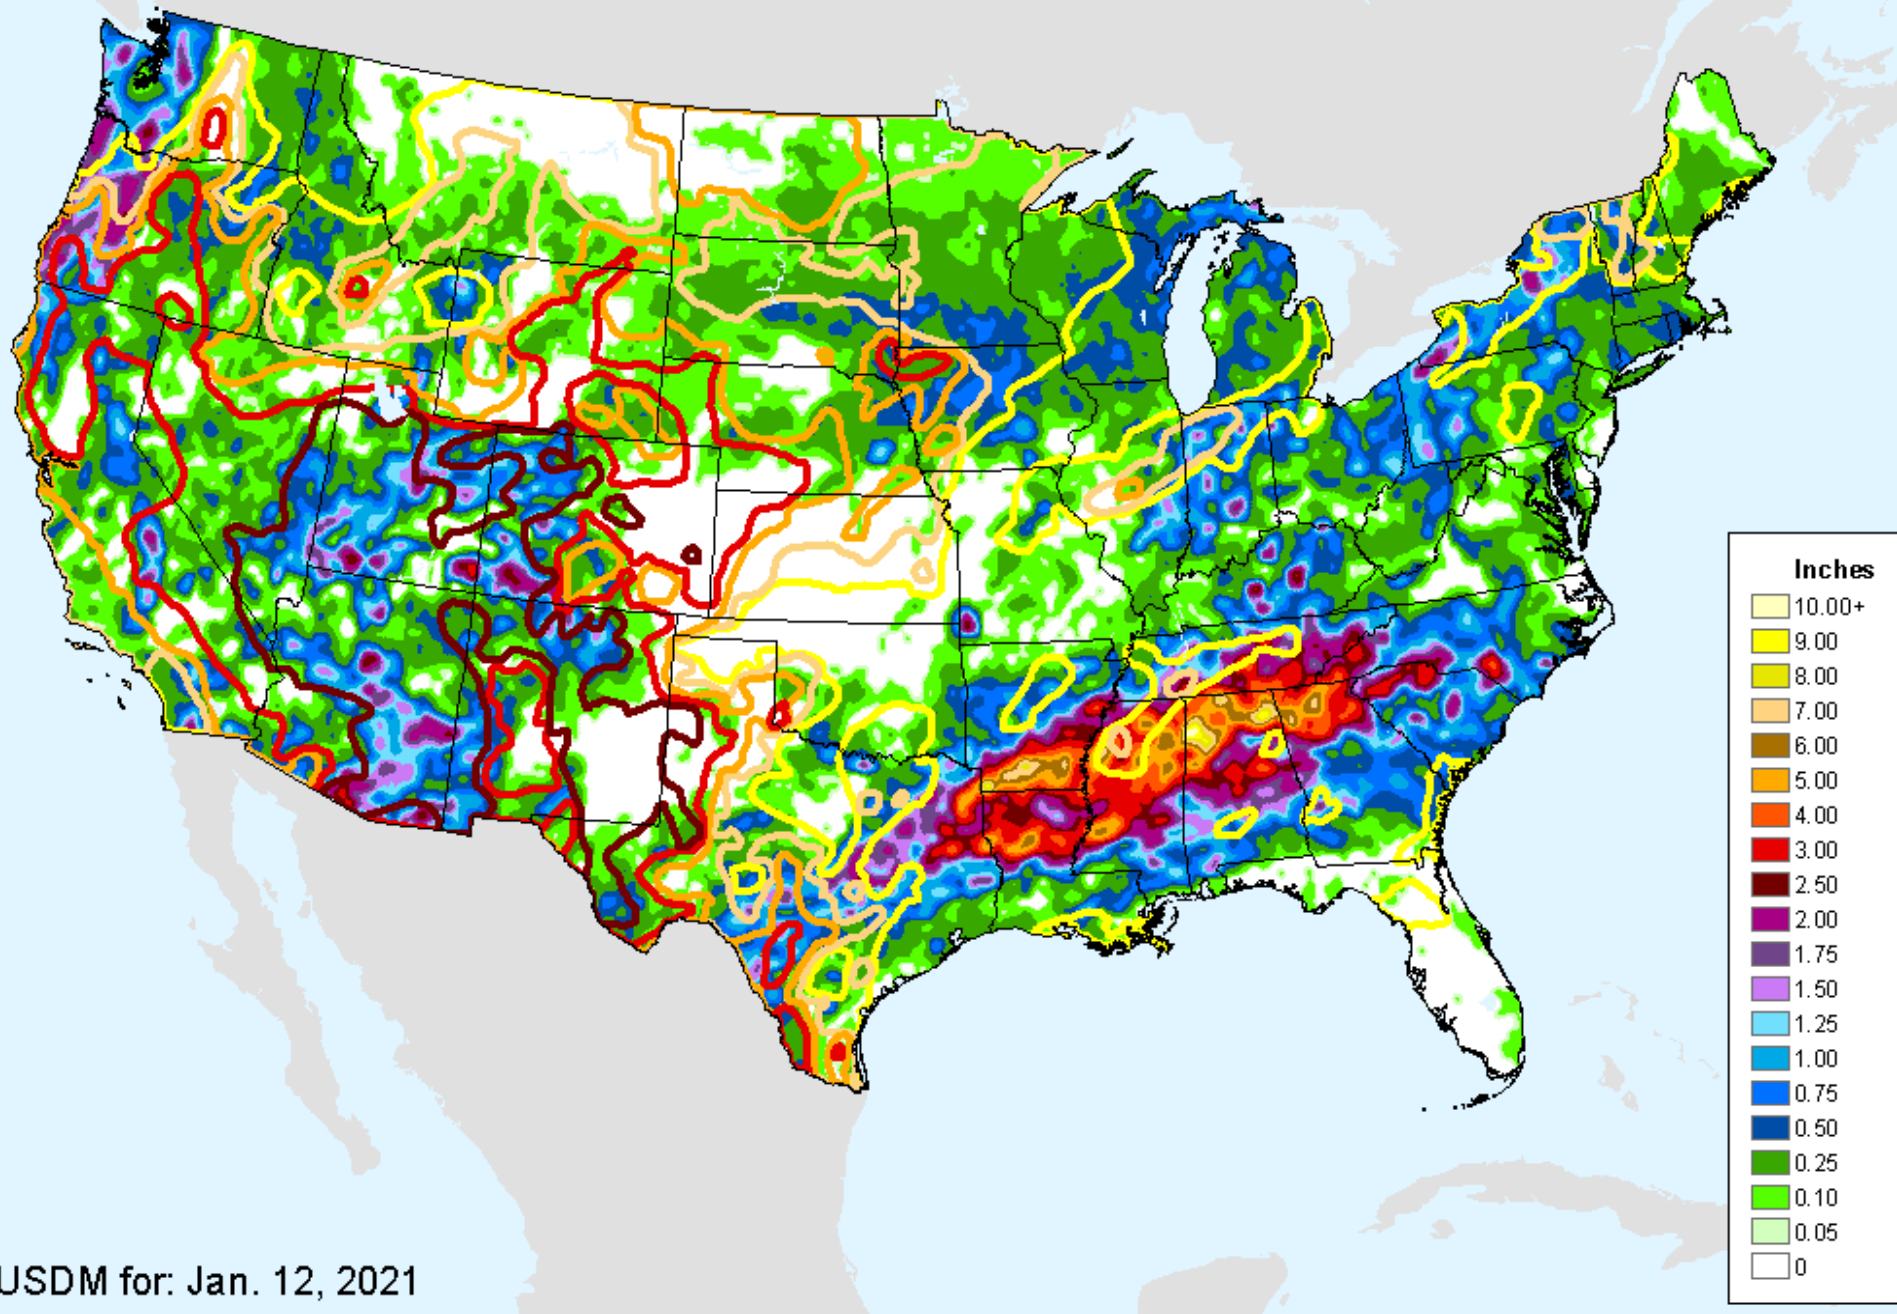

GFS (00z) 7-Day Precip Forecast

As of: Tuesday, January 19, 2021

USDM for: Jan. 12, 2021