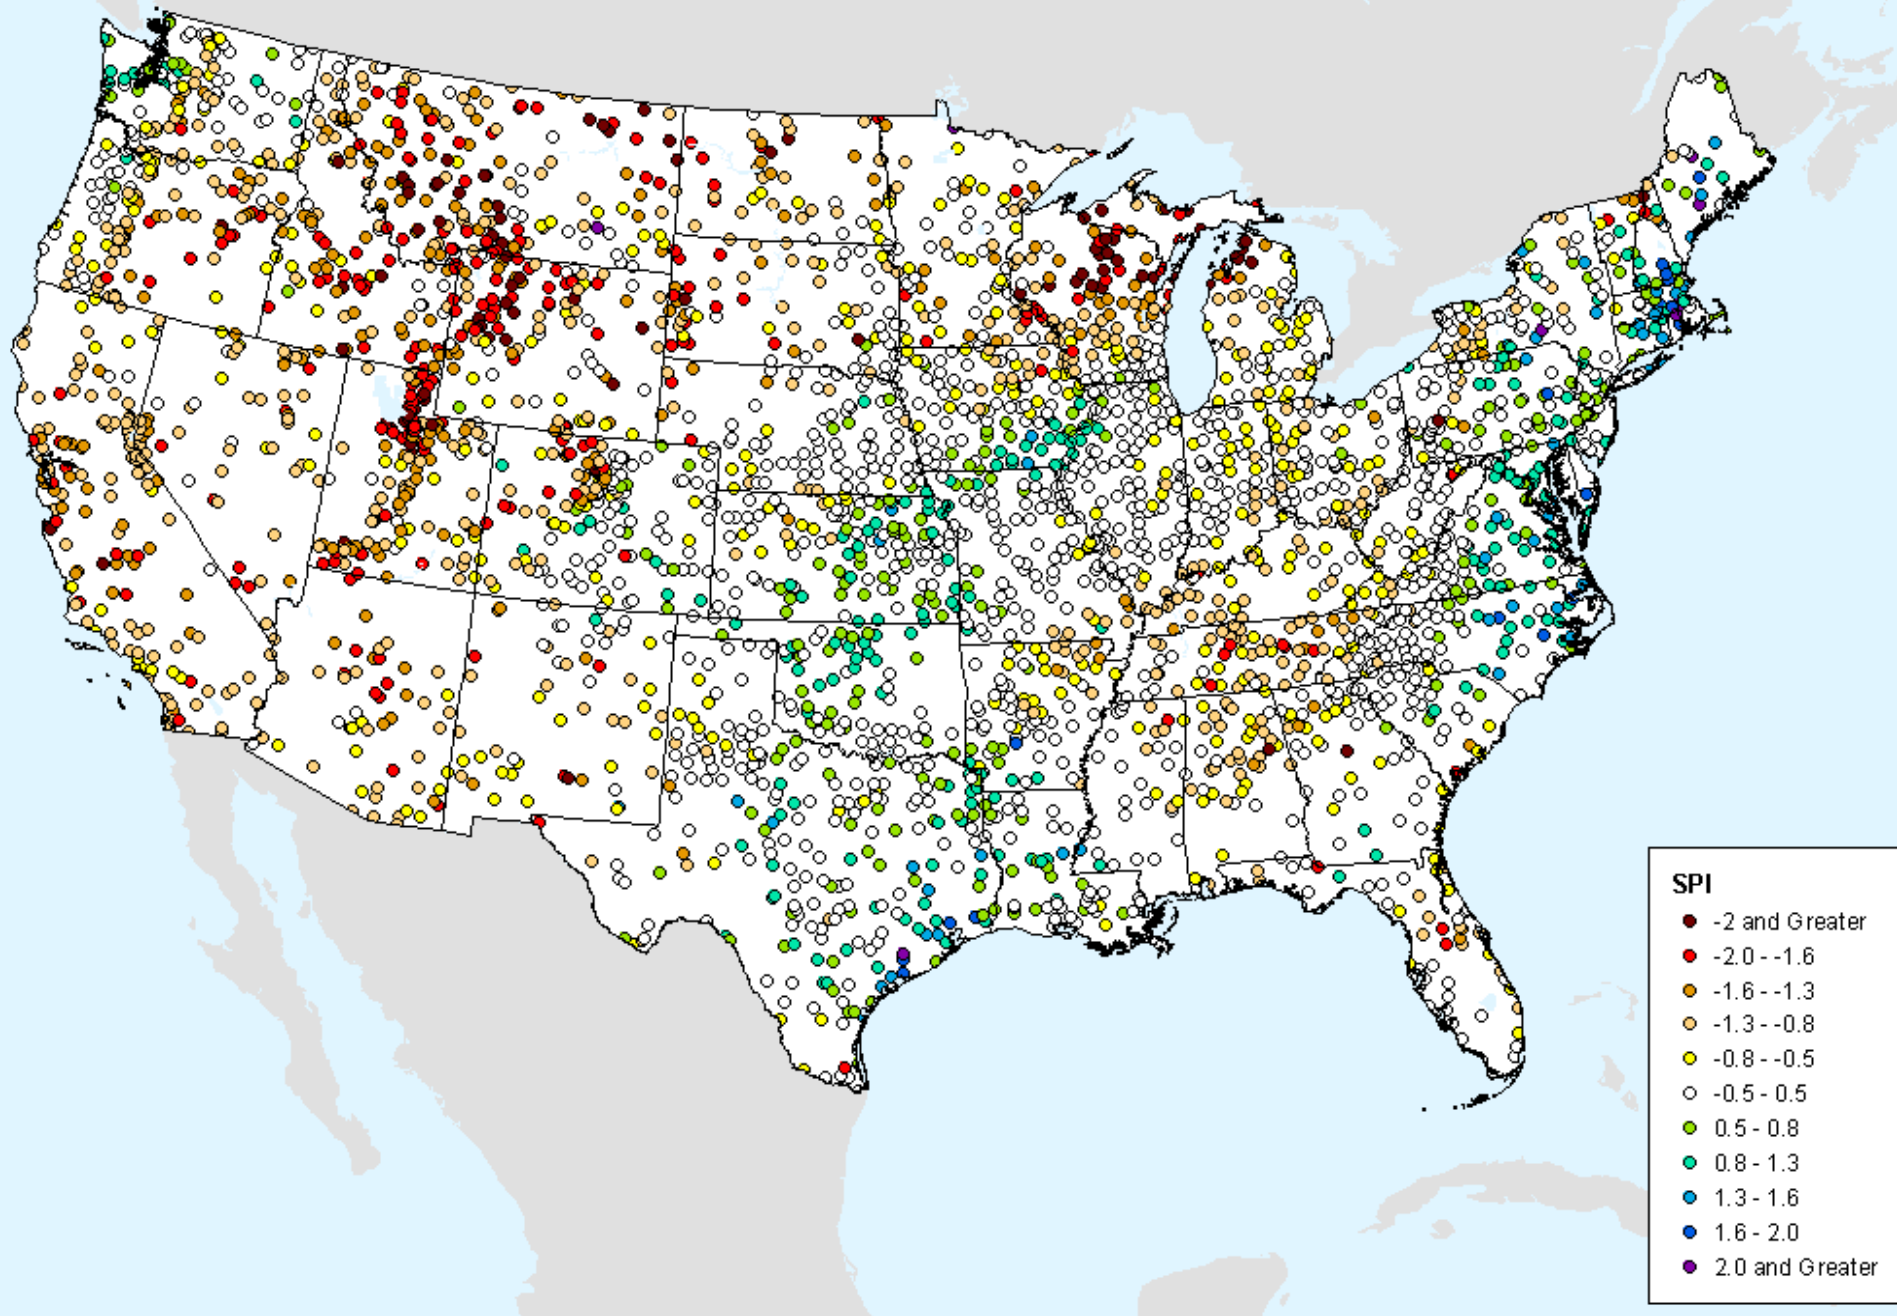

HPRCC 2-month SPI

As of: Tuesday, January 19, 2021