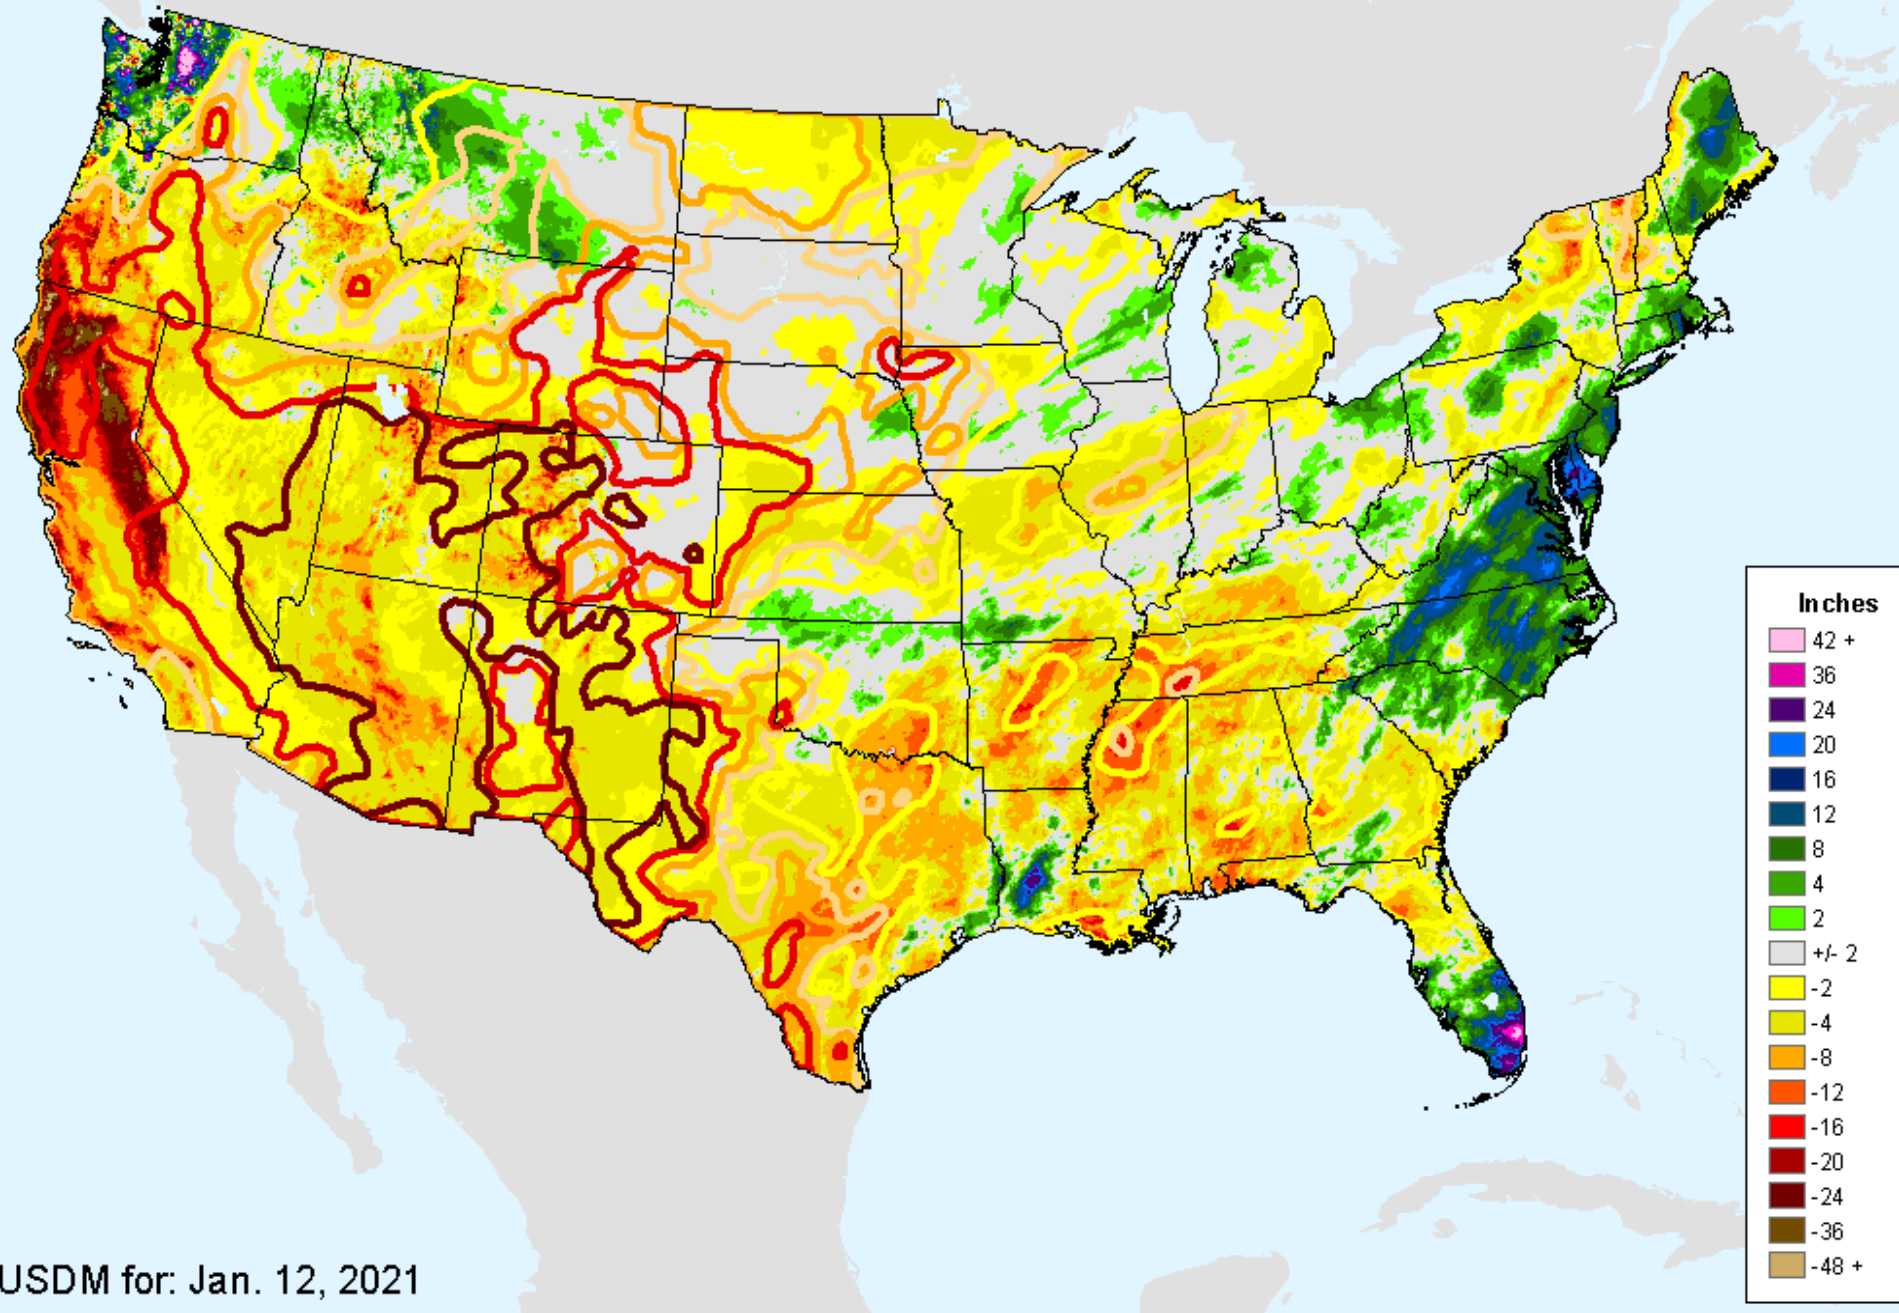

USDM for: Jan. 12, 2021

AHPS 180-Day Pct of Normal Pcp

As of: Tuesday, January 19, 2021

Percent

AHPS Water-Year Precip Departure

As of: Tuesday, January 19, 2021

USDM for: Jan. 12, 2021

AHPS Water-Year Precip Departure