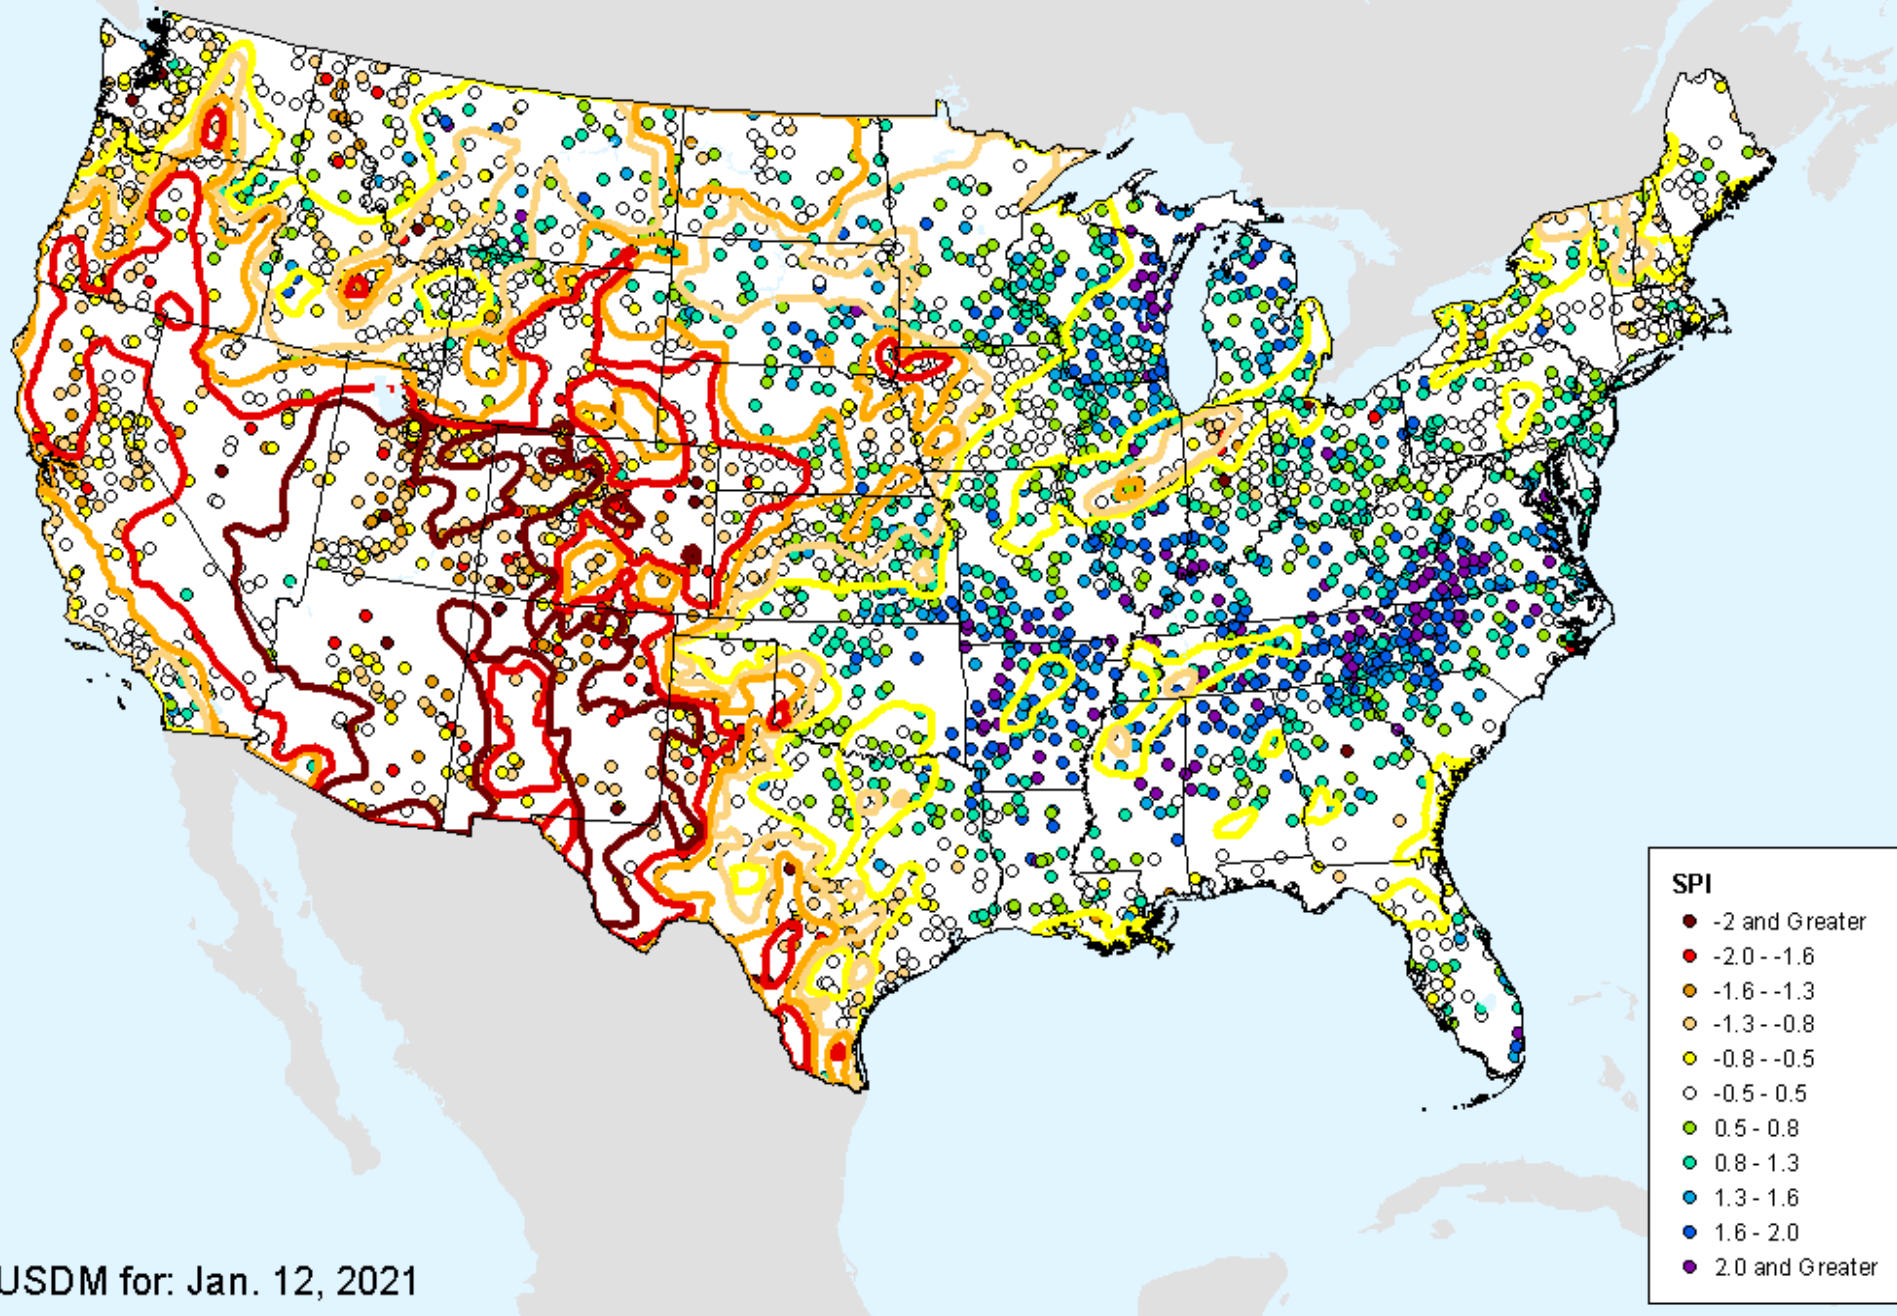

- -2 and Greater
- -2.0 -- -1.6
- -1.6 -- -1.3
- -1.3 -- -0.8
- -0.8 -- -0.5
- -0.5 - 0.5
- 0.5 - 0.8
- 0.8 - 1.3
- 1.3 - 1.6
- 1.6 - 2.0
- 2.0 and Greater

HPRCC 24-month SPI

As of: Tuesday, January 19, 2021