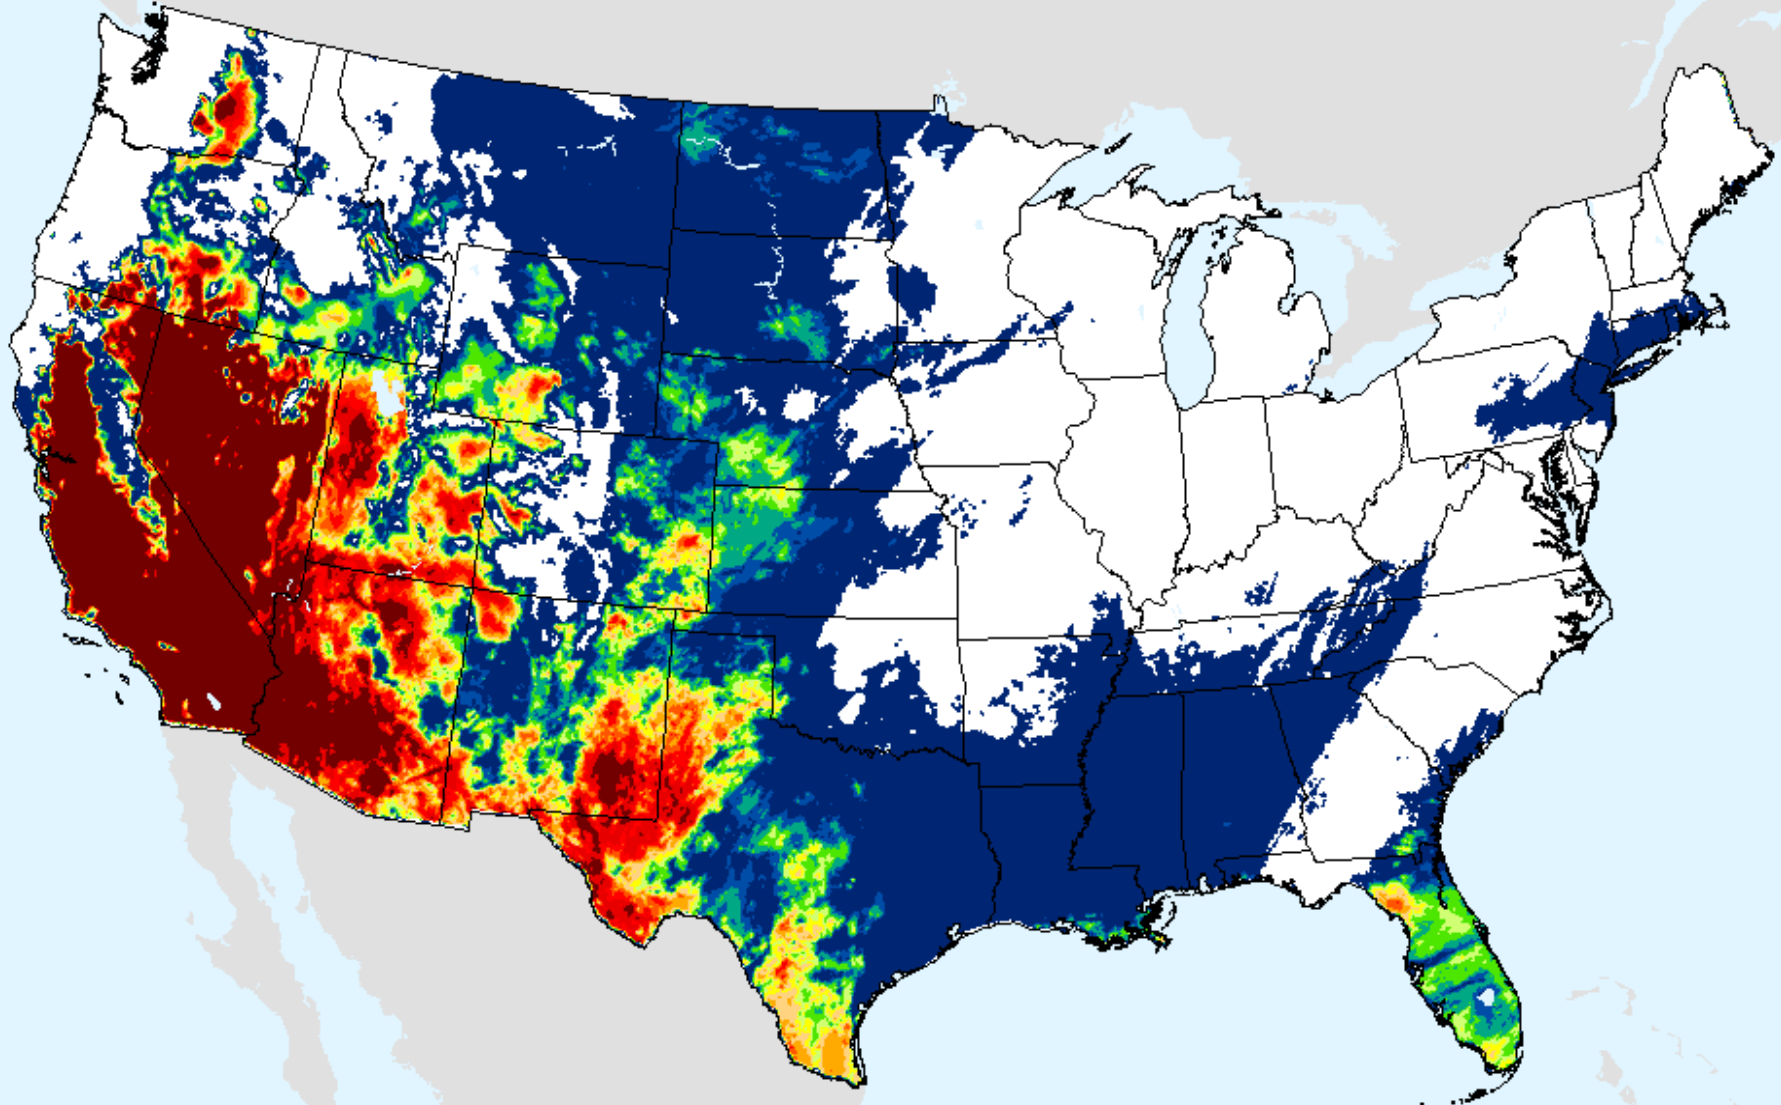

As of: Tuesday, January 19, 2021

AHPS 1-month SPEI

As of: Tuesday, January 19, 2021

USDM for: Jan. 12, 2021

SPEI (USDM)

AHPS 1-month SPEI

As of: Tuesday, January 19, 2021

SPEI (USDM)