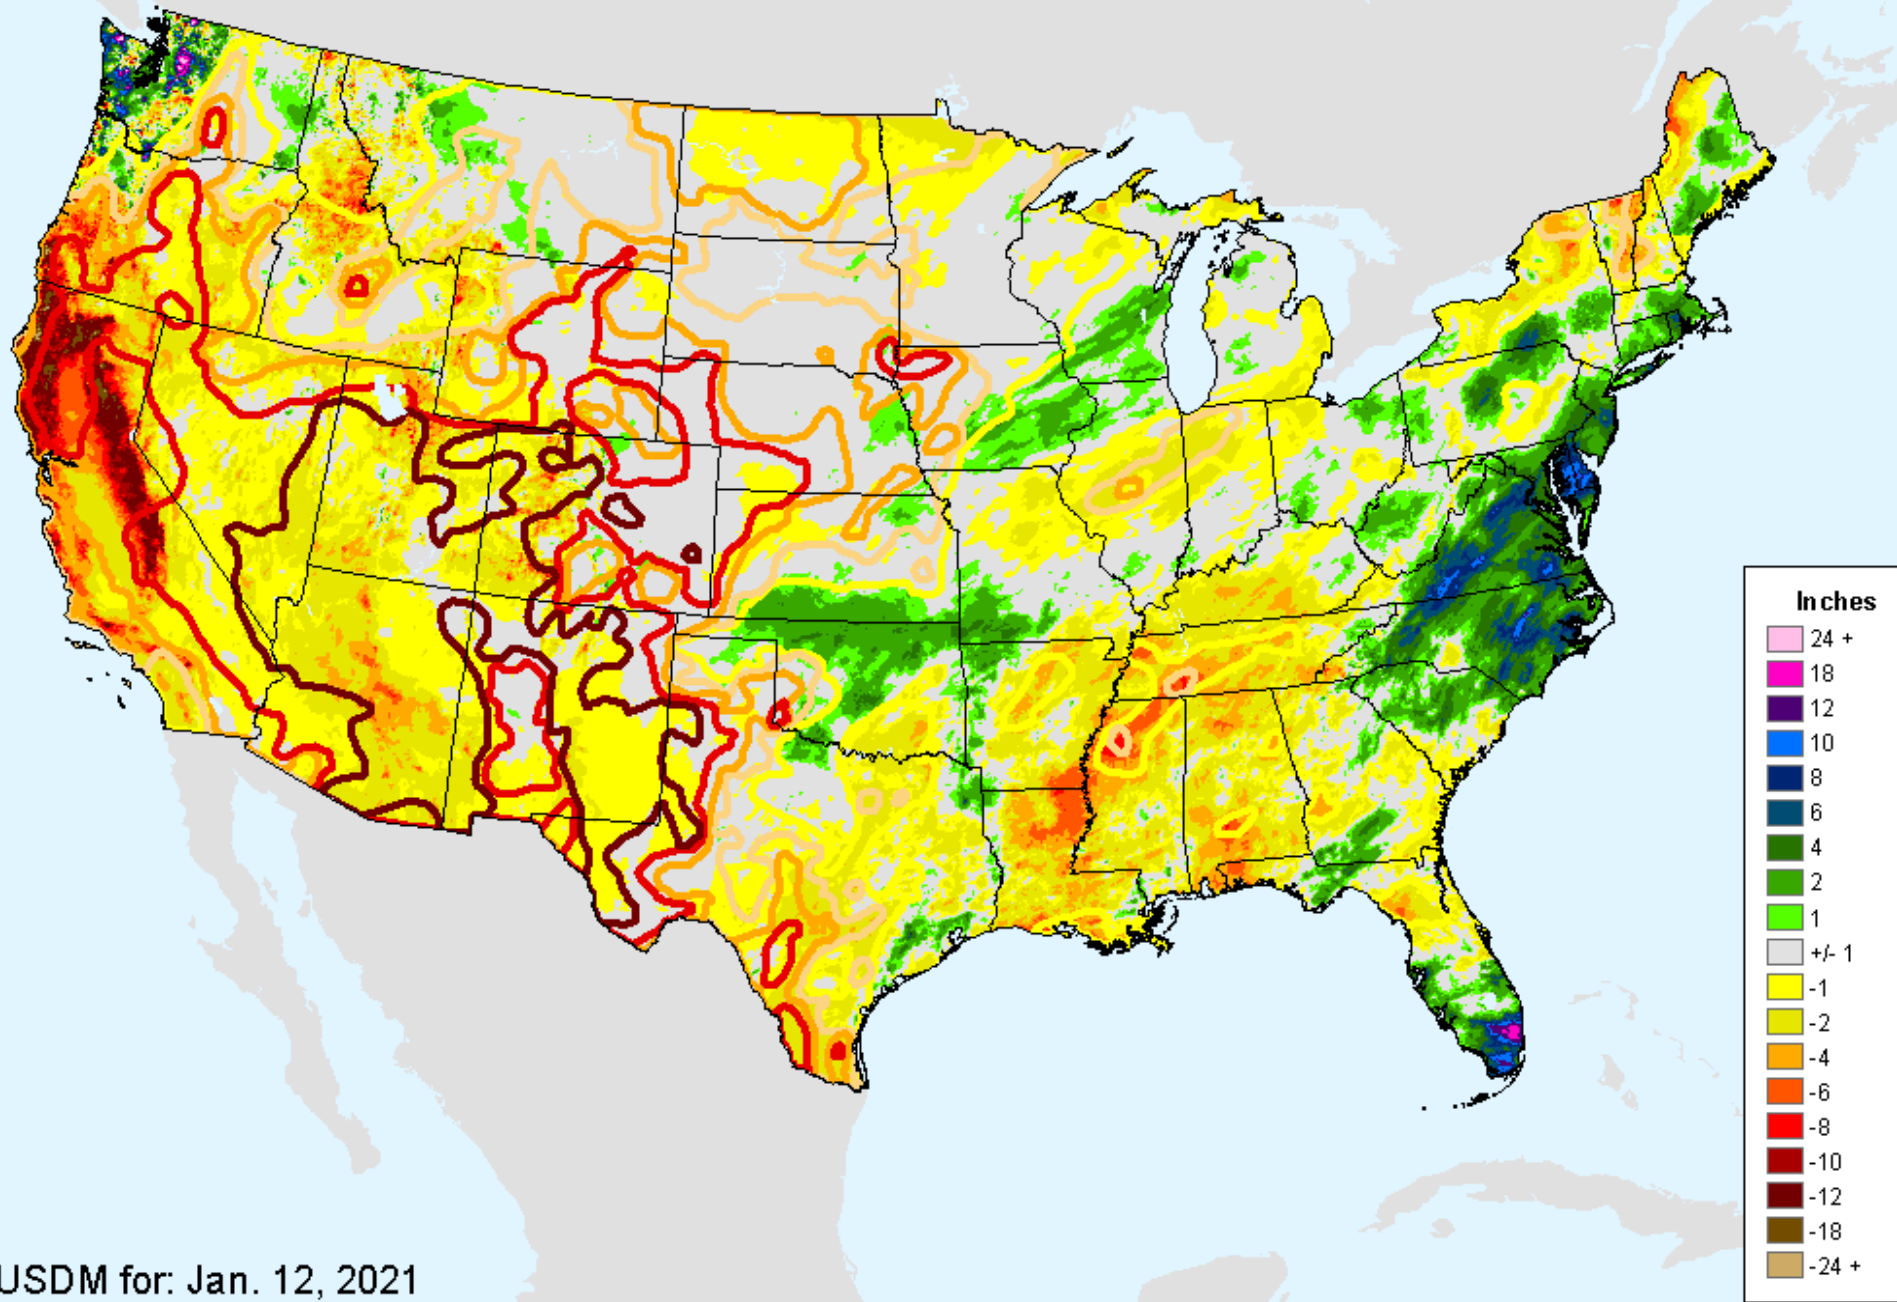

USDM for: Jan. 12, 2021

AHPS 60-Day Pct of Normal Pcp

As of: Tuesday, January 19, 2021

AHPS 90-Day Precip Departure

As of: Tuesday, January 19, 2021

USDM for: Jan. 12, 2021

AHPS 90-Day Precip Departure

As of: Tuesday, January 19, 2021