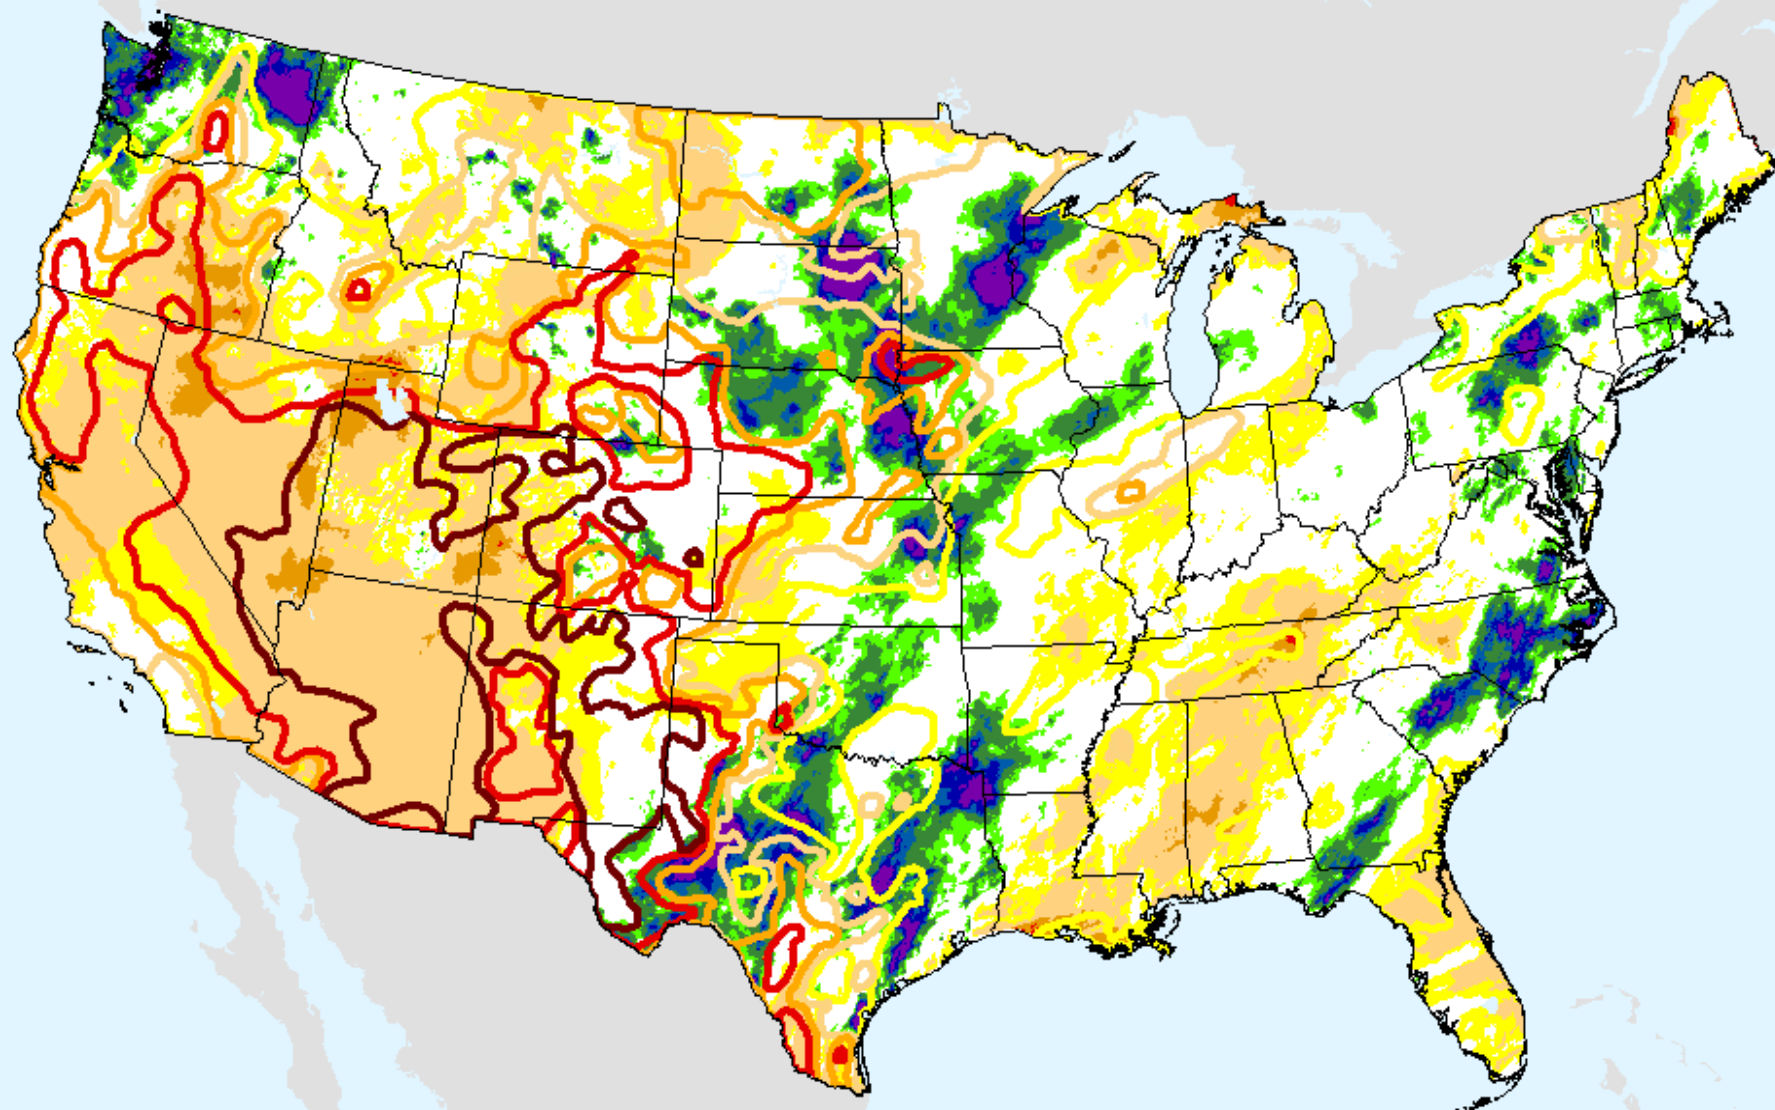

AHPS 1-month SPI

As of: Tuesday, January 19, 2021

USDM for: Jan. 12, 2021

SPI (USDM)