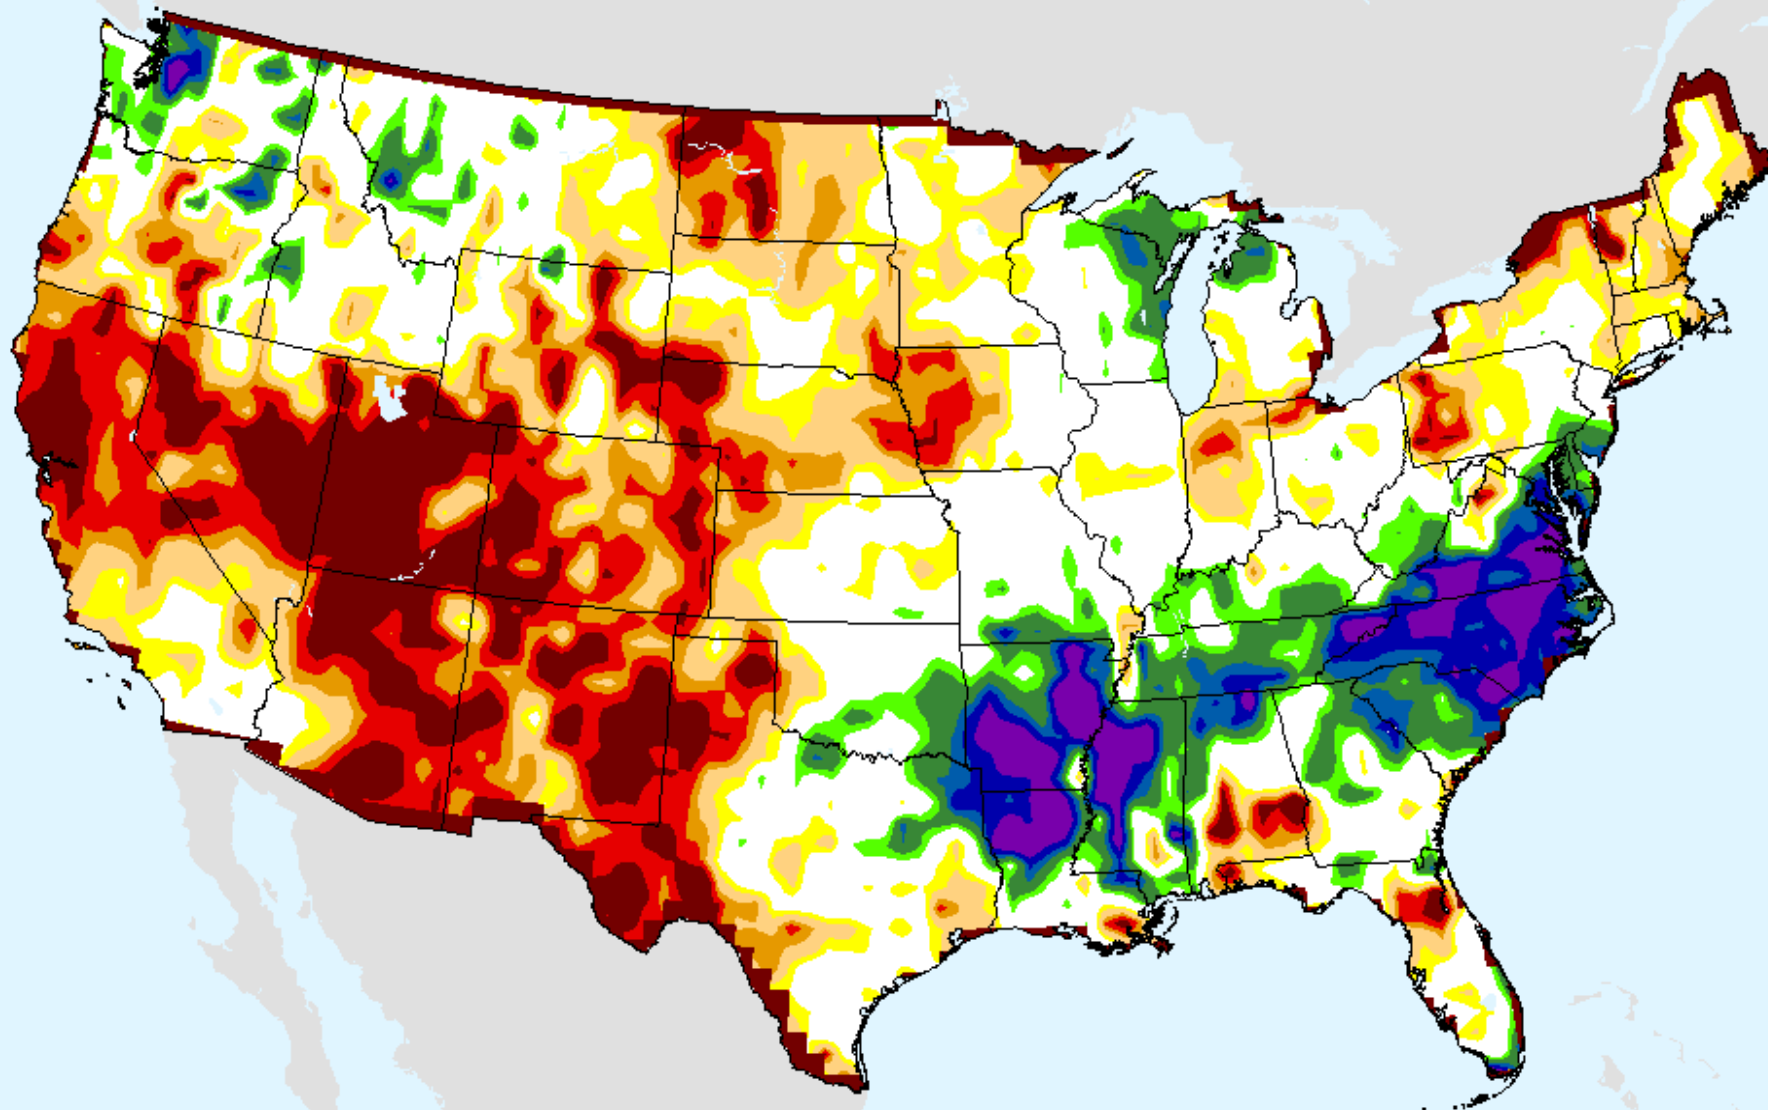

CPC 12-month SPI

As of: Tuesday, January 19, 2021