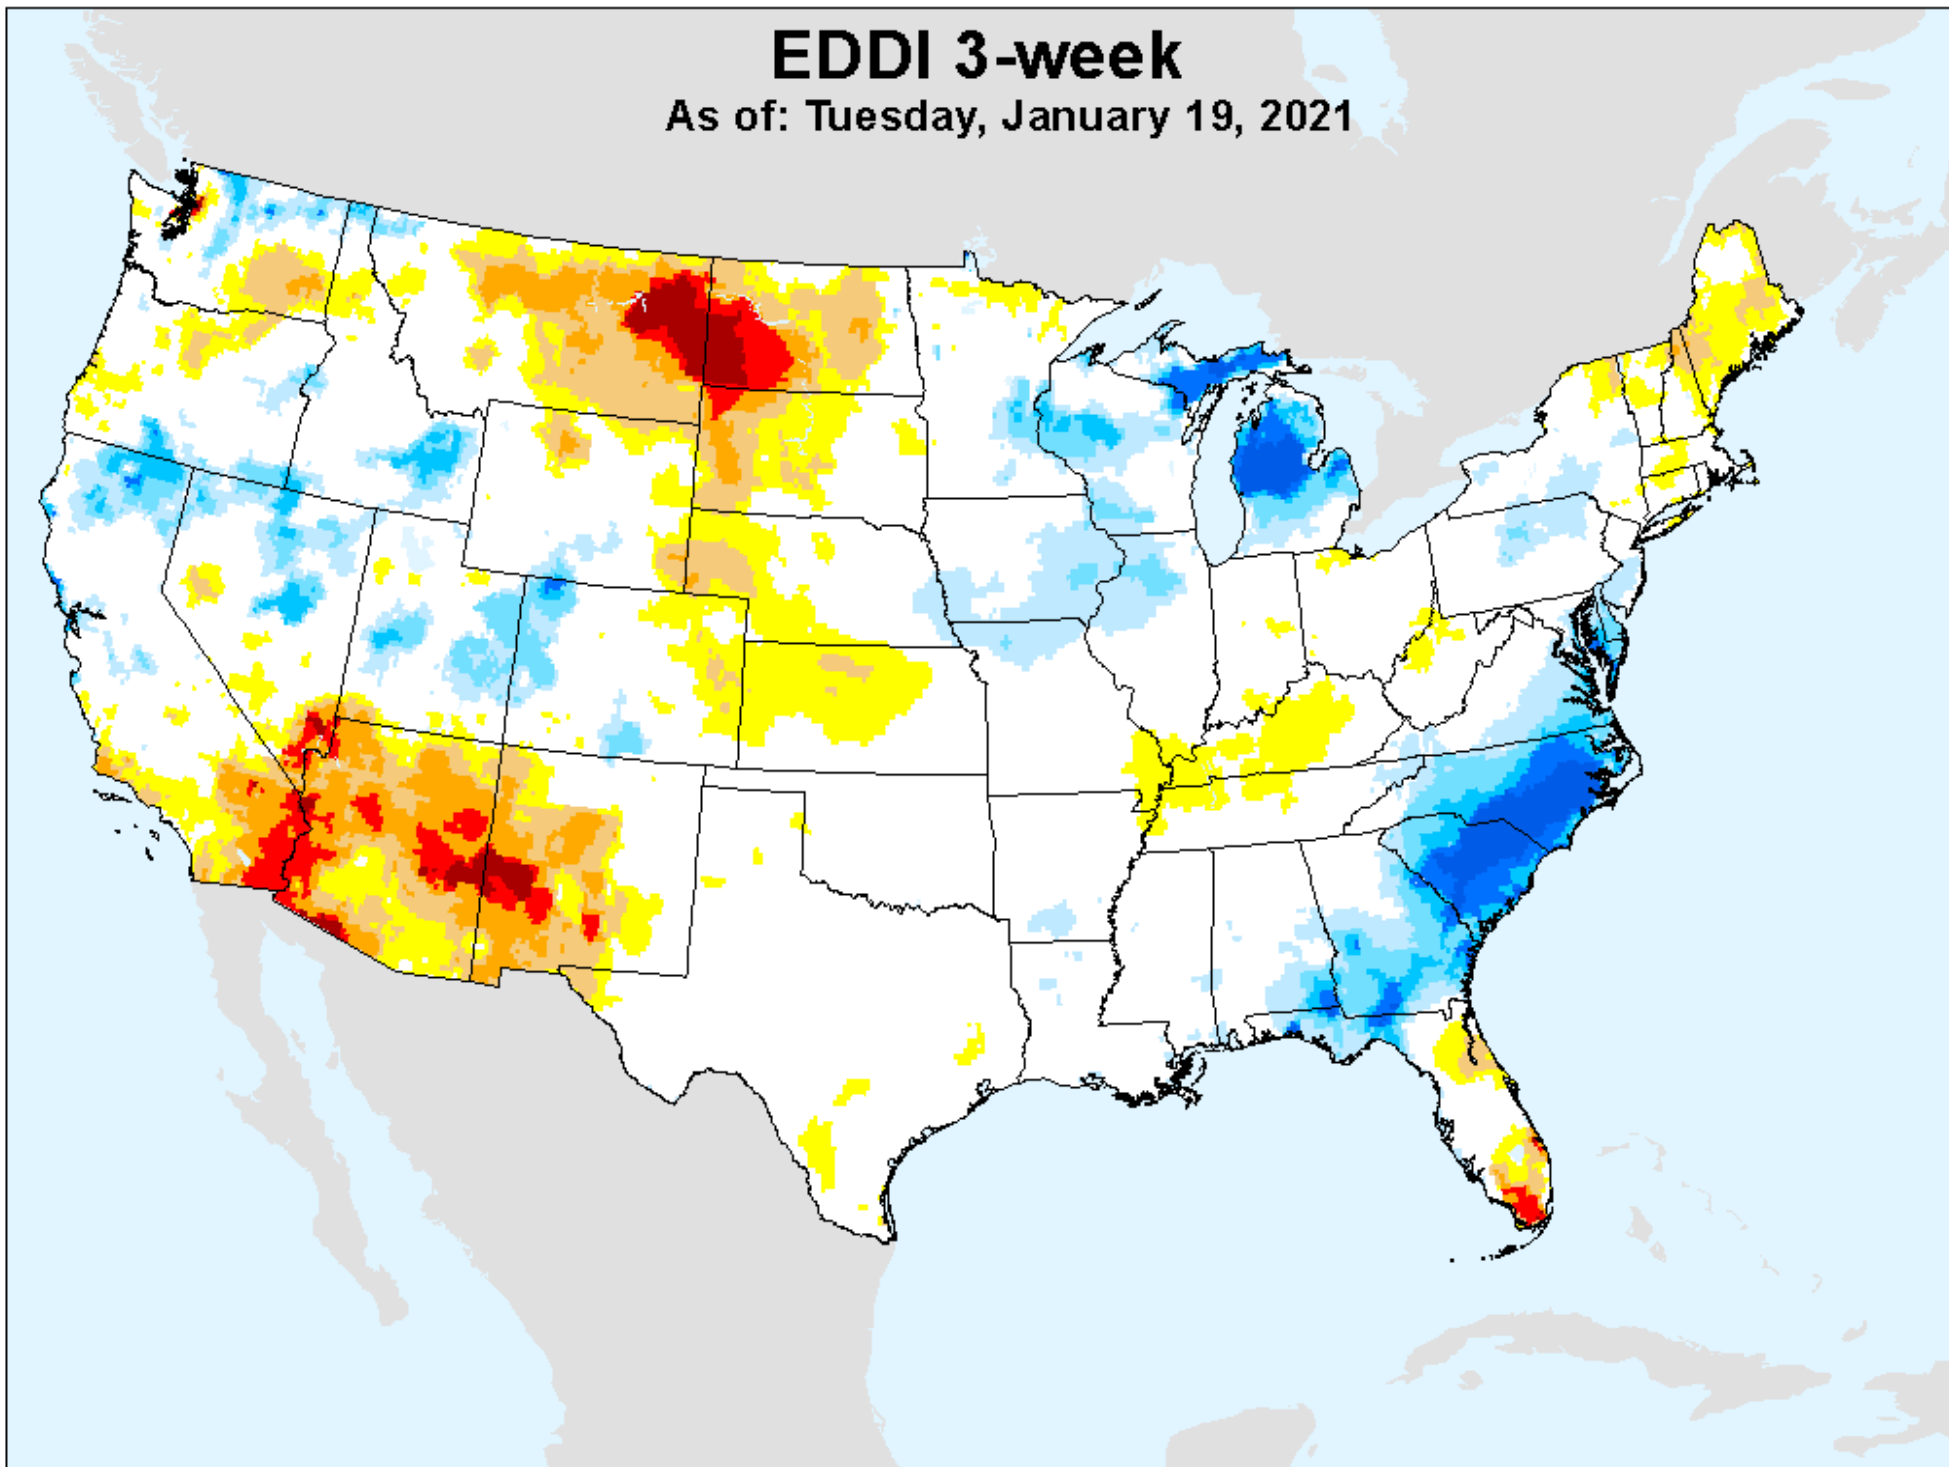

USDM for: Jan. 12, 2021

EDDI 2-week

As of: Tuesday, January 19, 2021

EDDI 3-week

As of: Tuesday, January 19, 2021

USDM for: Jan. 12, 2021

EDDI 3-week

As of: Tuesday, January 19, 2021