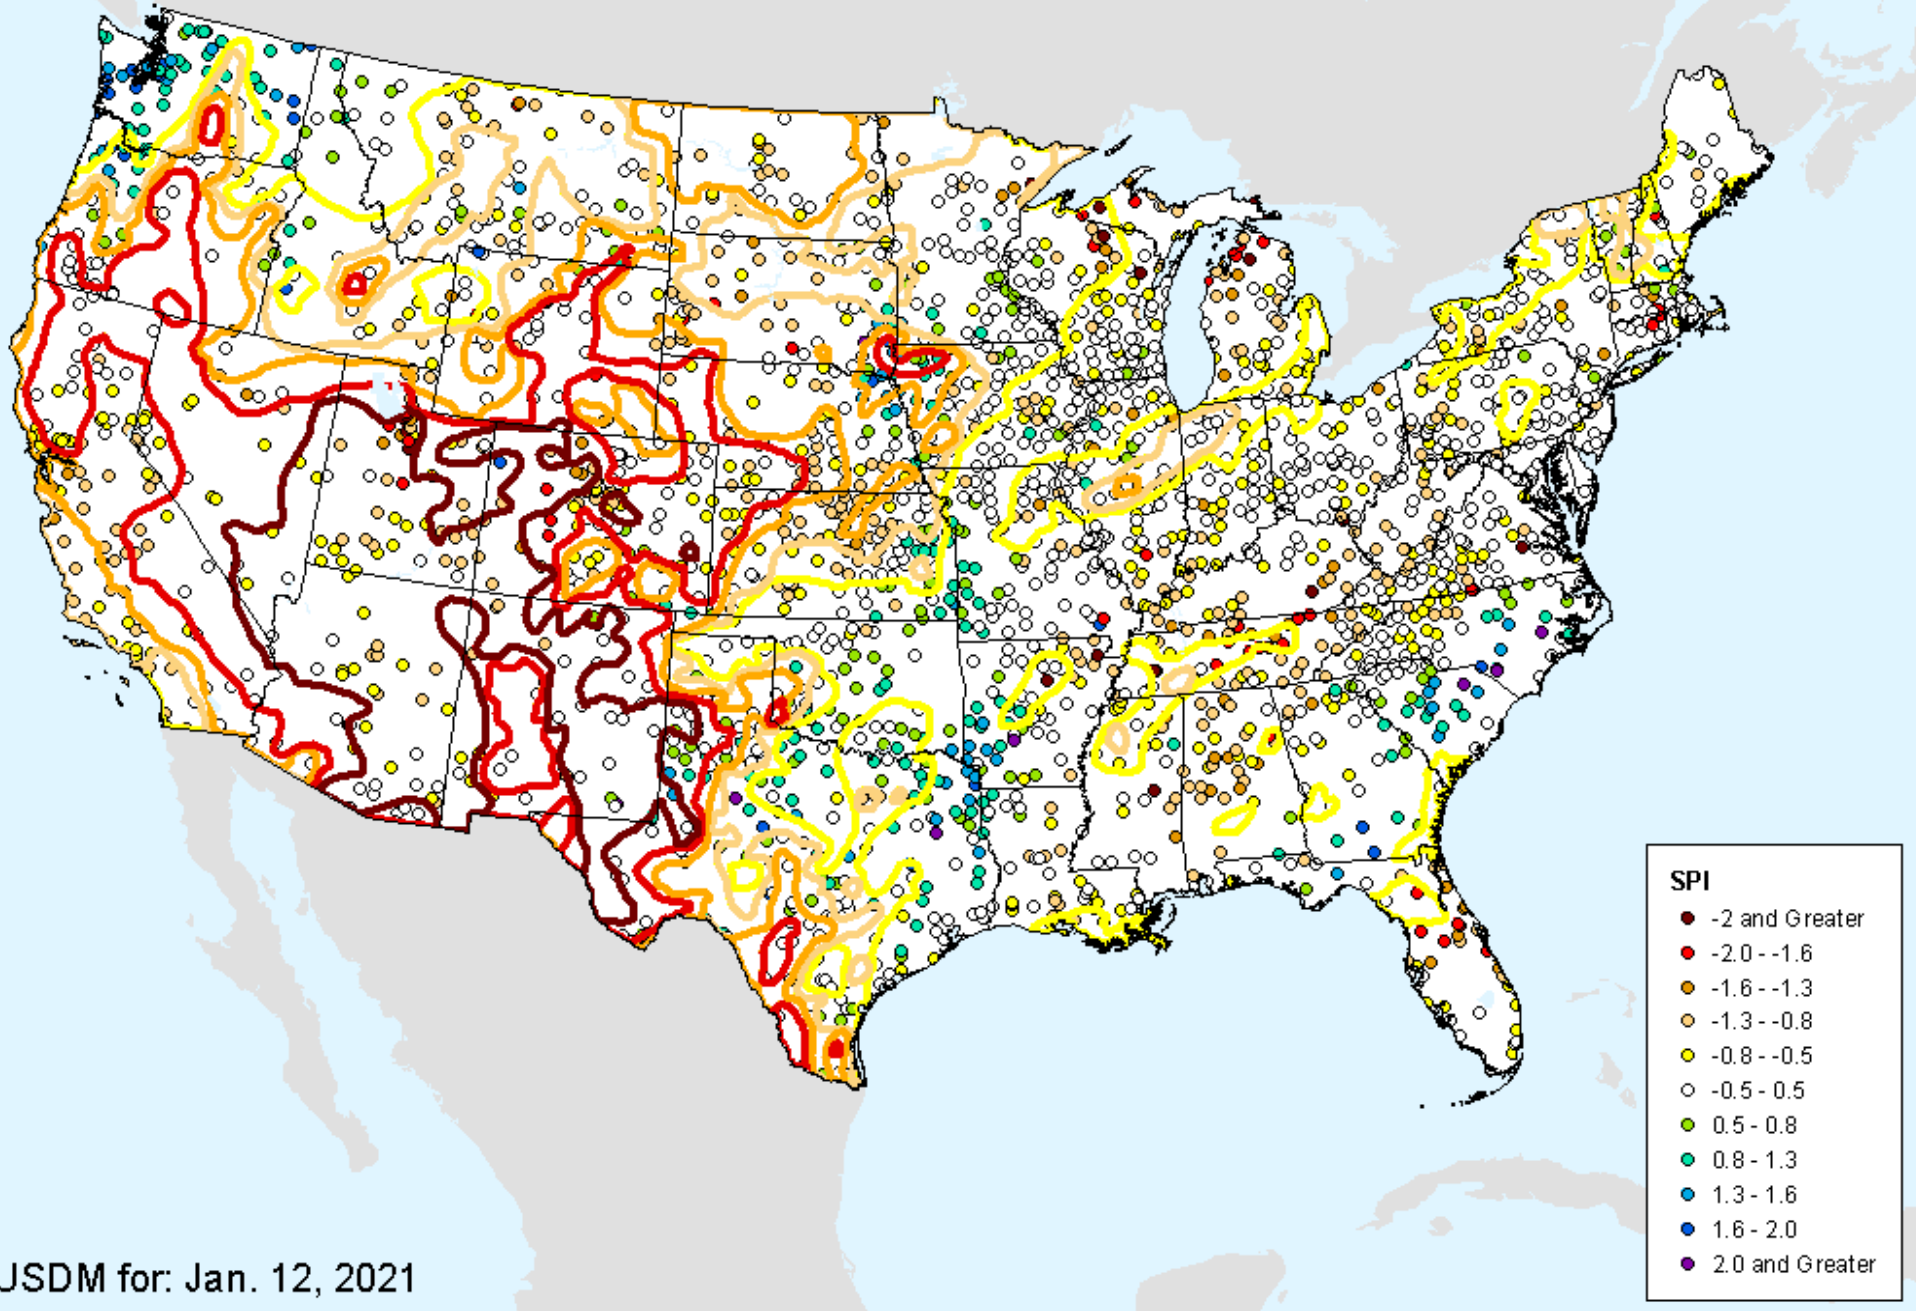

As of: Tuesday, January 19, 2021

USDM for: Jan. 12, 2021

HPRCC Water Year-to-date SPI

As of: Tuesday, January 19, 2021

HPRCC Year-to-date SPI

As of: Tuesday, January 19, 2021

USDM for: Jan. 12, 2021

HPRCC Year-to-date SPI