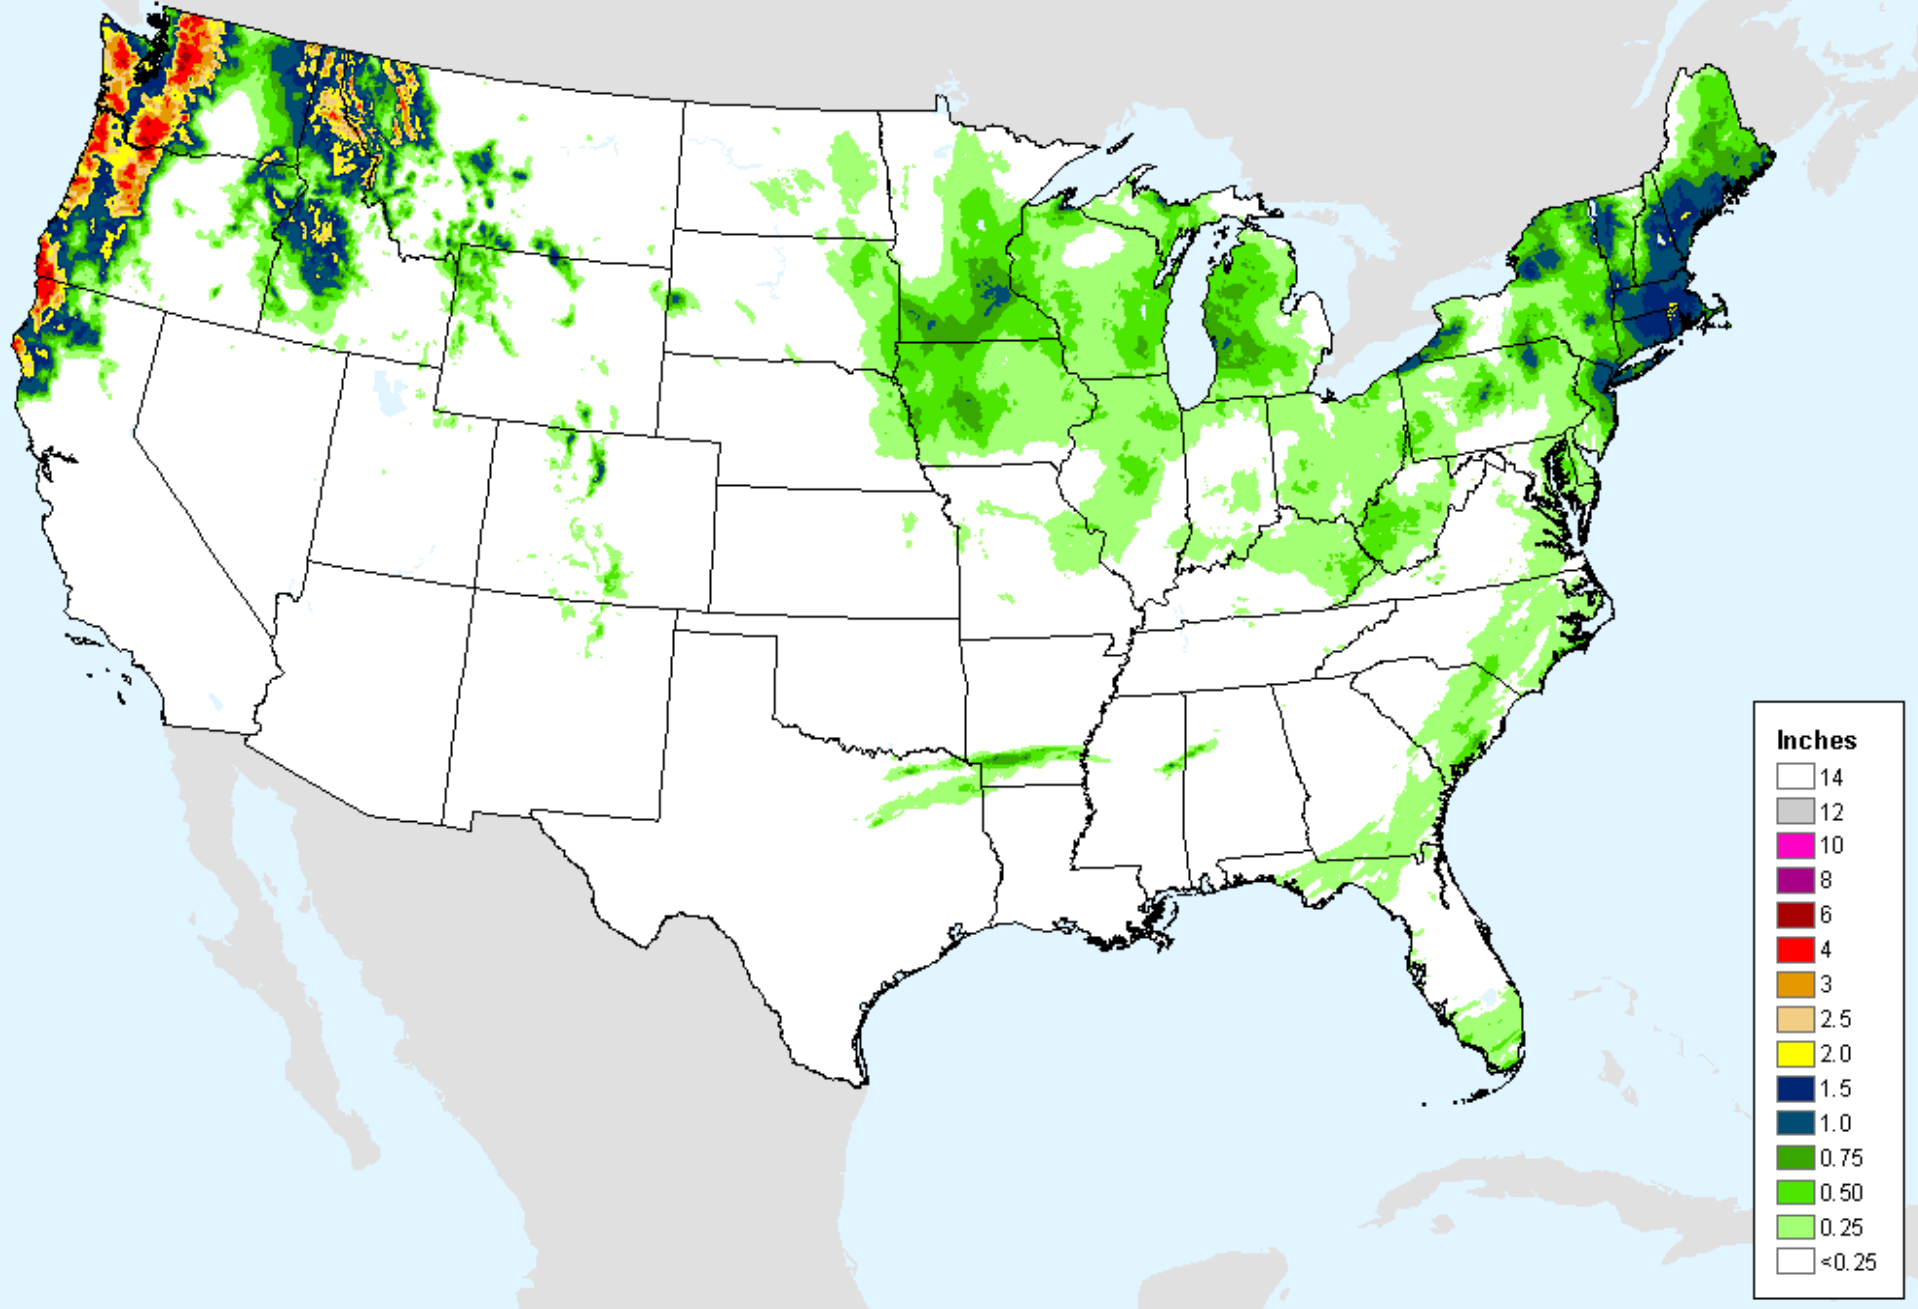

AHPS 7-Day Precipitation

As of: Tuesday, January 19, 2021

AHPS 7-Day Precipitation

As of: Tuesday, January 19, 2021

USDM for: Jan. 12, 2021

AHPS 14-Day Precip Departure

As of: Tuesday, January 19, 2021

USDM for: Jan. 12, 2021