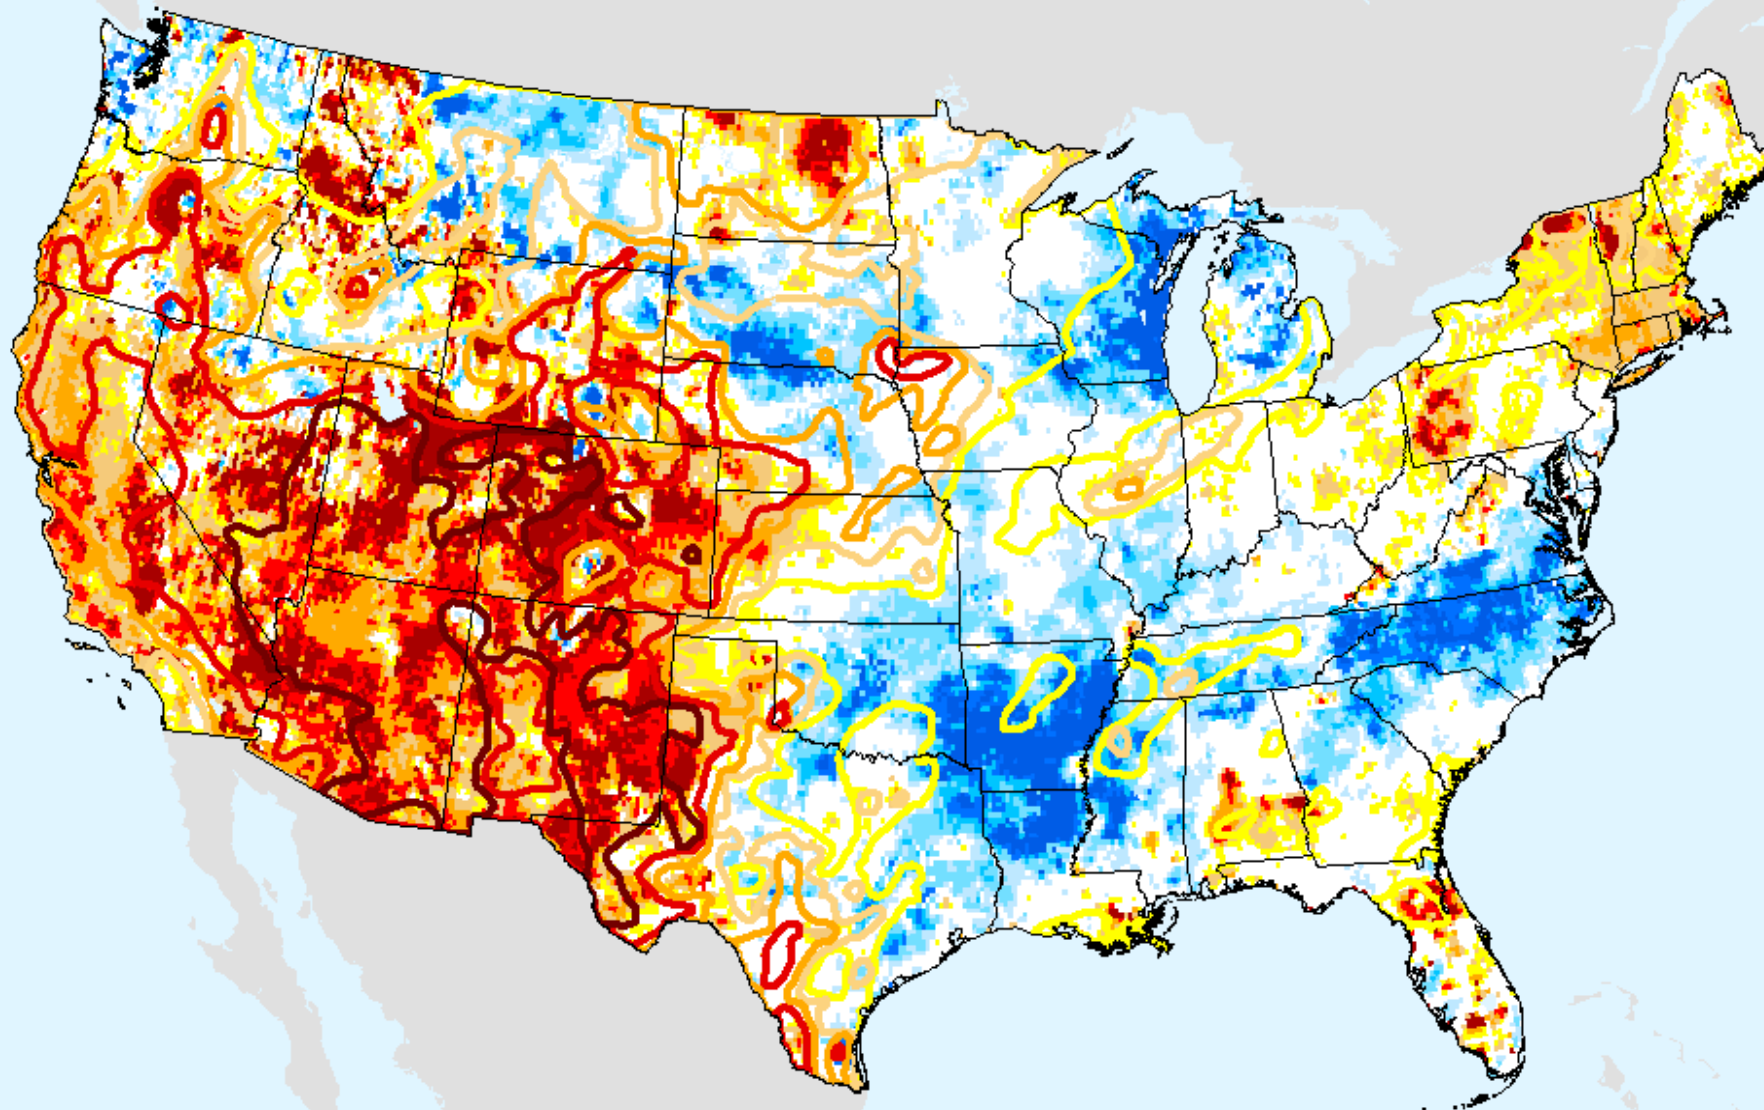

GRACE-Based Root Zone Soil Moisture Drought Indicator

As of: Tuesday, January 19, 2021

USDM for: Jan. 12, 2021