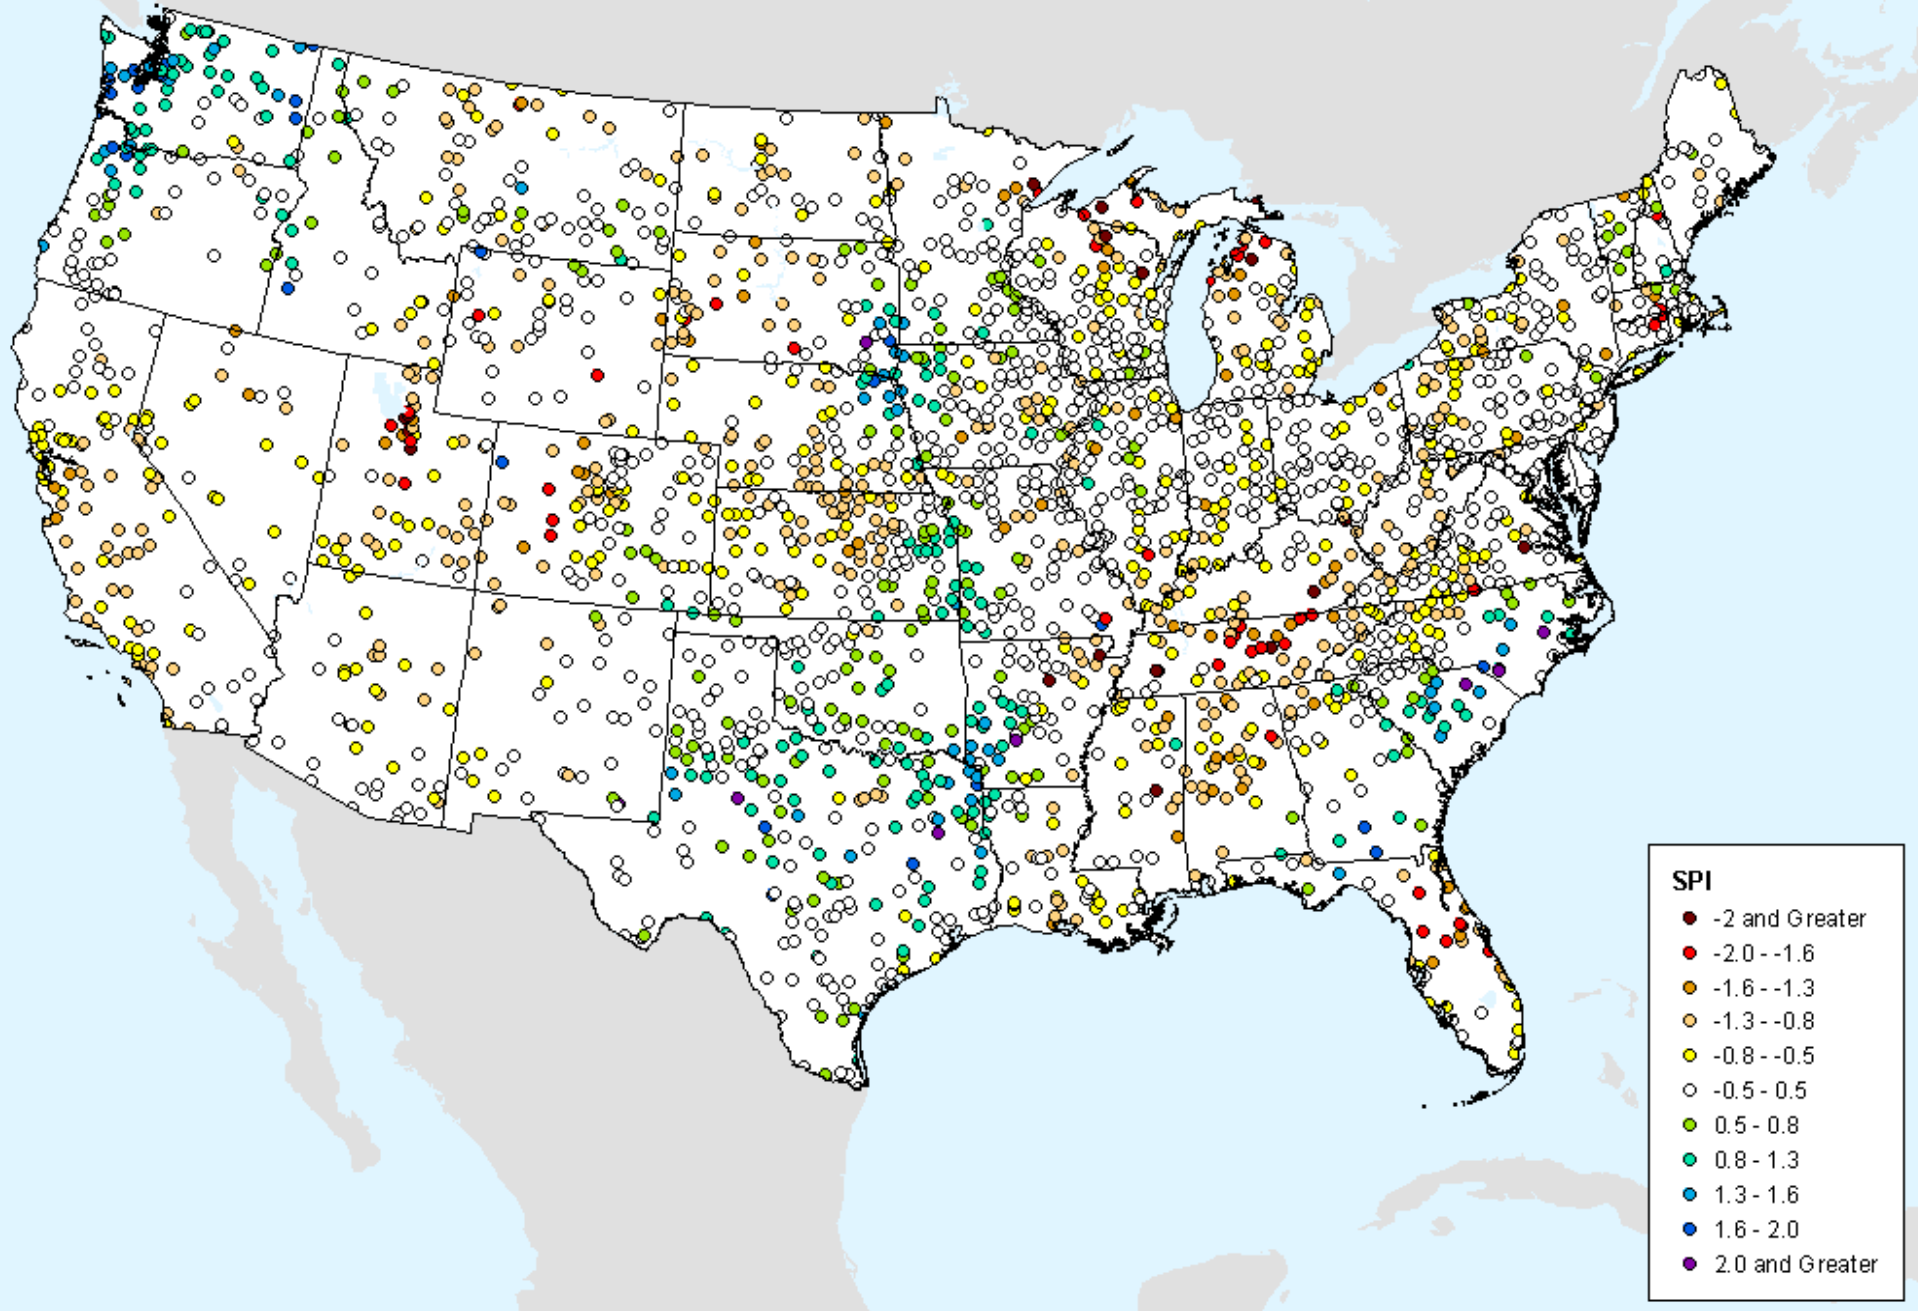

HPRCC Year-to-date SPI

As of: Tuesday, January 19, 2021