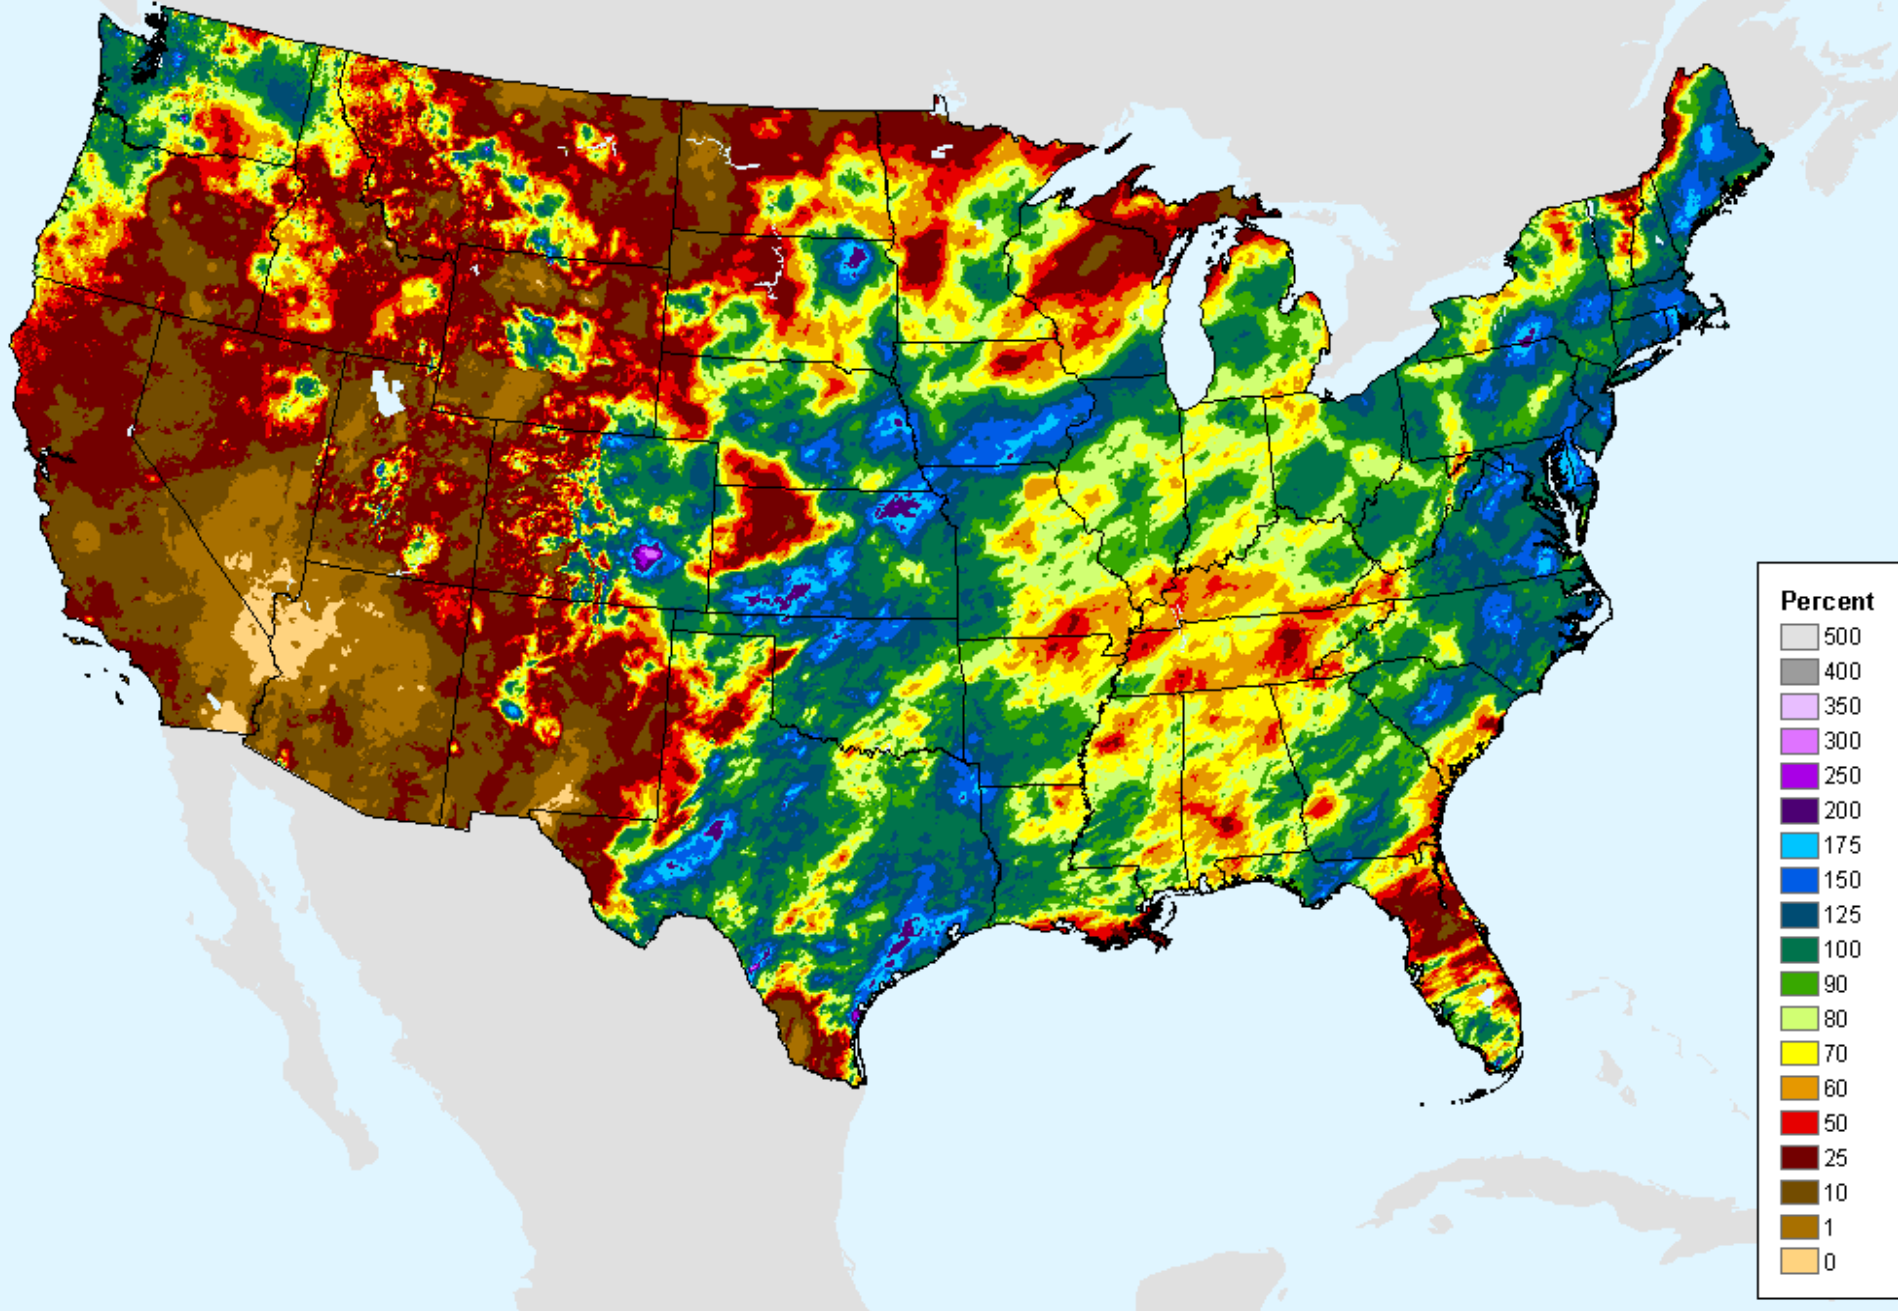

AHPS 60-Day Pct of Normal Pcp

As of: Tuesday, January 19, 2021