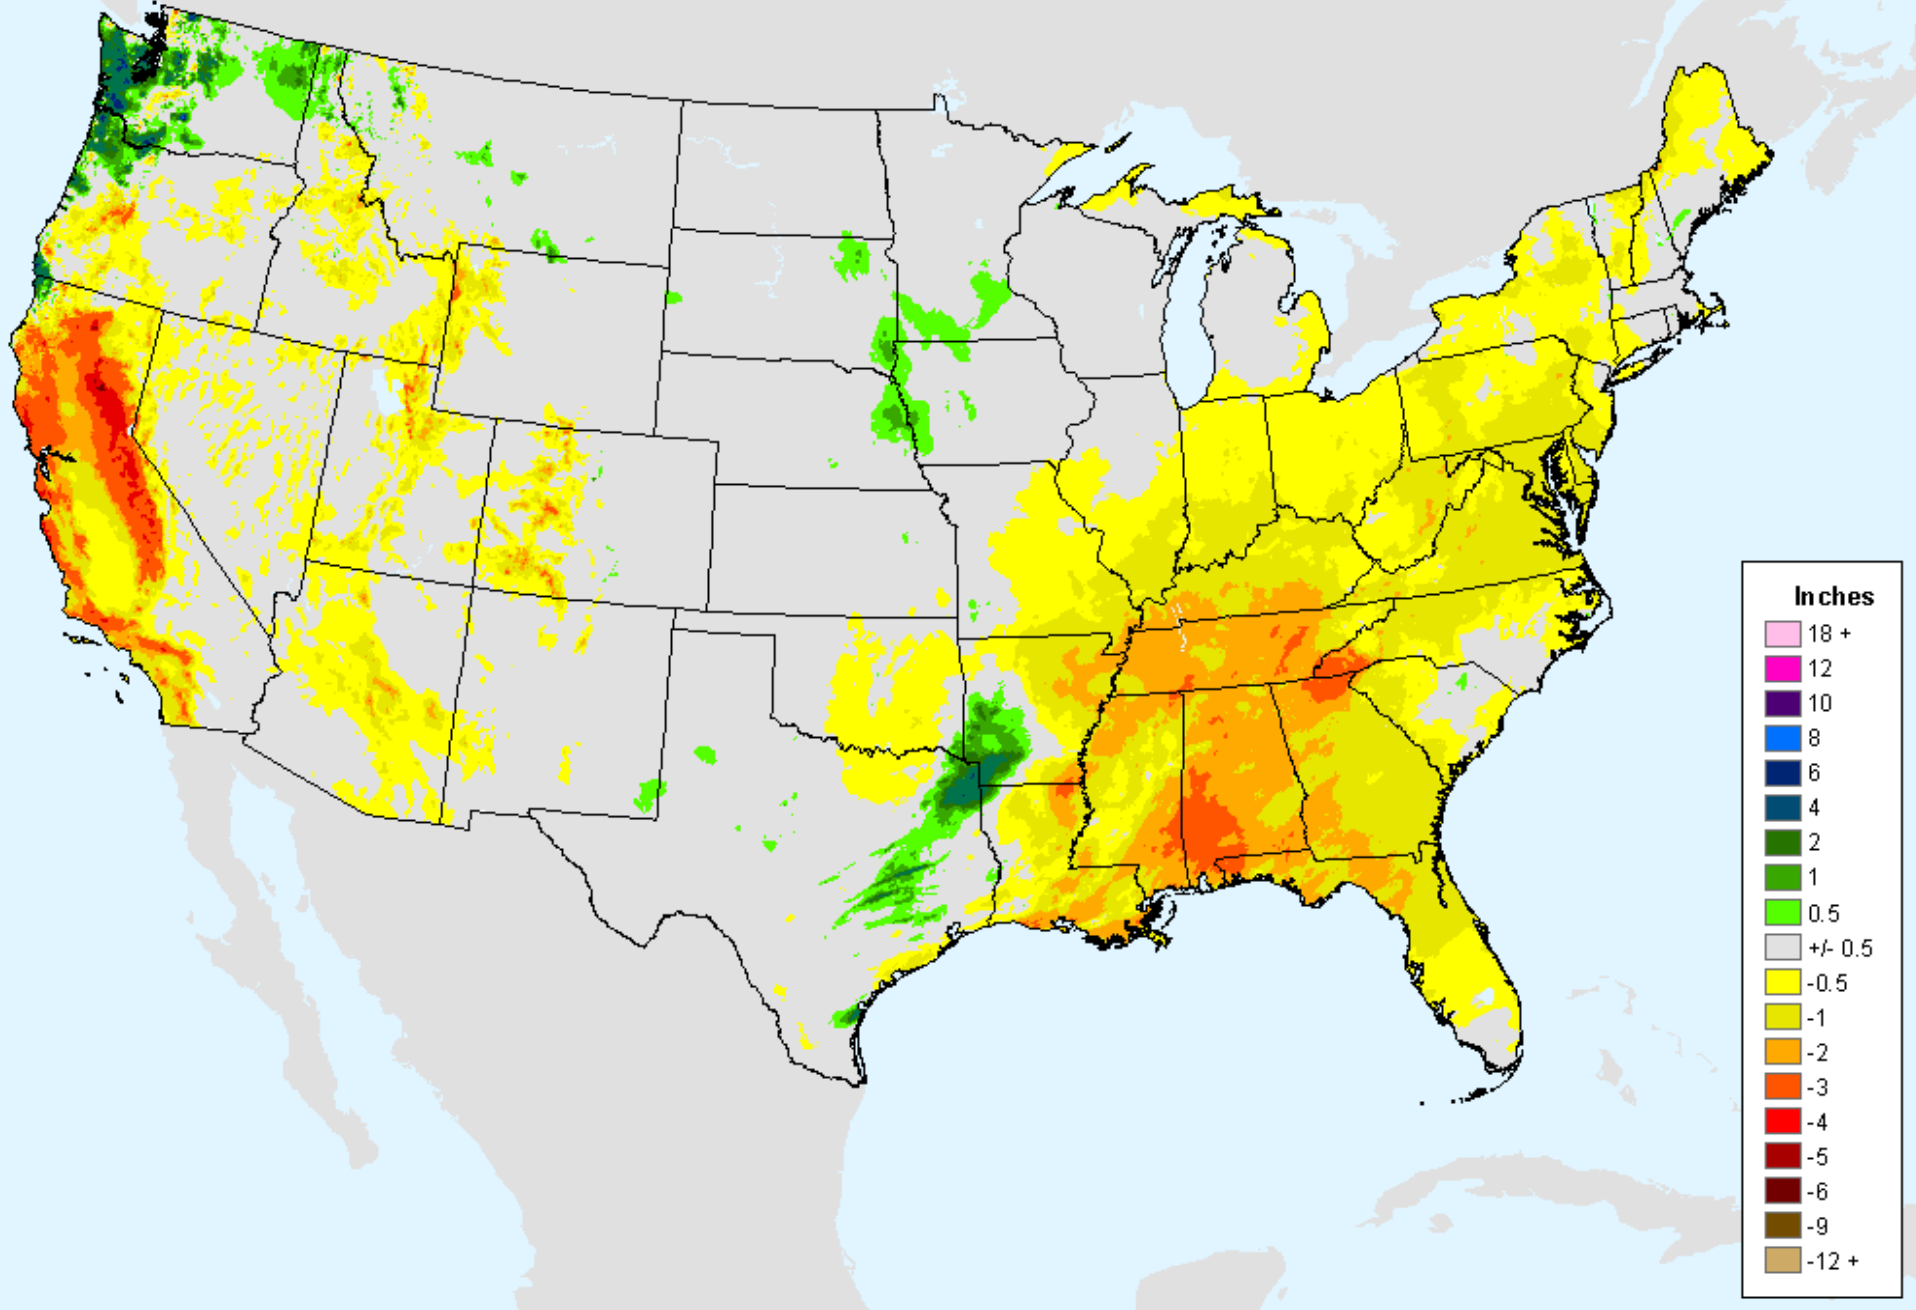

AHPS 14-Day Precip Departure

As of: Tuesday, January 19, 2021