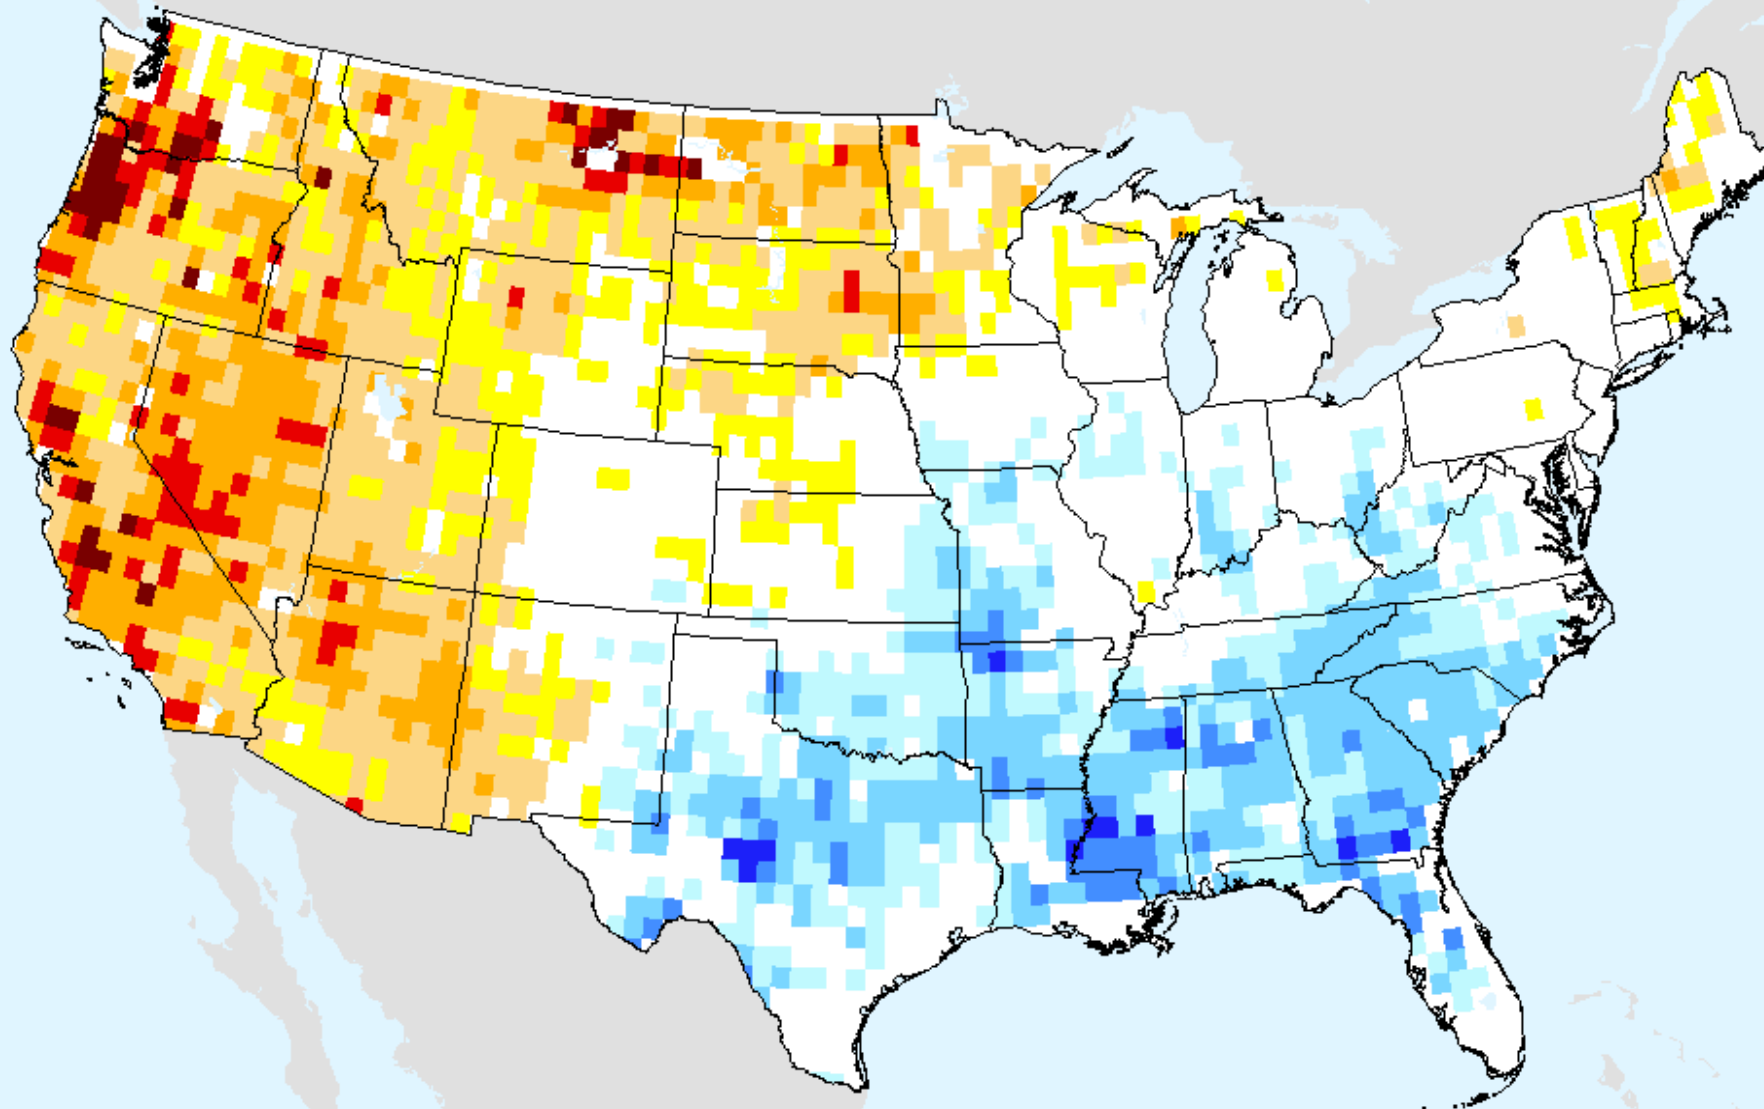

AIRS-Based Retrieved Surface Air Temperature 14 Day

As of: Tuesday, January 19, 2021