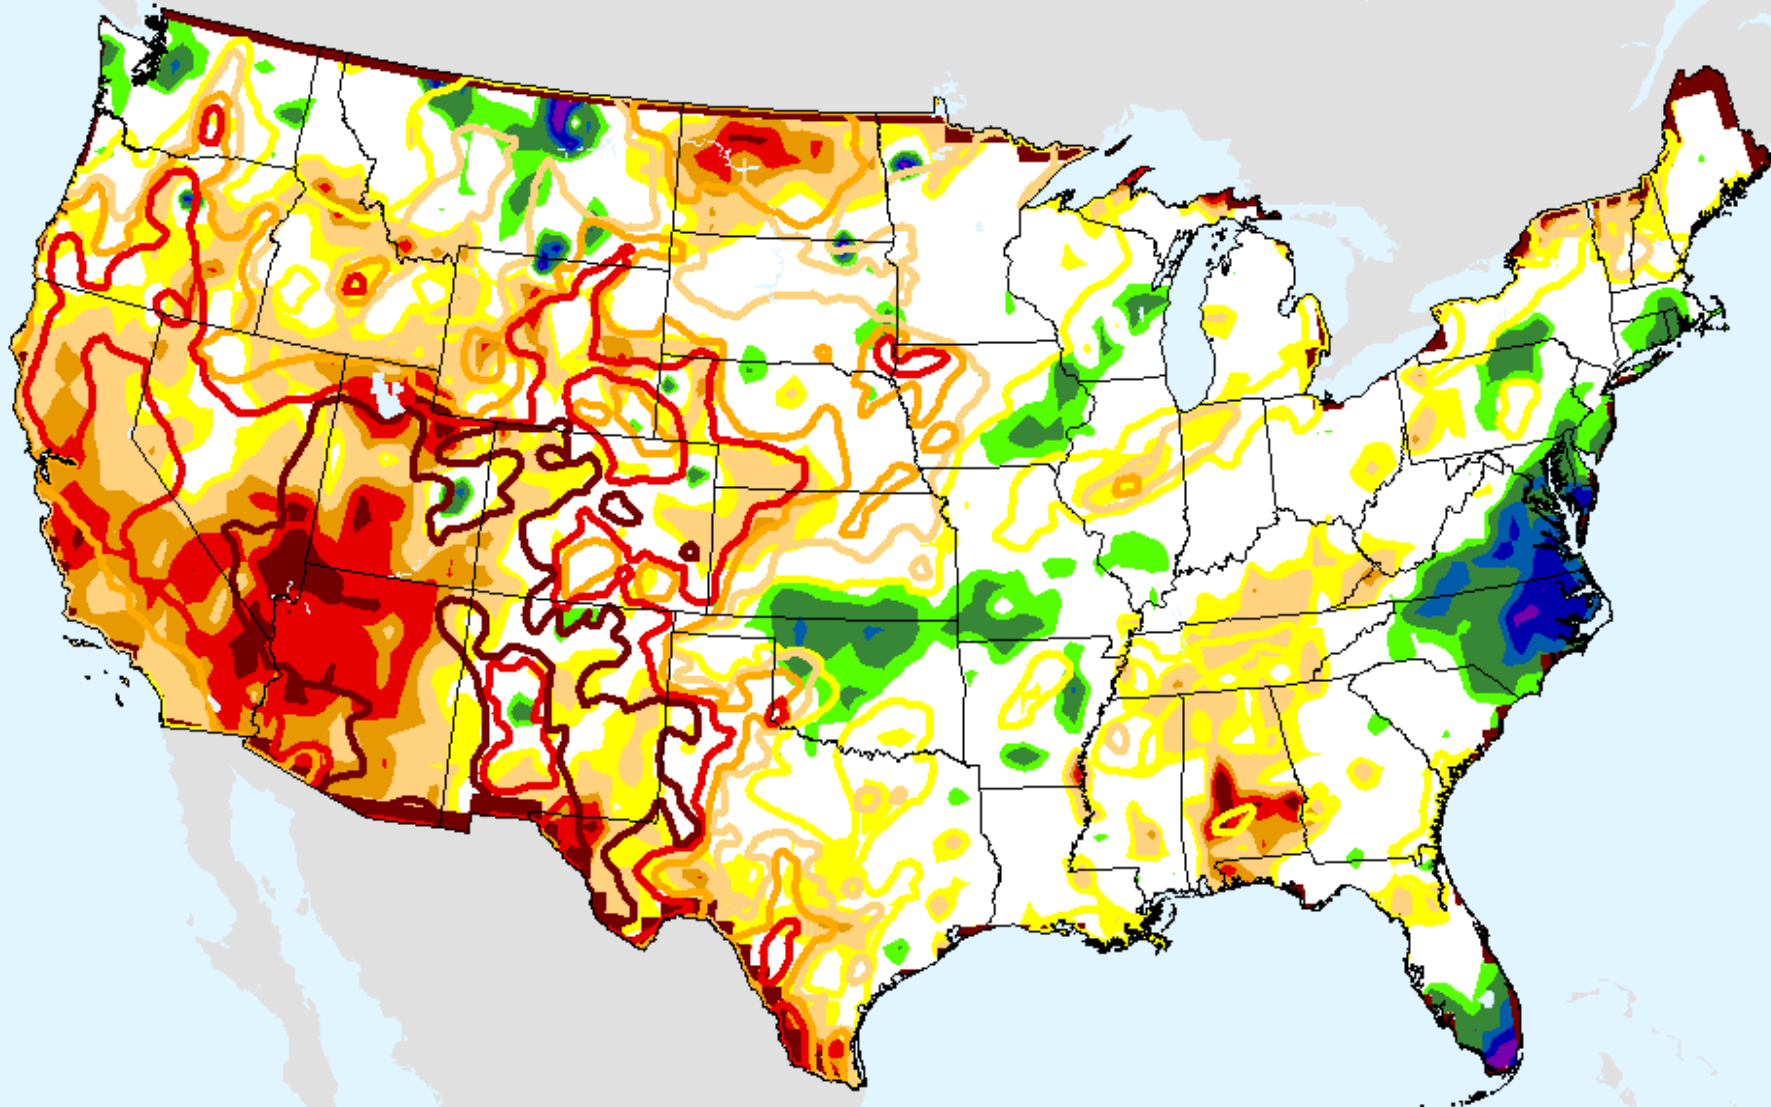

CPC 3-month SPI

As of: Tuesday, January 19, 2021

USDM for: Jan. 12, 2021

SPI (USDM)