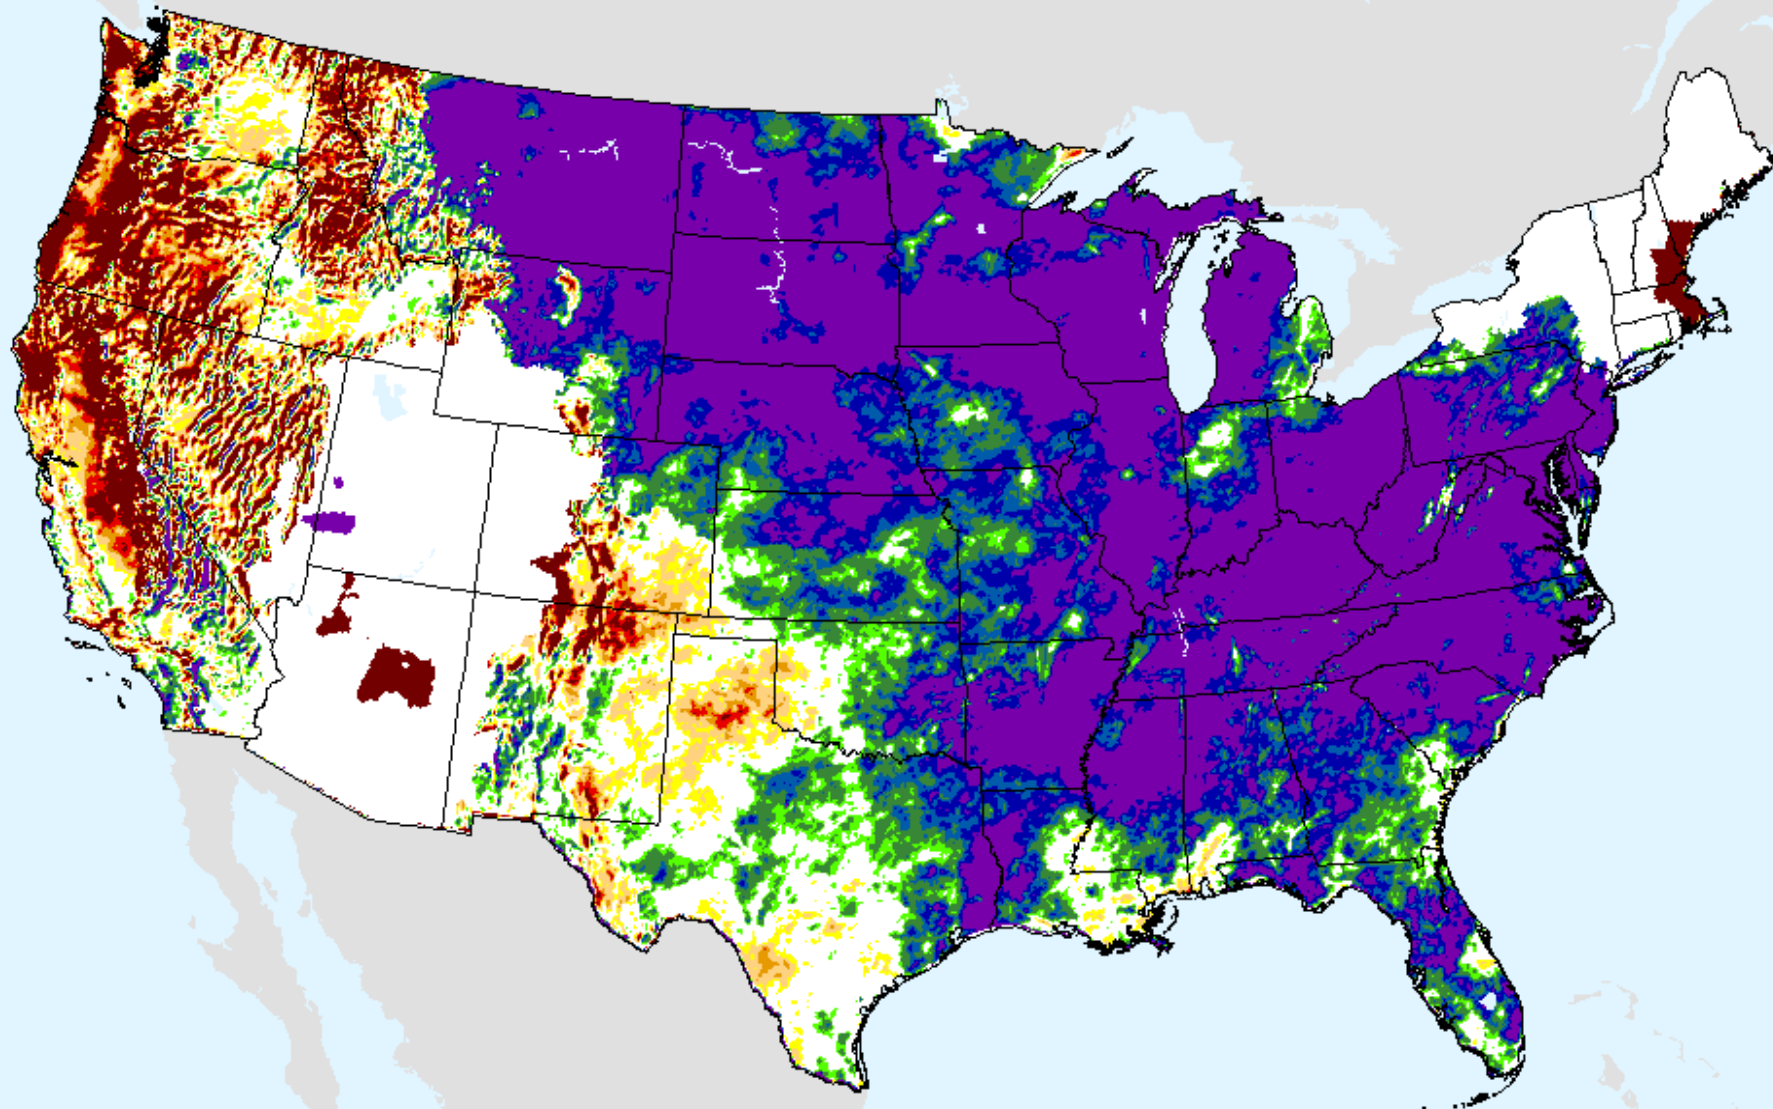

As of: Tuesday, January 19, 2021

SPEI (USDM)

AHPS 36-month SPEI

As of: Tuesday, January 19, 2021

USDM for: Jan. 12, 2021

SPEI (USDM)

AHPS 36-month SPEI

As of: Tuesday, January 19, 2021