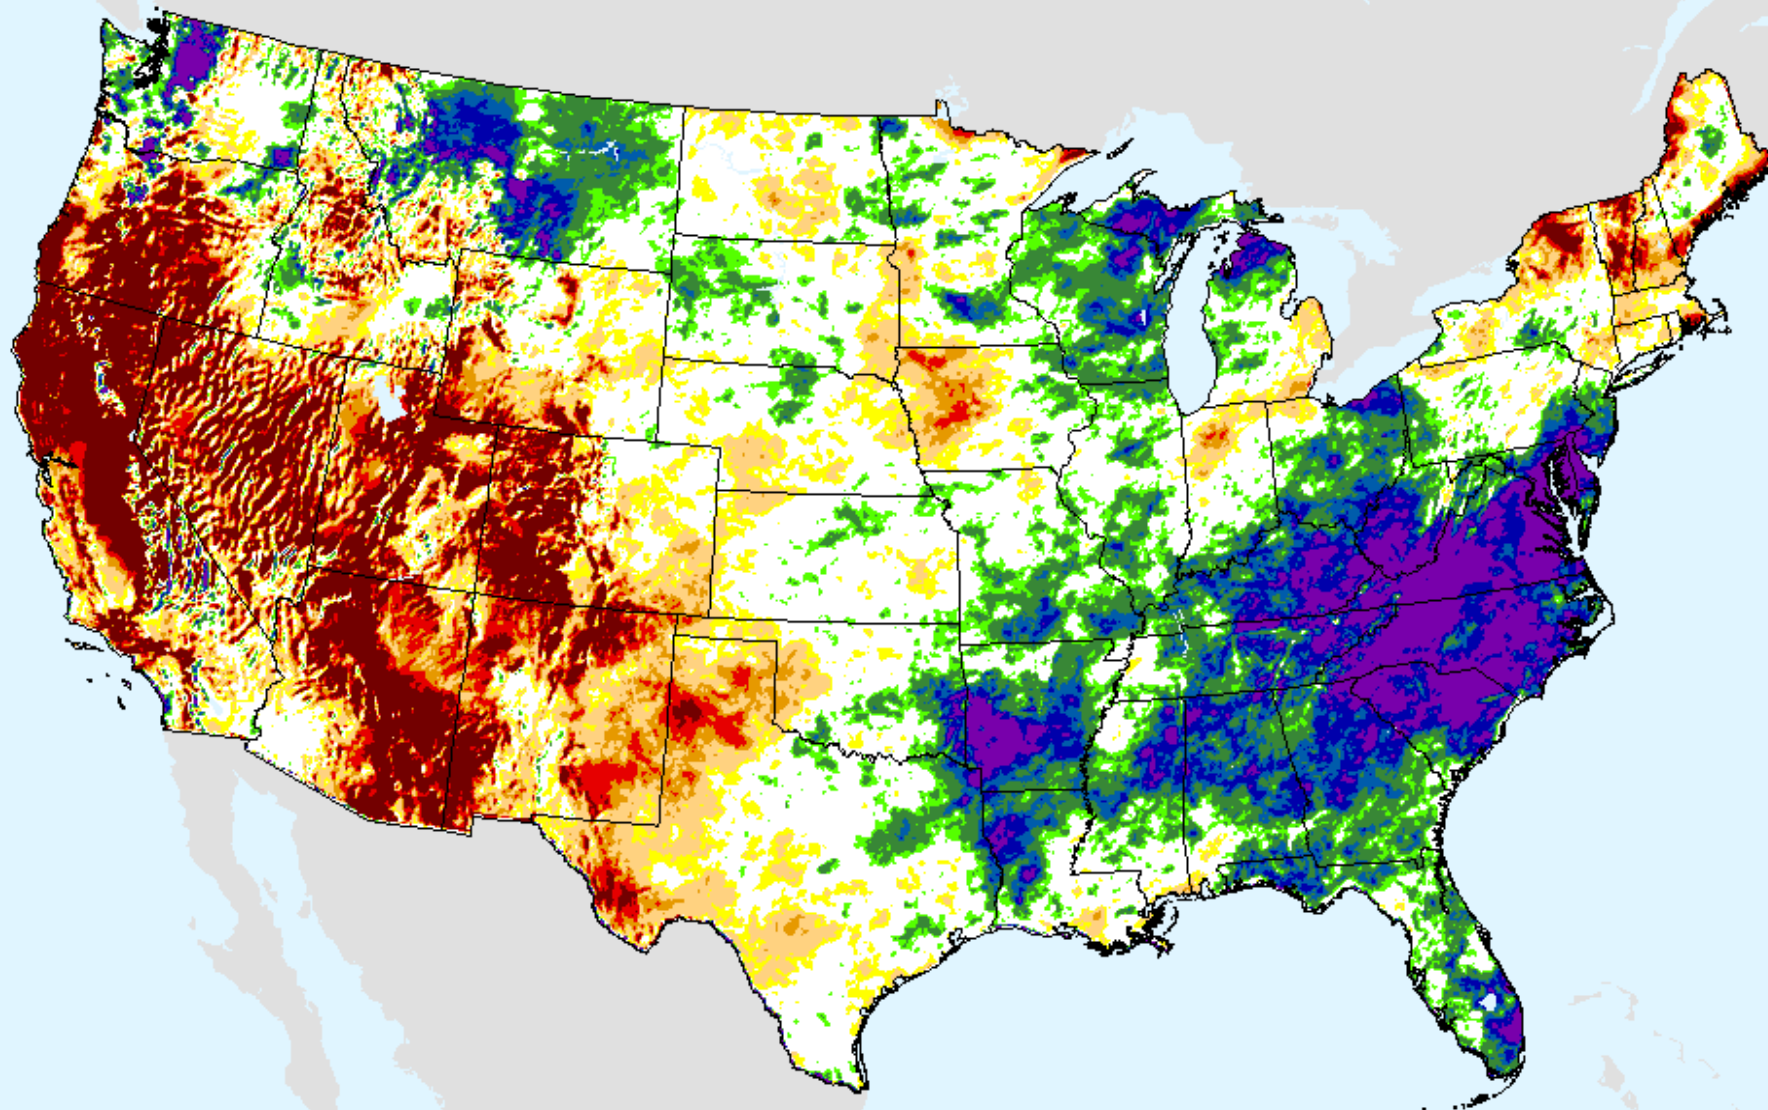

AHPS 12-month SPEI

As of: Tuesday, January 19, 2021

SPEI (USDM)