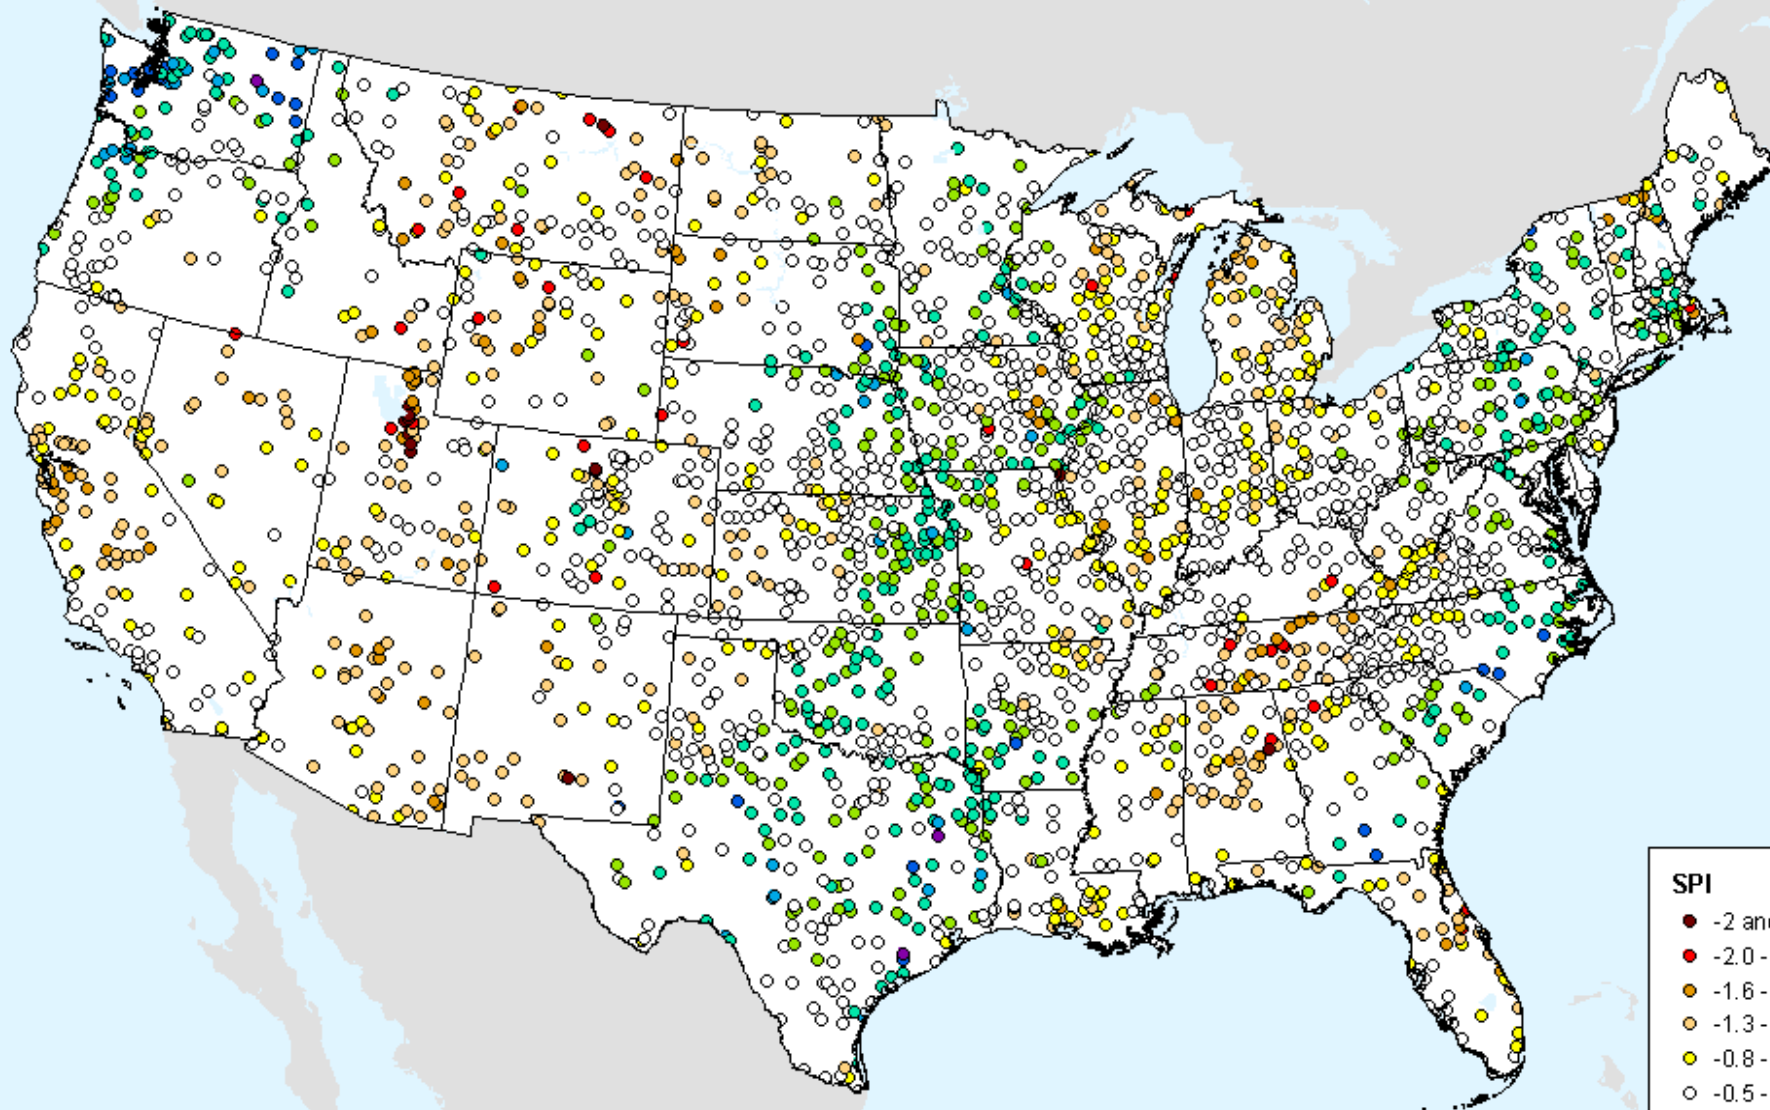

As of: Tuesday, January 19, 2021

SPI

- -2 and Greater
- -2.0--1.6
- -1.6--1.3
- -1.3--0.8
- -0.8--0.5
- -0.5-0.5
- 0.5-0.8
- 0.8-1.3
- 1.3-1.6
- 1.6-2.0
- 2.0 and Greater

HPRCC 2-month SPI

As of: Tuesday, January 19, 2021