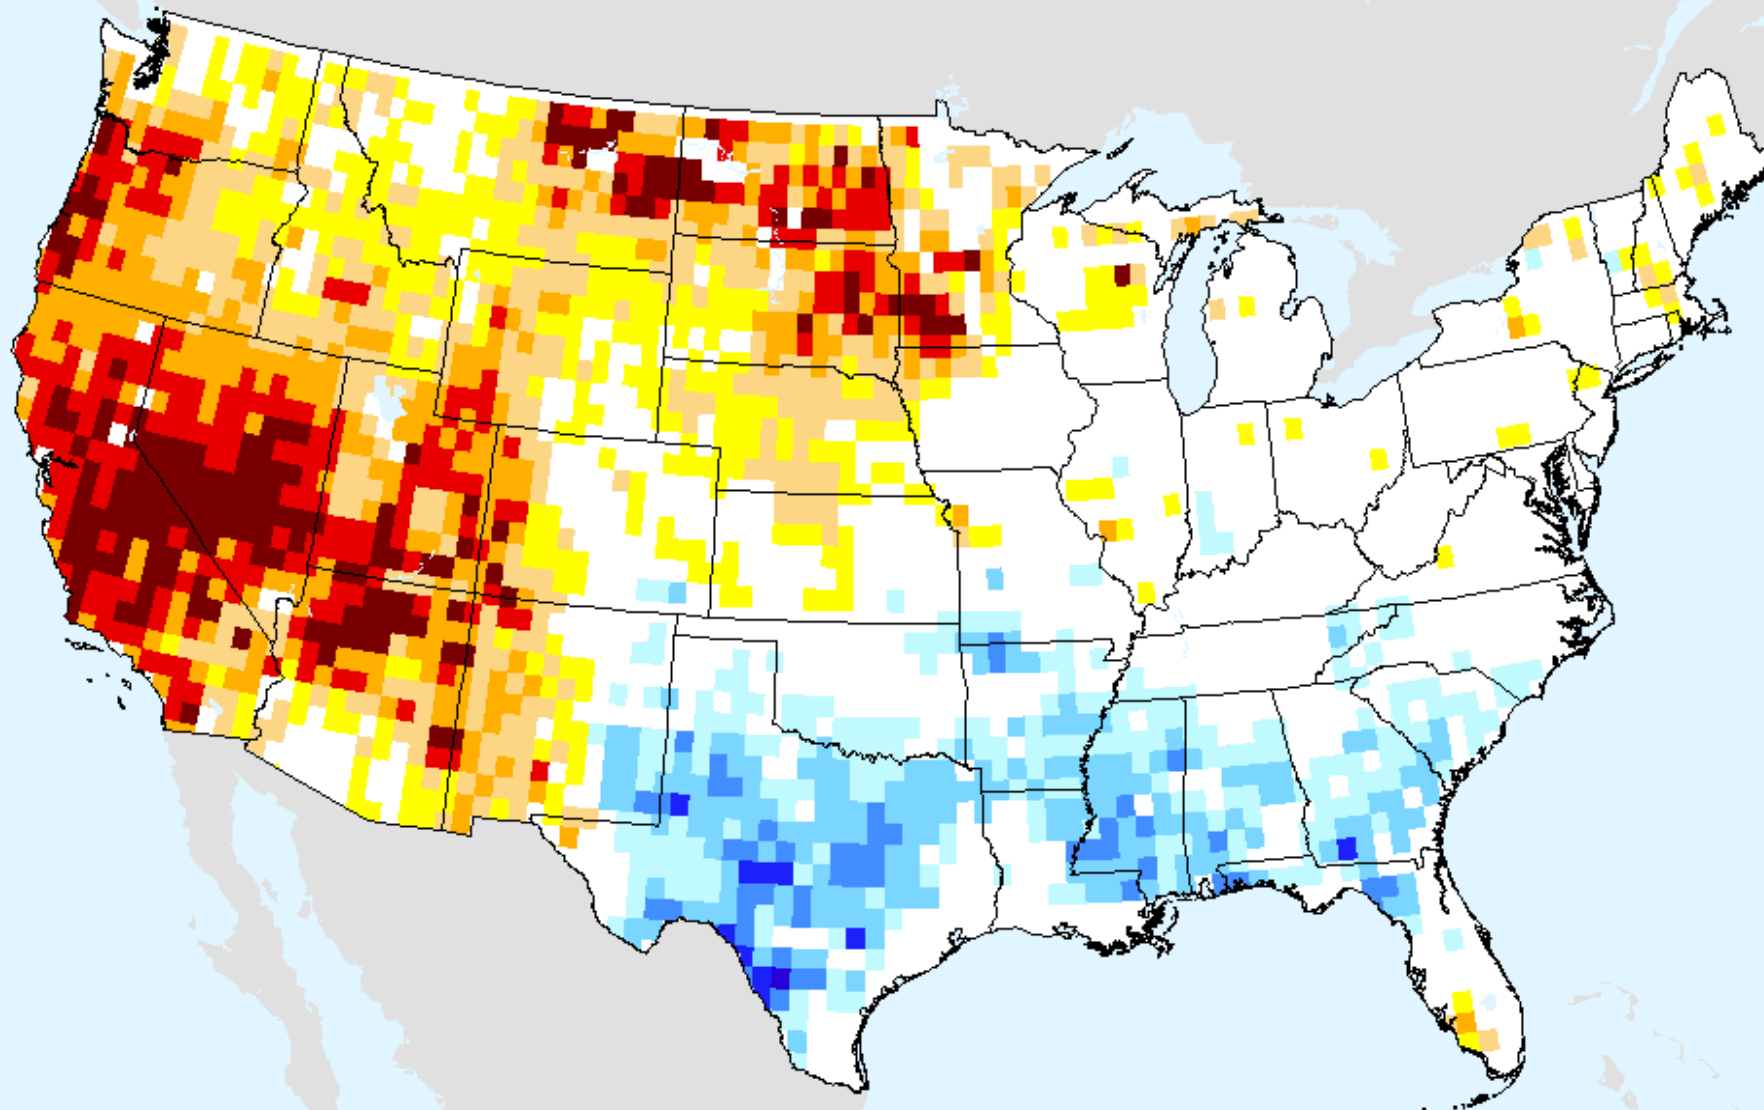

AIRS-Based Retrieved Surface Air Temperature 7 Day

As of: Tuesday, January 19, 2021