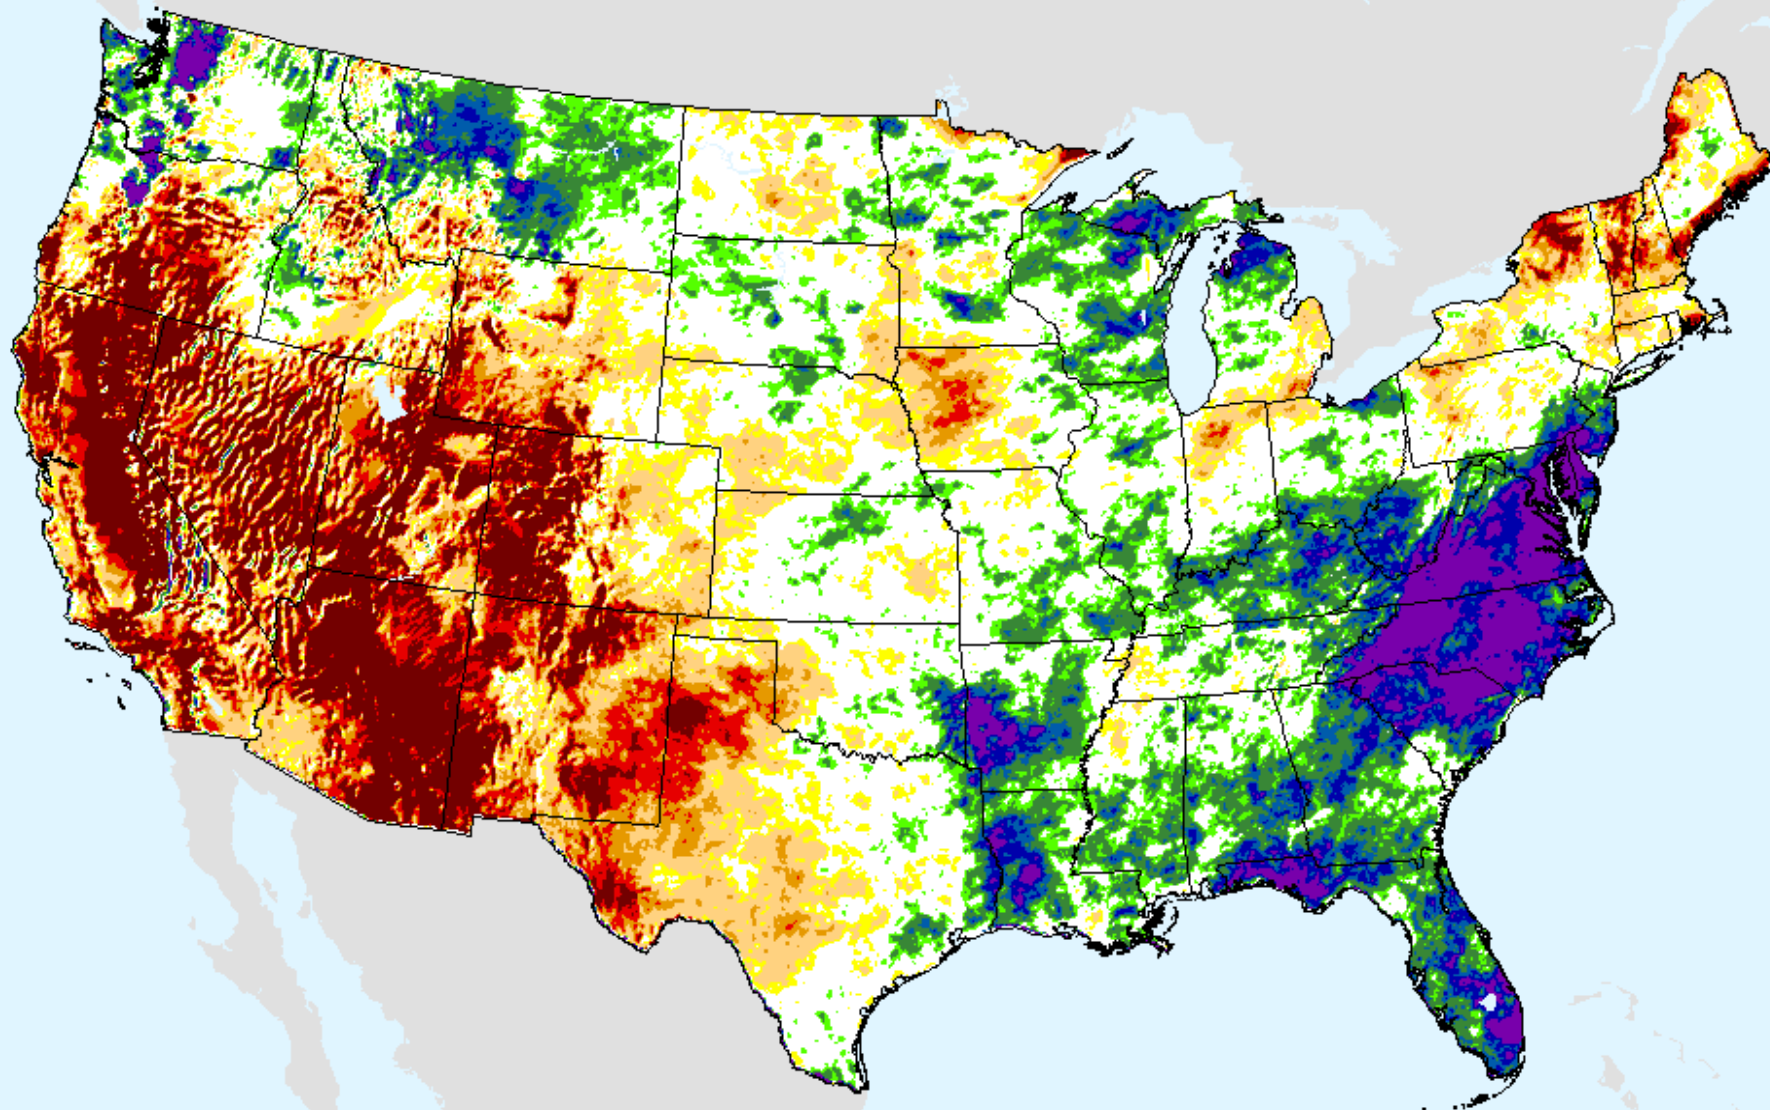

AHPS 9-month SPEI

As of: Tuesday, January 19, 2021

SPEI (USDM)