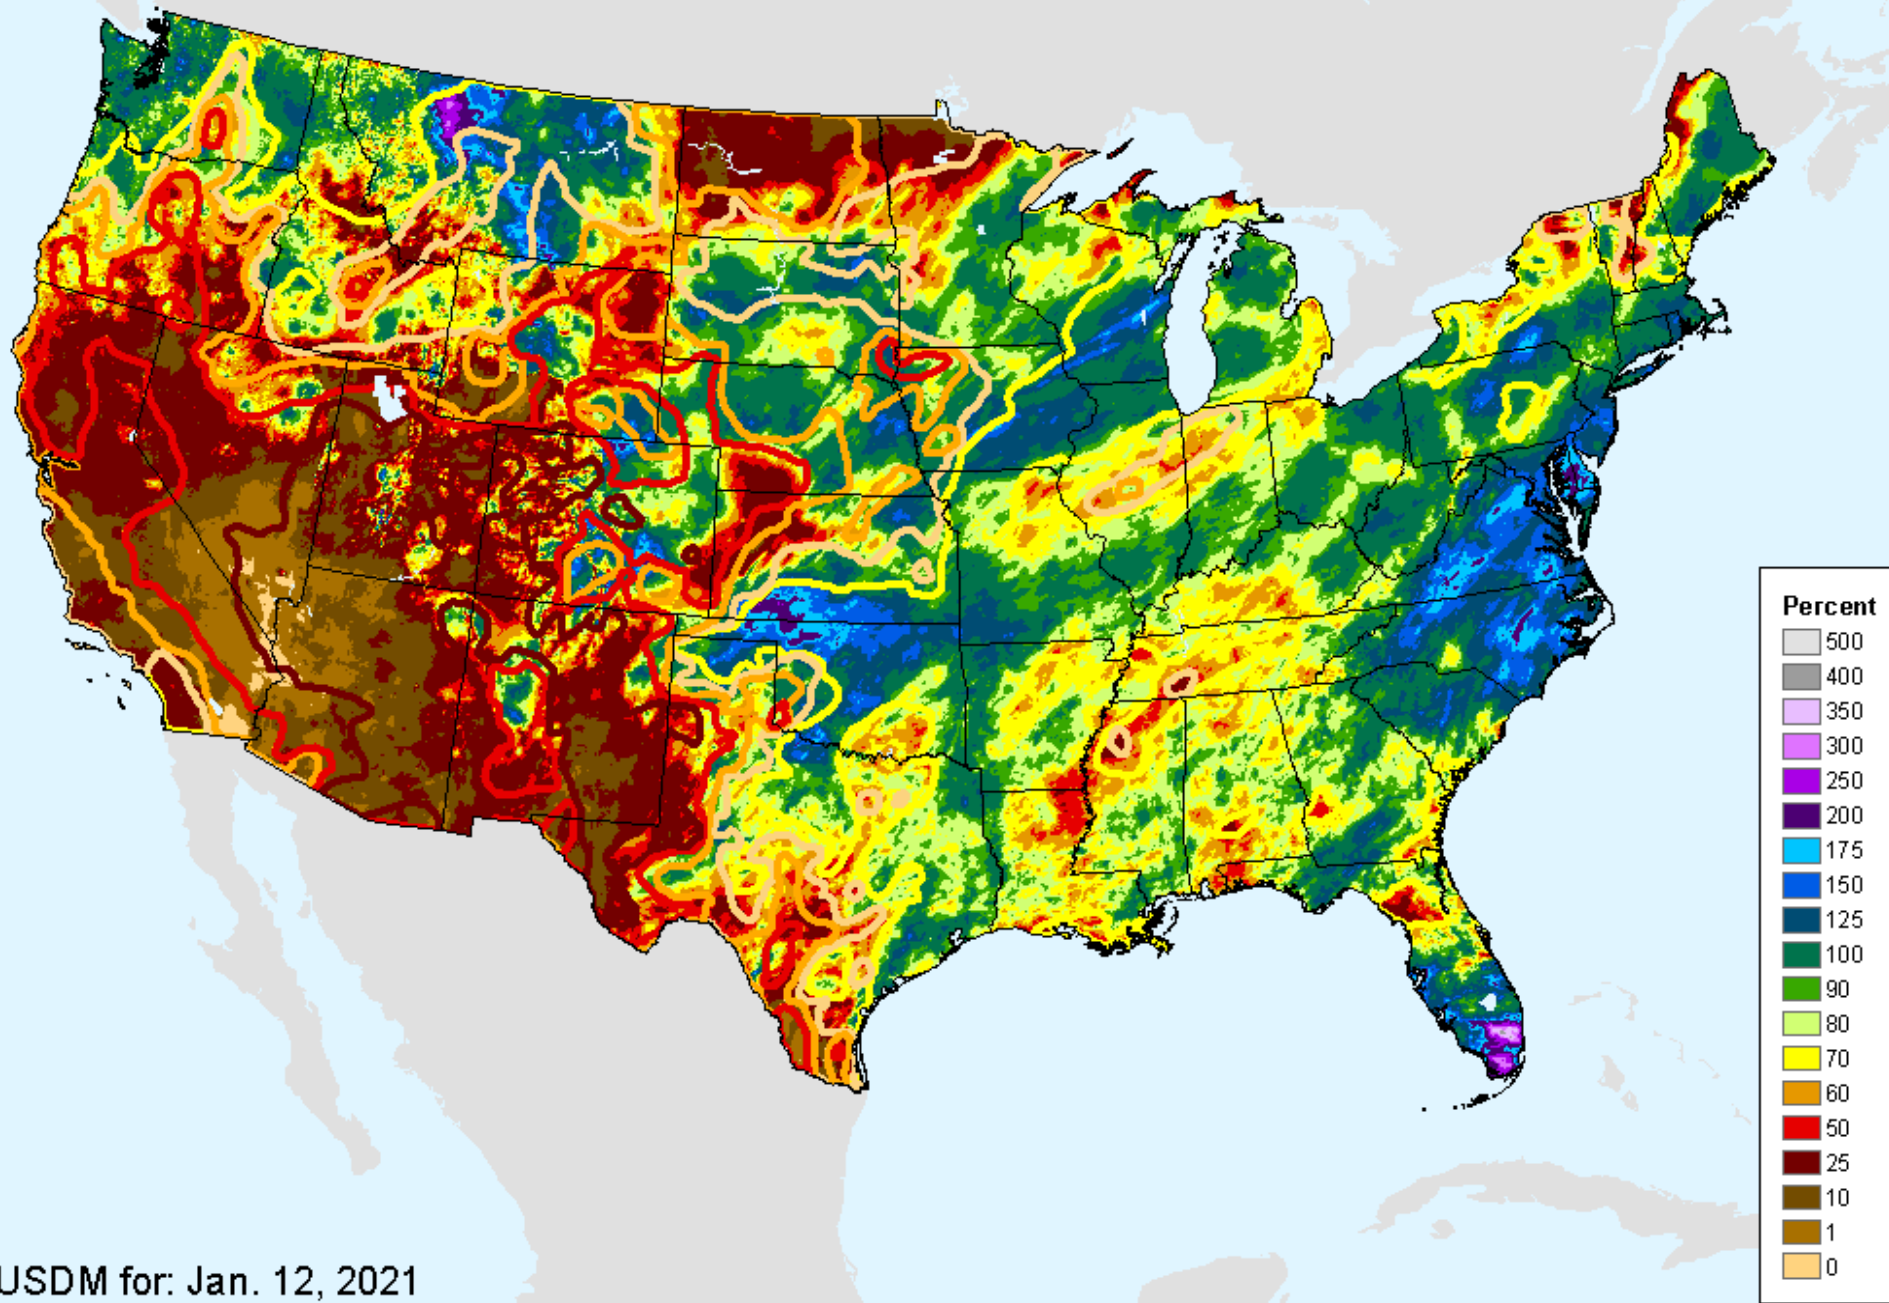

AHPS 90-Day Pct of Normal Pcp

As of: Tuesday, January 19, 2021

USDM for: Jan. 12, 2021