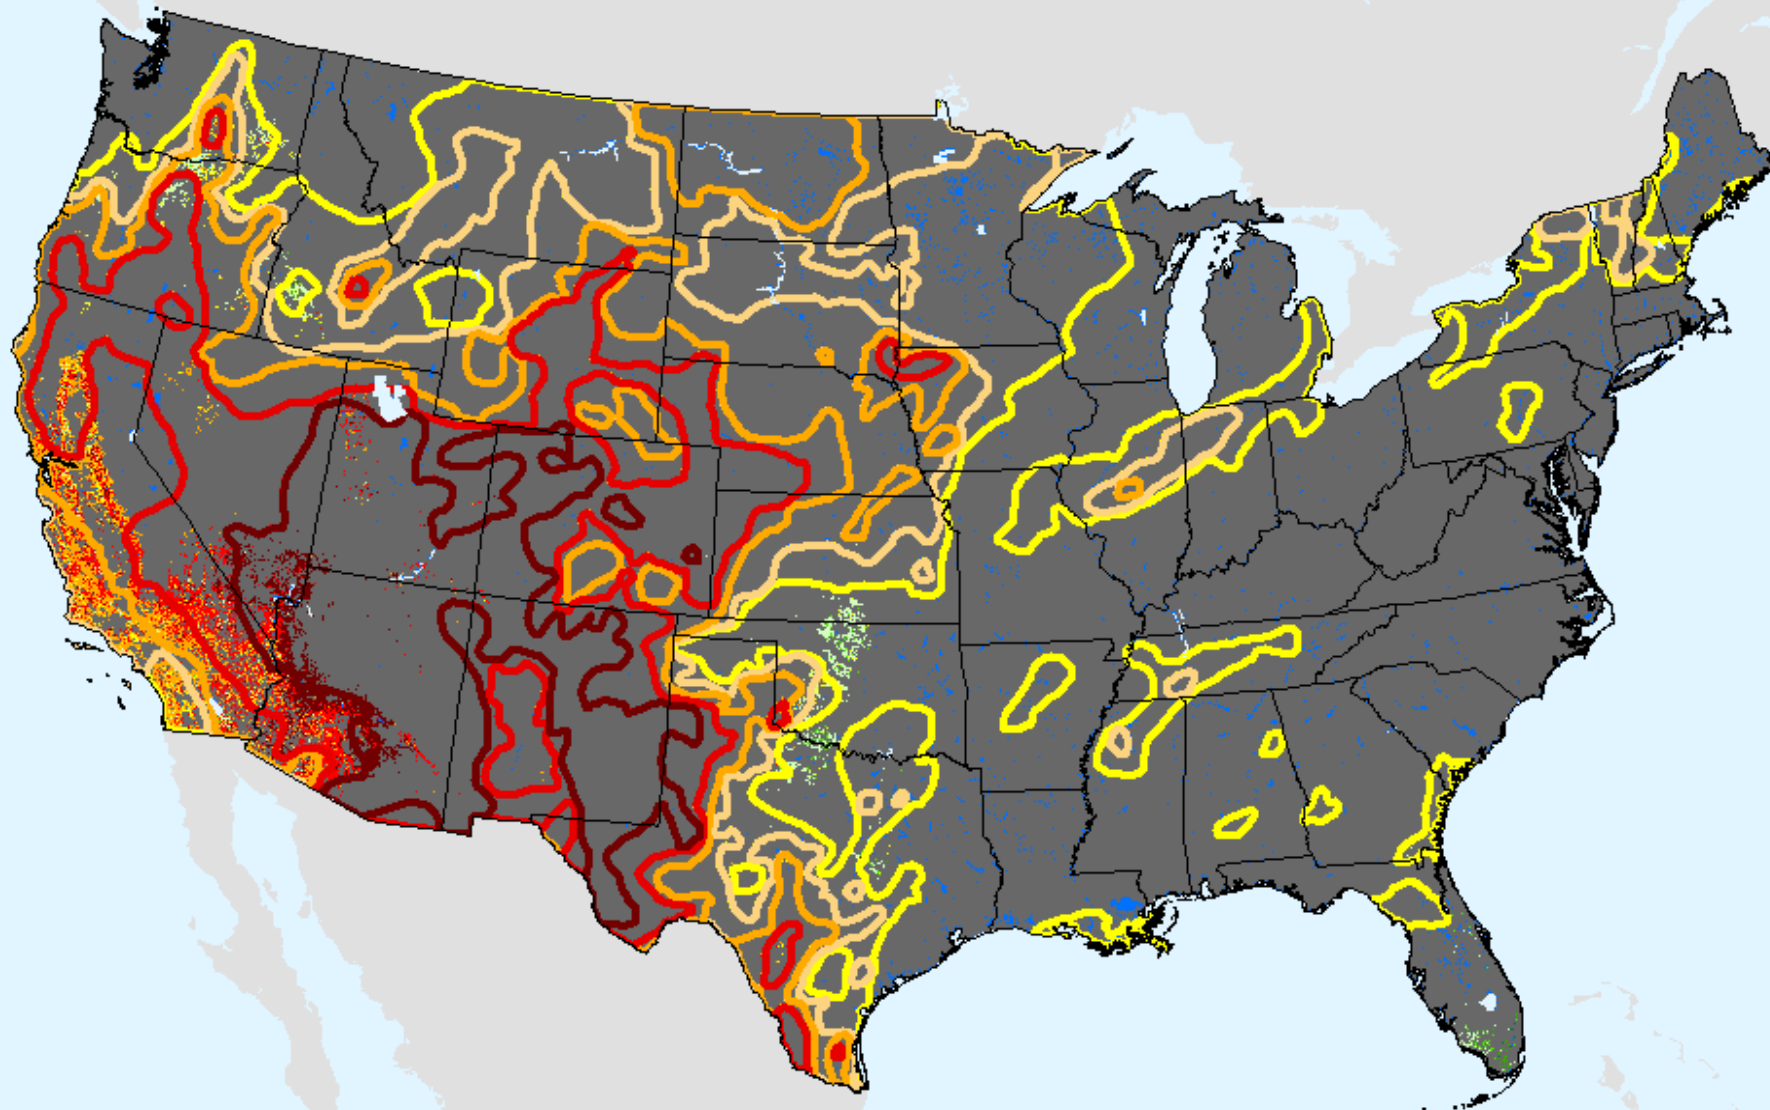

EDDI 12-week

As of: Tuesday, January 19, 2021

USDM for: Jan. 12, 2021

EDDI 12-week

As of: Tuesday, January 19, 2021

Vegetation Drought Response Index (VegDRI)

As of: Tuesday, January 19, 2021

USDM for: Jan. 12, 2021