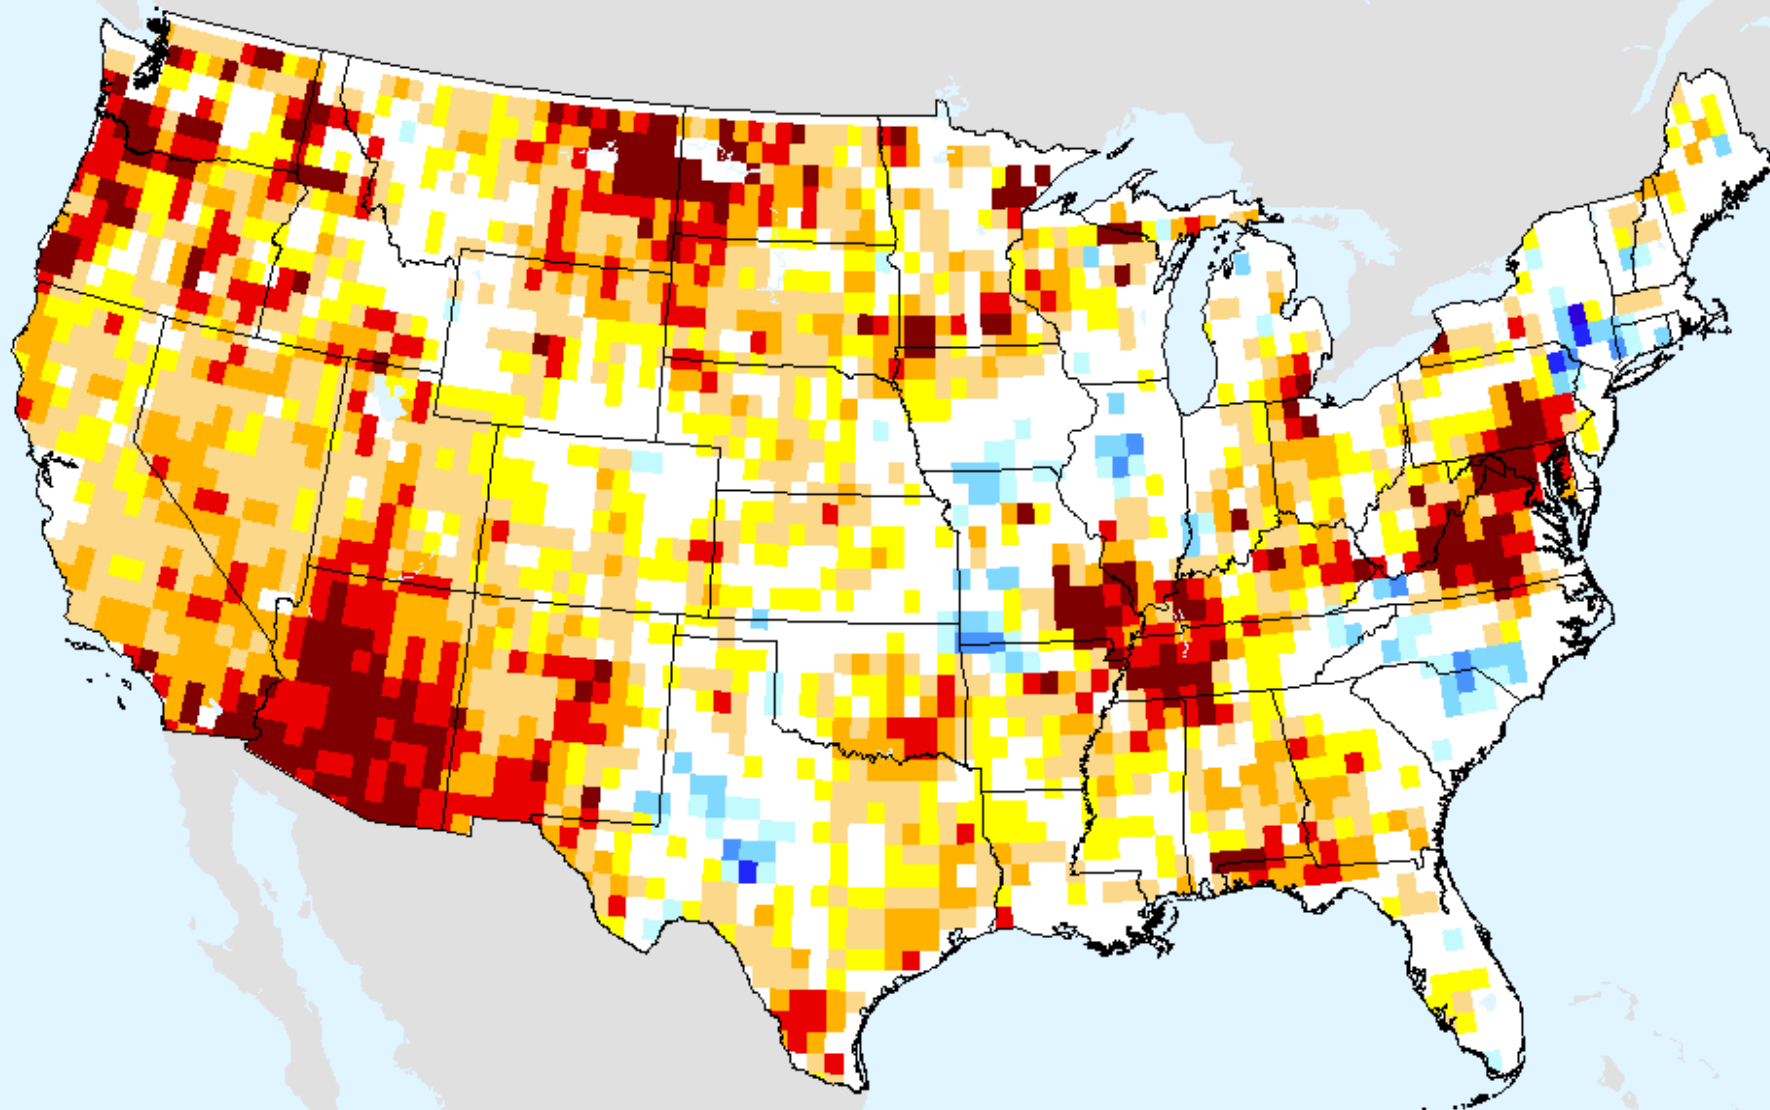

AIRS-Based Surface Relative Humidity 14 Day

As of: Tuesday, January 19, 2021