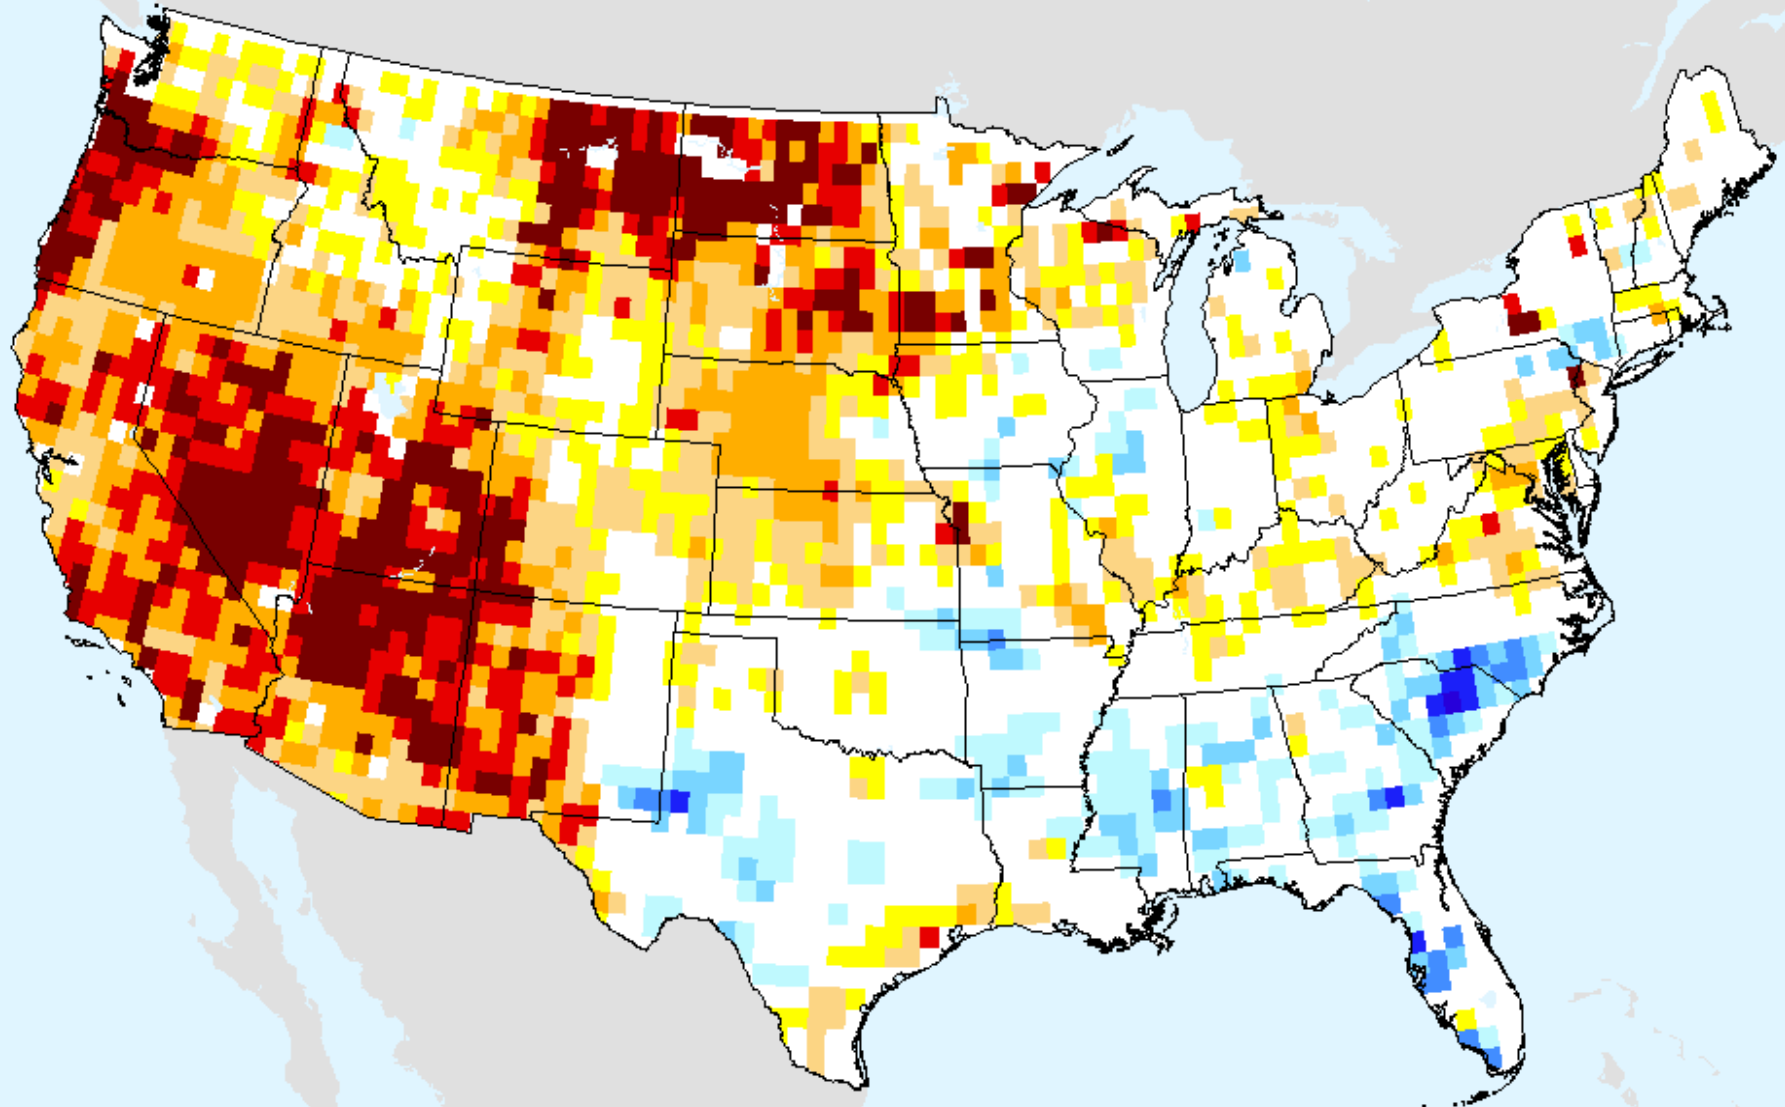

AIRS-Based Vapor Pressure Deficit 7 Day

As of: Tuesday, January 19, 2021