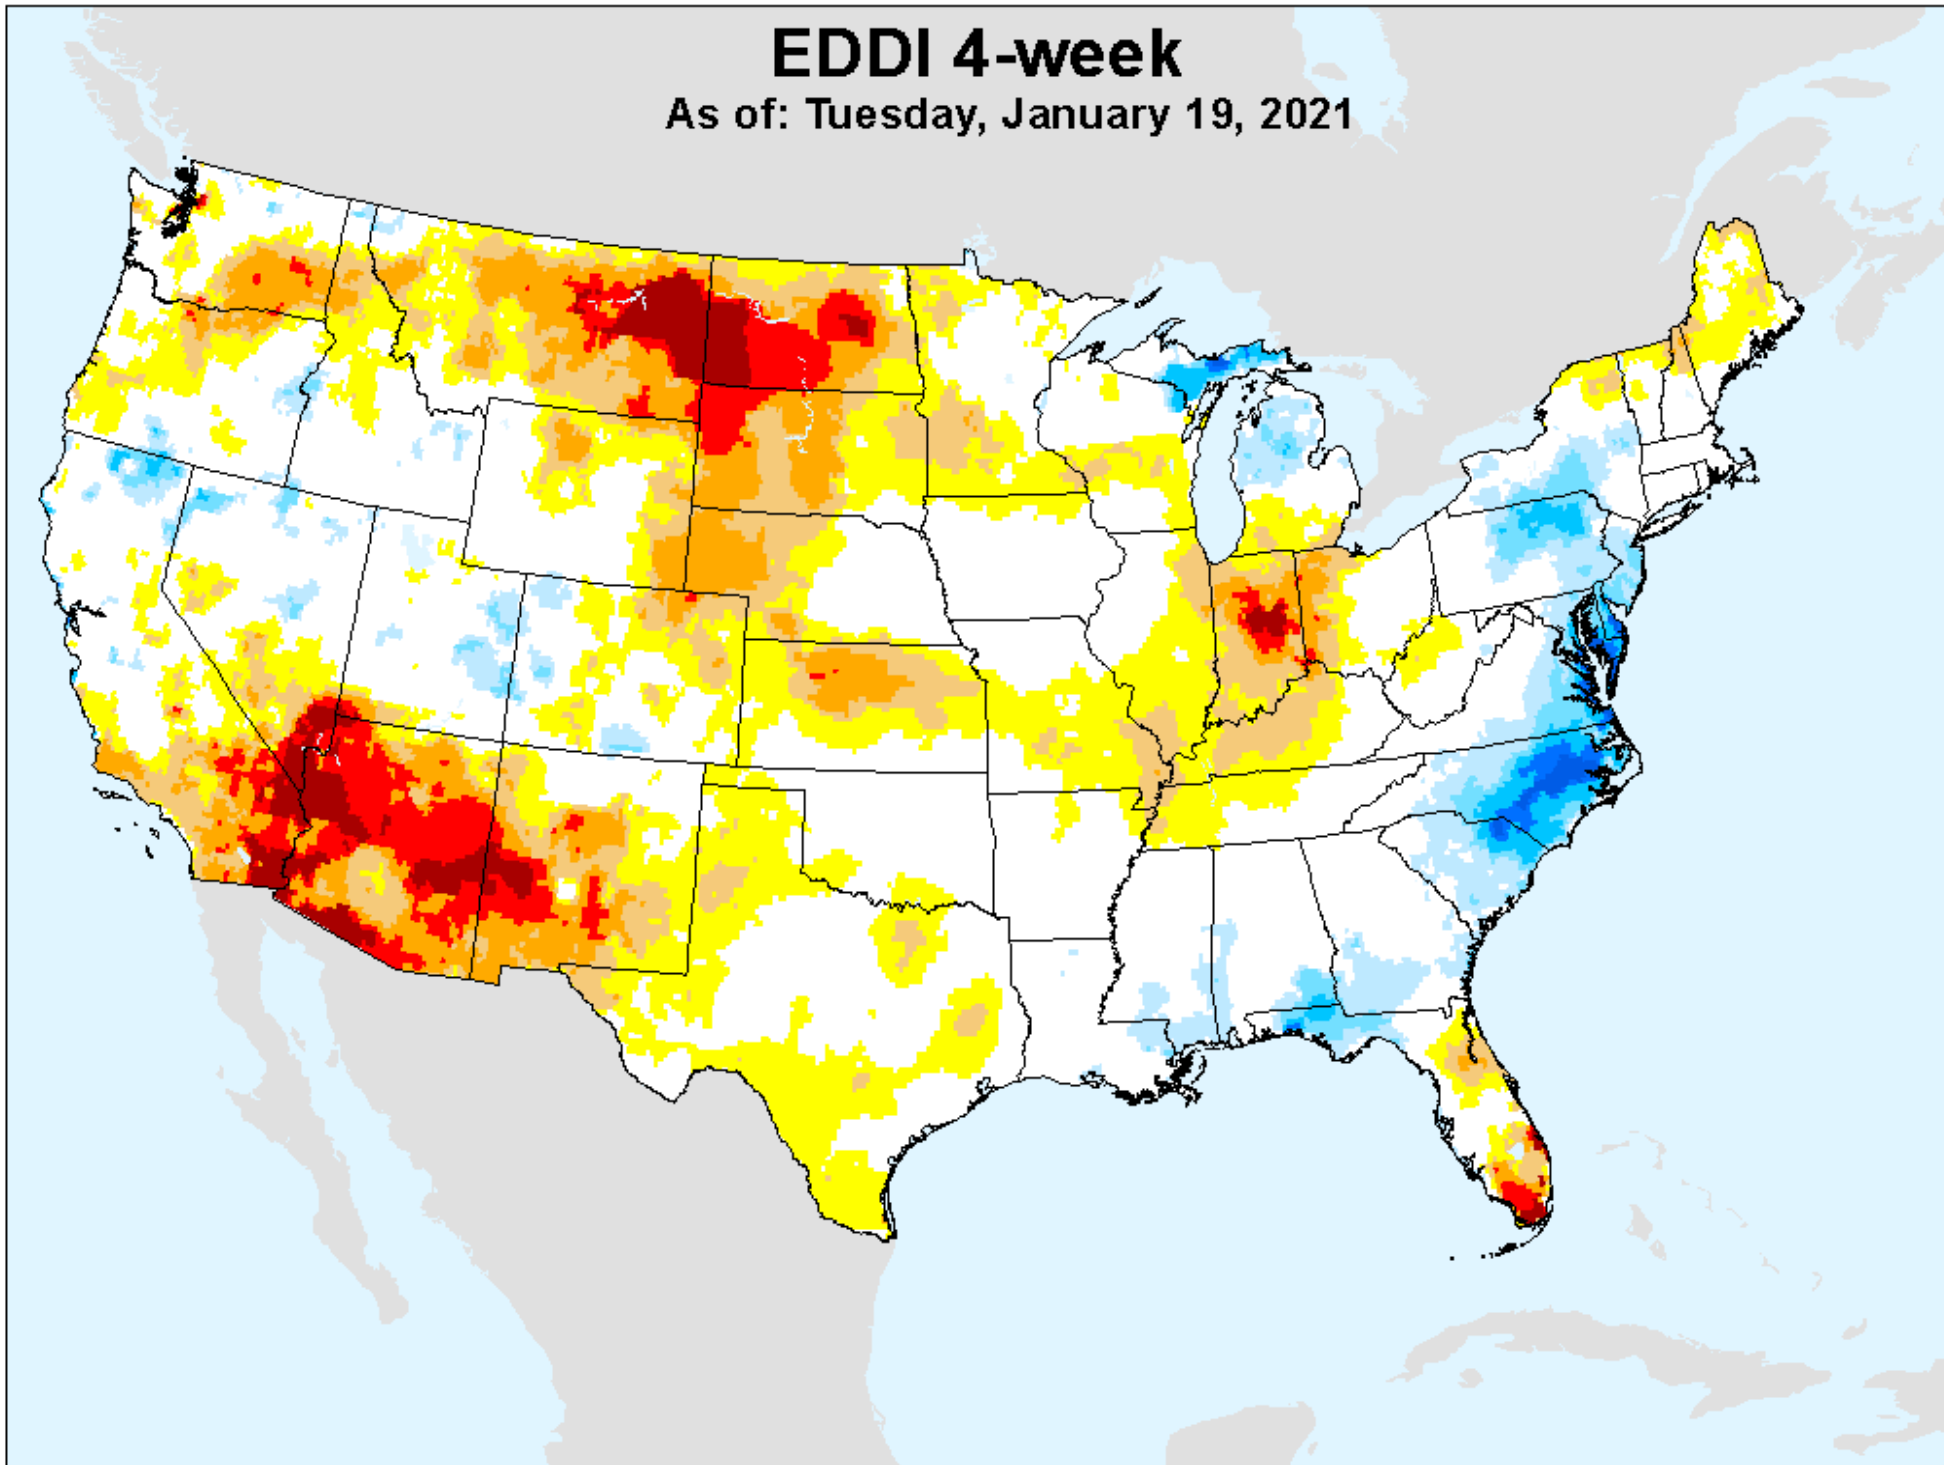

EDDI 4-week

As of: Tuesday, January 19, 2021

USDM for: Jan. 12, 2021

EDDI 4-week

As of: Tuesday, January 19, 2021

EDDI 5-week

As of: Tuesday, January 19, 2021

USDM for: Jan. 12, 2021