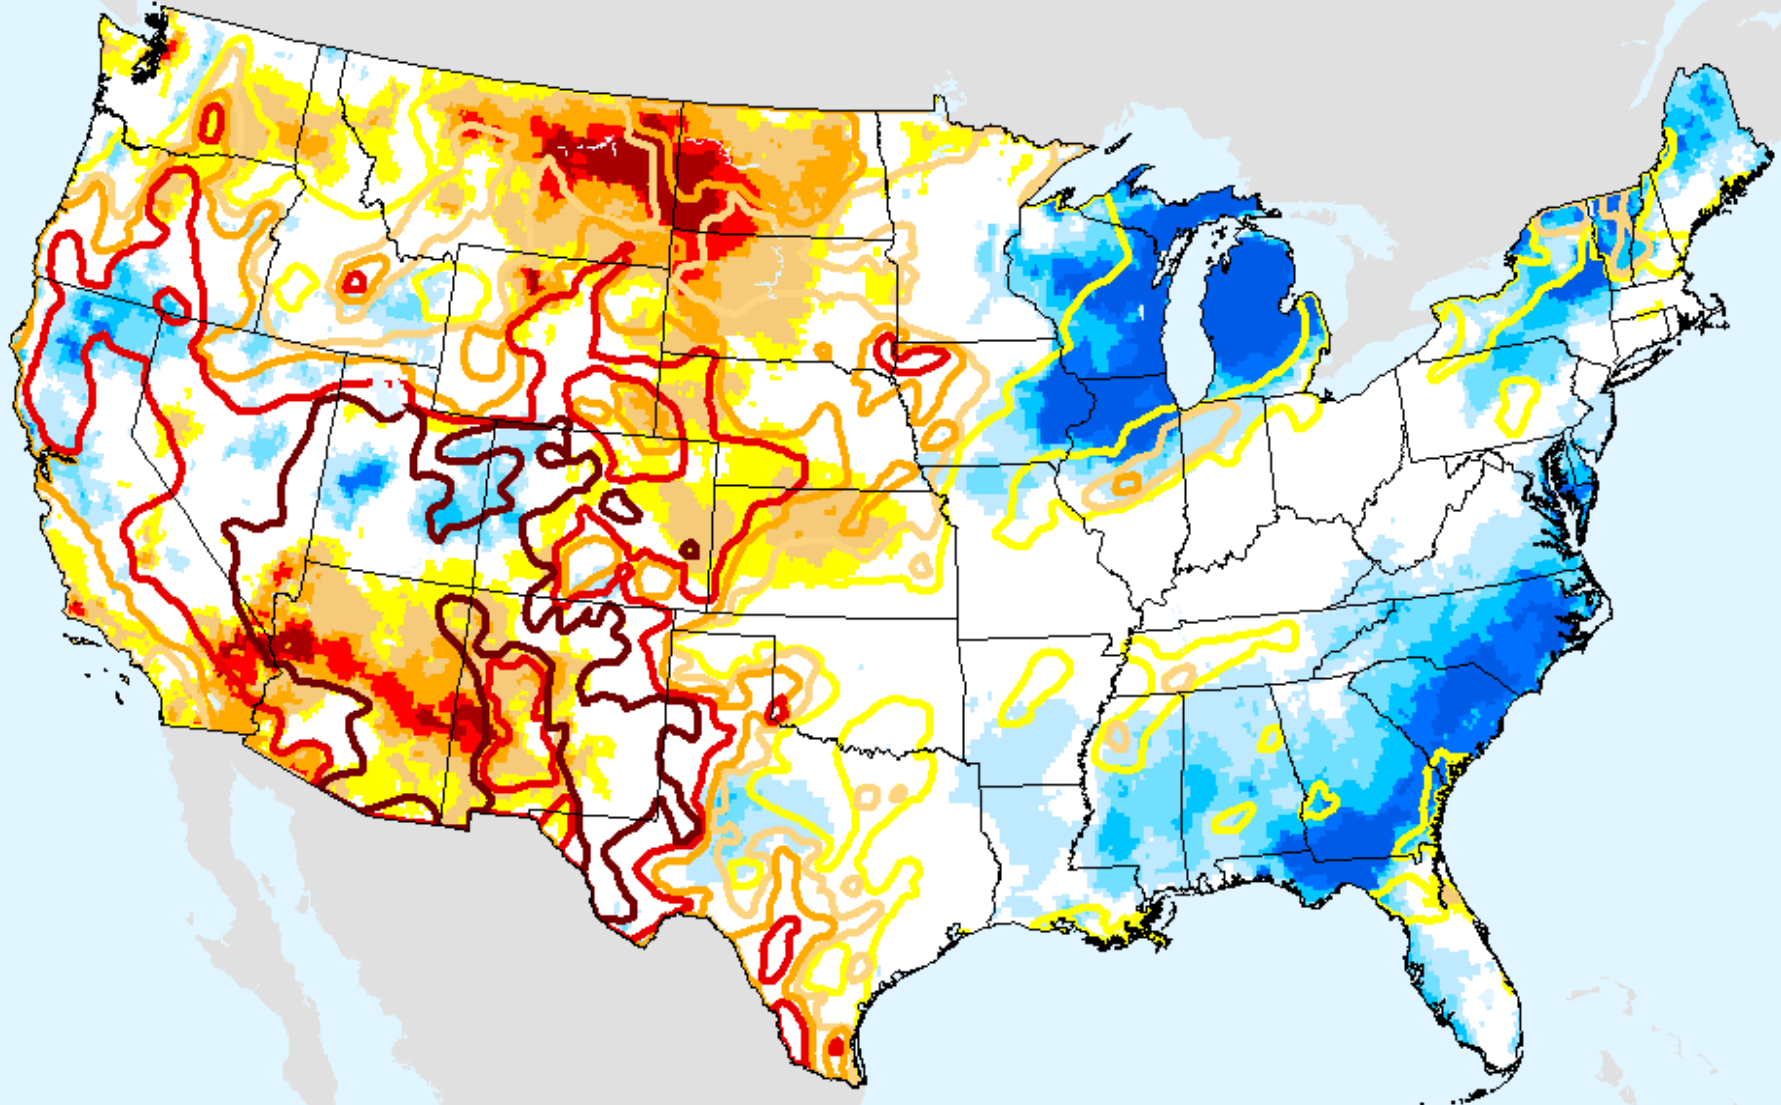

SPEI (USDM)

EDDI 1-week

As of: Tuesday, January 19, 2021

USDM for: Jan. 12, 2021

EDDI 1-week

As of: Tuesday, January 19, 2021

EDDI 2-week

As of: Tuesday, January 19, 2021