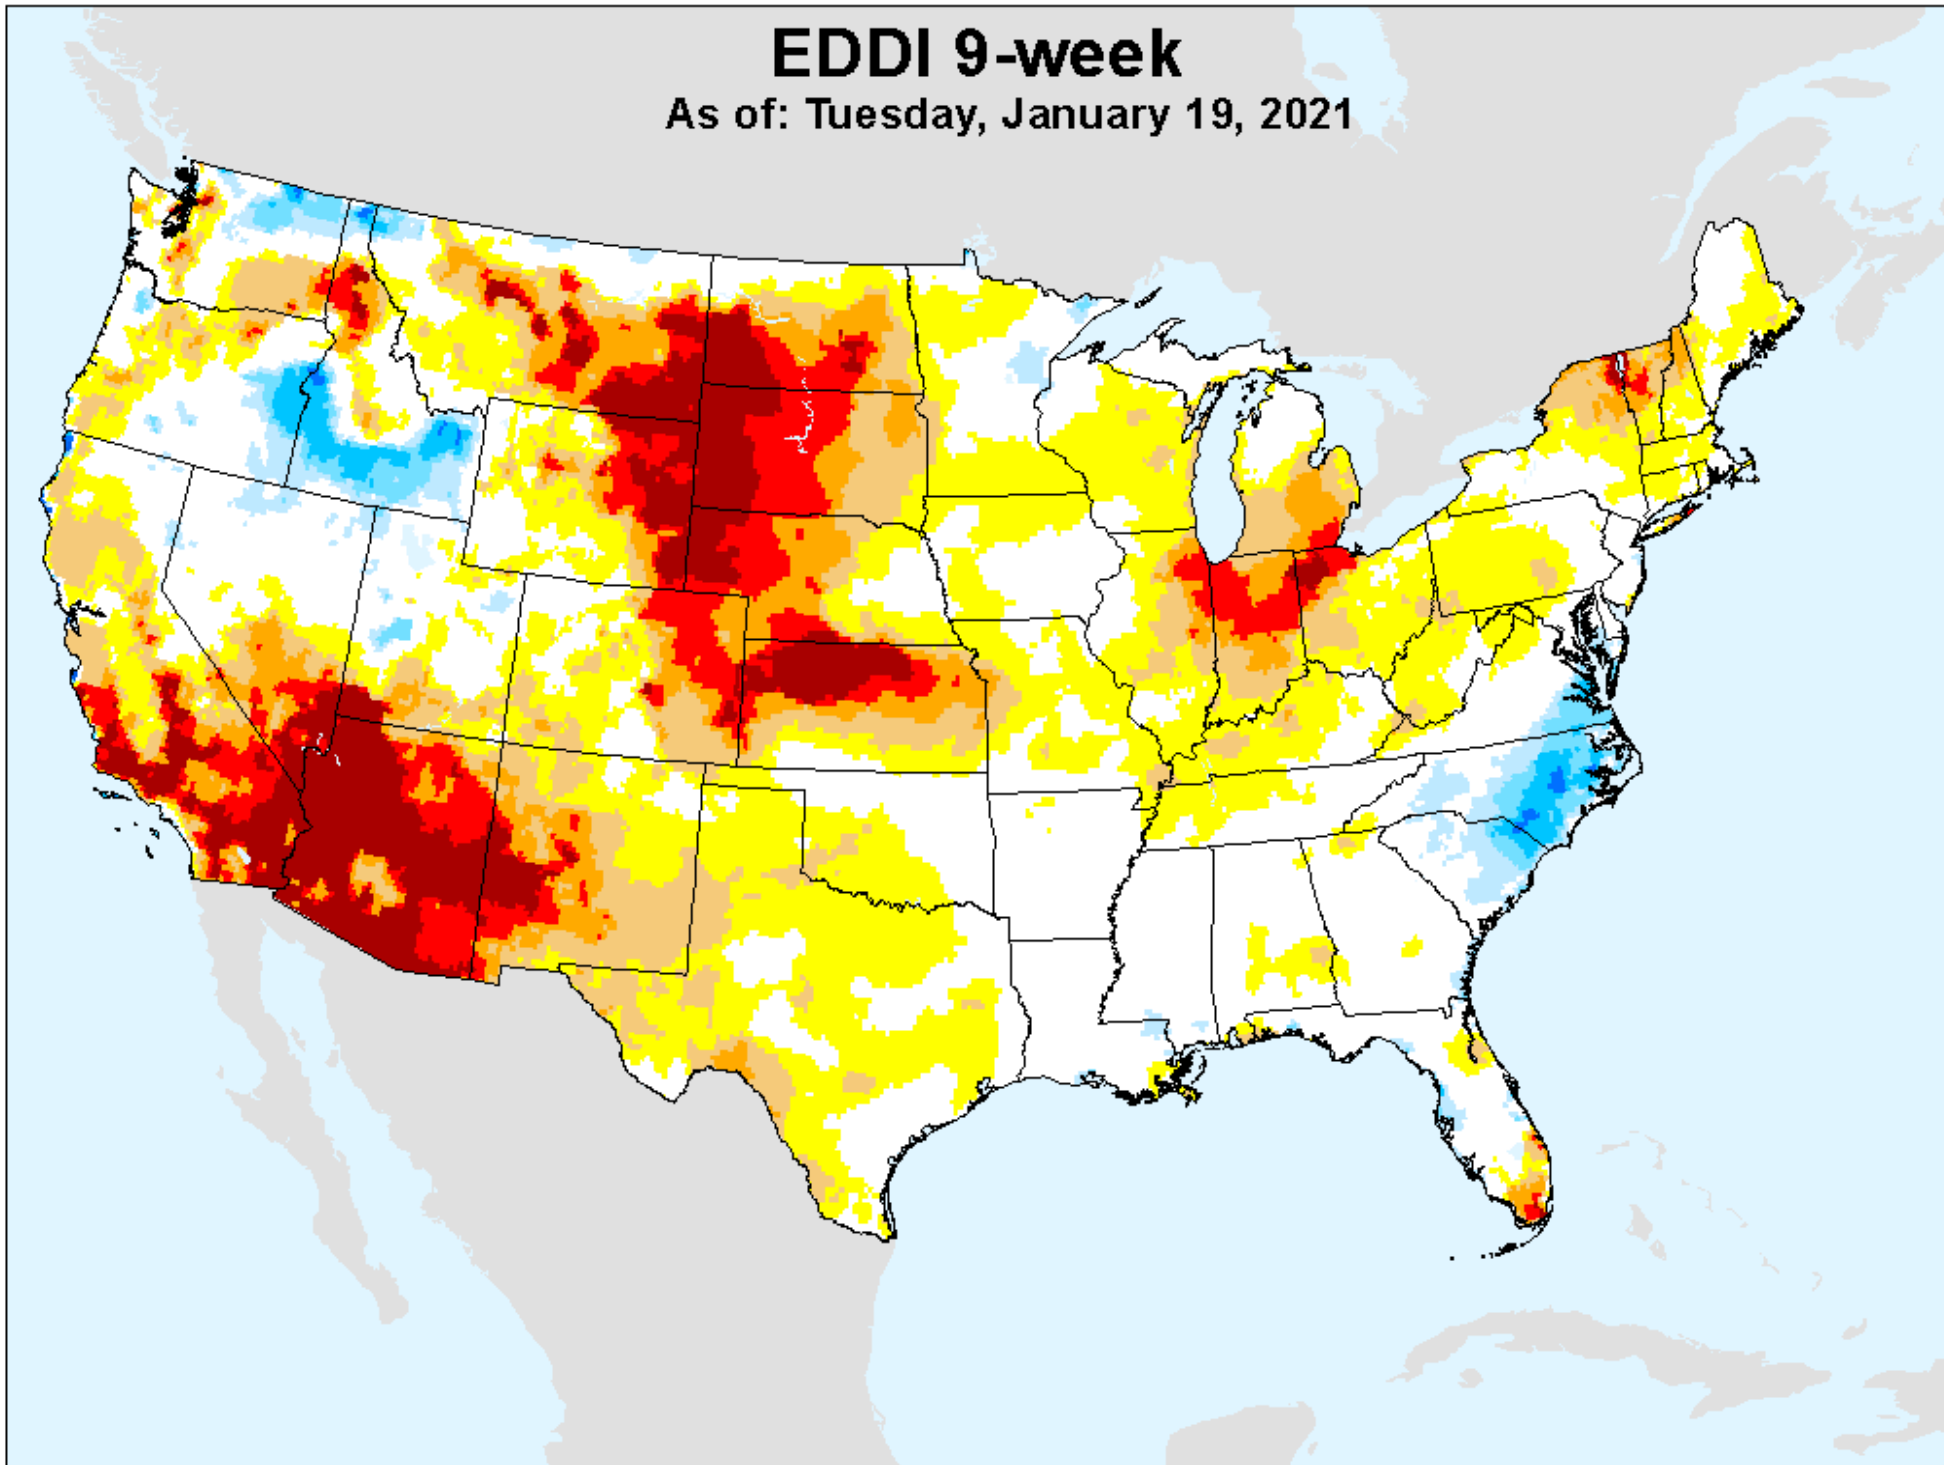

As of: Tuesday, January 19, 2021

EDDI 9-week

As of: Tuesday, January 19, 2021

USDM for: Jan. 12, 2021

EDDI 9-week

As of: Tuesday, January 19, 2021

EDDI 10-week

As of: Tuesday, January 19, 2021