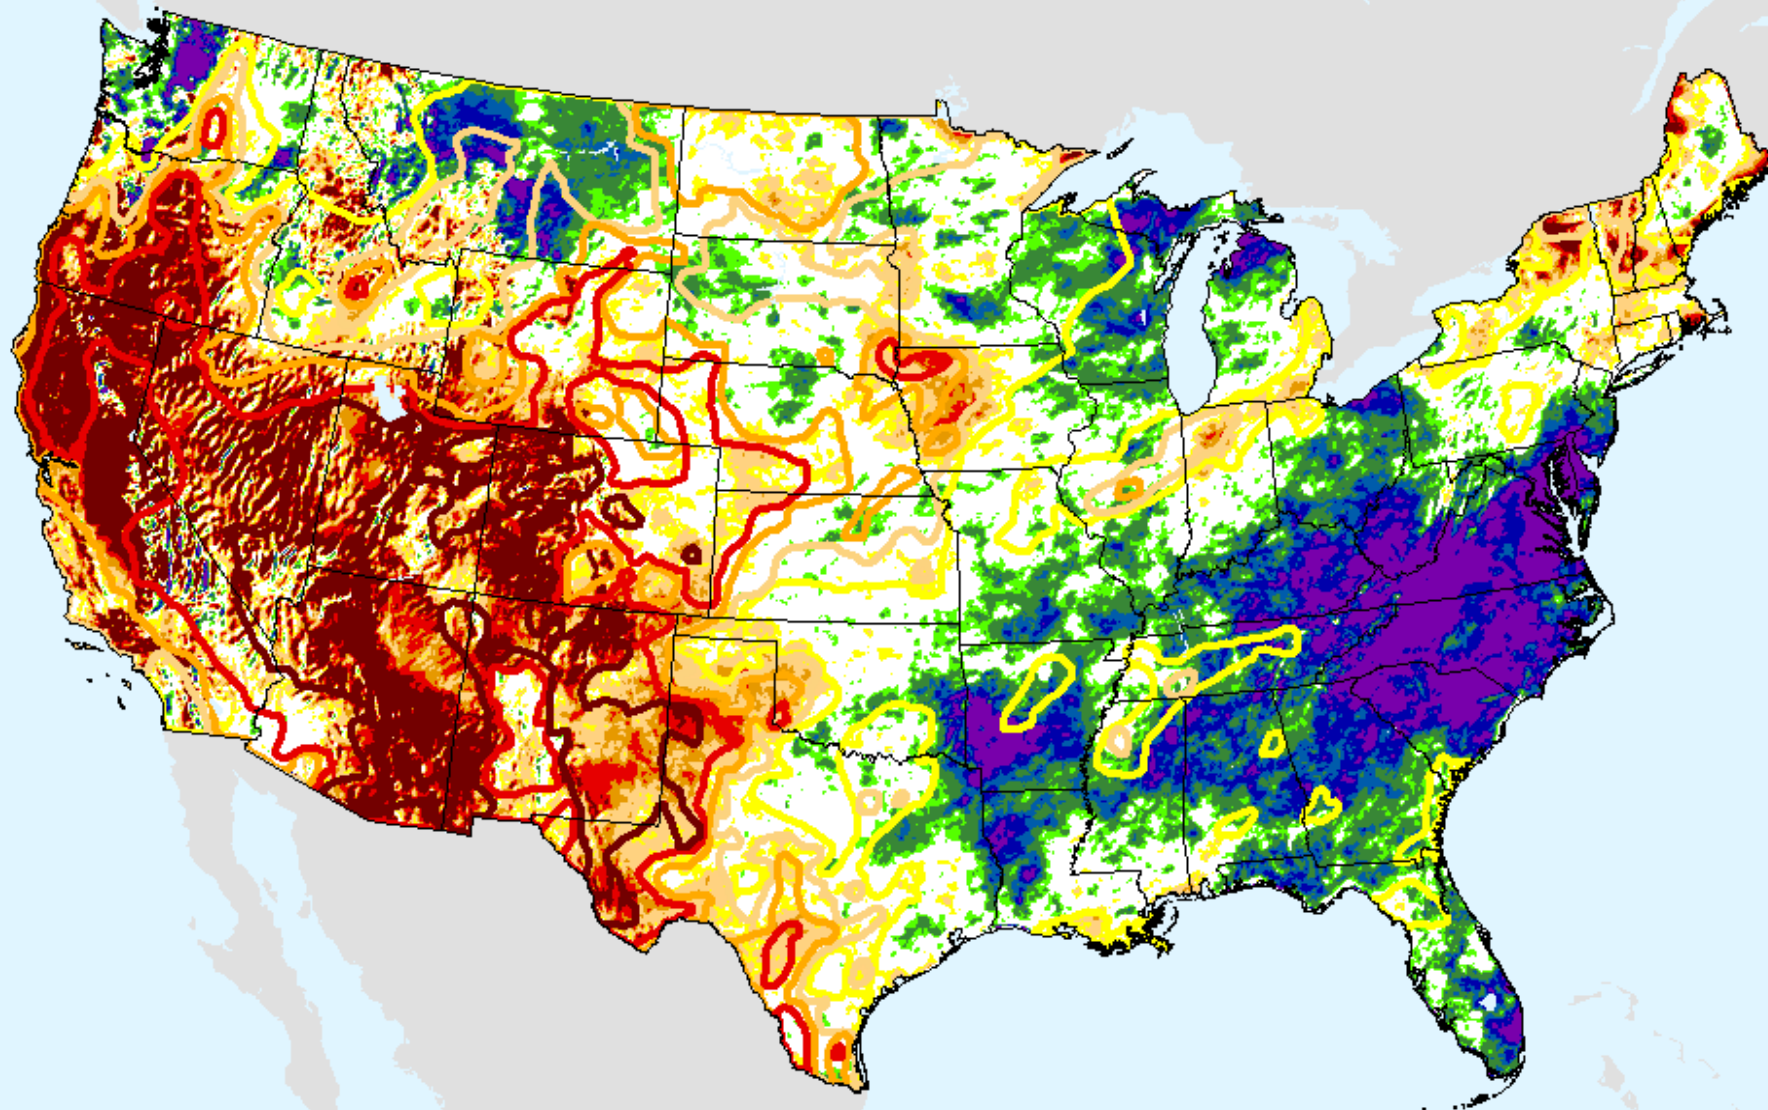

SPEI (USDM)

AHPS 9-month SPEI

As of: Tuesday, January 19, 2021

SPEI (USDM)

AHPS 12-month SPEI

As of: Tuesday, January 19, 2021

USDM for: Jan. 12, 2021

SPEI (USDM)