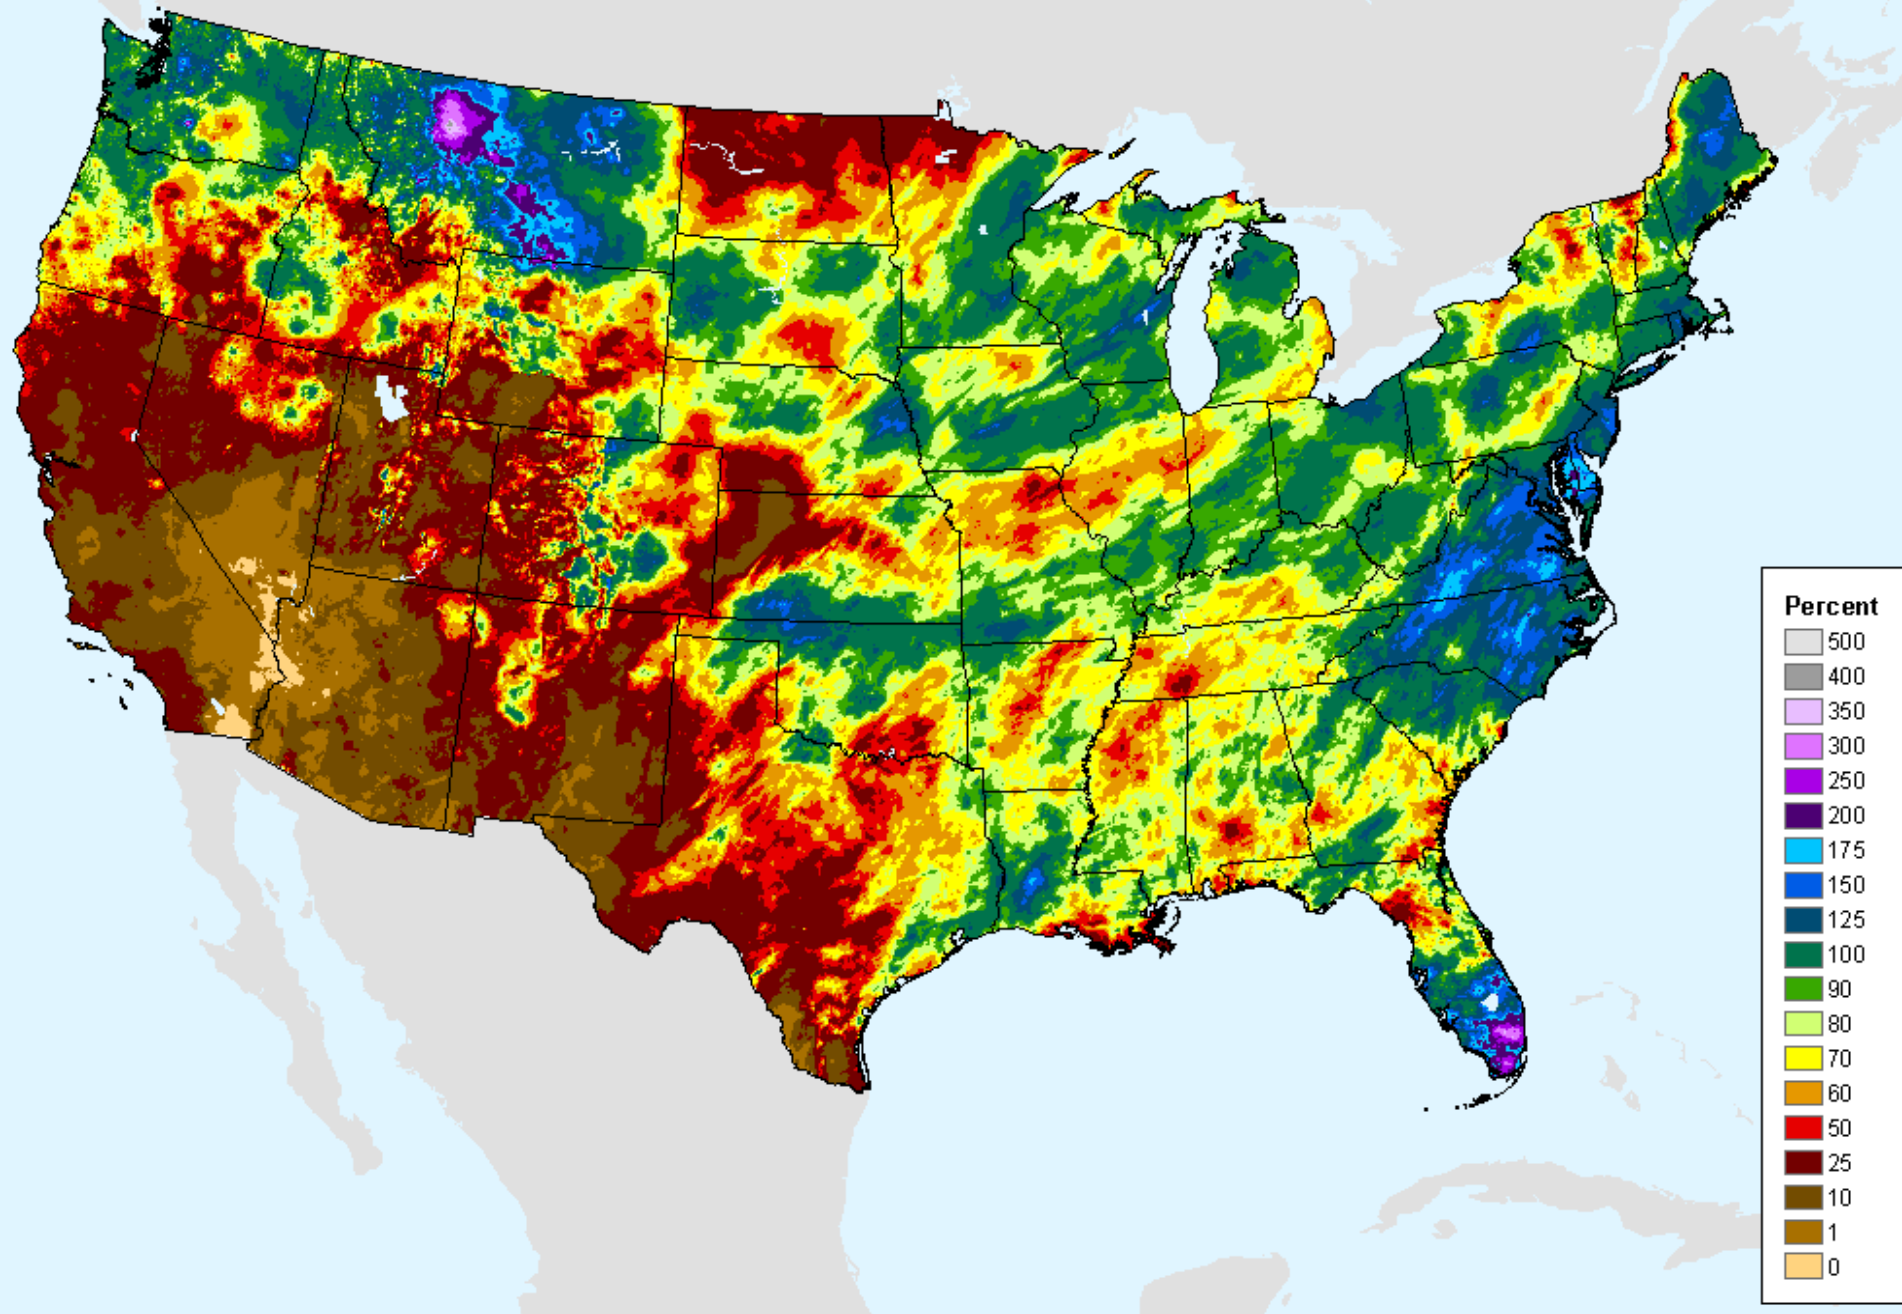

As of: Tuesday, January 19, 2021

AHPS Water-Year Pct of Normal Pcp

As of: Tuesday, January 19, 2021

USDM for: Jan. 12, 2021

AHPS Water-Year Pct of Normal Pcp

As of: Tuesday, January 19, 2021

USGS 7-Day Avg Streamflow