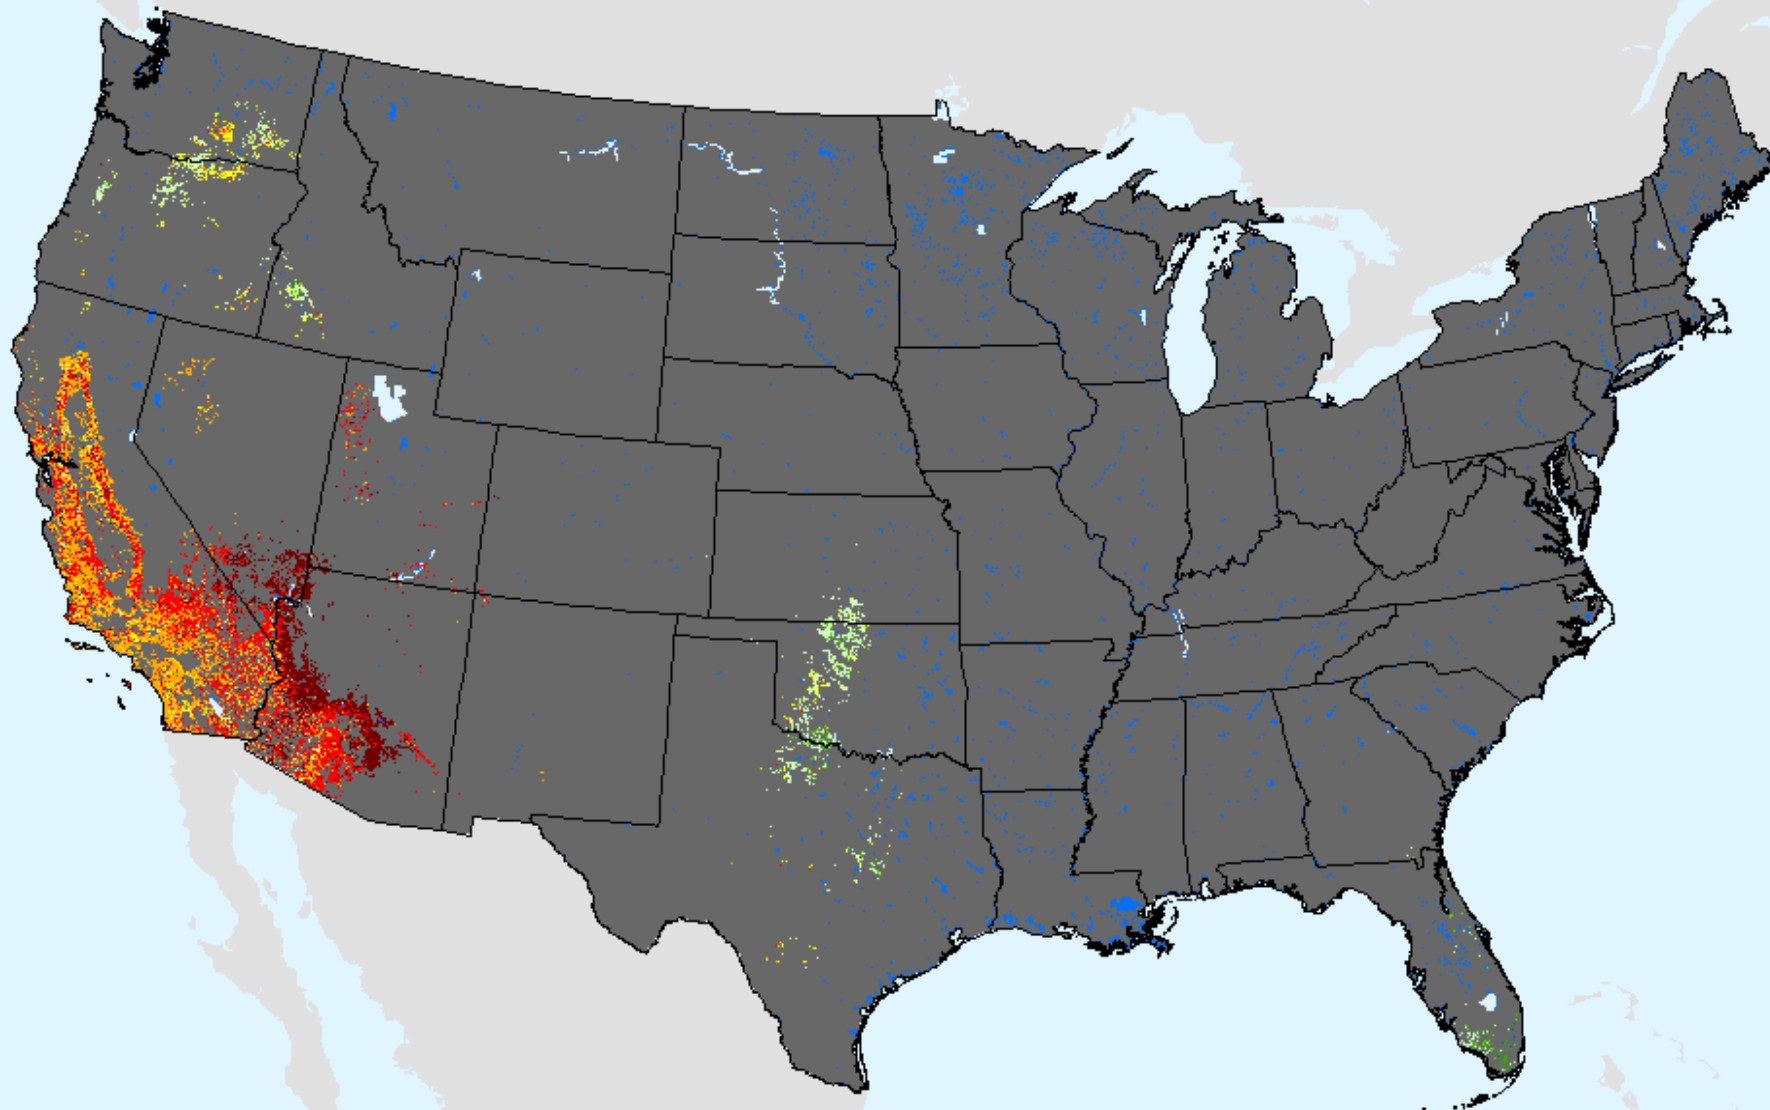

Vegetation Drought Response Index (VegDRI)

As of: Tuesday, January 19, 2021

□ BackGround