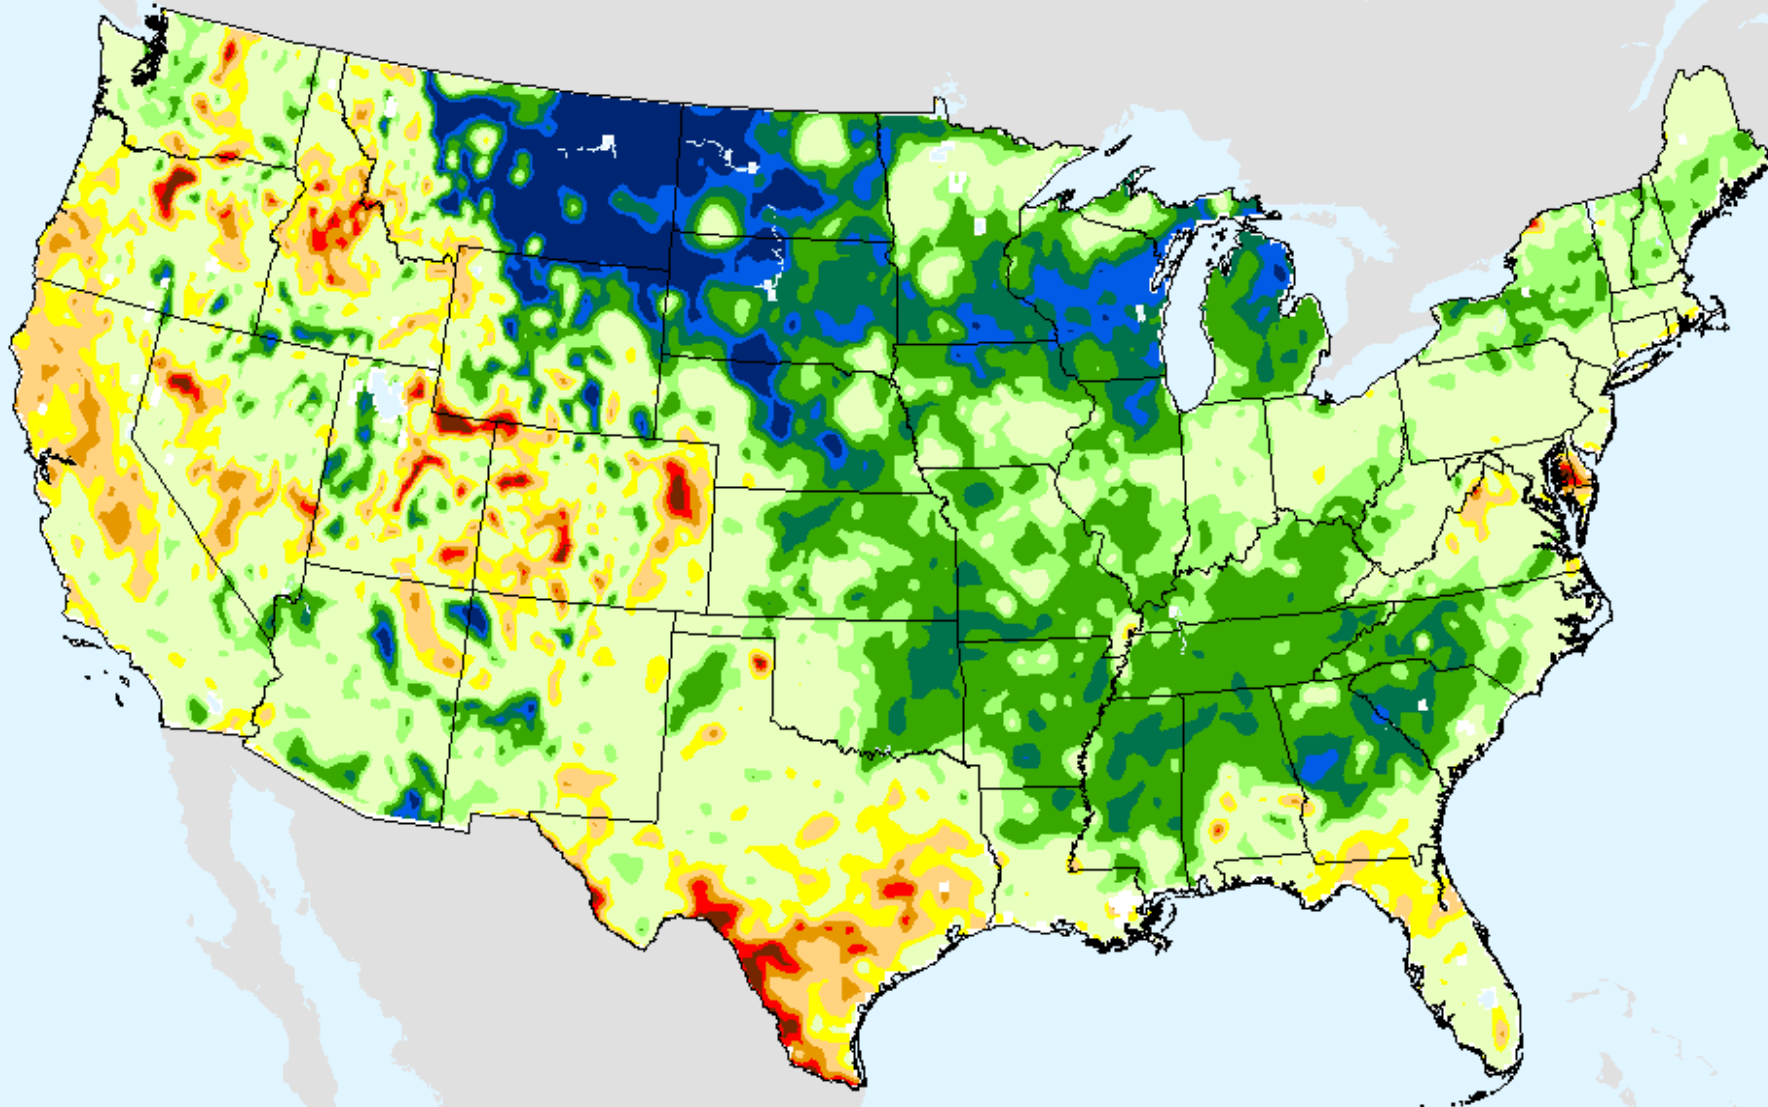

NLDAS Total Column Soil Moisture

As of: Tuesday, January 19, 2021