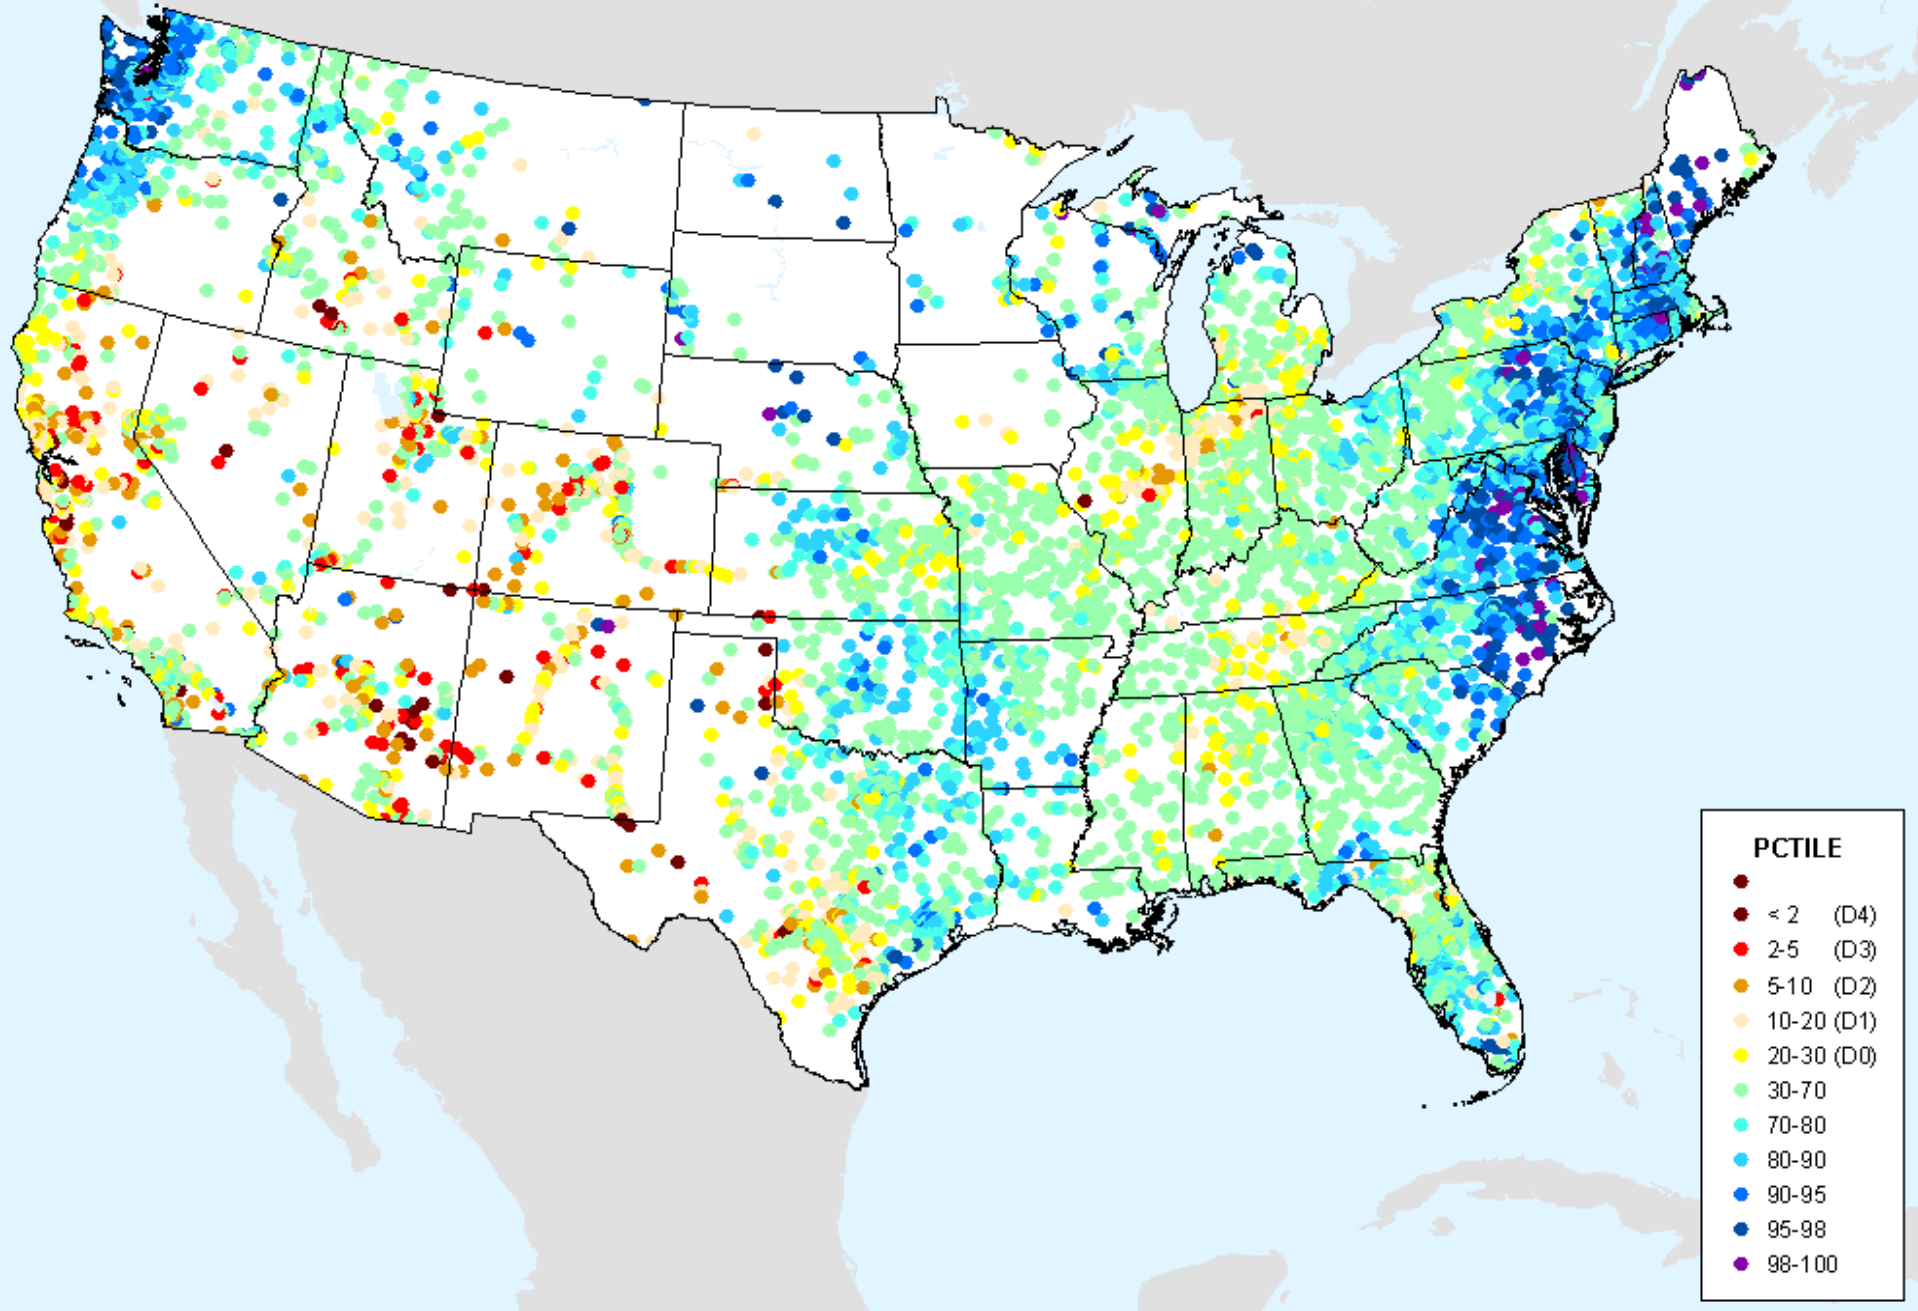

As of: Tuesday, January 19, 2021

USGS 7-Day Avg Streamflow

As of: Tuesday, January 19, 2021

USGS 28-Day Avg Streamflow

As of: Tuesday, January 19, 2021

USDM for: Jan. 12, 2021

USGS 28-Day Avg Streamflow

As of: Tuesday, January 19, 2021