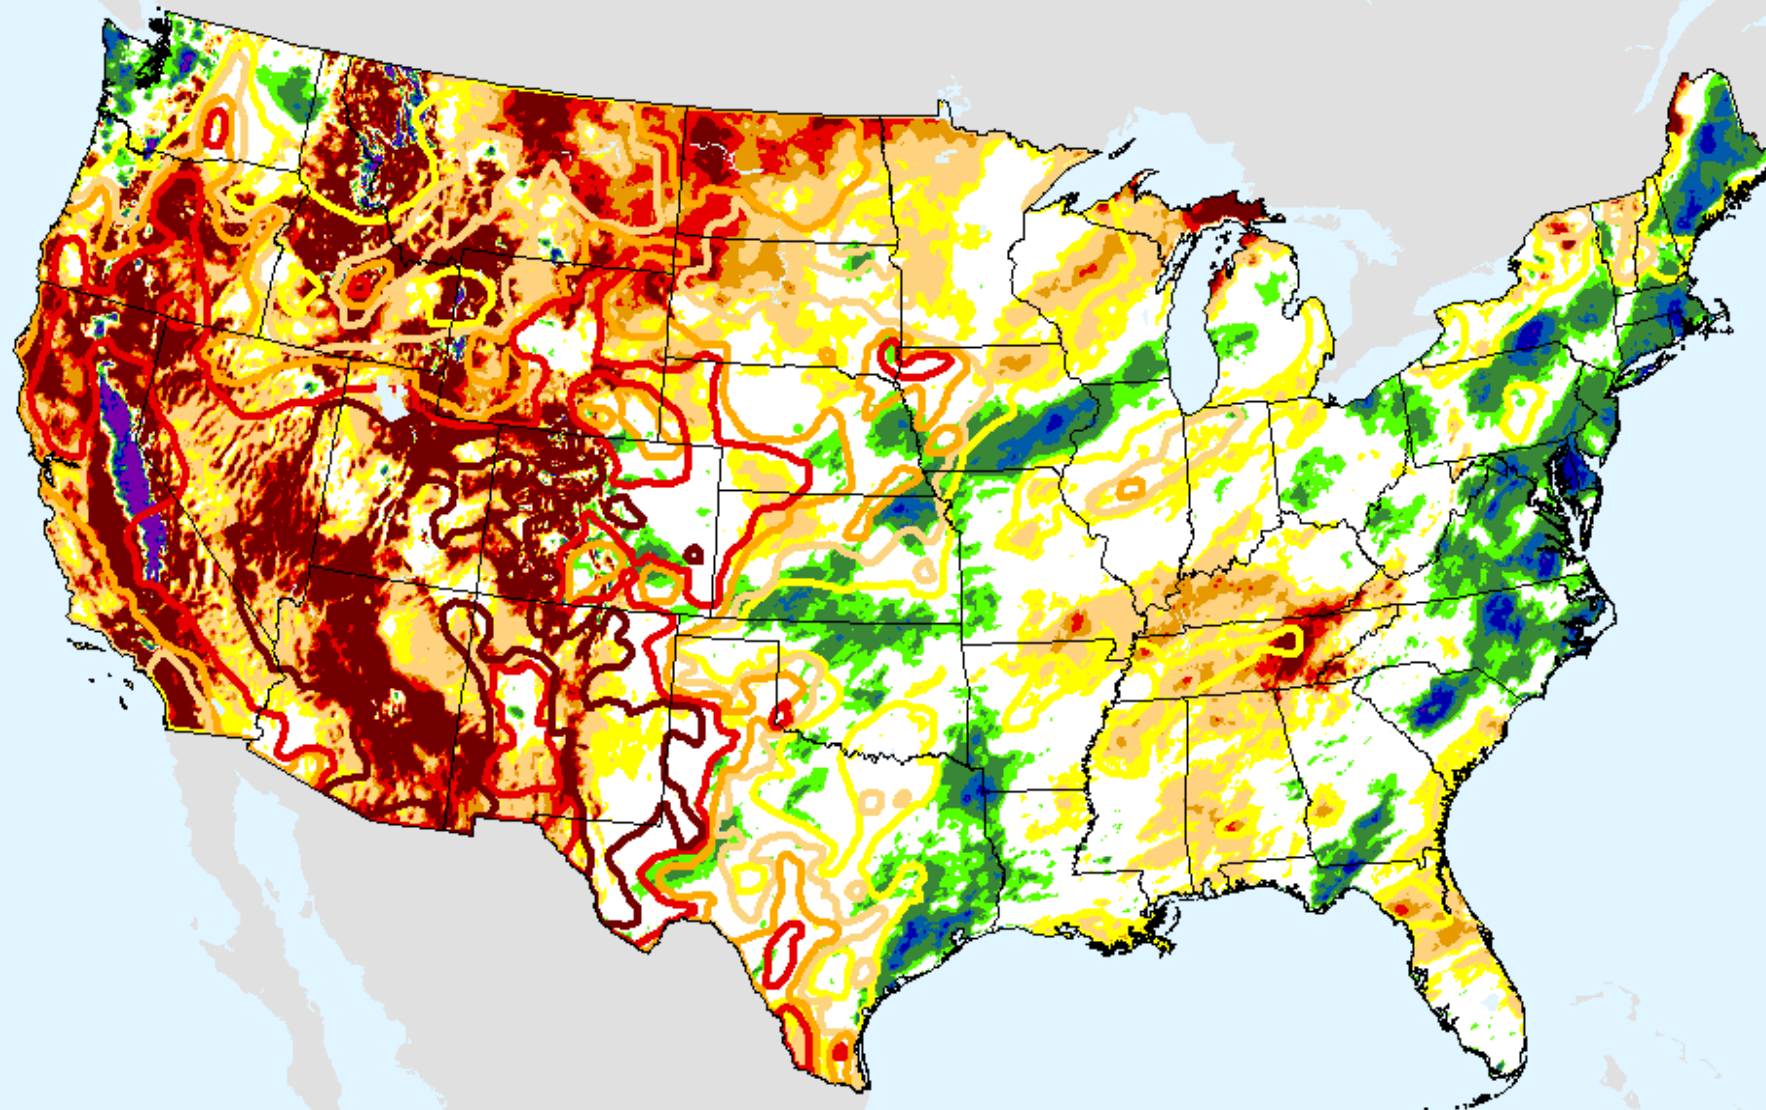

AHPS 2-month SPEI

As of: Tuesday, January 19, 2021

USDM for: Jan. 12, 2021

SPEI (USDM)