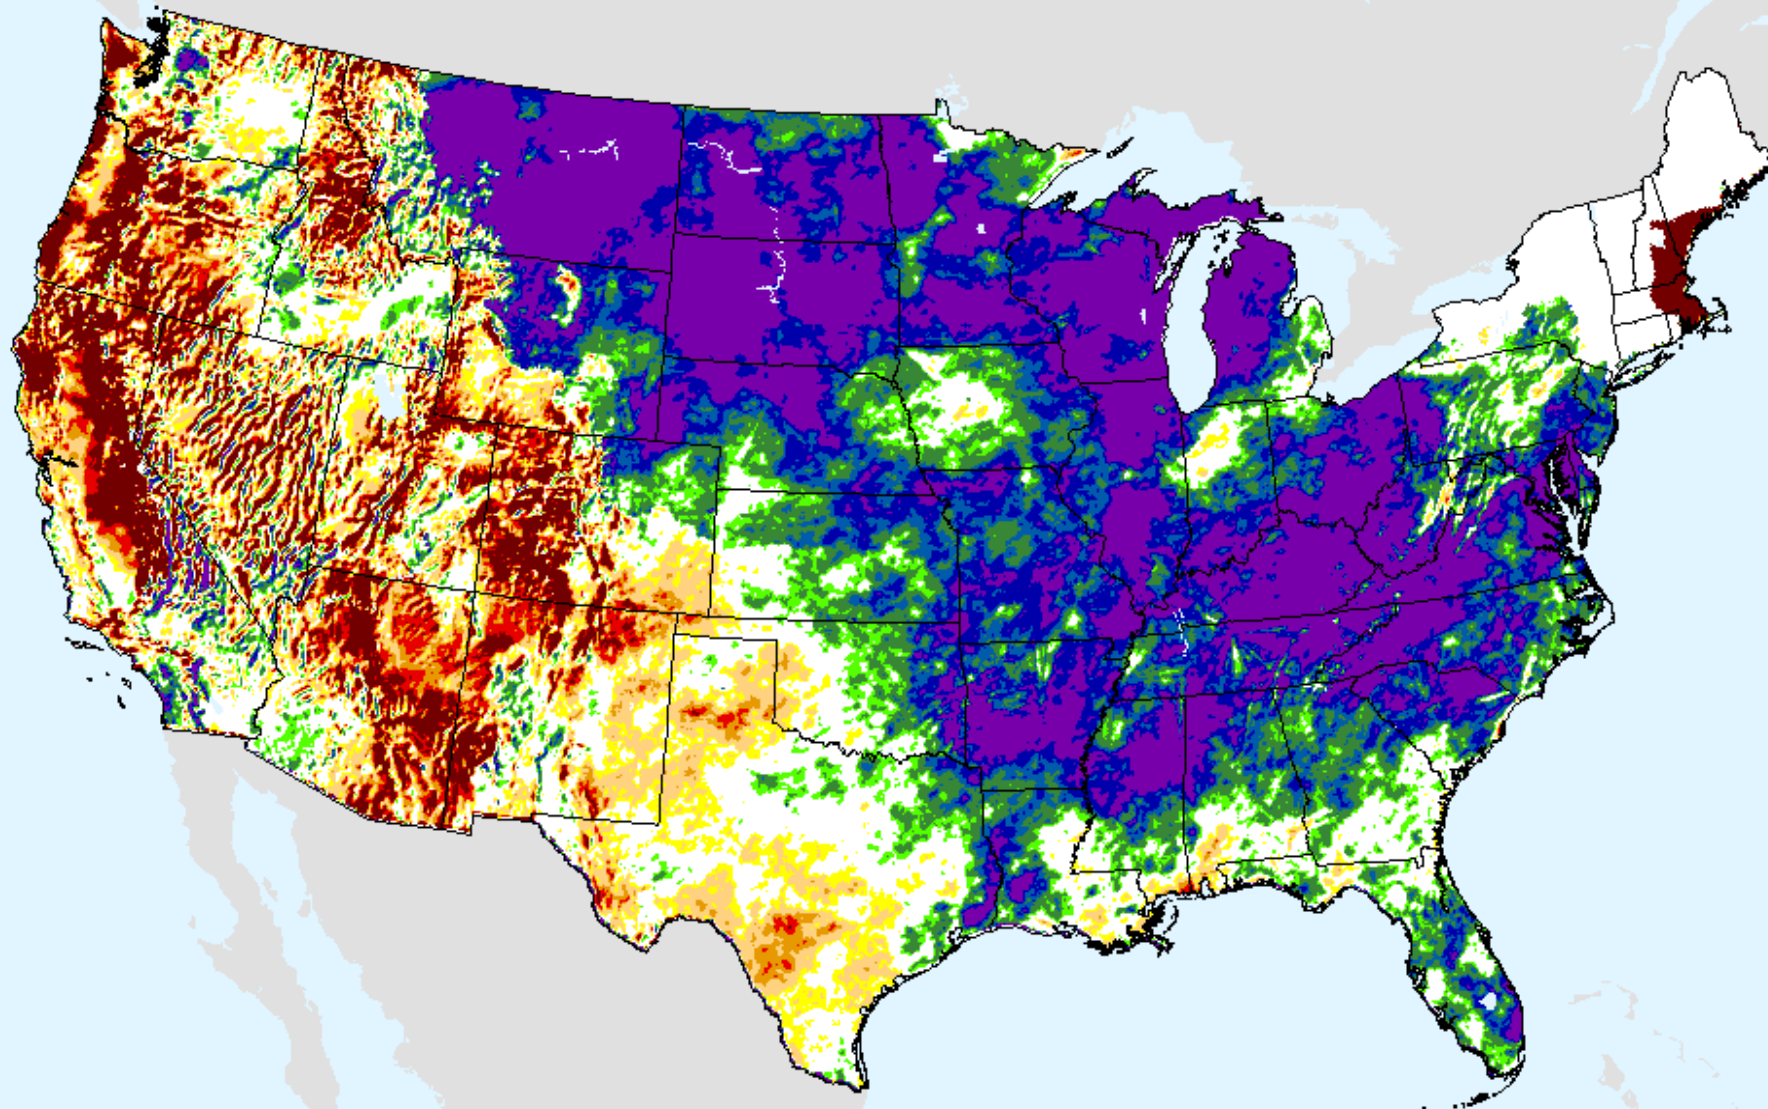

AHPS 24-month SPEI

As of: Tuesday, January 19, 2021

SPEI (USDM)