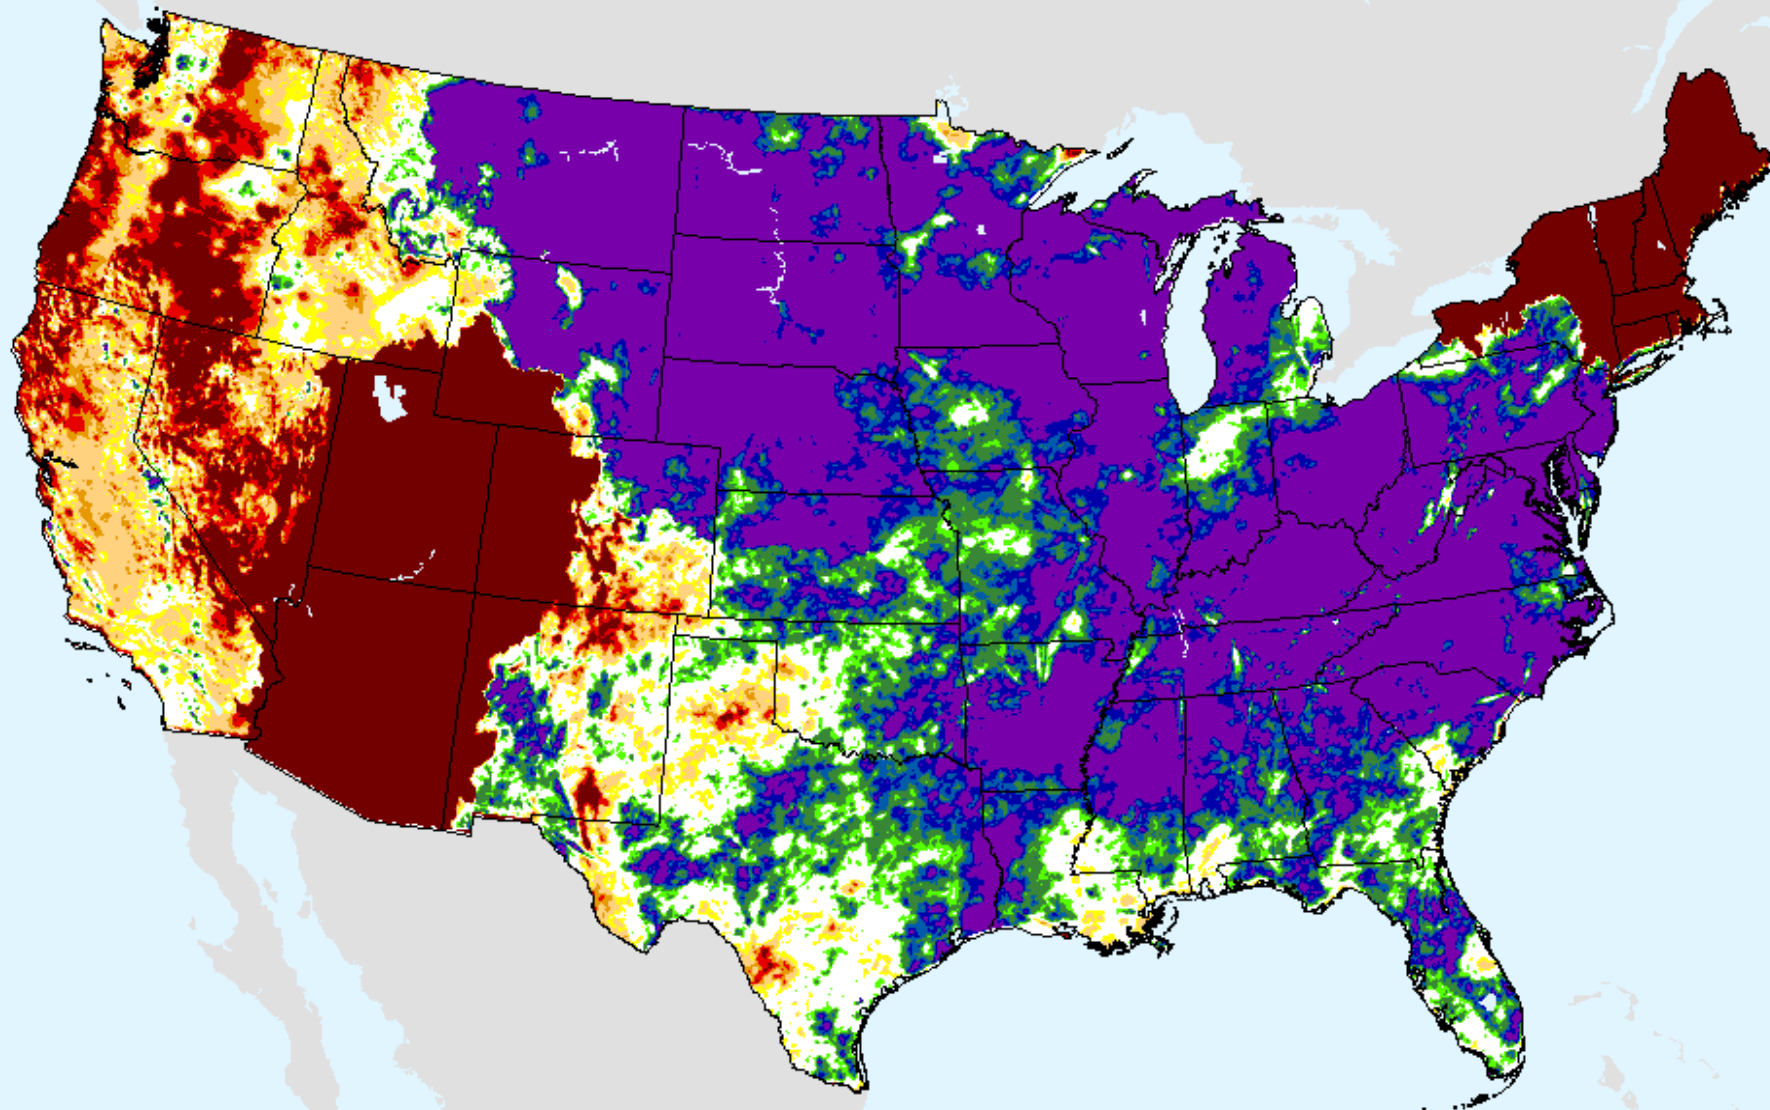

AHPS 36-month SPI

As of: Tuesday, January 19, 2021