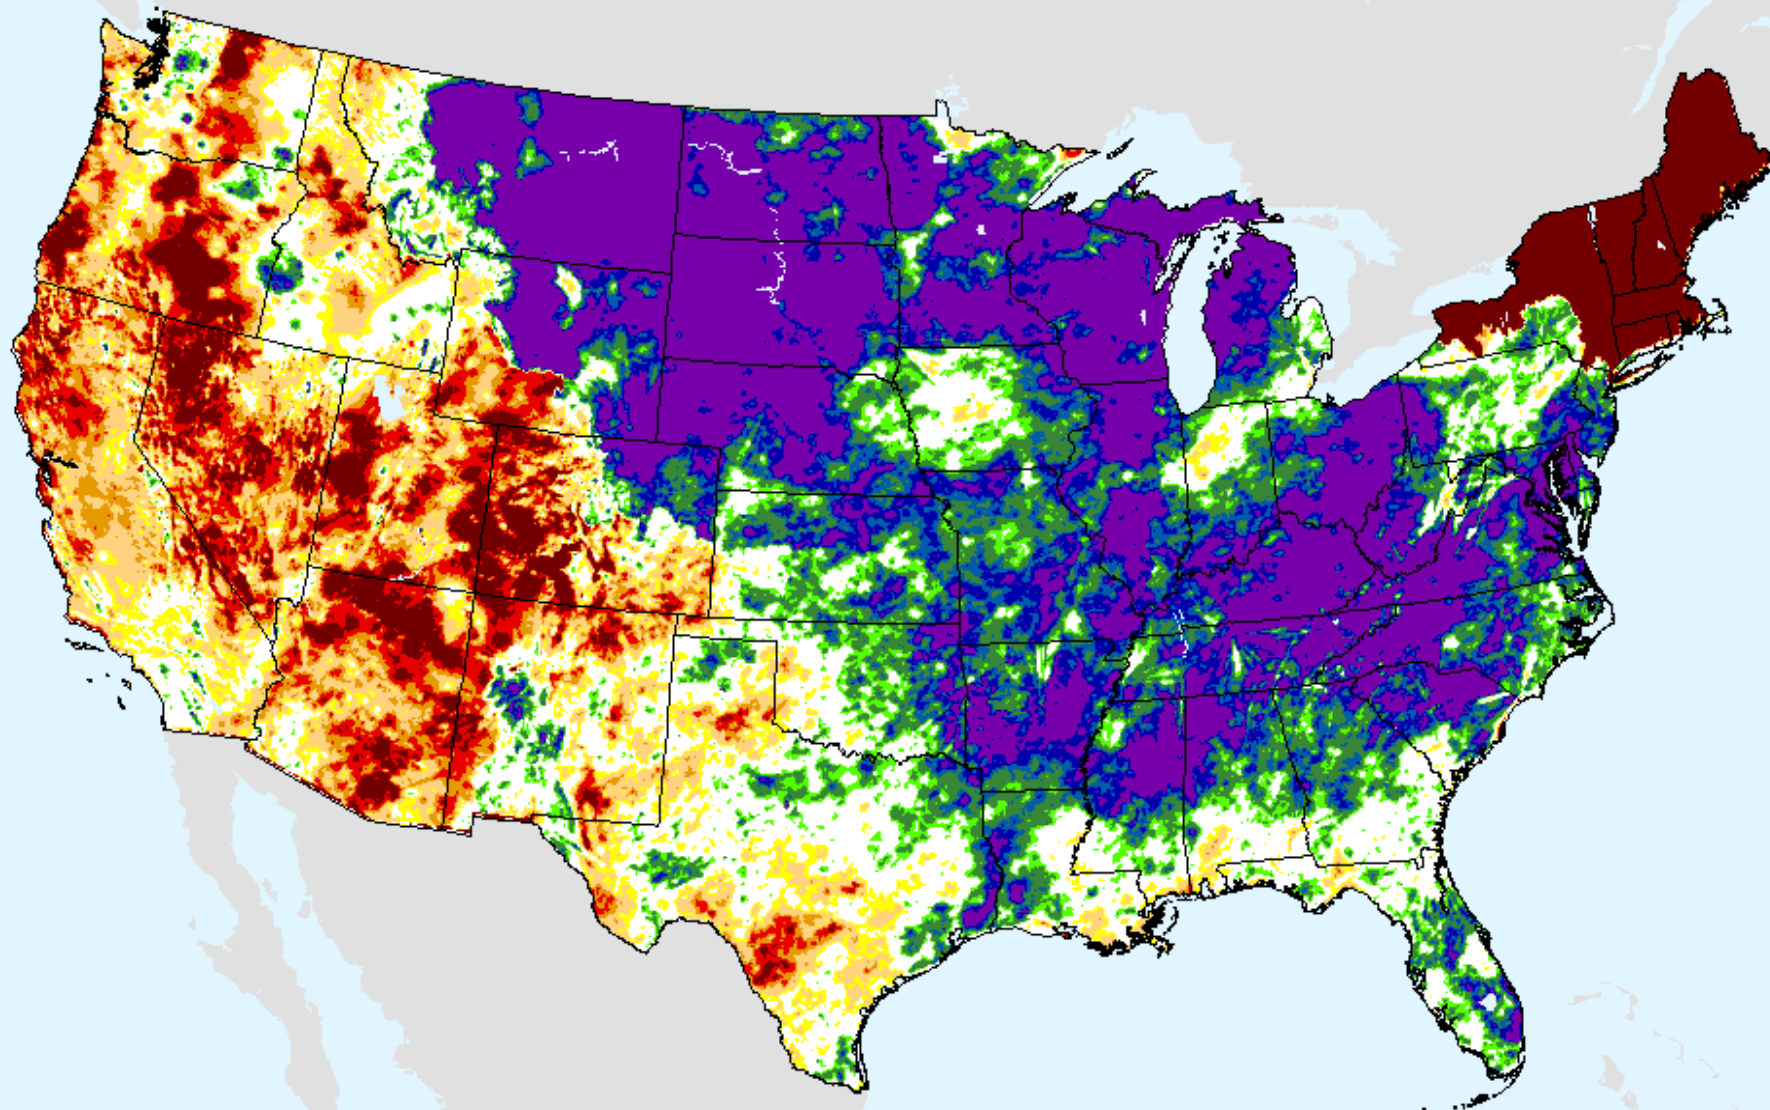

AHPS 24-month SPI

As of: Tuesday, January 19, 2021