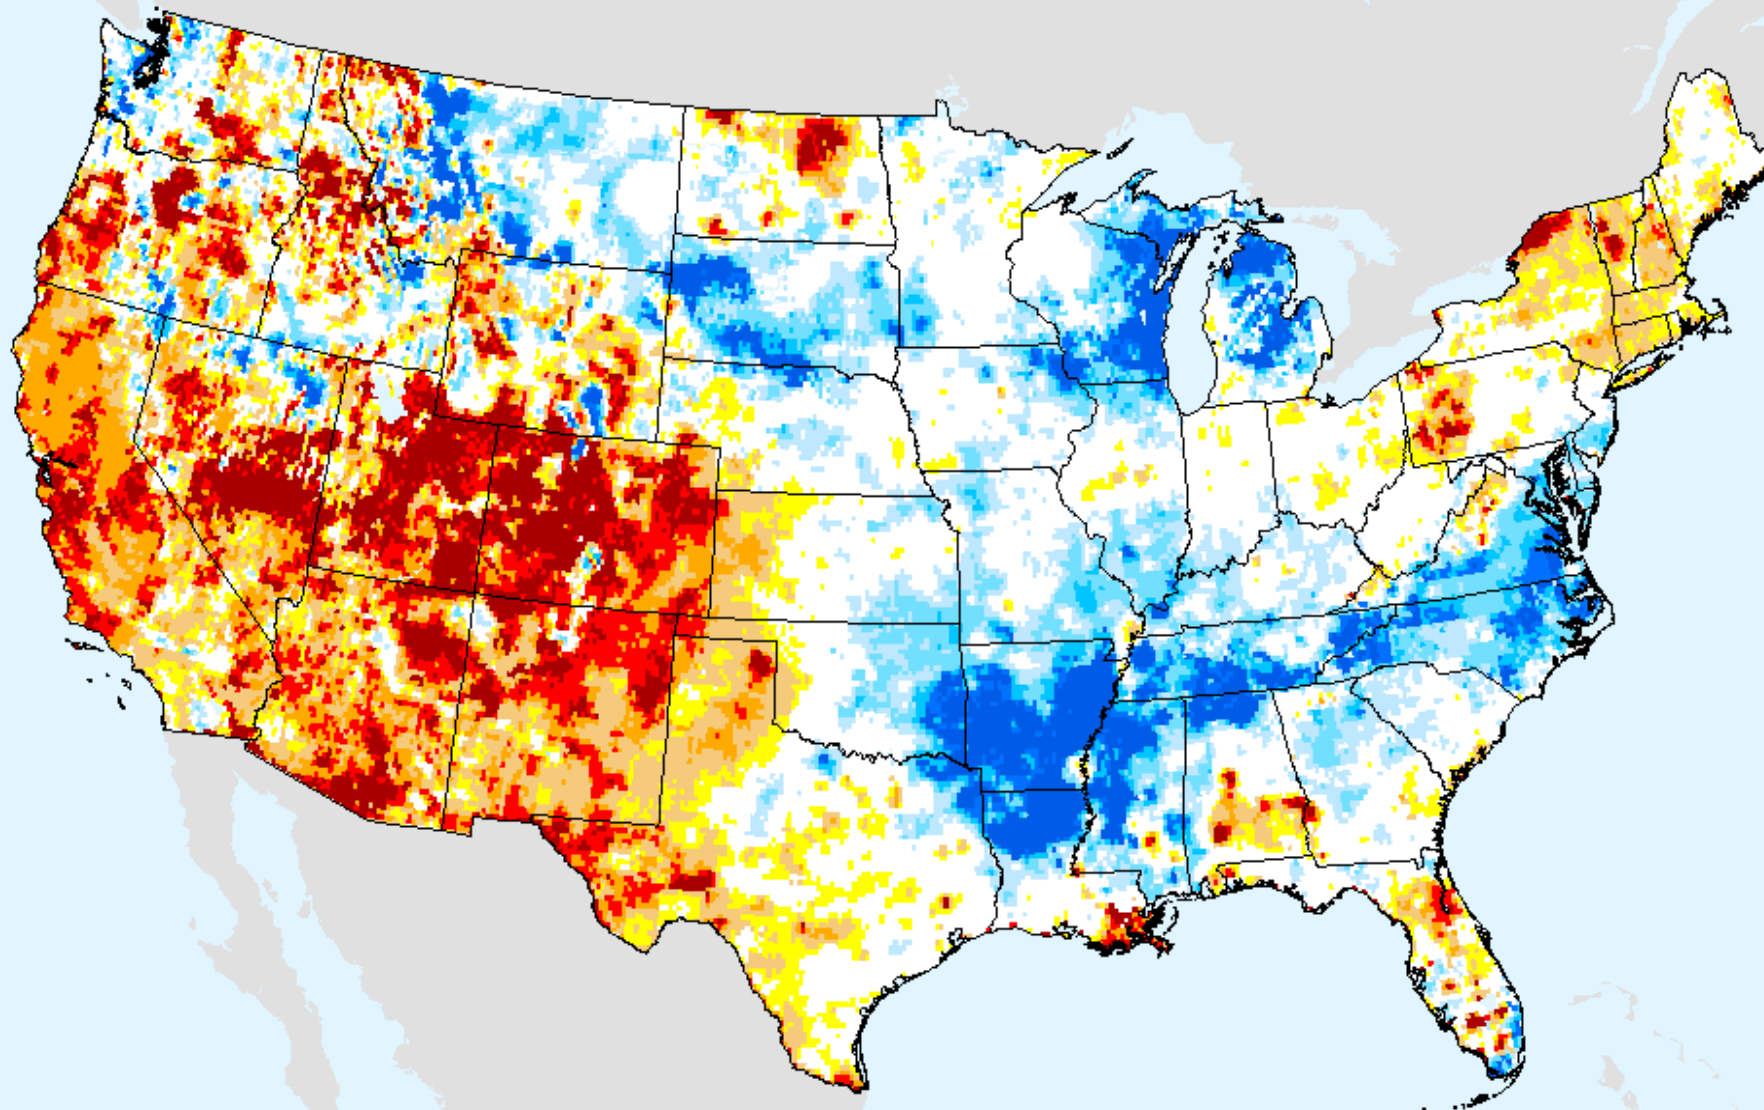

As of: Tuesday, January 19, 2021

GRACE-Based Shallow Groundwater Drought Indicator

As of: Tuesday, January 19, 2021

USDM for: Jan. 12, 2021

GRACE-Based Shallow Groundwater Drought Indicator

As of: Tuesday, January 19, 2021