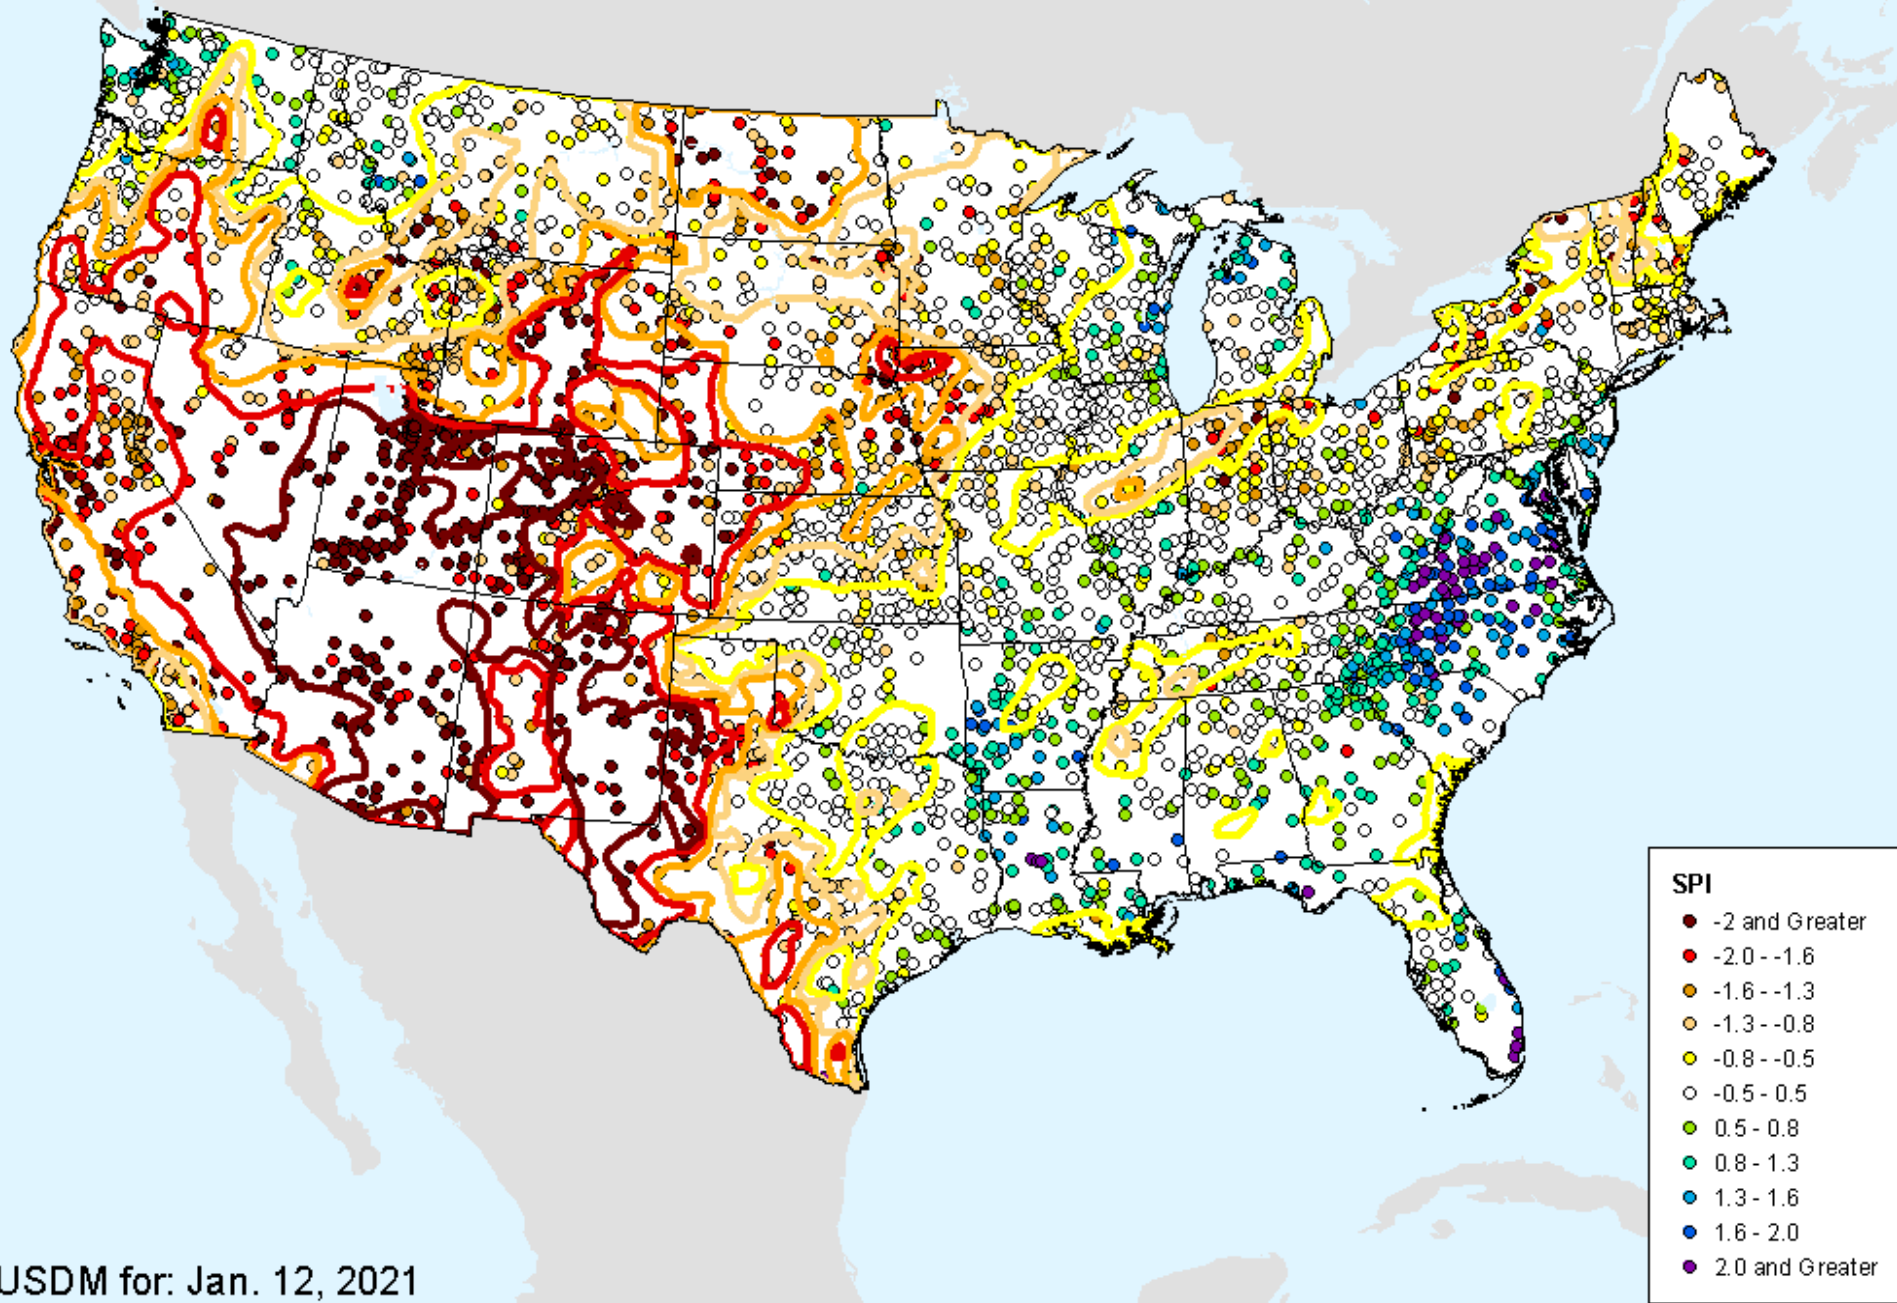

HPRCC 9-month SPI

As of: Tuesday, January 19, 2021

USDM for: Jan. 12, 2021