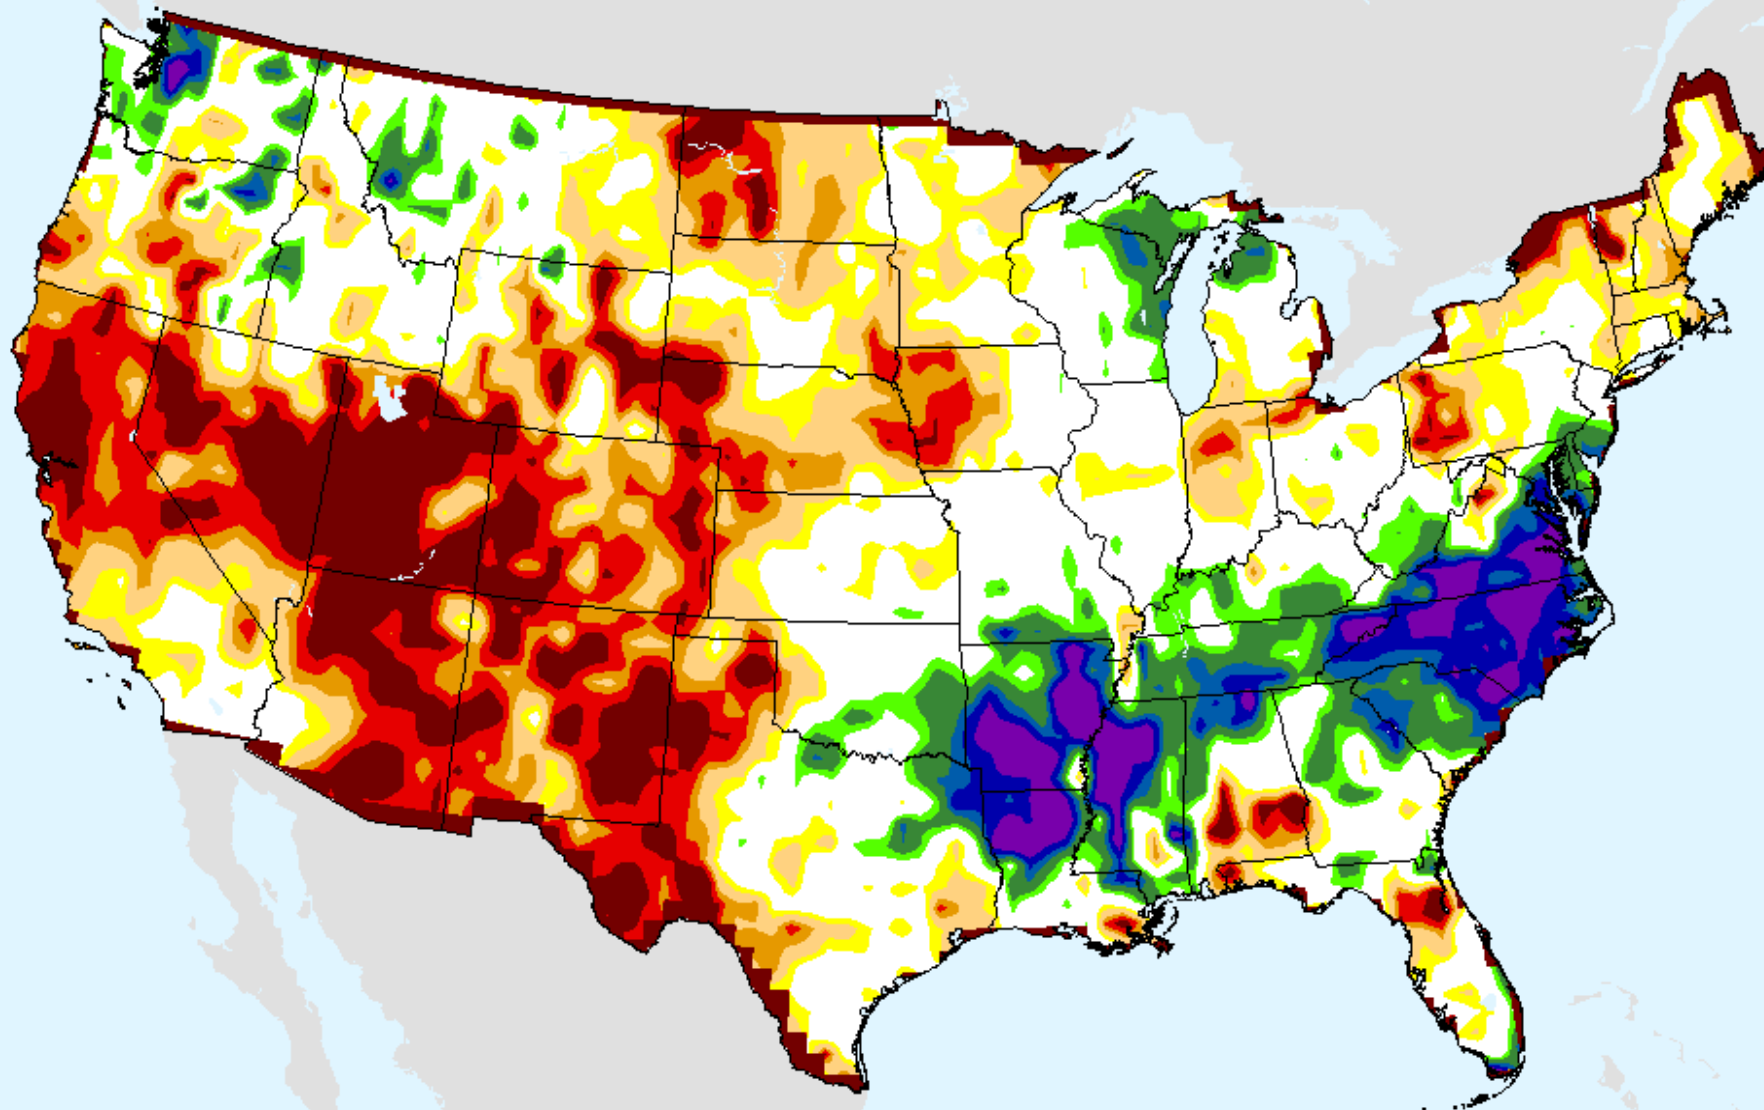

As of: Tuesday, January 19, 2021

CPC 24-month SPI

As of: Tuesday, January 19, 2021

USDM for: Jan. 12, 2021

SPI (USDM)

CPC 24-month SPI

As of: Tuesday, January 19, 2021

Vegetation Health Index