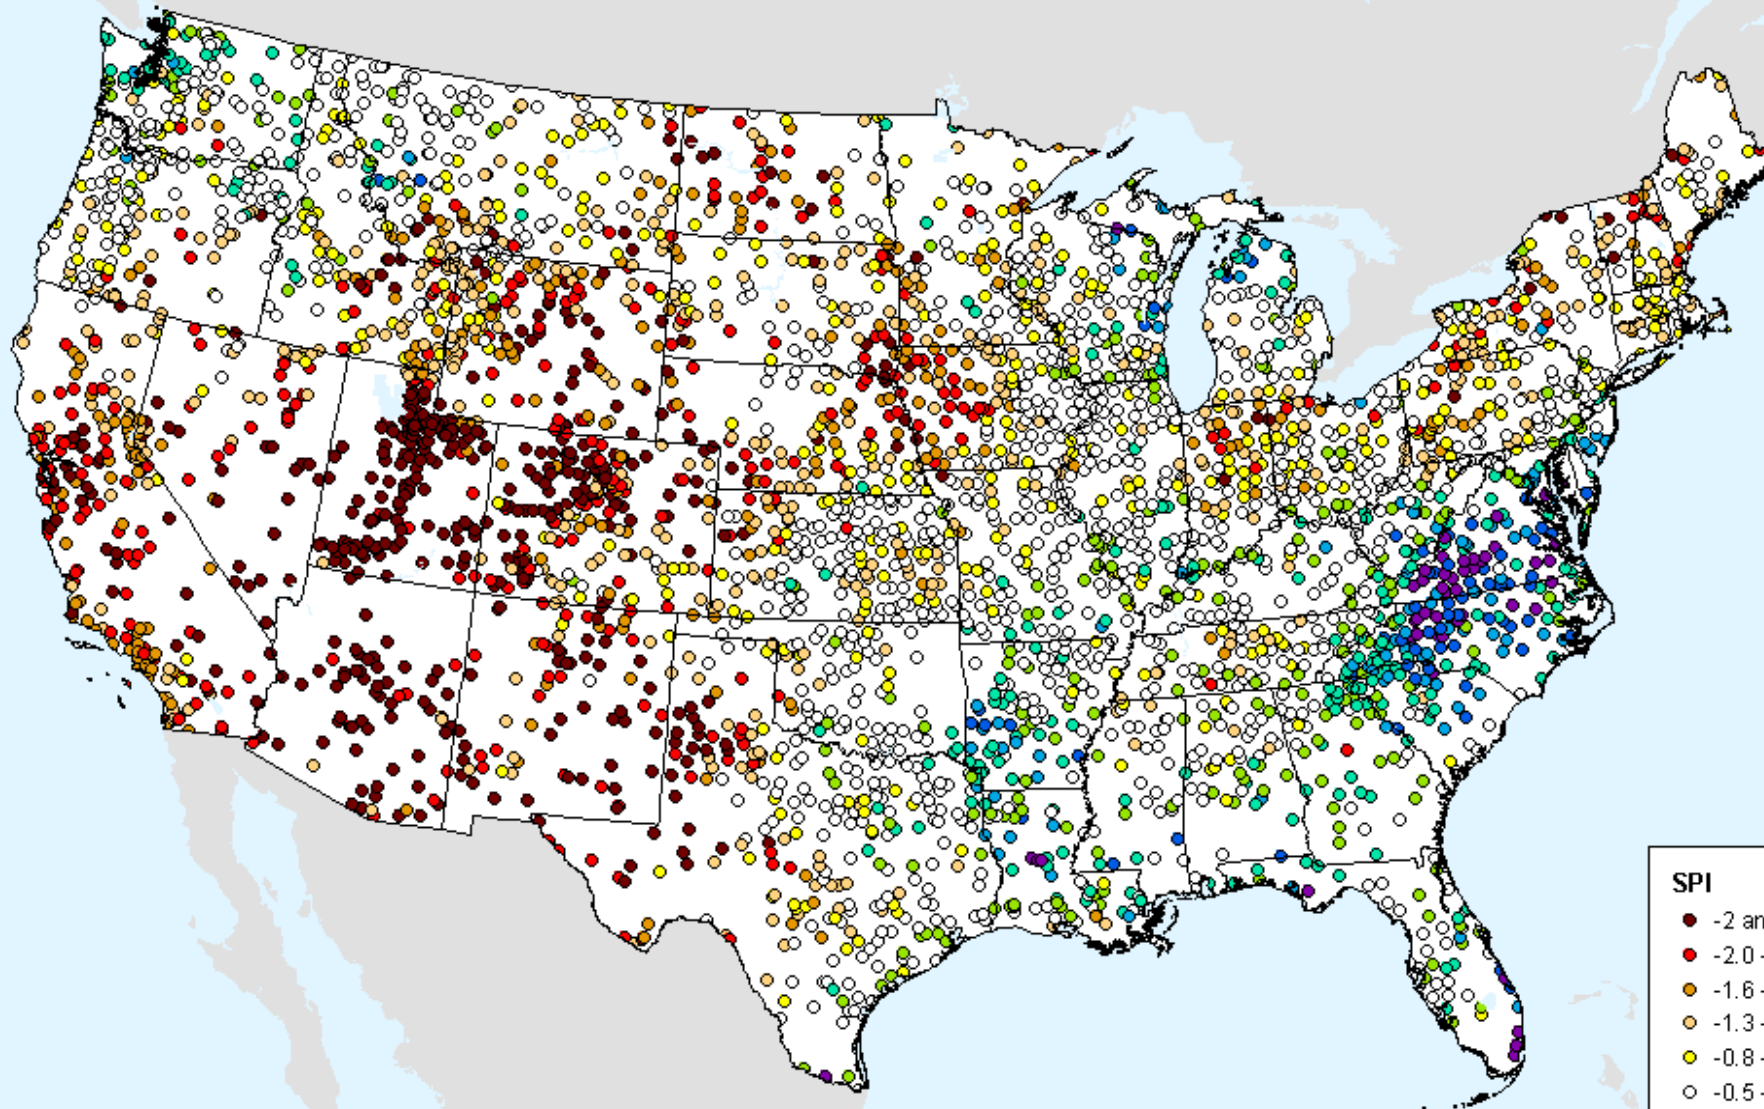

HPRCC 9-month SPI

As of: Tuesday, January 19, 2021