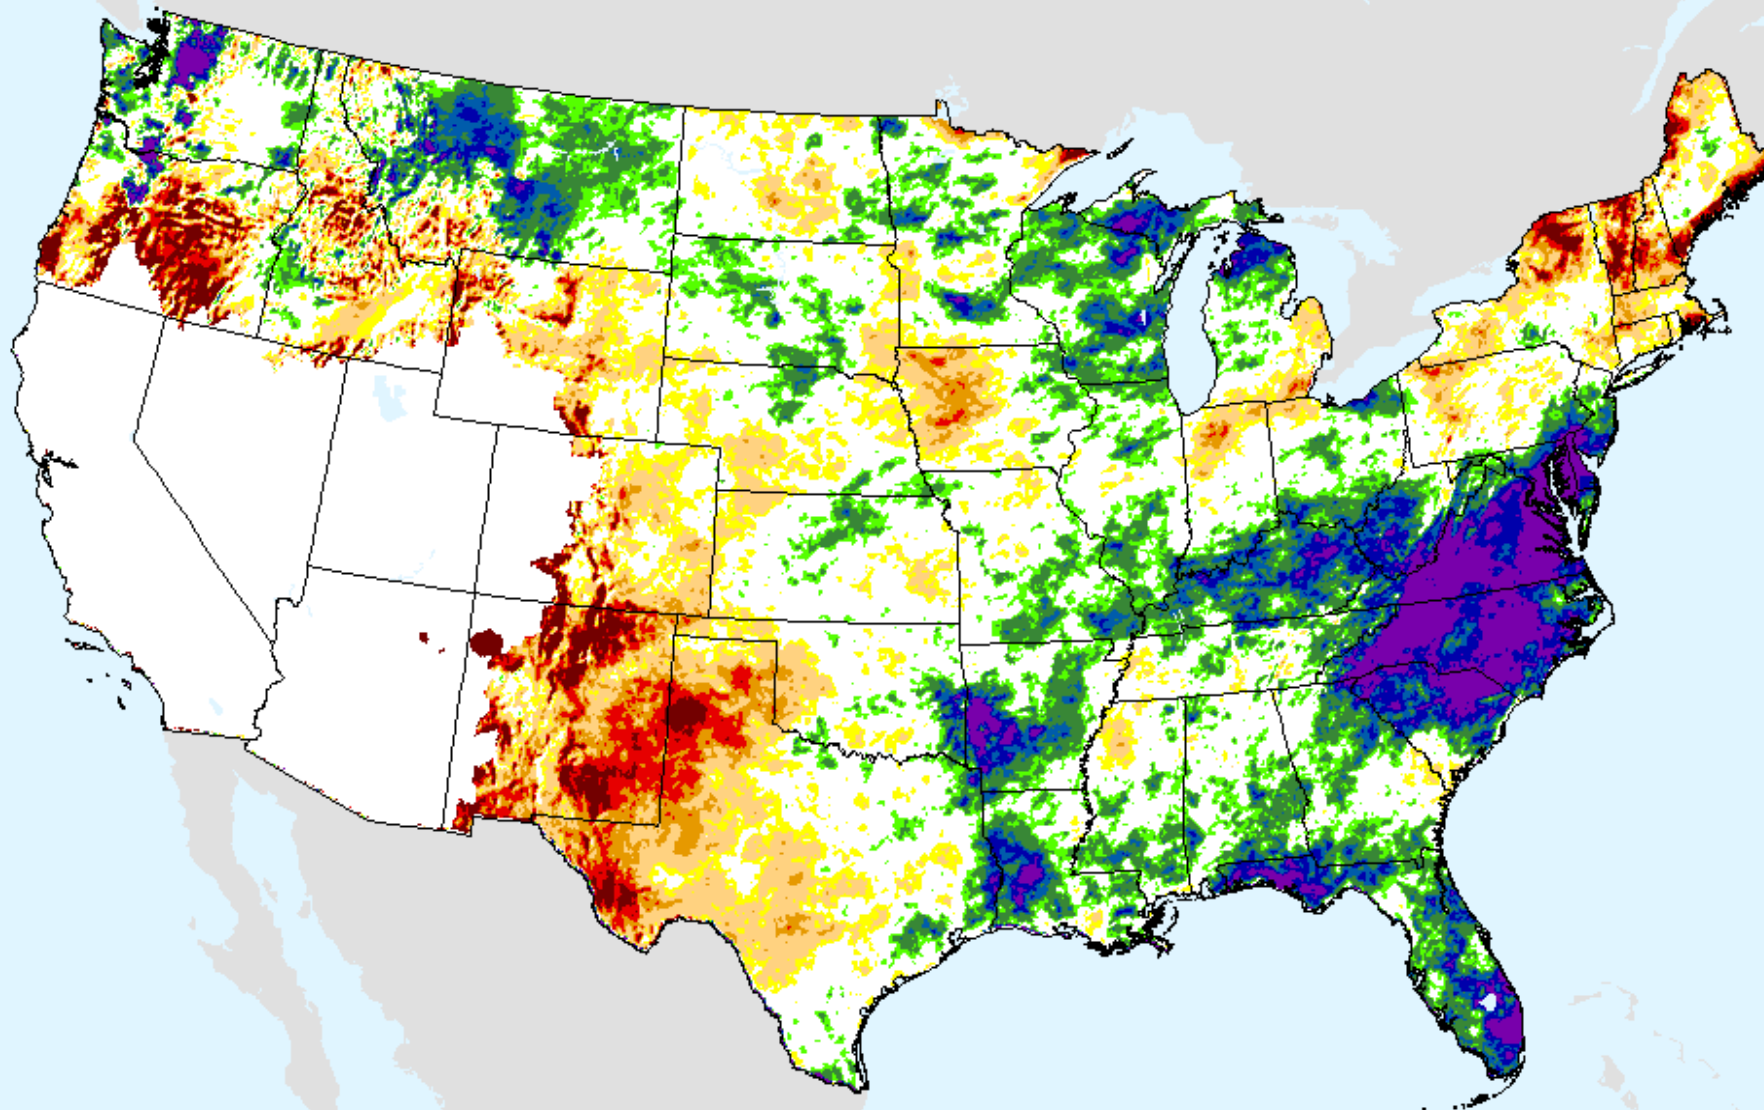

AHPS 9-month SPEI

As of: Tuesday, January 26, 2021

SPEI (USDM)