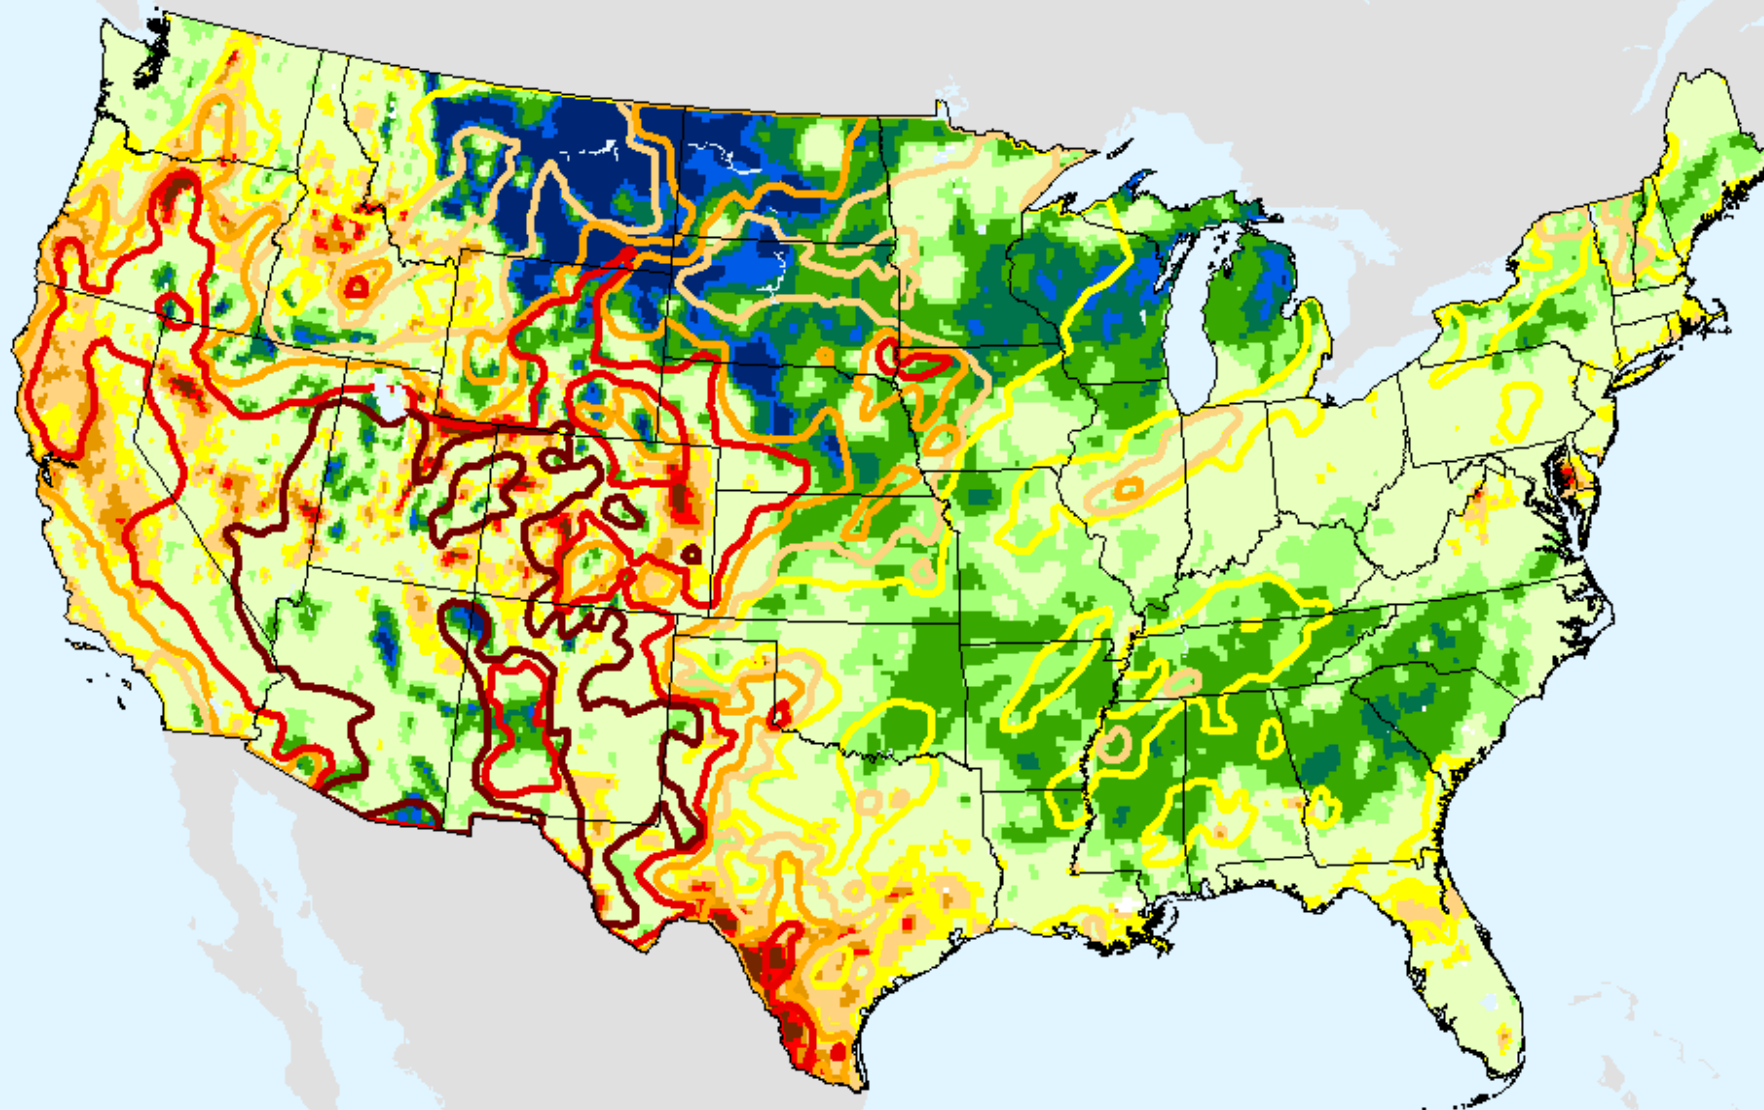

NLDAS Top 1m Soil Moisture

As of: Tuesday, January 26, 2021

USDM for: Jan. 19, 2021

>98