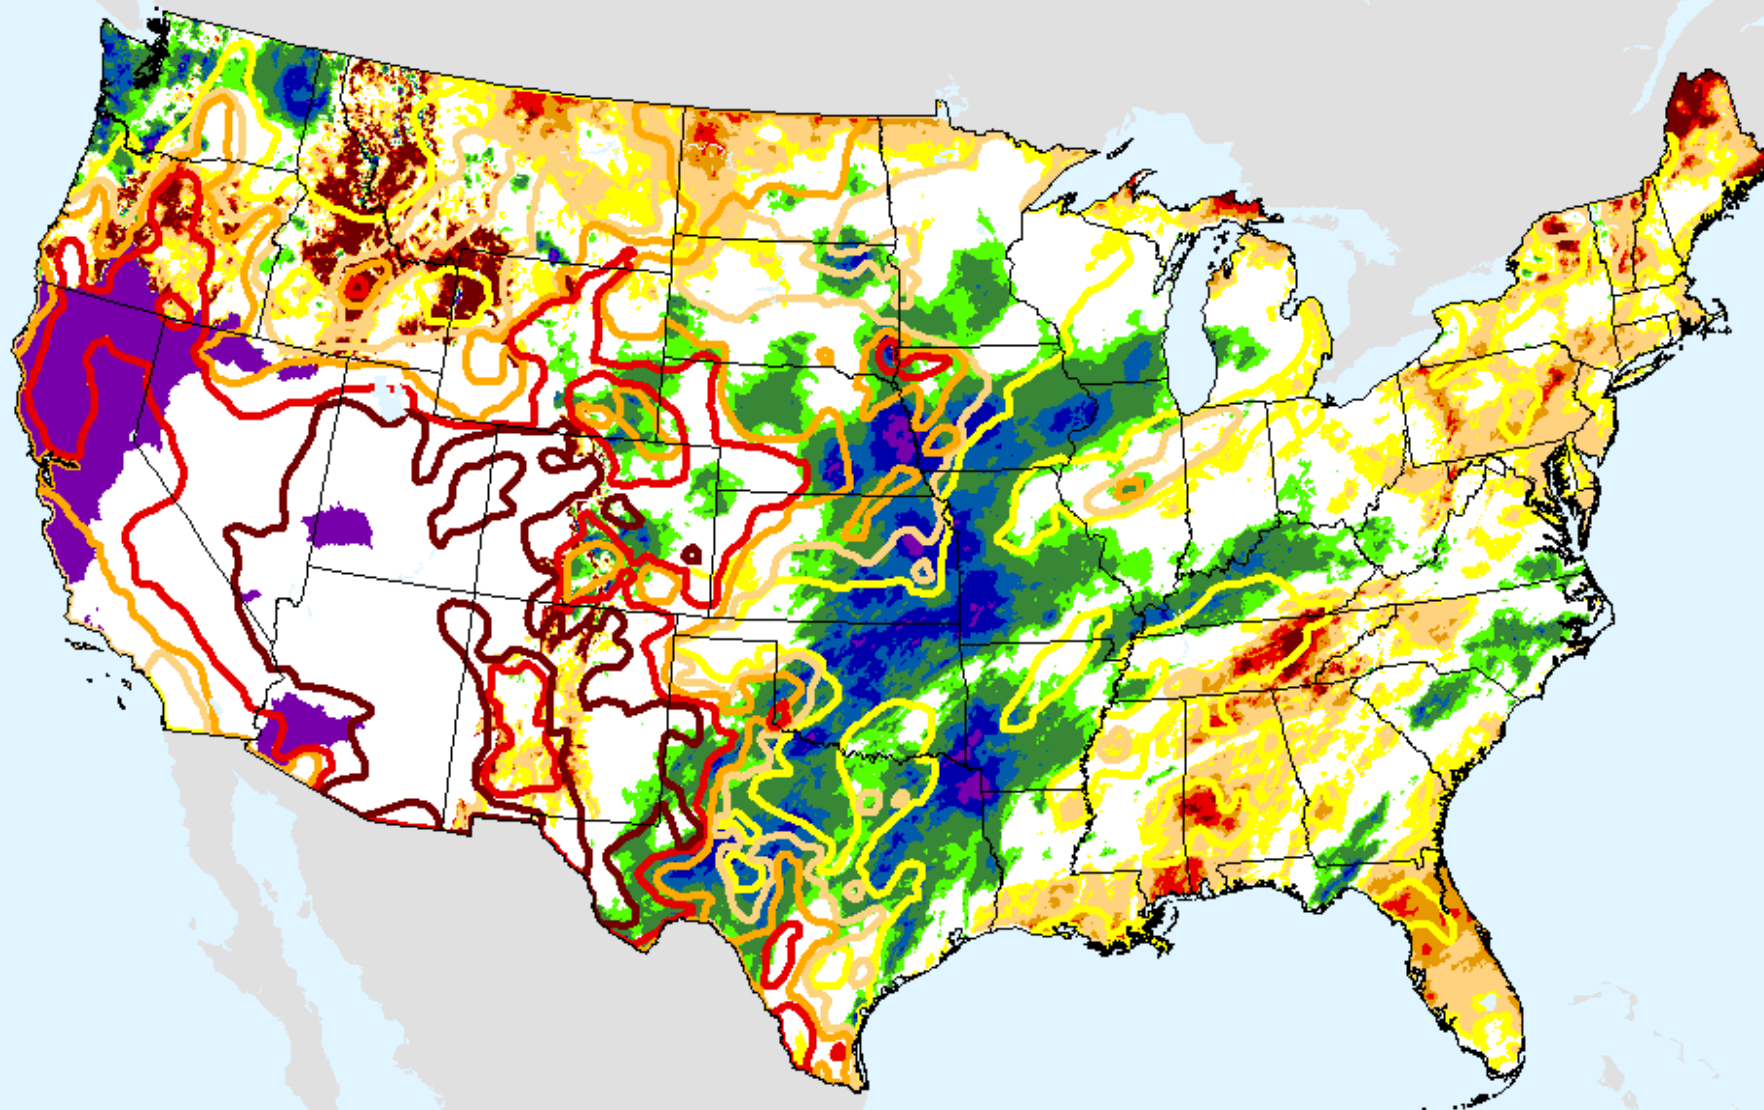

AHPS 1-month SPEI

As of: Tuesday, January 26, 2021

USDM for: Jan. 19, 2021

SPEI (USDM)