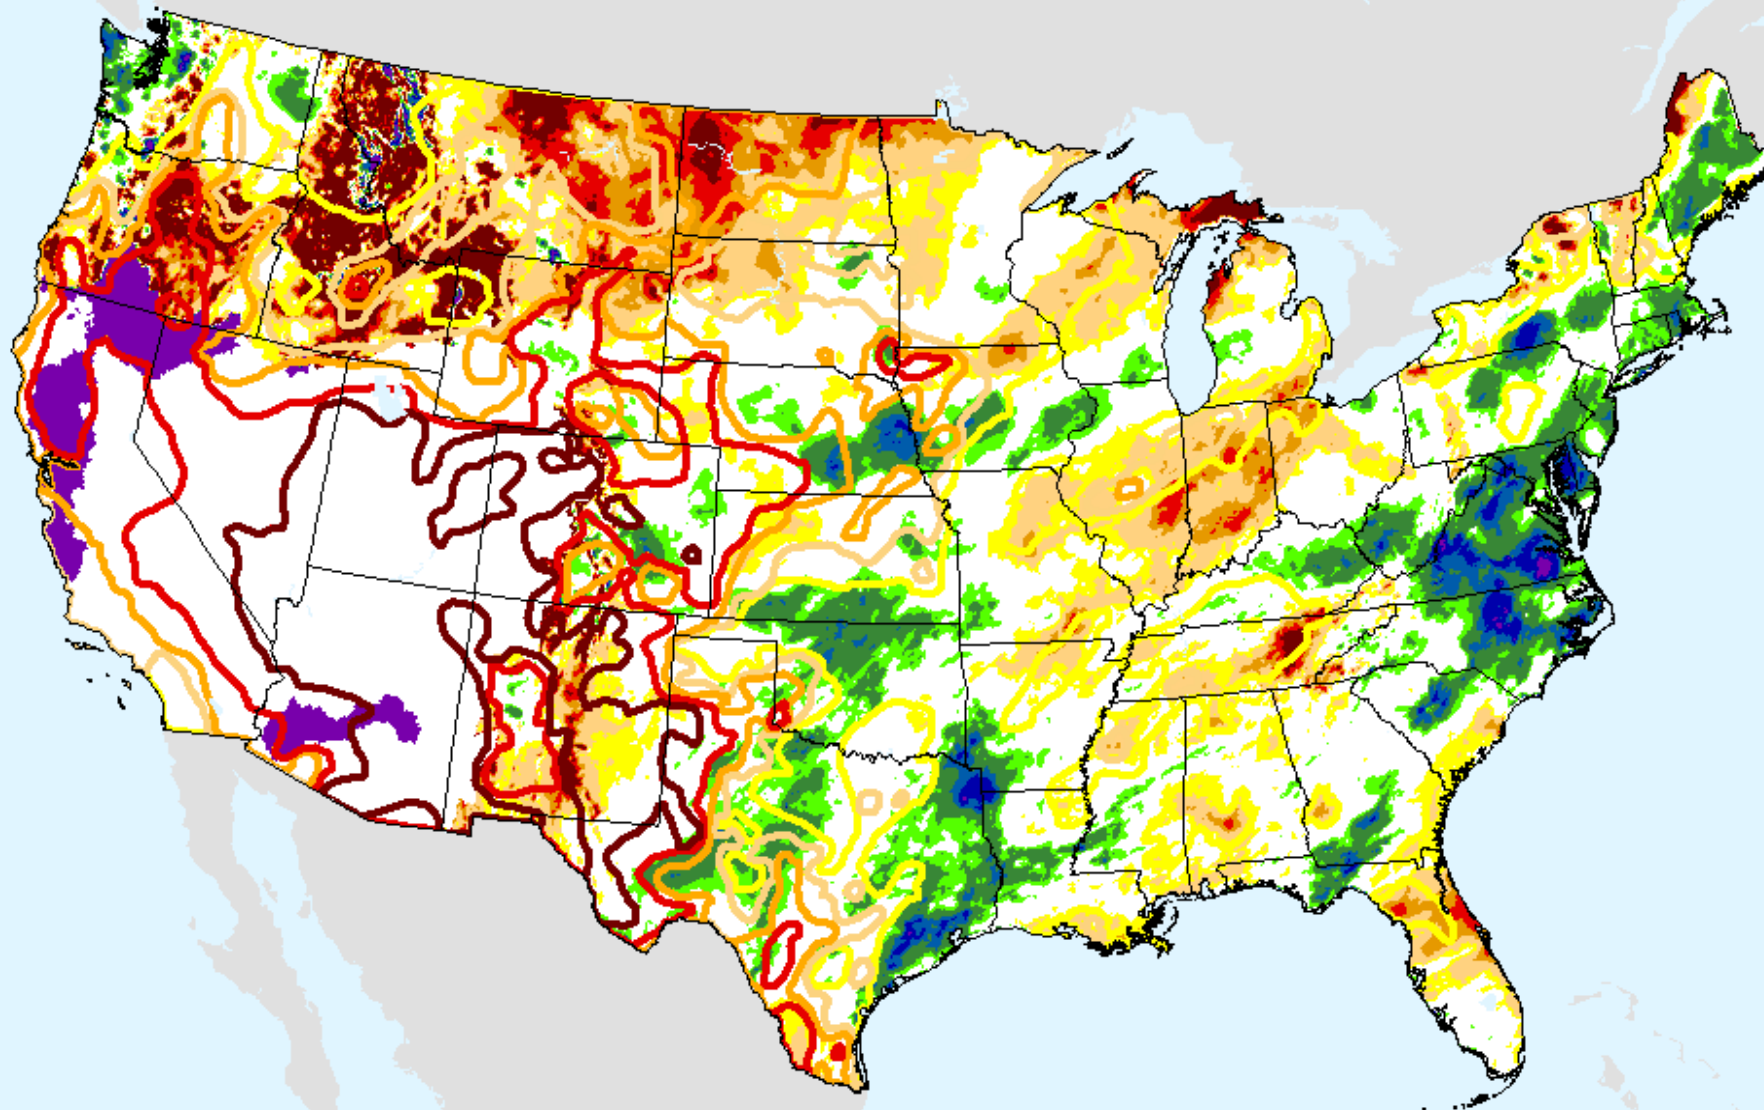

AHPS 2-month SPEI

As of: Tuesday, January 26, 2021

USDM for: Jan. 19, 2021

SPEI (USDM)