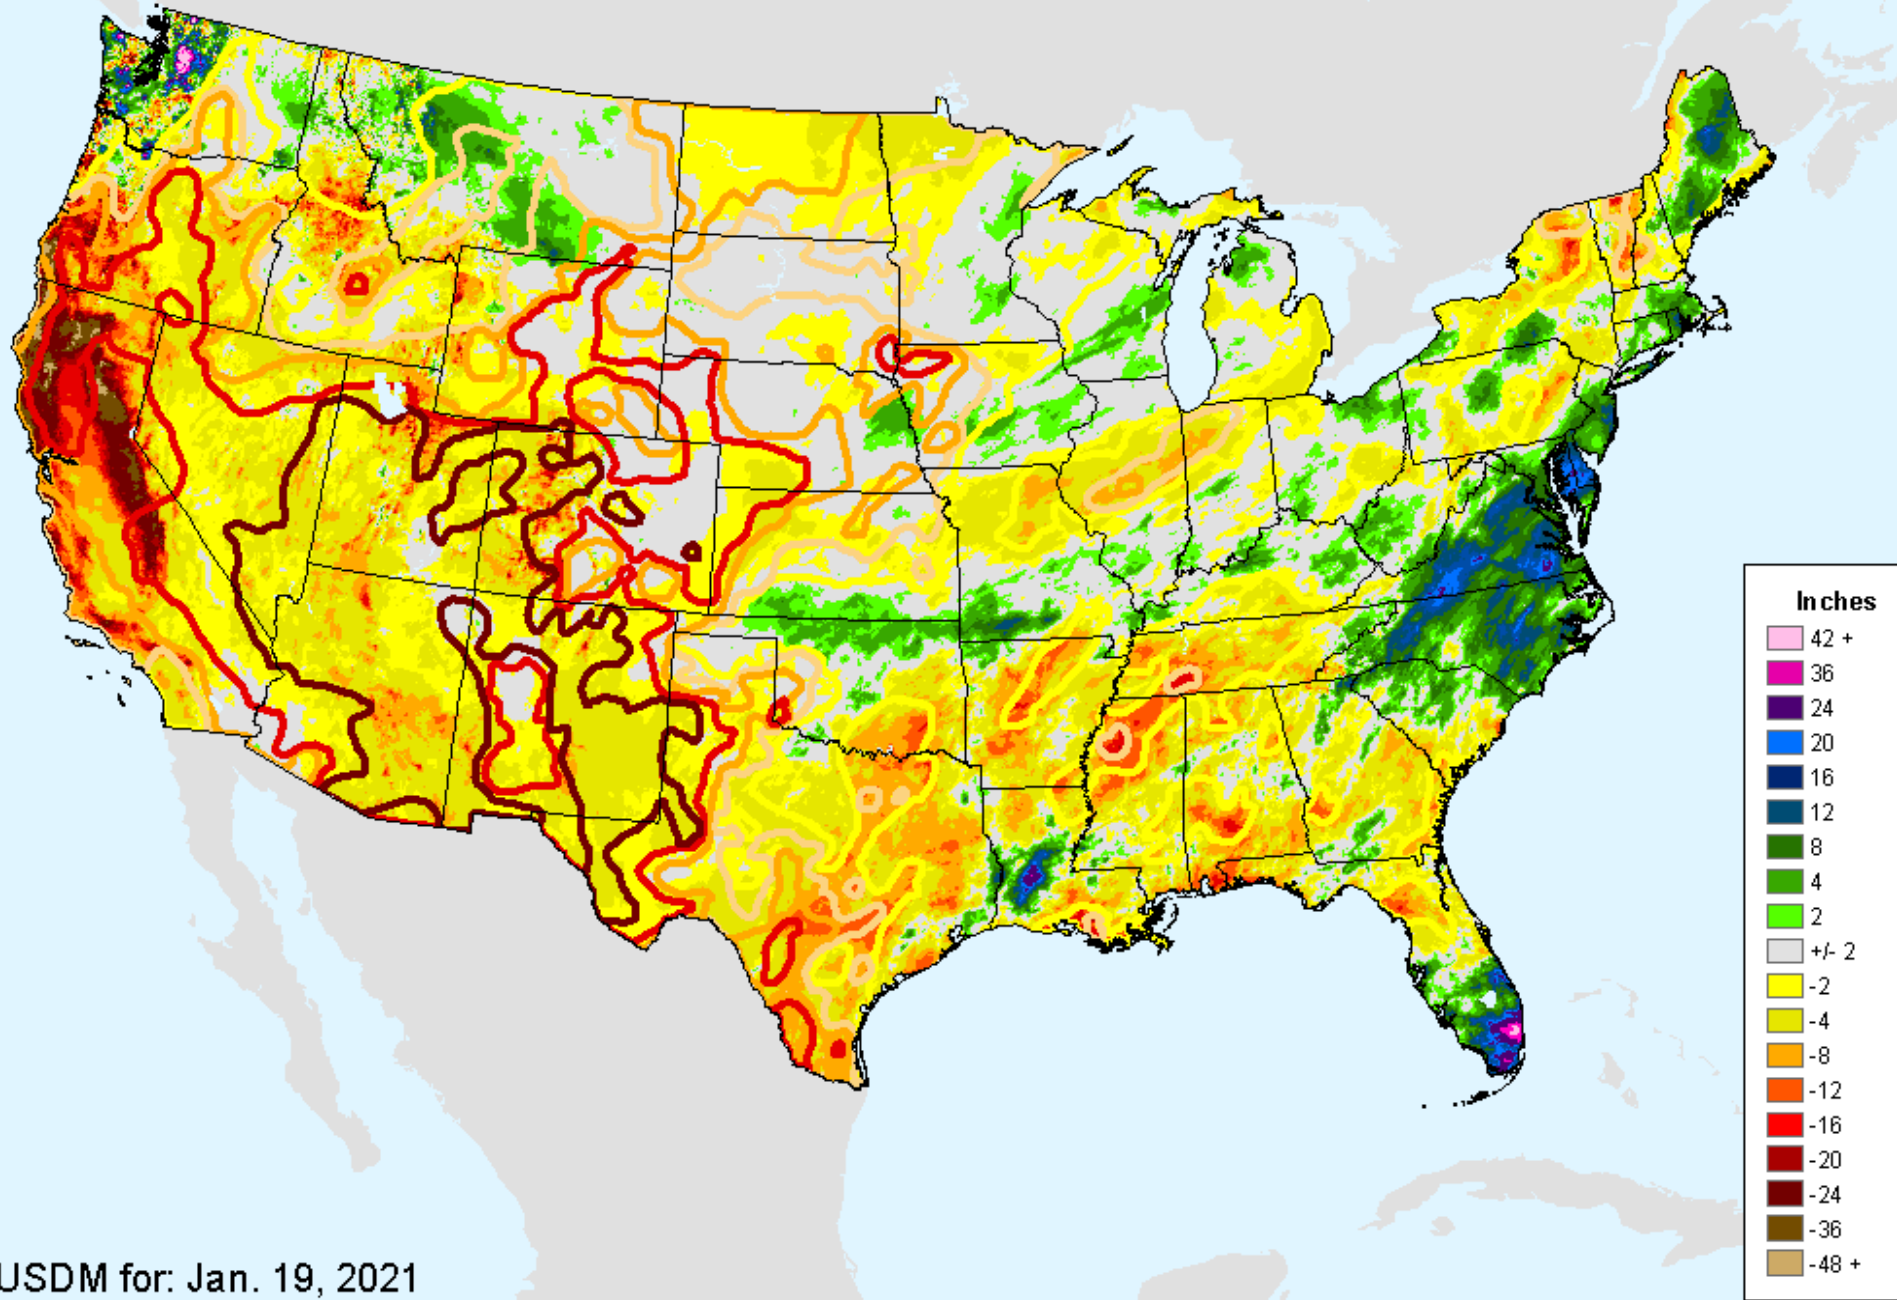

USDM for: Jan. 19, 2021

AHPS 180-Day Pct of Normal Pcp

As of: Tuesday, January 26, 2021

Percent

AHPS Water-Year Precip Departure

As of: Tuesday, January 26, 2021

USDM for: Jan. 19, 2021

AHPS Water-Year Precip Departure