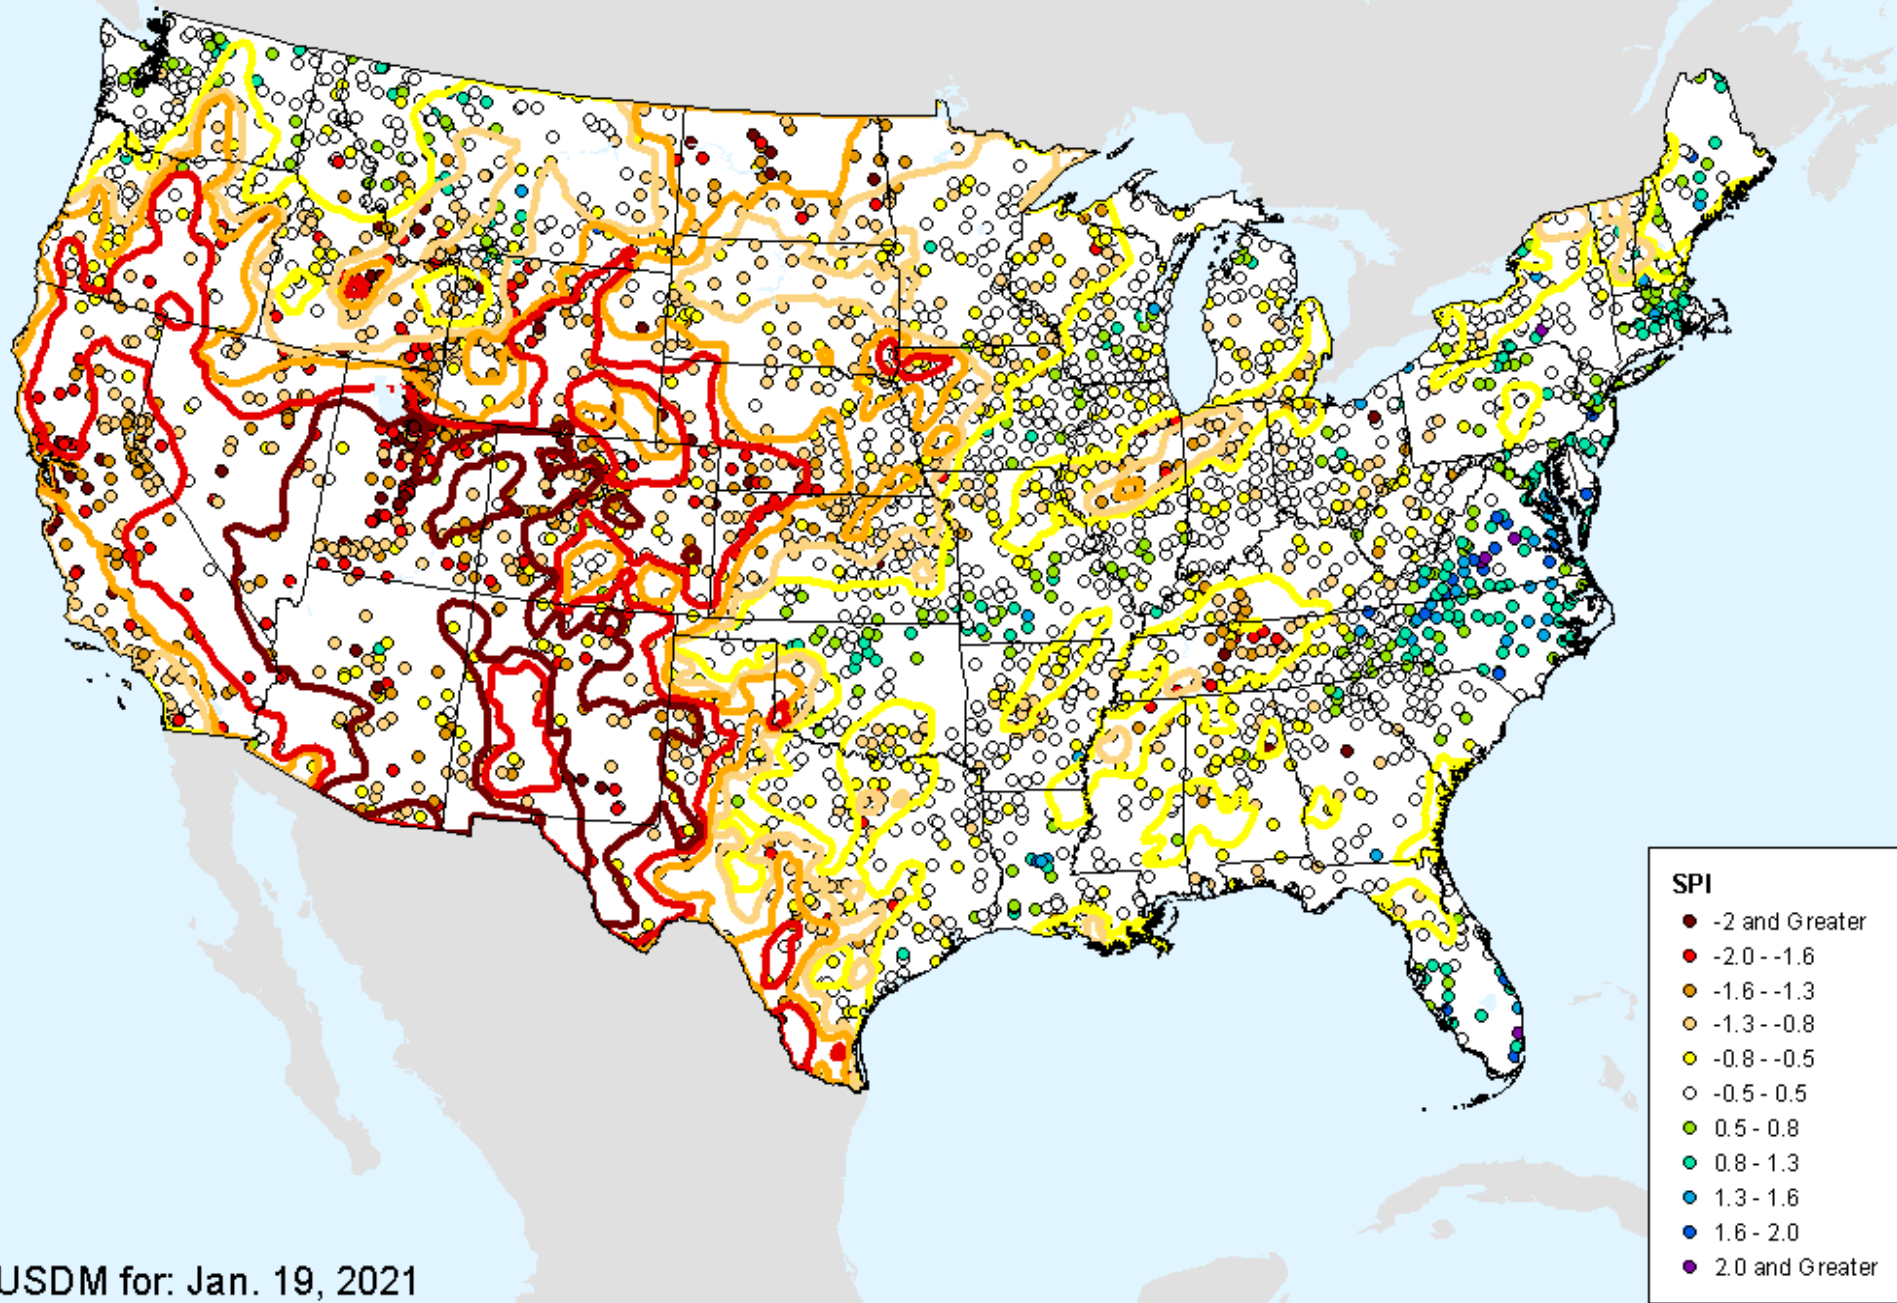

As of: Tuesday, January 26, 2021

USDM for: Jan. 19, 2021

HPRCC 3-month SPI

As of: Tuesday, January 26, 2021

HPRCC 4-month SPI

As of: Tuesday, January 26, 2021

USDM for: Jan. 19, 2021

HPRCC 4-month SPI