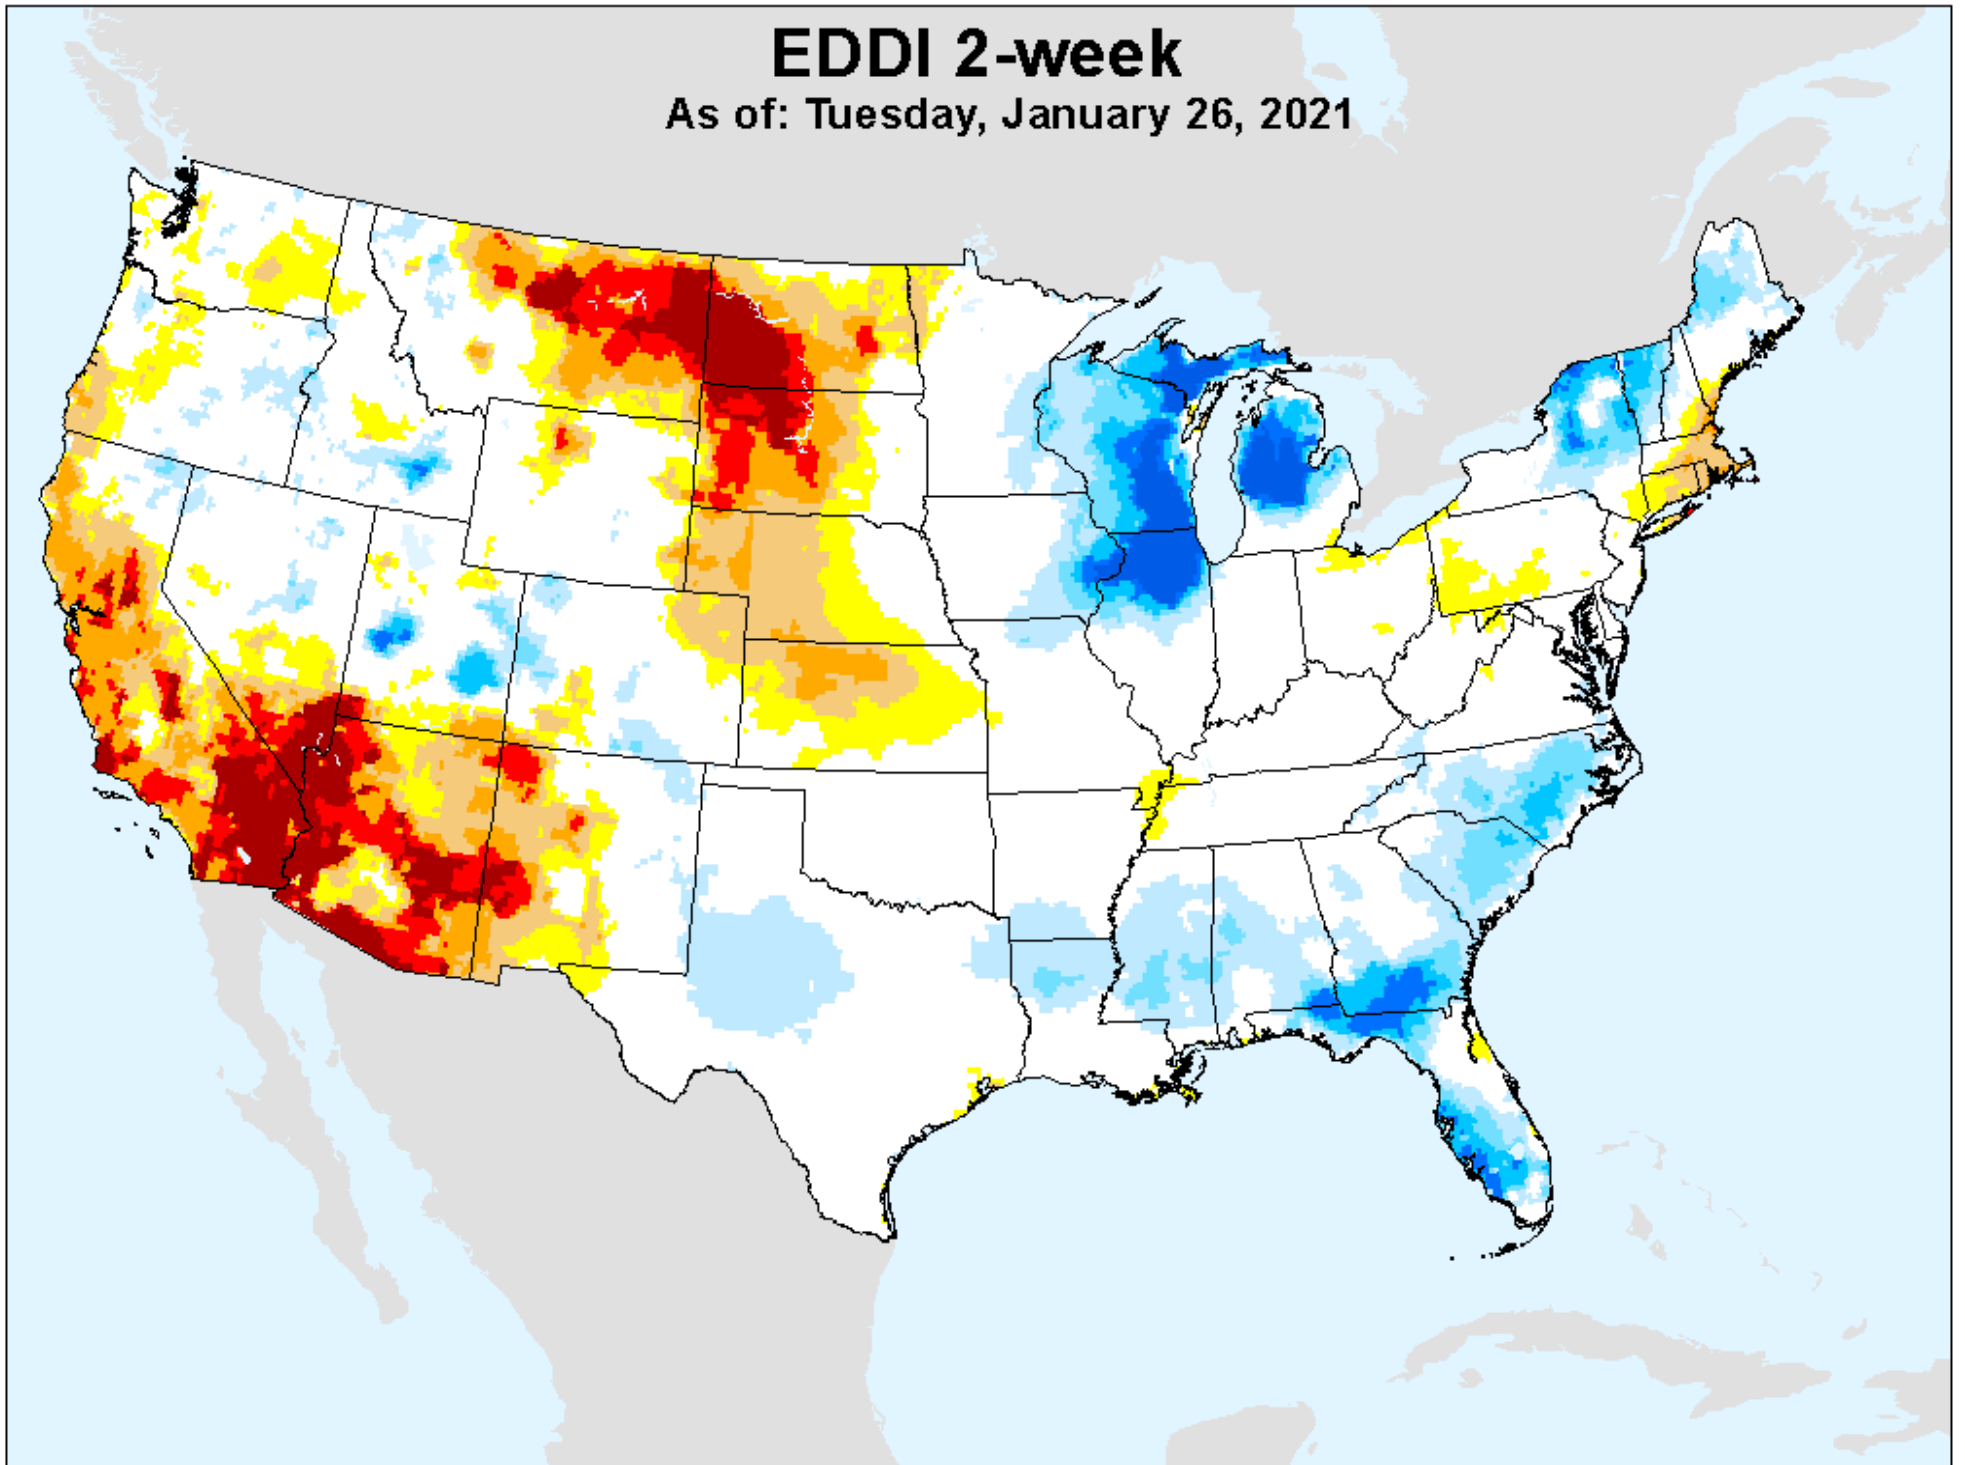

EDDI 2-week

As of: Tuesday, January 26, 2021