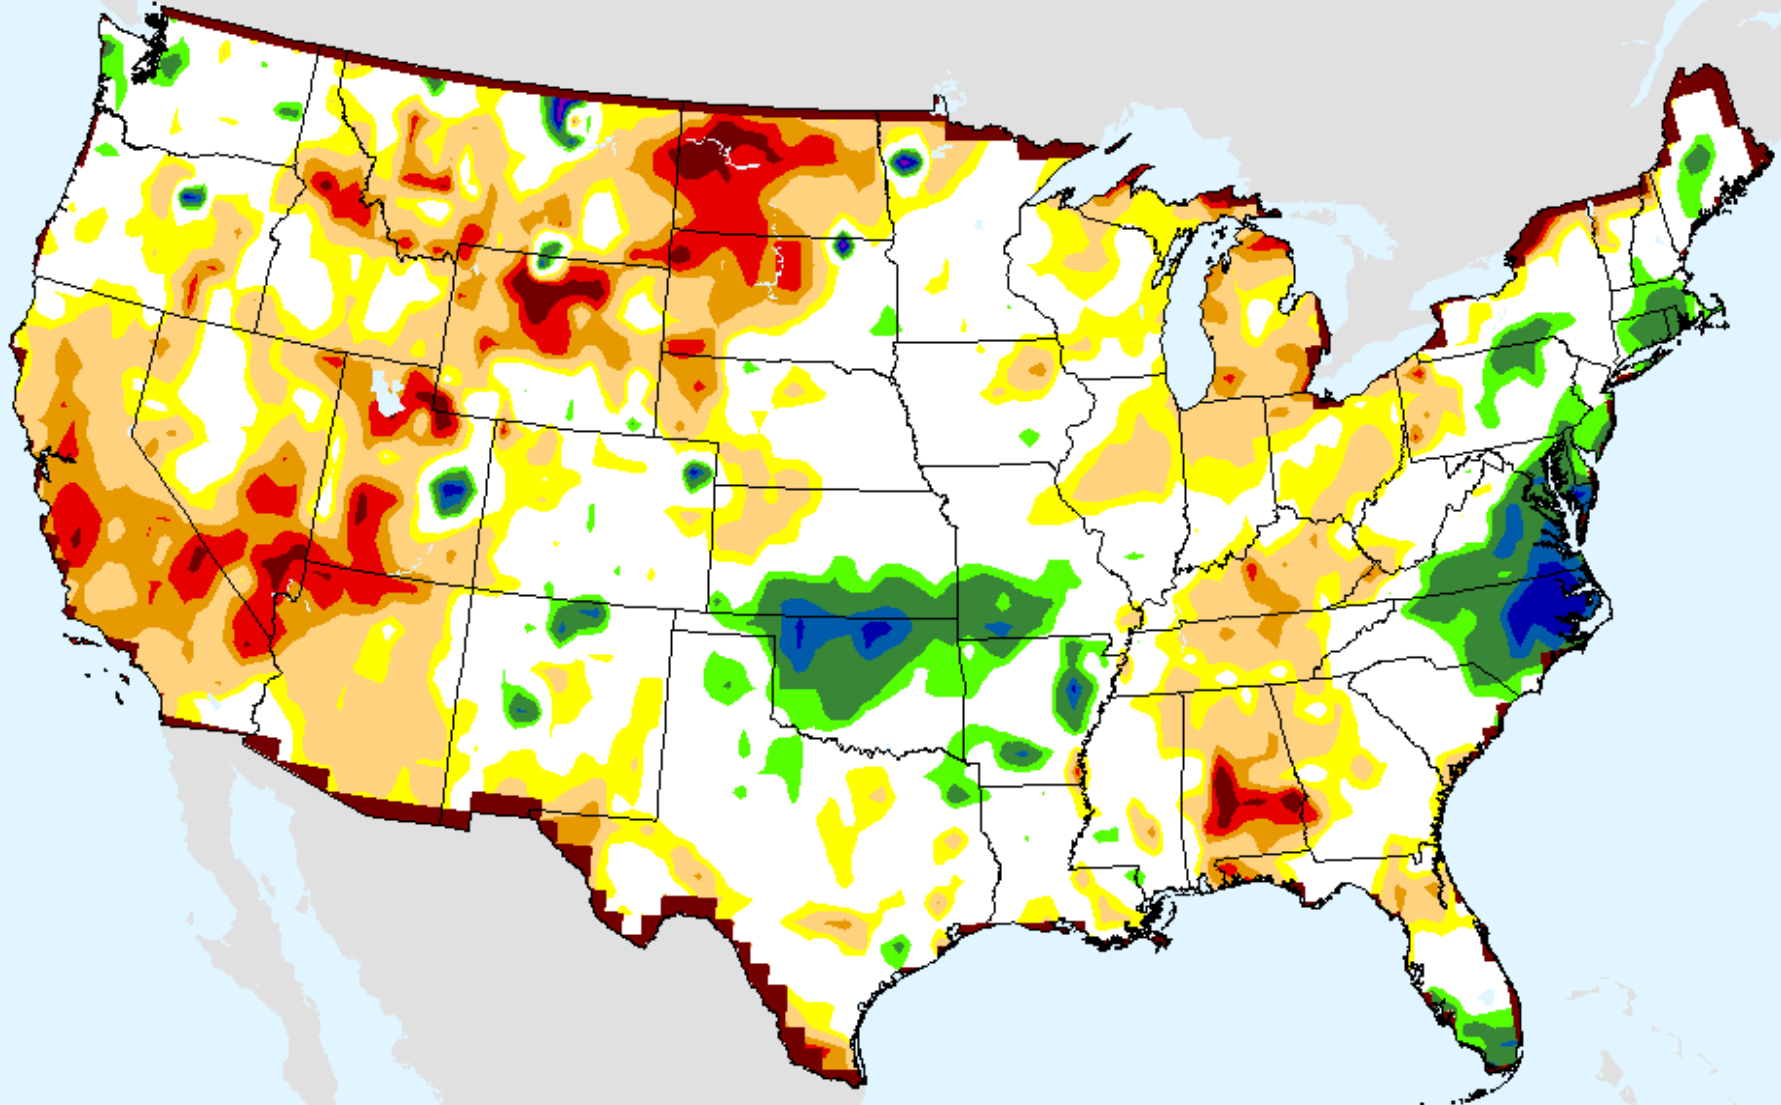

CPC 3-month SPI

As of: Tuesday, January 26, 2021