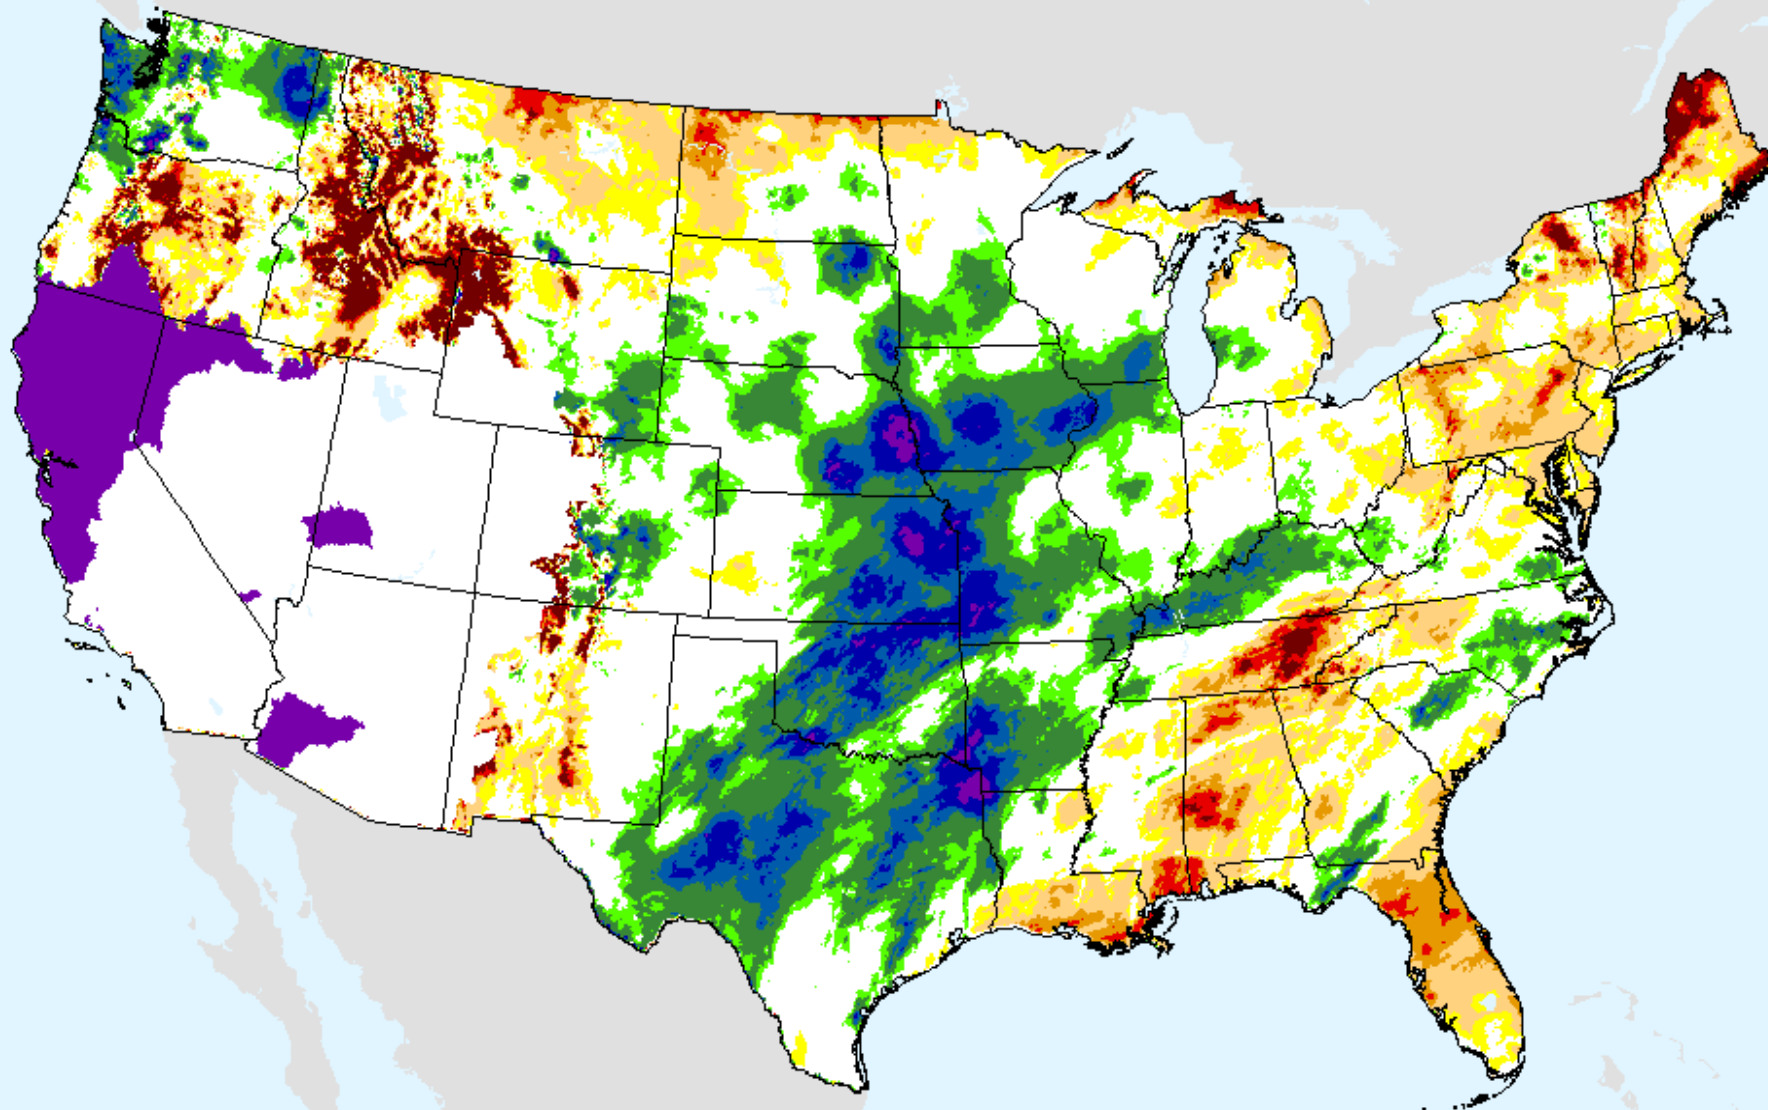

As of: Tuesday, January 26, 2021

AHPS 1-month SPEI

As of: Tuesday, January 26, 2021

USDM for: Jan. 19, 2021

SPEI (USDM)

AHPS 1-month SPEI

As of: Tuesday, January 26, 2021

SPEI (USDM)