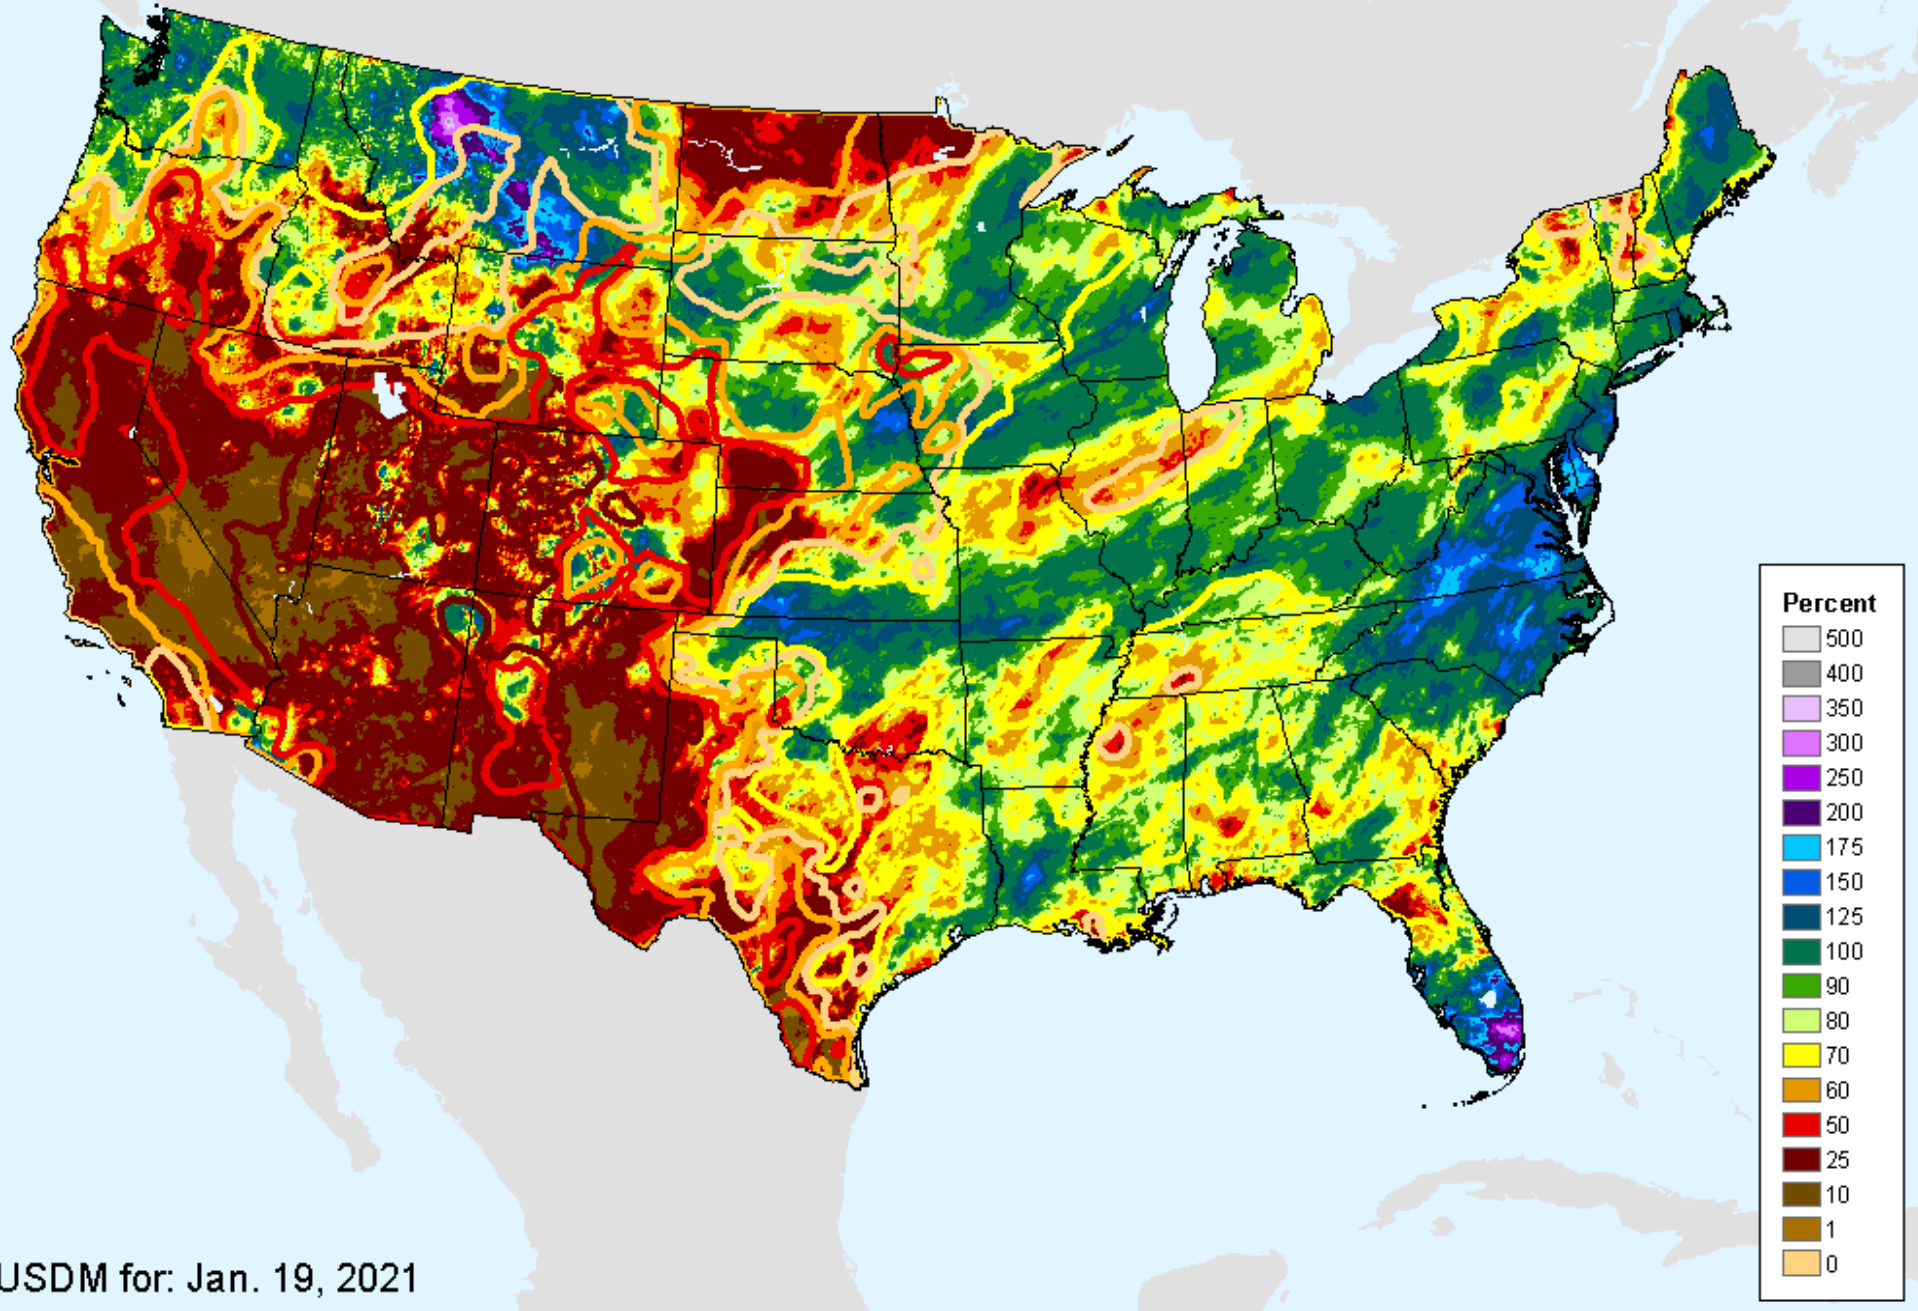

AHPS Water-Year Pct of Normal Pcp

As of: Tuesday, January 26, 2021

USDM for: Jan. 19, 2021