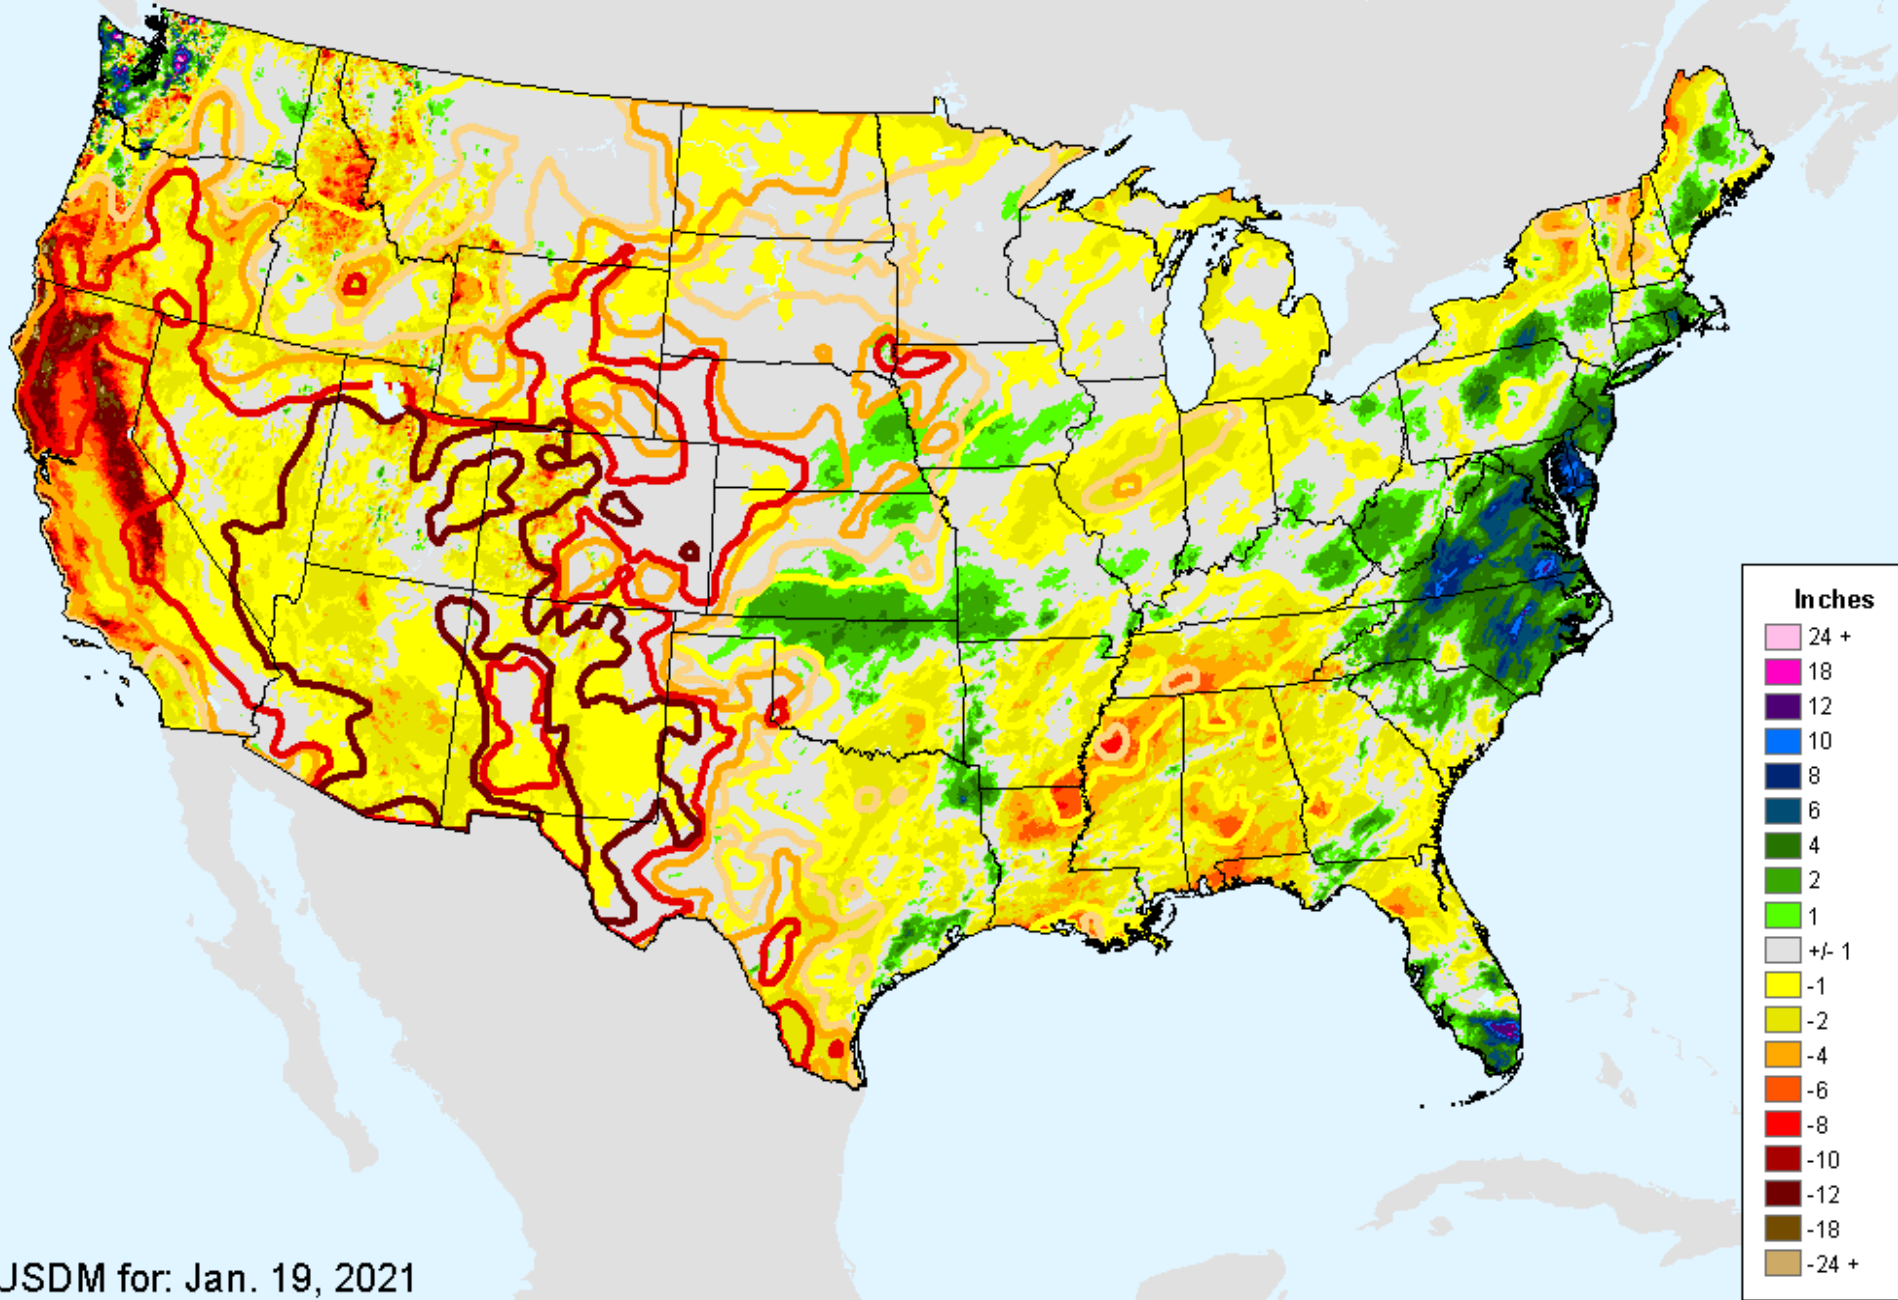

AHPS 90-Day Precip Departure

As of: Tuesday, January 26, 2021

USDM for: Jan. 19, 2021