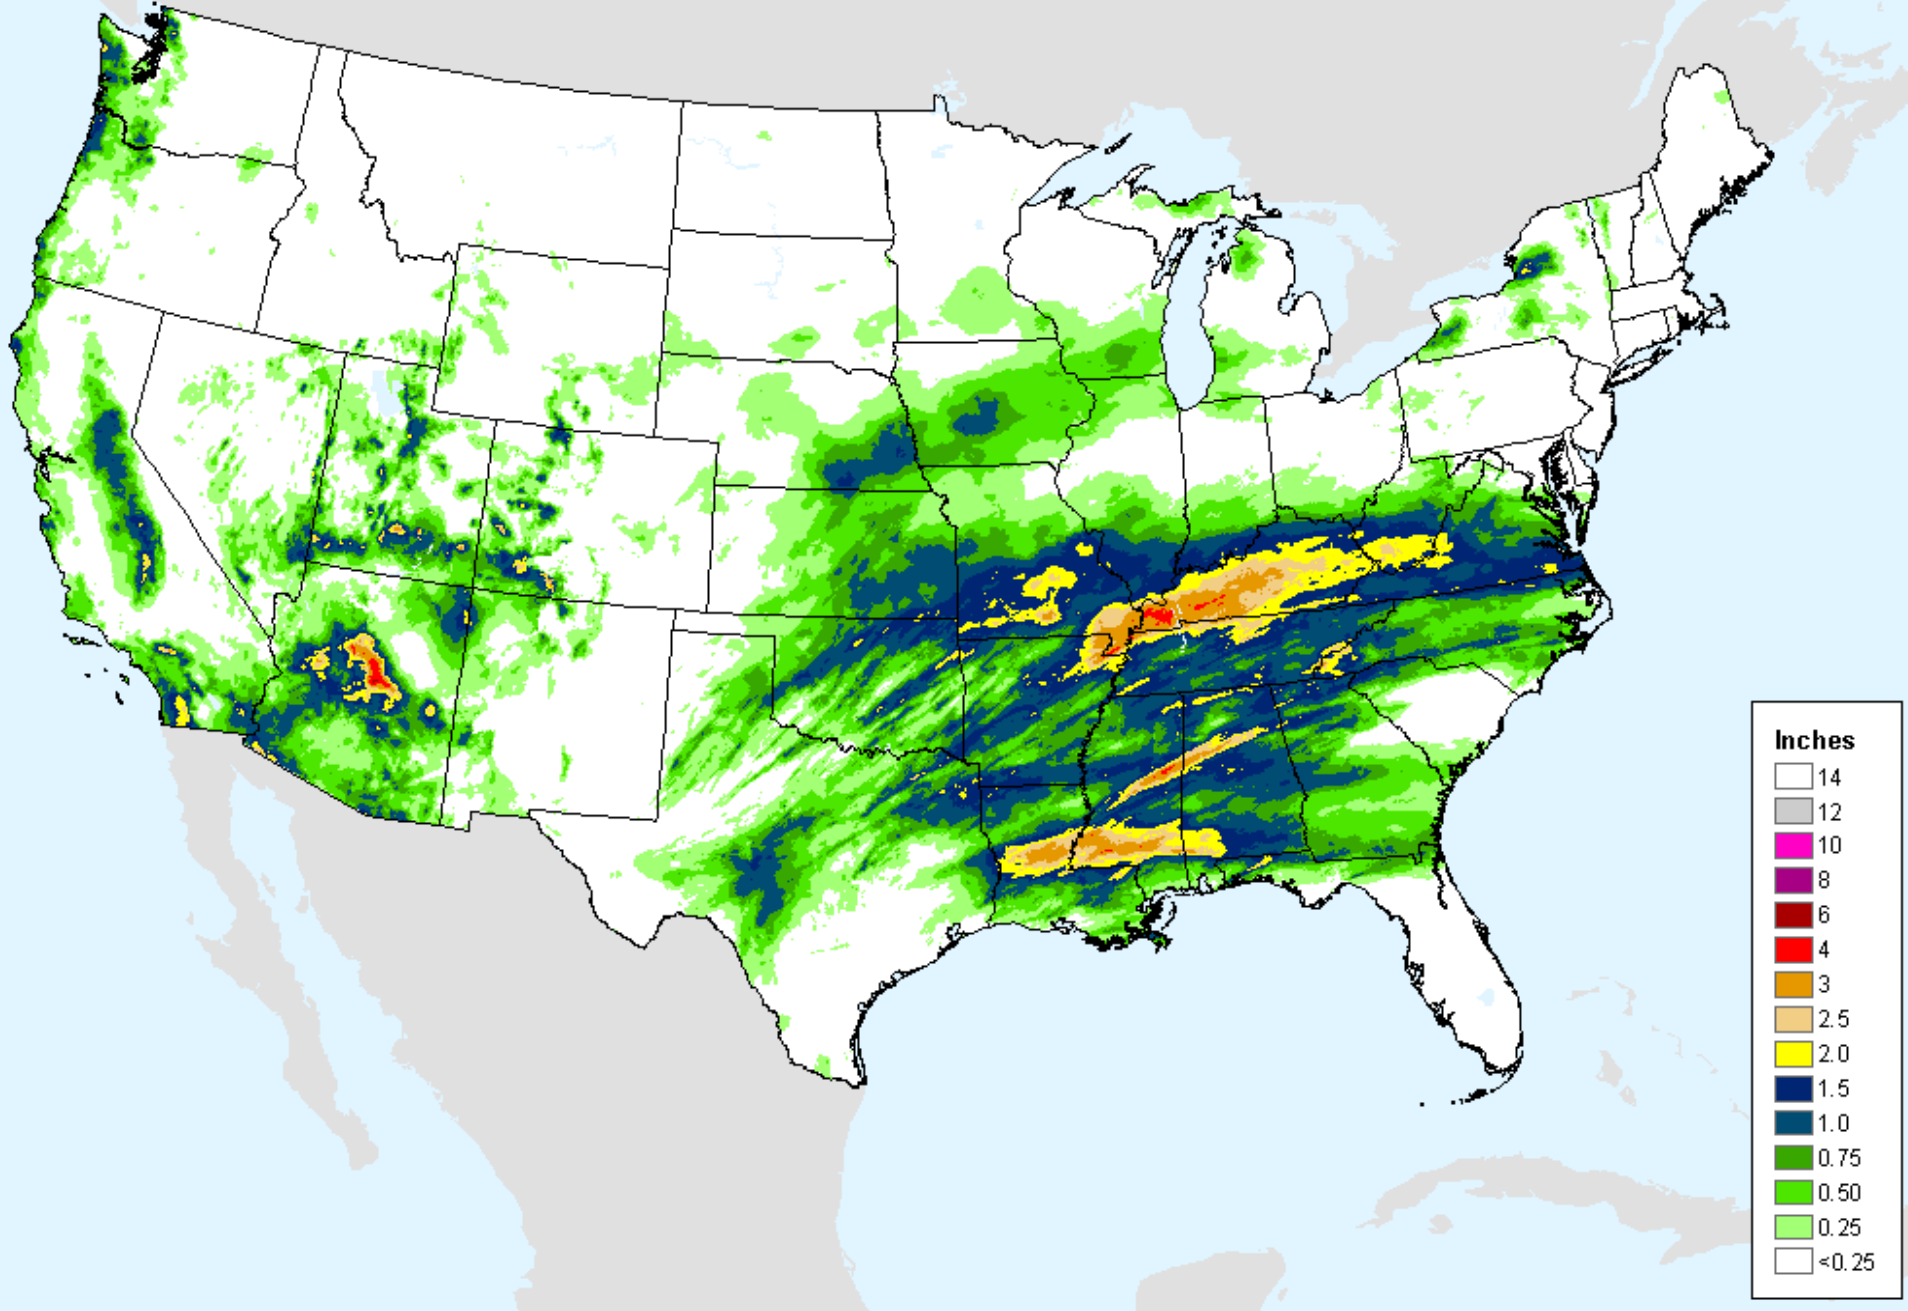

AHPS 7-Day Precipitation

As of: Tuesday, January 26, 2021

AHPS 7-Day Precipitation

As of: Tuesday, January 26, 2021

USDM for: Jan. 19, 2021

AHPS 14-Day Precip Departure

As of: Tuesday, January 26, 2021

USDM for: Jan. 19, 2021