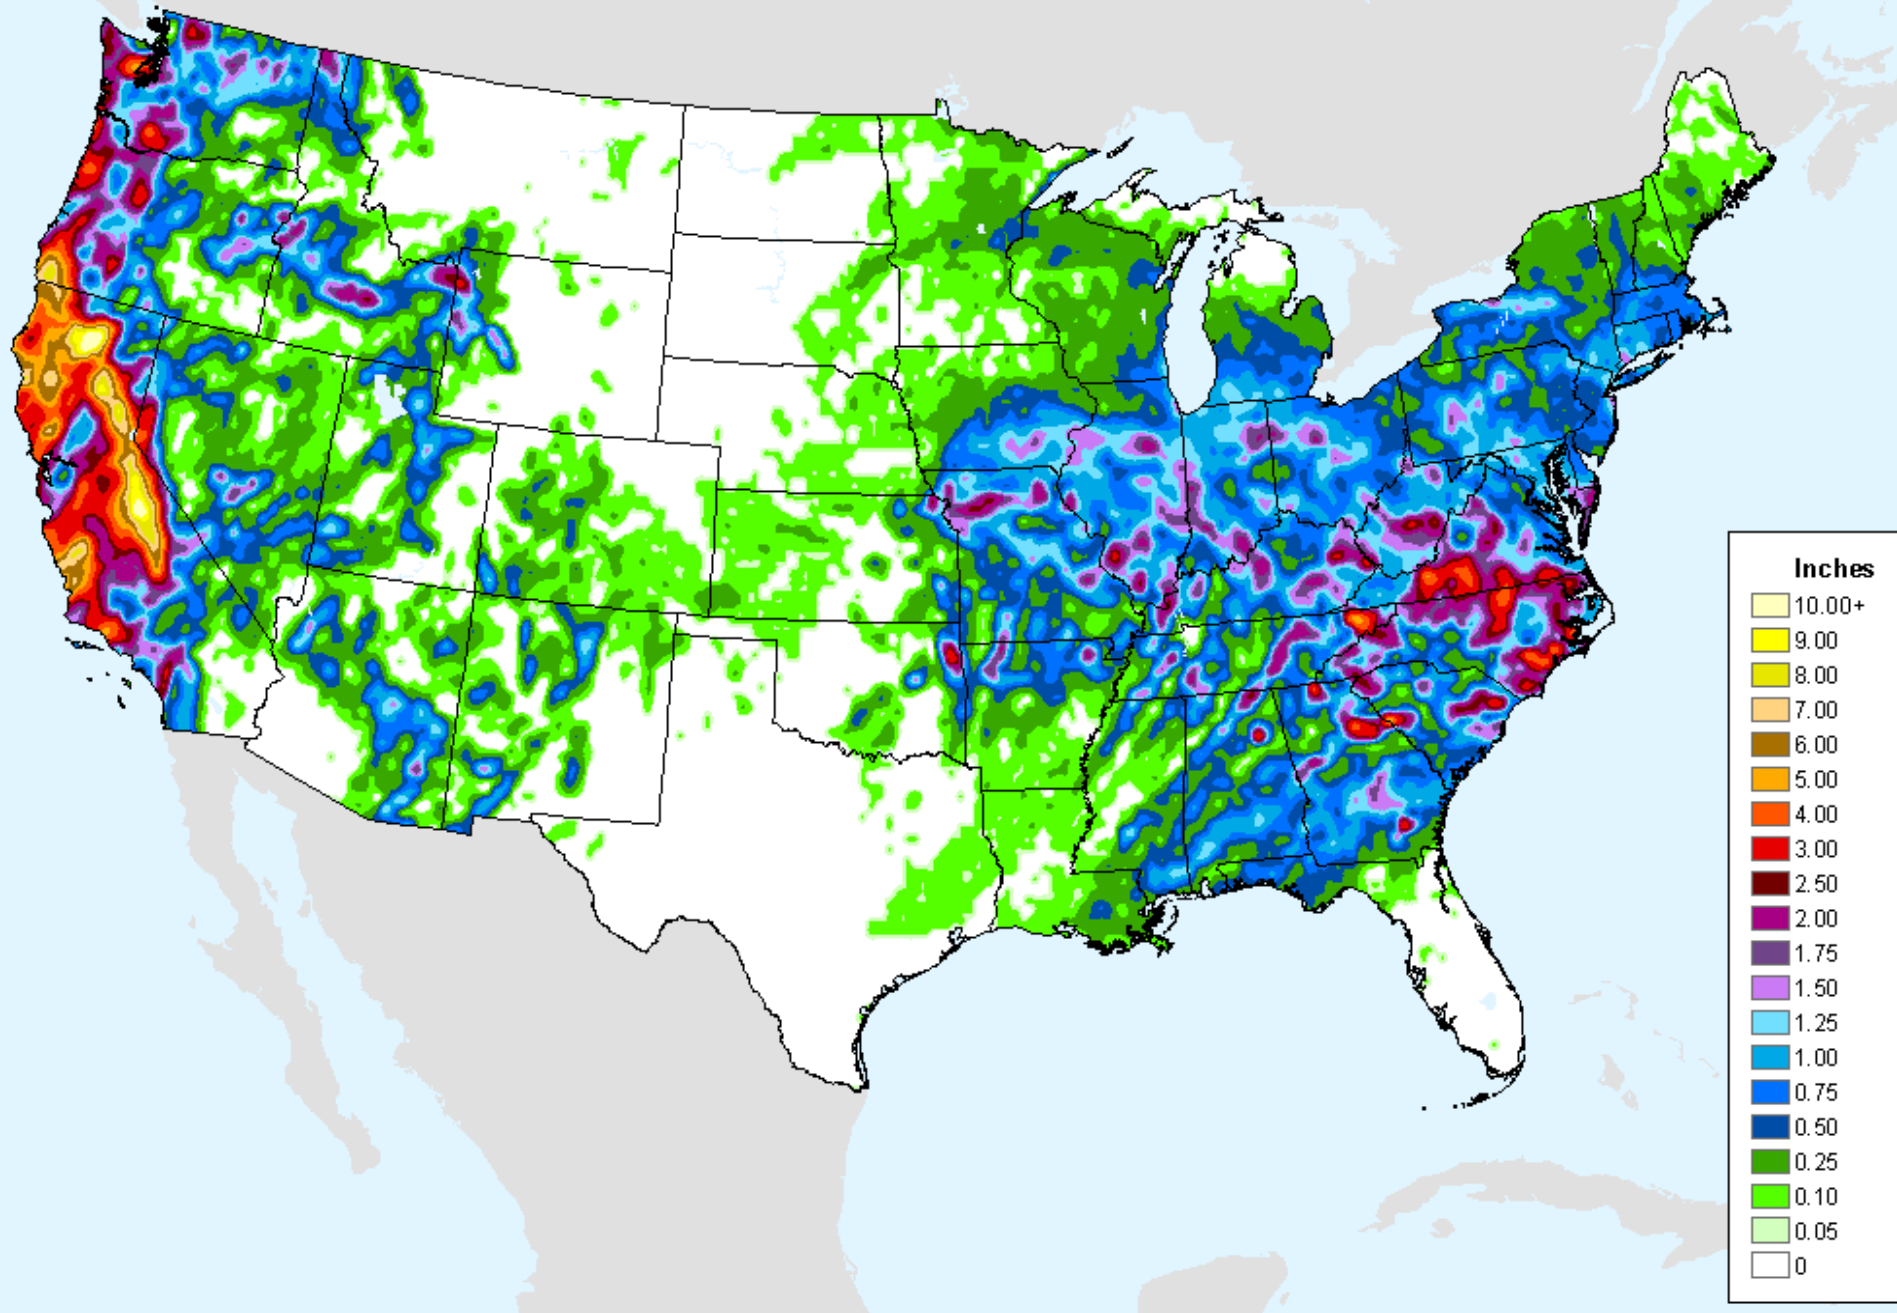

GFS (00z) 7-Day Precip Forecast

As of: Tuesday, January 26, 2021