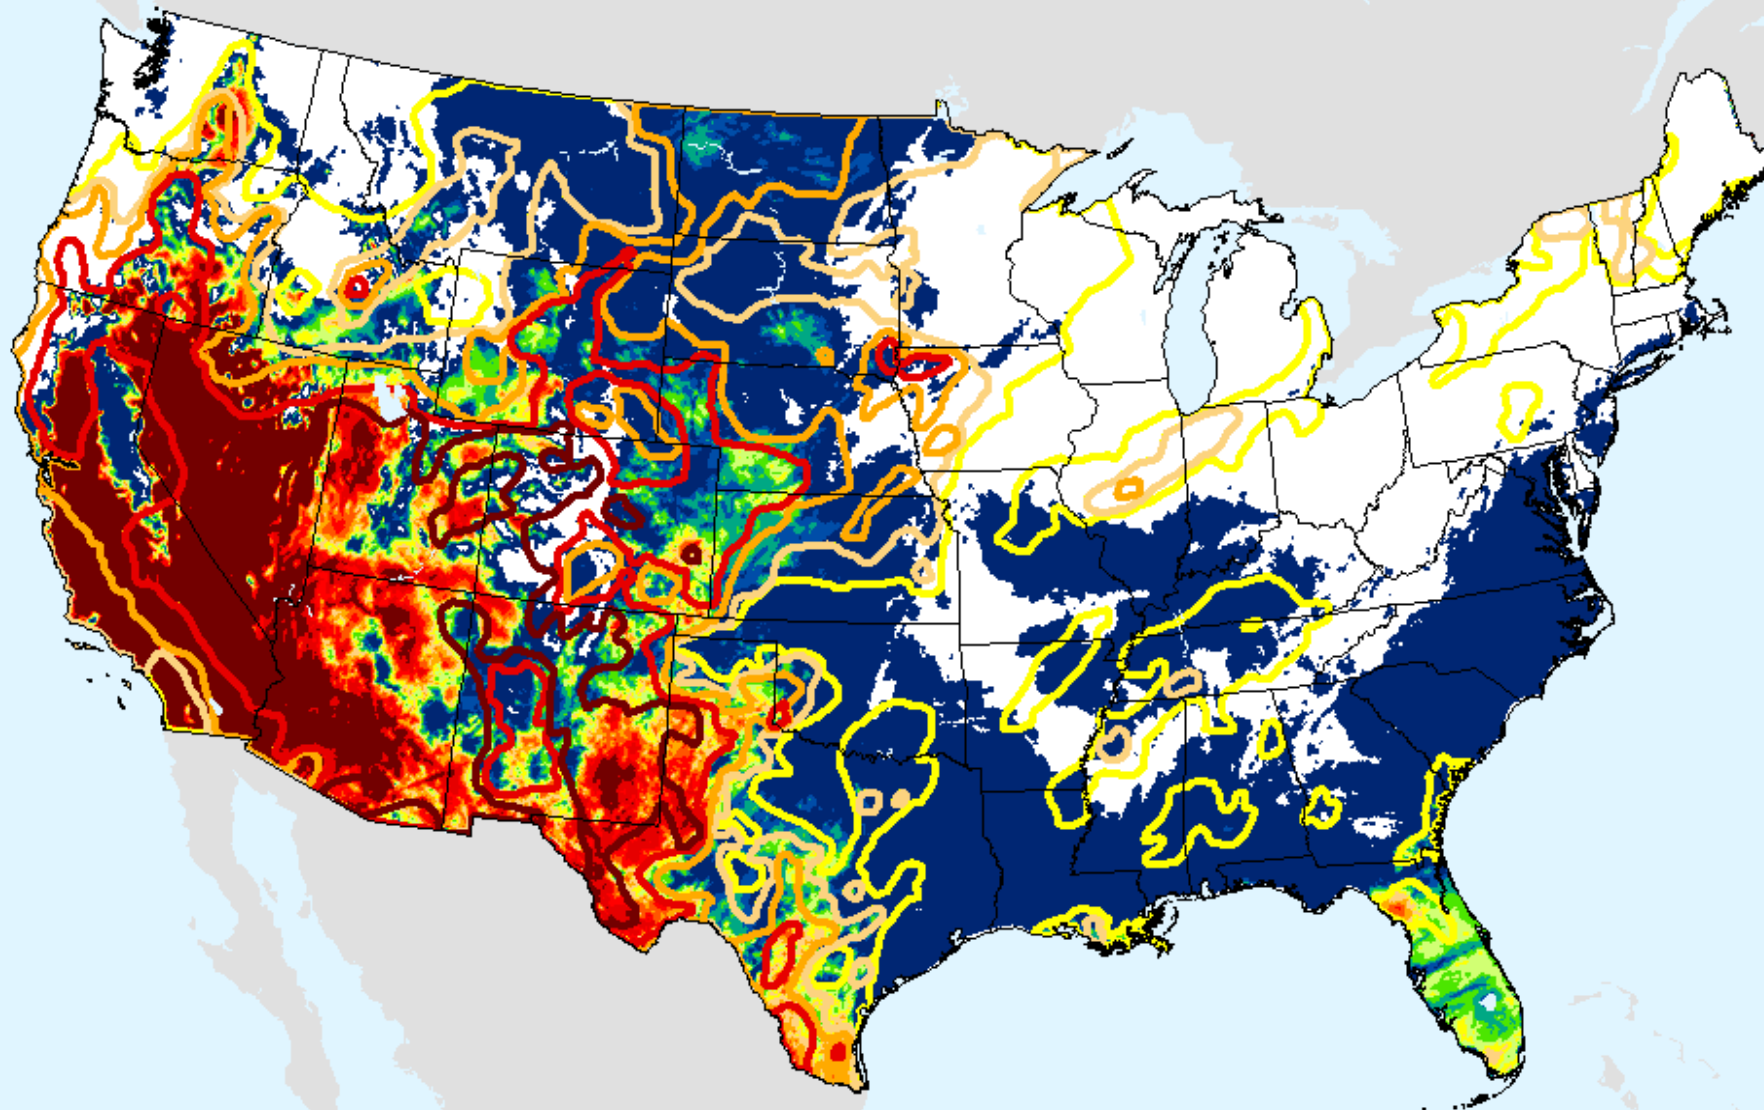

USDM for: Jan. 19, 2021

GFS (00z) 7-Day Max Temp Forecast

As of: Tuesday, January 26, 2021

Keetch-Byram Drought Index (KBDI)

As of: Tuesday, January 26, 2021

USDM for: Jan. 19, 2021

Keetch-Byram Drought Index (KBDI)