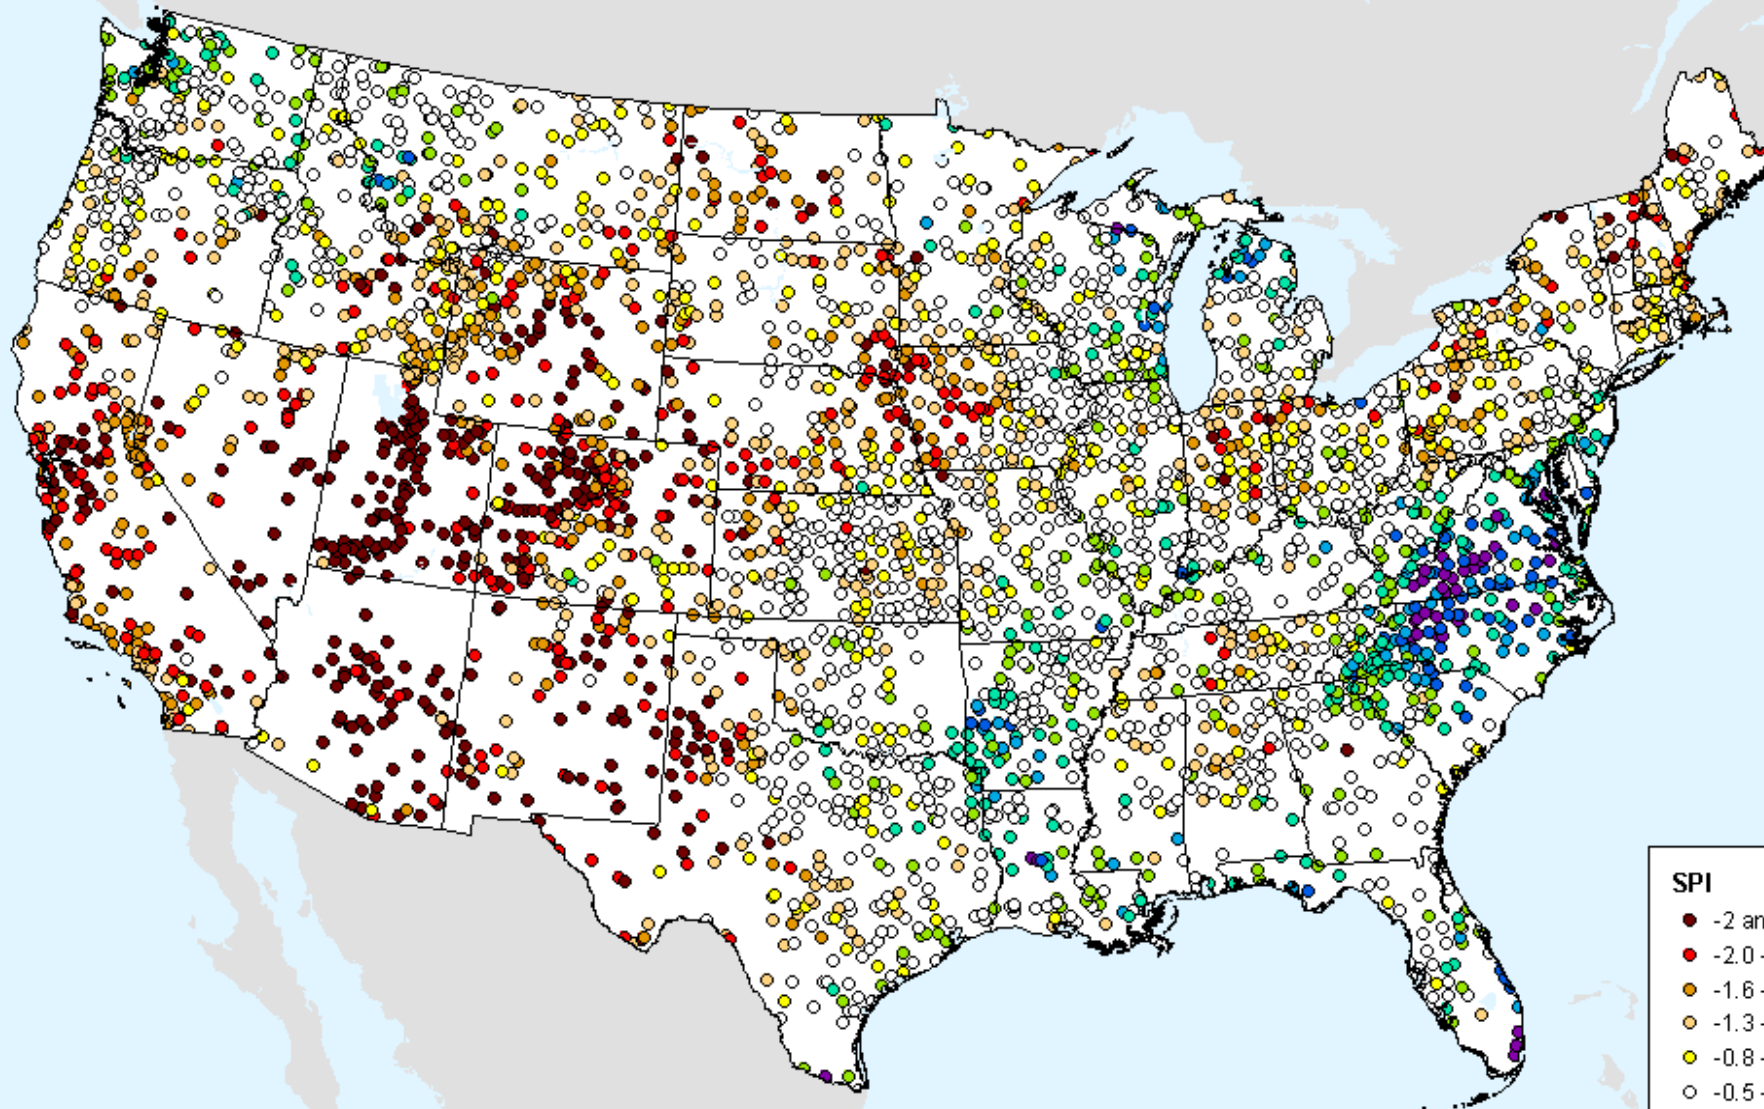

HPRCC 9-month SPI

As of: Tuesday, January 26, 2021

SPI

- -2 and Greater
- -2.0--1.6
- -1.6--1.3
- -1.3--0.8
- -0.8--0.5
- -0.5-0.5
- 0.5-0.8
- 0.8-1.3
- 1.3-1.6
- 1.6-2.0
- 2.0 and Greater