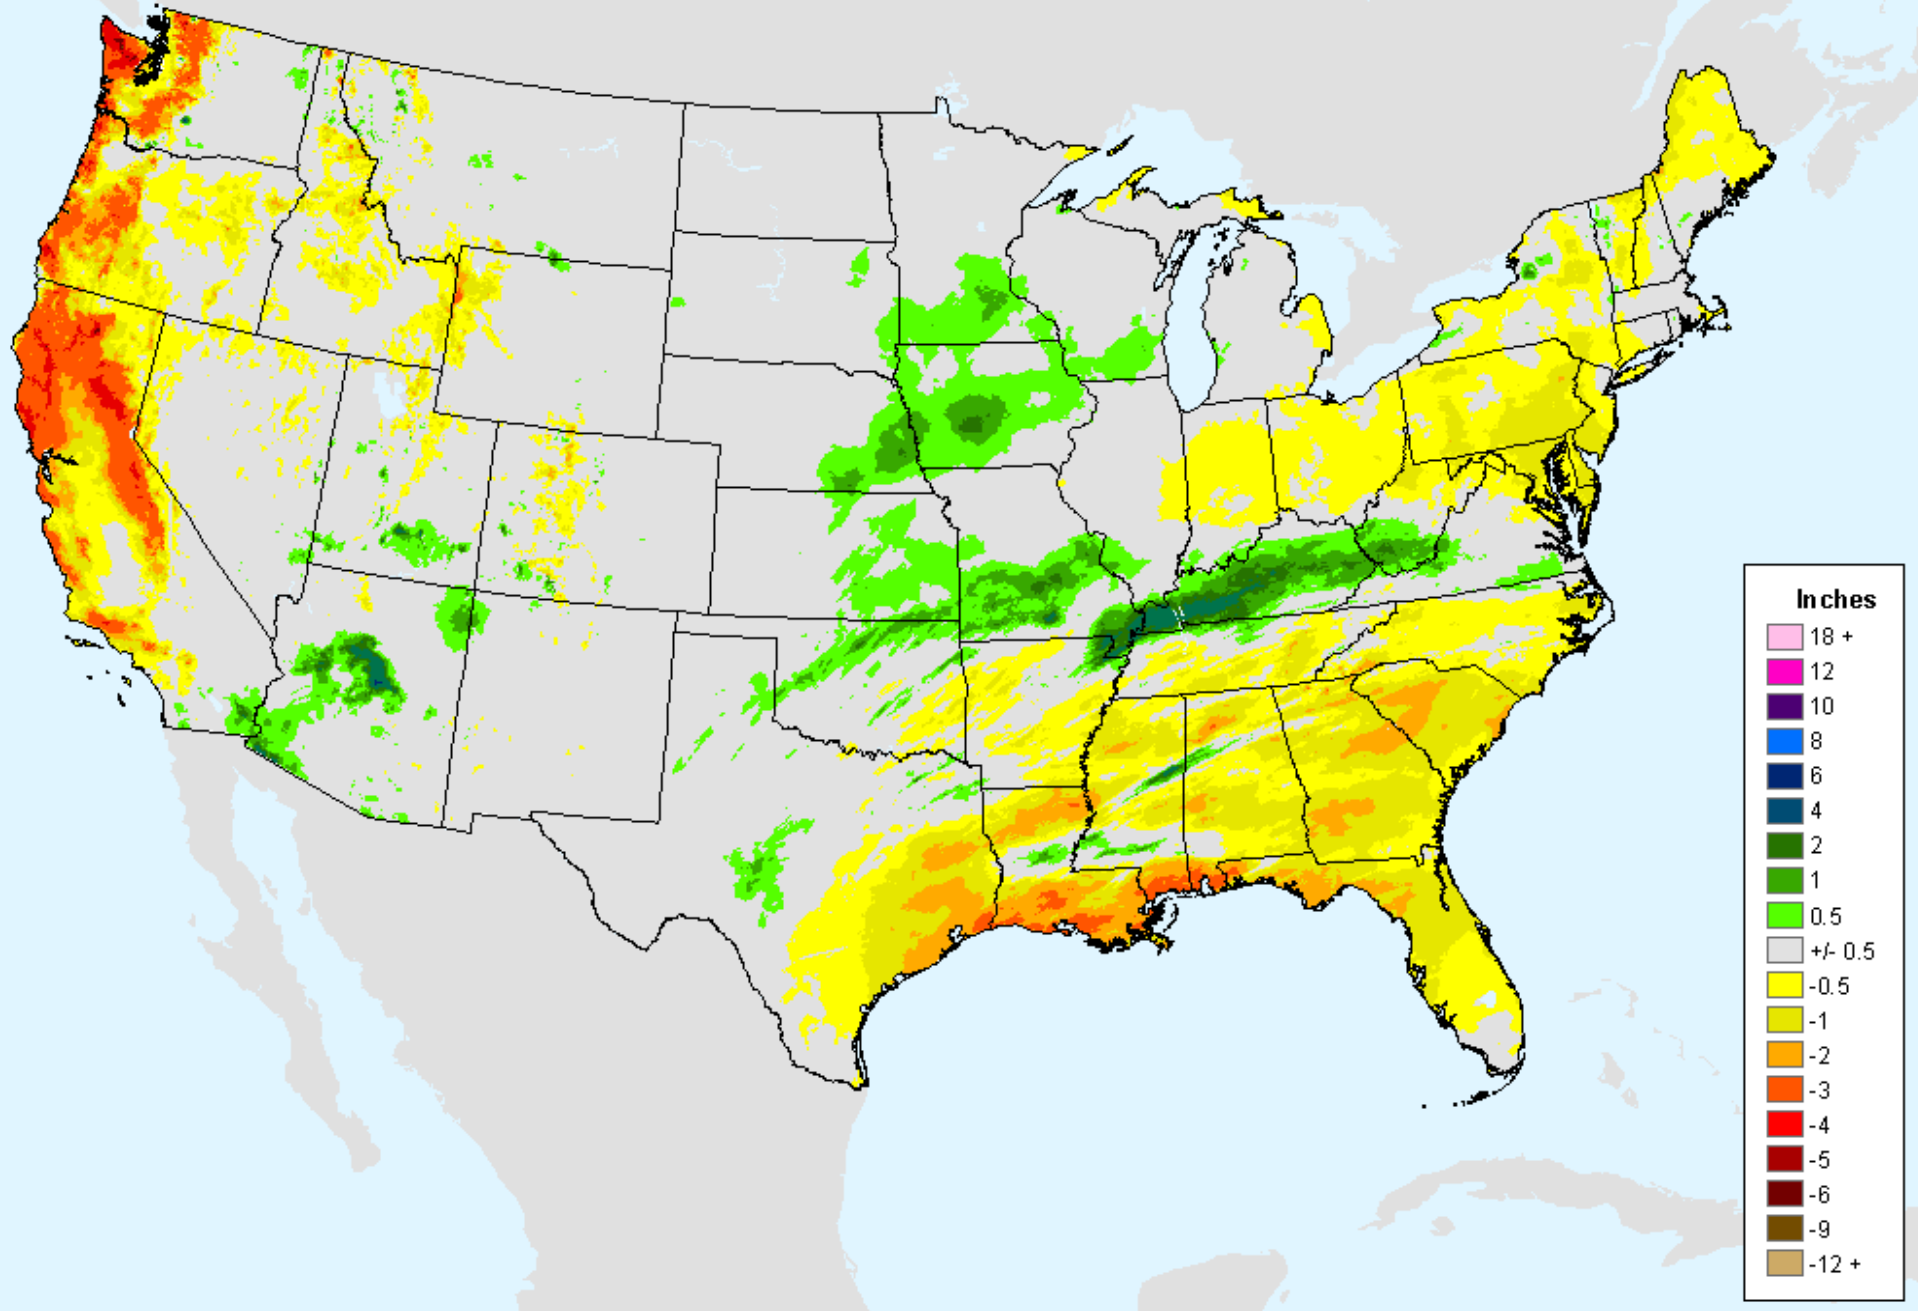

AHPS 14-Day Precip Departure

As of: Tuesday, January 26, 2021