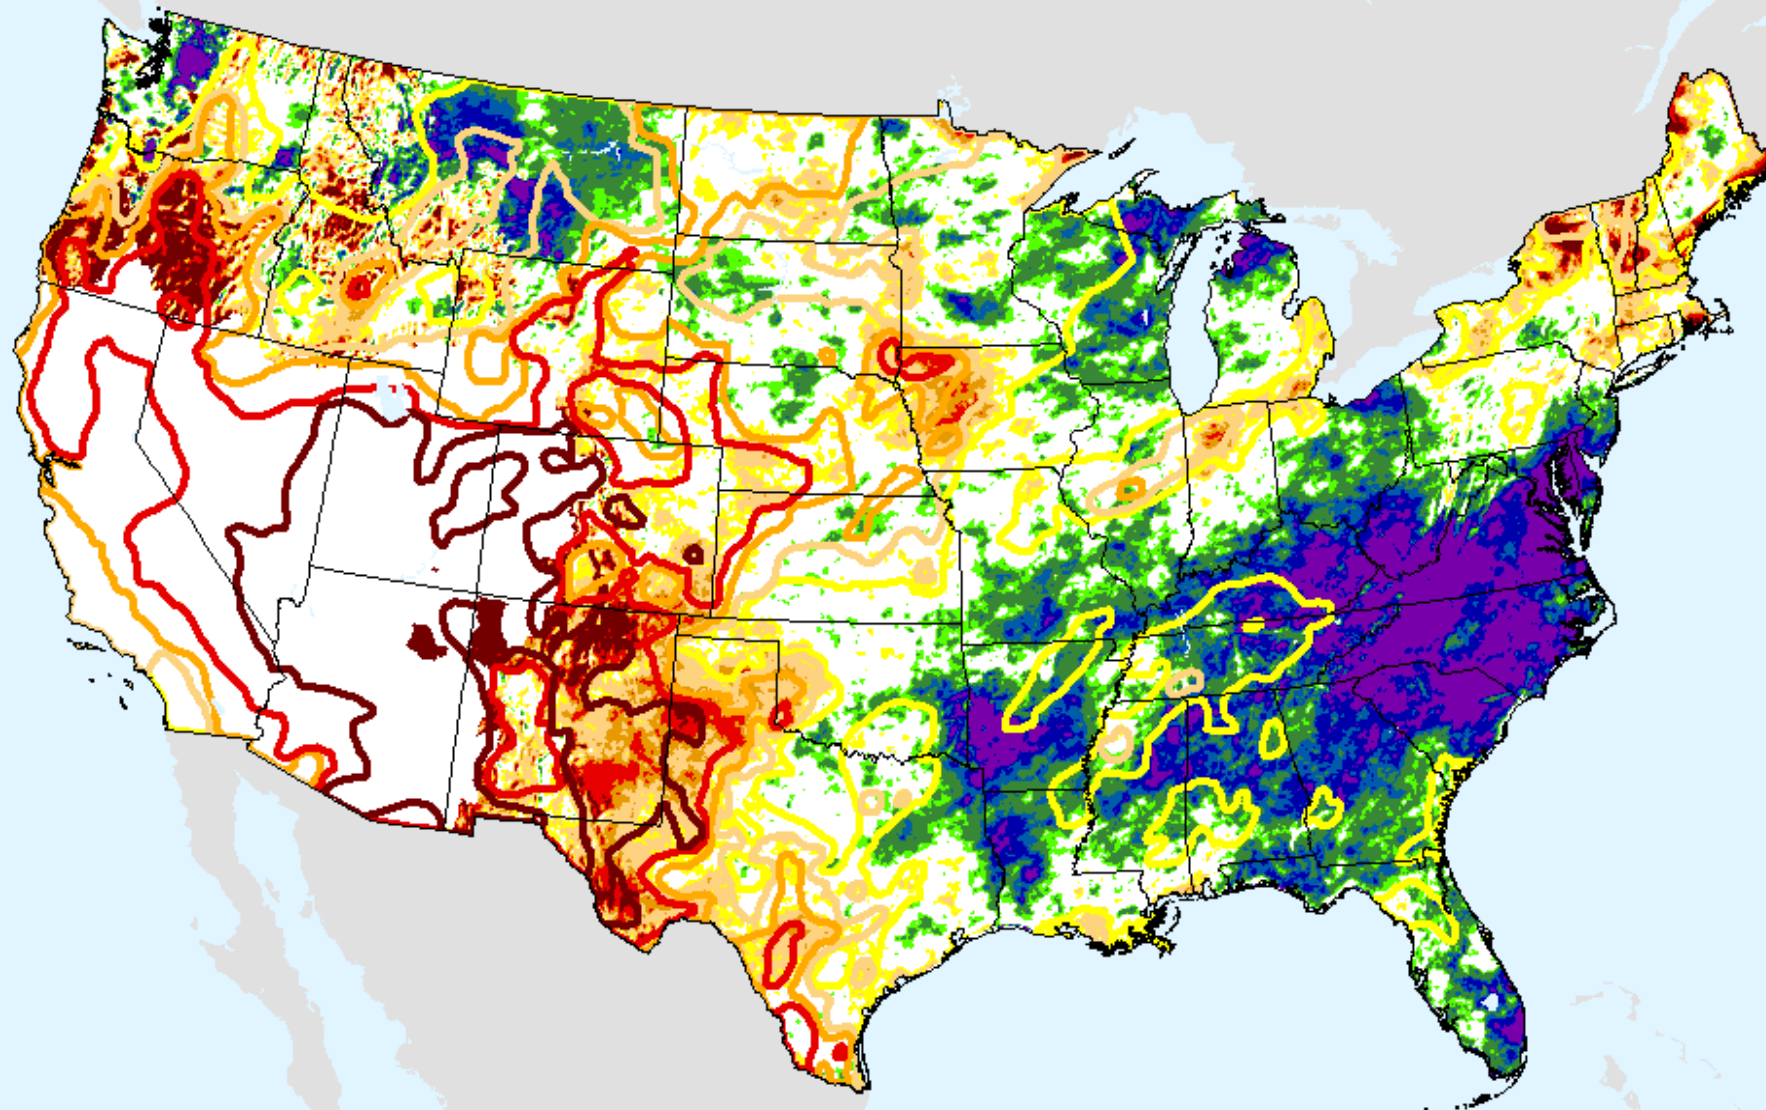

SPEI (USDM)

AHPS 9-month SPEI

As of: Tuesday, January 26, 2021

SPEI (USDM)

AHPS 12-month SPEI

As of: Tuesday, January 26, 2021

USDM for: Jan. 19, 2021

SPEI (USDM)