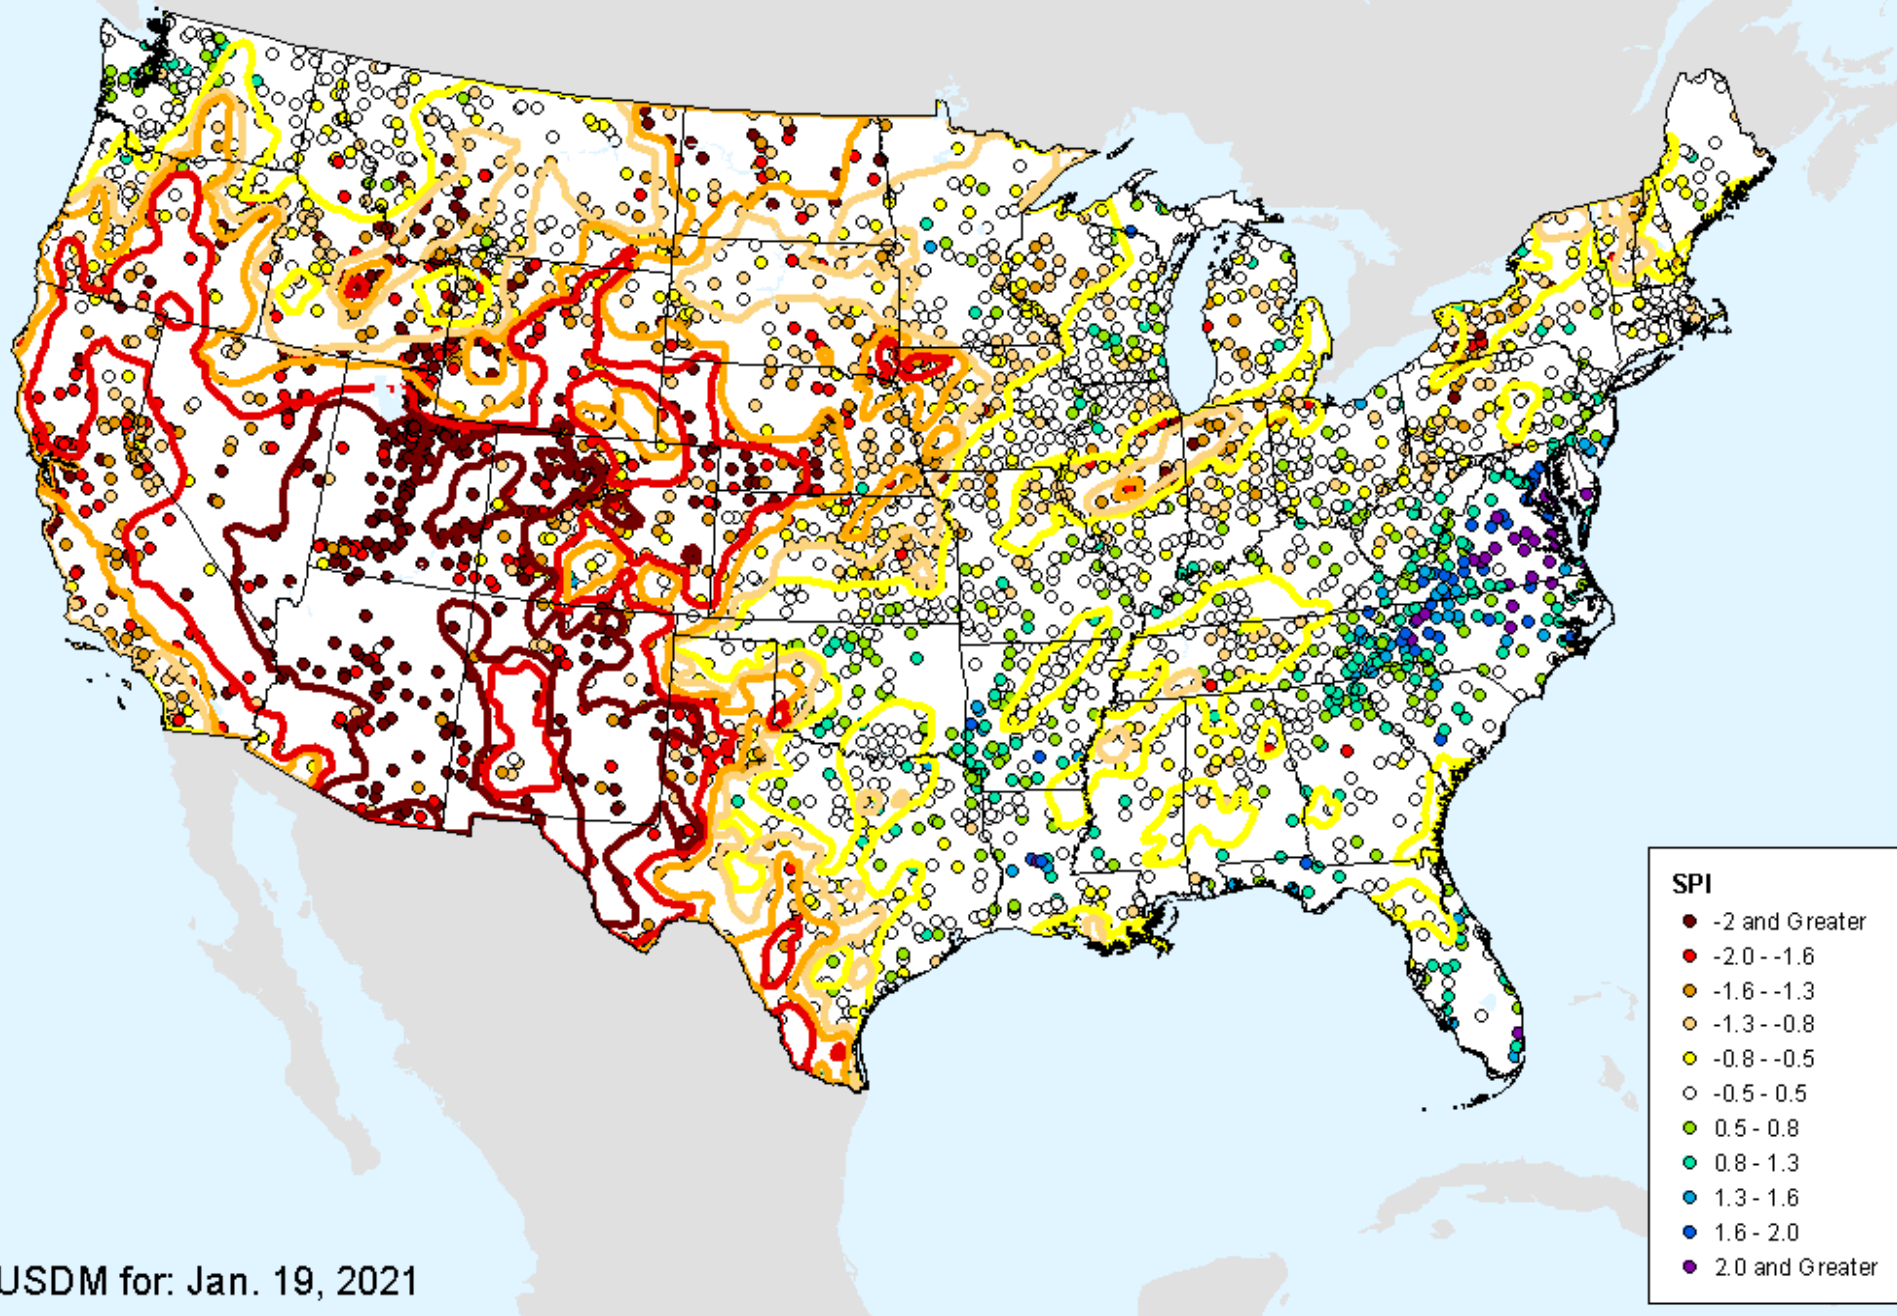

HPRCC 6-month SPI

As of: Tuesday, January 26, 2021

USDM for: Jan. 19, 2021