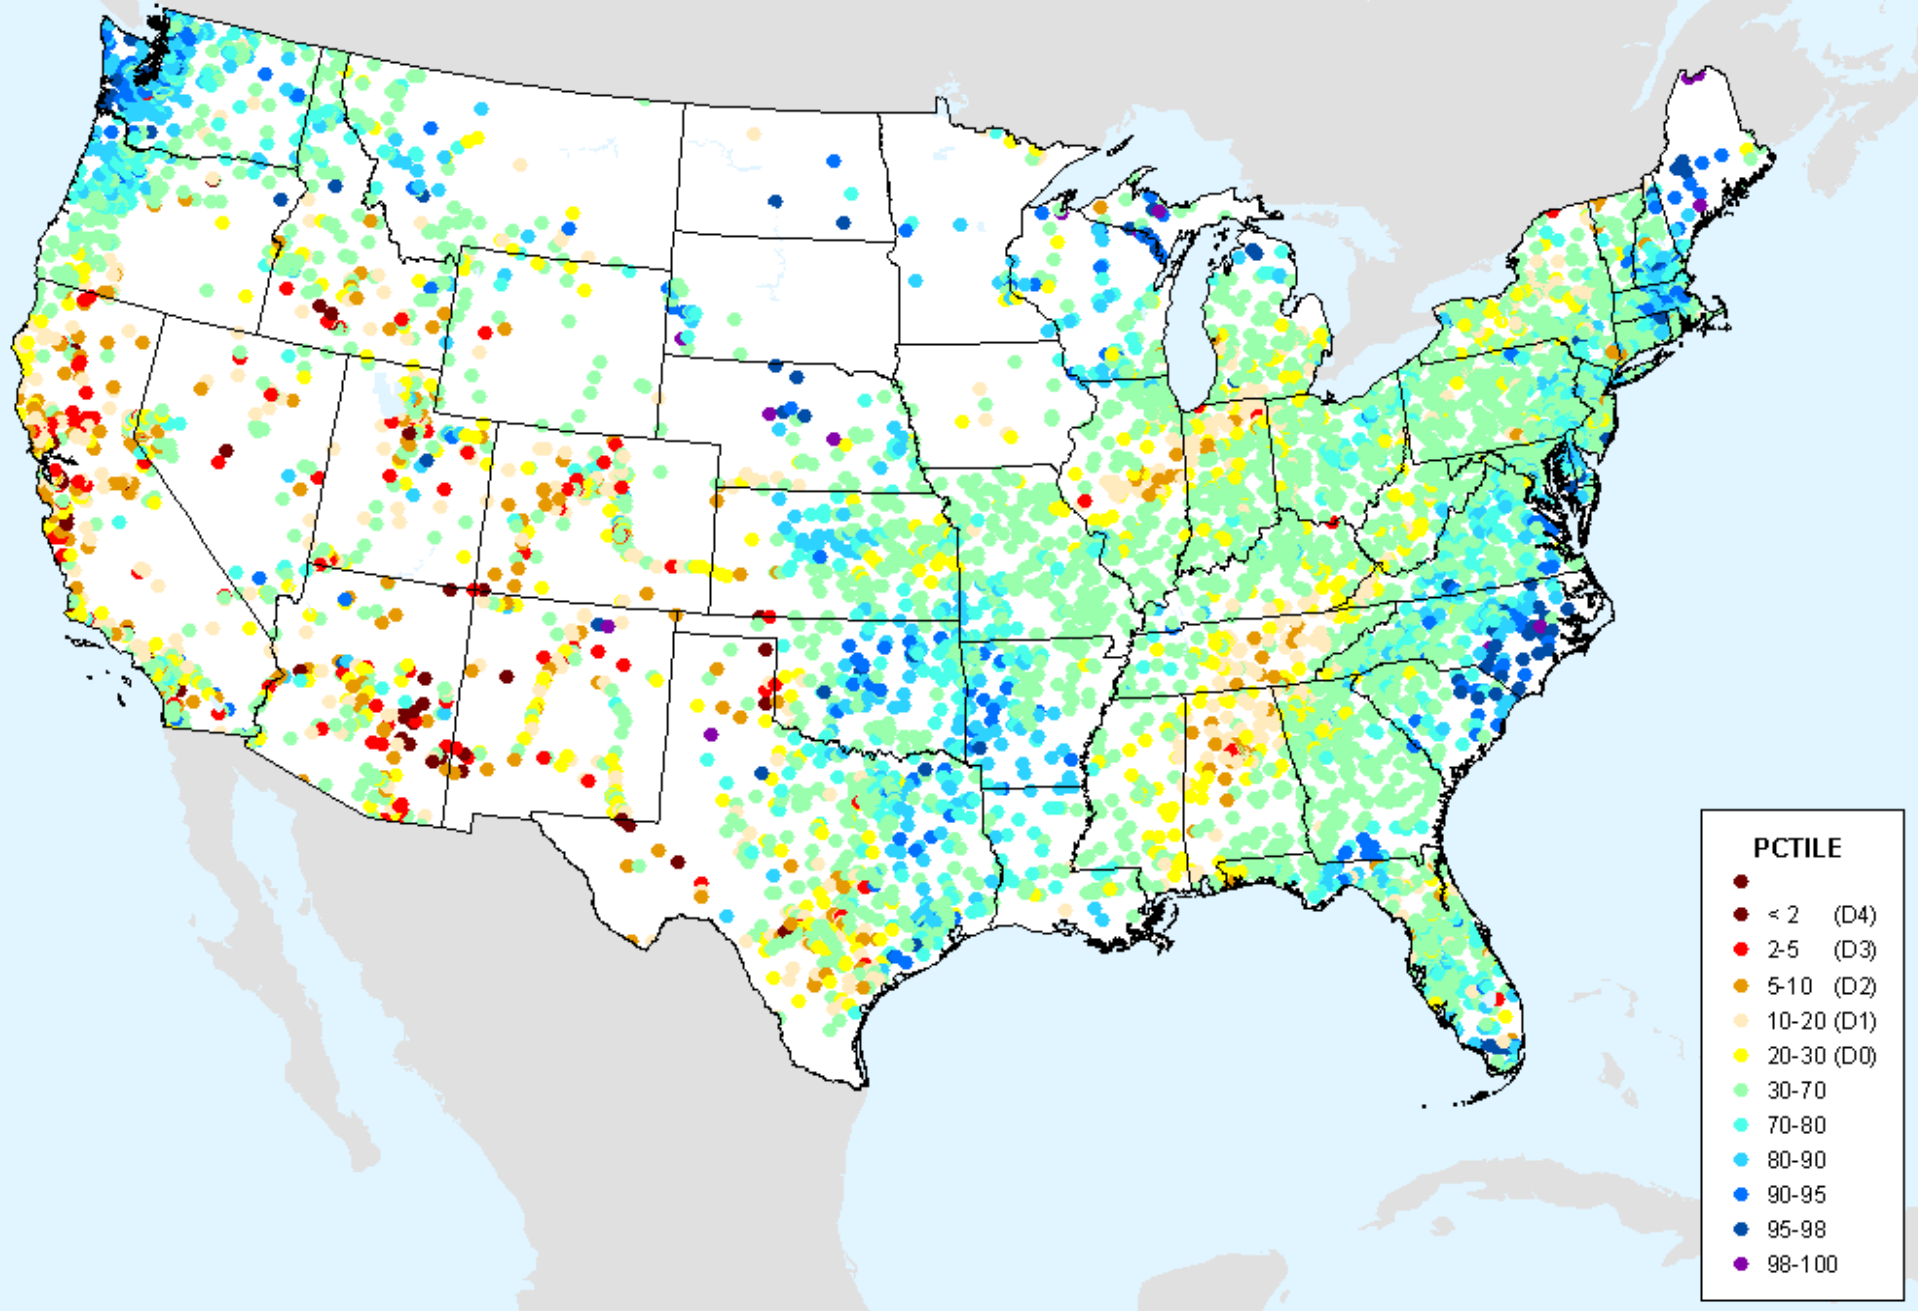

USGS 28-Day Avg Streamflow

As of: Tuesday, January 26, 2021