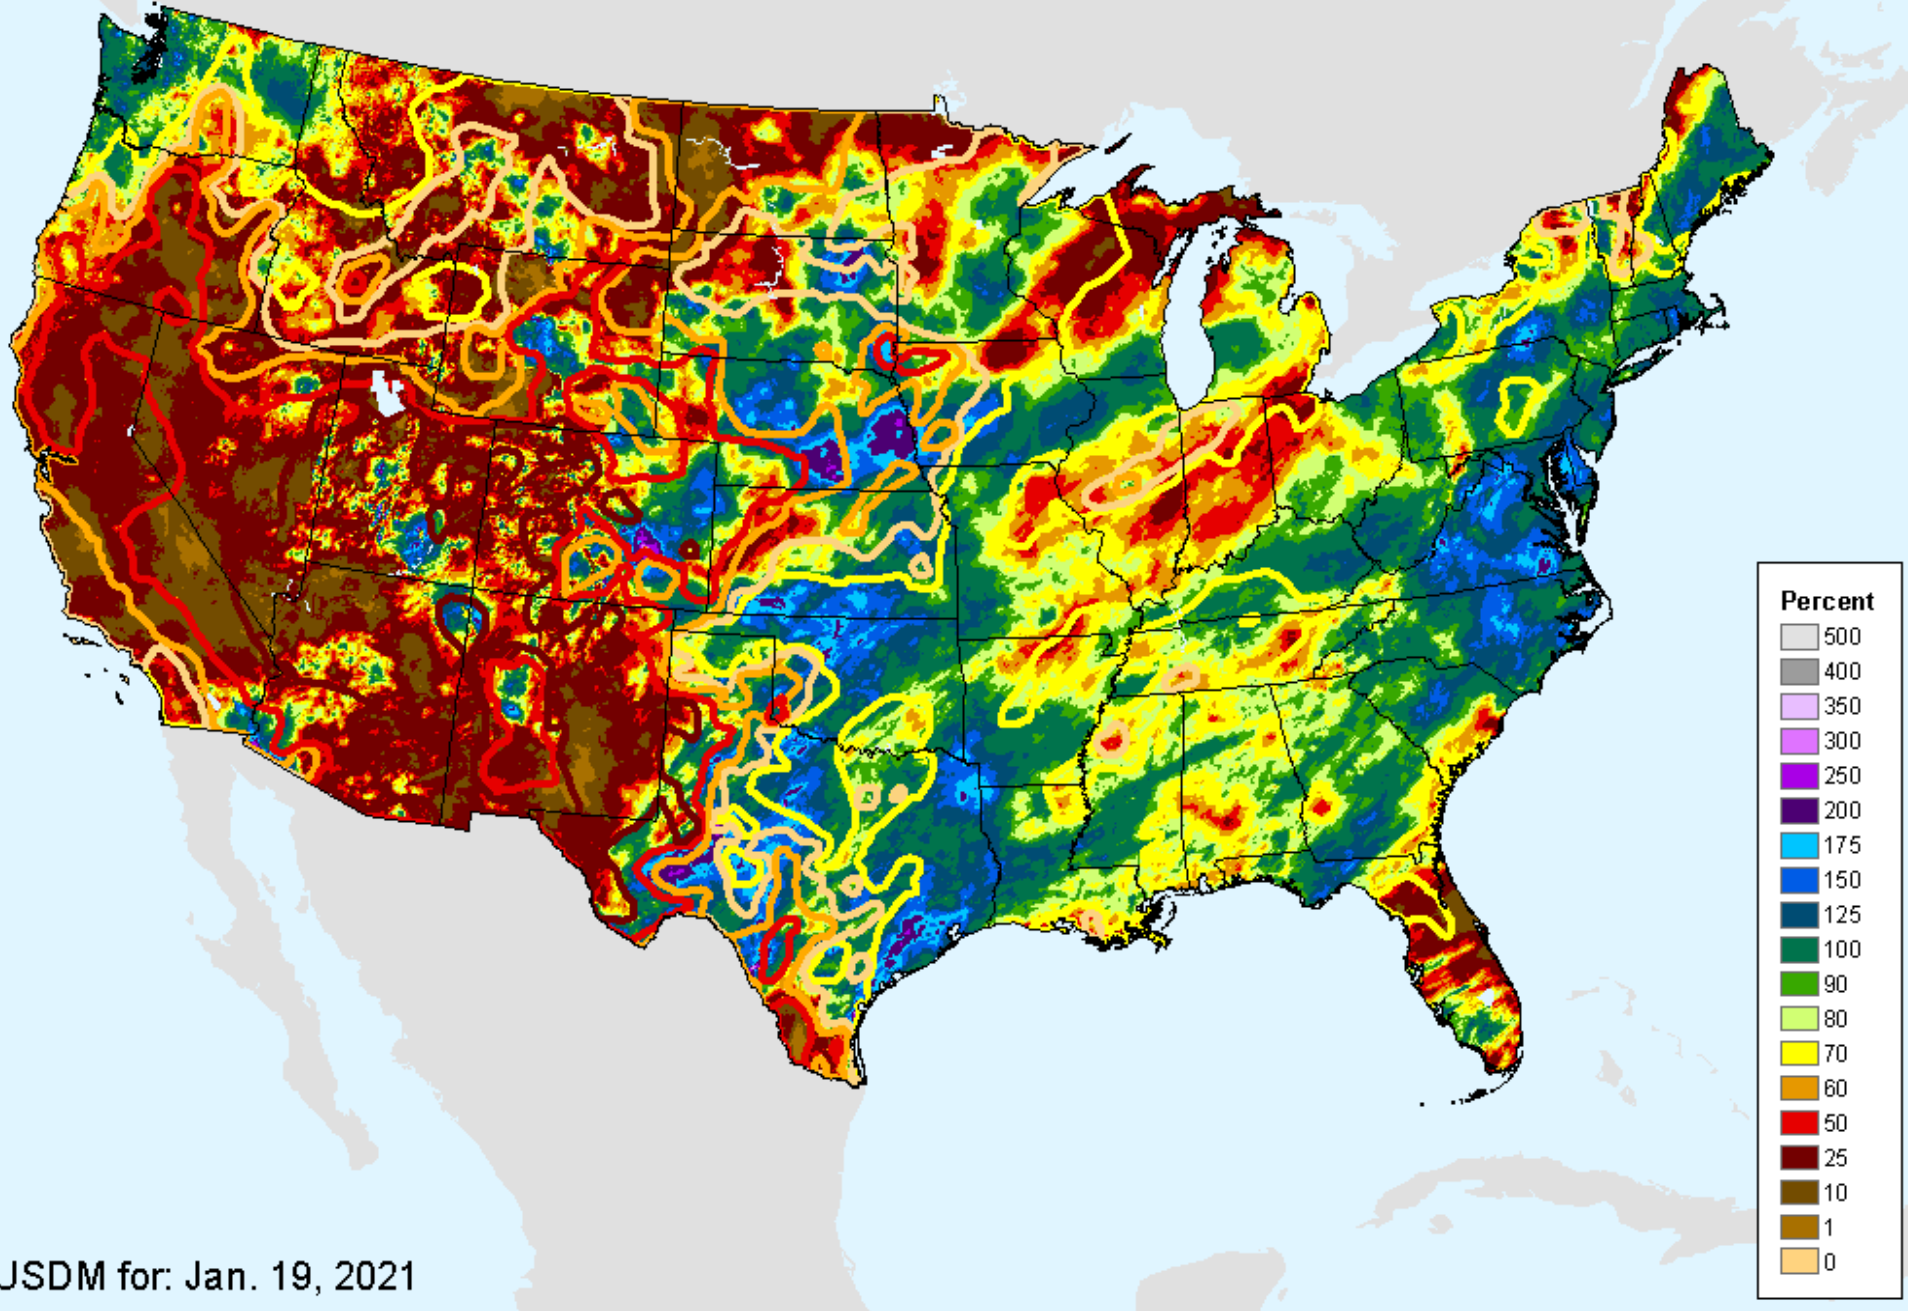

AHPS 60-Day Precip Departure

As of: Tuesday, January 26, 2021

USDM for: Jan. 19, 2021

AHPS 60-Day Precip Departure

As of: Tuesday, January 26, 2021

AHPS 60-Day Pct of Normal Pcp

As of: Tuesday, January 26, 2021