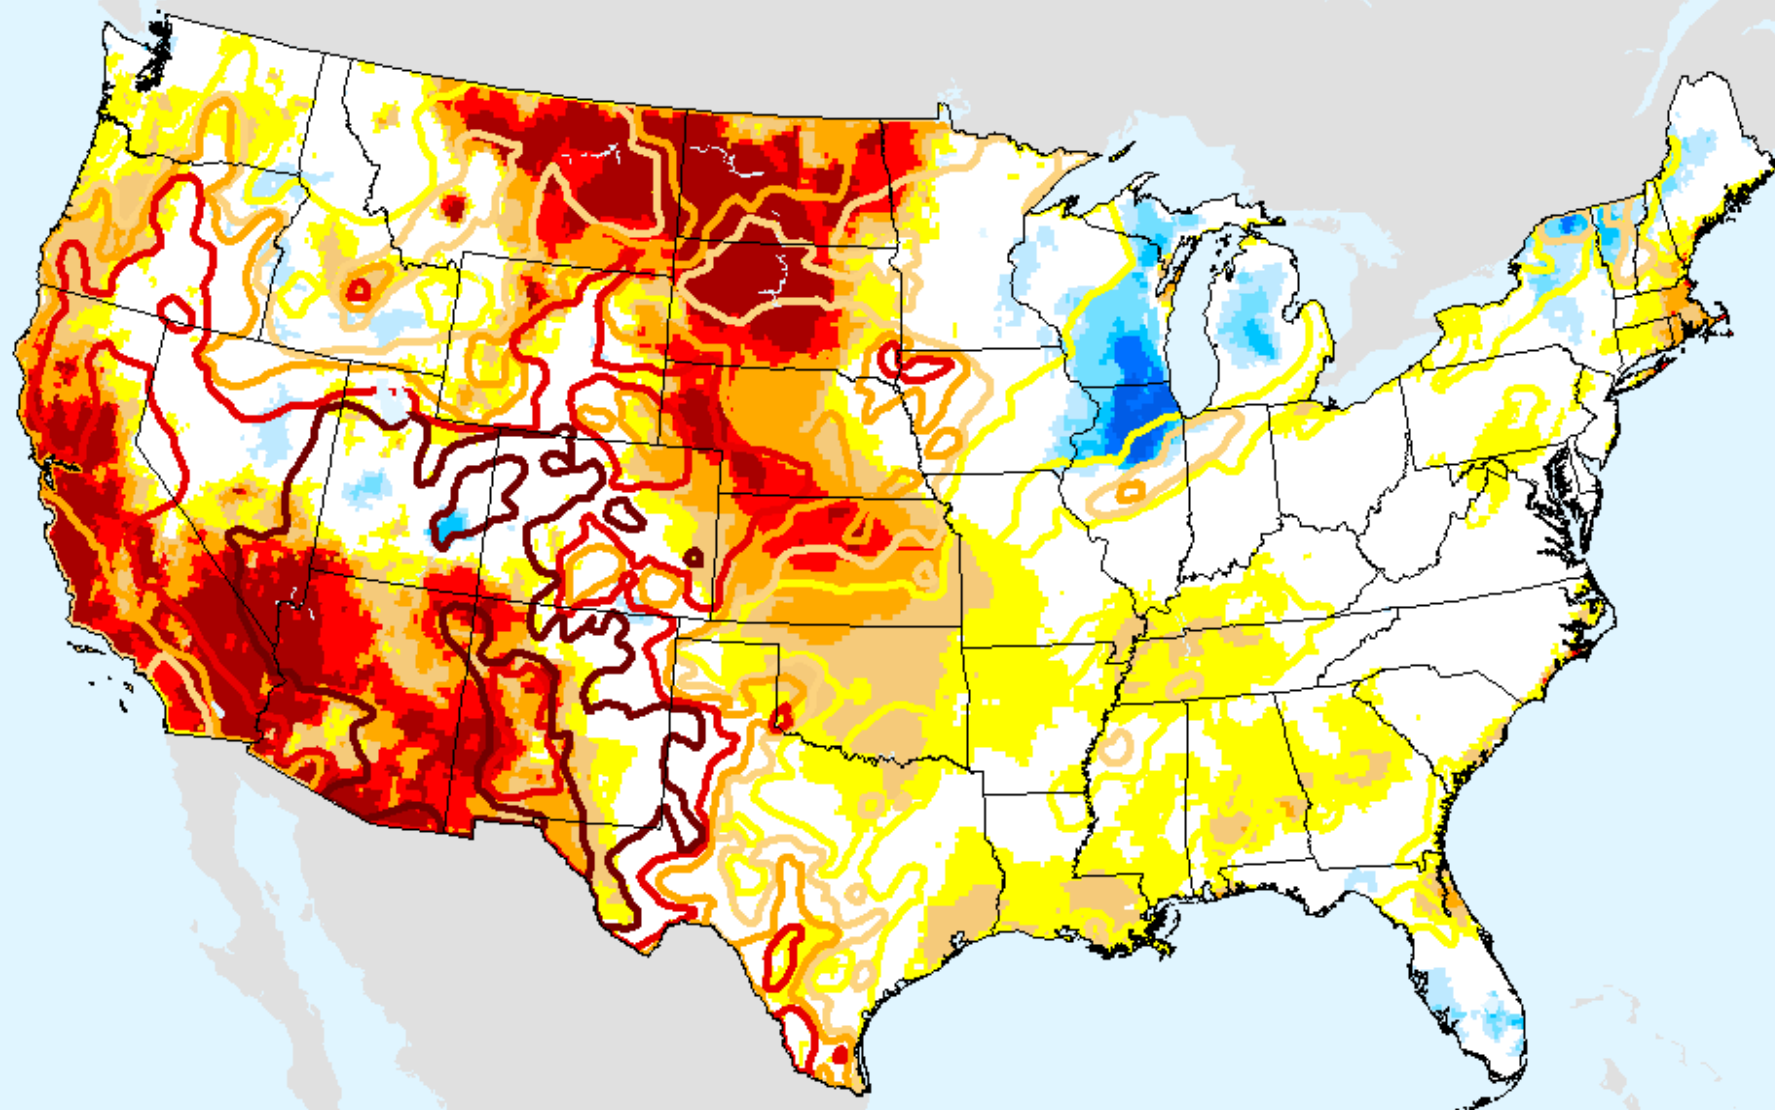

EDDI 1-week

As of: Tuesday, January 26, 2021

USDM for: Jan. 19, 2021