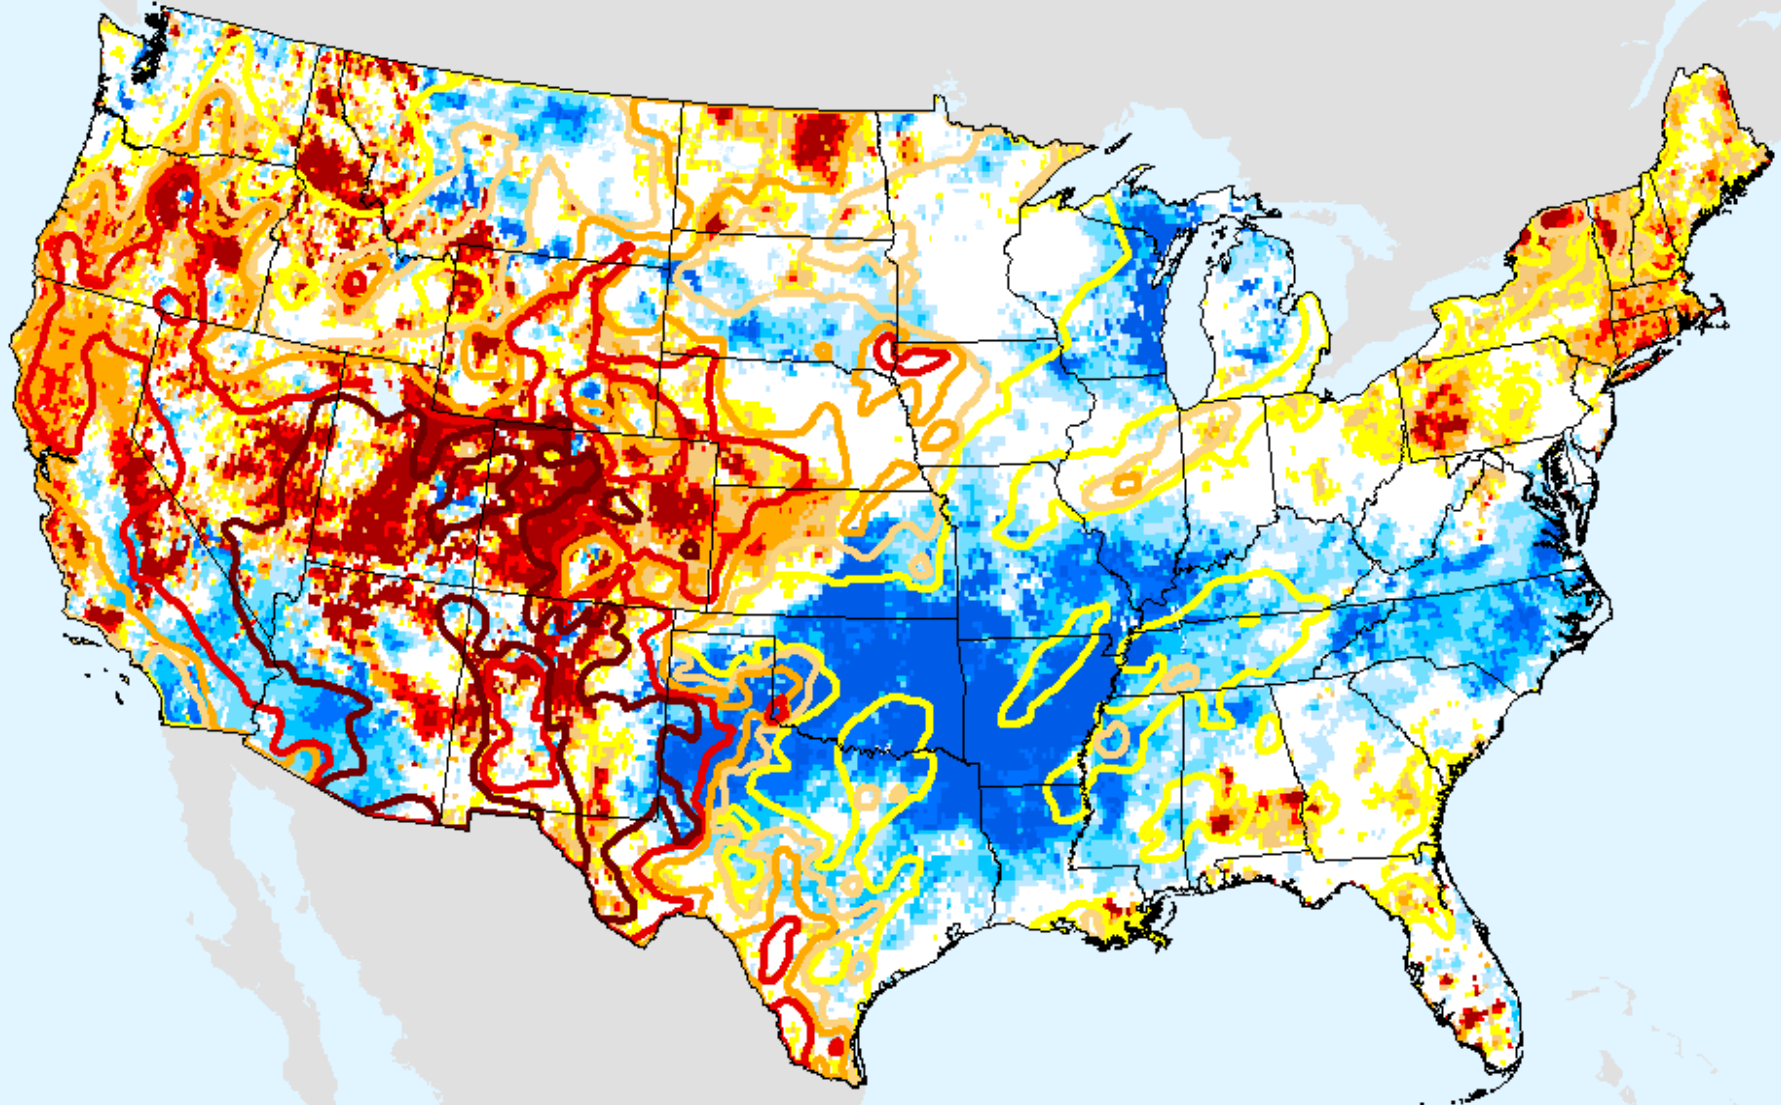

GRACE-Based Surface Soil Moisture Drought Indicator

As of: Tuesday, January 26, 2021

USDM for: Jan. 19, 2021