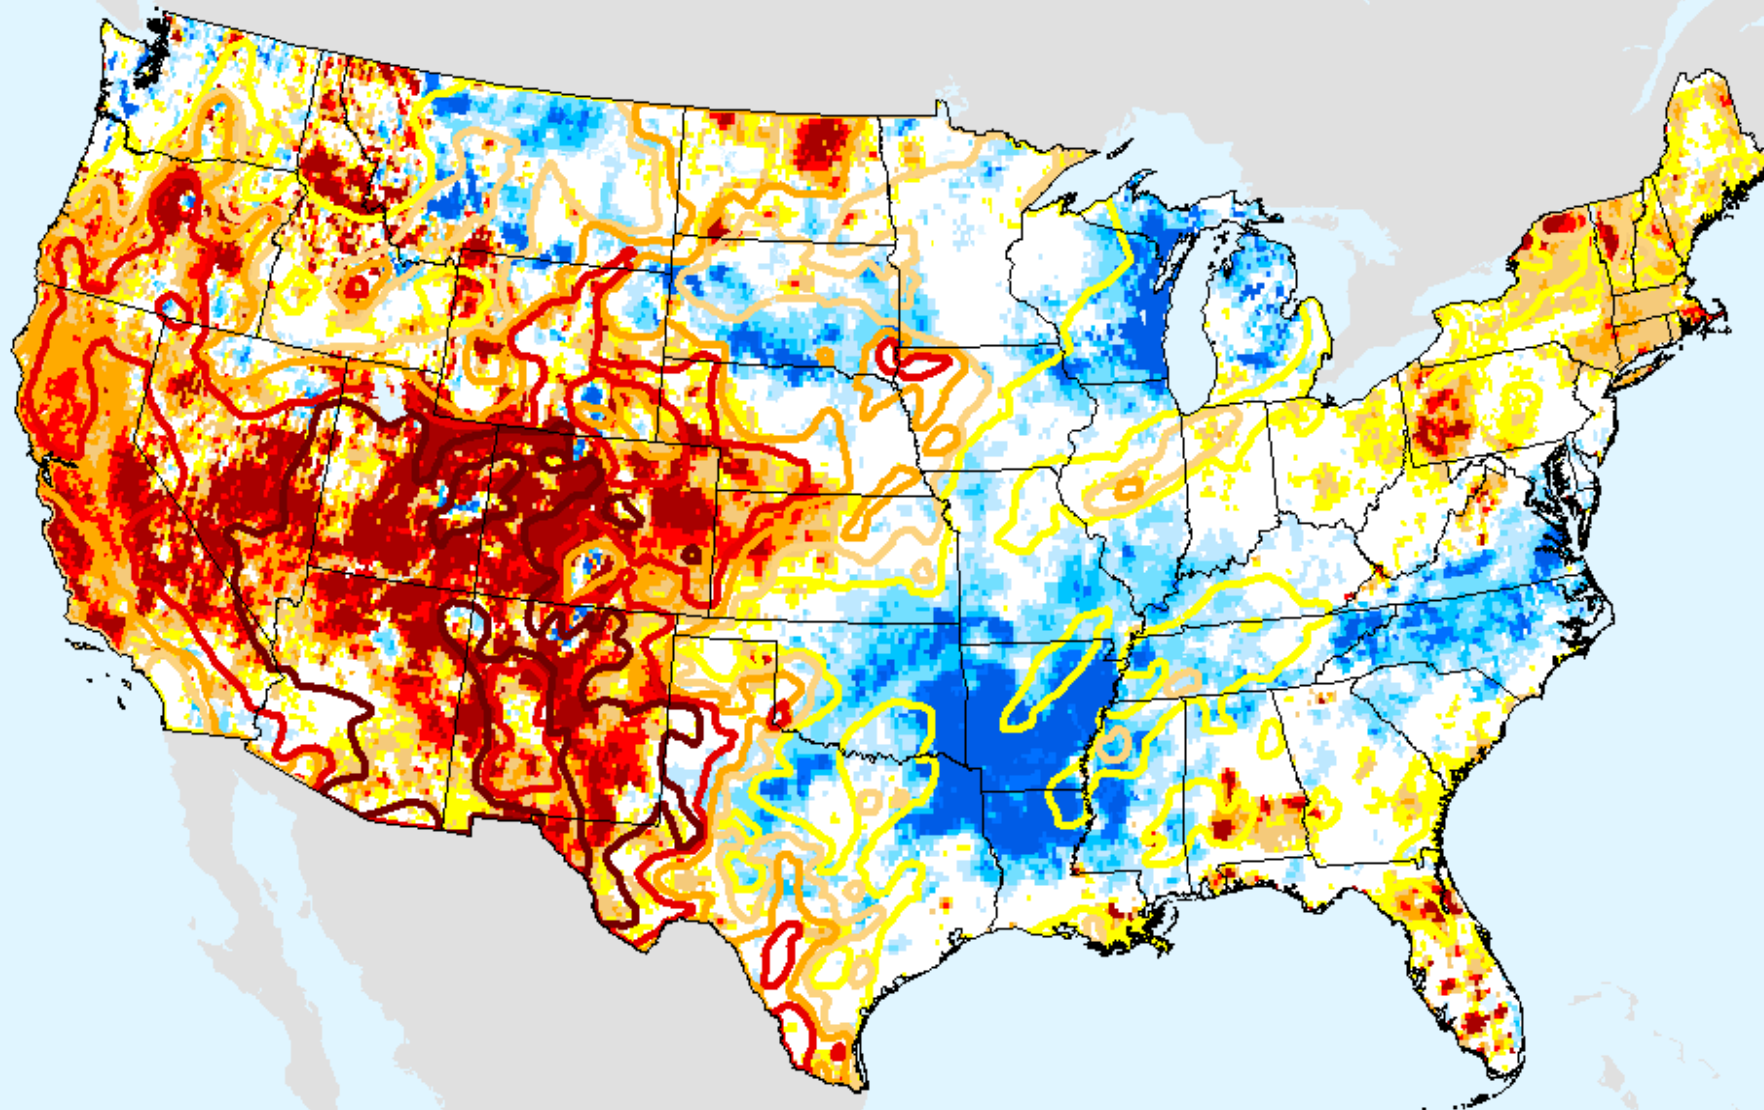

GRACE-Based Root Zone Soil Moisture Drought Indicator

As of: Tuesday, January 26, 2021

USDM for: Jan. 19, 2021