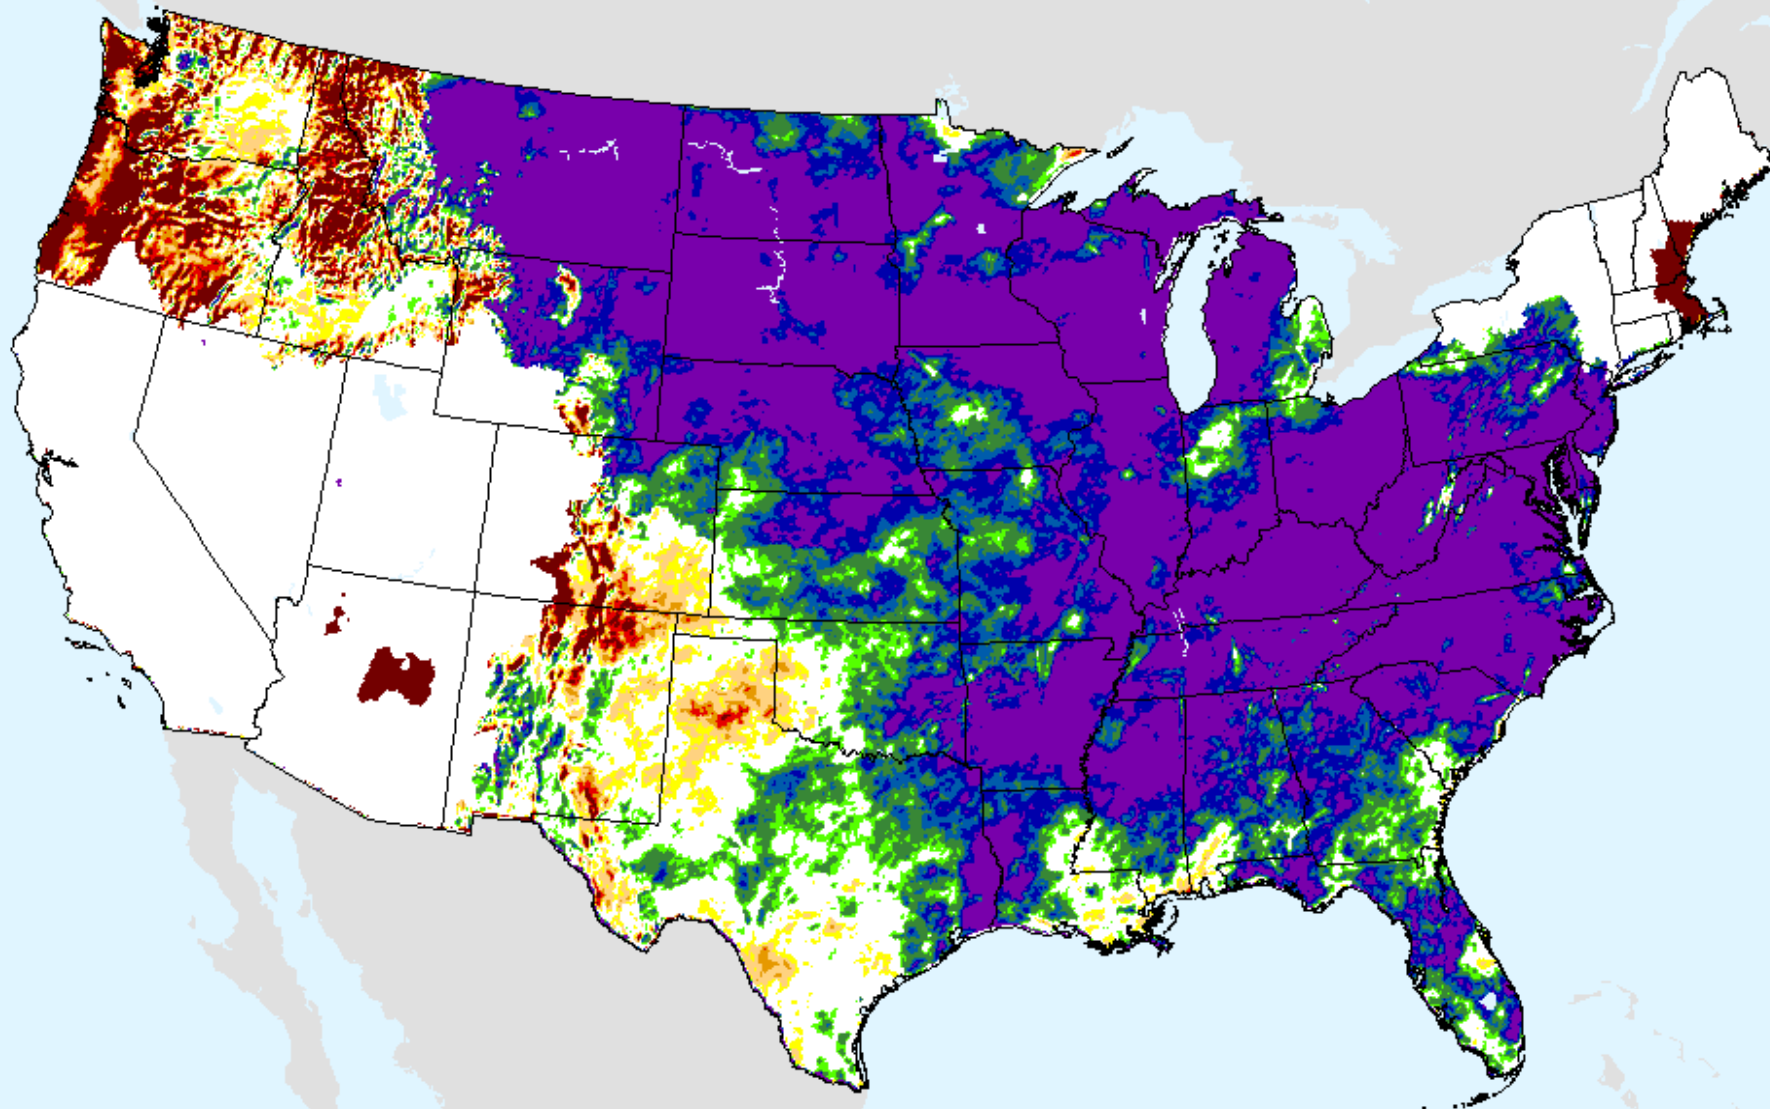

As of: Tuesday, January 26, 2021

SPEI (USDM)

AHPS 36-month SPEI

As of: Tuesday, January 26, 2021

USDM for: Jan. 19, 2021

SPEI (USDM)

AHPS 36-month SPEI

As of: Tuesday, January 26, 2021