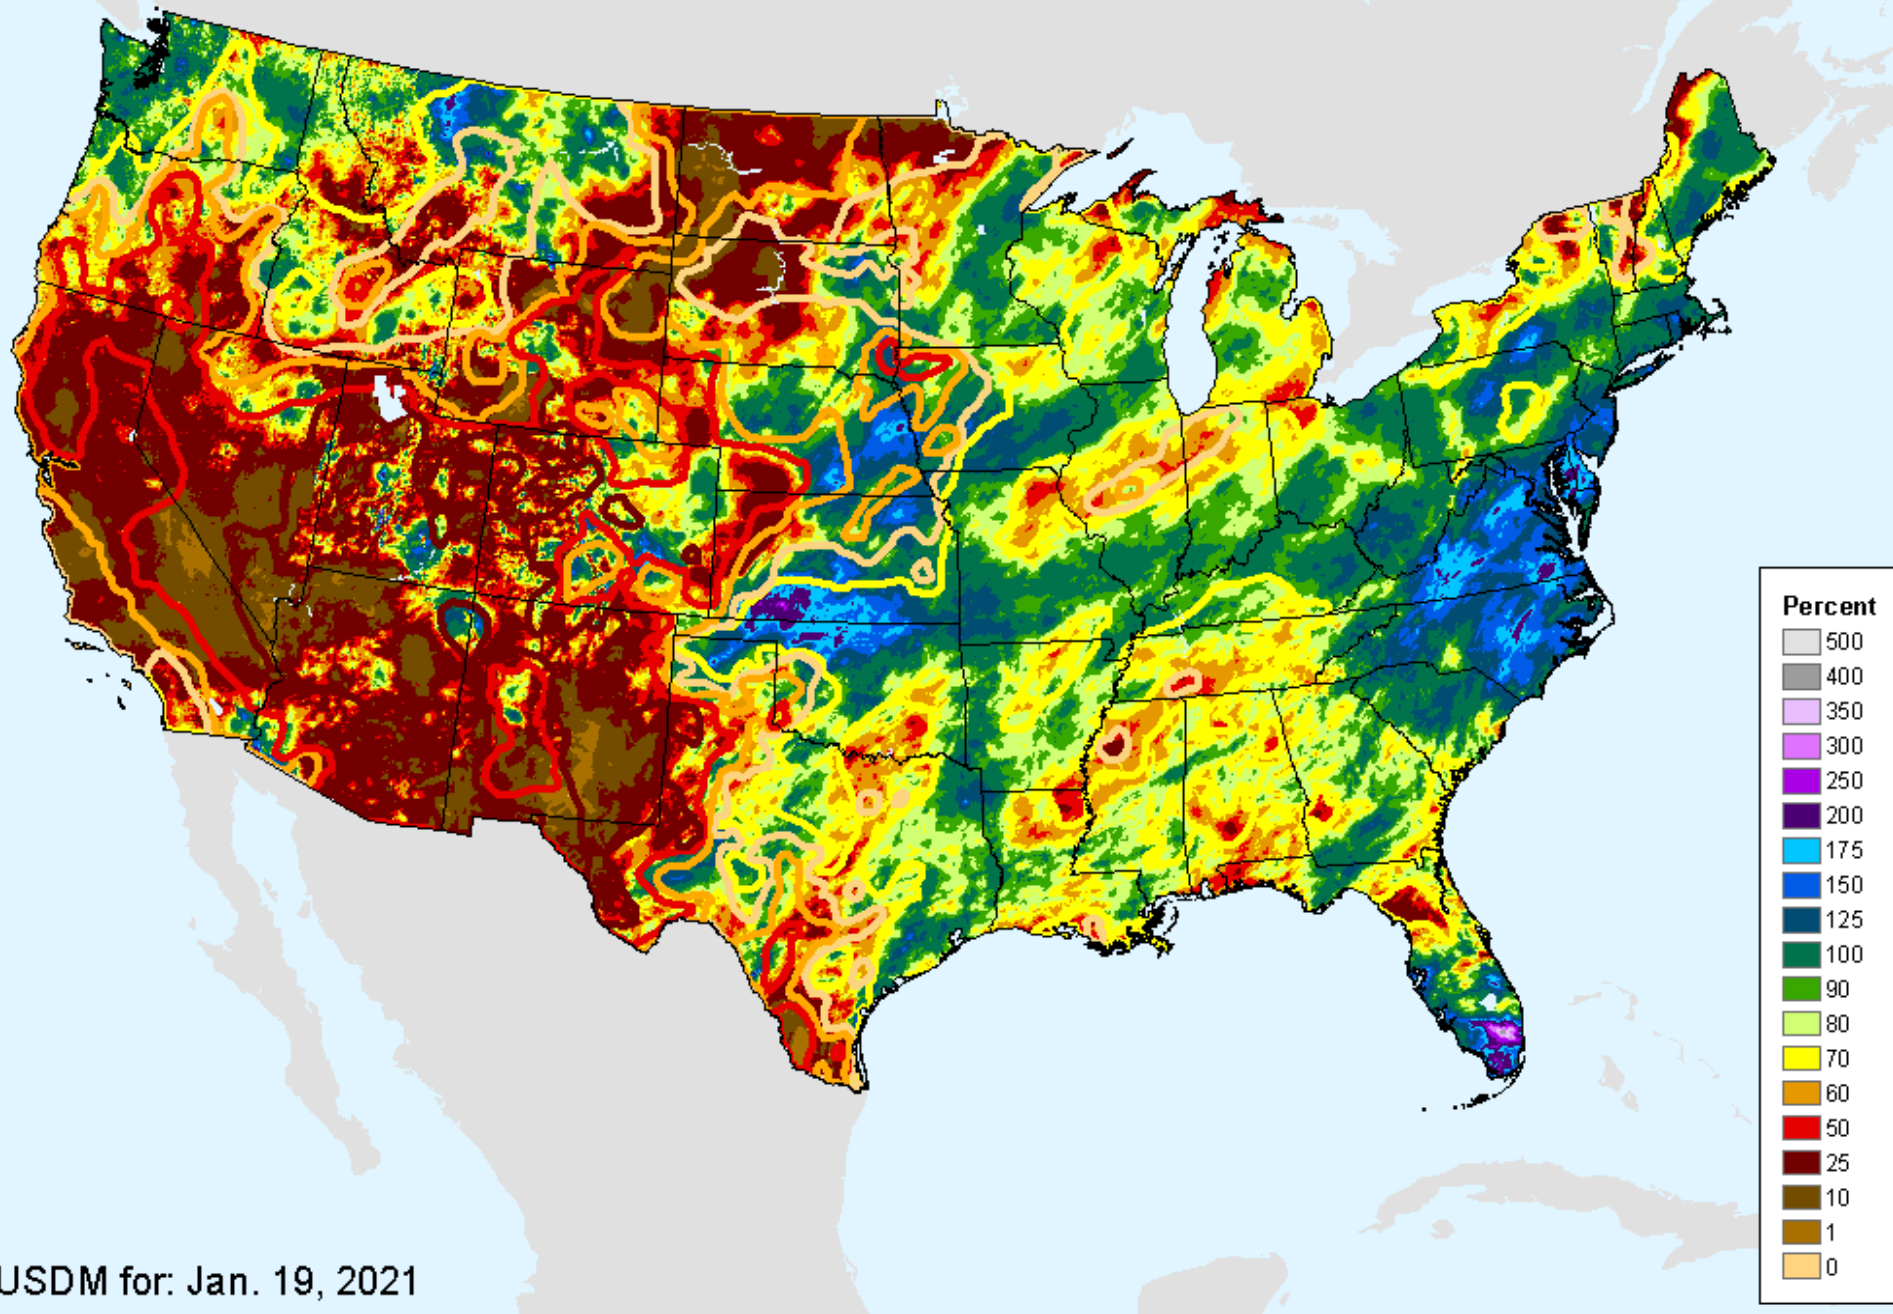

AHPS 90-Day Pct of Normal Pcp

As of: Tuesday, January 26, 2021

USDM for: Jan. 19, 2021