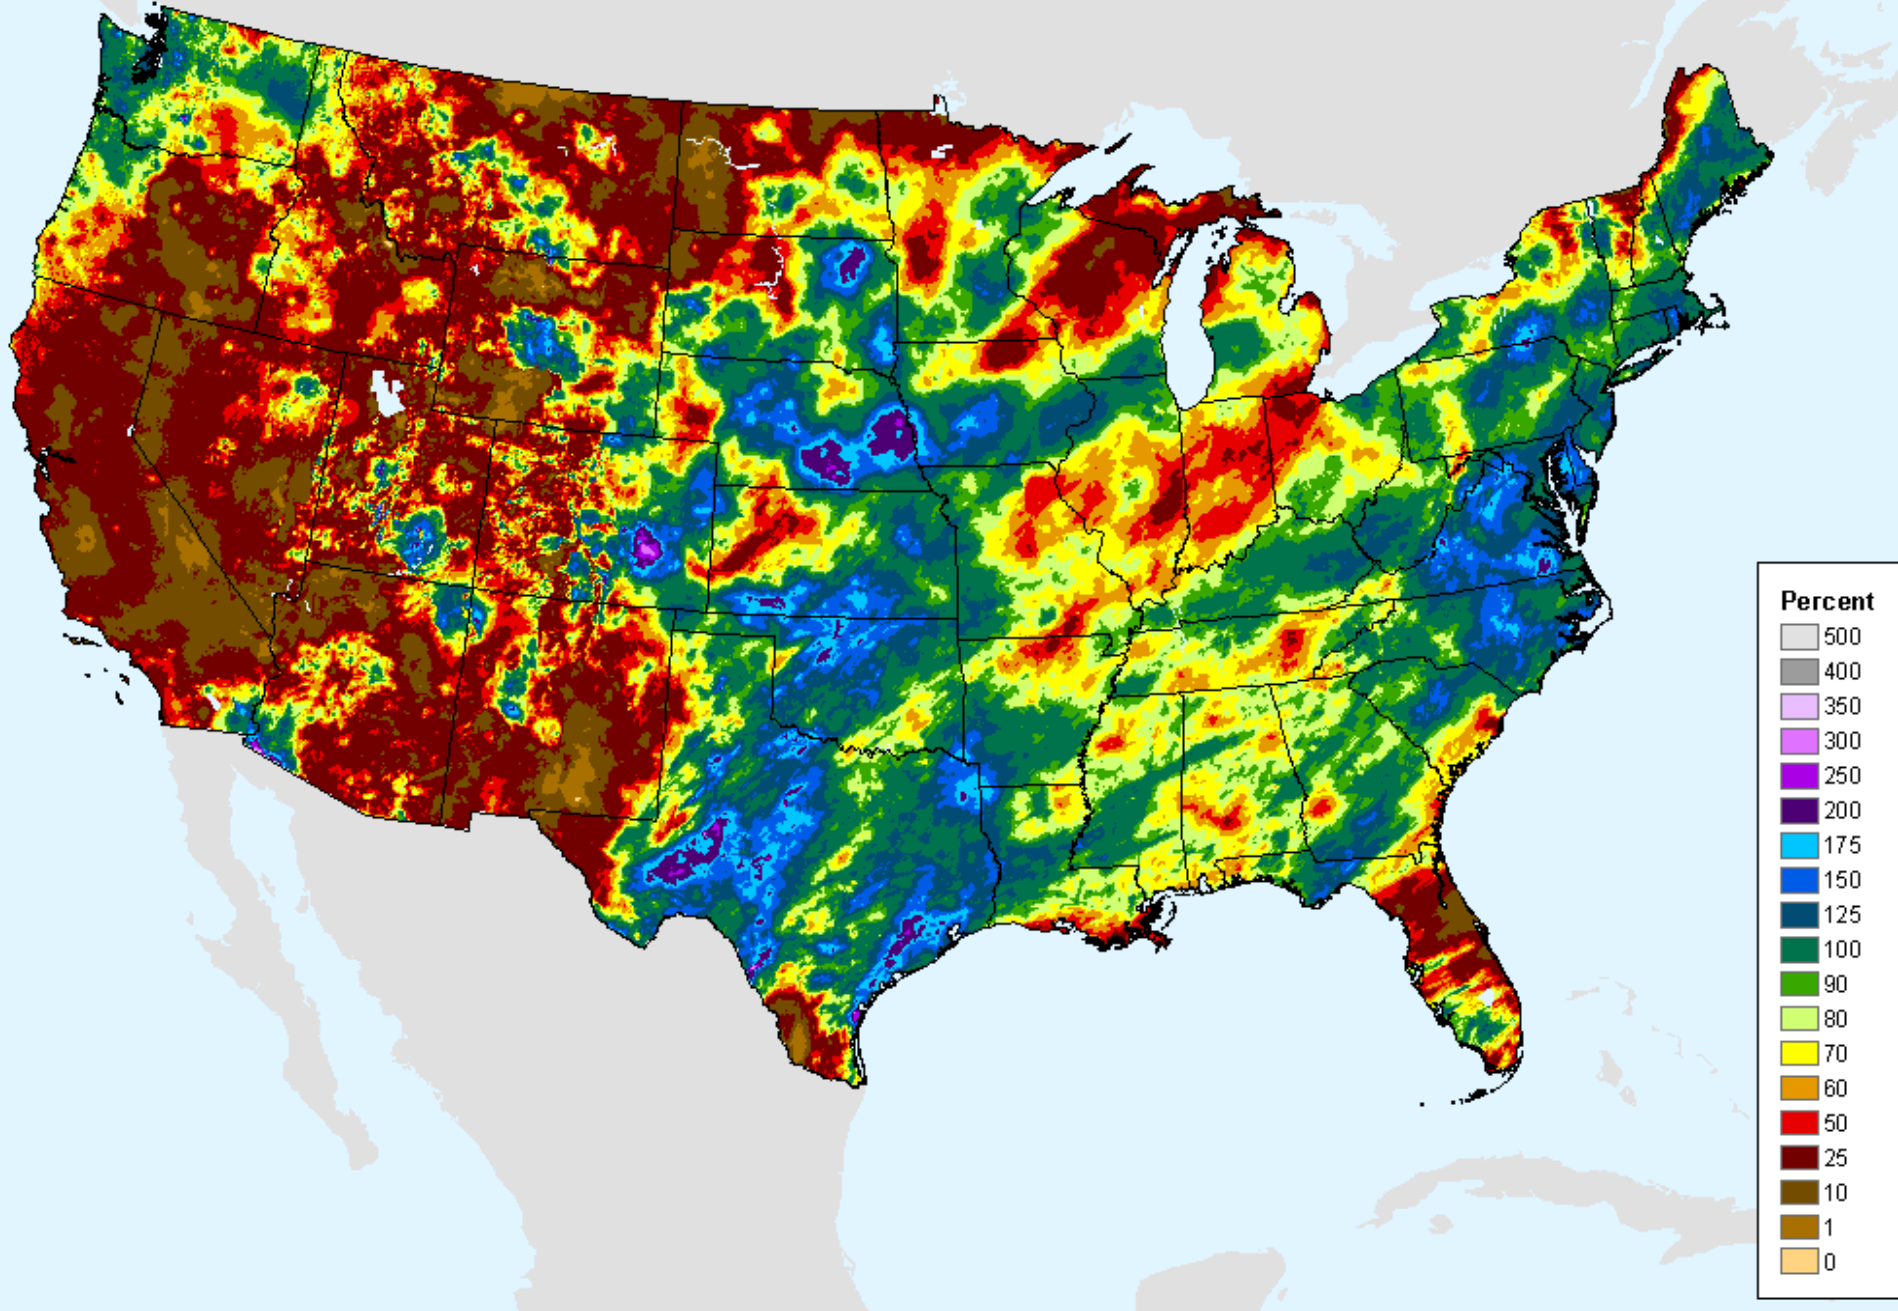

AHPS 60-Day Pct of Normal Pcp

As of: Tuesday, January 26, 2021