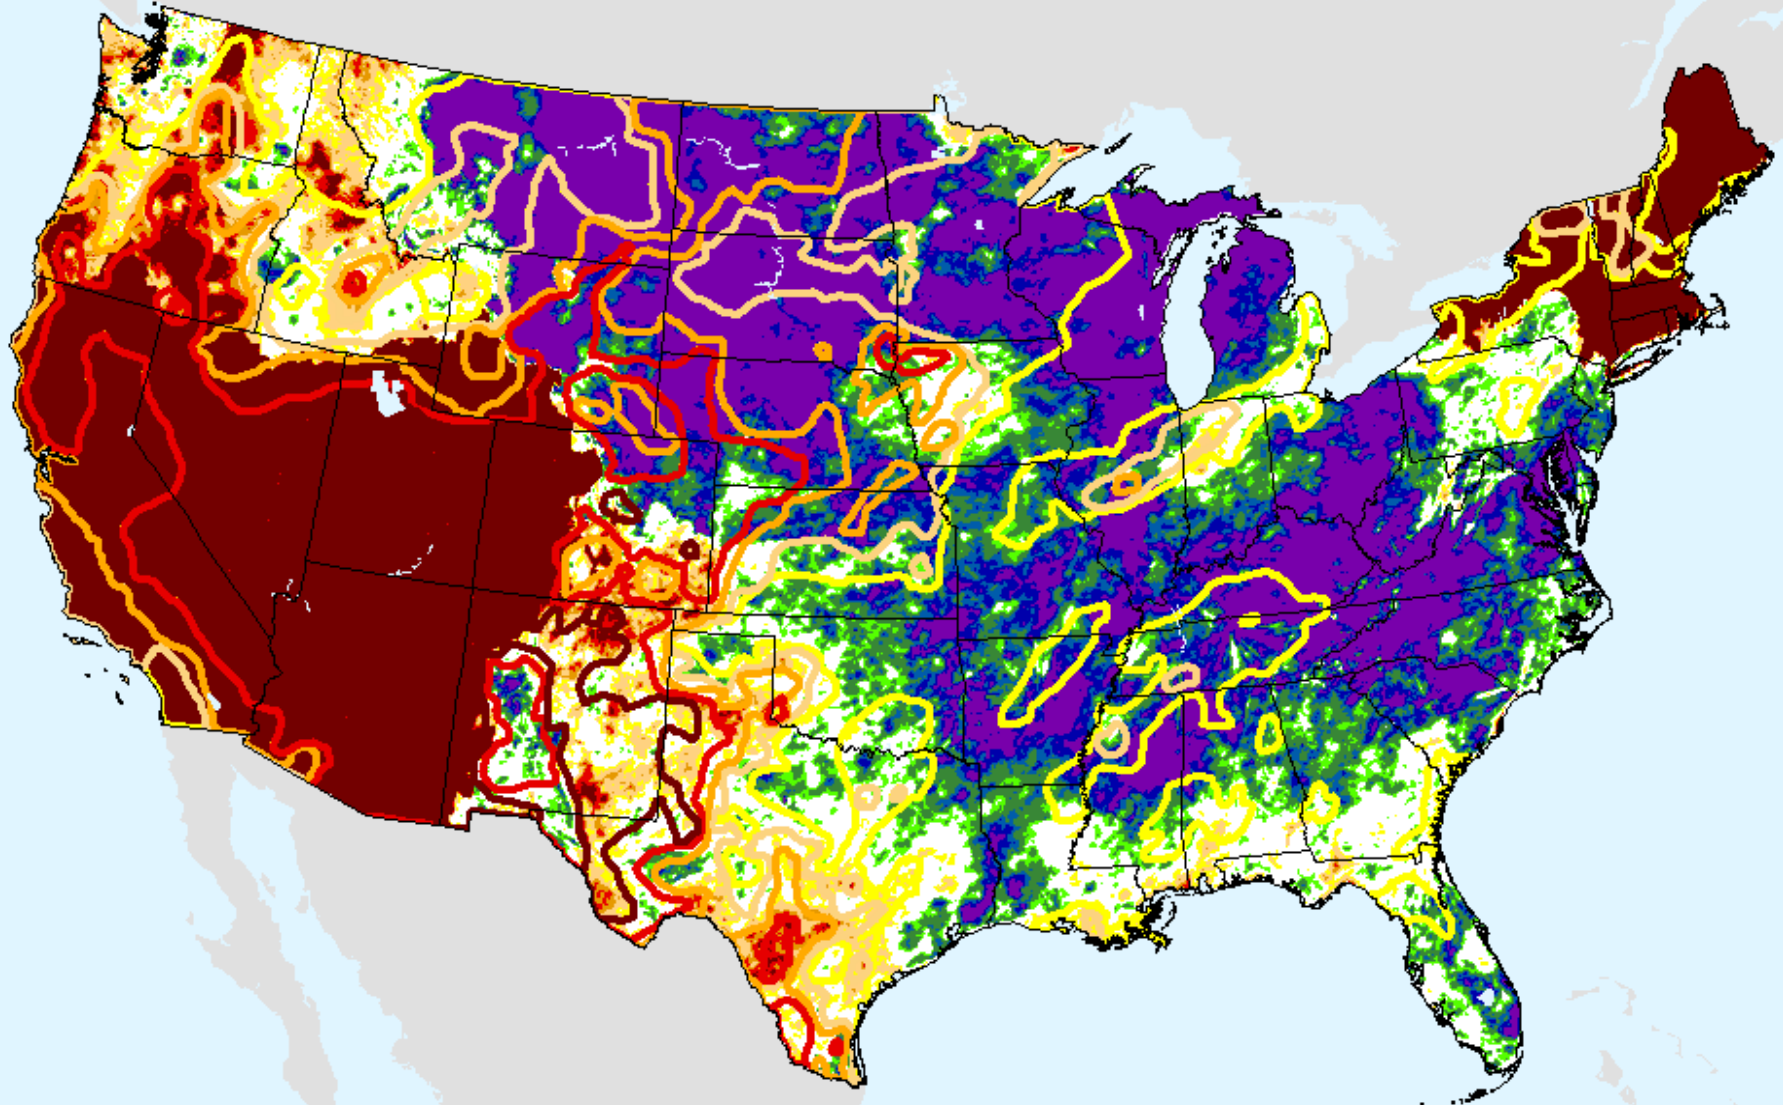

AHPS 12-month SPI

As of: Tuesday, January 26, 2021

USDM for: Jan. 19, 2021

SPI (USDM)

AHPS 12-month SPI

As of: Tuesday, January 26, 2021

AHPS 24-month SPI

As of: Tuesday, January 26, 2021