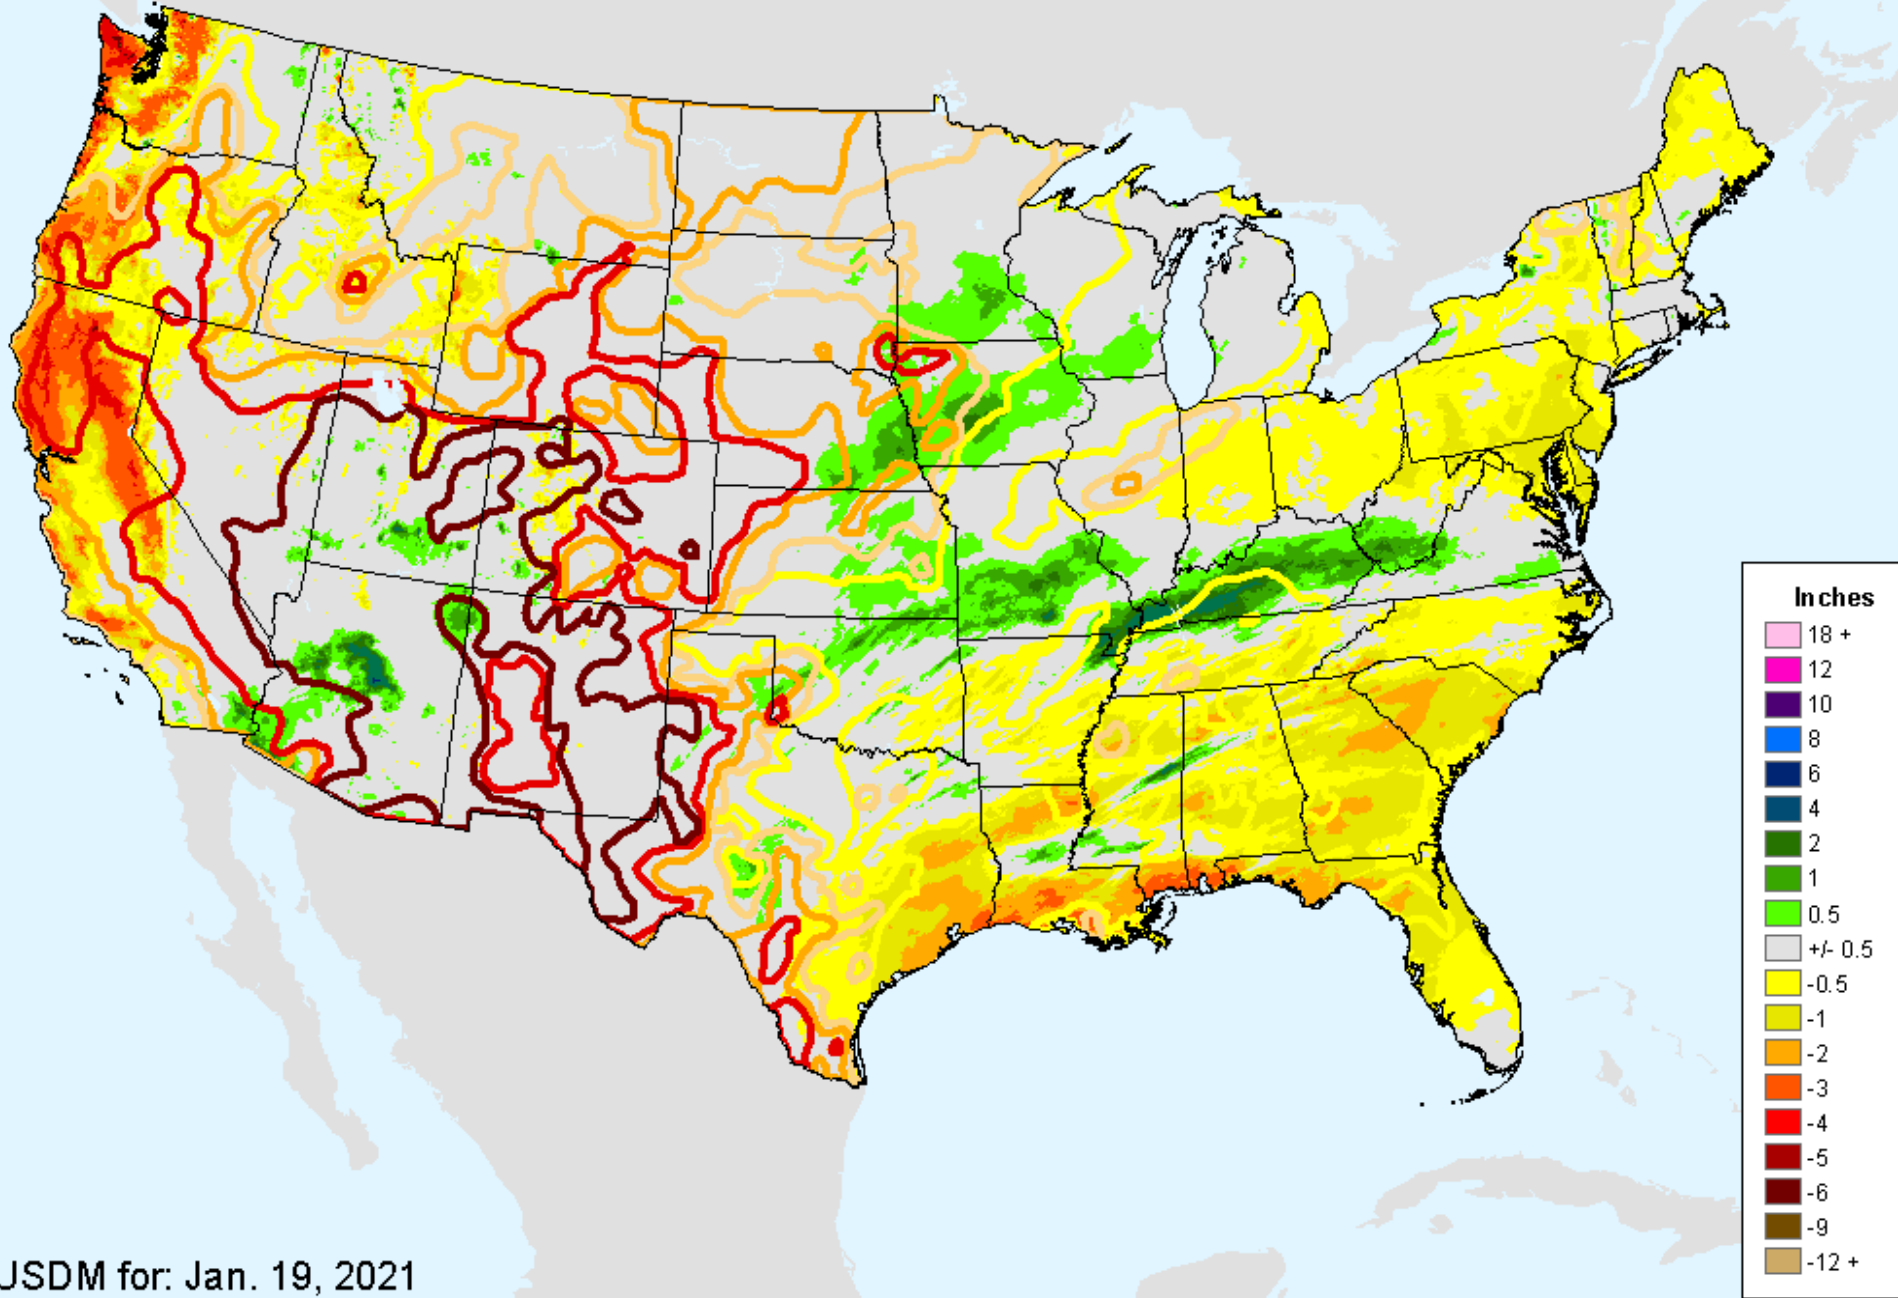

AHPS 7-Day Precipitation

As of: Tuesday, January 26, 2021

AHPS 7-Day Precipitation

As of: Tuesday, January 26, 2021

USDM for: Jan. 19, 2021

AHPS 14-Day Precip Departure

As of: Tuesday, January 26, 2021

USDM for: Jan. 19, 2021