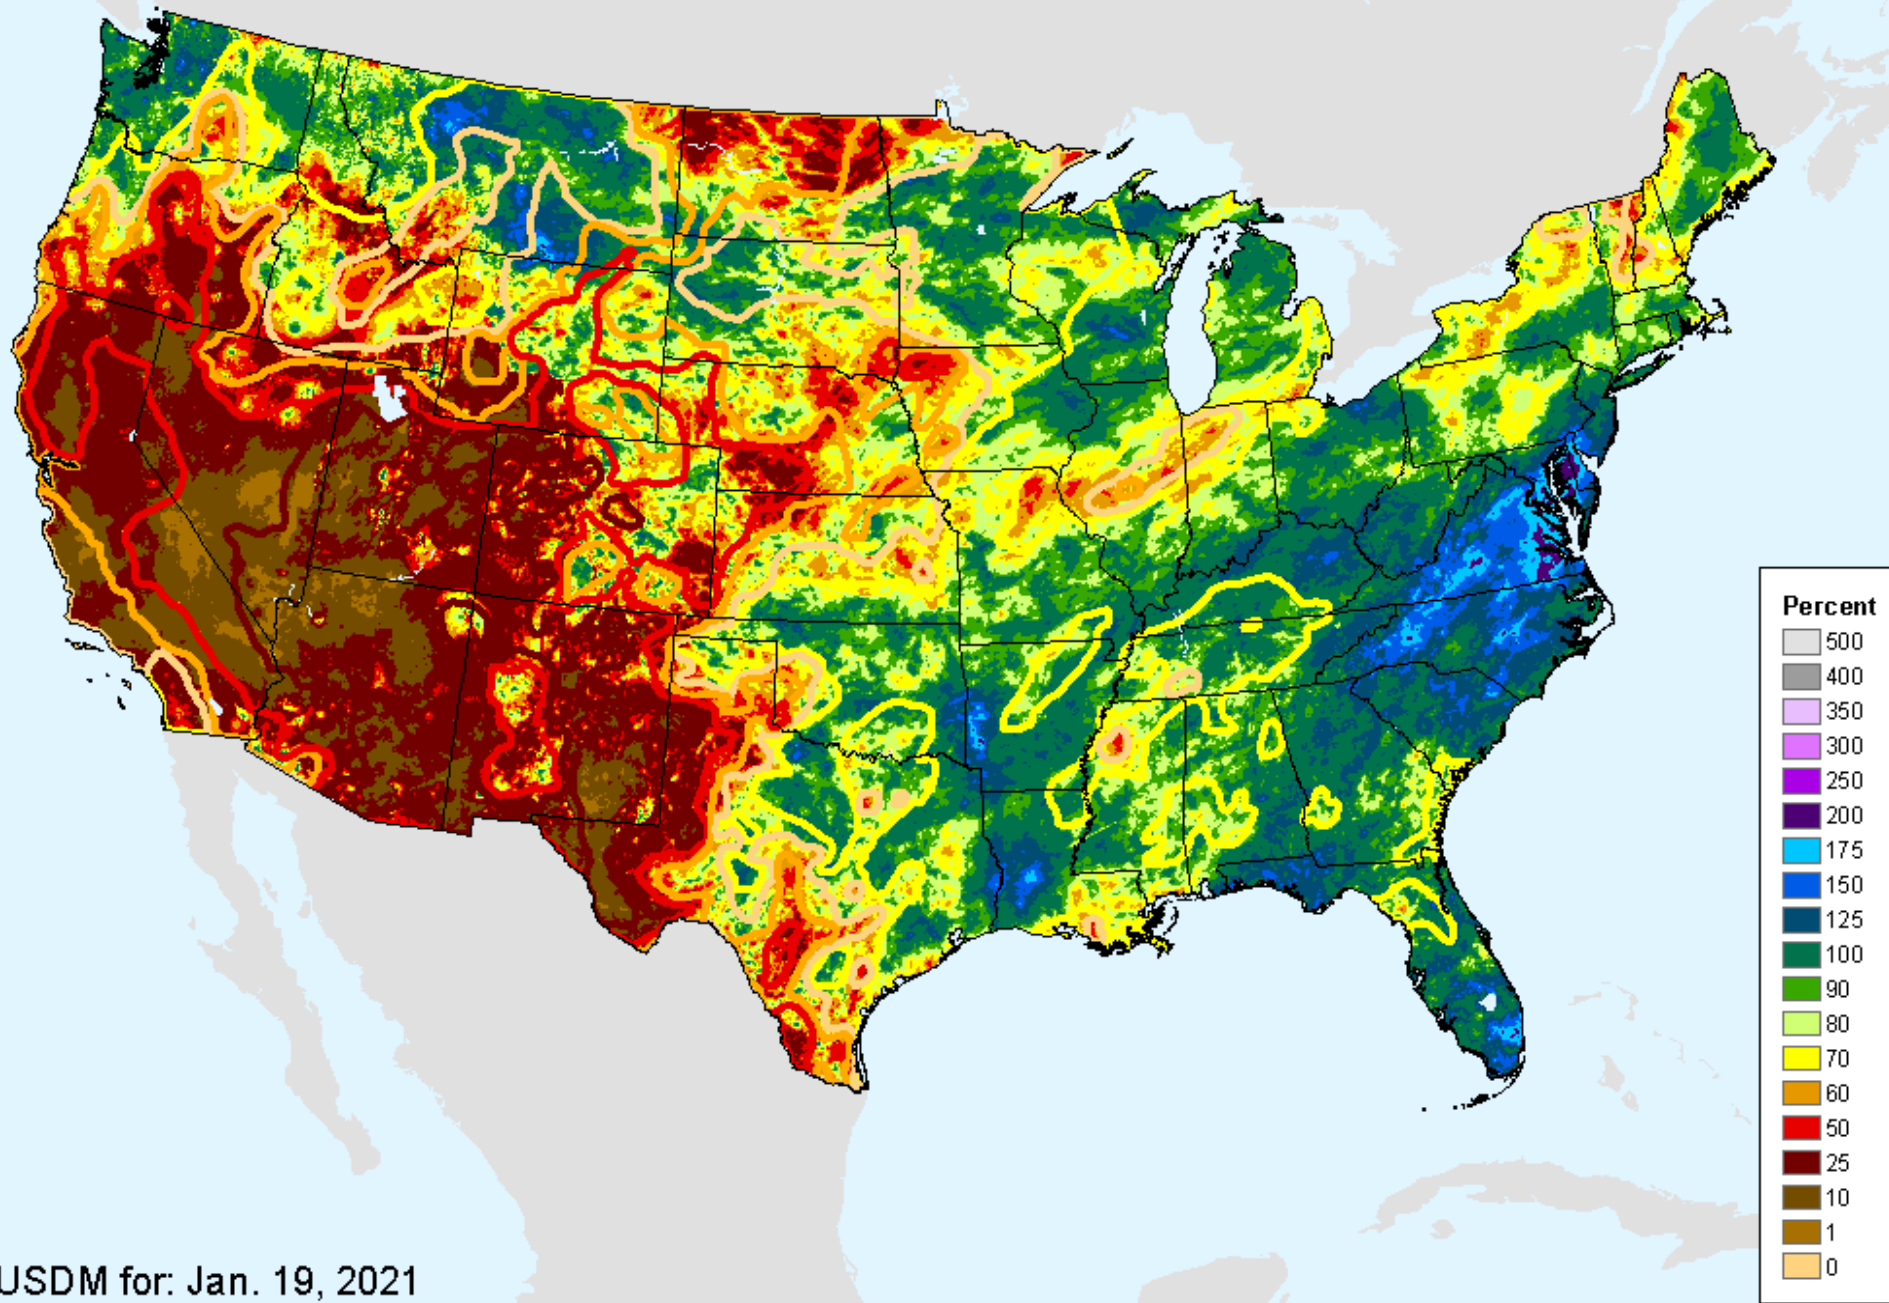

AHPS 180-Day Precip Departure

As of: Tuesday, January 26, 2021

USDM for: Jan. 19, 2021

AHPS 180-Day Precip Departure

As of: Tuesday, January 26, 2021

AHPS 180-Day Pct of Normal Pcp

As of: Tuesday, January 26, 2021