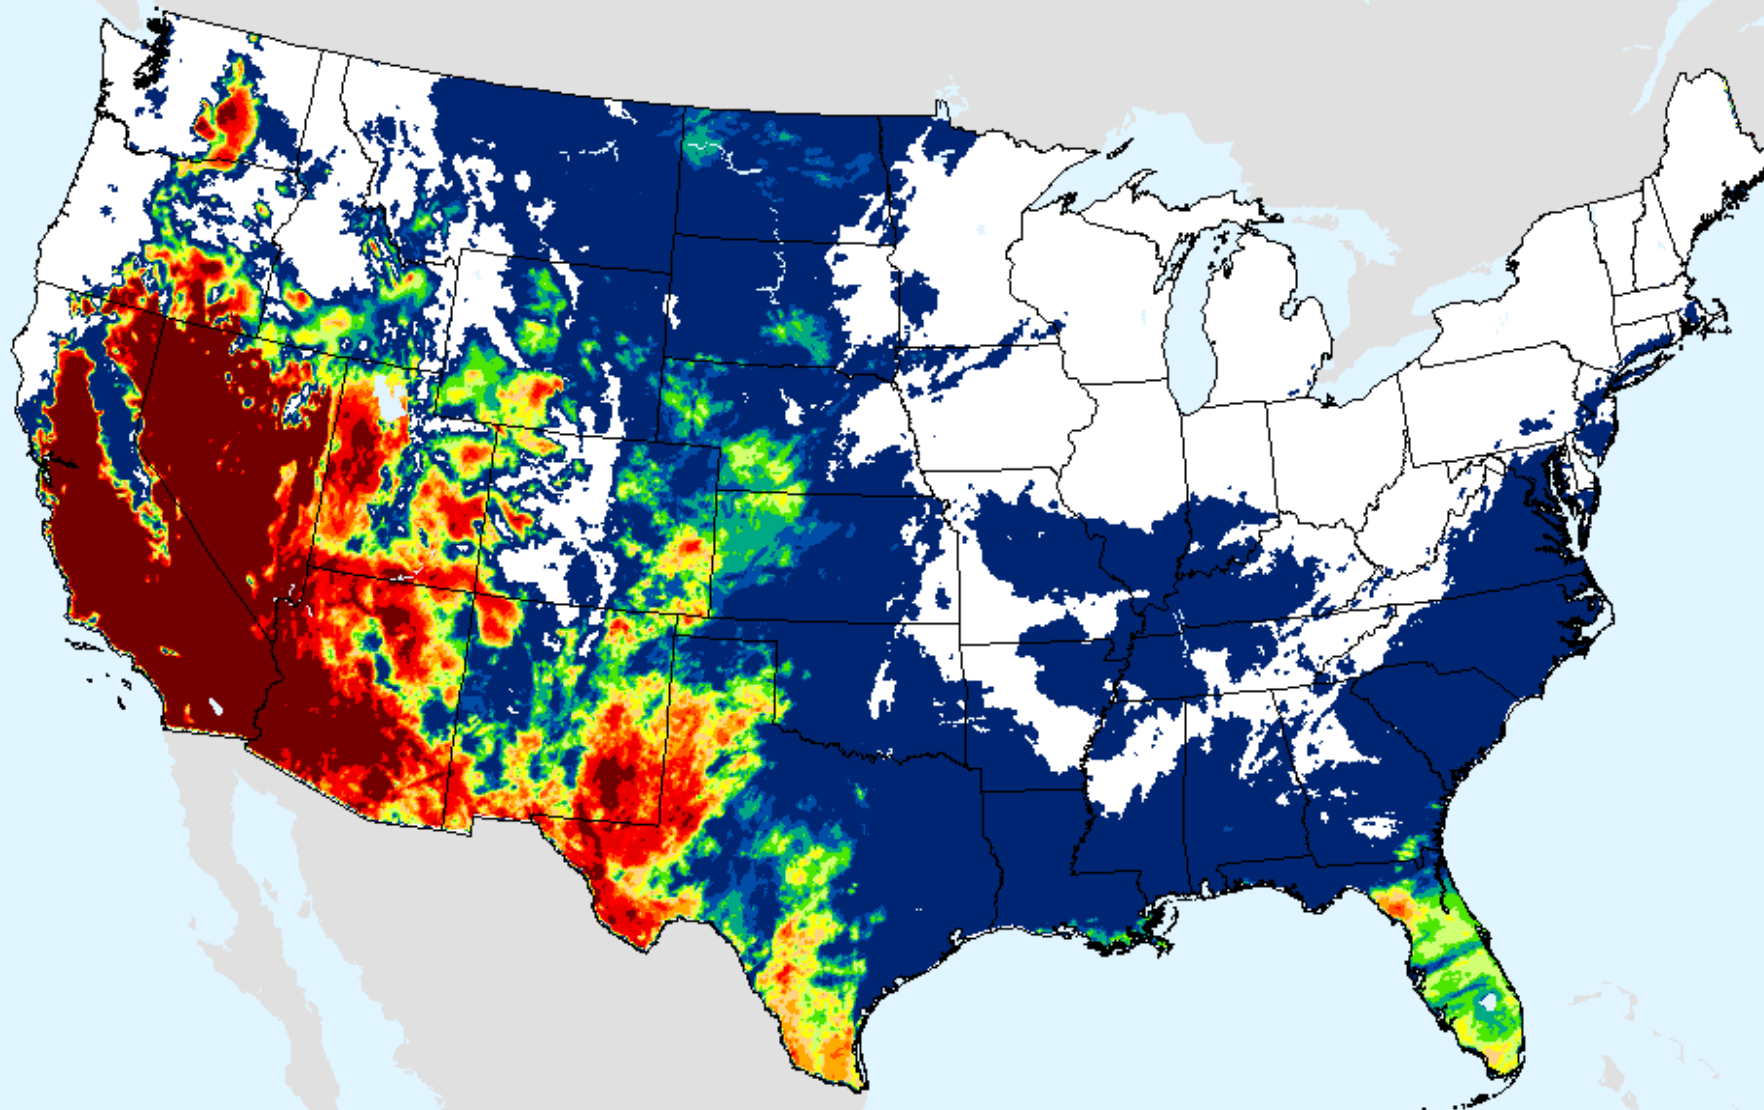

As of: Tuesday, January 26, 2021

AHPS 1-month SPEI

As of: Tuesday, January 26, 2021

USDM for: Jan. 19, 2021

SPEI (USDM)

AHPS 1-month SPEI

As of: Tuesday, January 26, 2021

SPEI (USDM)