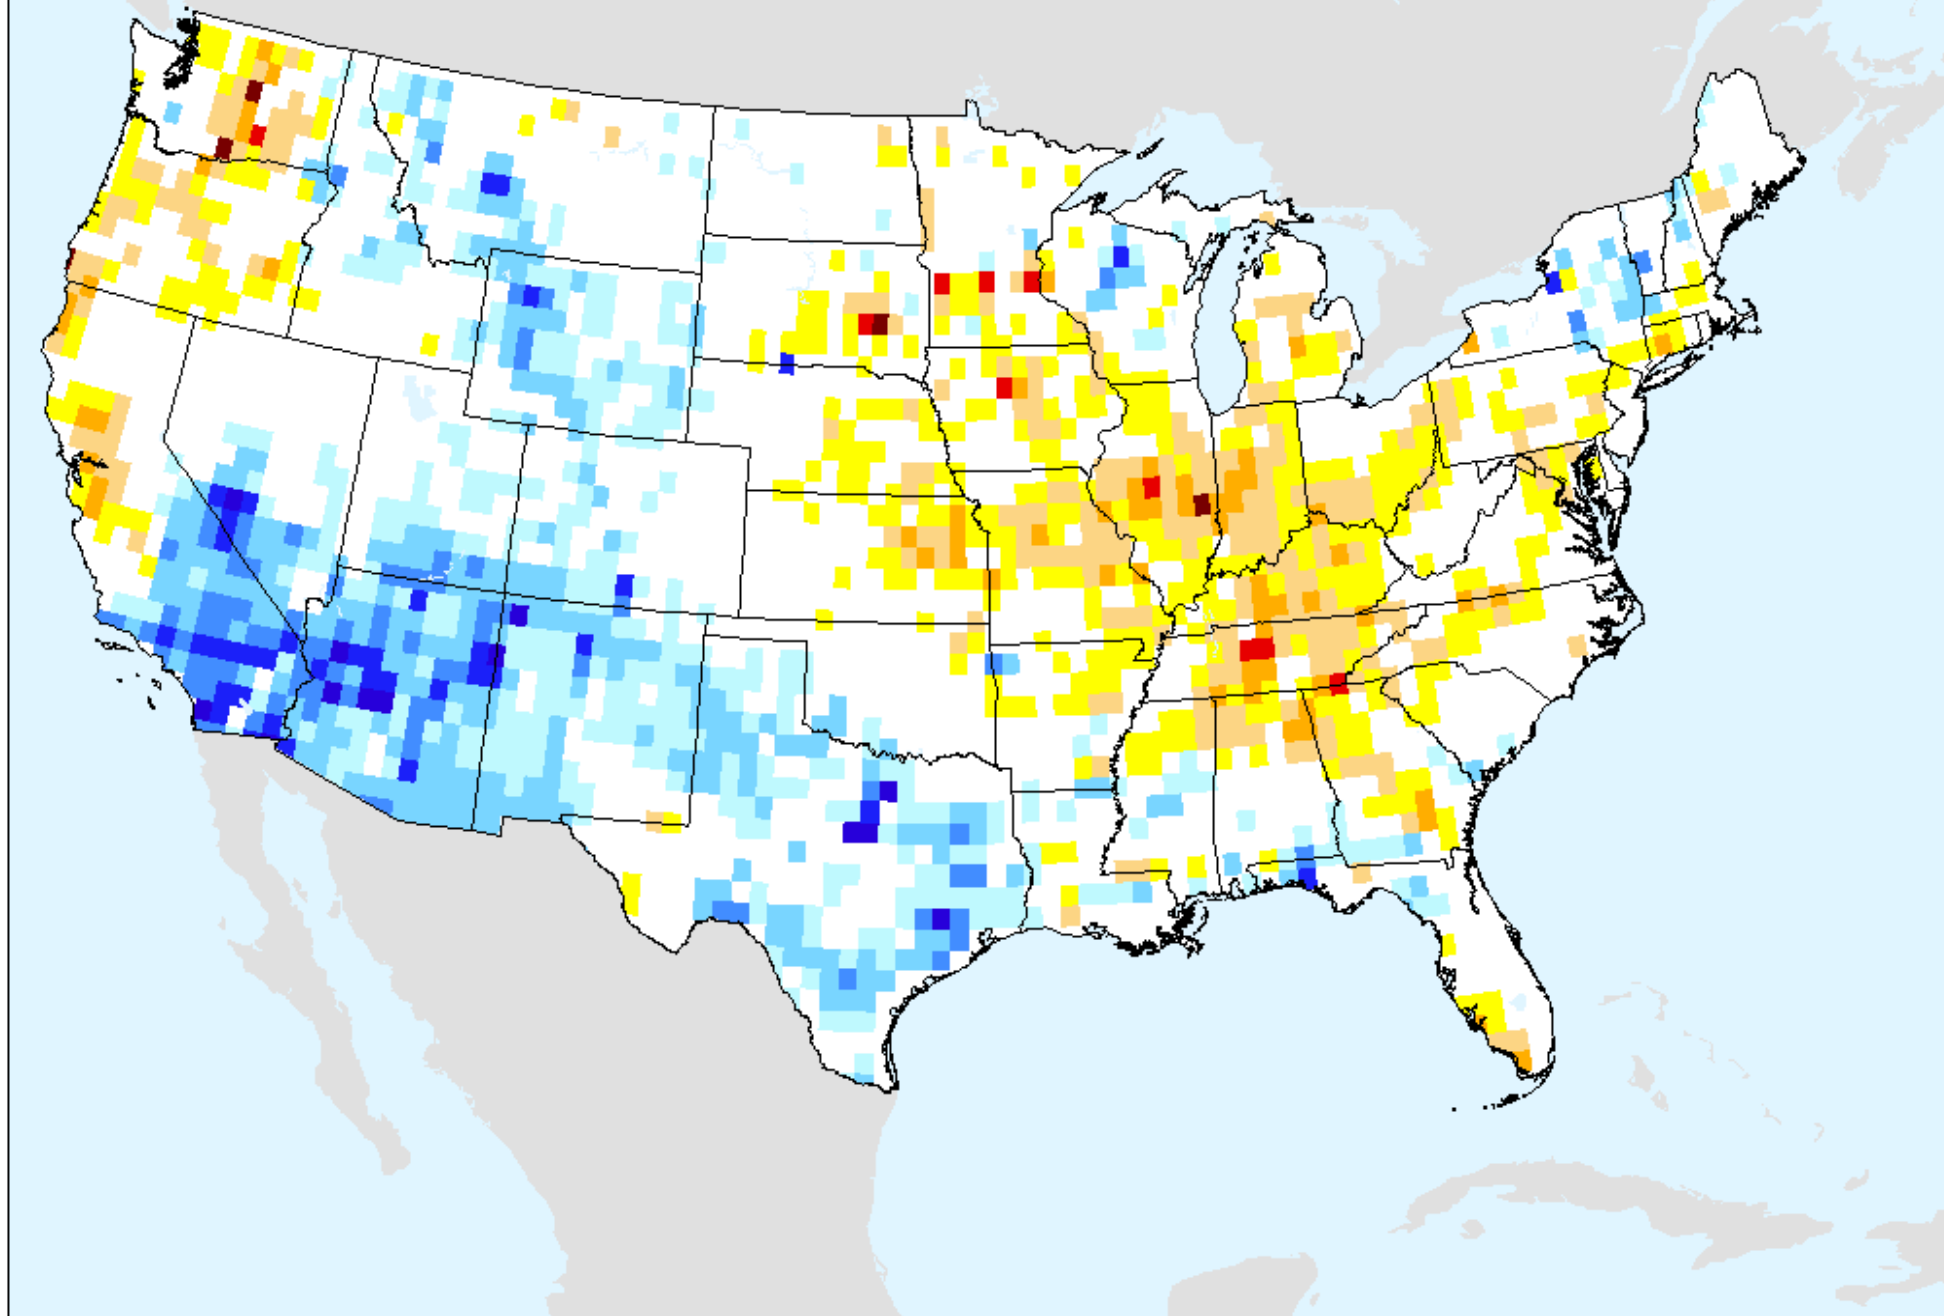

AIRS-Based Vapor Pressure Deficit 7 Day

As of: Tuesday, January 26, 2021