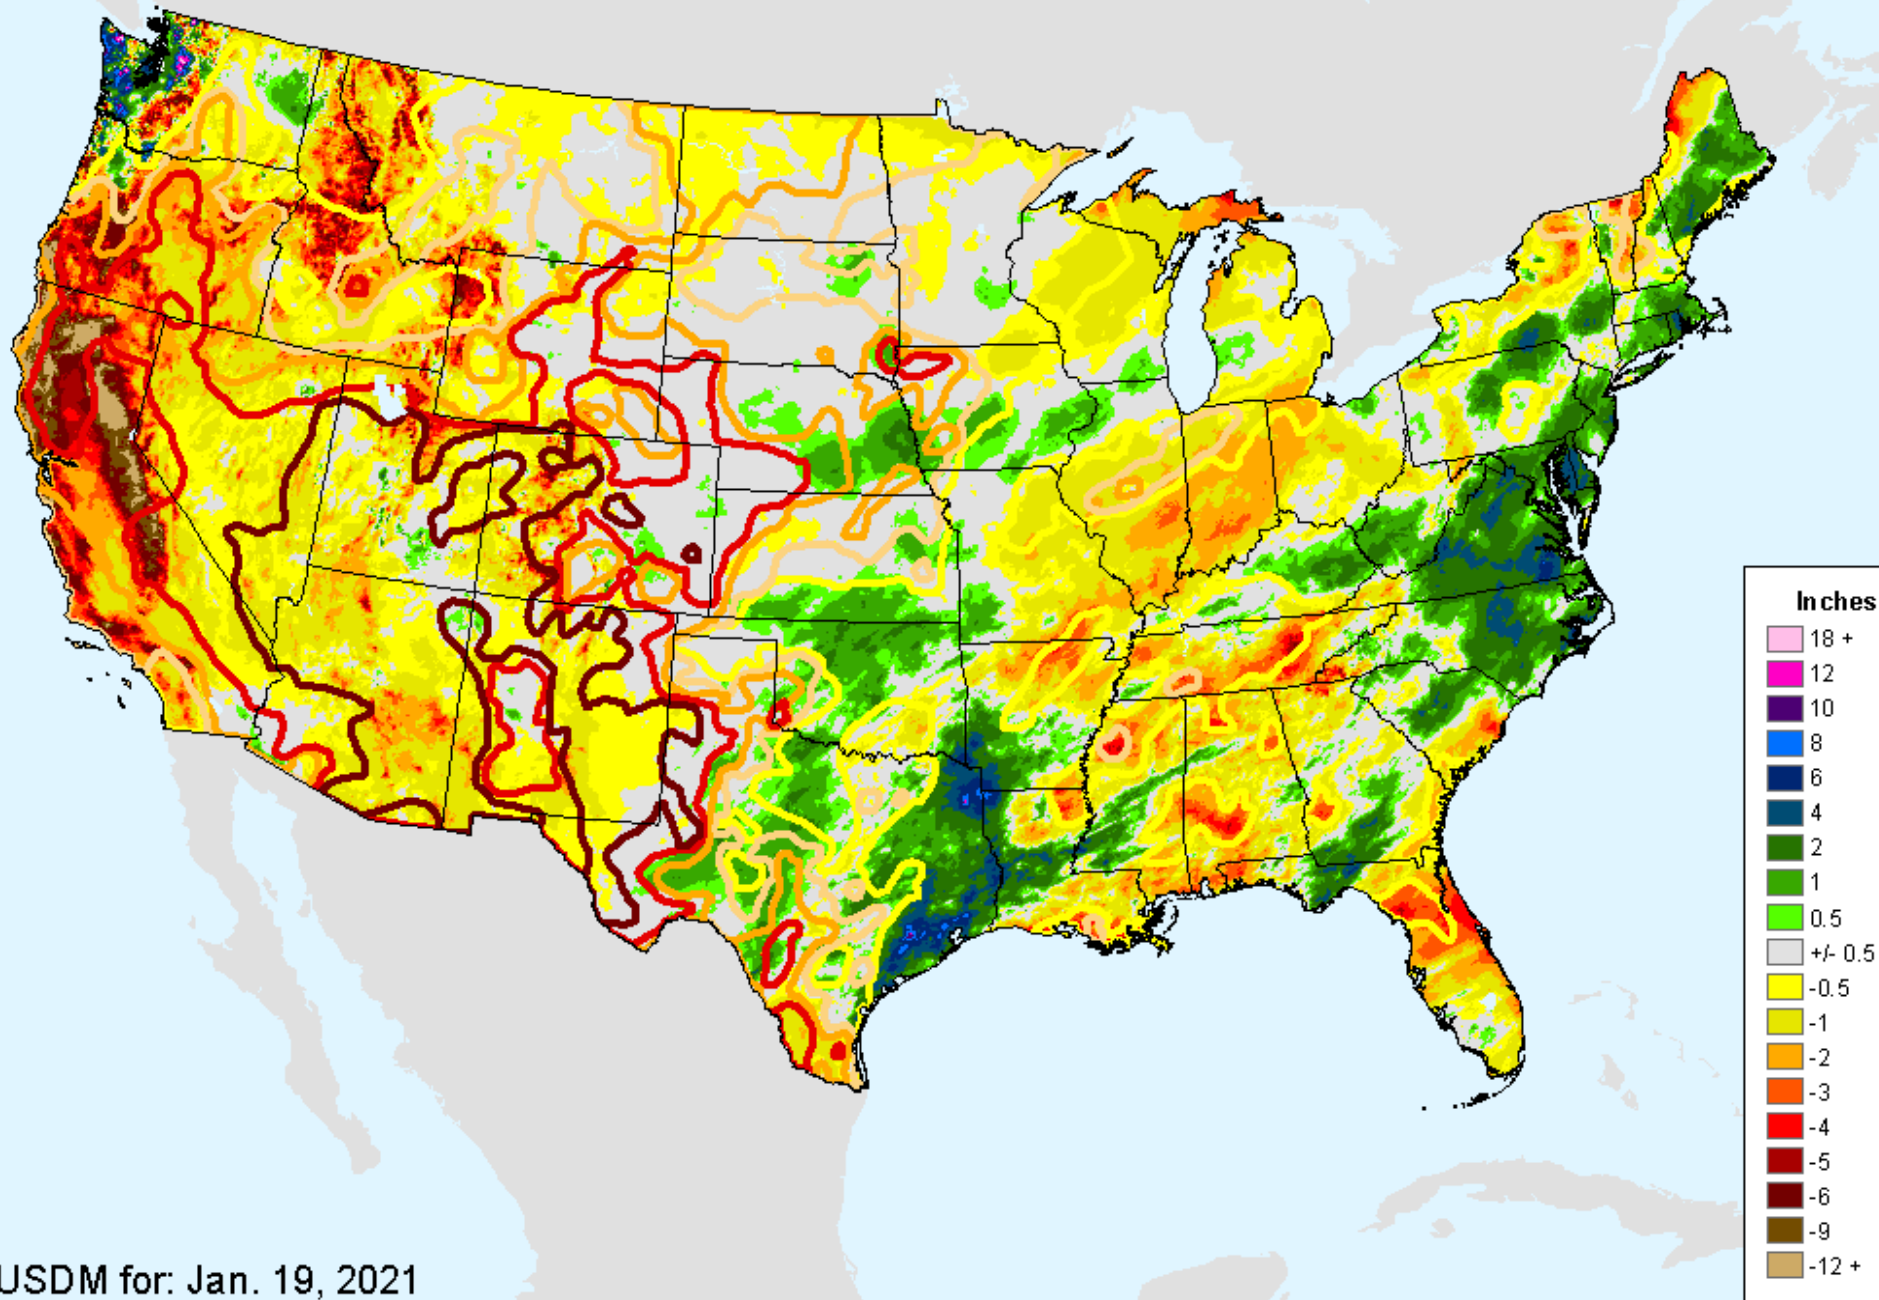

AHPS 60-Day Precip Departure

As of: Tuesday, January 26, 2021

USDM for: Jan. 19, 2021