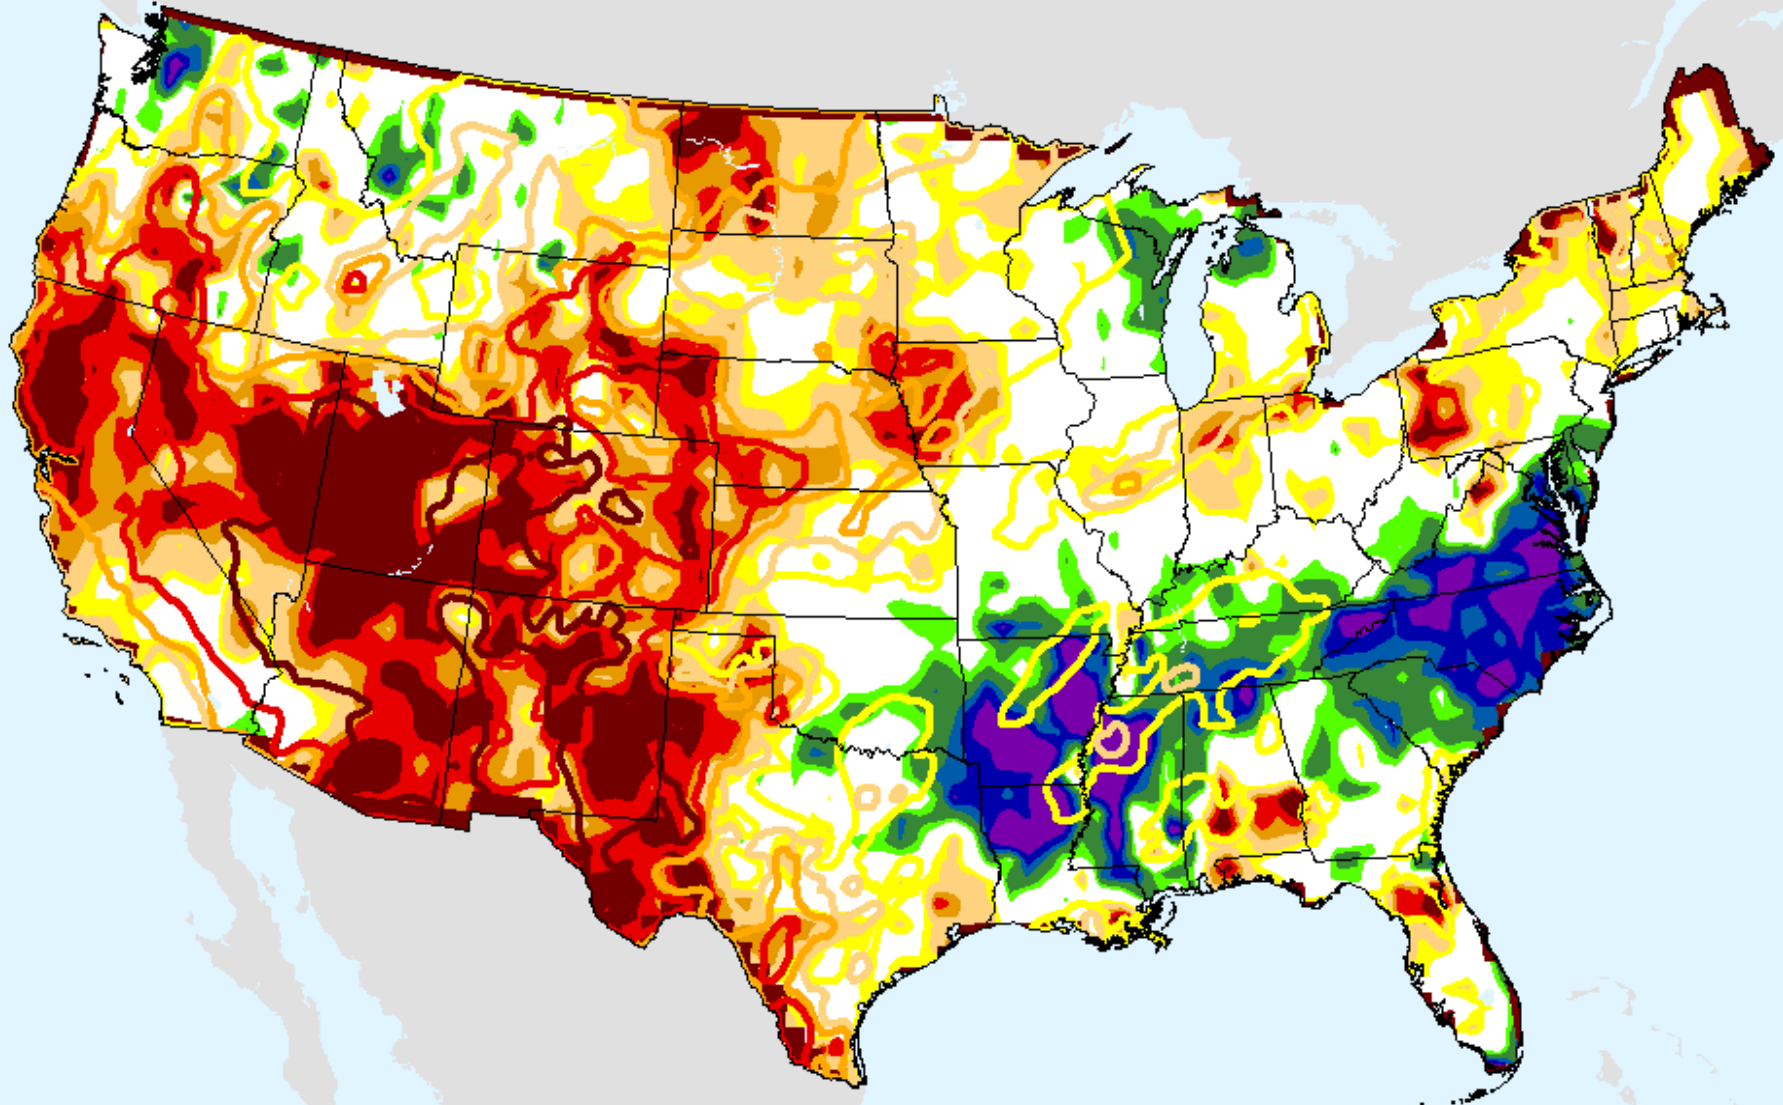

SPI (USDM)

CPC 12-month SPI

As of: Tuesday, January 26, 2021

CPC 24-month SPI

As of: Tuesday, January 26, 2021

USDM for: Jan. 19, 2021

SPI (USDM)

CPC 24-month SPI