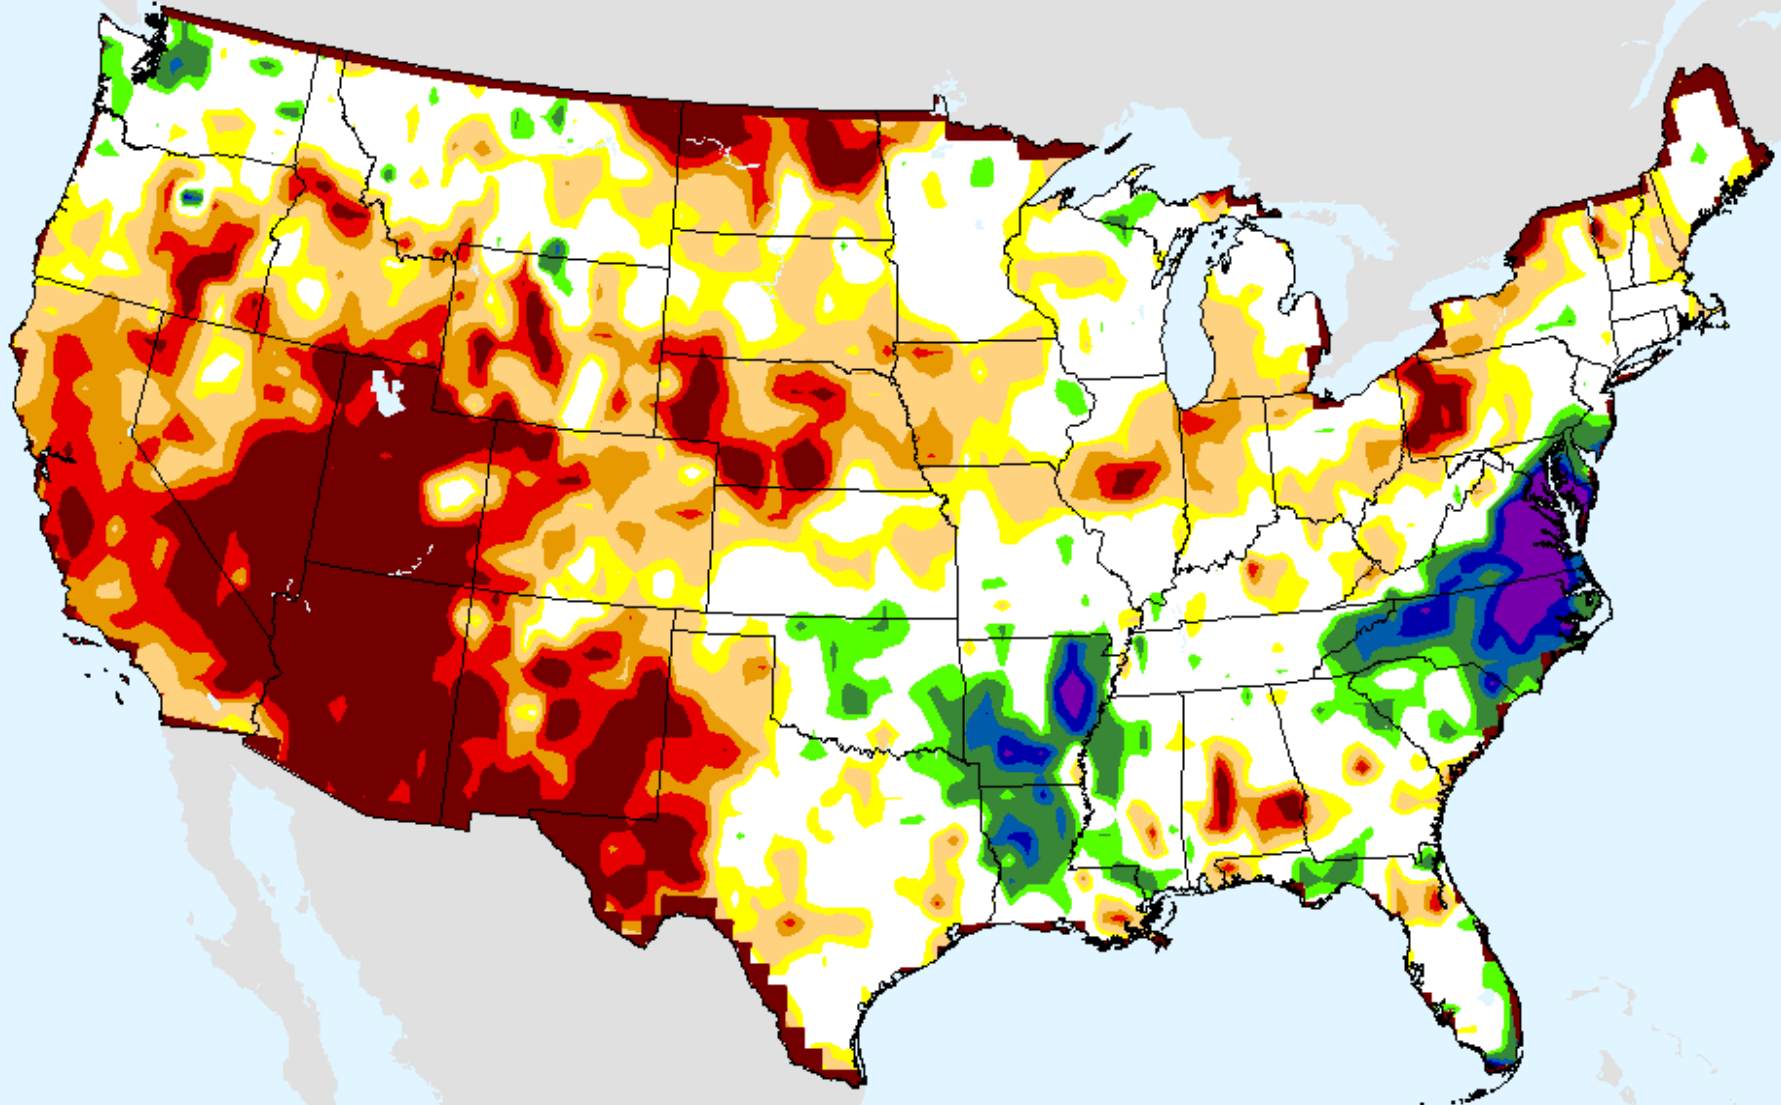

As of: Tuesday, January 26, 2021

CPC 6-month SPI

As of: Tuesday, January 26, 2021

USDM for: Jan. 19, 2021

SPI (USDM)

CPC 6-month SPI

As of: Tuesday, January 26, 2021

CPC 9-month SPI