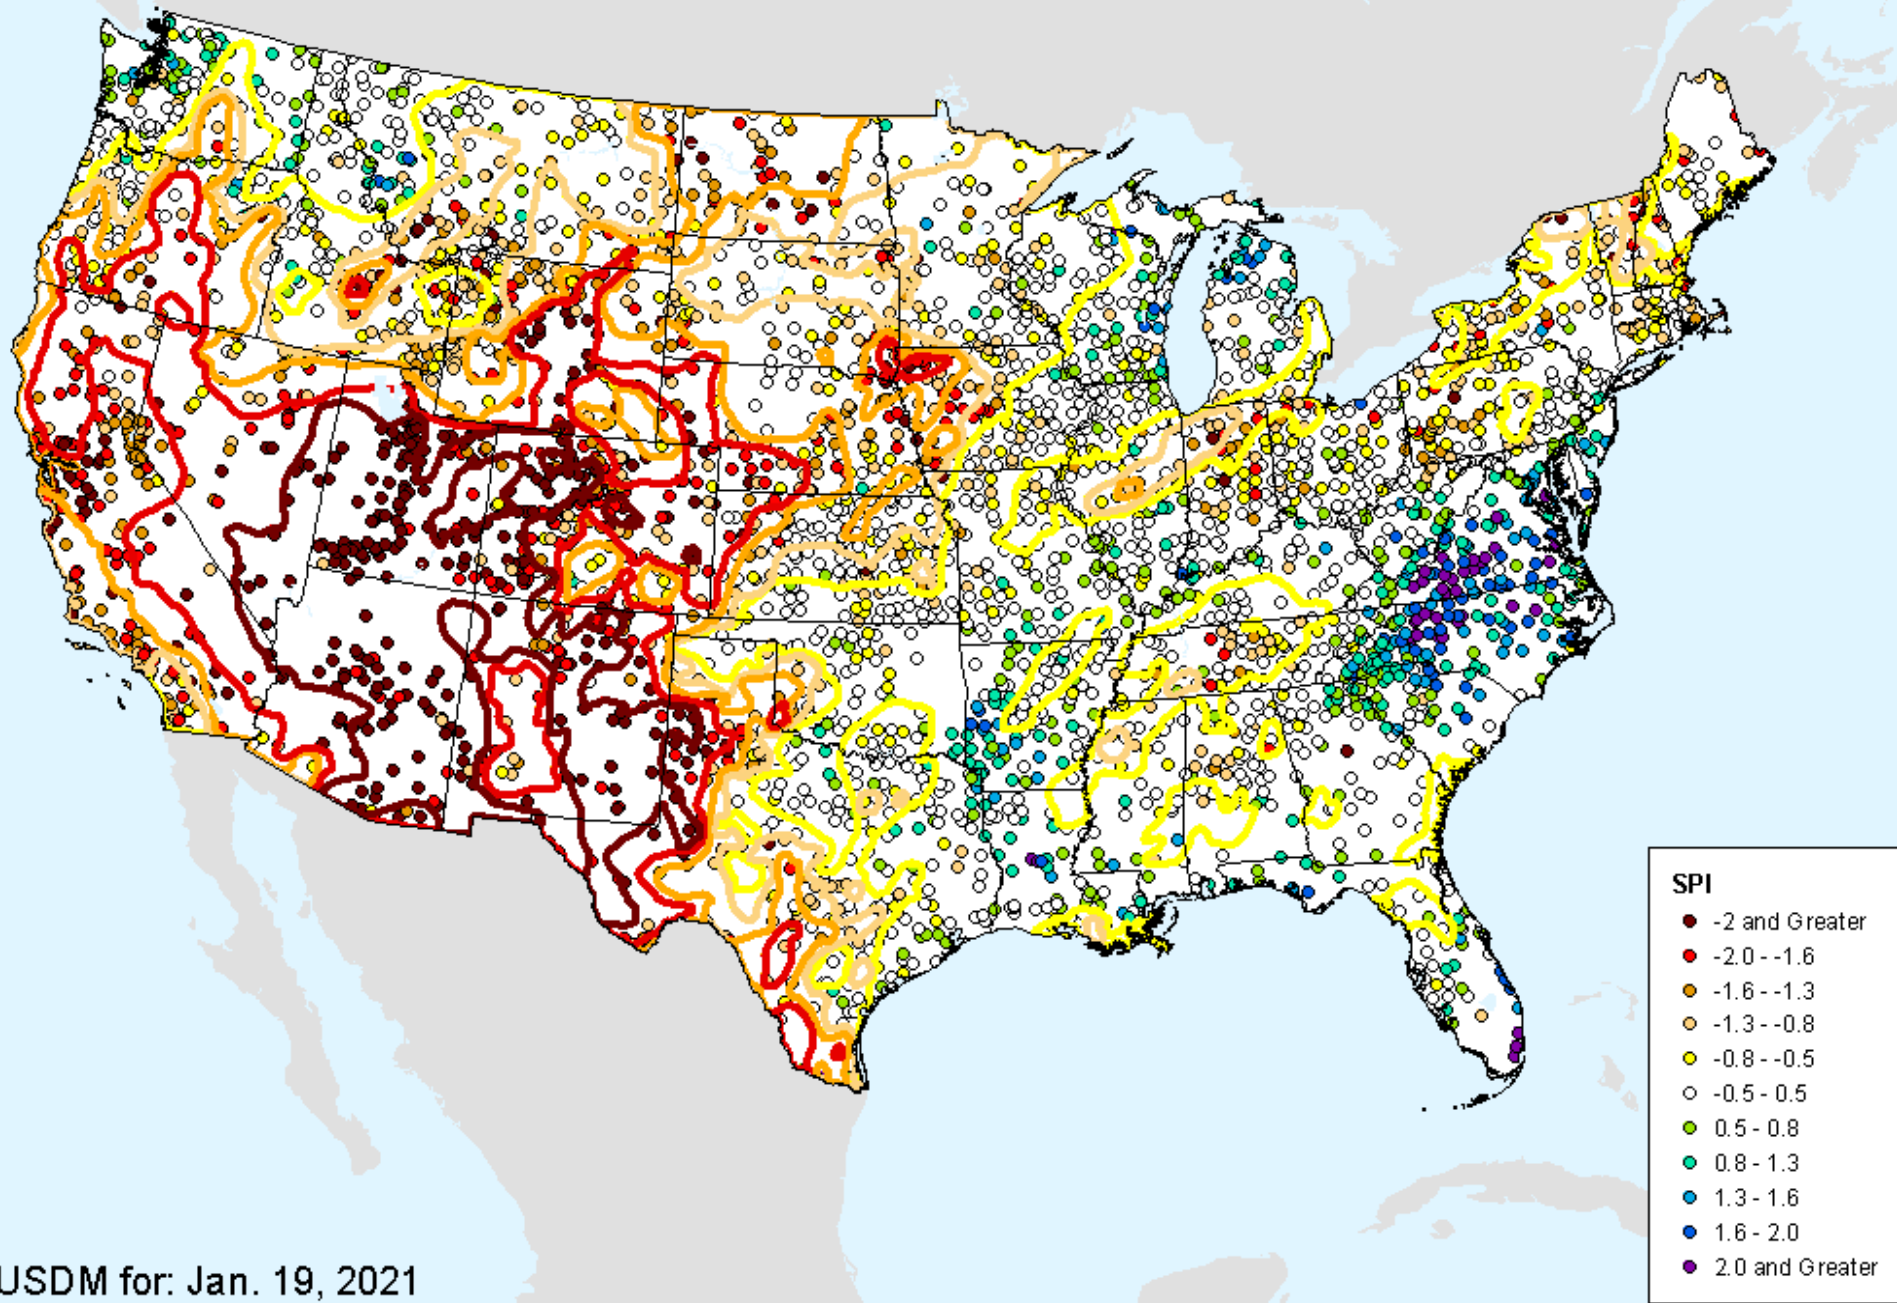

As of: Tuesday, January 26, 2021

HPRCC 6-month SPI

As of: Tuesday, January 26, 2021

USDM for: Jan. 19, 2021

HPRCC 6-month SPI

As of: Tuesday, January 26, 2021

HPRCC 9-month SPI

As of: Tuesday, January 26, 2021