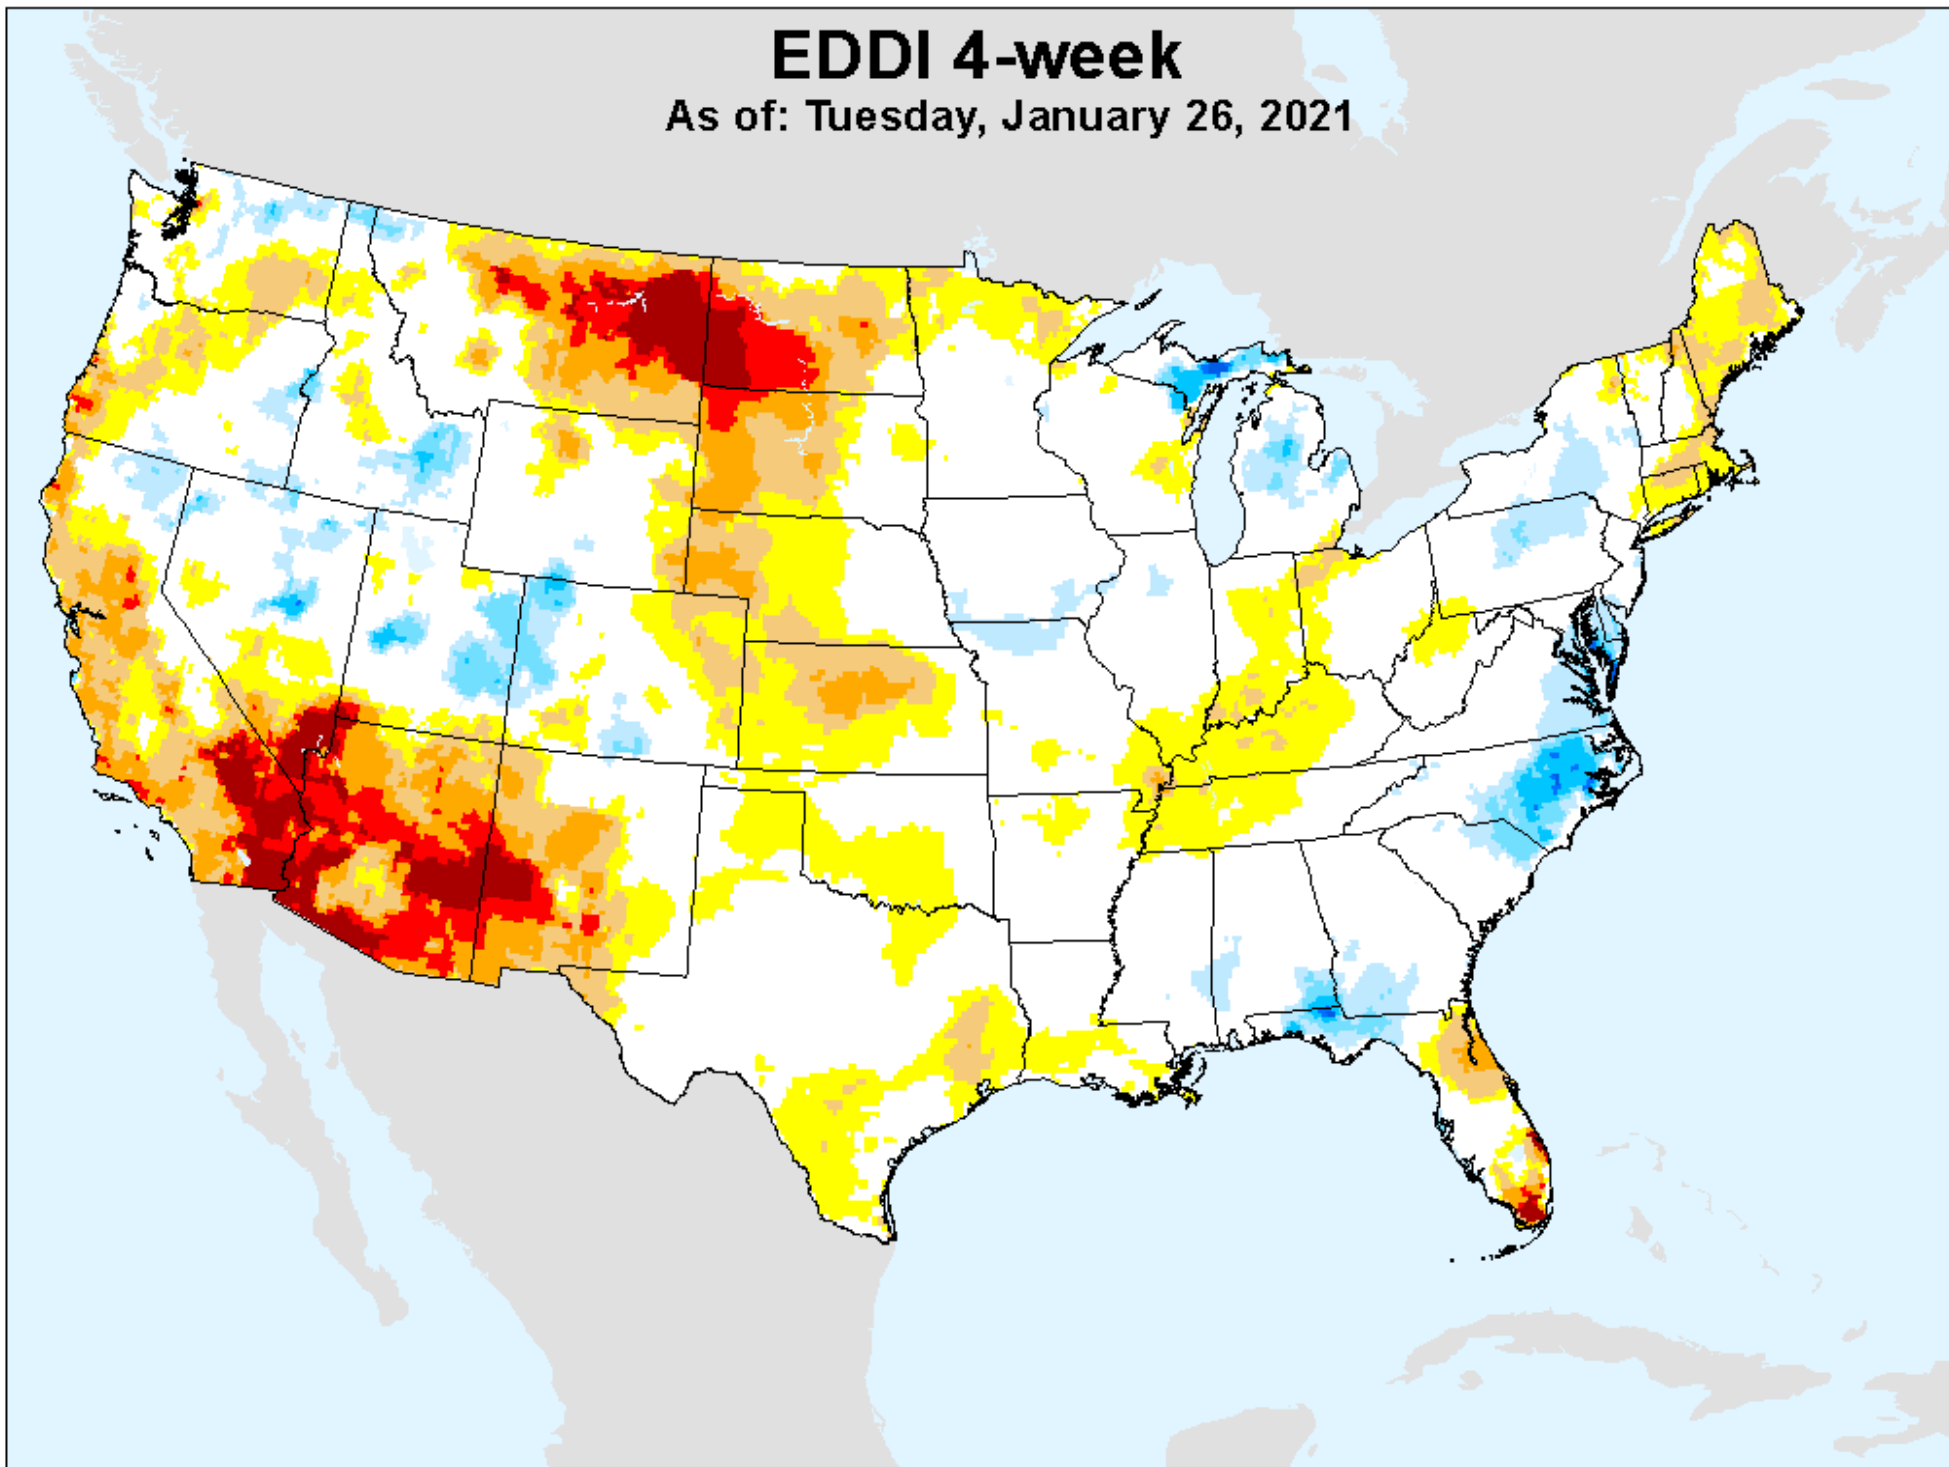

EDDI 4-week

As of: Tuesday, January 26, 2021

USDM for: Jan. 19, 2021

EDDI 4-week

As of: Tuesday, January 26, 2021

EDDI 5-week

As of: Tuesday, January 26, 2021

USDM for: Jan. 19, 2021