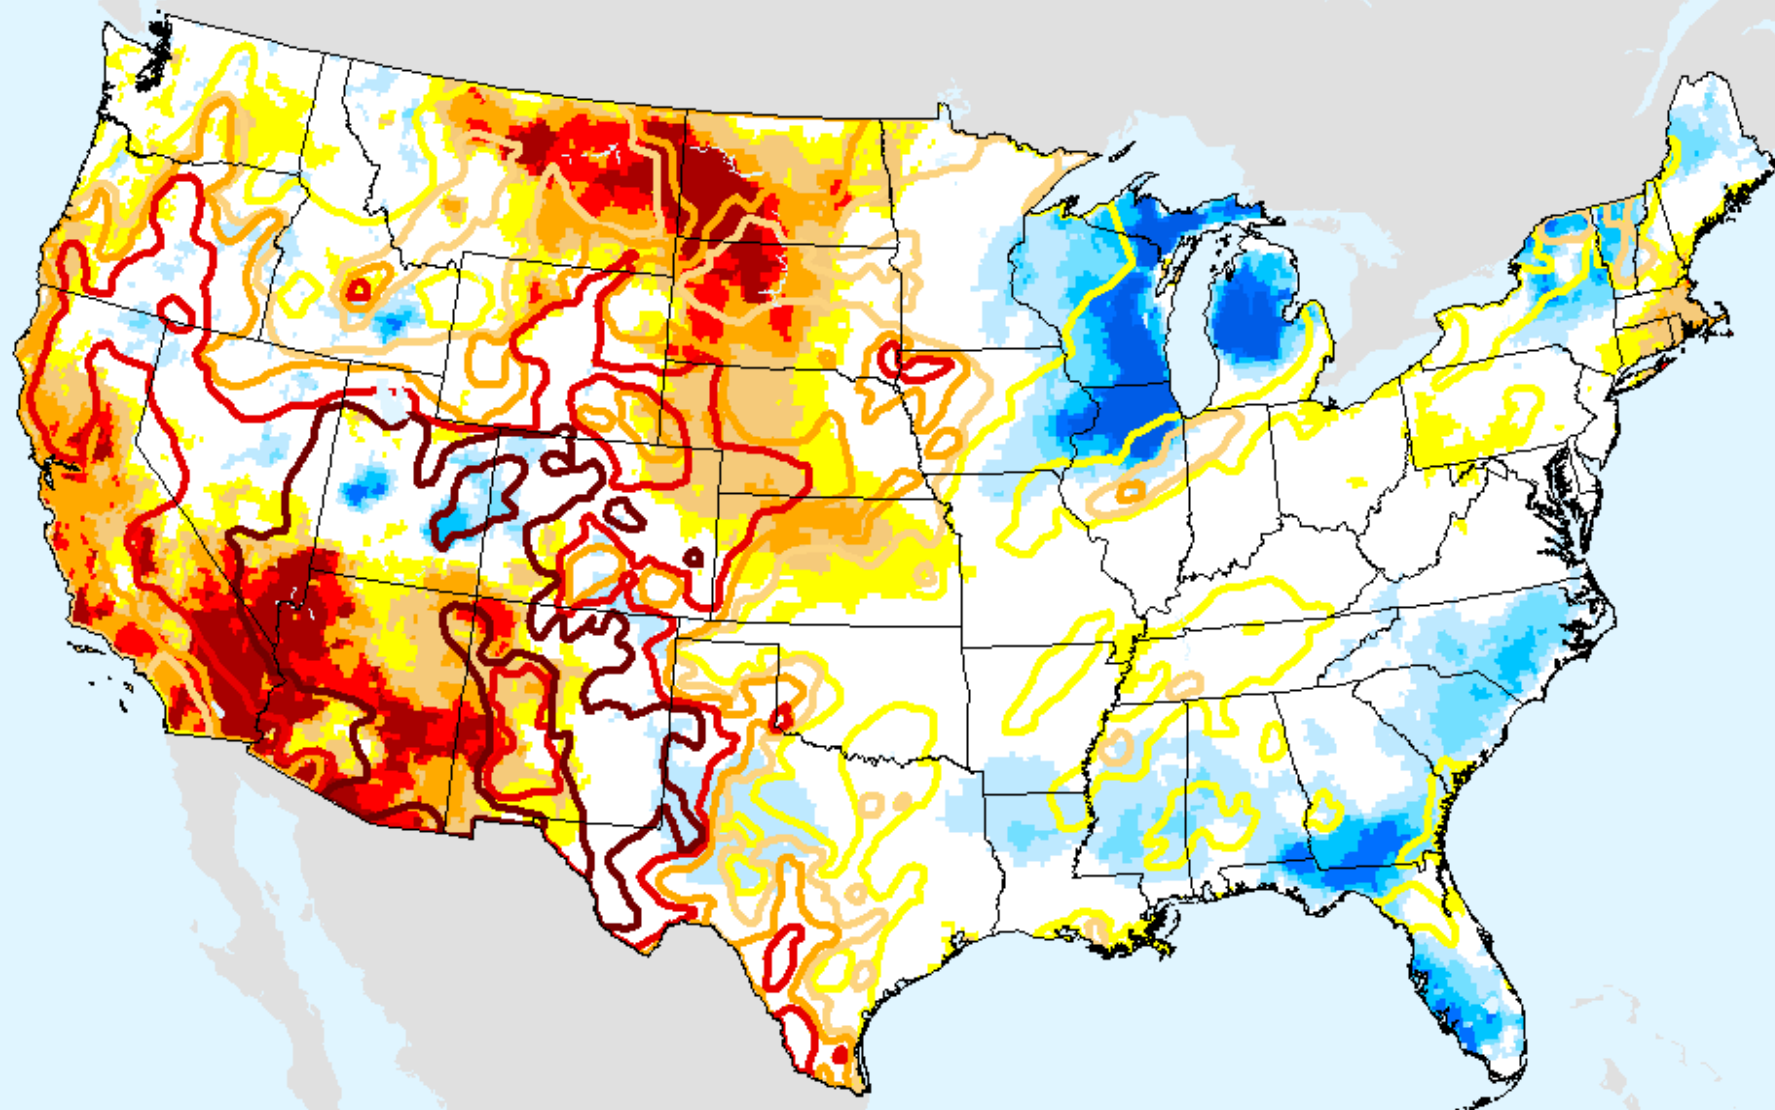

SPEI (USDM)

EDDI 1-week

As of: Tuesday, January 26, 2021

USDM for: Jan. 19, 2021

EDDI 1-week

As of: Tuesday, January 26, 2021

EDDI 2-week

As of: Tuesday, January 26, 2021