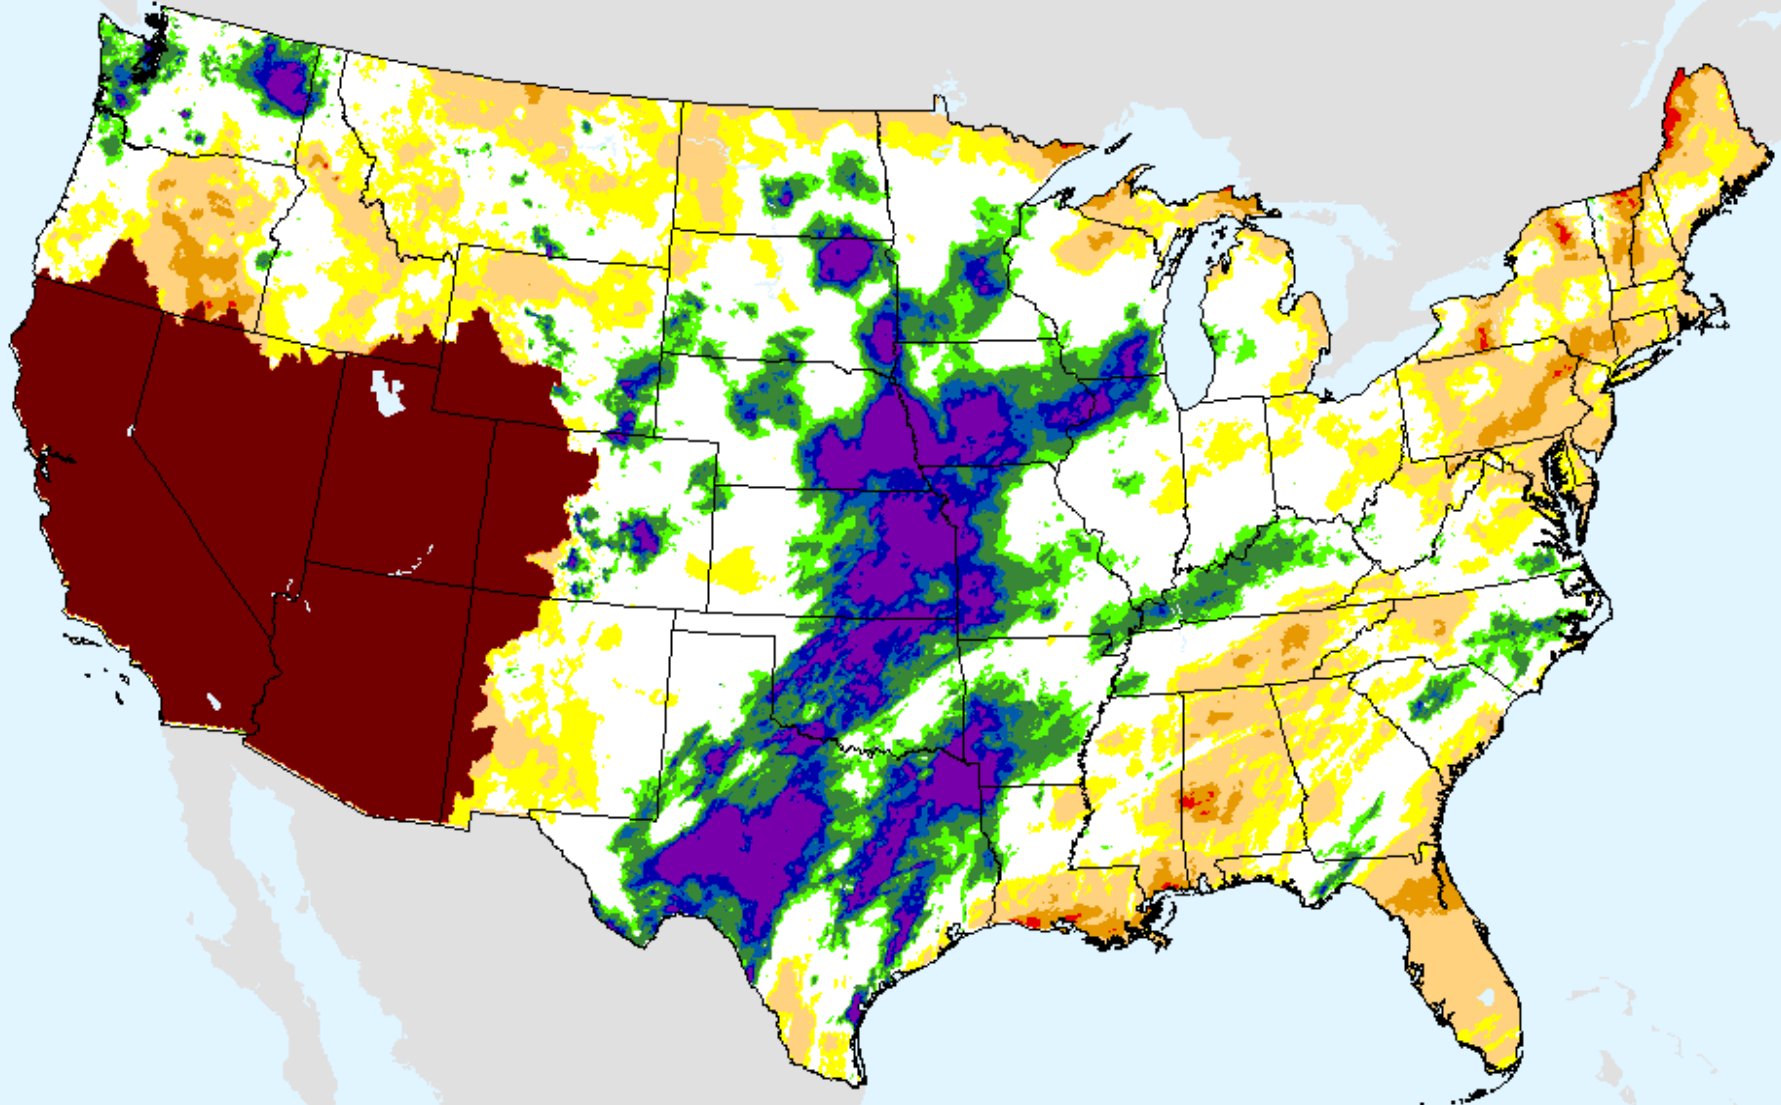

HPRCC Year-to-date SPI

As of: Tuesday, January 26, 2021

AHPS 1-month SPI

As of: Tuesday, January 26, 2021

USDM for: Jan. 19, 2021

SPI (USDM)

AHPS 1-month SPI

As of: Tuesday, January 26, 2021