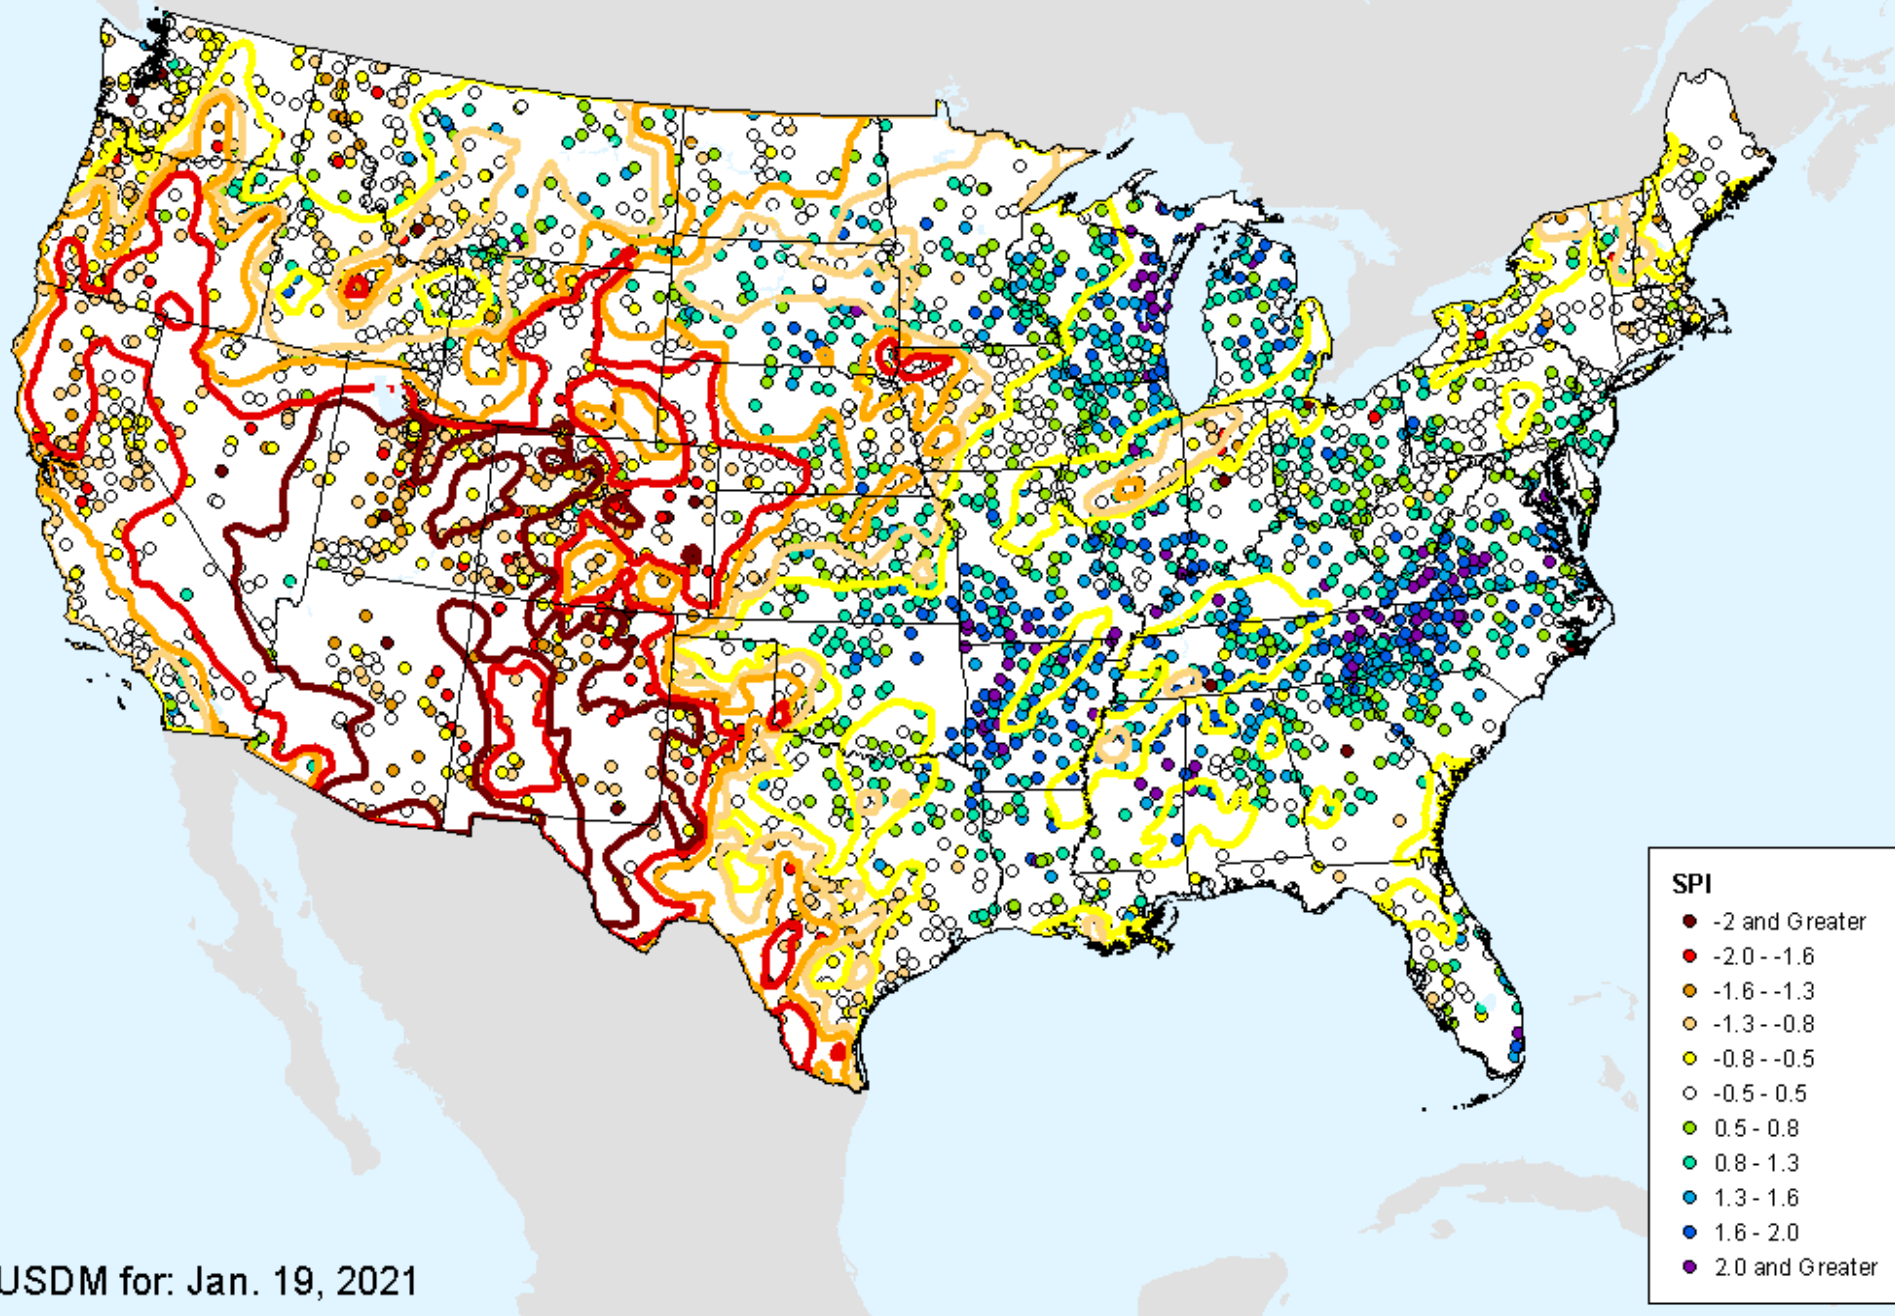

HPRCC 24-month SPI

As of: Tuesday, January 26, 2021

USDM for: Jan. 19, 2021