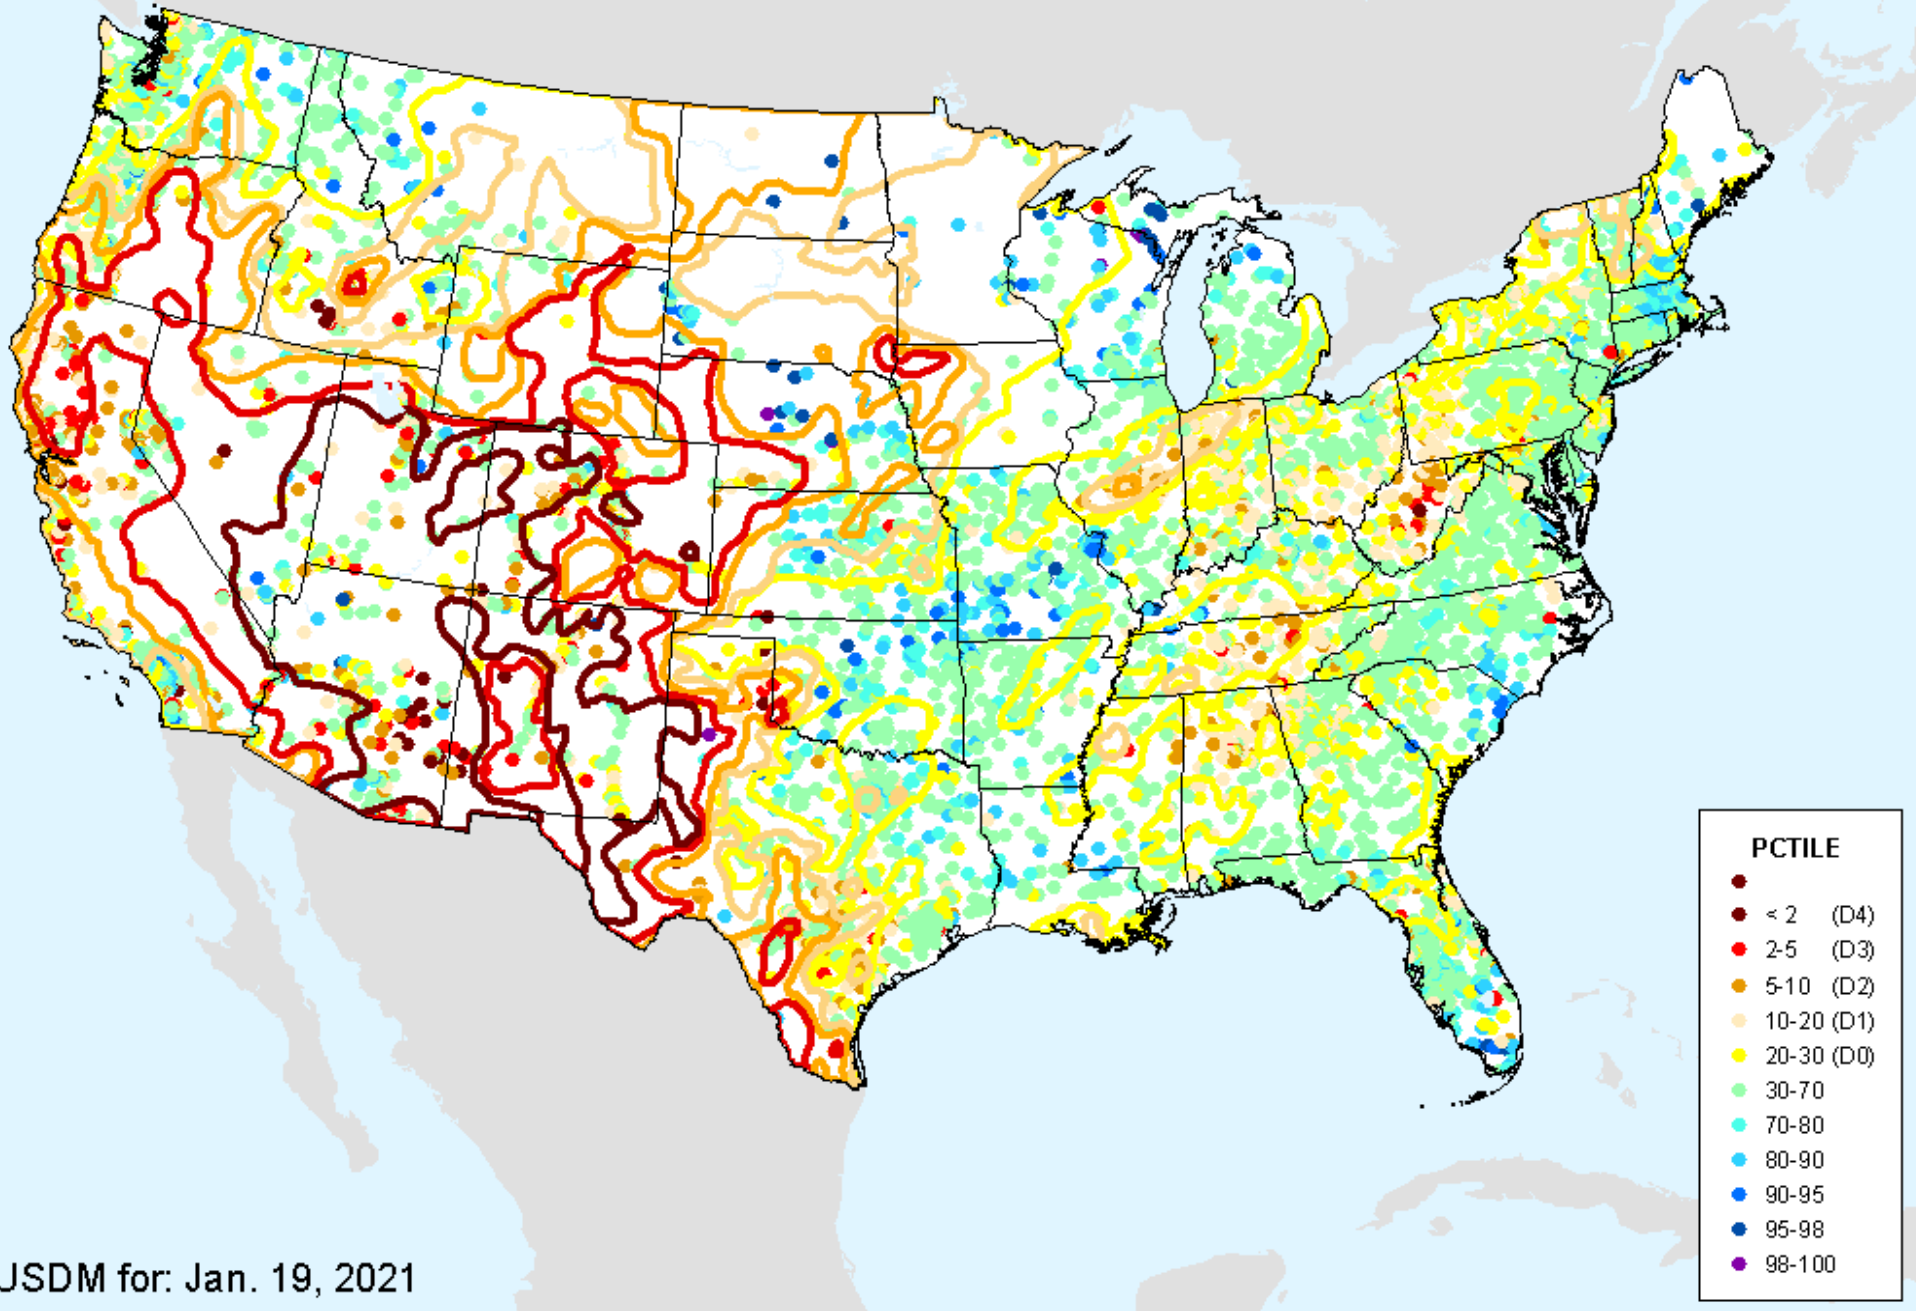

USGS 7-Day Avg Streamflow

As of: Tuesday, January 26, 2021

USDM for: Jan. 19, 2021