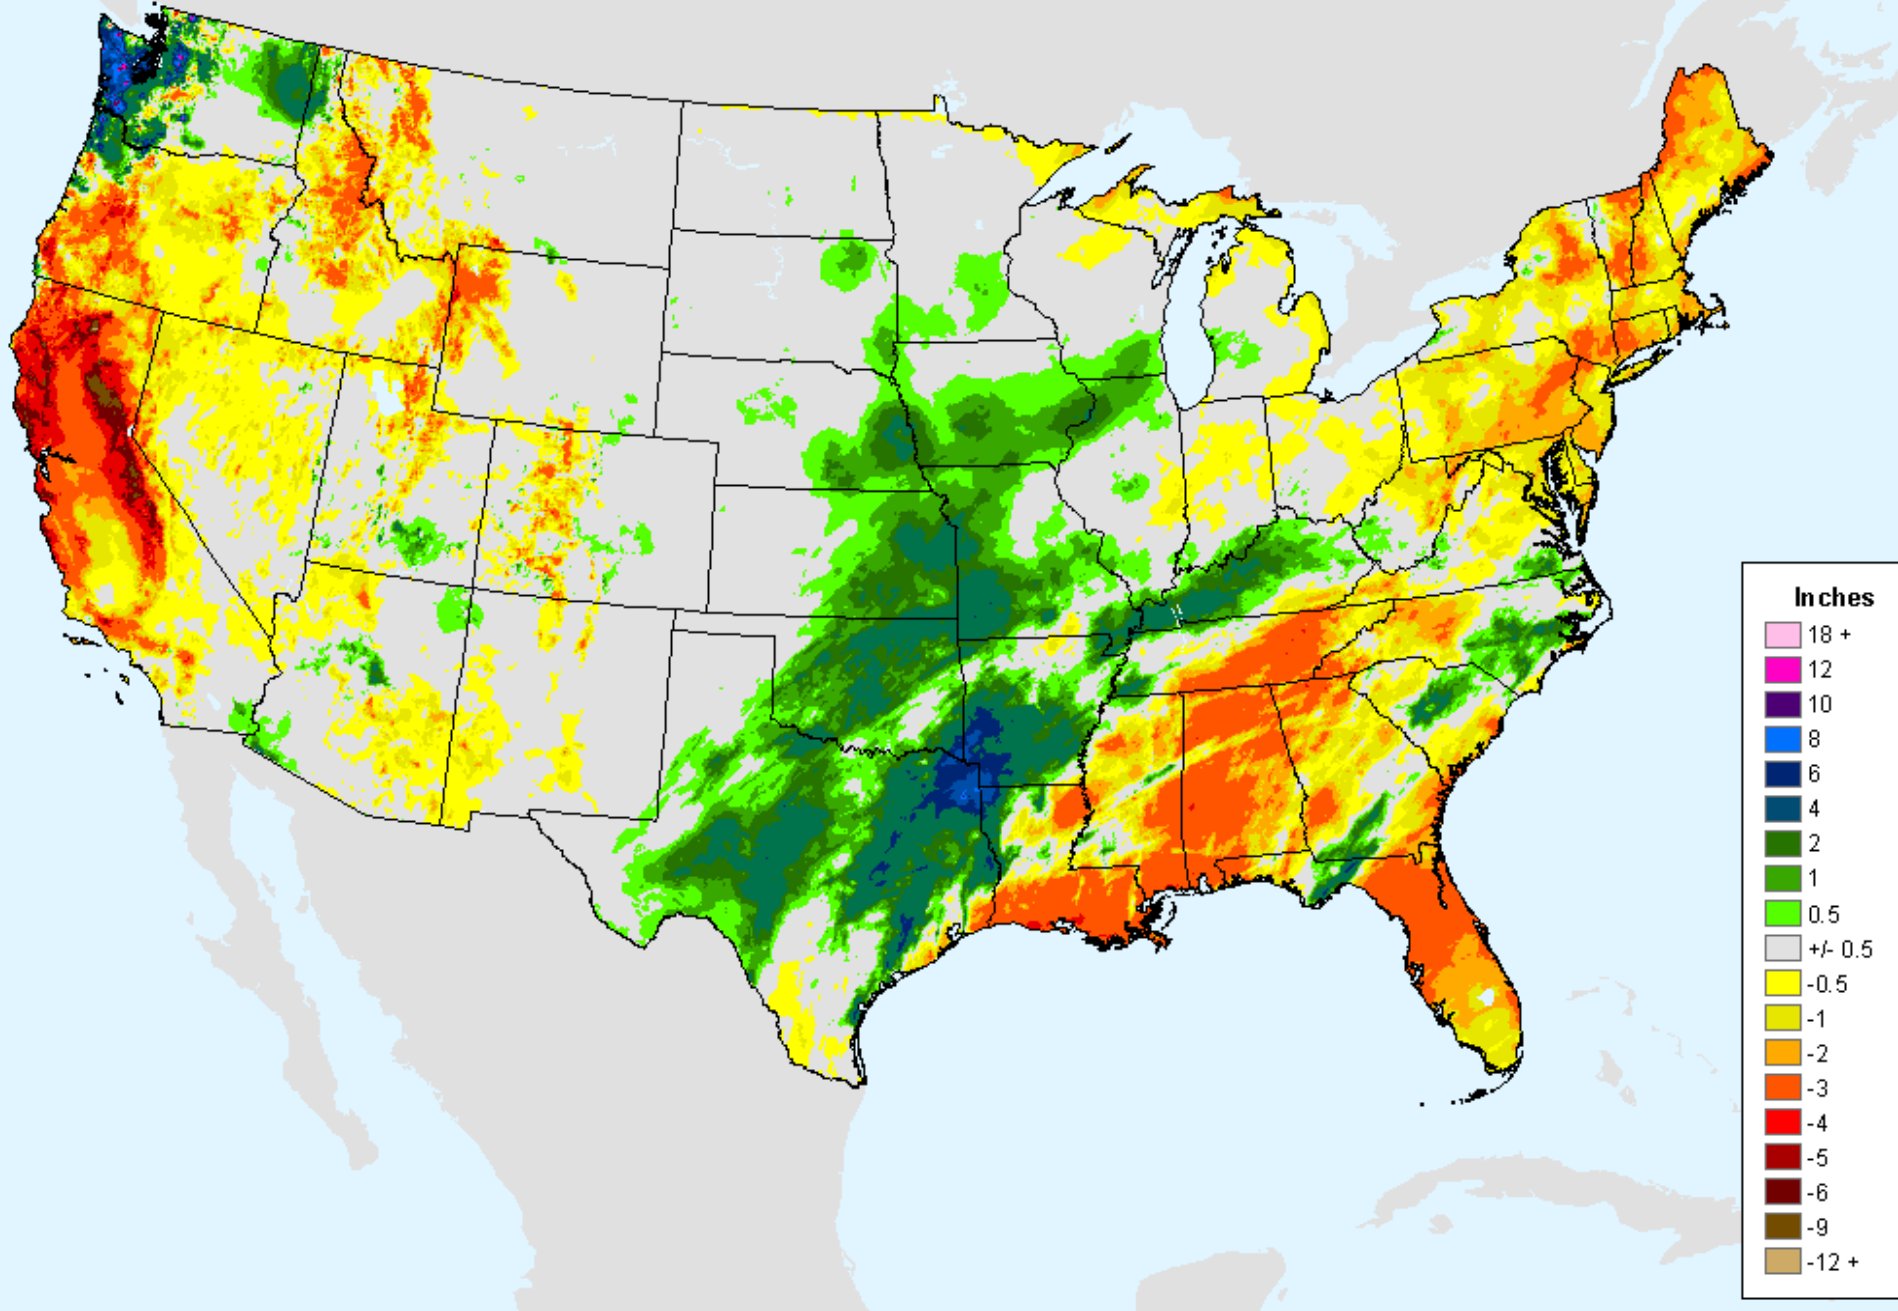

AHPS 14-Day Precip Departure

As of: Tuesday, January 26, 2021

AHPS 30-Day Precip Departure

As of: Tuesday, January 26, 2021

USDM for: Jan. 19, 2021

AHPS 30-Day Precip Departure

As of: Tuesday, January 26, 2021