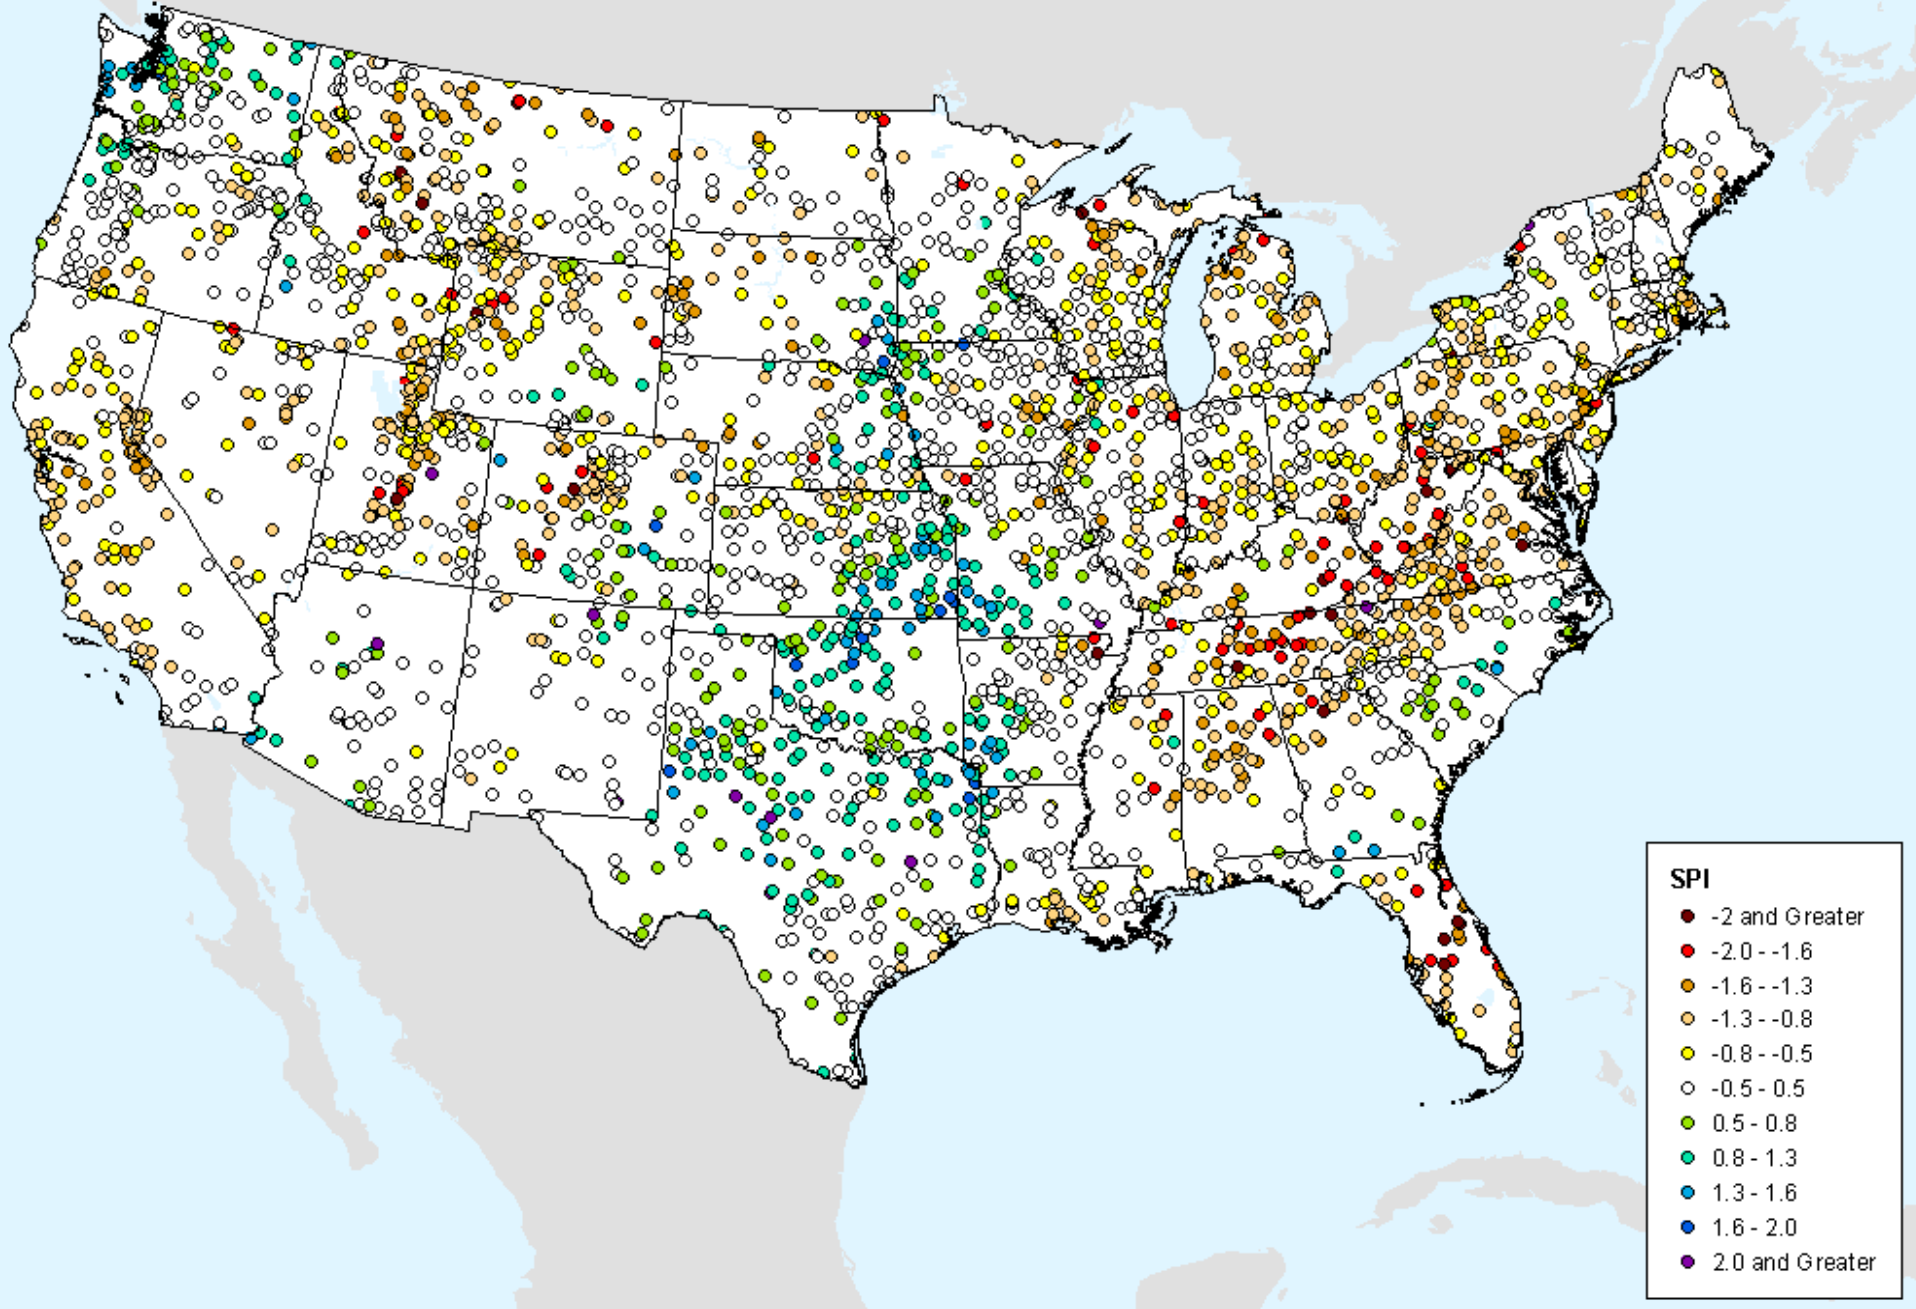

HPRCC Year-to-date SPI

As of: Tuesday, January 26, 2021