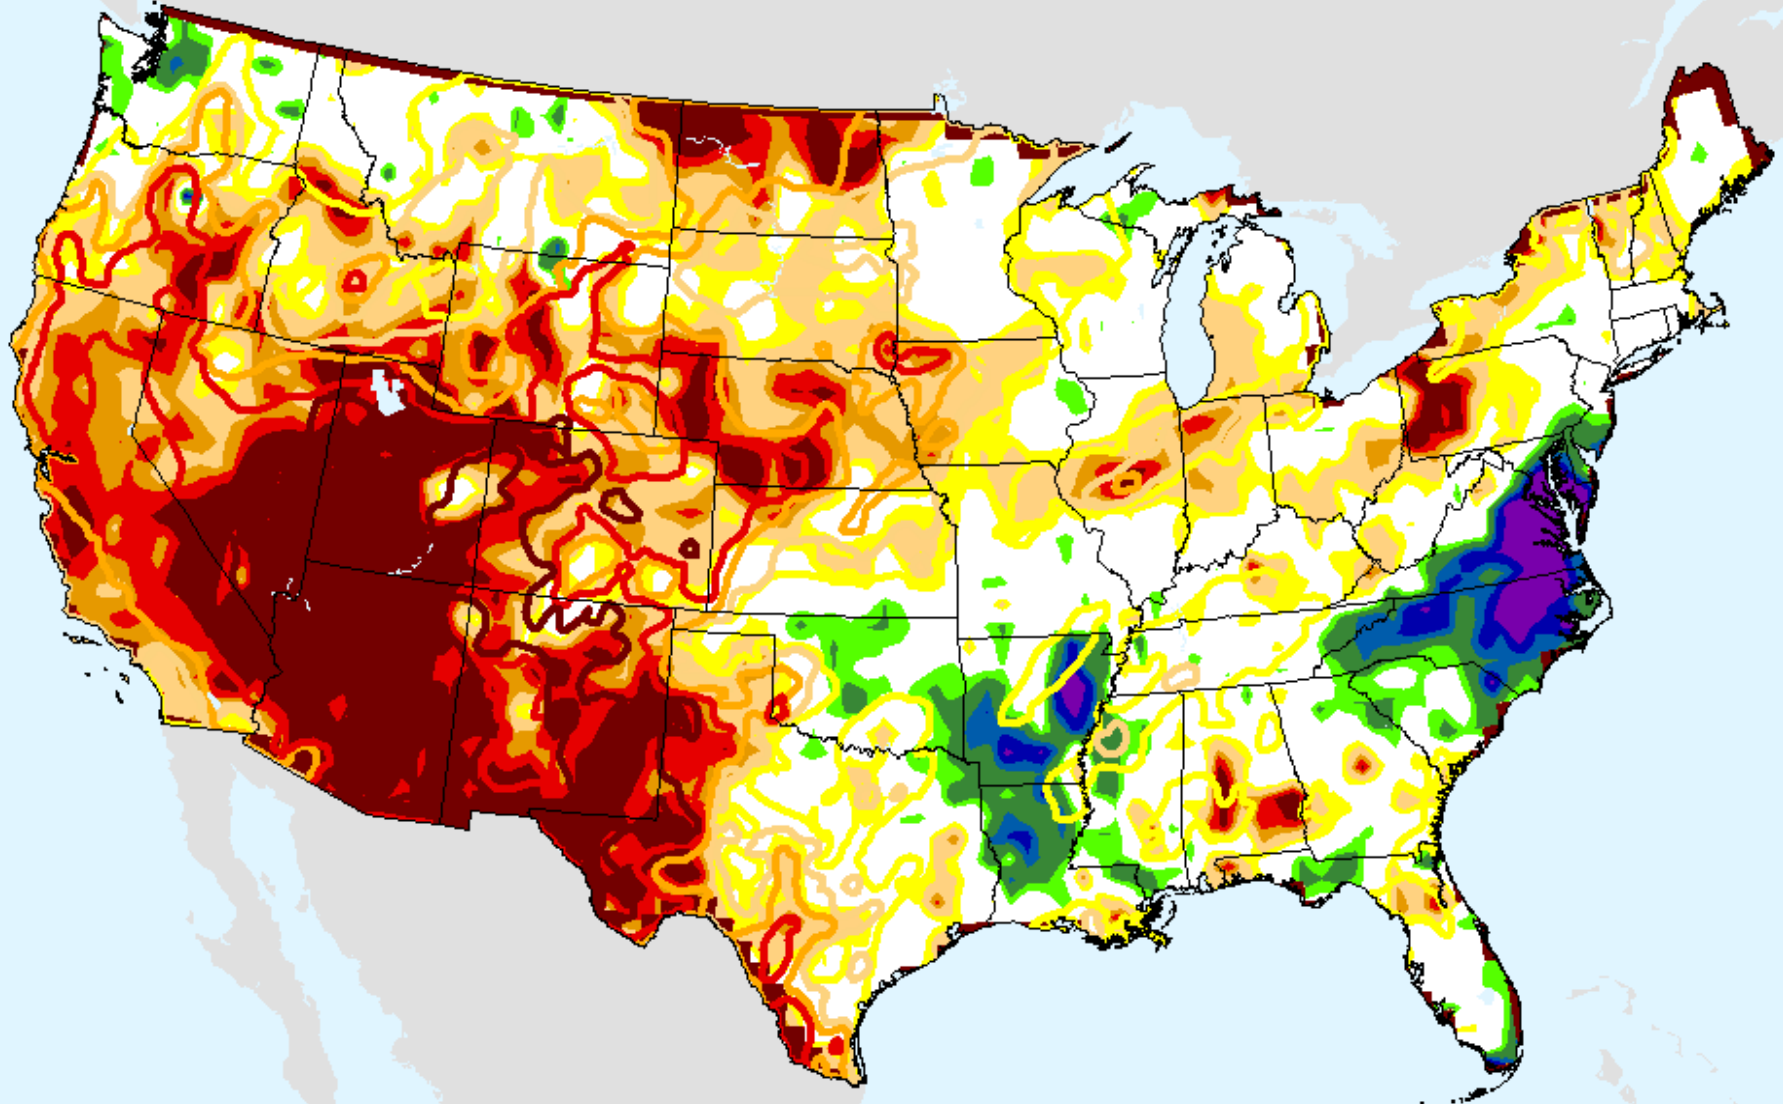

CPC 6-month SPI

As of: Tuesday, January 26, 2021

USDM for: Jan. 19, 2021

SPI (USDM)