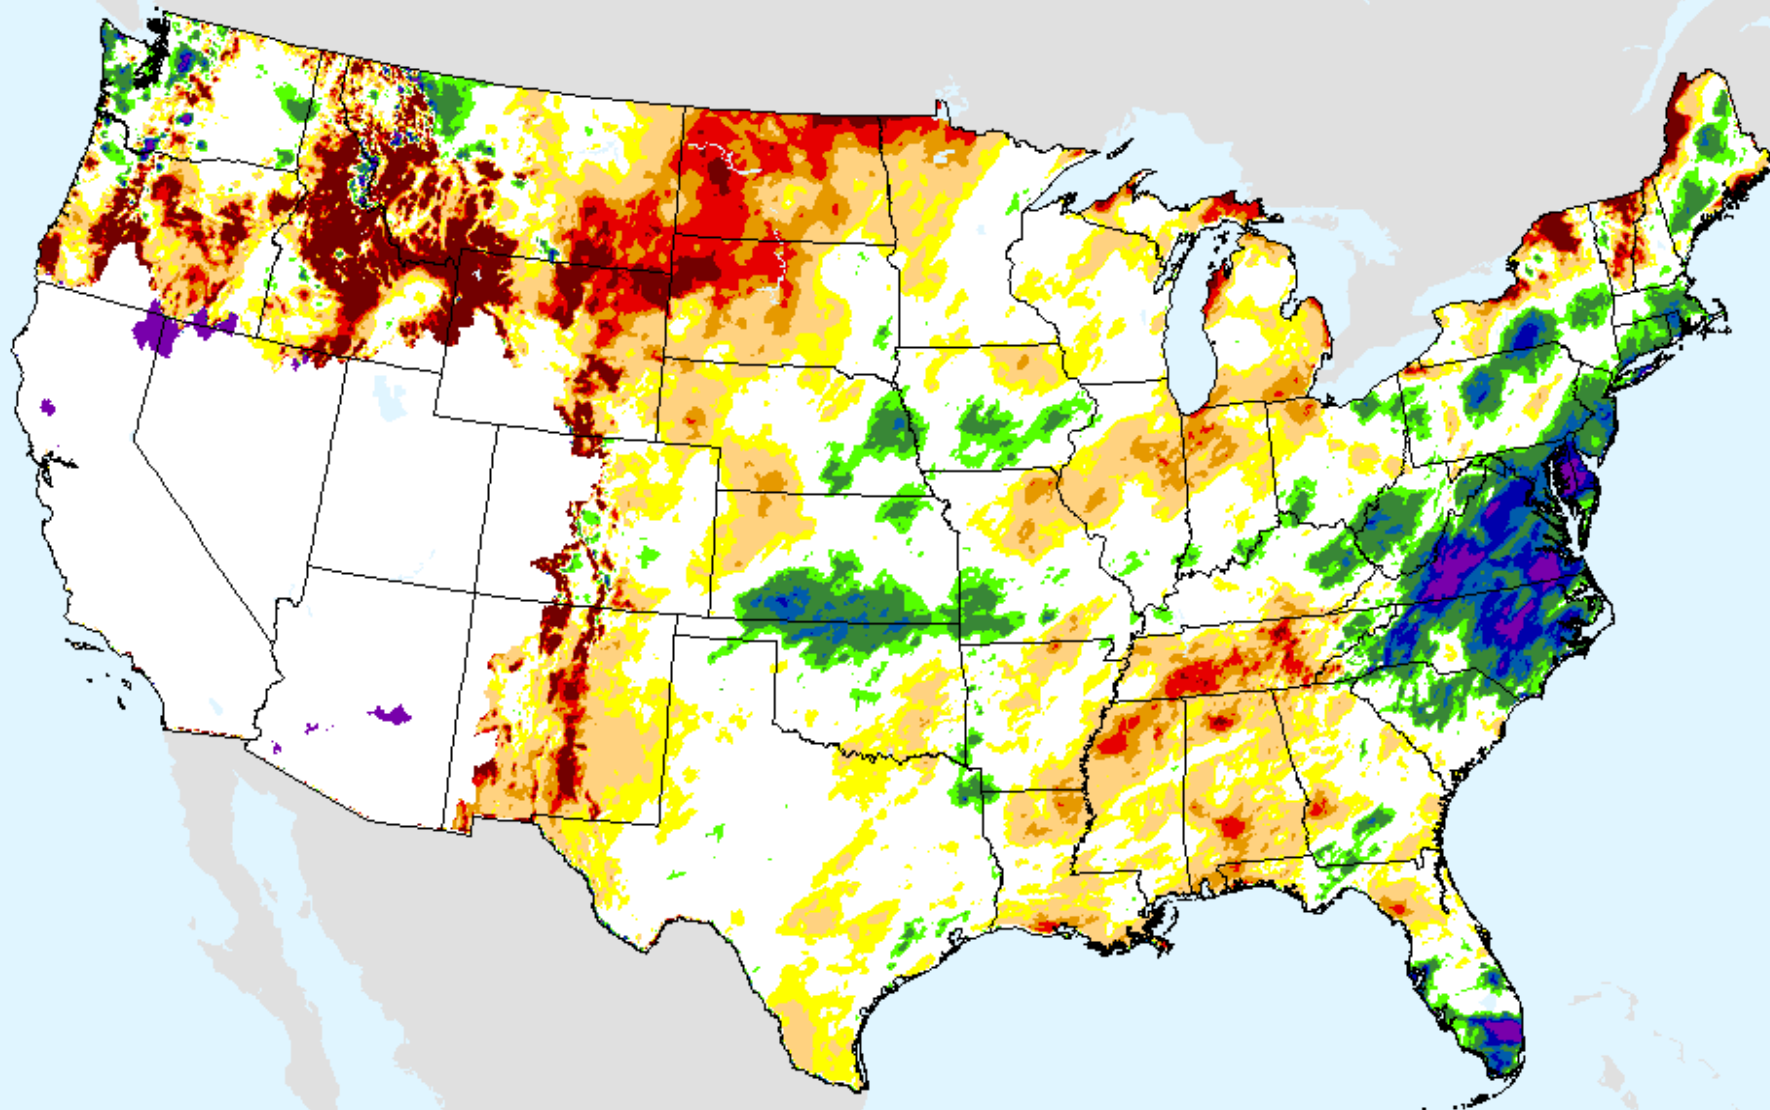

As of: Tuesday, January 26, 2021

USDM for: Jan. 19, 2021

SPEI (USDM)

AHPS 3-month SPEI

As of: Tuesday, January 26, 2021

SPEI (USDM)

AHPS 6-month SPEI

As of: Tuesday, January 26, 2021