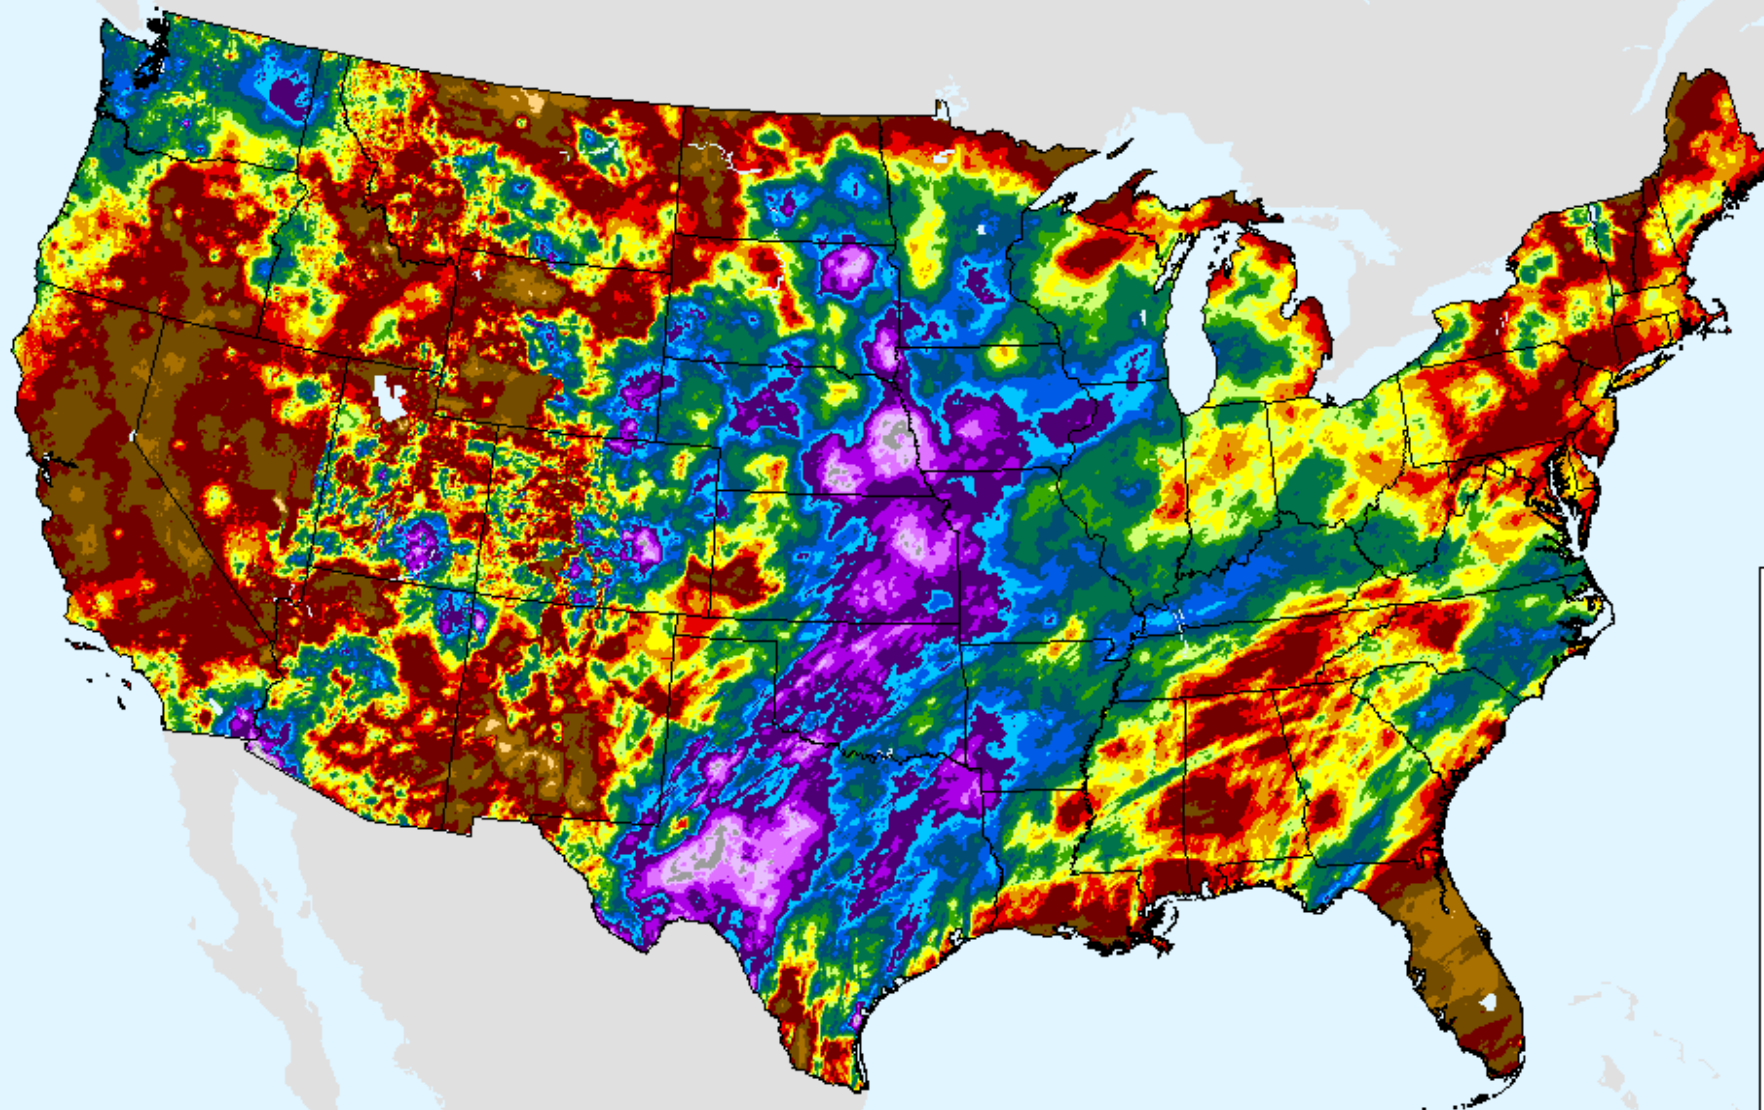

AHPS 30-Day Pct of Normal Pcp

As of: Tuesday, January 26, 2021

USDM for: Jan. 19, 2021

AHPS 30-Day Pct of Normal Pcp

As of: Tuesday, January 26, 2021

Percent

- 500
- 400
- 350
- 300
- 250
- 200
- 175
- 150
- 125
- 100
- 90
- 80
- 70
- 60
- 50
- 25
- 10
- 1
- 0