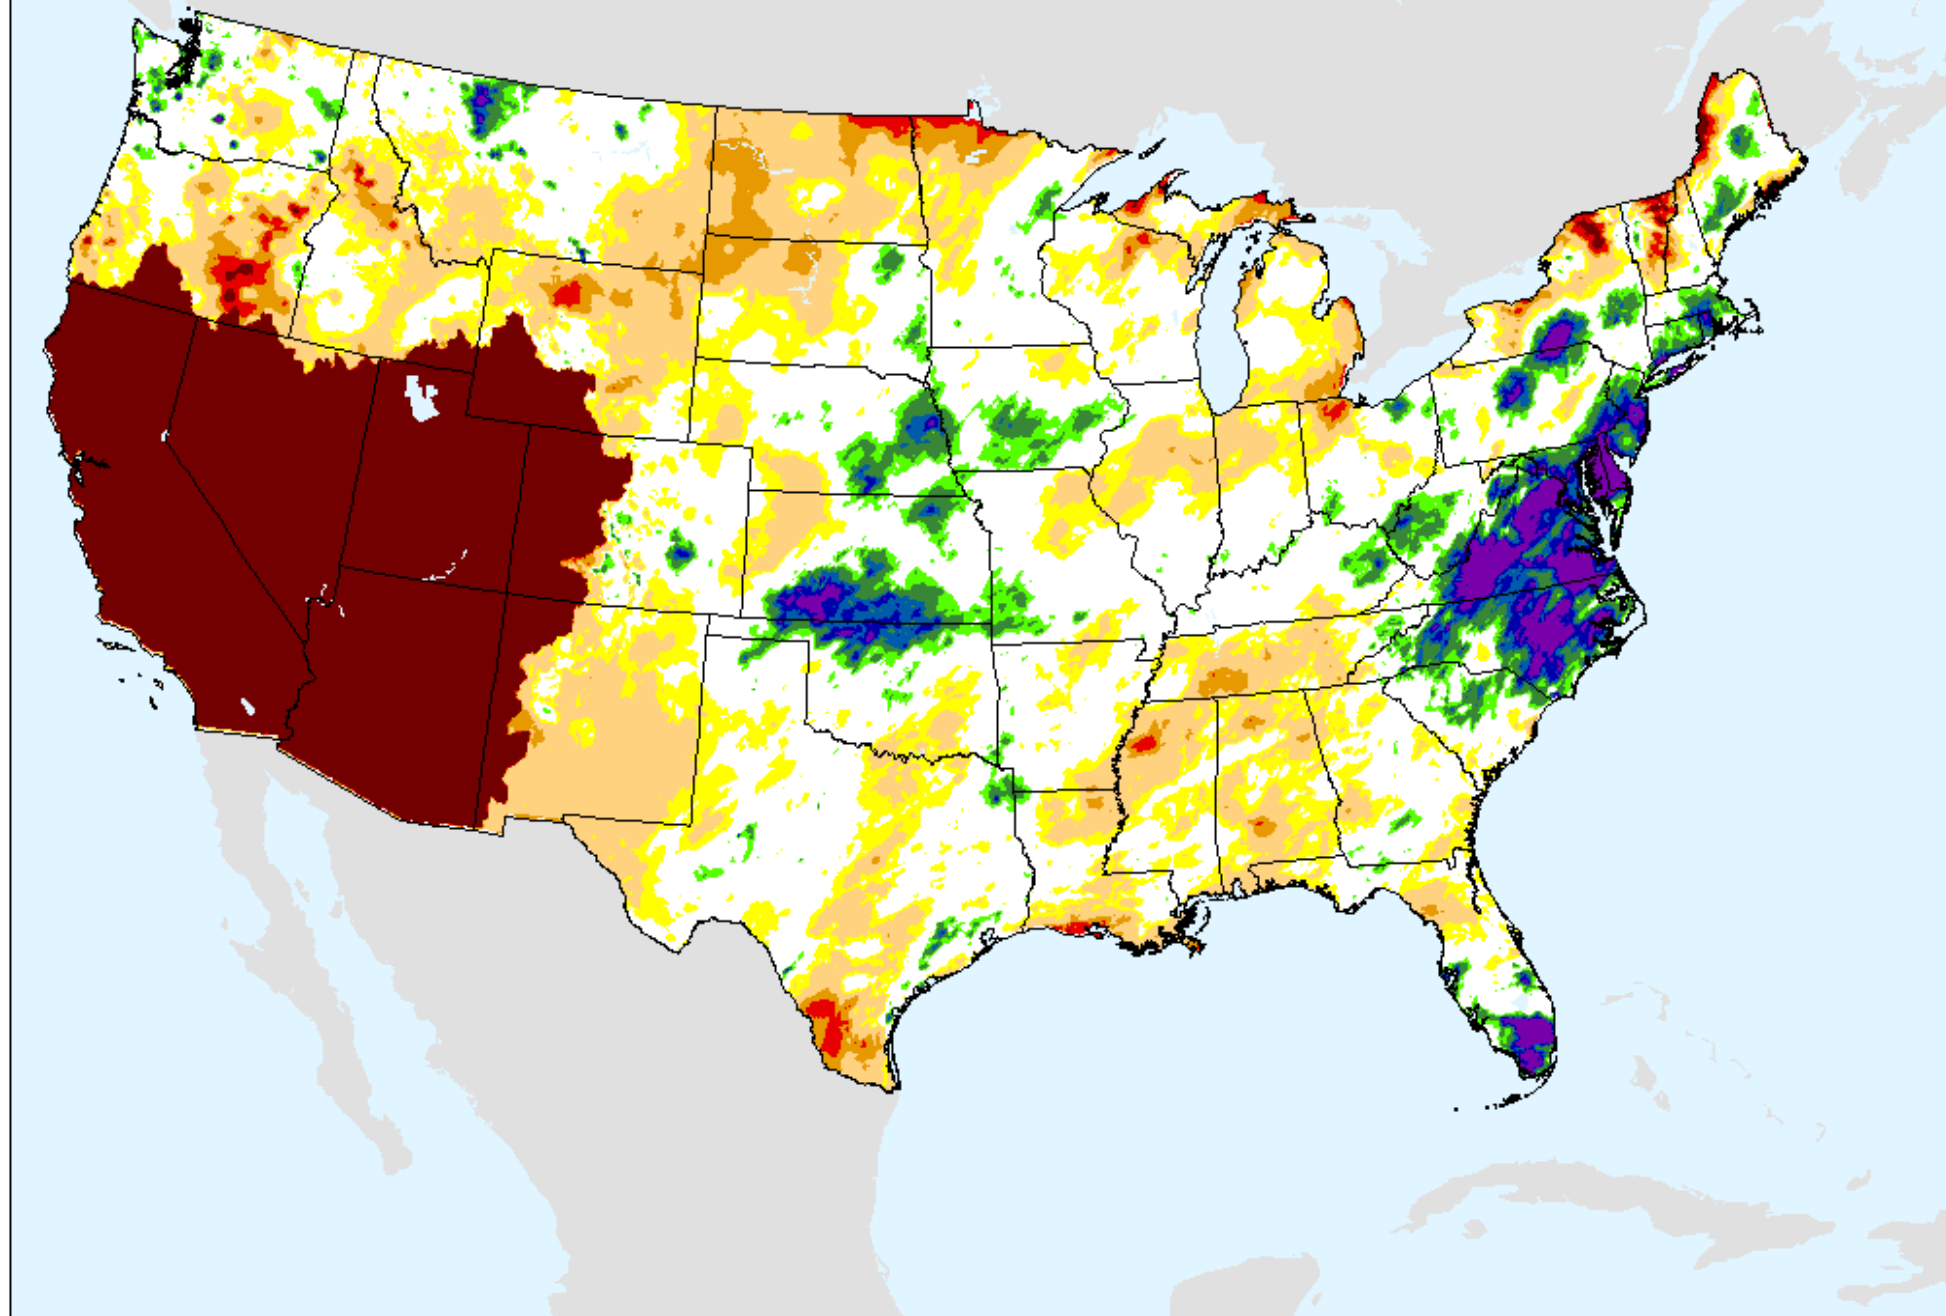

AHPS 3-month SPI

As of: Tuesday, January 26, 2021