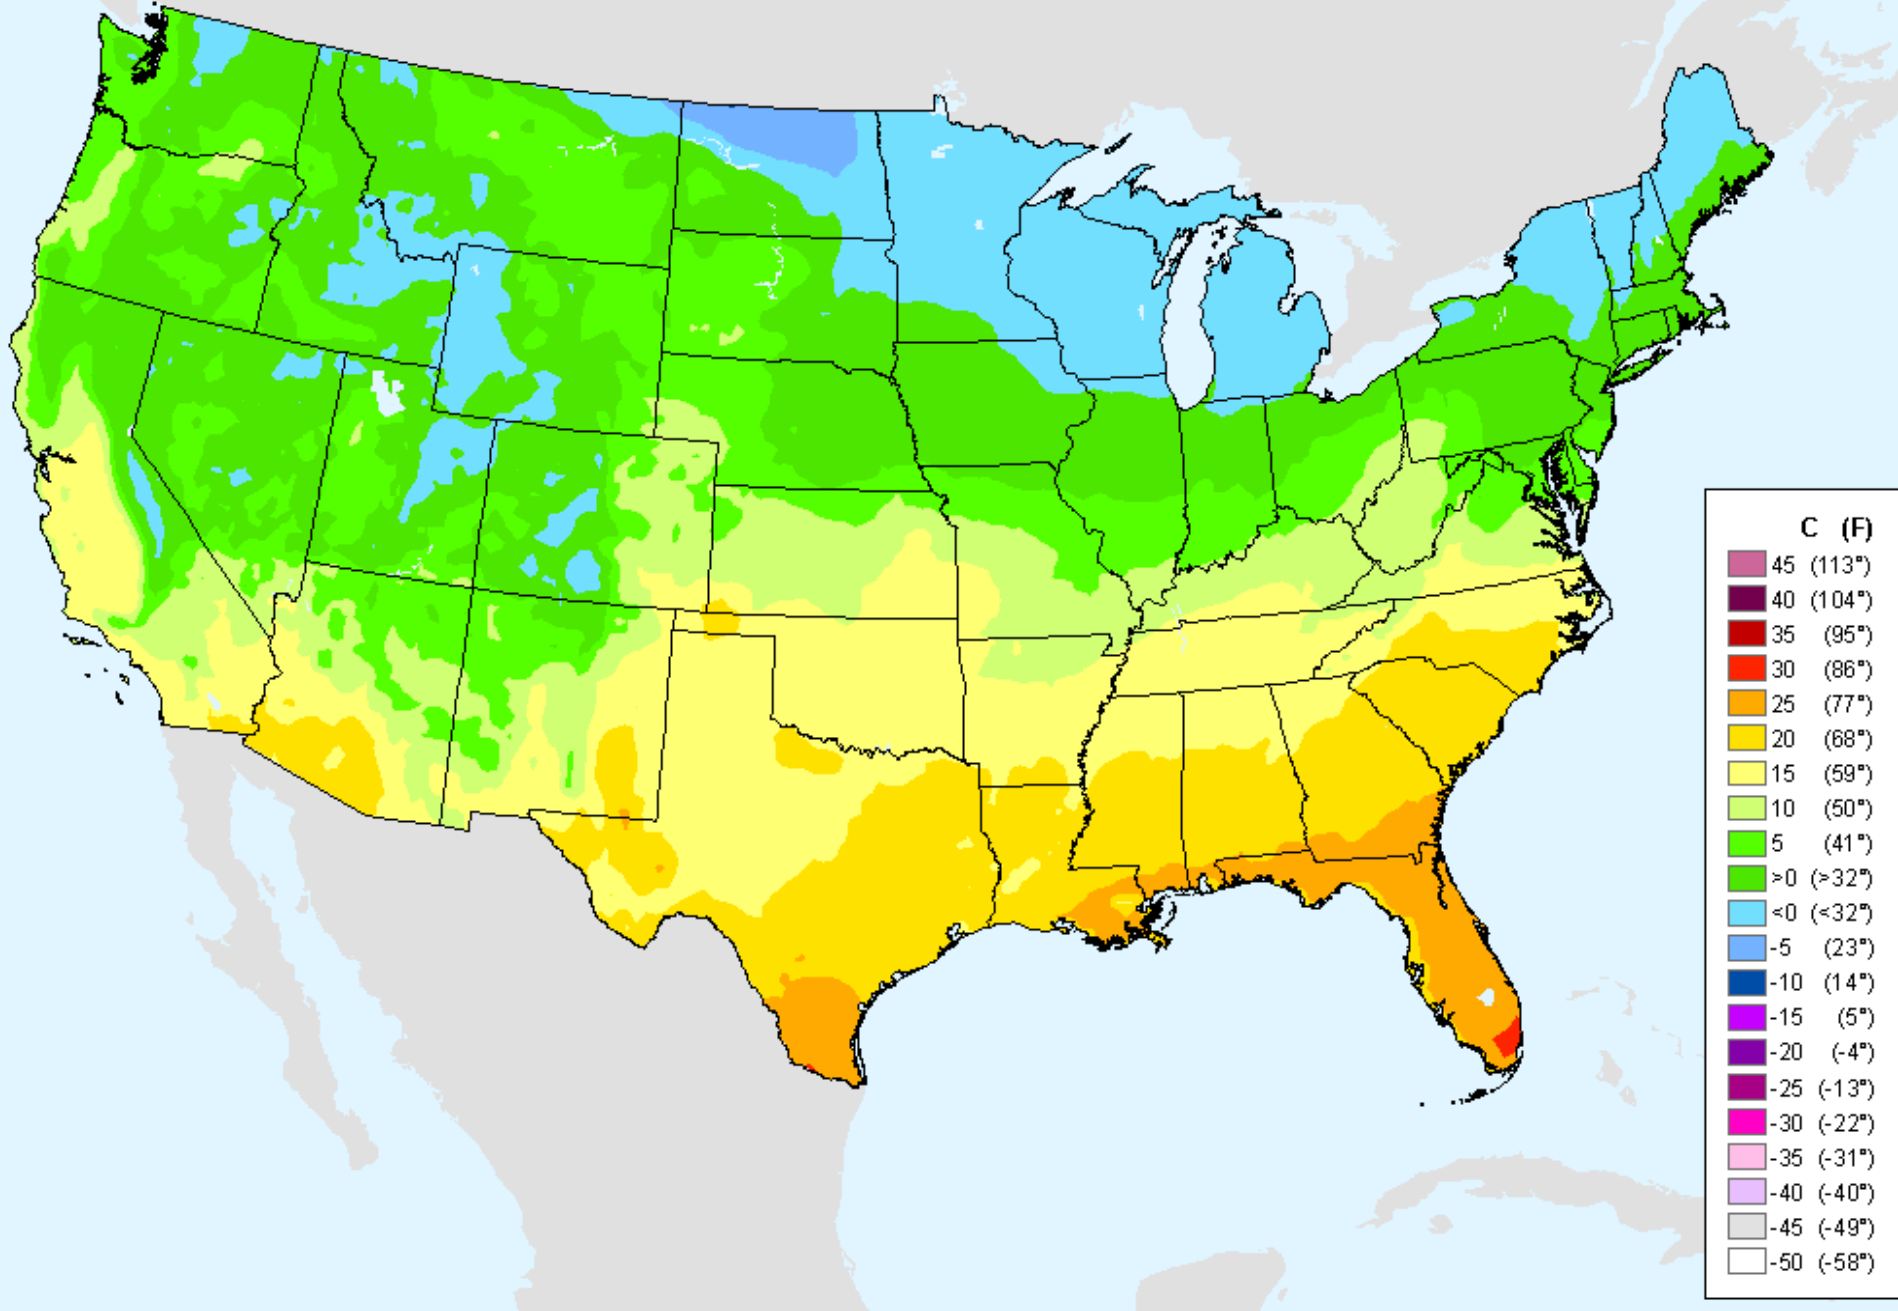

GFS (00z) 7-Day Max Temp Forecast

As of: Tuesday, January 26, 2021