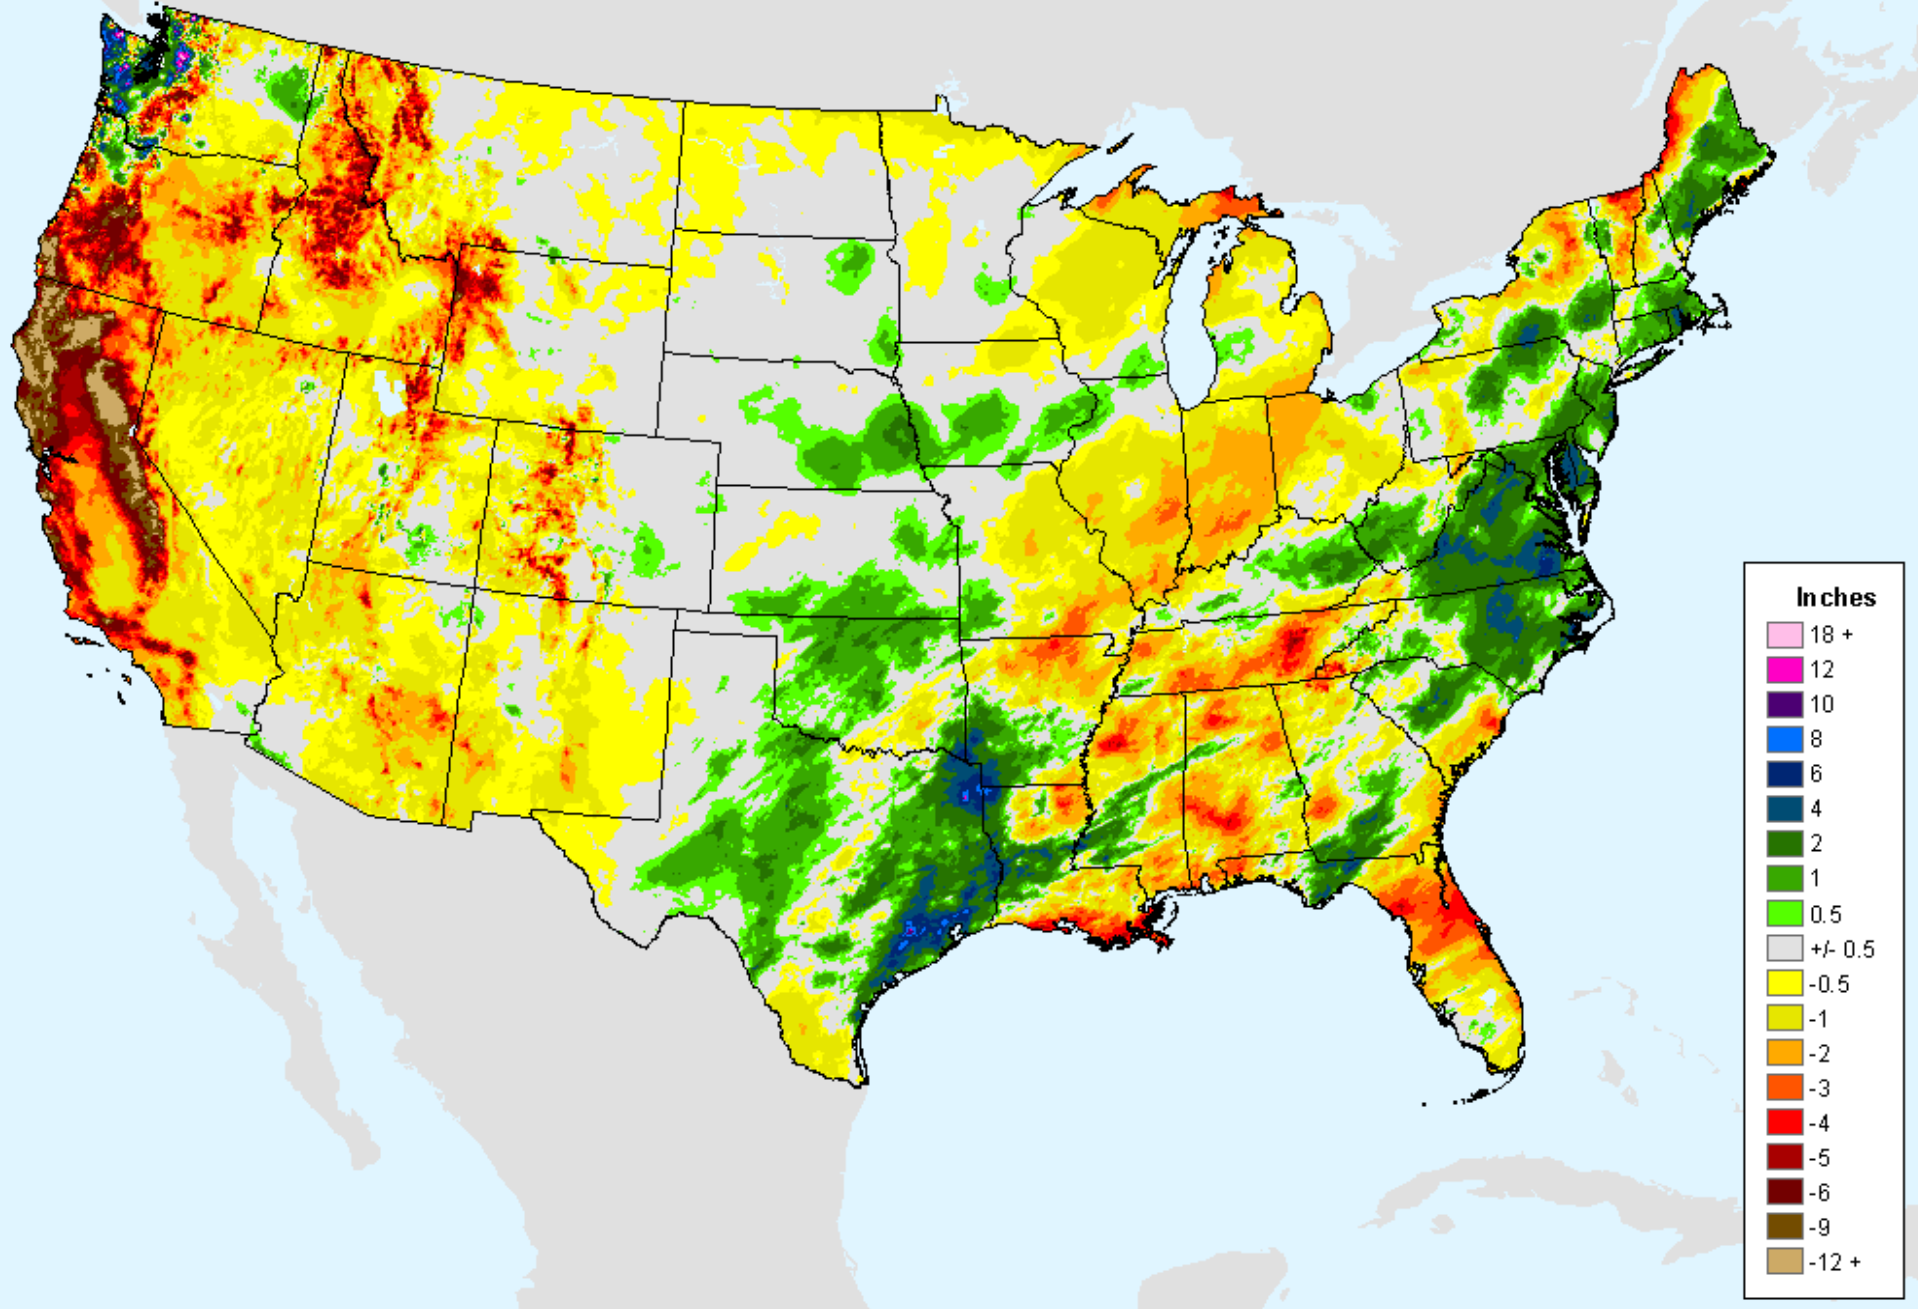

AHPS 60-Day Precip Departure

As of: Tuesday, January 26, 2021

USDM for: Jan. 19, 2021

AHPS 60-Day Precip Departure

As of: Tuesday, January 26, 2021

AHPS 60-Day Pct of Normal Pcp

As of: Tuesday, January 26, 2021