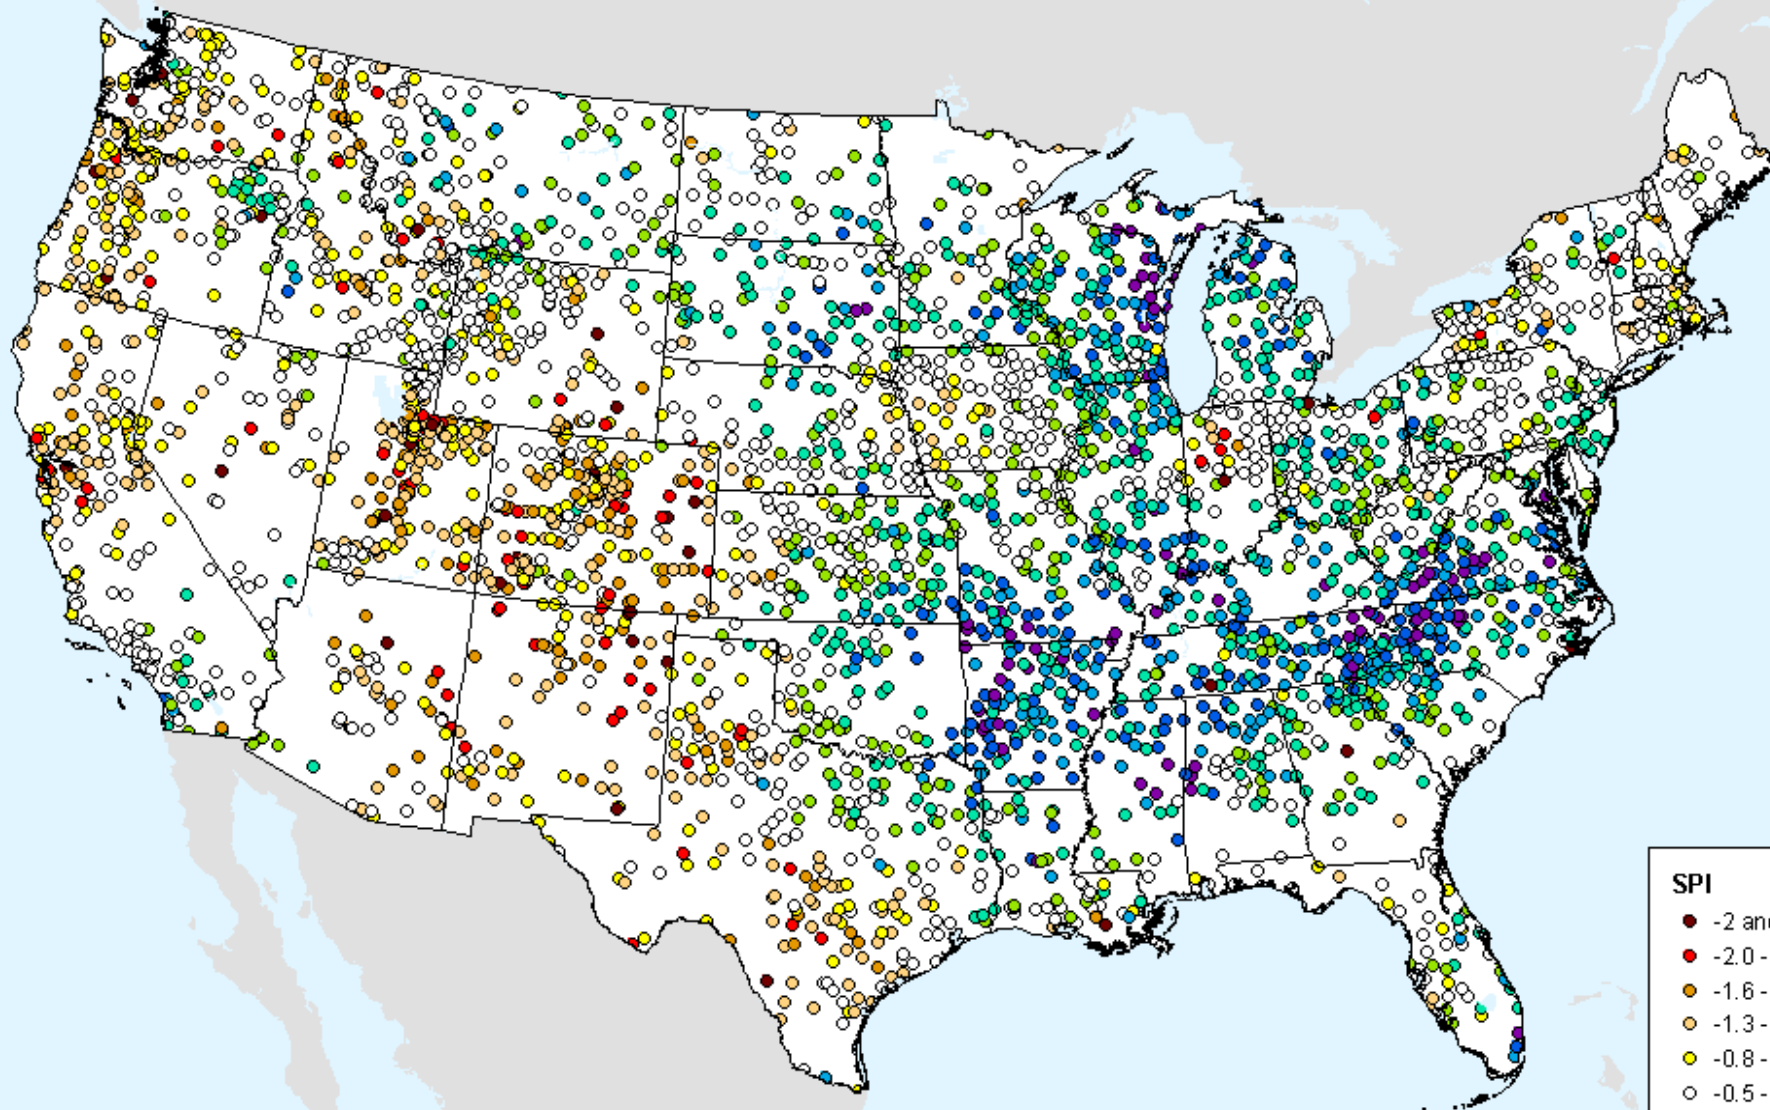

HPRCC 24-month SPI

As of: Tuesday, January 26, 2021

USDM for: Jan. 19, 2021

HPRCC 24-month SPI

As of: Tuesday, January 26, 2021

SPI

- -2 and Greater
- -2.0--1.6
- -1.6--1.3
- -1.3--0.8
- -0.8--0.5
- -0.5-0.5
- 0.5-0.8
- 0.8-1.3
- 1.3-1.6
- 1.6-2.0
- 2.0 and Greater