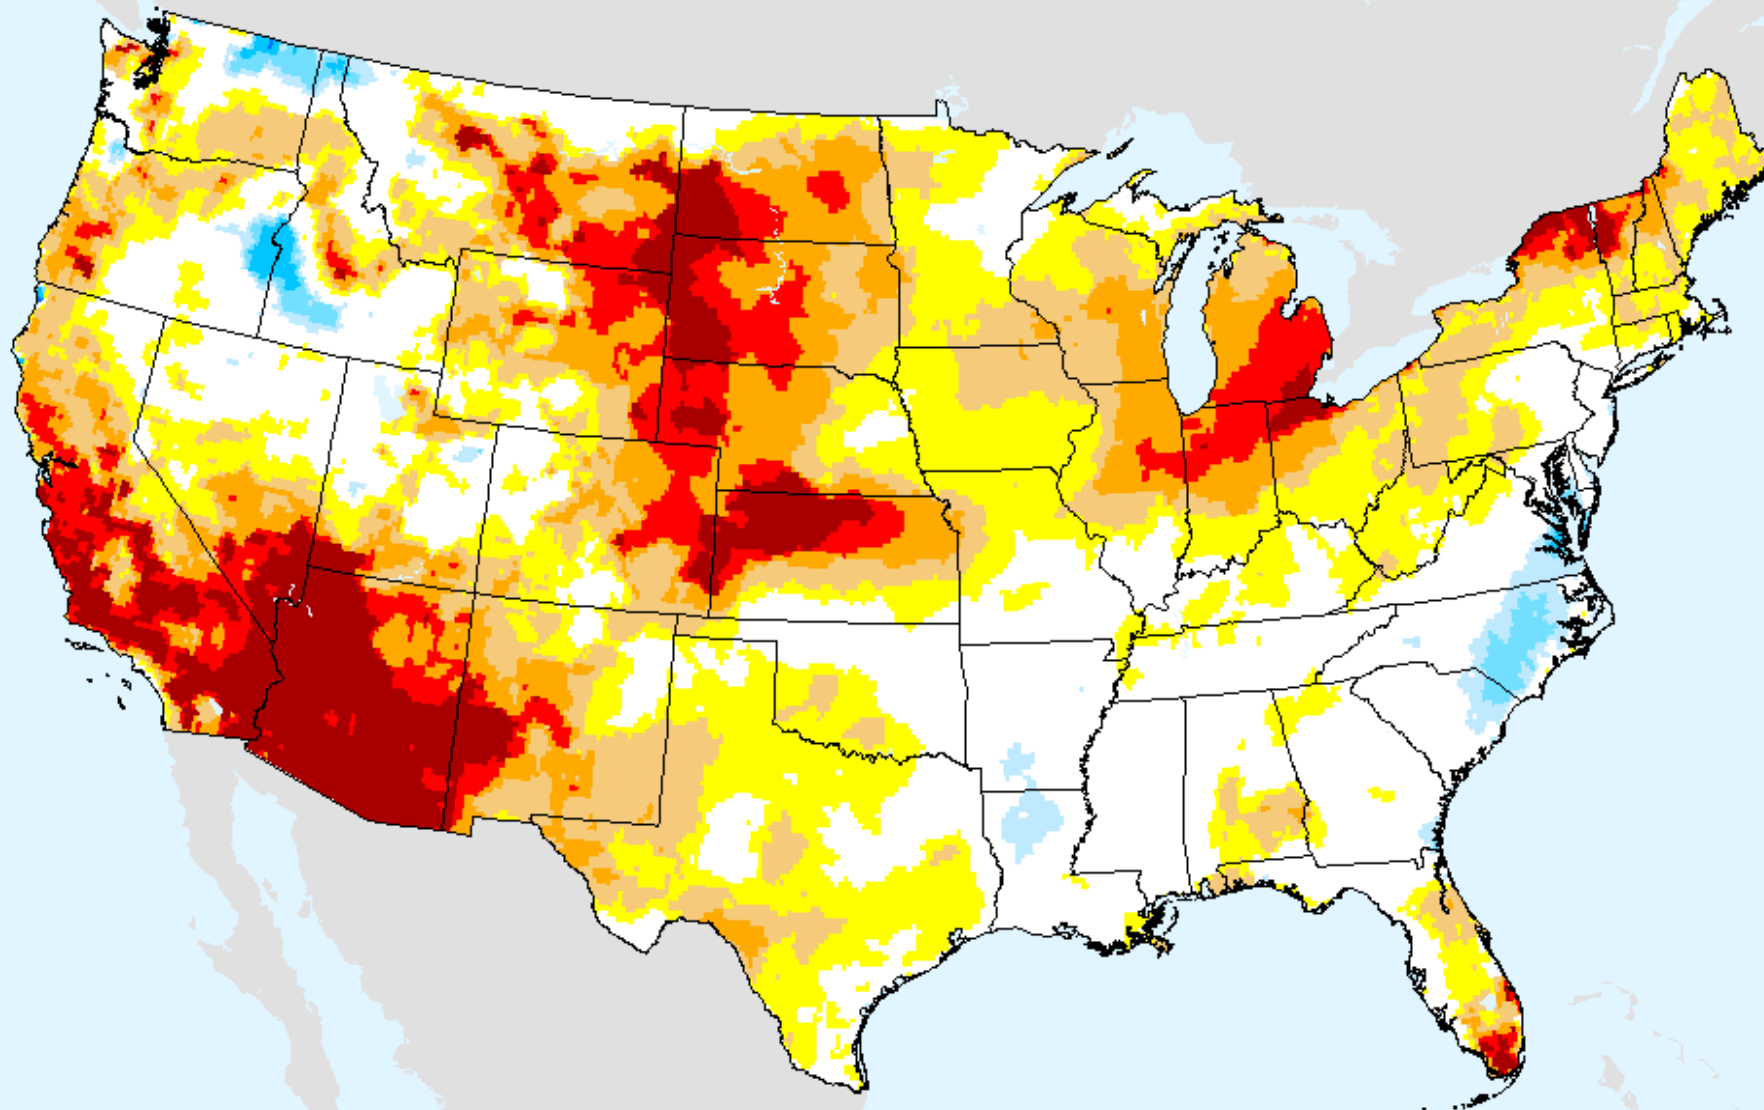

EDDI 12-week

As of: Tuesday, January 26, 2021

USDM for: Jan. 19, 2021

EDDI 12-week

As of: Tuesday, January 26, 2021

Vegetation Drought Response Index (VegDRI)

As of: Tuesday, January 26, 2021

USDM for: Jan. 19, 2021