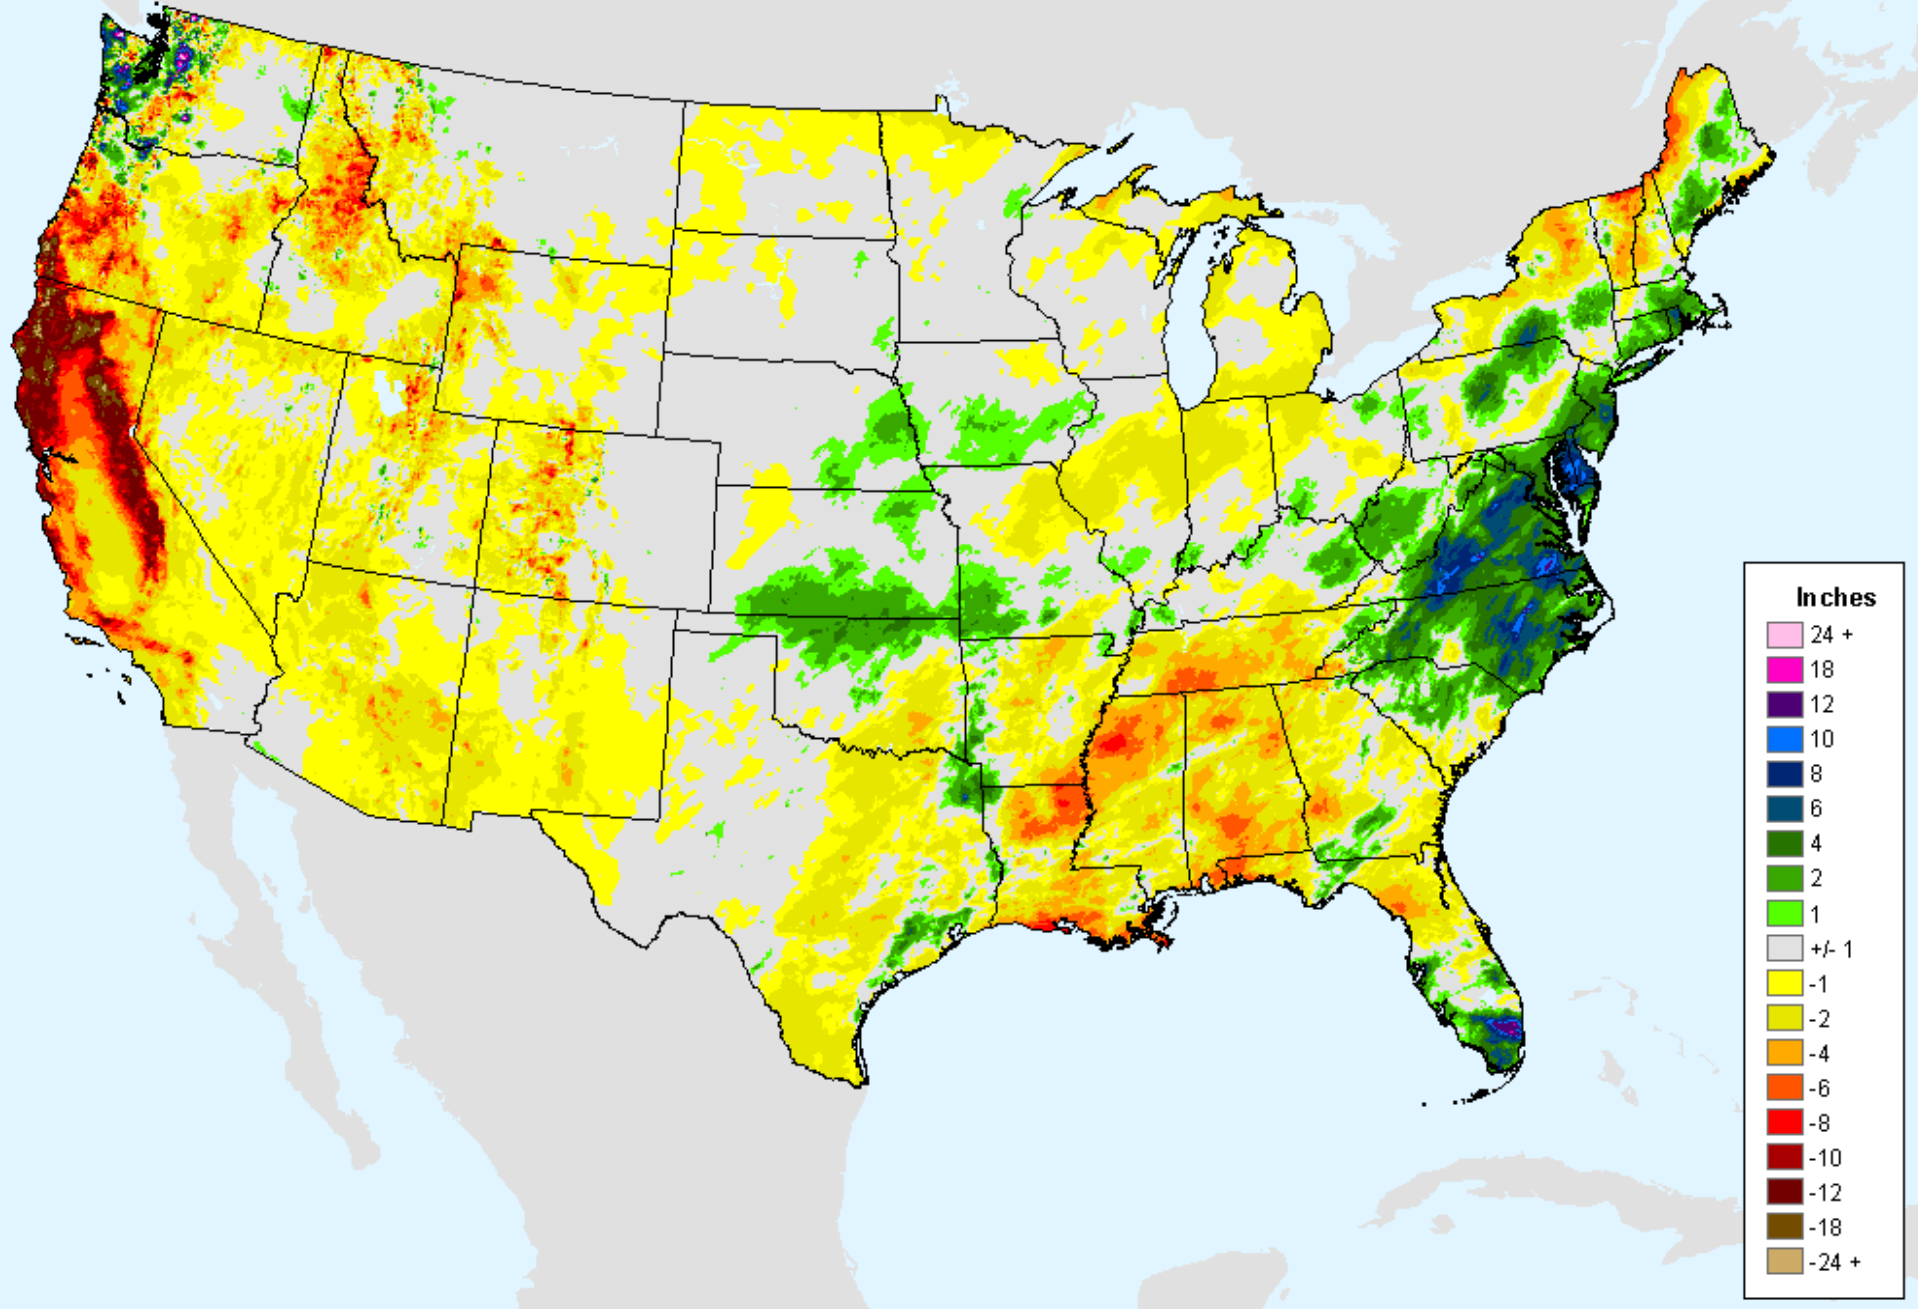

AHPS 60-Day Pct of Normal Pcp

As of: Tuesday, January 26, 2021

AHPS 90-Day Precip Departure

As of: Tuesday, January 26, 2021

USDM for: Jan. 19, 2021

AHPS 90-Day Precip Departure

As of: Tuesday, January 26, 2021