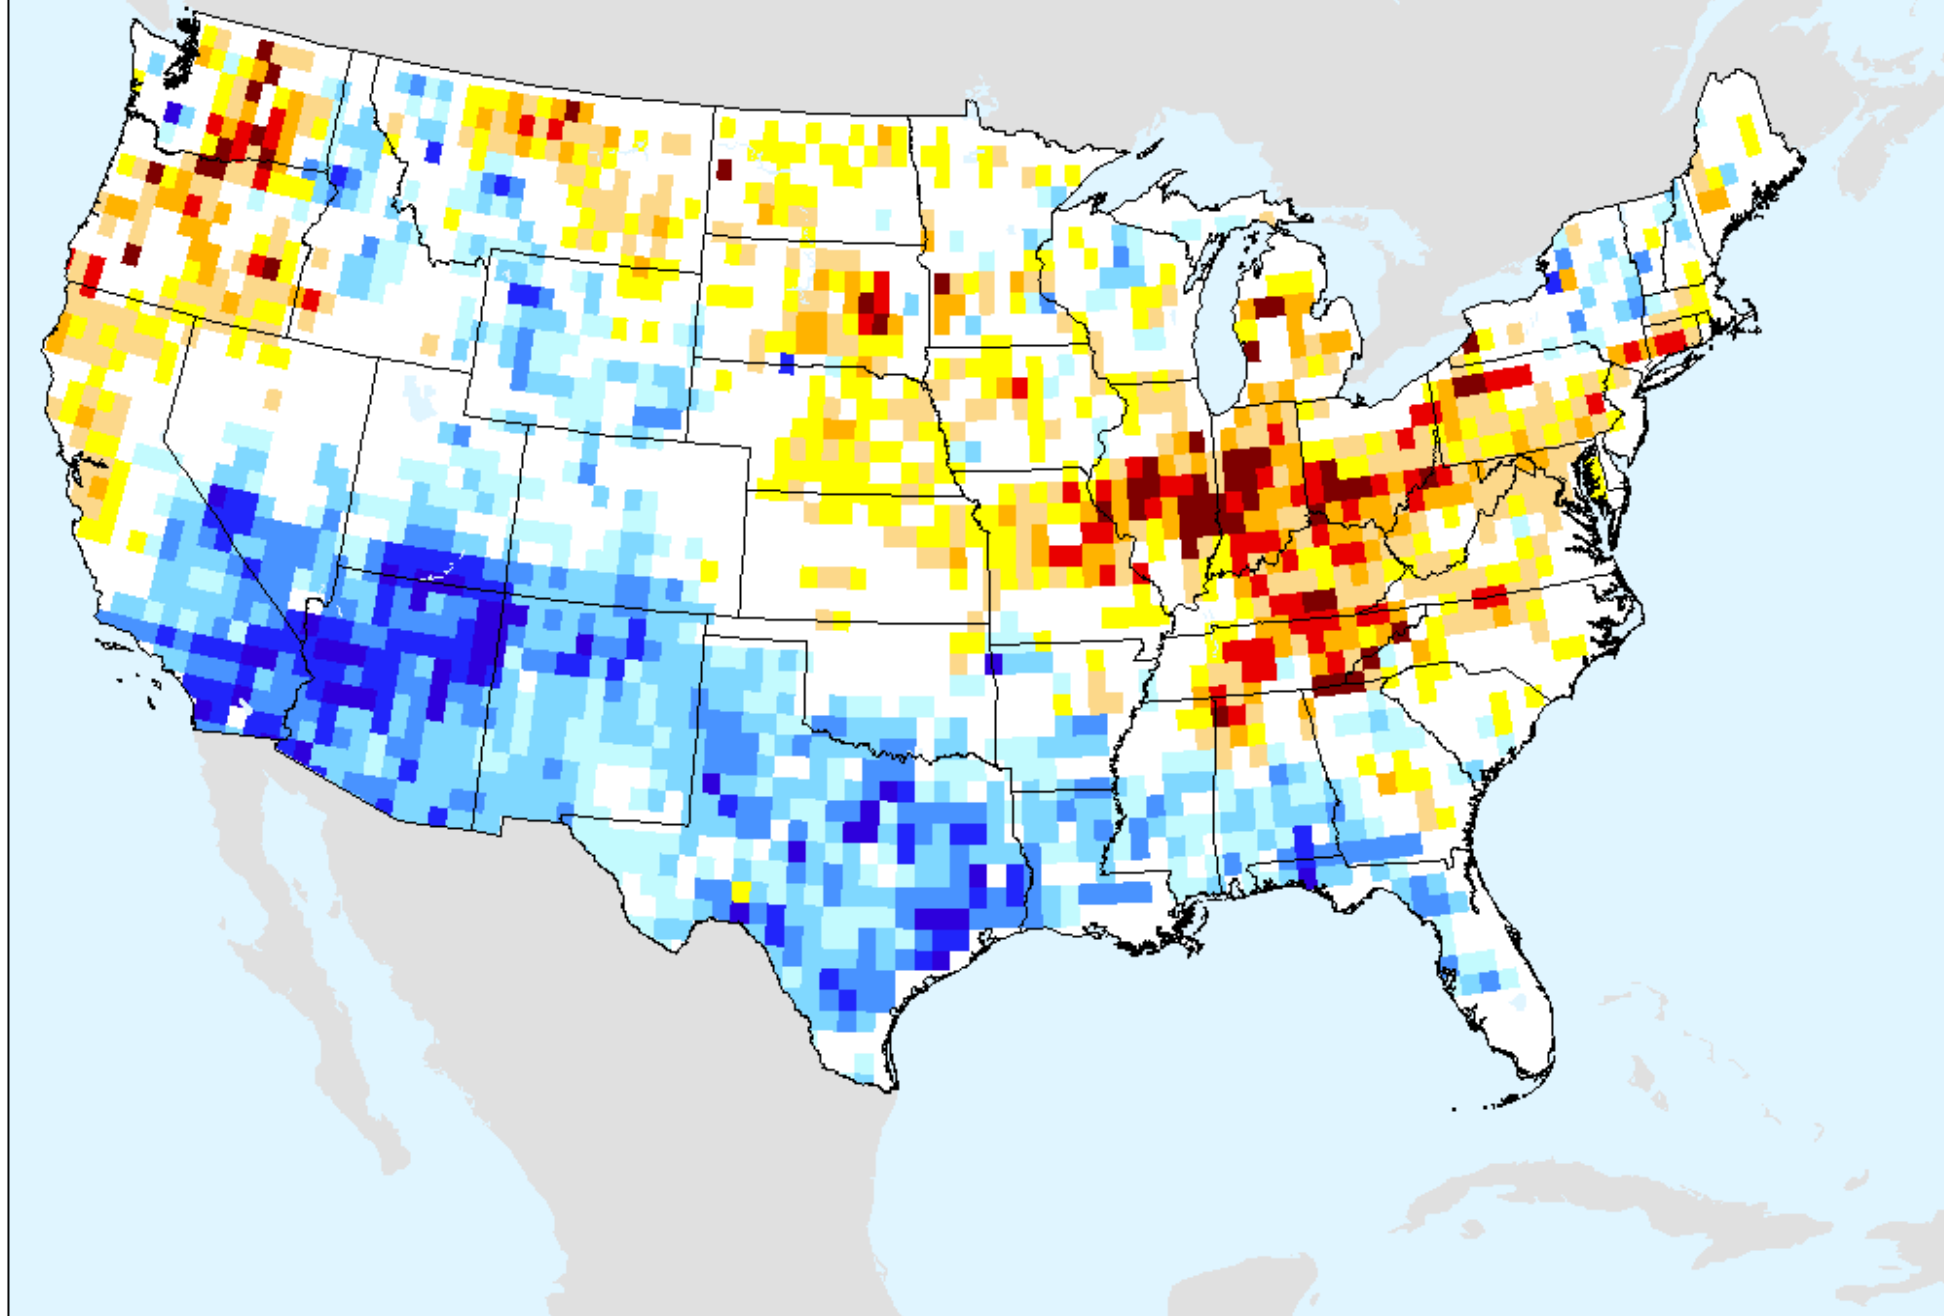

As of: Tuesday, January 26, 2021

USDM for: Jan. 19, 2021

GRACE-Based Surface Soil Moisture Drought Indicator

As of: Tuesday, January 26, 2021

AIRS-Based Surface Relative Humidity 7 Day

As of: Tuesday, January 26, 2021