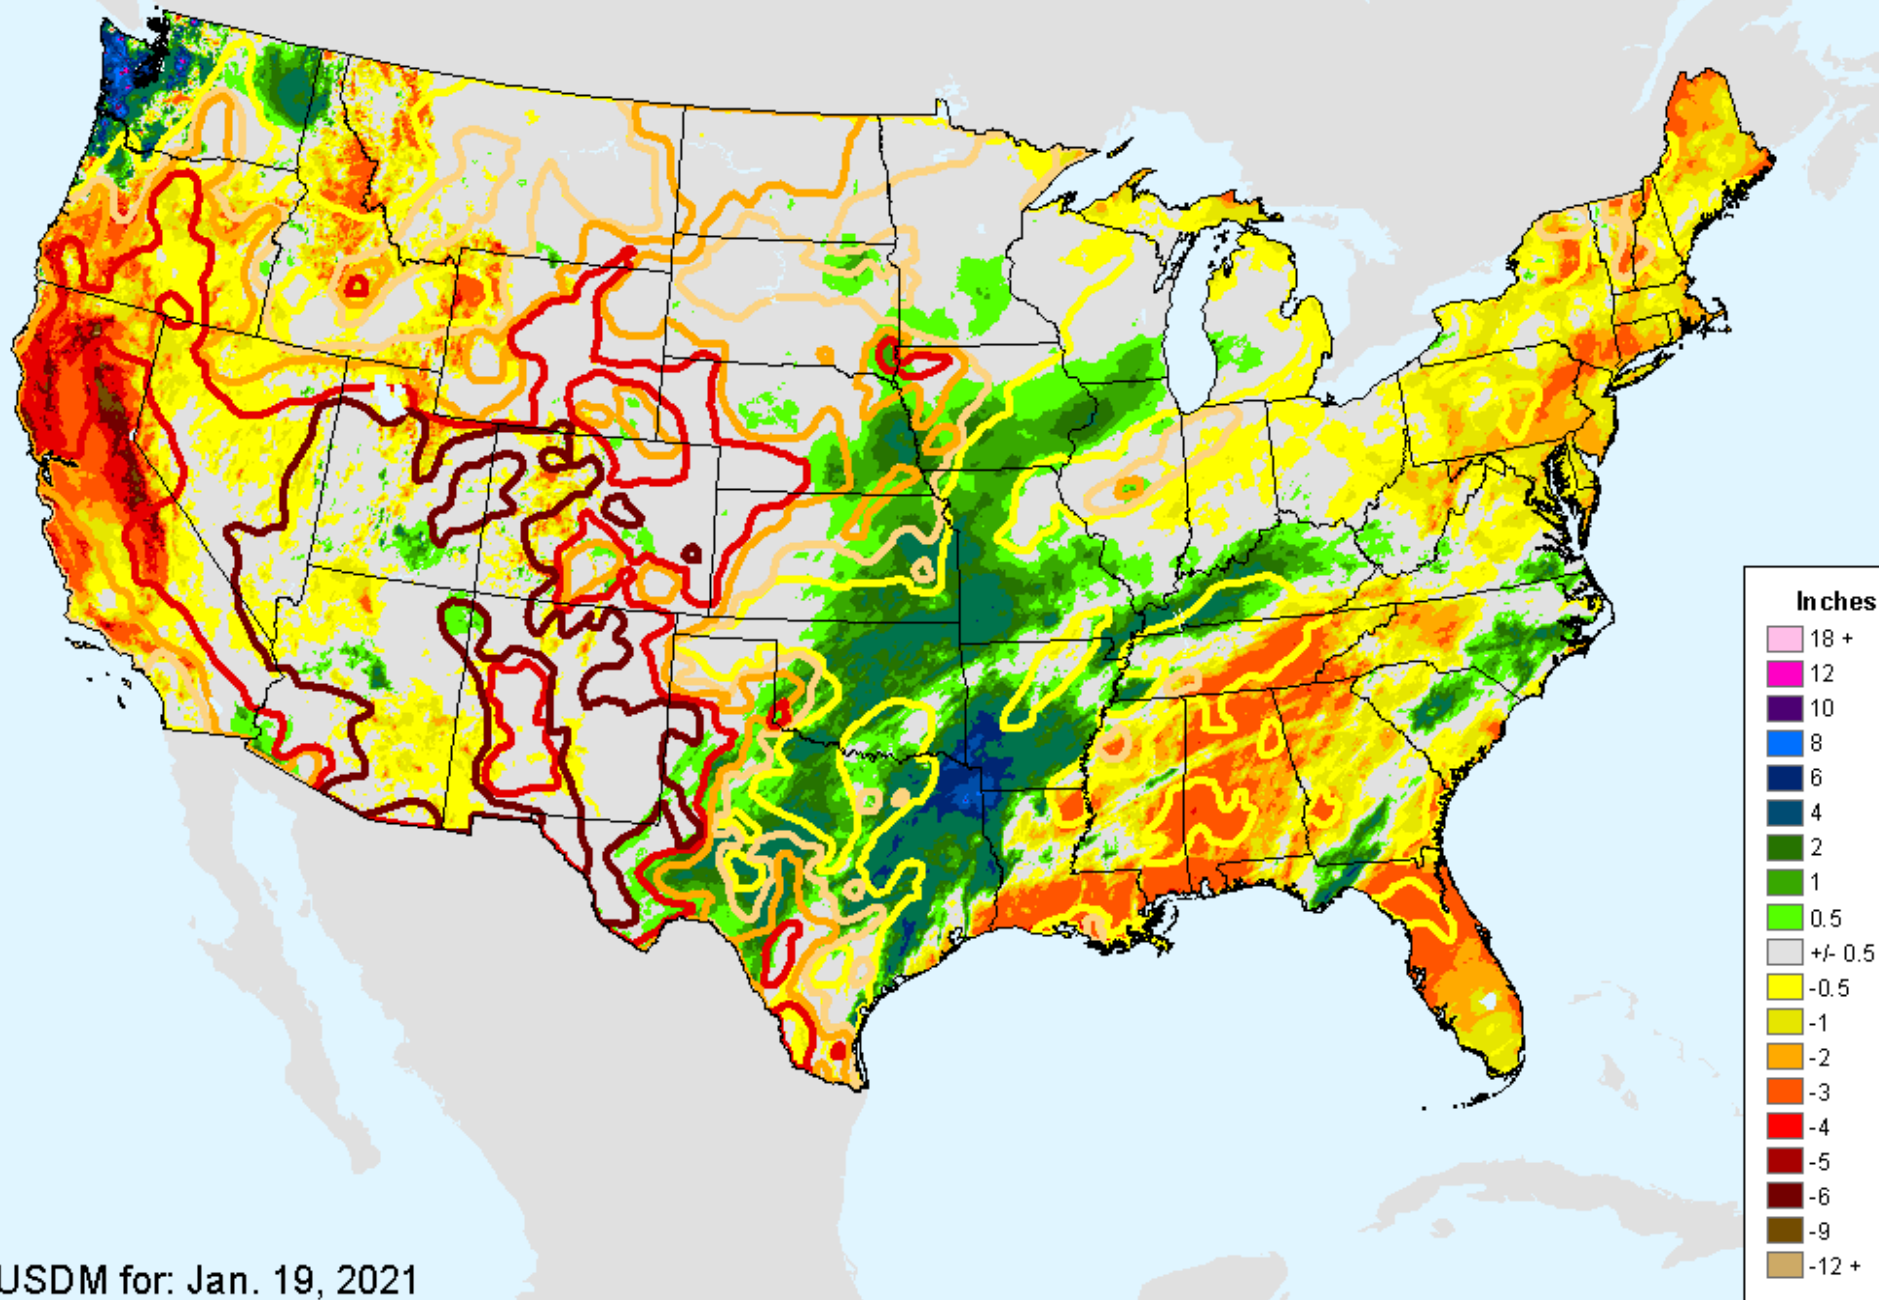

AHPS 30-Day Precip Departure

As of: Tuesday, January 26, 2021

USDM for: Jan. 19, 2021