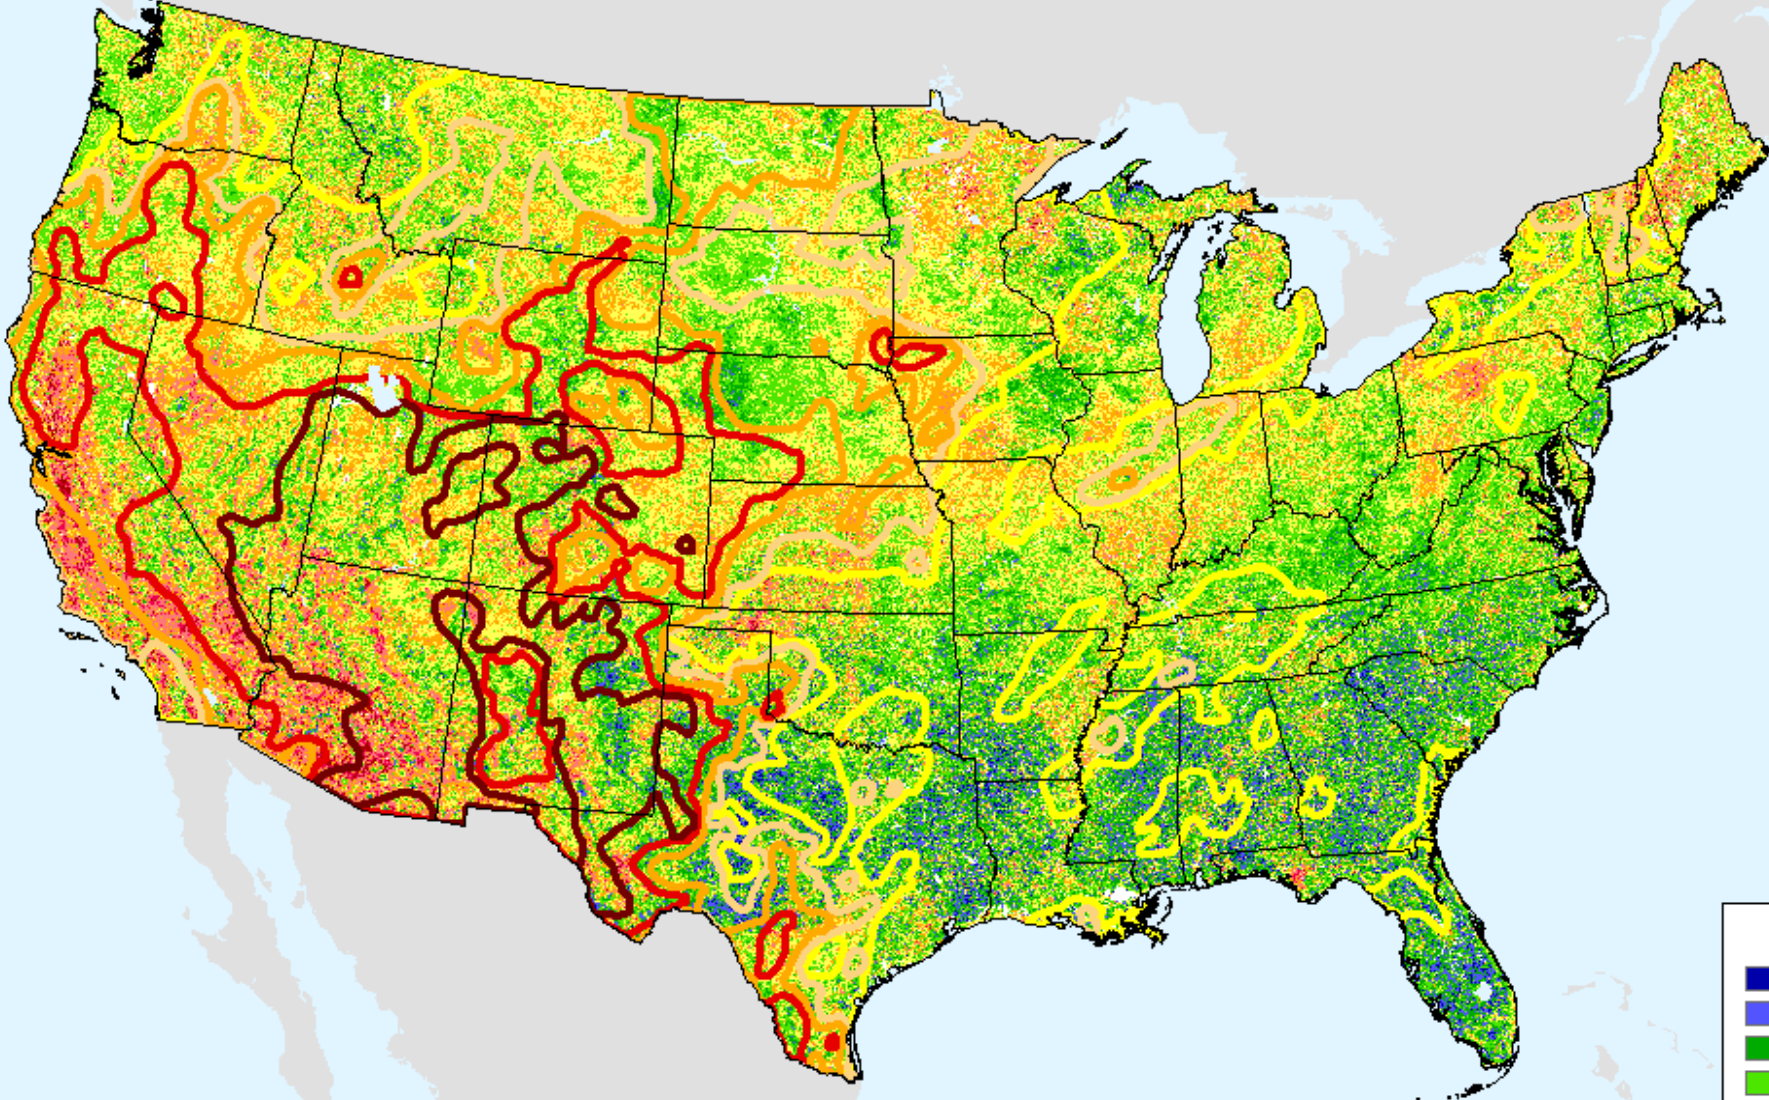

As of: Tuesday, January 26, 2021

Vegetation Health Index

As of: Tuesday, January 26, 2021

USDM for: Jan. 19, 2021

Vegetation Health Index

As of: Tuesday, January 26, 2021

VHI	
85 - 100	Dark Blue
73 - 84	Blue
61 - 72	Green
49 - 60	Light Green
37 - 48	Yellow
25 - 36	Orange
13 - 24	Pink
7 - 12	Red
1 - 6	Dark Red