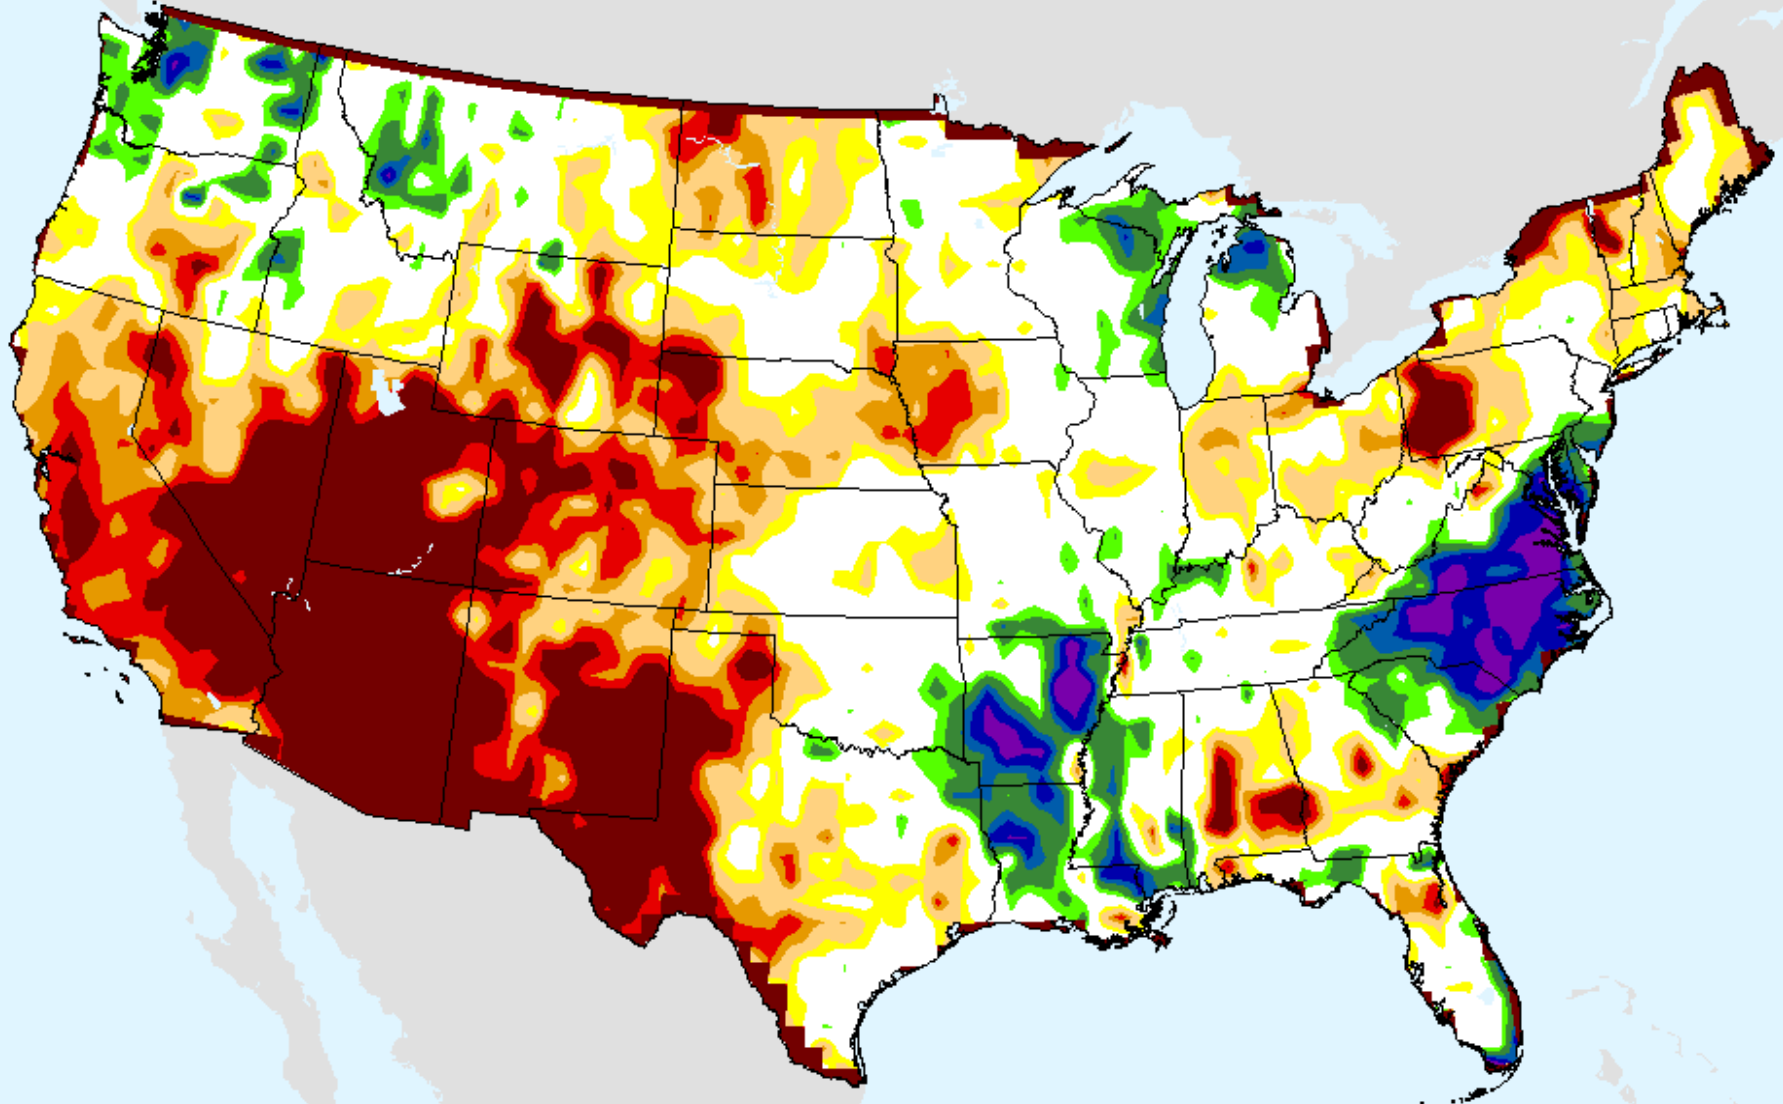

As of: Tuesday, January 26, 2021

USDM for: Jan. 19, 2021

SPI (USDM)

CPC 9-month SPI

As of: Tuesday, January 26, 2021

CPC 12-month SPI

As of: Tuesday, January 26, 2021

USDM for: Jan. 19, 2021