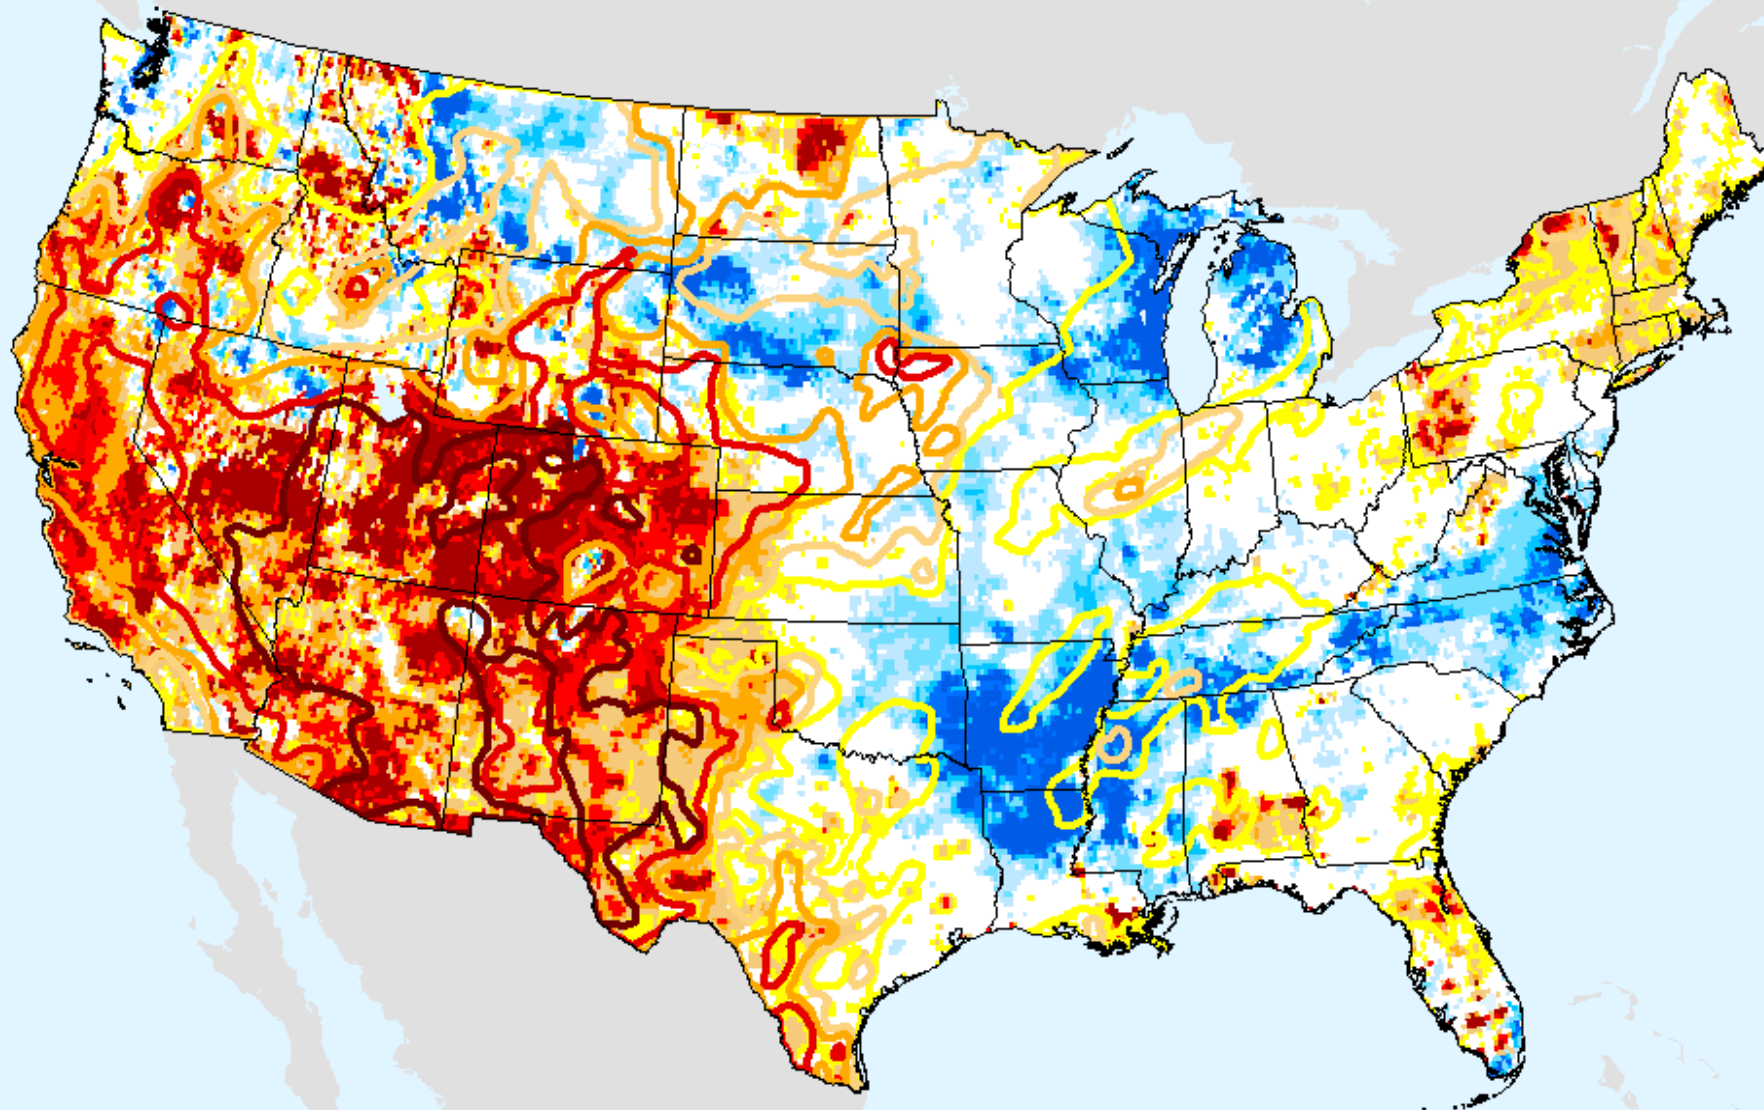

GRACE-Based Shallow Groundwater Drought Indicator

As of: Tuesday, January 26, 2021

USDM for: Jan. 19, 2021