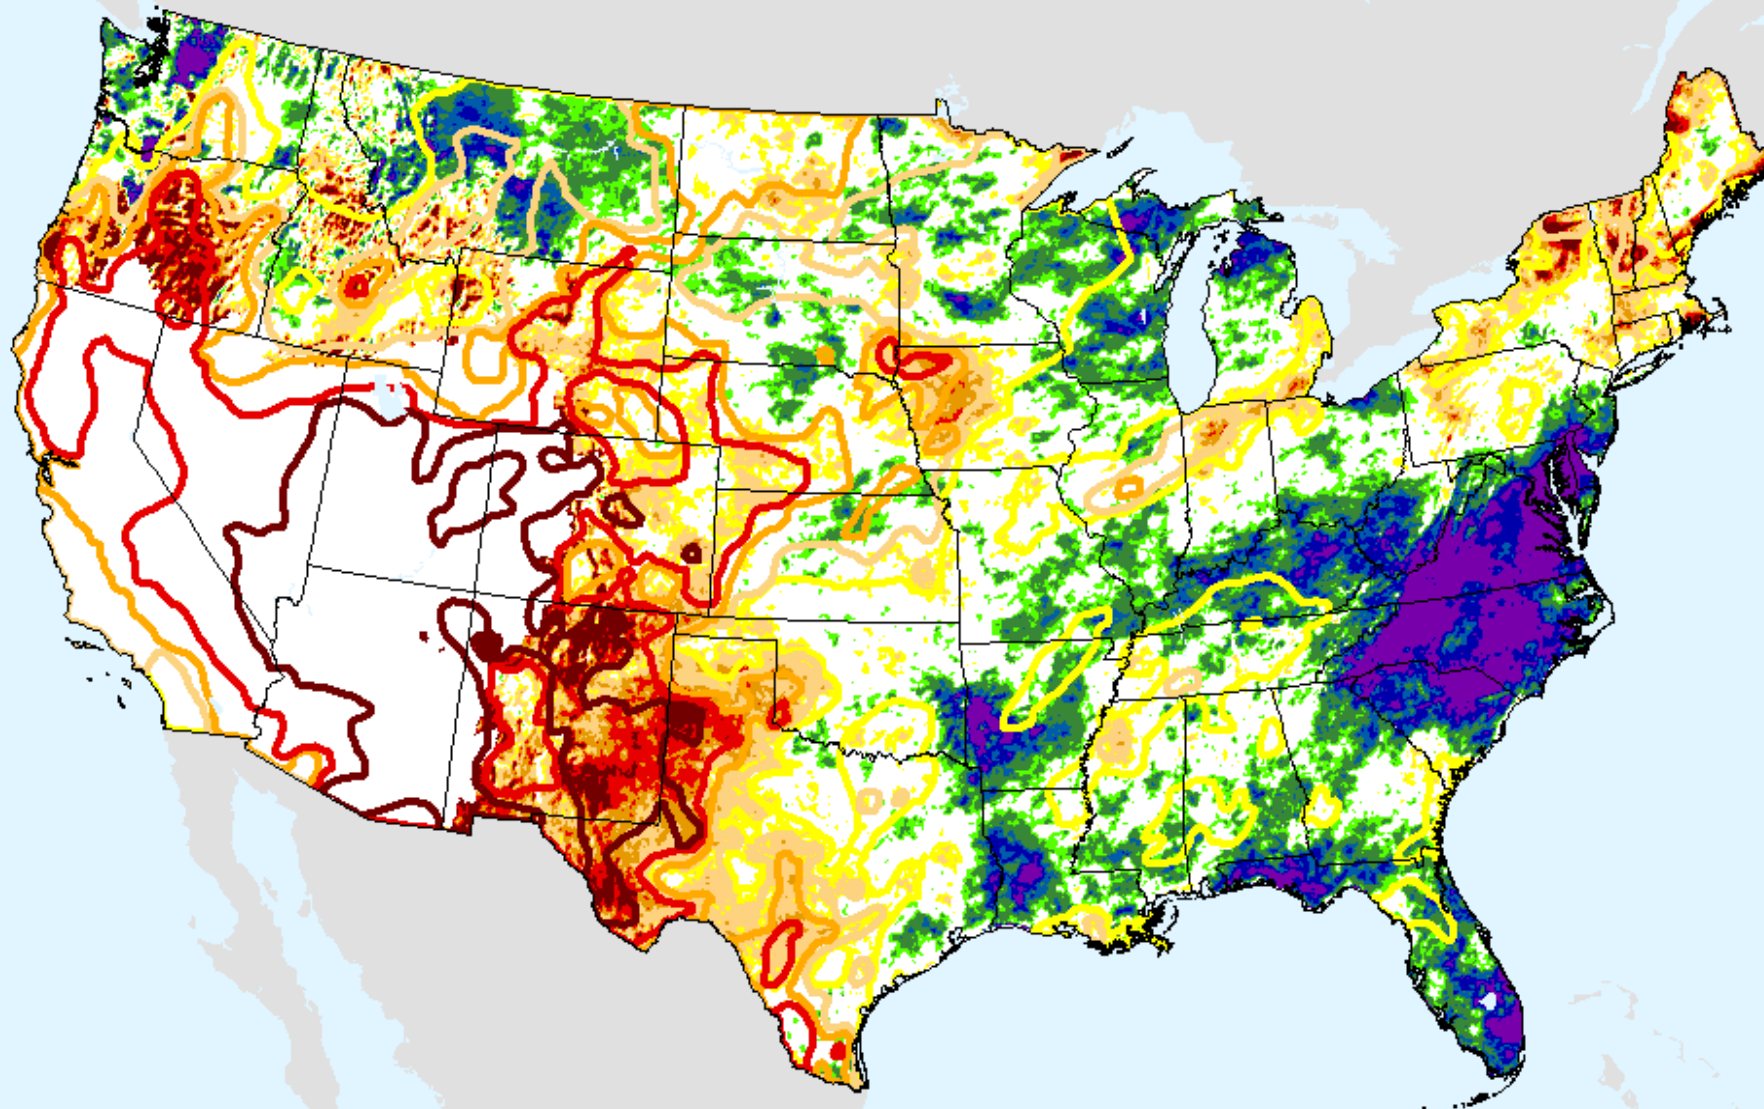

USDM for: Jan. 19, 2021

SPEI (USDM)

AHPS 6-month SPEI

As of: Tuesday, January 26, 2021

SPEI (USDM)

AHPS 9-month SPEI

As of: Tuesday, January 26, 2021

USDM for: Jan. 19, 2021