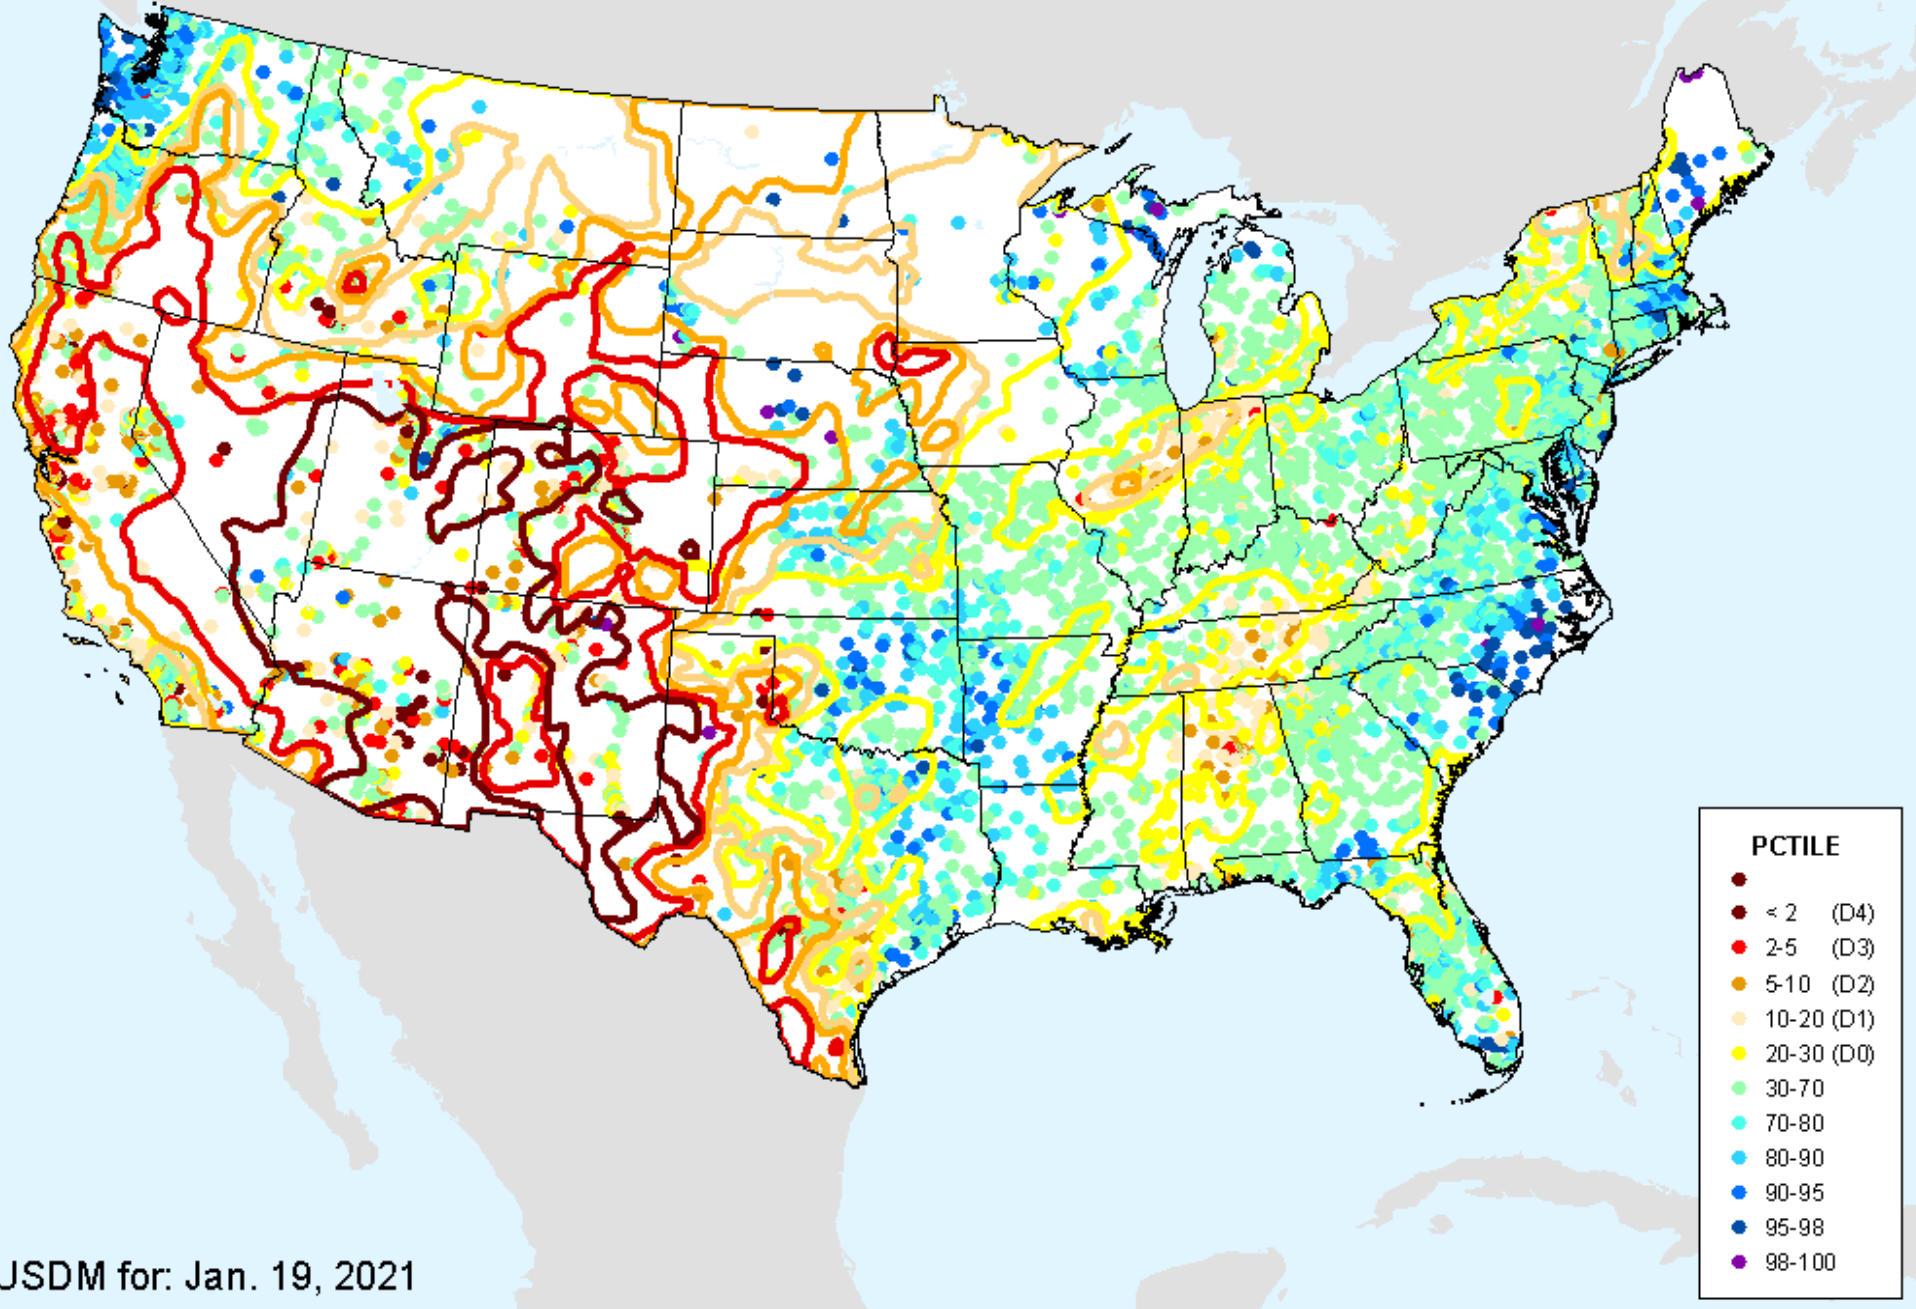

As of: Tuesday, January 26, 2021

USDM for: Jan. 19, 2021

USGS 7-Day Avg Streamflow

As of: Tuesday, January 26, 2021

USGS 28-Day Avg Streamflow

As of: Tuesday, January 26, 2021

USDM for: Jan. 19, 2021

USGS 28-Day Avg Streamflow