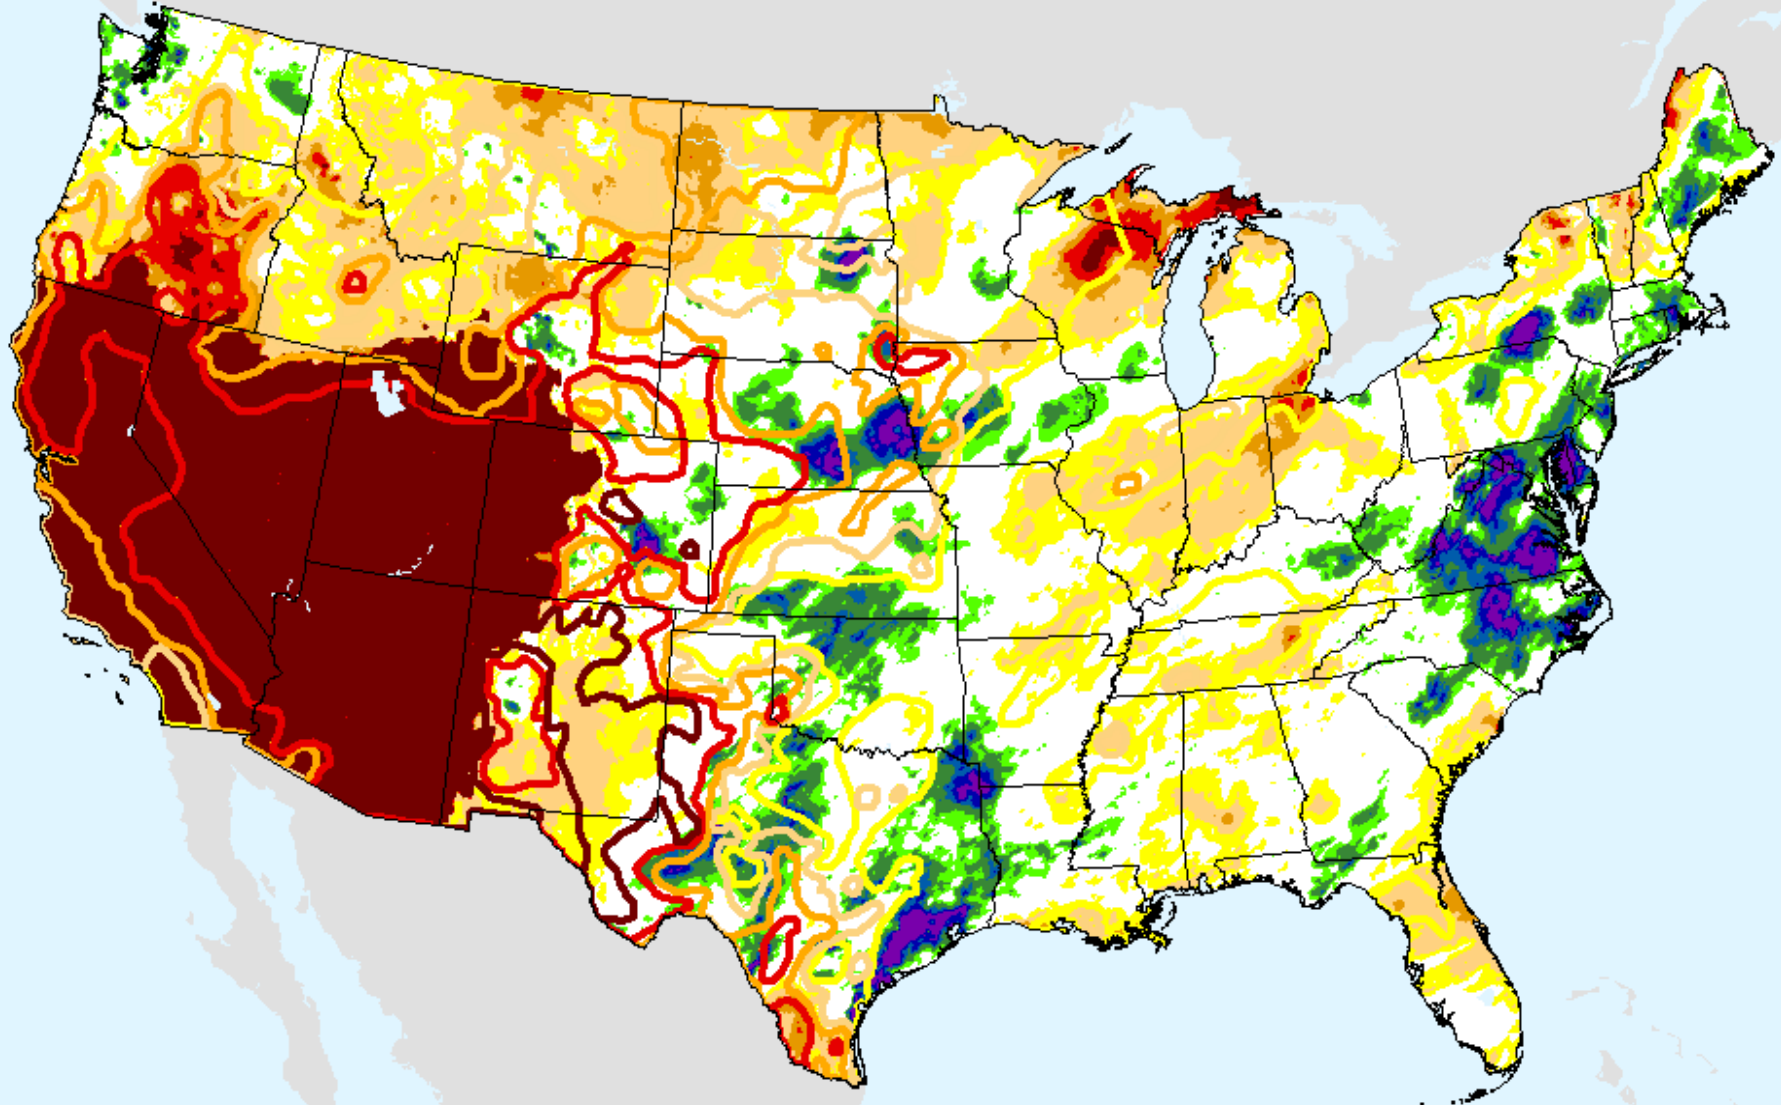

AHPS 2-month SPI

As of: Tuesday, January 26, 2021

USDM for: Jan. 19, 2021

SPI (USDM)