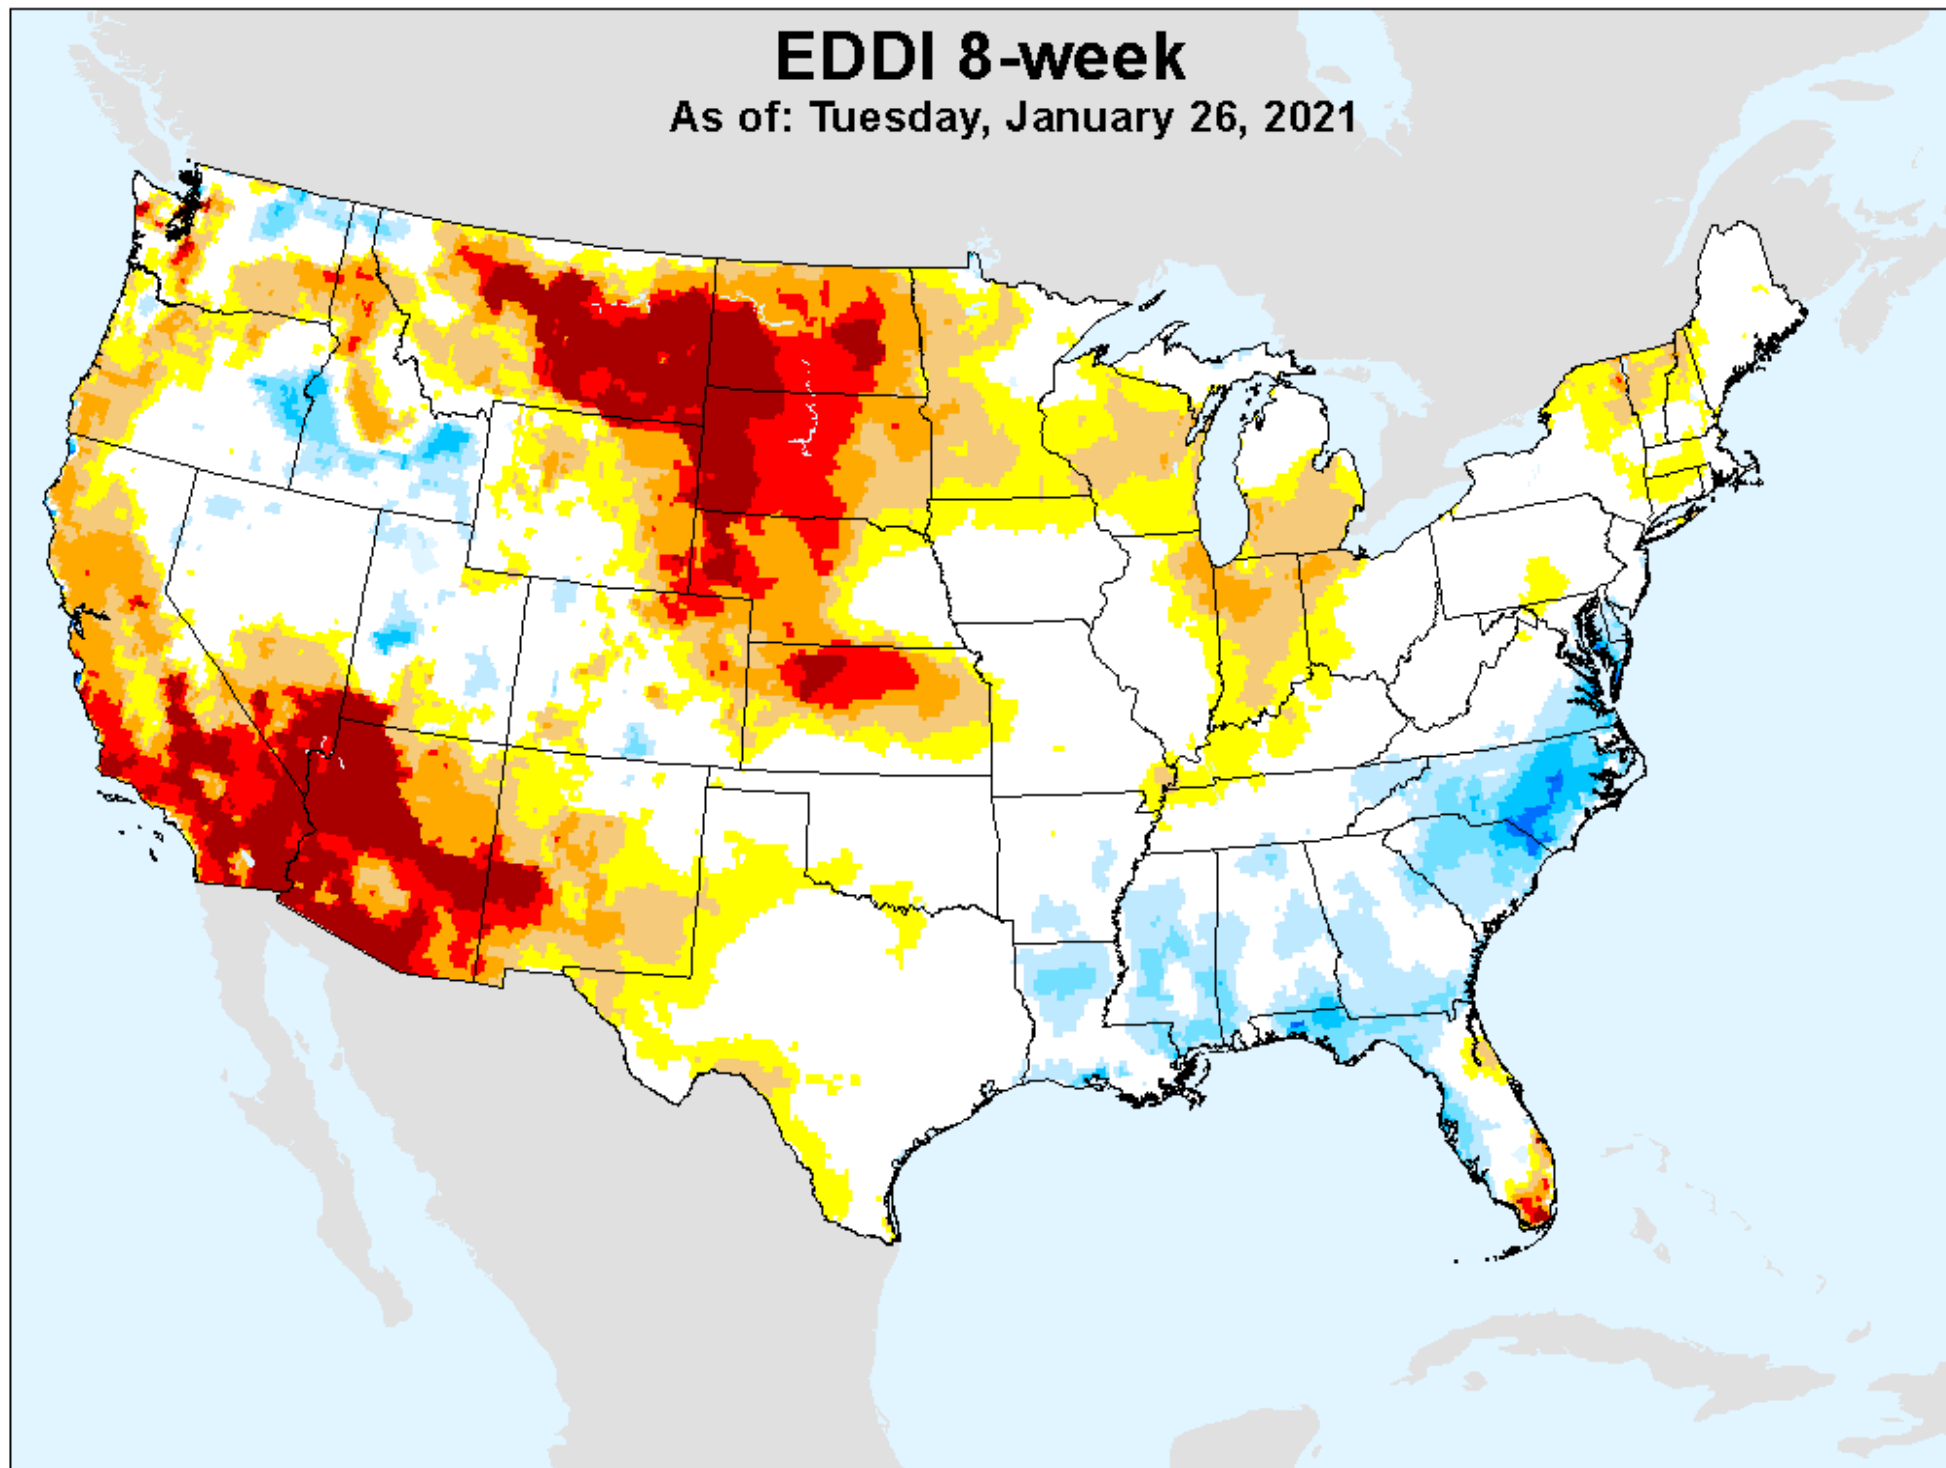

EDDI 8-week

As of: Tuesday, January 26, 2021