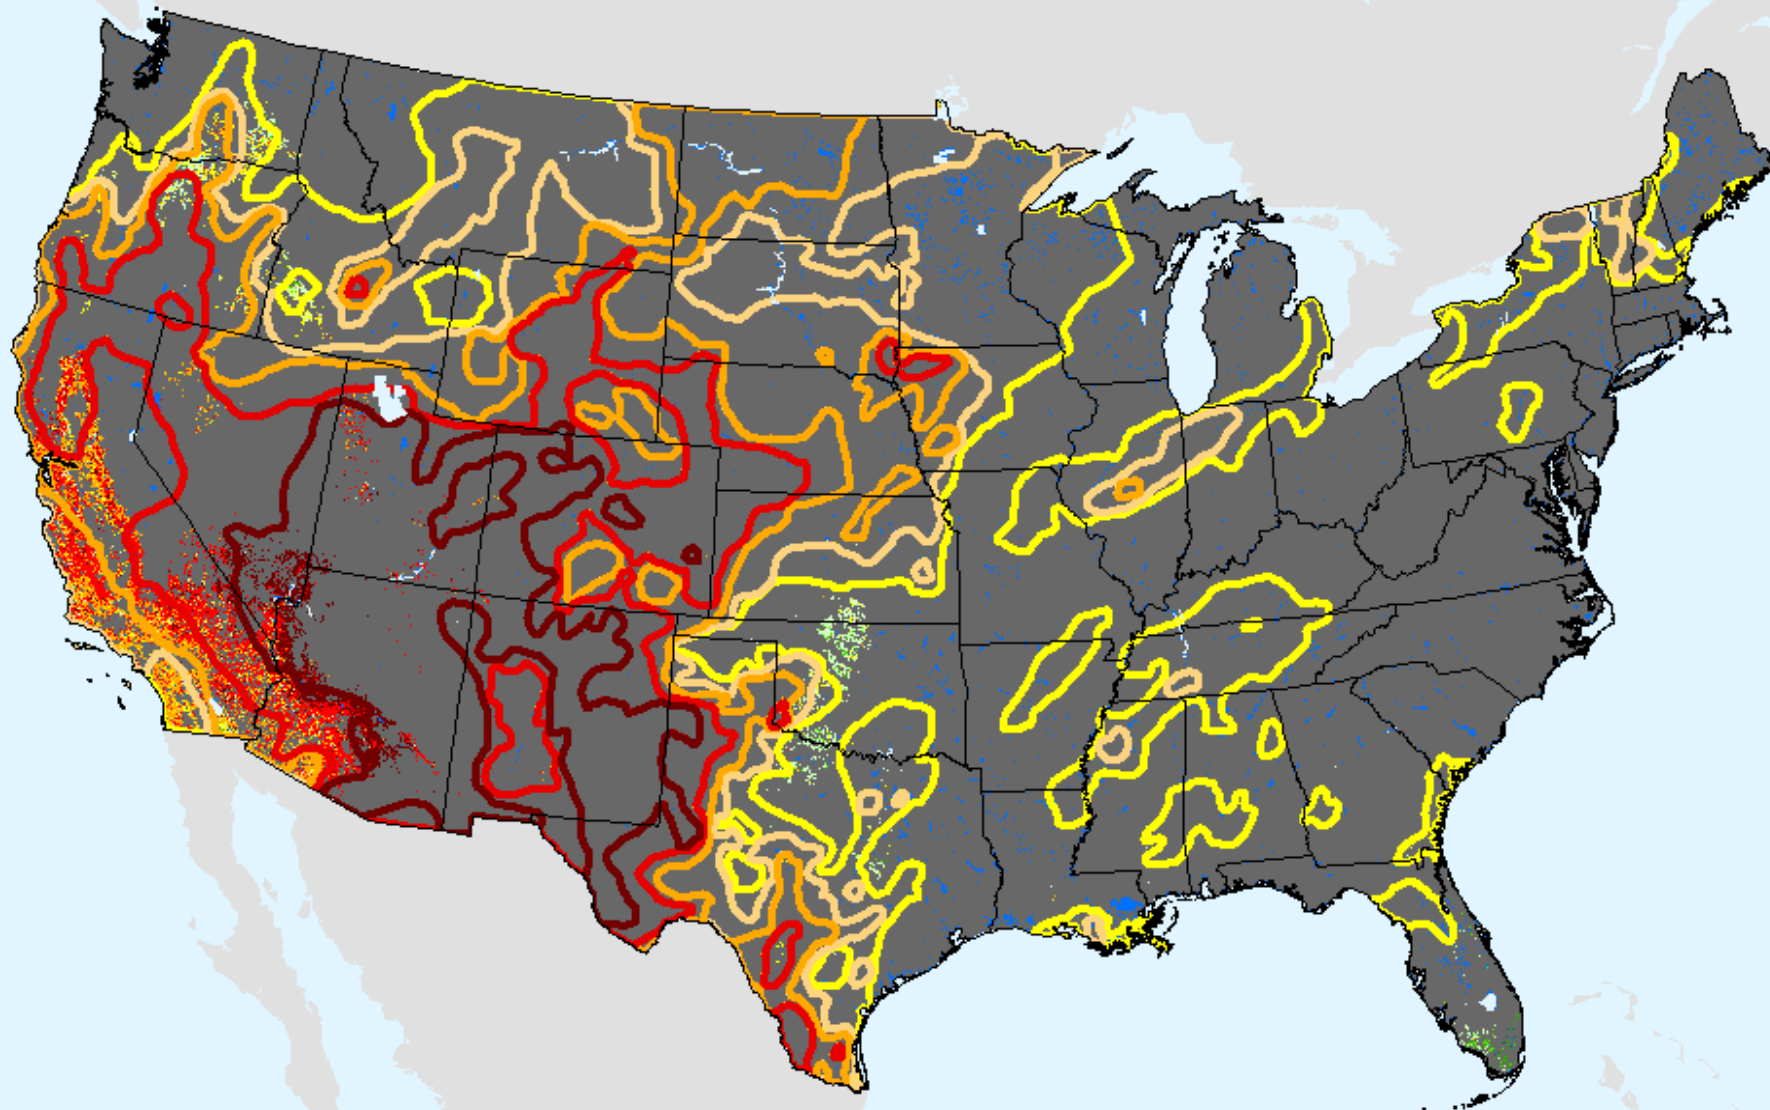

EDDI 12-week

As of: Tuesday, January 26, 2021

USDM for: Jan. 19, 2021

EDDI 12-week

As of: Tuesday, January 26, 2021

Vegetation Drought Response Index (VegDRI)

As of: Tuesday, January 26, 2021

USDM for: Jan. 19, 2021