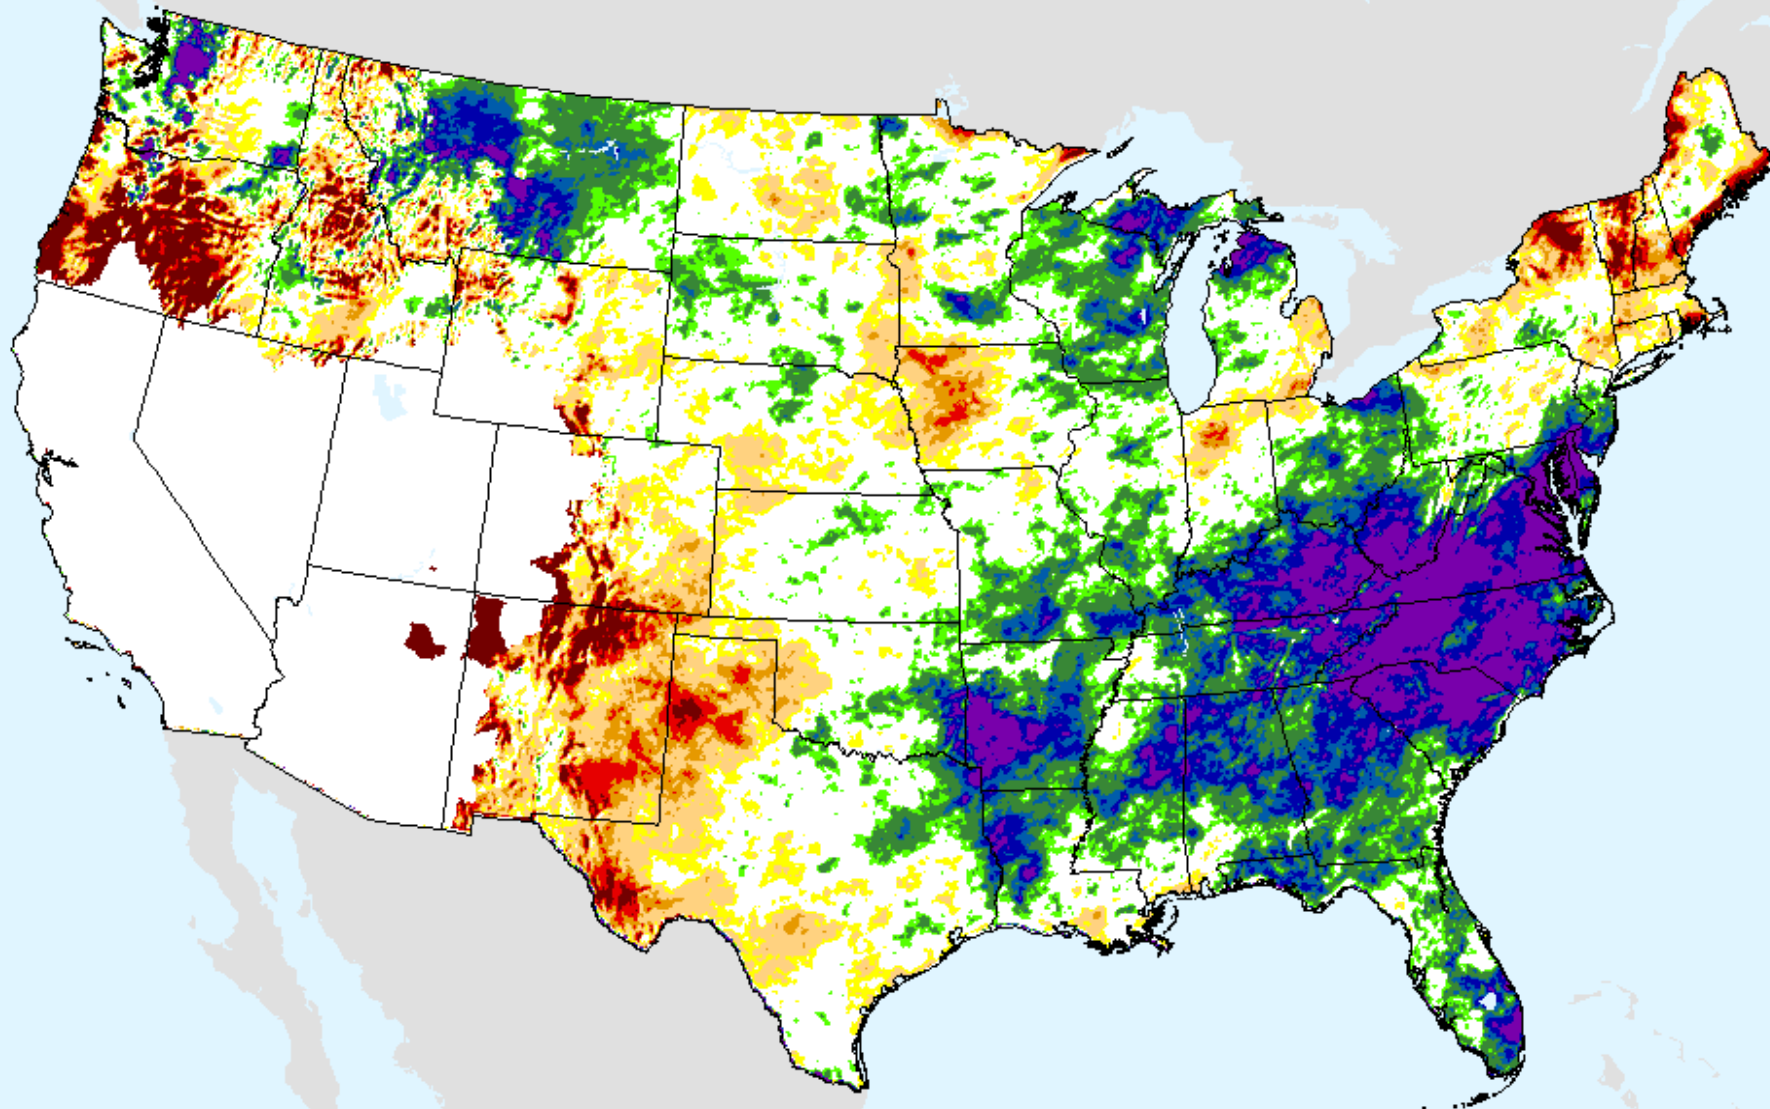

AHPS 12-month SPEI

As of: Tuesday, January 26, 2021

SPEI (USDM)