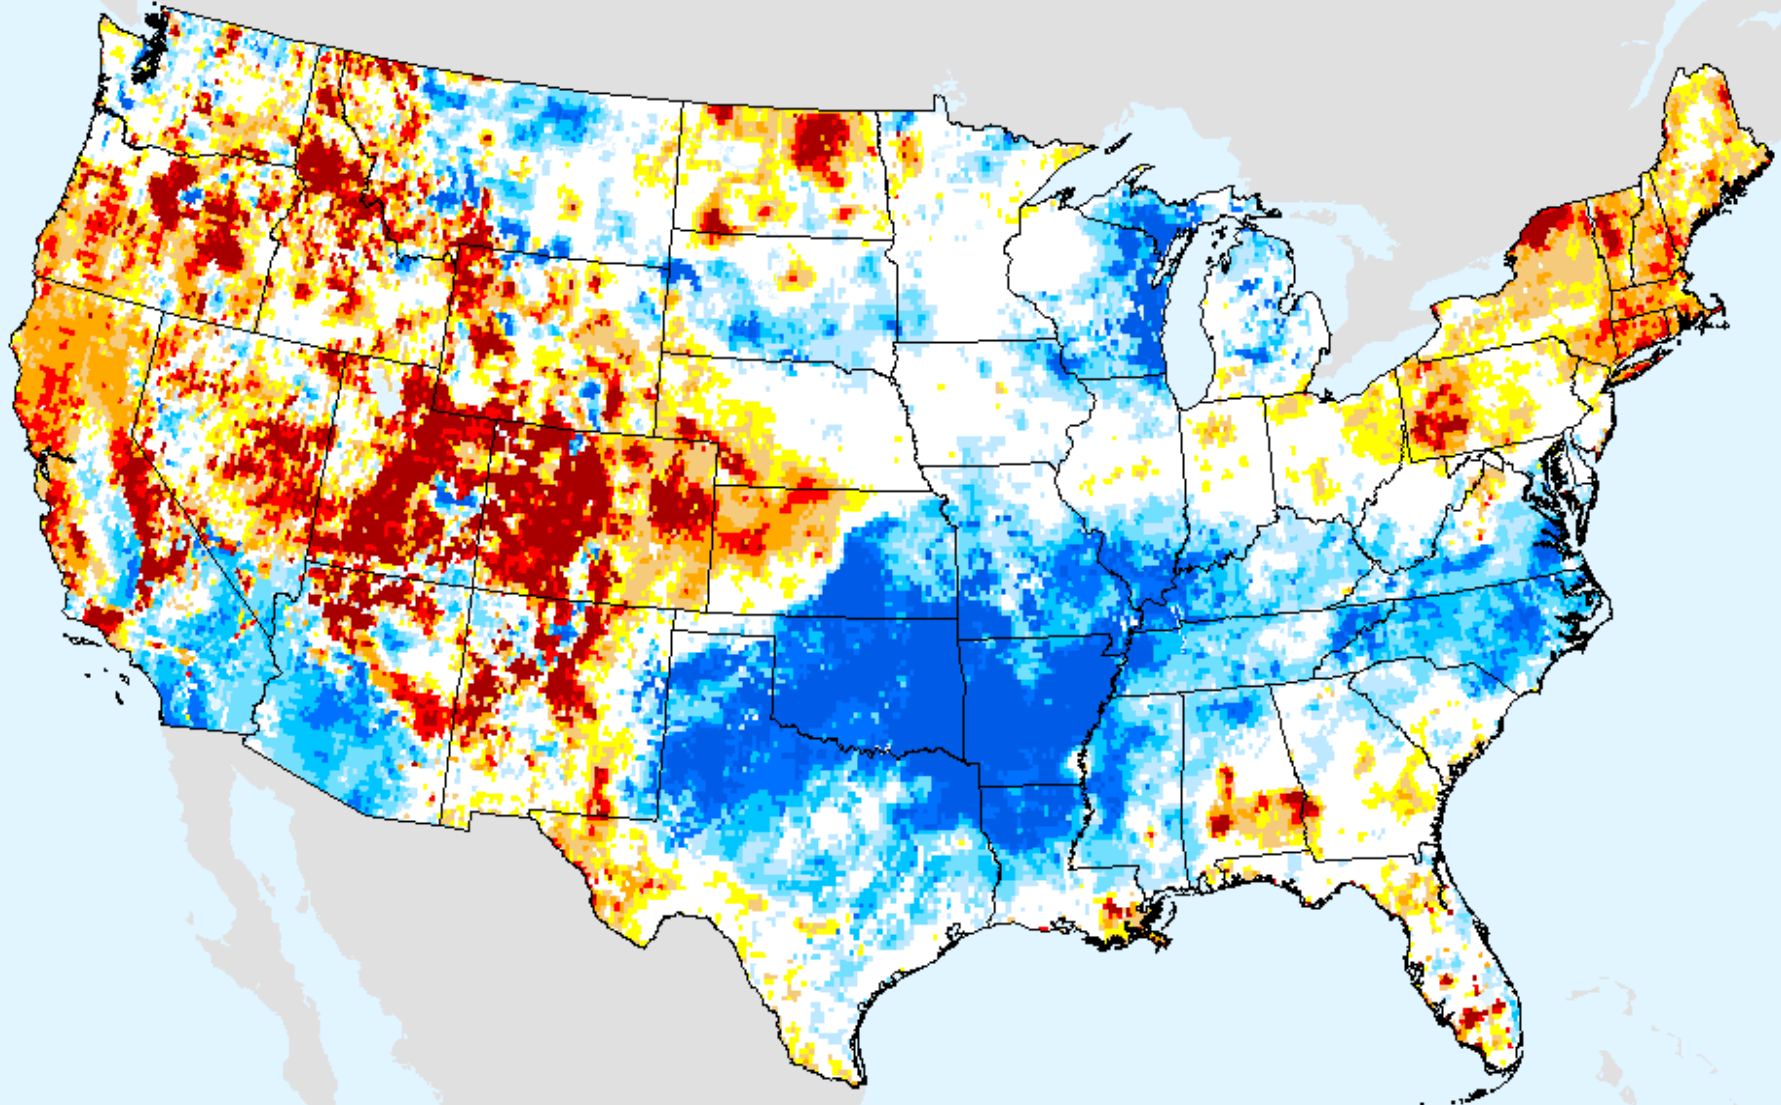

GRACE-Based Surface Soil Moisture Drought Indicator

As of: Tuesday, January 26, 2021