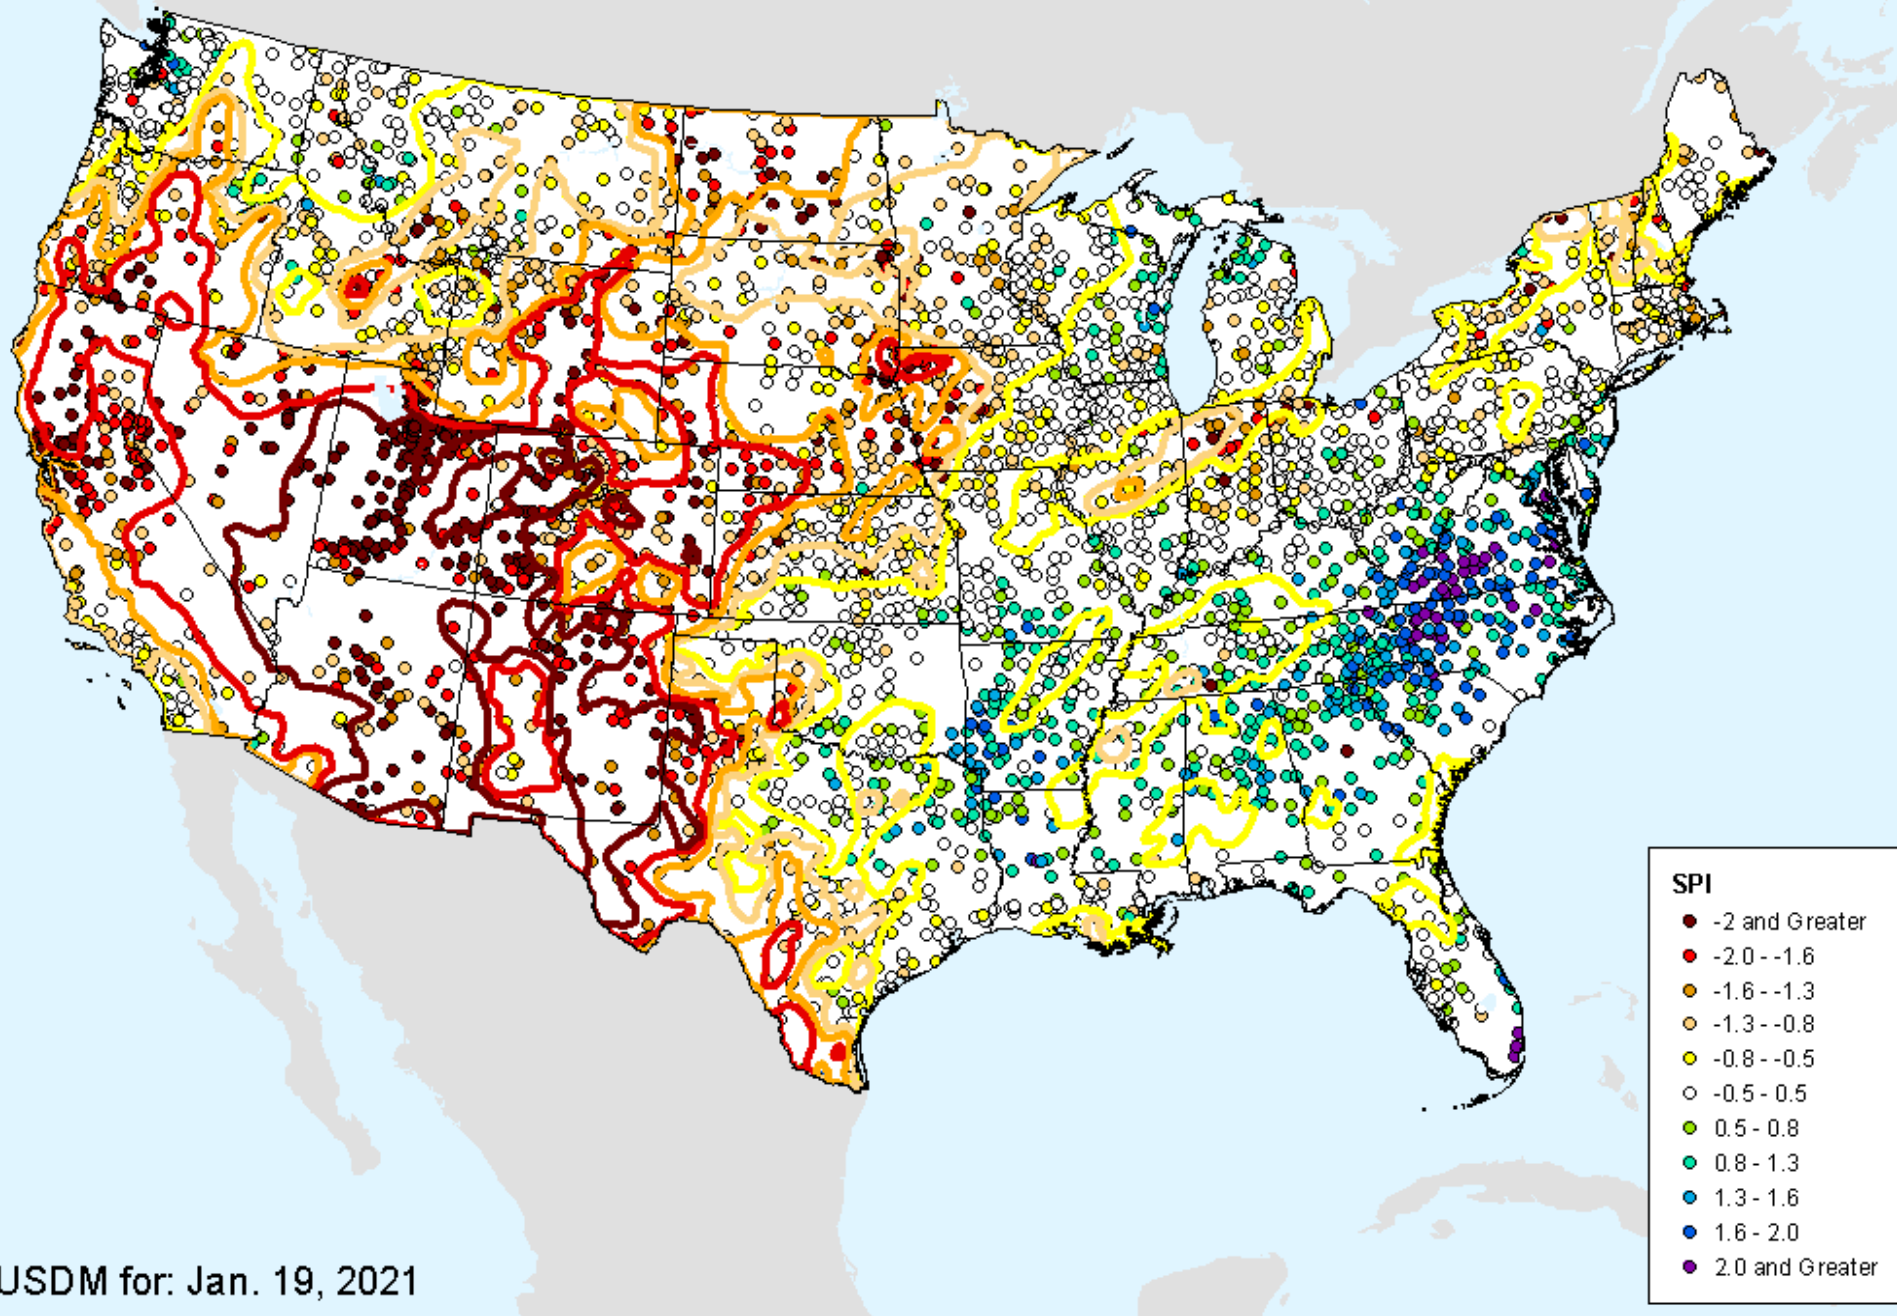

HPRCC 12-month SPI

As of: Tuesday, January 26, 2021

USDM for: Jan. 19, 2021