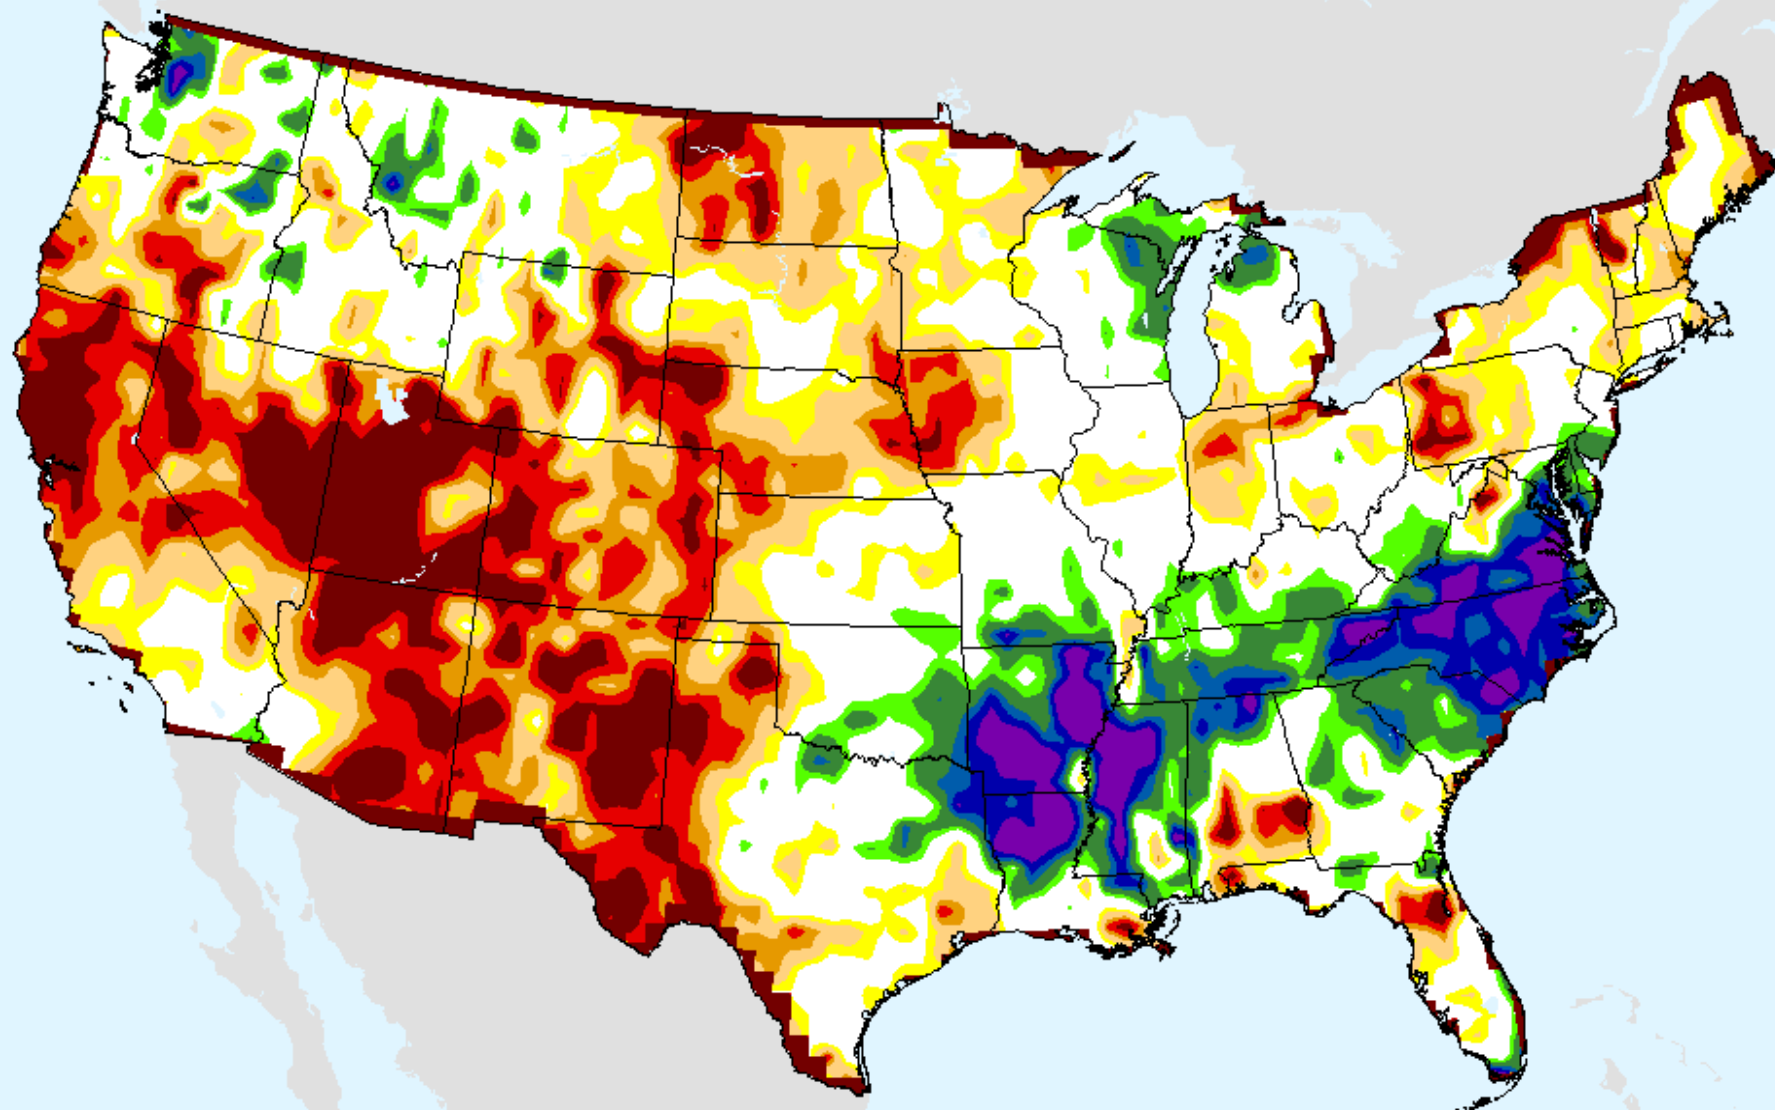

CPC 12-month SPI

As of: Tuesday, January 26, 2021