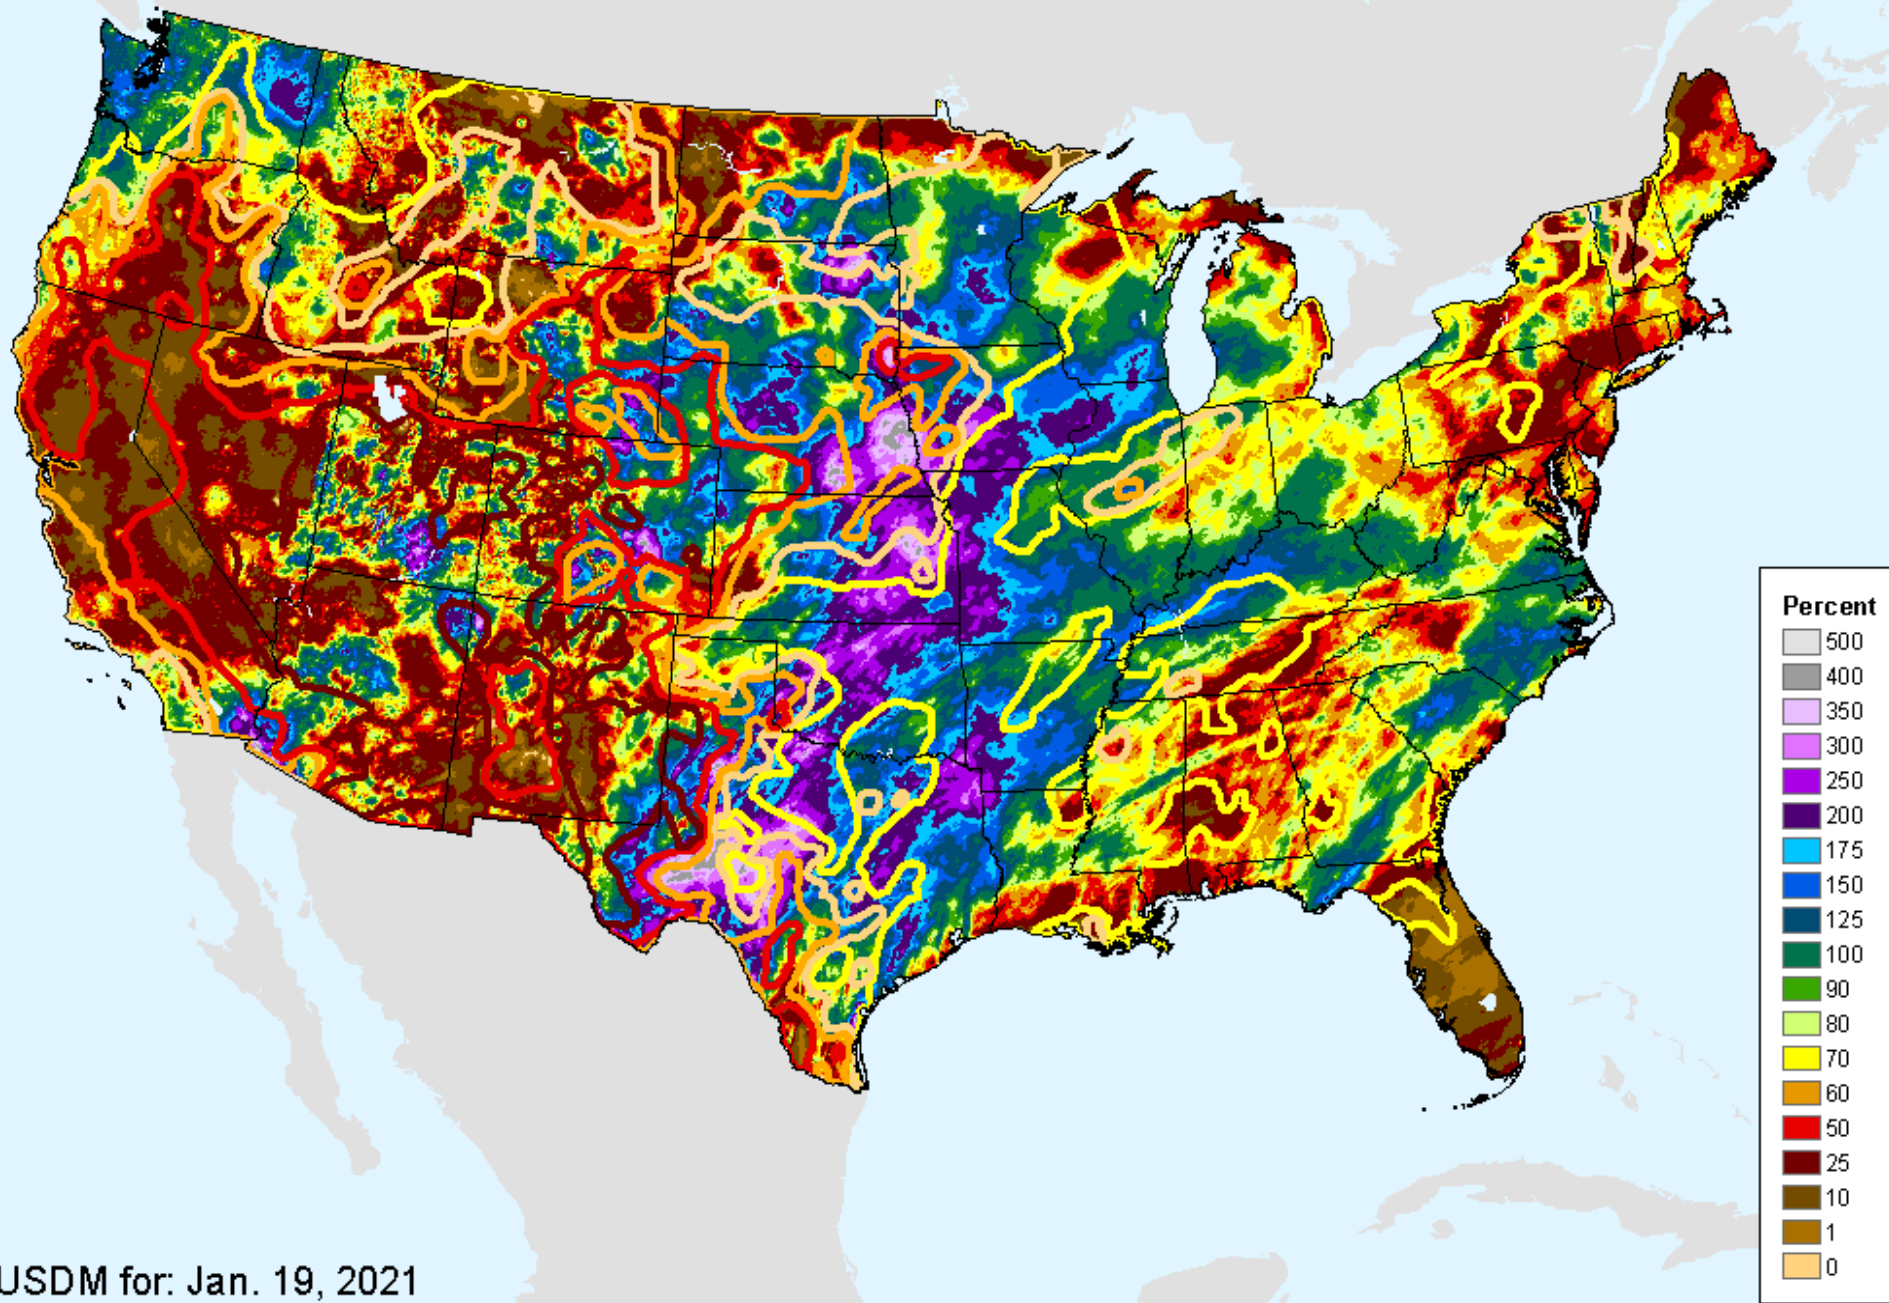

AHPS 30-Day Pct of Normal Pcp

As of: Tuesday, January 26, 2021

USDM for: Jan. 19, 2021