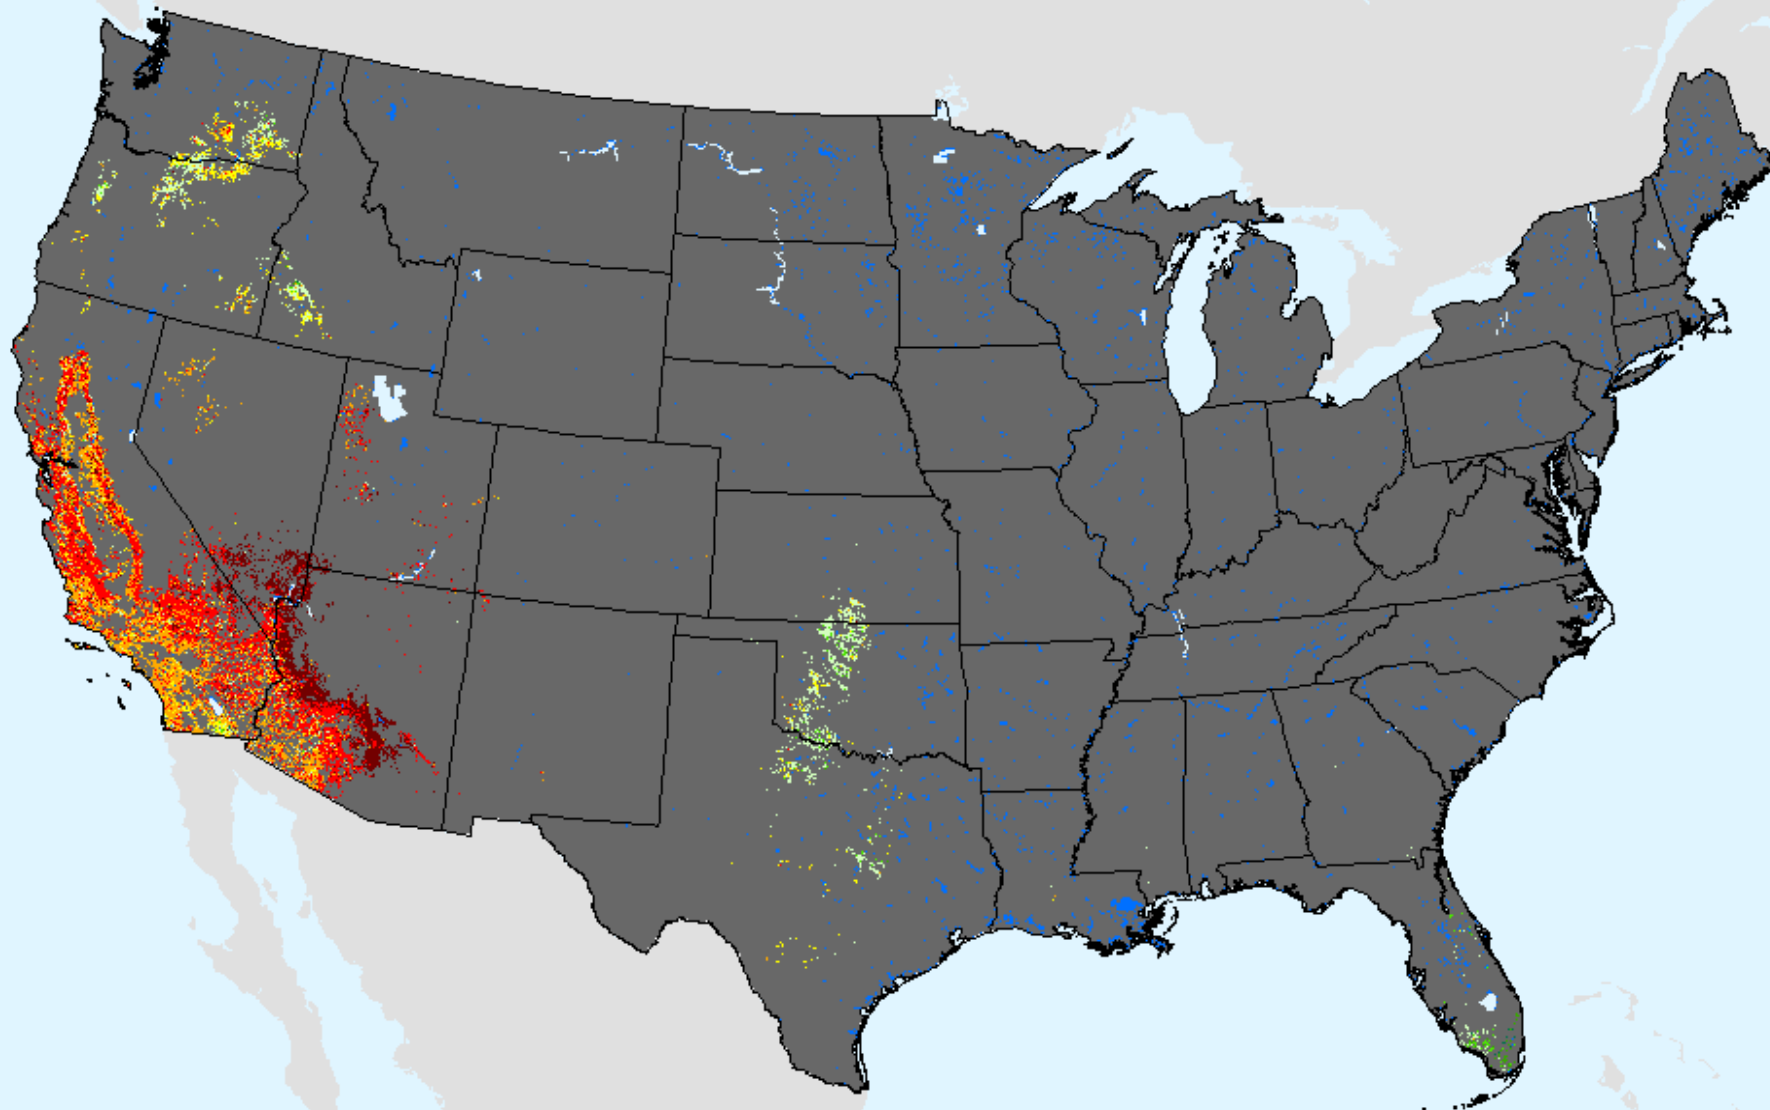

Vegetation Drought Response Index (VegDRI)

As of: Tuesday, January 26, 2021

□ BackGround