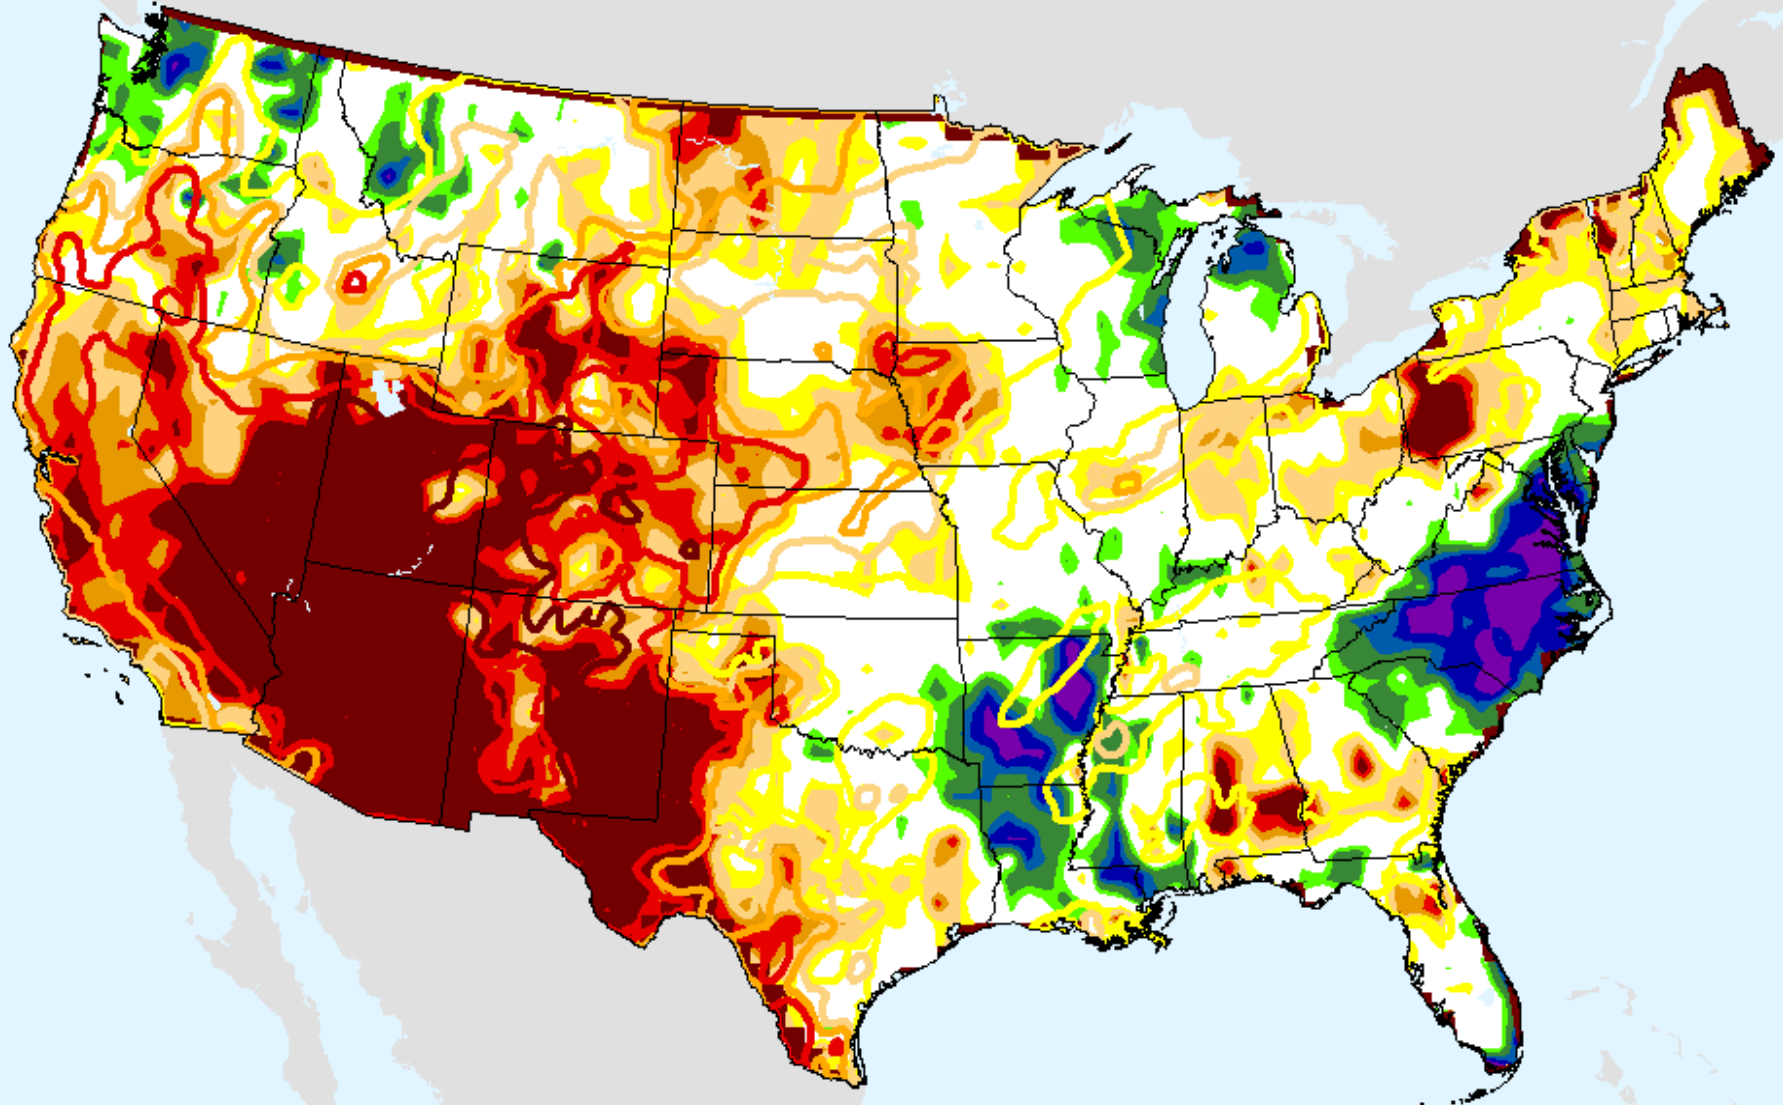

CPC 9-month SPI

As of: Tuesday, January 26, 2021

USDM for: Jan. 19, 2021

SPI (USDM)