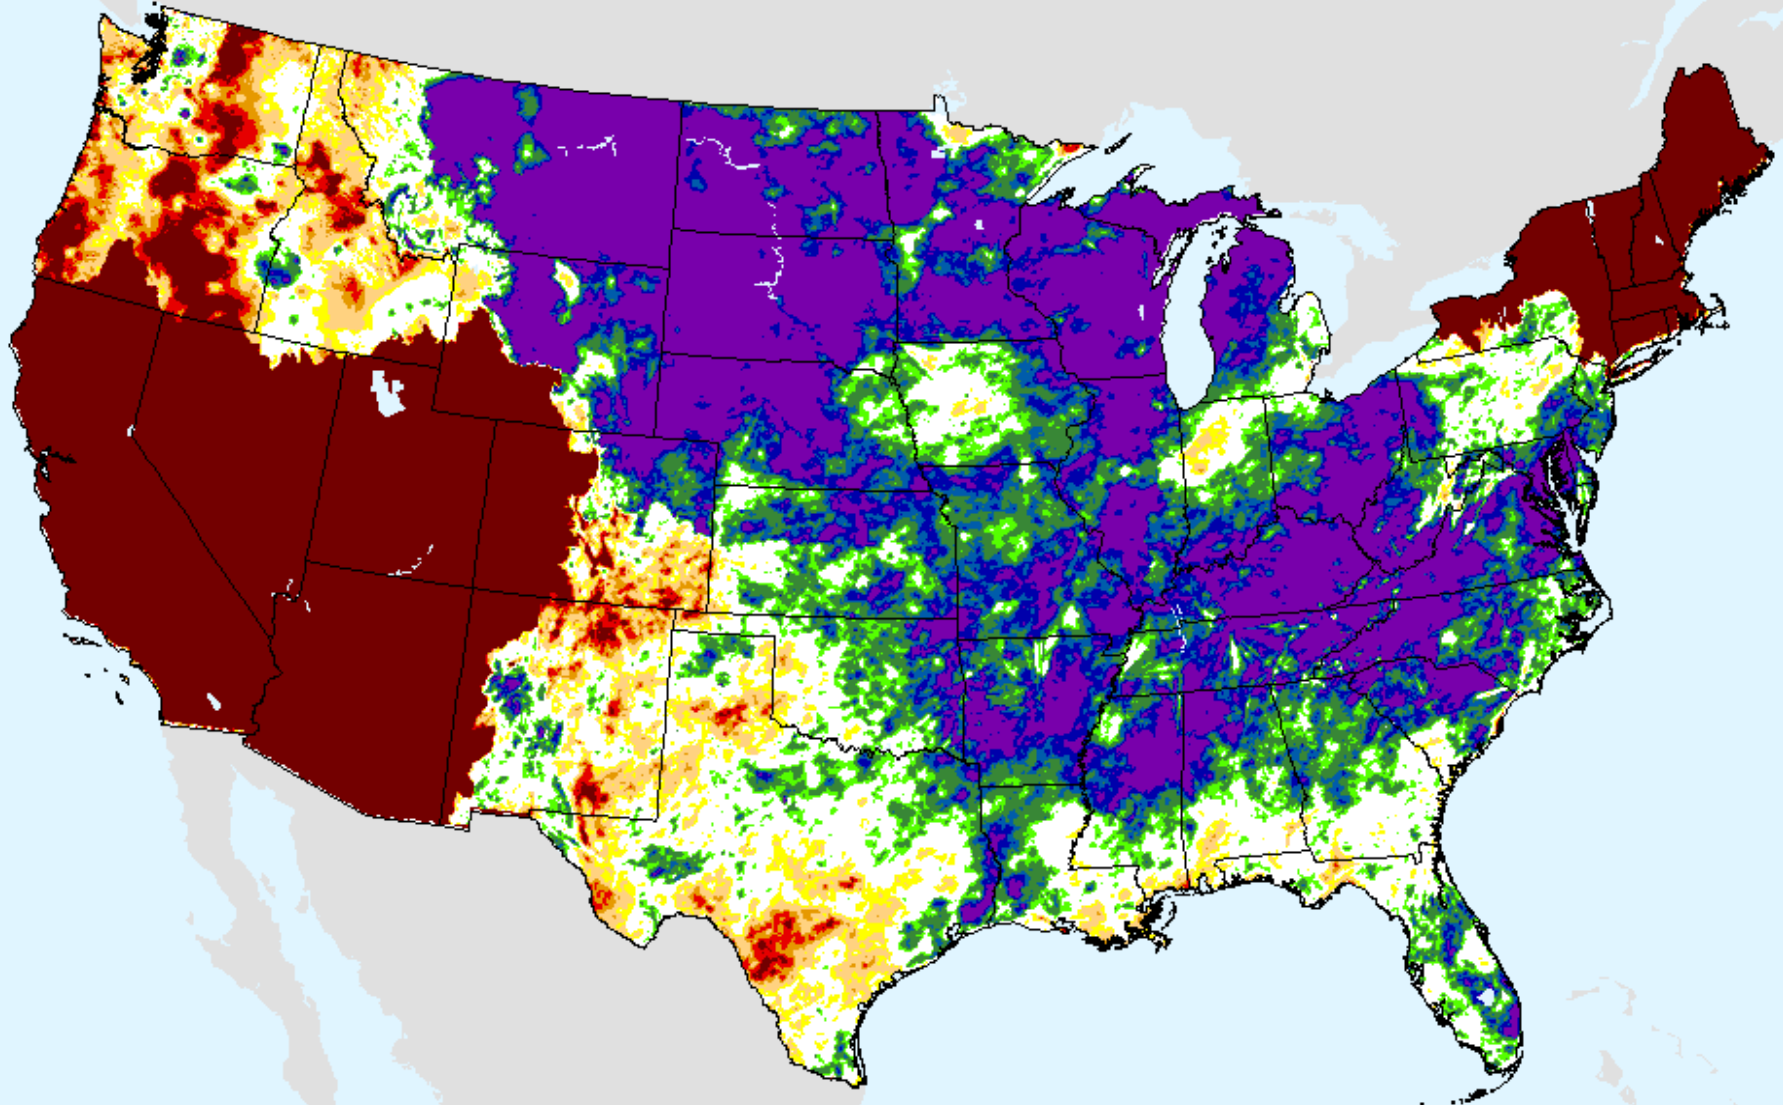

AHPS 24-month SPI

As of: Tuesday, January 26, 2021

SPI (USDM)