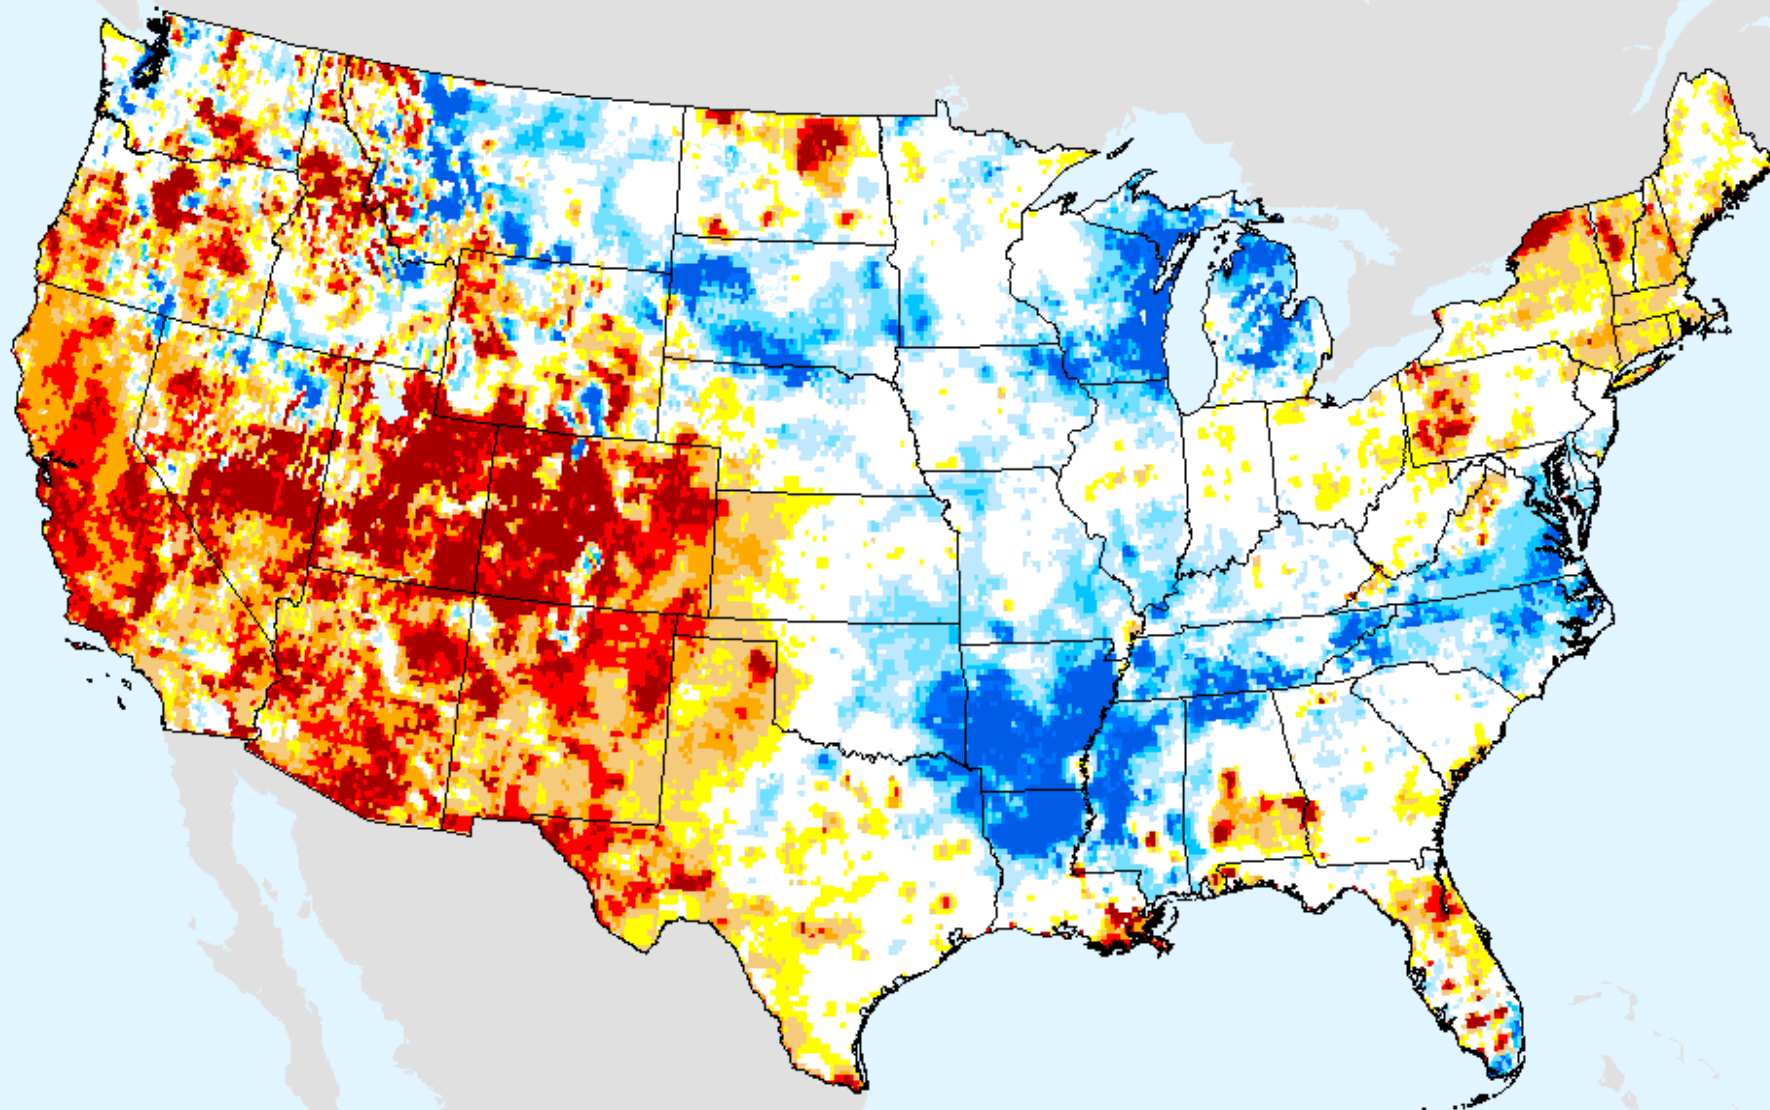

As of: Tuesday, January 26, 2021

GRACE-Based Shallow Groundwater Drought Indicator

As of: Tuesday, January 26, 2021

USDM for: Jan. 19, 2021

GRACE-Based Shallow Groundwater Drought Indicator

As of: Tuesday, January 26, 2021