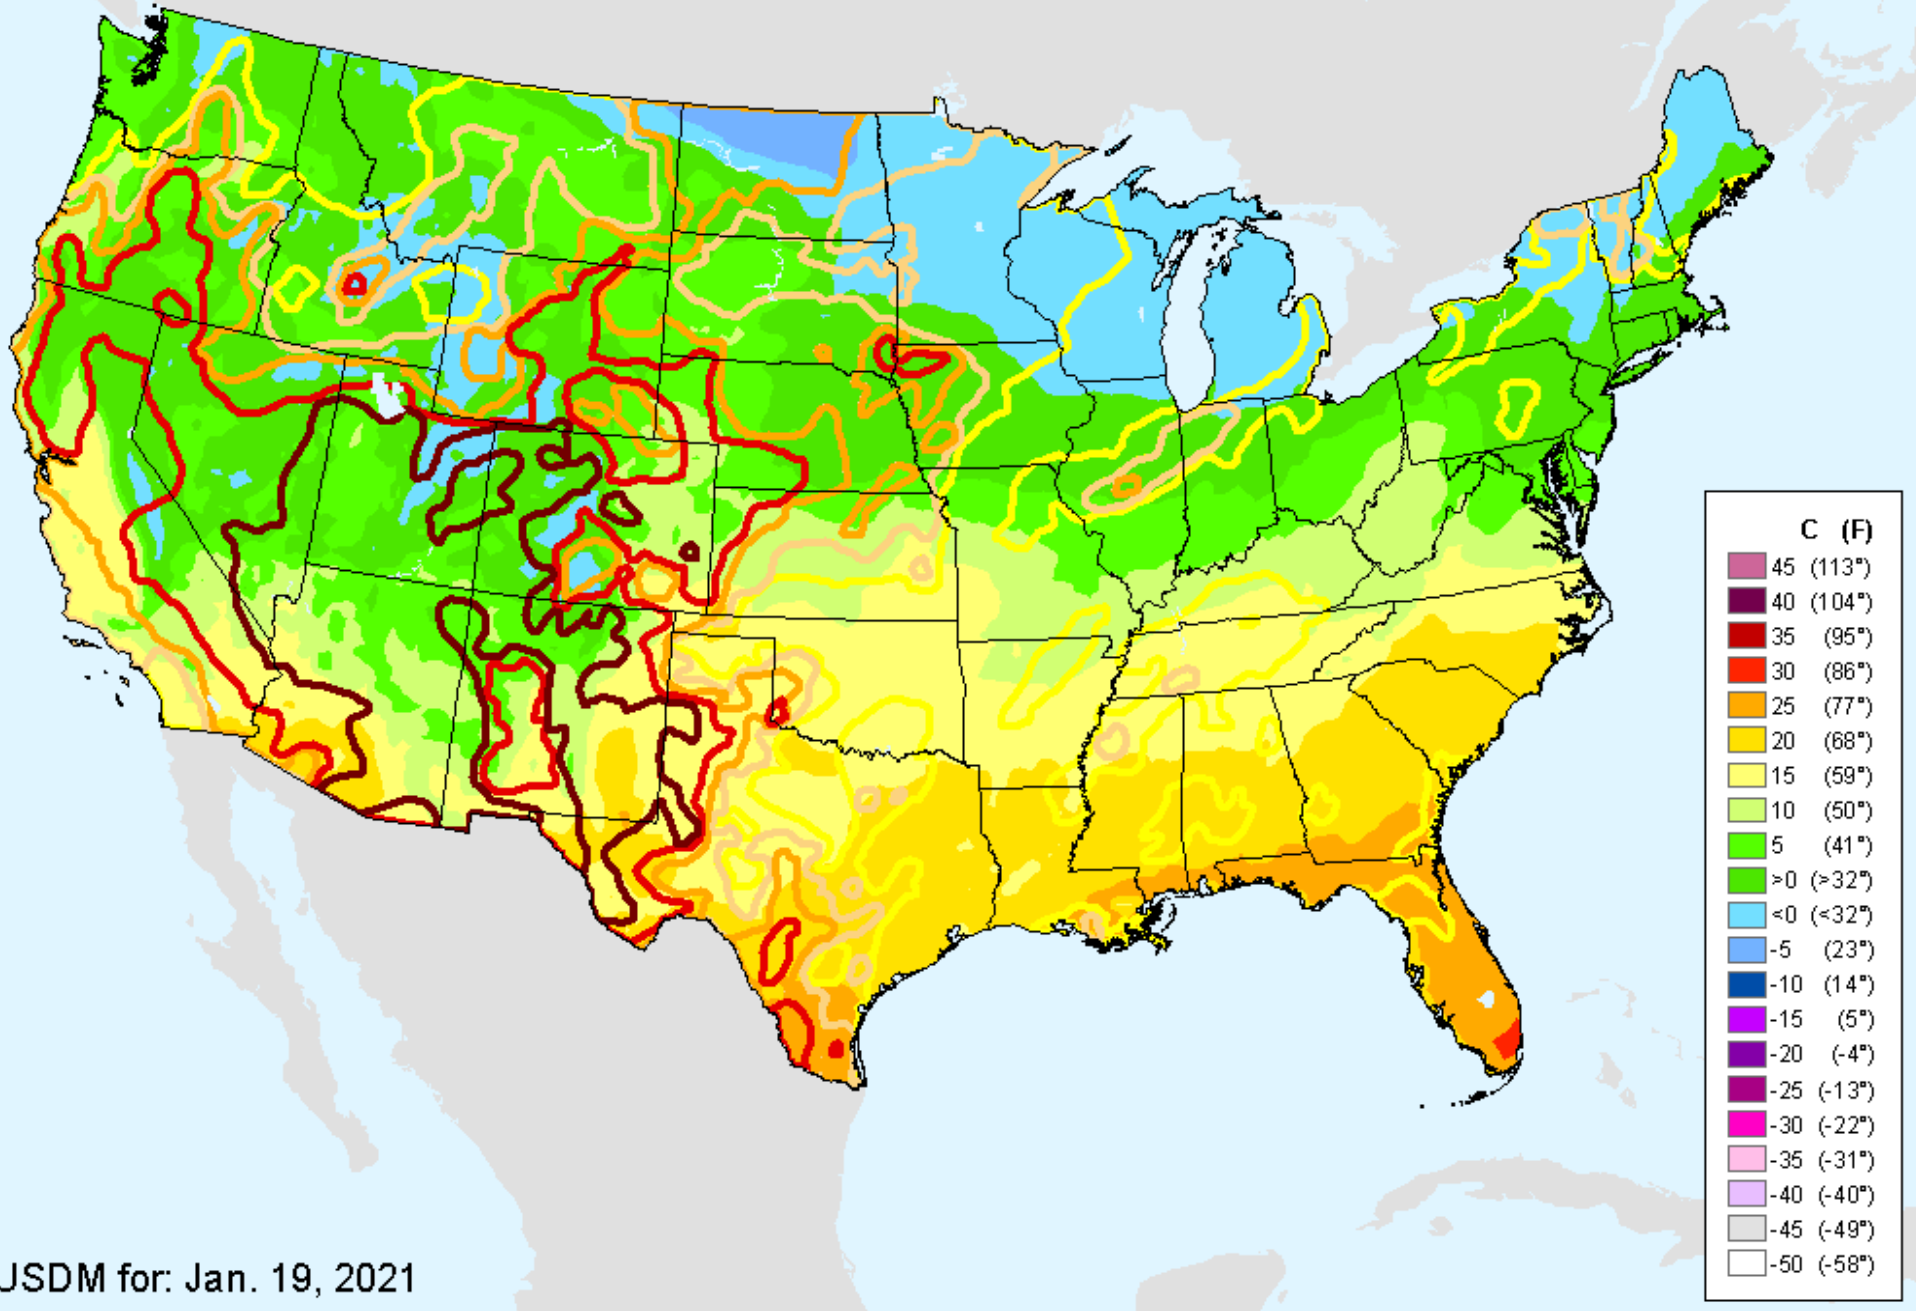

GFS (00z) 7-Day Max Temp Forecast

As of: Tuesday, January 26, 2021

USDM for: Jan. 19, 2021