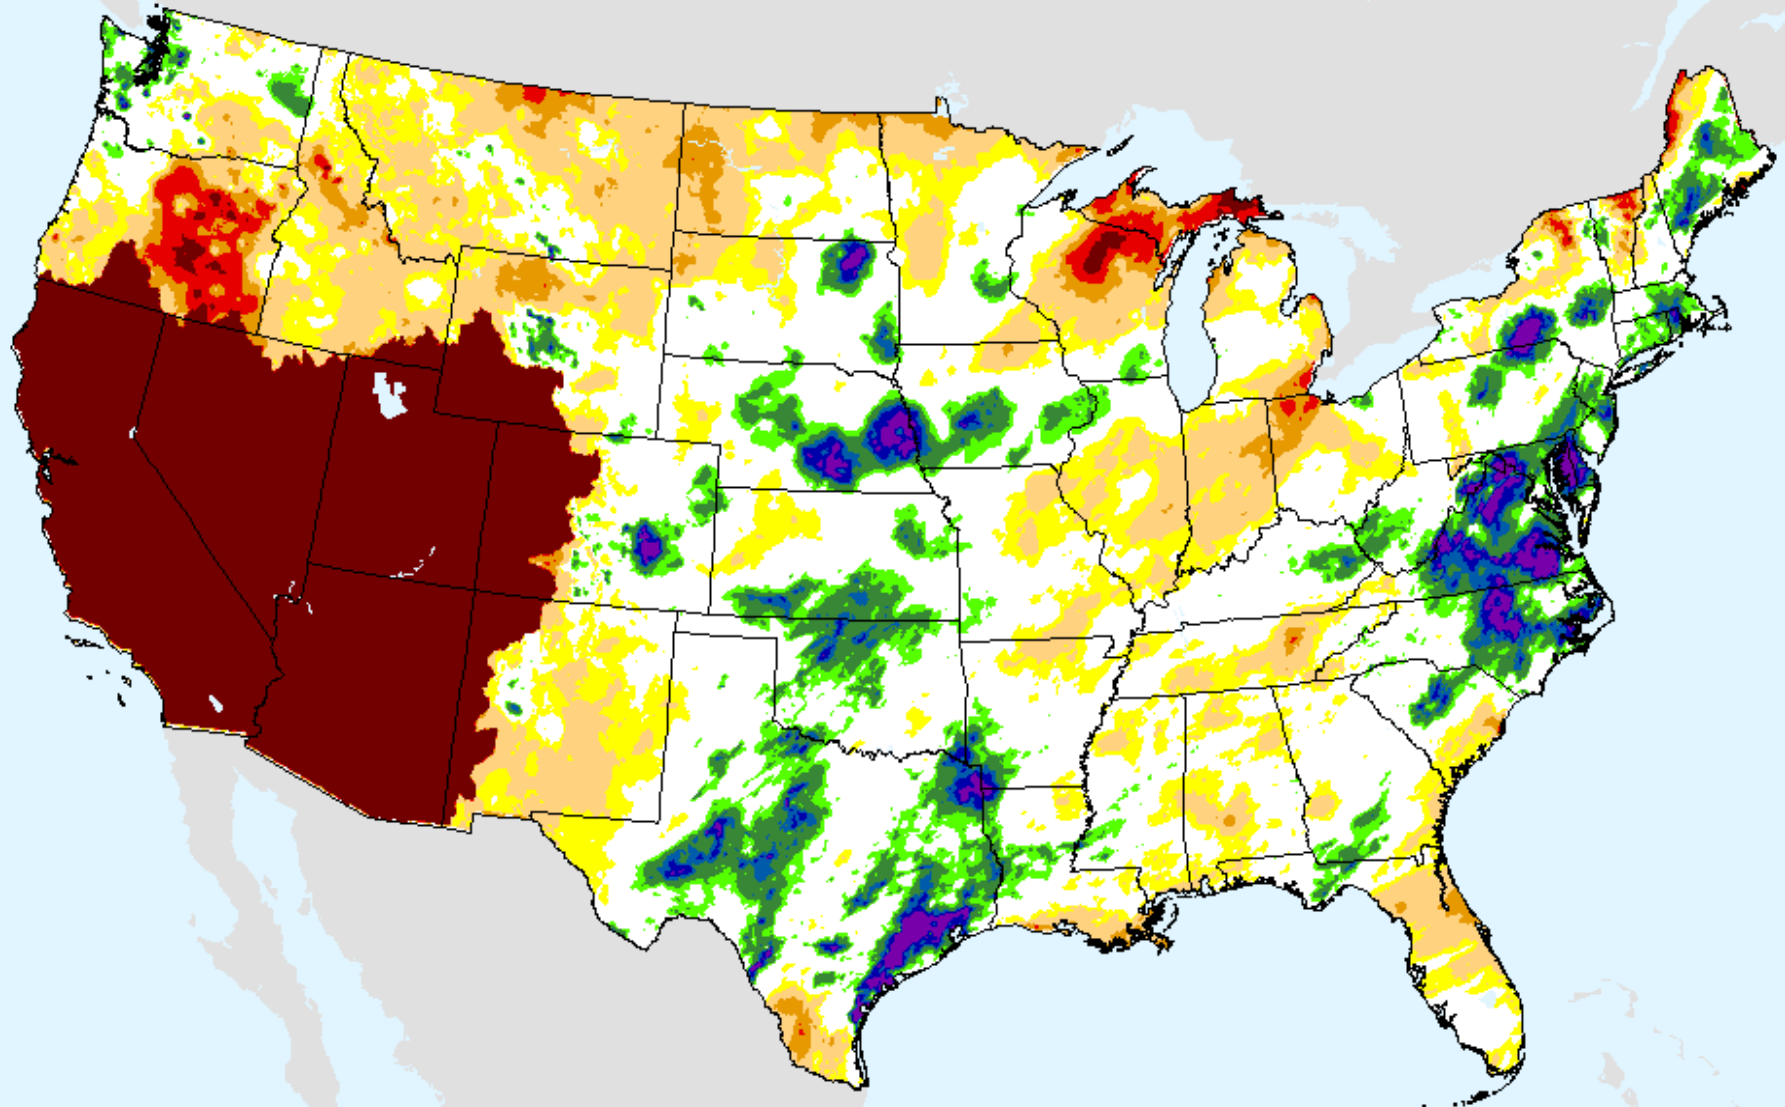

AHPS 2-month SPI

As of: Tuesday, January 26, 2021

USDM for: Jan. 19, 2021

SPI (USDM)

AHPS 2-month SPI

As of: Tuesday, January 26, 2021

AHPS 3-month SPI

As of: Tuesday, January 26, 2021