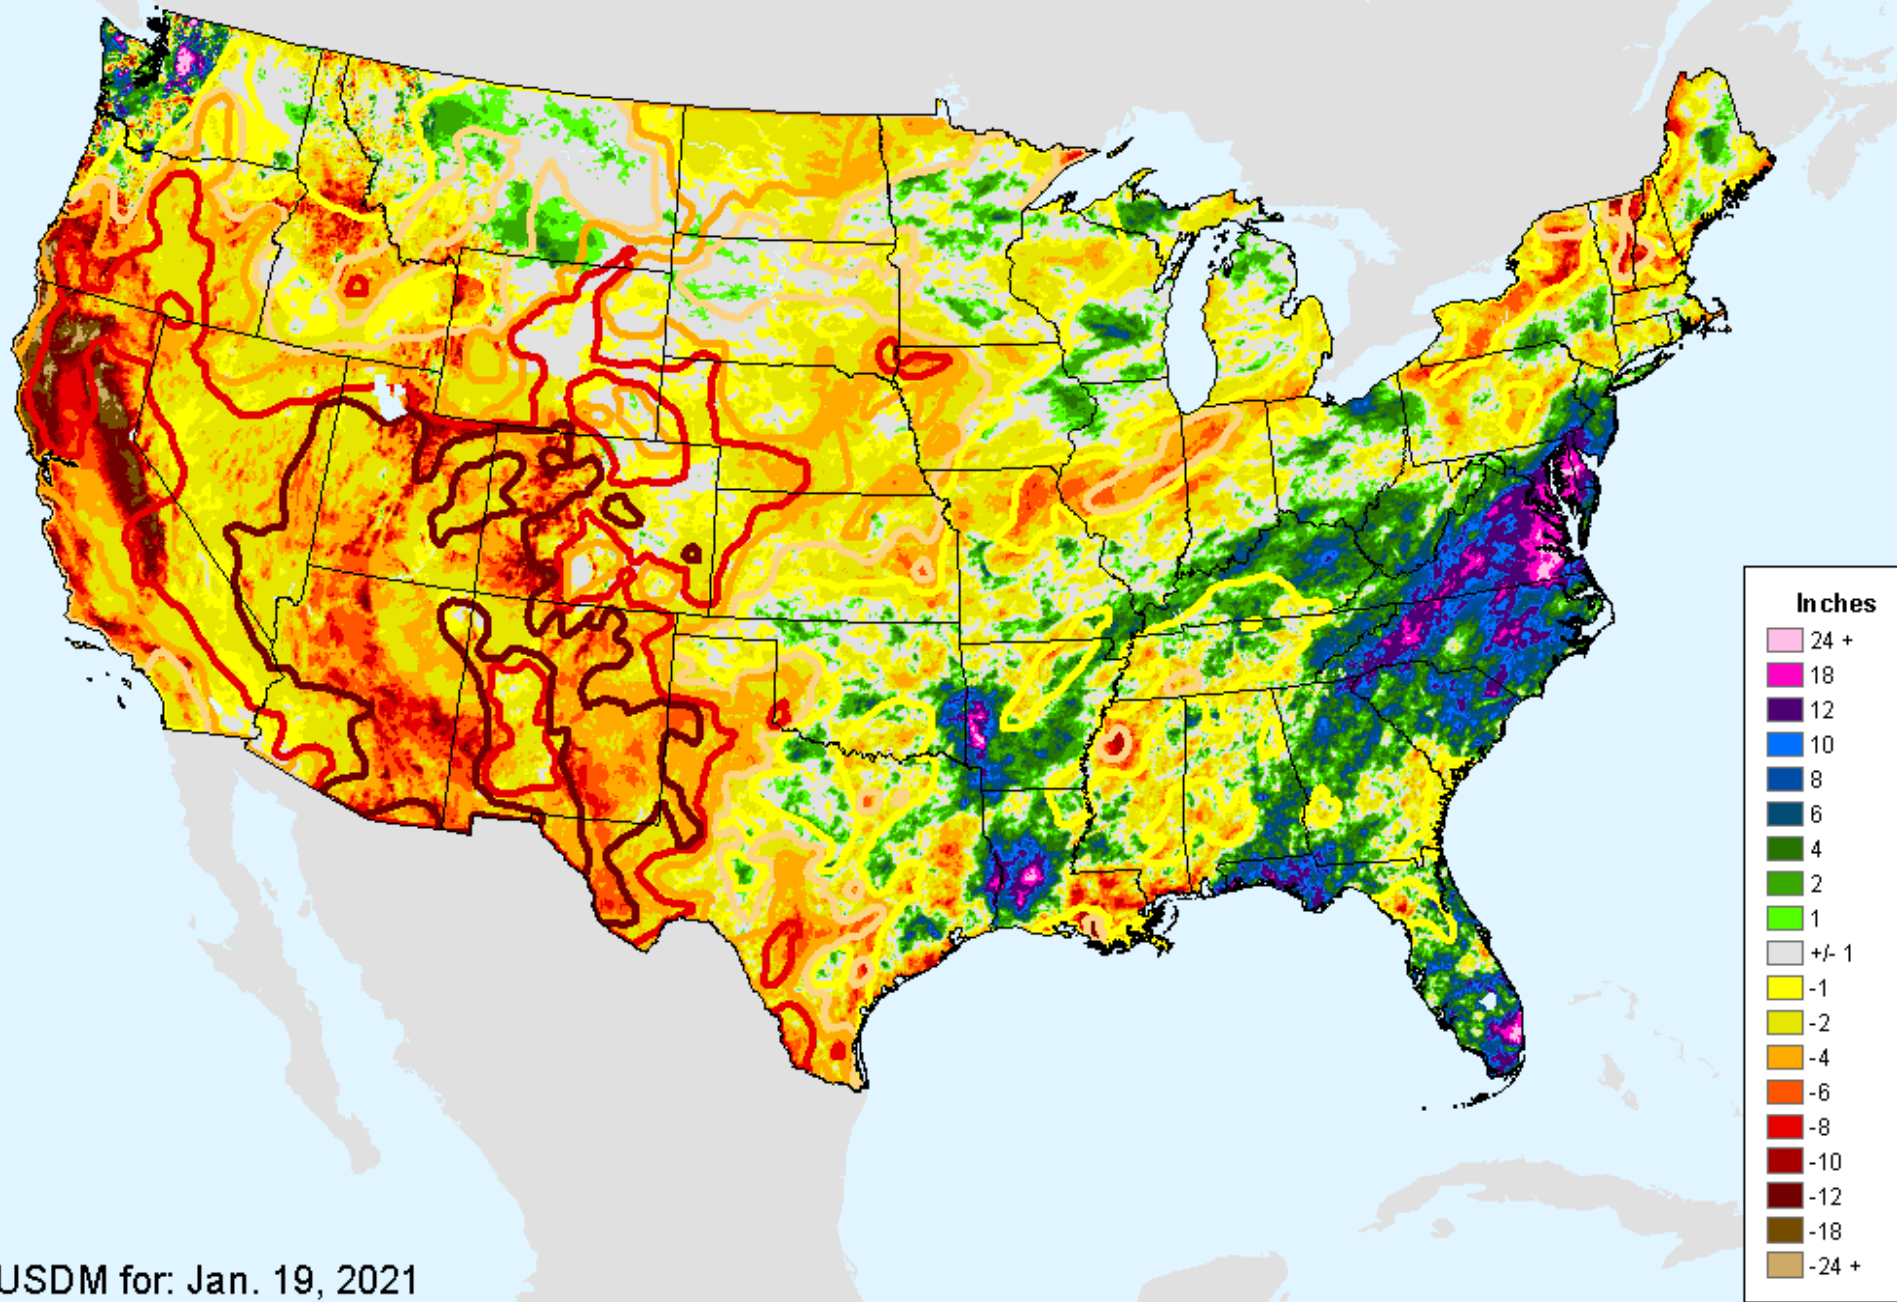

AHPS 180-Day Precip Departure

As of: Tuesday, January 26, 2021

USDM for: Jan. 19, 2021