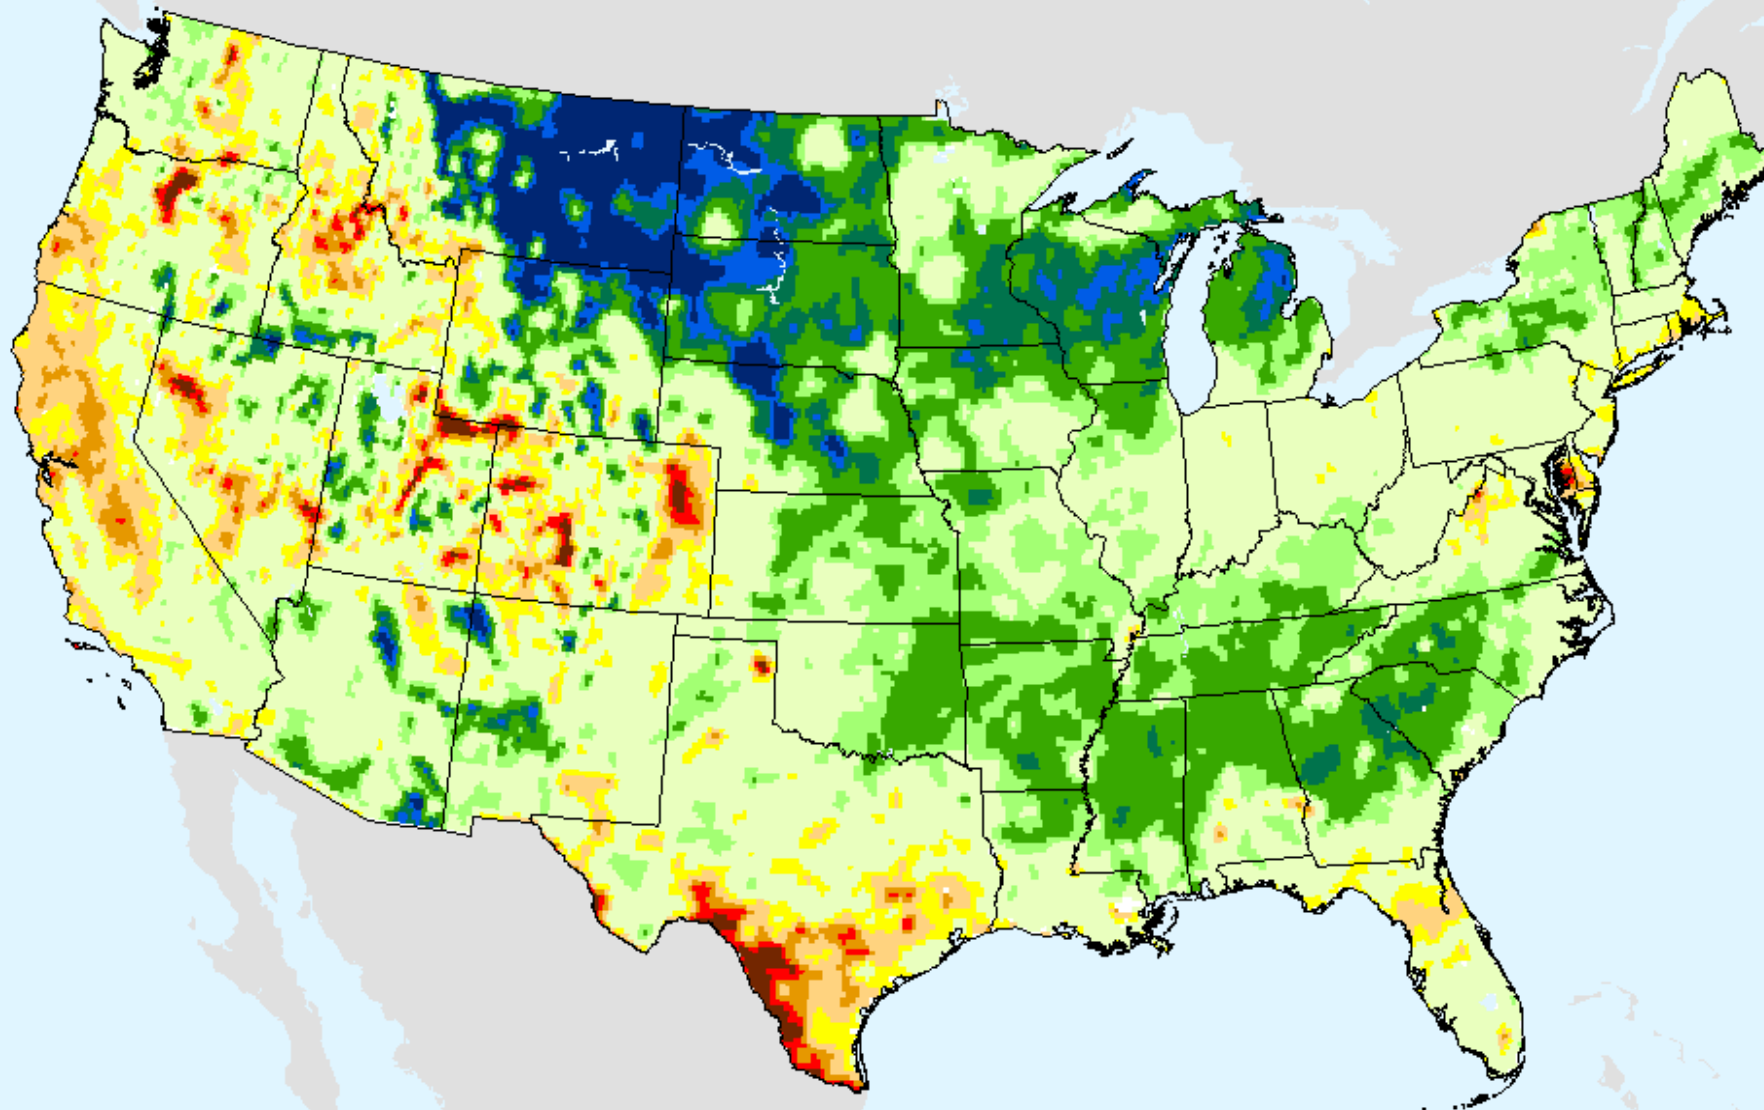

As of: Tuesday, January 26, 2021

NLDAS Top 1m Soil Moisture

As of: Tuesday, January 26, 2021

USDM for: Jan. 19, 2021

>98

NLDAS Top 1m Soil Moisture

As of: Tuesday, January 26, 2021

NLDAS Total Column Soil Moisture