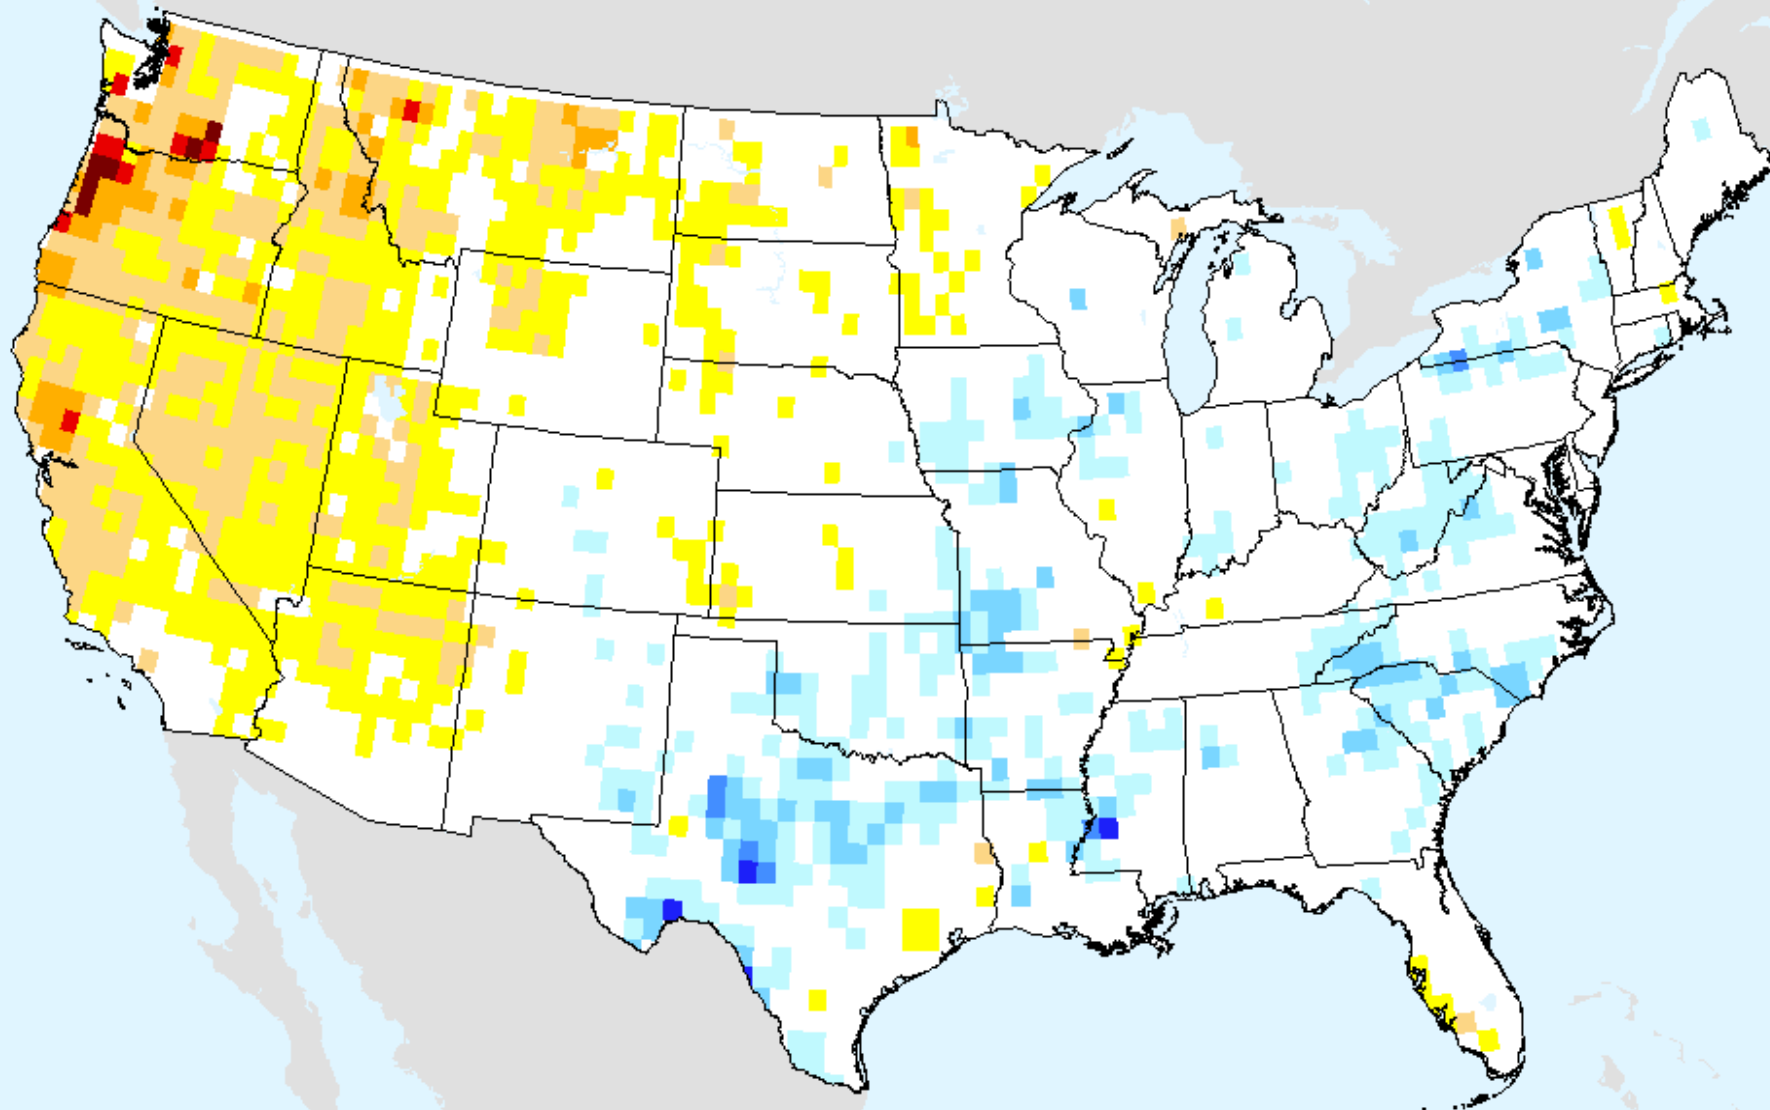

As of: Tuesday, January 26, 2021

AIRS-Based Retrieved Surface Air Temperature 14 Day

As of: Tuesday, January 26, 2021

AIRS-Based Retrieved Surface Air Temperature 28 Day

As of: Tuesday, January 26, 2021

AIRS-Based Vapor Pressure Deficit 7 Day