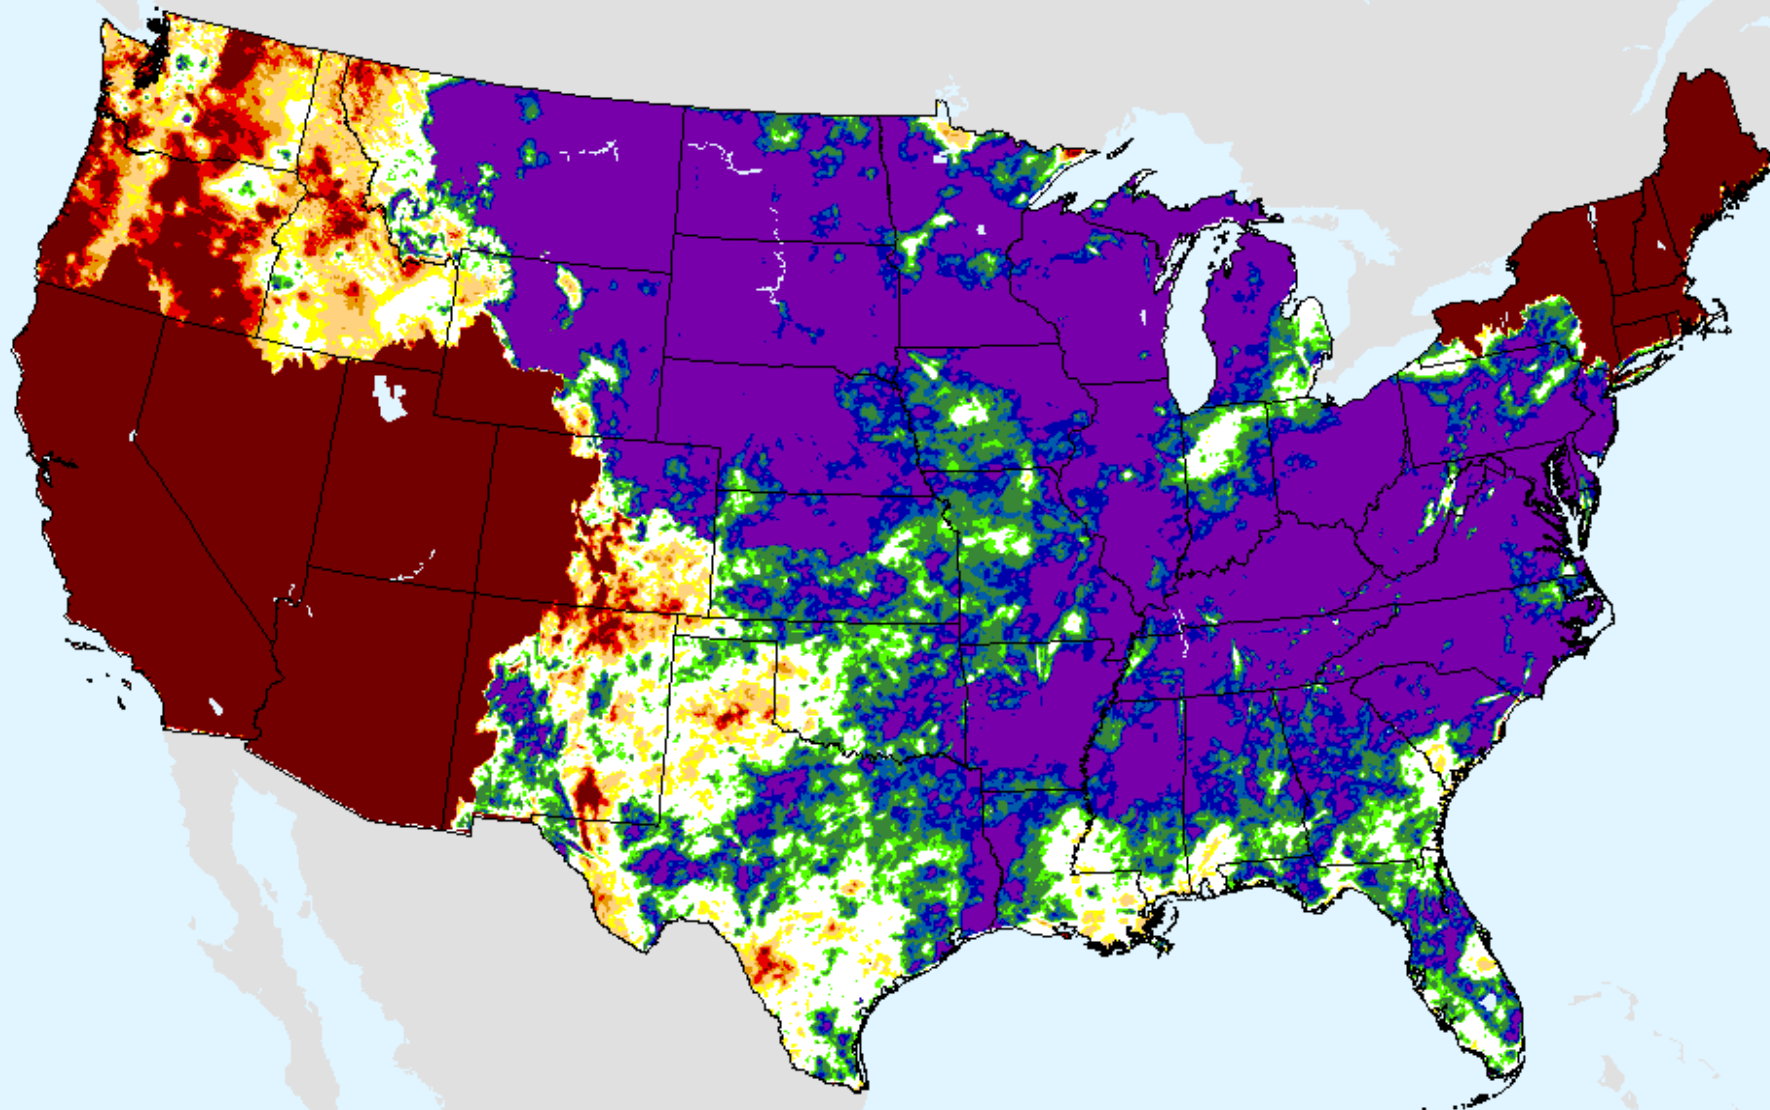

AHPS 36-month SPI

As of: Tuesday, January 26, 2021