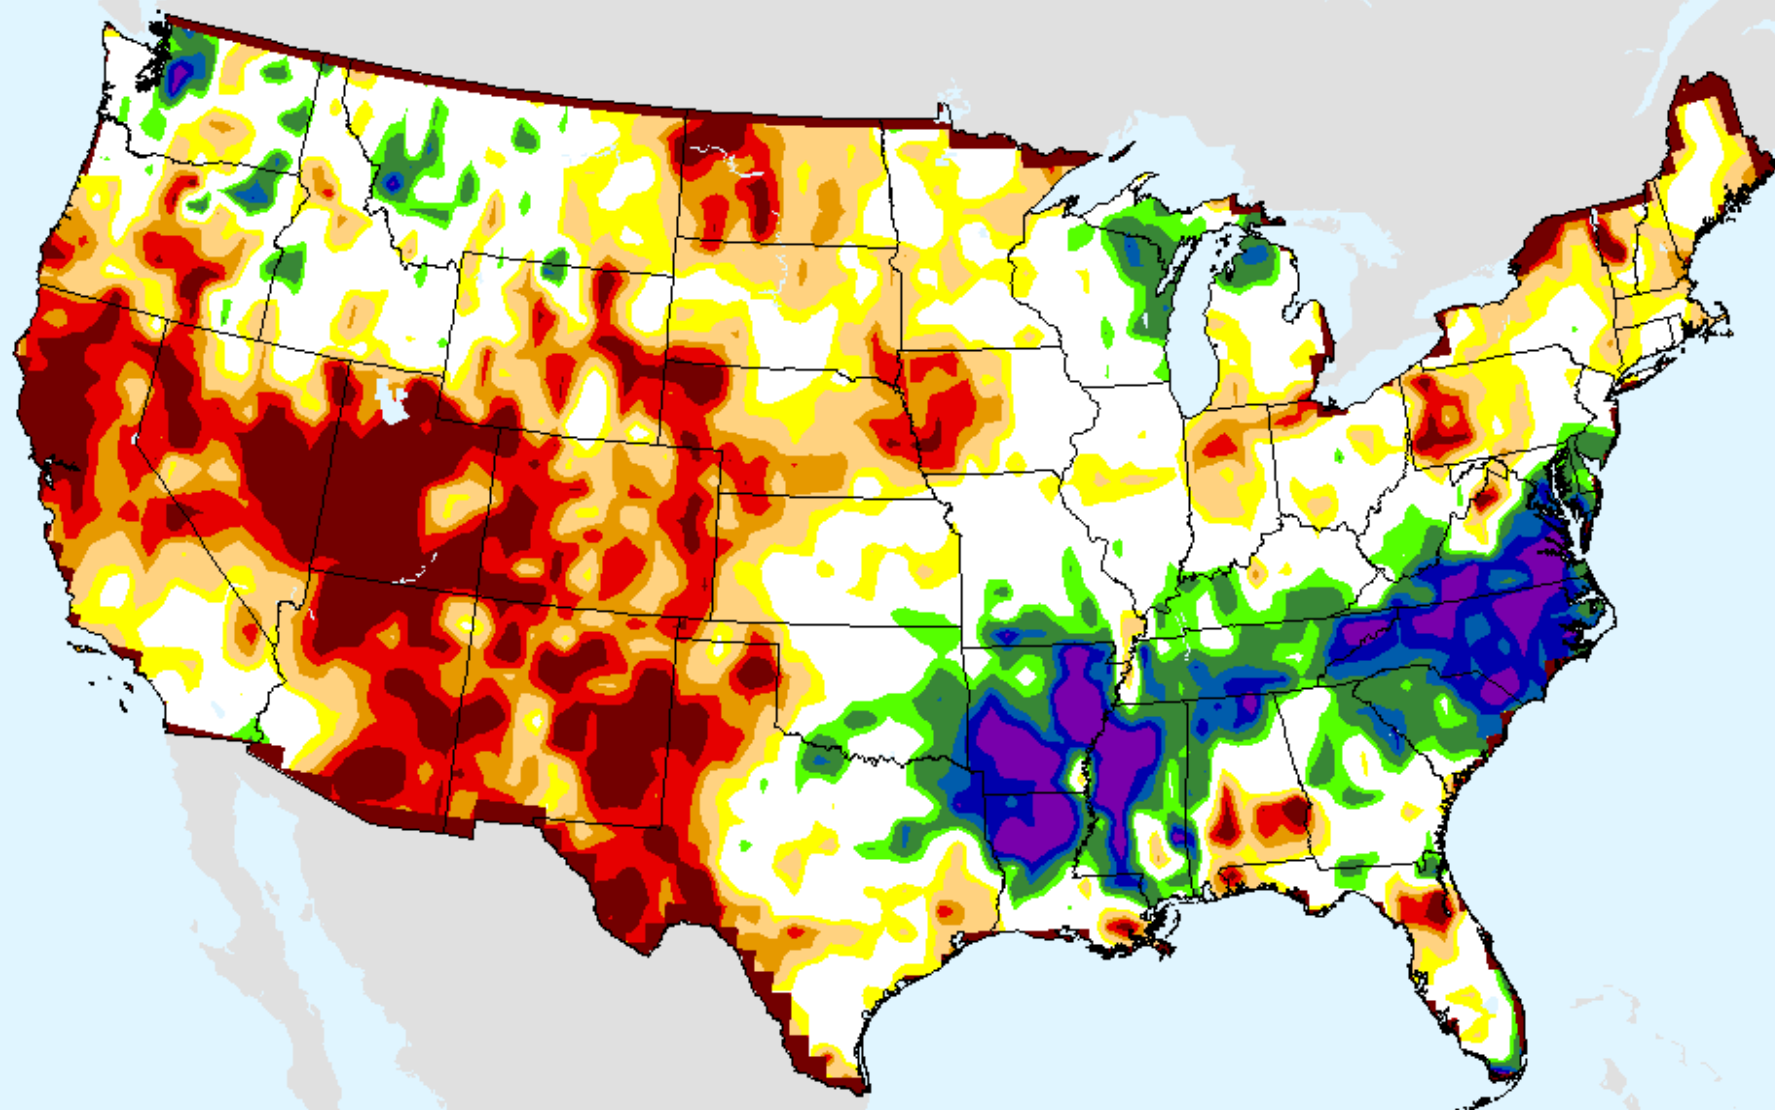

CPC 24-month SPI

As of: Tuesday, January 26, 2021