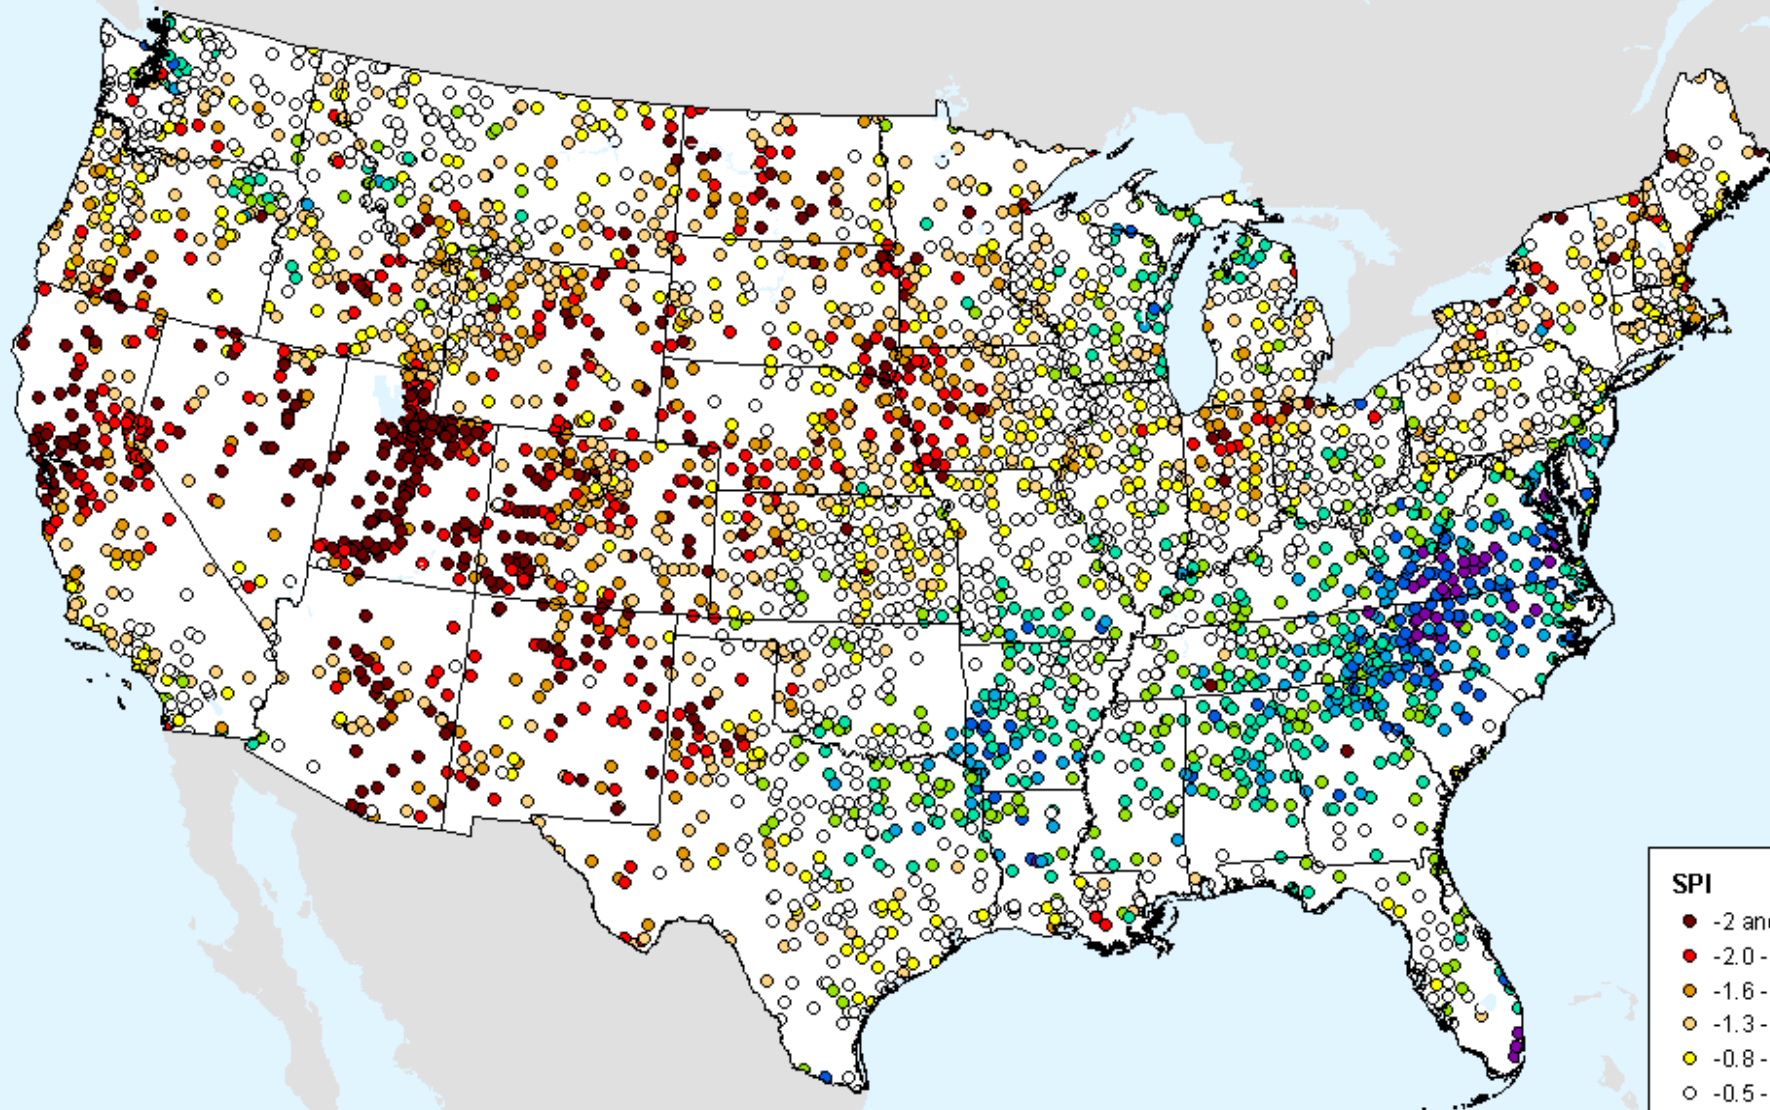

HPRCC 12-month SPI

As of: Tuesday, January 26, 2021

USDM for: Jan. 19, 2021

HPRCC 12-month SPI

As of: Tuesday, January 26, 2021

SPI

- -2 and Greater
- -2.0--1.6
- -1.6--1.3
- -1.3--0.8
- -0.8--0.5
- -0.5-0.5
- 0.5-0.8
- 0.8-1.3
- 1.3-1.6
- 1.6-2.0
- 2.0 and Greater