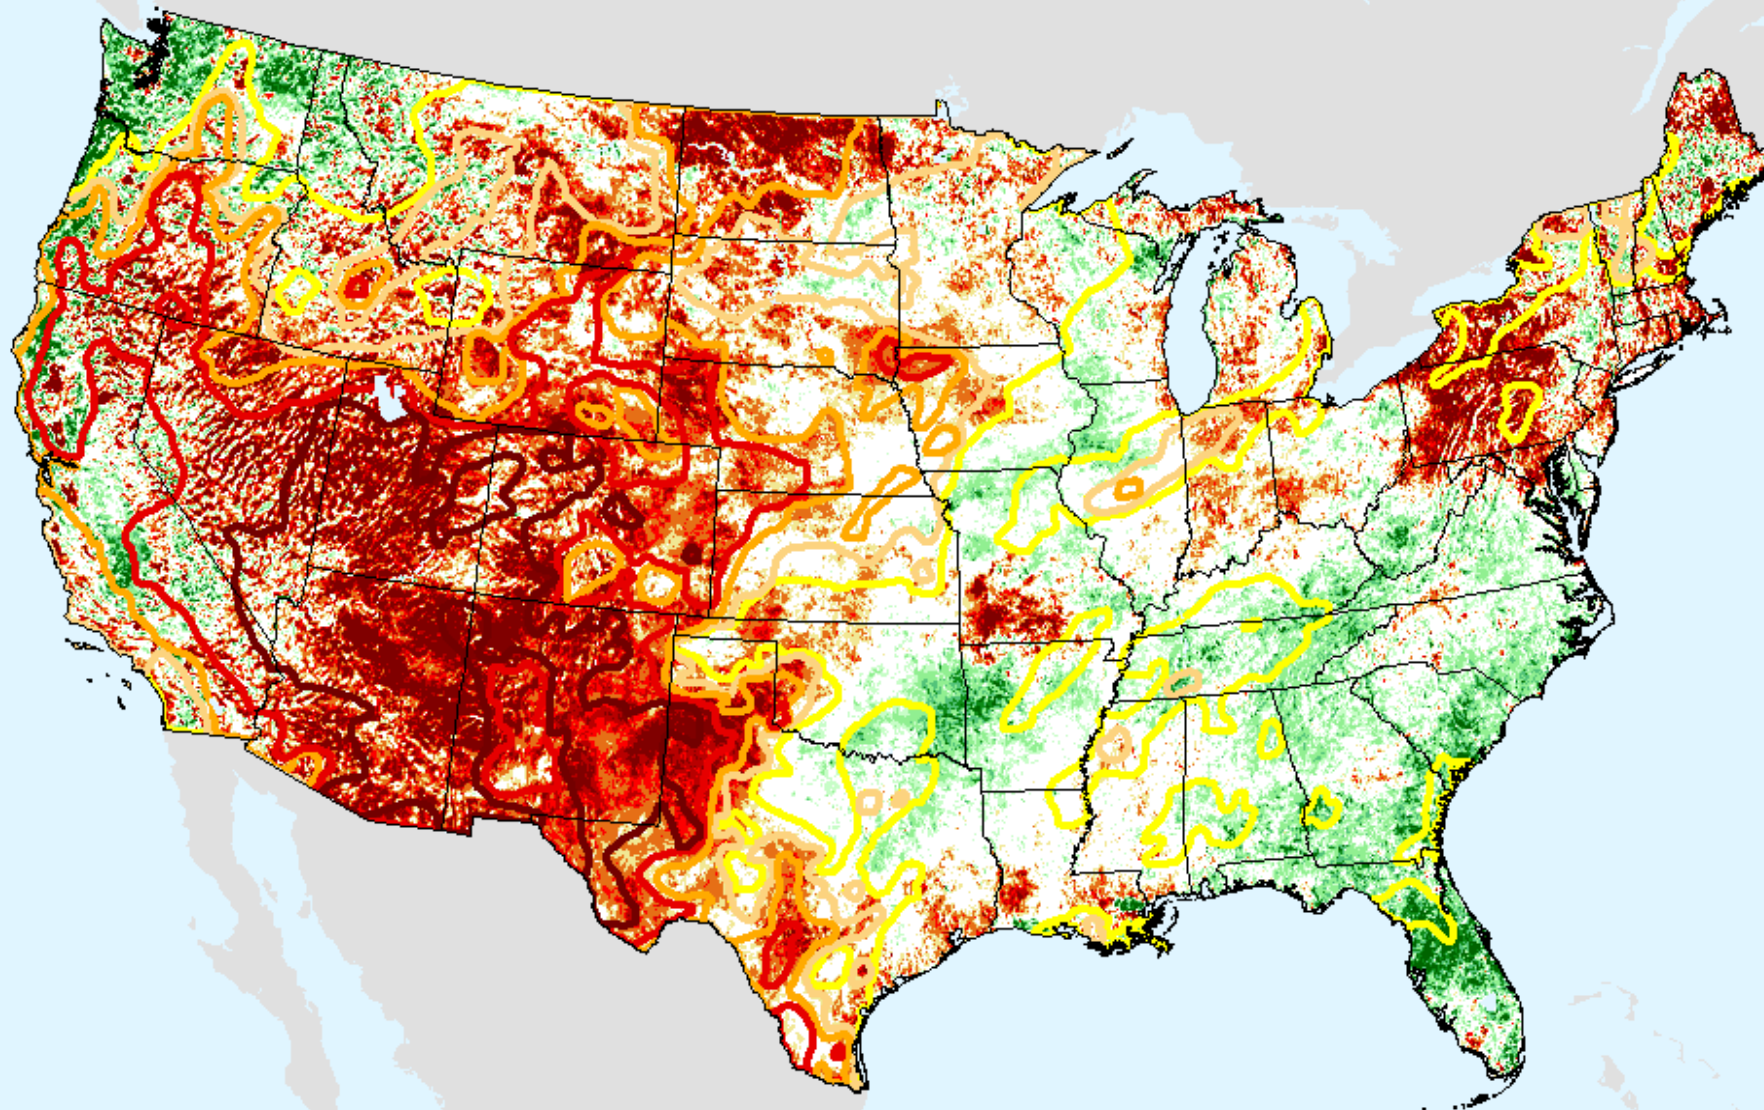

□ Background

Vegetation Drought Response Index (VegDRI)

As of: Tuesday, January 26, 2021

□ BackGround

Evaporative Stress Index (ESI) 4-week

As of: Tuesday, January 26, 2021

USDM for: Jan. 19, 2021

Evaporative Stress Index (ESI) 4-week