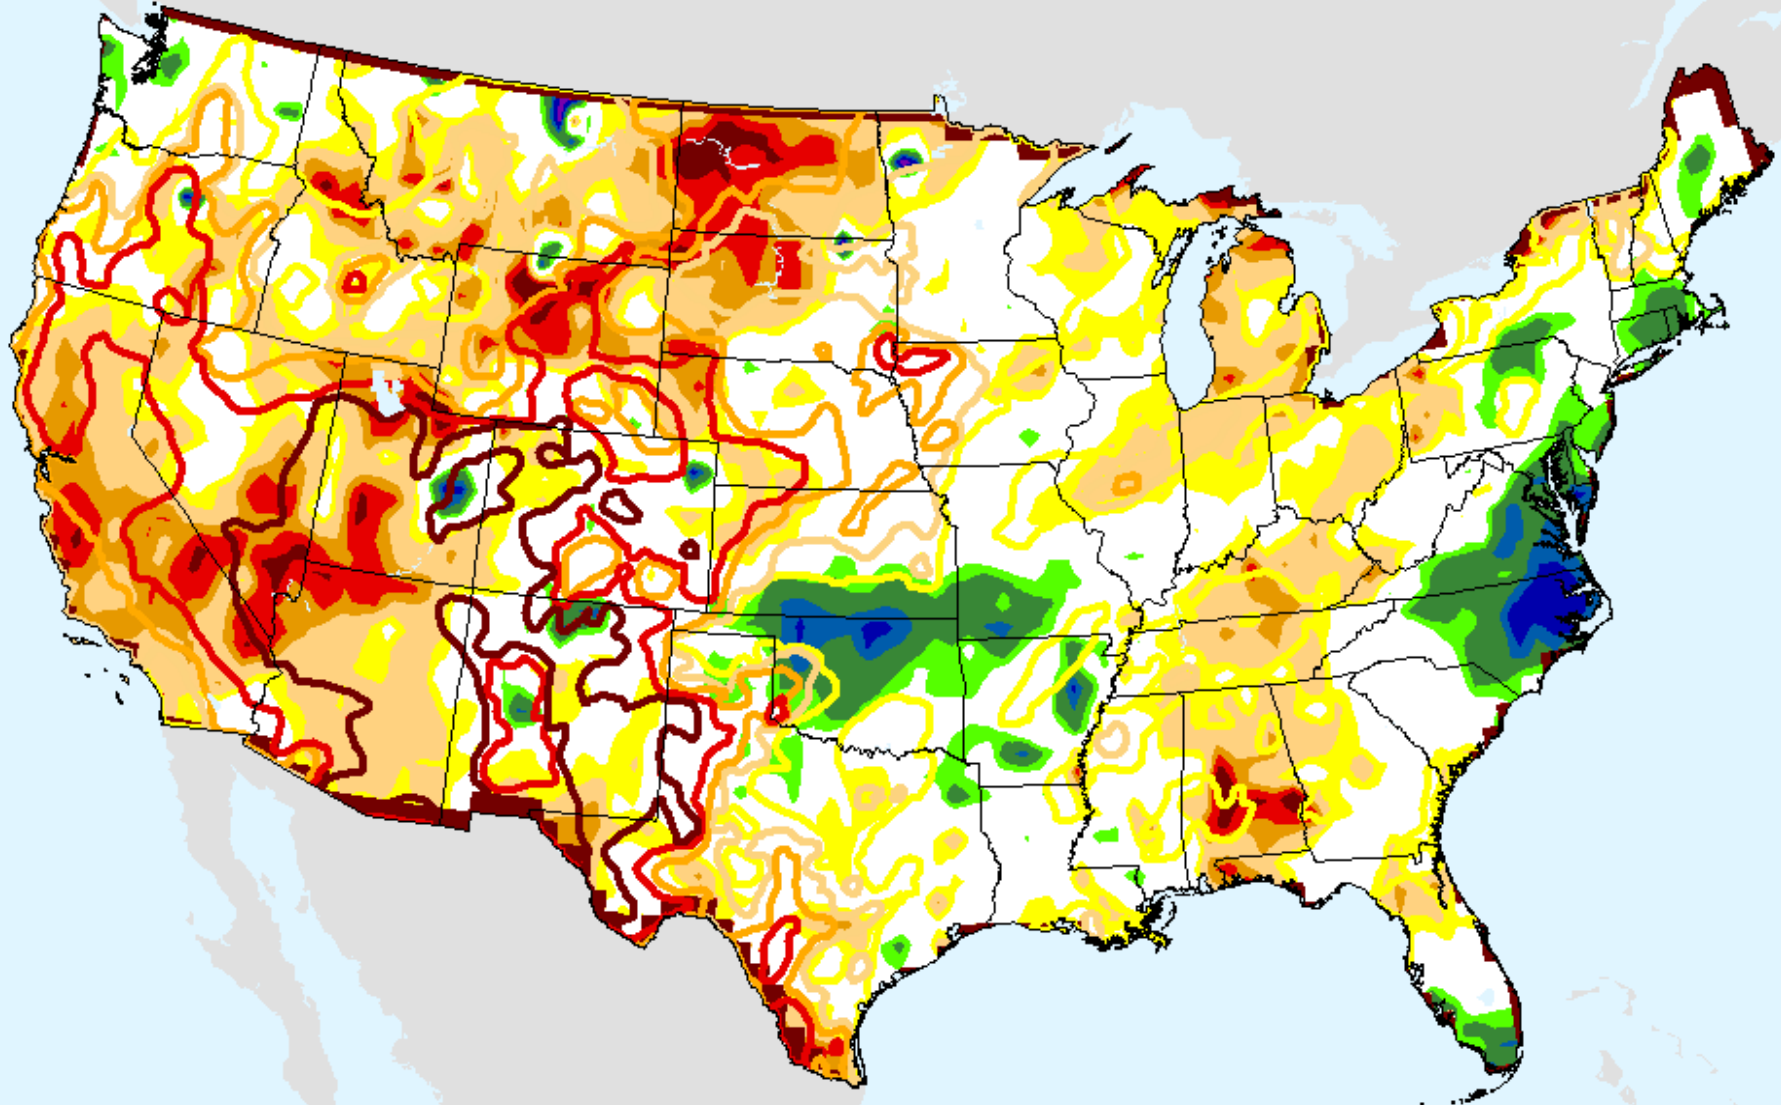

SPI (USDM)

AHPS 36-month SPI

As of: Tuesday, January 26, 2021

CPC 3-month SPI

As of: Tuesday, January 26, 2021

USDM for: Jan. 19, 2021

SPI (USDM)

CPC 3-month SPI