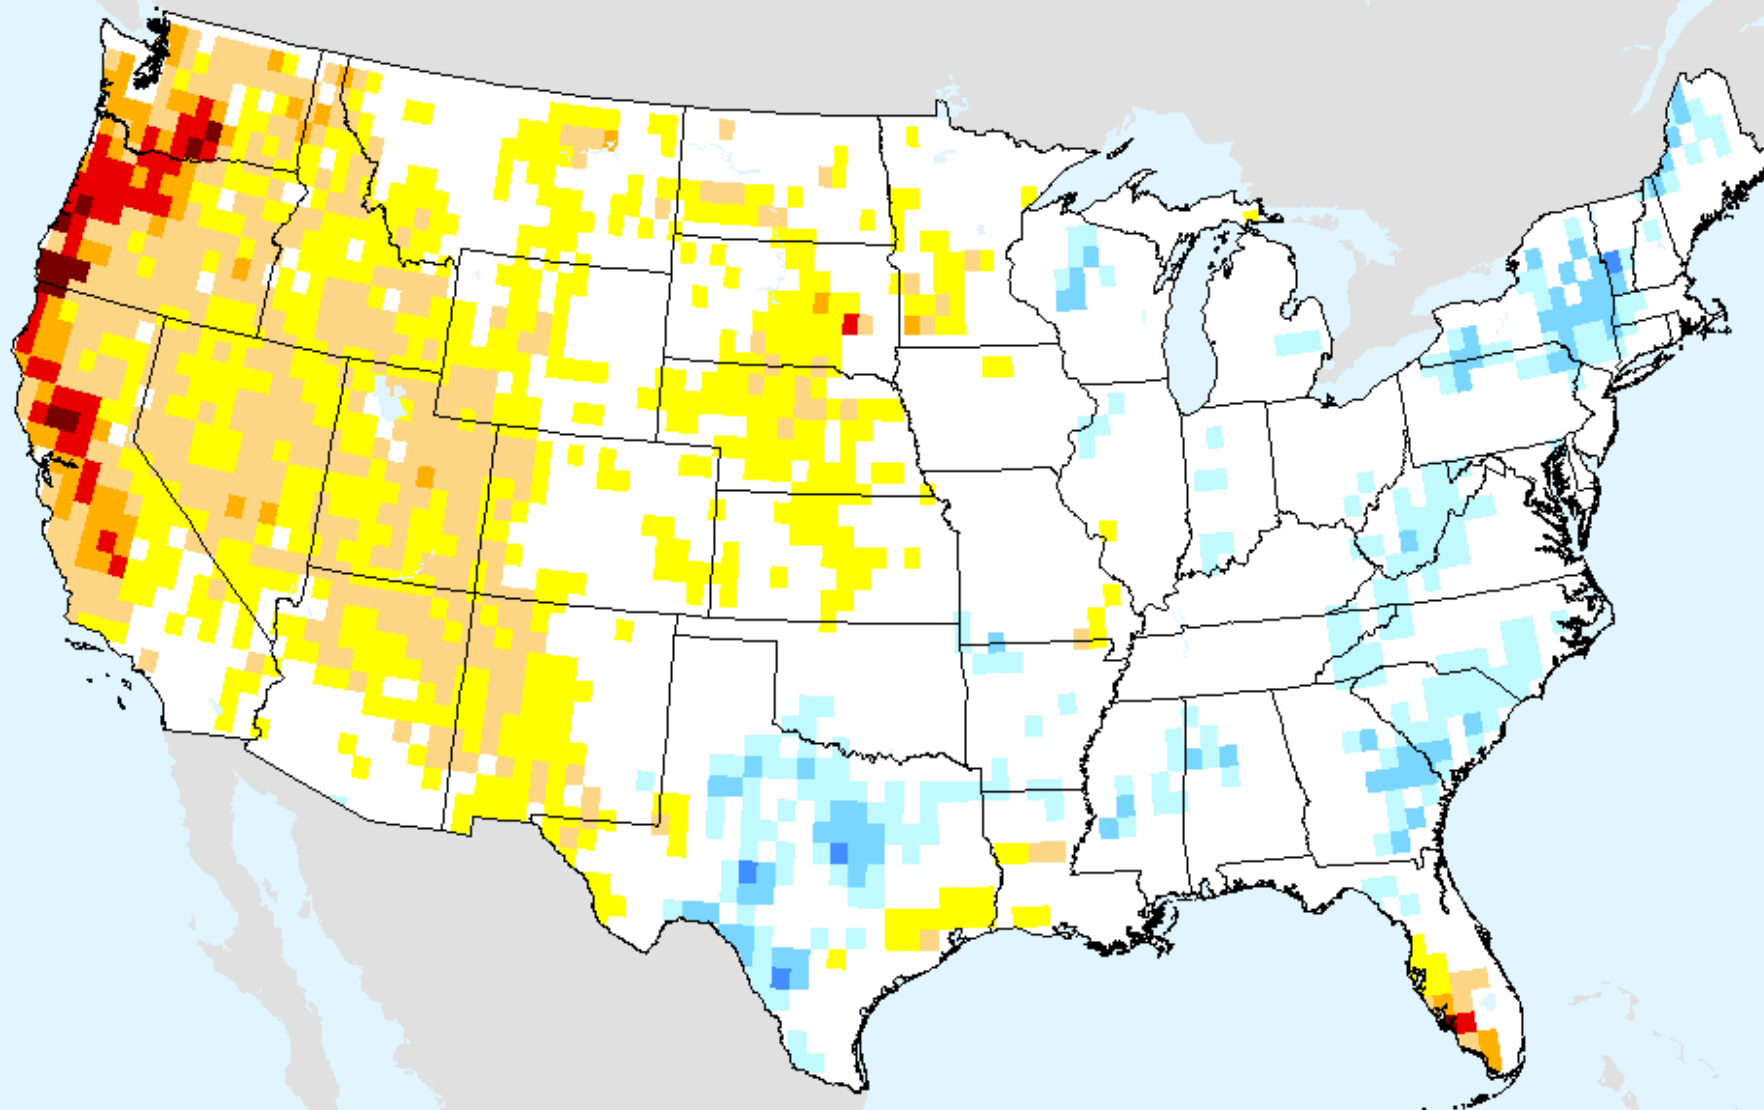

AIRS-Based Retrieved Surface Air Temperature 14 Day

As of: Tuesday, January 26, 2021