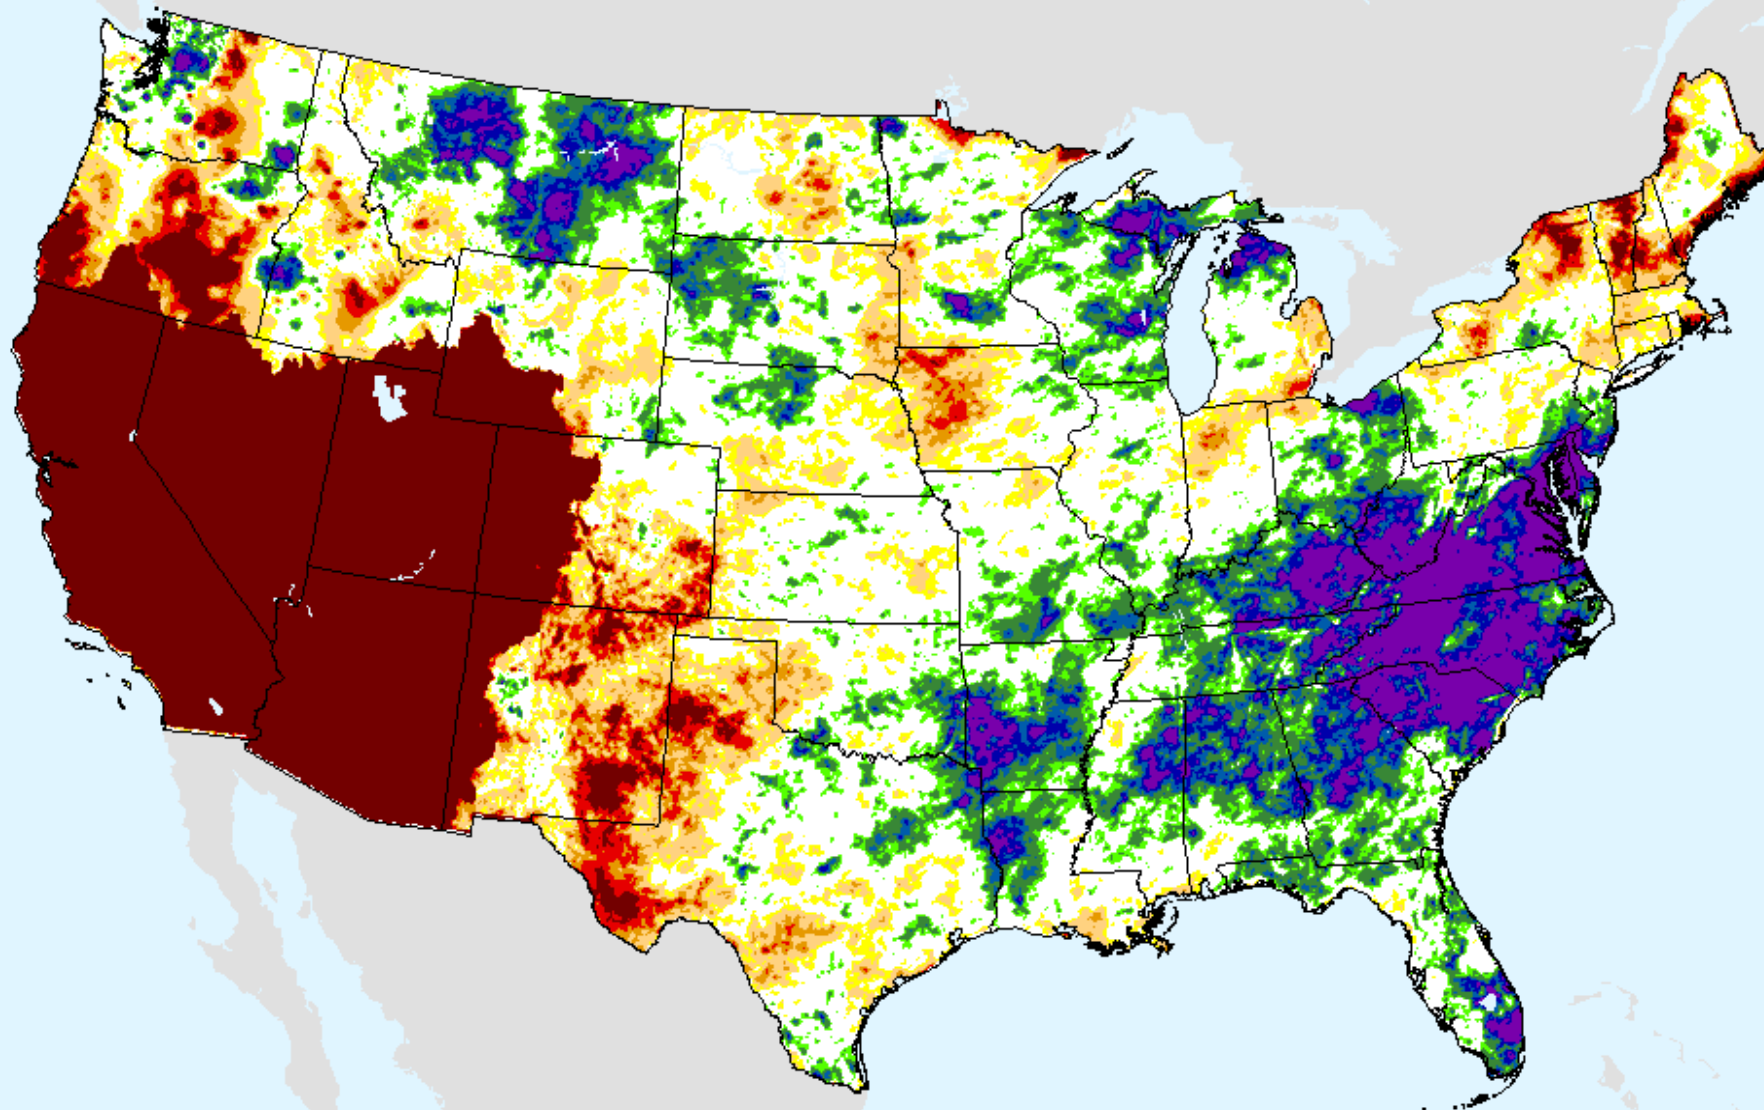

AHPS 12-month SPI

As of: Tuesday, January 26, 2021

USDM for: Jan. 19, 2021

SPI (USDM)

AHPS 12-month SPI

As of: Tuesday, January 26, 2021

AHPS 24-month SPI

As of: Tuesday, January 26, 2021