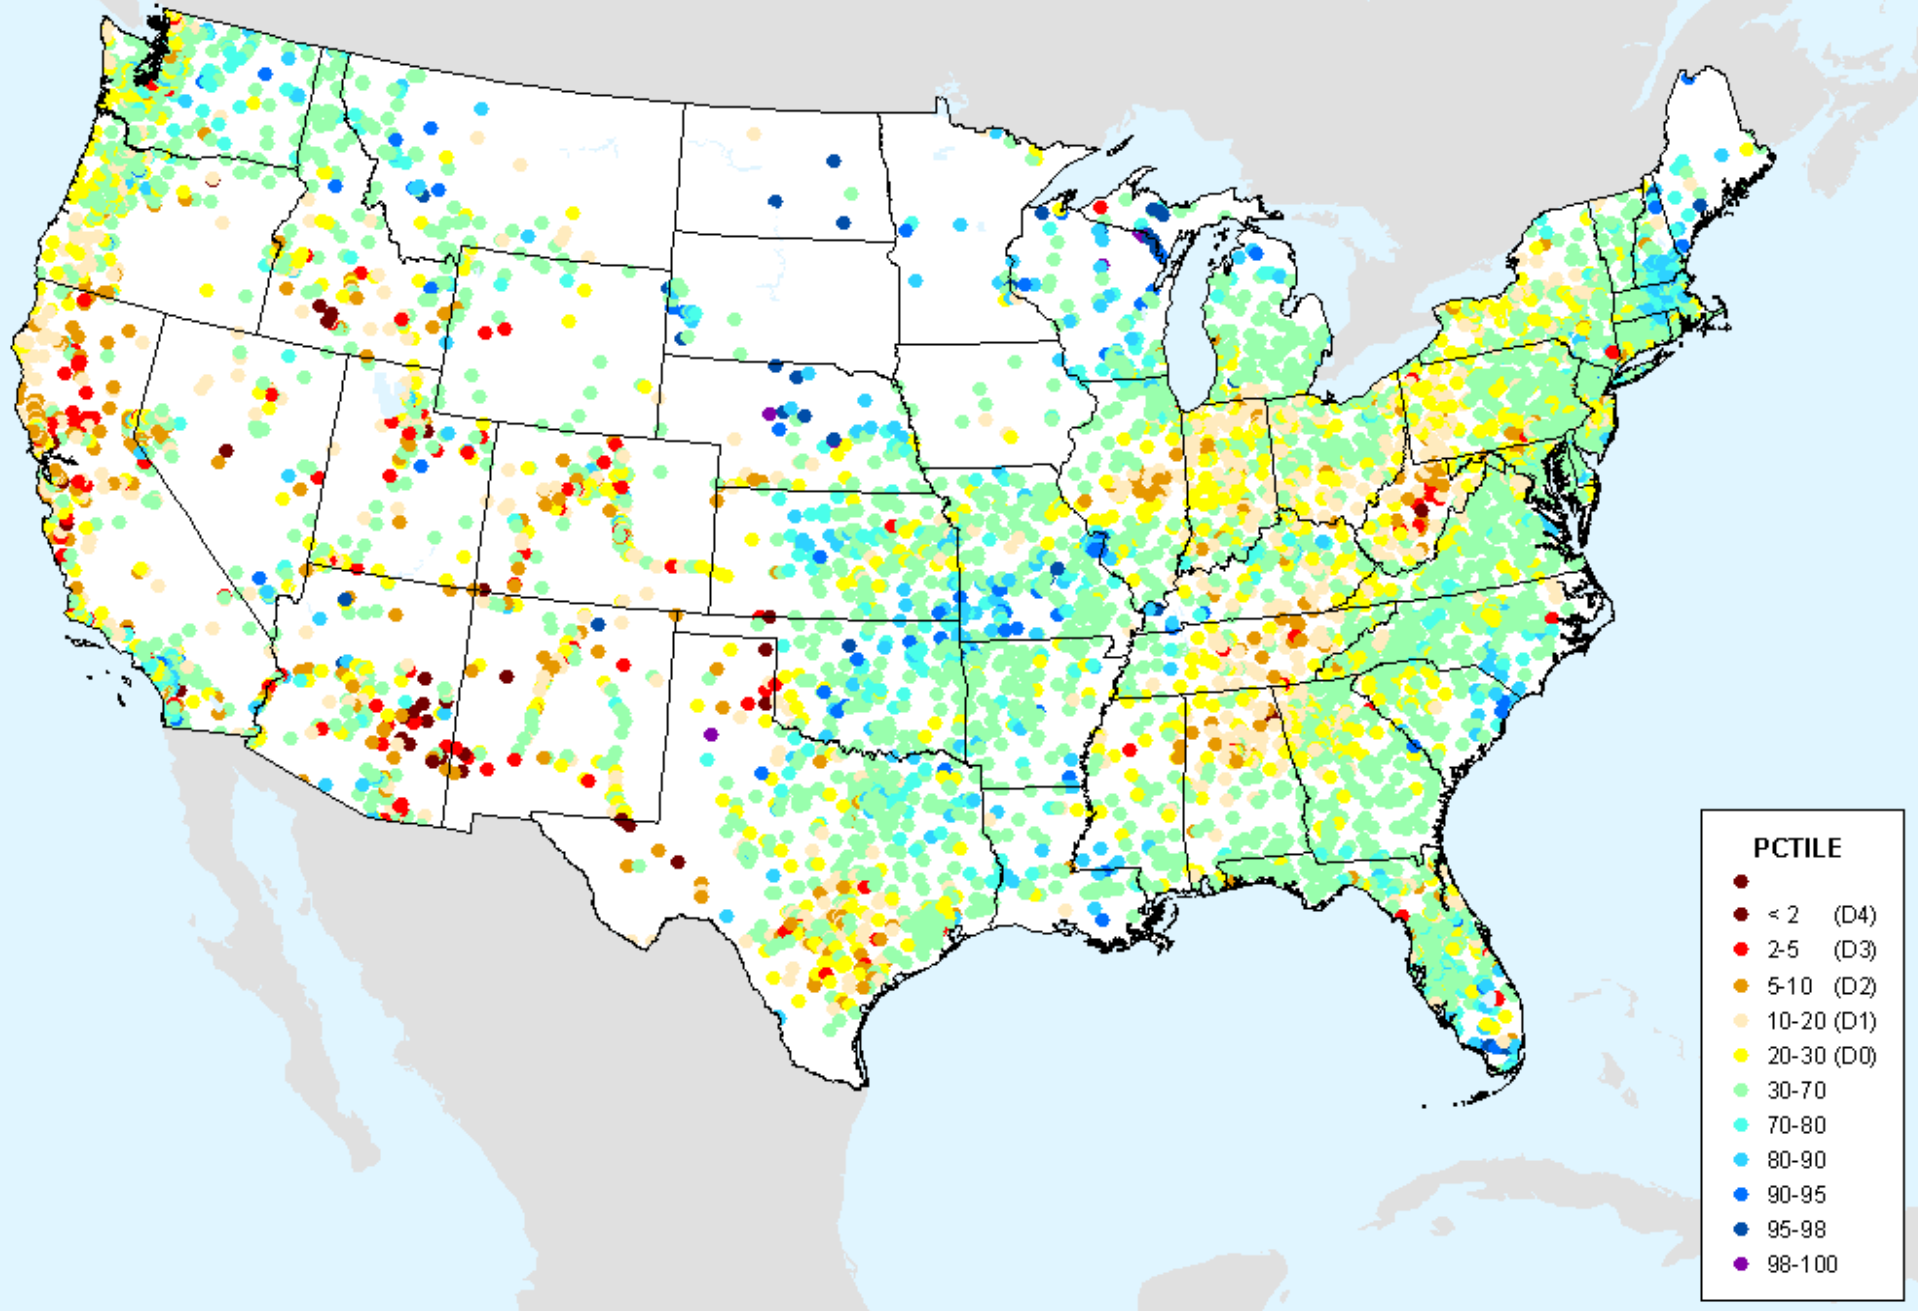

USGS 7-Day Avg Streamflow

As of: Tuesday, January 26, 2021