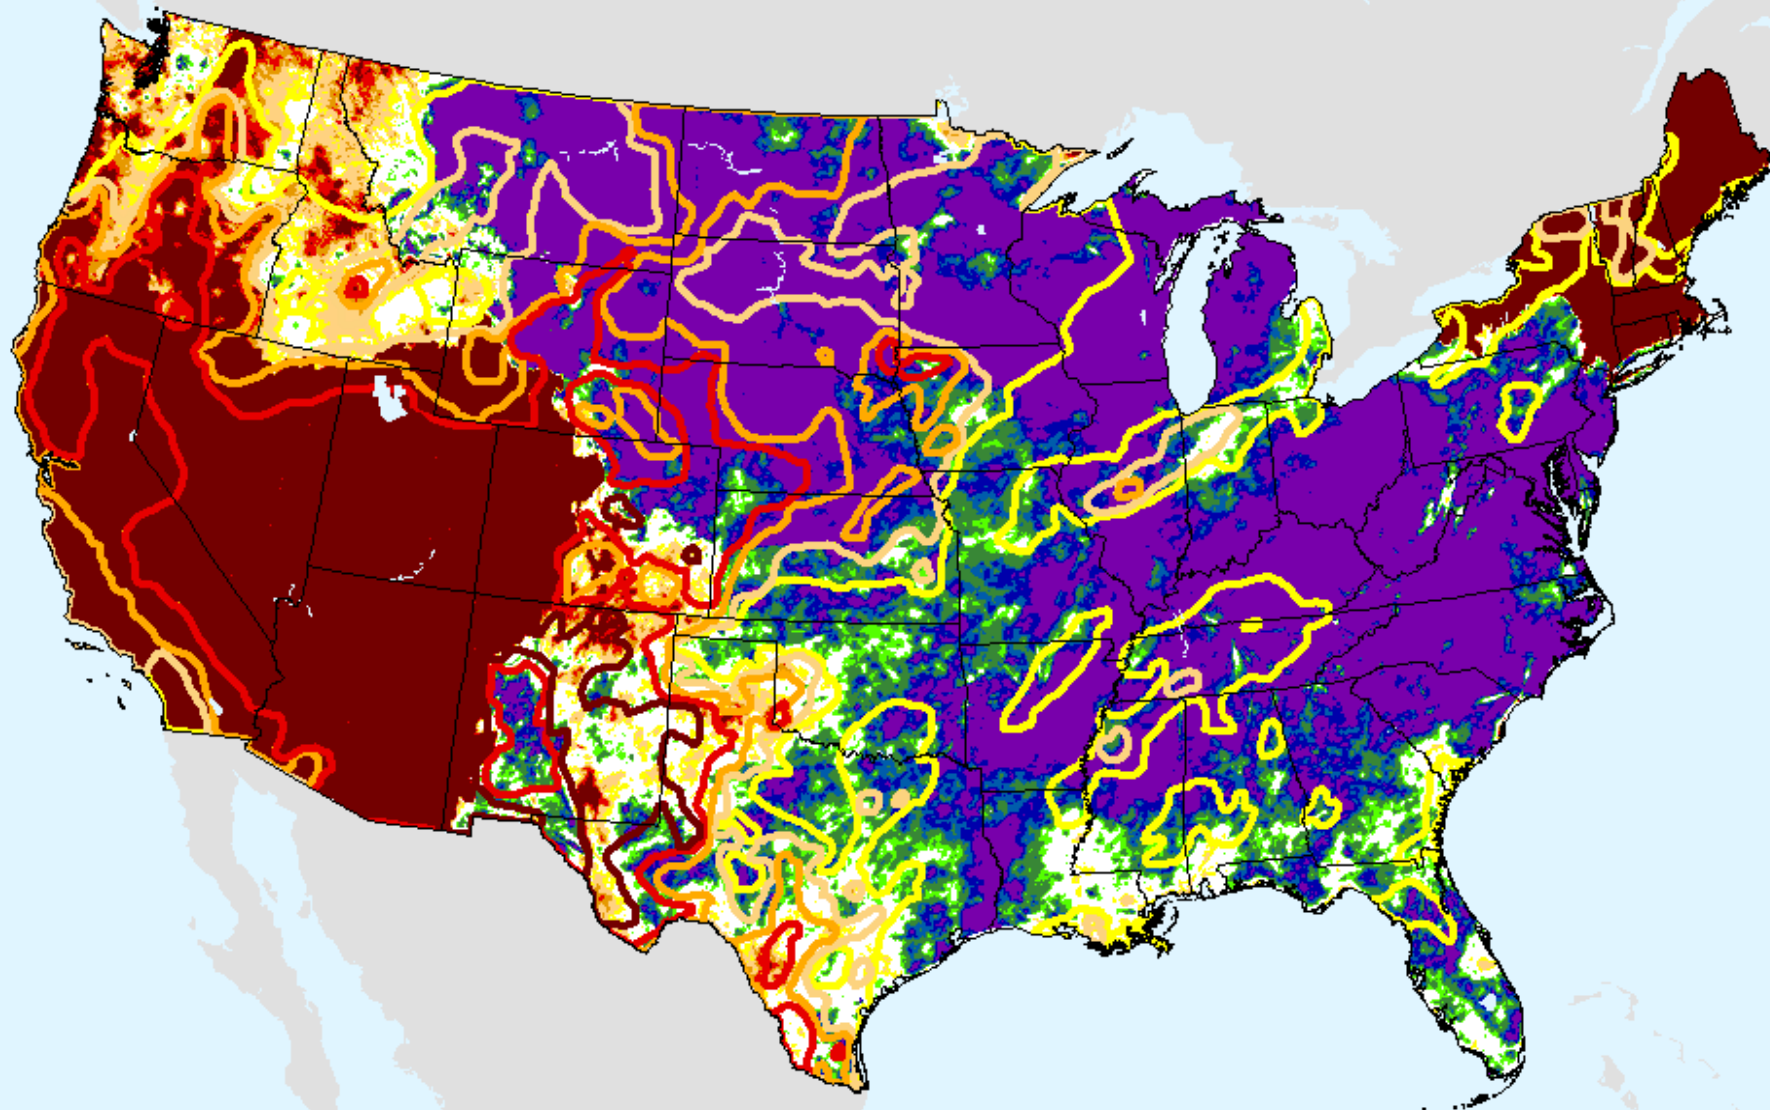

USDM for: Jan. 19, 2021

SPI (USDM)

AHPS 24-month SPI

As of: Tuesday, January 26, 2021

SPI (USDM)

AHPS 36-month SPI

As of: Tuesday, January 26, 2021

USDM for: Jan. 19, 2021