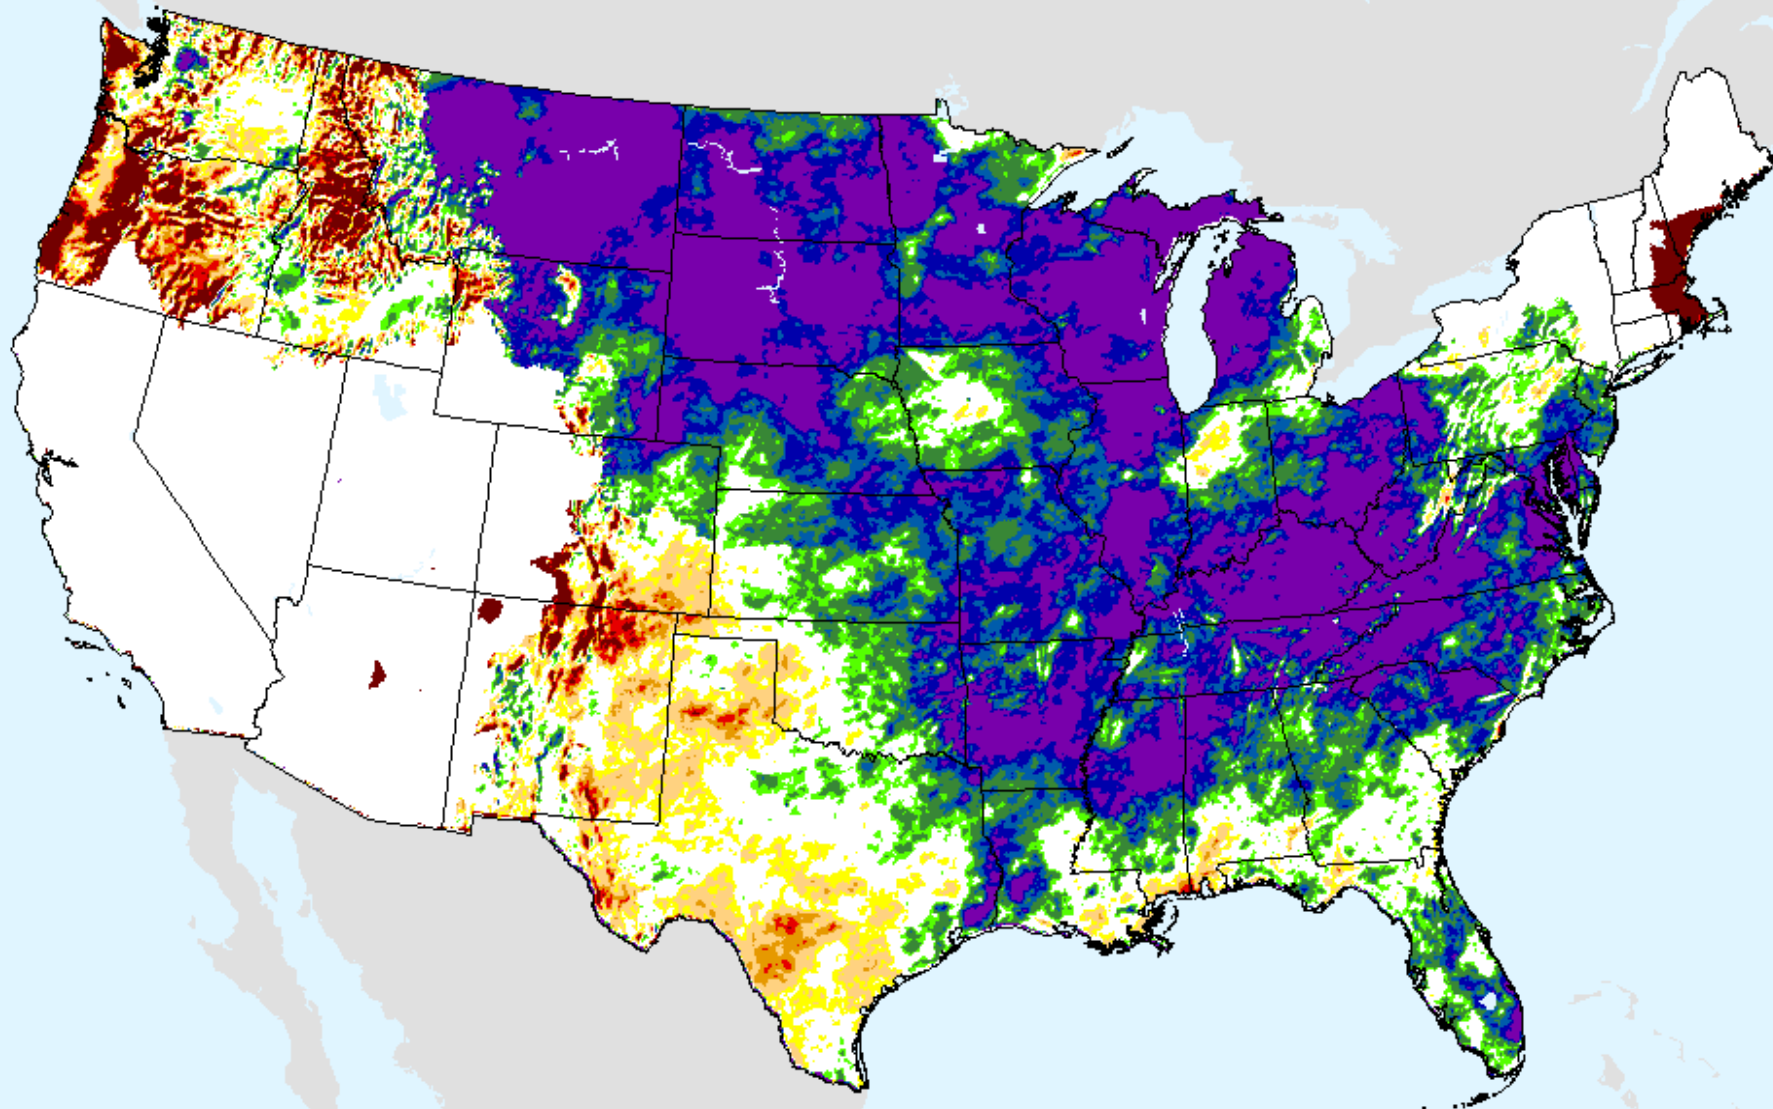

AHPS 24-month SPEI

As of: Tuesday, January 26, 2021

SPEI (USDM)