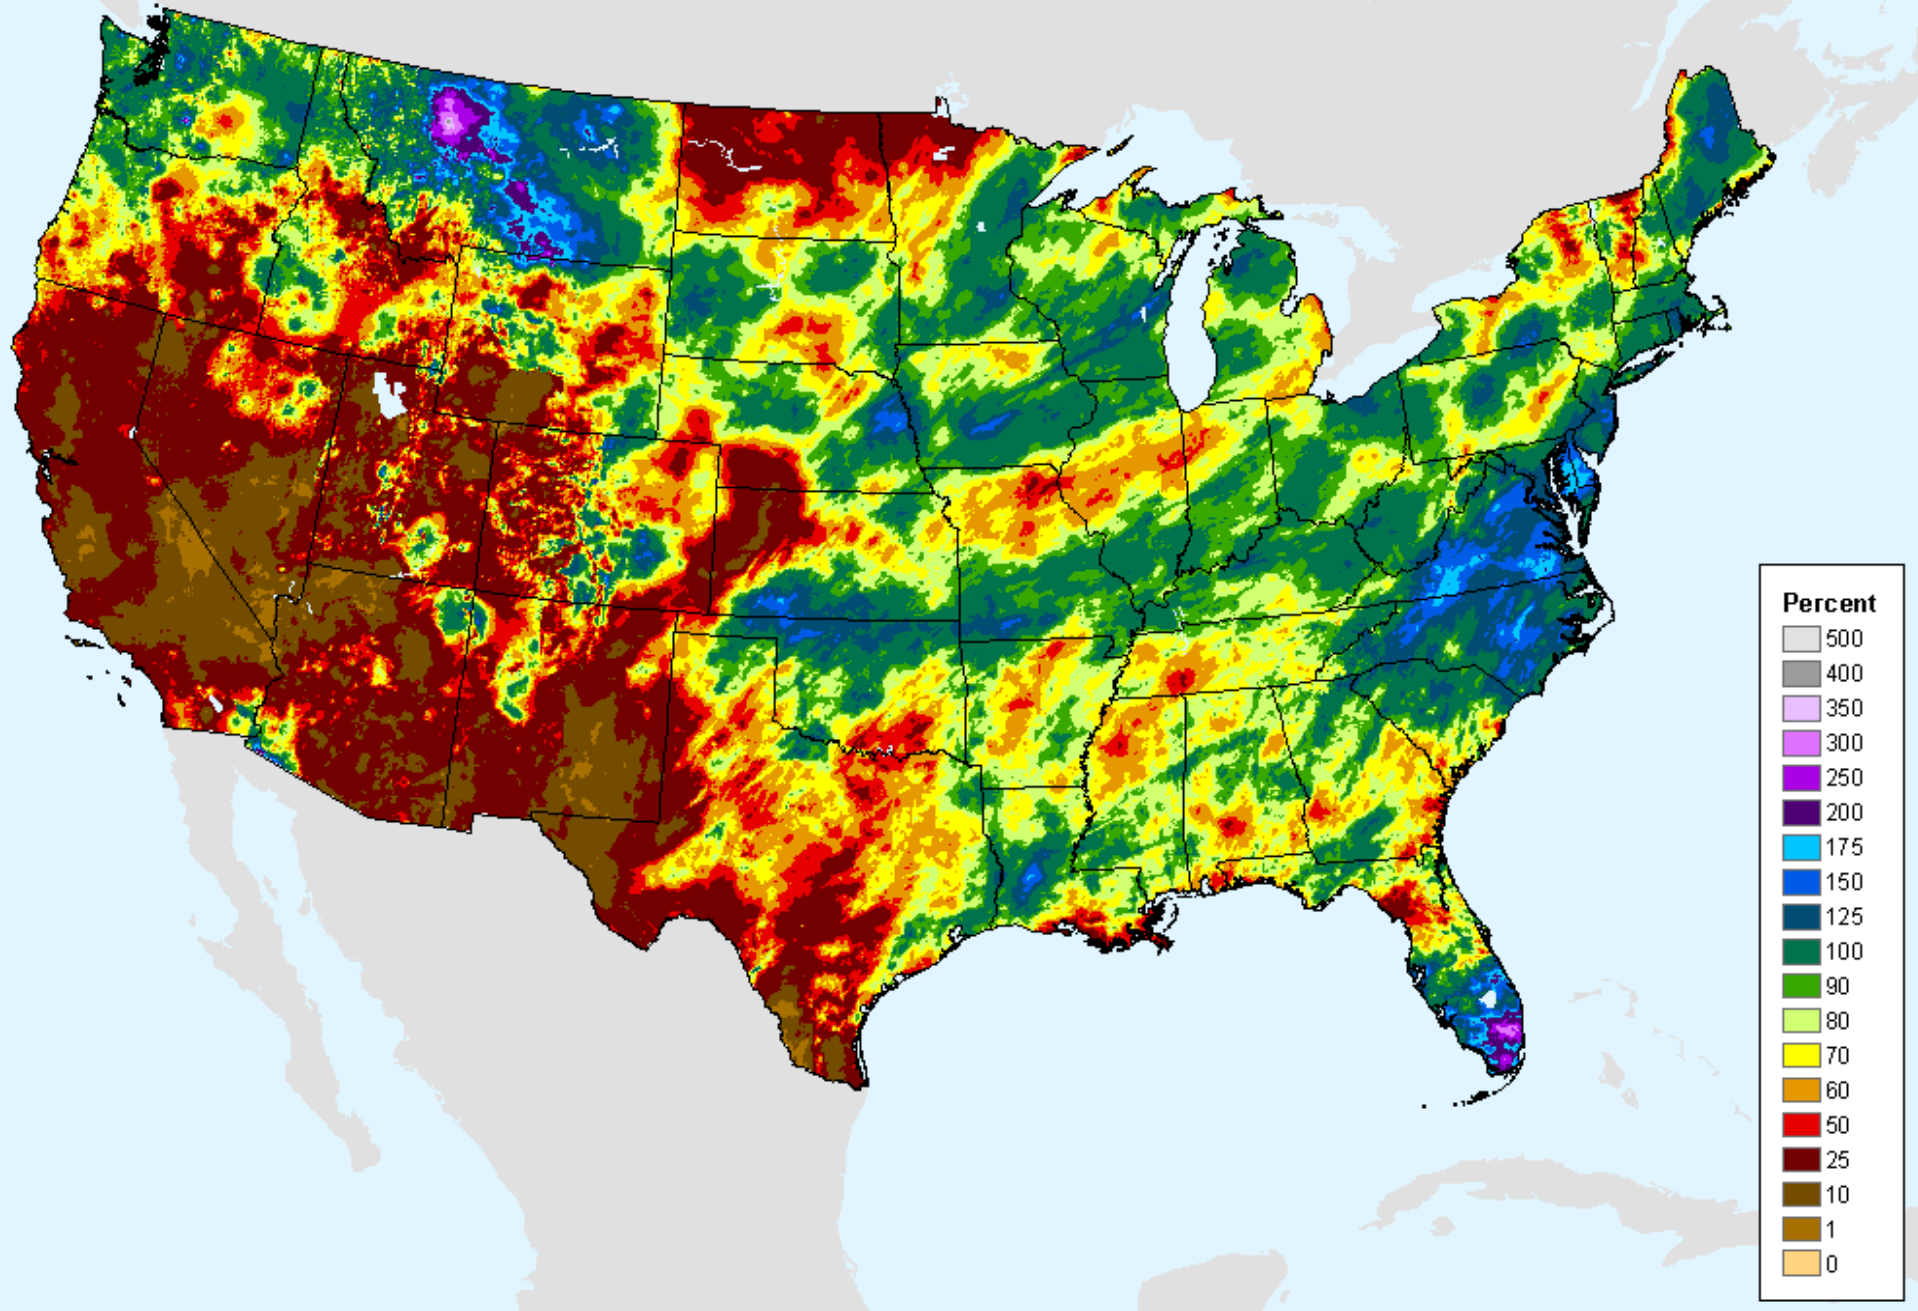

As of: Tuesday, January 26, 2021

AHPS Water-Year Pct of Normal Pcp

As of: Tuesday, January 26, 2021

USDM for: Jan. 19, 2021

AHPS Water-Year Pct of Normal Pcp

As of: Tuesday, January 26, 2021

USGS 7-Day Avg Streamflow