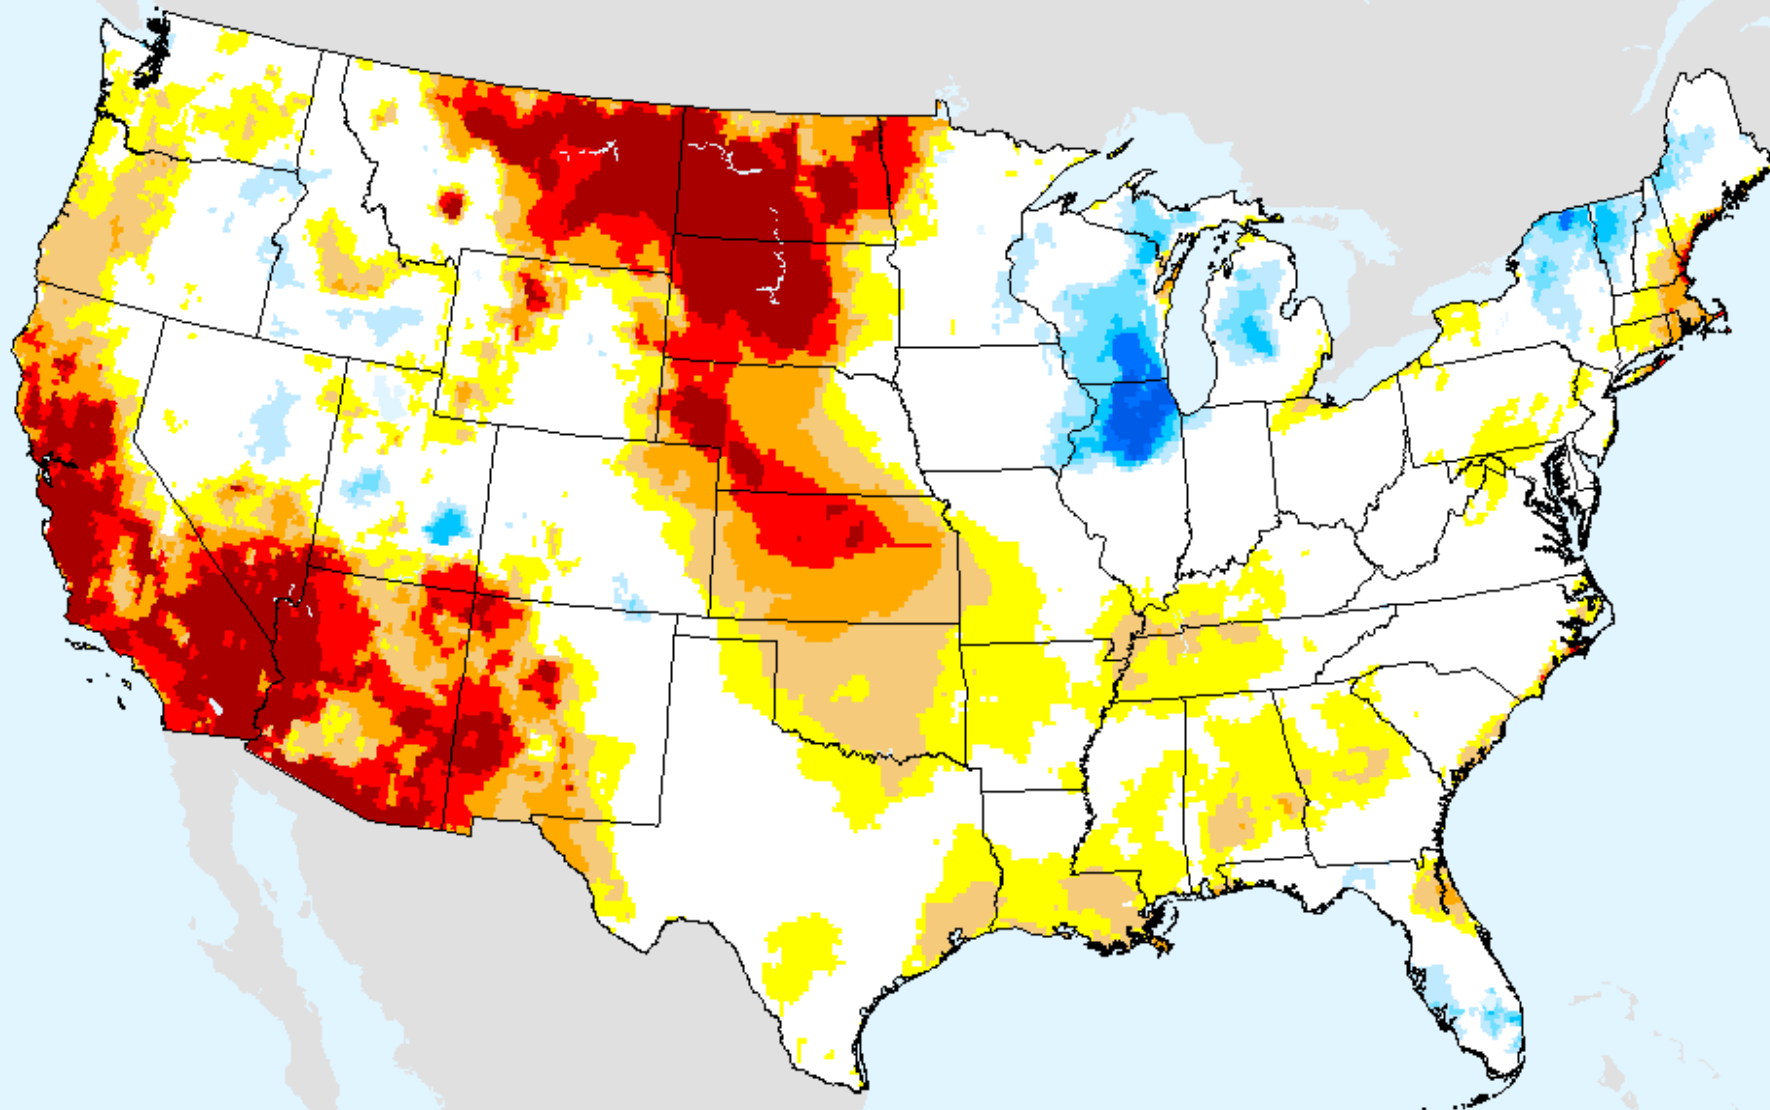

SPEI (USDM)

EDDI 1-week

As of: Tuesday, January 26, 2021

USDM for: Jan. 19, 2021

EDDI 1-week

As of: Tuesday, January 26, 2021

EDDI 2-week

As of: Tuesday, January 26, 2021