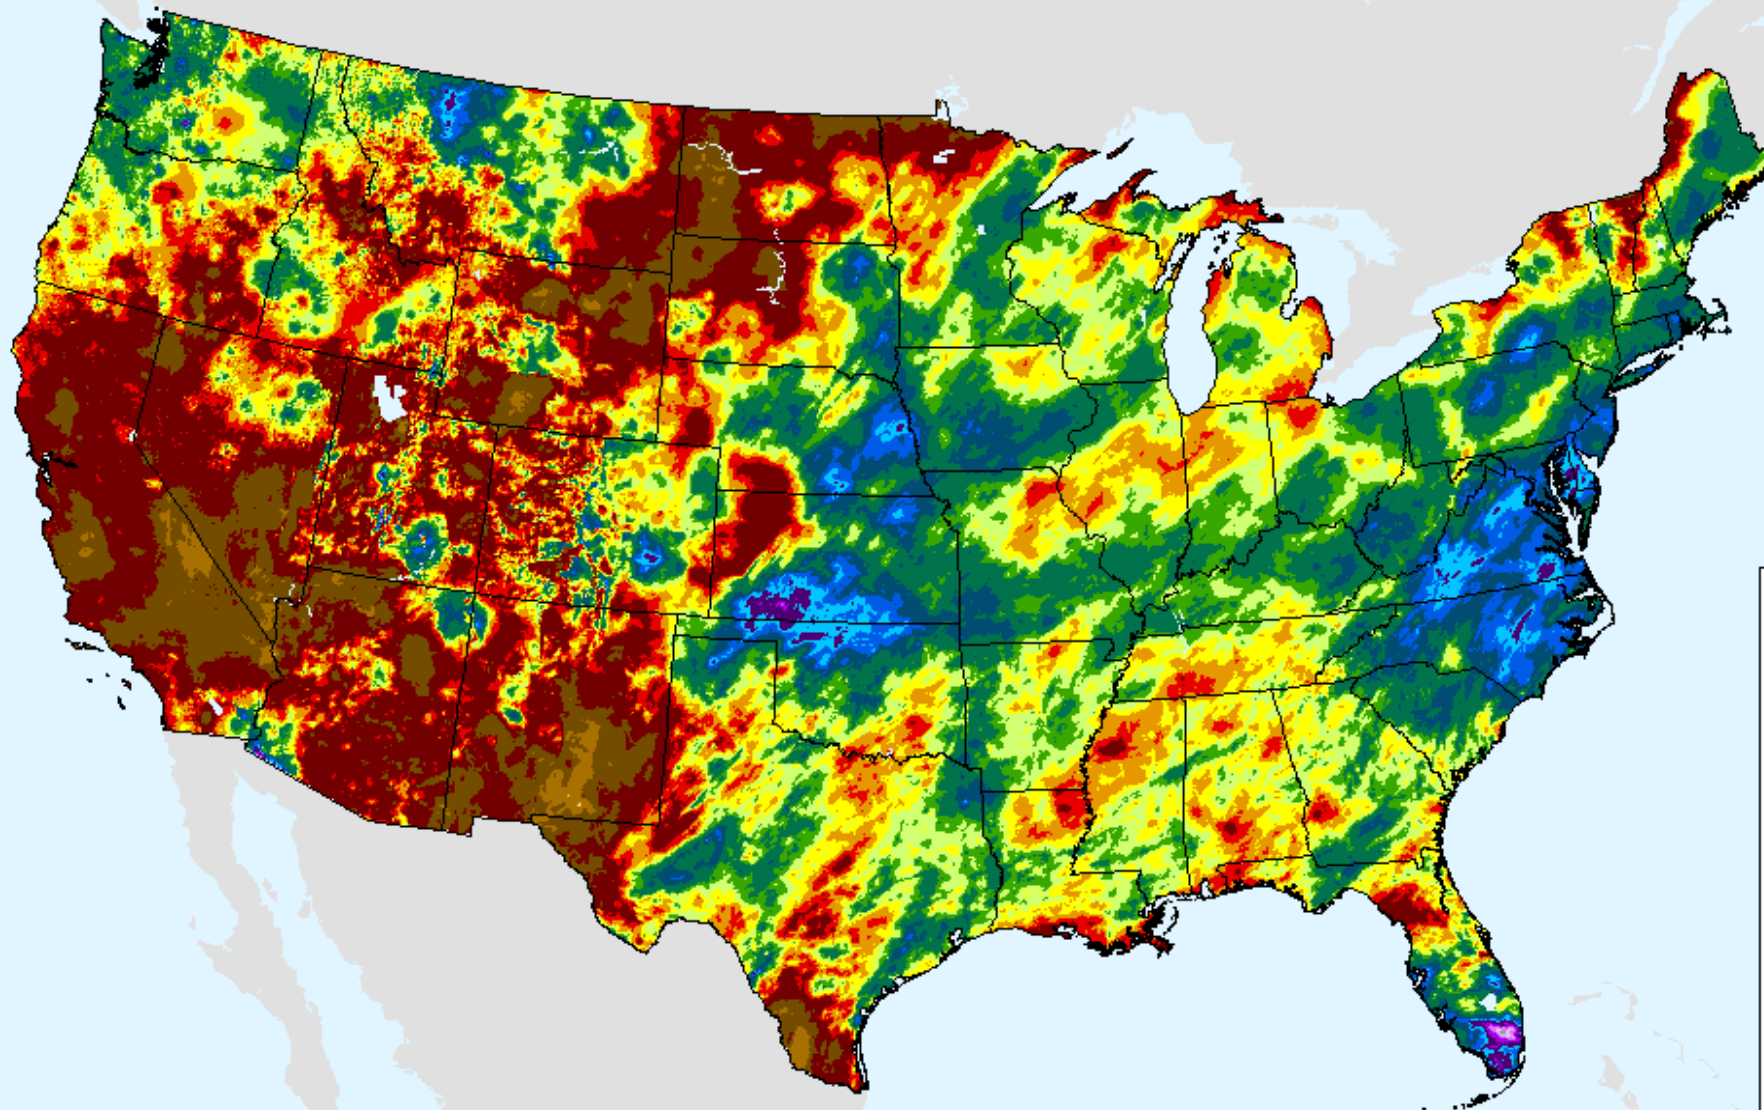

AHPS 90-Day Pct of Normal Pcp

As of: Tuesday, January 26, 2021

USDM for: Jan. 19, 2021

AHPS 90-Day Pct of Normal Pcp

As of: Tuesday, January 26, 2021

Percent

- 500
- 400
- 350
- 300
- 250
- 200
- 175
- 150
- 125
- 100
- 90
- 80
- 70
- 60
- 50
- 25
- 10
- 1
- 0