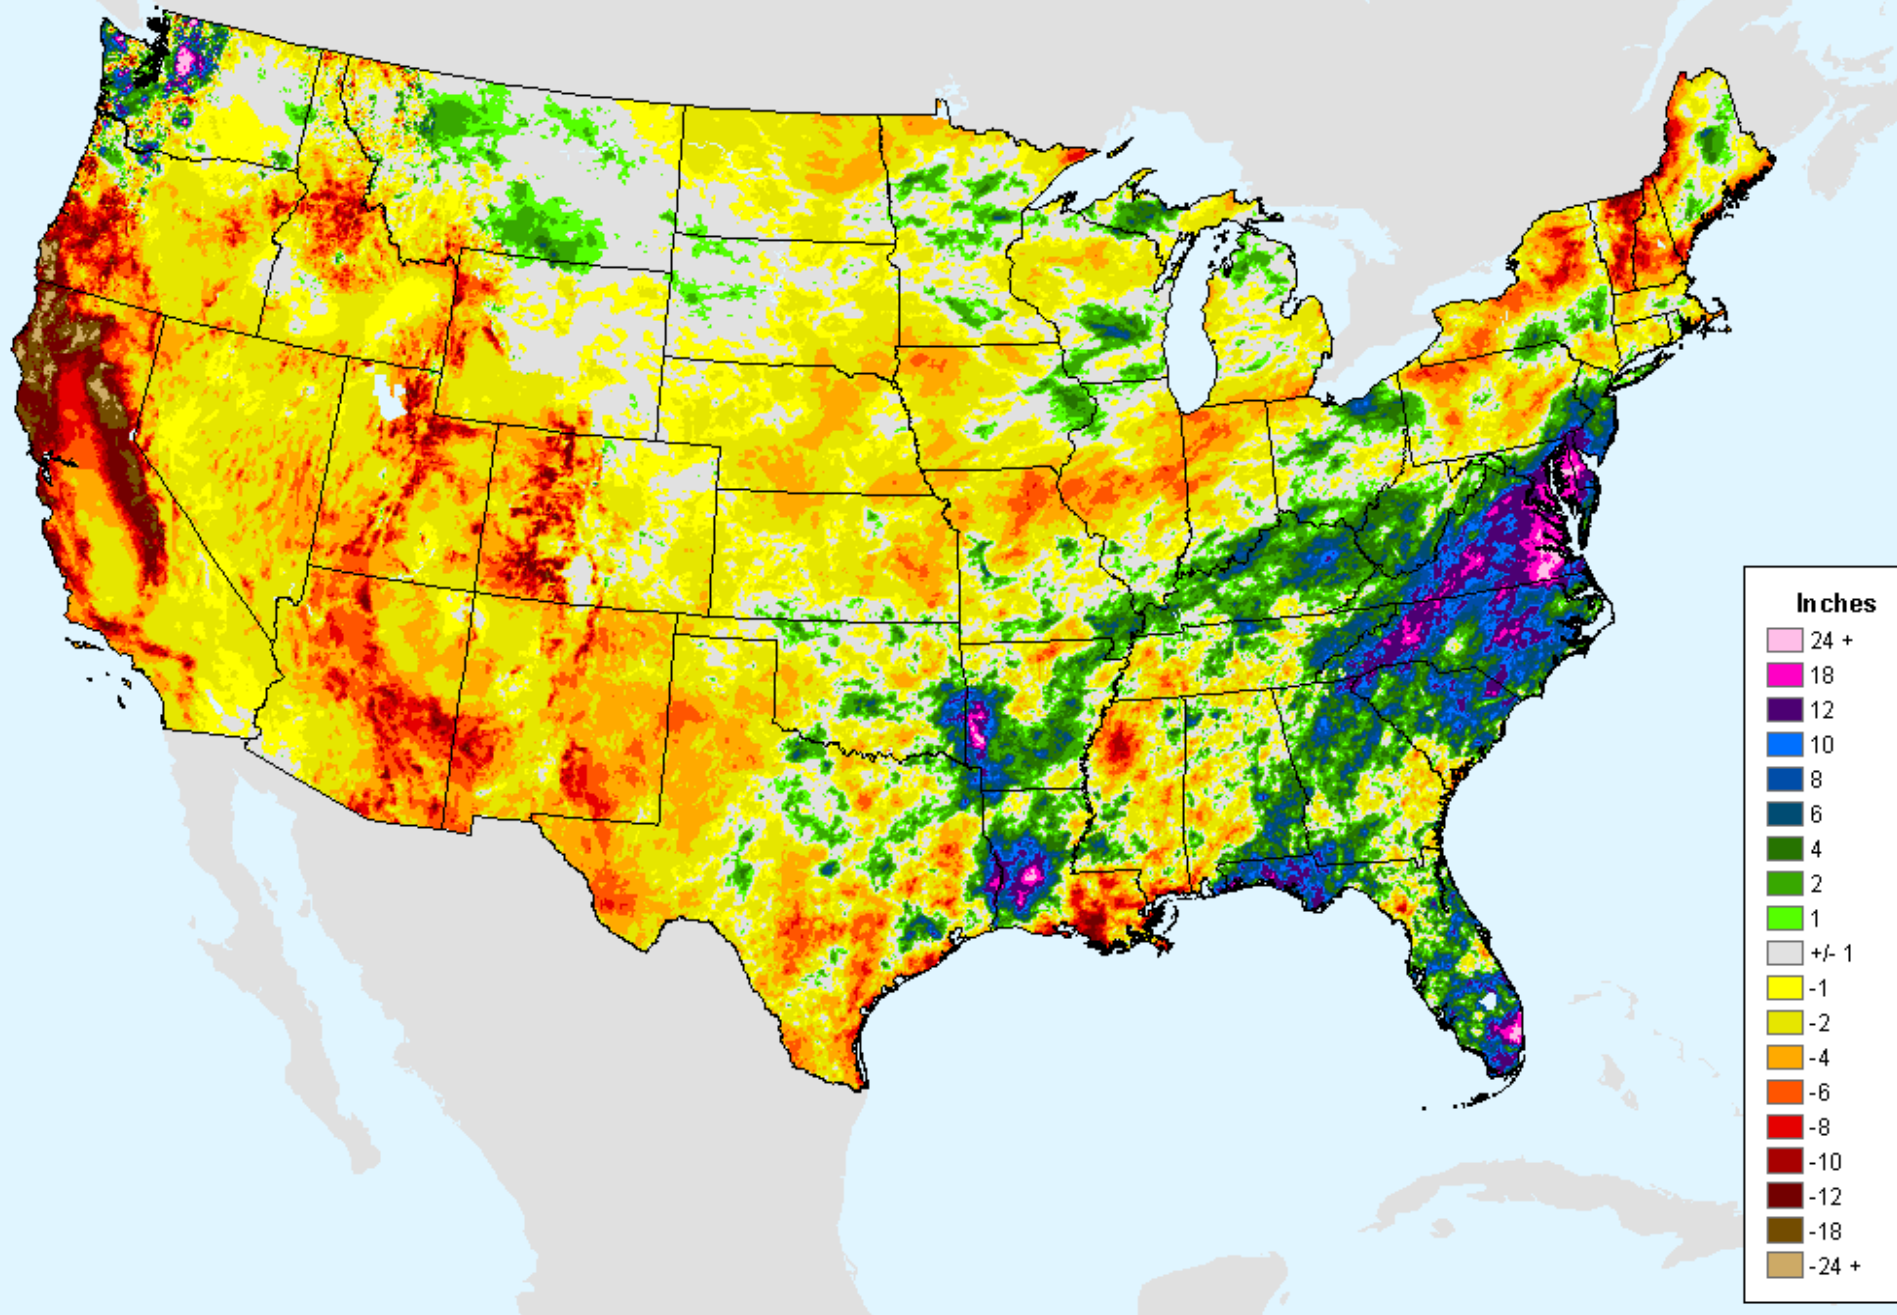

AHPS 180-Day Precip Departure

As of: Tuesday, January 26, 2021

USDM for: Jan. 19, 2021

AHPS 180-Day Precip Departure

As of: Tuesday, January 26, 2021

AHPS 180-Day Pct of Normal Pcp

As of: Tuesday, January 26, 2021