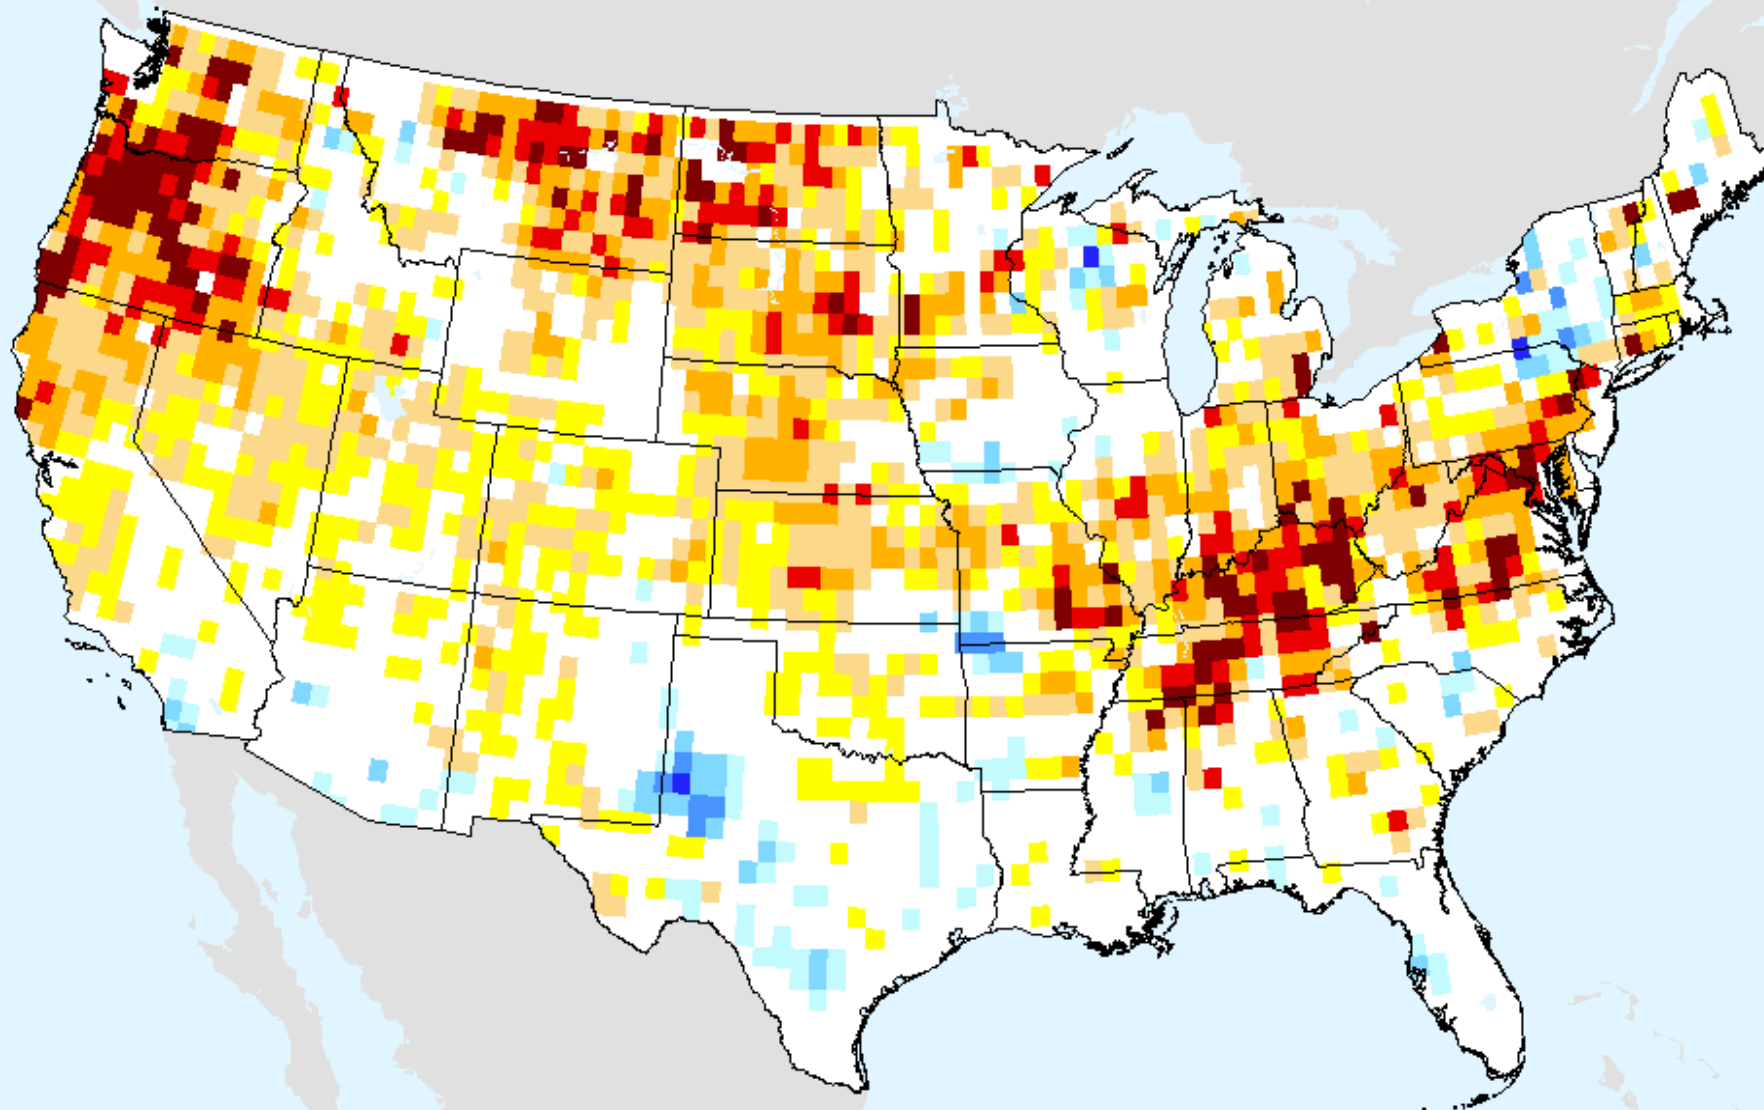

AIRS-Based Surface Relative Humidity 14 Day

As of: Tuesday, January 26, 2021