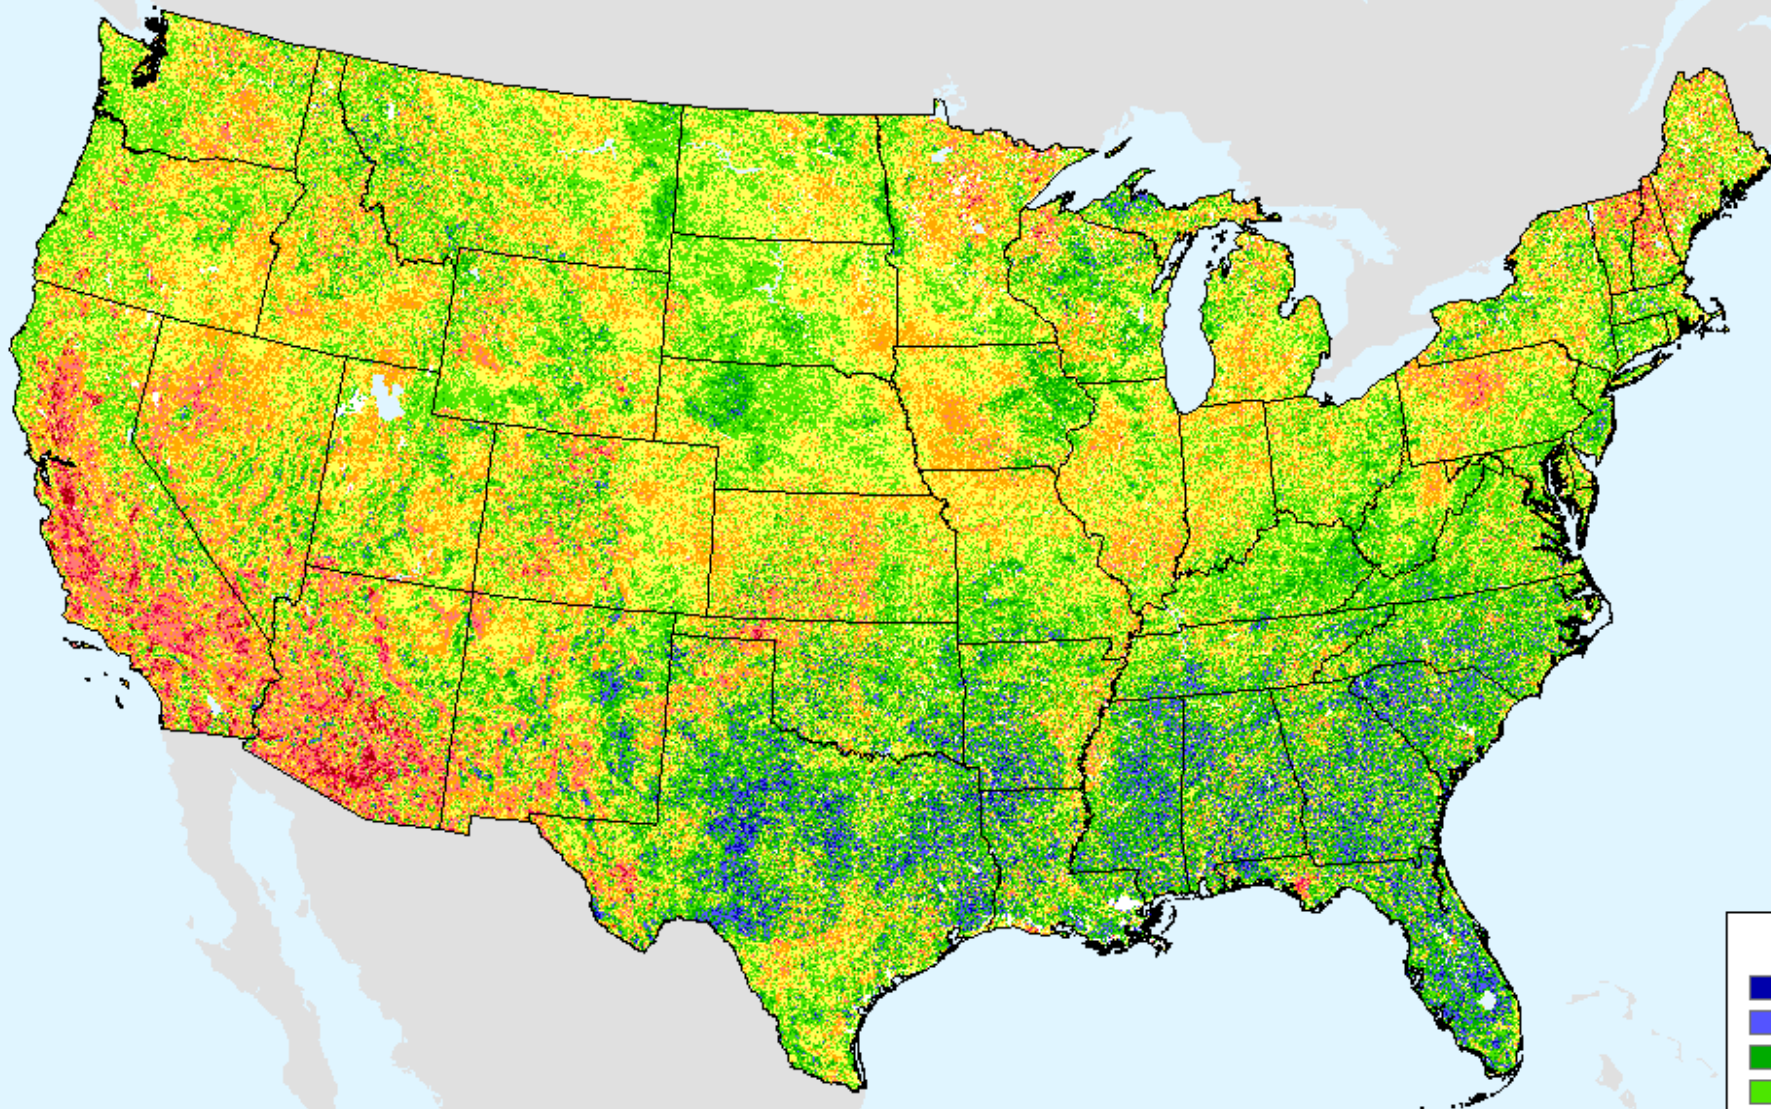

As of: Tuesday, January 26, 2021

Vegetation Health Index

As of: Tuesday, January 26, 2021

USDM for: Jan. 19, 2021

Vegetation Health Index

As of: Tuesday, January 26, 2021

VHI	
85 - 100	Dark Blue
73 - 84	Blue
61 - 72	Green
49 - 60	Light Green
37 - 48	Yellow
25 - 36	Orange
13 - 24	Pink
7 - 12	Red
1 - 6	Dark Red