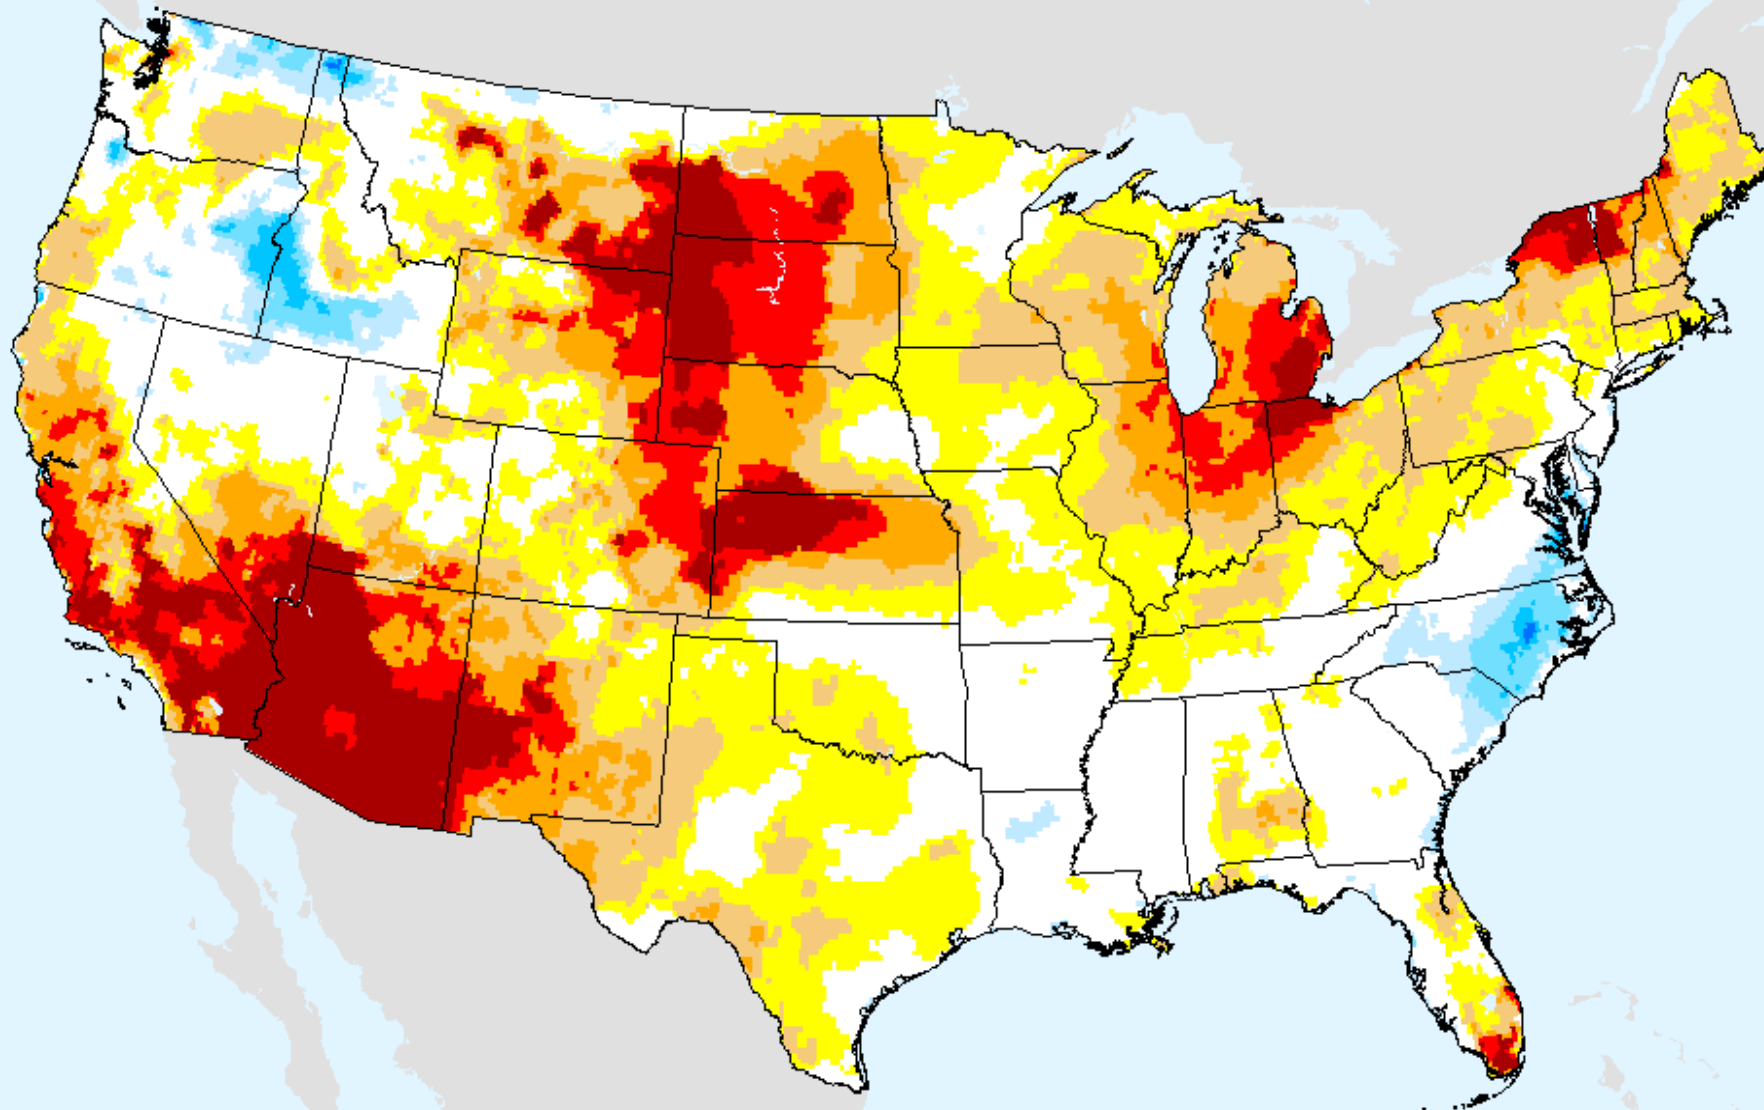

EDDI 12-week

As of: Tuesday, January 26, 2021

USDM for: Jan. 19, 2021

EDDI 12-week

As of: Tuesday, January 26, 2021

Vegetation Drought Response Index (VegDRI)

As of: Tuesday, January 26, 2021

USDM for: Jan. 19, 2021