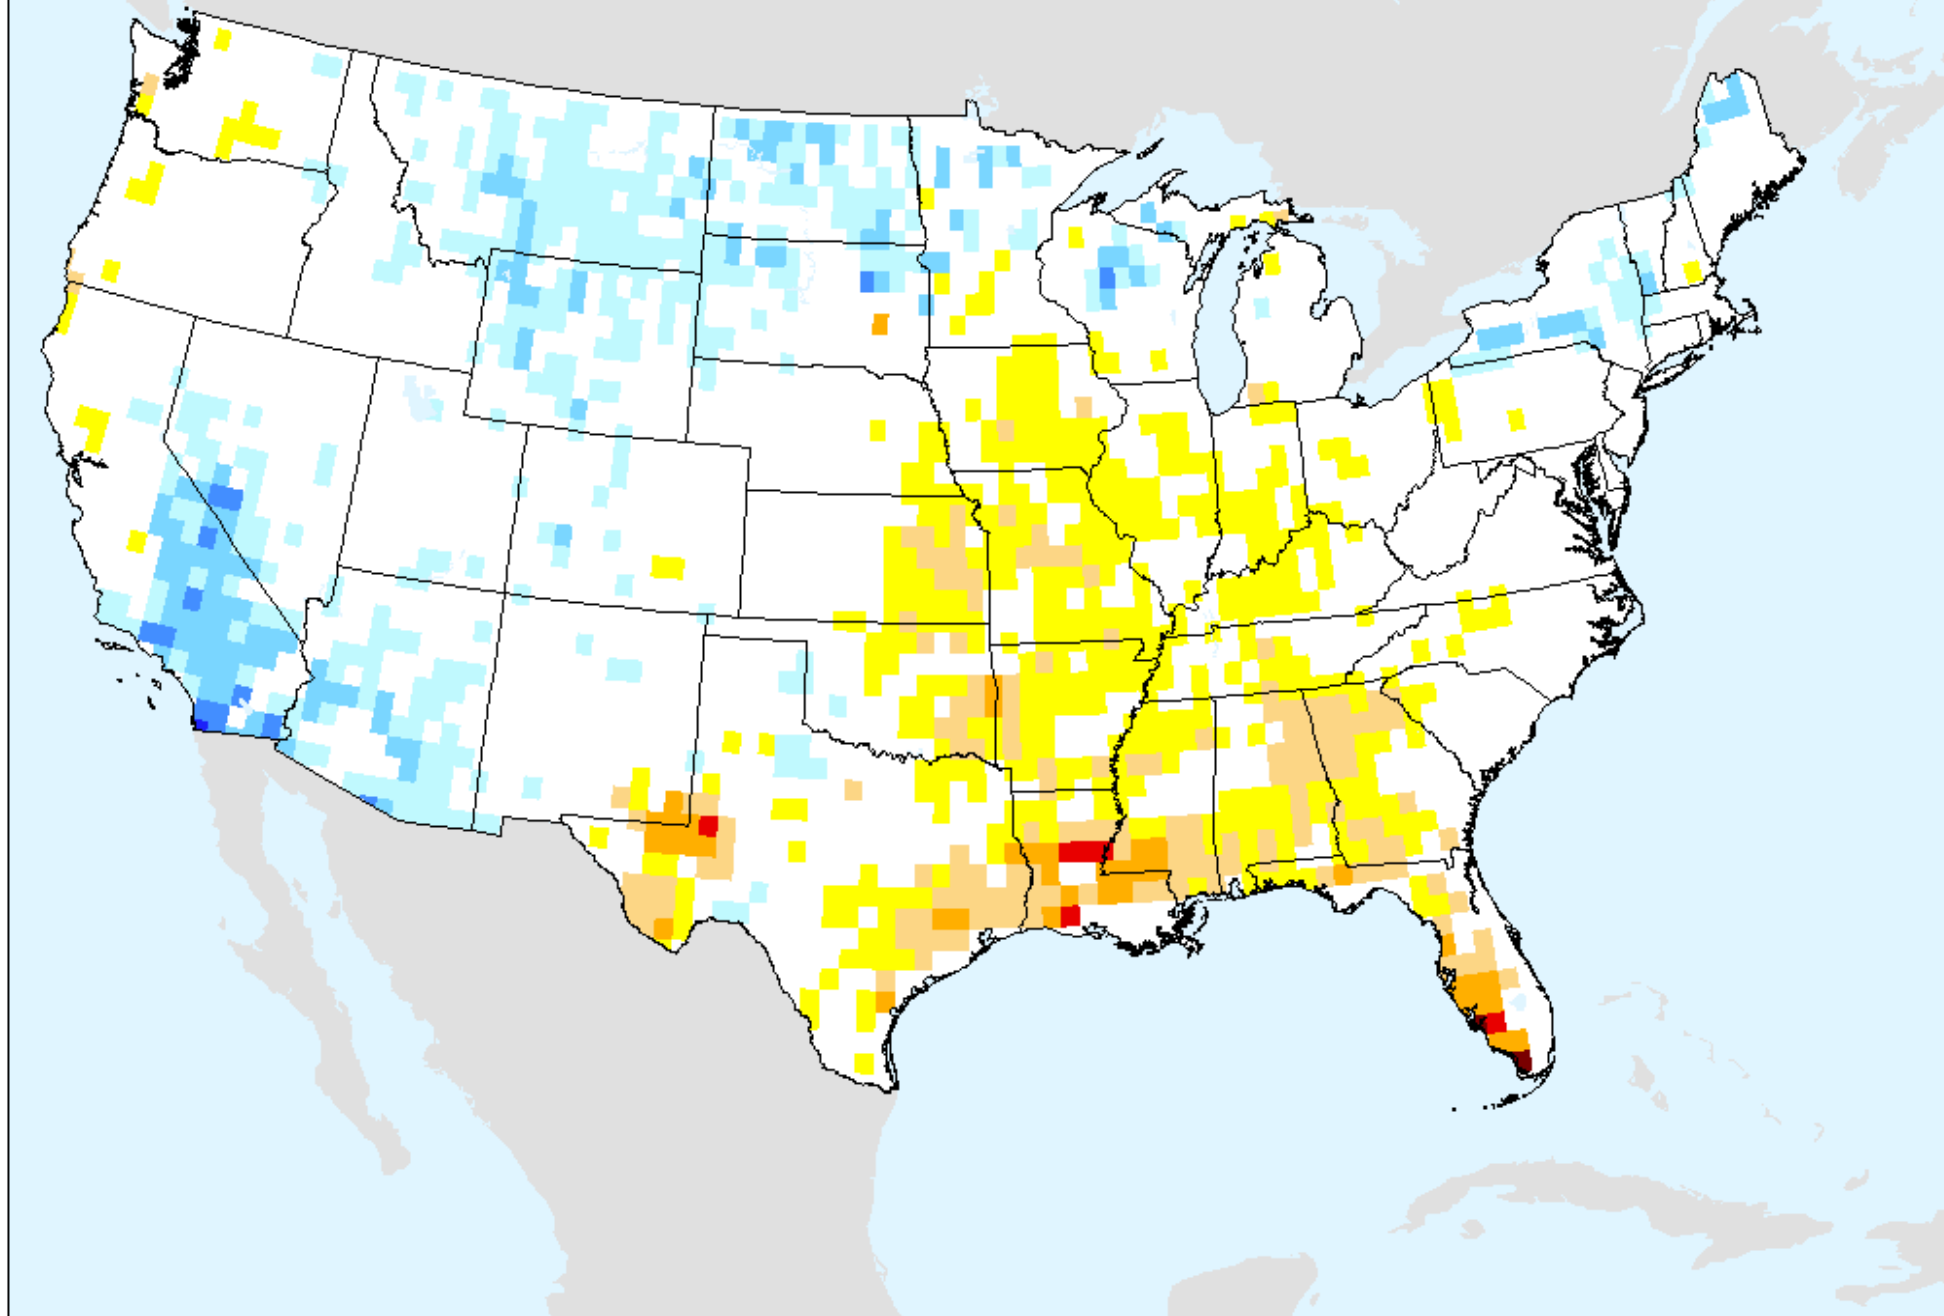

AIRS-Based Retrieved Surface Air Temperature 7 Day

As of: Tuesday, January 26, 2021