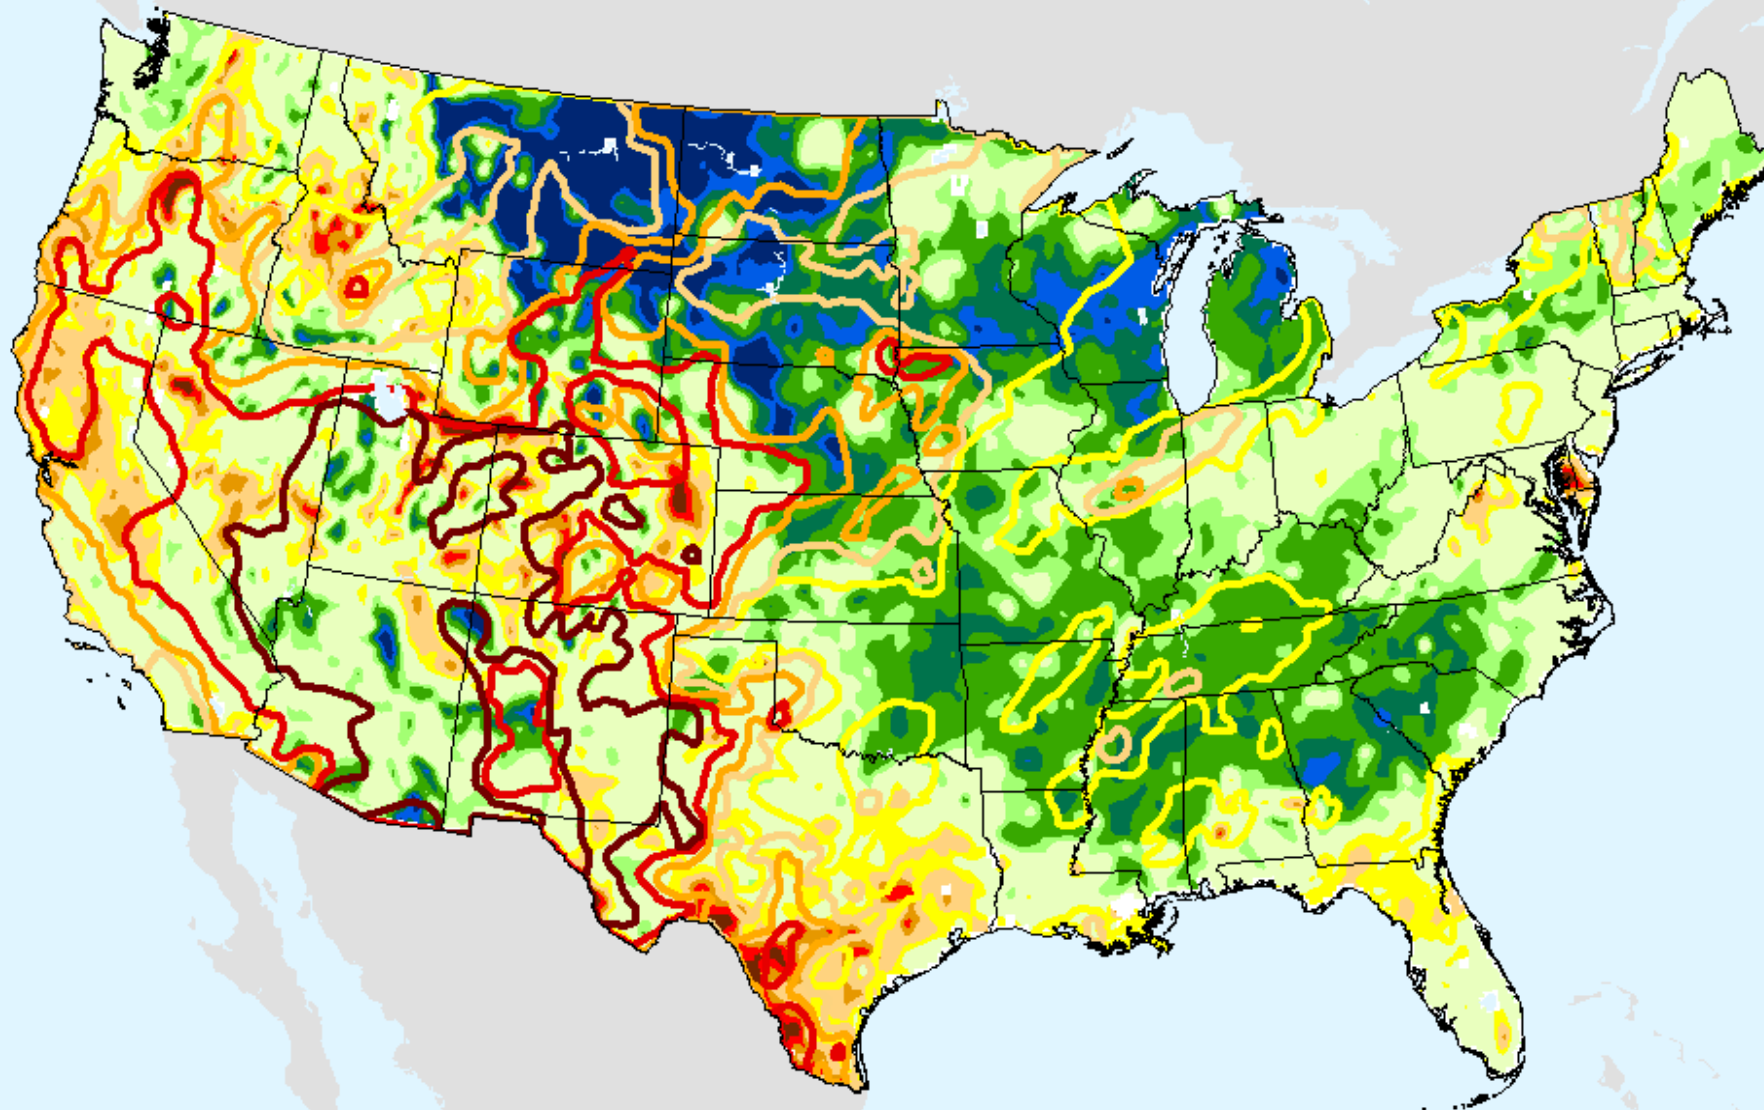

NLDAS Total Column Soil Moisture

As of: Tuesday, January 26, 2021

USDM for: Jan. 19, 2021

>98