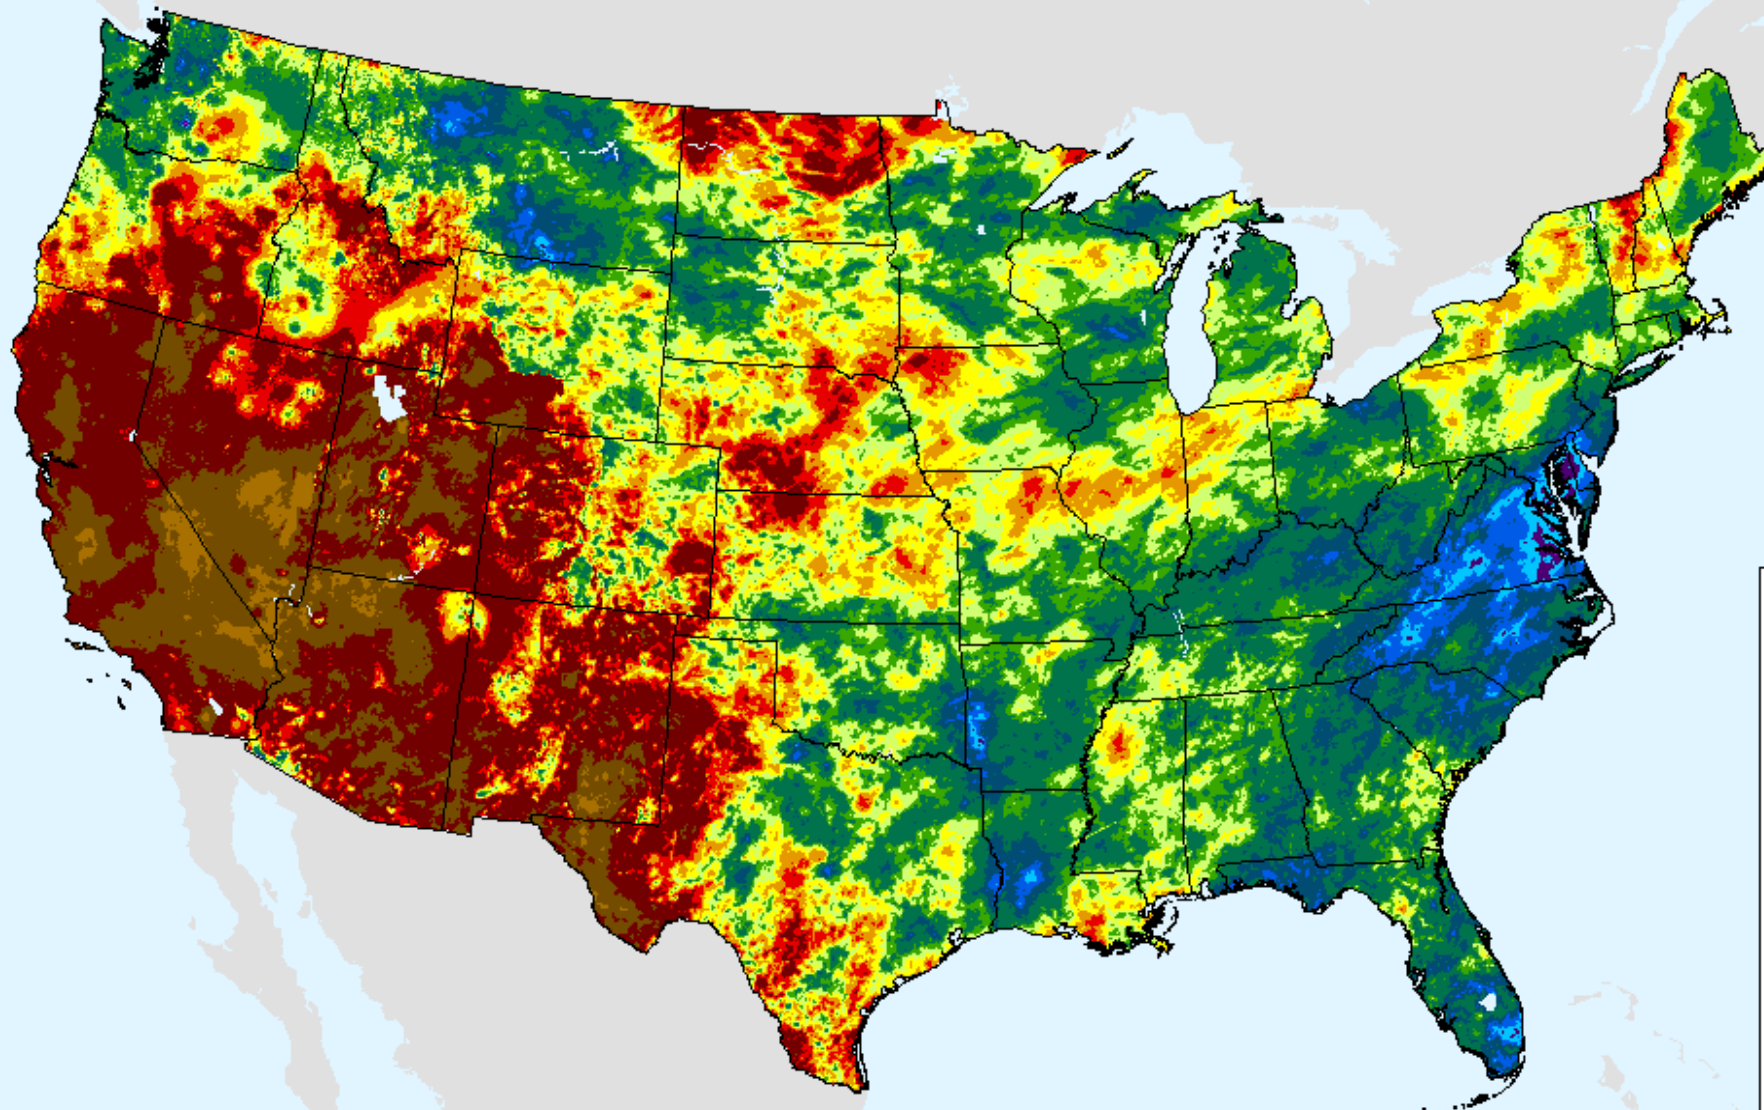

AHPS 180-Day Pct of Normal Pcp

As of: Tuesday, January 26, 2021