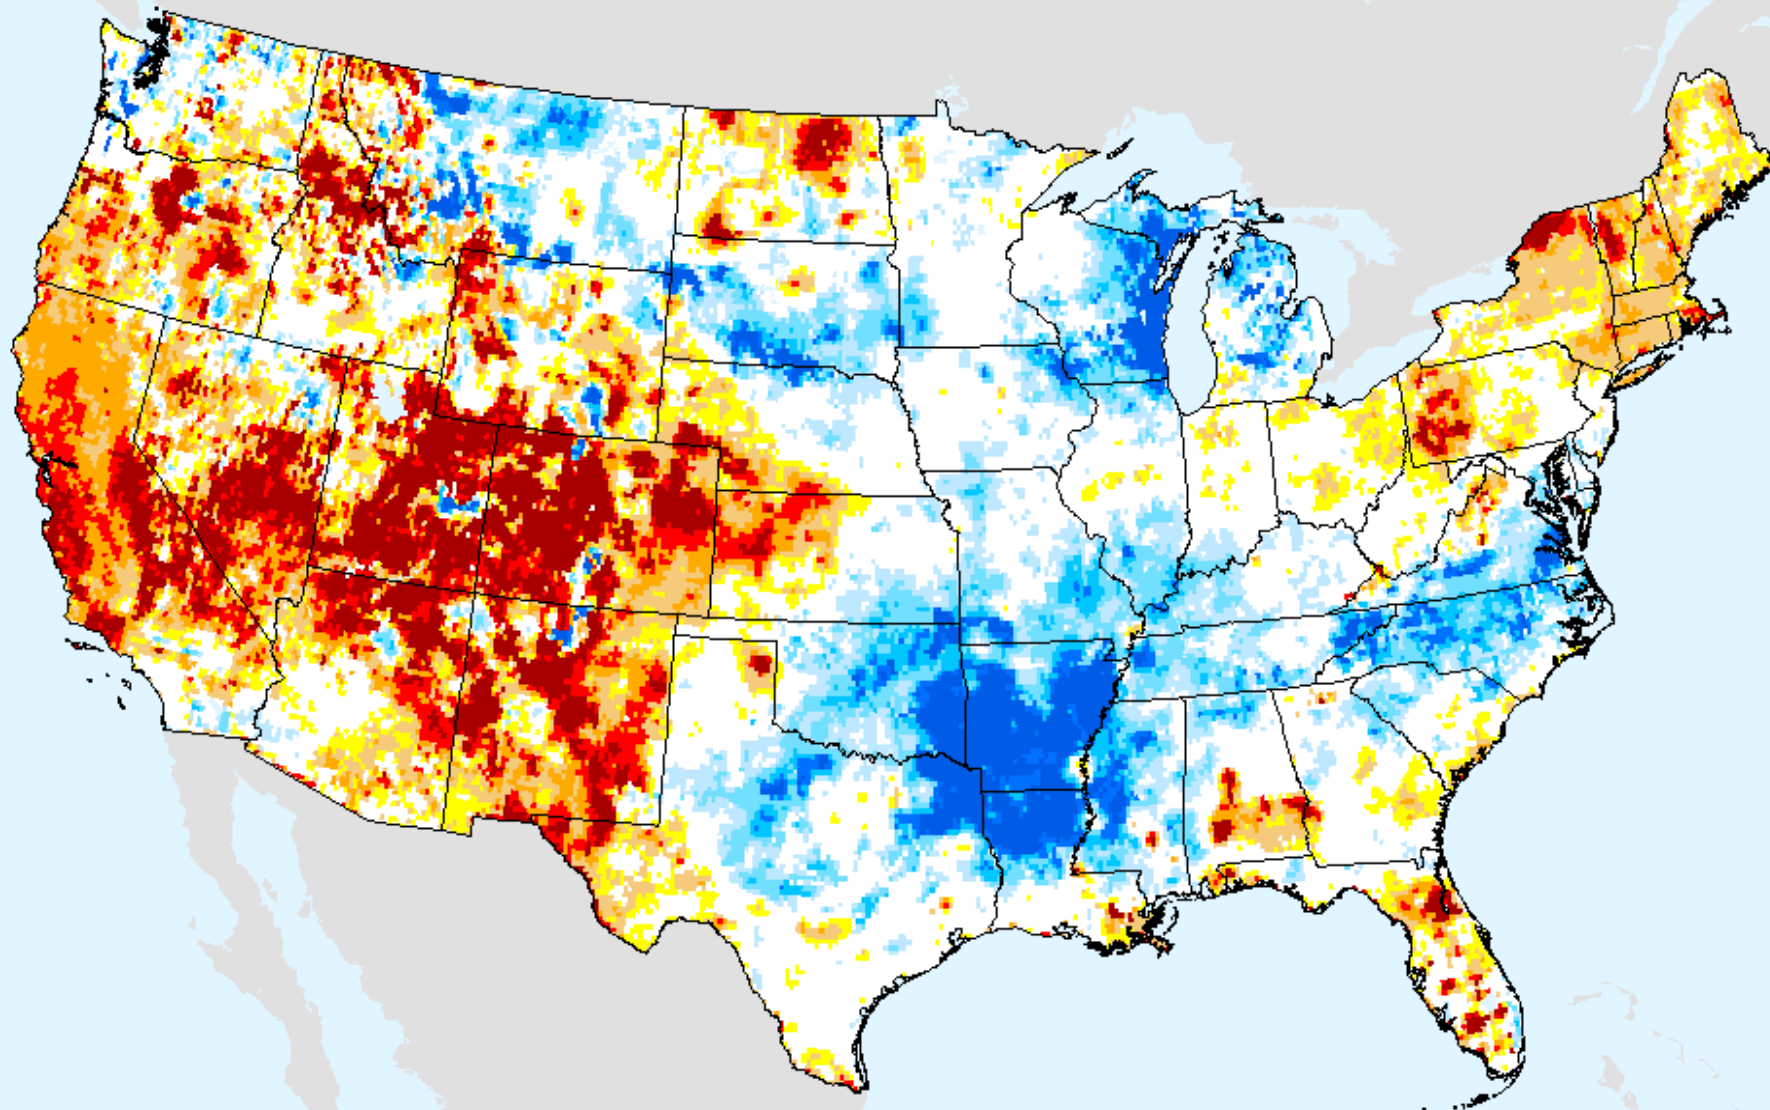

GRACE-Based Root Zone Soil Moisture Drought Indicator

As of: Tuesday, January 26, 2021

USDM for: Jan. 19, 2021

GRACE-Based Root Zone Soil Moisture Drought Indicator

As of: Tuesday, January 26, 2021

GRACE-Based Surface Soil Moisture Drought Indicator