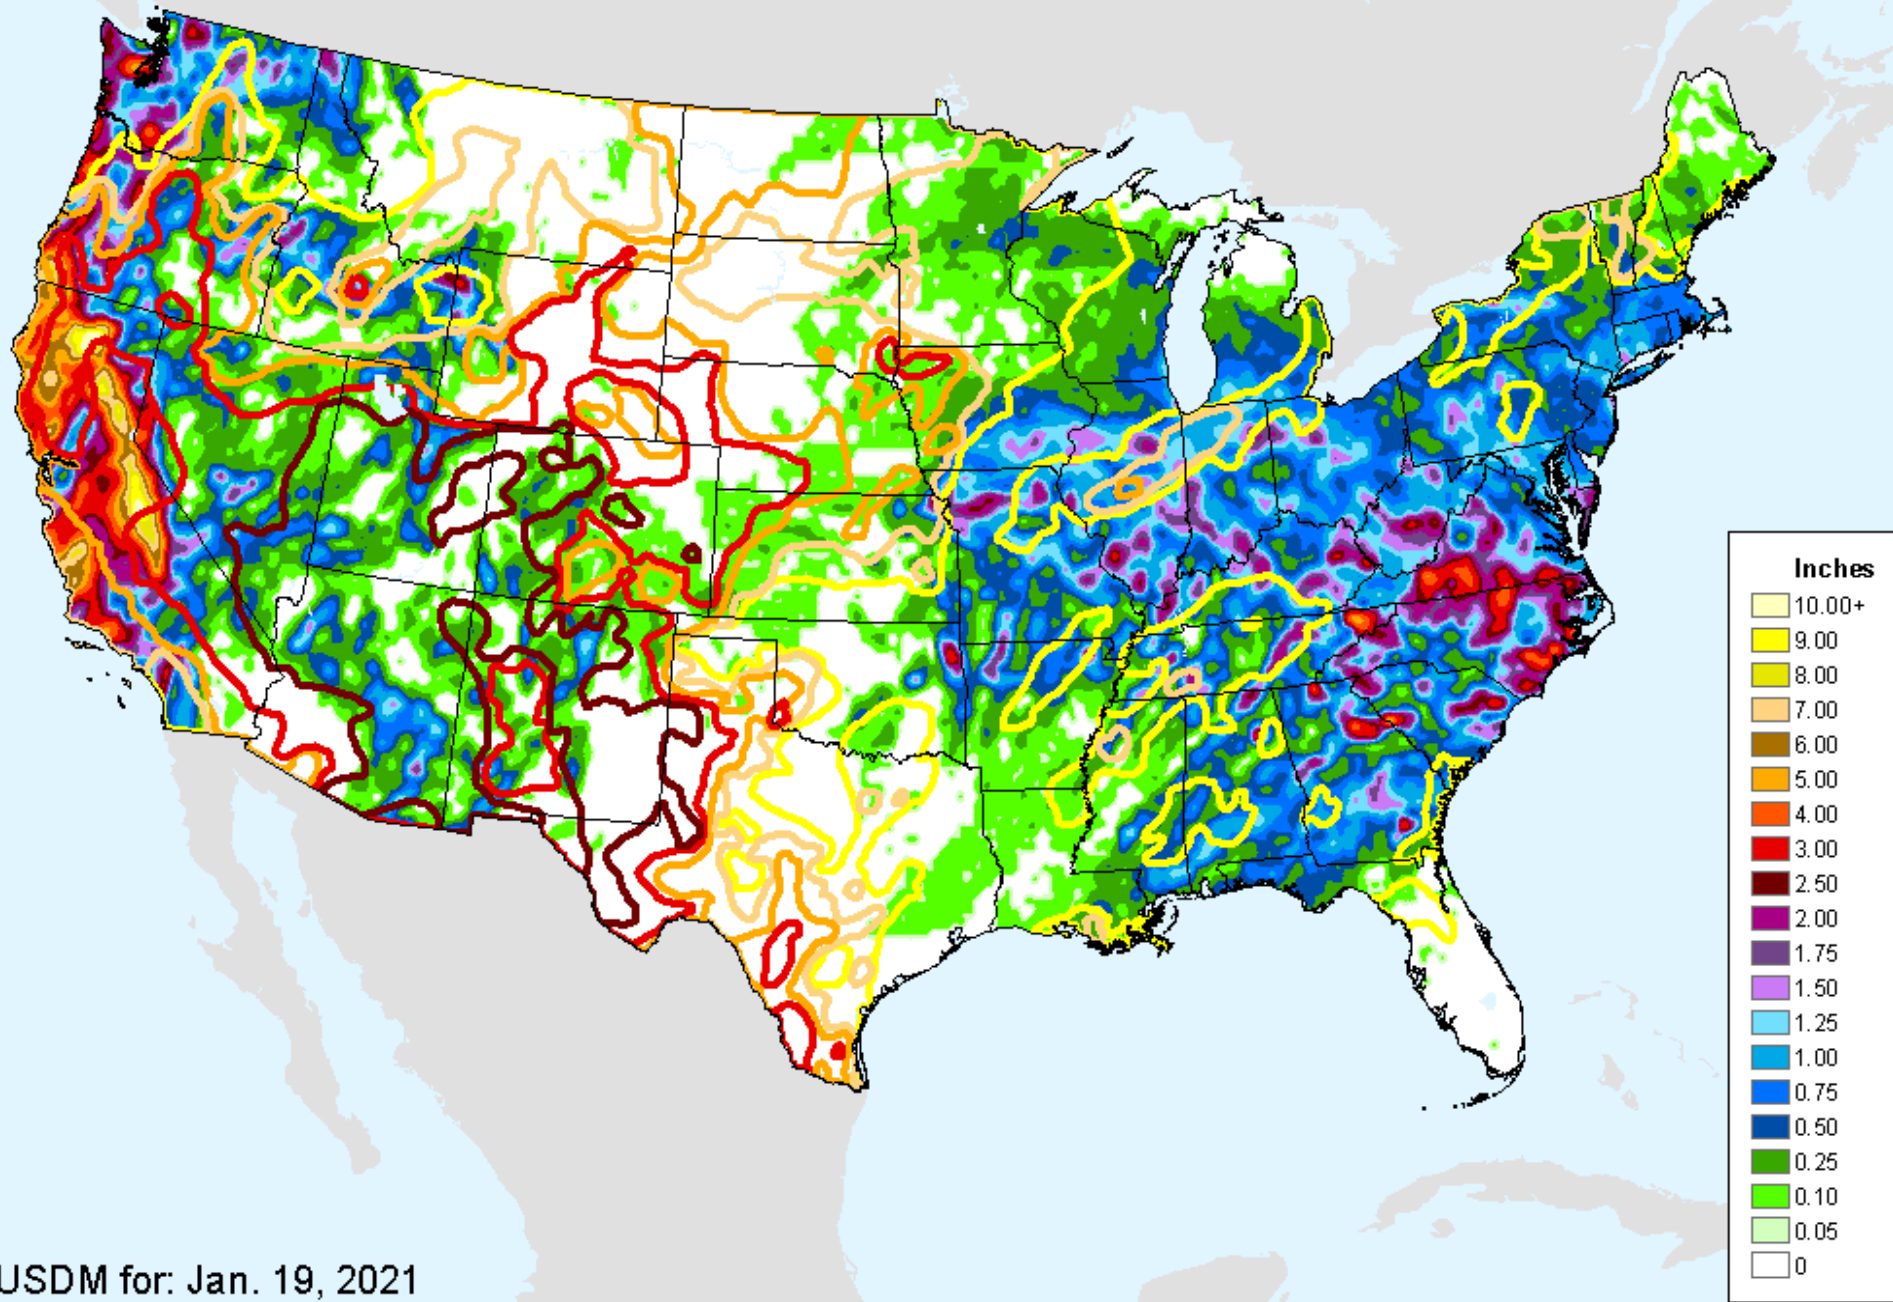

GFS (00z) 7-Day Precip Forecast

As of: Tuesday, January 26, 2021

USDM for: Jan. 19, 2021