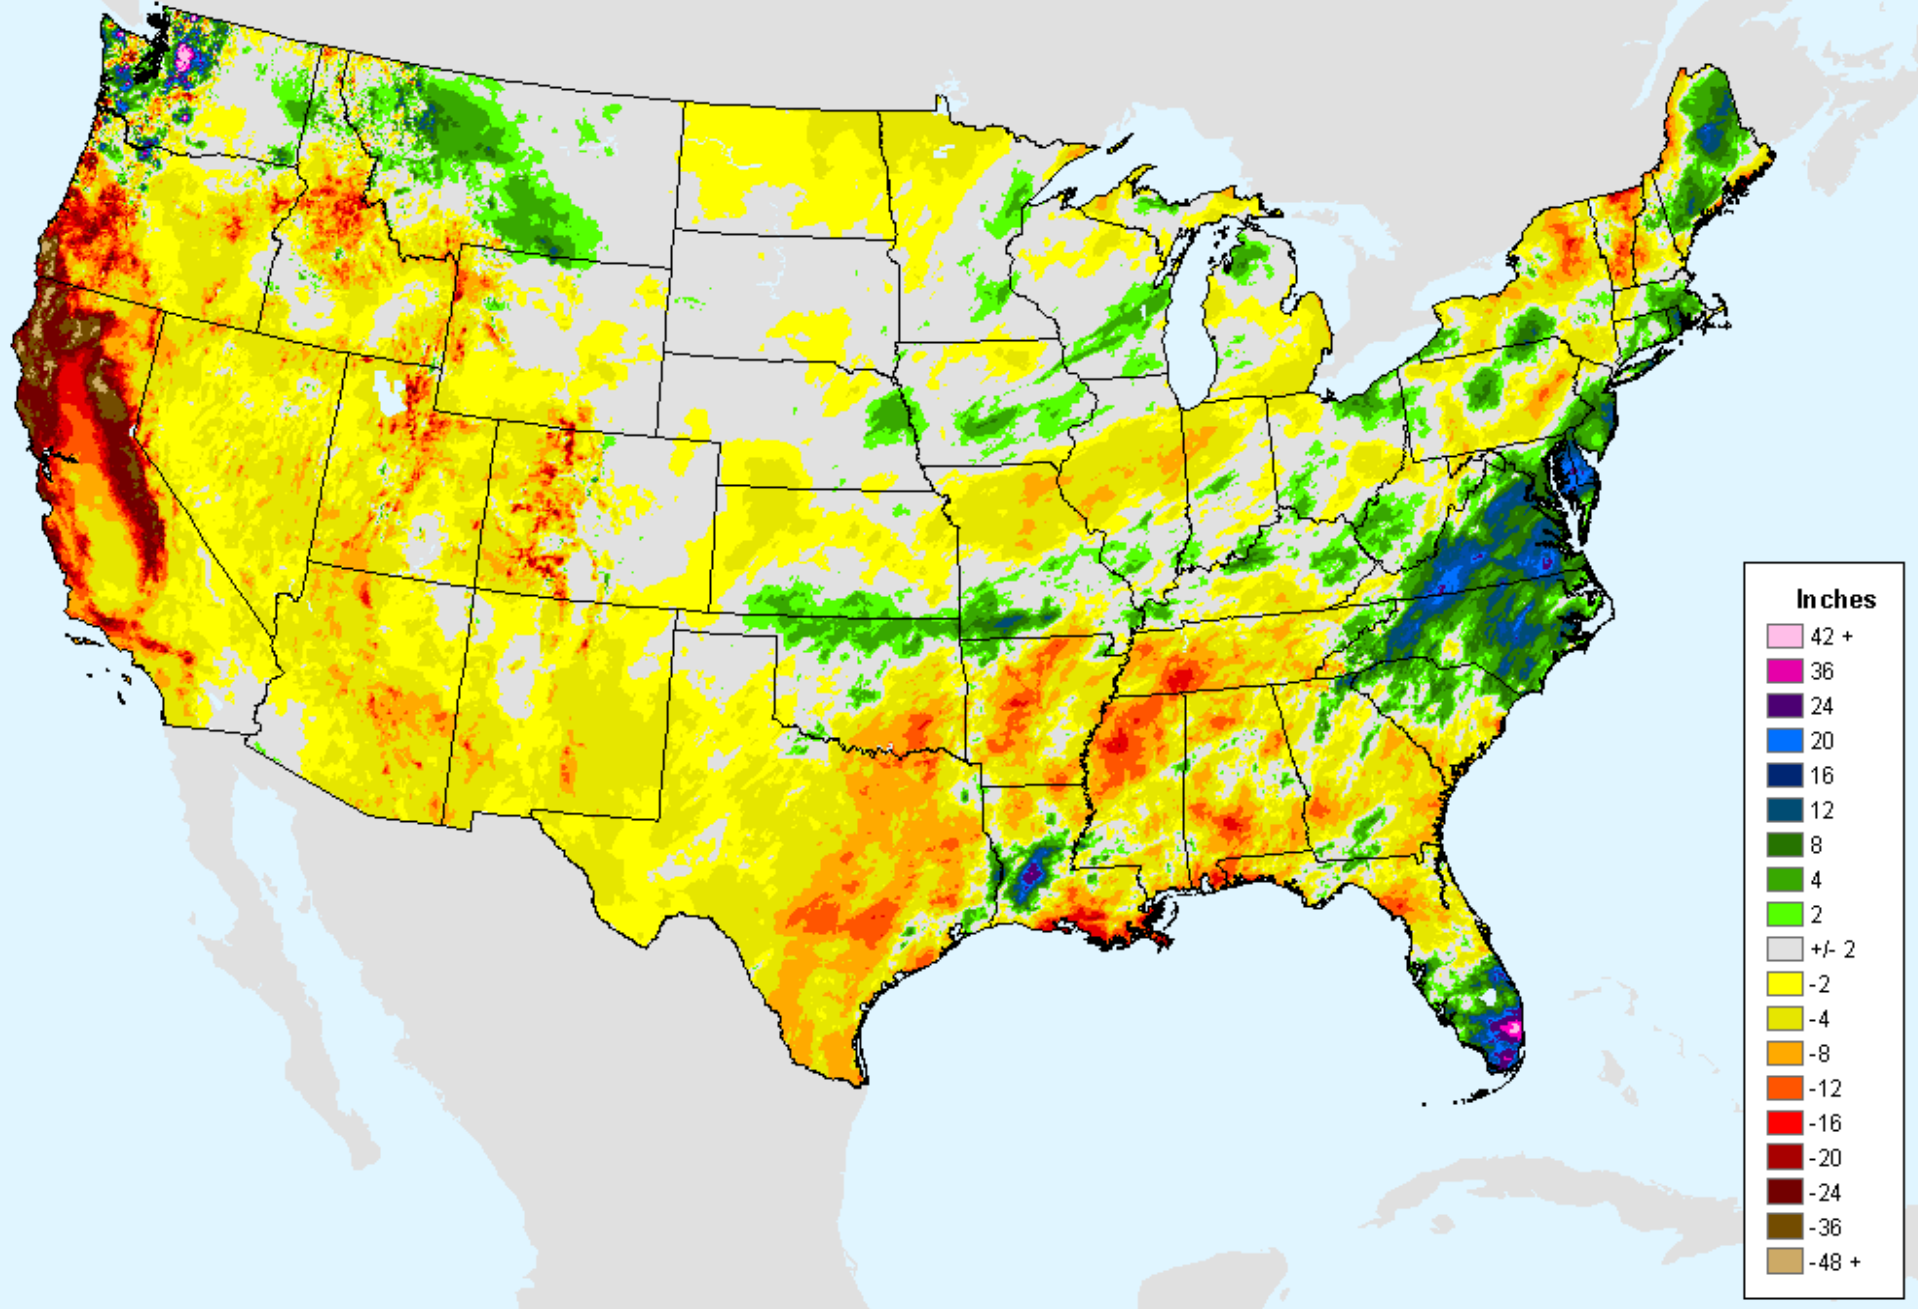

AHPS Water-Year Precip Departure

As of: Tuesday, January 26, 2021