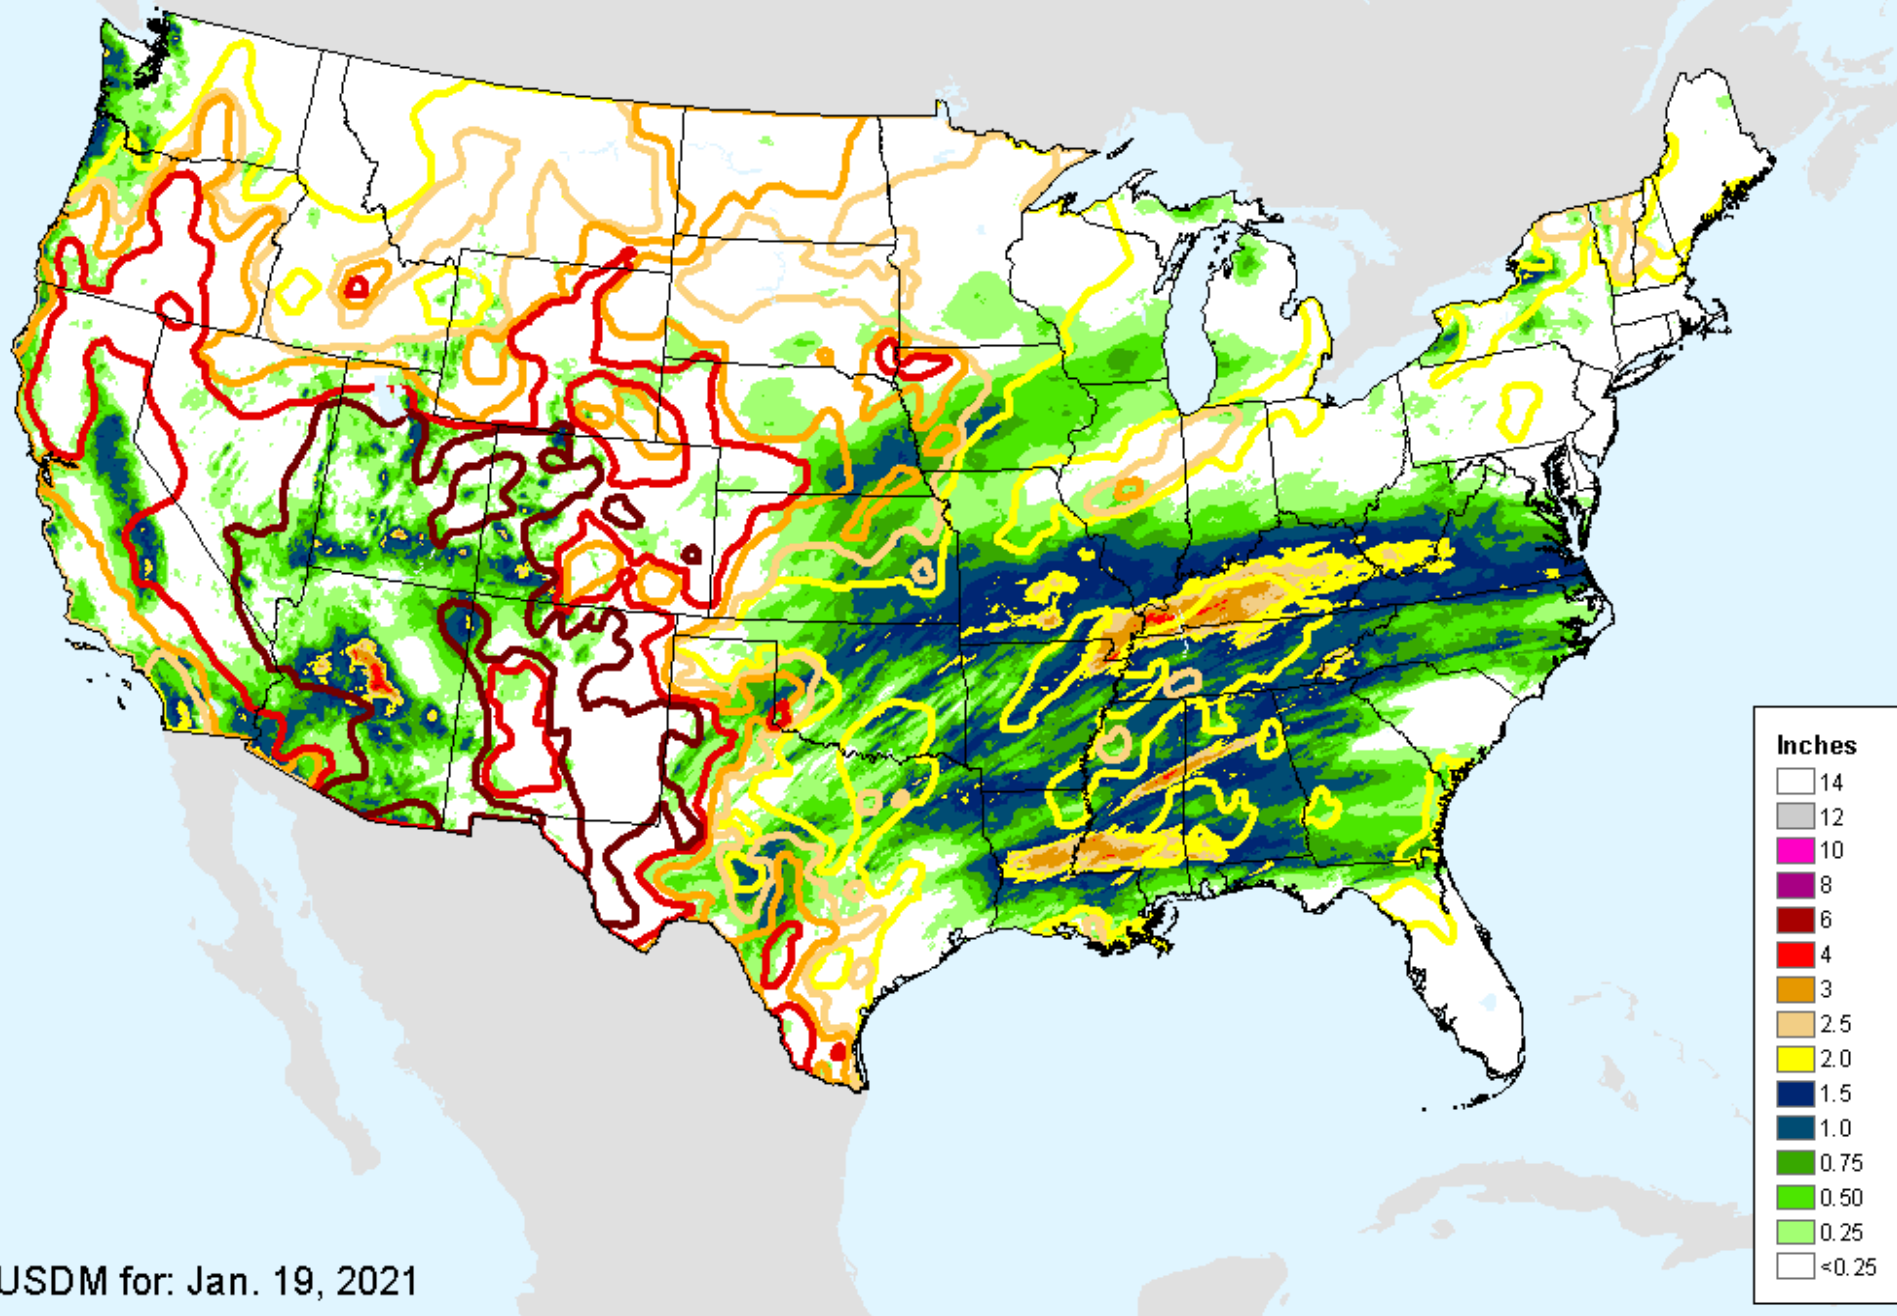

AHPS 7-Day Precipitation

As of: Tuesday, January 26, 2021

AHPS 7-Day Precipitation

As of: Tuesday, January 26, 2021

USDM for: Jan. 19, 2021

AHPS 14-Day Precip Departure

As of: Tuesday, January 26, 2021

USDM for: Jan. 19, 2021