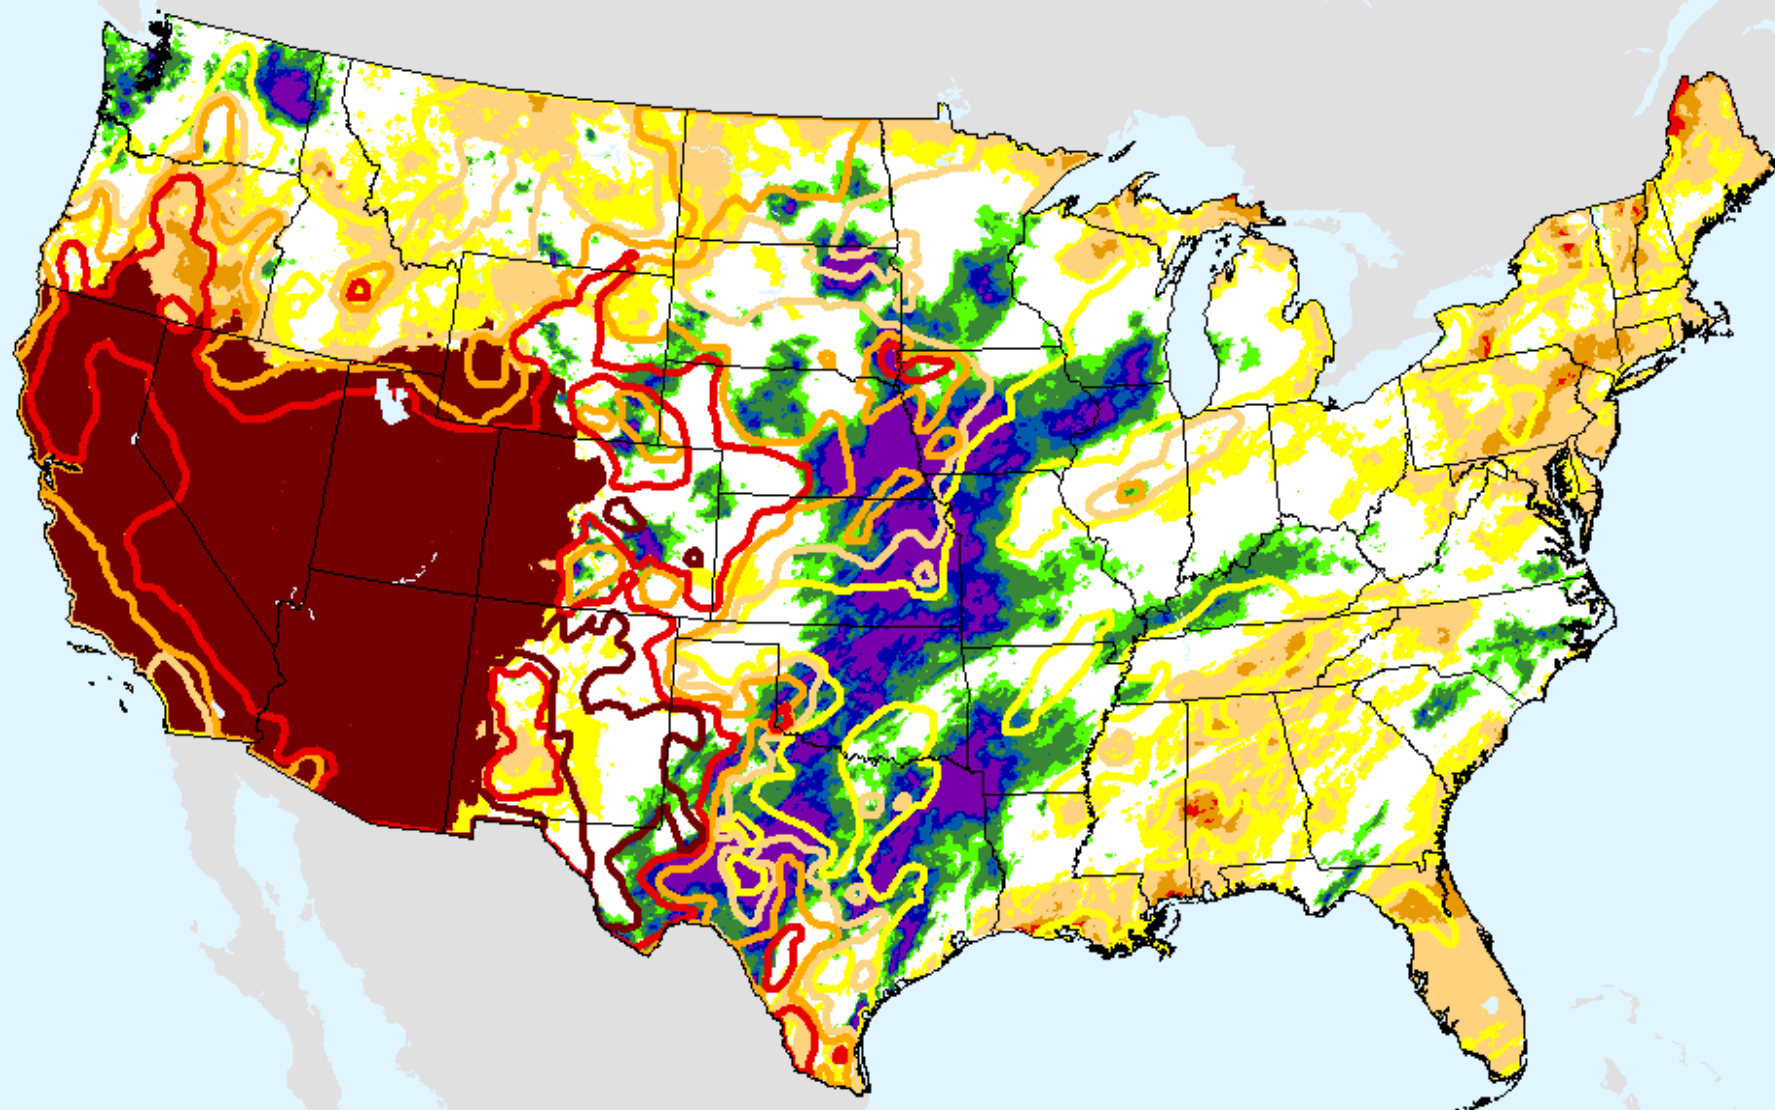

AHPS 1-month SPI

As of: Tuesday, January 26, 2021

USDM for: Jan. 19, 2021

SPI (USDM)