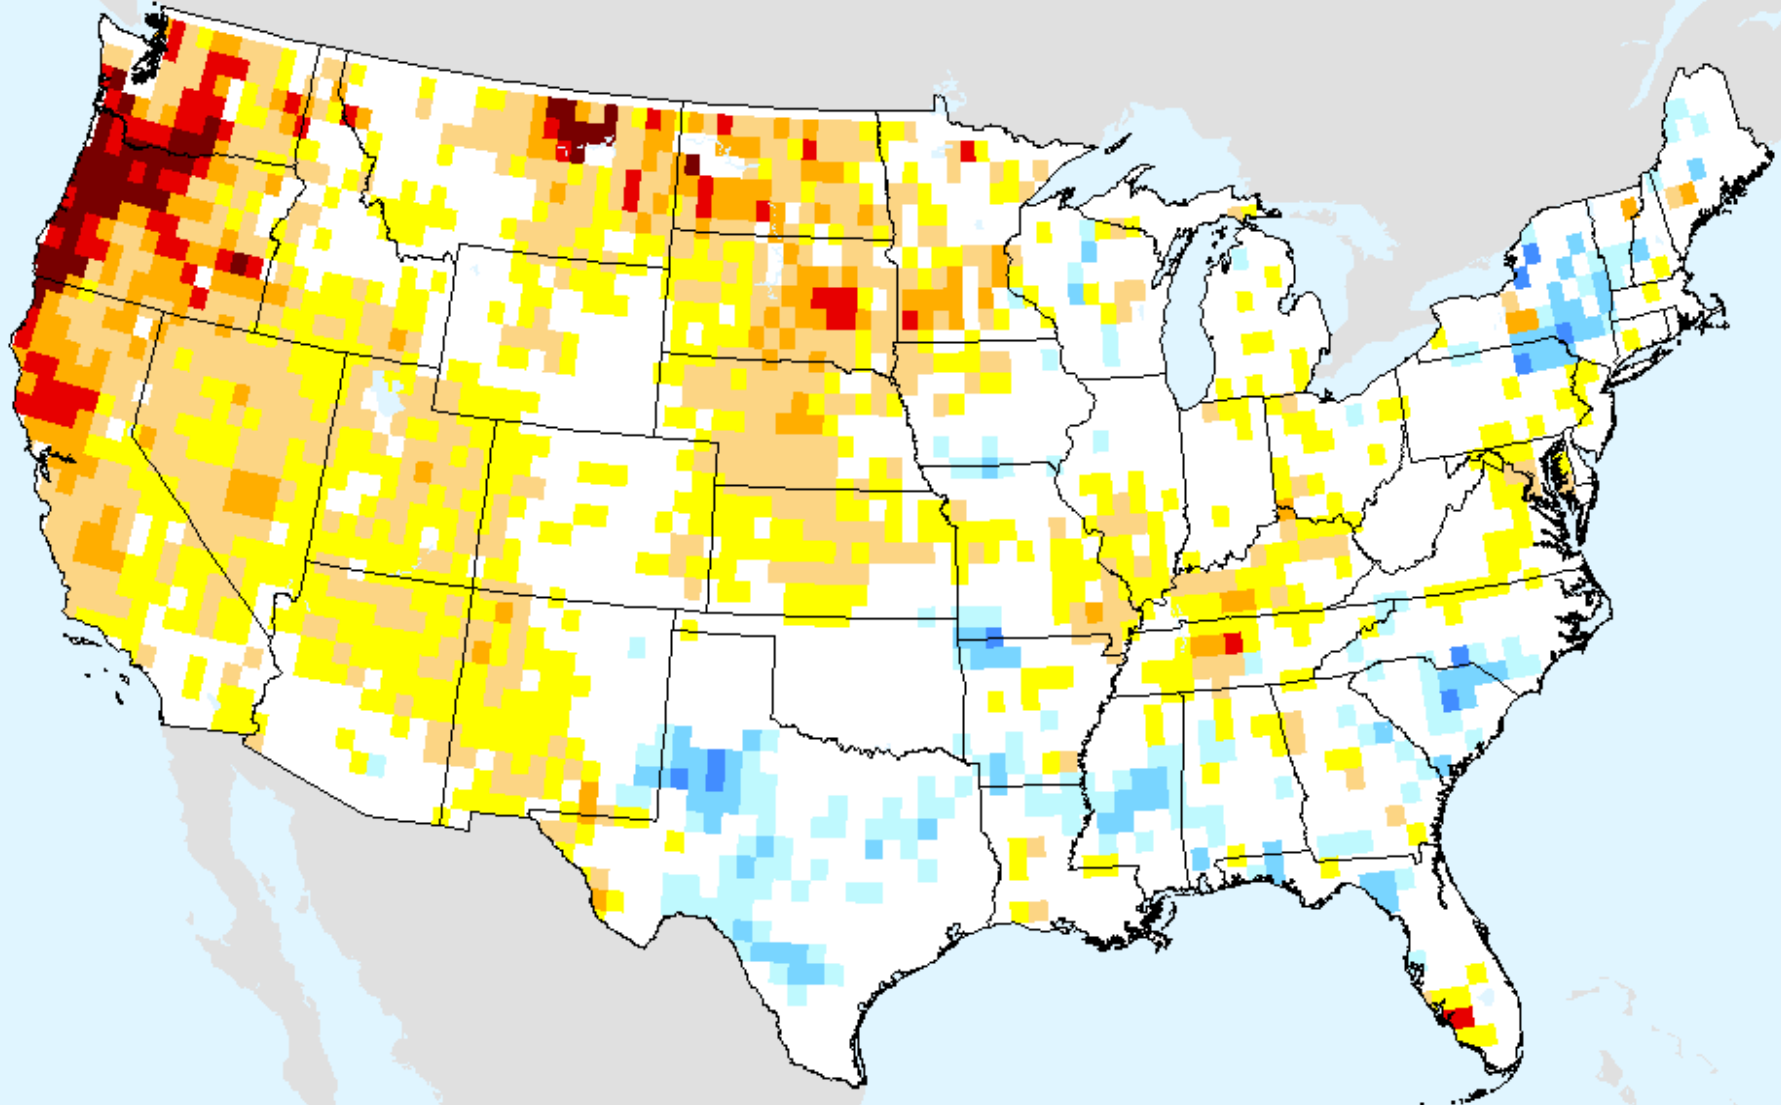

AIRS-Based Vapor Pressure Deficit 14 Day

As of: Tuesday, January 26, 2021