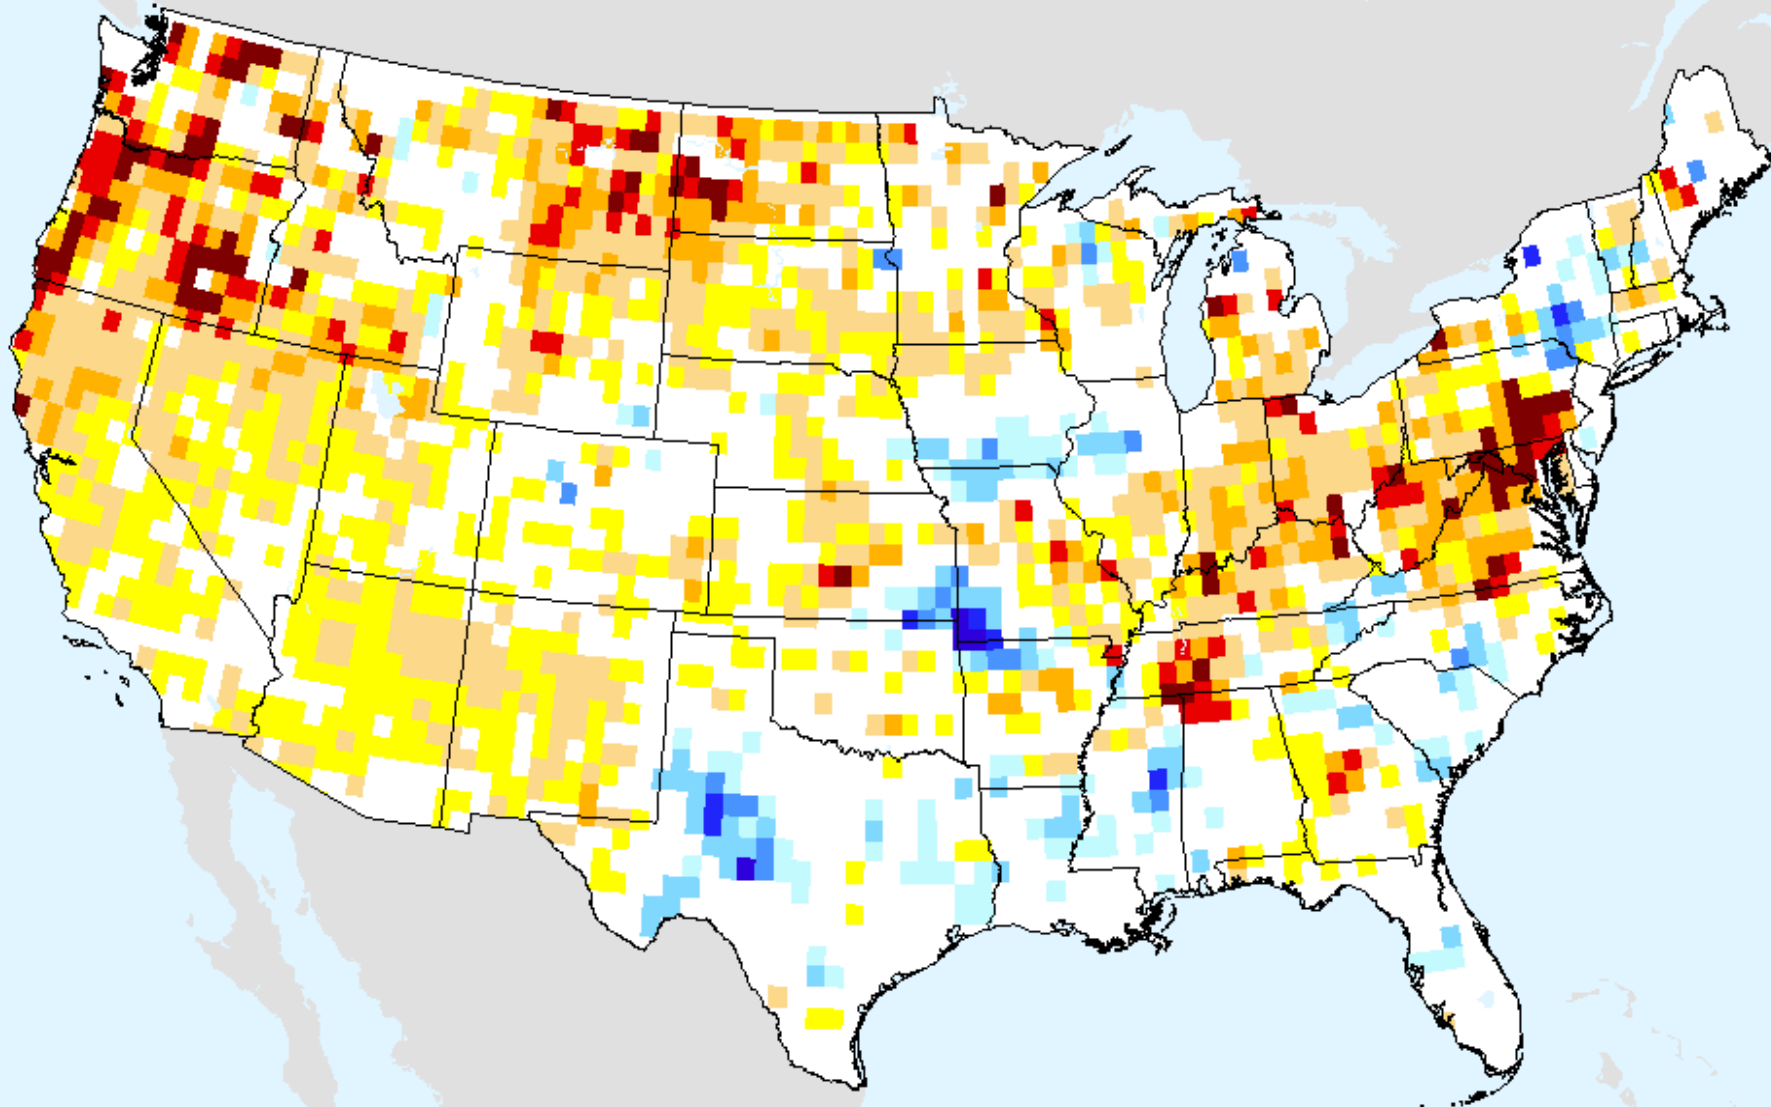

AIRS-Based Surface Relative Humidity 28 Day

As of: Tuesday, January 26, 2021