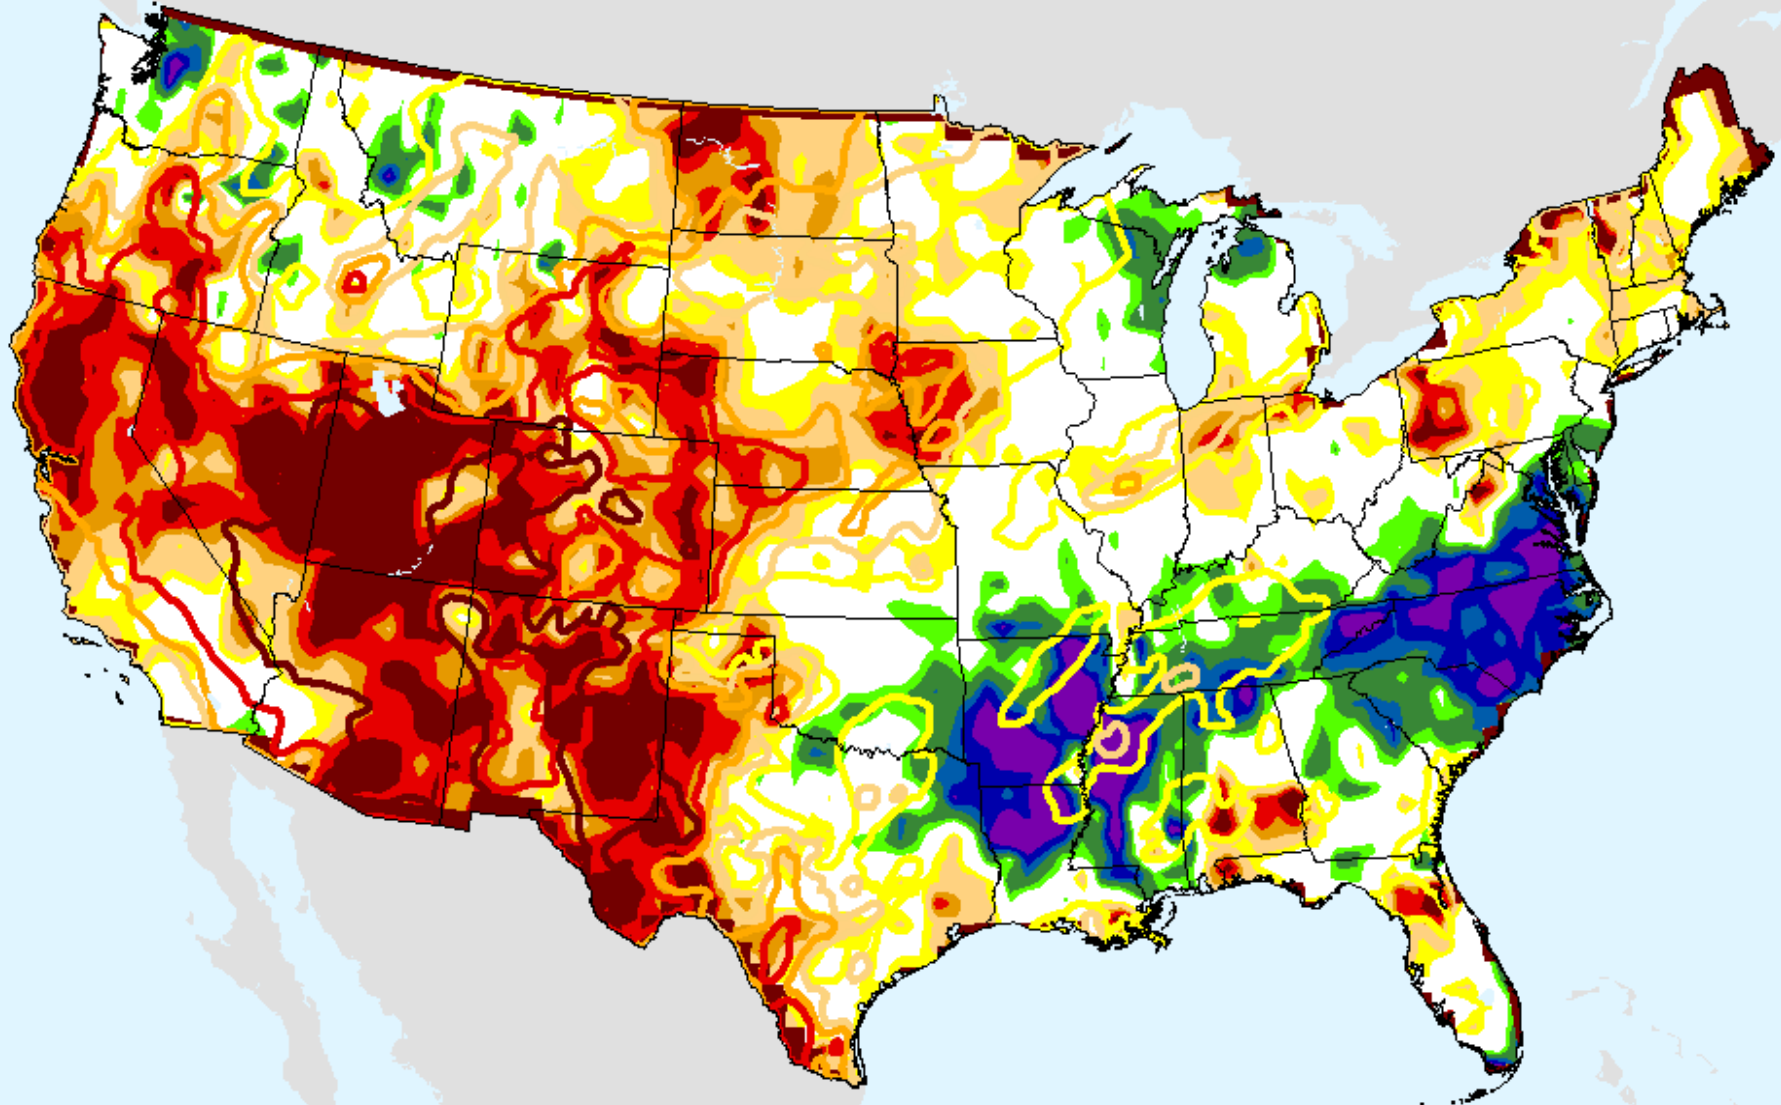

As of: Tuesday, January 26, 2021

USDM for: Jan. 19, 2021

SPI (USDM)

CPC 9-month SPI

As of: Tuesday, January 26, 2021

CPC 12-month SPI

As of: Tuesday, January 26, 2021

USDM for: Jan. 19, 2021