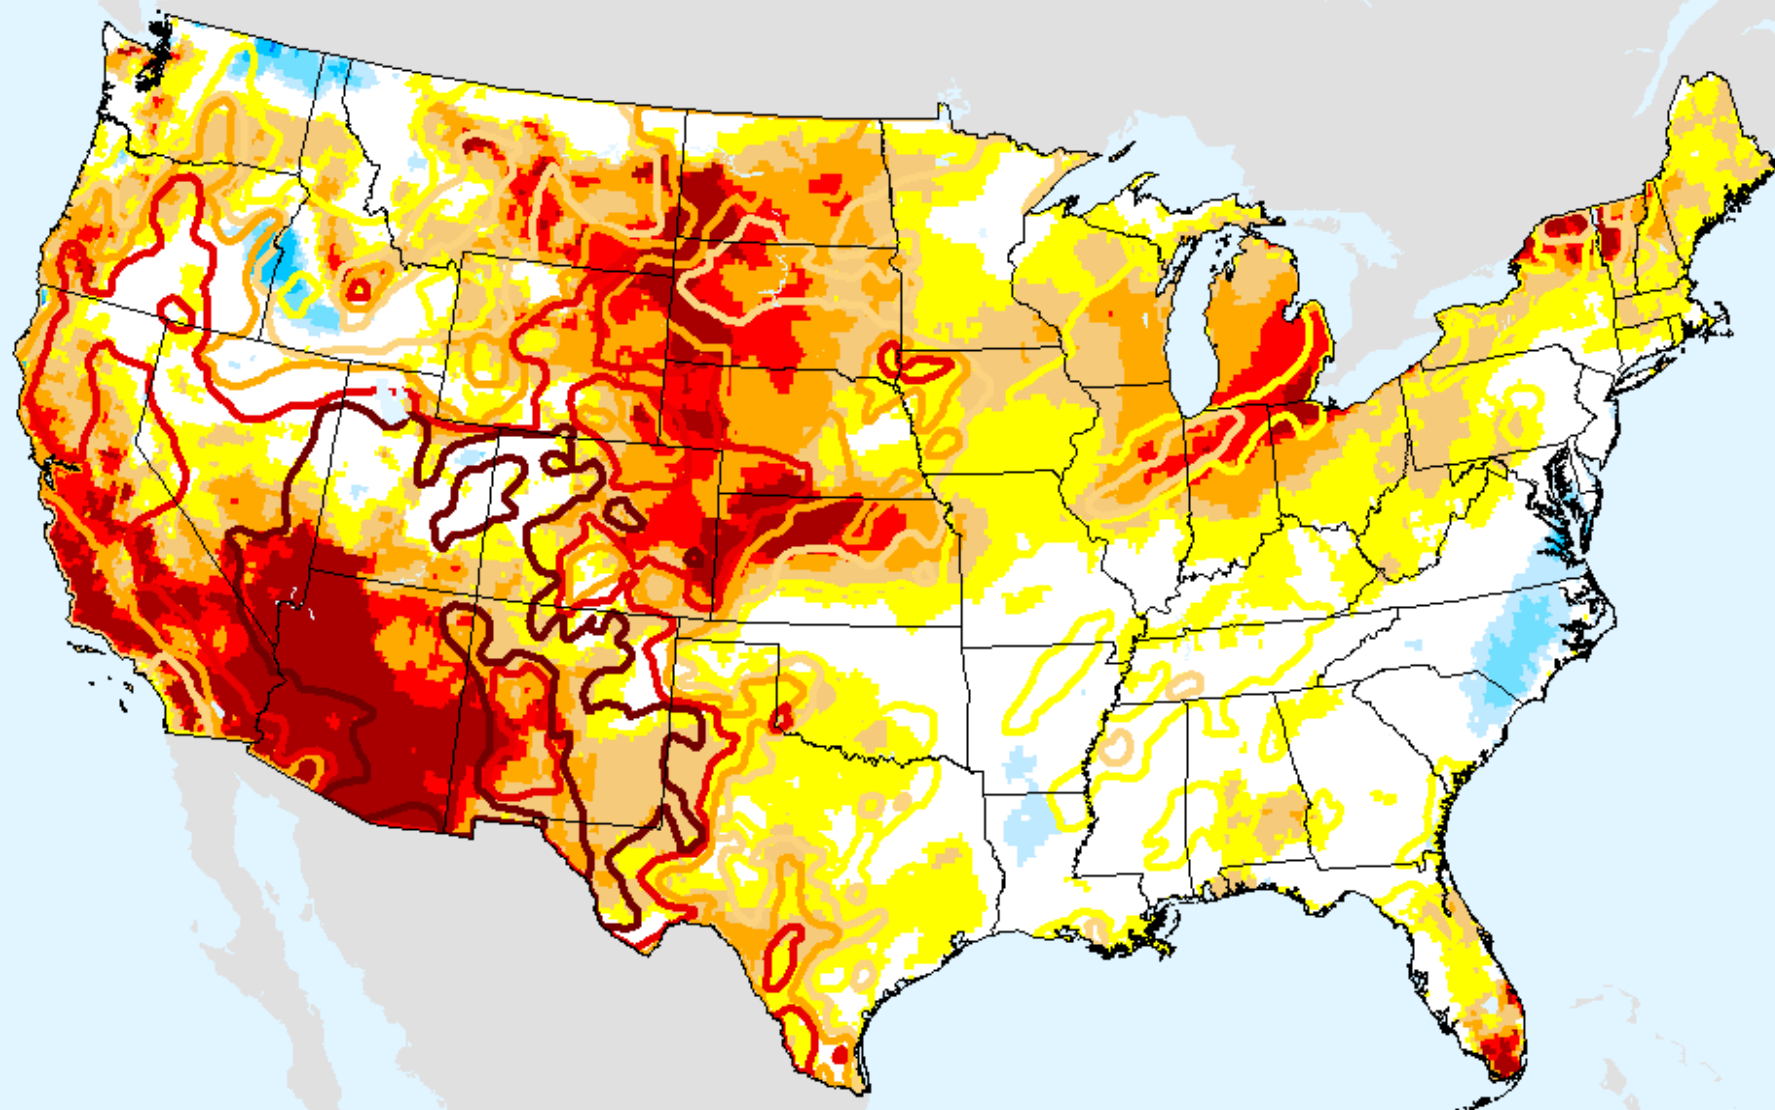

EDDI 12-week

As of: Tuesday, January 26, 2021

USDM for: Jan. 19, 2021

EDDI 12-week

As of: Tuesday, January 26, 2021

Vegetation Drought Response Index (VegDRI)

As of: Tuesday, January 26, 2021

USDM for: Jan. 19, 2021