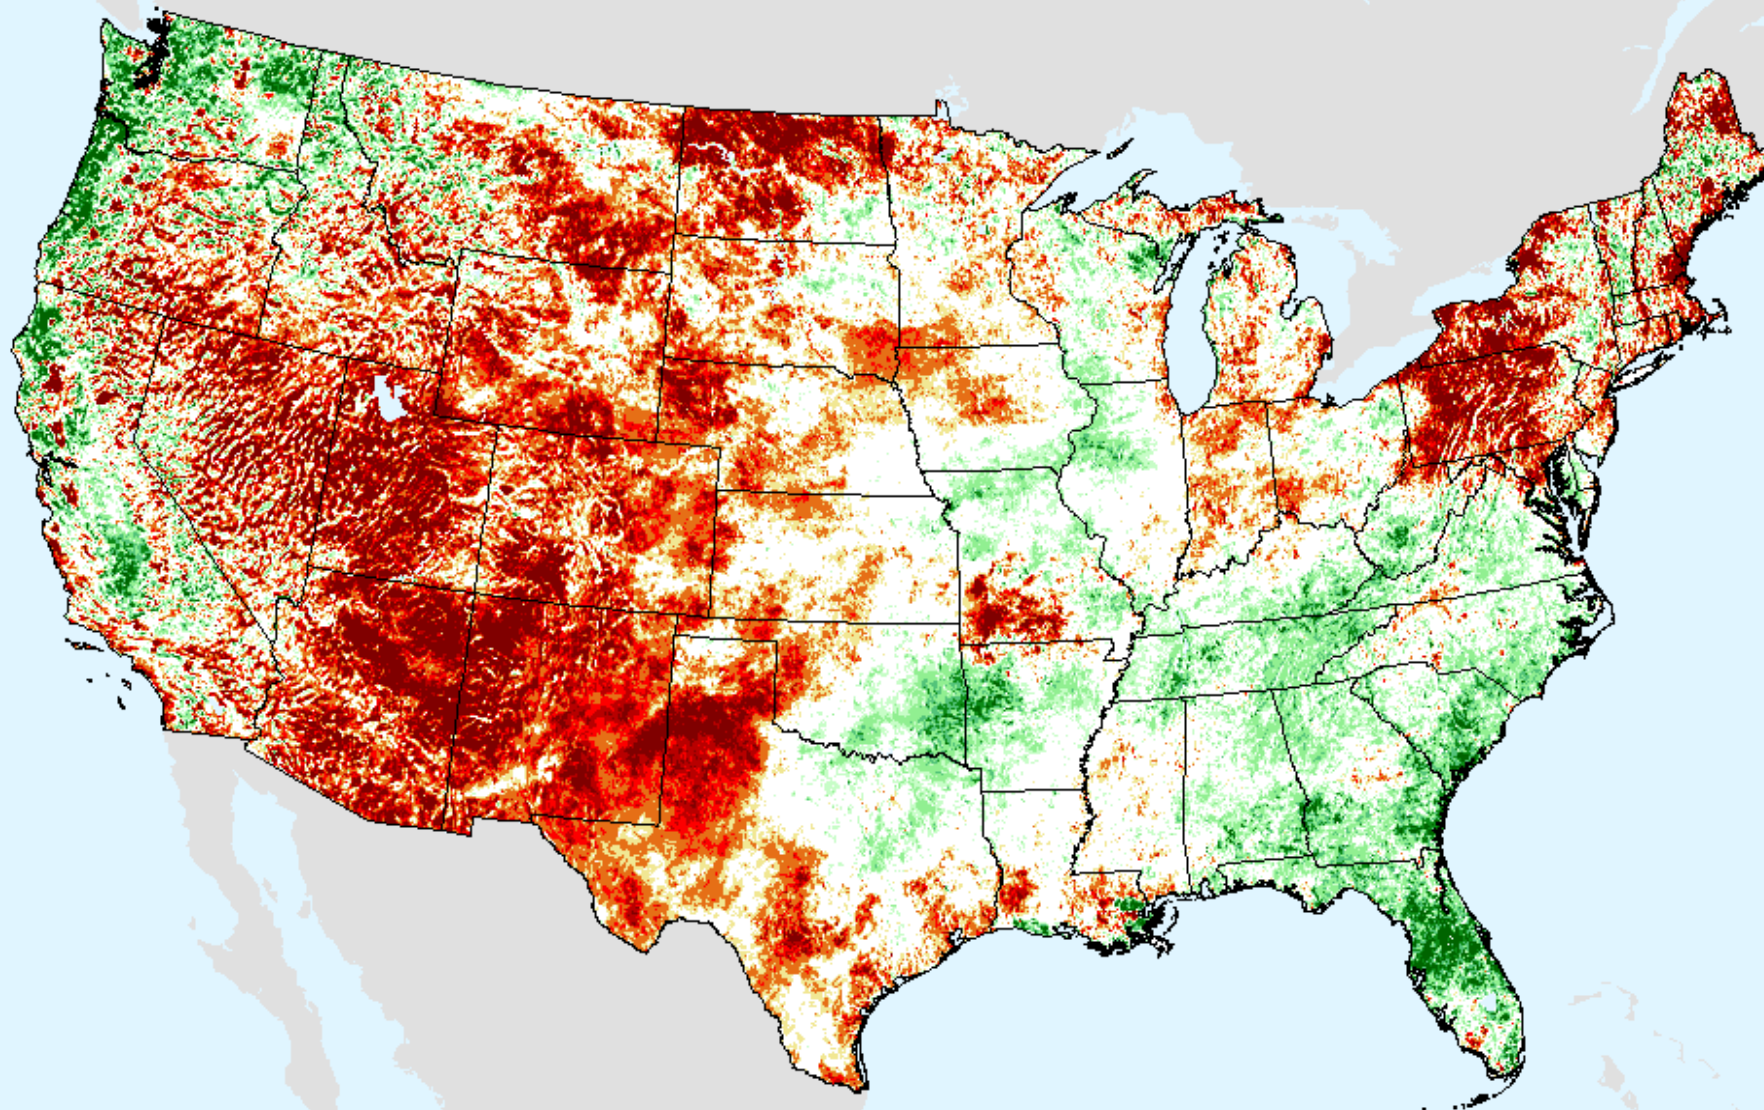

Evaporative Stress Index (ESI) 4-week

As of: Tuesday, January 26, 2021