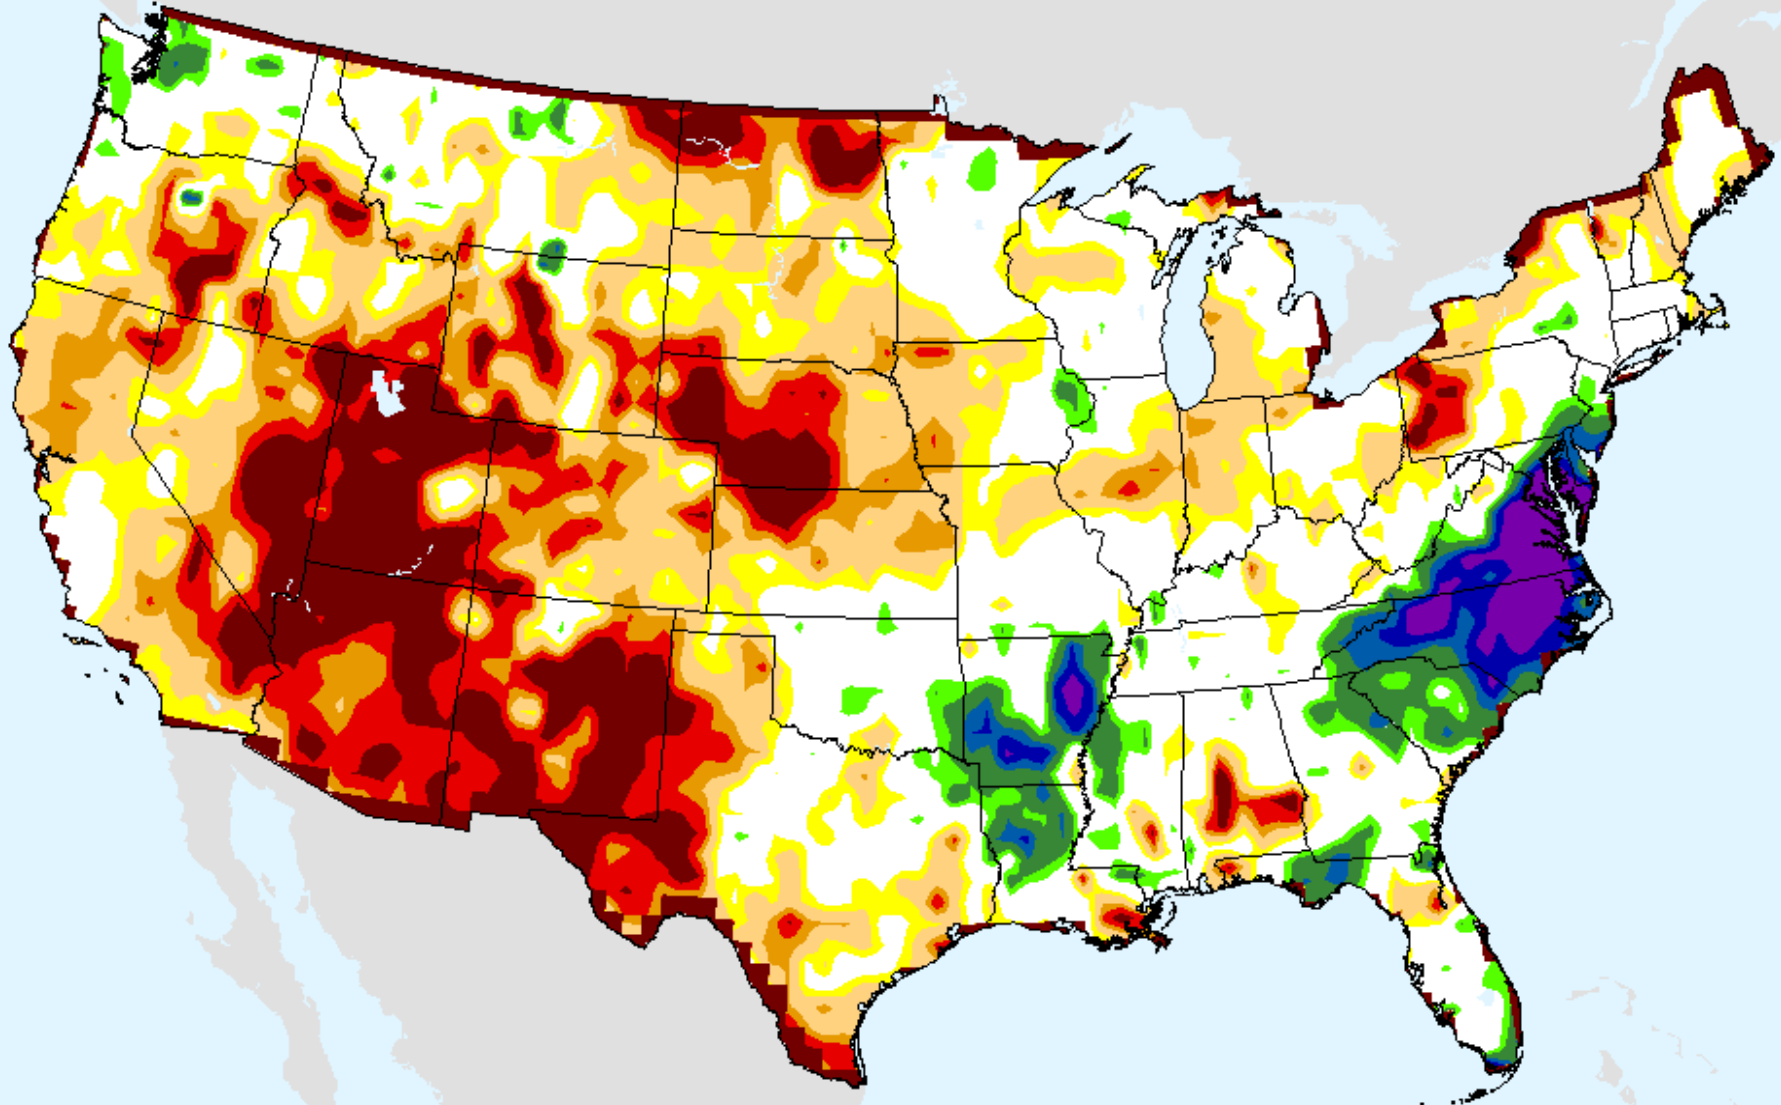

As of: Tuesday, February 2, 2021

USDM for: Jan. 26, 2021

SPI (USDM)

CPC 6-month SPI

As of: Tuesday, February 2, 2021

CPC 9-month SPI

As of: Tuesday, February 2, 2021

USDM for: Jan. 26, 2021