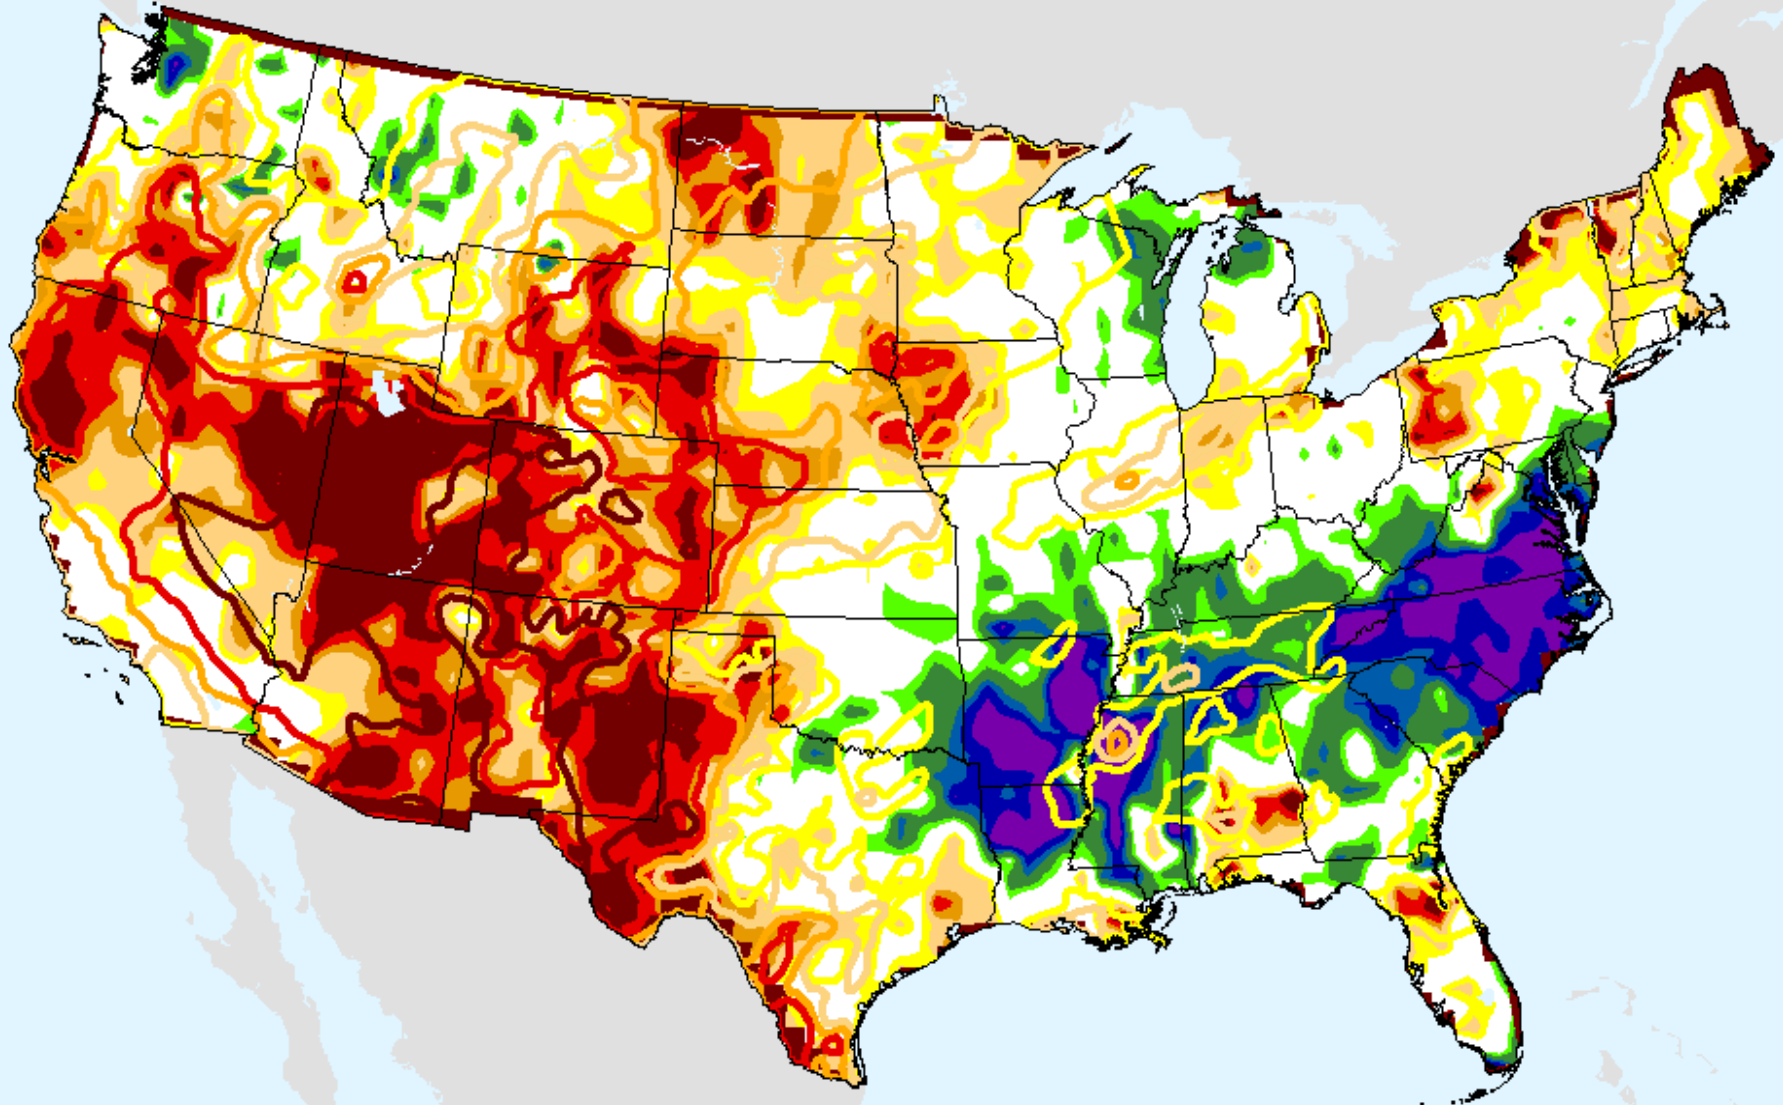

CPC 24-month SPI

As of: Tuesday, February 2, 2021

USDM for: Jan. 26, 2021

SPI (USDM)