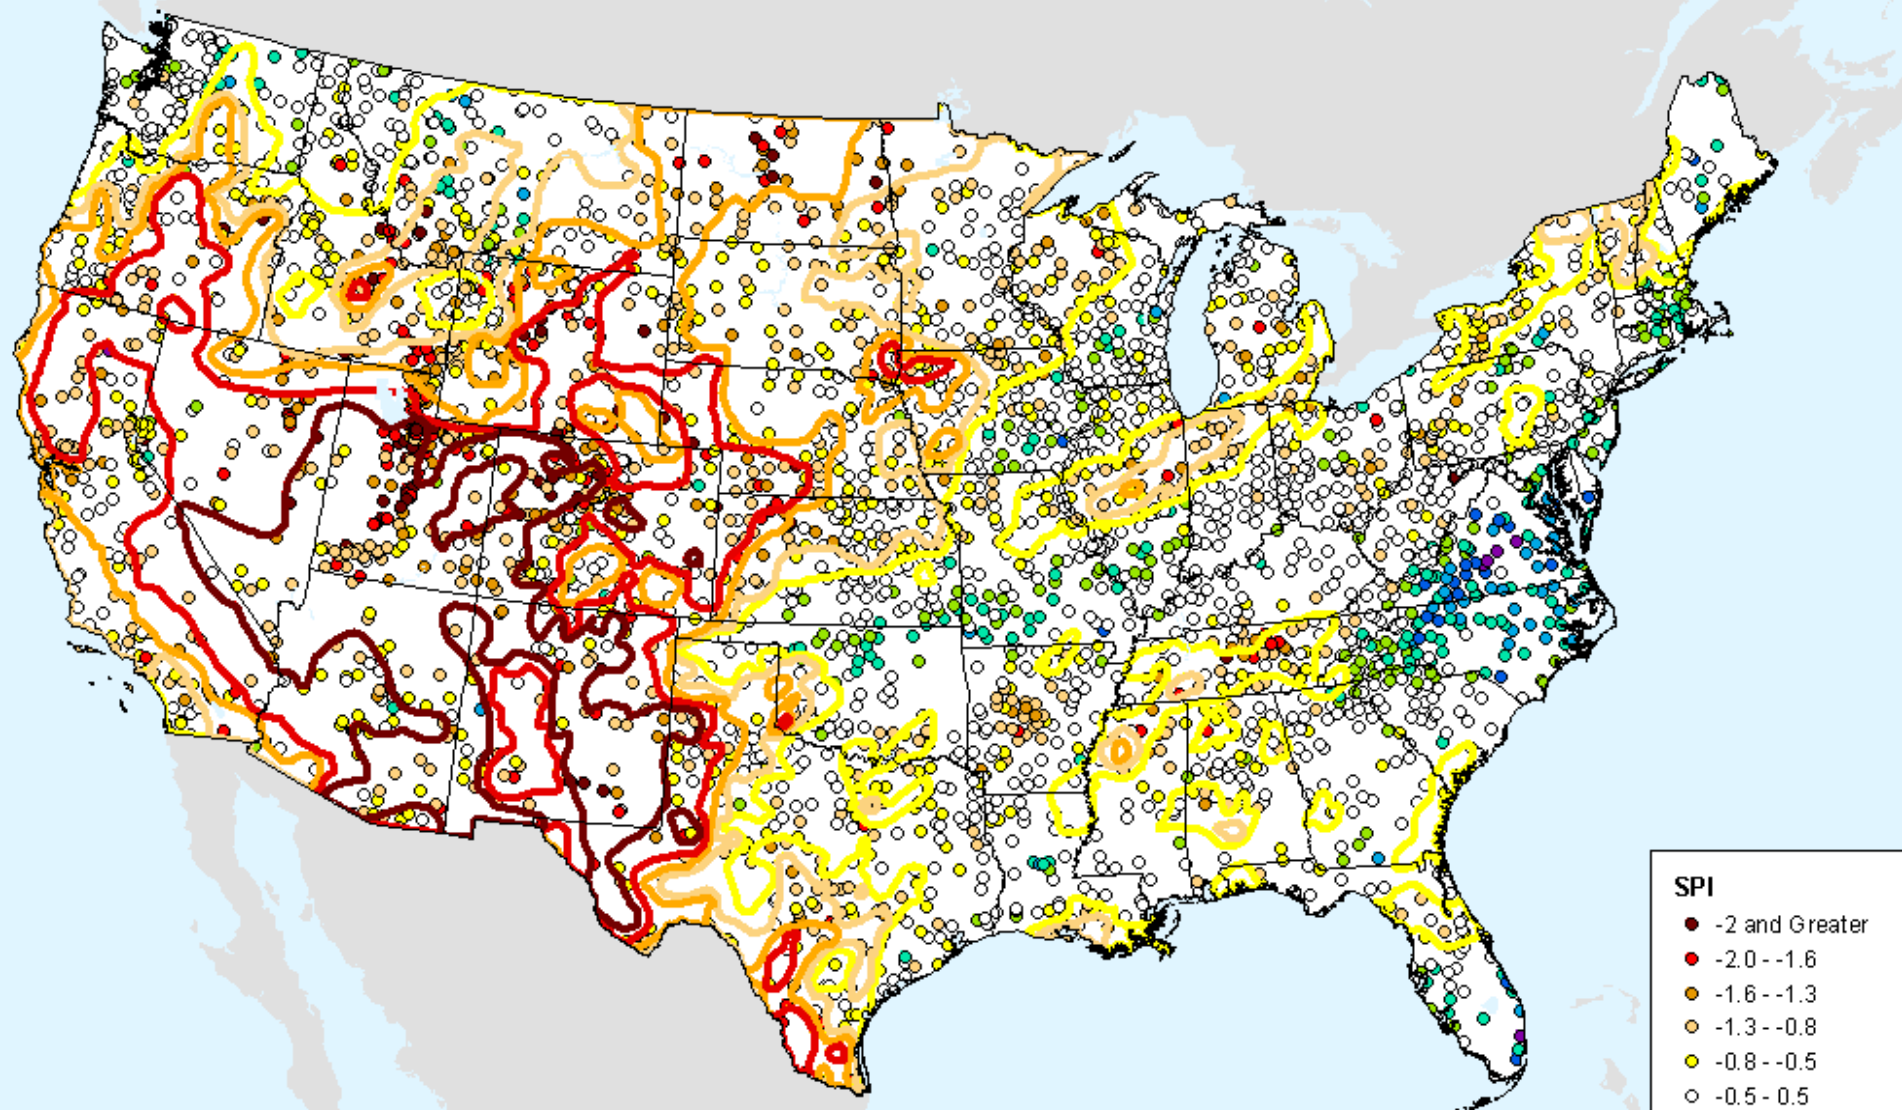

As of: Tuesday, February 2, 2021

SPI

- -2 and Greater
- -2.0--1.6
- -1.6--1.3
- -1.3--0.8
- -0.8--0.5
- -0.5-0.5
- 0.5-0.8
- 0.8-1.3
- 1.3-1.6
- 1.6-2.0
- 2.0 and Greater

HPRCC Water Year-to-date SPI

As of: Tuesday, February 2, 2021