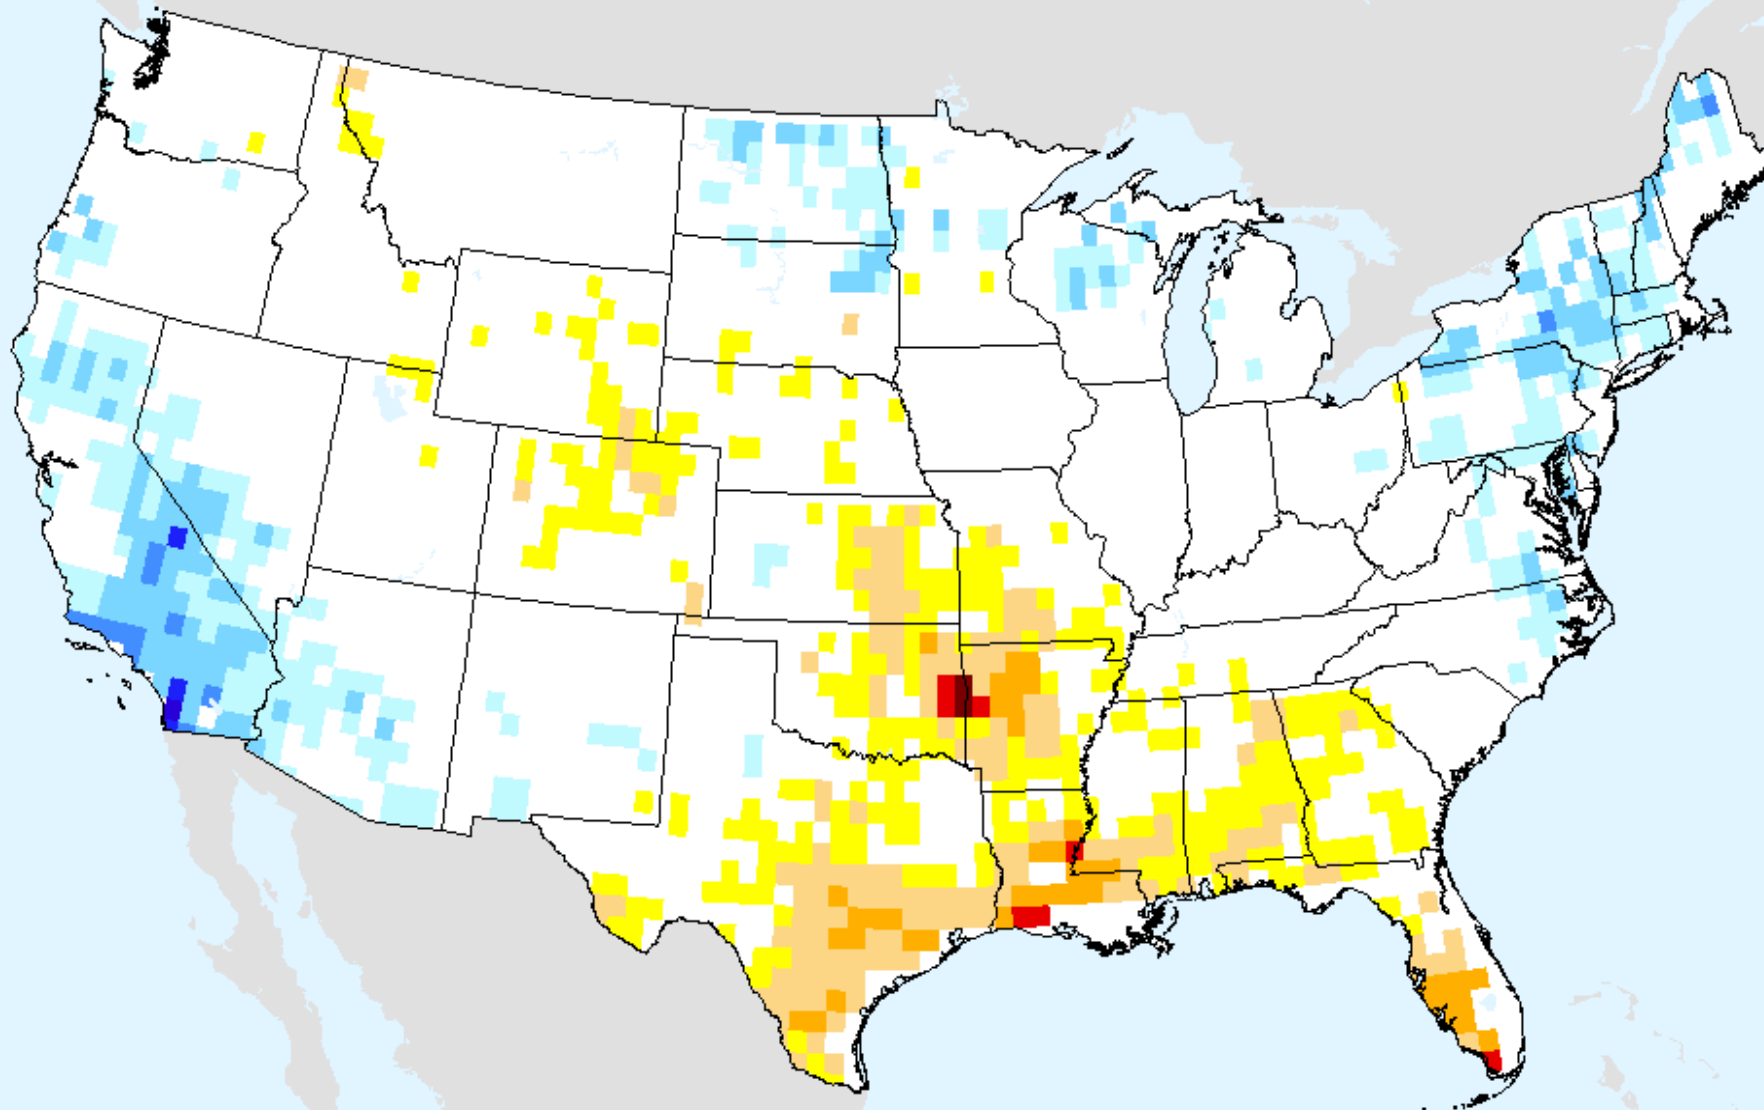

AIRS-Based Retrieved Surface Air Temperature 14 Day

As of: Tuesday, February 2, 2021