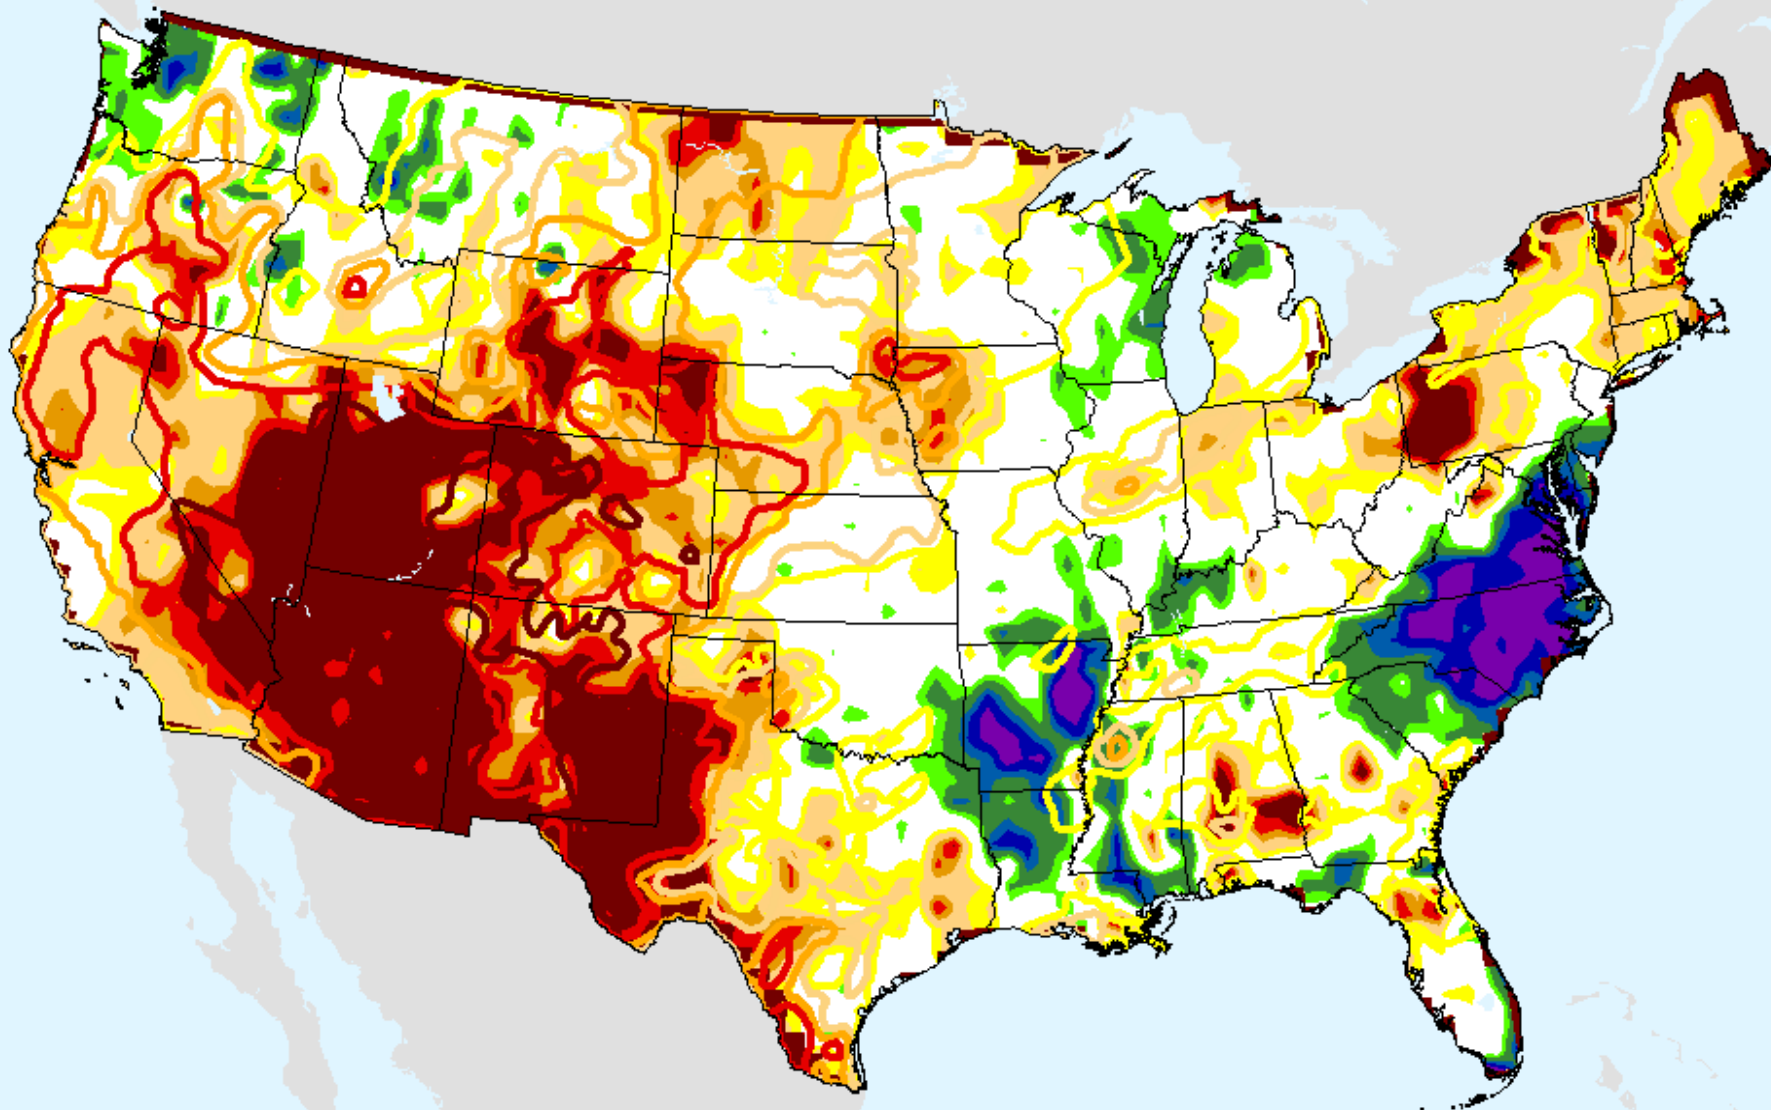

As of: Tuesday, February 2, 2021

USDM for: Jan. 26, 2021

SPI (USDM)

CPC 6-month SPI

As of: Tuesday, February 2, 2021

CPC 9-month SPI

As of: Tuesday, February 2, 2021

USDM for: Jan. 26, 2021