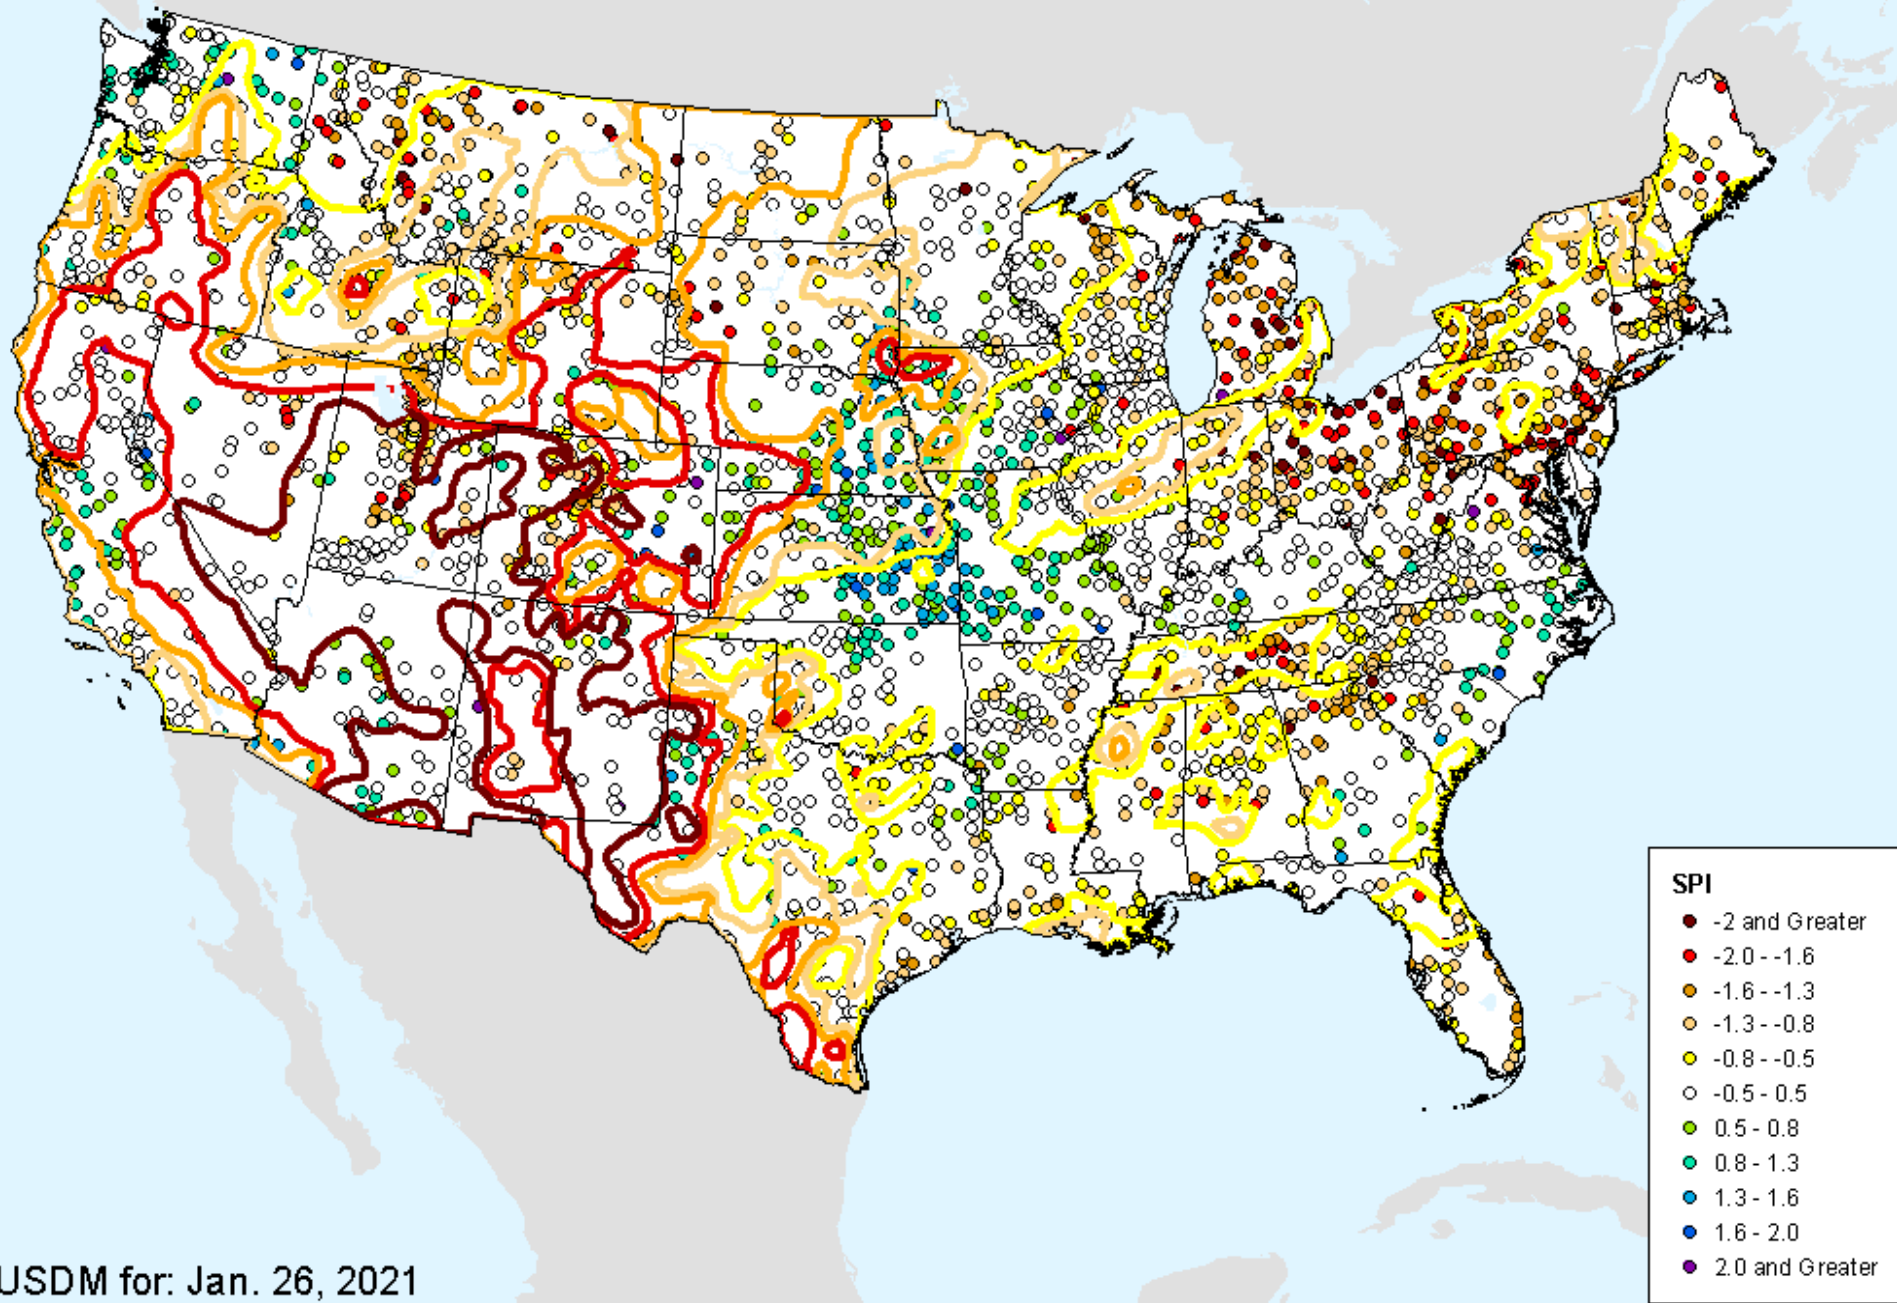

HPRCC 1-month SPI

As of: Tuesday, February 2, 2021

USDM for: Jan. 26, 2021