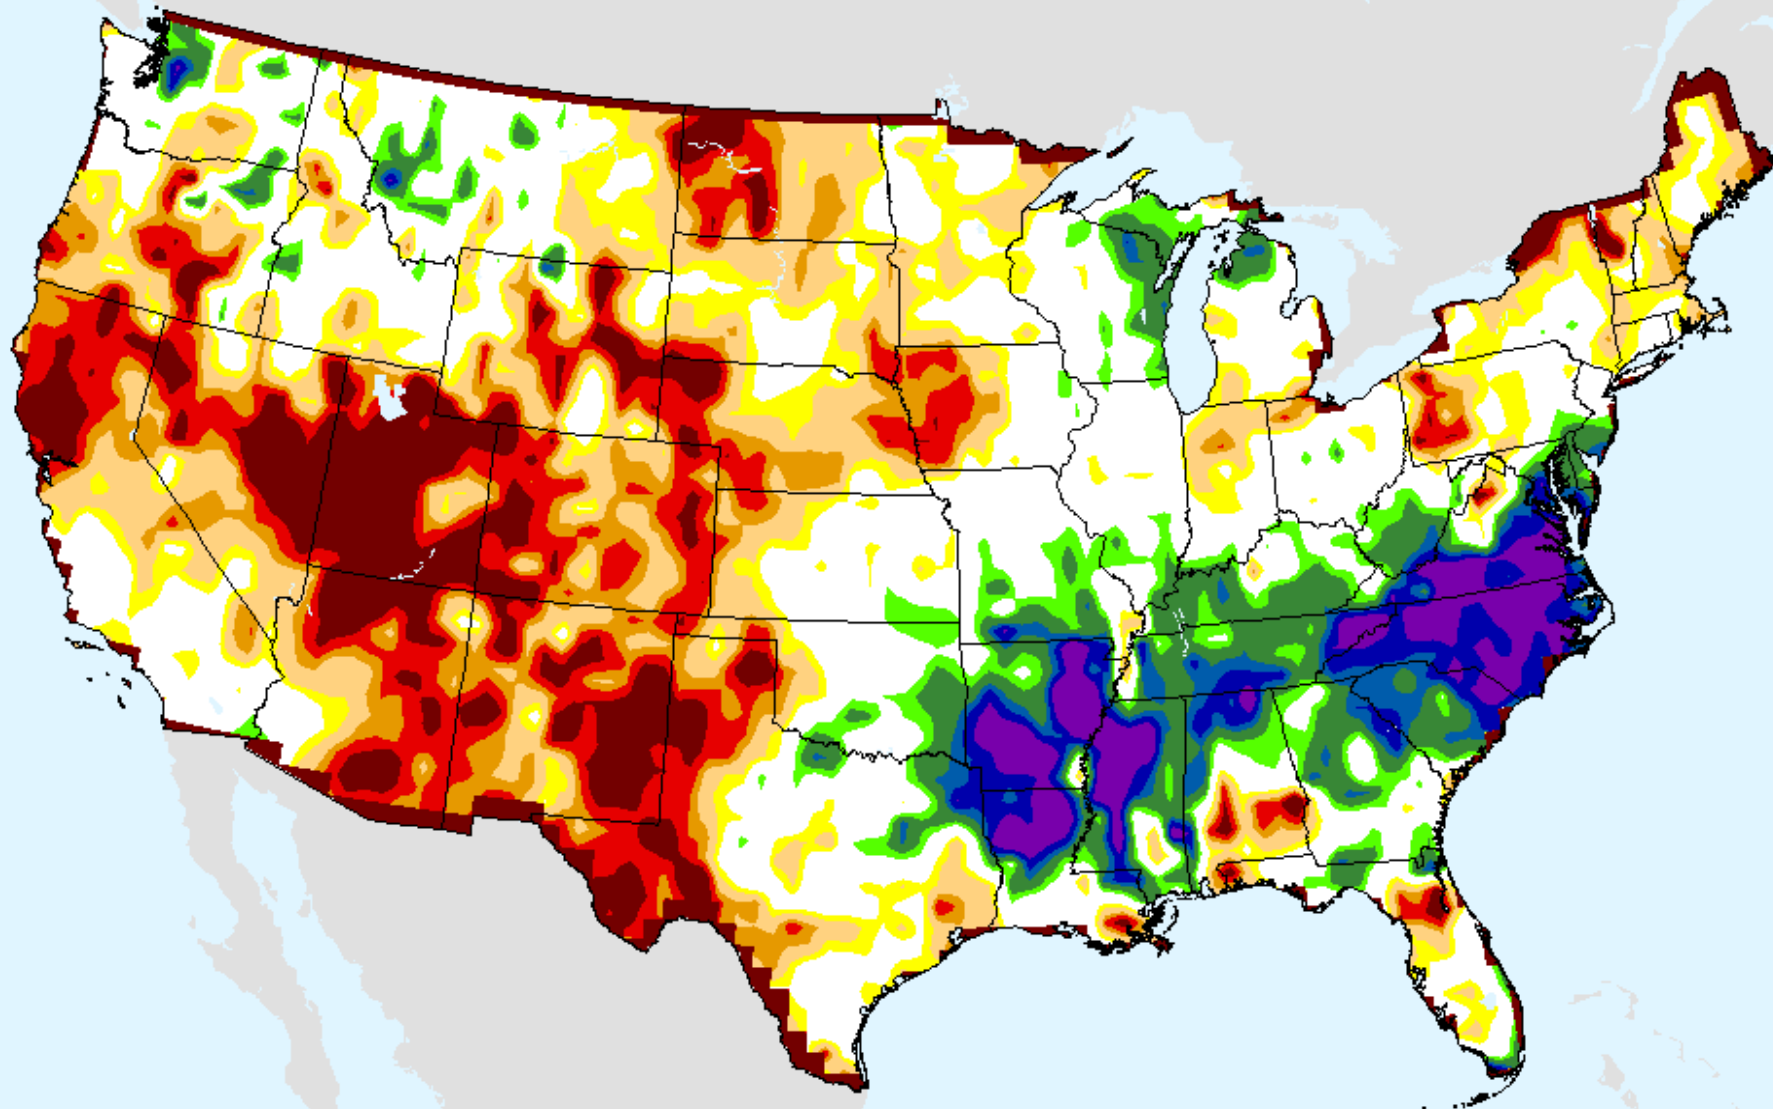

As of: Tuesday, February 2, 2021

CPC 24-month SPI

As of: Tuesday, February 2, 2021

USDM for: Jan. 26, 2021

SPI (USDM)

CPC 24-month SPI

As of: Tuesday, February 2, 2021

Vegetation Health Index