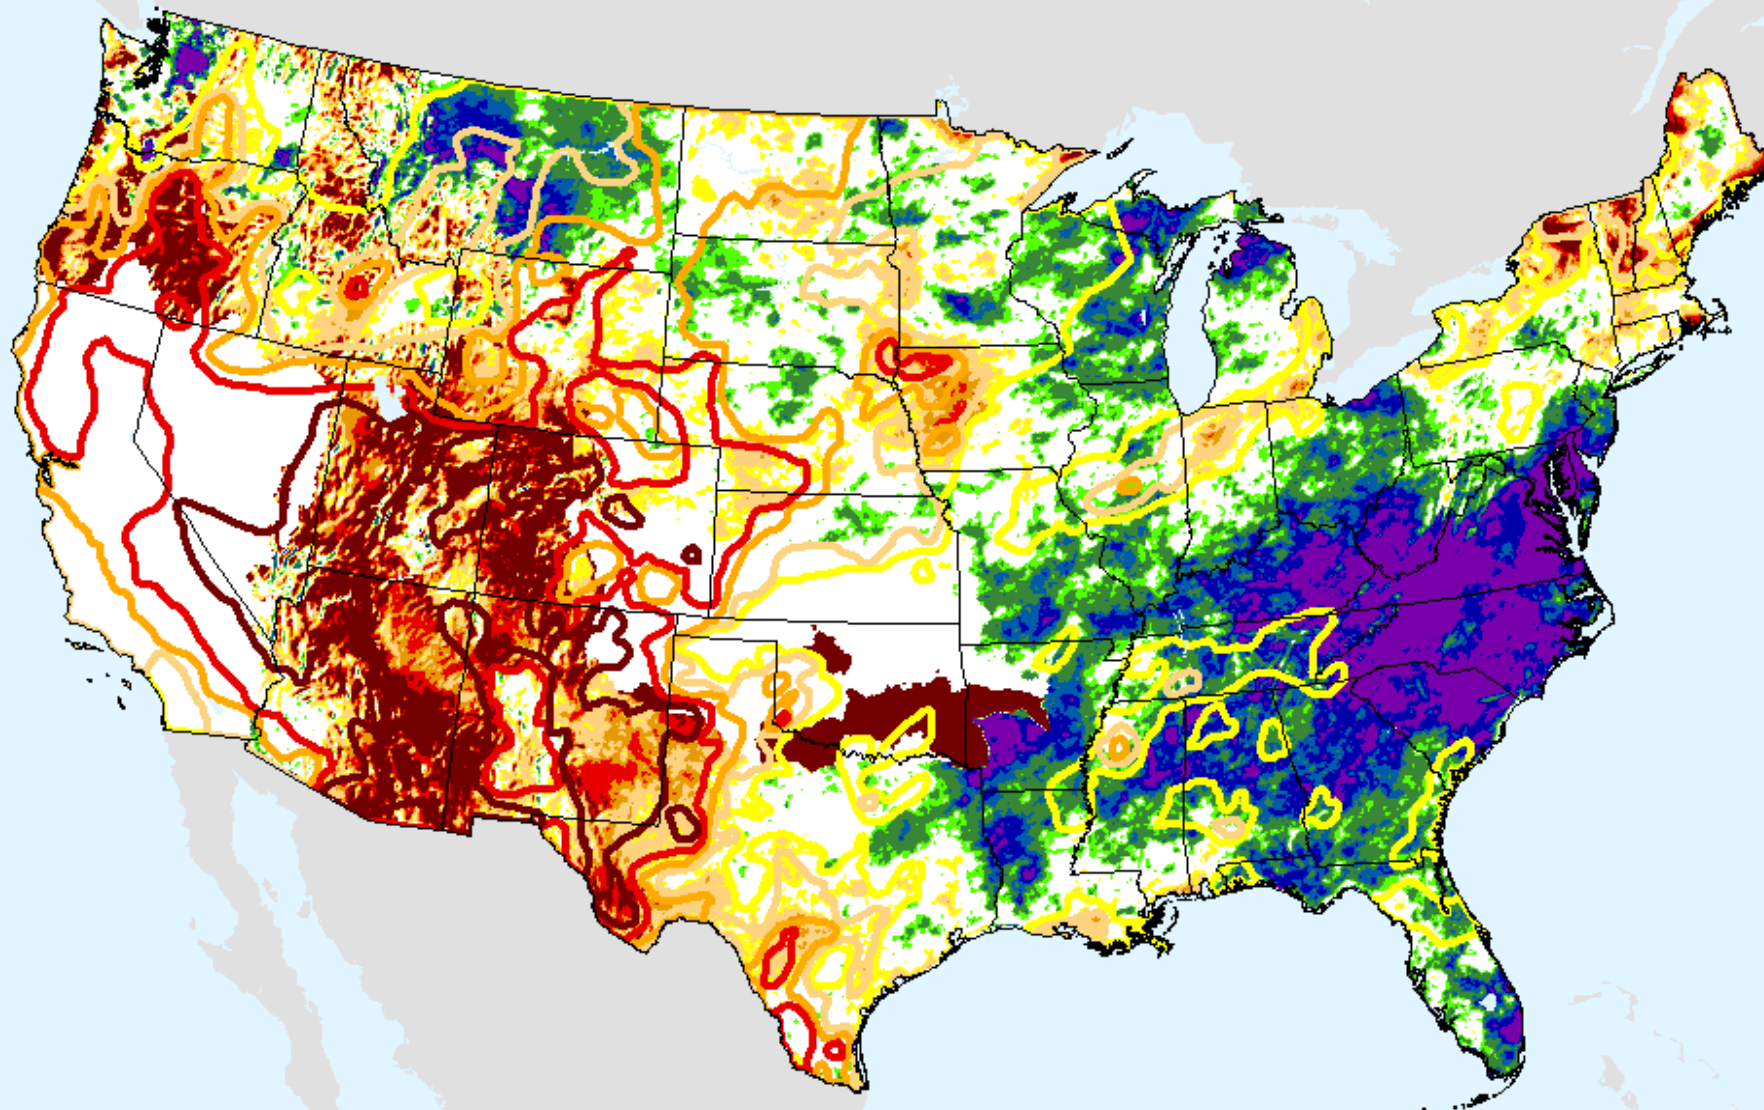

SPEI (USDM)

AHPS 9-month SPEI

As of: Tuesday, February 2, 2021

SPEI (USDM)

AHPS 12-month SPEI

As of: Tuesday, February 2, 2021

USDM for: Jan. 26, 2021

SPEI (USDM)