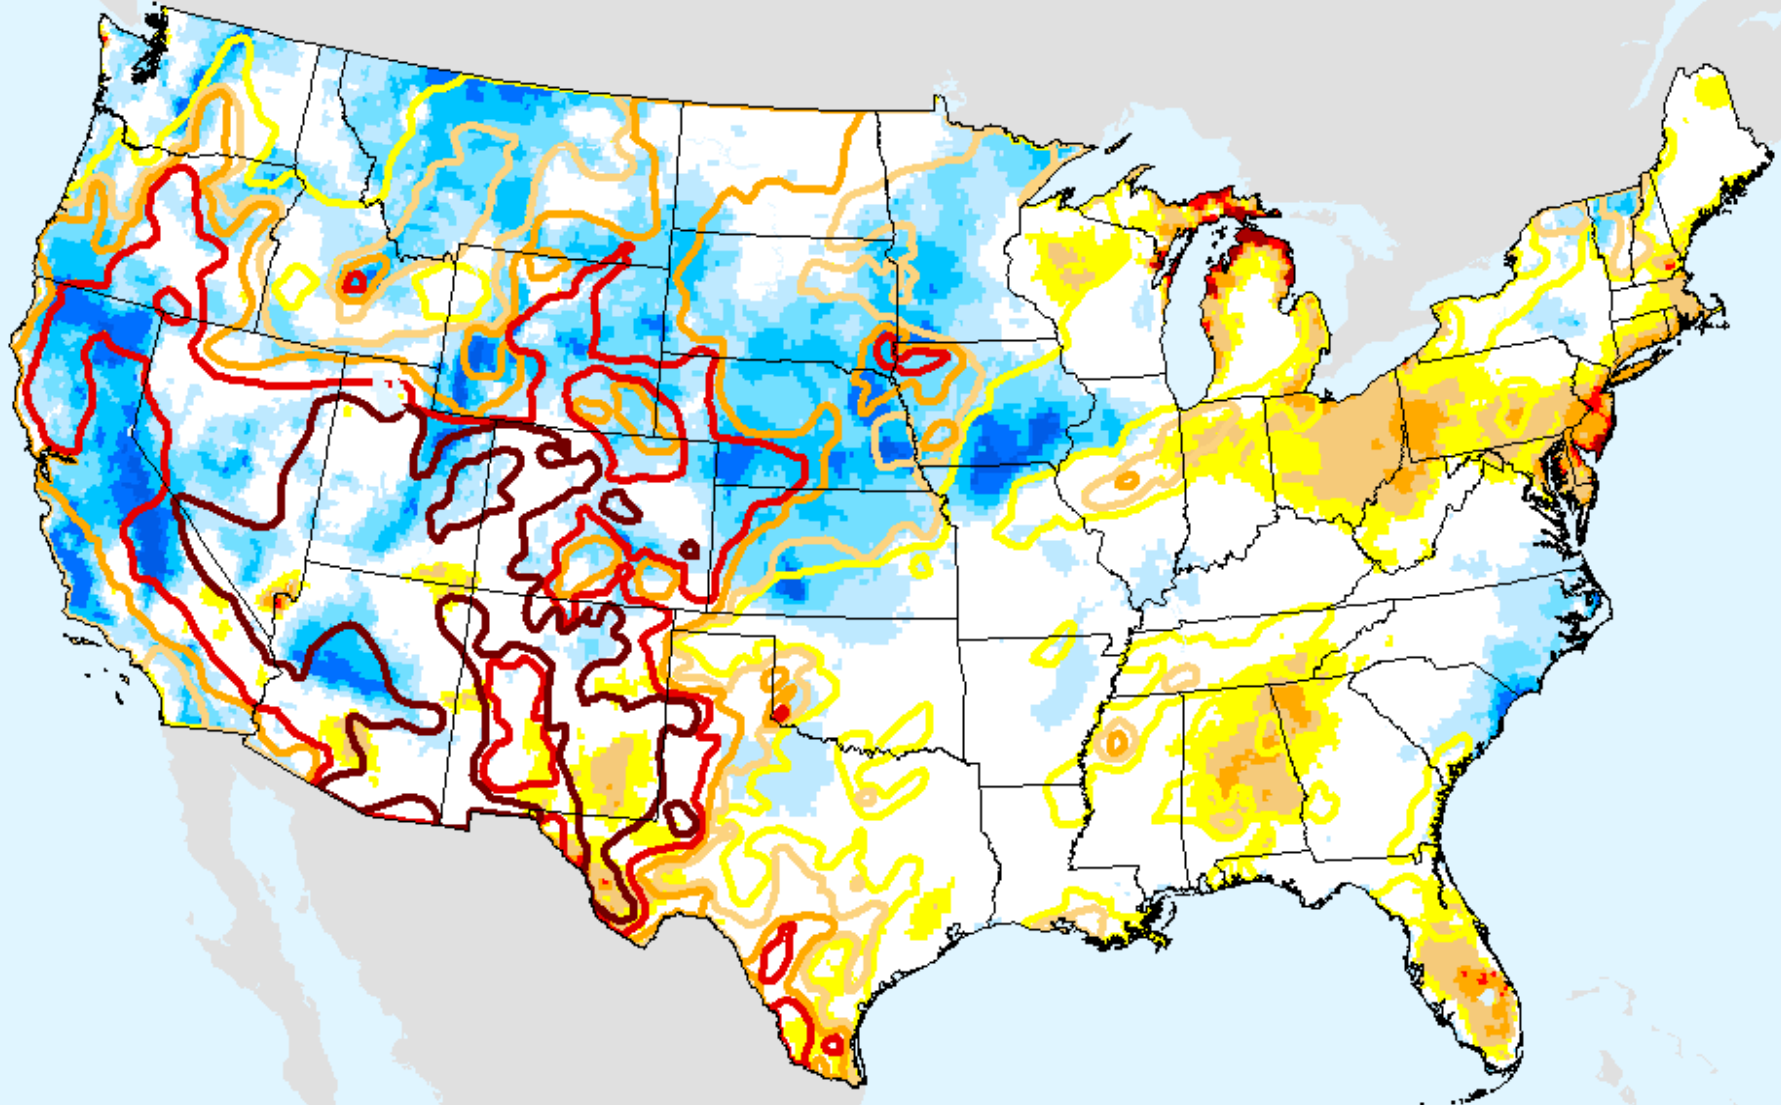

EDDI 1-week

As of: Tuesday, February 2, 2021

USDM for: Jan. 26, 2021