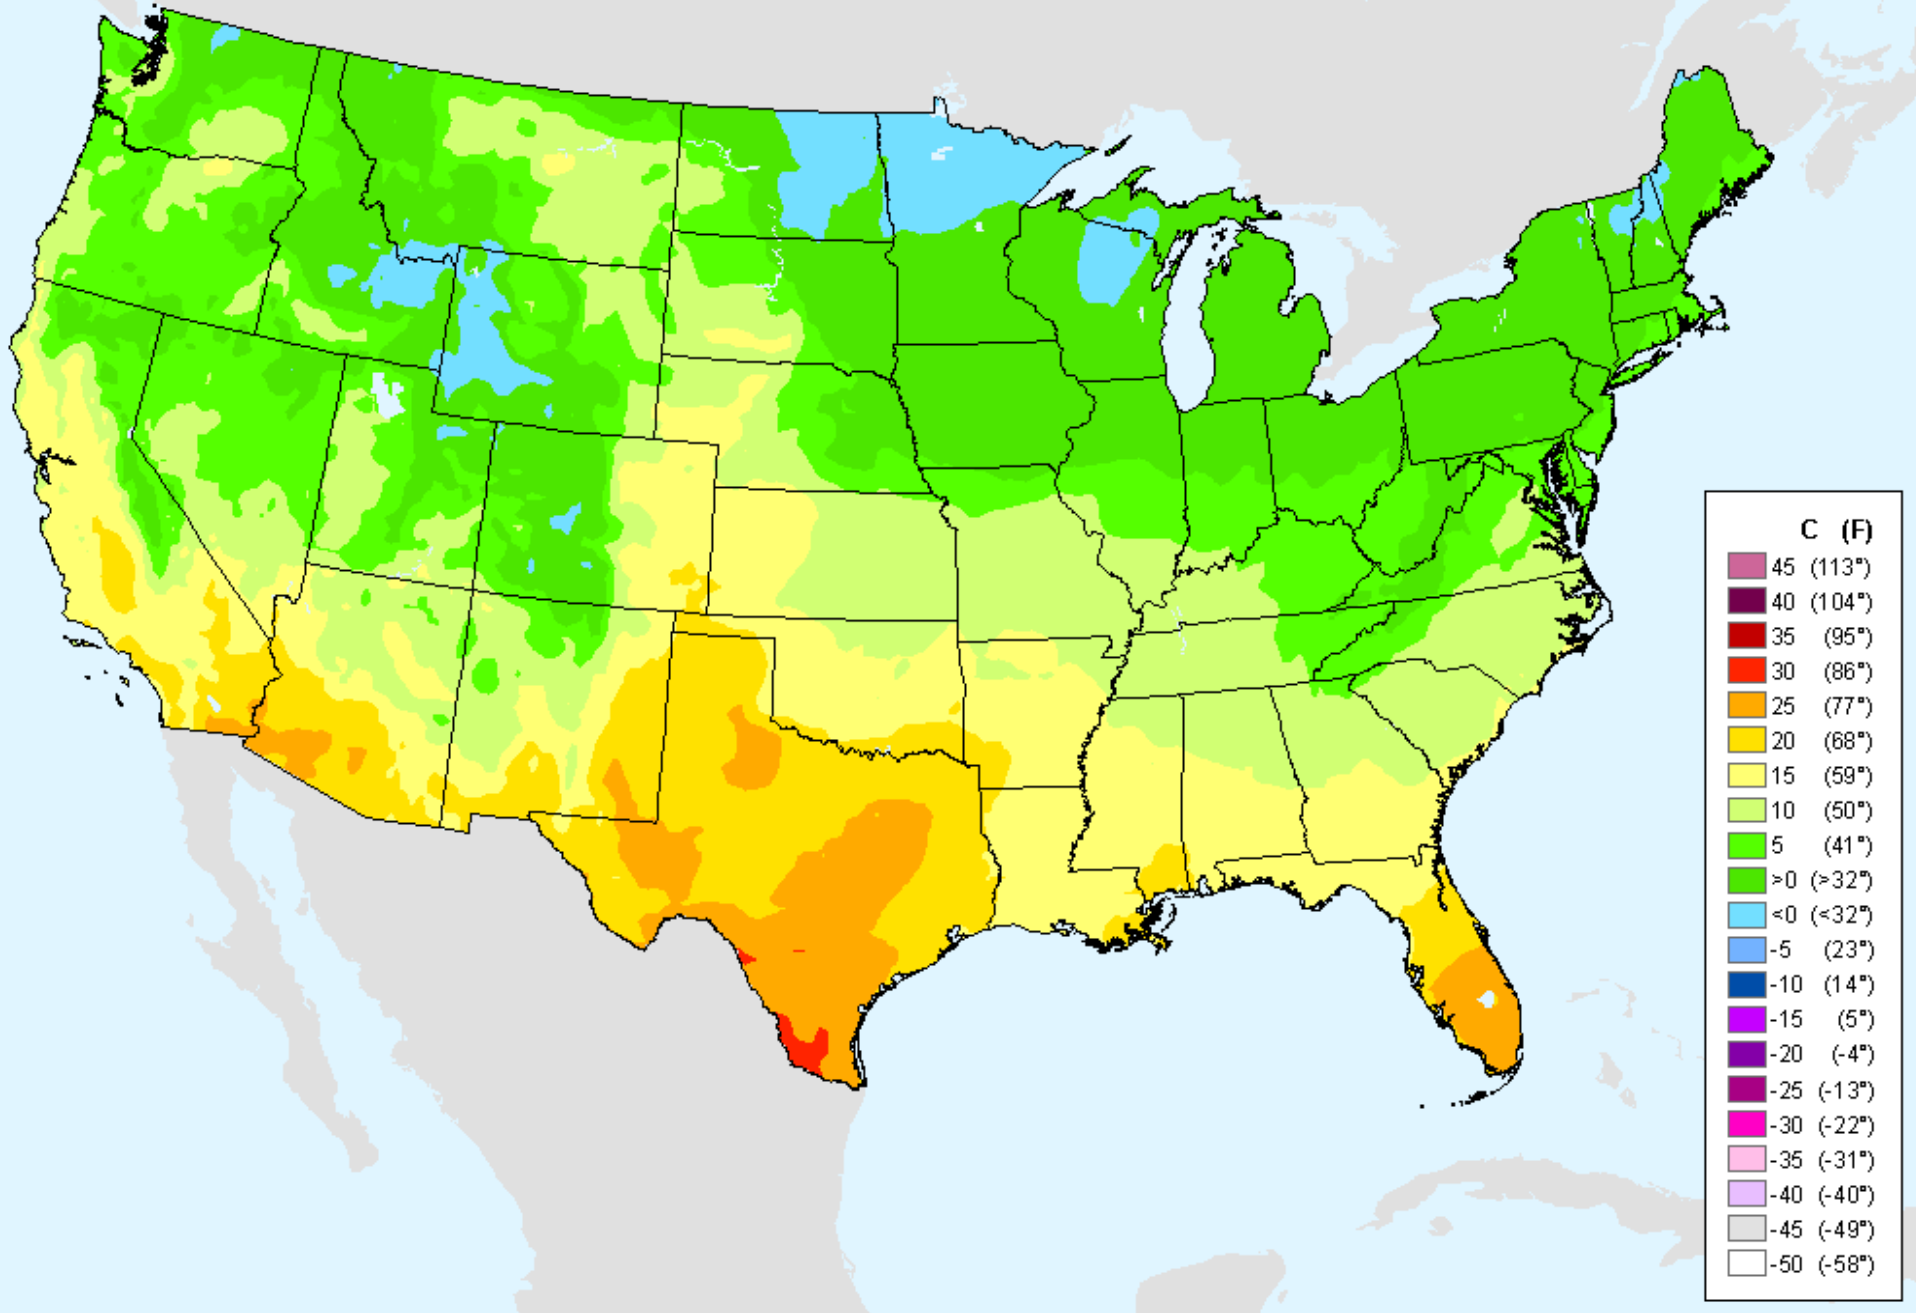

GFS (00z) 7-Day Max Temp Forecast

As of: Tuesday, February 2, 2021