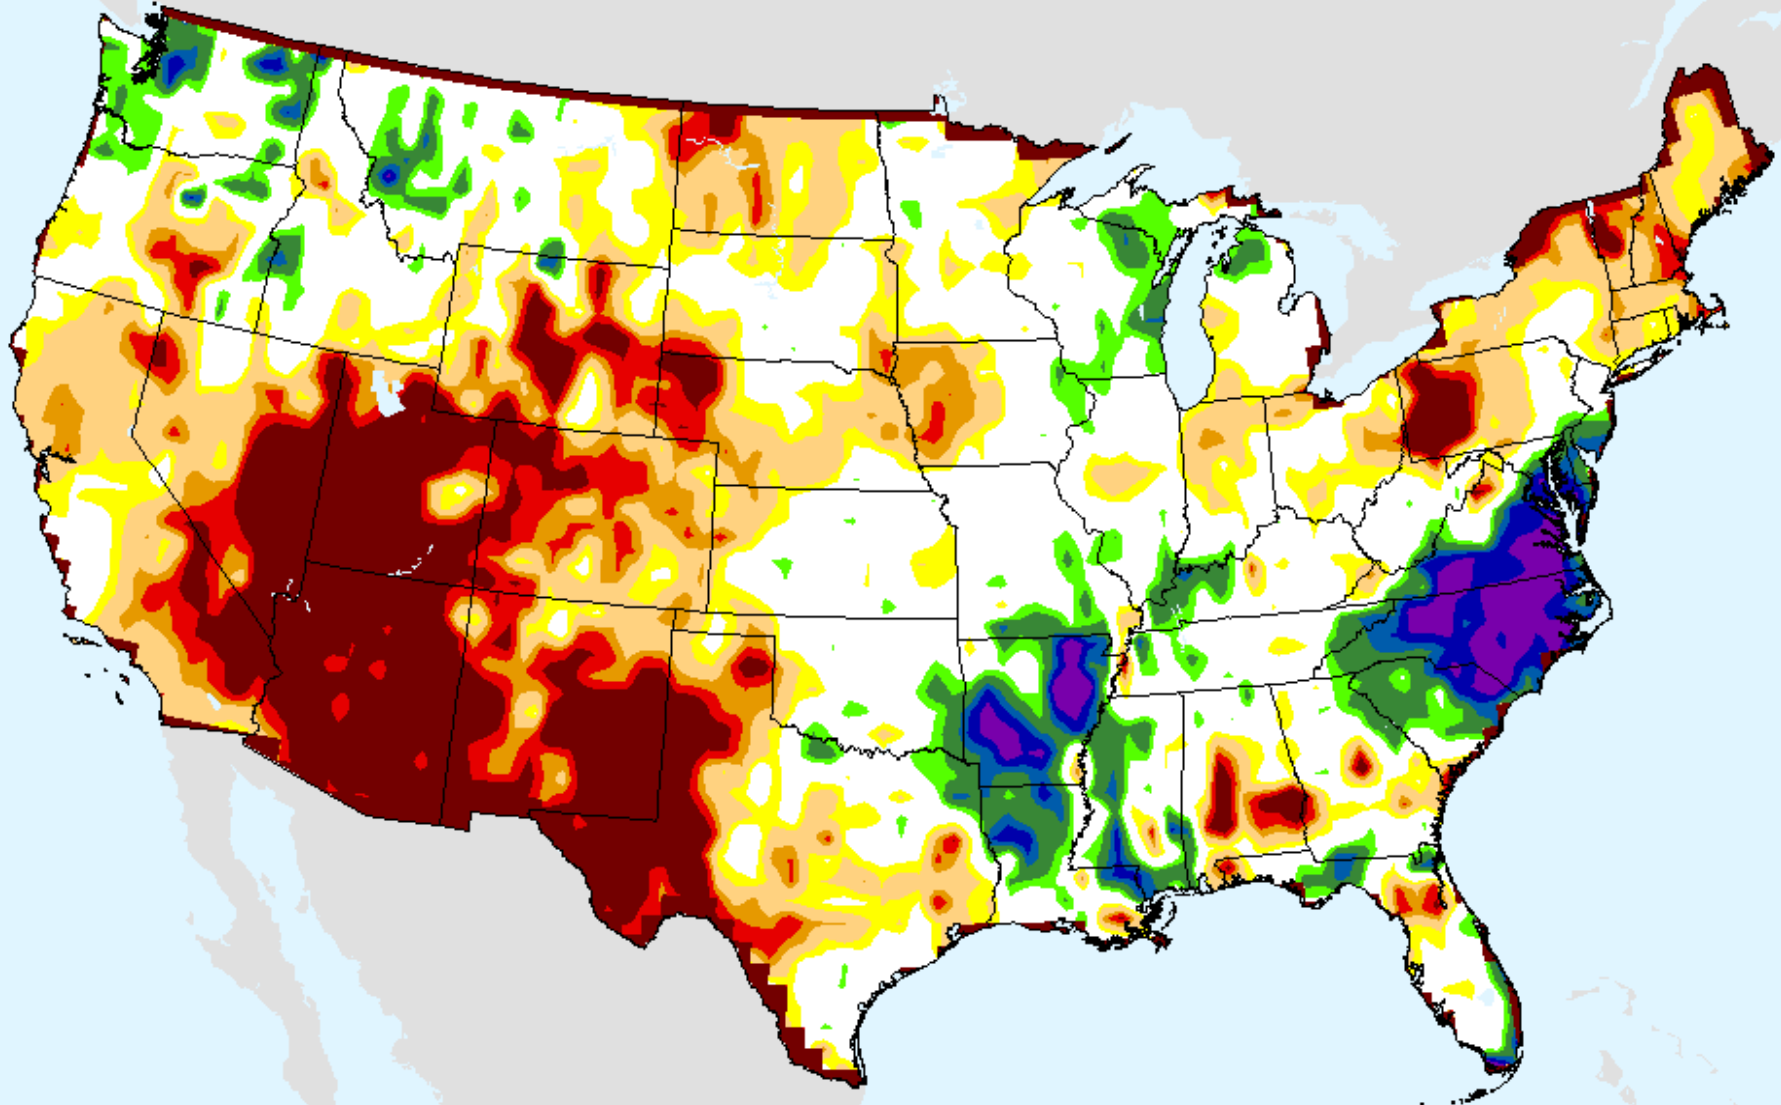

CPC 9-month SPI

As of: Tuesday, February 2, 2021