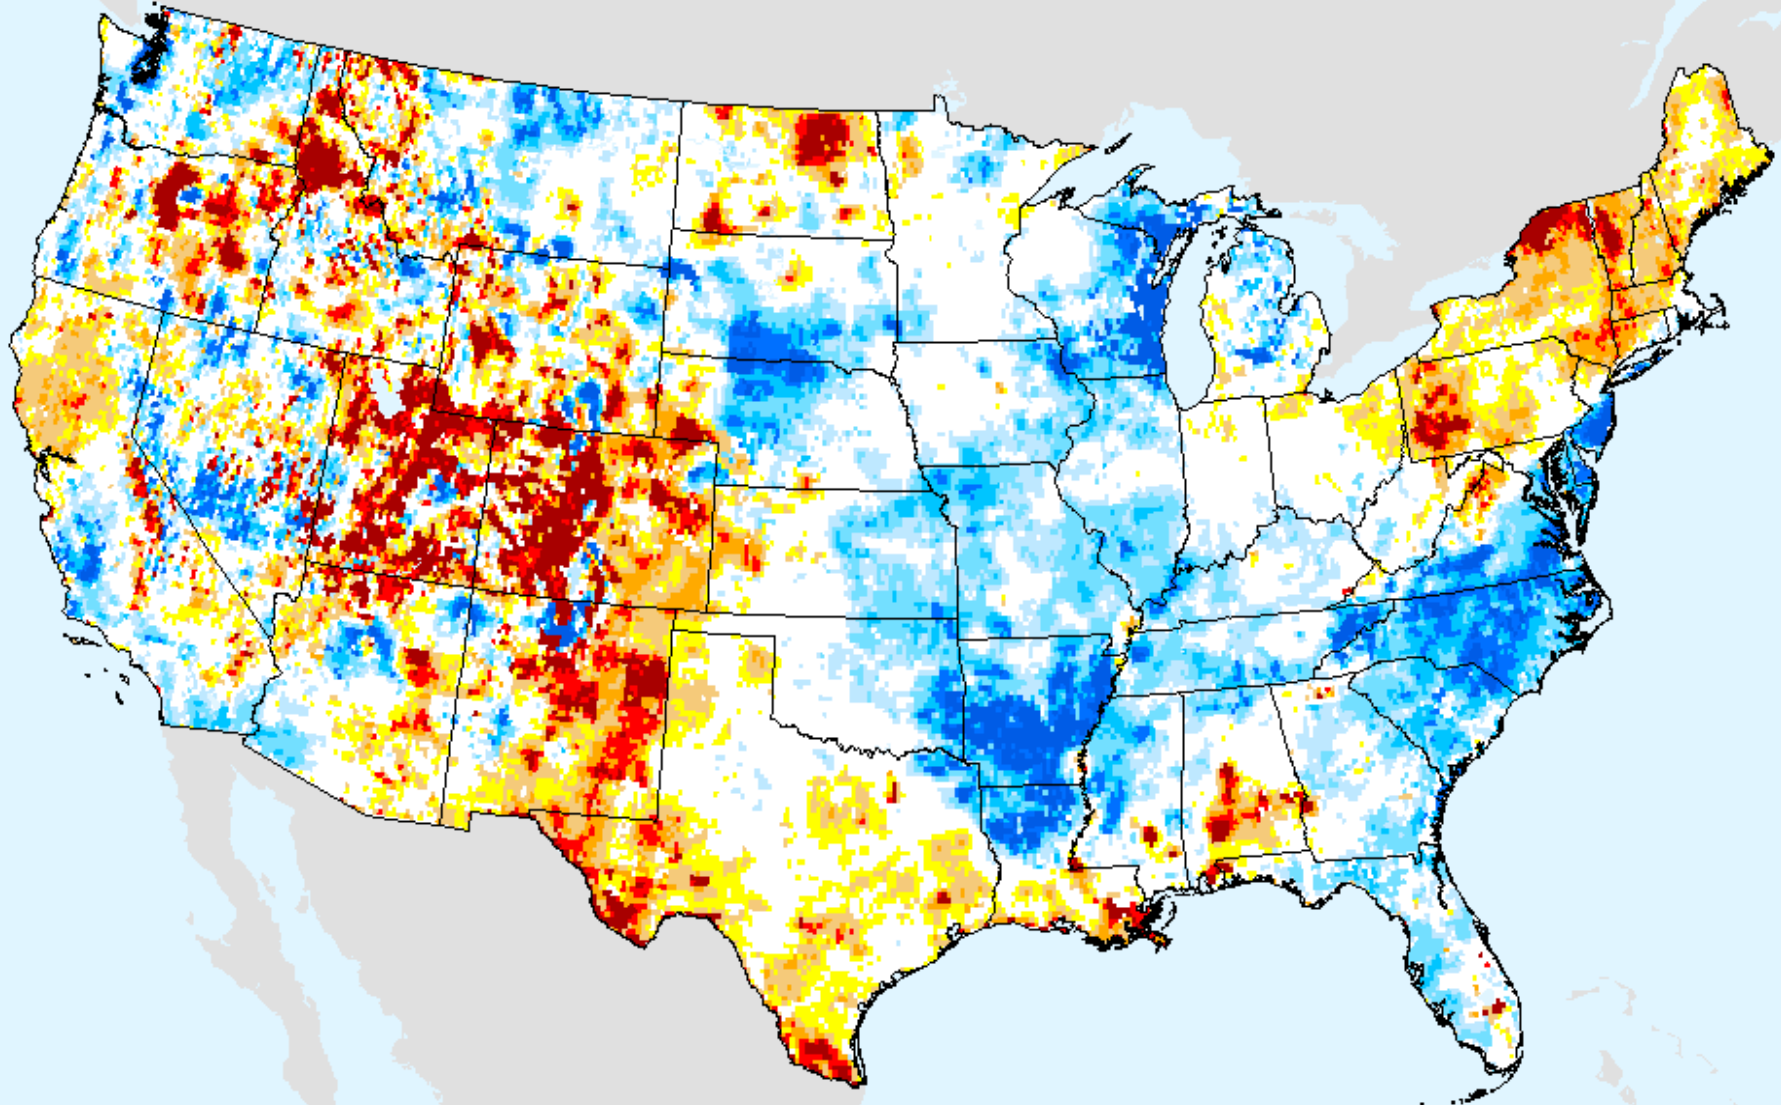

GRACE-Based Surface Soil Moisture Drought Indicator

As of: Tuesday, February 2, 2021