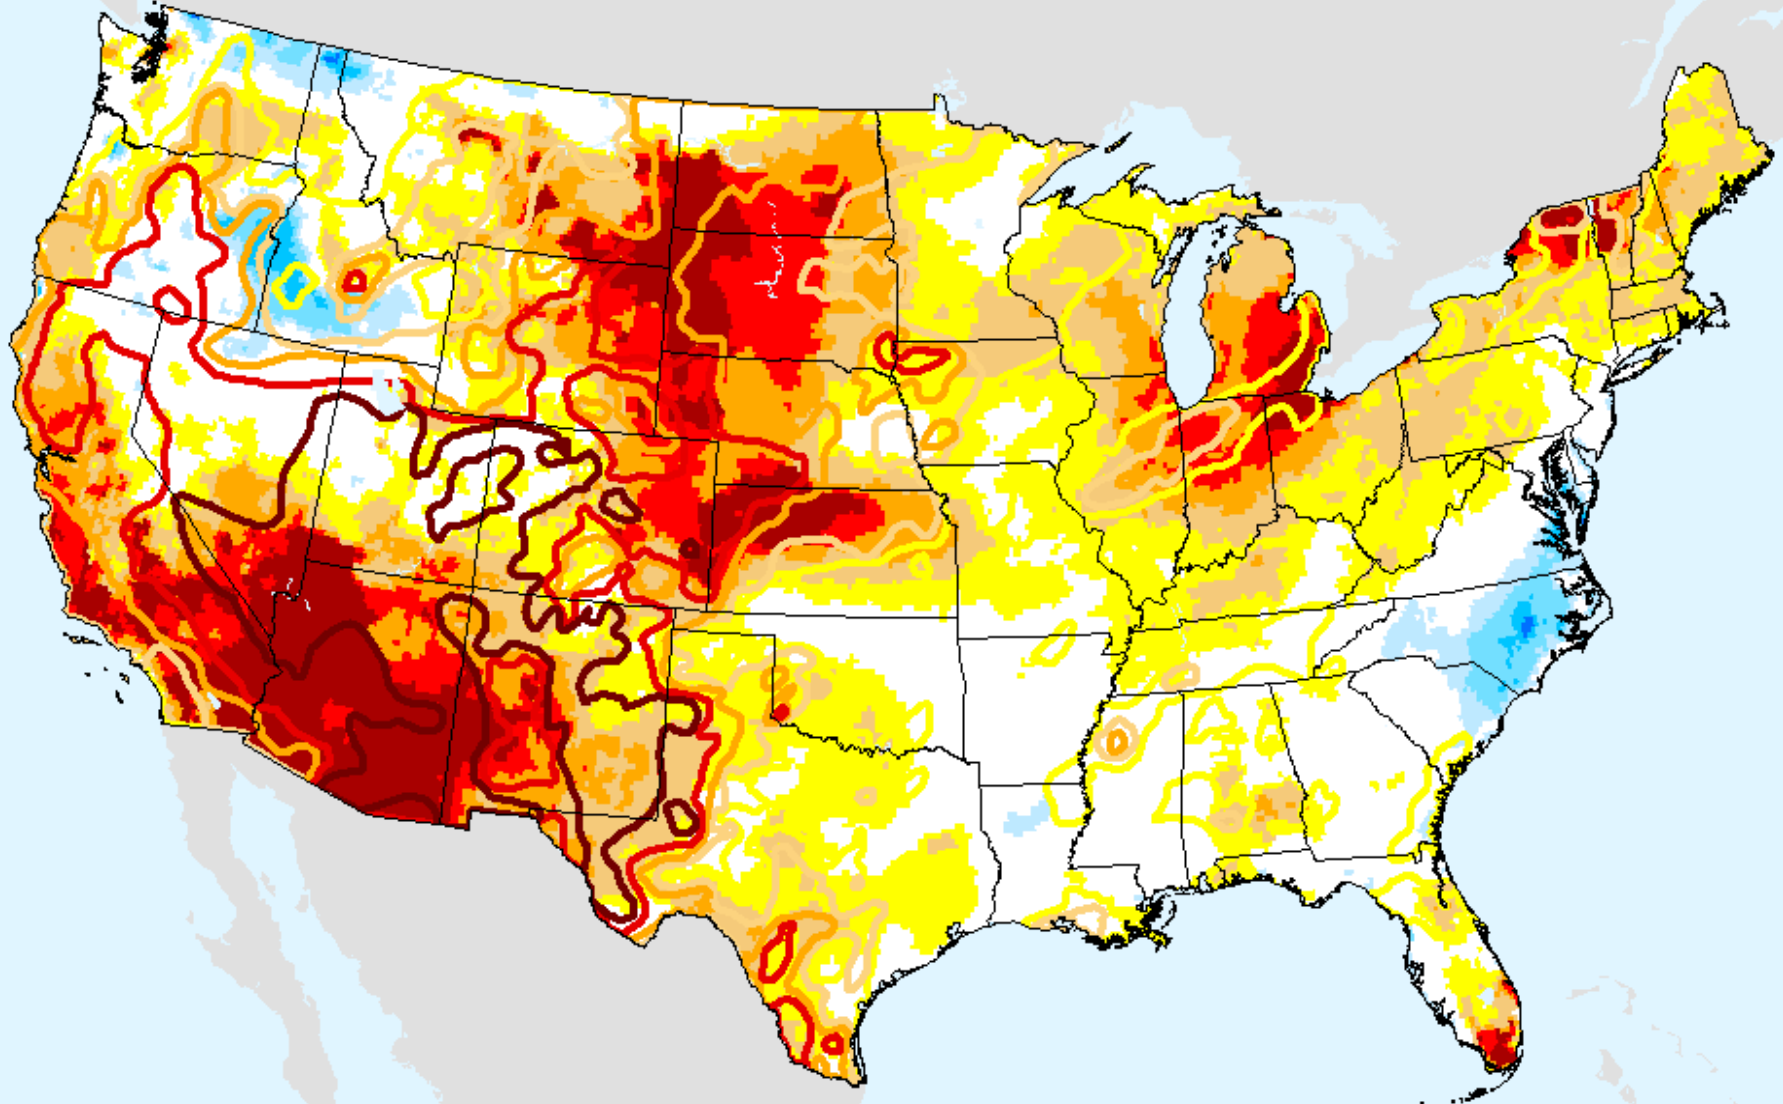

USDM for: Jan. 26, 2021

EDDI 10-week

As of: Tuesday, February 2, 2021

EDDI 11-week

As of: Tuesday, February 2, 2021

USDM for: Jan. 26, 2021

EDDI 11-week

As of: Tuesday, February 2, 2021