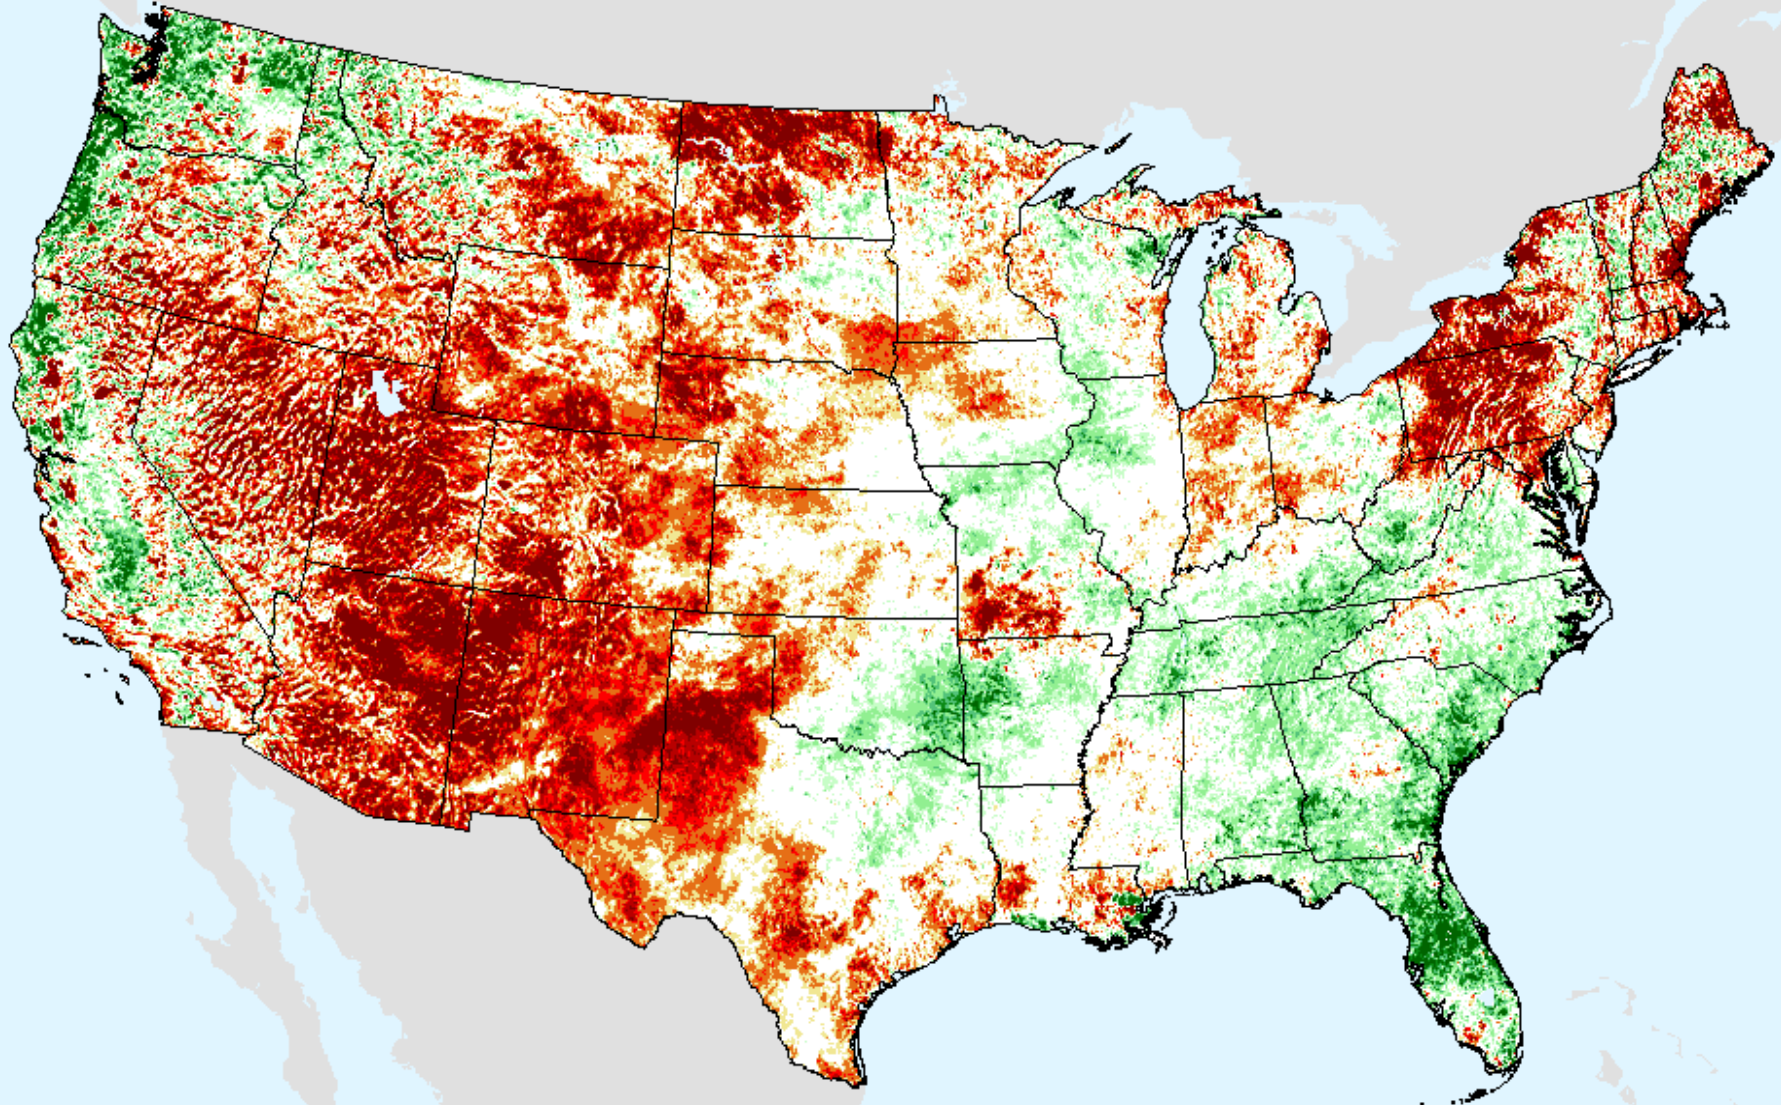

Evaporative Stress Index (ESI) 4-week

As of: Tuesday, February 2, 2021