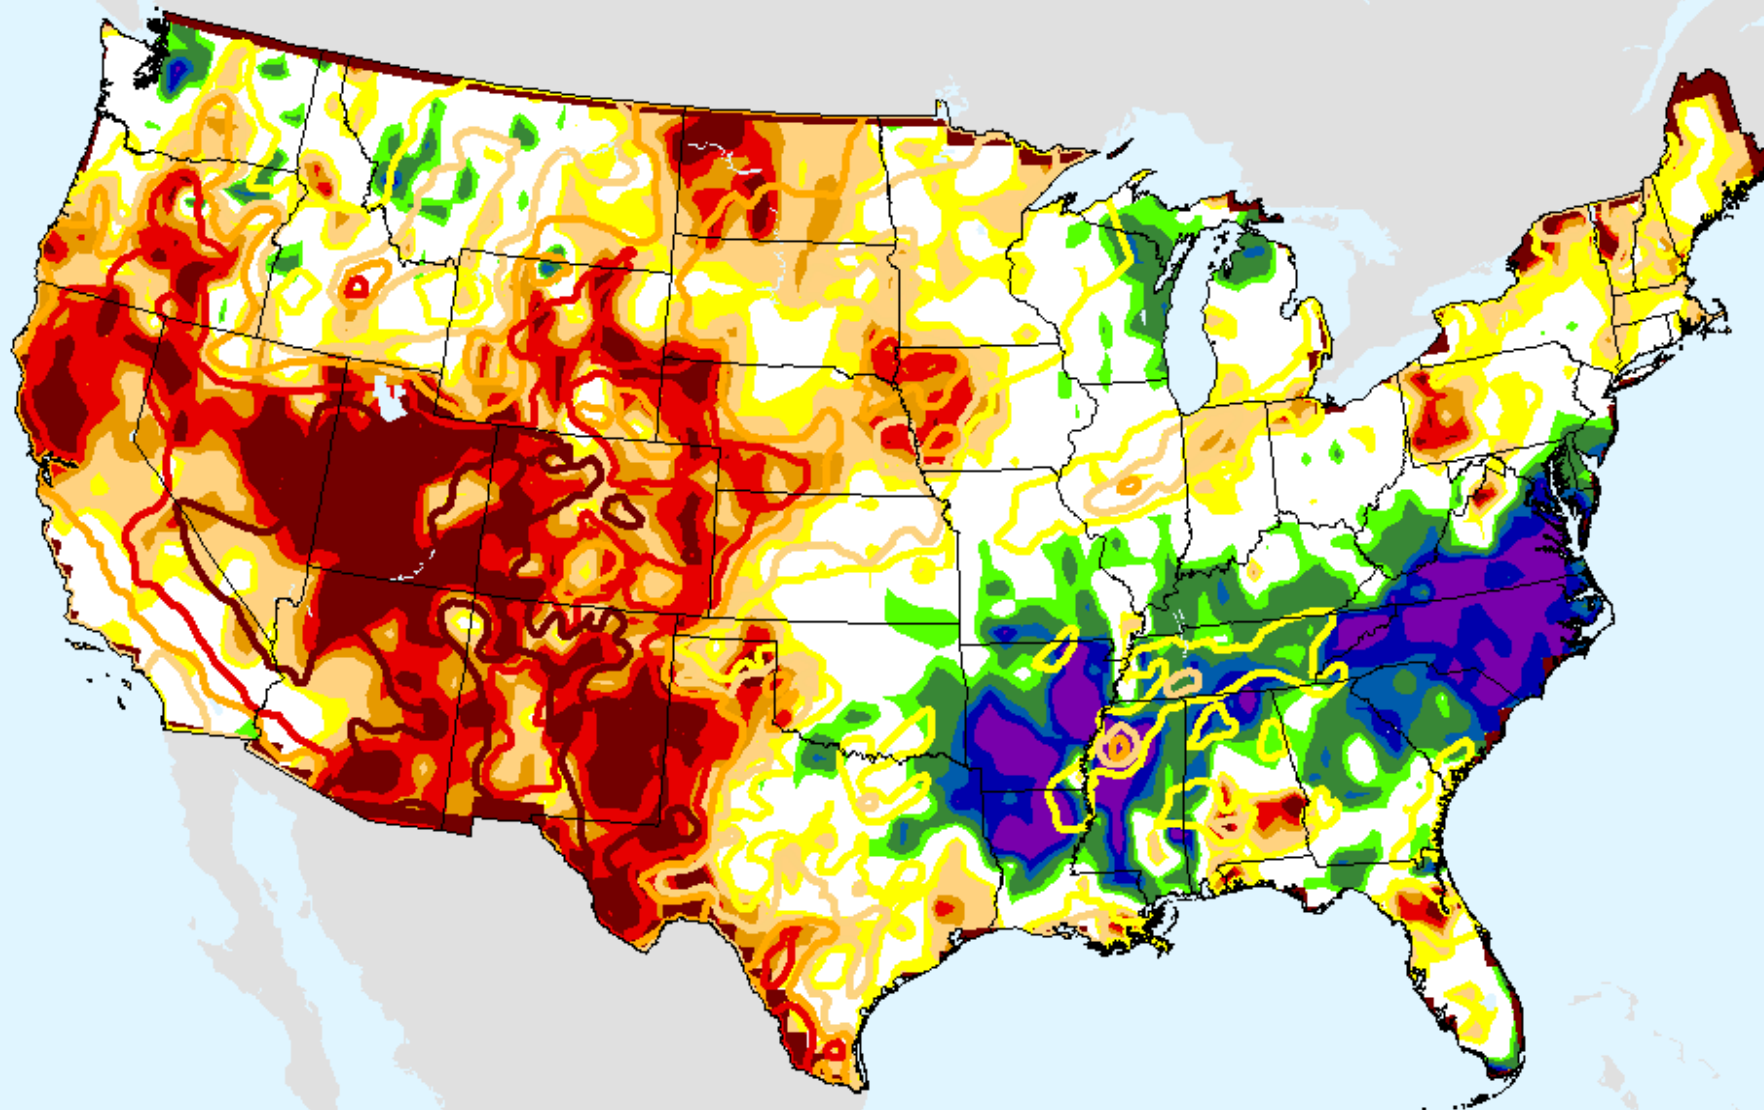

SPI (USDM)

CPC 9-month SPI

As of: Tuesday, February 2, 2021

CPC 12-month SPI

As of: Tuesday, February 2, 2021

USDM for: Jan. 26, 2021

SPI (USDM)

CPC 12-month SPI