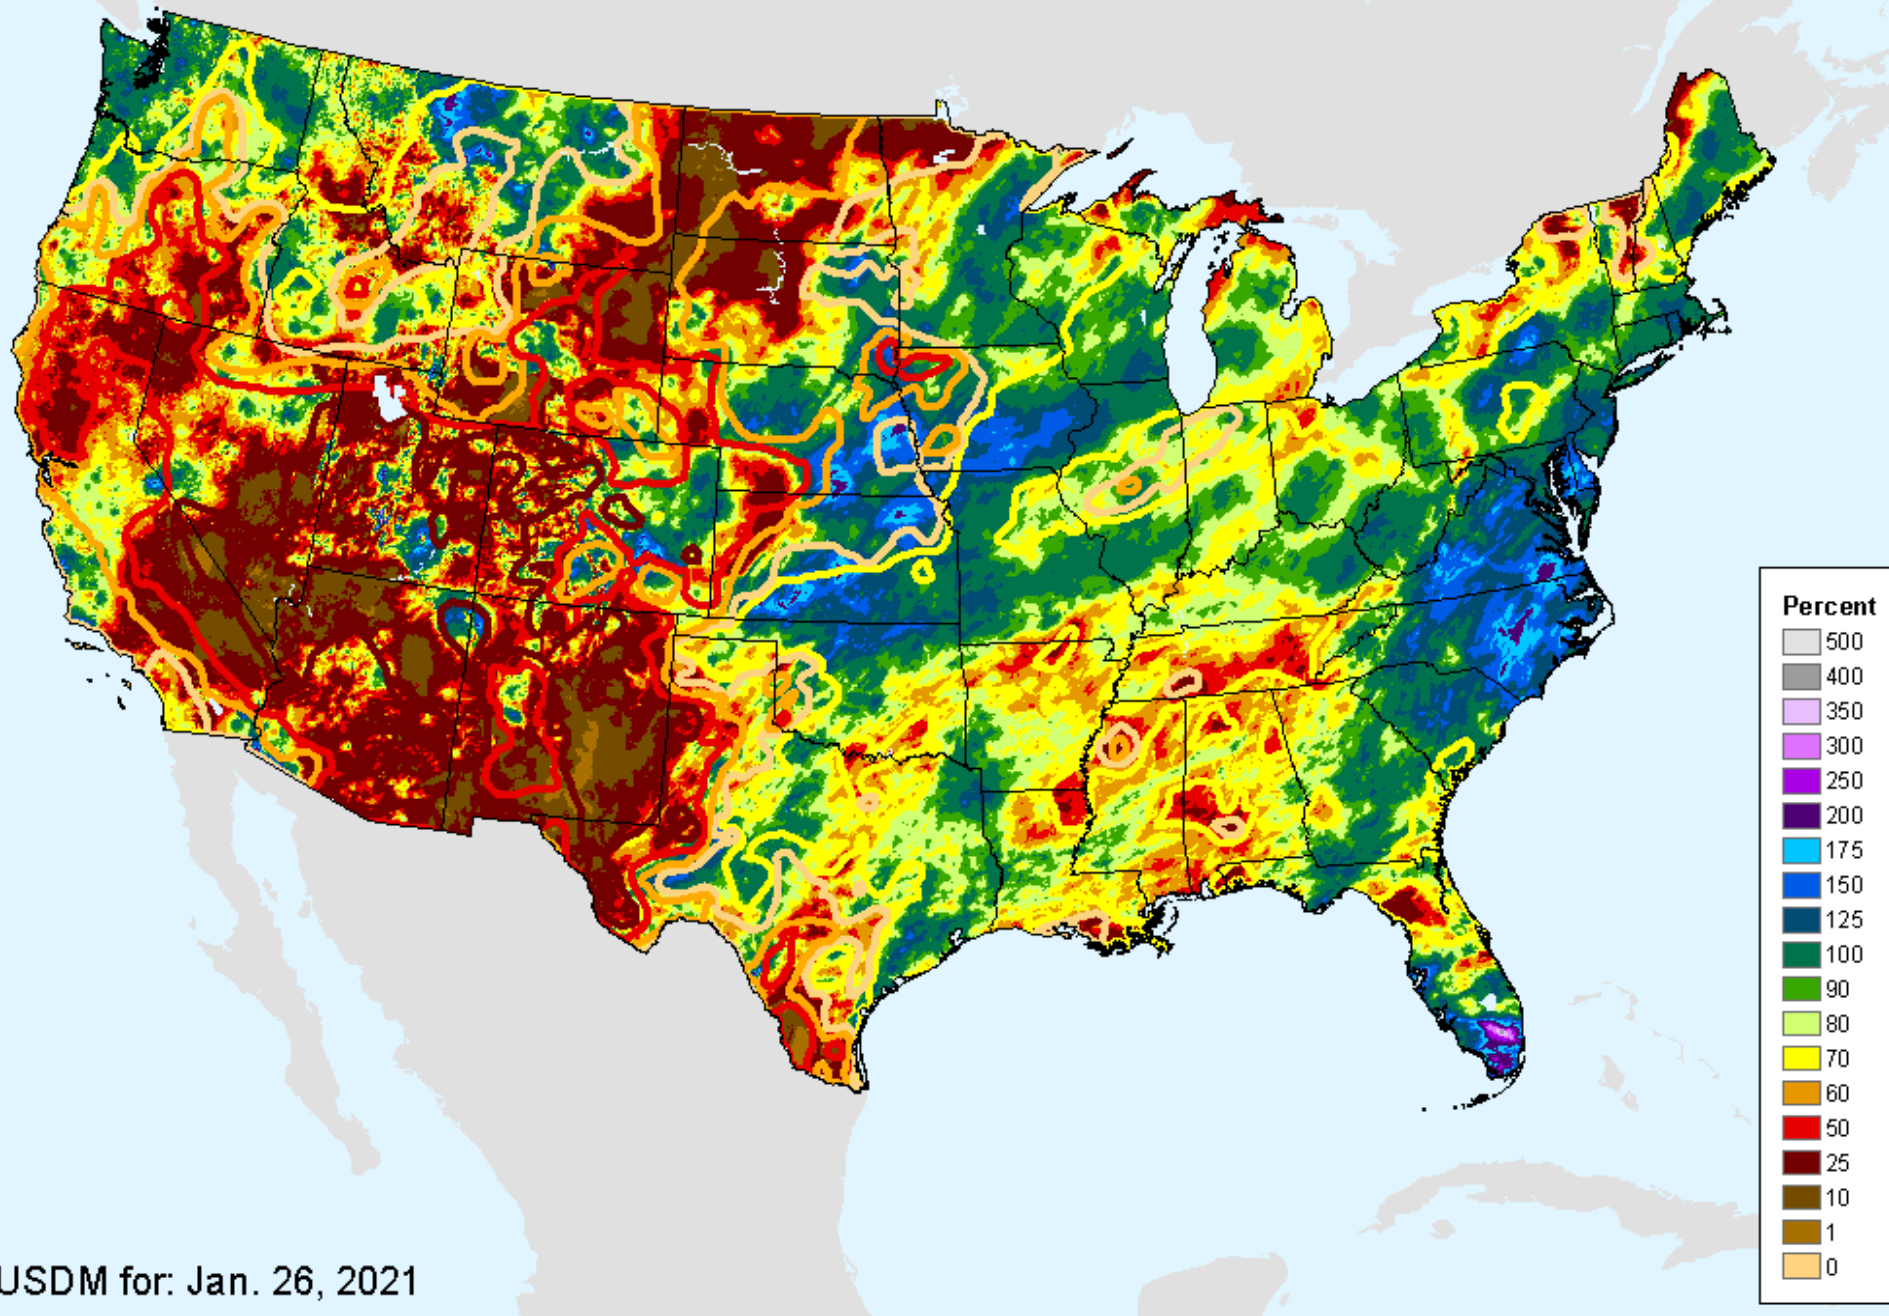

AHPS 90-Day Precip Departure

As of: Tuesday, February 2, 2021

USDM for: Jan. 26, 2021

AHPS 90-Day Precip Departure

As of: Tuesday, February 2, 2021

AHPS 90-Day Pct of Normal Pcp

As of: Tuesday, February 2, 2021