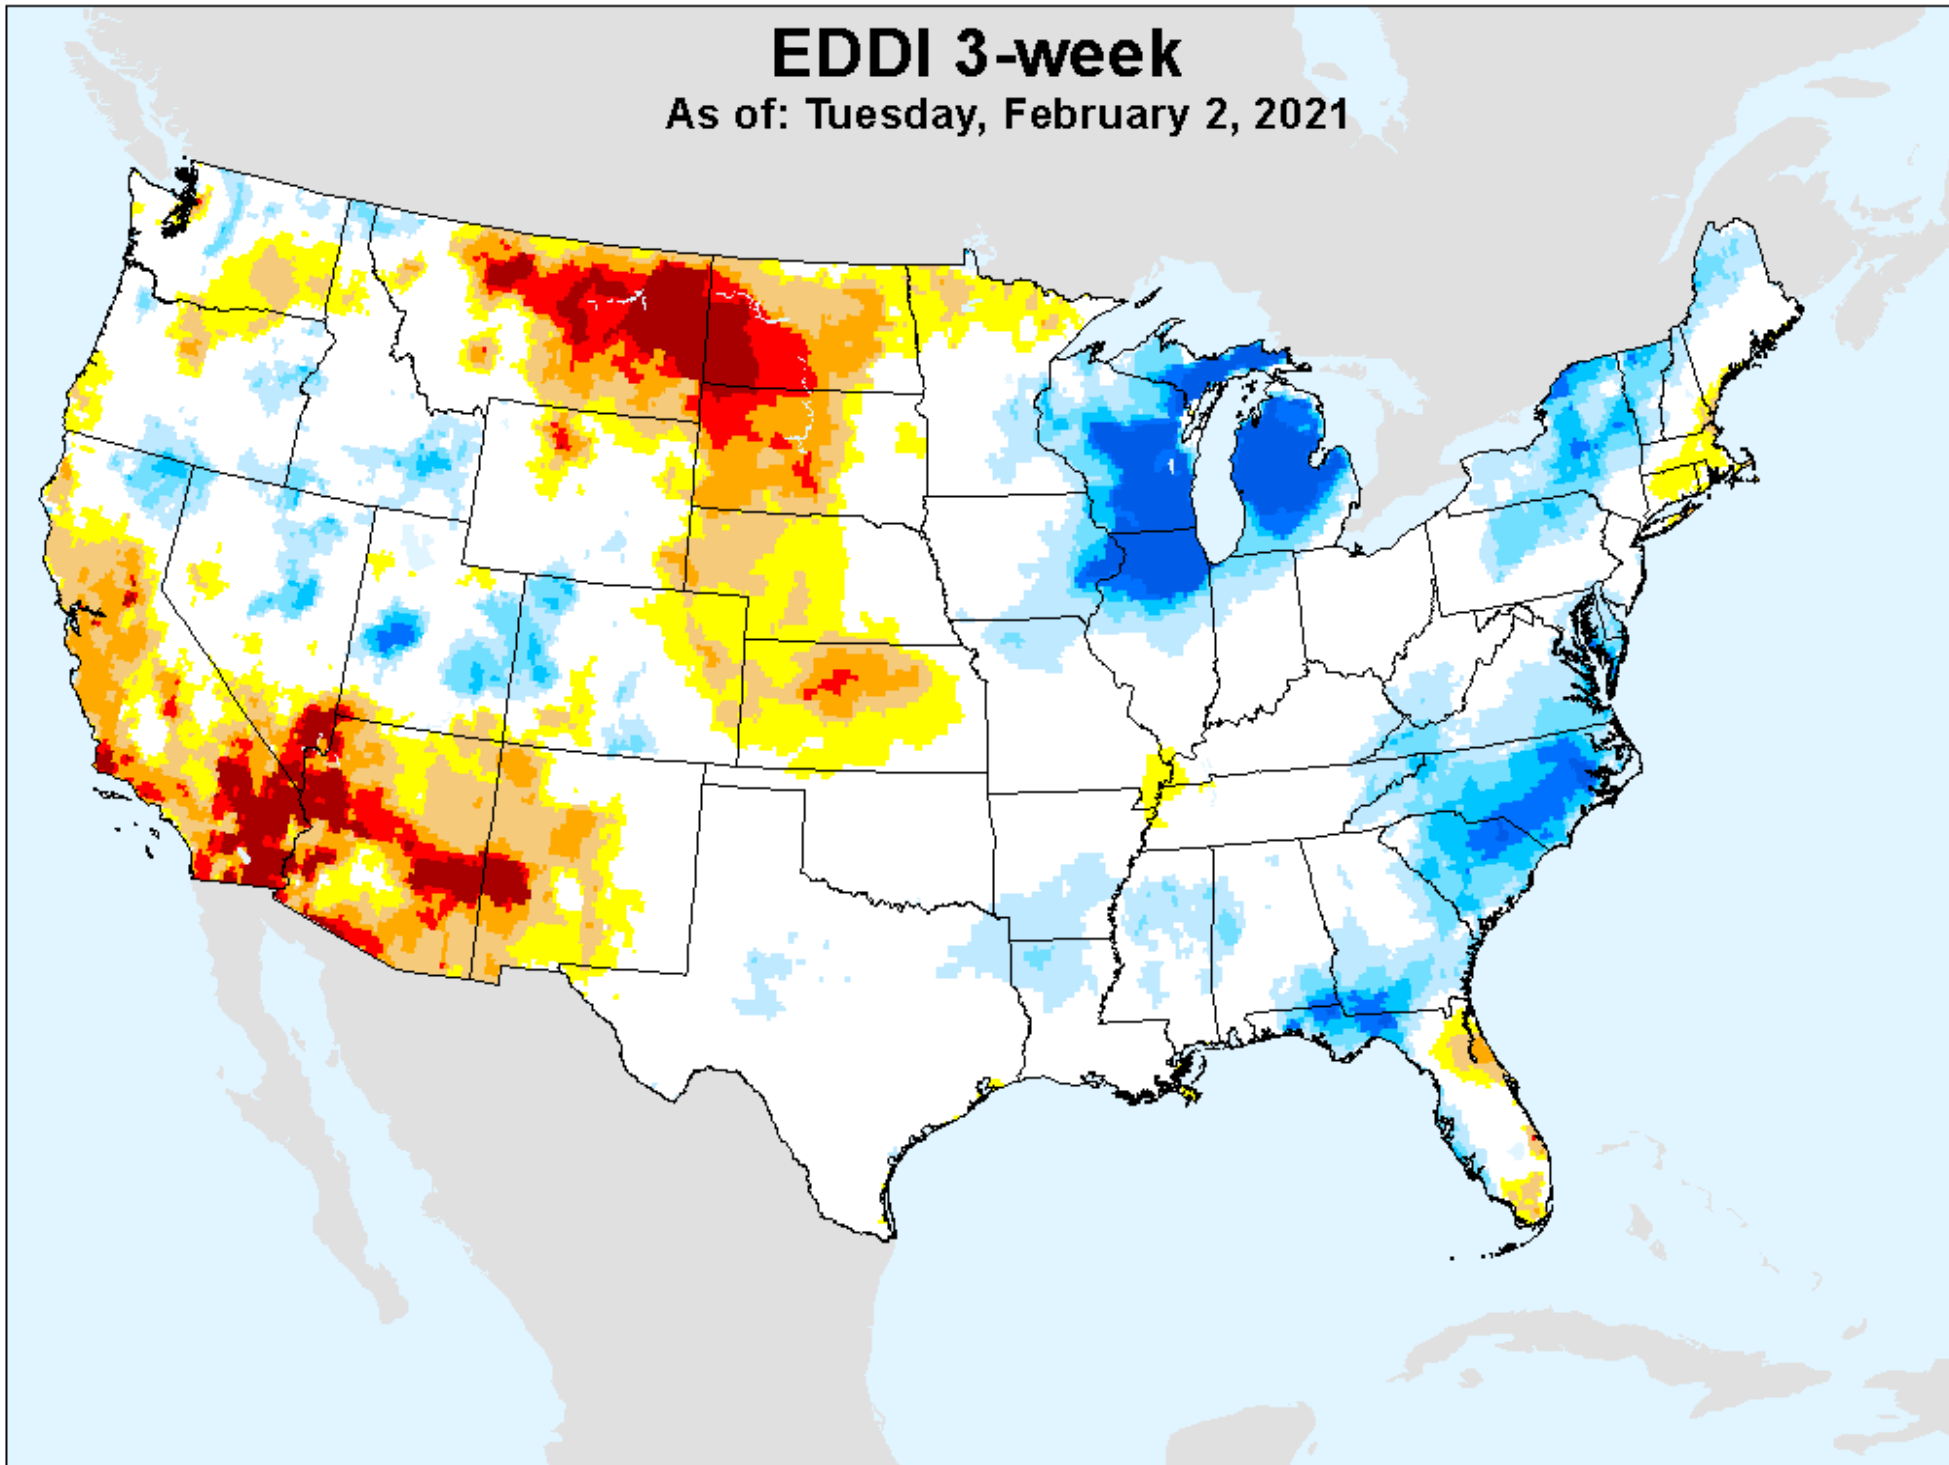

USDM for: Jan. 26, 2021

EDDI 2-week

As of: Tuesday, February 2, 2021

EDDI 3-week

As of: Tuesday, February 2, 2021

USDM for: Jan. 26, 2021

EDDI 3-week

As of: Tuesday, February 2, 2021