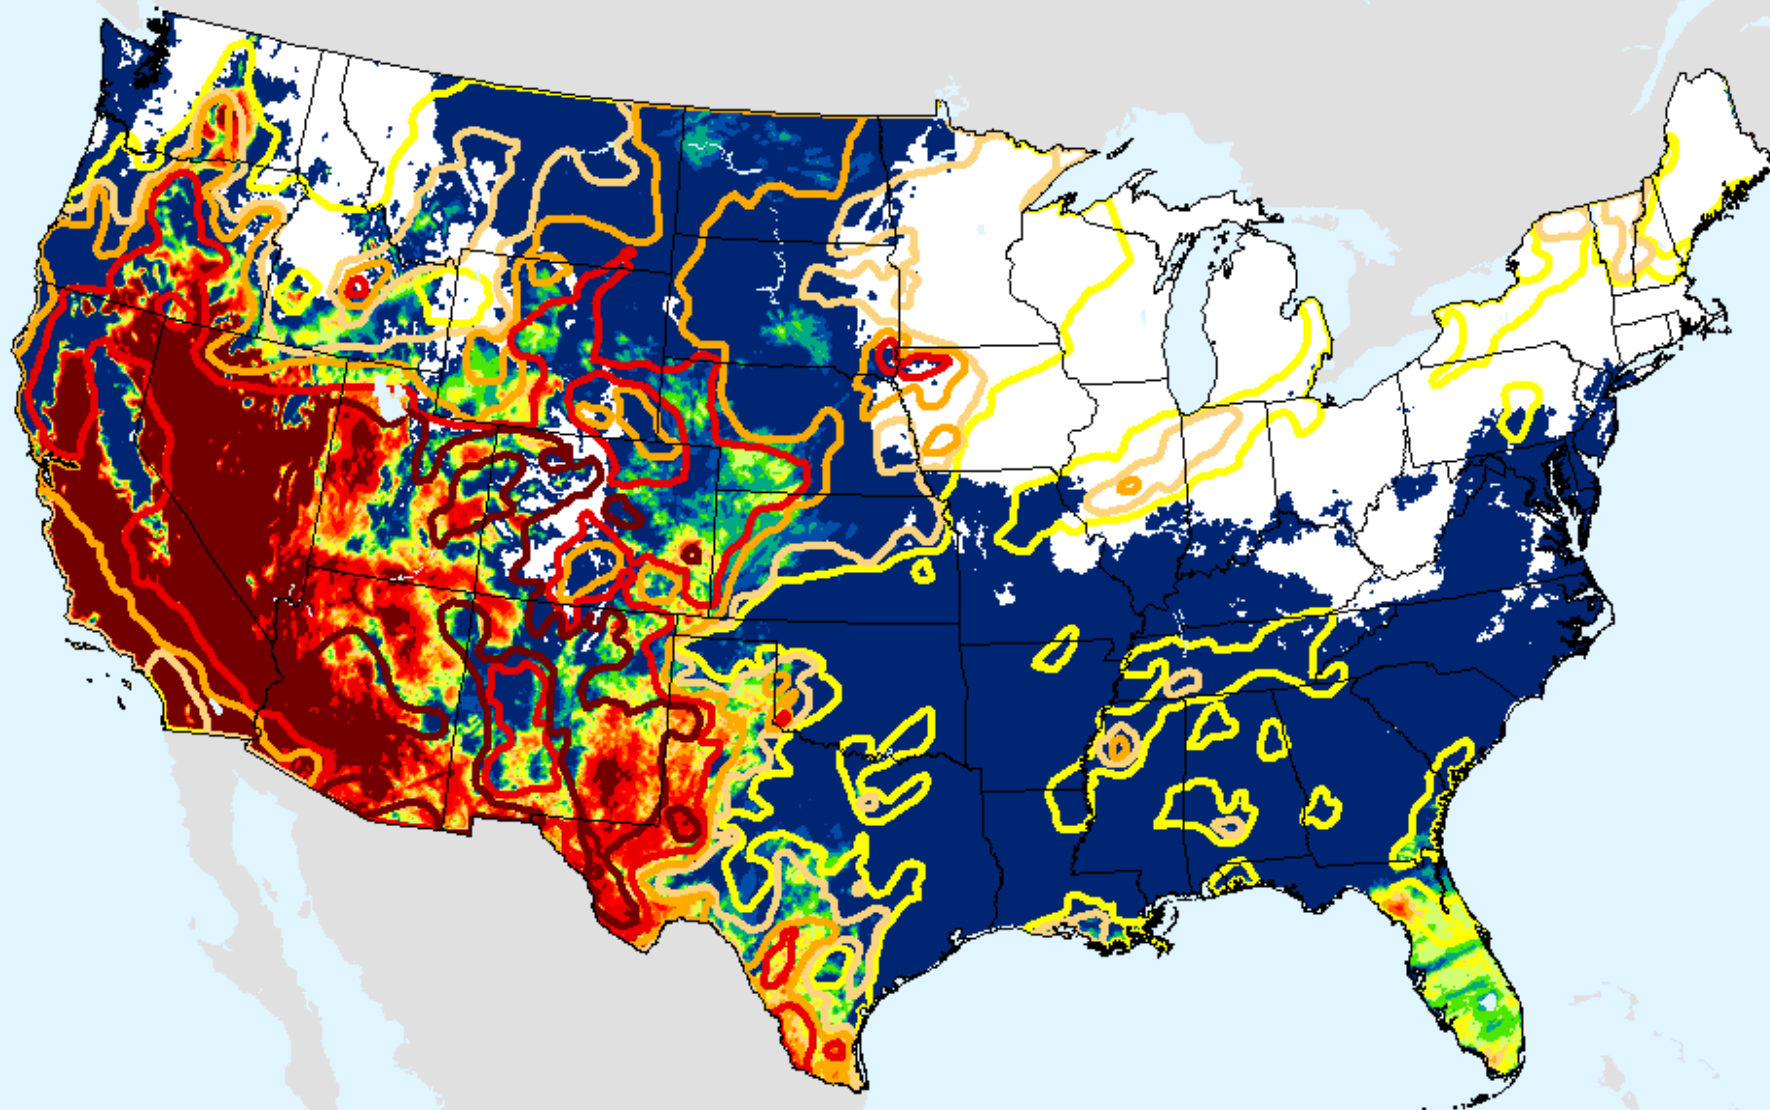

USDM for: Jan. 26, 2021

GFS (00z) 7-Day Max Temp Forecast

As of: Tuesday, February 2, 2021

Keetch-Byram Drought Index (KBDI)

As of: Tuesday, February 2, 2021

USDM for: Jan. 26, 2021

Keetch-Byram Drought Index (KBDI)