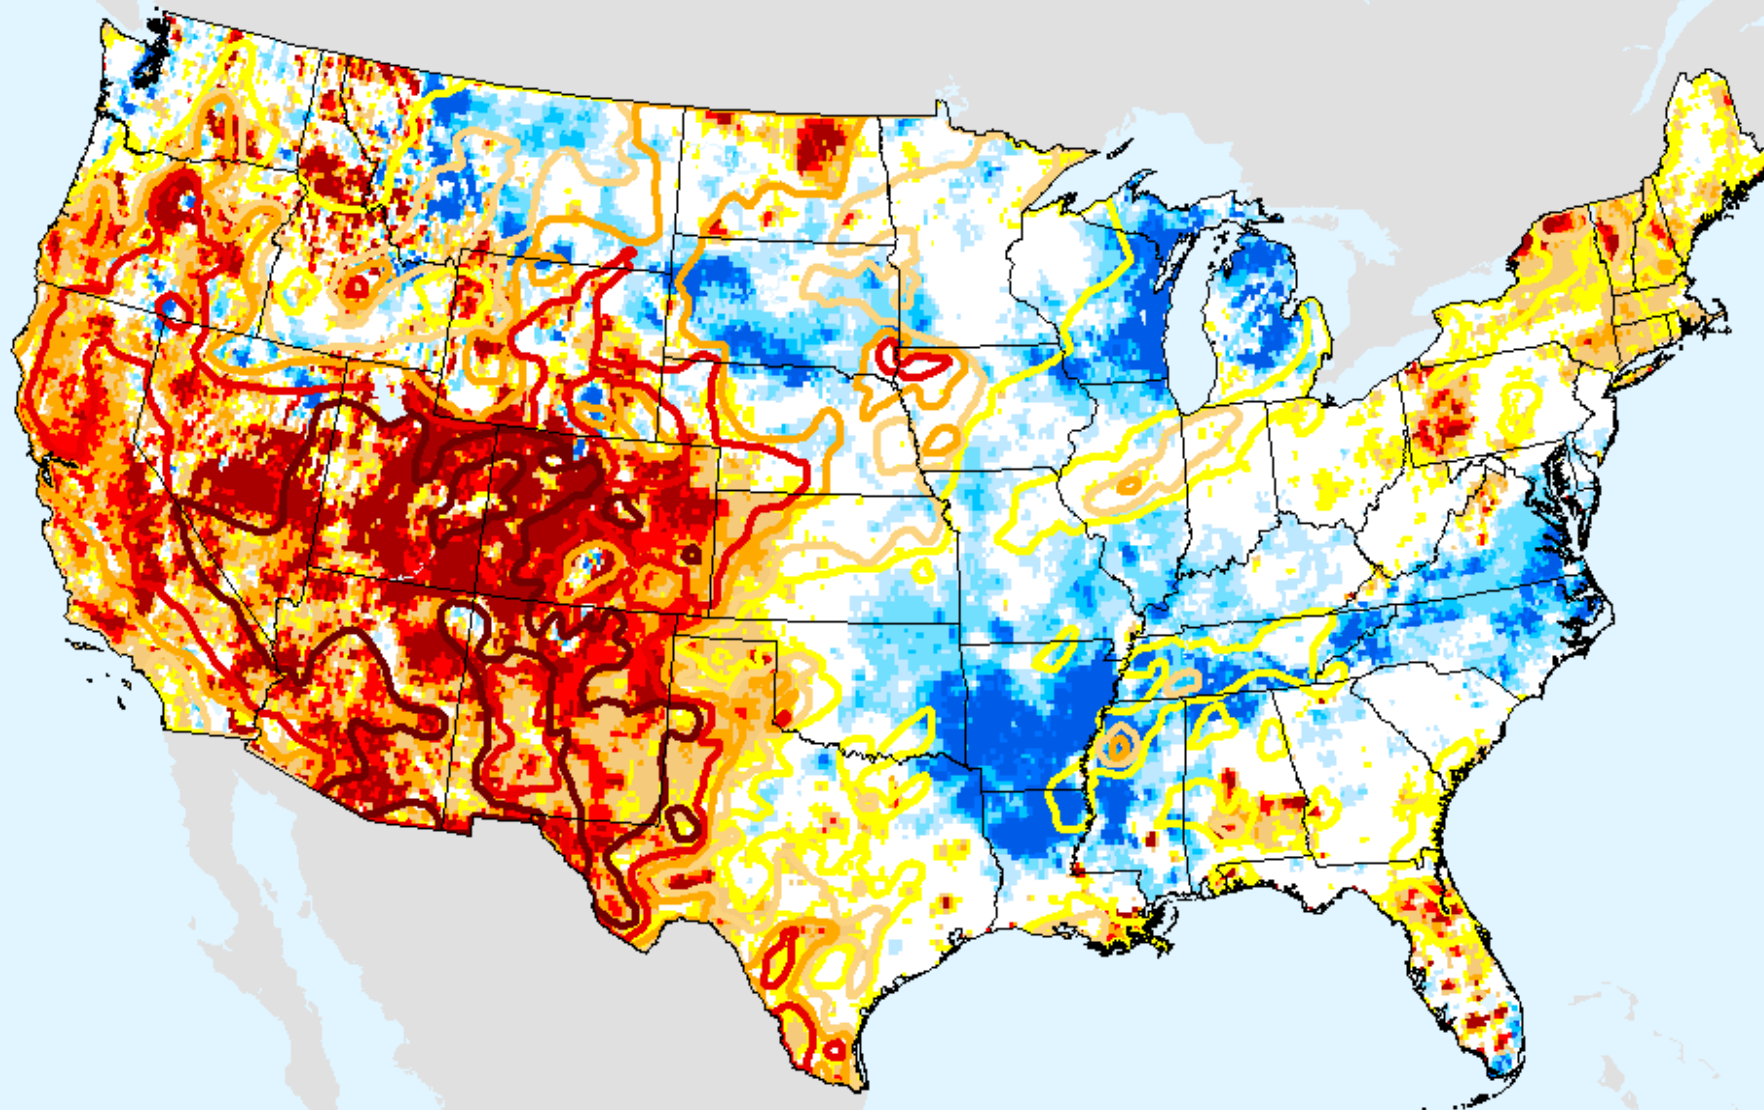

GRACE-Based Shallow Groundwater Drought Indicator

As of: Tuesday, February 2, 2021

USDM for: Jan. 26, 2021