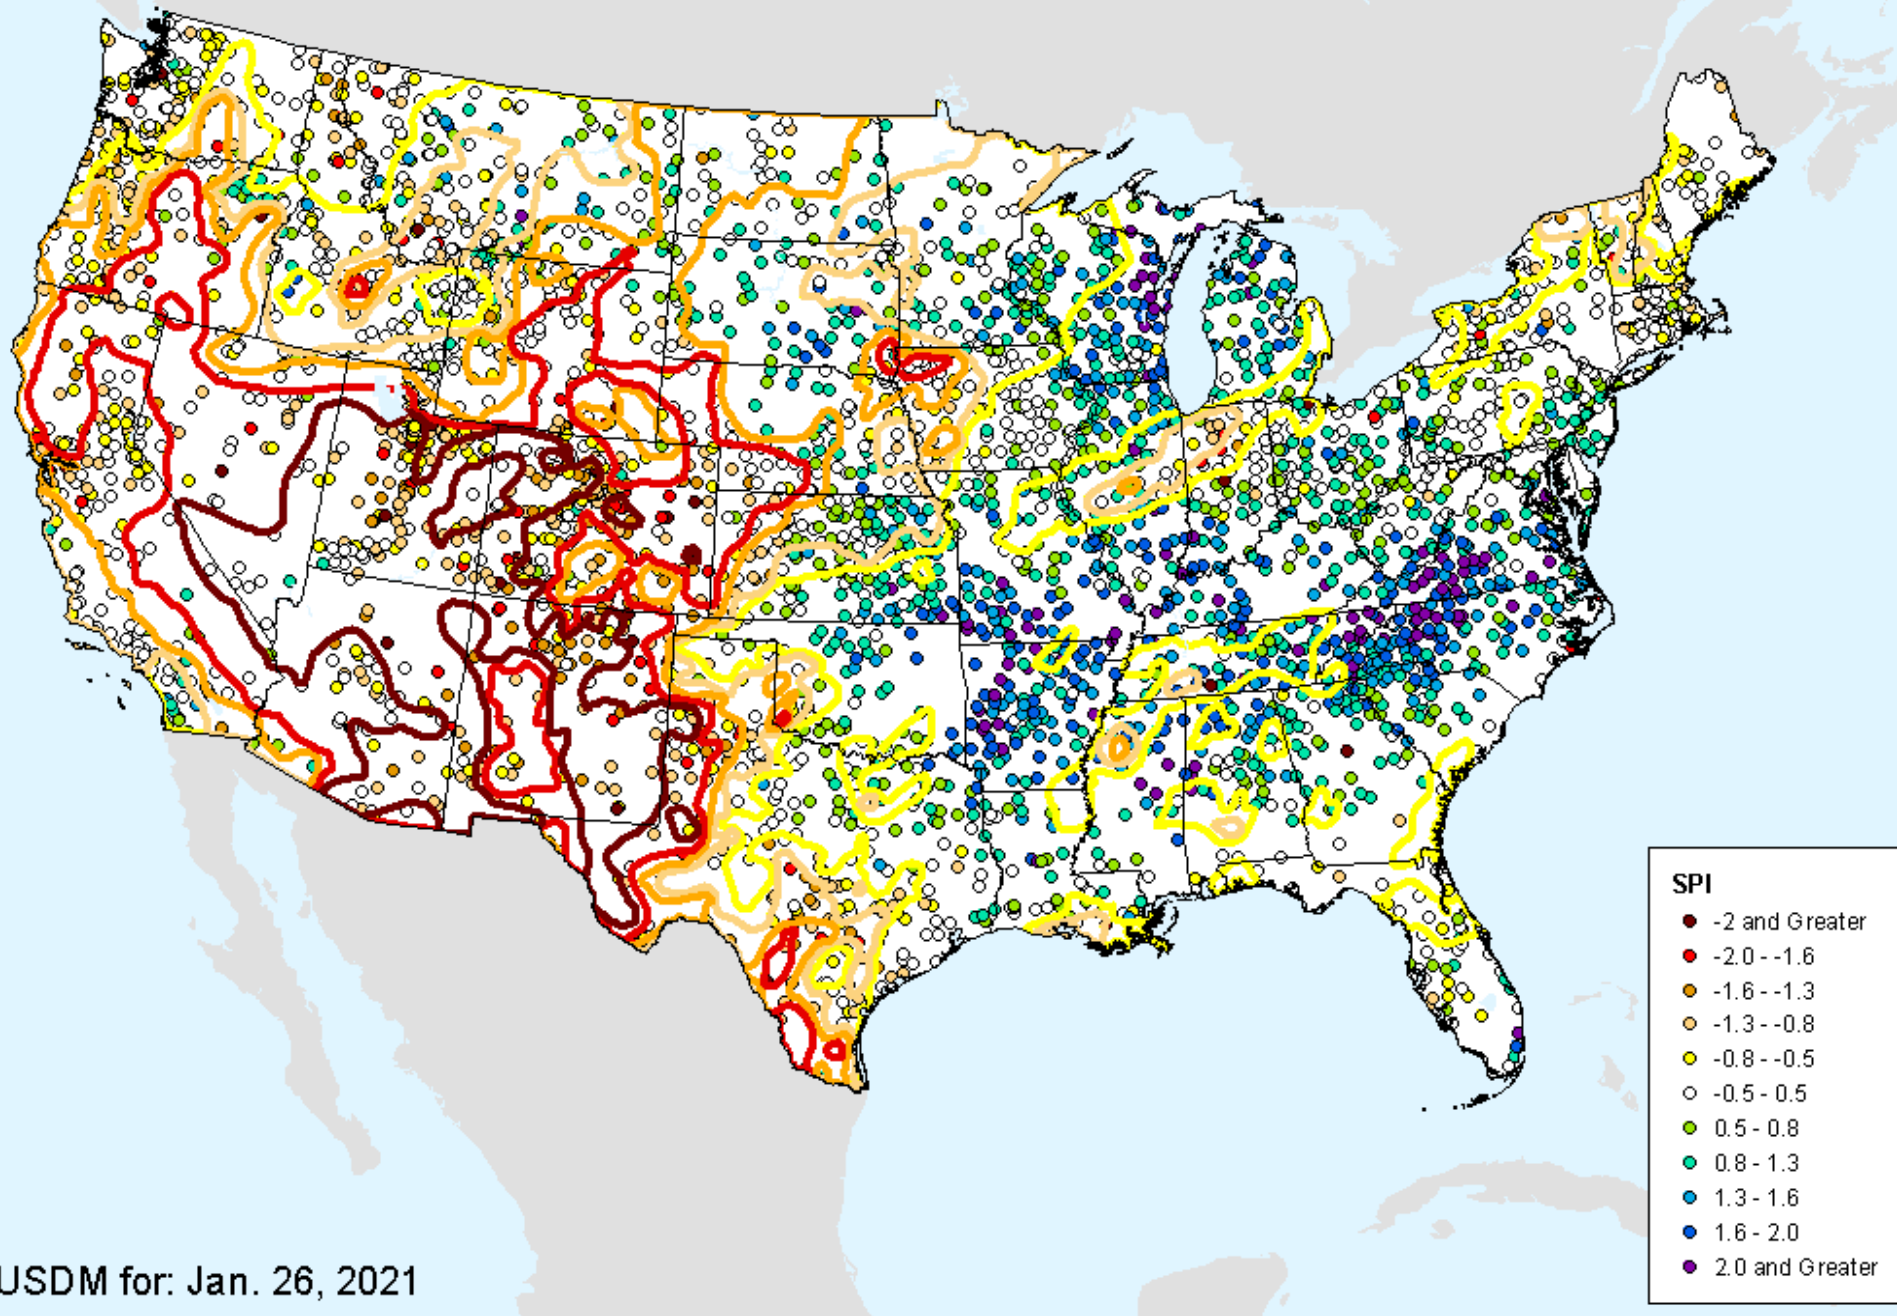

HPRCC 24-month SPI

As of: Tuesday, February 2, 2021