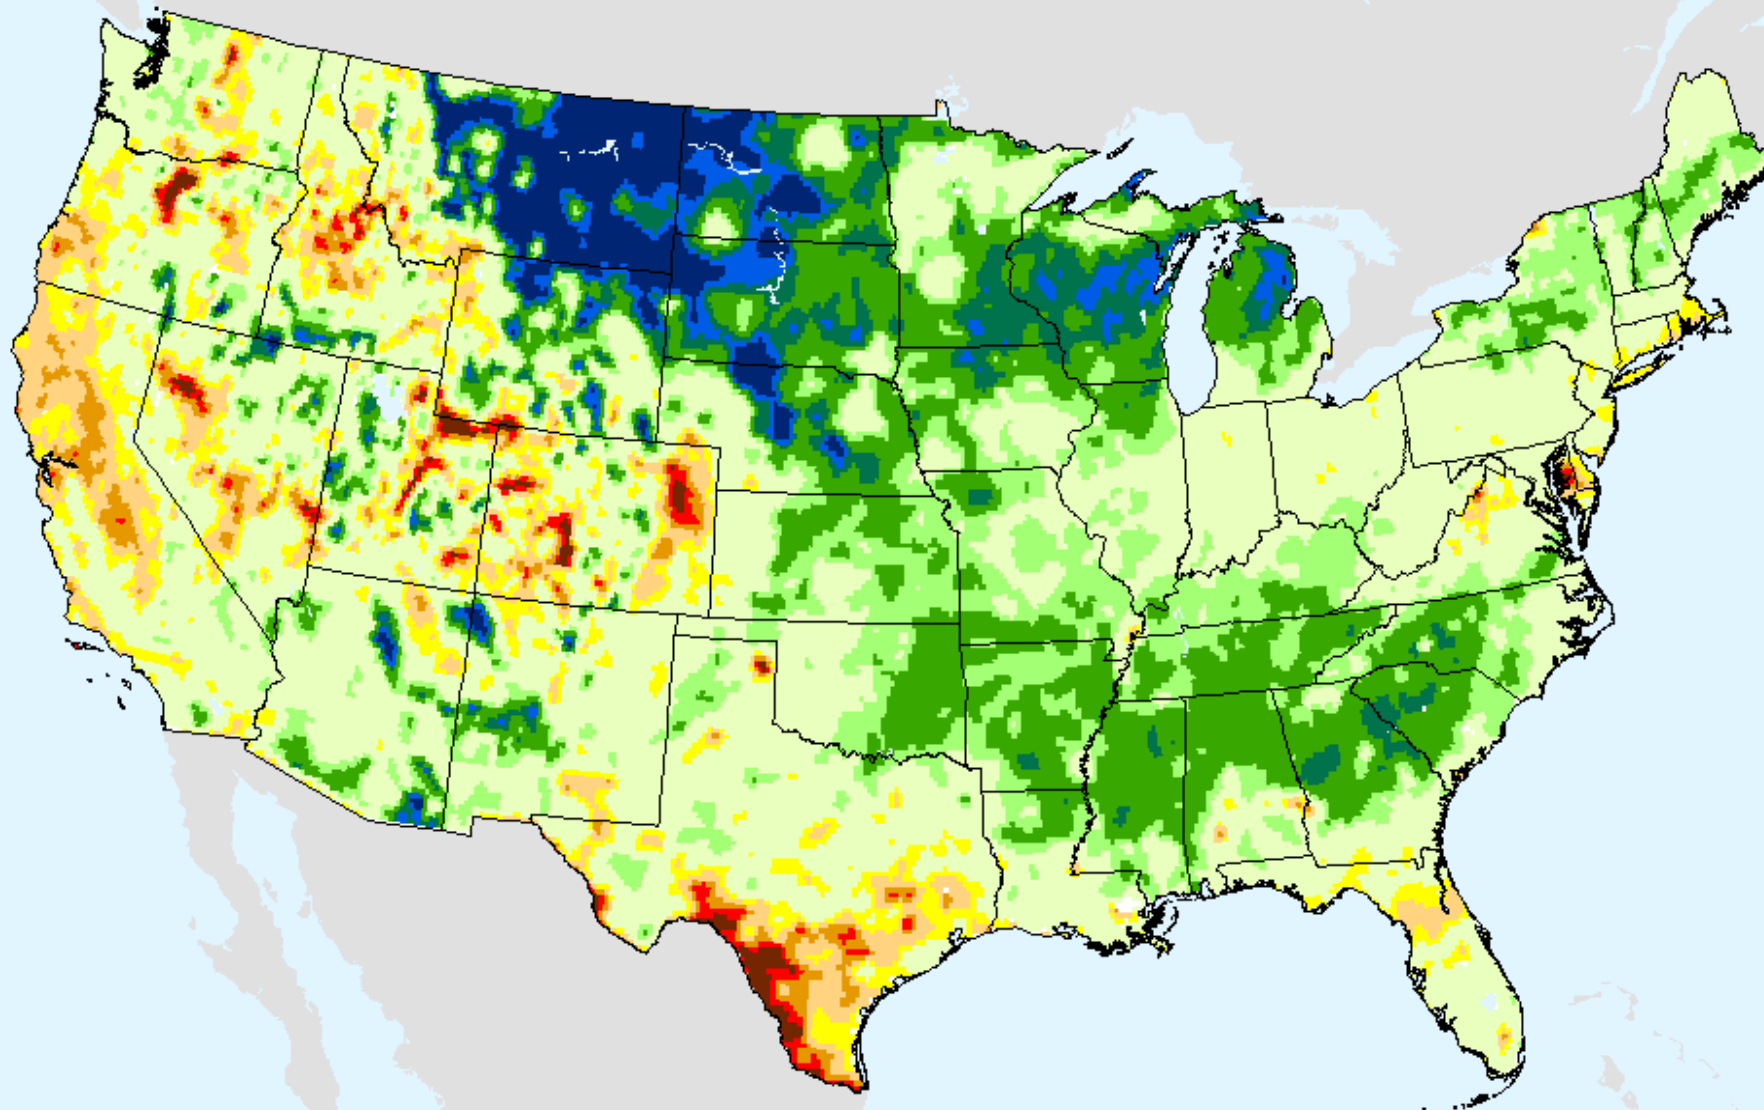

NLDAS Top 1m Soil Moisture

As of: Tuesday, February 2, 2021