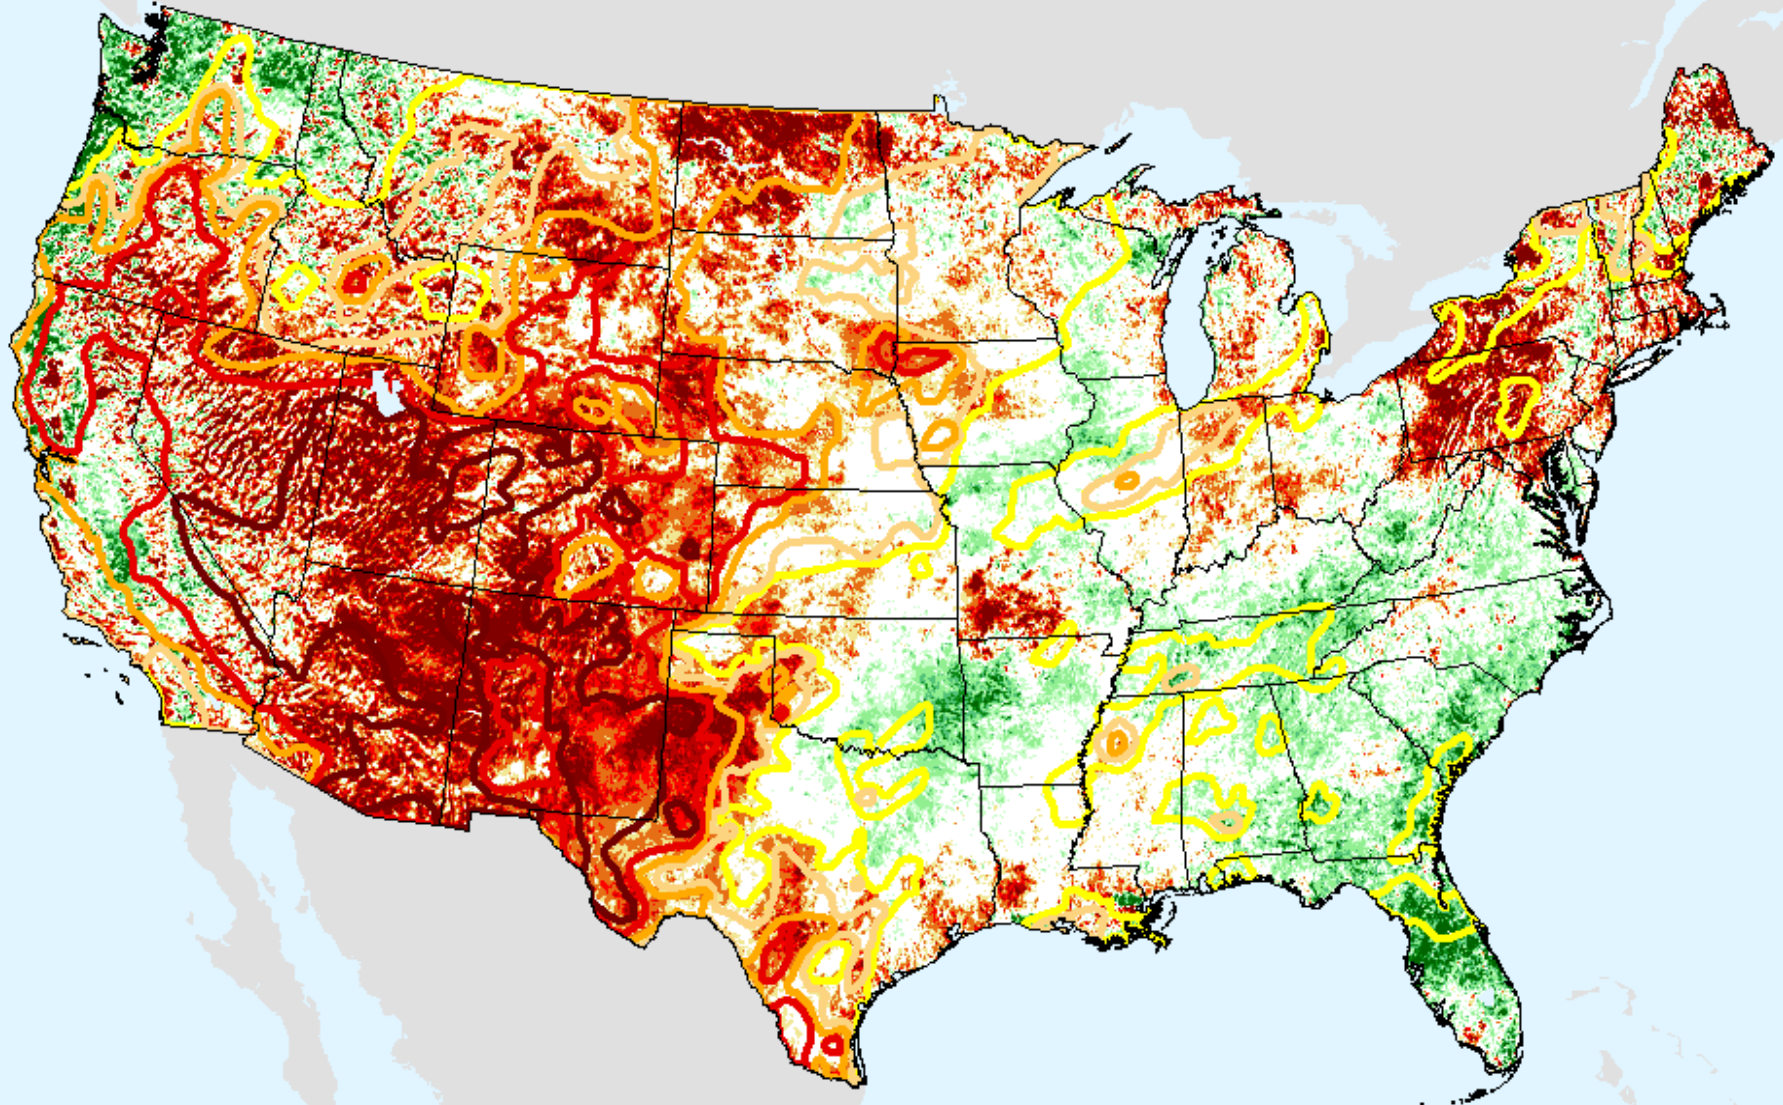

□ Background

Vegetation Drought Response Index (VegDRI)

As of: Tuesday, February 2, 2021

□ BackGround

Evaporative Stress Index (ESI) 4-week

As of: Tuesday, February 2, 2021

USDM for: Jan. 26, 2021

ESI