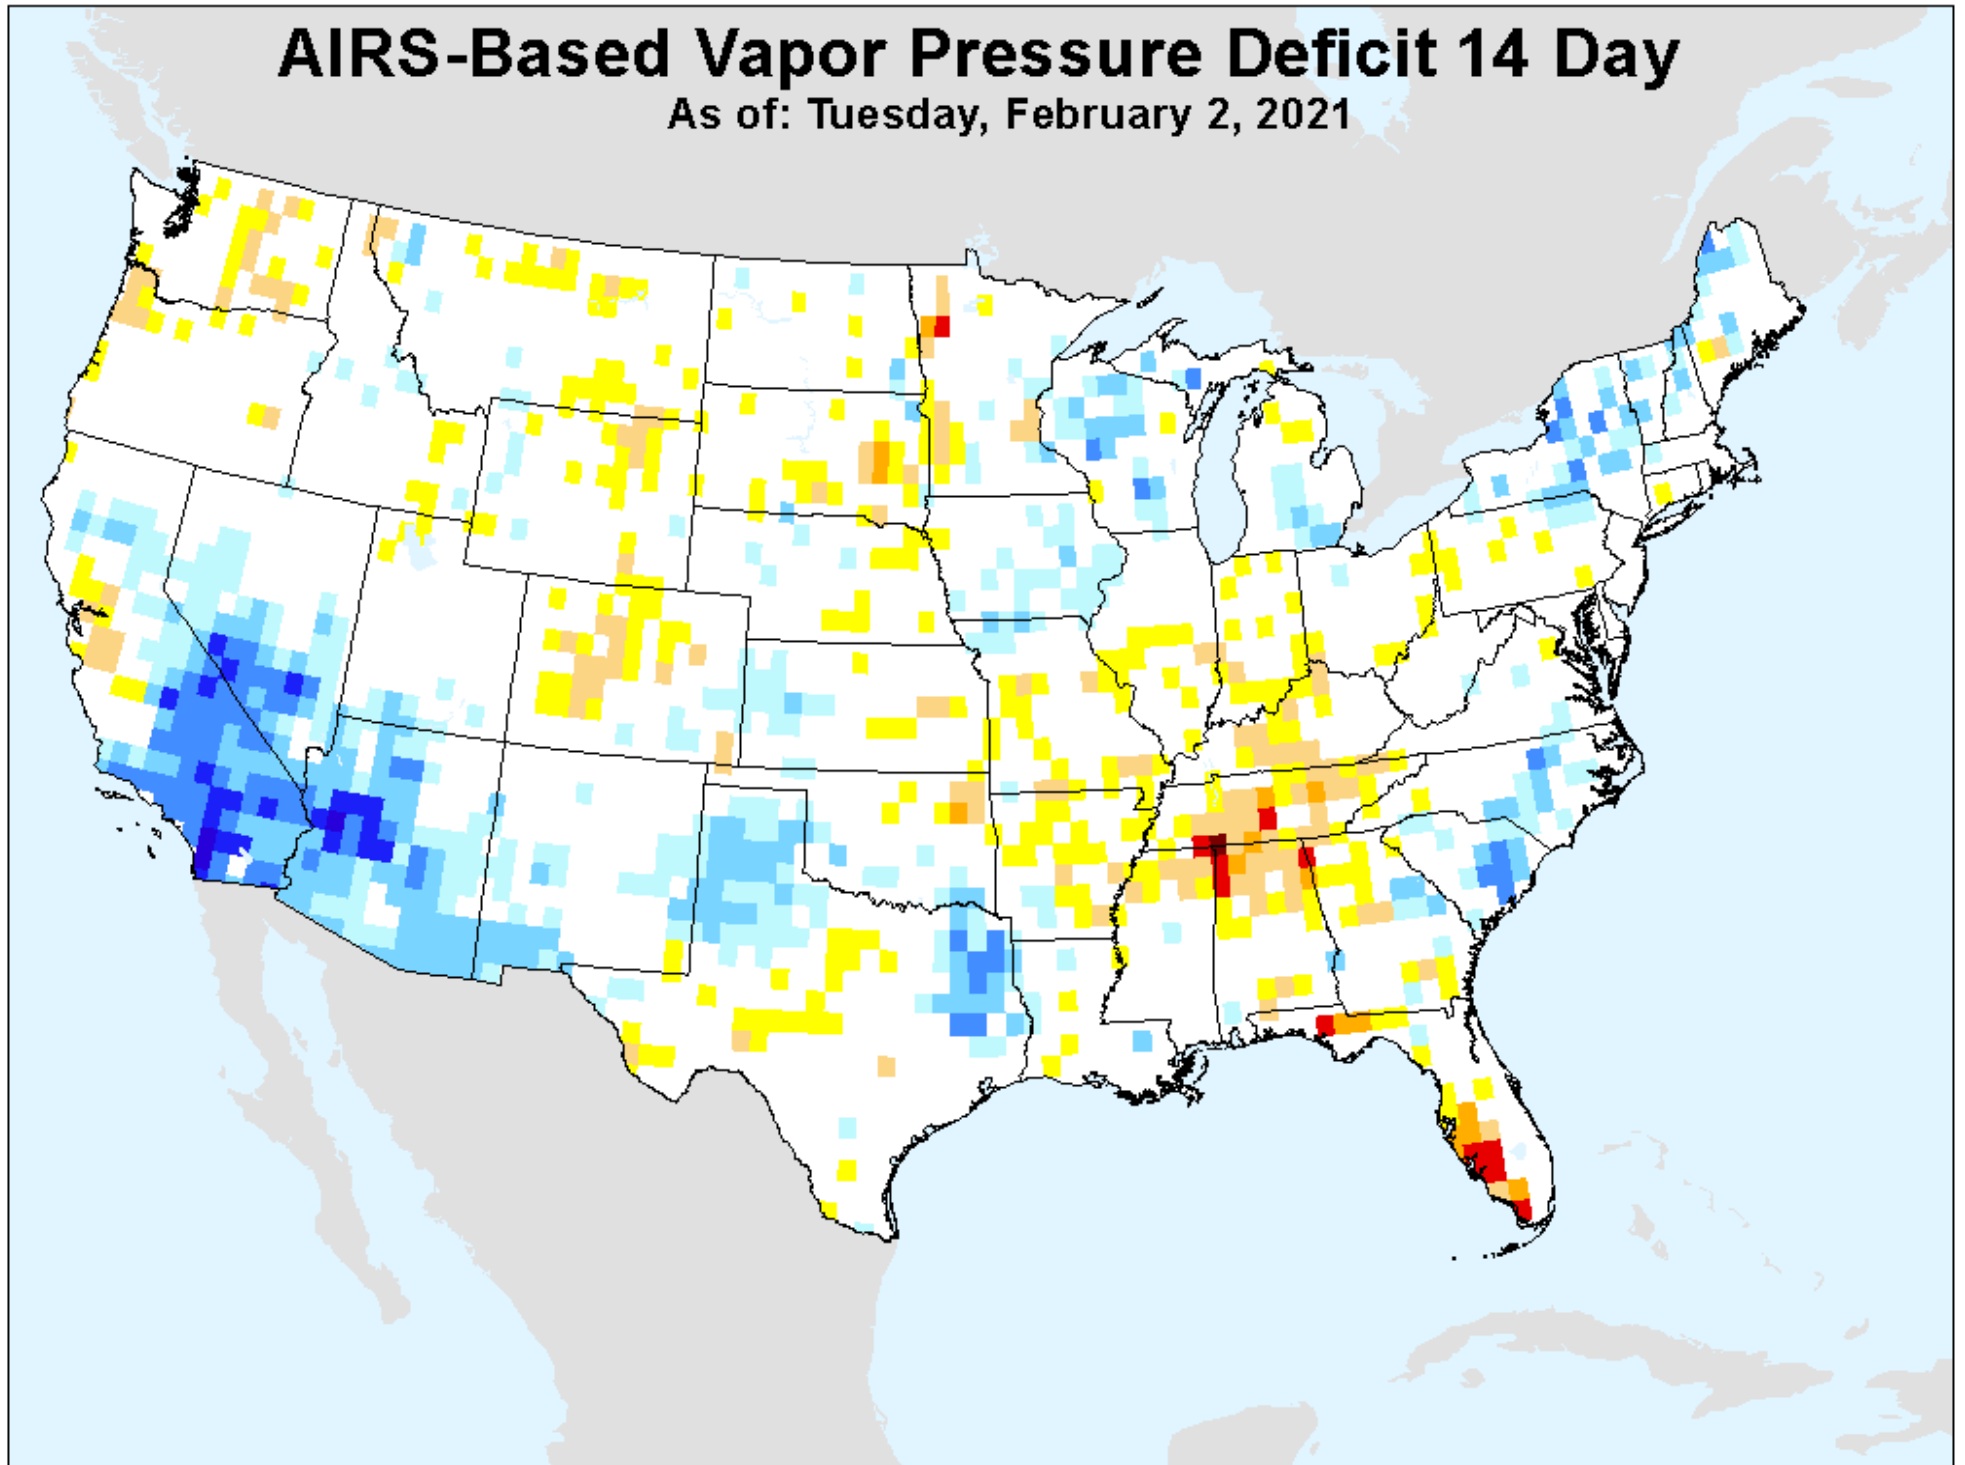

As of: Tuesday, February 2, 2021

AIRS-Based Vapor Pressure Deficit 14 Day

As of: Tuesday, February 2, 2021

AIRS-Based Vapor Pressure Deficit 28 Day

As of: Tuesday, February 2, 2021