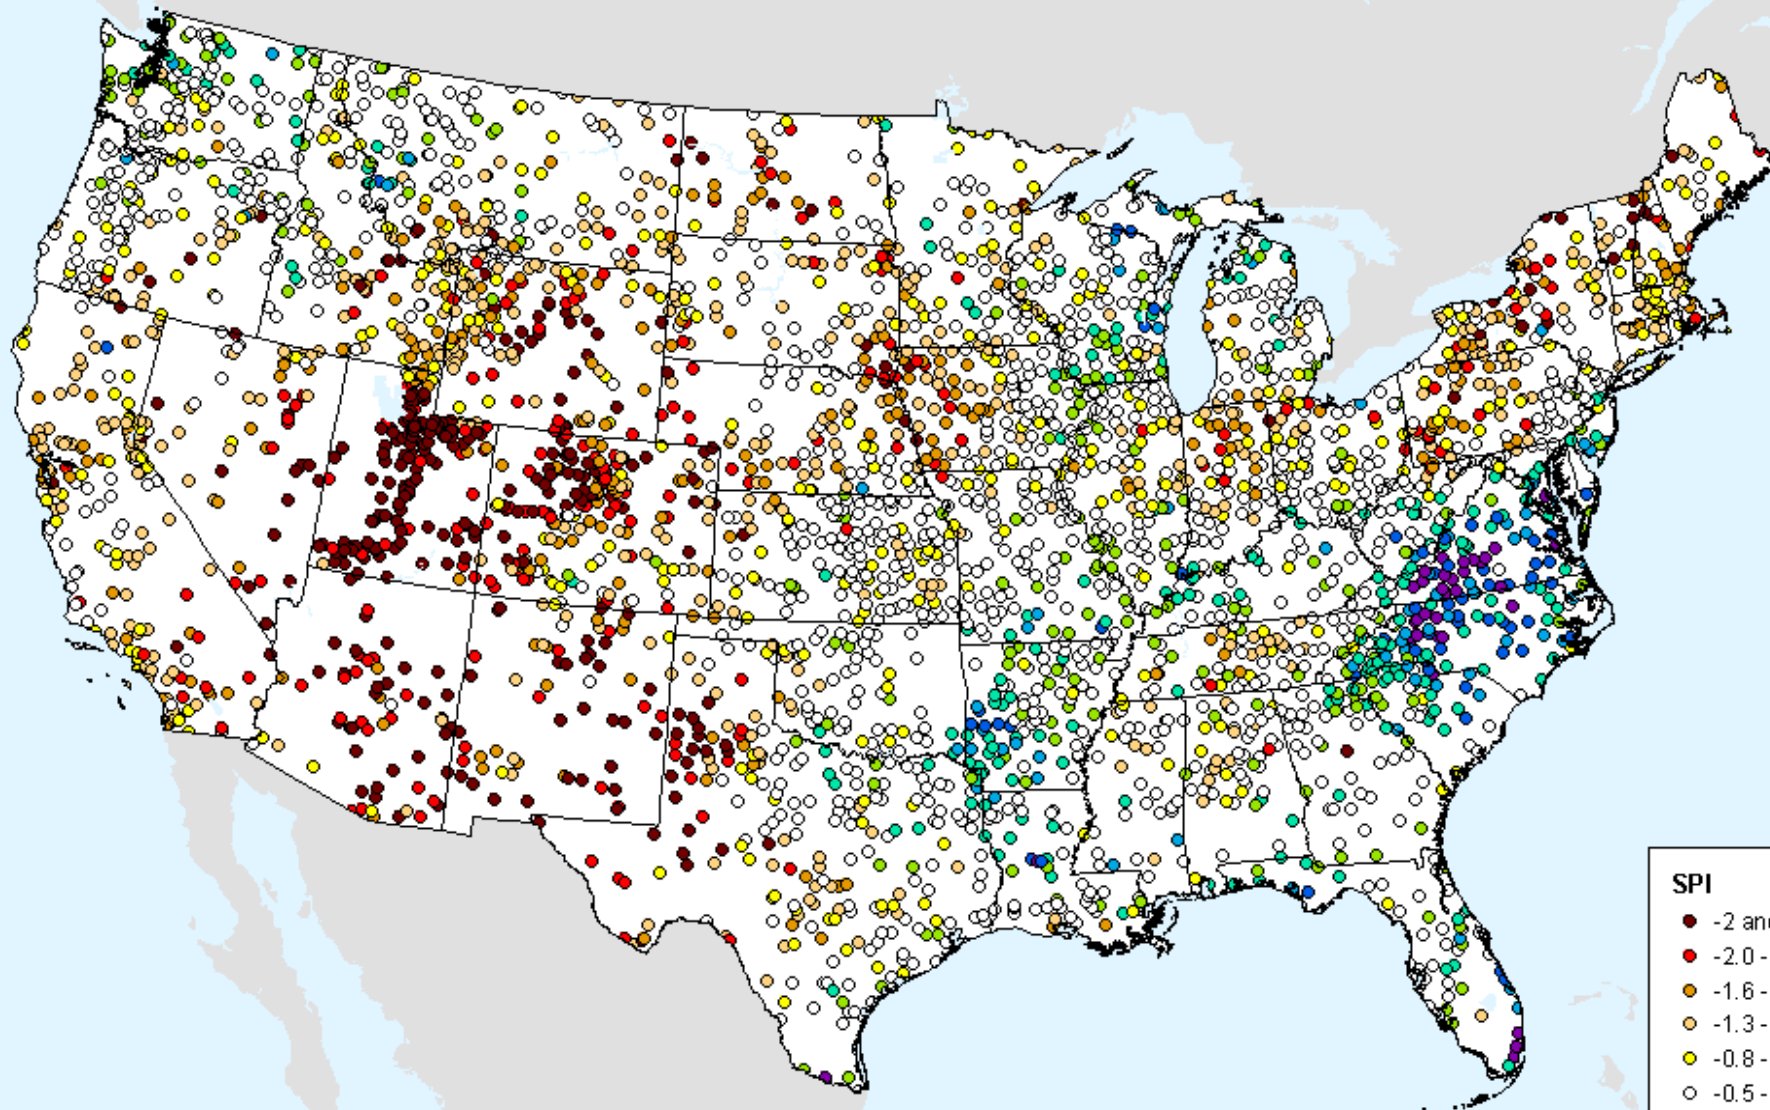

HPRCC 9-month SPI

As of: Tuesday, February 2, 2021

USDM for: Jan. 26, 2021

HPRCC 9-month SPI

As of: Tuesday, February 2, 2021

SPI

- -2 and Greater
- -2.0--1.6
- -1.6--1.3
- -1.3--0.8
- -0.8--0.5
- -0.5-0.5
- 0.5-0.8
- 0.8-1.3
- 1.3-1.6
- 1.6-2.0
- 2.0 and Greater