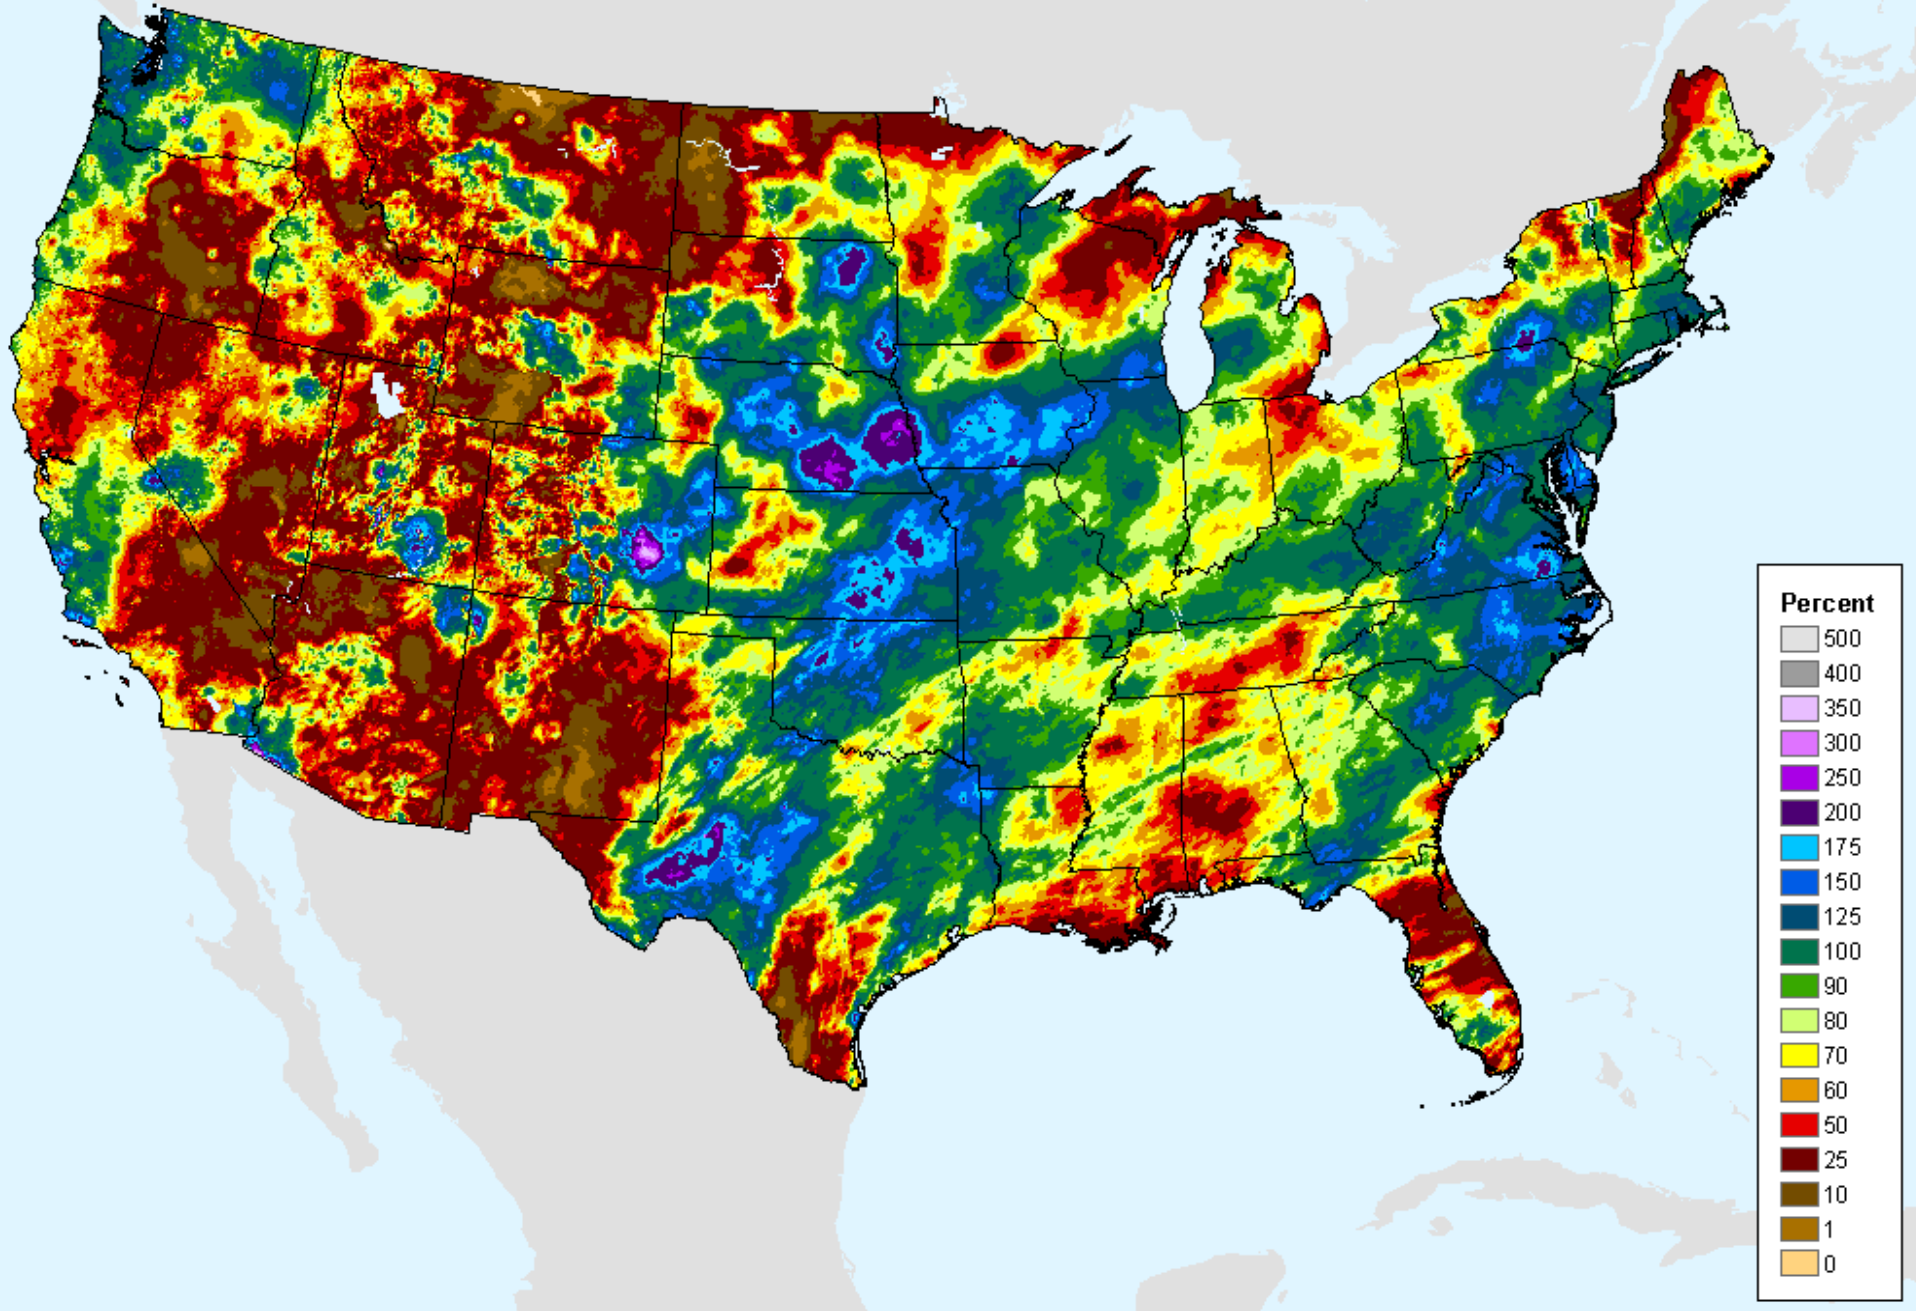

USDM for: Jan. 26, 2021

AHPS 60-Day Precip Departure

As of: Tuesday, February 2, 2021

AHPS 60-Day Pct of Normal Pcp

As of: Tuesday, February 2, 2021

USDM for: Jan. 26, 2021

AHPS 60-Day Pct of Normal Pcp

As of: Tuesday, February 2, 2021