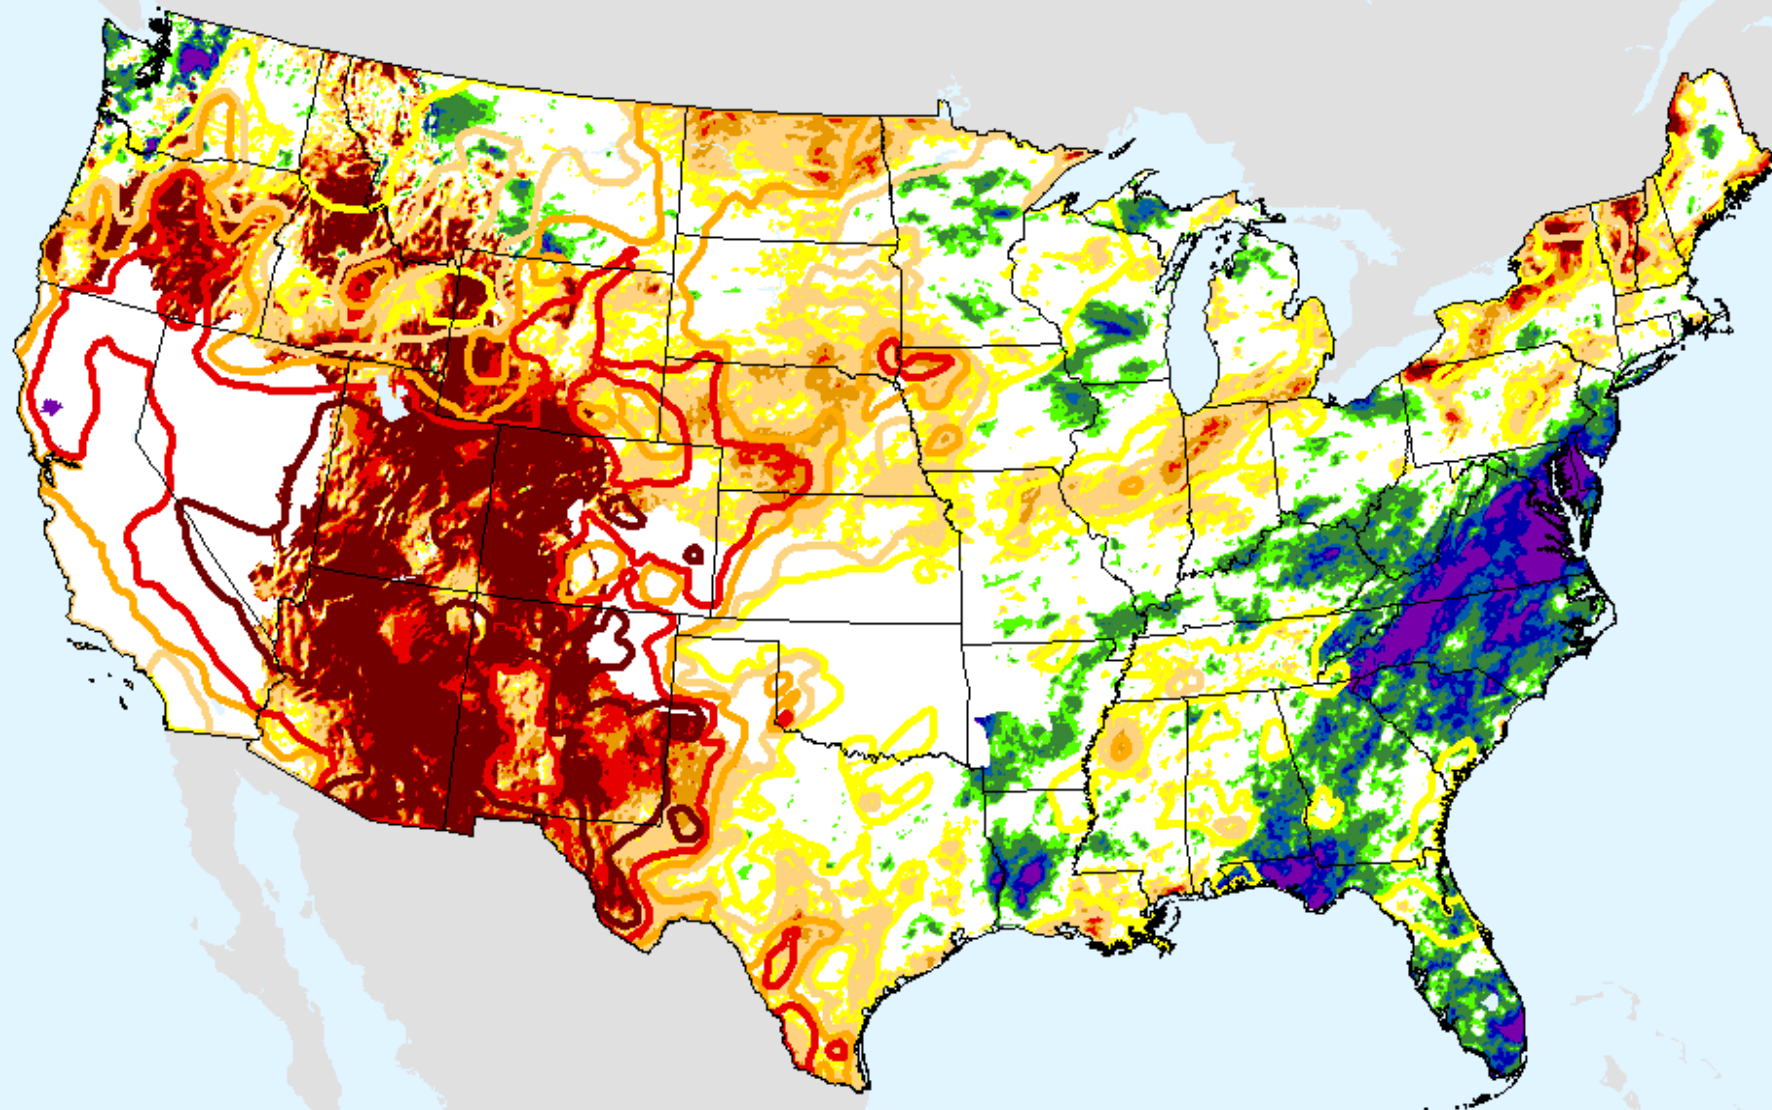

As of: Tuesday, February 2, 2021

USDM for: Jan. 26, 2021

SPEI (USDM)

AHPS 3-month SPEI

As of: Tuesday, February 2, 2021

SPEI (USDM)

AHPS 6-month SPEI

As of: Tuesday, February 2, 2021