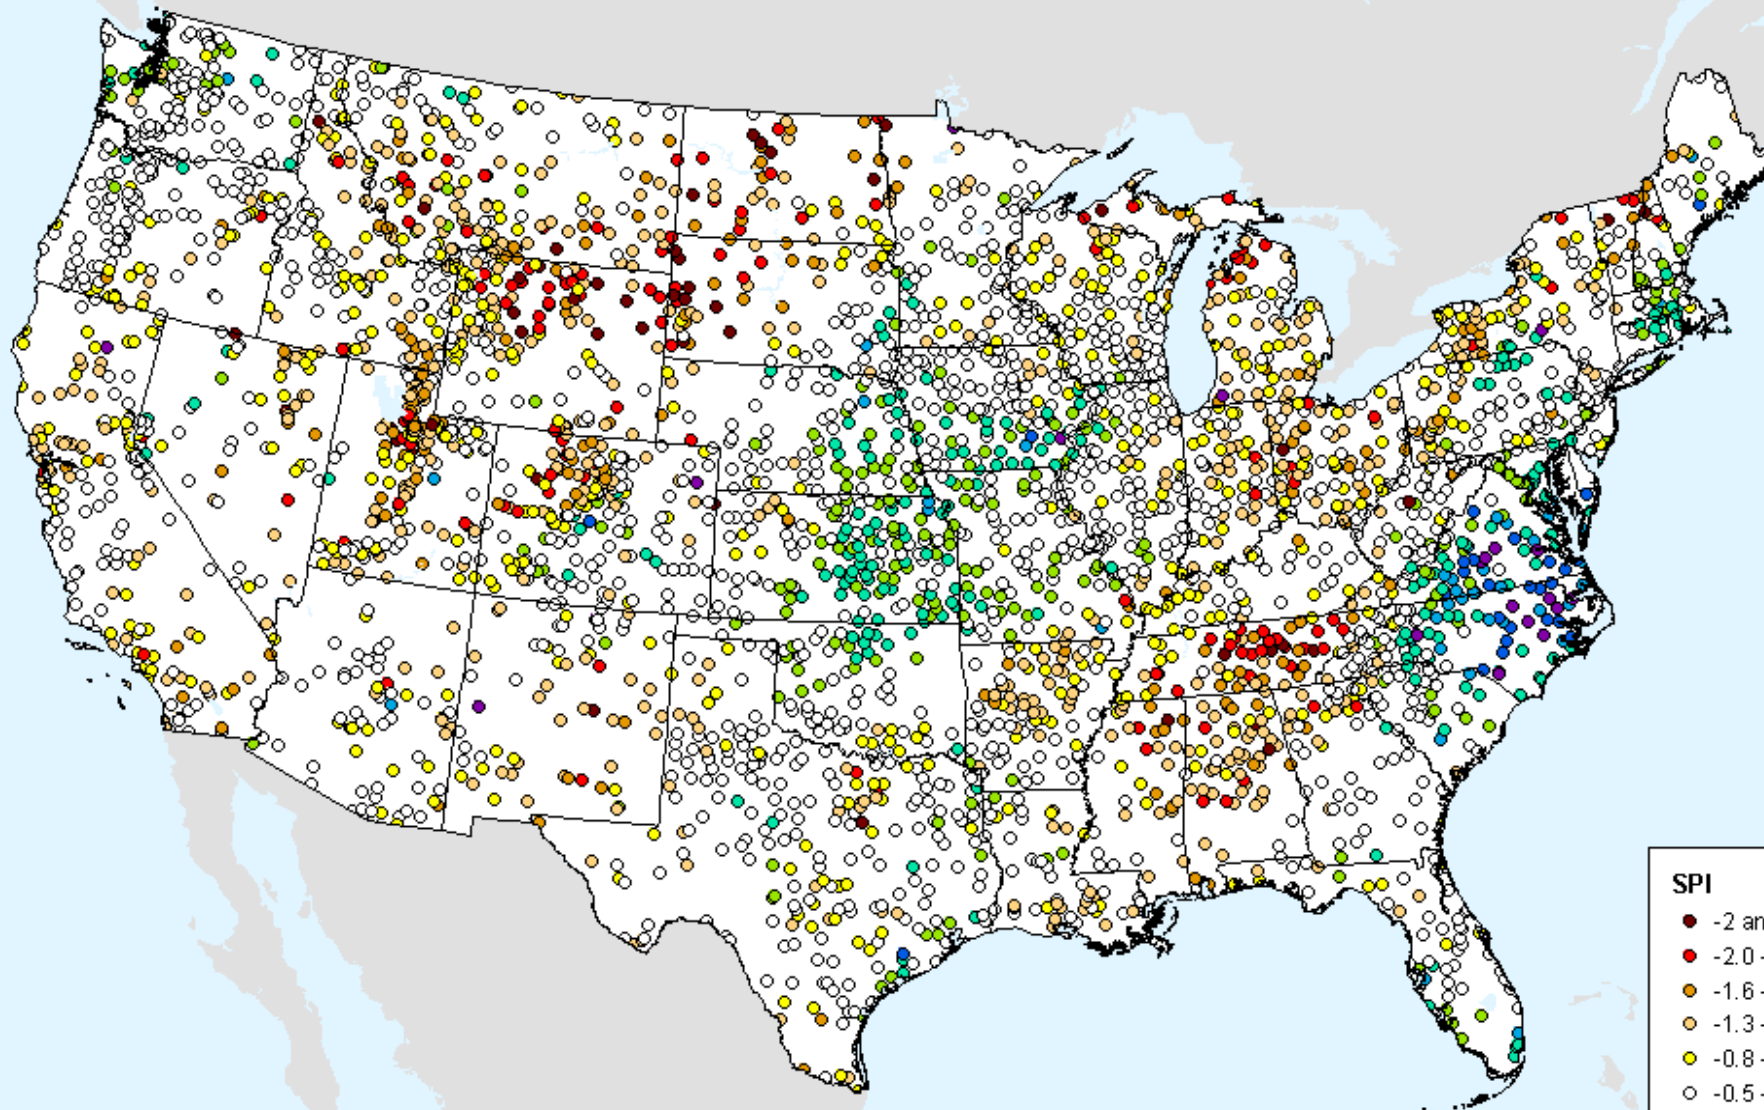

HPRCC 3-month SPI

As of: Tuesday, February 2, 2021

SPI

- -2 and Greater
- -2.0--1.6
- -1.6--1.3
- -1.3--0.8
- -0.8--0.5
- -0.5-0.5
- 0.5-0.8
- 0.8-1.3
- 1.3-1.6
- 1.6-2.0
- 2.0 and Greater