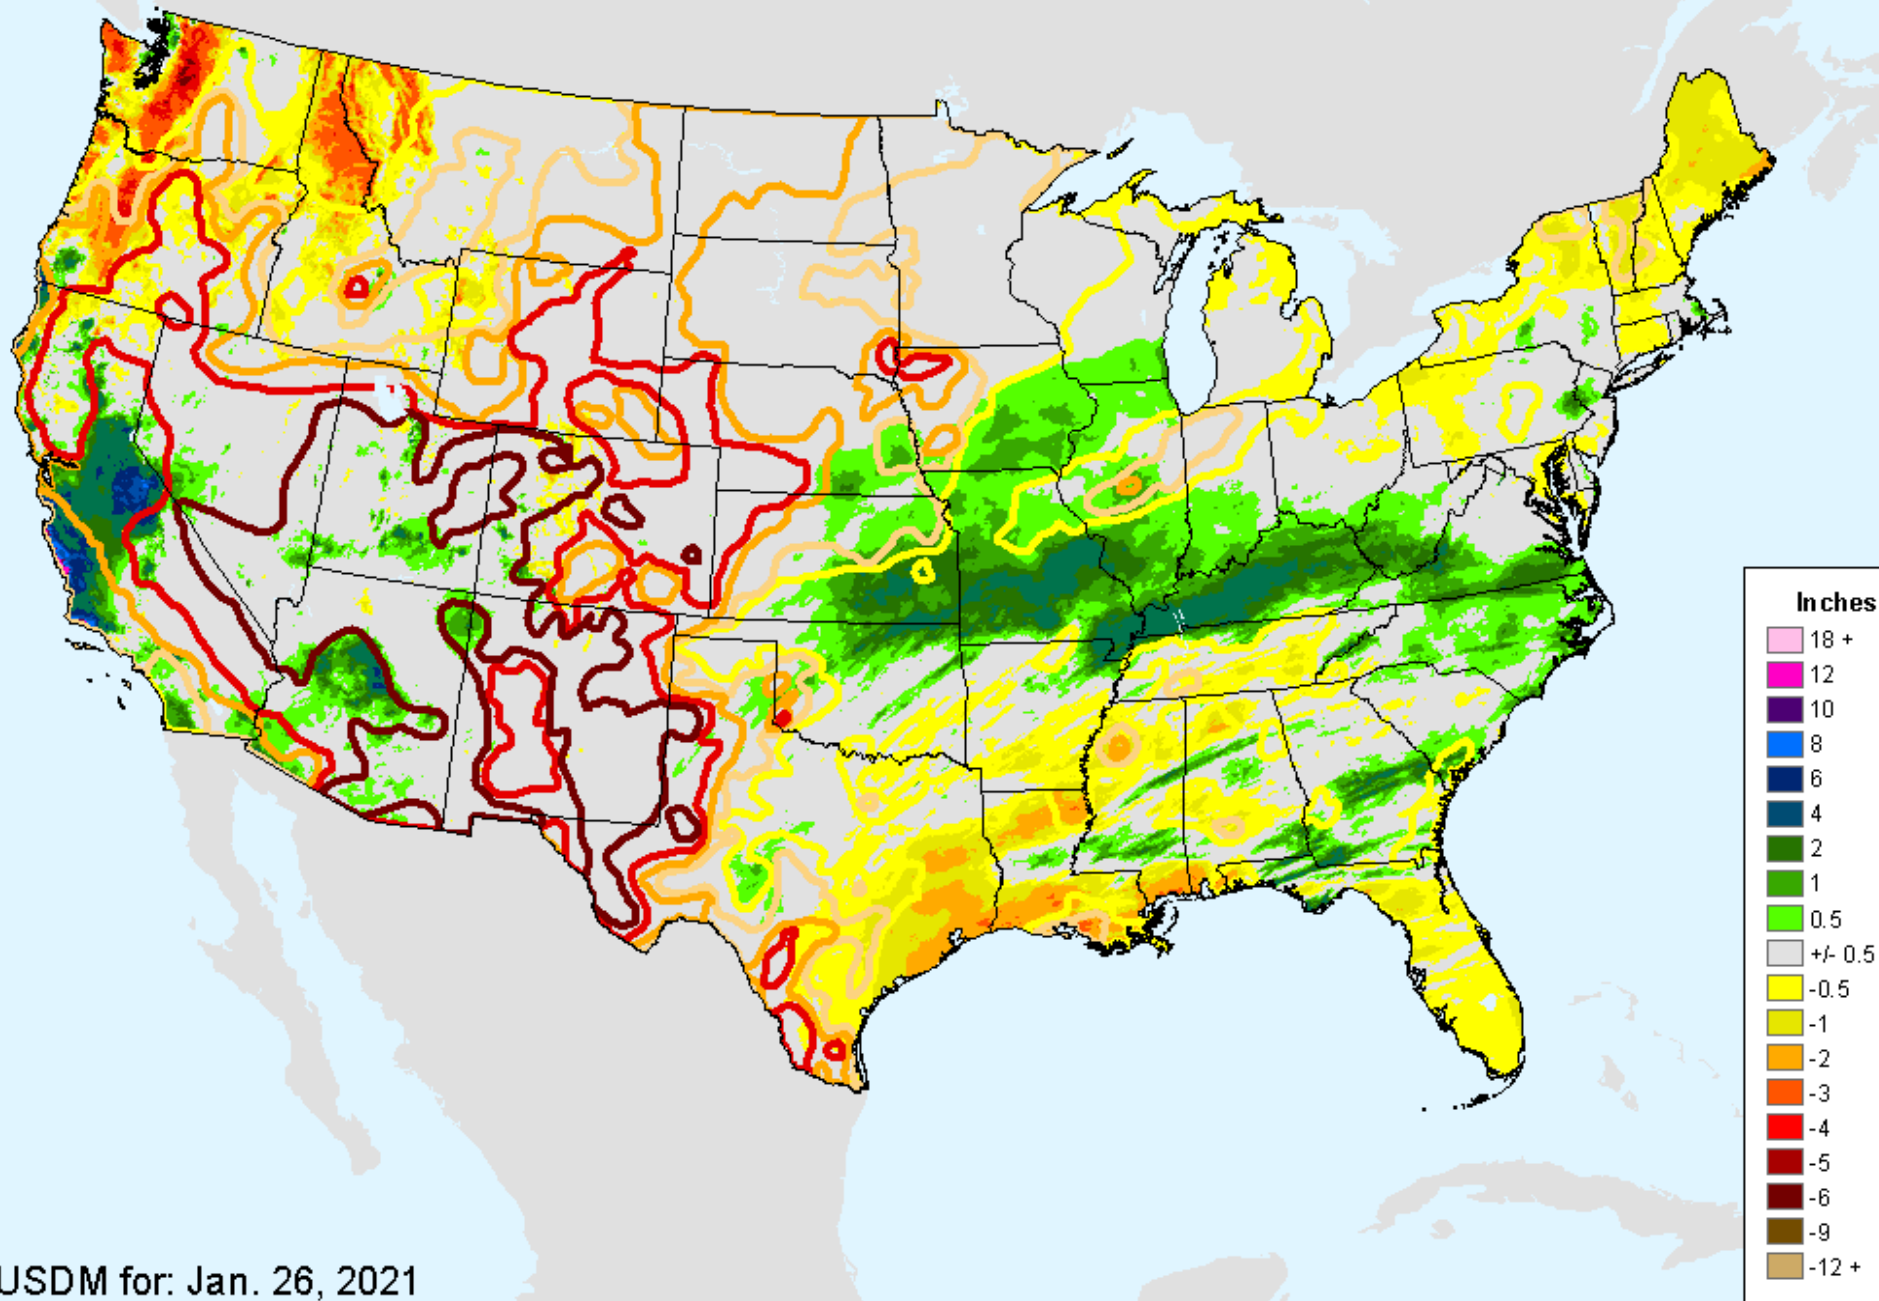

AHPS 7-Day Precipitation

As of: Tuesday, February 2, 2021

AHPS 7-Day Precipitation

As of: Tuesday, February 2, 2021

USDM for: Jan. 26, 2021

AHPS 14-Day Precip Departure

As of: Tuesday, February 2, 2021

USDM for: Jan. 26, 2021