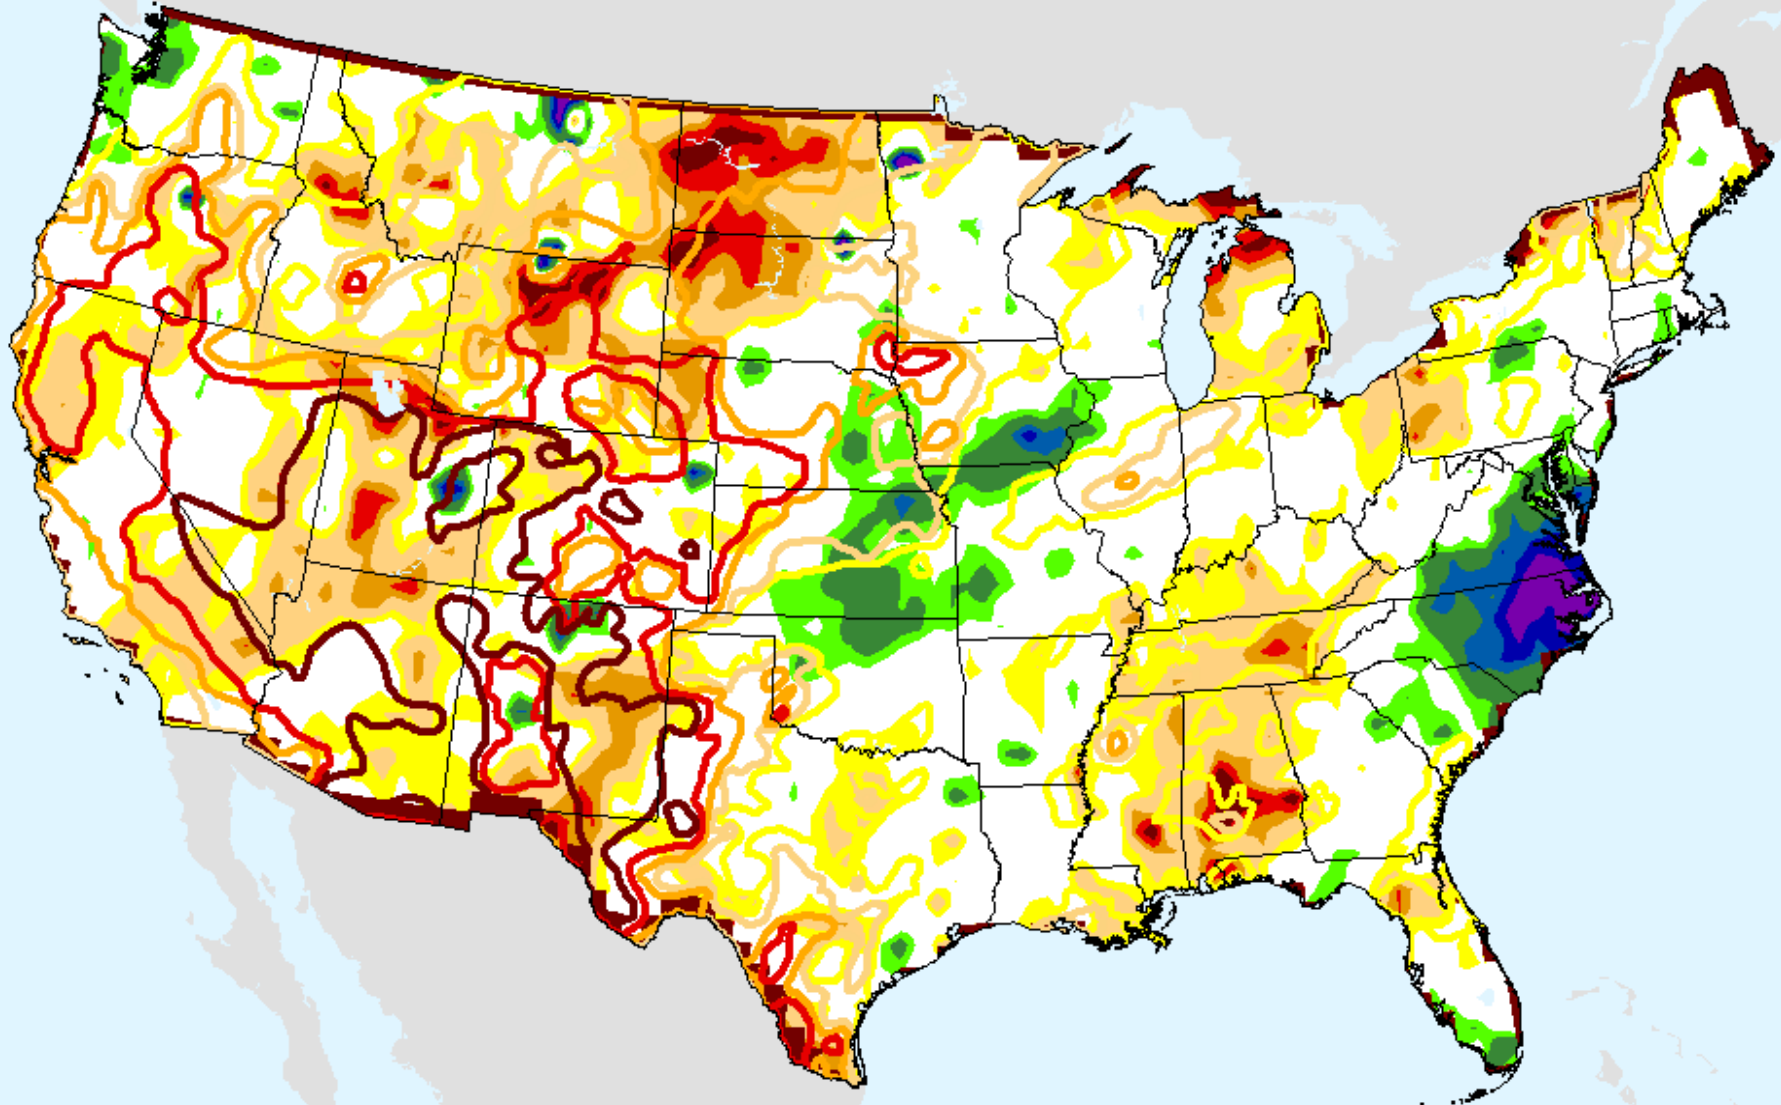

CPC 3-month SPI

As of: Tuesday, February 2, 2021

USDM for: Jan. 26, 2021

SPI (USDM)