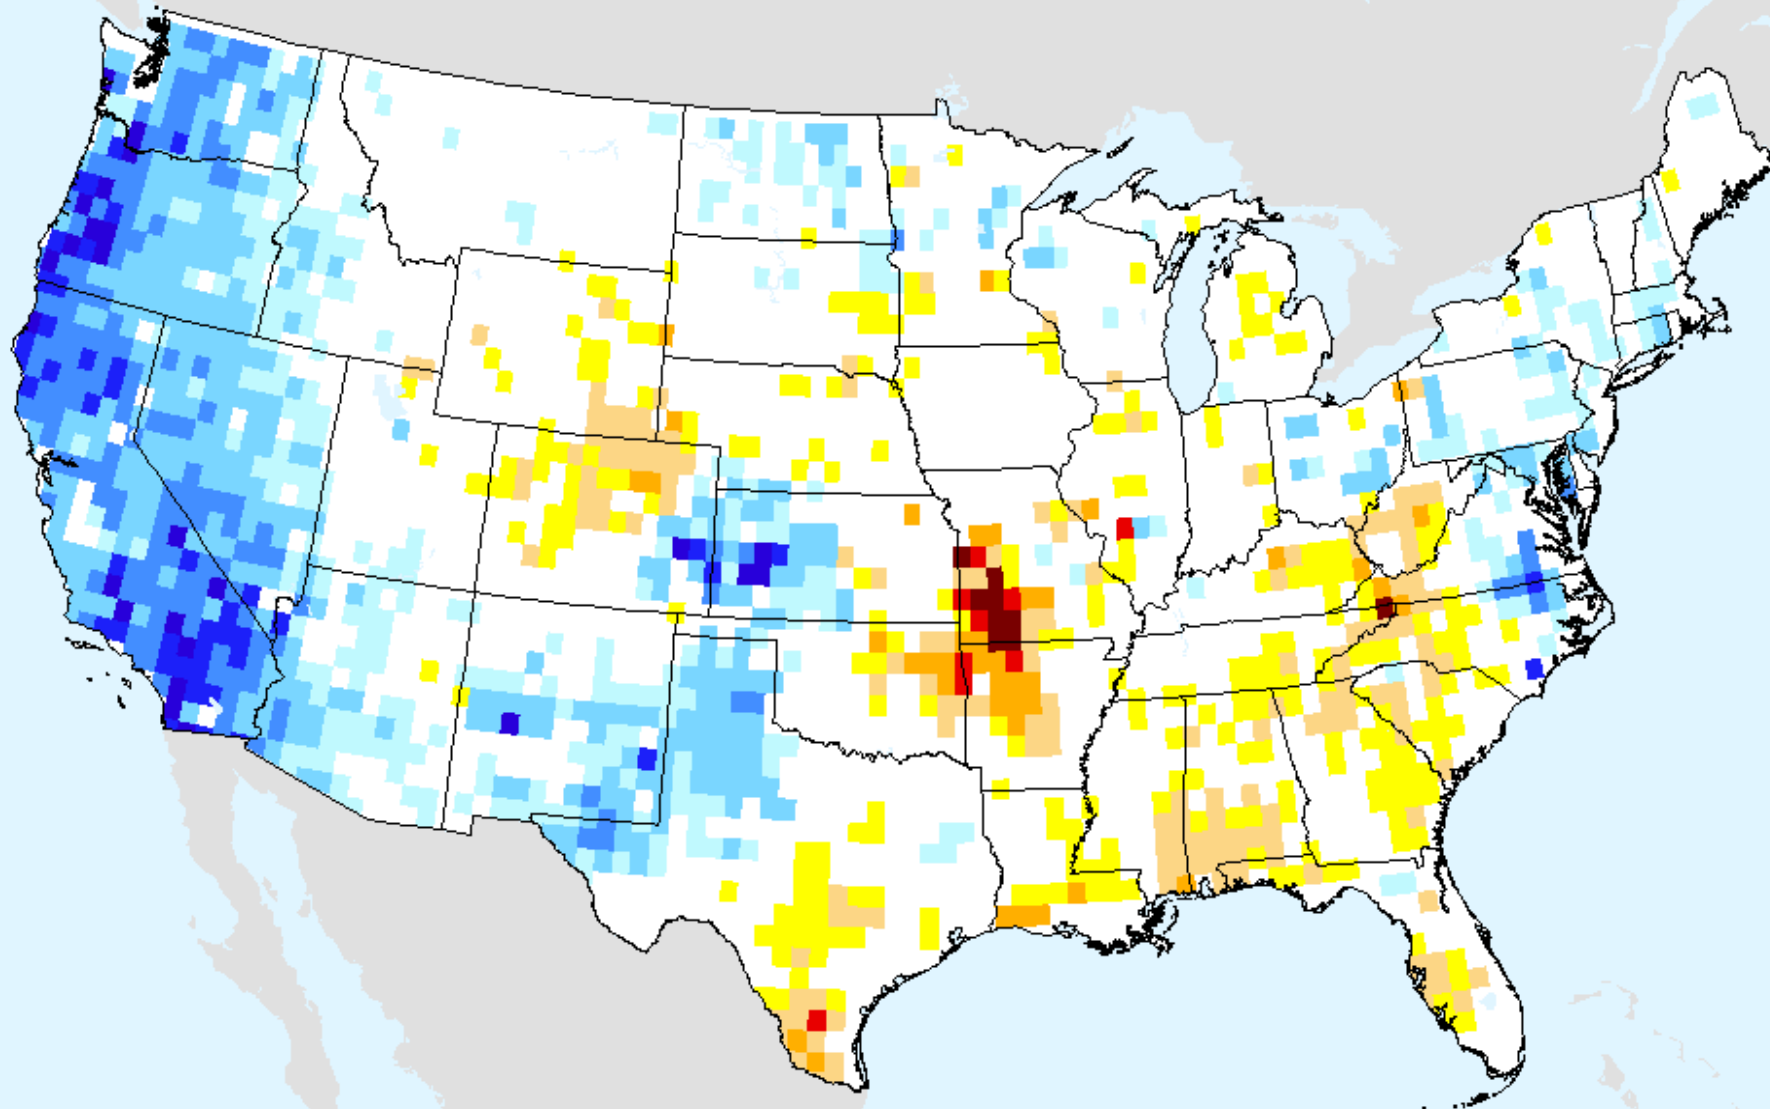

AIRS-Based Retrieved Surface Air Temperature 7 Day

As of: Tuesday, February 2, 2021