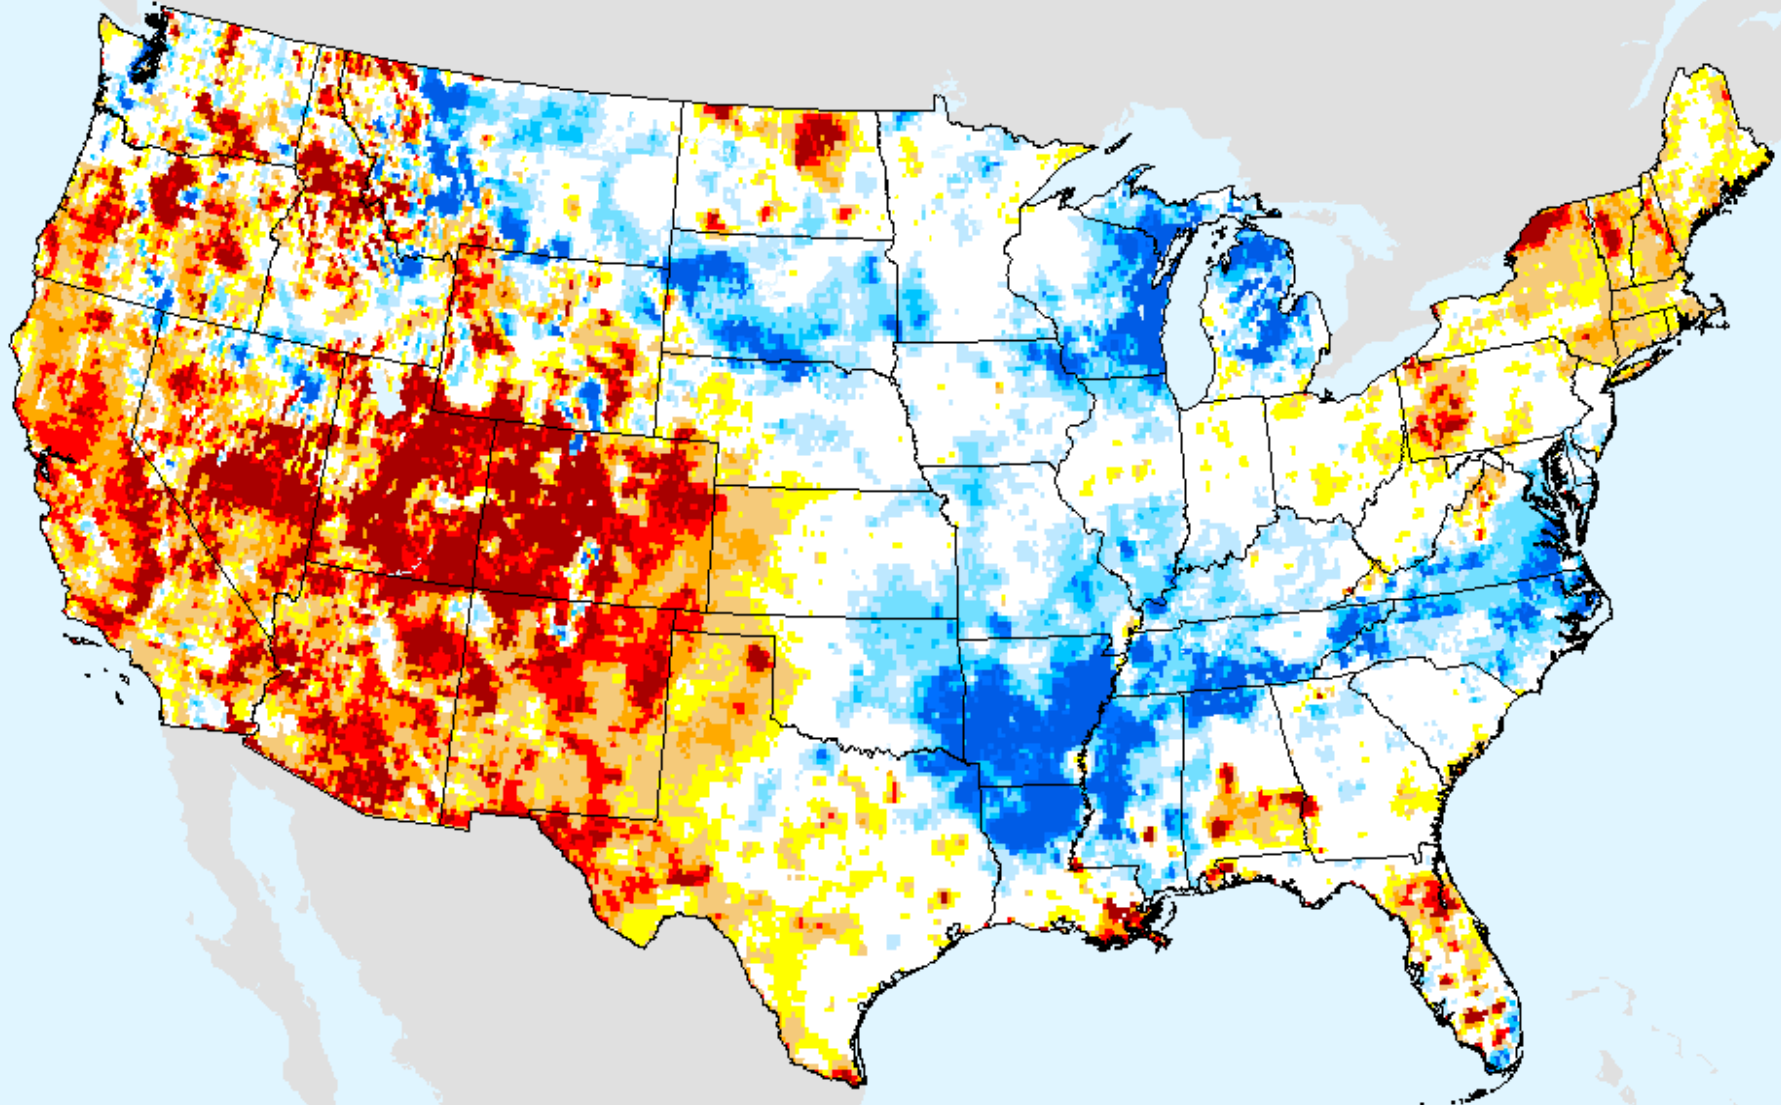

GRACE-Based Shallow Groundwater Drought Indicator

As of: Tuesday, February 2, 2021