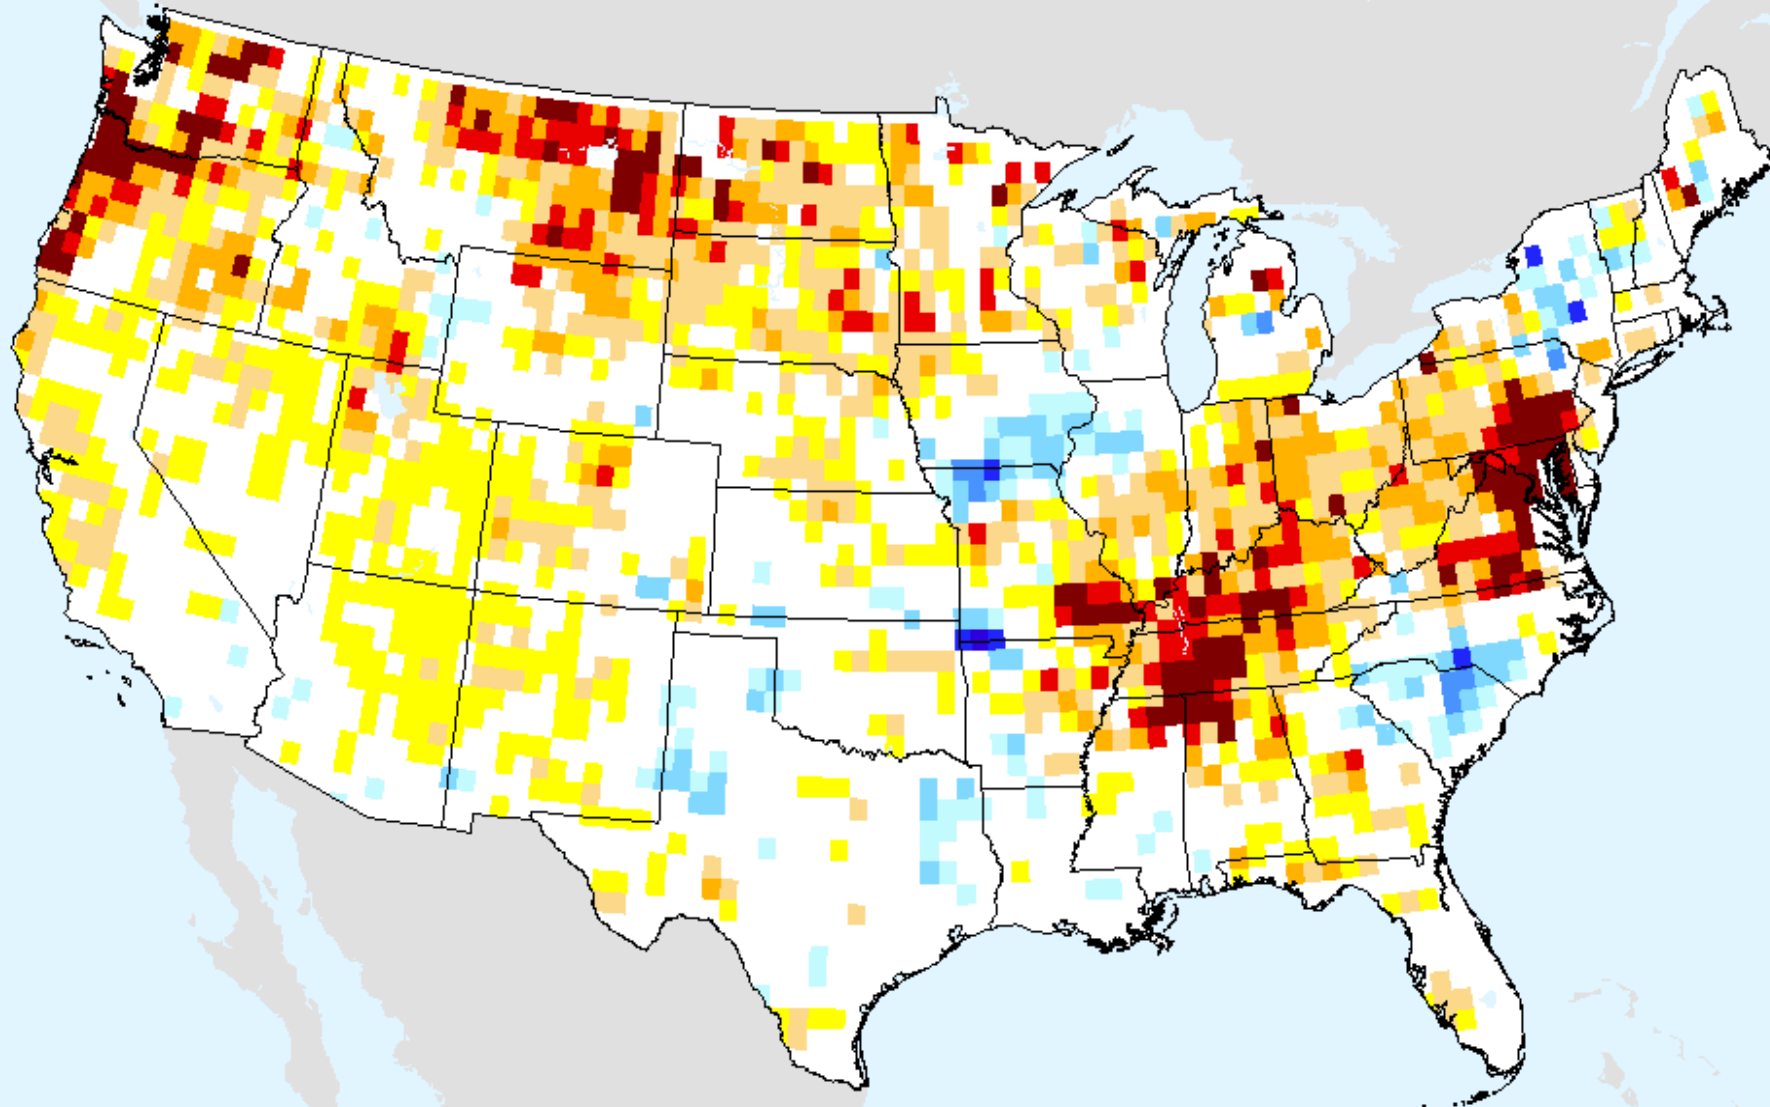

As of: Tuesday, February 2, 2021

AIRS-Based Surface Relative Humidity 14 Day

As of: Tuesday, February 2, 2021

AIRS-Based Surface Relative Humidity 28 Day

As of: Tuesday, February 2, 2021

AIRS-Based Retrieved Surface Air Temperature 7 Day