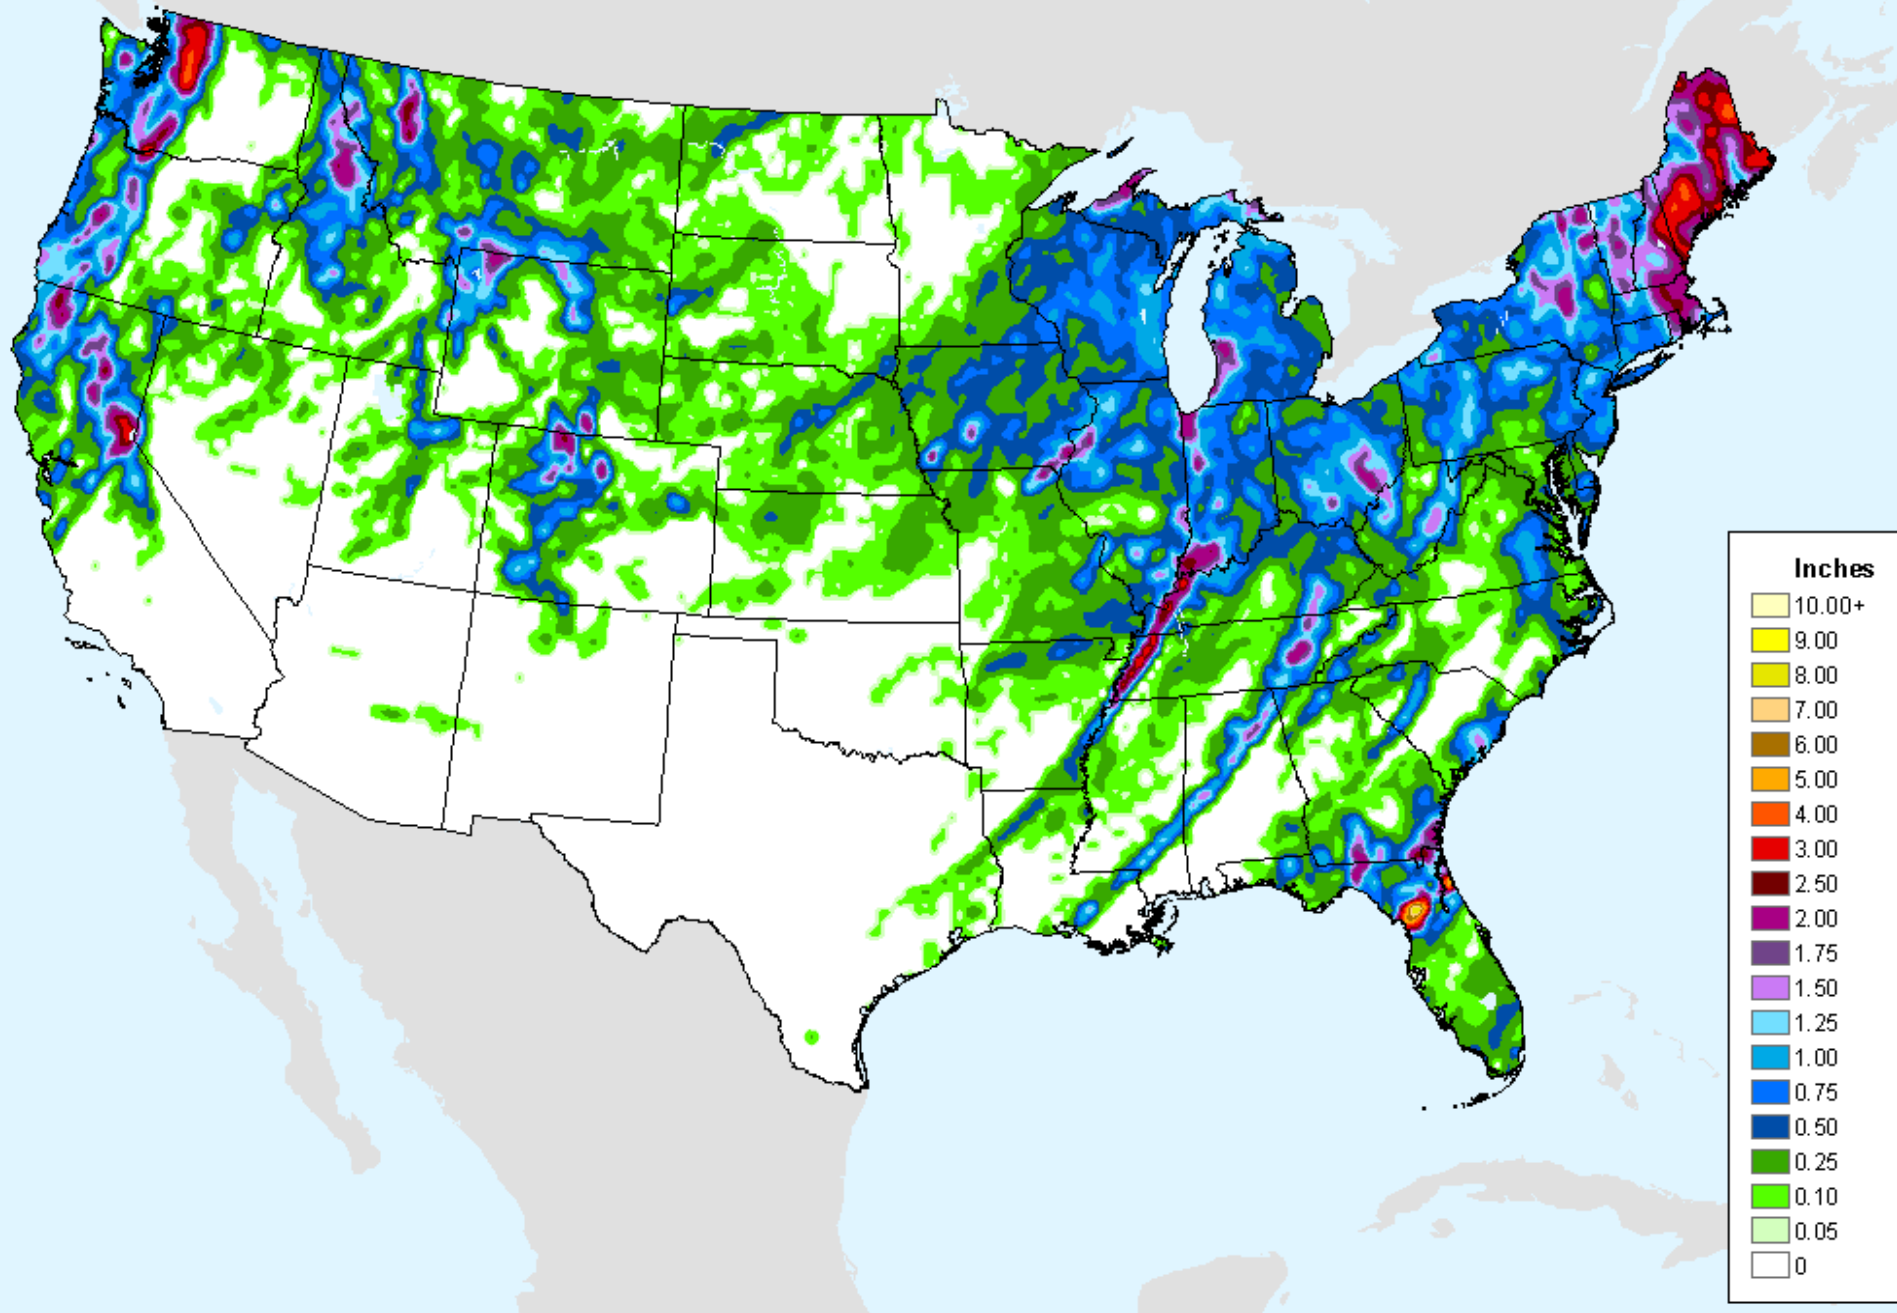

GFS (00z) 7-Day Precip Forecast

As of: Tuesday, February 2, 2021