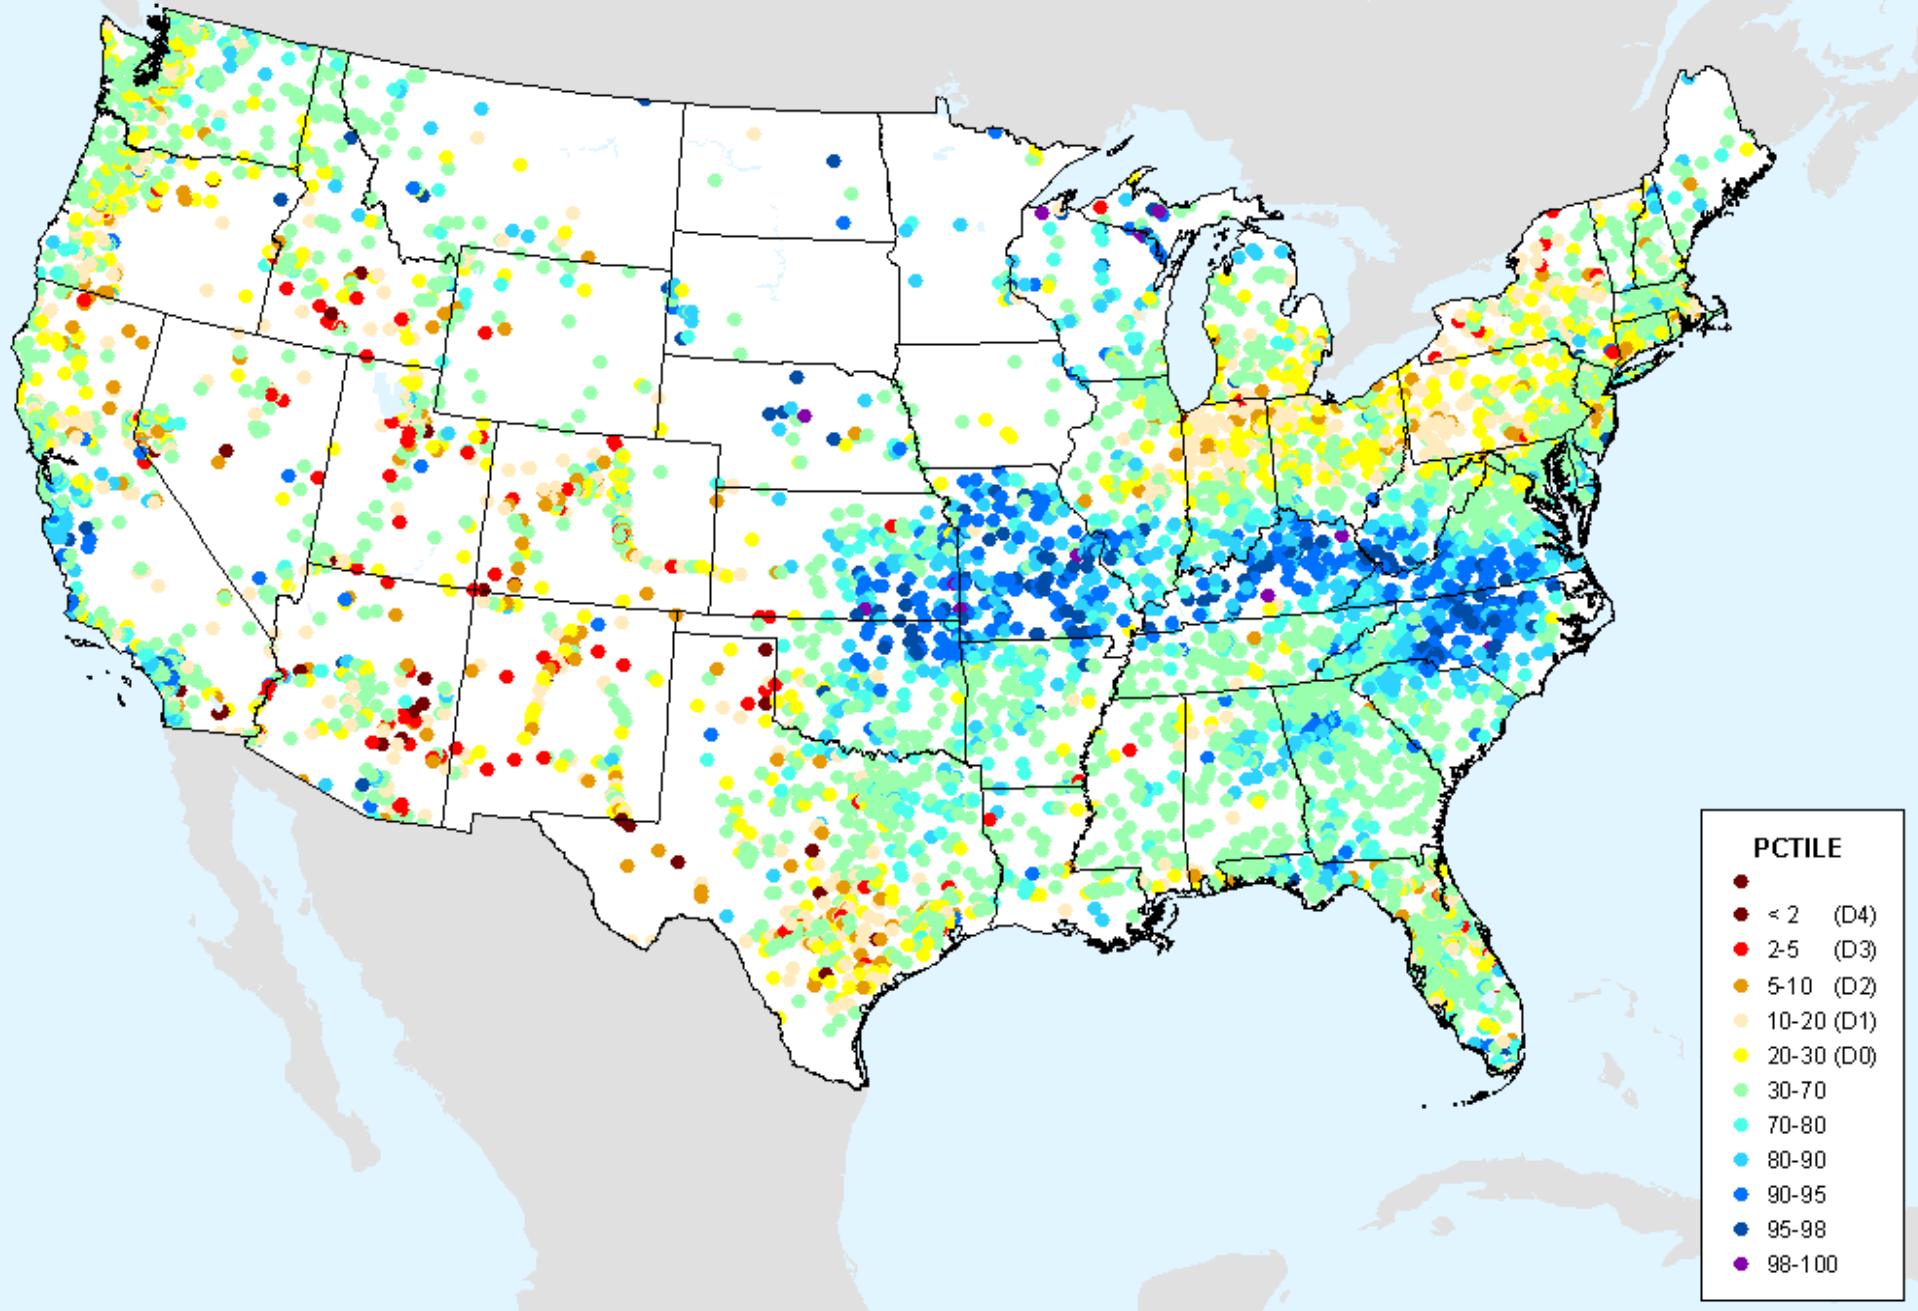

As of: Tuesday, February 2, 2021

USGS 7-Day Avg Streamflow

As of: Tuesday, February 2, 2021

USDM for: Jan. 26, 2021

USGS 7-Day Avg Streamflow

As of: Tuesday, February 2, 2021

USGS 28-Day Avg Streamflow

As of: Tuesday, February 2, 2021