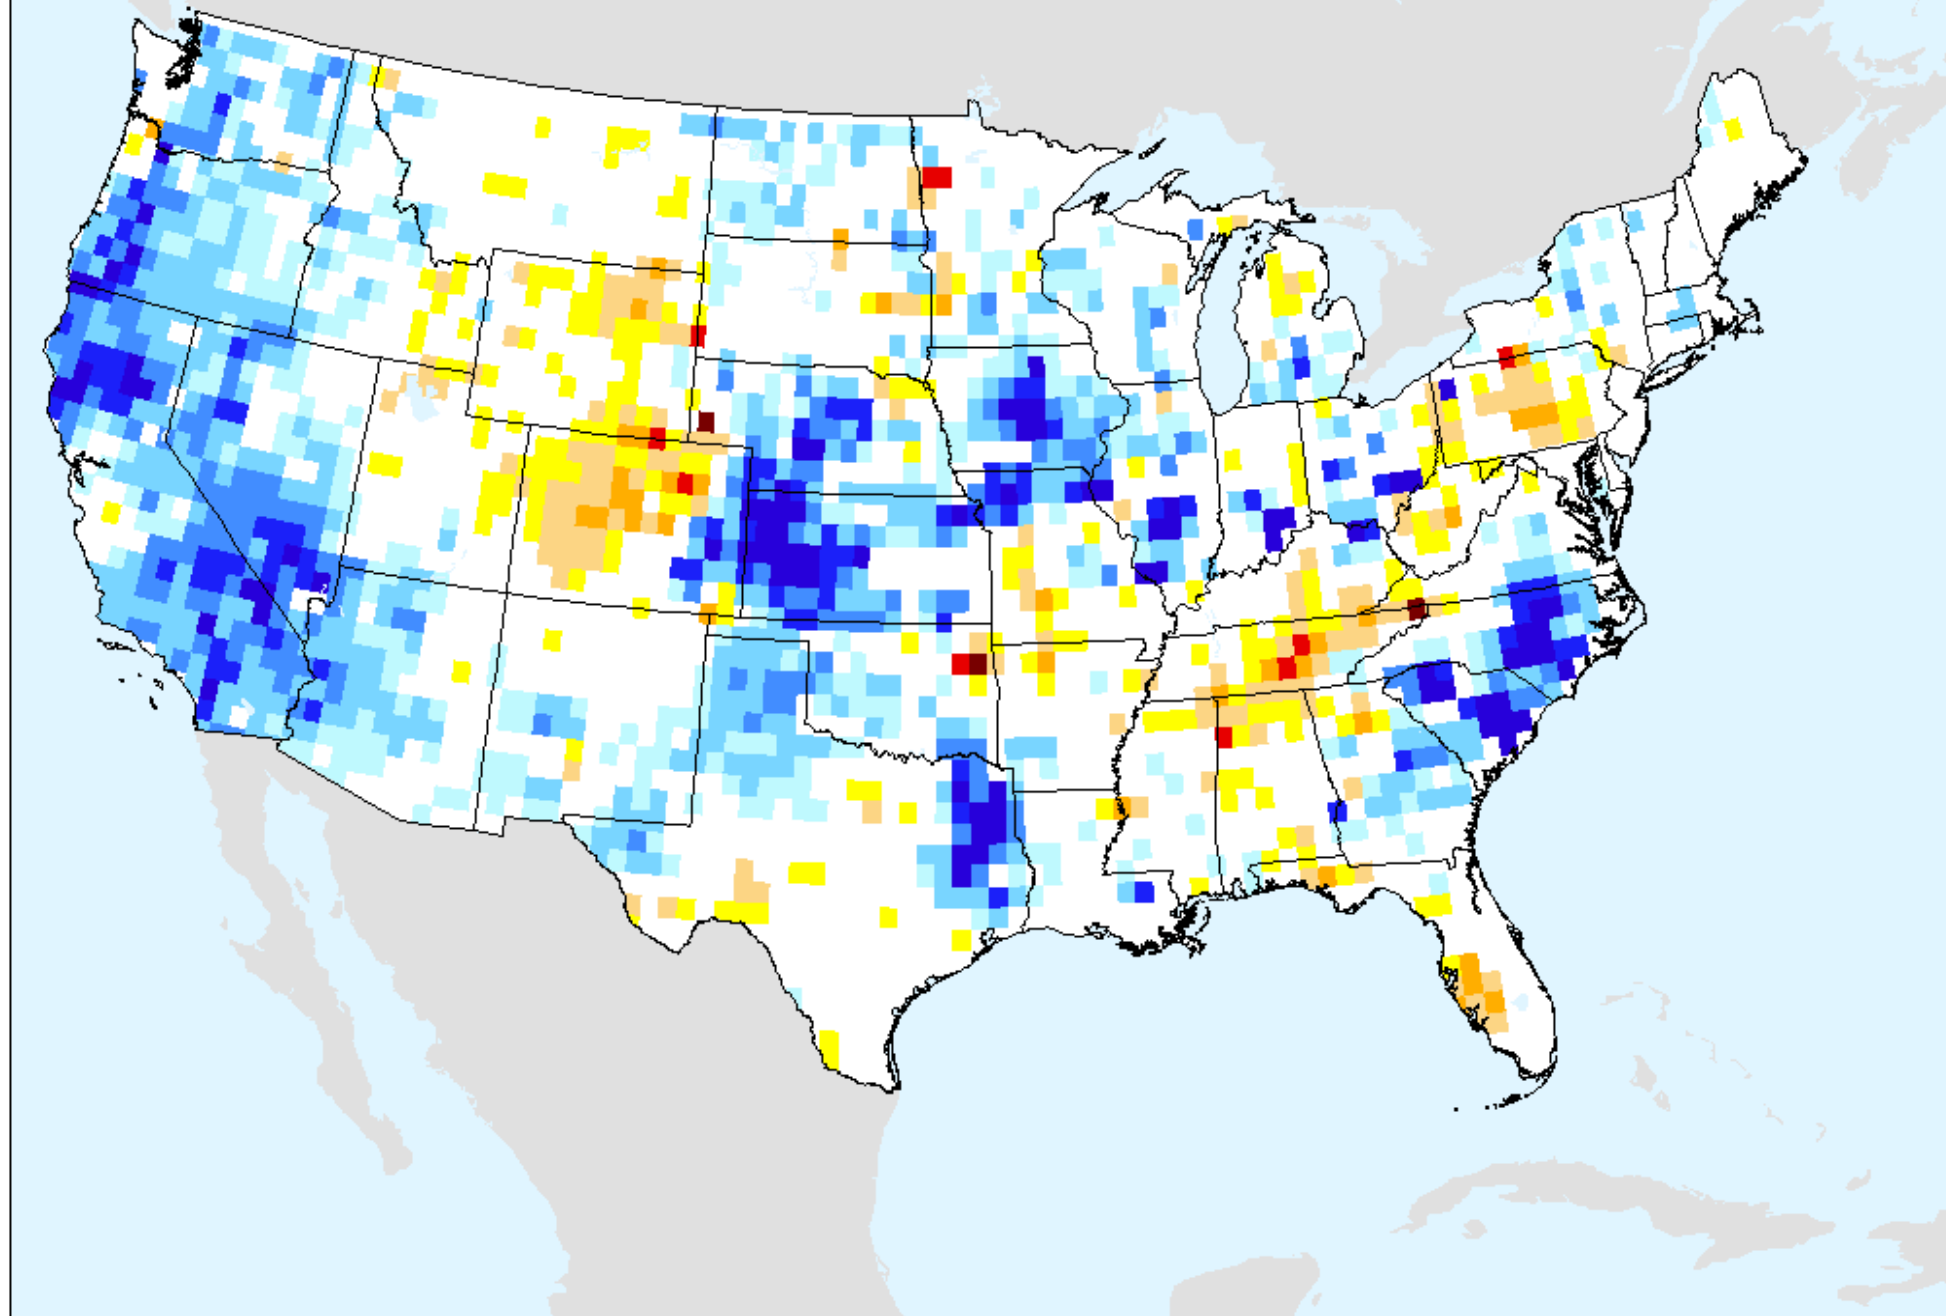

AIRS-Based Vapor Pressure Deficit 7 Day

As of: Tuesday, February 2, 2021