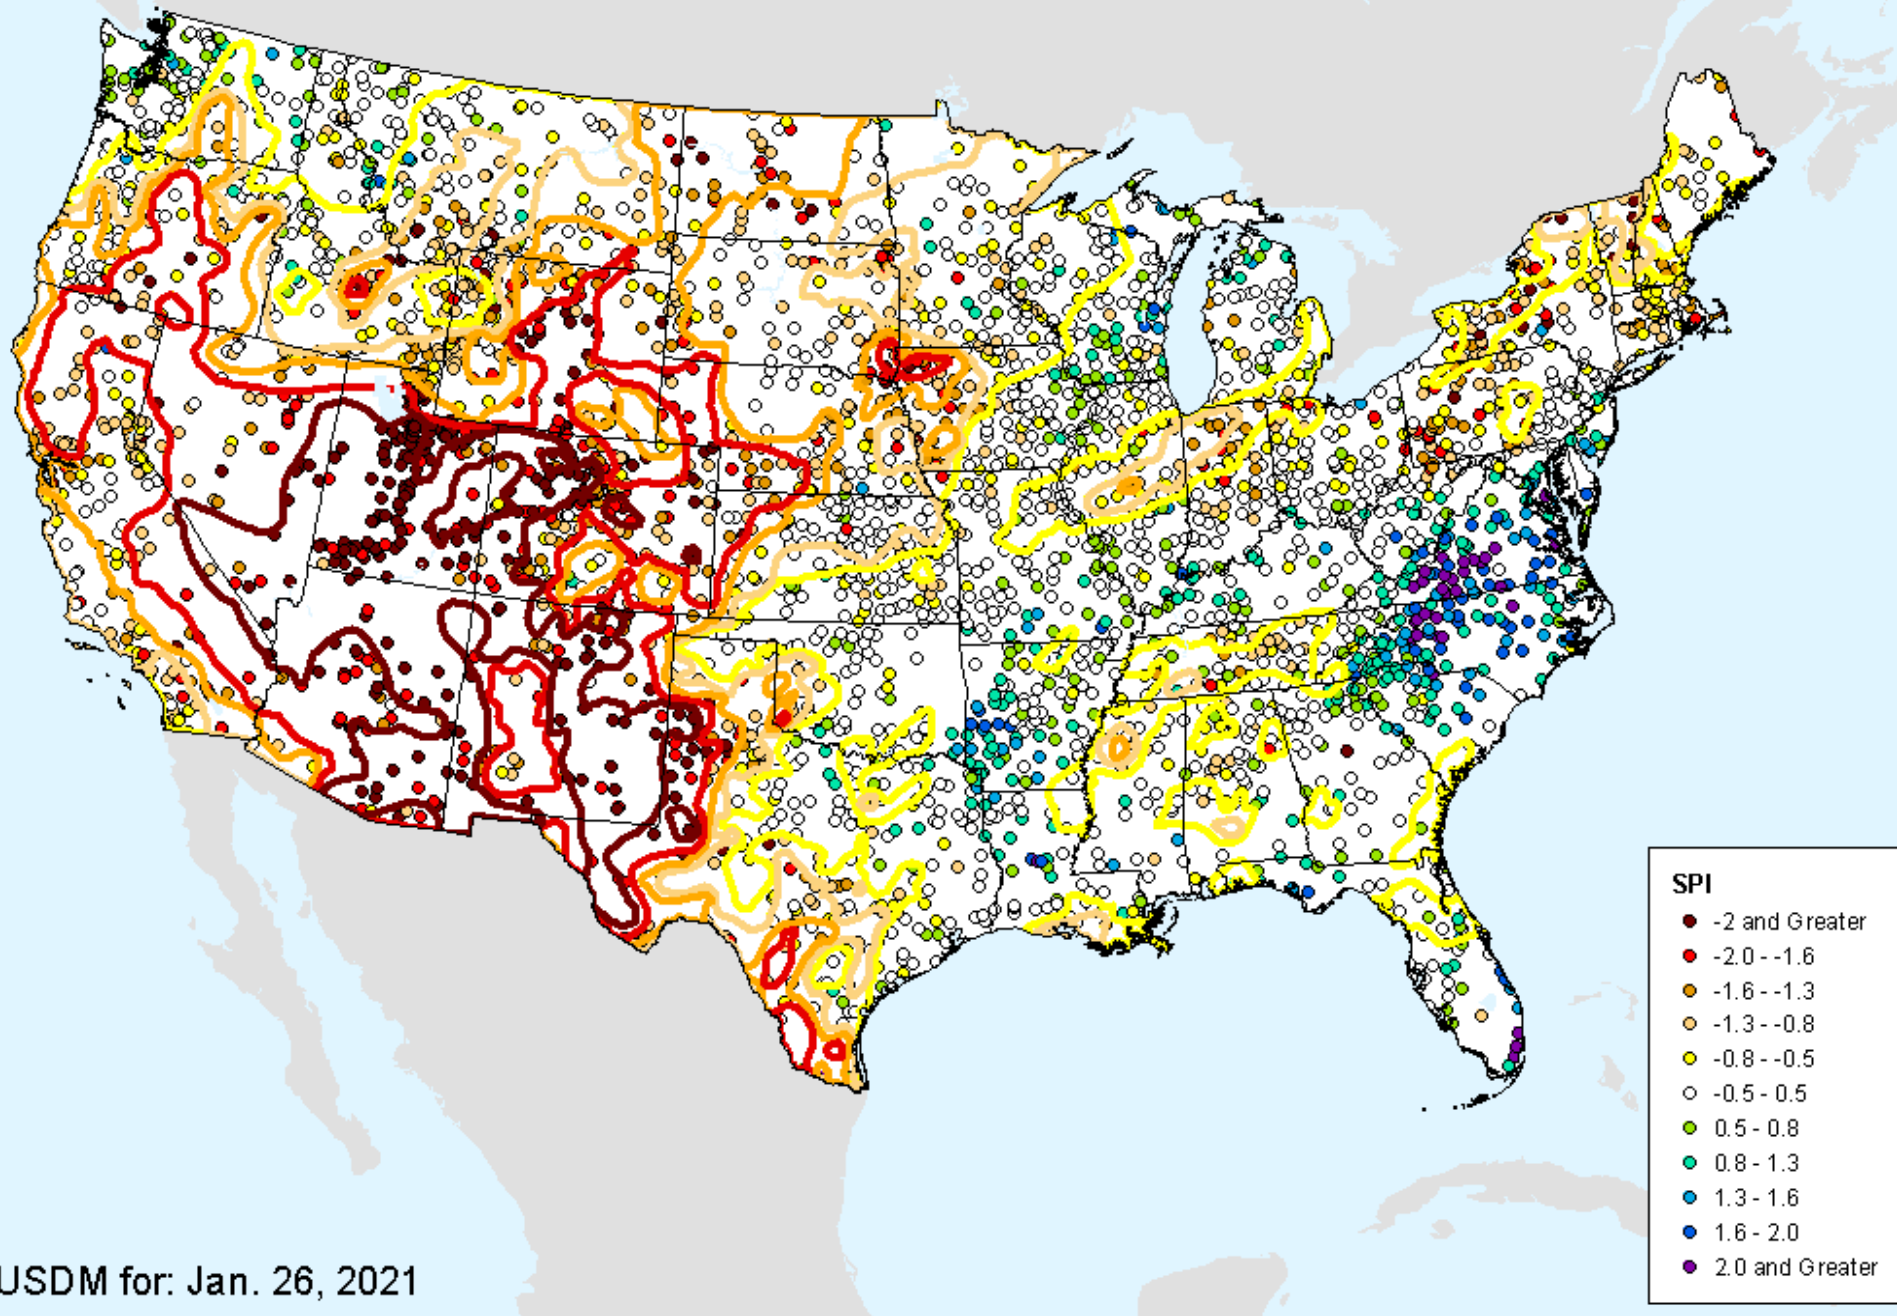

HPRCC 9-month SPI

As of: Tuesday, February 2, 2021

USDM for: Jan. 26, 2021