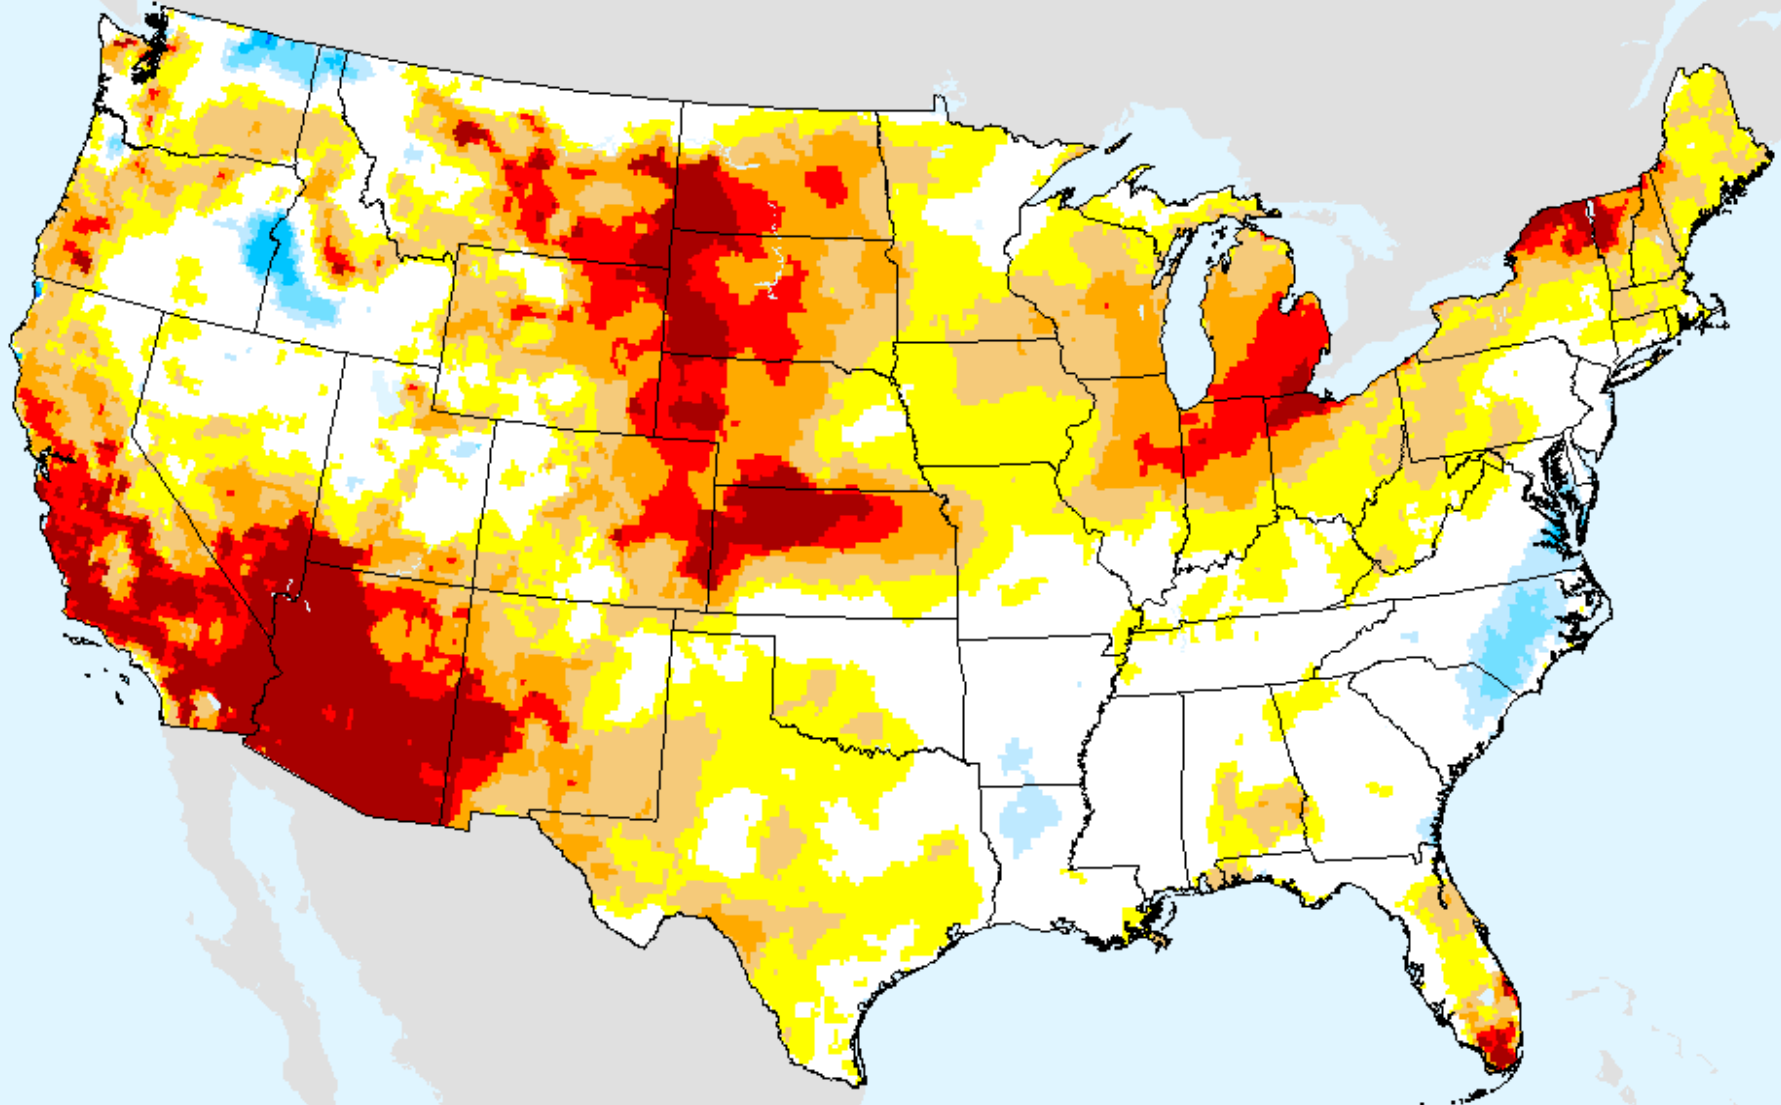

EDDI 12-week

As of: Tuesday, February 2, 2021

USDM for: Jan. 26, 2021

EDDI 12-week

As of: Tuesday, February 2, 2021

Vegetation Drought Response Index (VegDRI)

As of: Tuesday, February 2, 2021

USDM for: Jan. 26, 2021