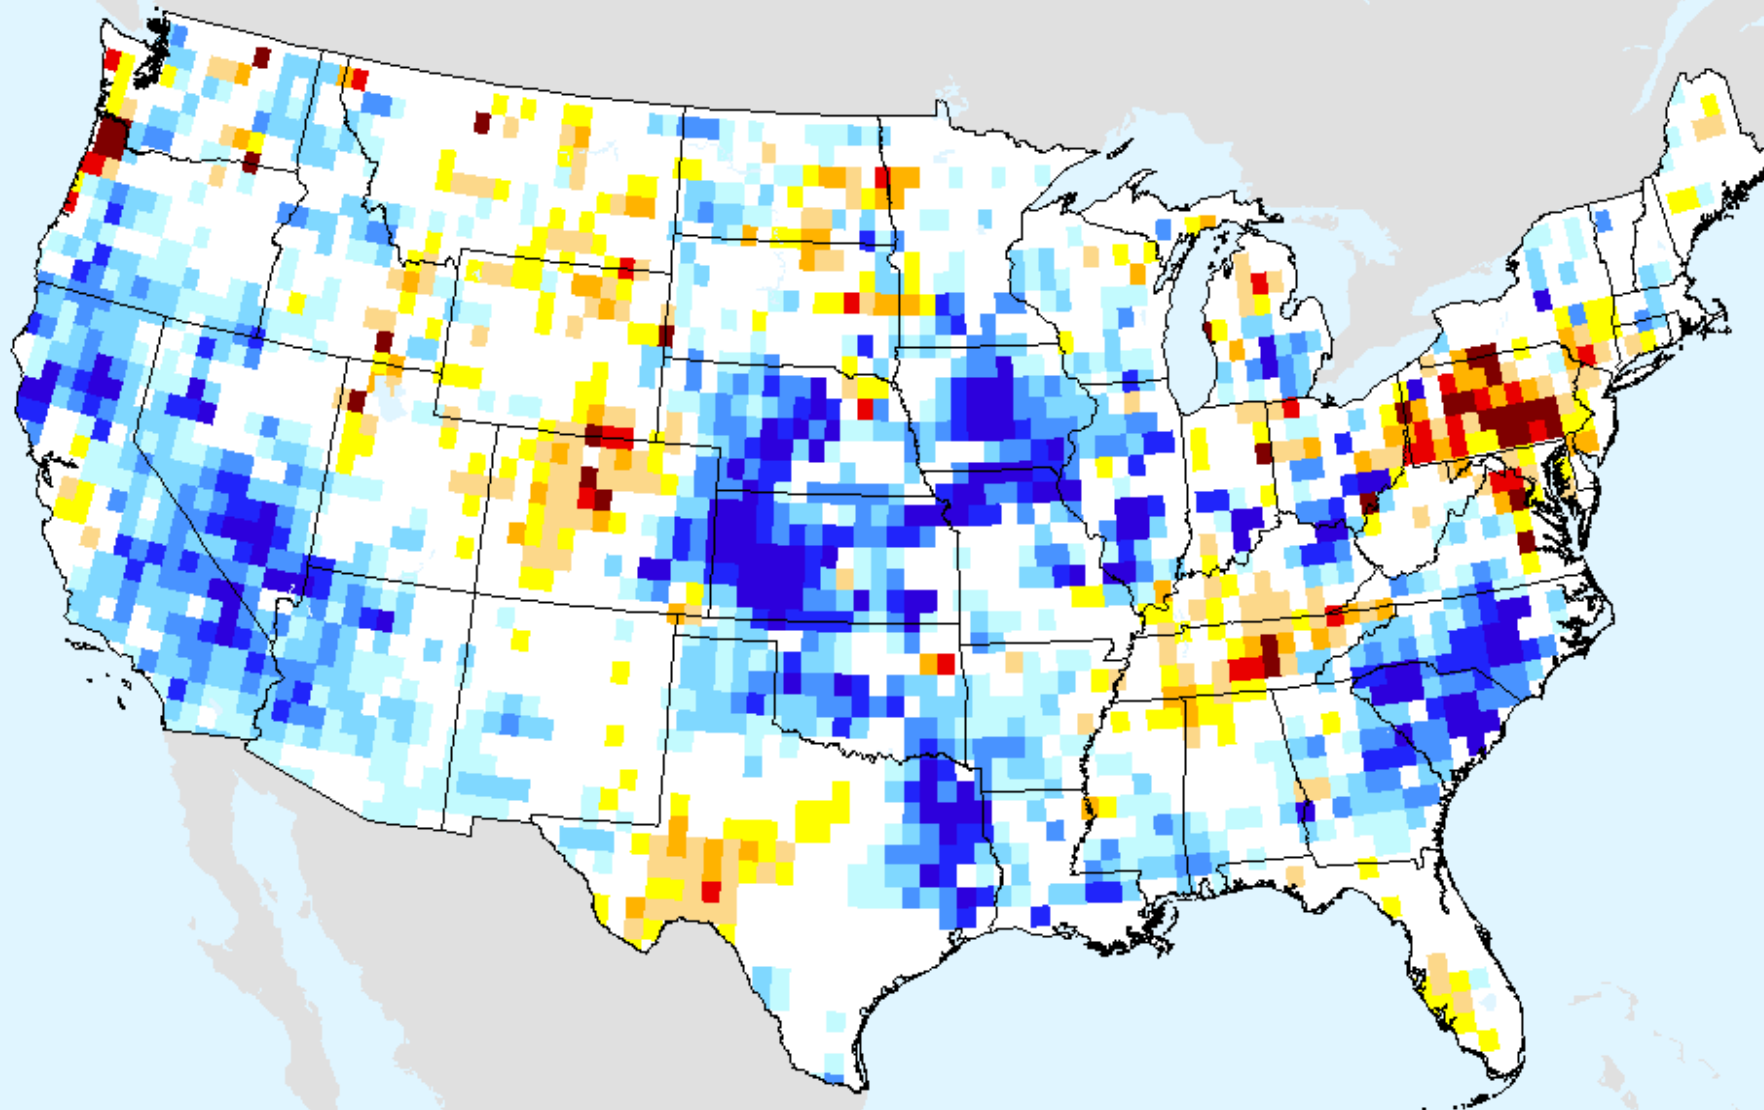

AIRS-Based Surface Relative Humidity 7 Day

As of: Tuesday, February 2, 2021