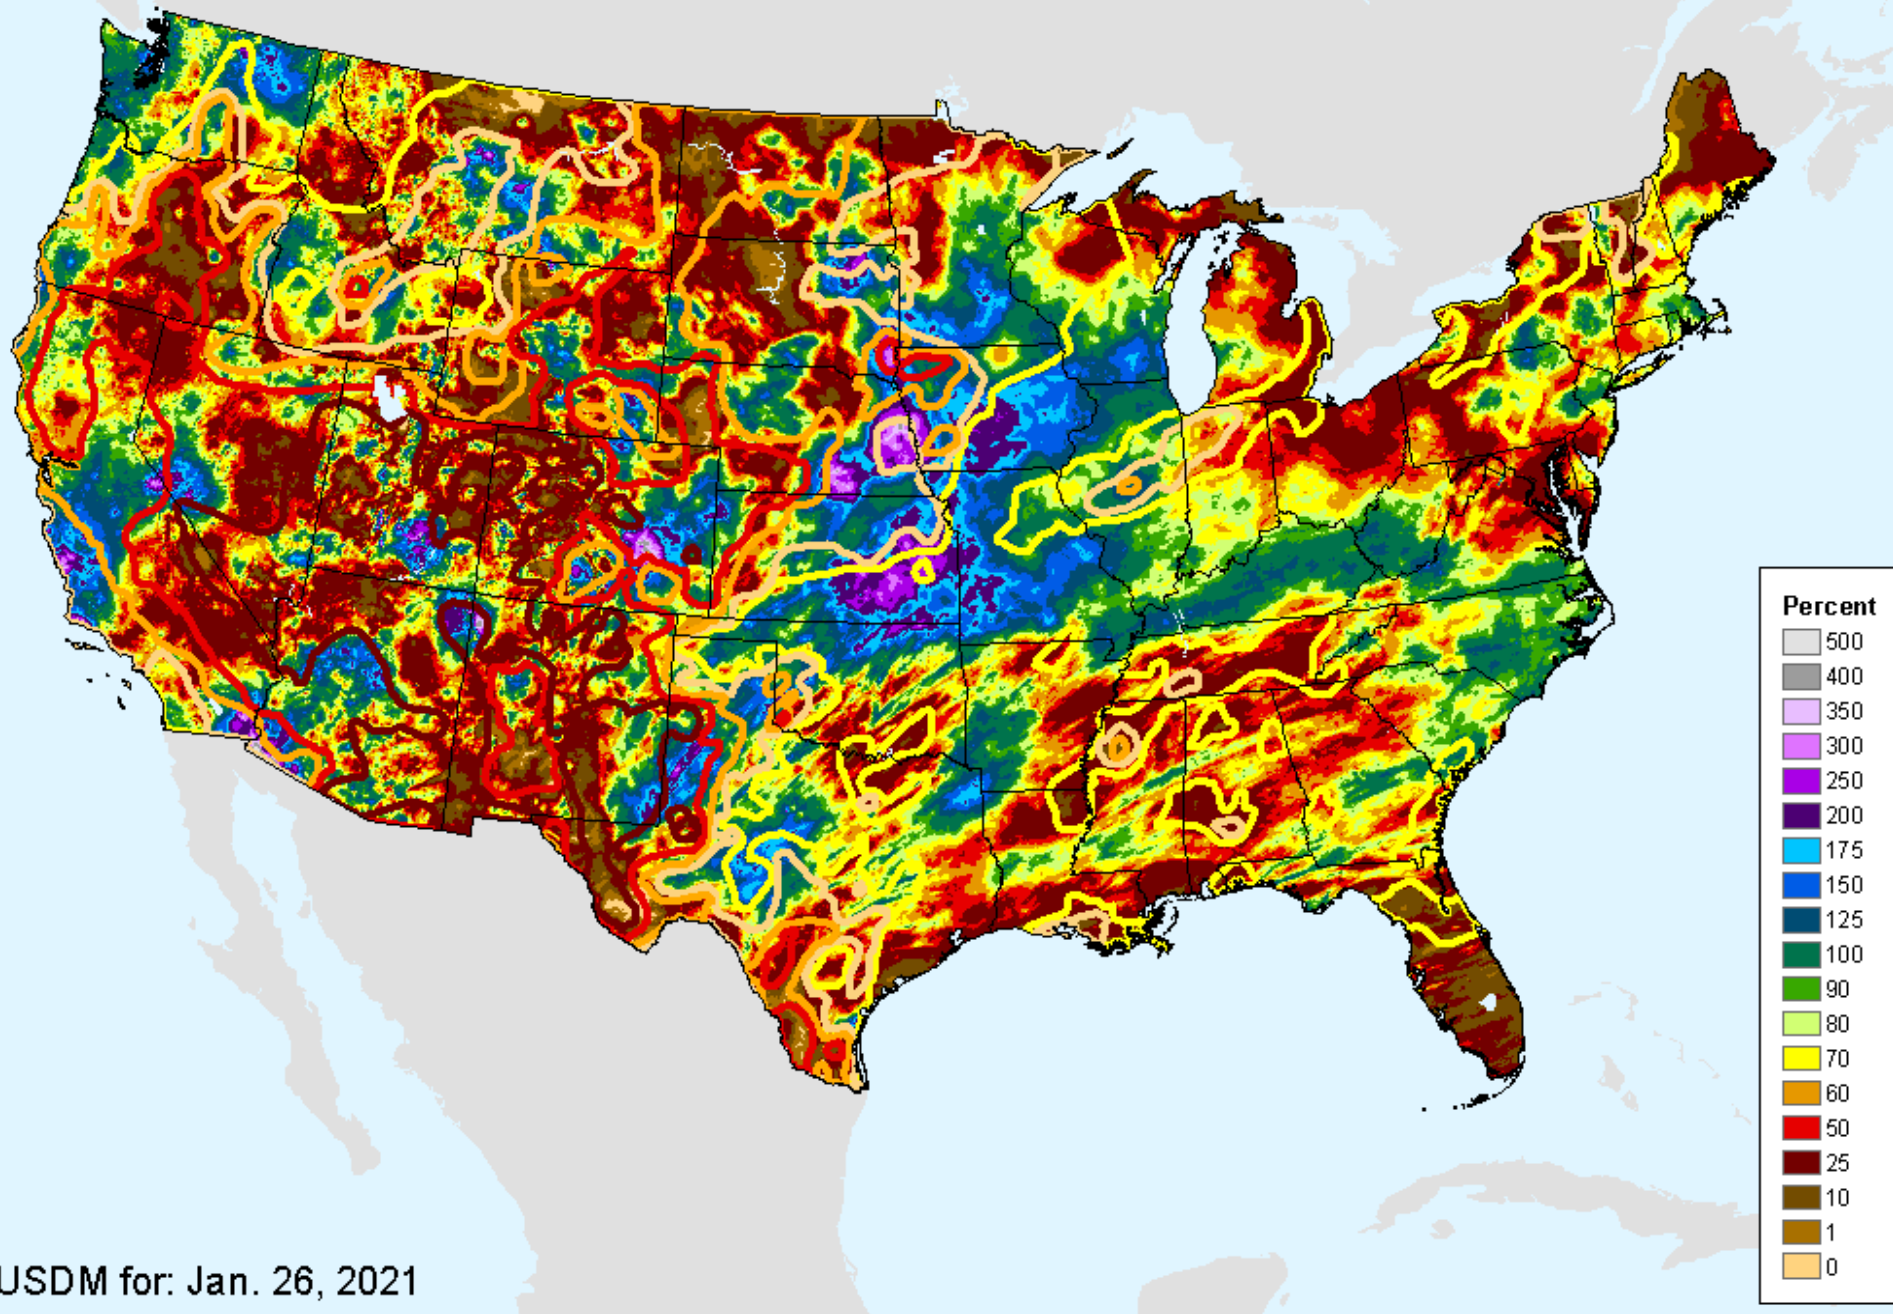

AHPS 30-Day Pct of Normal Pcp

As of: Tuesday, February 2, 2021

USDM for: Jan. 26, 2021