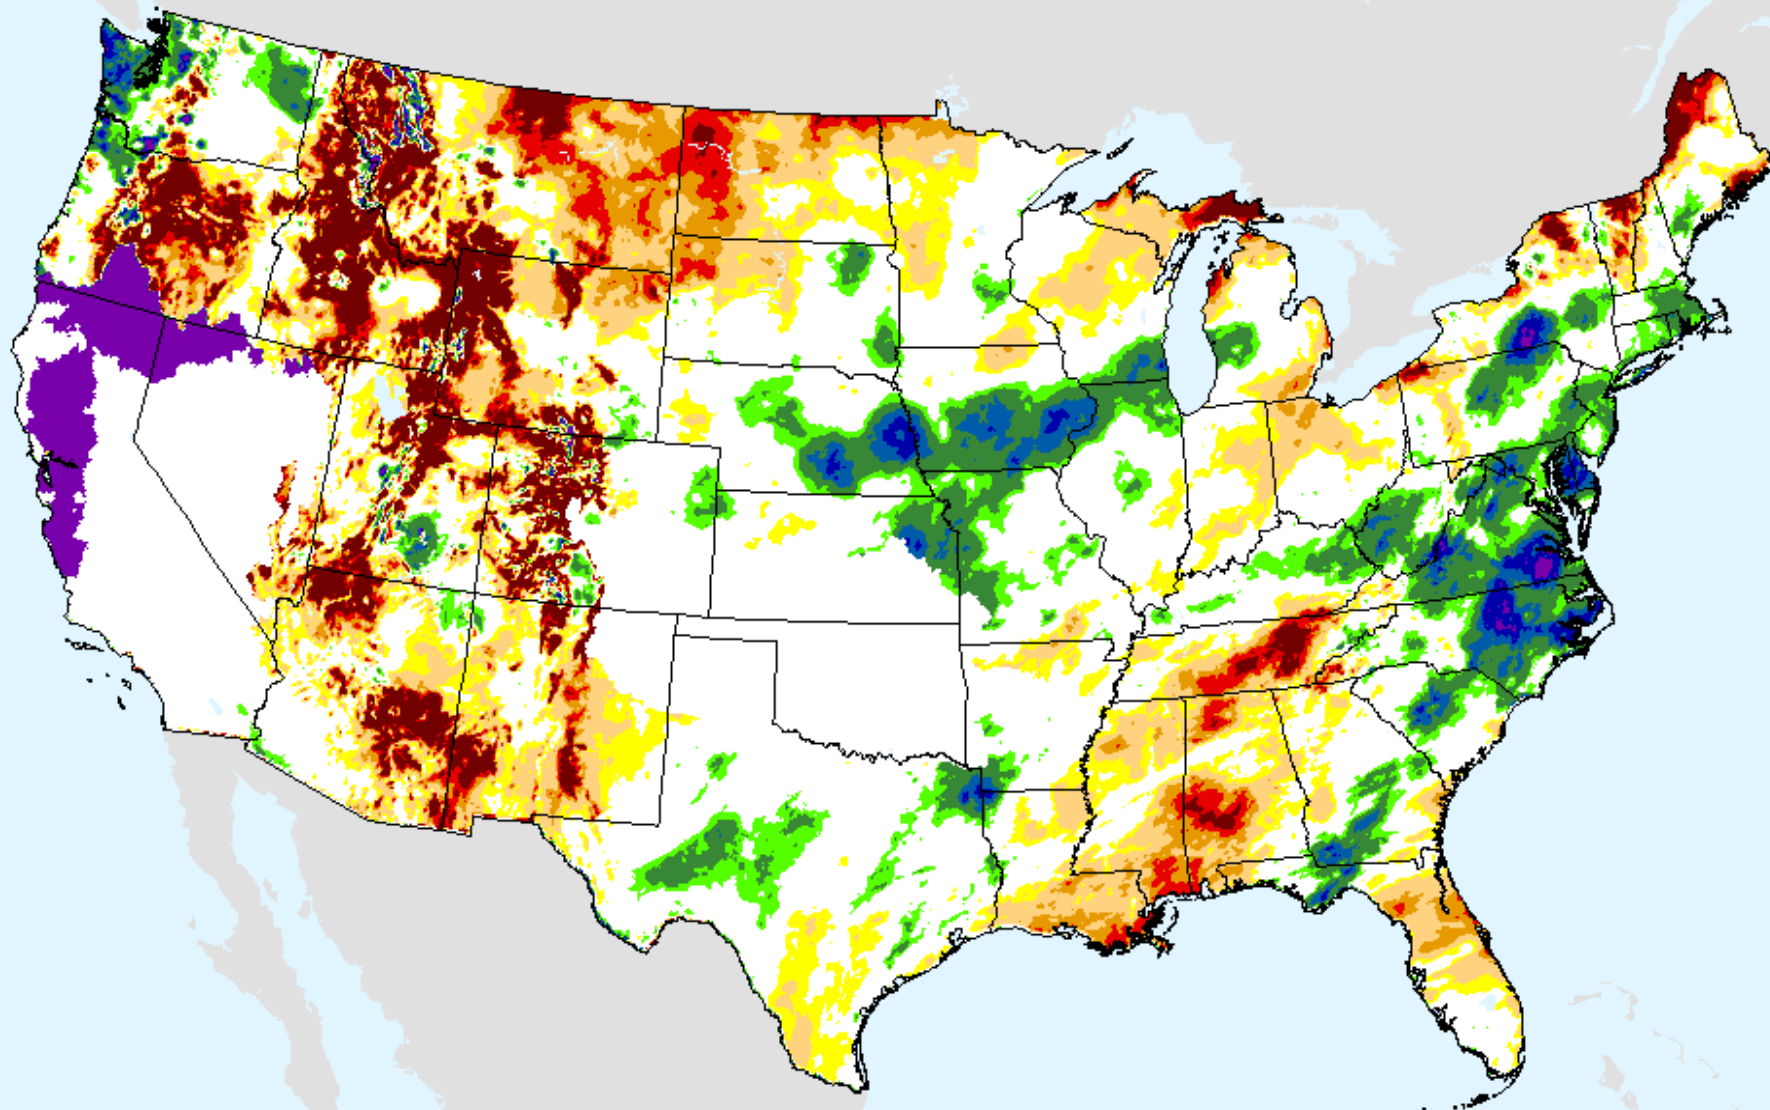

AHPS 2-month SPEI

As of: Tuesday, February 2, 2021

USDM for: Jan. 26, 2021

SPEI (USDM)

AHPS 2-month SPEI

As of: Tuesday, February 2, 2021

SPEI (USDM)

AHPS 3-month SPEI