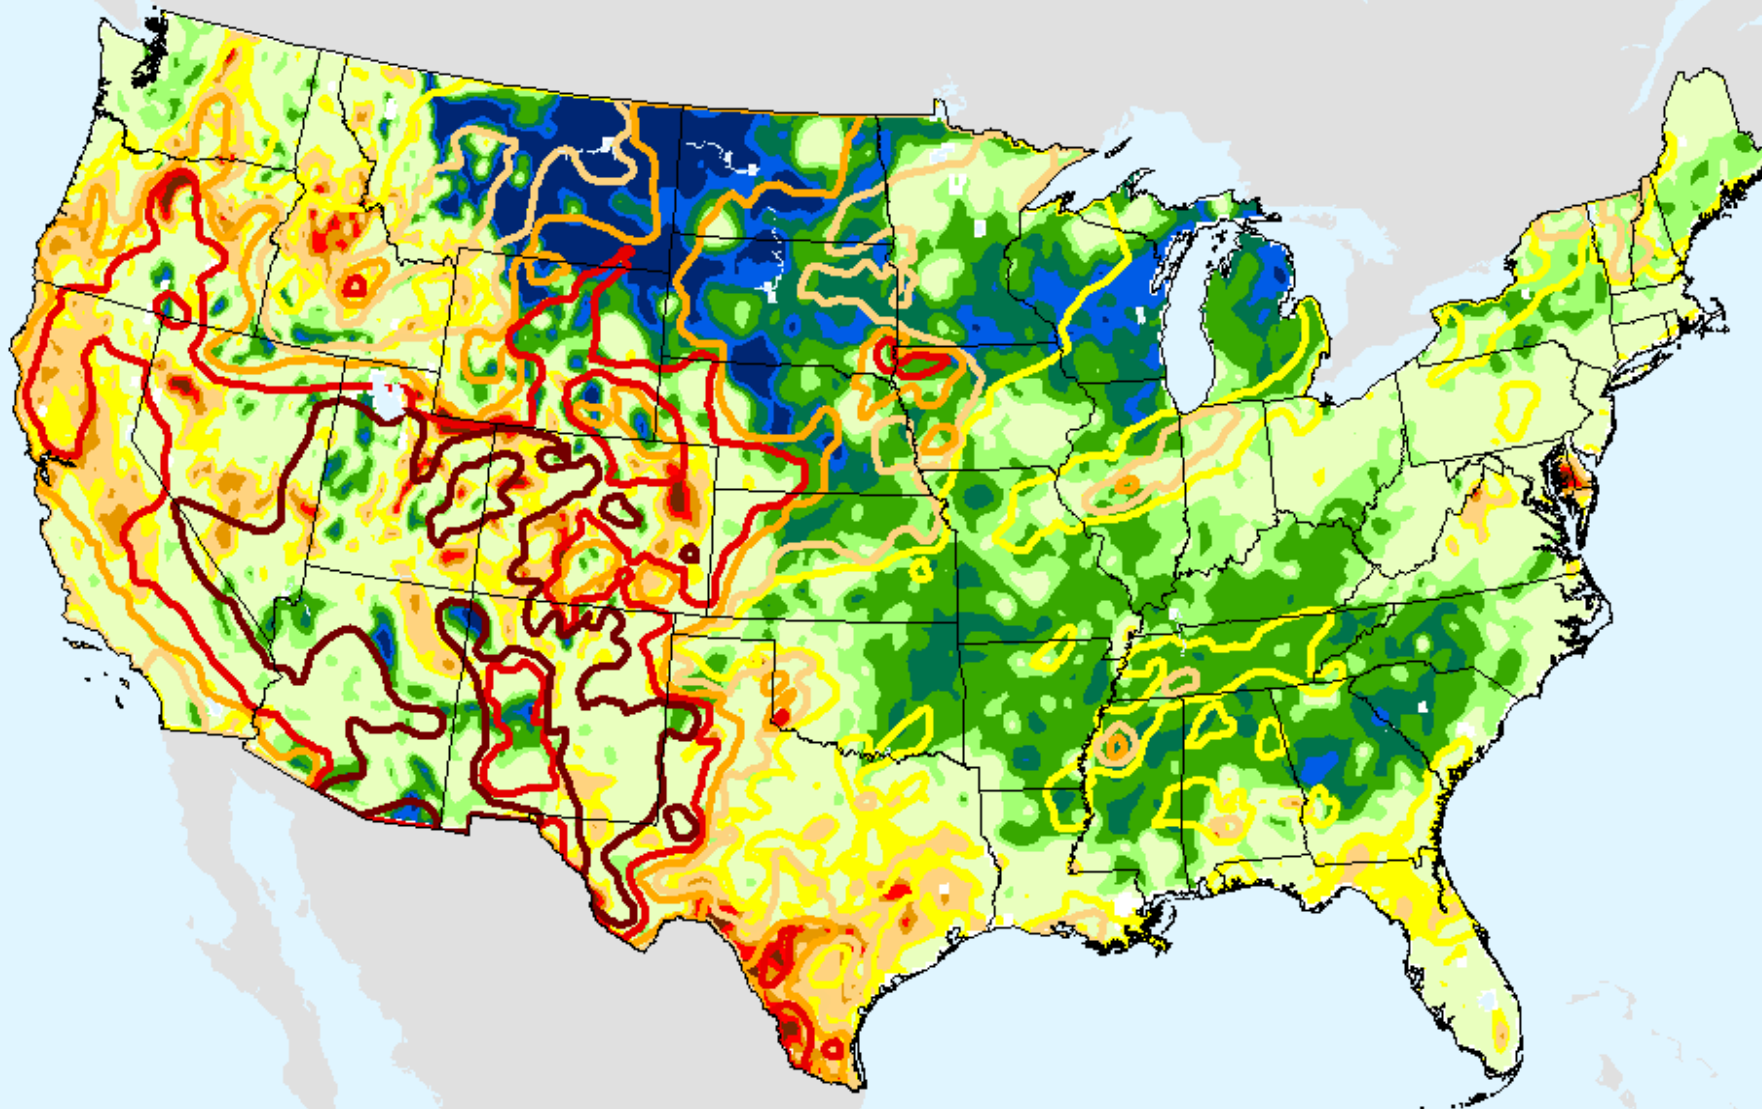

NLDAS Total Column Soil Moisture

As of: Tuesday, February 2, 2021

USDM for: Jan. 26, 2021

>98