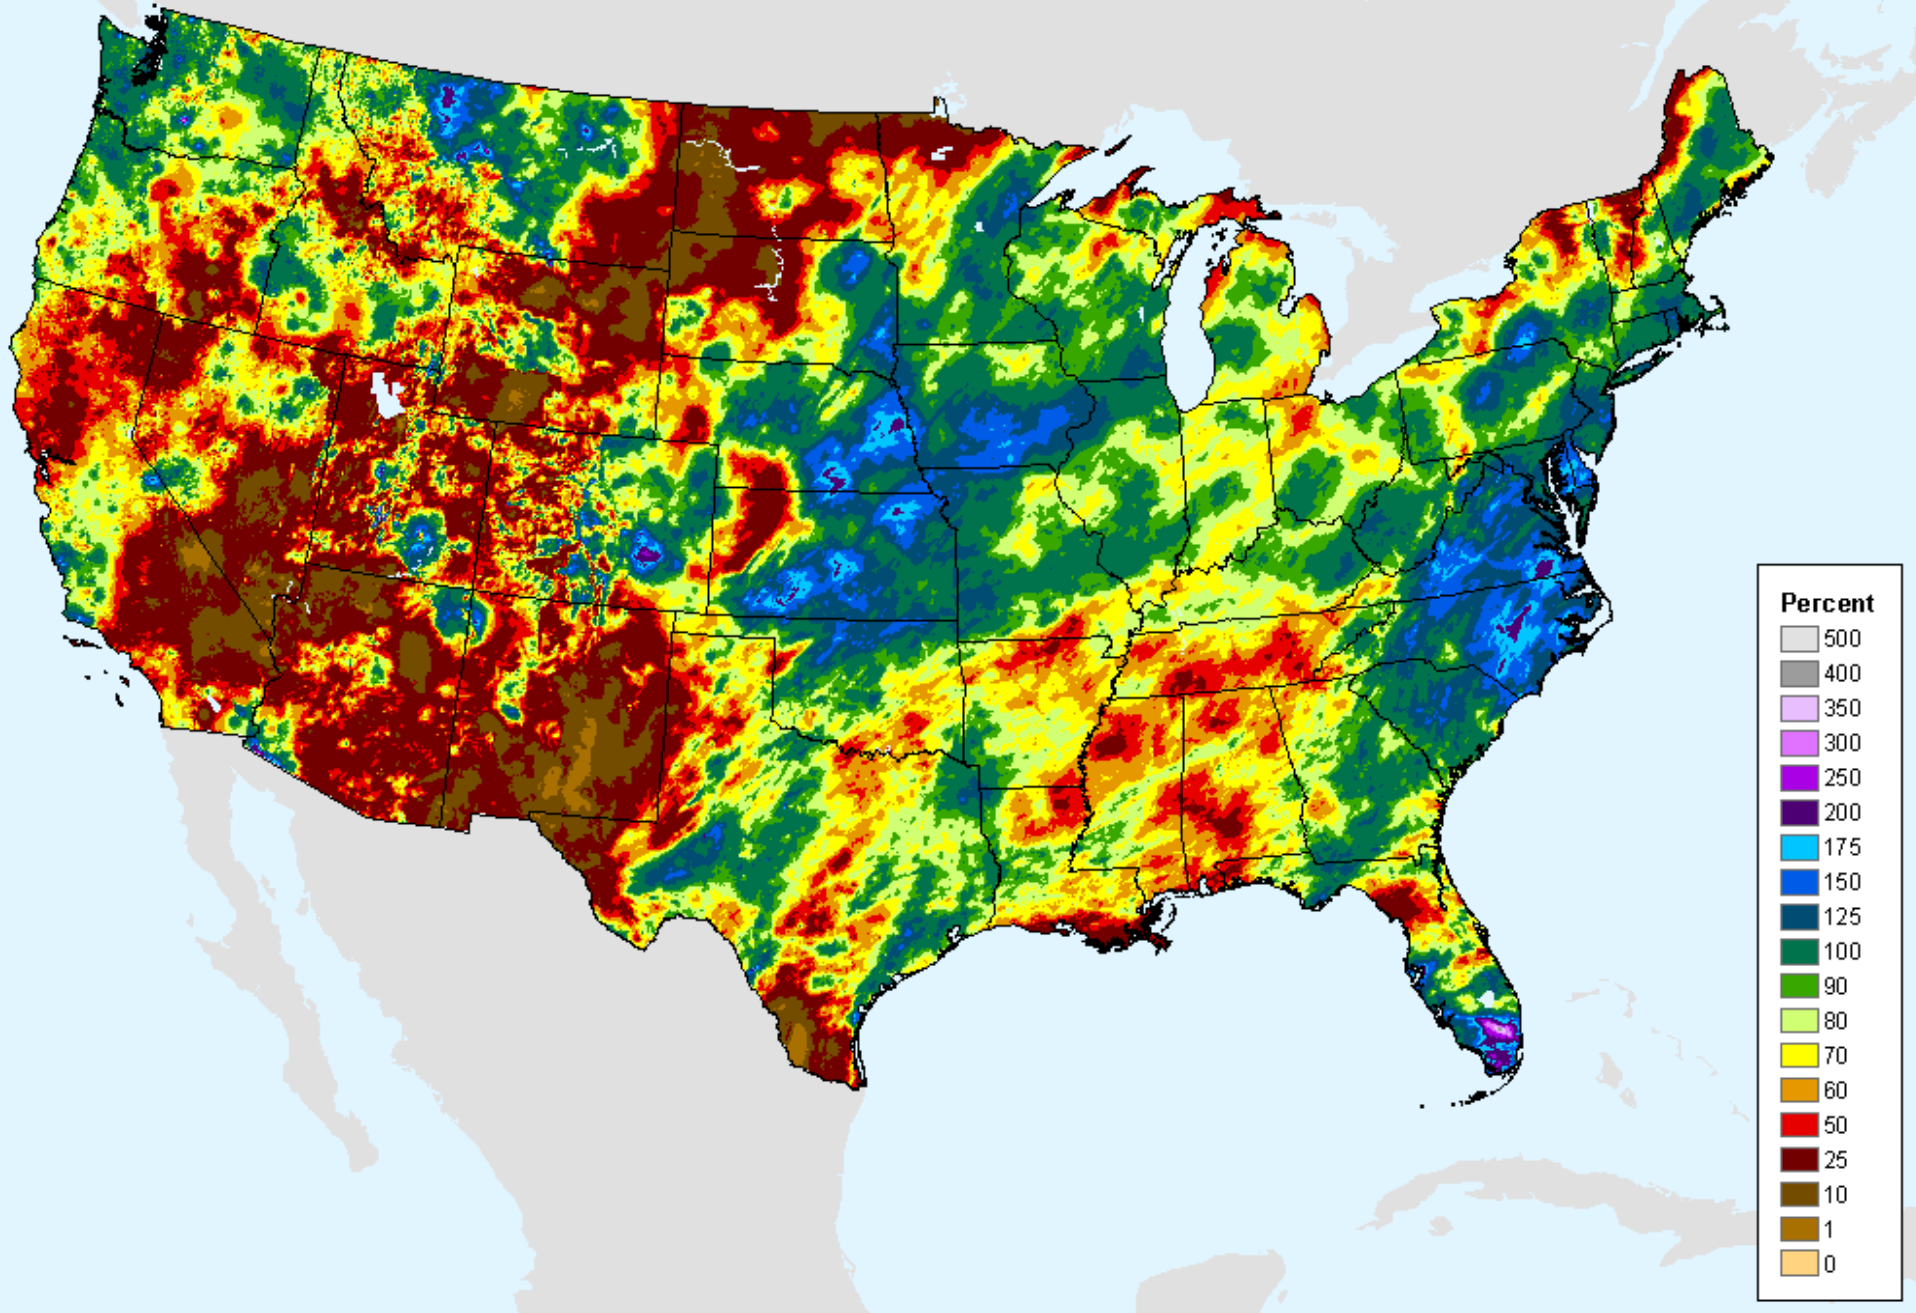

AHPS 90-Day Pct of Normal Pcp

As of: Tuesday, February 2, 2021