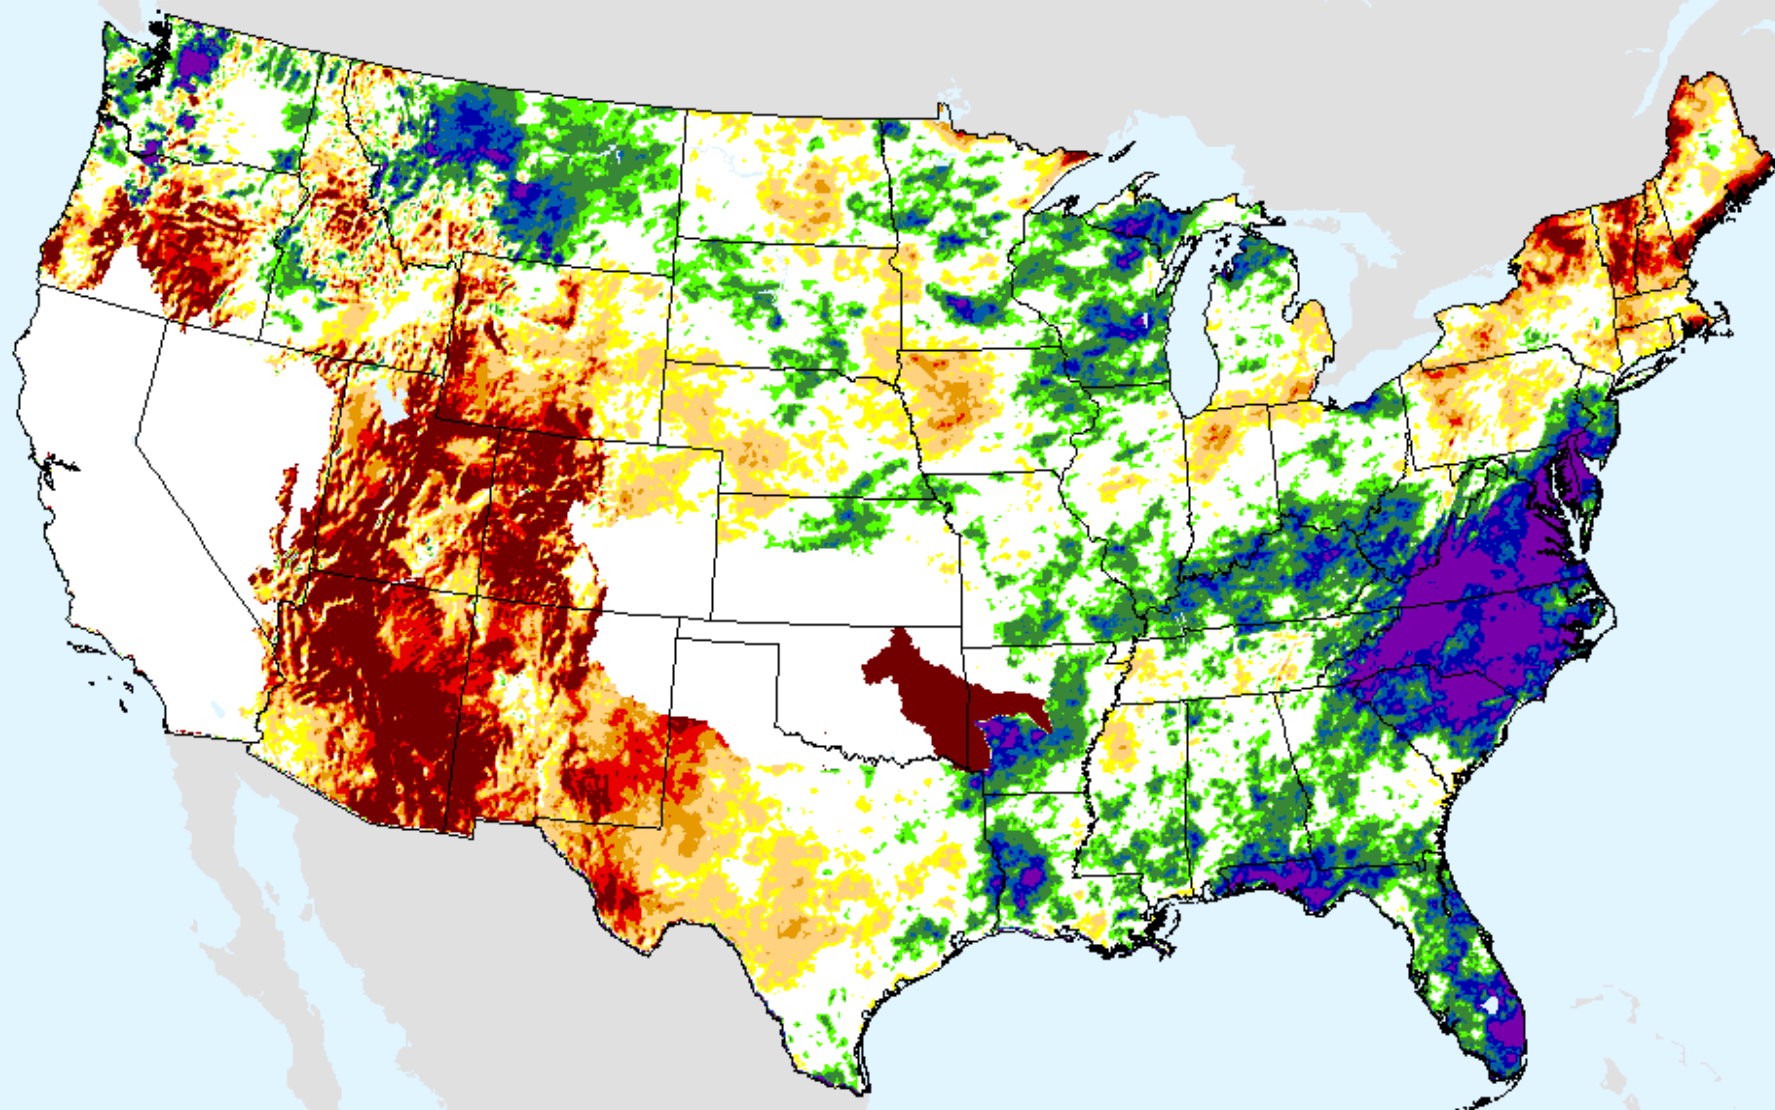

AHPS 9-month SPEI

As of: Tuesday, February 2, 2021

SPEI (USDM)