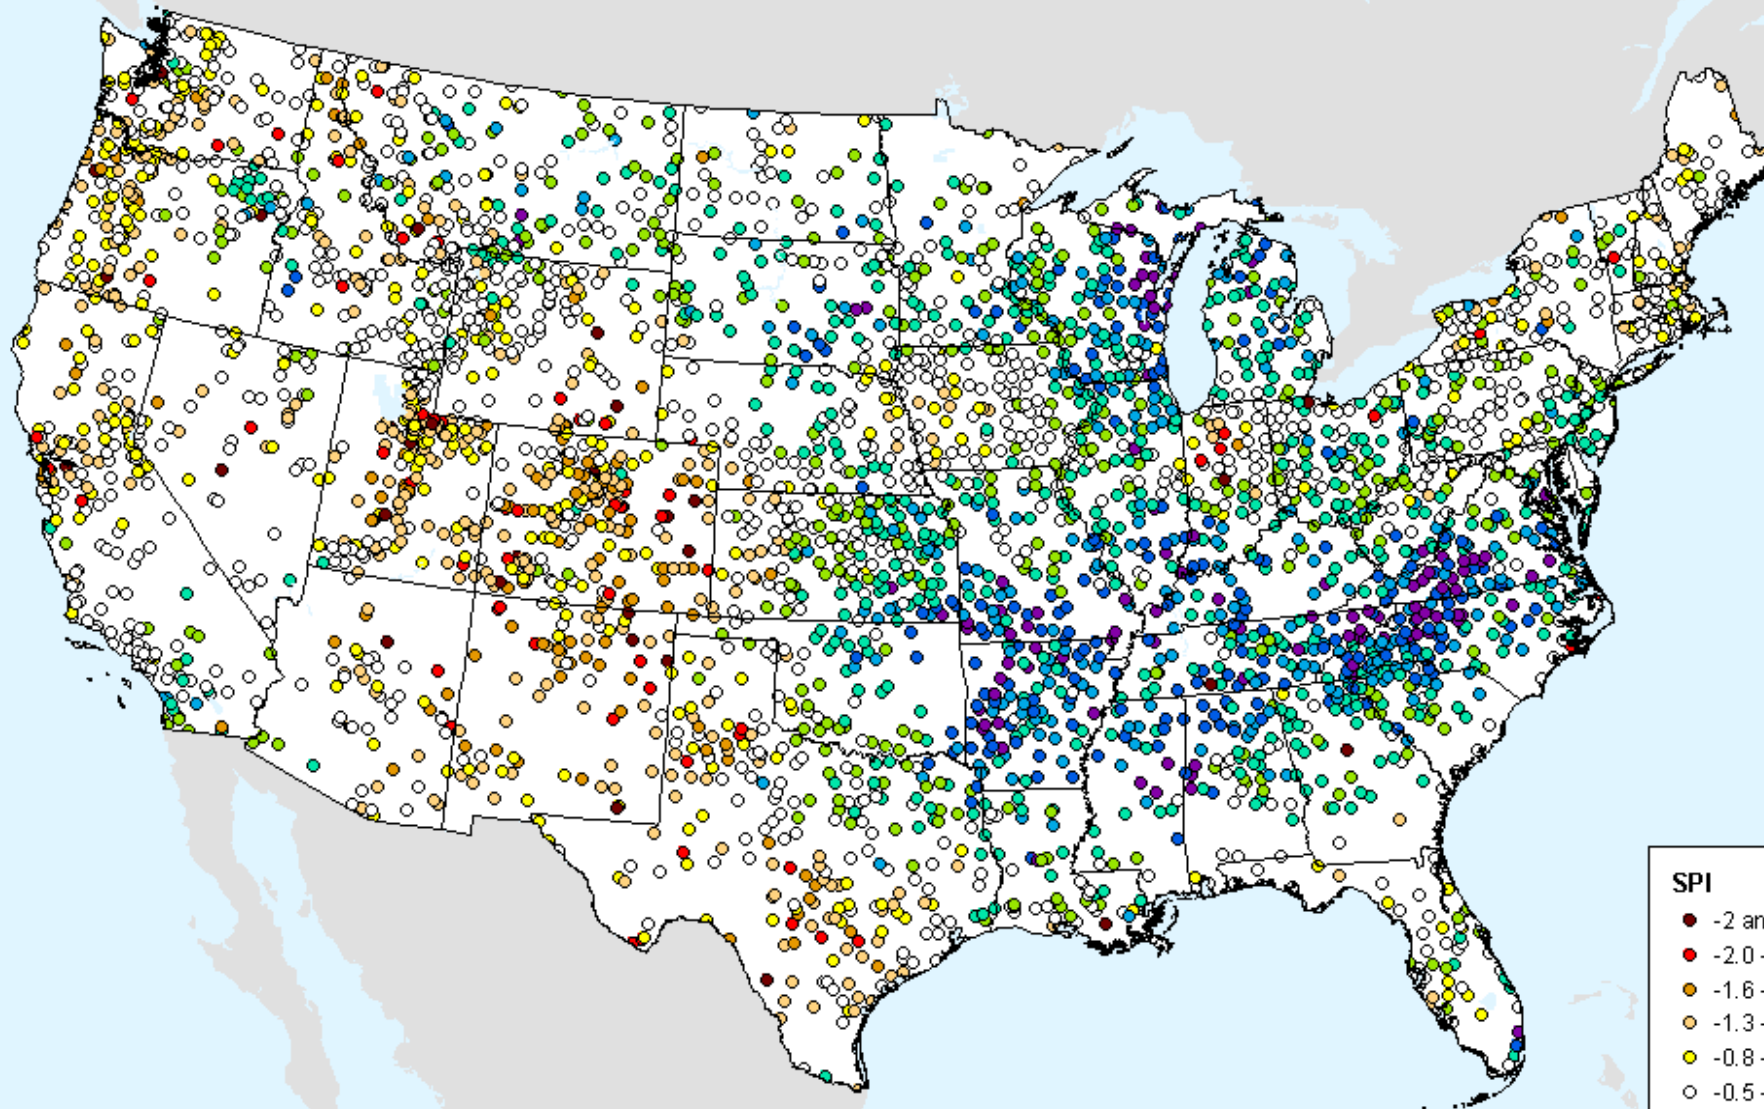

As of: Tuesday, February 2, 2021

SPI

- -2 and Greater
- -2.0--1.6
- -1.6--1.3
- -1.3--0.8
- -0.8--0.5
- -0.5-0.5
- 0.5-0.8
- 0.8-1.3
- 1.3-1.6
- 1.6-2.0
- 2.0 and Greater

HPRCC Water Year-to-date SPI

As of: Tuesday, February 2, 2021