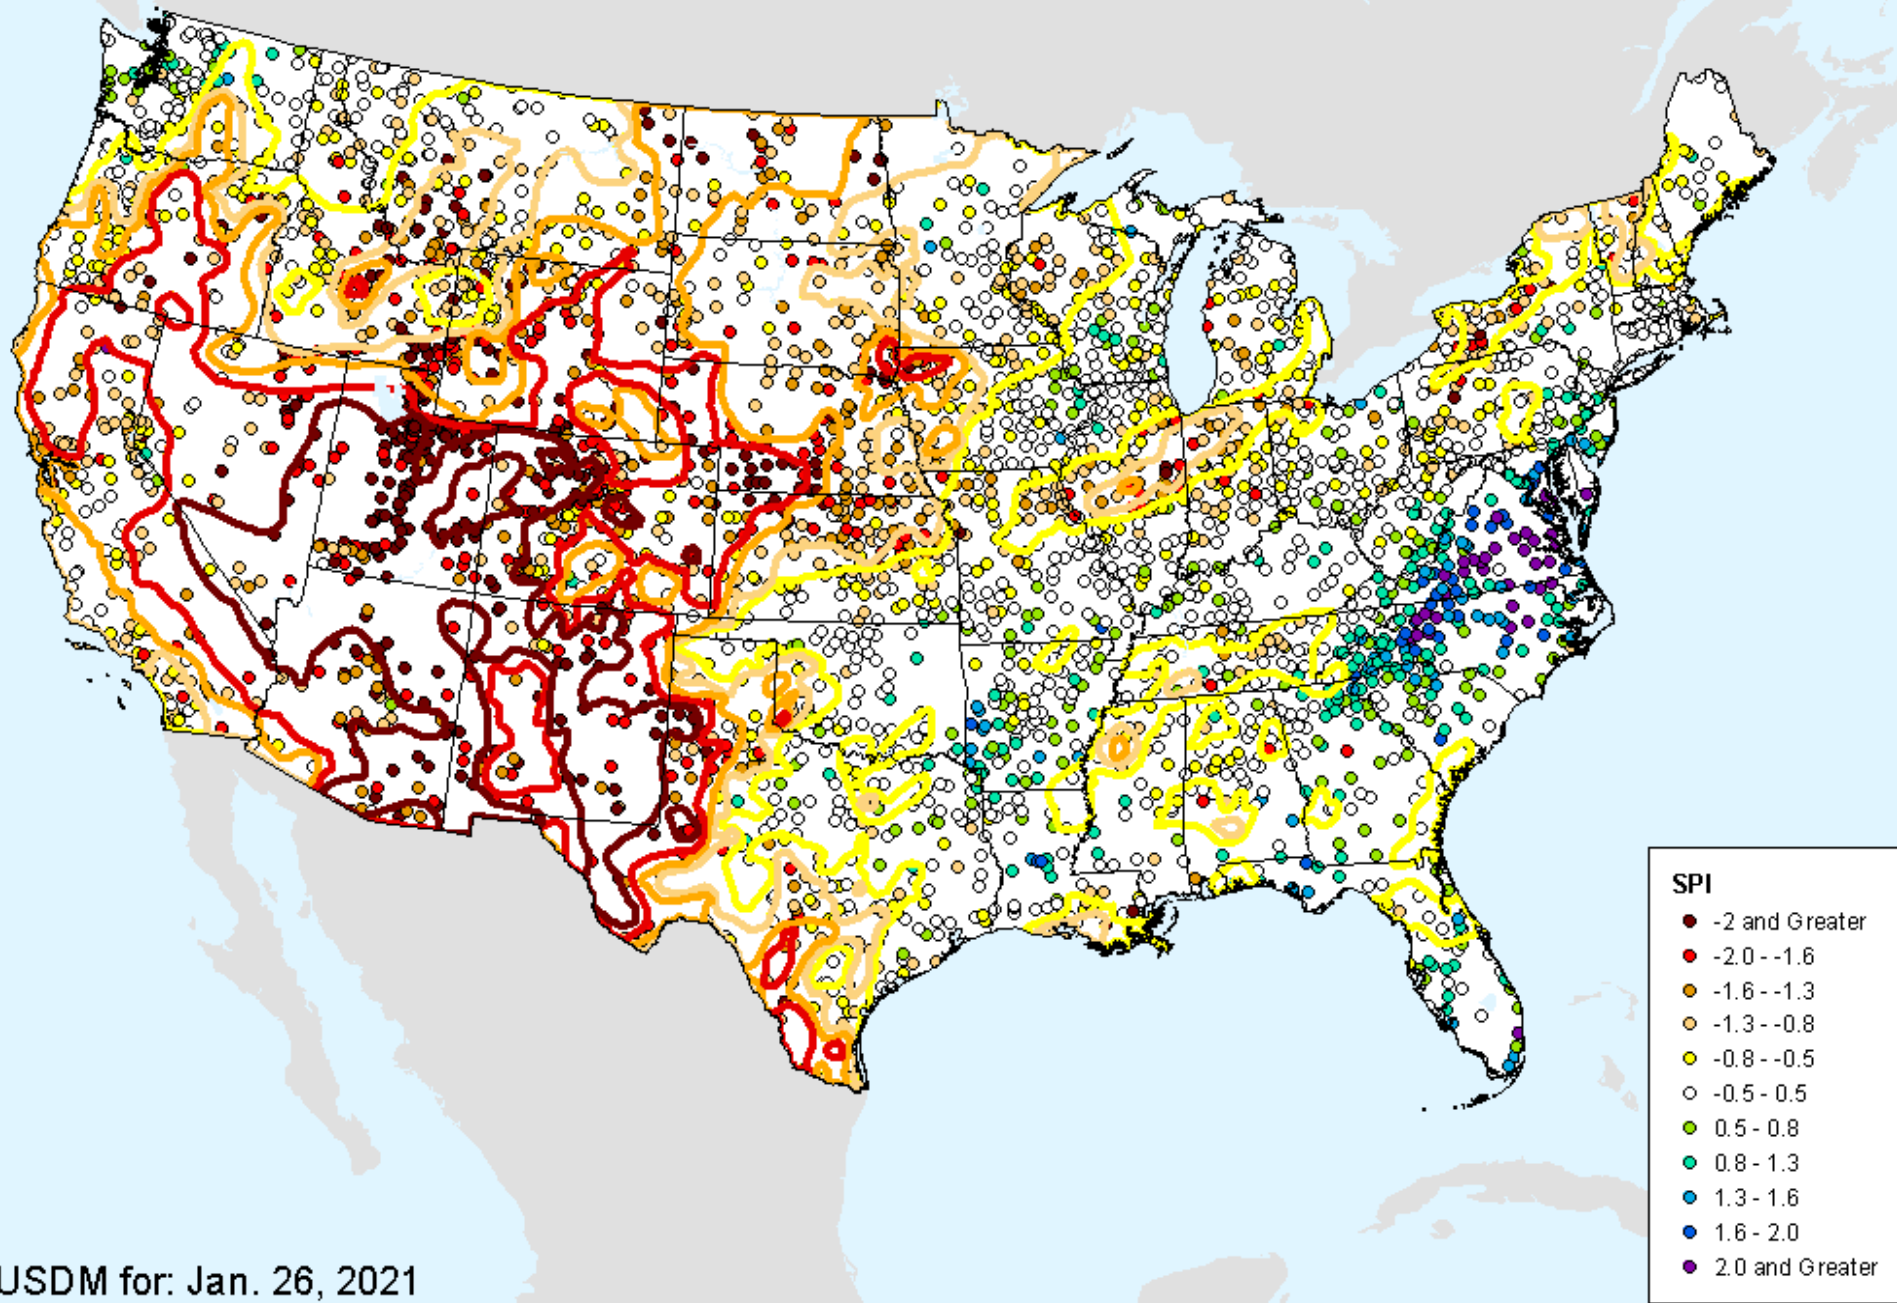

HPRCC 6-month SPI

As of: Tuesday, February 2, 2021

USDM for: Jan. 26, 2021