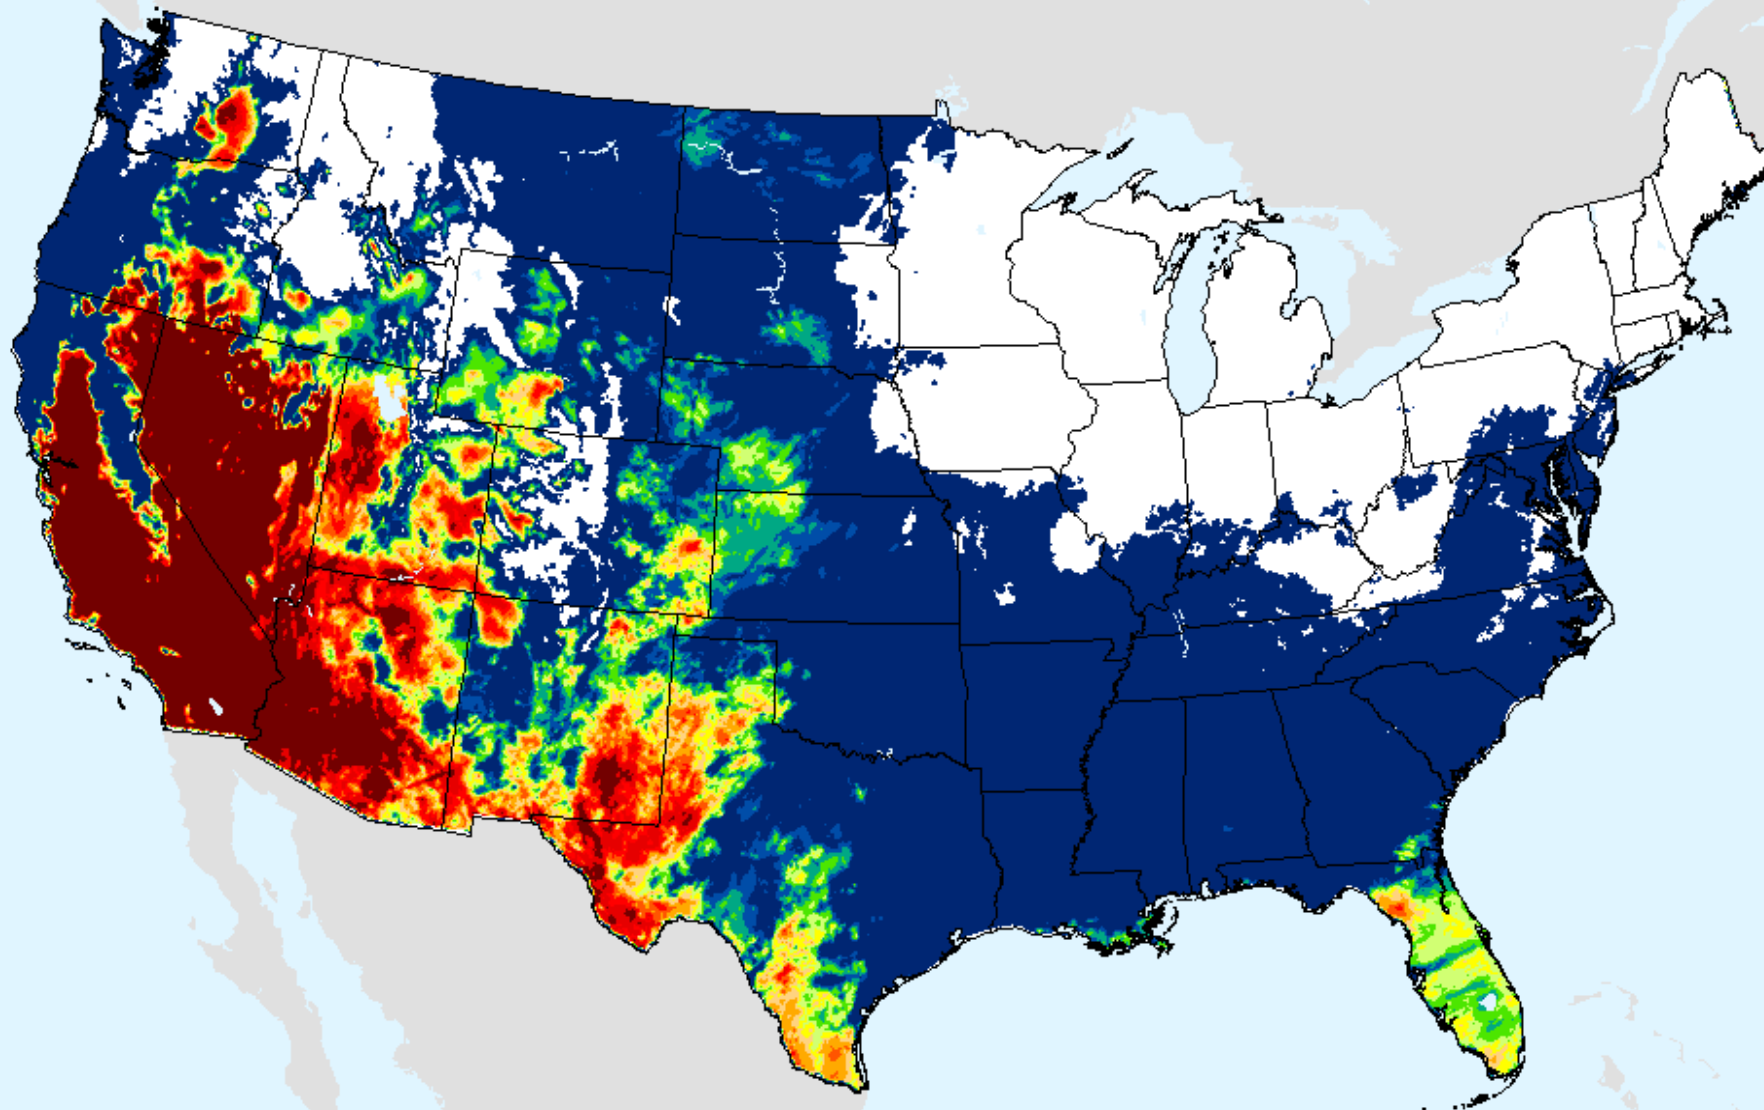

As of: Tuesday, February 2, 2021

AHPS 1-month SPEI

As of: Tuesday, February 2, 2021

USDM for: Jan. 26, 2021

SPEI (USDM)

AHPS 1-month SPEI

As of: Tuesday, February 2, 2021

SPEI (USDM)