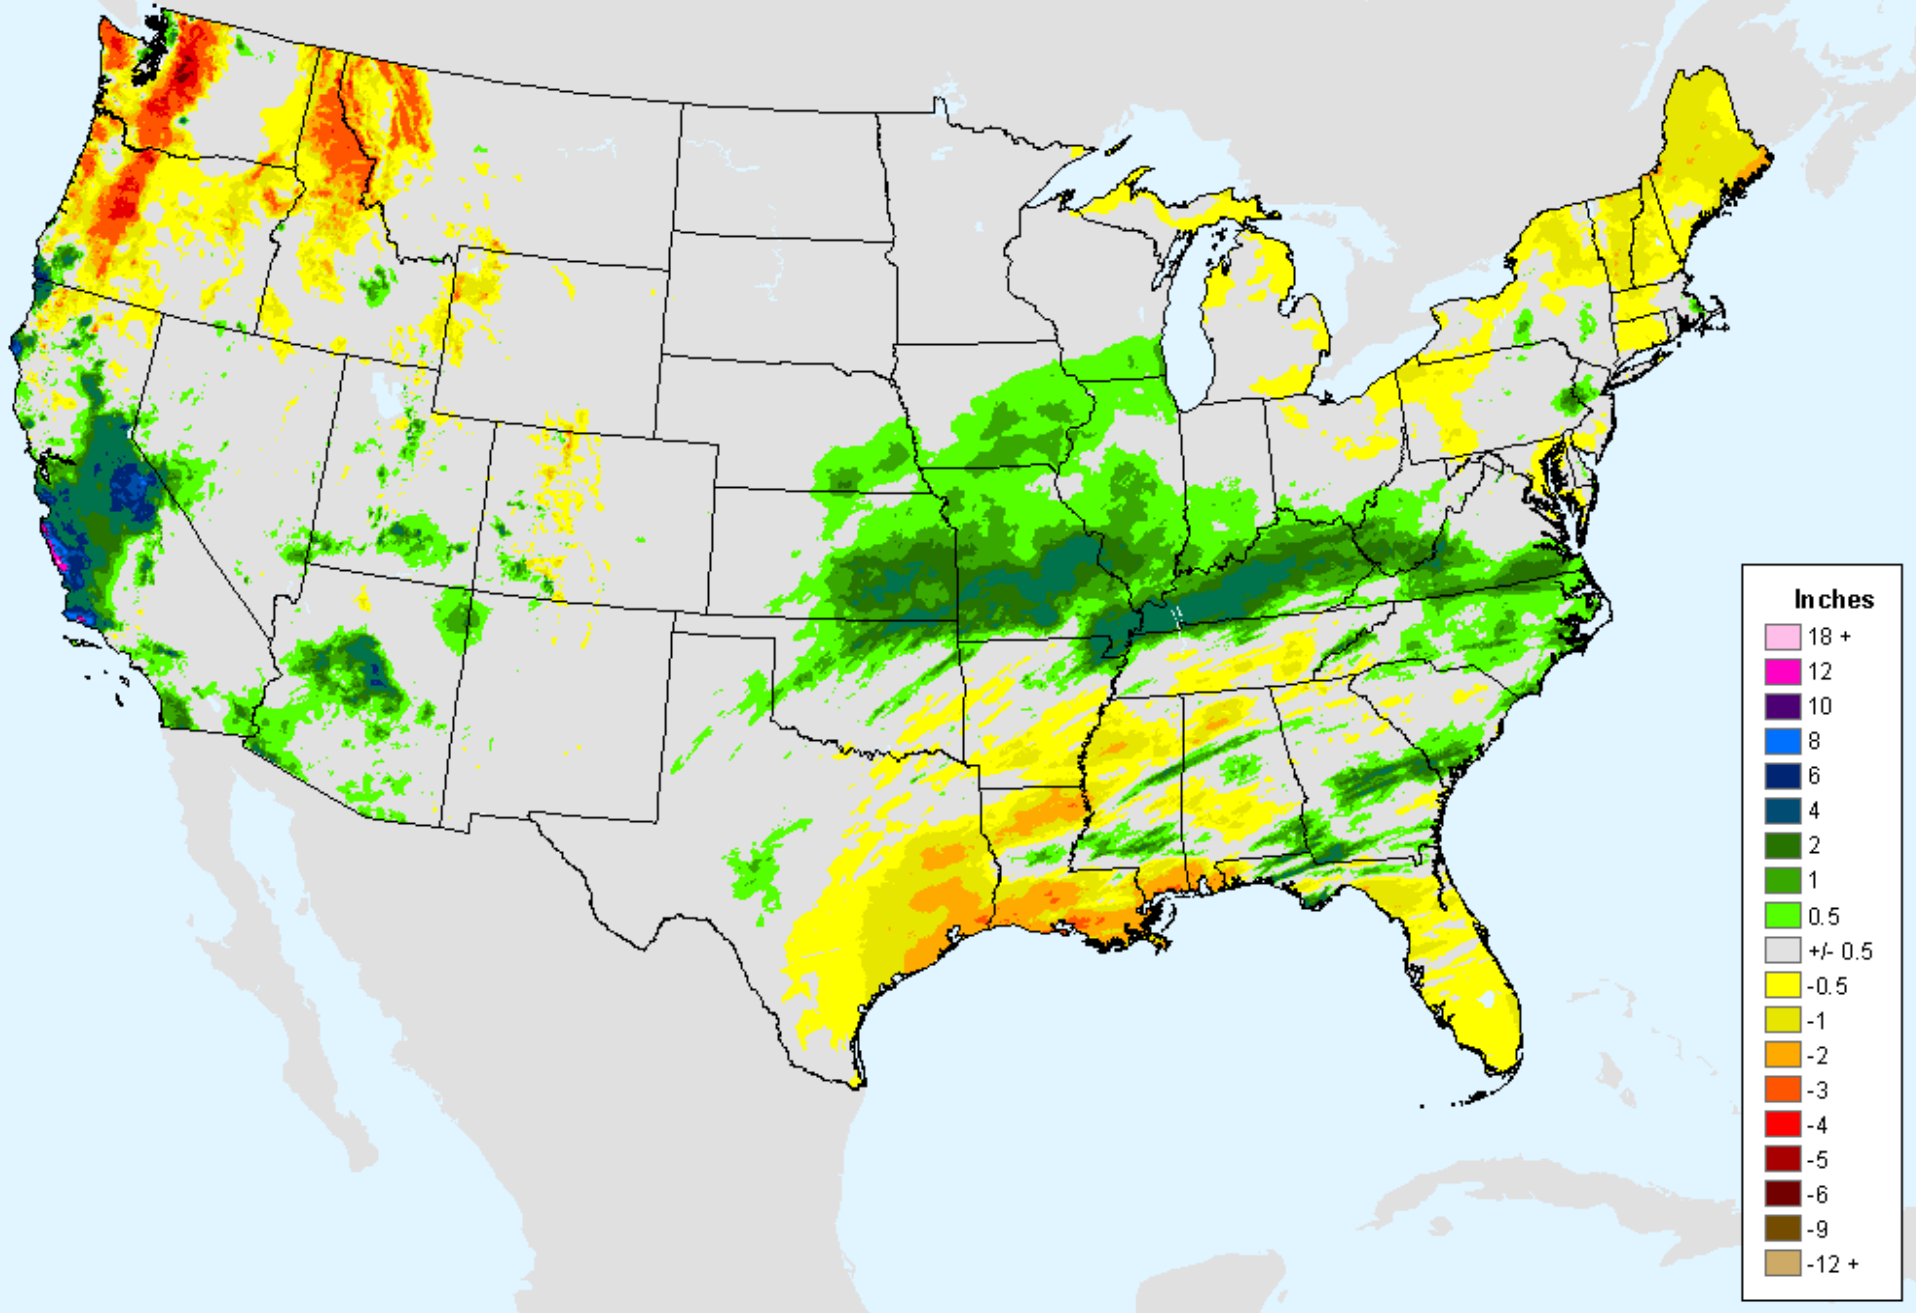

AHPS 14-Day Precip Departure

As of: Tuesday, February 2, 2021