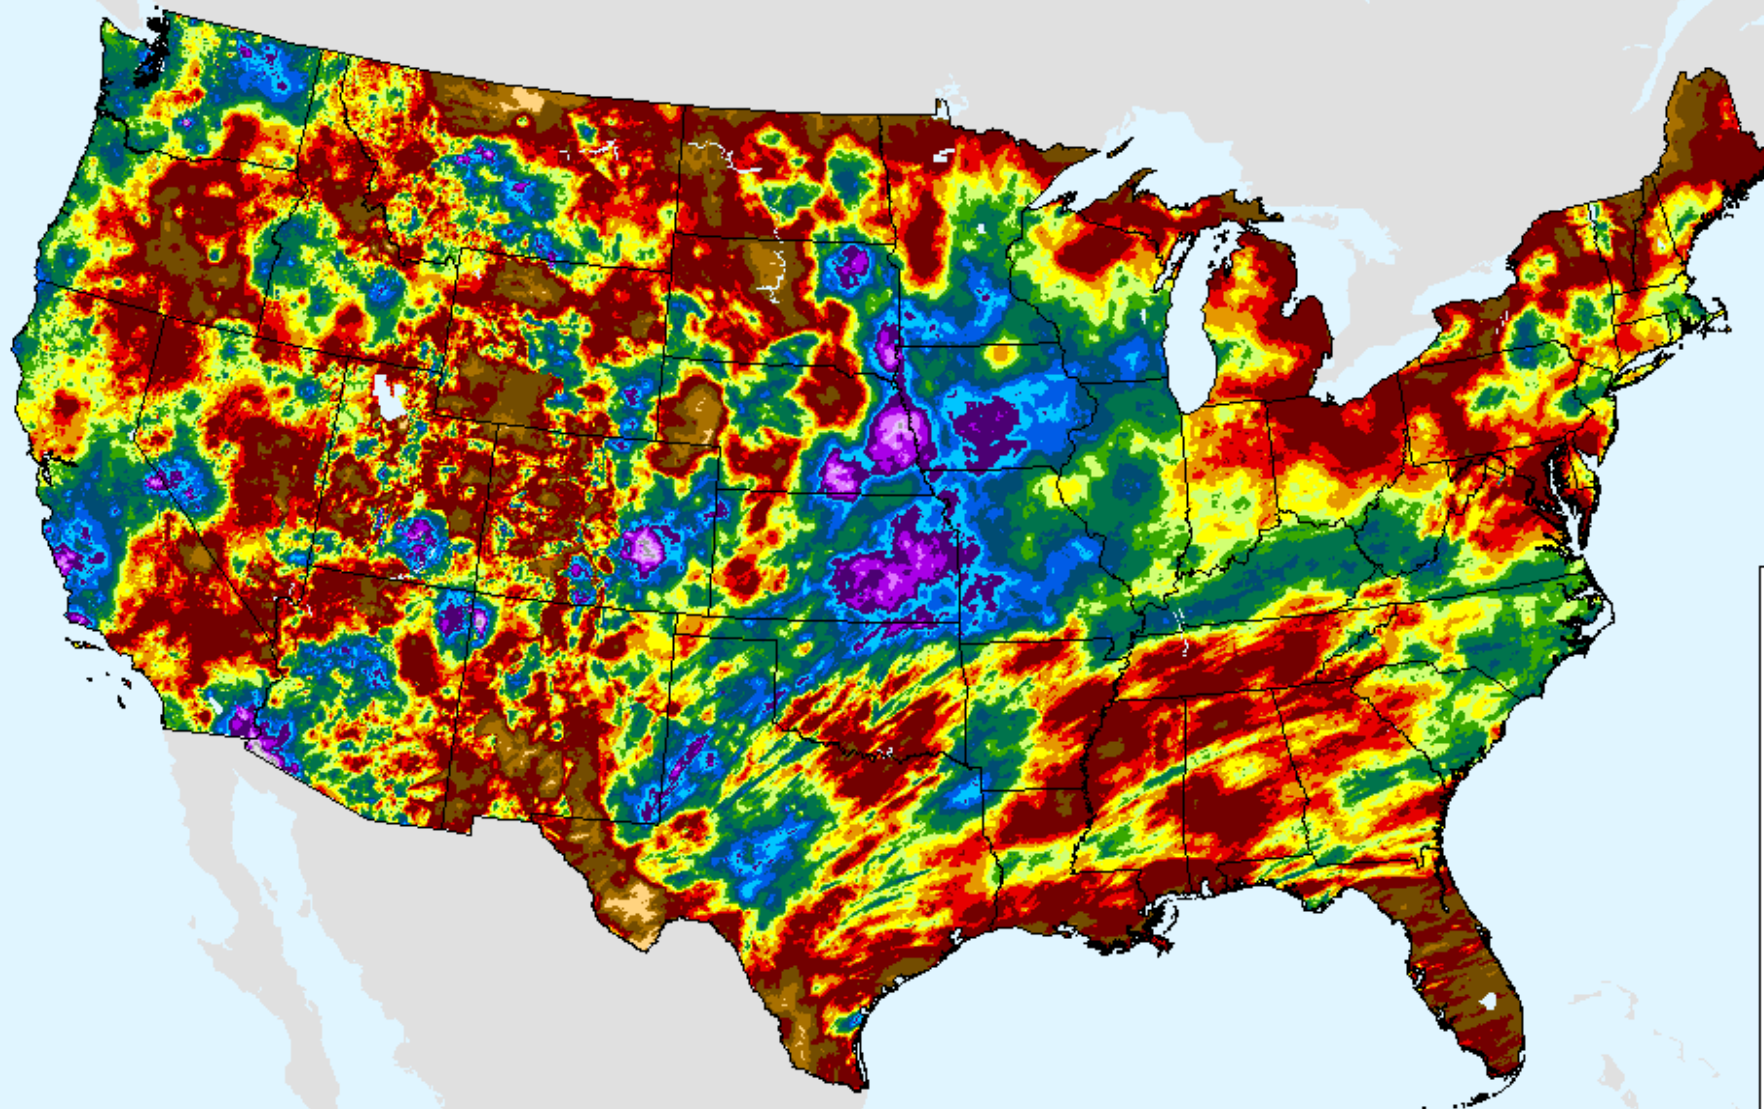

AHPS 30-Day Pct of Normal Pcp

As of: Tuesday, February 2, 2021

USDM for: Jan. 26, 2021

AHPS 30-Day Pct of Normal Pcp

As of: Tuesday, February 2, 2021

Percent

AHPS 60-Day Precip Departure

As of: Tuesday, February 2, 2021