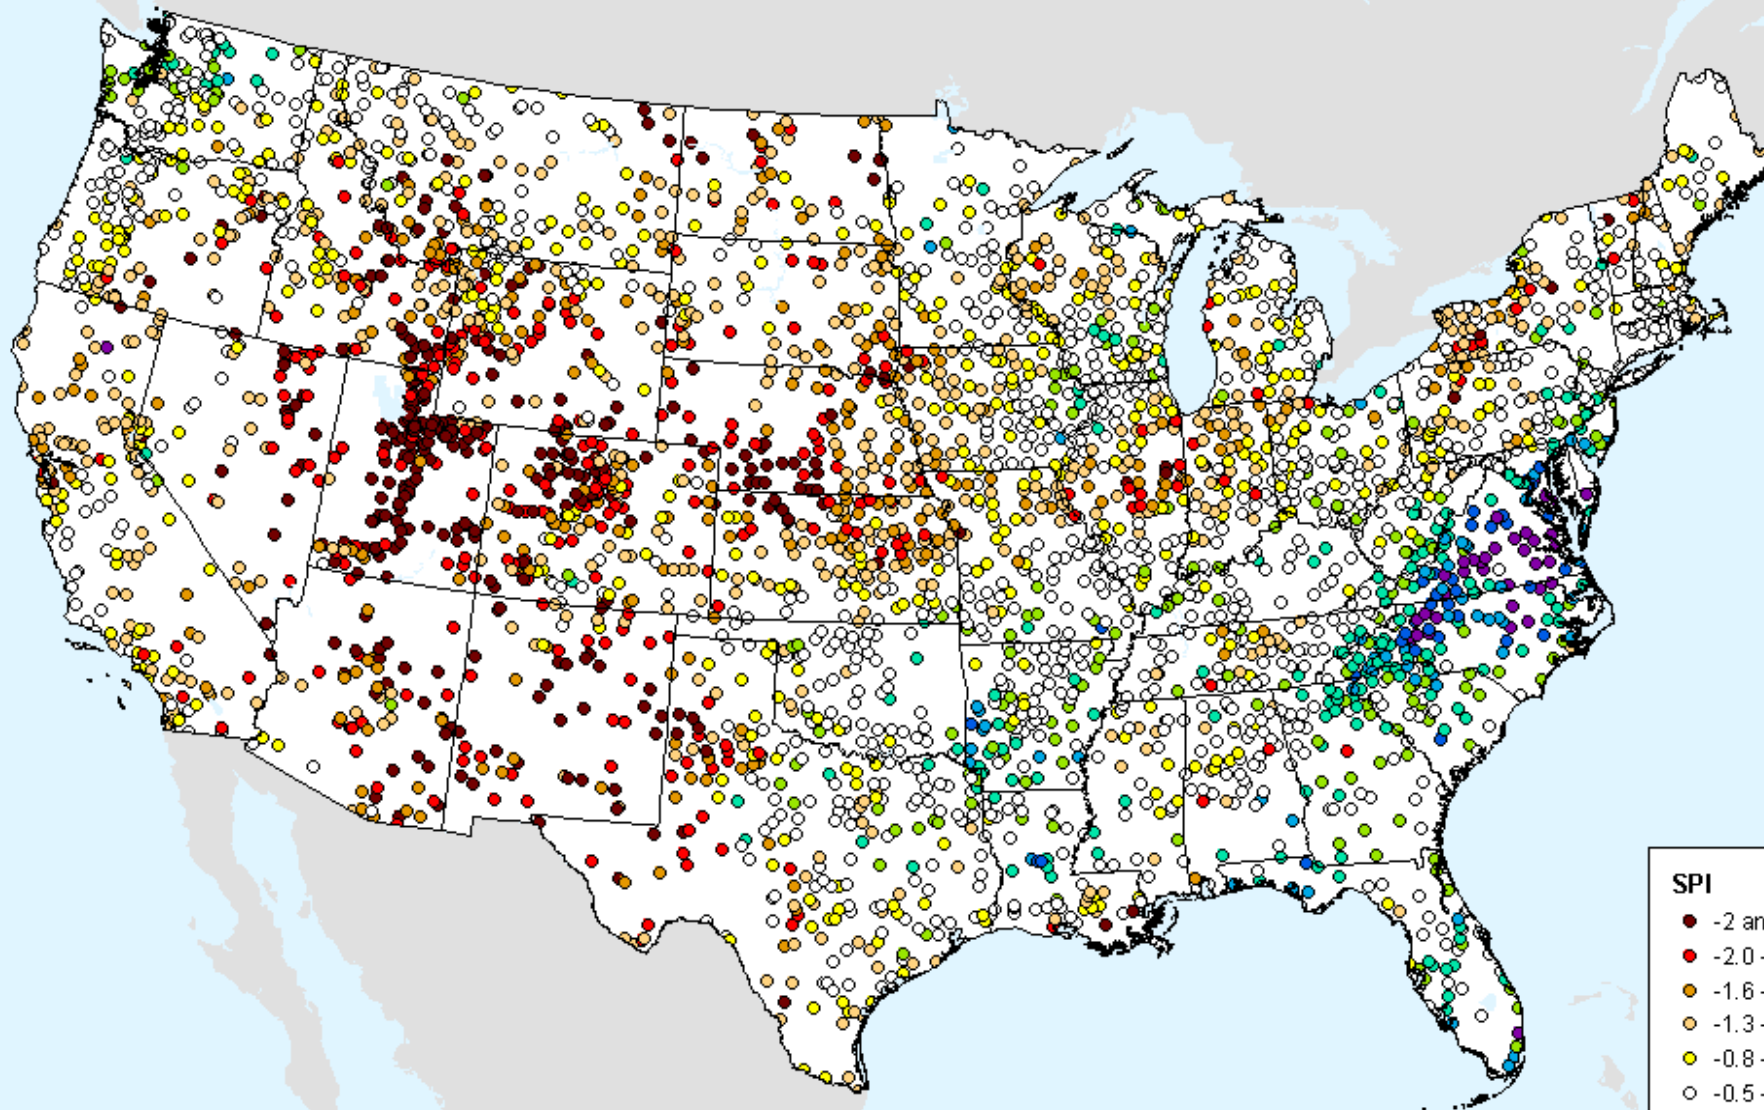

HPRCC 6-month SPI

As of: Tuesday, February 2, 2021

USDM for: Jan. 26, 2021

HPRCC 6-month SPI

As of: Tuesday, February 2, 2021

SPI

- -2 and Greater
- -2.0--1.6
- -1.6--1.3
- -1.3--0.8
- -0.8--0.5
- -0.5-0.5
- 0.5-0.8
- 0.8-1.3
- 1.3-1.6
- 1.6-2.0
- 2.0 and Greater