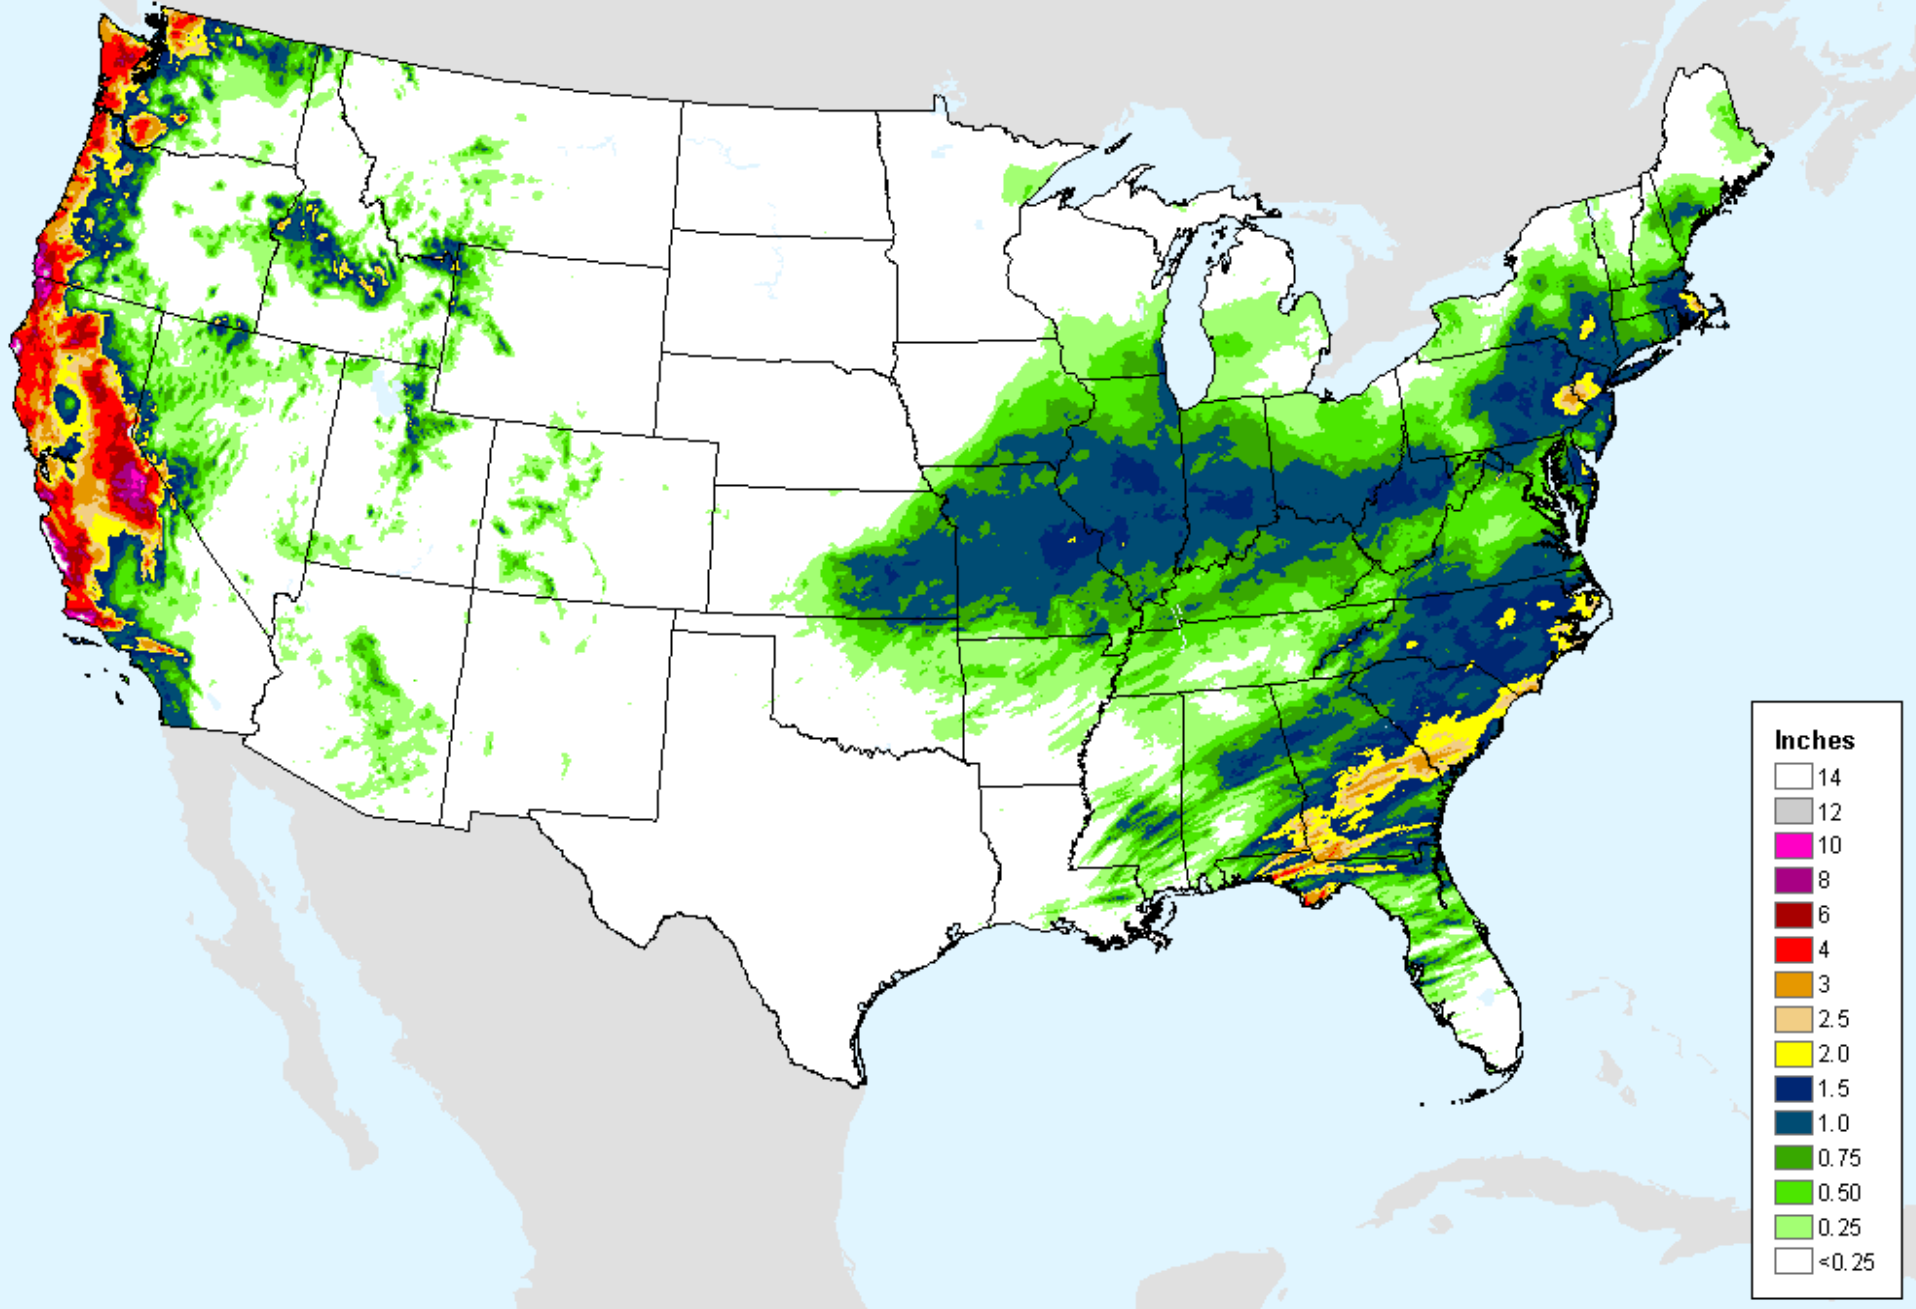

AHPS 7-Day Precipitation

As of: Tuesday, February 2, 2021

AHPS 7-Day Precipitation

As of: Tuesday, February 2, 2021

USDM for: Jan. 26, 2021

AHPS 14-Day Precip Departure

As of: Tuesday, February 2, 2021

USDM for: Jan. 26, 2021