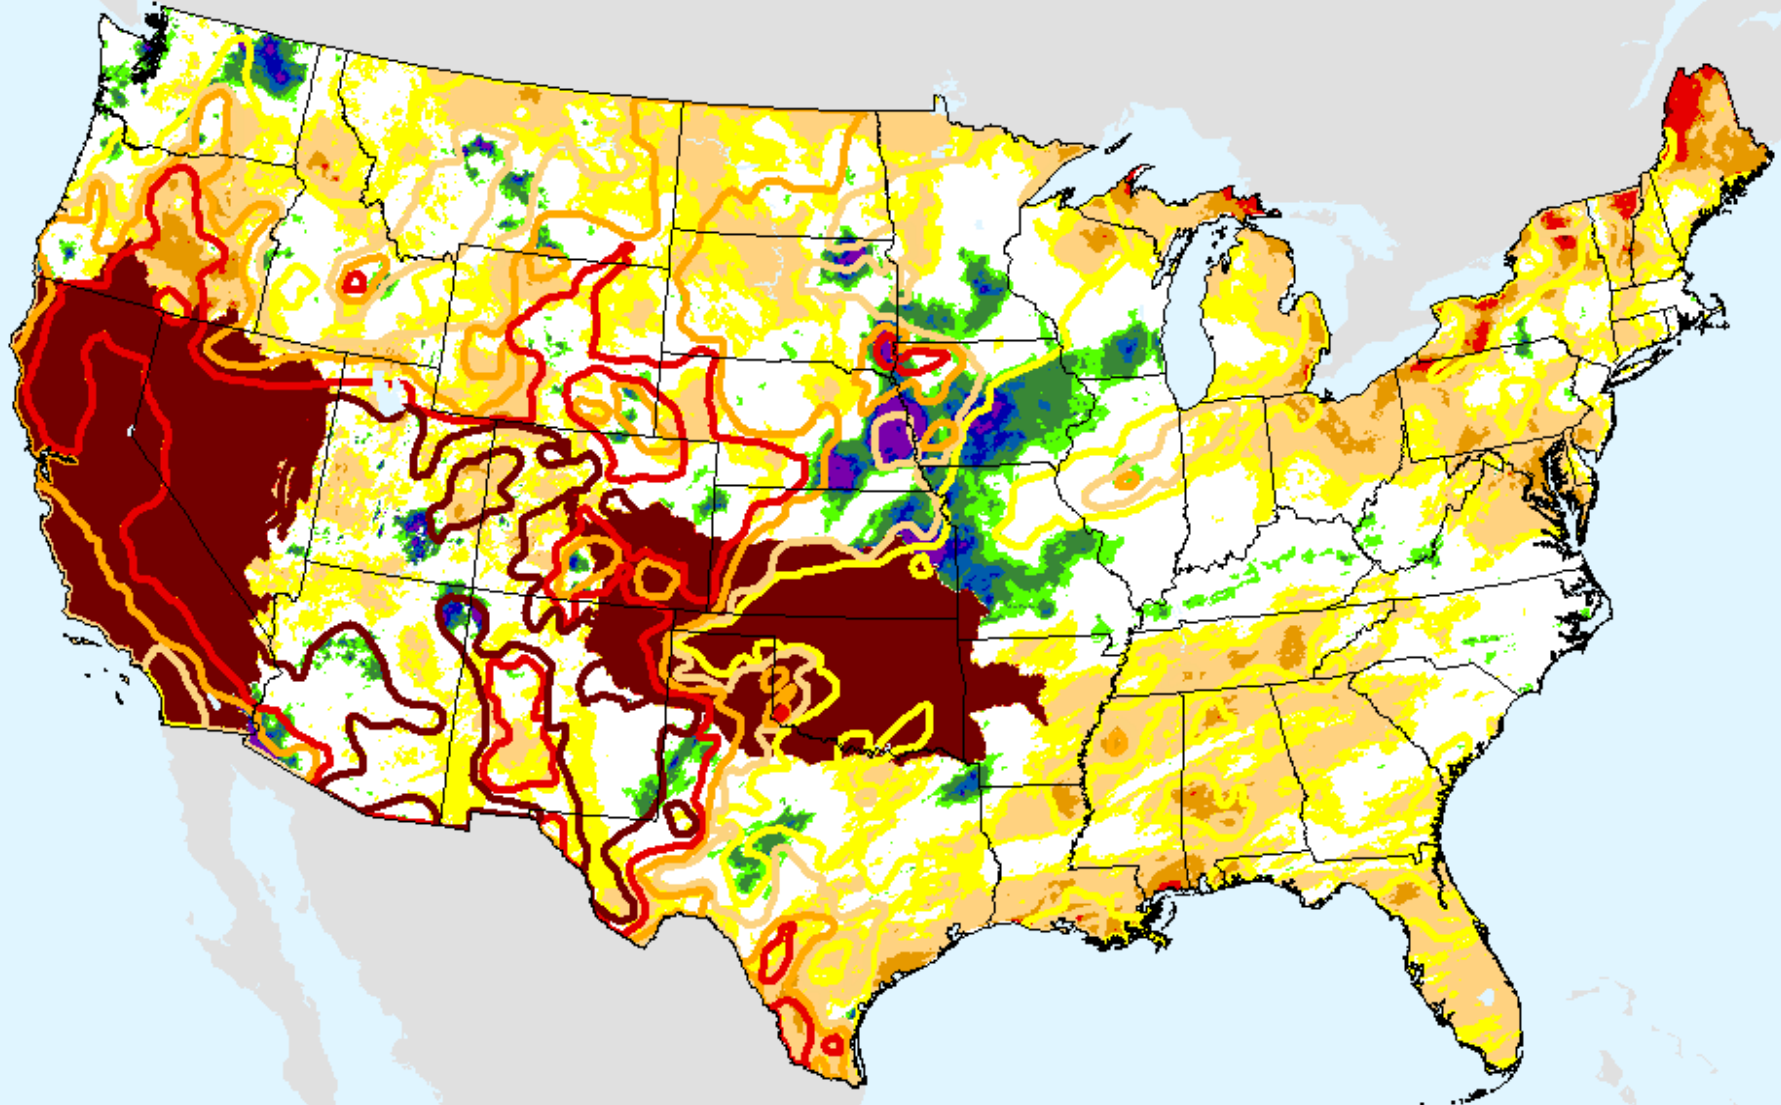

AHPS 1-month SPI

As of: Tuesday, February 2, 2021

USDM for: Jan. 26, 2021

SPI (USDM)