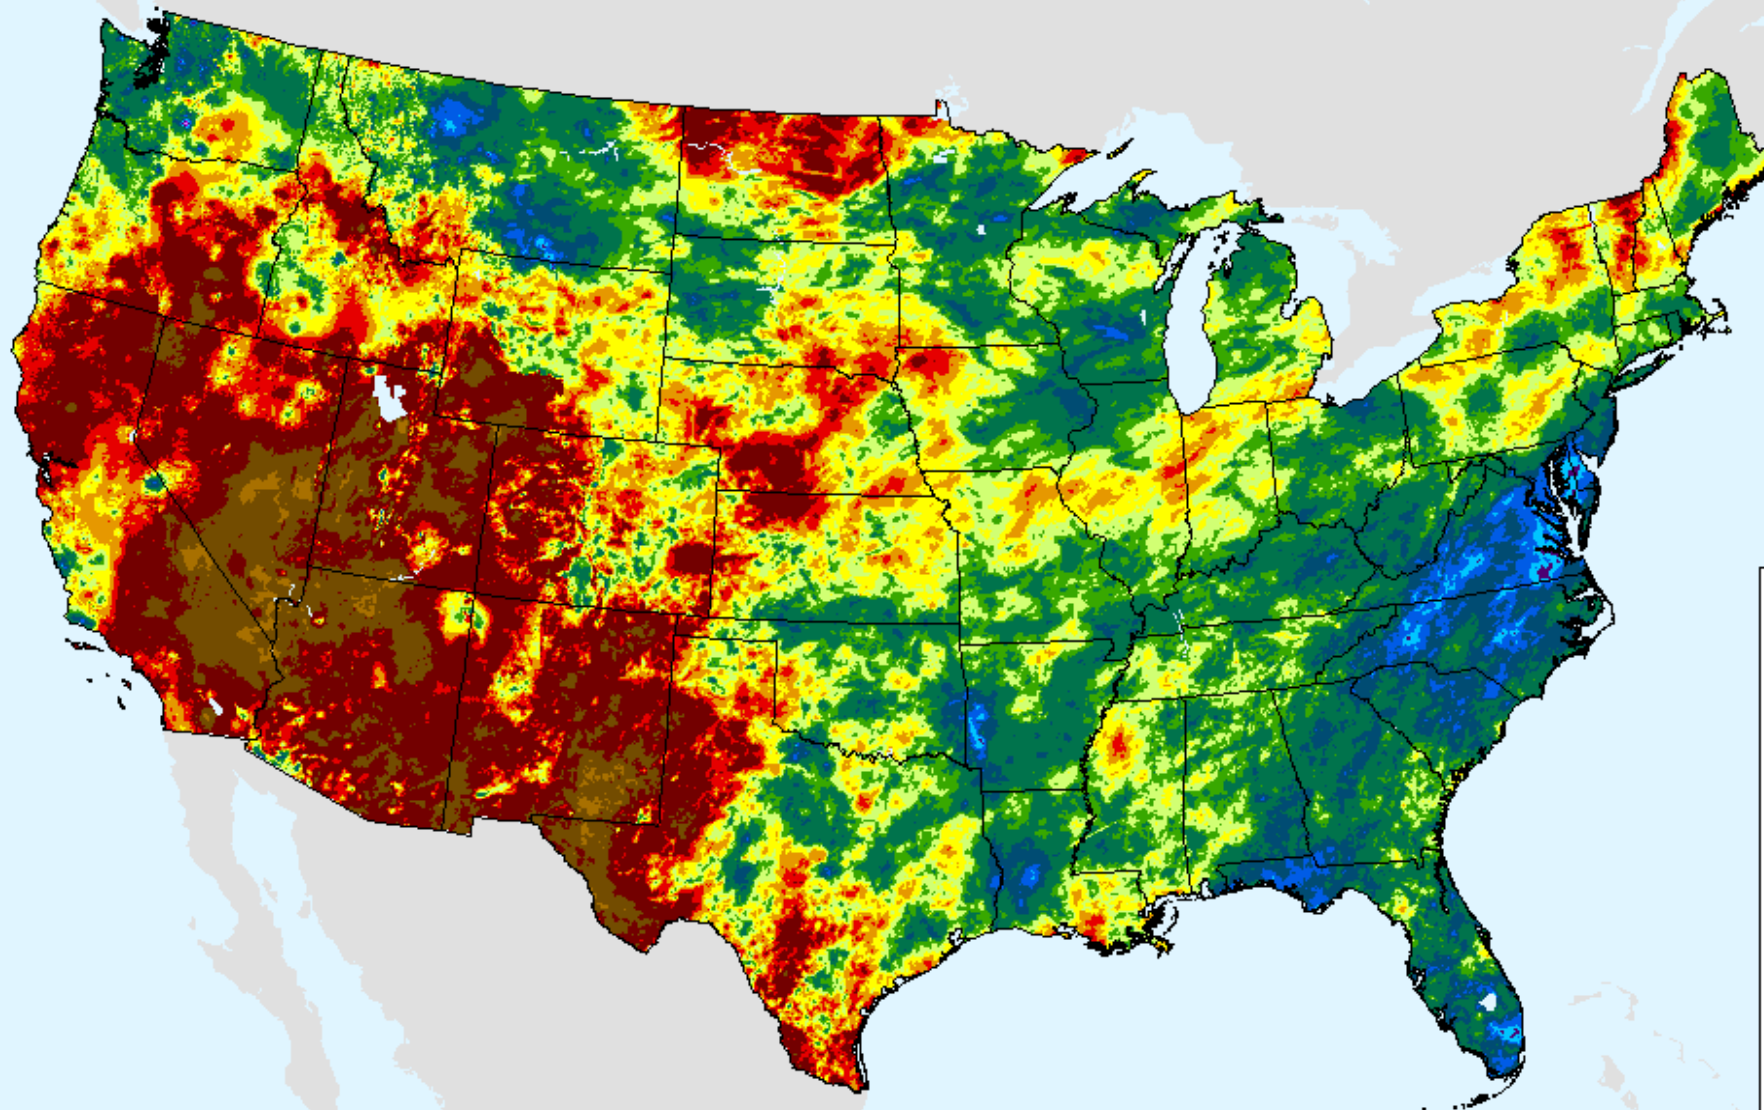

AHPS 180-Day Pct of Normal Pcp

As of: Tuesday, February 2, 2021

USDM for: Jan. 26, 2021

AHPS 180-Day Pct of Normal Pcp

As of: Tuesday, February 2, 2021

Percent

AHPS Water-Year Precip Departure

As of: Tuesday, February 2, 2021