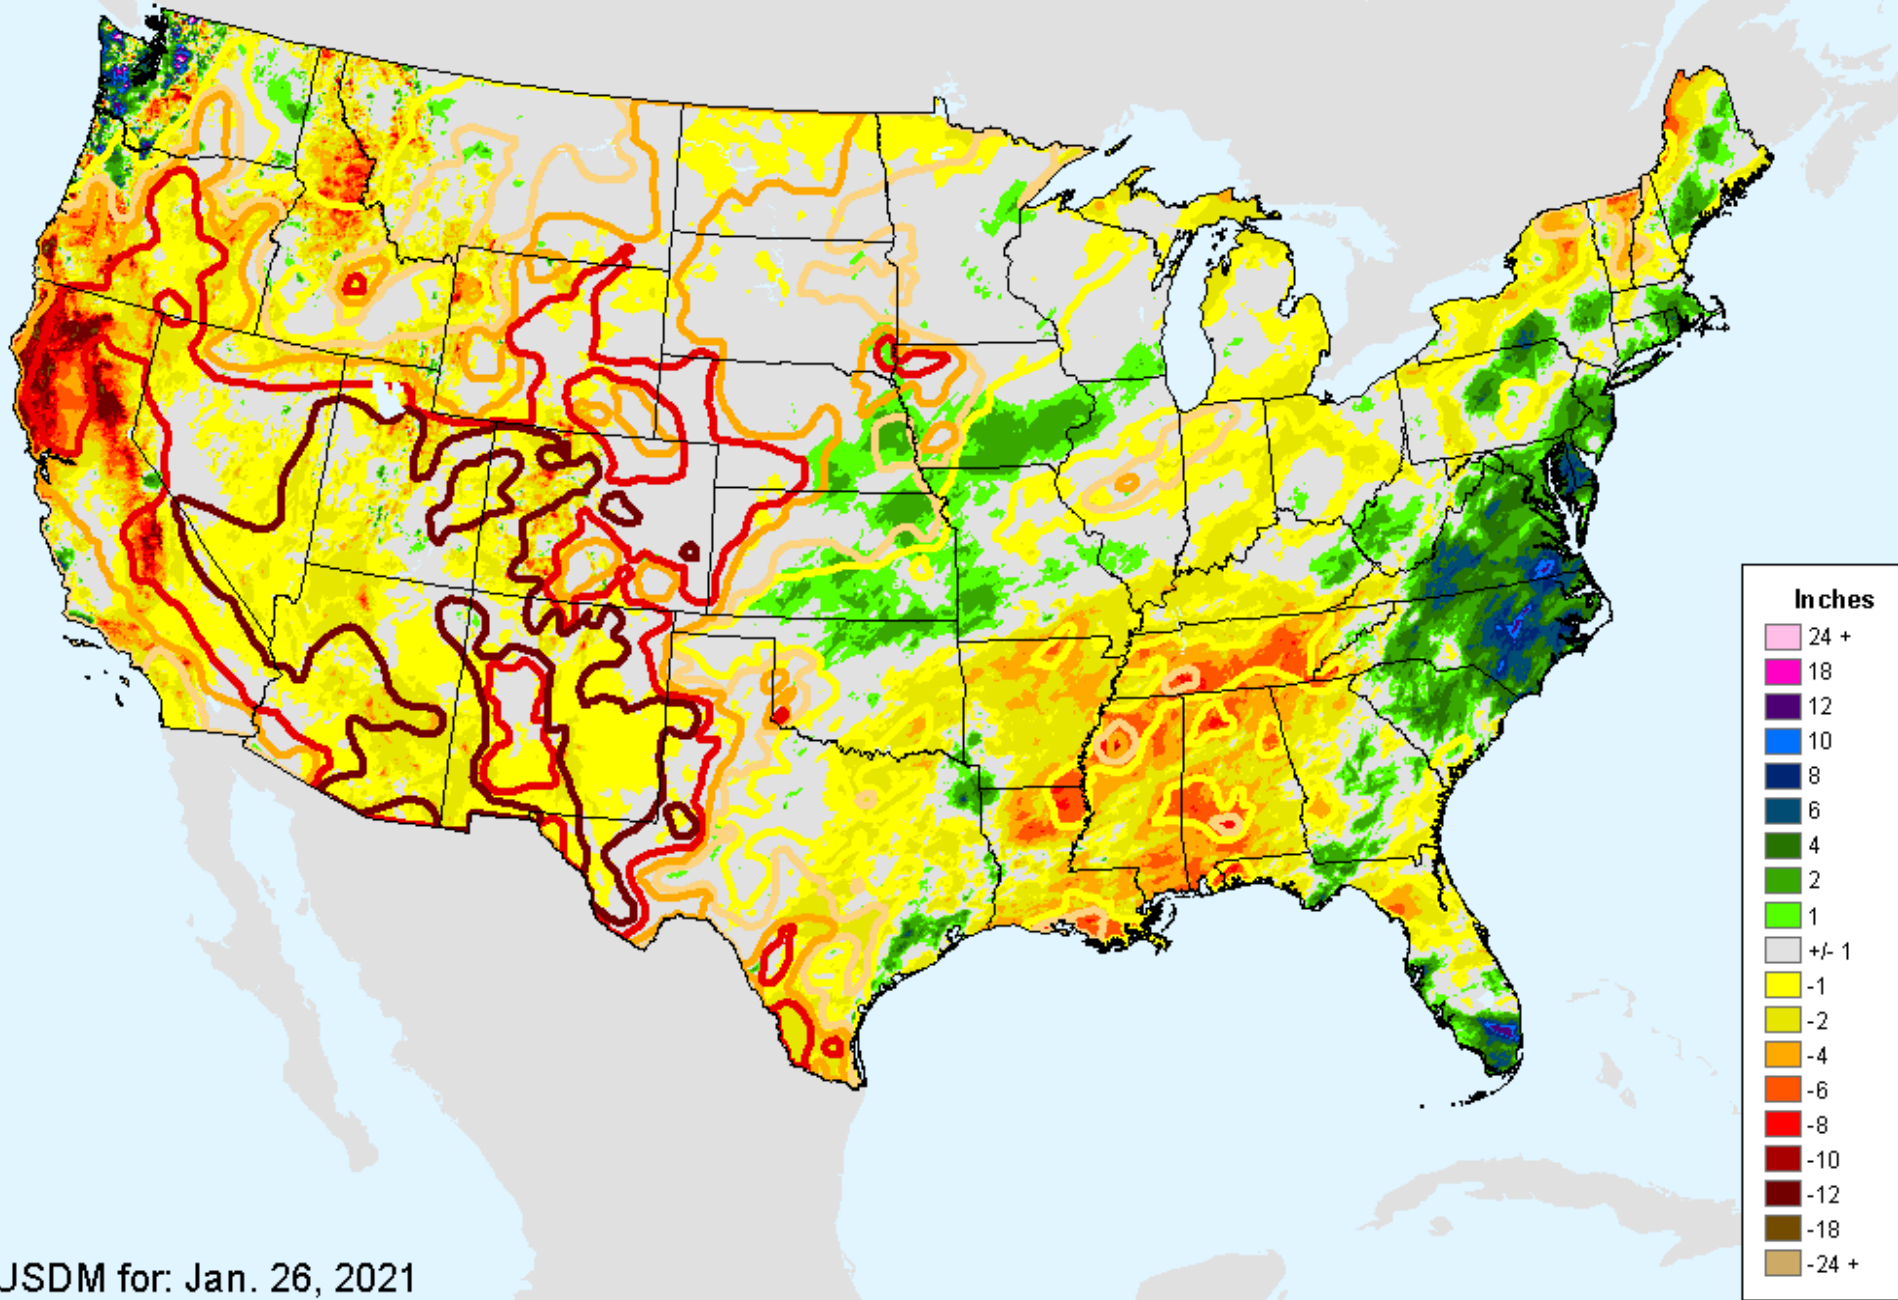

AHPS 90-Day Precip Departure

As of: Tuesday, February 2, 2021

USDM for: Jan. 26, 2021