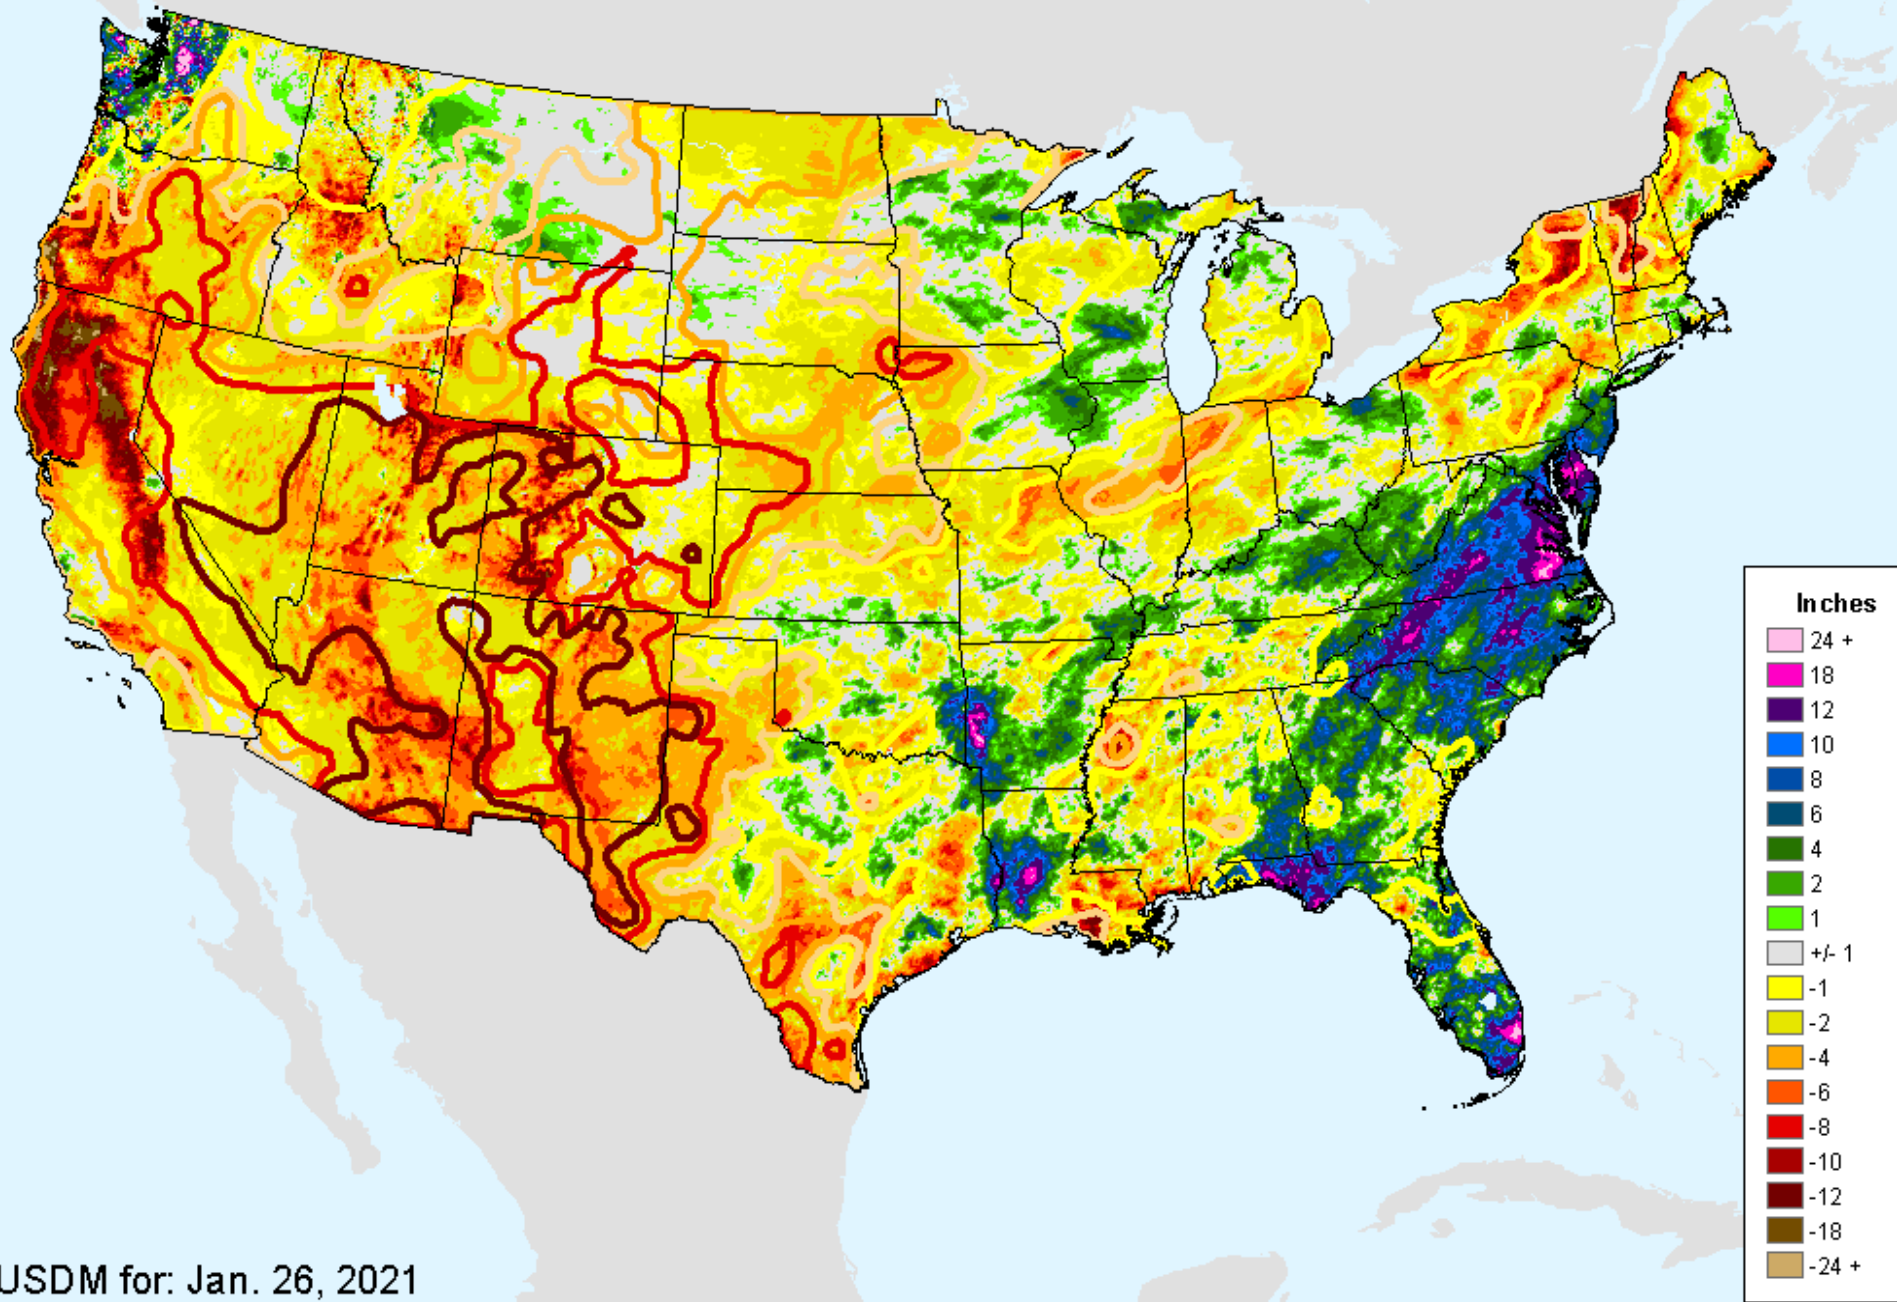

USDM for: Jan. 26, 2021

AHPS 90-Day Pct of Normal Pcp

As of: Tuesday, February 2, 2021

AHPS 180-Day Precip Departure

As of: Tuesday, February 2, 2021

USDM for: Jan. 26, 2021

AHPS 180-Day Precip Departure

As of: Tuesday, February 2, 2021