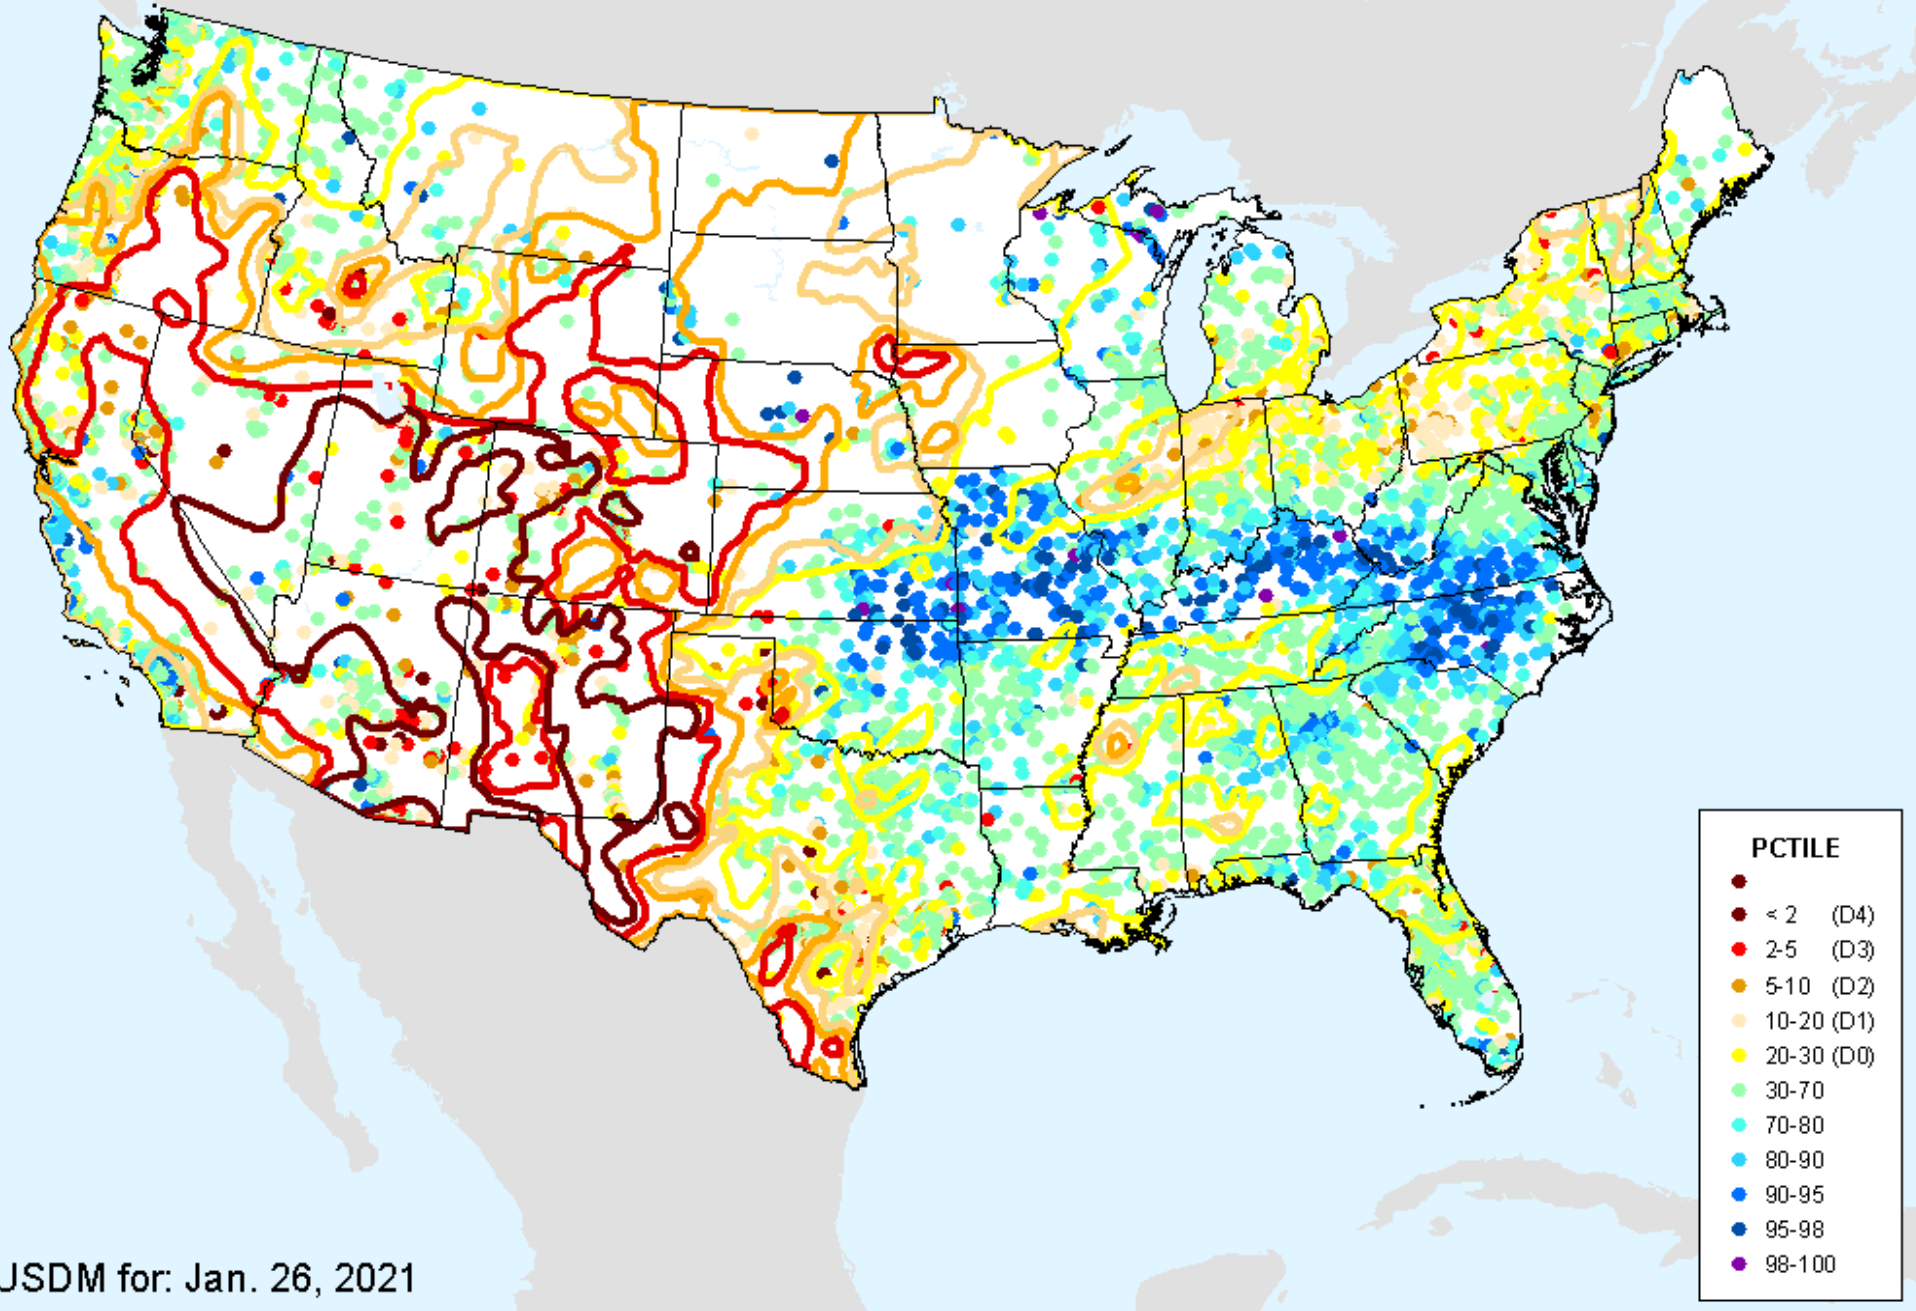

USGS 7-Day Avg Streamflow

As of: Tuesday, February 2, 2021

USDM for: Jan. 26, 2021