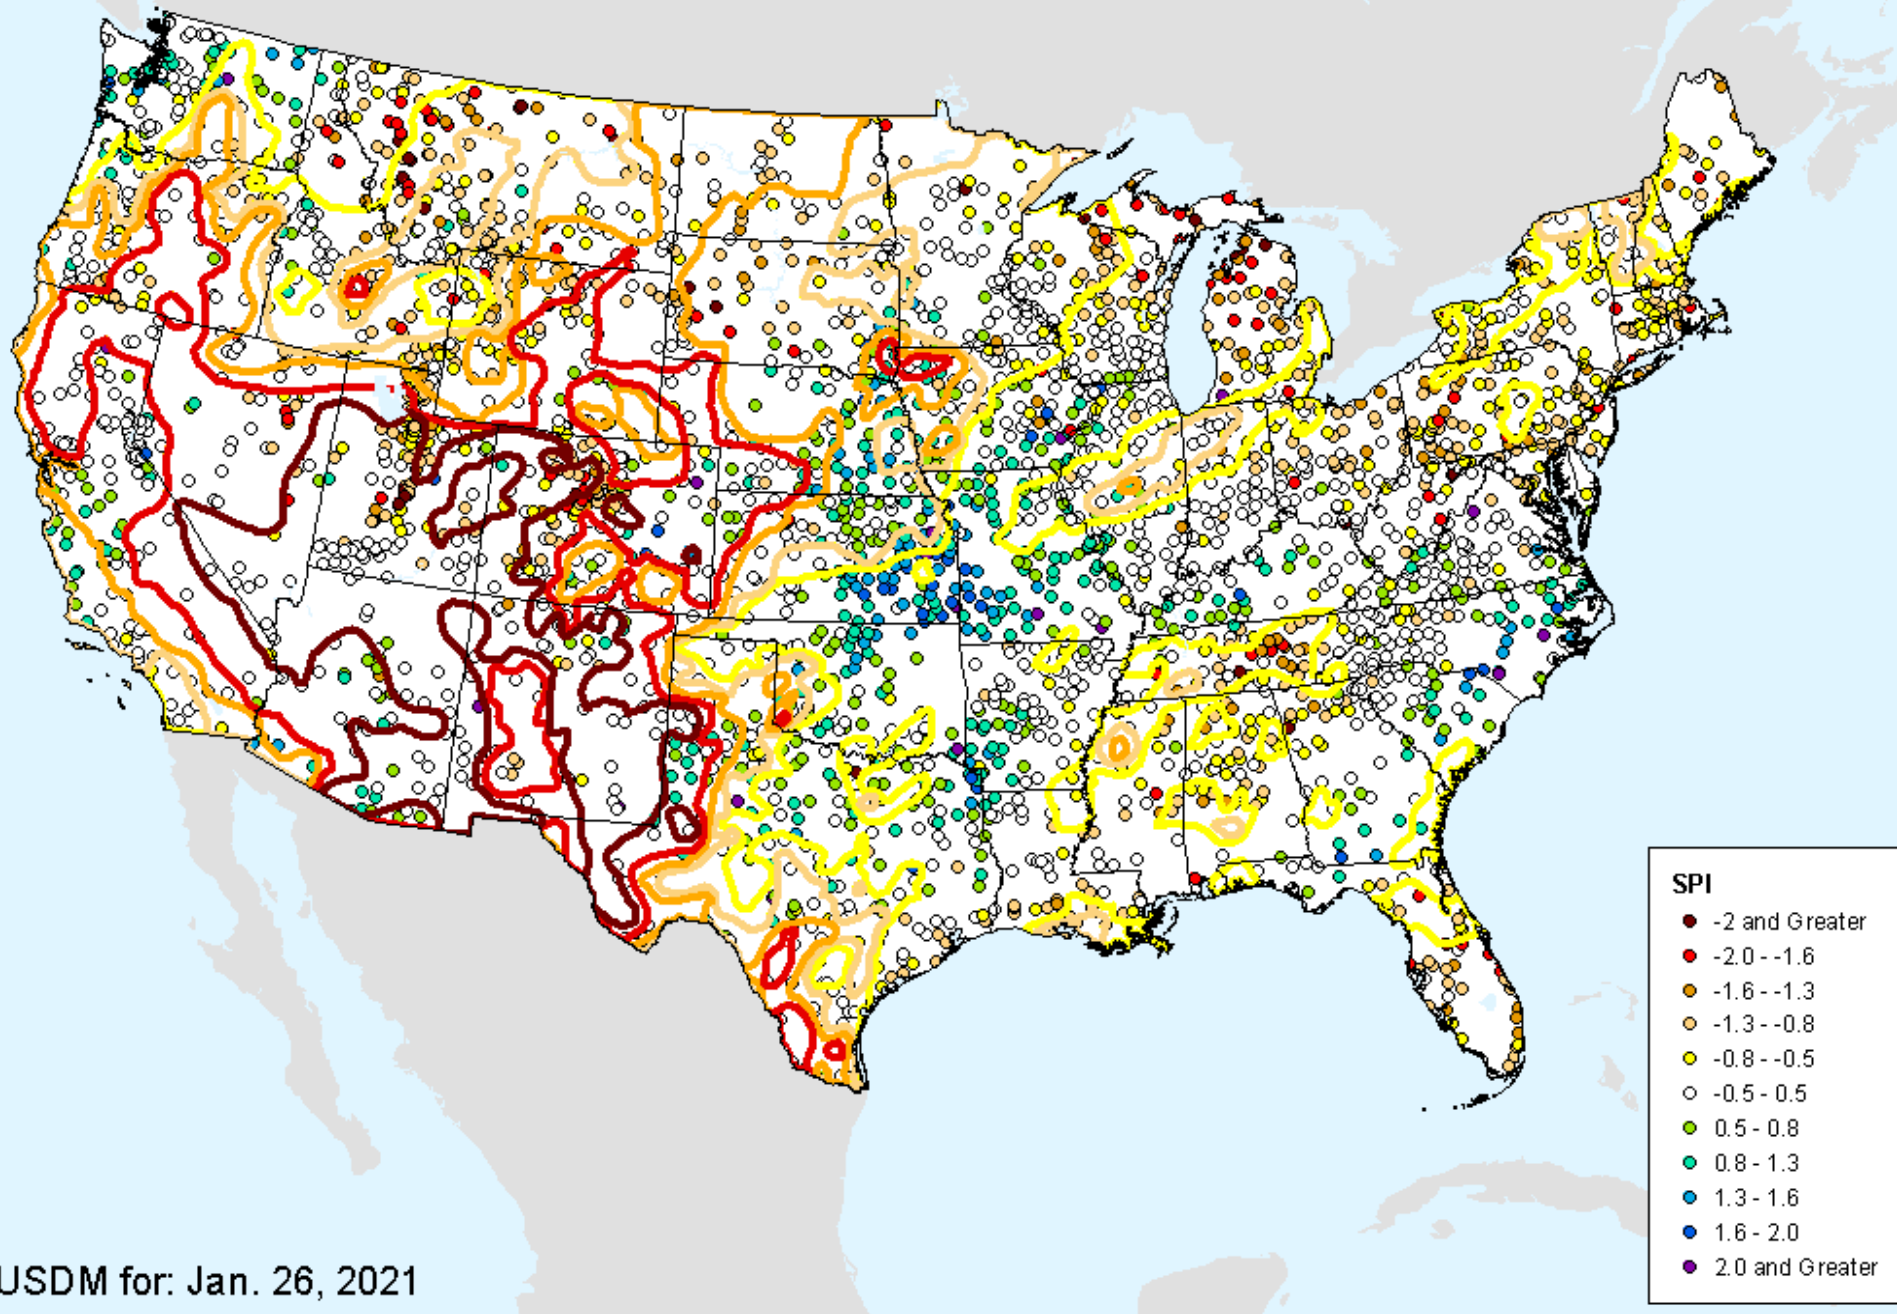

USDM for: Jan. 26, 2021

HPRCC Water Year-to-date SPI

As of: Tuesday, February 2, 2021

HPRCC Year-to-date SPI

As of: Tuesday, February 2, 2021

USDM for: Jan. 26, 2021

HPRCC Year-to-date SPI

As of: Tuesday, February 2, 2021