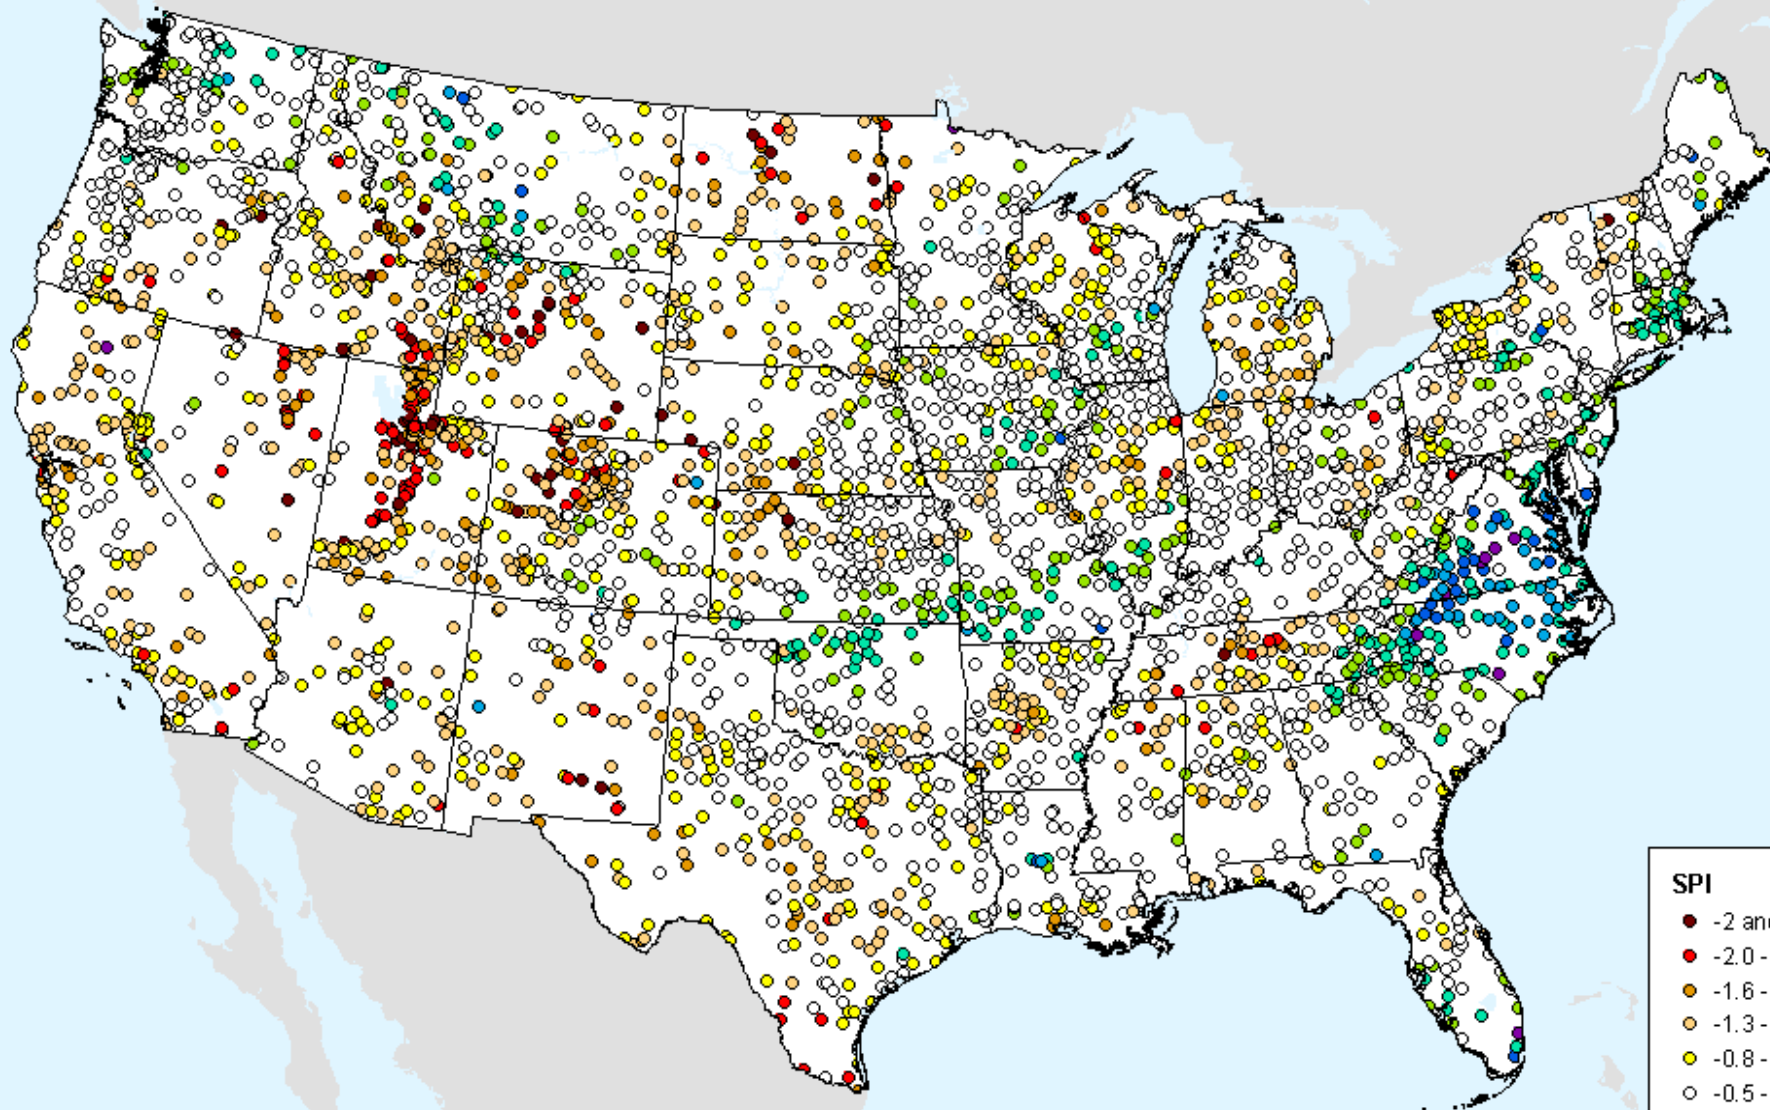

HPRCC 4-month SPI

As of: Tuesday, February 2, 2021

SPI

- -2 and Greater
- -2.0--1.6
- -1.6--1.3
- -1.3--0.8
- -0.8--0.5
- -0.5-0.5
- 0.5-0.8
- 0.8-1.3
- 1.3-1.6
- 1.6-2.0
- 2.0 and Greater