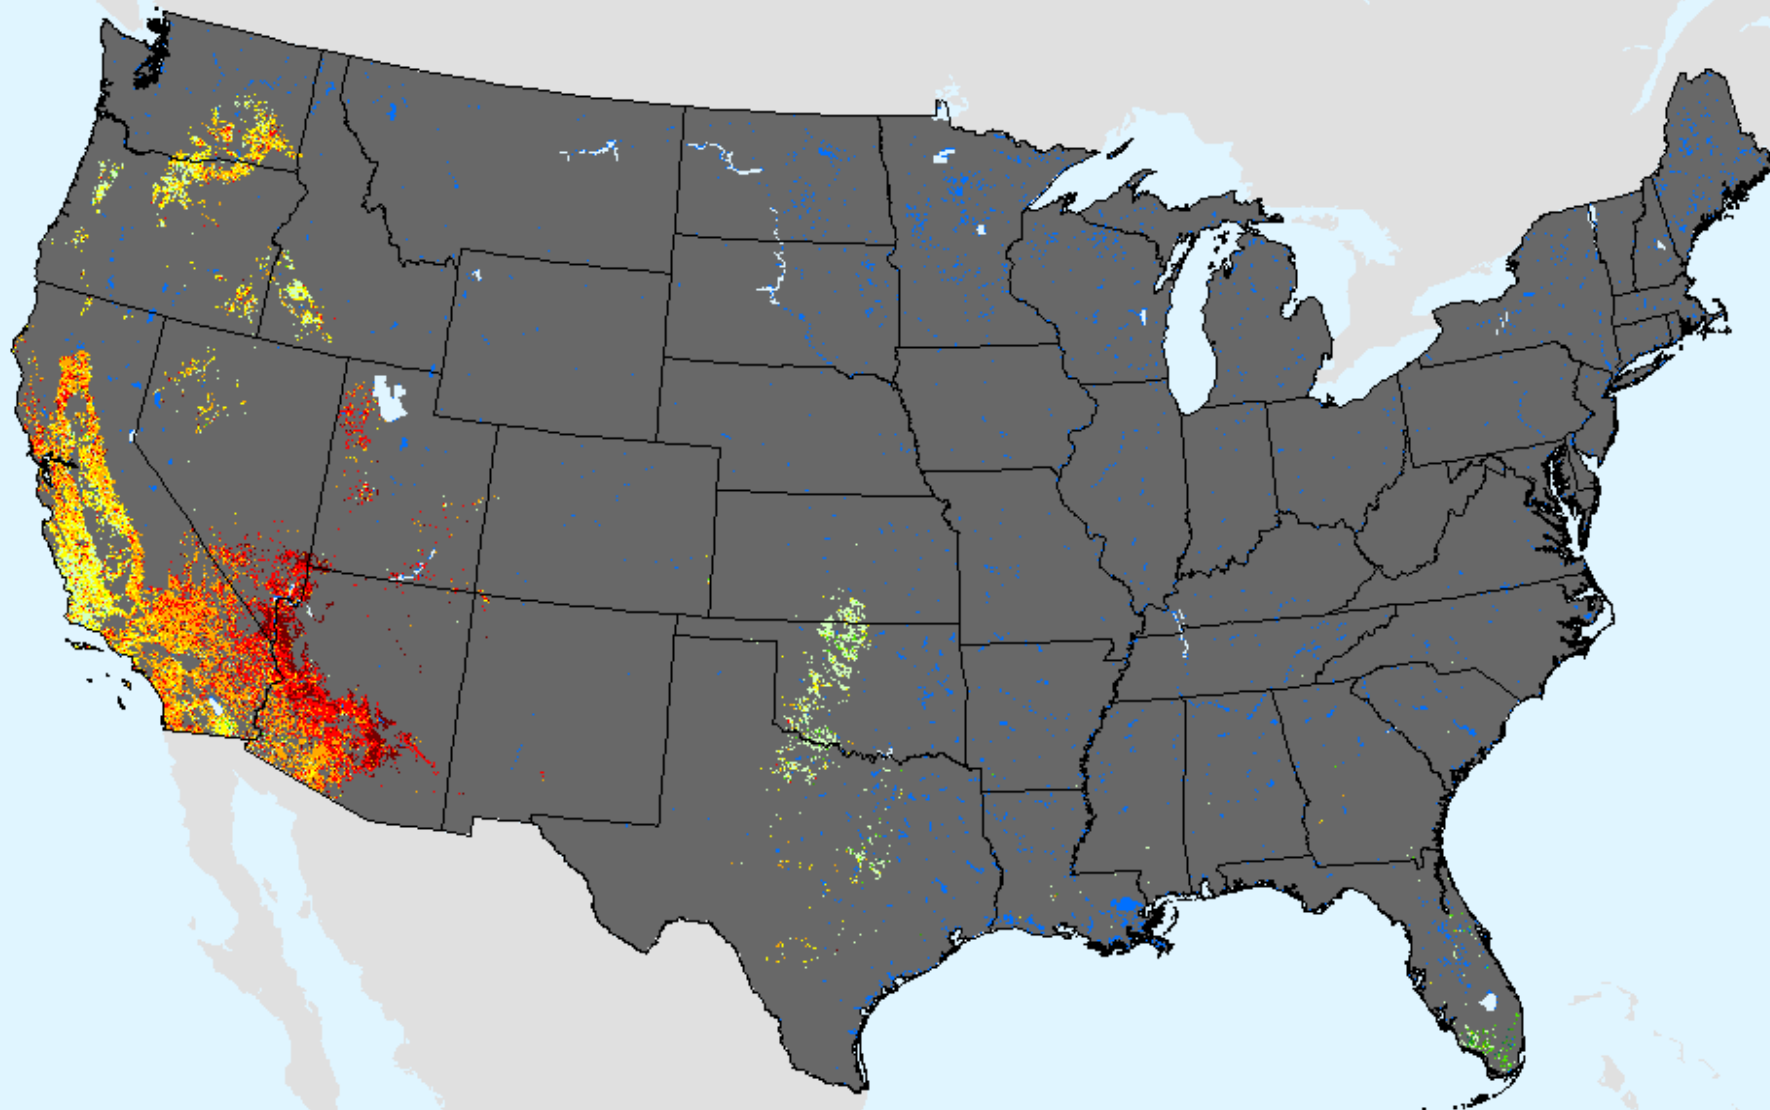

Vegetation Drought Response Index (VegDRI)

As of: Tuesday, February 2, 2021

□ BackGround