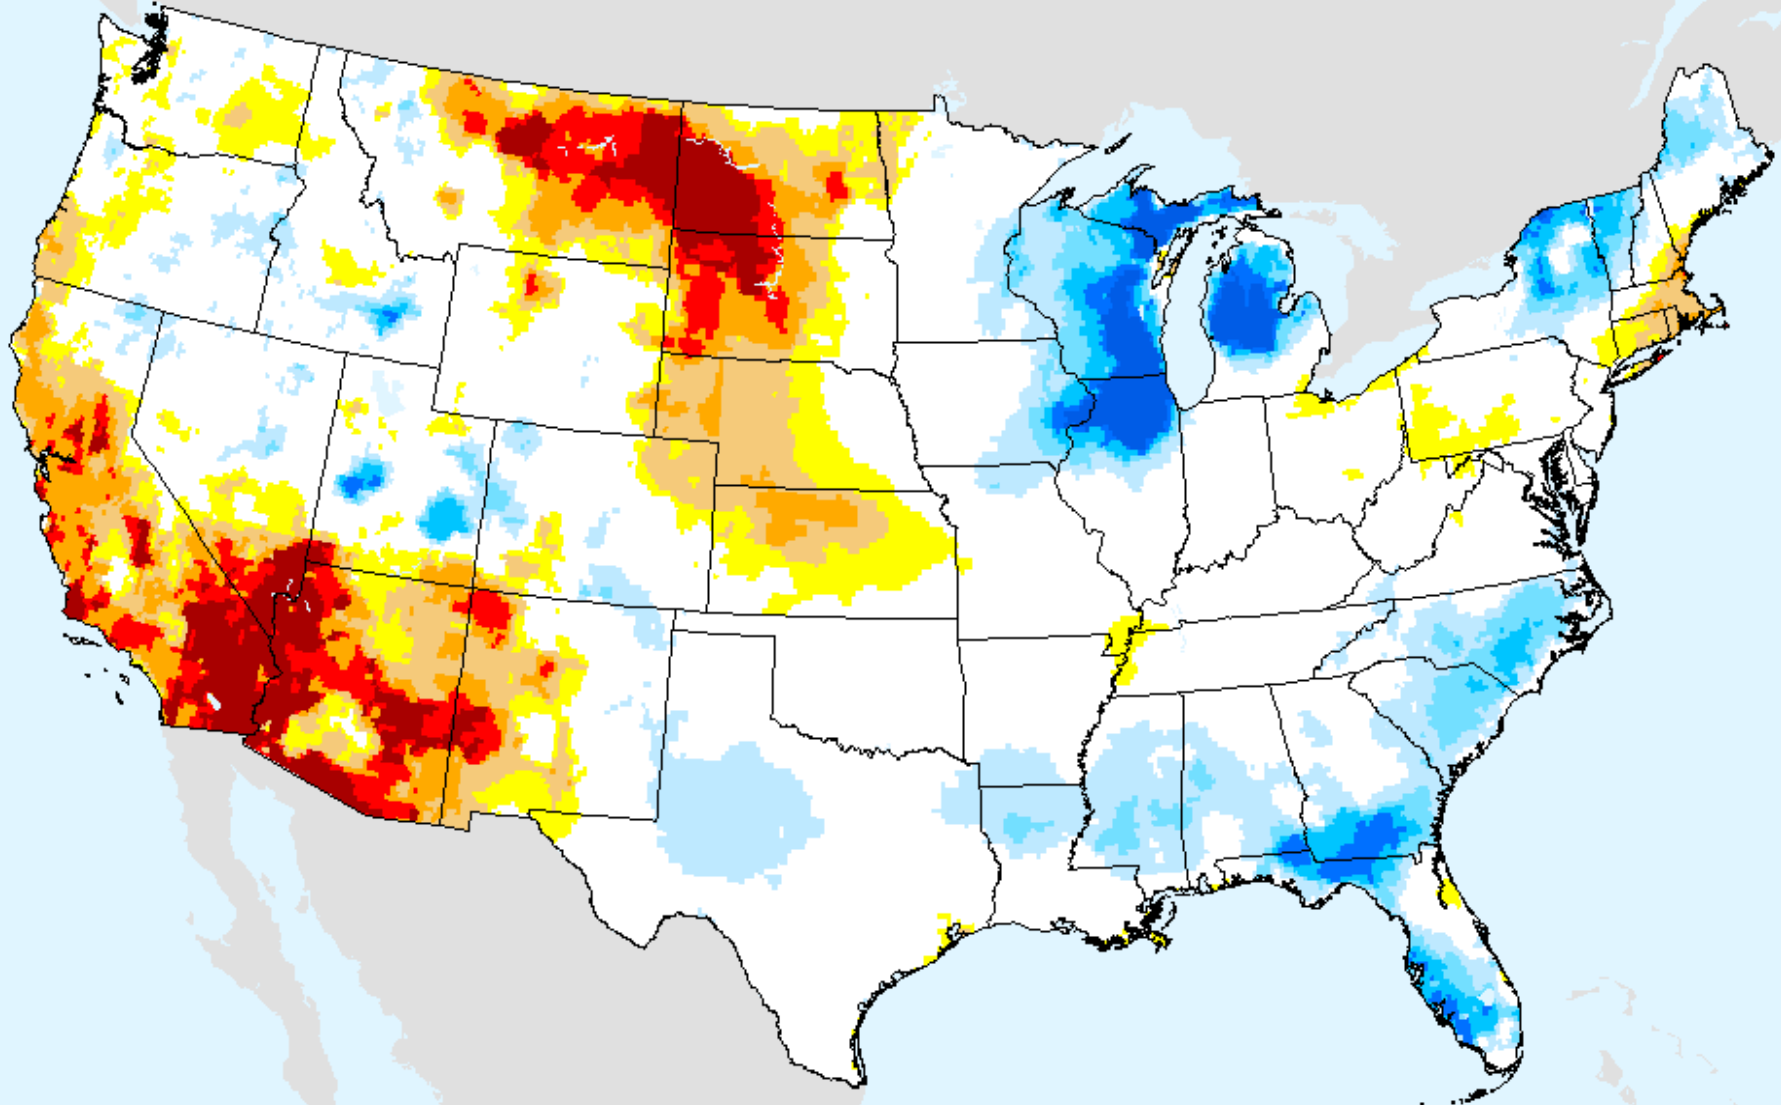

EDDI 2-week

As of: Tuesday, February 2, 2021