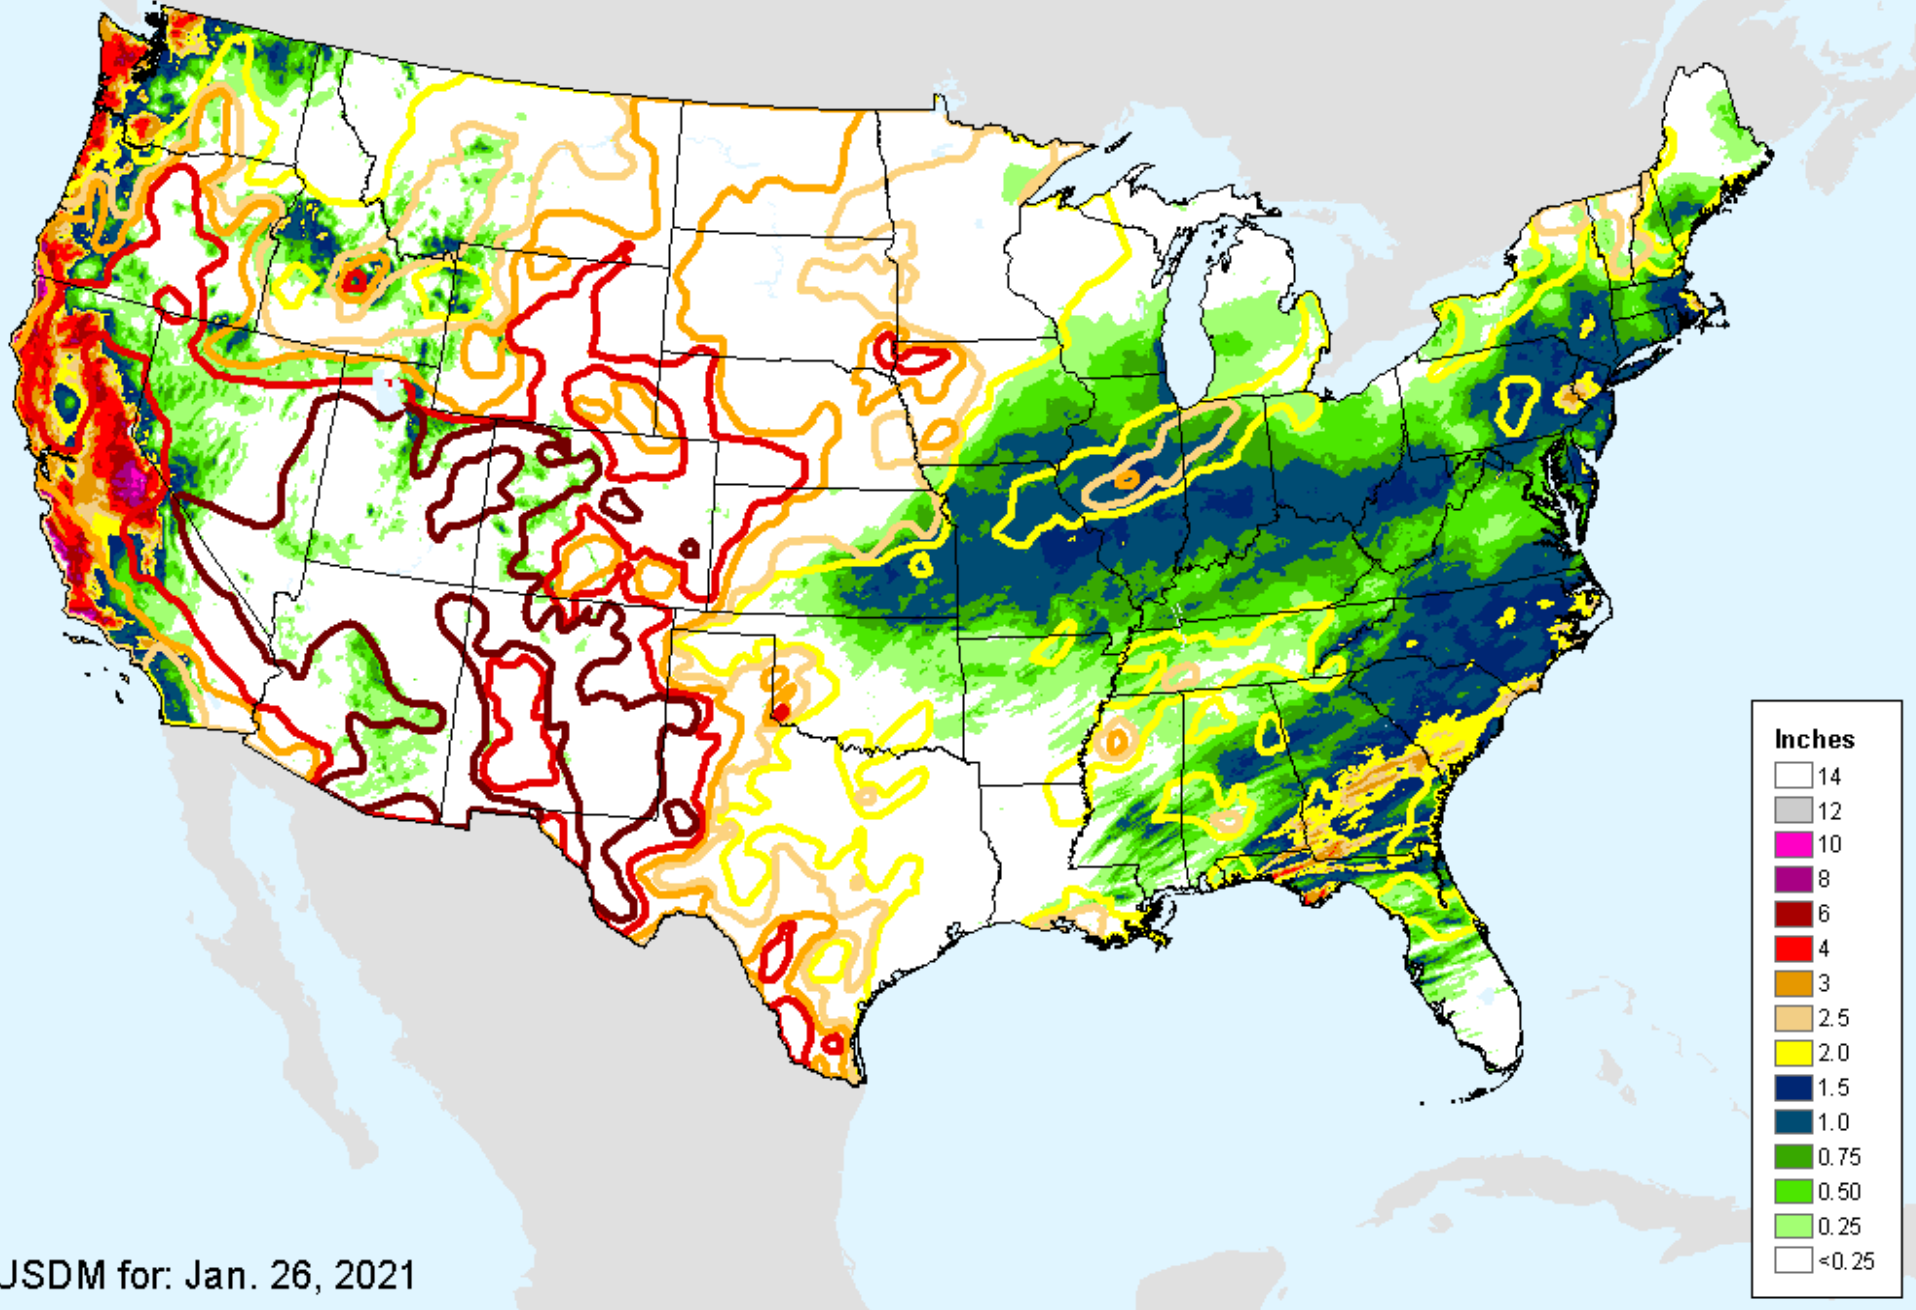

AHPS 7-Day Precipitation

As of: Tuesday, February 2, 2021

AHPS 7-Day Precipitation

As of: Tuesday, February 2, 2021

USDM for: Jan. 26, 2021

AHPS 14-Day Precip Departure

As of: Tuesday, February 2, 2021

USDM for: Jan. 26, 2021