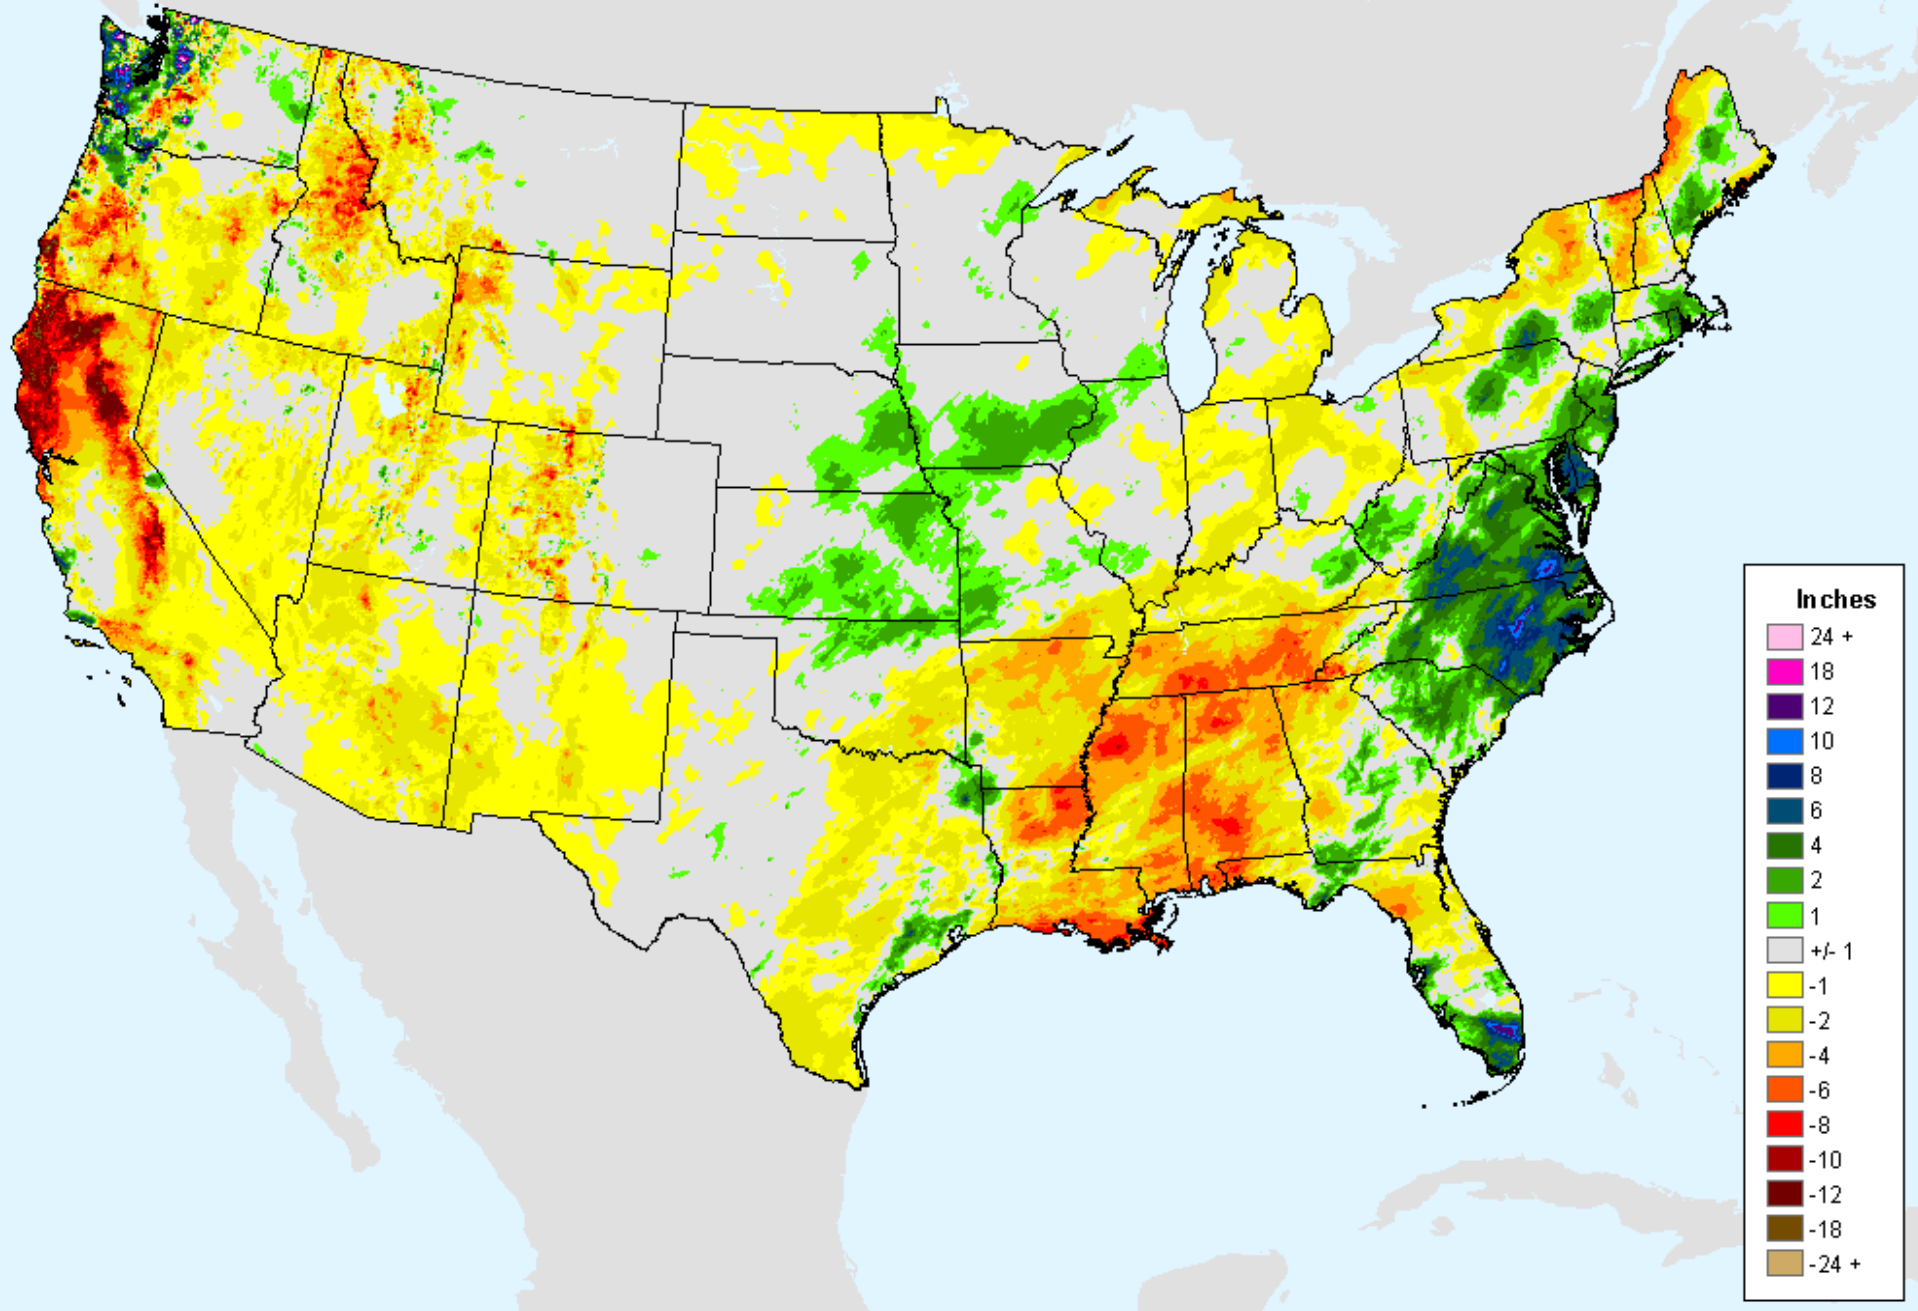

AHPS 90-Day Precip Departure

As of: Tuesday, February 2, 2021

USDM for: Jan. 26, 2021

AHPS 90-Day Precip Departure

As of: Tuesday, February 2, 2021

AHPS 90-Day Pct of Normal Pcp

As of: Tuesday, February 2, 2021