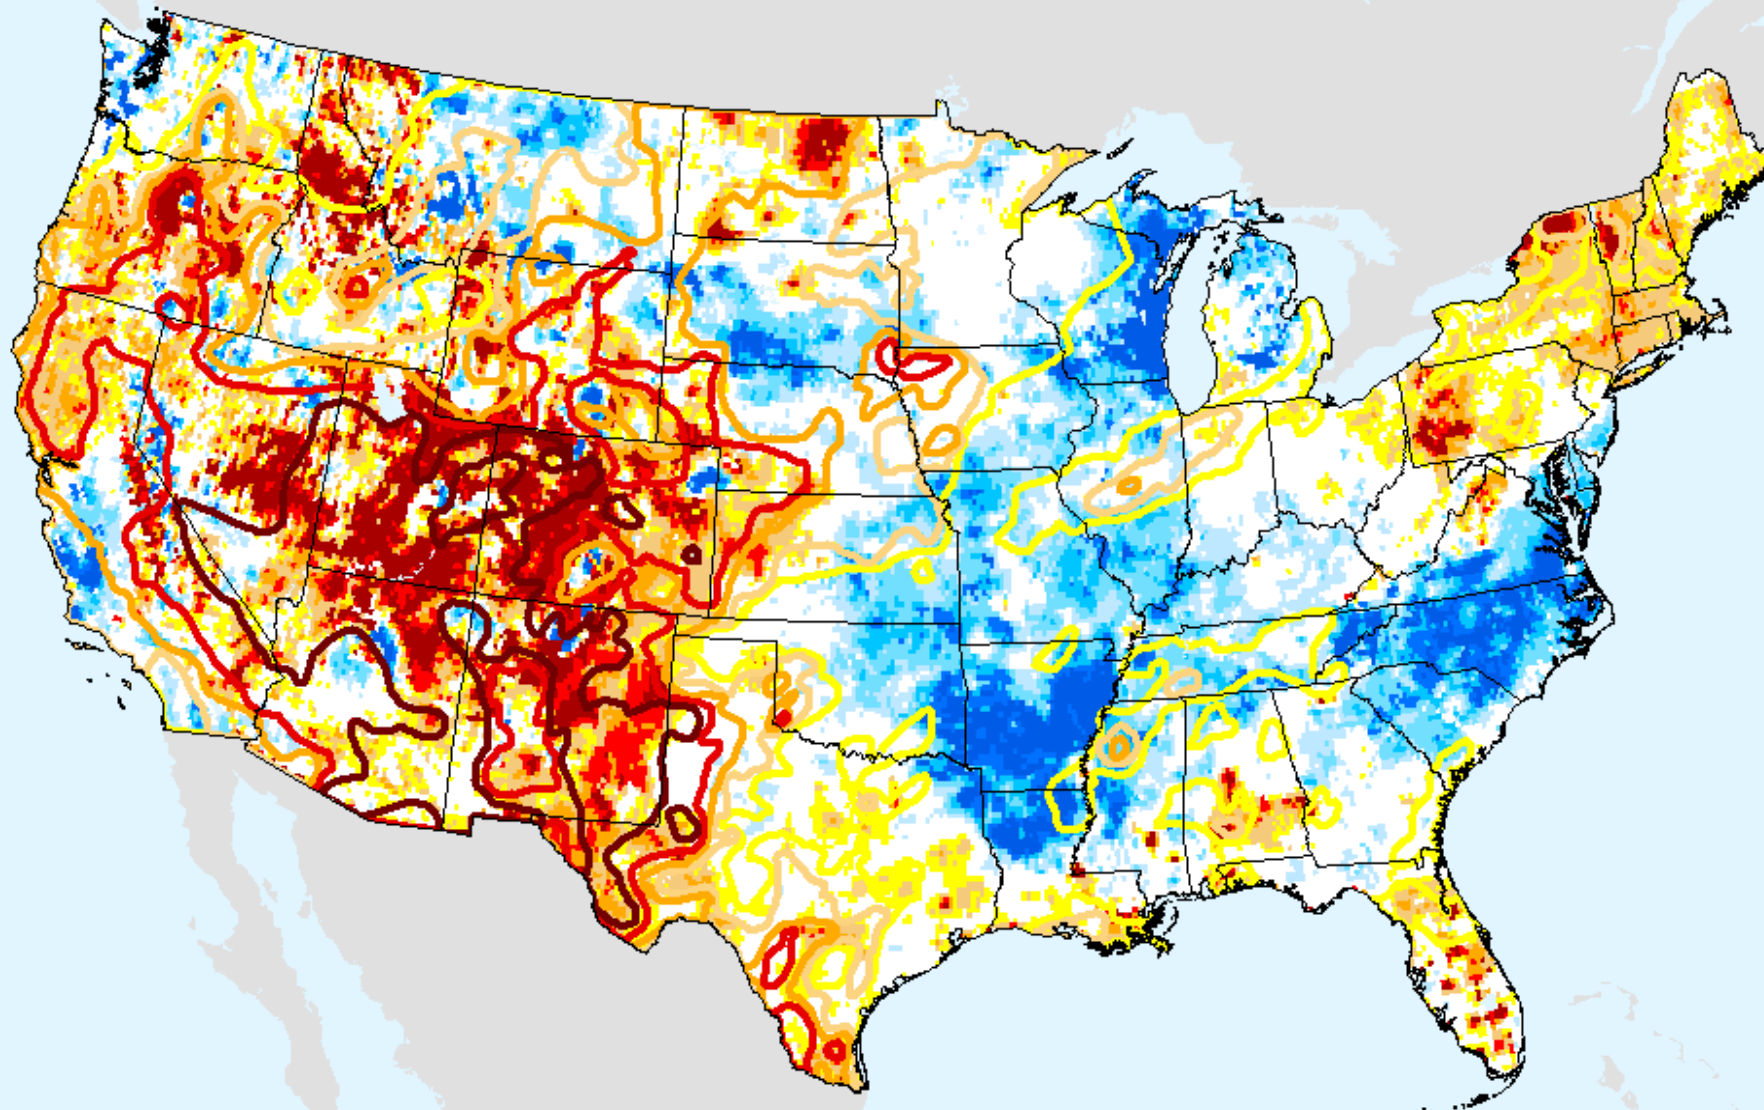

GRACE-Based Root Zone Soil Moisture Drought Indicator

As of: Tuesday, February 2, 2021

USDM for: Jan. 26, 2021