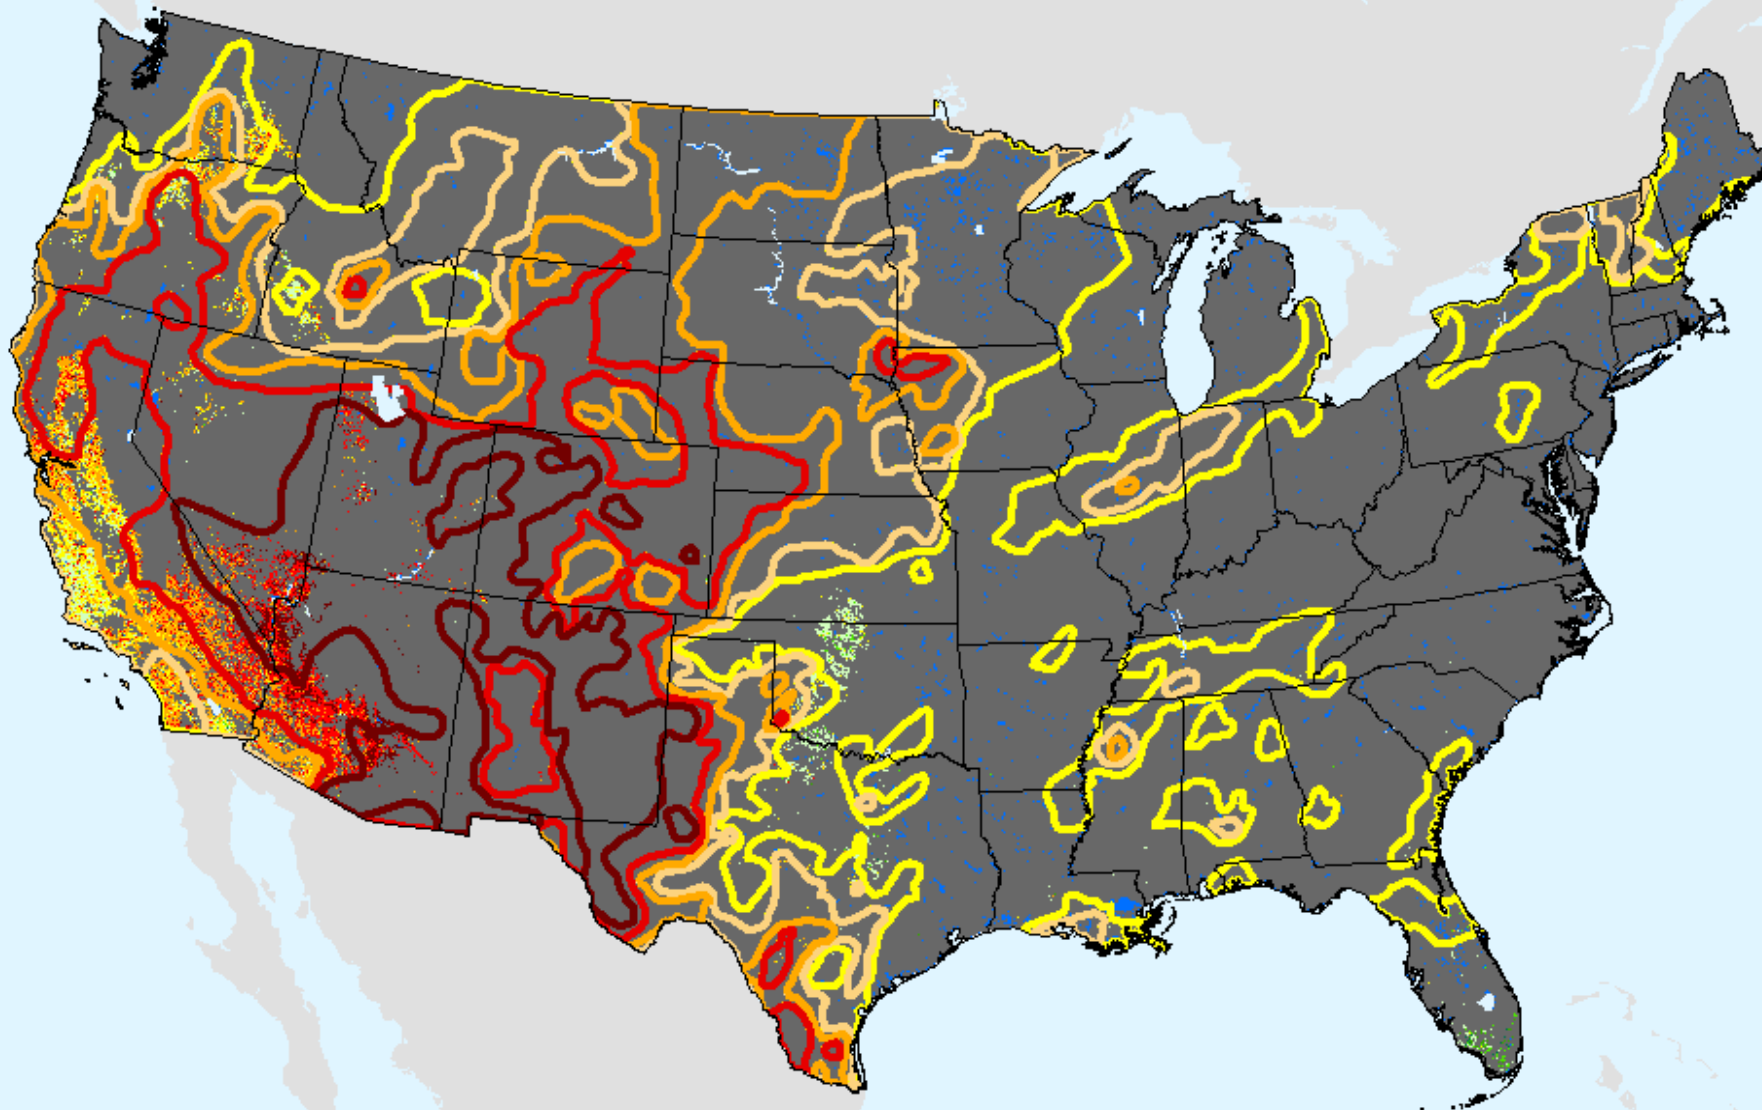

EDDI 12-week

As of: Tuesday, February 2, 2021

USDM for: Jan. 26, 2021

EDDI 12-week

As of: Tuesday, February 2, 2021

Vegetation Drought Response Index (VegDRI)

As of: Tuesday, February 2, 2021

USDM for: Jan. 26, 2021