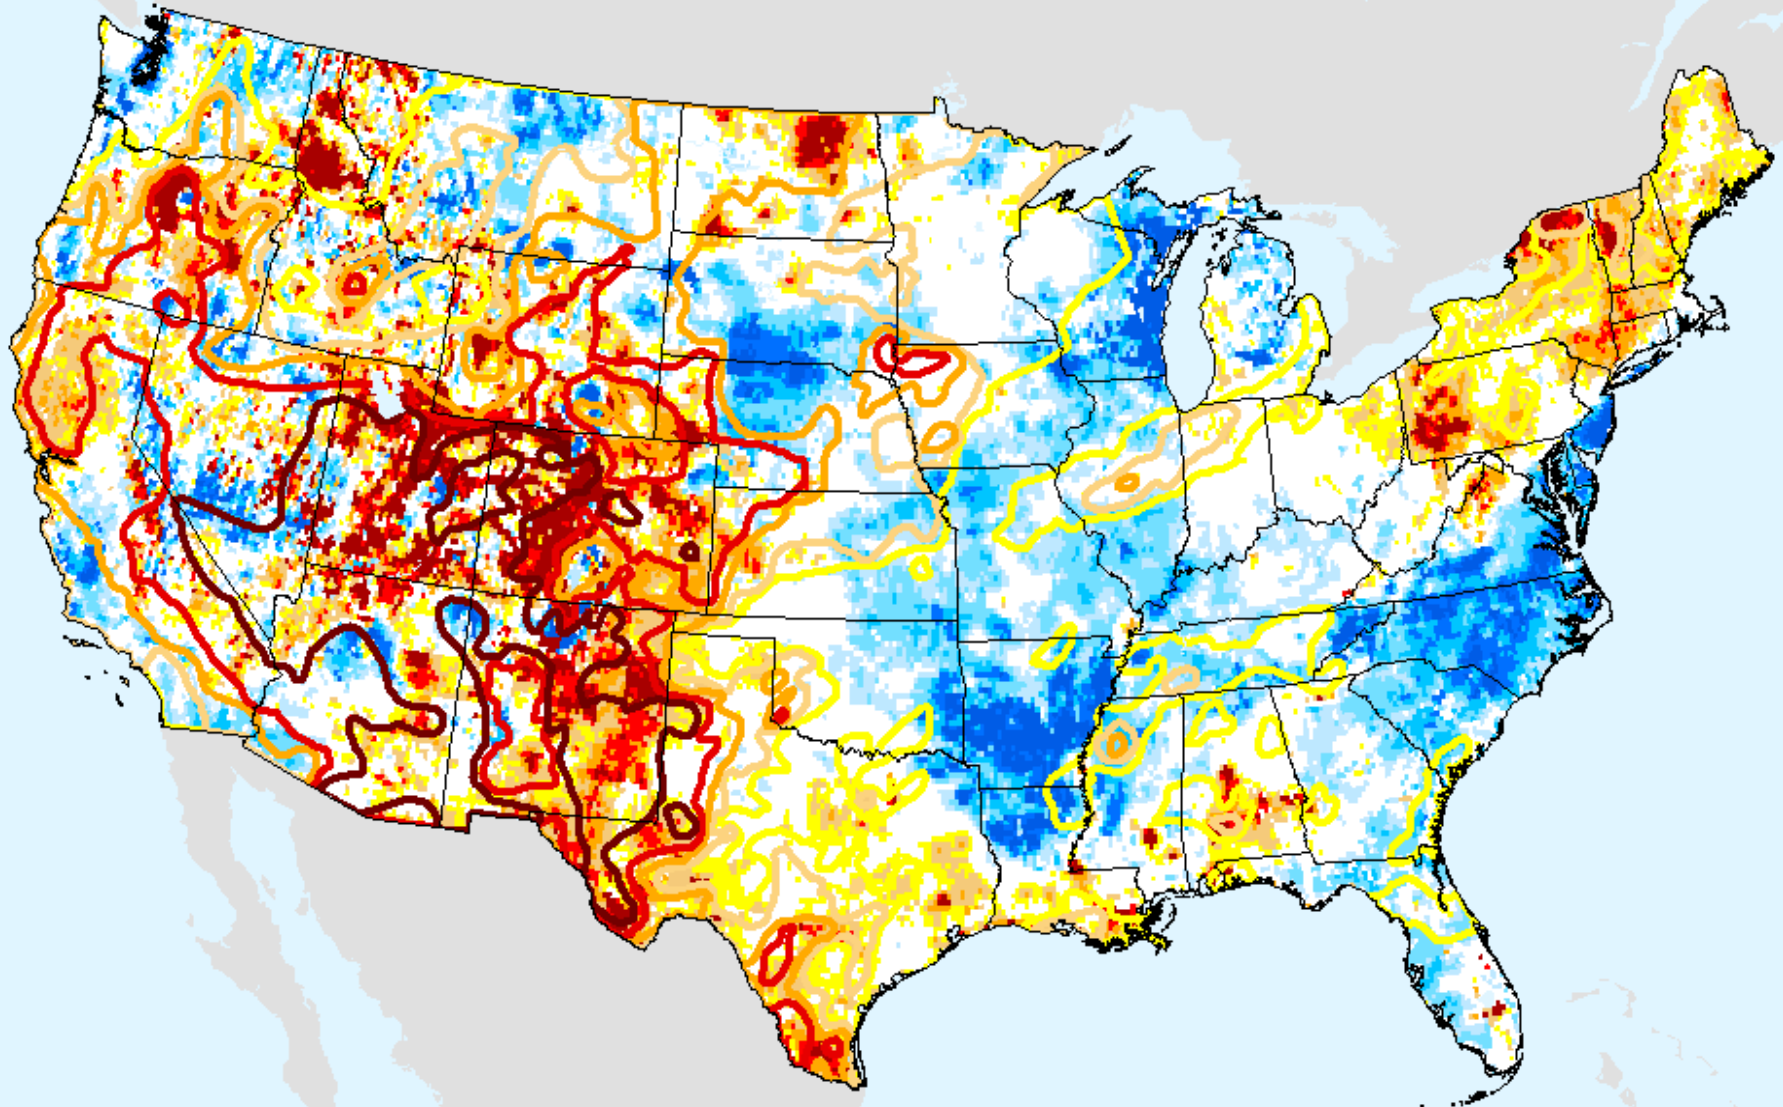

GRACE-Based Surface Soil Moisture Drought Indicator

As of: Tuesday, February 2, 2021

USDM for: Jan. 26, 2021