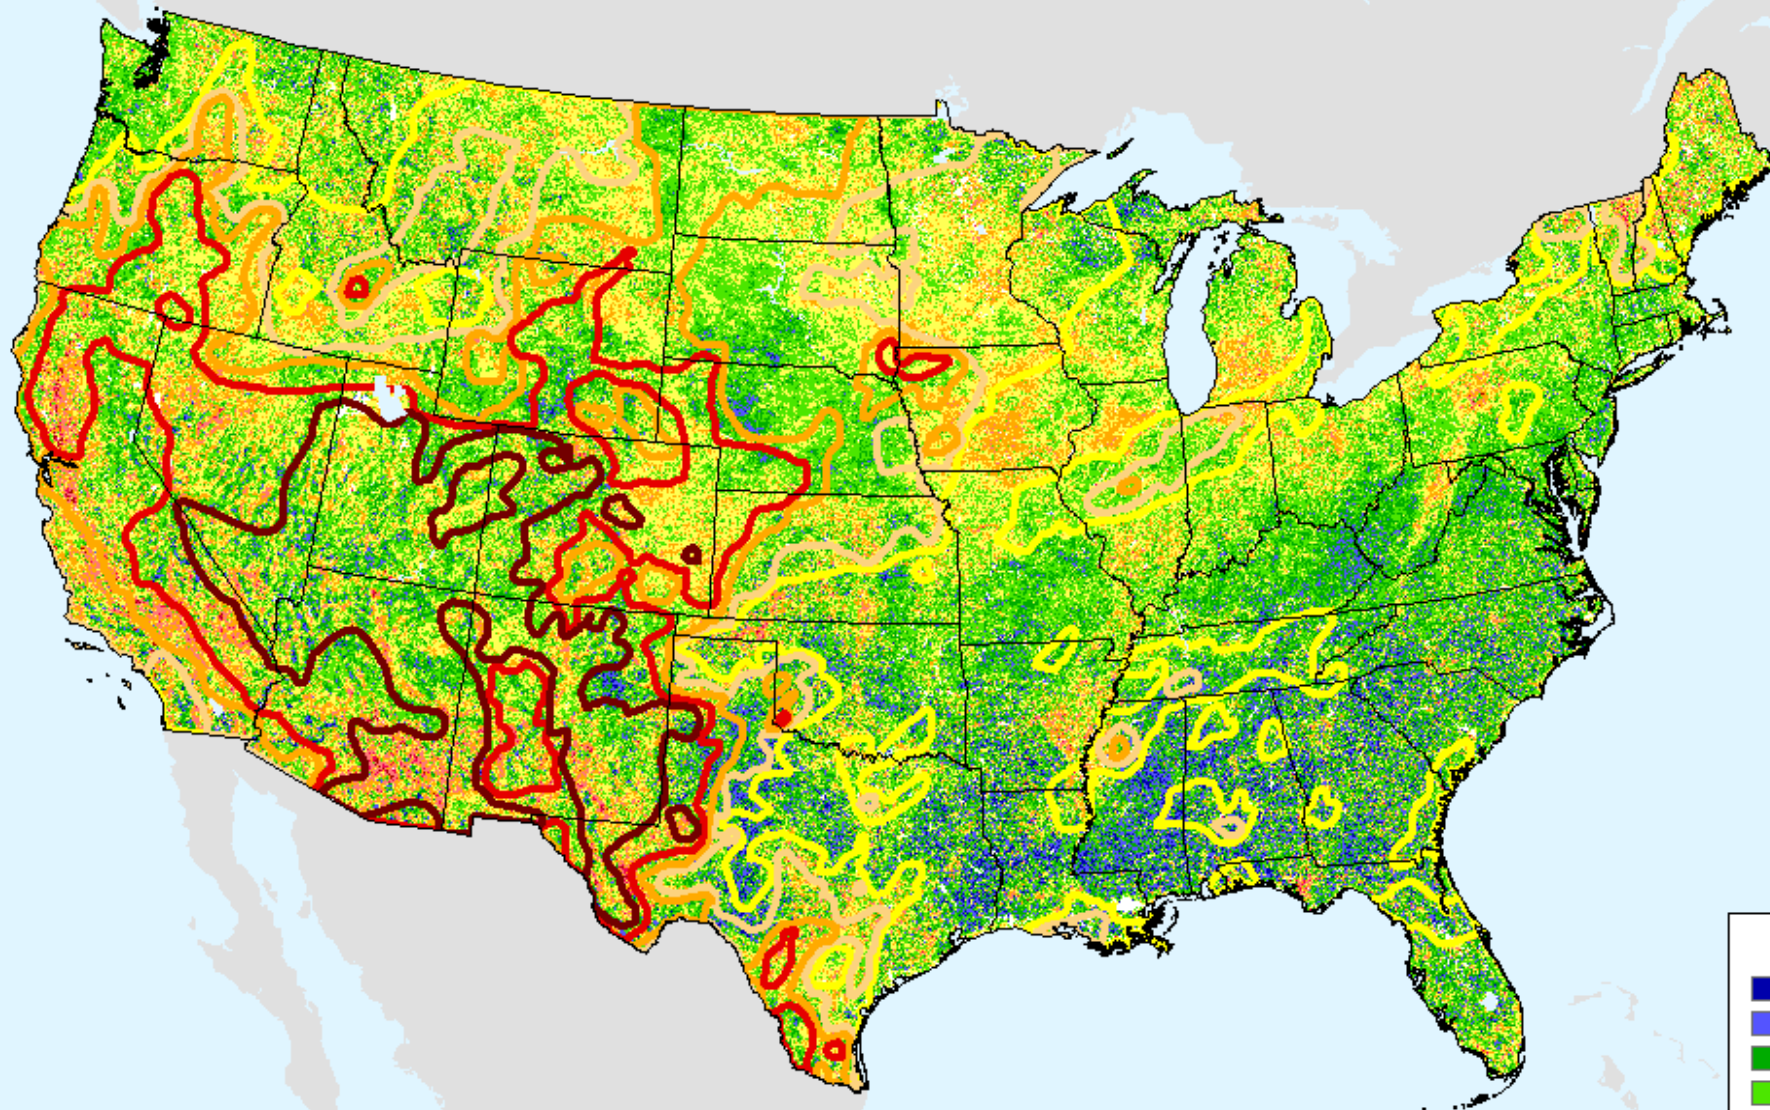

Vegetation Health Index

As of: Tuesday, February 2, 2021

USDM for: Jan. 26, 2021