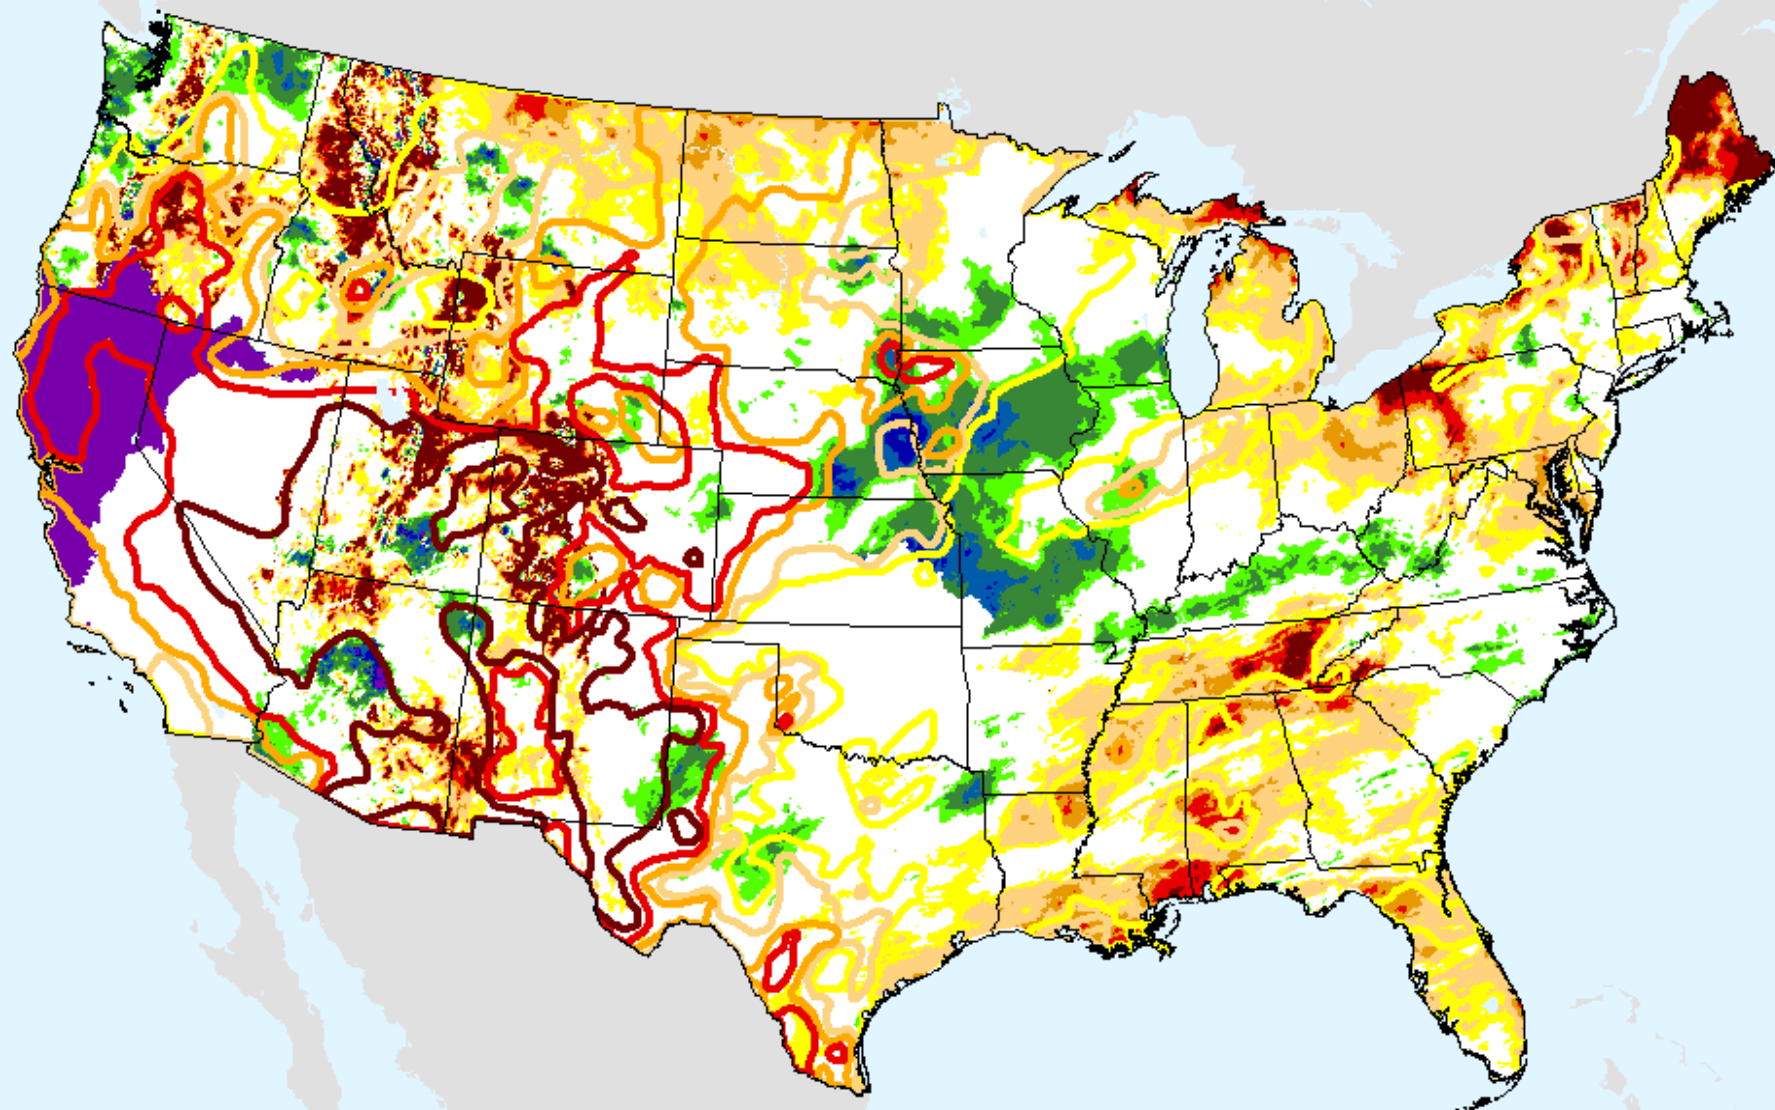

As of: Tuesday, February 2, 2021

AHPS 1-month SPEI

As of: Tuesday, February 2, 2021

USDM for: Jan. 26, 2021

SPEI (USDM)

AHPS 1-month SPEI

As of: Tuesday, February 2, 2021

SPEI (USDM)