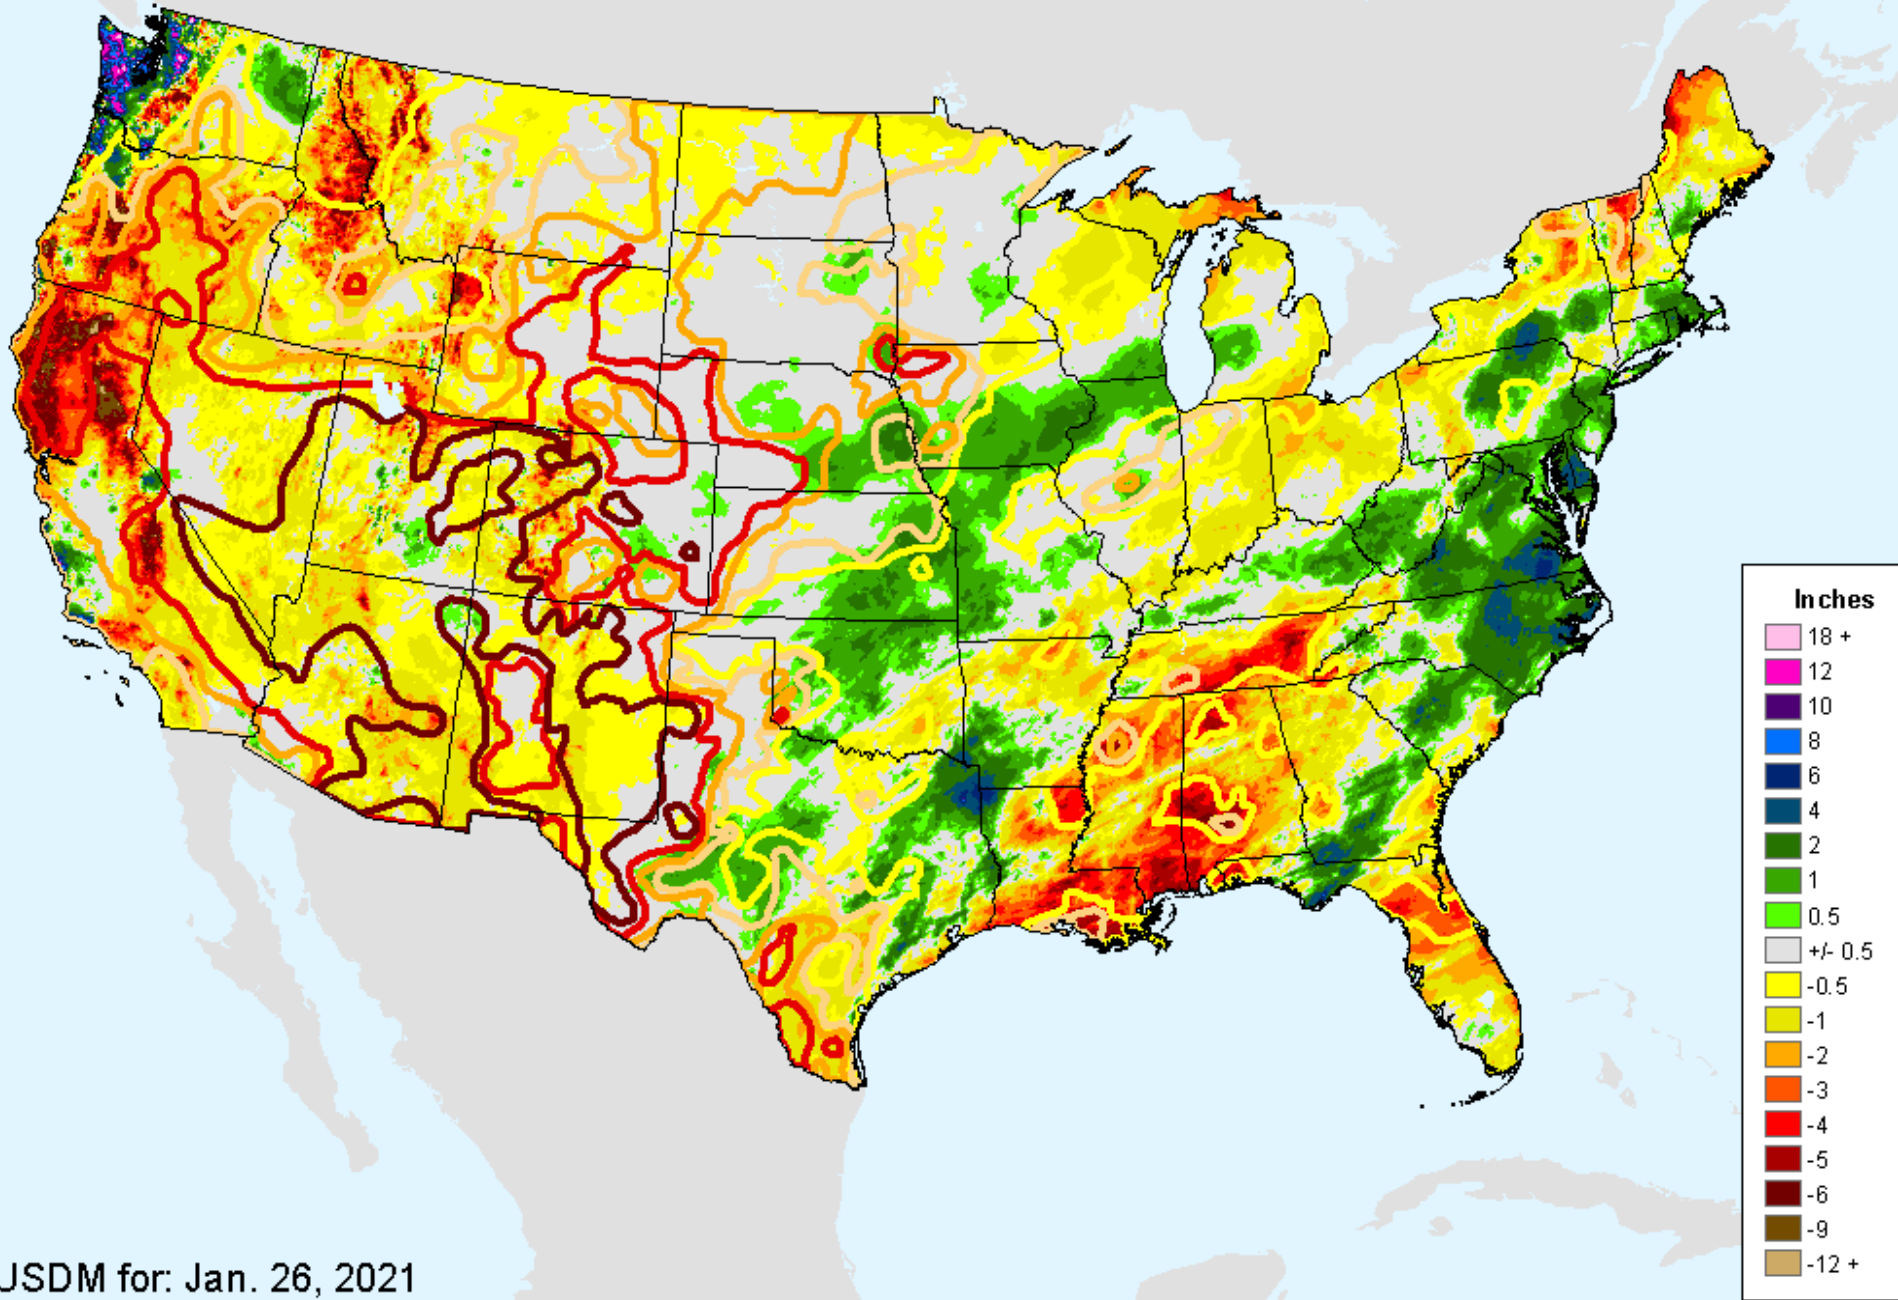

AHPS 30-Day Pct of Normal Pcp

As of: Tuesday, February 2, 2021

USDM for: Jan. 26, 2021

AHPS 30-Day Pct of Normal Pcp

As of: Tuesday, February 2, 2021

Percent

AHPS 60-Day Precip Departure

As of: Tuesday, February 2, 2021