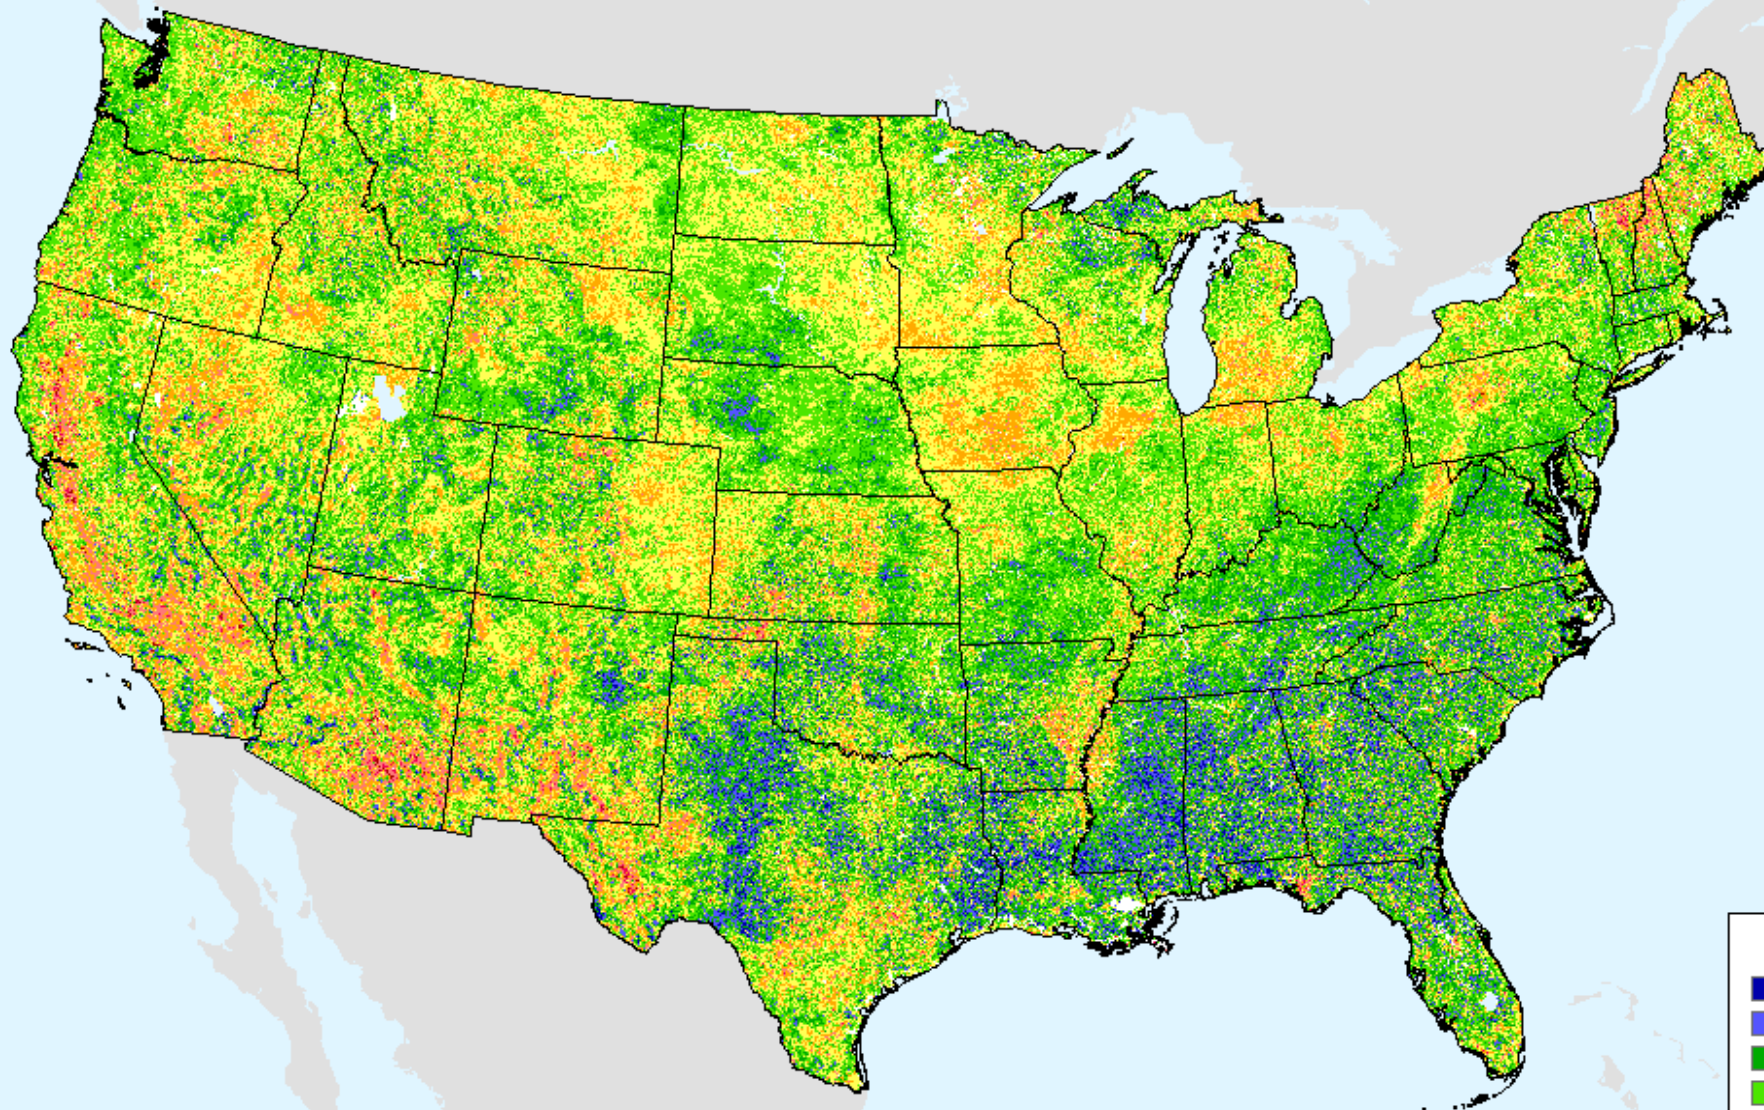

Vegetation Health Index

As of: Tuesday, February 2, 2021

VHI

- 85 - 100
- 73 - 84
- 61 - 72
- 49 - 60
- 37 - 48
- 25 - 36
- 13 - 24
- 7 - 12
- 1 - 6