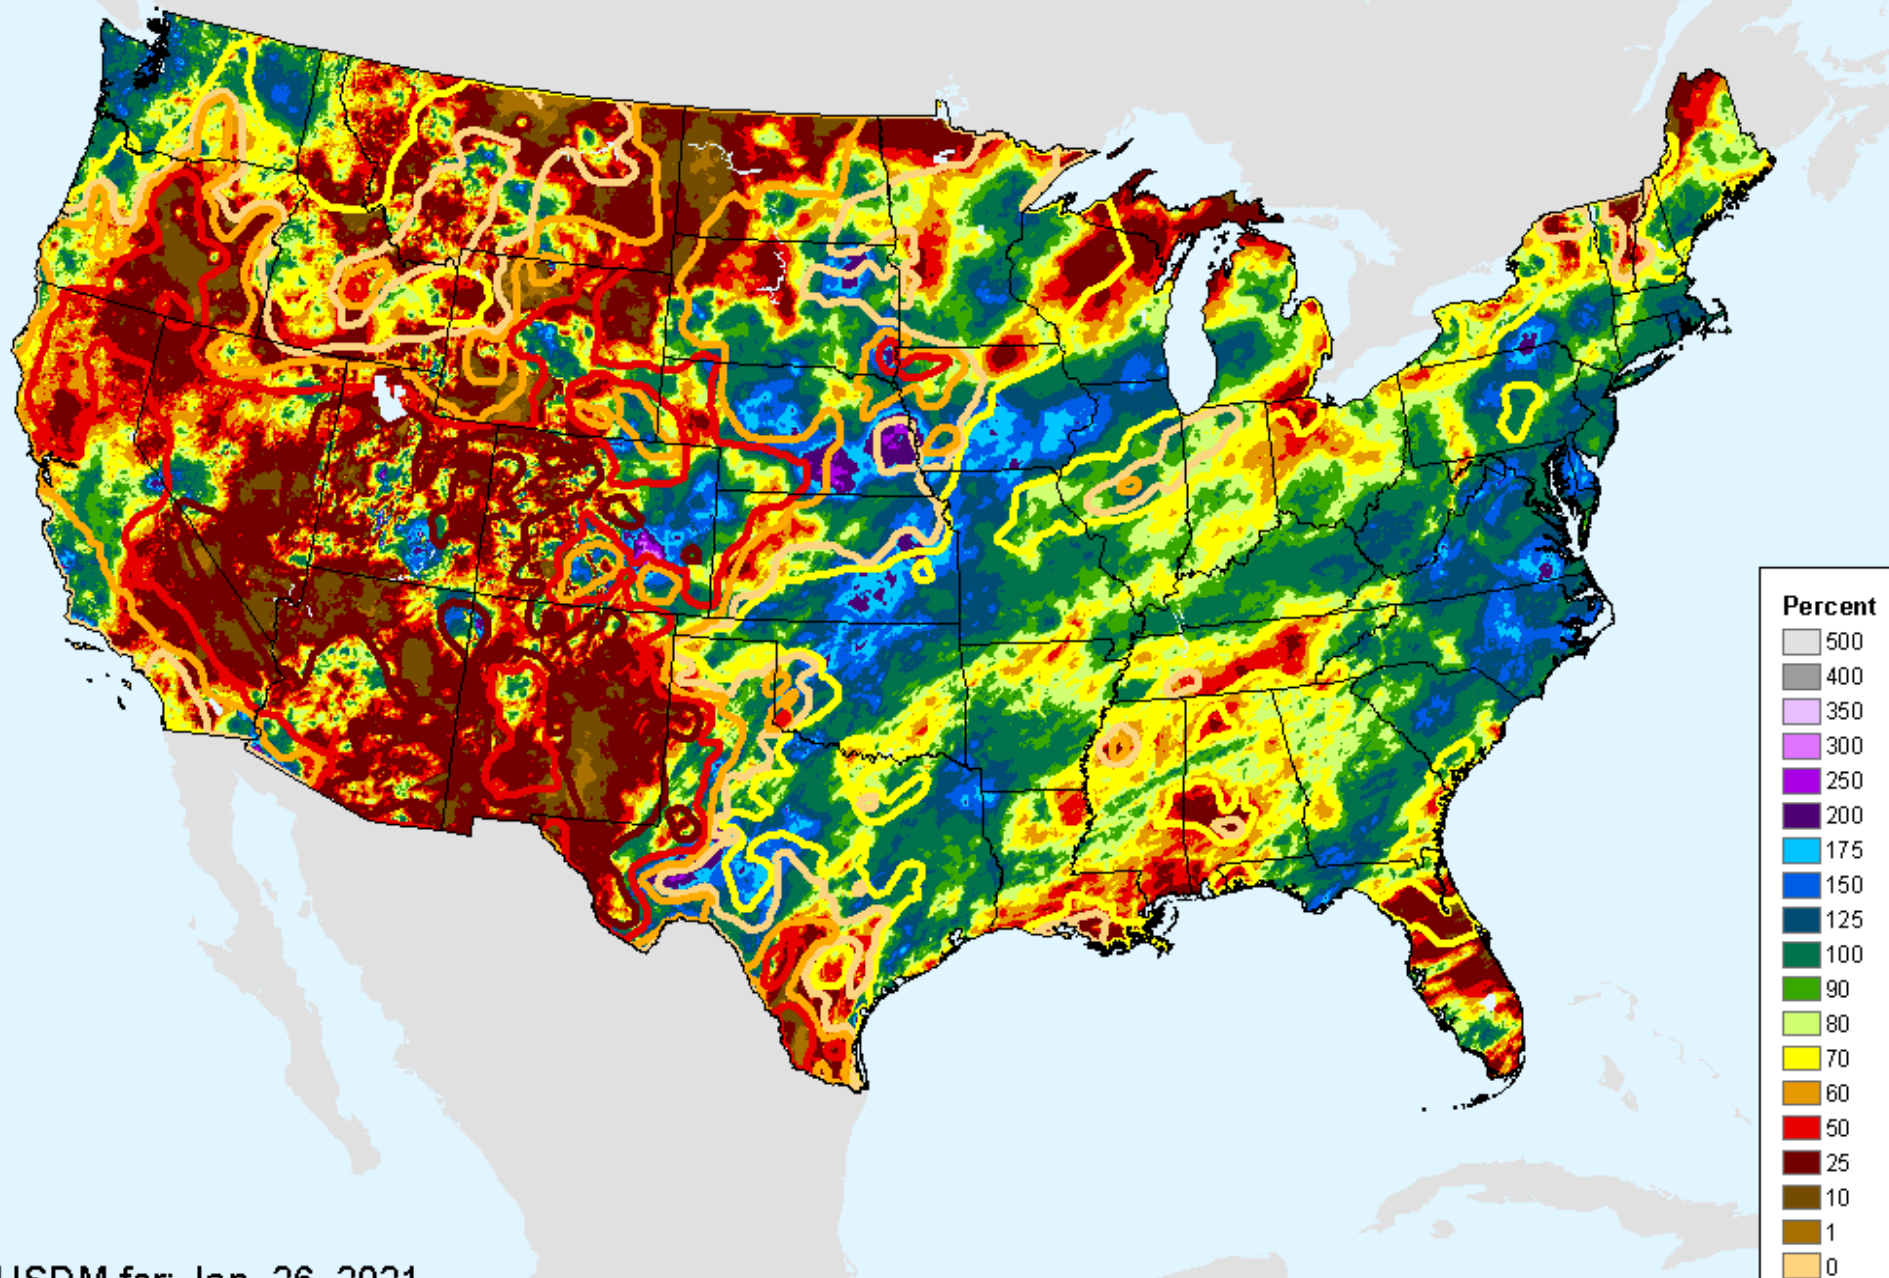

USDM for: Jan. 26, 2021

AHPS 60-Day Precip Departure

As of: Tuesday, February 2, 2021

AHPS 60-Day Pct of Normal Pcp

As of: Tuesday, February 2, 2021

USDM for: Jan. 26, 2021

AHPS 60-Day Pct of Normal Pcp

As of: Tuesday, February 2, 2021