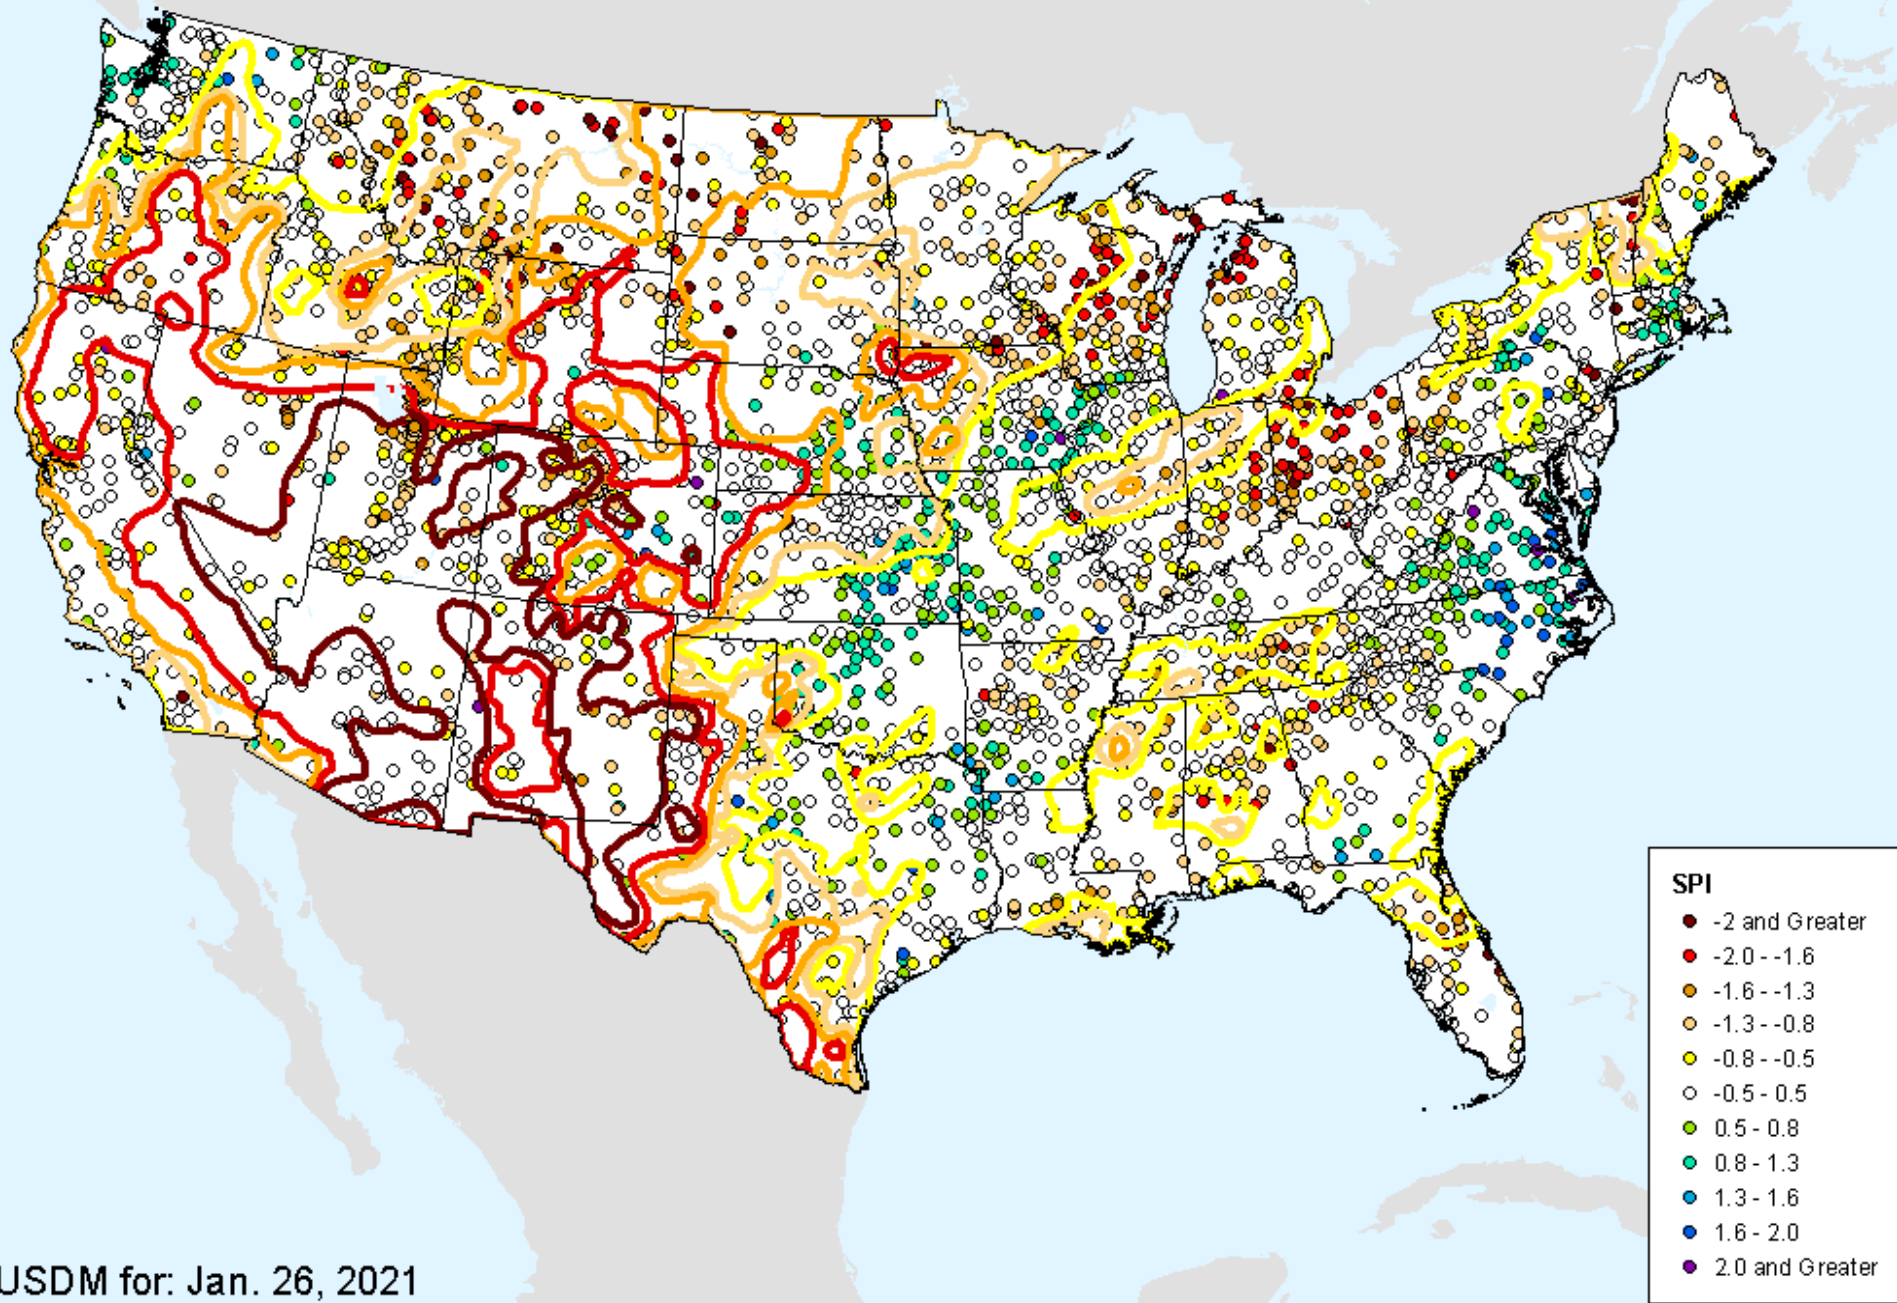

HPRCC 2-month SPI

As of: Tuesday, February 2, 2021

USDM for: Jan. 26, 2021