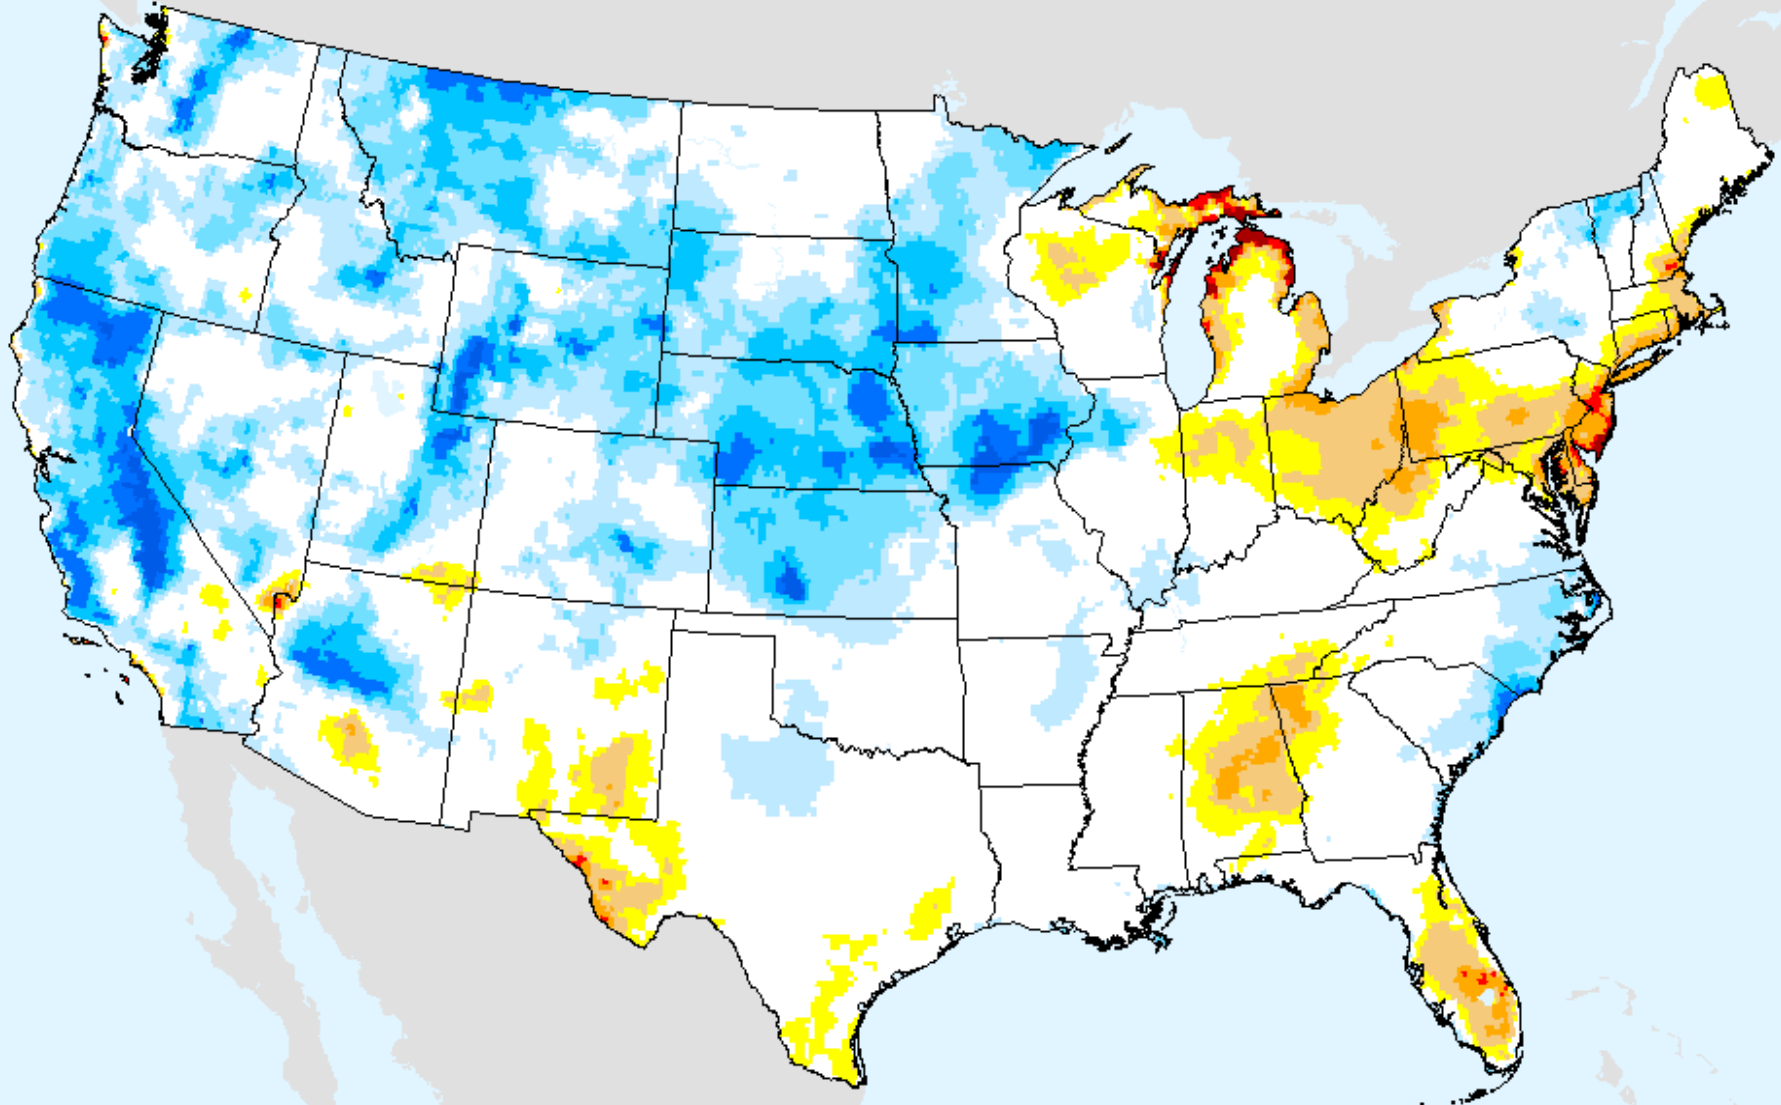

SPEI (USDM)

EDDI 1-week

As of: Tuesday, February 2, 2021

USDM for: Jan. 26, 2021

EDDI 1-week

As of: Tuesday, February 2, 2021

EDDI 2-week

As of: Tuesday, February 2, 2021