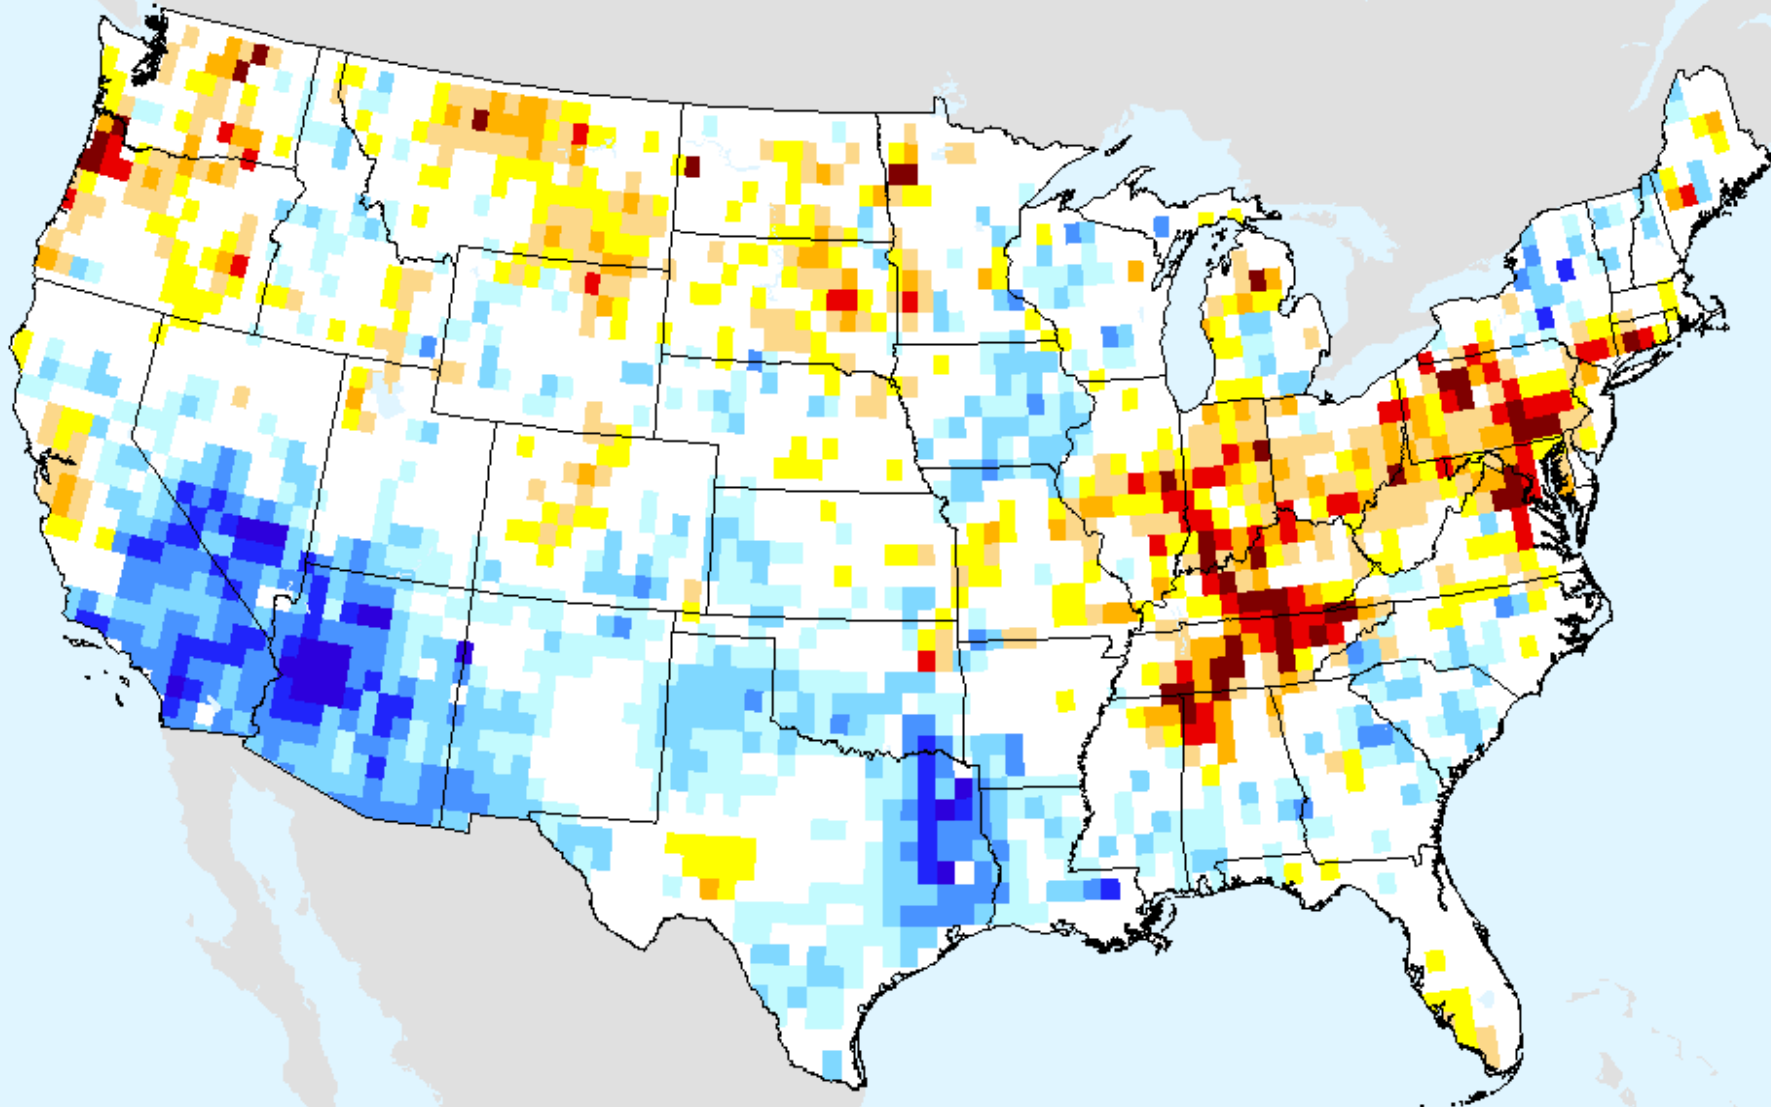

AIRS-Based Surface Relative Humidity 14 Day

As of: Tuesday, February 2, 2021