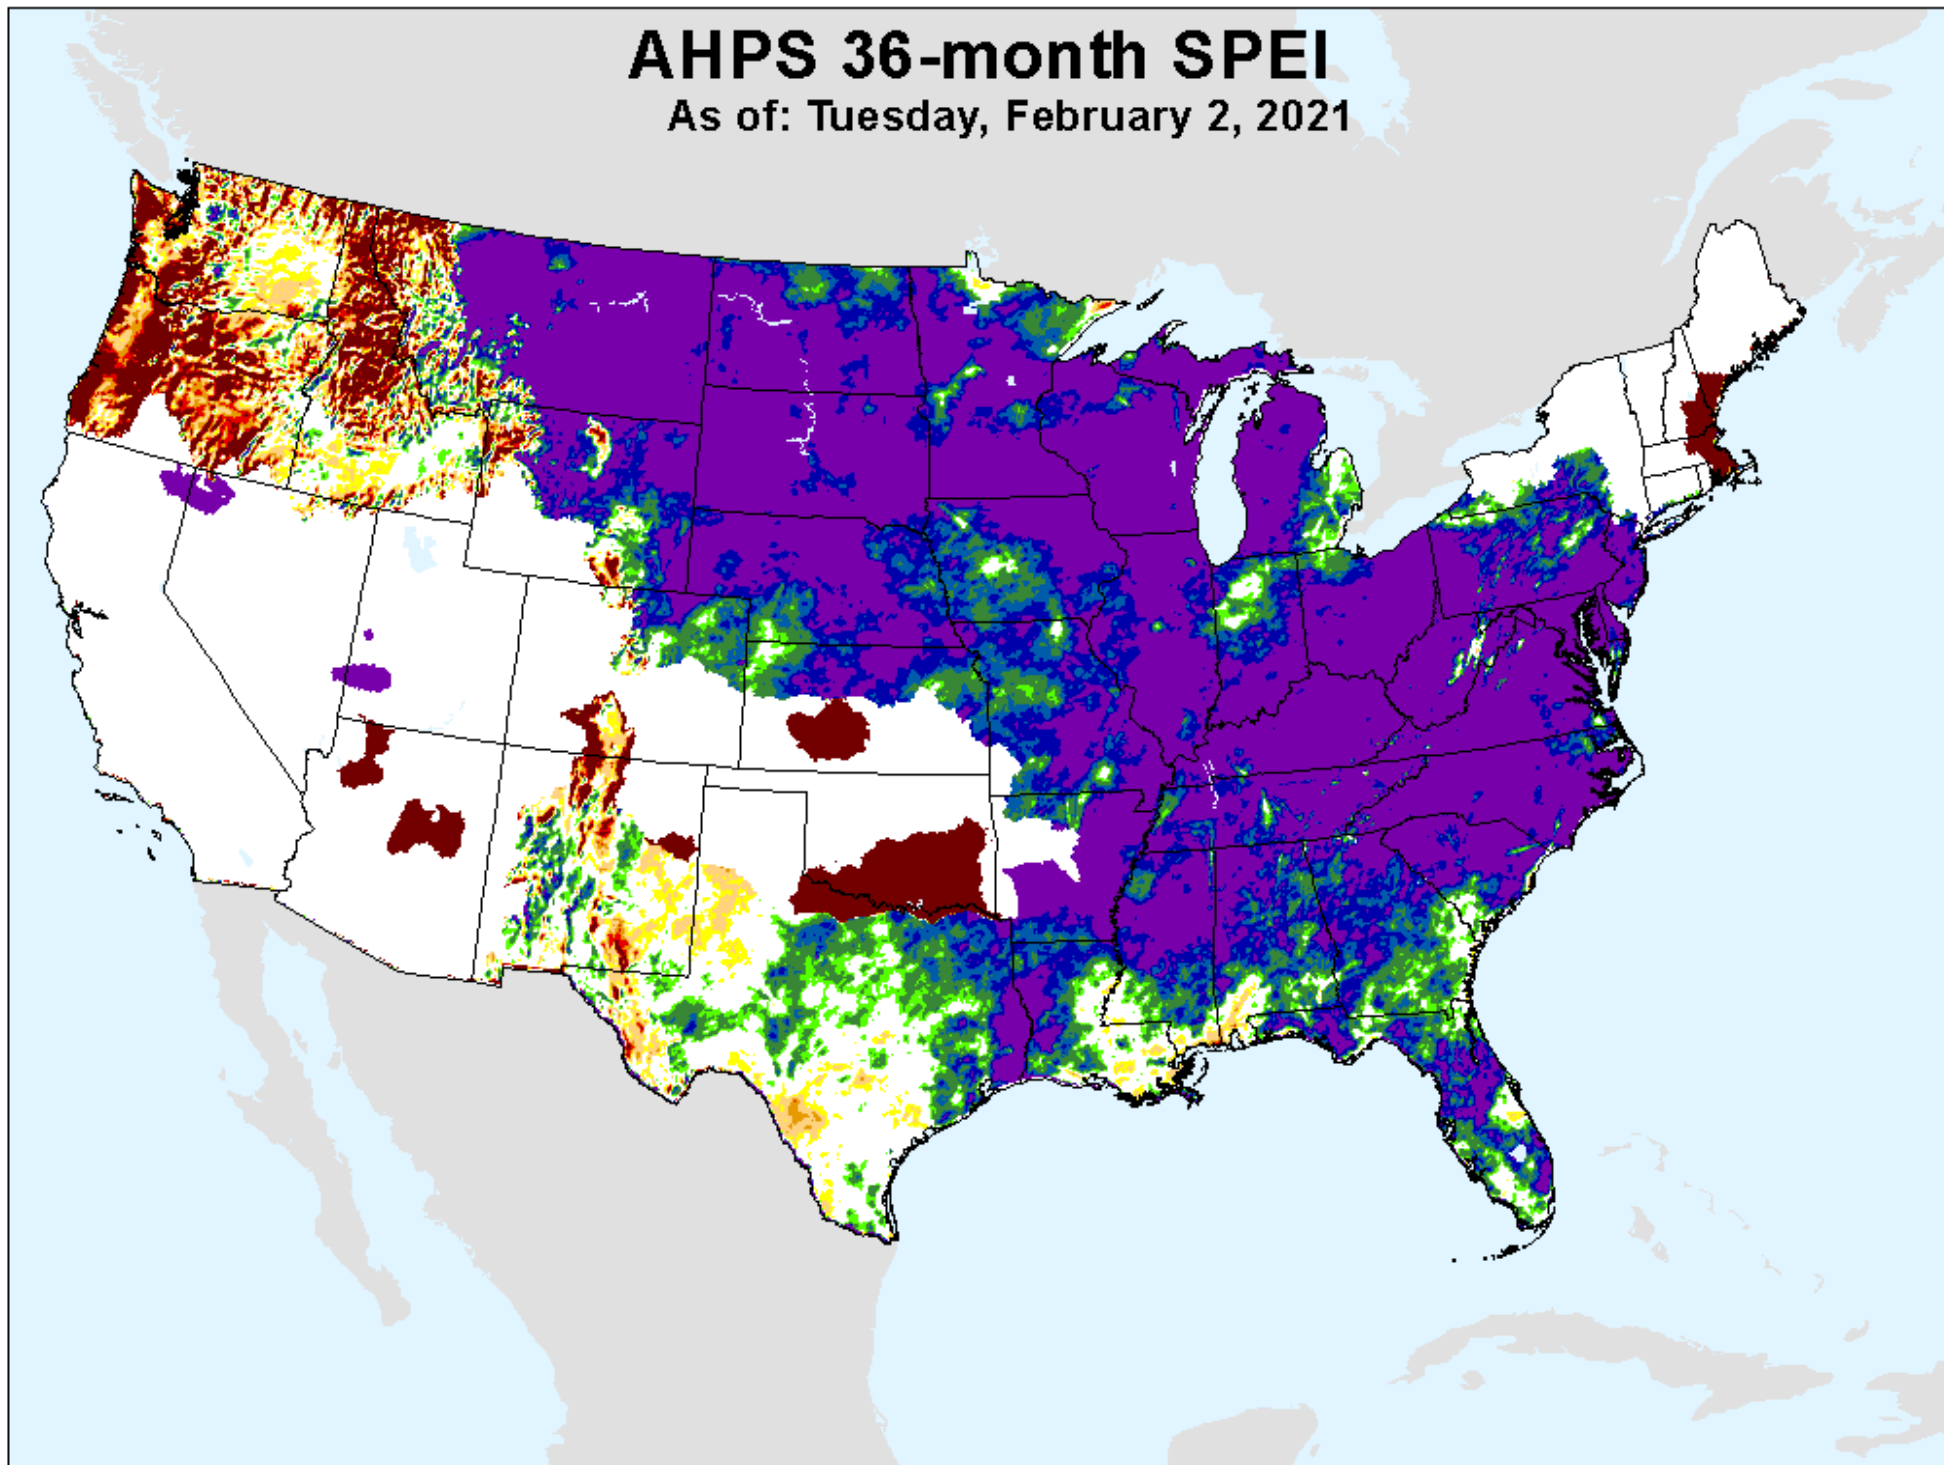

As of: Tuesday, February 2, 2021

SPEI (USDM)

AHPS 36-month SPEI

As of: Tuesday, February 2, 2021

USDM for: Jan. 26, 2021

SPEI (USDM)

AHPS 36-month SPEI

As of: Tuesday, February 2, 2021