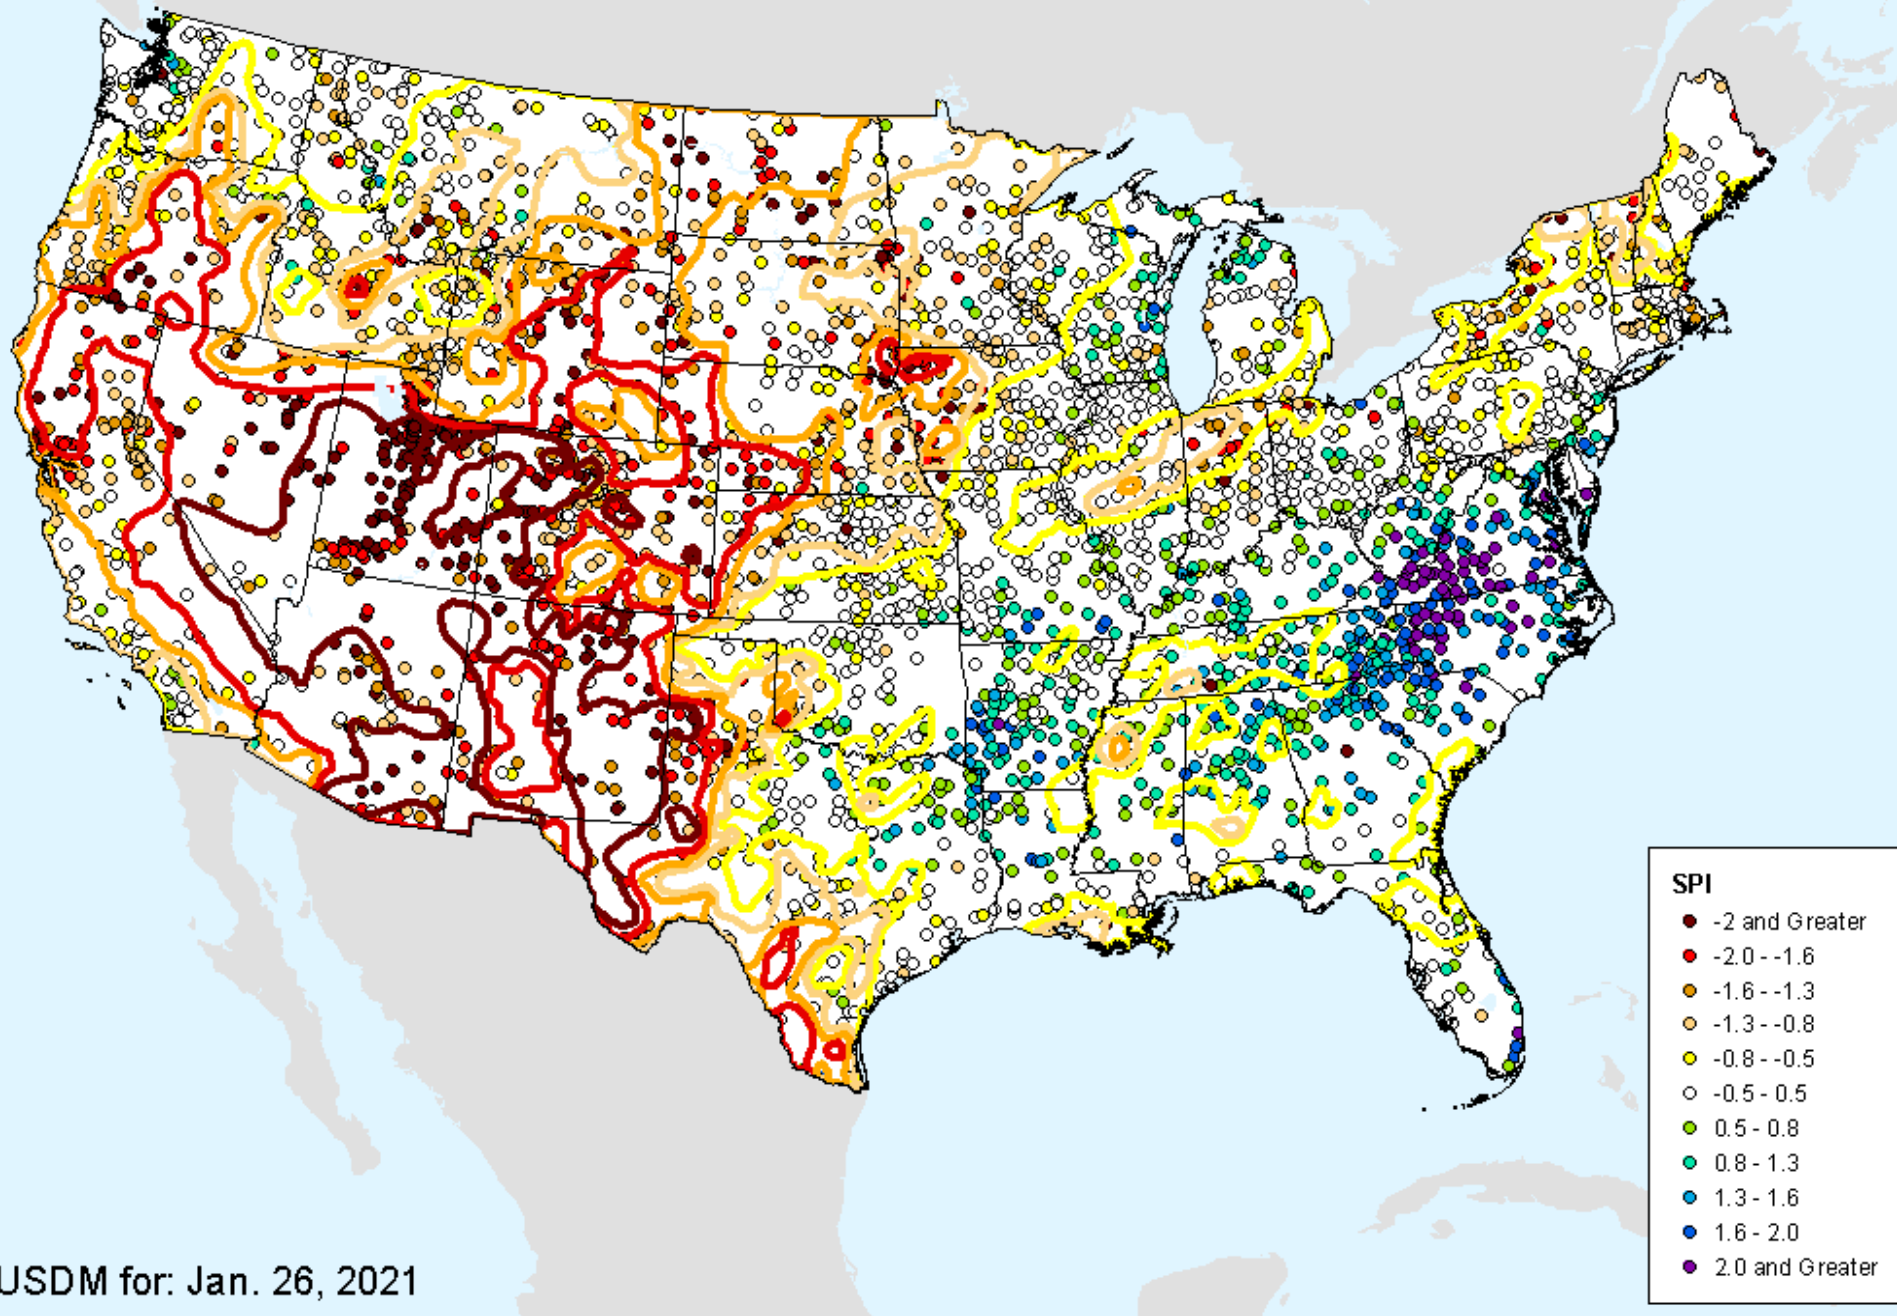

HPRCC 12-month SPI

As of: Tuesday, February 2, 2021

USDM for: Jan. 26, 2021