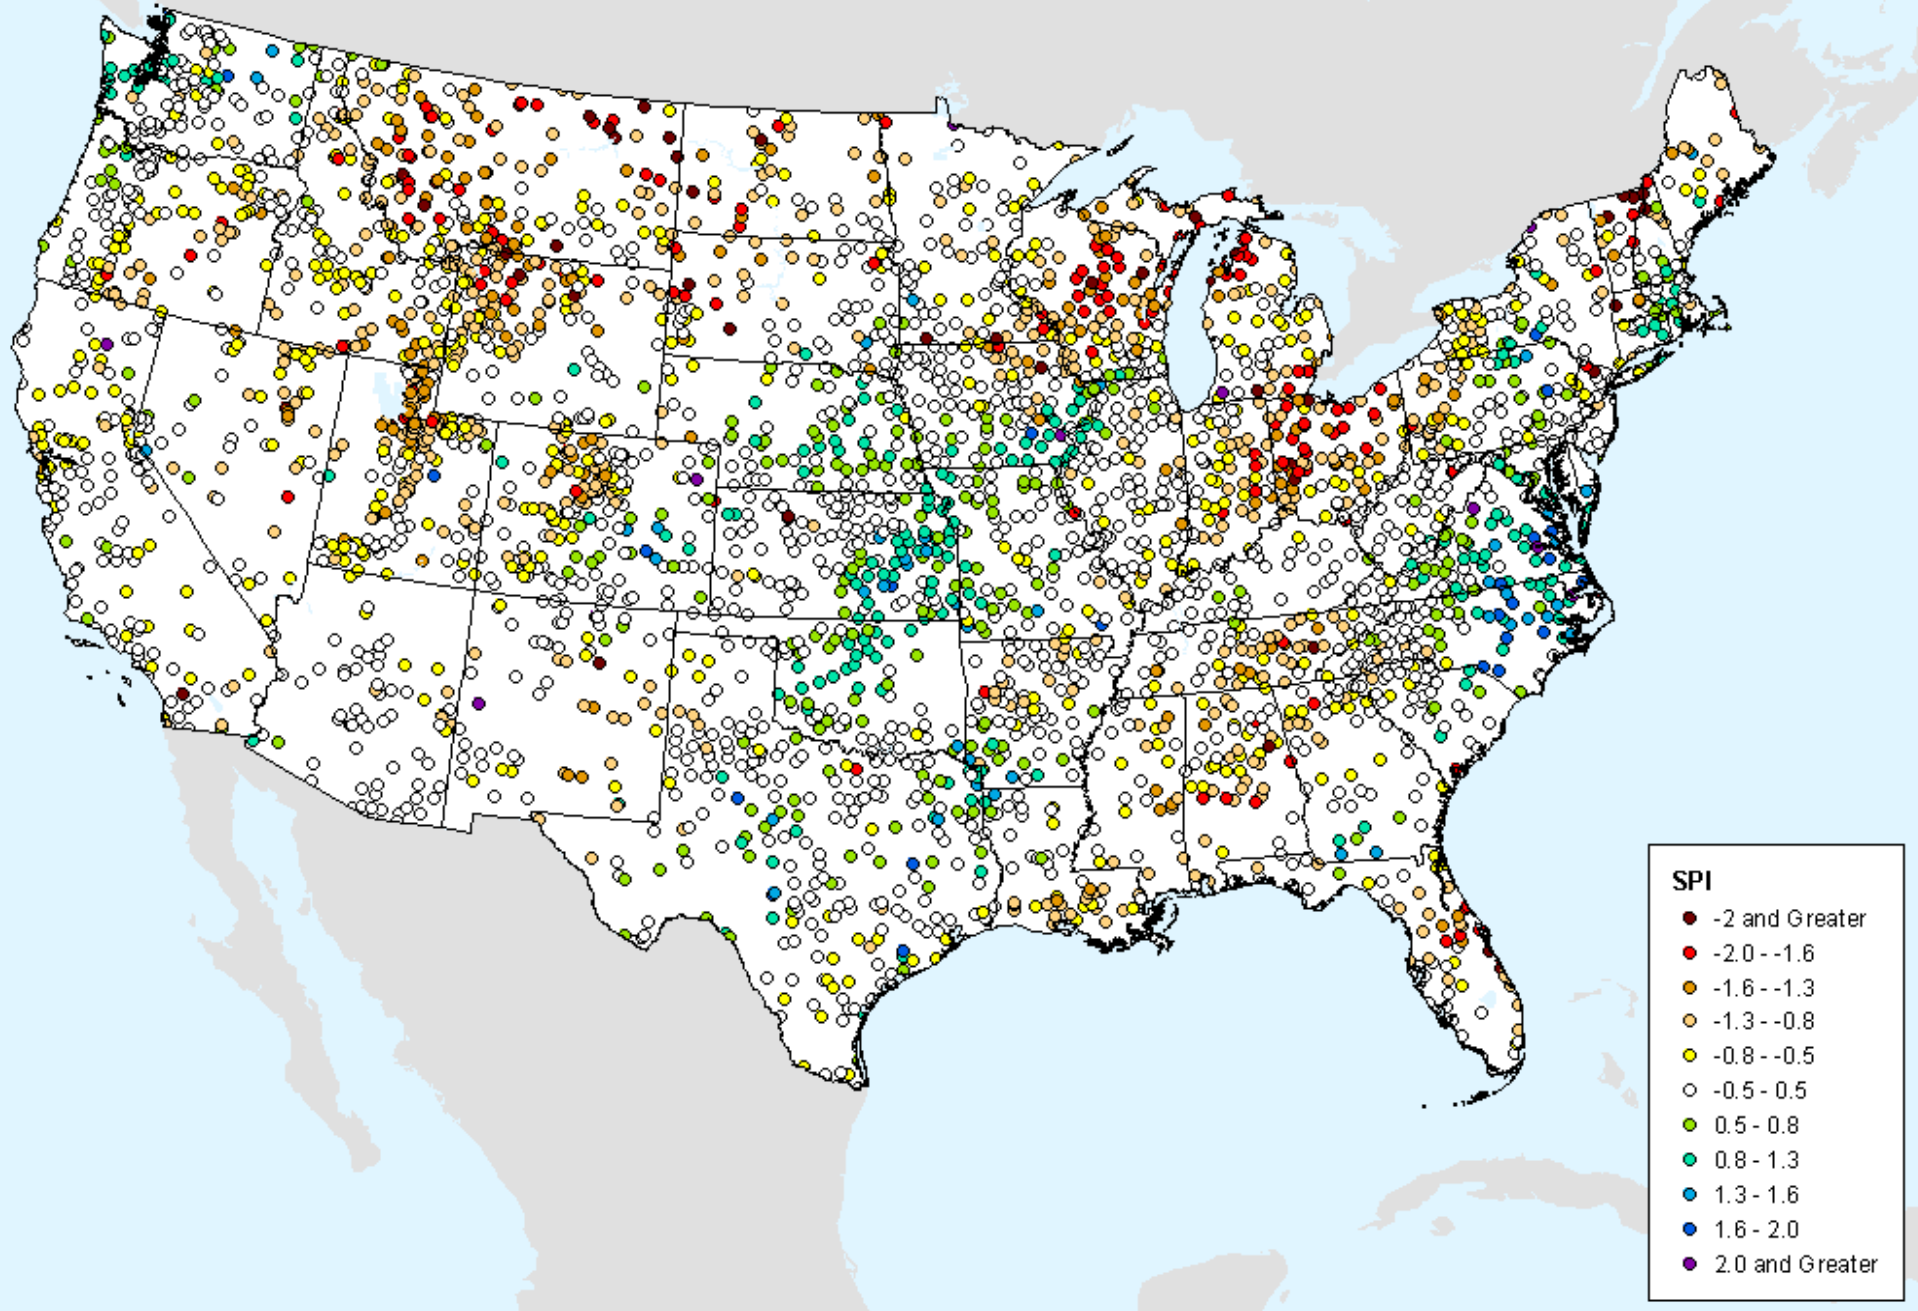

HPRCC 2-month SPI

As of: Tuesday, February 2, 2021

USDM for: Jan. 26, 2021

HPRCC 2-month SPI

As of: Tuesday, February 2, 2021

HPRCC 3-month SPI

As of: Tuesday, February 2, 2021

USDM for: Jan. 26, 2021