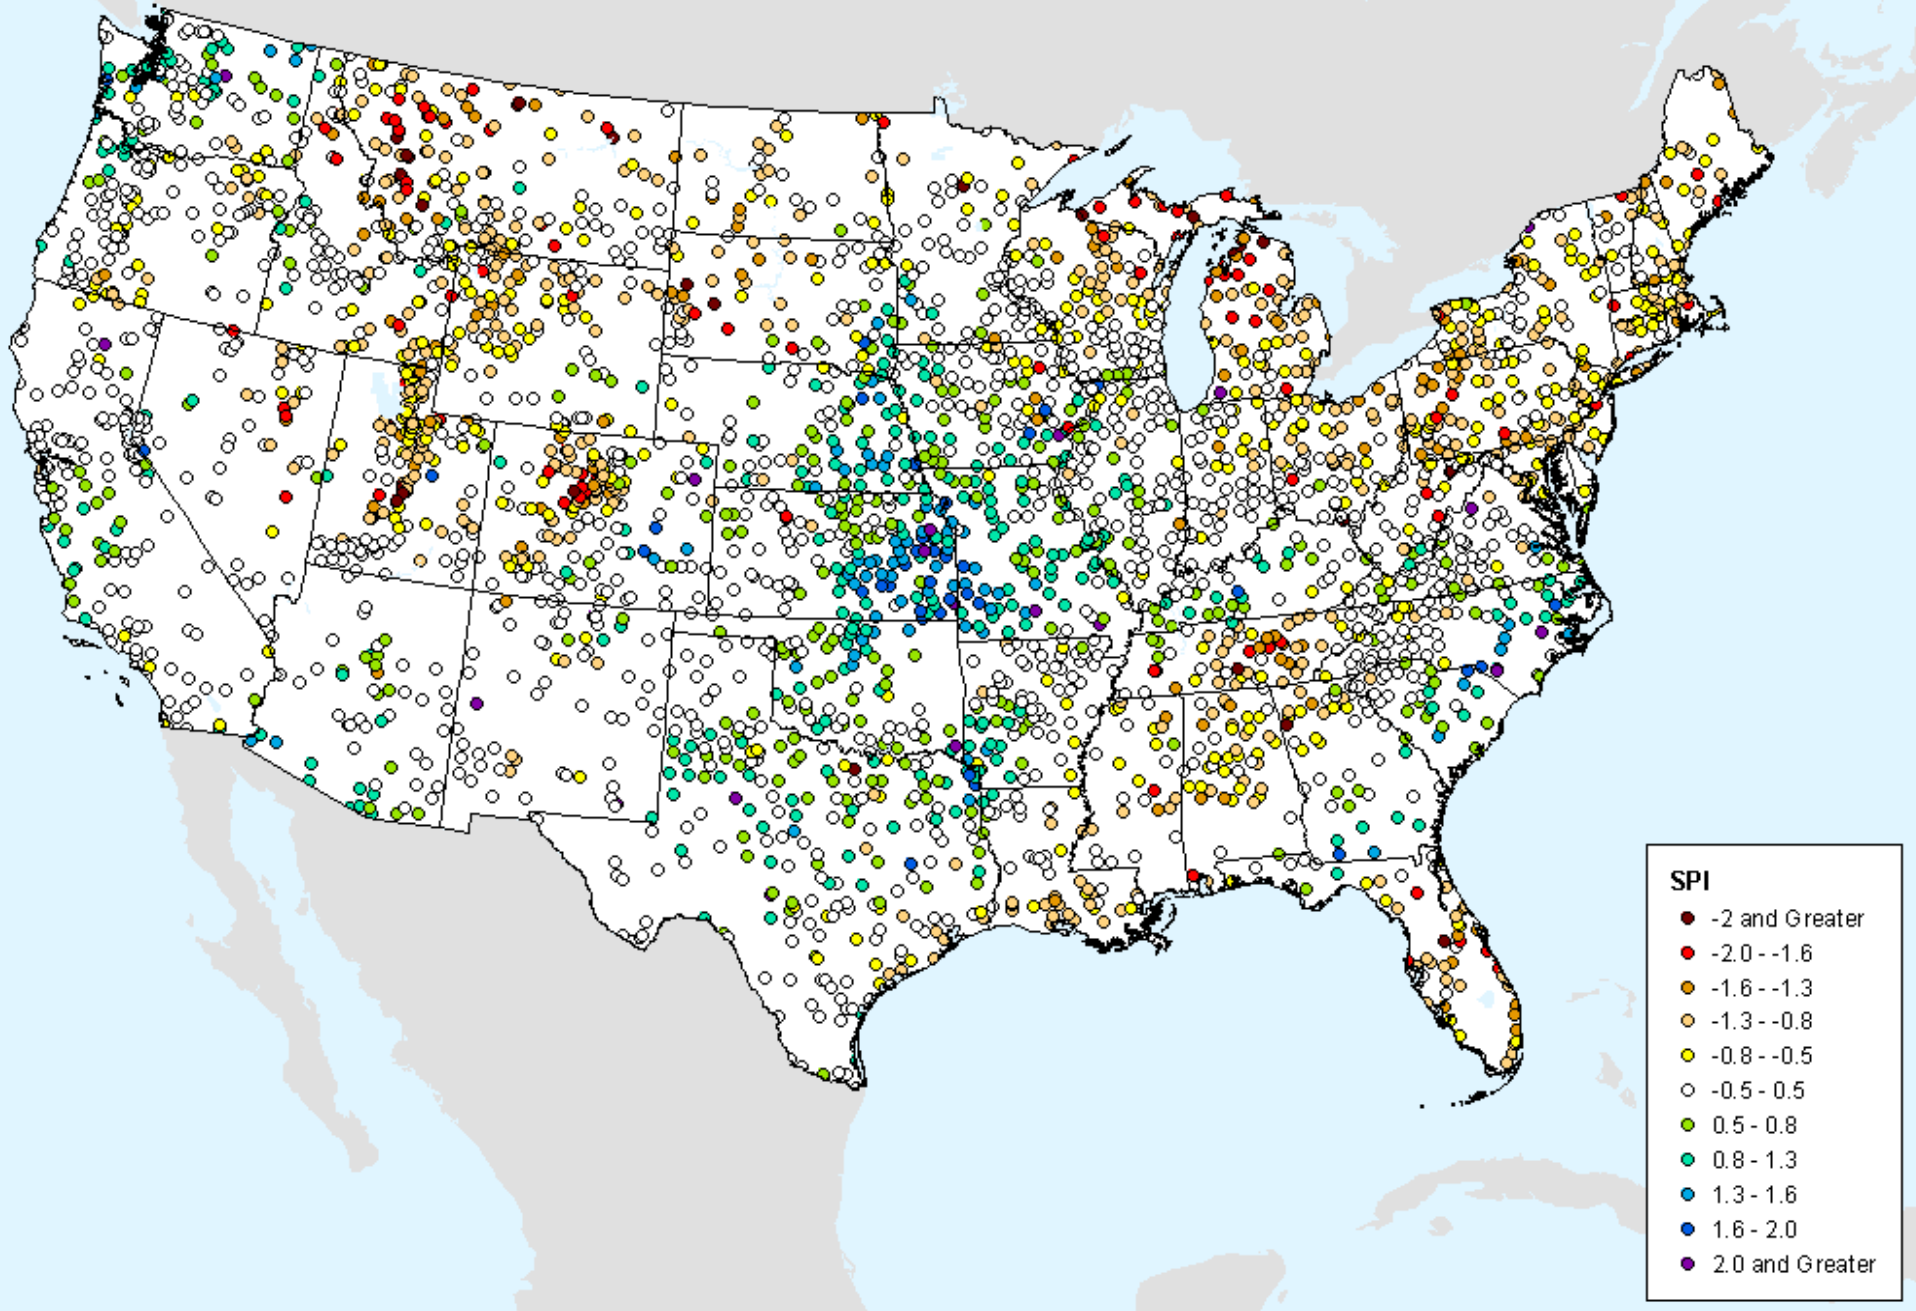

USDM for: Jan. 26, 2021

HPRCC Water Year-to-date SPI

As of: Tuesday, February 2, 2021

HPRCC Year-to-date SPI

As of: Tuesday, February 2, 2021

USDM for: Jan. 26, 2021

HPRCC Year-to-date SPI

As of: Tuesday, February 2, 2021