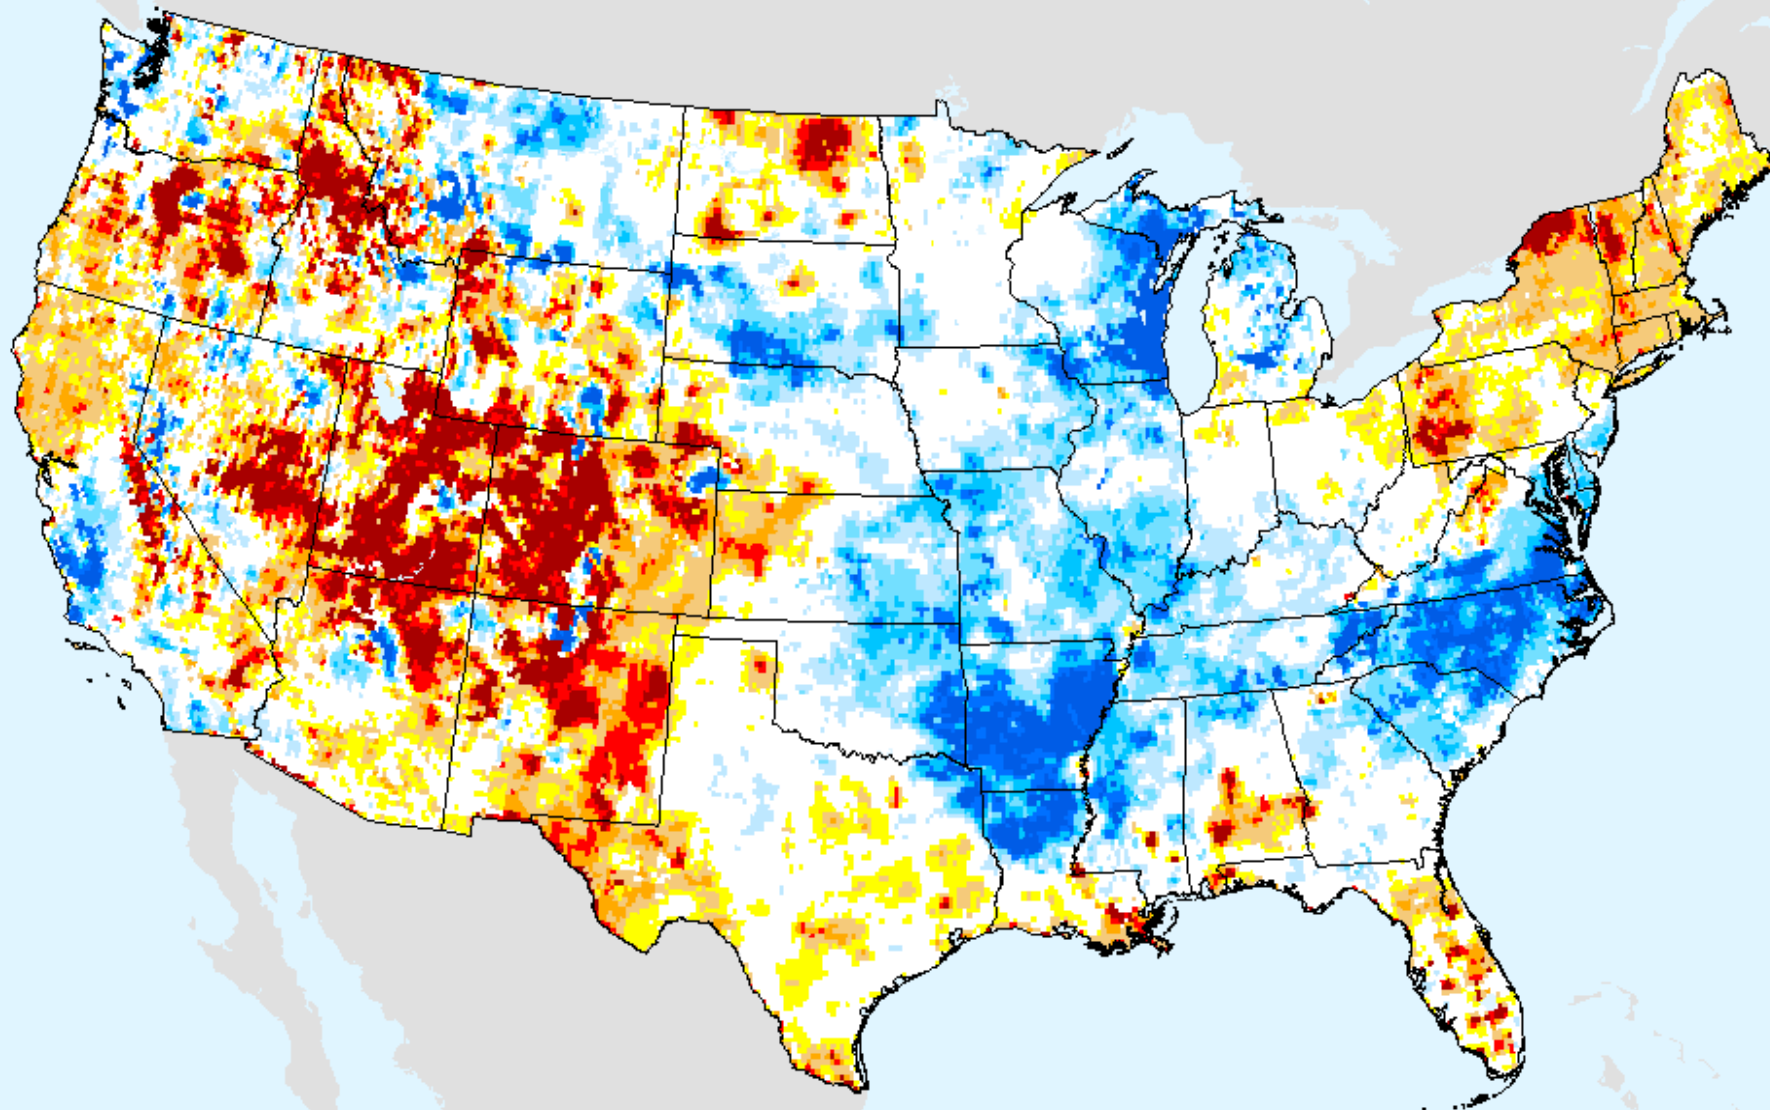

As of: Tuesday, February 2, 2021

GRACE-Based Root Zone Soil Moisture Drought Indicator

As of: Tuesday, February 2, 2021

USDM for: Jan. 26, 2021

GRACE-Based Root Zone Soil Moisture Drought Indicator

As of: Tuesday, February 2, 2021