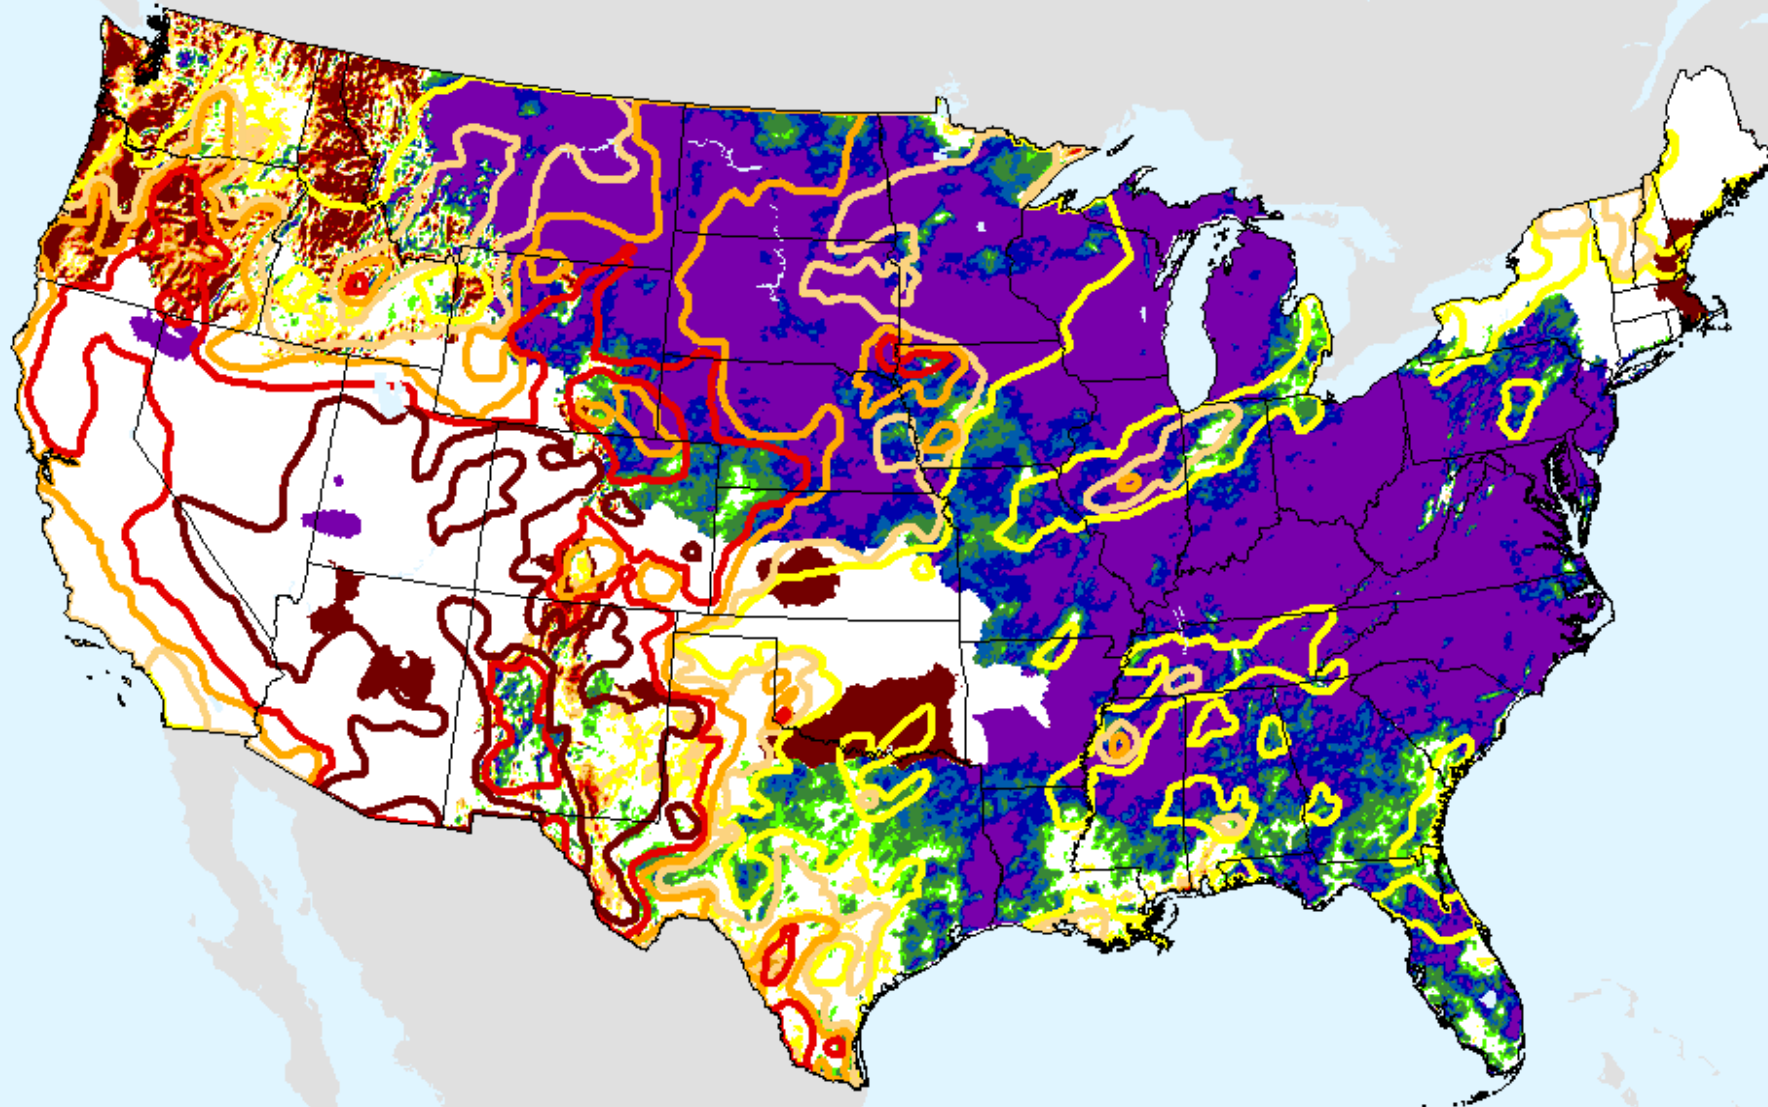

AHPS 36-month SPEI

As of: Tuesday, February 2, 2021

USDM for: Jan. 26, 2021

SPEI (USDM)