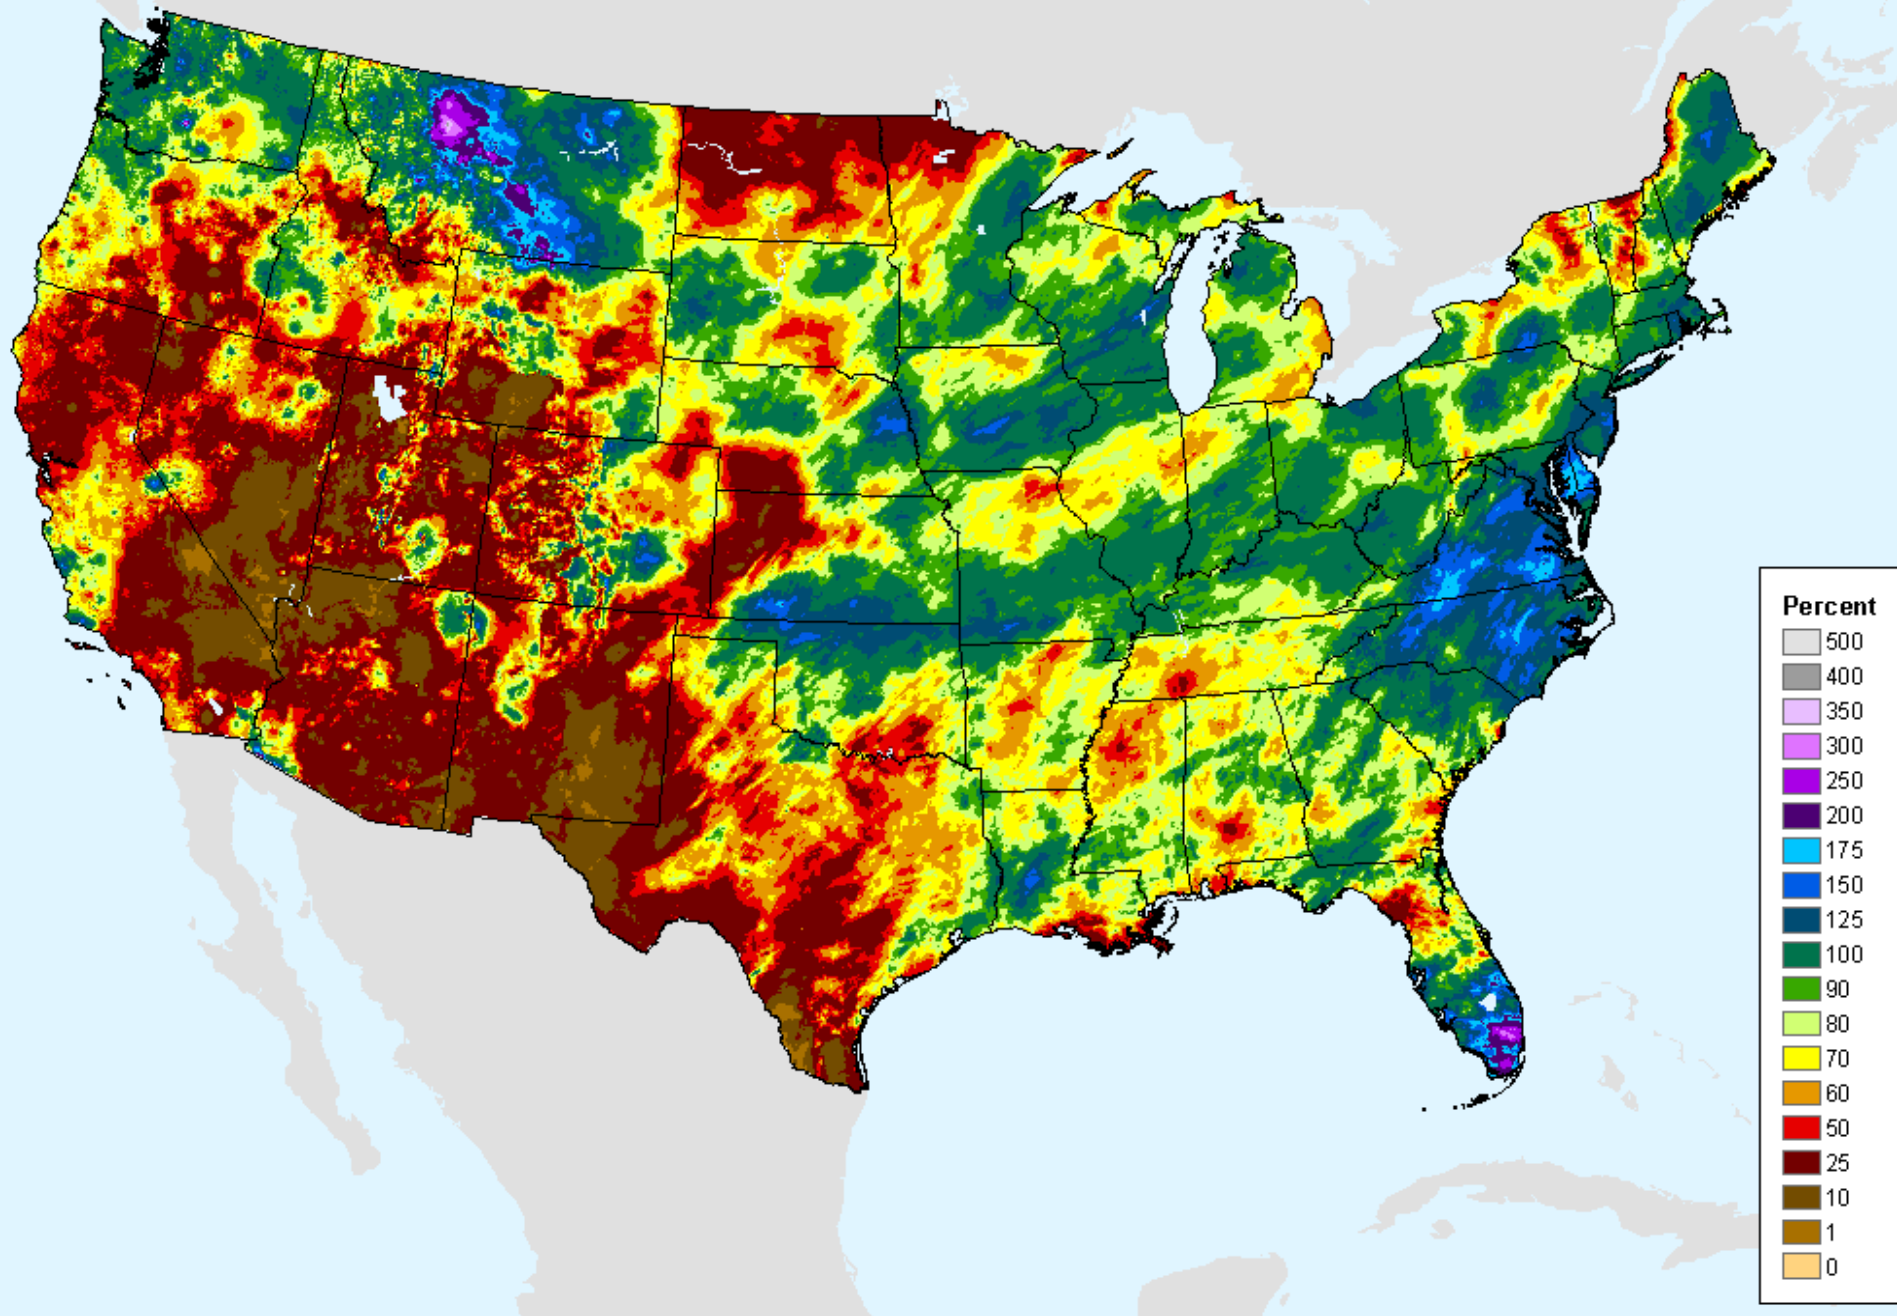

AHPS Water-Year Pct of Normal Pcp

As of: Tuesday, February 2, 2021