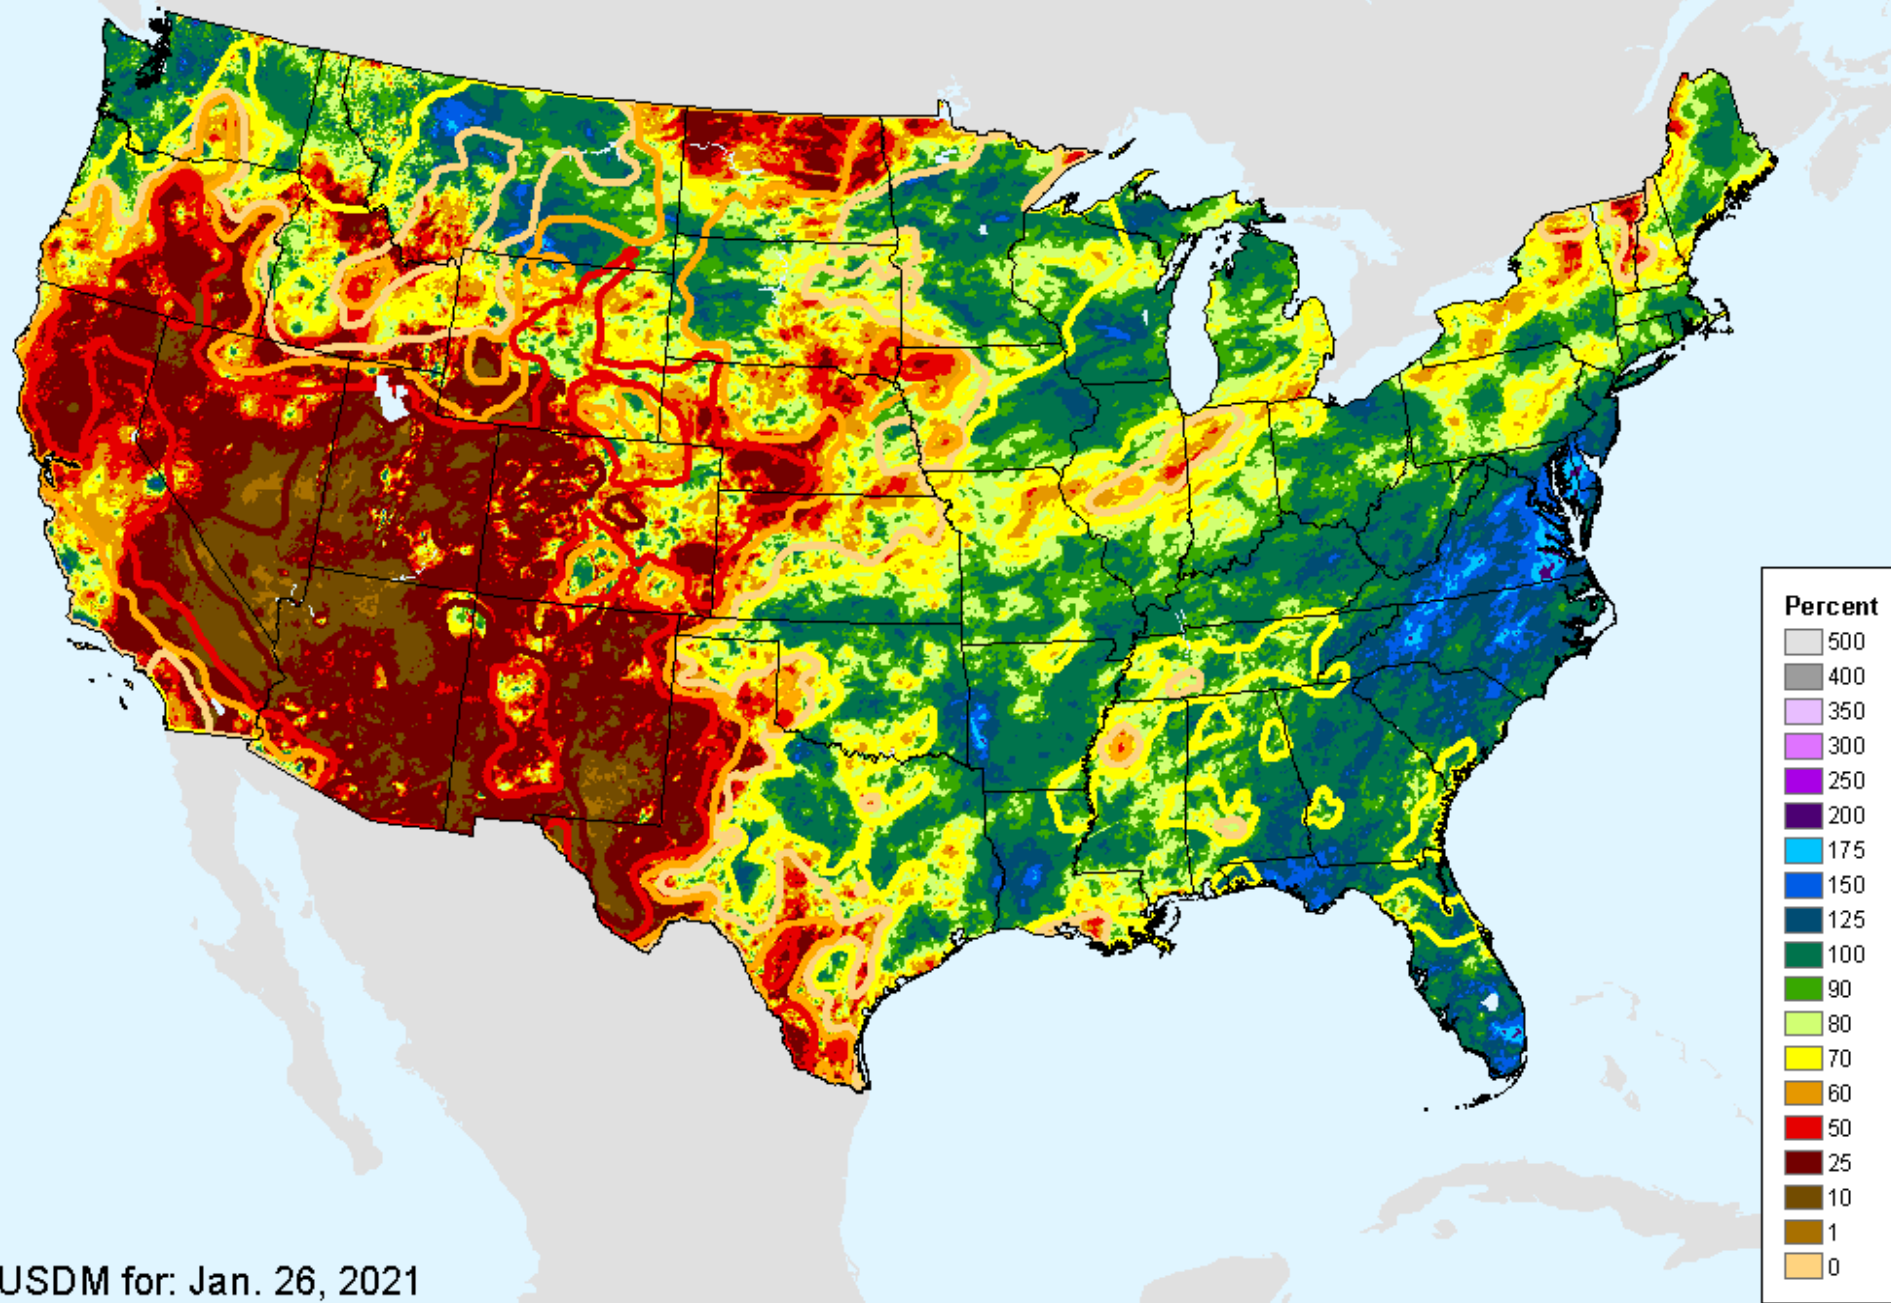

AHPS 180-Day Pct of Normal Pcp

As of: Tuesday, February 2, 2021

USDM for: Jan. 26, 2021