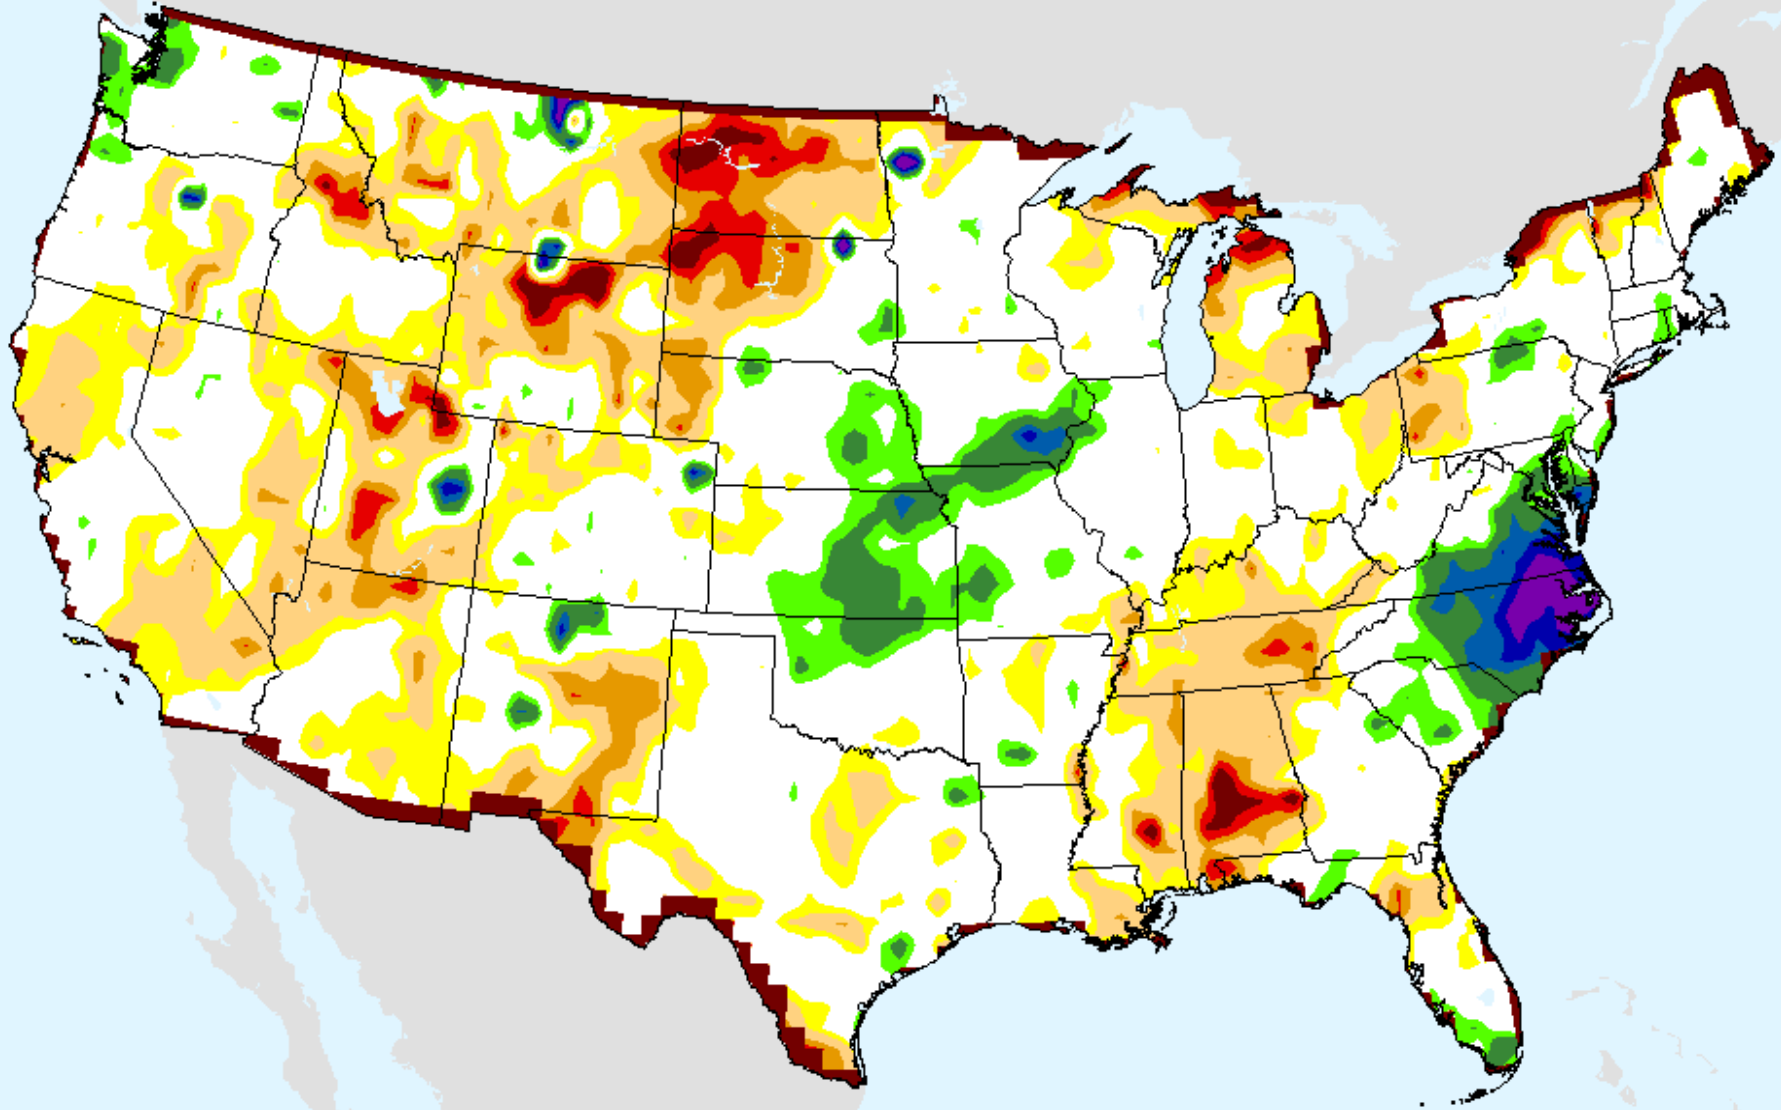

As of: Tuesday, February 2, 2021

CPC 3-month SPI

As of: Tuesday, February 2, 2021

USDM for: Jan. 26, 2021

SPI (USDM)

CPC 3-month SPI

As of: Tuesday, February 2, 2021

CPC 6-month SPI