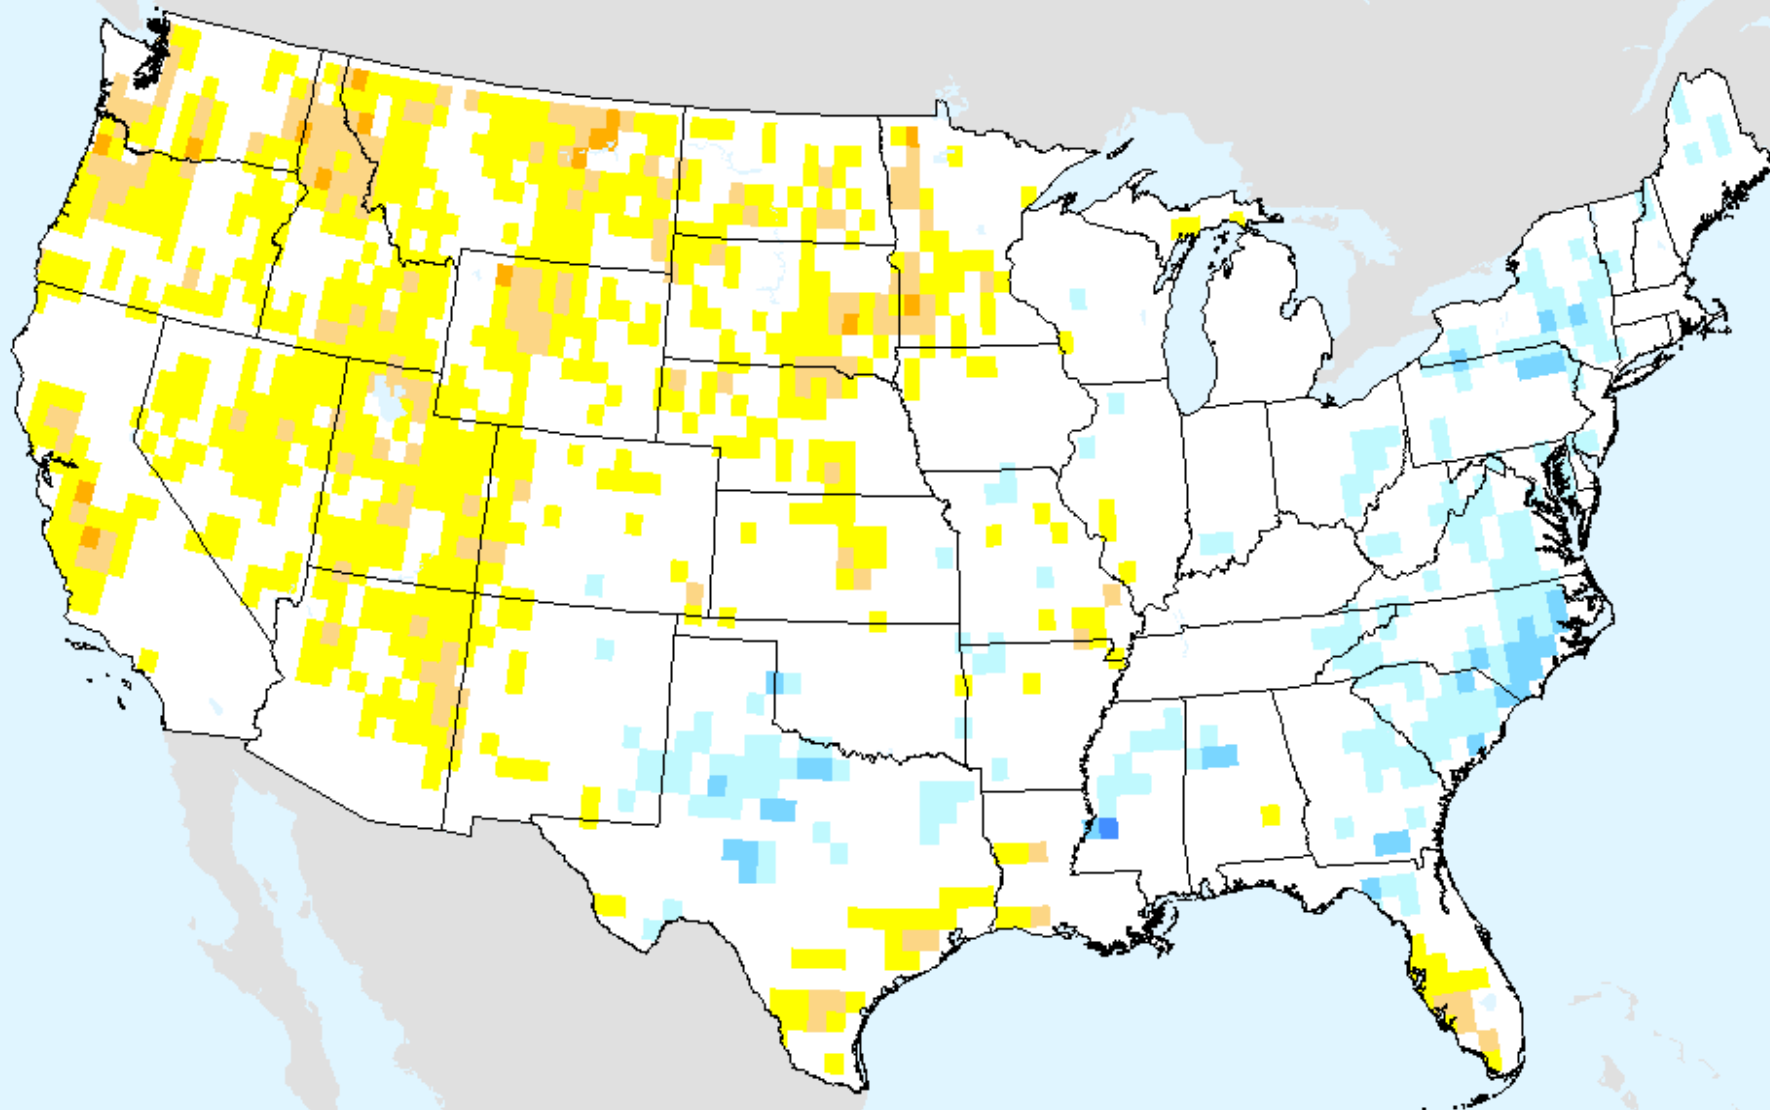

As of: Tuesday, February 2, 2021

AIRS-Based Retrieved Surface Air Temperature 14 Day

As of: Tuesday, February 2, 2021

AIRS-Based Retrieved Surface Air Temperature 28 Day

As of: Tuesday, February 2, 2021

AIRS-Based Vapor Pressure Deficit 7 Day