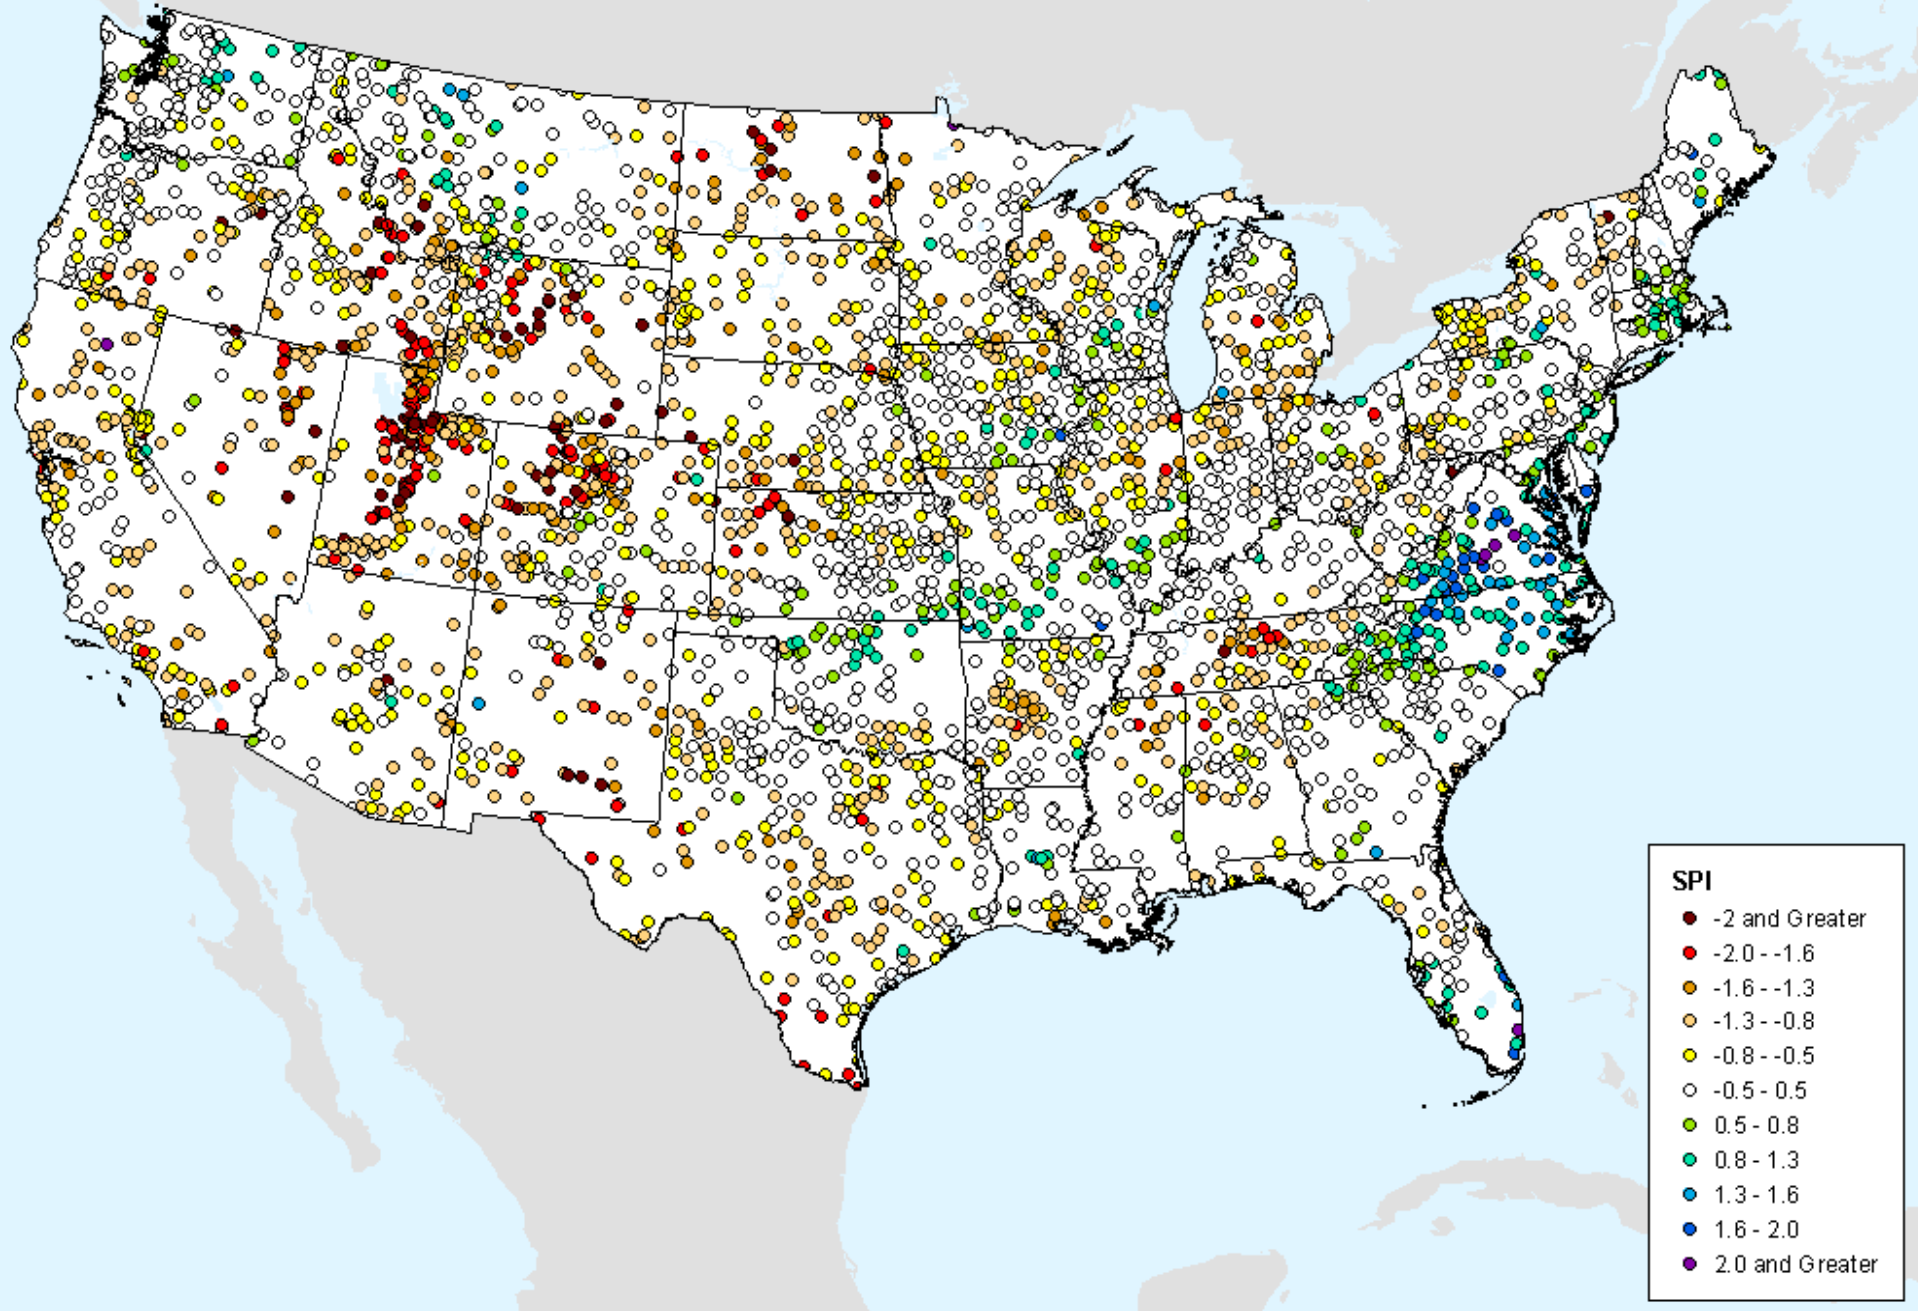

HPRCC Water Year-to-date SPI

As of: Tuesday, February 2, 2021