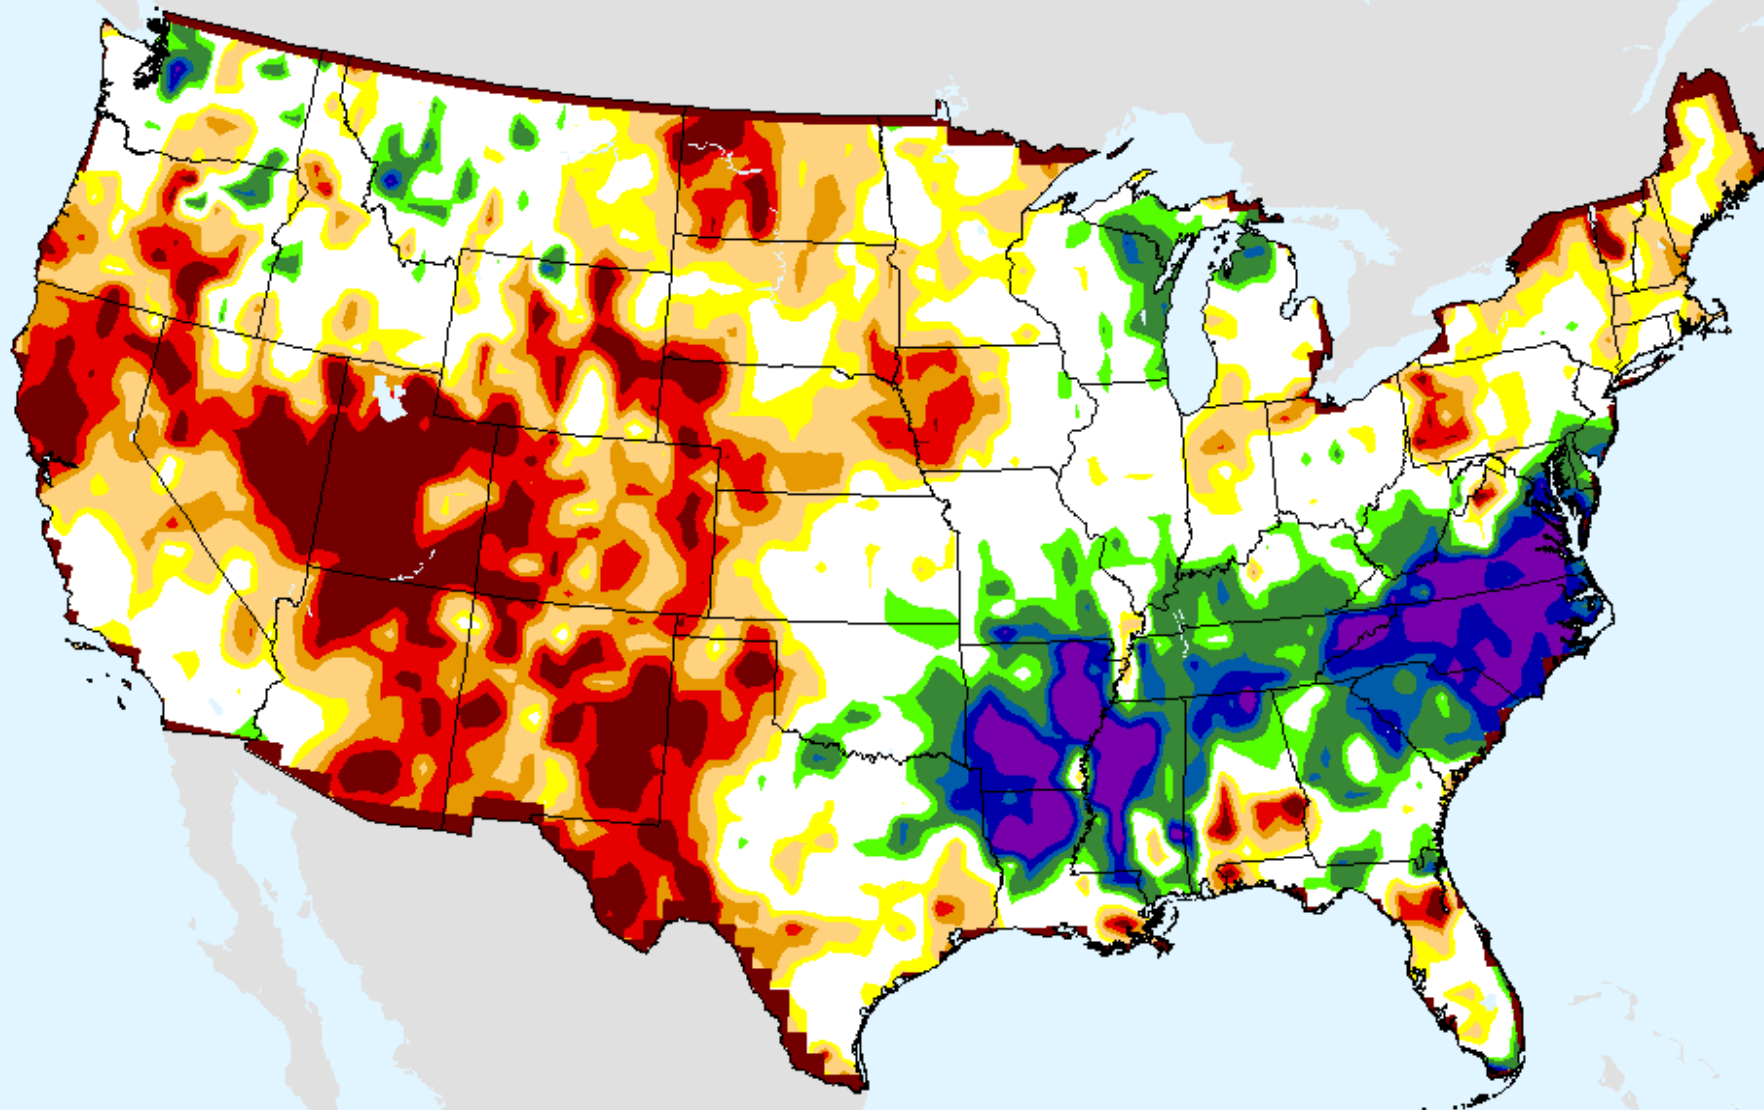

CPC 12-month SPI

As of: Tuesday, February 2, 2021