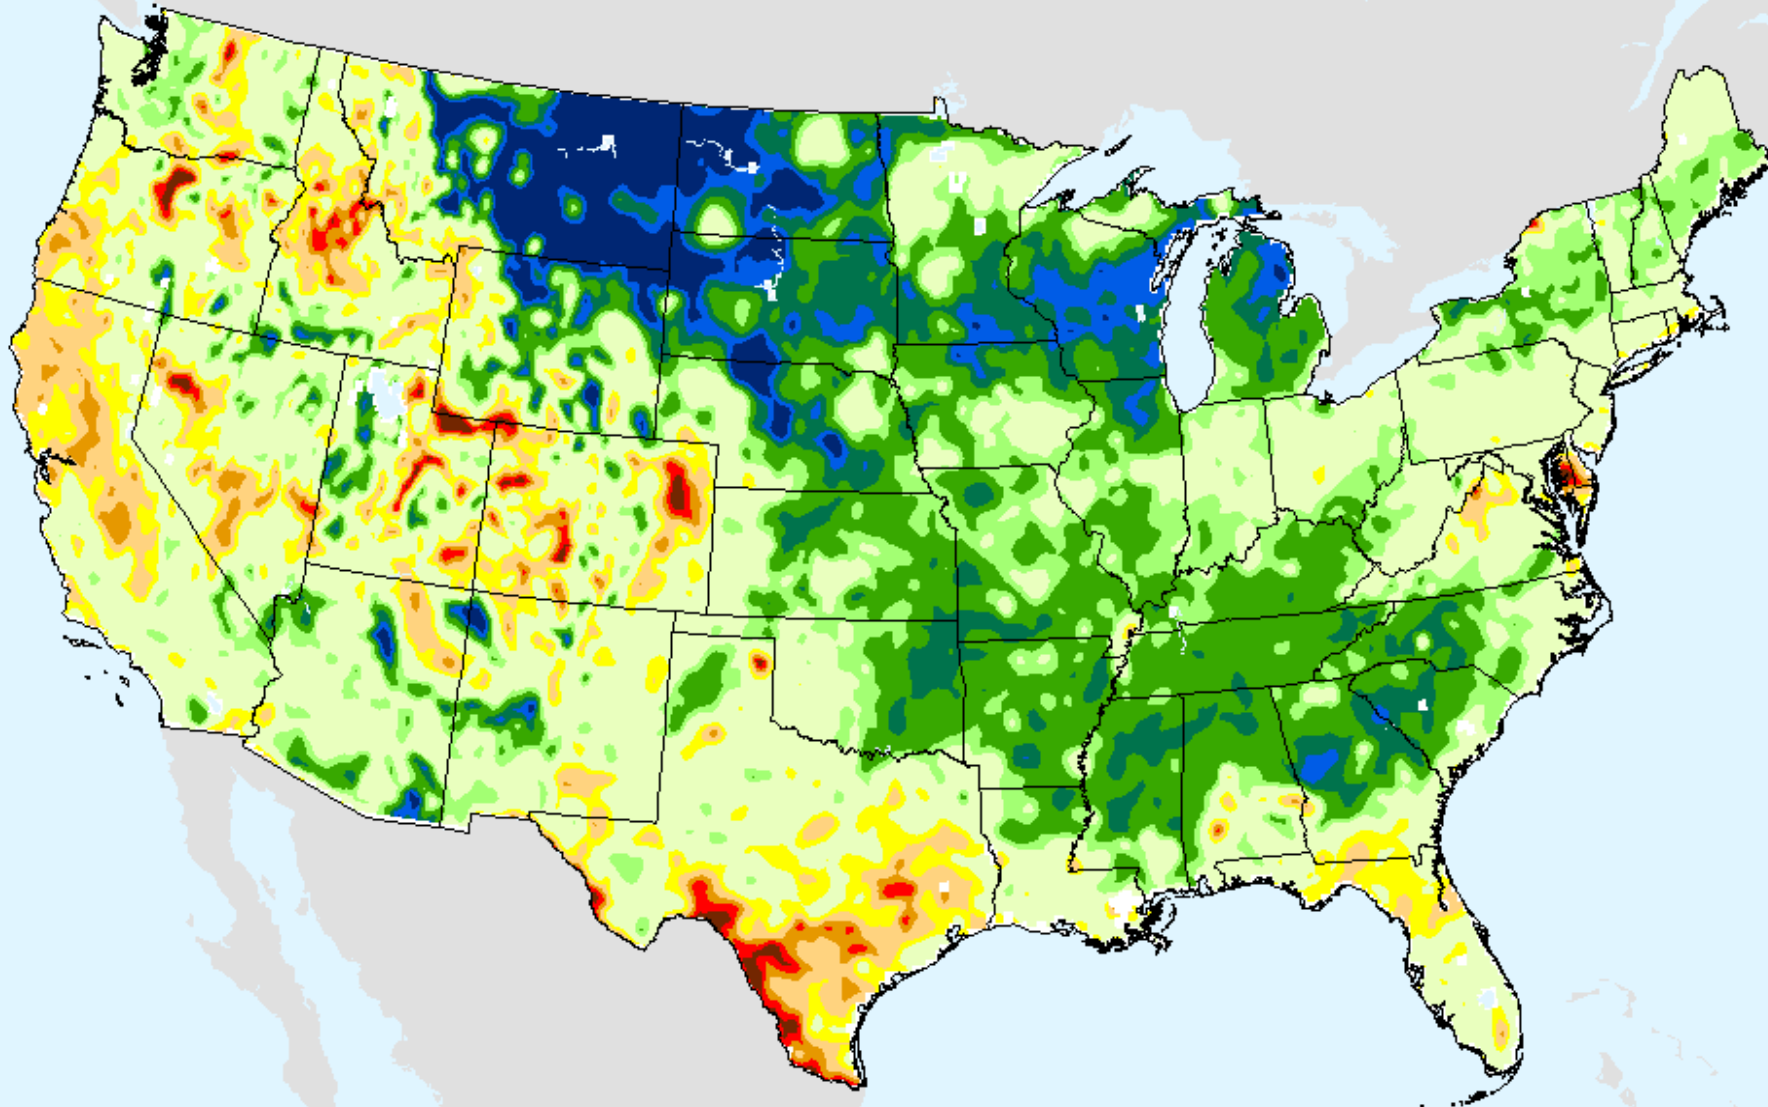

As of: Tuesday, February 2, 2021

NLDAS Total Column Soil Moisture

As of: Tuesday, February 2, 2021

USDM for: Jan. 26, 2021

>98

NLDAS Total Column Soil Moisture

As of: Tuesday, February 2, 2021

HPRCC 1-month SPI