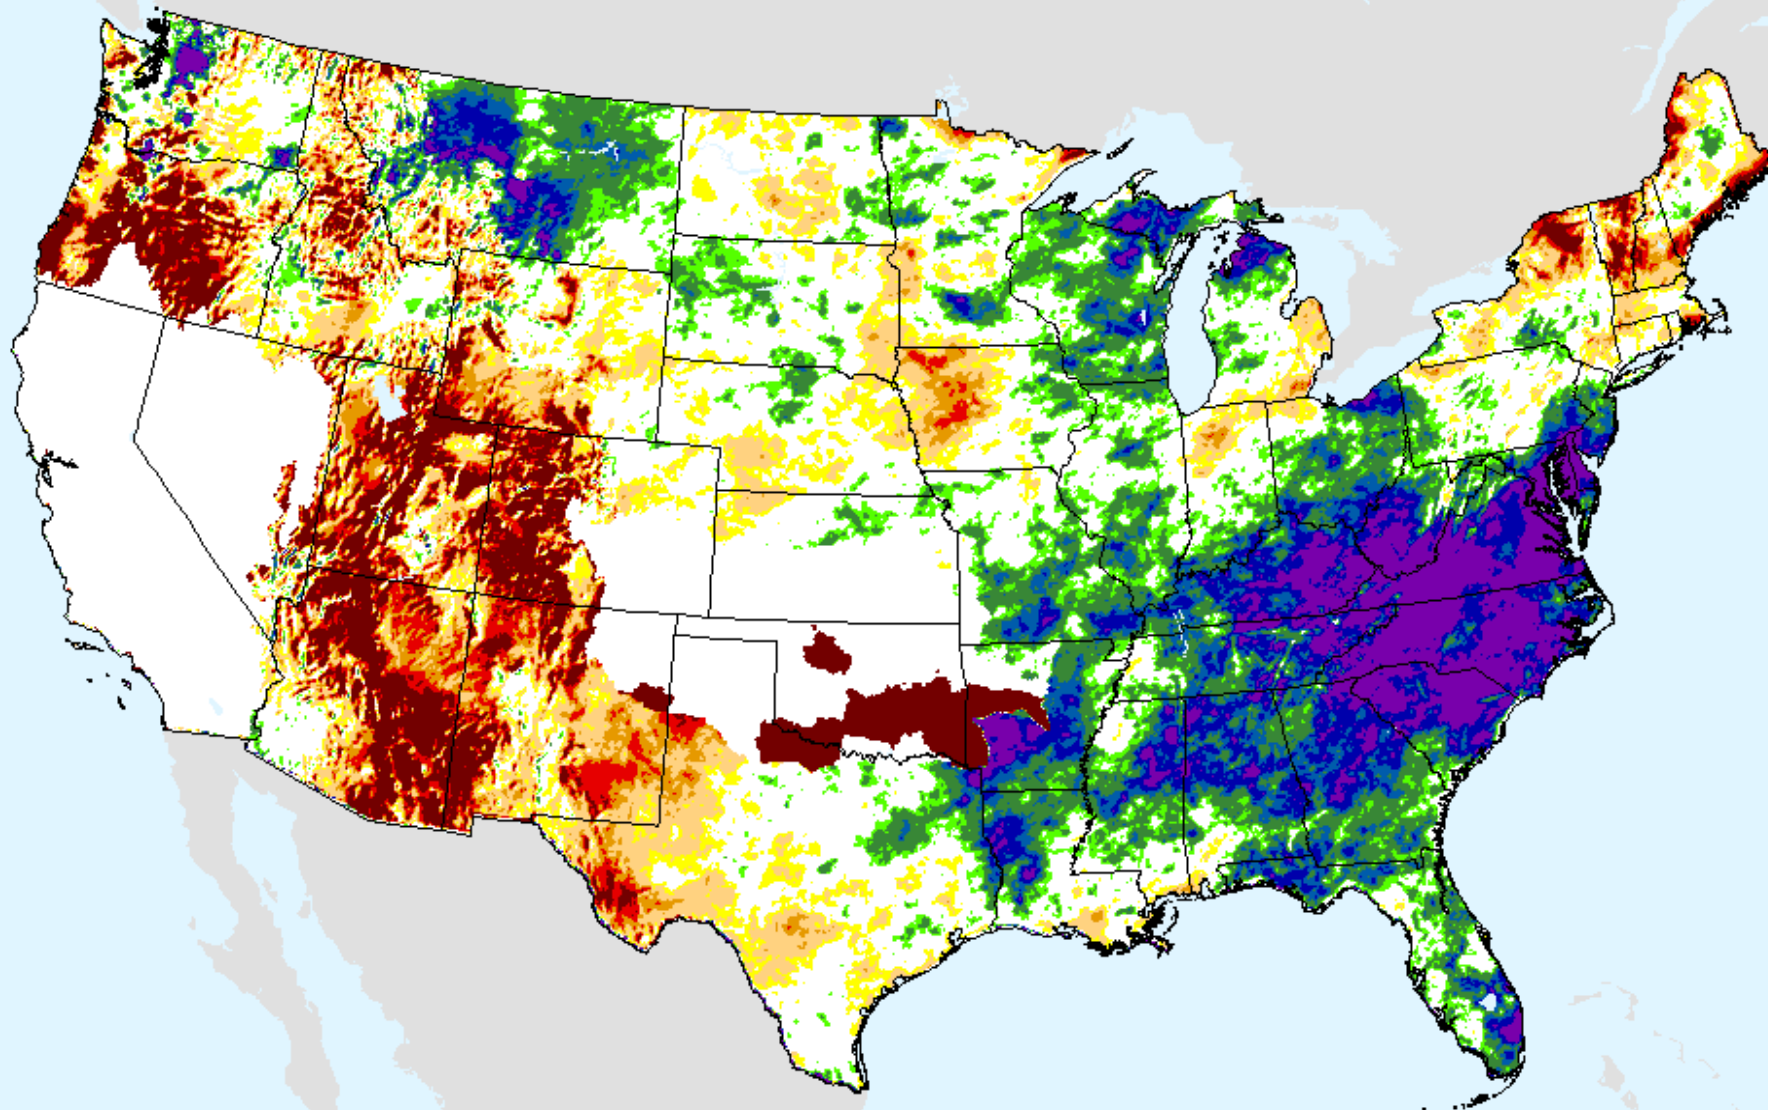

AHPS 12-month SPEI

As of: Tuesday, February 2, 2021

SPEI (USDM)