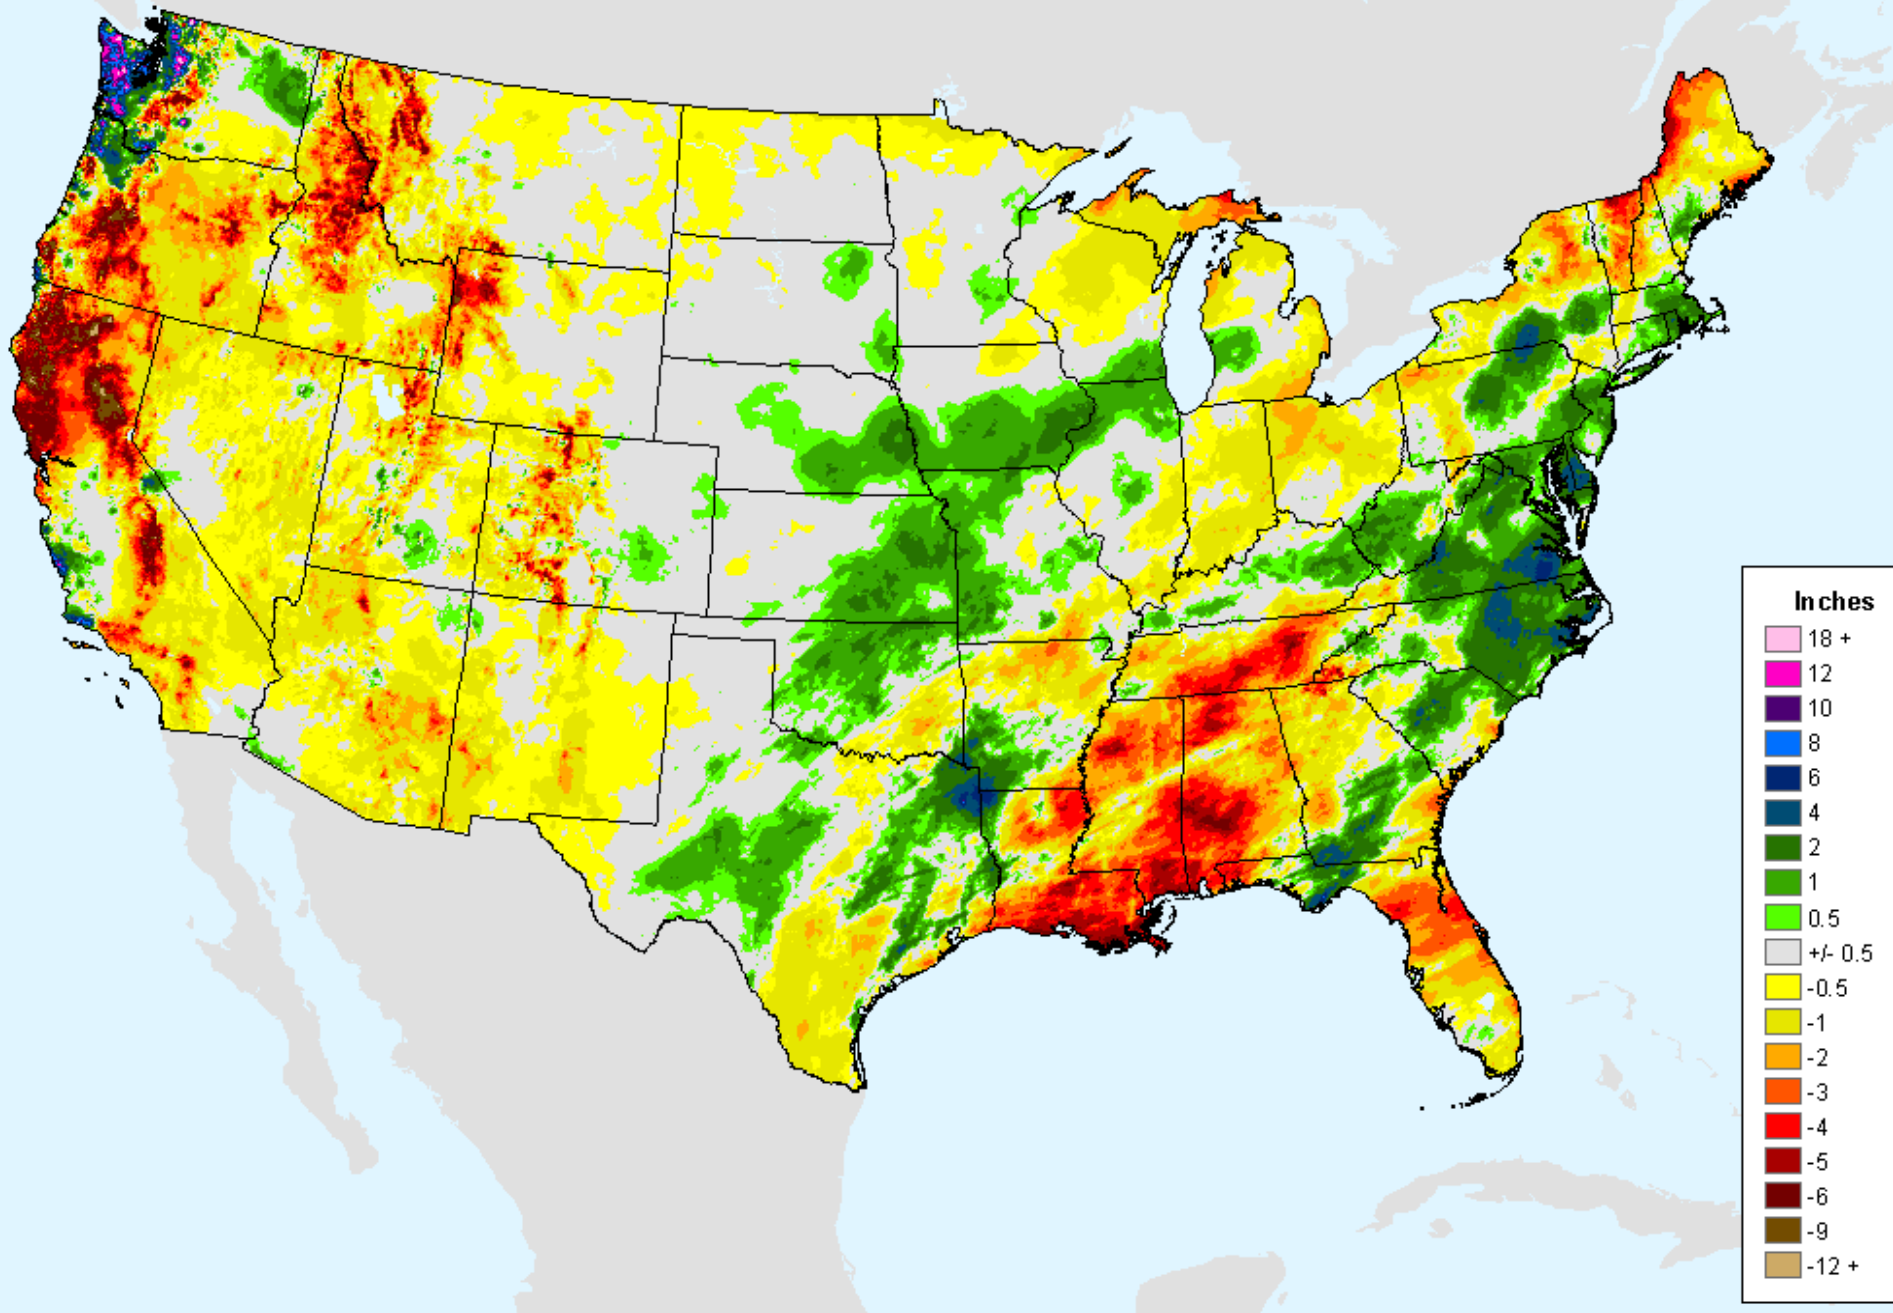

AHPS 60-Day Precip Departure

As of: Tuesday, February 2, 2021