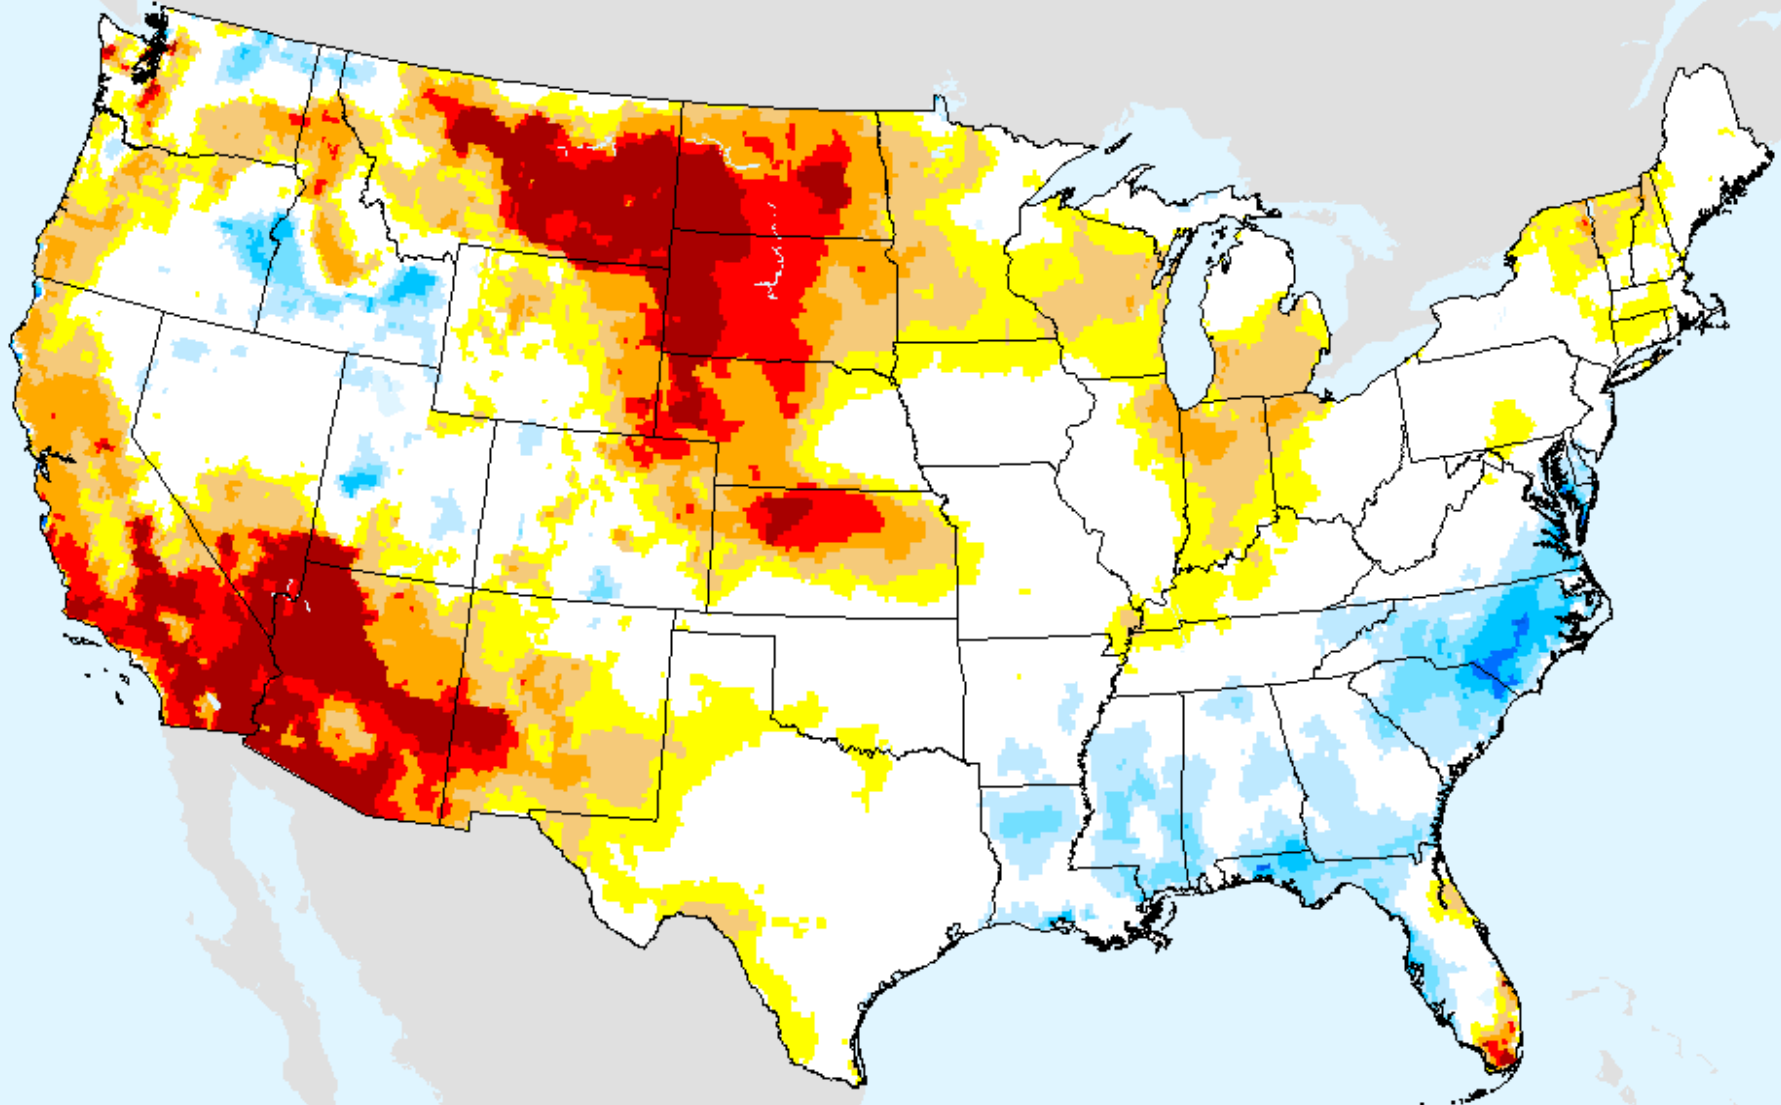

EDDI 8-week

As of: Tuesday, February 2, 2021