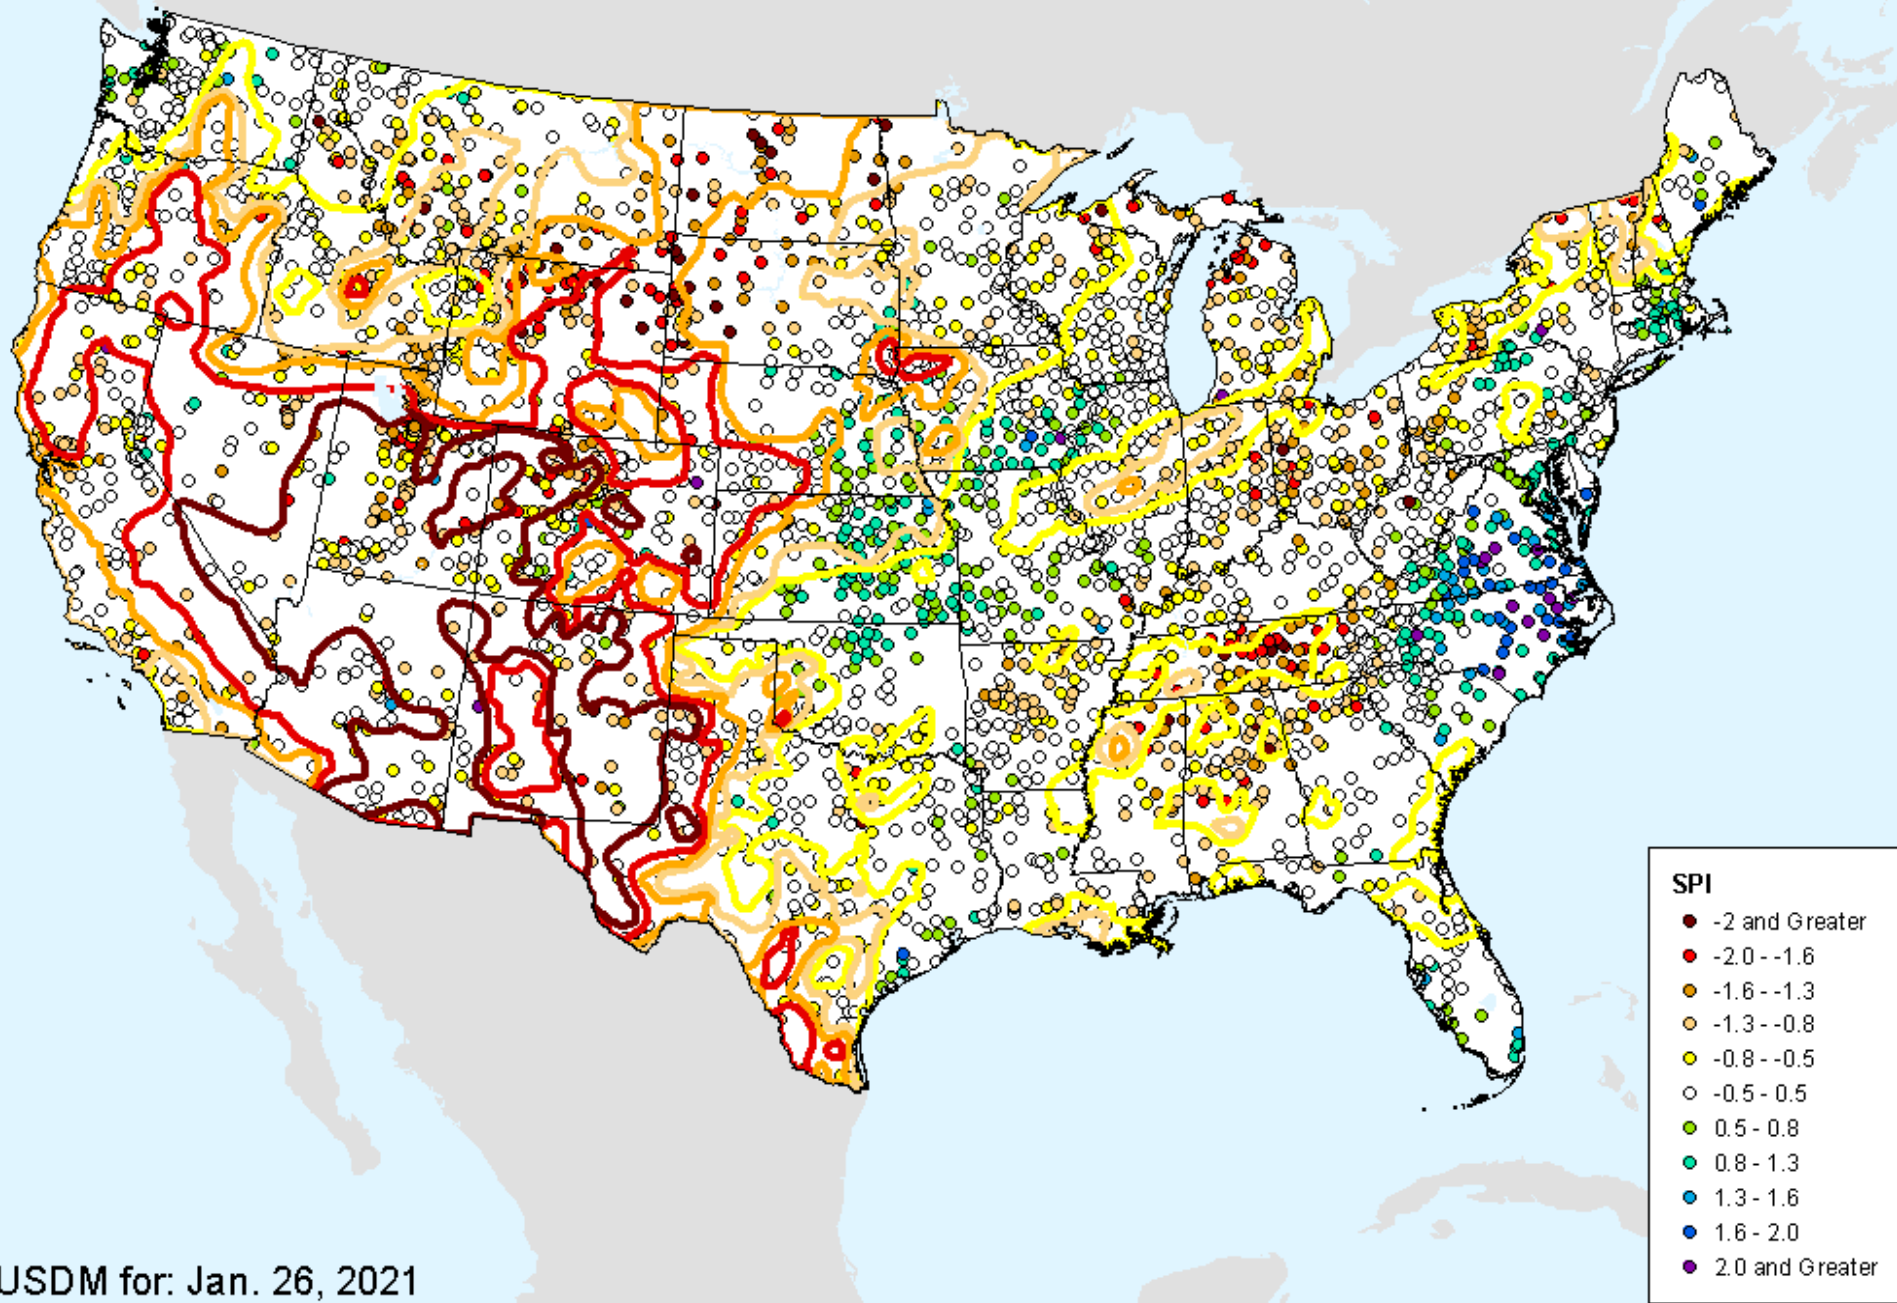

HPRCC 2-month SPI

As of: Tuesday, February 2, 2021

USDM for: Jan. 26, 2021

HPRCC 2-month SPI

As of: Tuesday, February 2, 2021

HPRCC 3-month SPI

As of: Tuesday, February 2, 2021

USDM for: Jan. 26, 2021