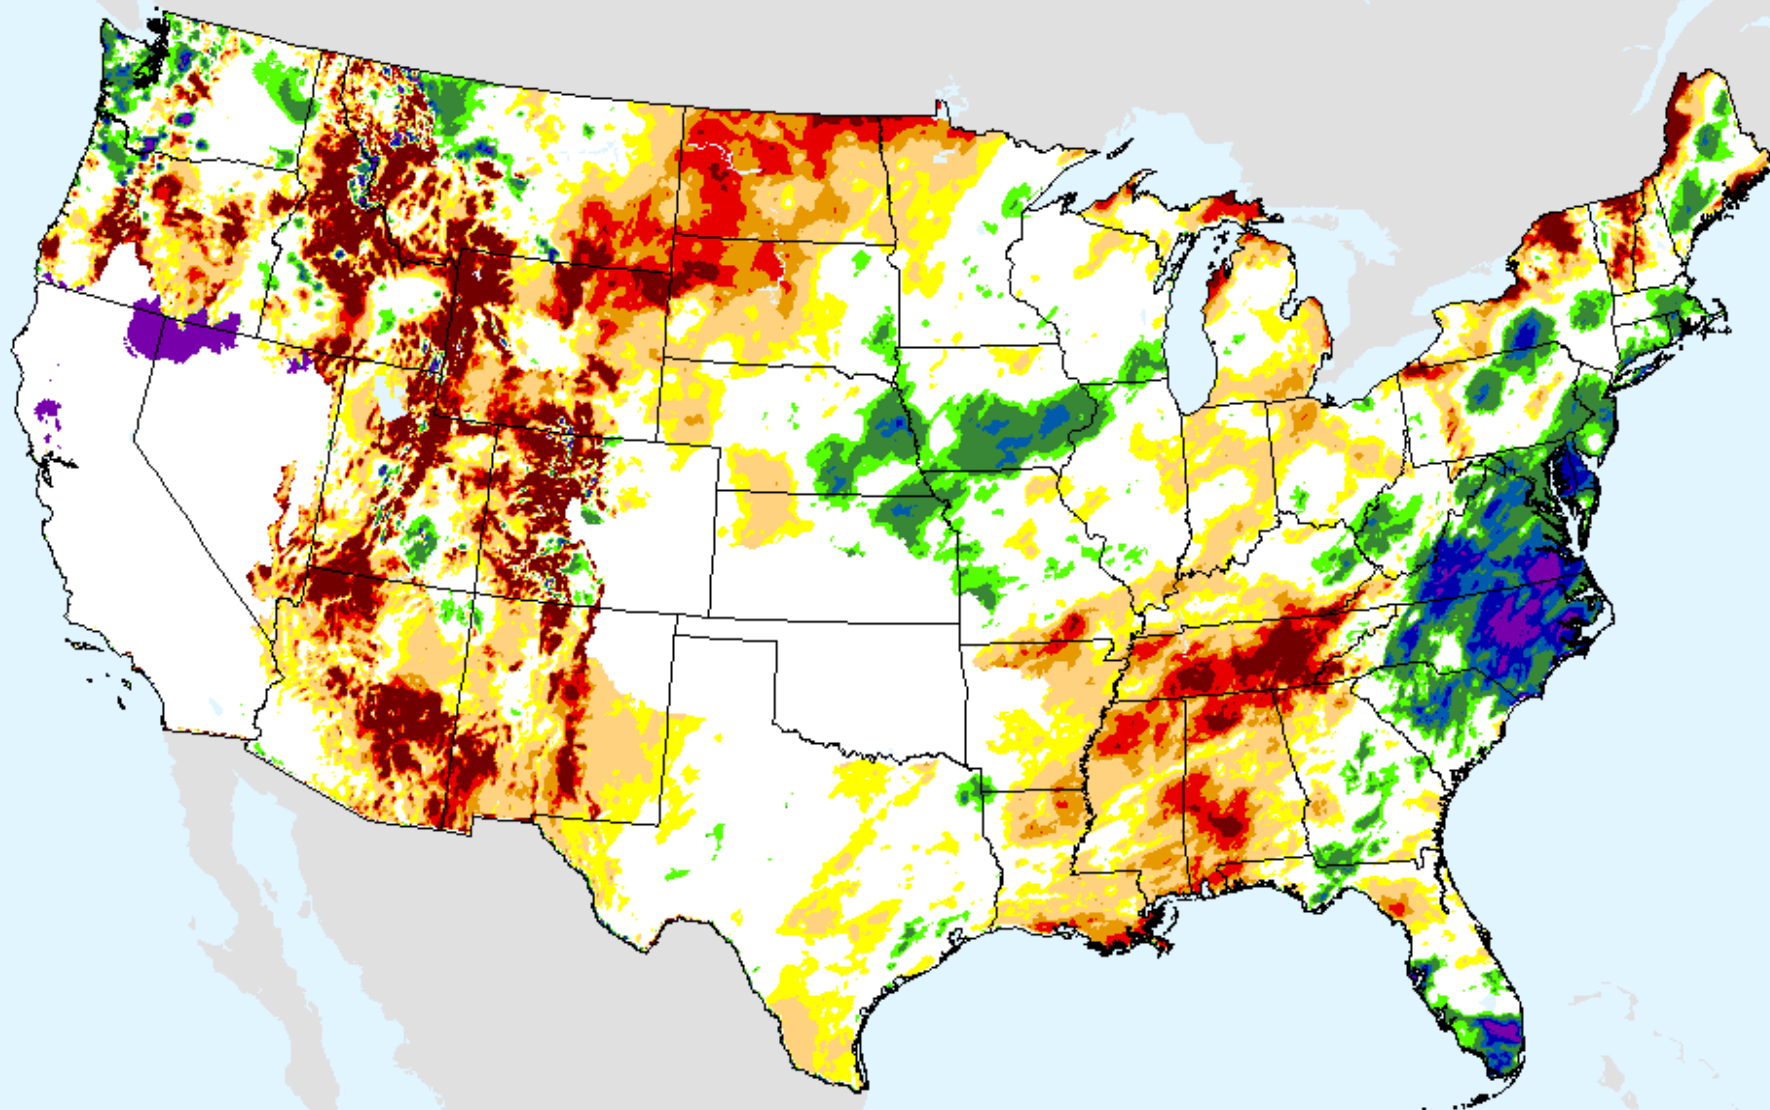

As of: Tuesday, February 2, 2021

USDM for: Jan. 26, 2021

SPEI (USDM)

AHPS 3-month SPEI

As of: Tuesday, February 2, 2021

SPEI (USDM)

AHPS 6-month SPEI

As of: Tuesday, February 2, 2021