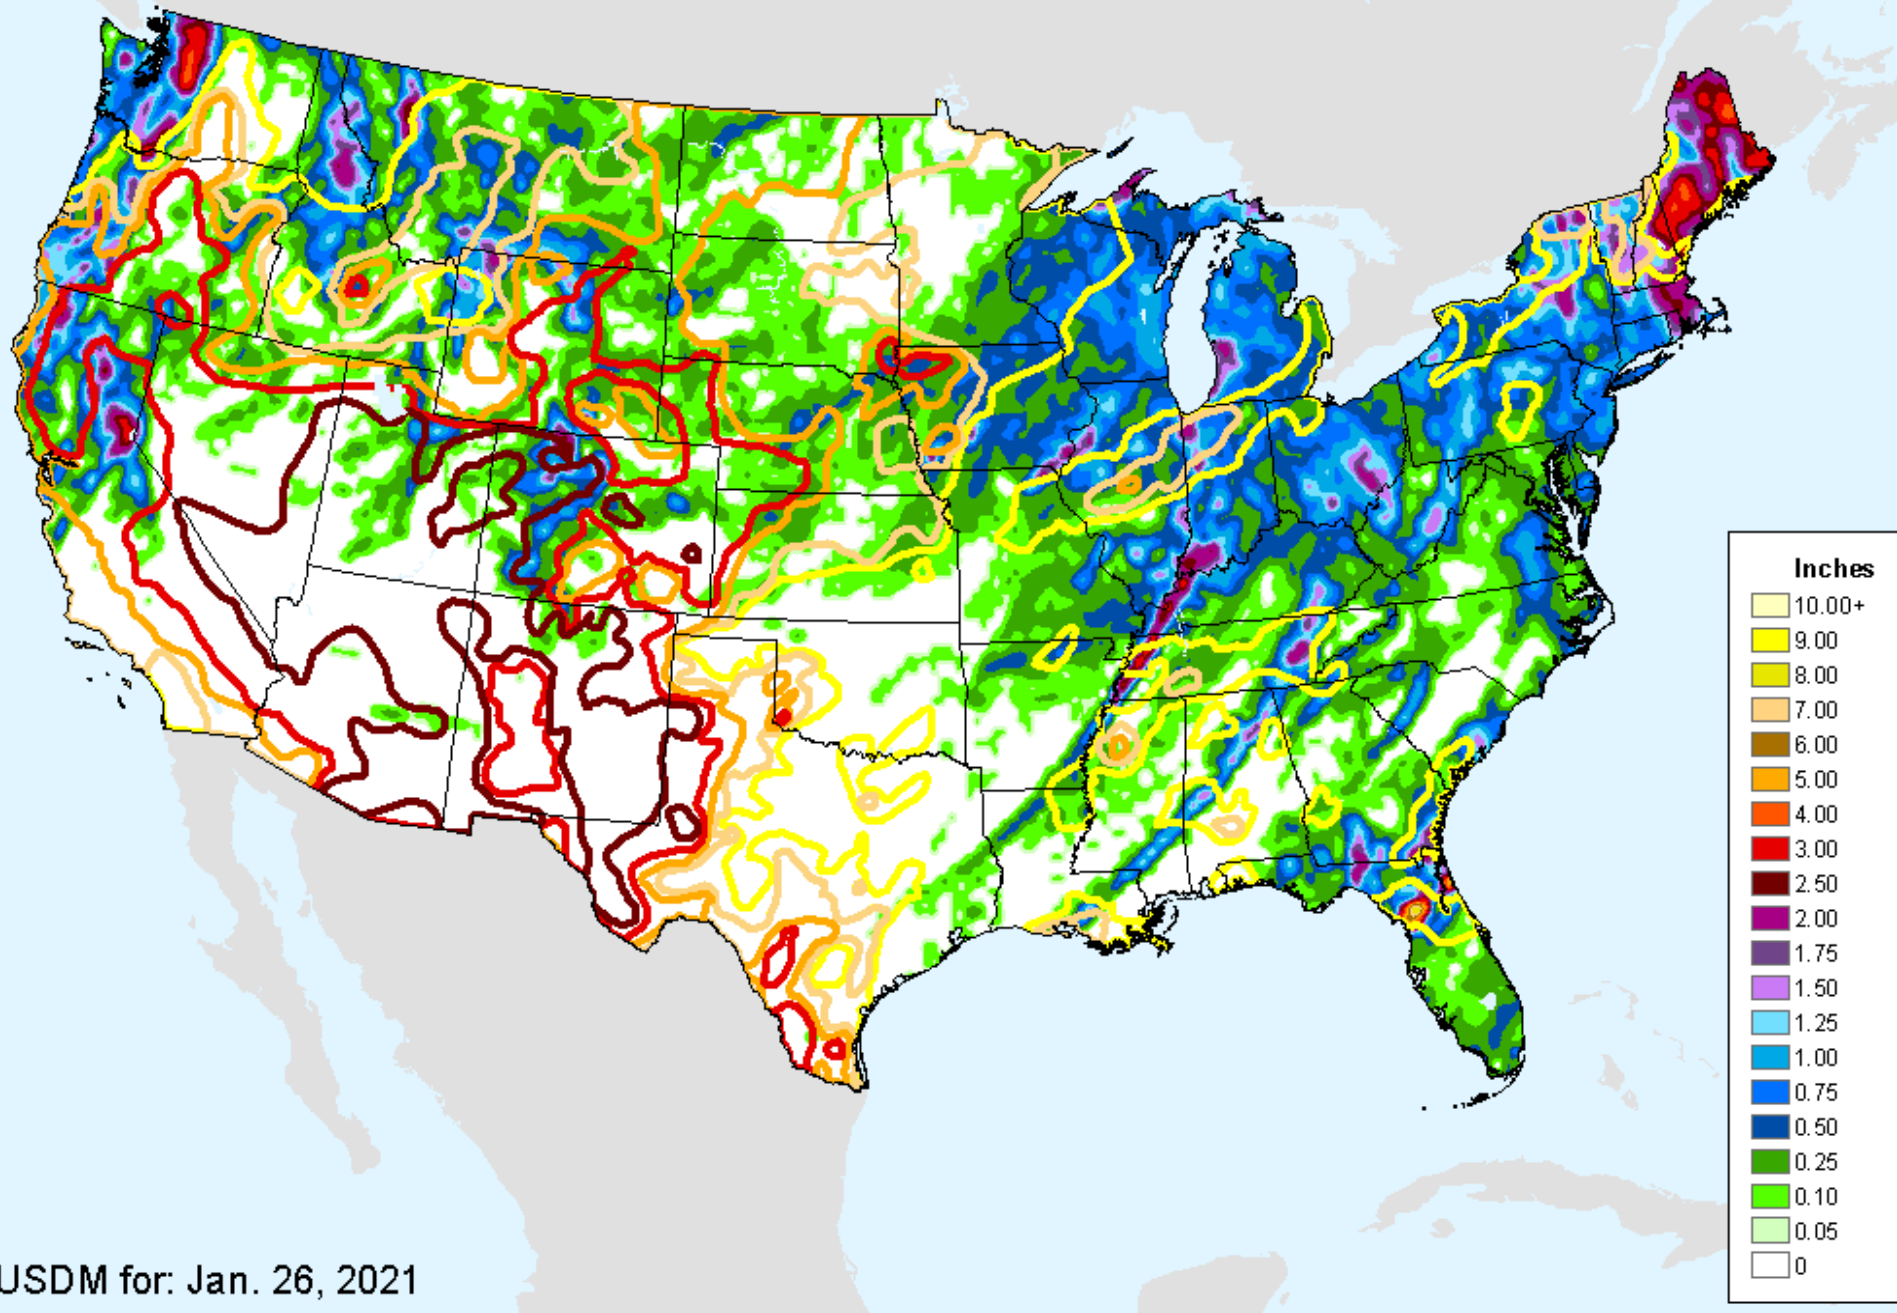

GFS (00z) 7-Day Precip Forecast

As of: Tuesday, February 2, 2021

USDM for: Jan. 26, 2021