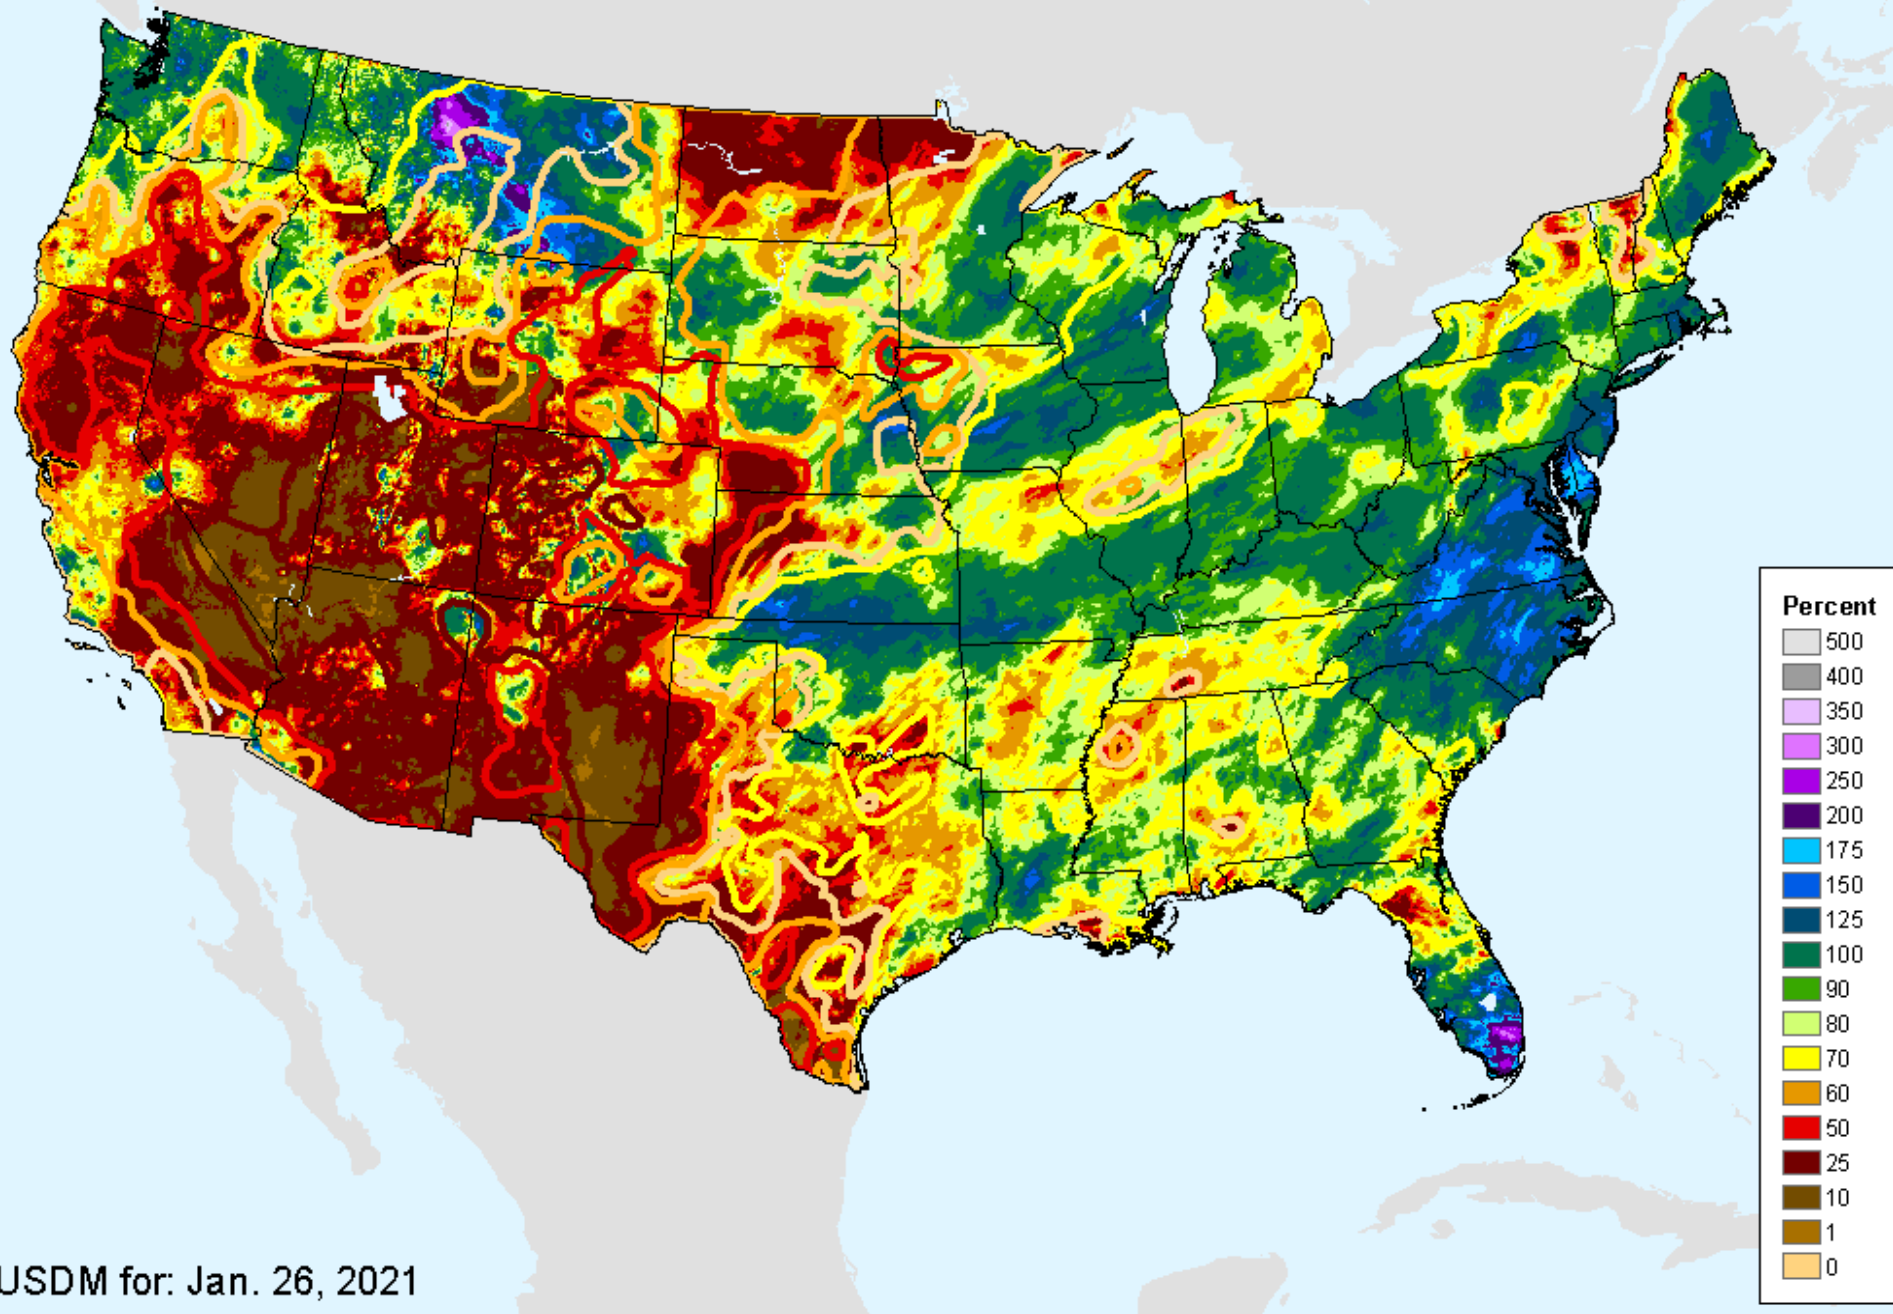

USDM for: Jan. 26, 2021

AHPS Water-Year Precip Departure

As of: Tuesday, February 2, 2021

AHPS Water-Year Pct of Normal Pcp

As of: Tuesday, February 2, 2021

USDM for: Jan. 26, 2021

AHPS Water-Year Pct of Normal Pcp