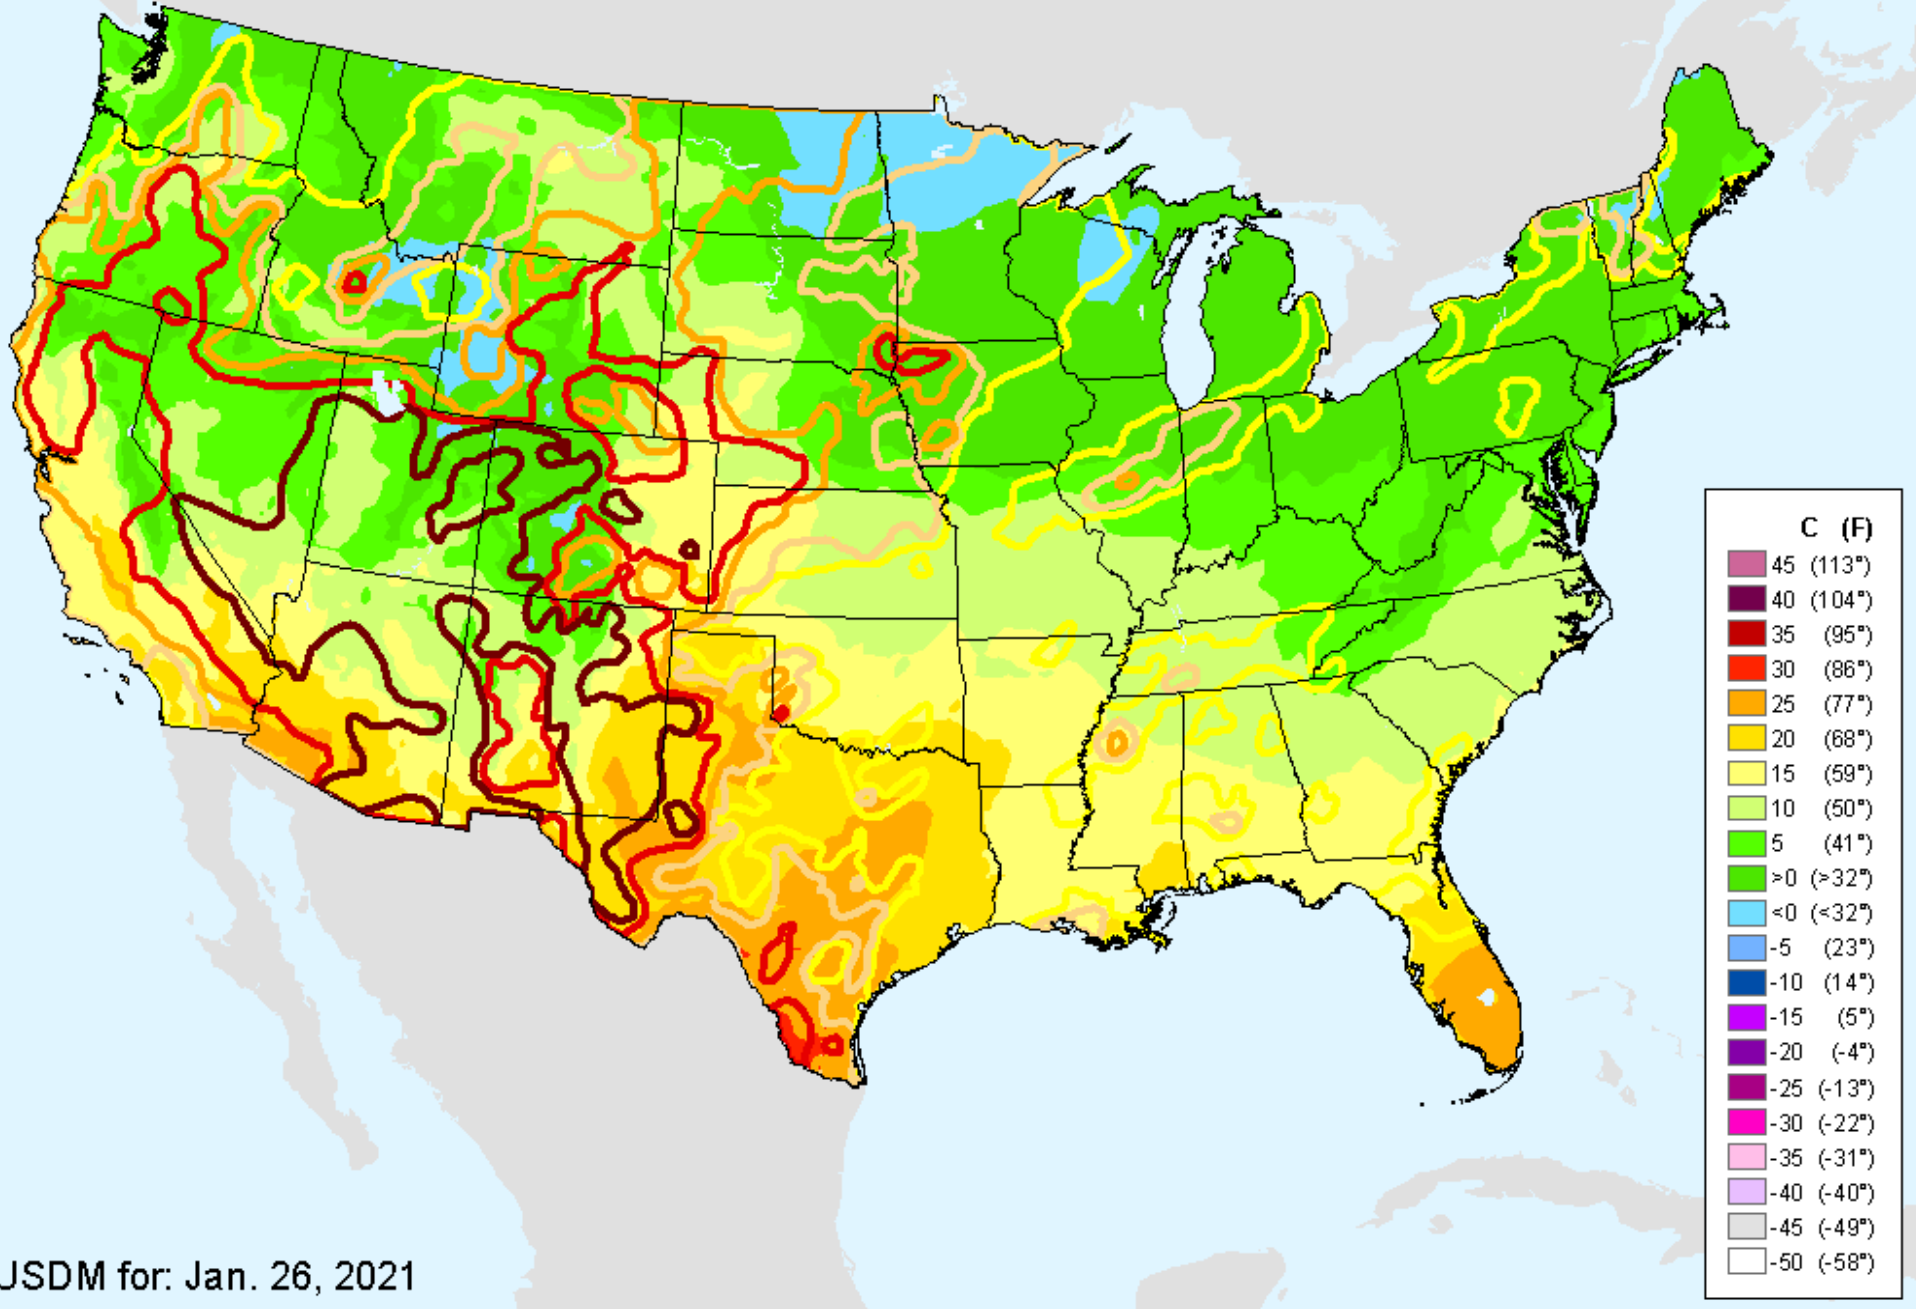

GFS (00z) 7-Day Max Temp Forecast

As of: Tuesday, February 2, 2021

USDM for: Jan. 26, 2021