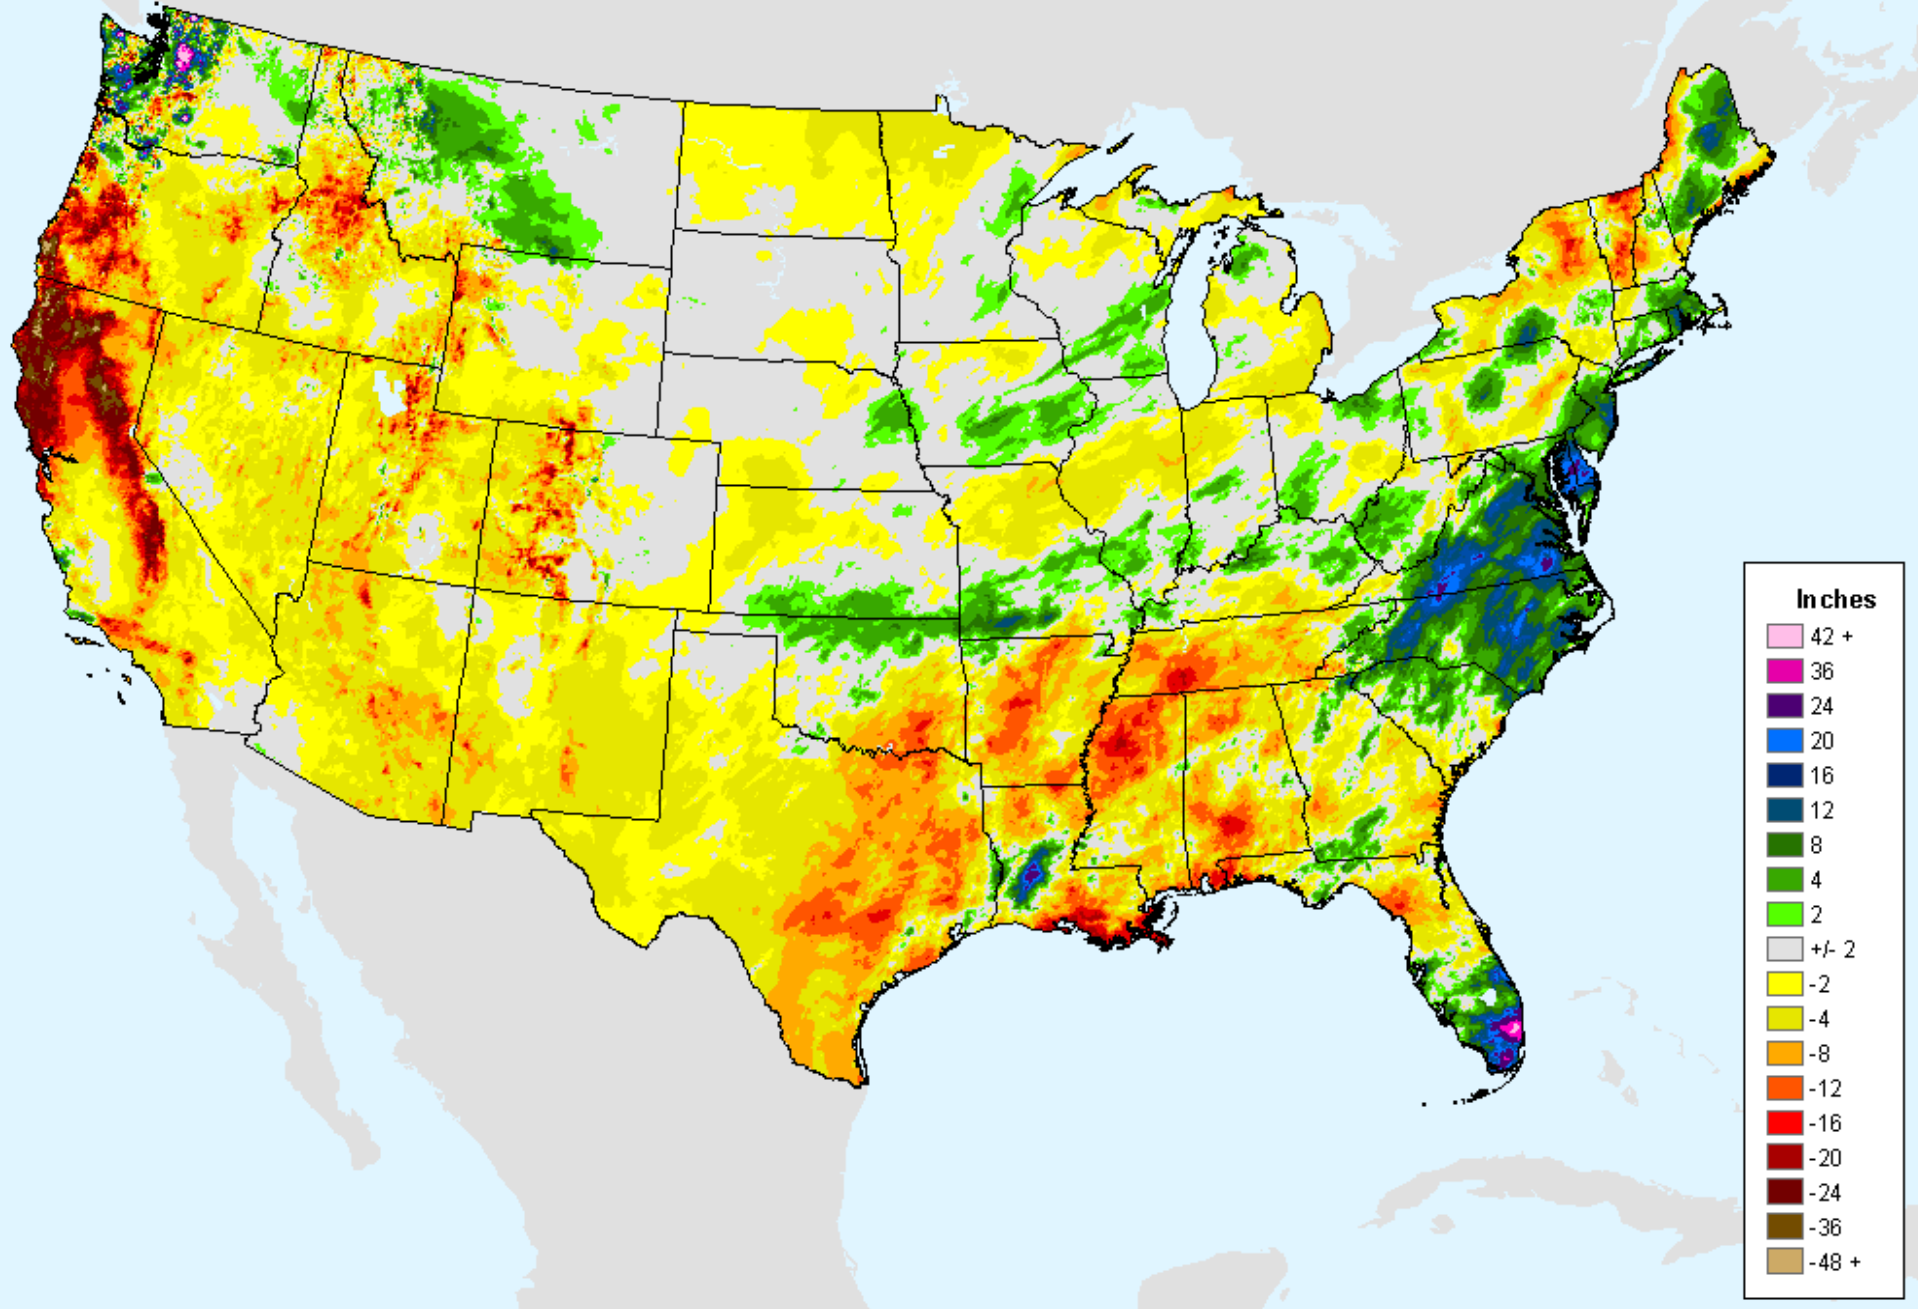

AHPS Water-Year Precip Departure

As of: Tuesday, February 2, 2021