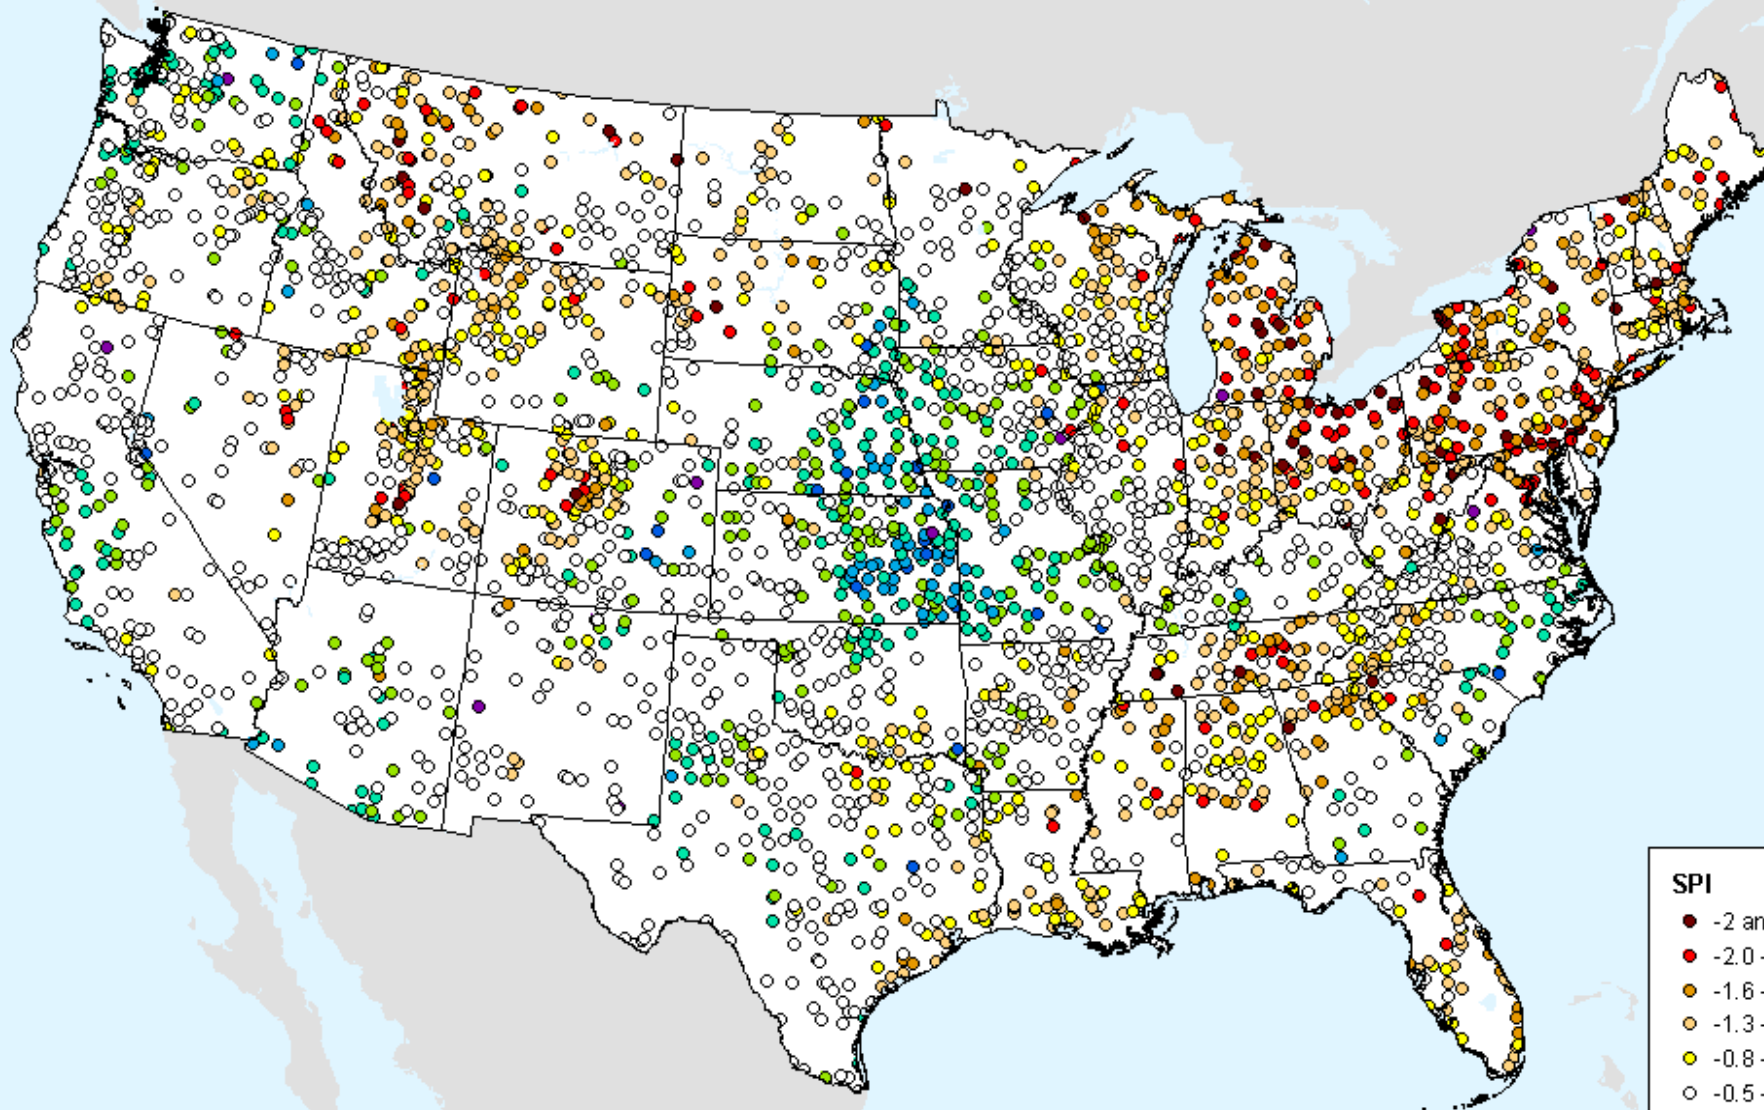

HPRCC 1-month SPI

As of: Tuesday, February 2, 2021

SPI

- -2 and Greater
- -2.0 -- -1.6
- -1.6 -- -1.3
- -1.3 -- -0.8
- -0.8 -- -0.5
- -0.5 - 0.5
- 0.5 - 0.8
- 0.8 - 1.3
- 1.3 - 1.6
- 1.6 - 2.0
- 2.0 and Greater