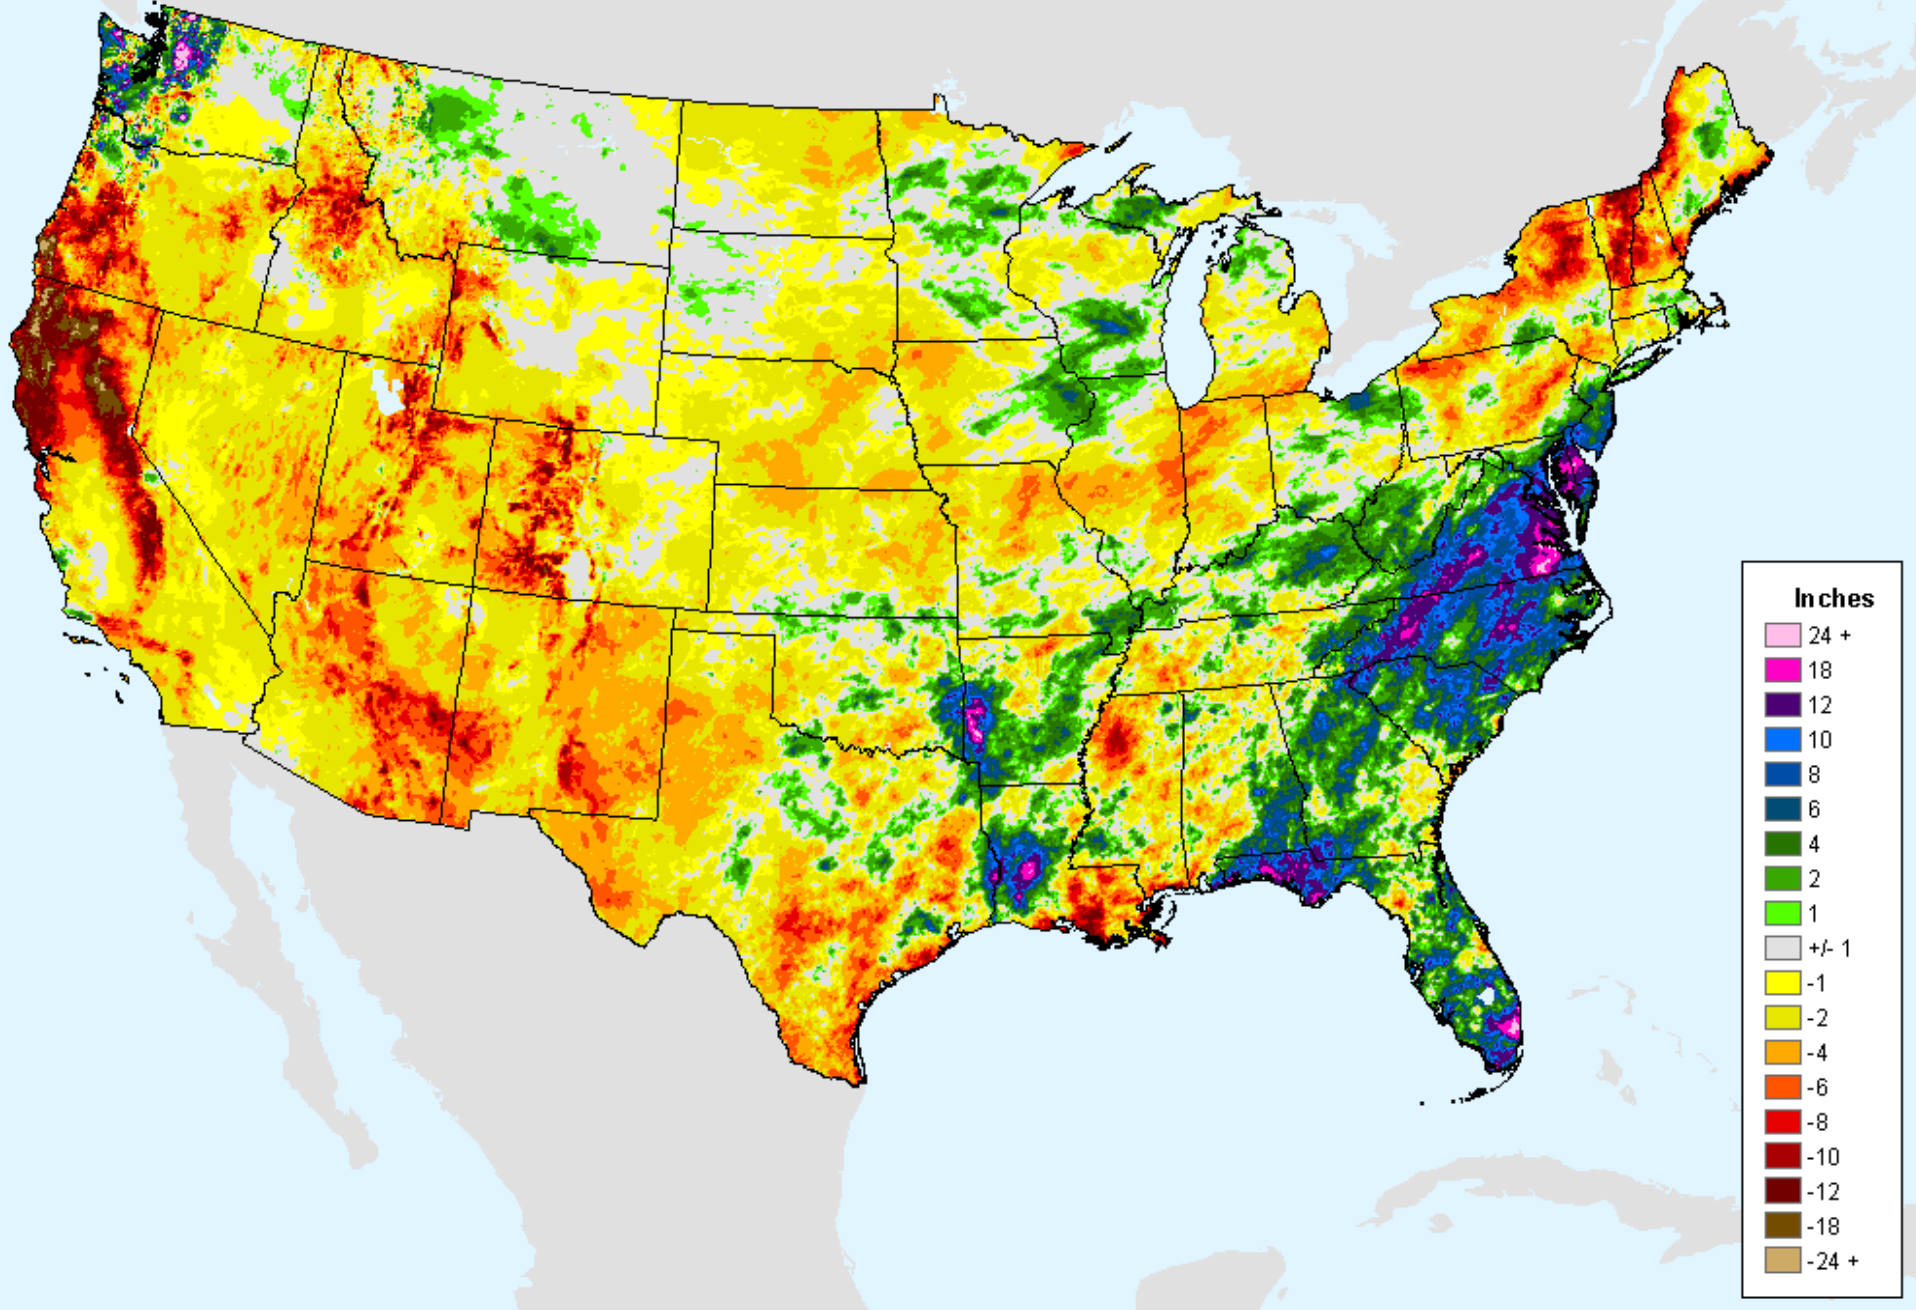

USDM for: Jan. 26, 2021

AHPS 90-Day Pct of Normal Pcp

As of: Tuesday, February 2, 2021

AHPS 180-Day Precip Departure

As of: Tuesday, February 2, 2021

USDM for: Jan. 26, 2021

AHPS 180-Day Precip Departure

As of: Tuesday, February 2, 2021