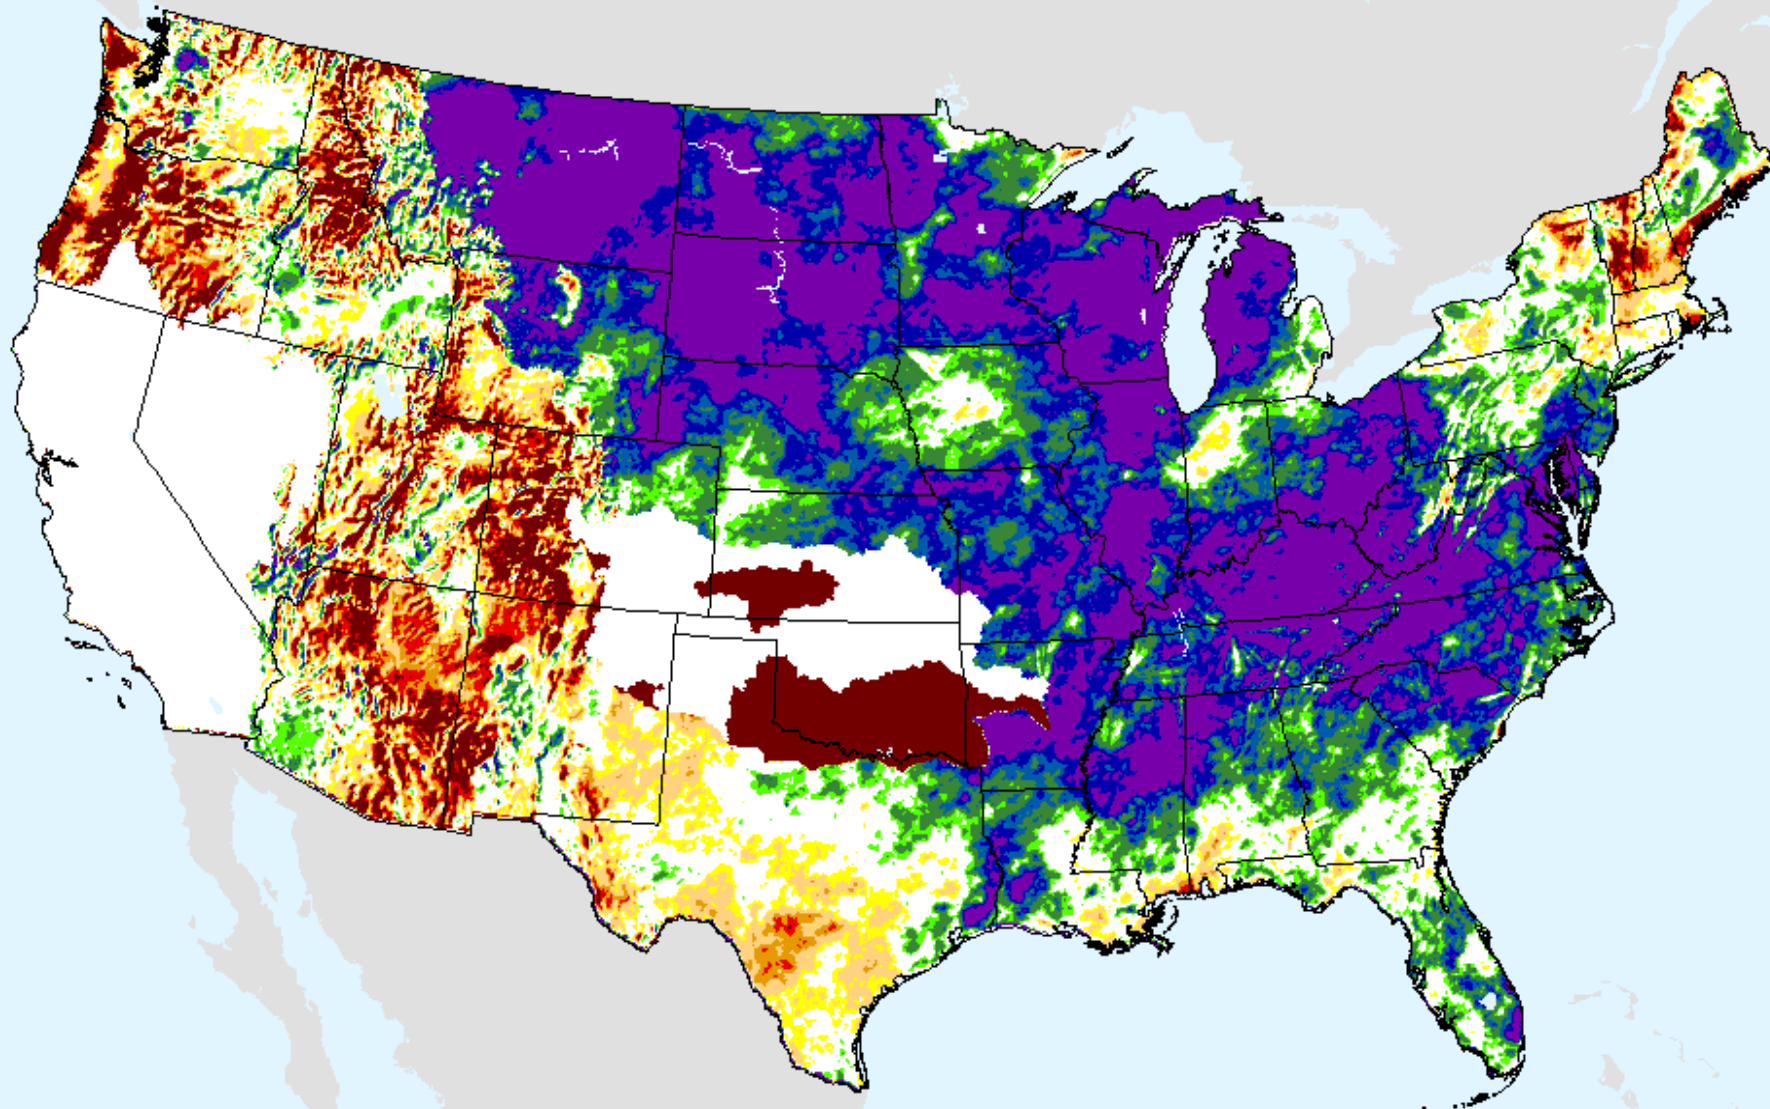

AHPS 24-month SPEI

As of: Tuesday, February 2, 2021

SPEI (USDM)