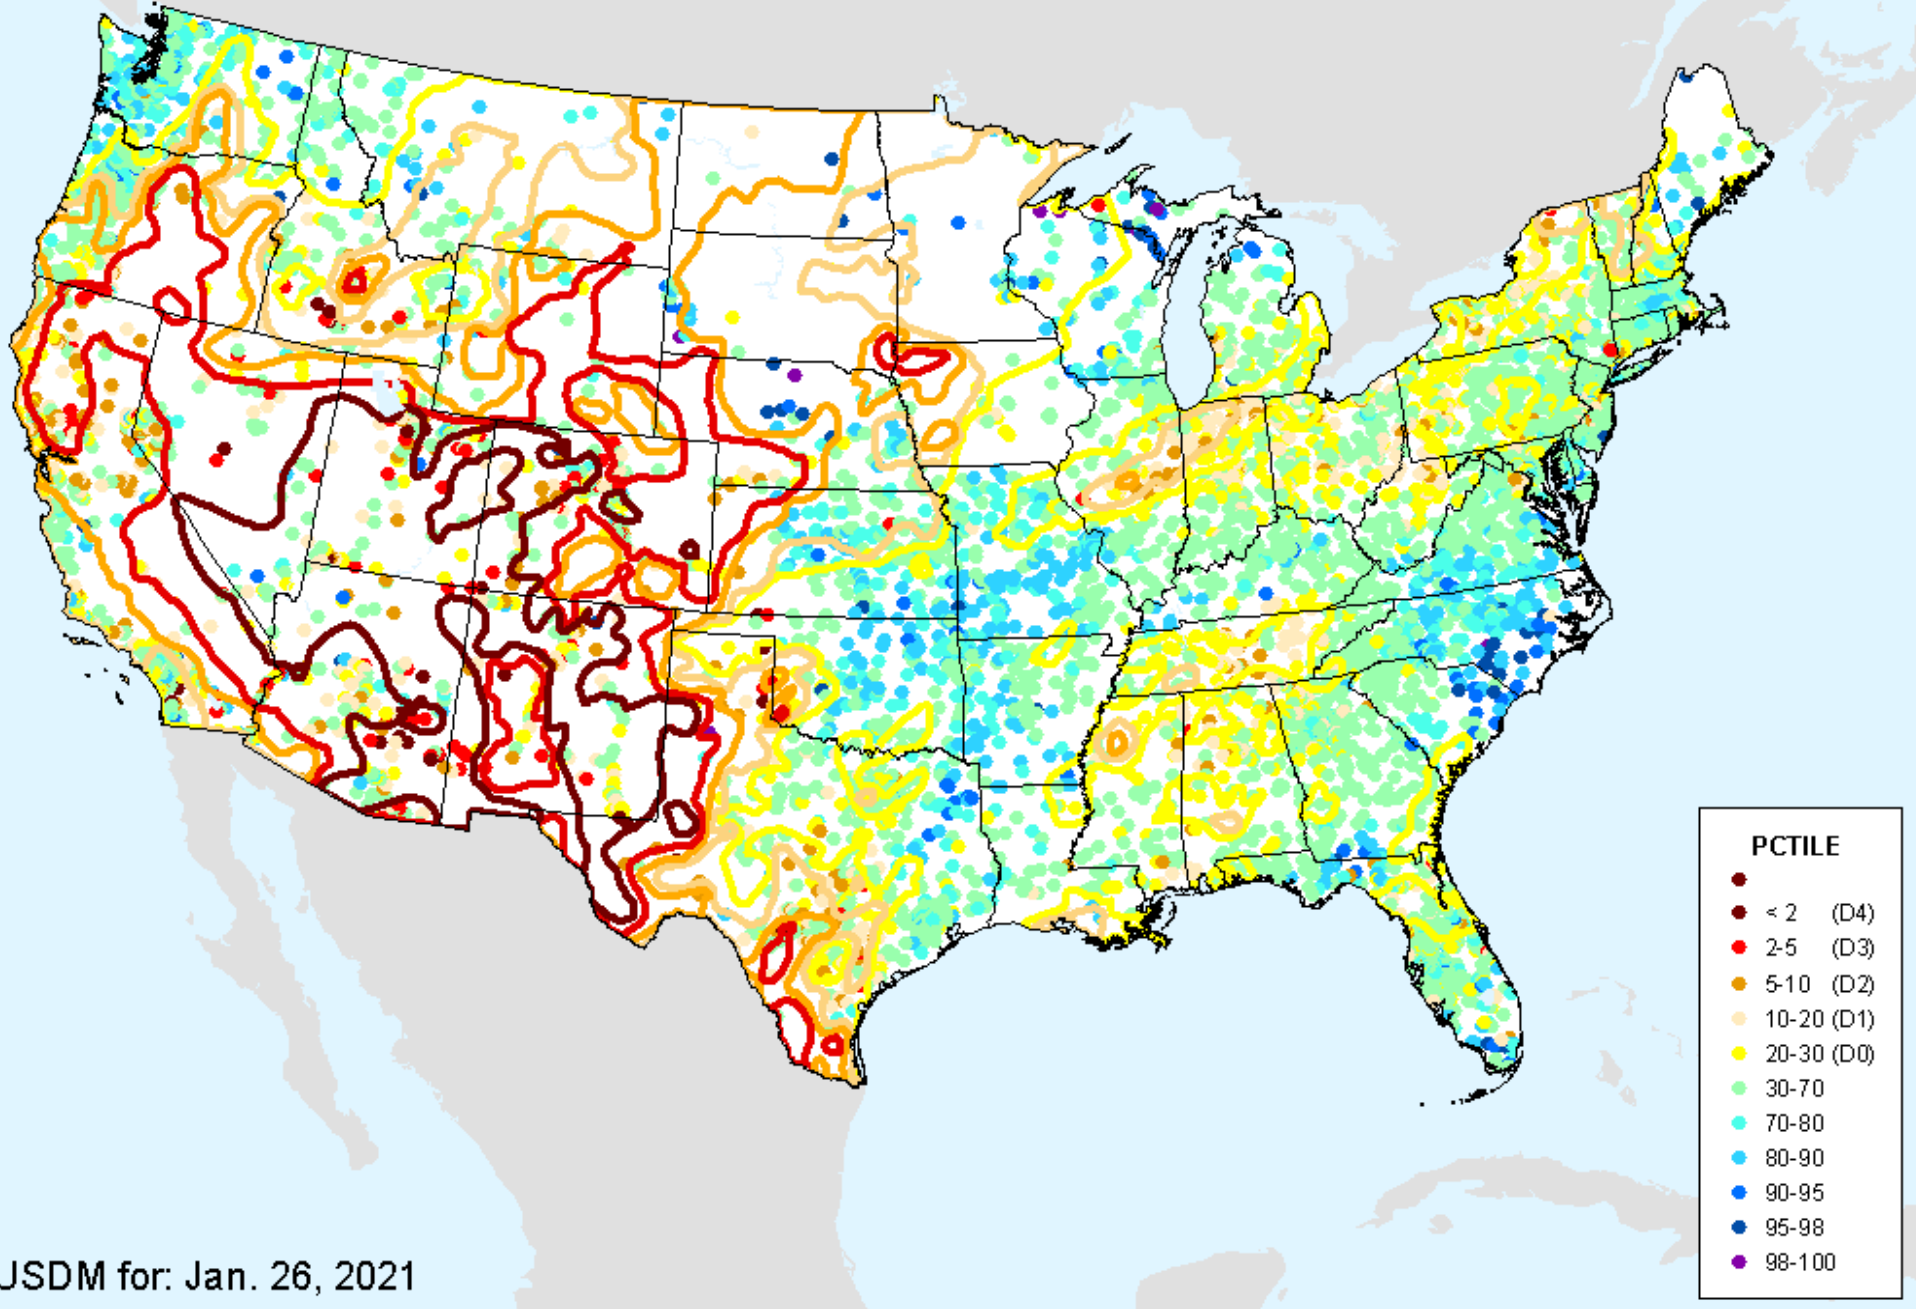

As of: Tuesday, February 2, 2021

USGS 7-Day Avg Streamflow

As of: Tuesday, February 2, 2021

USDM for: Jan. 26, 2021

USGS 7-Day Avg Streamflow

As of: Tuesday, February 2, 2021

USGS 28-Day Avg Streamflow

As of: Tuesday, February 2, 2021