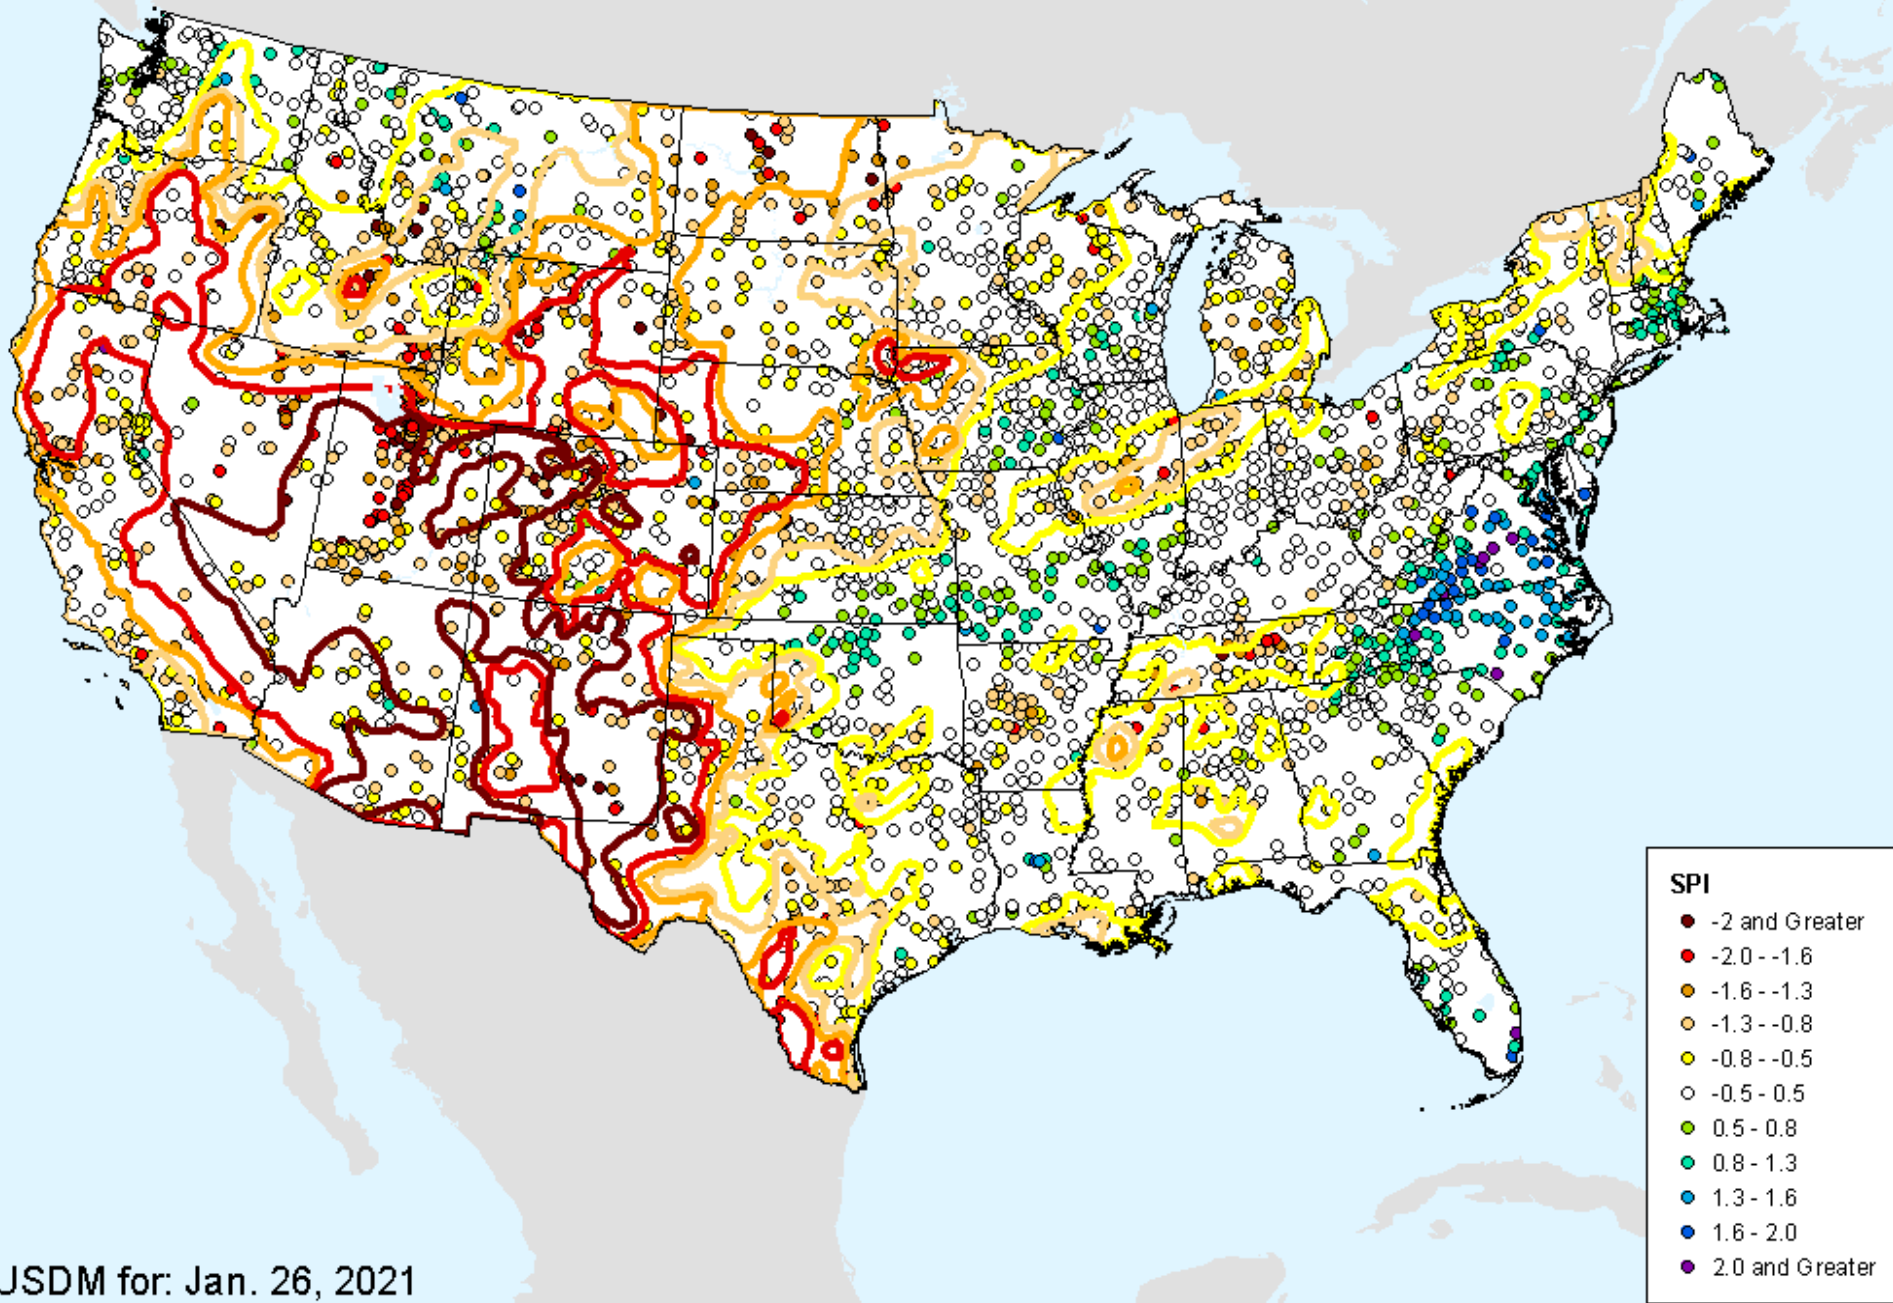

HPRCC 4-month SPI

As of: Tuesday, February 2, 2021

USDM for: Jan. 26, 2021