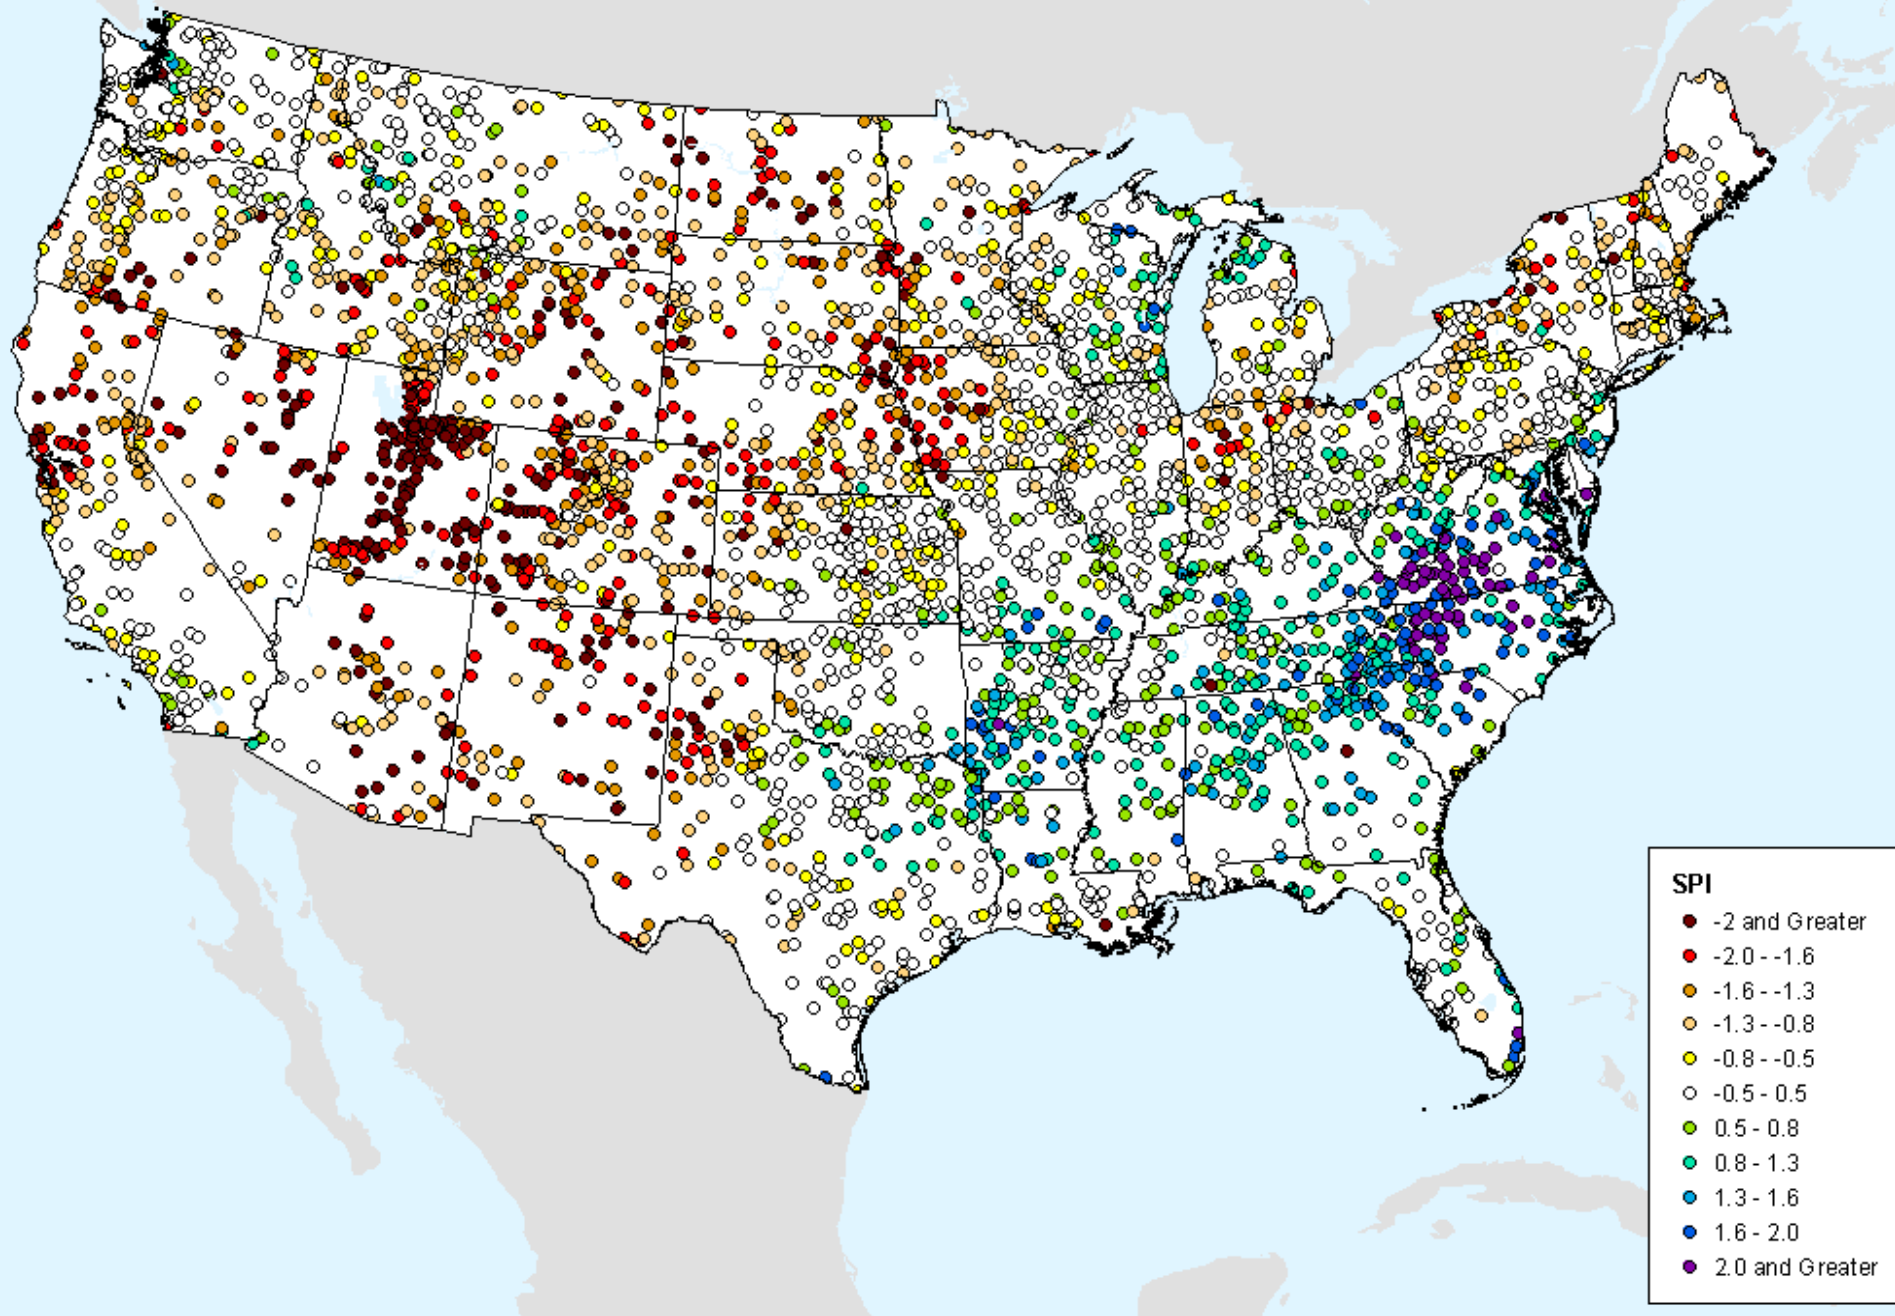

HPRCC 12-month SPI

As of: Tuesday, February 2, 2021

USDM for: Jan. 26, 2021

HPRCC 12-month SPI

As of: Tuesday, February 2, 2021

HPRCC 24-month SPI

As of: Tuesday, February 2, 2021

HPRCC 24-month SPI