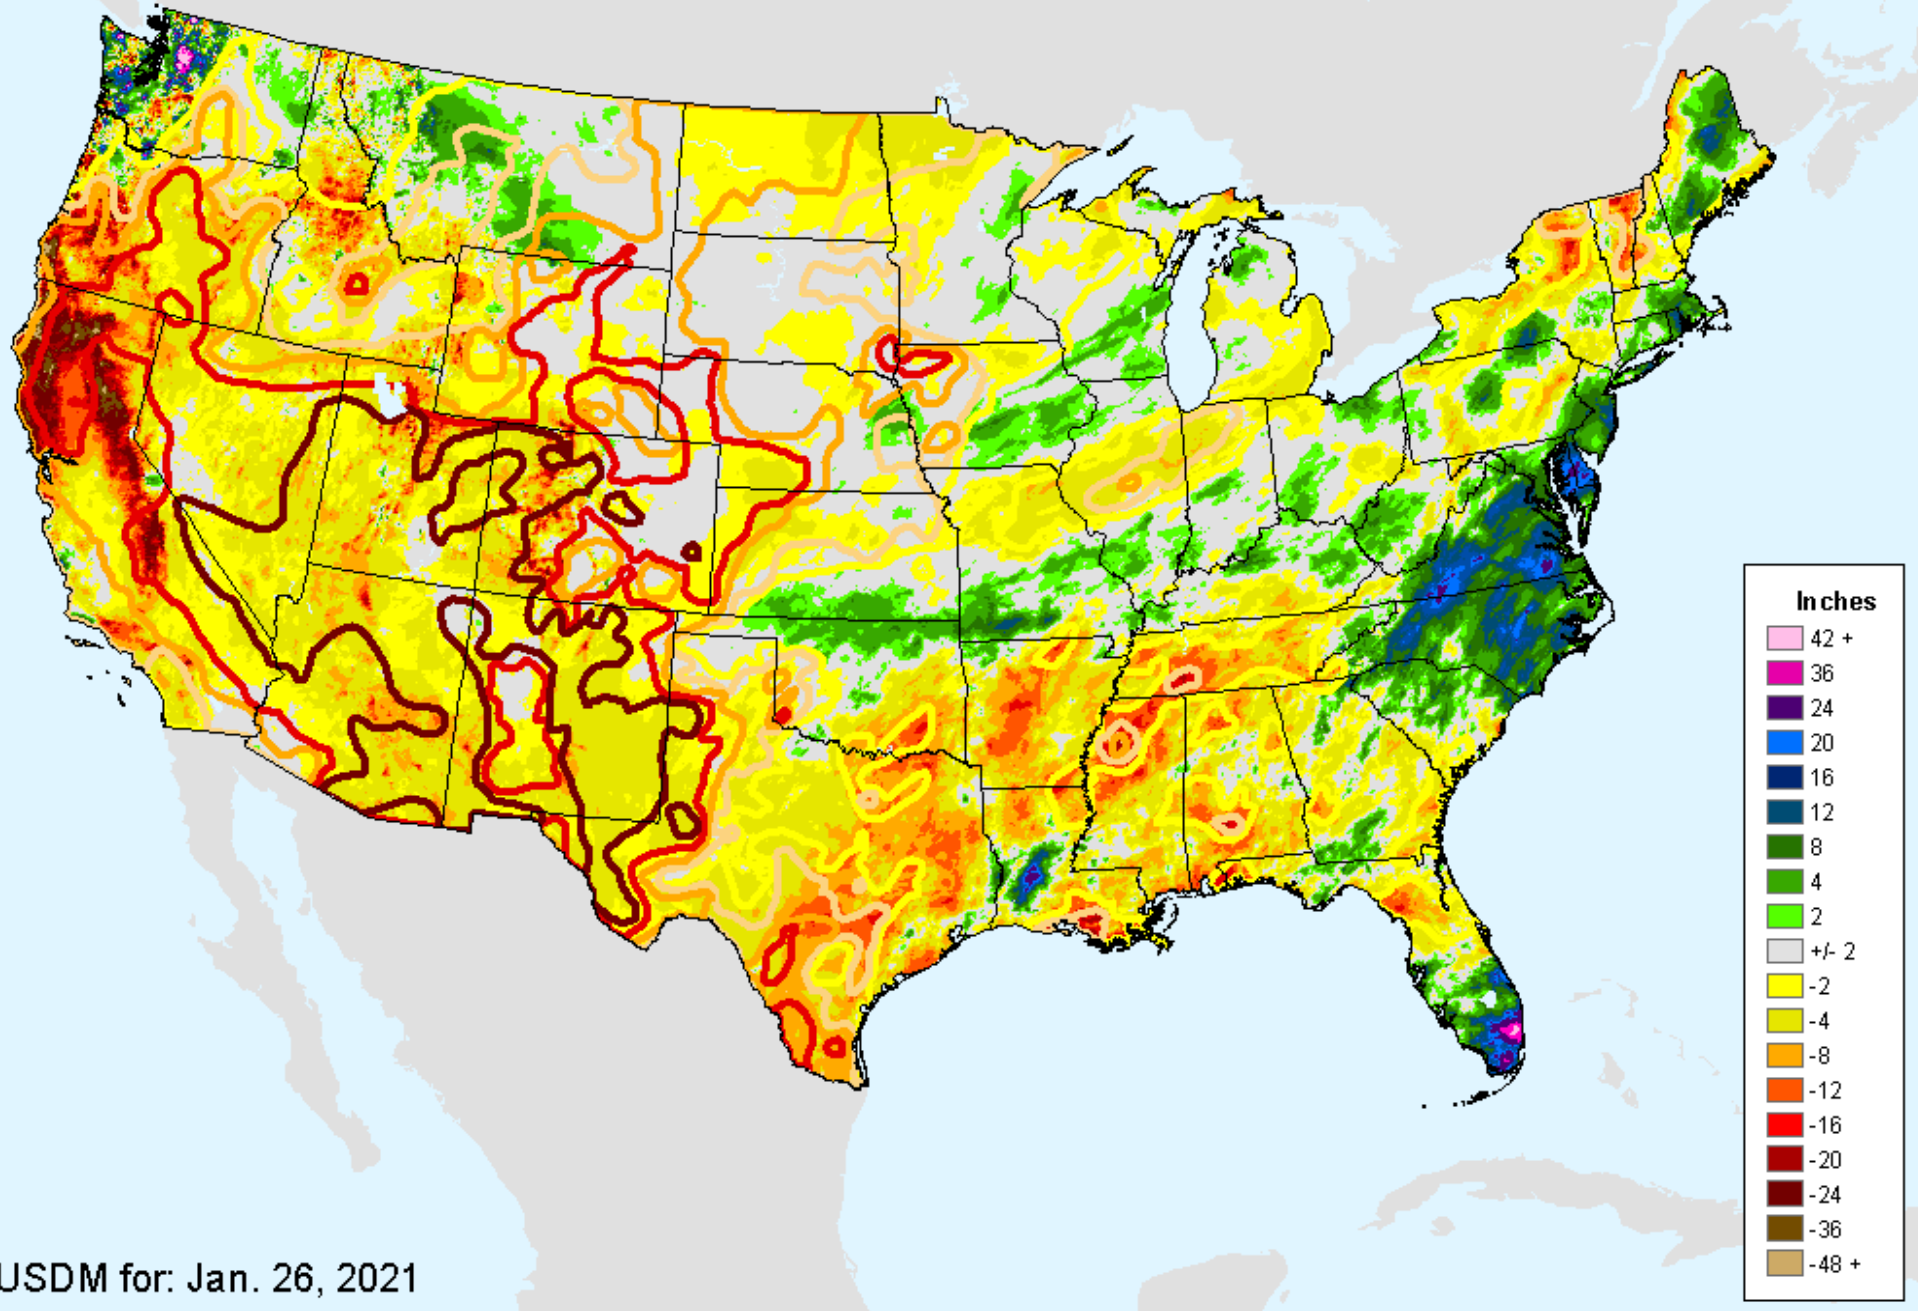

AHPS 180-Day Pct of Normal Pcp

As of: Tuesday, February 2, 2021

USDM for: Jan. 26, 2021

AHPS 180-Day Pct of Normal Pcp

As of: Tuesday, February 2, 2021

Percent

AHPS Water-Year Precip Departure

As of: Tuesday, February 2, 2021