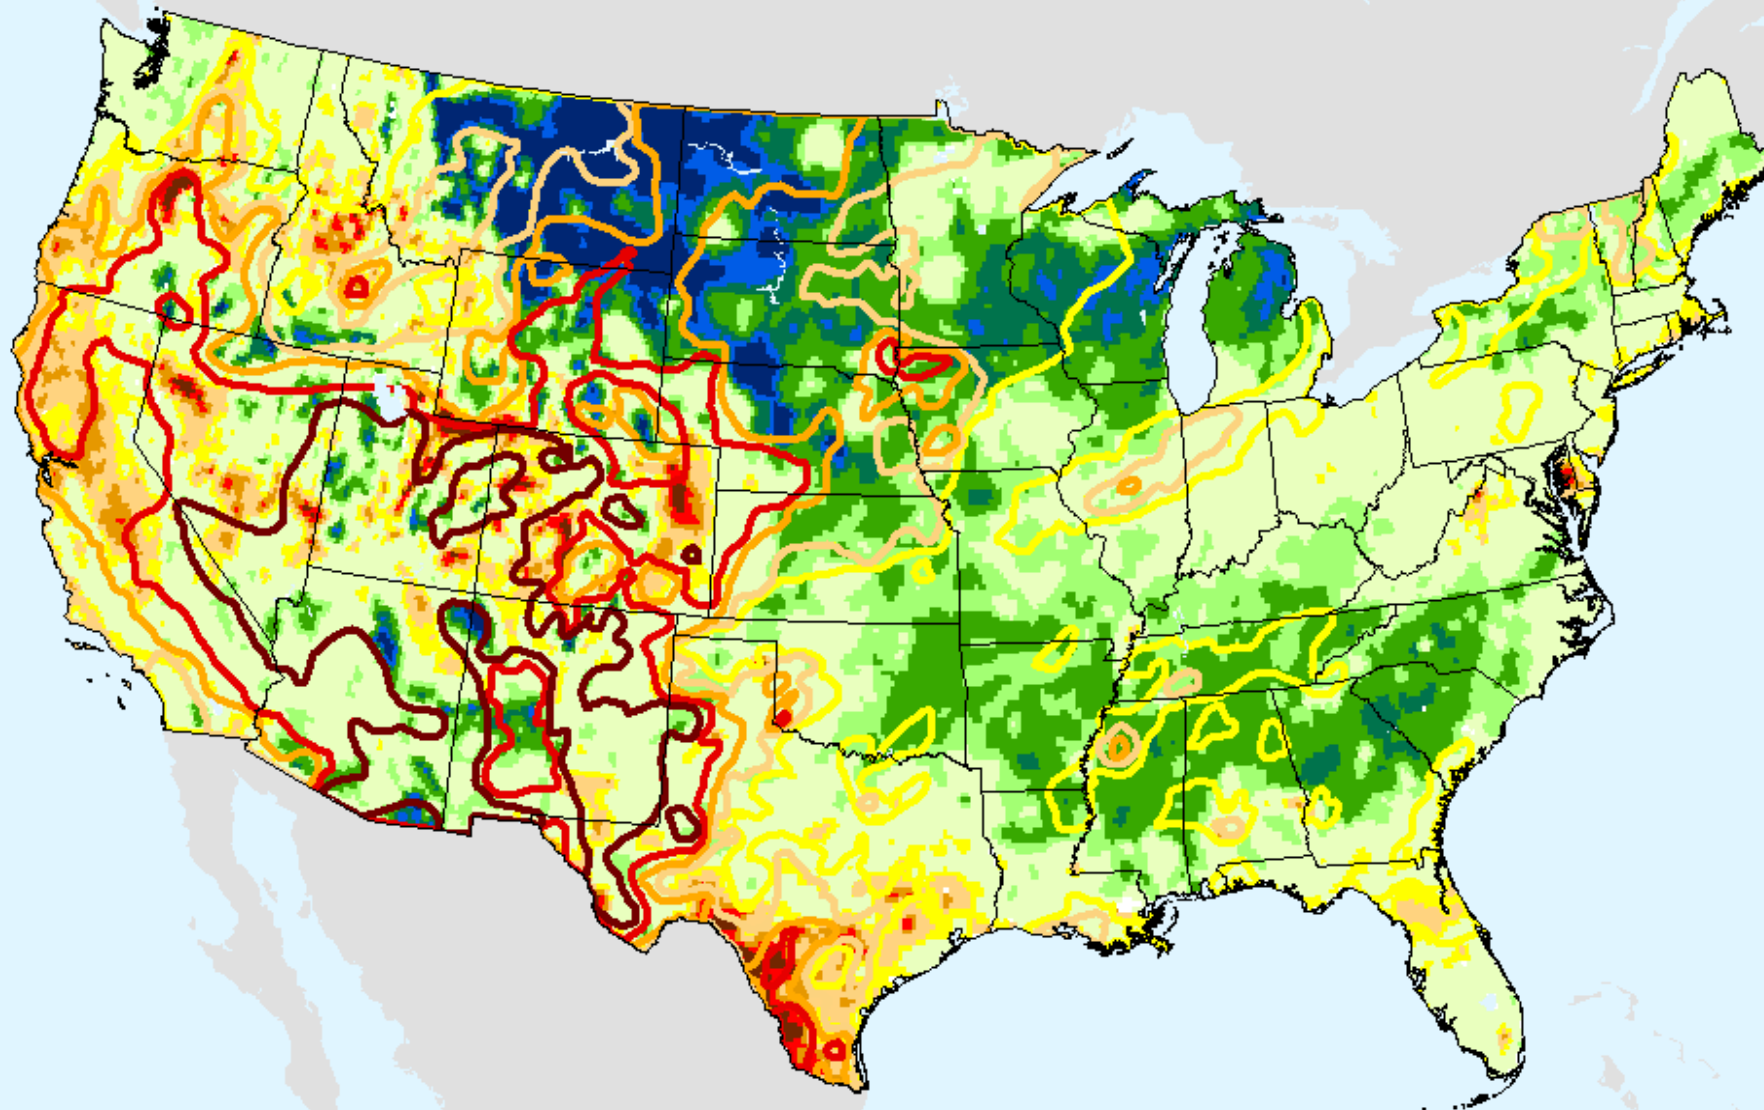

USDM for: Jan. 26, 2021

USGS 28-Day Avg Streamflow

As of: Tuesday, February 2, 2021

NLDAS Top 1m Soil Moisture

As of: Tuesday, February 2, 2021

USDM for: Jan. 26, 2021

>98

NLDAS Top 1m Soil Moisture