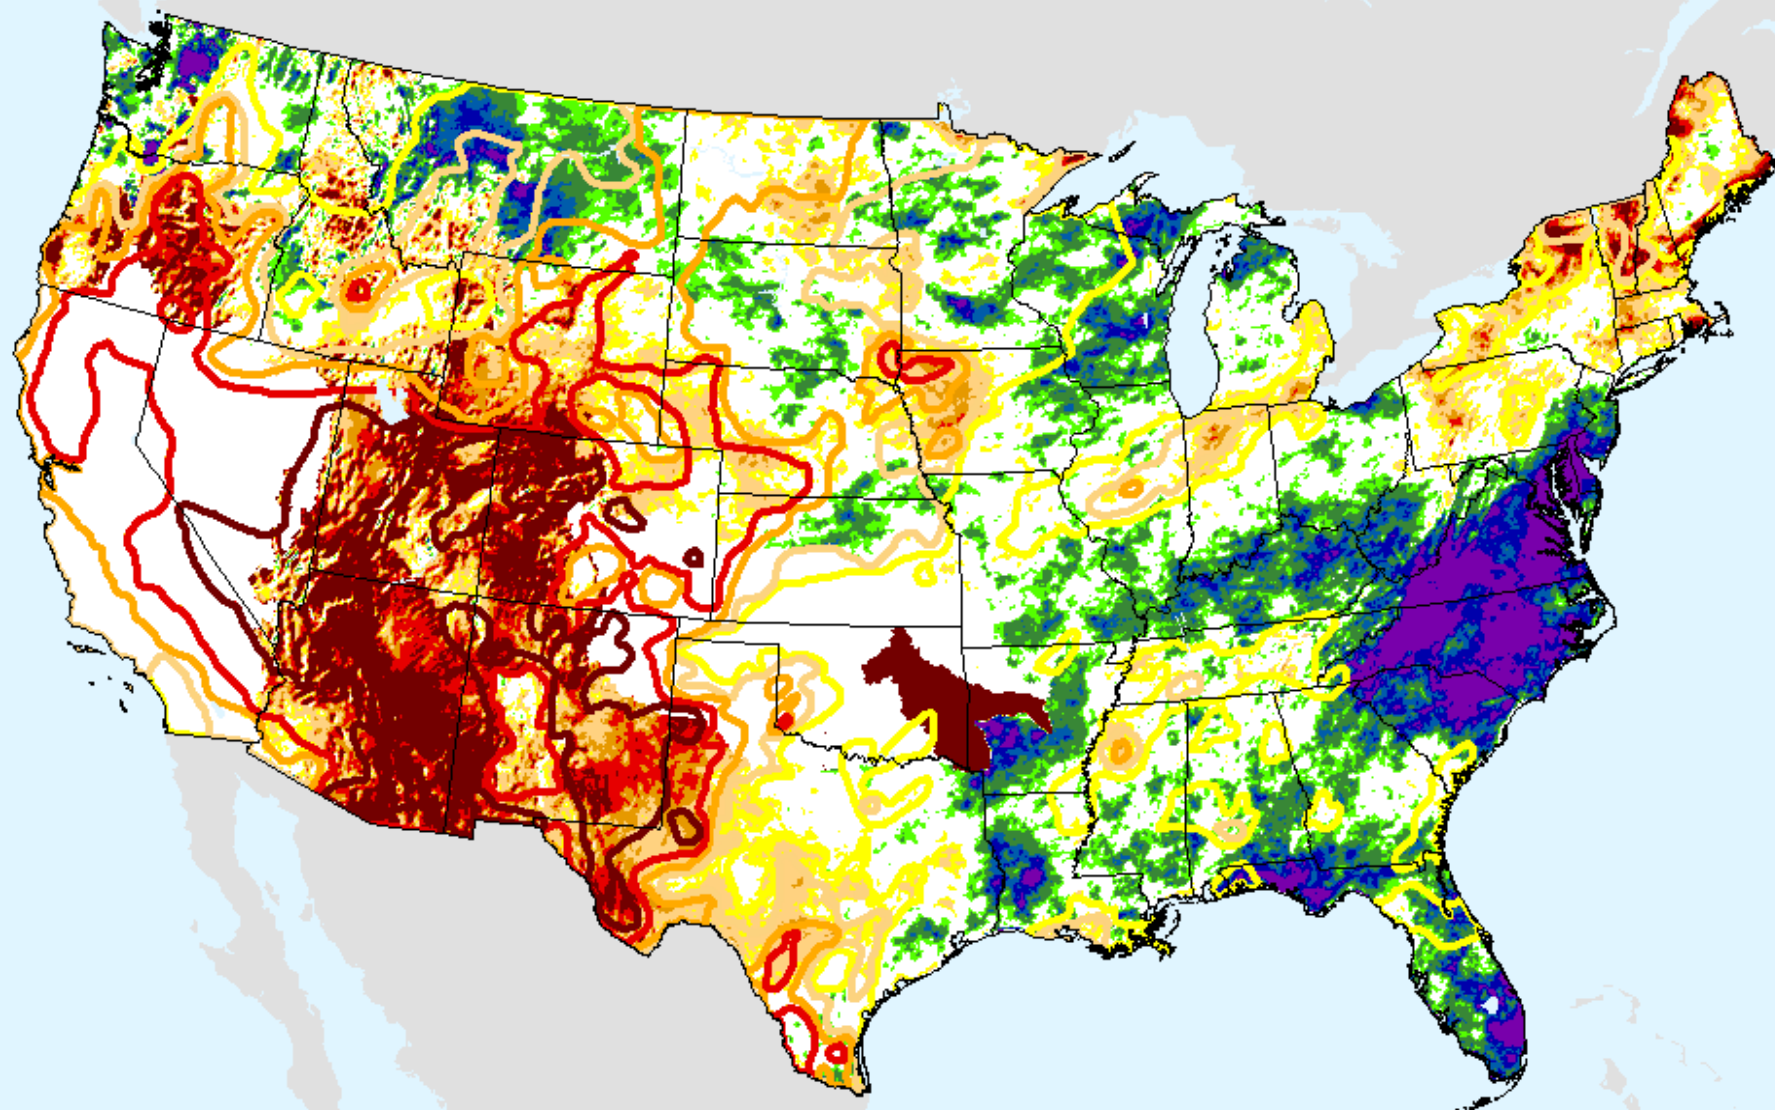

USDM for: Jan. 26, 2021

SPEI (USDM)

AHPS 6-month SPEI

As of: Tuesday, February 2, 2021

SPEI (USDM)

AHPS 9-month SPEI

As of: Tuesday, February 2, 2021

USDM for: Jan. 26, 2021