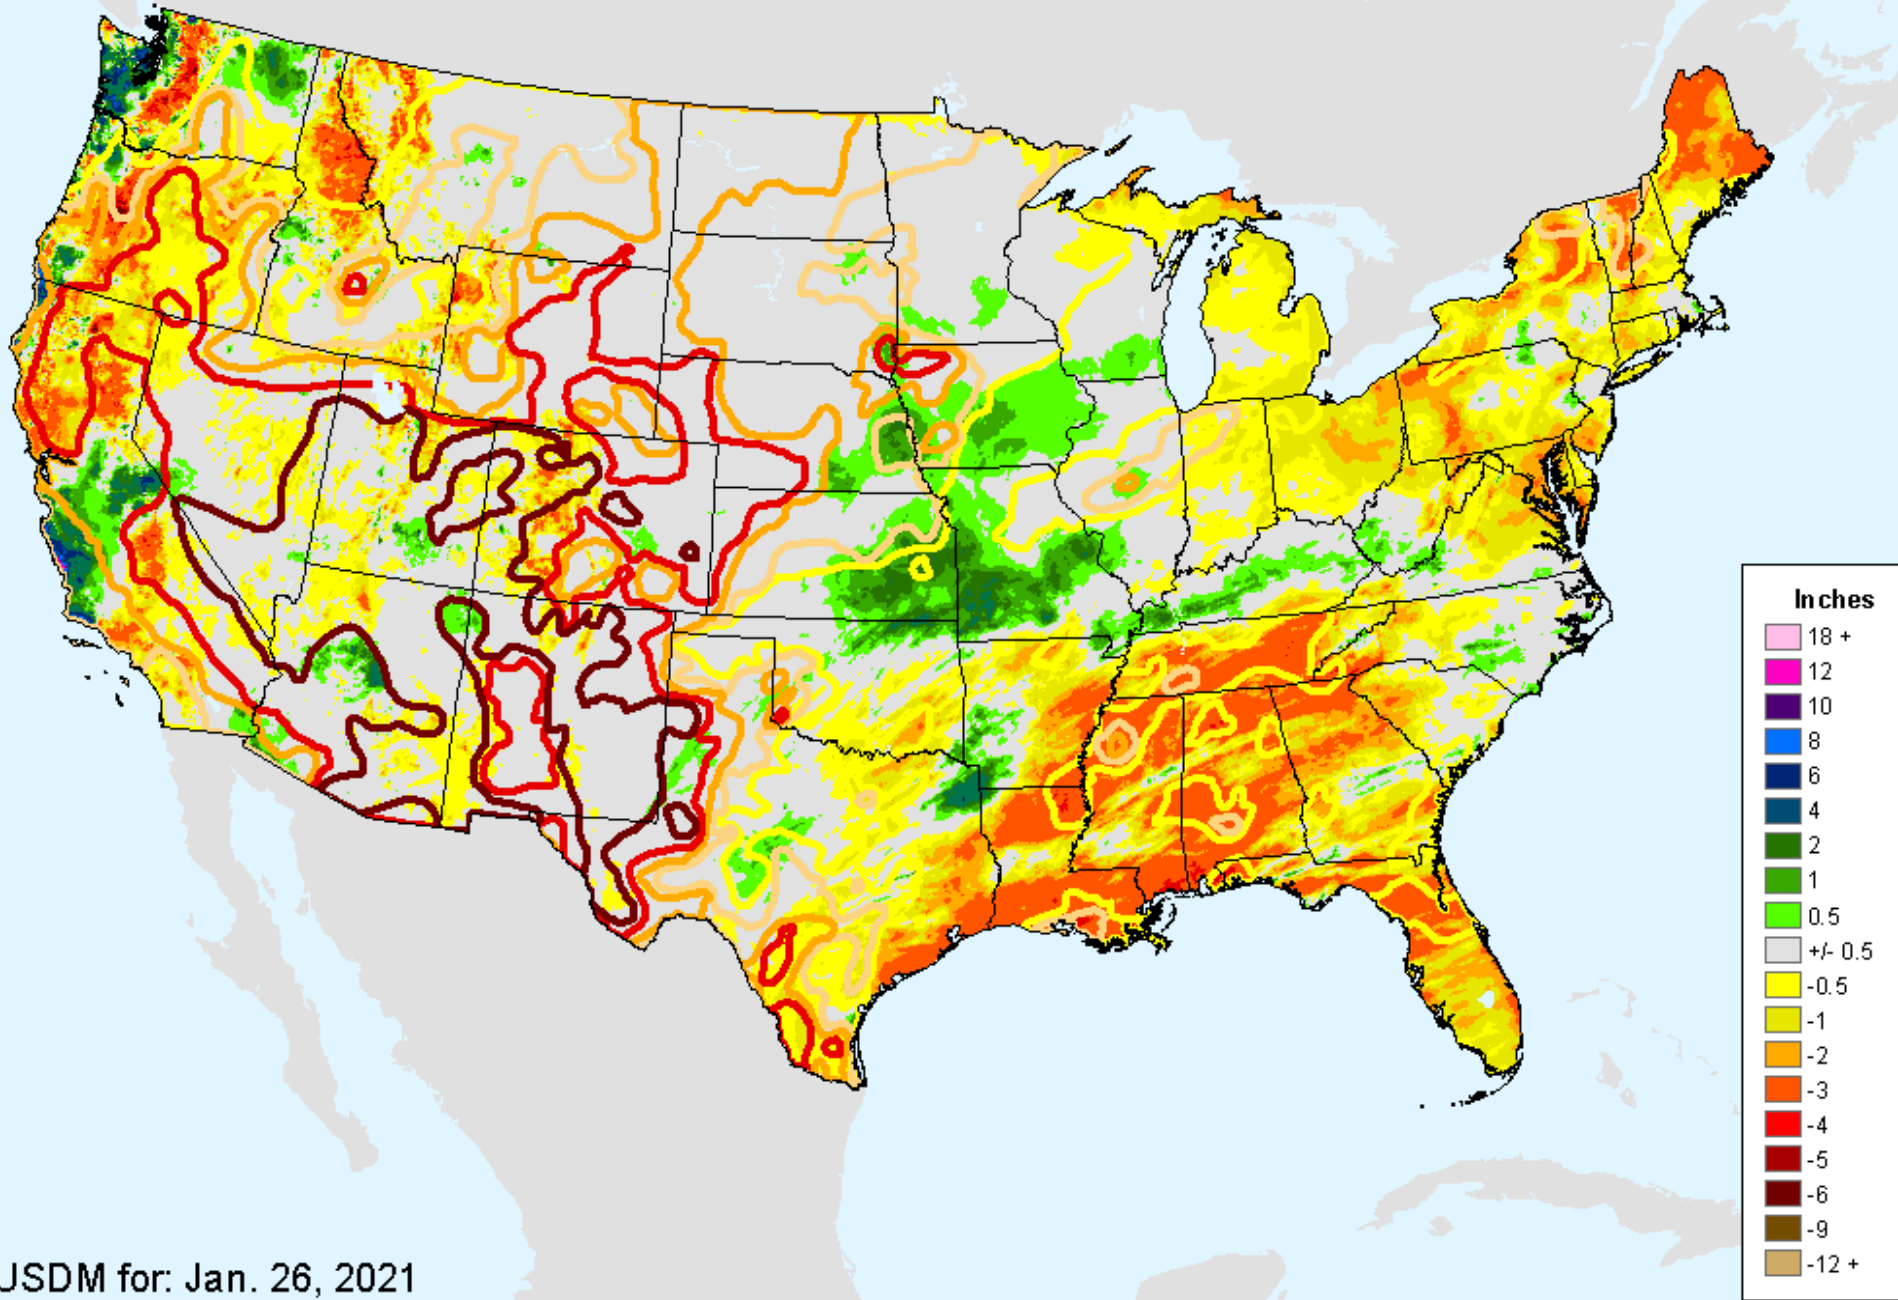

AHPS 30-Day Precip Departure

As of: Tuesday, February 2, 2021

USDM for: Jan. 26, 2021