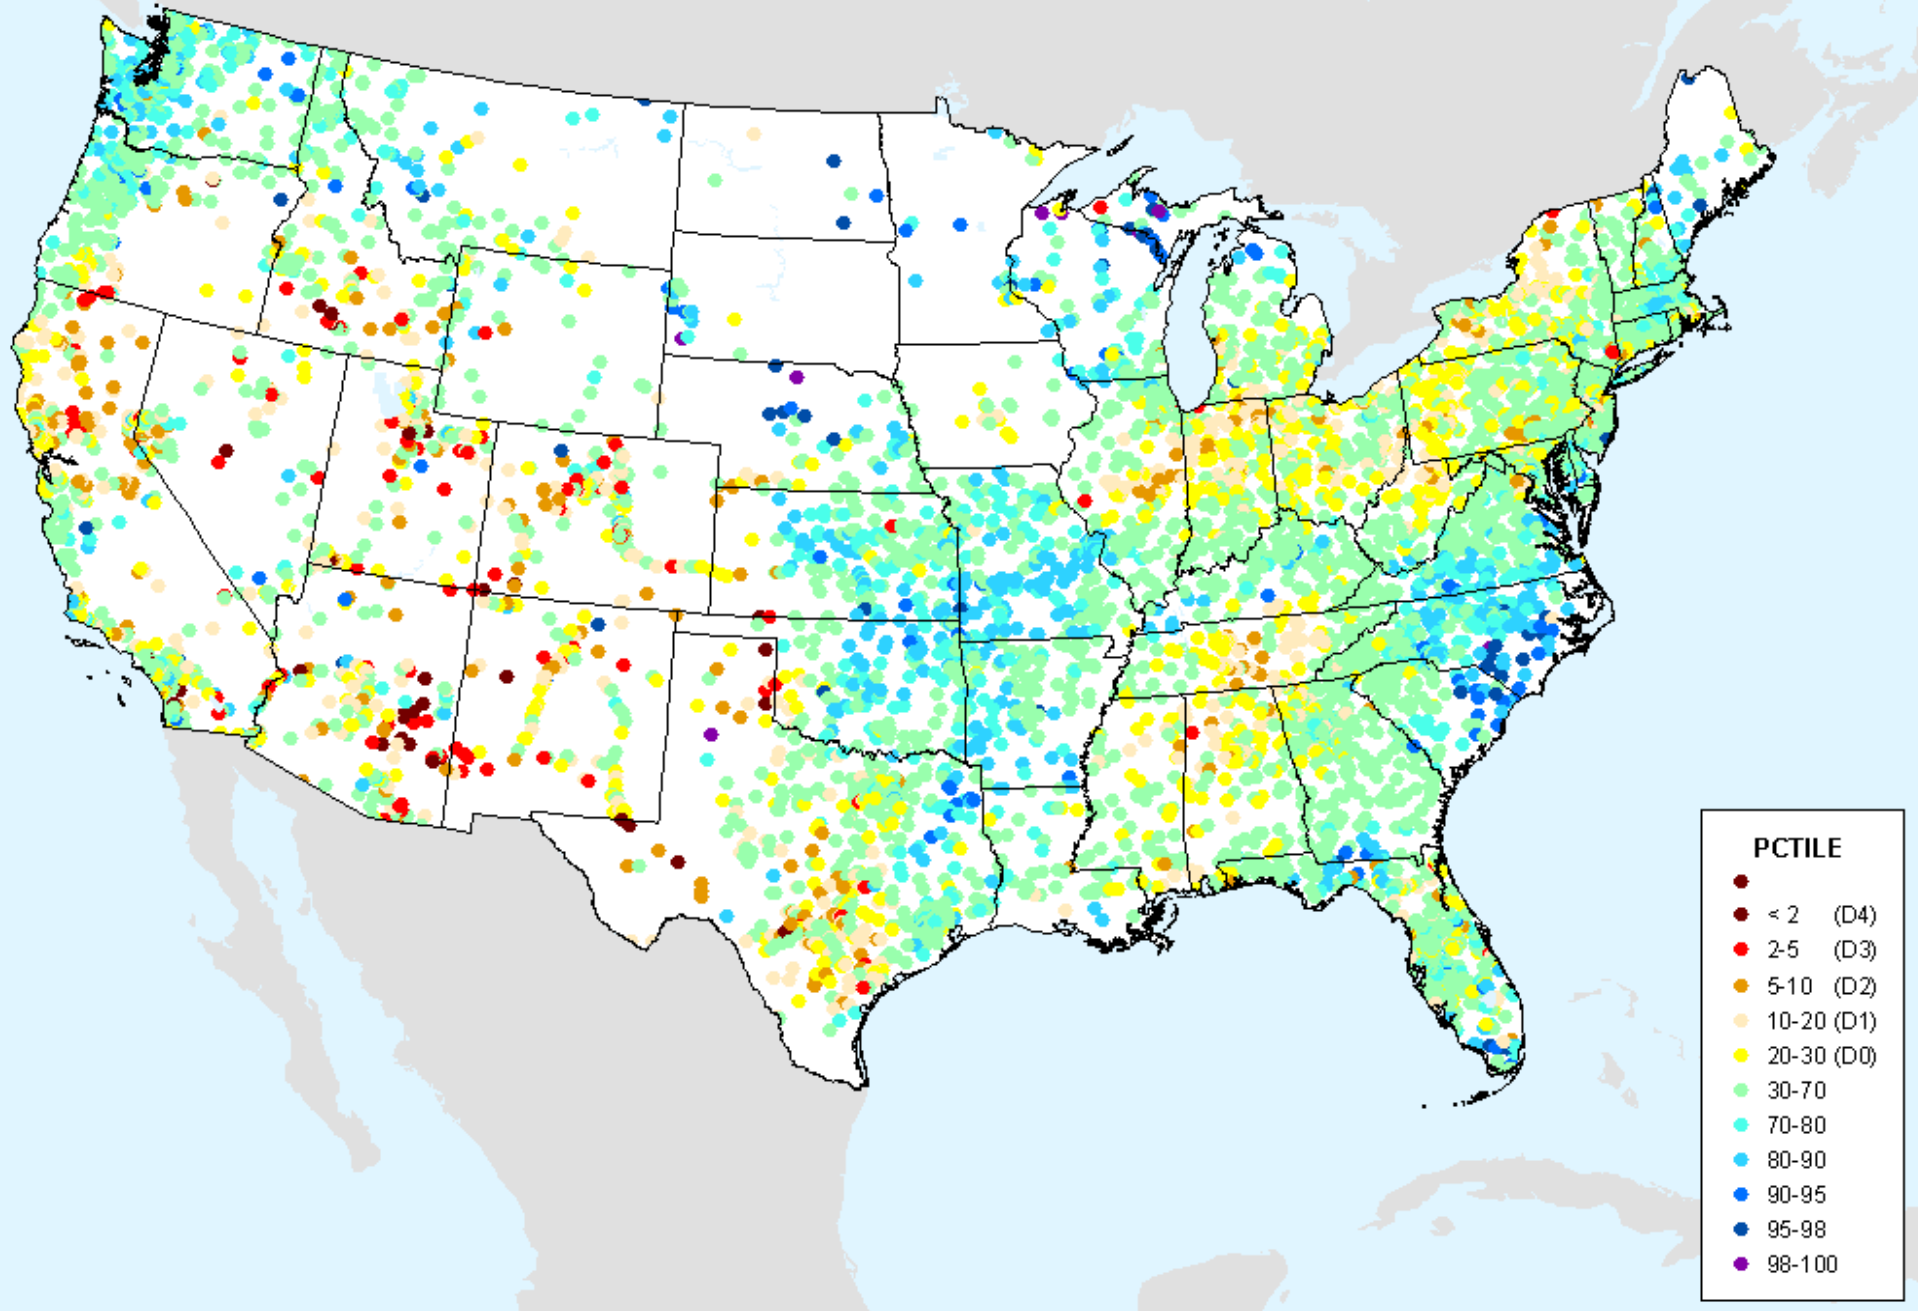

USGS 28-Day Avg Streamflow

As of: Tuesday, February 2, 2021