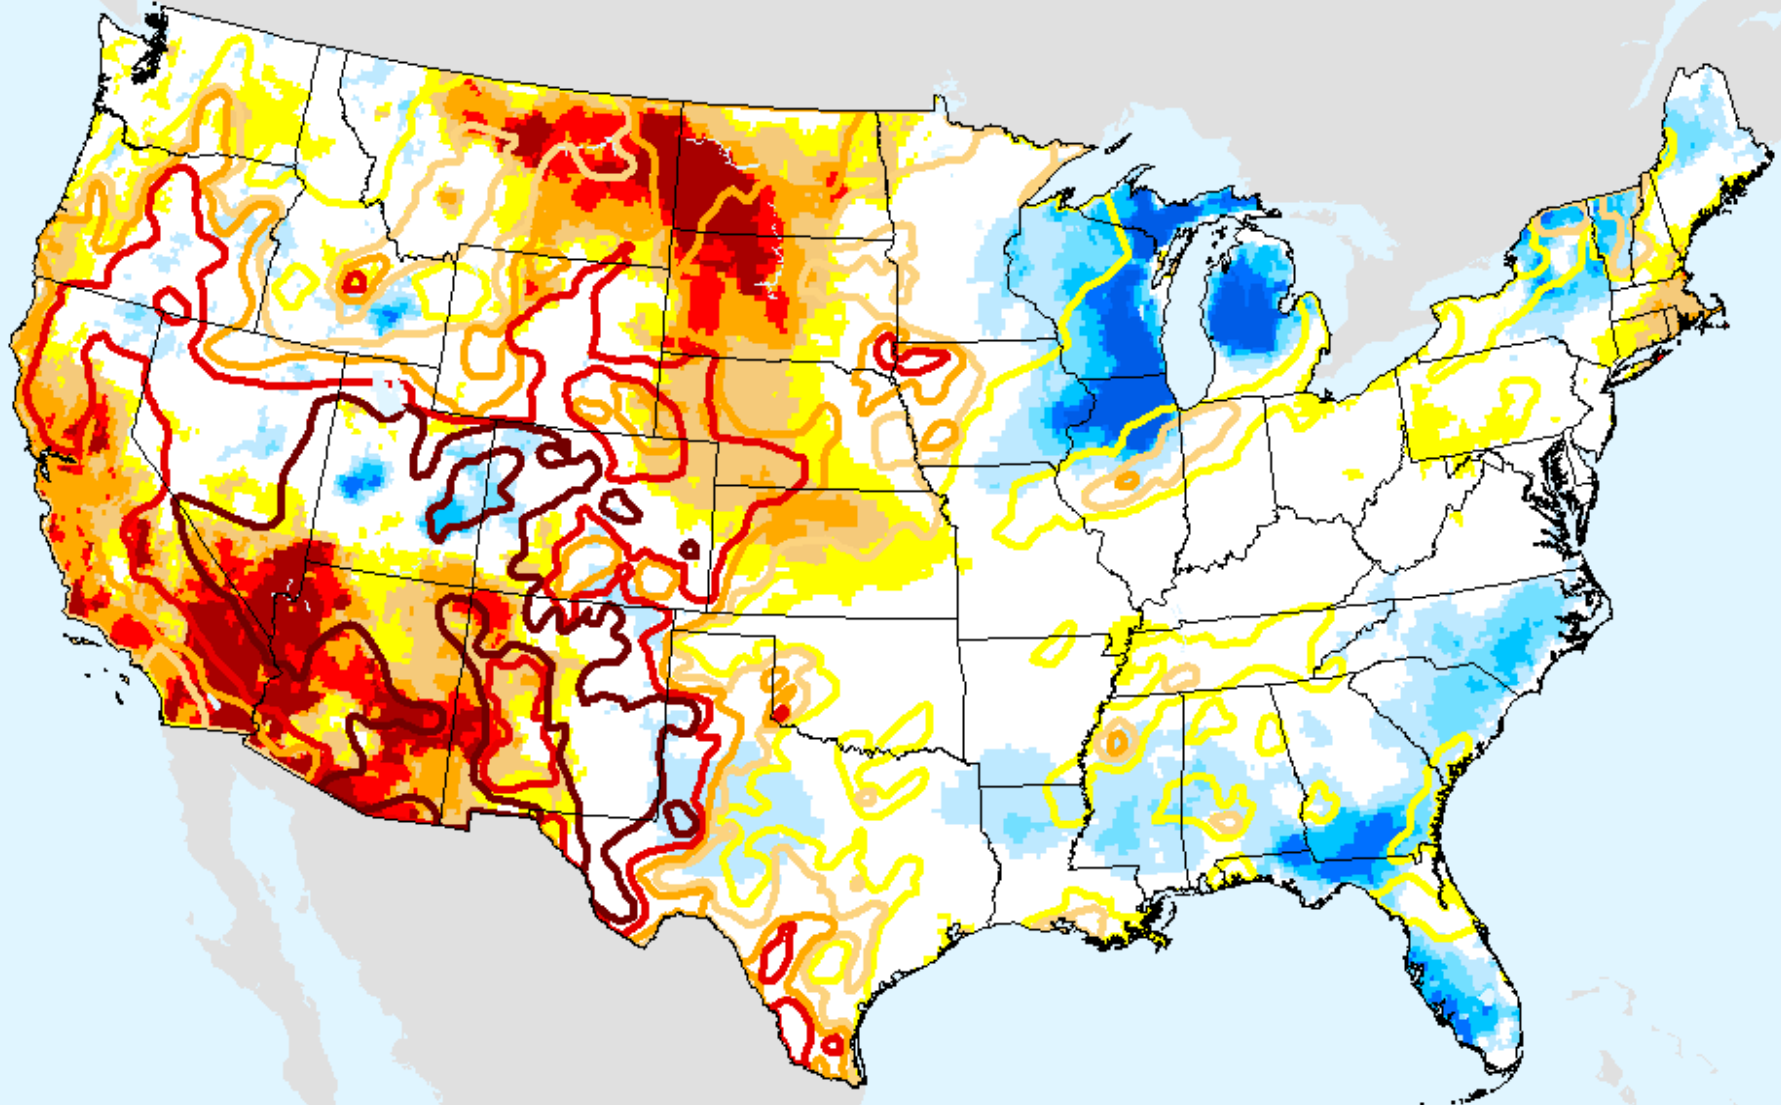

SPEI (USDM)

EDDI 1-week

As of: Tuesday, February 2, 2021

USDM for: Jan. 26, 2021

EDDI 1-week

As of: Tuesday, February 2, 2021

EDDI 2-week

As of: Tuesday, February 2, 2021