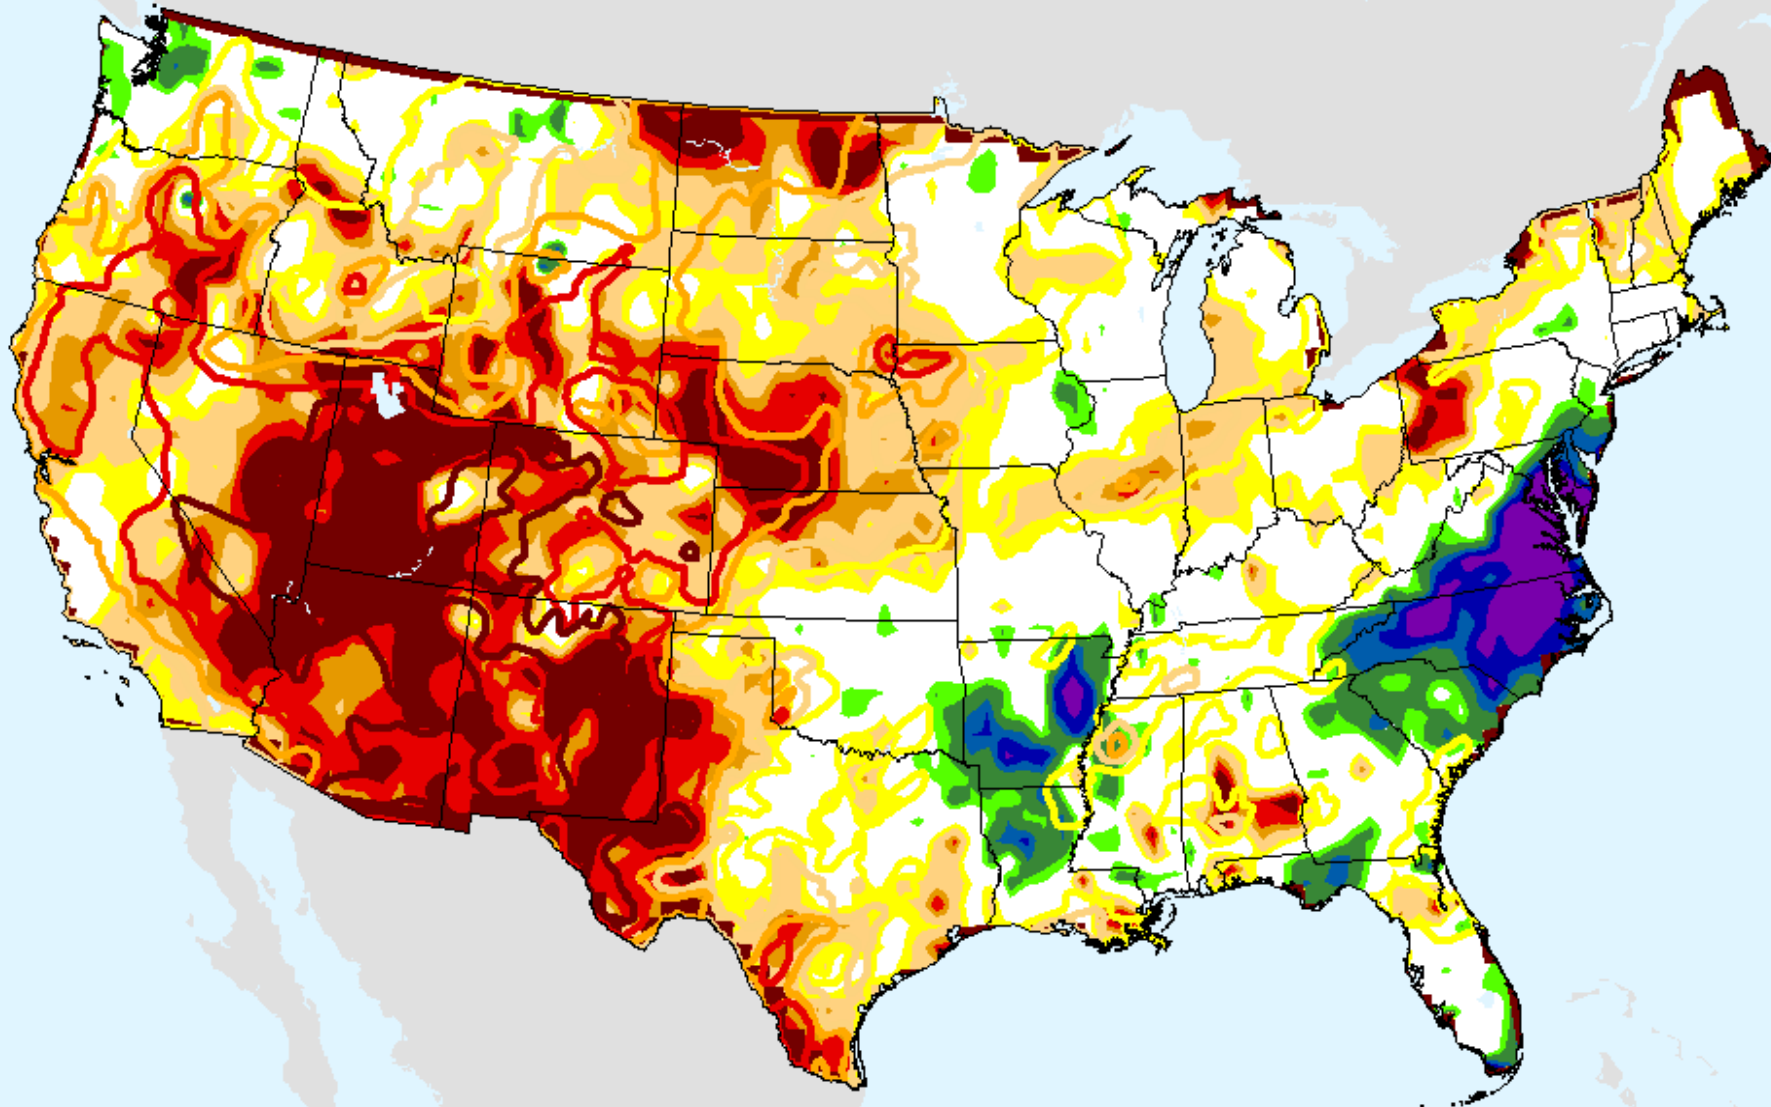

CPC 6-month SPI

As of: Tuesday, February 2, 2021

USDM for: Jan. 26, 2021

SPI (USDM)