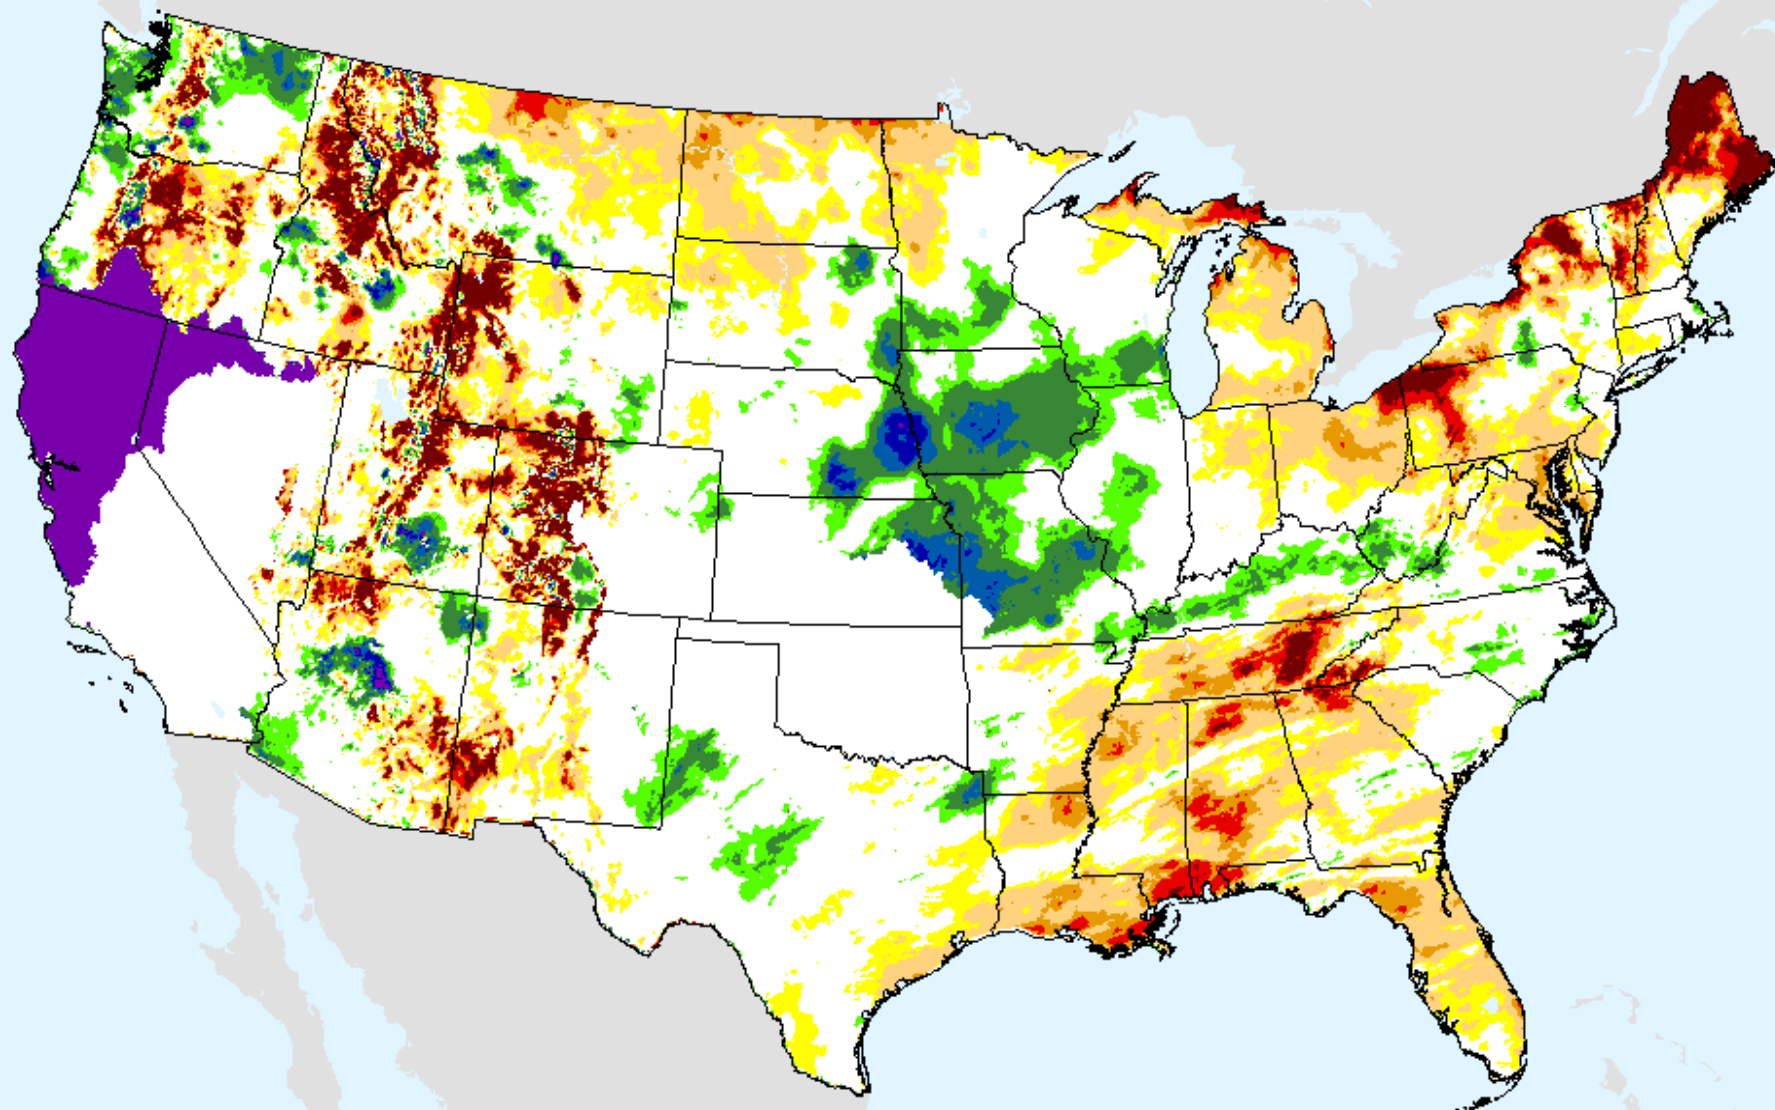

As of: Tuesday, February 2, 2021

AHPS 1-month SPEI

As of: Tuesday, February 2, 2021

USDM for: Jan. 26, 2021

SPEI (USDM)

AHPS 1-month SPEI

As of: Tuesday, February 2, 2021

SPEI (USDM)