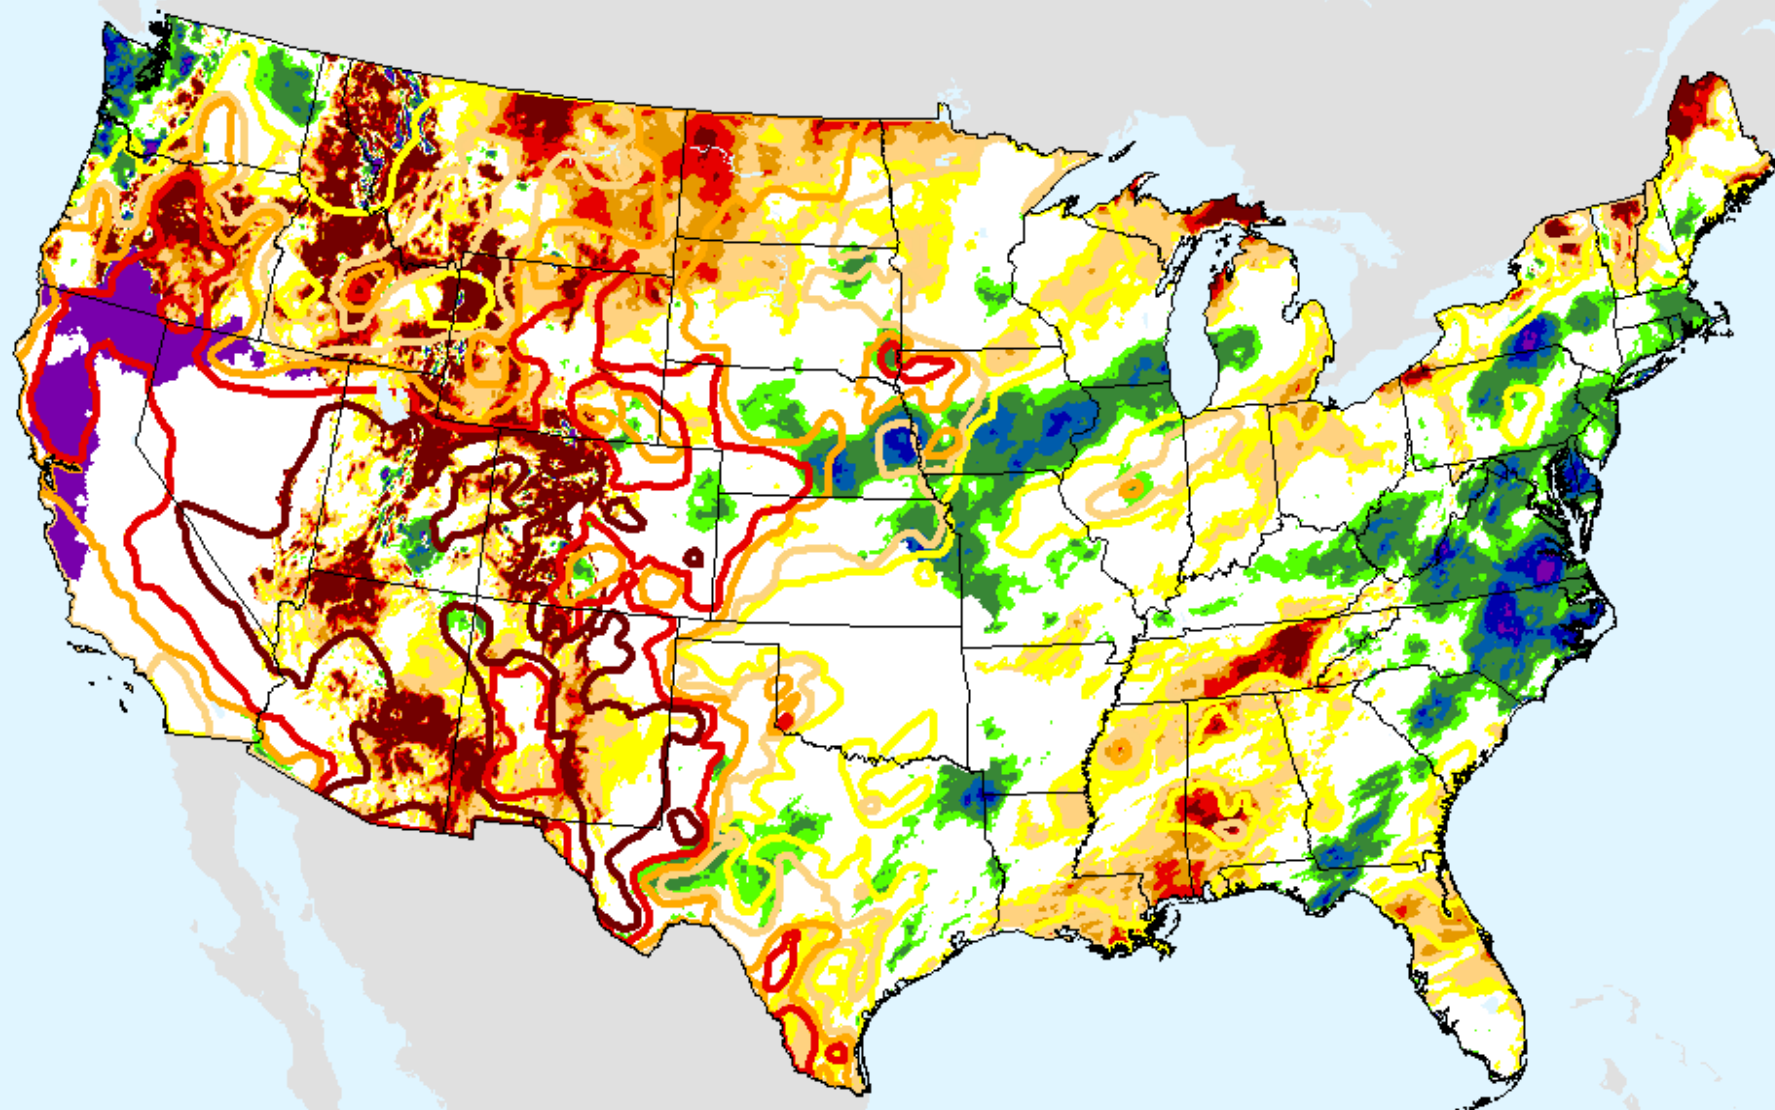

AHPS 2-month SPEI

As of: Tuesday, February 2, 2021

USDM for: Jan. 26, 2021

SPEI (USDM)