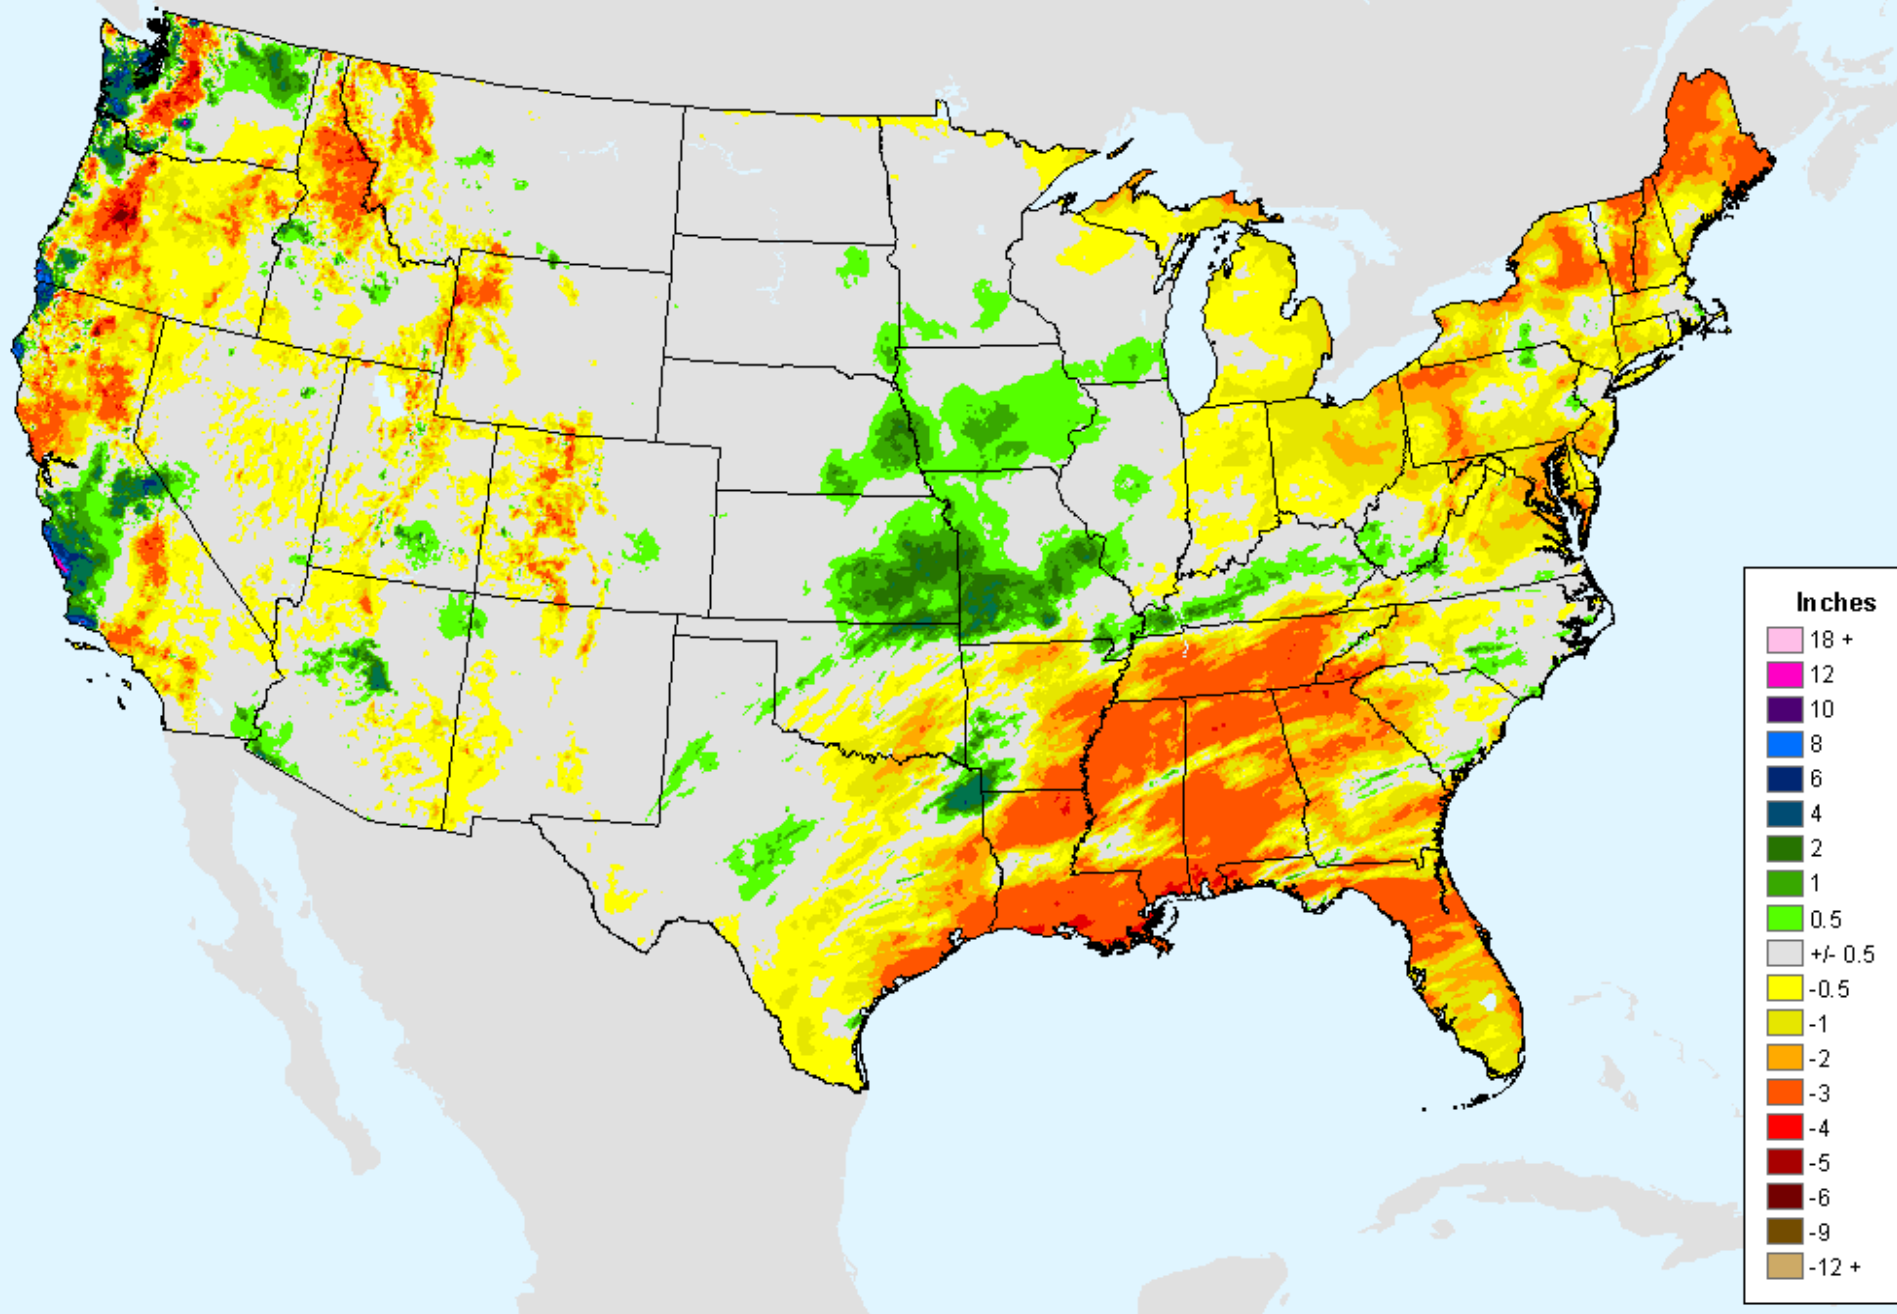

AHPS 14-Day Precip Departure

As of: Tuesday, February 2, 2021

AHPS 30-Day Precip Departure

As of: Tuesday, February 2, 2021

USDM for: Jan. 26, 2021

AHPS 30-Day Precip Departure

As of: Tuesday, February 2, 2021