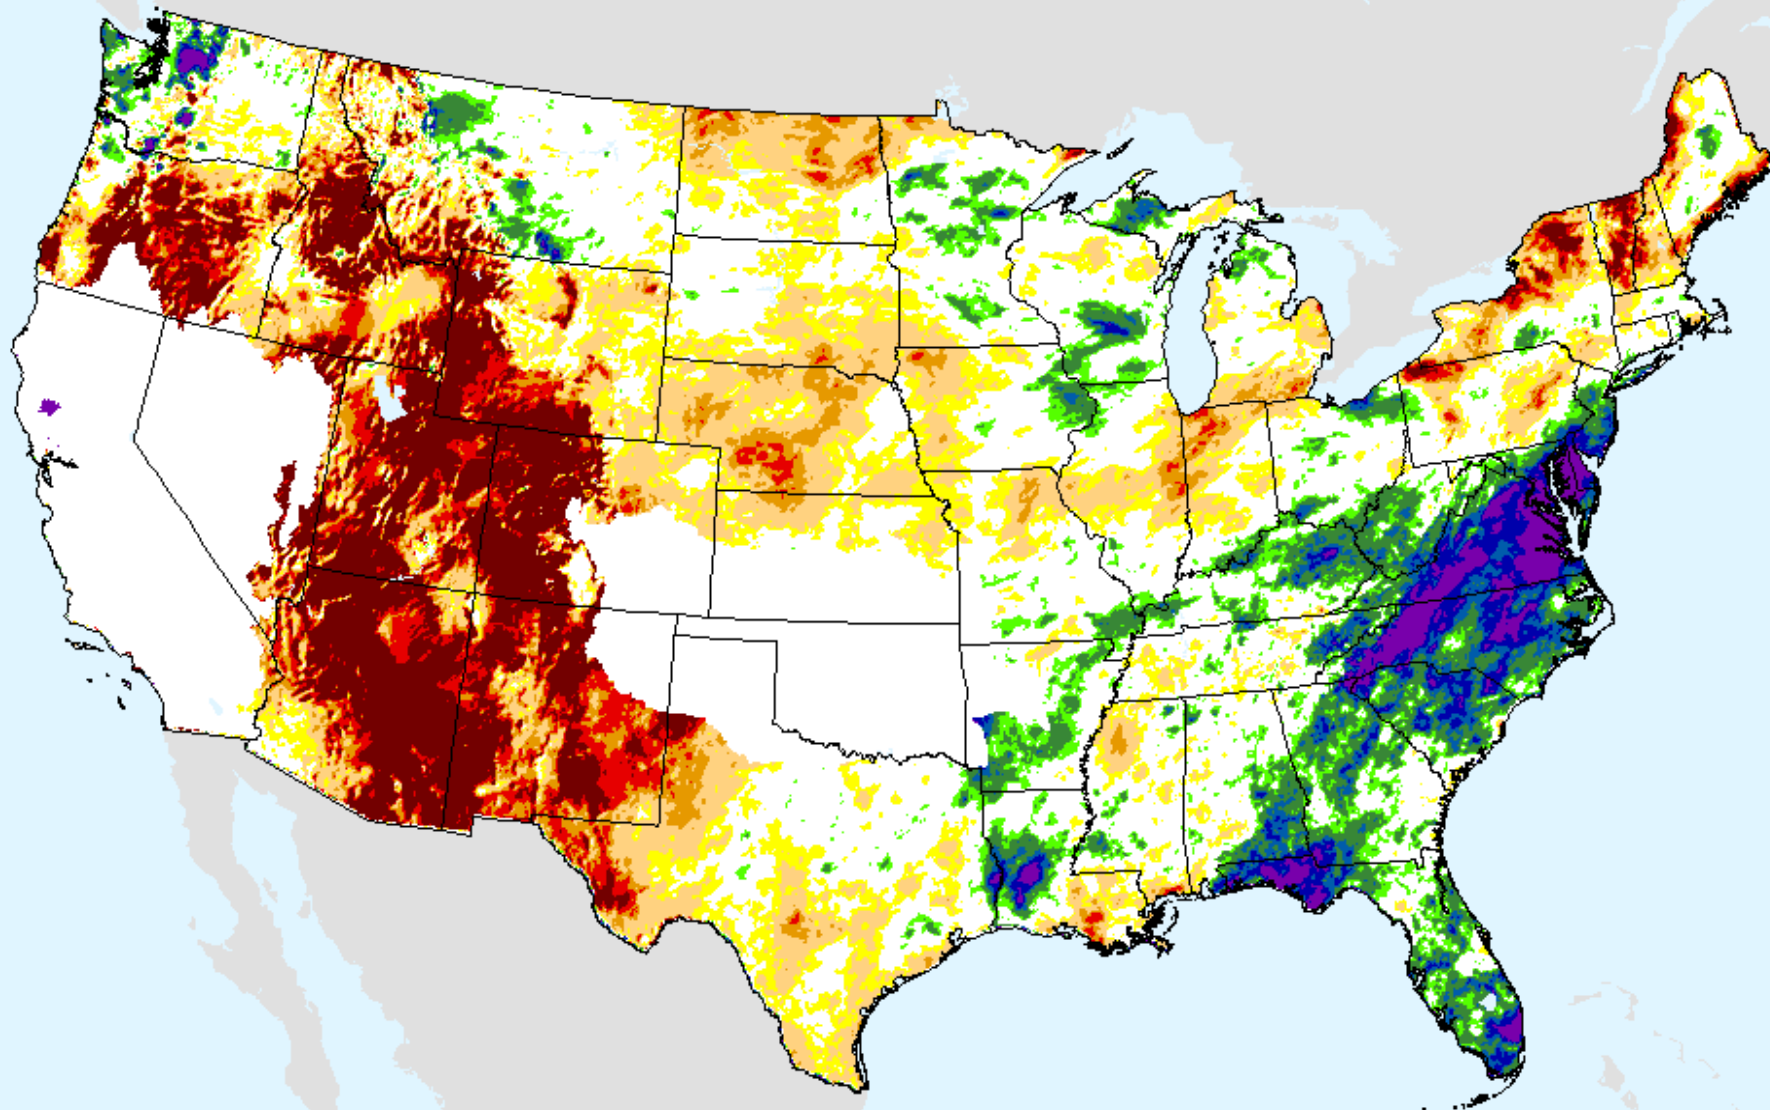

AHPS 6-month SPEI

As of: Tuesday, February 2, 2021

SPEI (USDM)