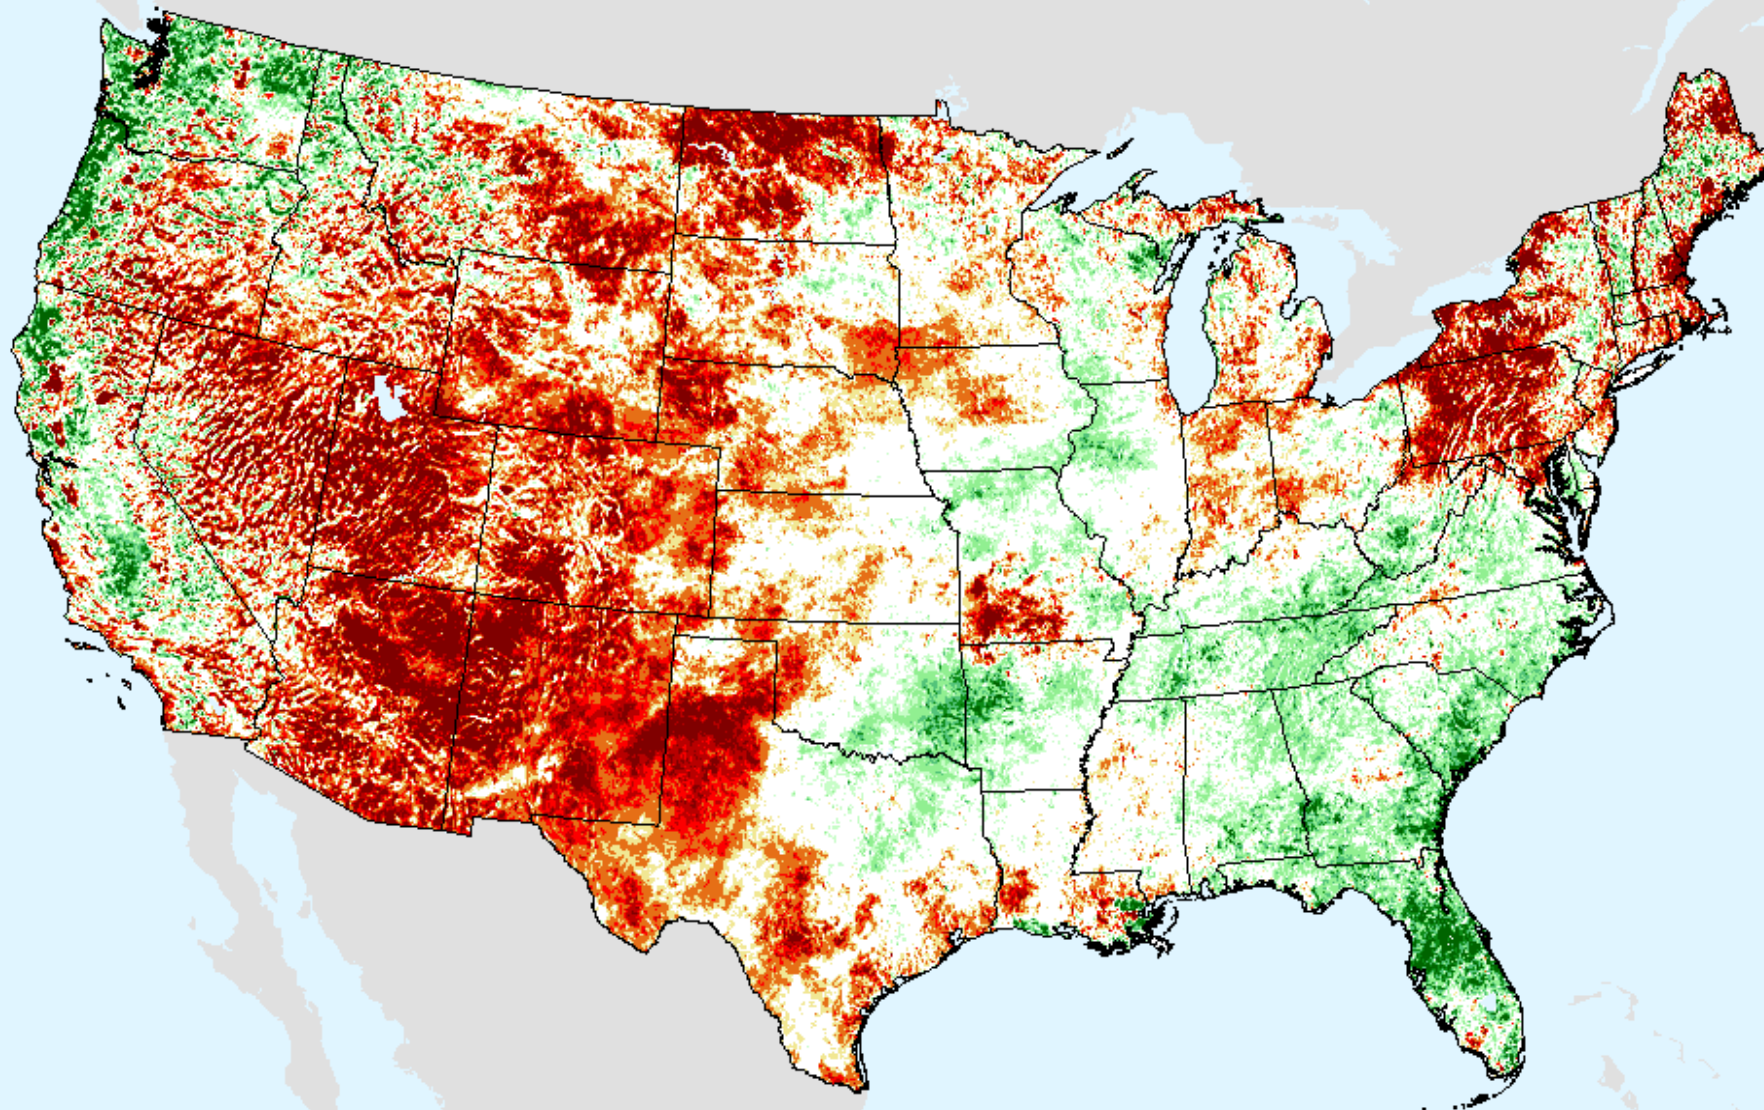

Evaporative Stress Index (ESI) 4-week

As of: Tuesday, February 23, 2021