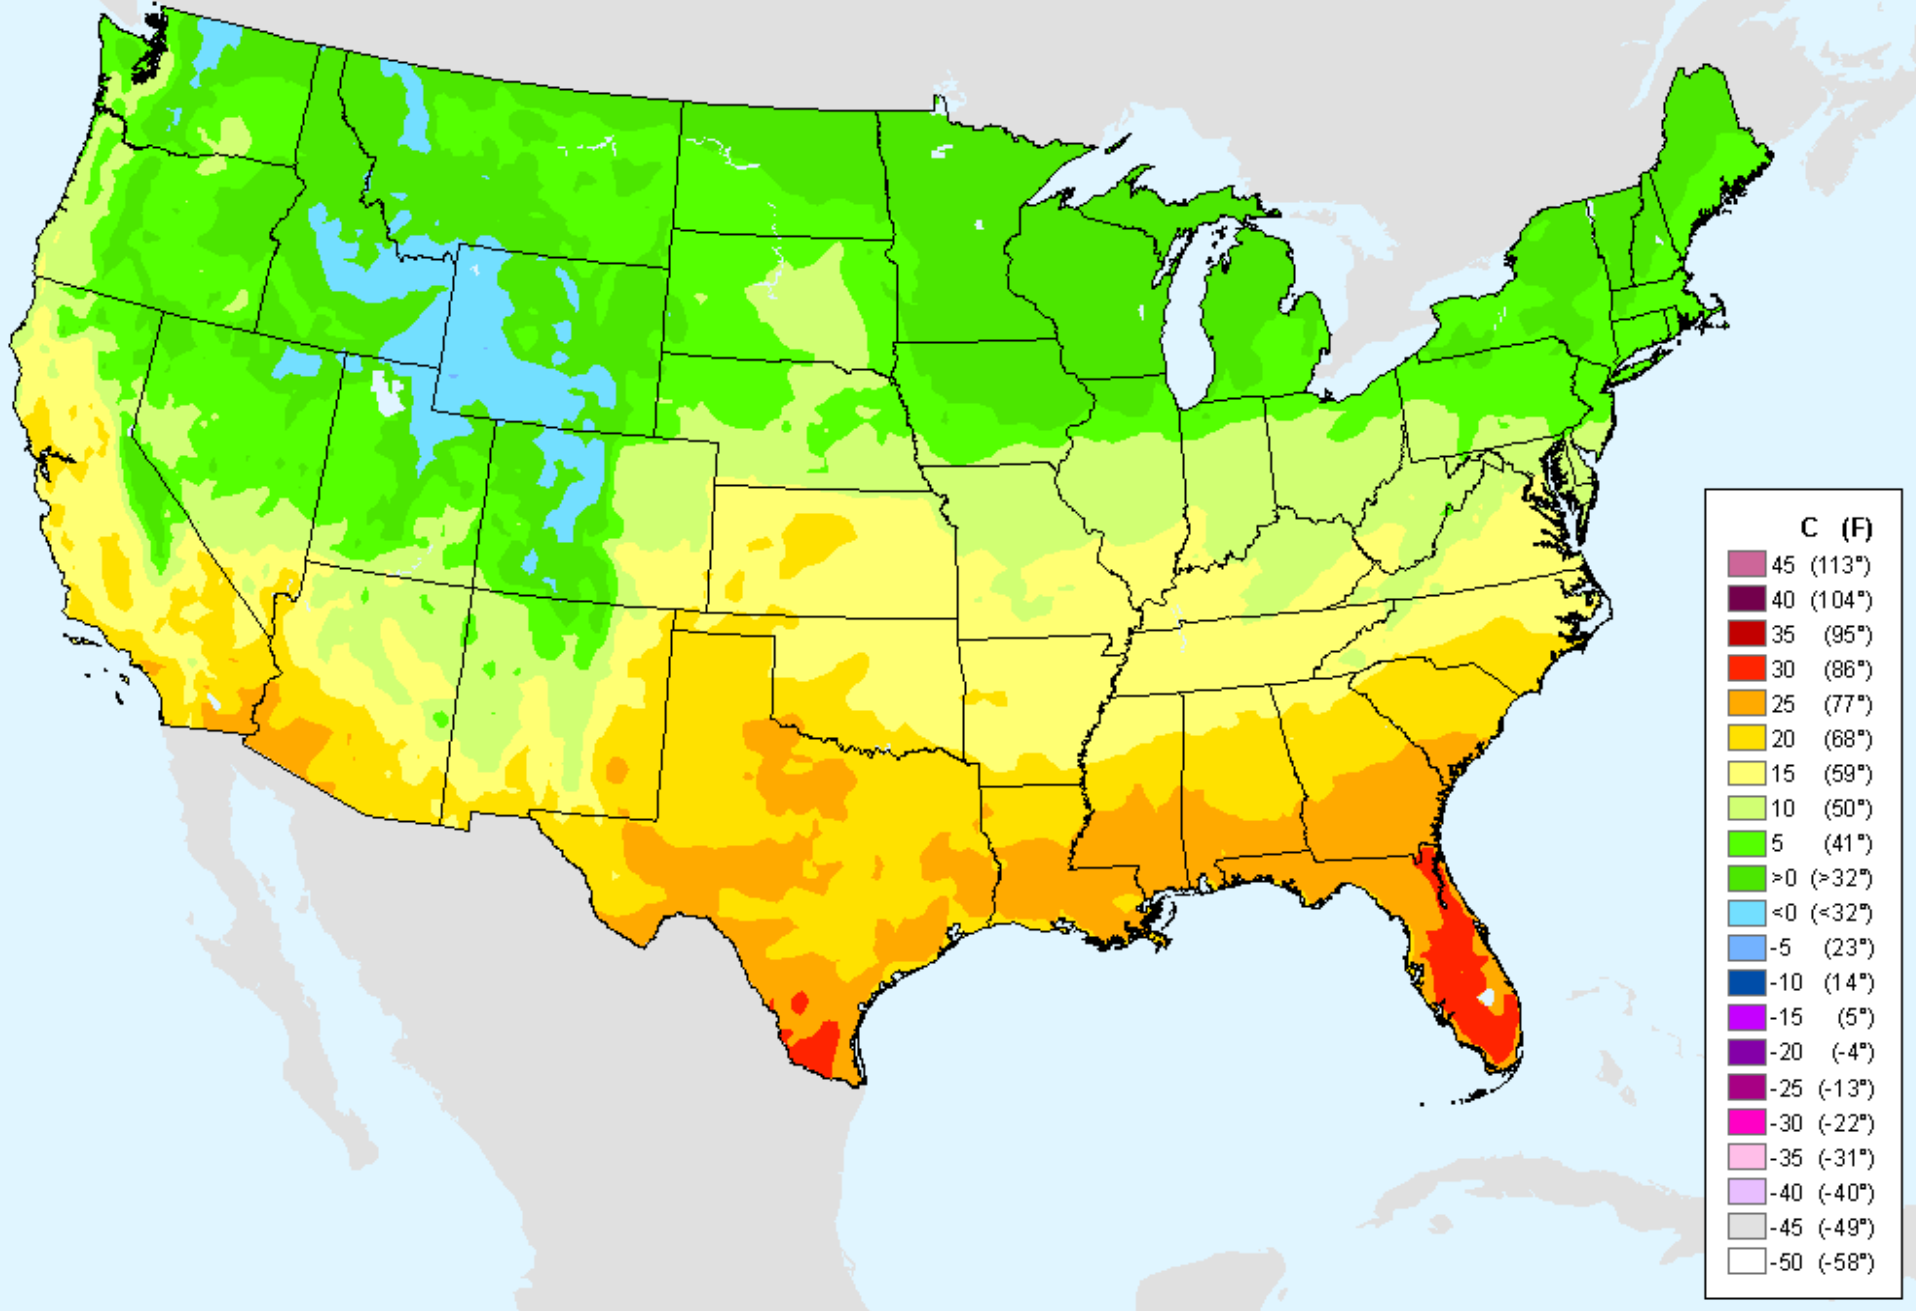

GFS (00z) 7-Day Max Temp Forecast

As of: Tuesday, February 23, 2021