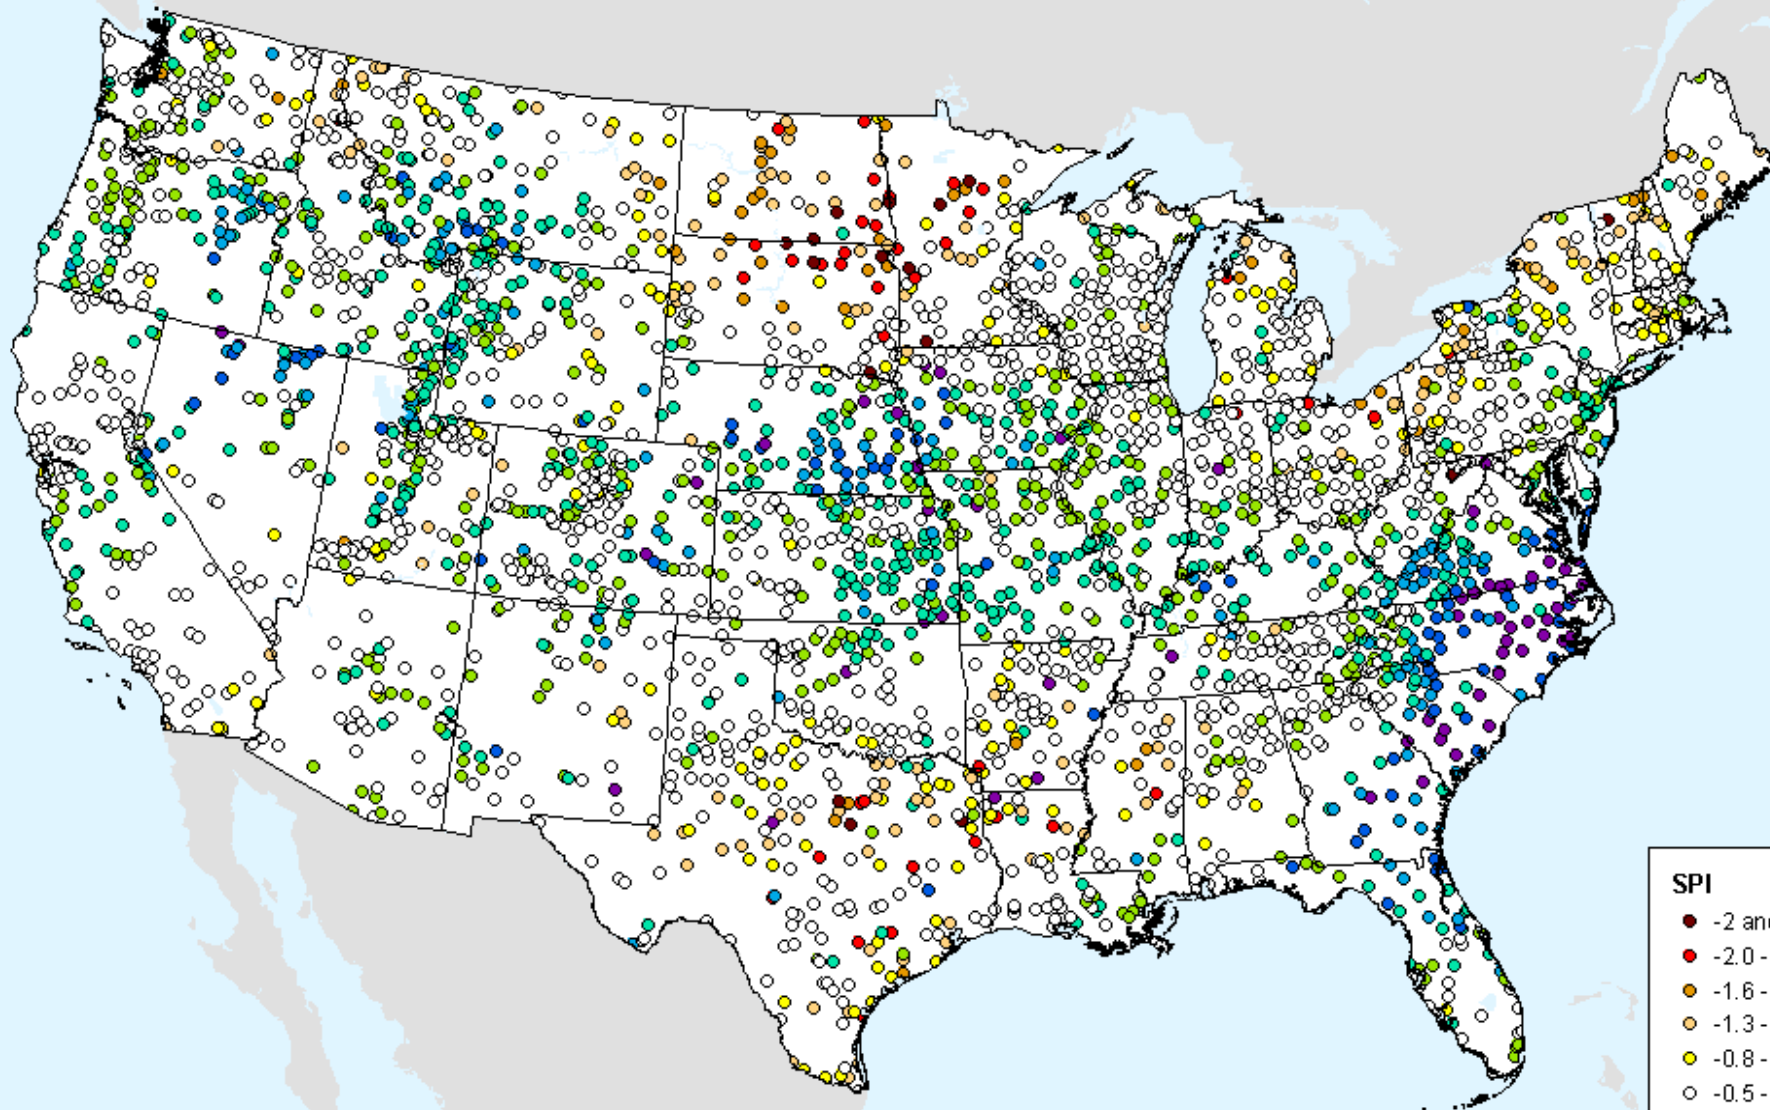

HPRCC 1-month SPI

As of: Tuesday, February 23, 2021

HPRCC 1-month SPI

As of: Tuesday, February 23, 2021

SPI

- -2 and Greater
- -2.0--1.6
- -1.6--1.3
- -1.3--0.8
- -0.8--0.5
- -0.5-0.5
- 0.5-0.8
- 0.8-1.3
- 1.3-1.6
- 1.6-2.0
- 2.0 and Greater