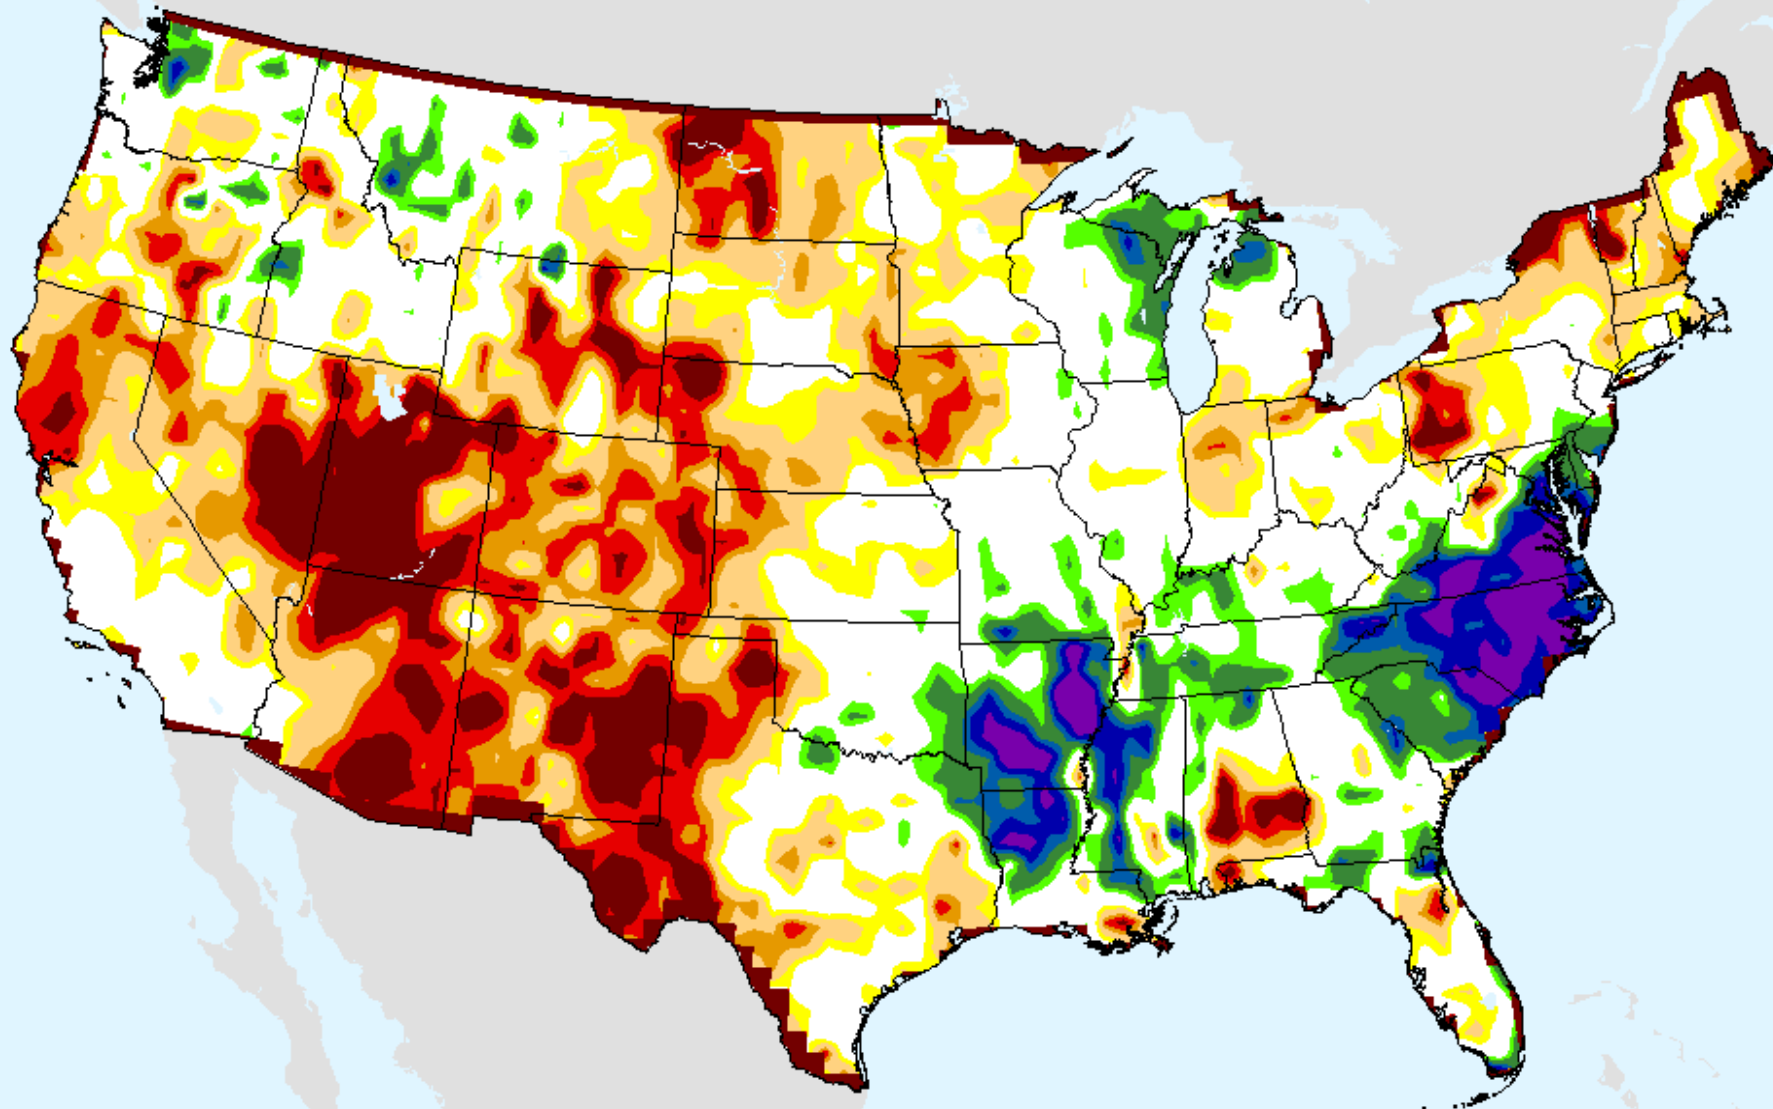

As of: Tuesday, February 23, 2021

CPC 12-month SPI

As of: Tuesday, February 23, 2021

USDM for: Feb. 16, 2021

SPI (USDM)

CPC 12-month SPI

As of: Tuesday, February 23, 2021

CPC 24-month SPI