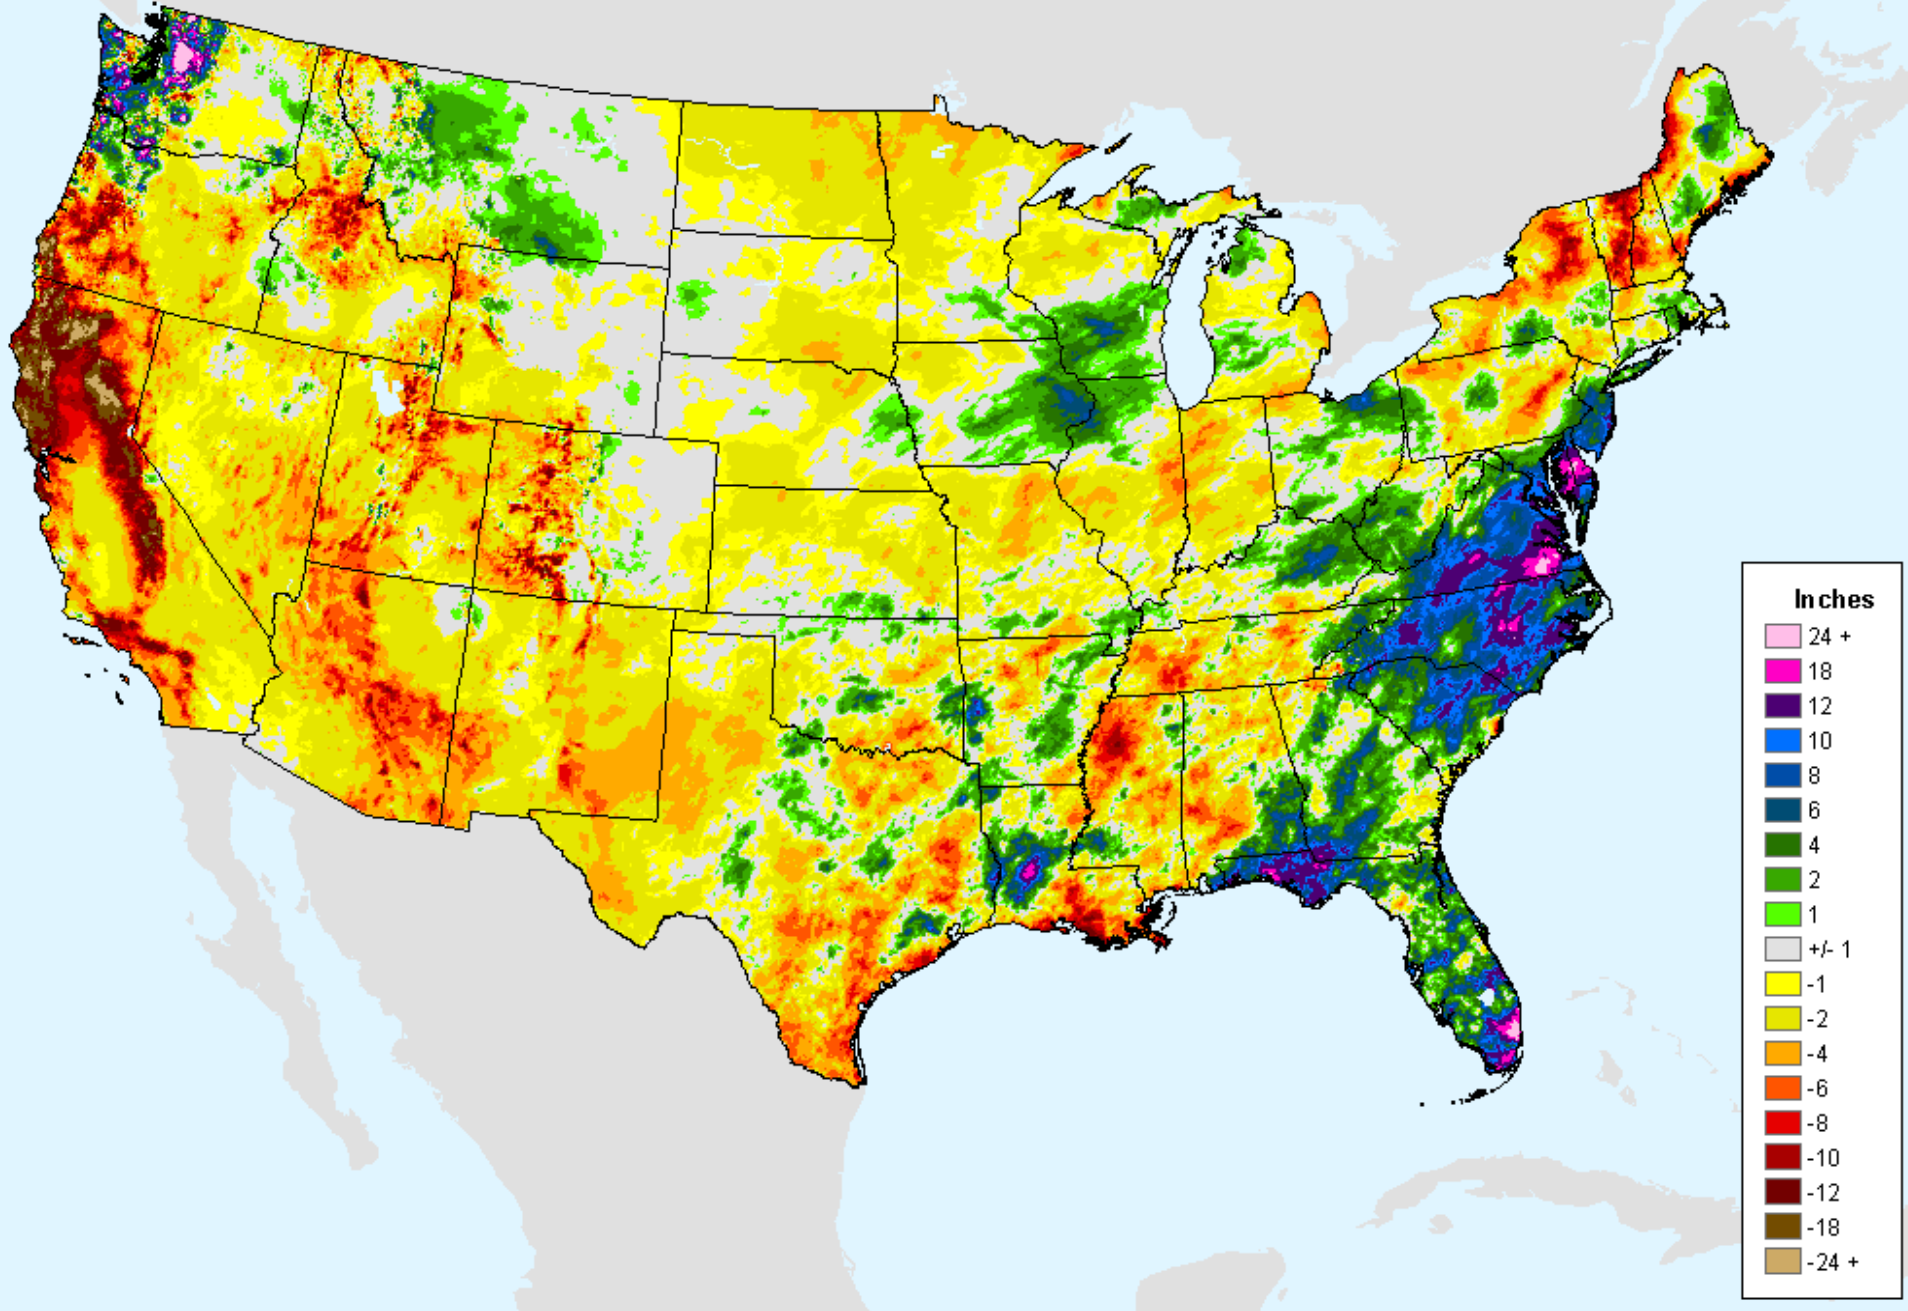

AHPS 180-Day Precip Departure

As of: Tuesday, February 23, 2021