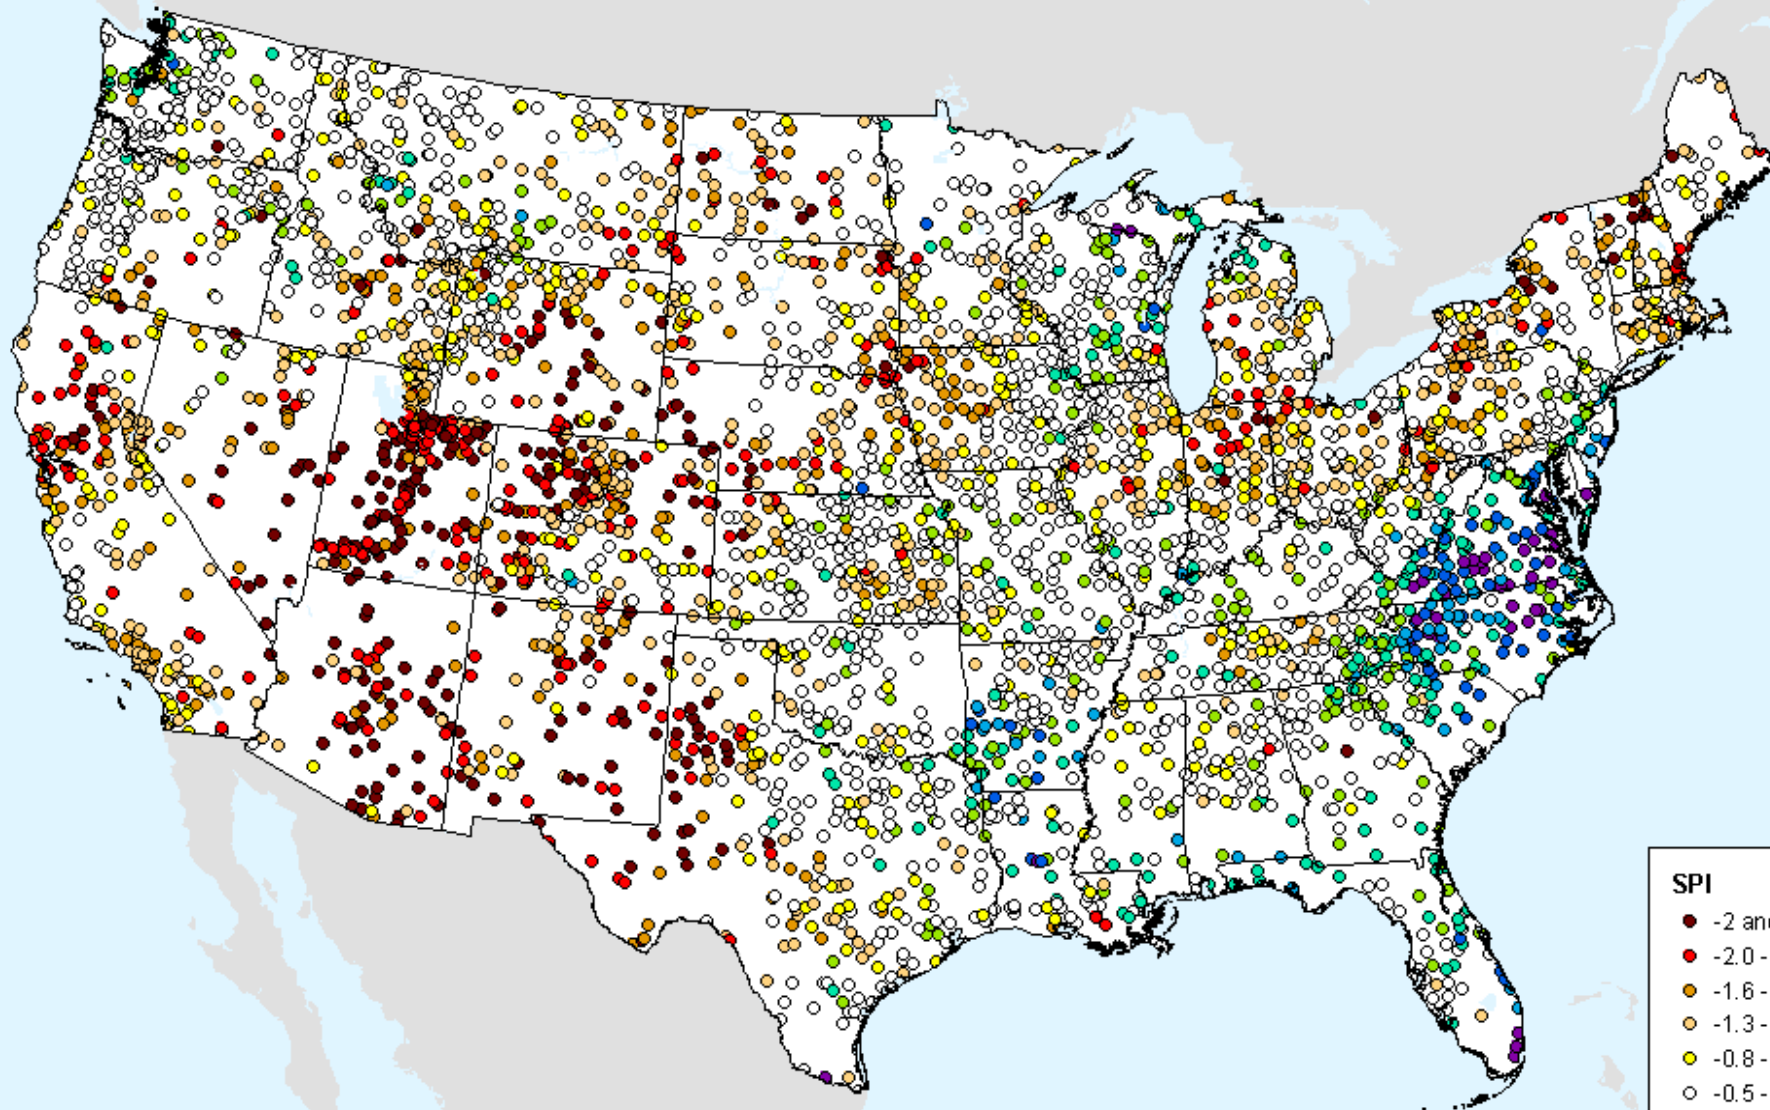

HPRCC 9-month SPI

As of: Tuesday, February 23, 2021

USDM for: Feb. 16, 2021

HPRCC 9-month SPI

As of: Tuesday, February 23, 2021

SPI

- -2 and Greater
- -2.0 -- -1.6
- -1.6 -- -1.3
- -1.3 -- -0.8
- -0.8 -- -0.5
- -0.5 - 0.5
- 0.5 - 0.8
- 0.8 - 1.3
- 1.3 - 1.6
- 1.6 - 2.0
- 2.0 and Greater