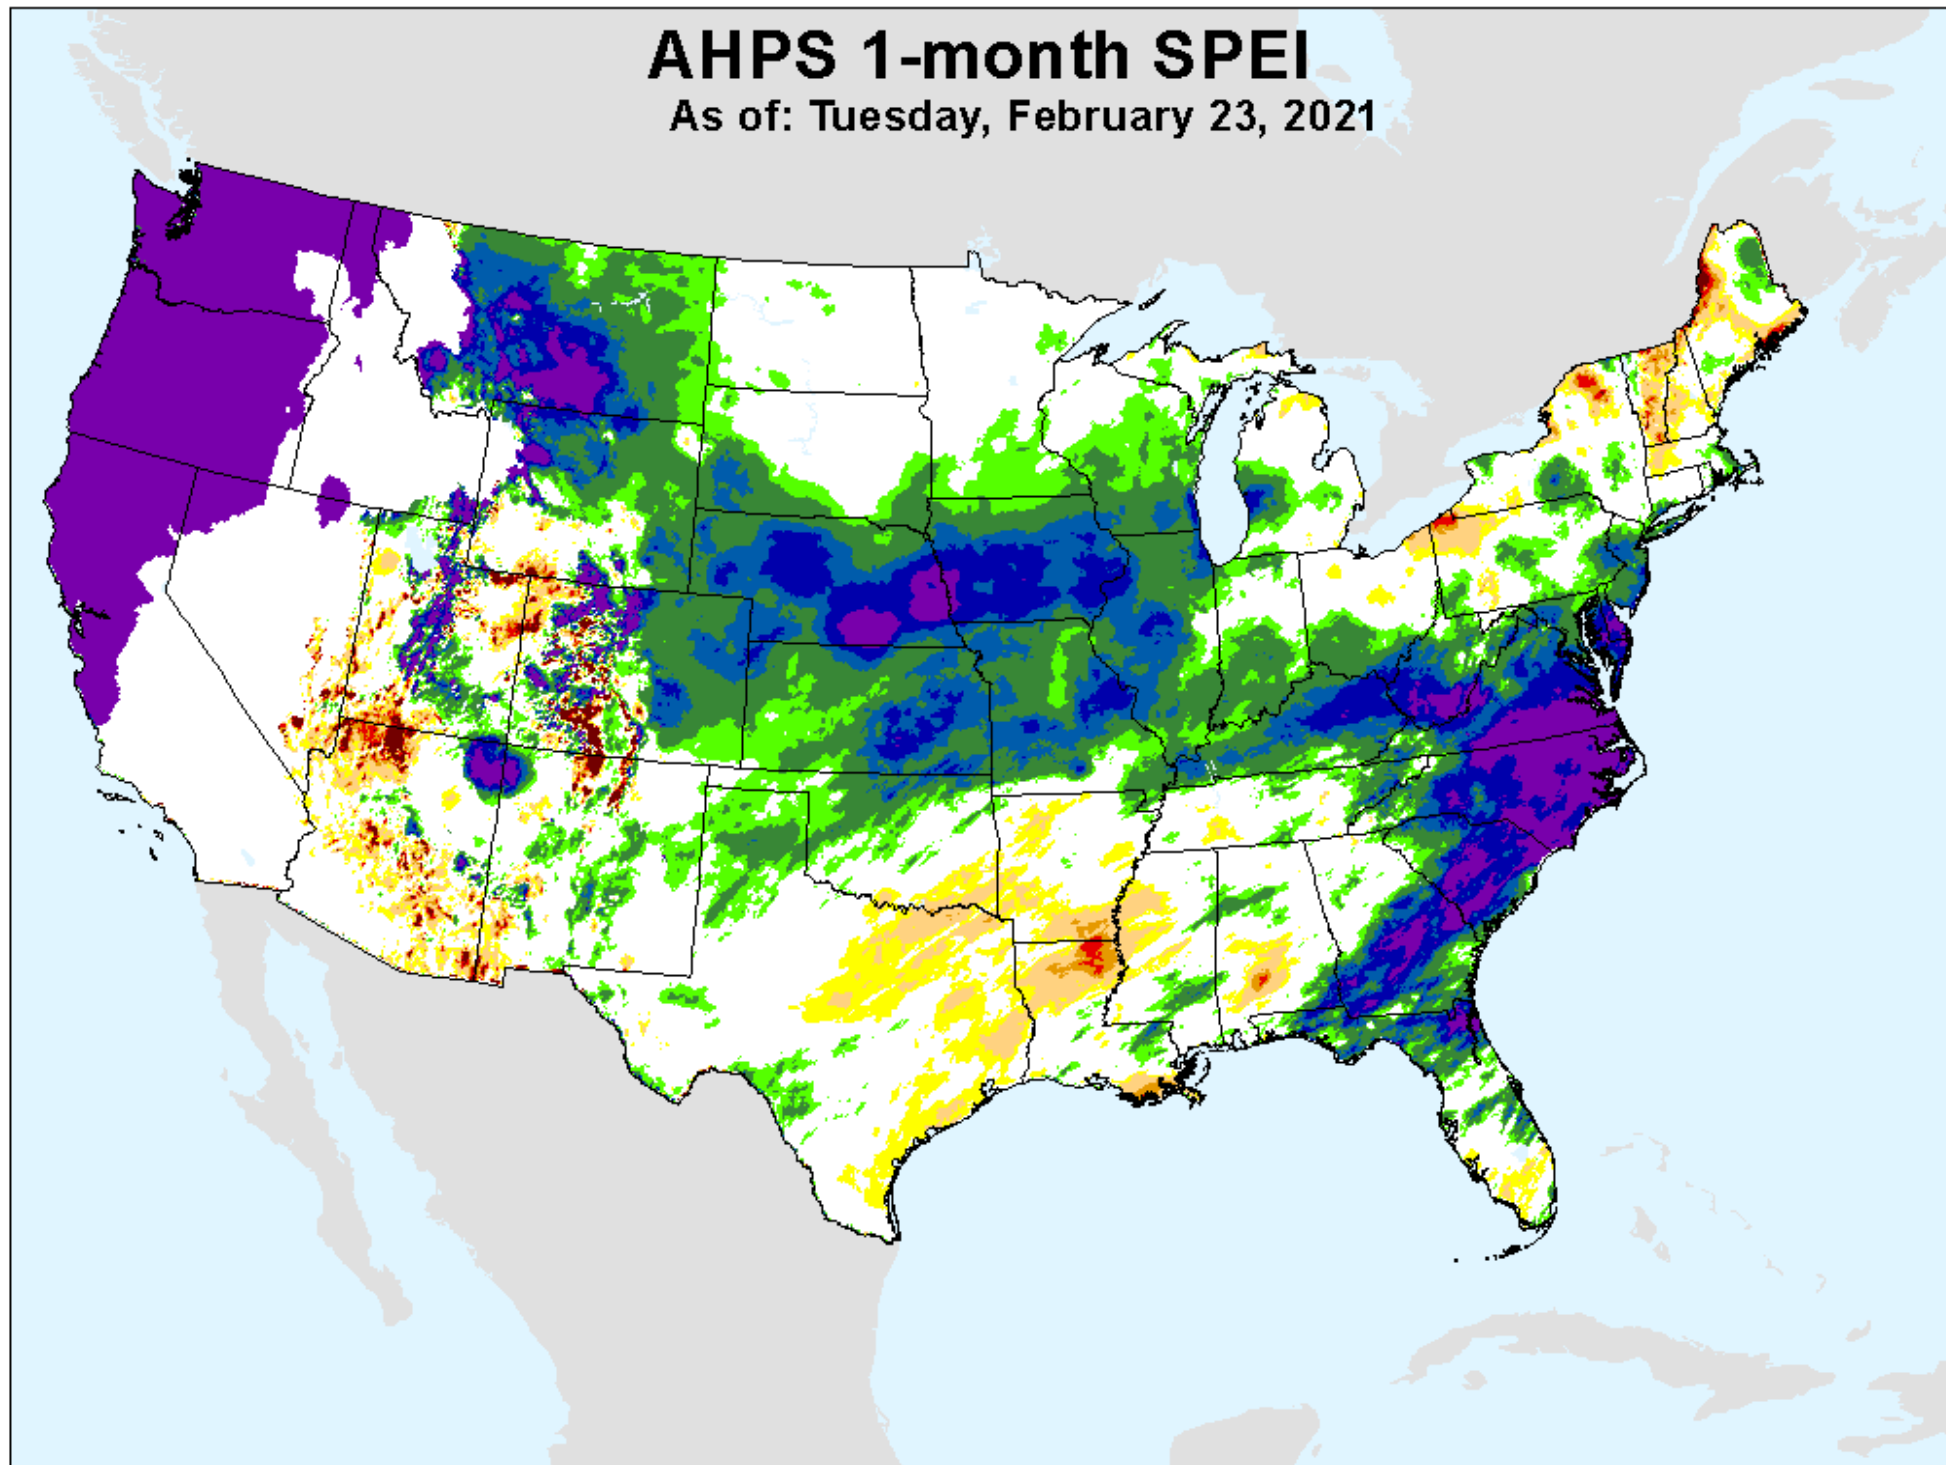

AHPS 1-month SPEI

As of: Tuesday, February 23, 2021

SPEI (USDM)