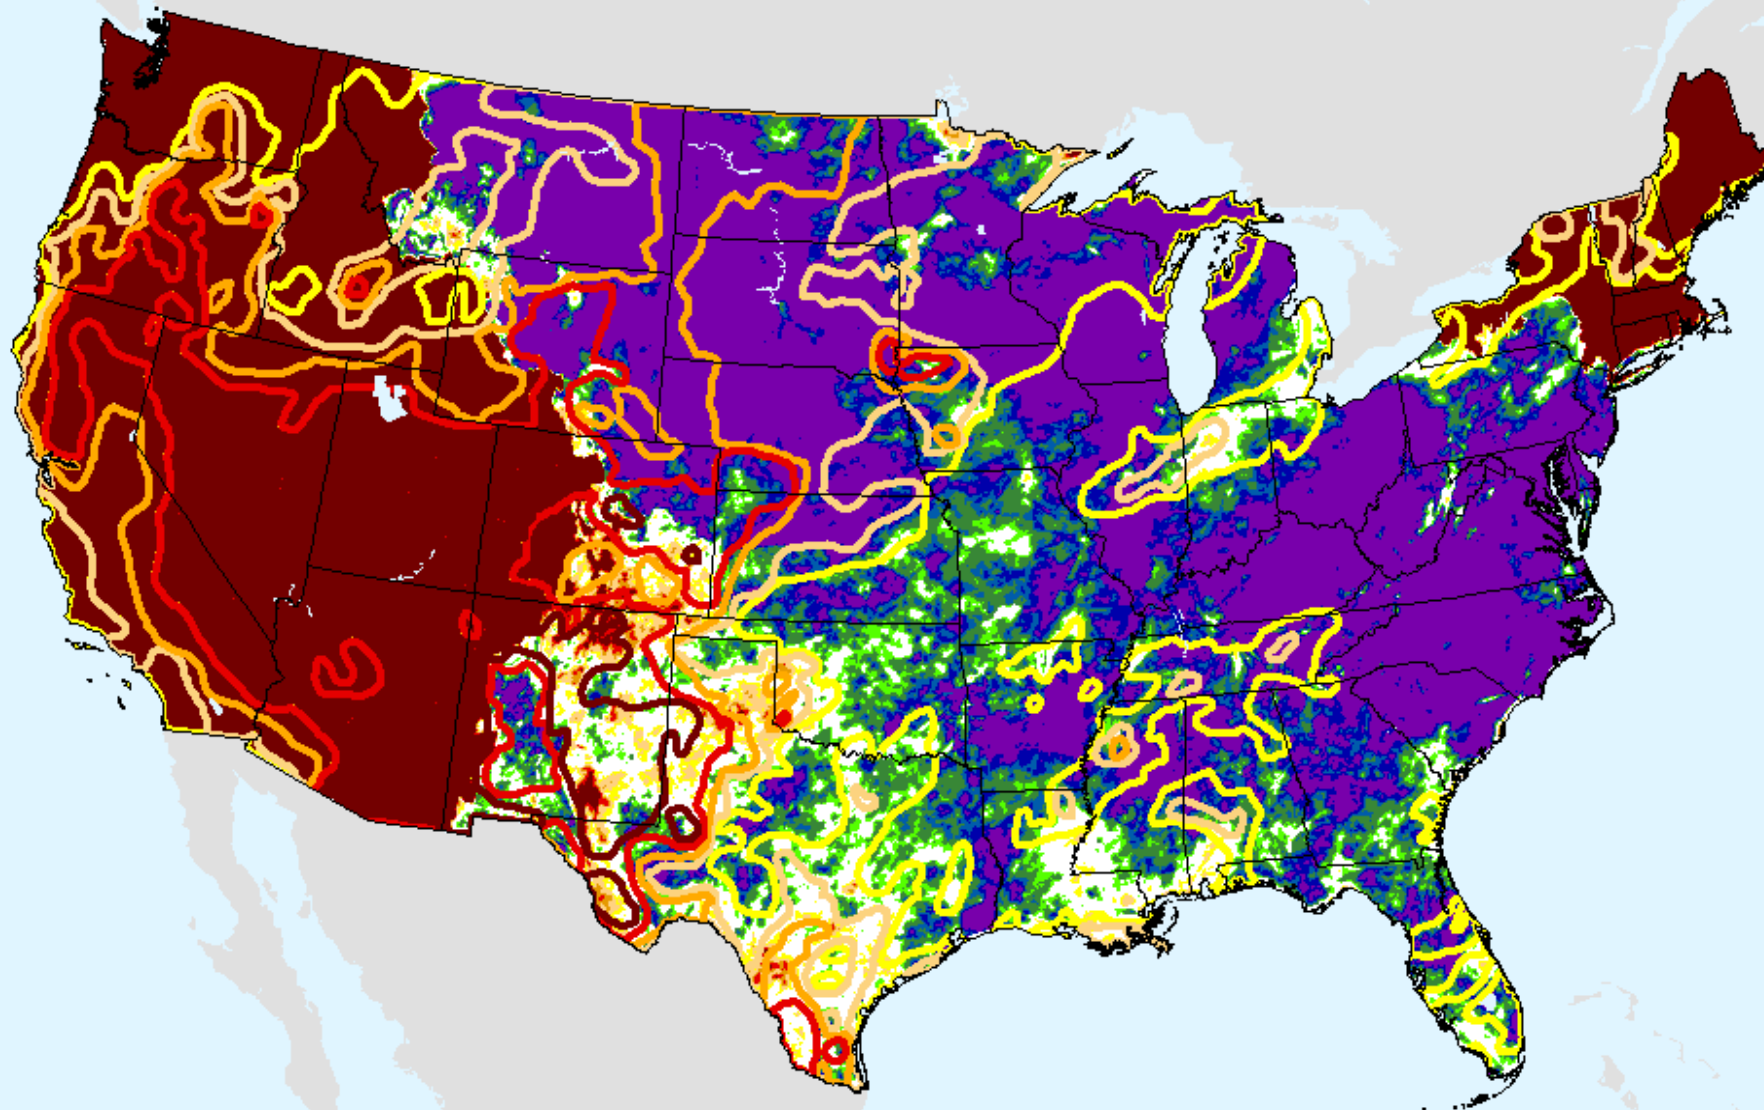

AHPS 36-month SPI

As of: Tuesday, February 23, 2021

USDM for: Feb. 16, 2021

SPI (USDM)