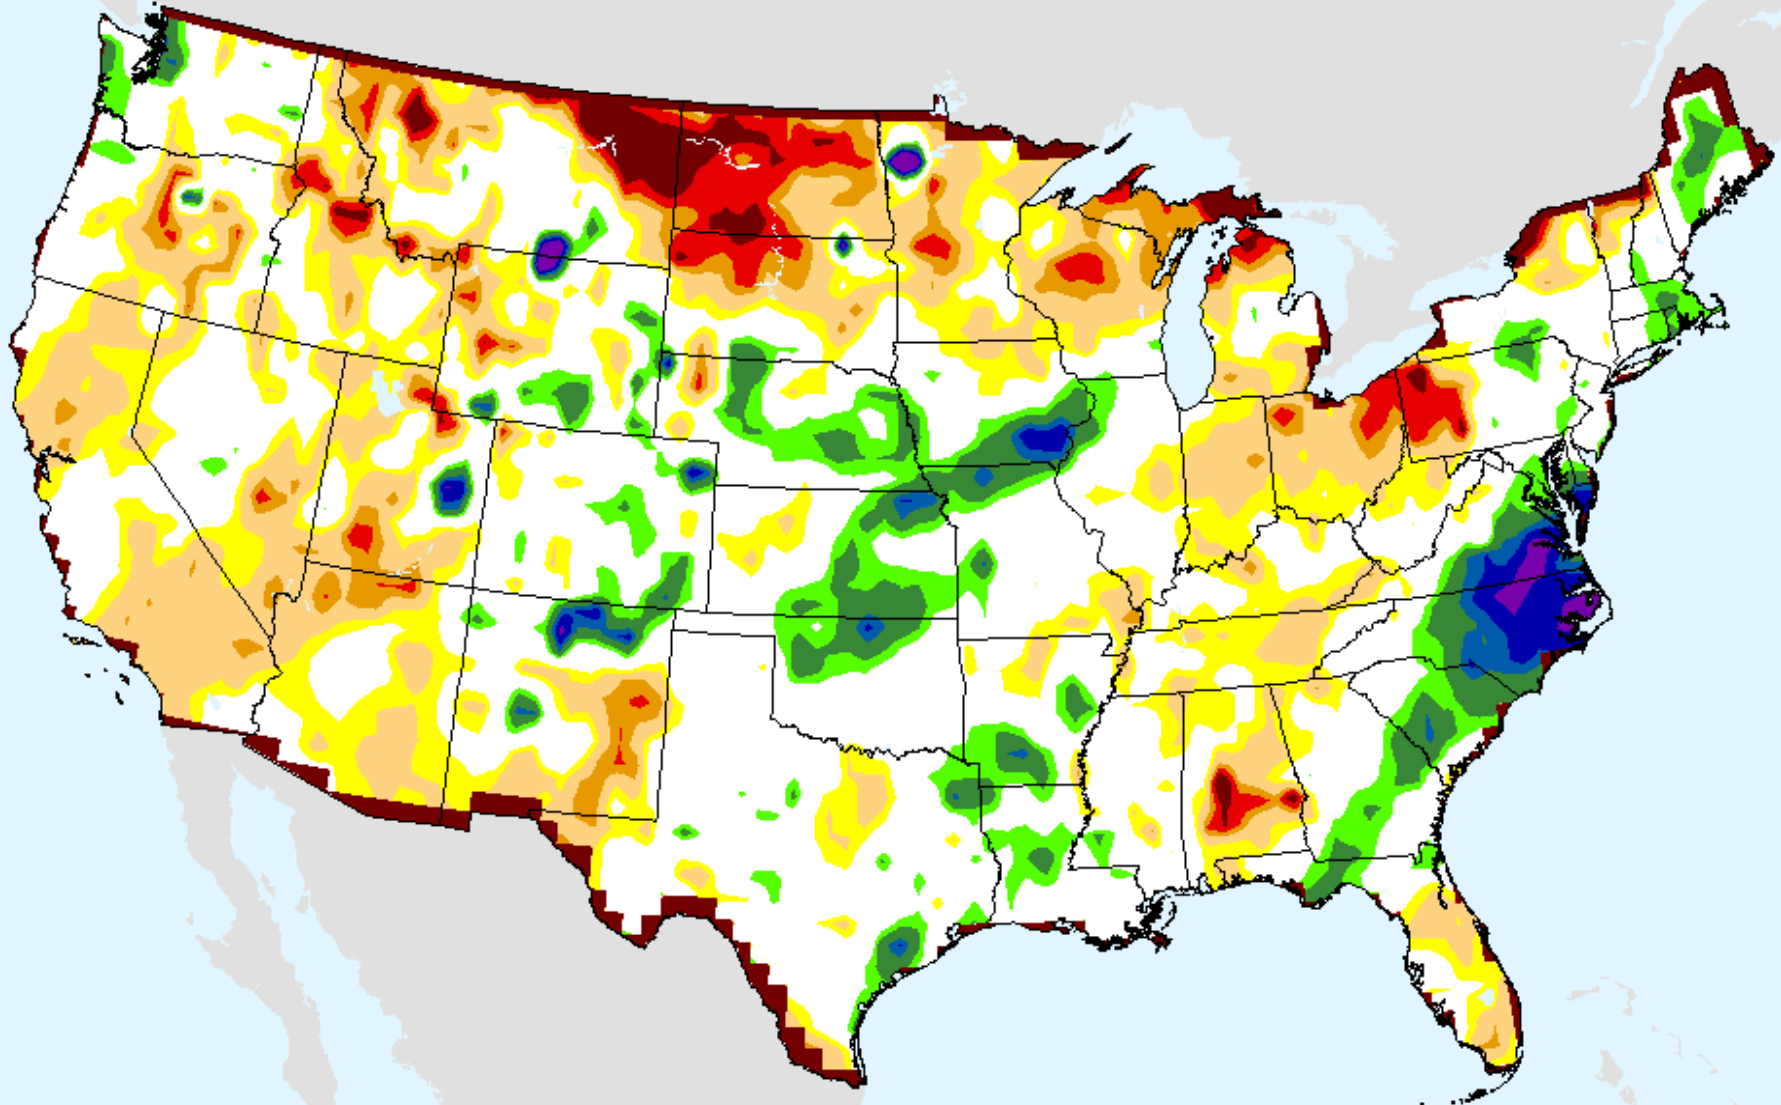

As of: Tuesday, February 23, 2021

USDM for: Feb. 16, 2021

SPI (USDM)

CPC 3-month SPI

As of: Tuesday, February 23, 2021

CPC 6-month SPI

As of: Tuesday, February 23, 2021

USDM for: Feb. 16, 2021