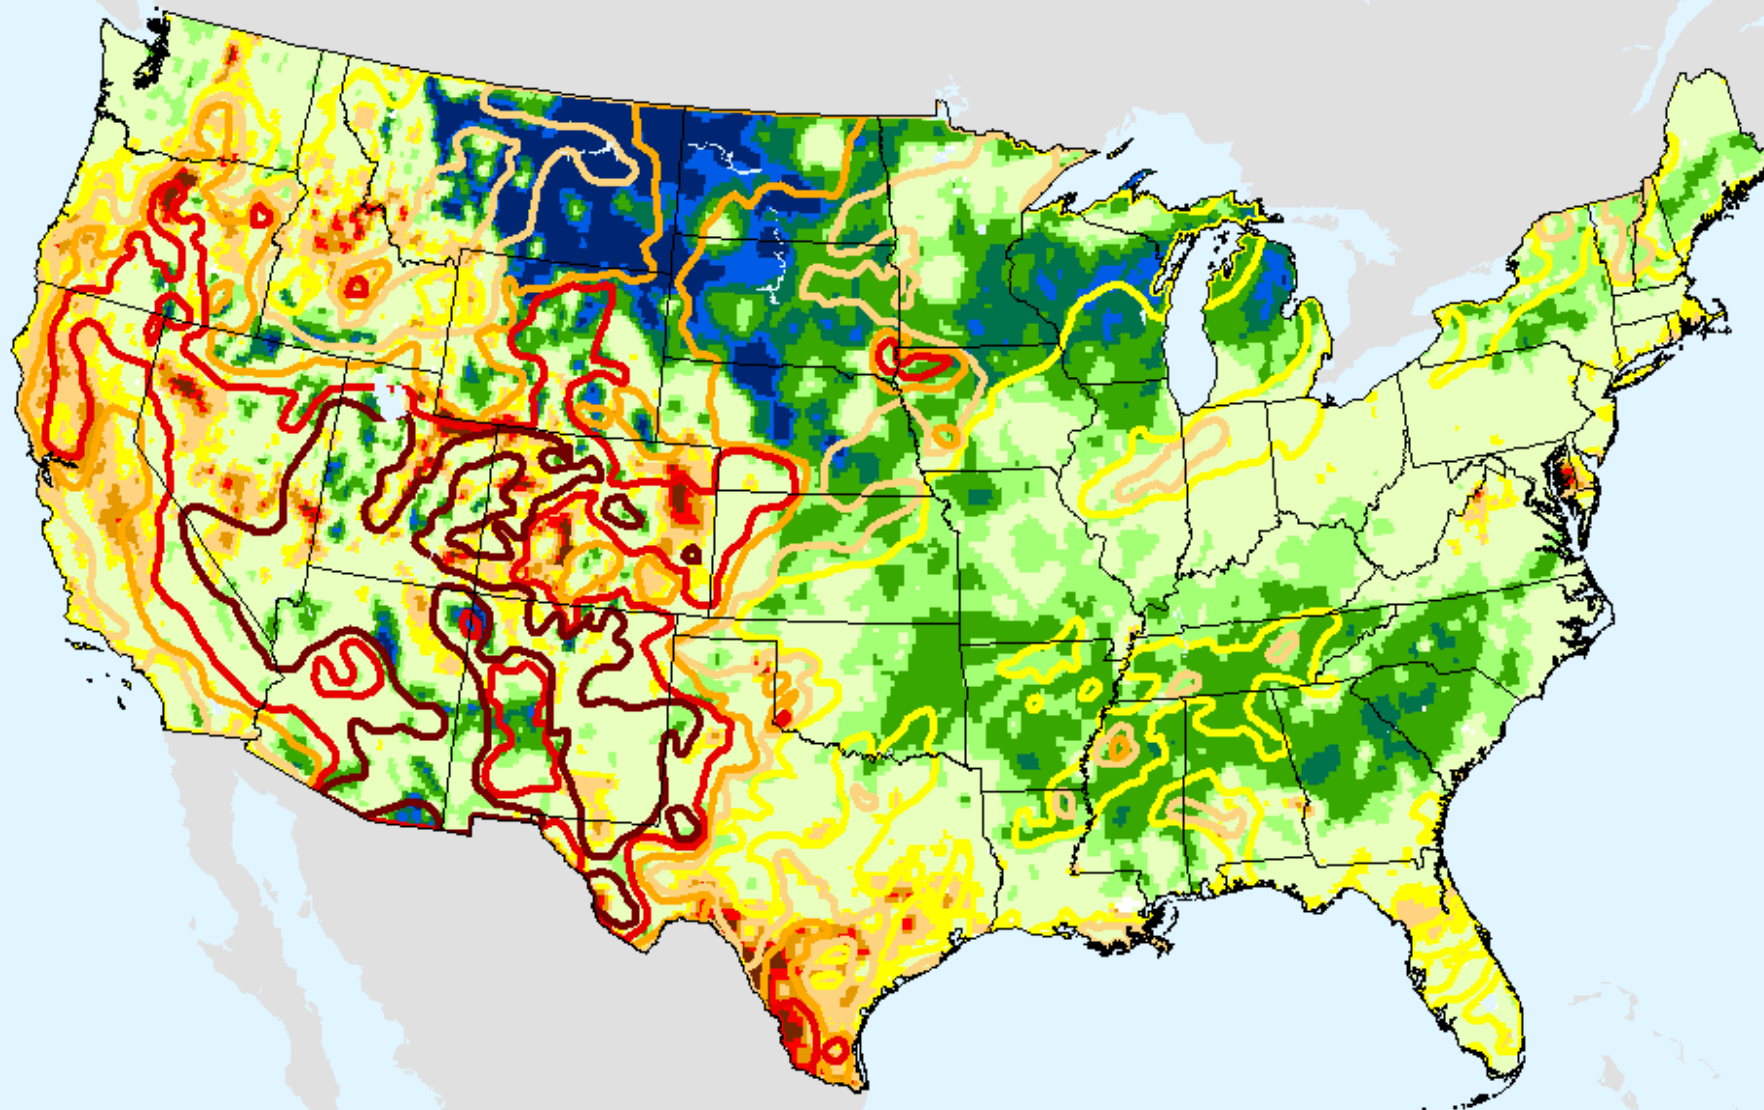

As of: Tuesday, February 23, 2021

USDM for: Feb. 16, 2021

USGS 28-Day Avg Streamflow

As of: Tuesday, February 23, 2021

NLDAS Top 1m Soil Moisture

As of: Tuesday, February 23, 2021

USDM for: Feb. 16, 2021

>98