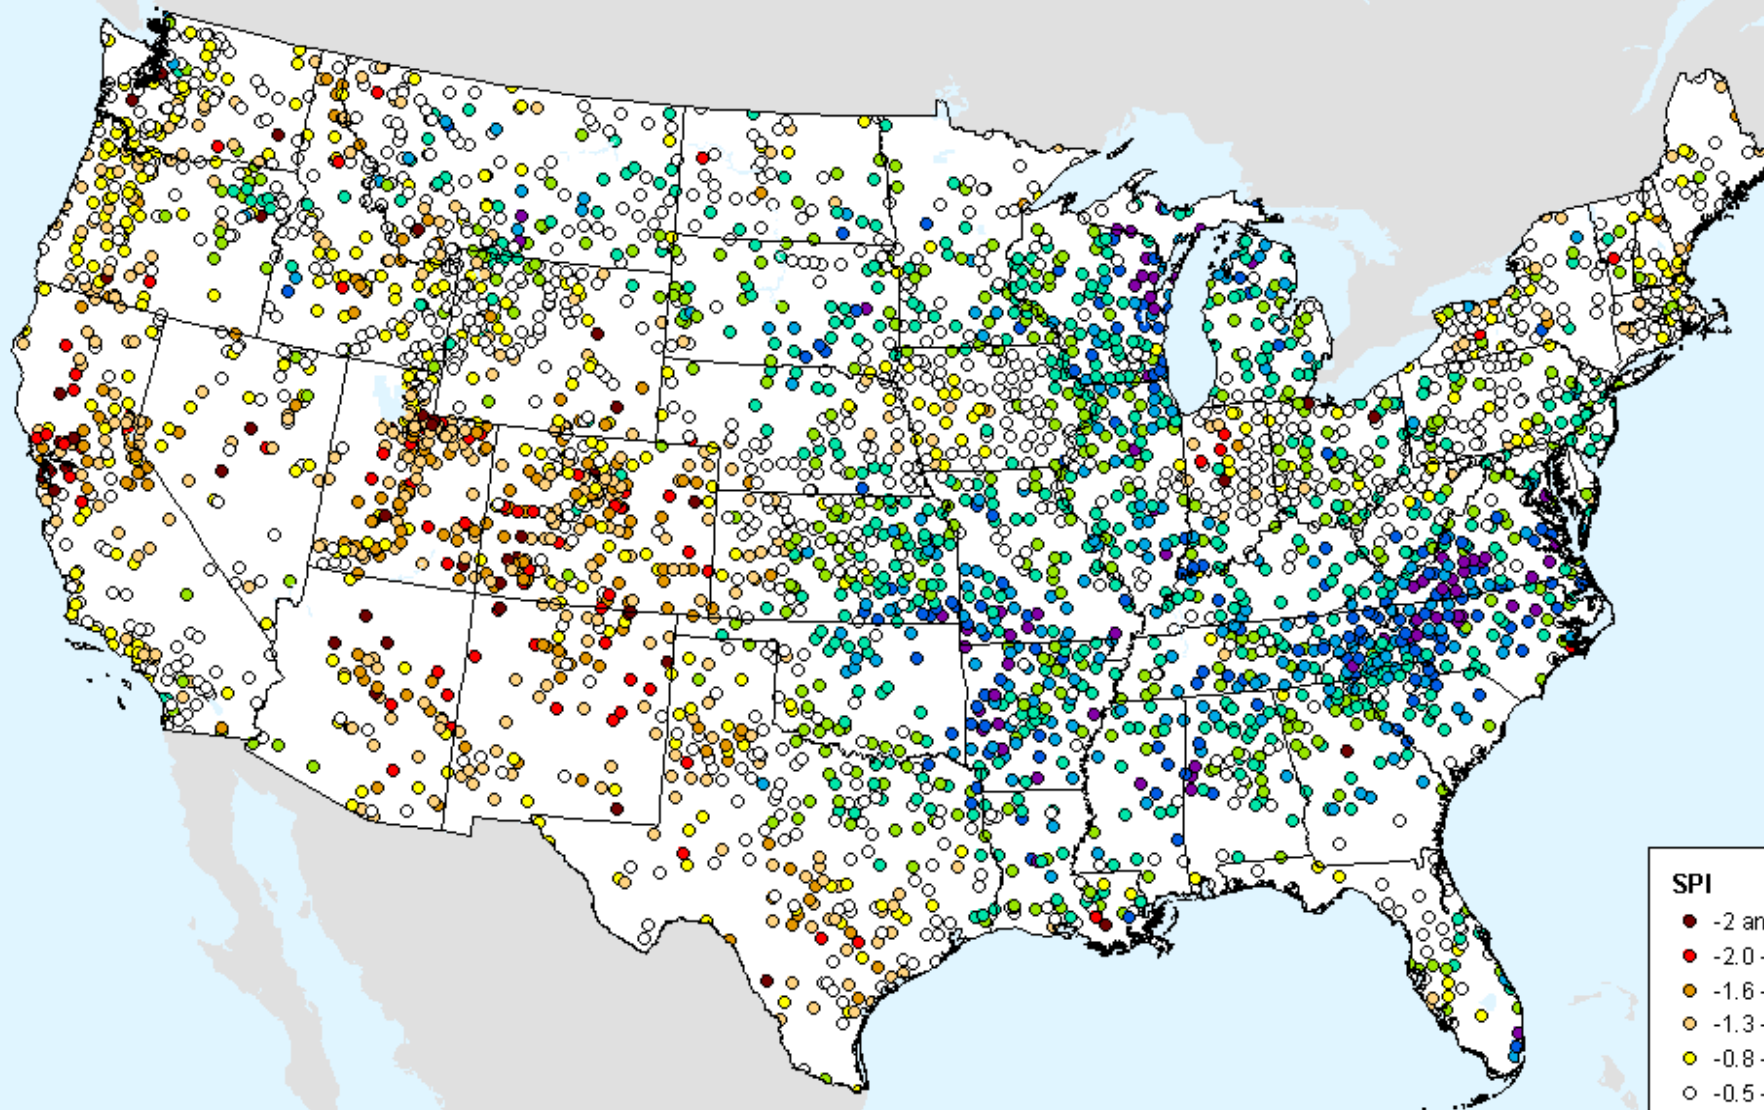

HPRCC 24-month SPI

As of: Tuesday, February 23, 2021

SPI

- -2 and Greater
- -2.0--1.6
- -1.6--1.3
- -1.3--0.8
- -0.8--0.5
- -0.5-0.5
- 0.5-0.8
- 0.8-1.3
- 1.3-1.6
- 1.6-2.0
- 2.0 and Greater