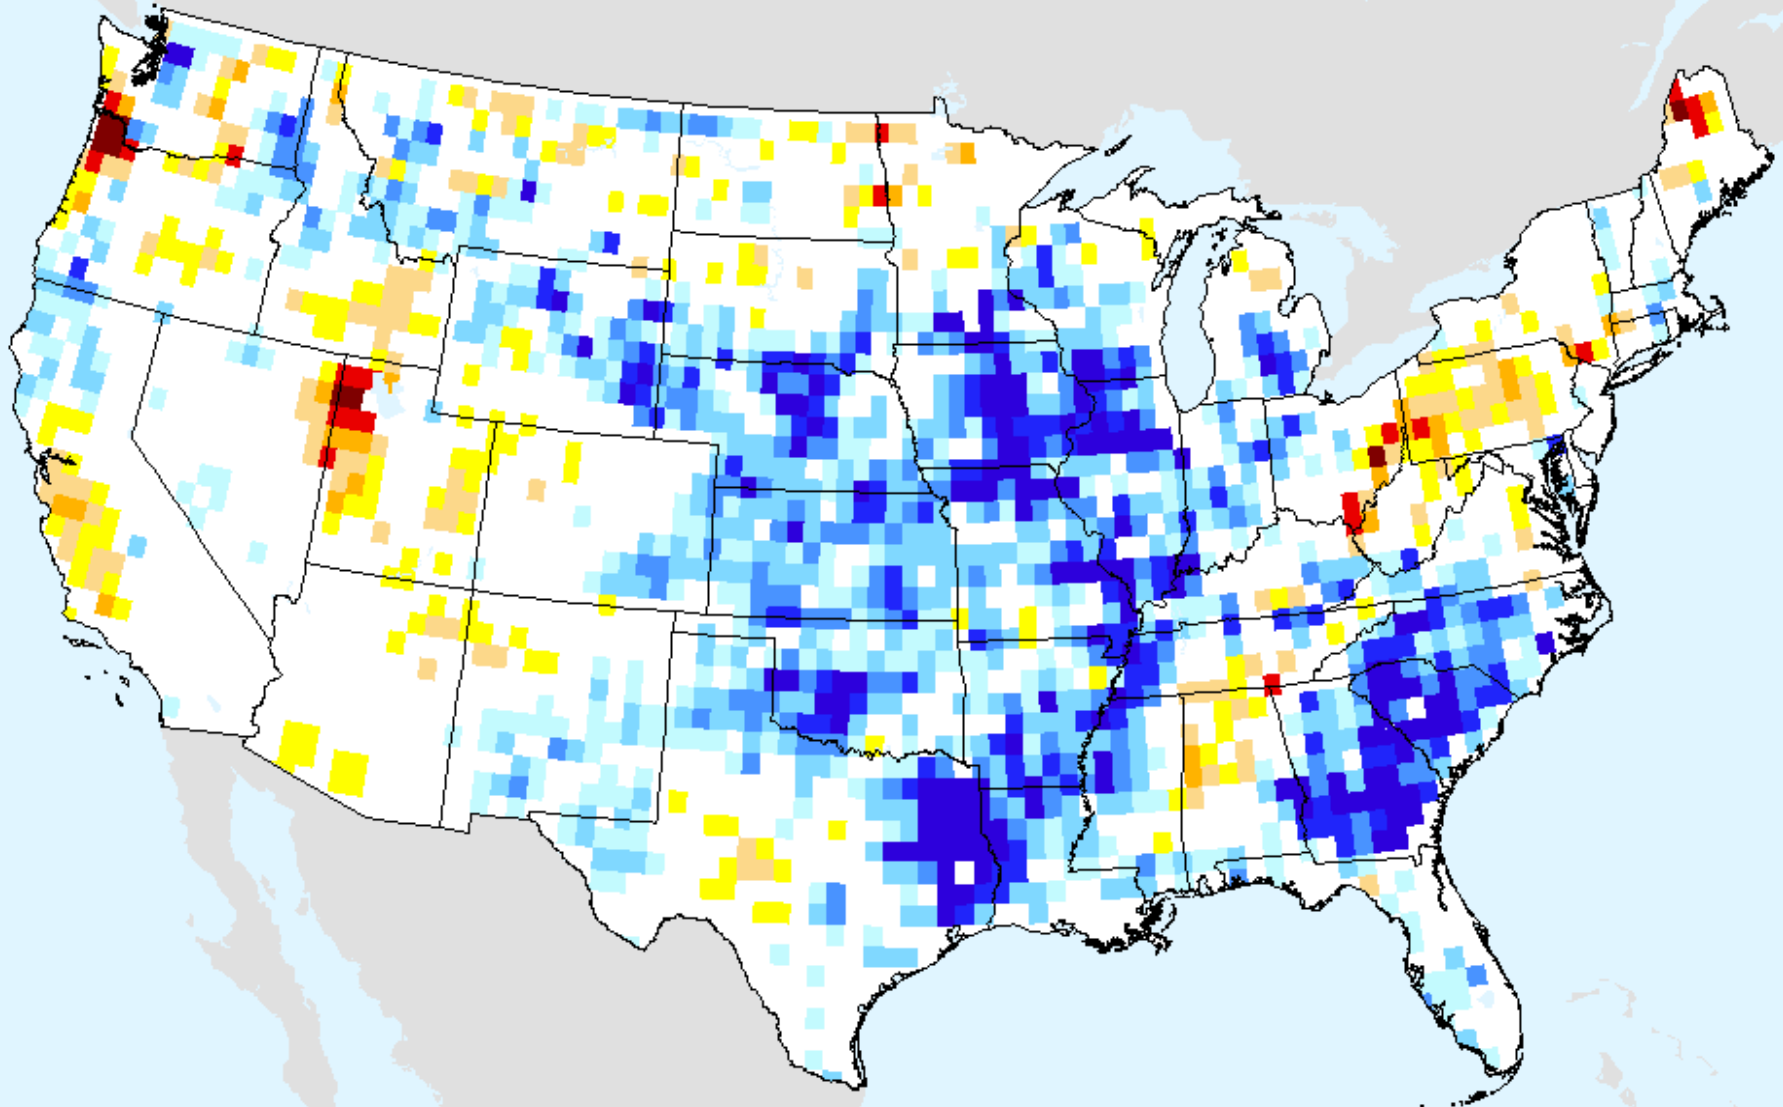

AIRS-Based Surface Relative Humidity 7 Day

As of: Tuesday, February 23, 2021

AIRS-Based Surface Relative Humidity 14 Day

As of: Tuesday, February 23, 2021

AIRS-Based Surface Relative Humidity 28 Day

As of: Tuesday, February 23, 2021