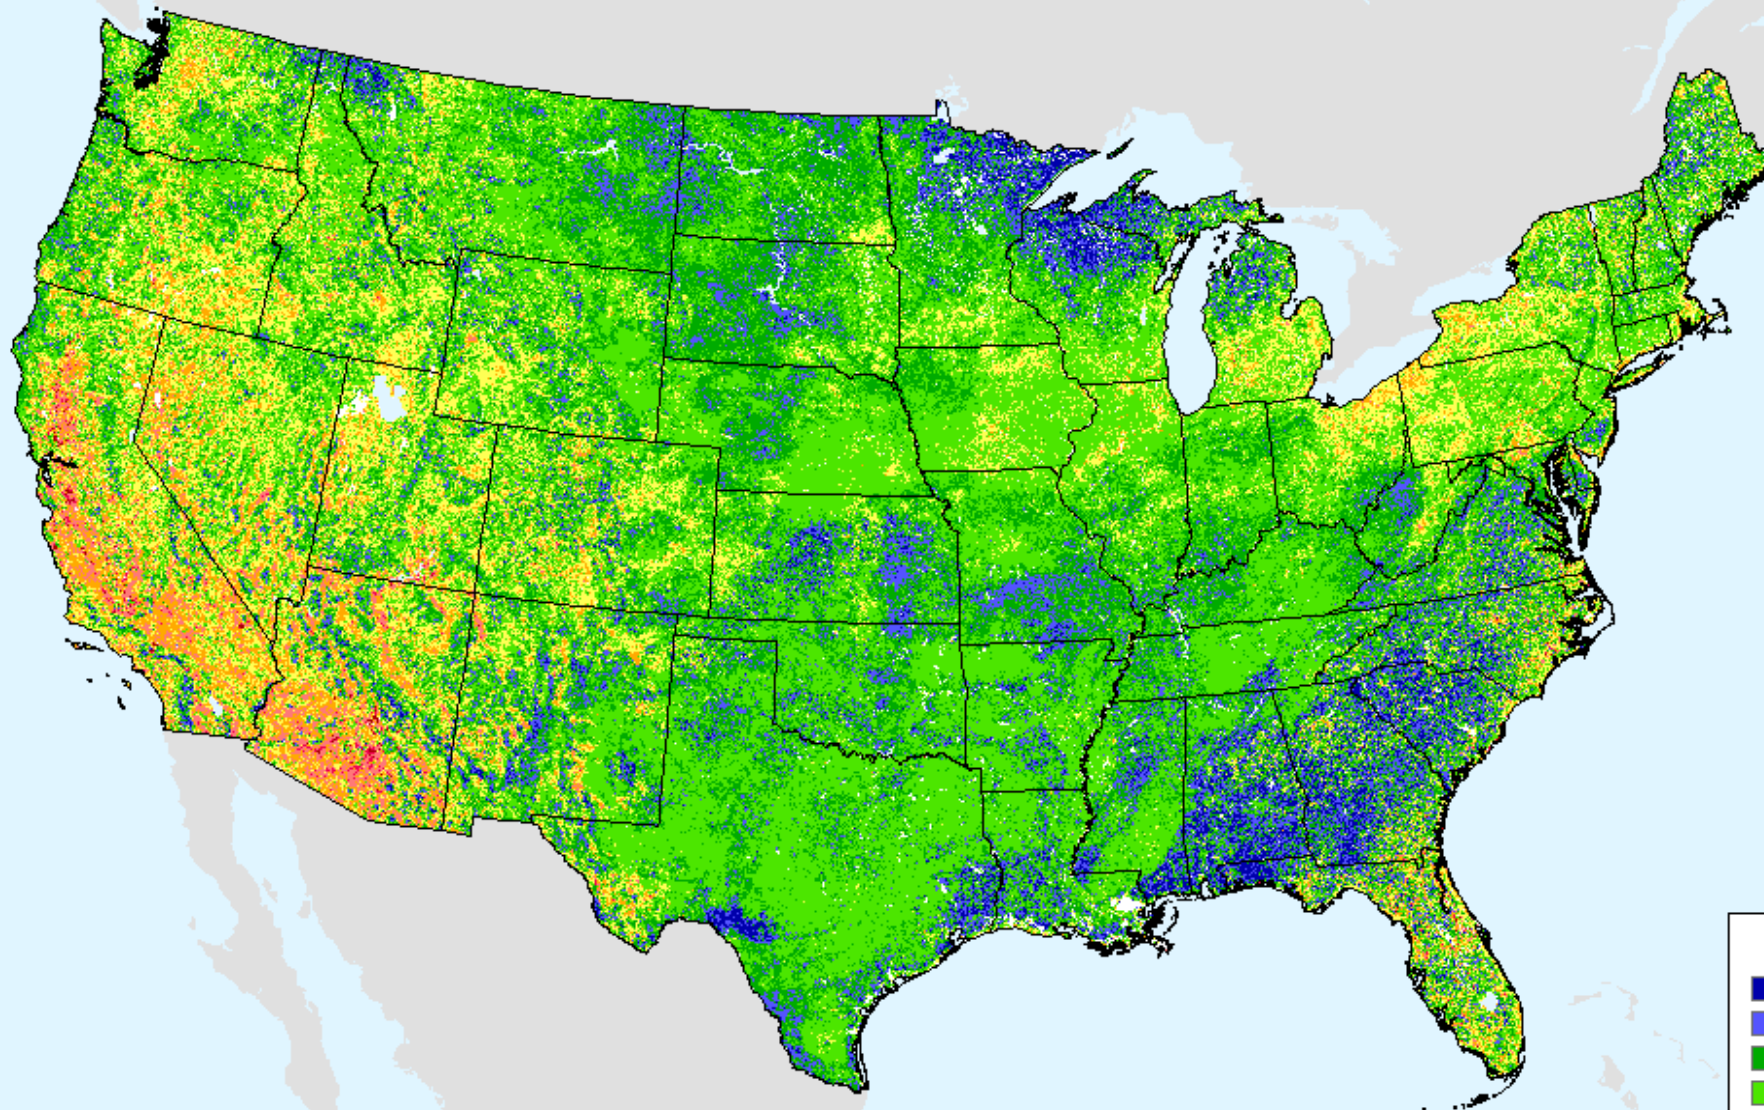

Vegetation Health Index

As of: Tuesday, February 23, 2021