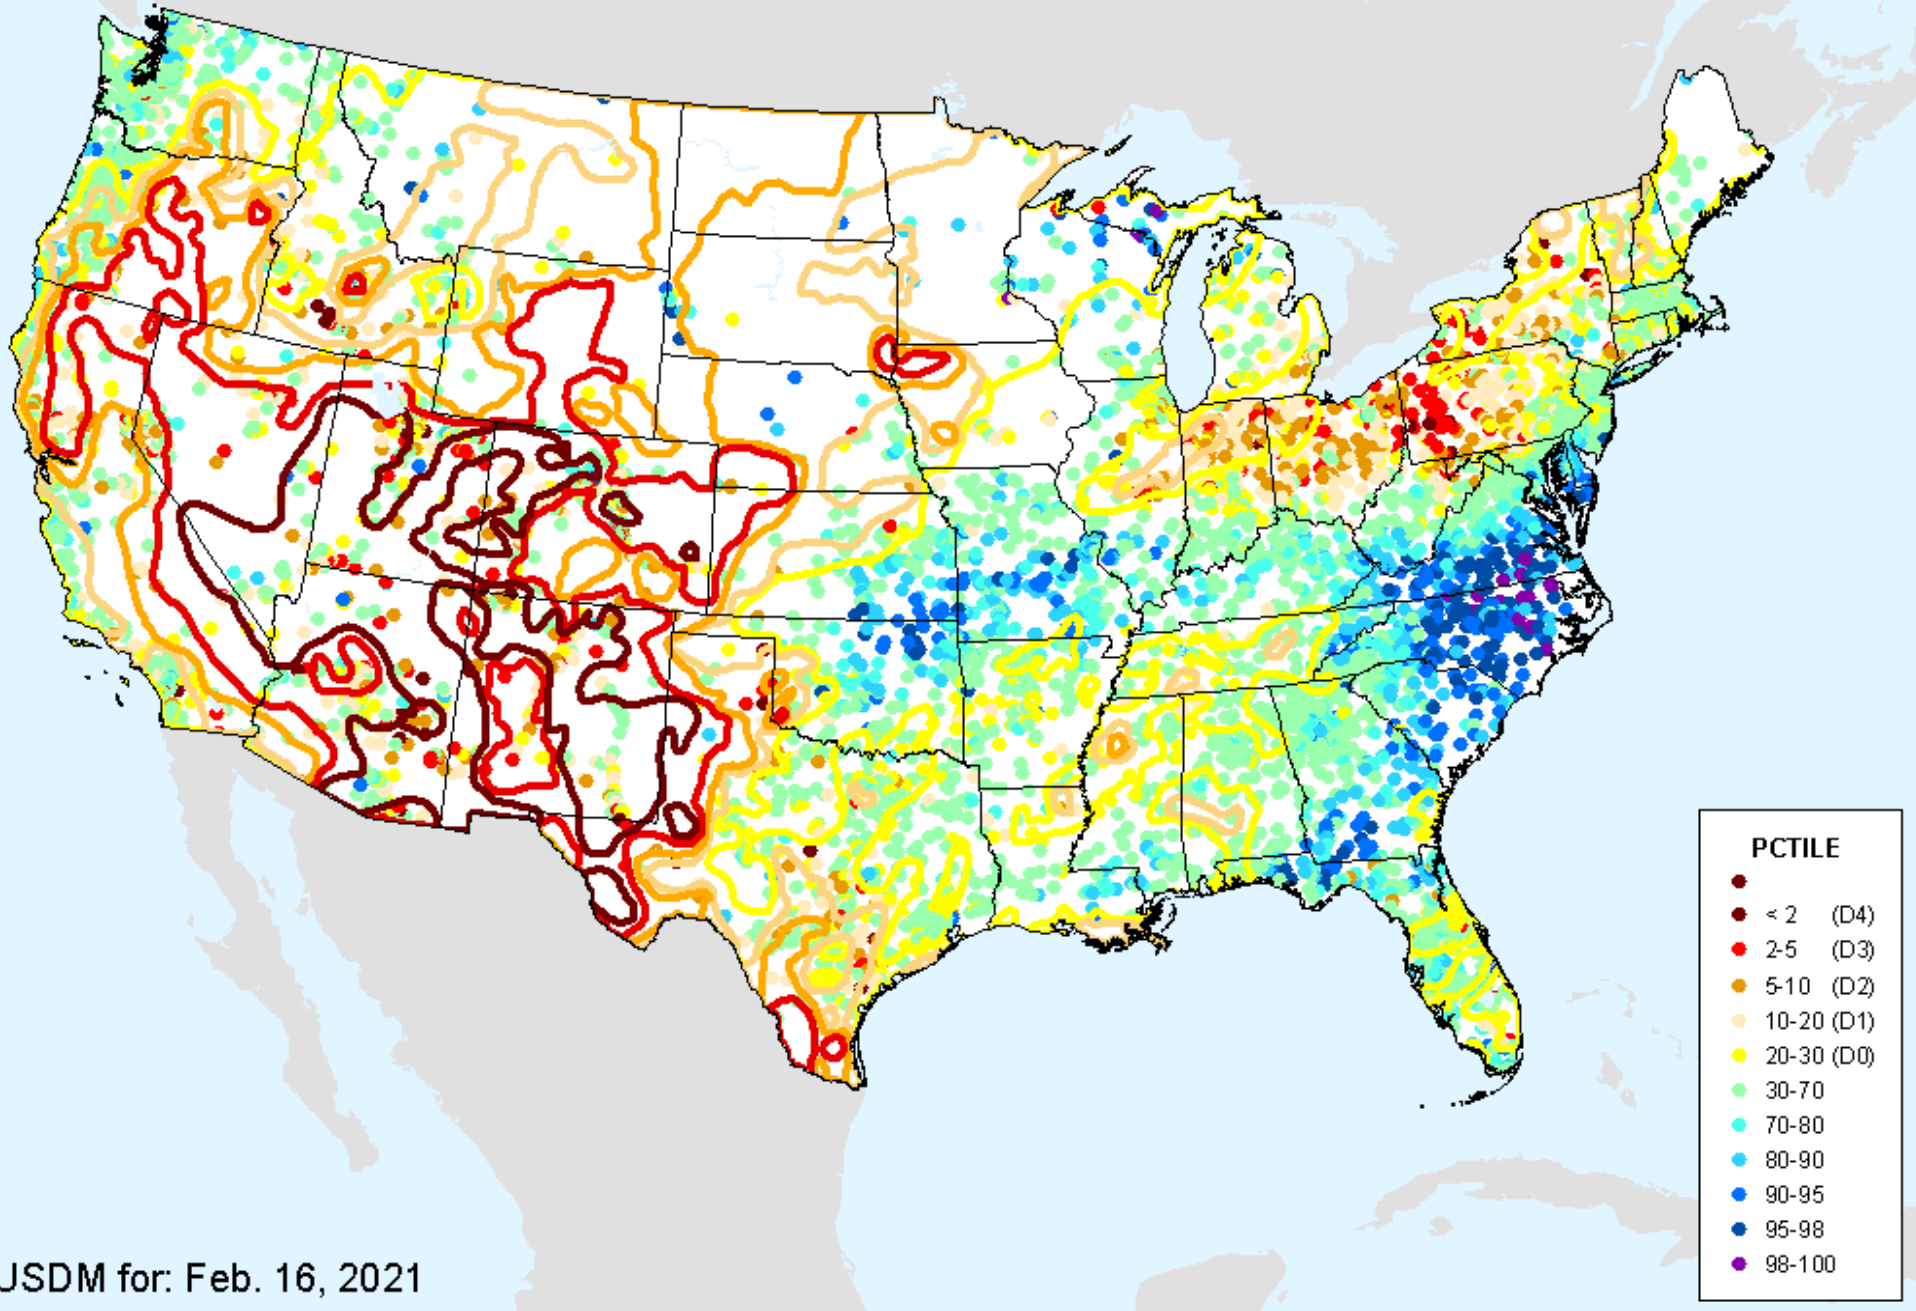

USGS 28-Day Avg Streamflow

As of: Tuesday, February 23, 2021

USDM for: Feb. 16, 2021