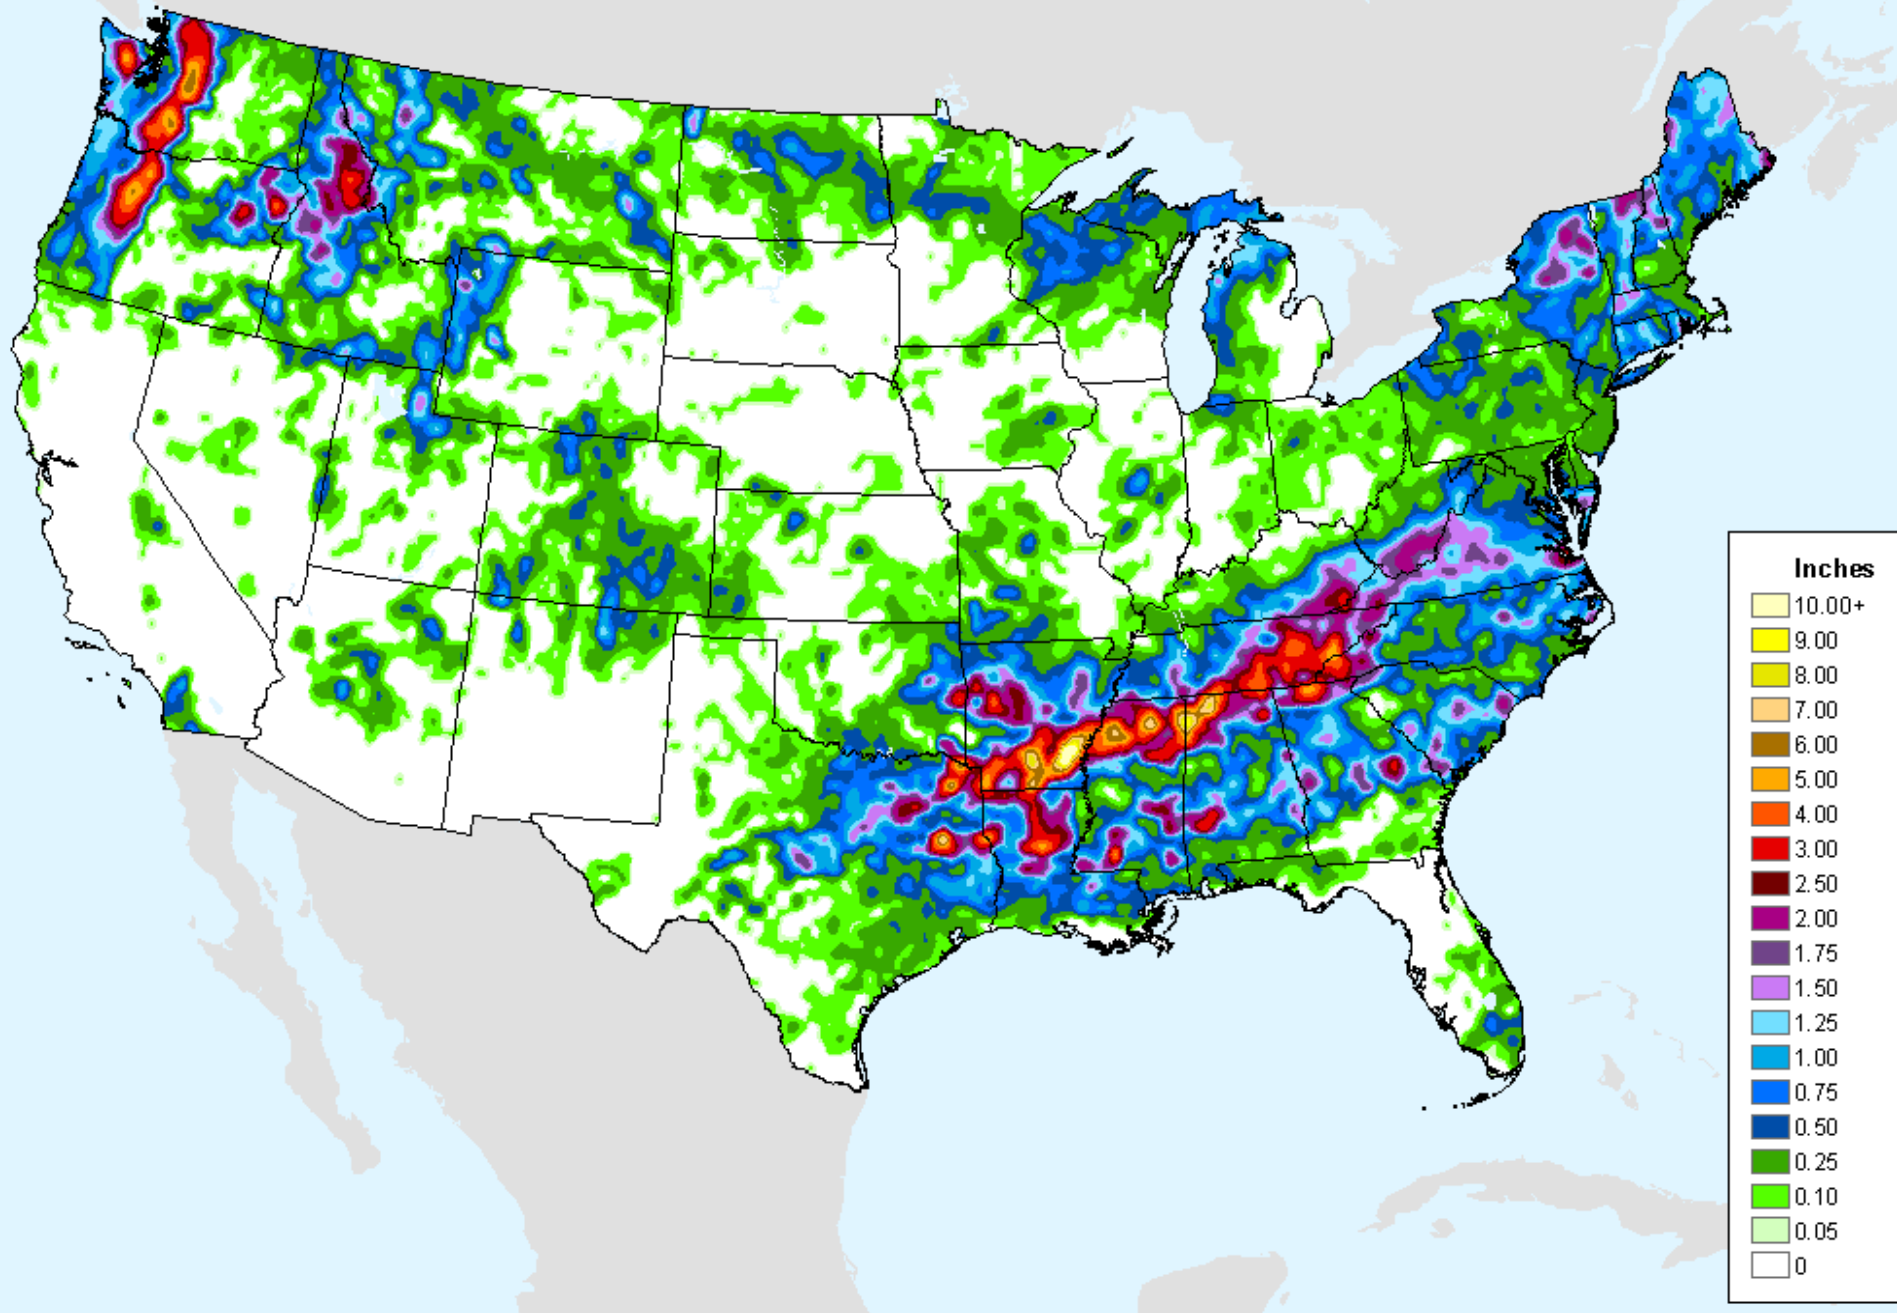

GFS (00z) 7-Day Precip Forecast

As of: Tuesday, February 23, 2021