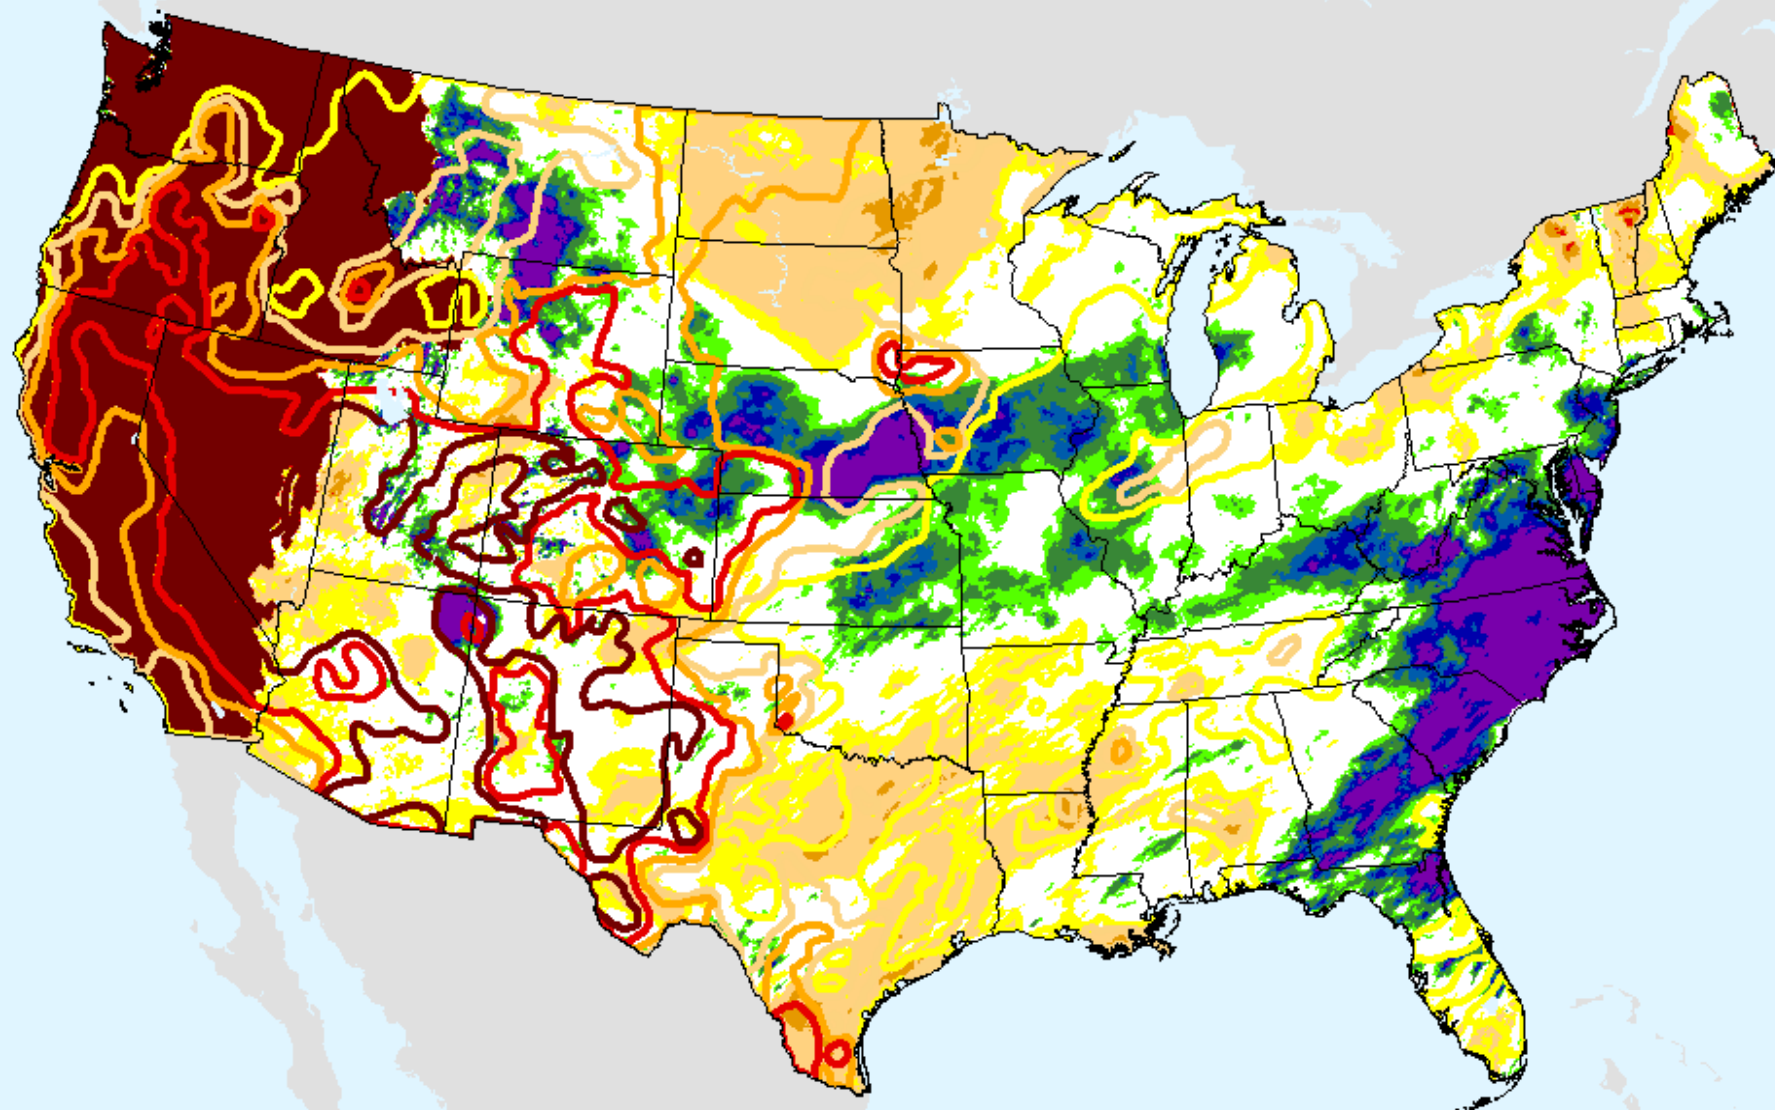

AHPS 1-month SPI

As of: Tuesday, February 23, 2021

USDM for: Feb. 16, 2021

SPI (USDM)