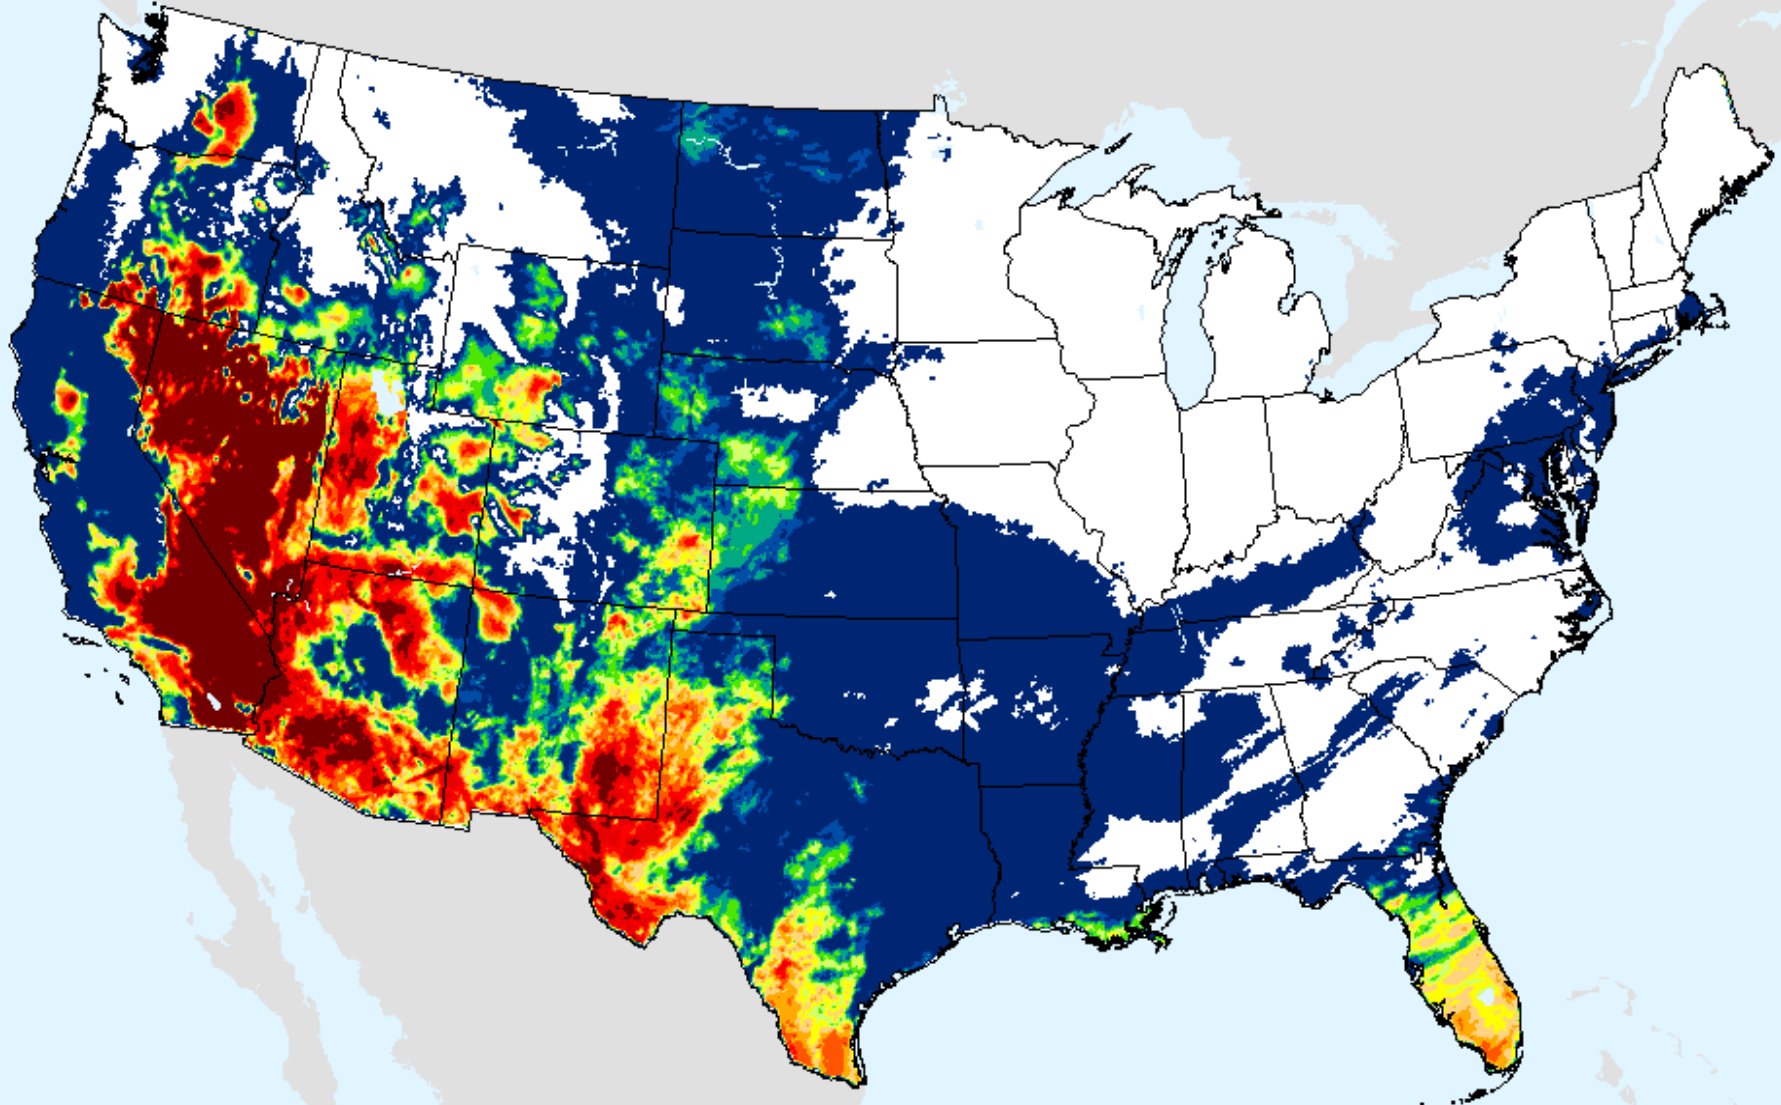

USDM for: Feb. 16, 2021

Keetch-Byram Drought Index (KBDI)

As of: Tuesday, February 23, 2021

AHPS 1-month SPEI

As of: Tuesday, February 23, 2021

USDM for: Feb. 16, 2021

SPEI (USDM)

AHPS 1-month SPEI