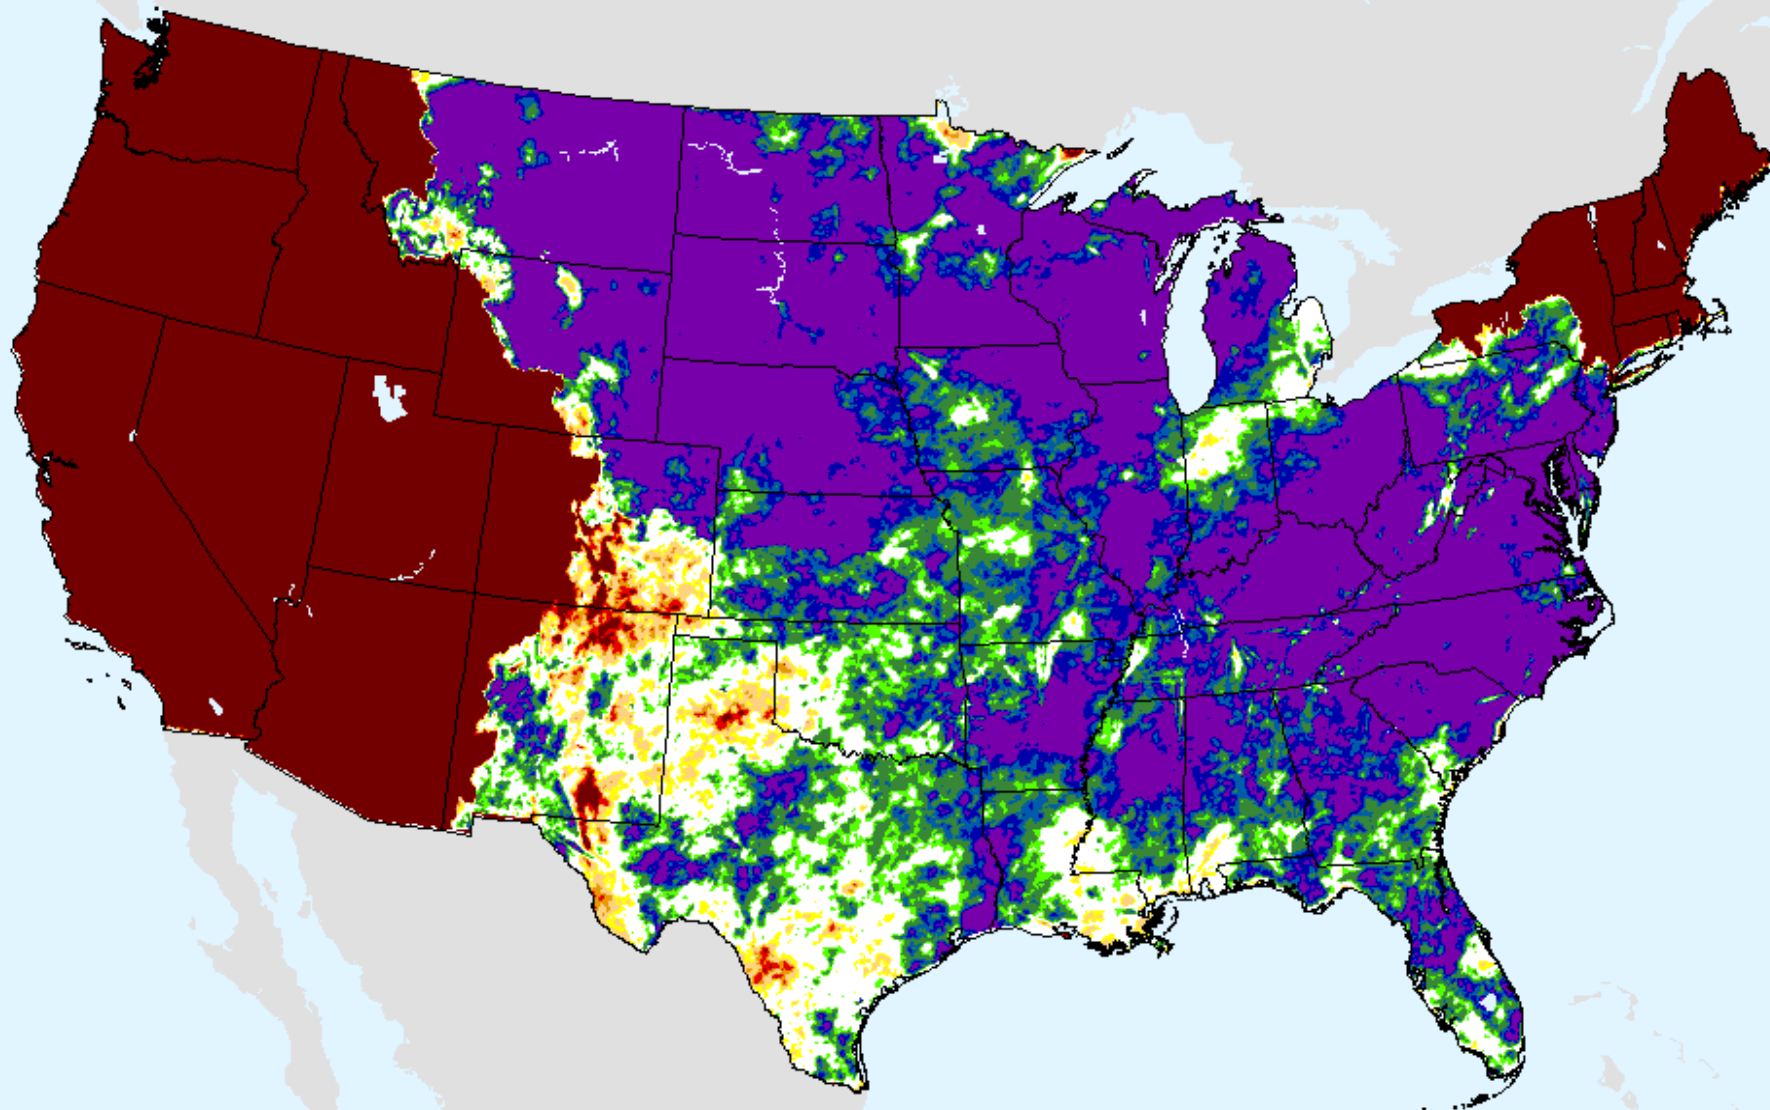

AHPS 36-month SPI

As of: Tuesday, February 23, 2021

USDM for: Feb. 16, 2021

SPI (USDM)

AHPS 36-month SPI

As of: Tuesday, February 23, 2021

SPI (USDM)

CPC 3-month SPI