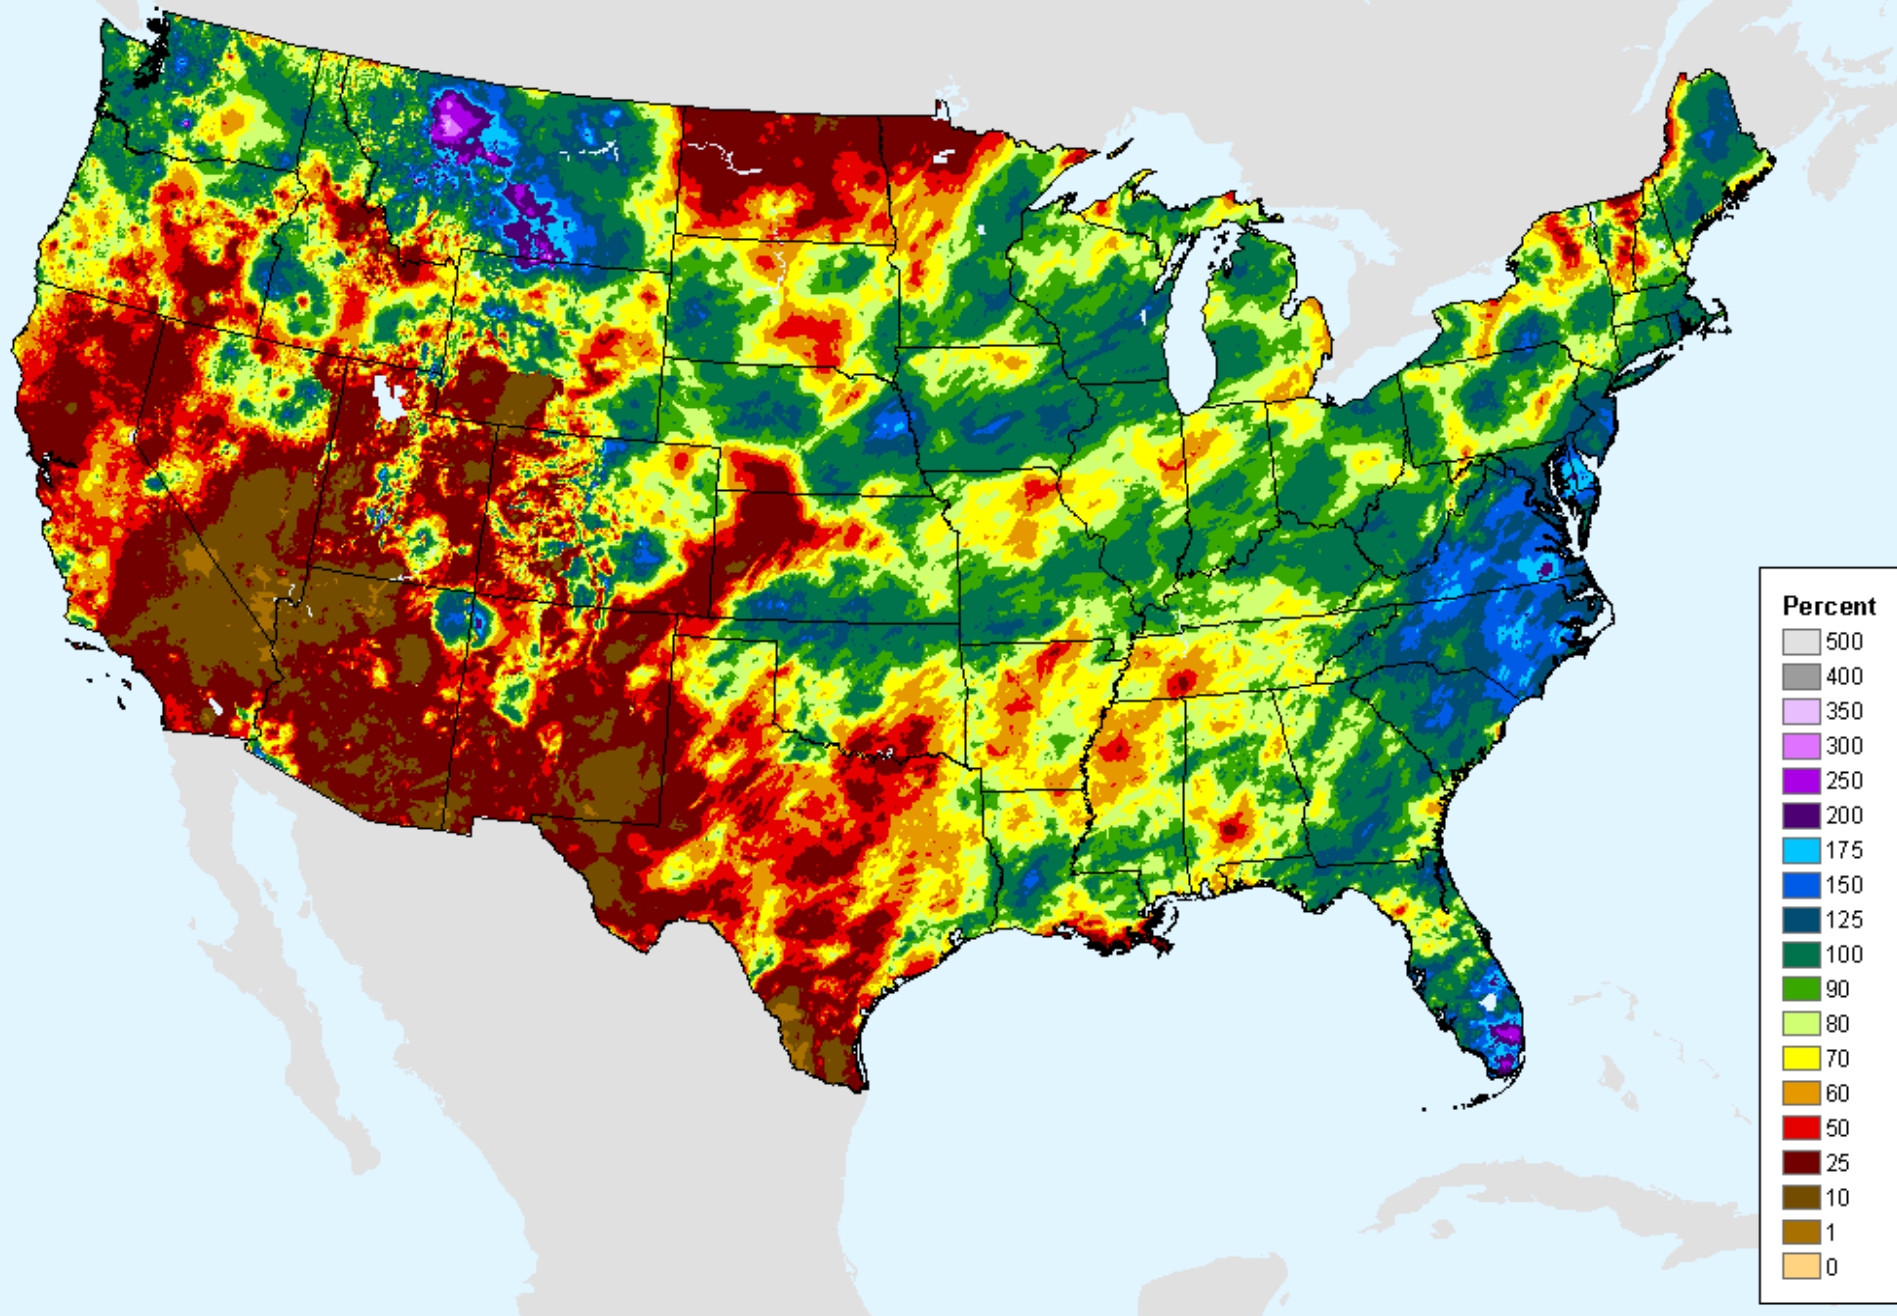

AHPS Water-Year Pct of Normal Pcp

As of: Tuesday, February 23, 2021