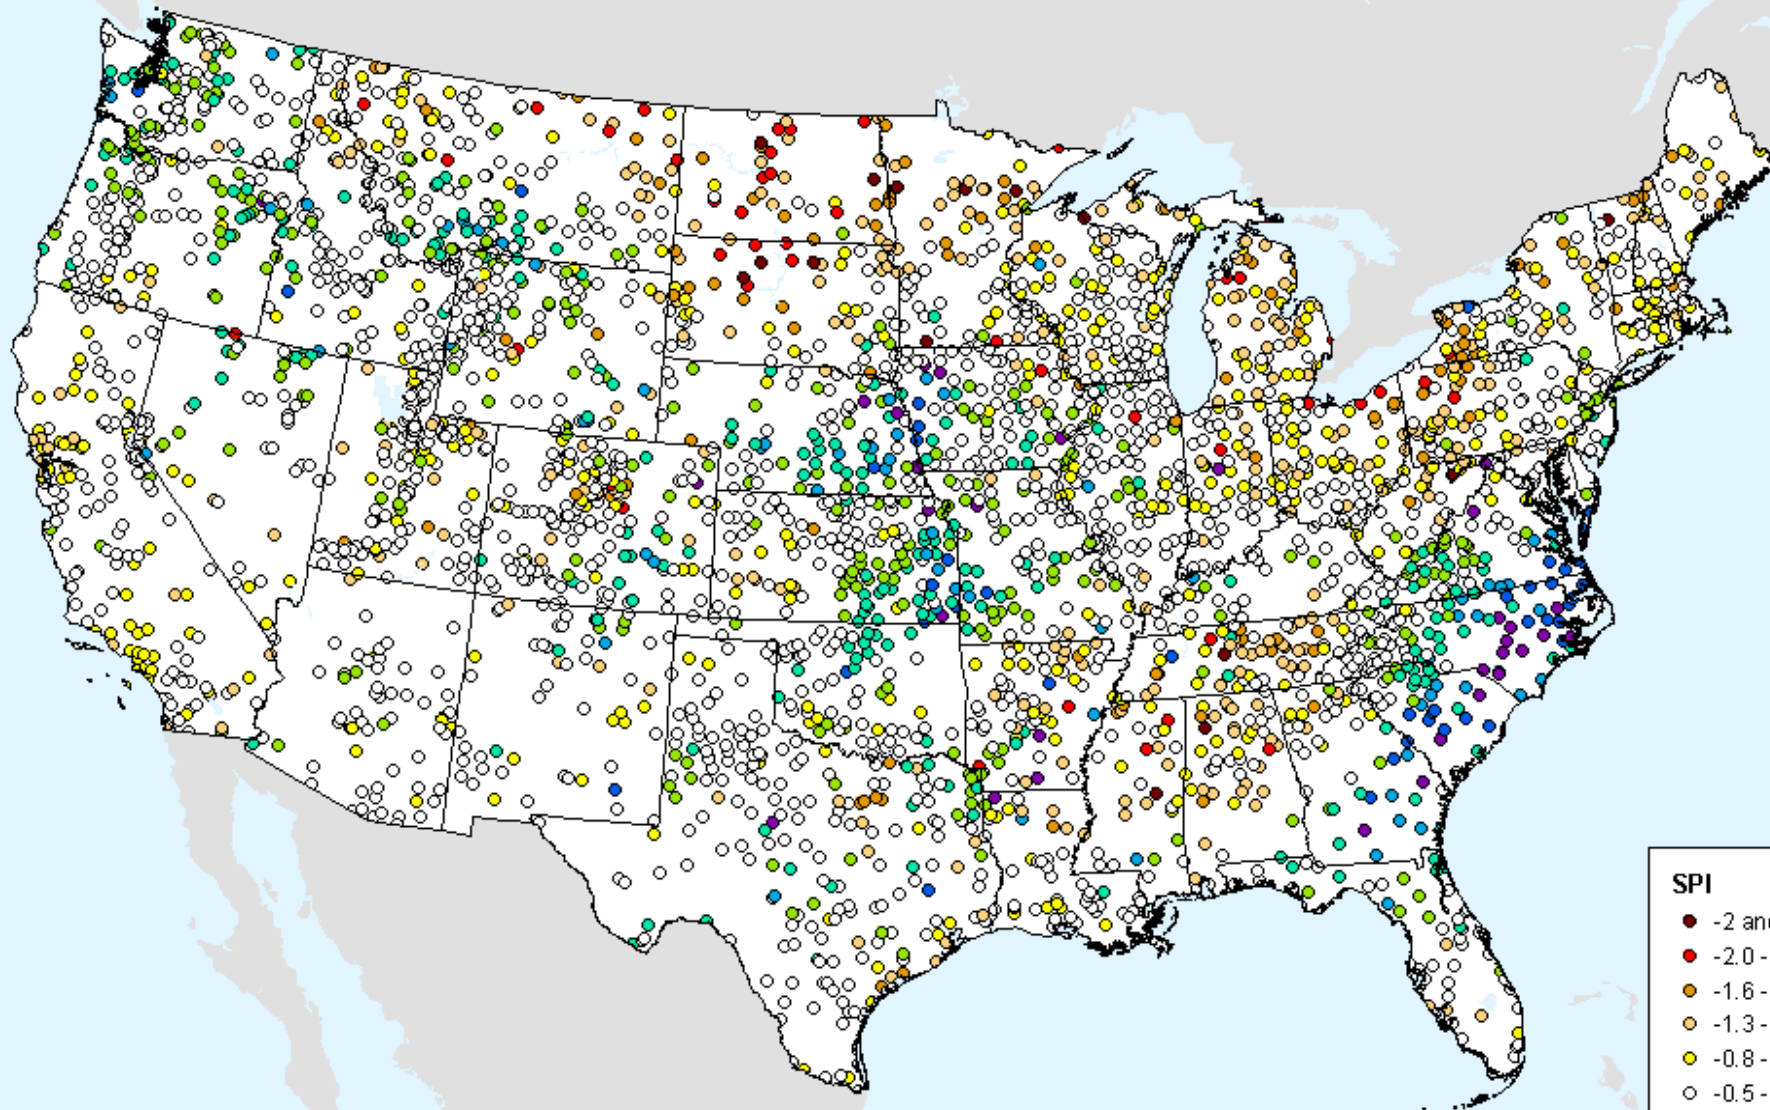

As of: Tuesday, February 23, 2021

USDM for: Feb. 16, 2021

HPRCC Water Year-to-date SPI

As of: Tuesday, February 23, 2021

HPRCC Year-to-date SPI

As of: Tuesday, February 23, 2021

HPRCC Year-to-date SPI

As of: Tuesday, February 23, 2021