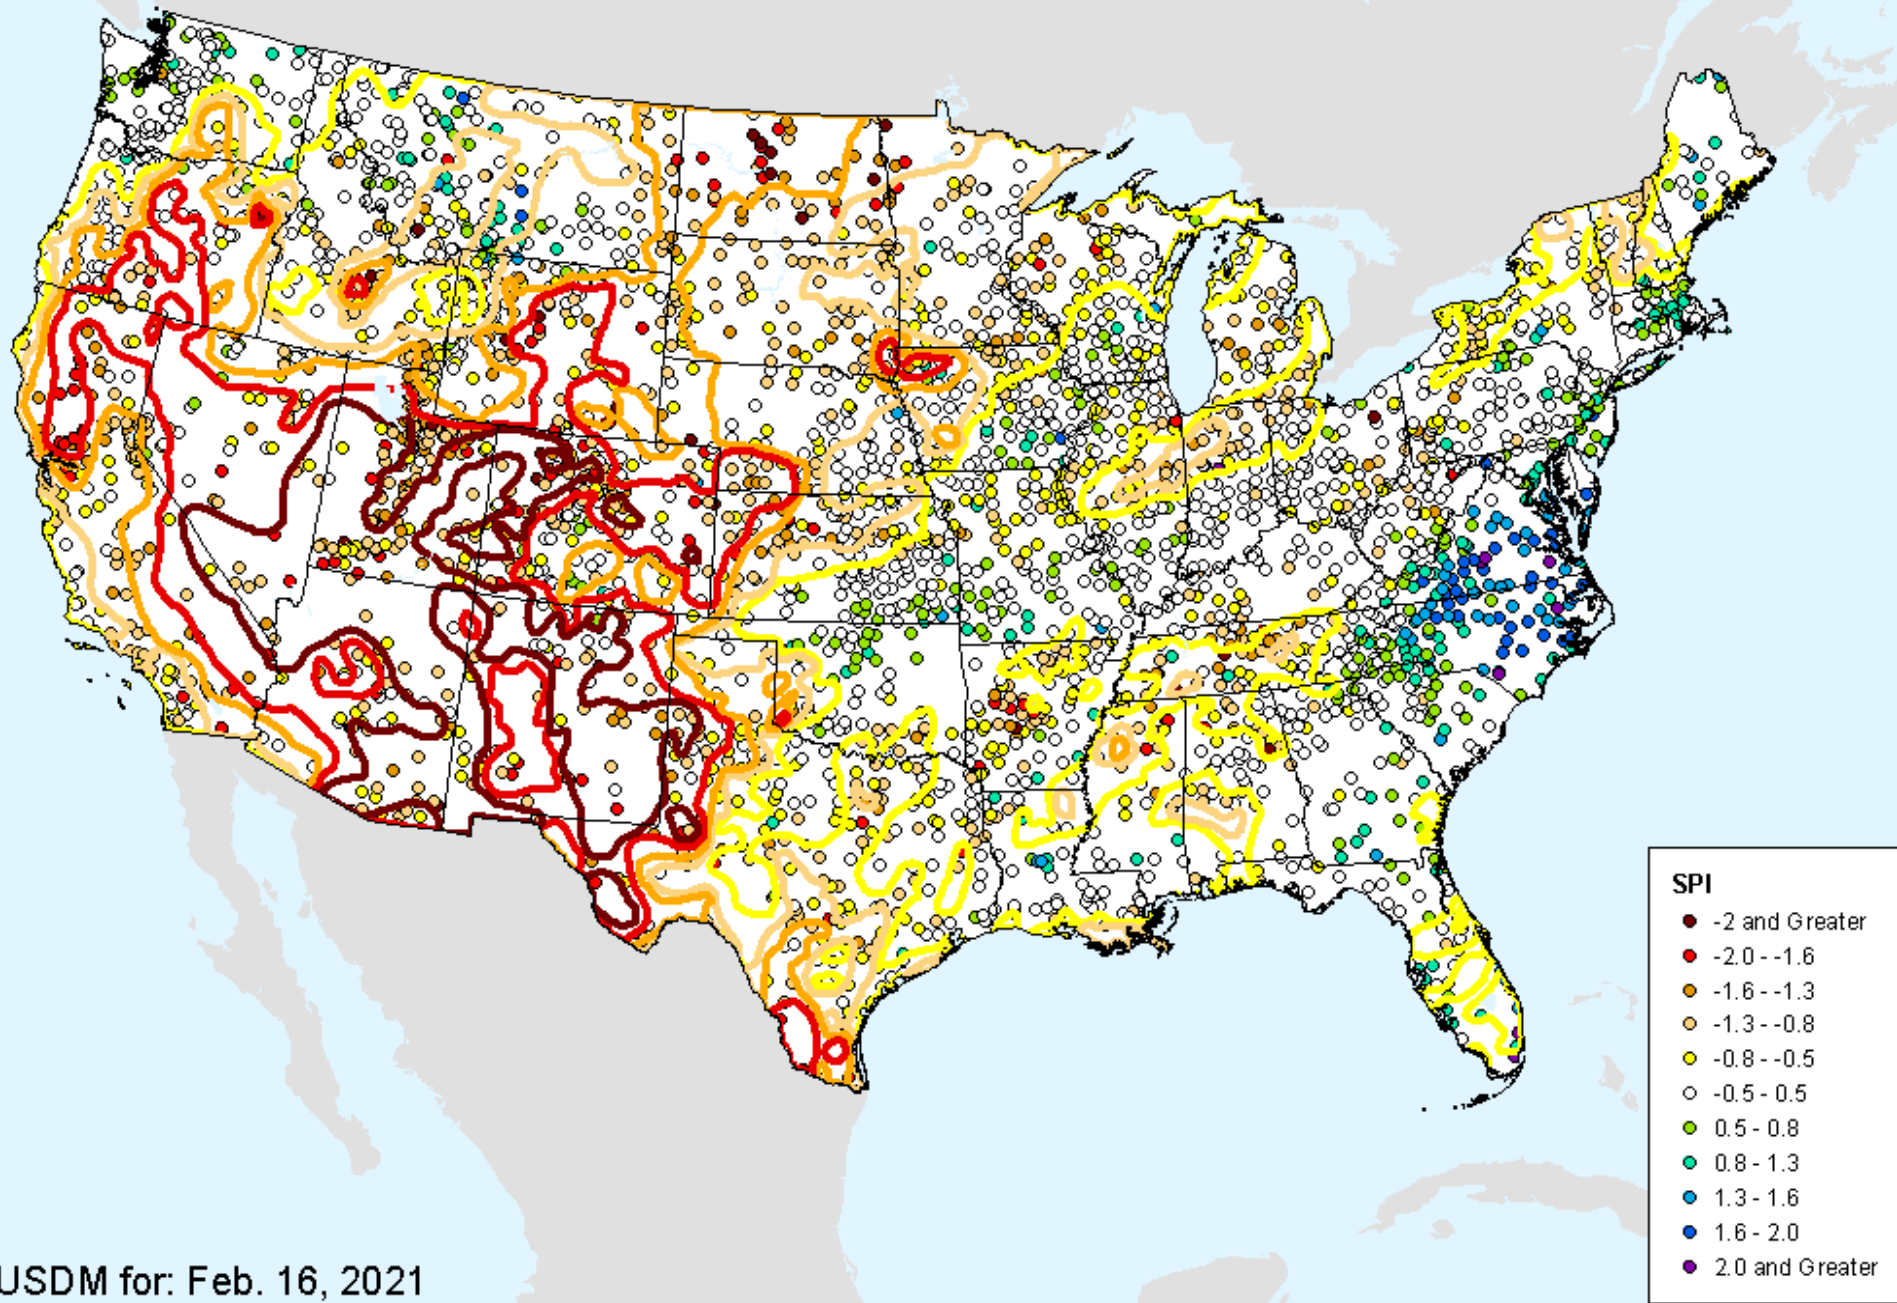

HPRCC Water Year-to-date SPI

As of: Tuesday, February 23, 2021

USDM for: Feb. 16, 2021