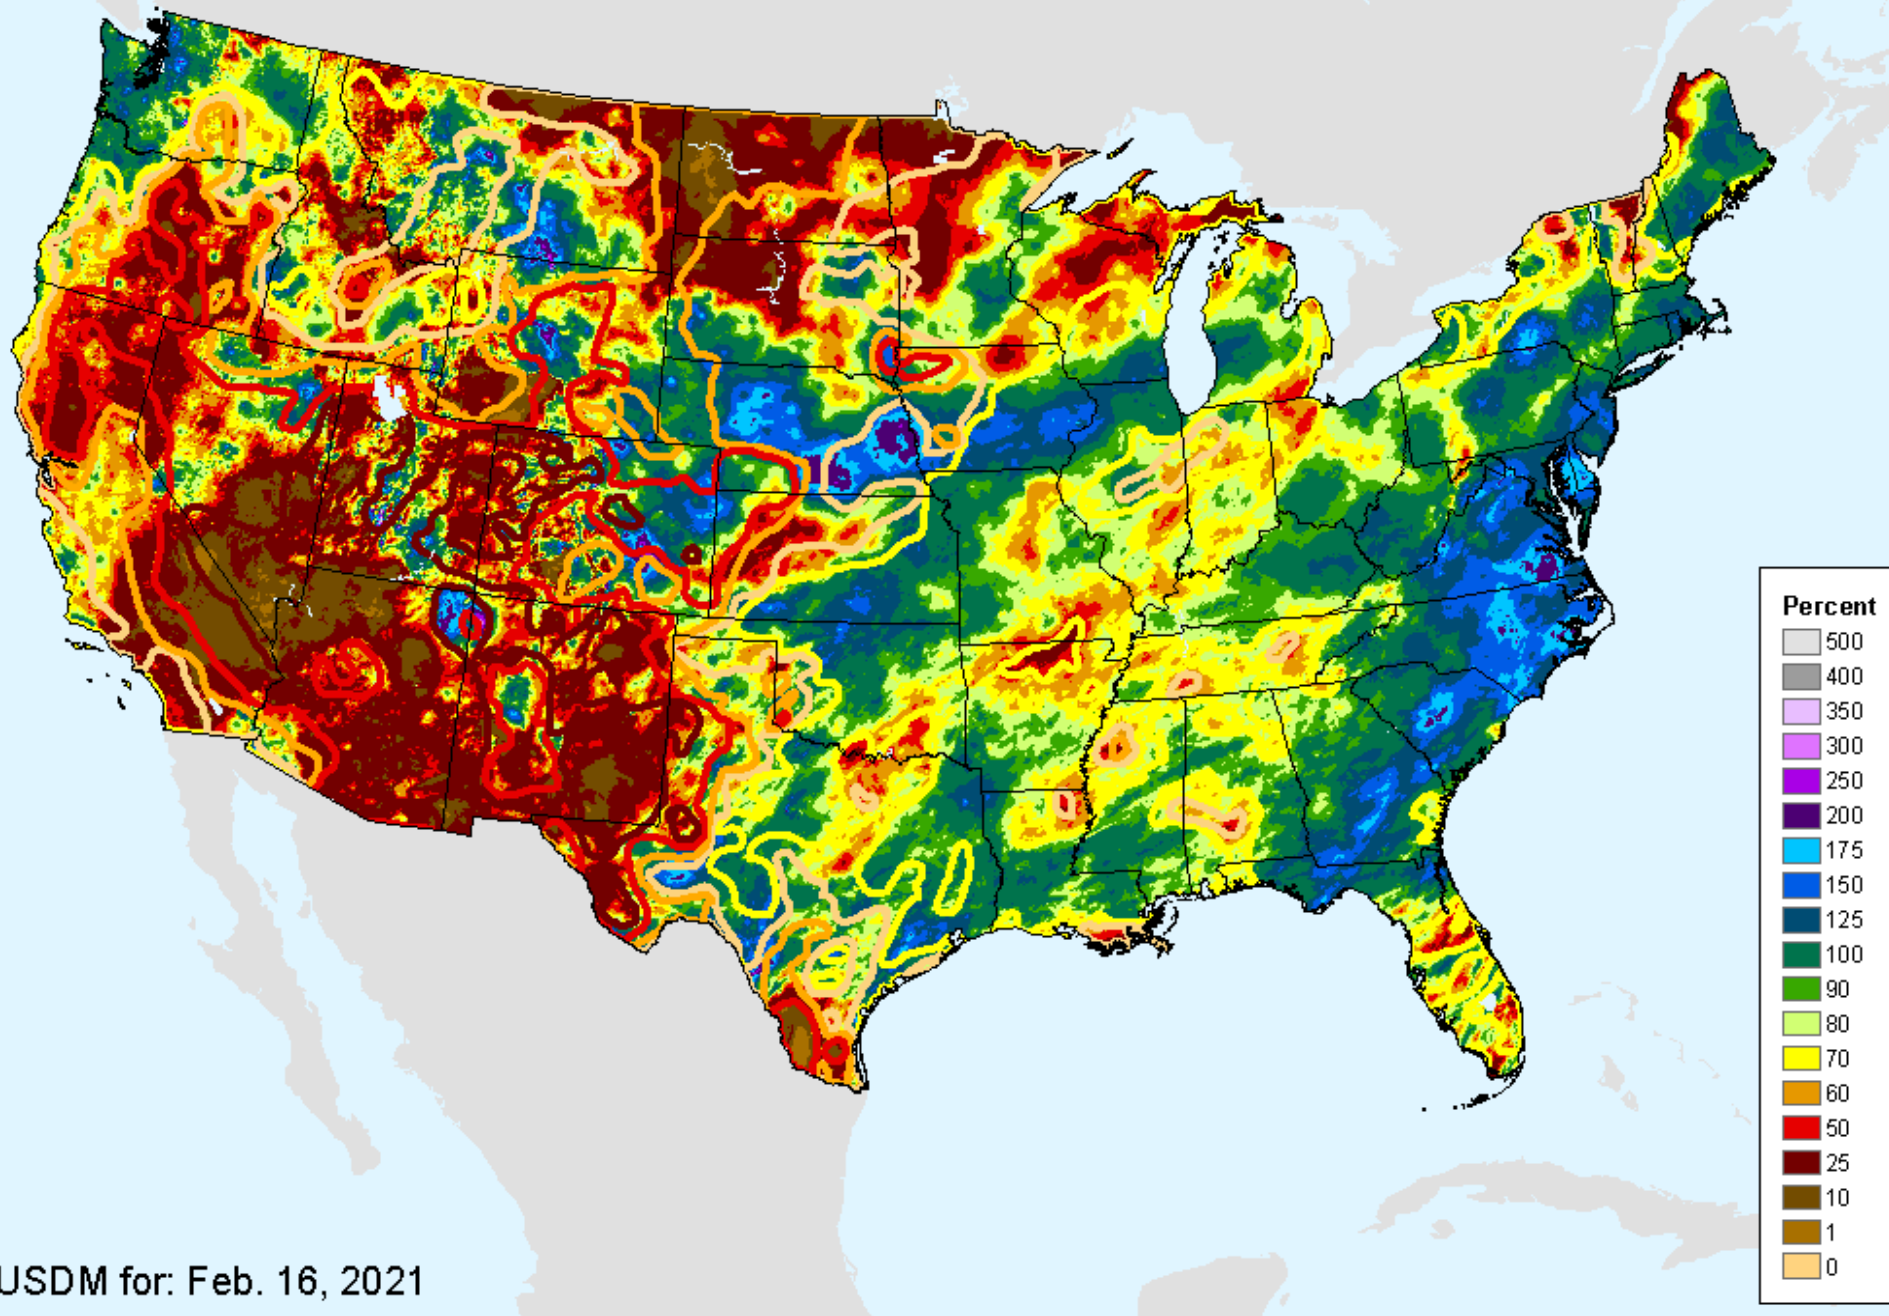

AHPS 90-Day Pct of Normal Pcp

As of: Tuesday, February 23, 2021

USDM for: Feb. 16, 2021