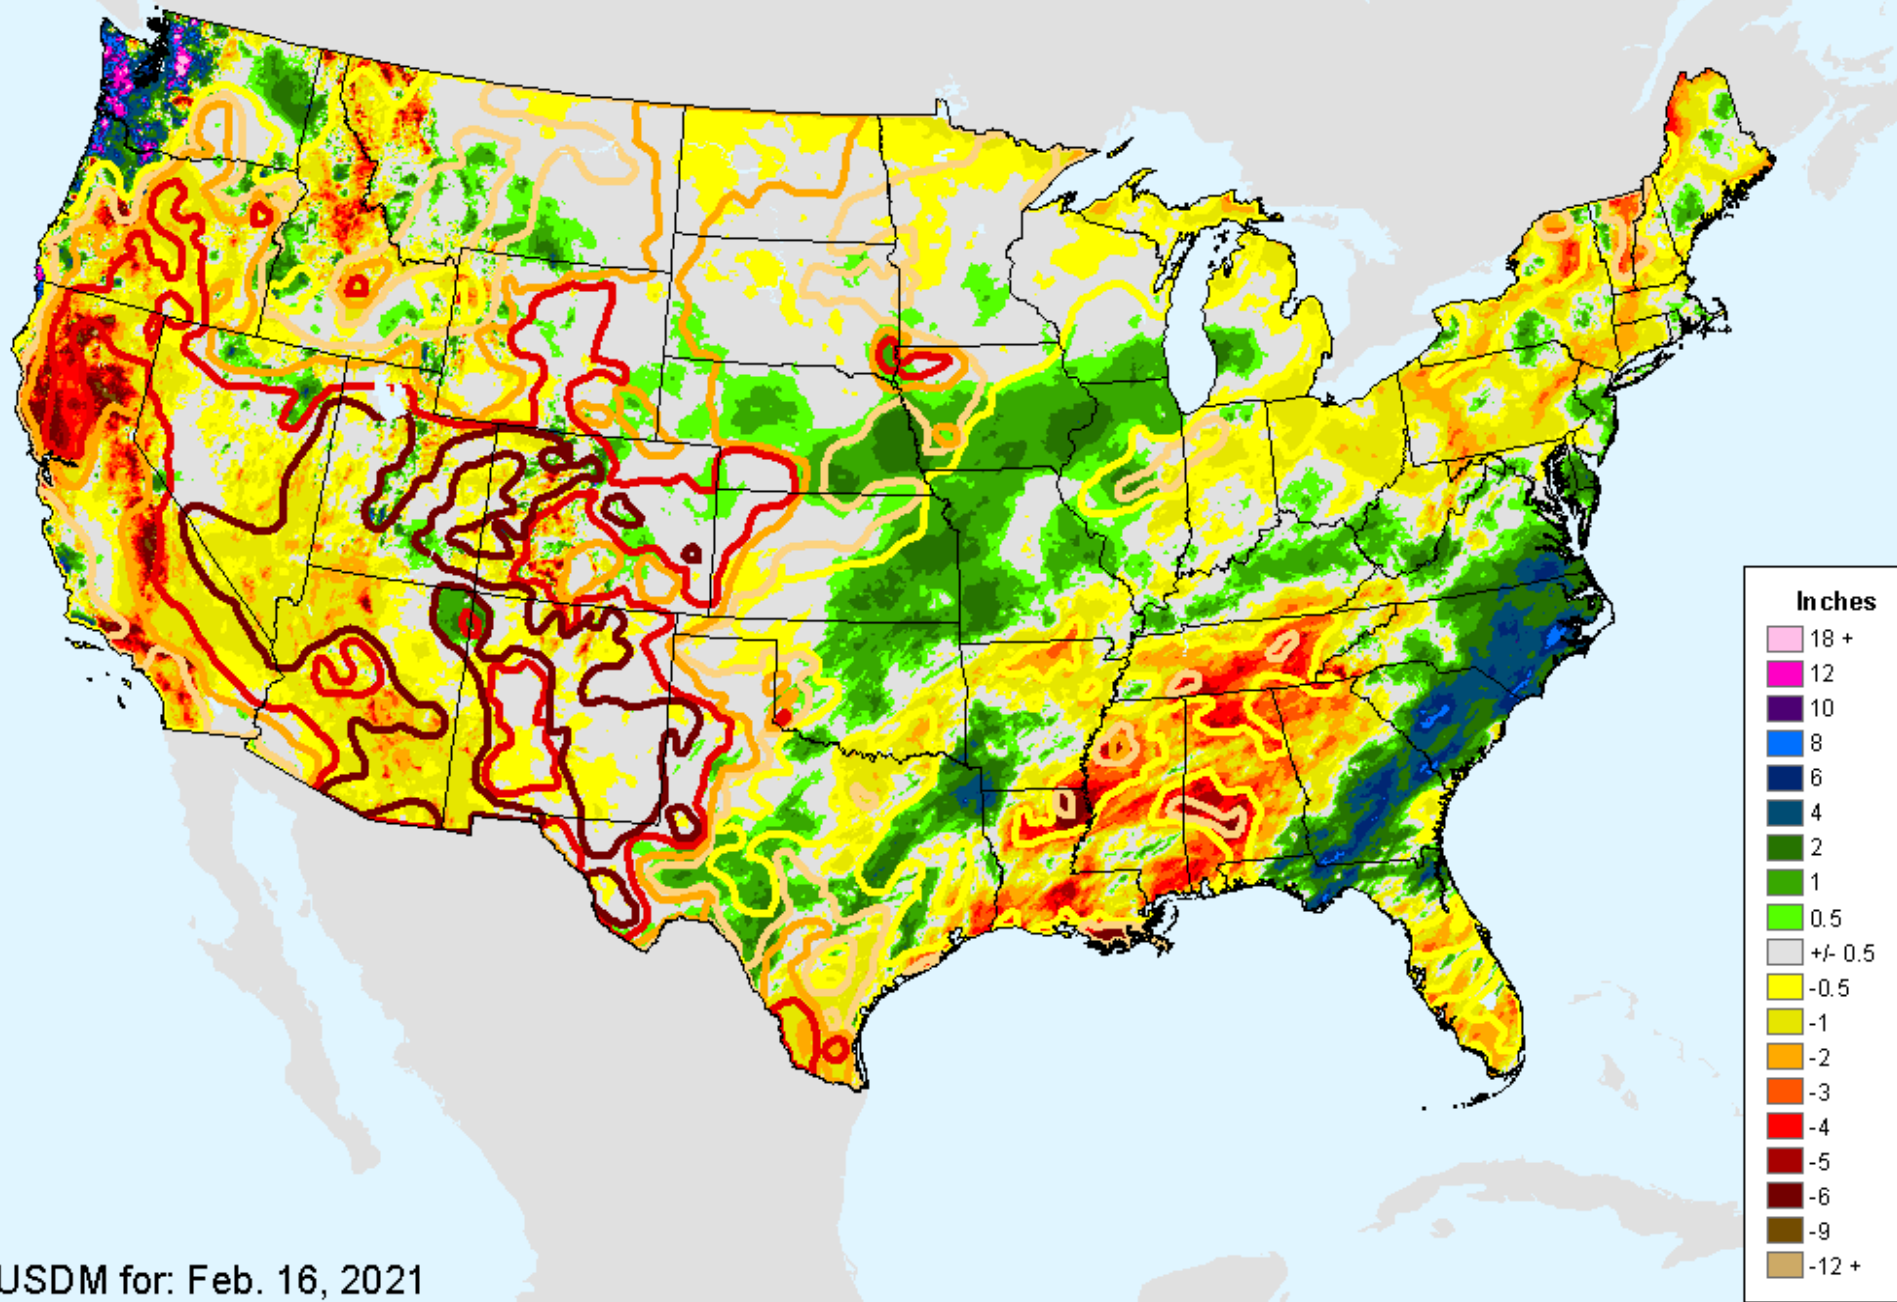

AHPS 30-Day Pct of Normal Pcp

As of: Tuesday, February 23, 2021

USDM for: Feb. 16, 2021

AHPS 30-Day Pct of Normal Pcp

As of: Tuesday, February 23, 2021

AHPS 60-Day Precip Departure

As of: Tuesday, February 23, 2021