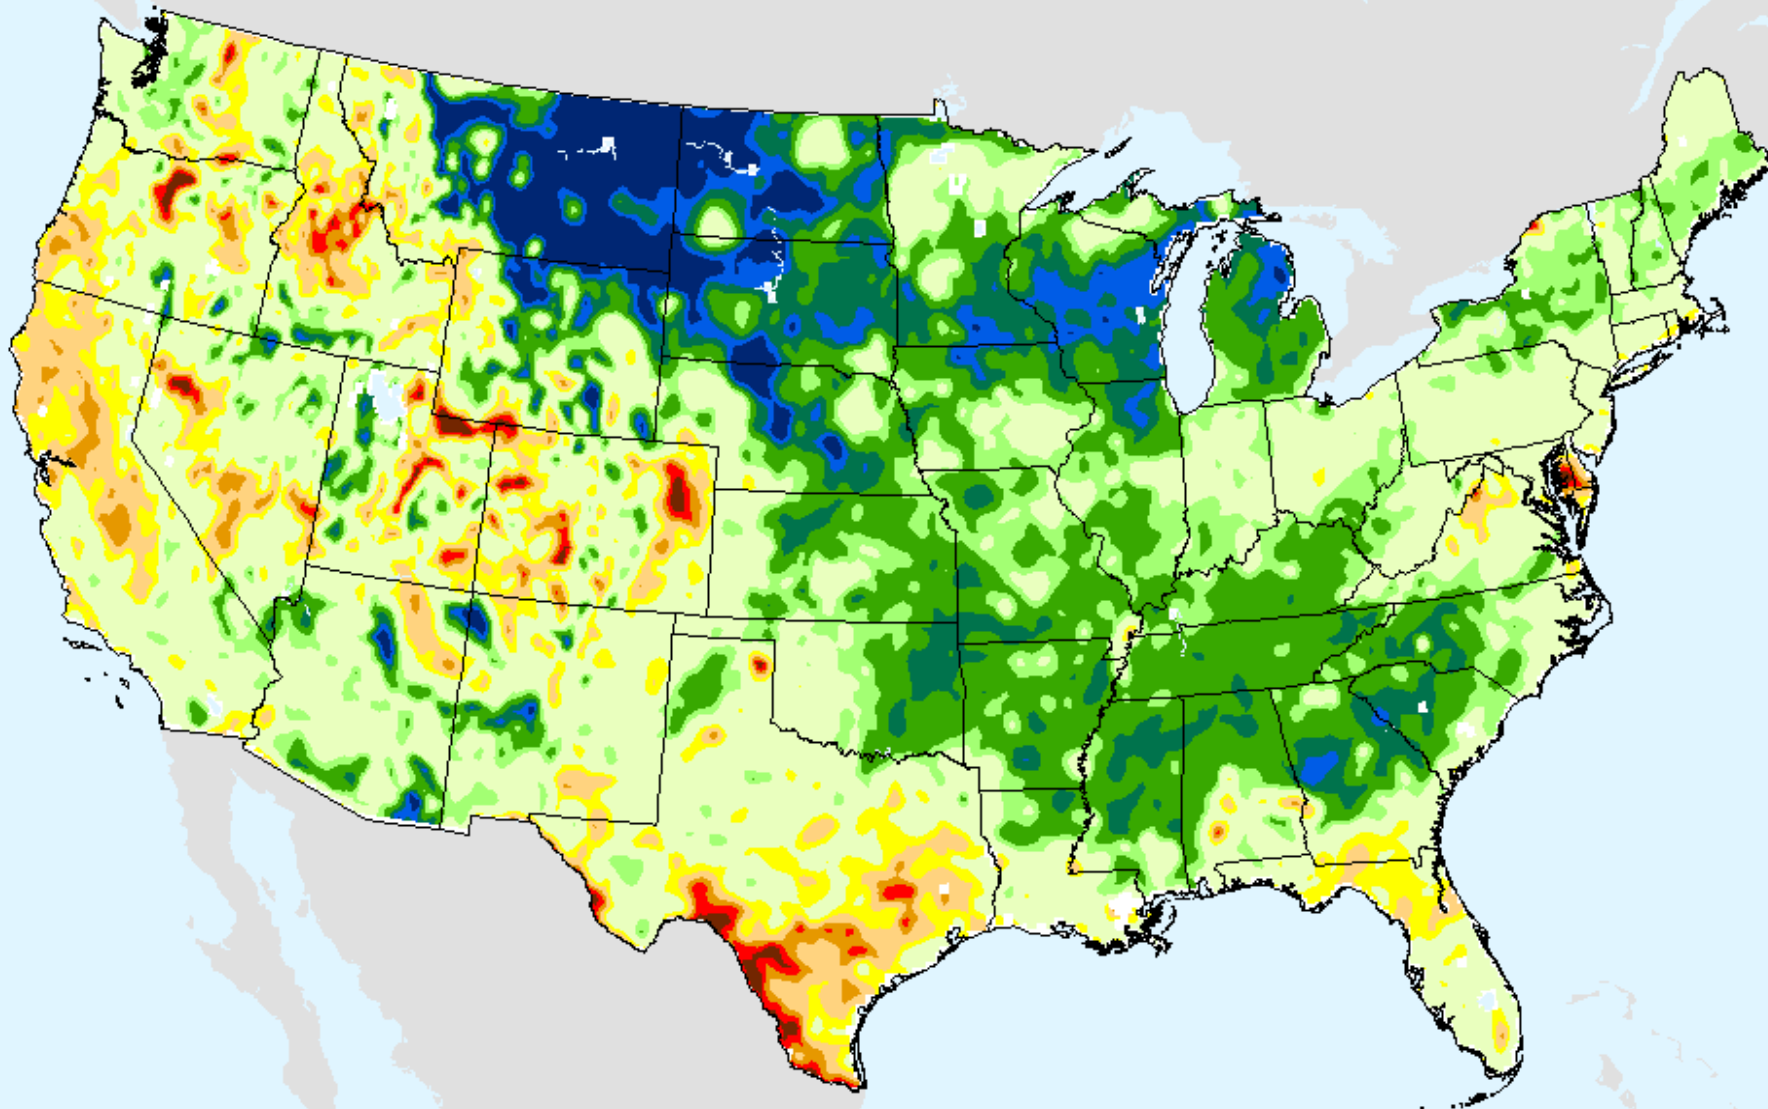

HPRCC 1-month SPI

As of: Tuesday, February 23, 2021

HPRCC 1-month SPI

As of: Tuesday, February 23, 2021

SPI

- -2 and Greater
- -2.0--1.6
- -1.6--1.3
- -1.3--0.8
- -0.8--0.5
- -0.5-0.5
- 0.5-0.8
- 0.8-1.3
- 1.3-1.6
- 1.6-2.0
- 2.0 and Greater