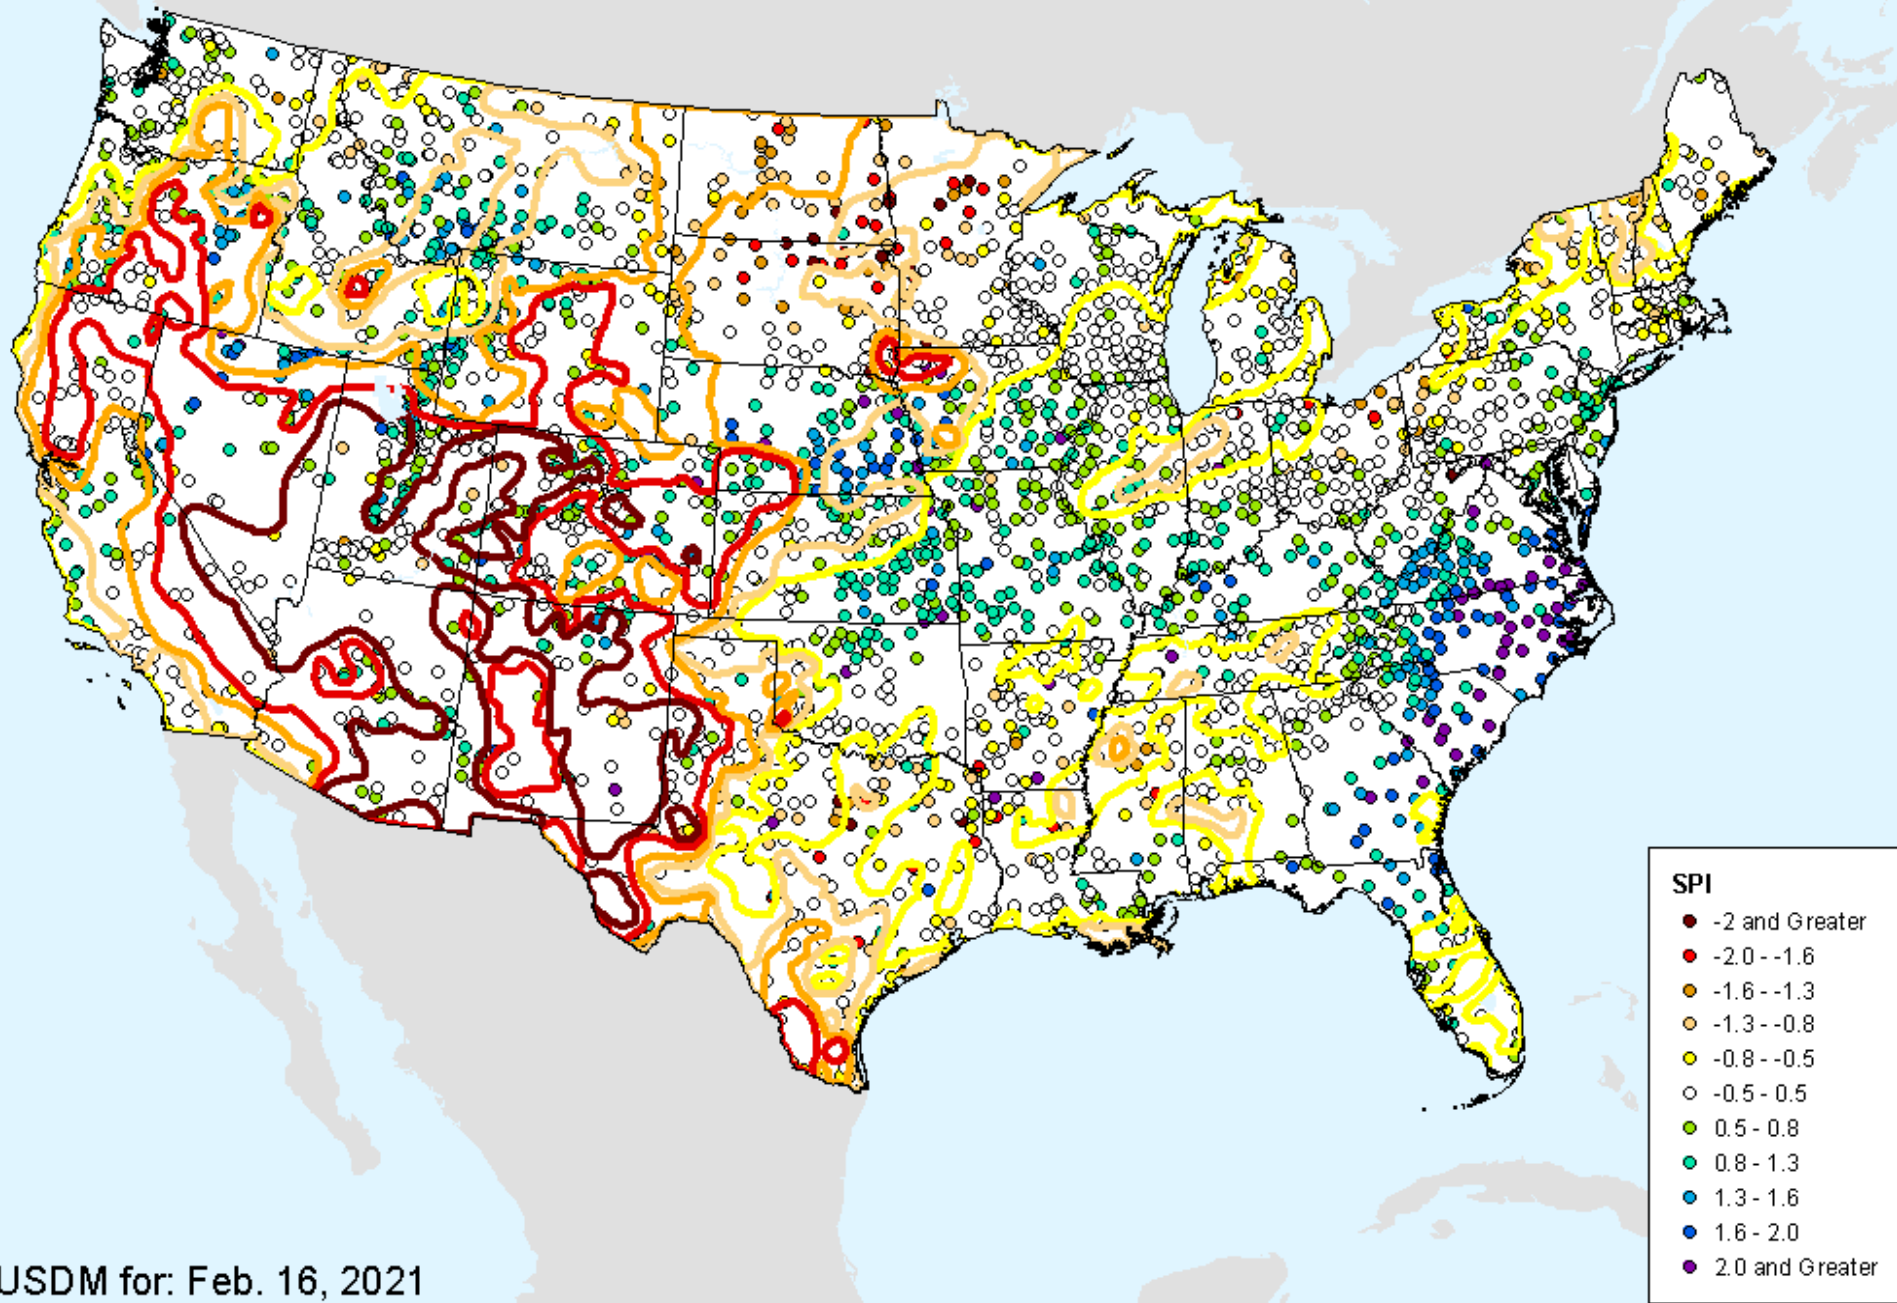

HPRCC 1-month SPI

As of: Tuesday, February 23, 2021

HPRCC 1-month SPI

As of: Tuesday, February 23, 2021

SPI

- -2 and Greater
- -2.0--1.6
- -1.6--1.3
- -1.3--0.8
- -0.8--0.5
- -0.5-0.5
- 0.5-0.8
- 0.8-1.3
- 1.3-1.6
- 1.6-2.0
- 2.0 and Greater