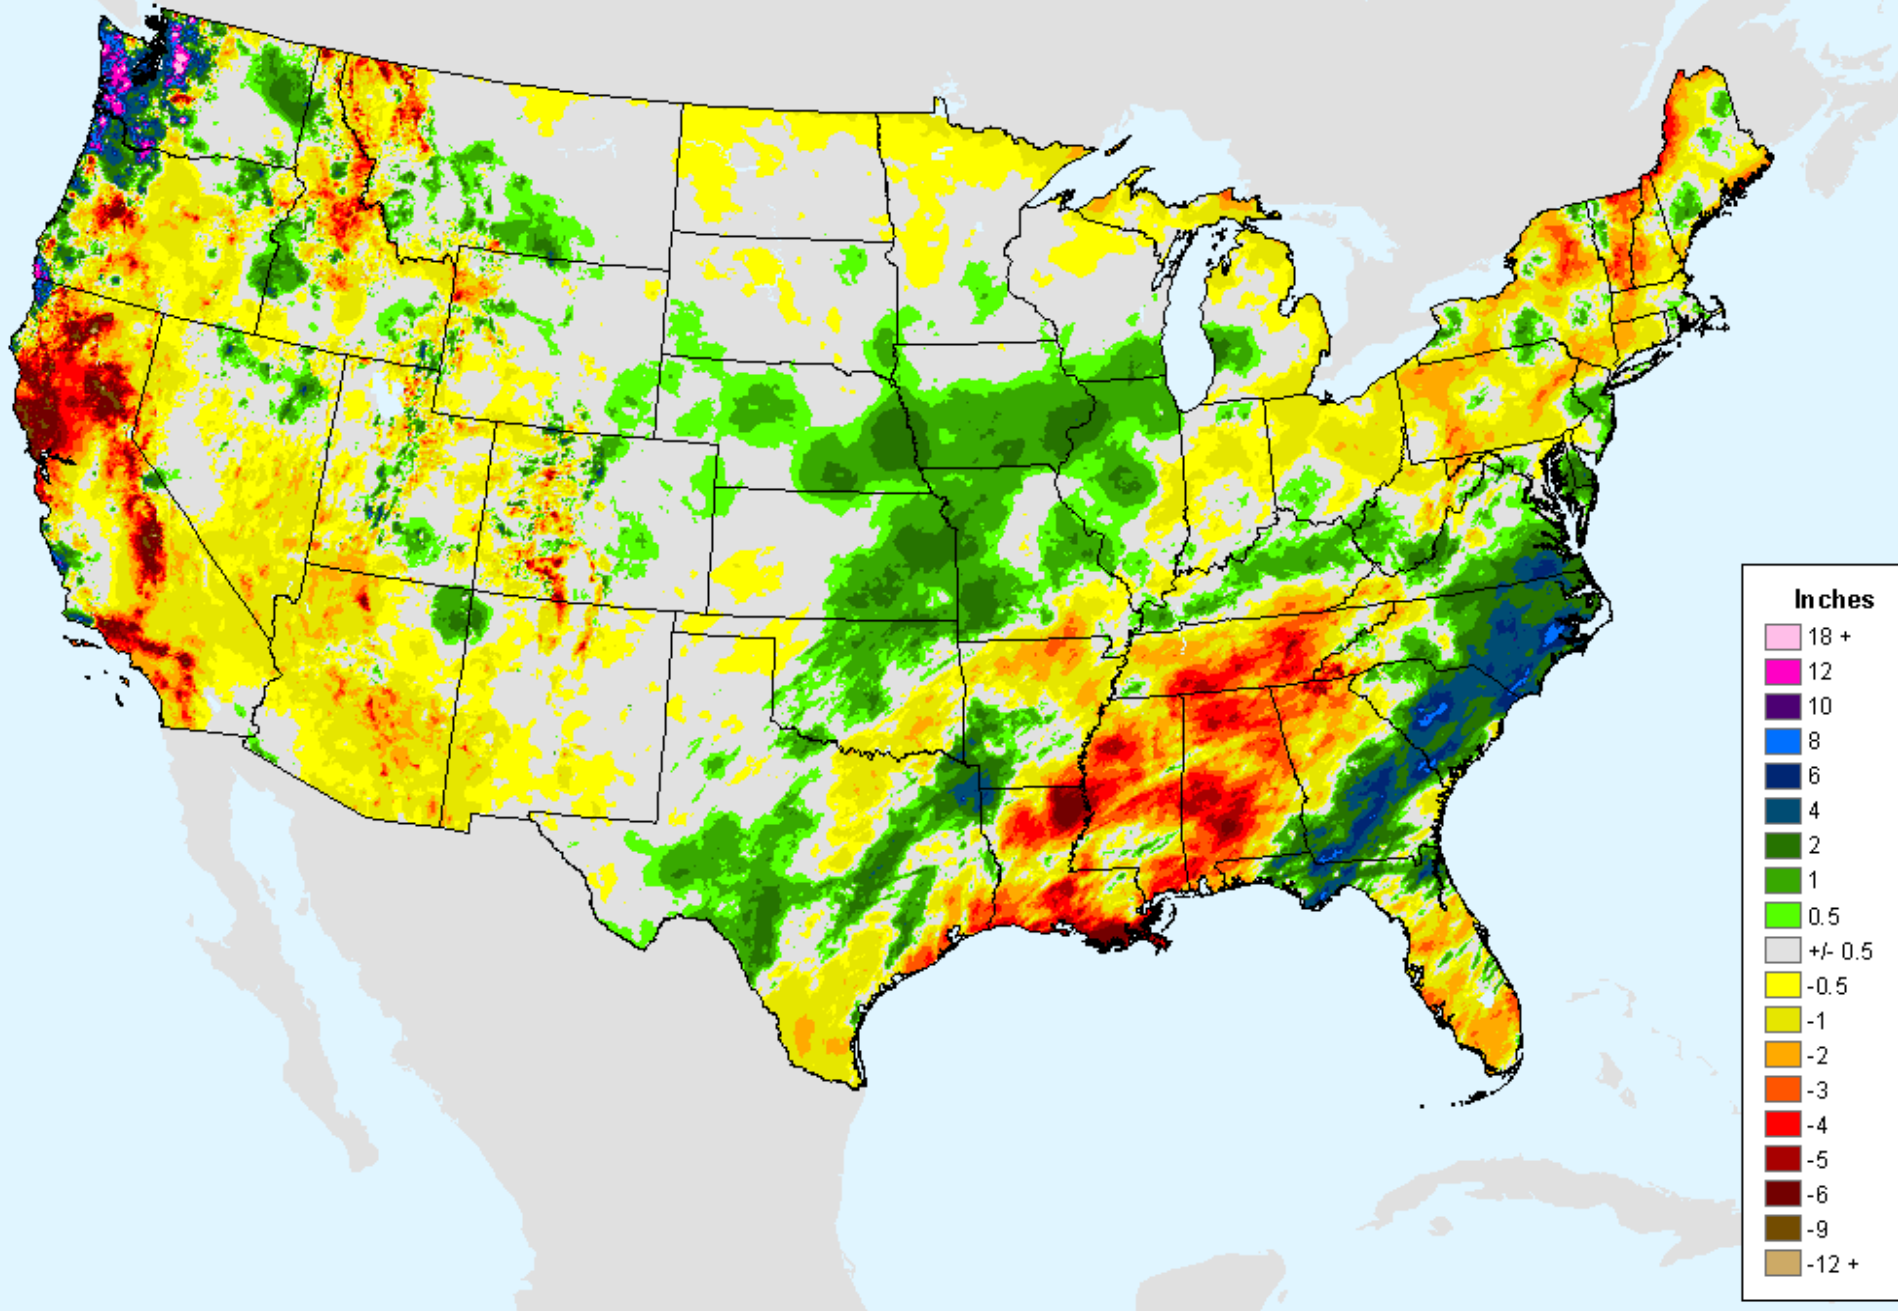

AHPS 60-Day Precip Departure

As of: Tuesday, February 23, 2021