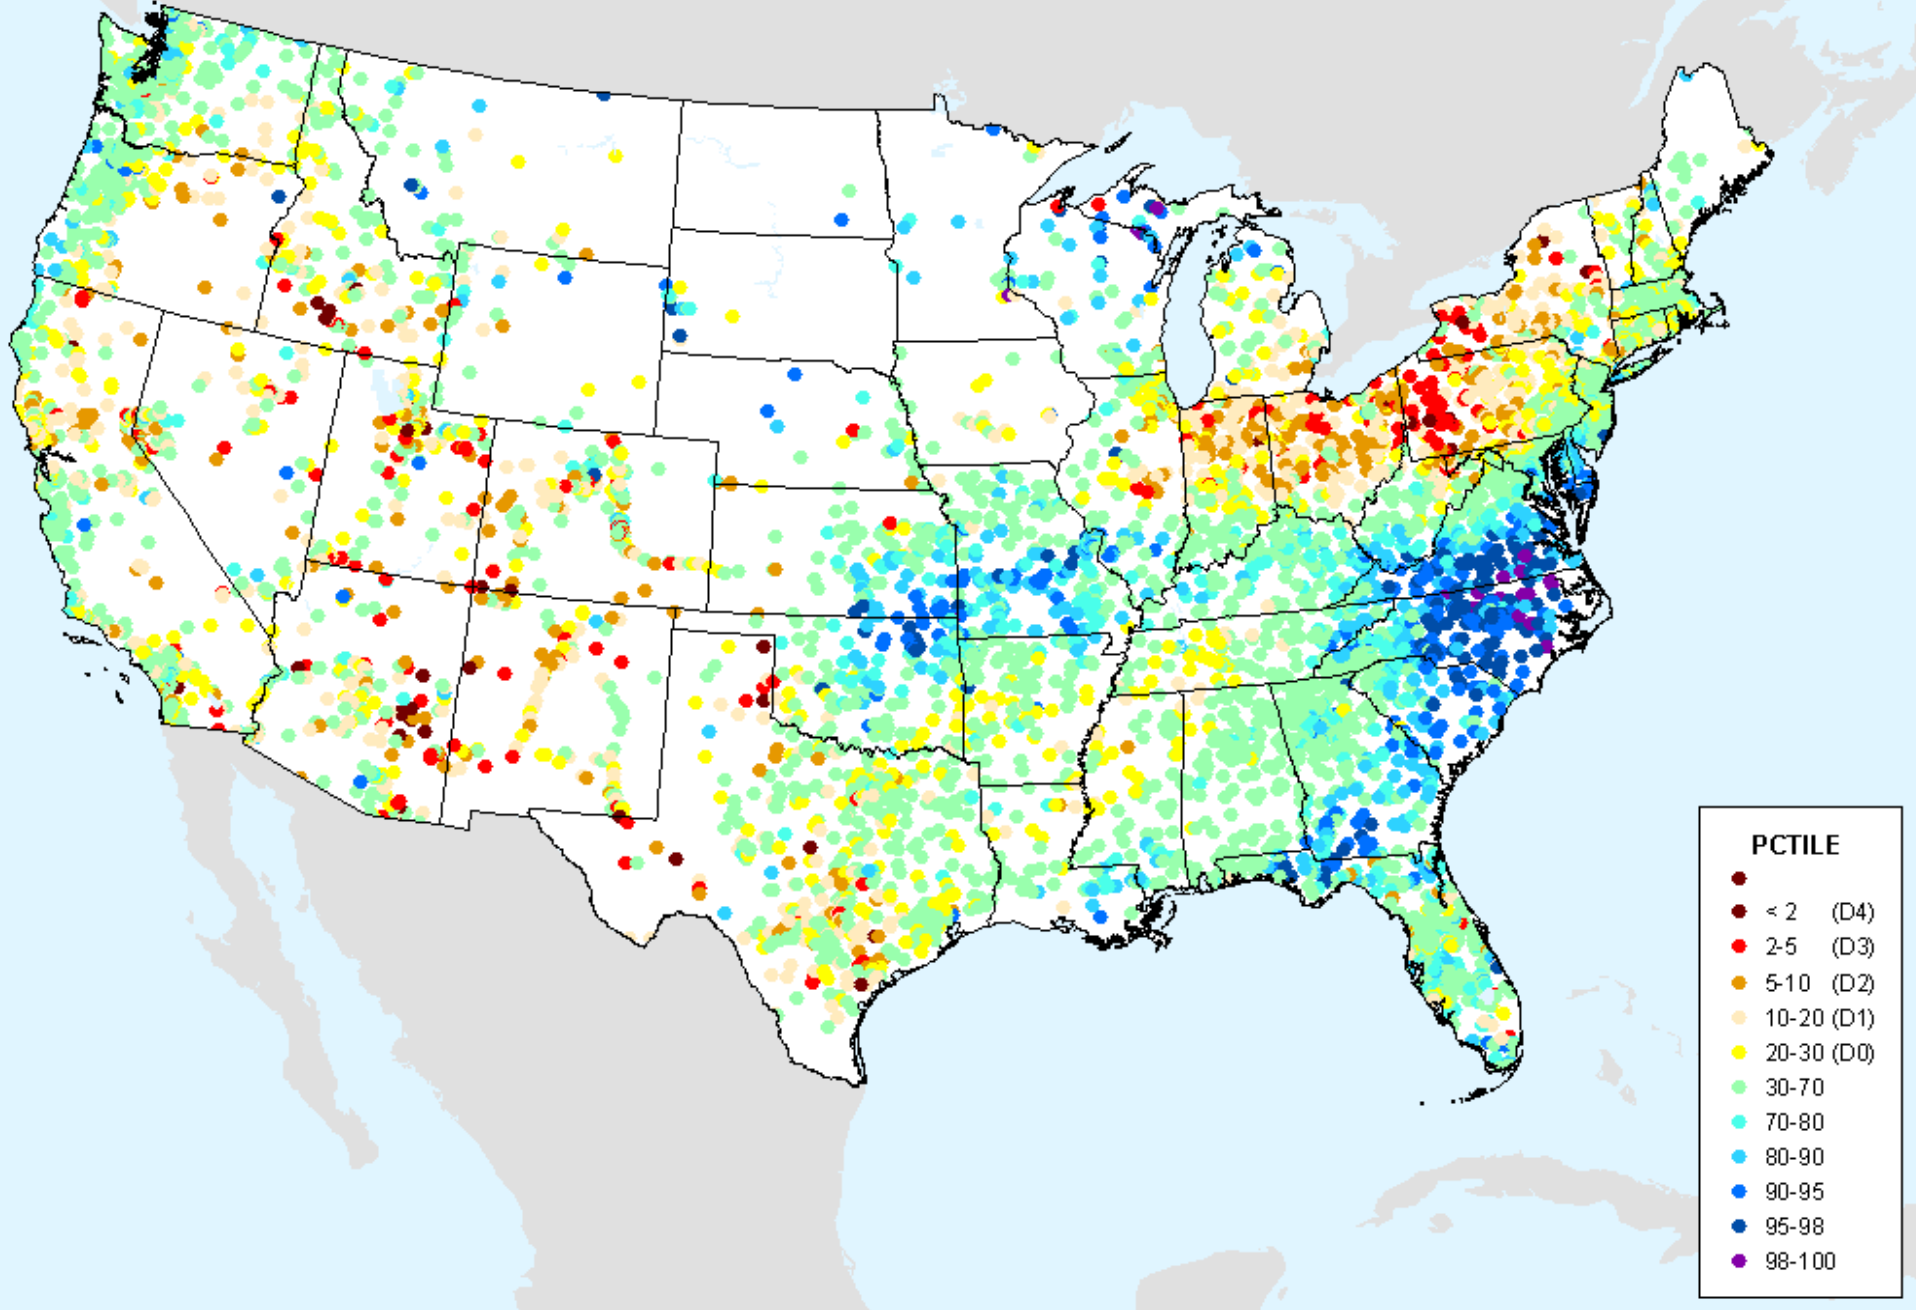

USGS 28-Day Avg Streamflow

As of: Tuesday, February 23, 2021