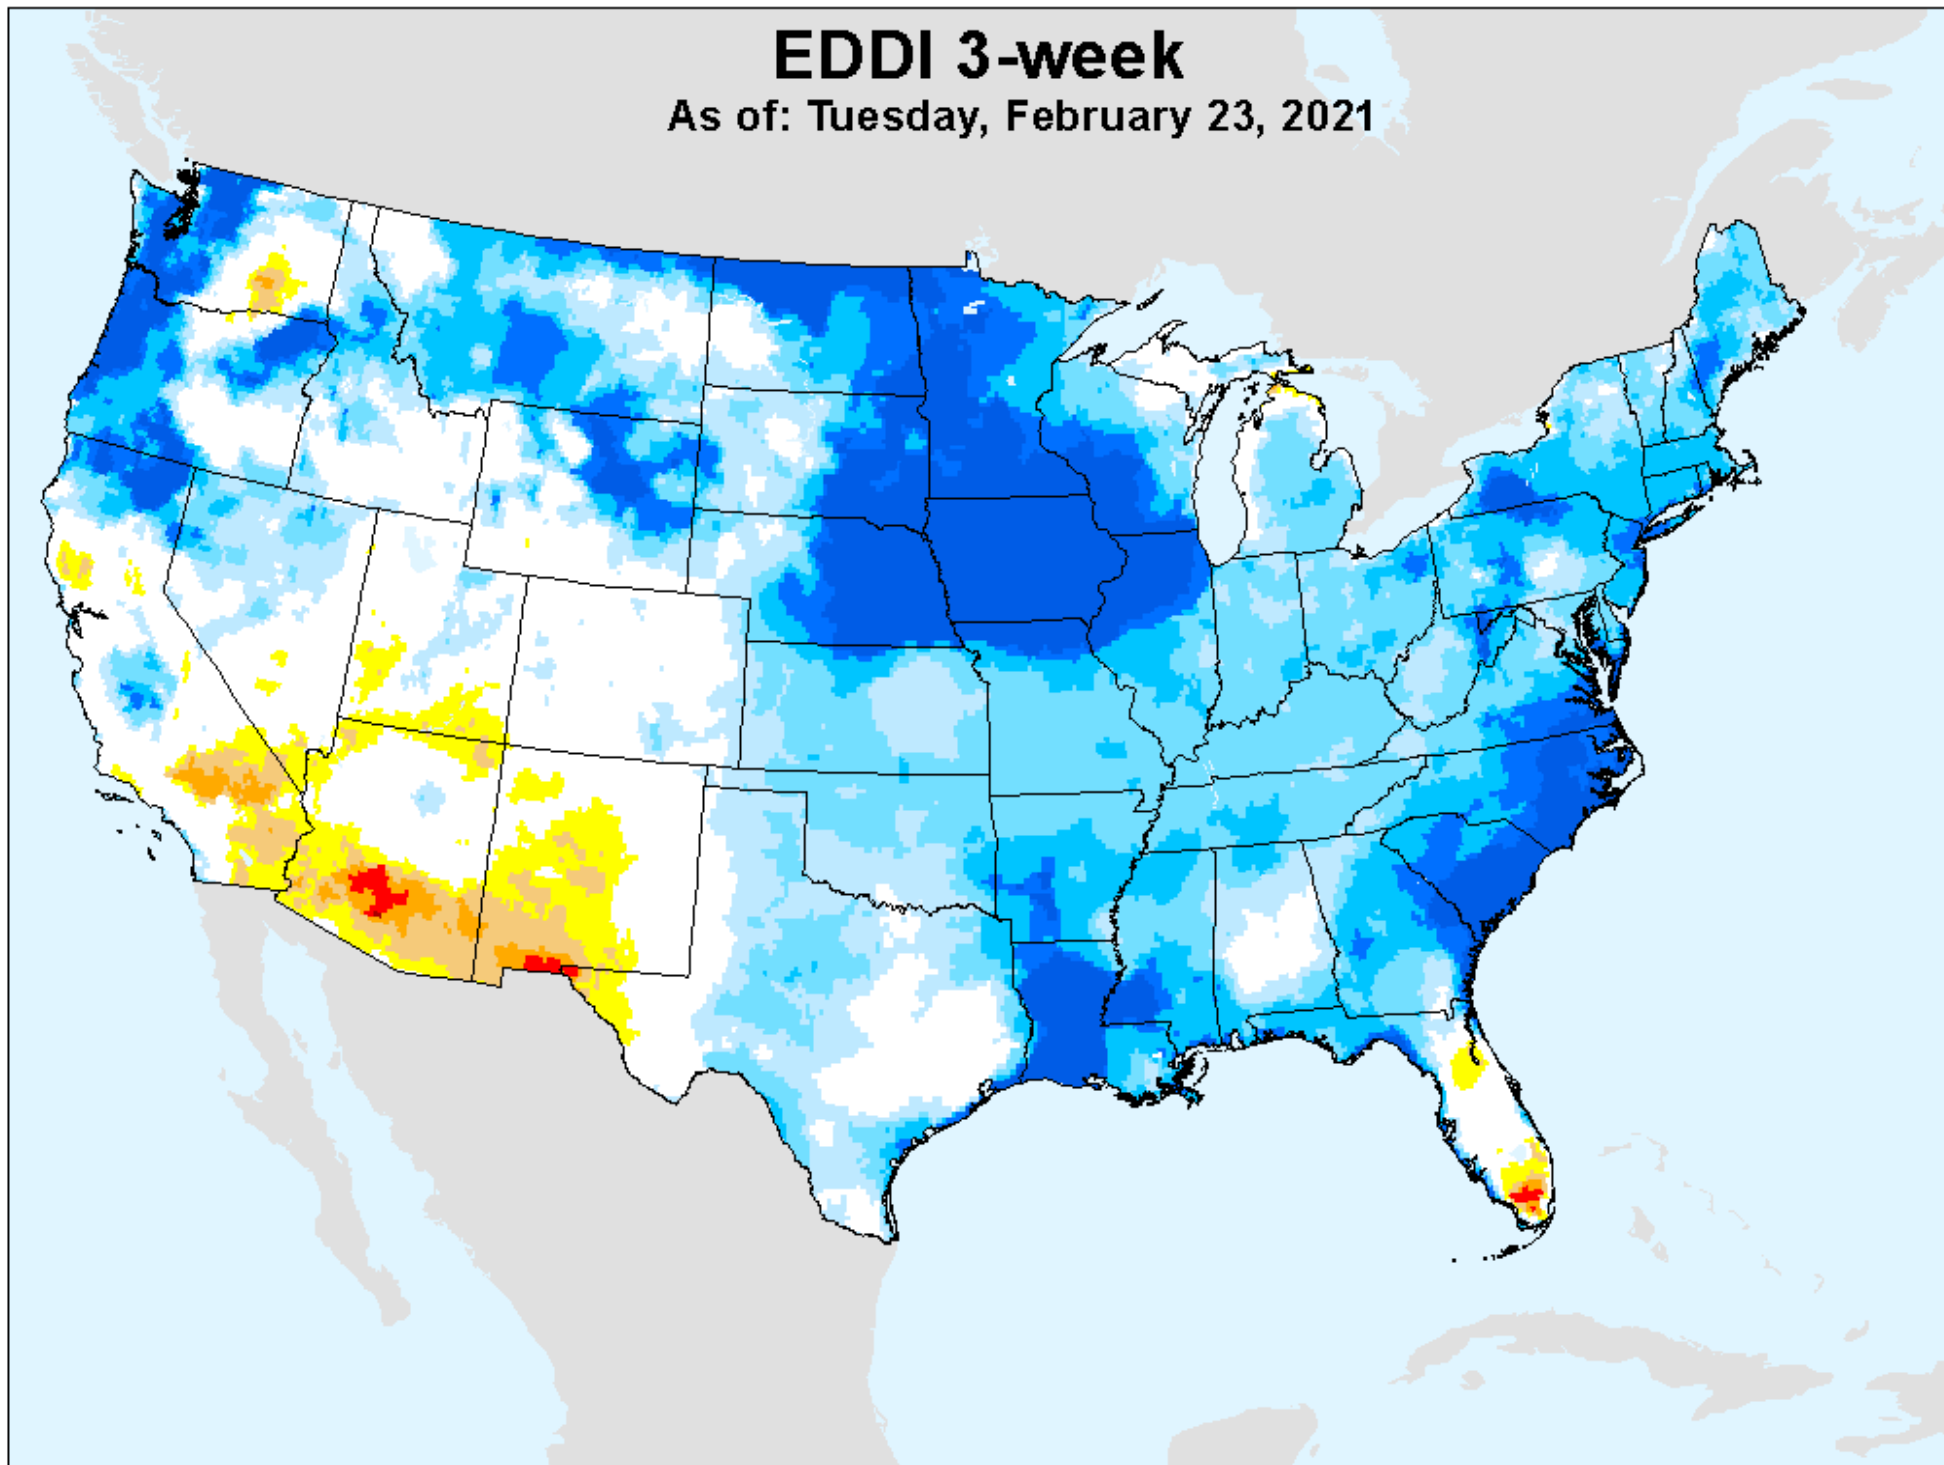

EDDI 3-week

As of: Tuesday, February 23, 2021