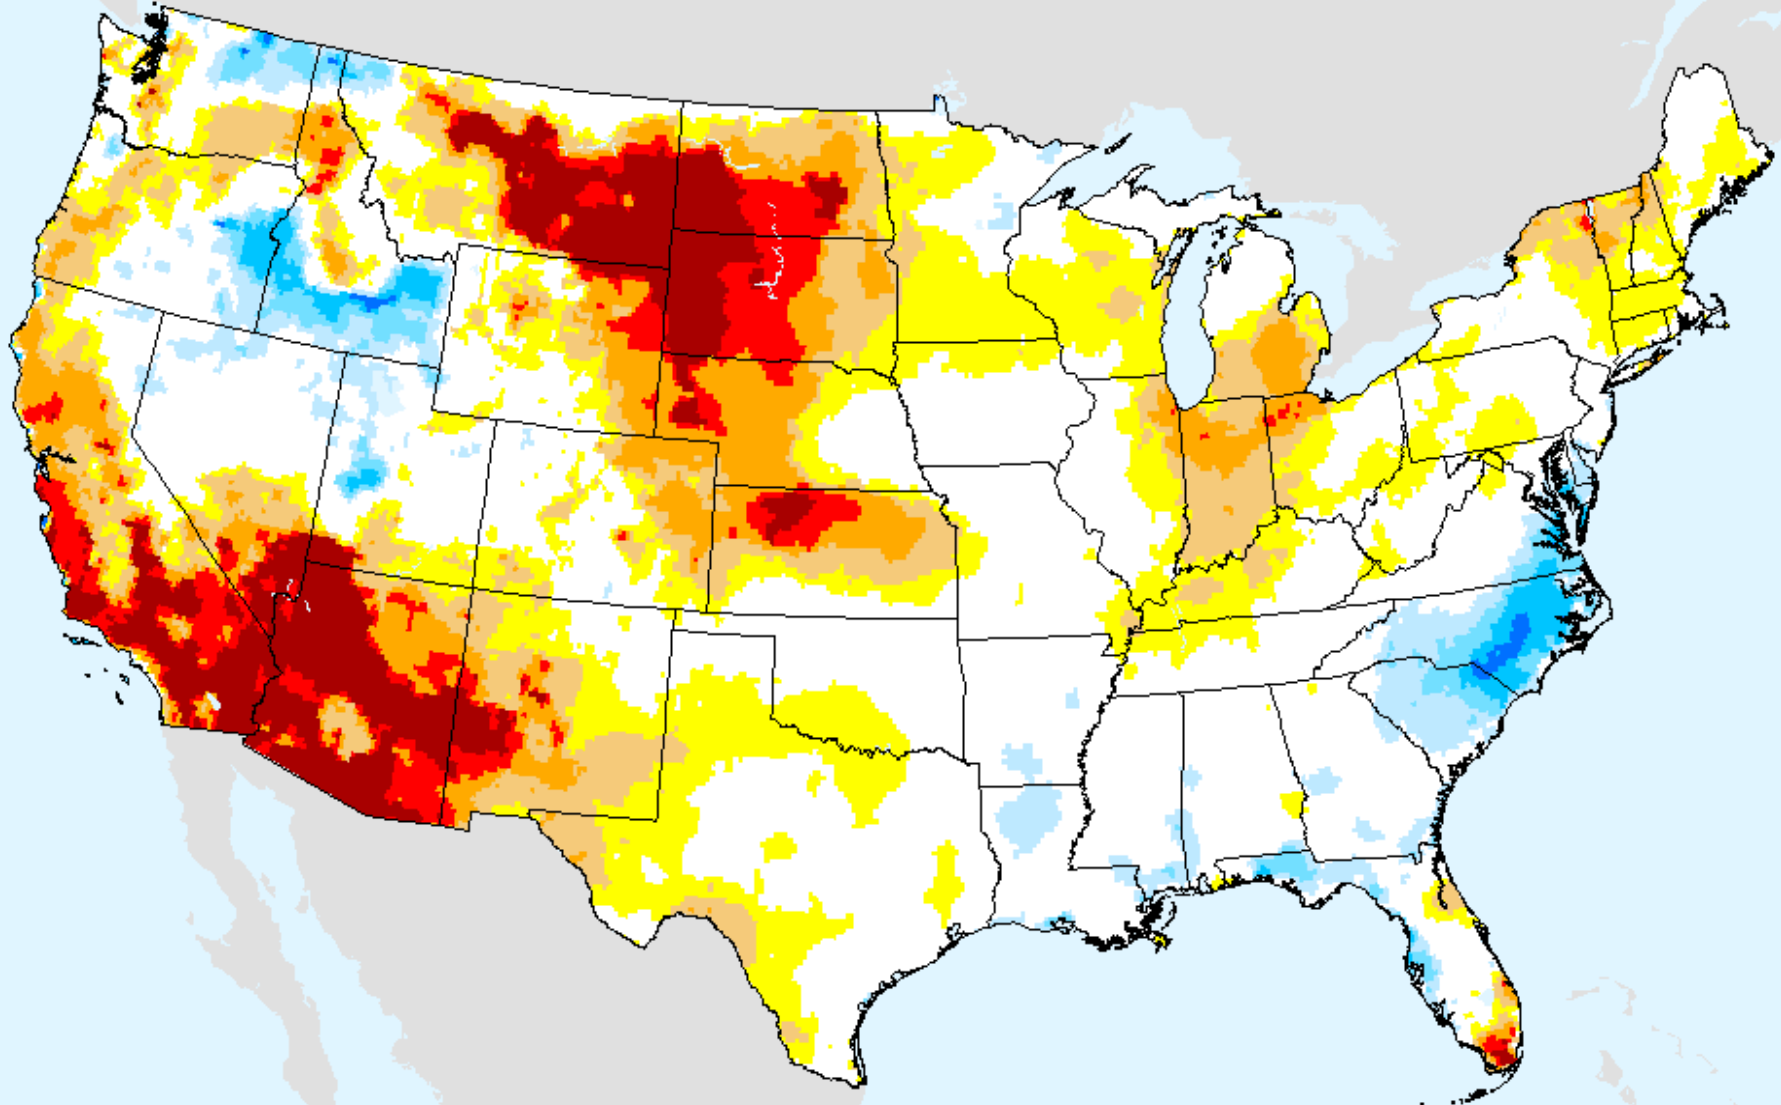

USDM for: Feb. 16, 2021

EDDI 8-week

As of: Tuesday, February 23, 2021

EDDI 9-week

As of: Tuesday, February 23, 2021

USDM for: Feb. 16, 2021

EDDI 9-week

As of: Tuesday, February 23, 2021