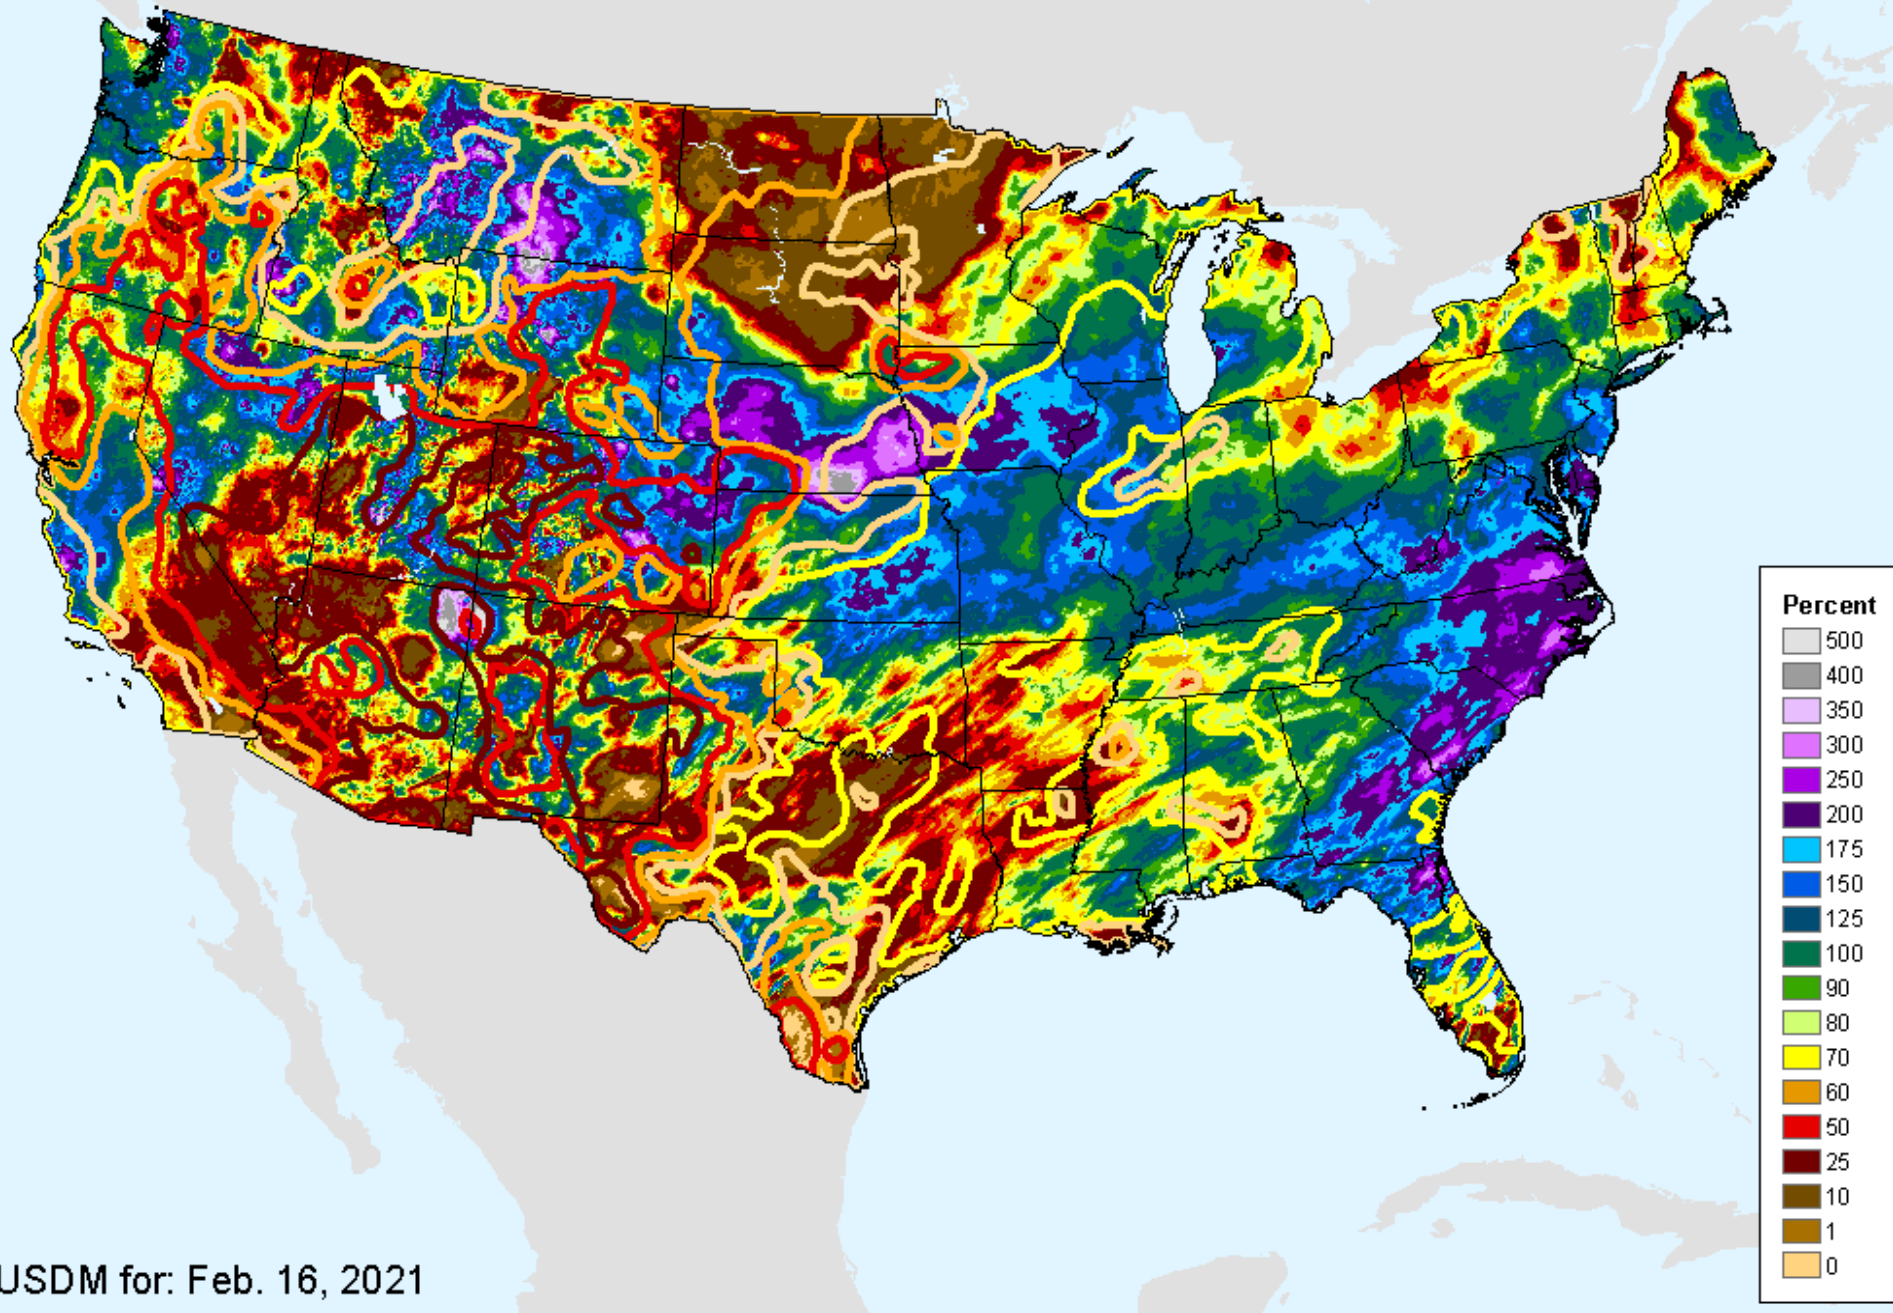

AHPS 30-Day Pct of Normal Pcp

As of: Tuesday, February 23, 2021

USDM for: Feb. 16, 2021