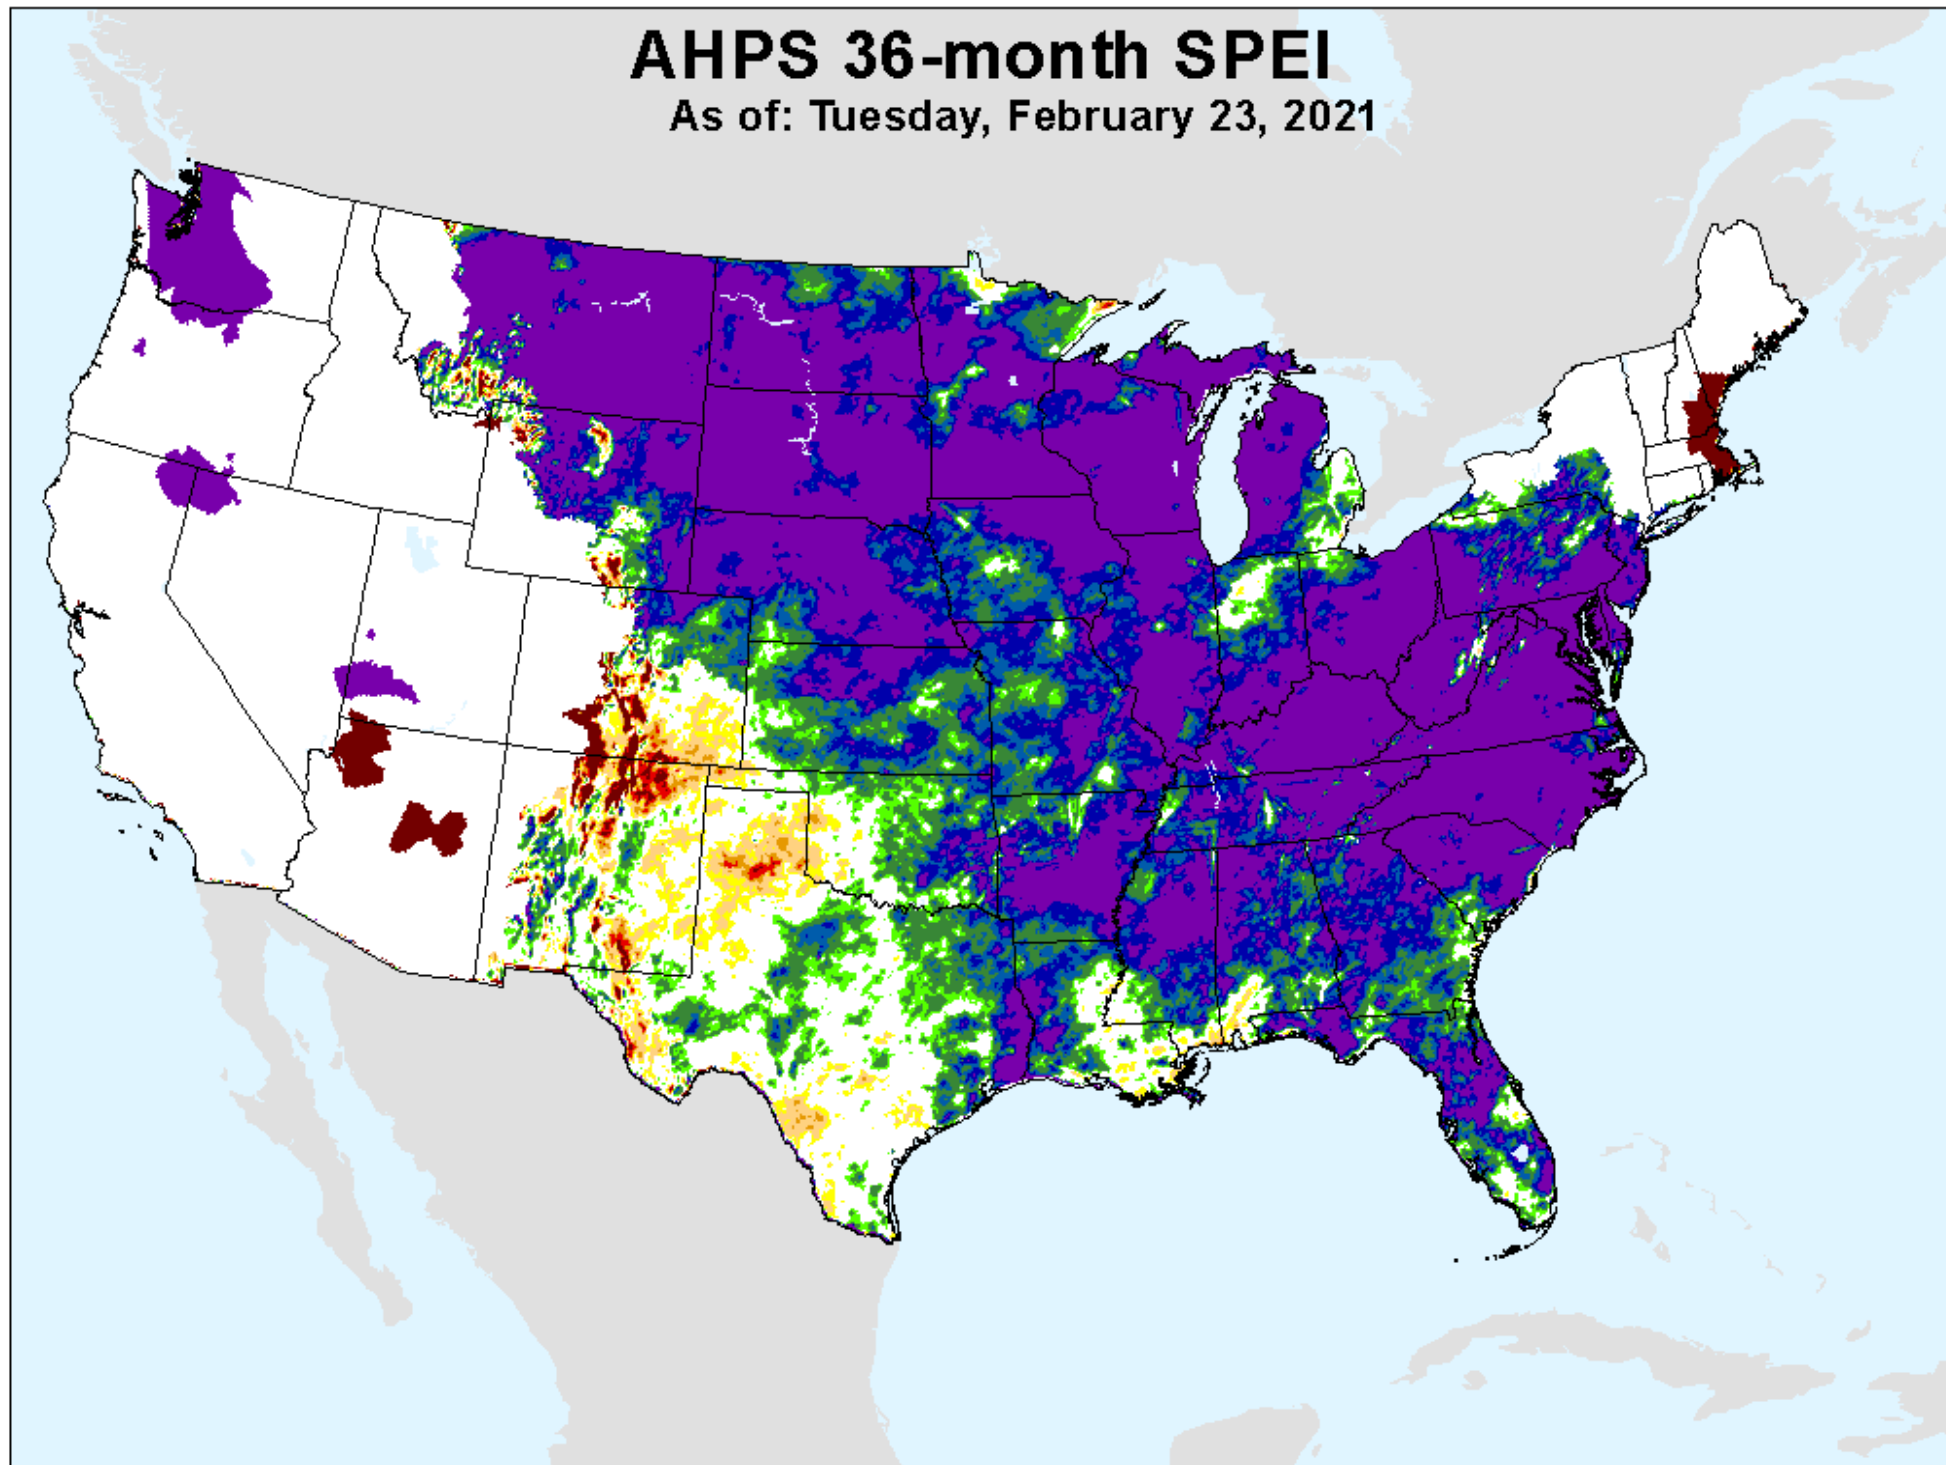

AHPS 36-month SPEI

As of: Tuesday, February 23, 2021

SPEI (USDM)