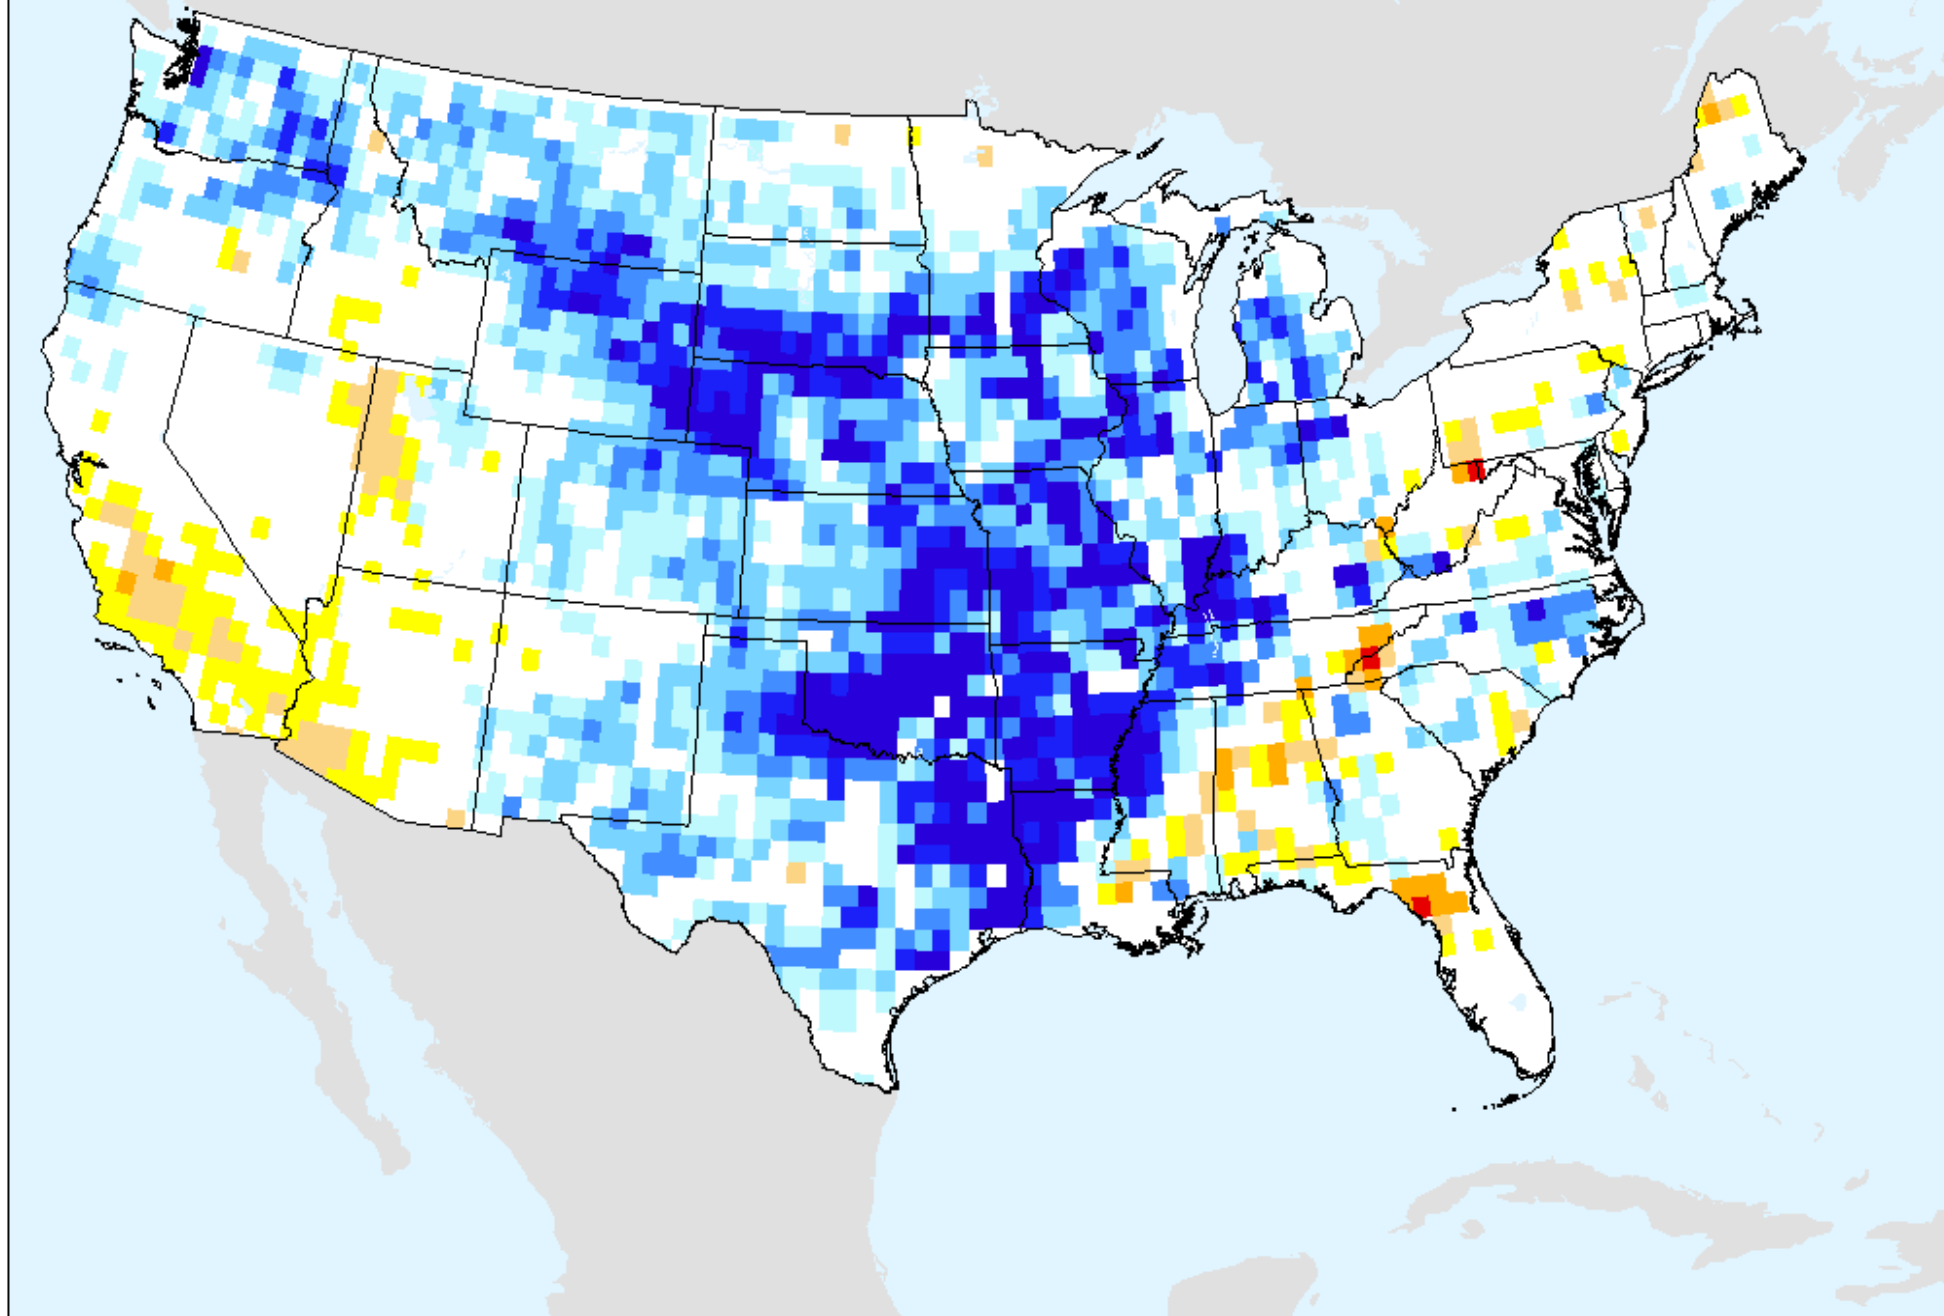

As of: Tuesday, February 23, 2021

AIRS-Based Vapor Pressure Deficit 7 Day

As of: Tuesday, February 23, 2021

AIRS-Based Vapor Pressure Deficit 14 Day

As of: Tuesday, February 23, 2021

AIRS-Based Vapor Pressure Deficit 28 Day