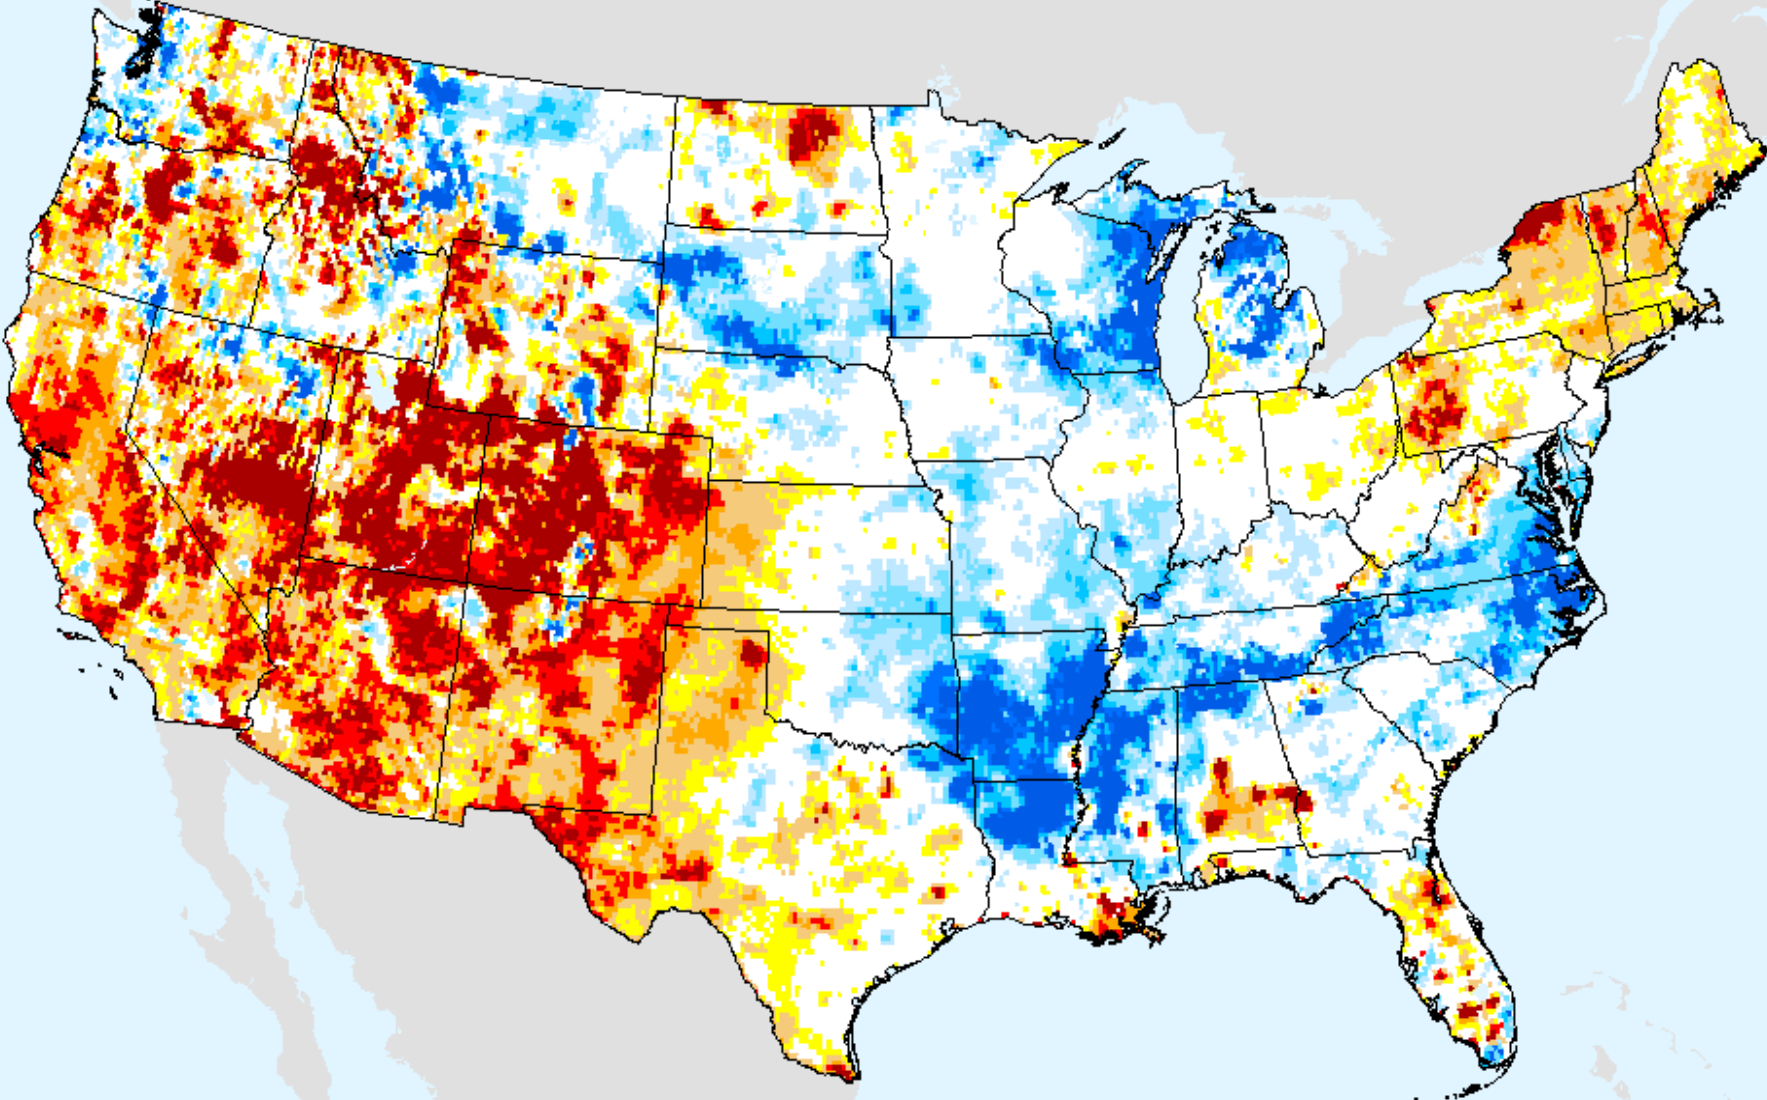

GRACE-Based Shallow Groundwater Drought Indicator

As of: Tuesday, February 23, 2021