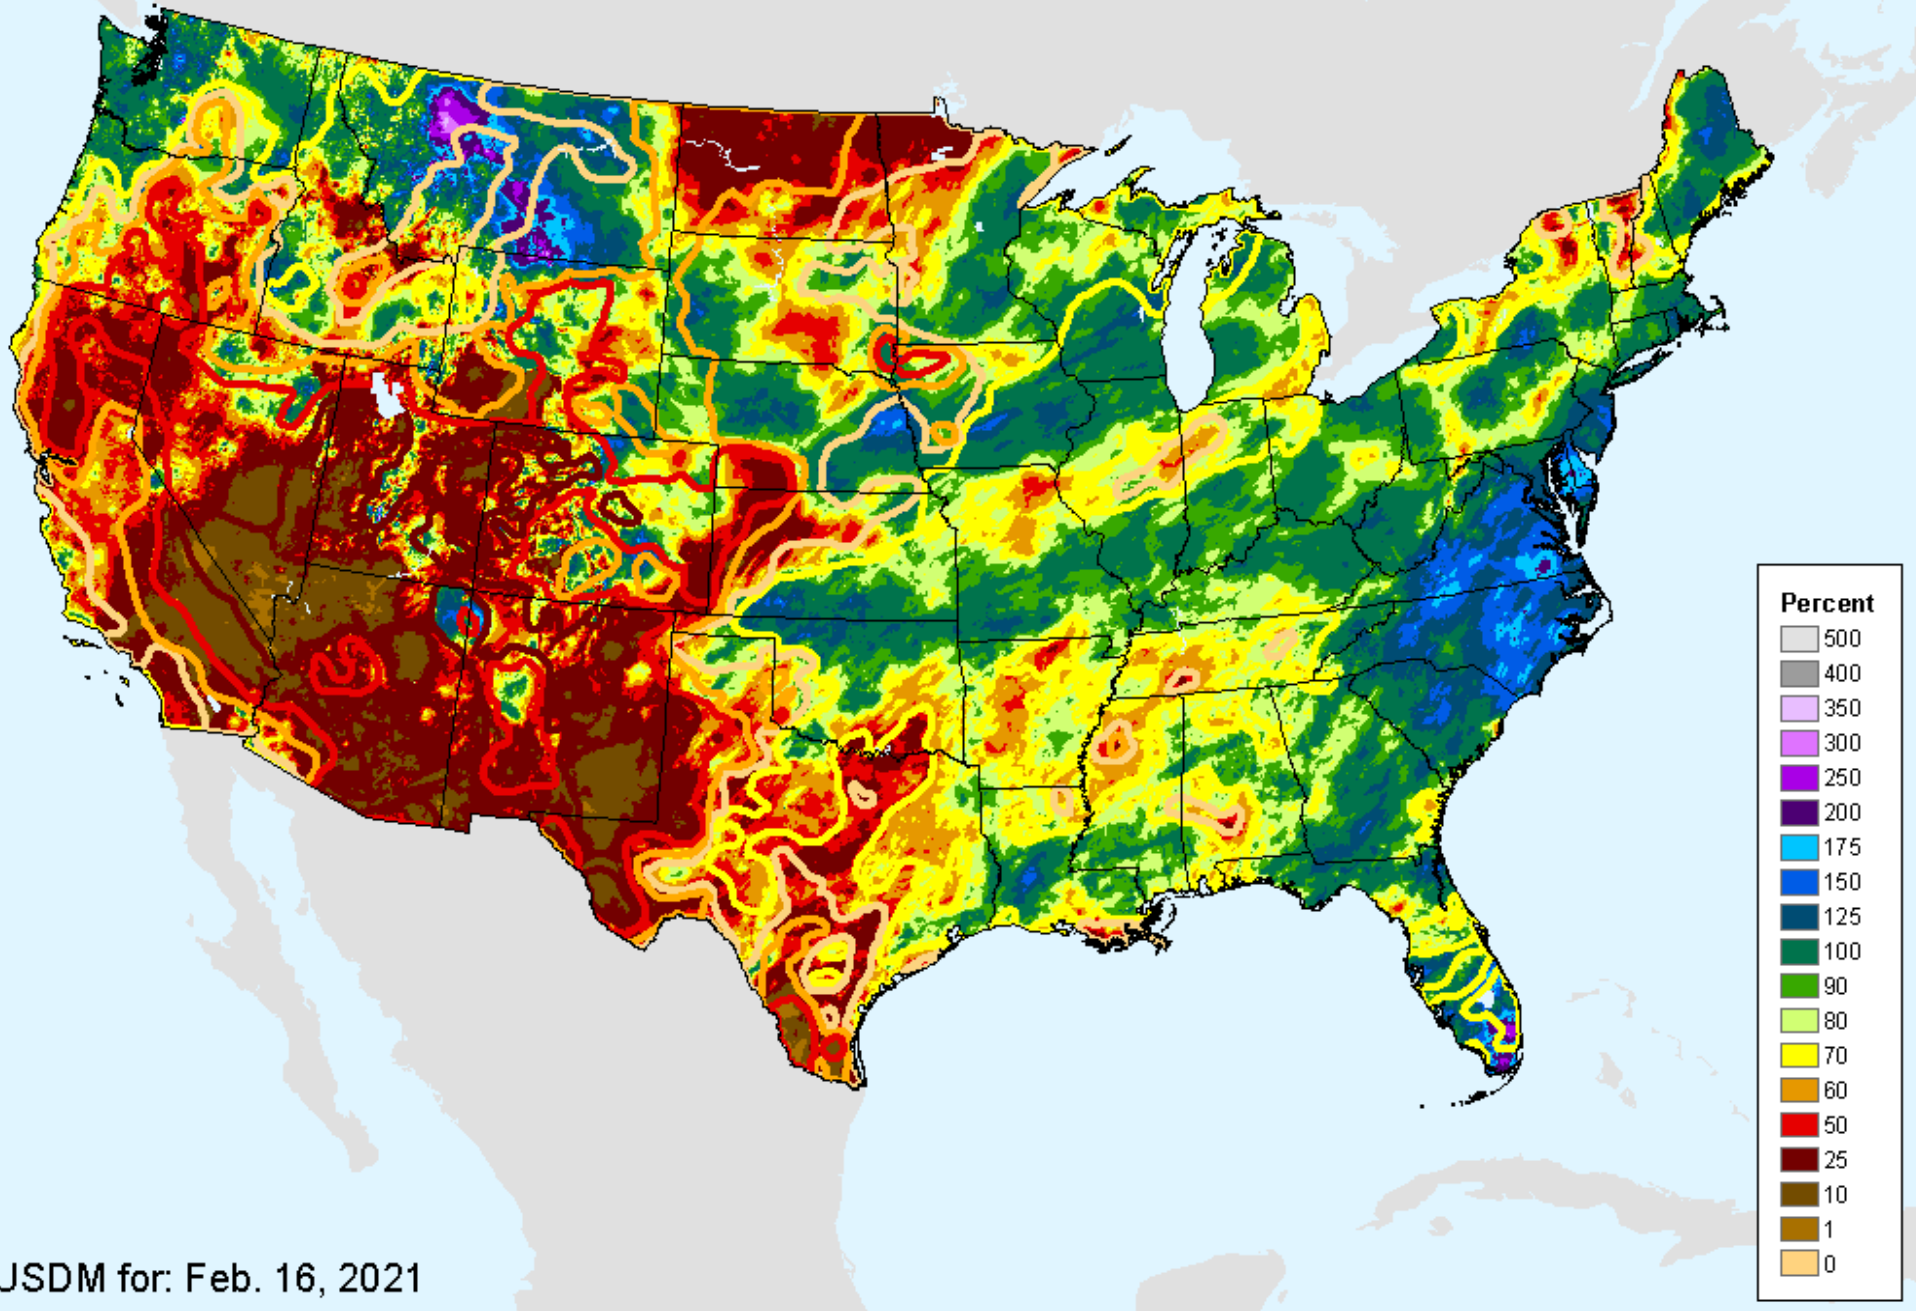

As of: Tuesday, February 23, 2021

USDM for: Feb. 16, 2021

AHPS Water-Year Precip Departure

As of: Tuesday, February 23, 2021

AHPS Water-Year Pct of Normal Pcp

As of: Tuesday, February 23, 2021

USDM for: Feb. 16, 2021