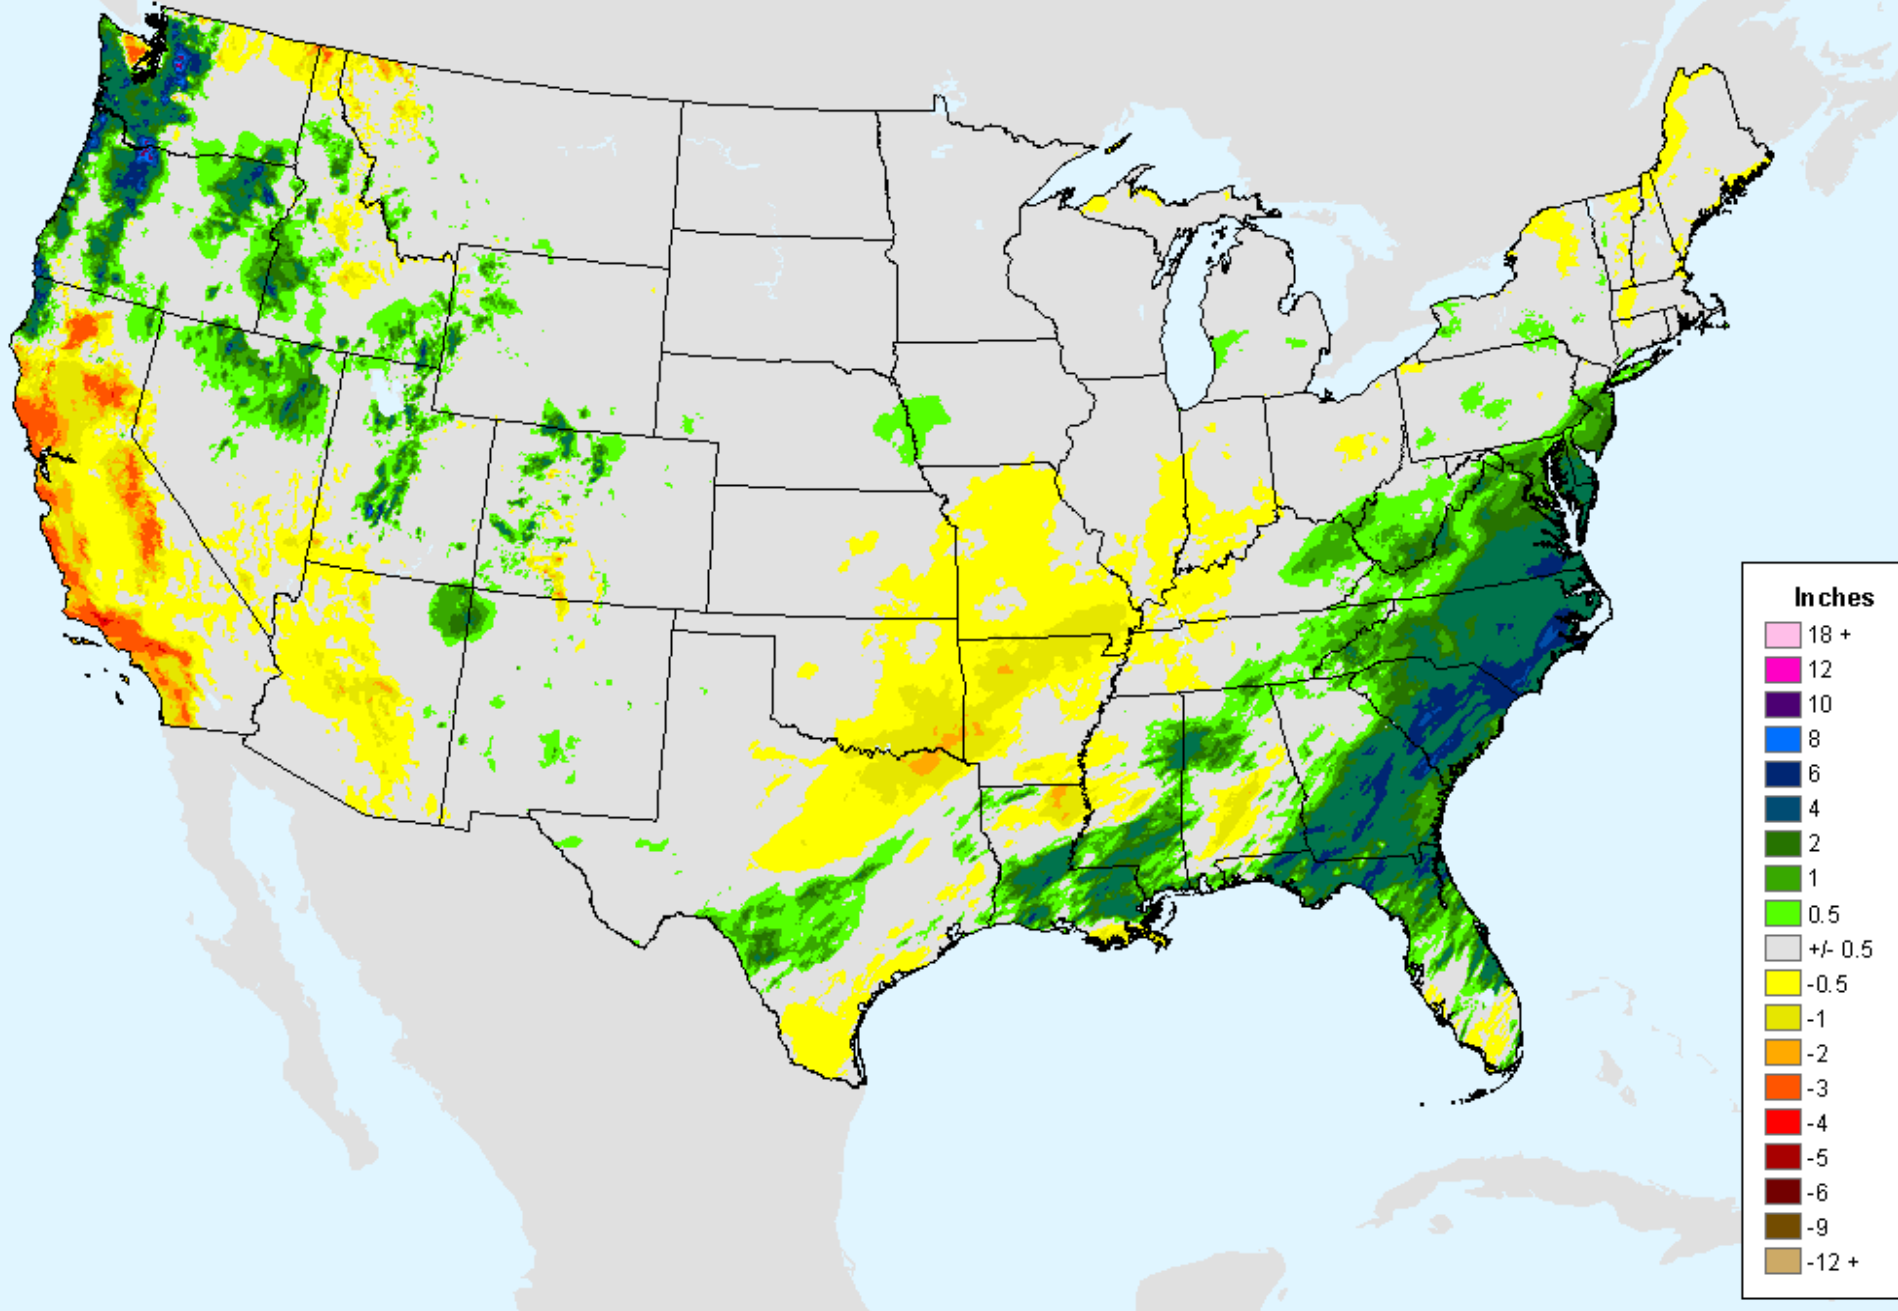

AHPS 14-Day Precip Departure

As of: Tuesday, February 23, 2021