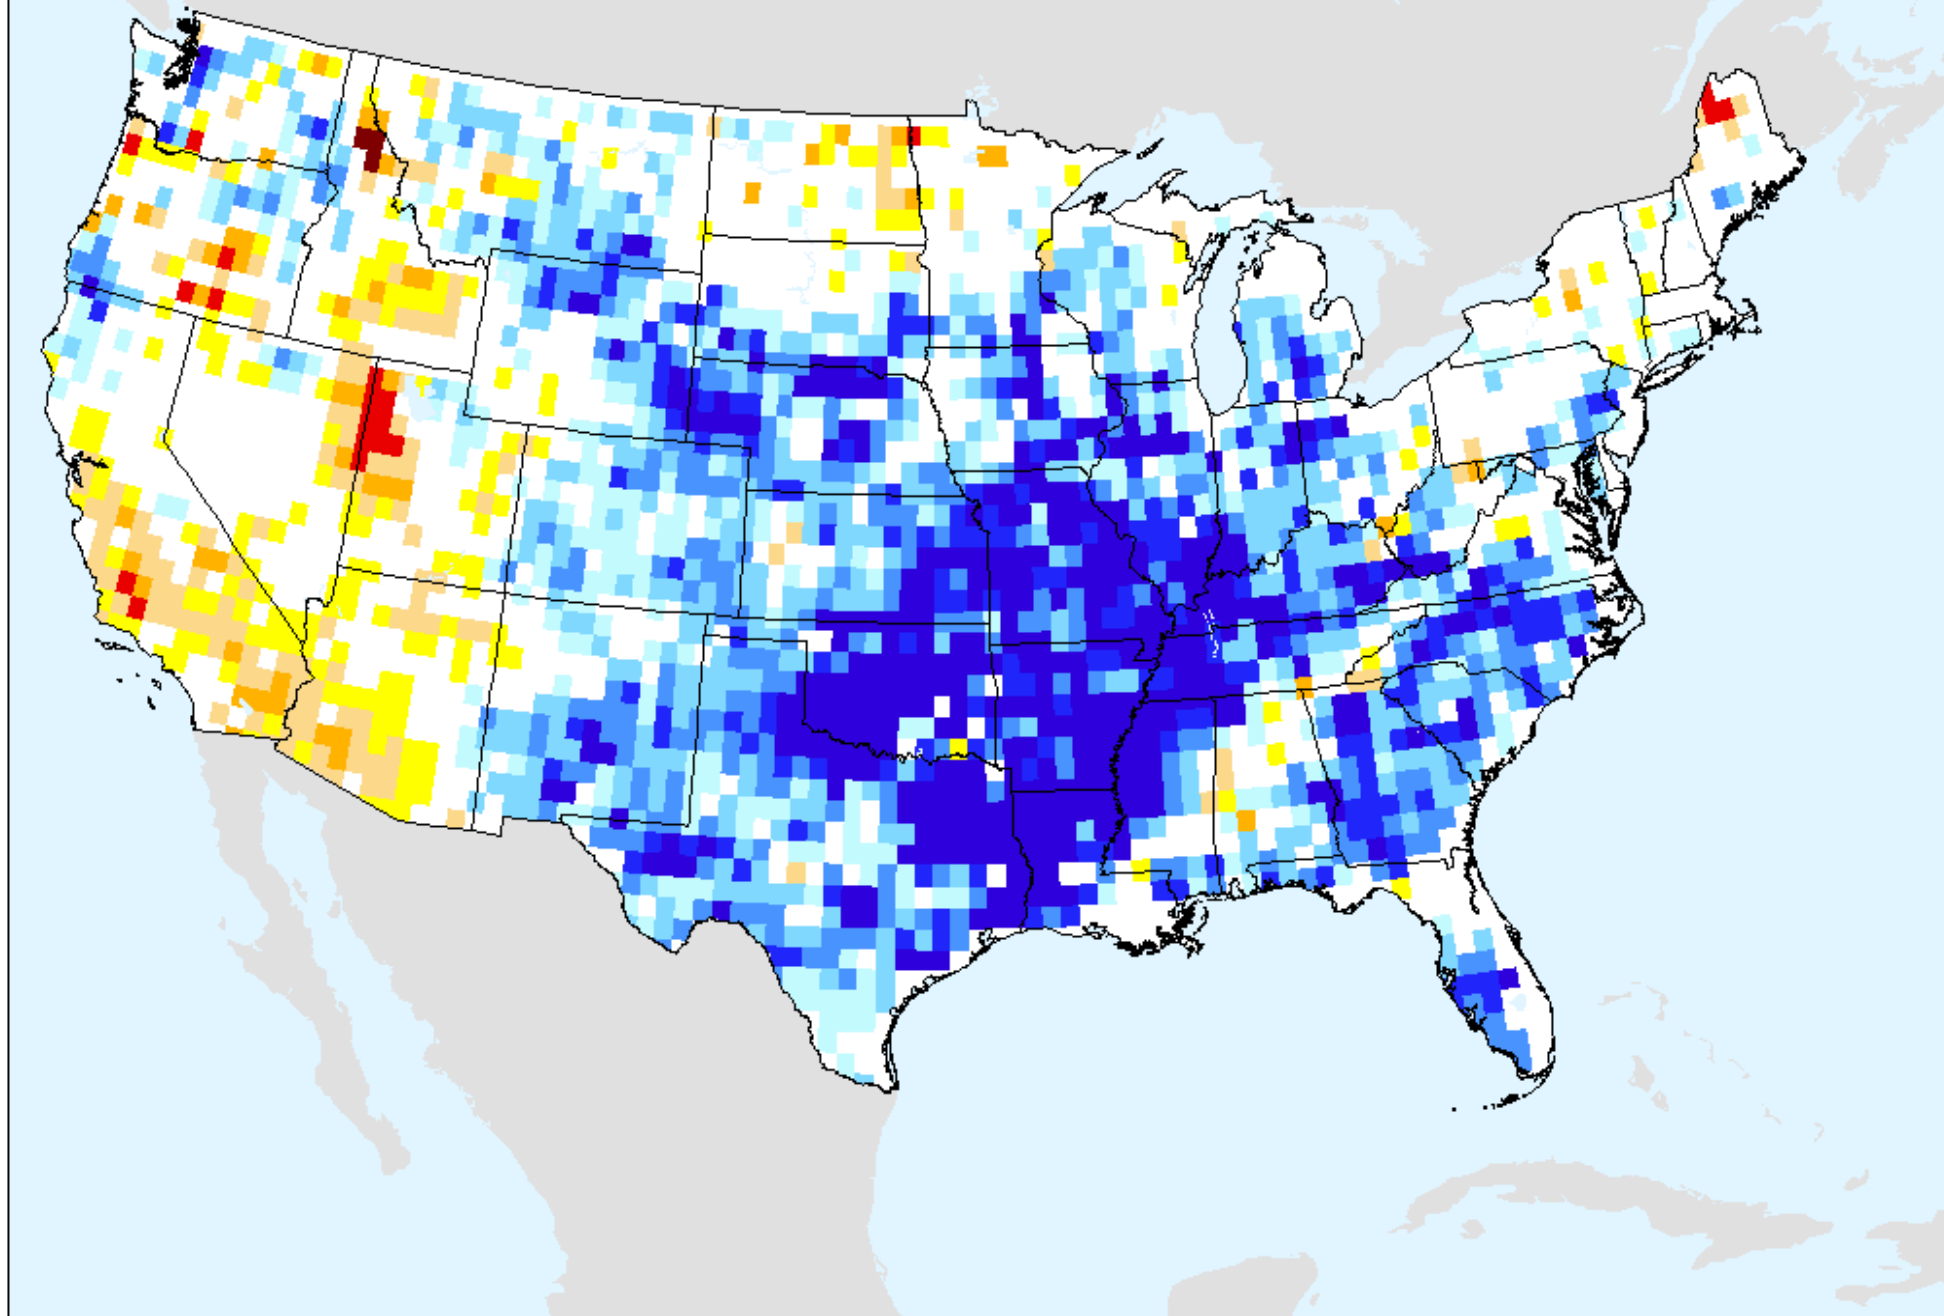

AIRS-Based Surface Relative Humidity 14 Day

As of: Tuesday, February 23, 2021