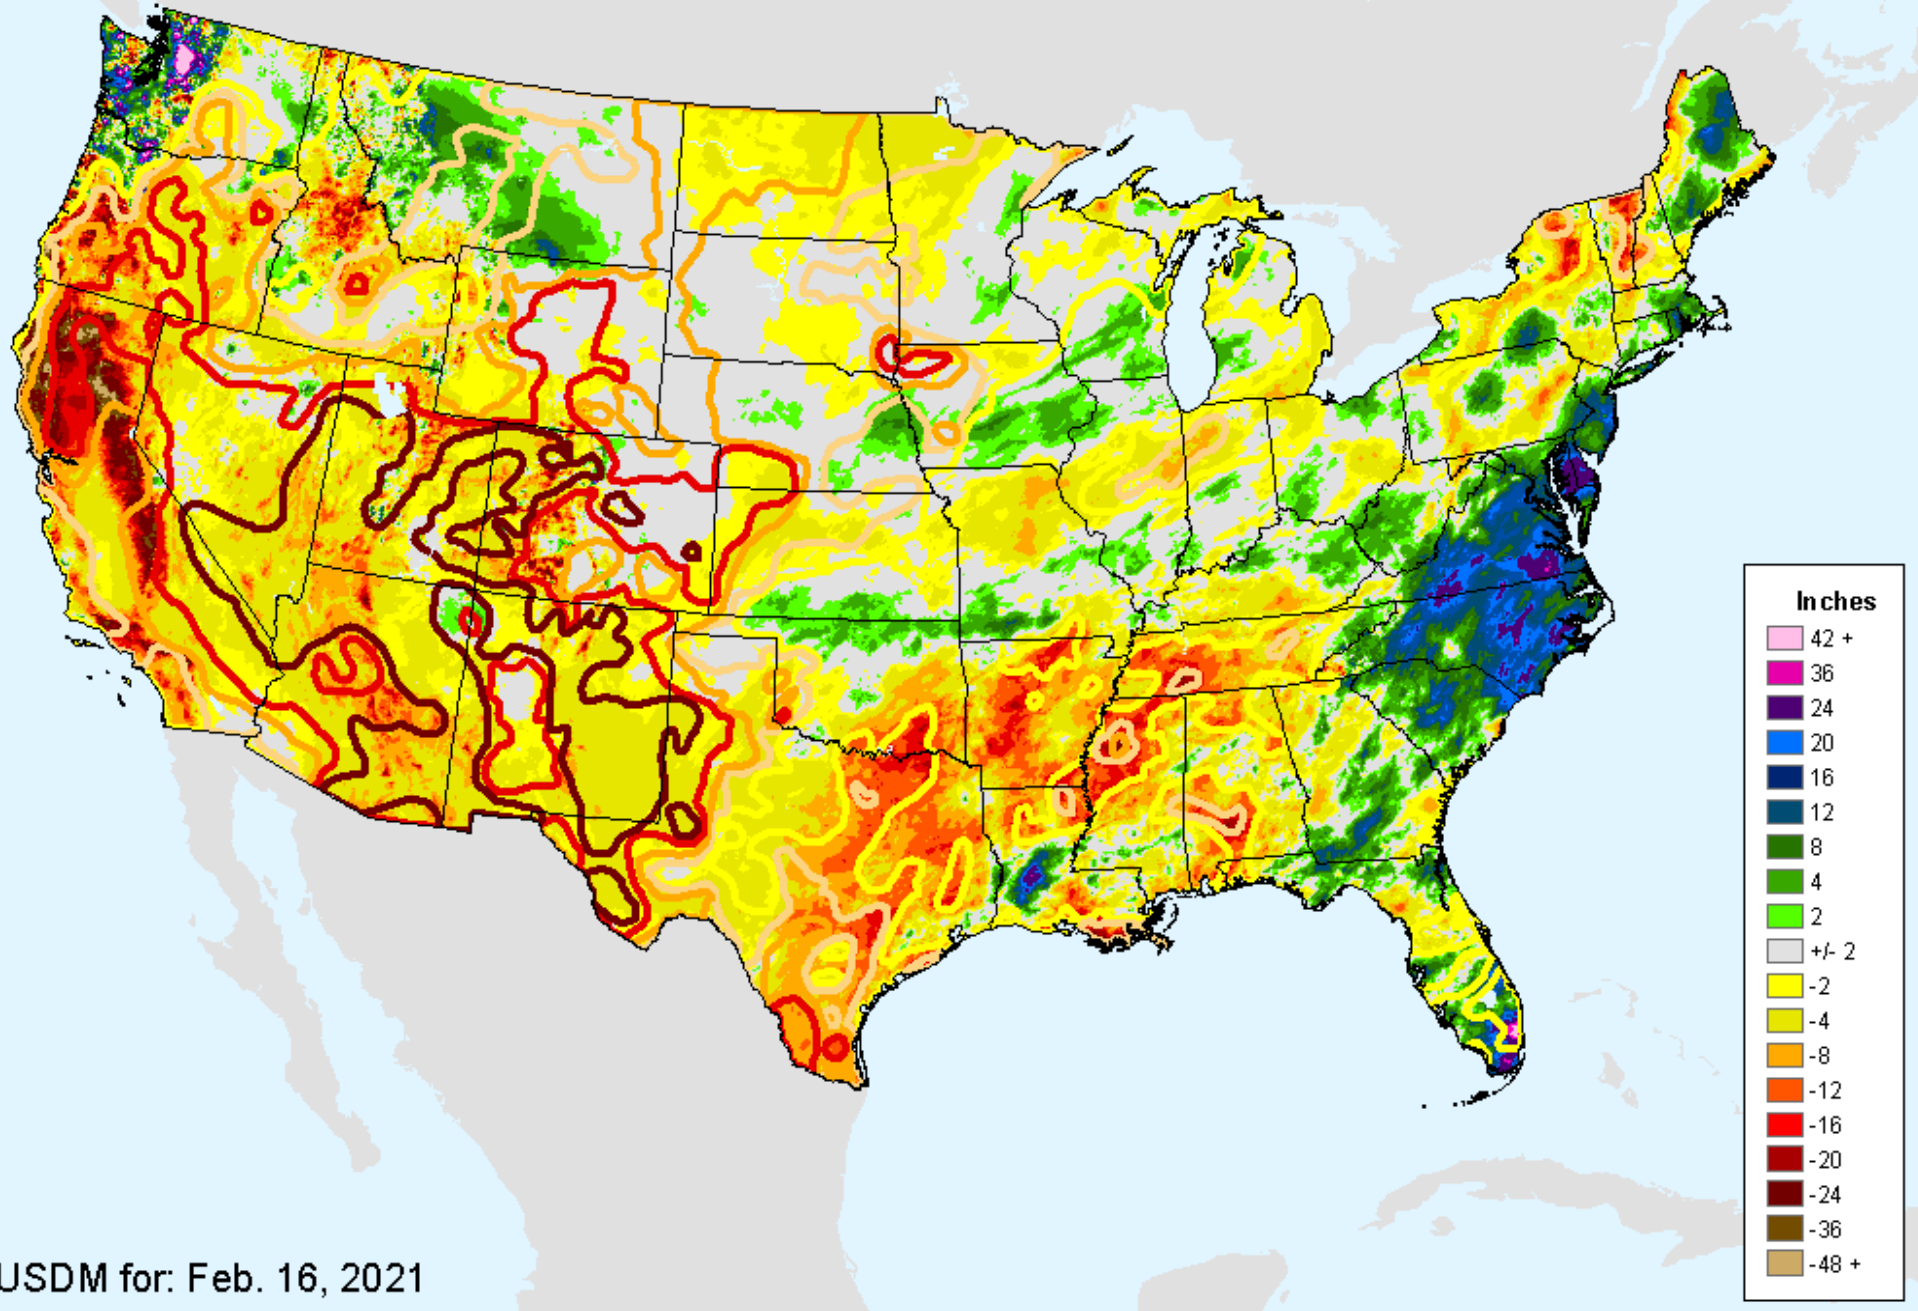

AHPS Water-Year Precip Departure

As of: Tuesday, February 23, 2021

USDM for: Feb. 16, 2021