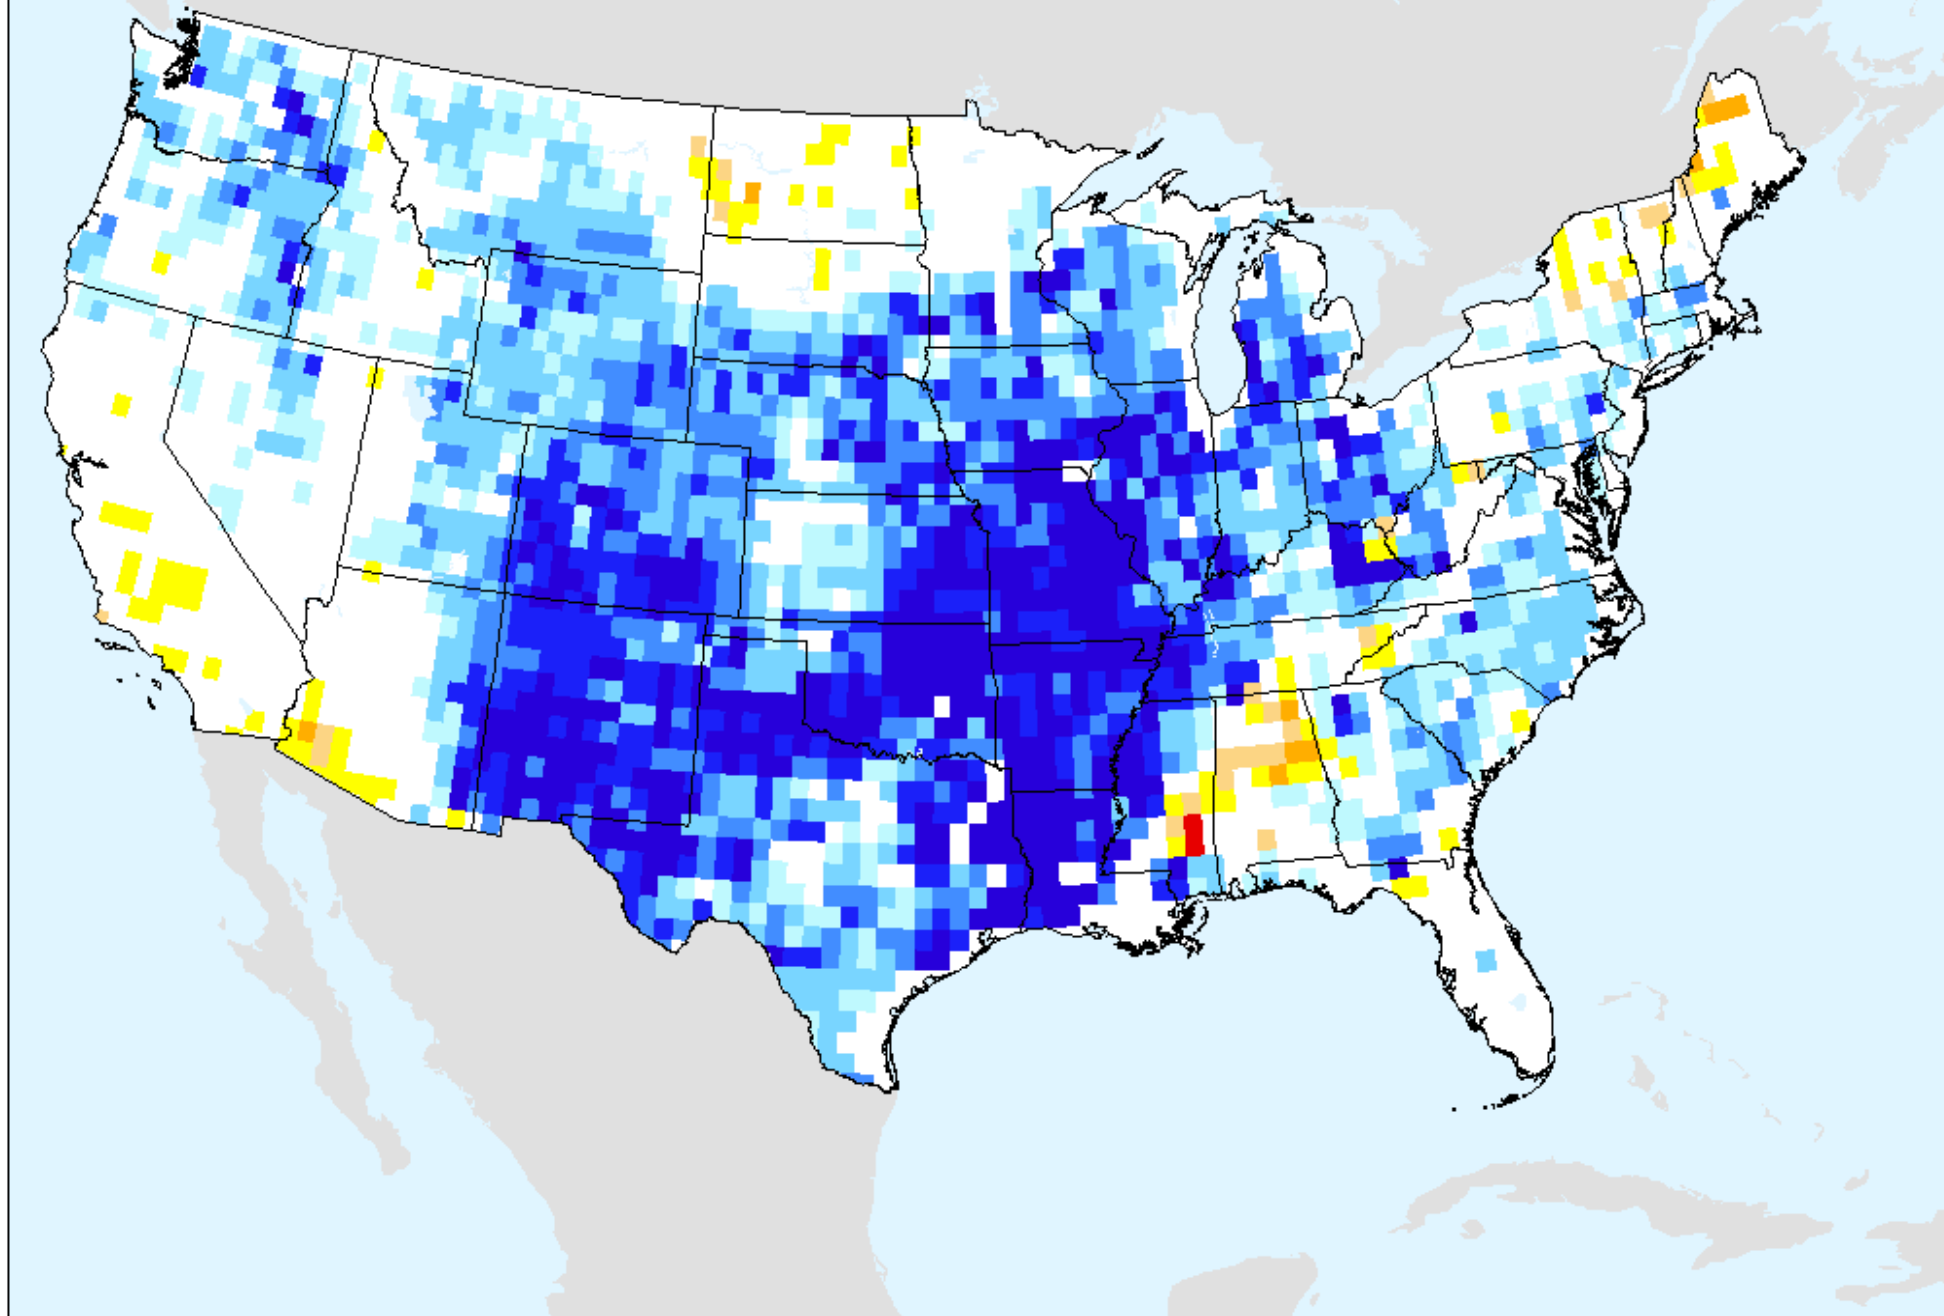

As of: Tuesday, February 23, 2021

AIRS-Based Vapor Pressure Deficit 7 Day

As of: Tuesday, February 23, 2021

AIRS-Based Vapor Pressure Deficit 14 Day

As of: Tuesday, February 23, 2021

AIRS-Based Vapor Pressure Deficit 28 Day