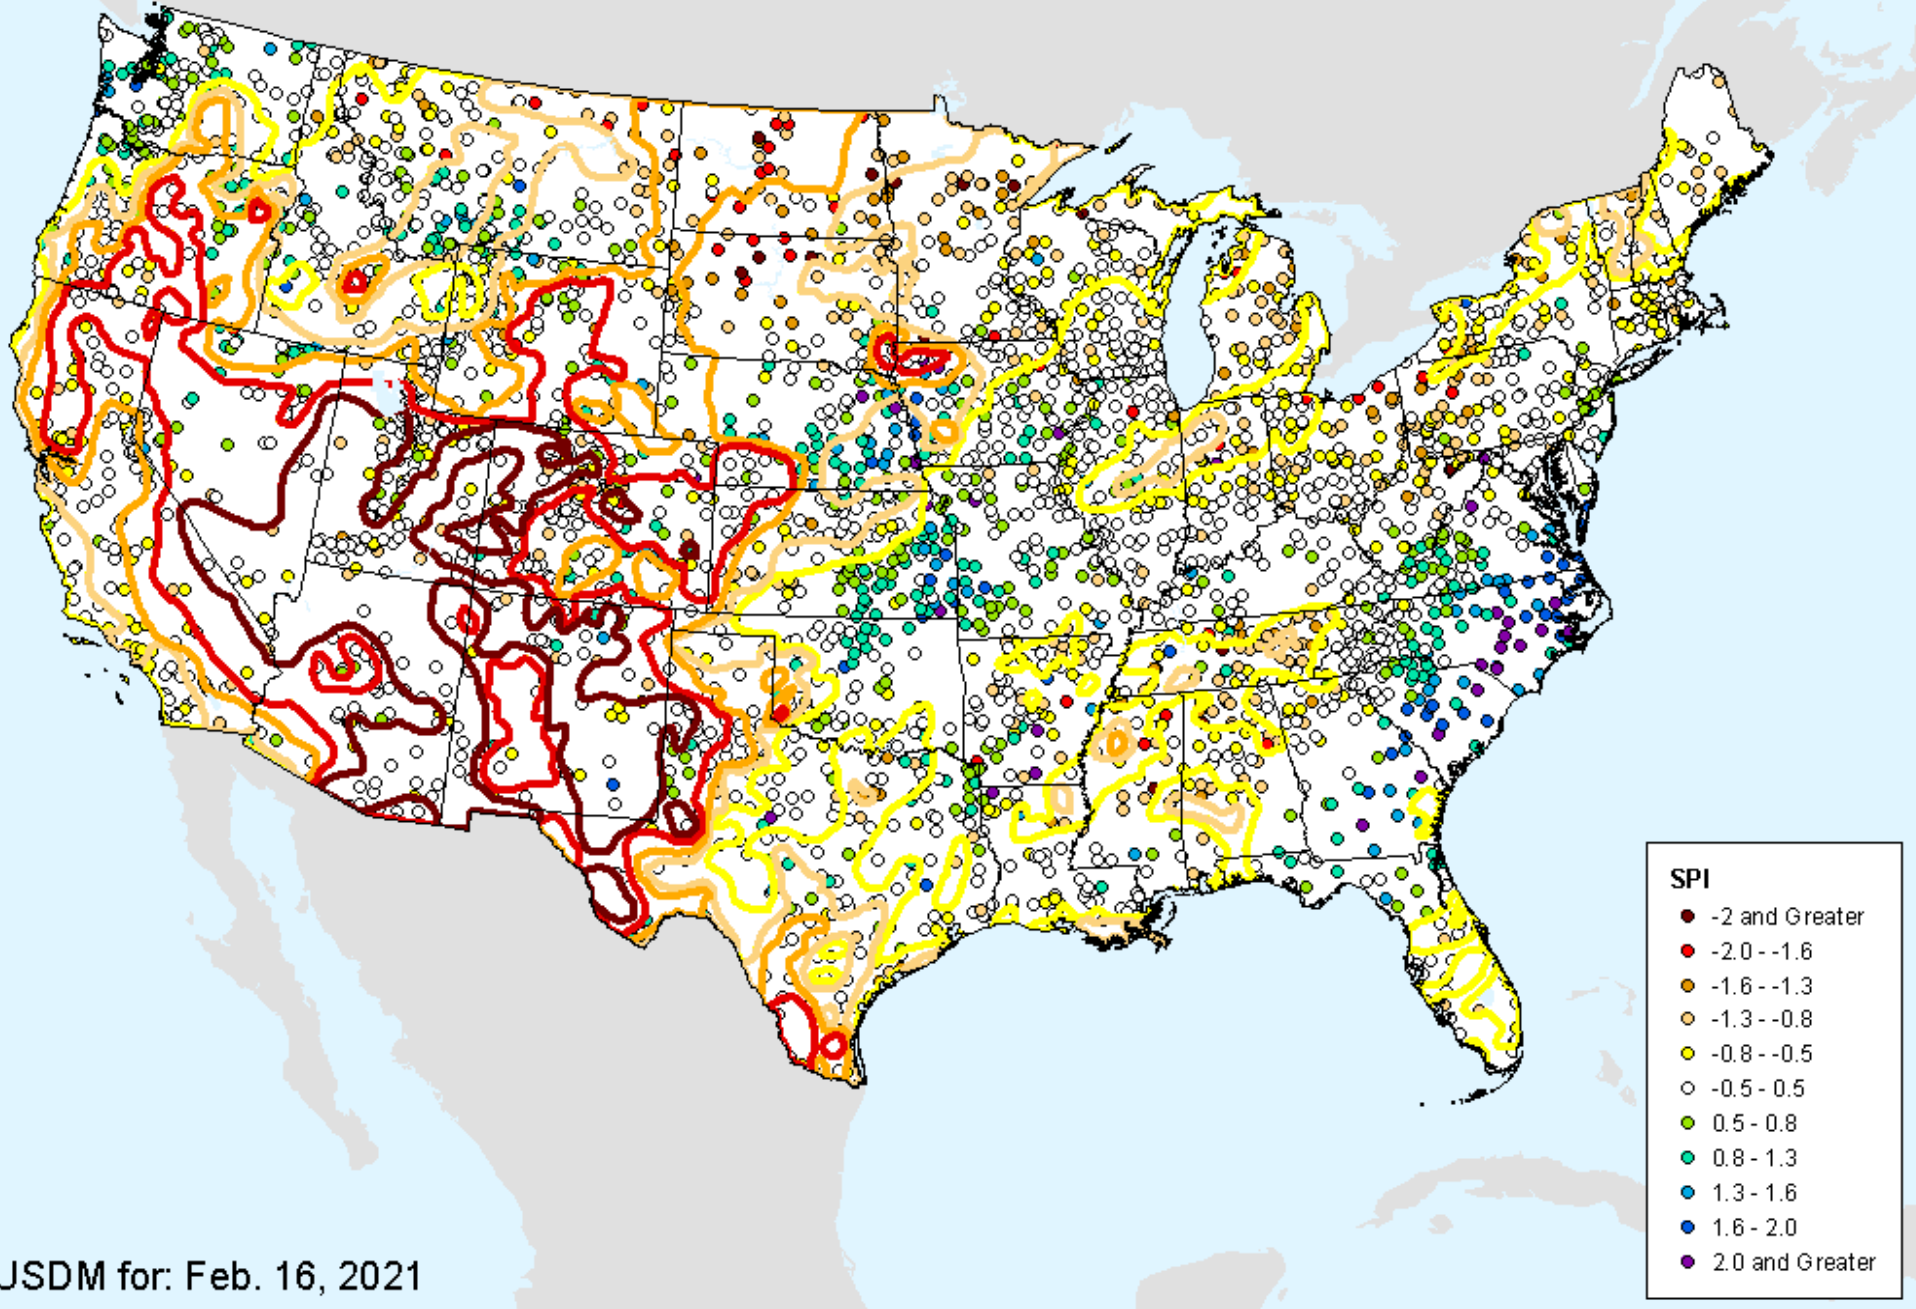

As of: Tuesday, February 23, 2021

USDM for: Feb. 16, 2021

HPRCC Water Year-to-date SPI

As of: Tuesday, February 23, 2021

HPRCC Year-to-date SPI

As of: Tuesday, February 23, 2021

HPRCC Year-to-date SPI

As of: Tuesday, February 23, 2021