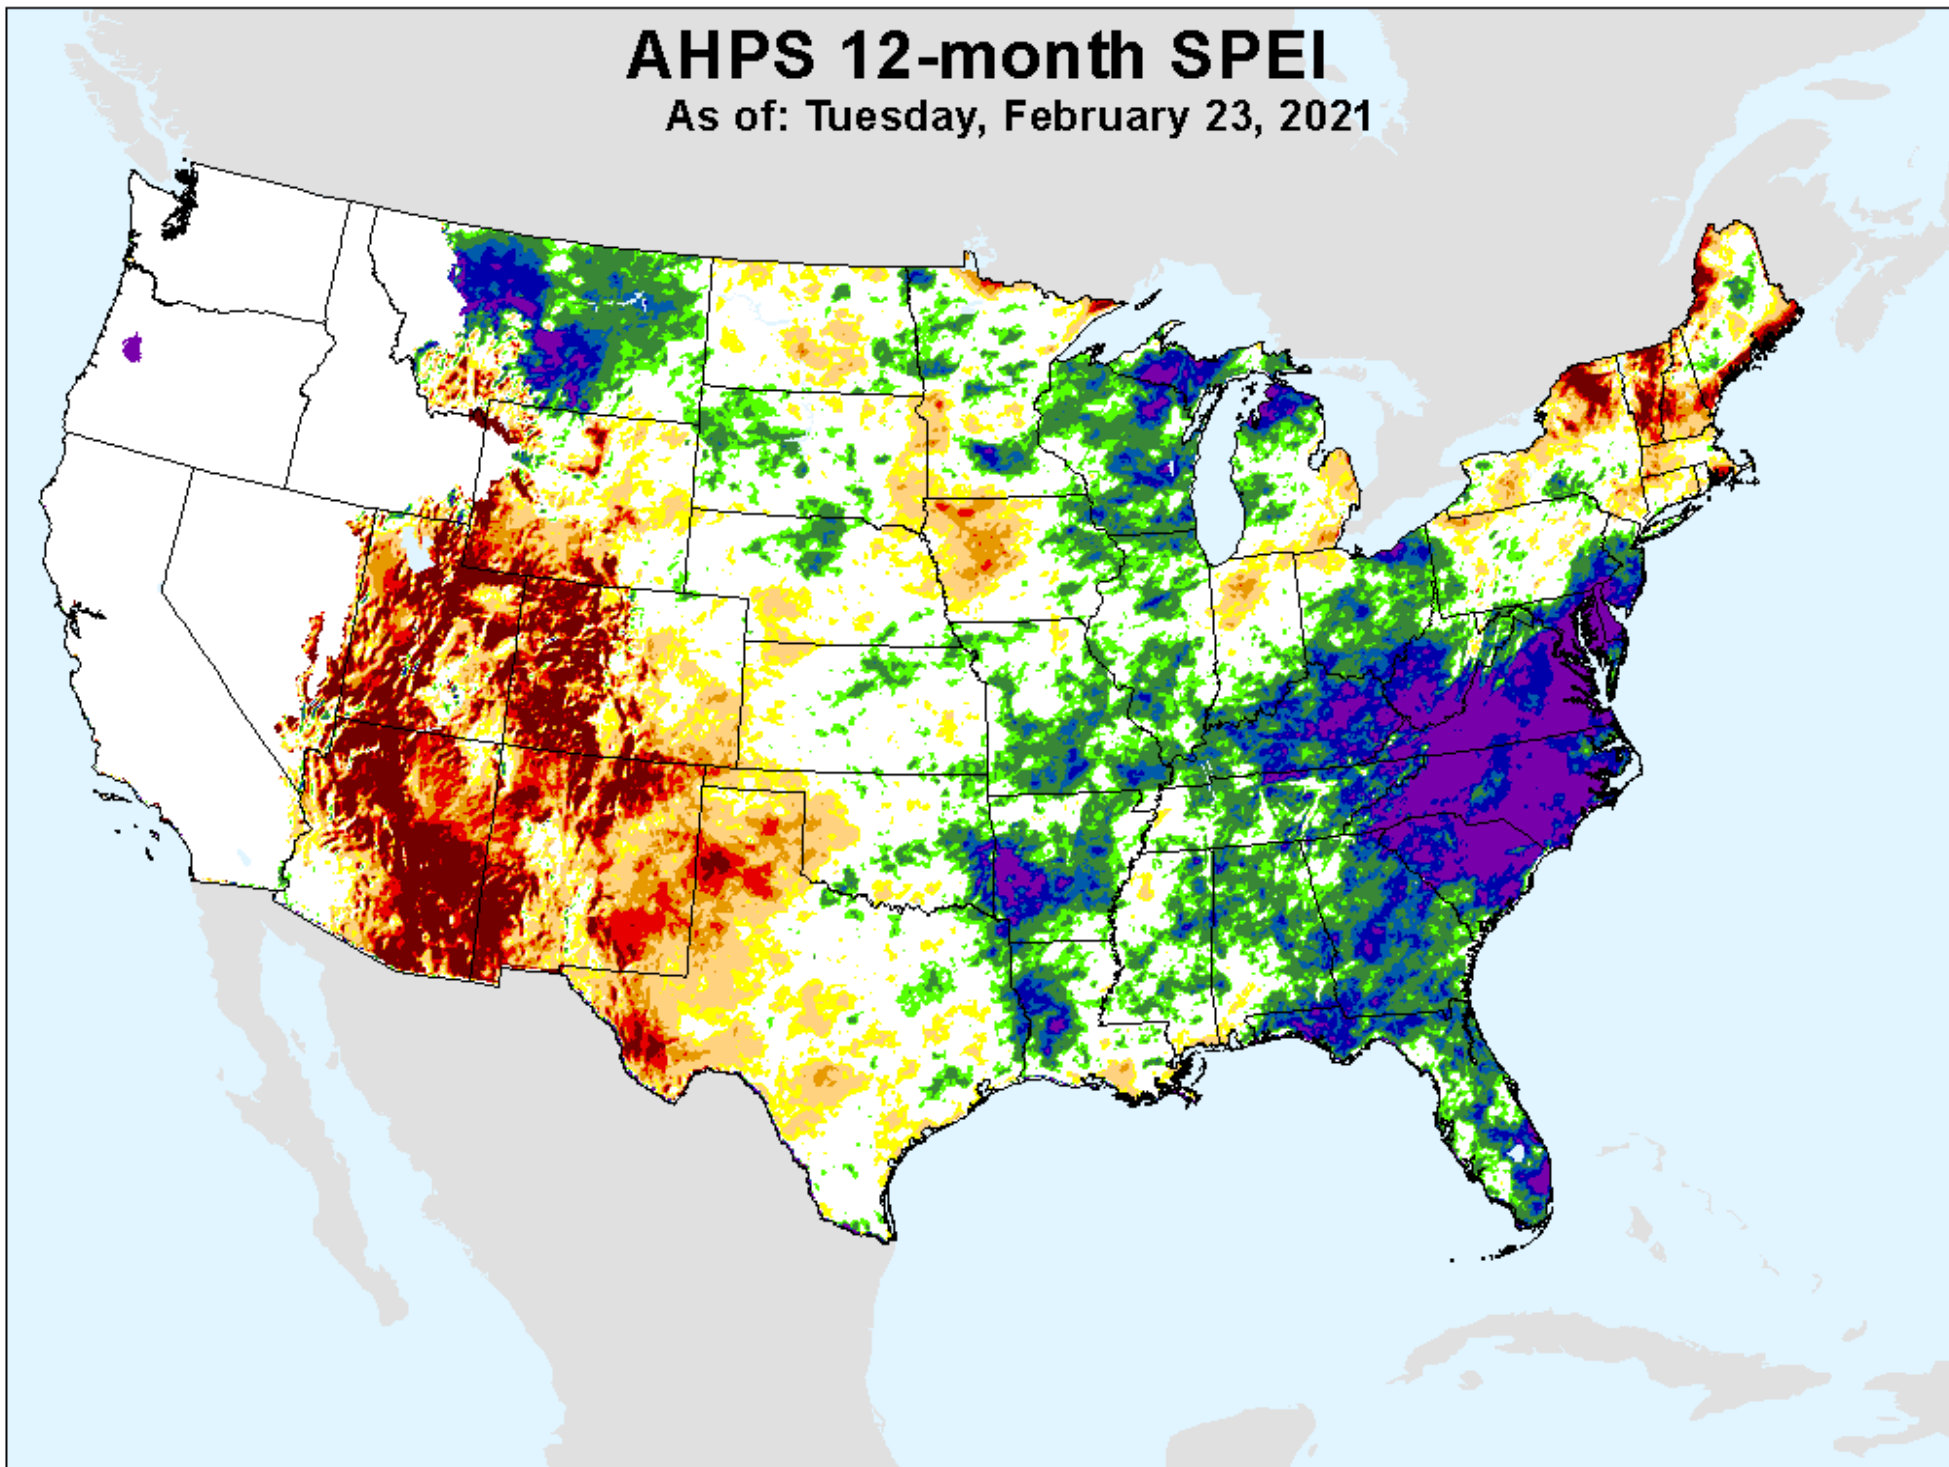

AHPS 12-month SPEI

As of: Tuesday, February 23, 2021

SPEI (USDM)