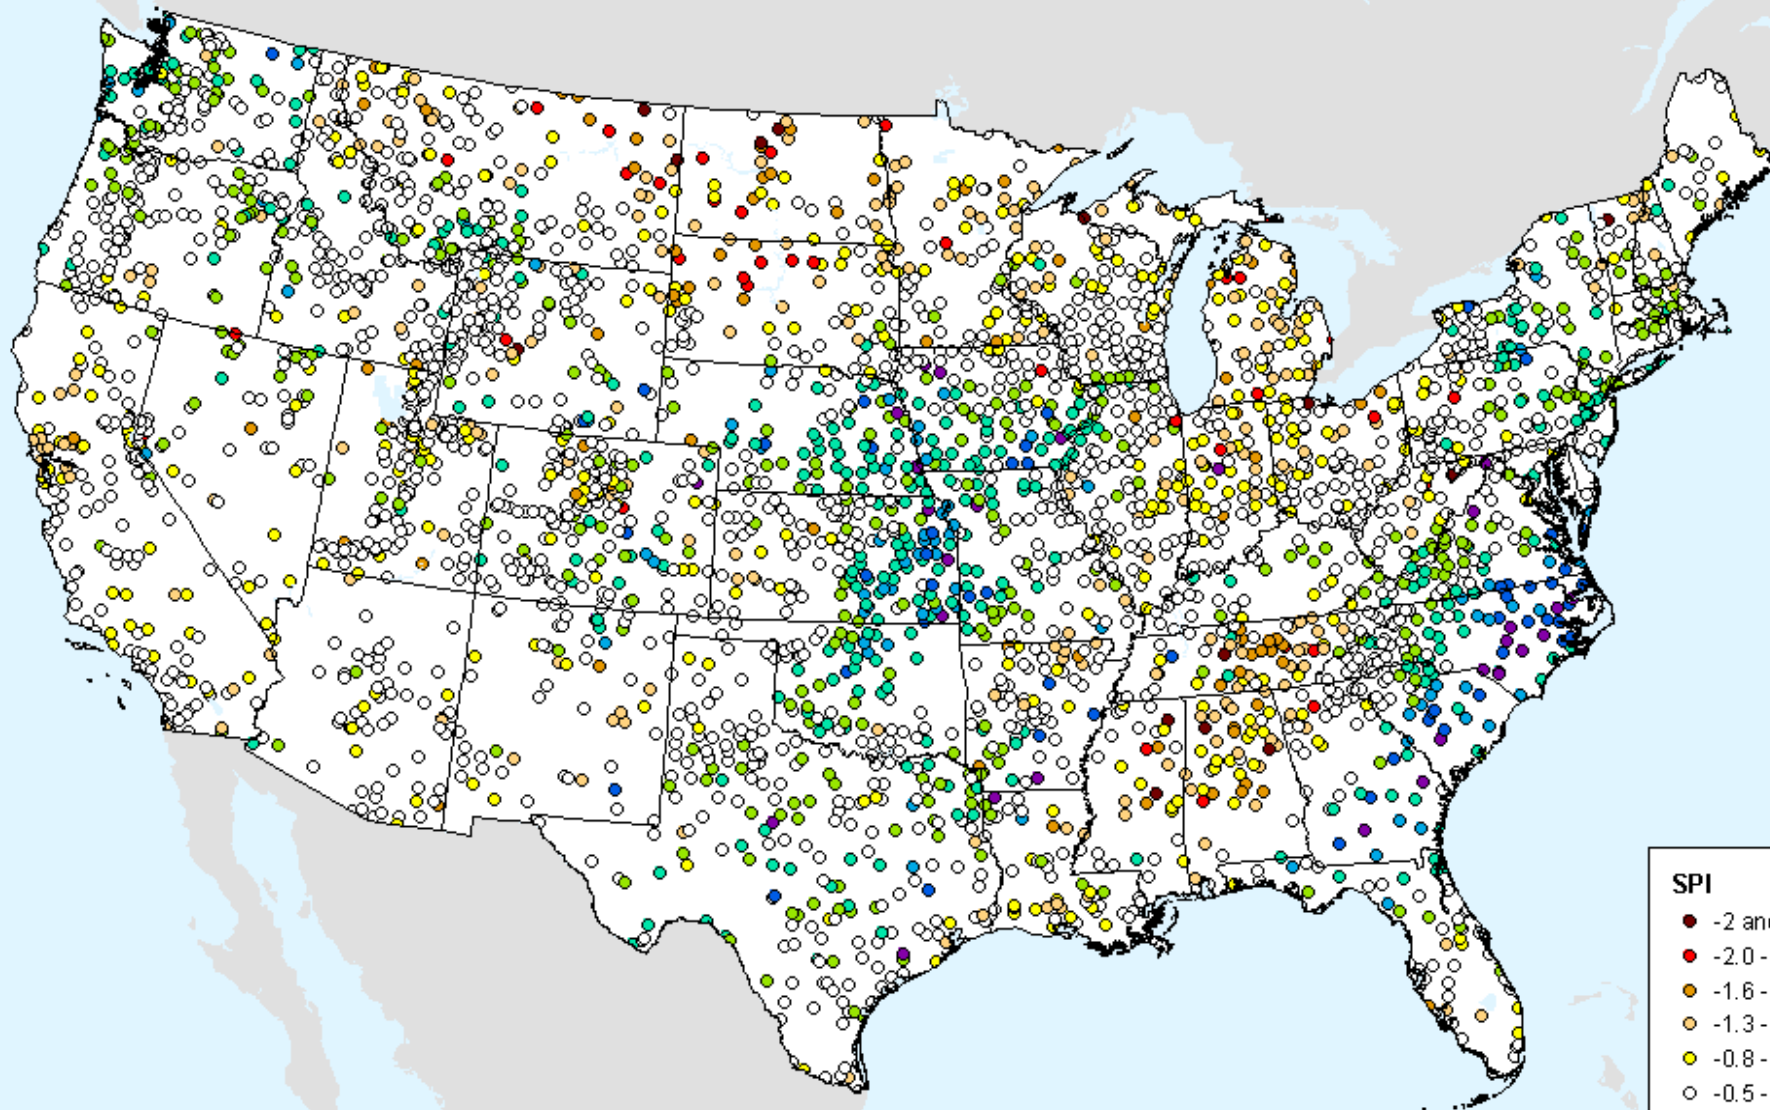

HPRCC 2-month SPI

As of: Tuesday, February 23, 2021

USDM for: Feb. 16, 2021

HPRCC 2-month SPI

As of: Tuesday, February 23, 2021

SPI

- -2 and Greater
- -2.0--1.6
- -1.6--1.3
- -1.3--0.8
- -0.8--0.5
- -0.5-0.5
- 0.5-0.8
- 0.8-1.3
- 1.3-1.6
- 1.6-2.0
- 2.0 and Greater