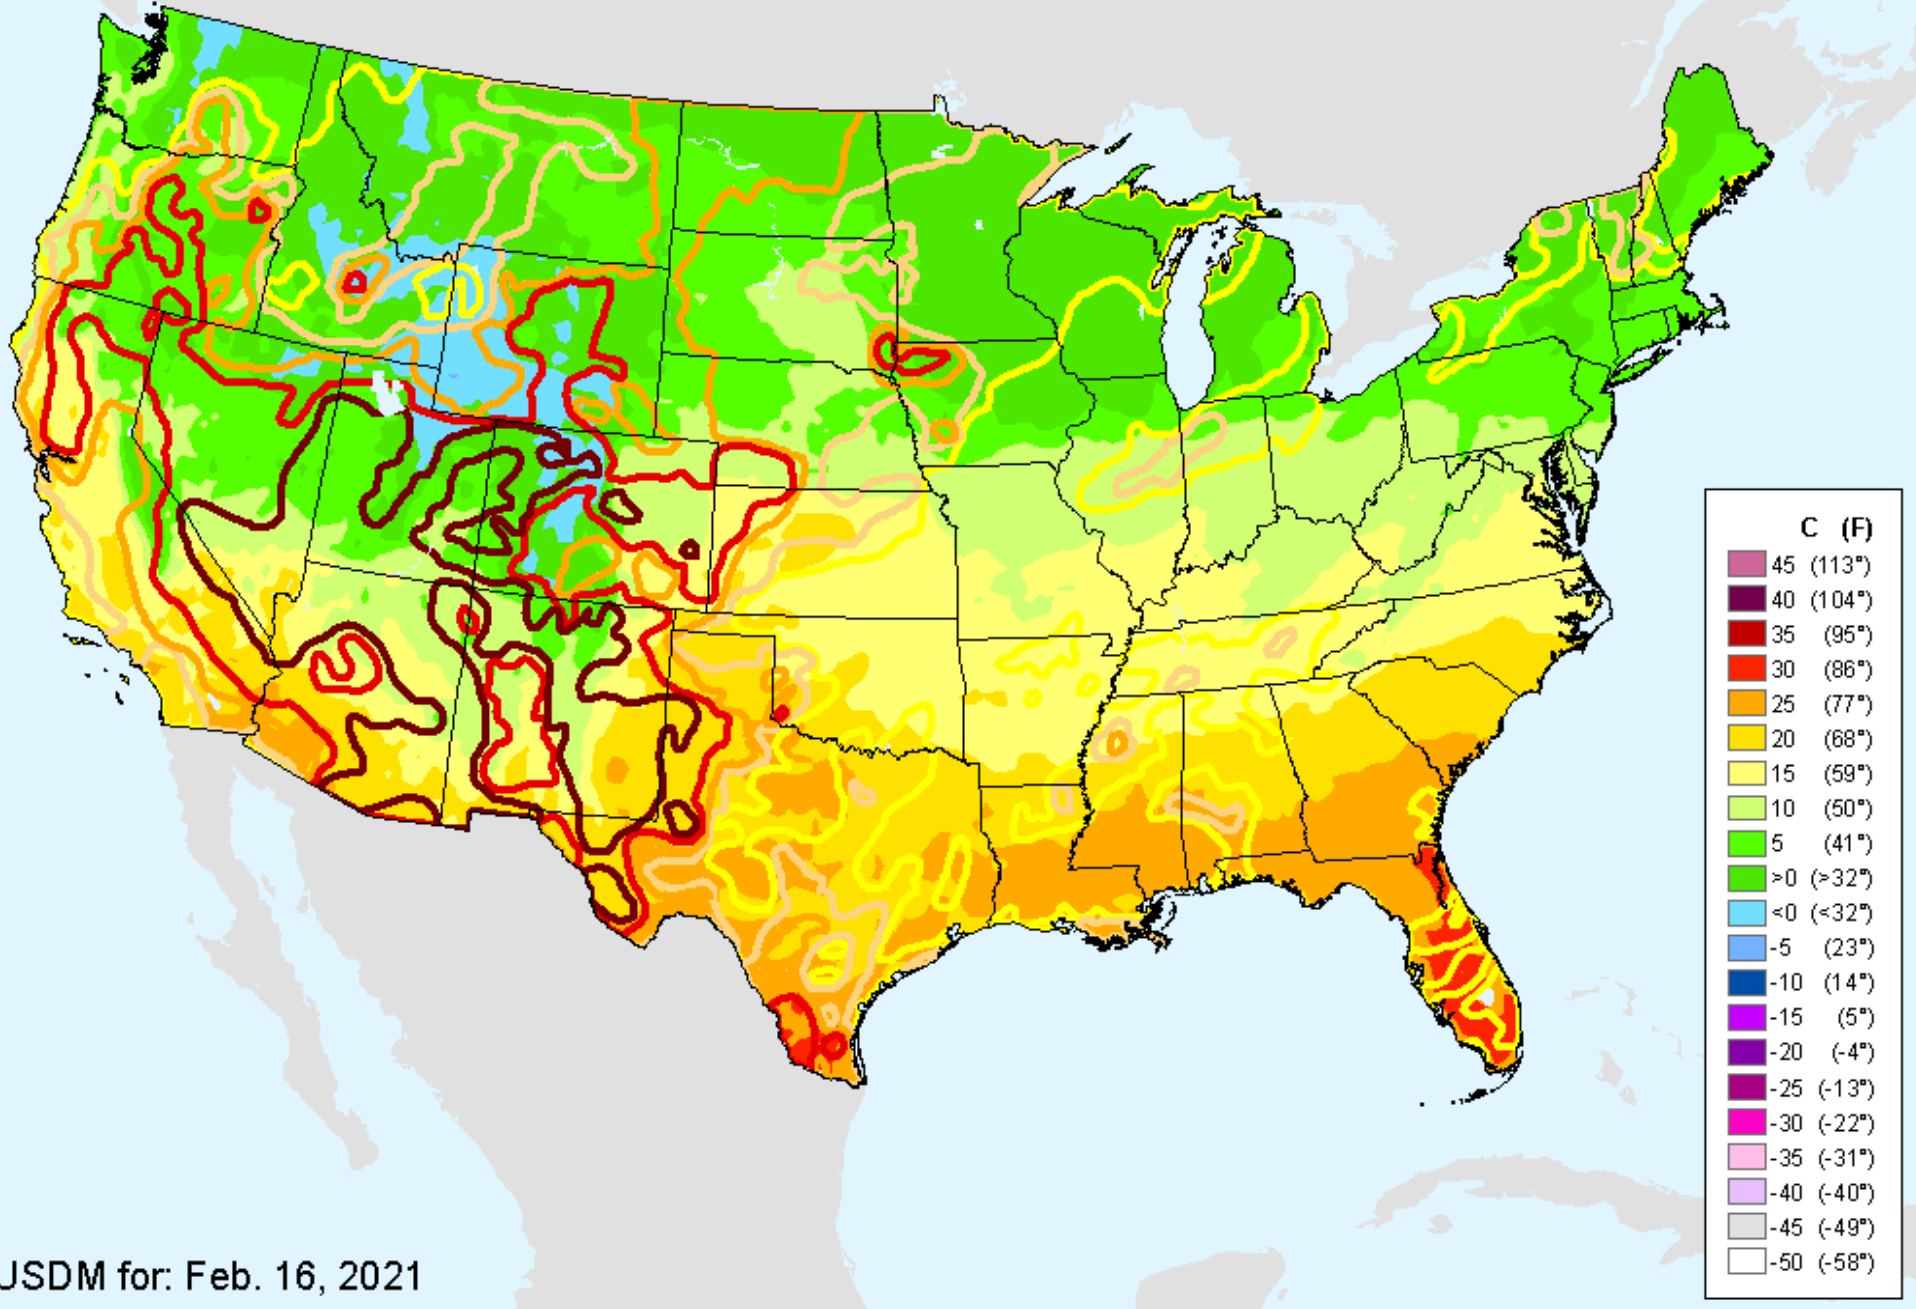

GFS (00z) 7-Day Max Temp Forecast

As of: Tuesday, February 23, 2021

USDM for: Feb. 16, 2021