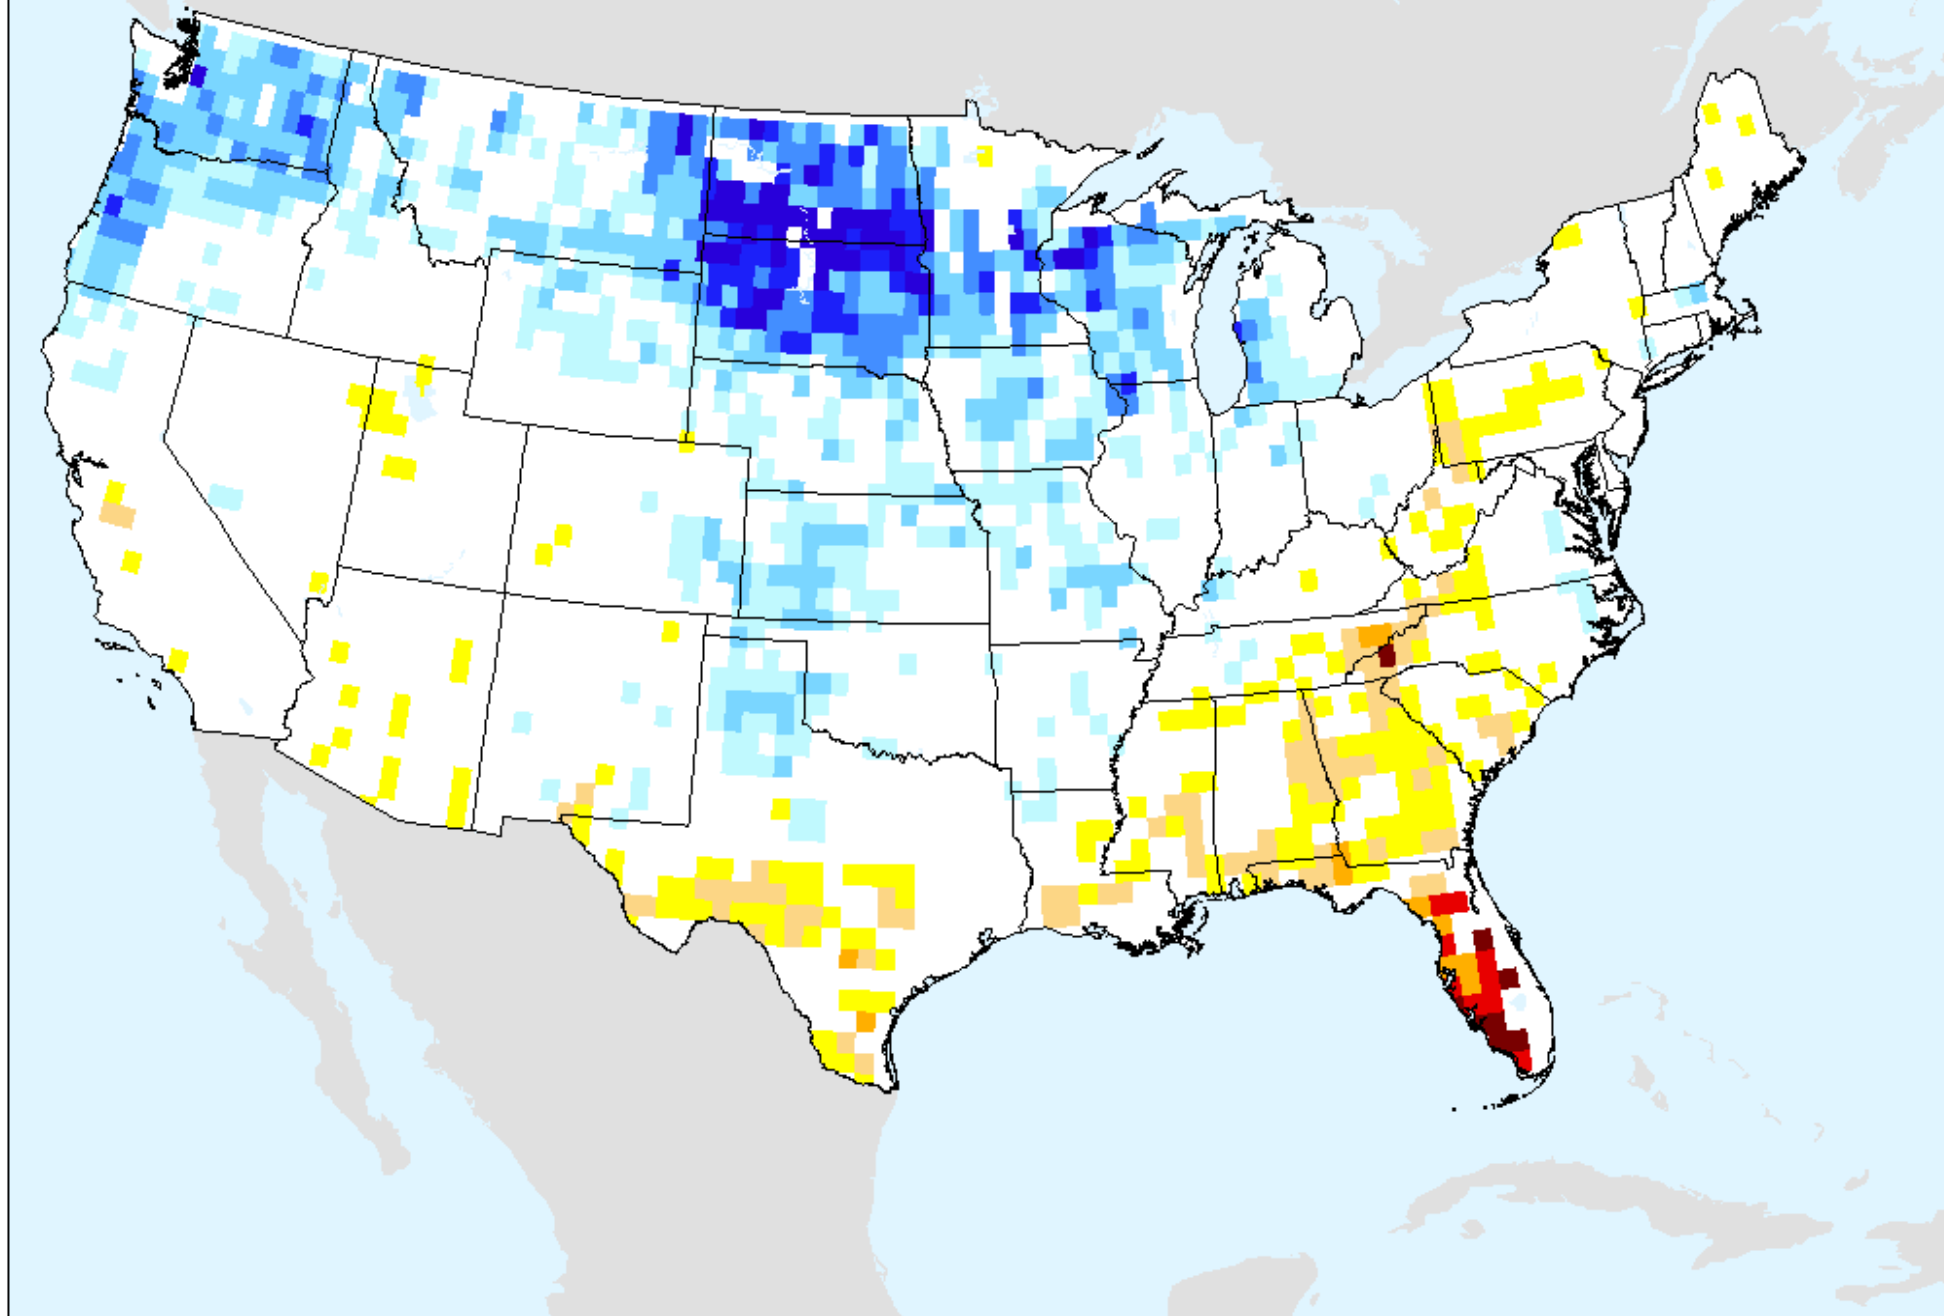

As of: Tuesday, February 23, 2021

AIRS-Based Vapor Pressure Deficit 7 Day

As of: Tuesday, February 23, 2021

AIRS-Based Vapor Pressure Deficit 14 Day

As of: Tuesday, February 23, 2021

AIRS-Based Vapor Pressure Deficit 28 Day