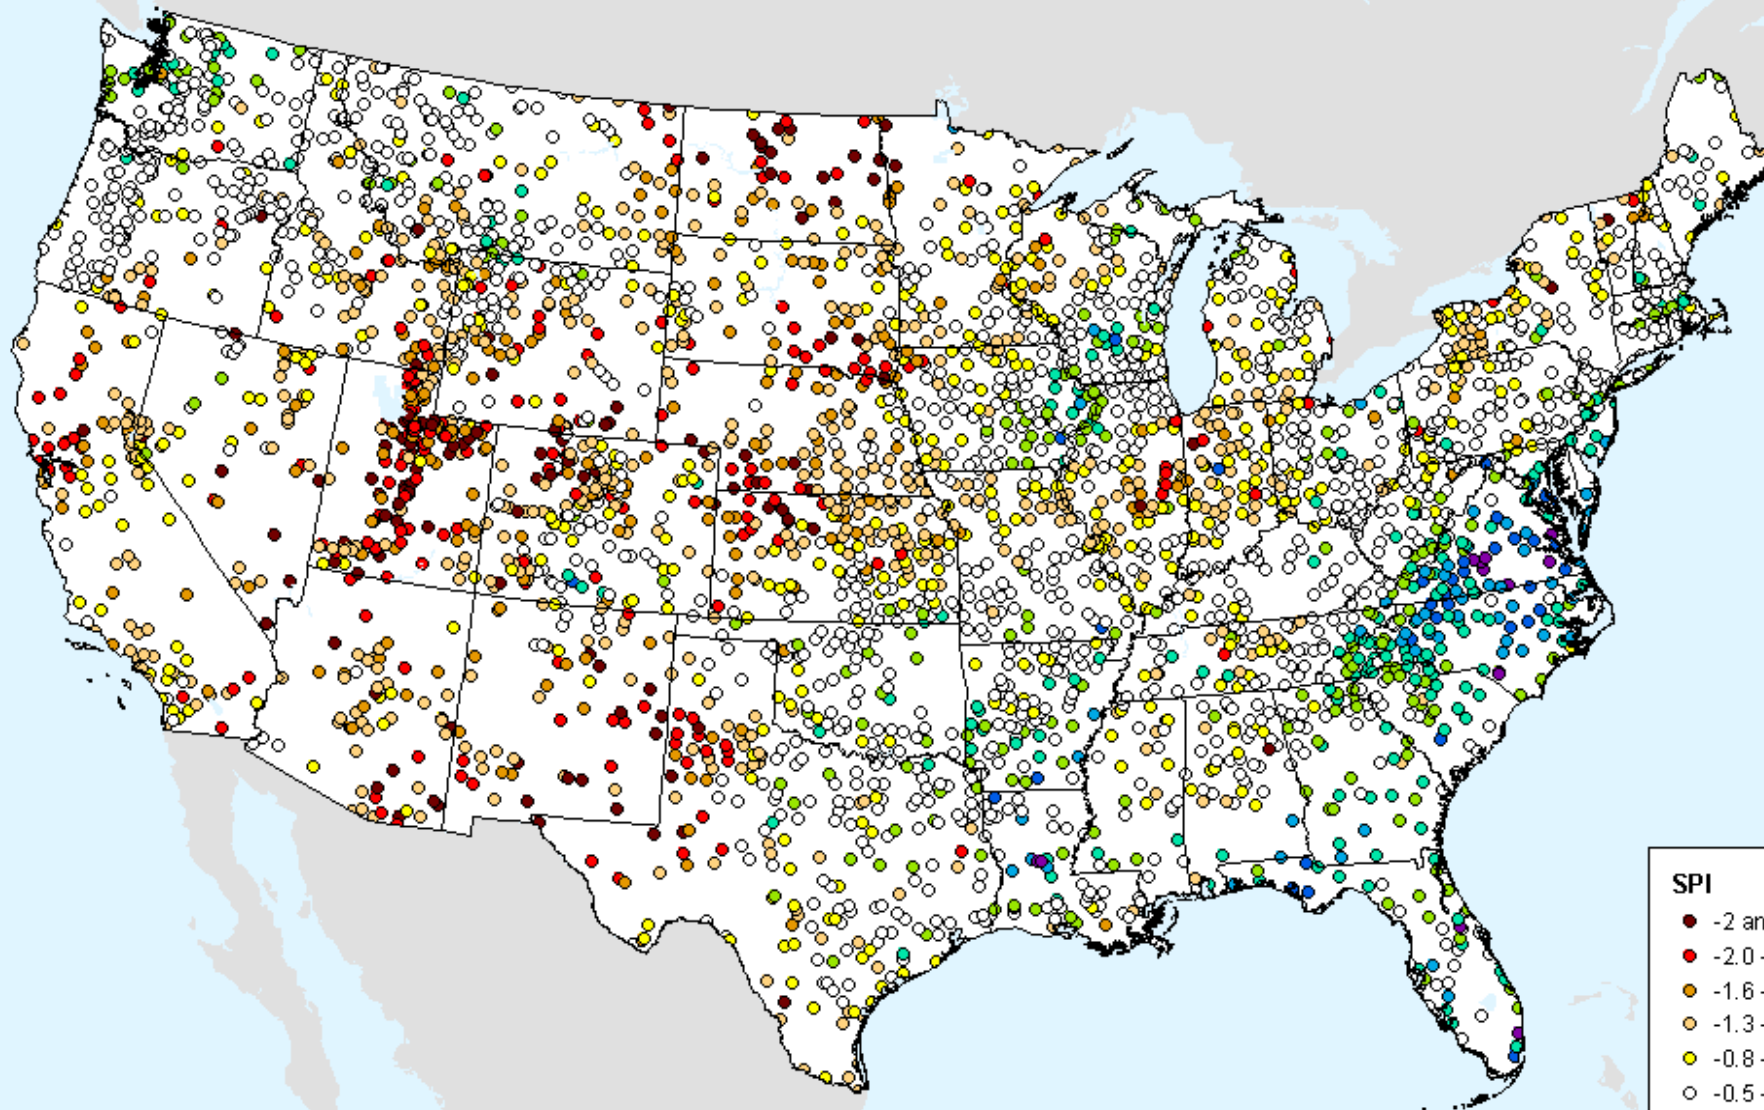

HPRCC 6-month SPI

As of: Tuesday, February 23, 2021

SPI

- -2 and Greater
- -2.0--1.6
- -1.6--1.3
- -1.3--0.8
- -0.8--0.5
- -0.5-0.5
- 0.5-0.8
- 0.8-1.3
- 1.3-1.6
- 1.6-2.0
- 2.0 and Greater