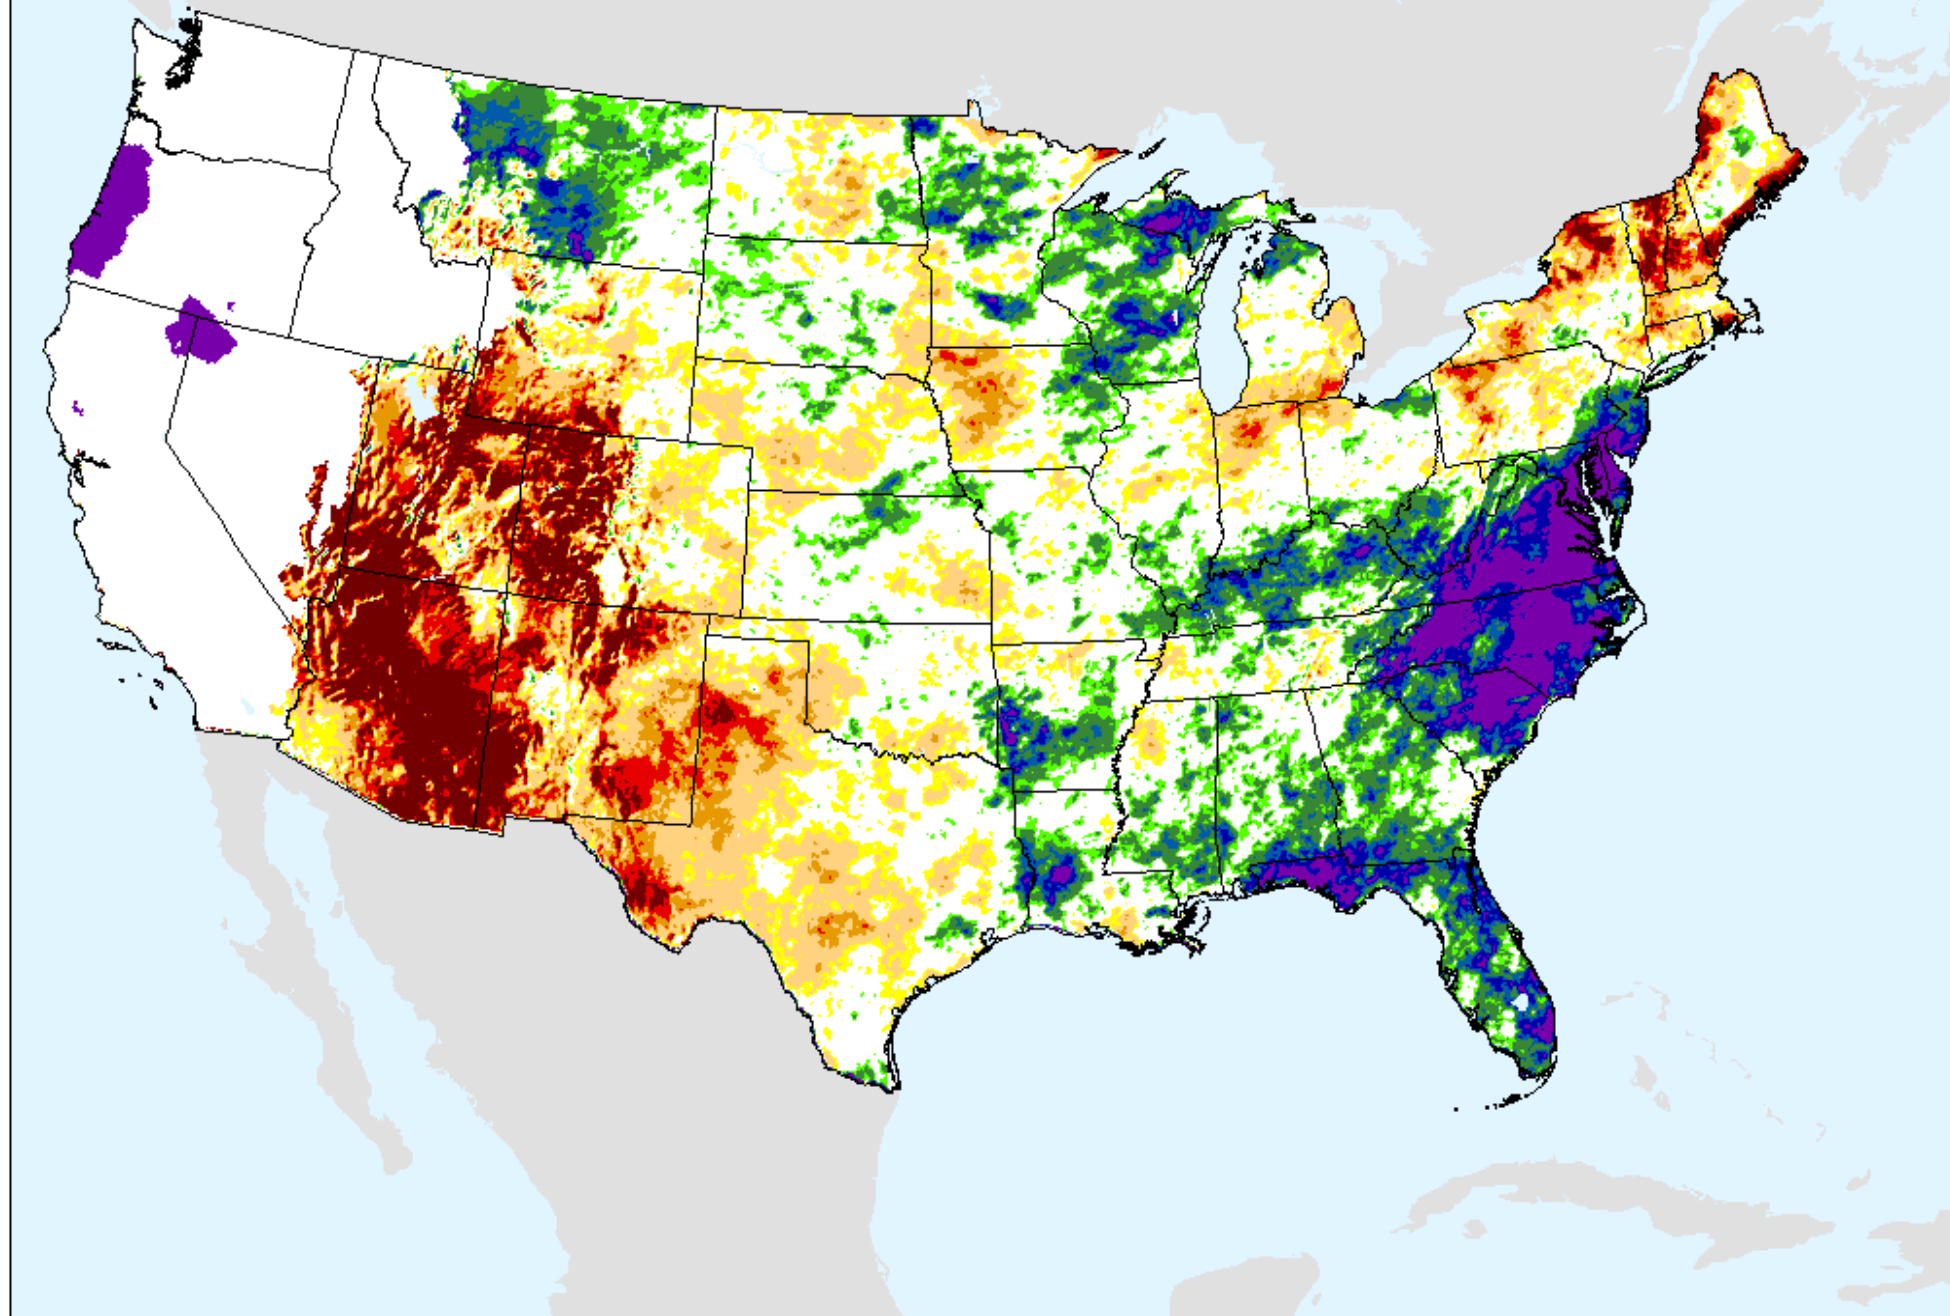

As of: Tuesday, February 23, 2021

USDM for: Feb. 16, 2021

SPEI (USDM)

AHPS 9-month SPEI

As of: Tuesday, February 23, 2021

SPEI (USDM)

AHPS 12-month SPEI

As of: Tuesday, February 23, 2021