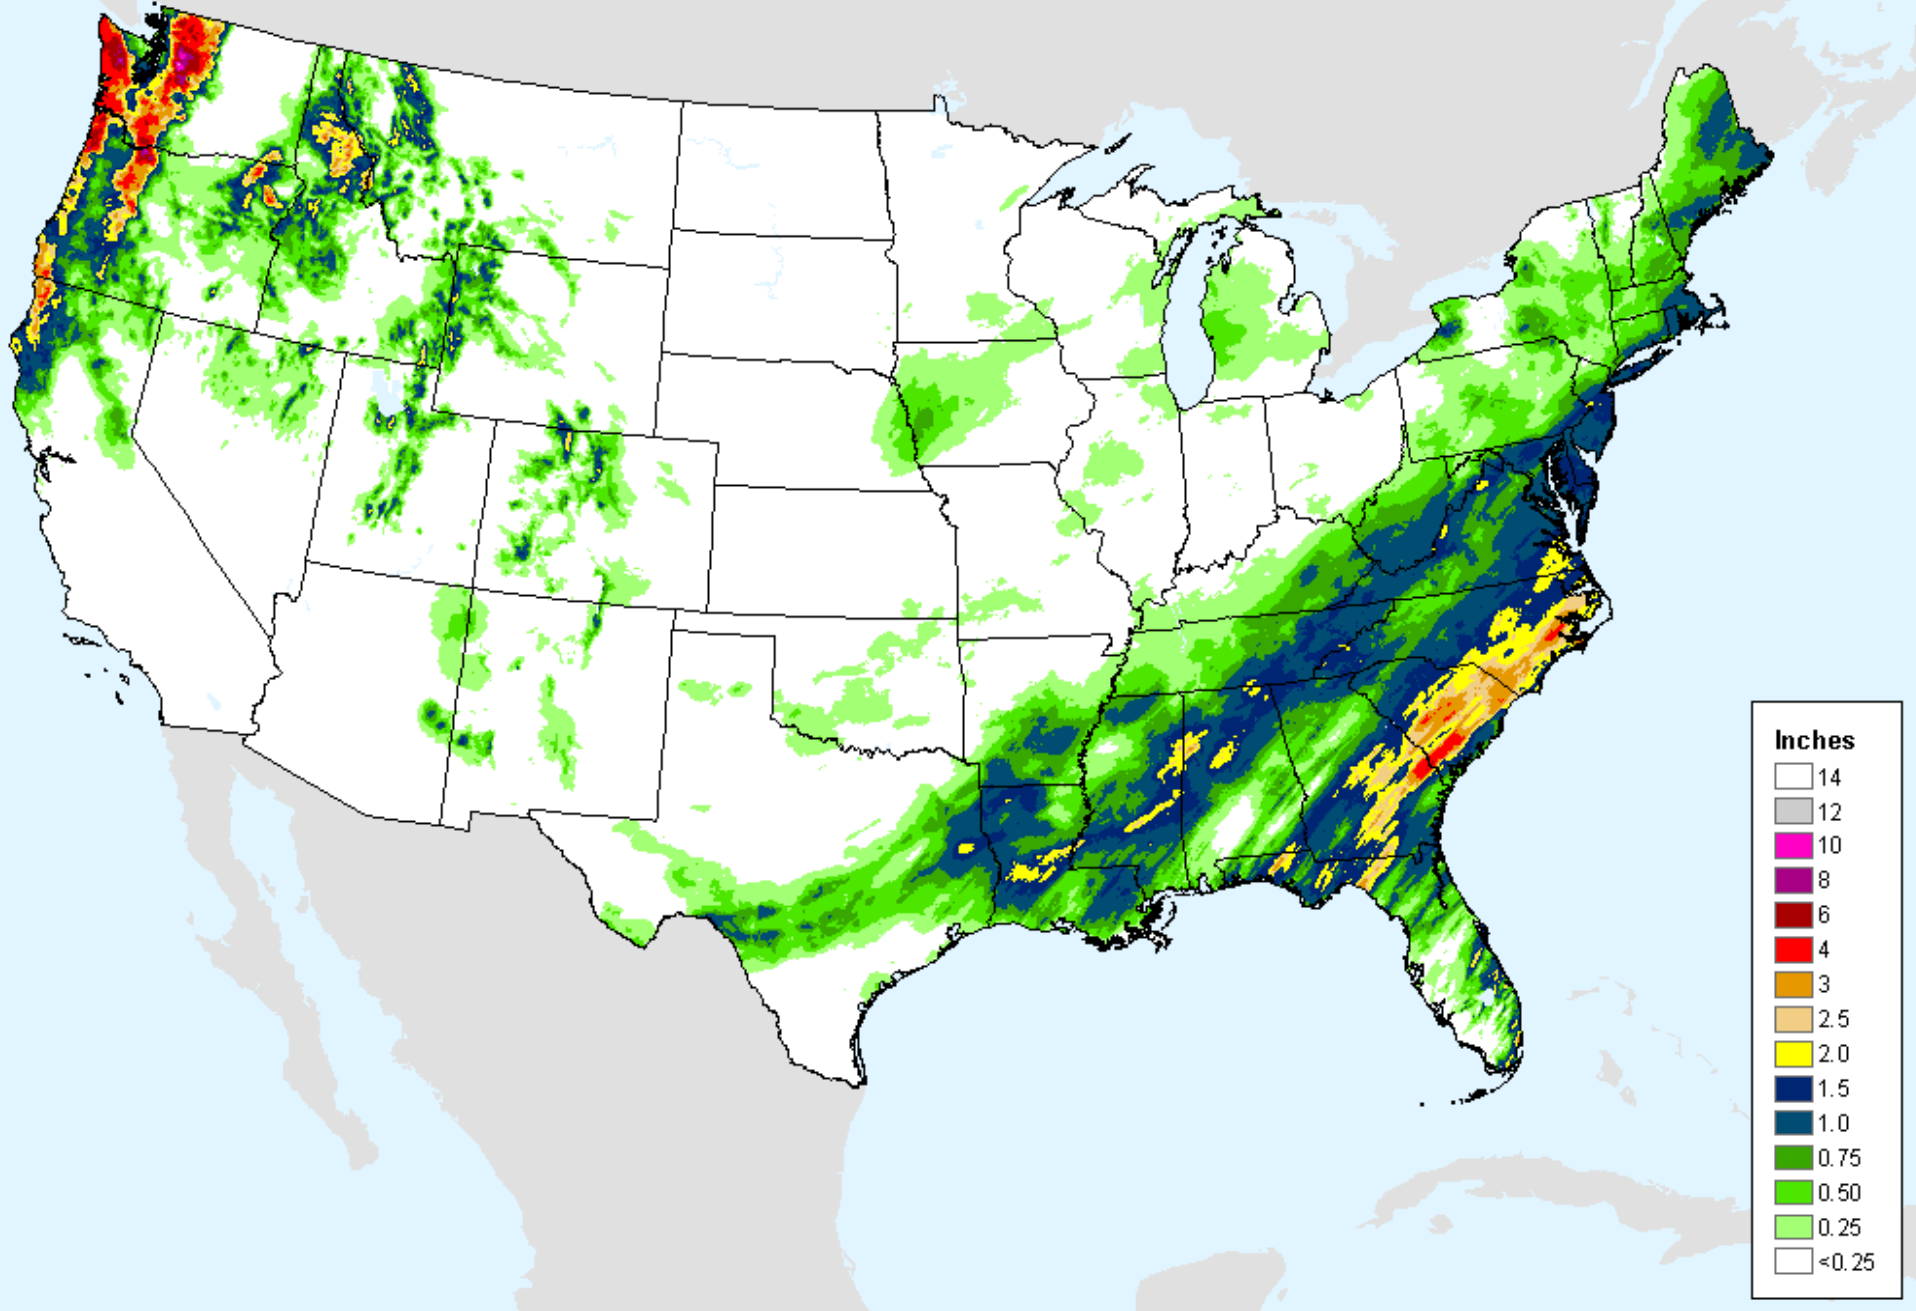

AHPS 7-Day Precipitation

As of: Tuesday, February 23, 2021

AHPS 7-Day Precipitation

As of: Tuesday, February 23, 2021

USDM for: Feb. 16, 2021

AHPS 14-Day Precip Departure

As of: Tuesday, February 23, 2021

USDM for: Feb. 16, 2021