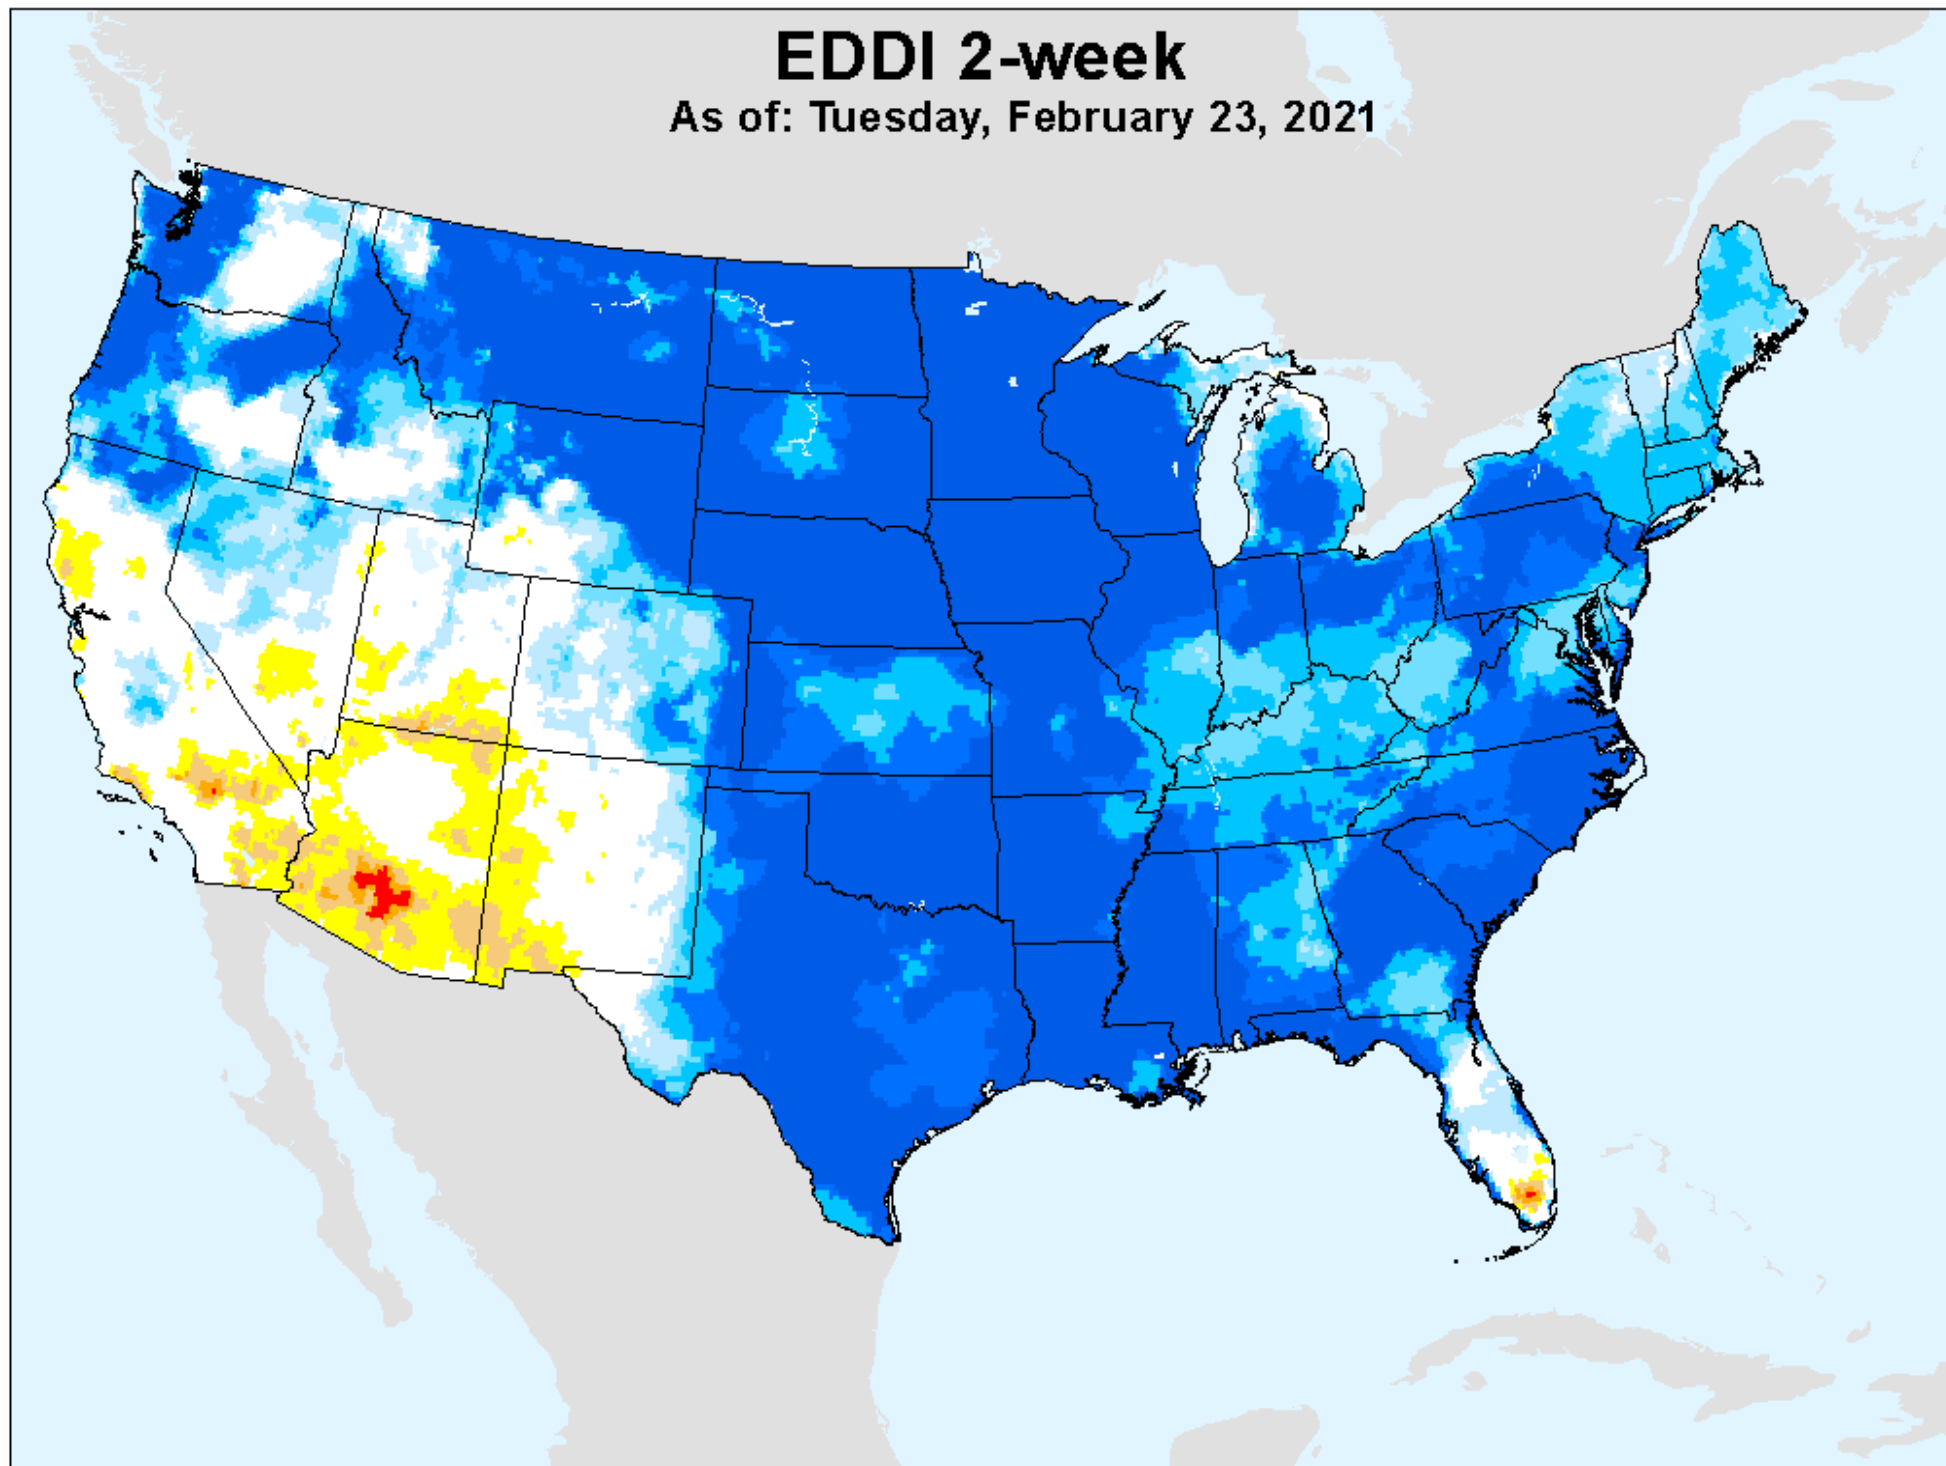

EDDI 2-week

As of: Tuesday, February 23, 2021

USDM for: Feb. 16, 2021

EDDI 2-week

As of: Tuesday, February 23, 2021

EDDI 3-week

As of: Tuesday, February 23, 2021

USDM for: Feb. 16, 2021