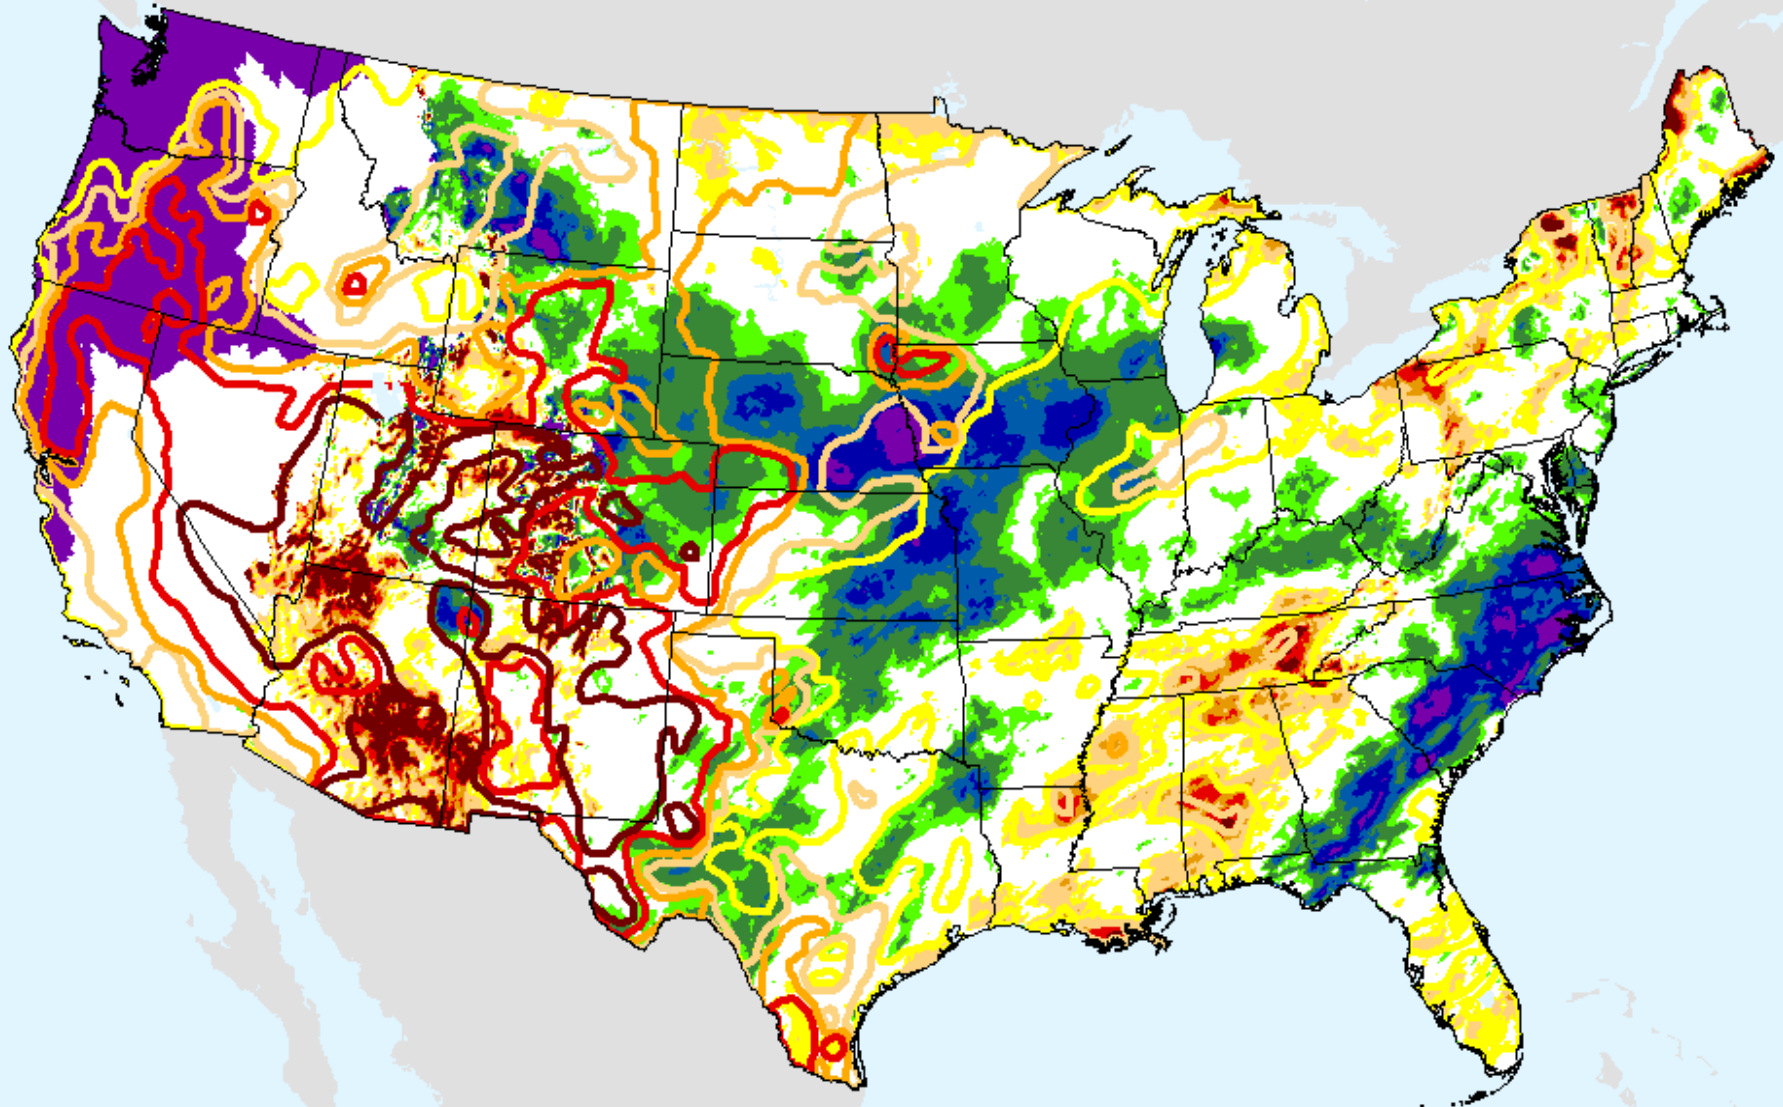

AHPS 2-month SPEI

As of: Tuesday, February 23, 2021

USDM for: Feb. 16, 2021

SPEI (USDM)