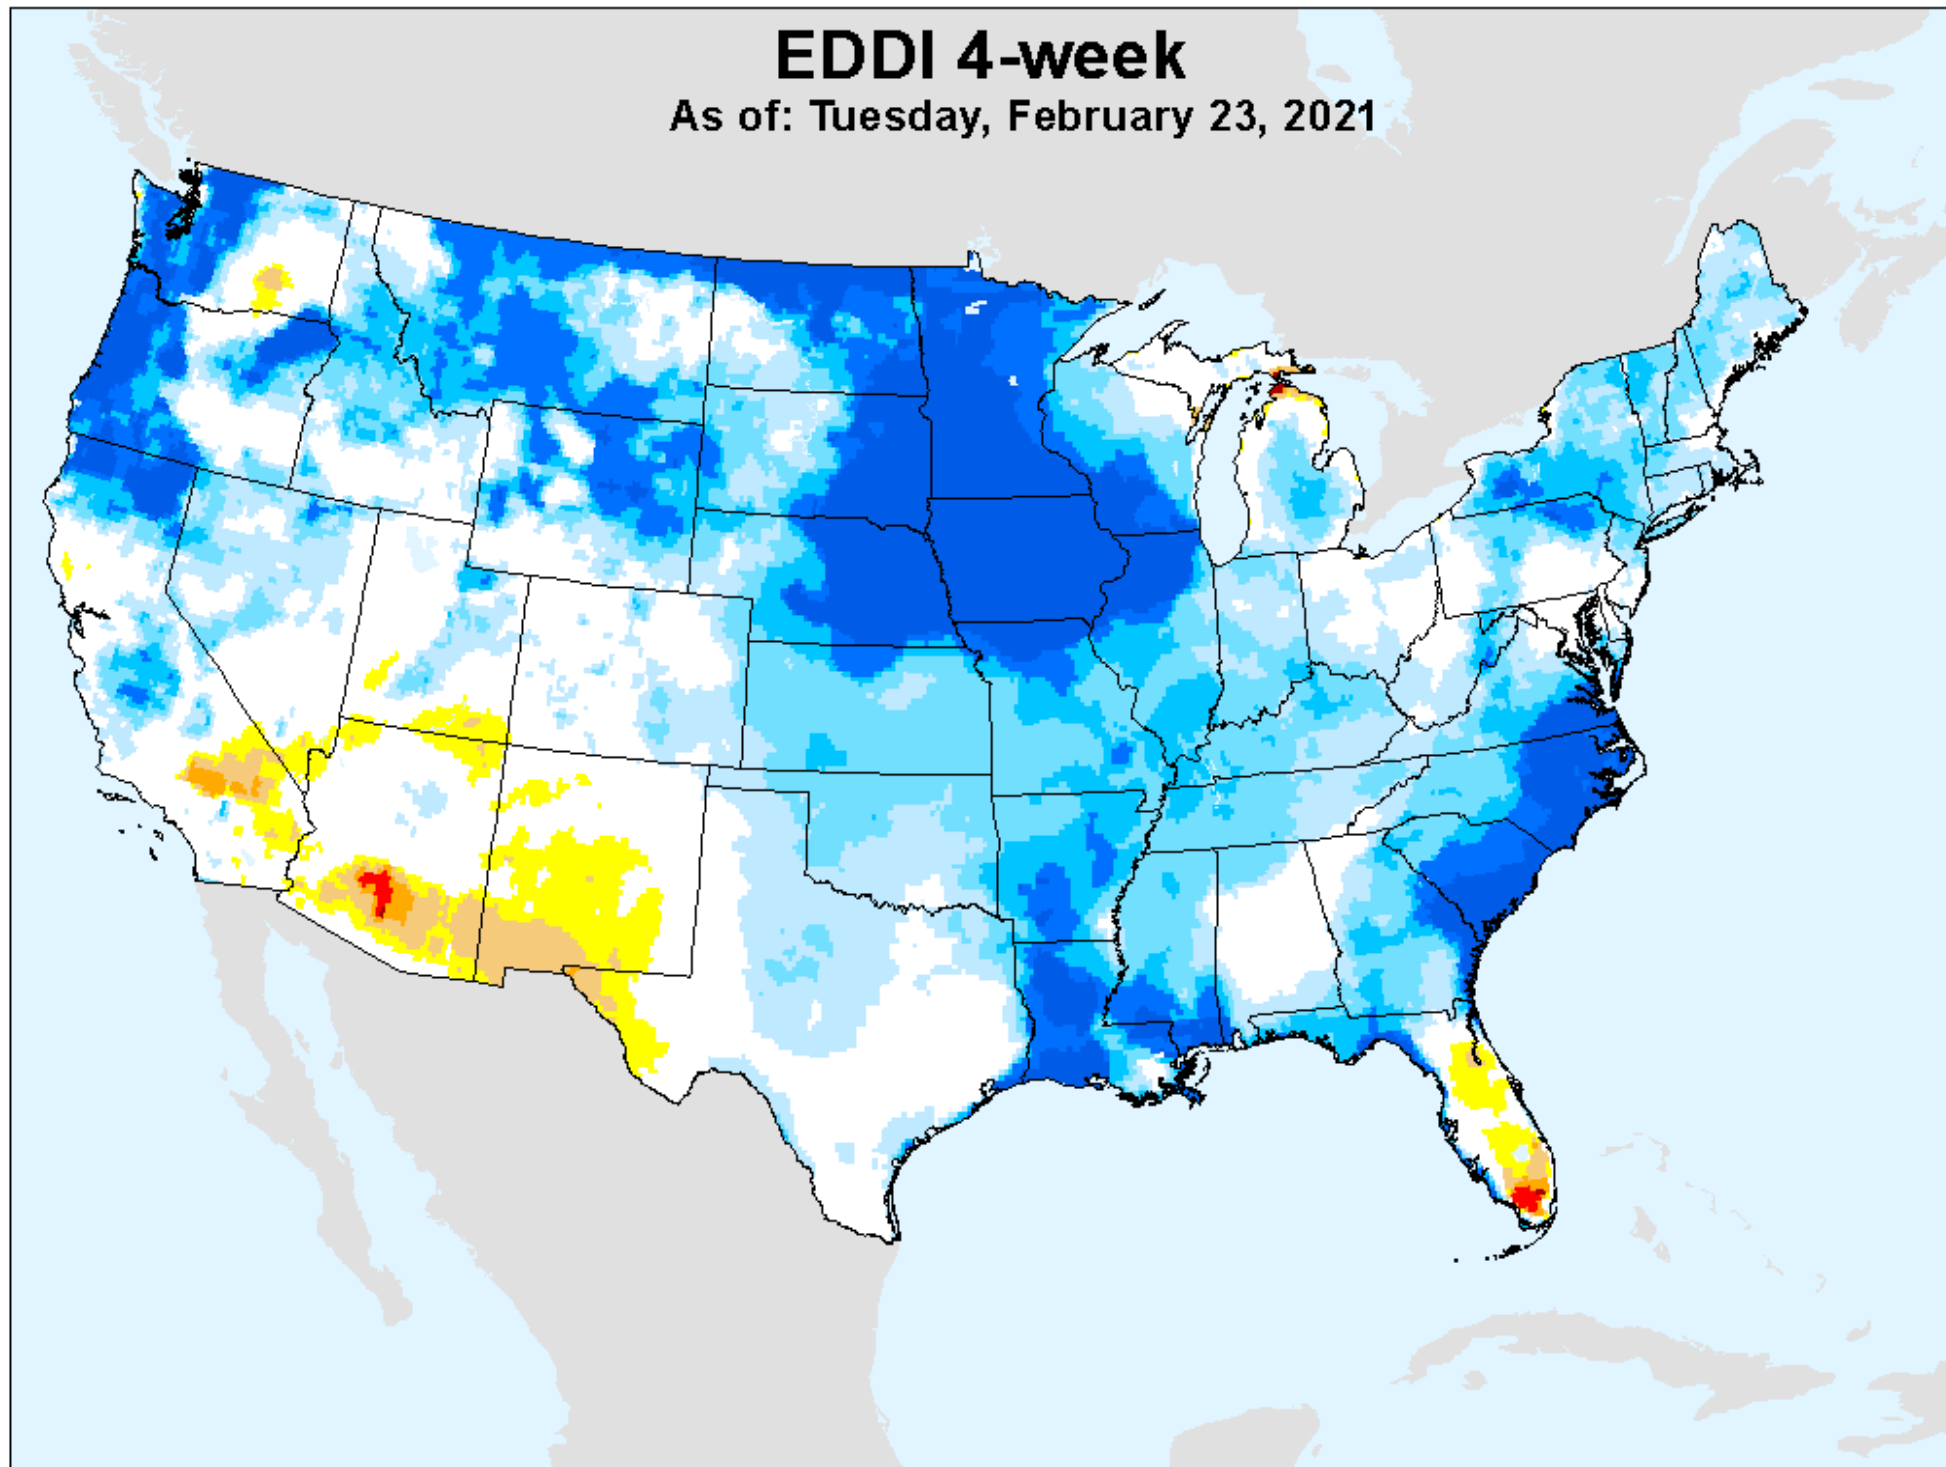

EDDI 3-week

As of: Tuesday, February 23, 2021

EDDI 4-week

As of: Tuesday, February 23, 2021

USDM for: Feb. 16, 2021

EDDI 4-week

As of: Tuesday, February 23, 2021

EDDI 5-week