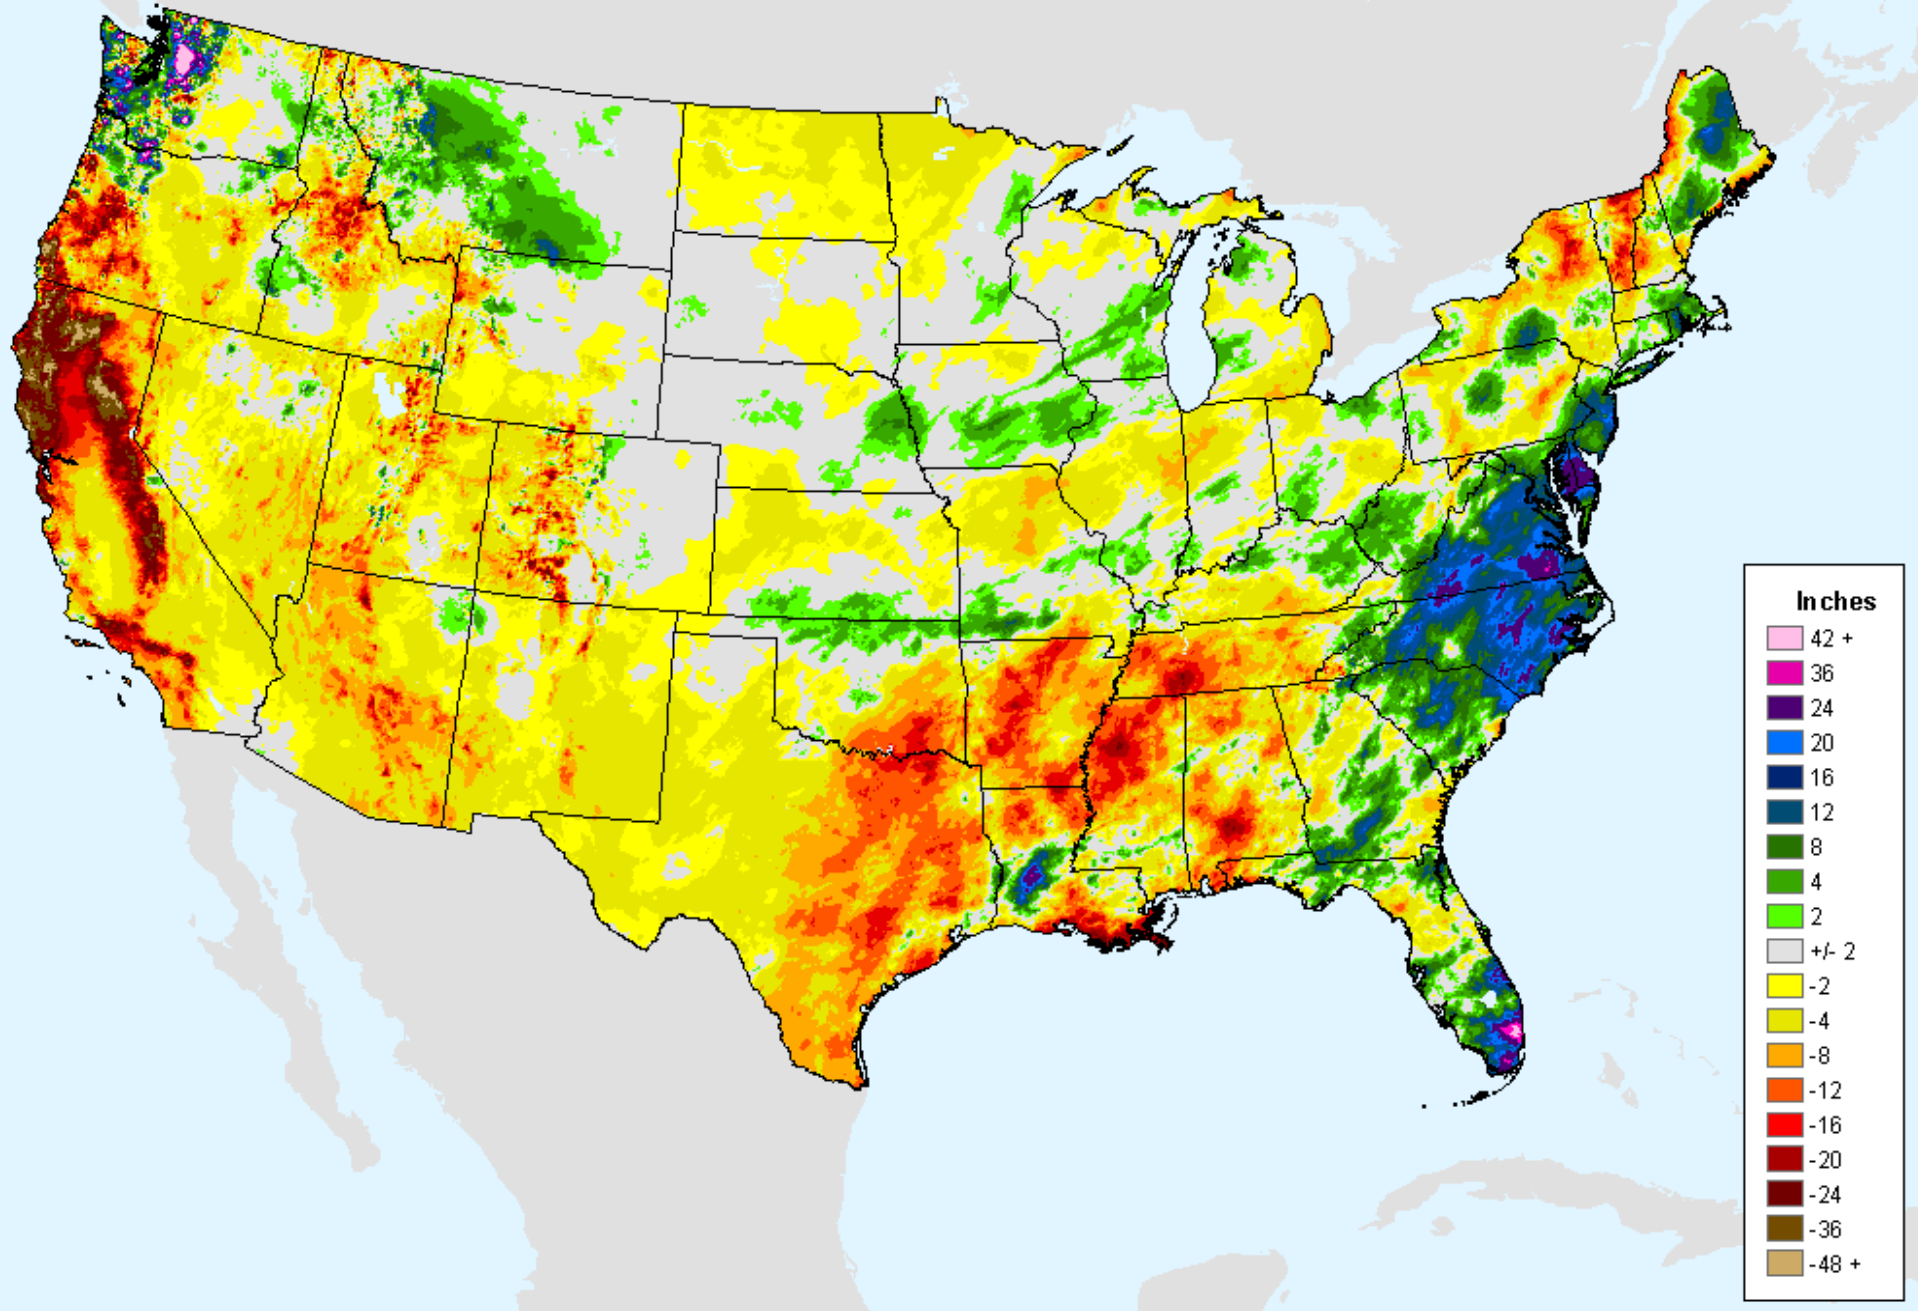

AHPS Water-Year Precip Departure

As of: Tuesday, February 23, 2021