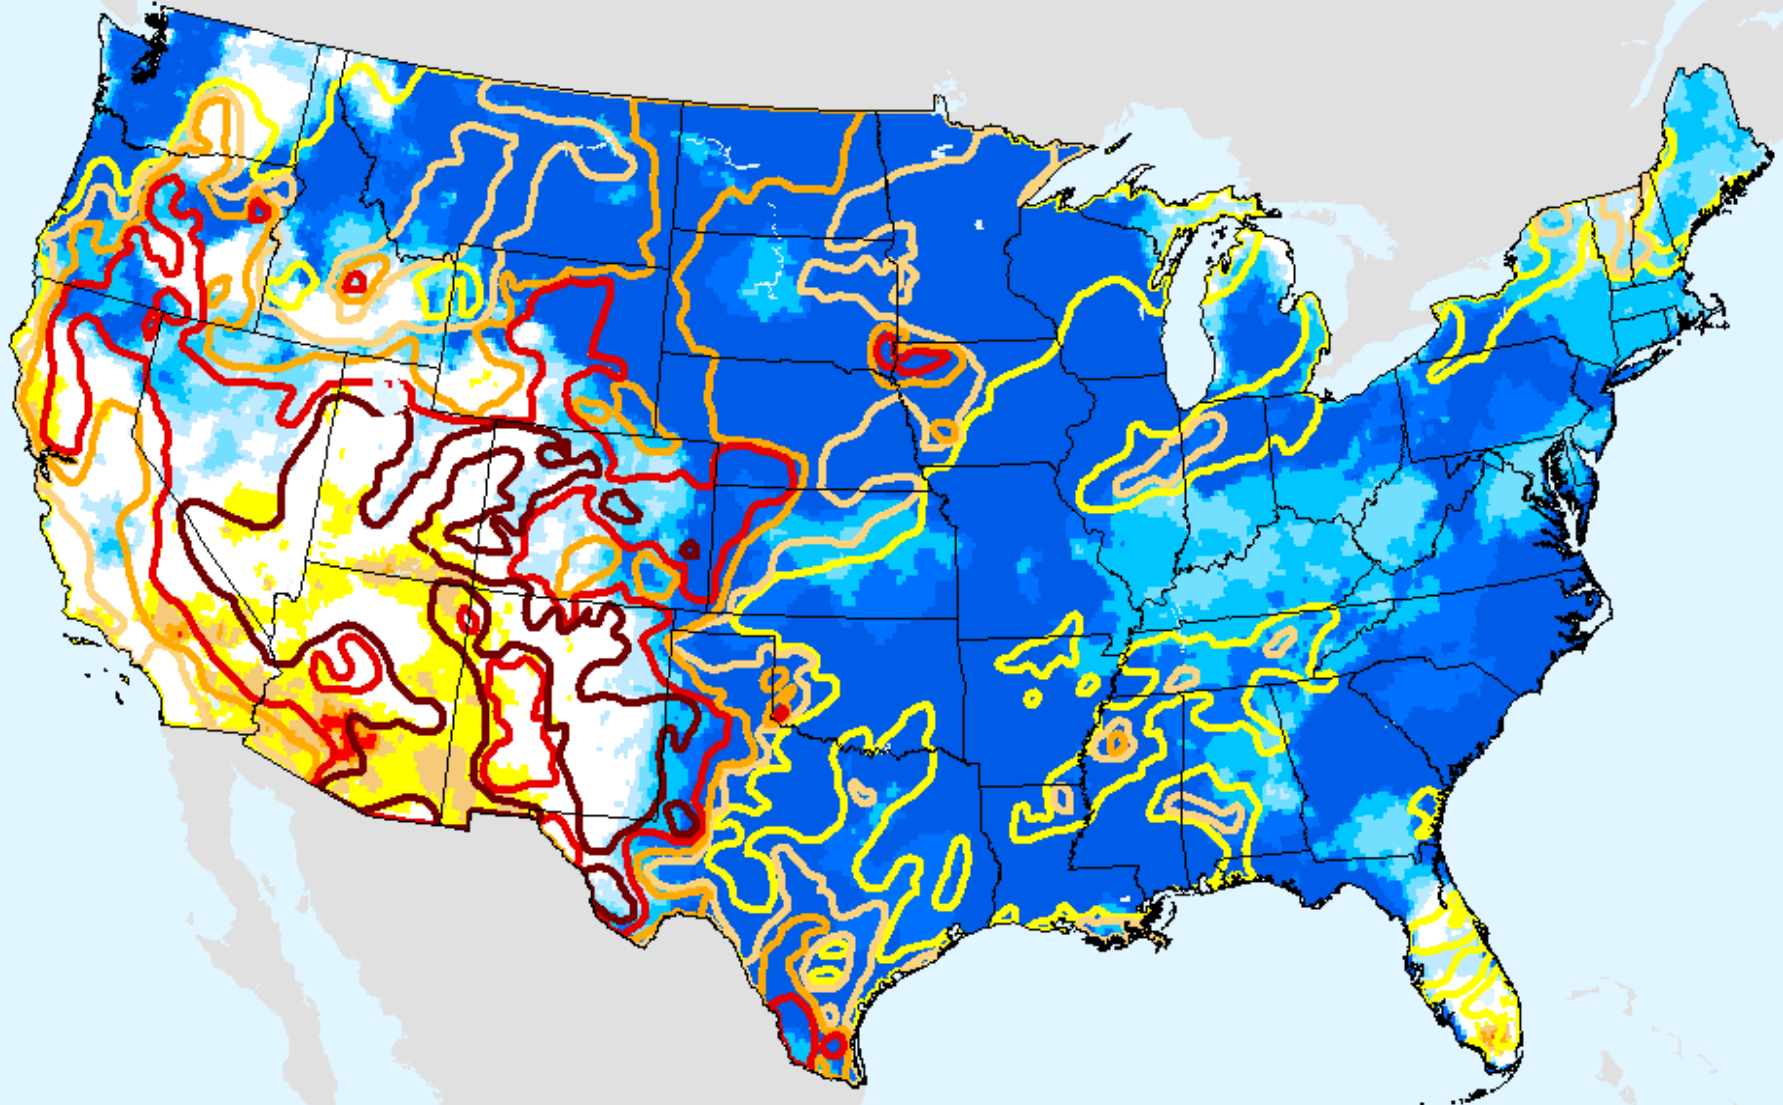

EDDI 2-week

As of: Tuesday, February 23, 2021

USDM for: Feb. 16, 2021