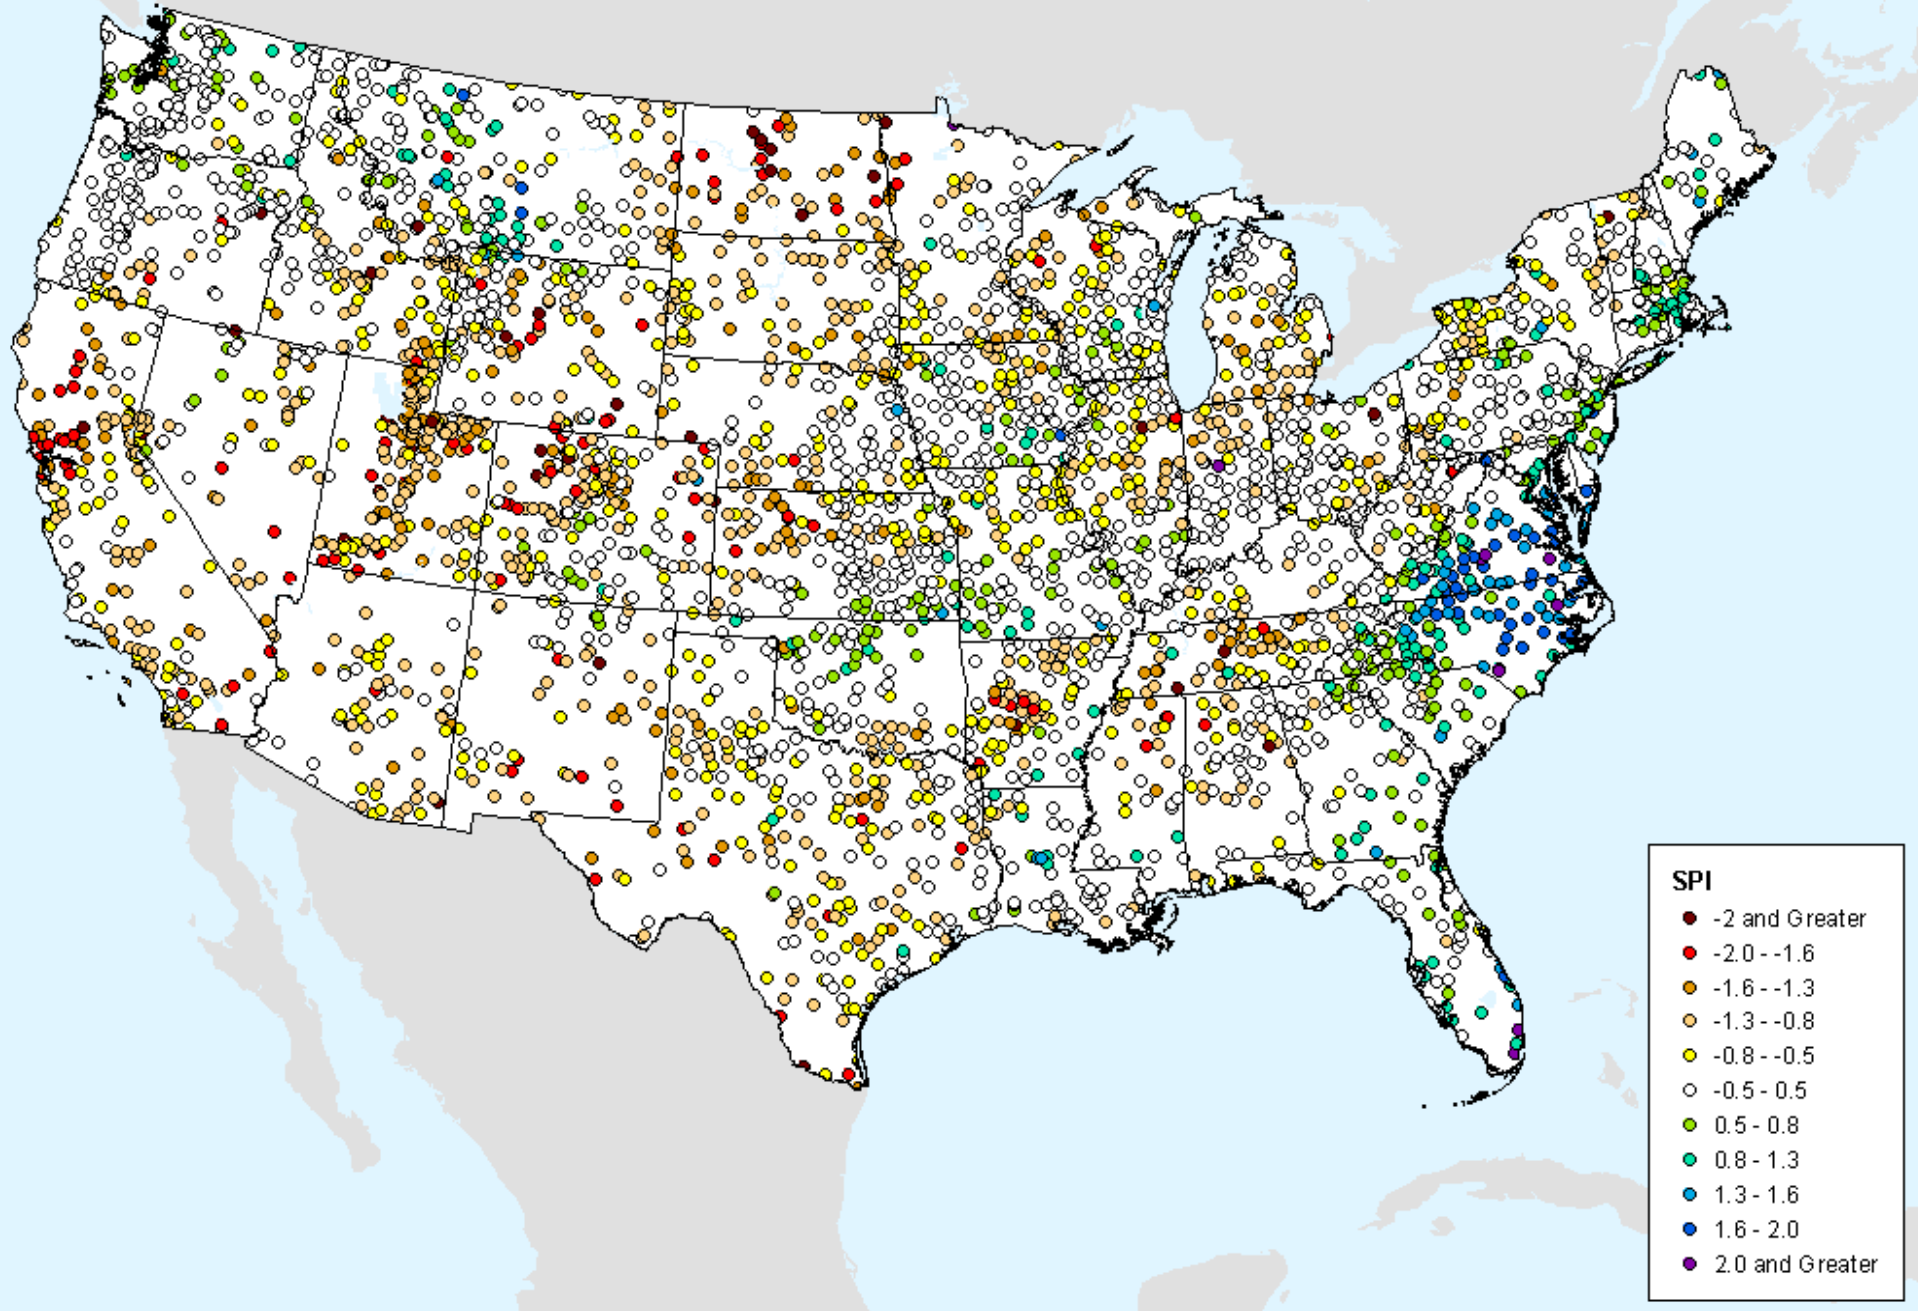

HPRCC Water Year-to-date SPI

As of: Tuesday, February 23, 2021