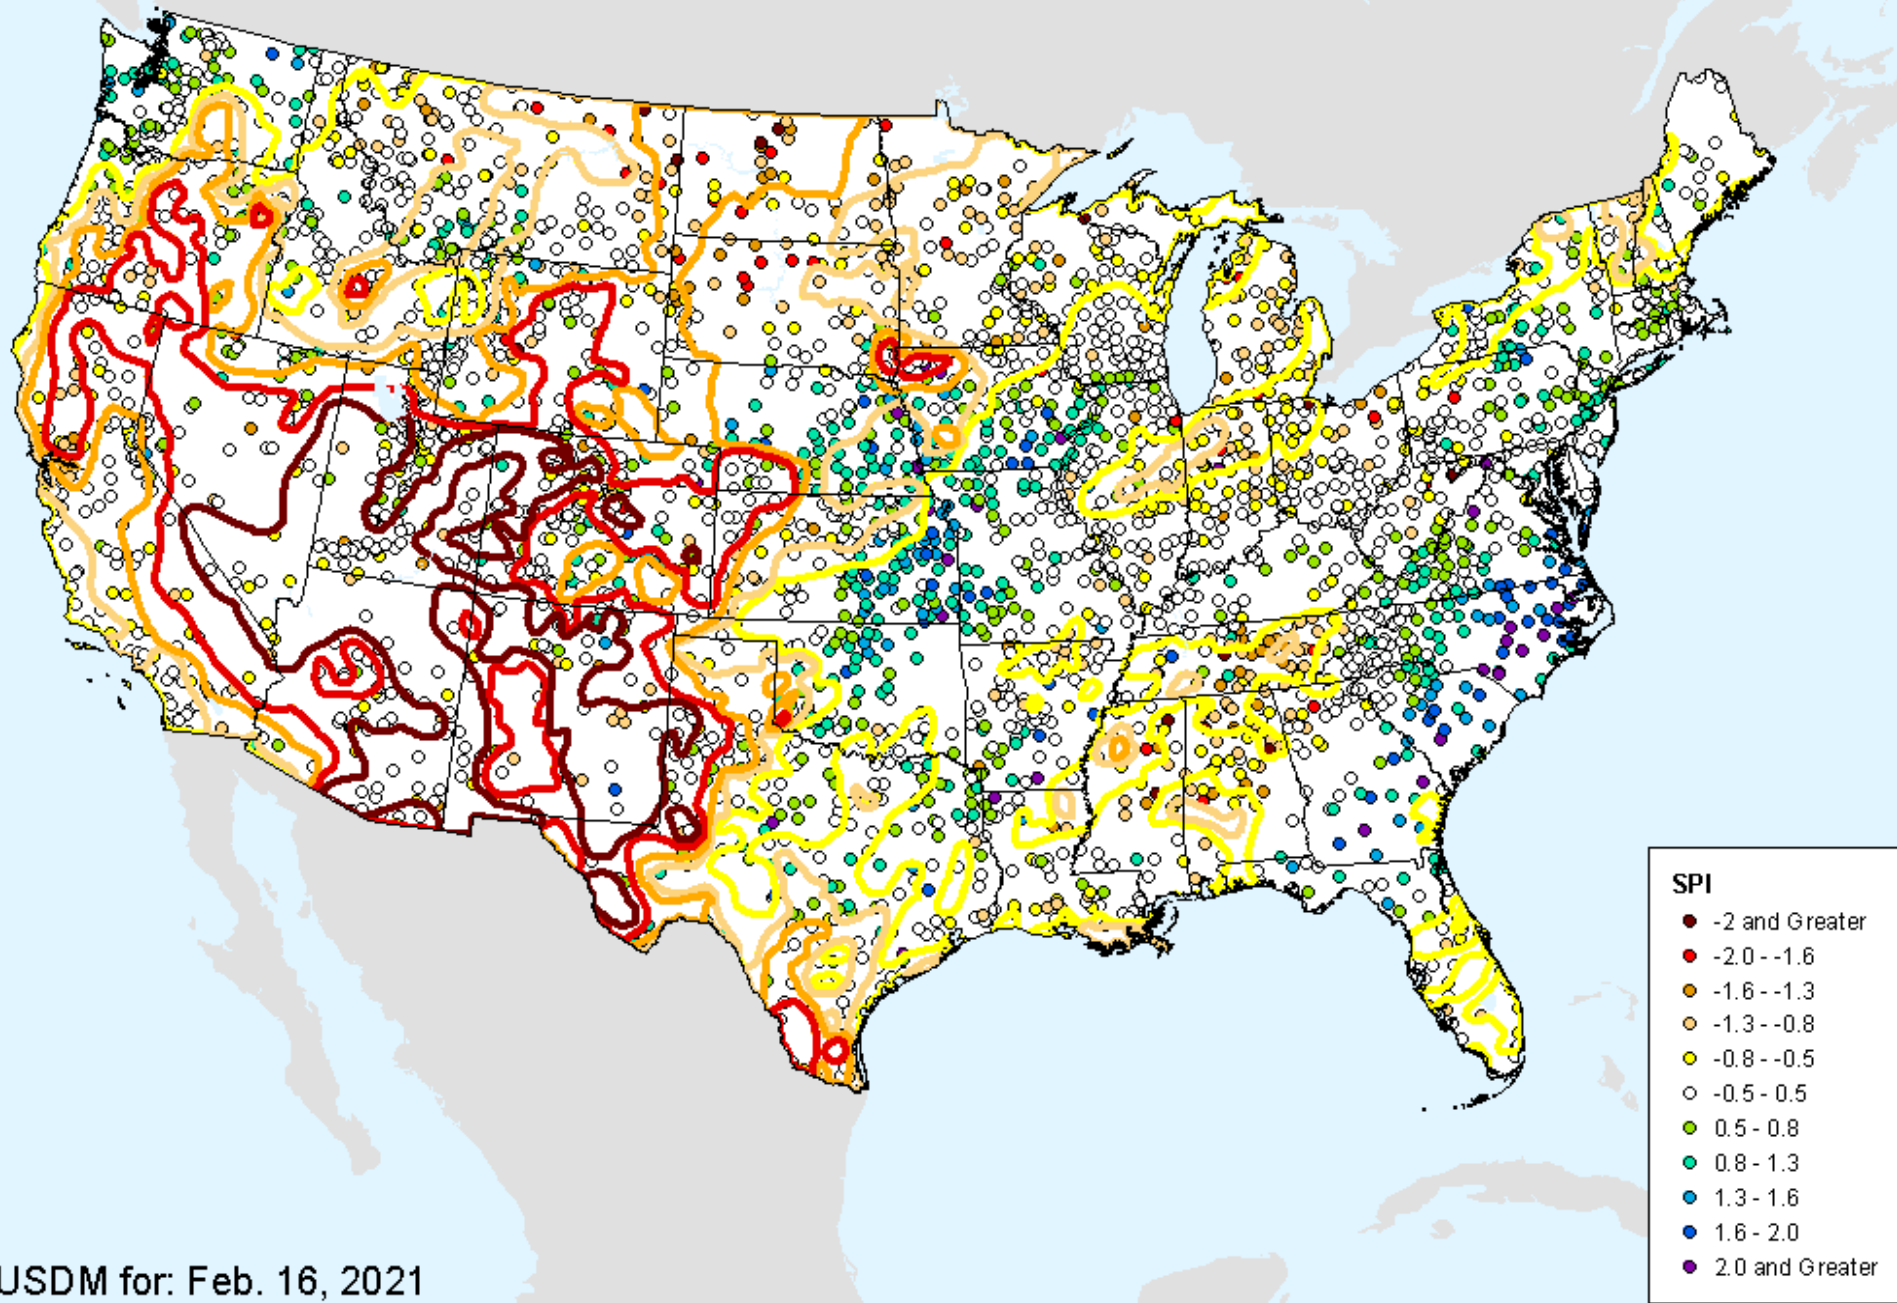

HPRCC 2-month SPI

As of: Tuesday, February 23, 2021

USDM for: Feb. 16, 2021