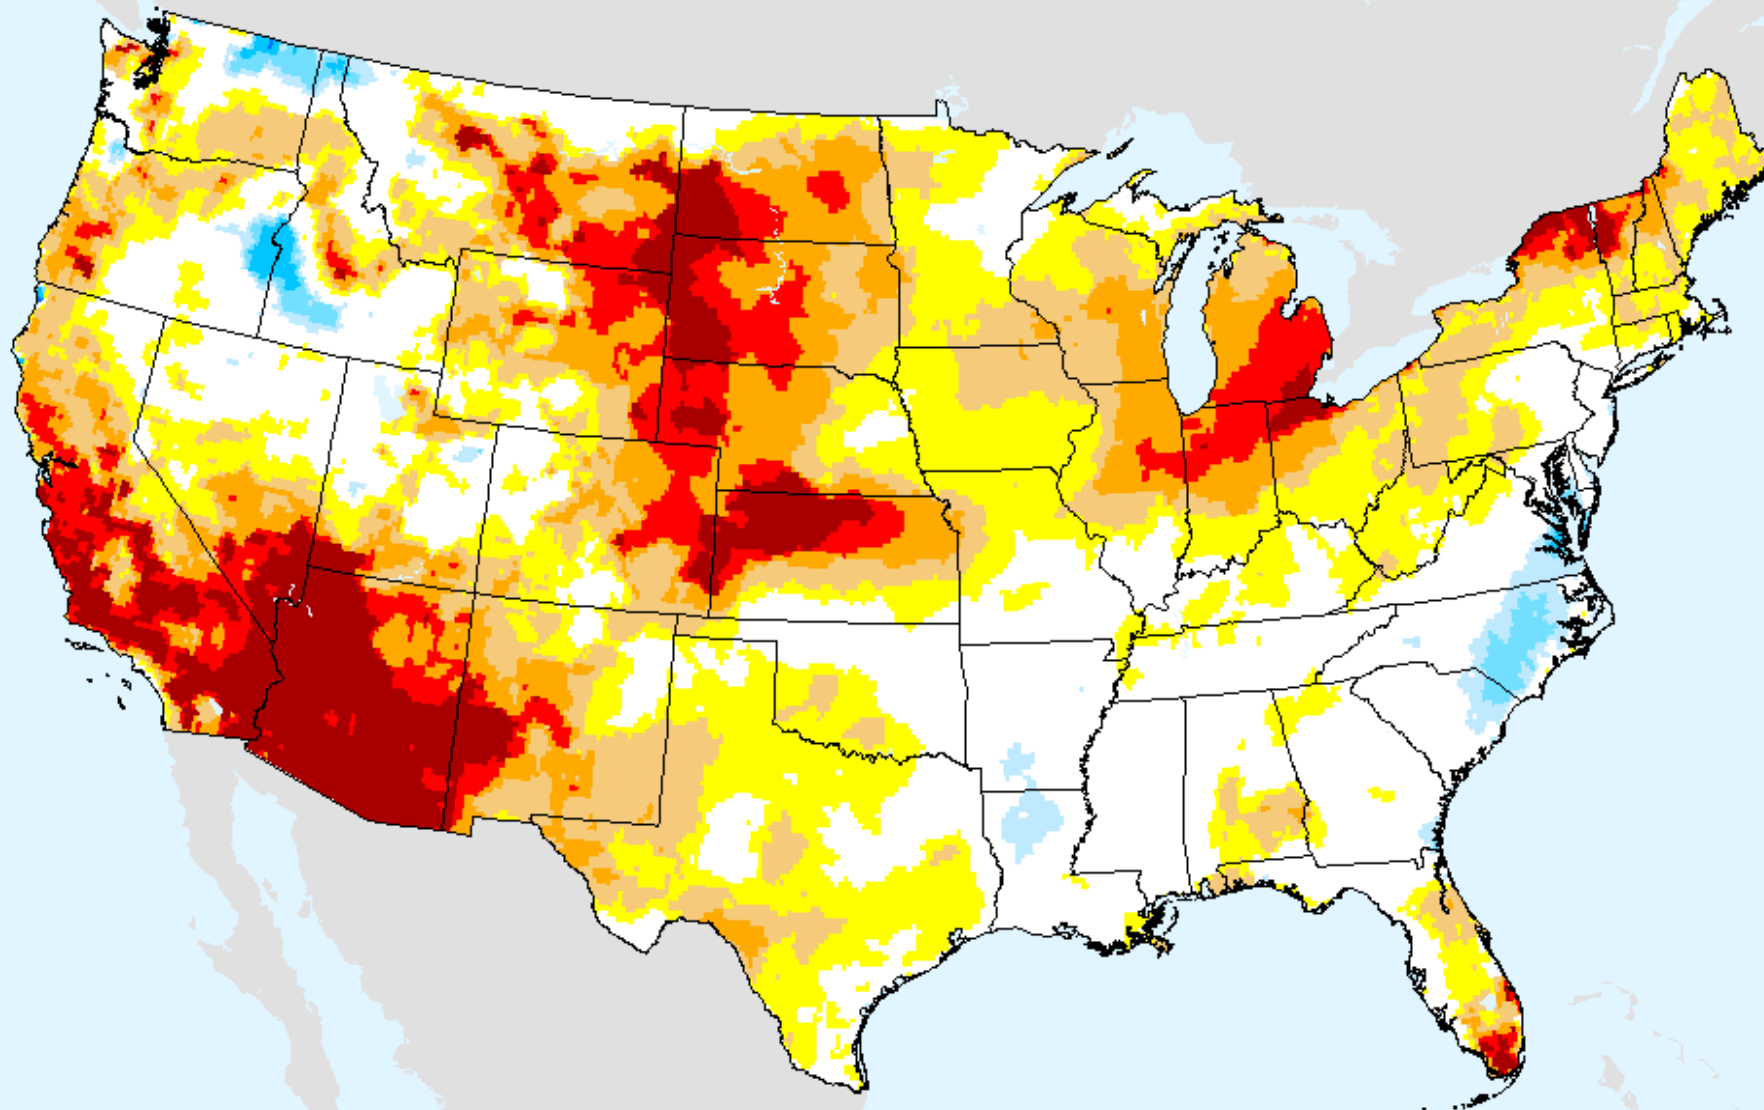

EDDI 11-week

As of: Tuesday, February 23, 2021

EDDI 12-week

As of: Tuesday, February 23, 2021

USDM for: Feb. 16, 2021

EDDI 12-week

As of: Tuesday, February 23, 2021

Vegetation Drought Response Index (VegDRI)