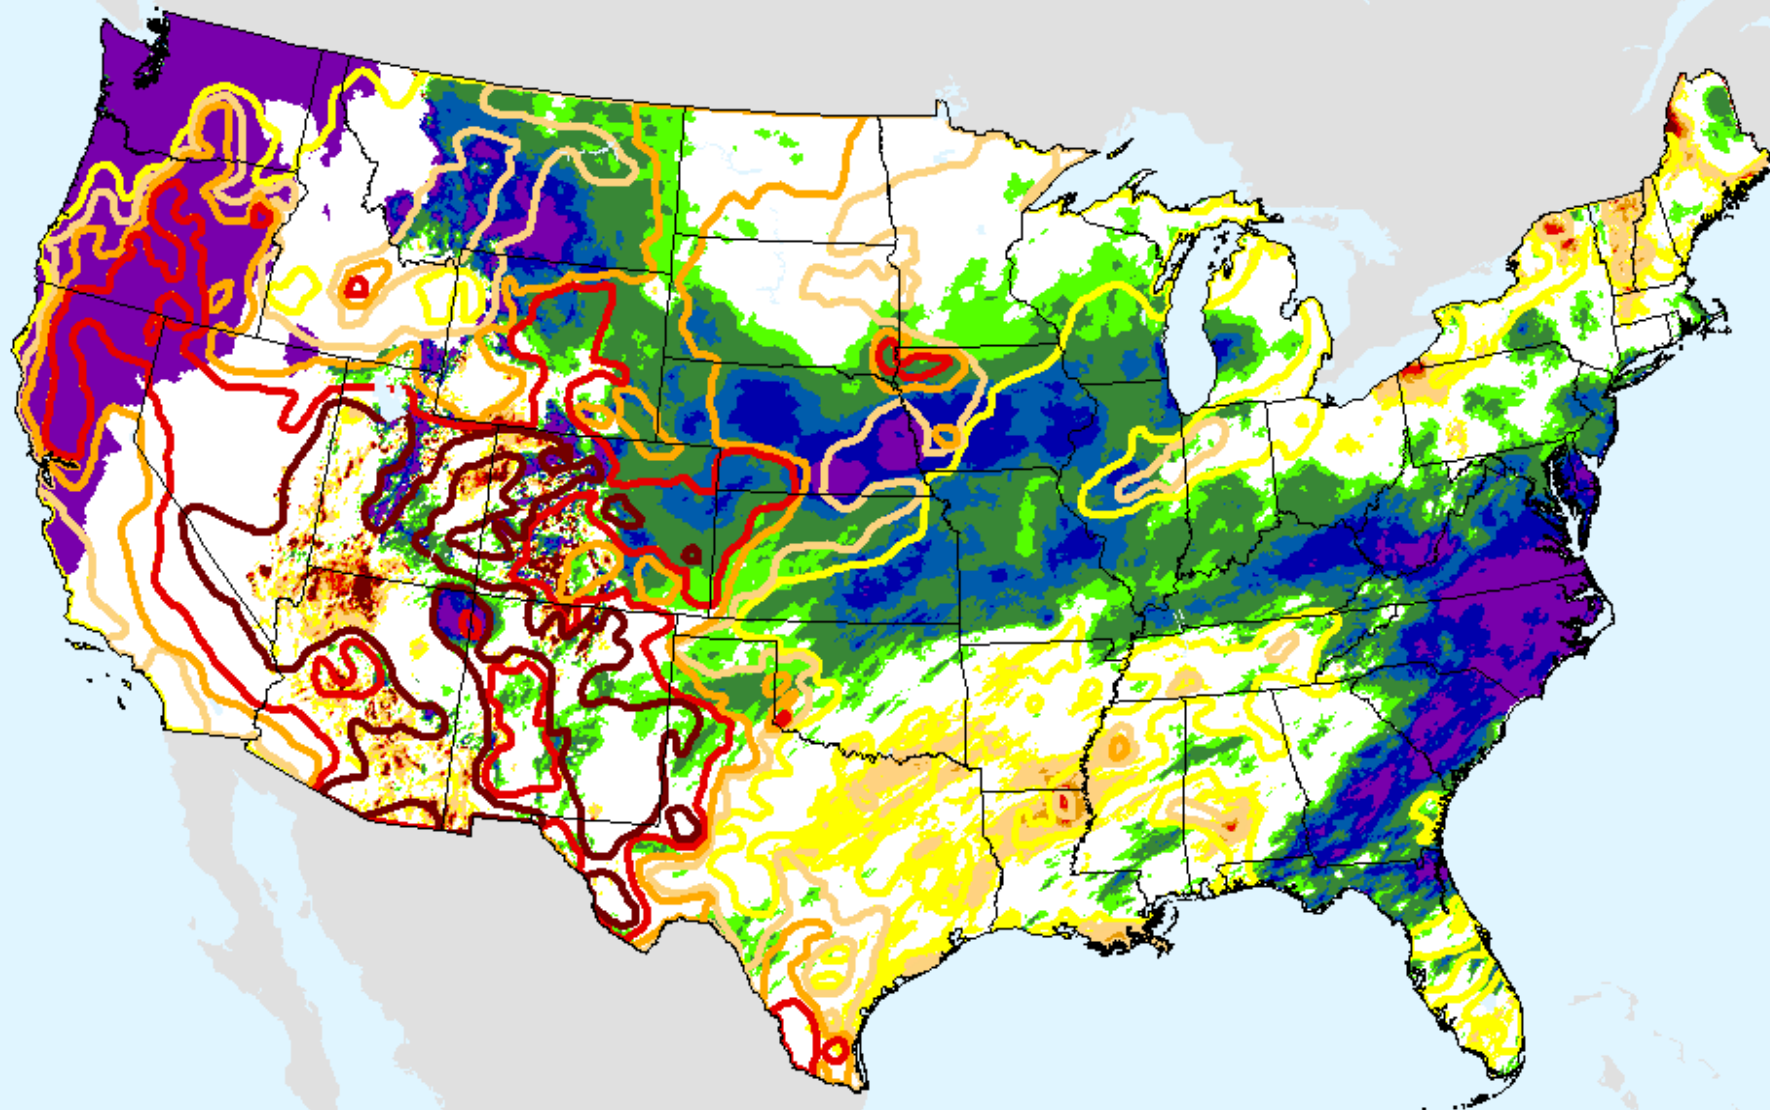

USDM for: Feb. 16, 2021

Keetch-Byram Drought Index (KBDI)

As of: Tuesday, February 23, 2021

AHPS 1-month SPEI

As of: Tuesday, February 23, 2021

USDM for: Feb. 16, 2021

SPEI (USDM)

AHPS 1-month SPEI