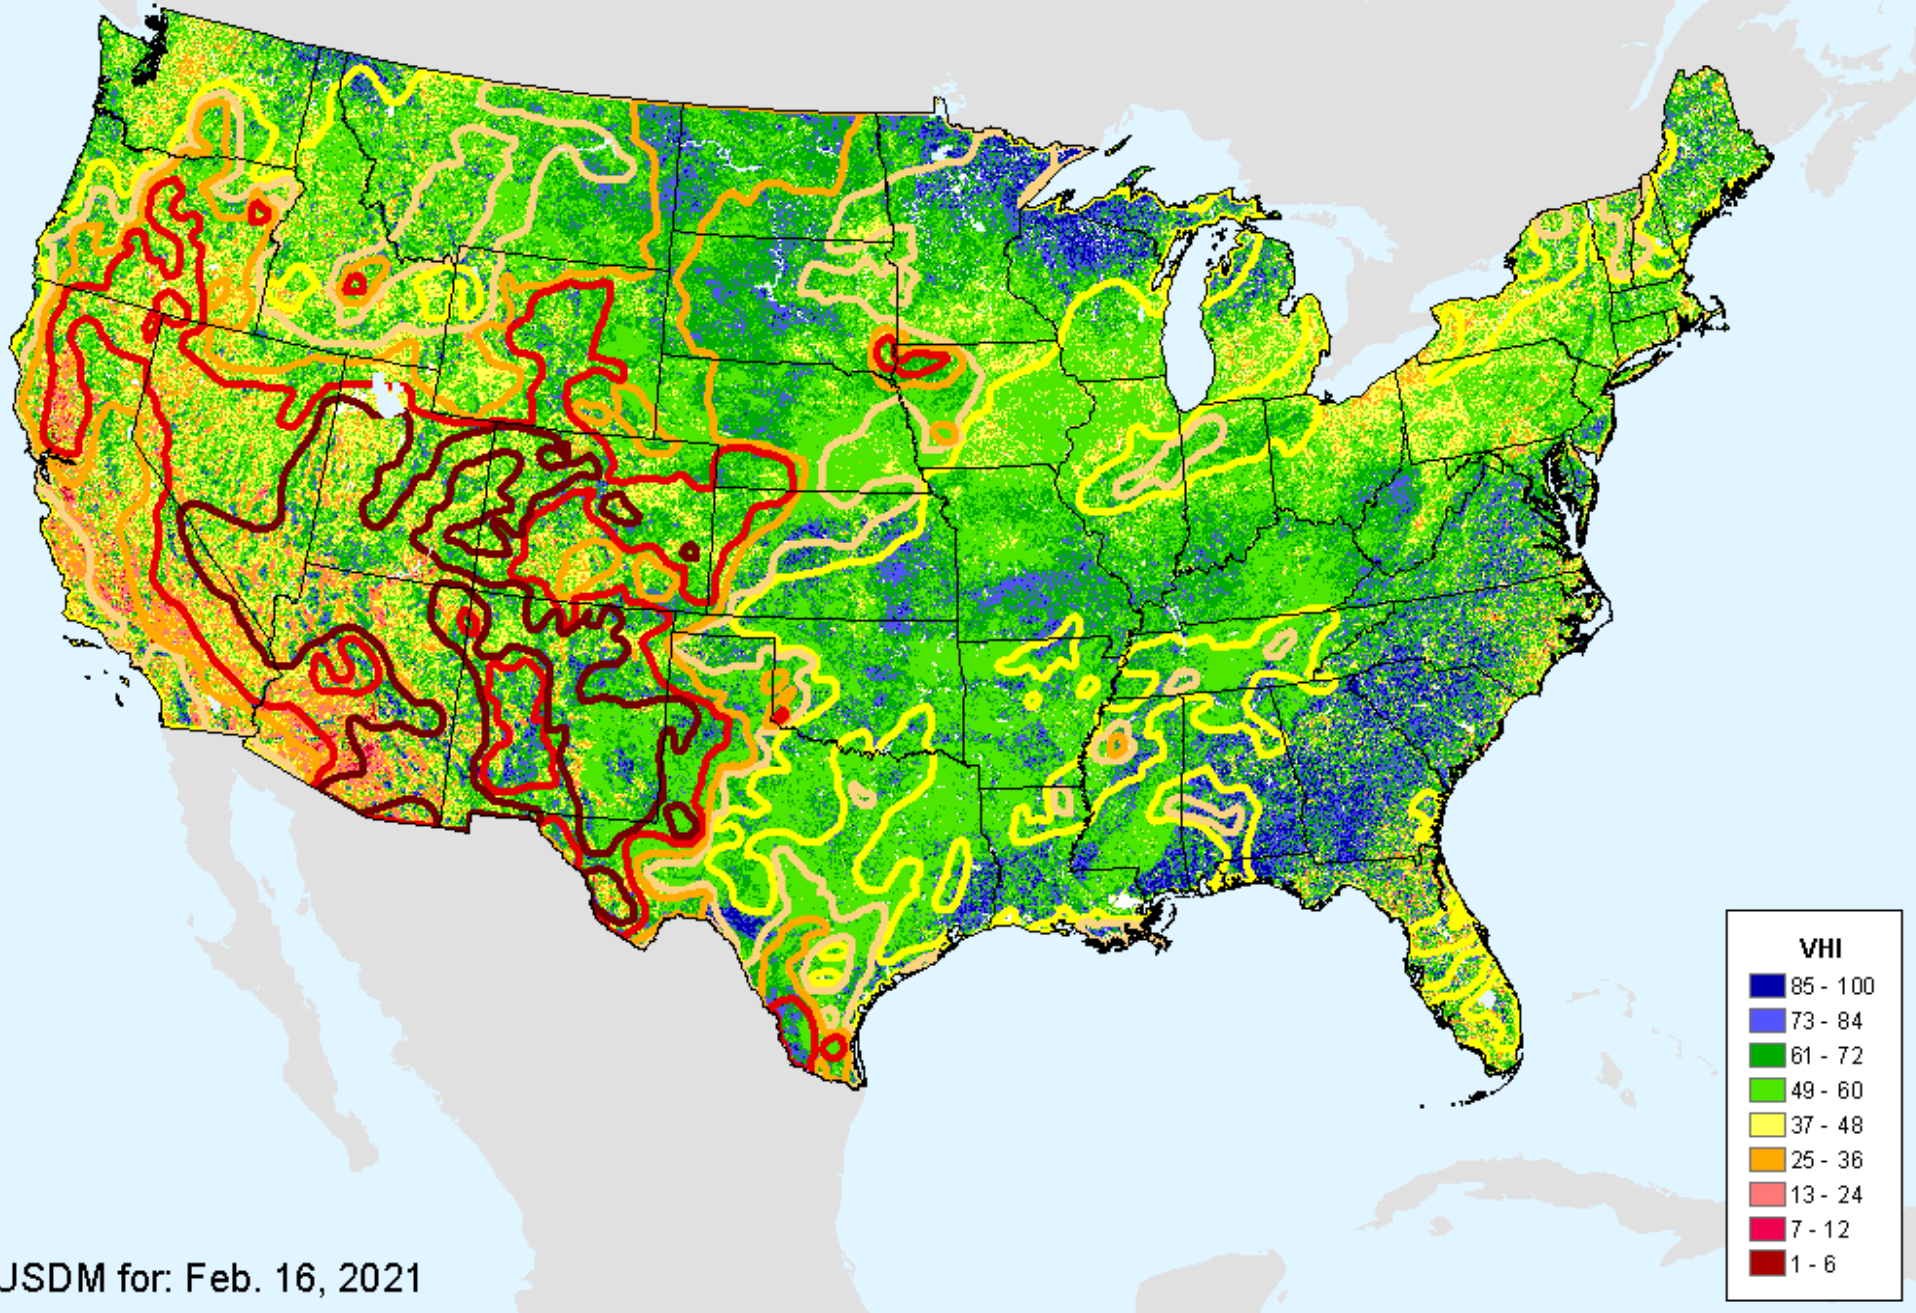

As of: Tuesday, February 23, 2021

USDM for: Feb. 16, 2021

SPI (USDM)

CPC 24-month SPI

As of: Tuesday, February 23, 2021

Vegetation Health Index

As of: Tuesday, February 23, 2021

USDM for: Feb. 16, 2021