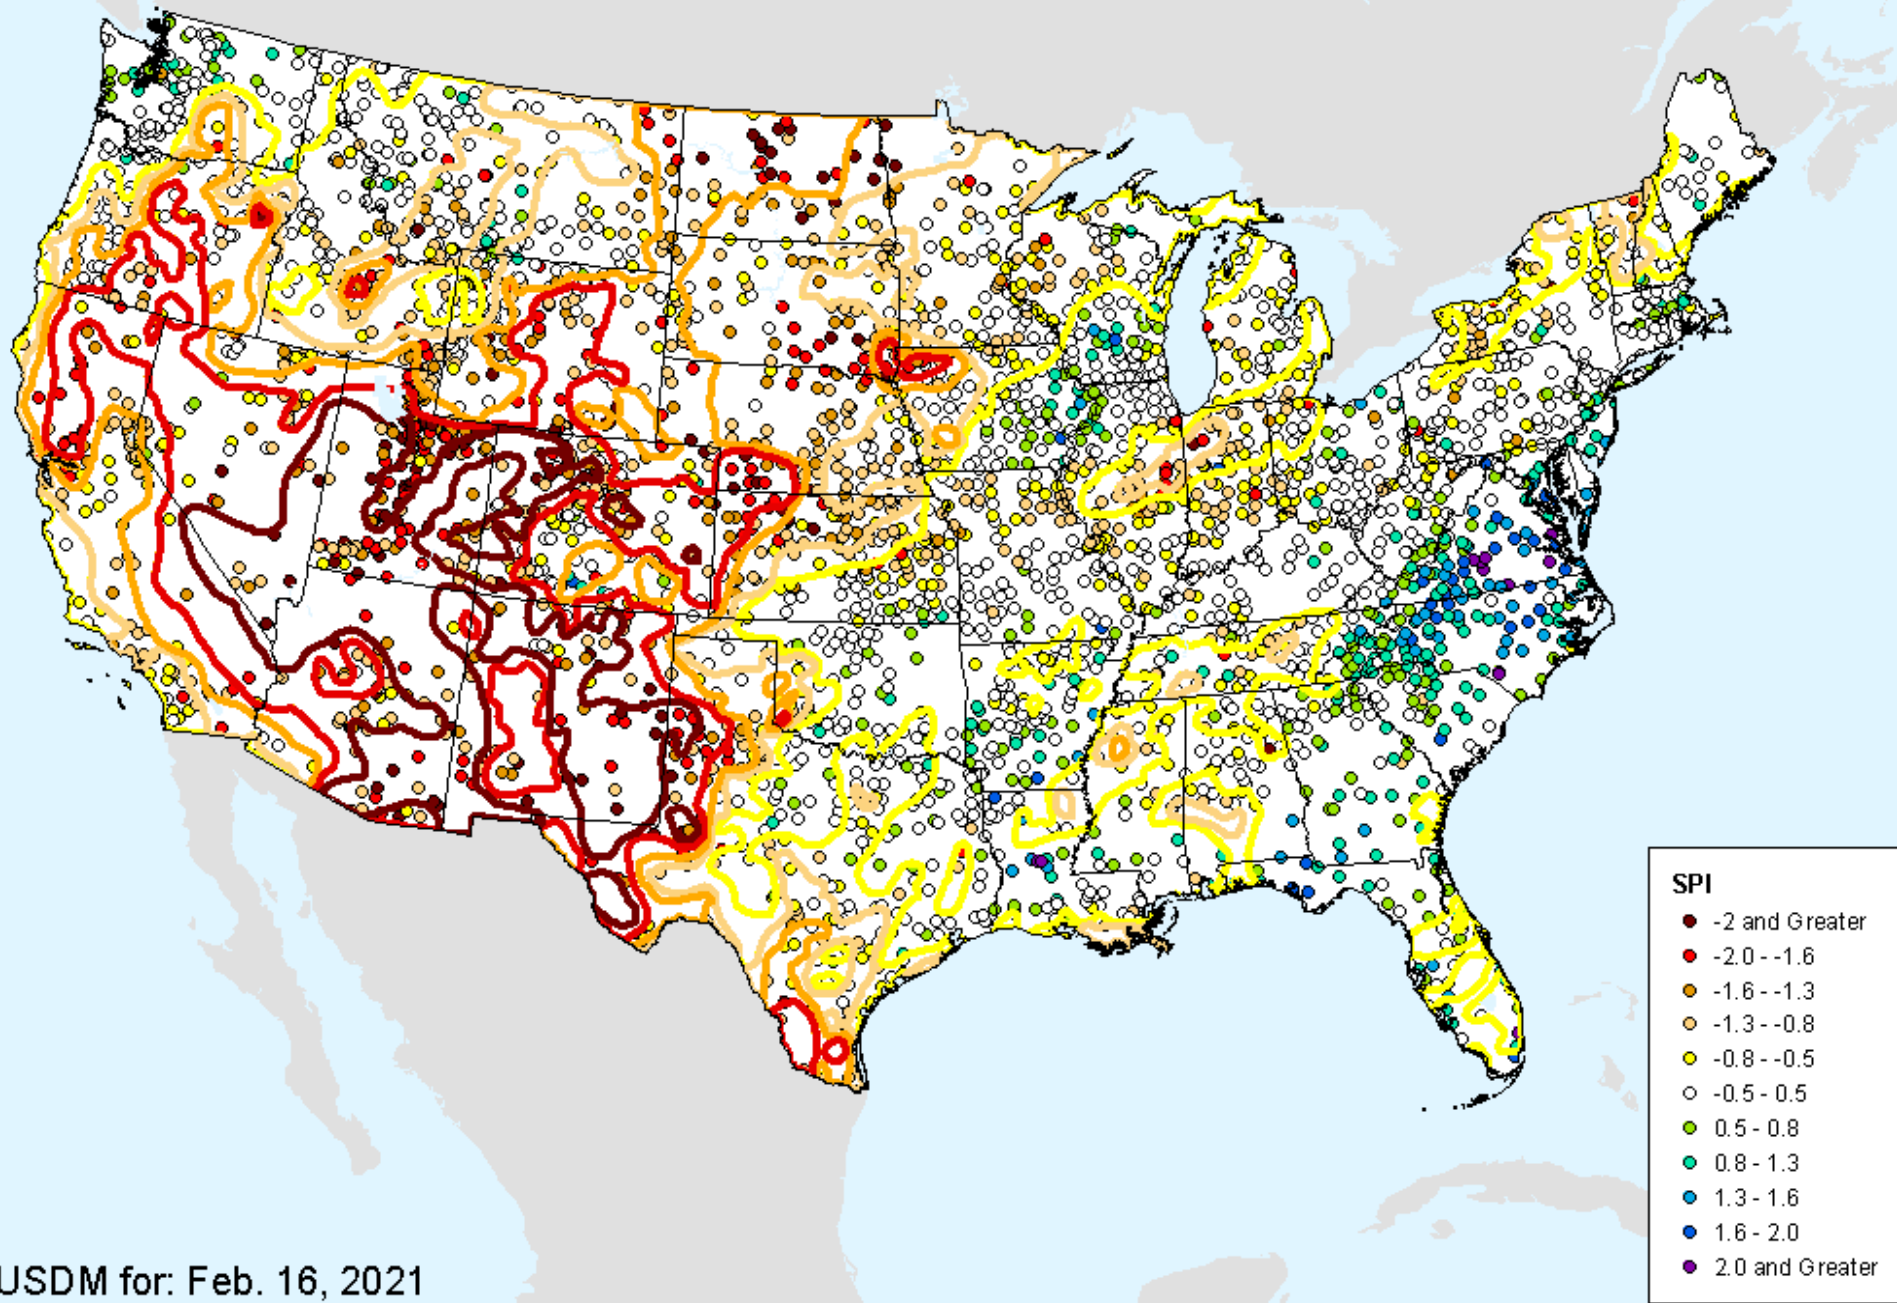

As of: Tuesday, February 23, 2021

SPI

- -2 and Greater
- -2.0--1.6
- -1.6--1.3
- -1.3--0.8
- -0.8--0.5
- -0.5-0.5
- 0.5-0.8
- 0.8-1.3
- 1.3-1.6
- 1.6-2.0
- 2.0 and Greater

HPRCC 6-month SPI

As of: Tuesday, February 23, 2021