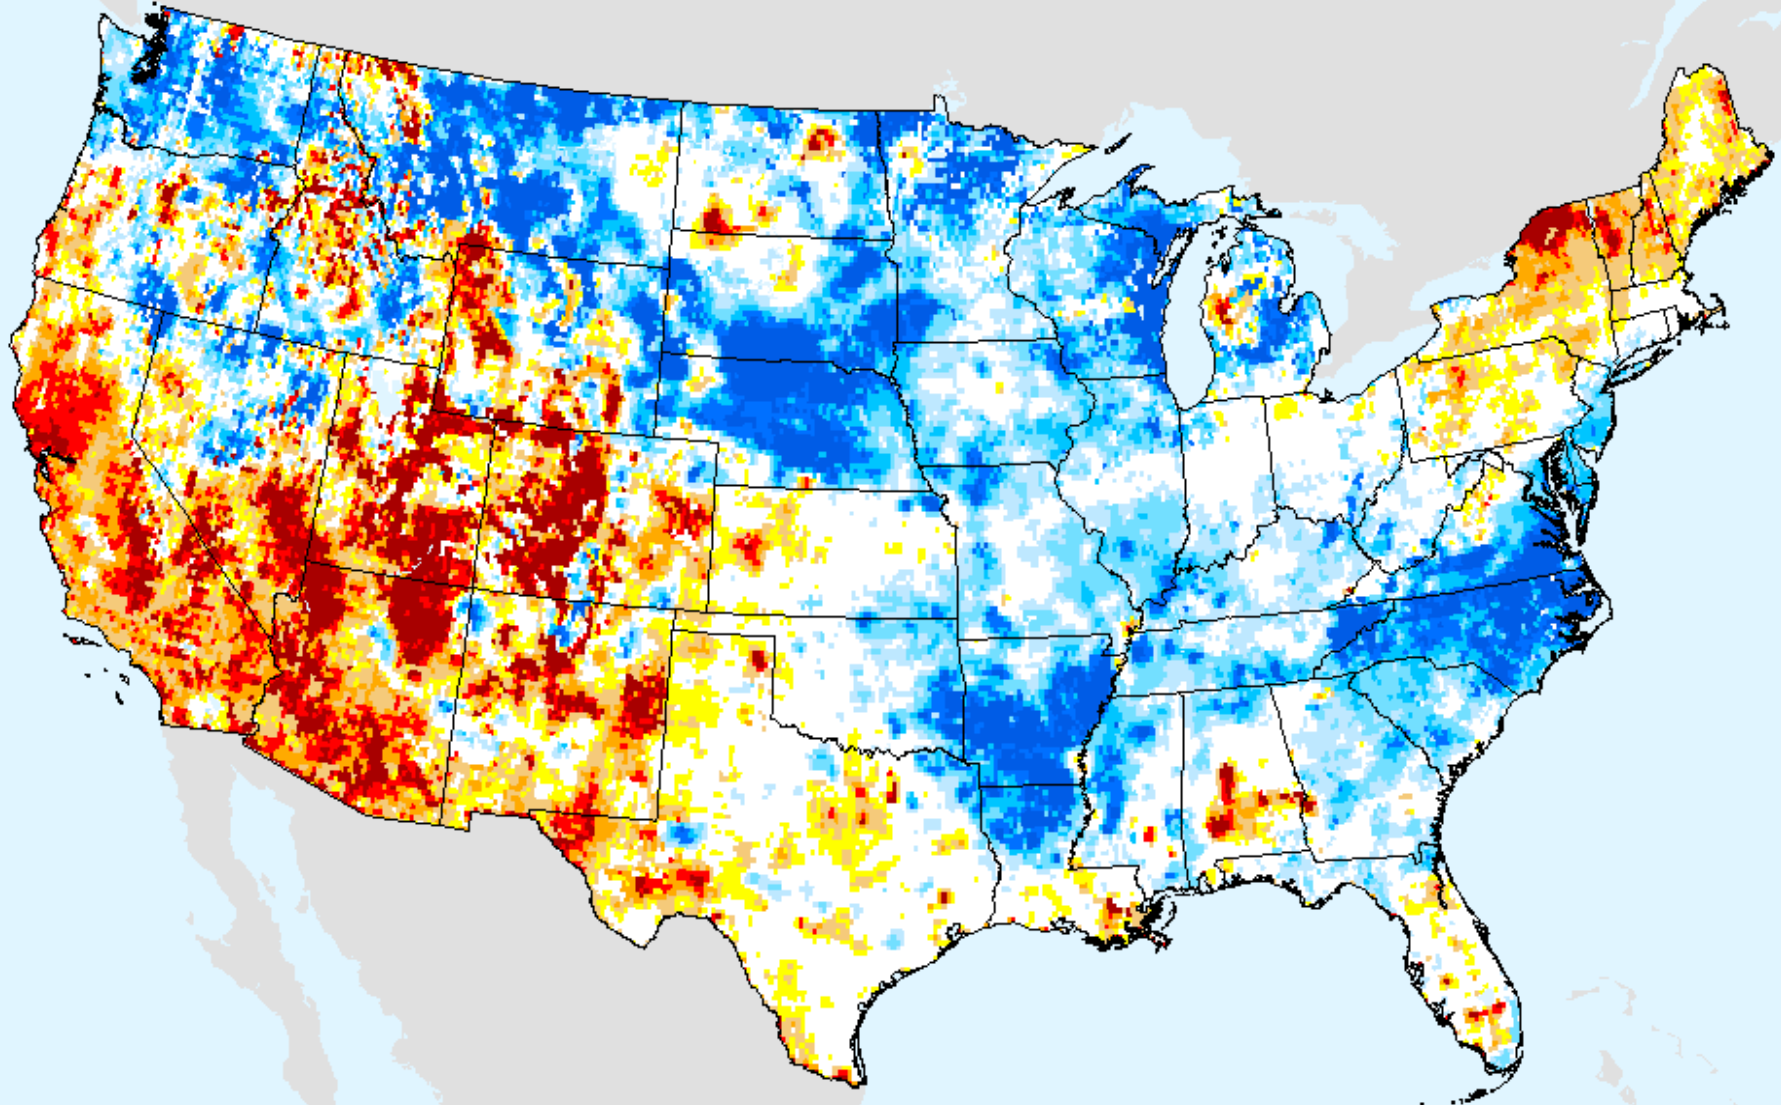

As of: Tuesday, February 23, 2021

GRACE-Based Surface Soil Moisture Drought Indicator

As of: Tuesday, February 23, 2021

USDM for: Feb. 16, 2021

GRACE-Based Surface Soil Moisture Drought Indicator

As of: Tuesday, February 23, 2021