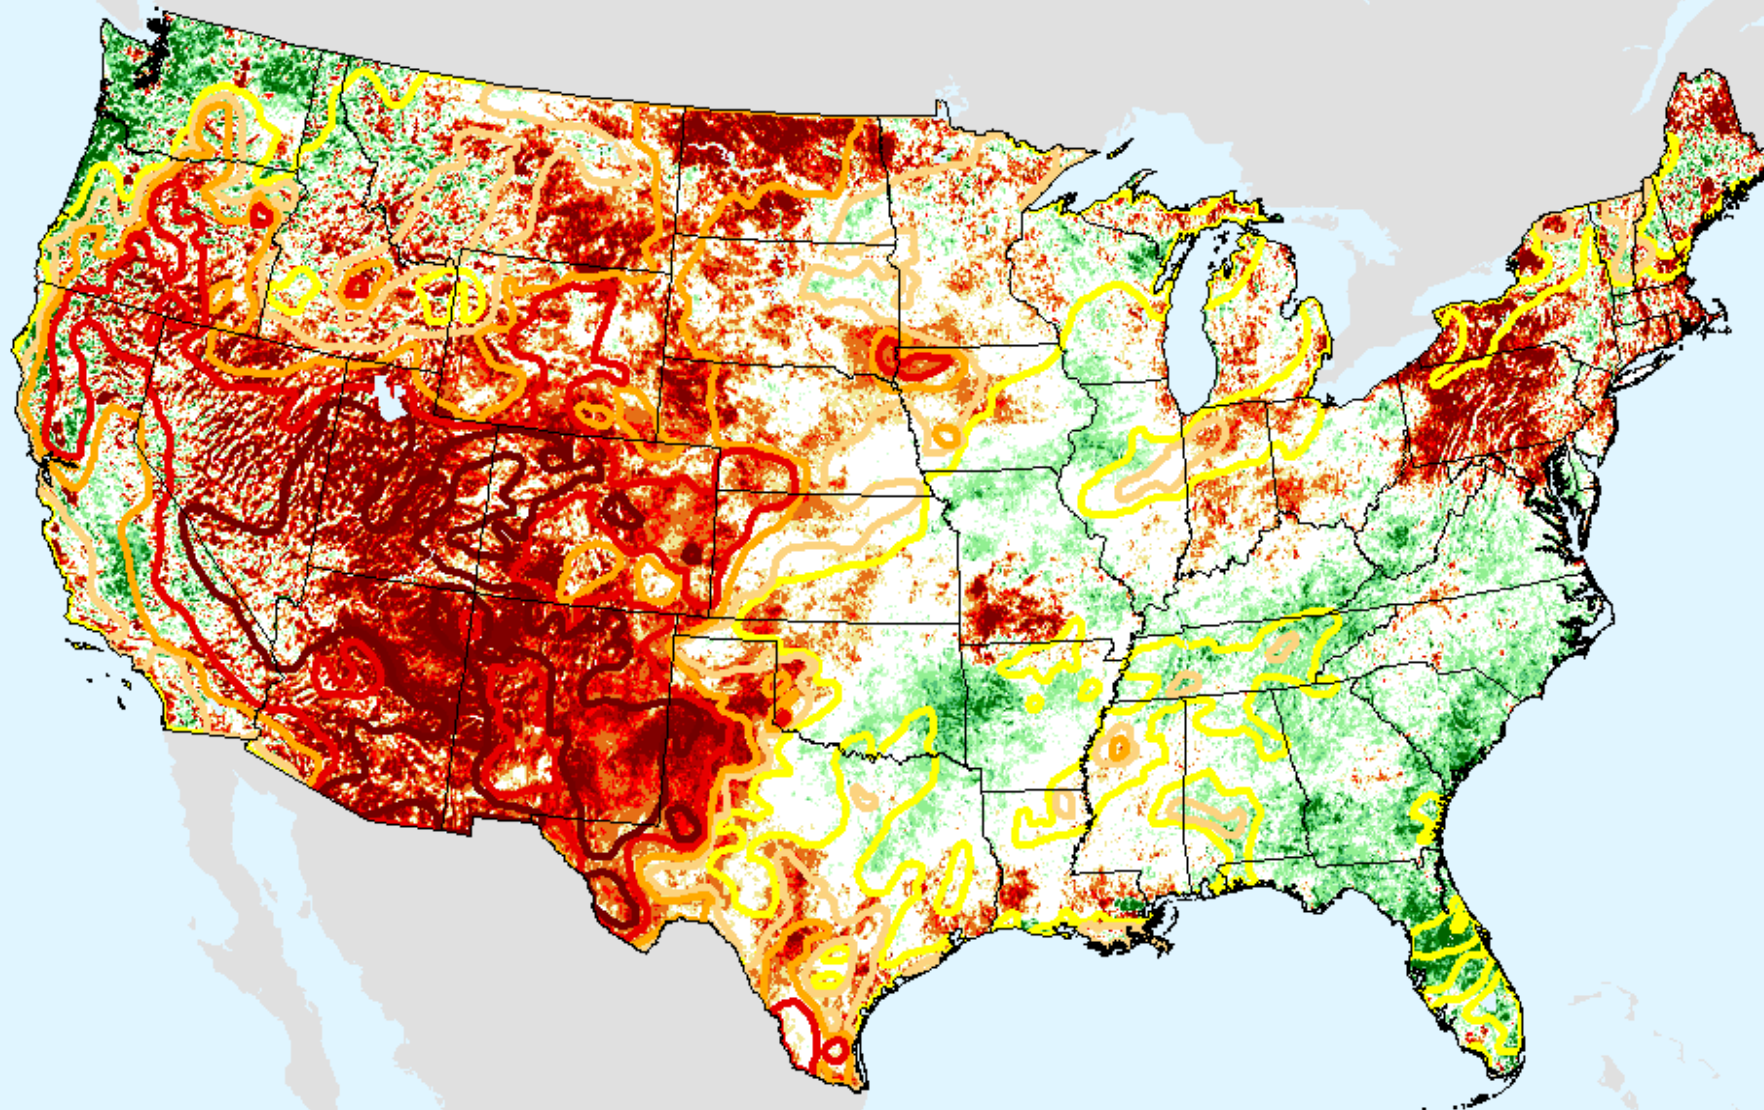

Evaporative Stress Index (ESI) 4-week

As of: Tuesday, February 23, 2021

USDM for: Feb. 16, 2021

ESI