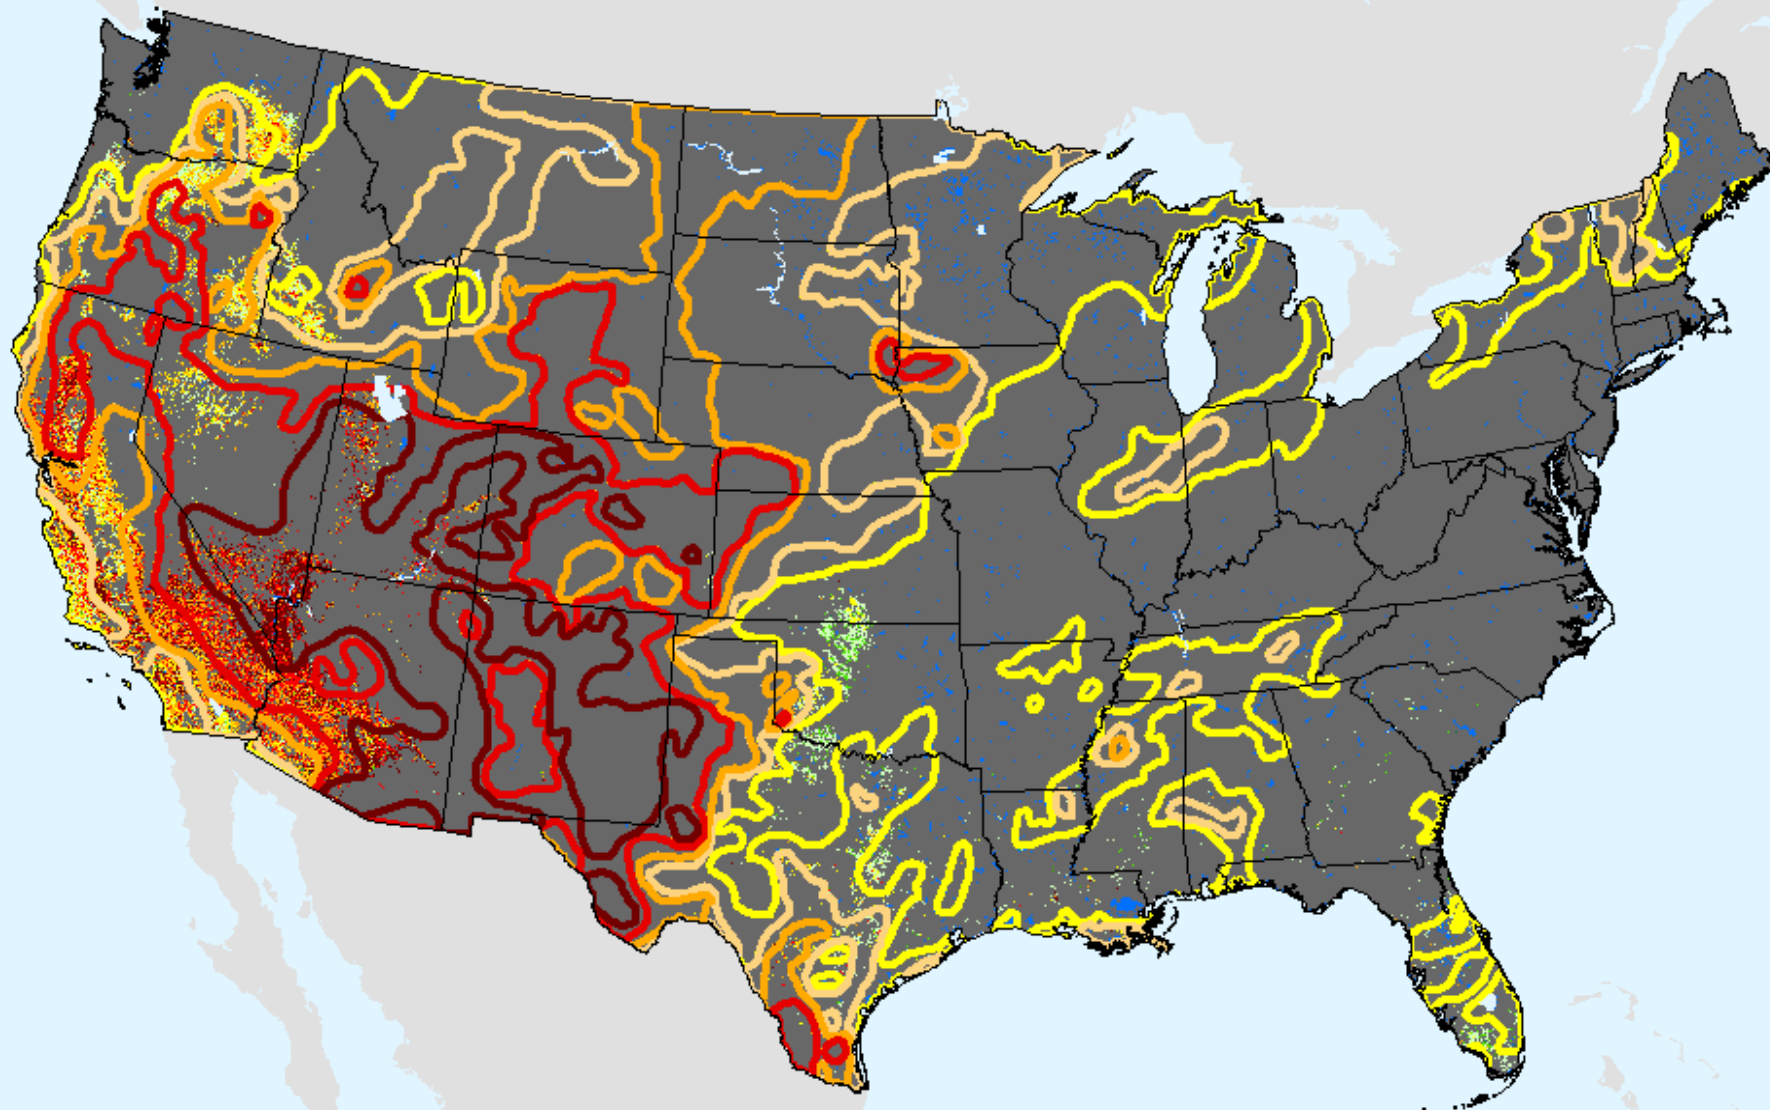

Vegetation Drought Response Index (VegDRI)

As of: Tuesday, February 23, 2021

USDM for: Feb. 16, 2021

□ Background