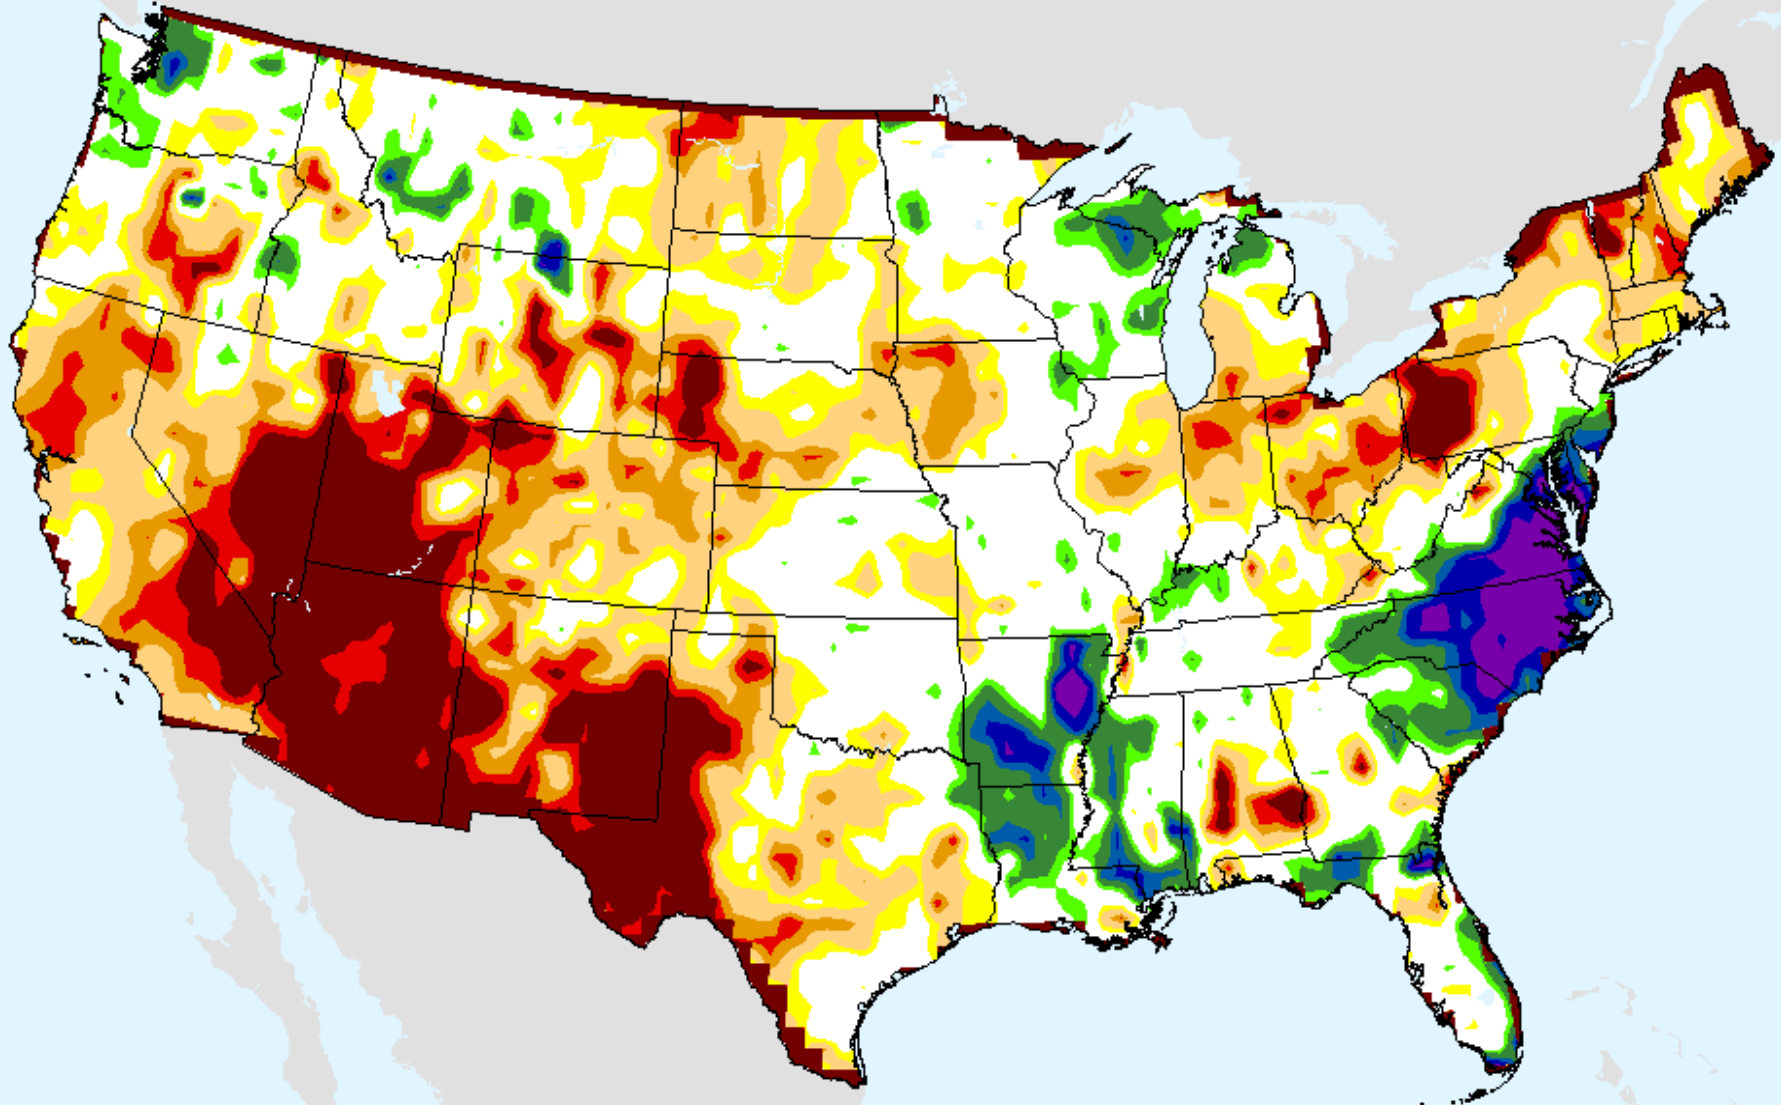

CPC 9-month SPI

As of: Tuesday, February 23, 2021