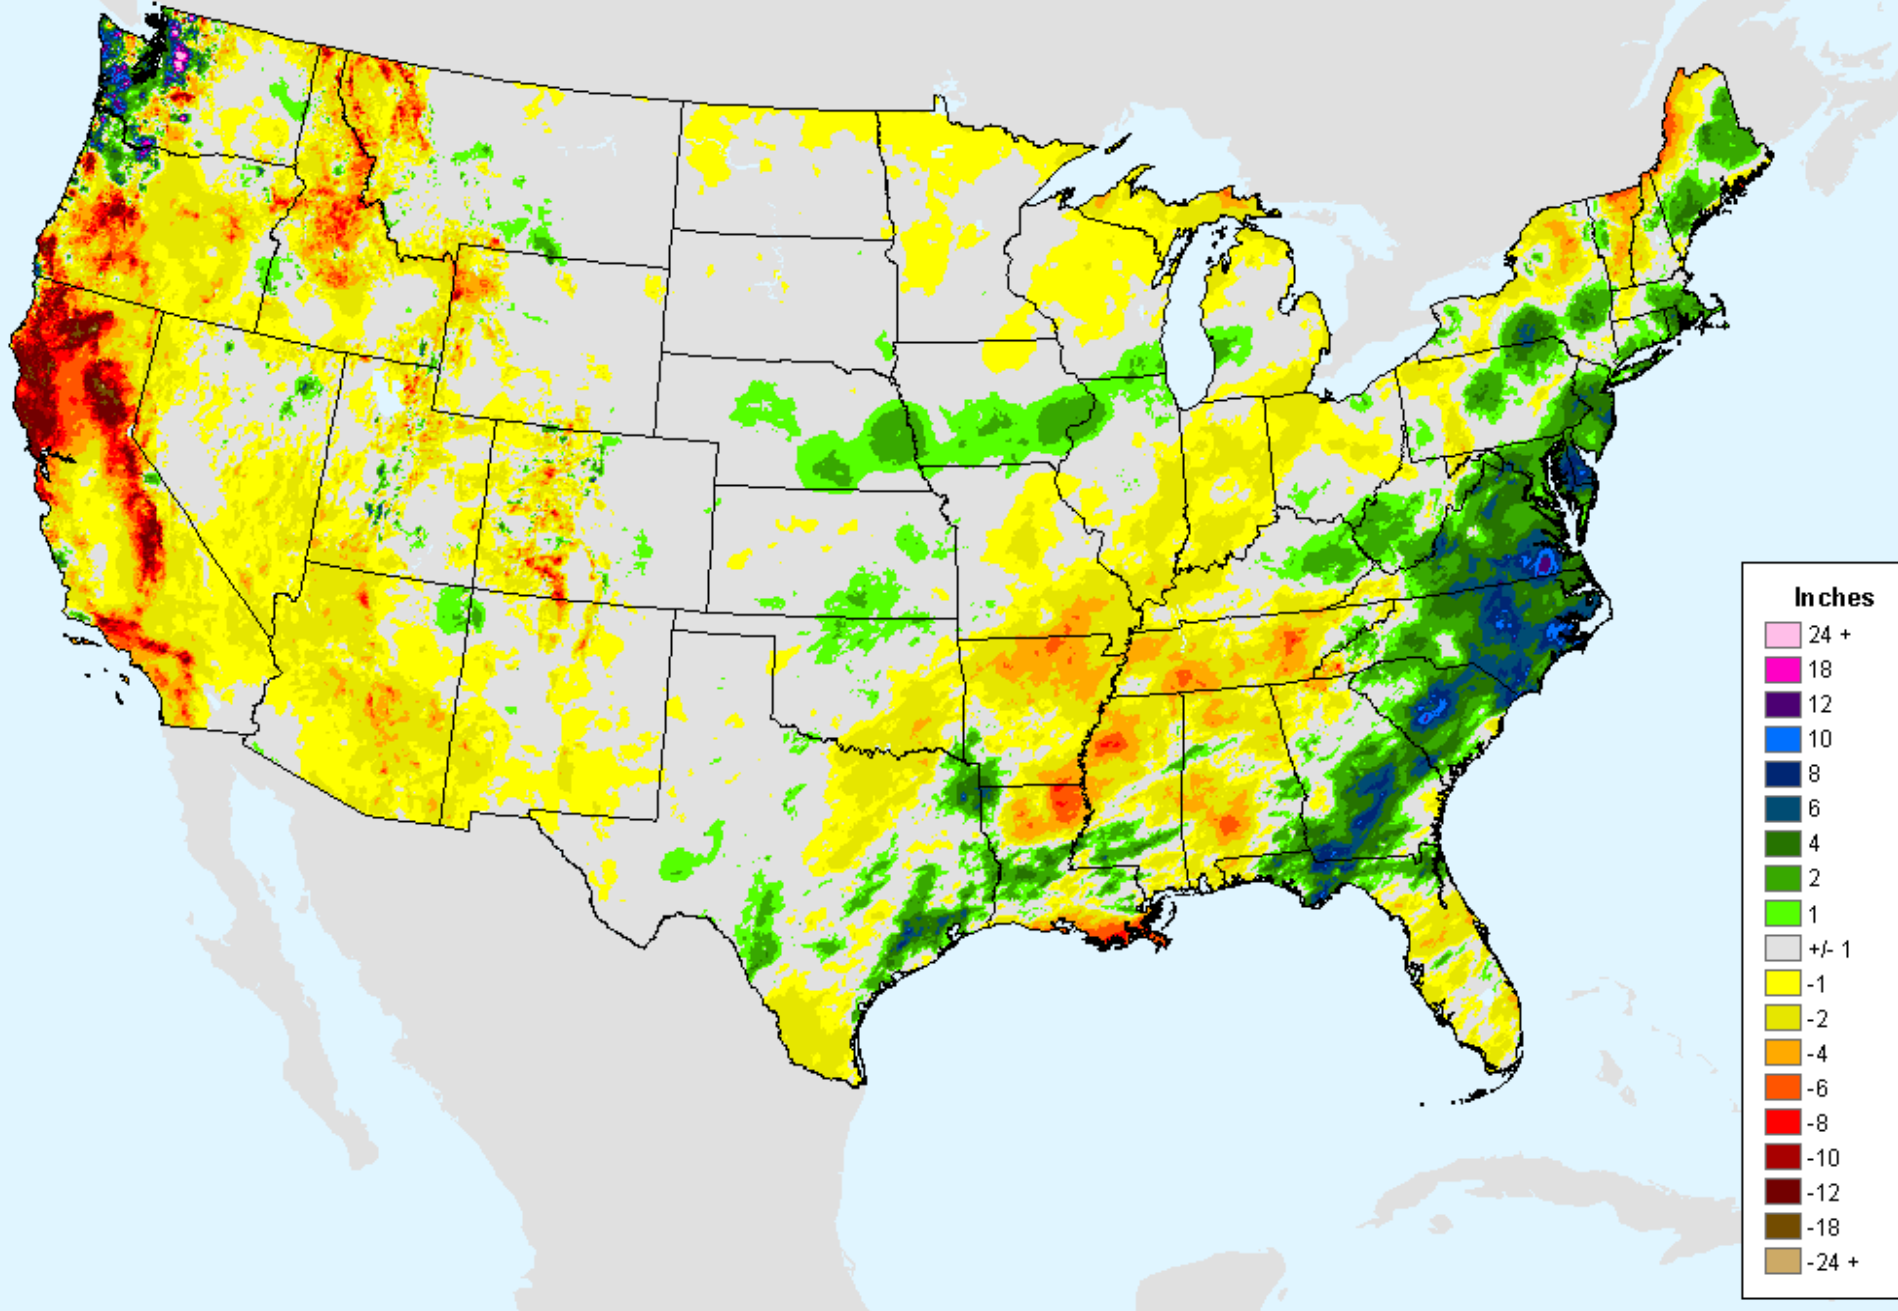

AHPS 90-Day Precip Departure

As of: Tuesday, February 23, 2021