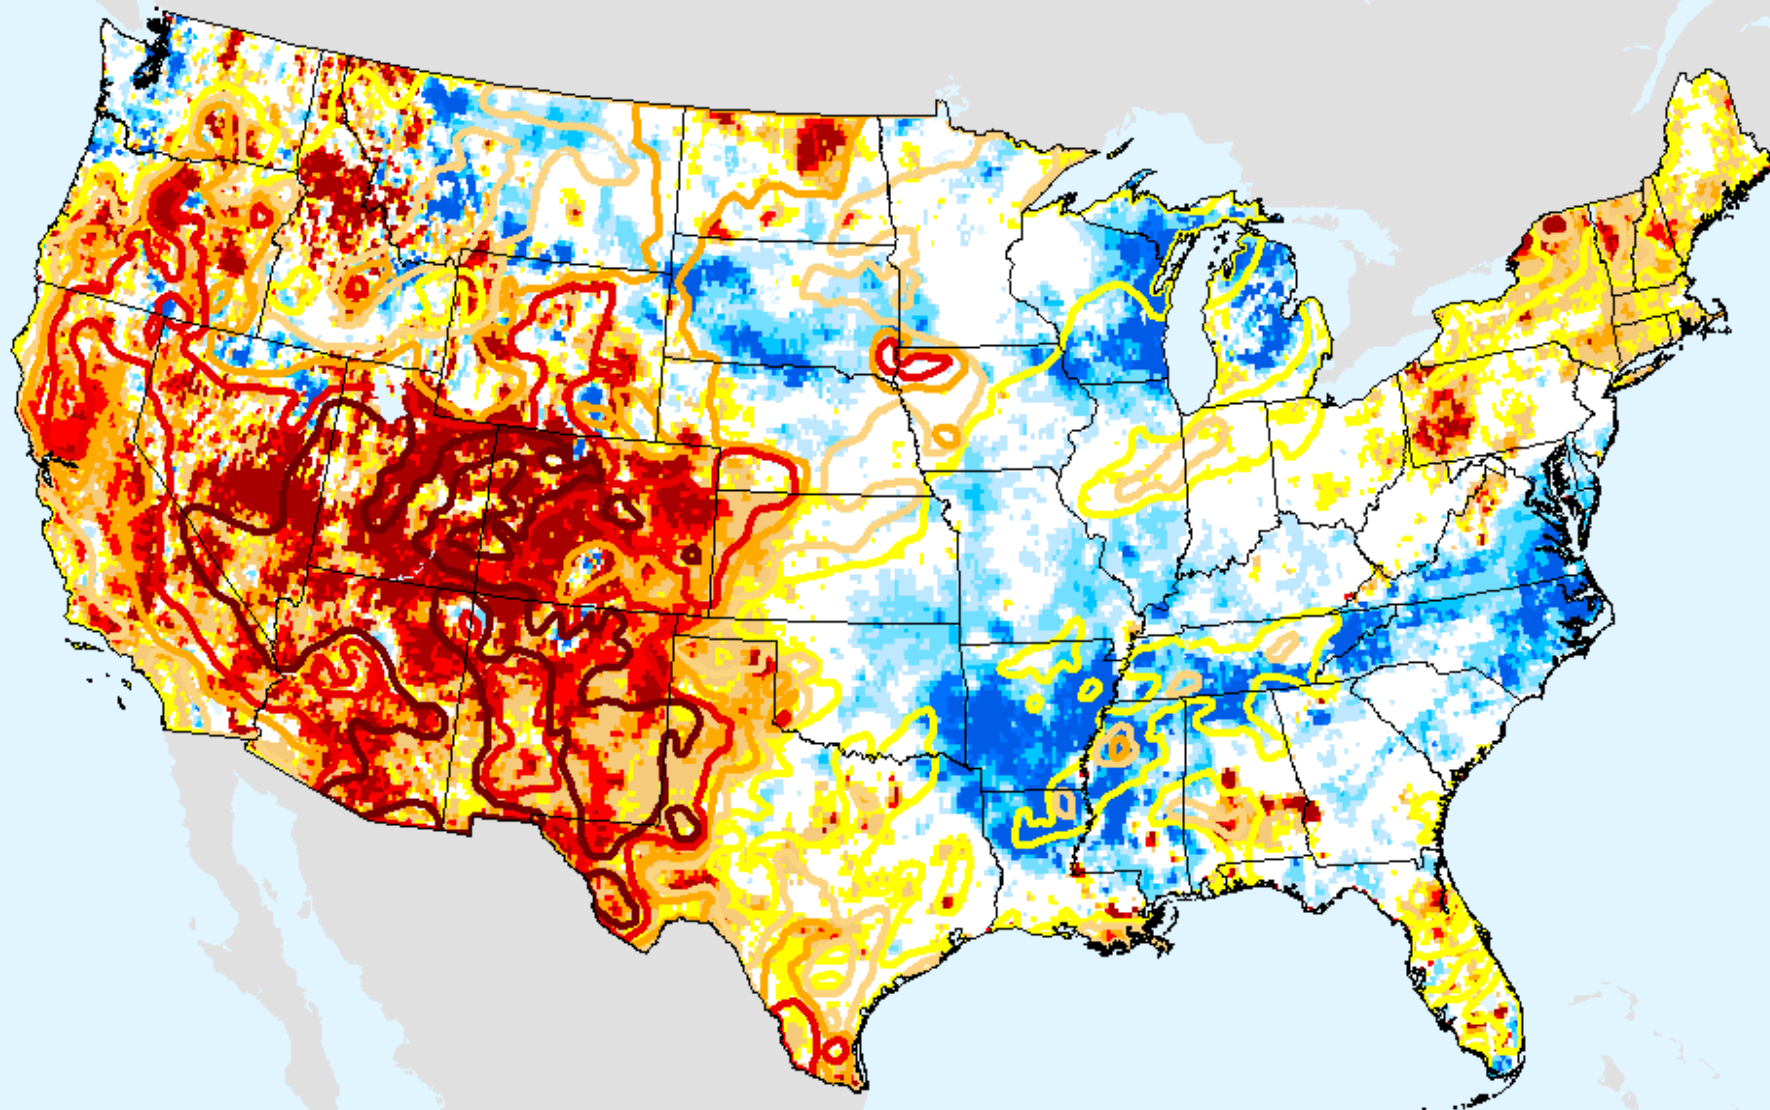

USDM for: Feb. 16, 2021

ESI

Evaporative Stress Index (ESI) 4-week

As of: Tuesday, February 23, 2021

GRACE-Based Shallow Groundwater Drought Indicator

As of: Tuesday, February 23, 2021

USDM for: Feb. 16, 2021