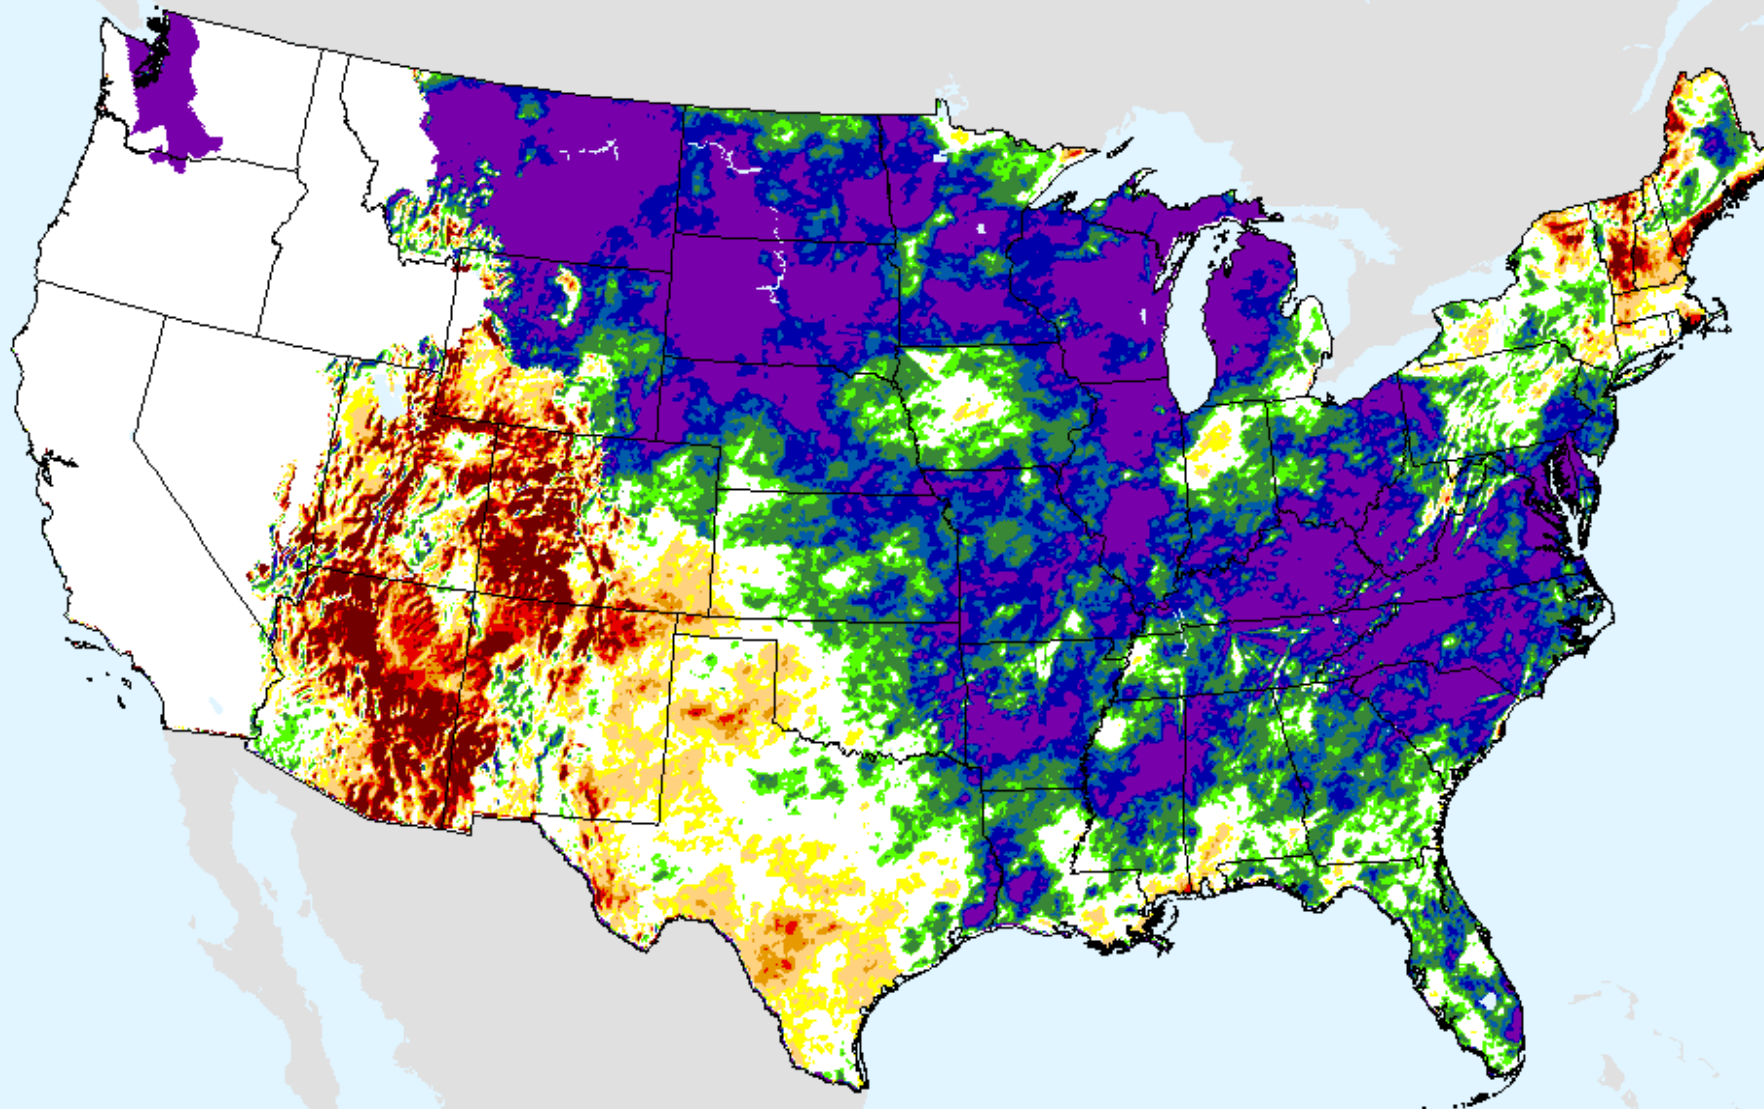

AHPS 24-month SPEI

As of: Tuesday, February 23, 2021

SPEI (USDM)