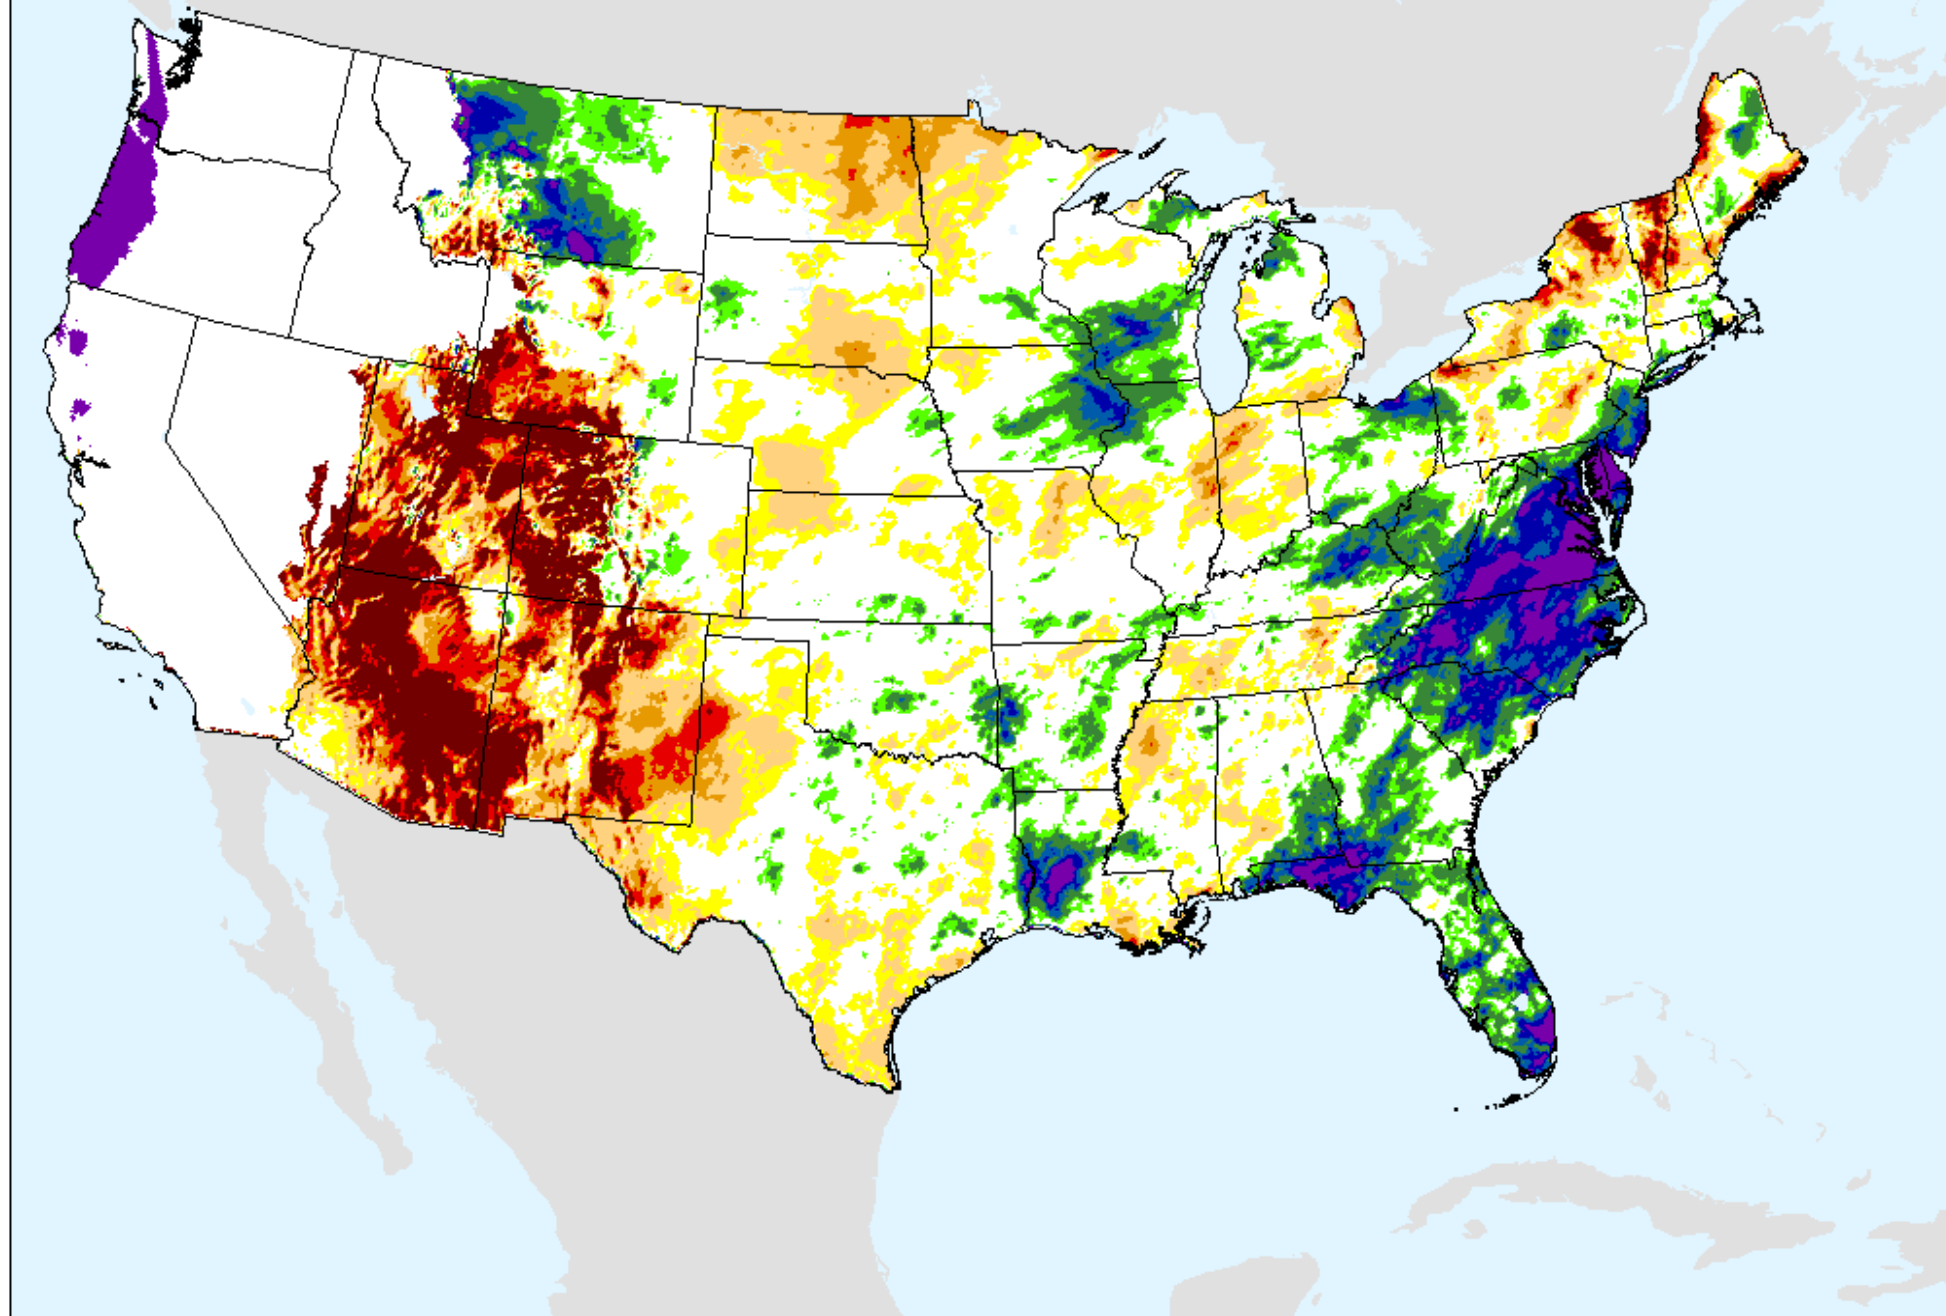

AHPS 6-month SPEI

As of: Tuesday, February 23, 2021

USDM for: Feb. 16, 2021

SPEI (USDM)

AHPS 6-month SPEI

As of: Tuesday, February 23, 2021

SPEI (USDM)

AHPS 9-month SPEI