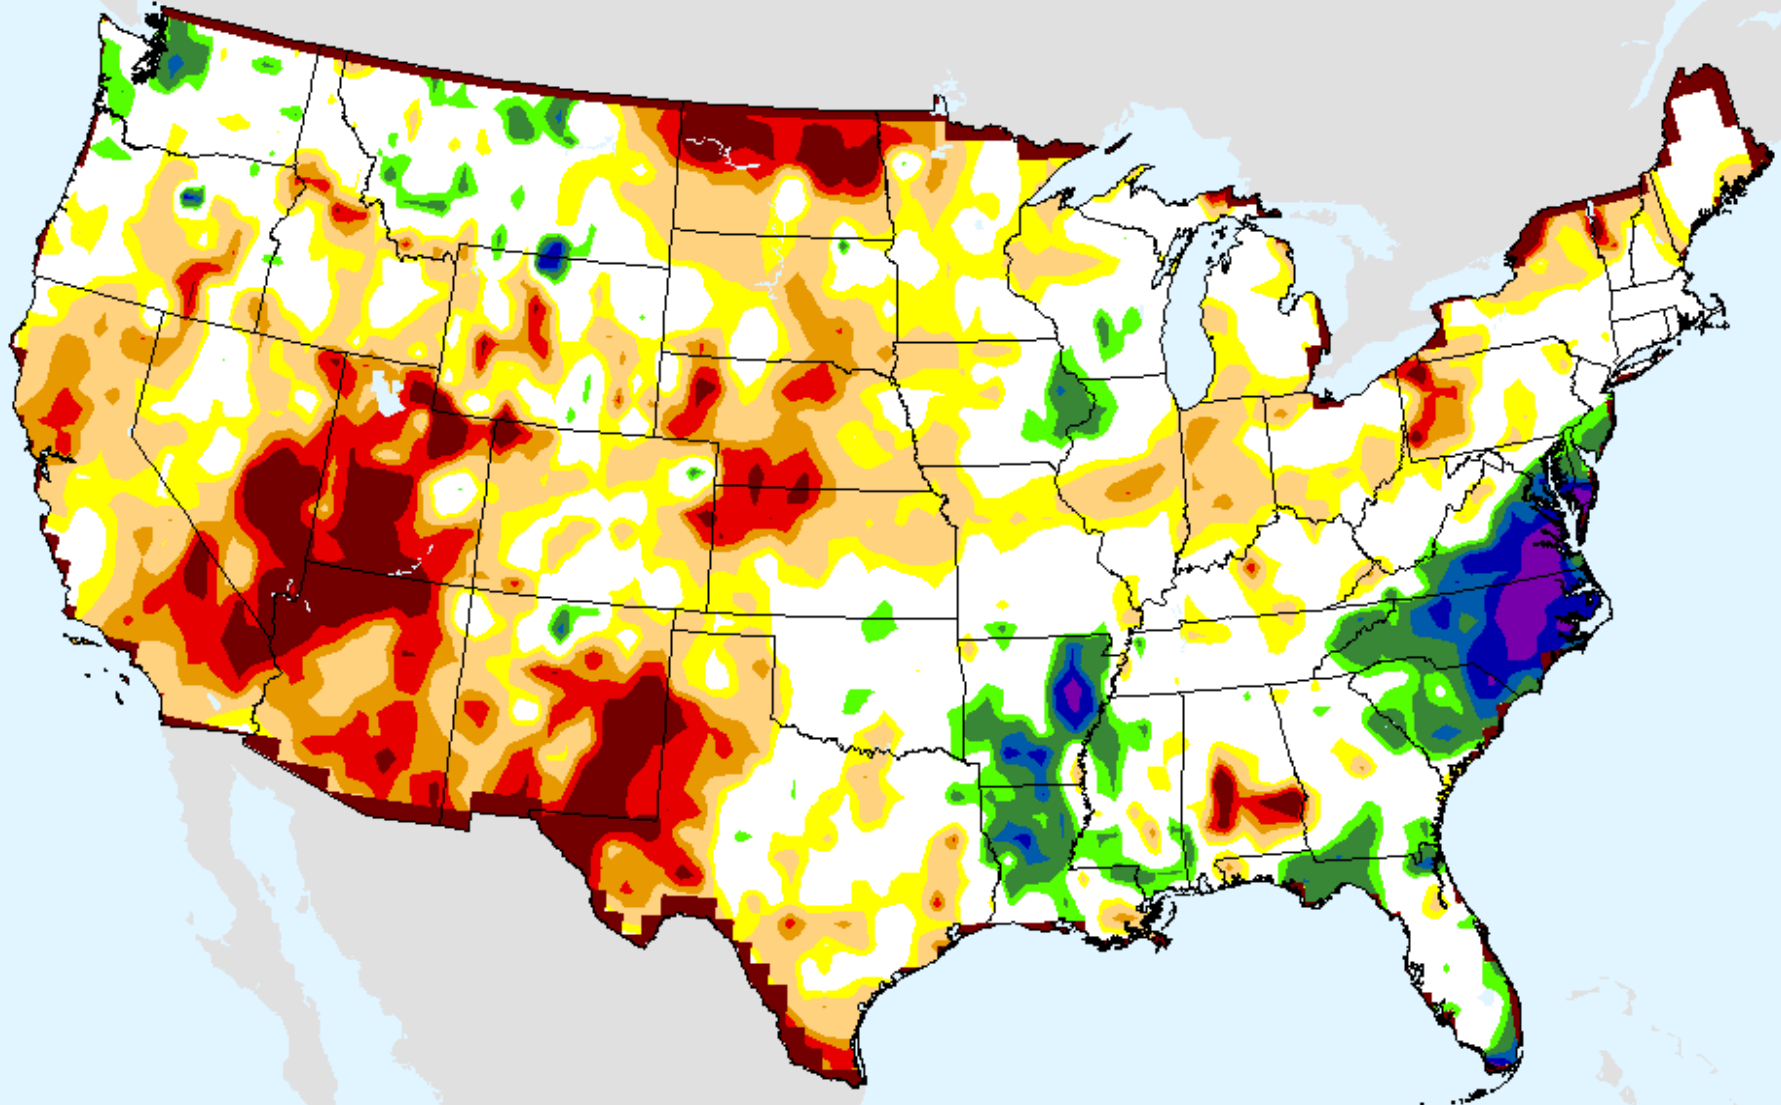

CPC 6-month SPI

As of: Tuesday, February 23, 2021