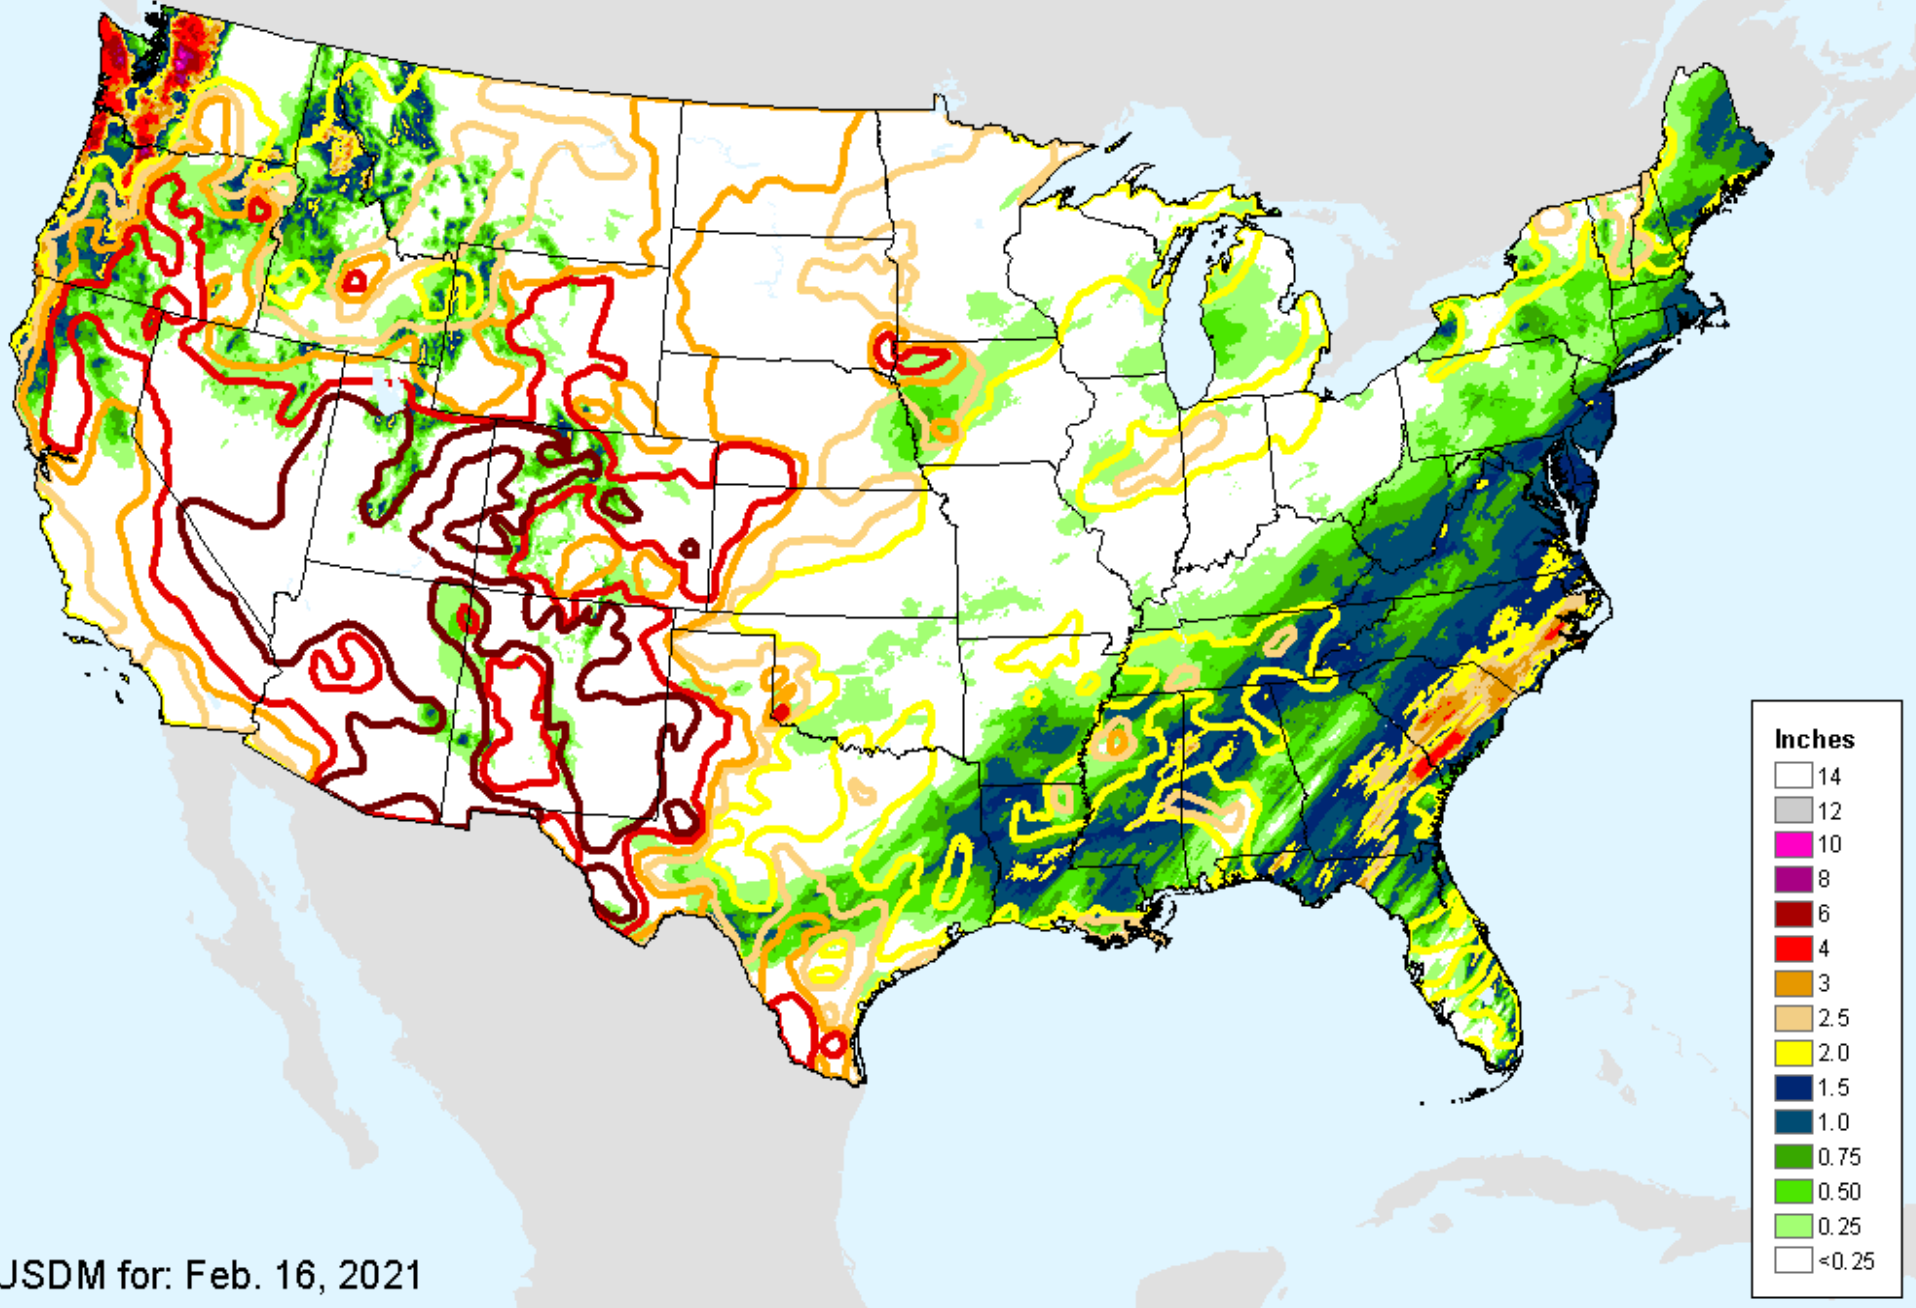

AHPS 7-Day Precipitation

As of: Tuesday, February 23, 2021

AHPS 7-Day Precipitation

As of: Tuesday, February 23, 2021

USDM for: Feb. 16, 2021

AHPS 14-Day Precip Departure

As of: Tuesday, February 23, 2021

USDM for: Feb. 16, 2021