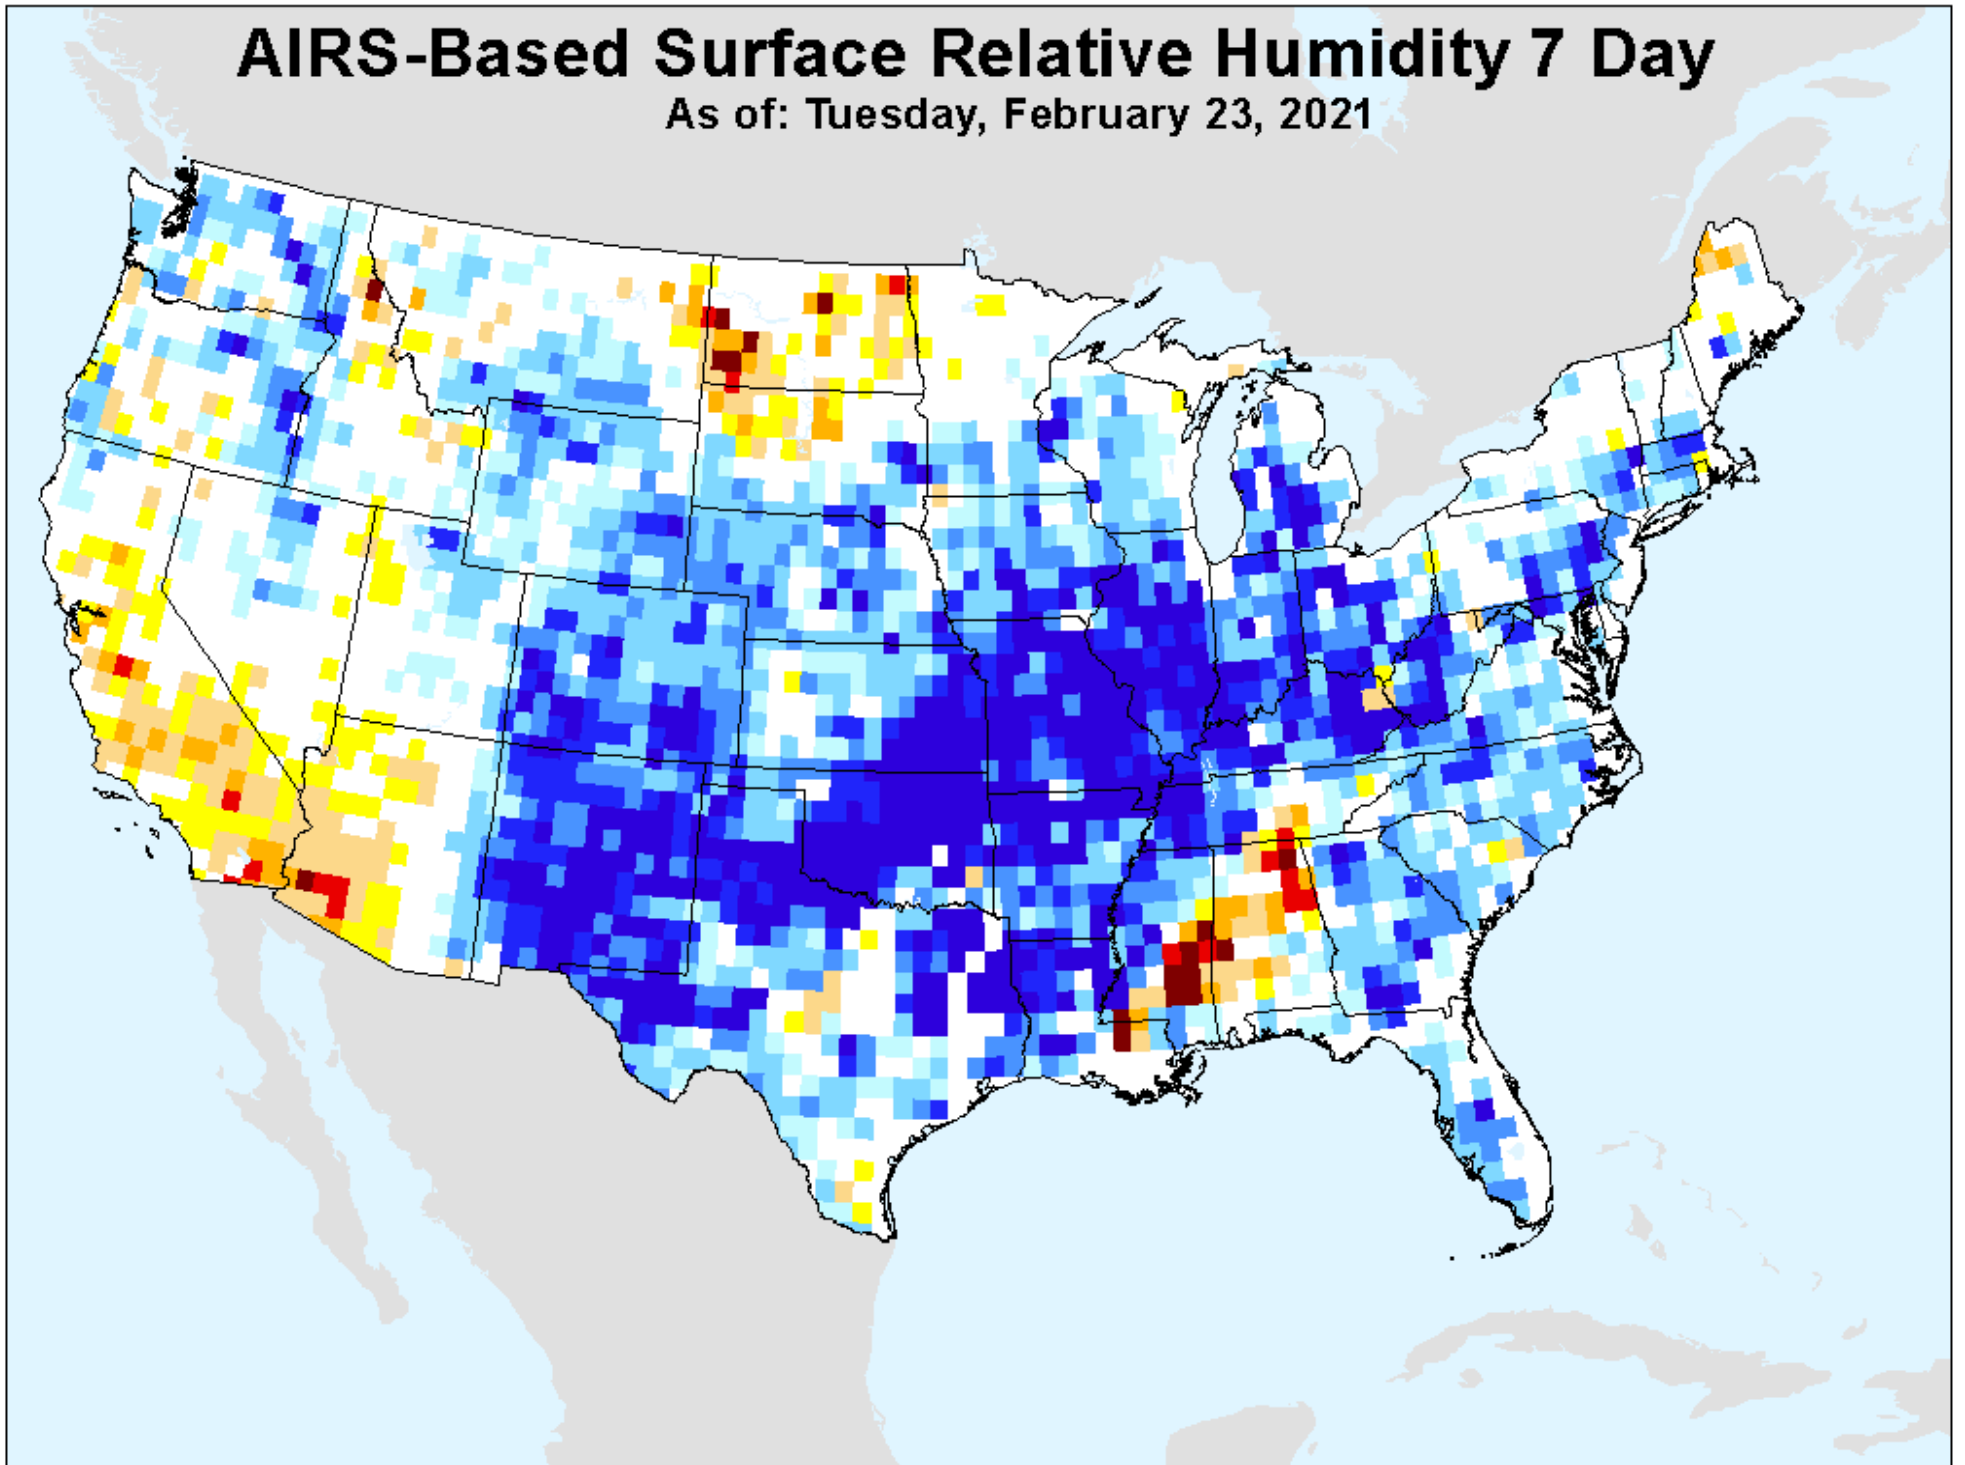

AIRS-Based Surface Relative Humidity 7 Day

As of: Tuesday, February 23, 2021