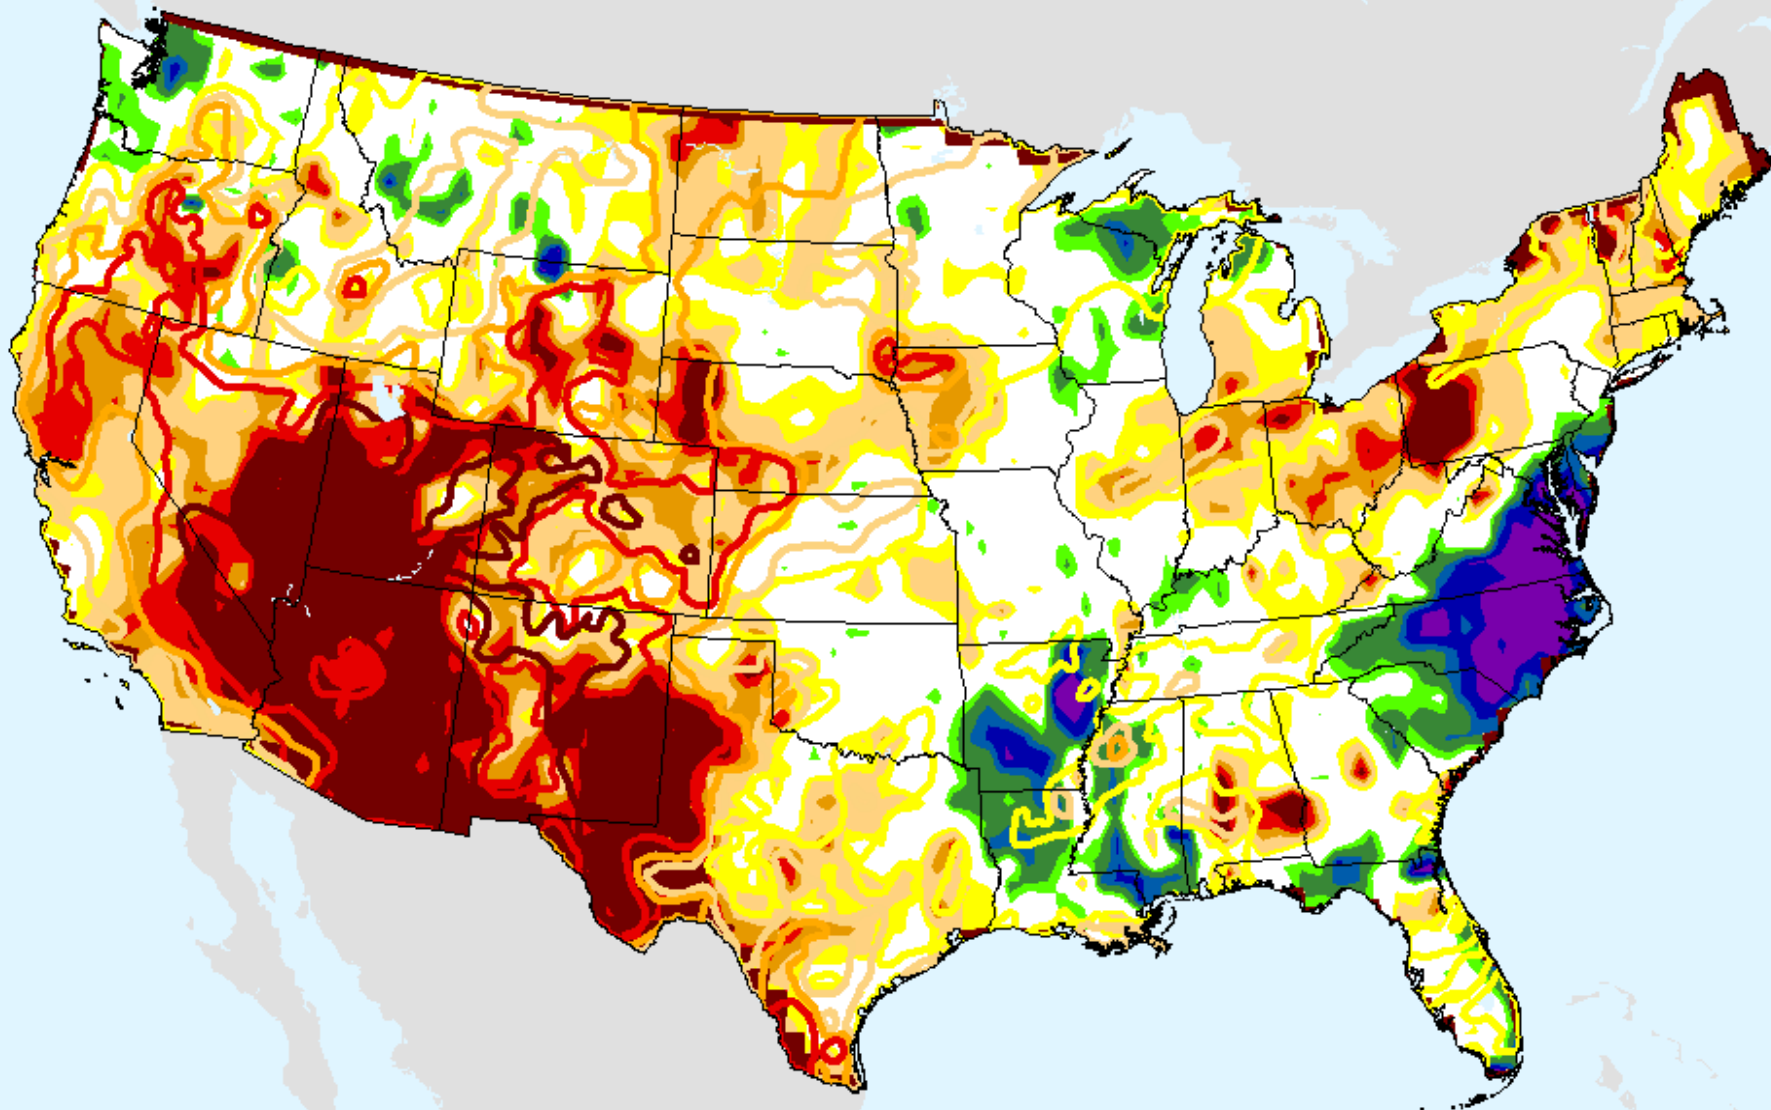

SPI (USDM)

CPC 6-month SPI

As of: Tuesday, February 23, 2021

CPC 9-month SPI

As of: Tuesday, February 23, 2021

USDM for: Feb. 16, 2021

SPI (USDM)

CPC 9-month SPI