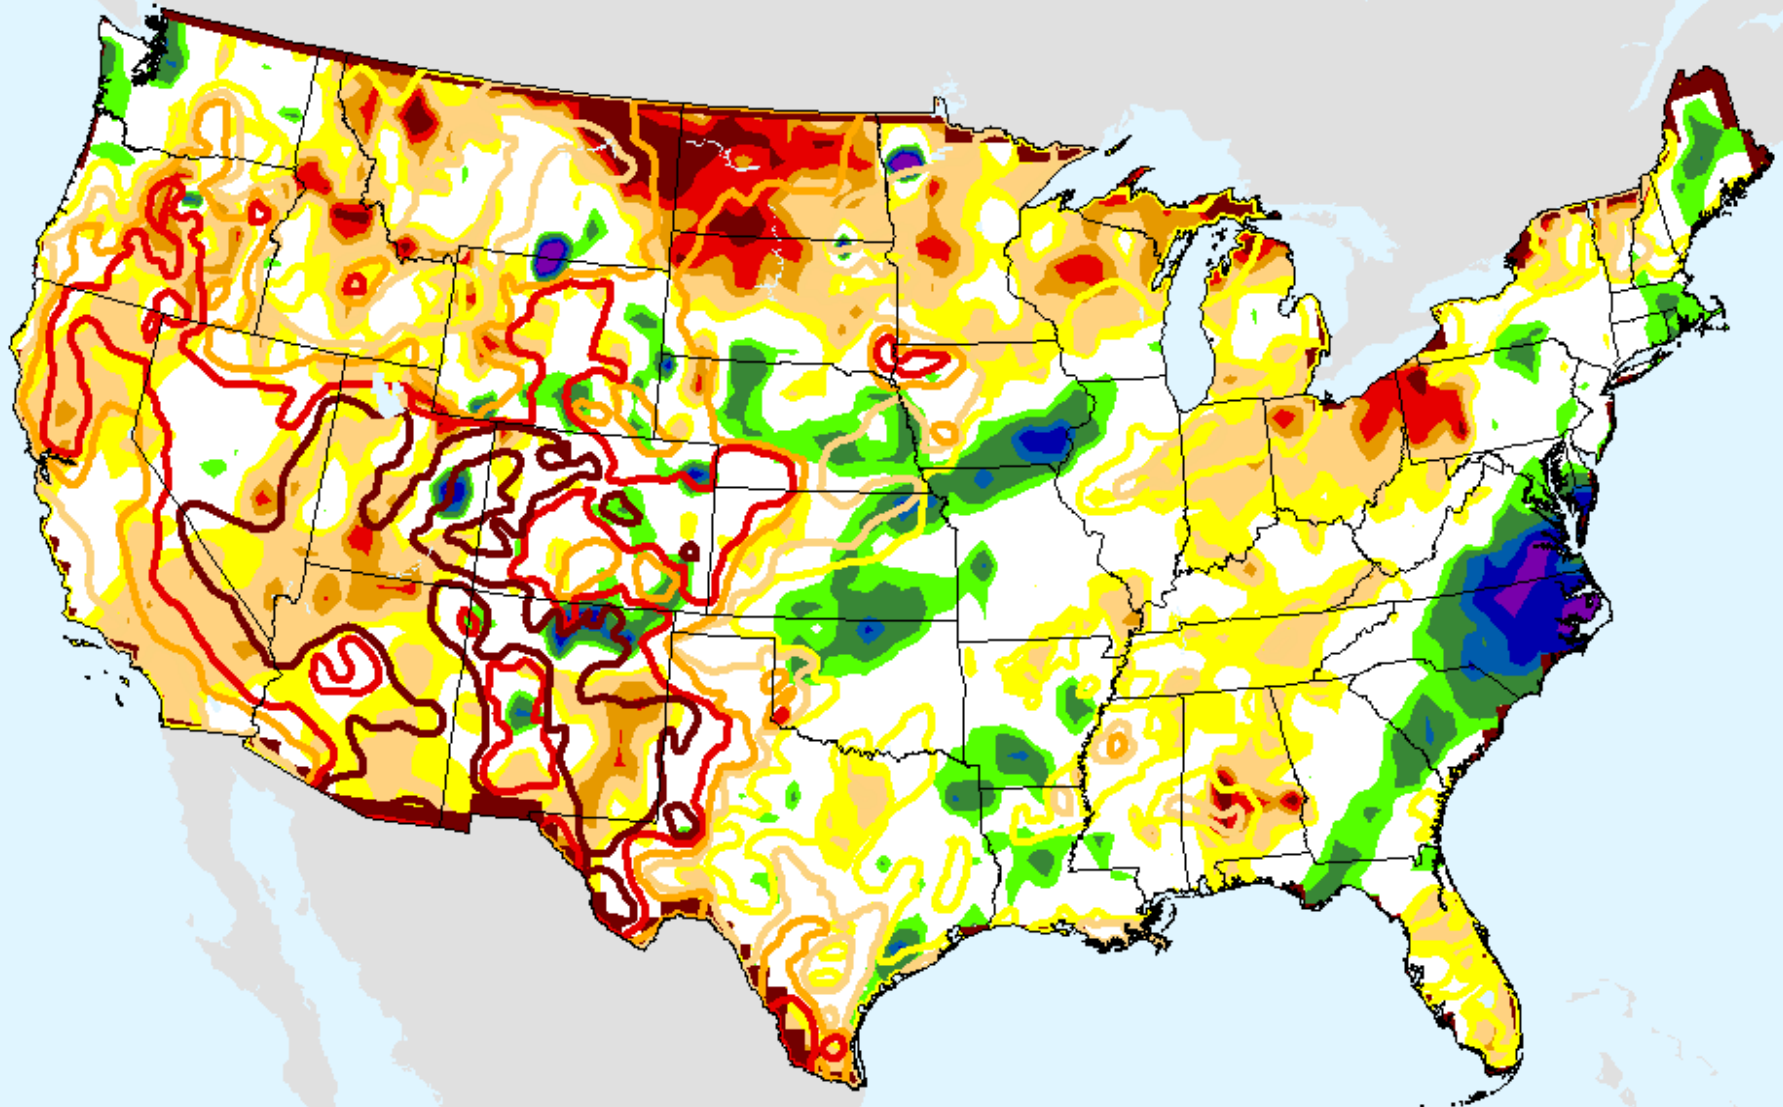

CPC 3-month SPI

As of: Tuesday, February 23, 2021

USDM for: Feb. 16, 2021

SPI (USDM)