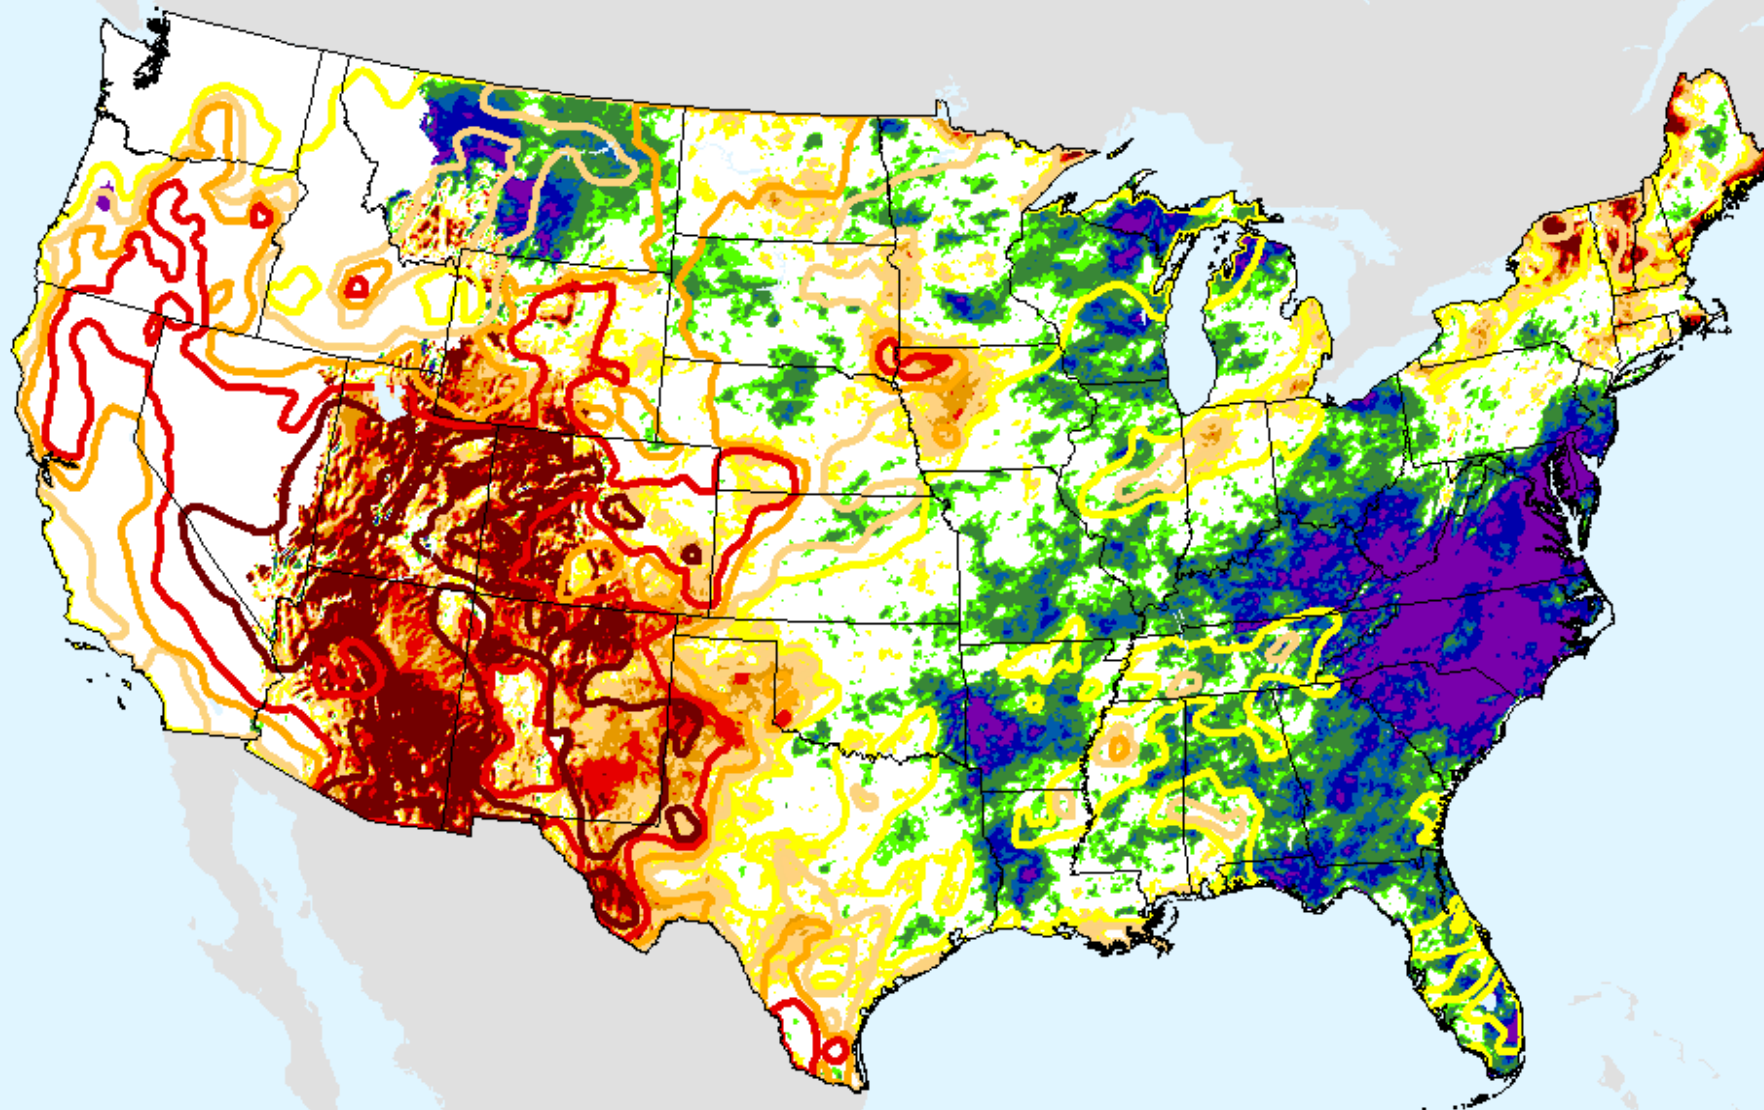

As of: Tuesday, February 23, 2021

USDM for: Feb. 16, 2021

SPEI (USDM)

AHPS 9-month SPEI

As of: Tuesday, February 23, 2021

SPEI (USDM)

AHPS 12-month SPEI

As of: Tuesday, February 23, 2021