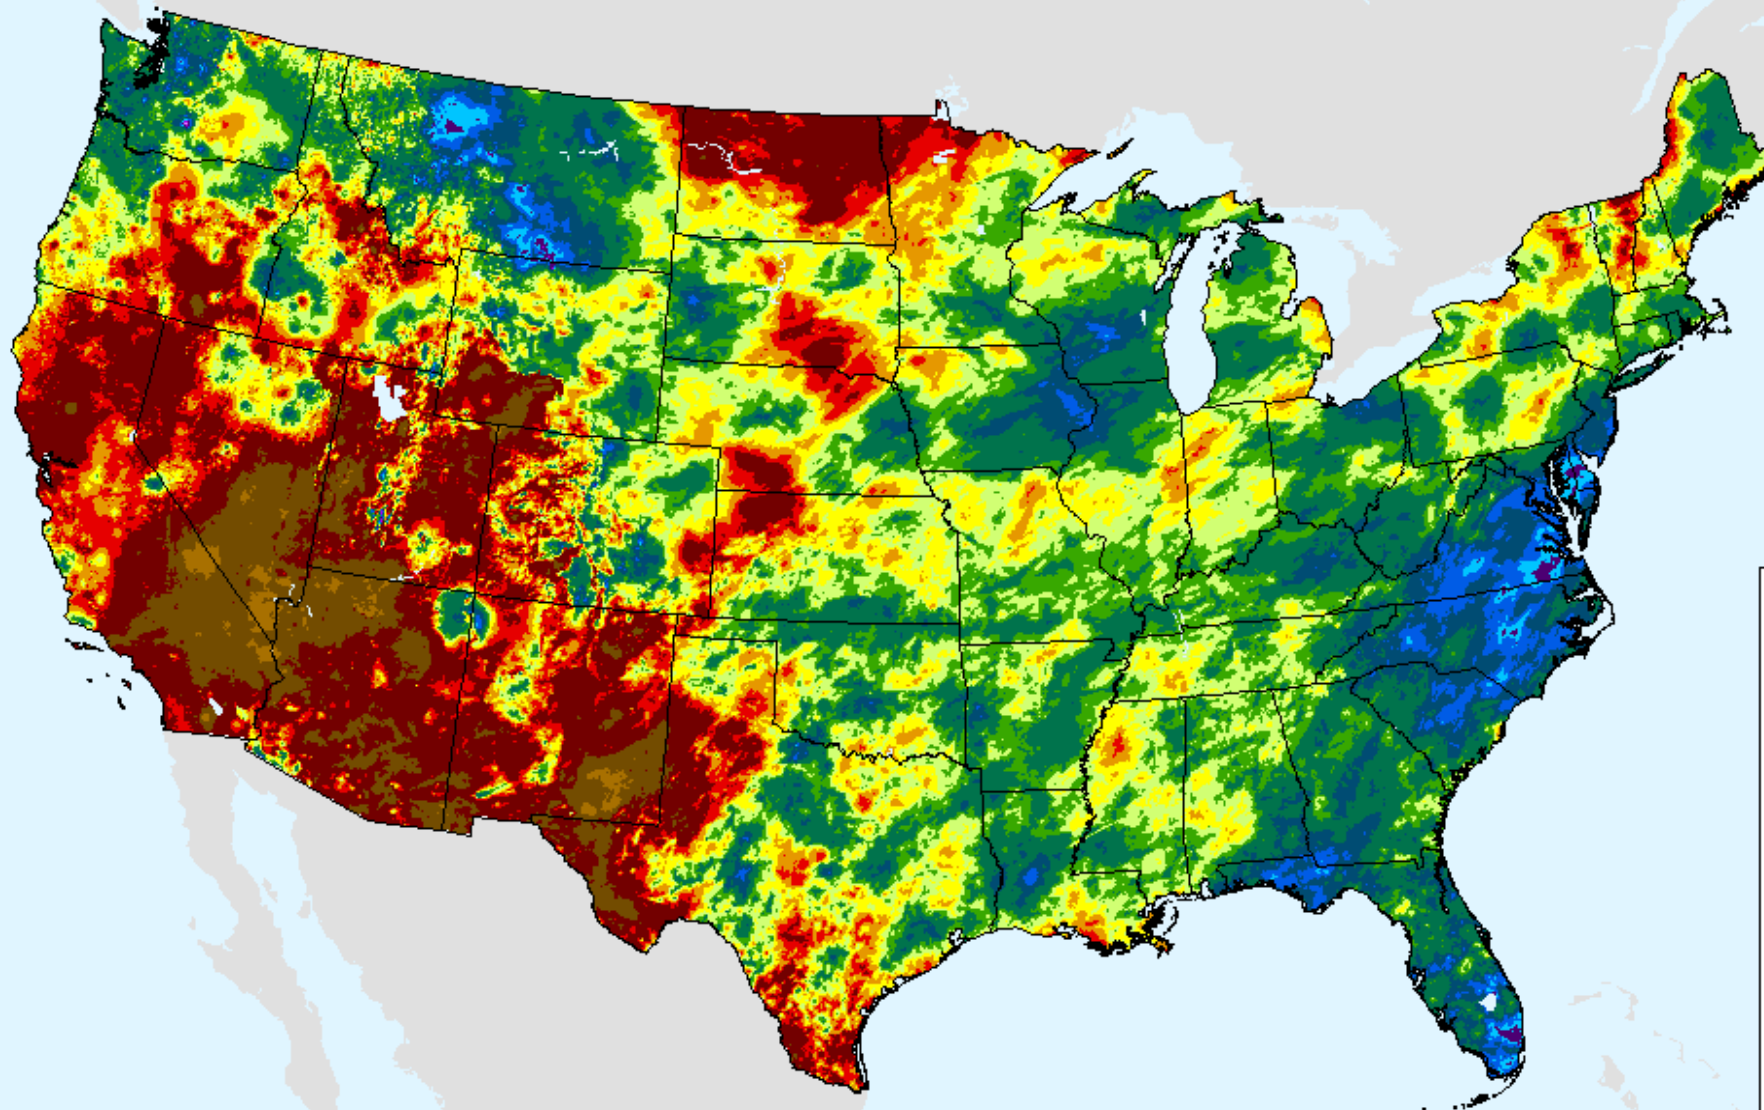

AHPS 180-Day Pct of Normal Pcp

As of: Tuesday, February 23, 2021

Percent

- 500
- 400
- 350
- 300
- 250
- 200
- 175
- 150
- 125
- 100
- 90
- 80
- 70
- 60
- 50
- 25
- 10
- 1
- 0