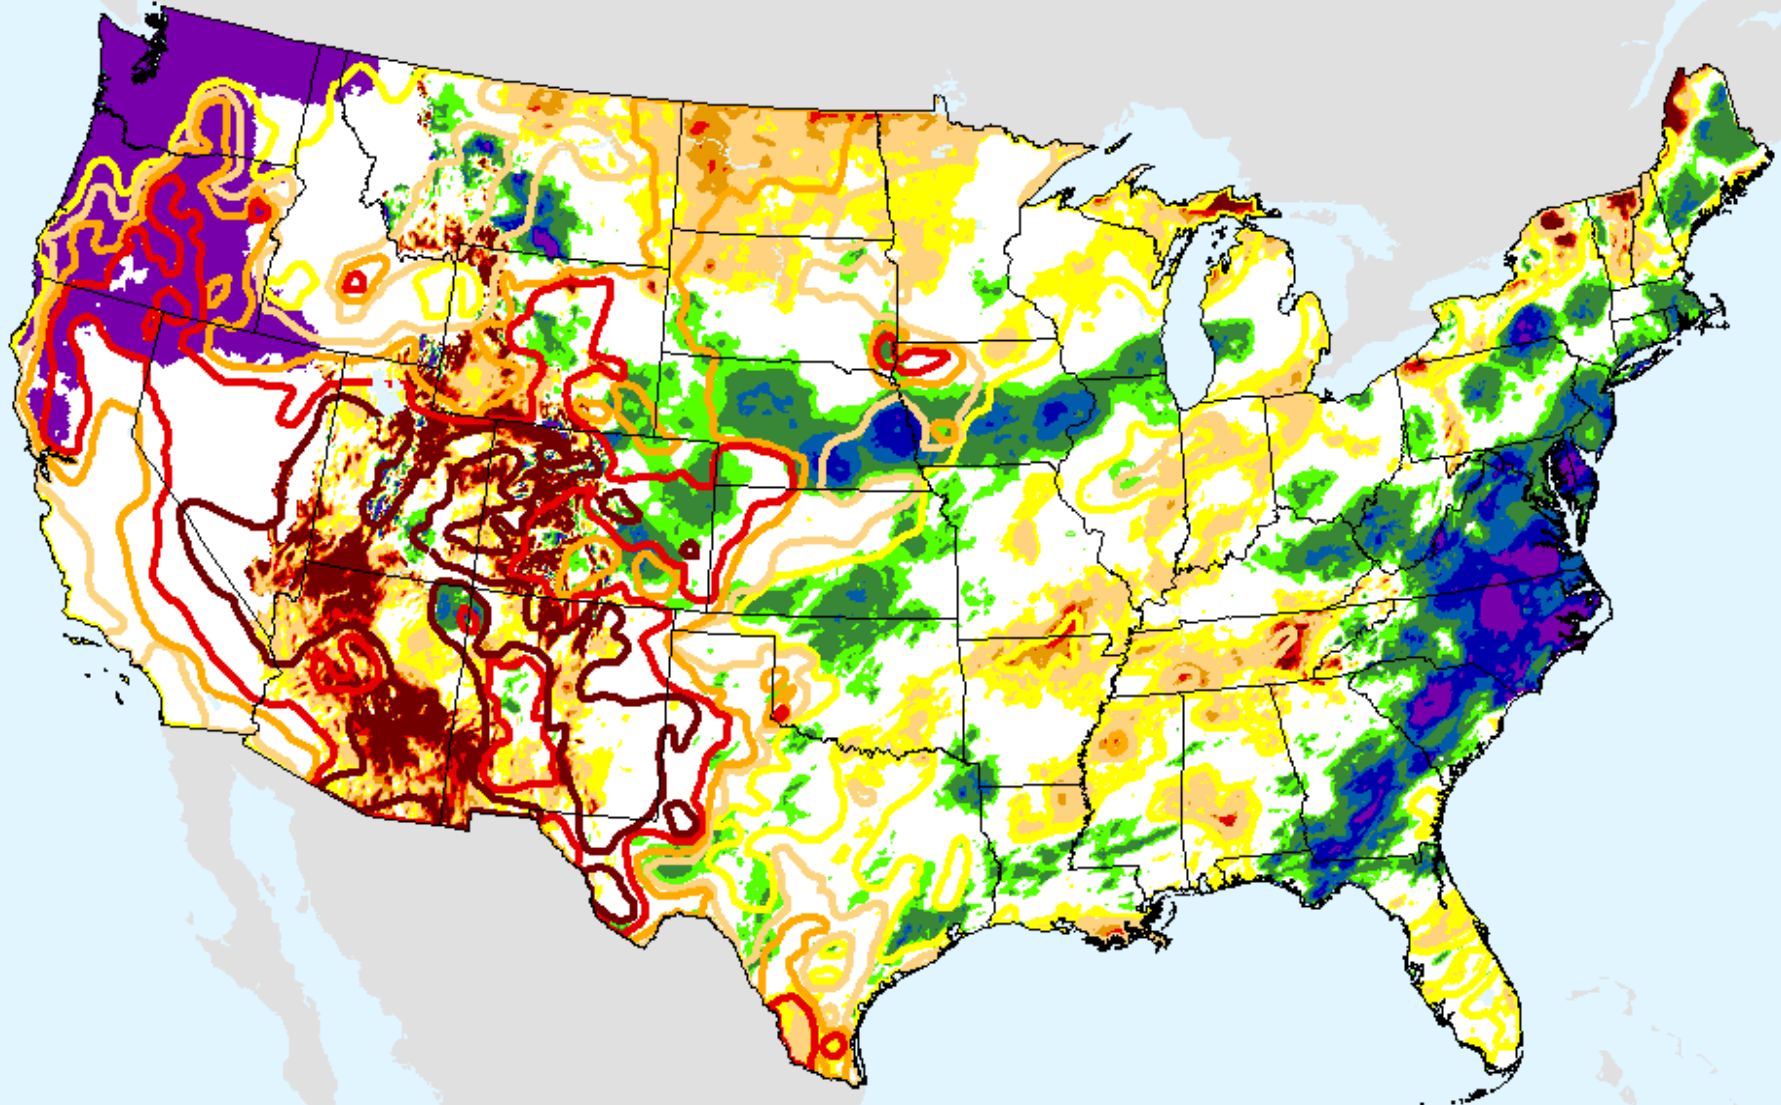

AHPS 3-month SPEI

As of: Tuesday, February 23, 2021

USDM for: Feb. 16, 2021

SPEI (USDM)