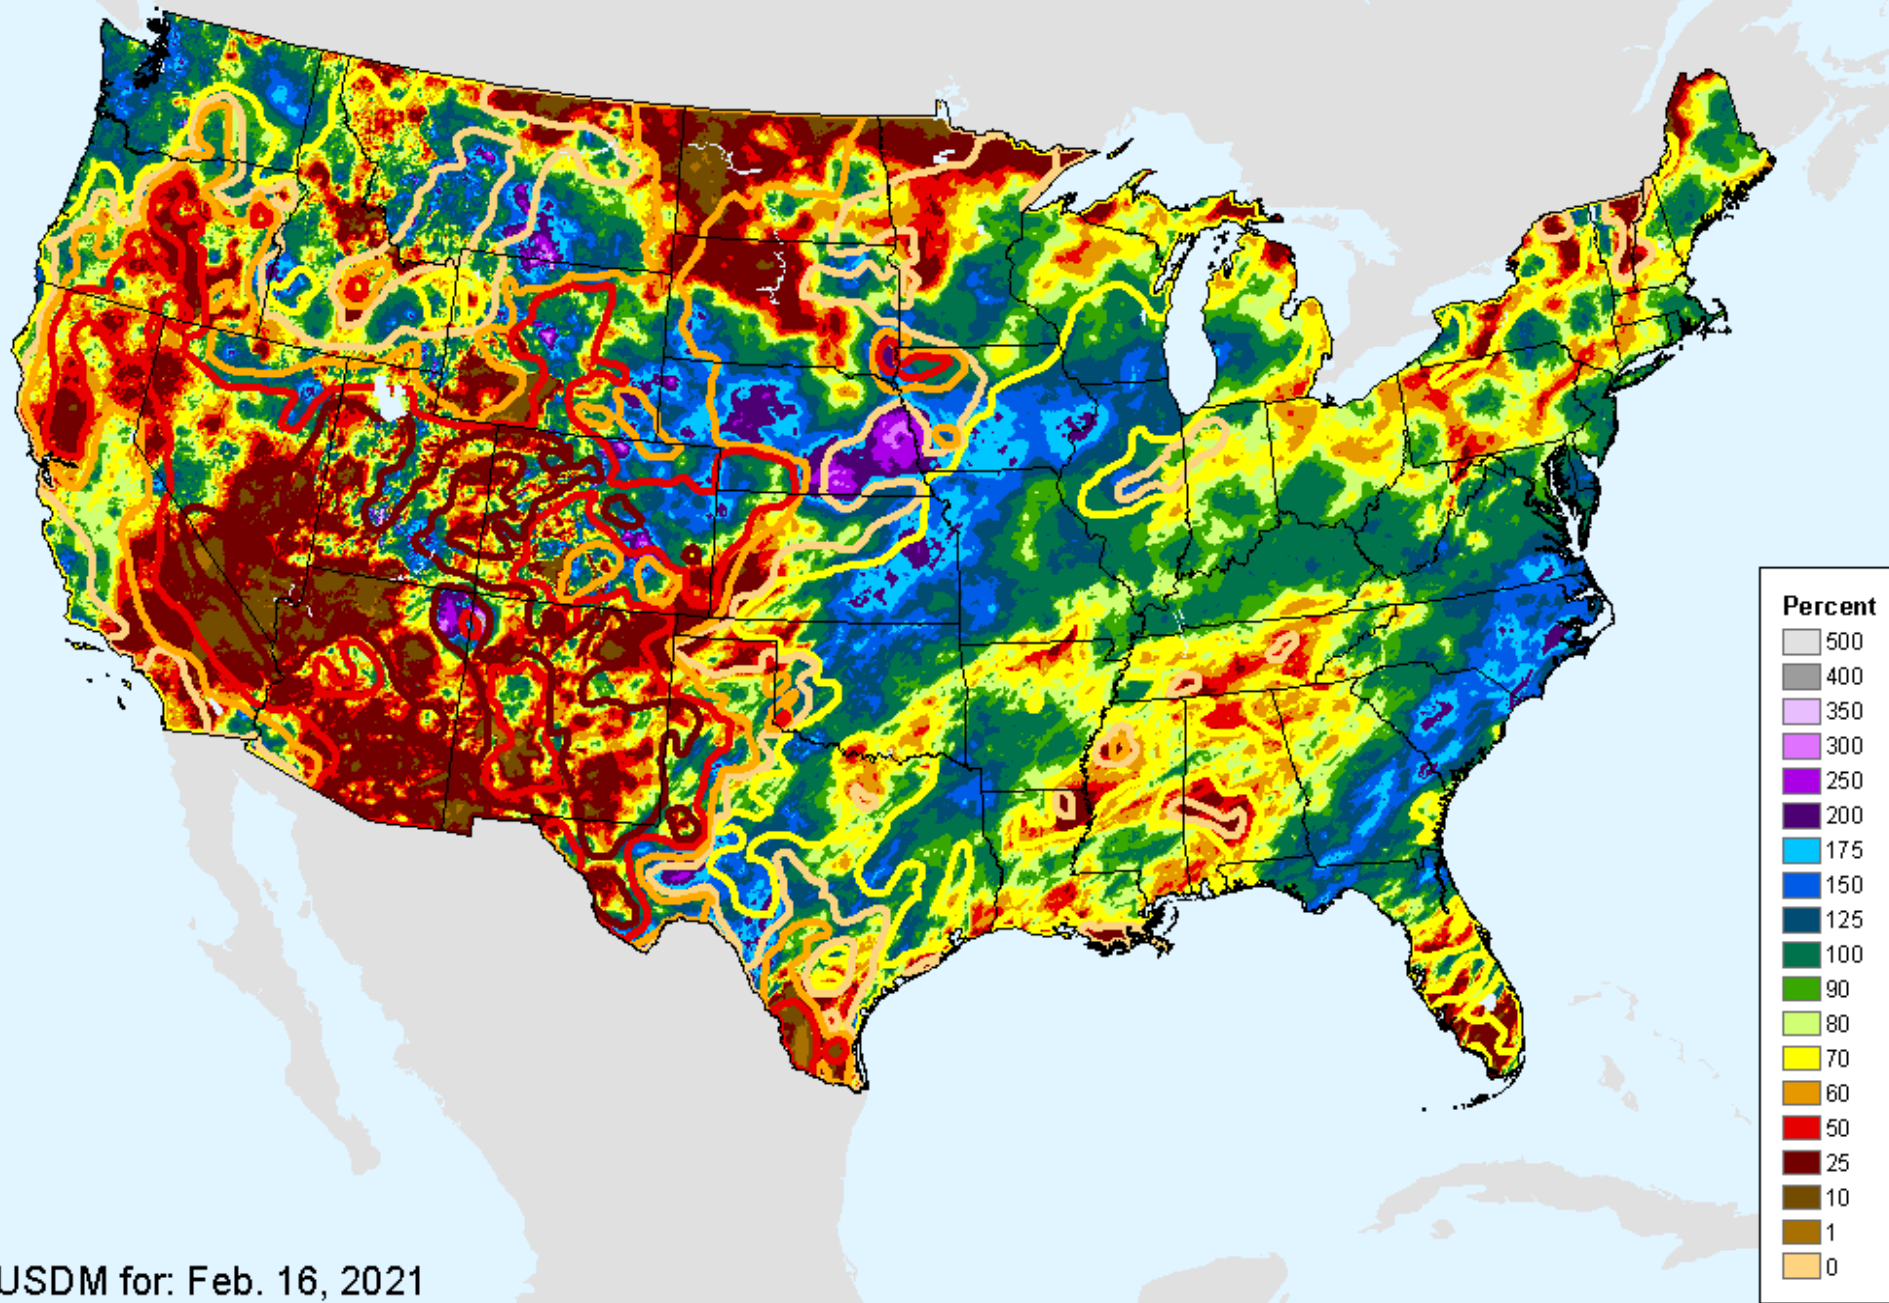

USDM for: Feb. 16, 2021

AHPS 60-Day Precip Departure

As of: Tuesday, February 23, 2021

AHPS 60-Day Pct of Normal Pcp

As of: Tuesday, February 23, 2021

USDM for: Feb. 16, 2021

AHPS 60-Day Pct of Normal Pcp

As of: Tuesday, February 23, 2021