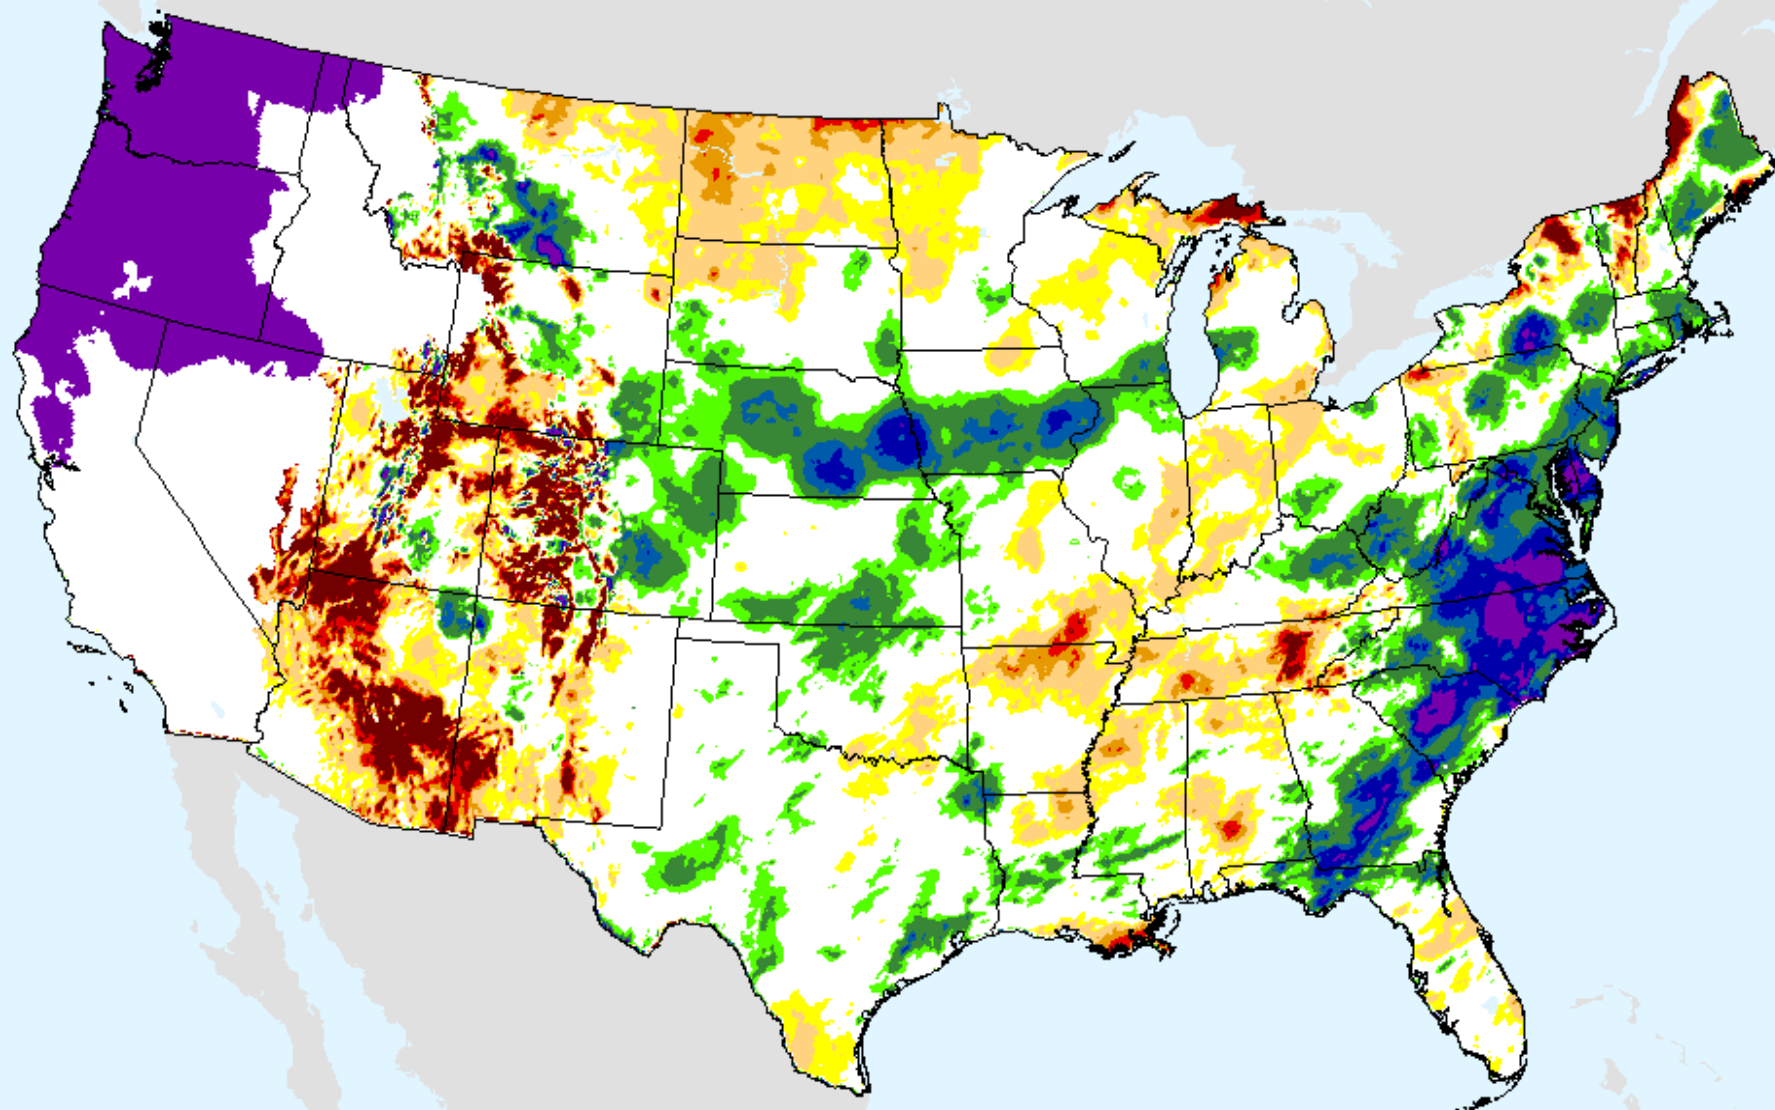

SPEI (USDM)

AHPS 3-month SPEI

As of: Tuesday, February 23, 2021

USDM for: Feb. 16, 2021

SPEI (USDM)

AHPS 3-month SPEI

As of: Tuesday, February 23, 2021

SPEI (USDM)