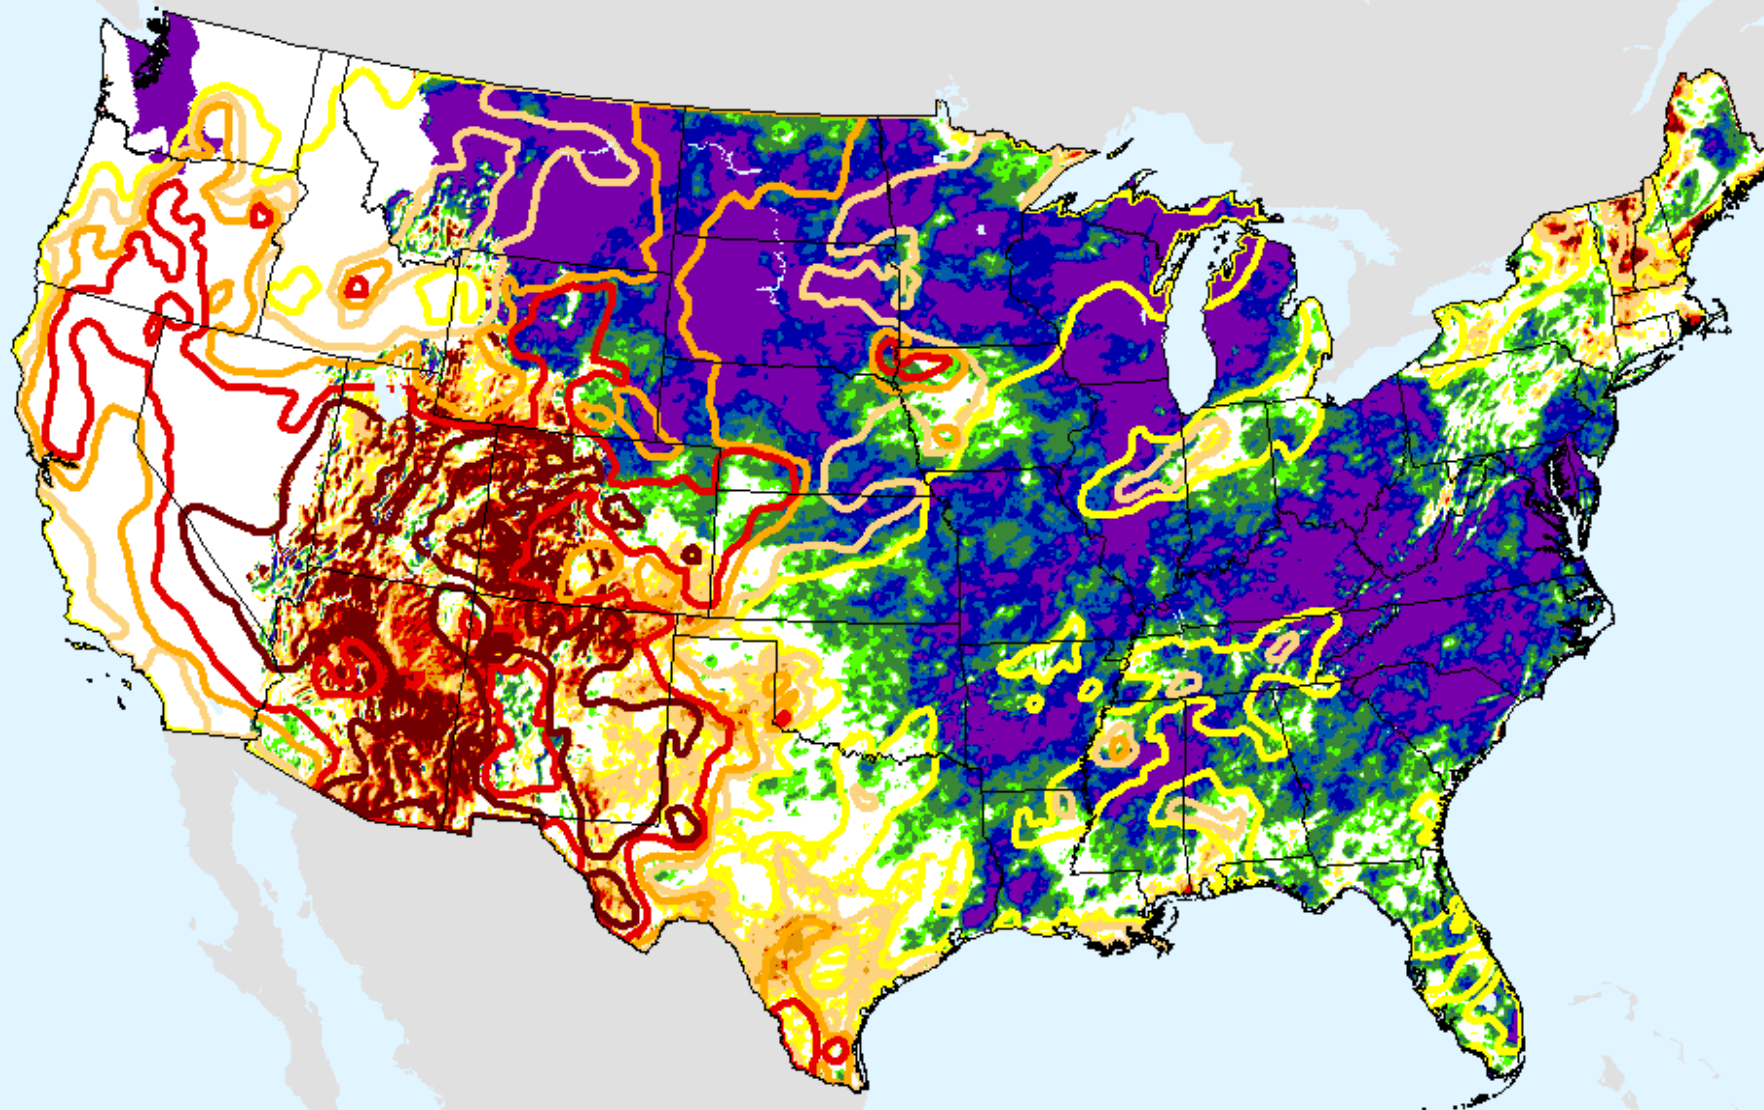

USDM for: Feb. 16, 2021

SPEI (USDM)

AHPS 12-month SPEI

As of: Tuesday, February 23, 2021

SPEI (USDM)

AHPS 24-month SPEI

As of: Tuesday, February 23, 2021

USDM for: Feb. 16, 2021