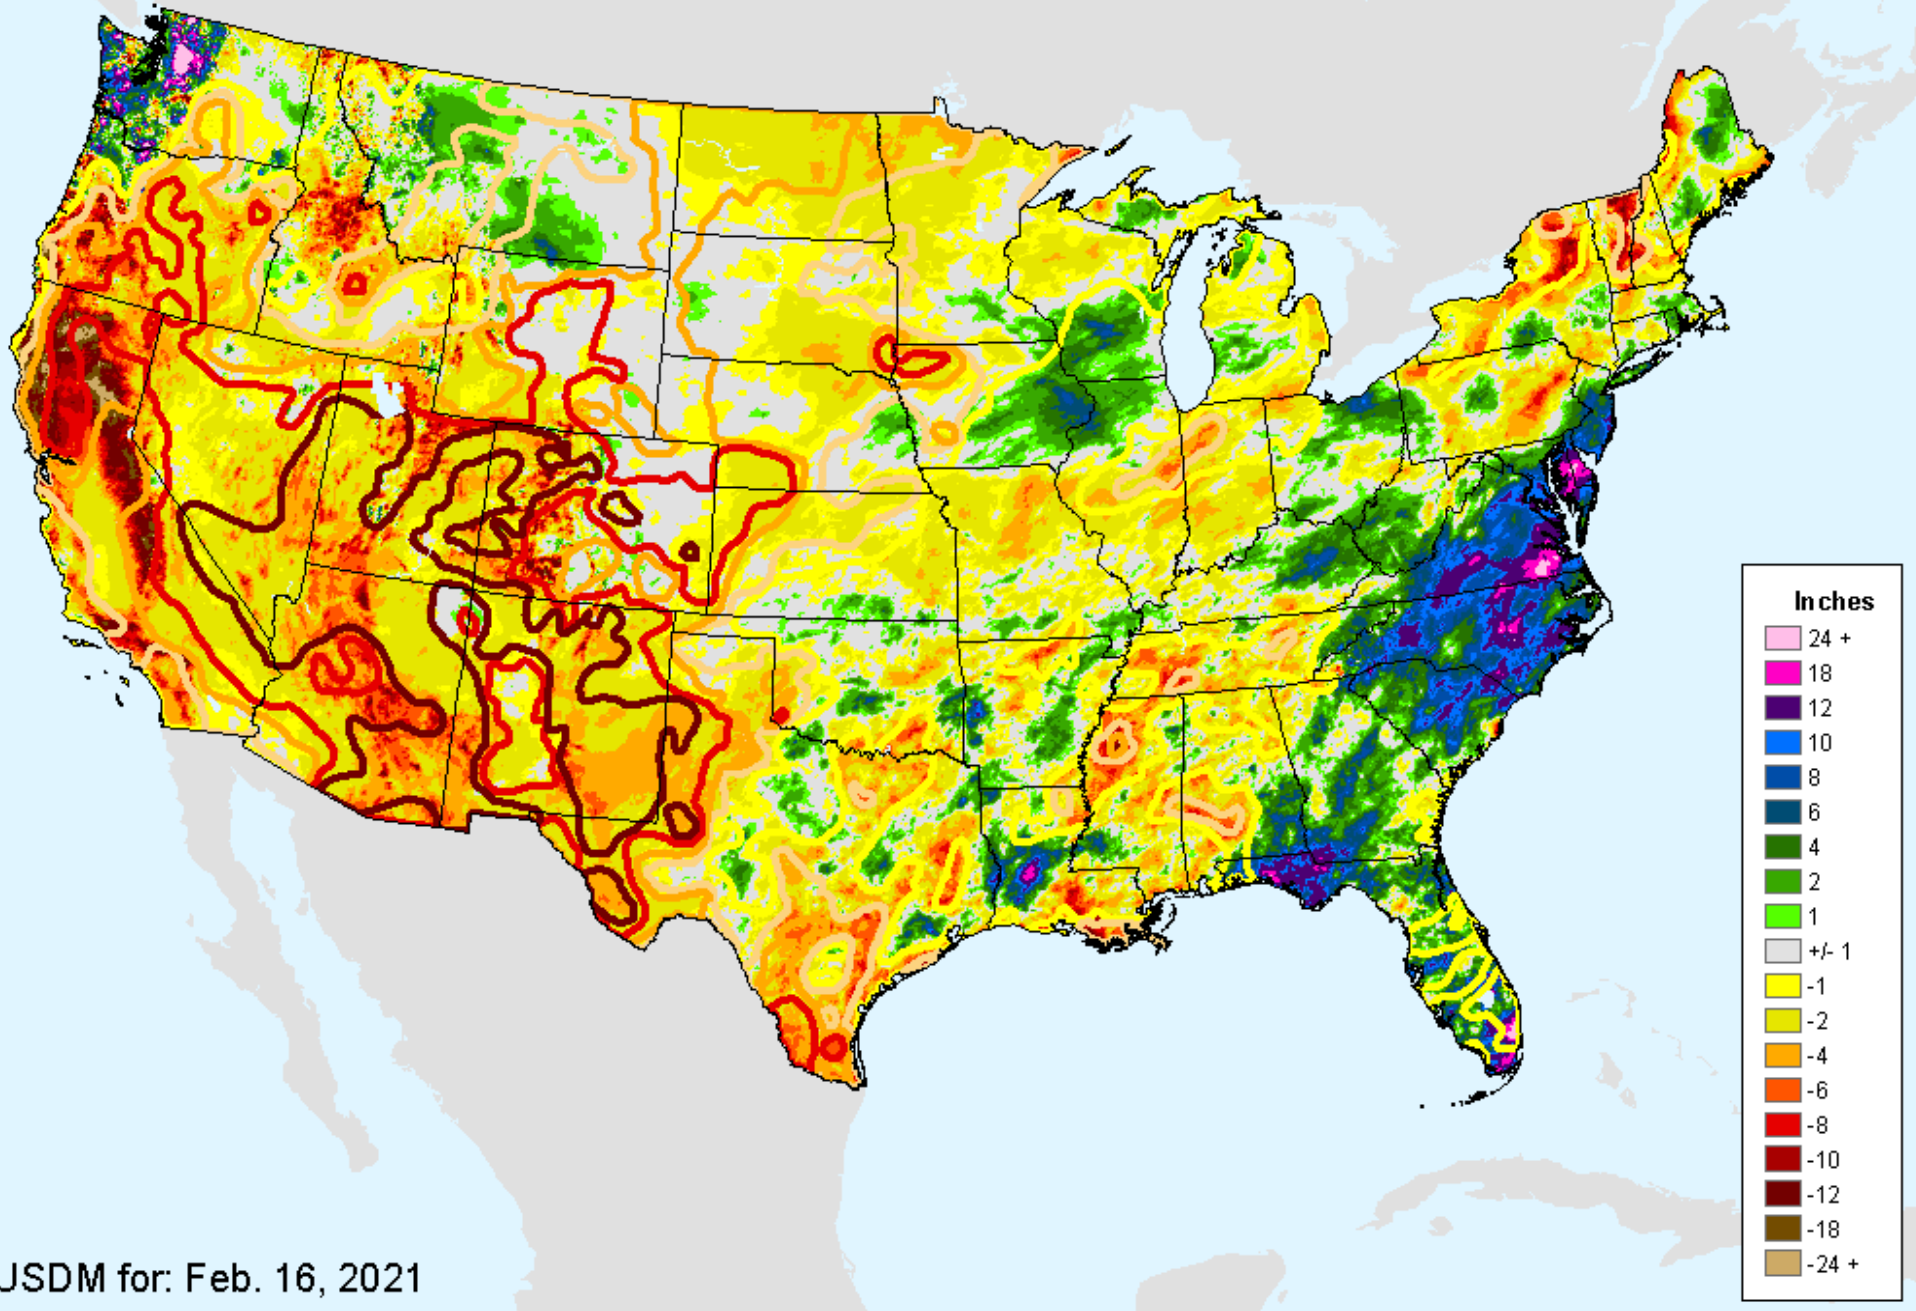

AHPS 180-Day Precip Departure

As of: Tuesday, February 23, 2021

USDM for: Feb. 16, 2021