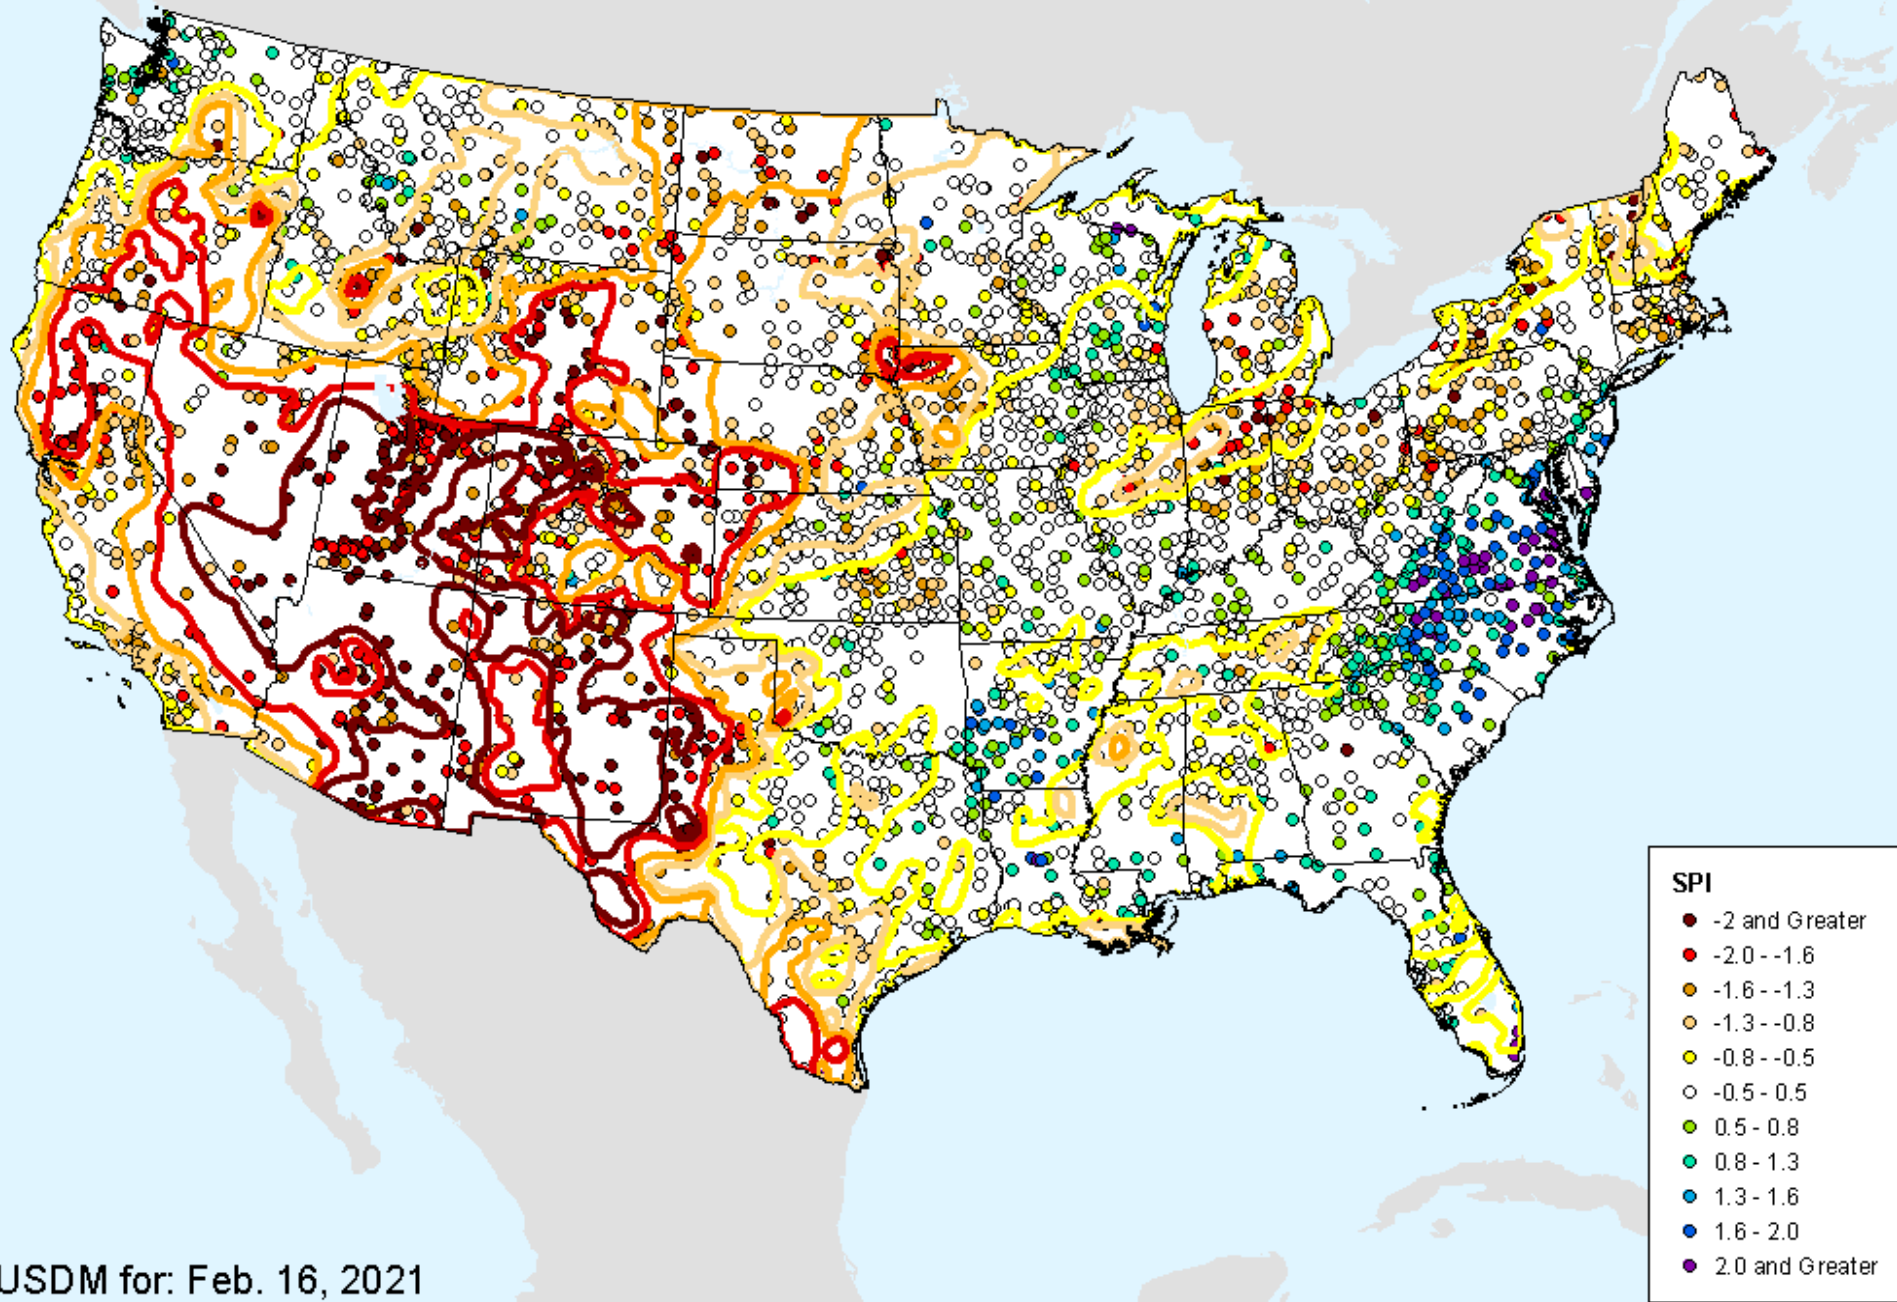

HPRCC 9-month SPI

As of: Tuesday, February 23, 2021

USDM for: Feb. 16, 2021