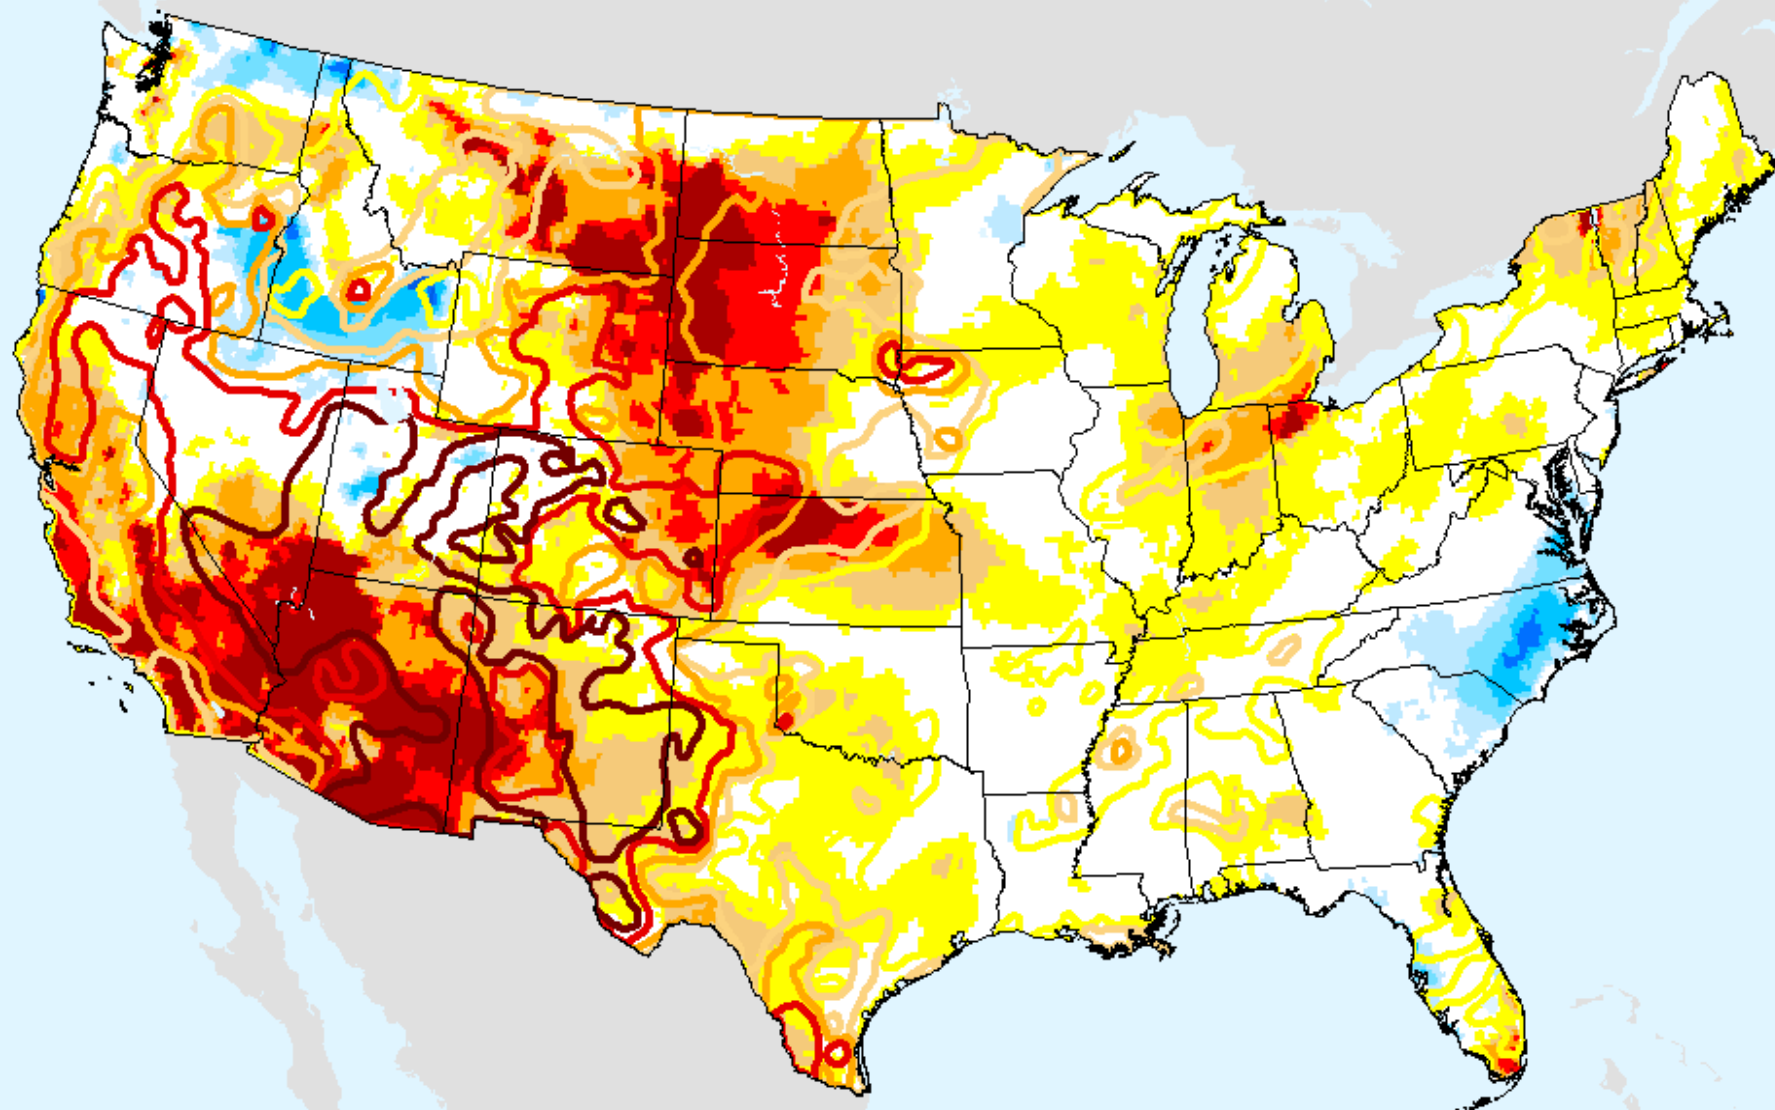

EDDI 10-week

As of: Tuesday, February 23, 2021

USDM for: Feb. 16, 2021