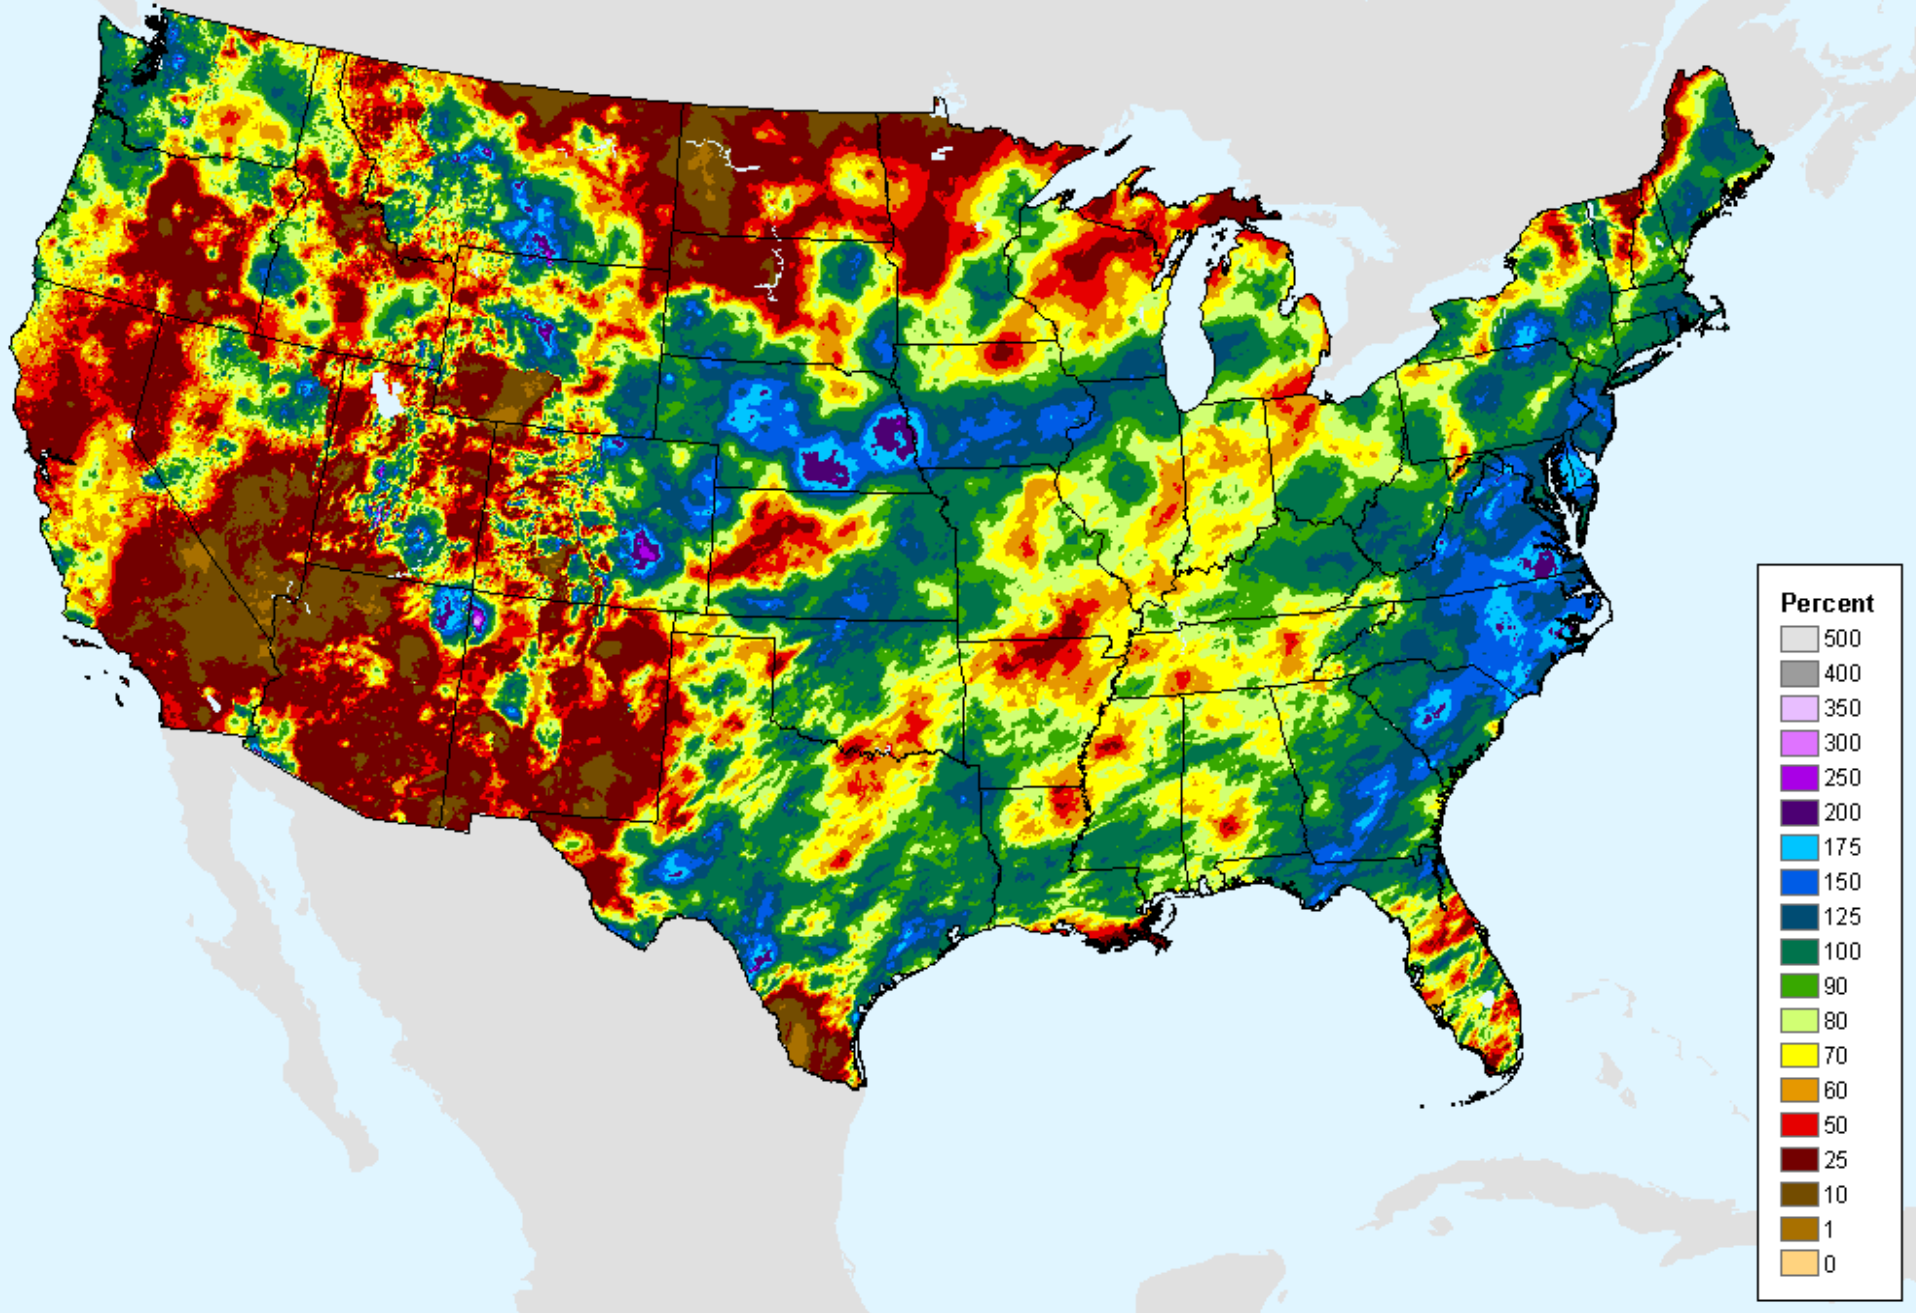

As of: Tuesday, February 23, 2021

AHPS 90-Day Pct of Normal Pcp

As of: Tuesday, February 23, 2021

USDM for: Feb. 16, 2021

AHPS 90-Day Pct of Normal Pcp

As of: Tuesday, February 23, 2021

AHPS 180-Day Precip Departure