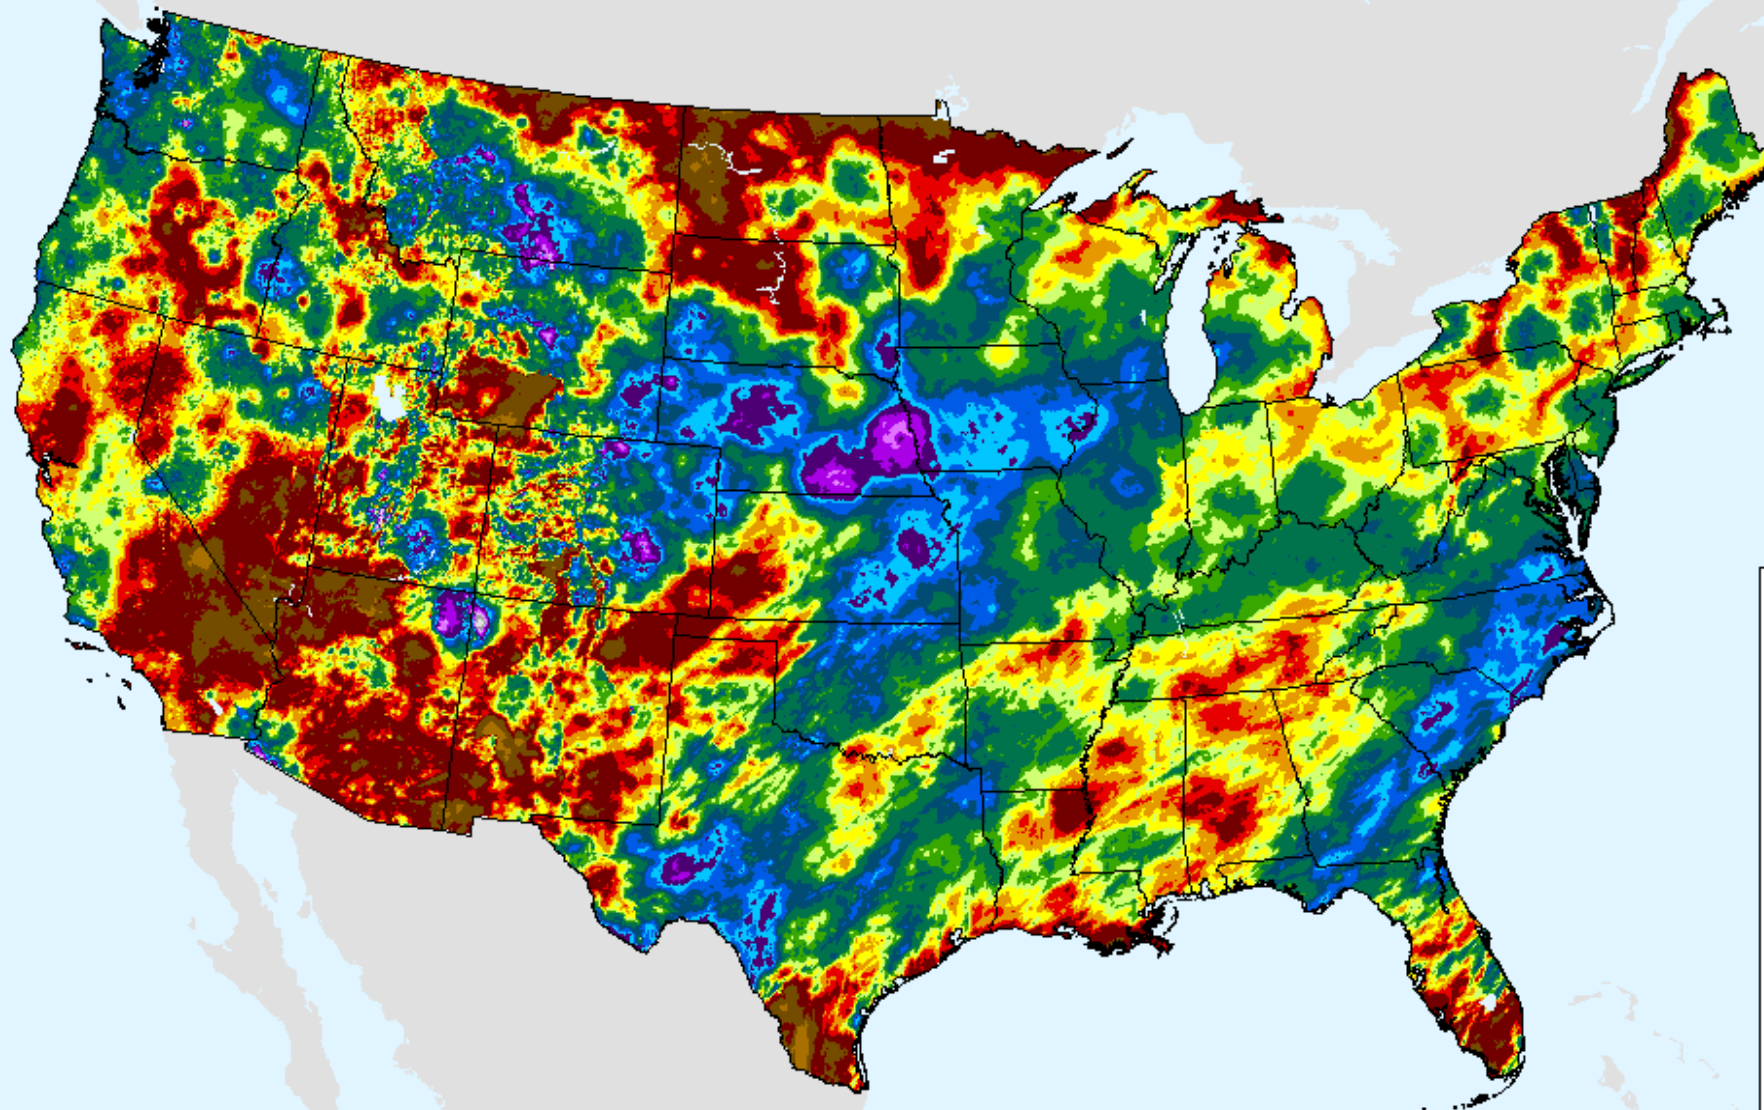

USDM for: Feb. 16, 2021

AHPS 60-Day Precip Departure

As of: Tuesday, February 23, 2021

AHPS 60-Day Pct of Normal Pcp

As of: Tuesday, February 23, 2021

USDM for: Feb. 16, 2021

AHPS 60-Day Pct of Normal Pcp

As of: Tuesday, February 23, 2021