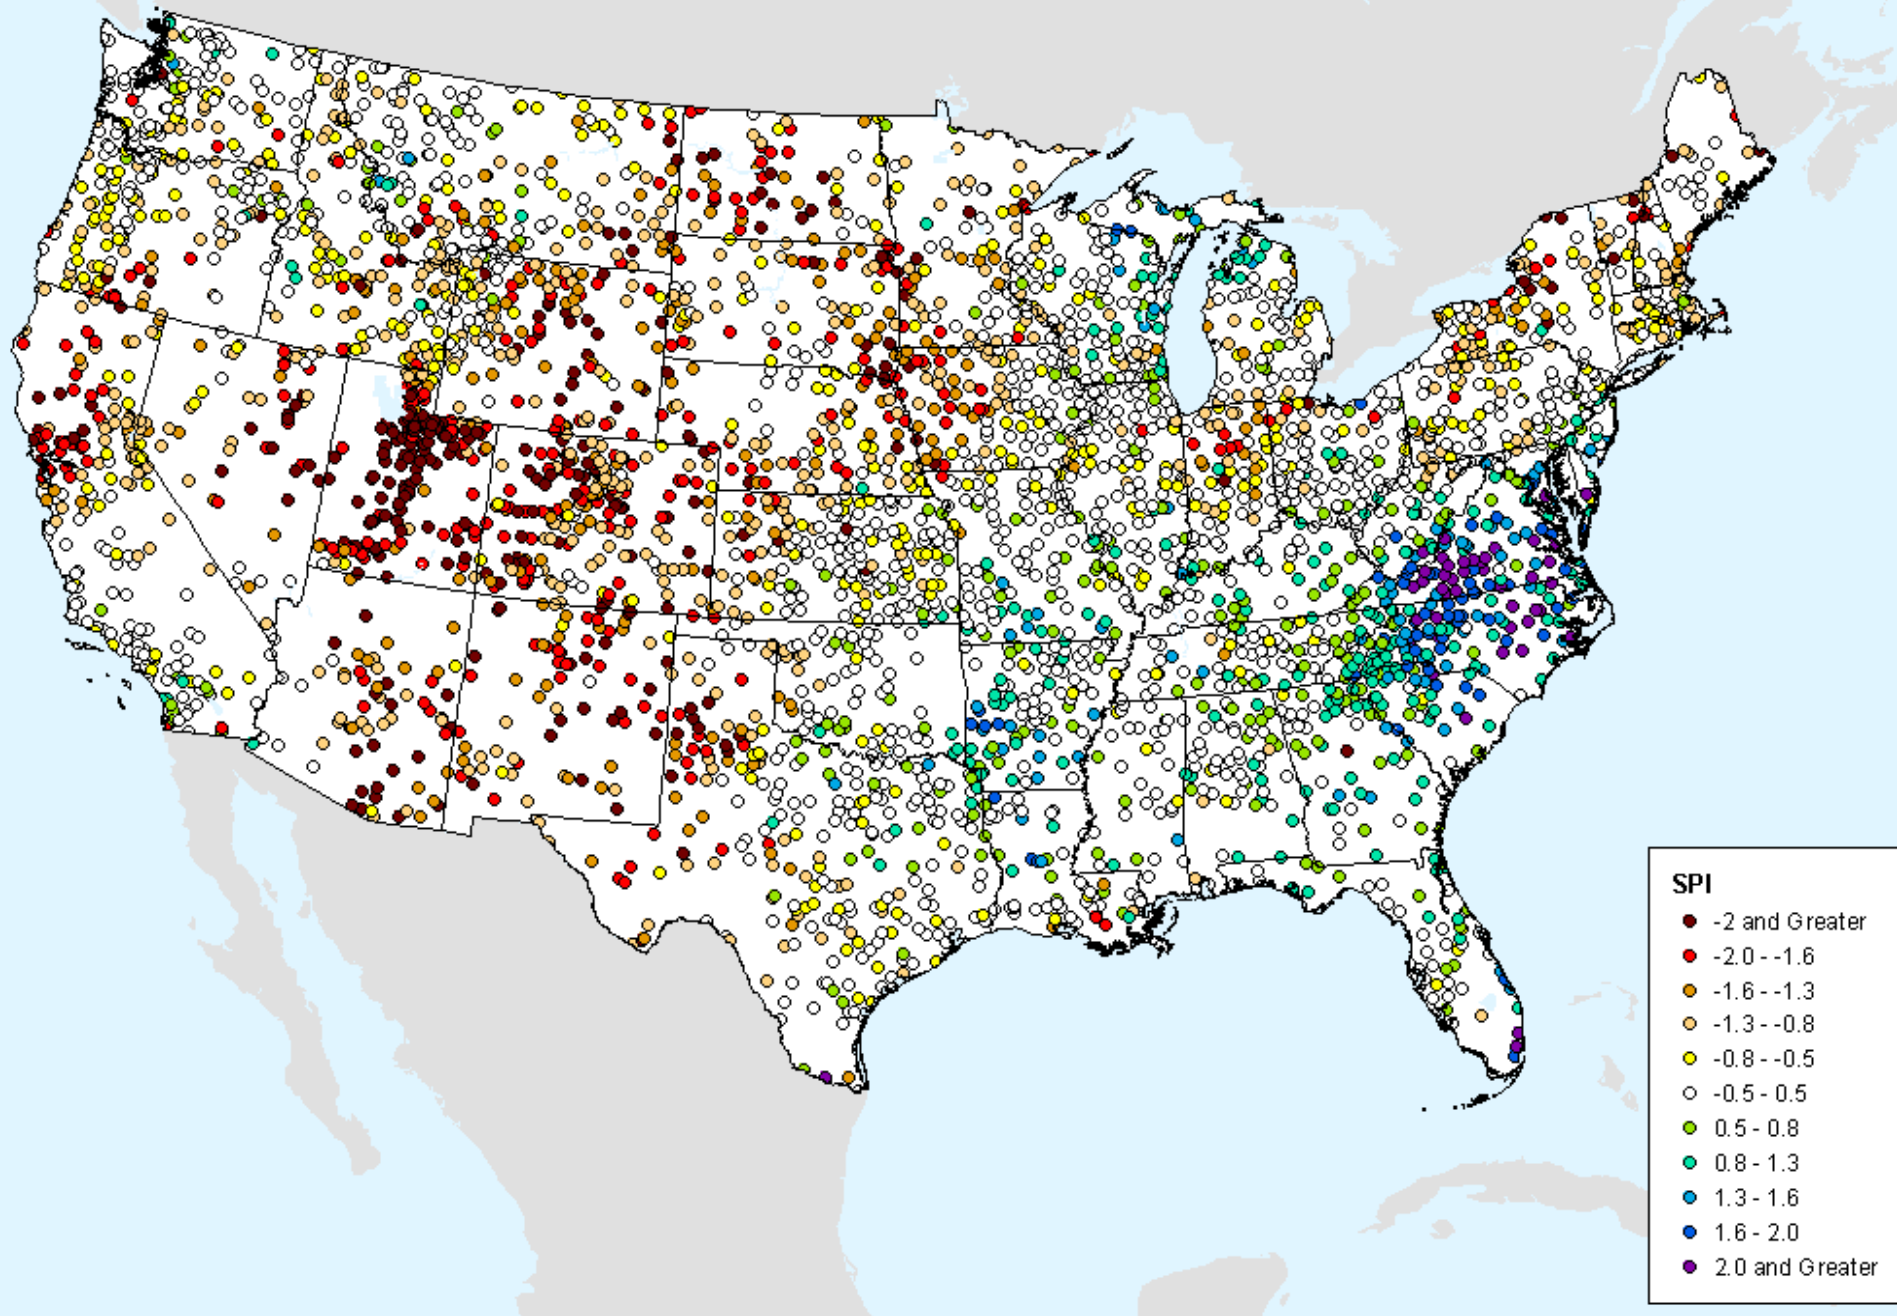

HPRCC 12-month SPI

As of: Tuesday, February 23, 2021

USDM for: Feb. 16, 2021

HPRCC 12-month SPI

As of: Tuesday, February 23, 2021

HPRCC 24-month SPI

As of: Tuesday, February 23, 2021

USDM for: Feb. 16, 2021