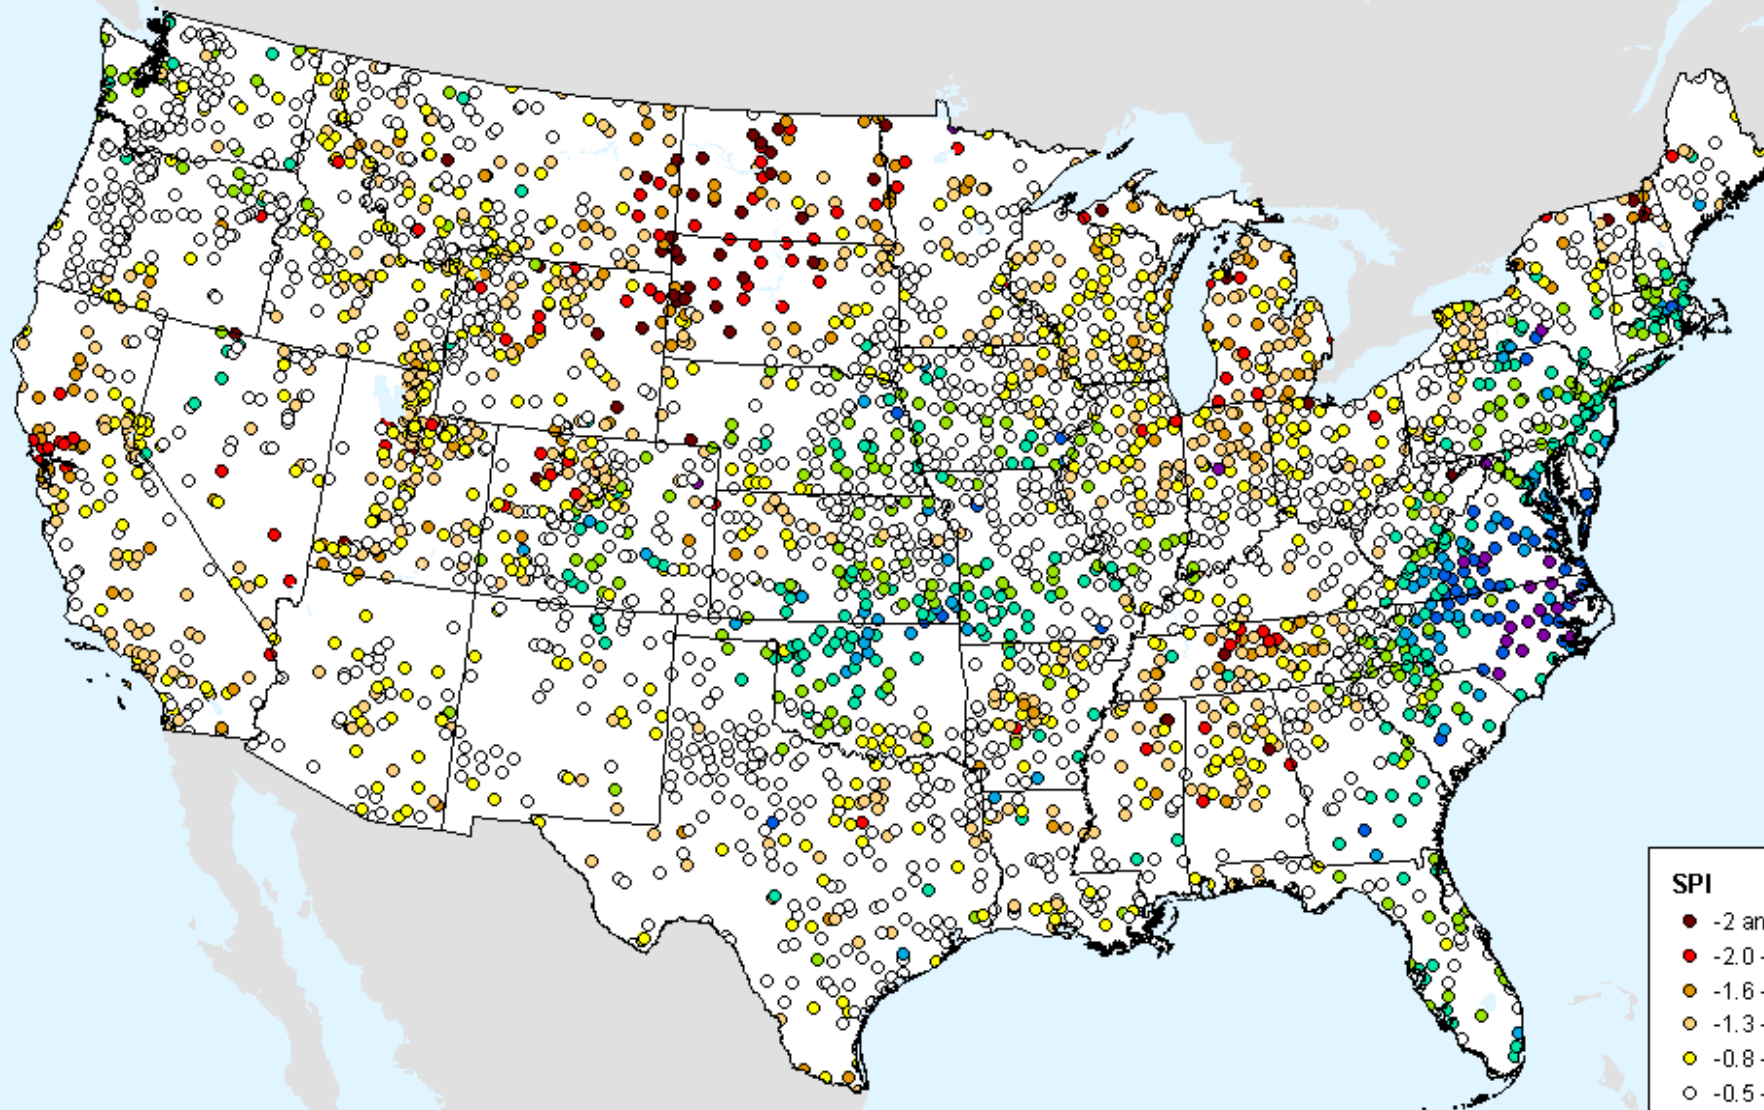

As of: Tuesday, February 23, 2021

SPI

- -2 and Greater
- -2.0--1.6
- -1.6--1.3
- -1.3--0.8
- -0.8--0.5
- -0.5-0.5
- 0.5-0.8
- 0.8-1.3
- 1.3-1.6
- 1.6-2.0
- 2.0 and Greater

HPRCC 6-month SPI

As of: Tuesday, February 23, 2021