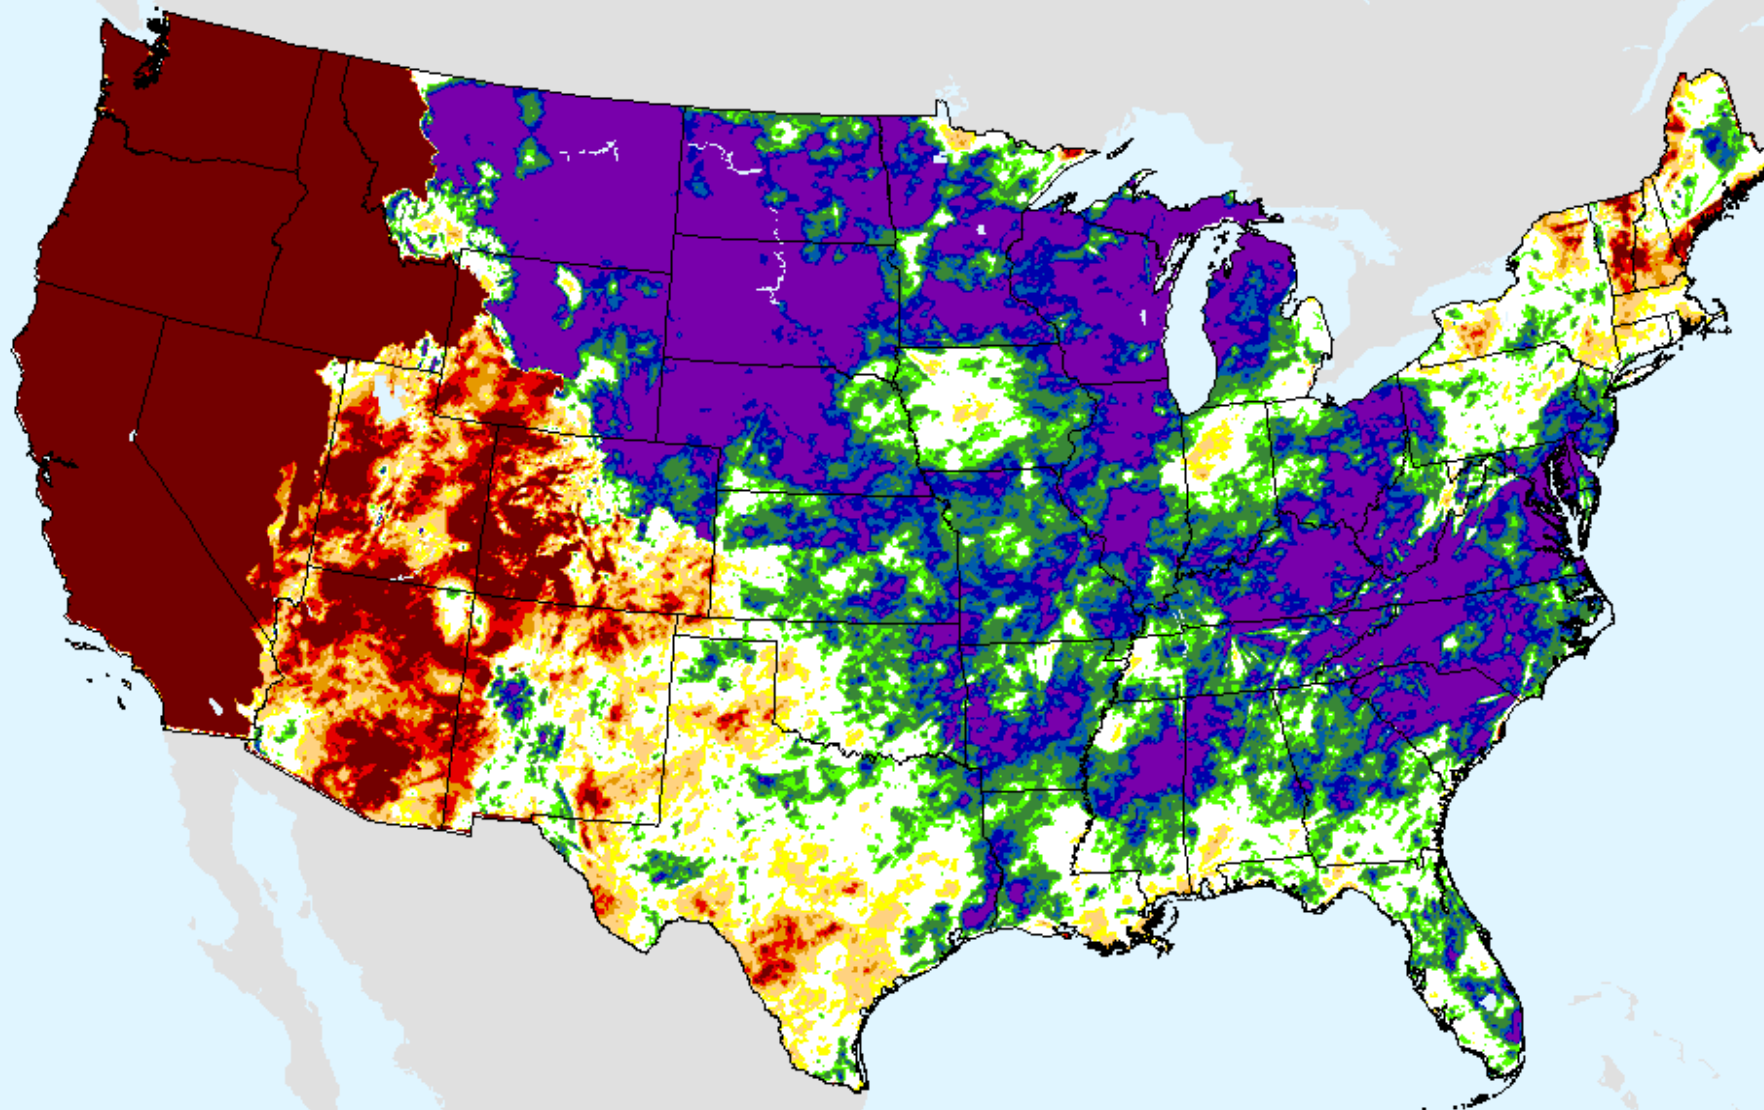

As of: Tuesday, February 23, 2021

SPI (USDM)

AHPS 24-month SPI

As of: Tuesday, February 23, 2021

USDM for: Feb. 16, 2021

SPI (USDM)

AHPS 24-month SPI

As of: Tuesday, February 23, 2021