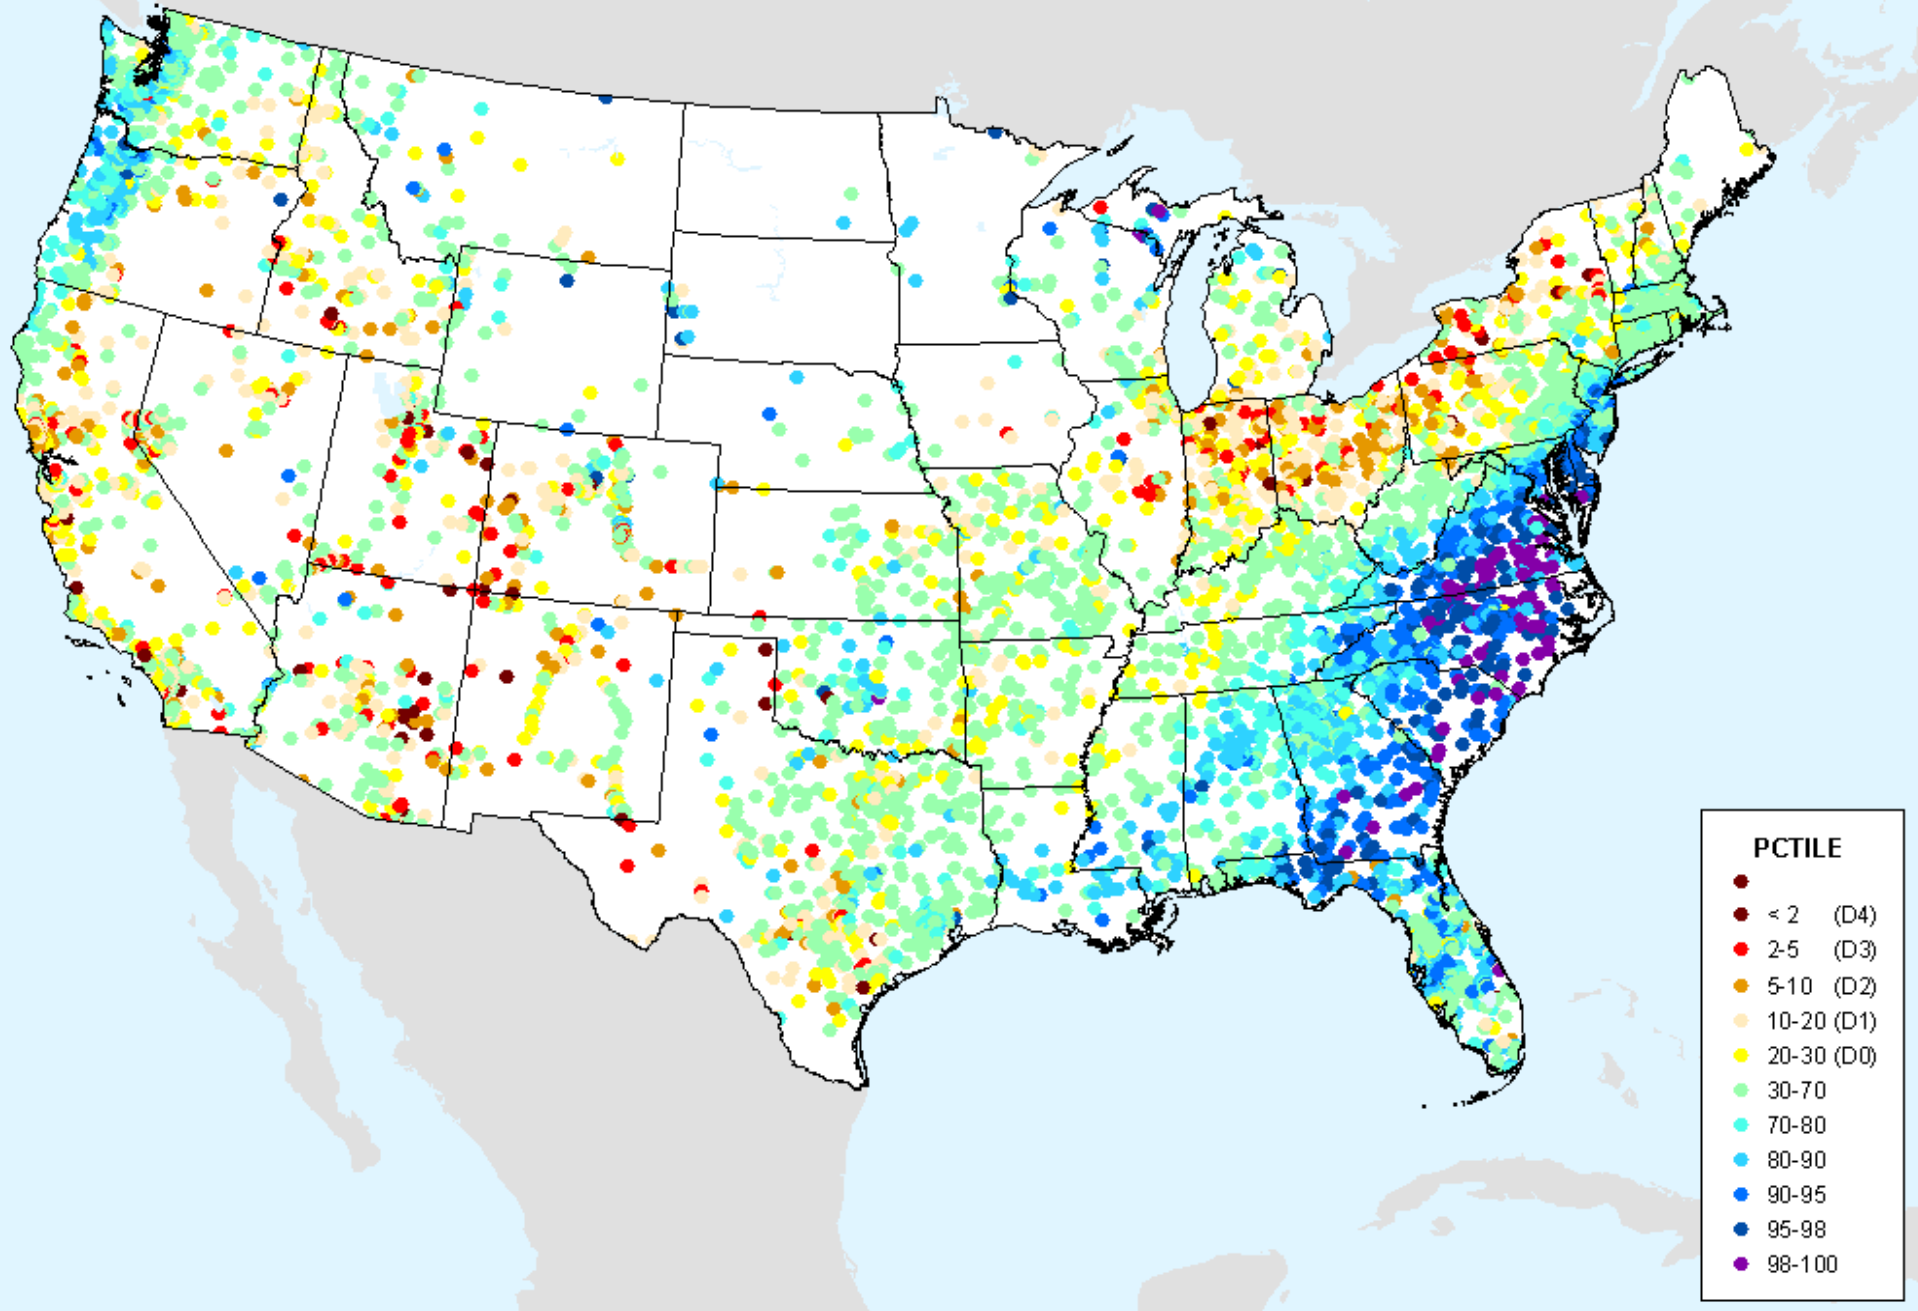

AHPS Water-Year Pct of Normal Pcp

As of: Tuesday, February 23, 2021

USGS 7-Day Avg Streamflow

As of: Tuesday, February 23, 2021

USGS 7-Day Avg Streamflow

As of: Tuesday, February 23, 2021

USGS 28-Day Avg Streamflow