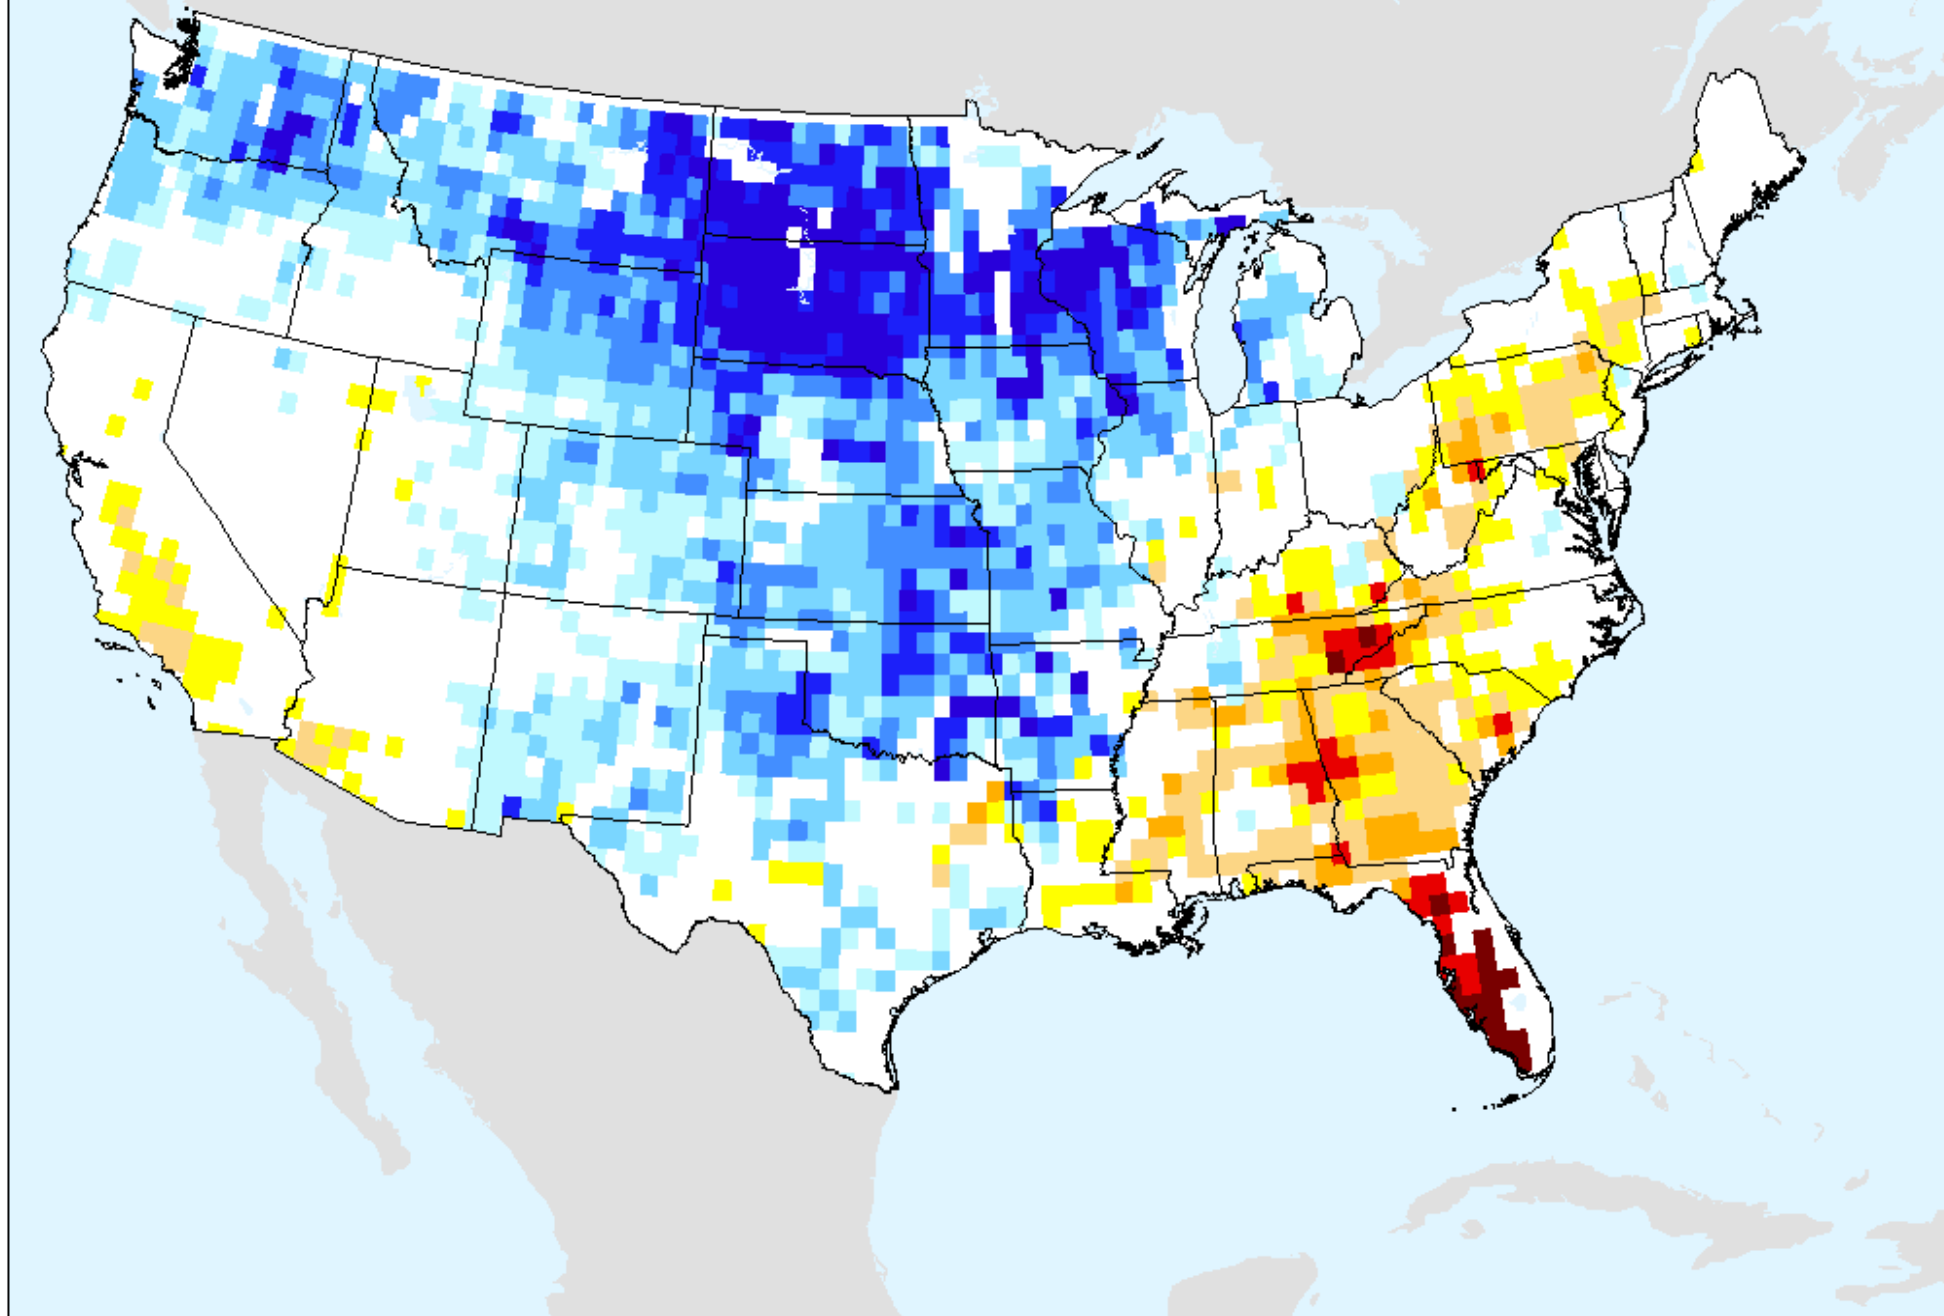

AIRS-Based Retrieved Surface Air Temperature 14 Day

As of: Tuesday, February 23, 2021