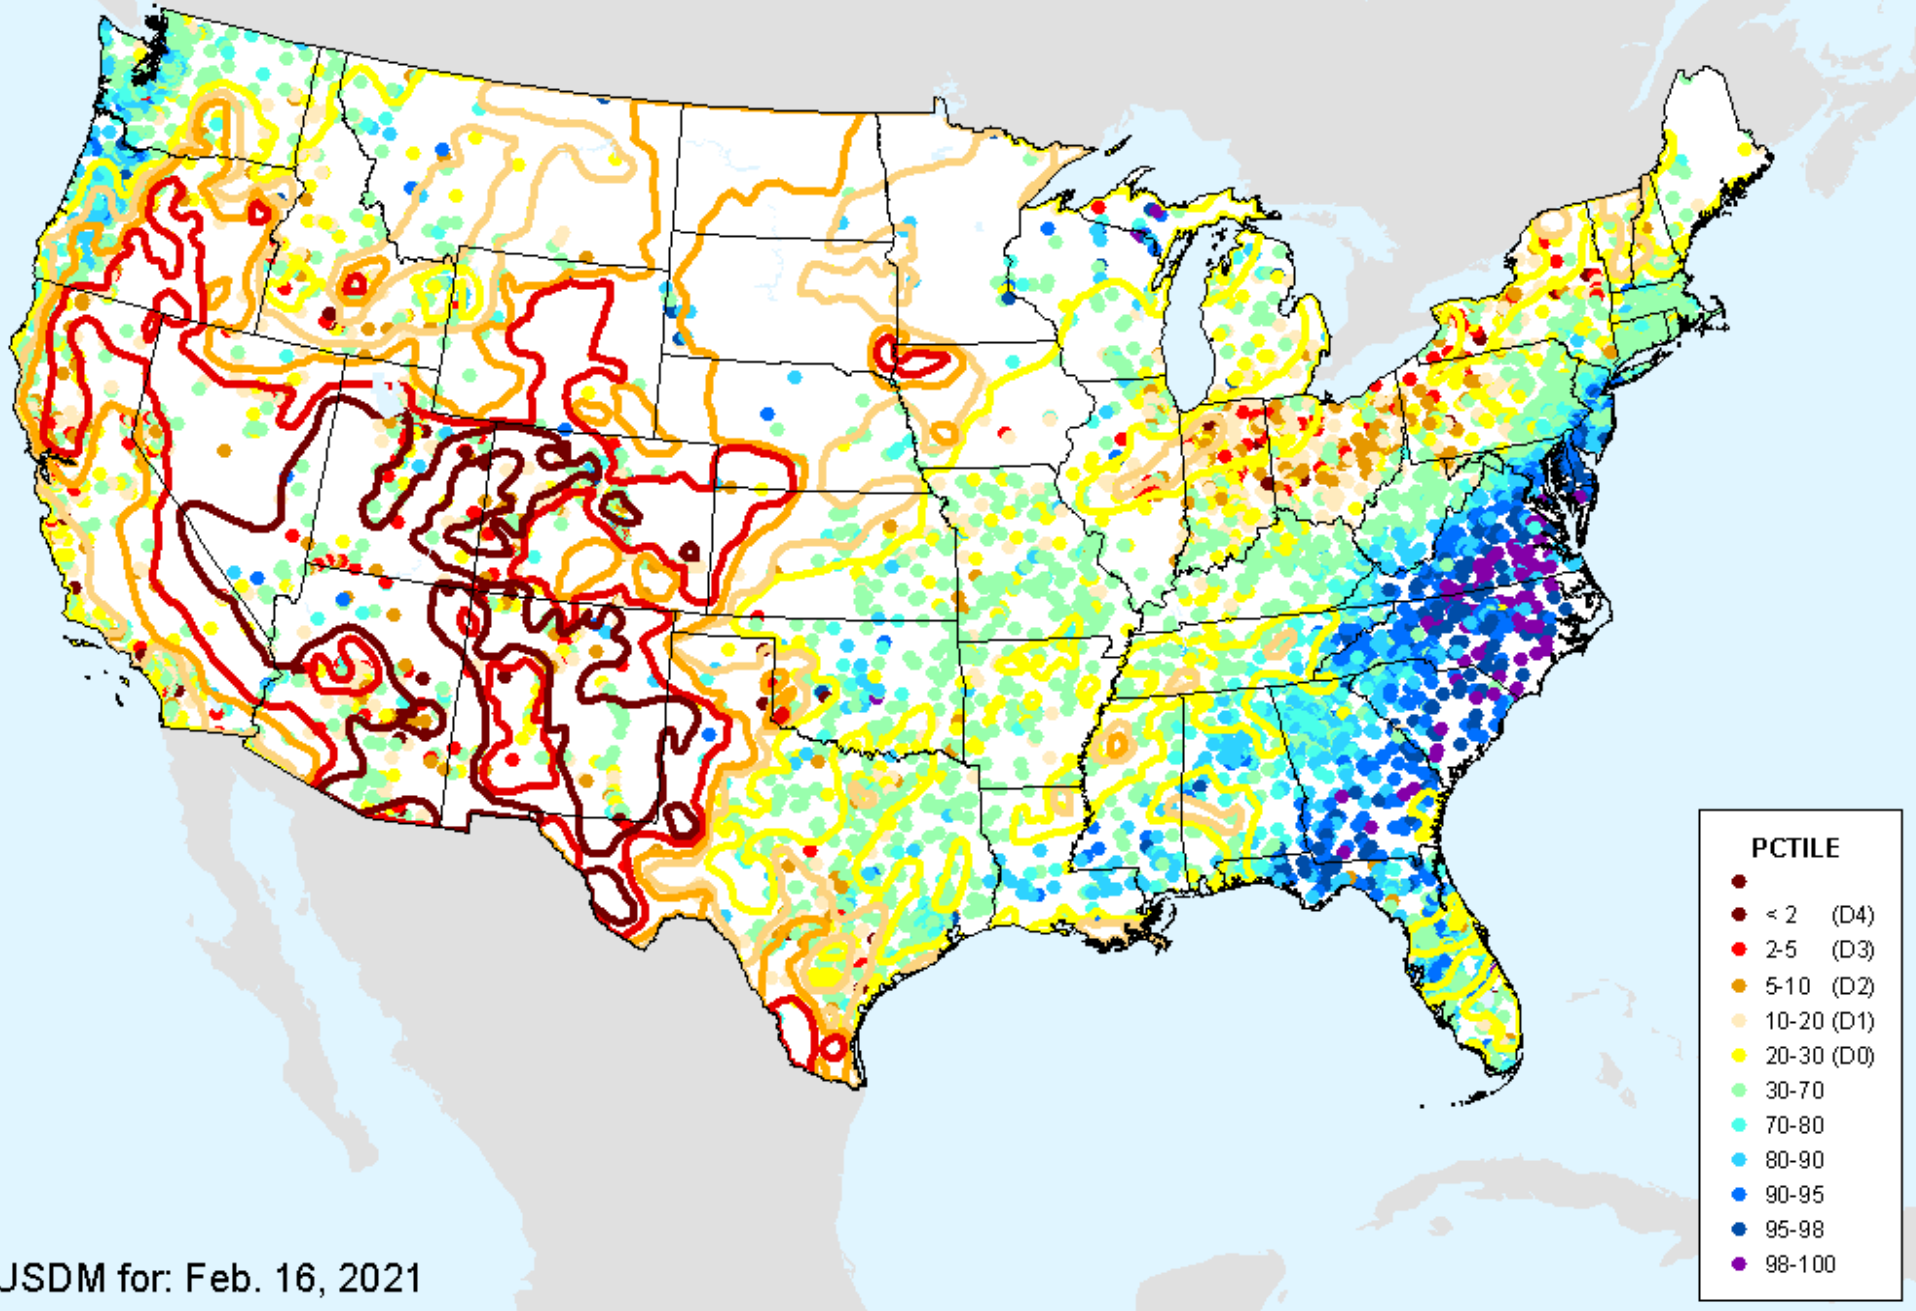

USGS 7-Day Avg Streamflow

As of: Tuesday, February 23, 2021