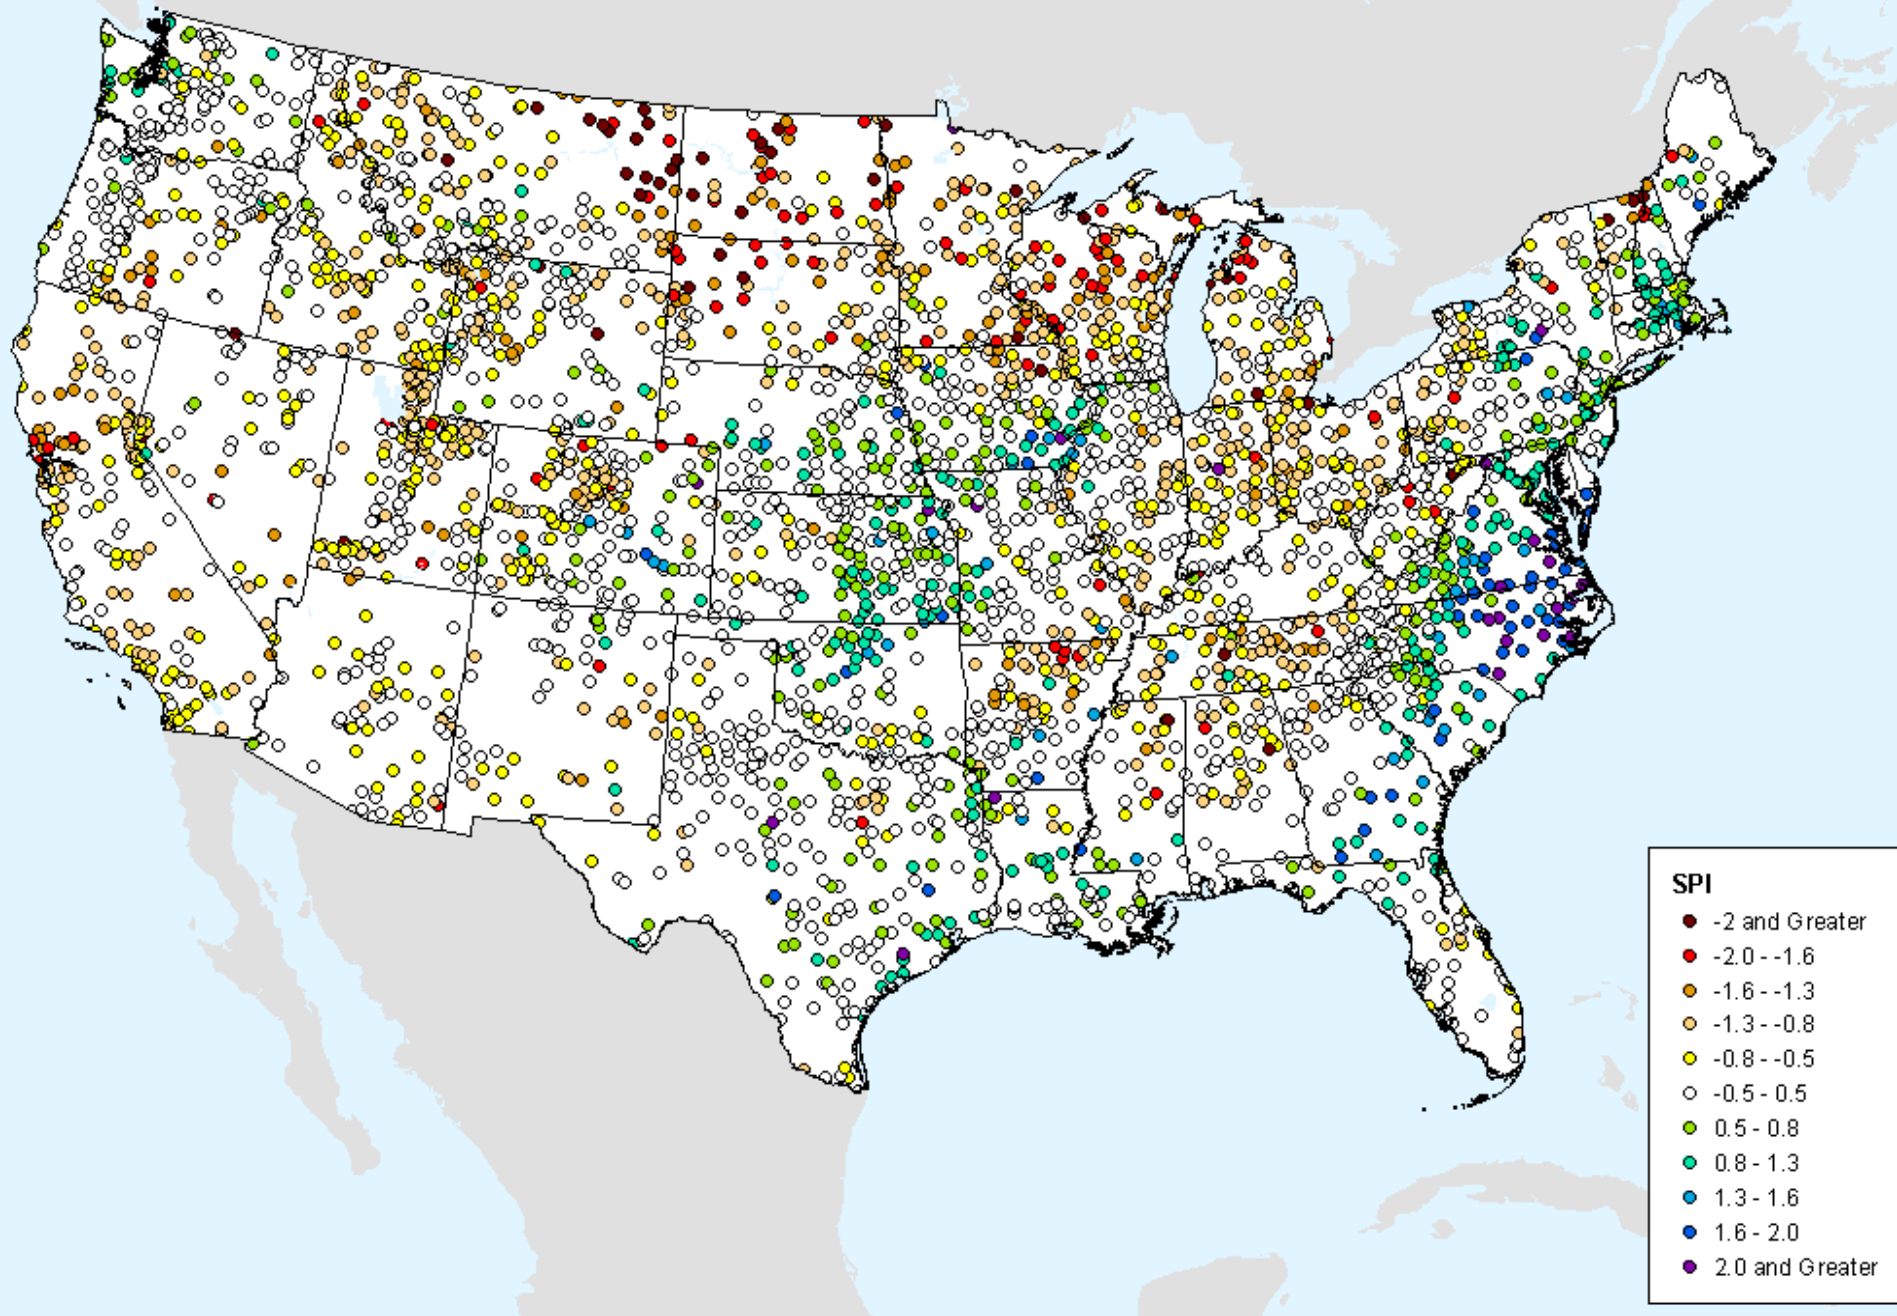

HPRCC 3-month SPI

As of: Tuesday, February 23, 2021