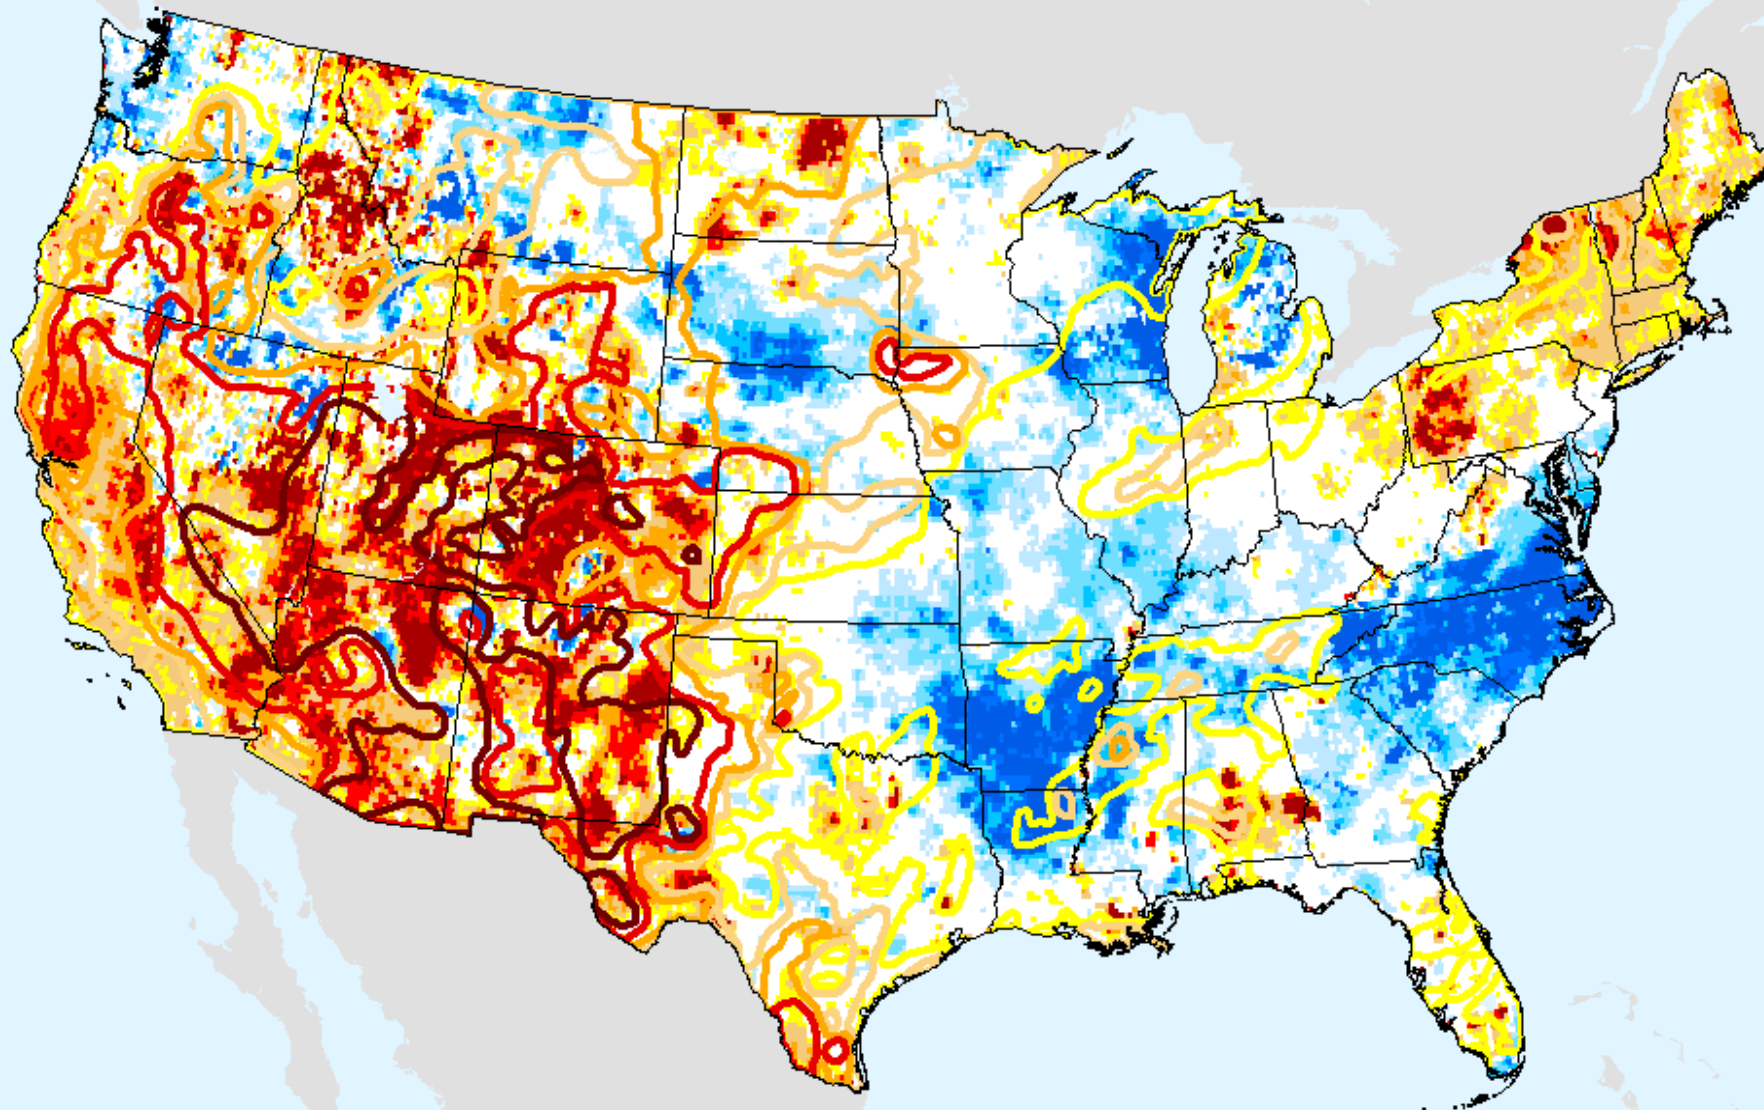

GRACE-Based Root Zone Soil Moisture Drought Indicator

As of: Tuesday, February 23, 2021

USDM for: Feb. 16, 2021