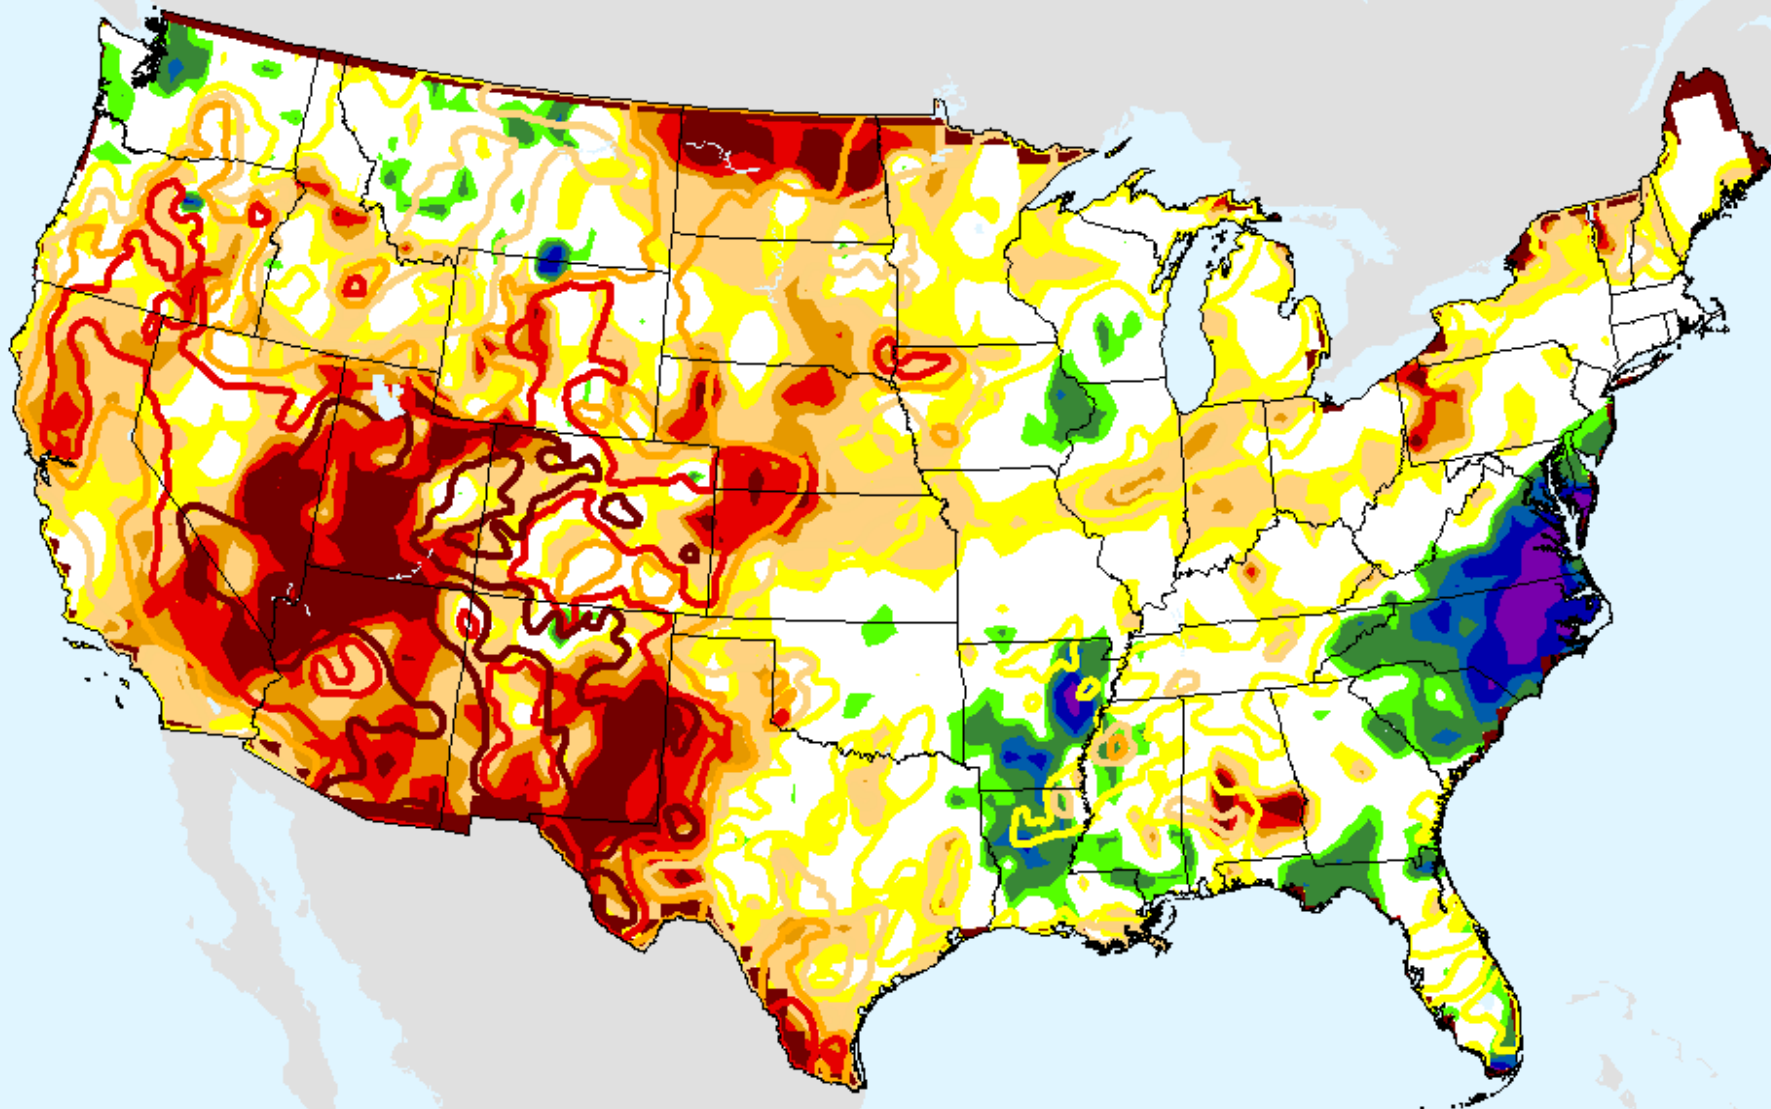

As of: Tuesday, February 23, 2021

USDM for: Feb. 16, 2021

SPI (USDM)

CPC 3-month SPI

As of: Tuesday, February 23, 2021

CPC 6-month SPI

As of: Tuesday, February 23, 2021

USDM for: Feb. 16, 2021