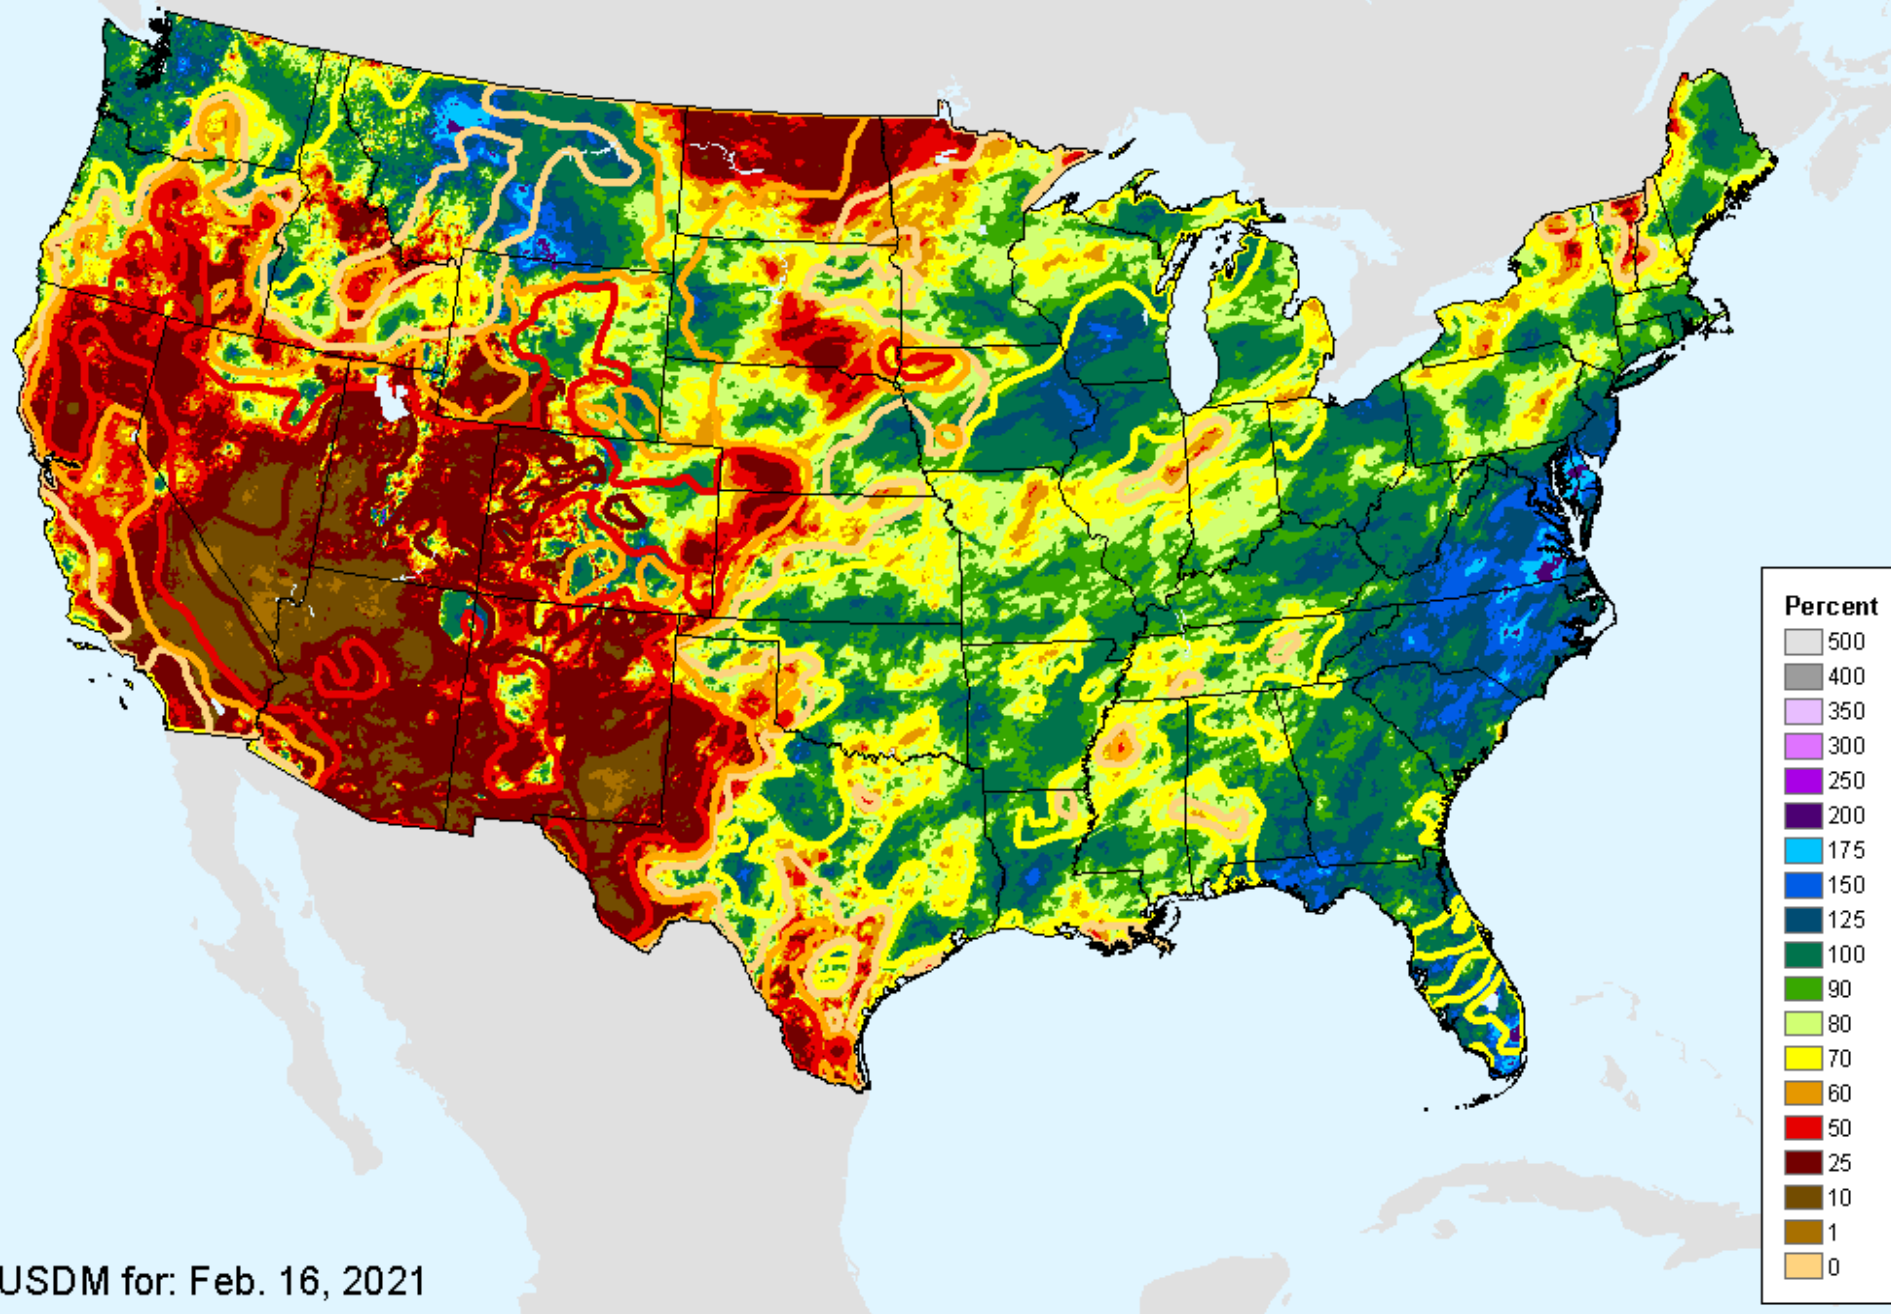

As of: Tuesday, February 23, 2021

USDM for: Feb. 16, 2021

AHPS 180-Day Precip Departure

As of: Tuesday, February 23, 2021

AHPS 180-Day Pct of Normal Pcp

As of: Tuesday, February 23, 2021

USDM for: Feb. 16, 2021