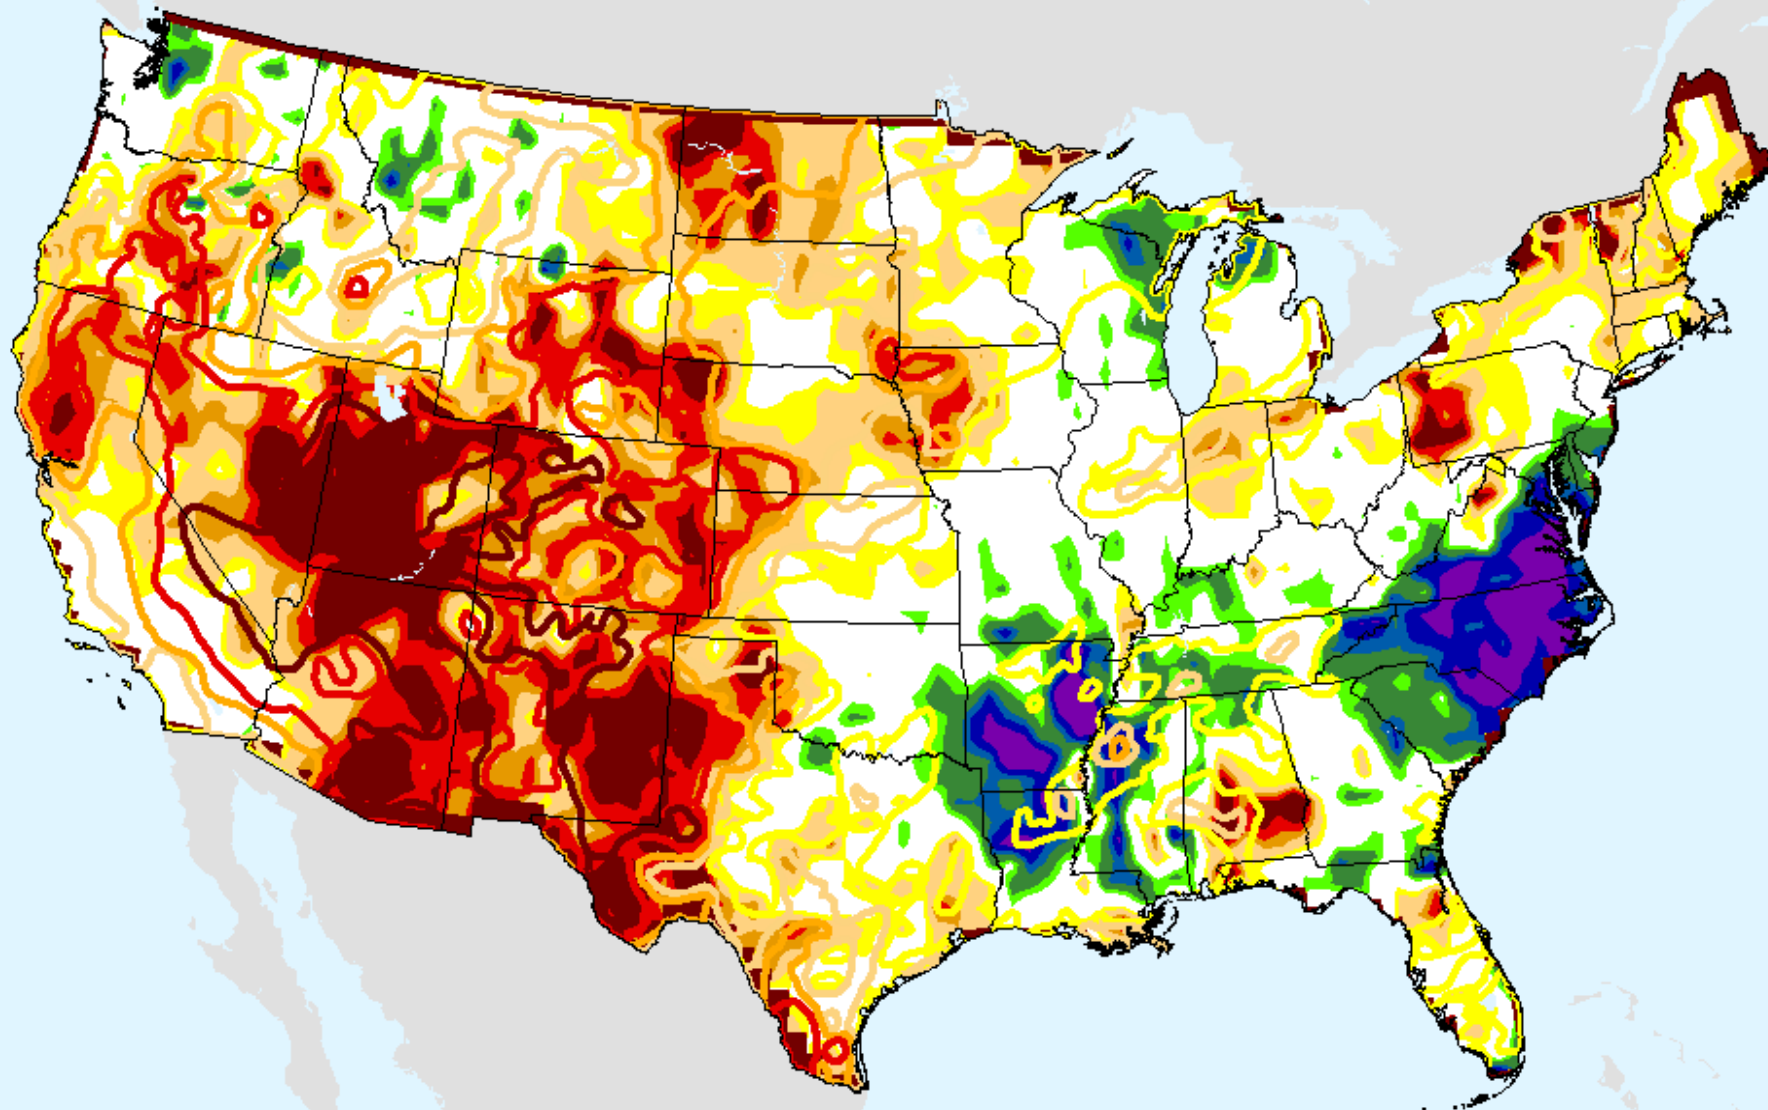

CPC 12-month SPI

As of: Tuesday, February 23, 2021

USDM for: Feb. 16, 2021

SPI (USDM)