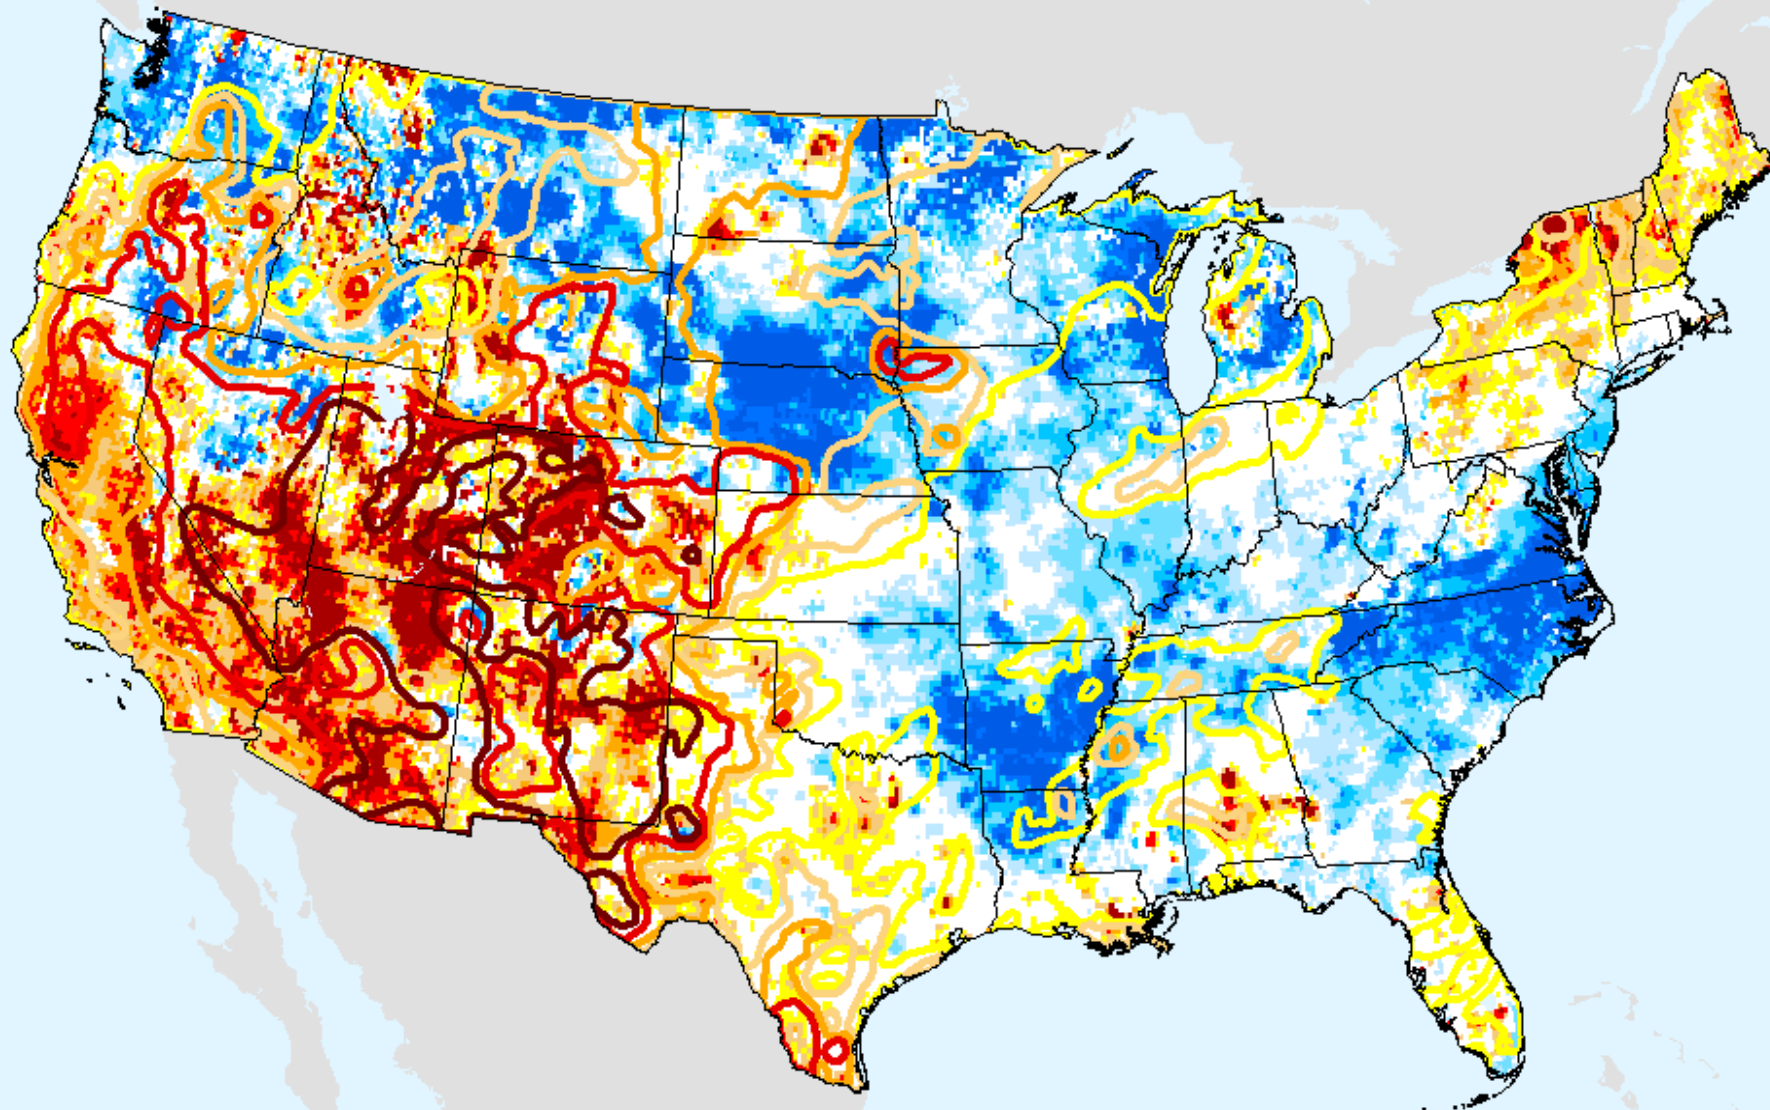

GRACE-Based Surface Soil Moisture Drought Indicator

As of: Tuesday, February 23, 2021

USDM for: Feb. 16, 2021