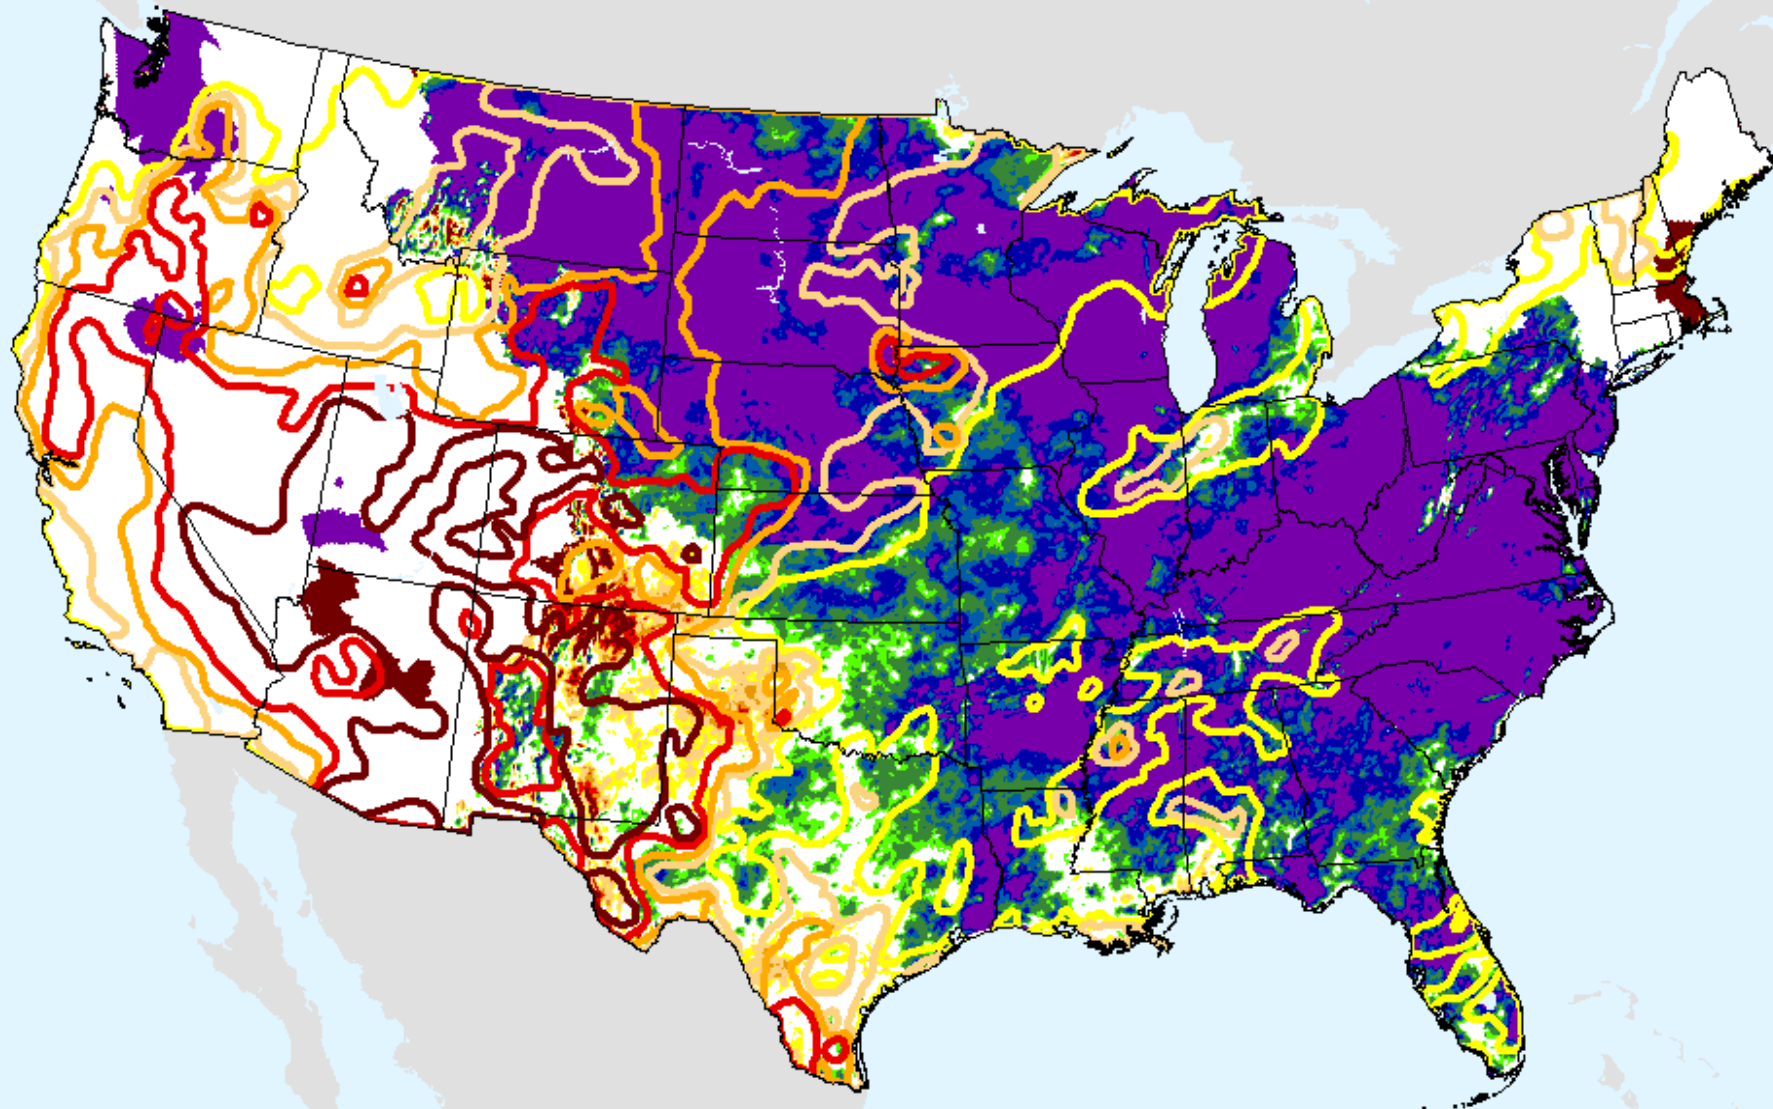

SPEI (USDM)

AHPS 24-month SPEI

As of: Tuesday, February 23, 2021

SPEI (USDM)

AHPS 36-month SPEI

As of: Tuesday, February 23, 2021

USDM for: Feb. 16, 2021

SPEI (USDM)