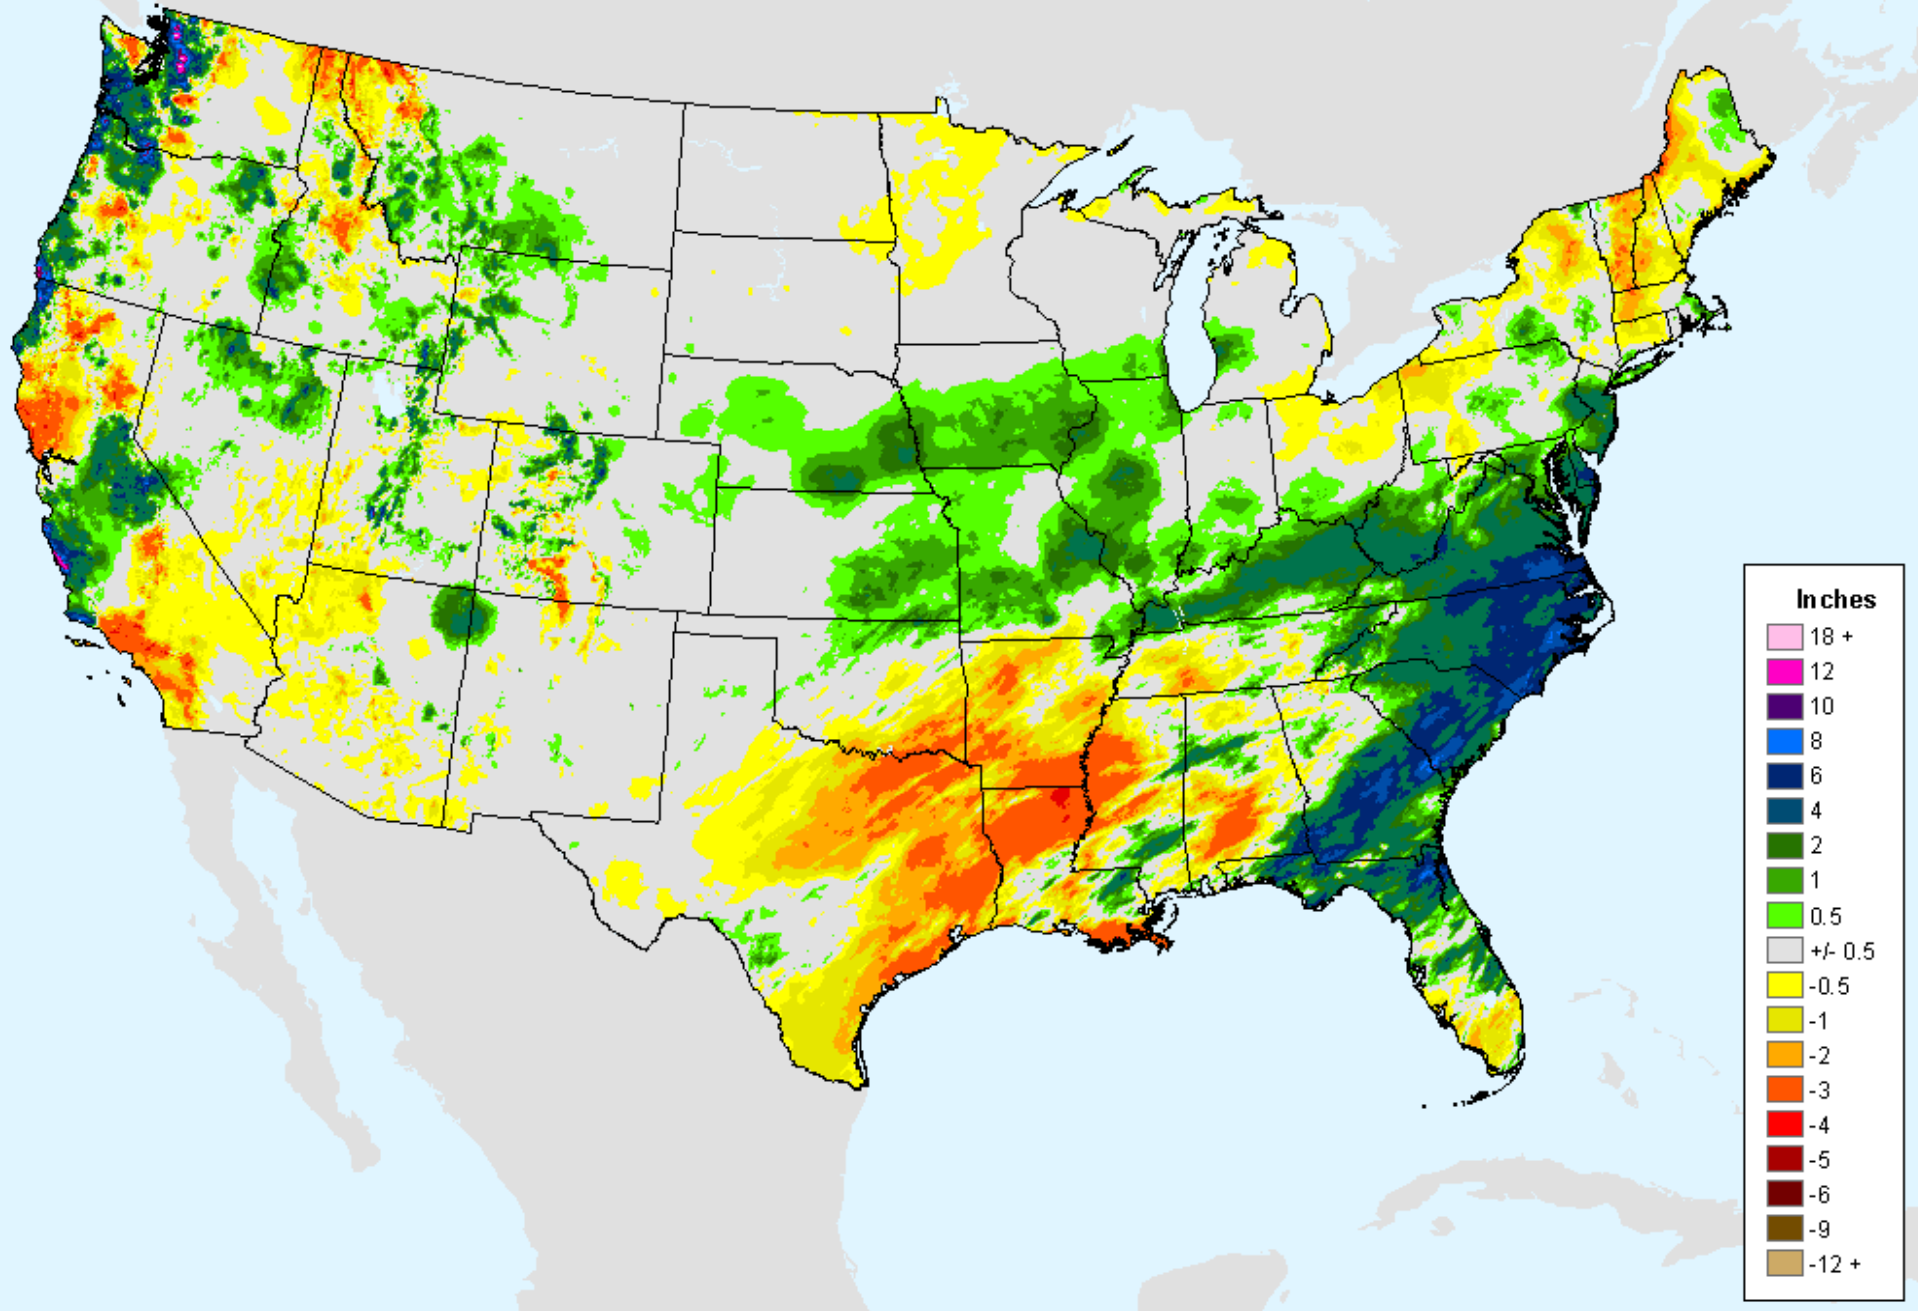

AHPS 14-Day Precip Departure

As of: Tuesday, February 23, 2021

AHPS 30-Day Precip Departure

As of: Tuesday, February 23, 2021

USDM for: Feb. 16, 2021

AHPS 30-Day Precip Departure

As of: Tuesday, February 23, 2021