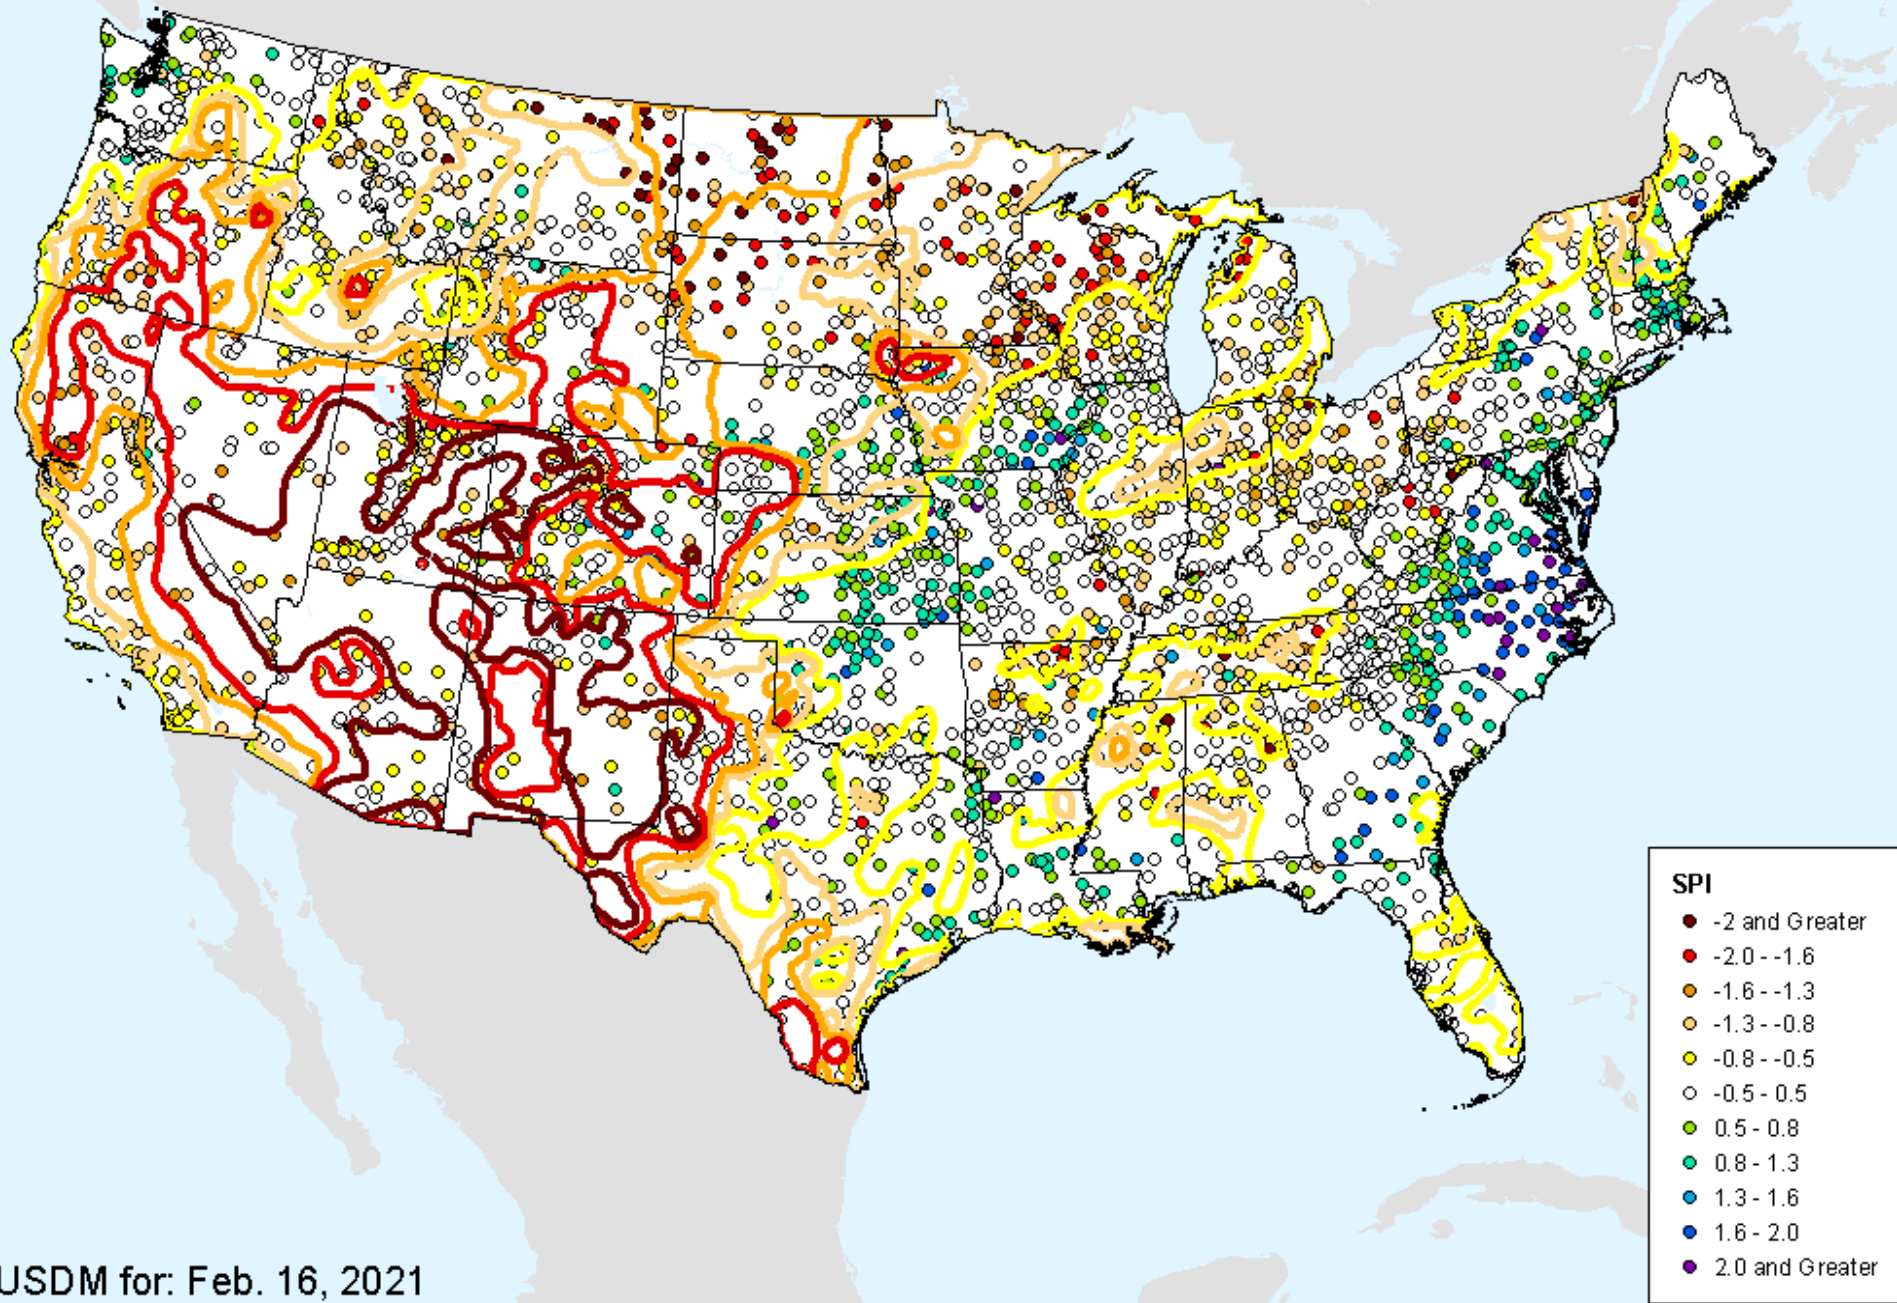

HPRCC 3-month SPI

As of: Tuesday, February 23, 2021