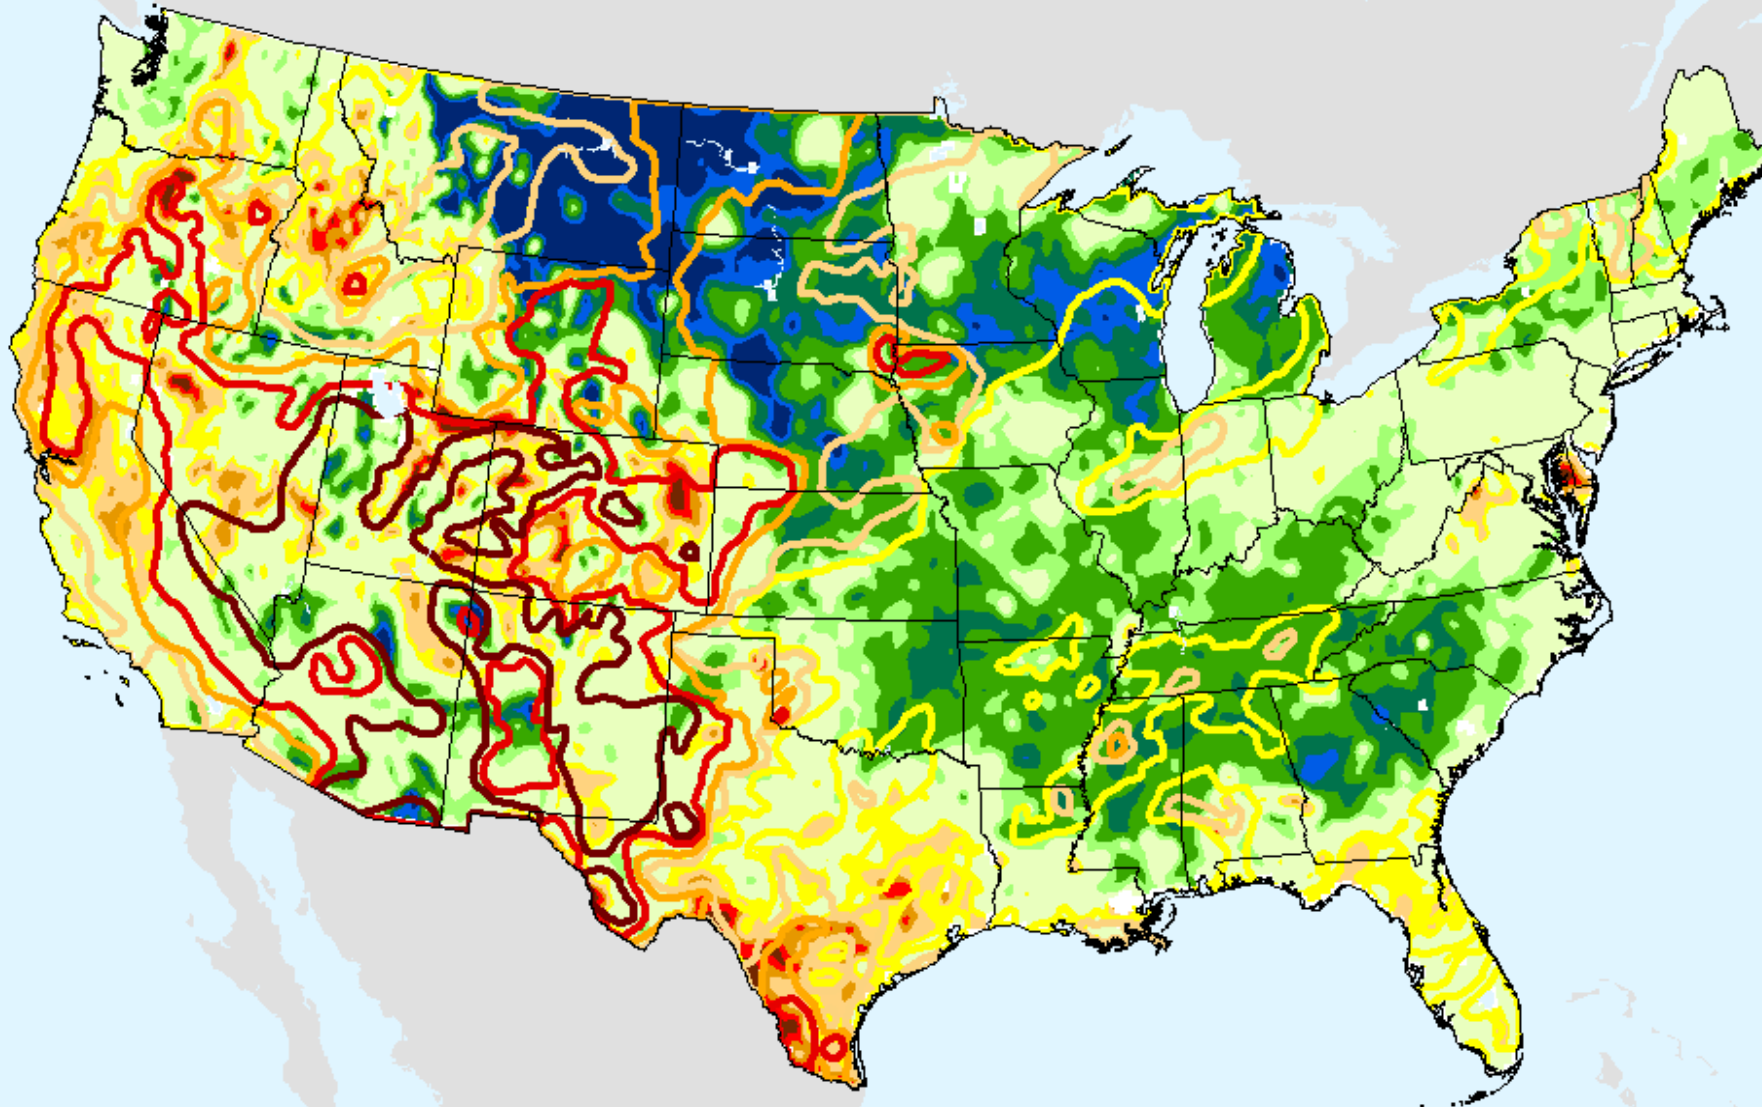

NLDAS Total Column Soil Moisture

As of: Tuesday, February 23, 2021

USDM for: Feb. 16, 2021

>98