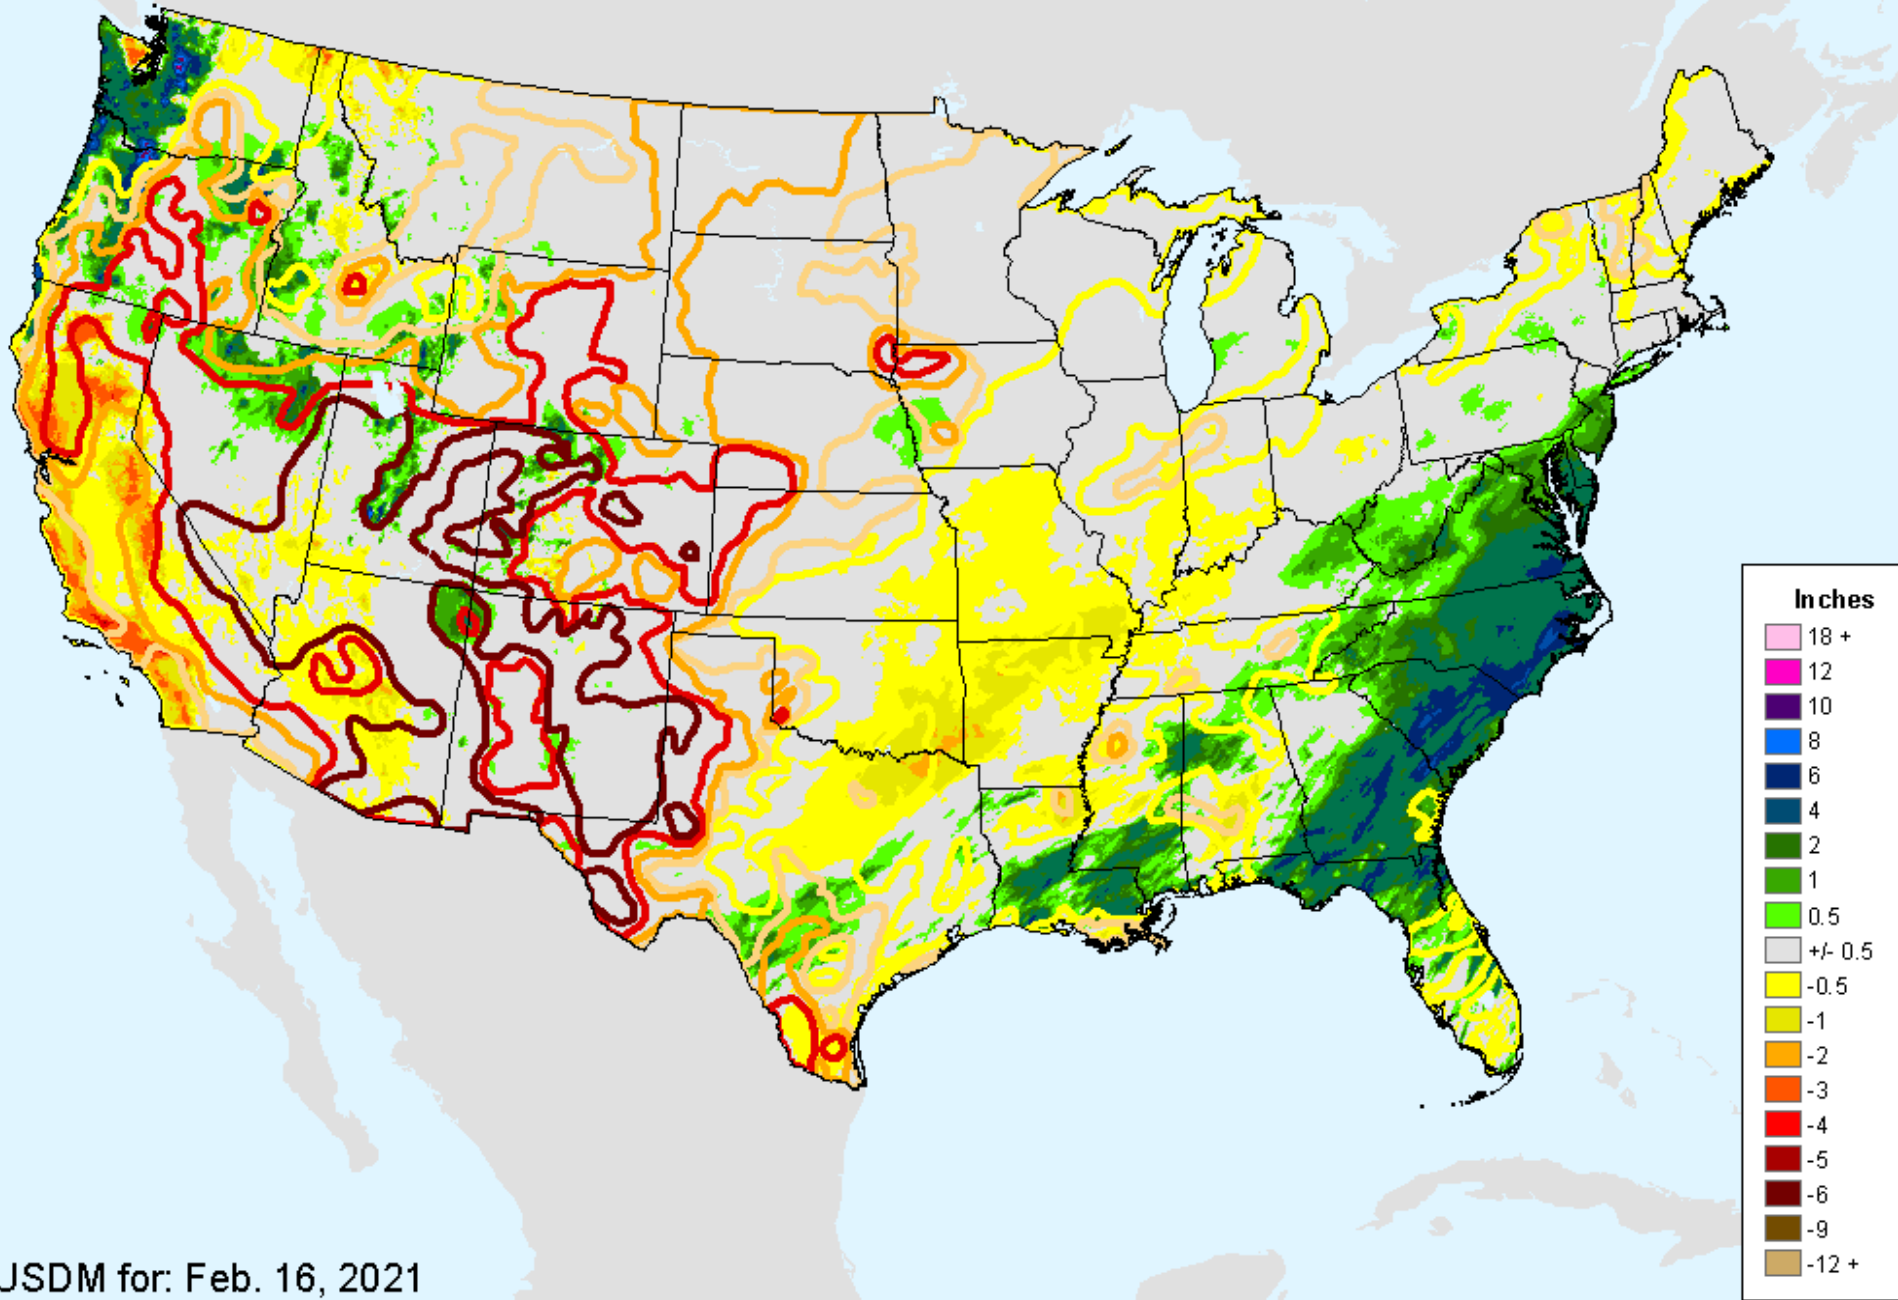

AHPS 7-Day Precipitation

As of: Tuesday, February 23, 2021

AHPS 7-Day Precipitation

As of: Tuesday, February 23, 2021

USDM for: Feb. 16, 2021

AHPS 14-Day Precip Departure

As of: Tuesday, February 23, 2021

USDM for: Feb. 16, 2021