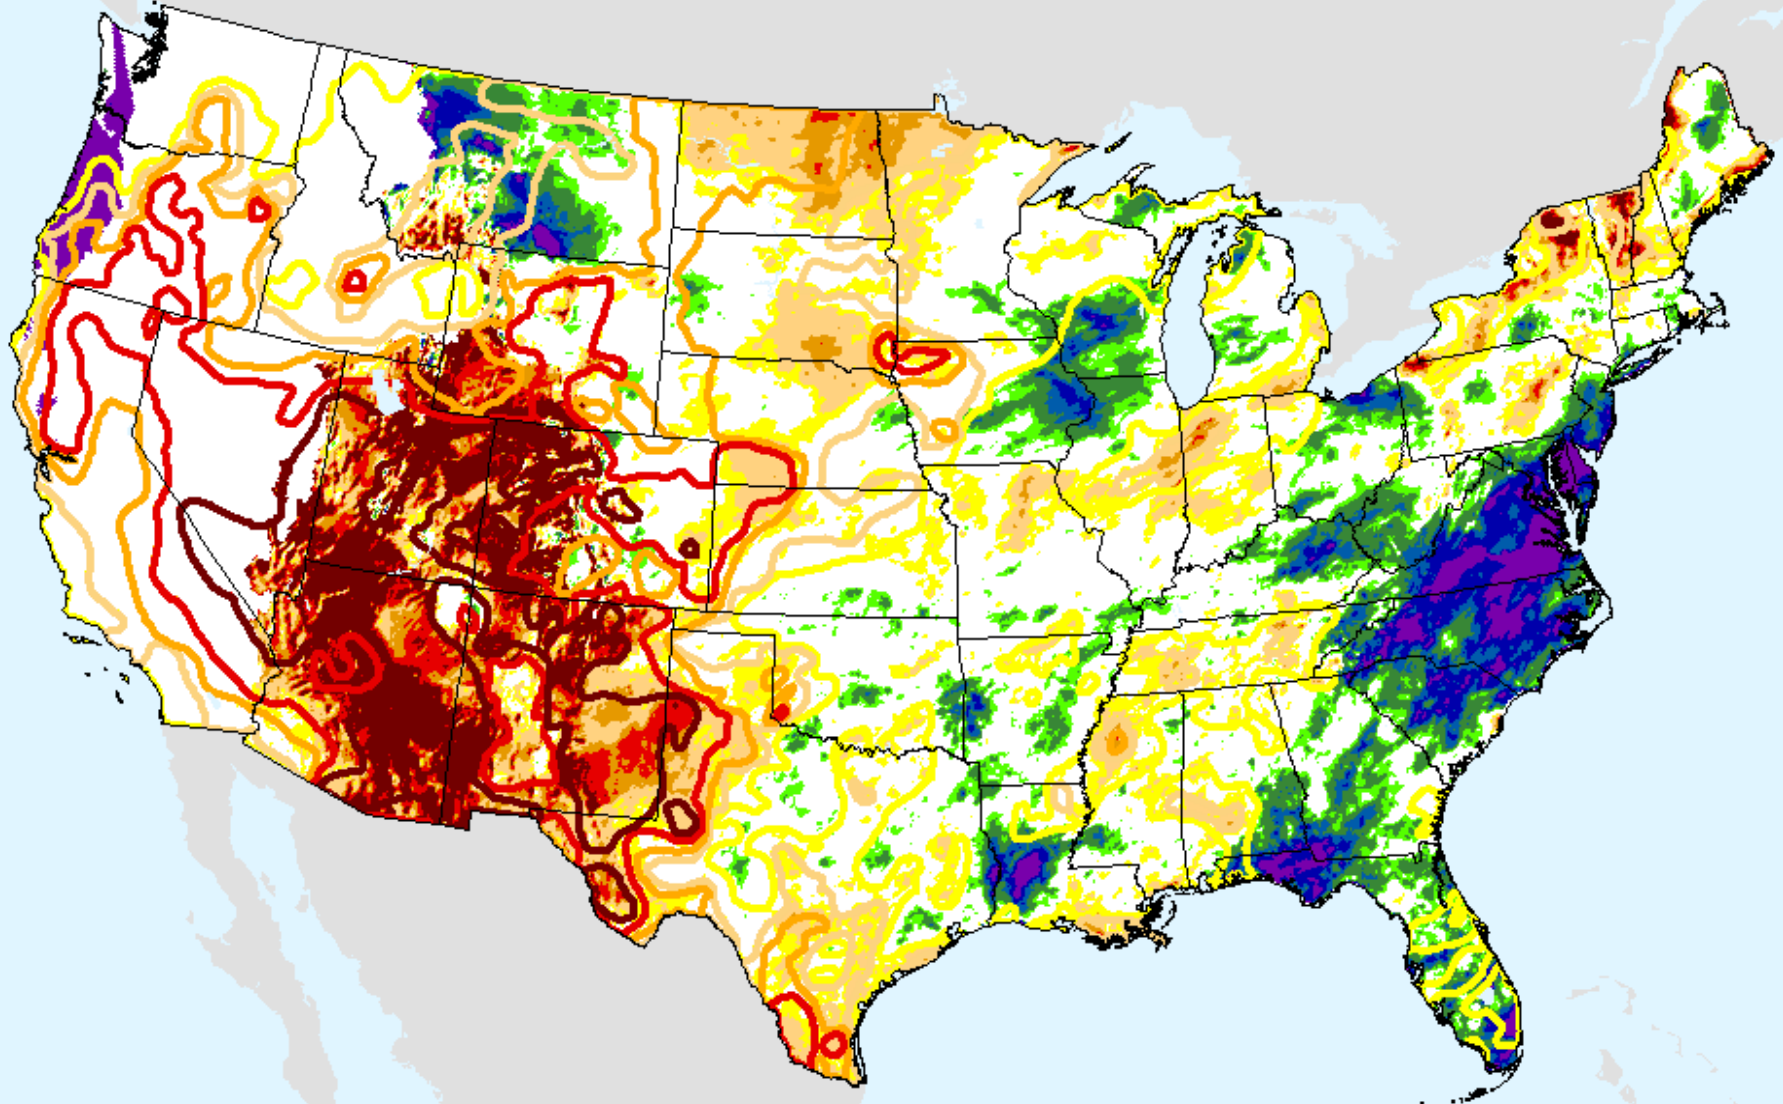

AHPS 6-month SPEI

As of: Tuesday, February 23, 2021

USDM for: Feb. 16, 2021

SPEI (USDM)