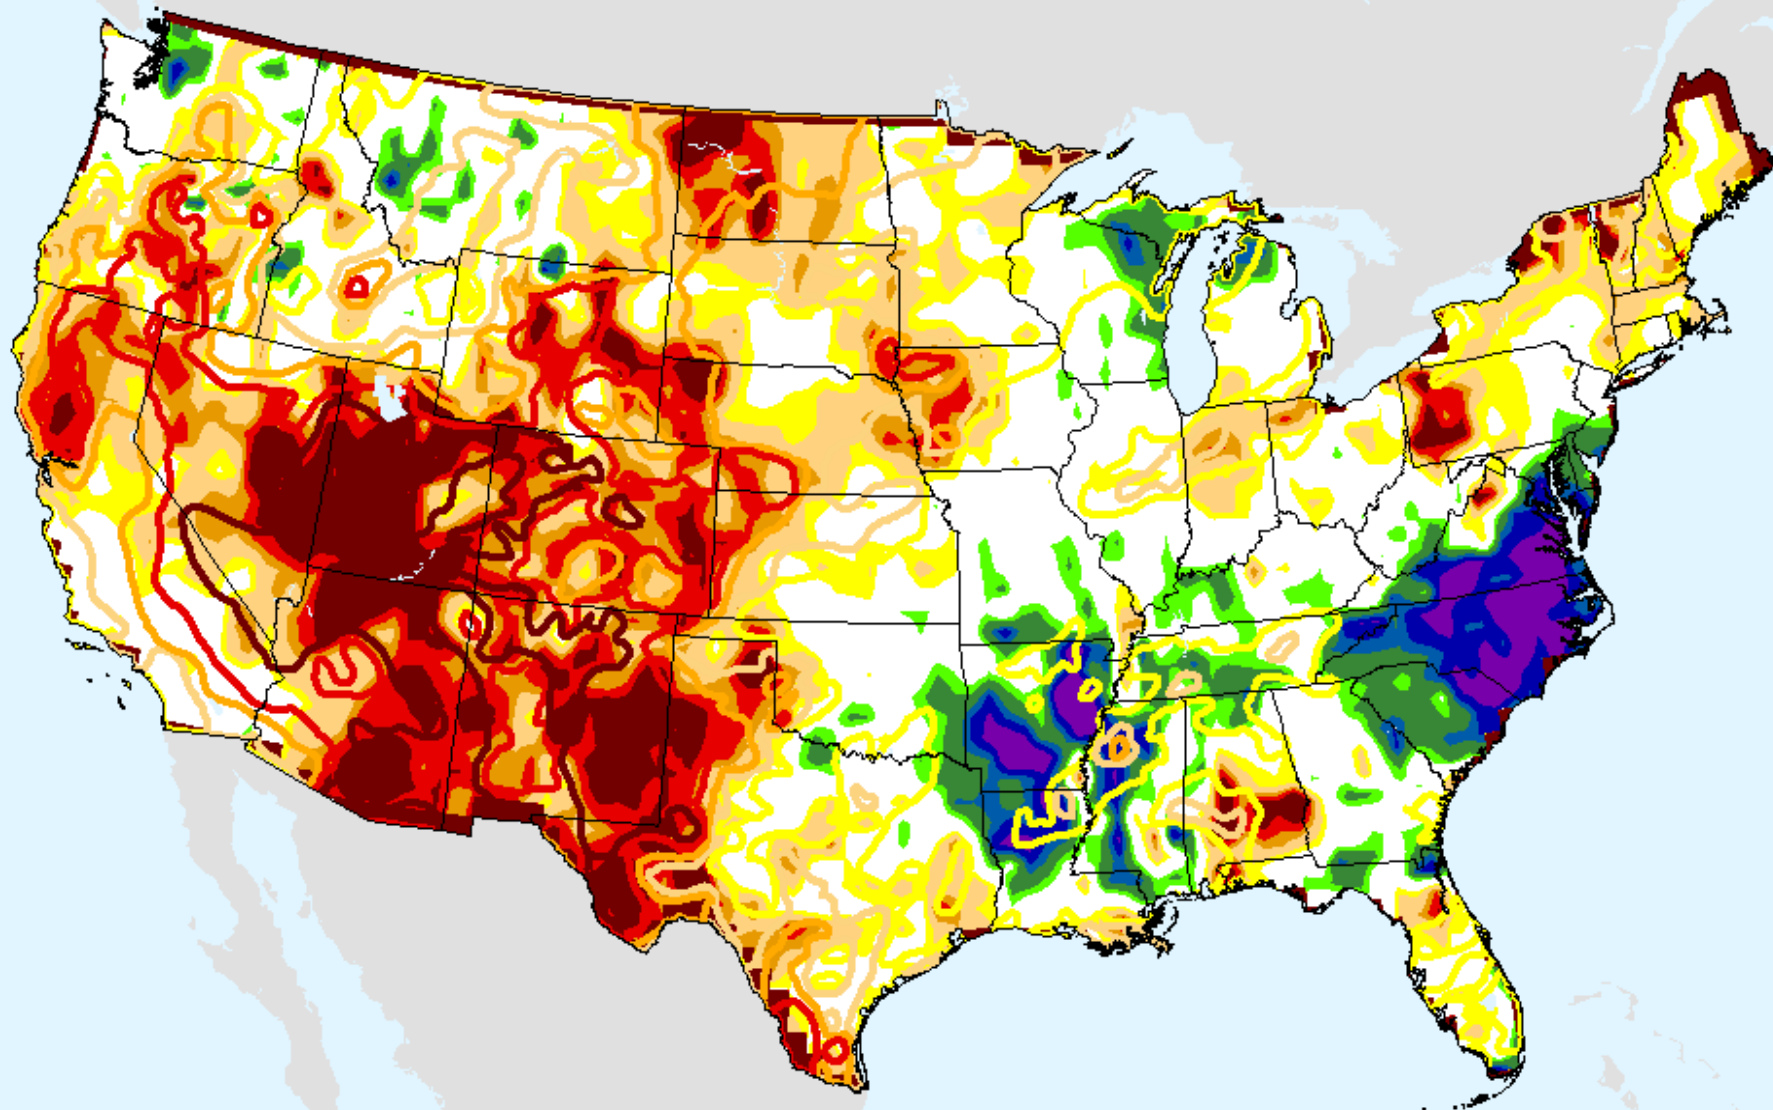

CPC 24-month SPI

As of: Tuesday, February 23, 2021

USDM for: Feb. 16, 2021

SPI (USDM)