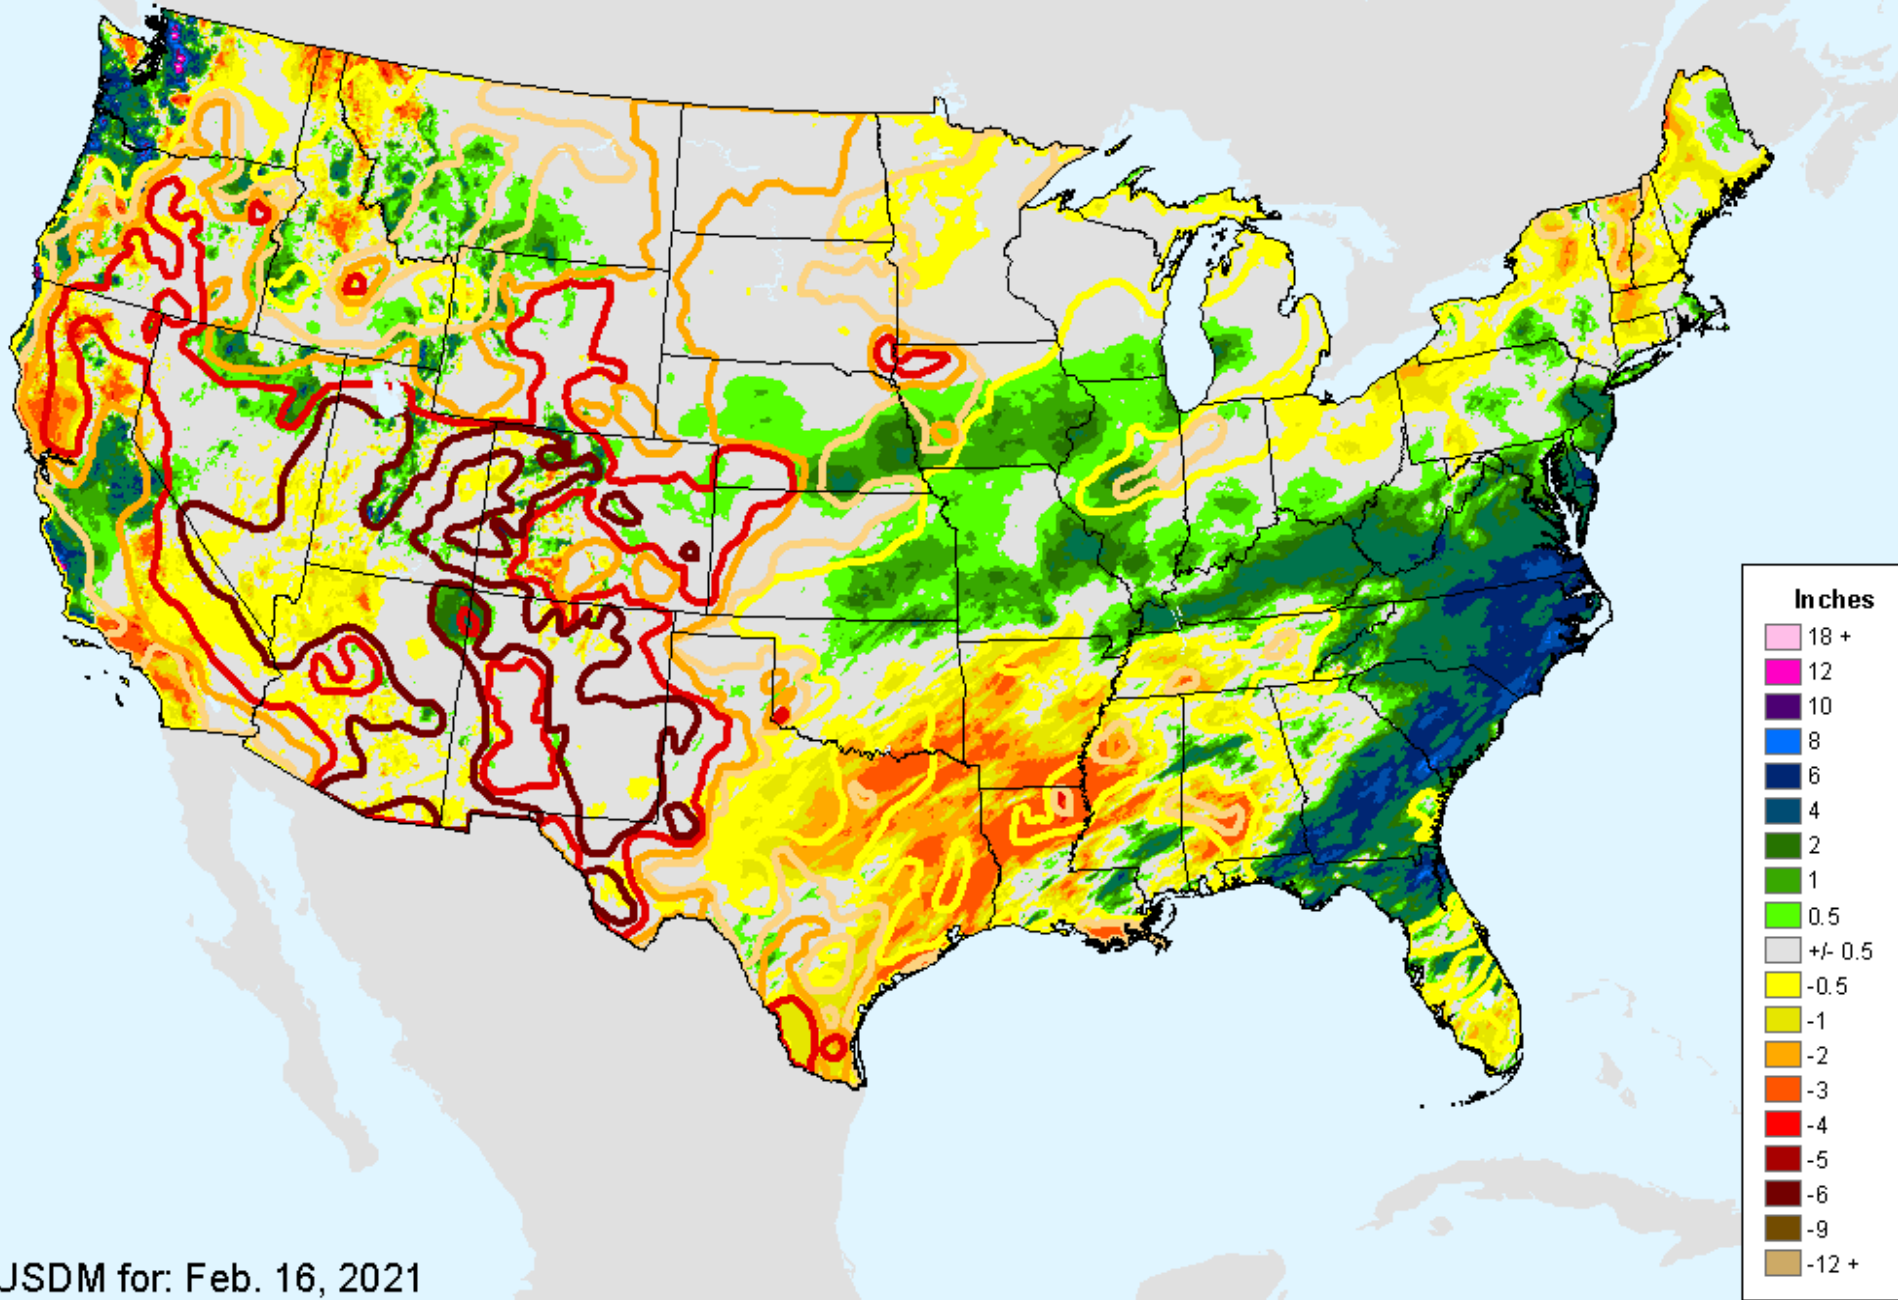

AHPS 30-Day Precip Departure

As of: Tuesday, February 23, 2021

USDM for: Feb. 16, 2021