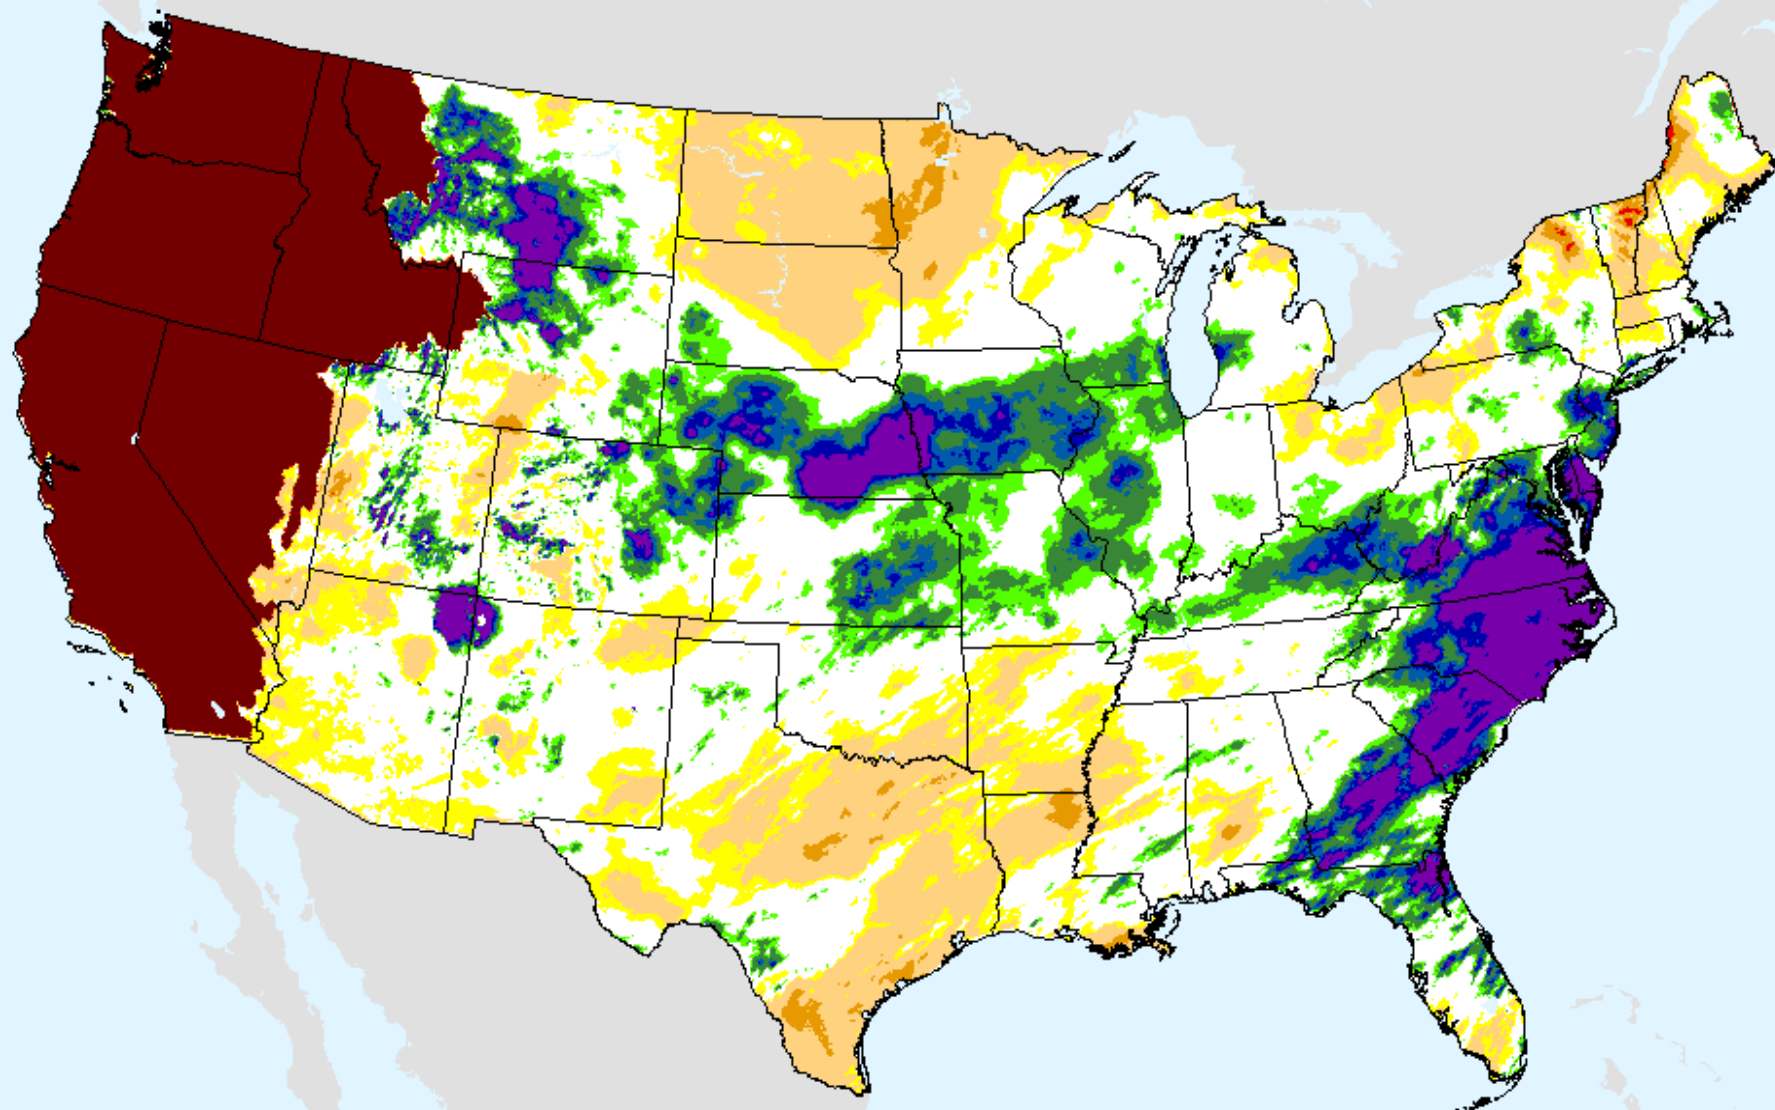

AHPS 1-month SPI

As of: Tuesday, February 23, 2021