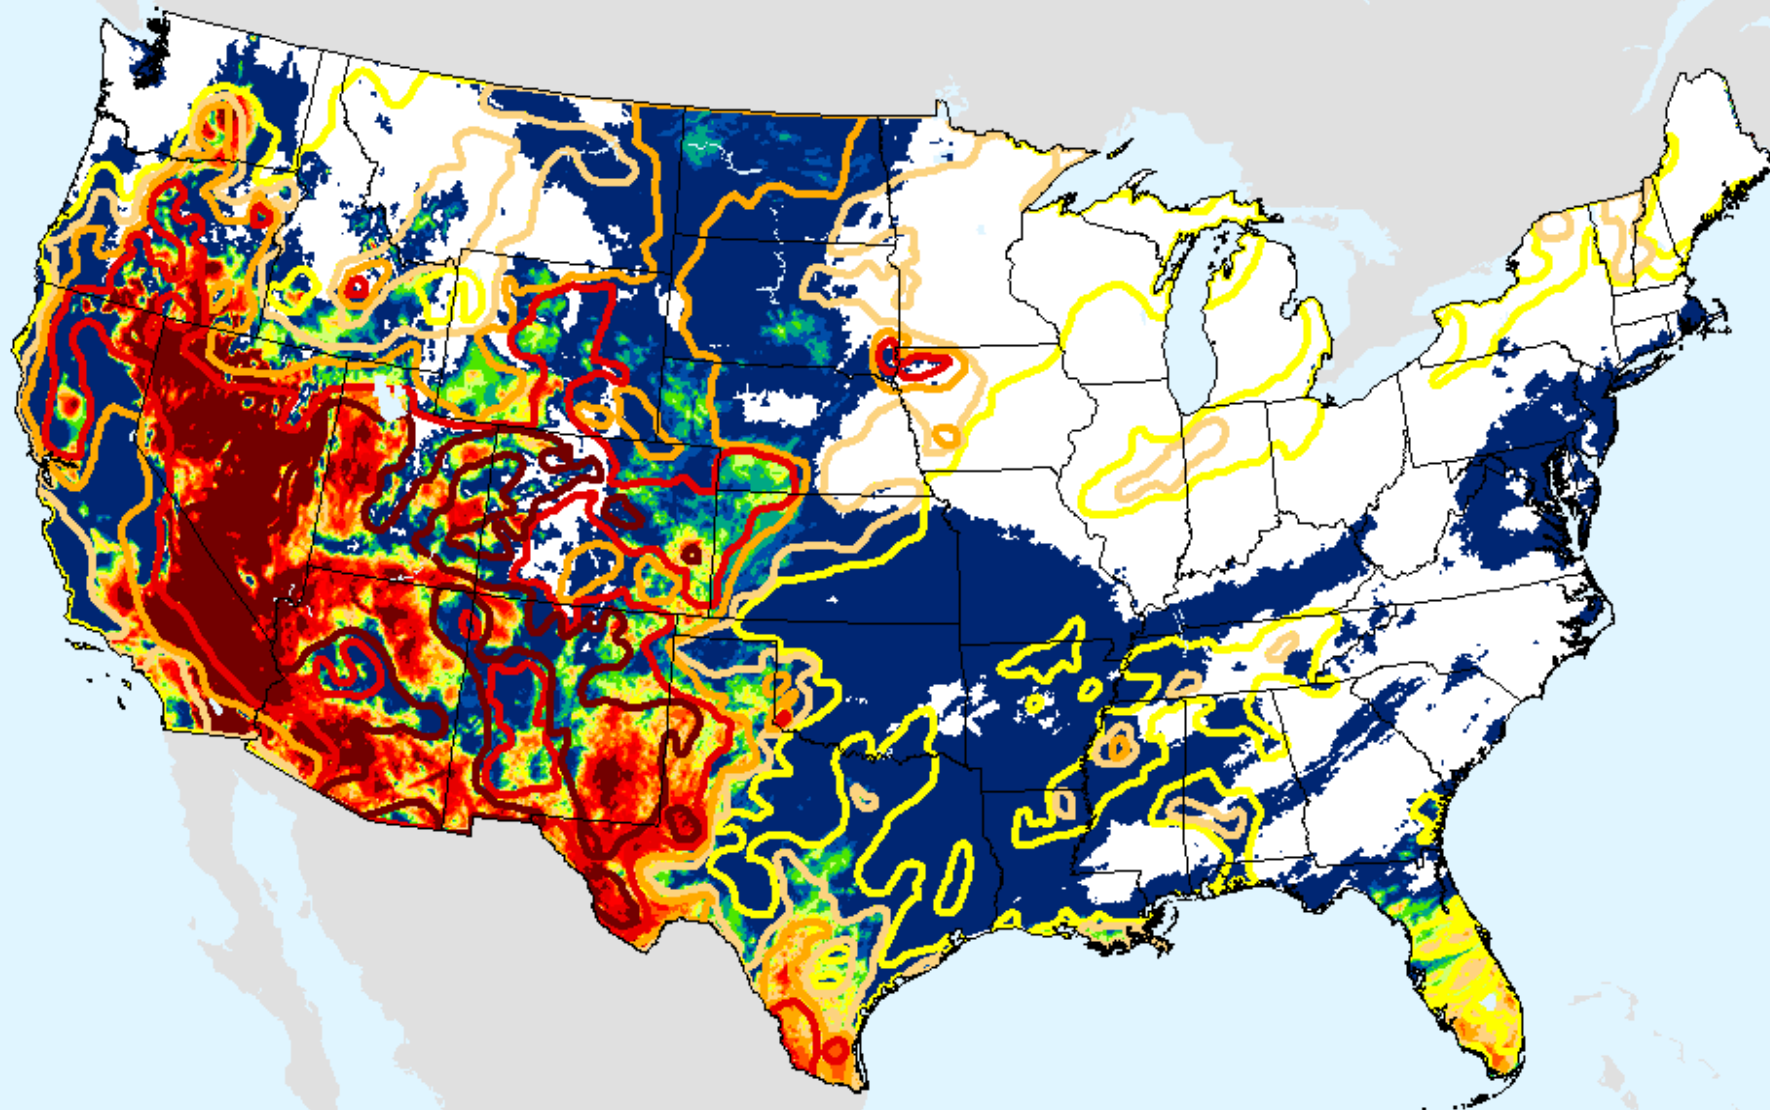

USDM for: Feb. 16, 2021

Keetch-Byram Drought Index (KBDI)

As of: Tuesday, February 23, 2021

AHPS 1-month SPEI

As of: Tuesday, February 23, 2021

USDM for: Feb. 16, 2021

SPEI (USDM)

AHPS 1-month SPEI