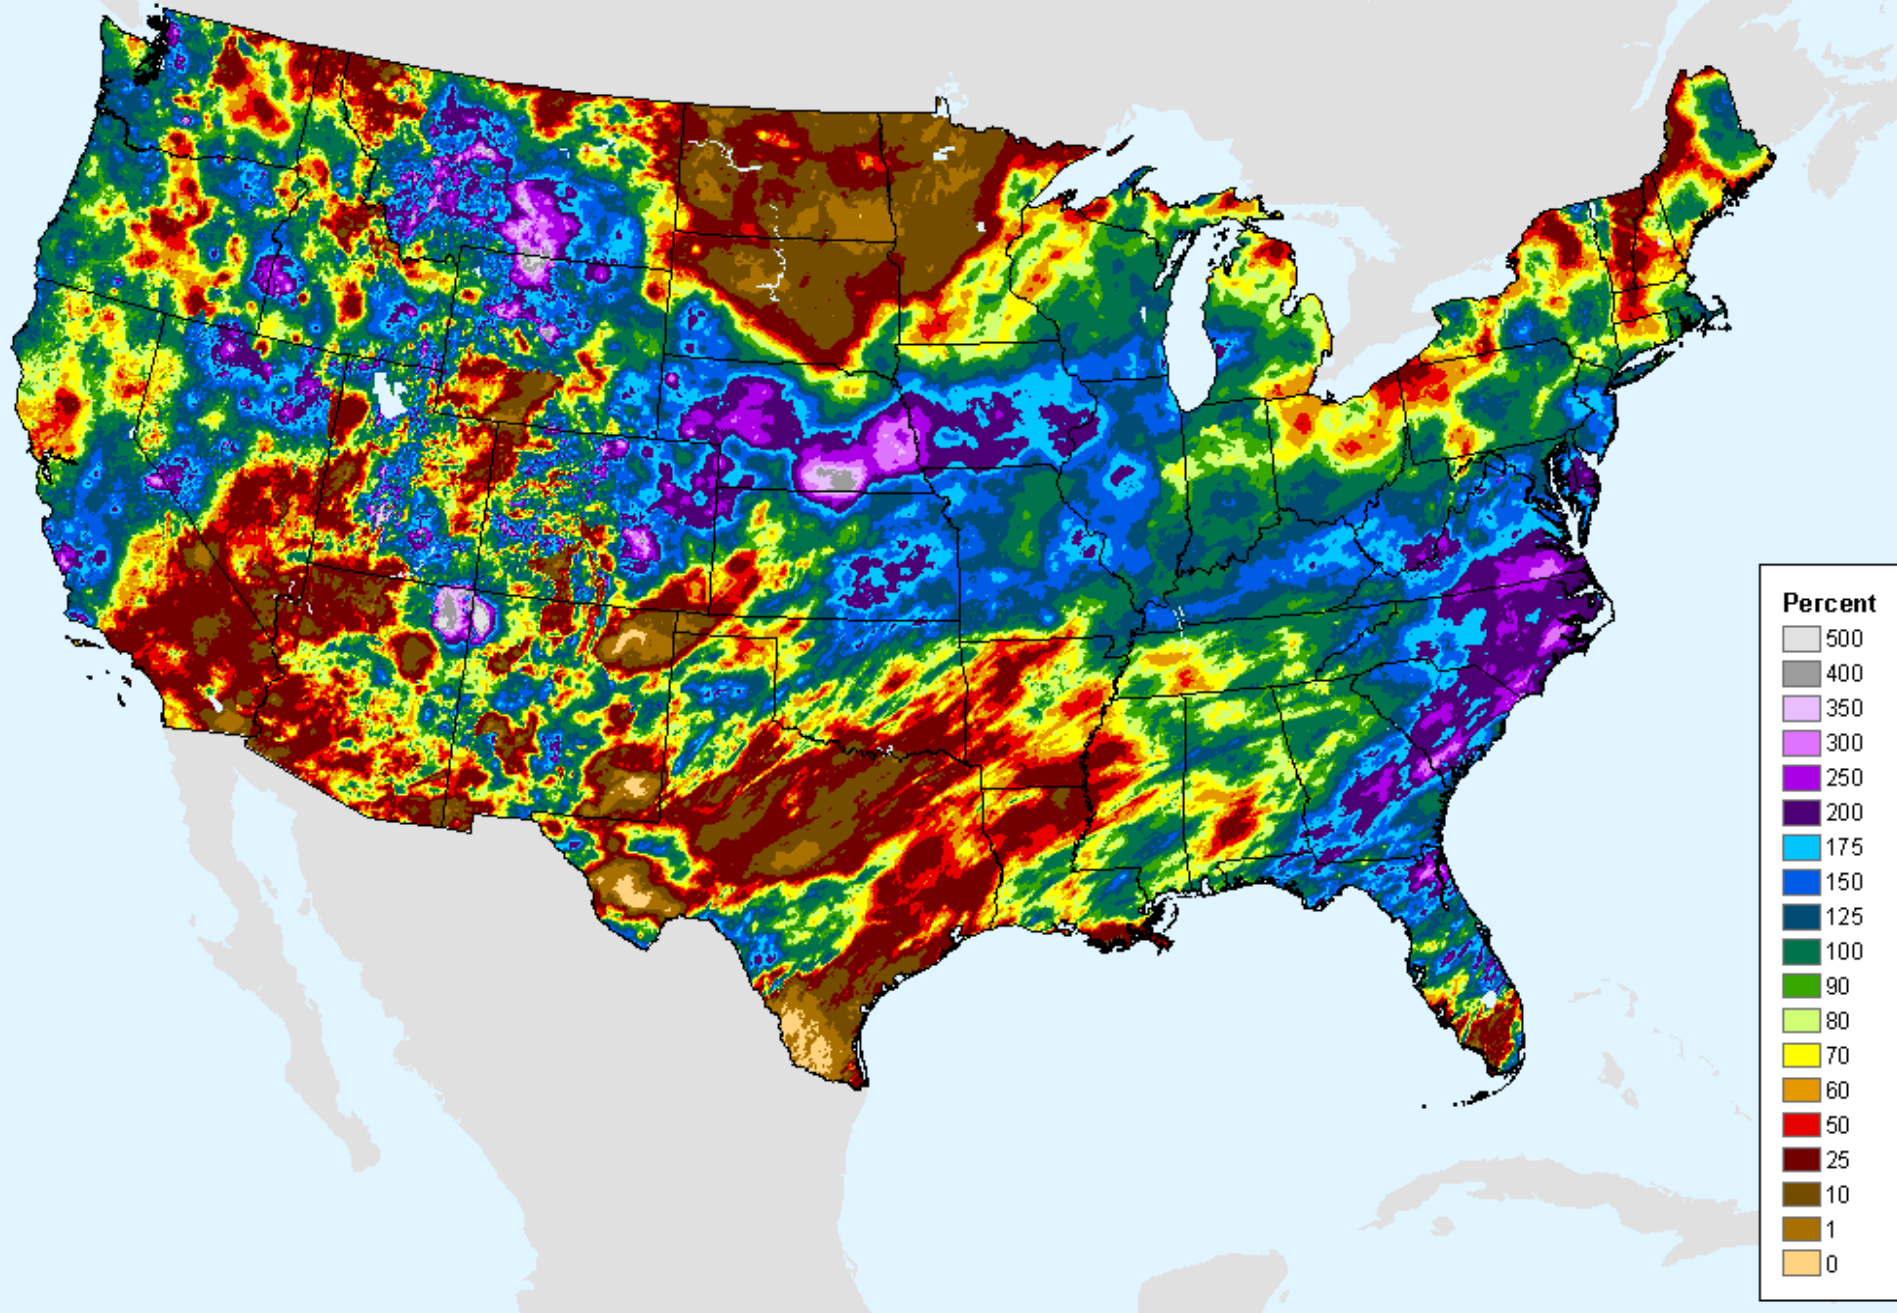

AHPS 30-Day Pct of Normal Pcp

As of: Tuesday, February 23, 2021

USDM for: Feb. 16, 2021

AHPS 30-Day Pct of Normal Pcp

As of: Tuesday, February 23, 2021

AHPS 60-Day Precip Departure

As of: Tuesday, February 23, 2021