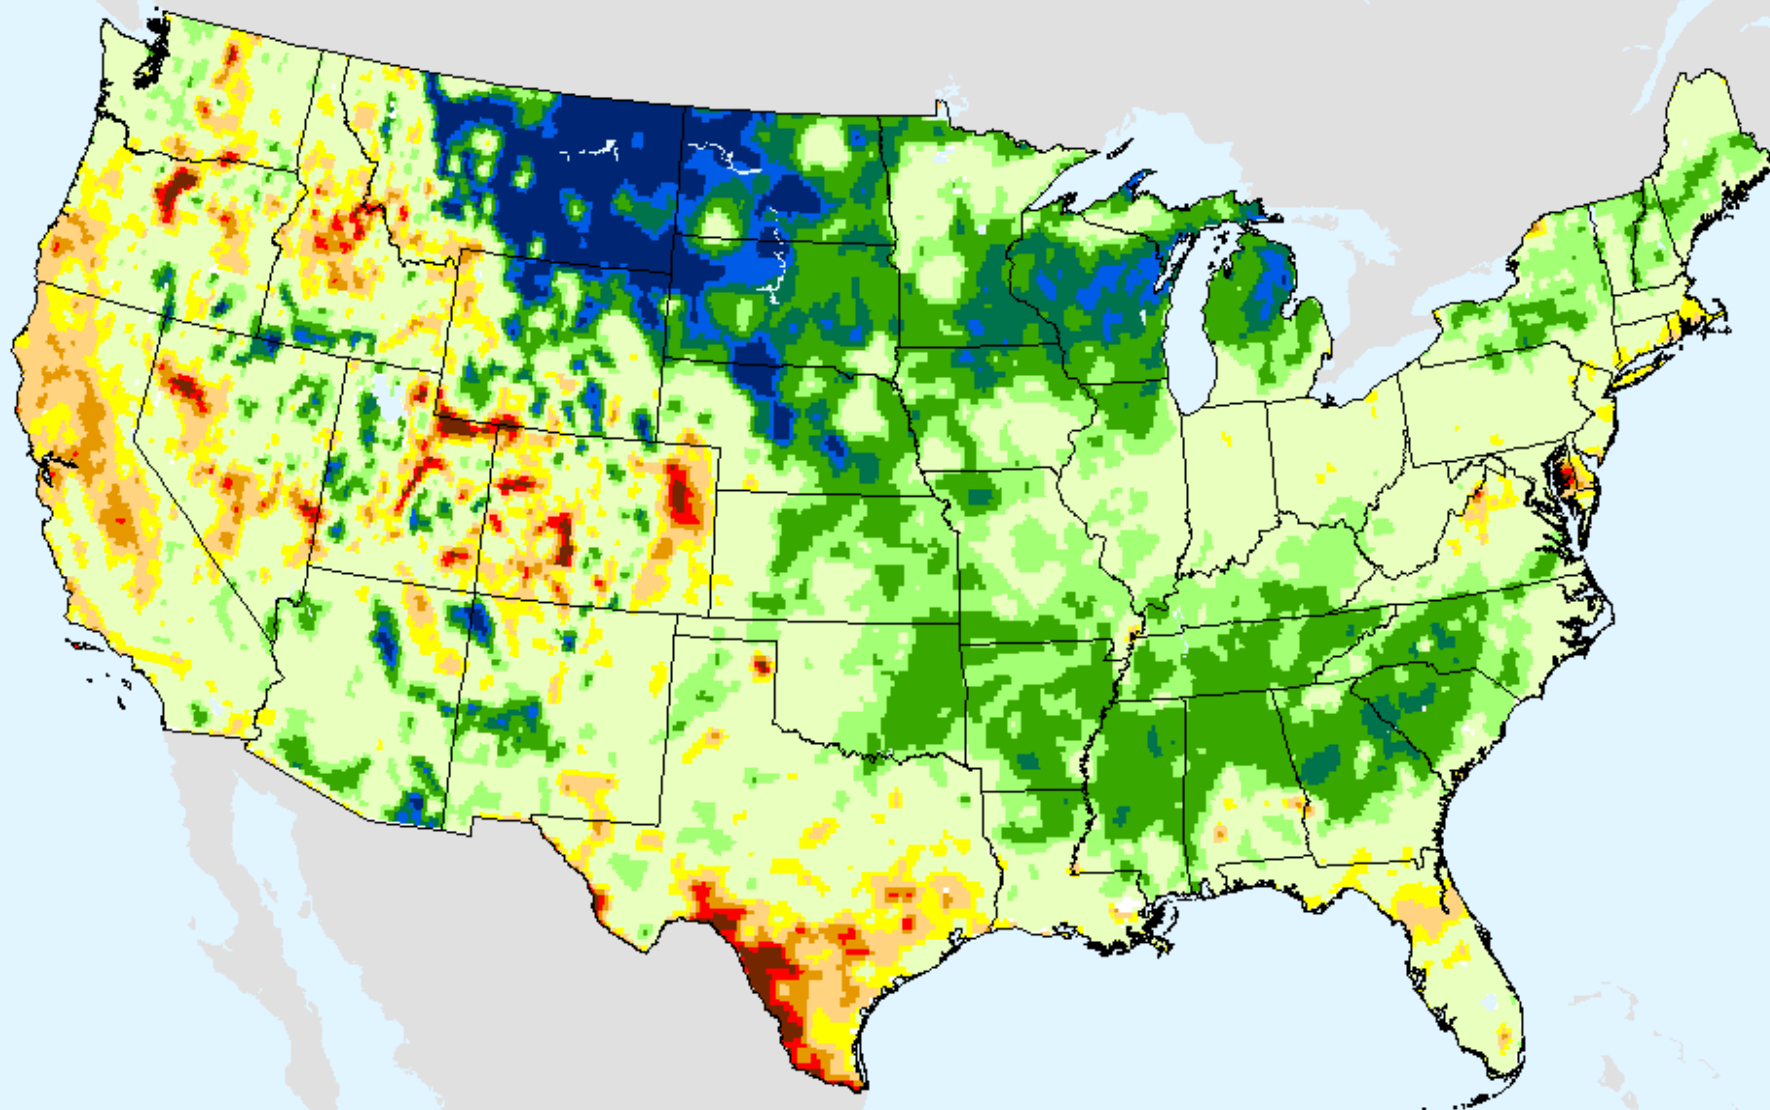

NLDAS Top 1m Soil Moisture

As of: Tuesday, February 23, 2021