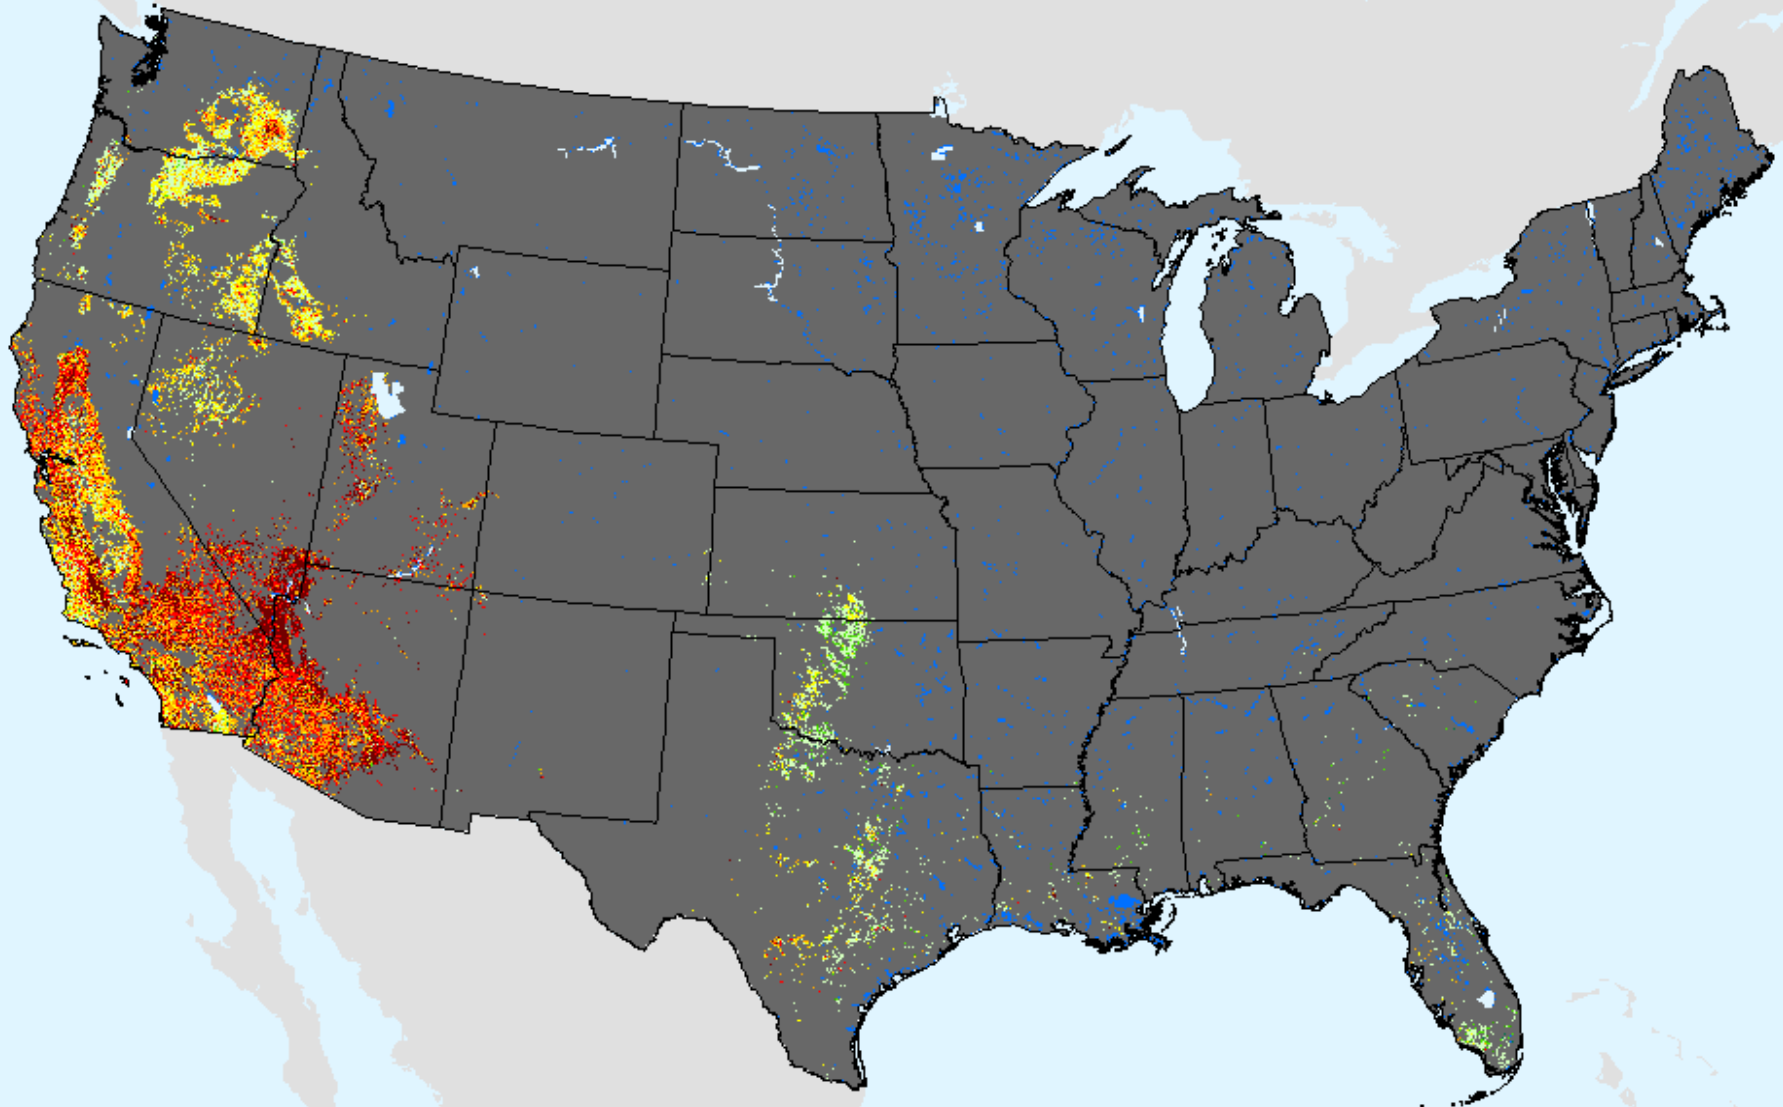

Vegetation Drought Response Index (VegDRI)

As of: Tuesday, February 23, 2021

□ BackGround