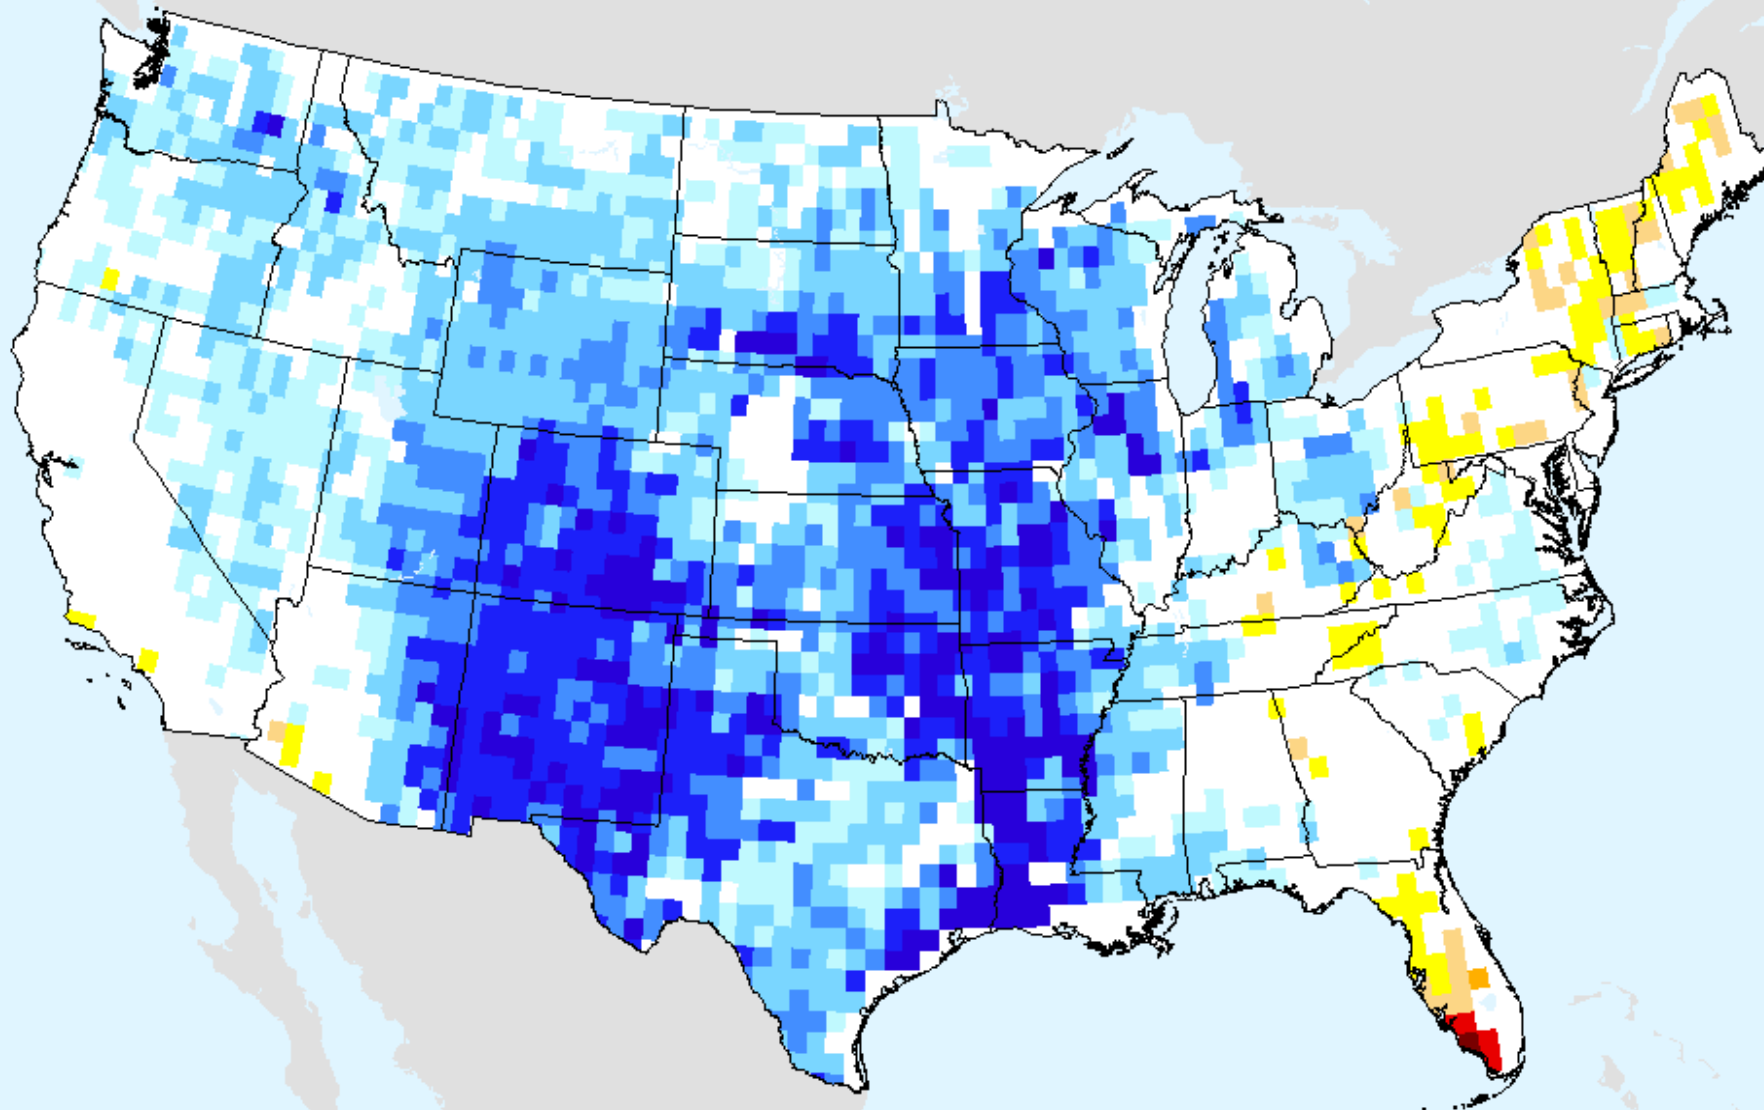

AIRS-Based Retrieved Surface Air Temperature 7 Day

As of: Tuesday, February 23, 2021