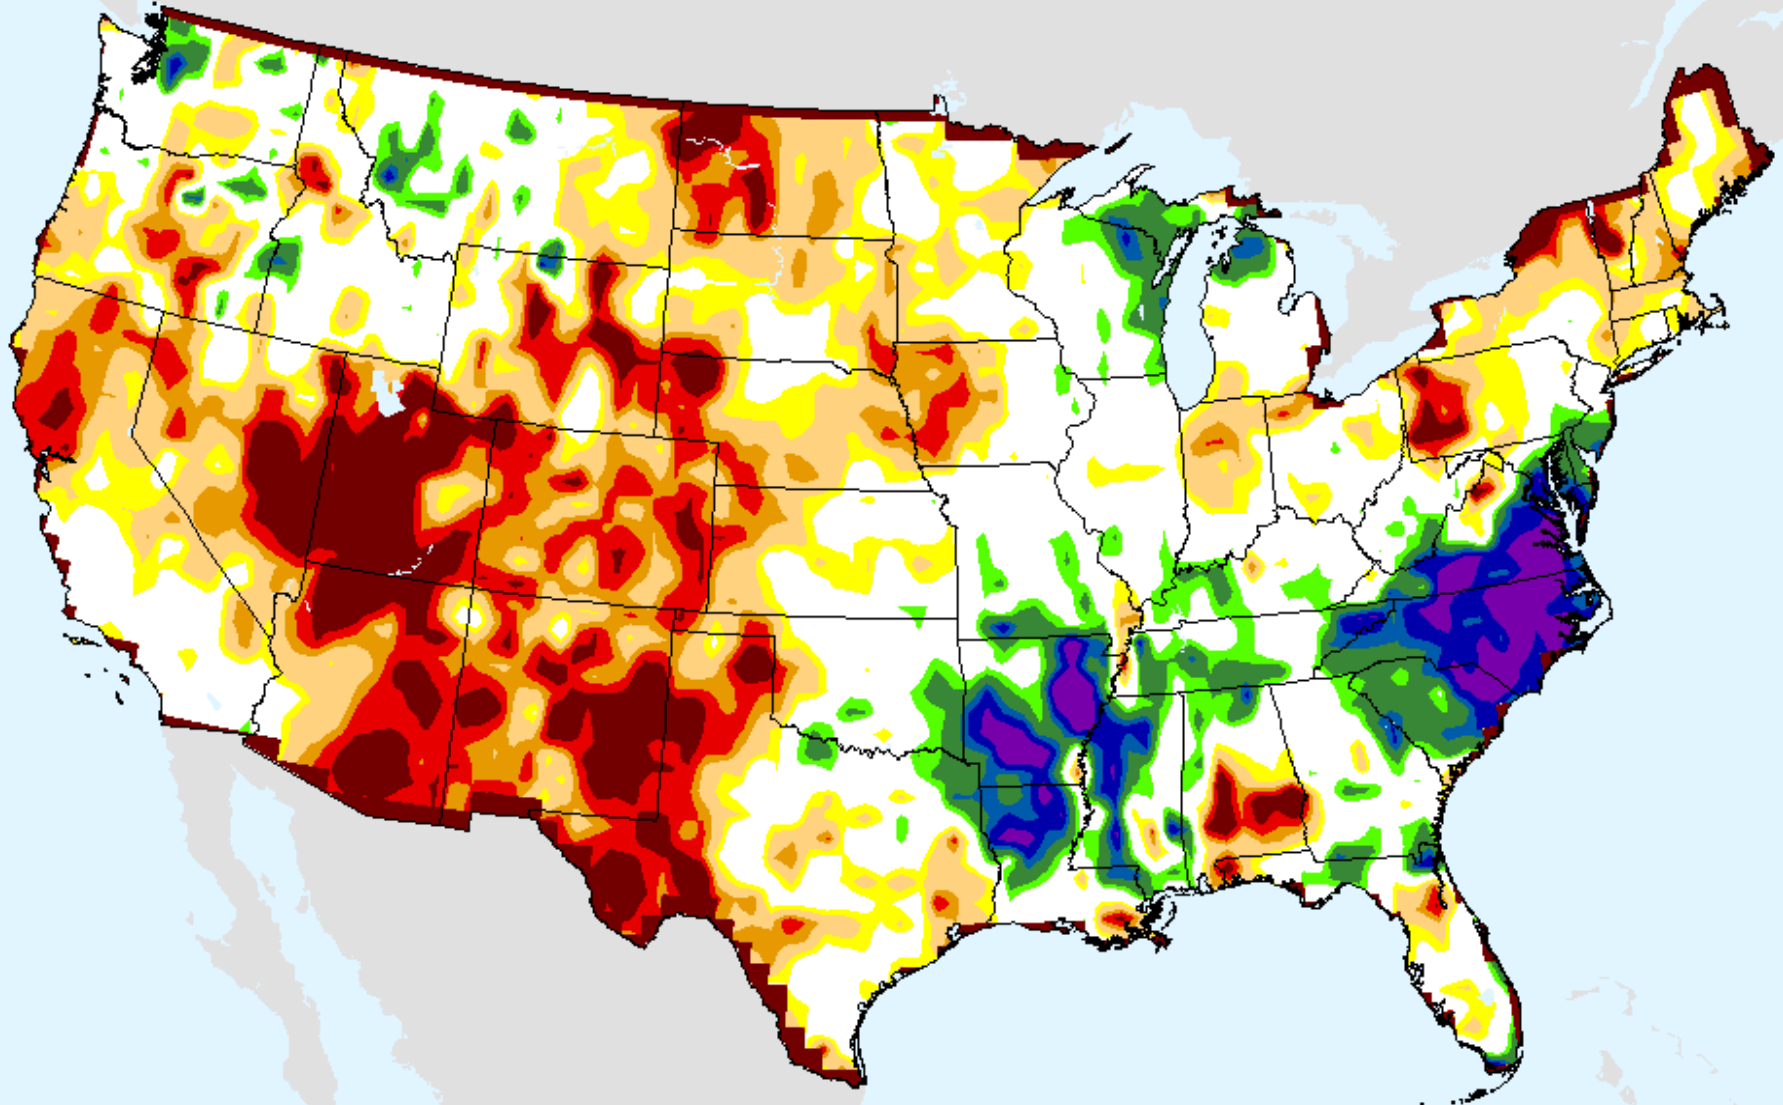

As of: Tuesday, February 23, 2021

USDM for: Feb. 16, 2021

SPI (USDM)

CPC 24-month SPI

As of: Tuesday, February 23, 2021

Vegetation Health Index

As of: Tuesday, February 23, 2021

USDM for: Feb. 16, 2021