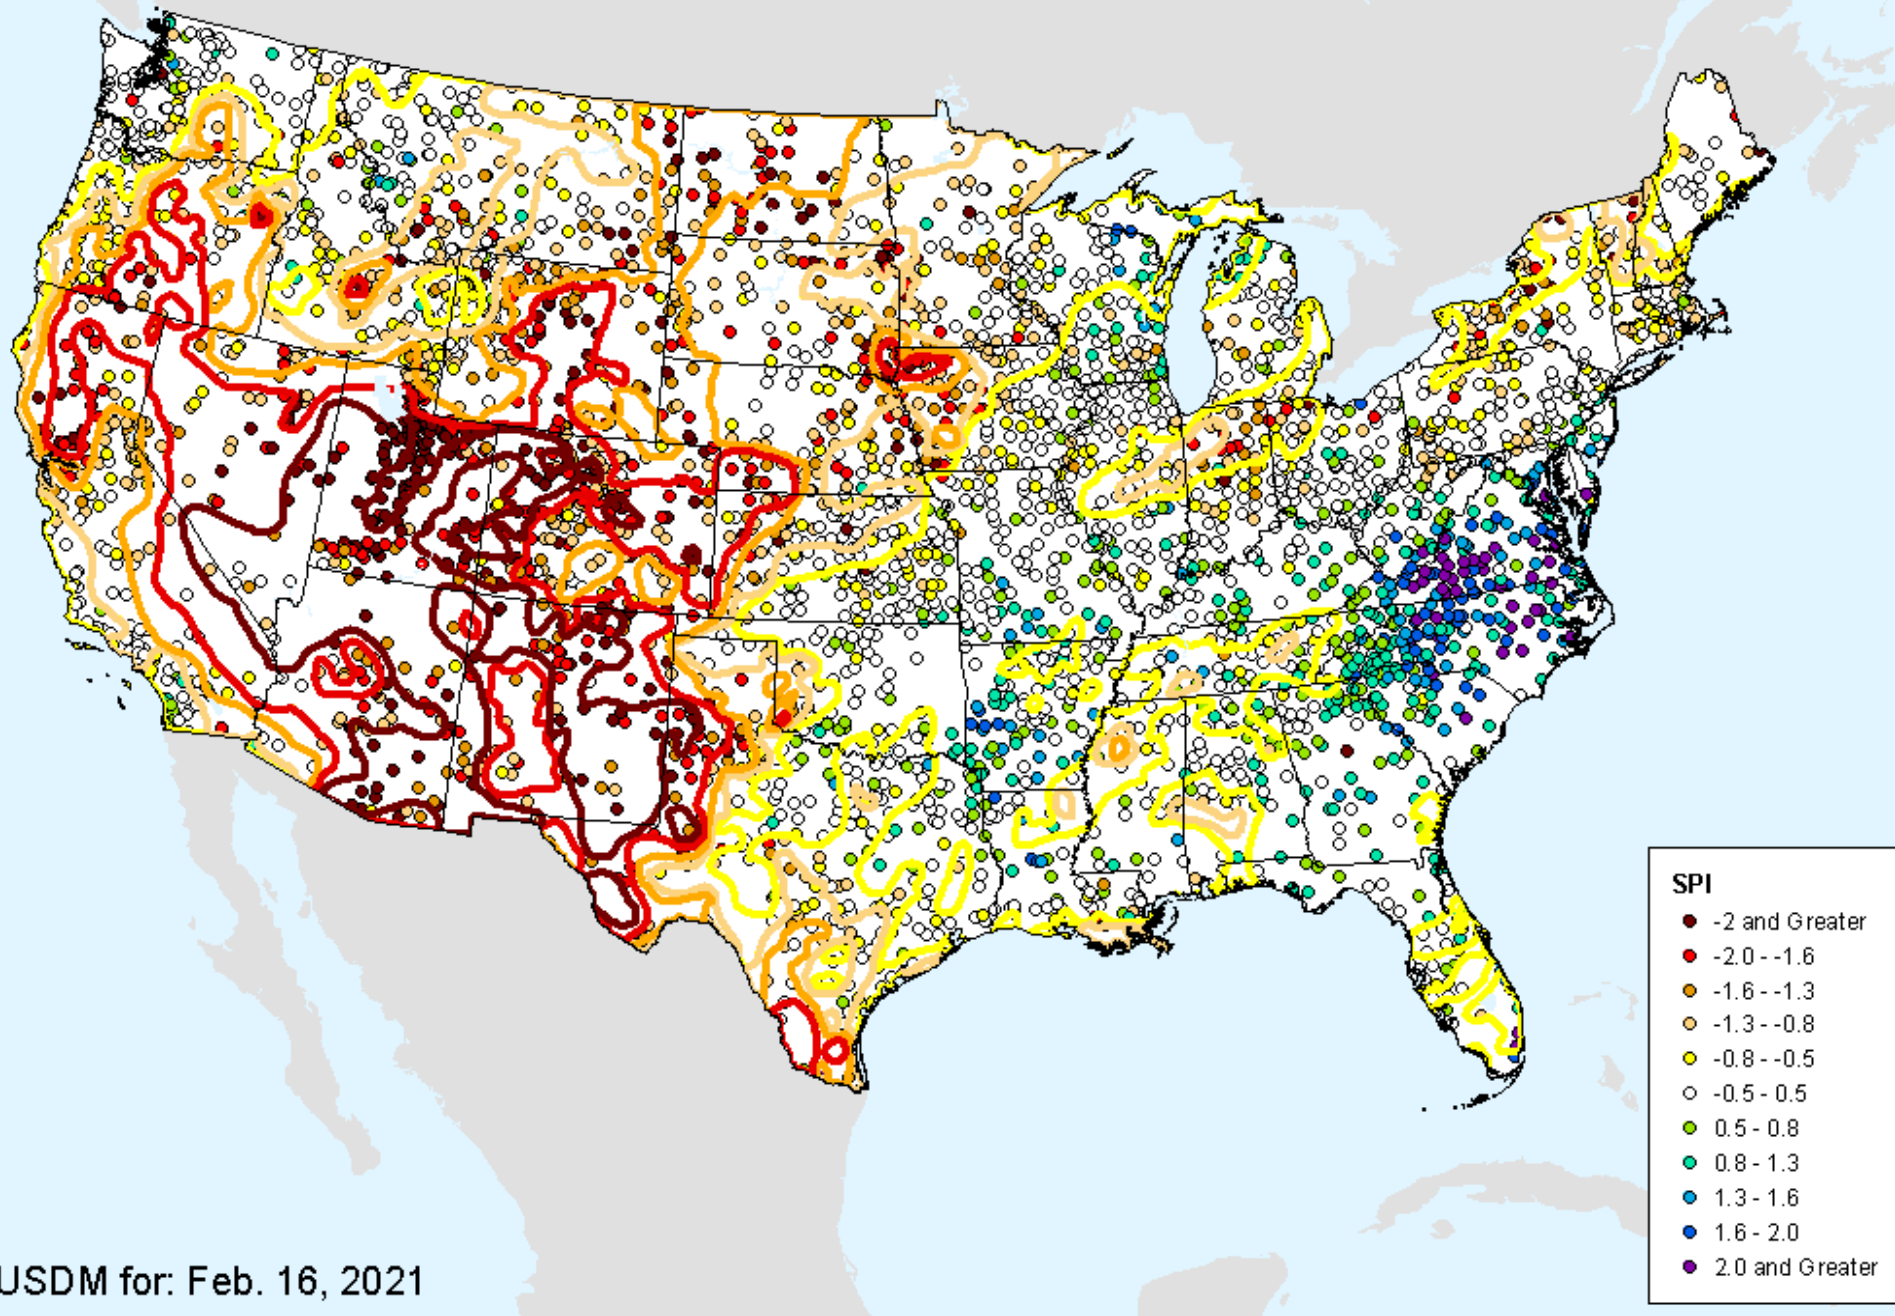

HPRCC 12-month SPI

As of: Tuesday, February 23, 2021

USDM for: Feb. 16, 2021