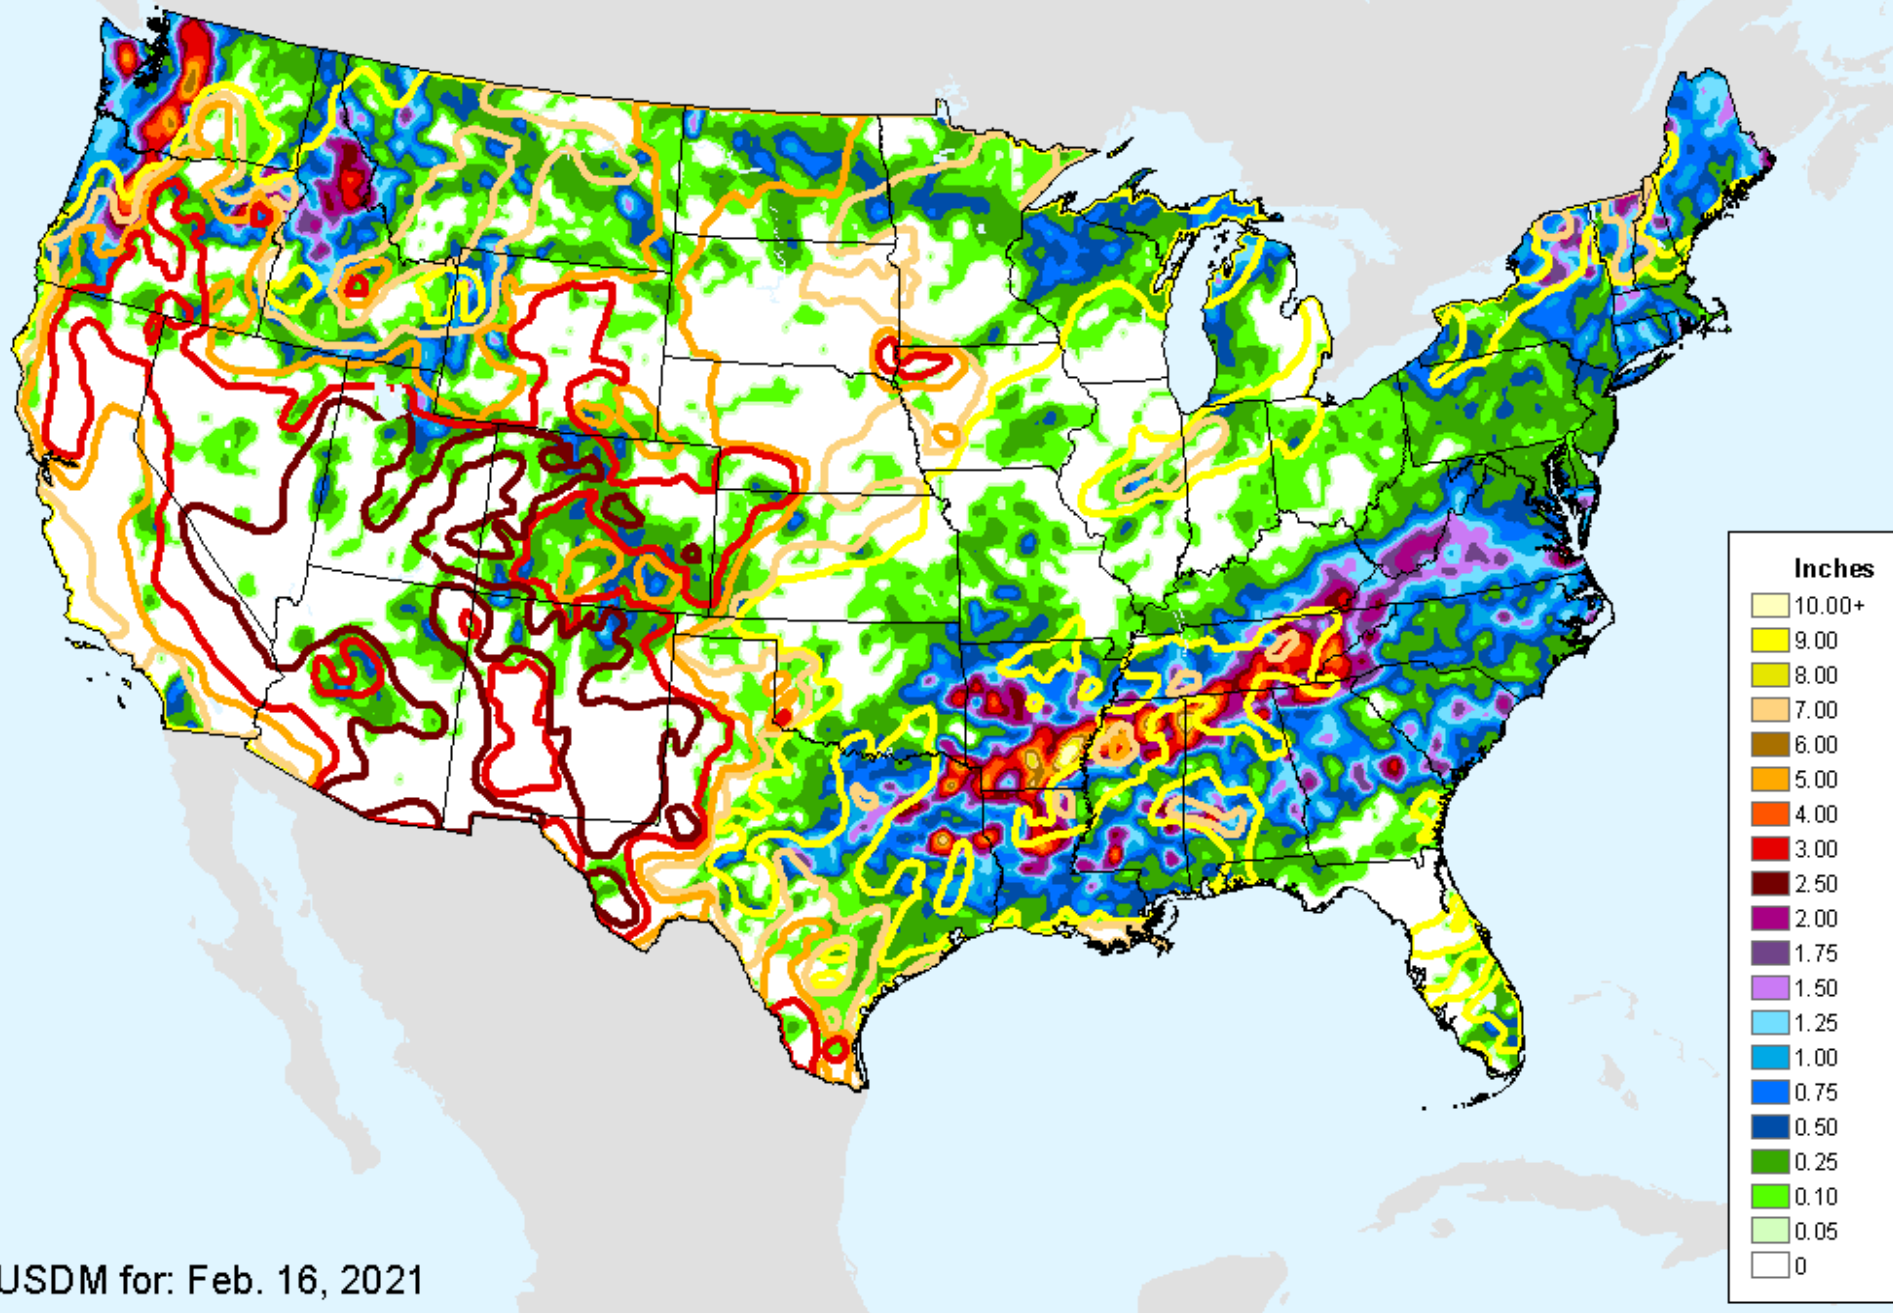

GFS (00z) 7-Day Precip Forecast

As of: Tuesday, February 23, 2021

USDM for: Feb. 16, 2021