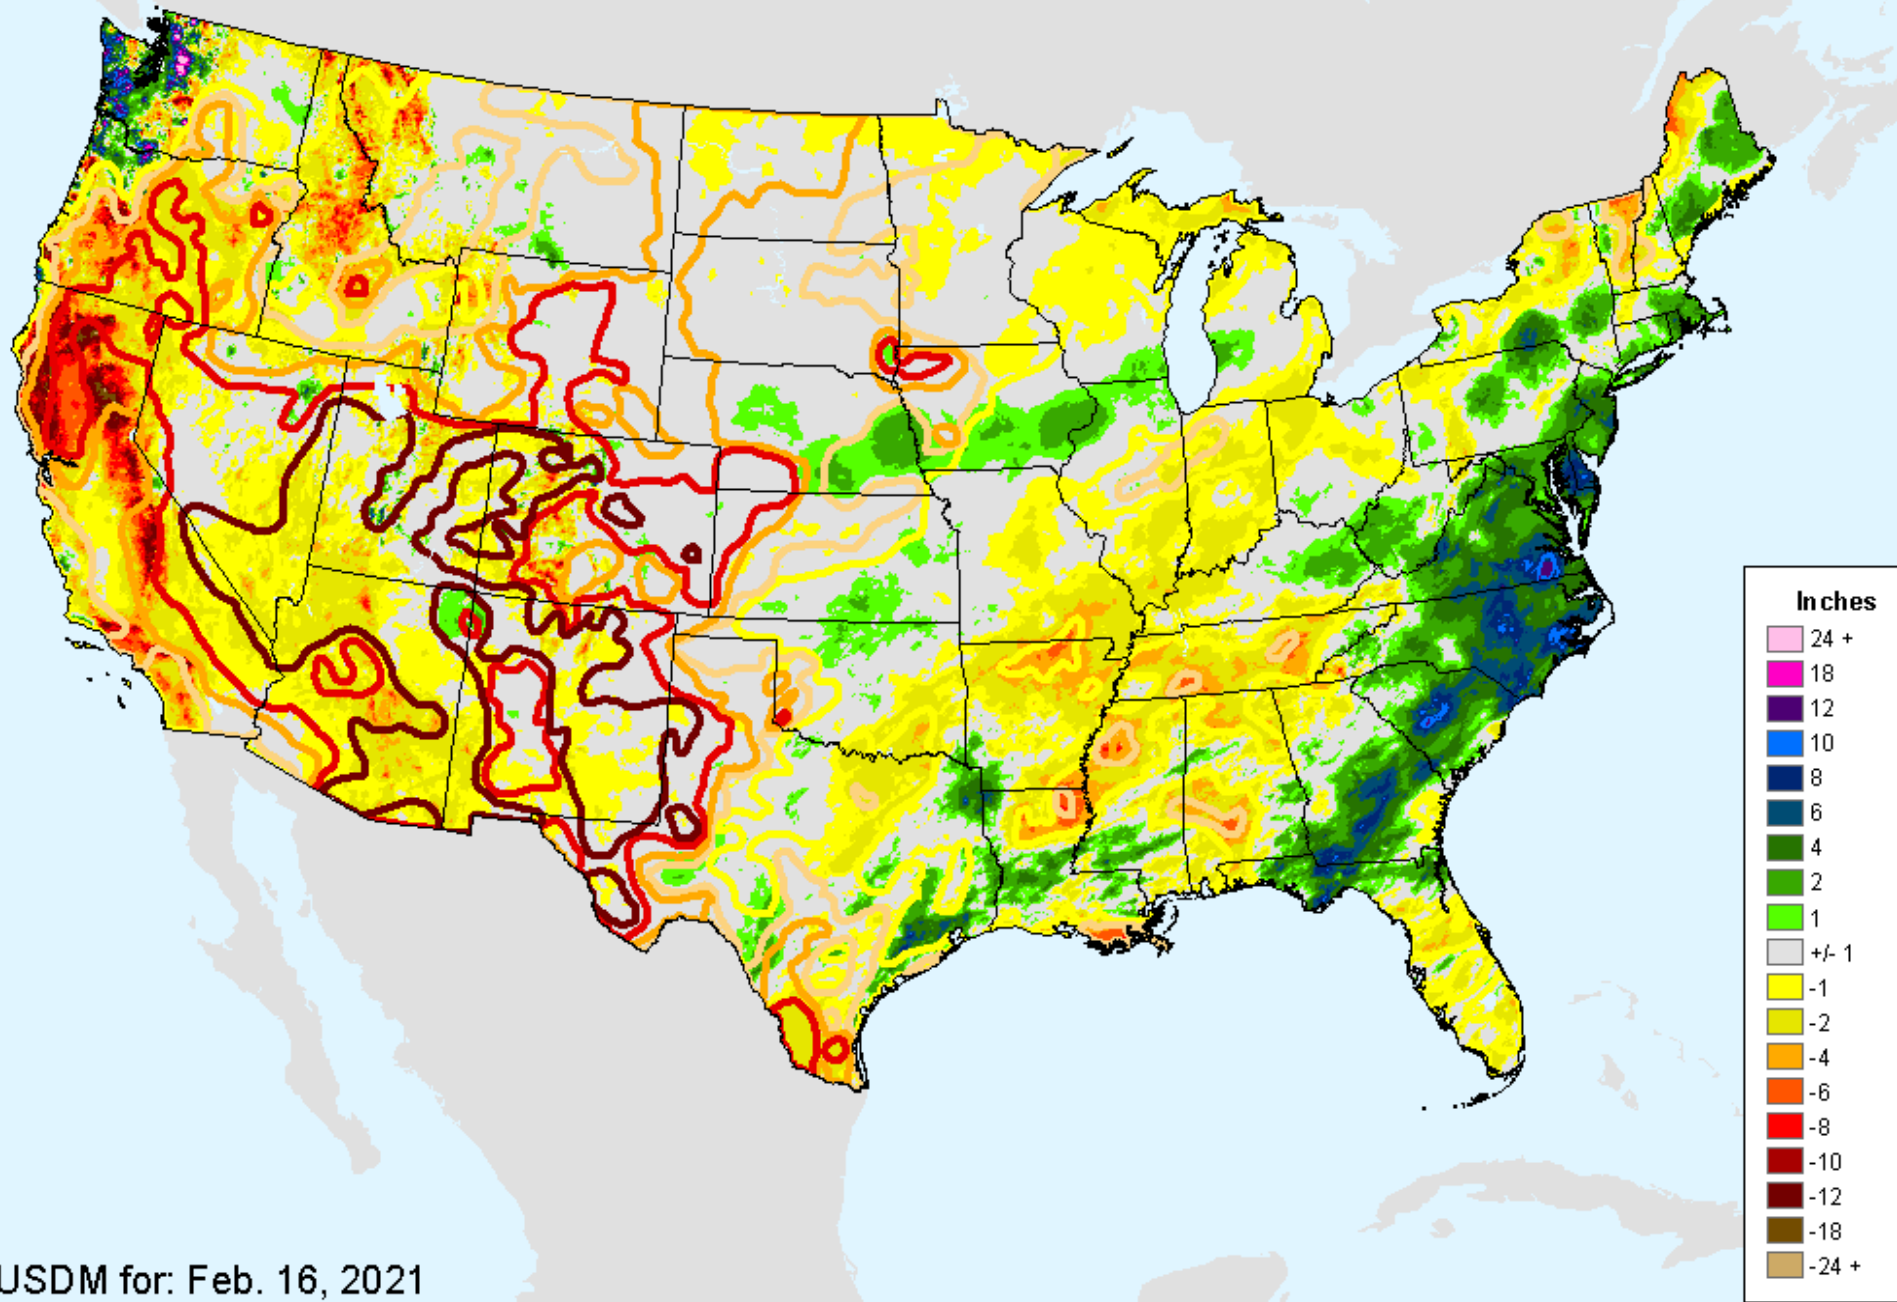

AHPS 90-Day Precip Departure

As of: Tuesday, February 23, 2021

USDM for: Feb. 16, 2021