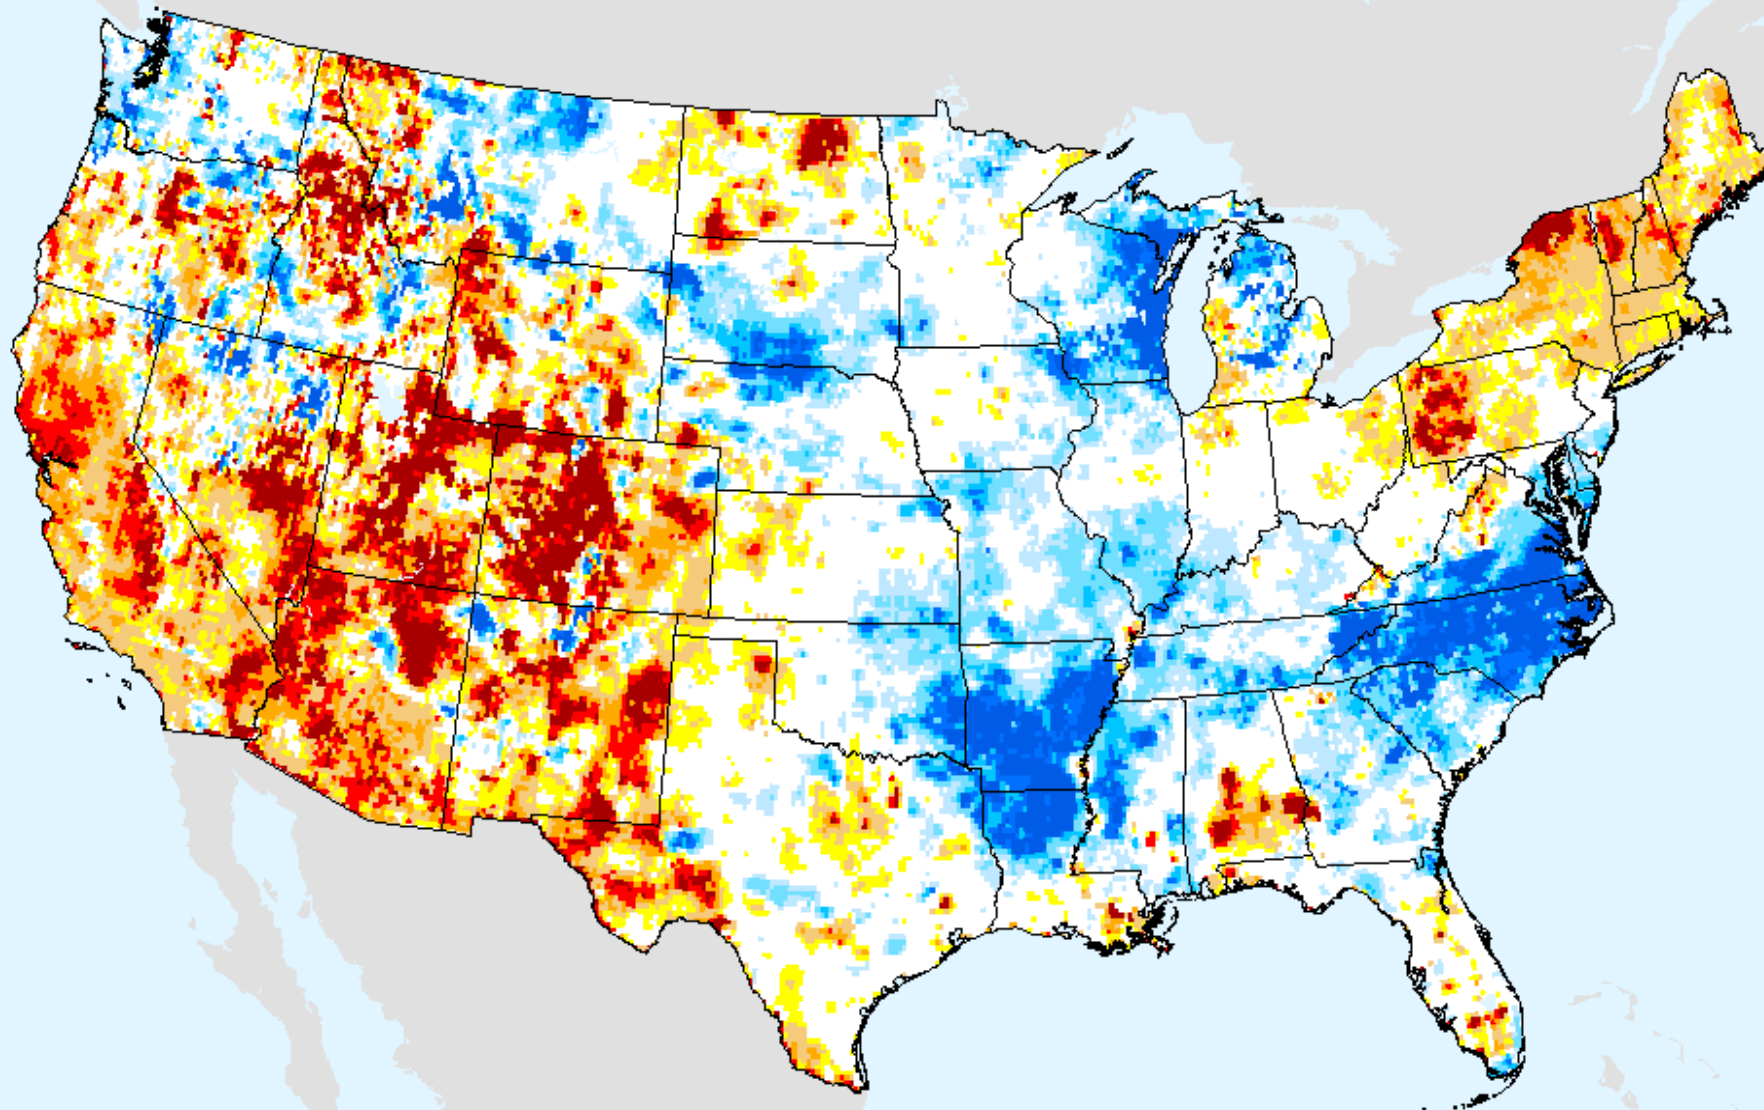

GRACE-Based Root Zone Soil Moisture Drought Indicator

As of: Tuesday, February 23, 2021