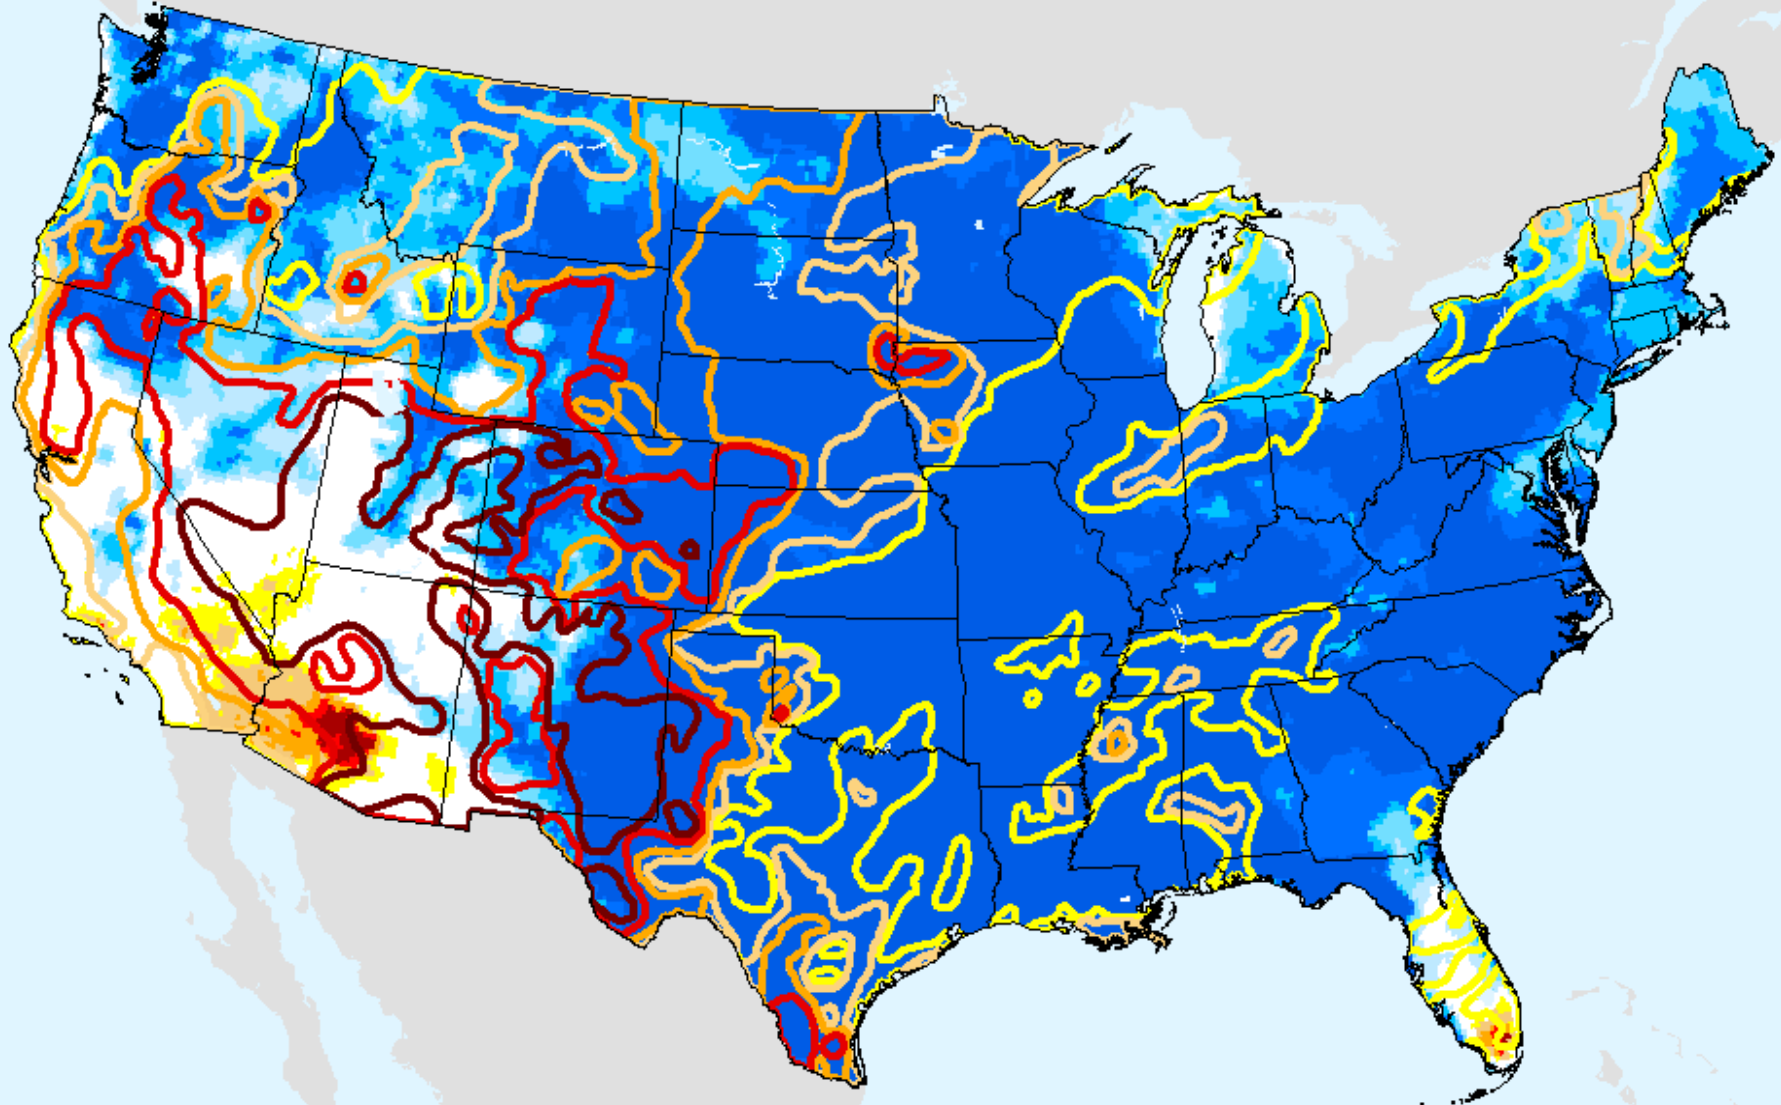

AHPS 36-month SPEI

As of: Tuesday, February 23, 2021

SPEI (USDM)

EDDI 1-week

As of: Tuesday, February 23, 2021

USDM for: Feb. 16, 2021

EDDI 1-week

As of: Tuesday, February 23, 2021