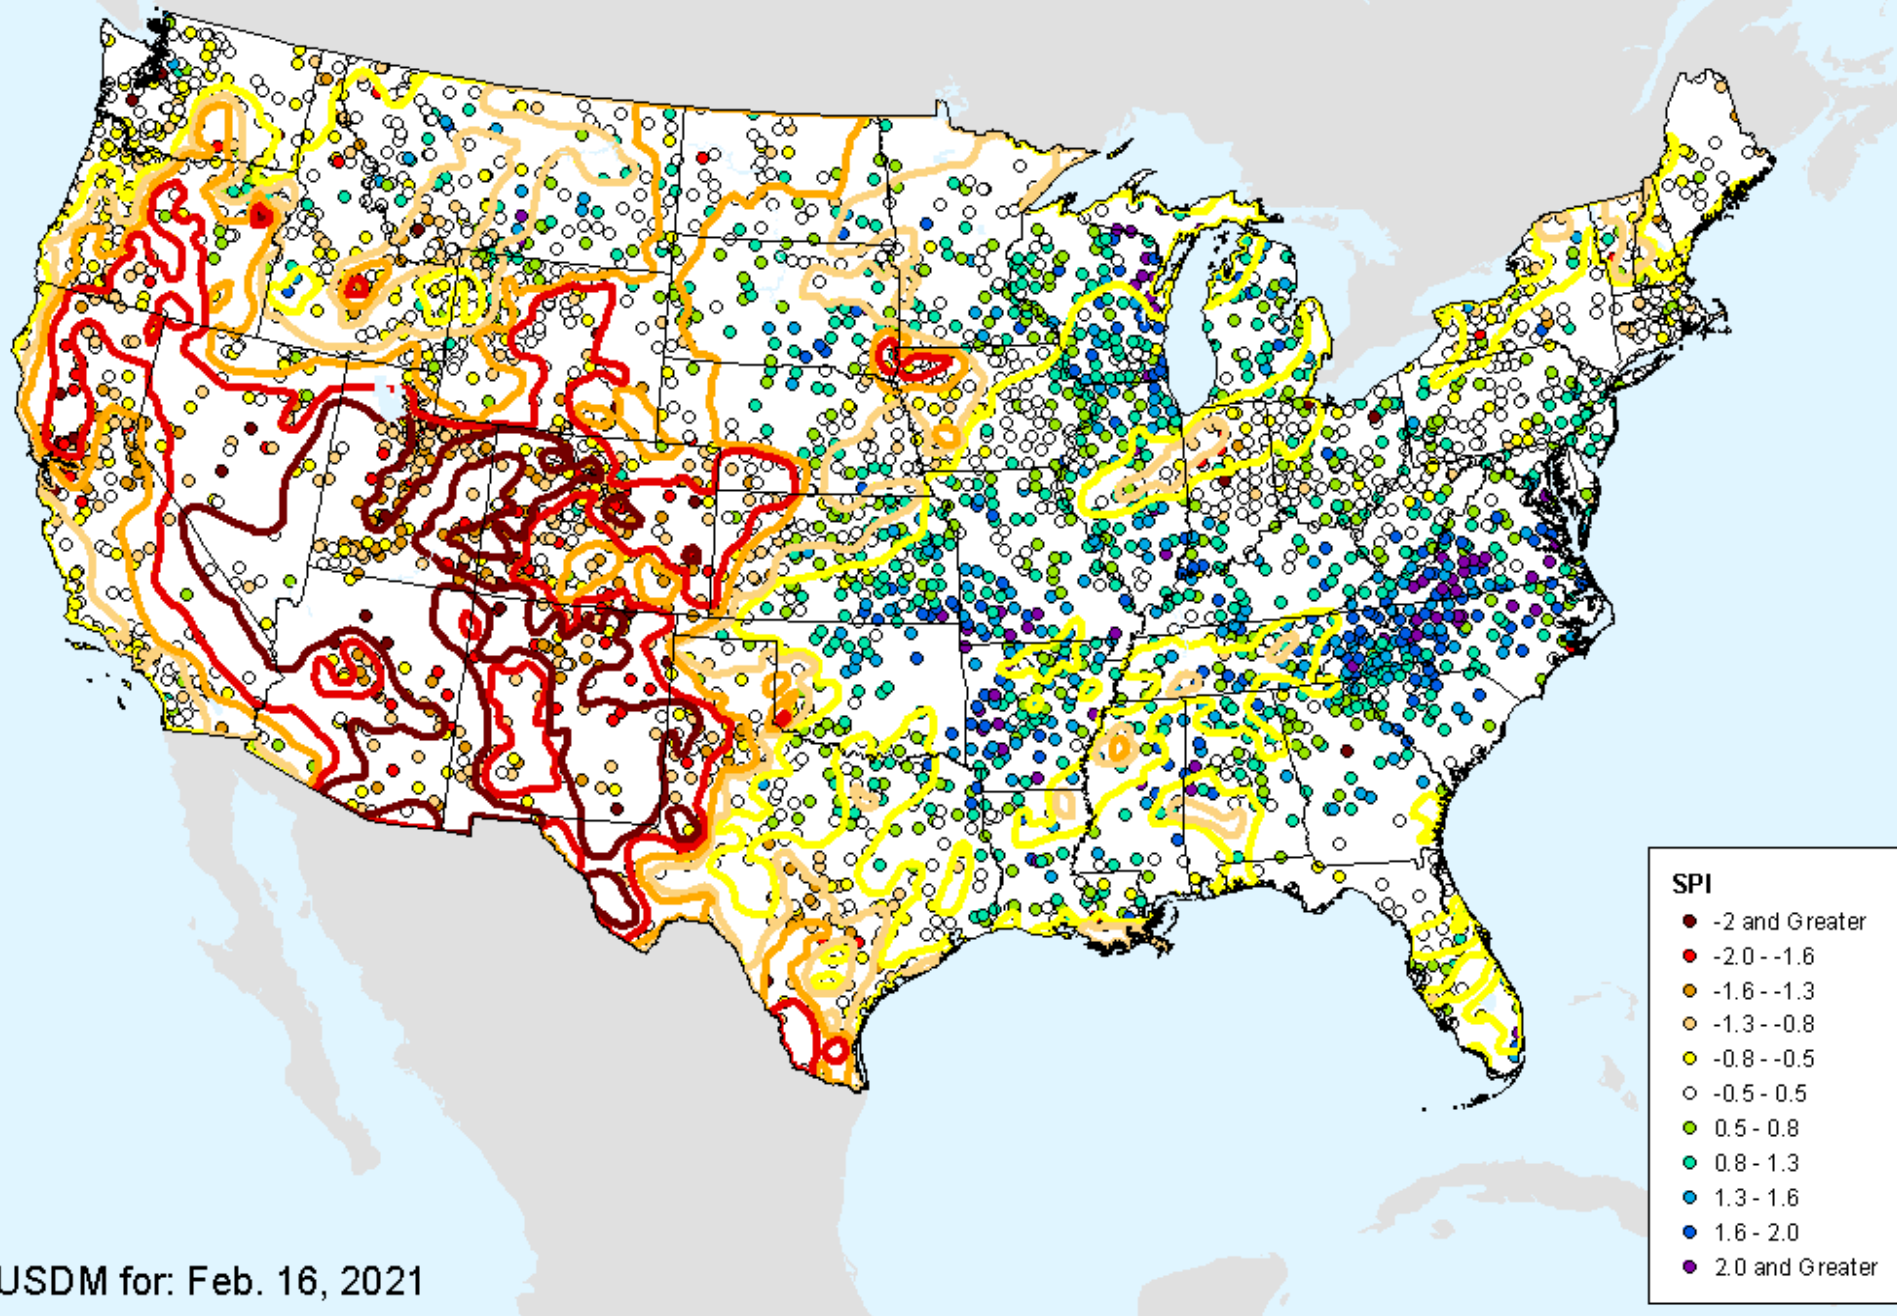

HPRCC 12-month SPI

As of: Tuesday, February 23, 2021

USDM for: Feb. 16, 2021

HPRCC 12-month SPI

As of: Tuesday, February 23, 2021

HPRCC 24-month SPI

As of: Tuesday, February 23, 2021

USDM for: Feb. 16, 2021