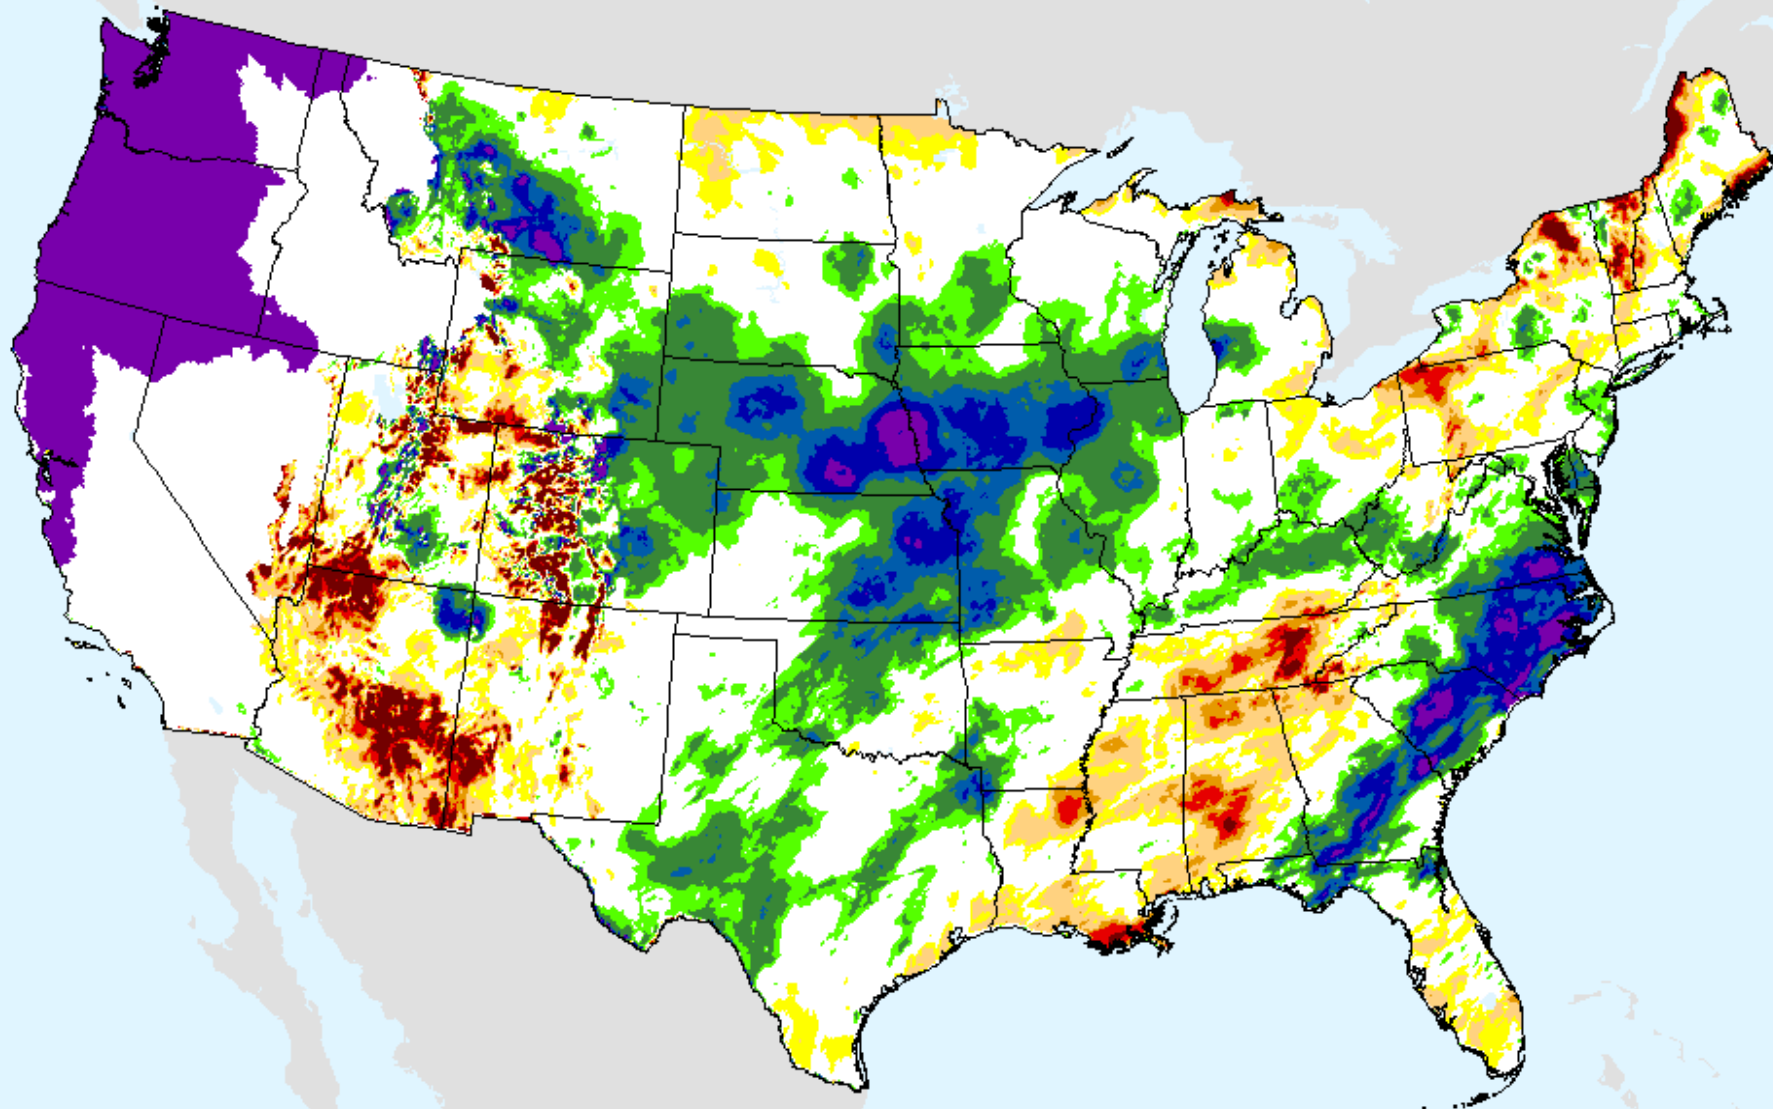

As of: Tuesday, February 23, 2021

SPEI (USDM)

AHPS 2-month SPEI

As of: Tuesday, February 23, 2021

USDM for: Feb. 16, 2021

SPEI (USDM)

AHPS 2-month SPEI

As of: Tuesday, February 23, 2021