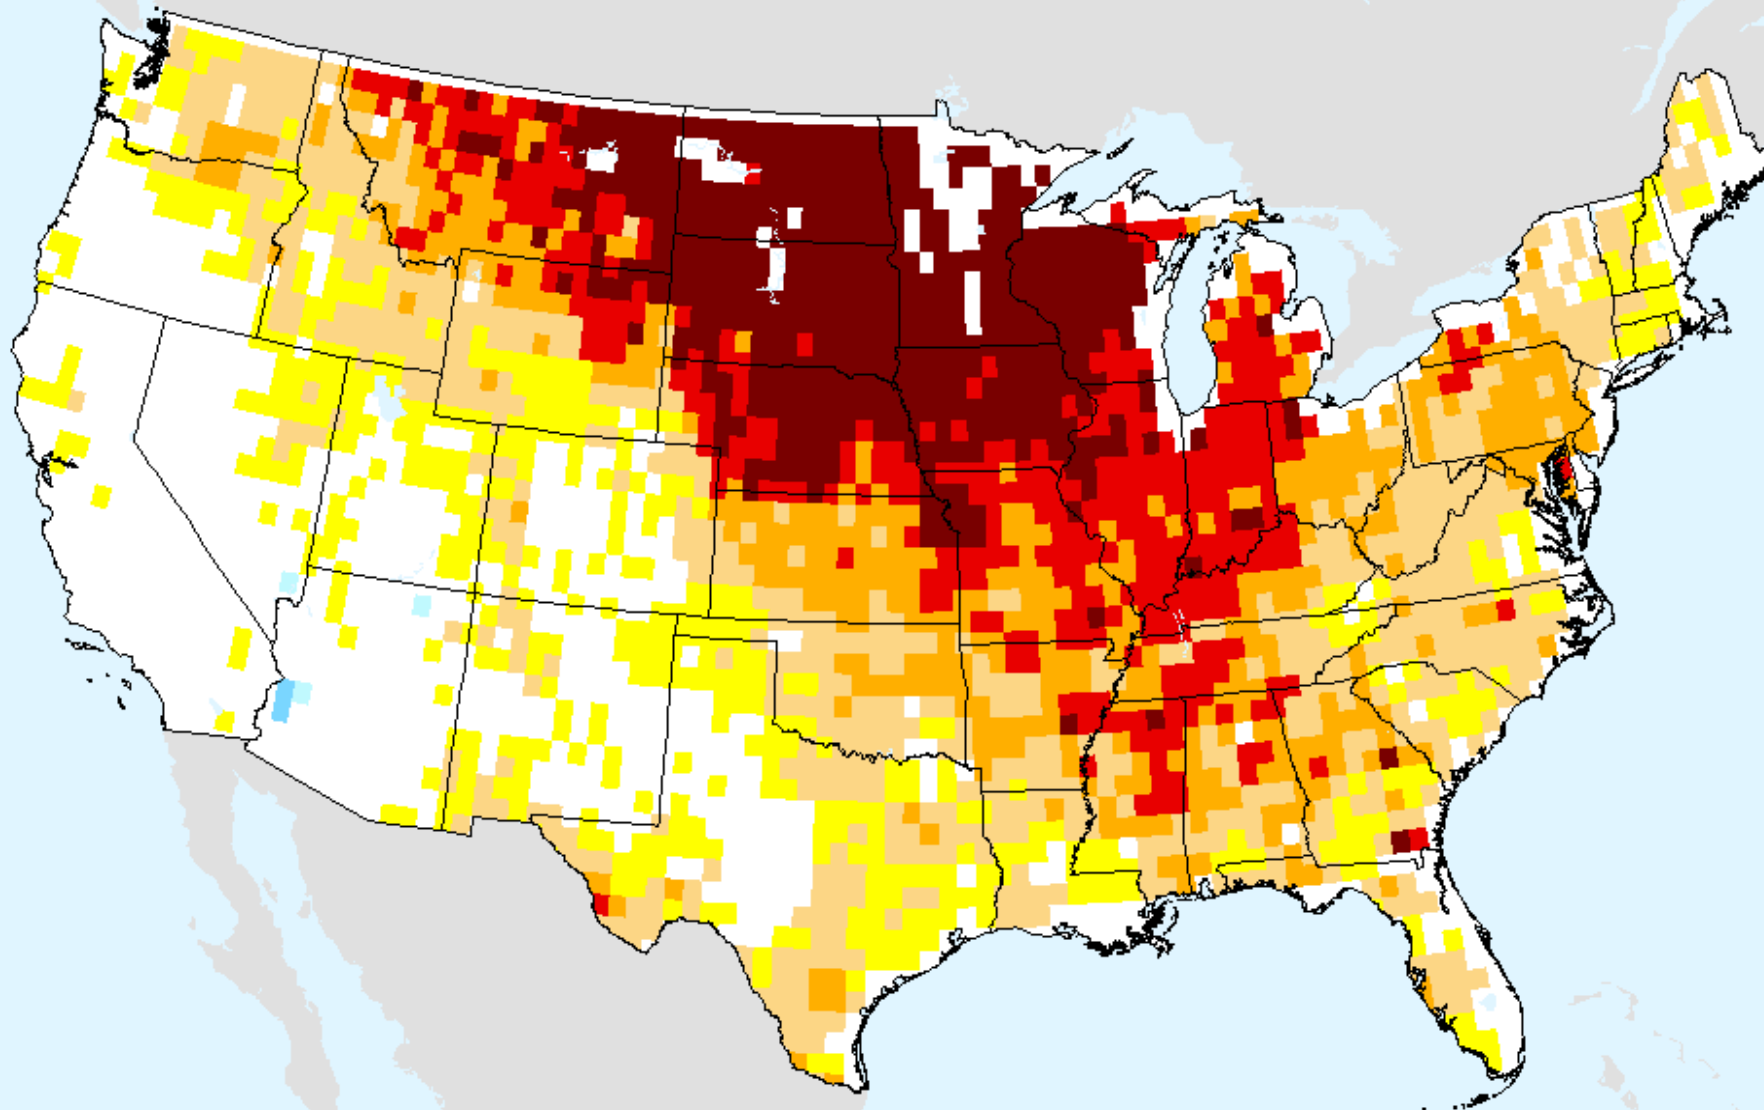

AIRS-Based Retrieved Surface Air Temperature 28 Day

As of: Tuesday, March 23, 2021