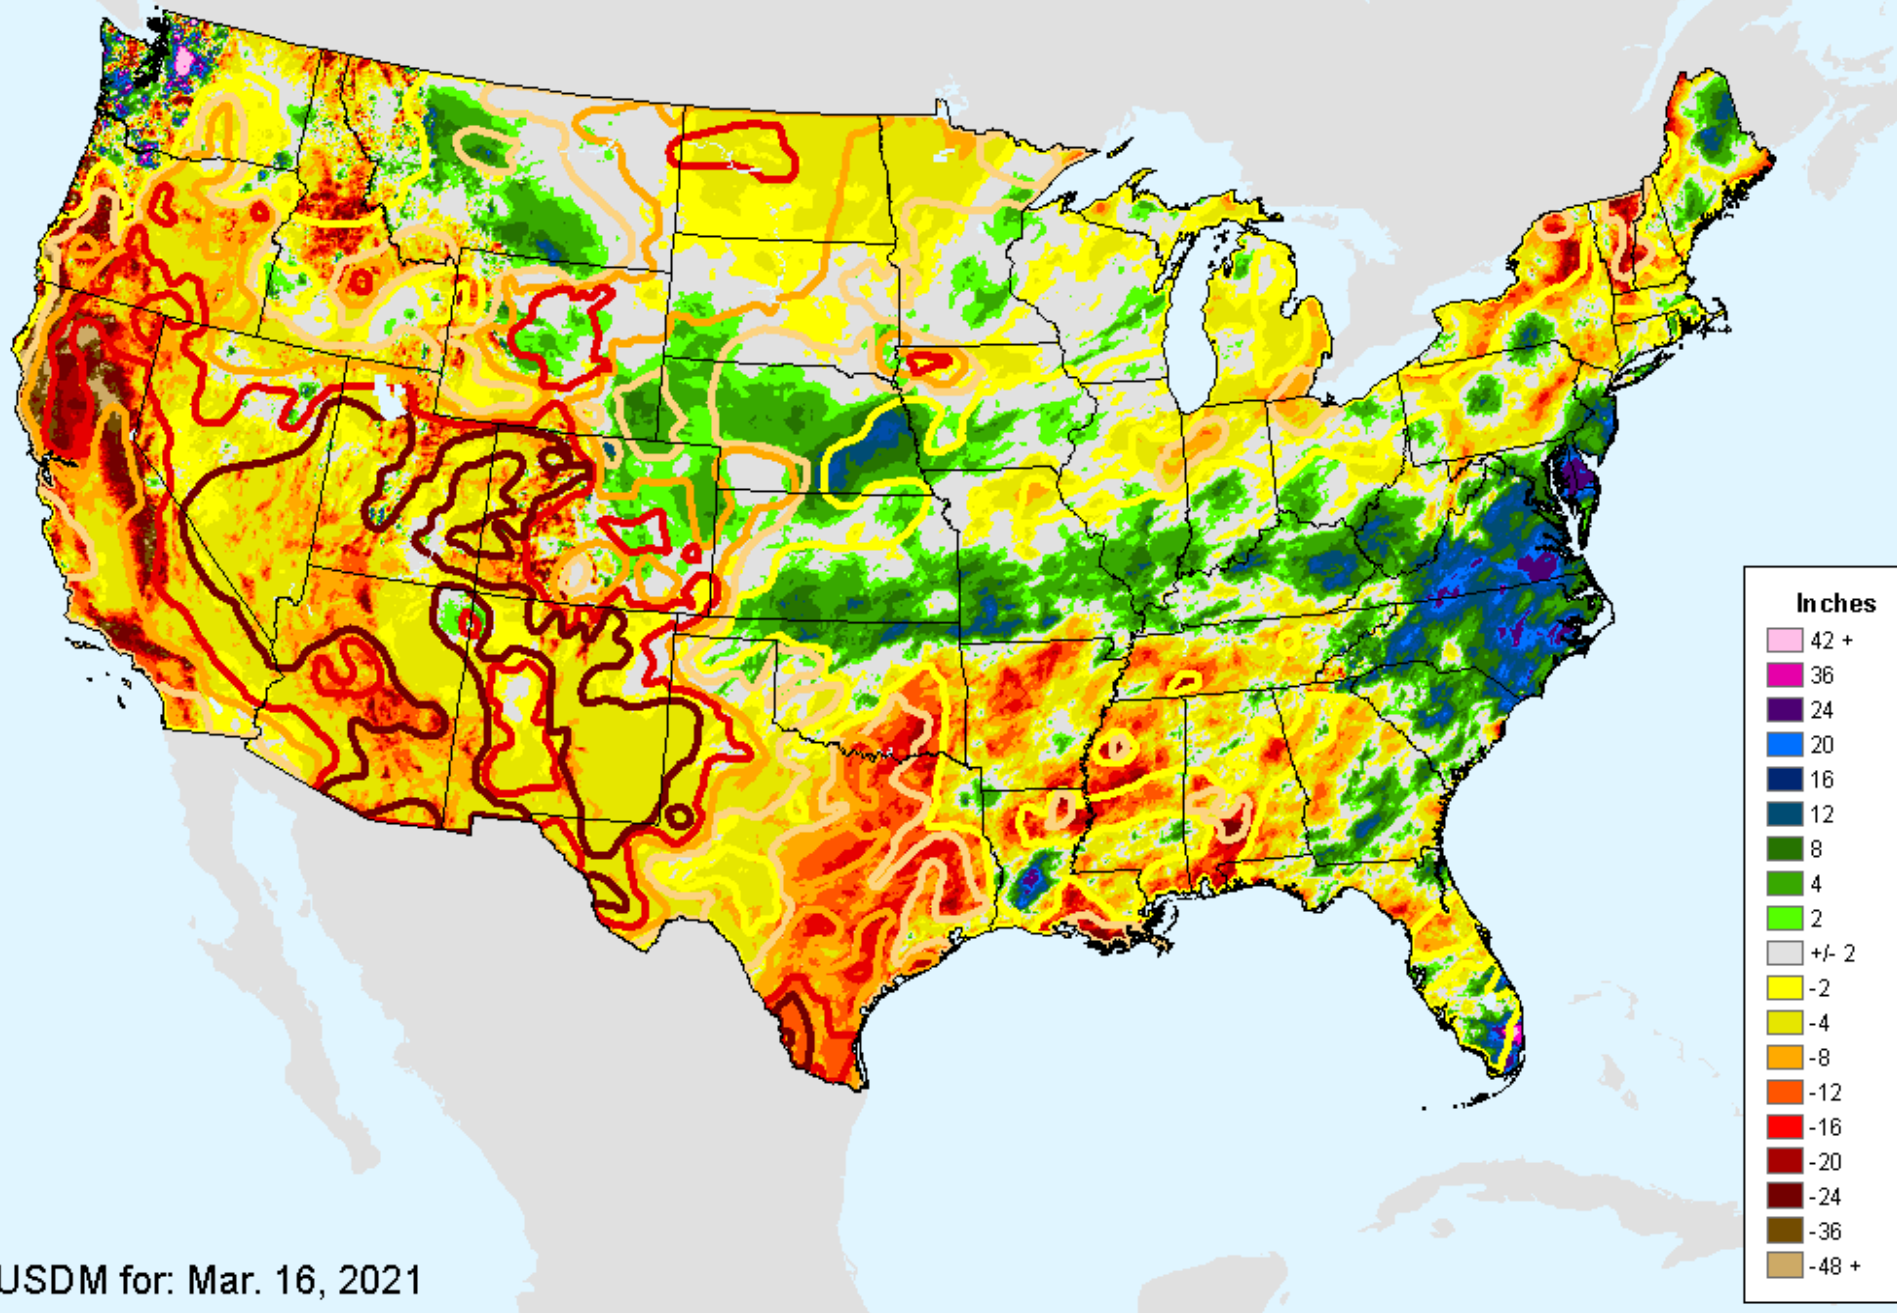

AHPS Water-Year Precip Departure

As of: Tuesday, March 23, 2021

USDM for: Mar. 16, 2021