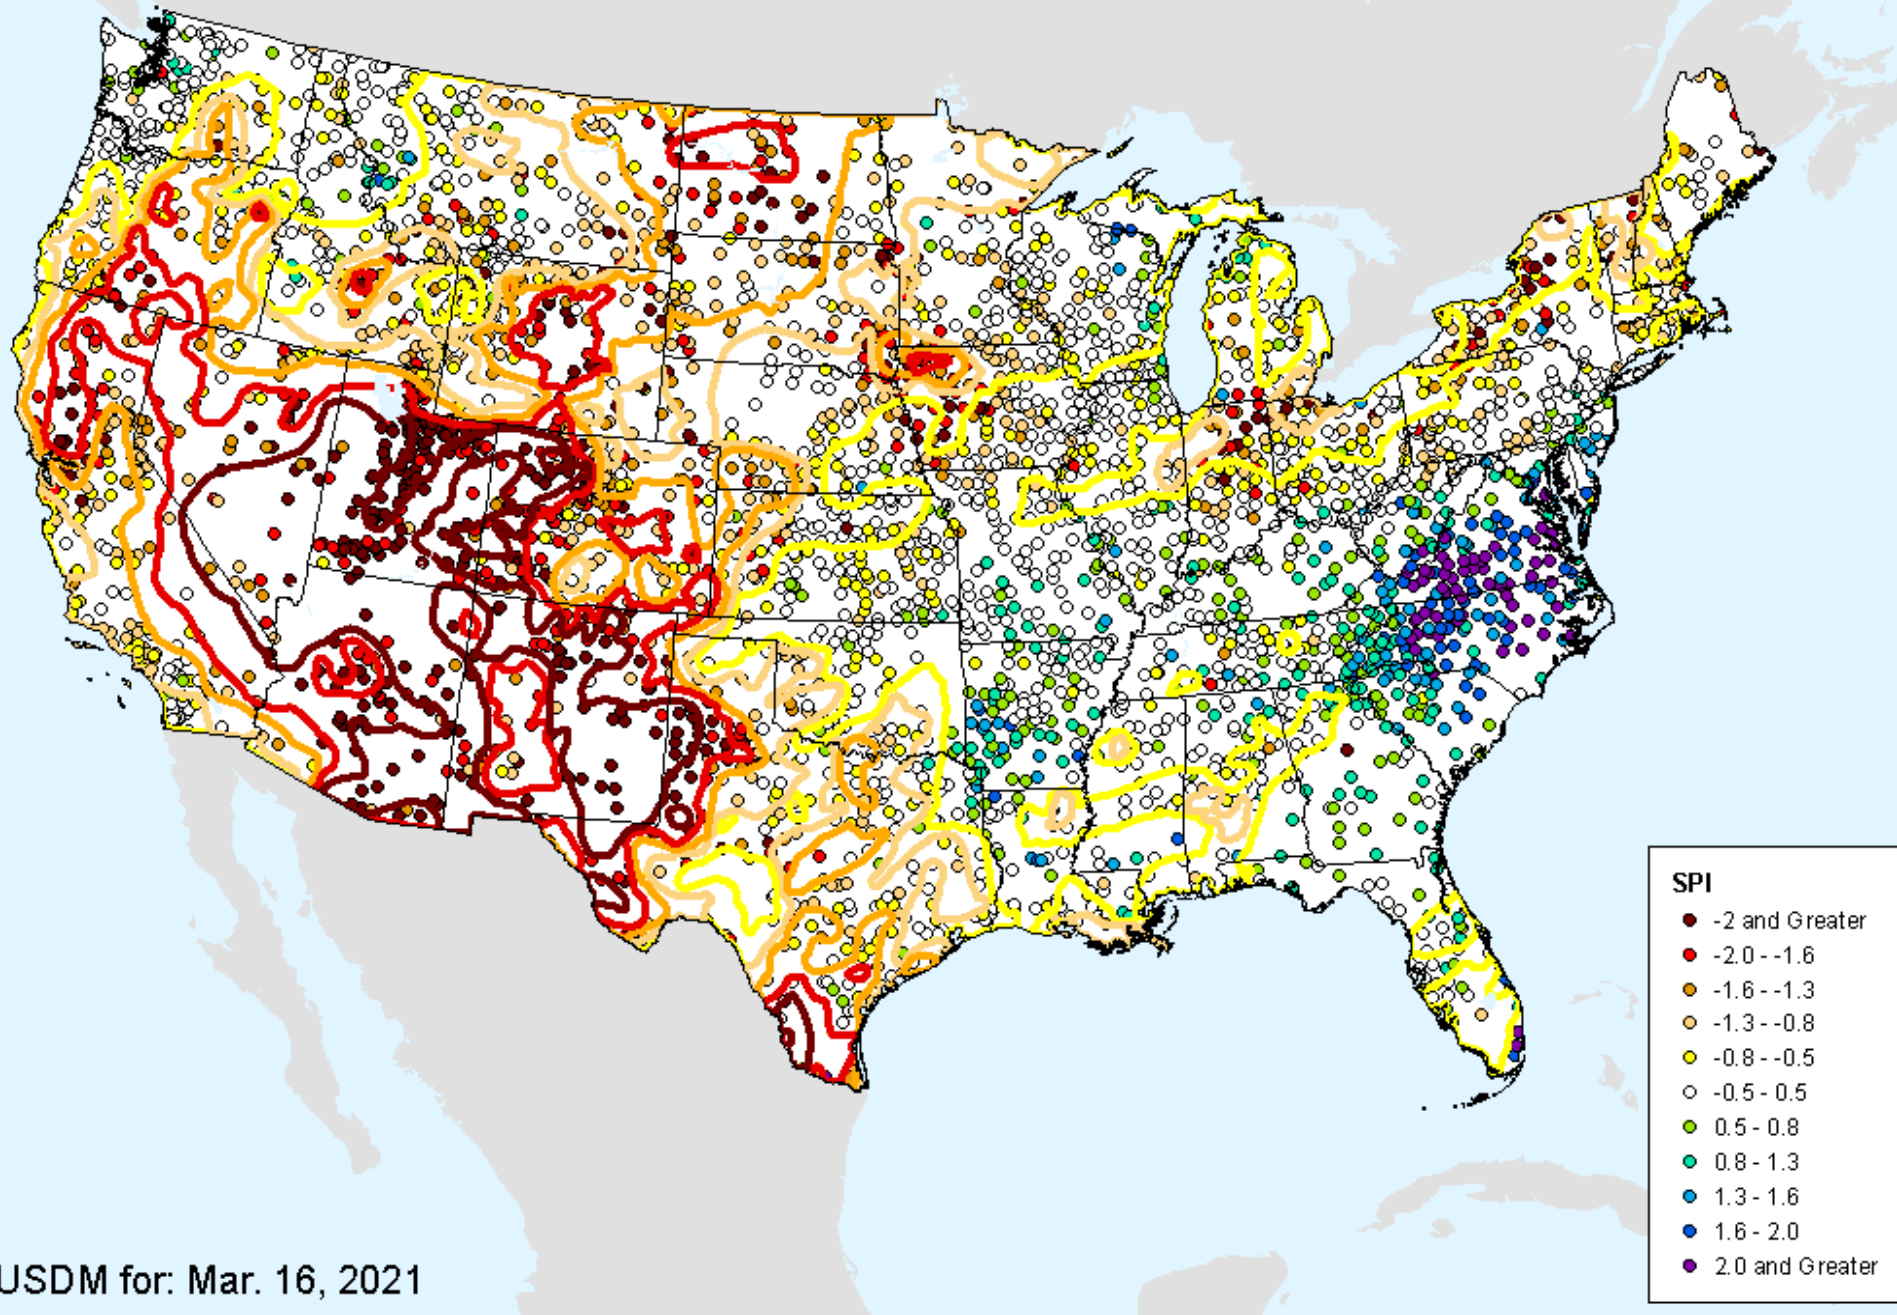

HPRCC 12-month SPI

As of: Tuesday, March 23, 2021

USDM for: Mar. 16, 2021