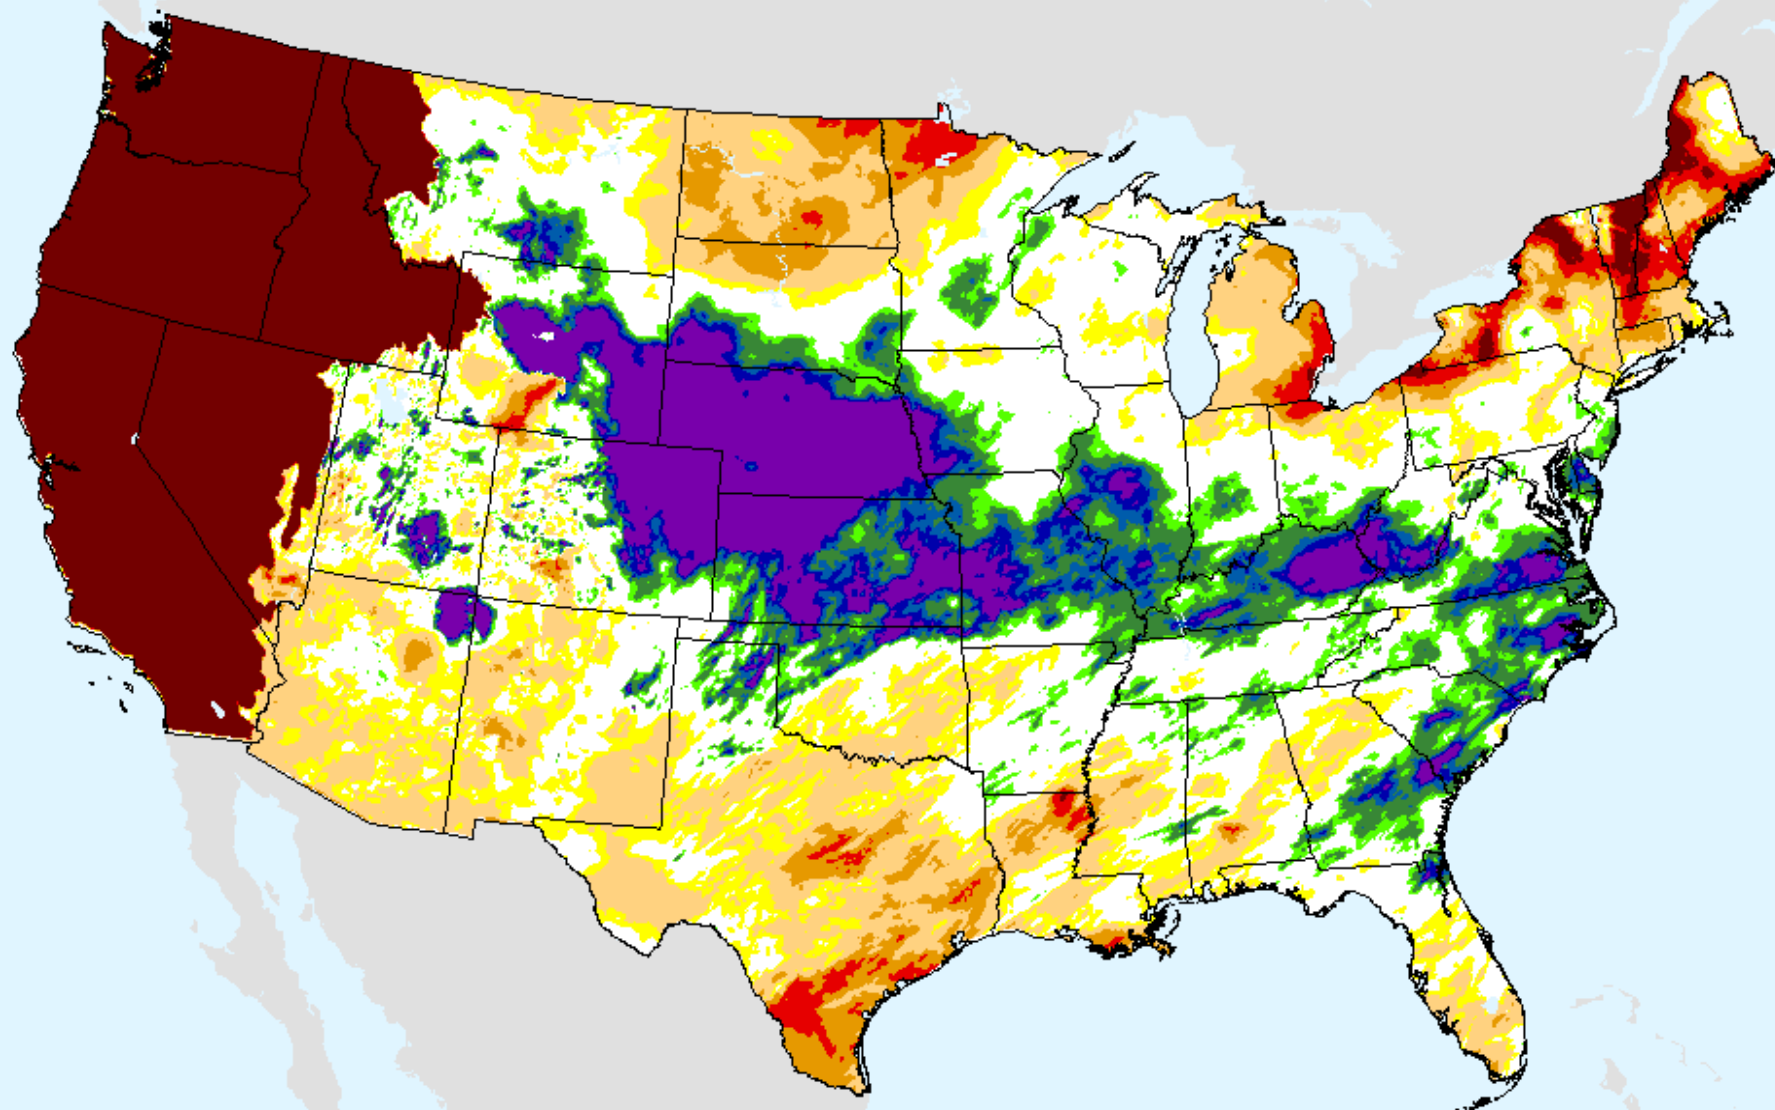

AHPS 2-month SPI

As of: Tuesday, March 23, 2021