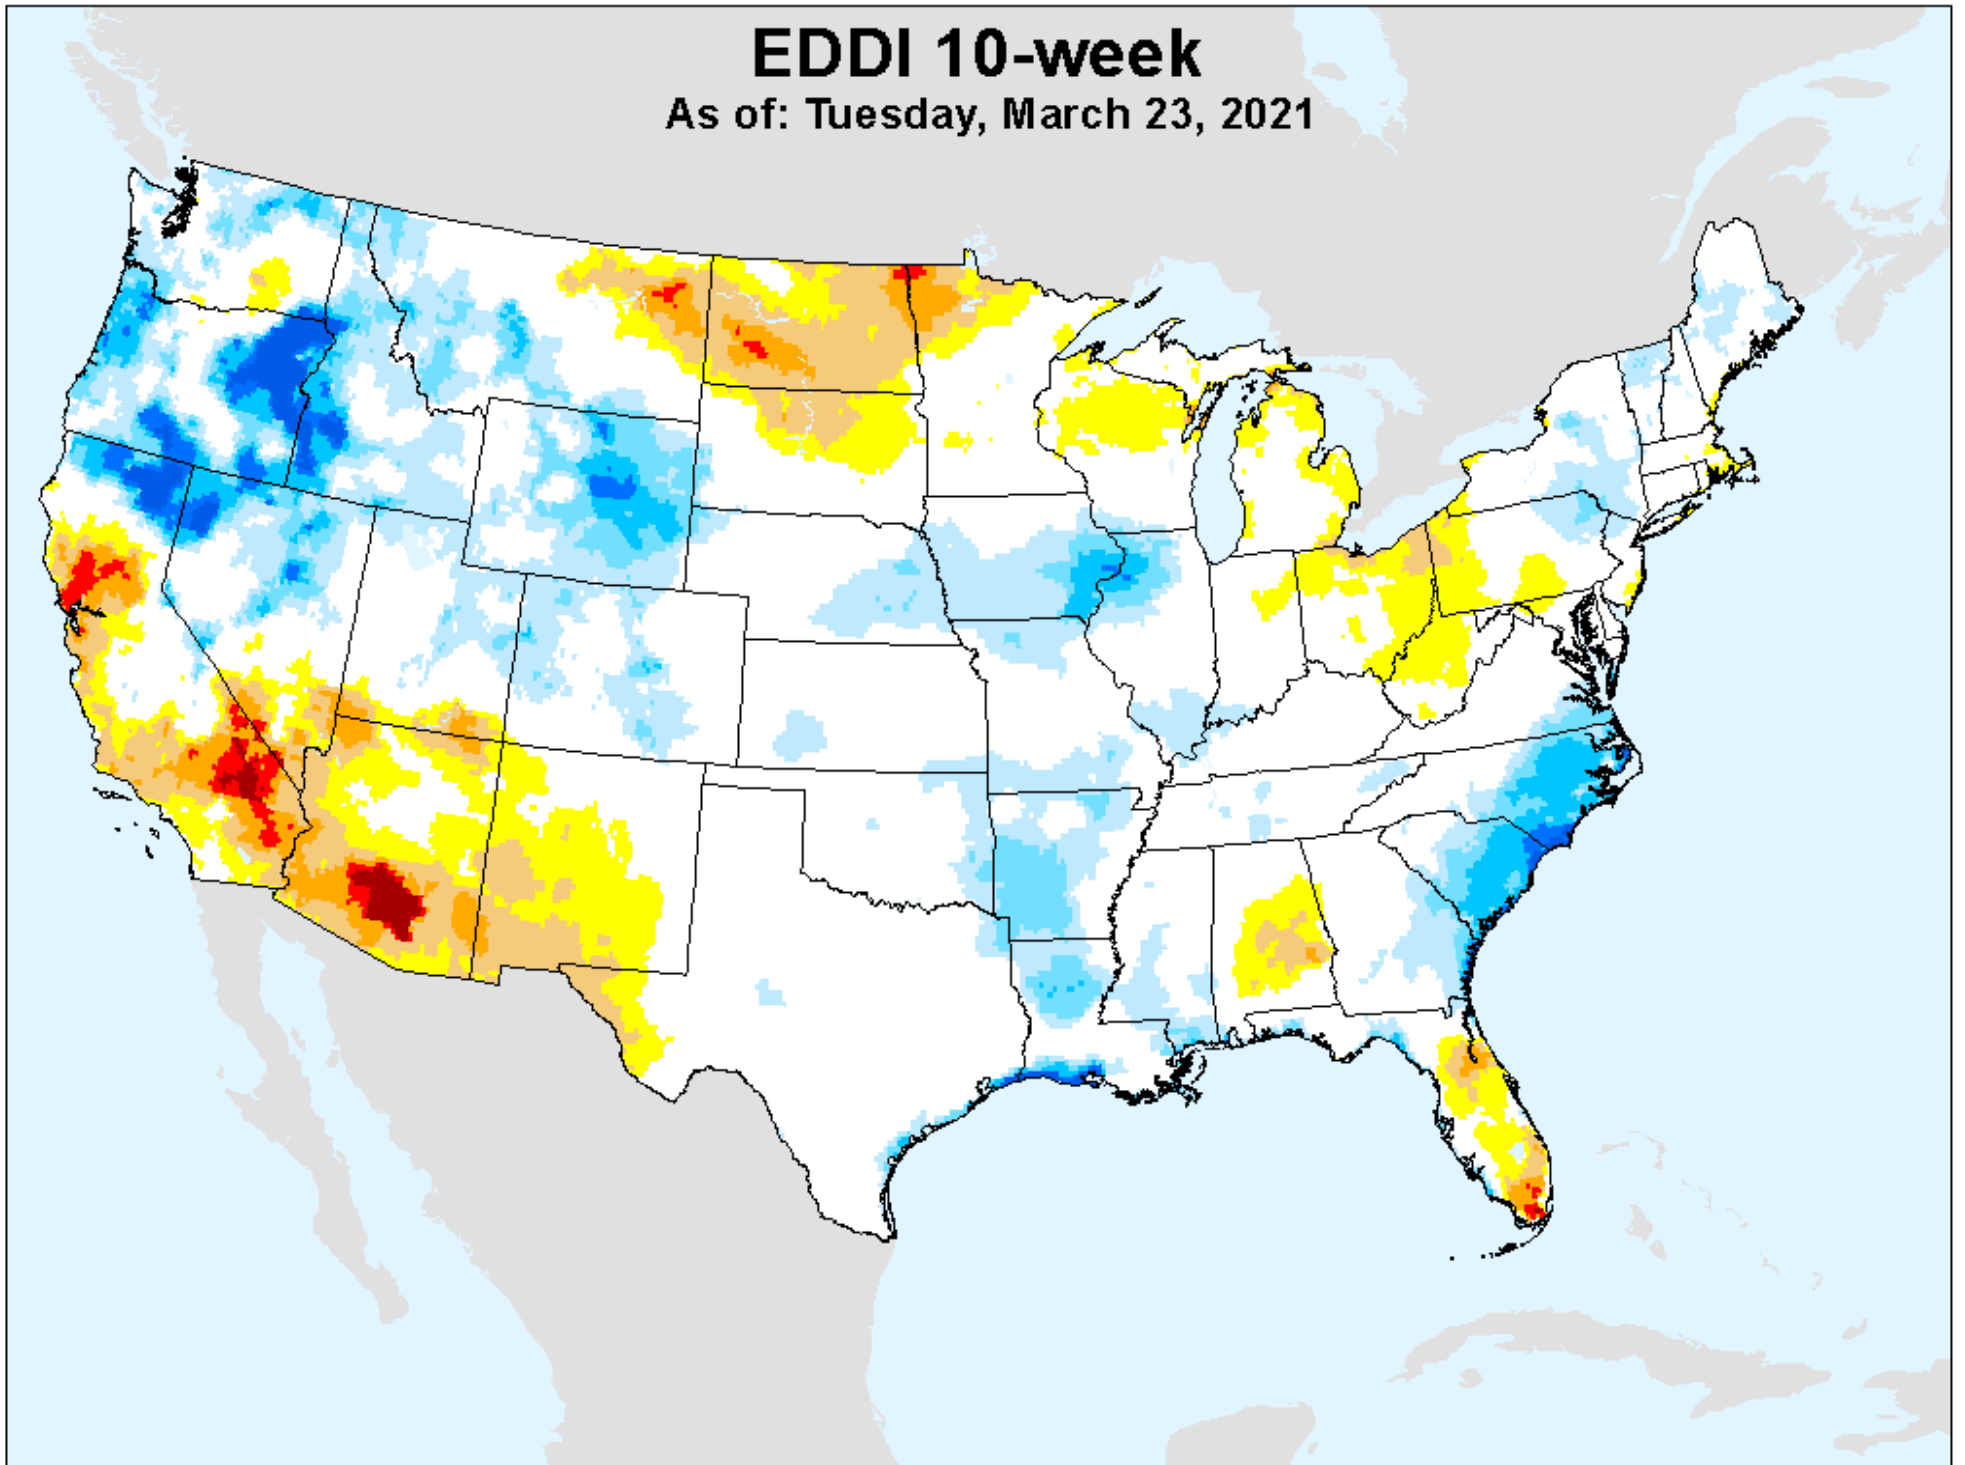

EDDI 10-week

As of: Tuesday, March 23, 2021