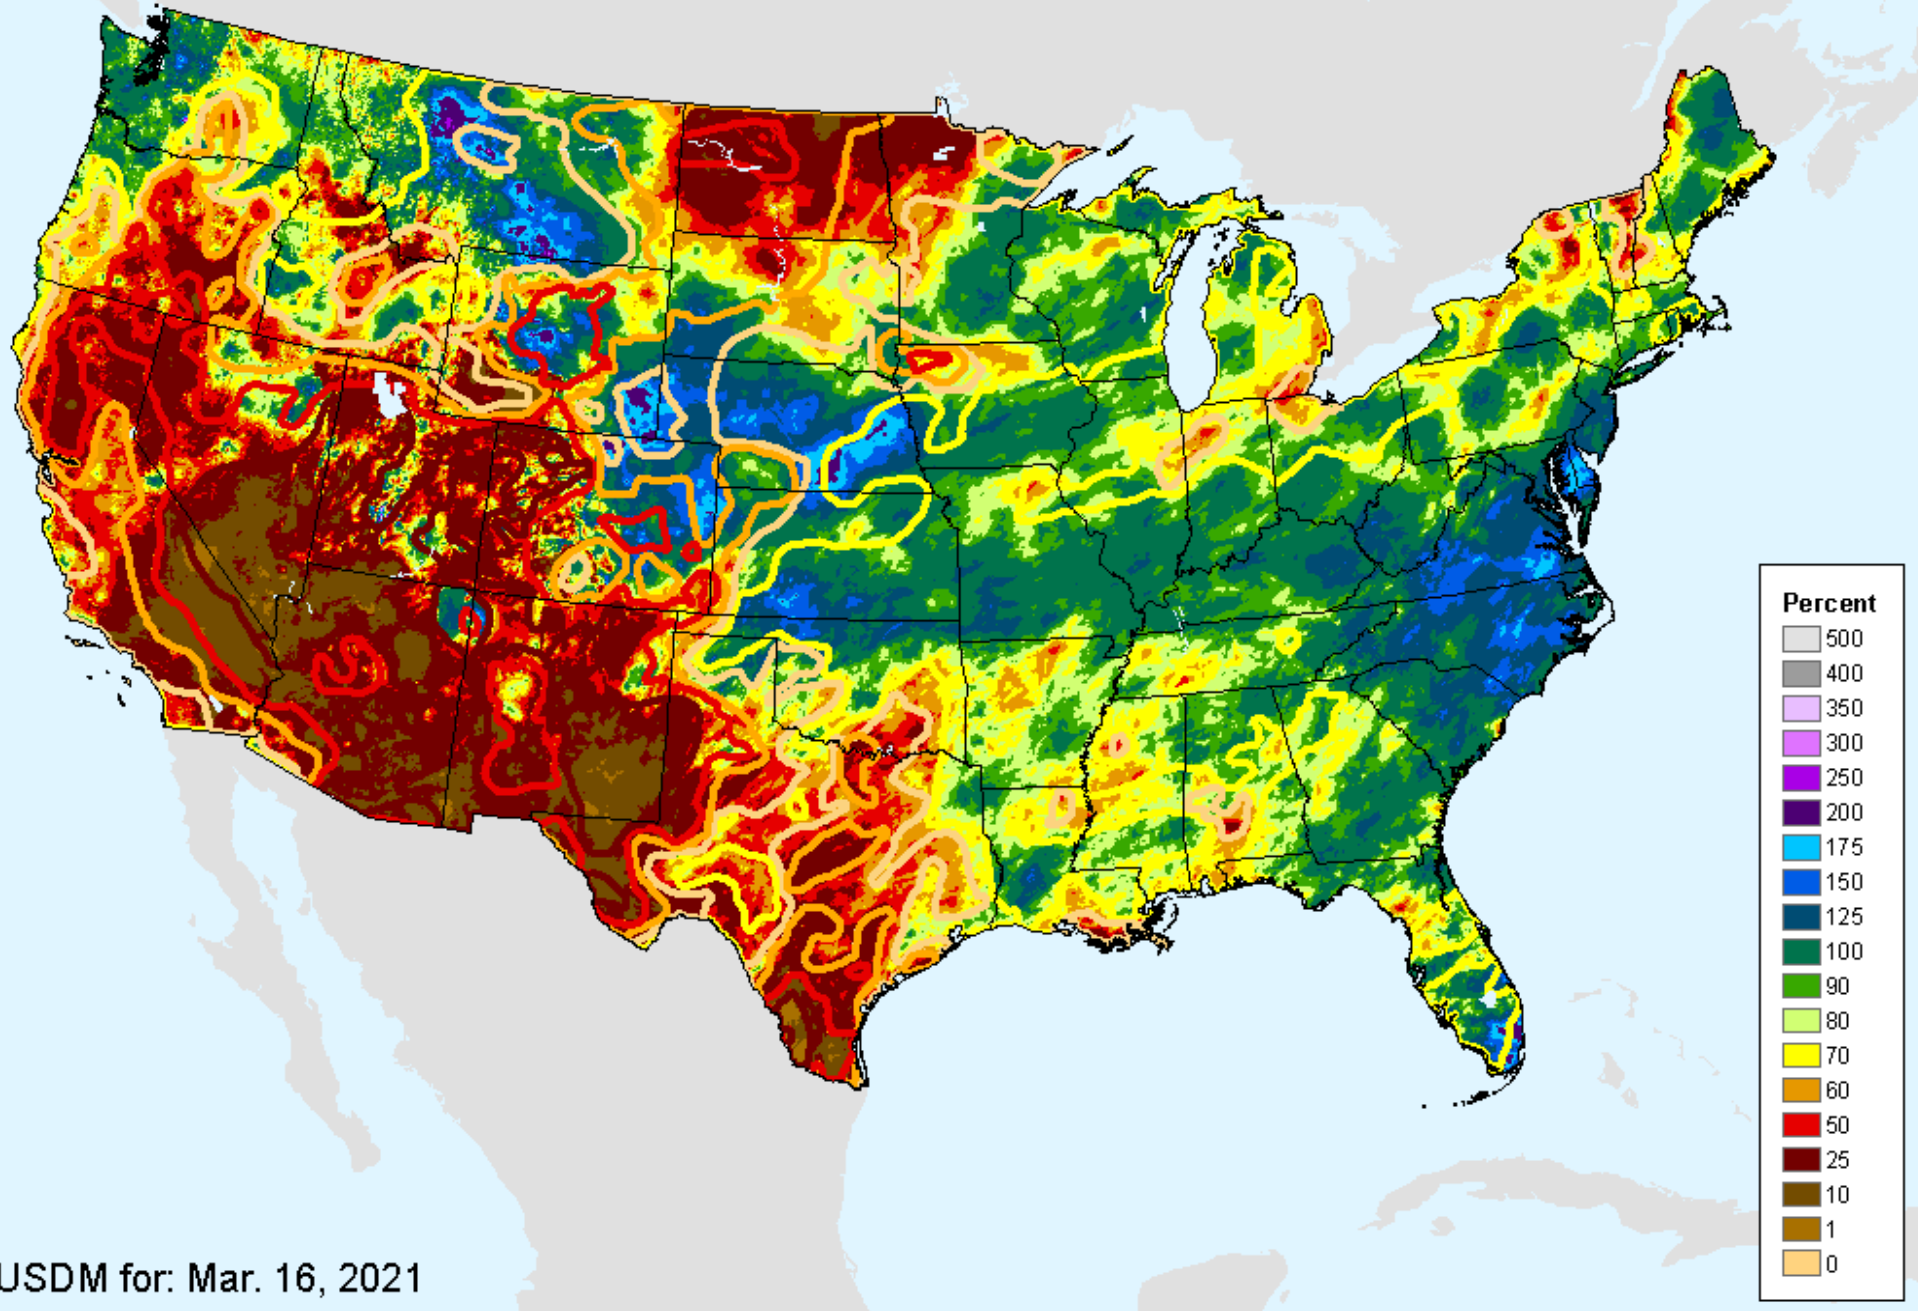

AHPS 180-Day Pct of Normal Pcp

As of: Tuesday, March 23, 2021

USDM for: Mar. 16, 2021