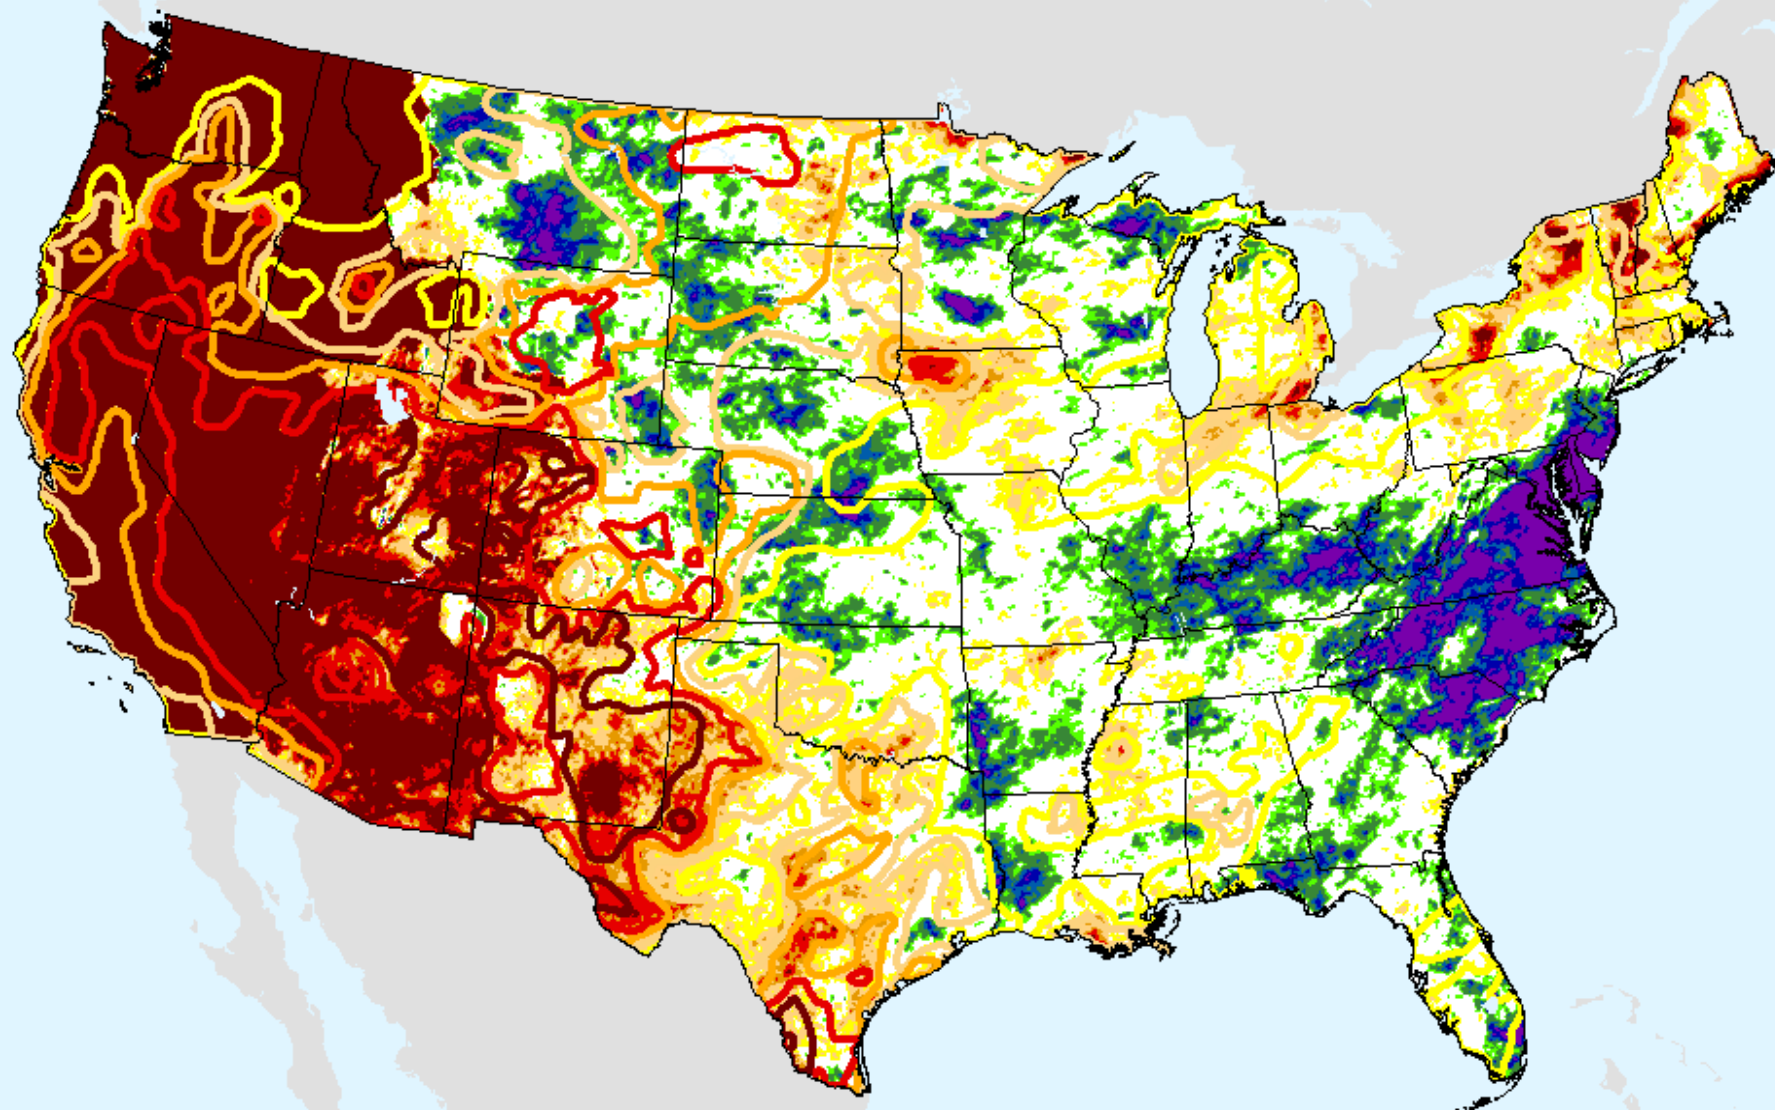

AHPS 9-month SPI

As of: Tuesday, March 23, 2021

USDM for: Mar. 16, 2021

SPI (USDM)