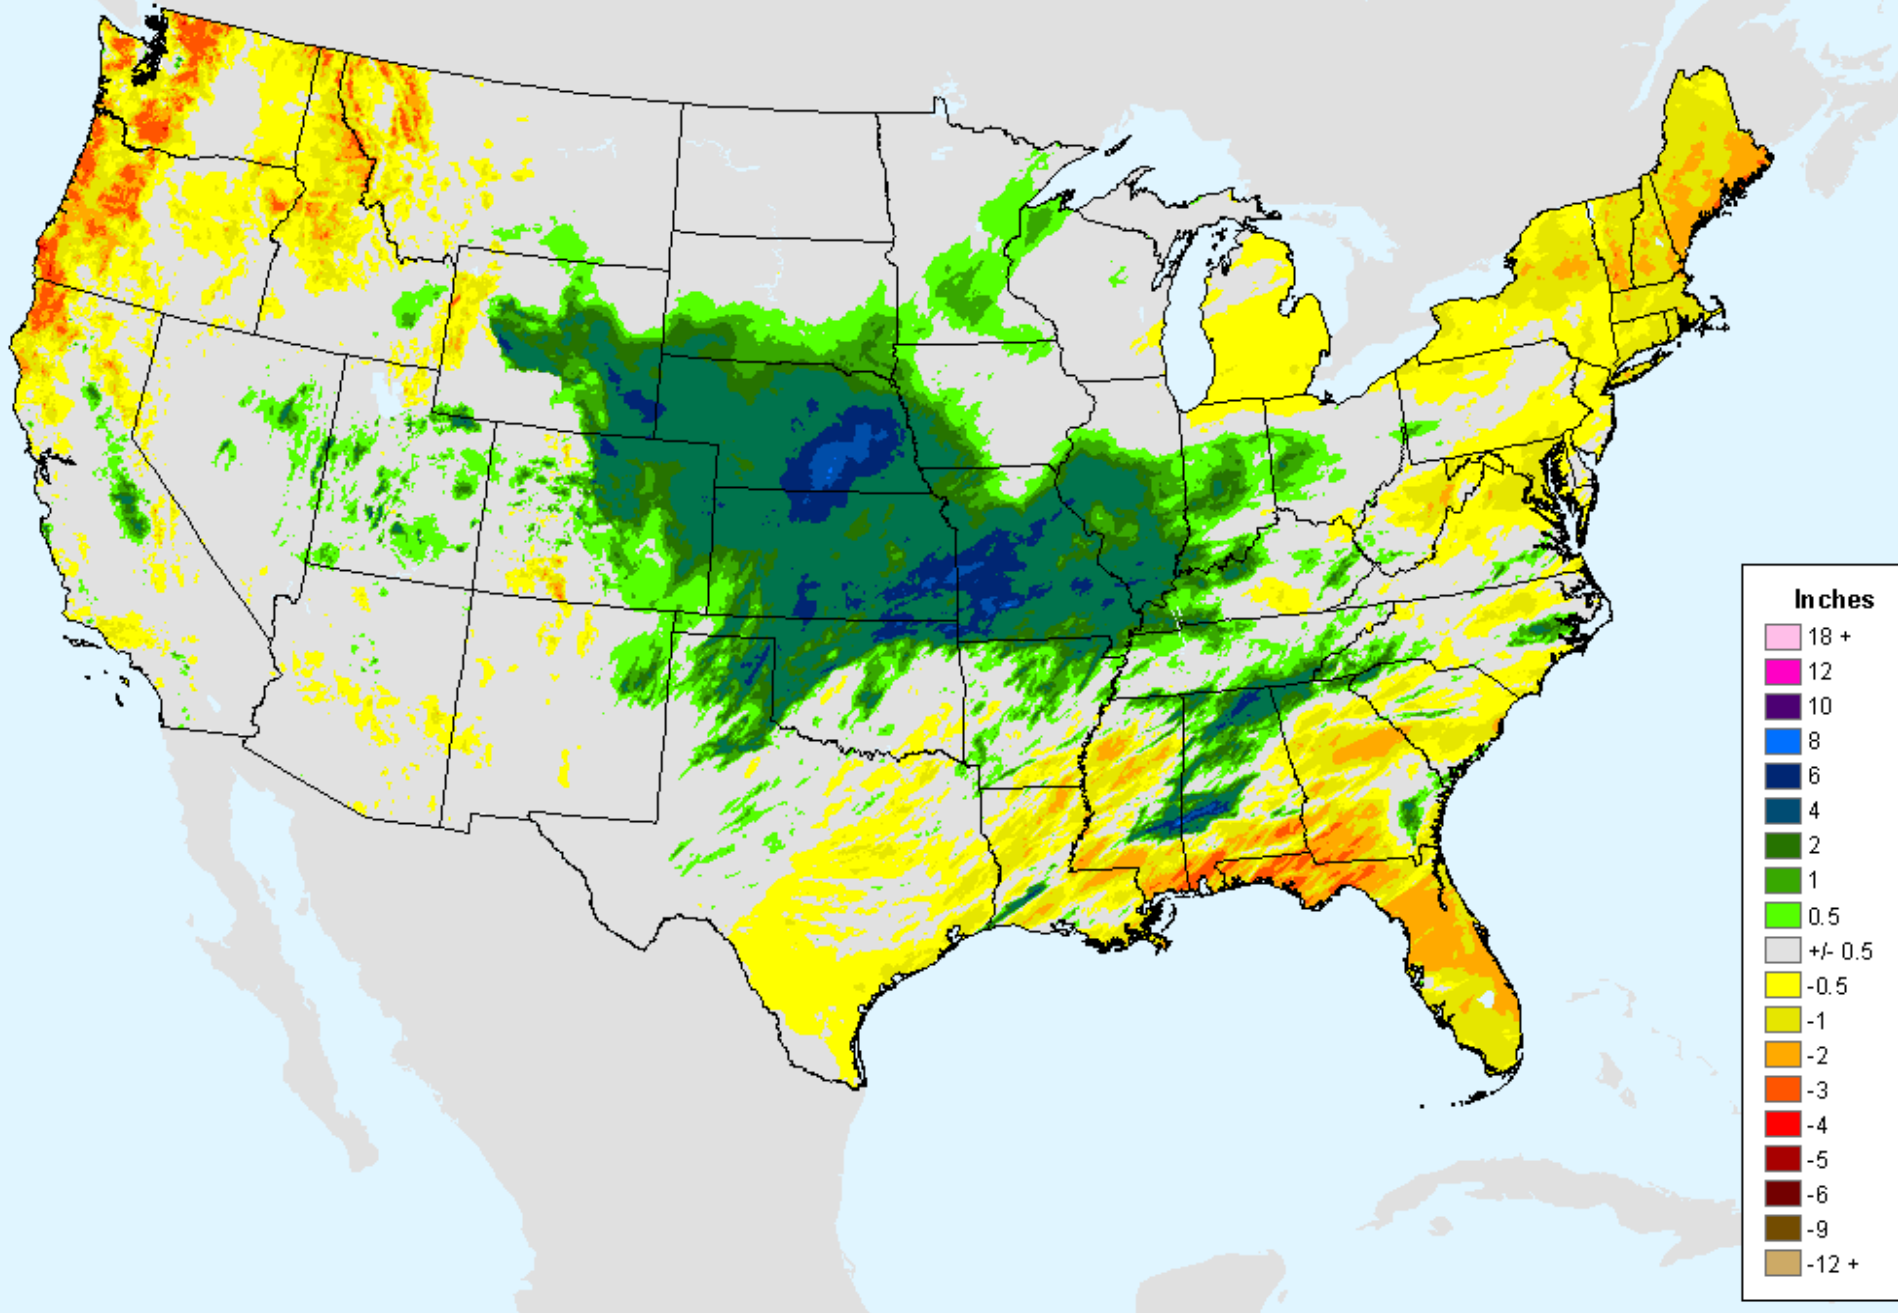

AHPS 14-Day Precip Departure

As of: Tuesday, March 23, 2021