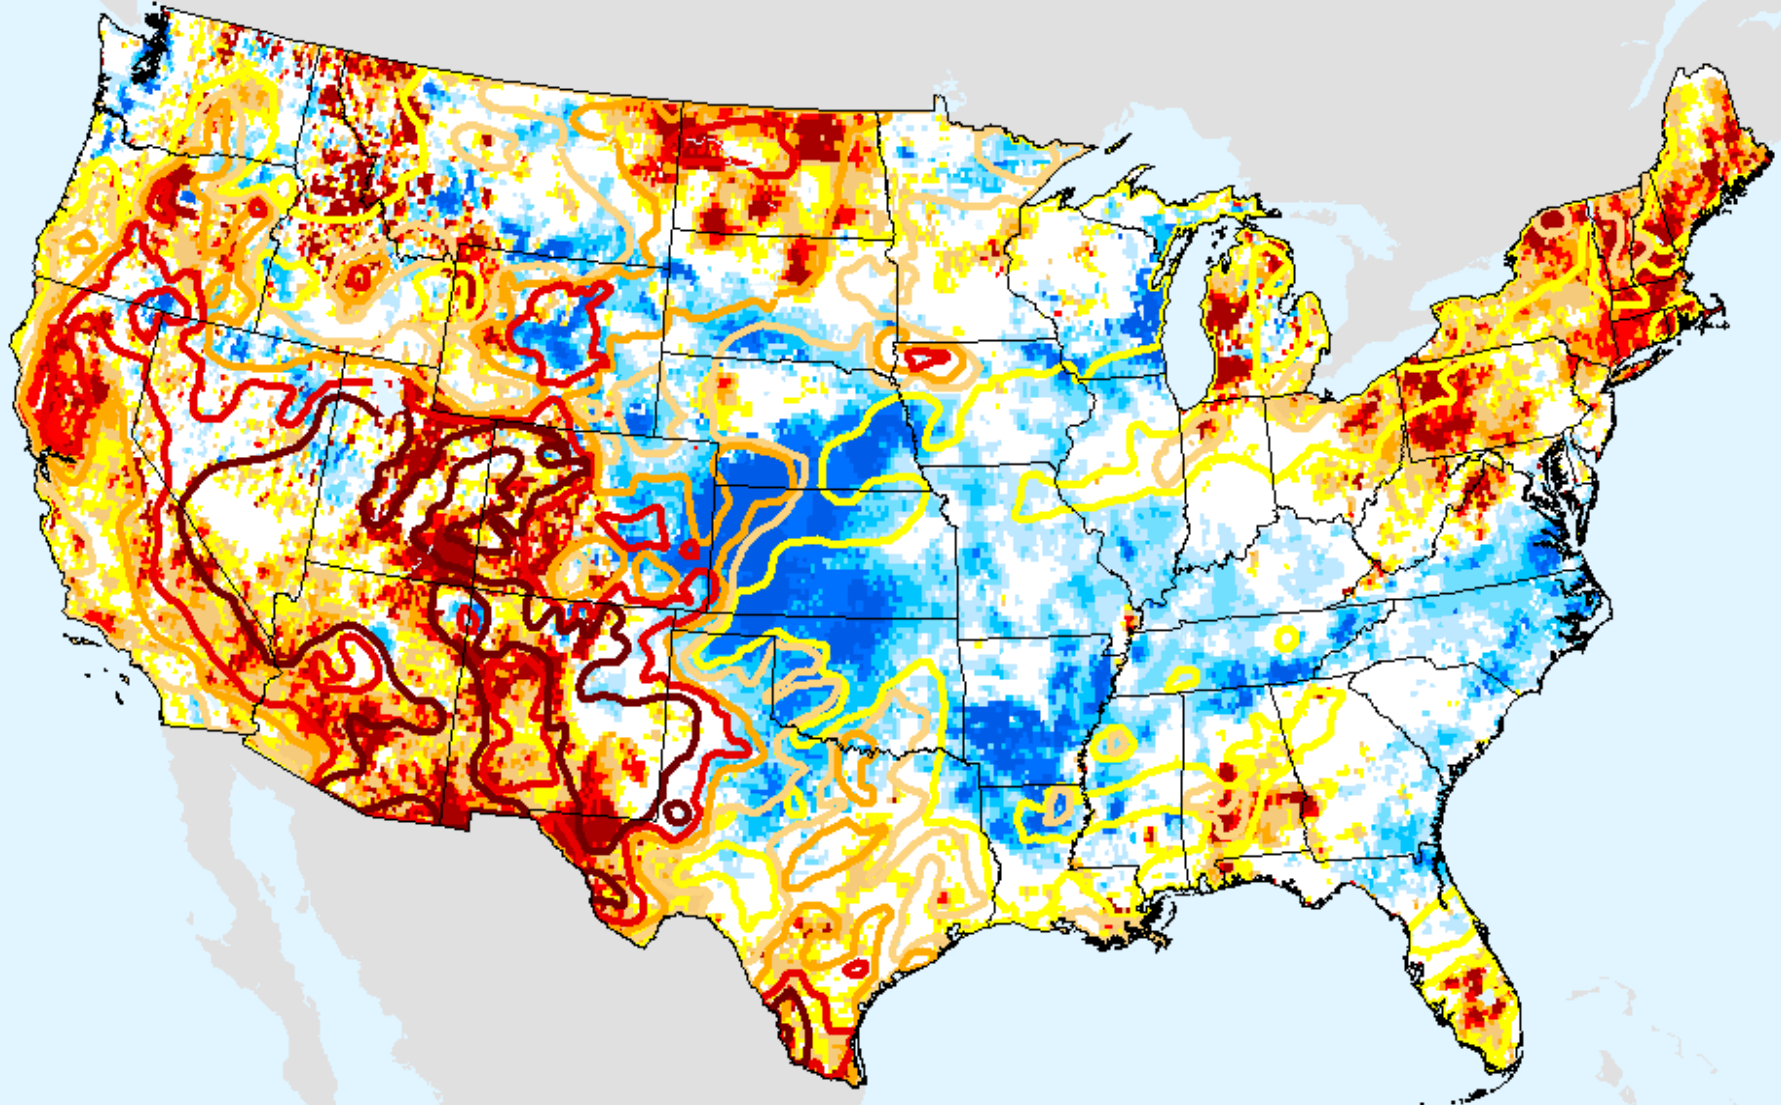

GRACE-Based Surface Soil Moisture Drought Indicator

As of: Tuesday, March 23, 2021

USDM for: Mar. 16, 2021