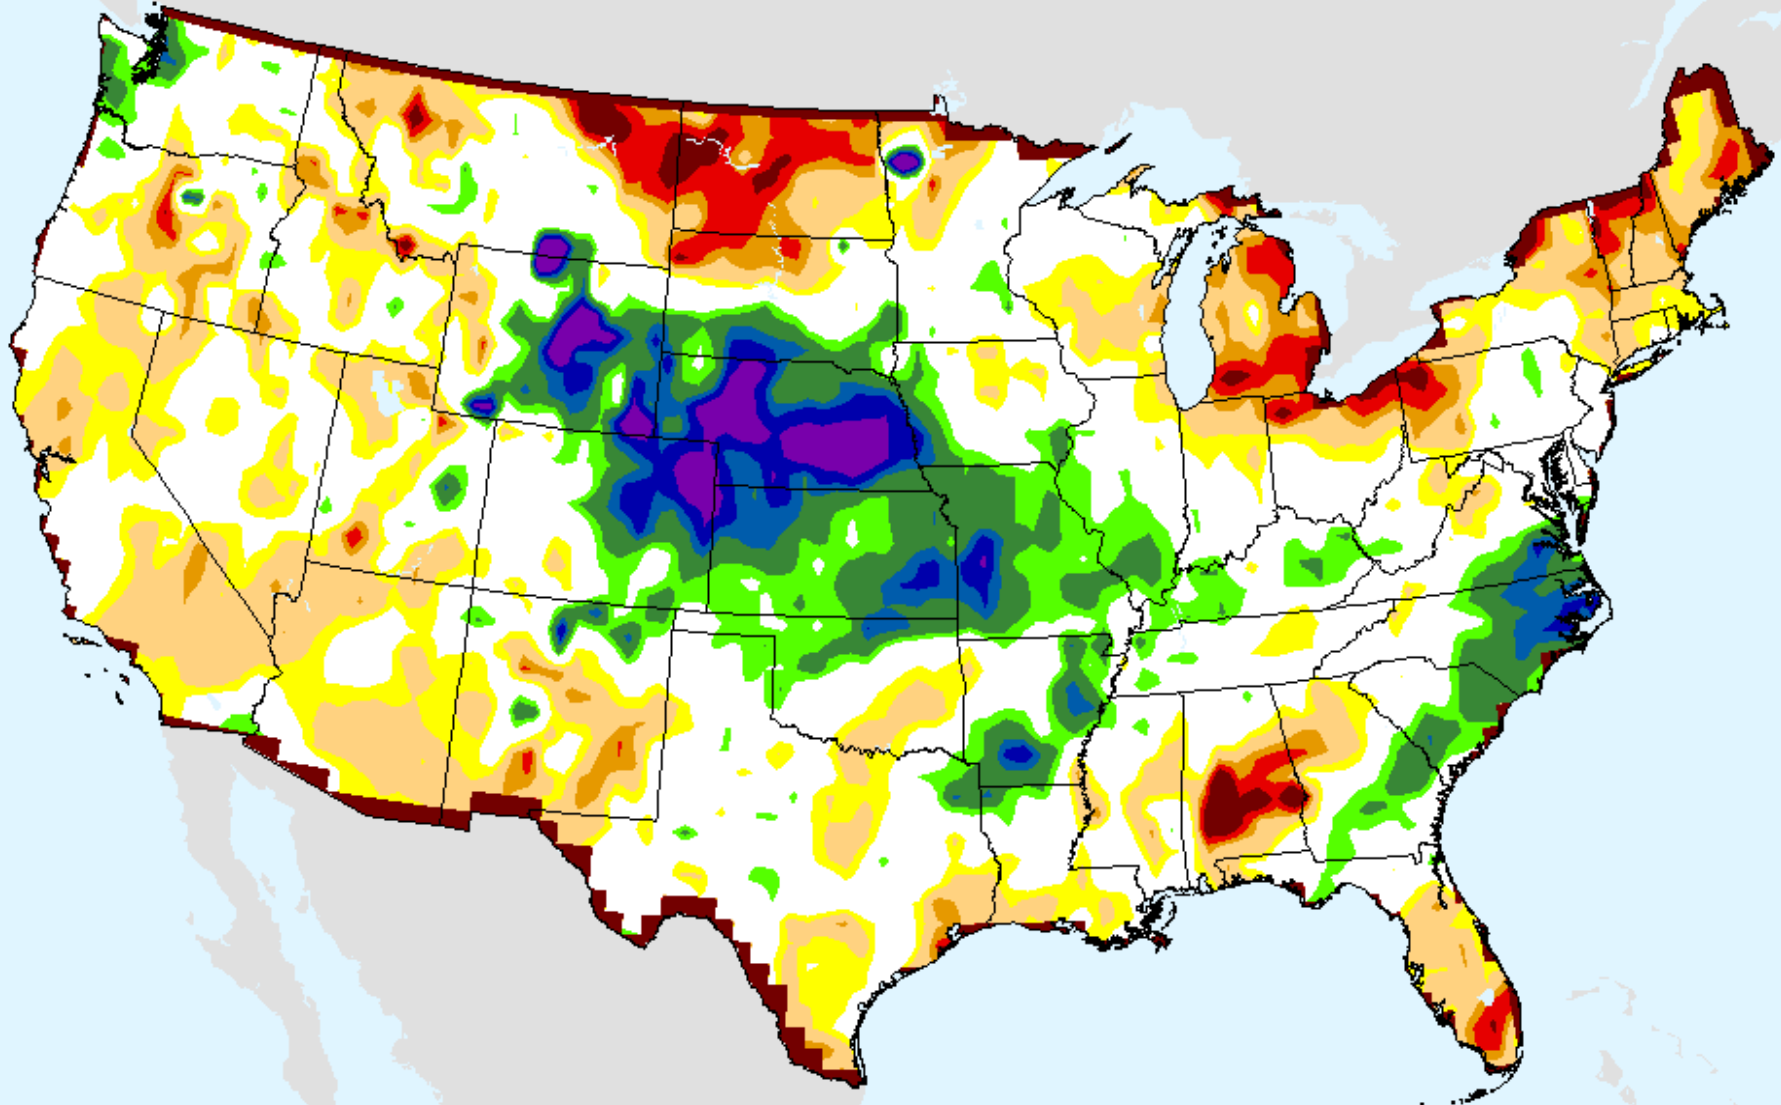

CPC 3-month SPI

As of: Tuesday, March 23, 2021