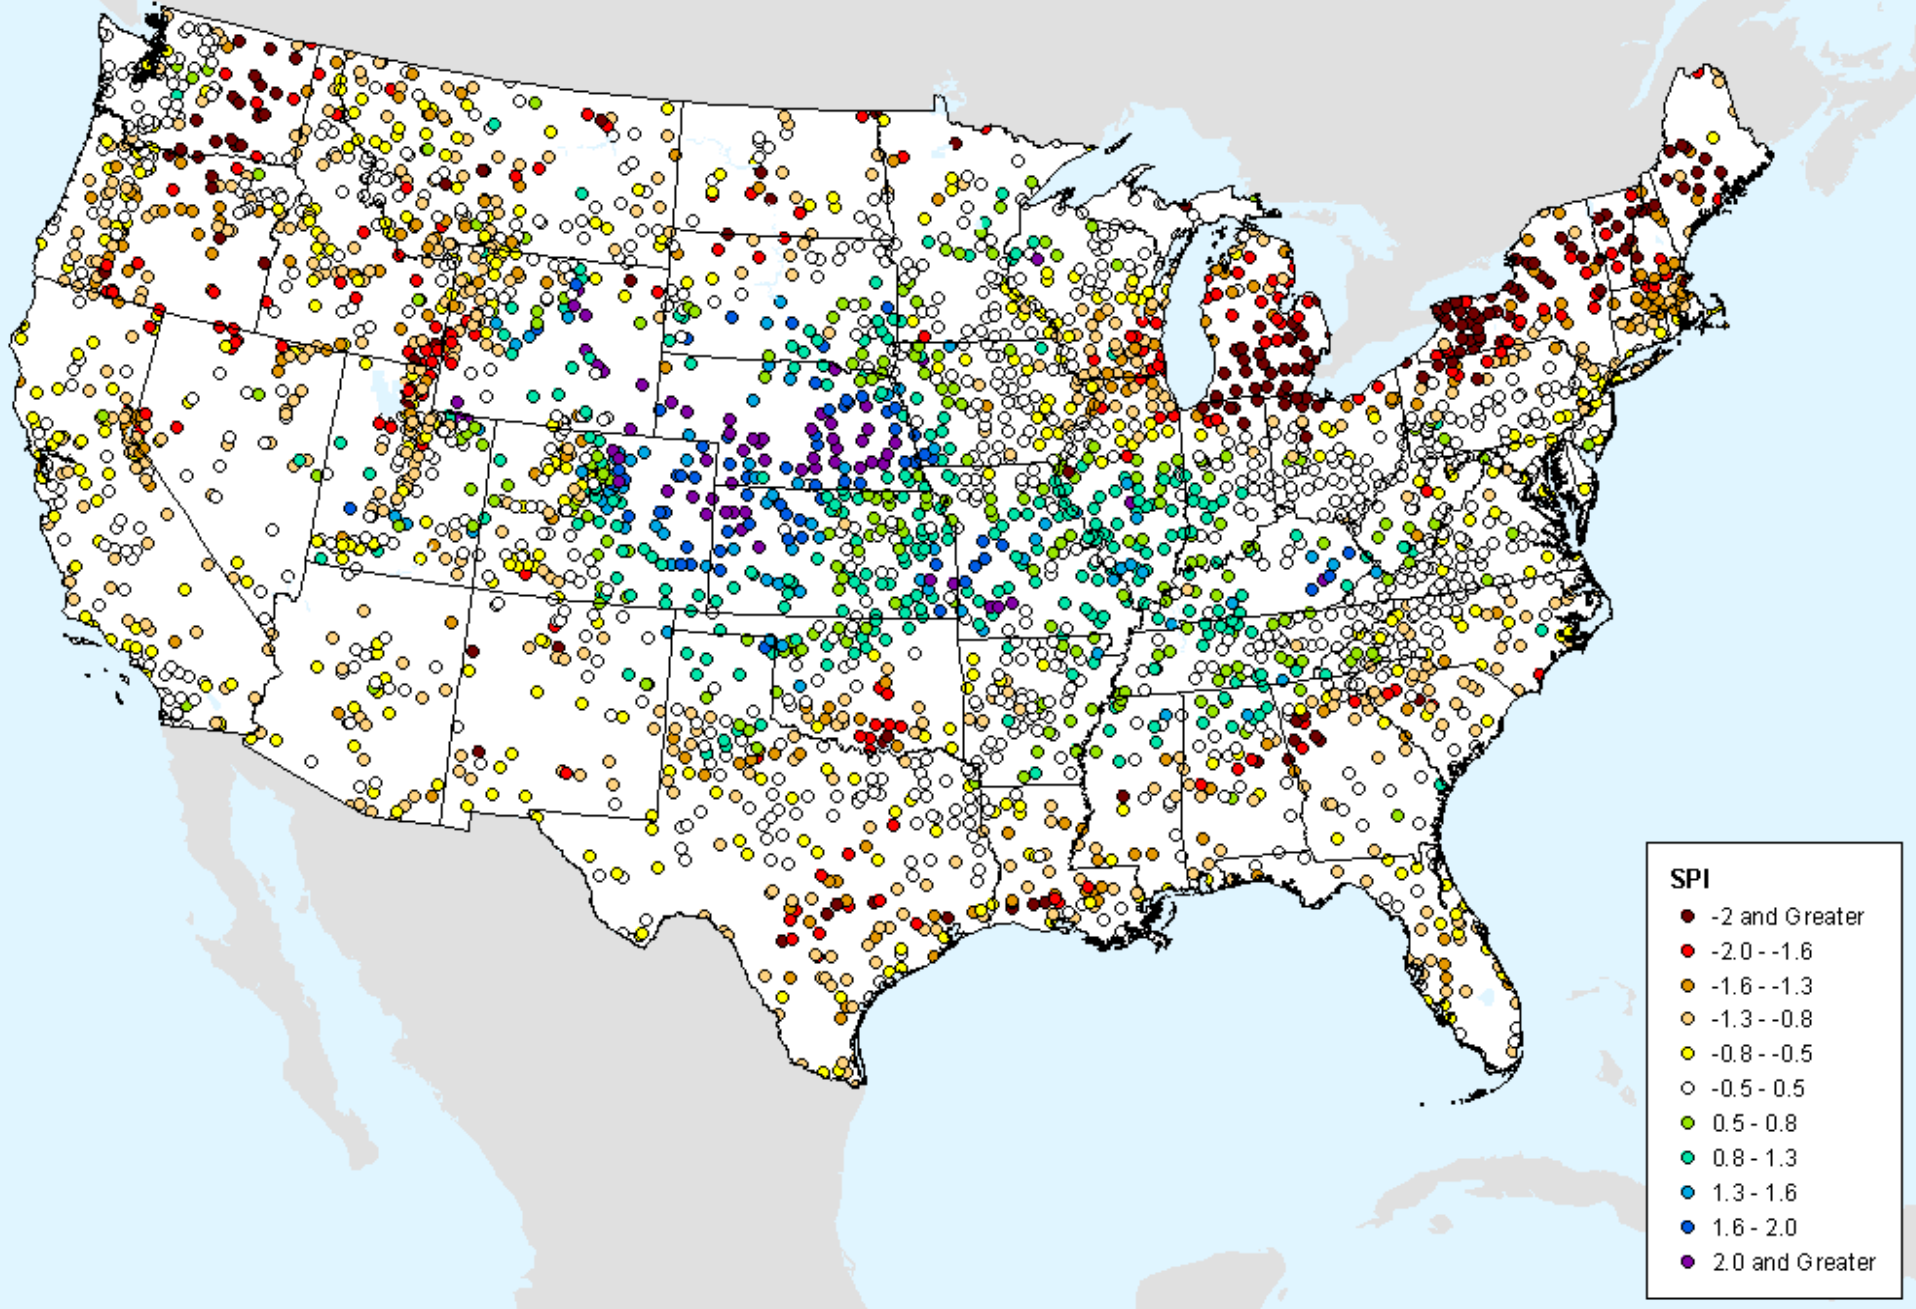

HPRCC 1-month SPI

As of: Tuesday, March 23, 2021