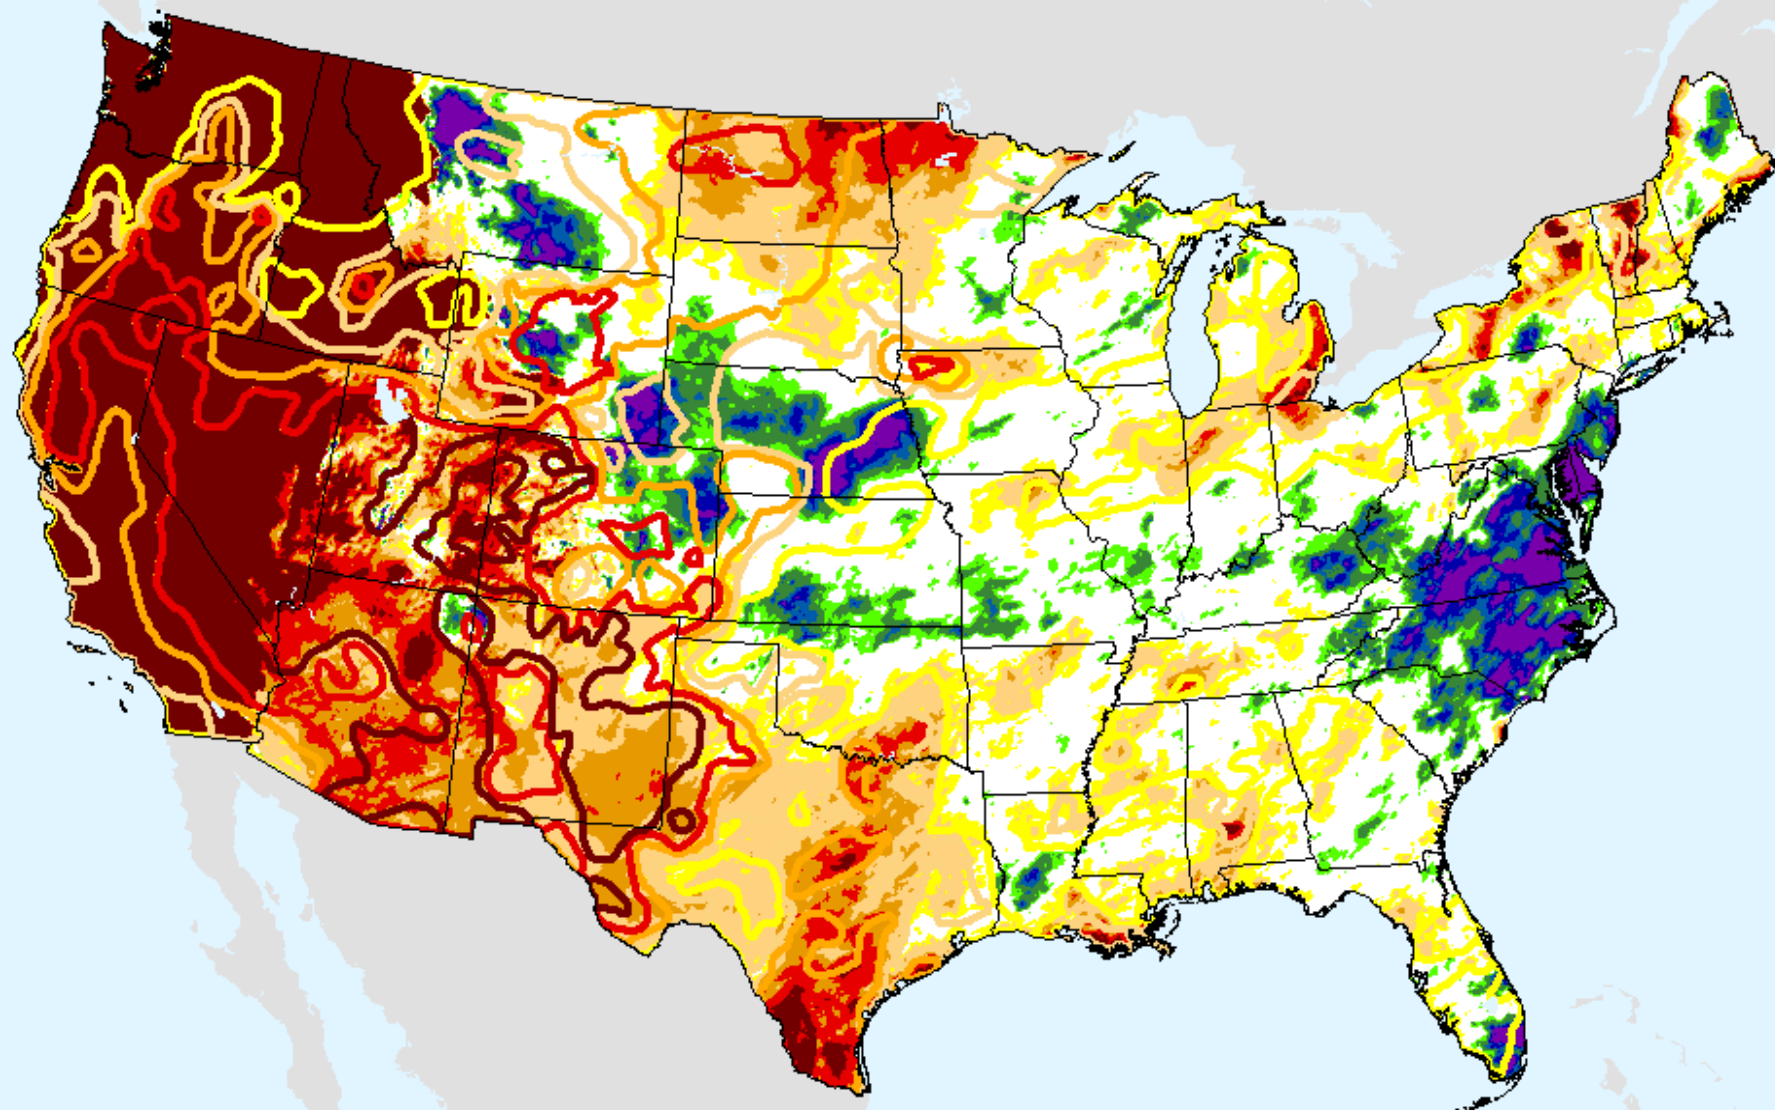

AHPS 6-month SPI

As of: Tuesday, March 23, 2021

USDM for: Mar. 16, 2021

SPI (USDM)