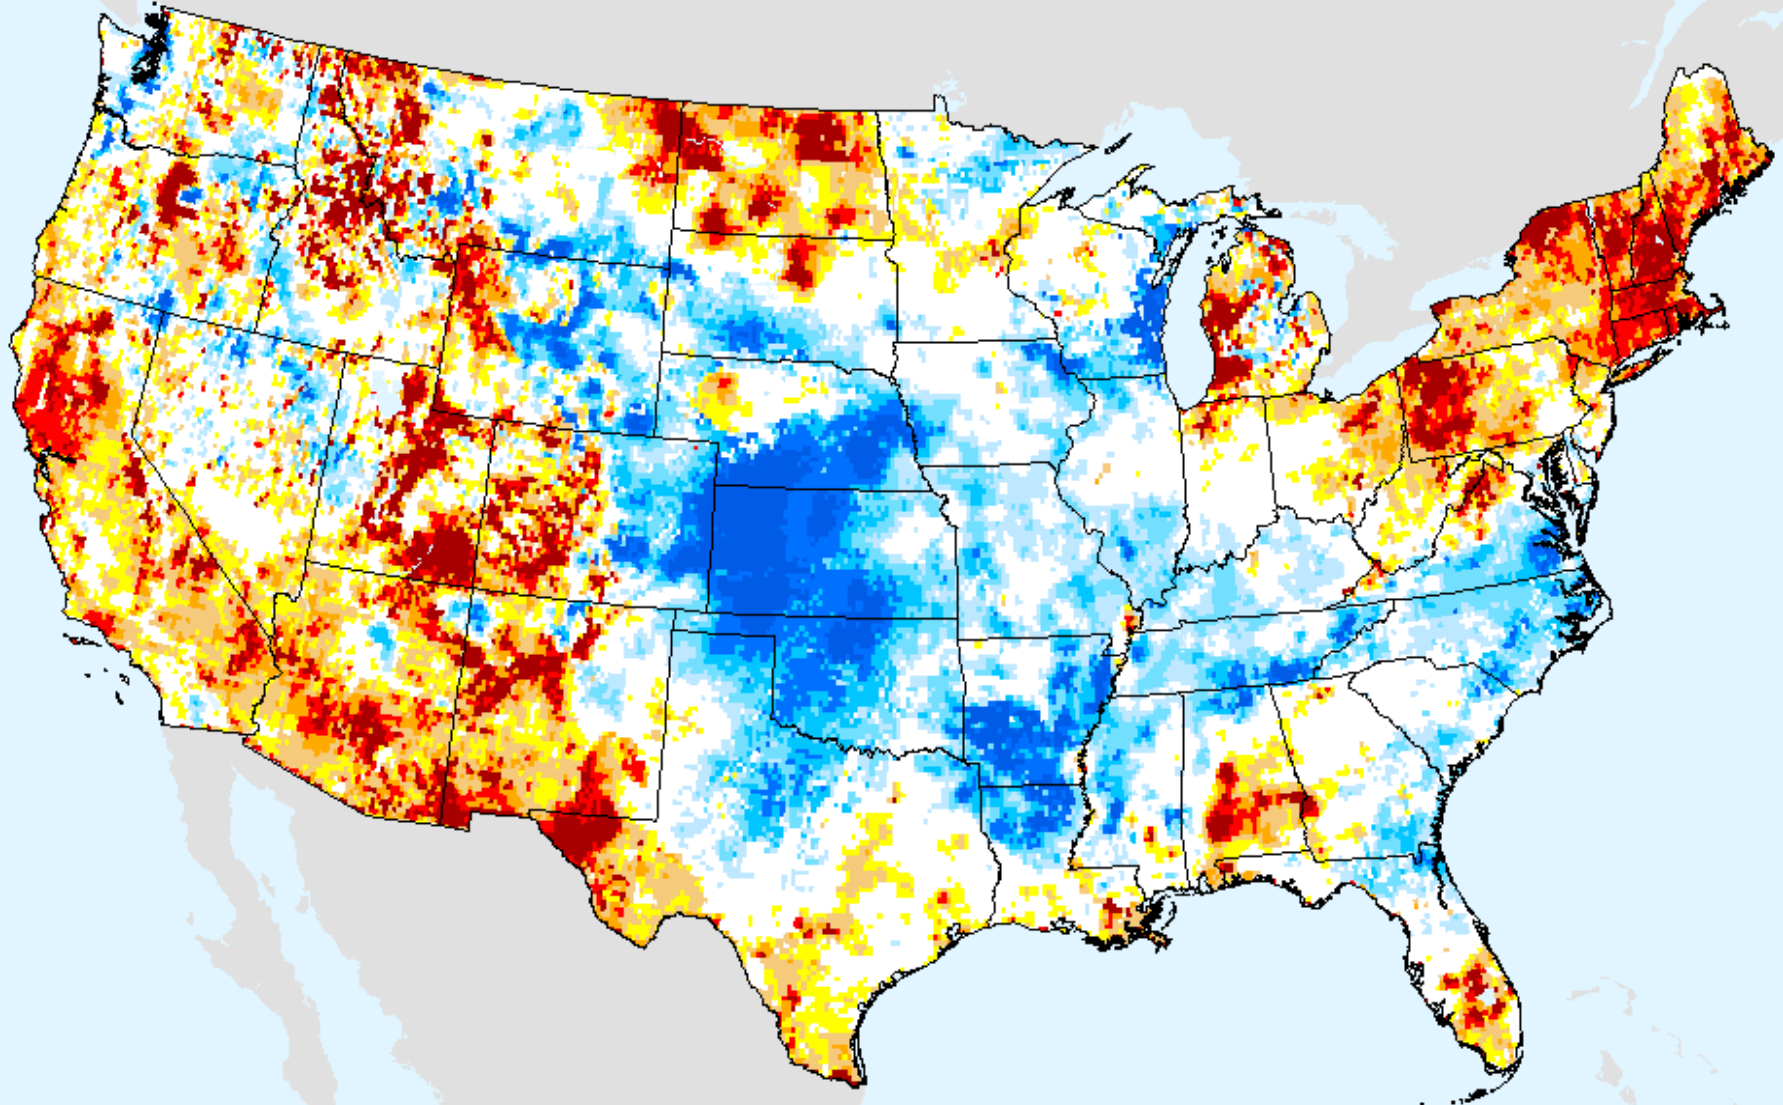

GRACE-Based Surface Soil Moisture Drought Indicator

As of: Tuesday, March 23, 2021