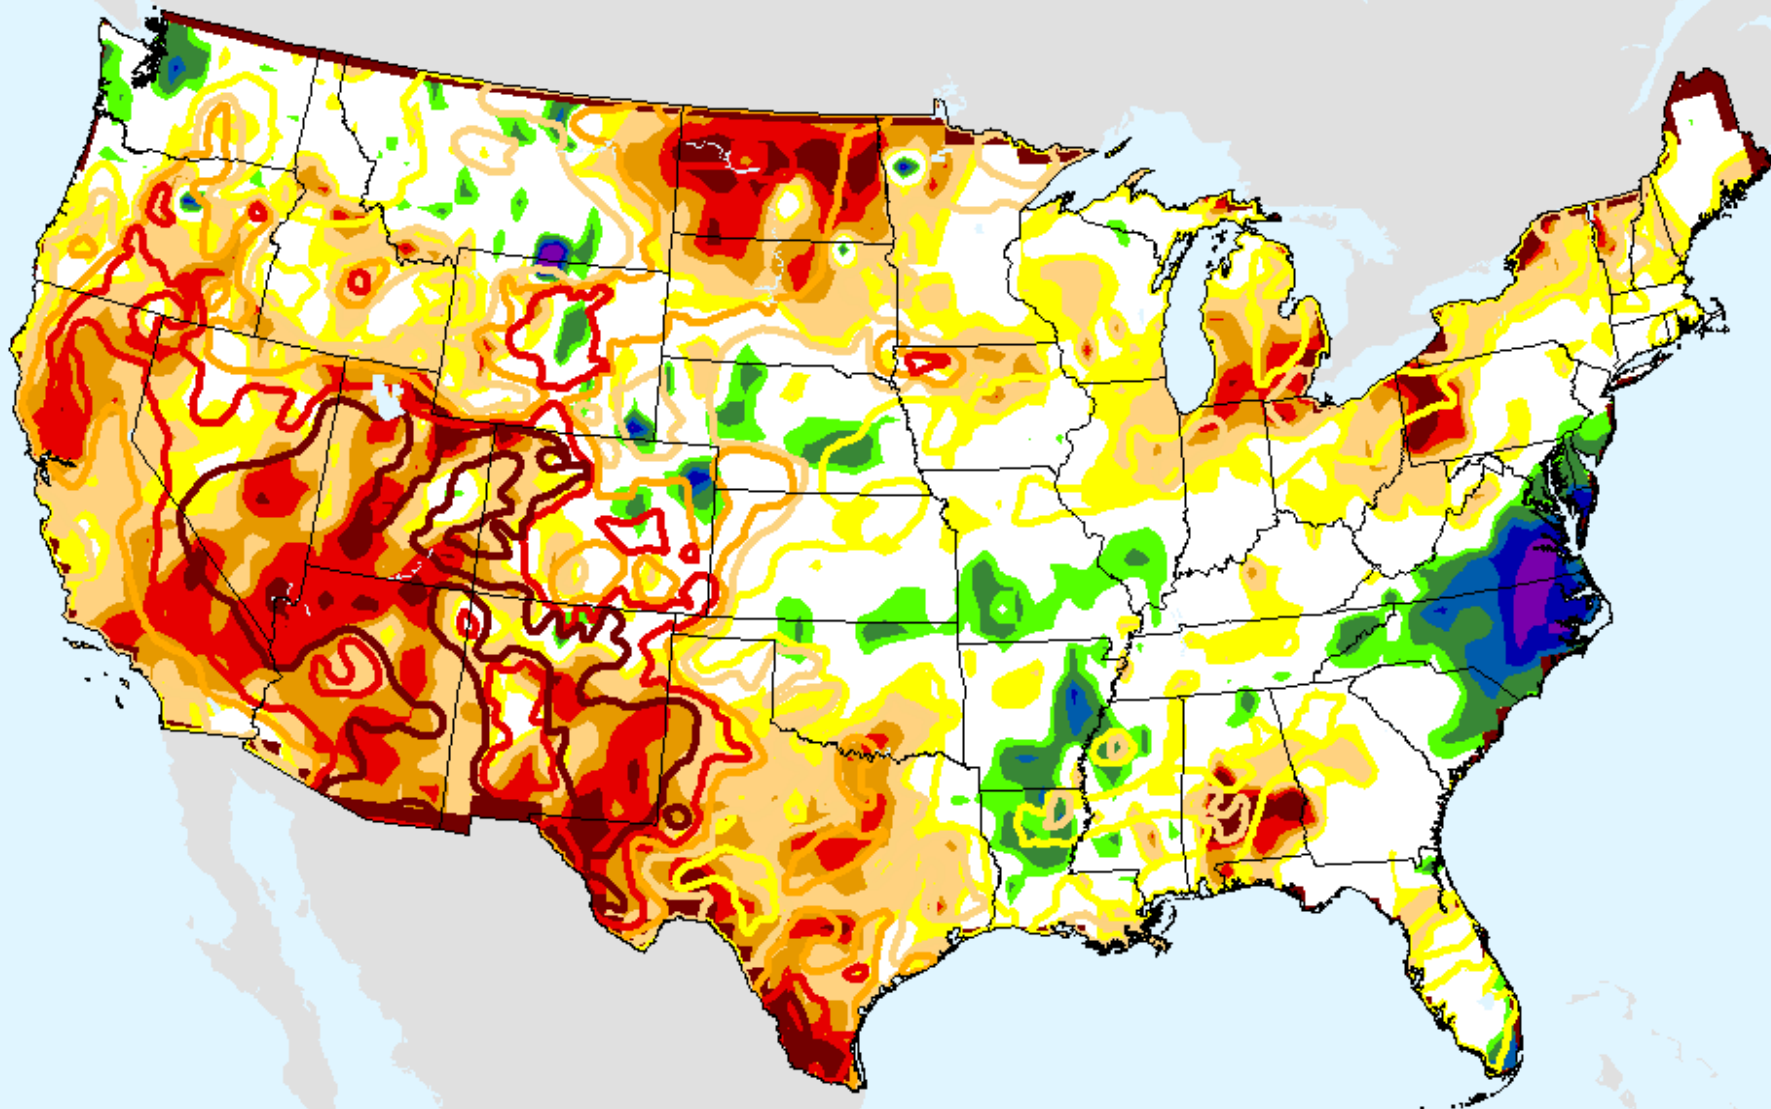

CPC 6-month SPI

As of: Tuesday, March 23, 2021

USDM for: Mar. 16, 2021

SPI (USDM)