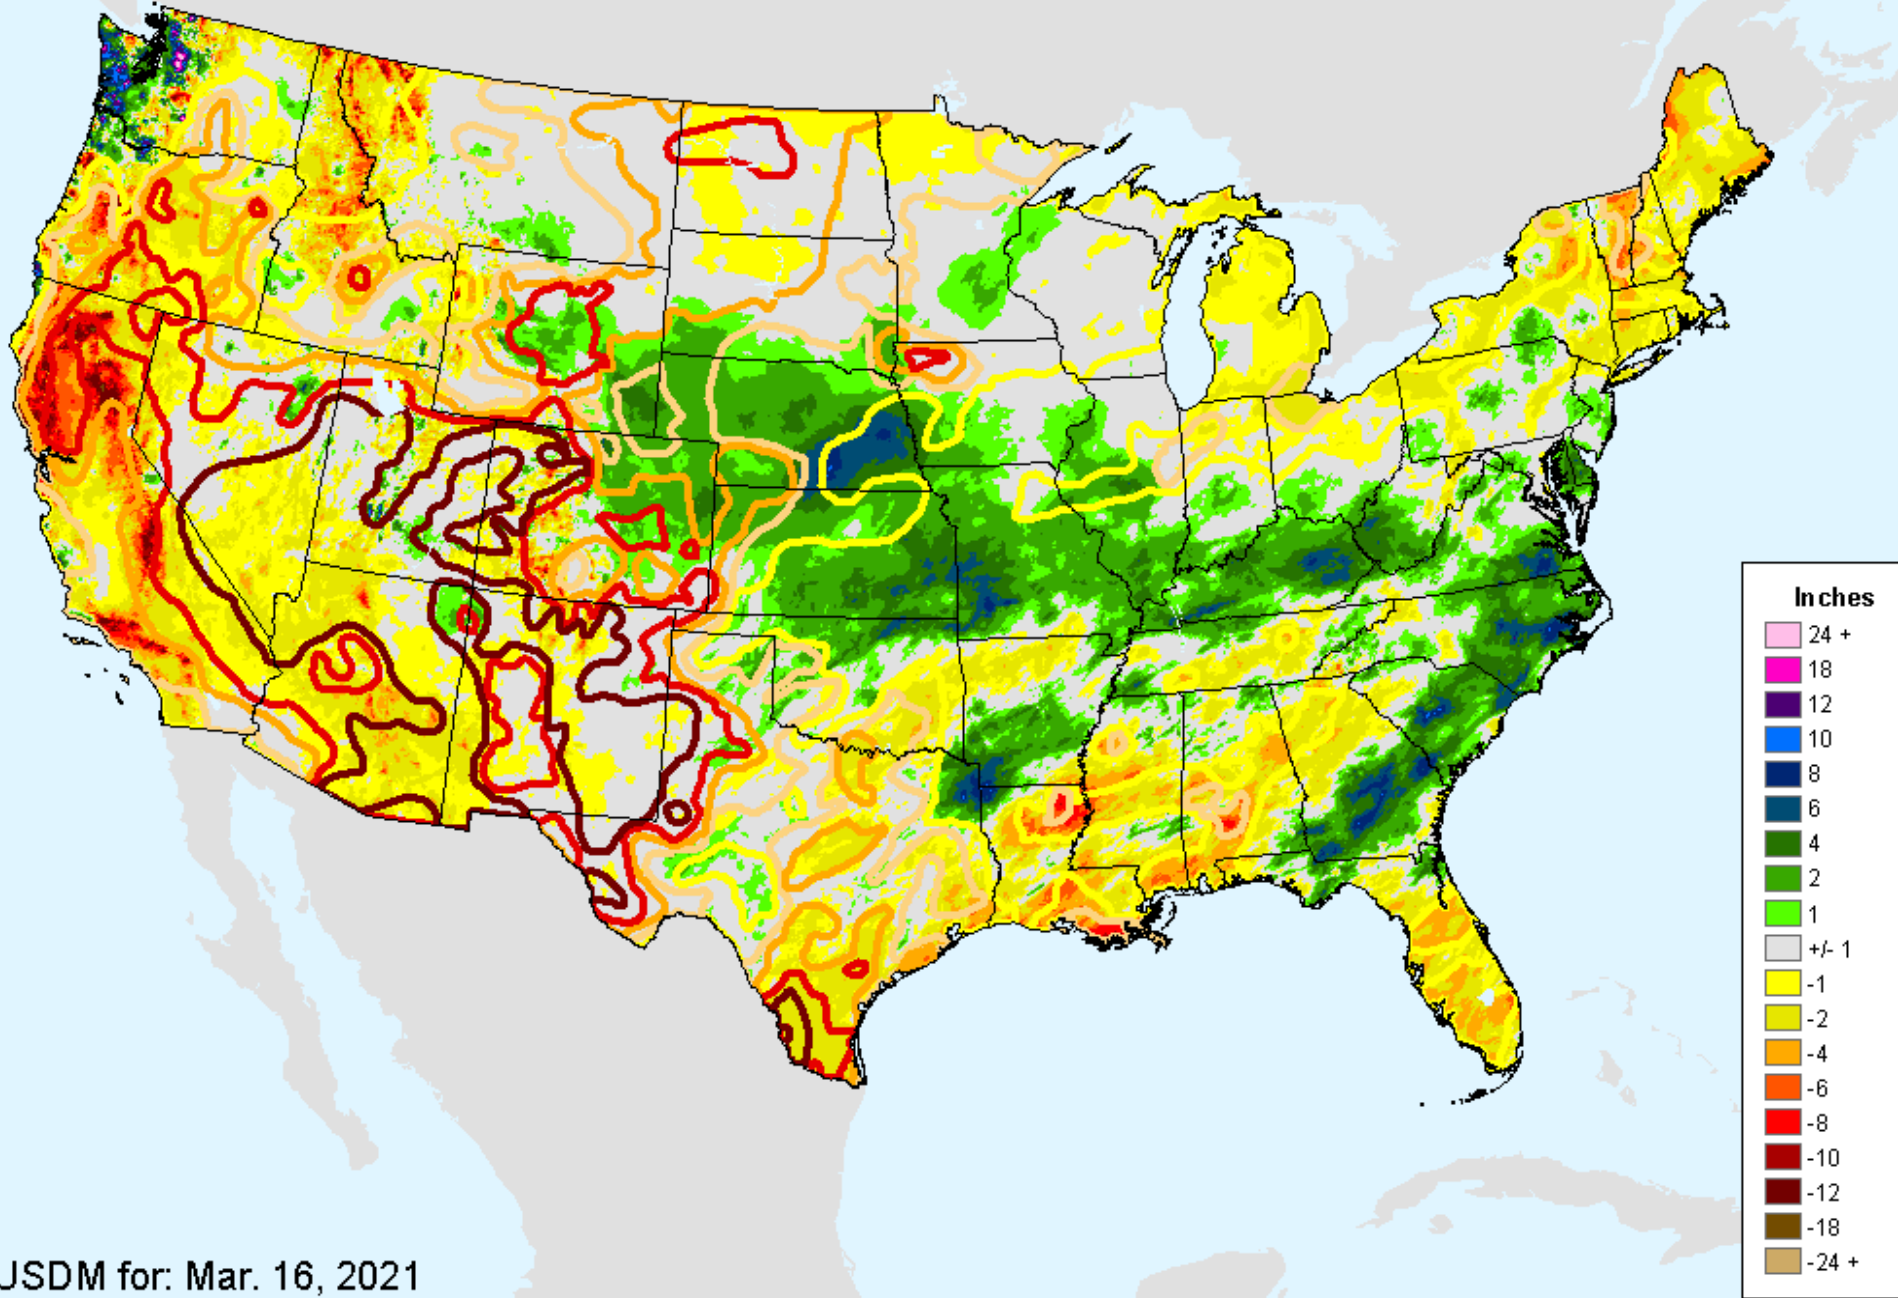

AHPS 90-Day Precip Departure

As of: Tuesday, March 23, 2021

USDM for: Mar. 16, 2021