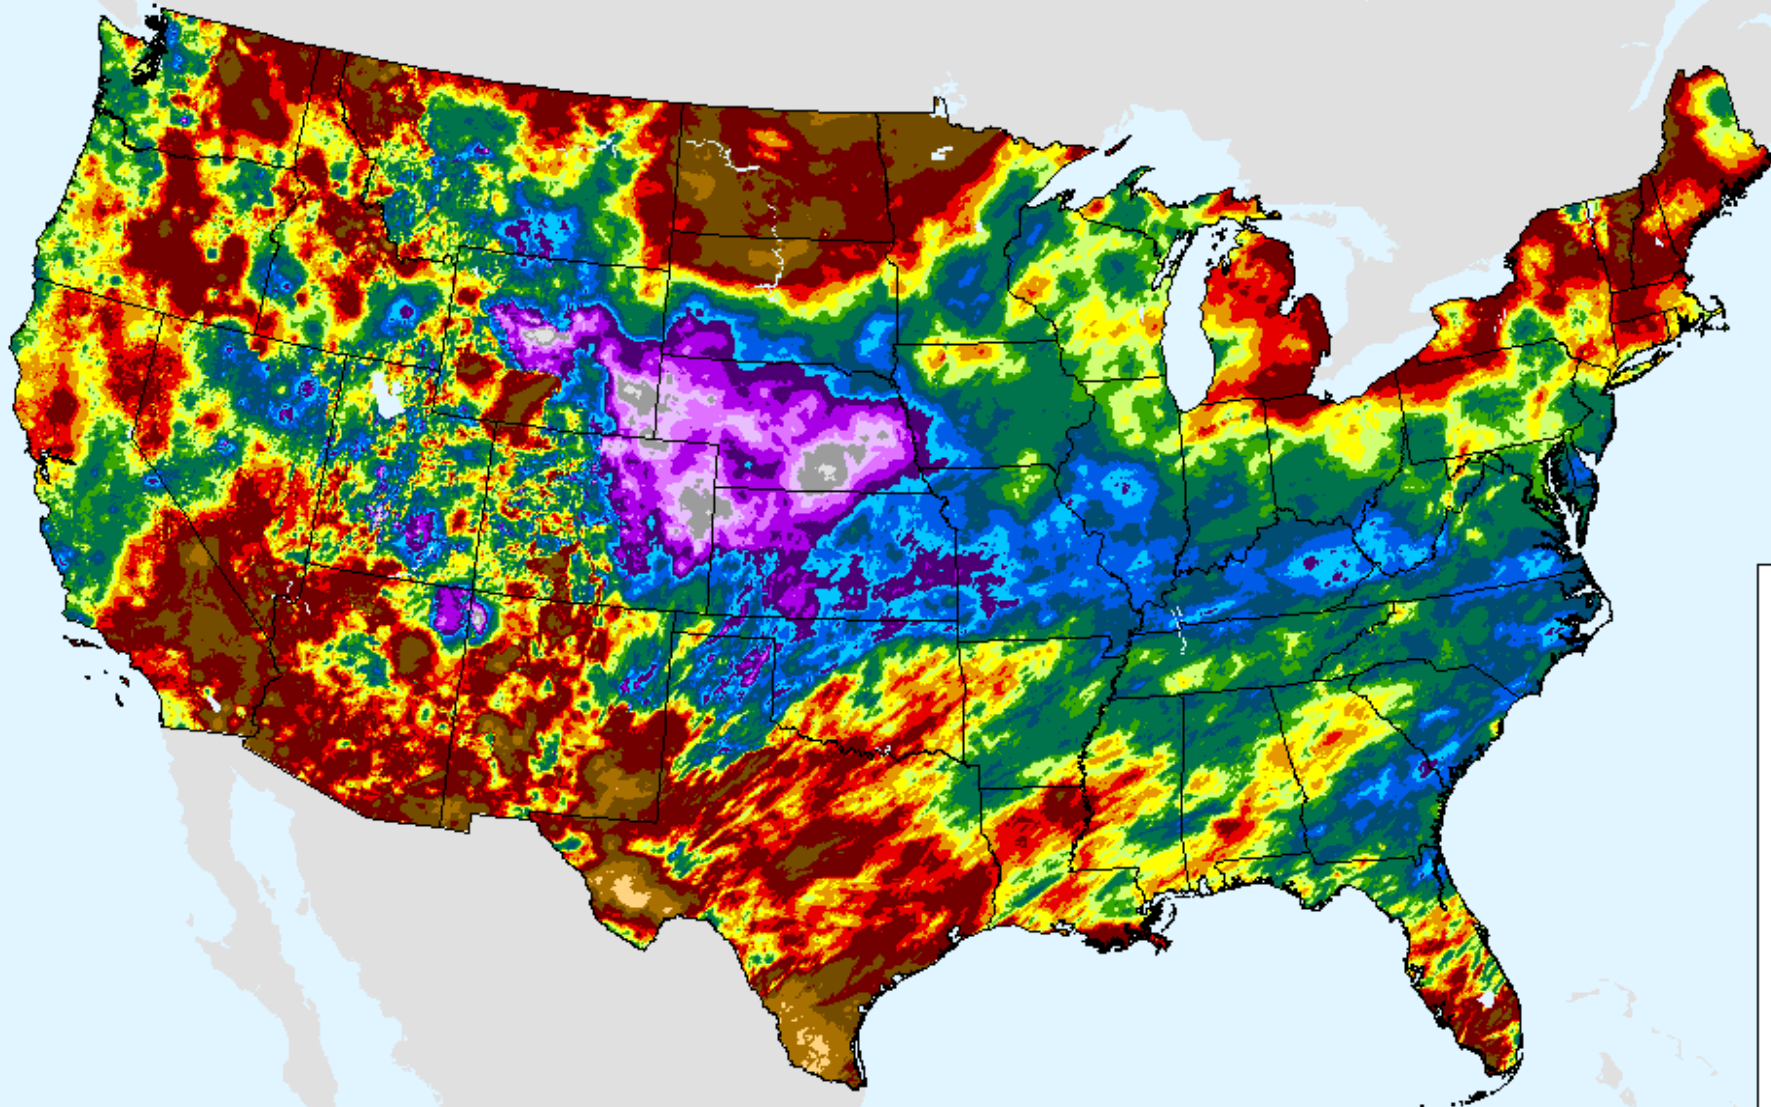

AHPS 60-Day Pct of Normal Pcp

As of: Tuesday, March 23, 2021

Percent

- 500
- 400
- 350
- 300
- 250
- 200
- 175
- 150
- 125
- 100
- 90
- 80
- 70
- 60
- 50
- 25
- 10
- 1
- 0