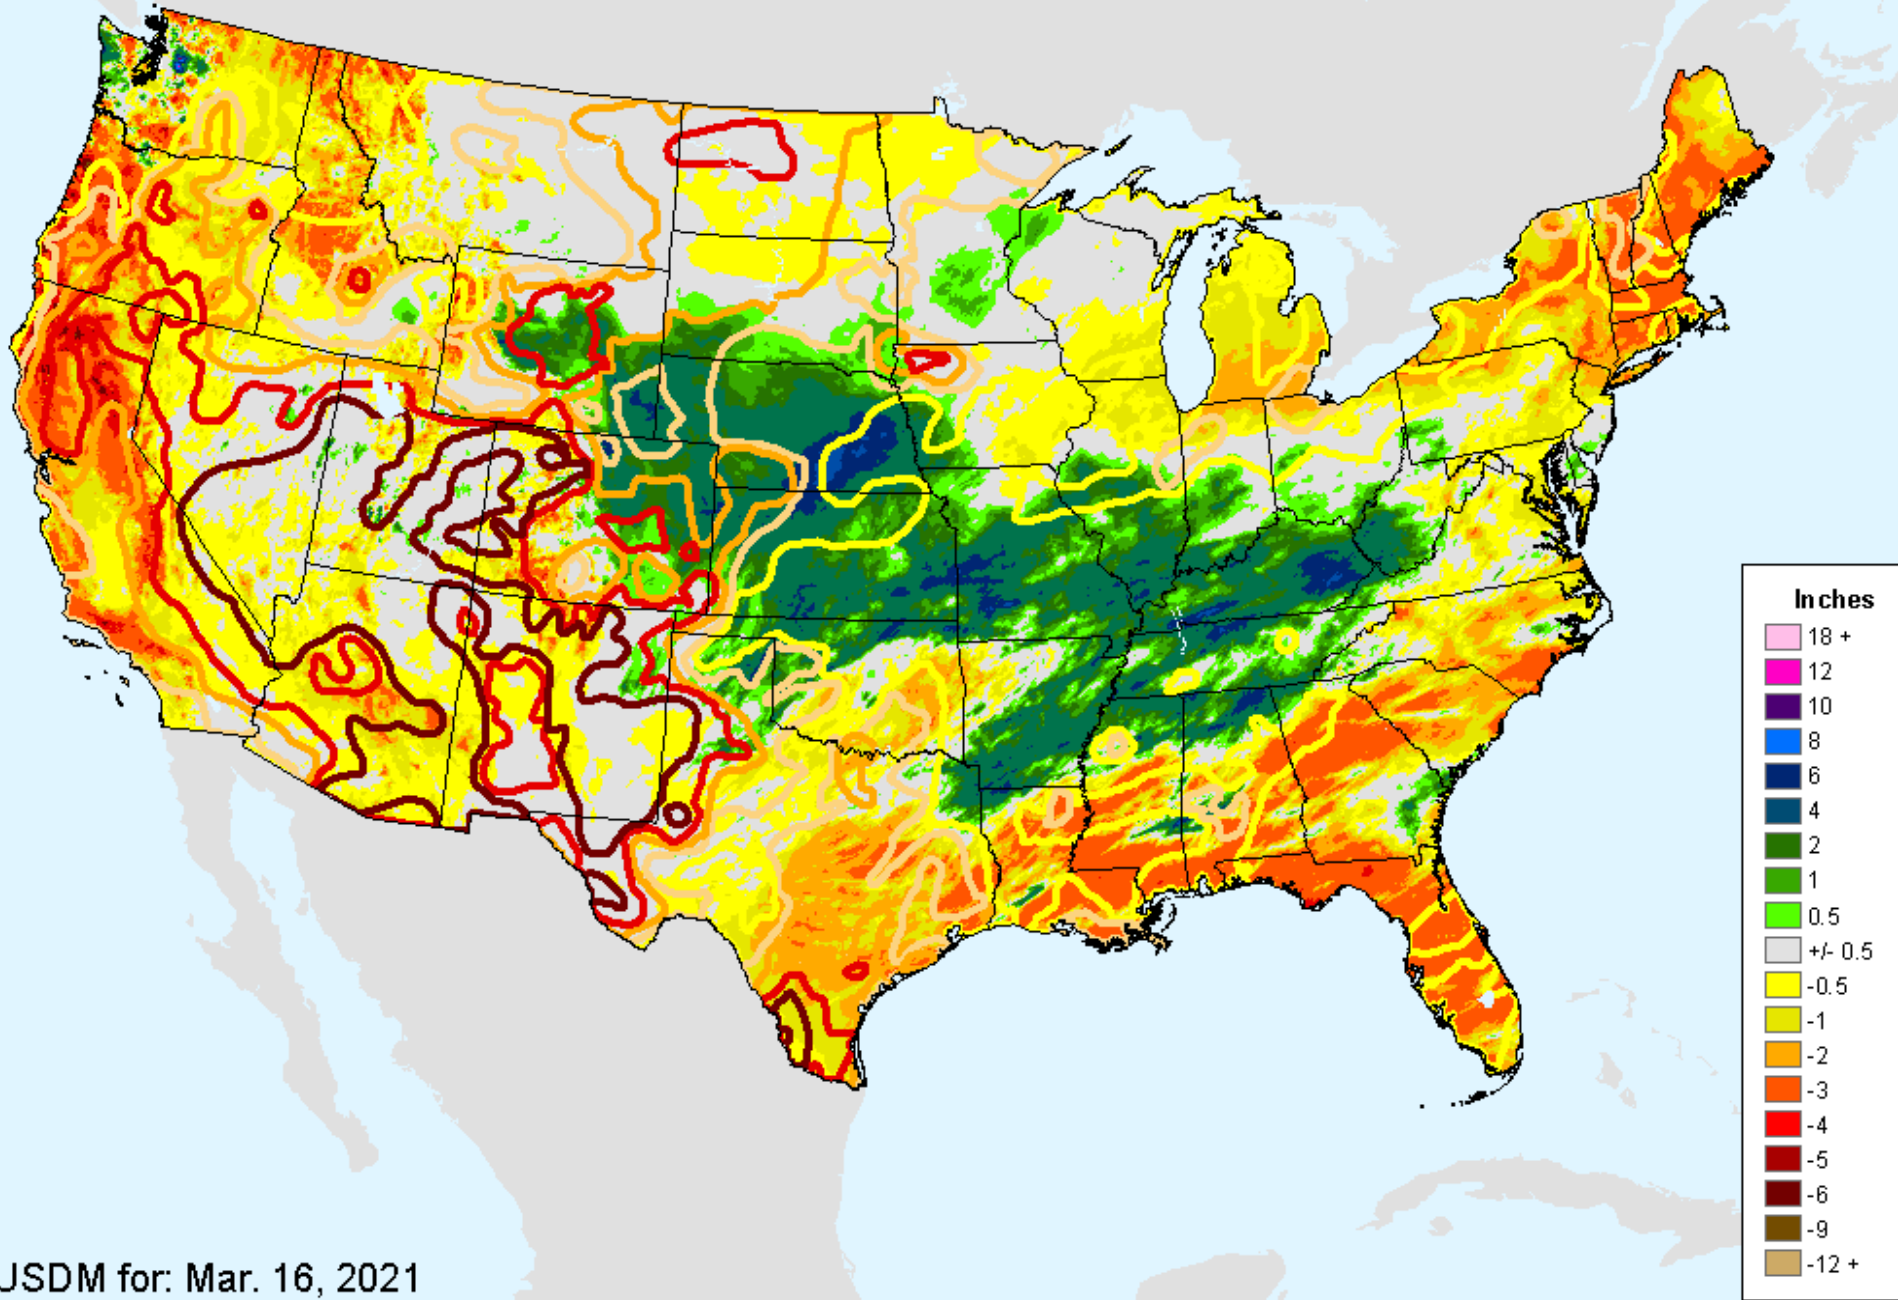

AHPS 30-Day Precip Departure

As of: Tuesday, March 23, 2021

USDM for: Mar. 16, 2021