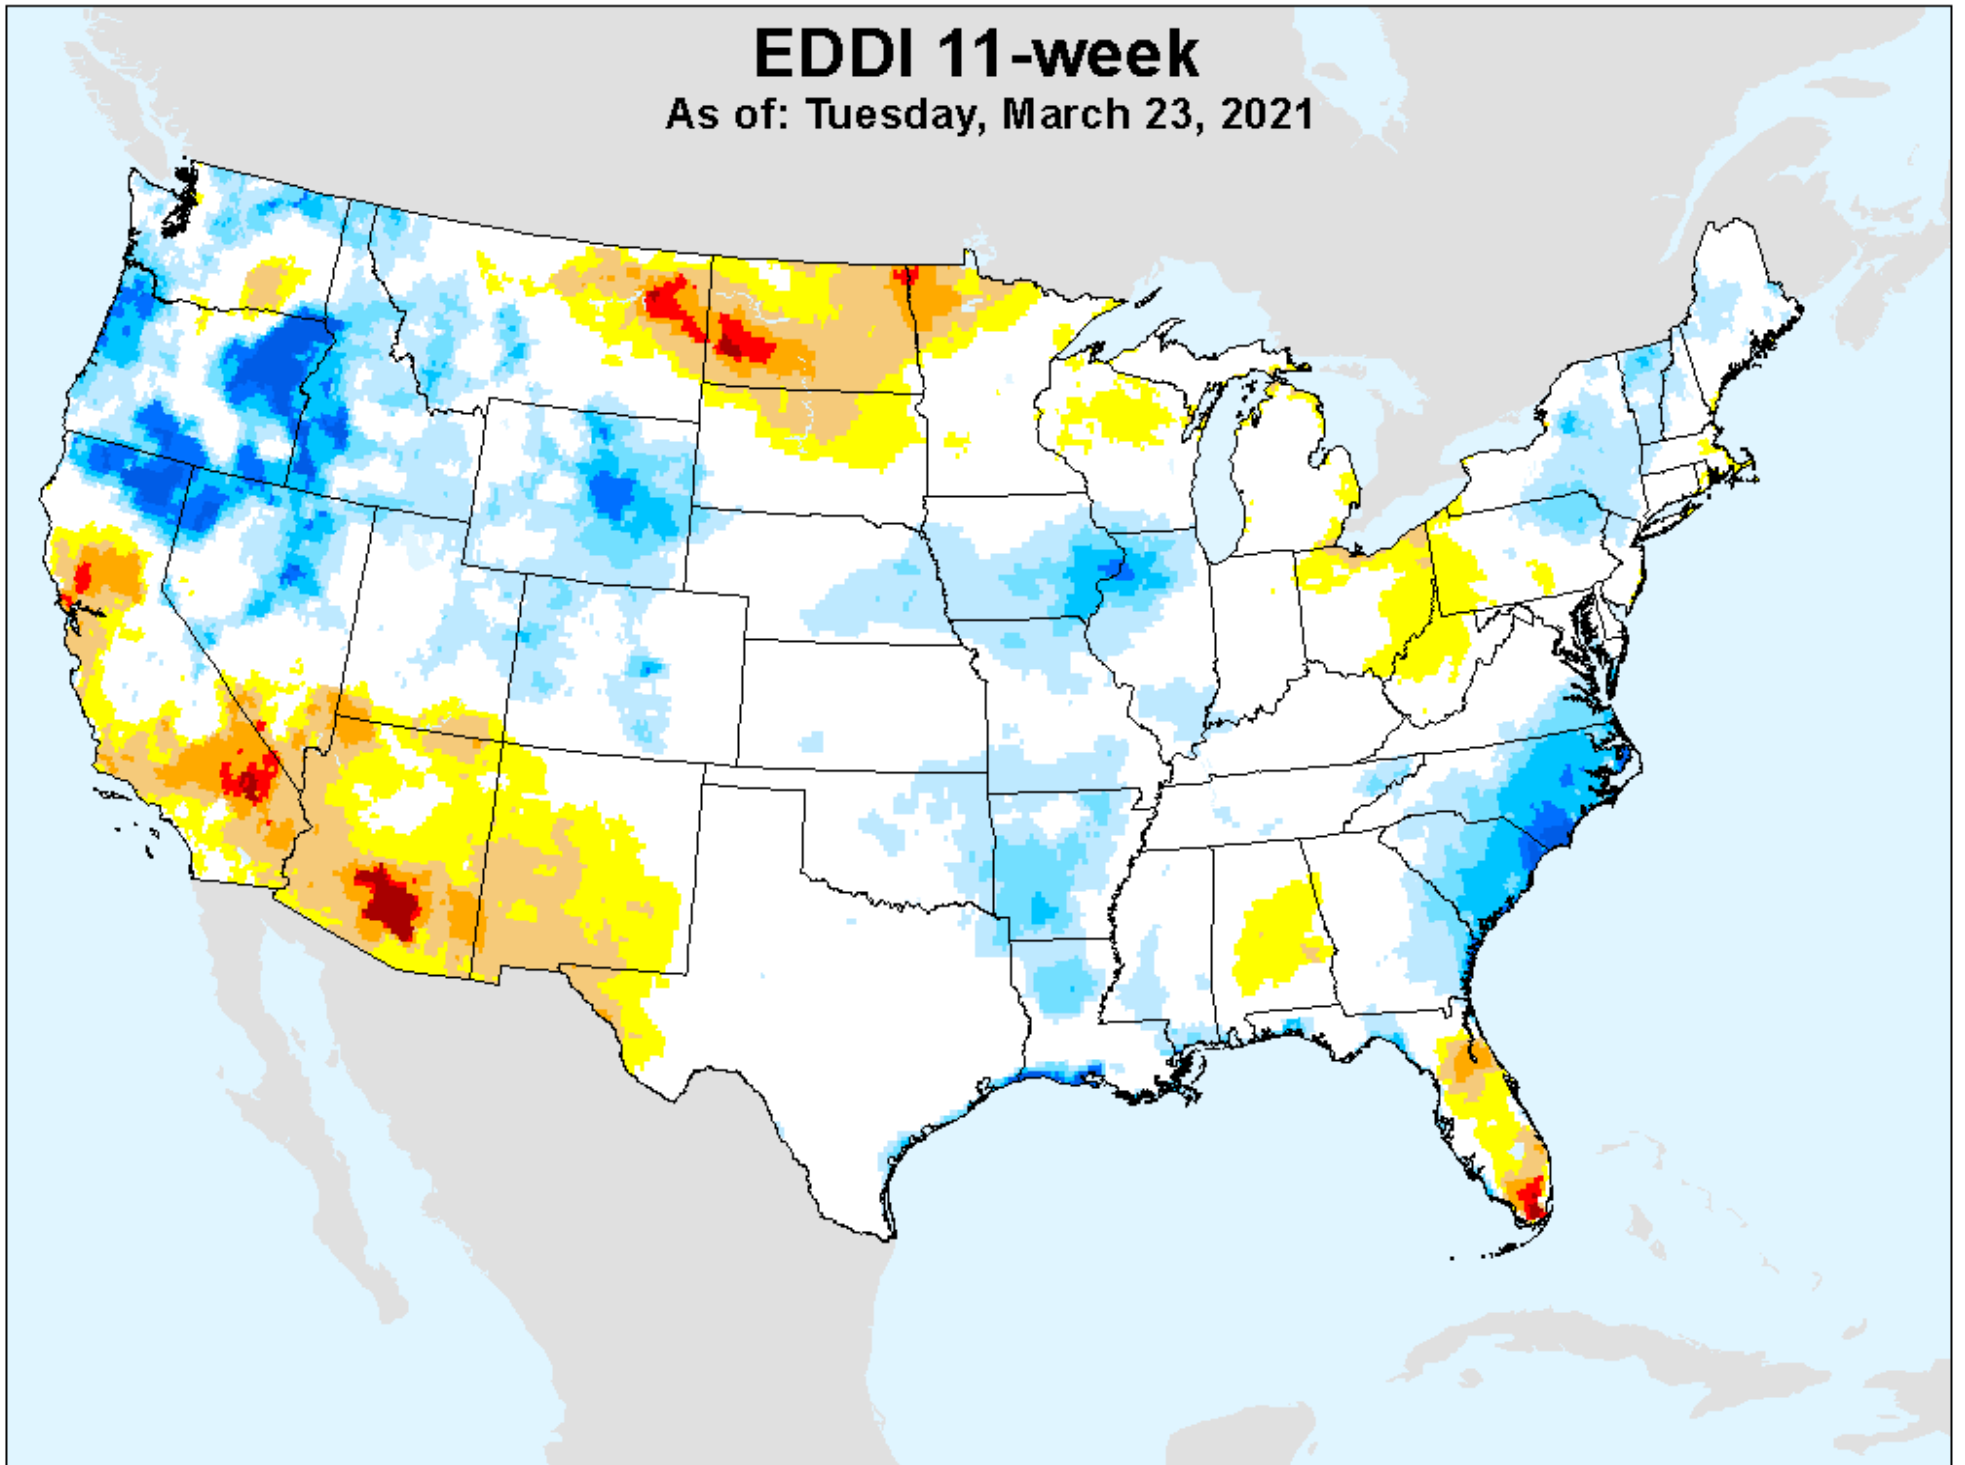

# EDDI 11-week

As of: Tuesday, March 23, 2021