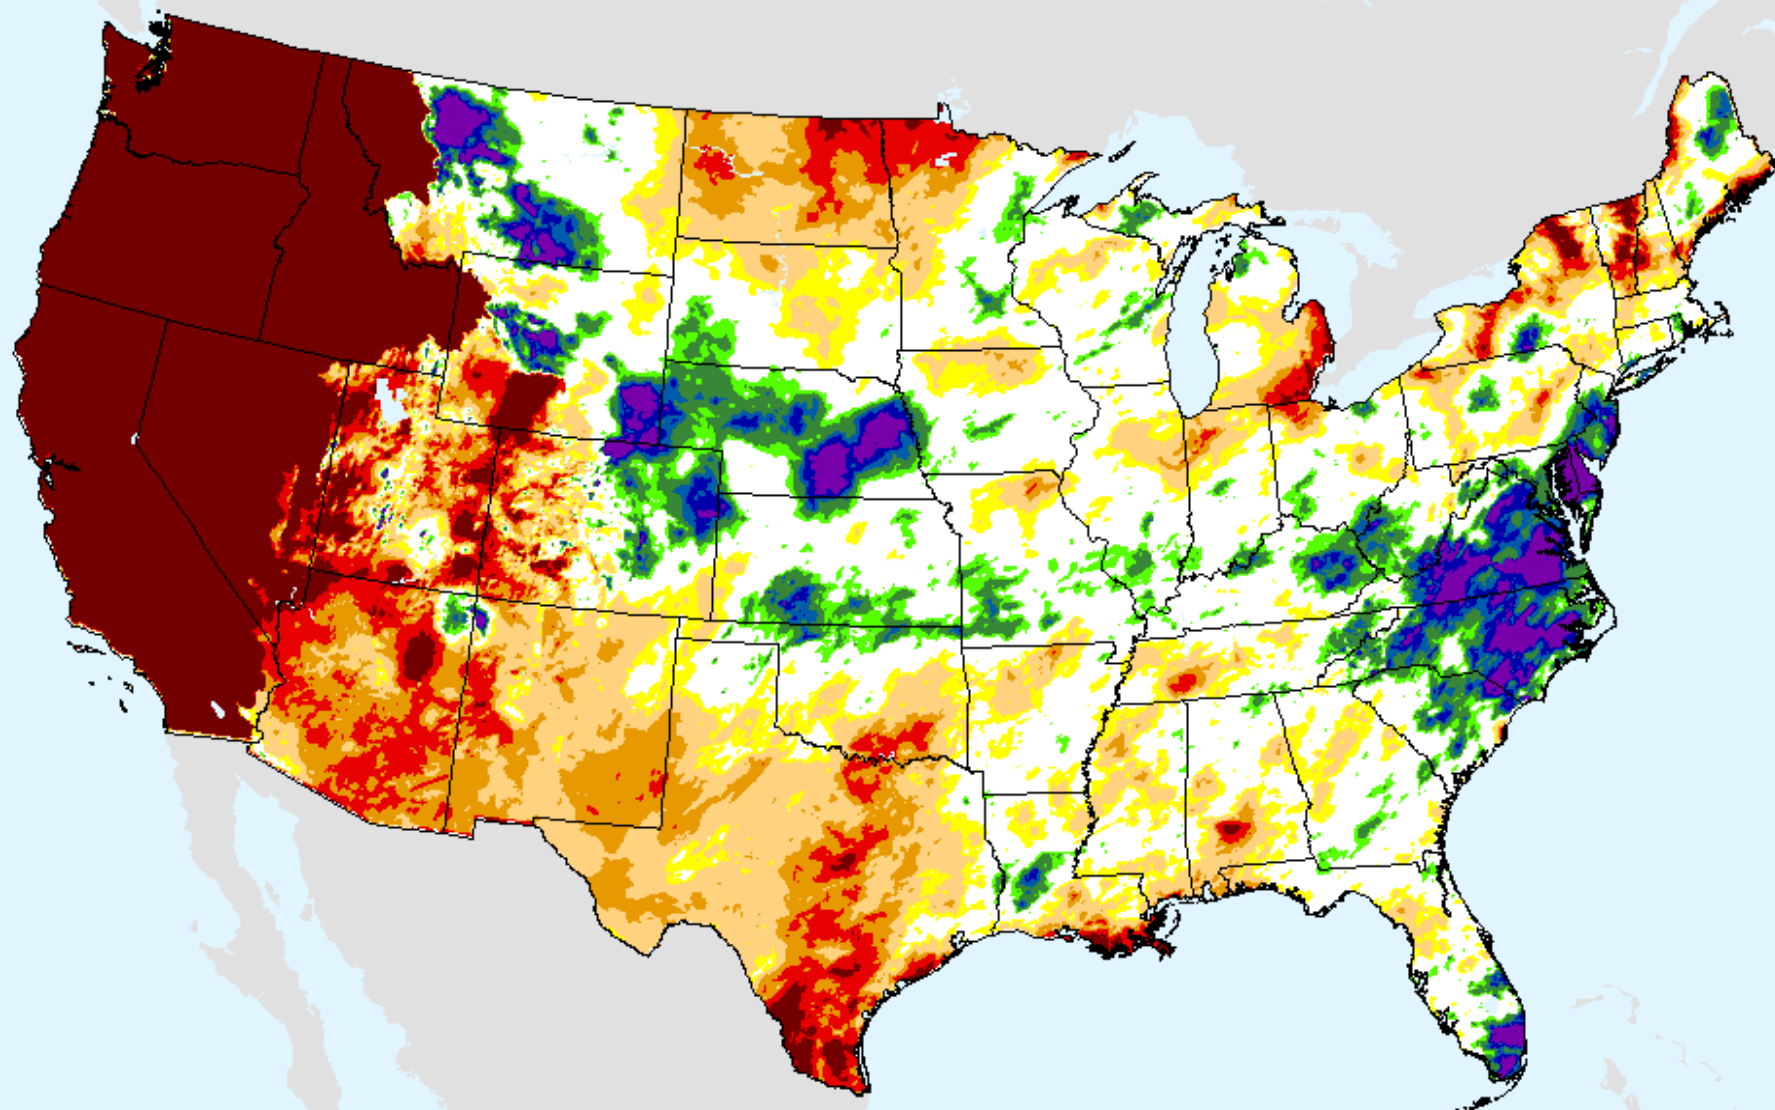

AHPS 6-month SPI

As of: Tuesday, March 23, 2021