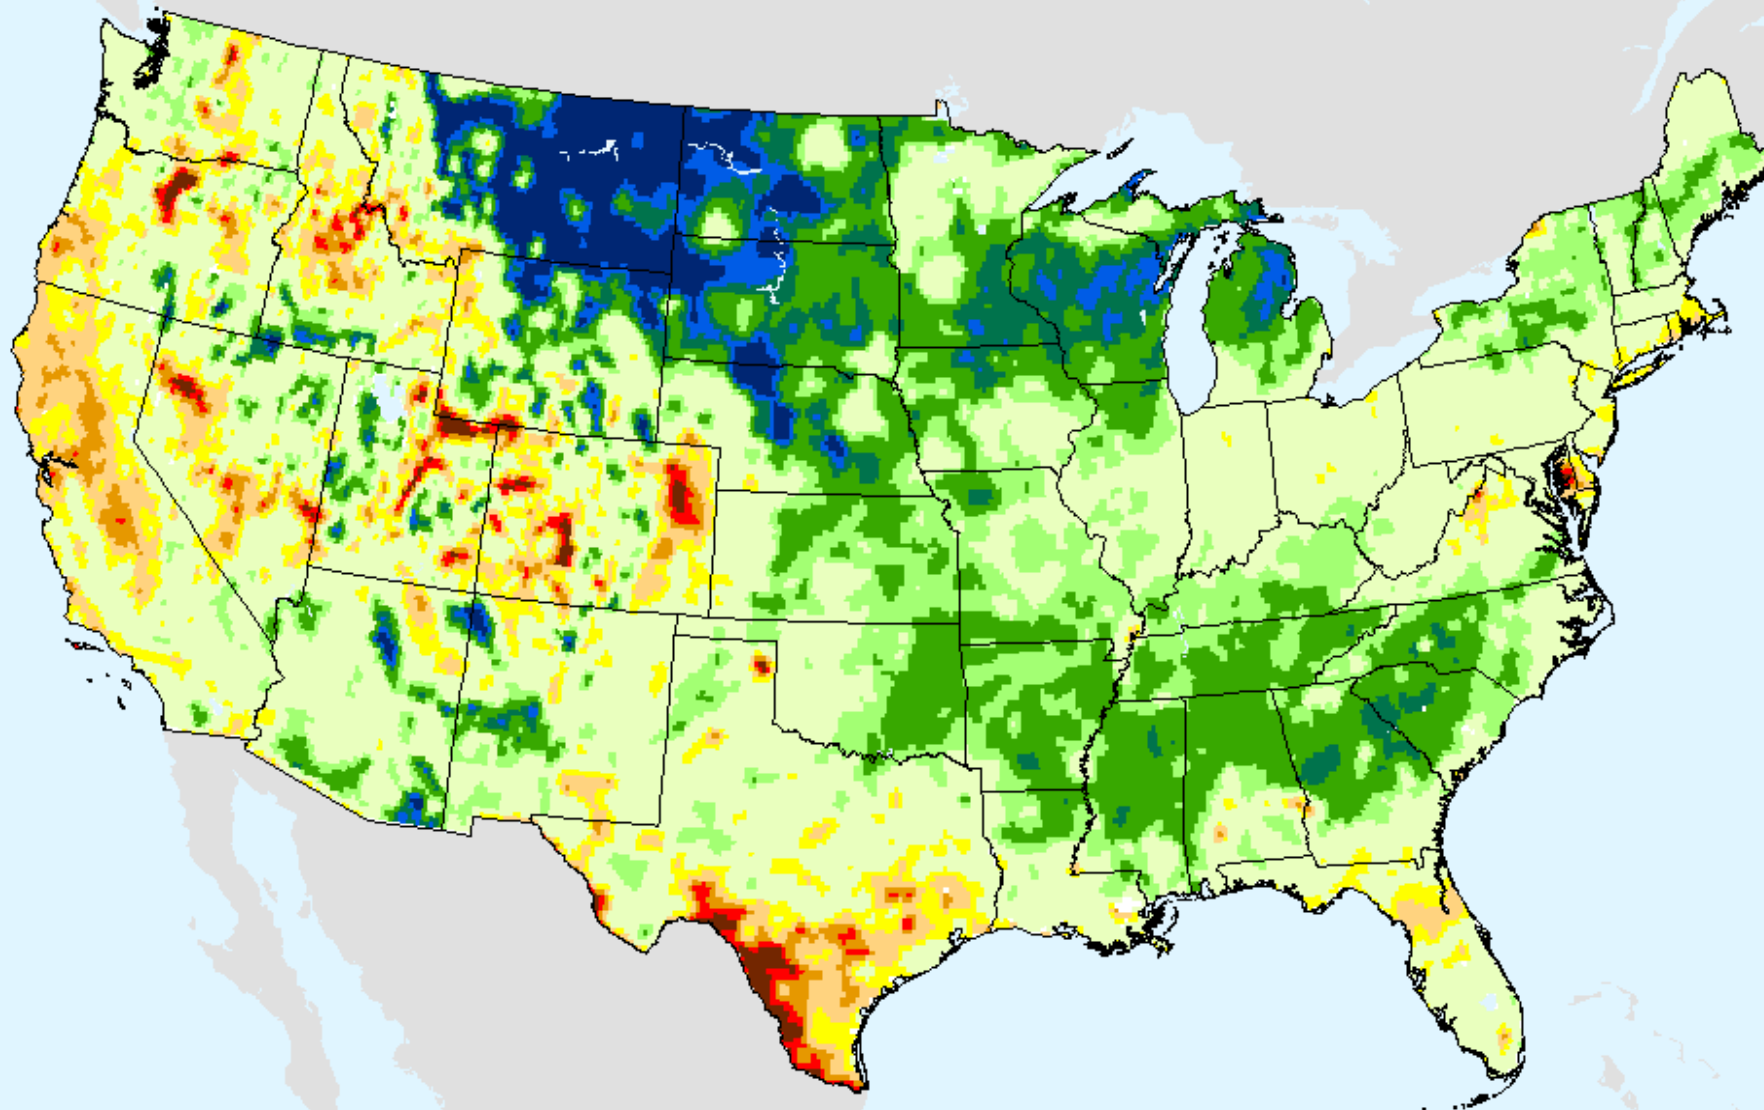

NLDAS Top 1m Soil Moisture

As of: Tuesday, March 23, 2021