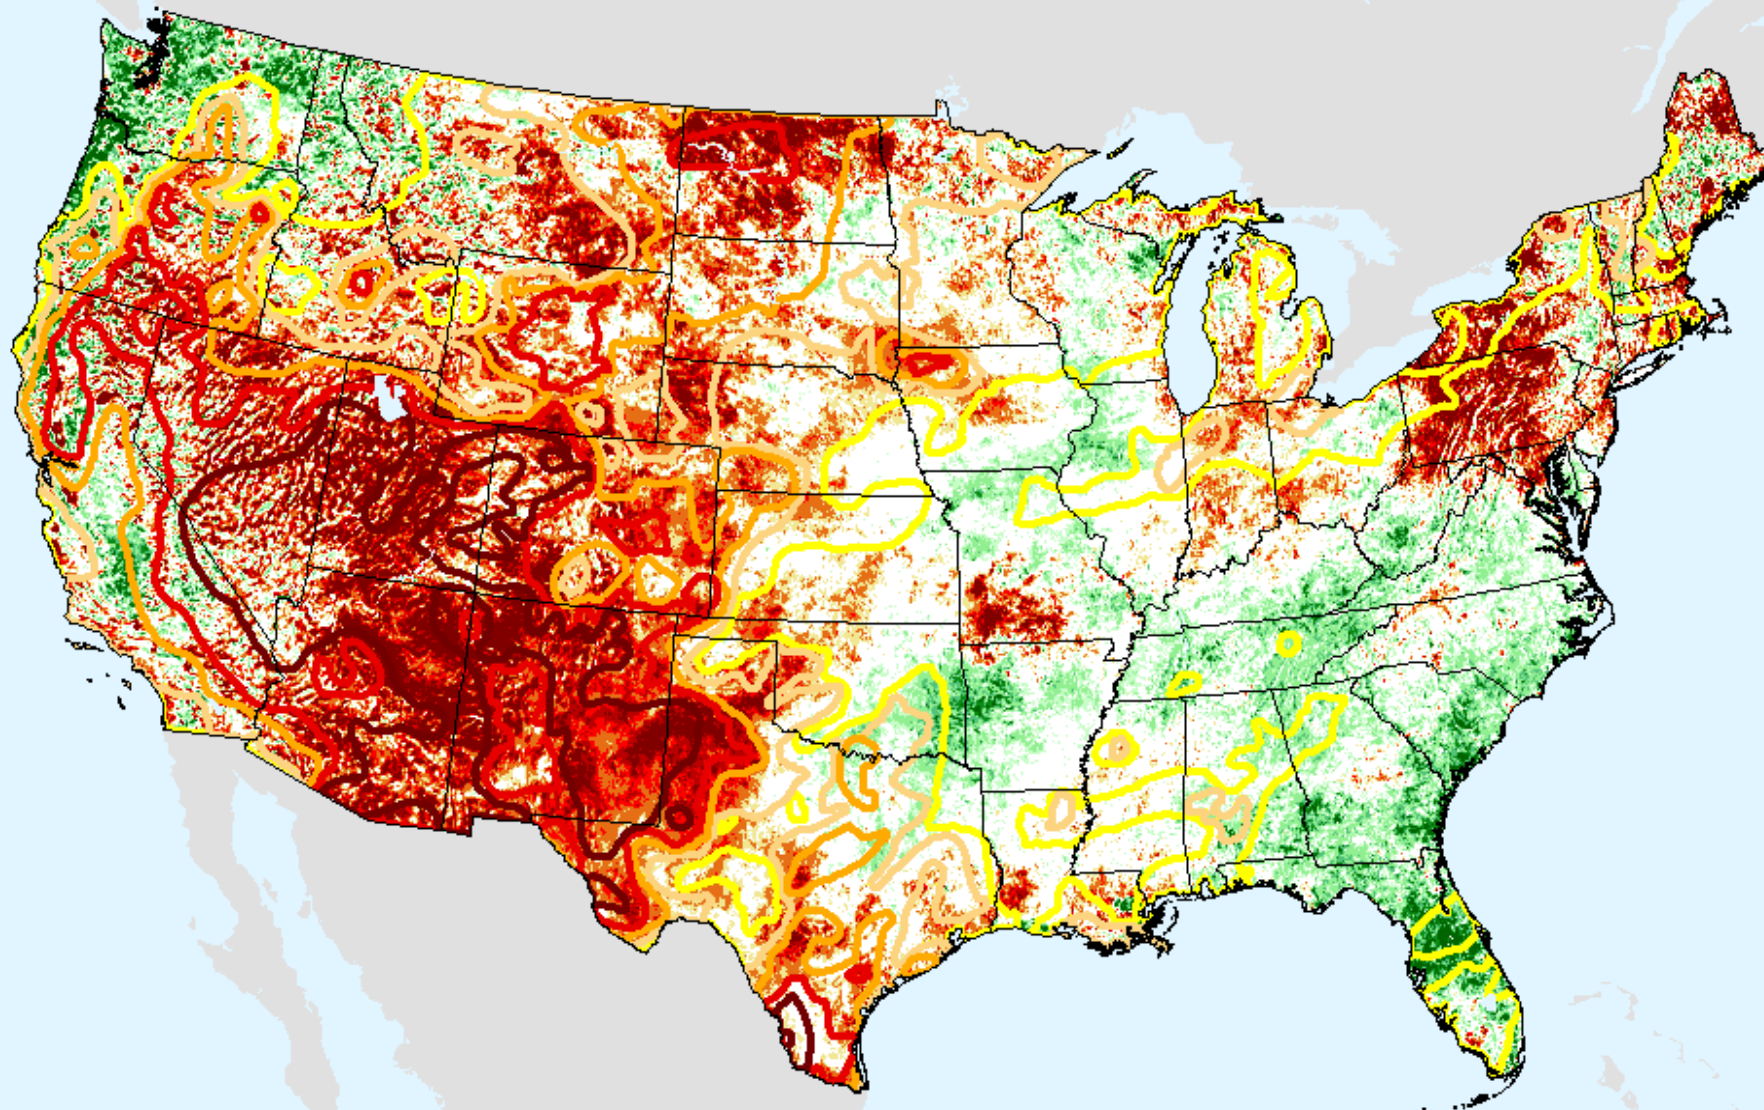

Evaporative Stress Index (ESI) 4-week

As of: Tuesday, March 23, 2021

USDM for: Mar. 16, 2021

ESI