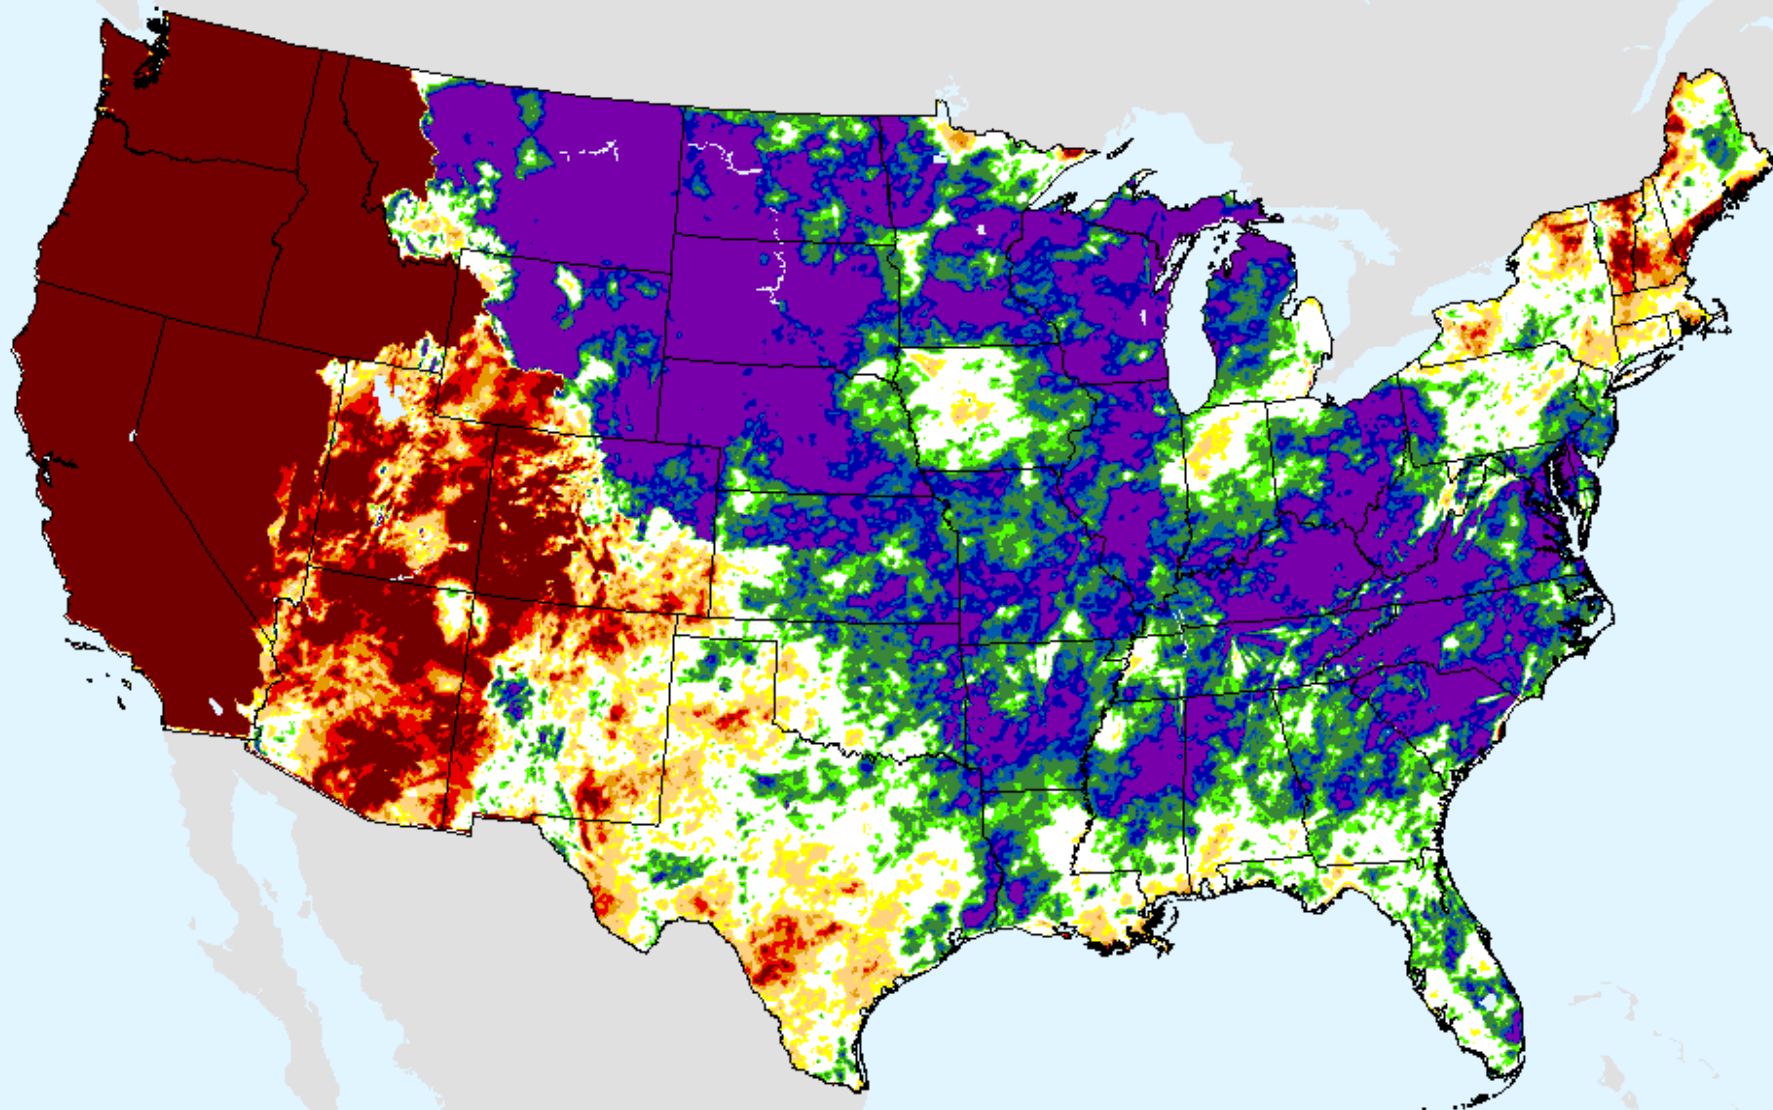

AHPS 24-month SPI

As of: Tuesday, March 23, 2021