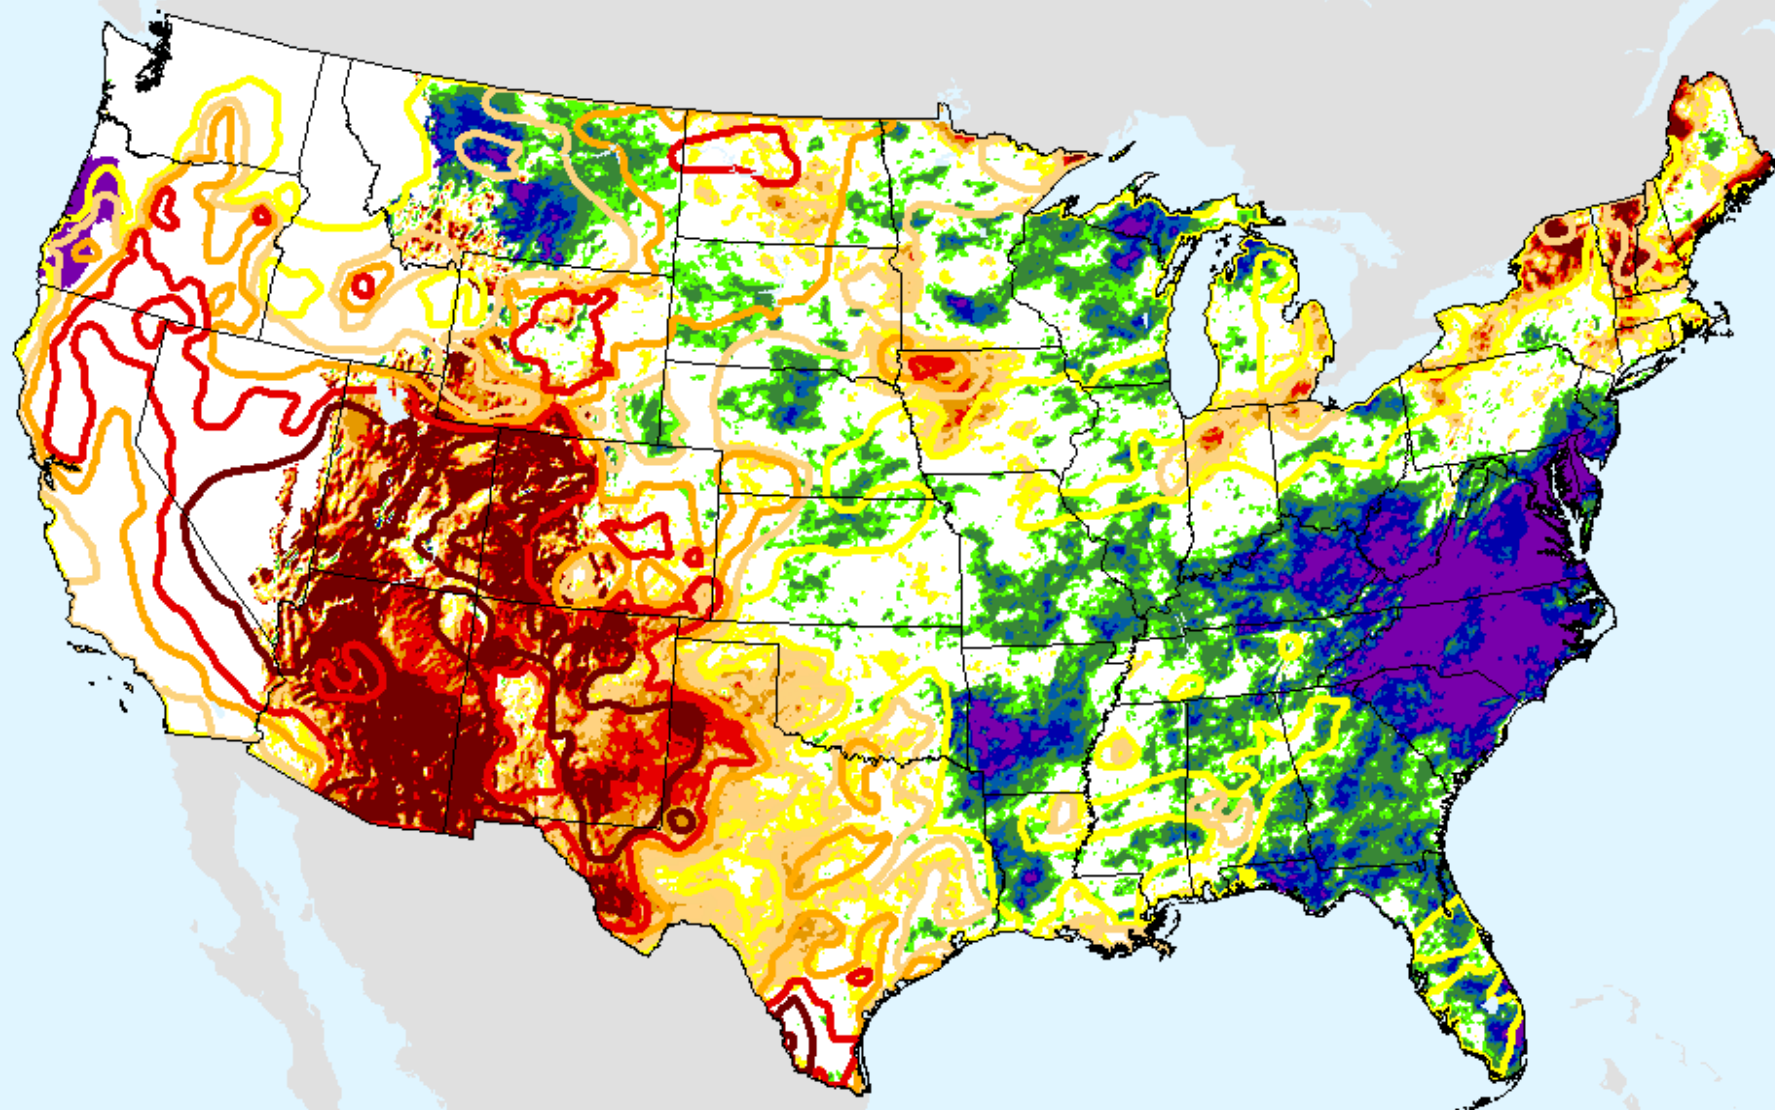

AHPS 12-month SPEI

As of: Tuesday, March 23, 2021

USDM for: Mar. 16, 2021

SPEI (USDM)