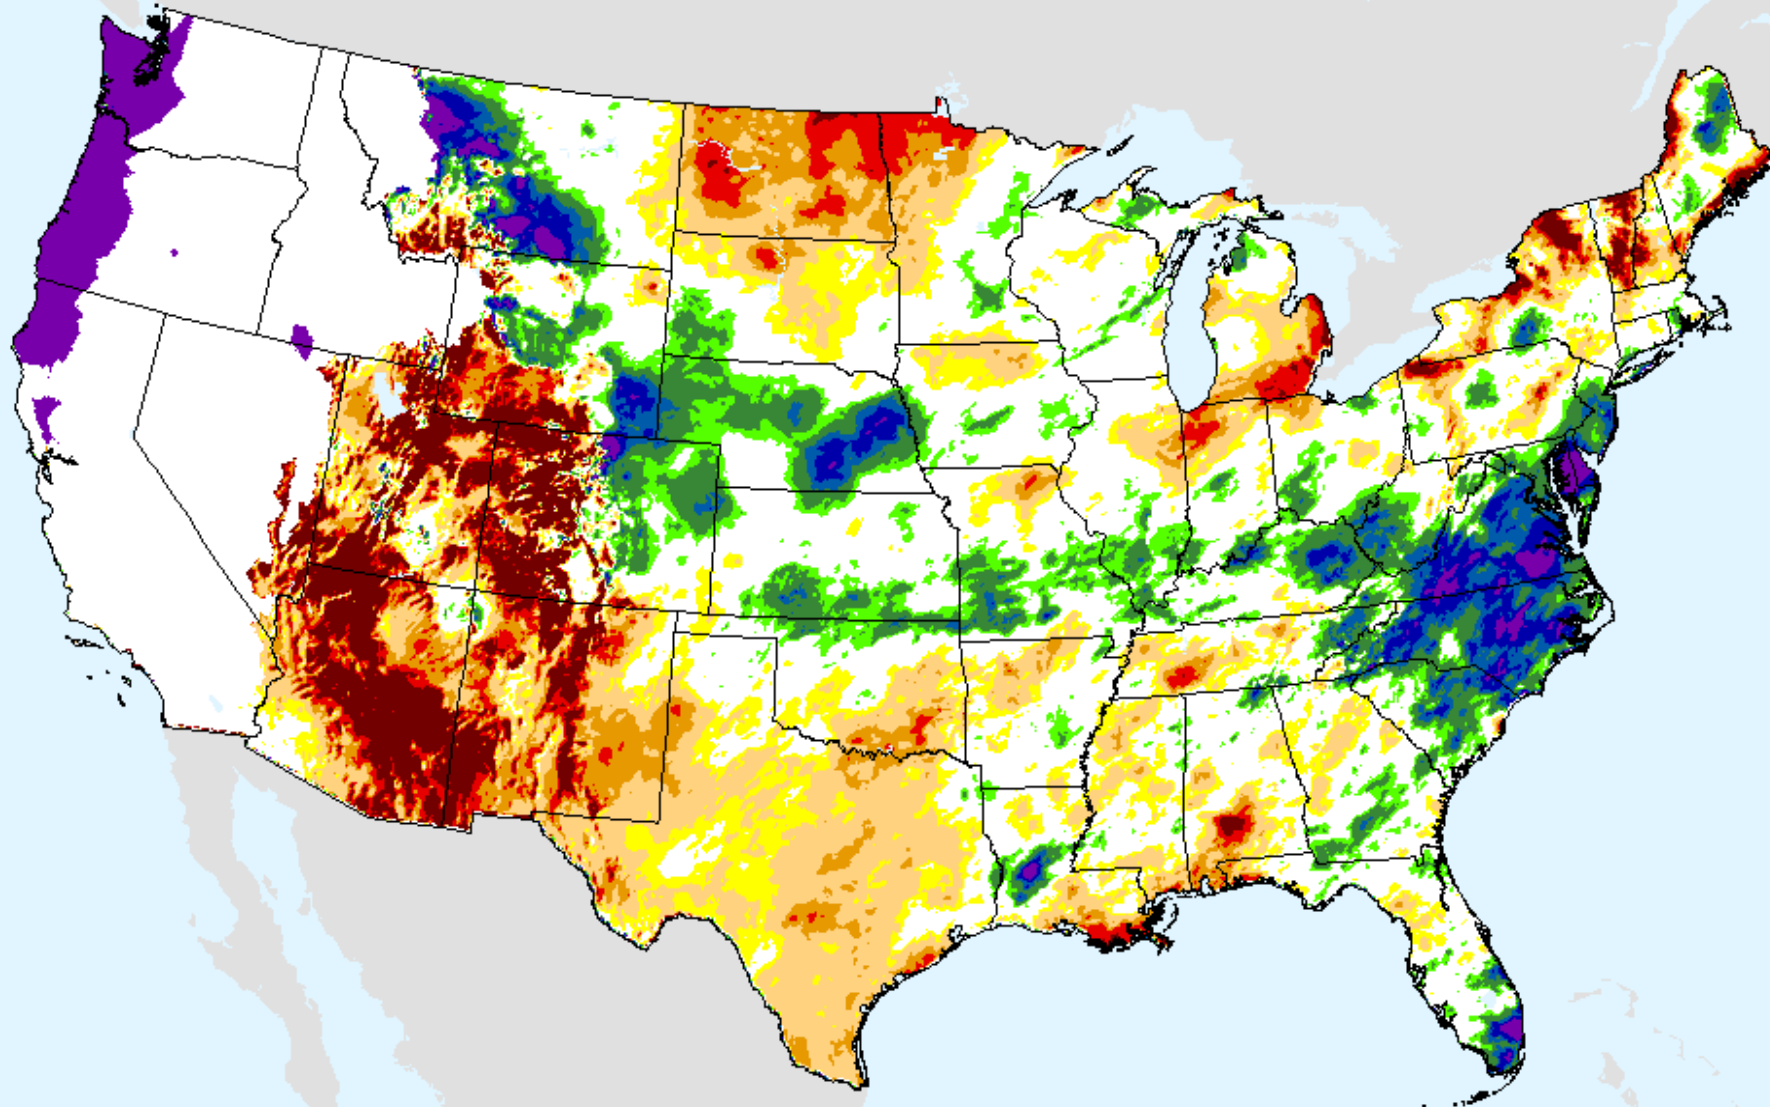

AHPS 6-month SPEI

As of: Tuesday, March 23, 2021

SPEI (USDM)