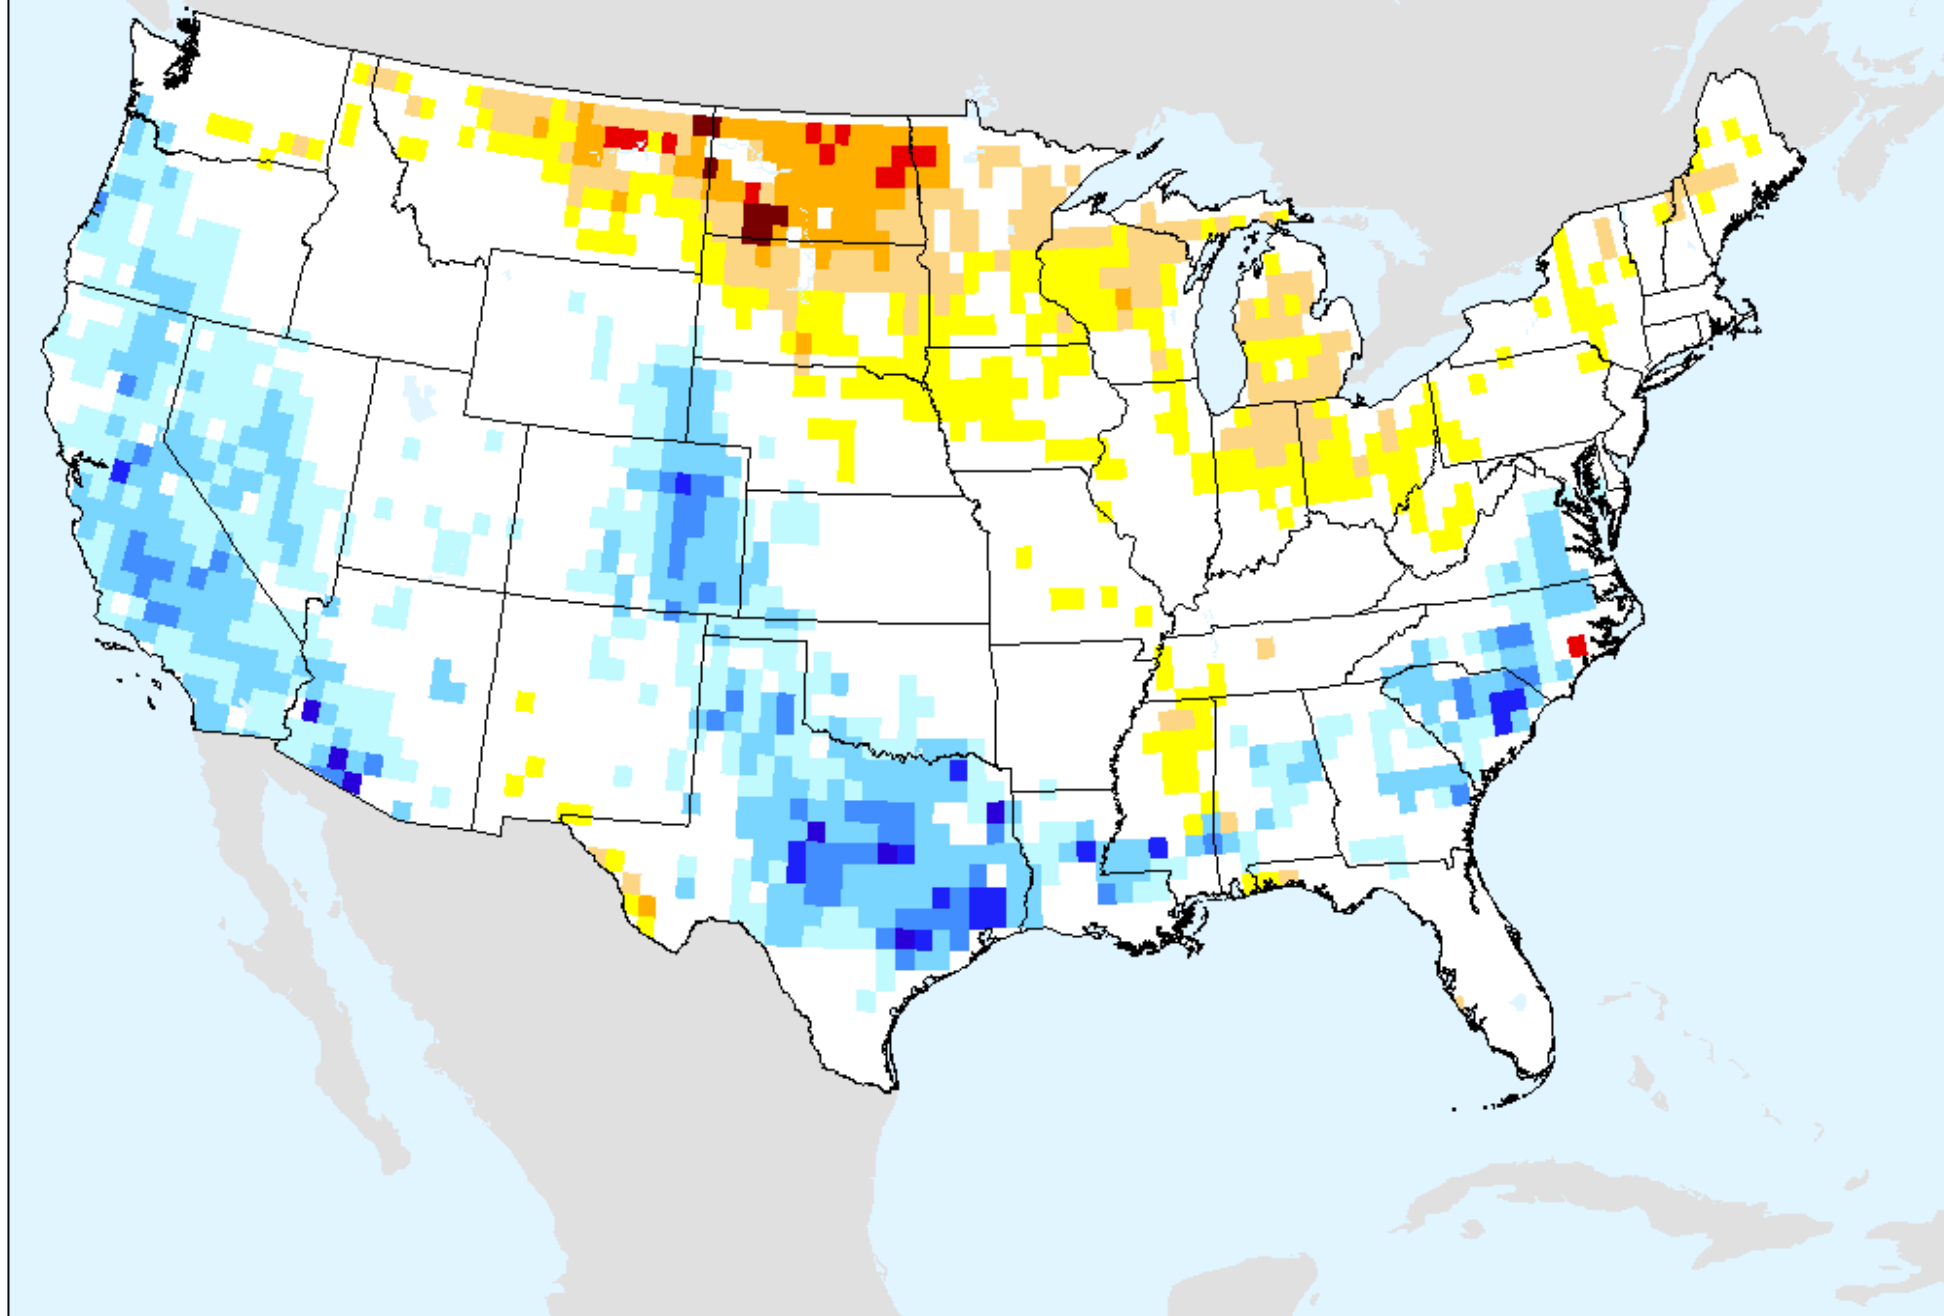

AIRS-Based Retrieved Surface Air Temperature 7 Day

As of: Tuesday, March 23, 2021