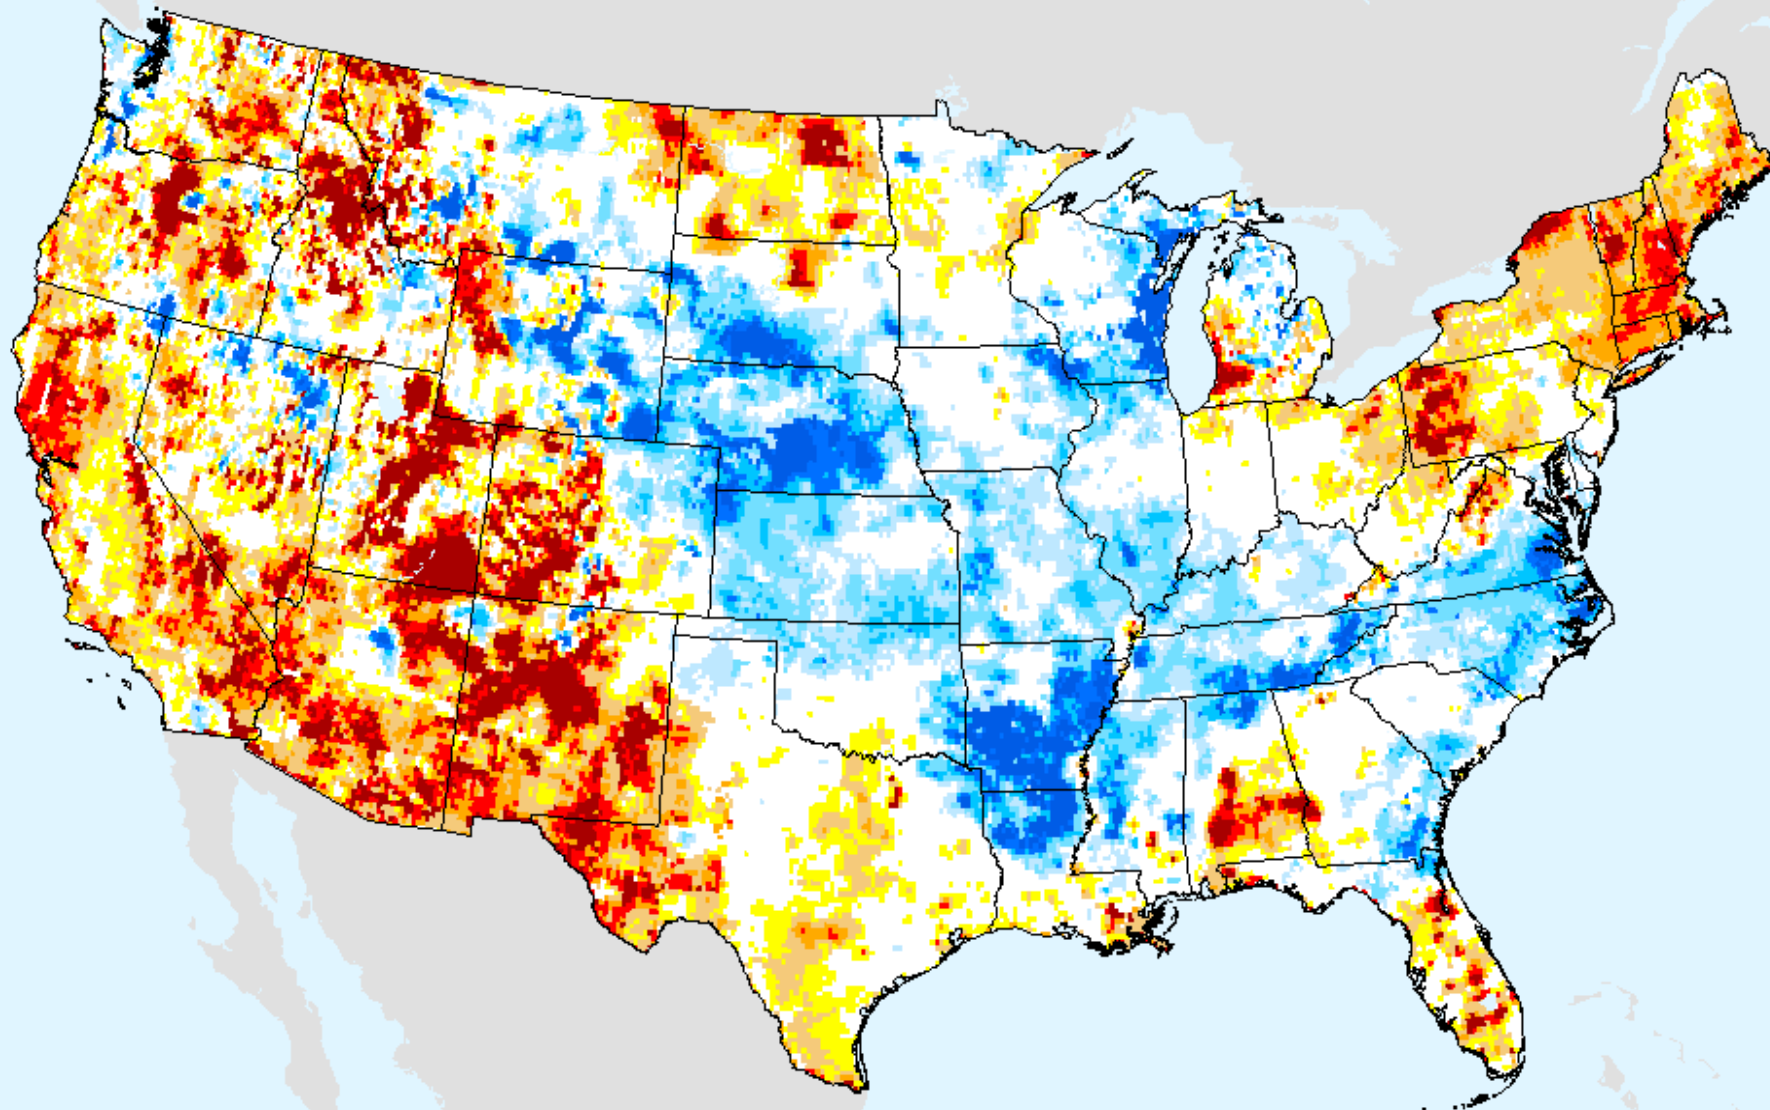

GRACE-Based Root Zone Soil Moisture Drought Indicator

As of: Tuesday, March 23, 2021