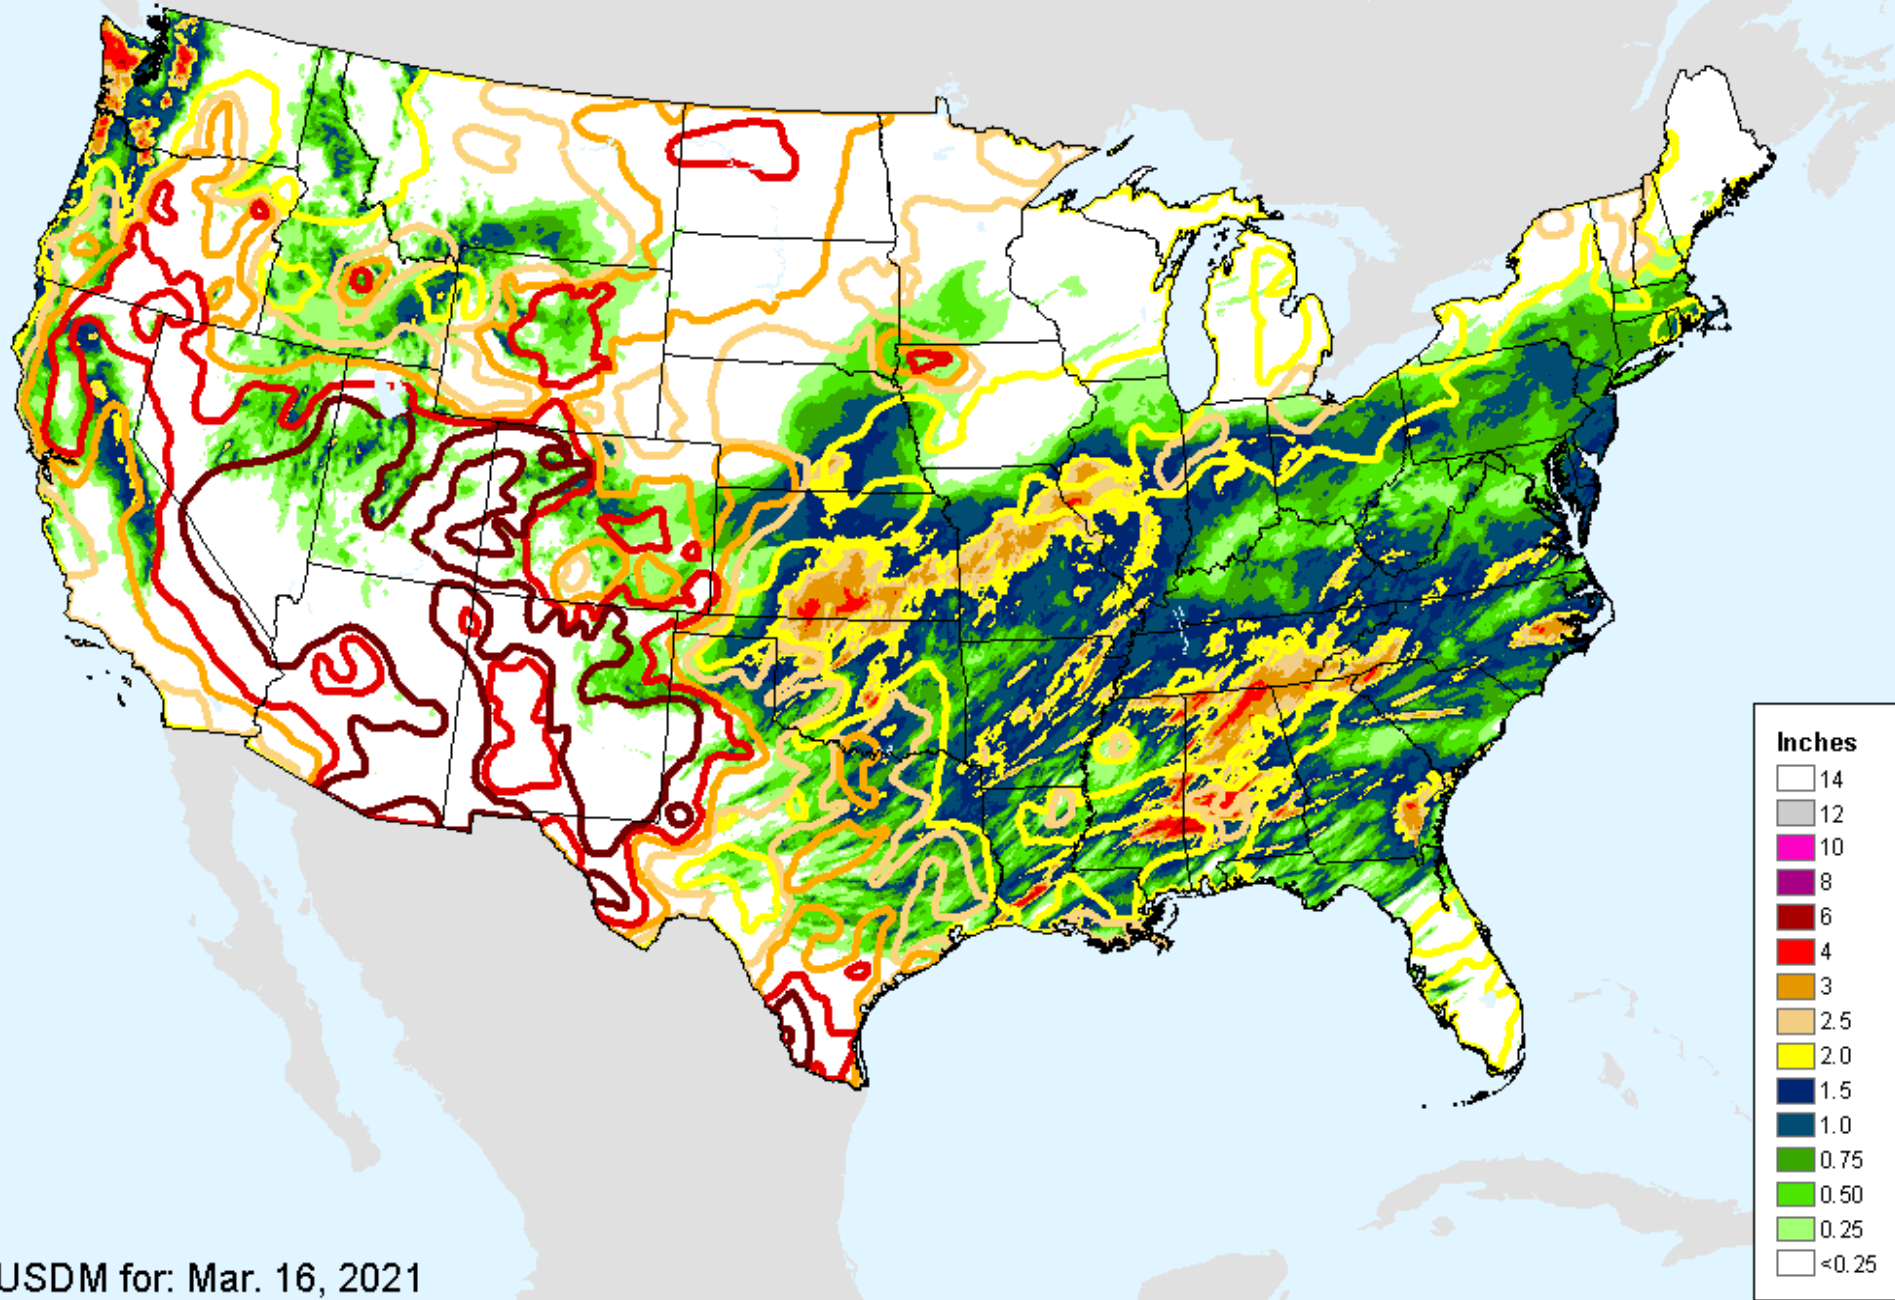

AHPS 7-Day Precipitation

As of: Tuesday, March 23, 2021

USDM for: Mar. 16, 2021