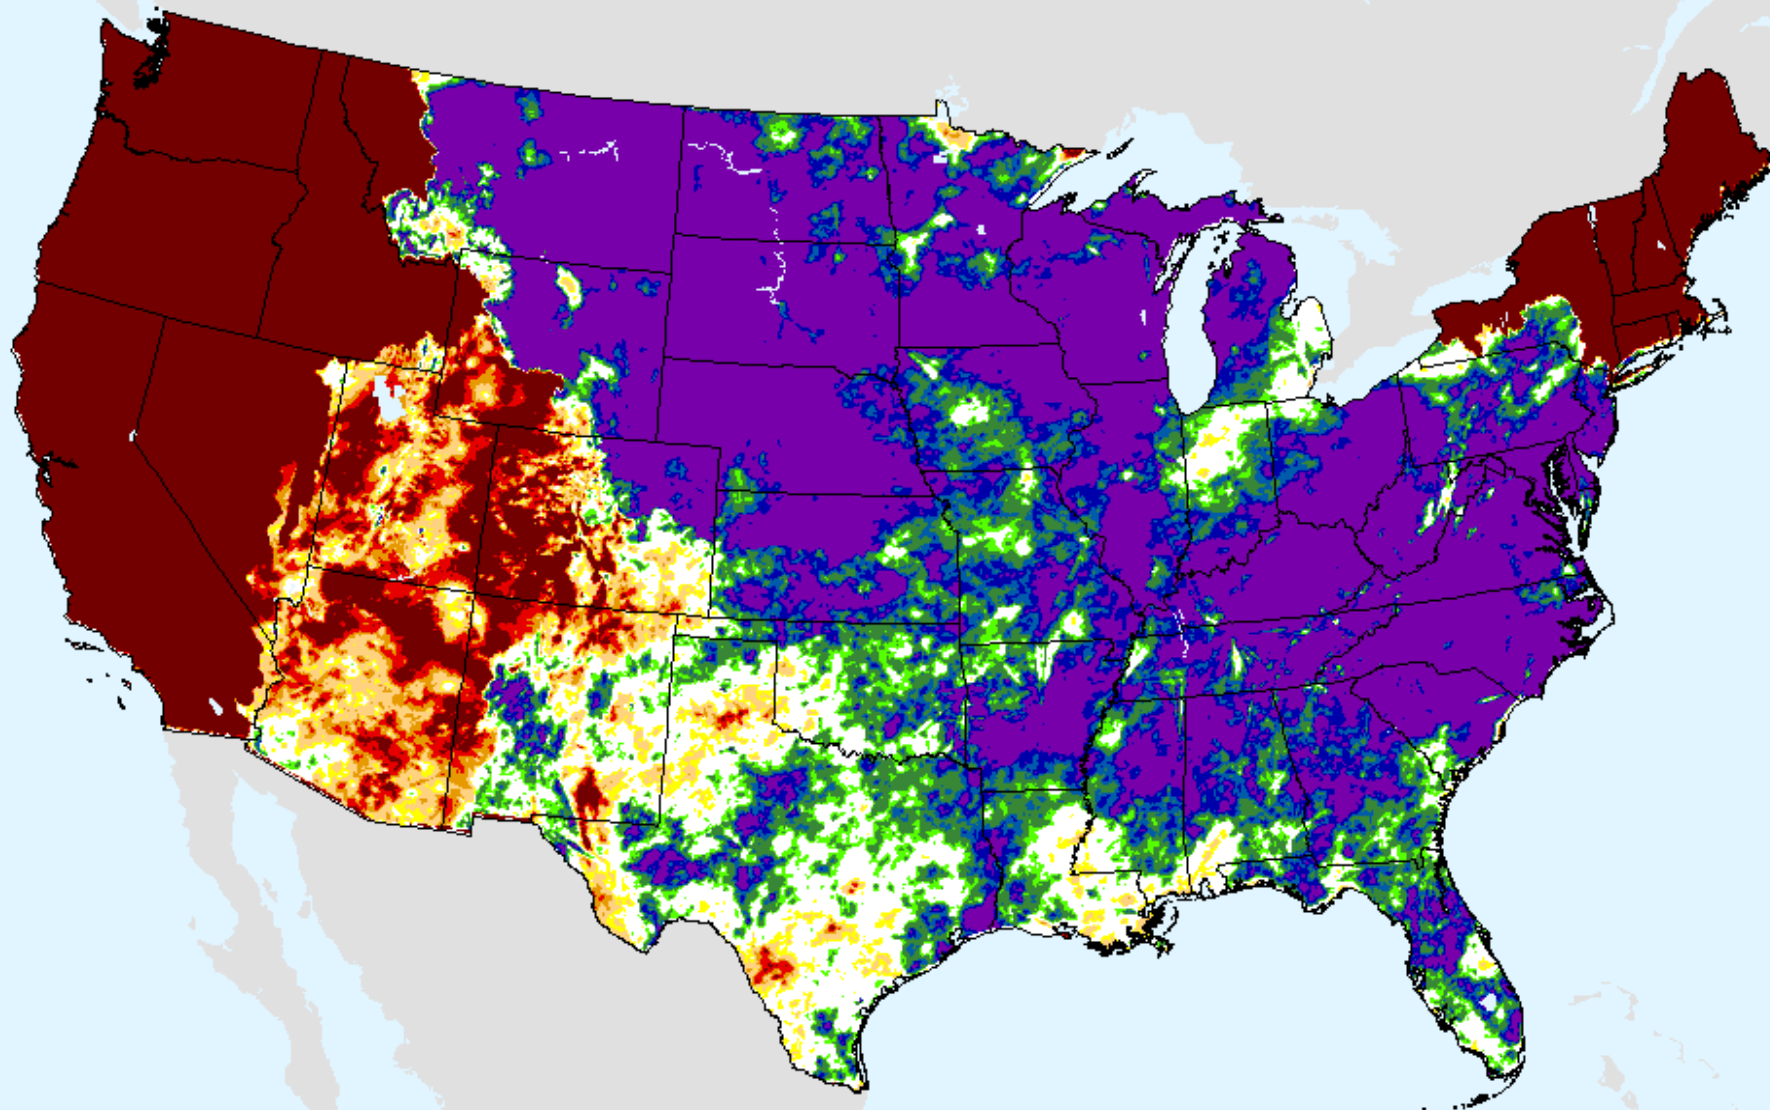

AHPS 36-month SPI

As of: Tuesday, March 23, 2021