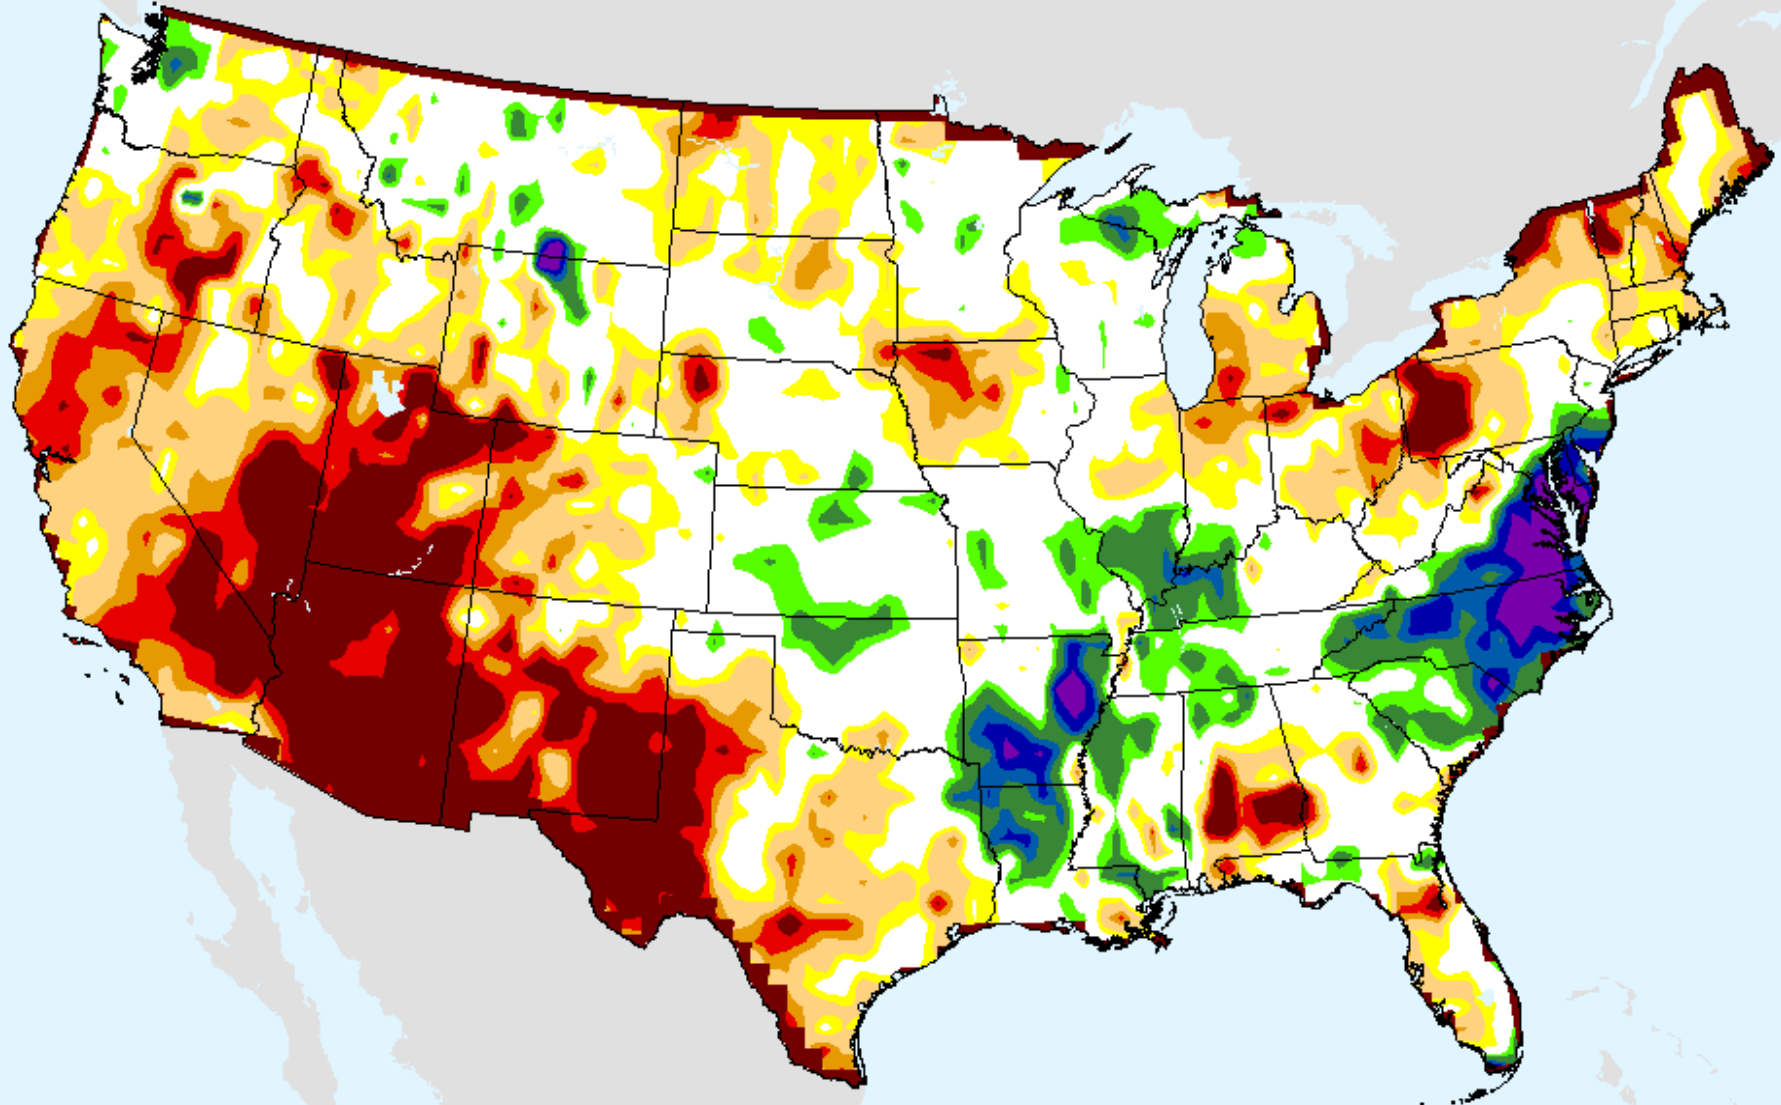

CPC 9-month SPI

As of: Tuesday, March 23, 2021