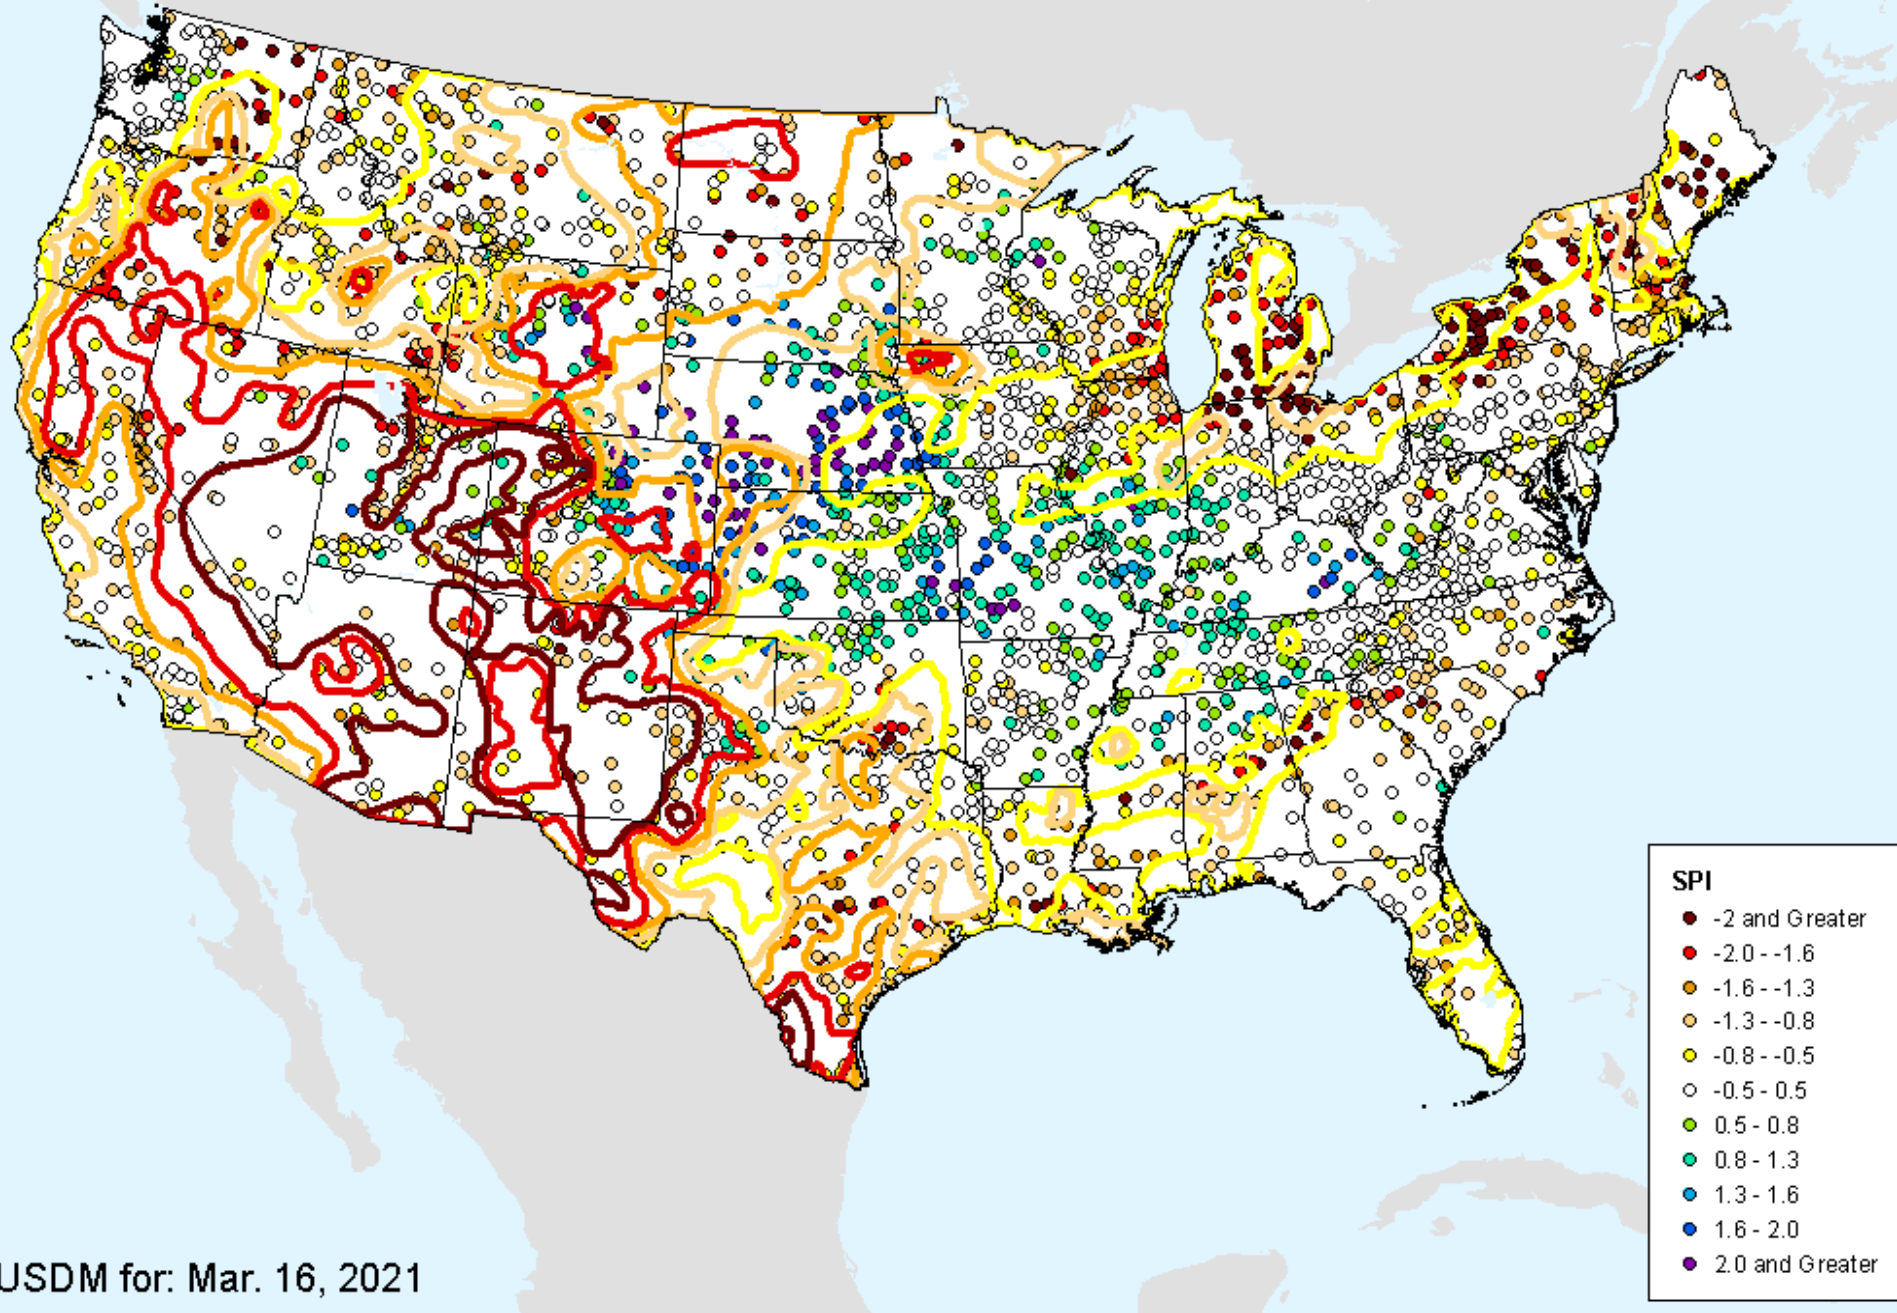

HPRCC 1-month SPI

As of: Tuesday, March 23, 2021