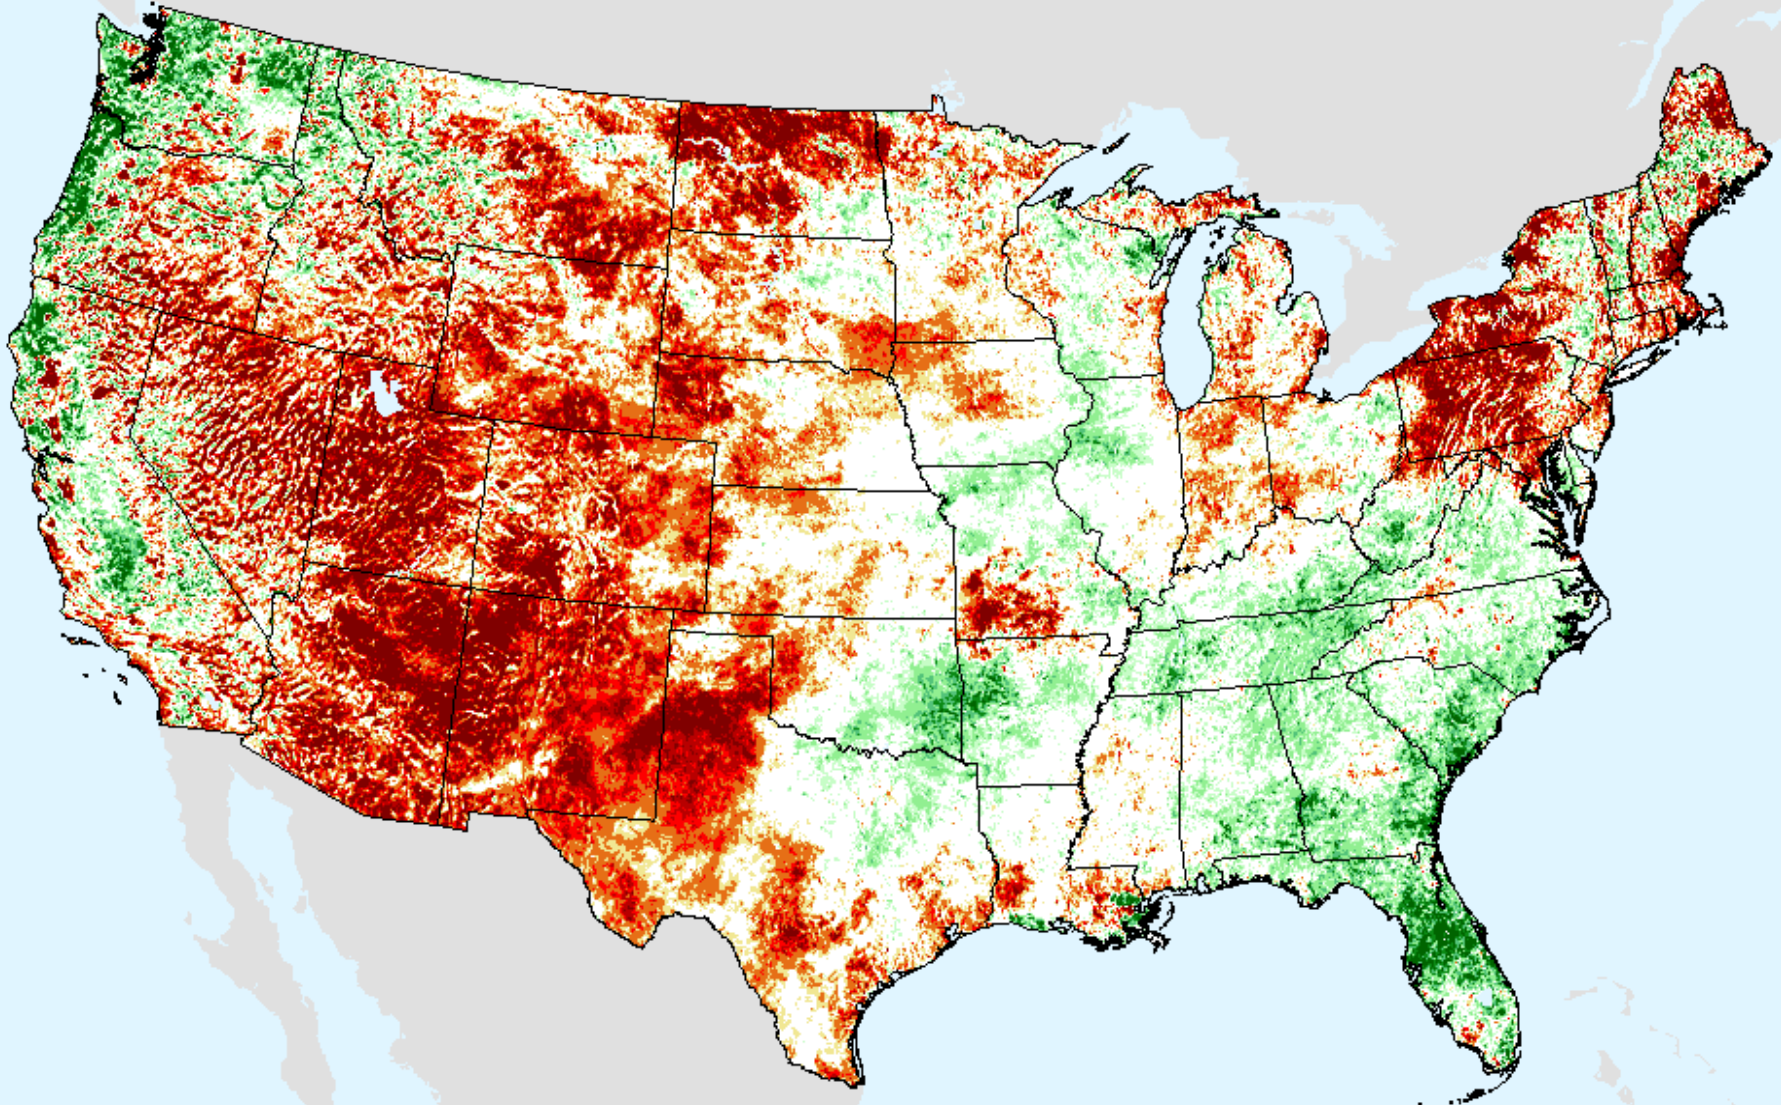

Evaporative Stress Index (ESI) 4-week

As of: Tuesday, March 23, 2021