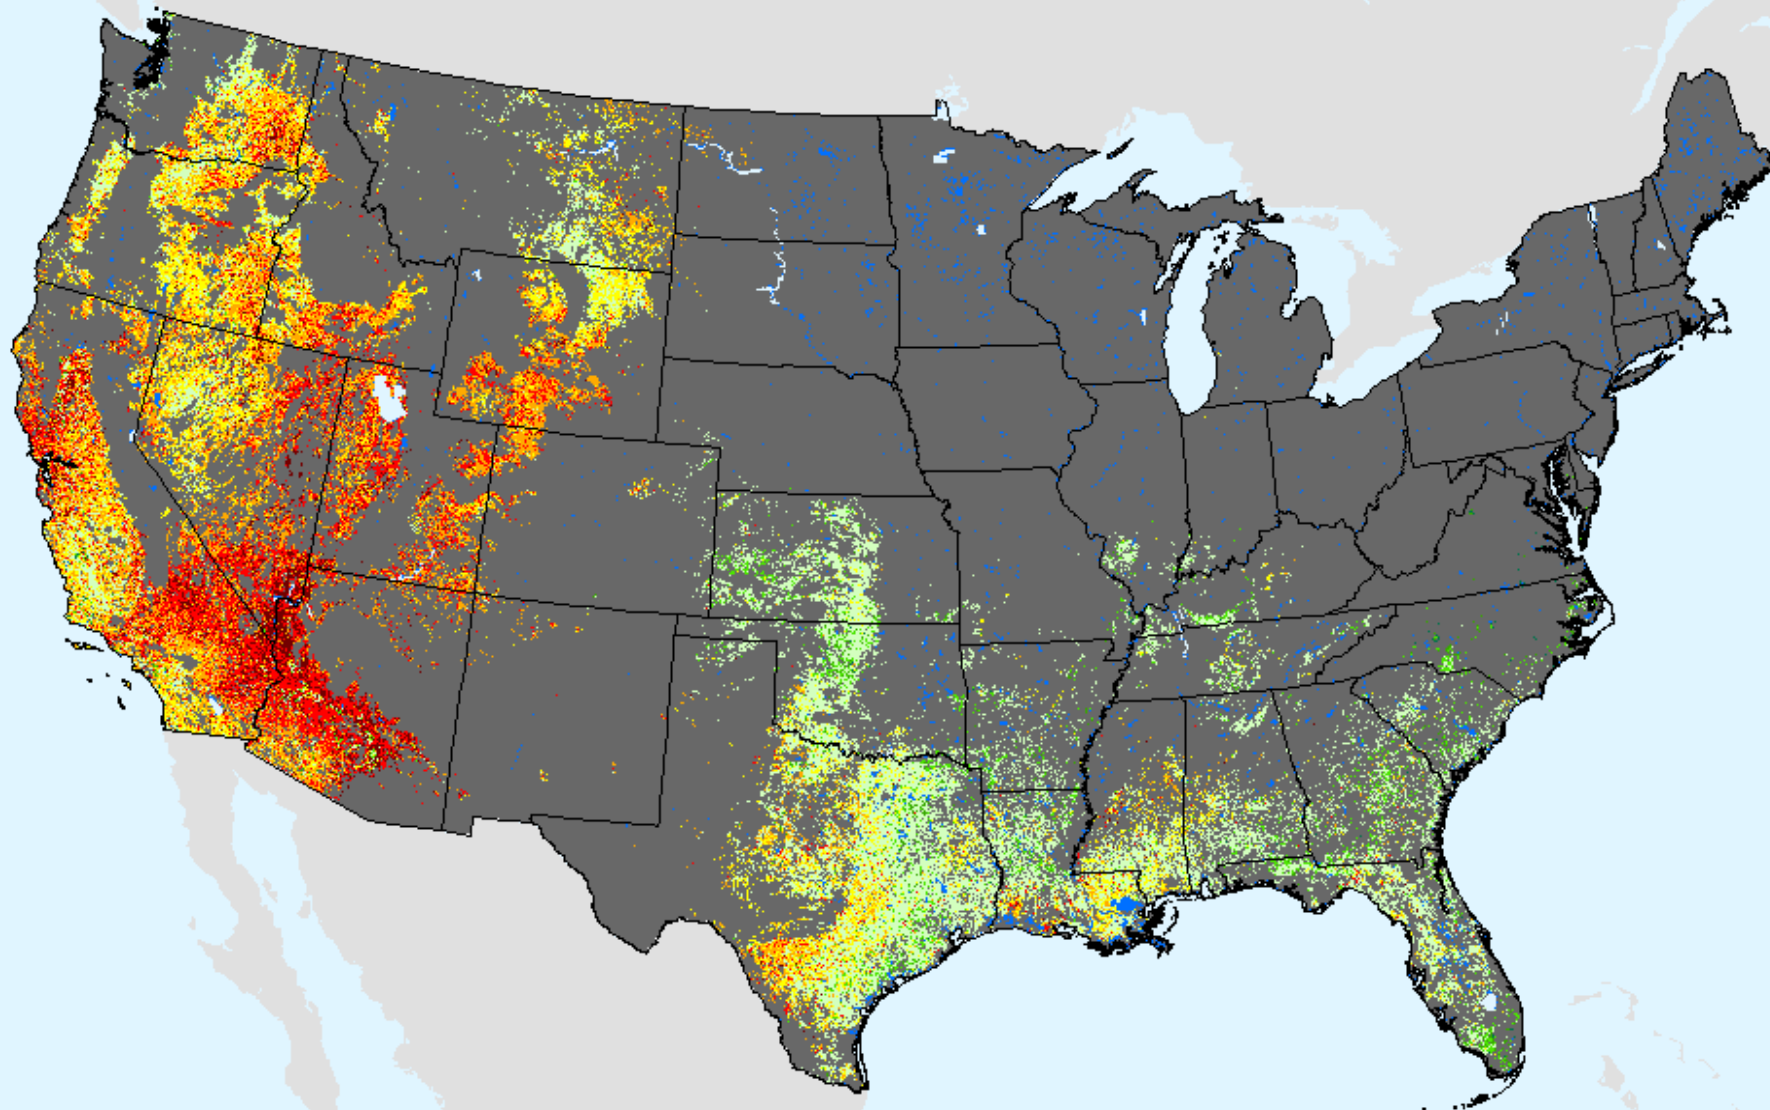

Vegetation Drought Response Index (VegDRI)

As of: Tuesday, March 23, 2021

☐ BackGround