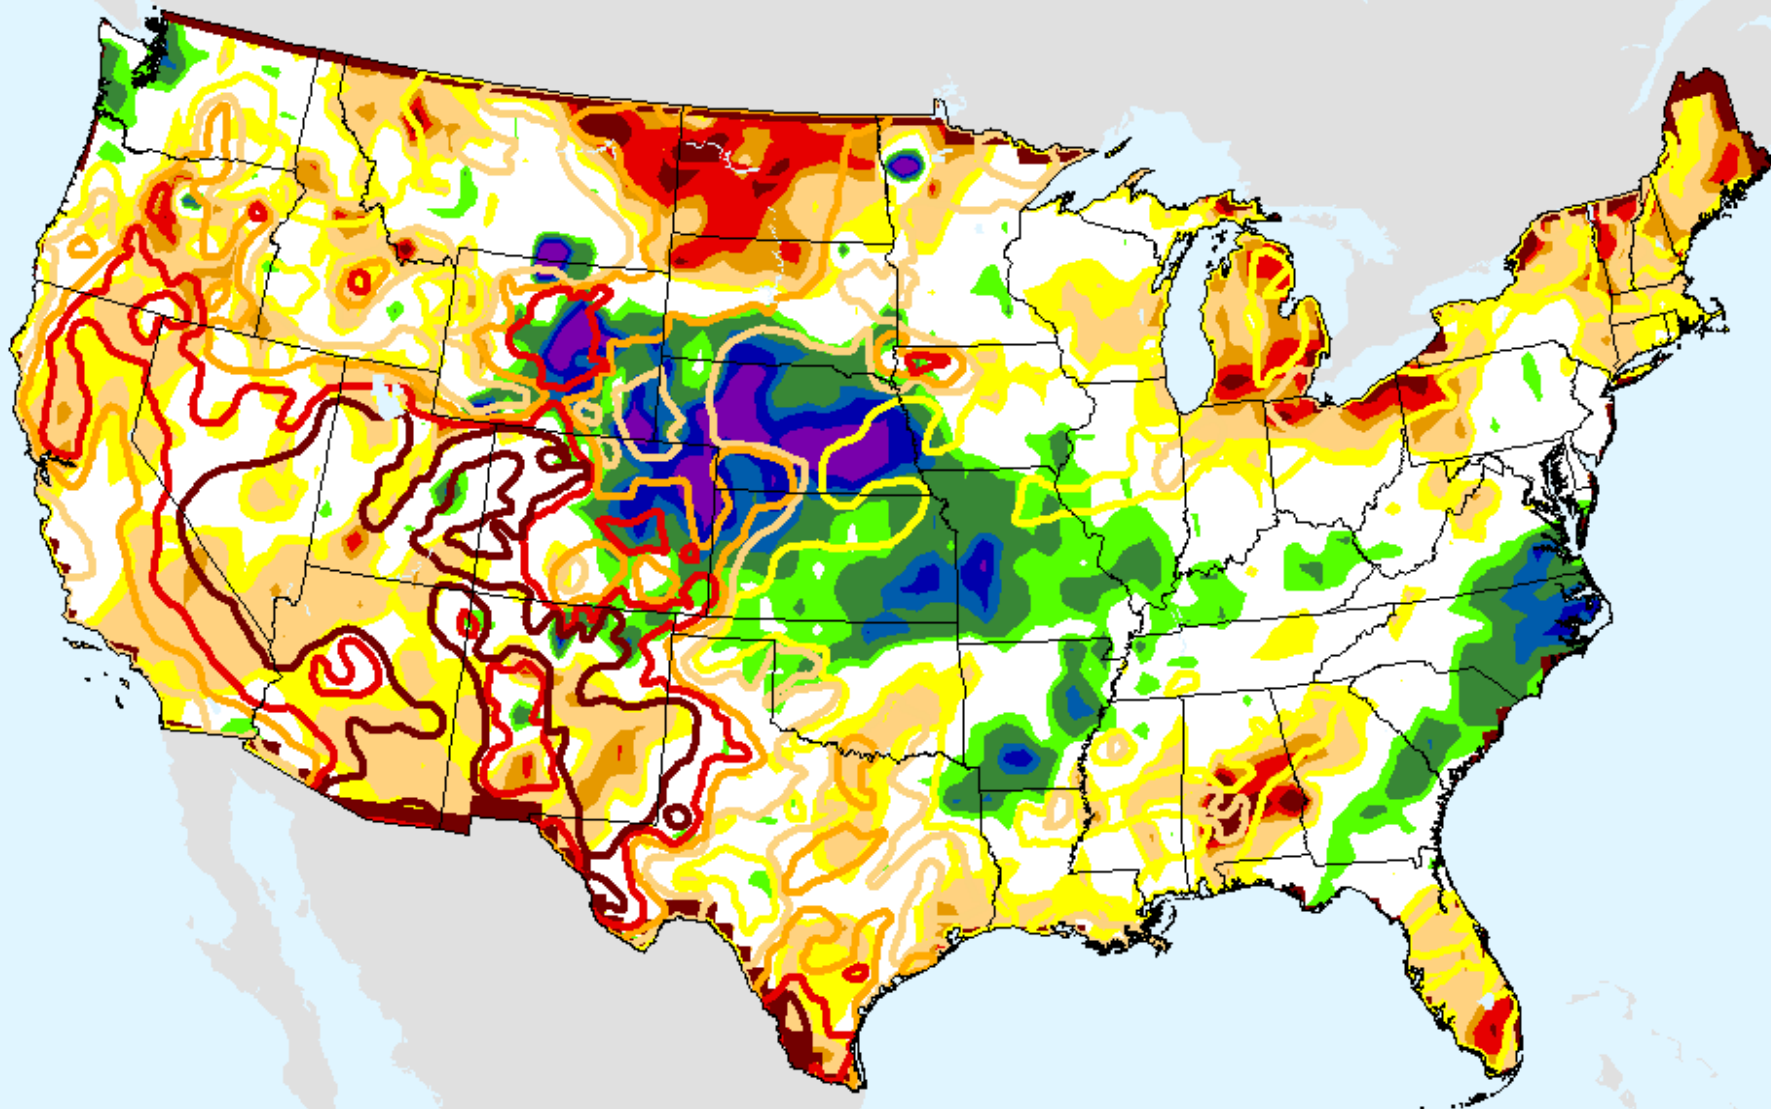

CPC 3-month SPI

As of: Tuesday, March 23, 2021

USDM for: Mar. 16, 2021

SPI (USDM)