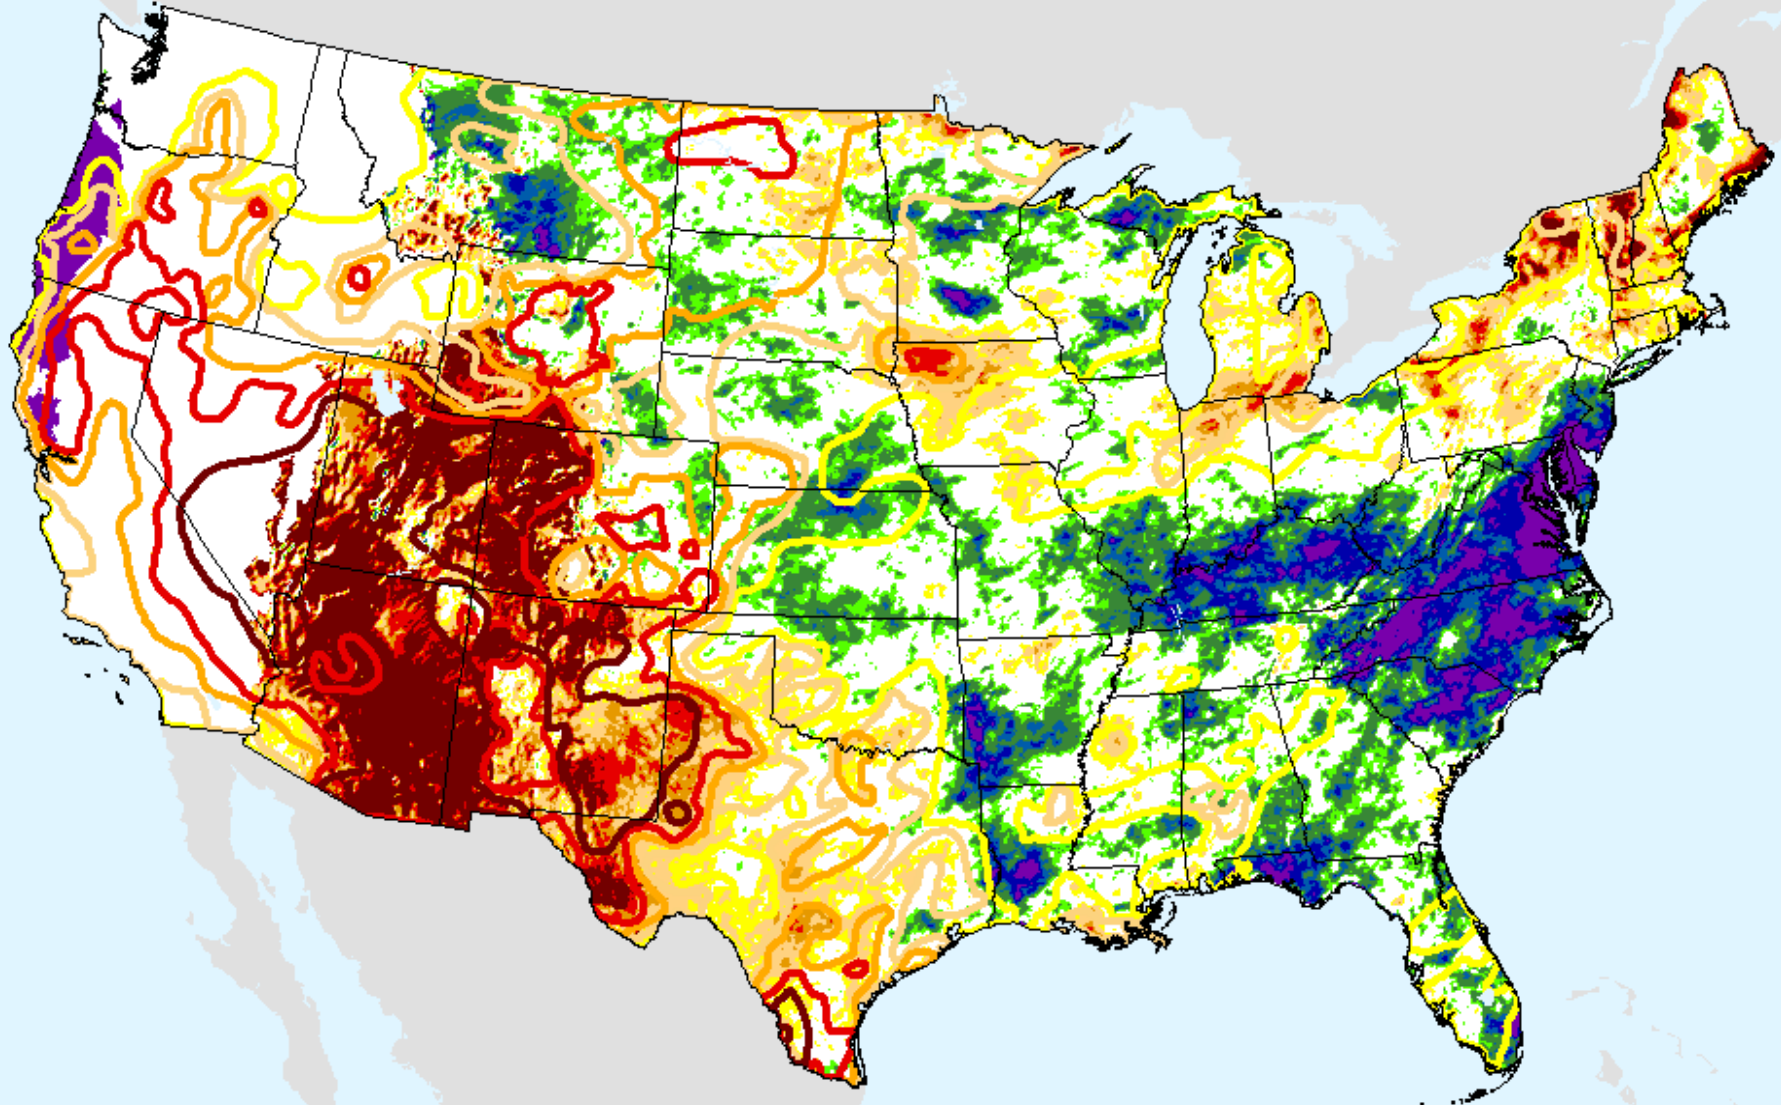

AHPS 9-month SPEI

As of: Tuesday, March 23, 2021

USDM for: Mar. 16, 2021

SPEI (USDM)