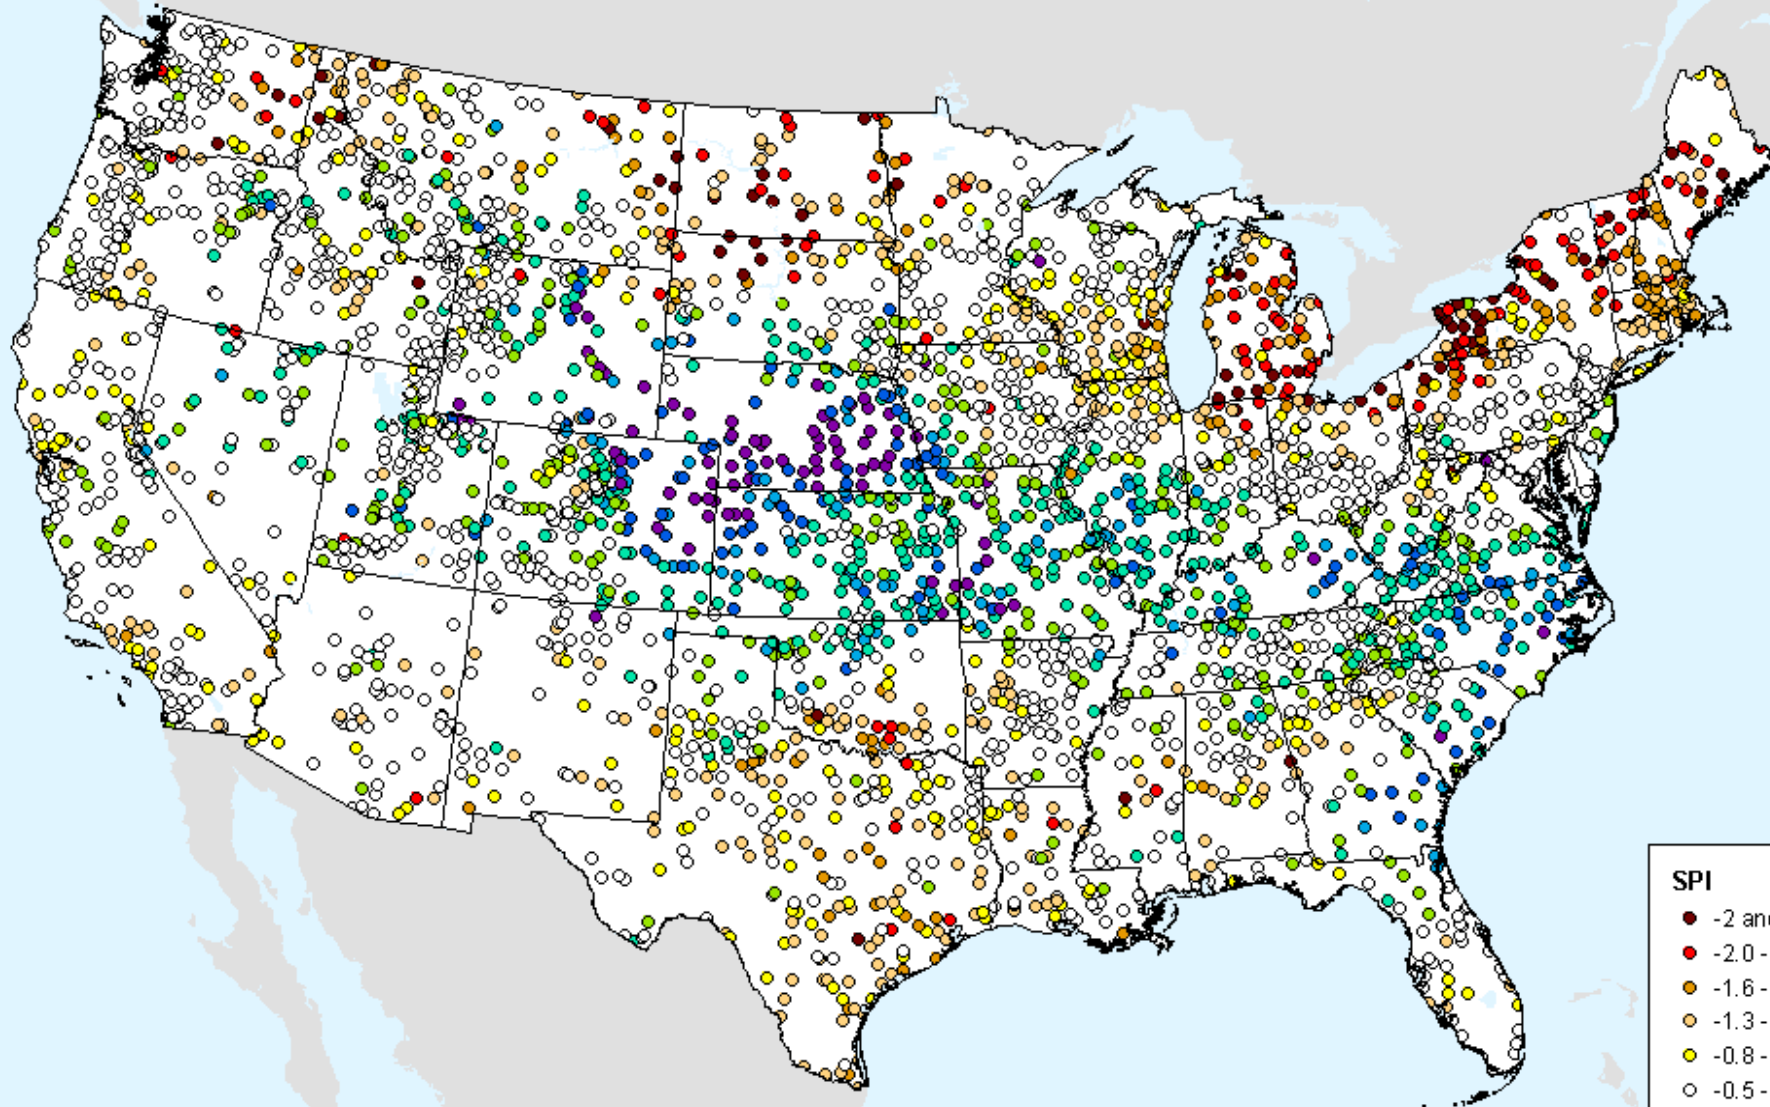

HPRCC 2-month SPI

As of: Tuesday, March 23, 2021

SPI

- -2 and Greater
- -2.0--1.6
- -1.6--1.3
- -1.3--0.8
- -0.8--0.5
- -0.5-0.5
- 0.5-0.8
- 0.8-1.3
- 1.3-1.6
- 1.6-2.0
- 2.0 and Greater