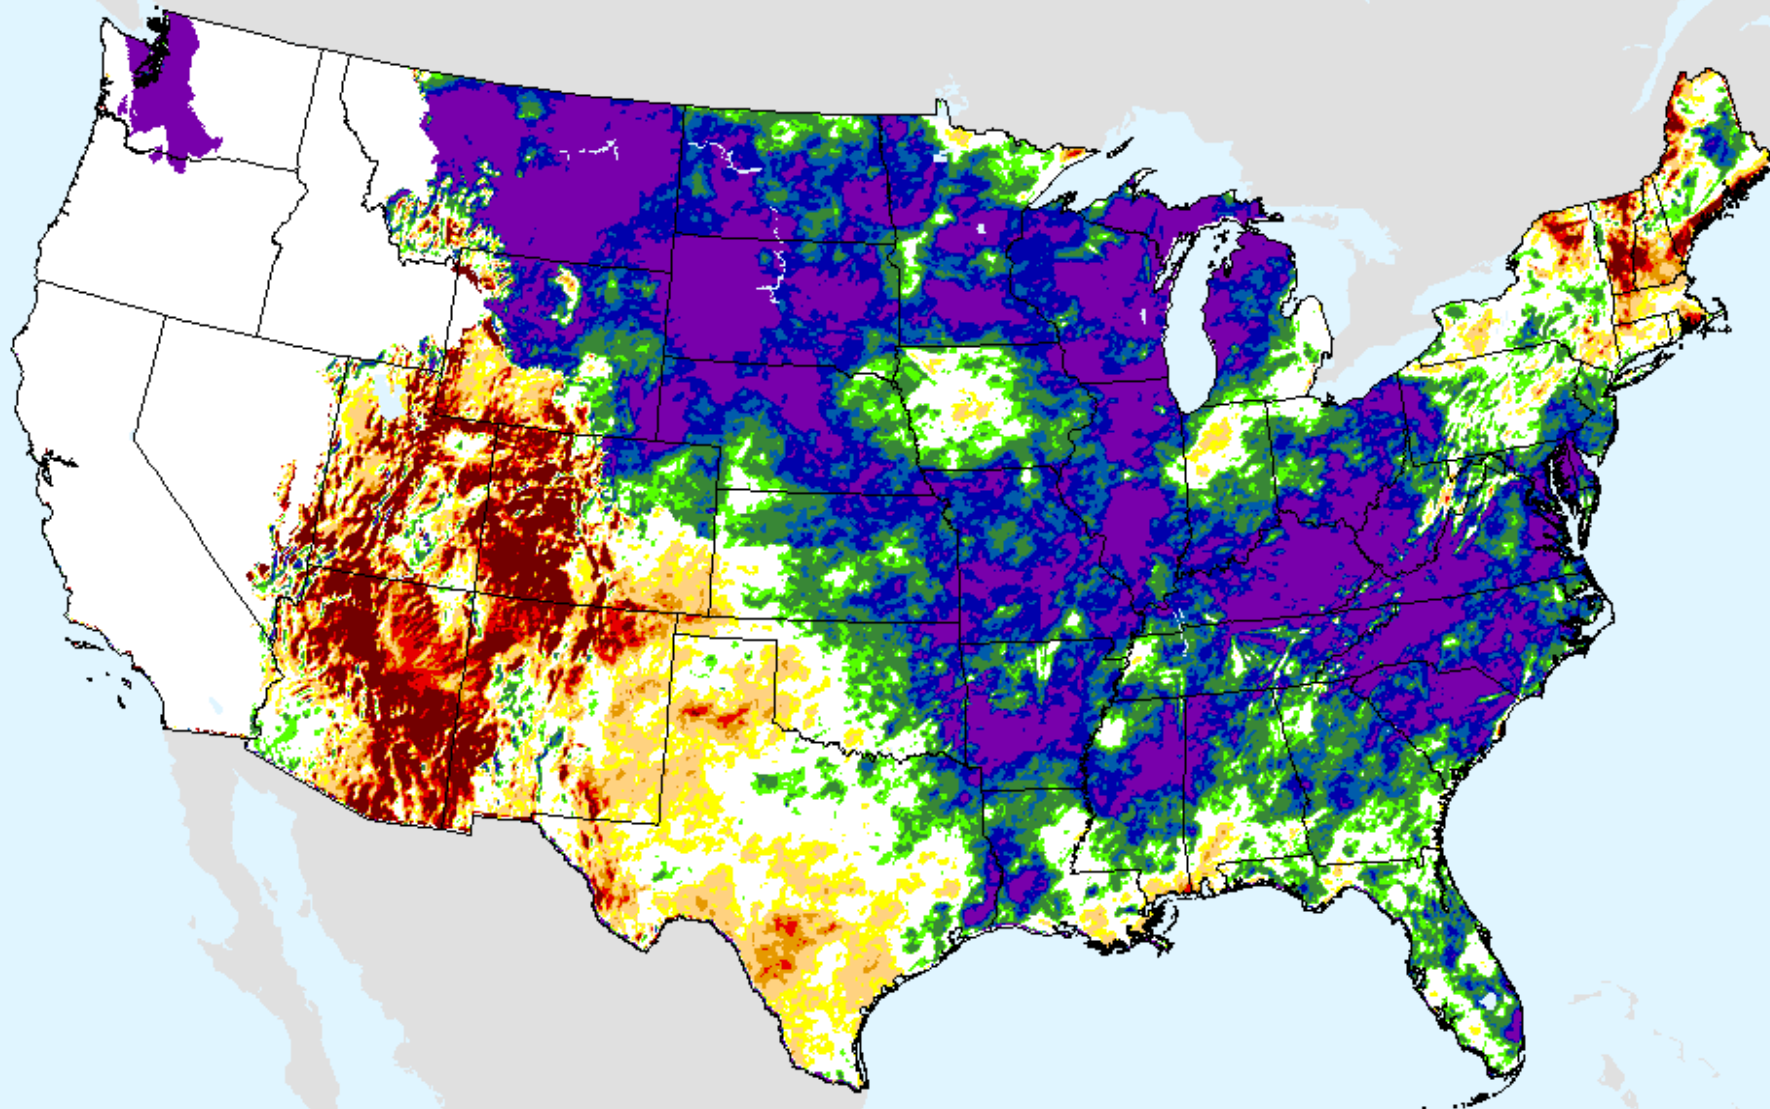

AHPS 24-month SPEI

As of: Tuesday, March 23, 2021

SPEI (USDM)