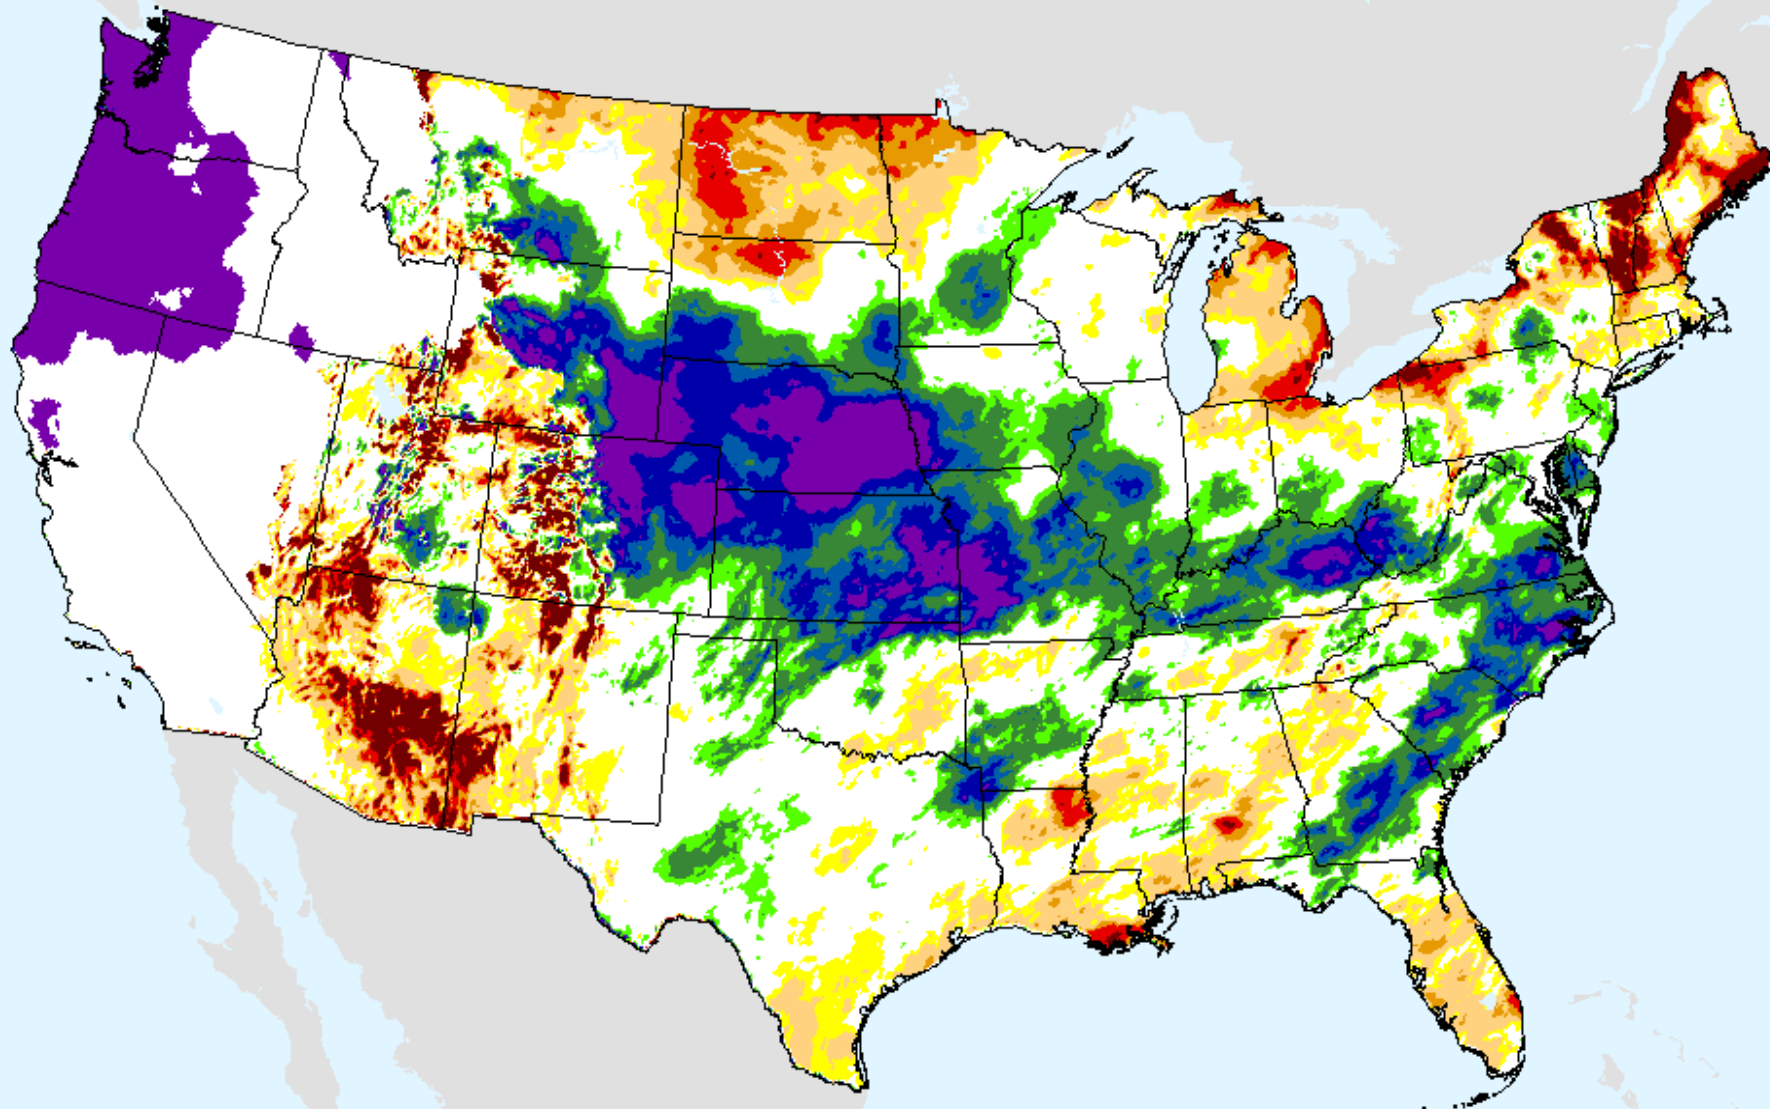

AHPS 3-month SPEI

As of: Tuesday, March 23, 2021

SPEI (USDM)