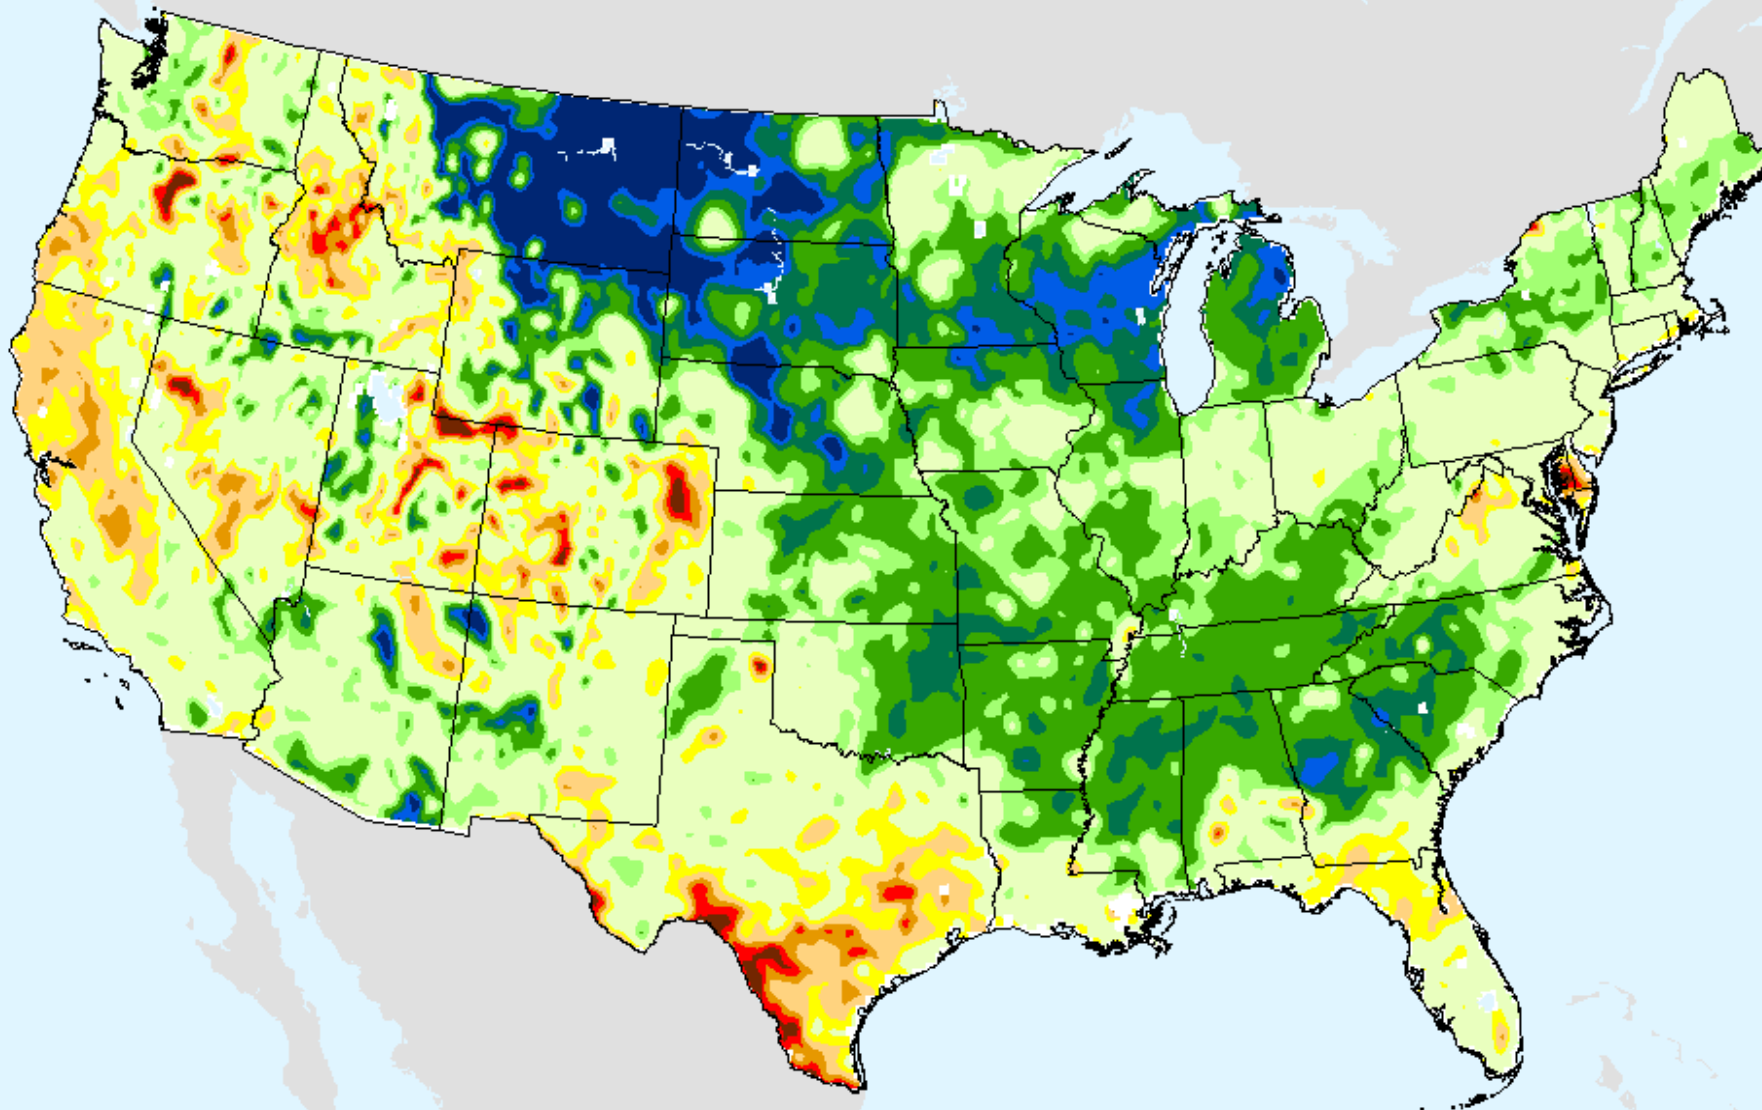

NLDAS Total Column Soil Moisture

As of: Tuesday, March 23, 2021

>98