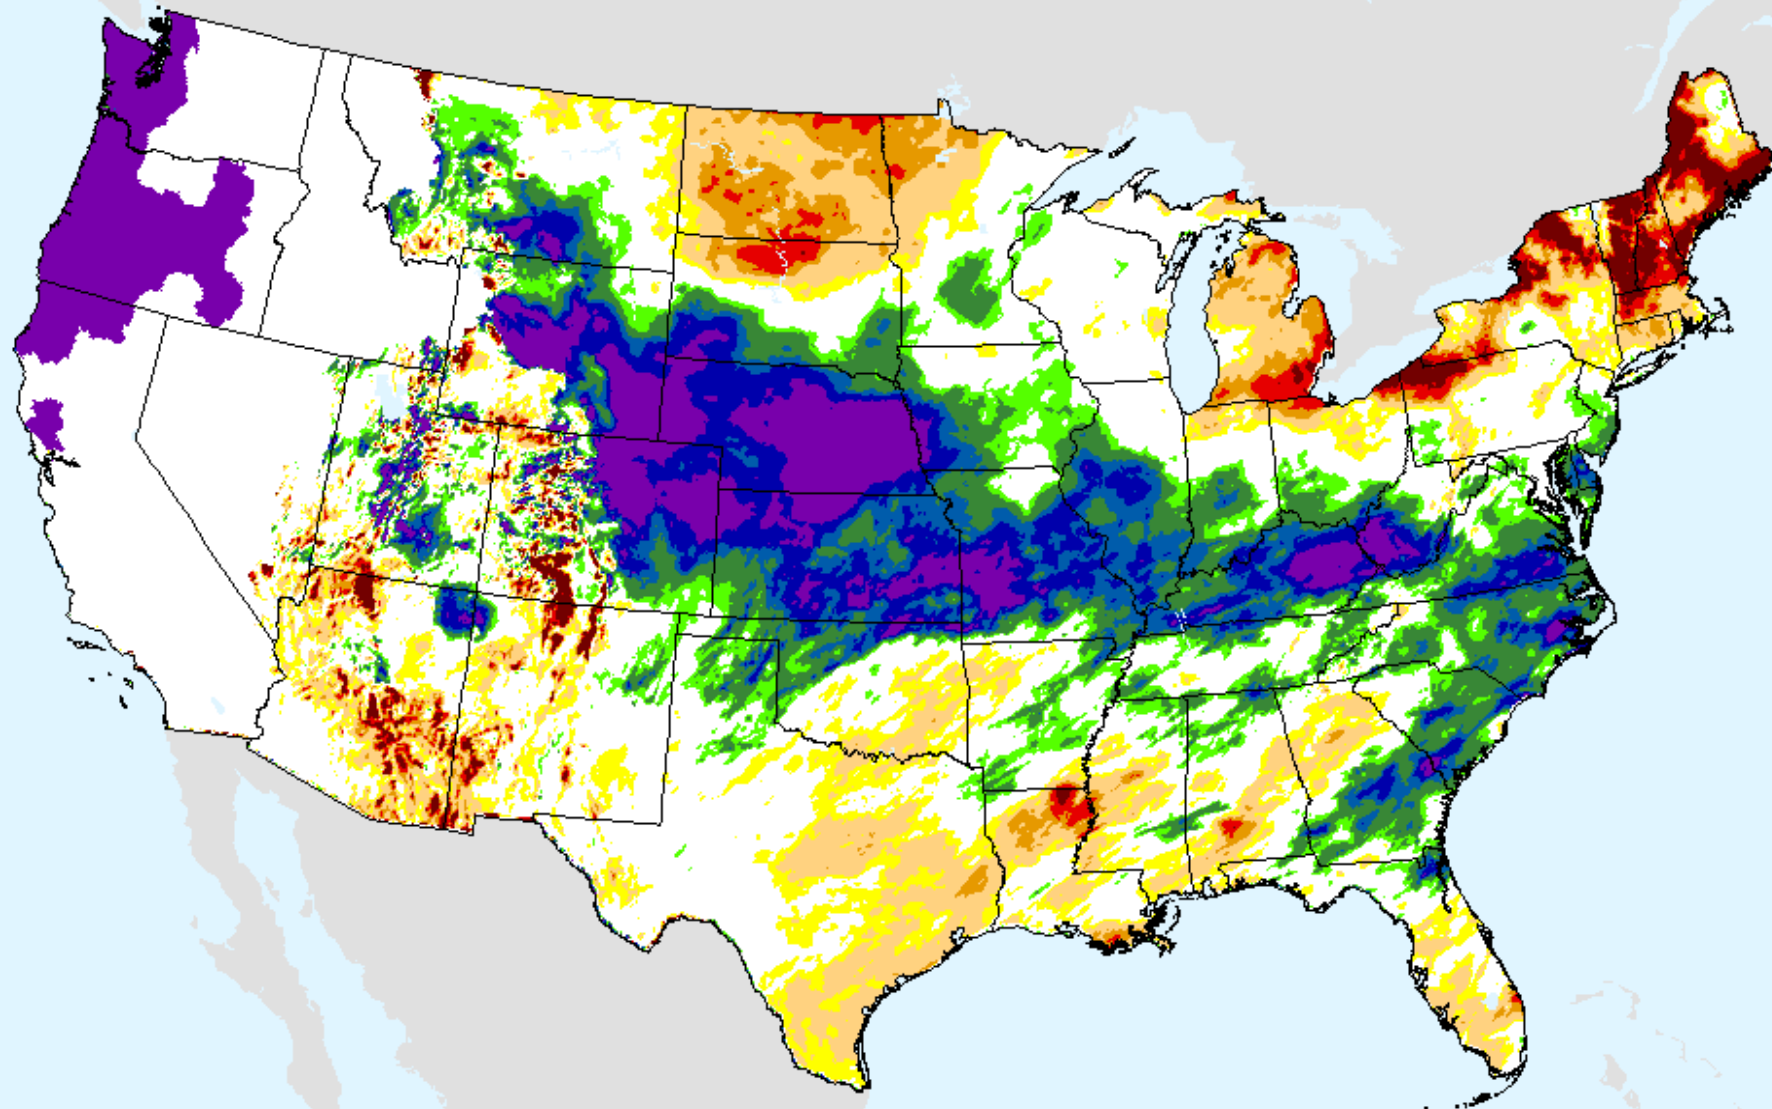

AHPS 2-month SPEI

As of: Tuesday, March 23, 2021

SPEI (USDM)