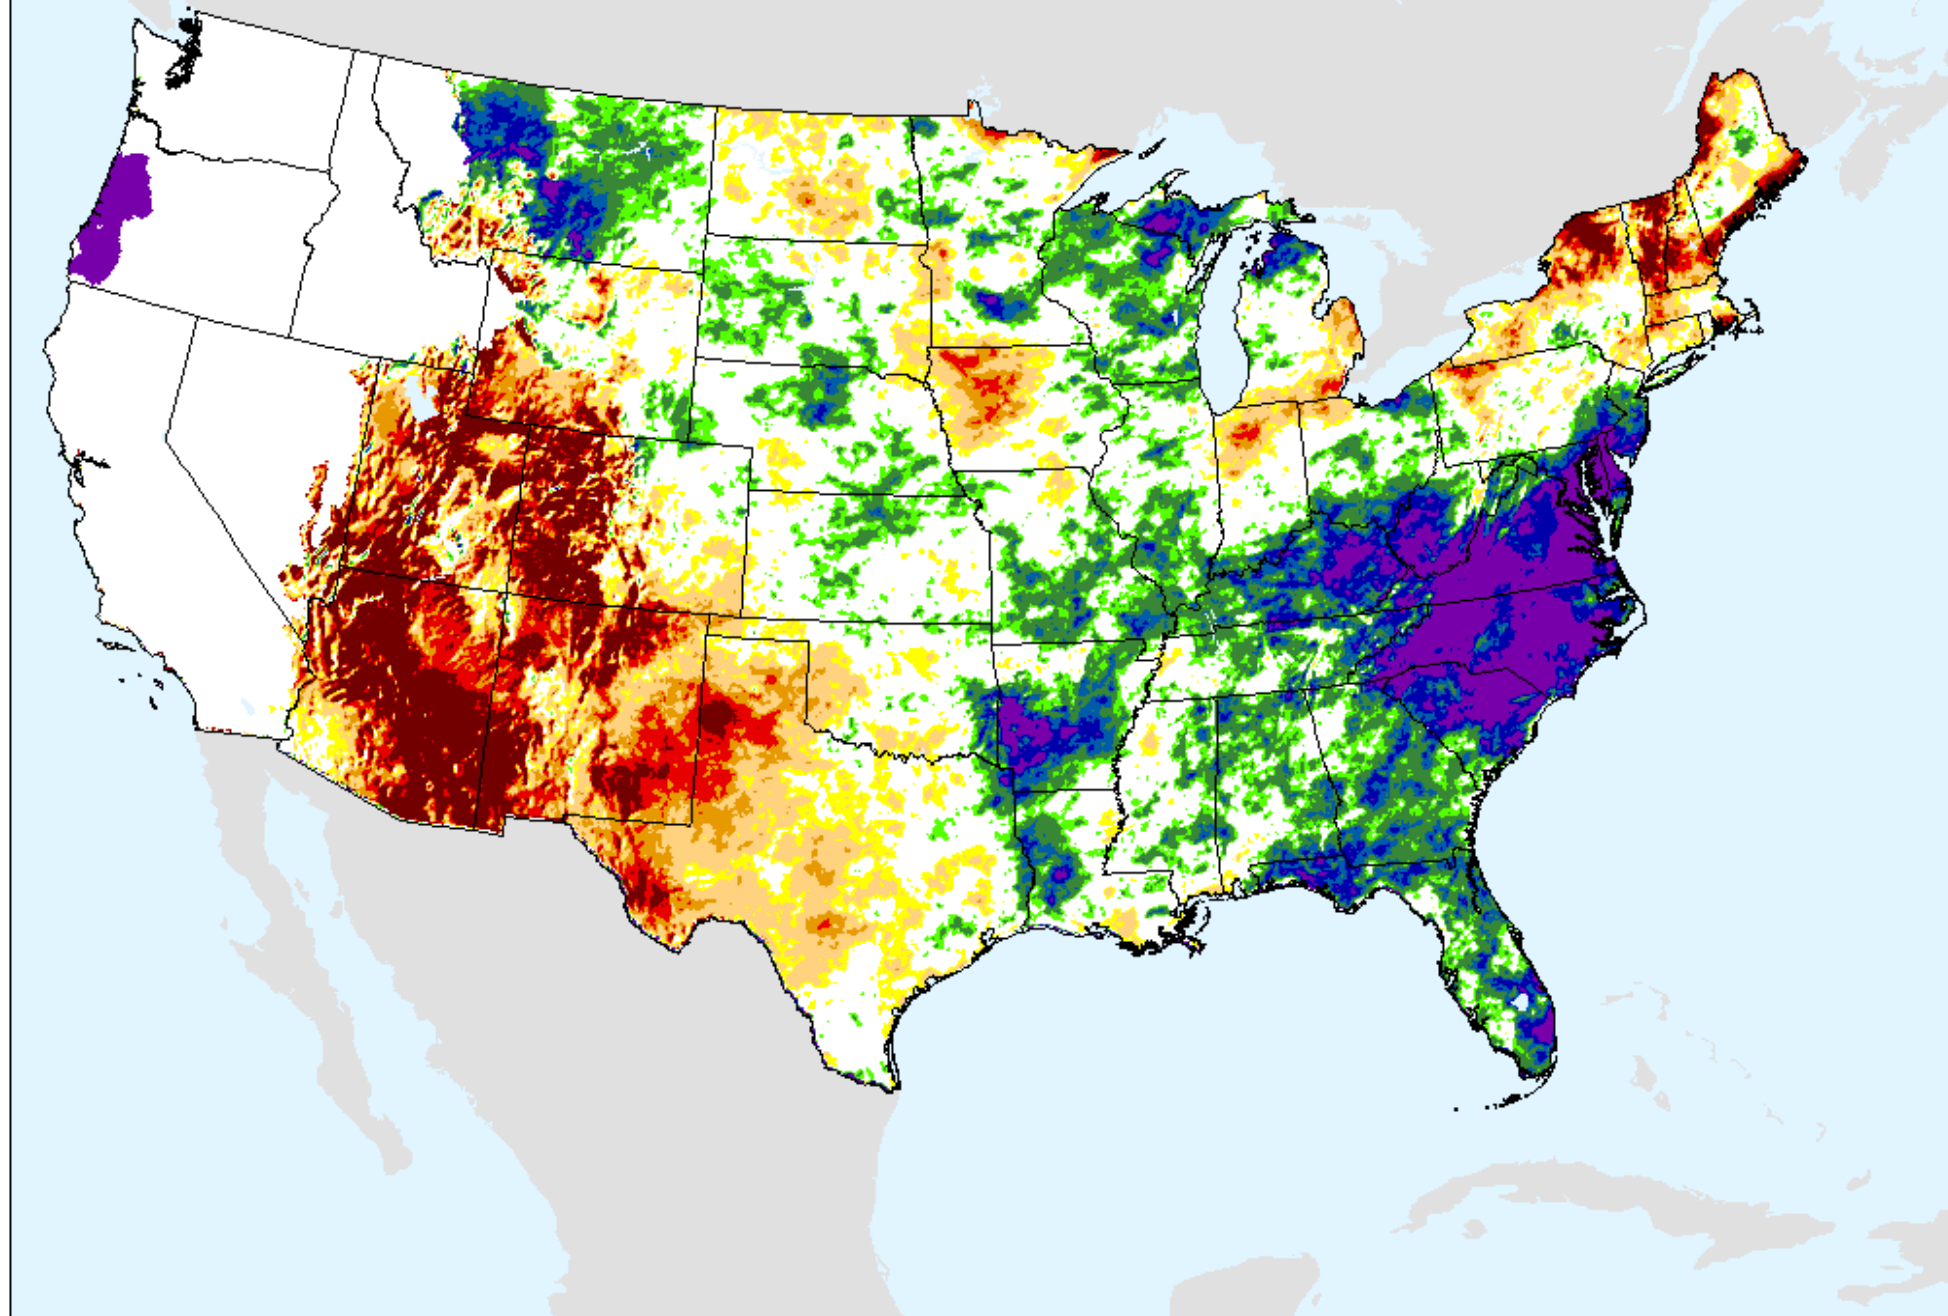

AHPS 12-month SPEI

As of: Tuesday, March 23, 2021

SPEI (USDM)