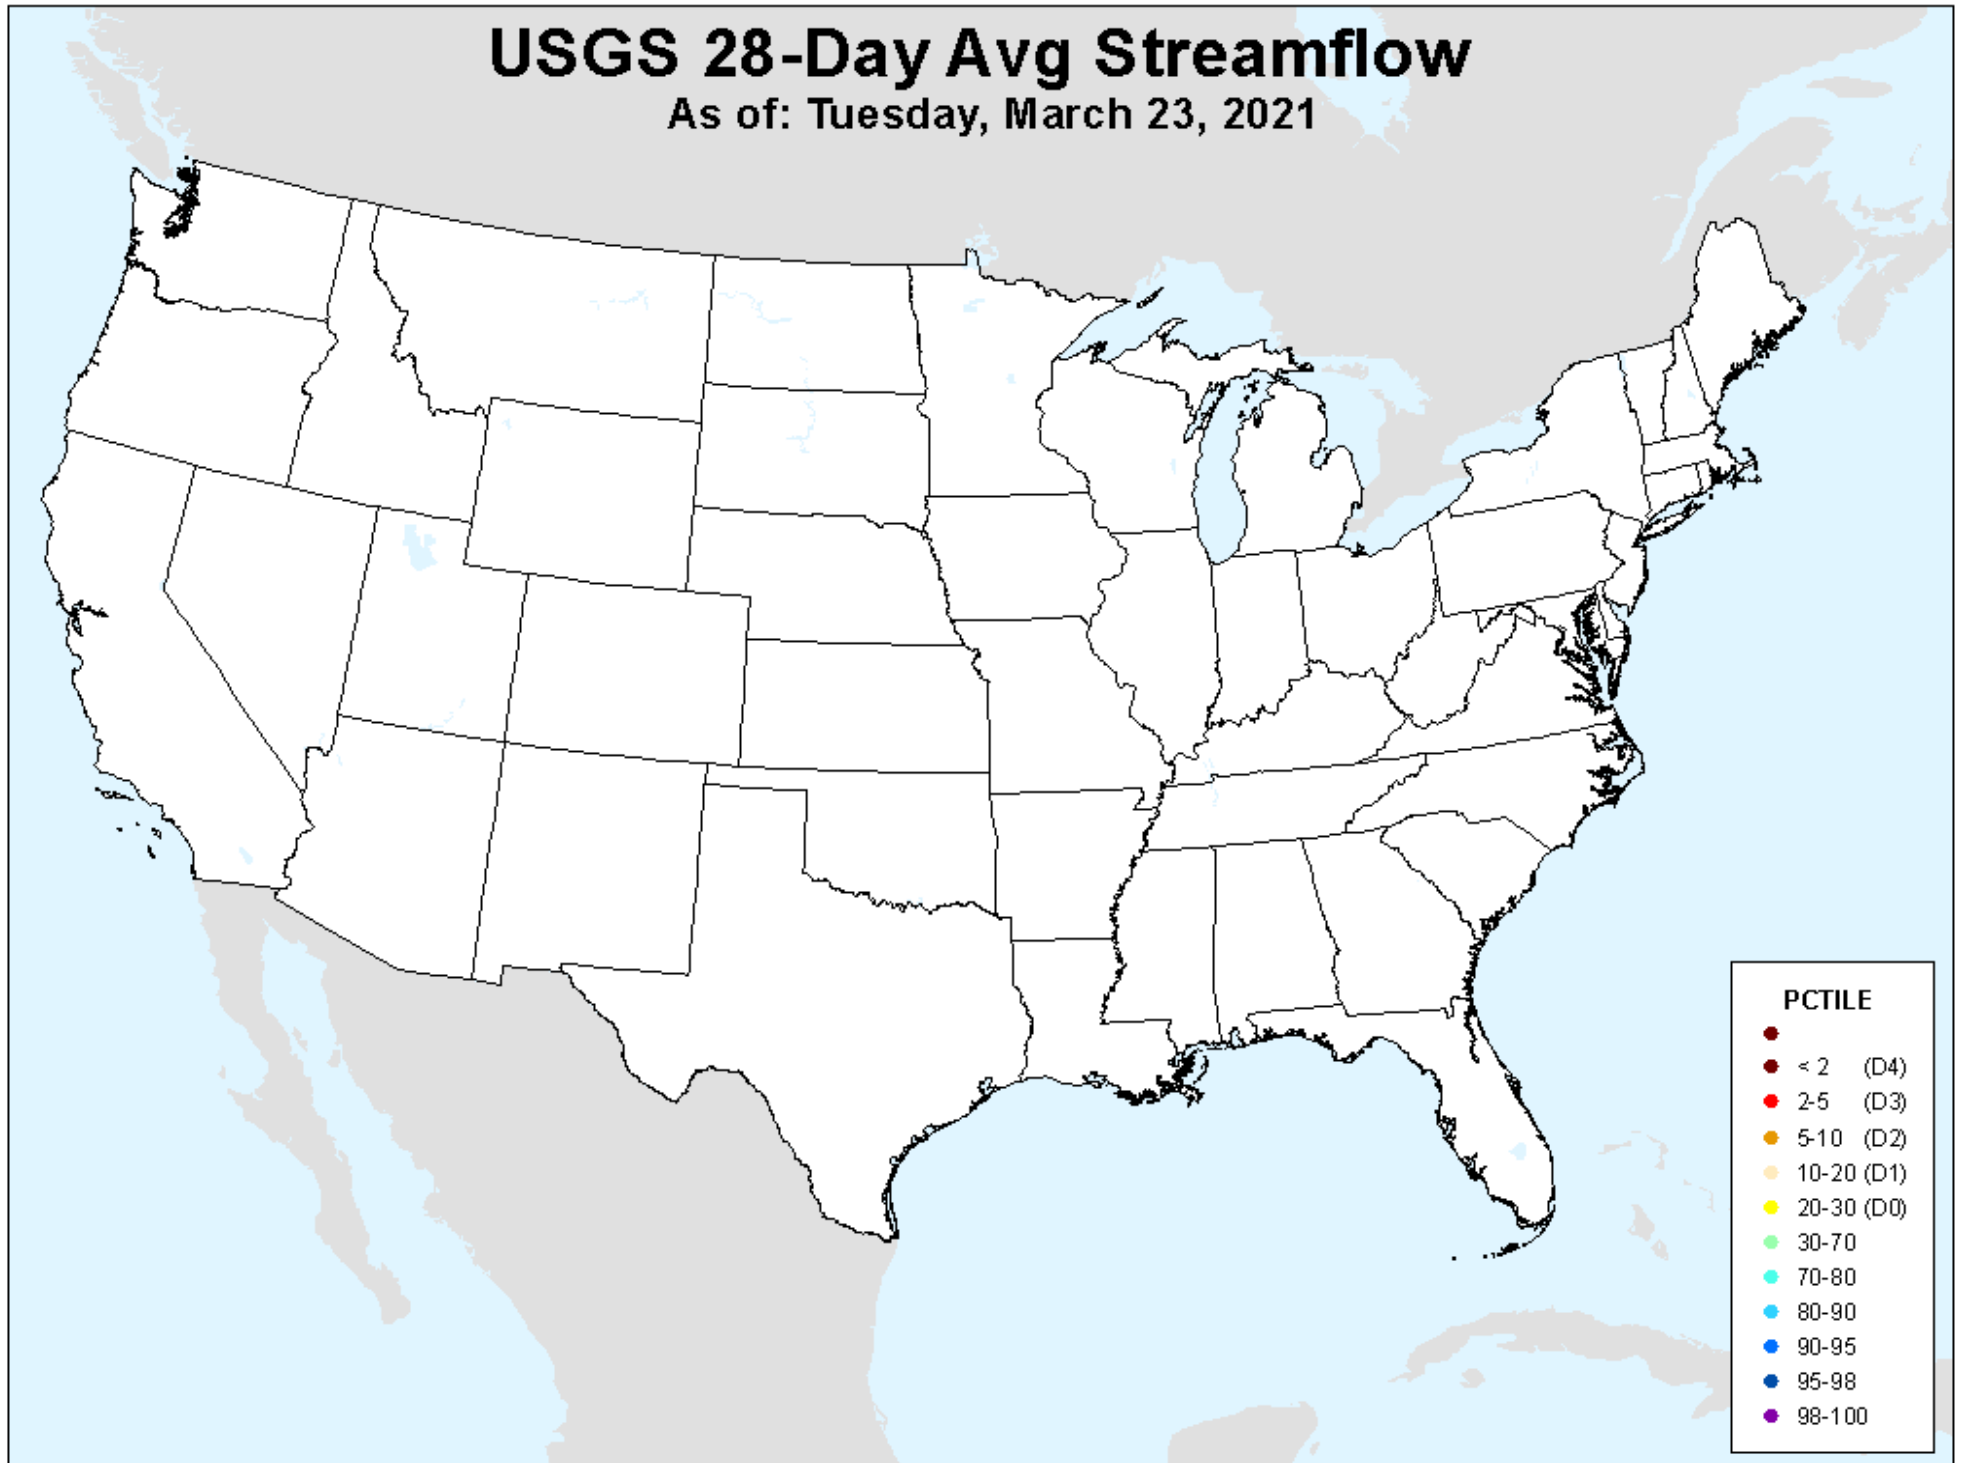

USGS 28-Day Avg Streamflow

As of: Tuesday, March 23, 2021