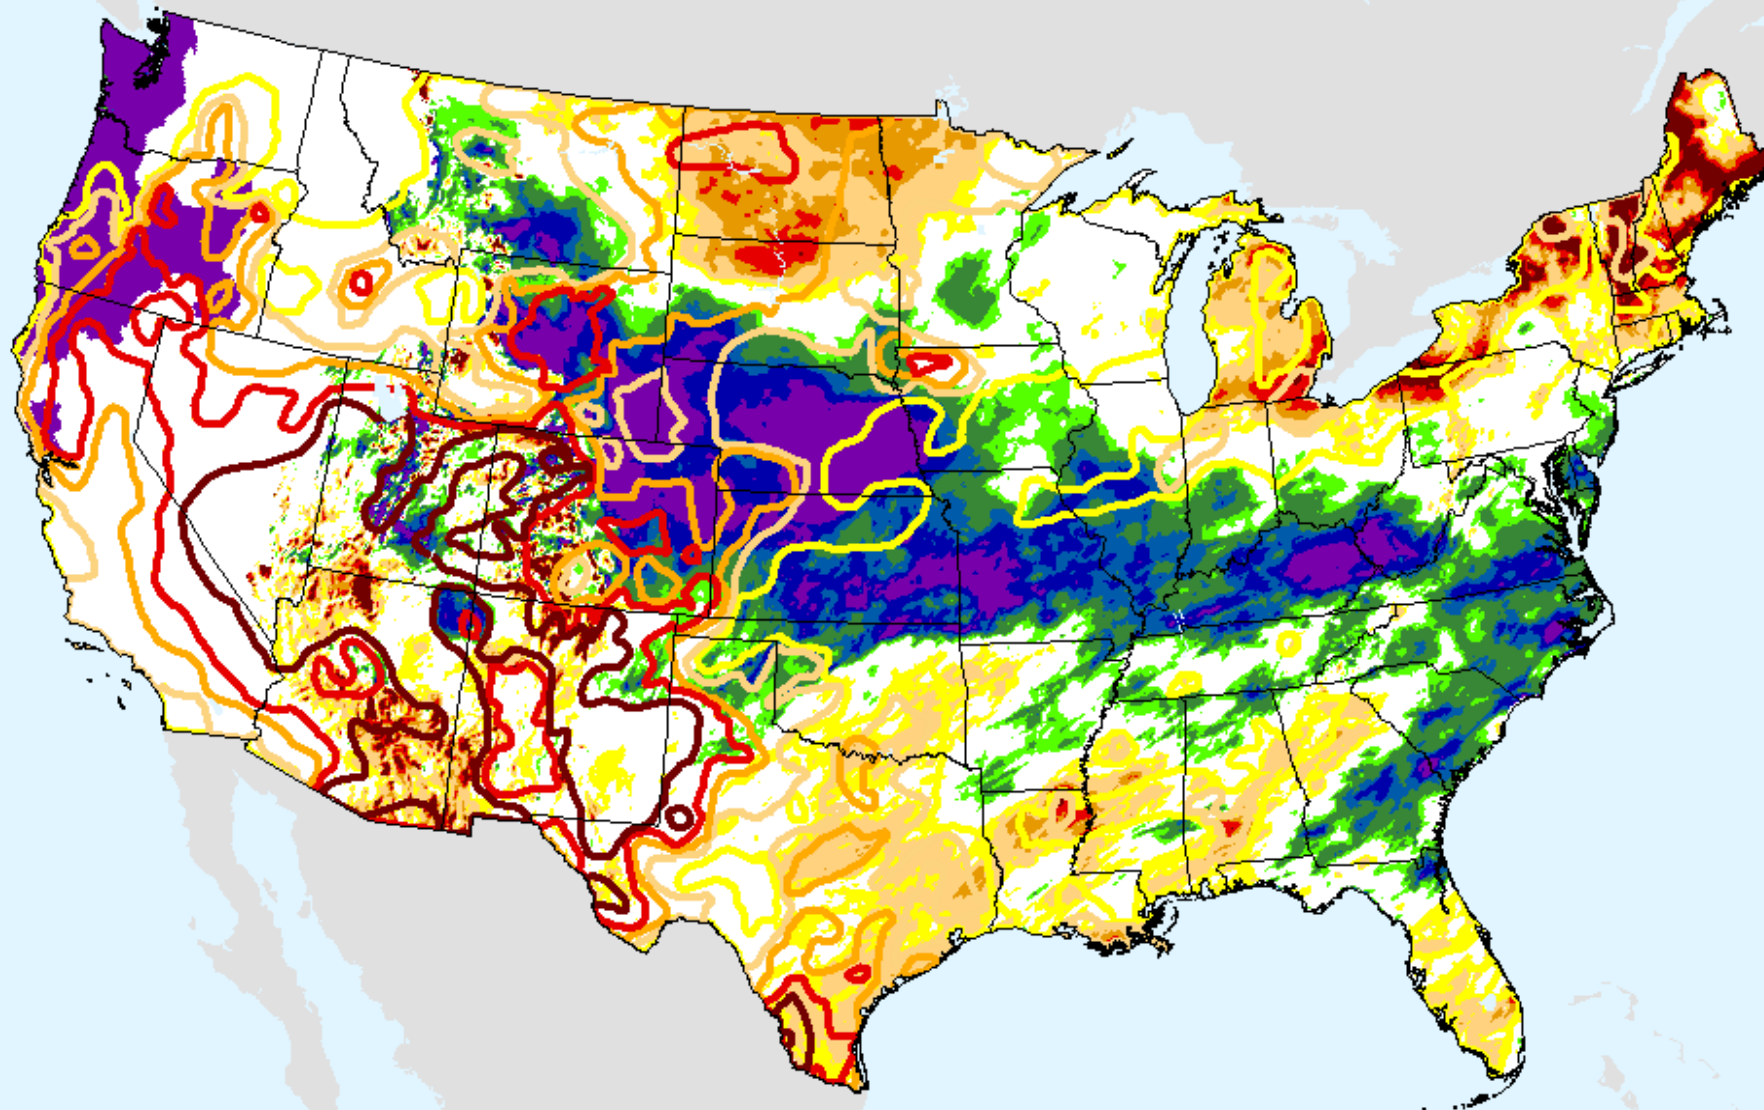

AHPS 2-month SPEI

As of: Tuesday, March 23, 2021

USDM for: Mar. 16, 2021

SPEI (USDM)