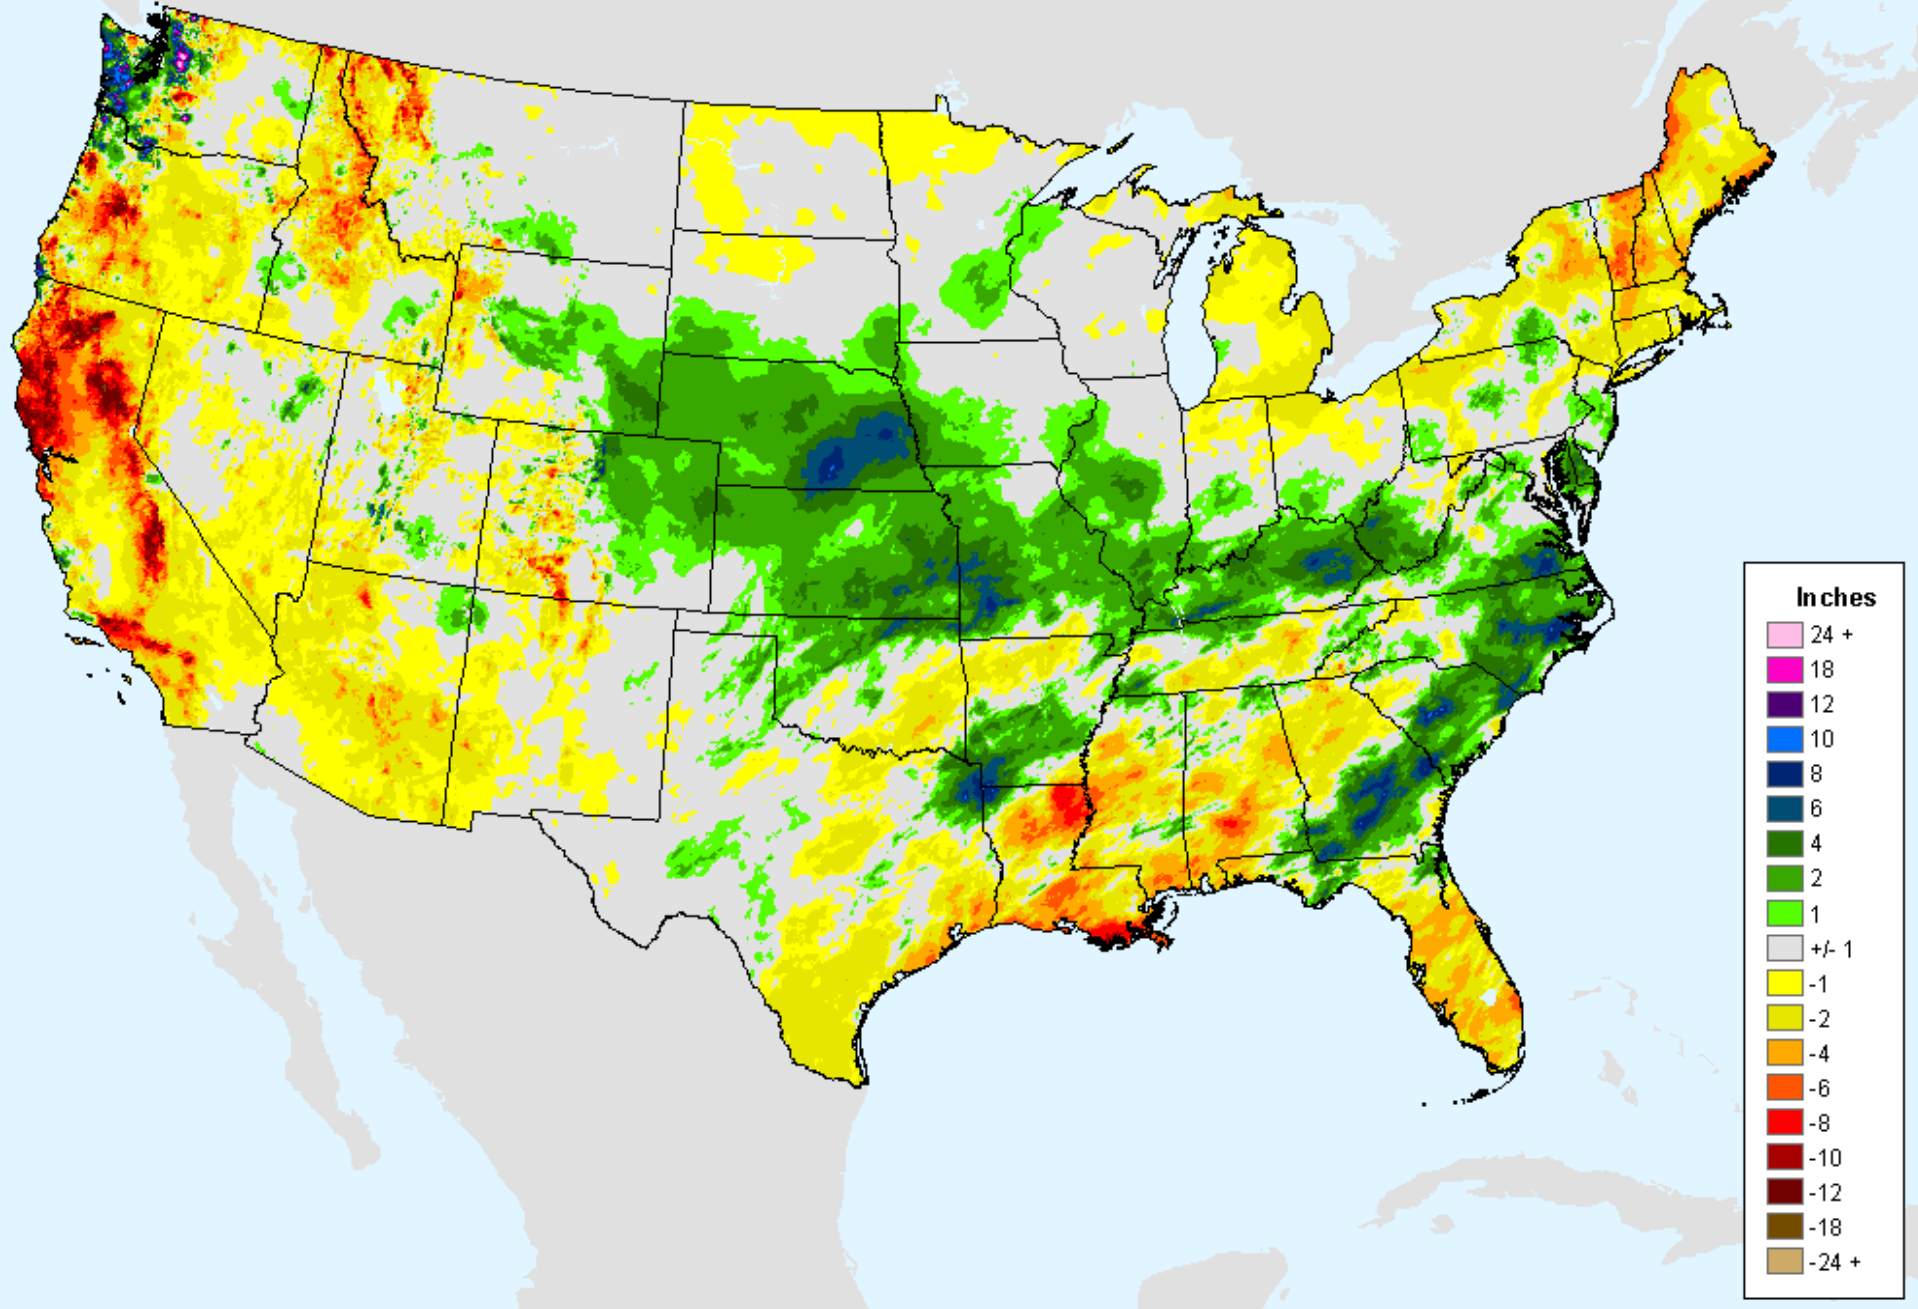

AHPS 90-Day Precip Departure

As of: Tuesday, March 23, 2021