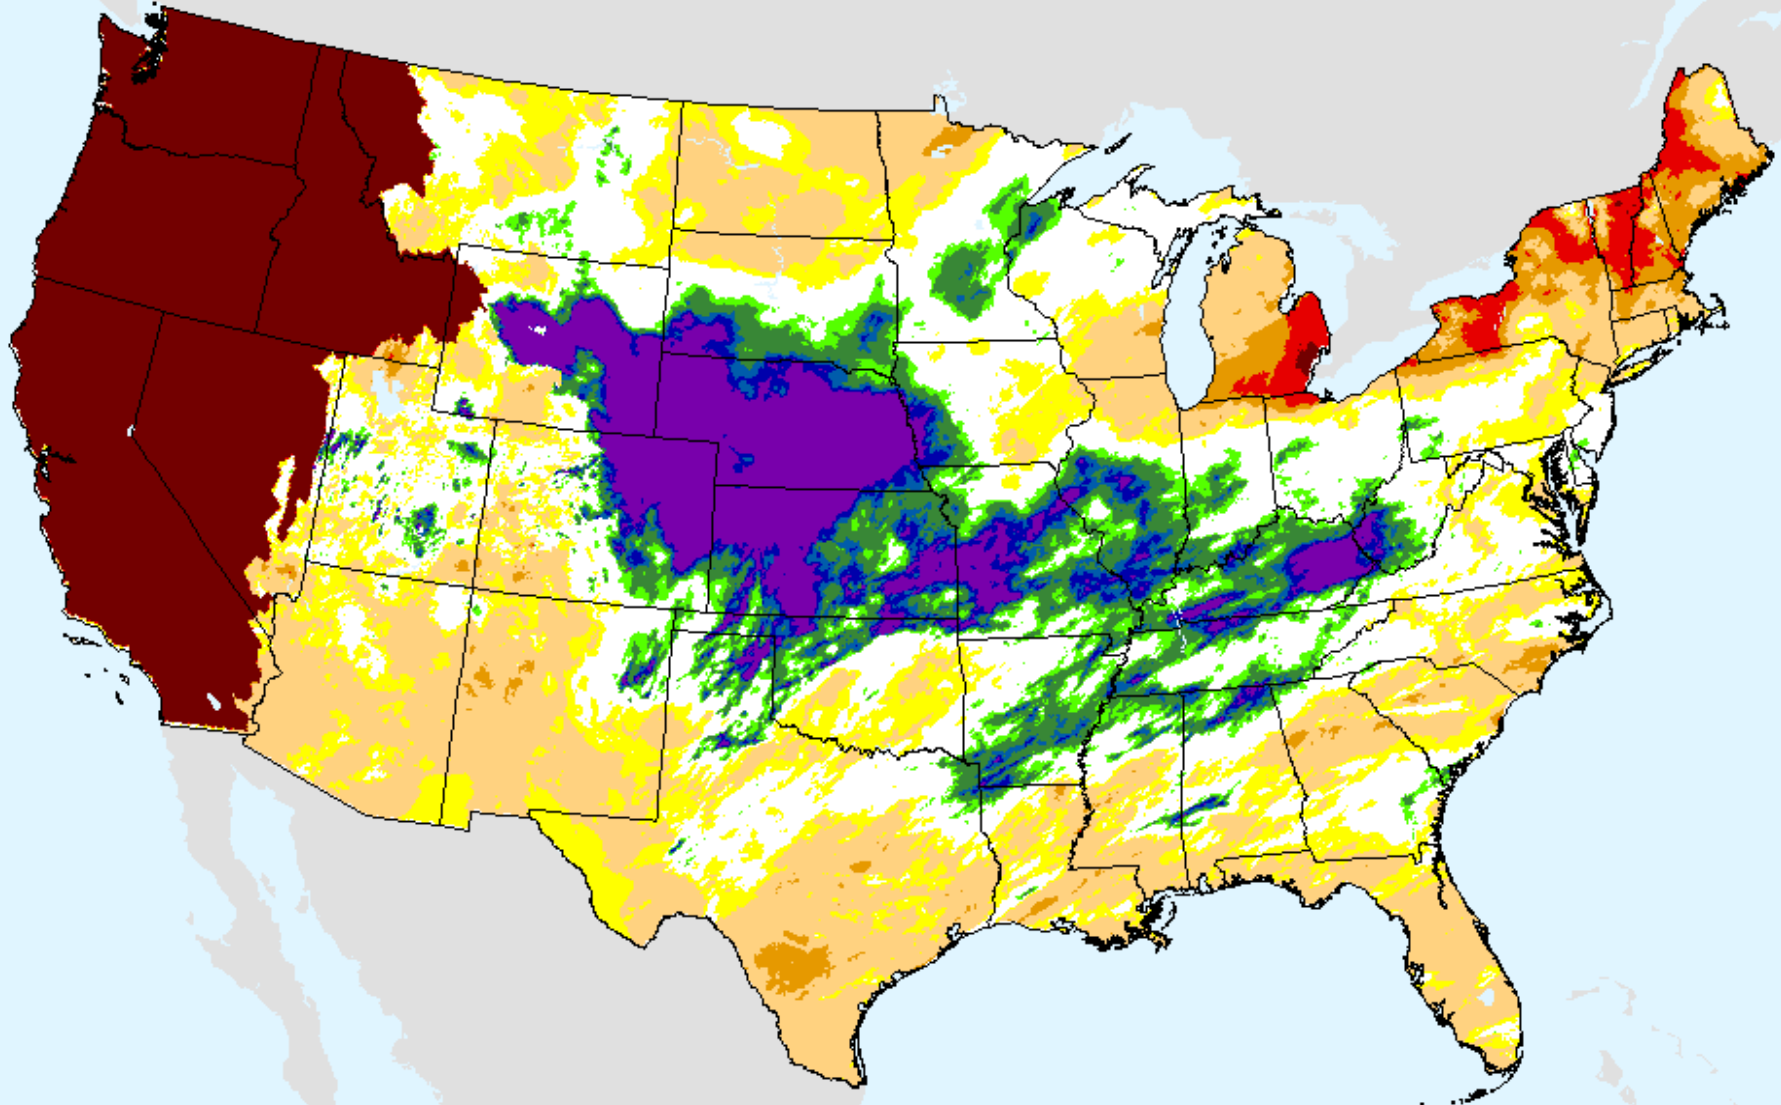

AHPS 1-month SPI

As of: Tuesday, March 23, 2021