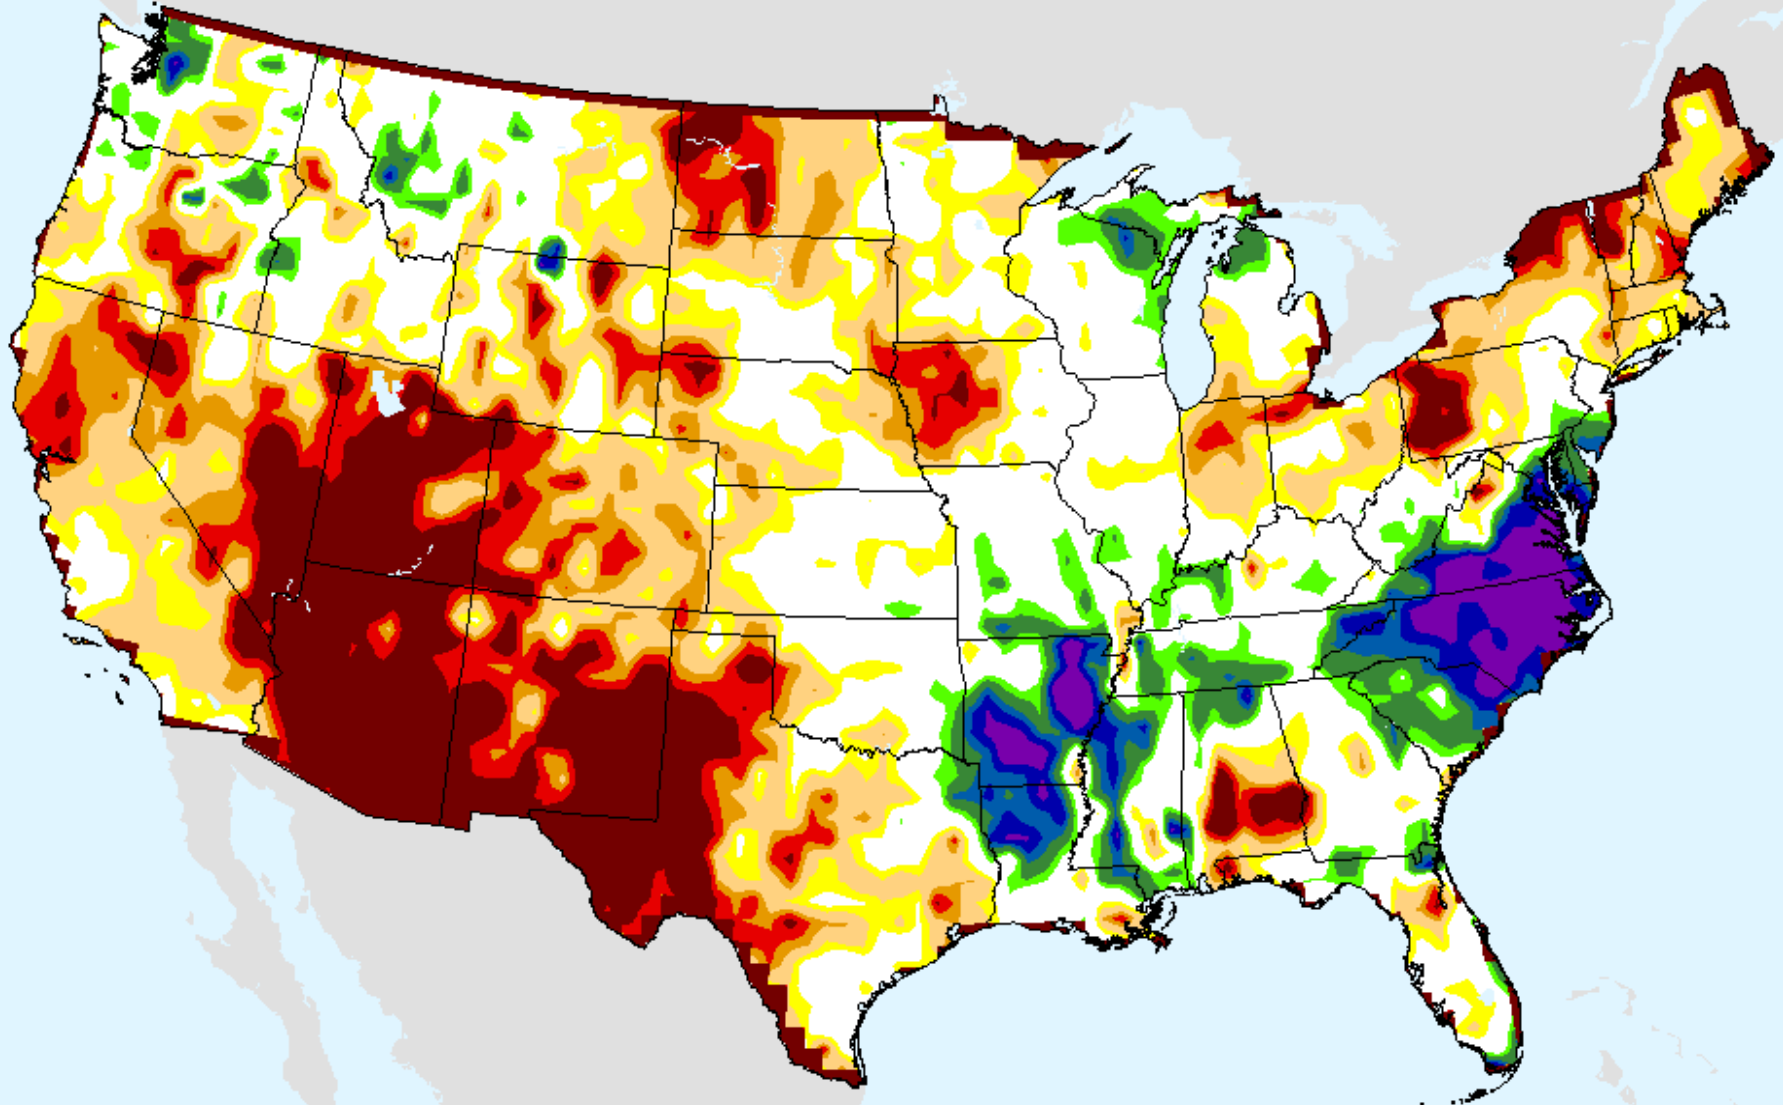

CPC 24-month SPI

As of: Tuesday, March 23, 2021