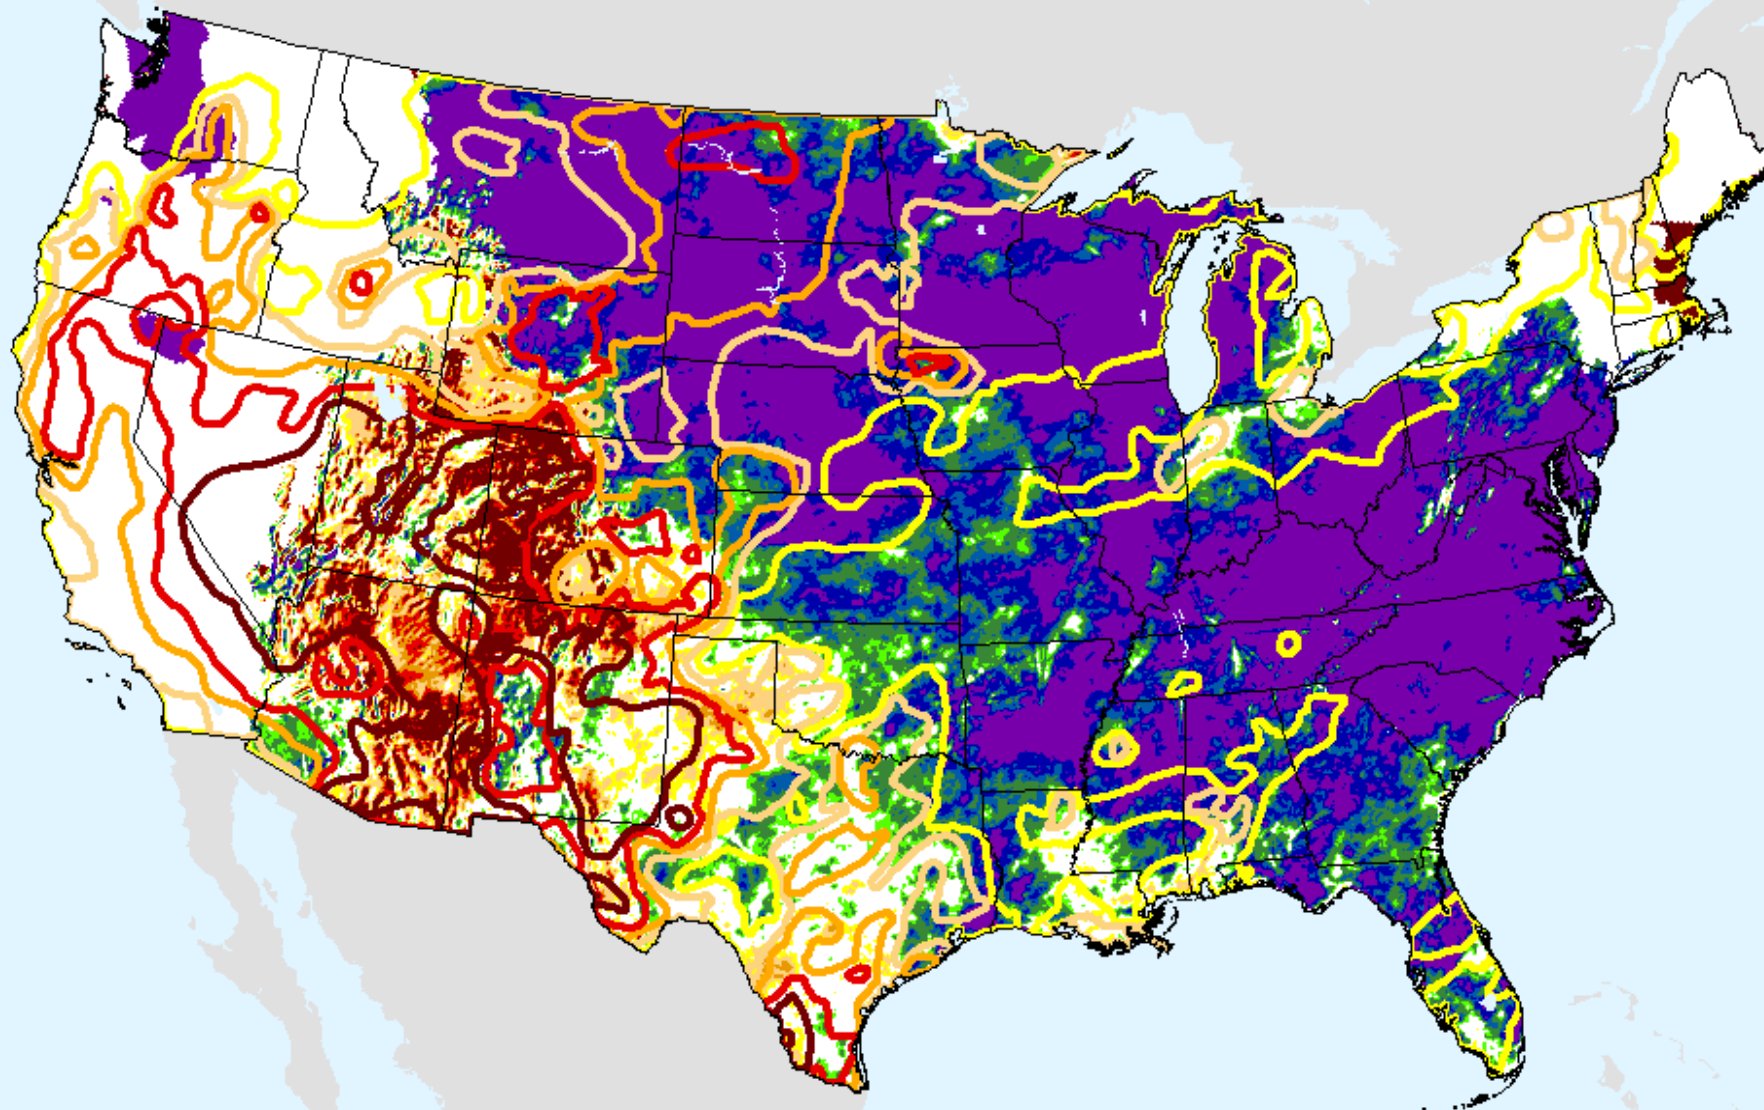

AHPS 36-month SPEI

As of: Tuesday, March 23, 2021

USDM for: Mar. 16, 2021

SPEI (USDM)