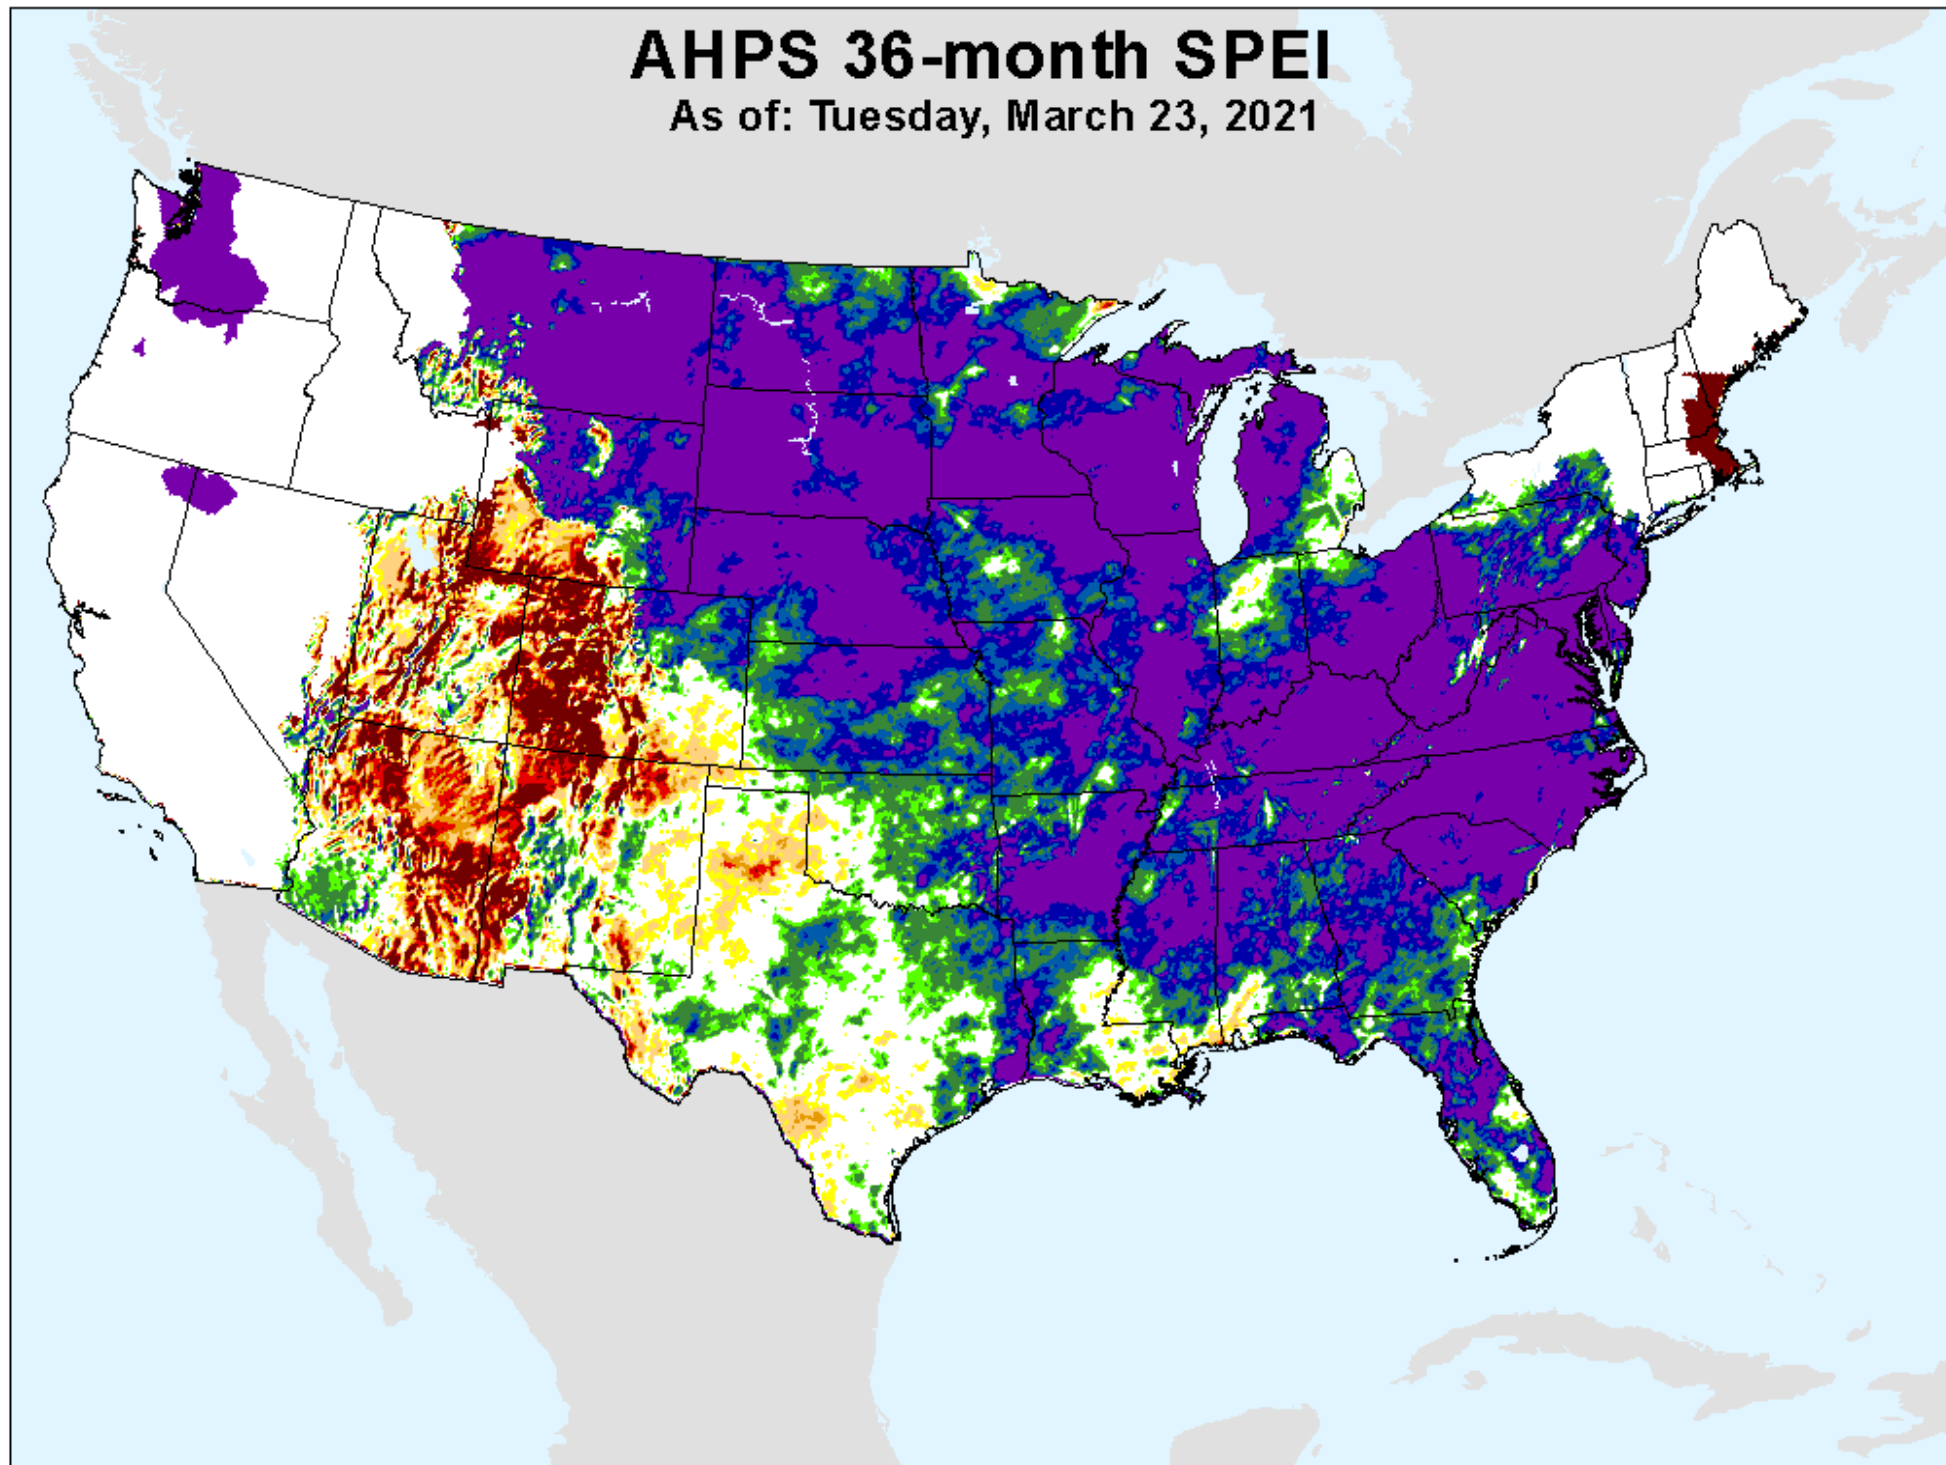

AHPS 36-month SPEI

As of: Tuesday, March 23, 2021

SPEI (USDM)