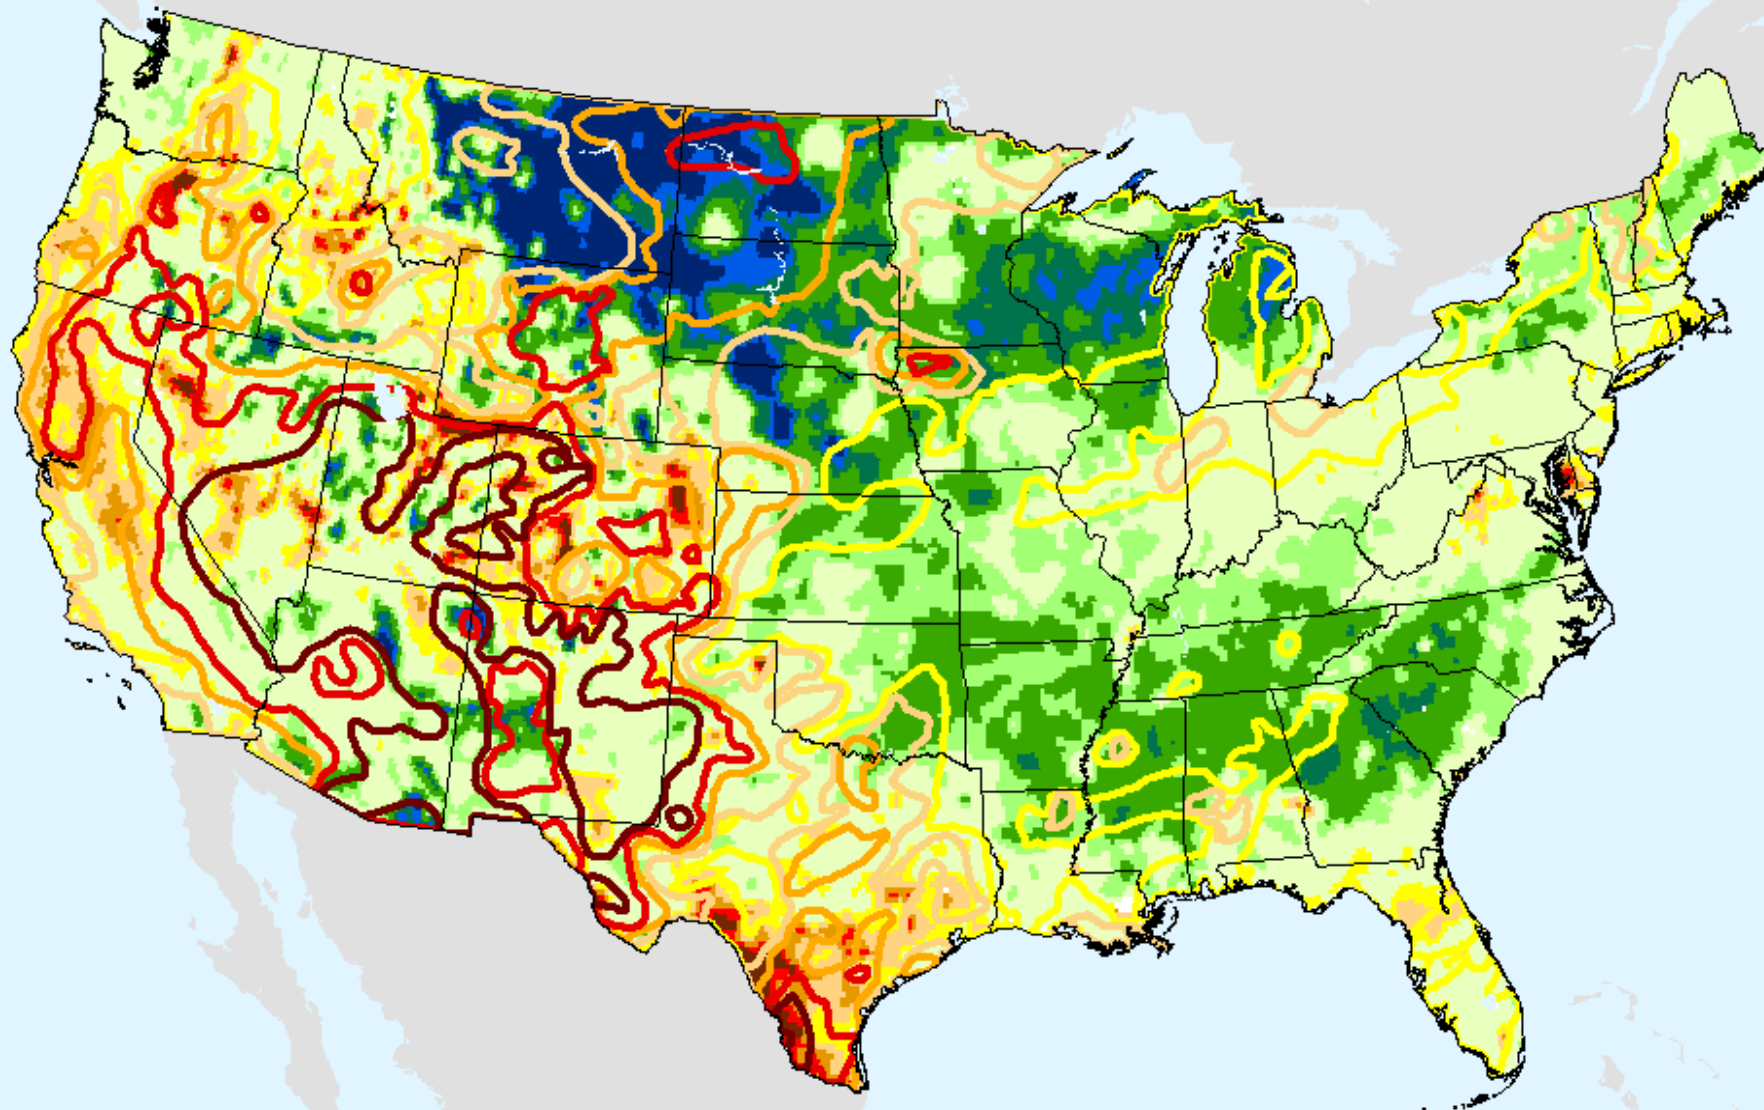

NLDAS Top 1m Soil Moisture

As of: Tuesday, March 23, 2021

USDM for: Mar. 16, 2021

>98