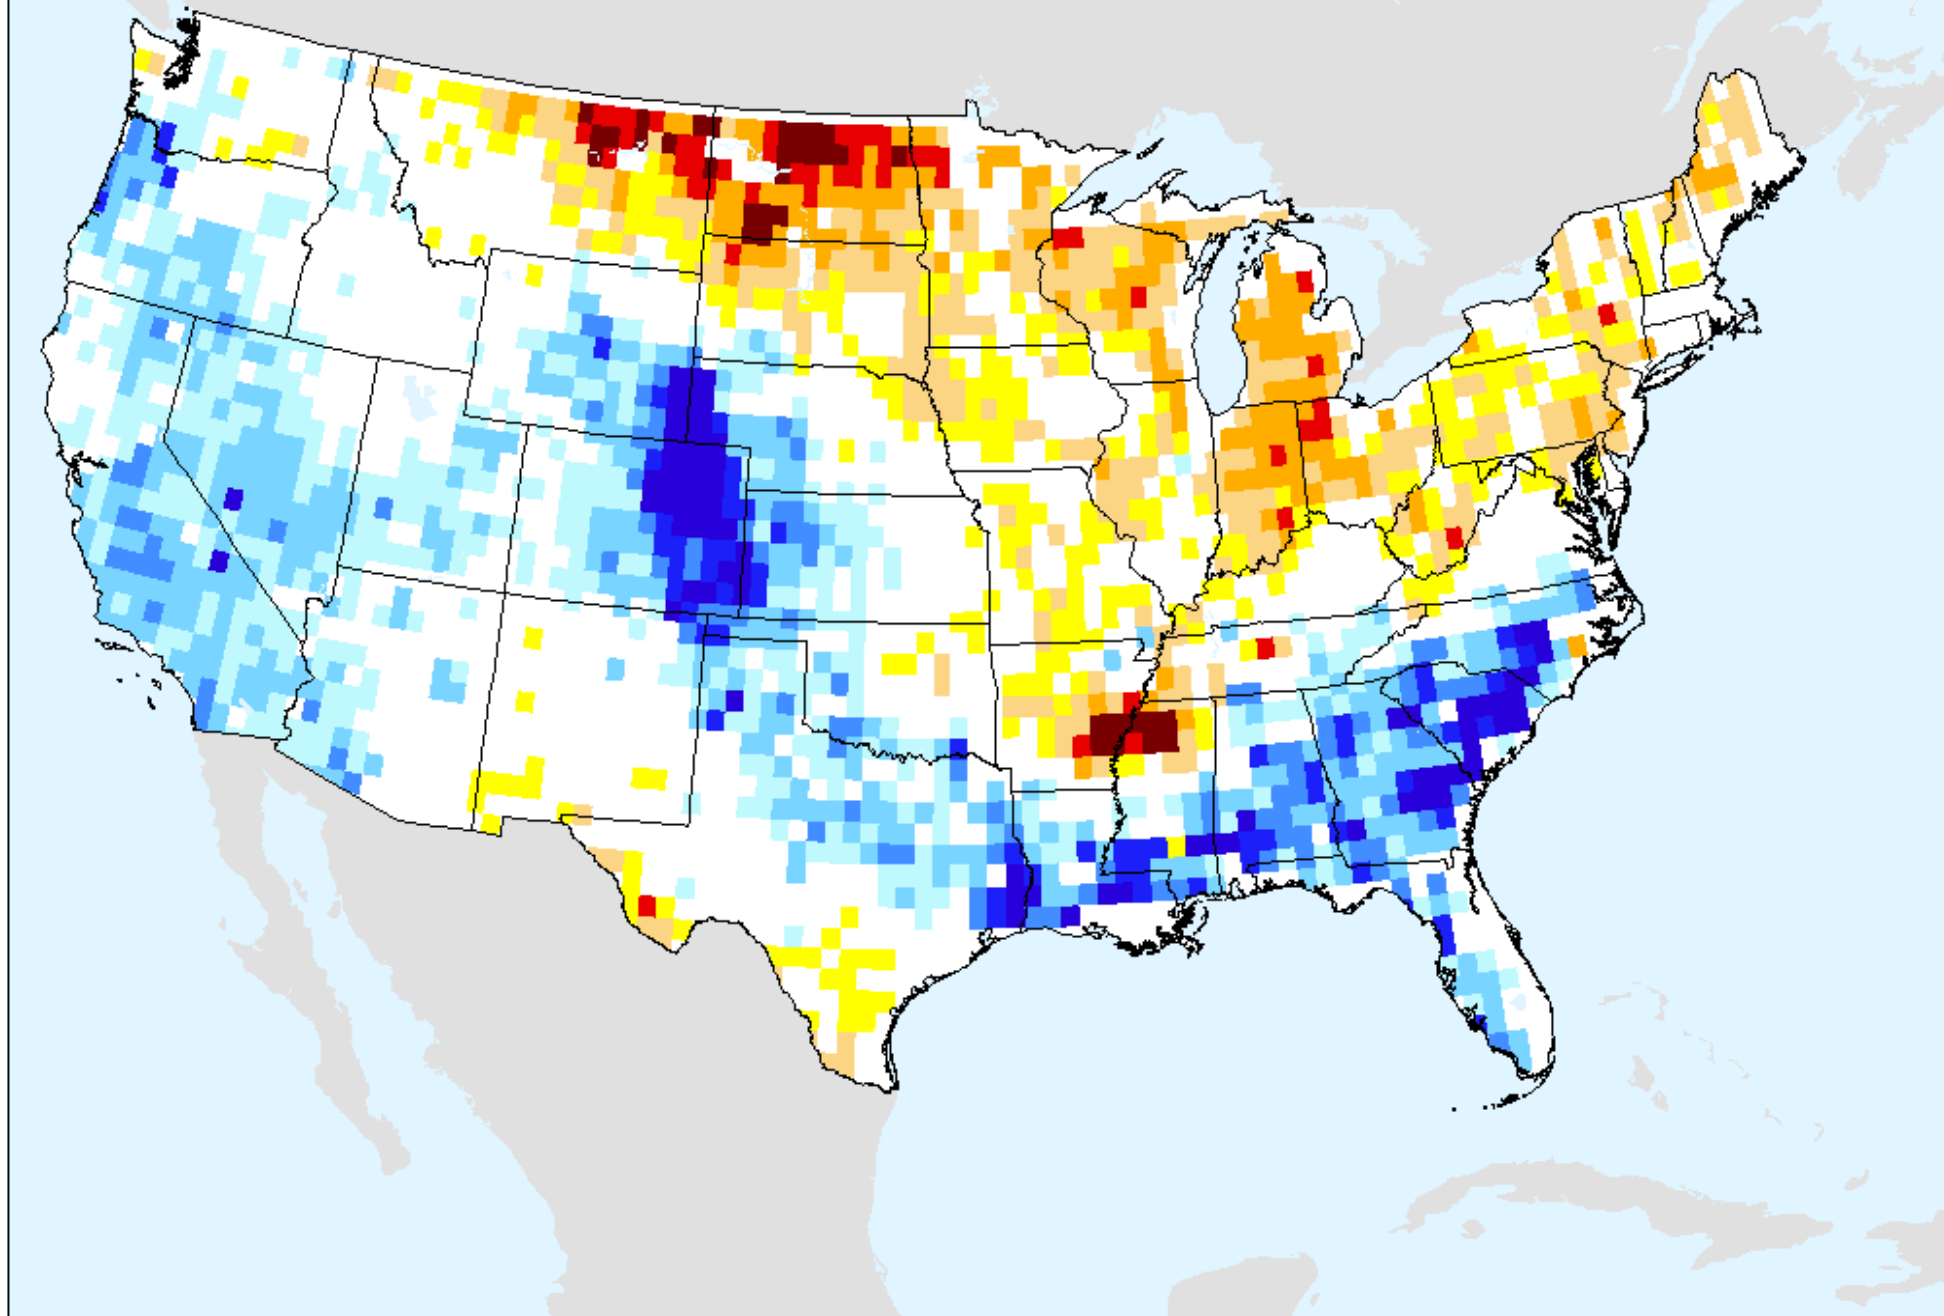

# AIRS-Based Vapor Pressure Deficit 7 Day

As of: Tuesday, March 23, 2021