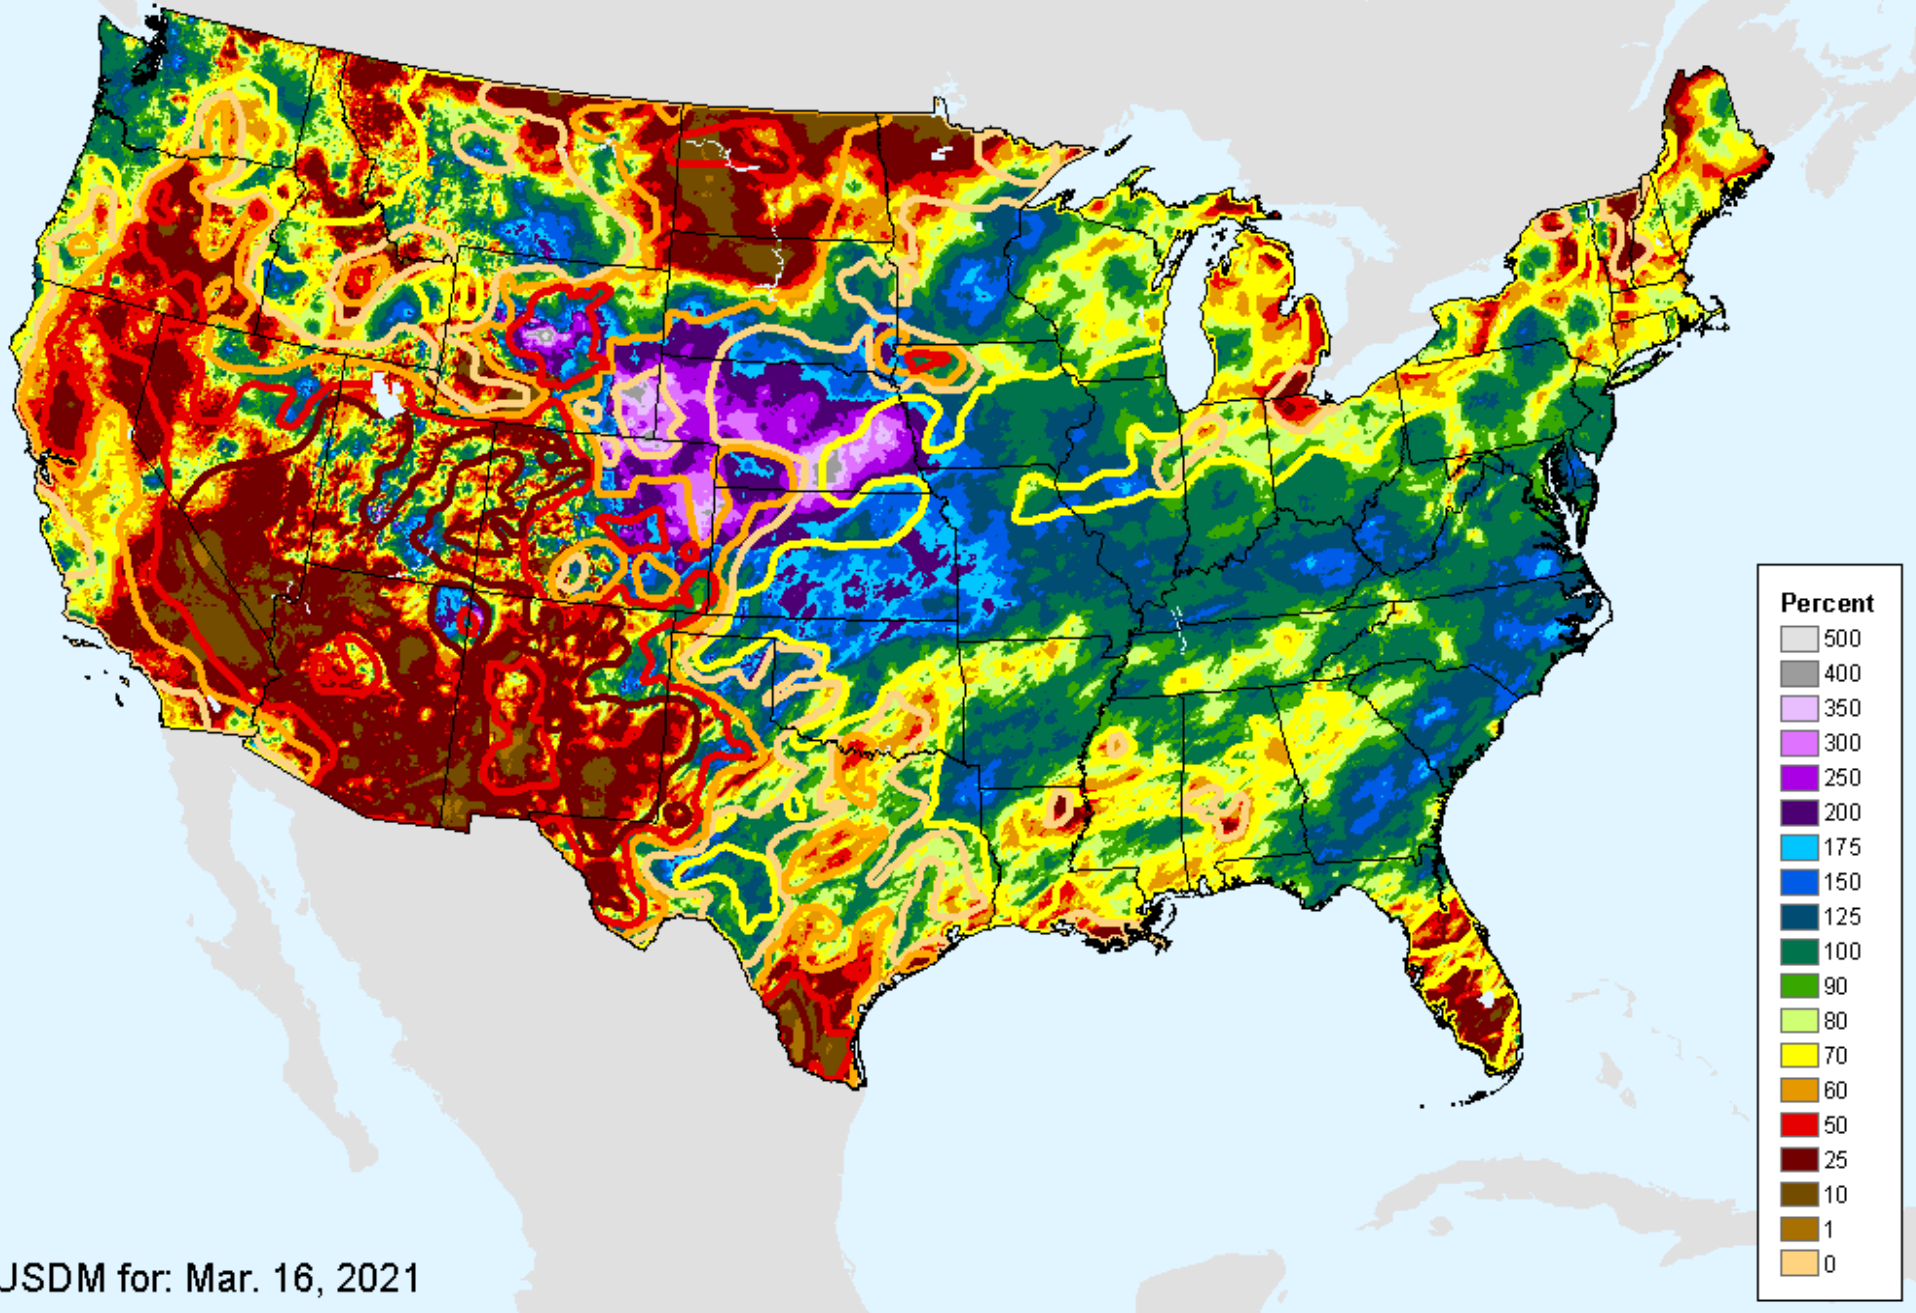

AHPS 90-Day Pct of Normal Pcp

As of: Tuesday, March 23, 2021