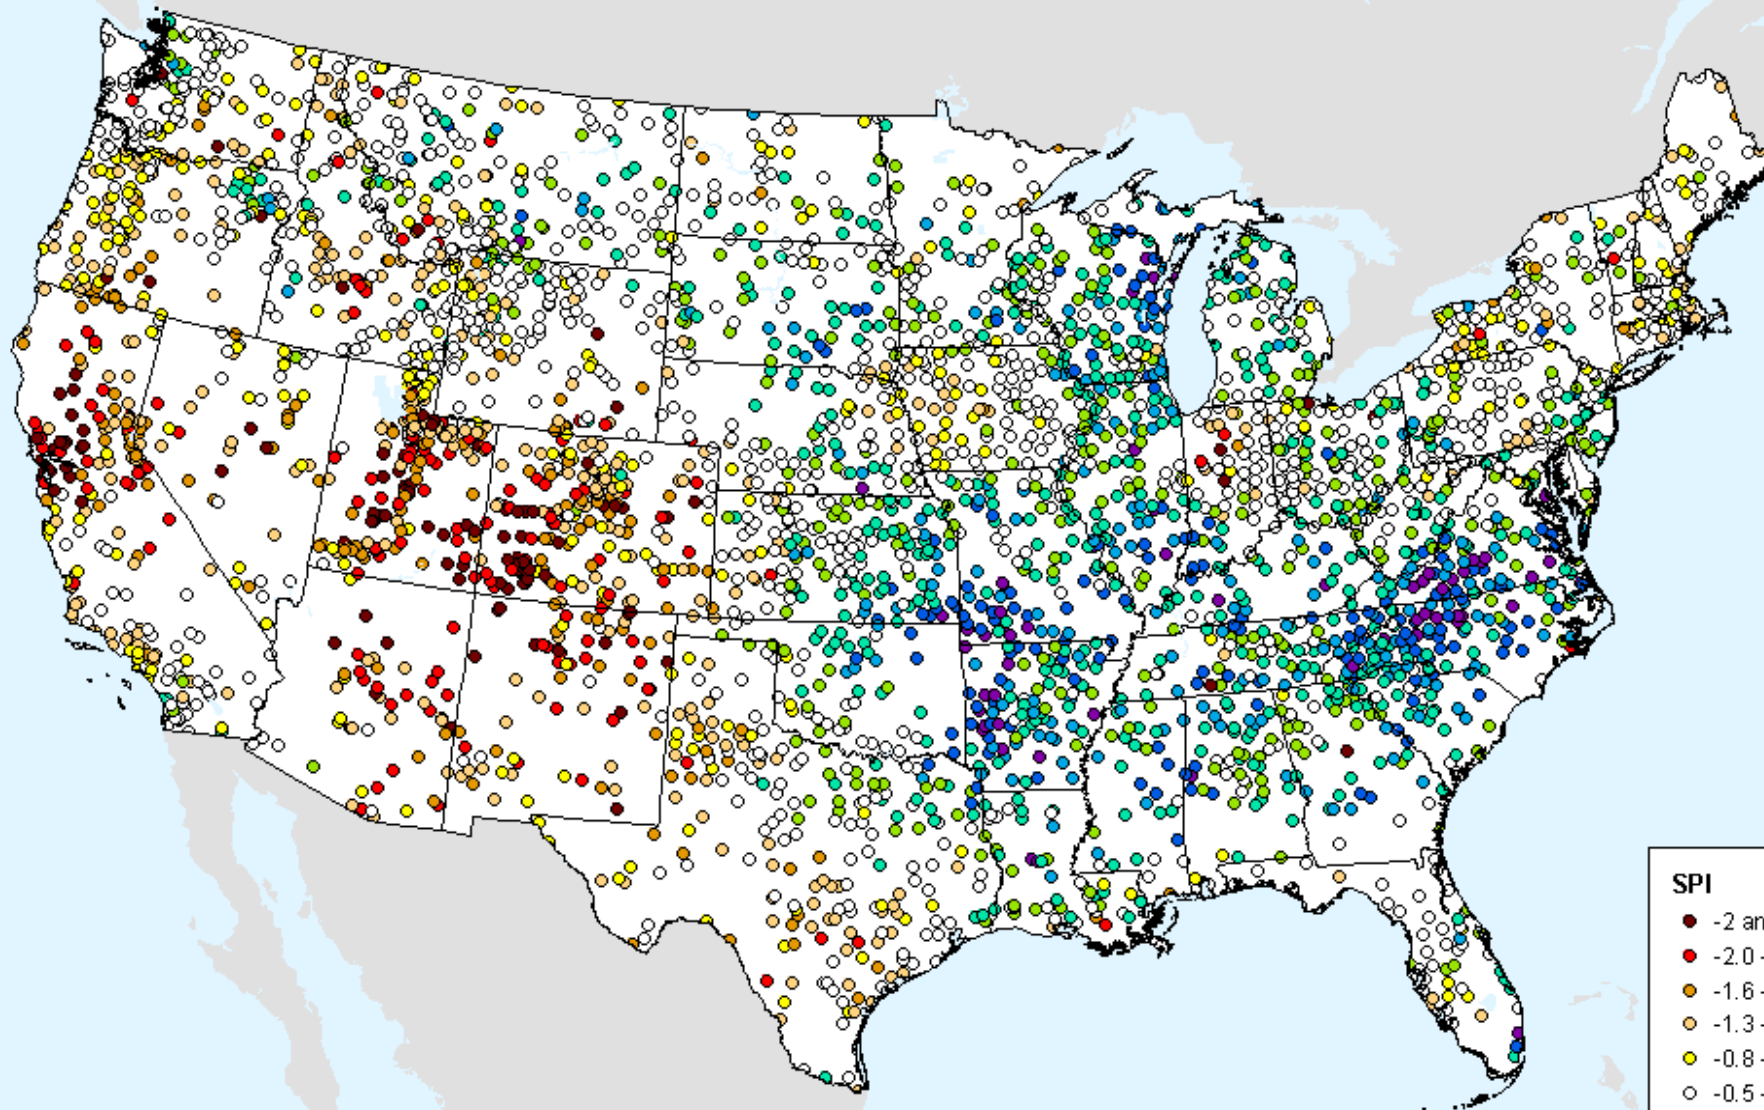

HPRCC 24-month SPI

As of: Tuesday, March 23, 2021

SPI

- -2 and Greater
- -2.0--1.6
- -1.6--1.3
- -1.3--0.8
- -0.8--0.5
- -0.5-0.5
- 0.5-0.8
- 0.8-1.3
- 1.3-1.6
- 1.6-2.0
- 2.0 and Greater