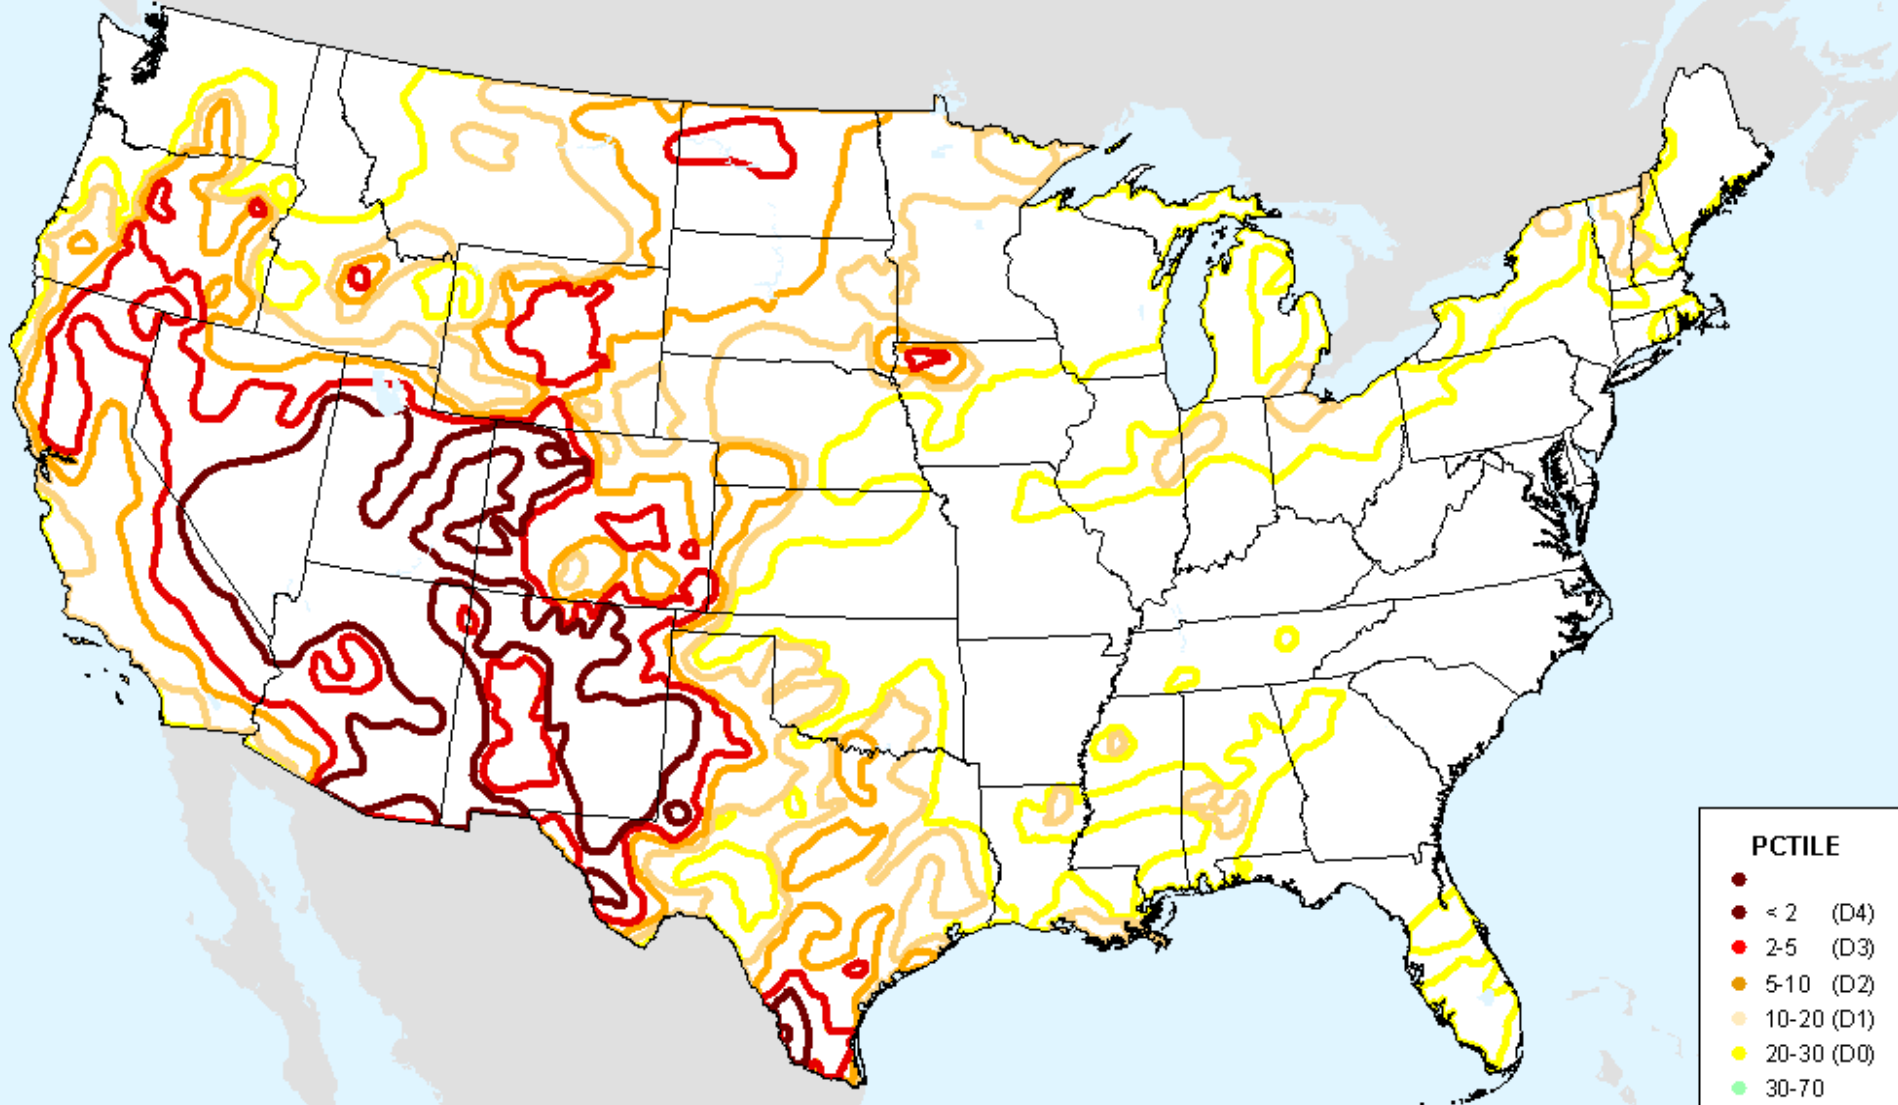

USGS 28-Day Avg Streamflow

As of: Tuesday, March 23, 2021

PCTILE

- < 2 (D4)
- 2-5 (D3)
- 5-10 (D2)
- 10-20 (D1)
- 20-30 (D0)
- 30-70
- 70-80
- 80-90
- 90-95
- 95-98
- 98-100

USDM for: Mar. 16, 2021