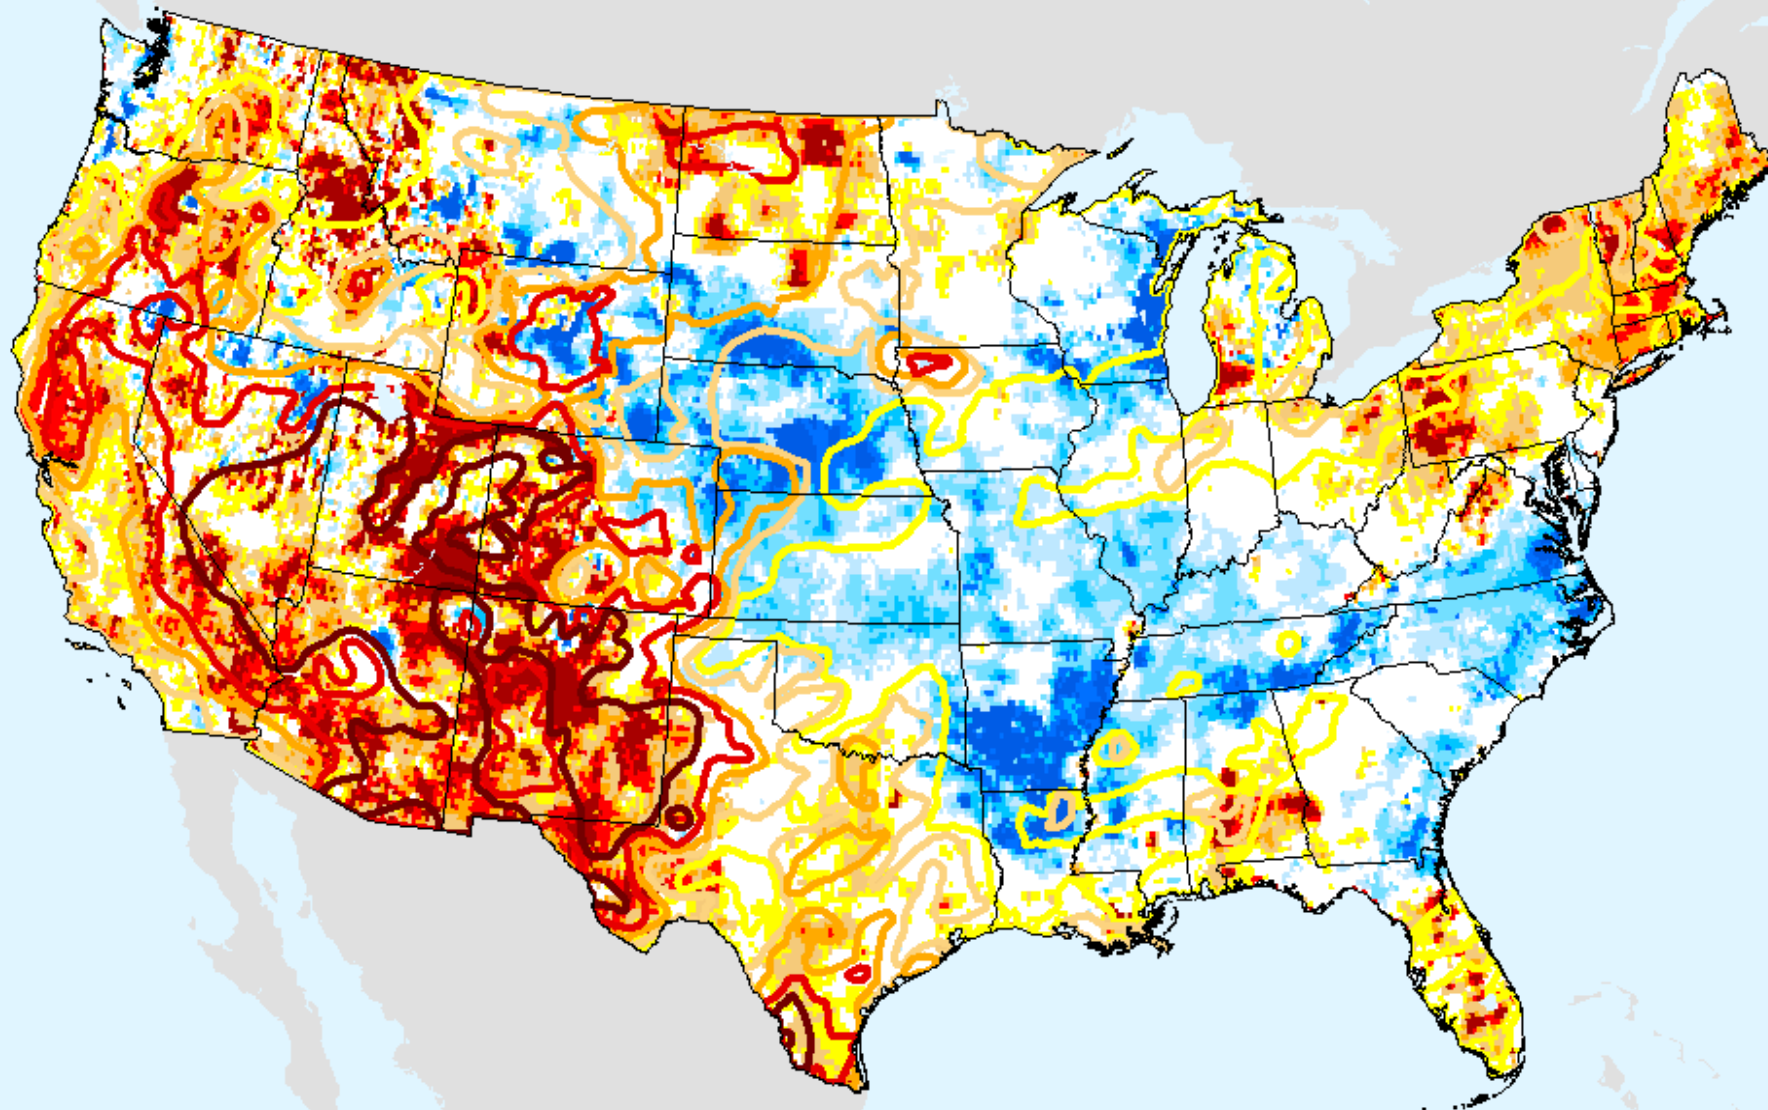

GRACE-Based Root Zone Soil Moisture Drought Indicator

As of: Tuesday, March 23, 2021

USDM for: Mar. 16, 2021