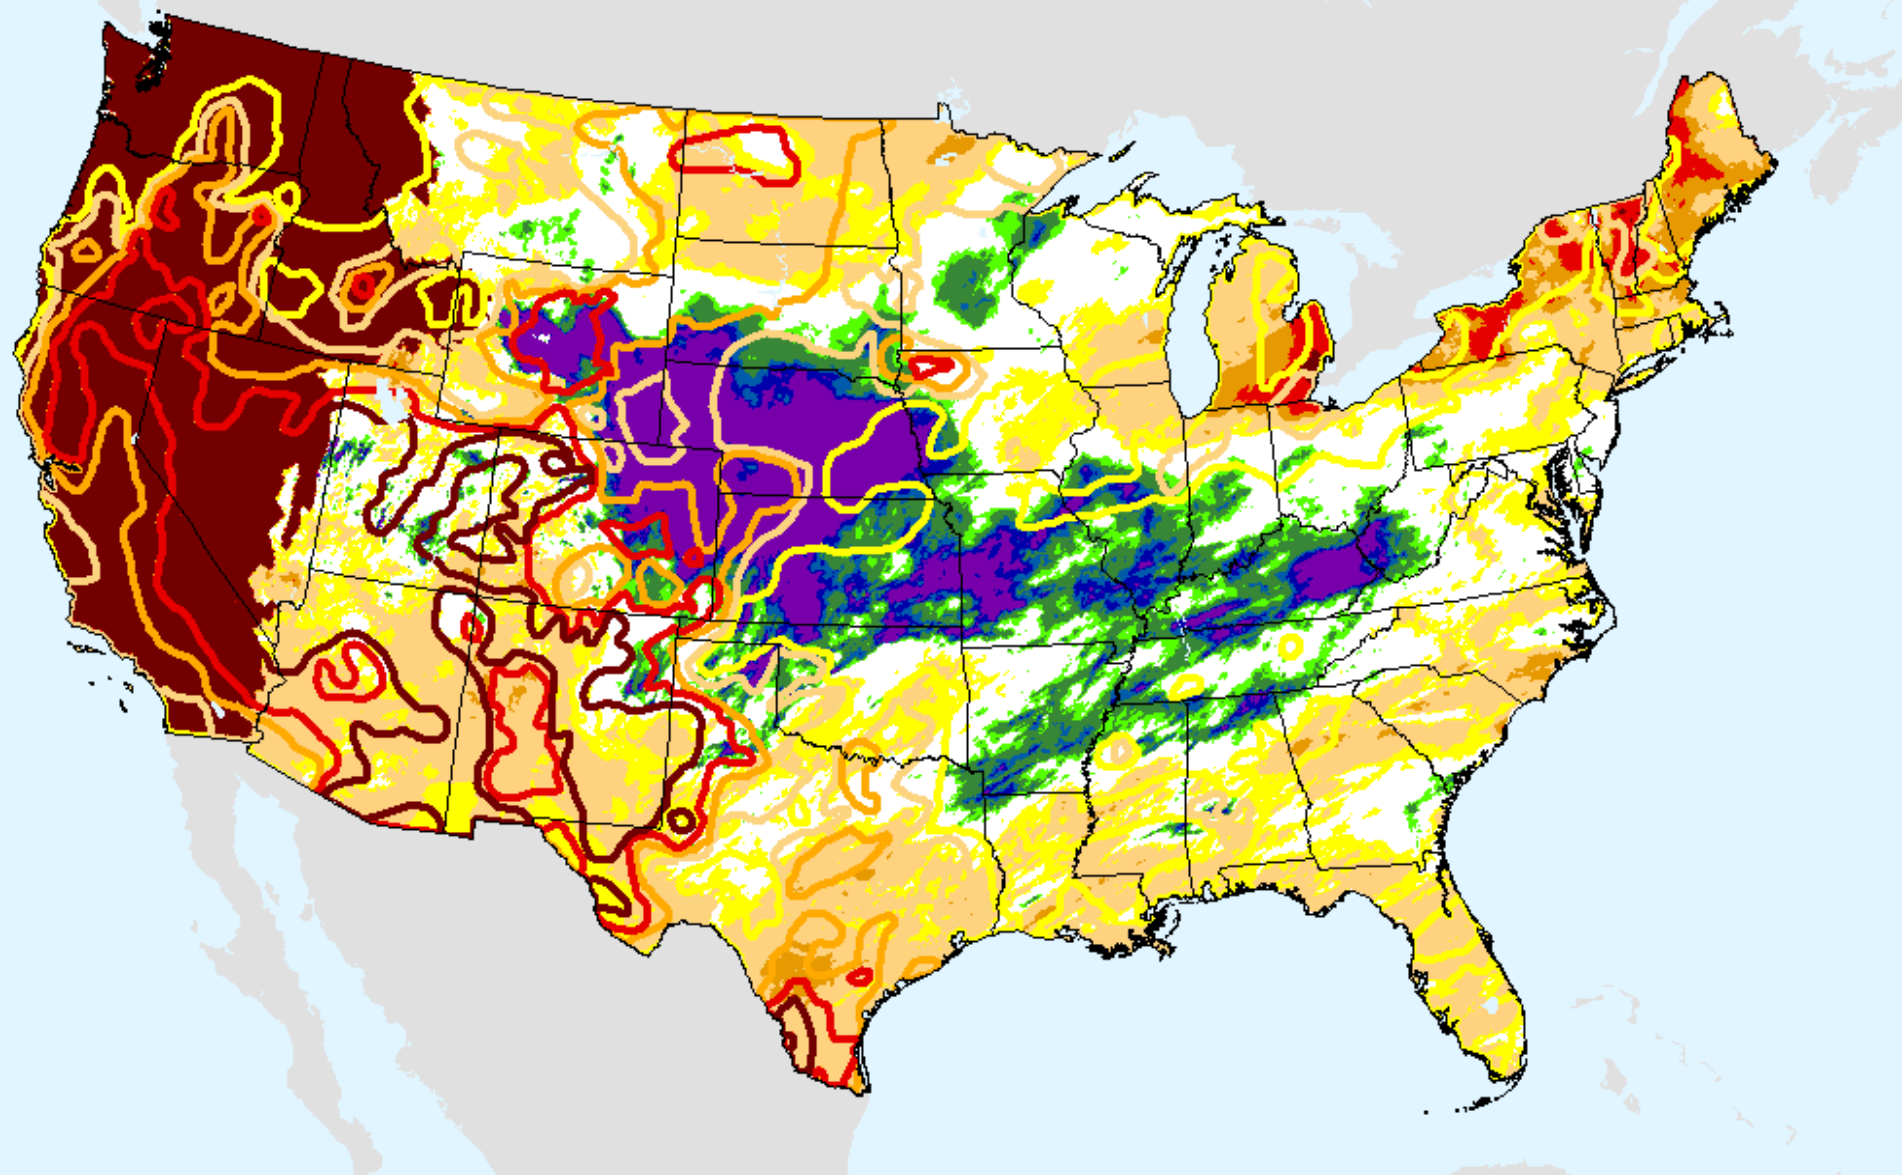

AHPS 1-month SPI

As of: Tuesday, March 23, 2021

USDM for: Mar. 16, 2021

SPI (USDM)