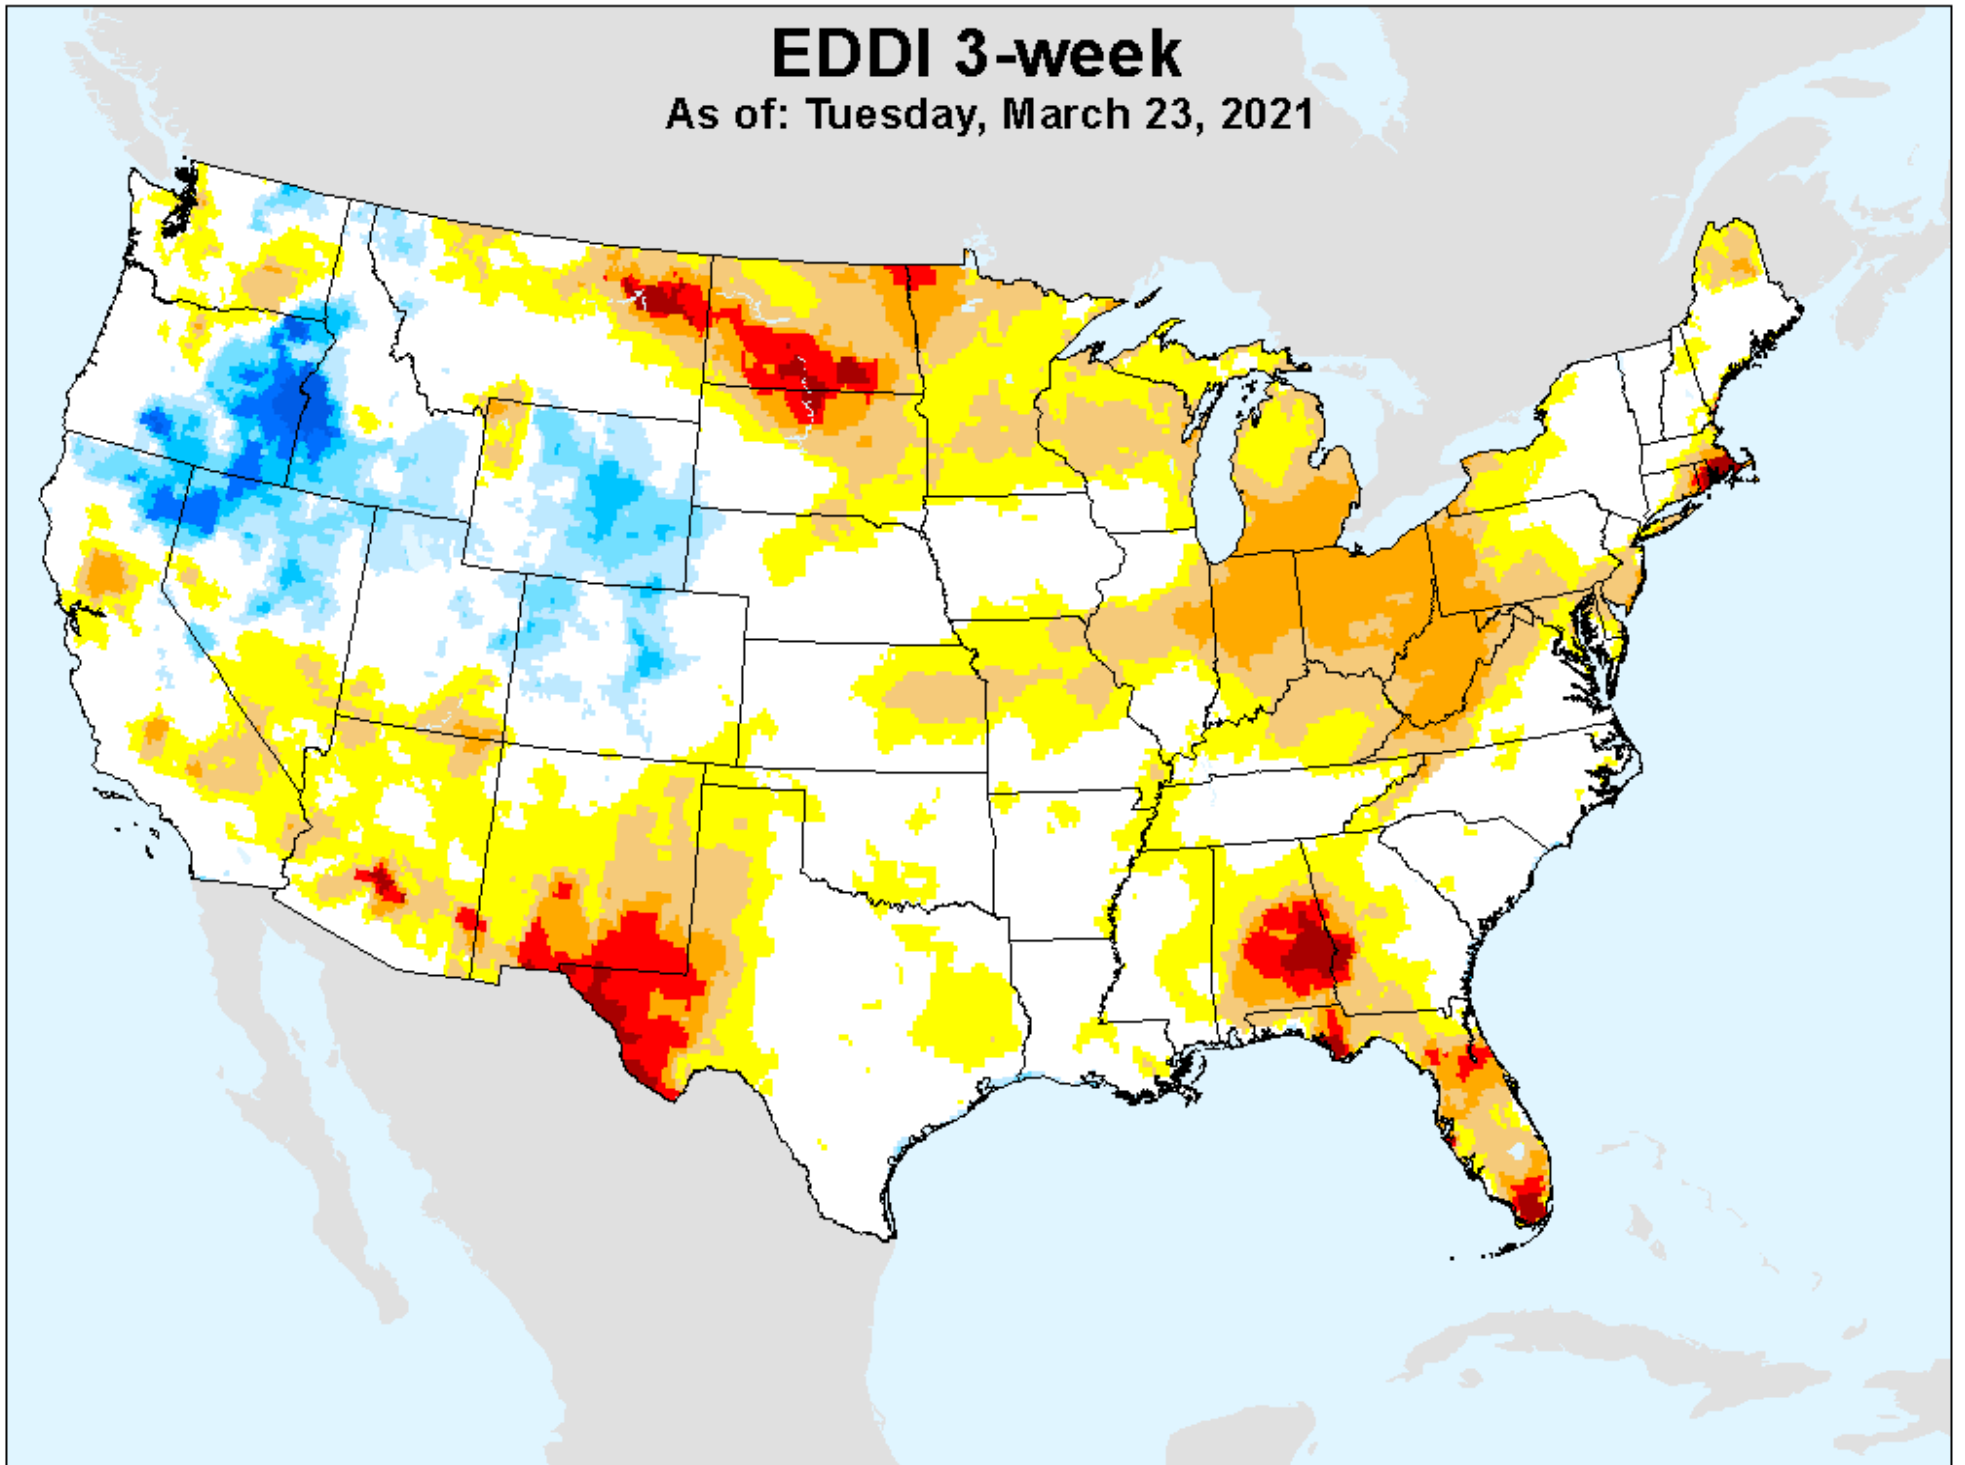

EDDI 3-week

As of: Tuesday, March 23, 2021