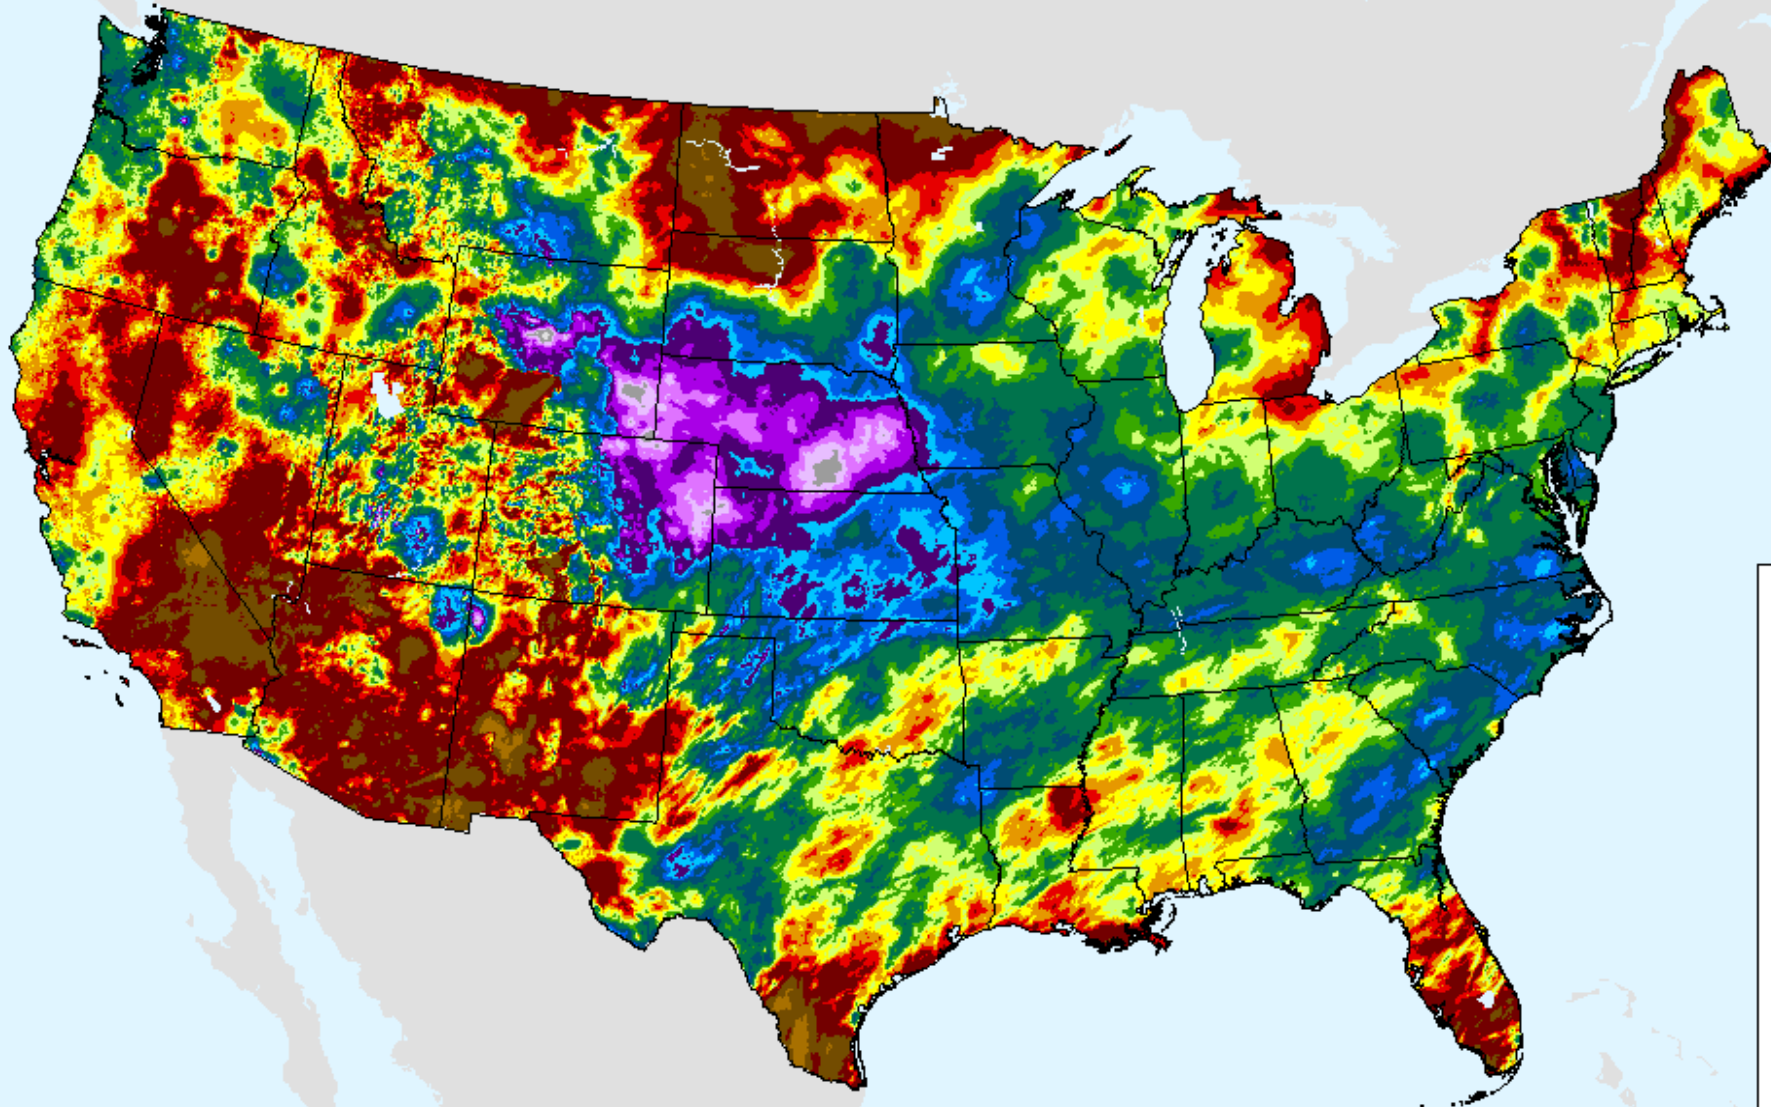

AHPS 90-Day Pct of Normal Pcp

As of: Tuesday, March 23, 2021