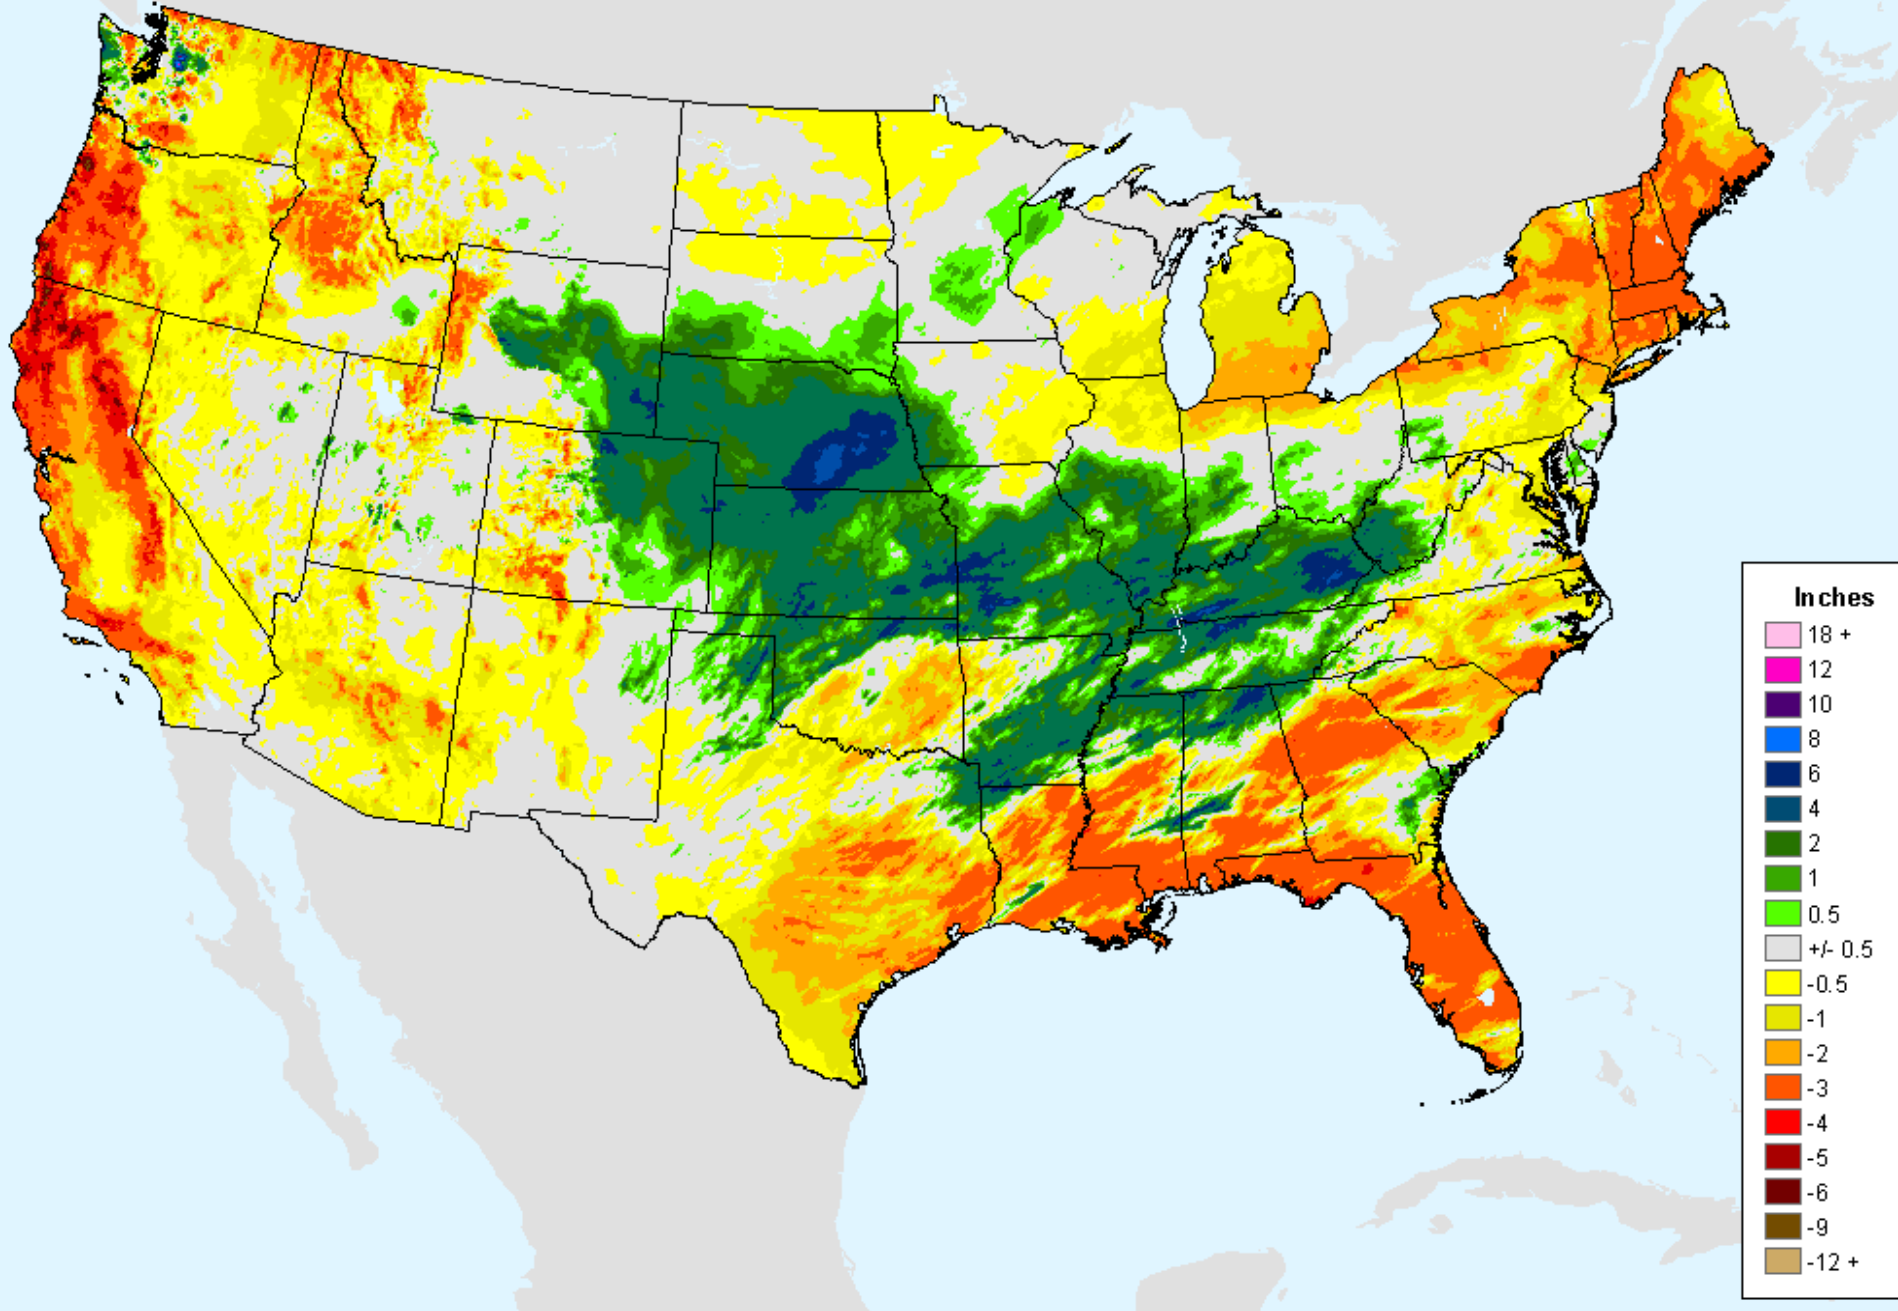

AHPS 30-Day Precip Departure

As of: Tuesday, March 23, 2021