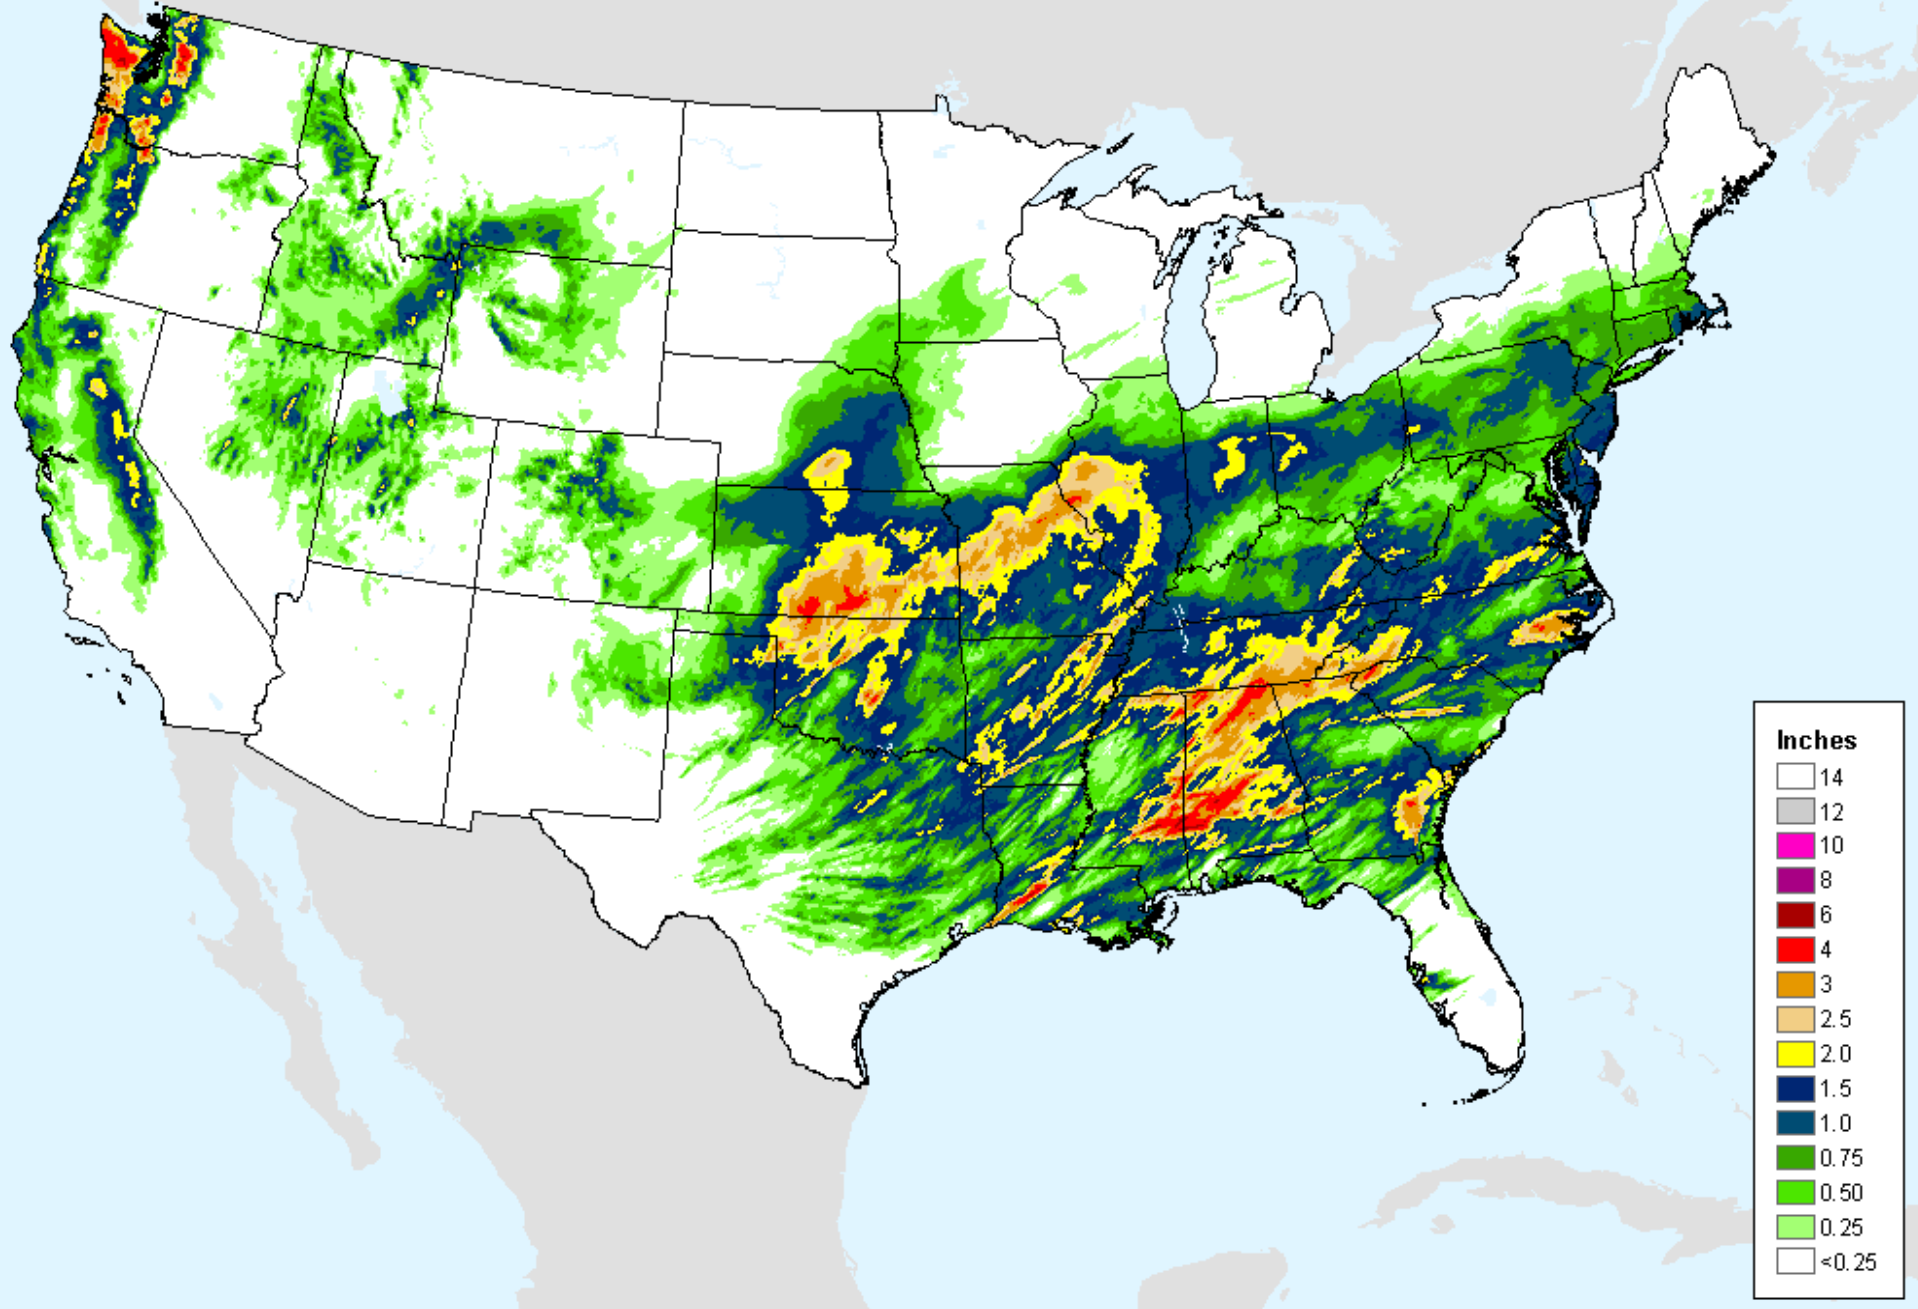

# AHPS 7-Day Precipitation

As of: Tuesday, March 23, 2021