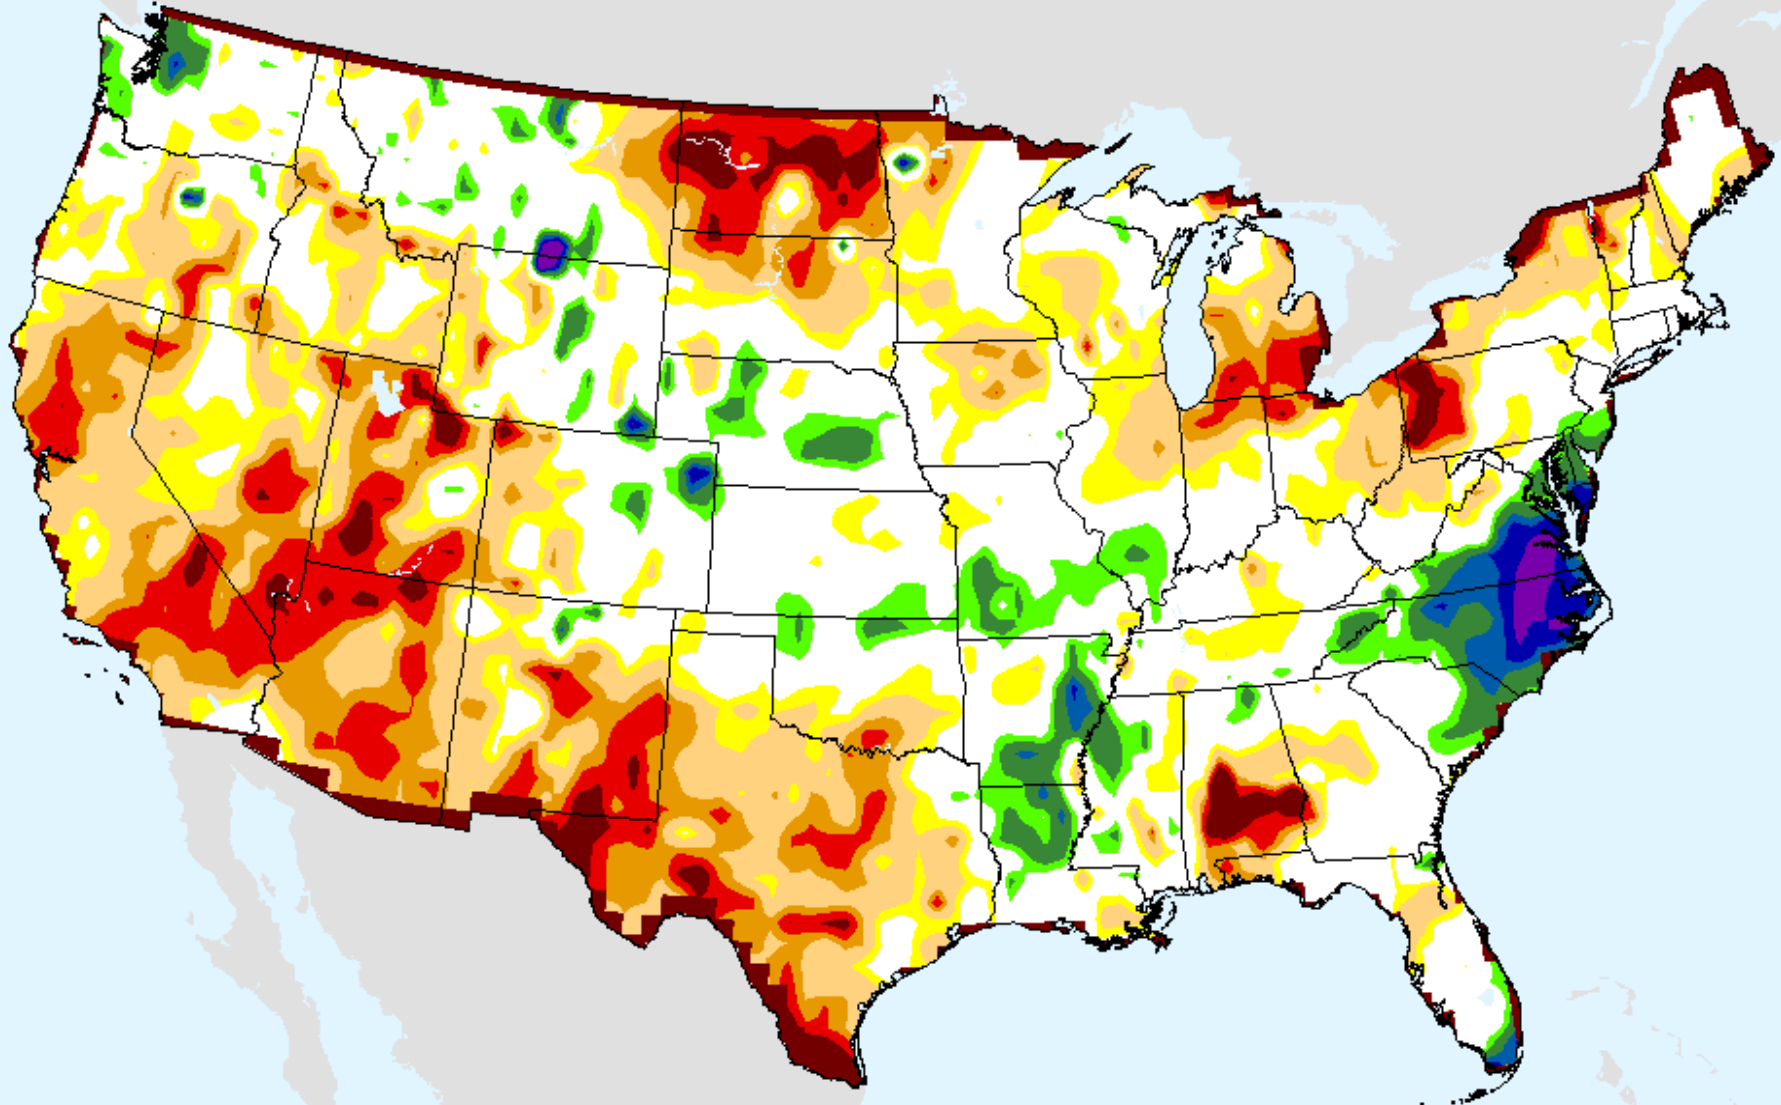

CPC 6-month SPI

As of: Tuesday, March 23, 2021