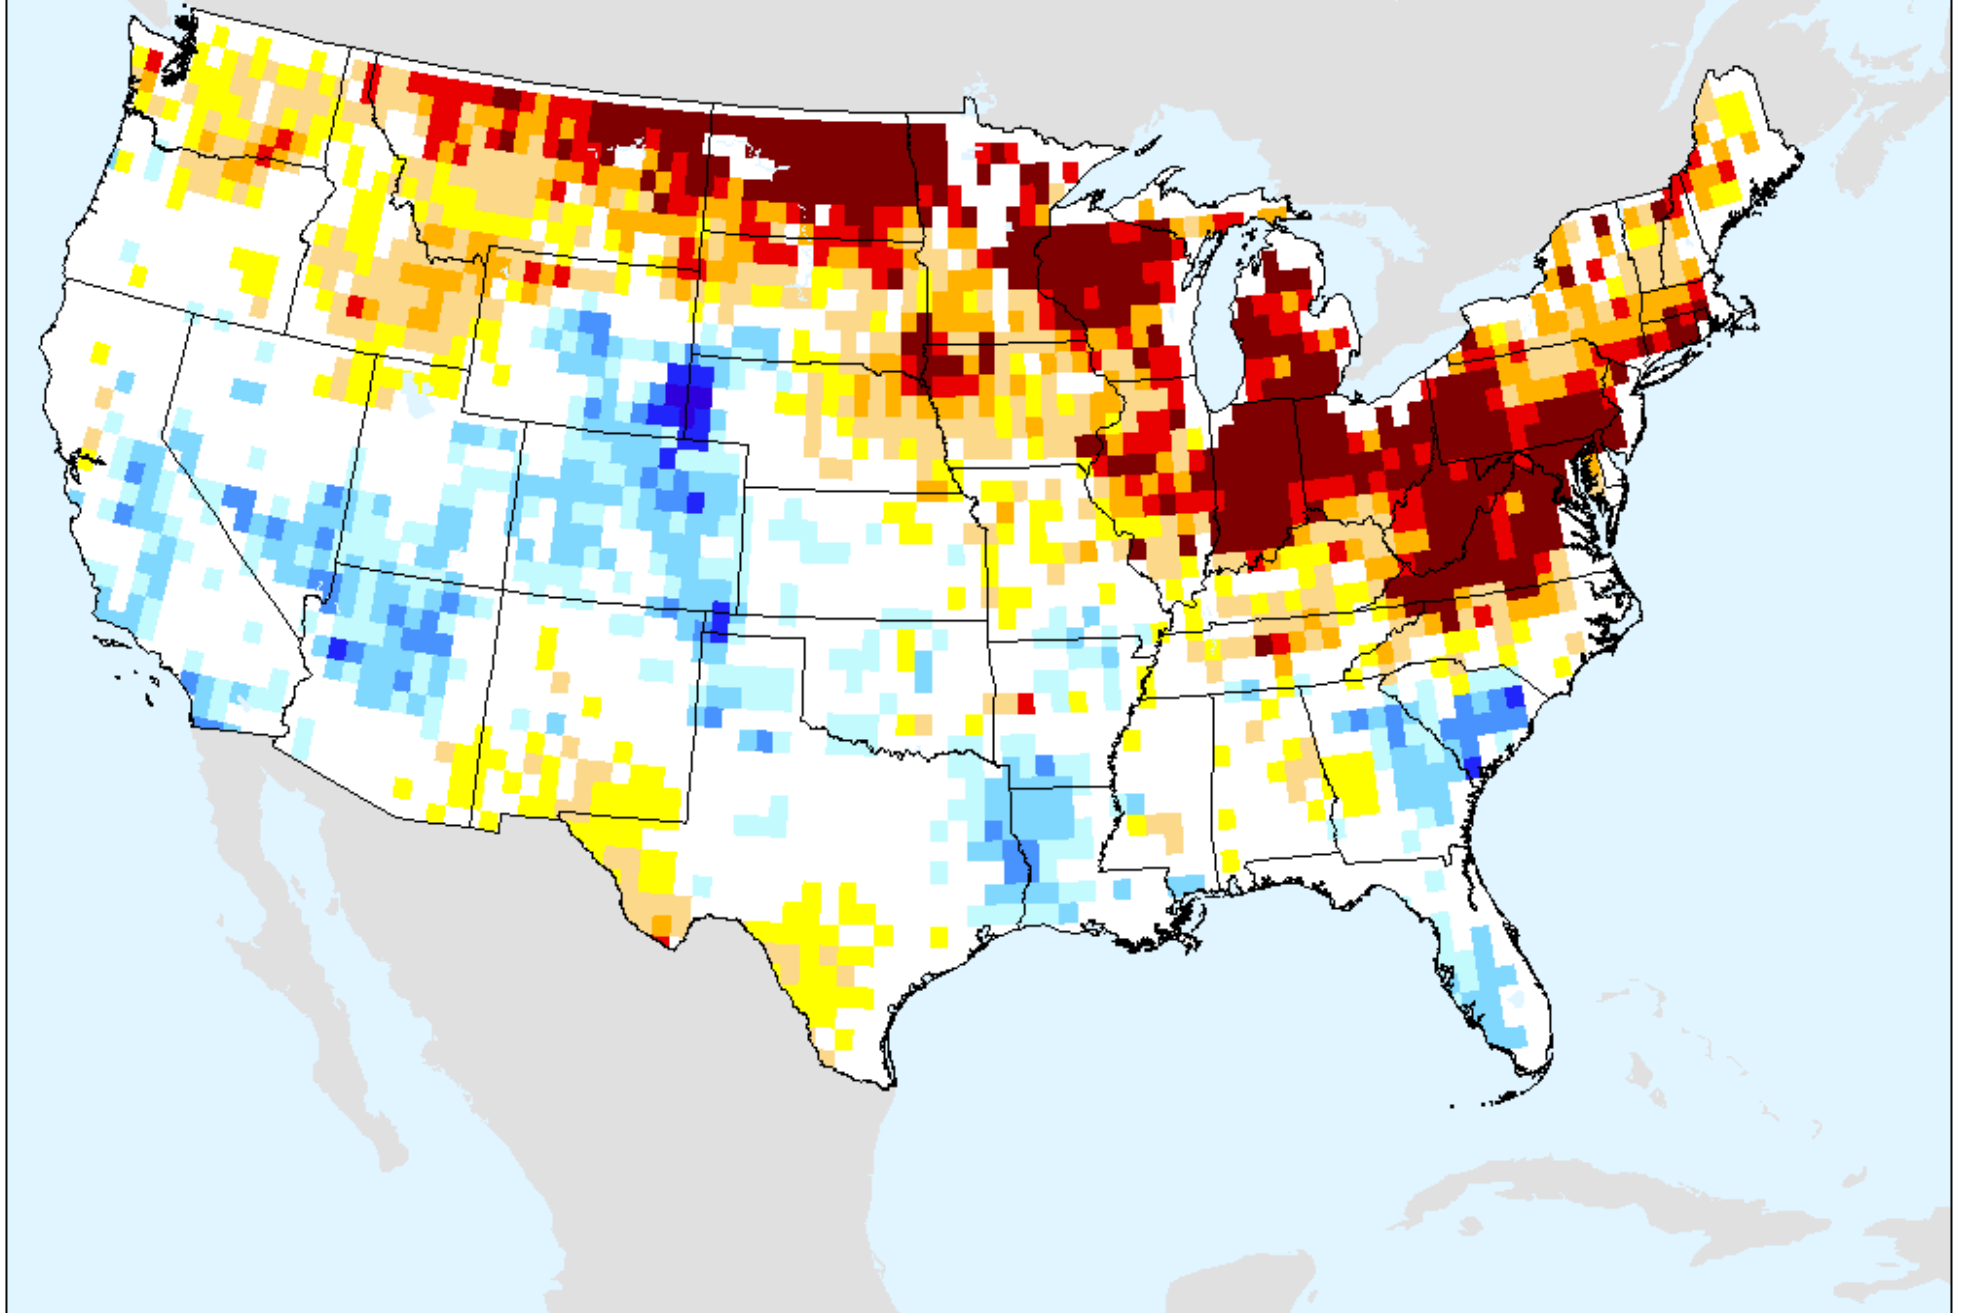

AIRS-Based Surface Relative Humidity 14 Day

As of: Tuesday, March 23, 2021