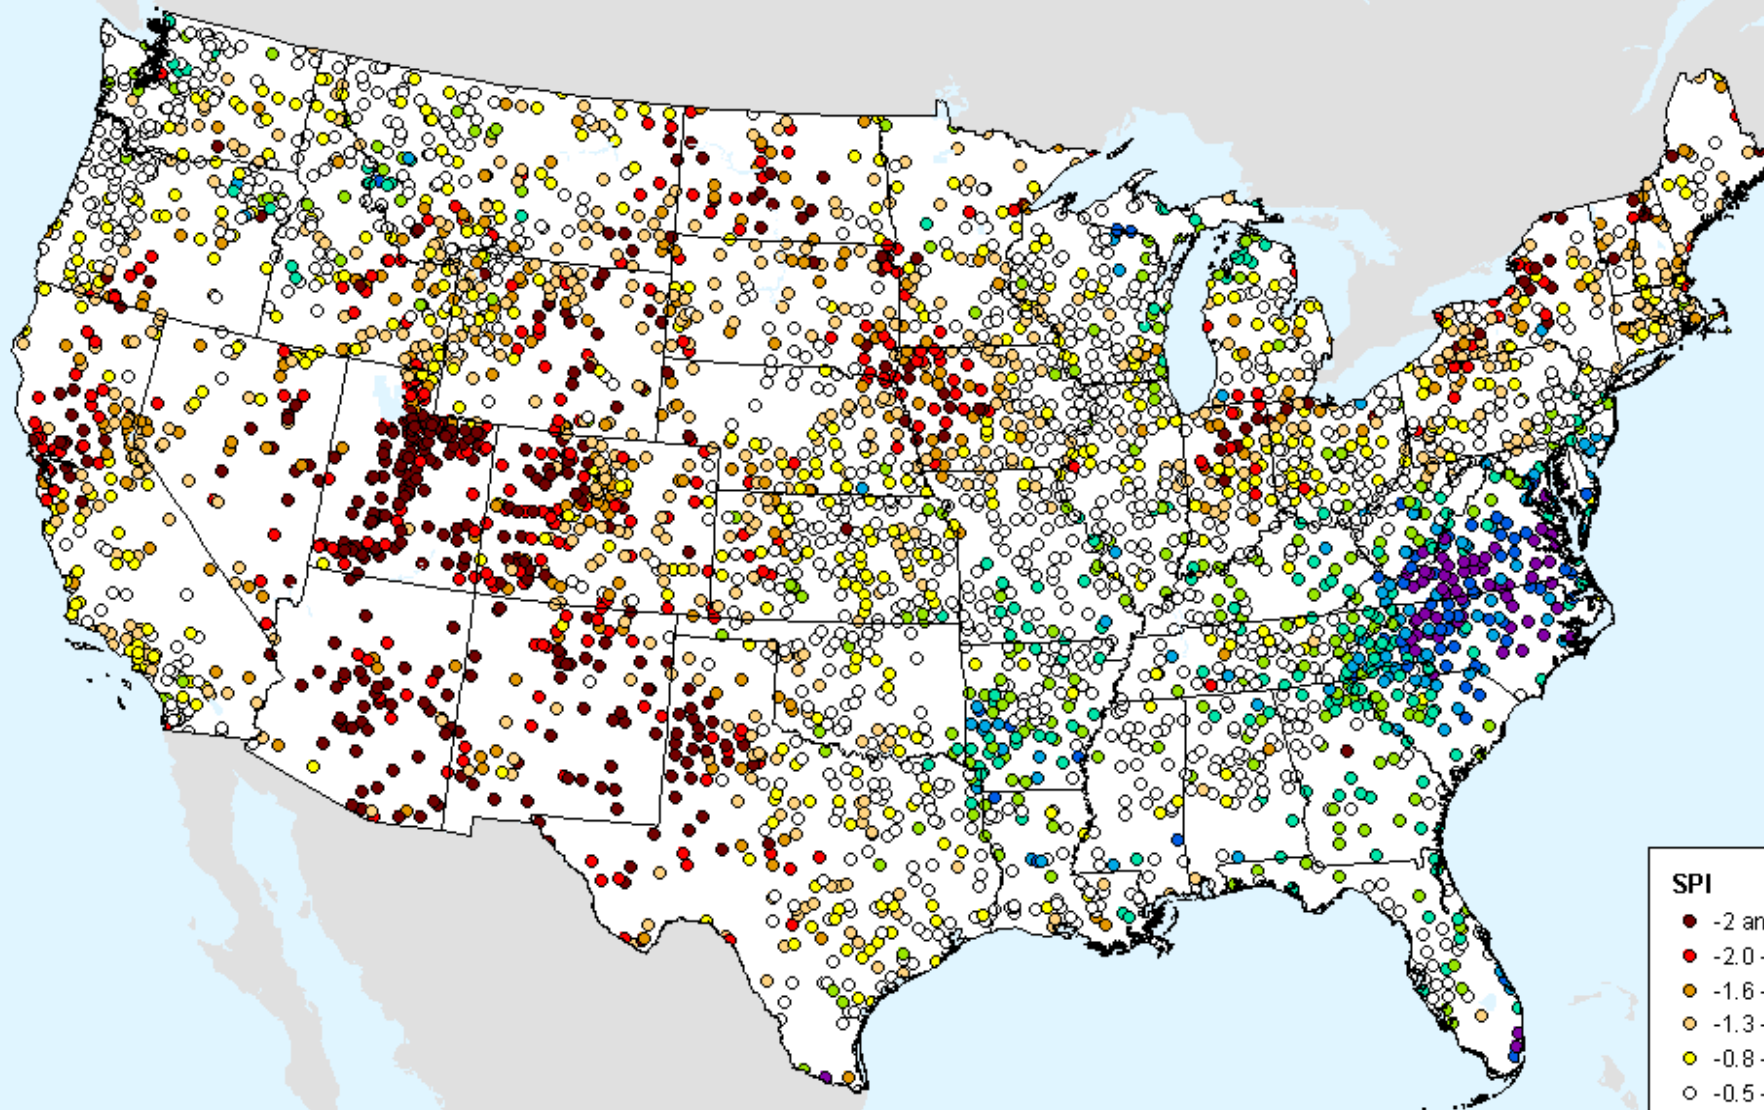

HPRCC 12-month SPI

As of: Tuesday, March 23, 2021