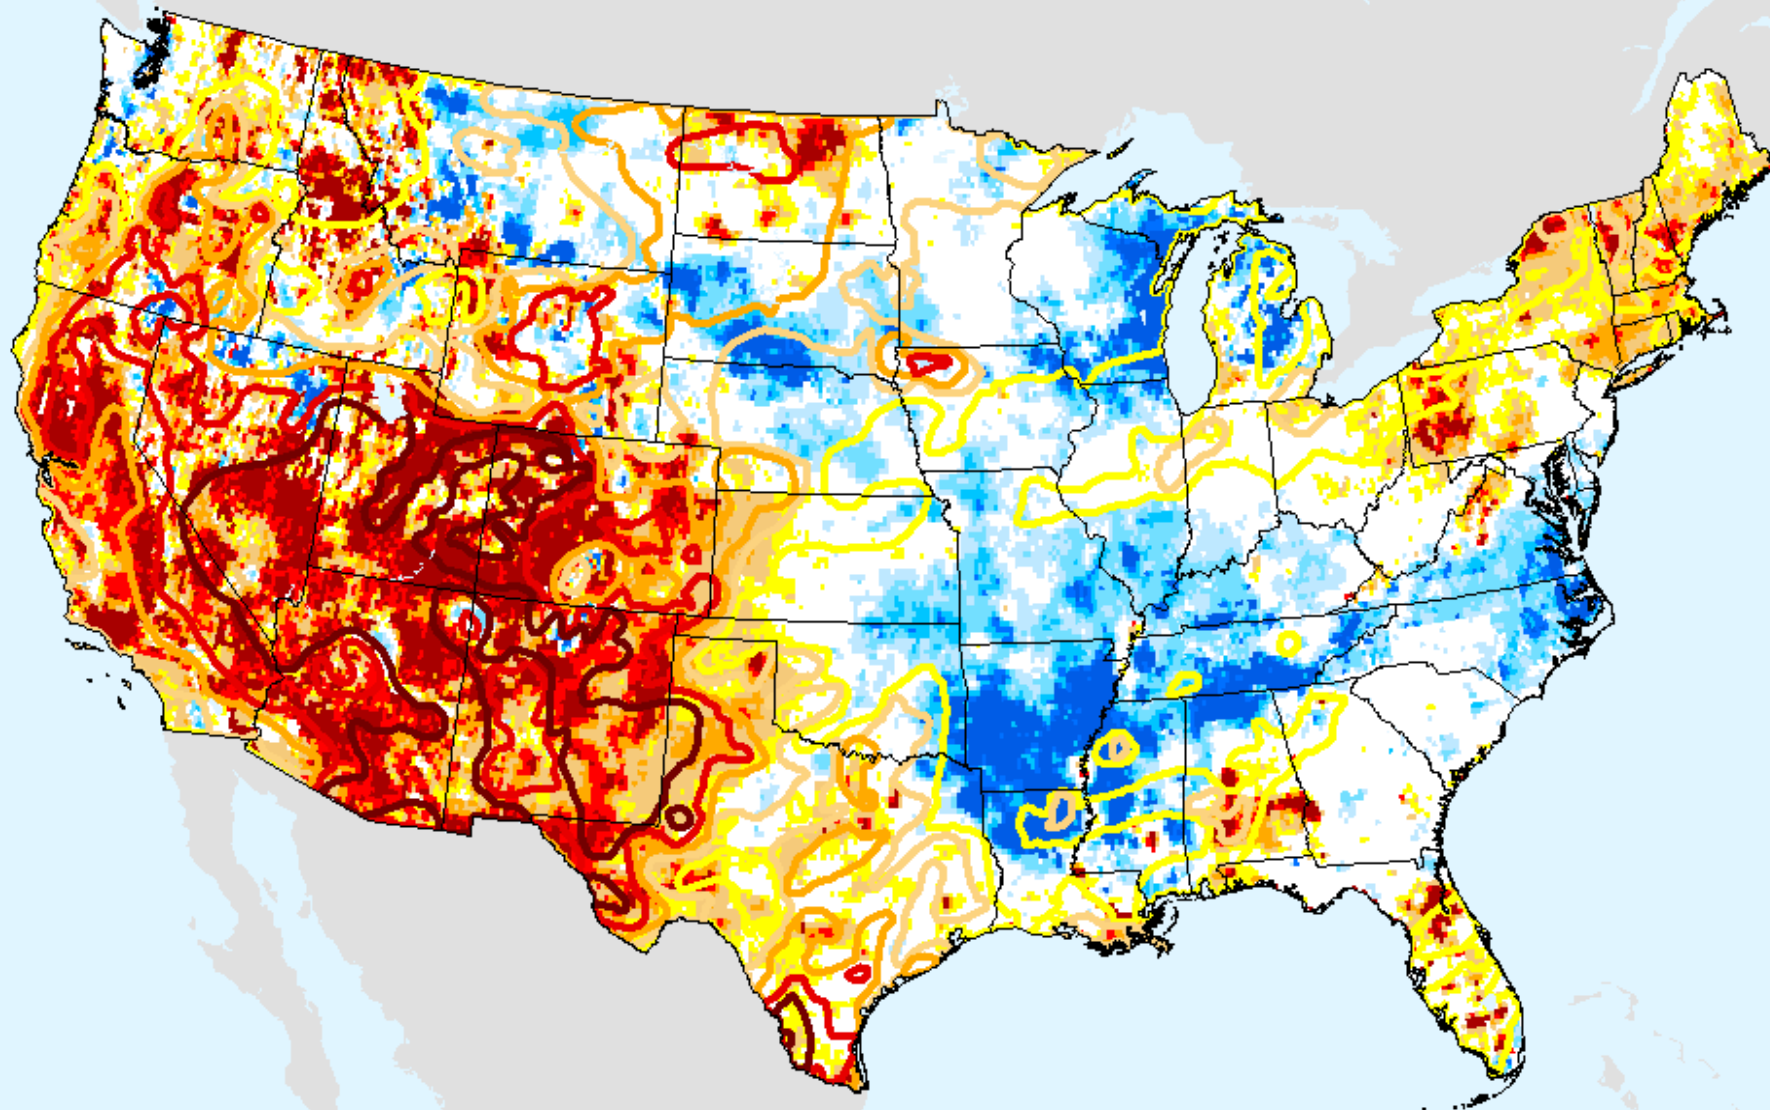

GRACE-Based Shallow Groundwater Drought Indicator

As of: Tuesday, March 23, 2021

USDM for: Mar. 16, 2021