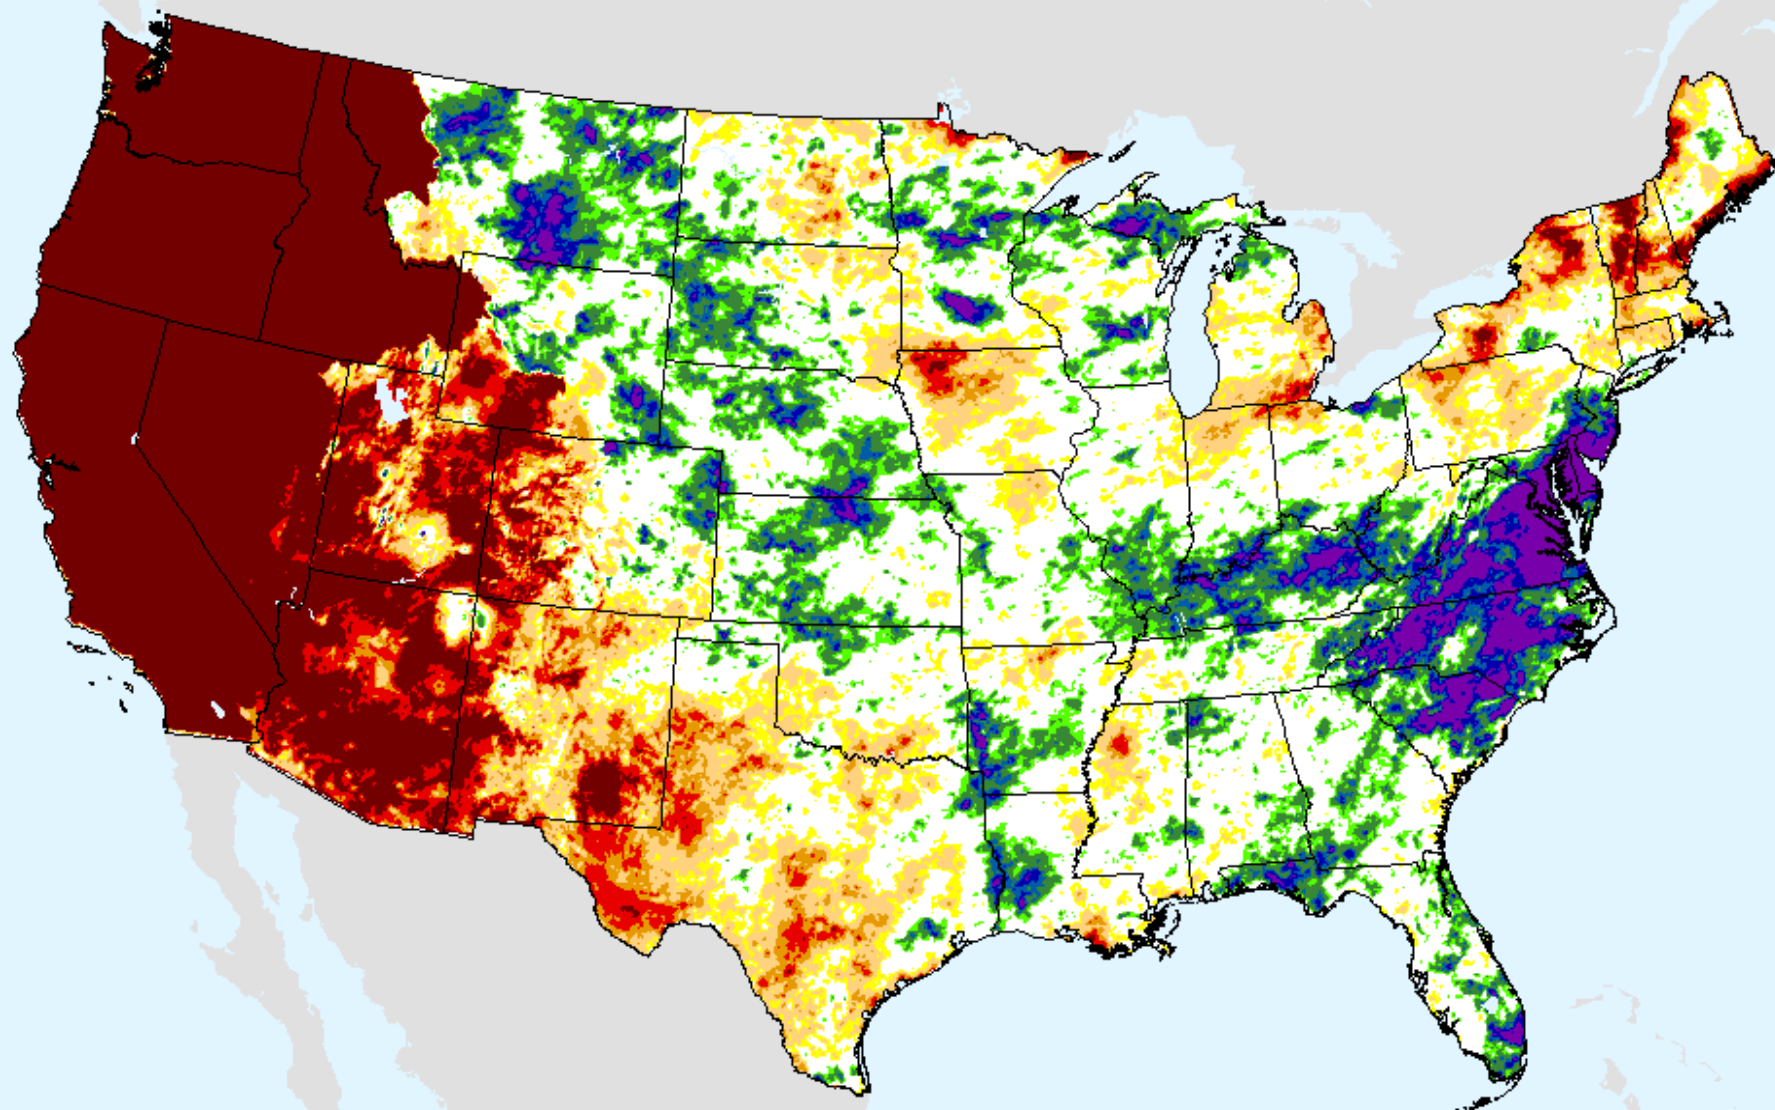

AHPS 9-month SPI

As of: Tuesday, March 23, 2021