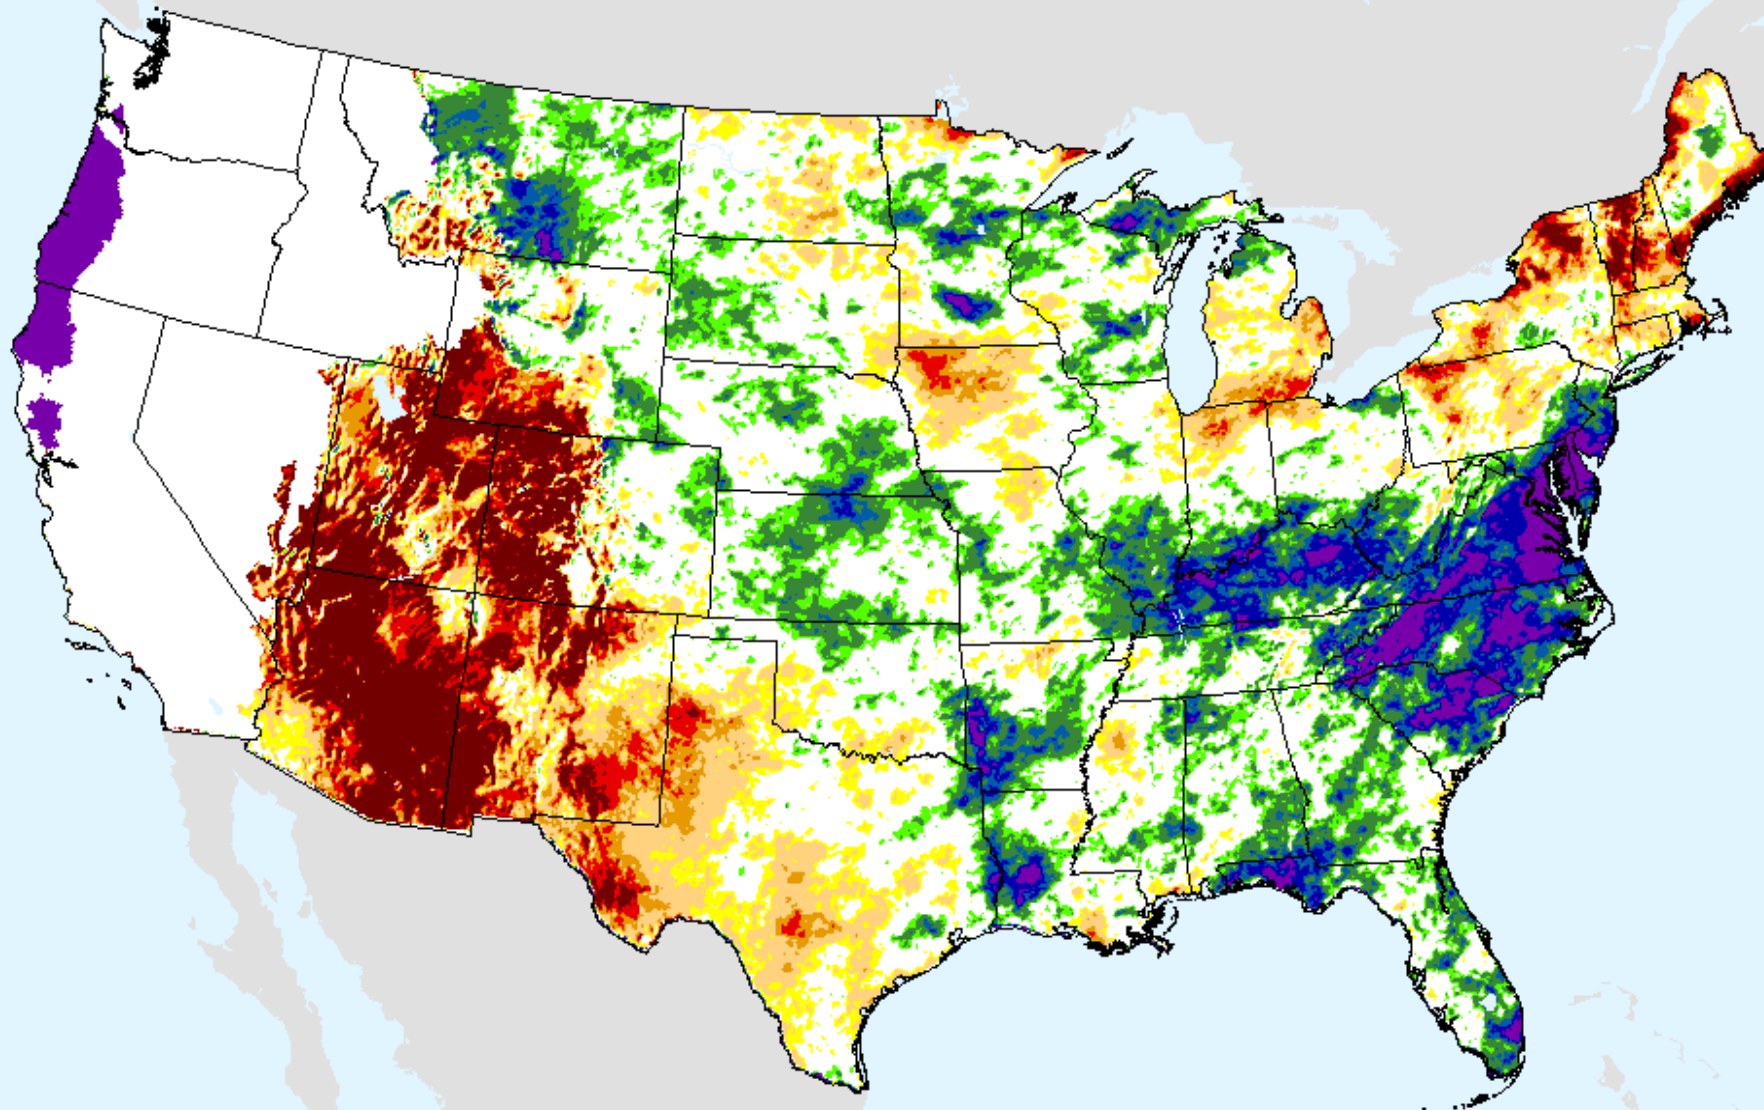

AHPS 9-month SPEI

As of: Tuesday, March 23, 2021

SPEI (USDM)