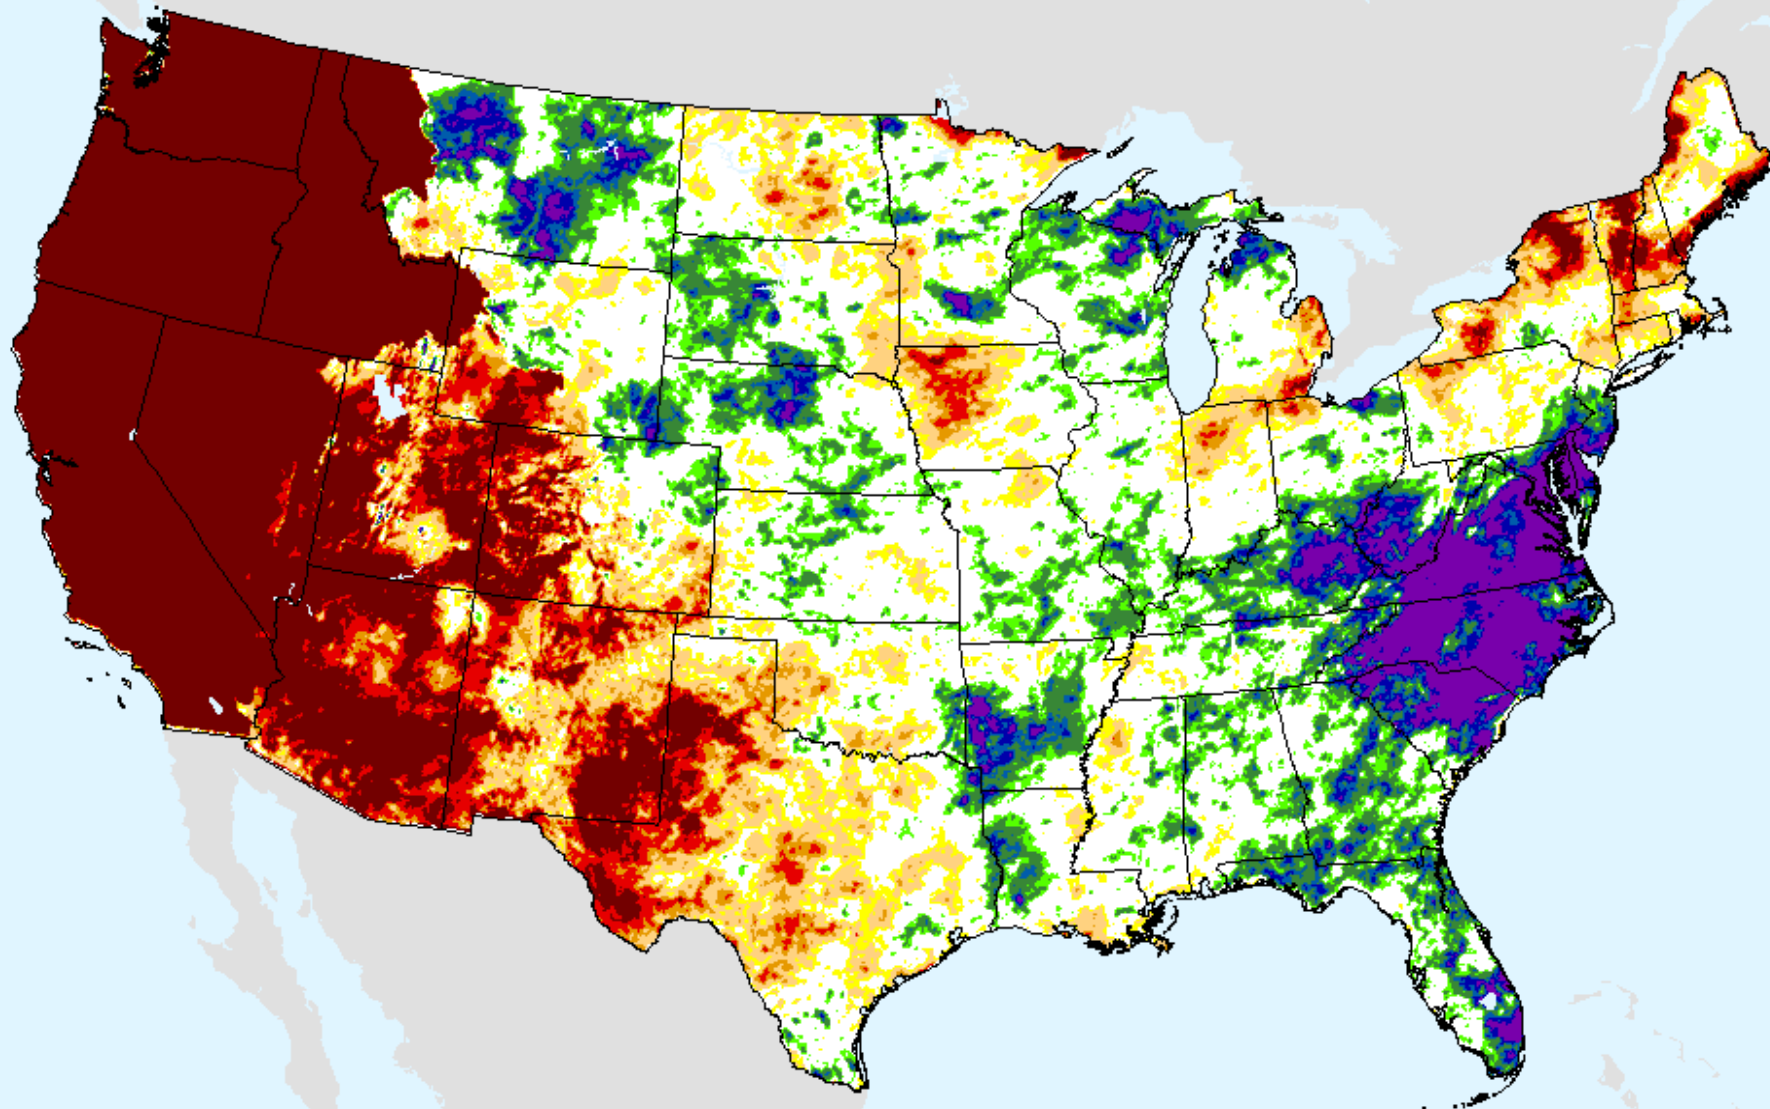

AHPS 12-month SPI

As of: Tuesday, March 23, 2021