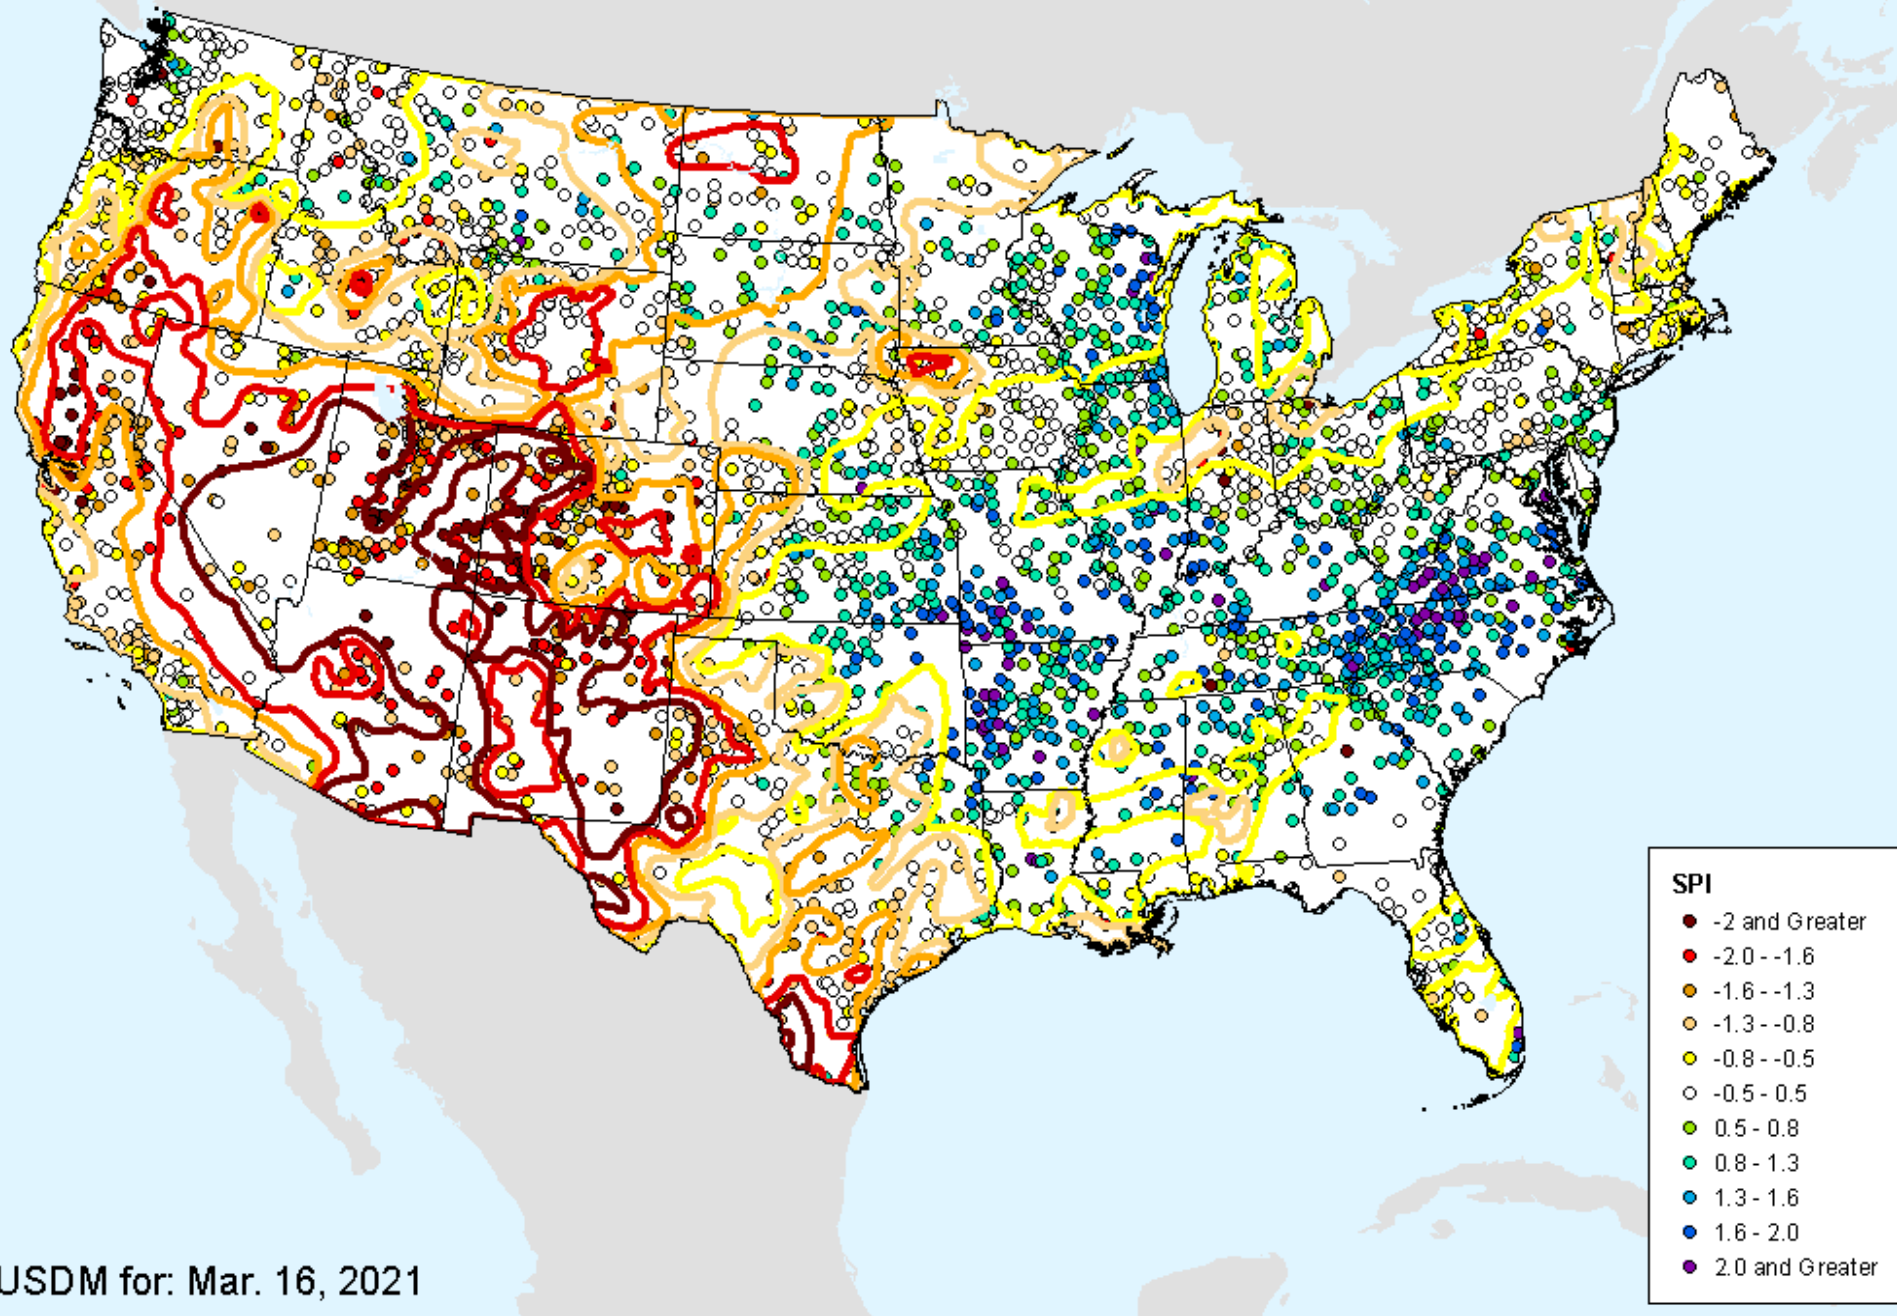

HPRCC 24-month SPI

As of: Tuesday, March 23, 2021

USDM for: Mar. 16, 2021