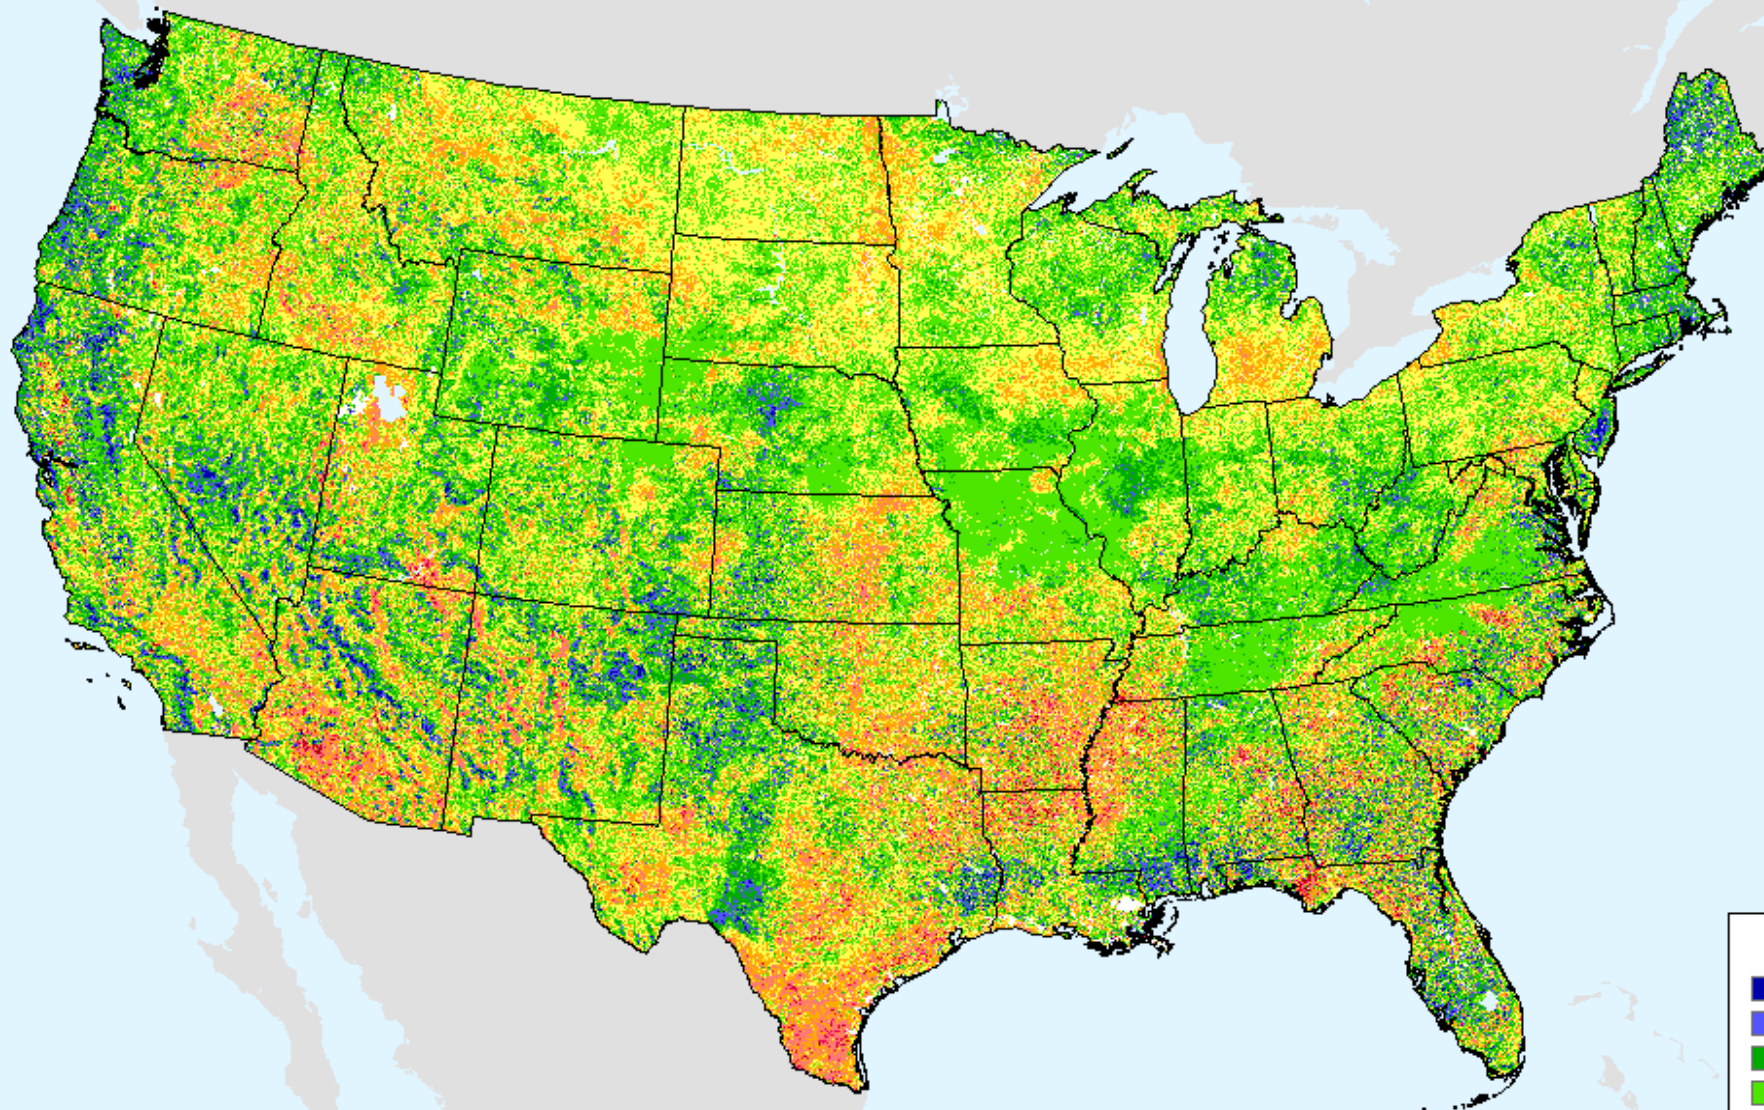

Vegetation Health Index

As of: Tuesday, March 23, 2021

VHI

- 85 - 100
- 73 - 84
- 61 - 72
- 49 - 60
- 37 - 48
- 25 - 36
- 13 - 24
- 7 - 12
- 1 - 6