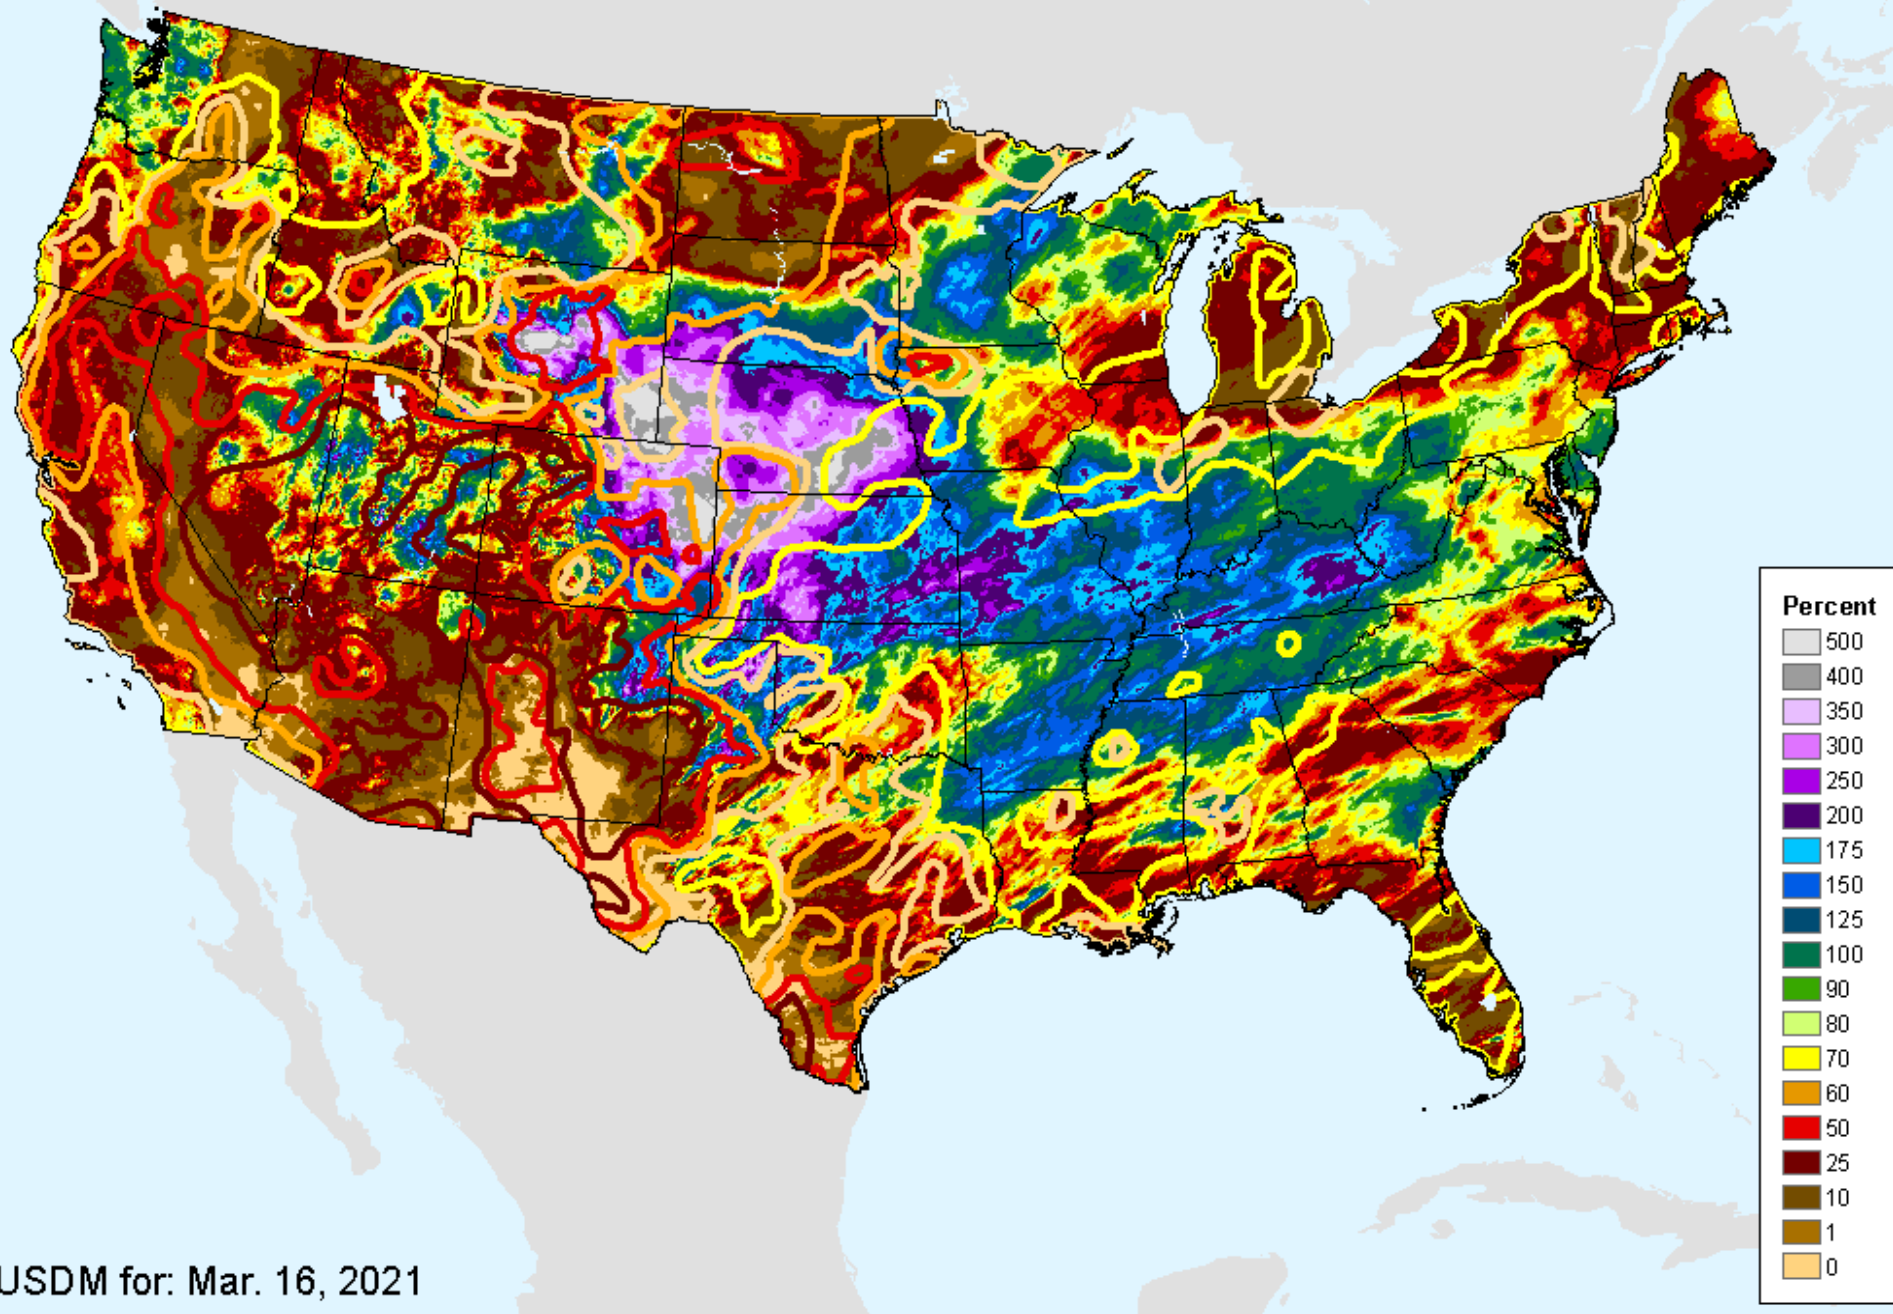

AHPS 30-Day Pct of Normal Pcp

As of: Tuesday, March 23, 2021