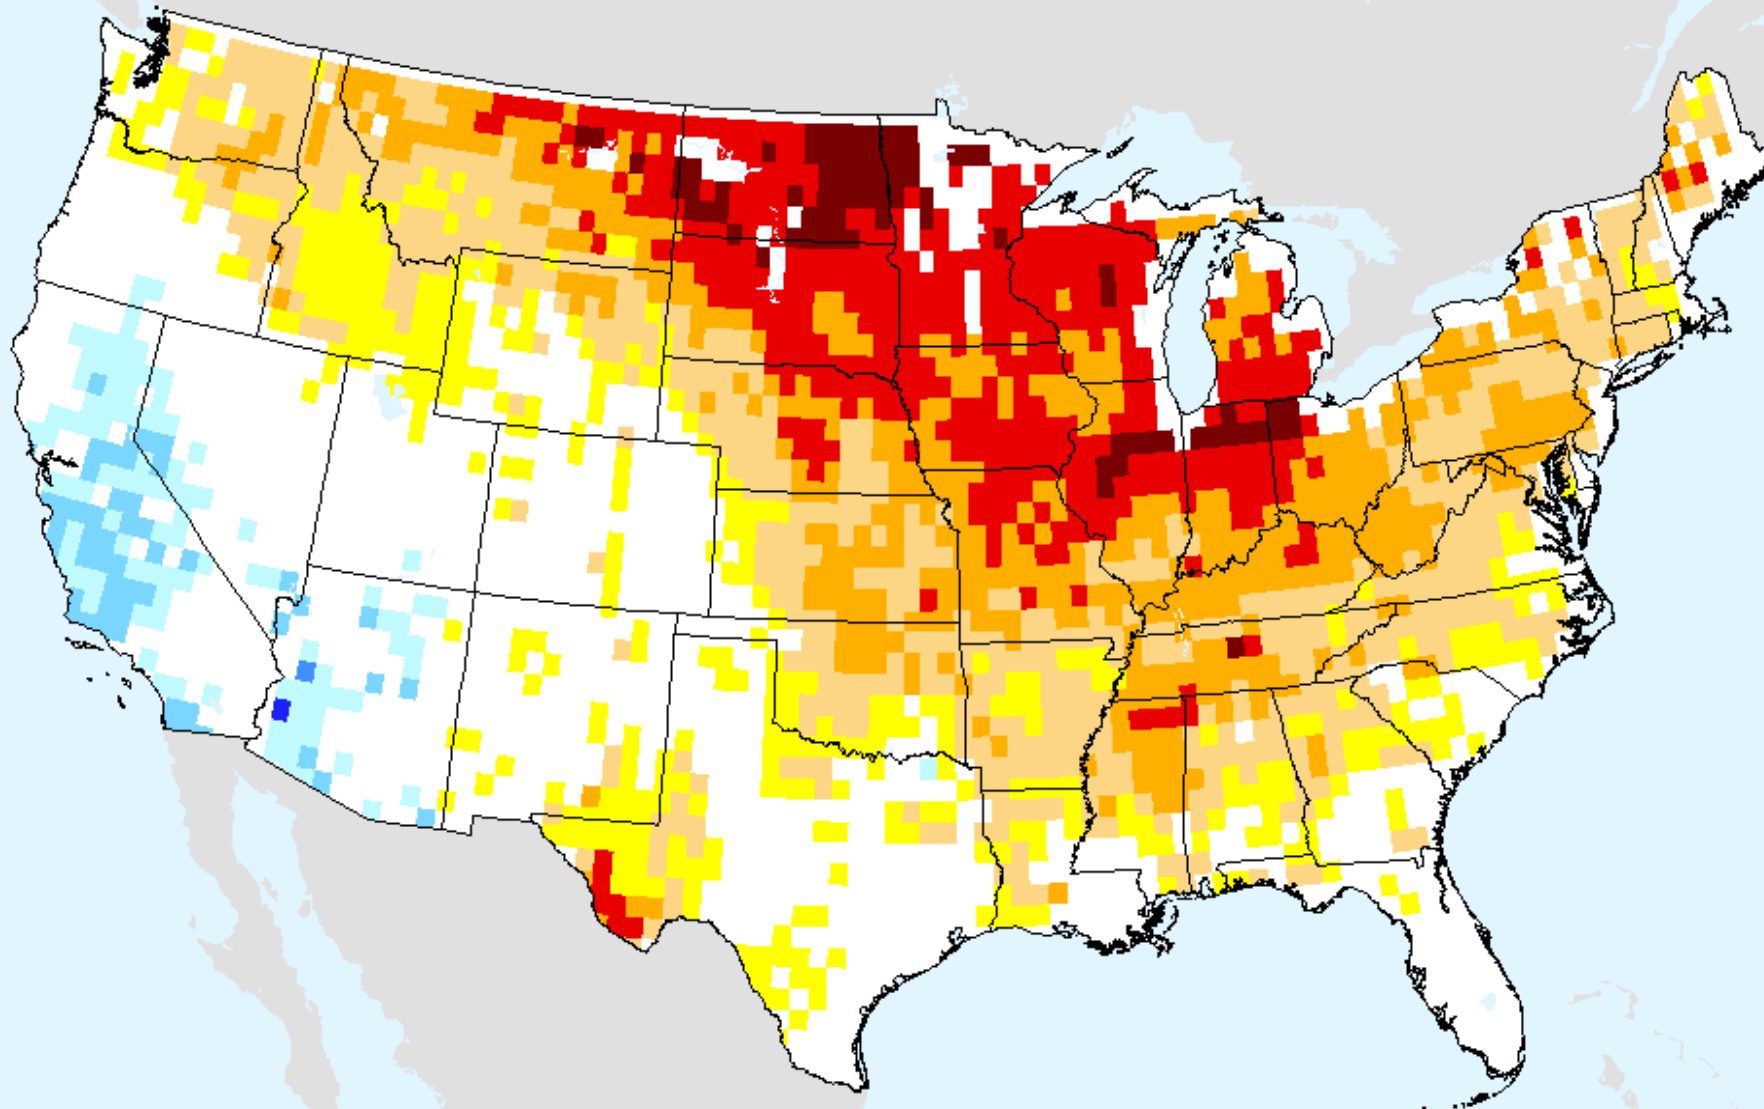

AIRS-Based Retrieved Surface Air Temperature 14 Day

As of: Tuesday, March 23, 2021