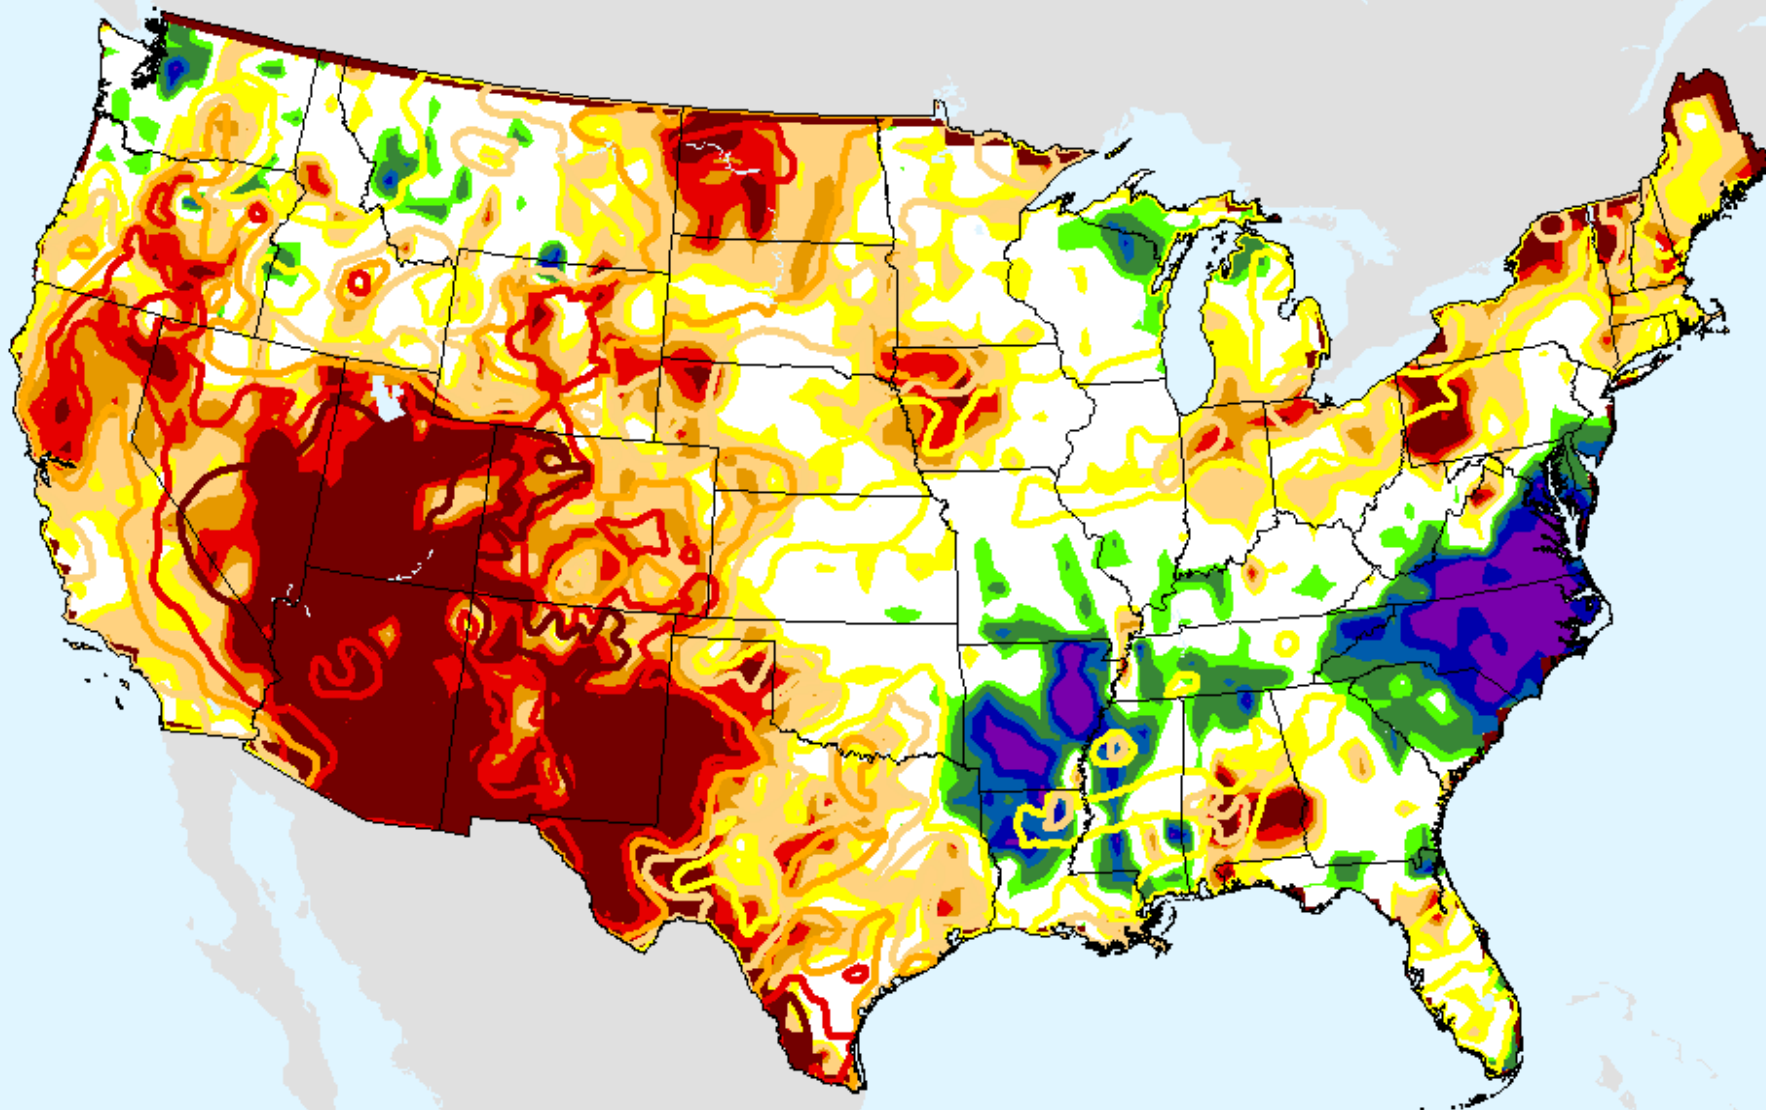

CPC 24-month SPI

As of: Tuesday, March 23, 2021

USDM for: Mar. 16, 2021

SPI (USDM)