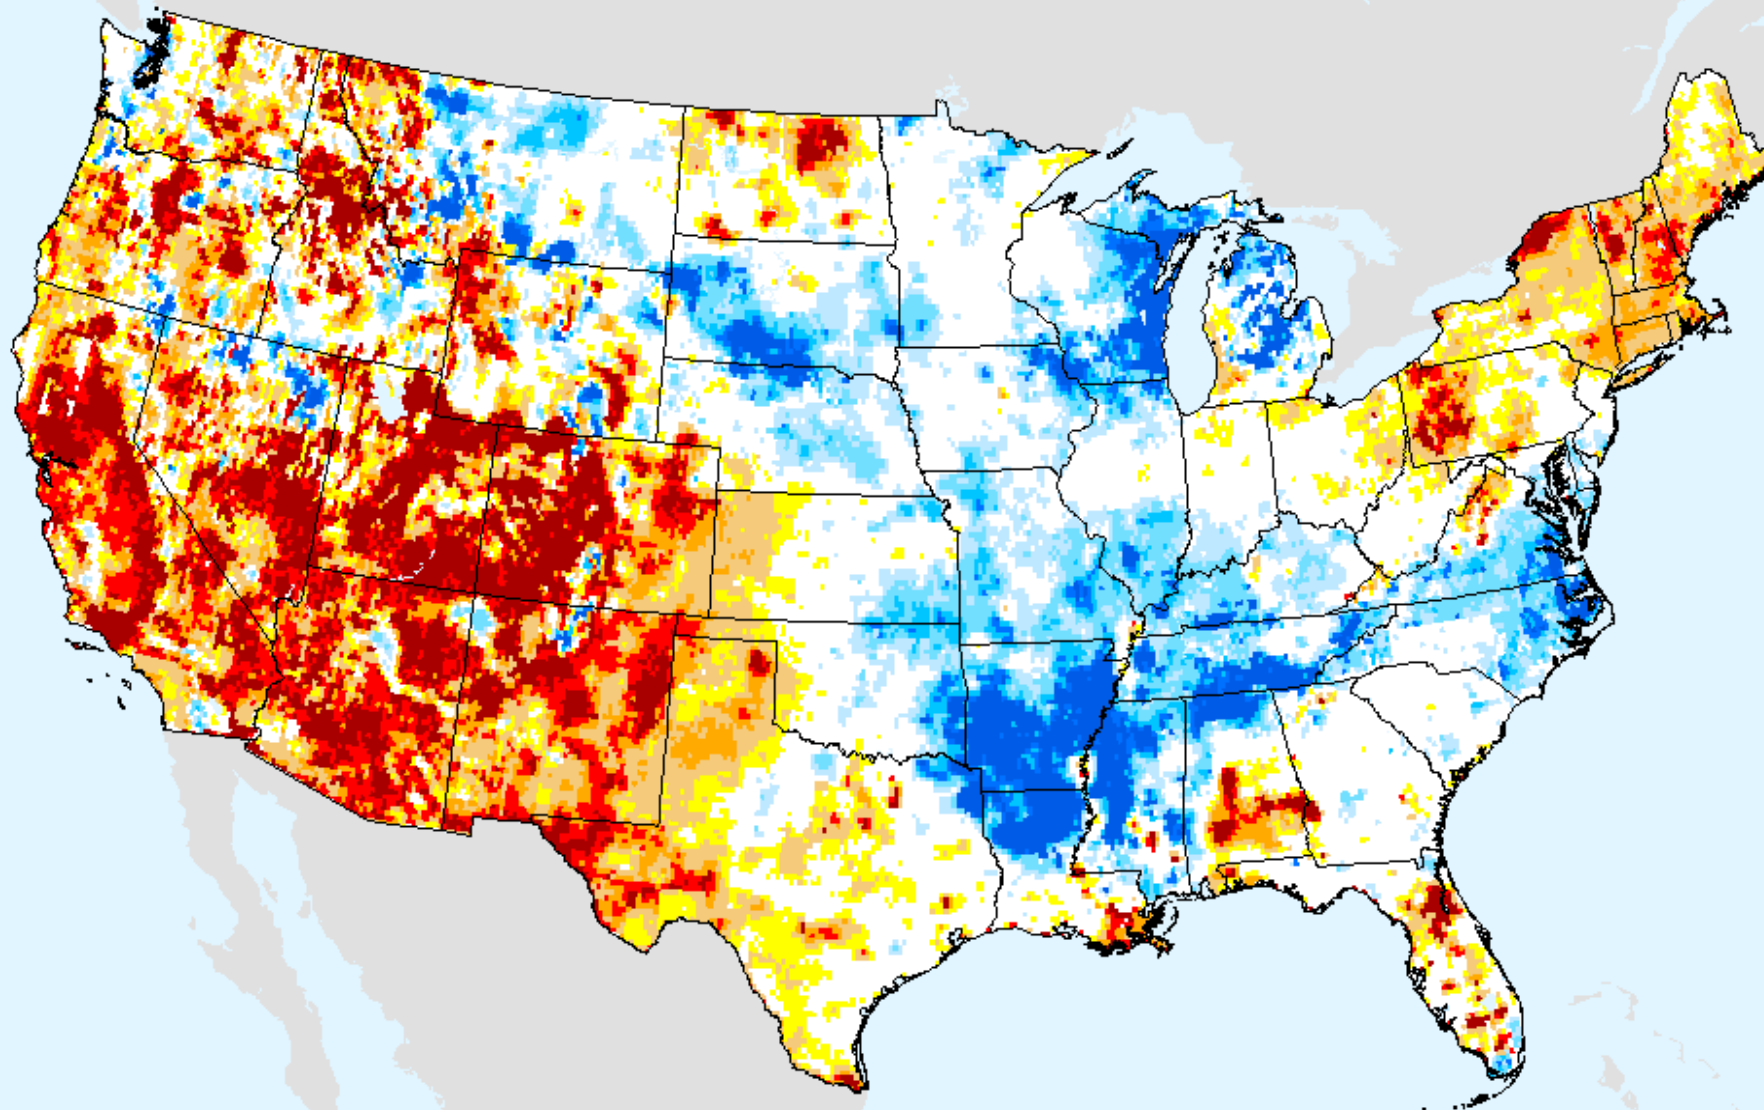

GRACE-Based Shallow Groundwater Drought Indicator

As of: Tuesday, March 23, 2021