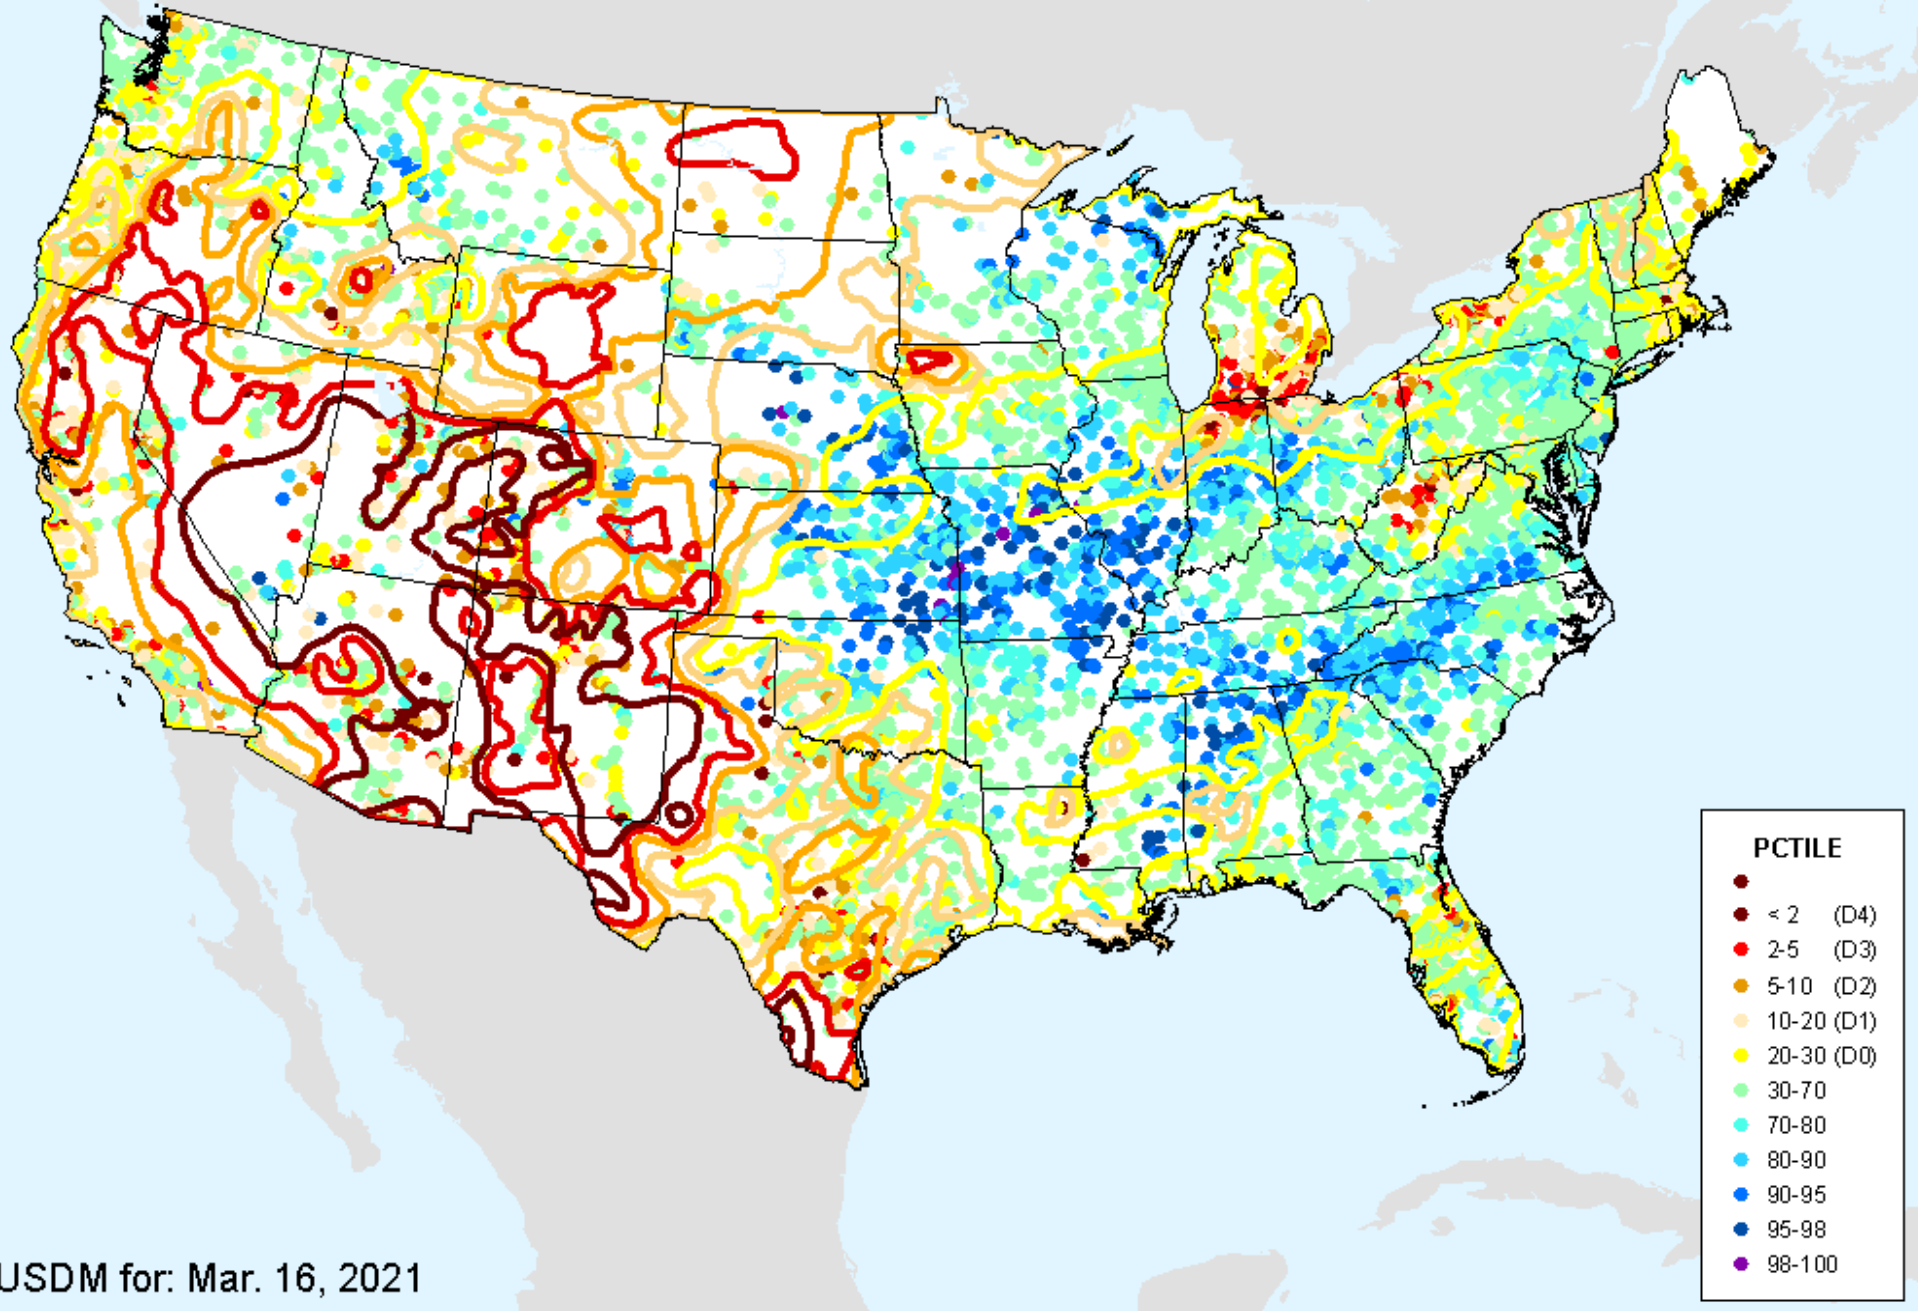

USGS 7-Day Avg Streamflow

As of: Tuesday, March 23, 2021