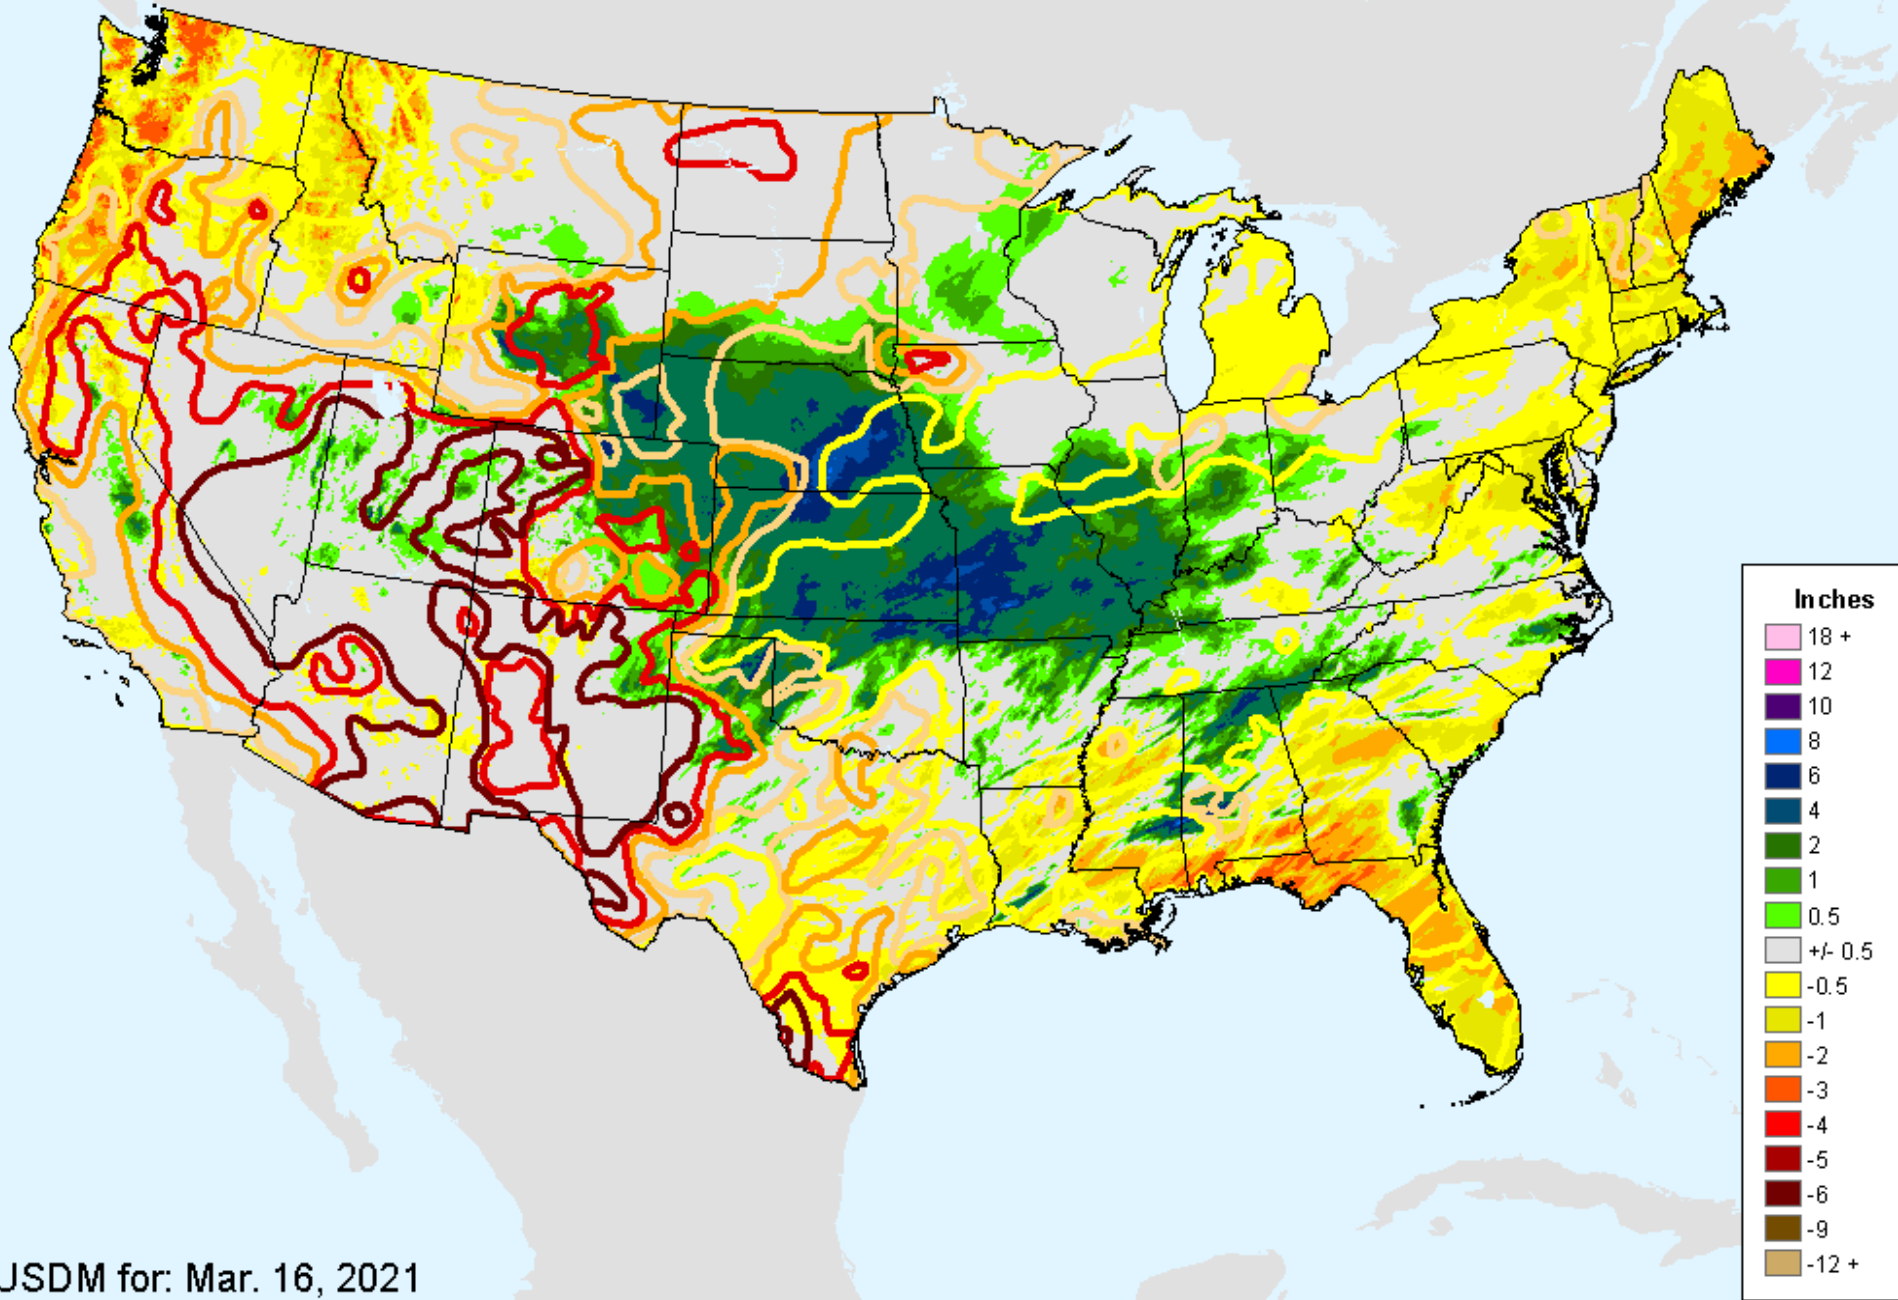

# AHPS 14-Day Precip Departure

As of: Tuesday, March 23, 2021

USDM for: Mar. 16, 2021