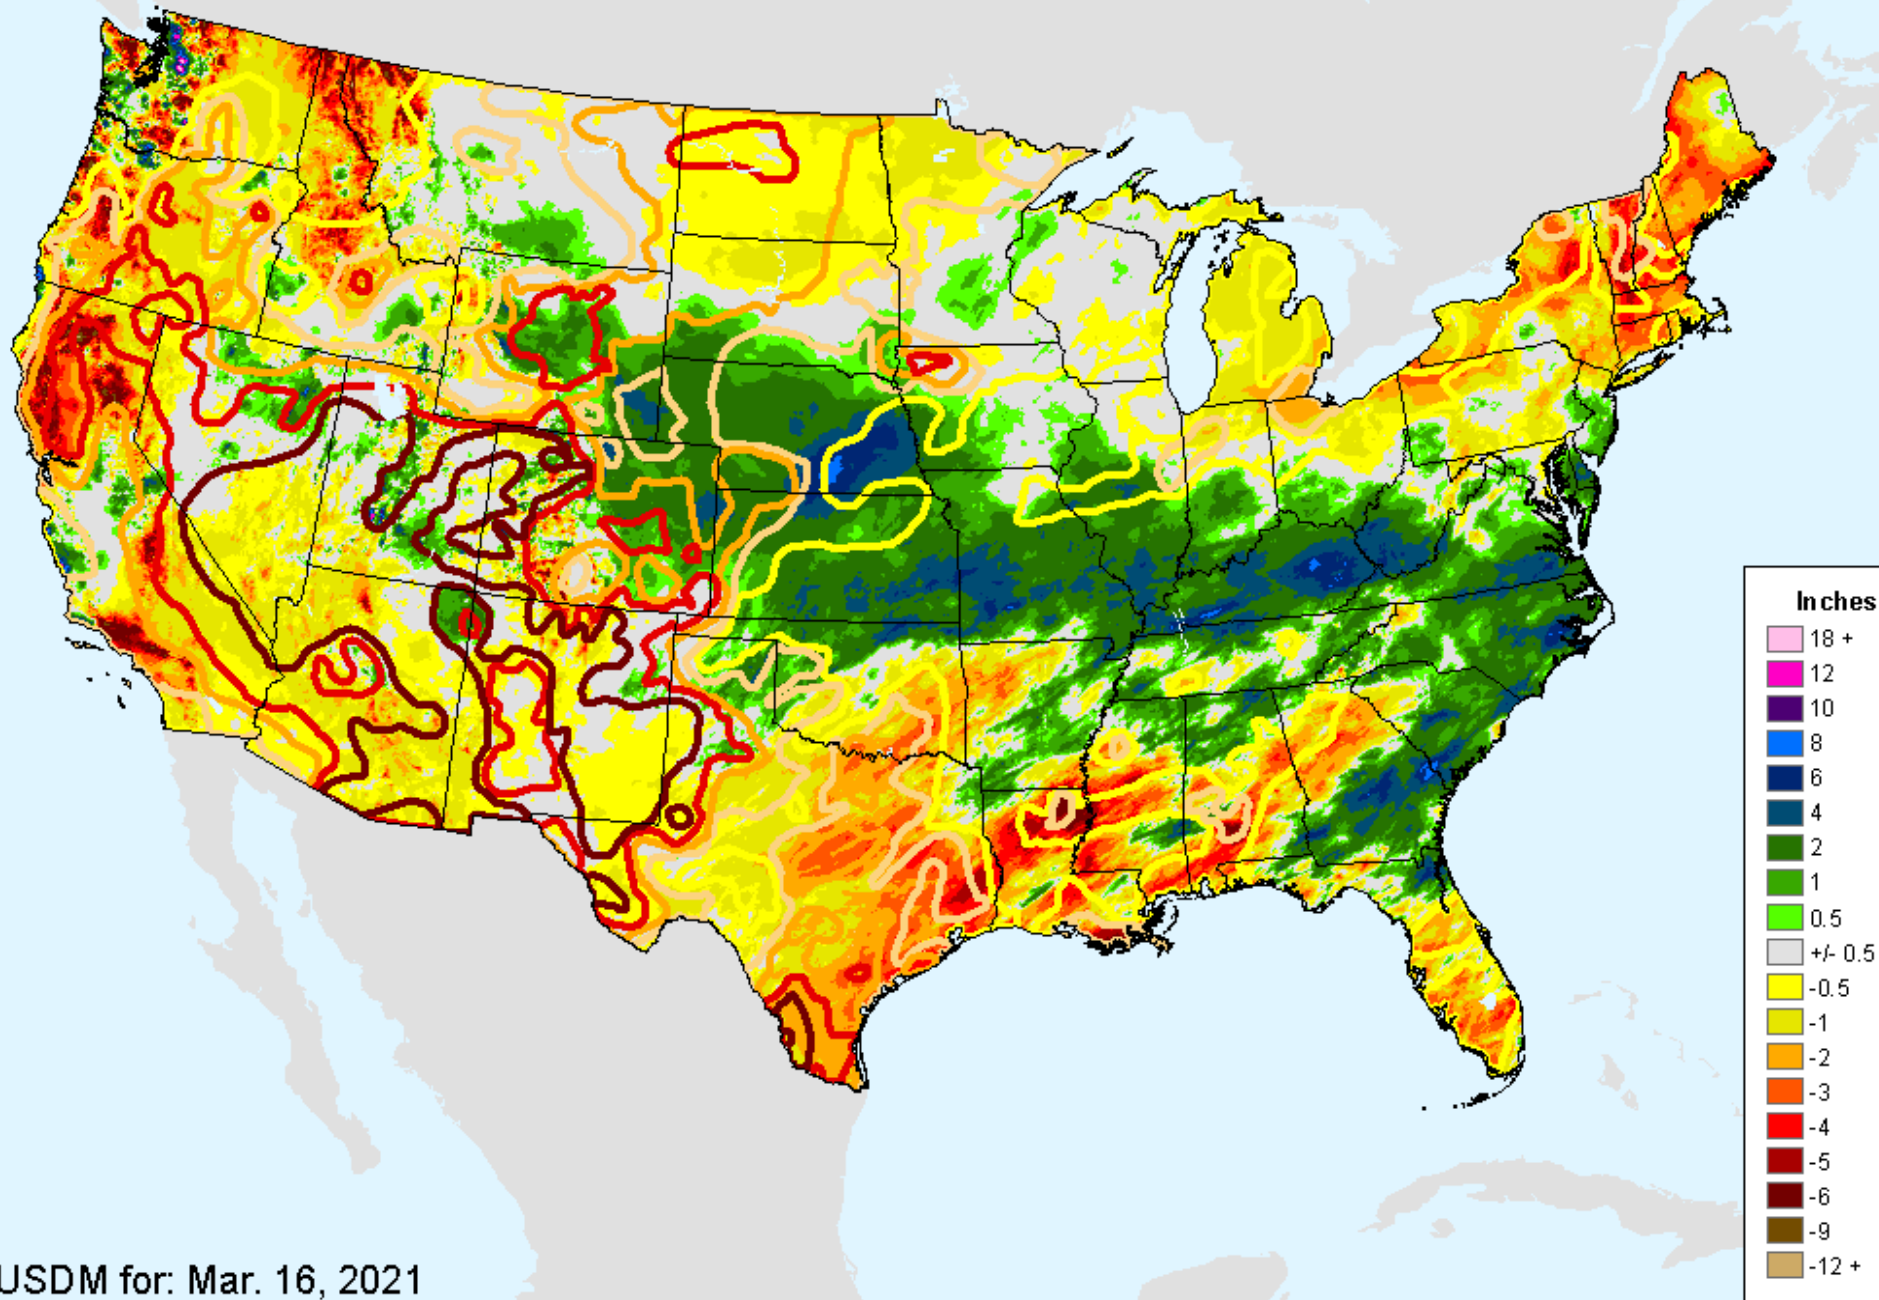

AHPS 60-Day Precip Departure

As of: Tuesday, March 23, 2021

USDM for: Mar. 16, 2021