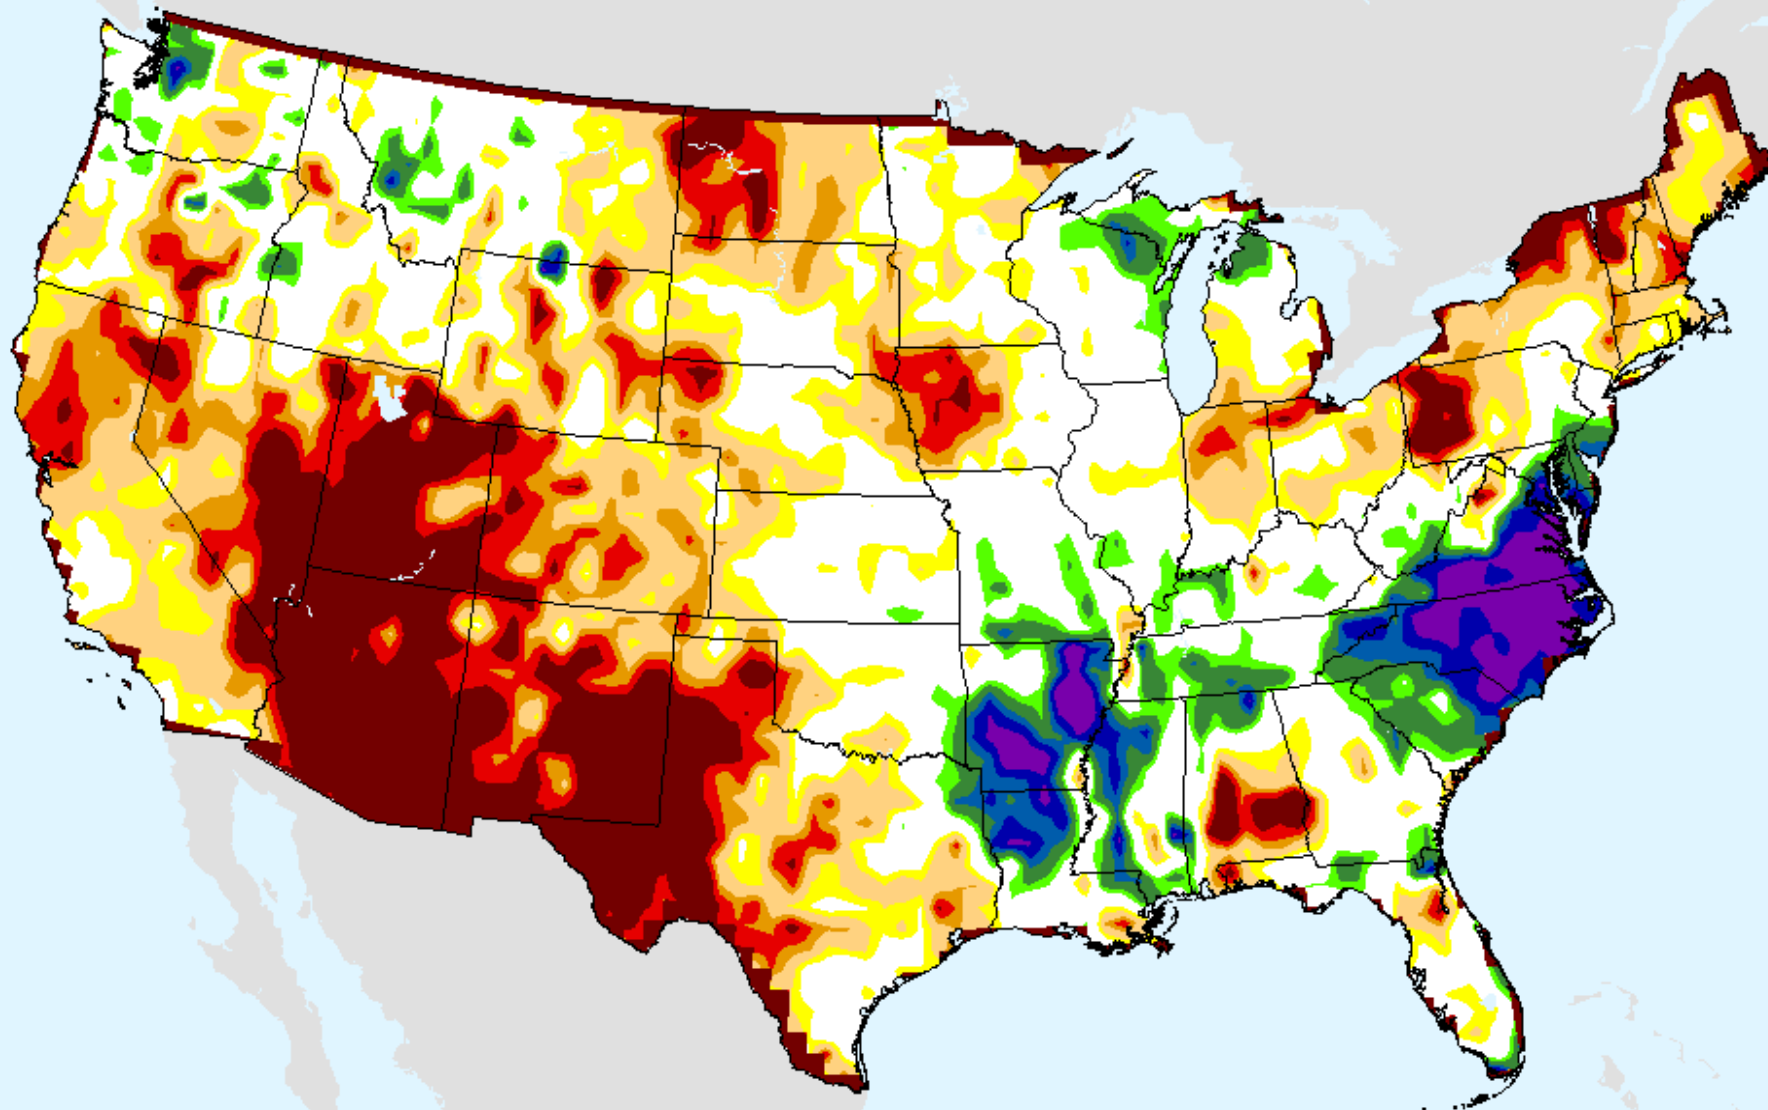

CPC 12-month SPI

As of: Tuesday, March 23, 2021

SPI (USDM)