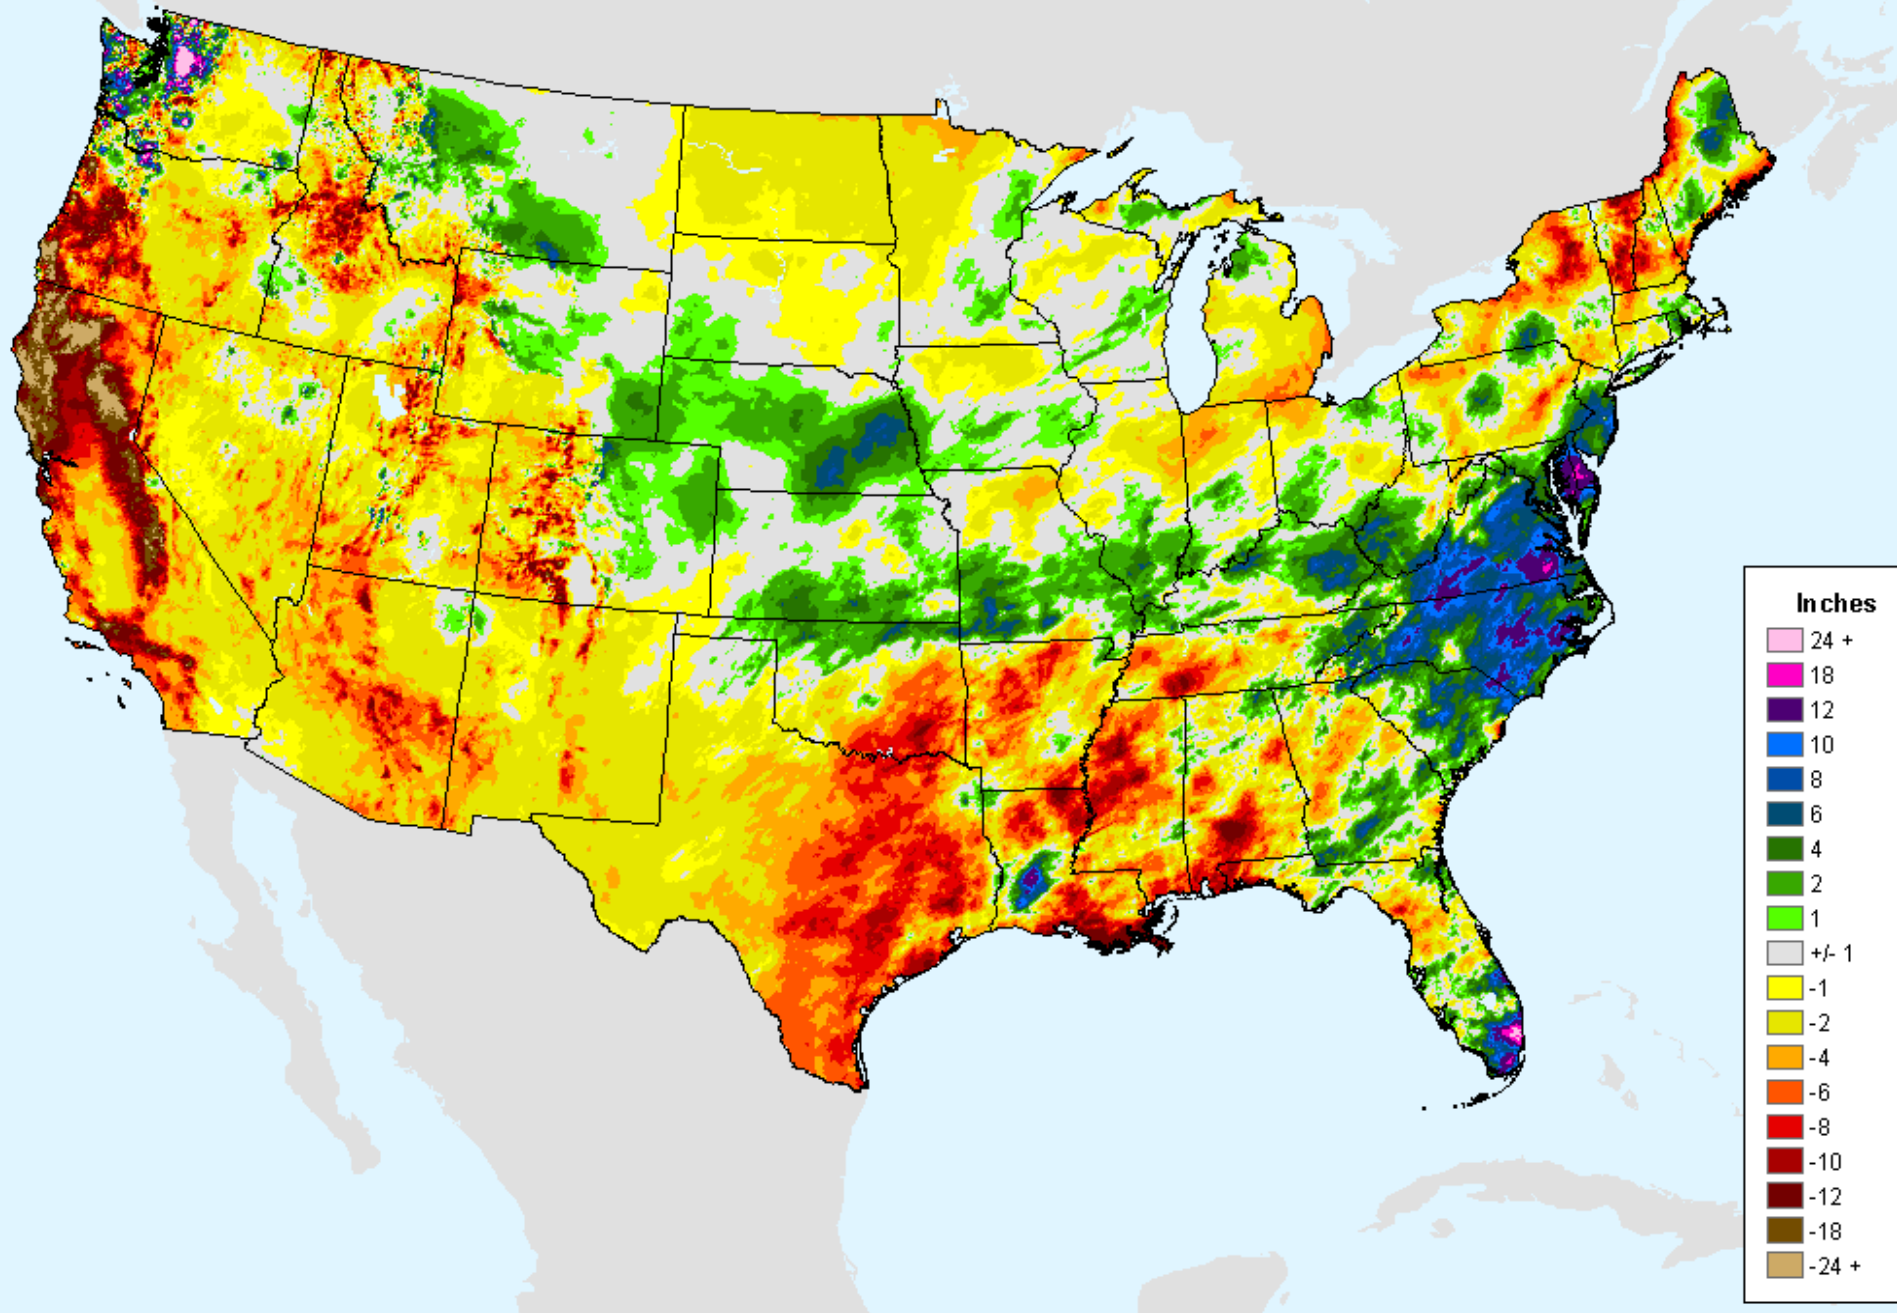

AHPS 180-Day Precip Departure

As of: Tuesday, March 23, 2021