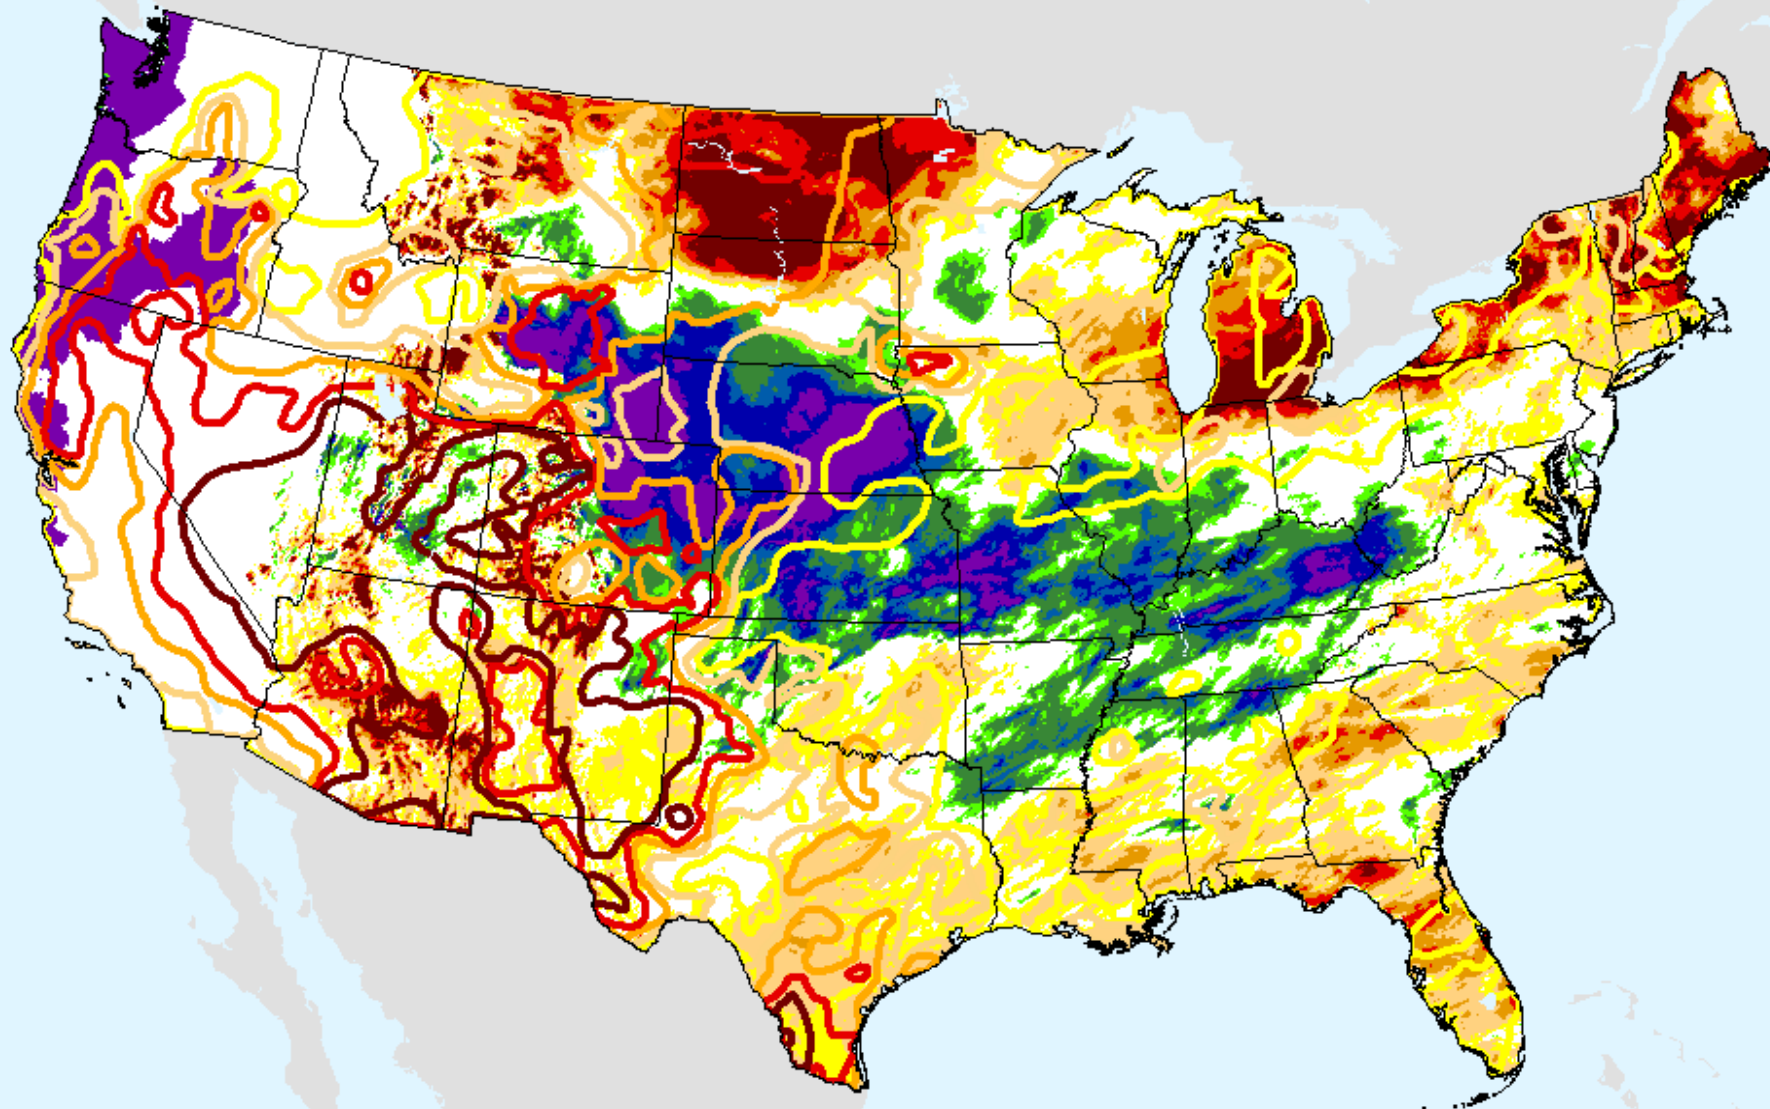

AHPS 1-month SPEI

As of: Tuesday, March 23, 2021

USDM for: Mar. 16, 2021

SPEI (USDM)