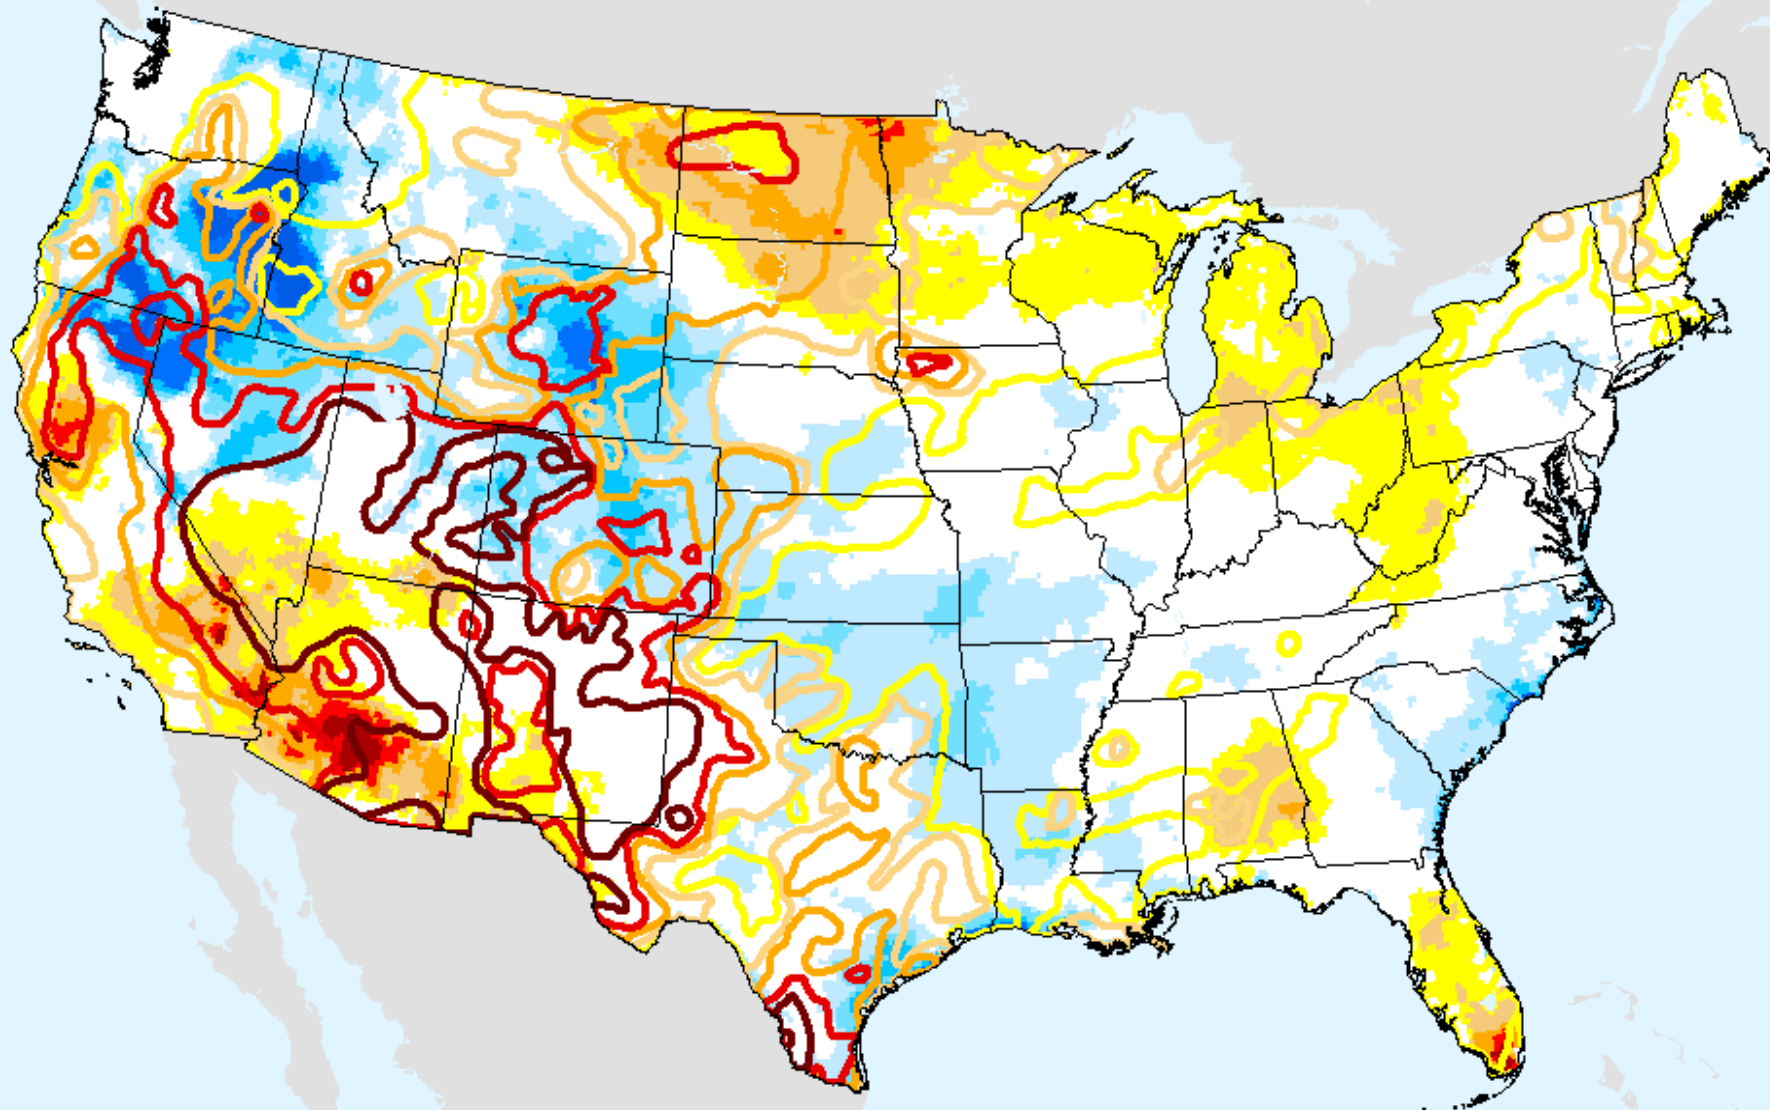

EDDI 5-week

As of: Tuesday, March 23, 2021

USDM for: Mar. 16, 2021