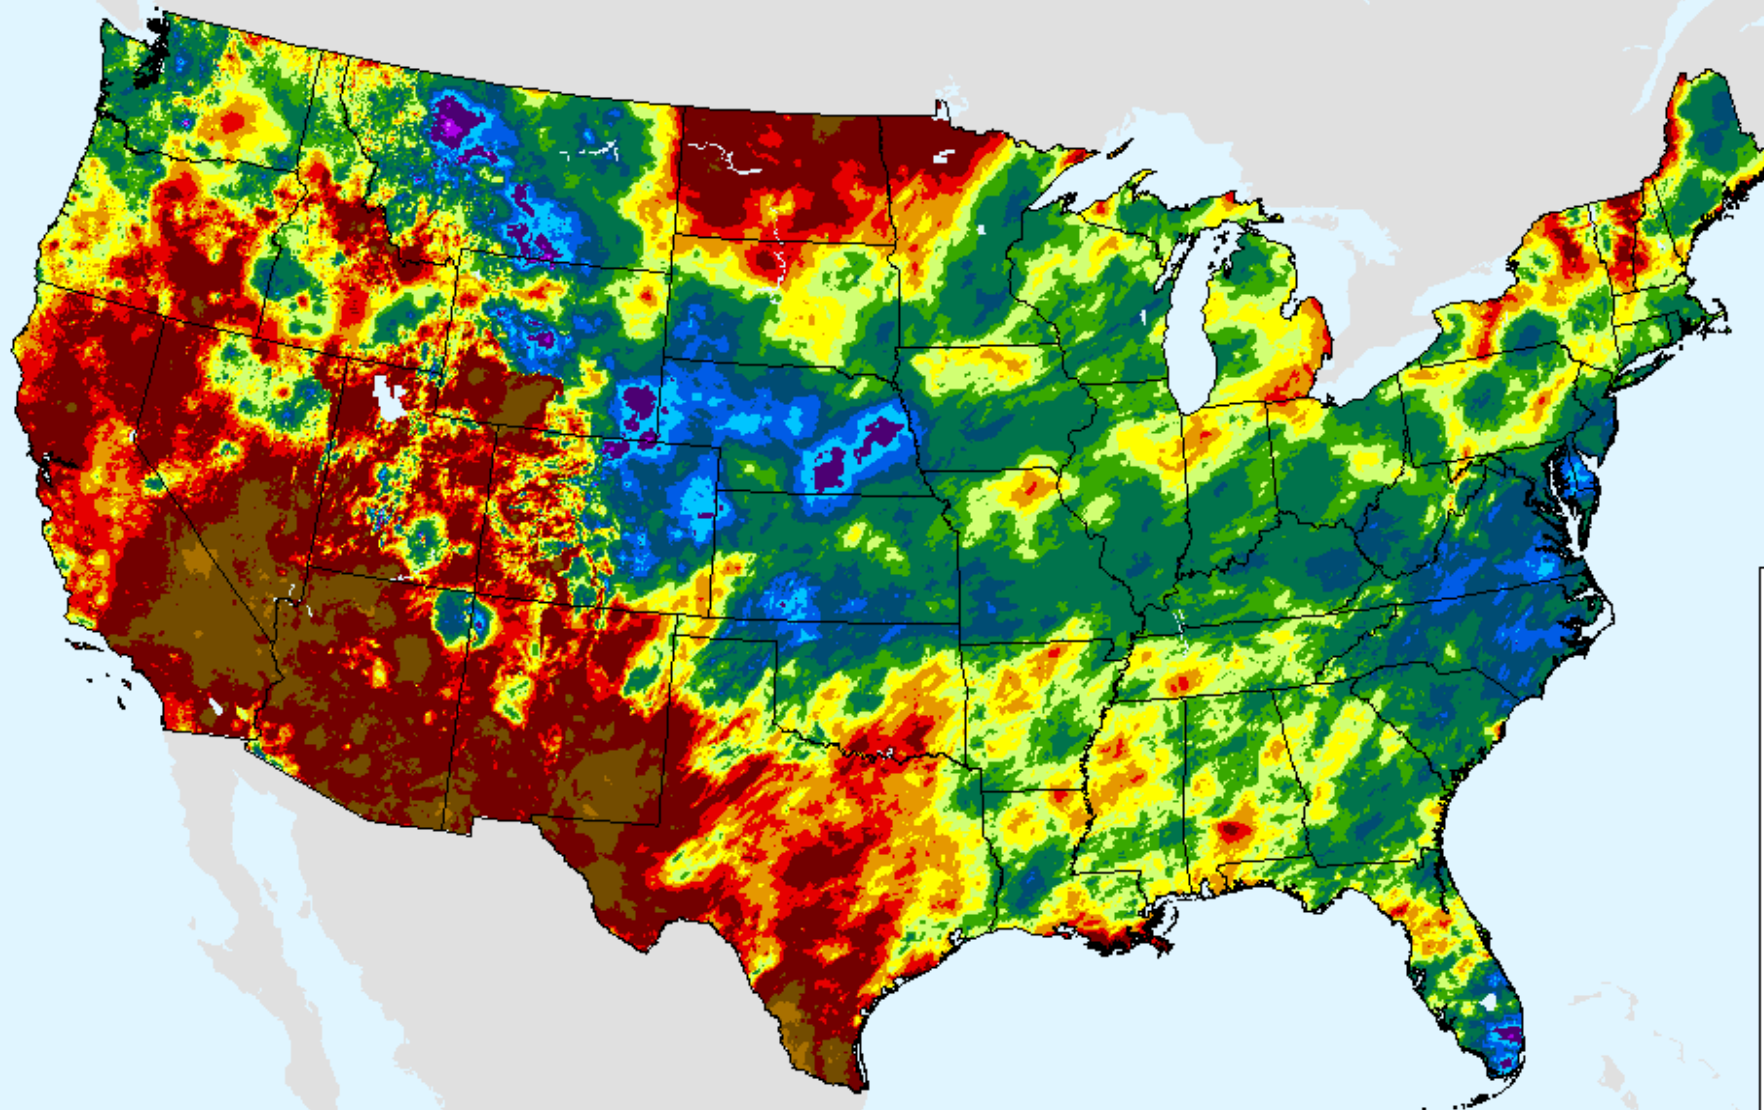

AHPS Water-Year Pct of Normal Pcp

As of: Tuesday, March 23, 2021