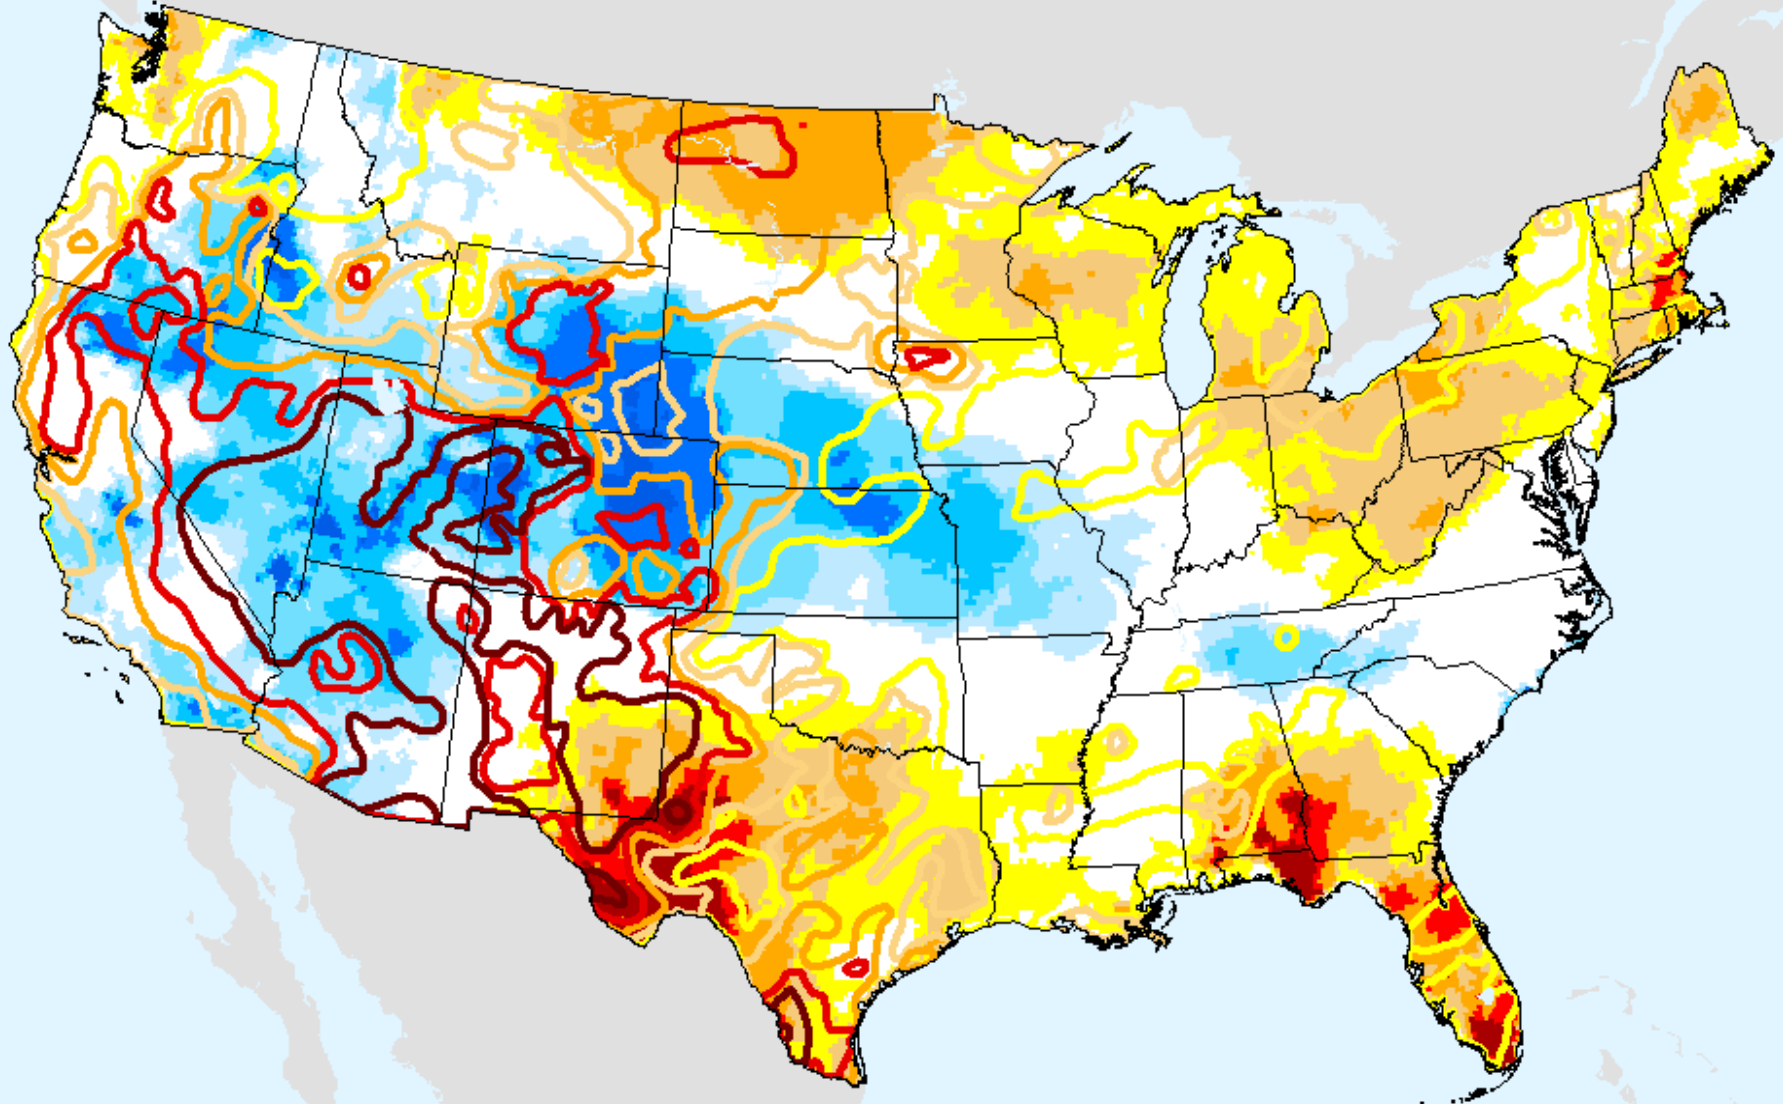

EDDI 1-week

As of: Tuesday, March 23, 2021

USDM for: Mar. 16, 2021