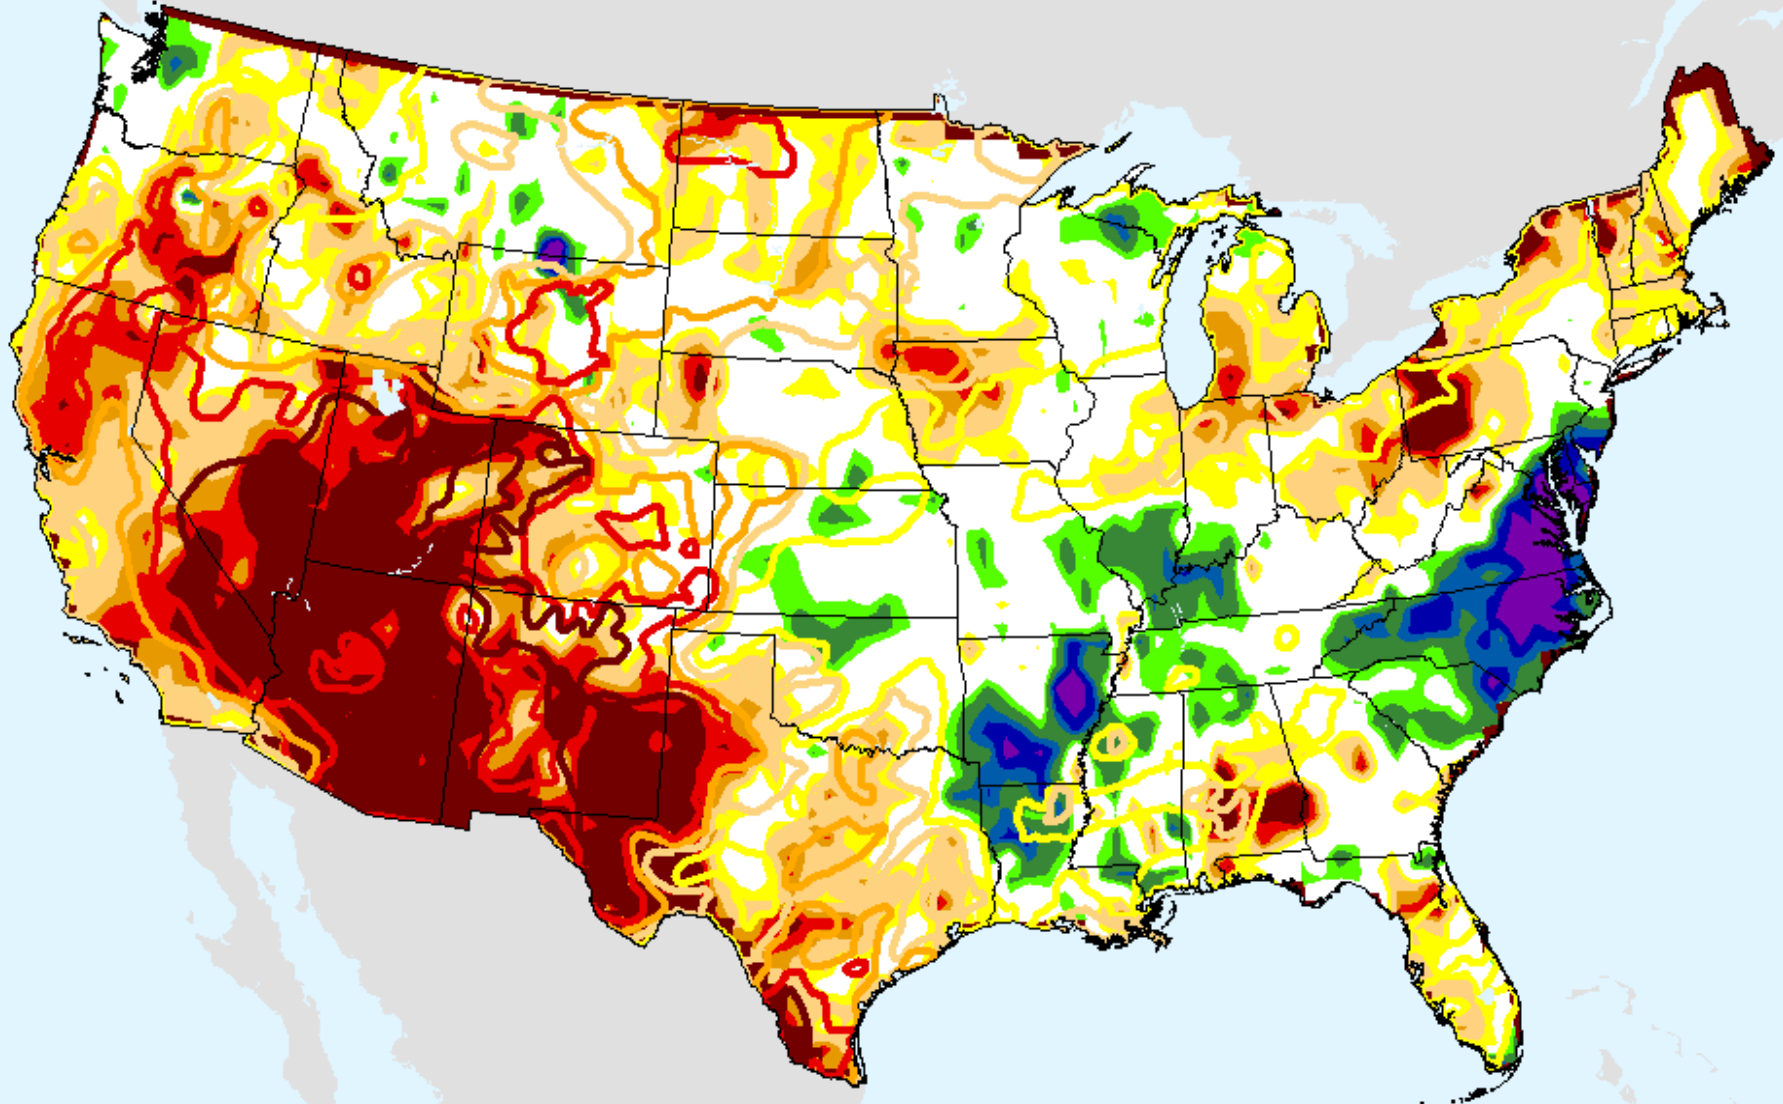

CPC 9-month SPI

As of: Tuesday, March 23, 2021

USDM for: Mar. 16, 2021

SPI (USDM)