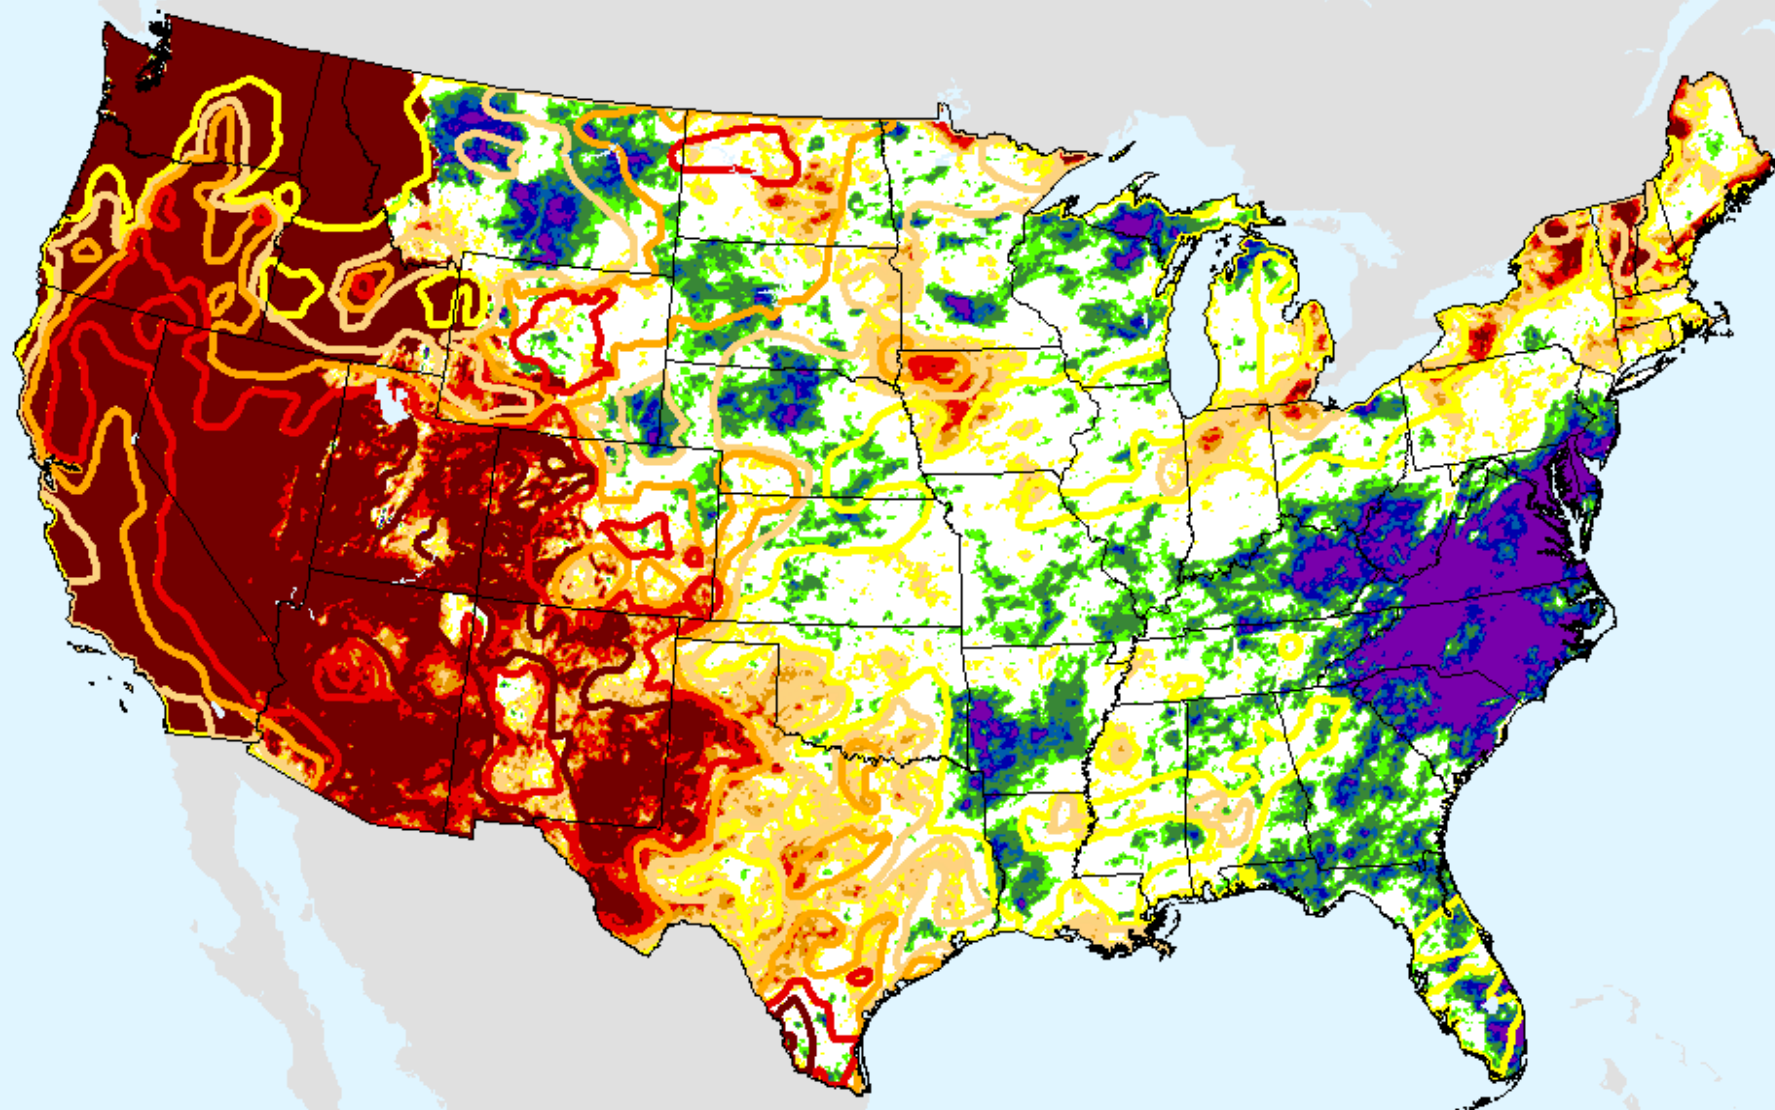

AHPS 12-month SPI

As of: Tuesday, March 23, 2021

USDM for: Mar. 16, 2021

SPI (USDM)