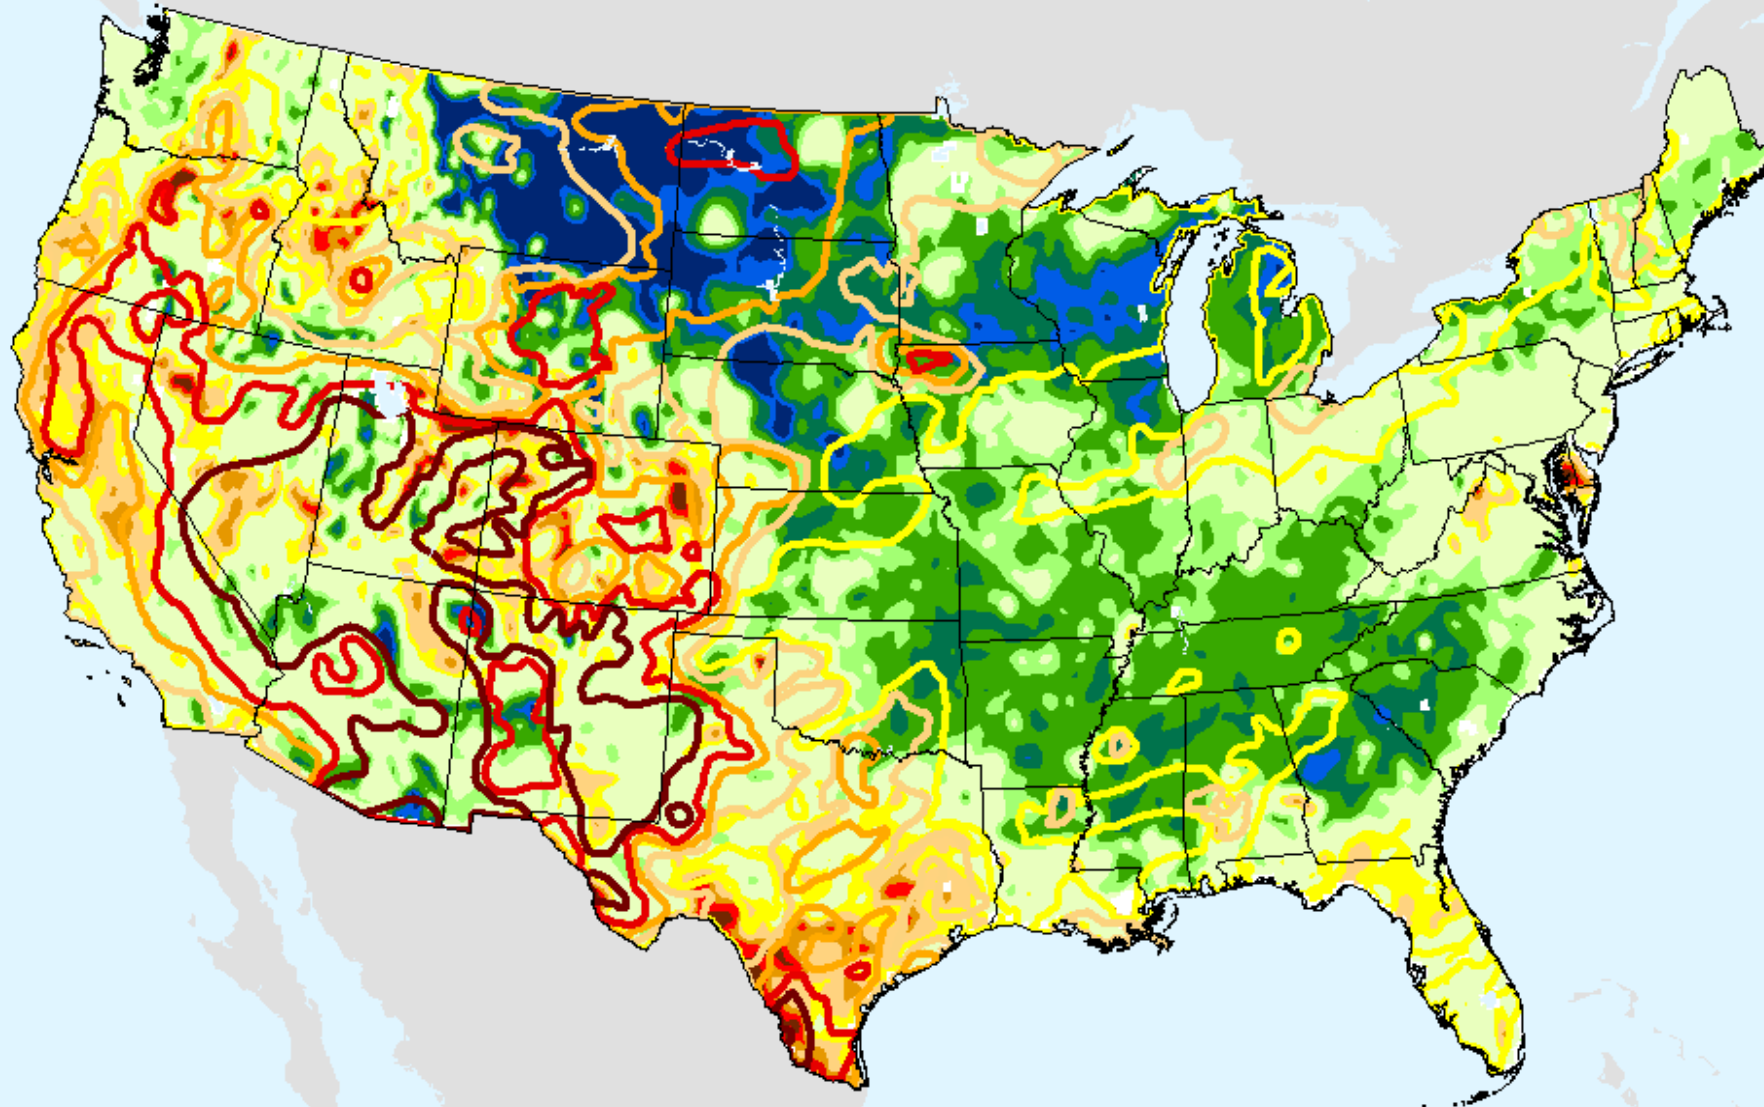

NLDAS Total Column Soil Moisture

As of: Tuesday, March 23, 2021

USDM for: Mar. 16, 2021

>98