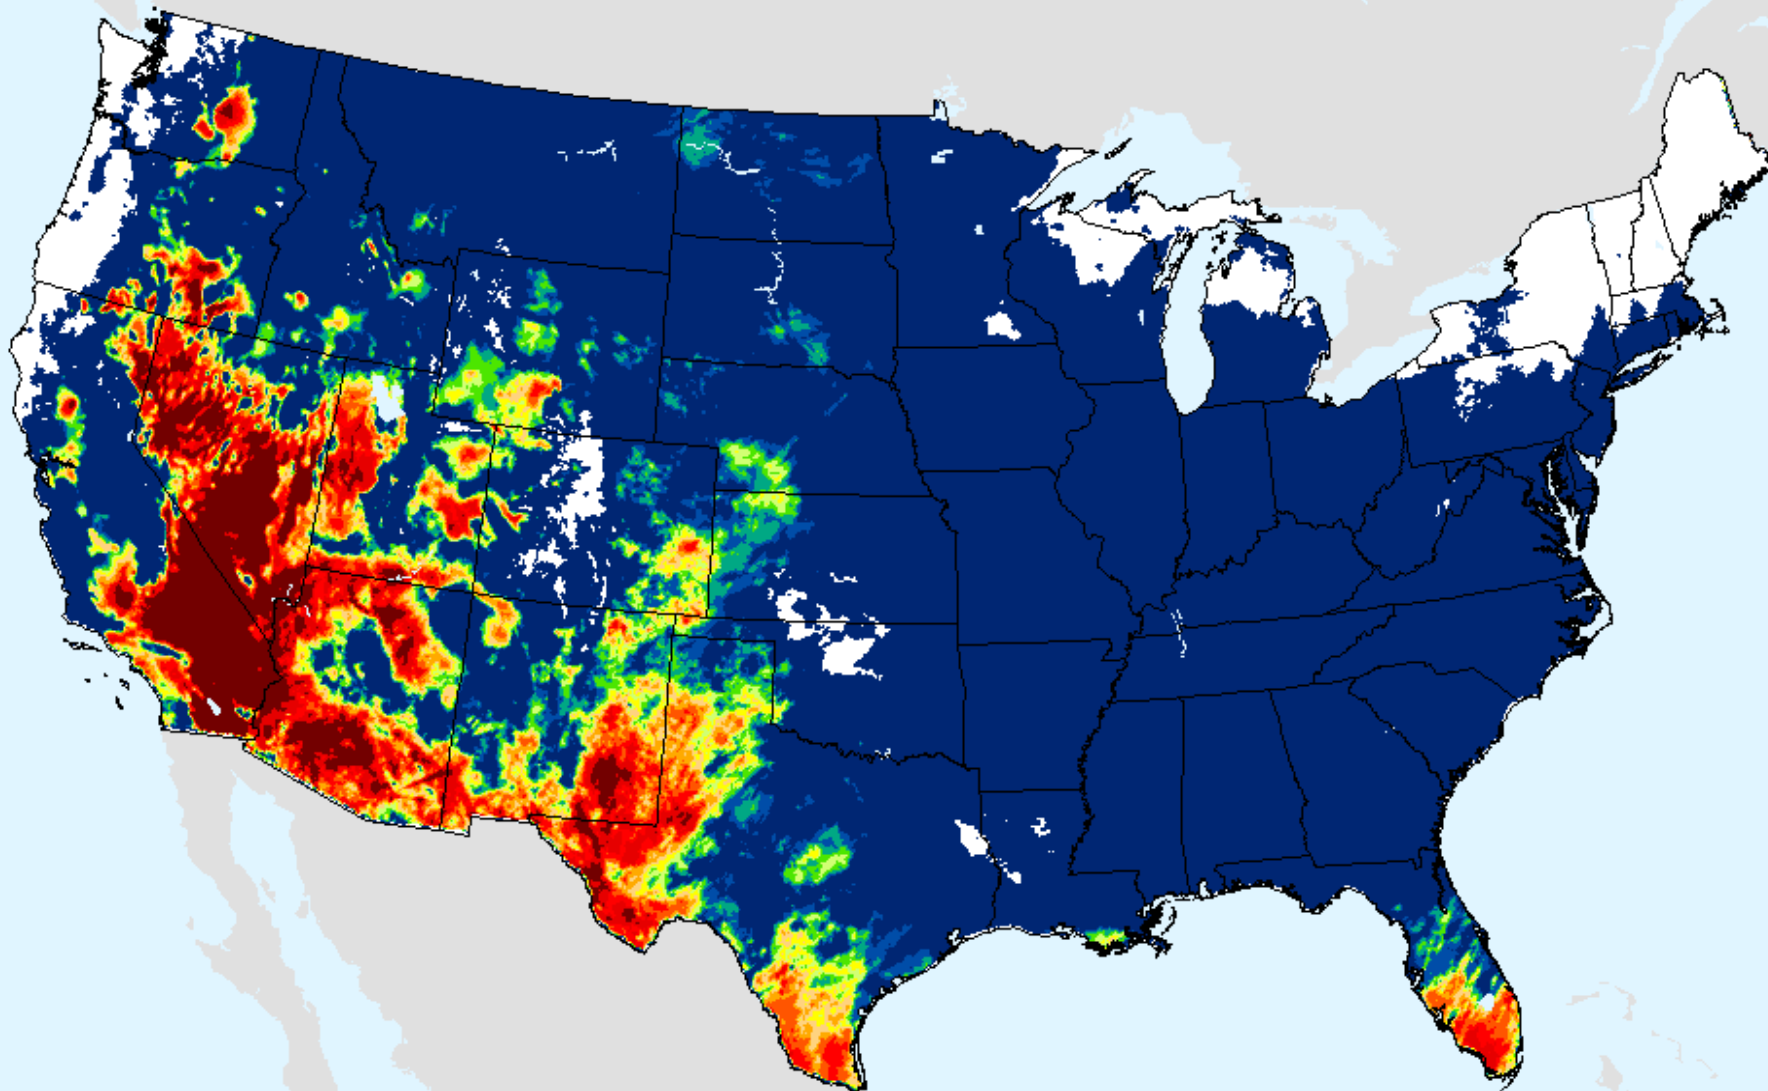

Keetch-Byram Drought Index (KBDI)

As of: Tuesday, March 23, 2021