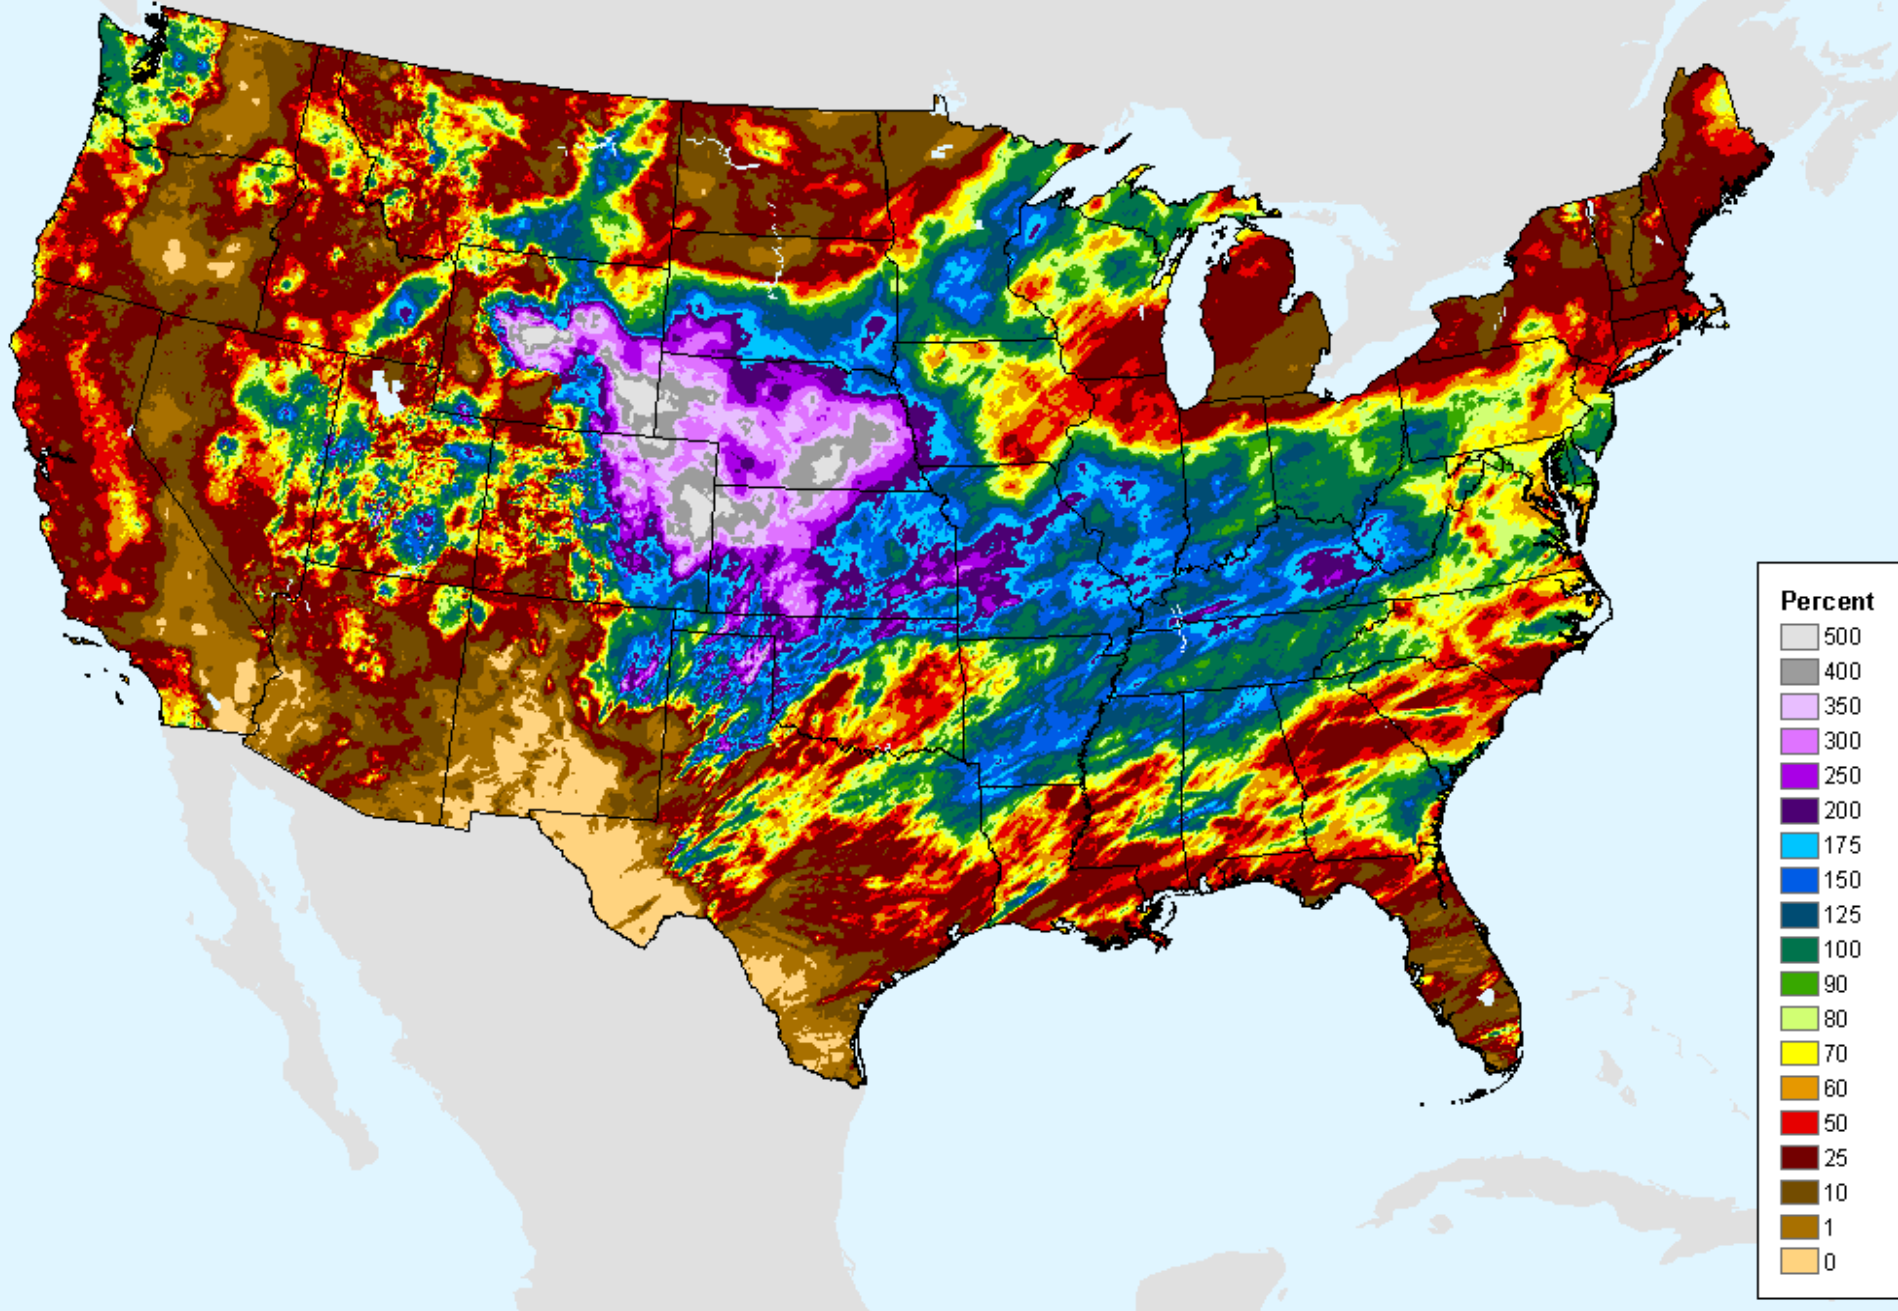

AHPS 30-Day Pct of Normal Pcp

As of: Tuesday, March 23, 2021