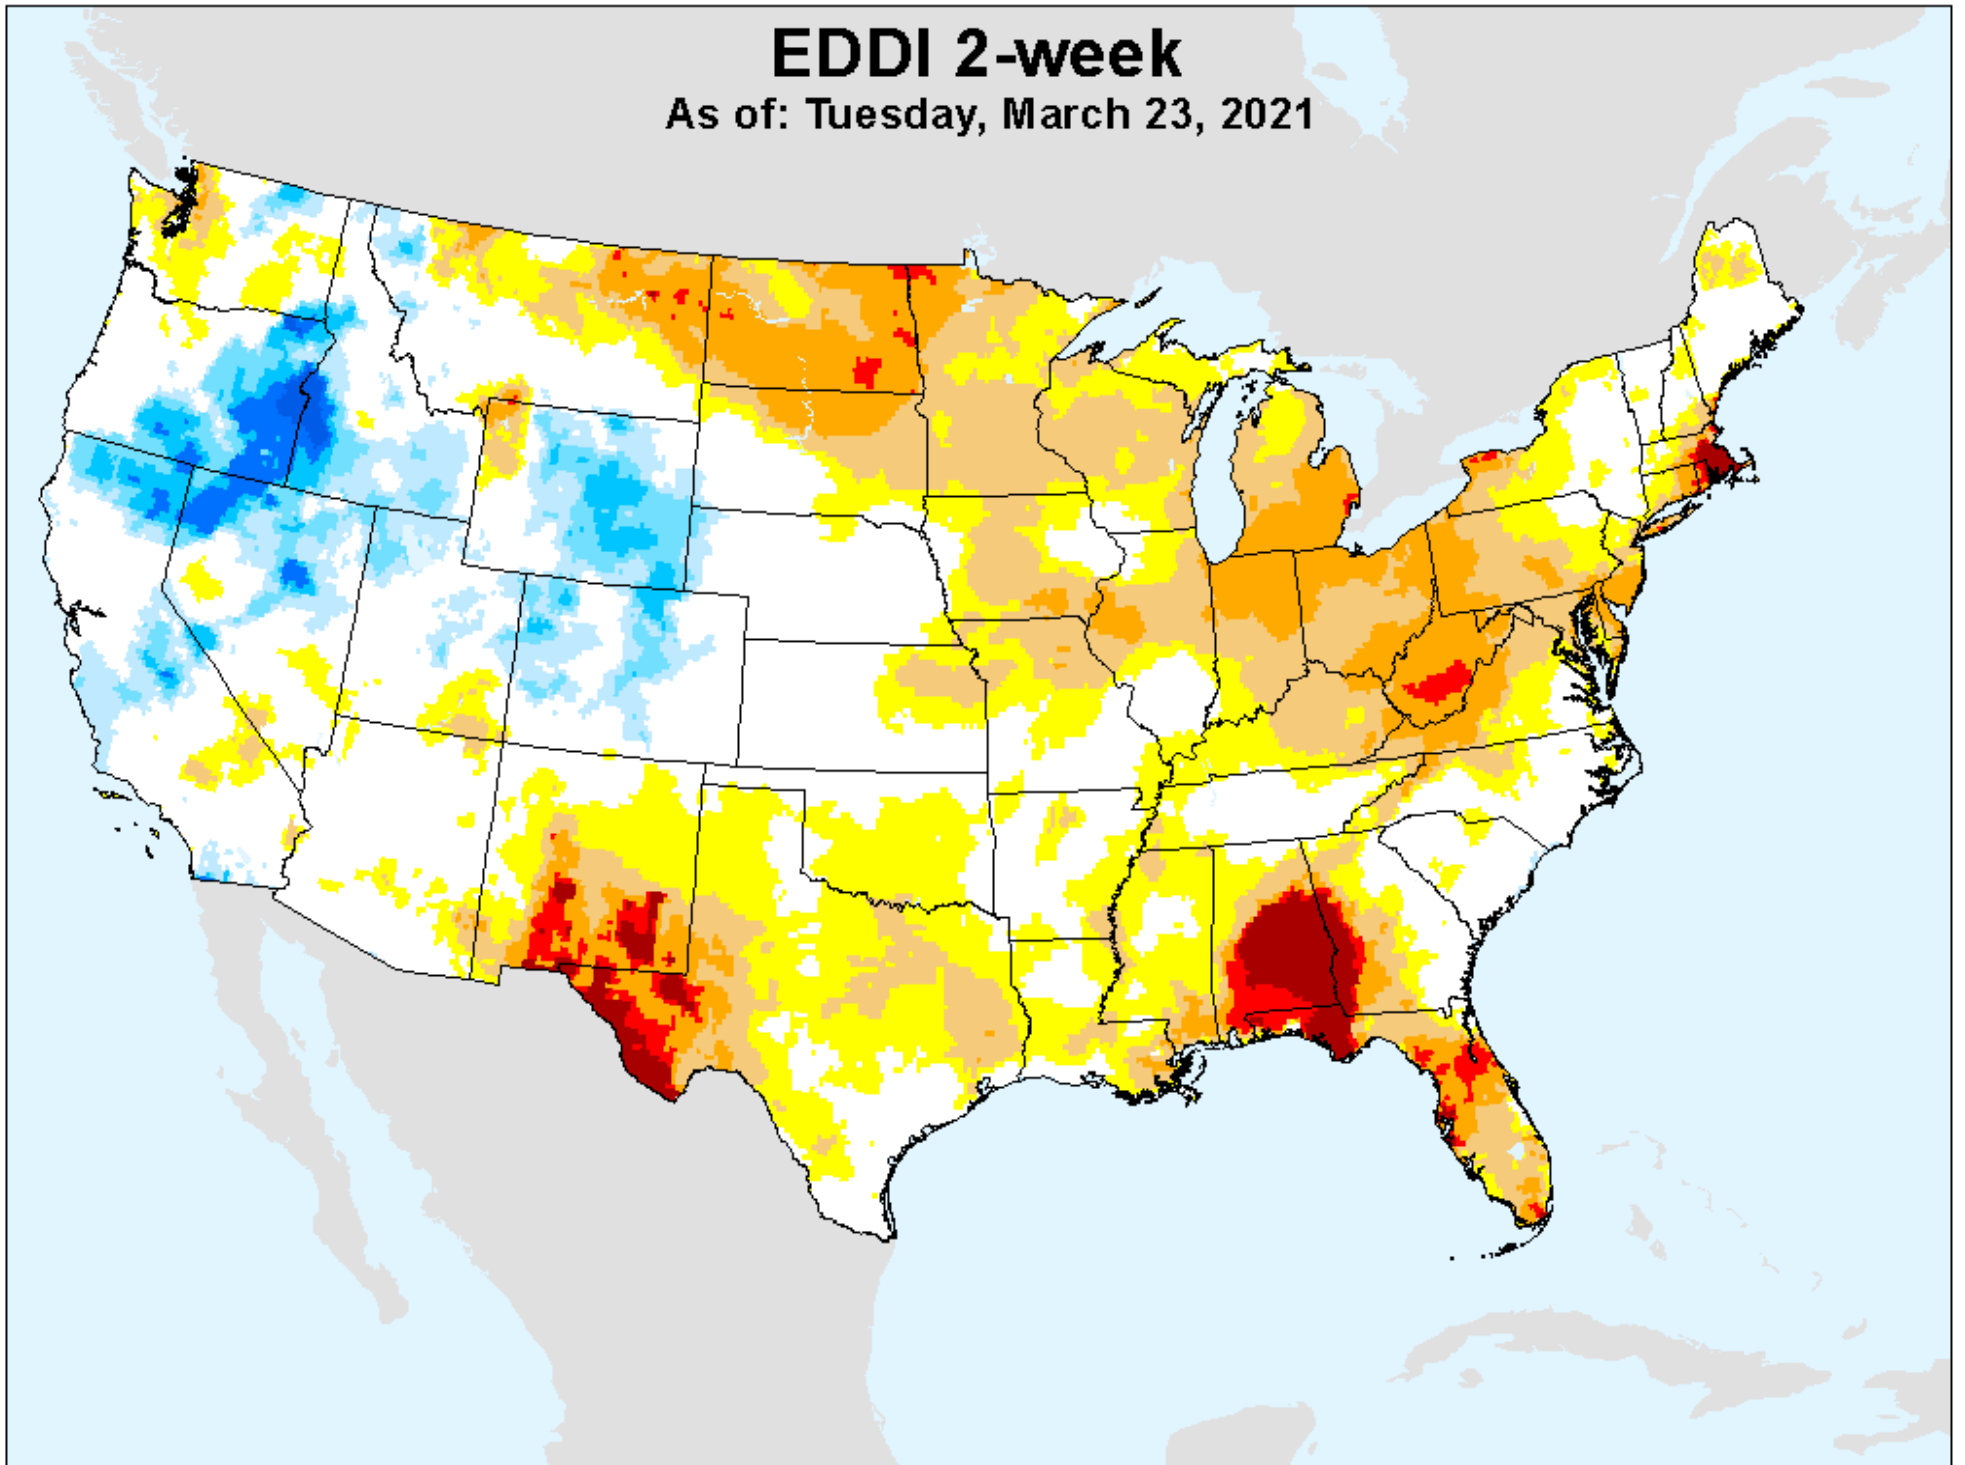

# EDDI 2-week

As of: Tuesday, March 23, 2021