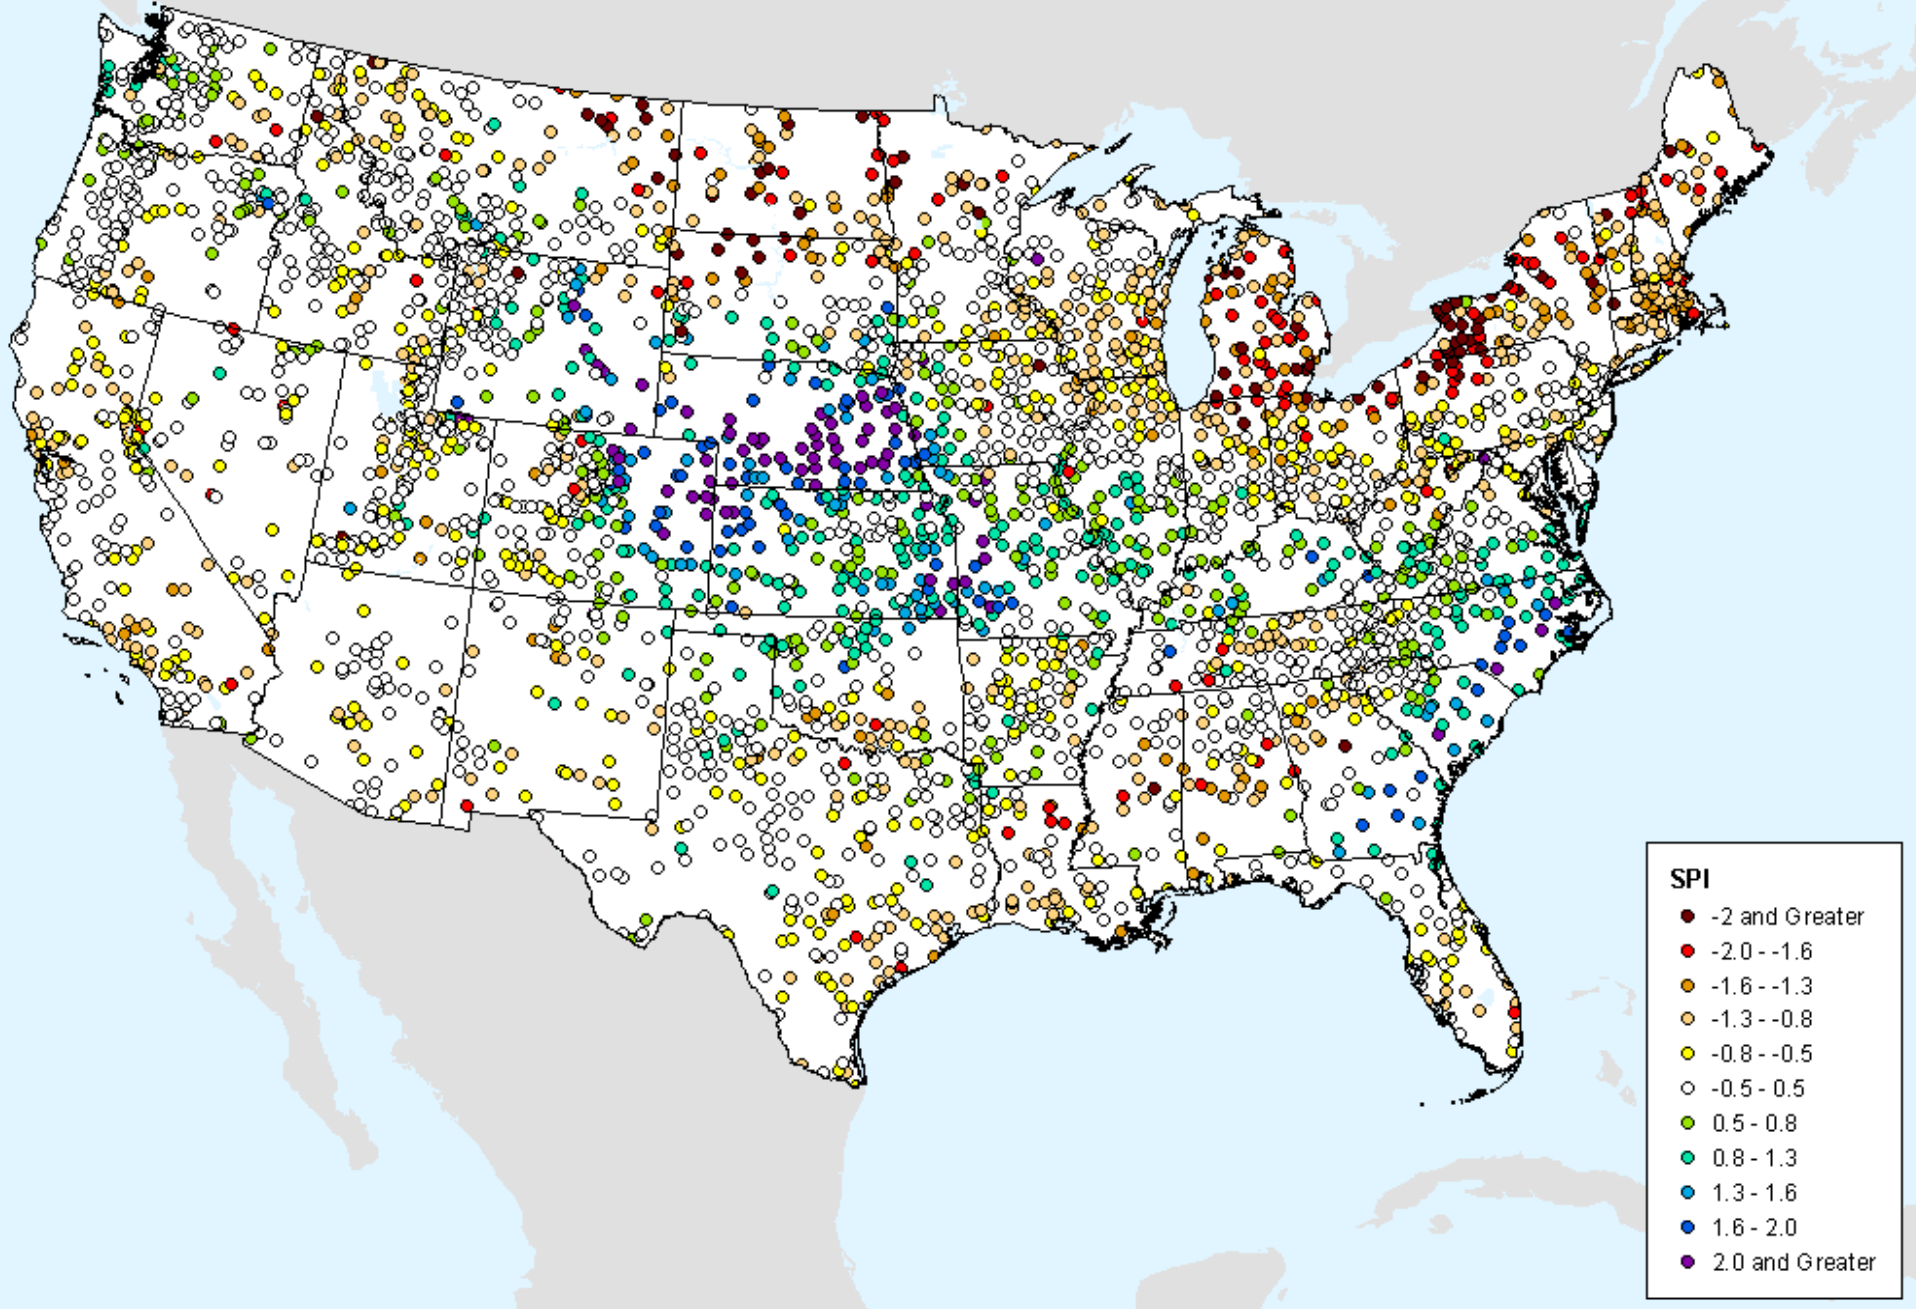

HPRCC Year-to-date SPI

As of: Tuesday, March 23, 2021