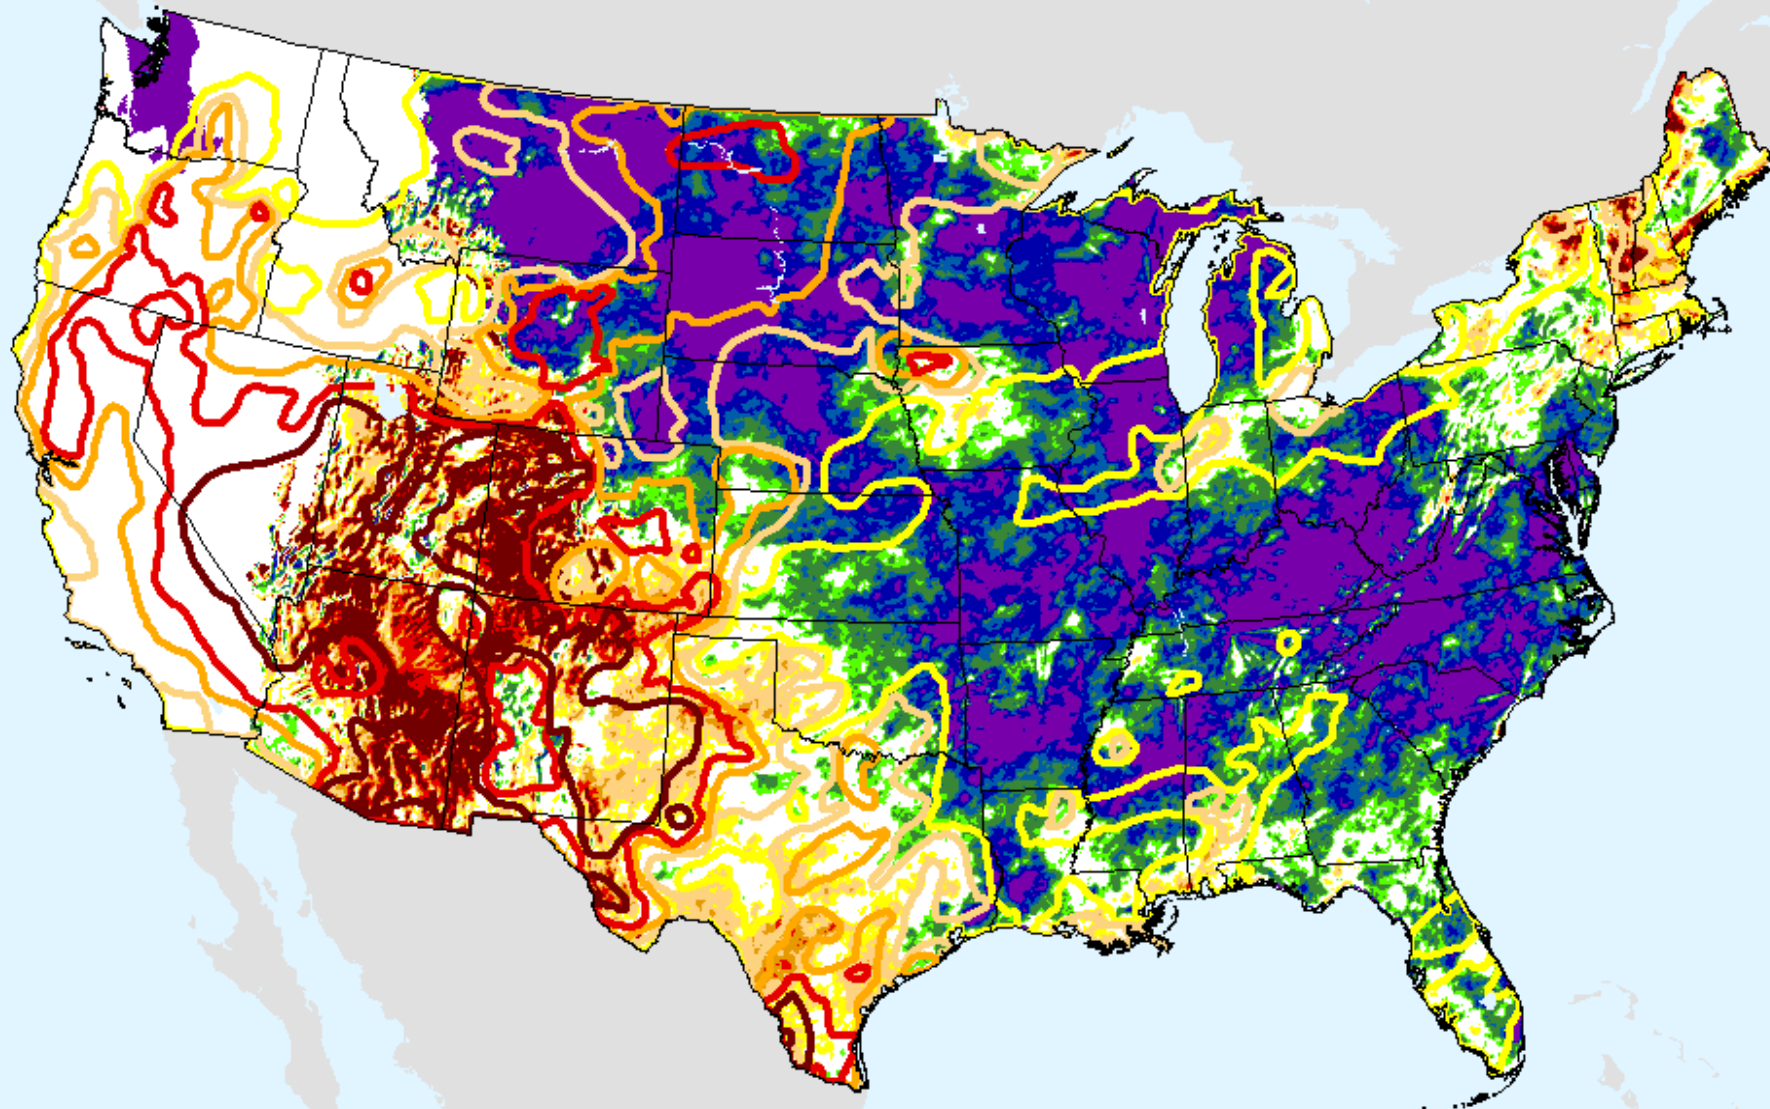

AHPS 24-month SPEI

As of: Tuesday, March 23, 2021

USDM for: Mar. 16, 2021

SPEI (USDM)