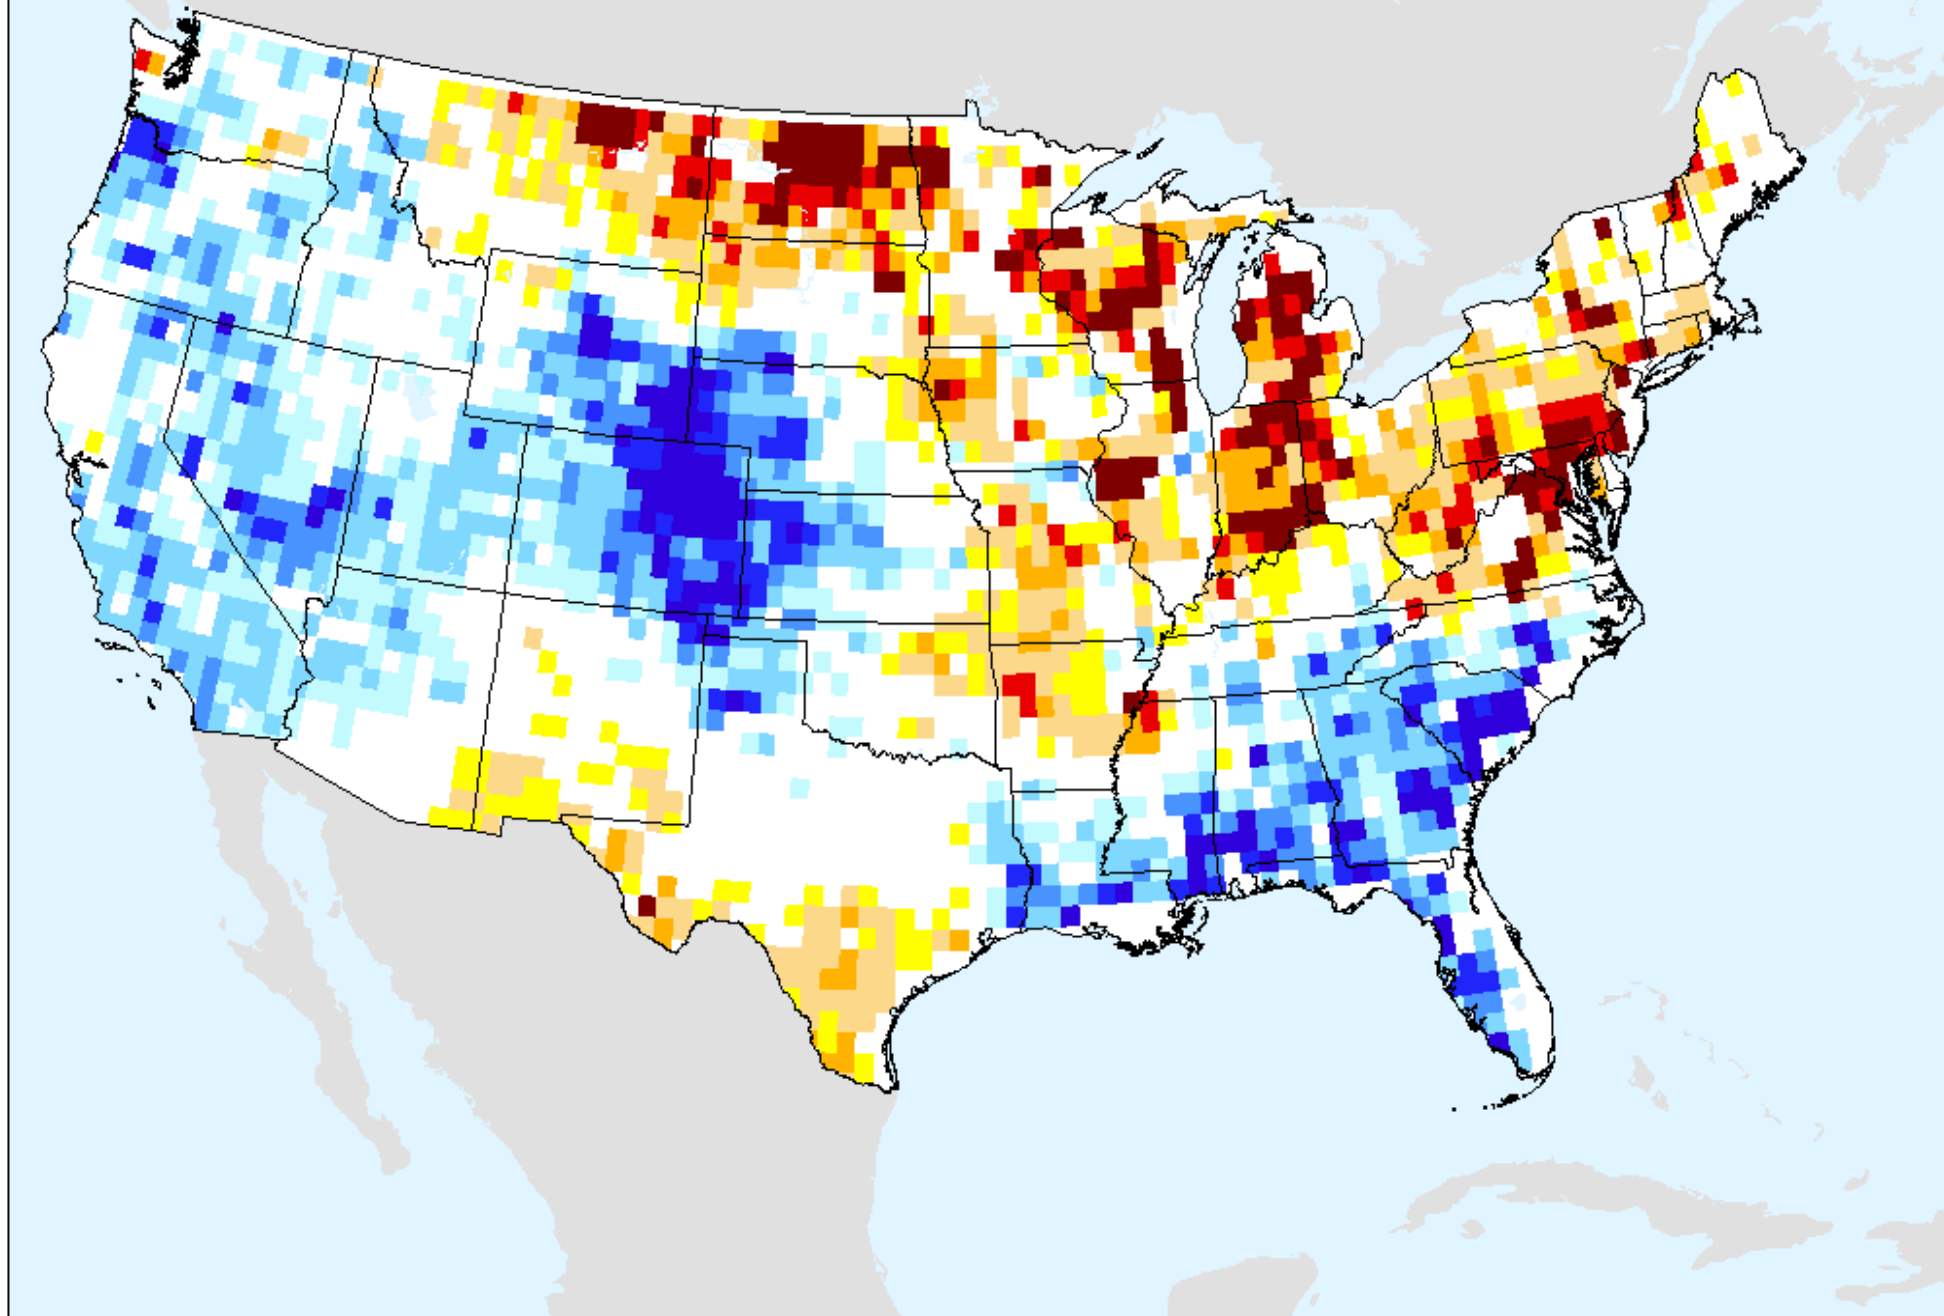

AIRS-Based Surface Relative Humidity 7 Day

As of: Tuesday, March 23, 2021