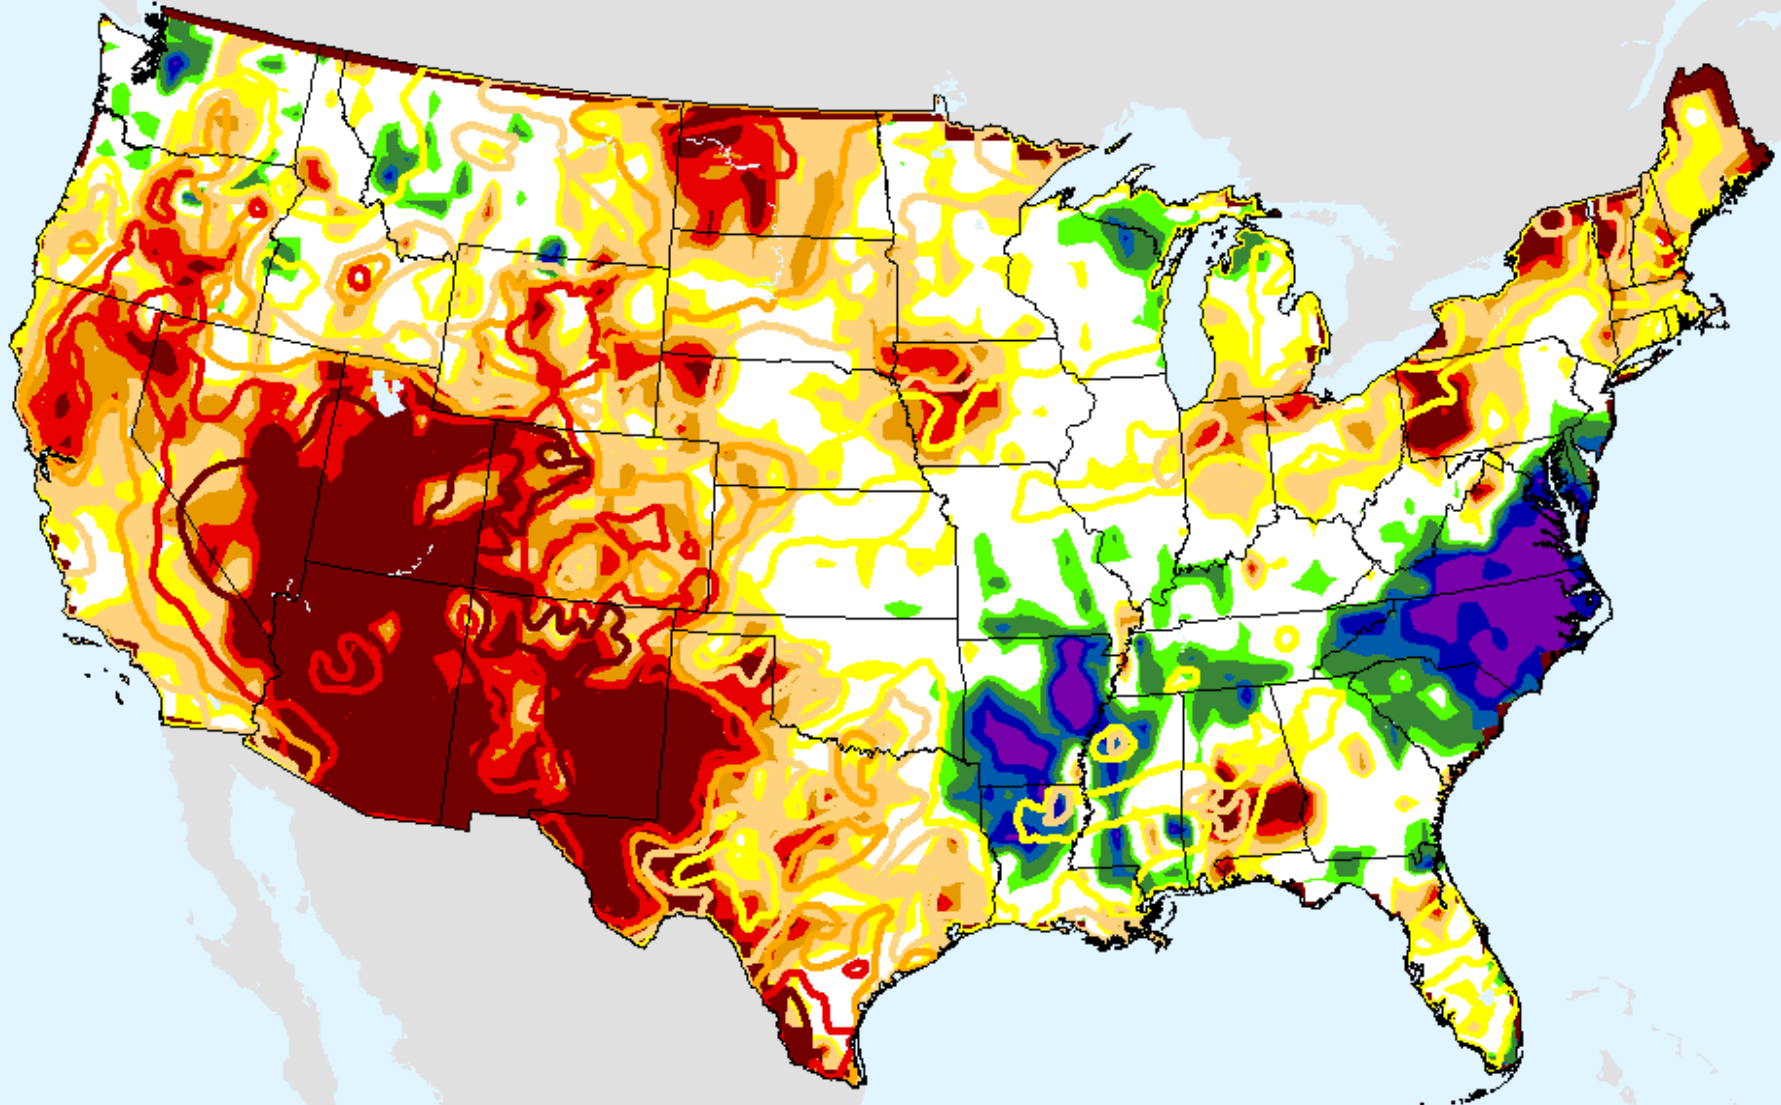

CPC 12-month SPI

As of: Tuesday, March 23, 2021

USDM for: Mar. 16, 2021

SPI (USDM)