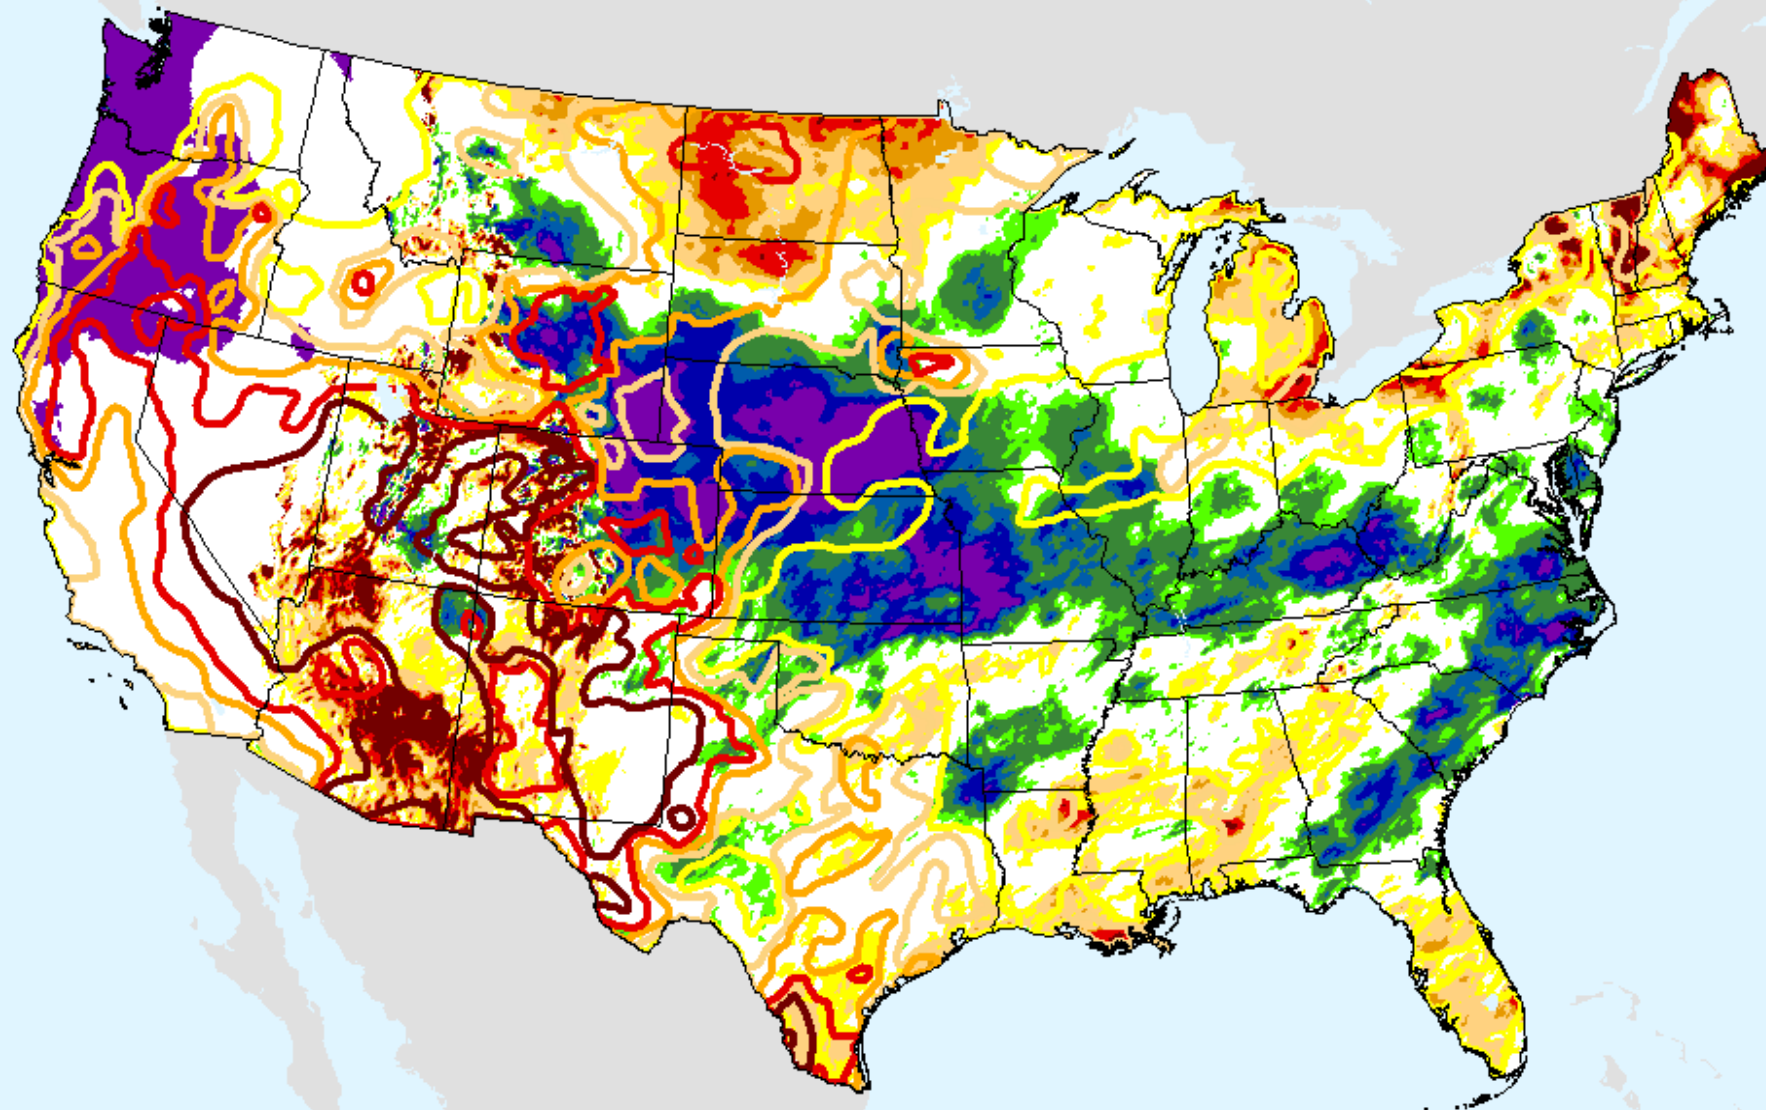

AHPS 3-month SPEI

As of: Tuesday, March 23, 2021

USDM for: Mar. 16, 2021

SPEI (USDM)