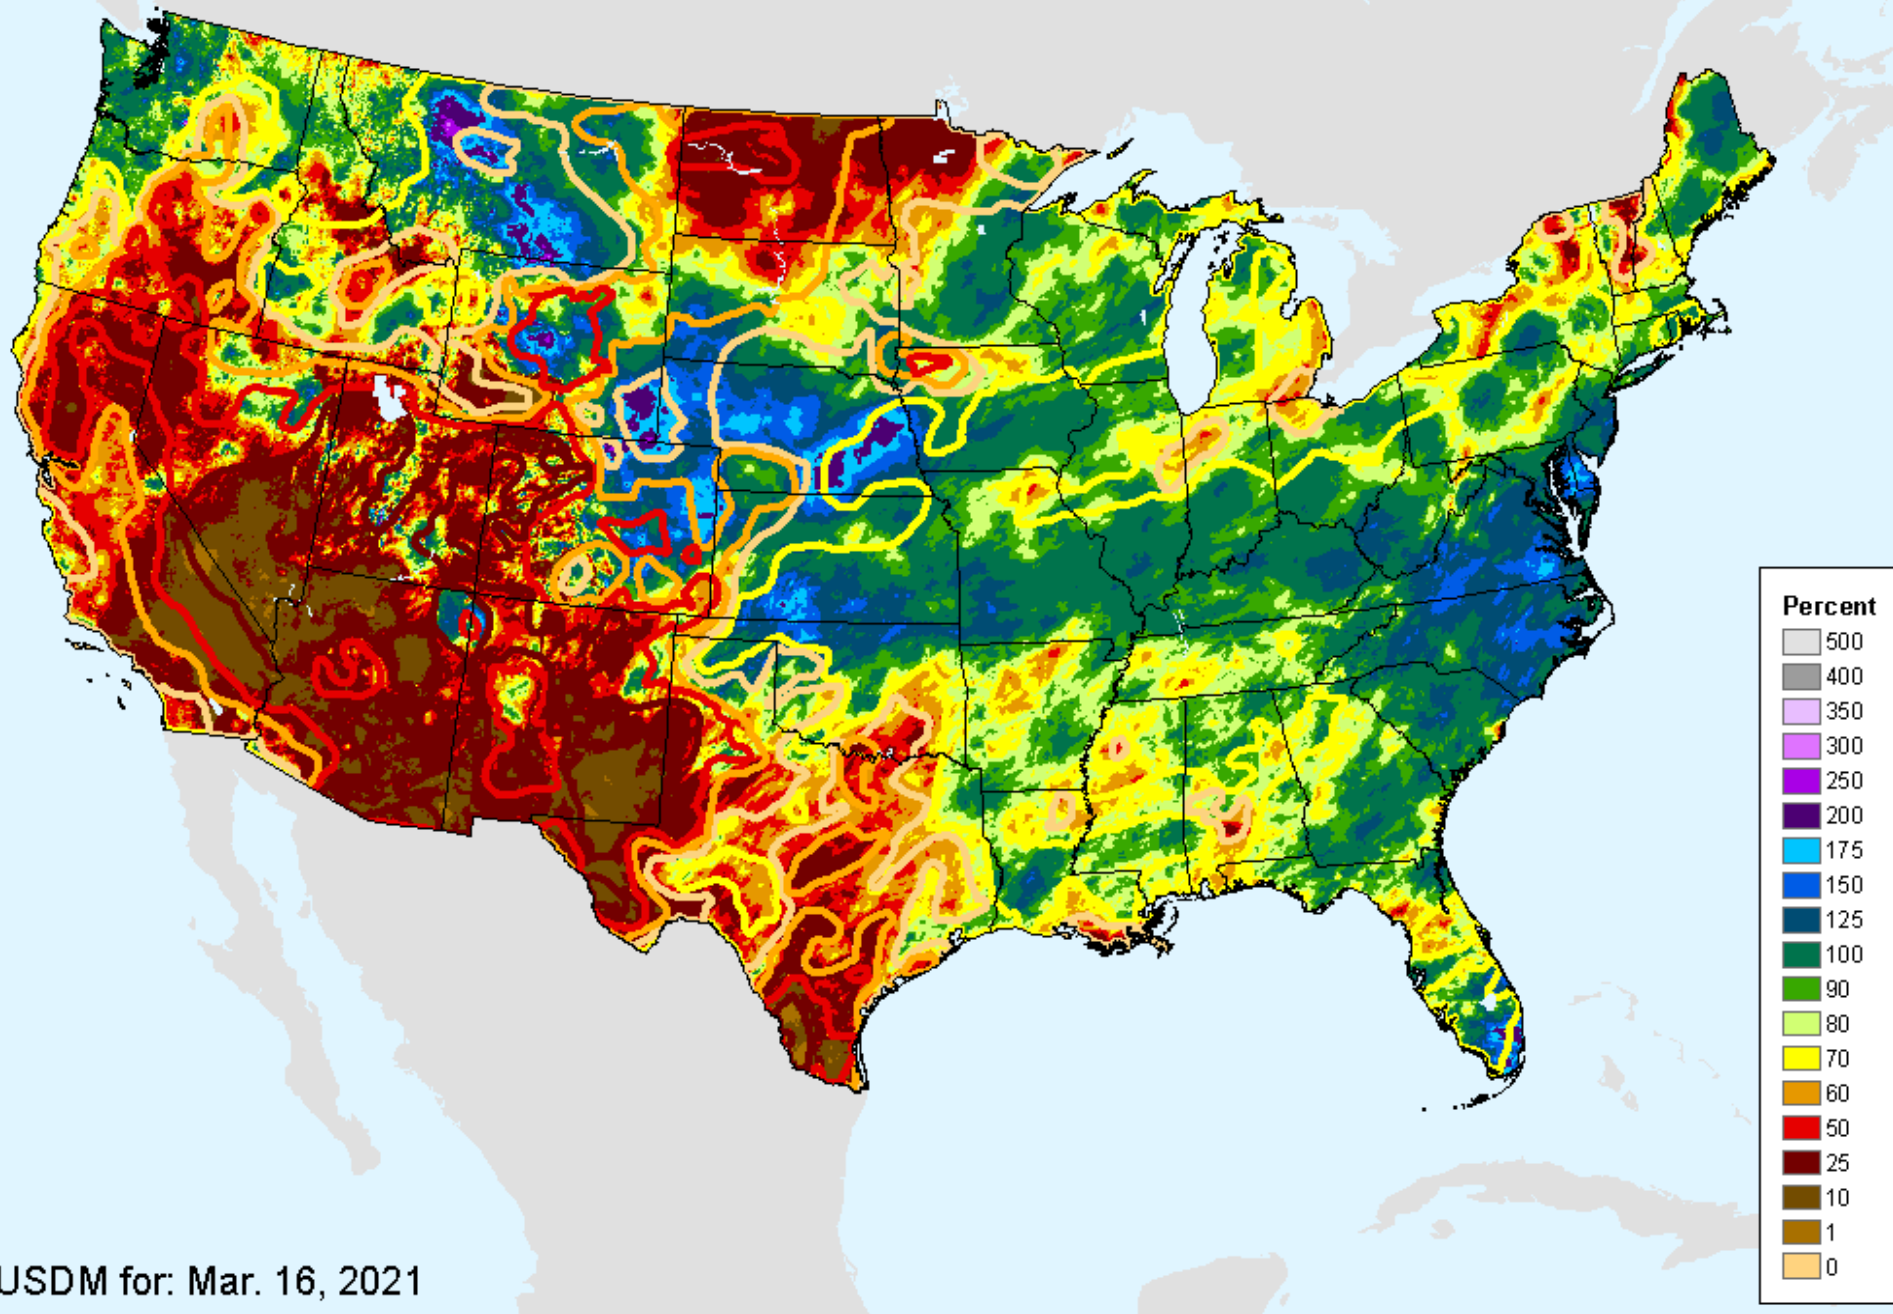

AHPS Water-Year Pct of Normal Pcp

As of: Tuesday, March 23, 2021

USDM for: Mar. 16, 2021