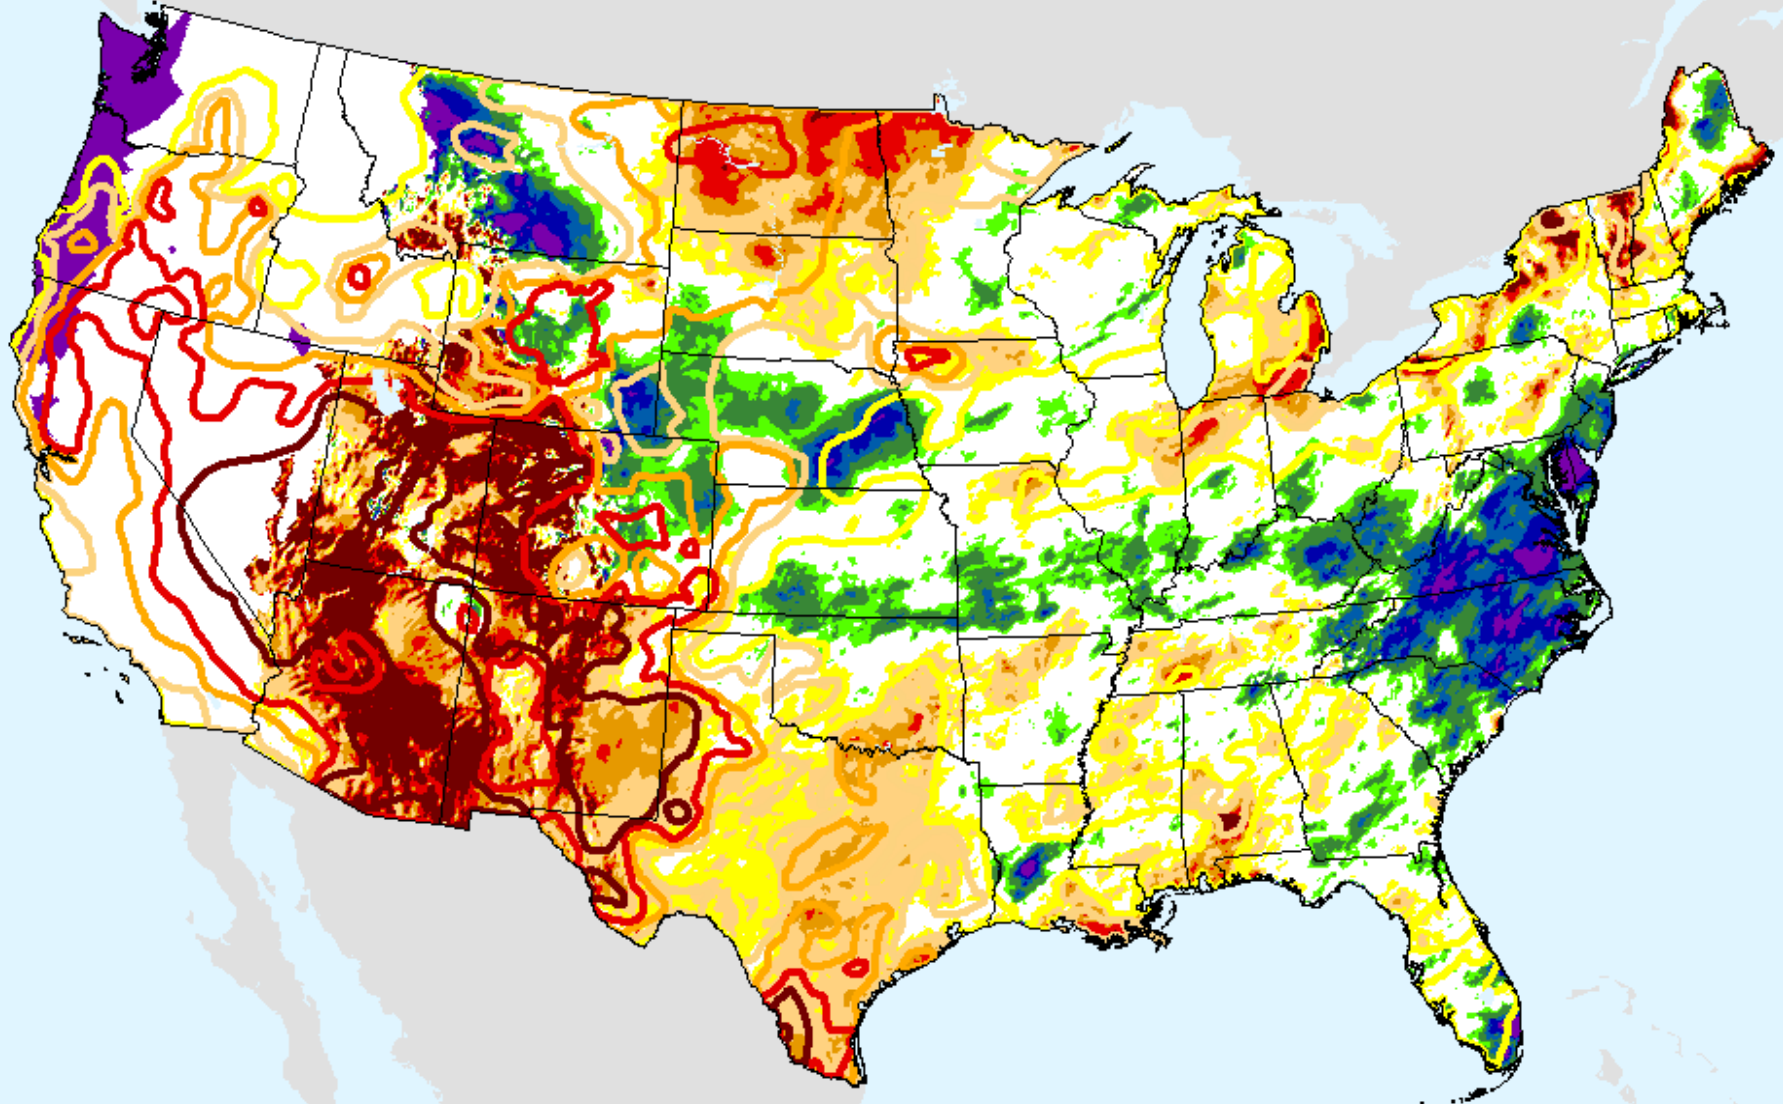

AHPS 6-month SPEI

As of: Tuesday, March 23, 2021

USDM for: Mar. 16, 2021

SPEI (USDM)