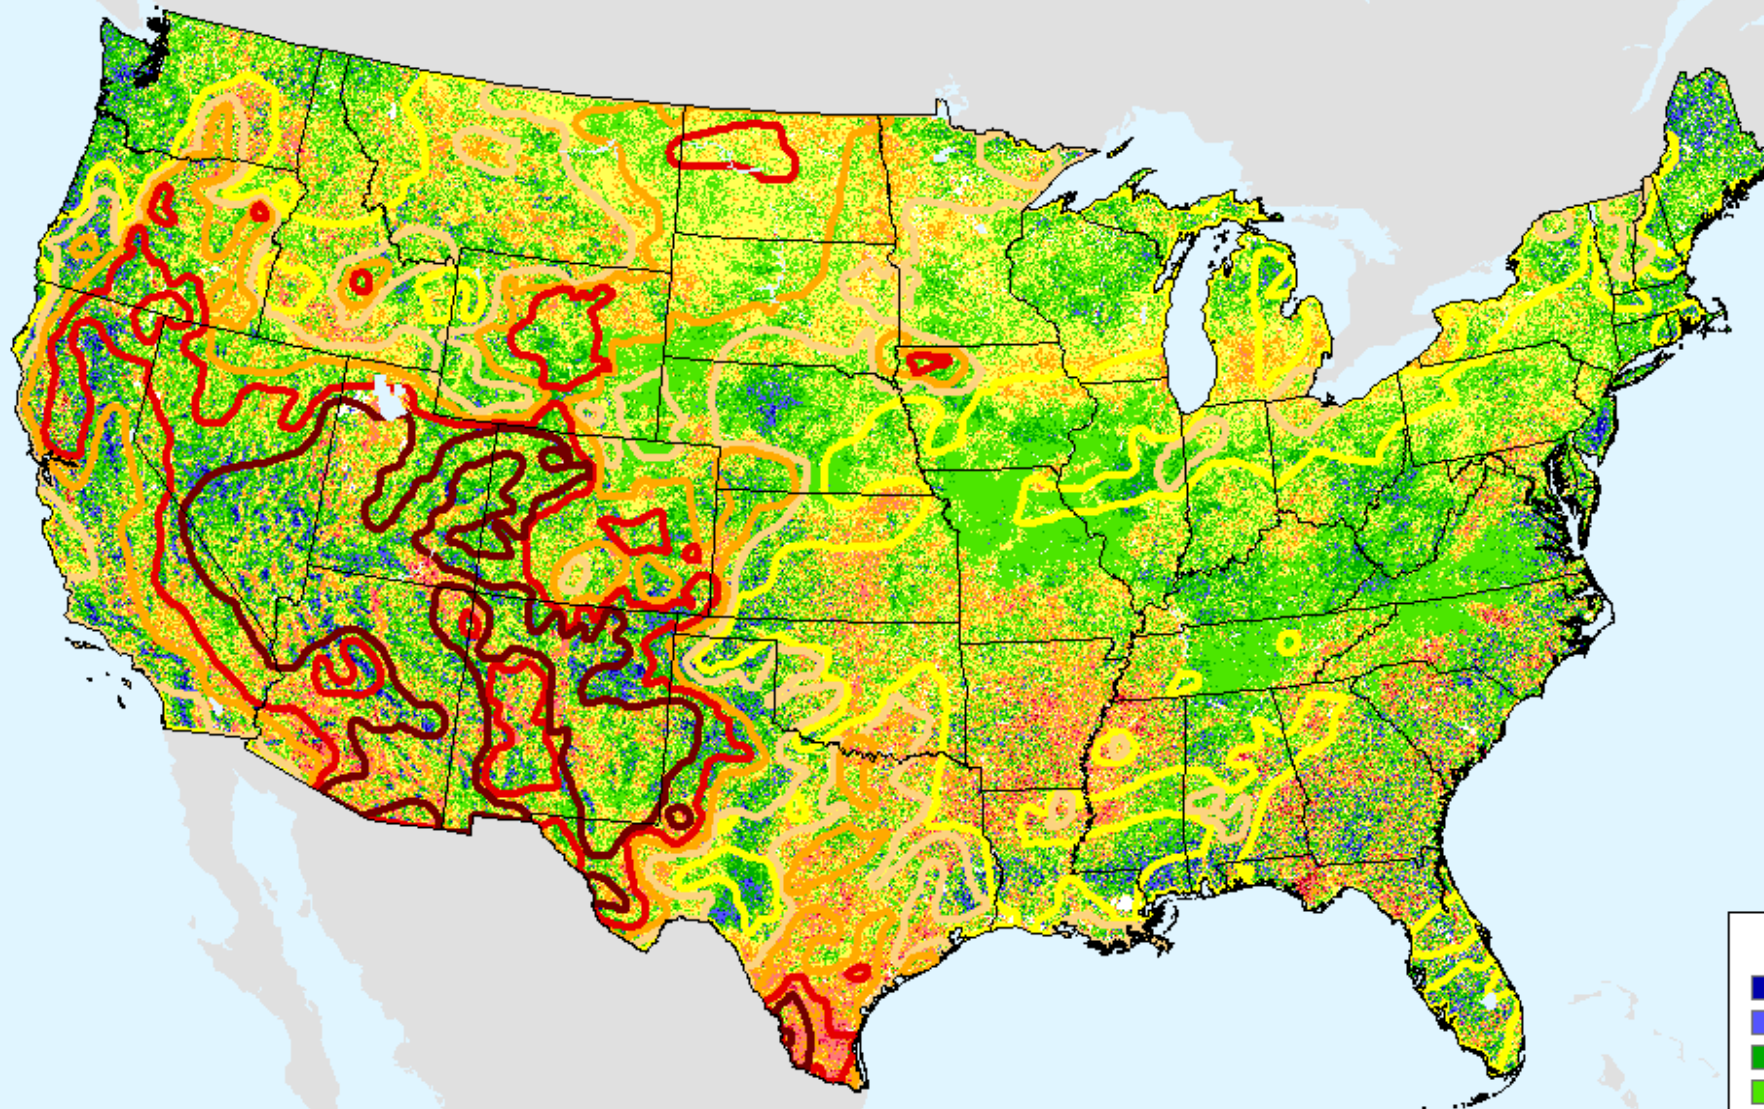

Vegetation Health Index

As of: Tuesday, March 23, 2021

USDM for: Mar. 16, 2021