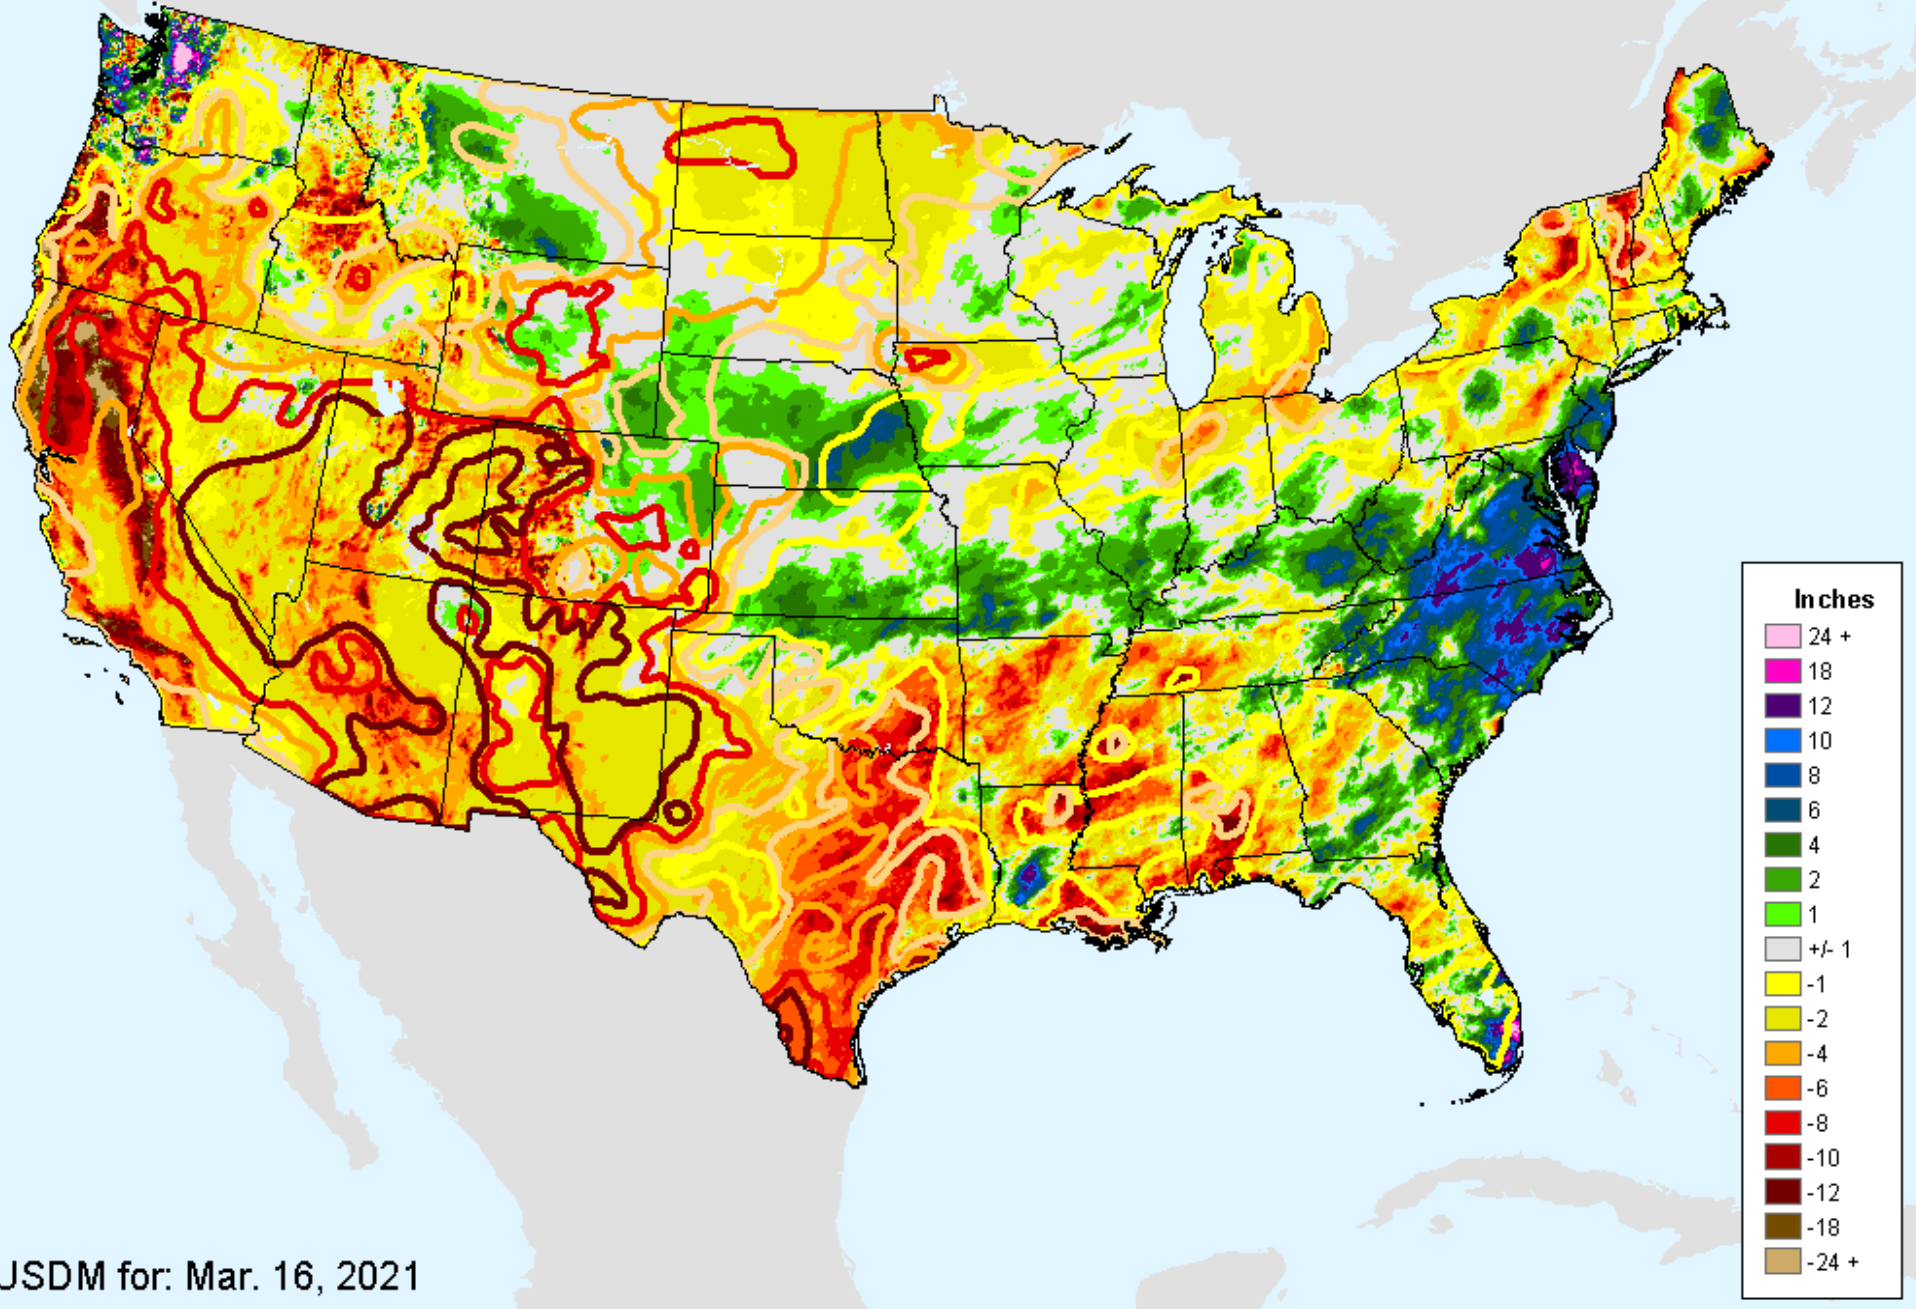

AHPS 180-Day Precip Departure

As of: Tuesday, March 23, 2021

USDM for: Mar. 16, 2021