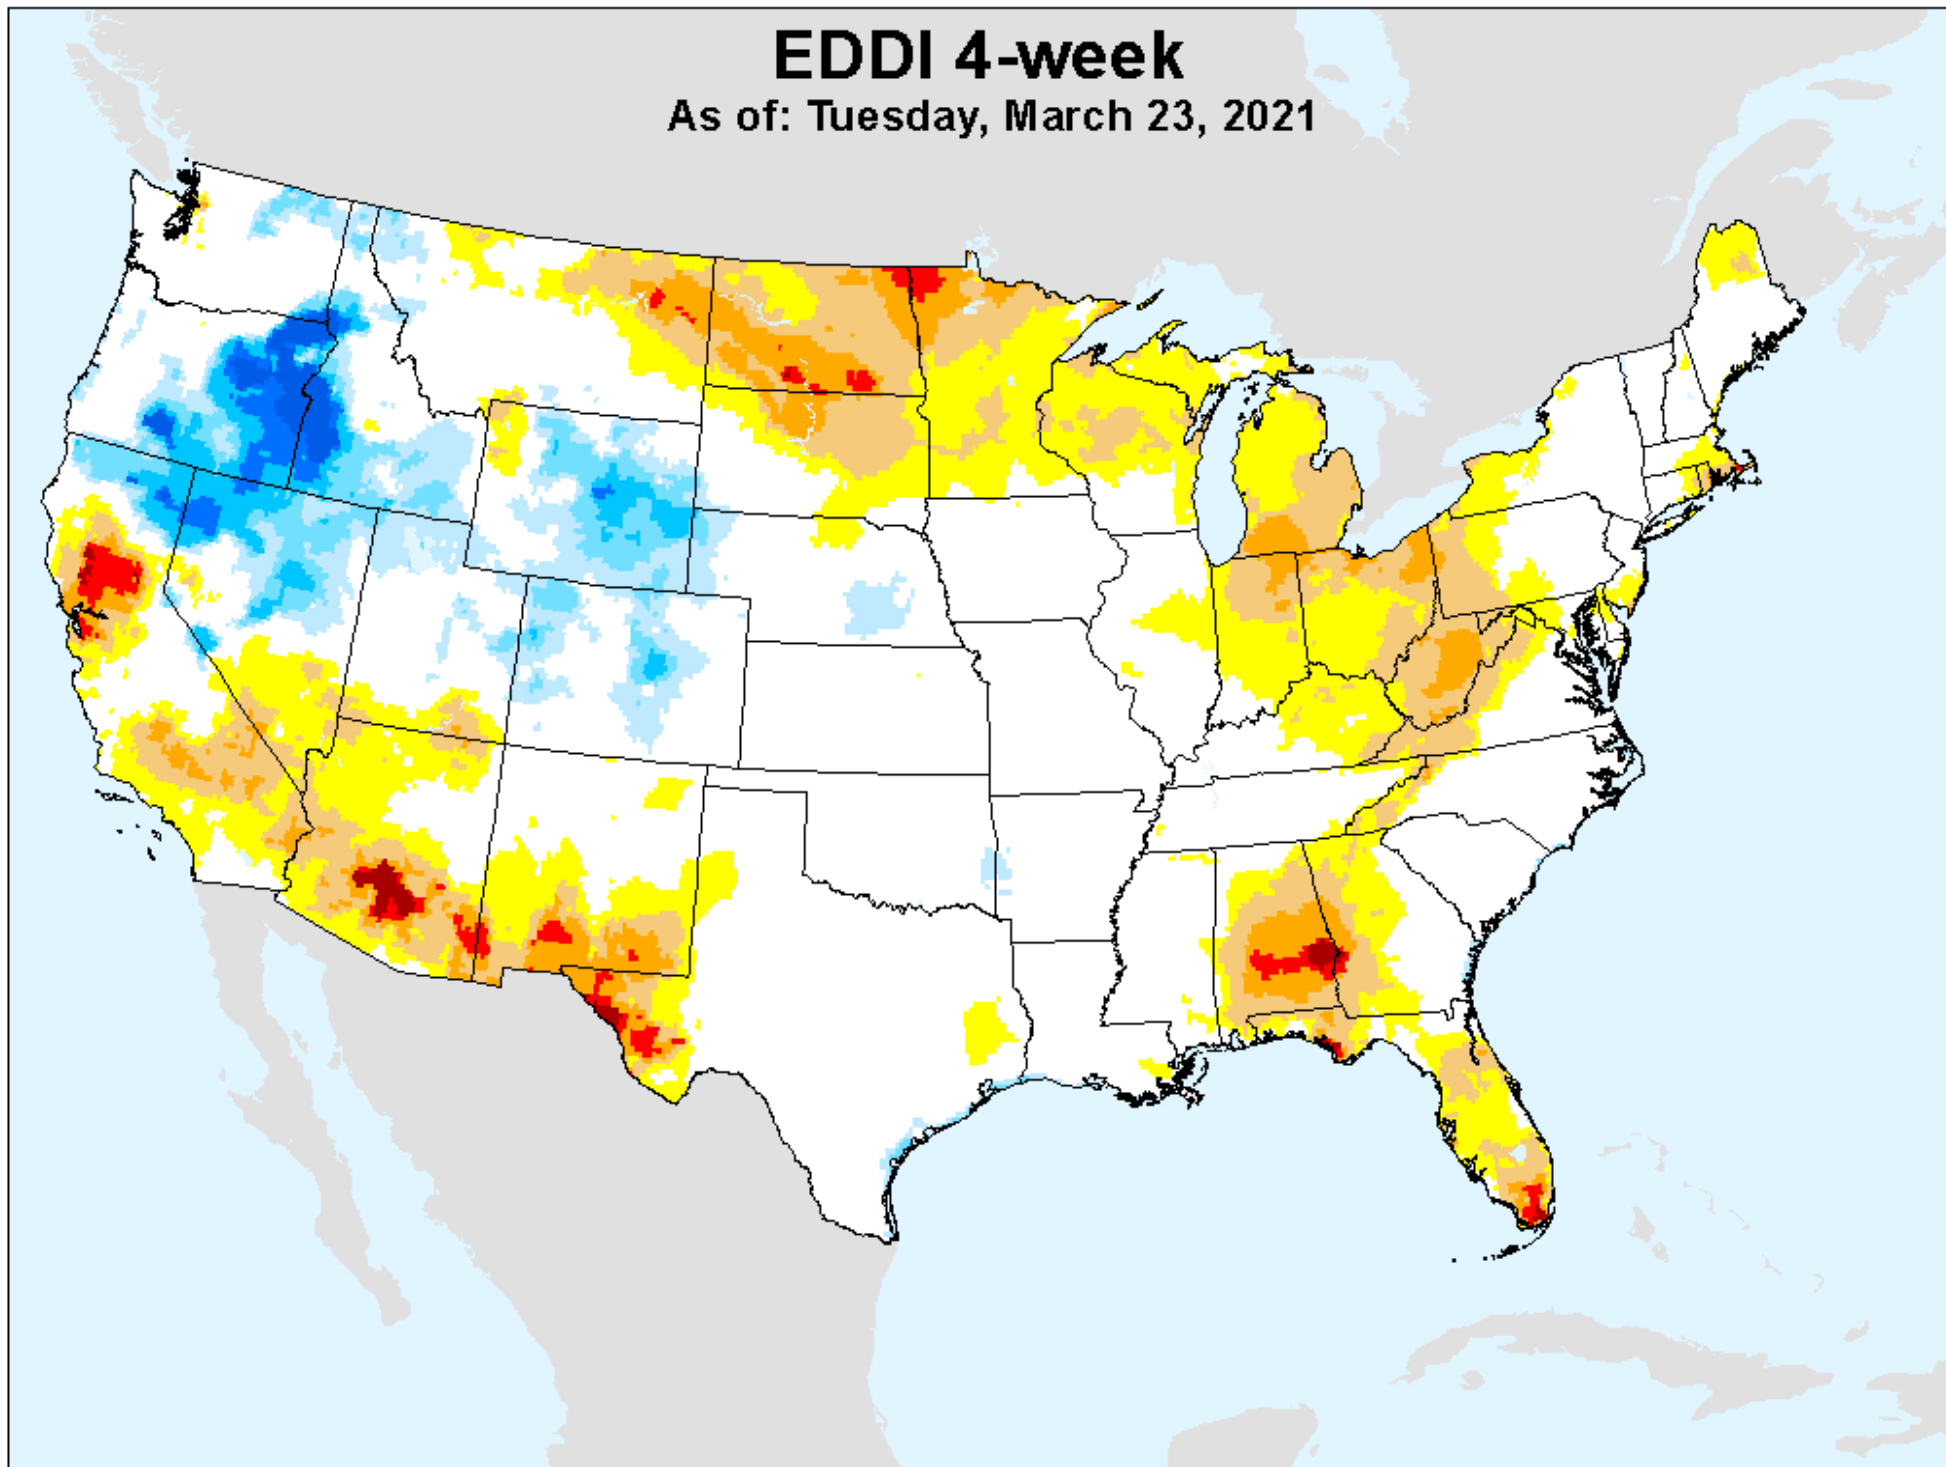

EDDI 4-week

As of: Tuesday, March 23, 2021