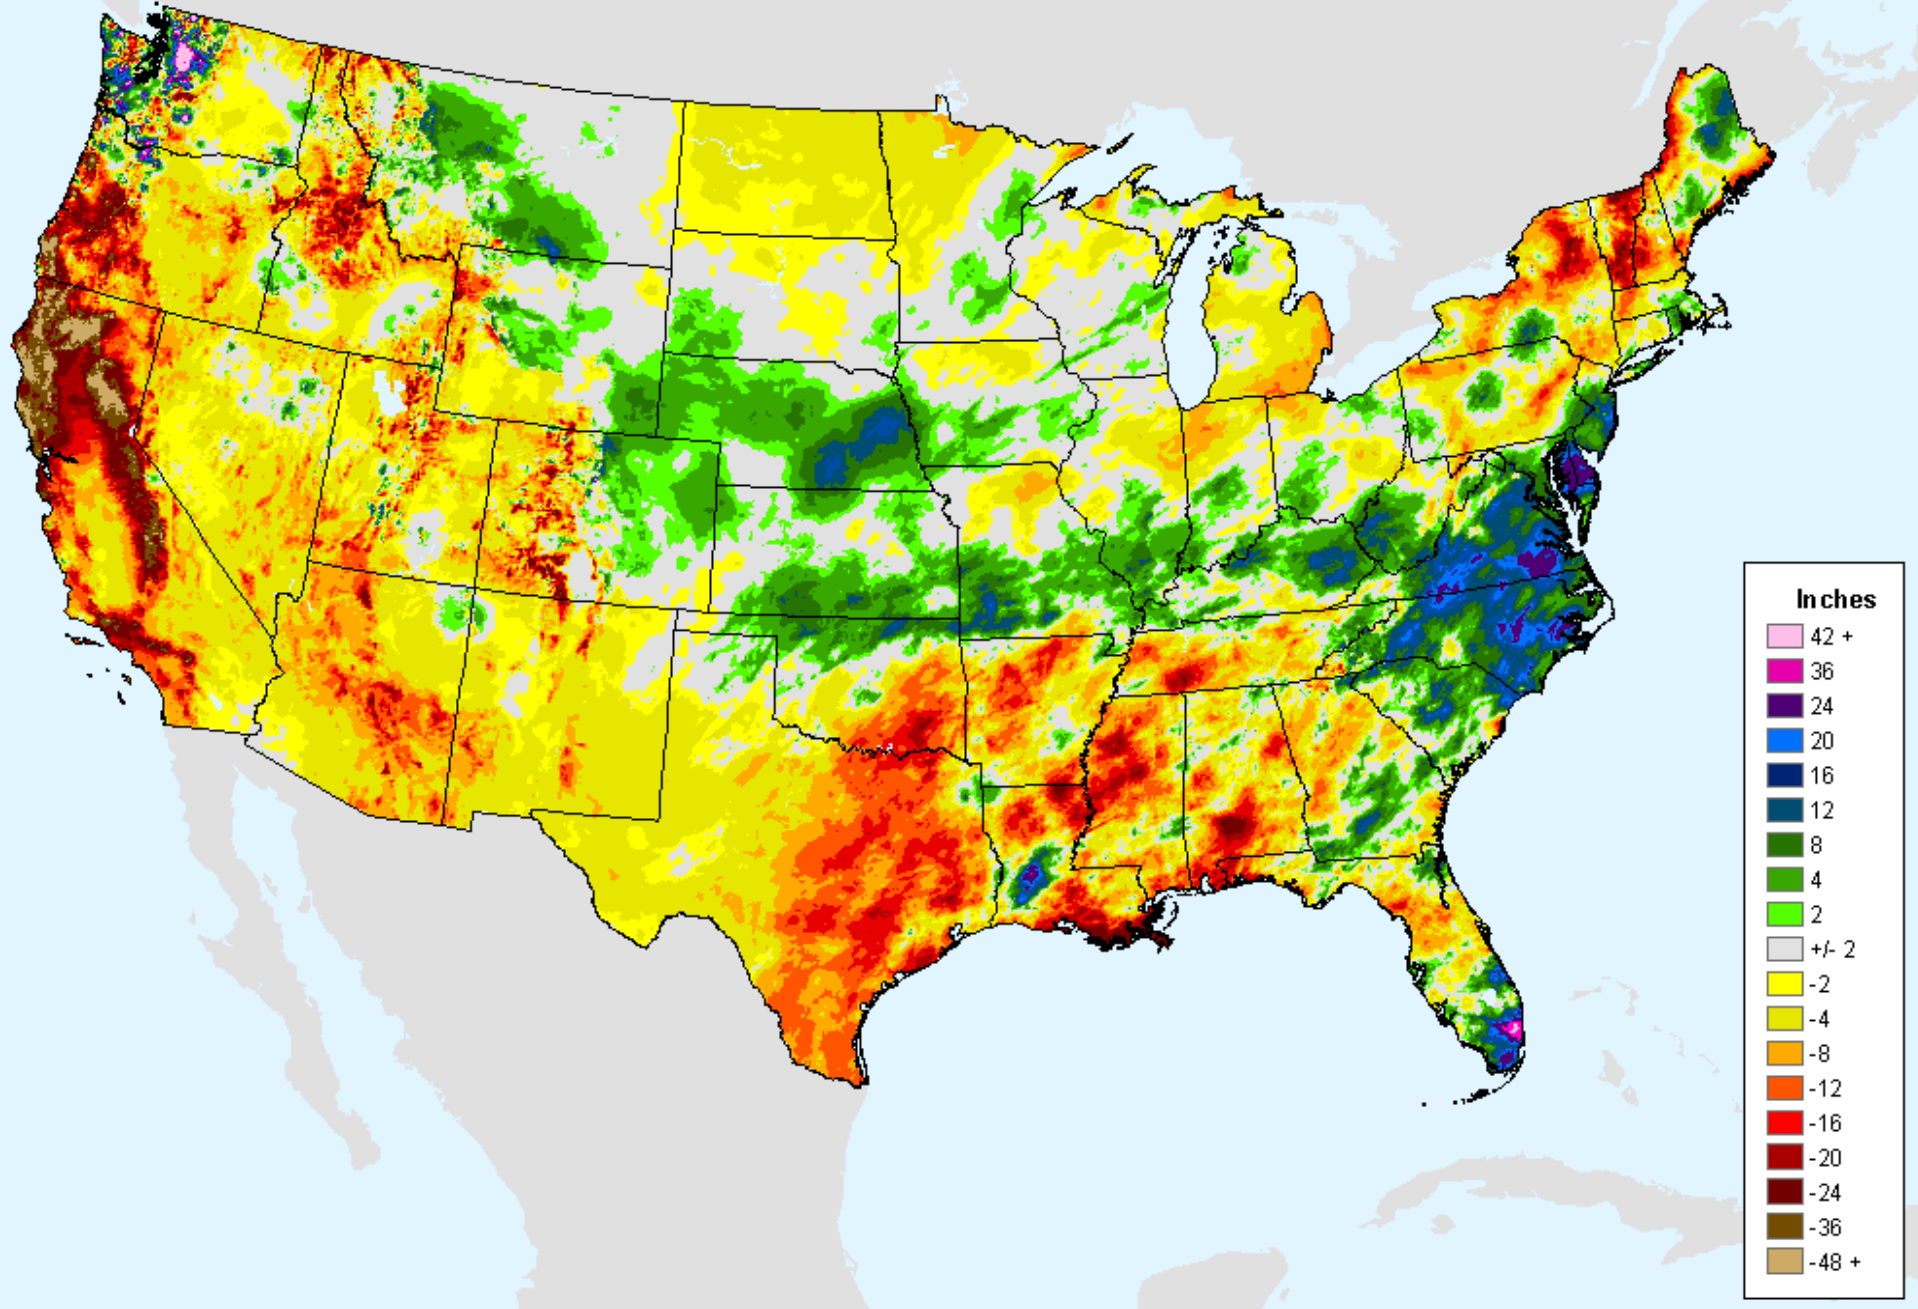

AHPS Water-Year Precip Departure

As of: Tuesday, March 23, 2021