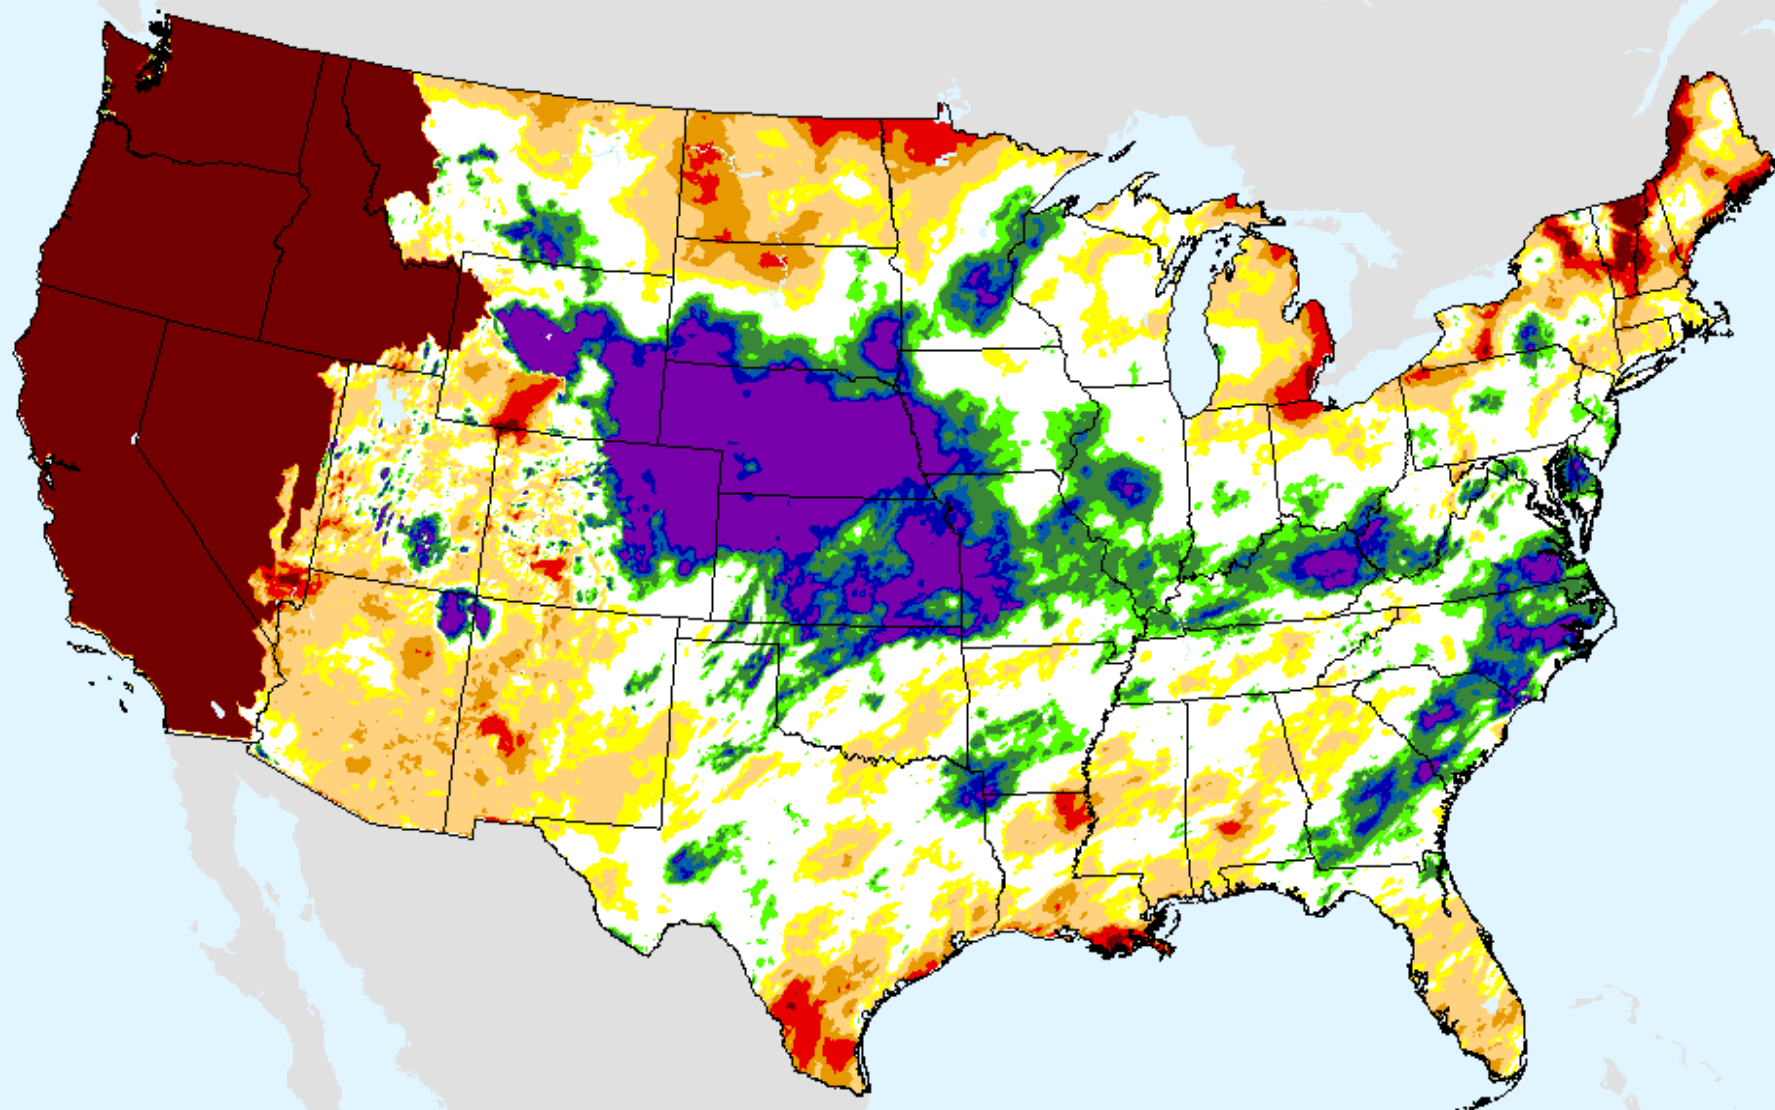

AHPS 3-month SPI

As of: Tuesday, March 23, 2021