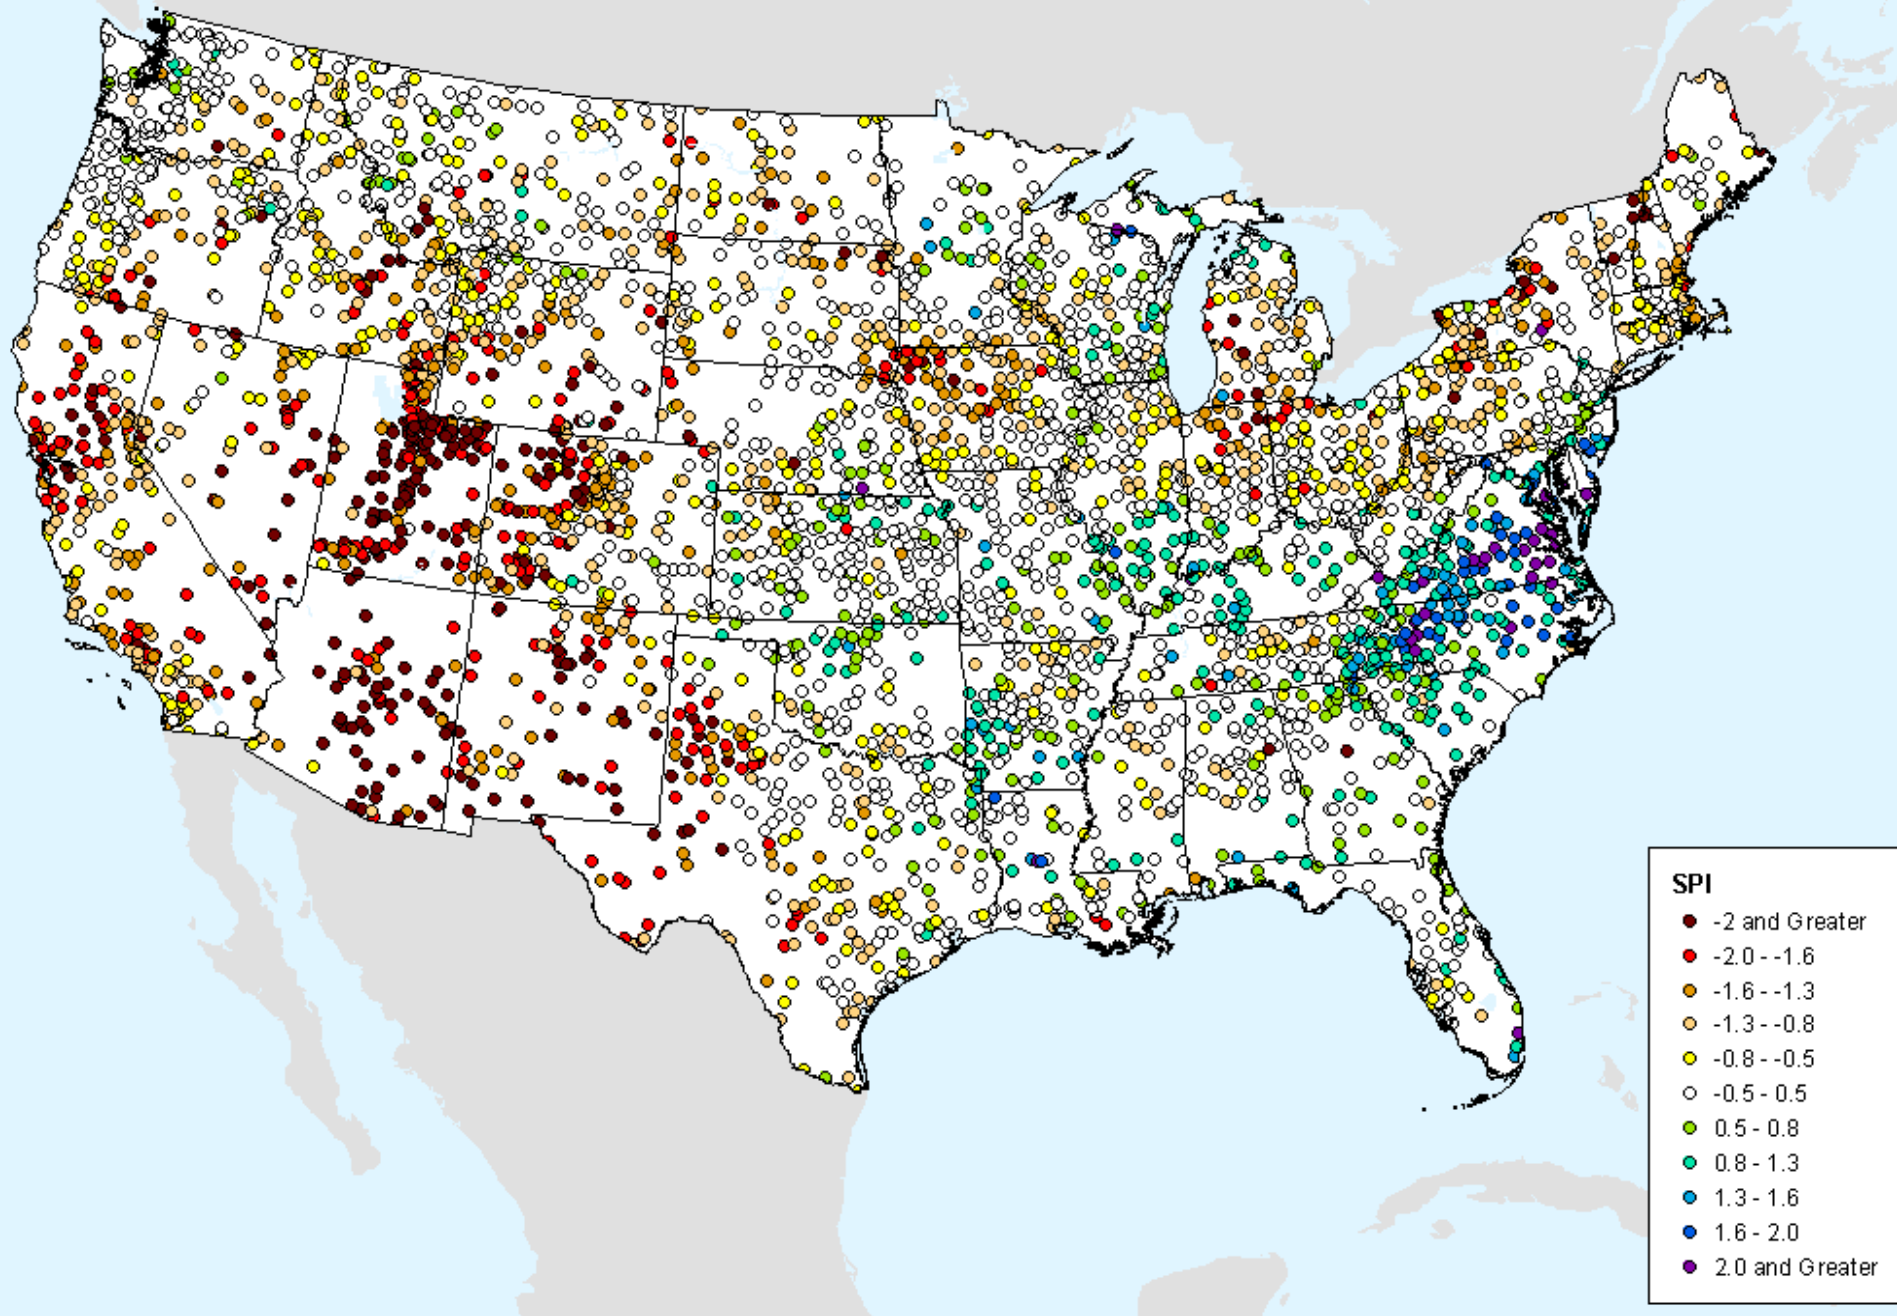

HPRCC 9-month SPI

As of: Tuesday, March 23, 2021