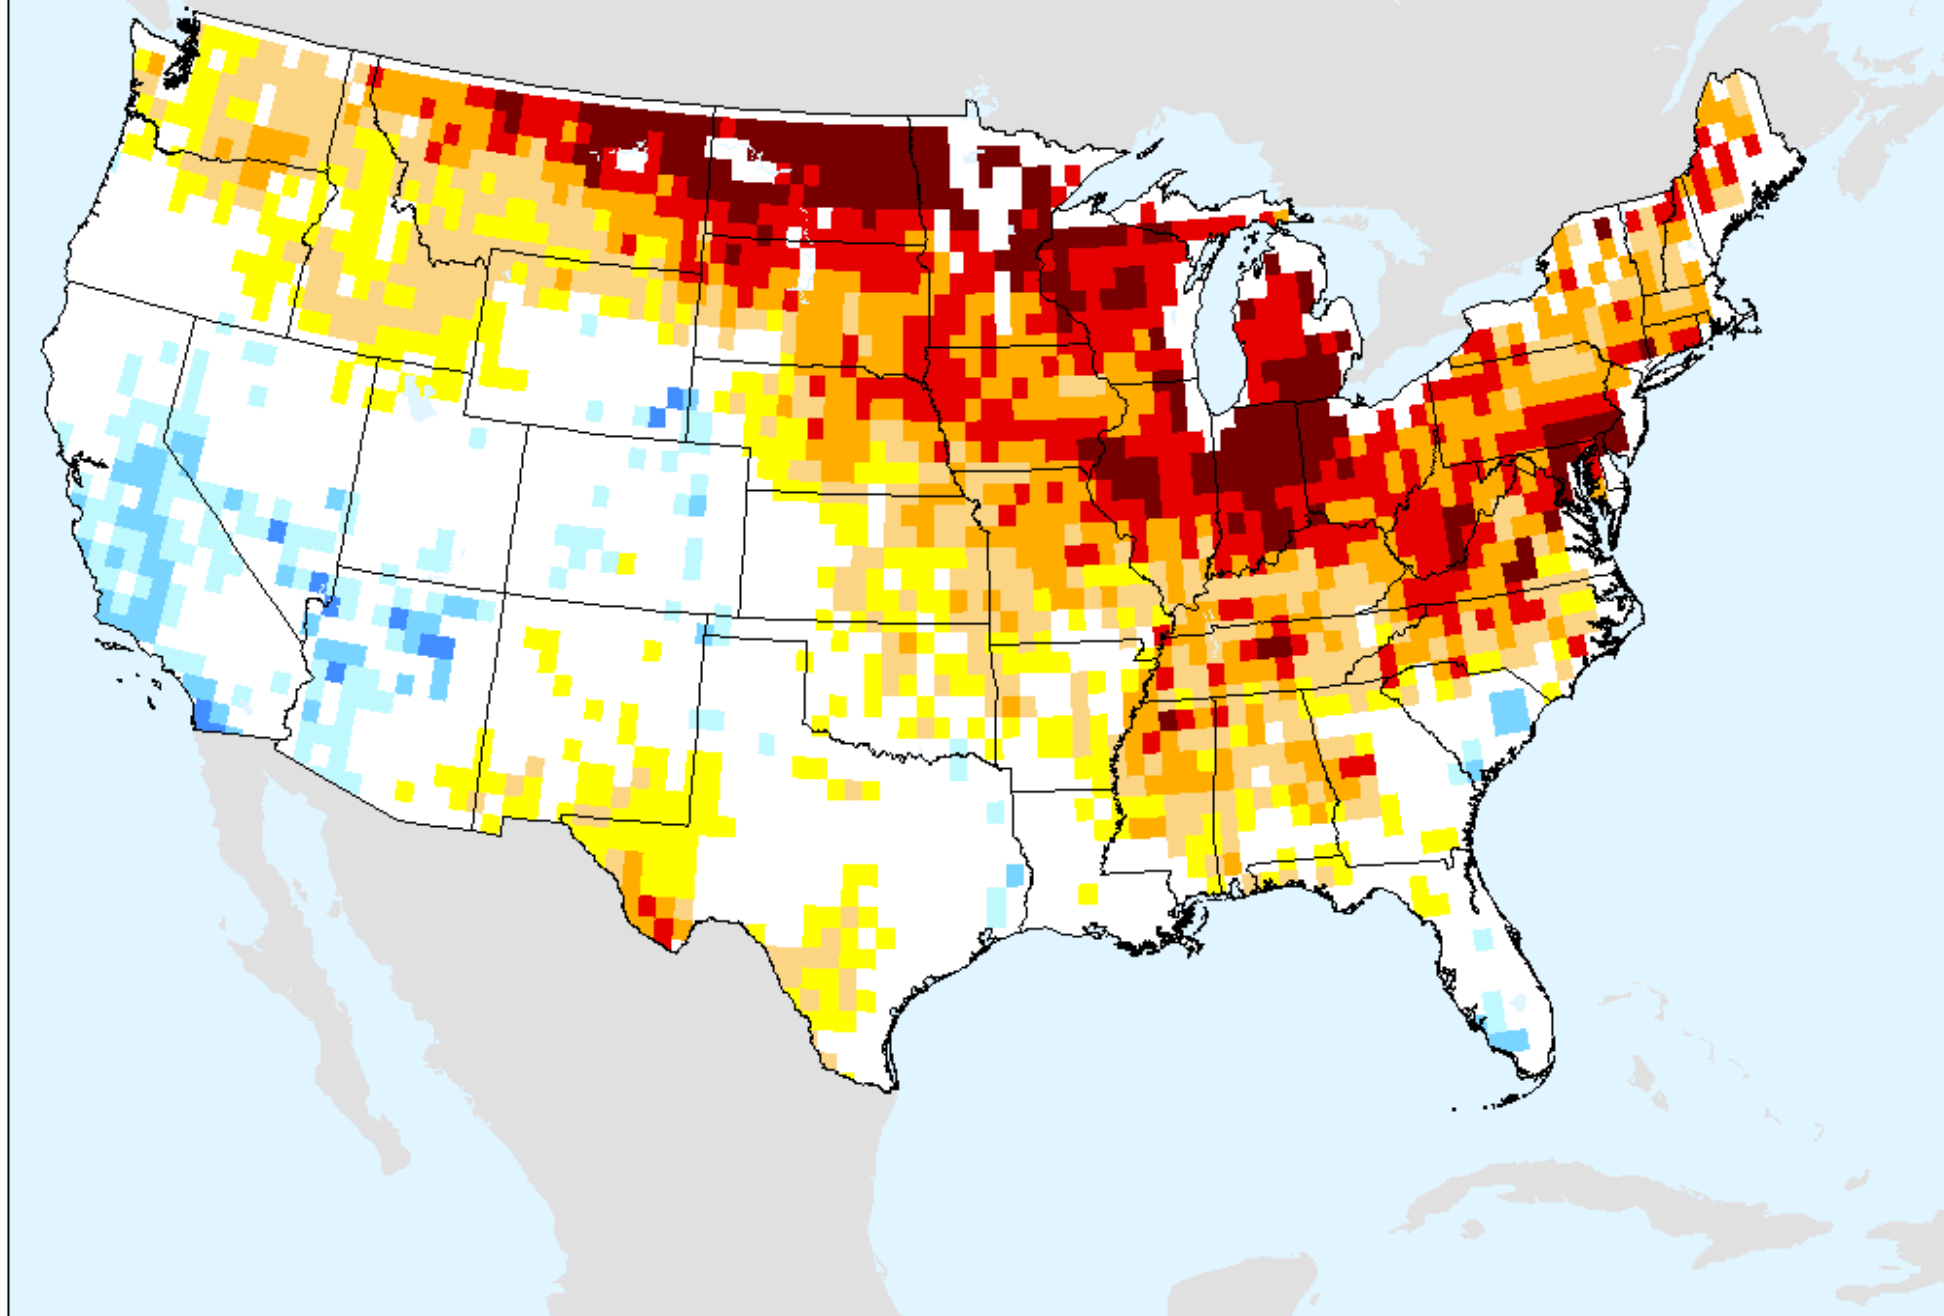

AIRS-Based Vapor Pressure Deficit 14 Day

As of: Tuesday, March 23, 2021