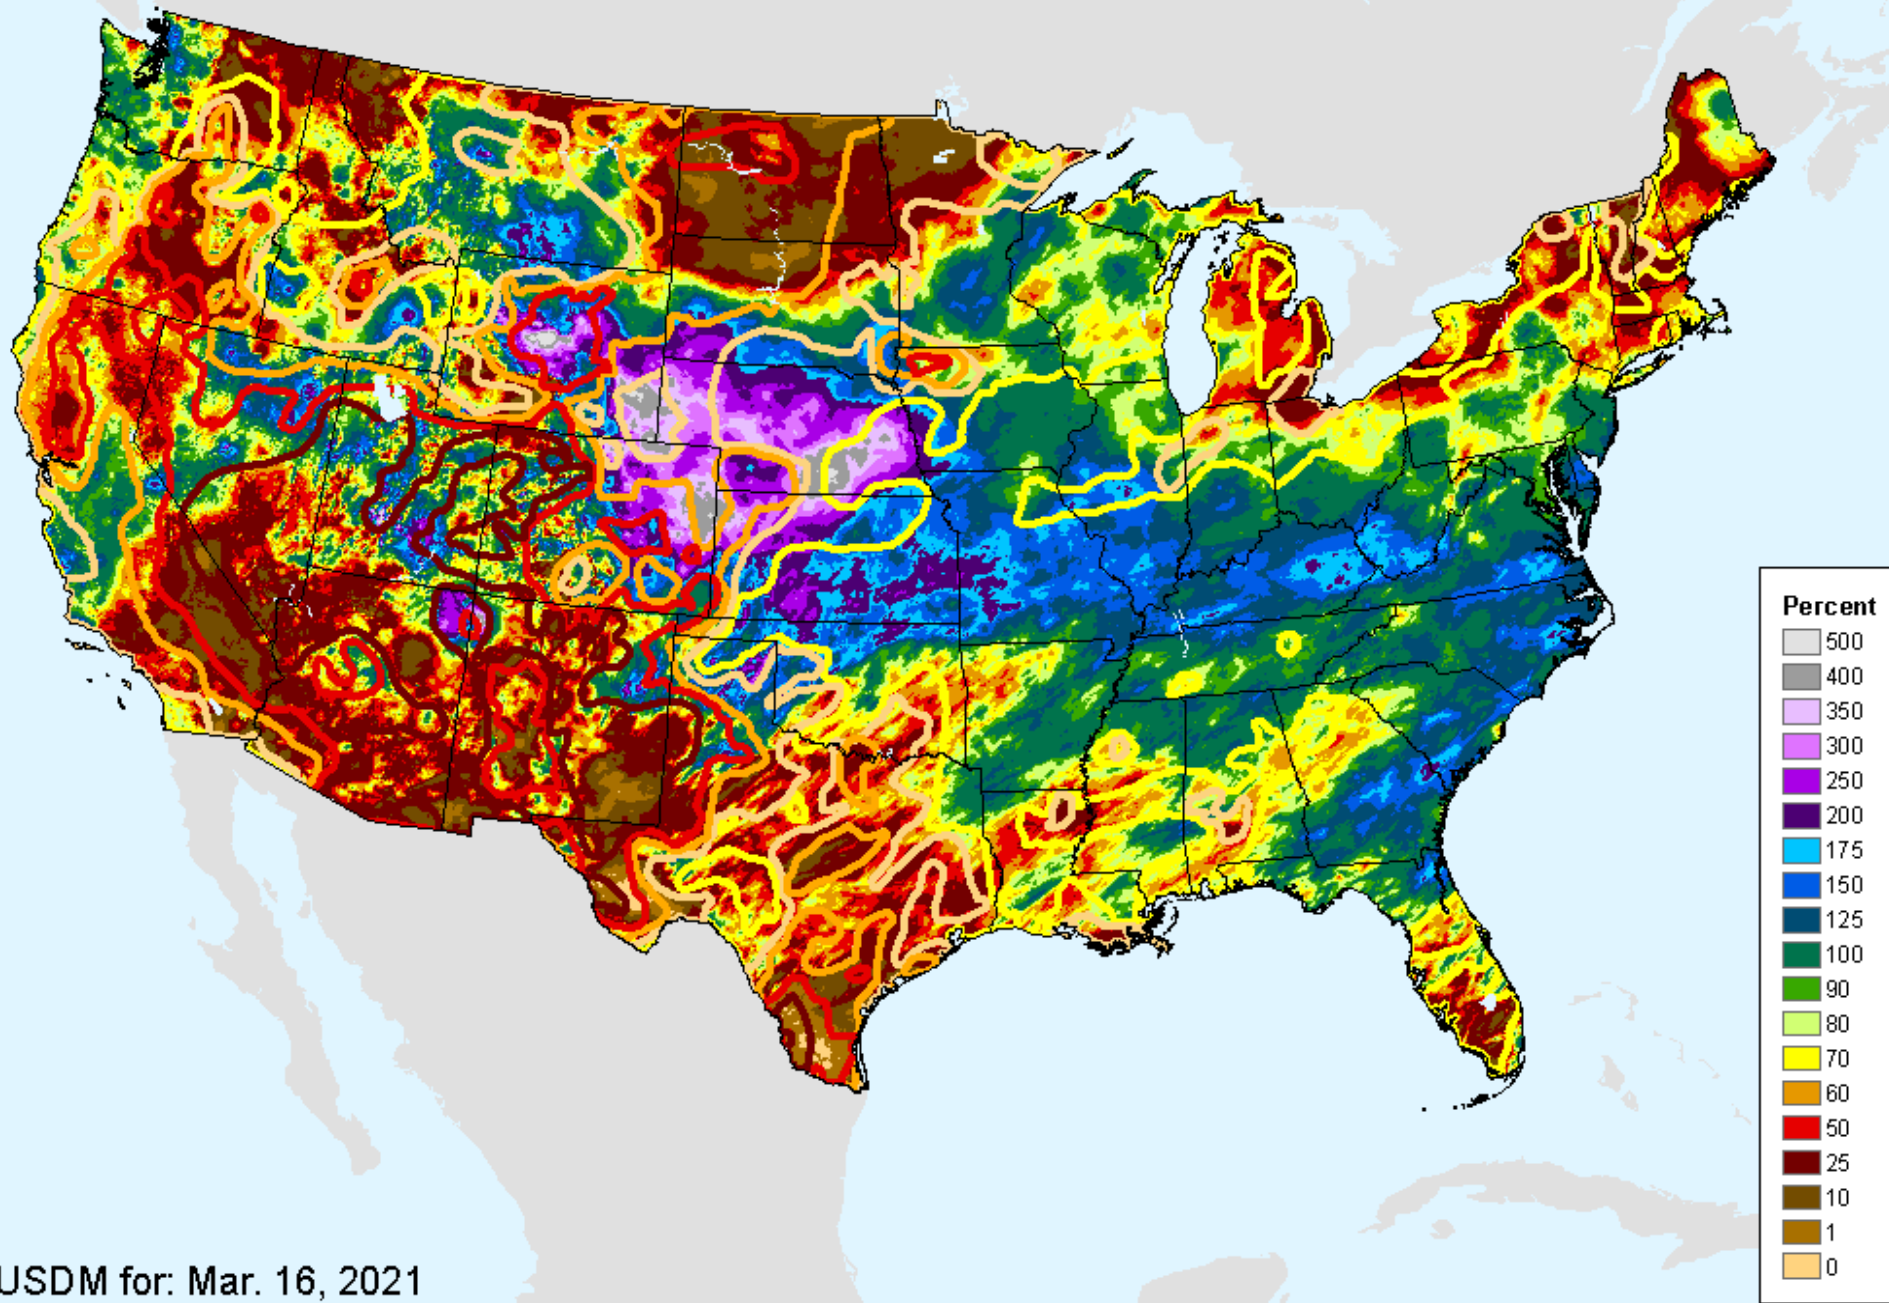

AHPS 60-Day Pct of Normal Pcp

As of: Tuesday, March 23, 2021

USDM for: Mar. 16, 2021