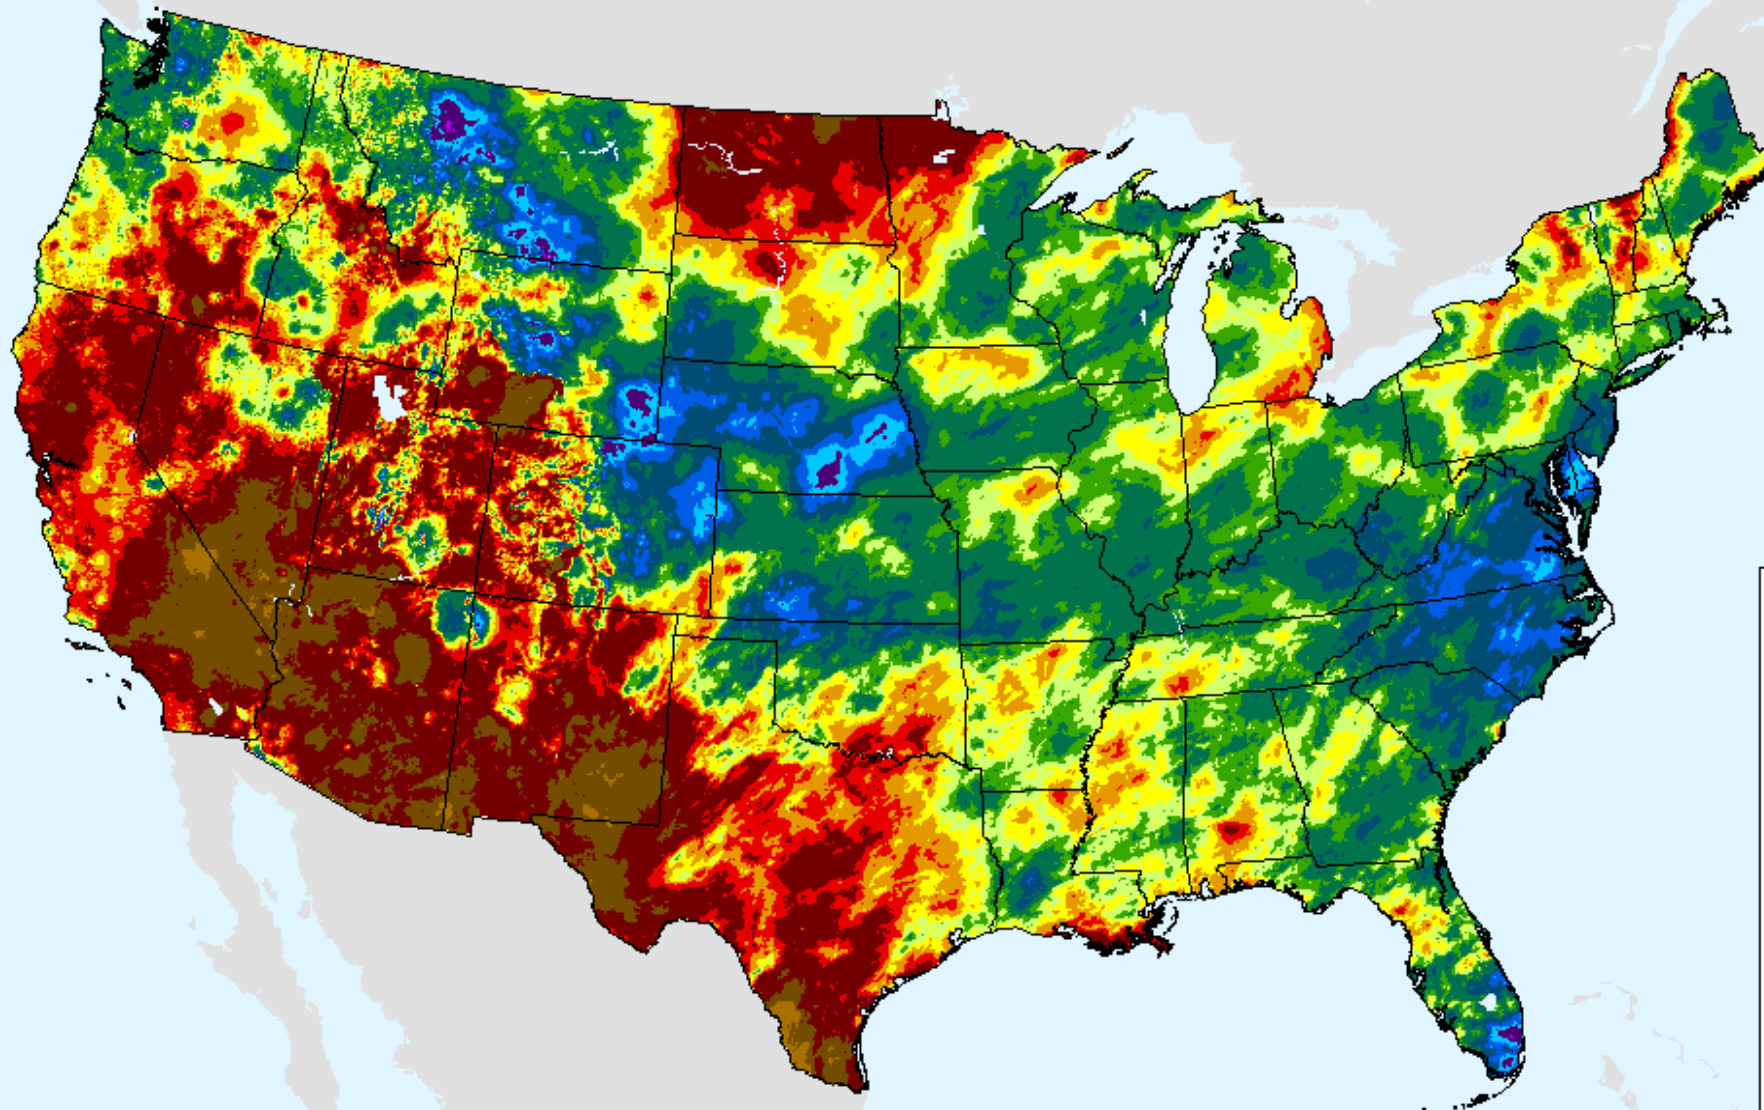

AHPS 180-Day Pct of Normal Pcp

As of: Tuesday, March 23, 2021