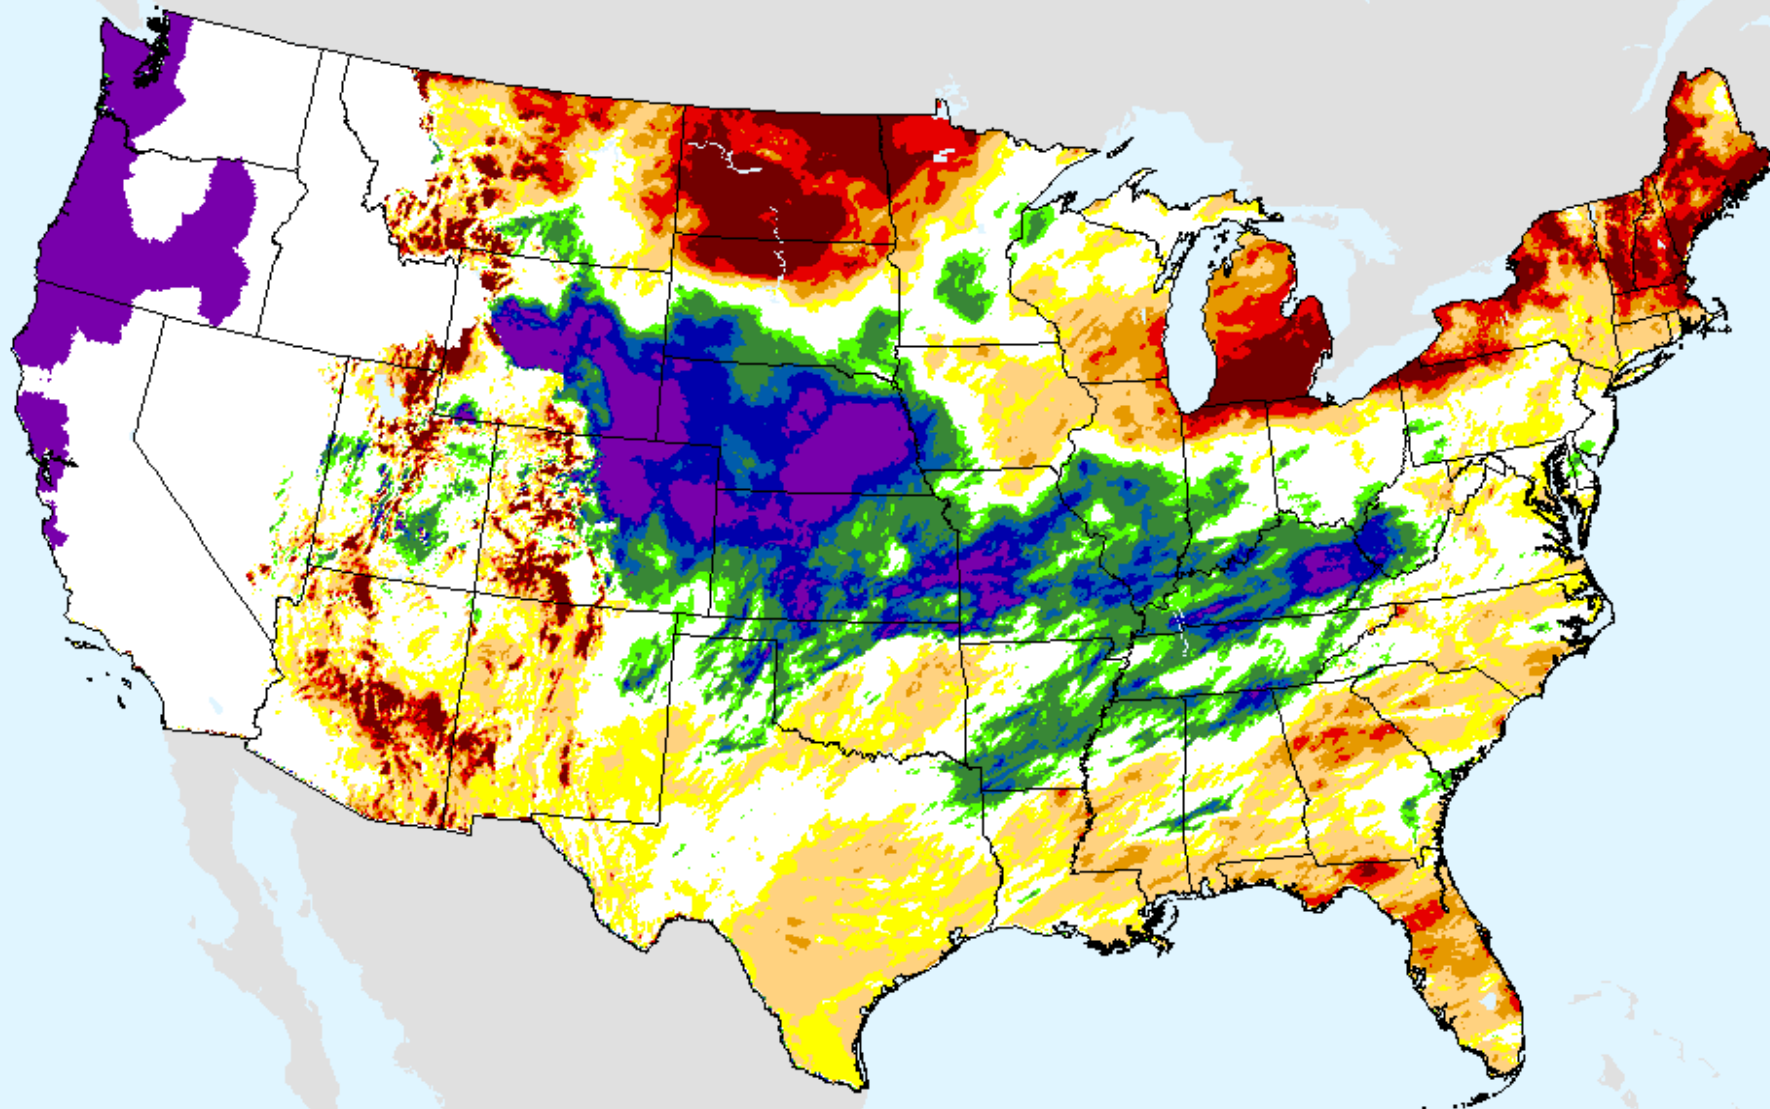

AHPS 1-month SPEI

As of: Tuesday, March 23, 2021

SPEI (USDM)