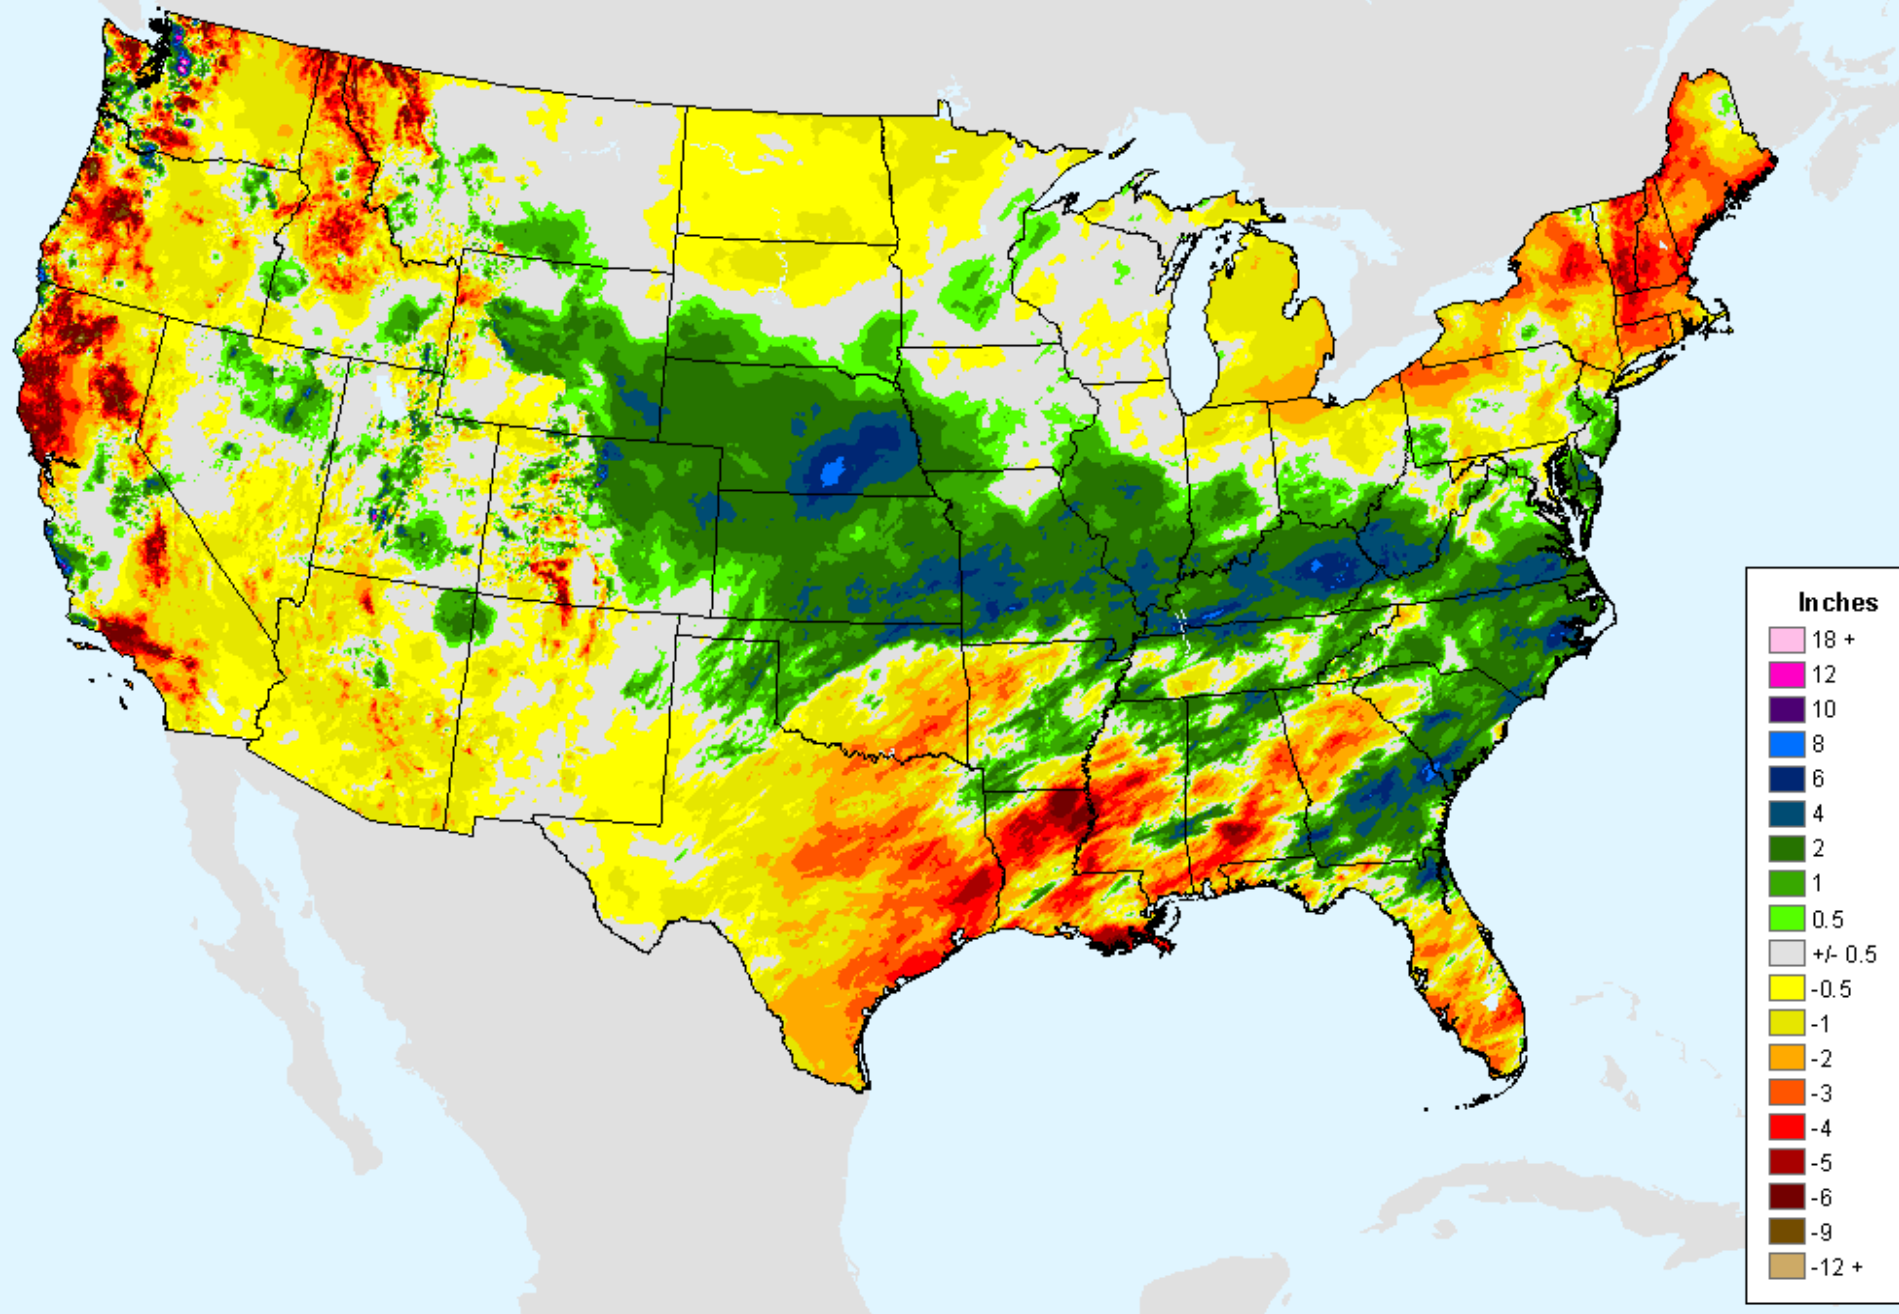

AHPS 60-Day Precip Departure

As of: Tuesday, March 23, 2021