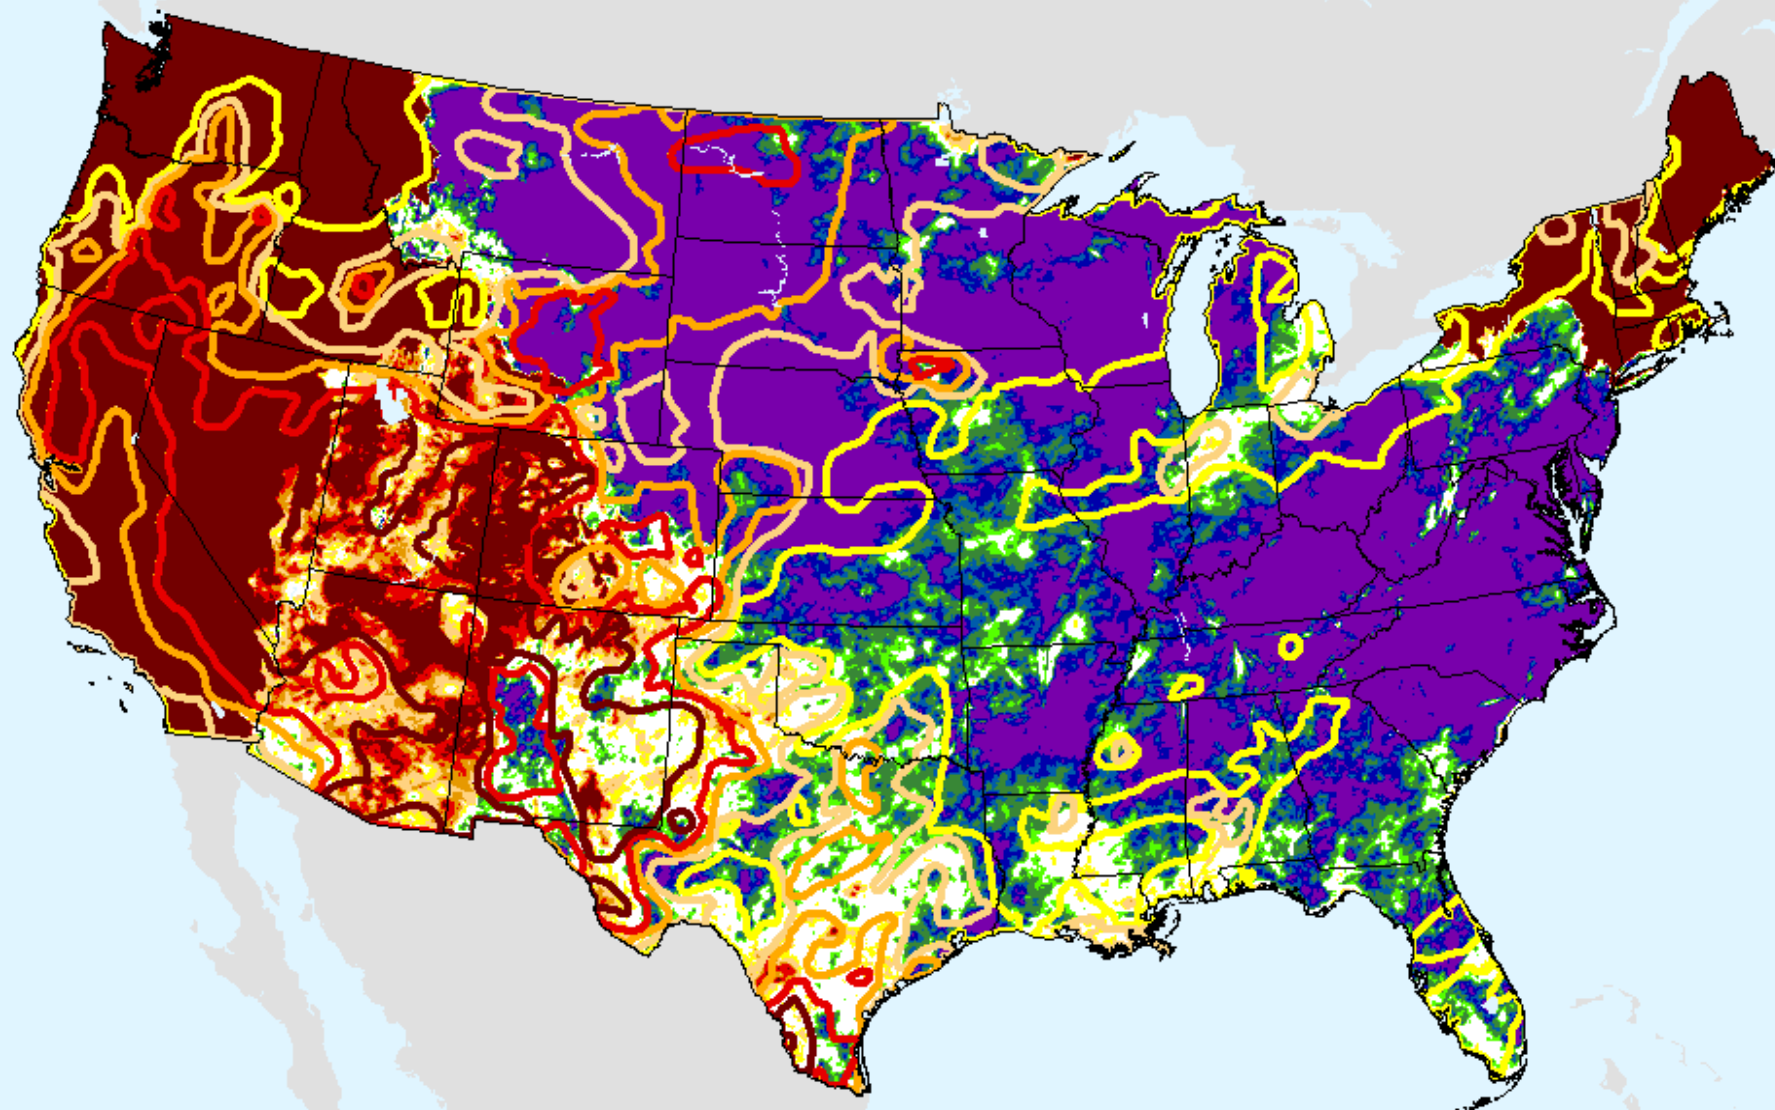

AHPS 36-month SPI

As of: Tuesday, March 23, 2021

USDM for: Mar. 16, 2021

SPI (USDM)