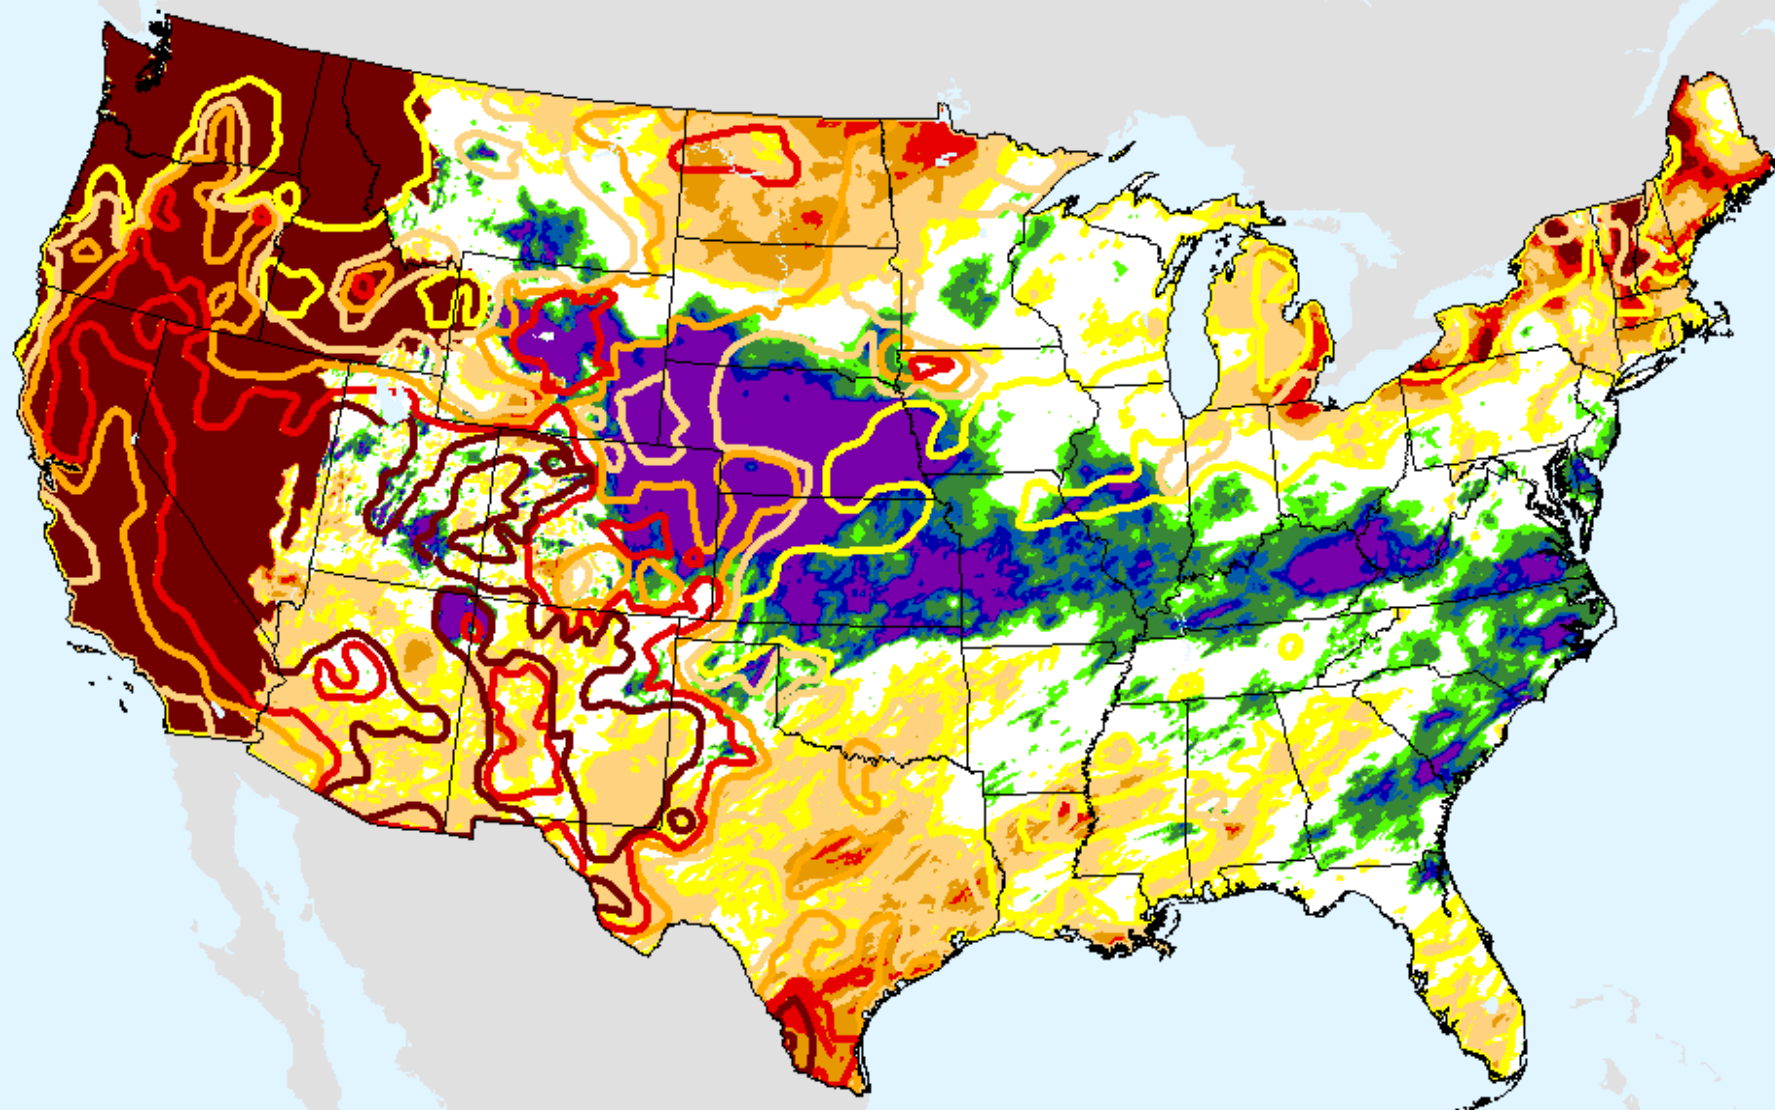

AHPS 2-month SPI

As of: Tuesday, March 23, 2021

USDM for: Mar. 16, 2021

SPI (USDM)