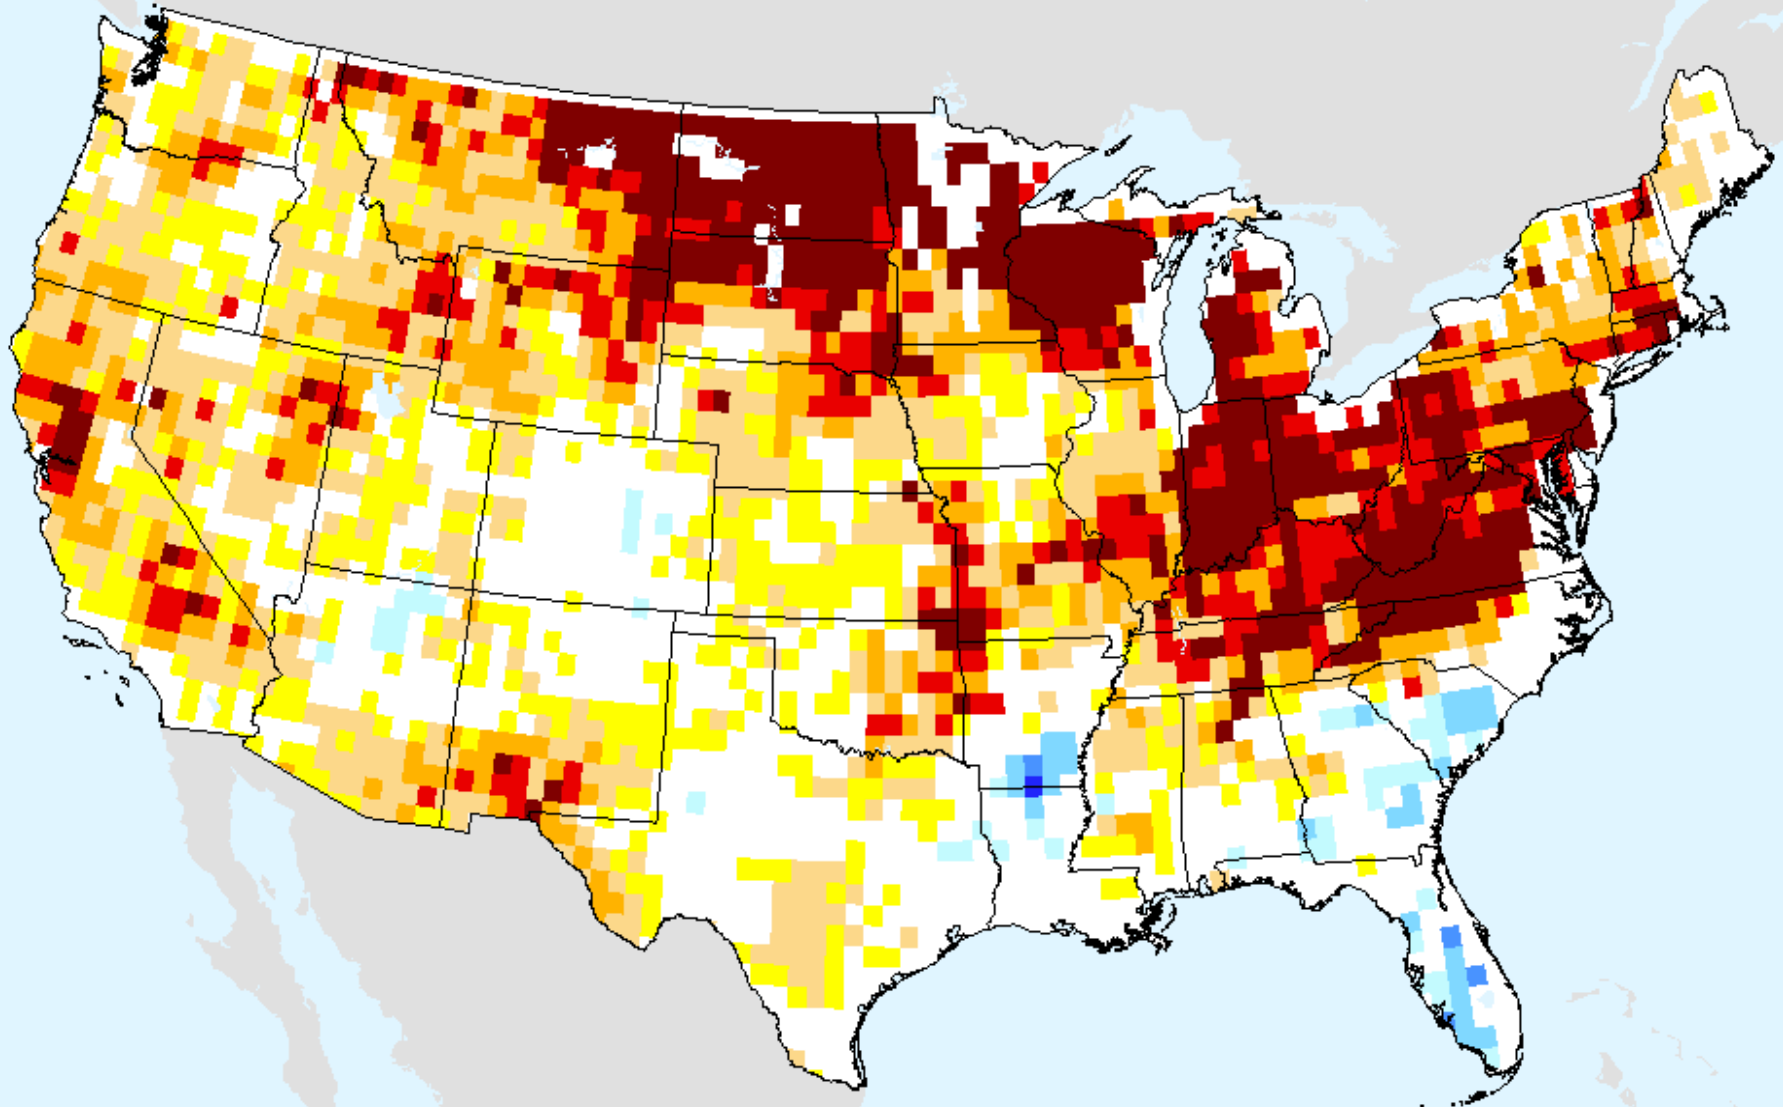

AIRS-Based Surface Relative Humidity 28 Day

As of: Tuesday, March 23, 2021