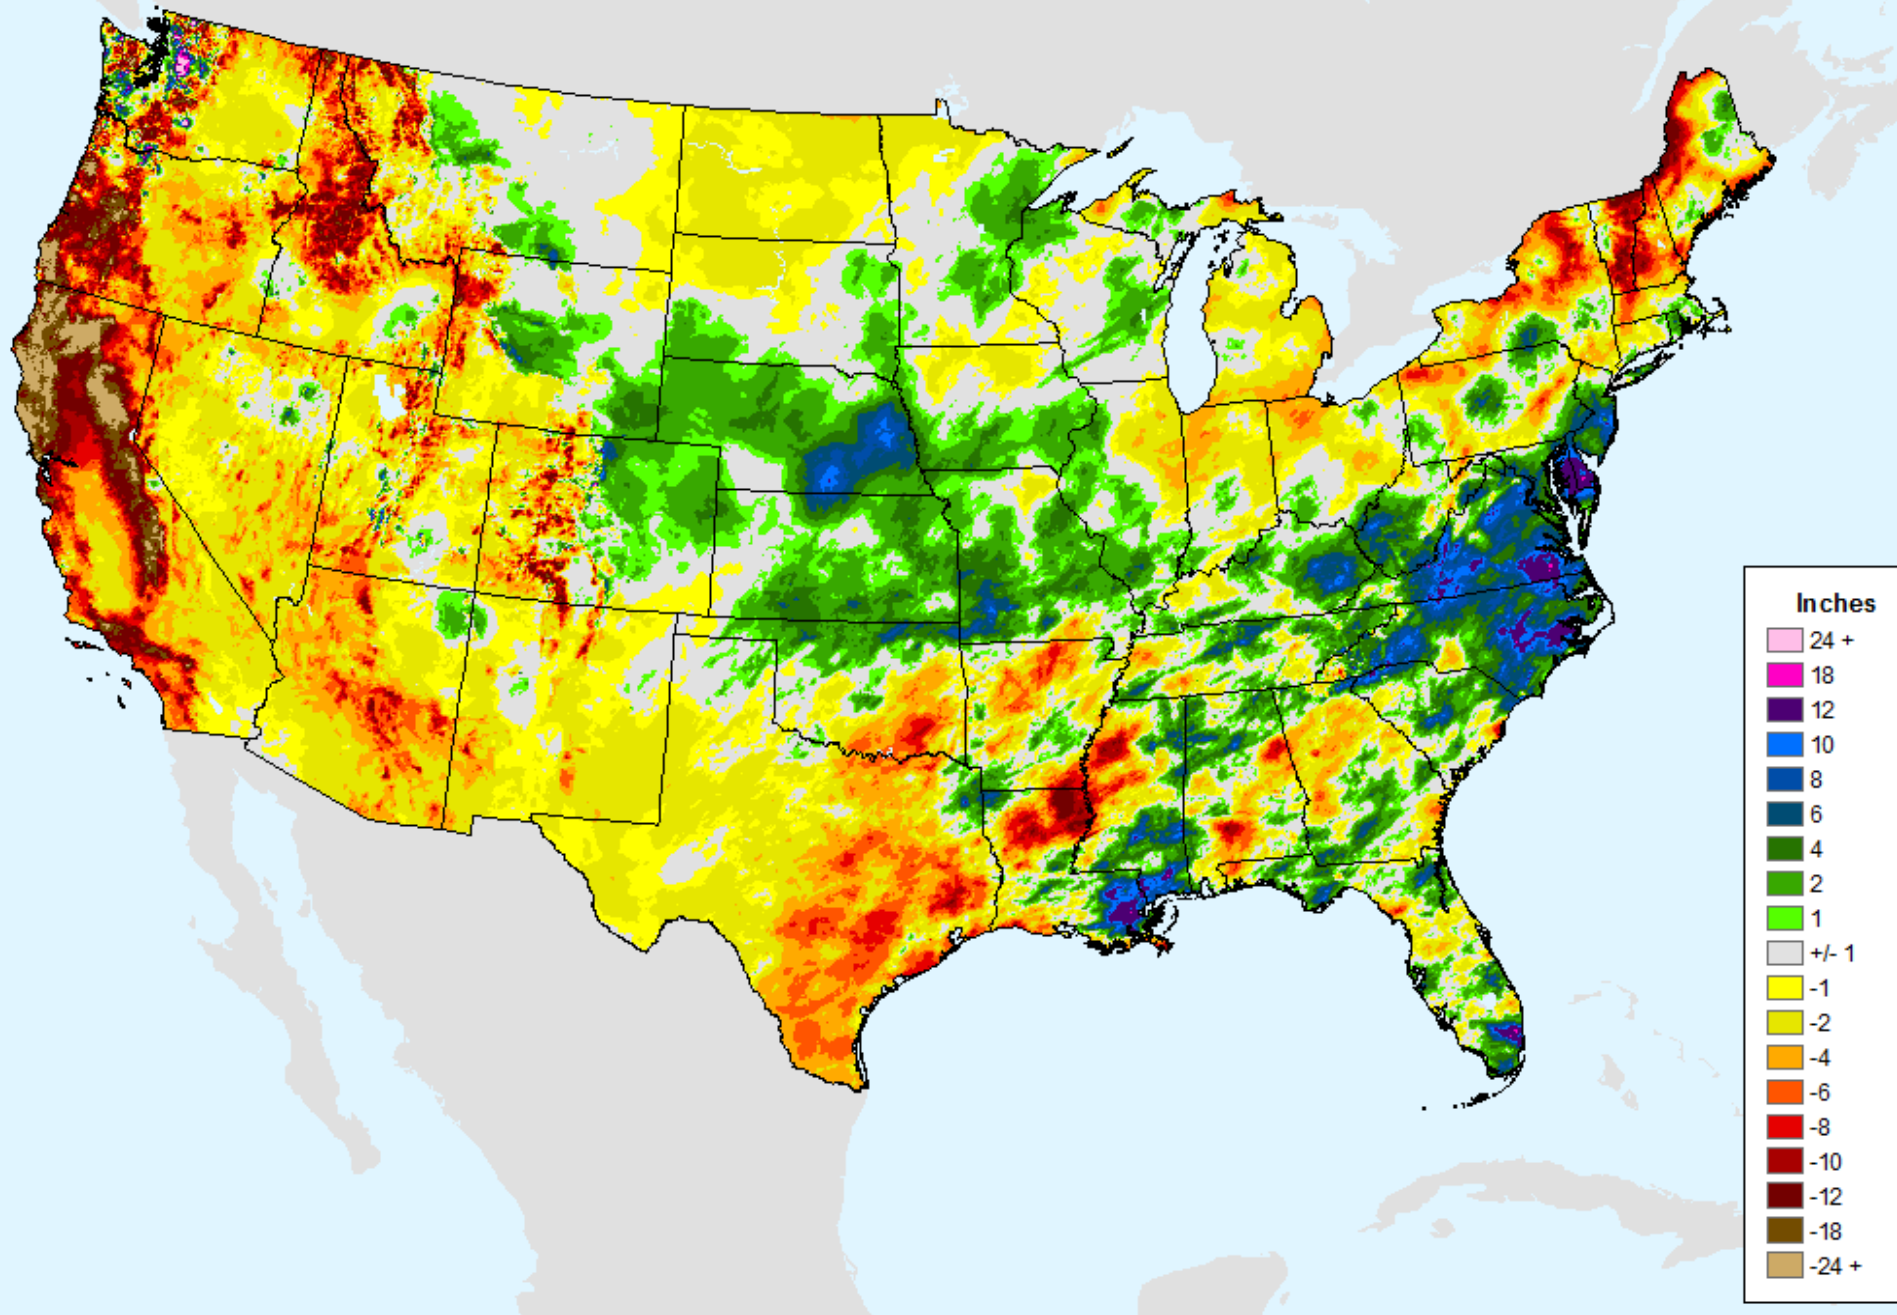

AHPS 180-Day Precip Departure

As of: Tuesday, April 20, 2021