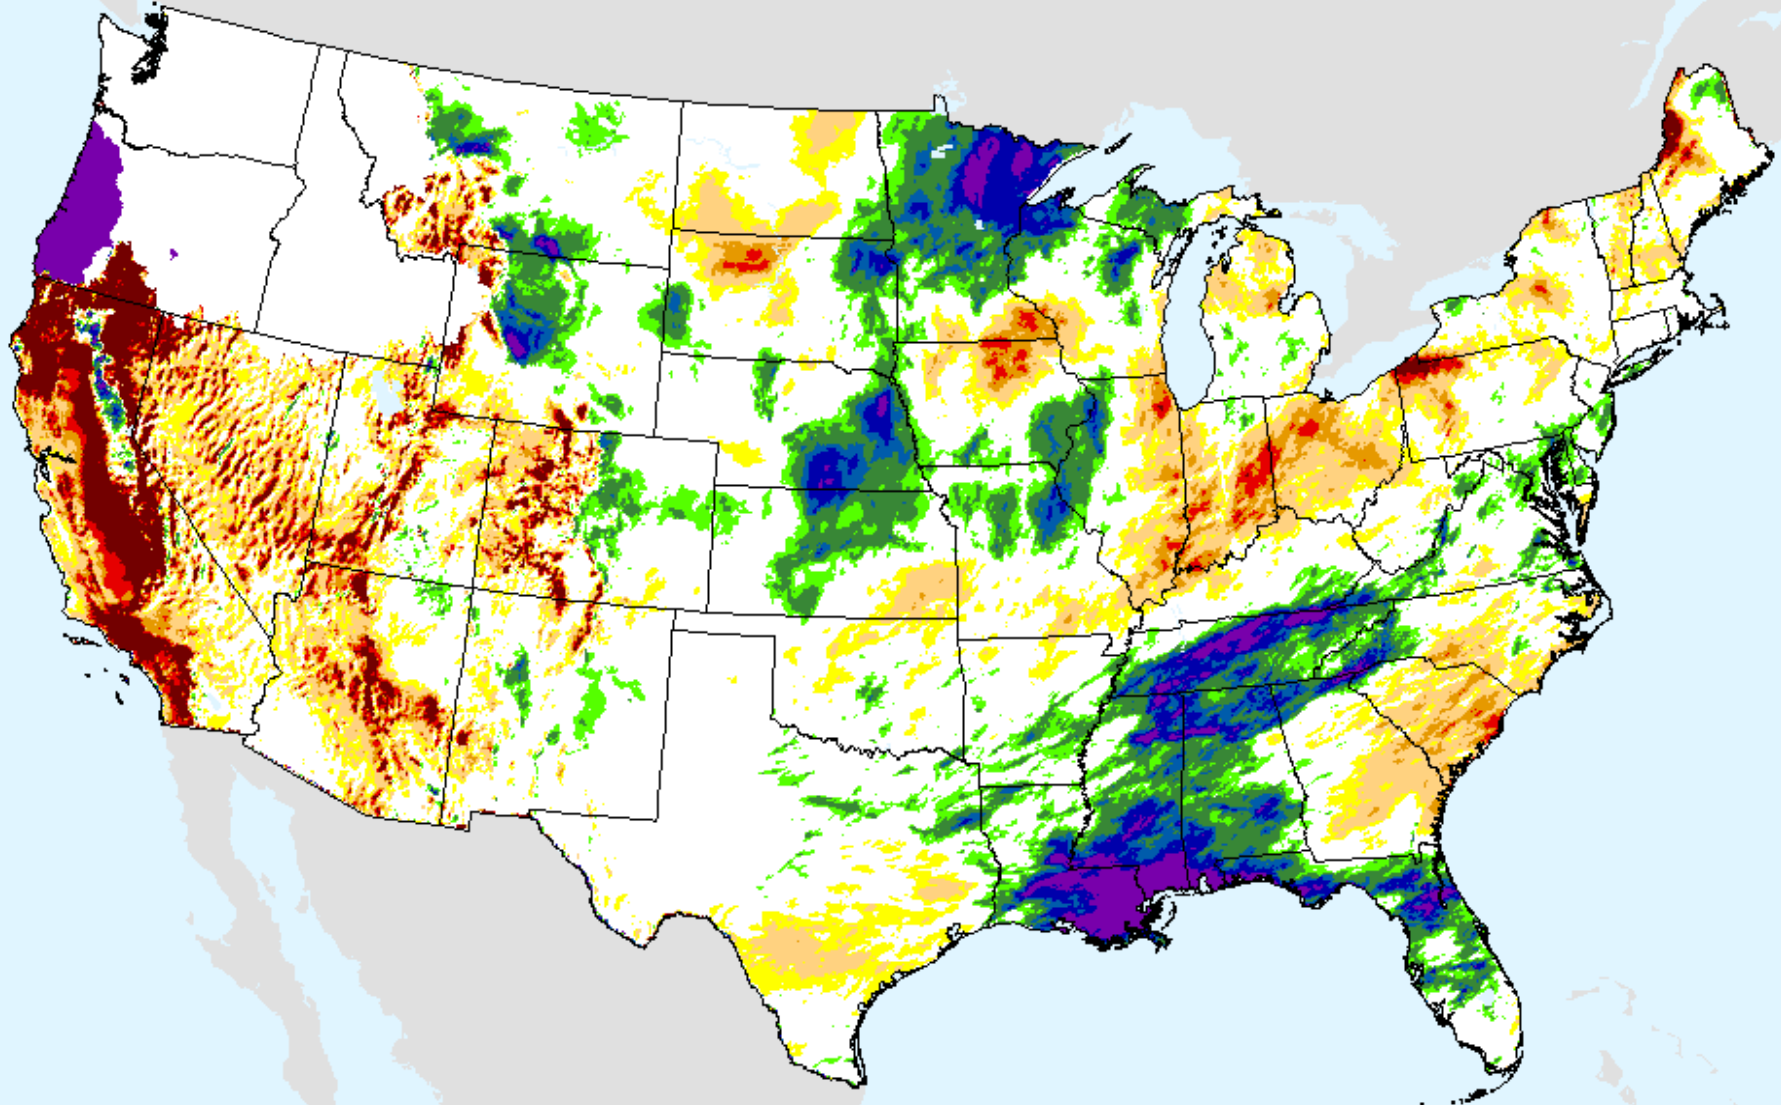

AHPS 1-month SPEI

As of: Tuesday, April 20, 2021

SPEI (USDM)