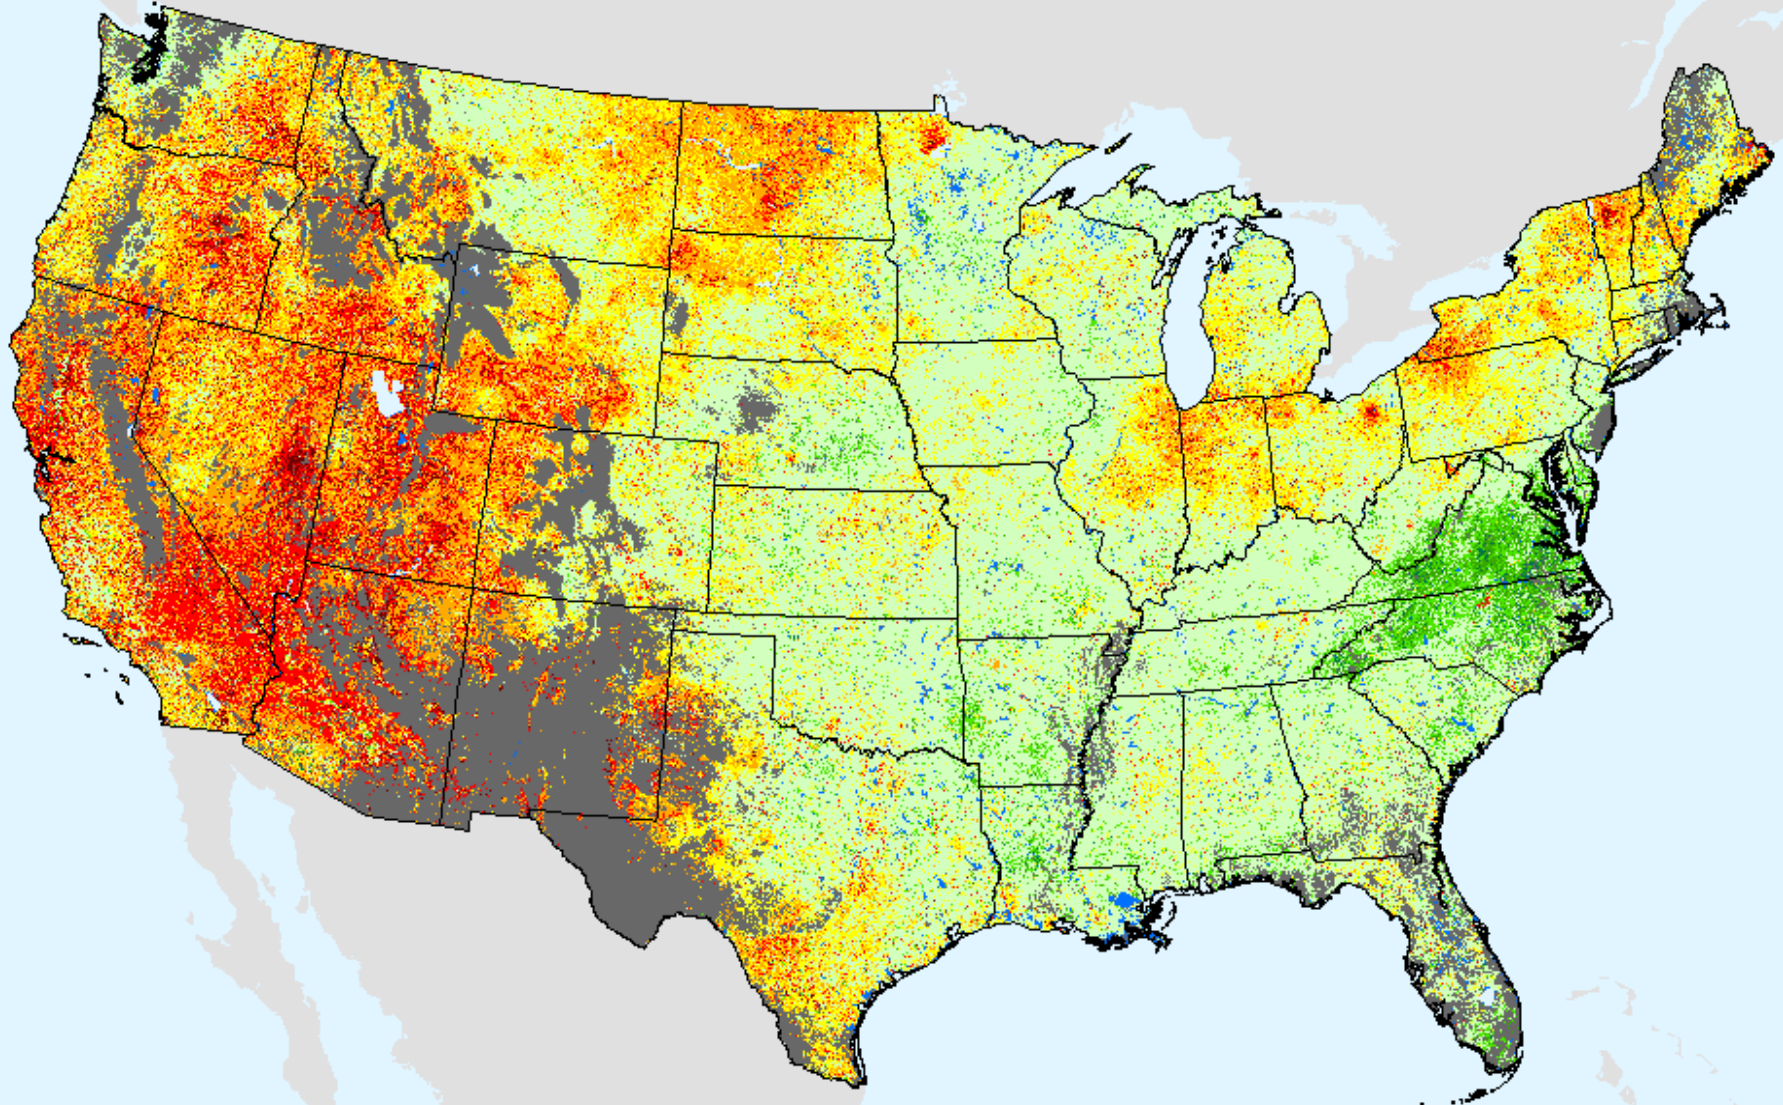

# Vegetation Drought Response Index (VegDRI)

As of: Tuesday, April 20, 2021

□ Background