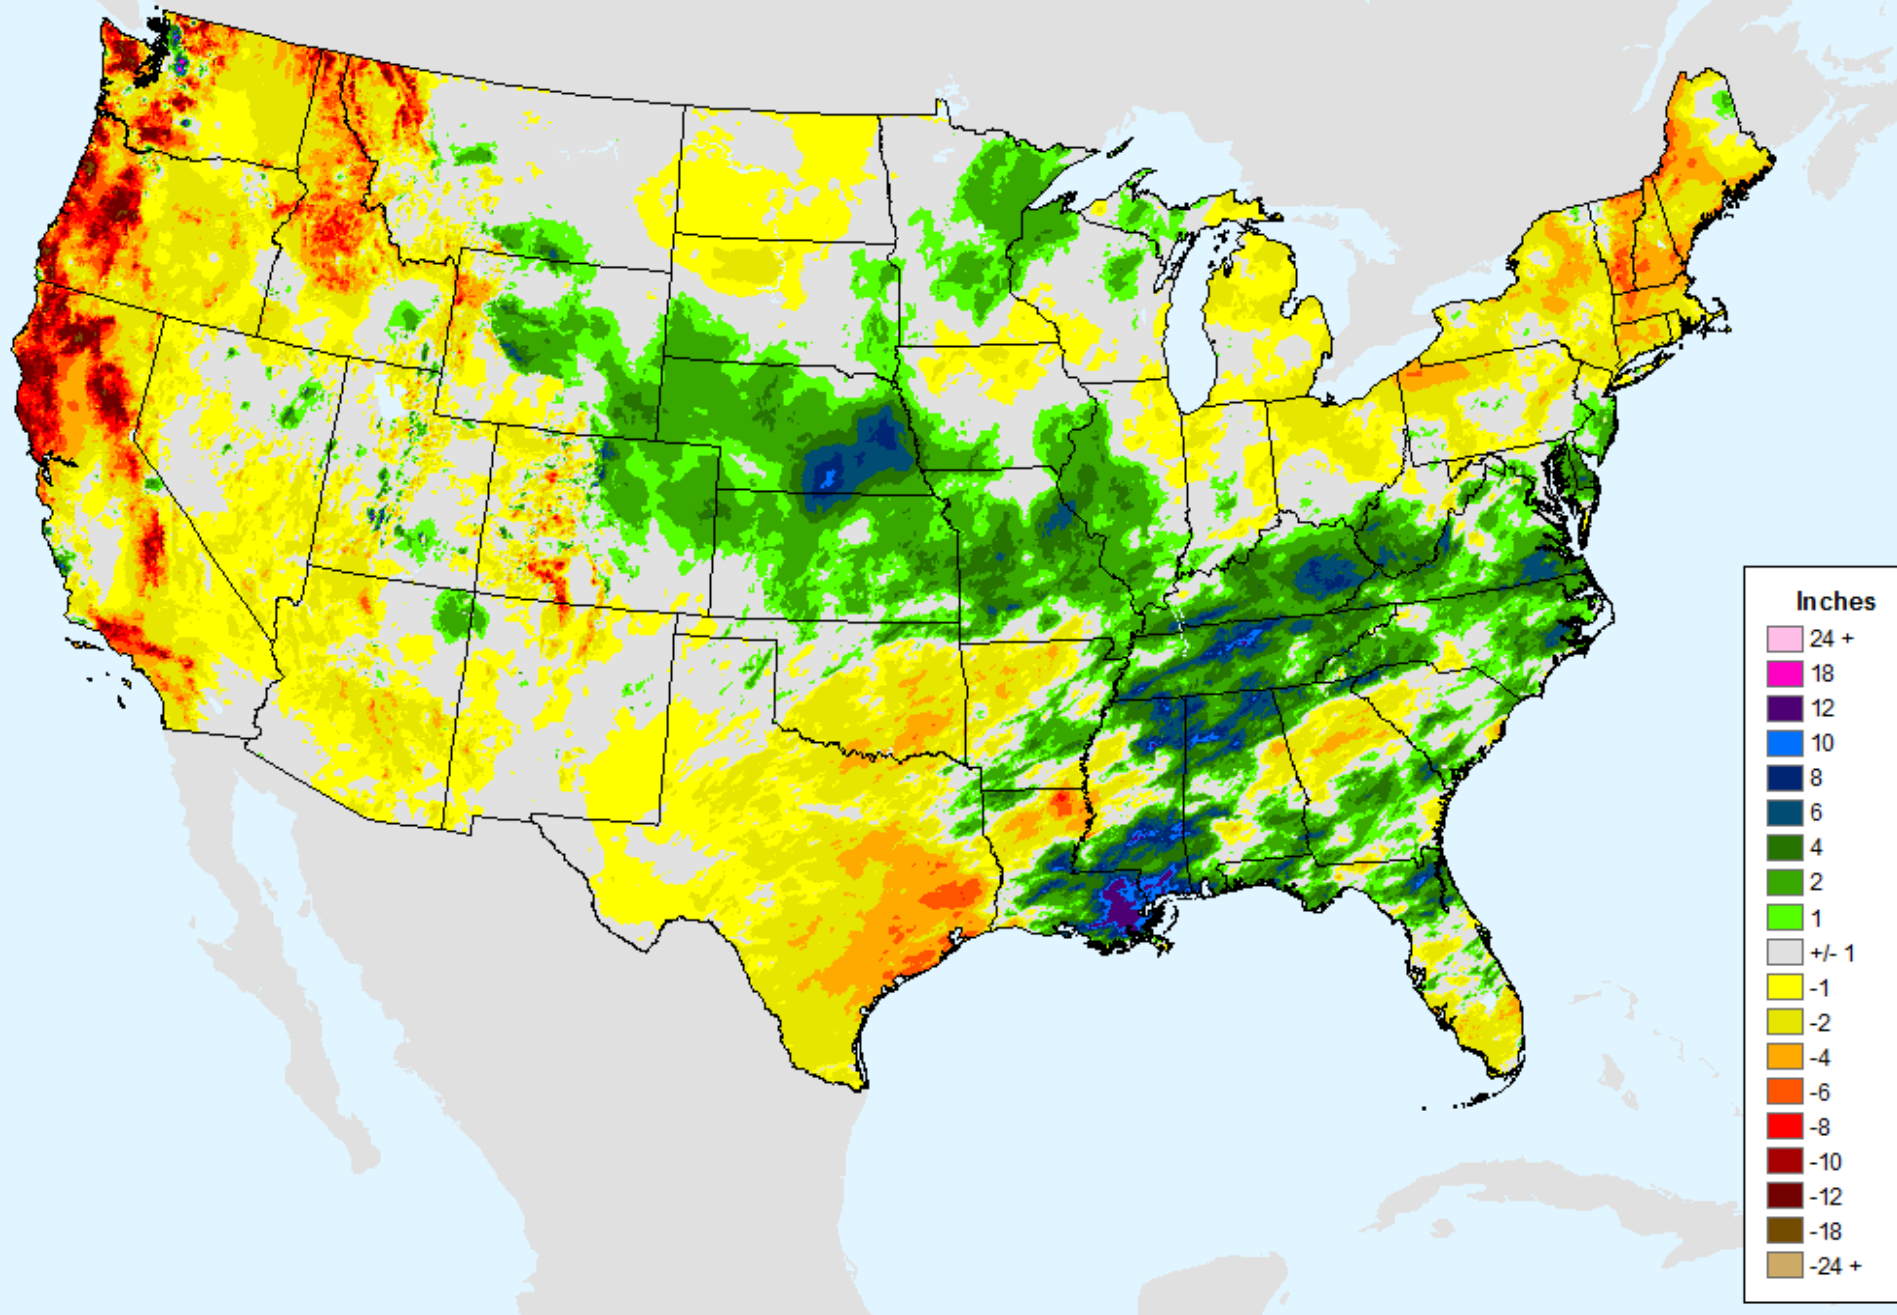

AHPS 90-Day Precip Departure

As of: Tuesday, April 20, 2021