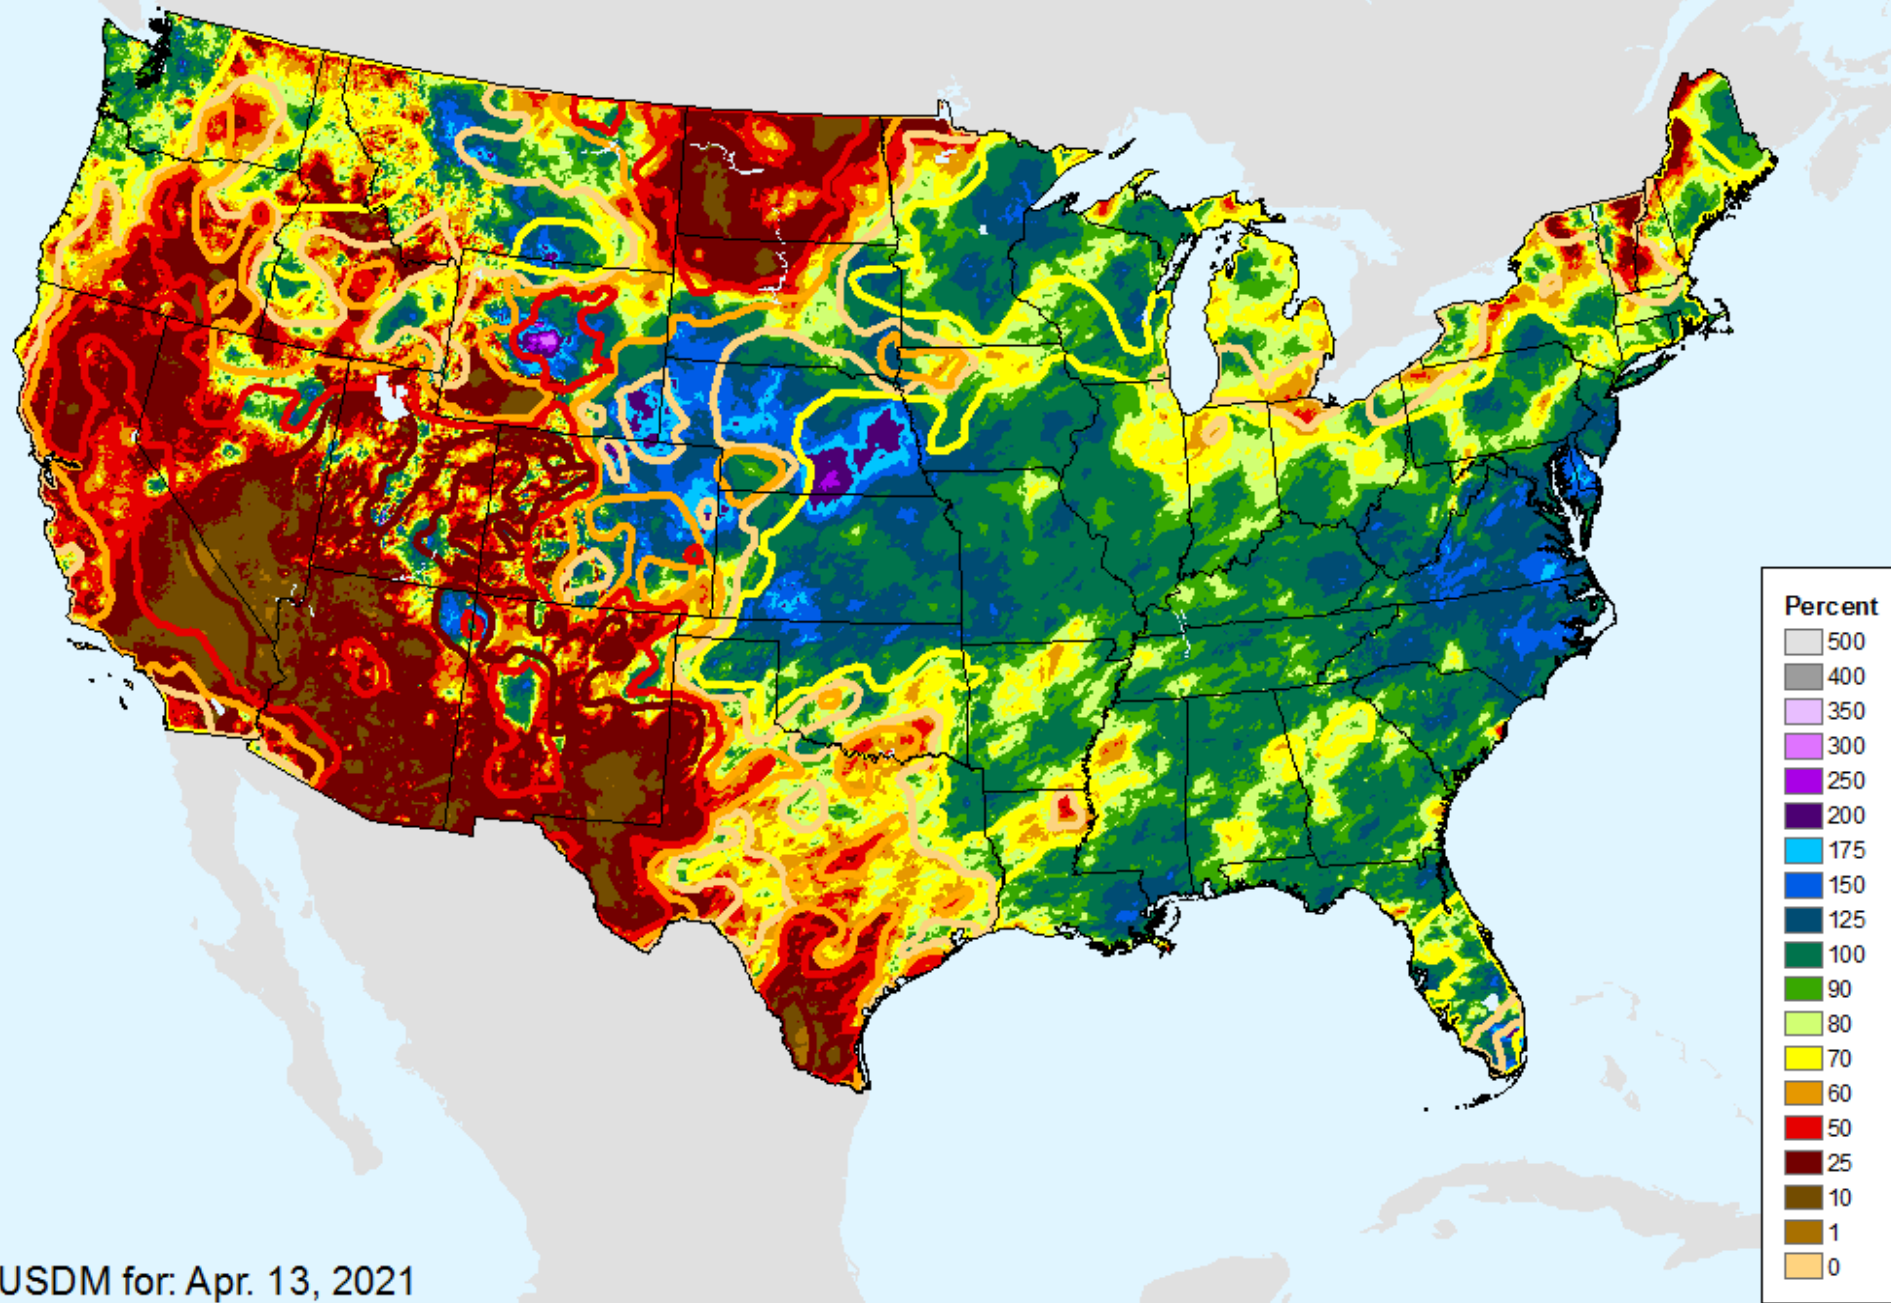

AHPS 180-Day Pct of Normal Pcp

As of: Tuesday, April 20, 2021

USDM for: Apr. 13, 2021