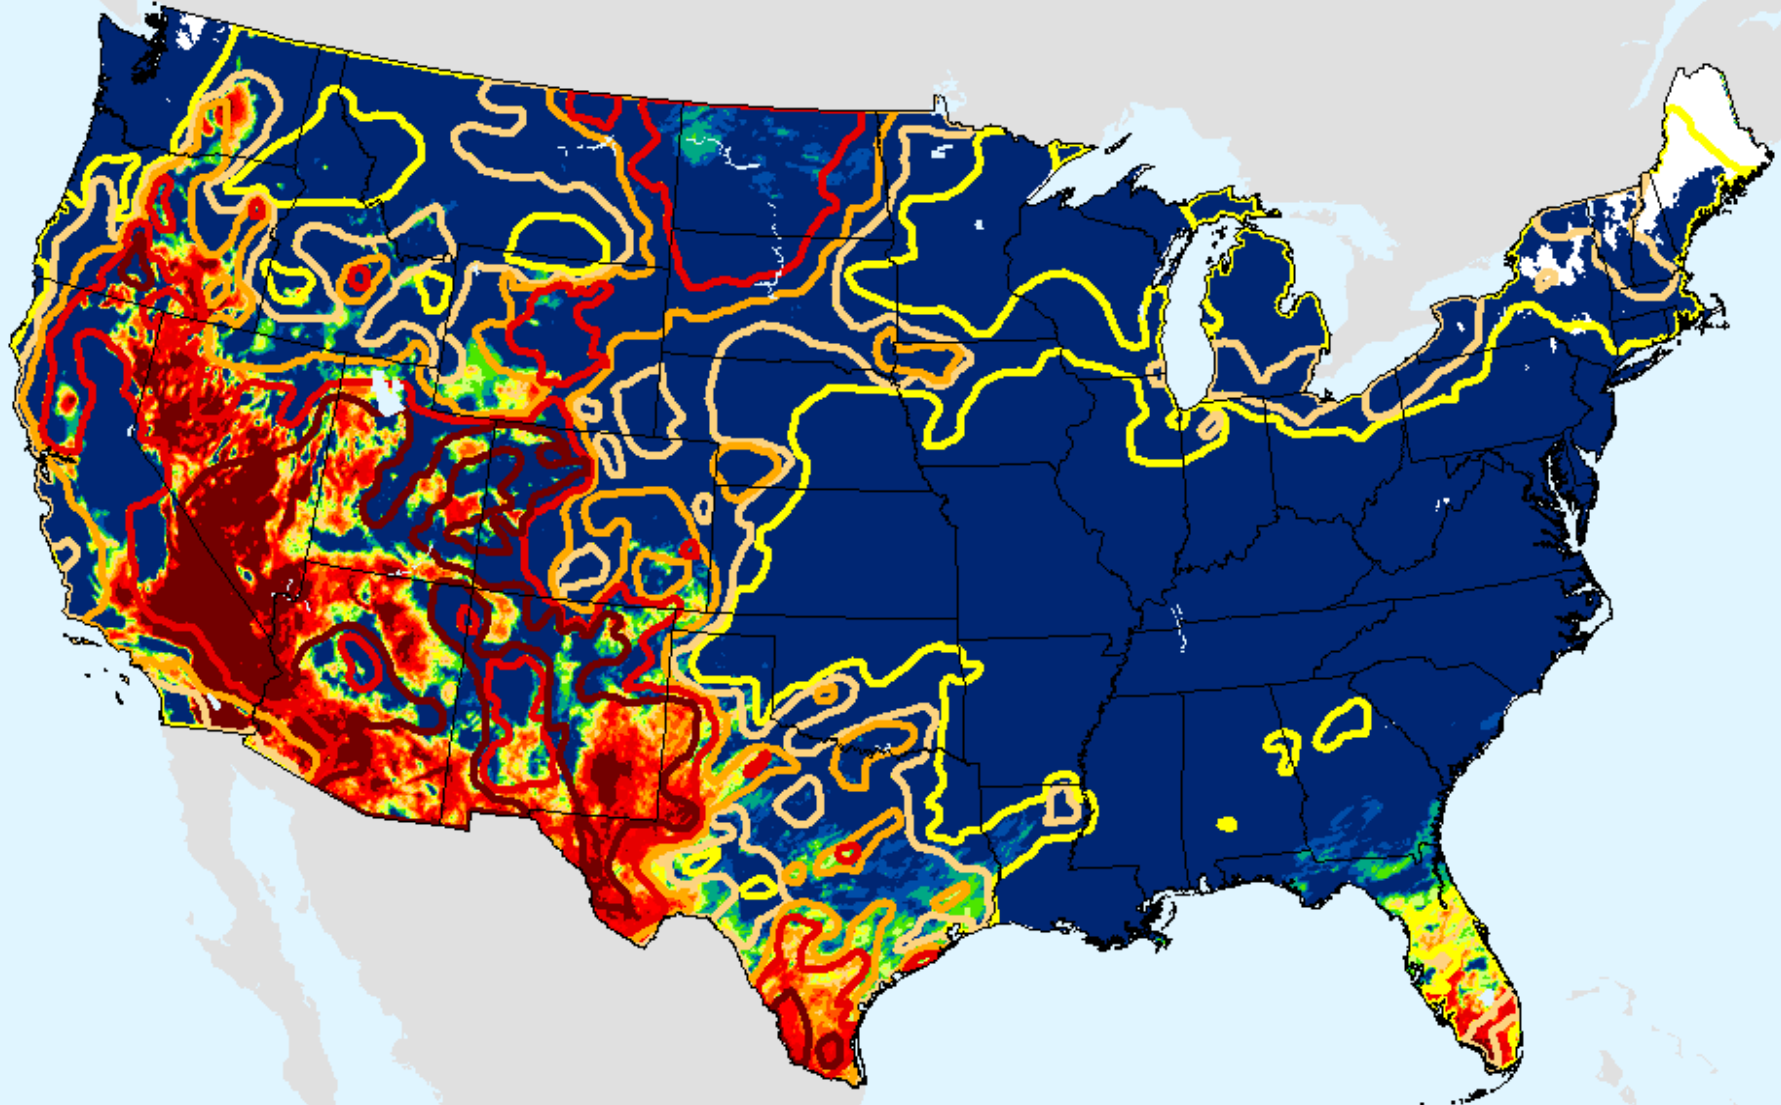

# Keetch-Byram Drought Index (KBDI)

As of: Tuesday, April 20, 2021

USDM for: Apr. 13, 2021