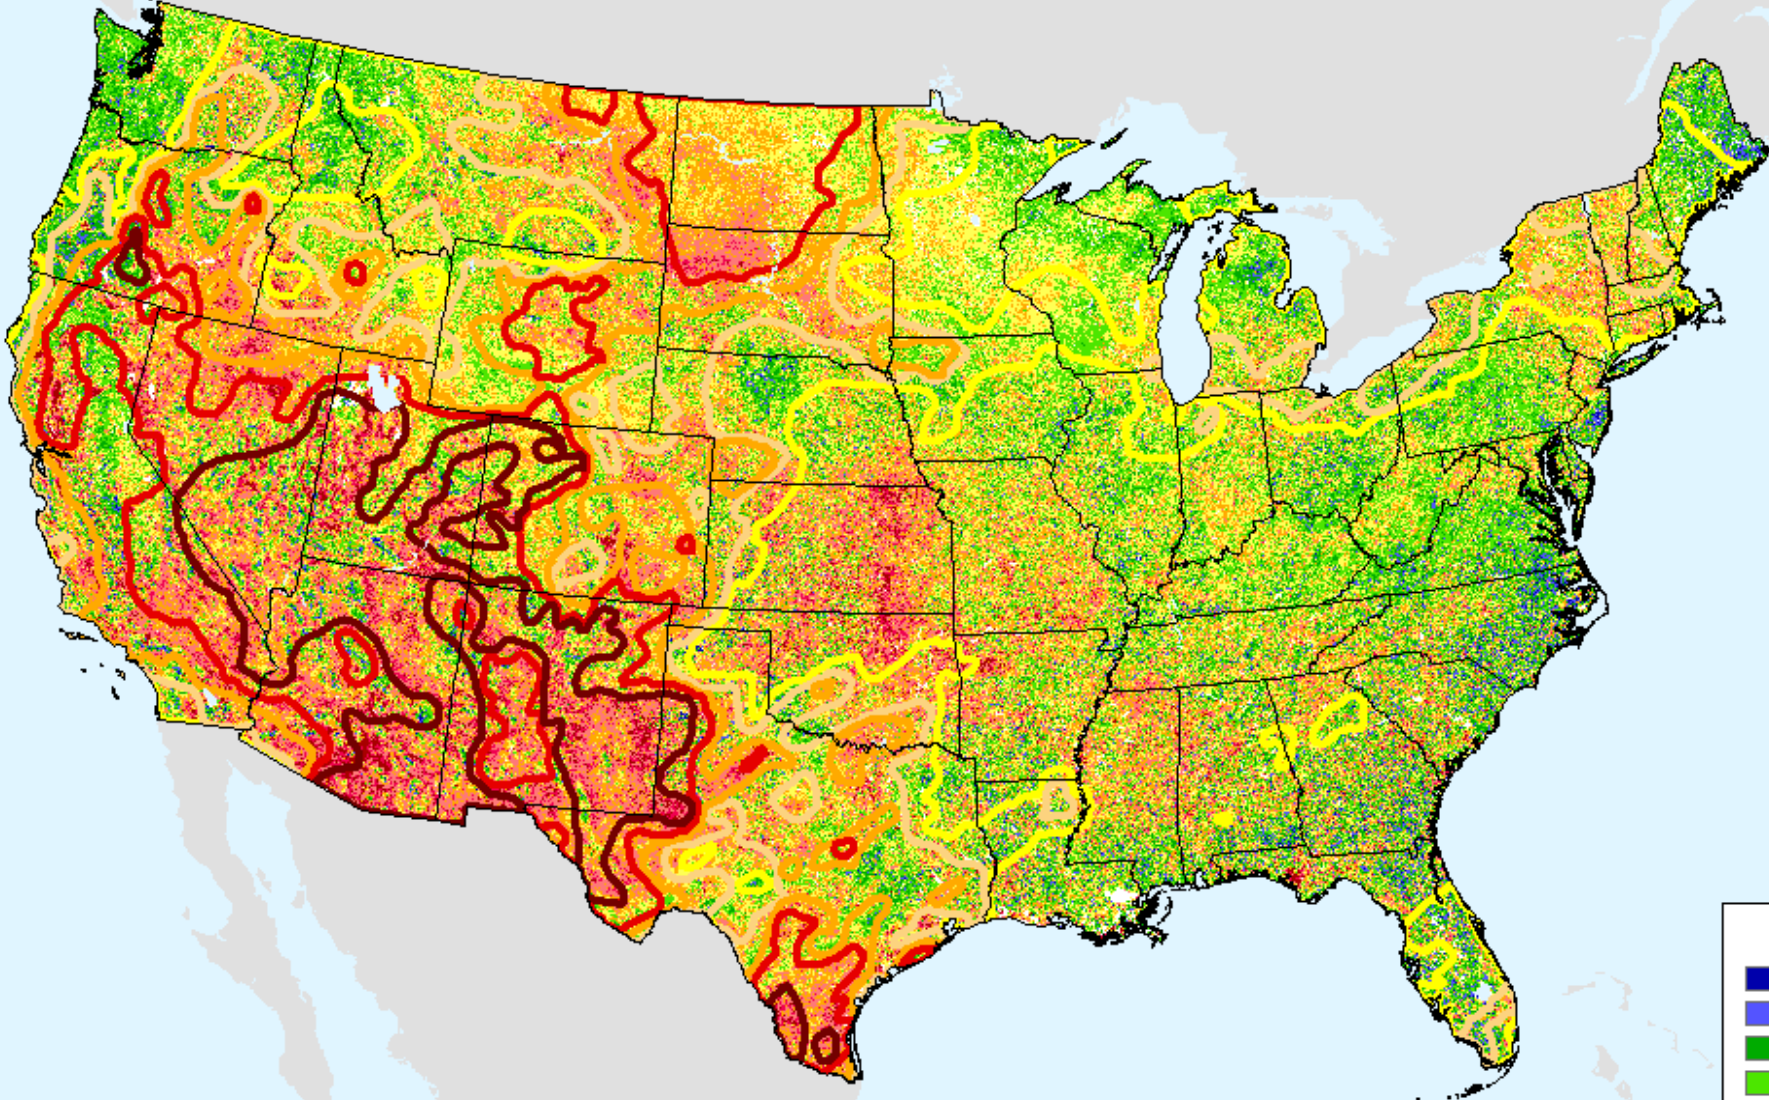

# Vegetation Health Index

As of: Tuesday, April 20, 2021

VHI	
85 - 100	Dark Blue
73 - 84	Blue
61 - 72	Green
49 - 60	Light Green
37 - 48	Yellow
25 - 36	Orange
13 - 24	Red-Orange
7 - 12	Red
1 - 6	Dark Red