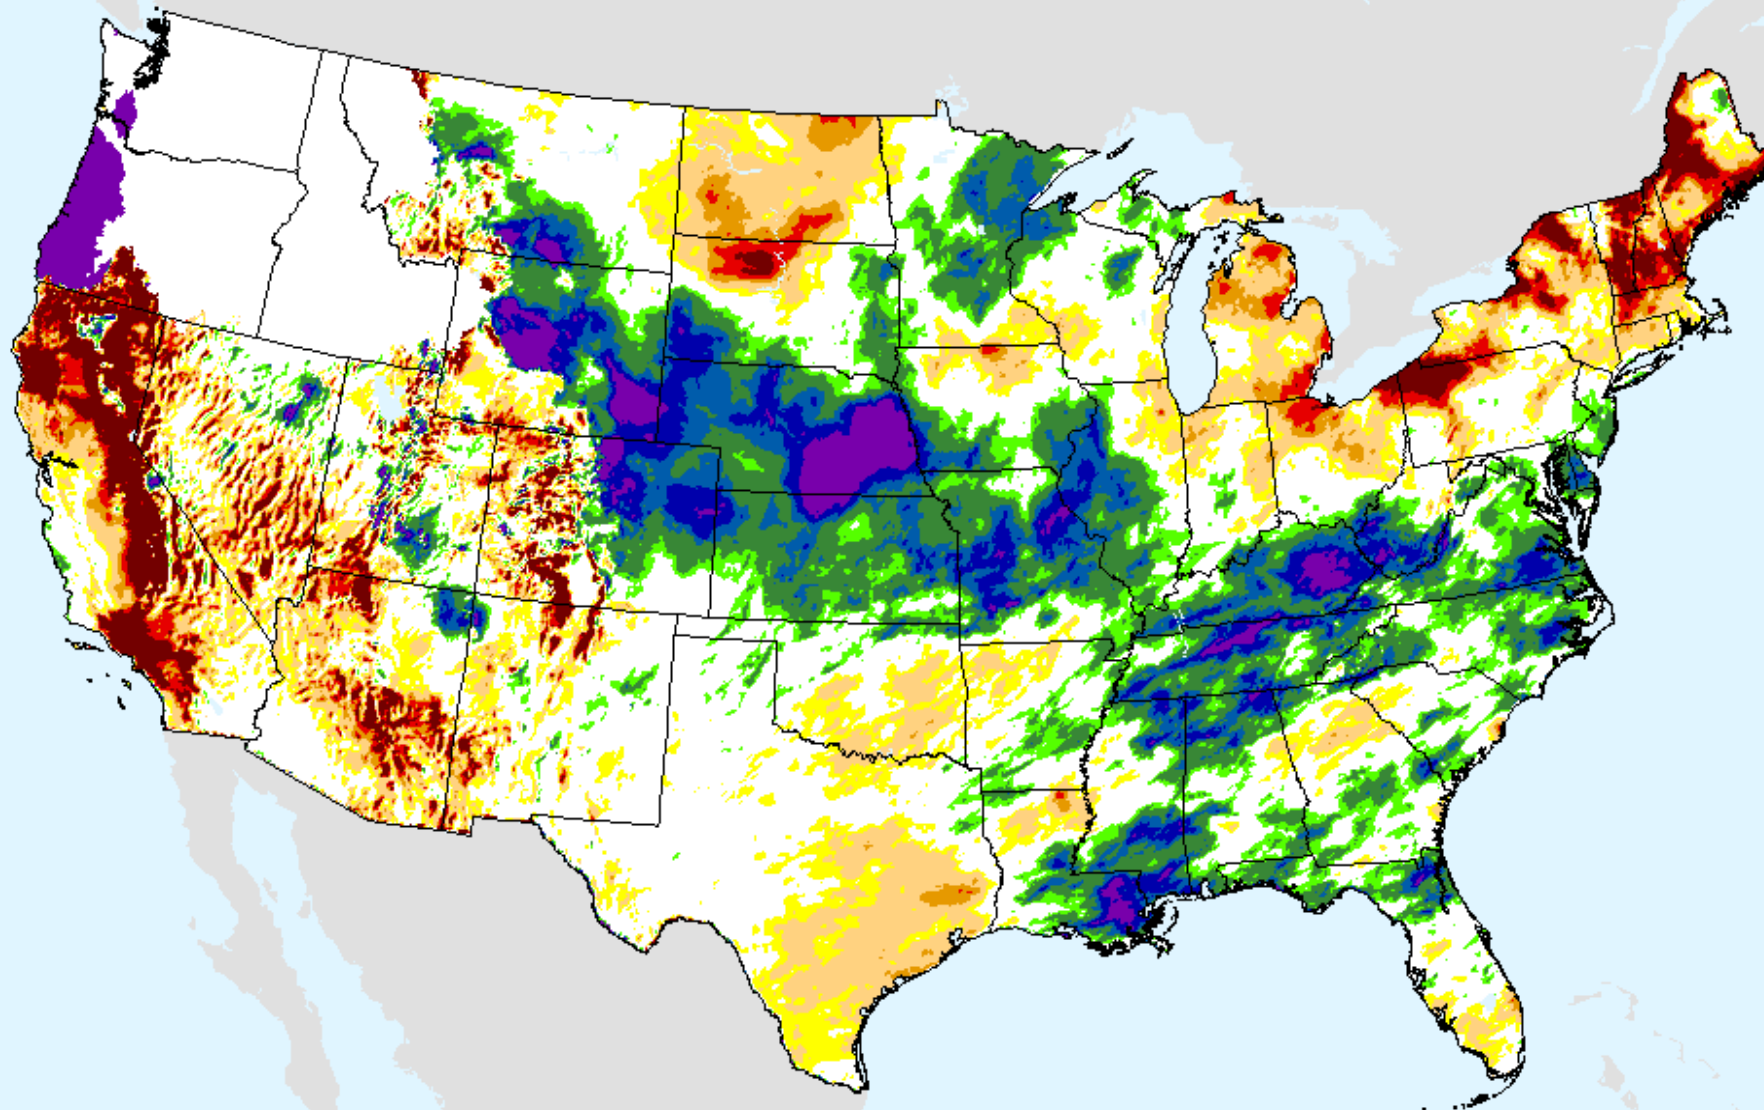

AHPS 3-month SPEI

As of: Tuesday, April 20, 2021

SPEI (USDM)