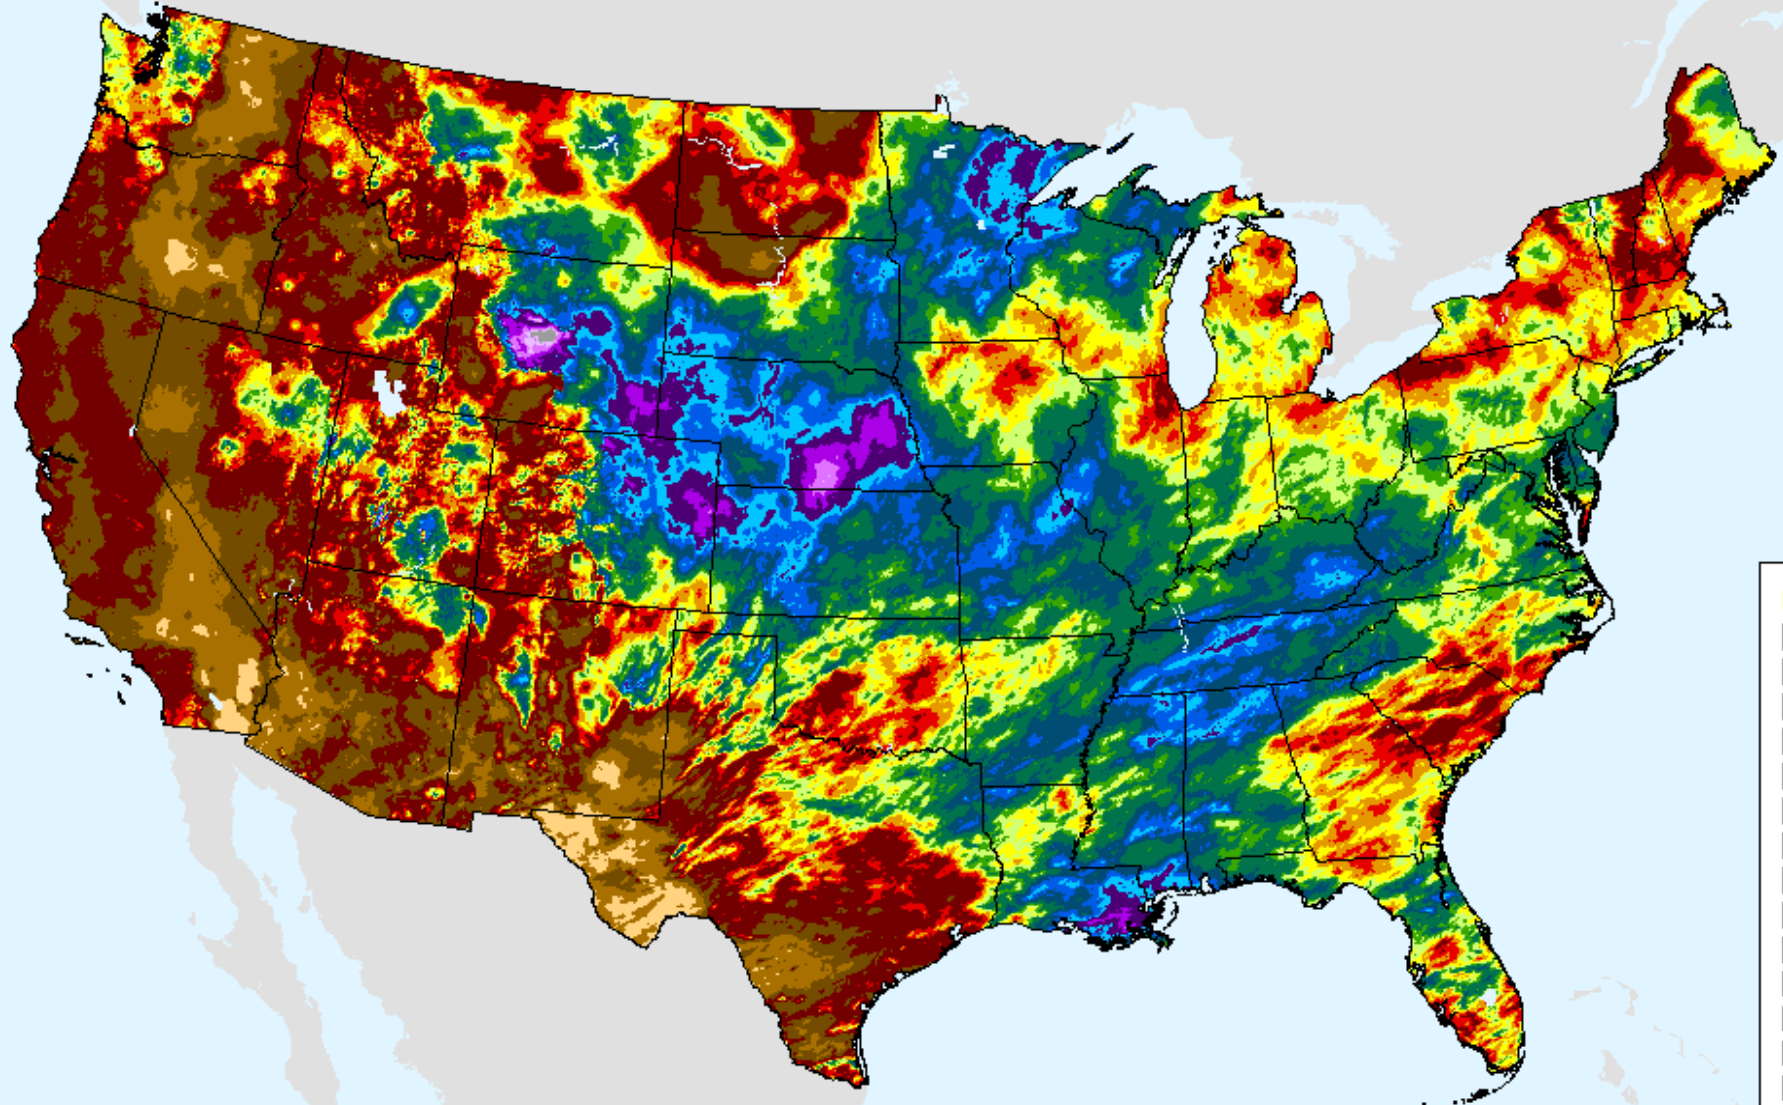

AHPS 60-Day Pct of Normal Pcp

As of: Tuesday, April 20, 2021