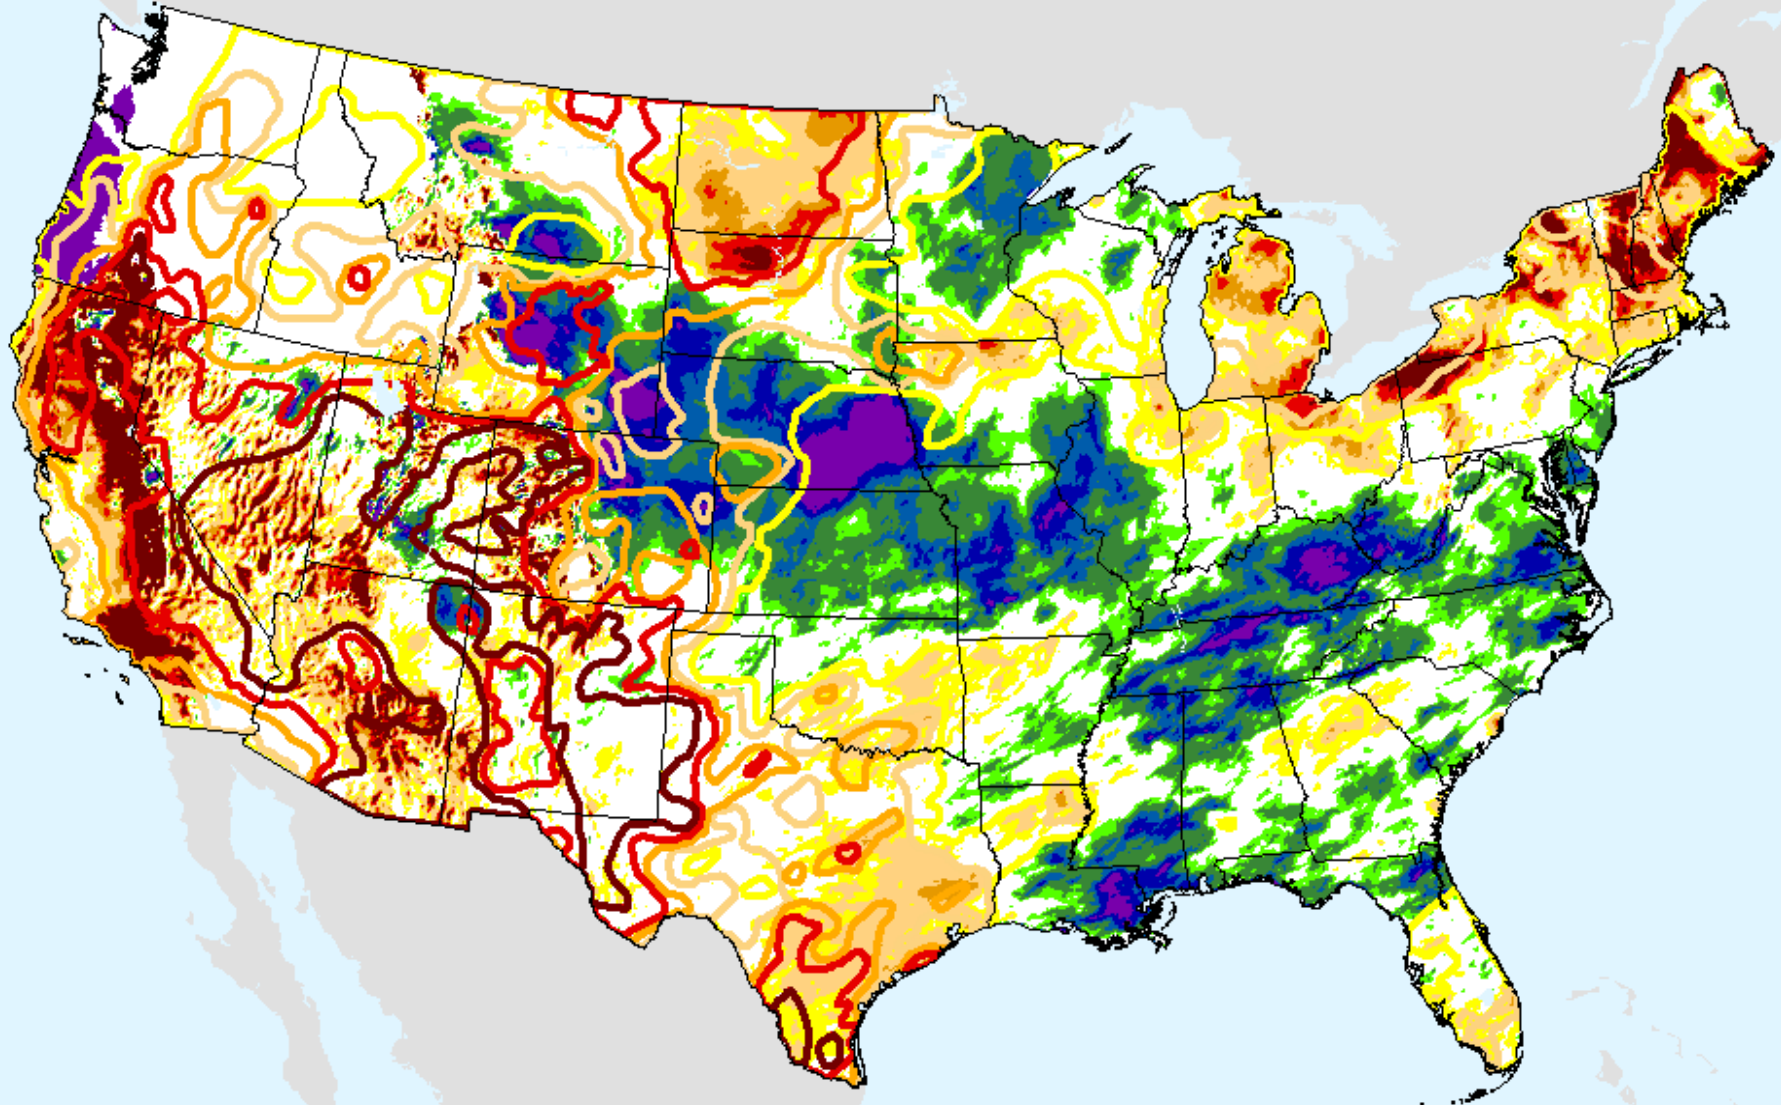

AHPS 3-month SPEI

As of: Tuesday, April 20, 2021

USDM for: Apr. 13, 2021

SPEI (USDM)