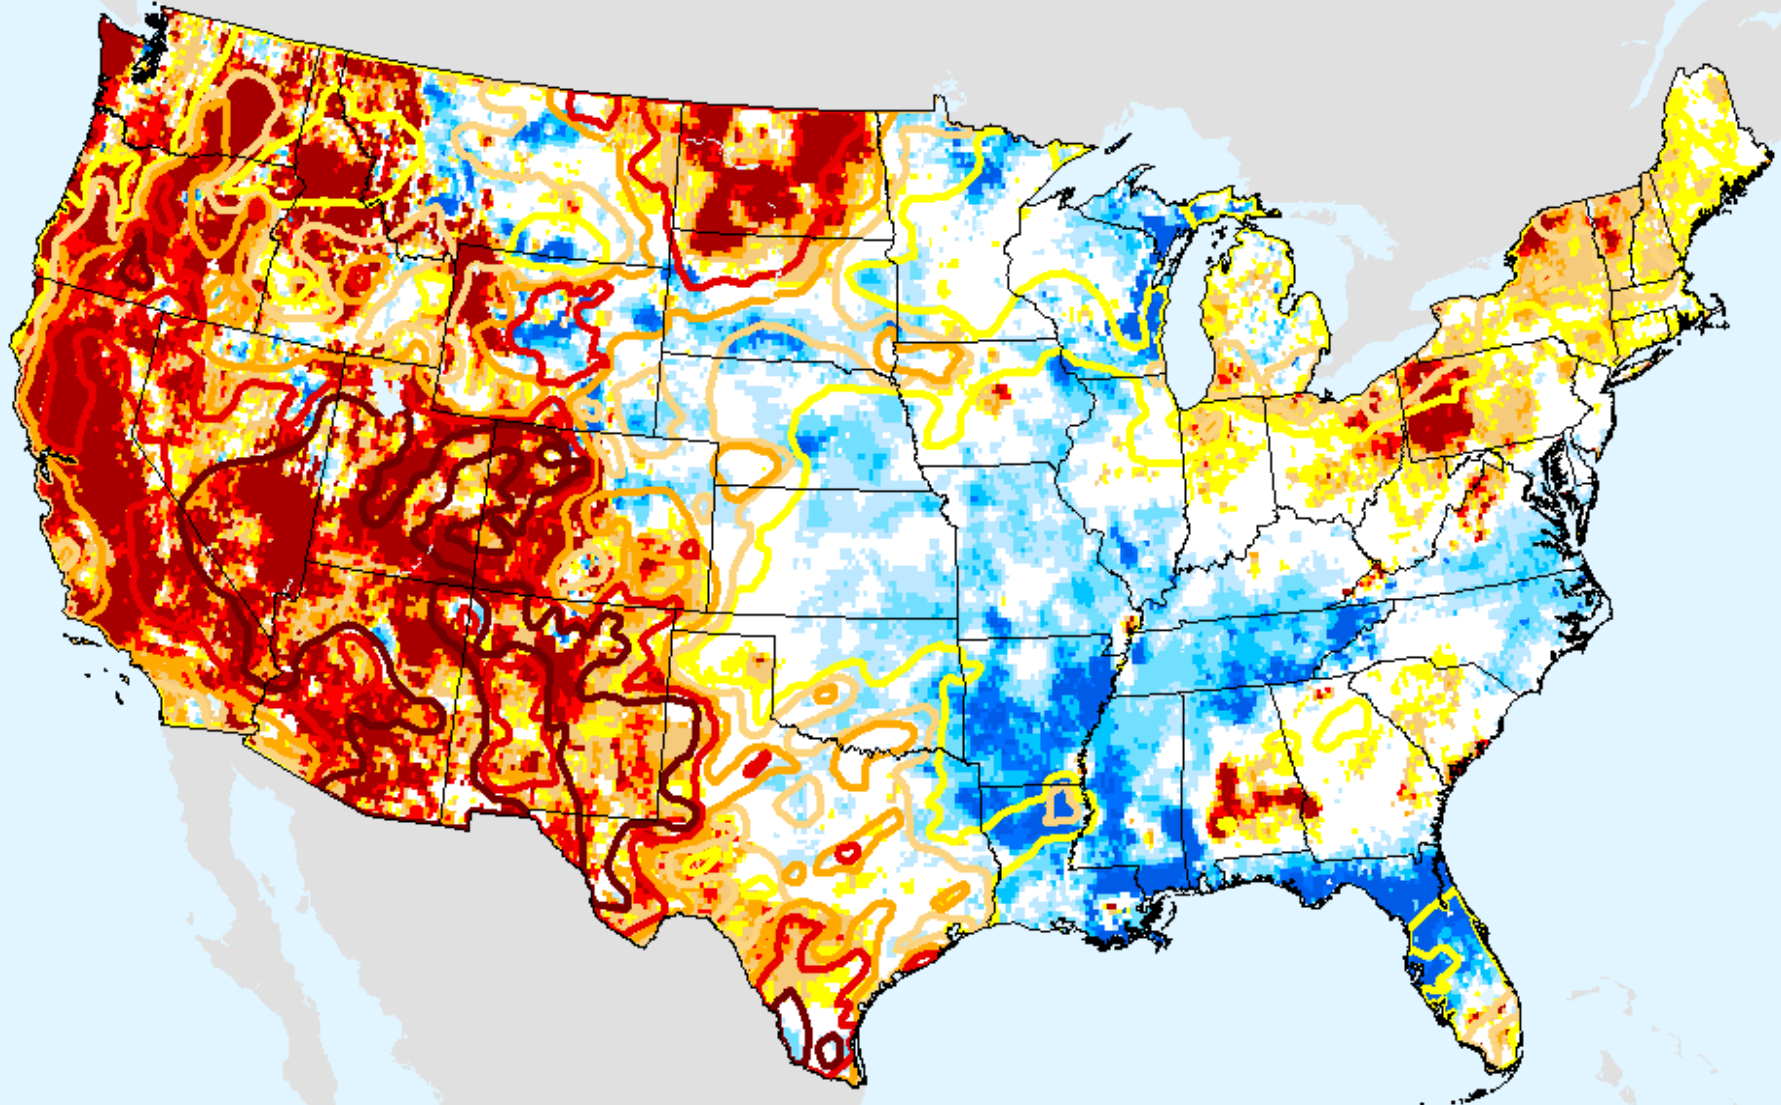

GRACE-Based Root Zone Soil Moisture Drought Indicator

As of: Tuesday, April 20, 2021

USDM for: Apr. 13, 2021