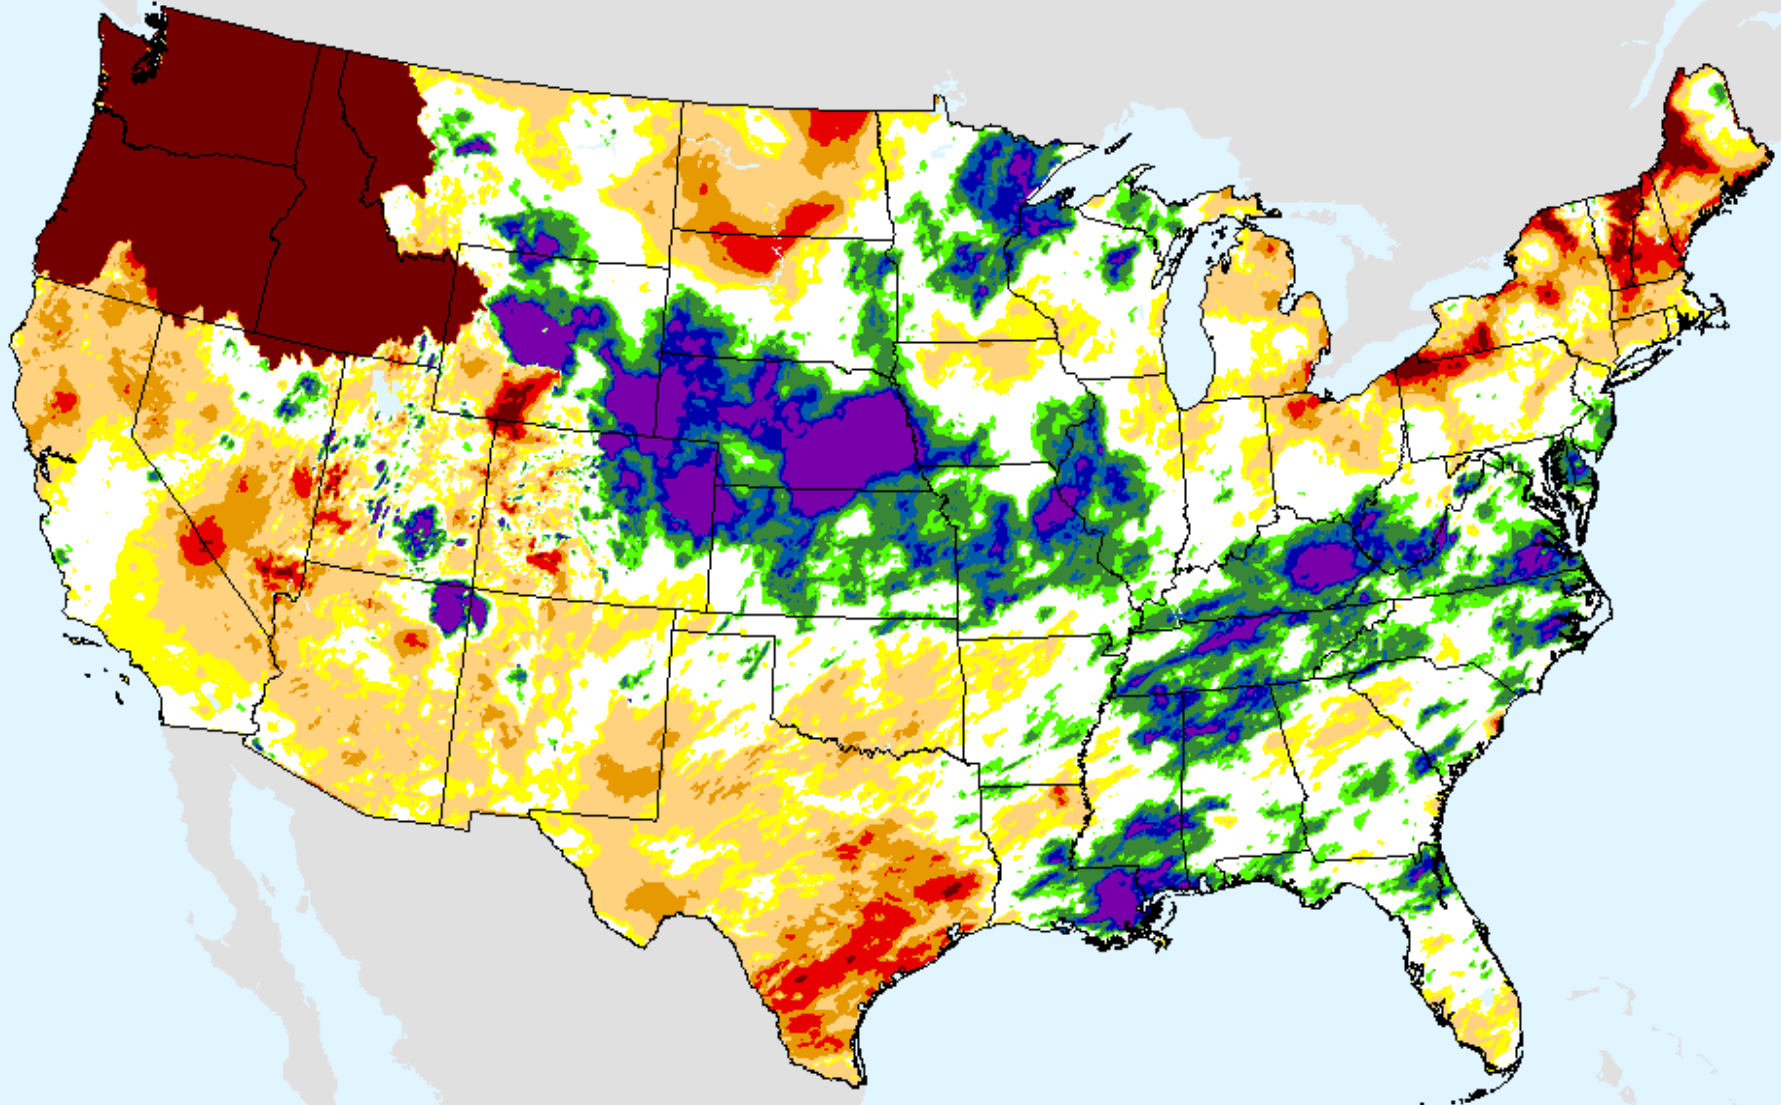

AHPS 3-month SPI

As of: Tuesday, April 20, 2021