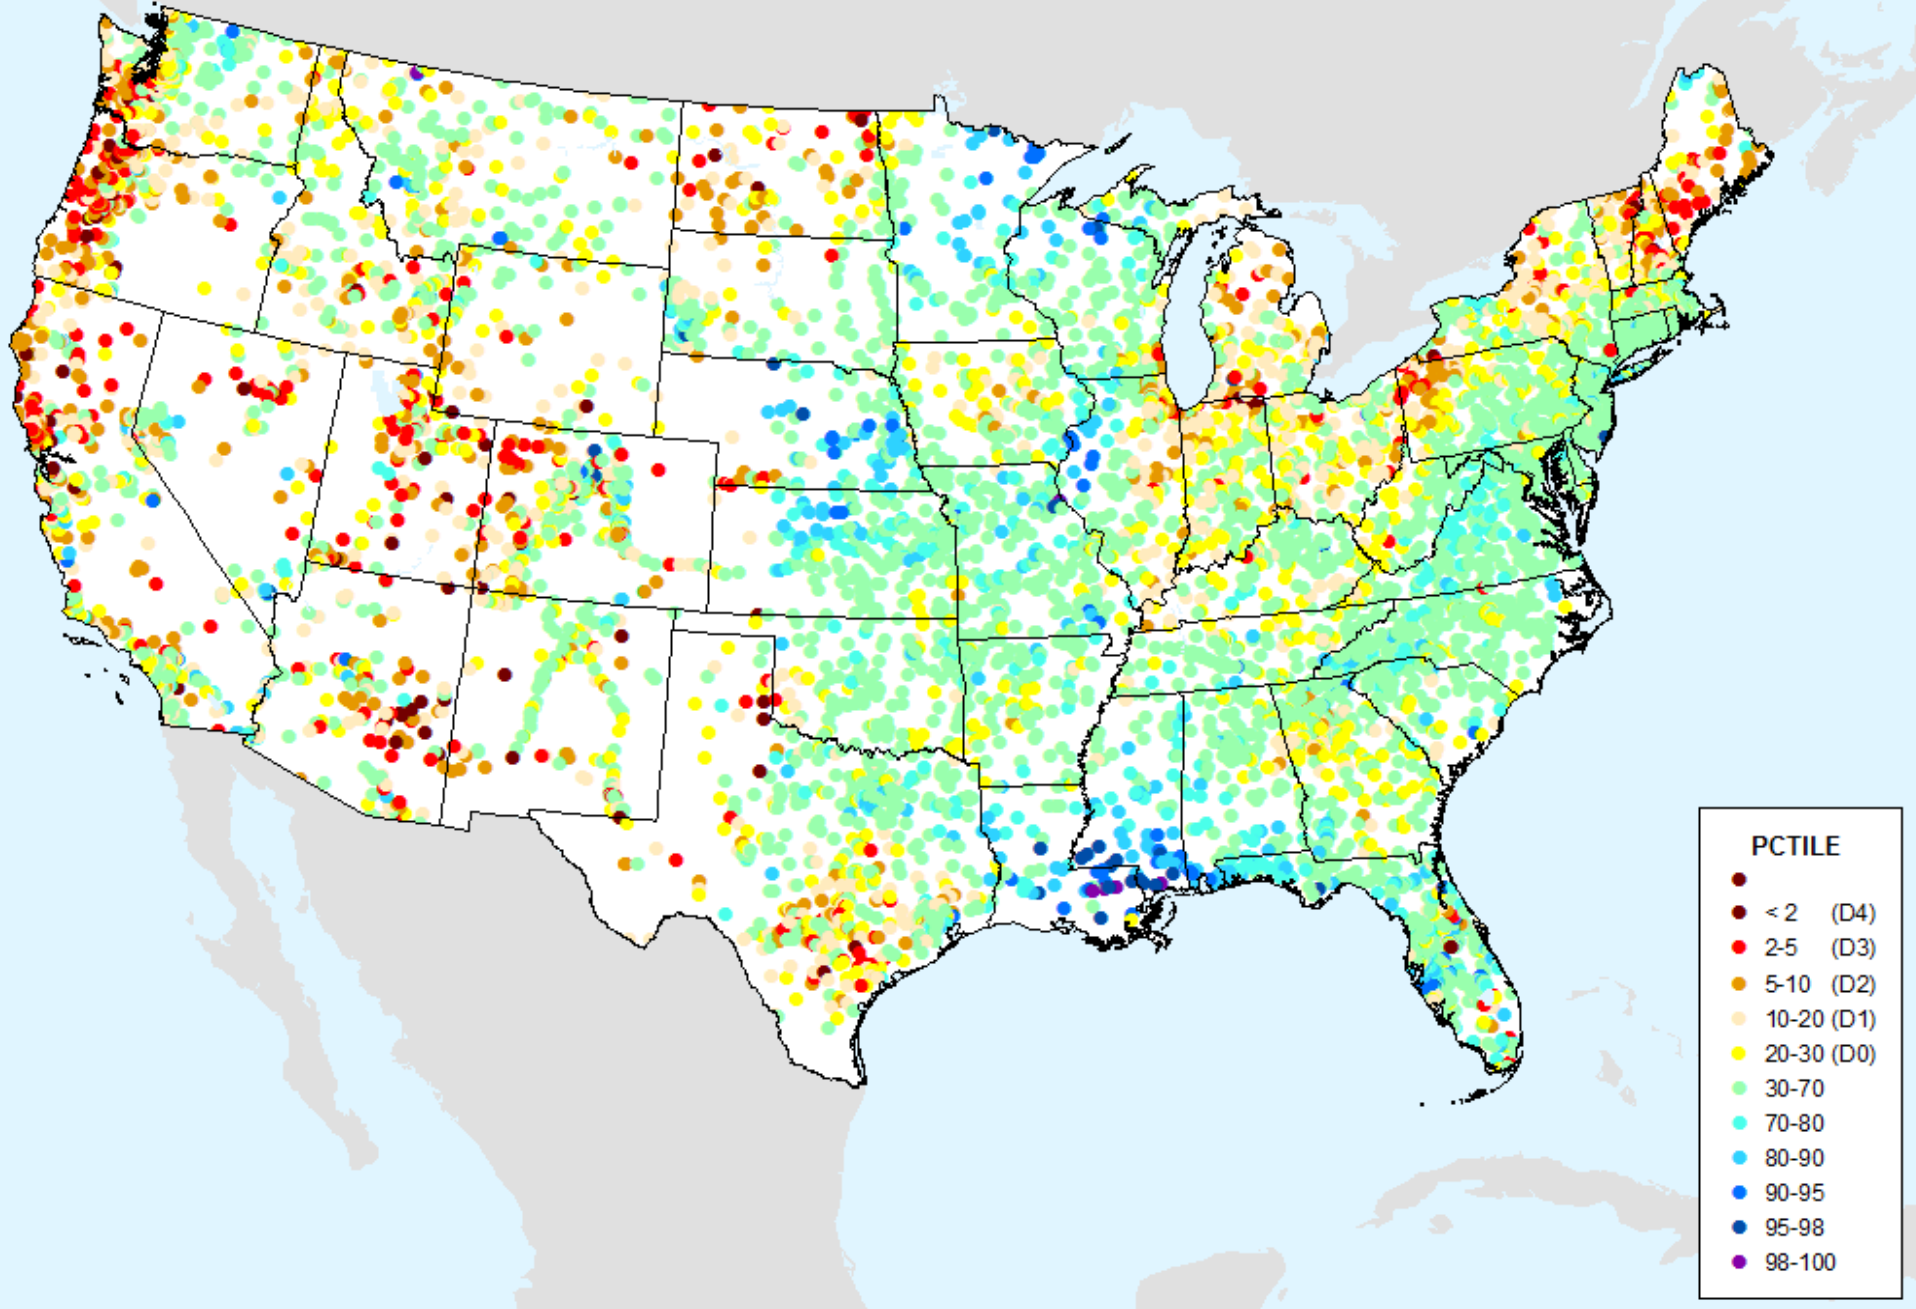

USGS 7-Day Avg Streamflow

As of: Tuesday, April 20, 2021