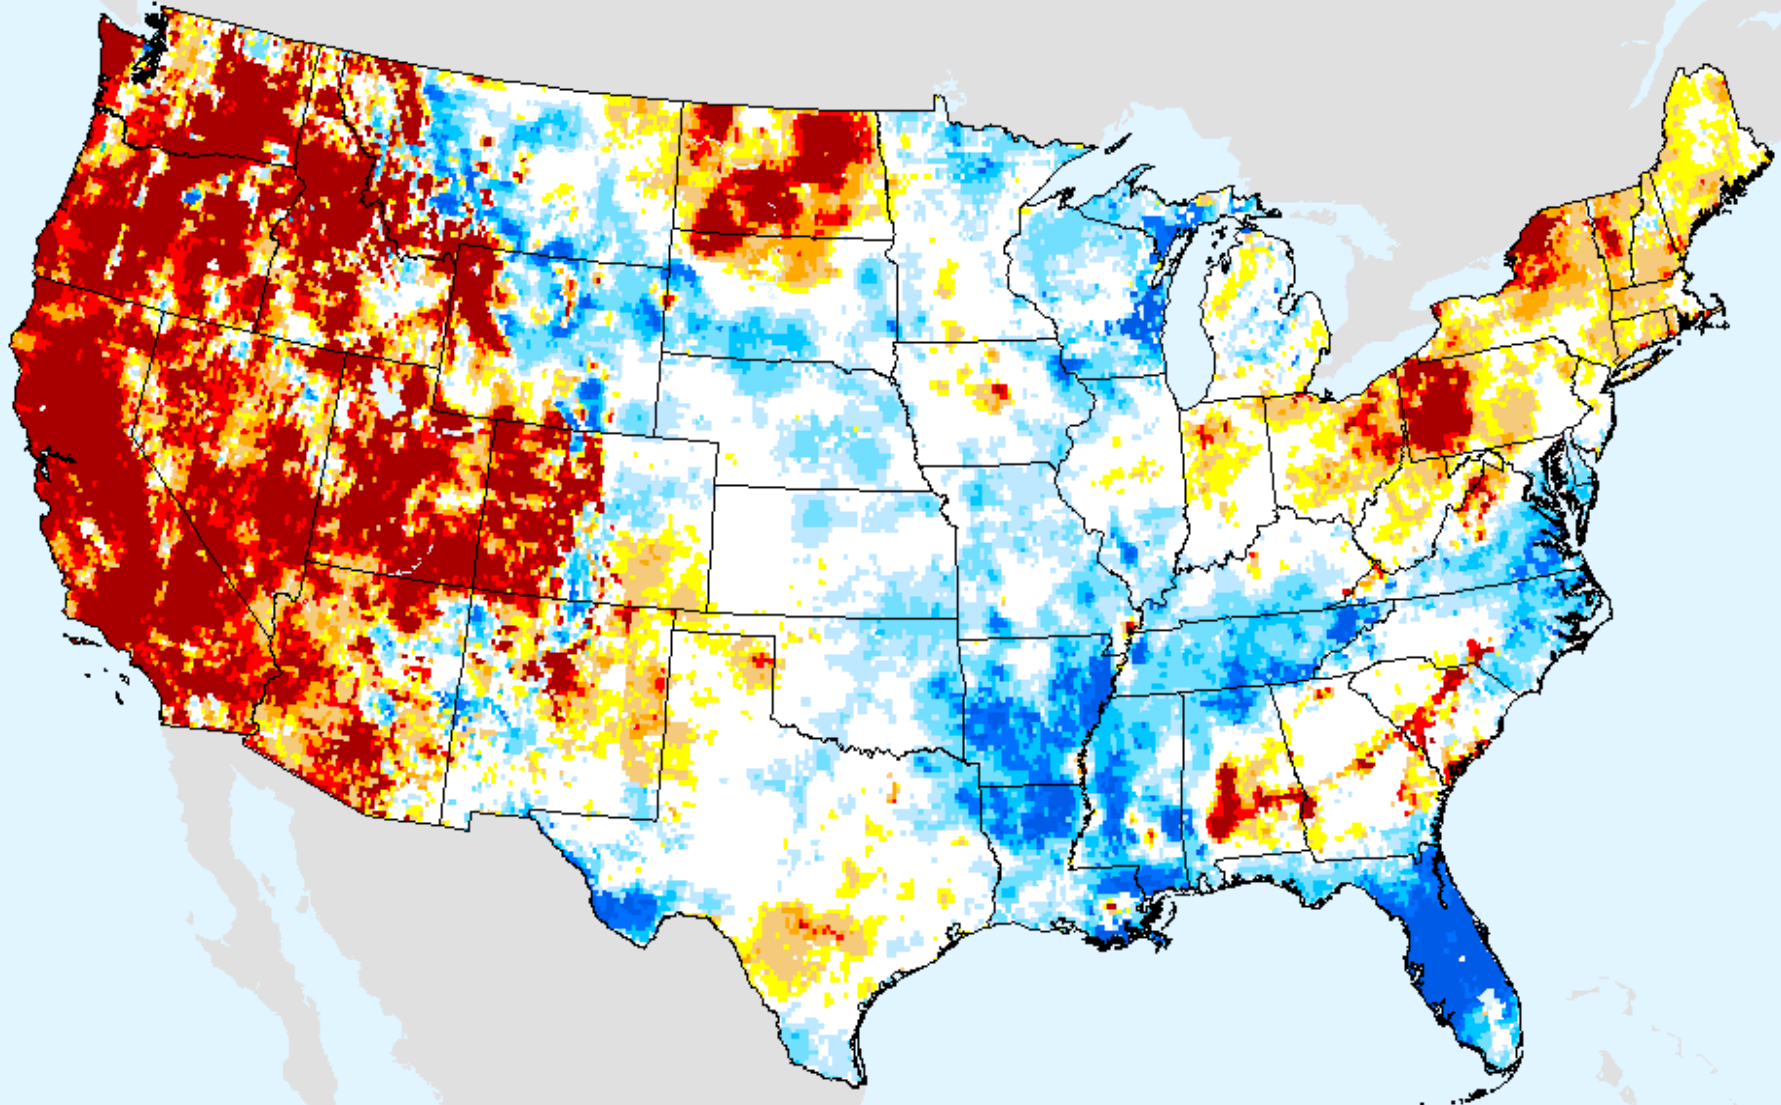

GRACE-Based Surface Soil Moisture Drought Indicator

As of: Tuesday, April 20, 2021