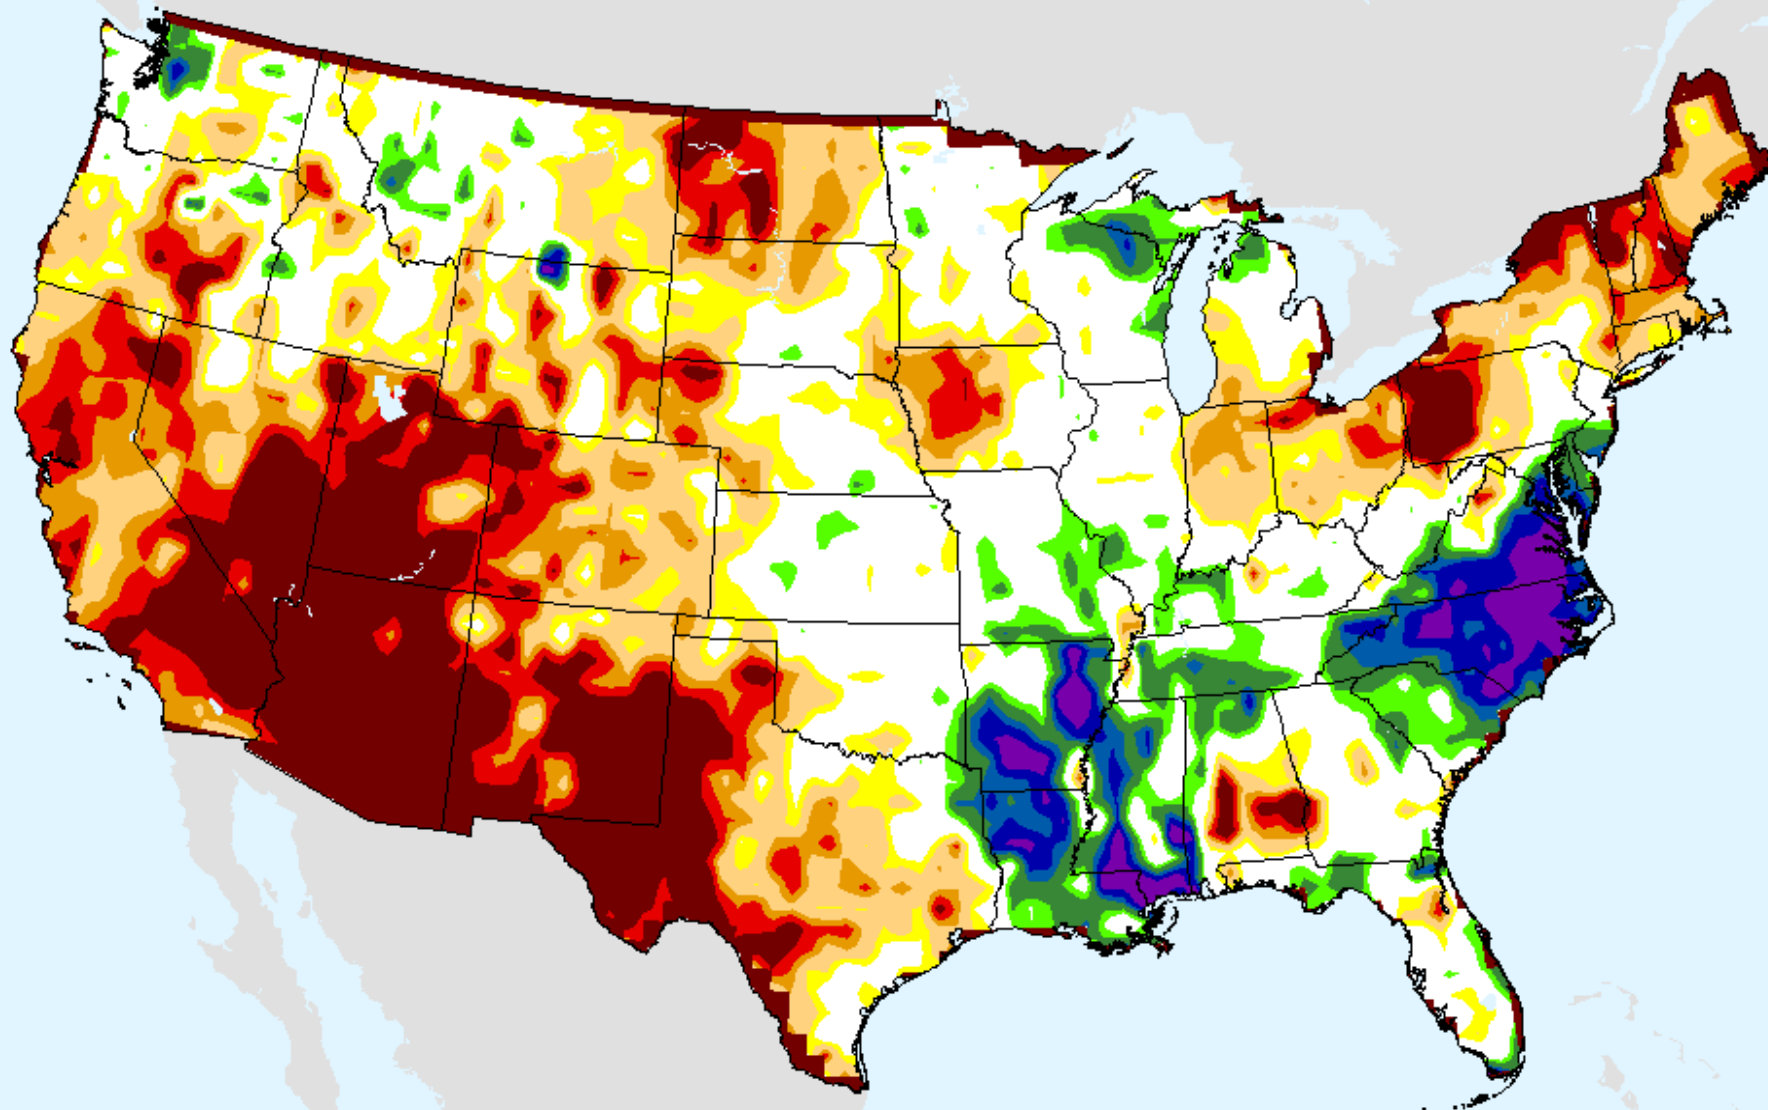

# Vegetation Health Index

As of: Tuesday, April 20, 2021

VHI	
85 - 100	Dark Blue
73 - 84	Blue
61 - 72	Green
49 - 60	Light Green
37 - 48	Yellow
25 - 36	Orange
13 - 24	Red-Orange
7 - 12	Red
1 - 6	Dark Red