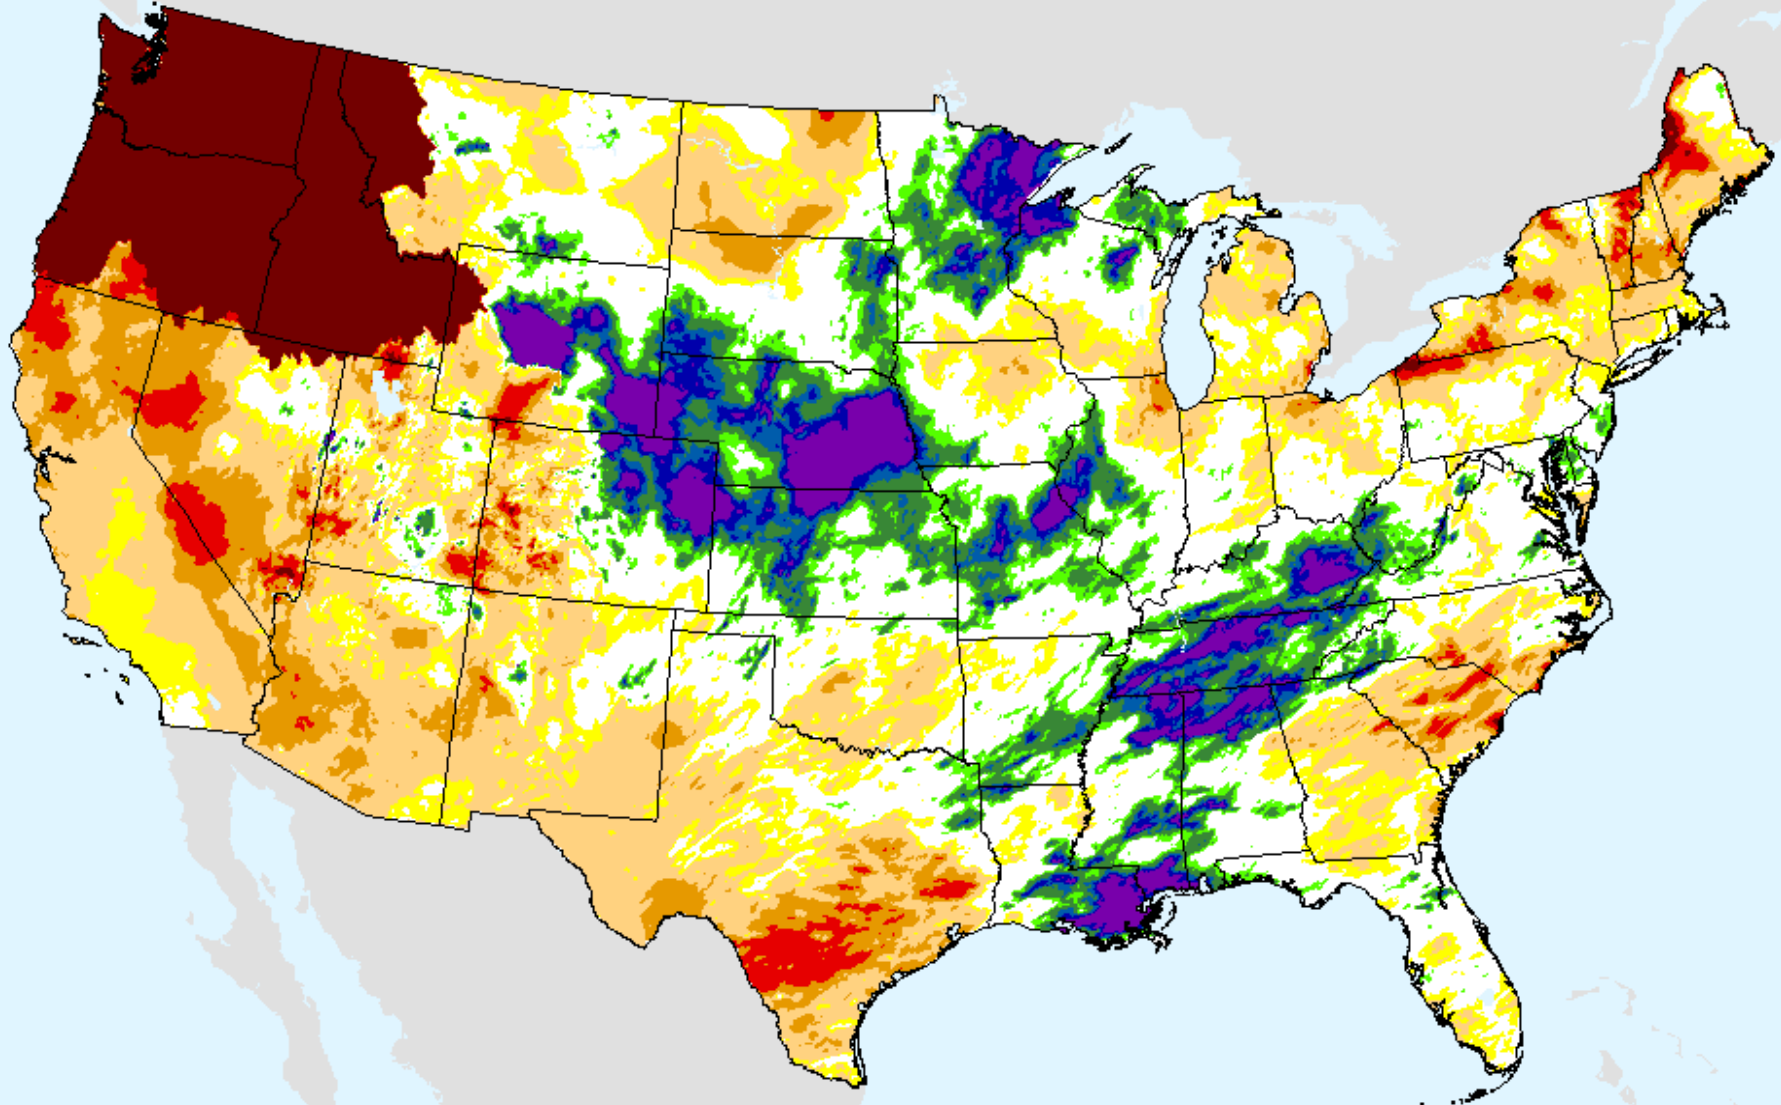

AHPS 2-month SPI

As of: Tuesday, April 20, 2021