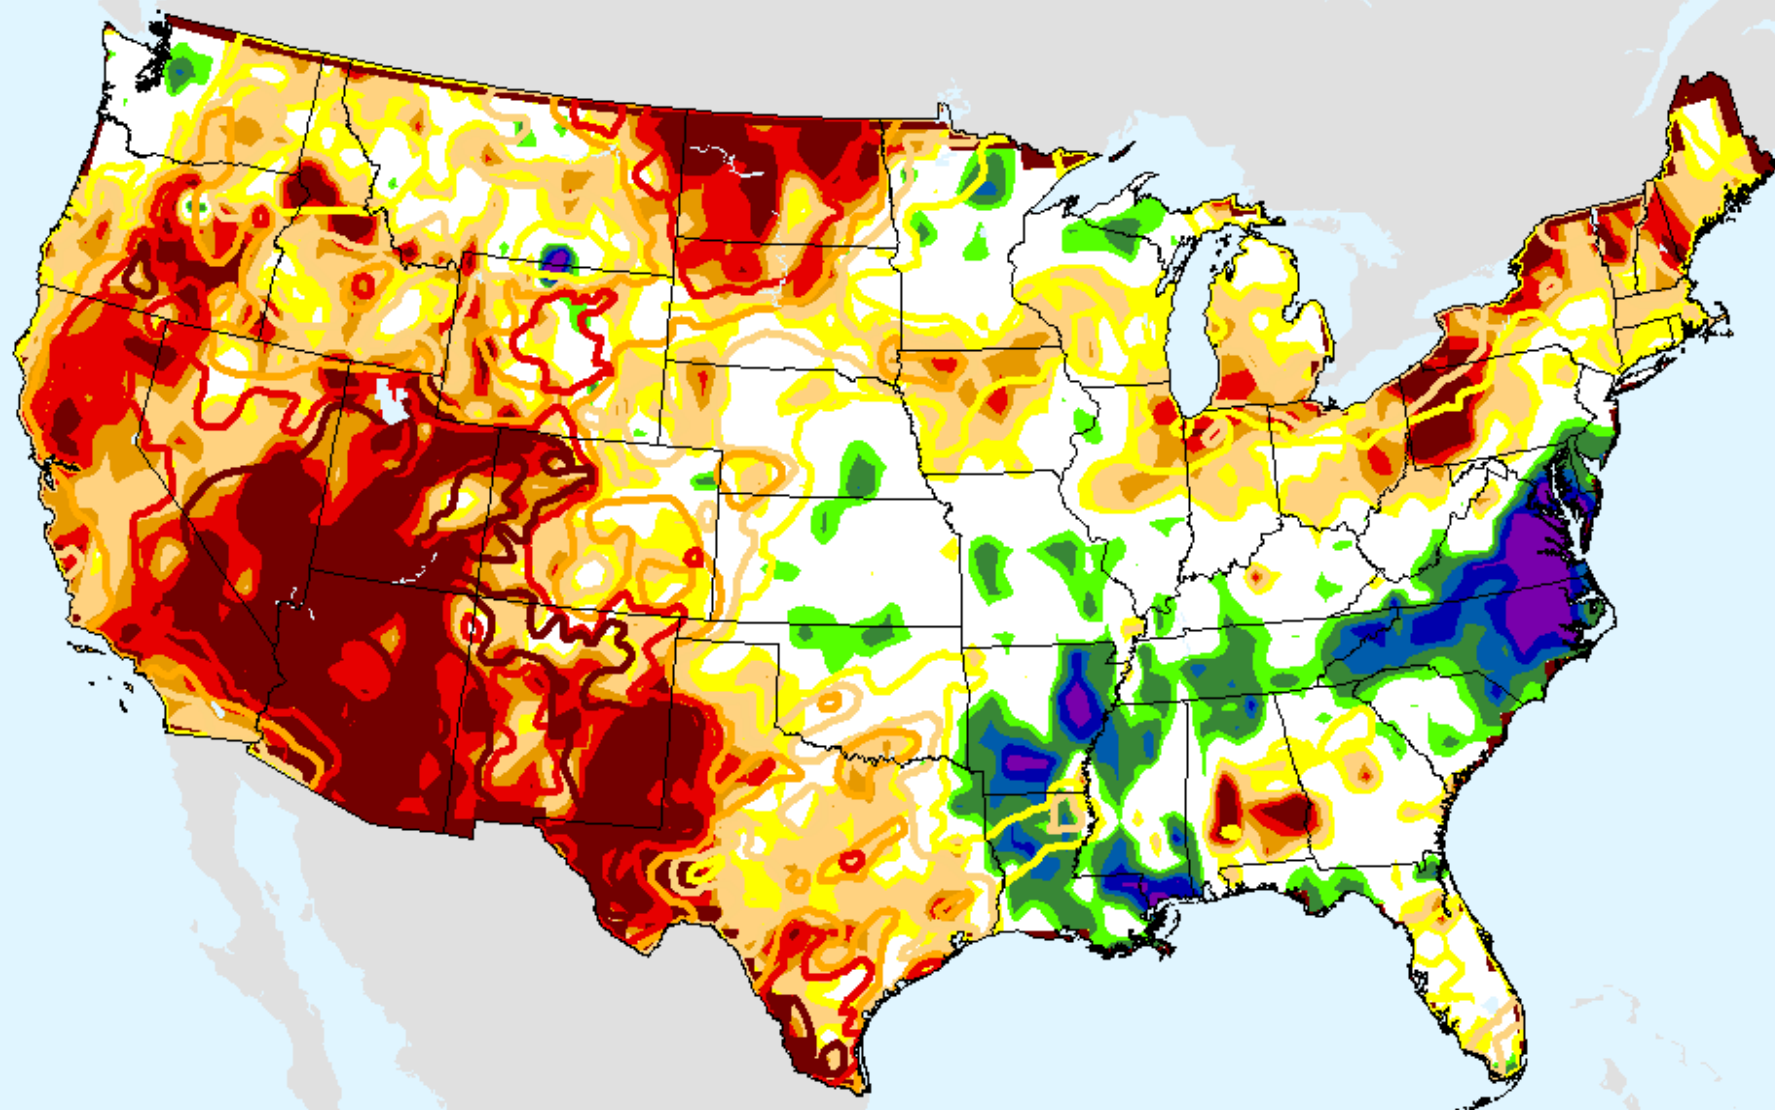

CPC 9-month SPI

As of: Tuesday, April 20, 2021

USDM for: Apr. 13, 2021

SPI (USDM)