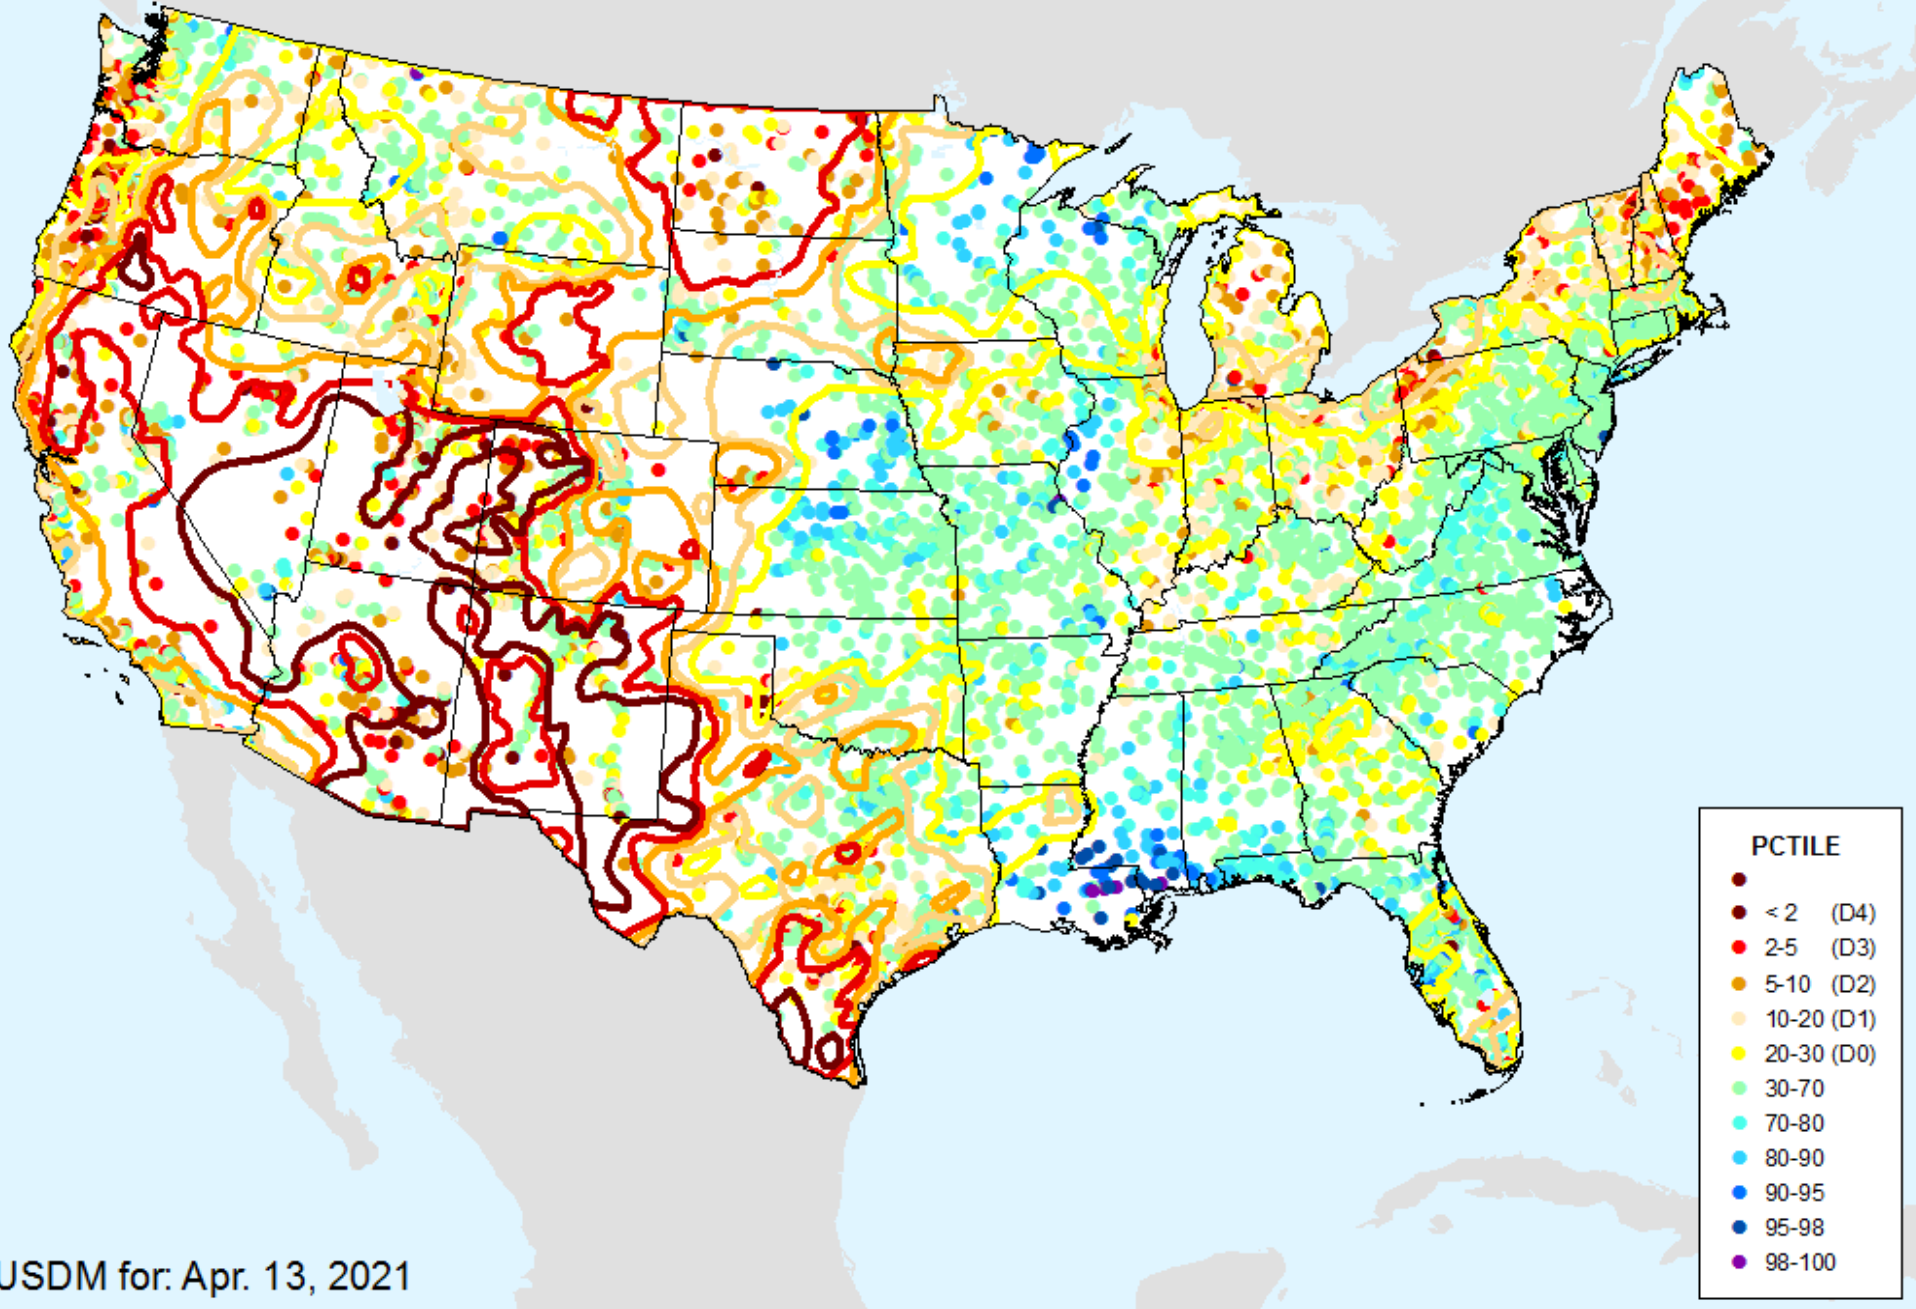

USGS 7-Day Avg Streamflow

As of: Tuesday, April 20, 2021