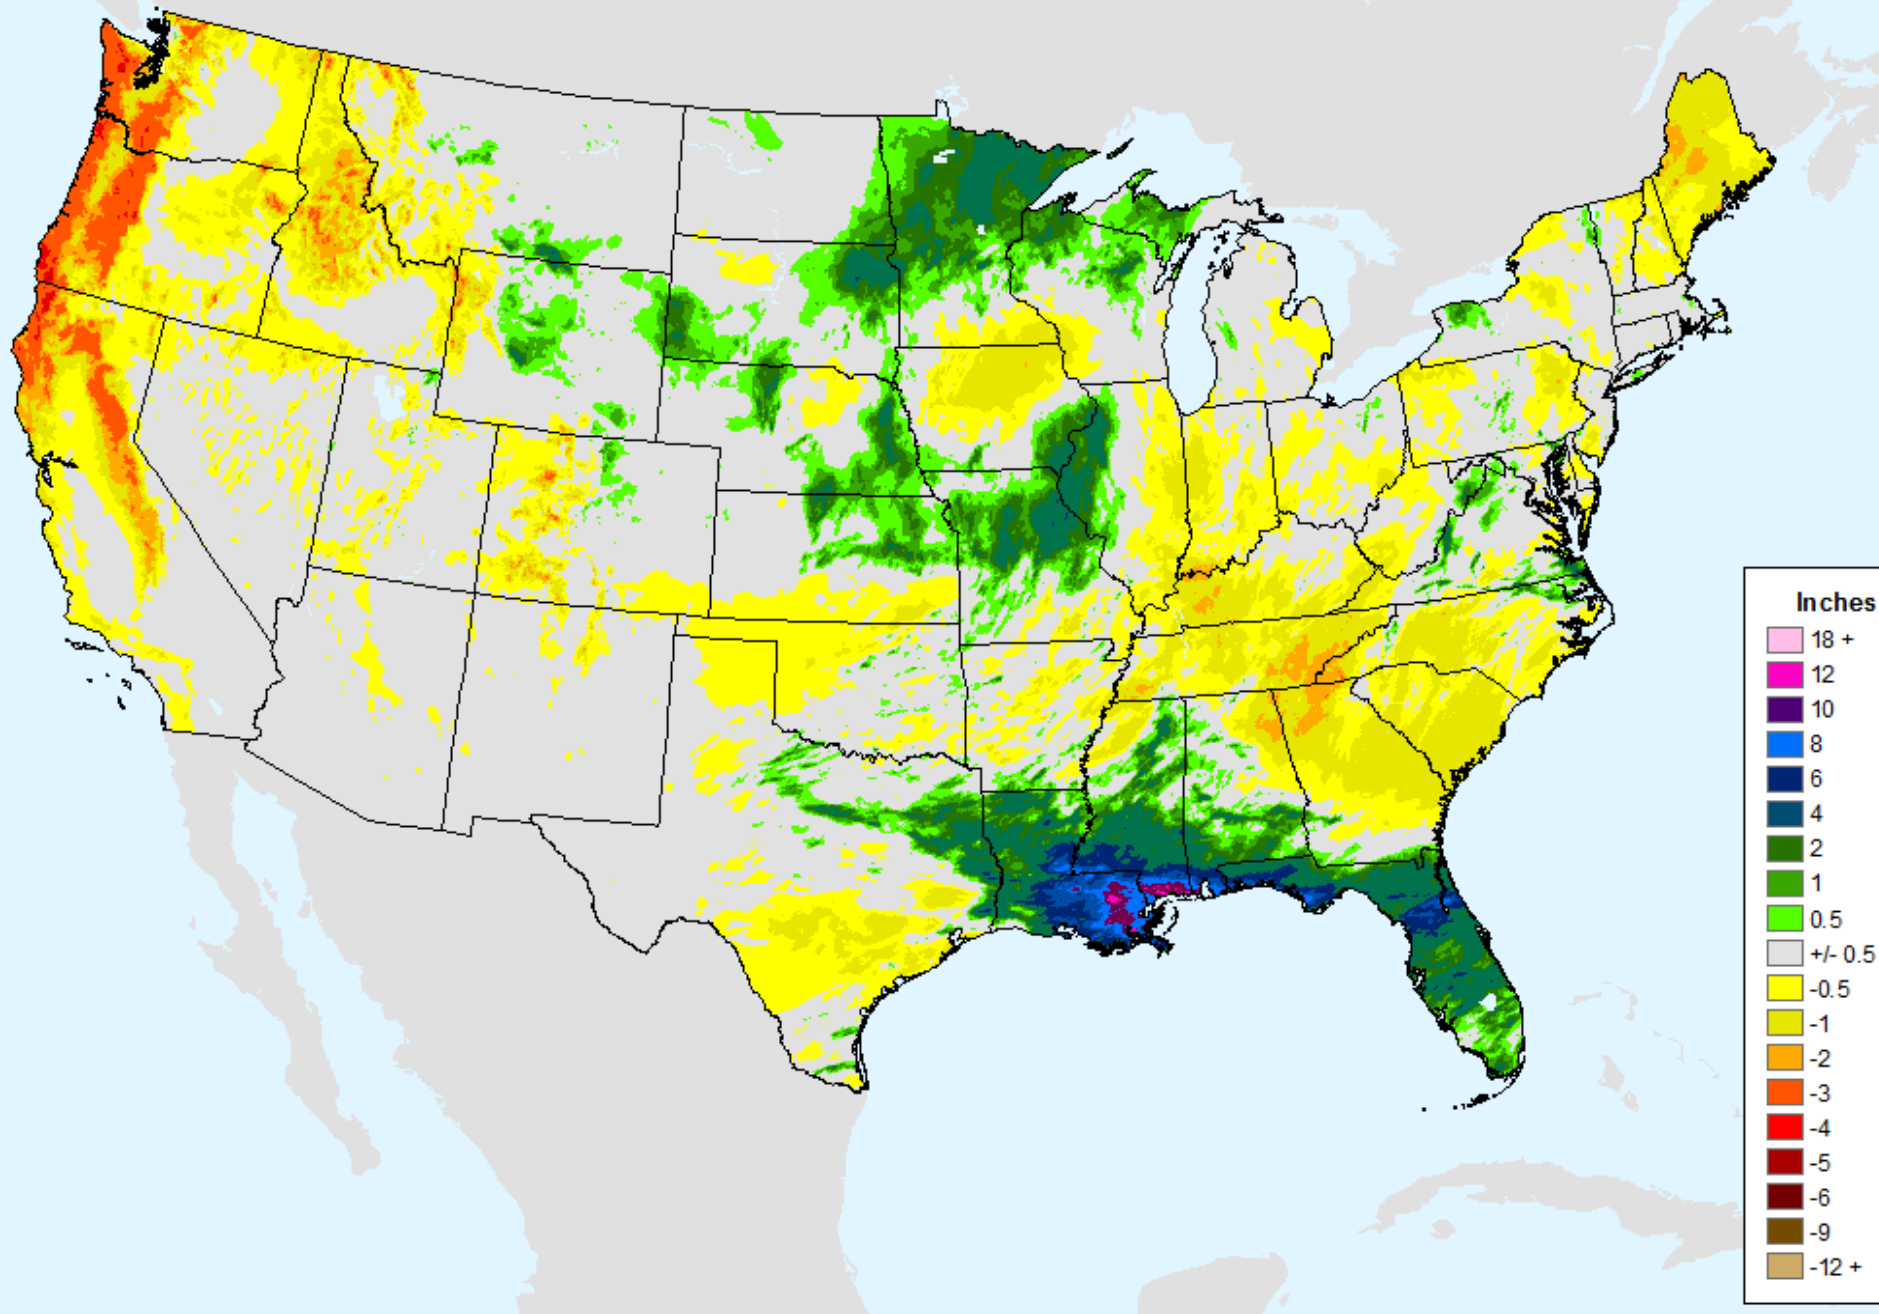

AHPS 14-Day Precip Departure

As of: Tuesday, April 20, 2021