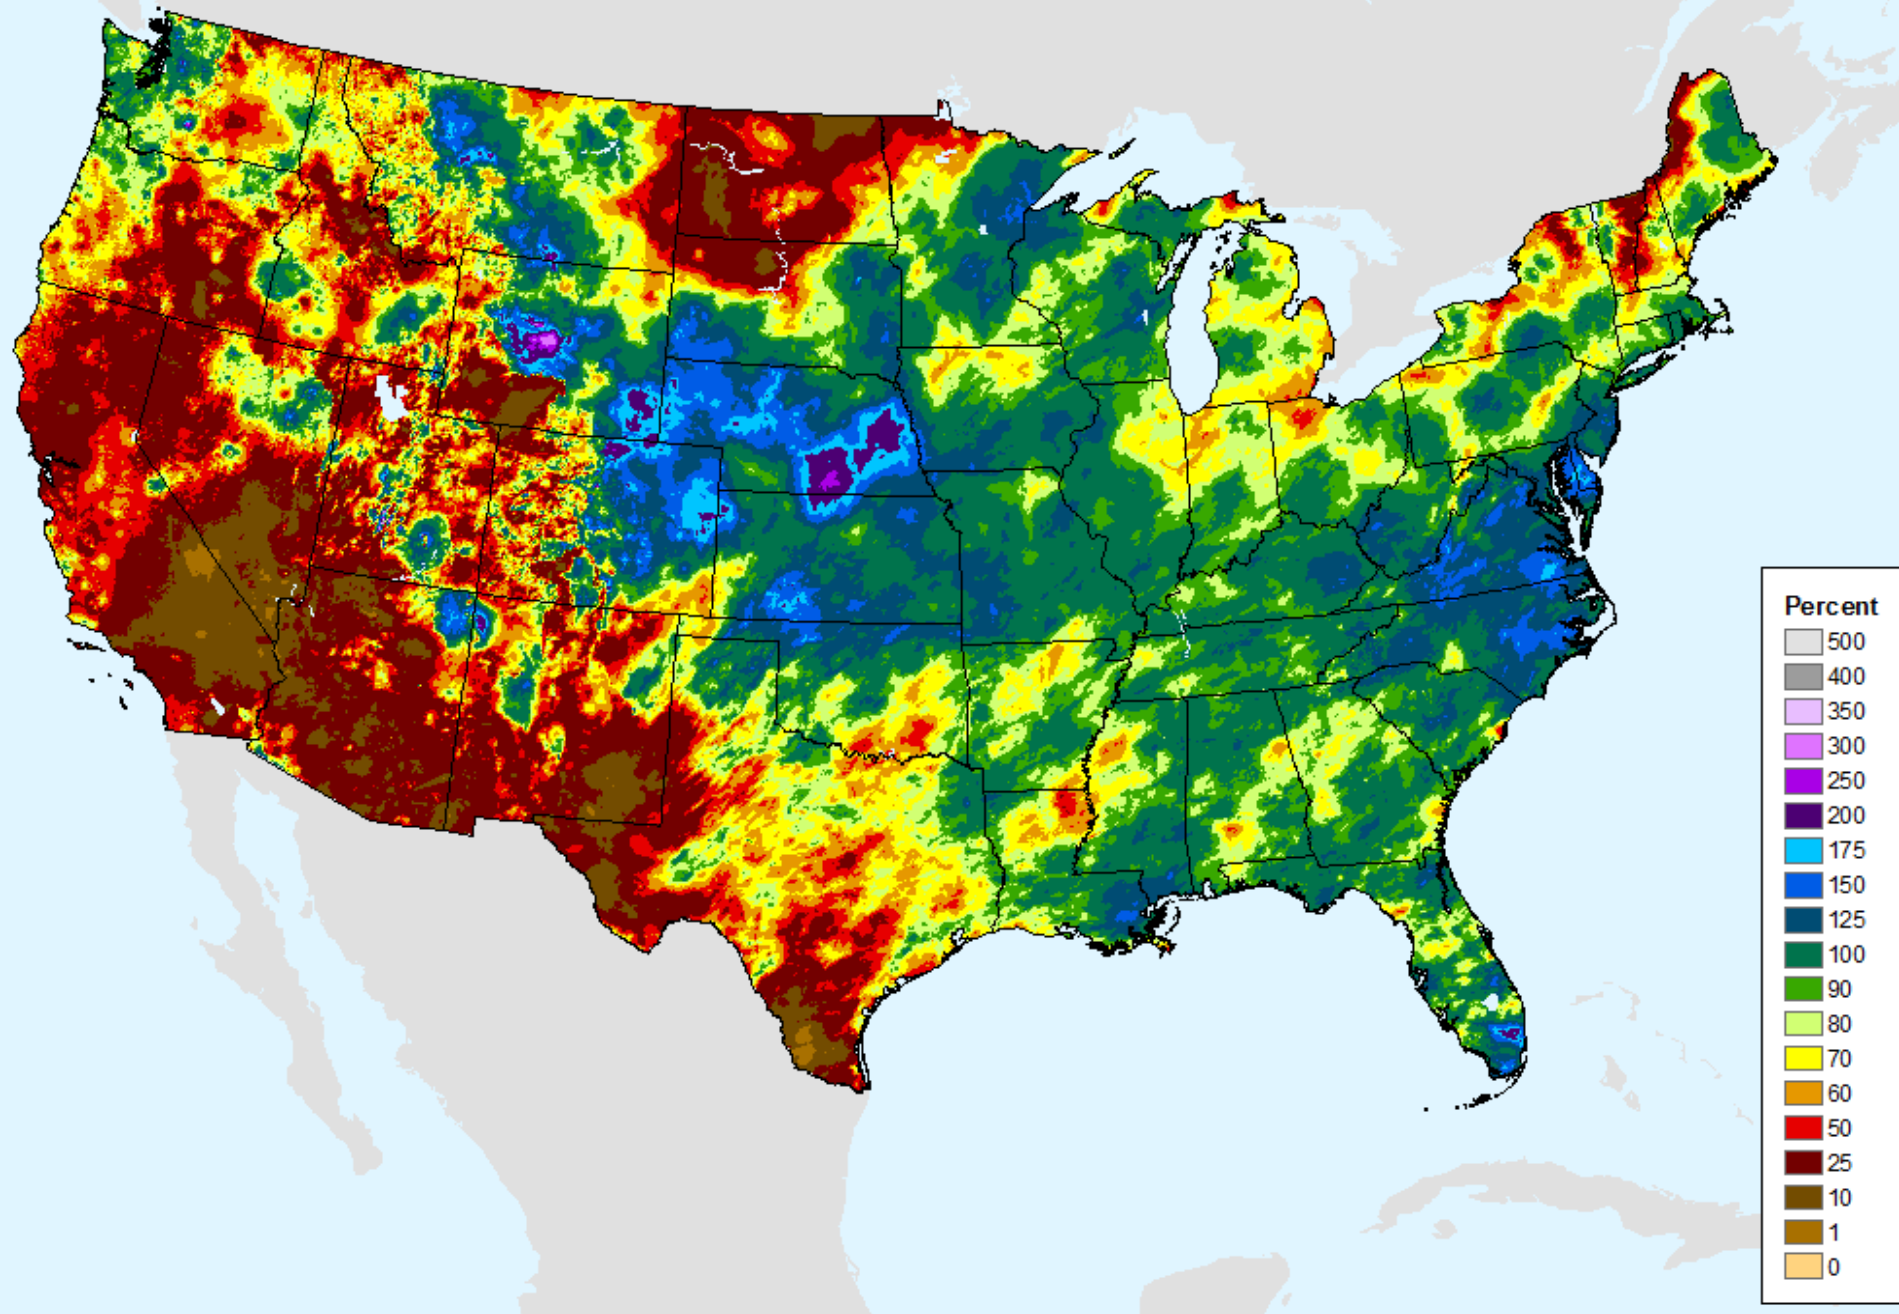

AHPS 180-Day Pct of Normal Pcp

As of: Tuesday, April 20, 2021