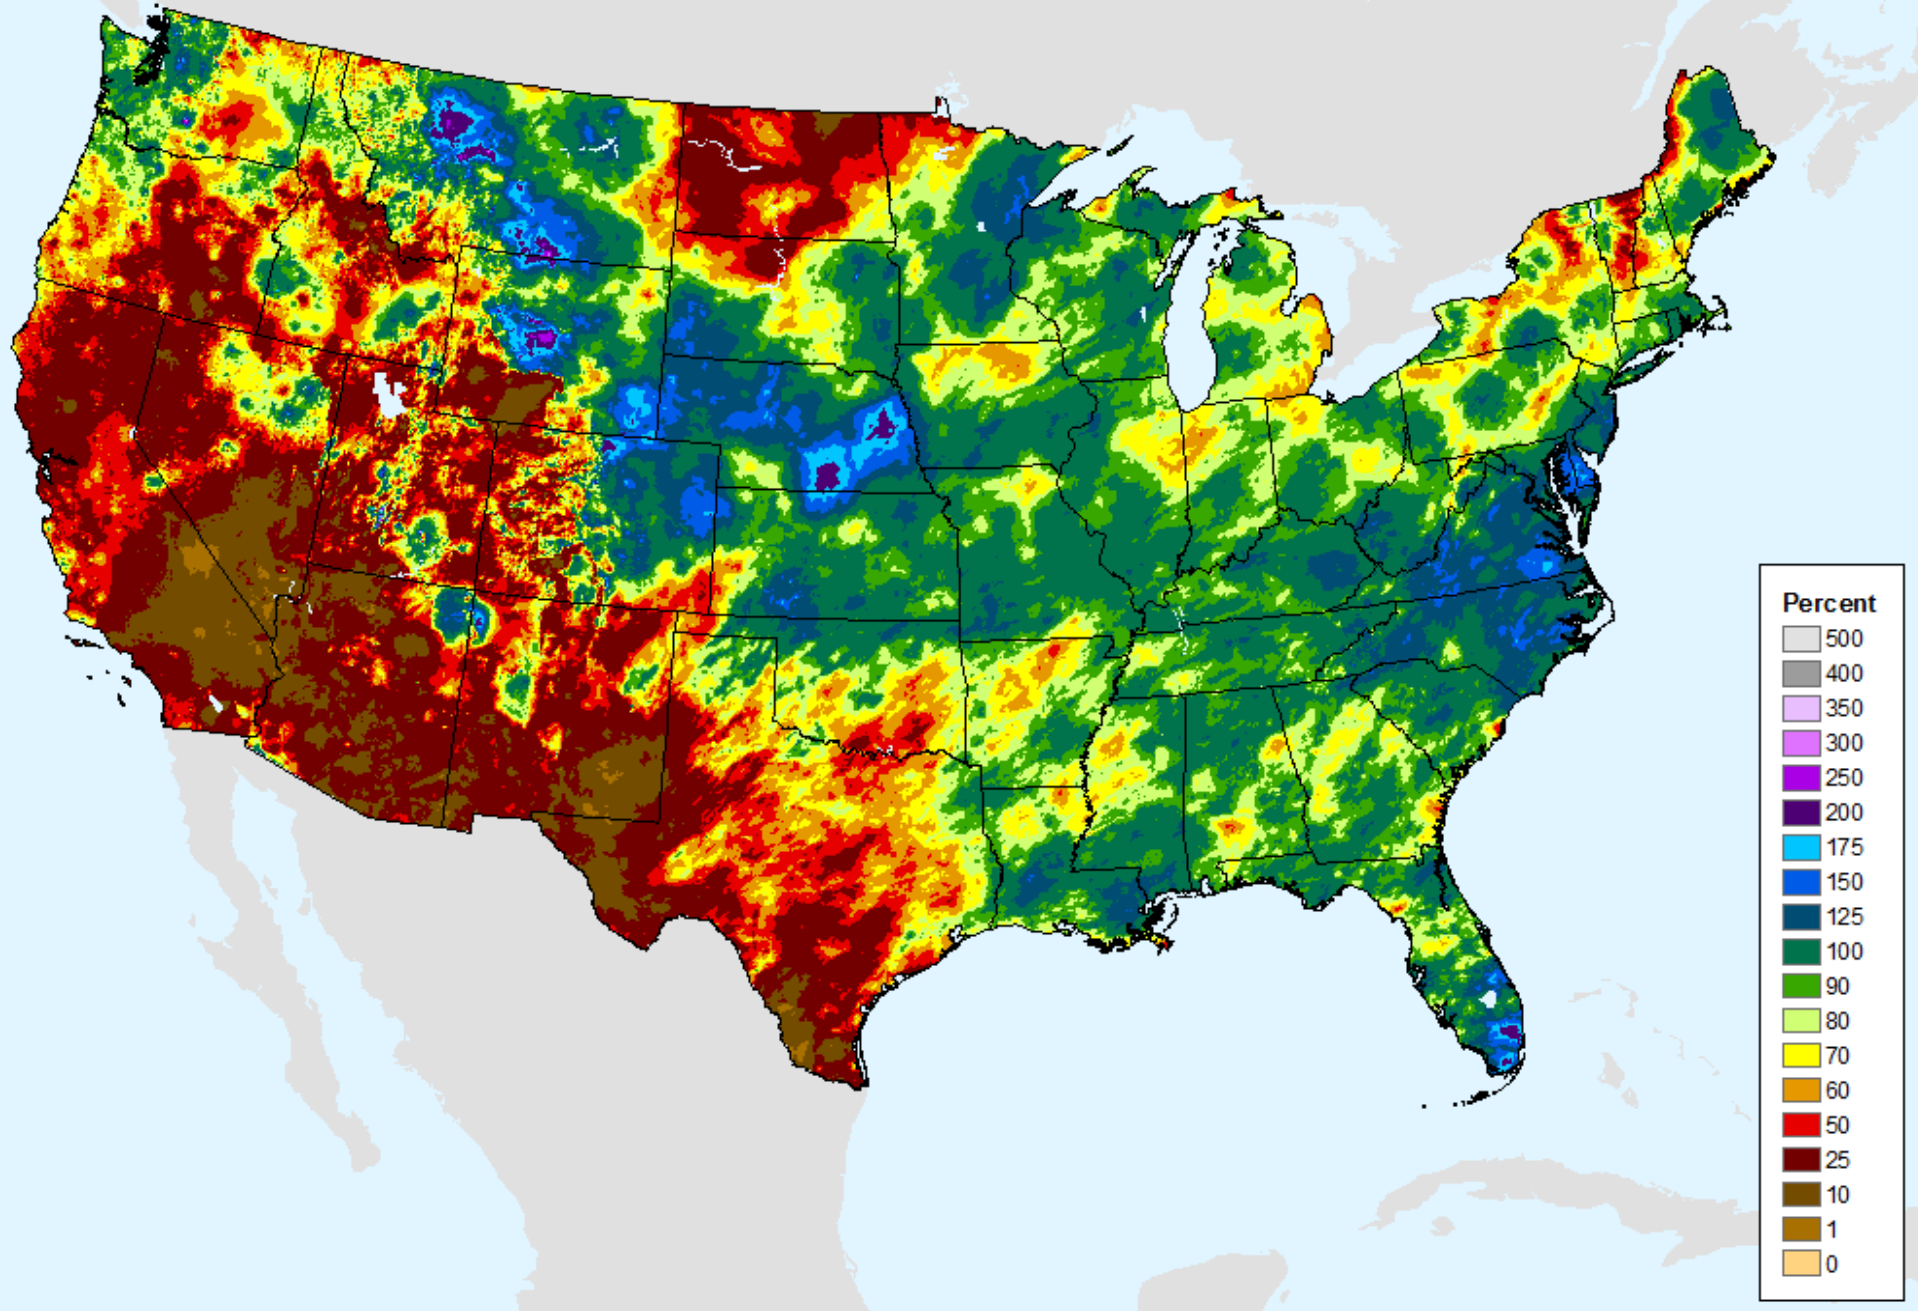

AHPS Water-Year Pct of Normal Pcp

As of: Tuesday, April 20, 2021