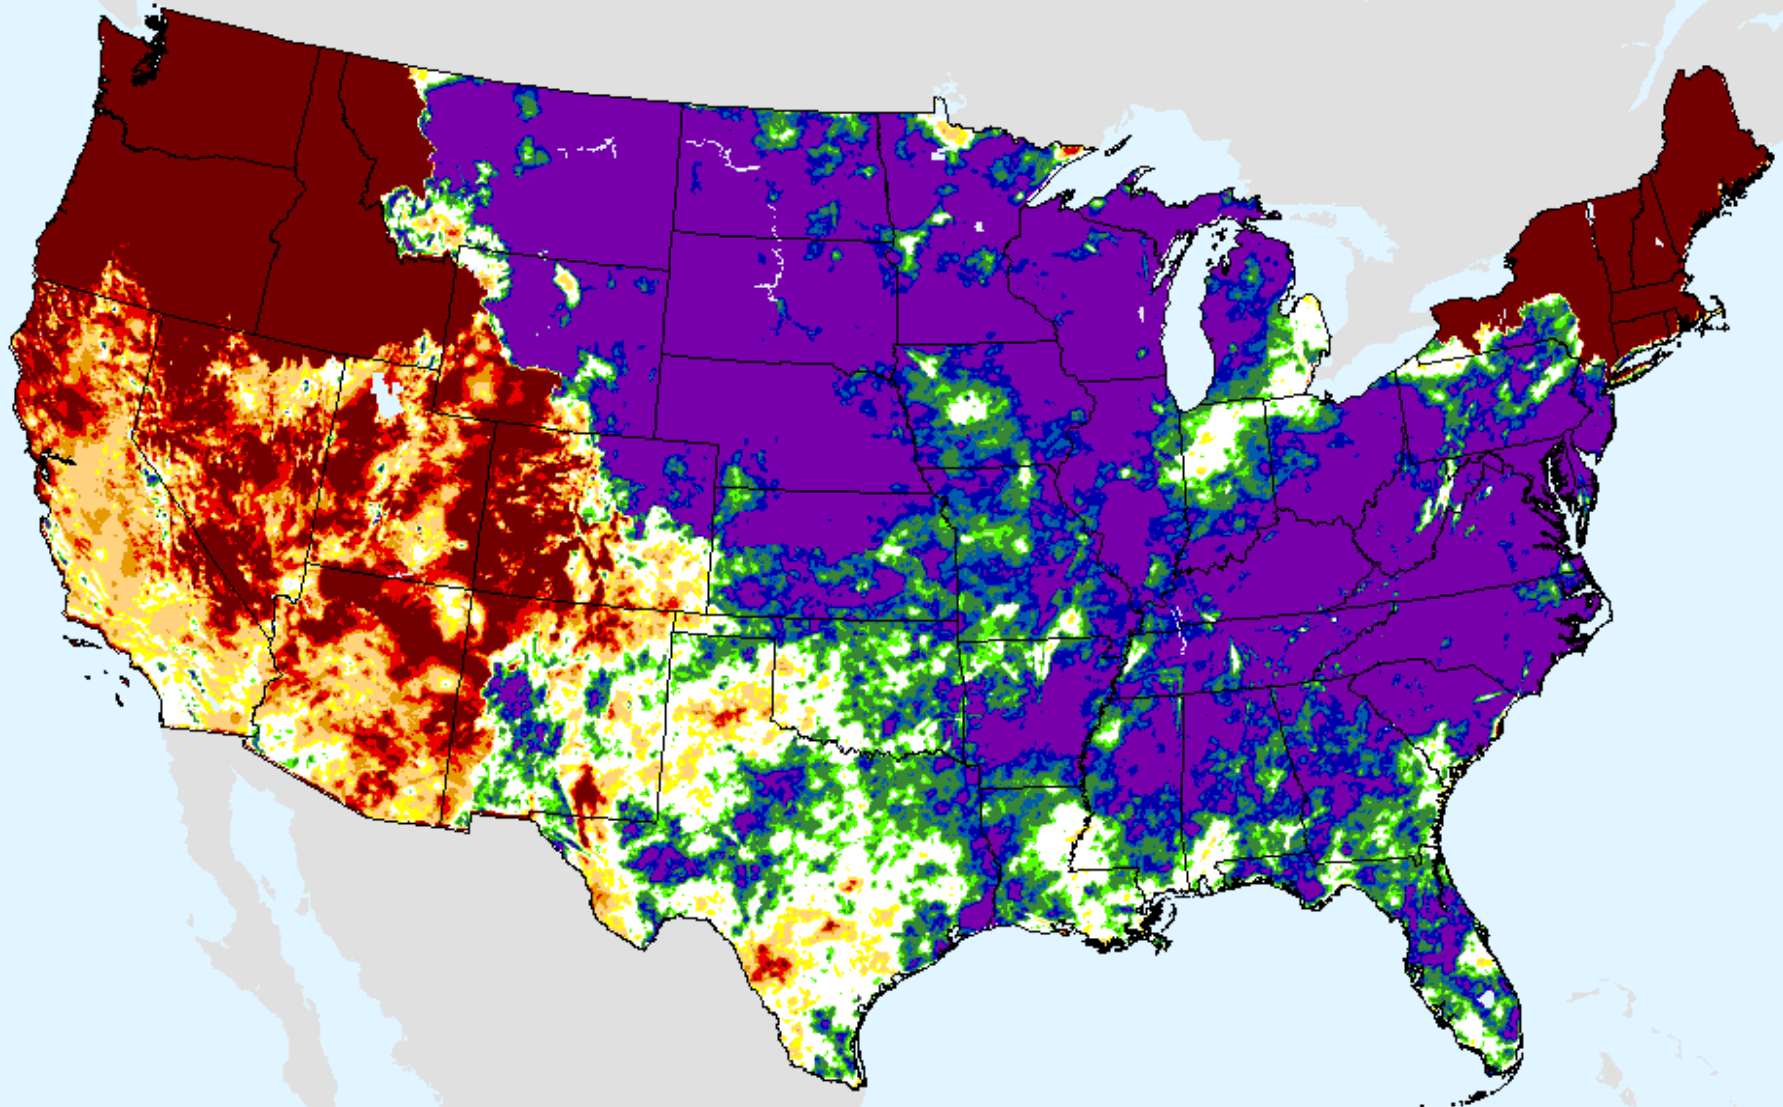

AHPS 36-month SPI

As of: Tuesday, April 20, 2021