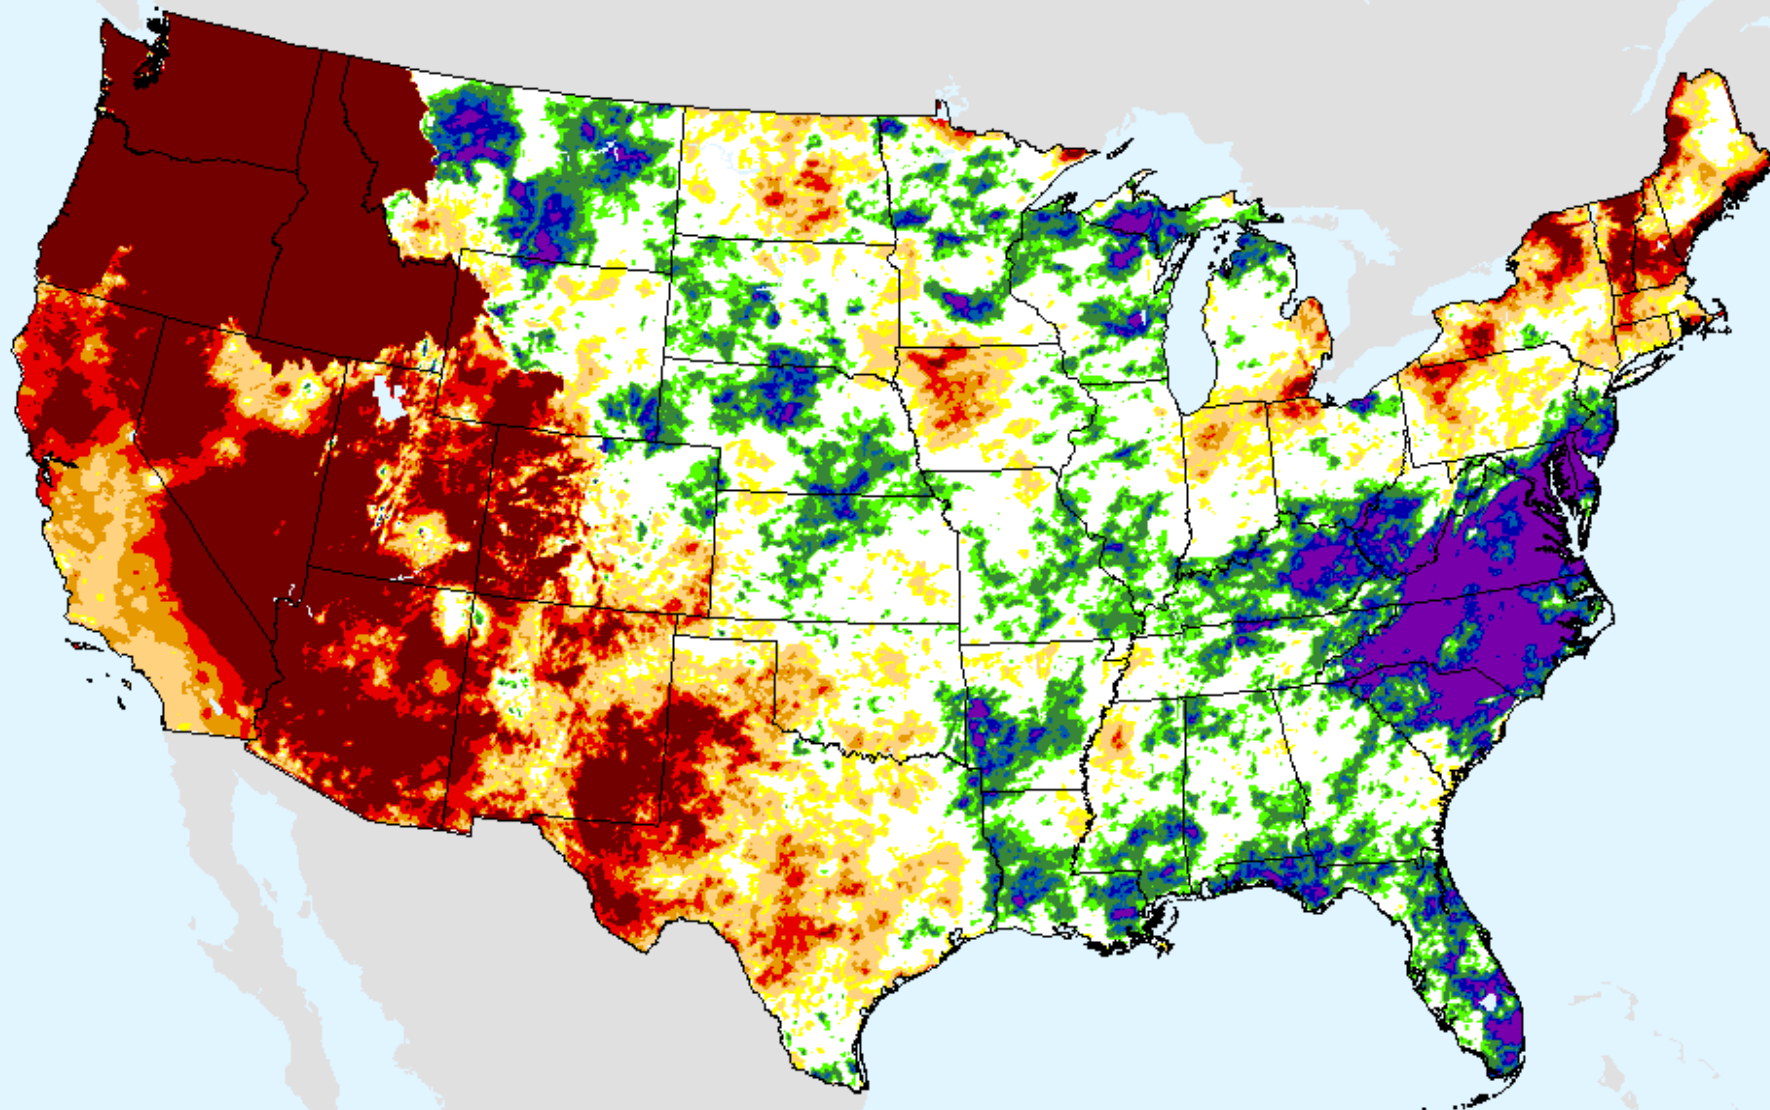

AHPS 12-month SPI

As of: Tuesday, April 20, 2021