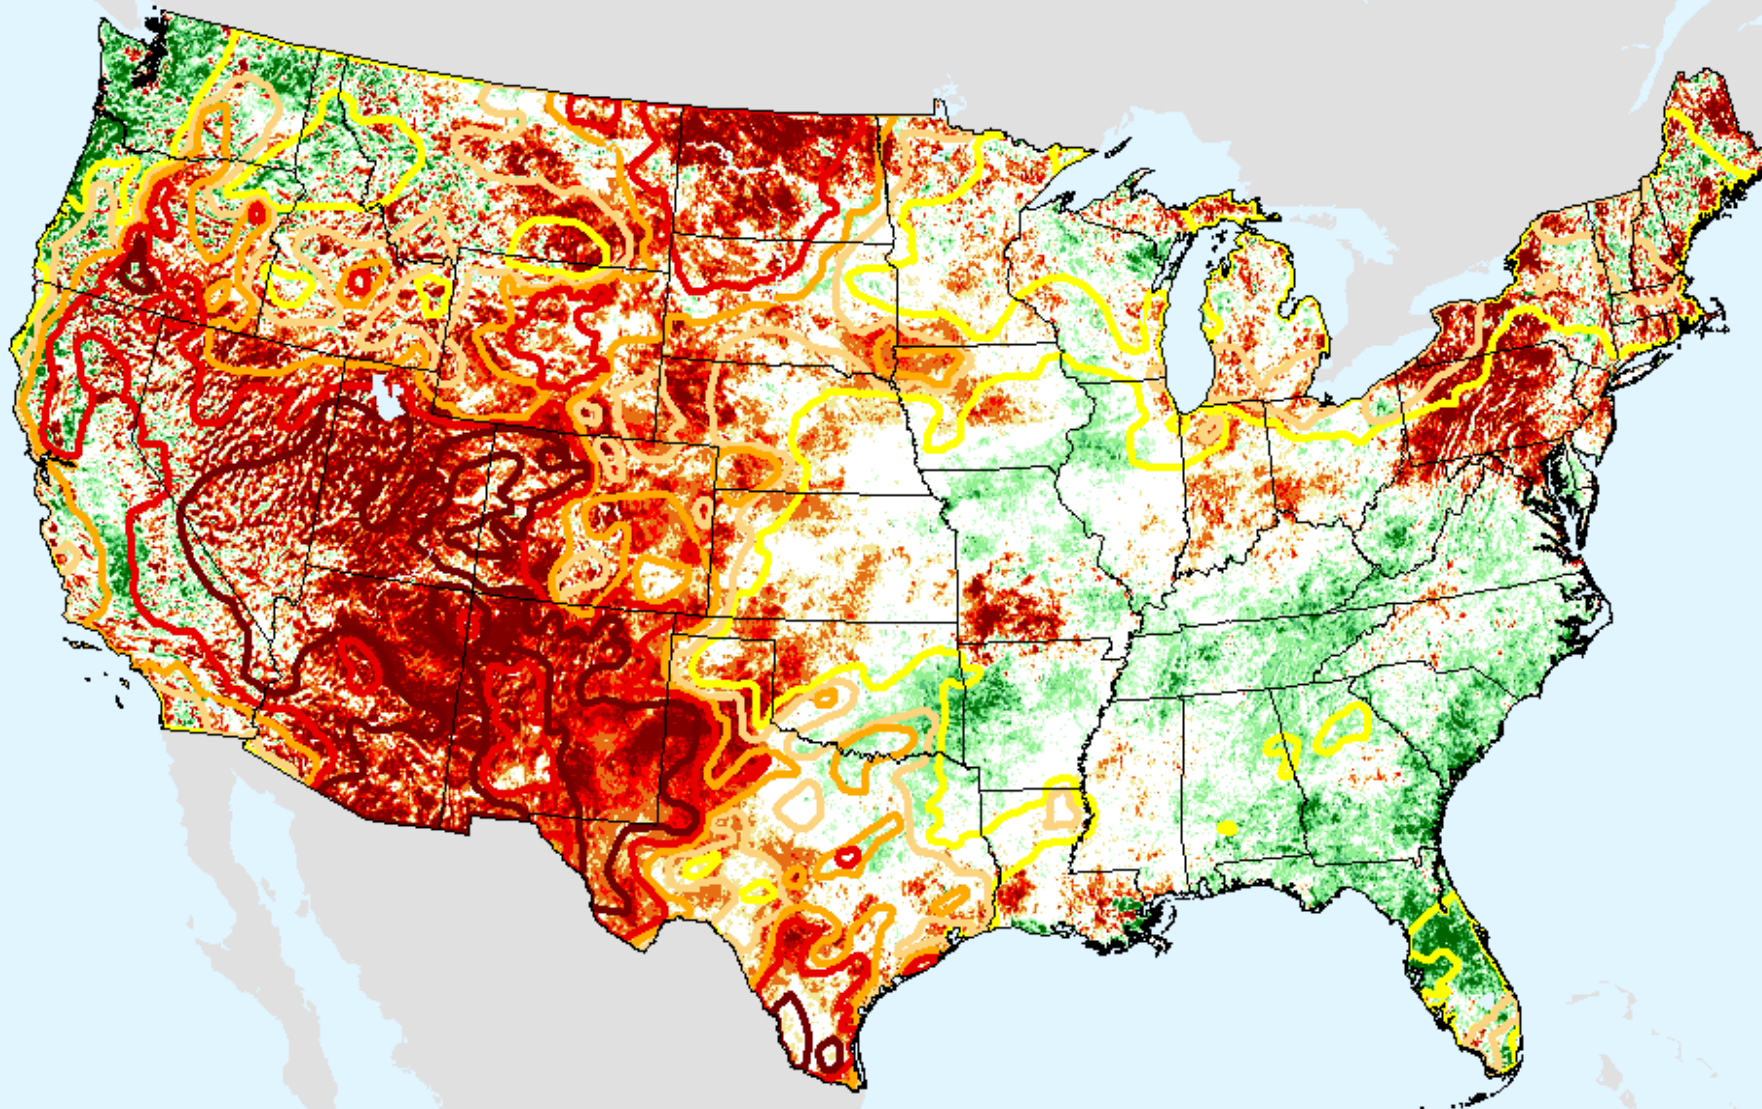

Evaporative Stress Index (ESI) 4-week

As of: Tuesday, April 20, 2021

USDM for: Apr. 13, 2021

ESI