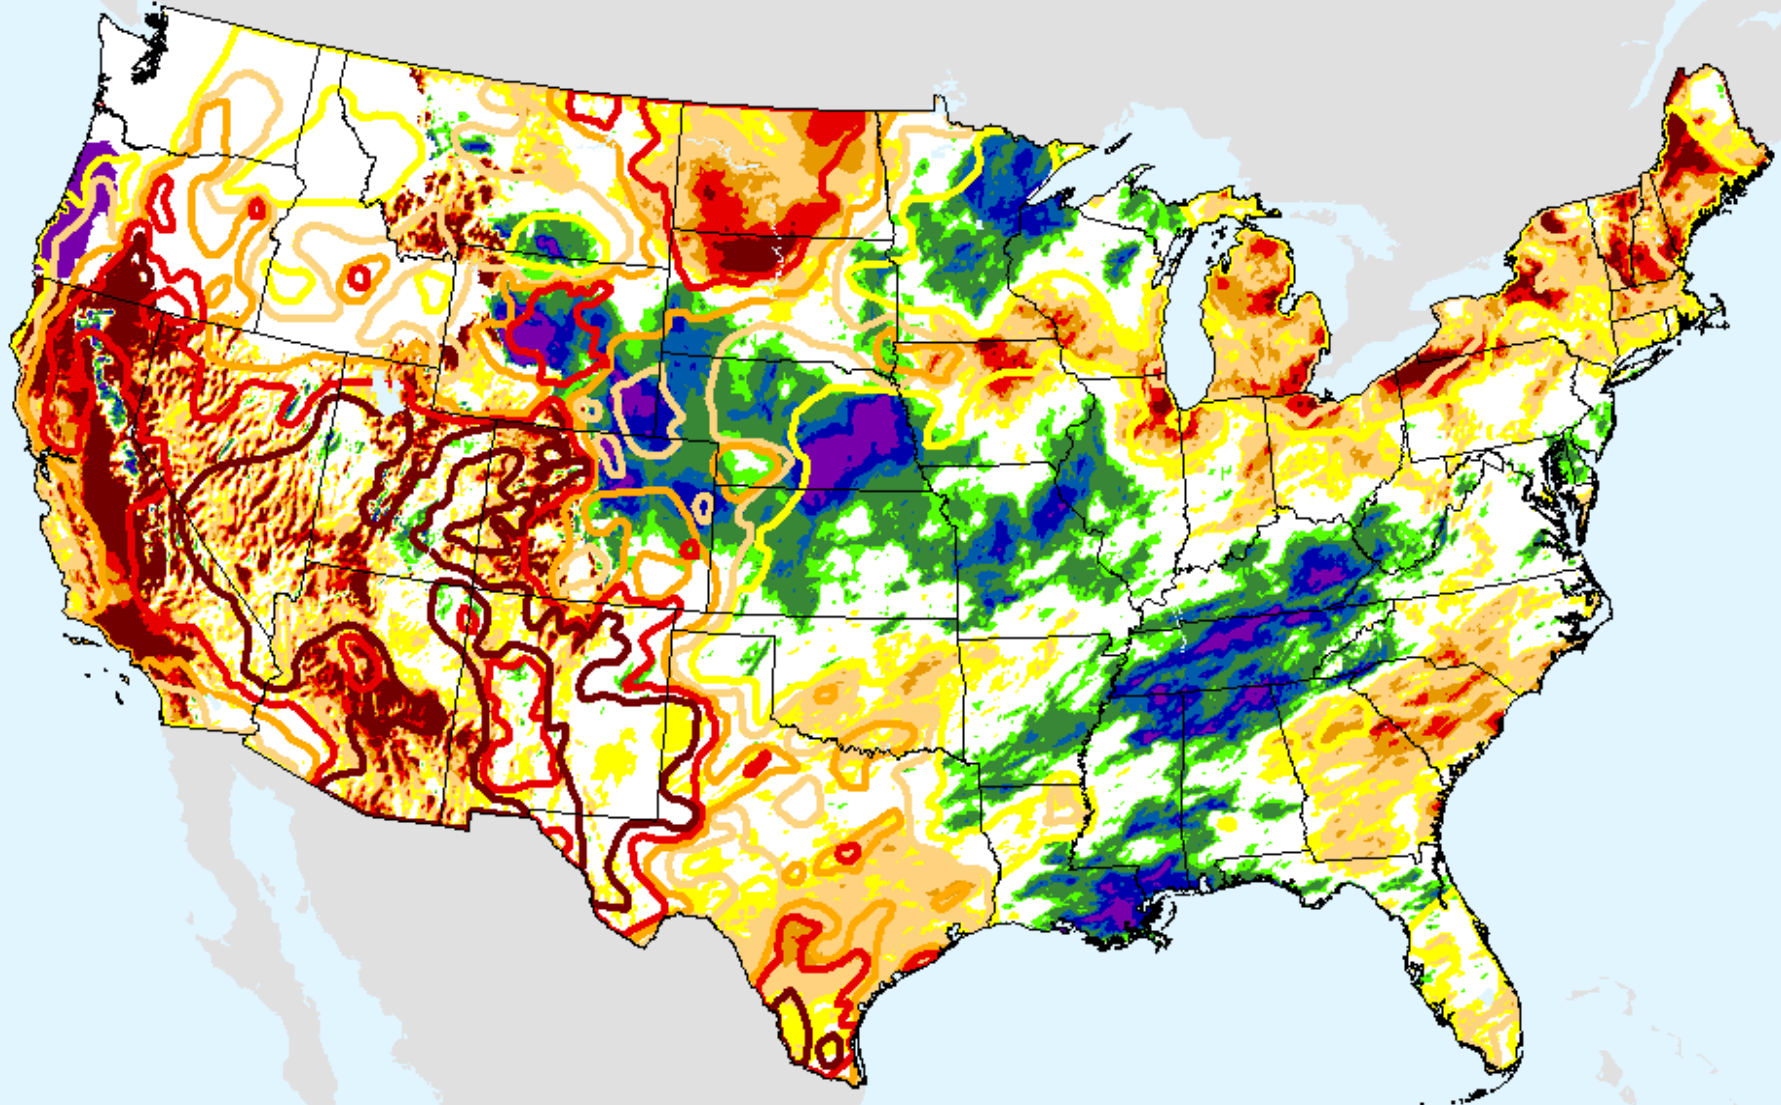

AHPS 2-month SPEI

As of: Tuesday, April 20, 2021

USDM for: Apr. 13, 2021

SPEI (USDM)