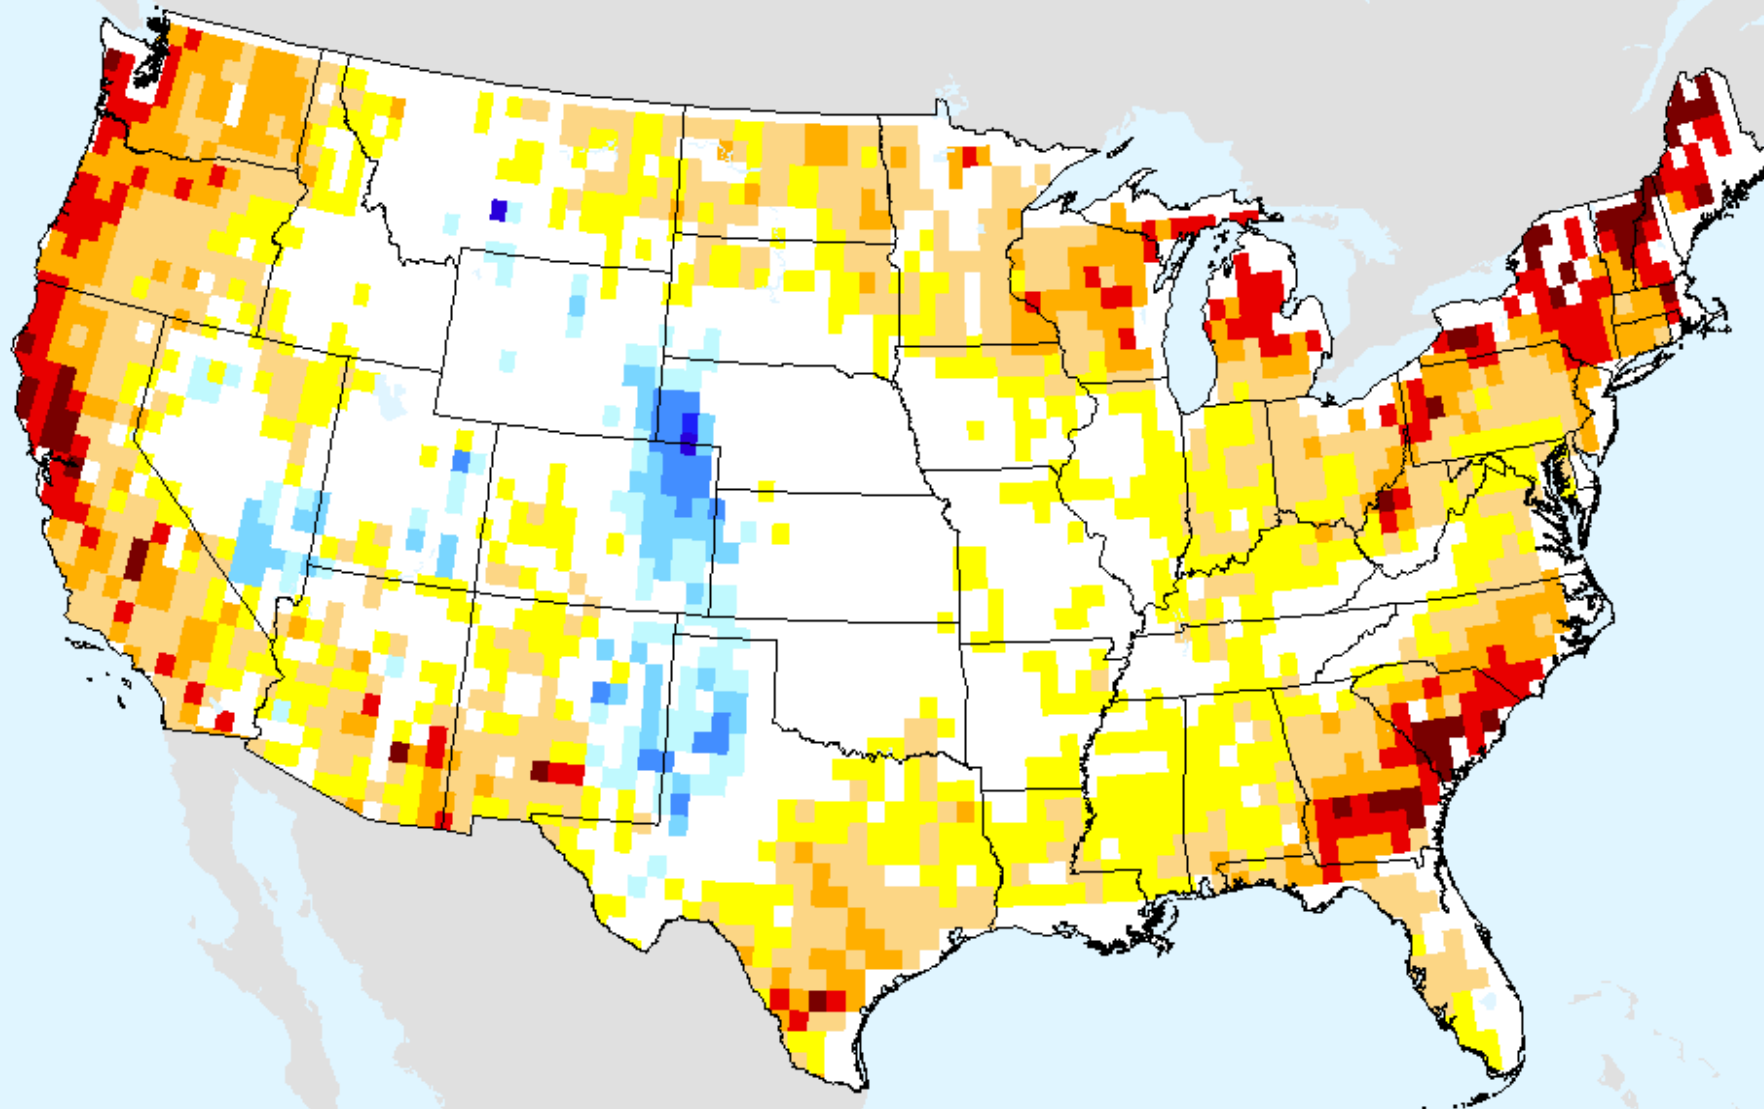

AIRS-Based Retrieved Surface Air Temperature 14 Day

As of: Tuesday, April 20, 2021