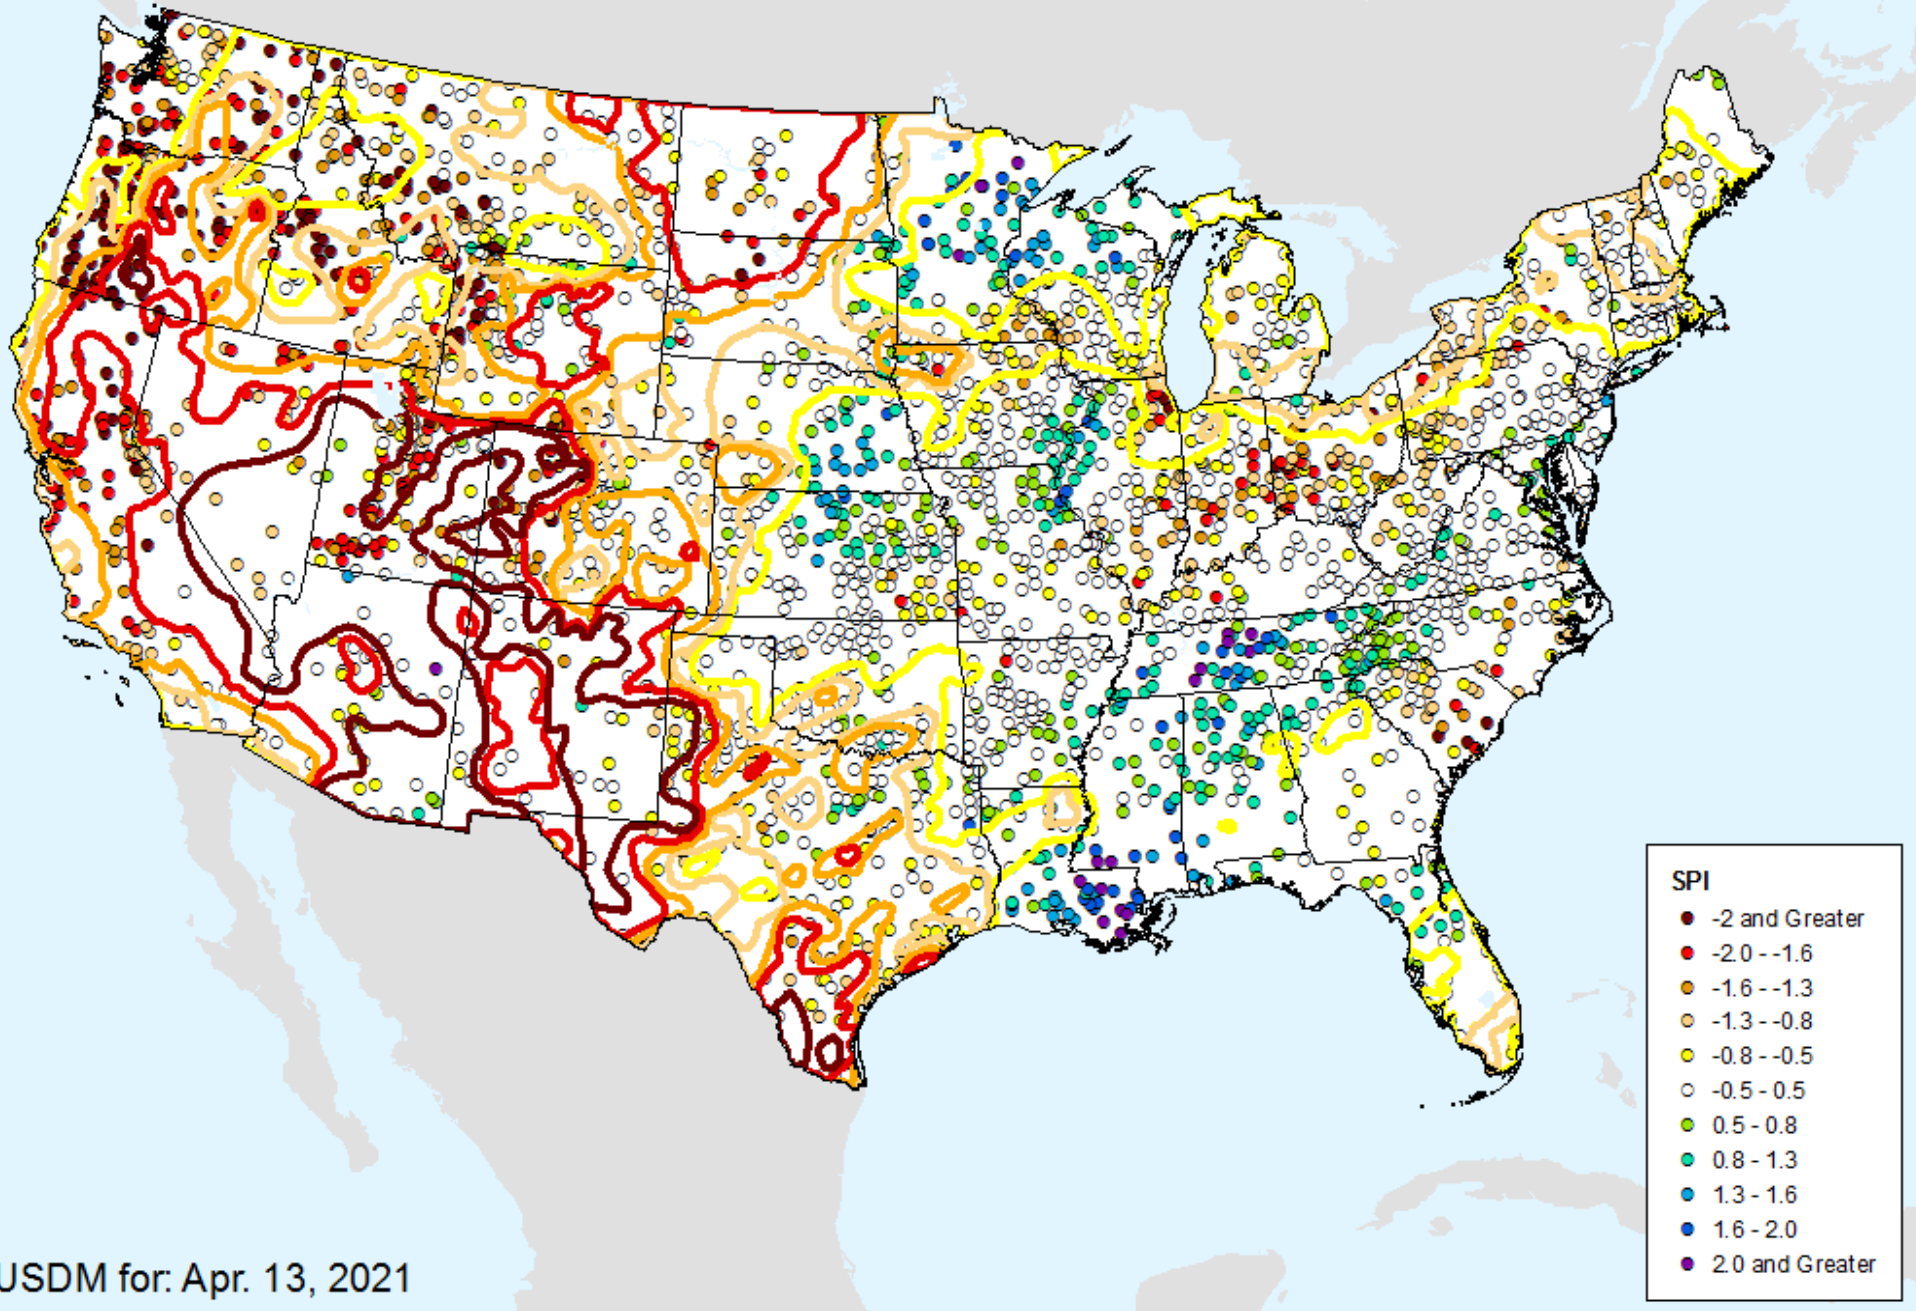

HPRCC 1-month SPI

As of: Tuesday, April 20, 2021