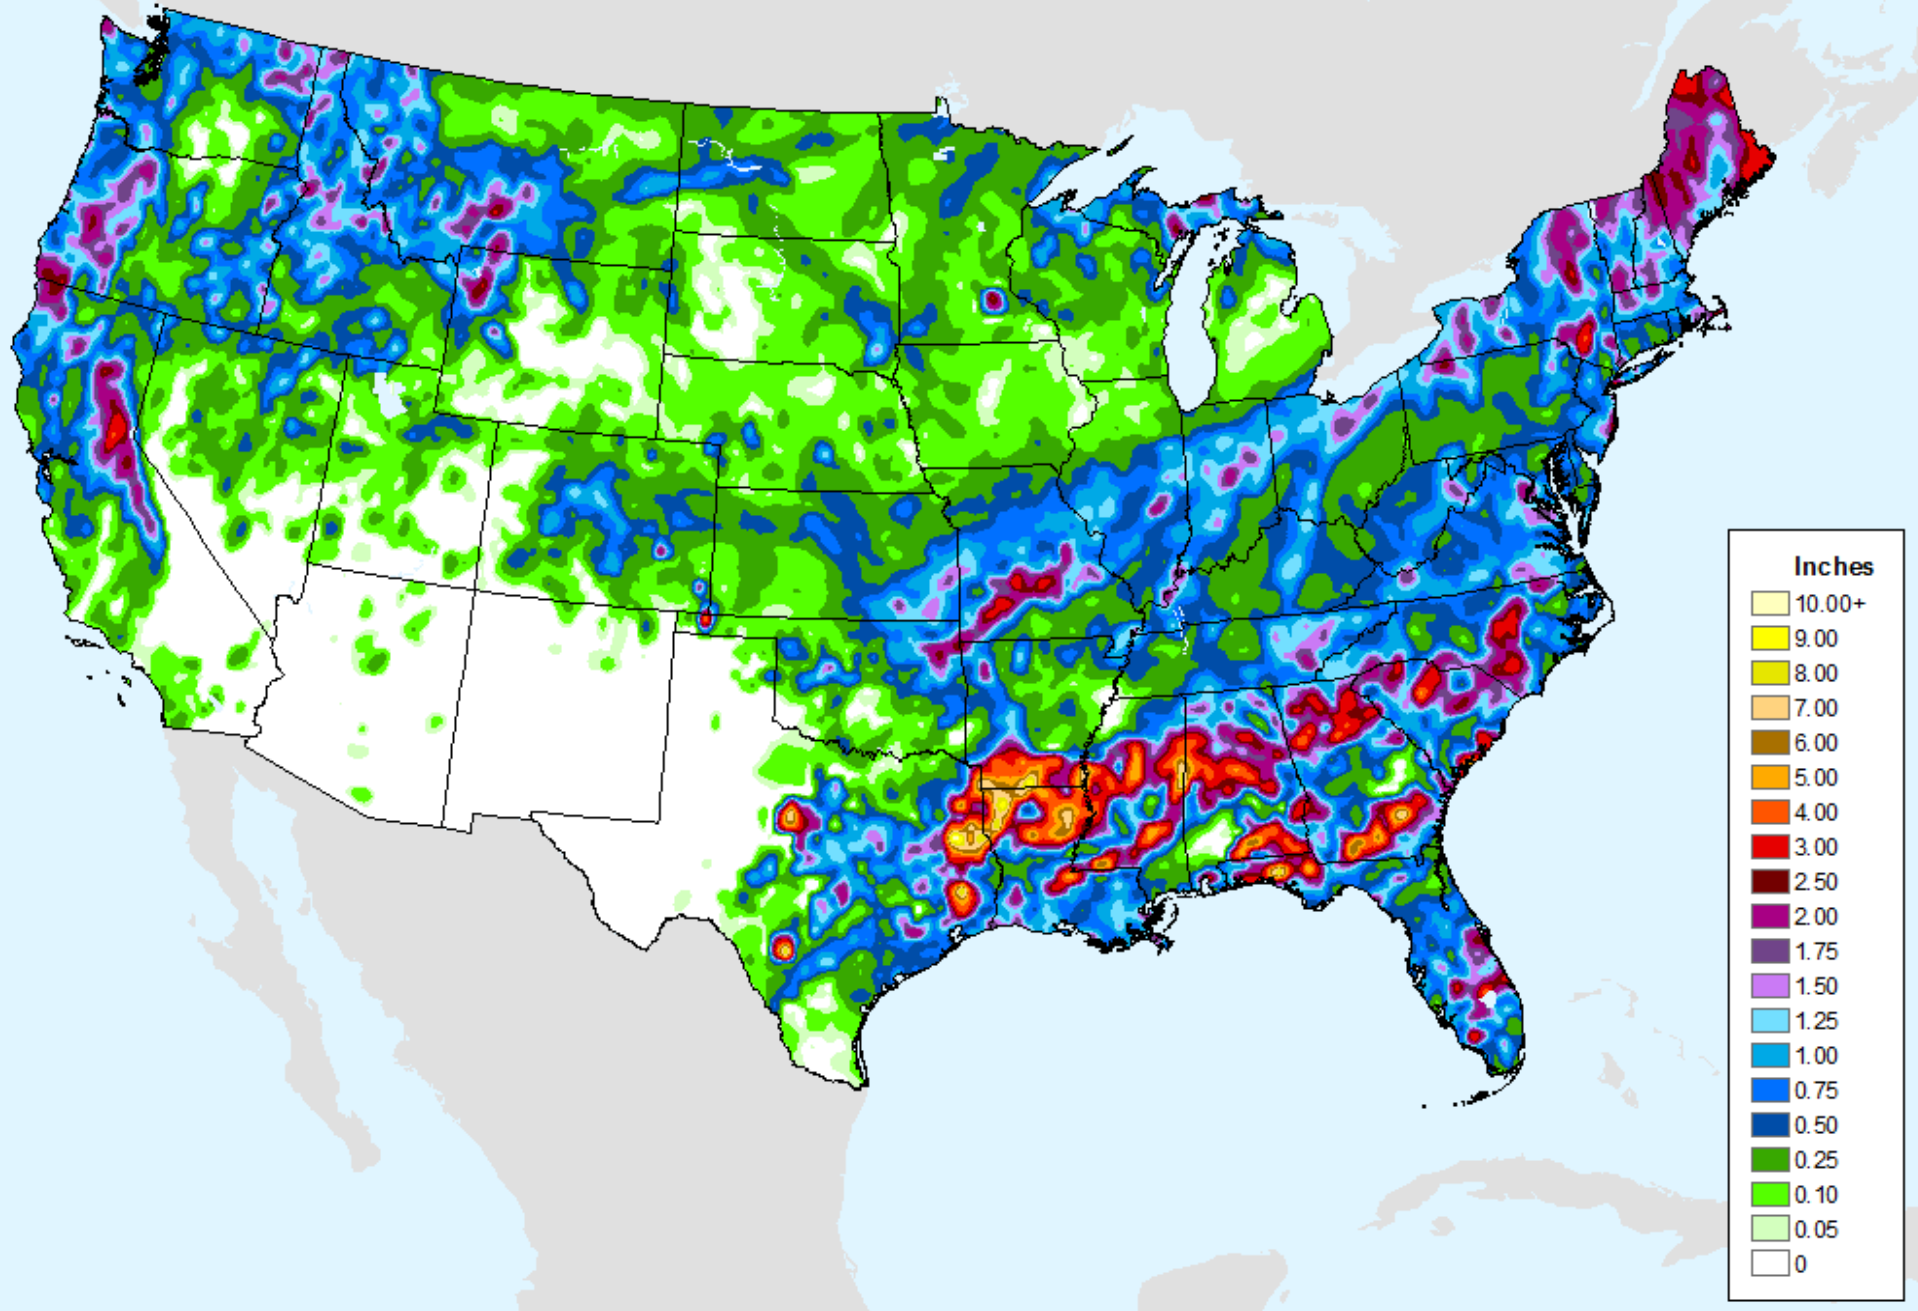

GFS (00z) 7-Day Precip Forecast

As of: Tuesday, April 20, 2021