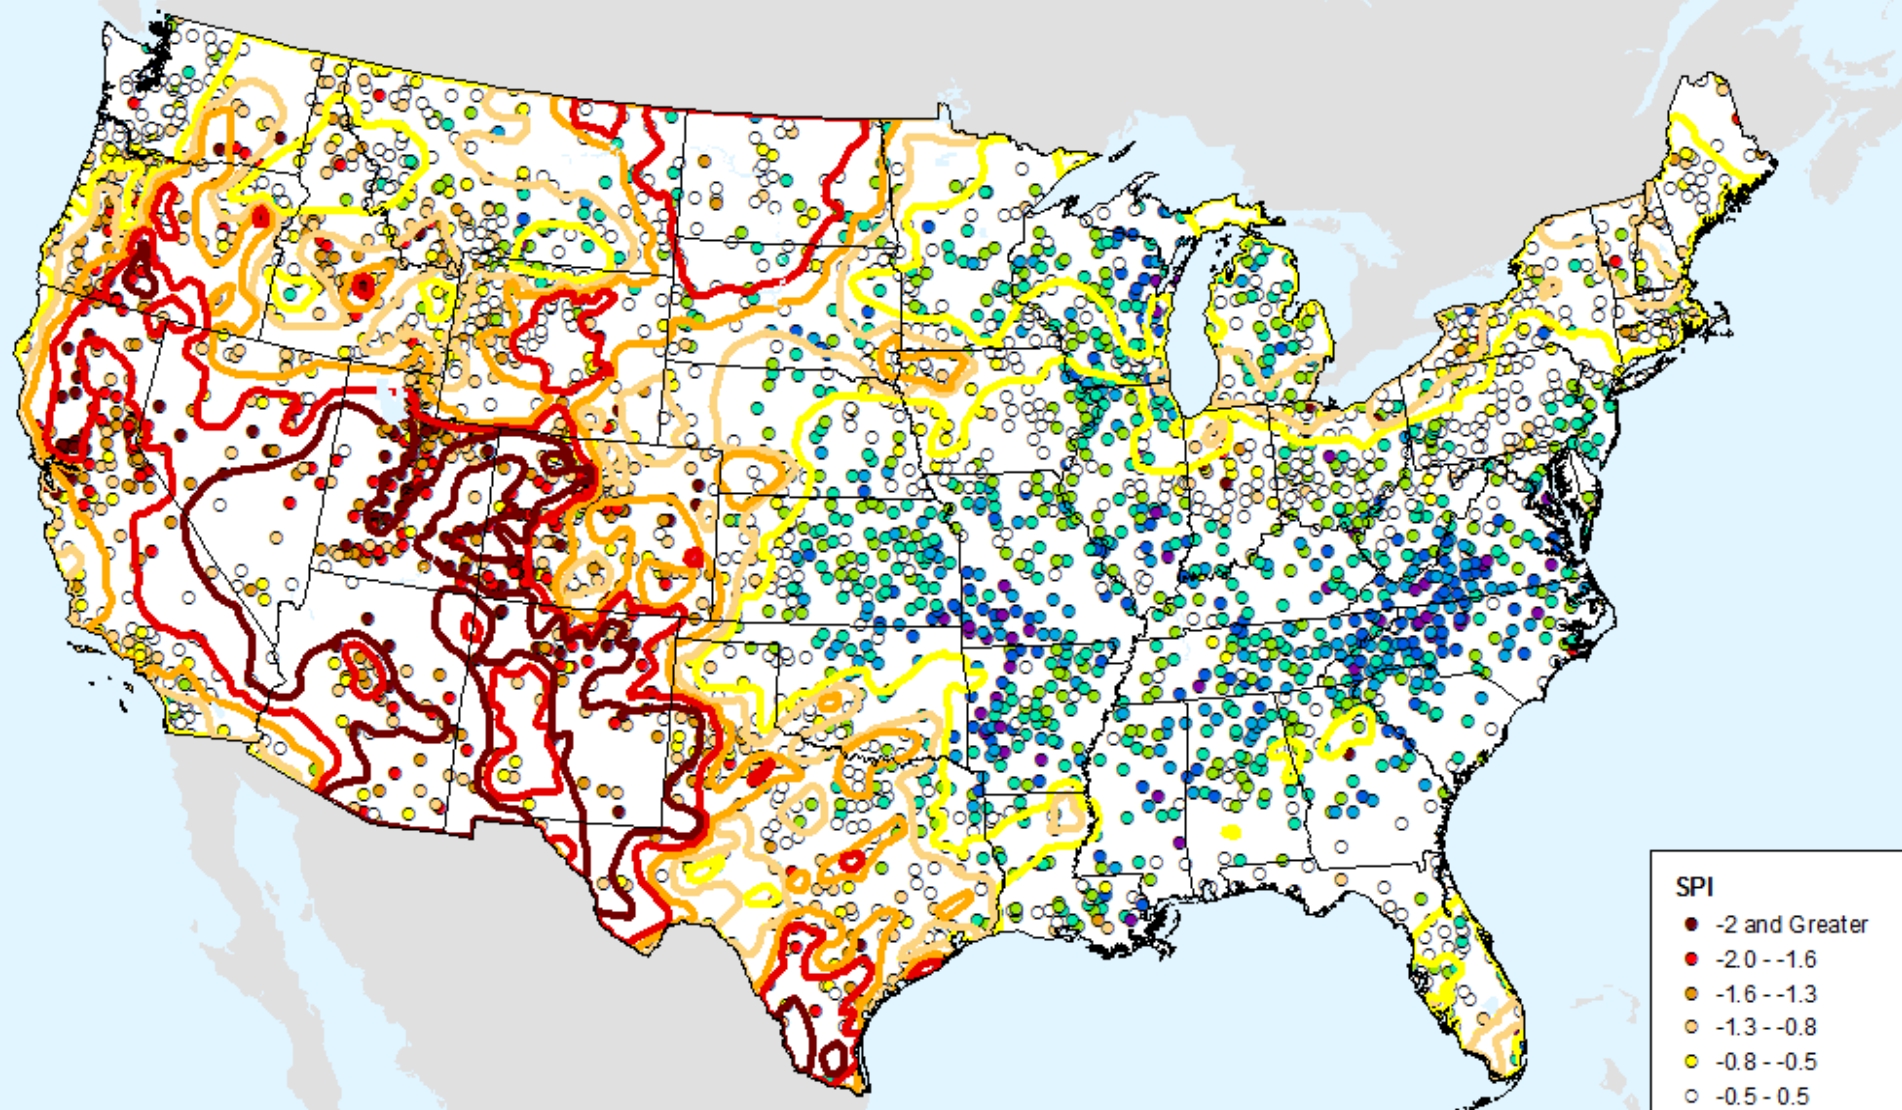

HPRCC 24-month SPI

As of: Tuesday, April 20, 2021

USDM for: Apr. 13, 2021