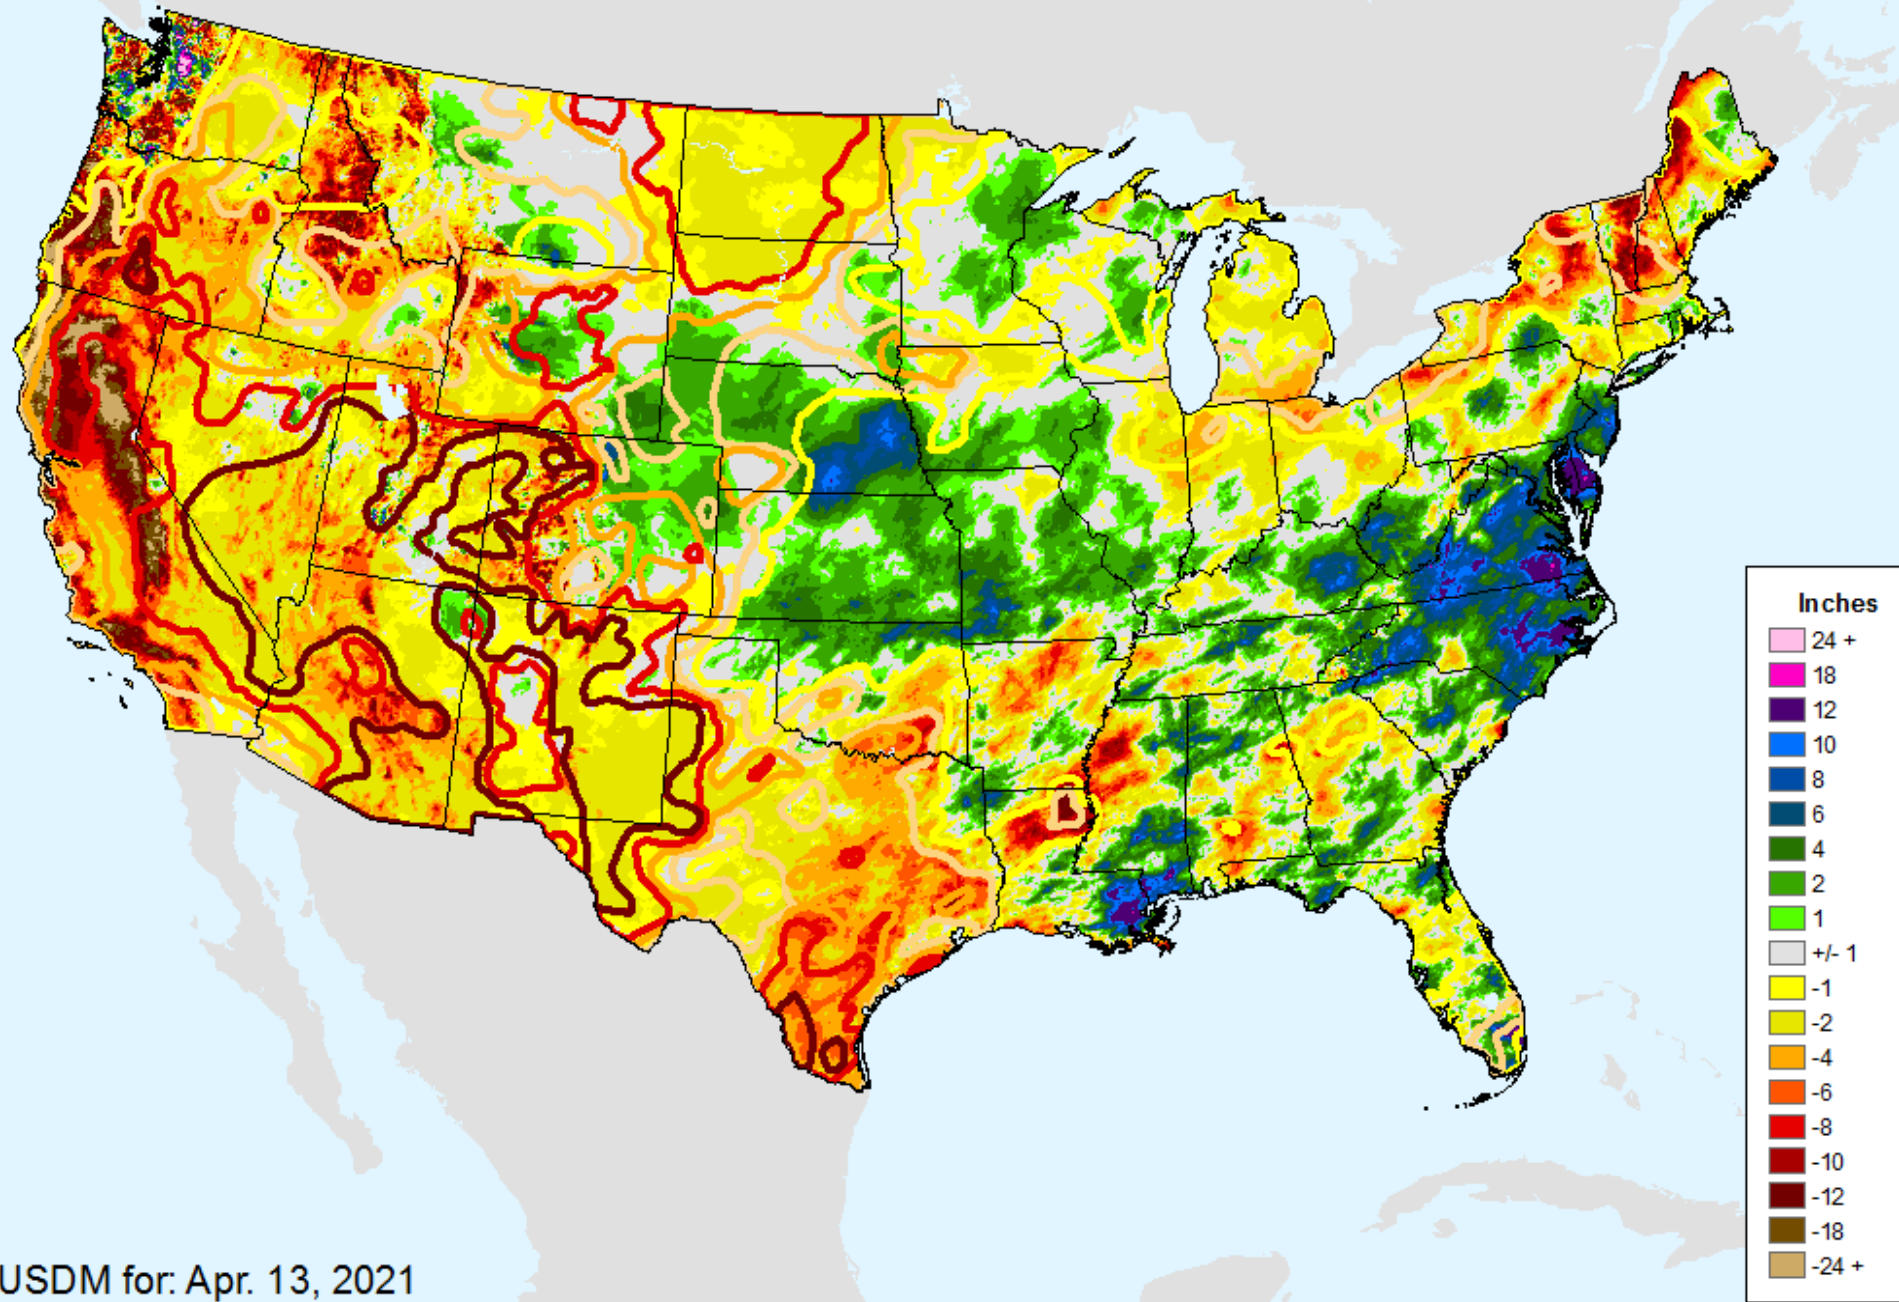

AHPS 180-Day Precip Departure

As of: Tuesday, April 20, 2021

USDM for: Apr. 13, 2021