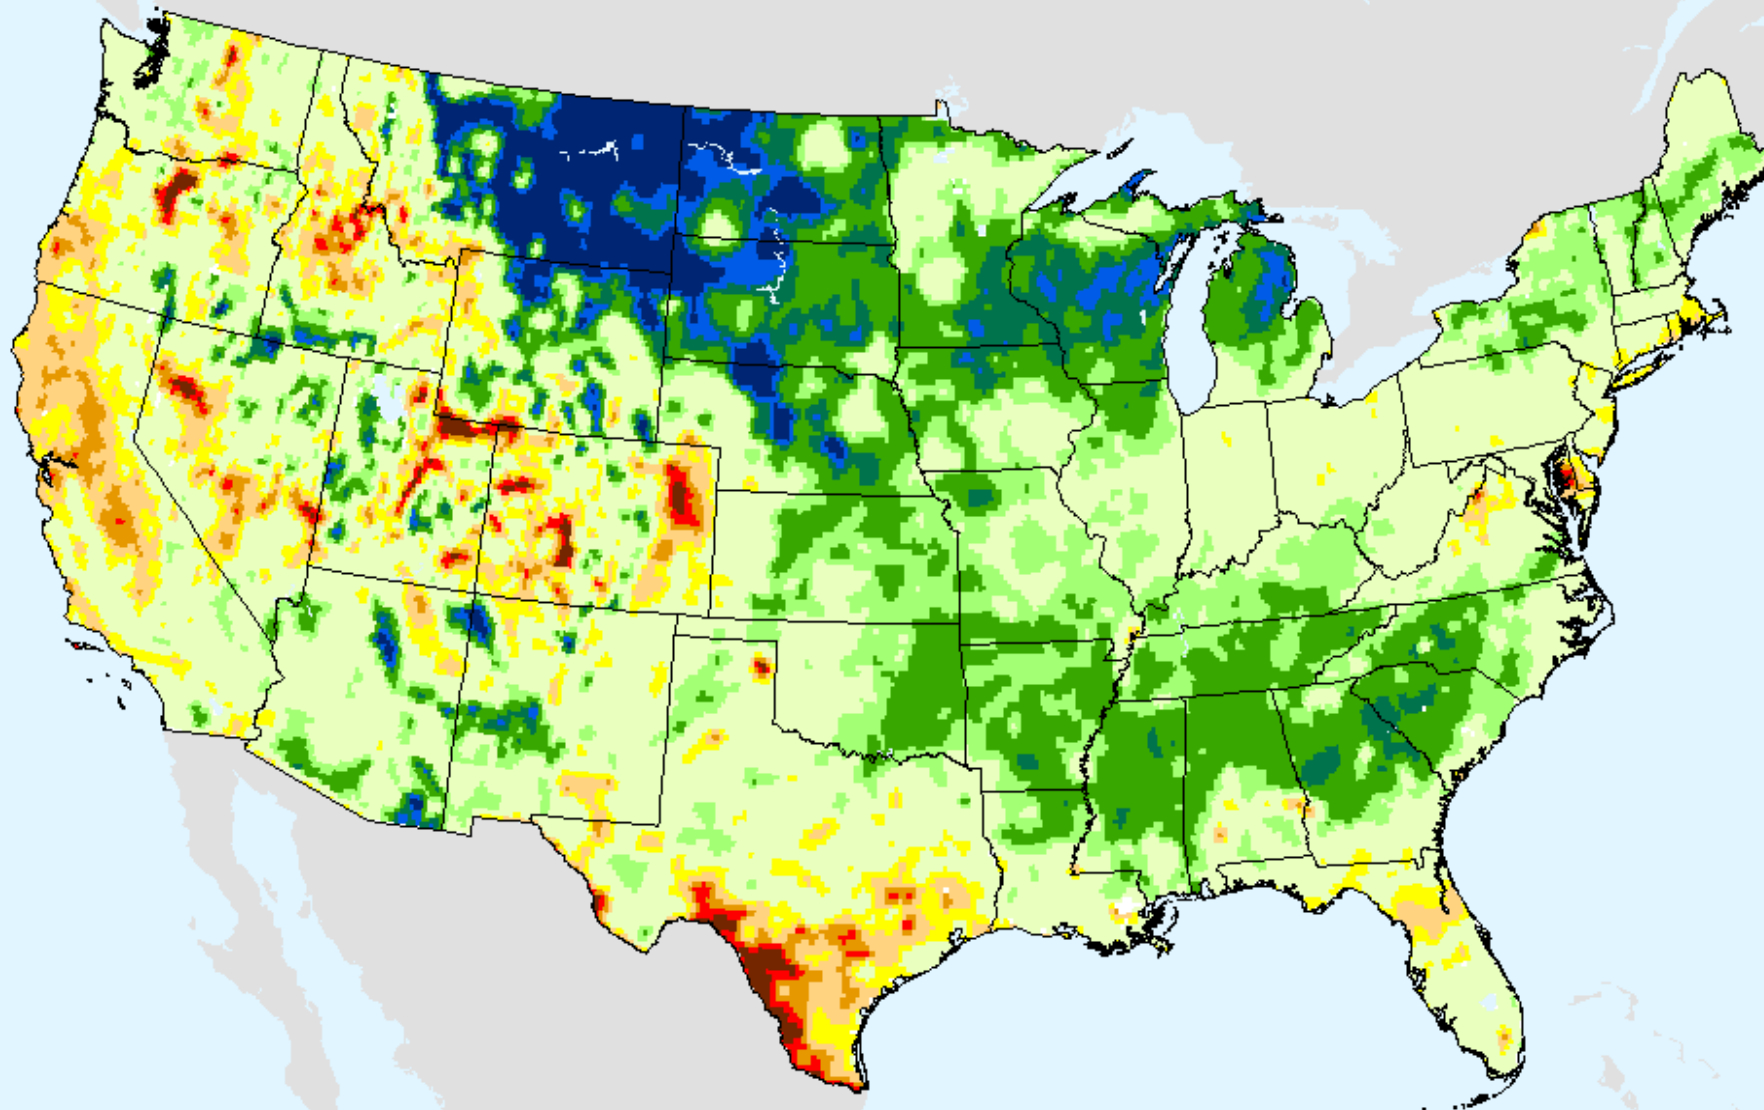

# NLDAS Top 1m Soil Moisture

As of: Tuesday, April 20, 2021