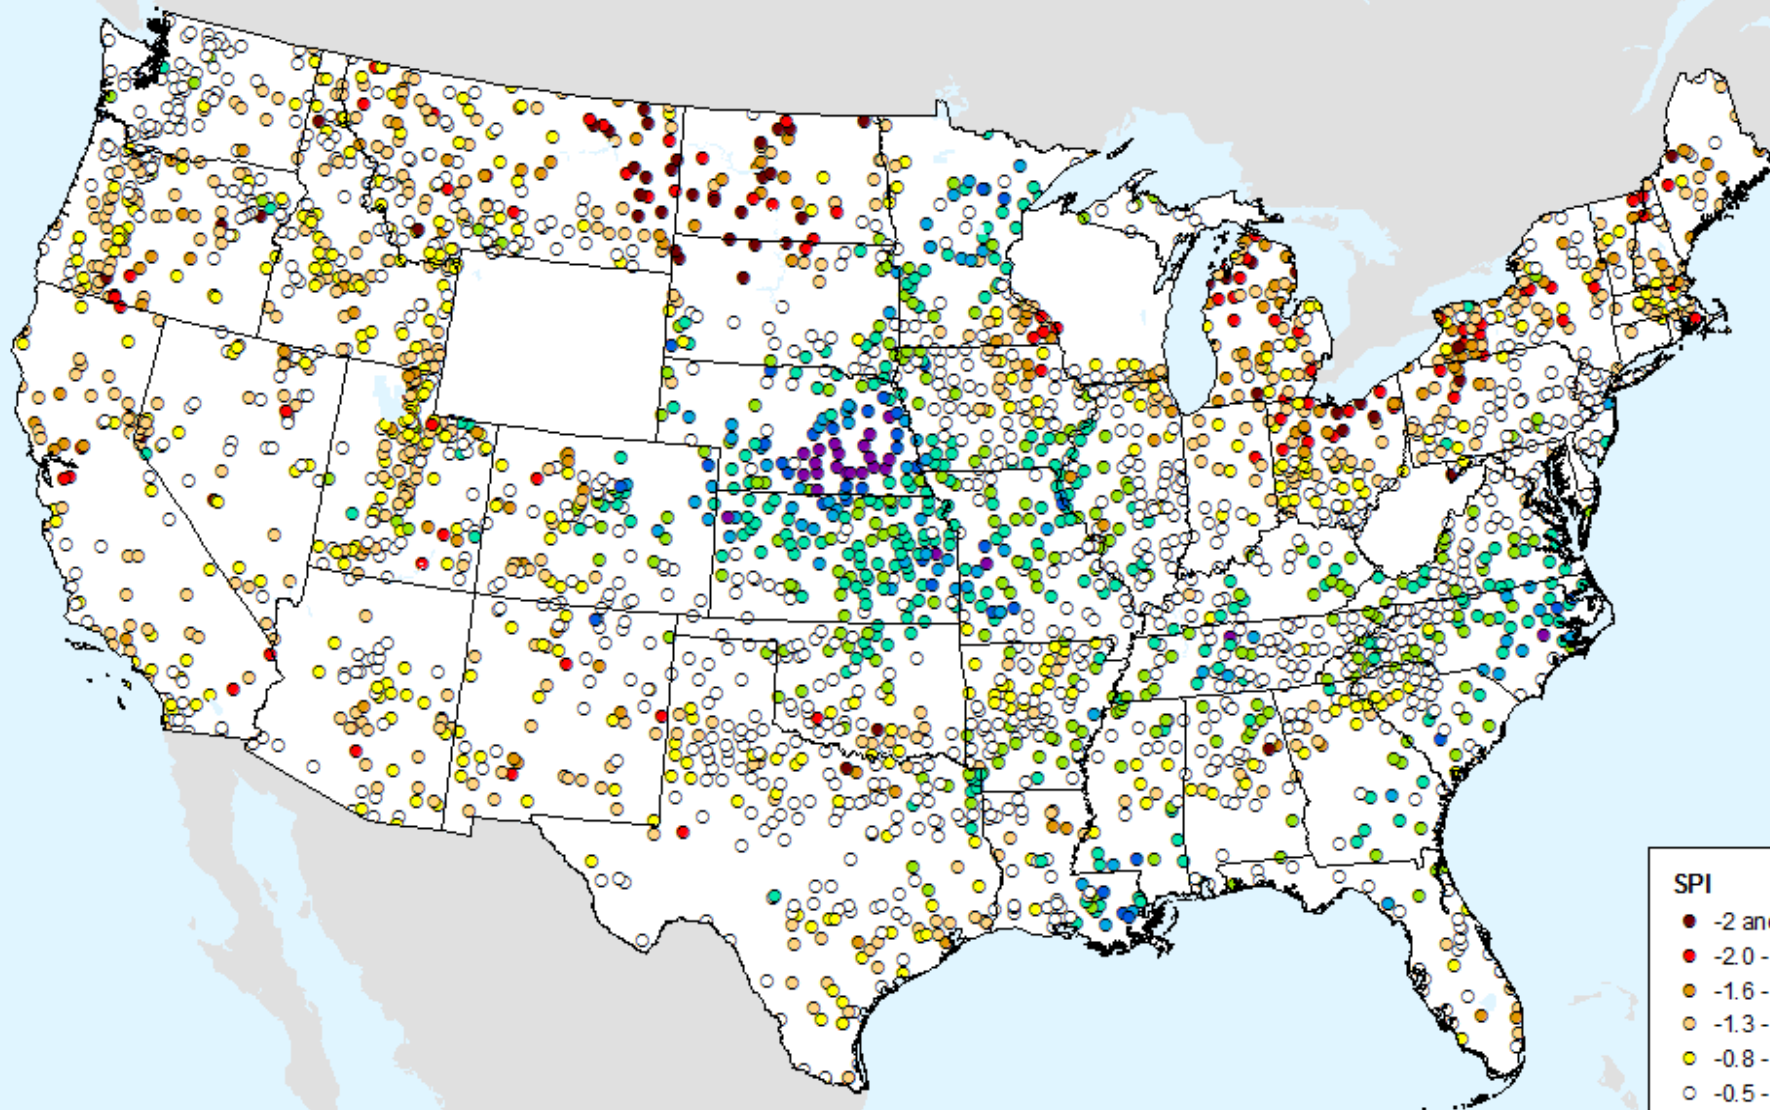

HPRCC 4-month SPI

As of: Tuesday, April 20, 2021

SPI

- -2 and Greater
- -2.0 -- -1.6
- -1.6 -- -1.3
- -1.3 -- -0.8
- -0.8 -- -0.5
- -0.5 - 0.5
- 0.5 - 0.8
- 0.8 - 1.3
- 1.3 - 1.6
- 1.6 - 2.0
- 2.0 and Greater