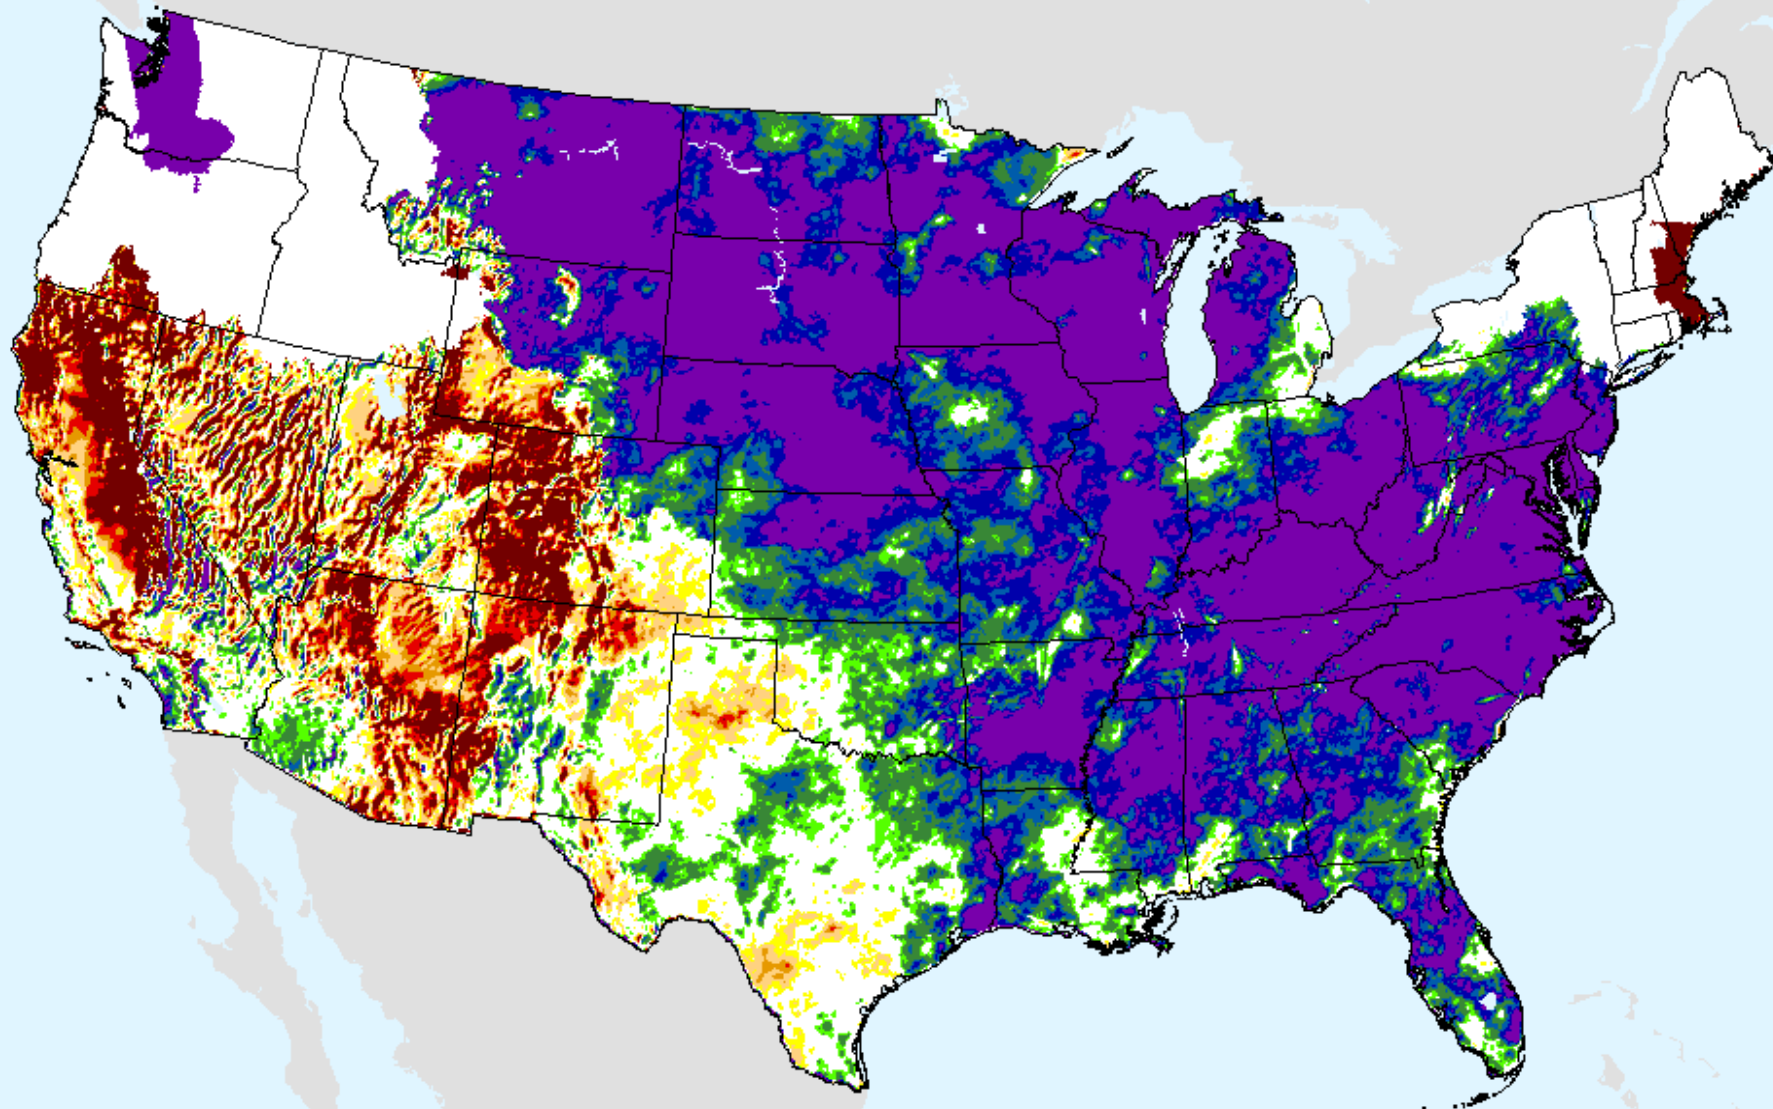

AHPS 36-month SPEI

As of: Tuesday, April 20, 2021

SPEI (USDM)