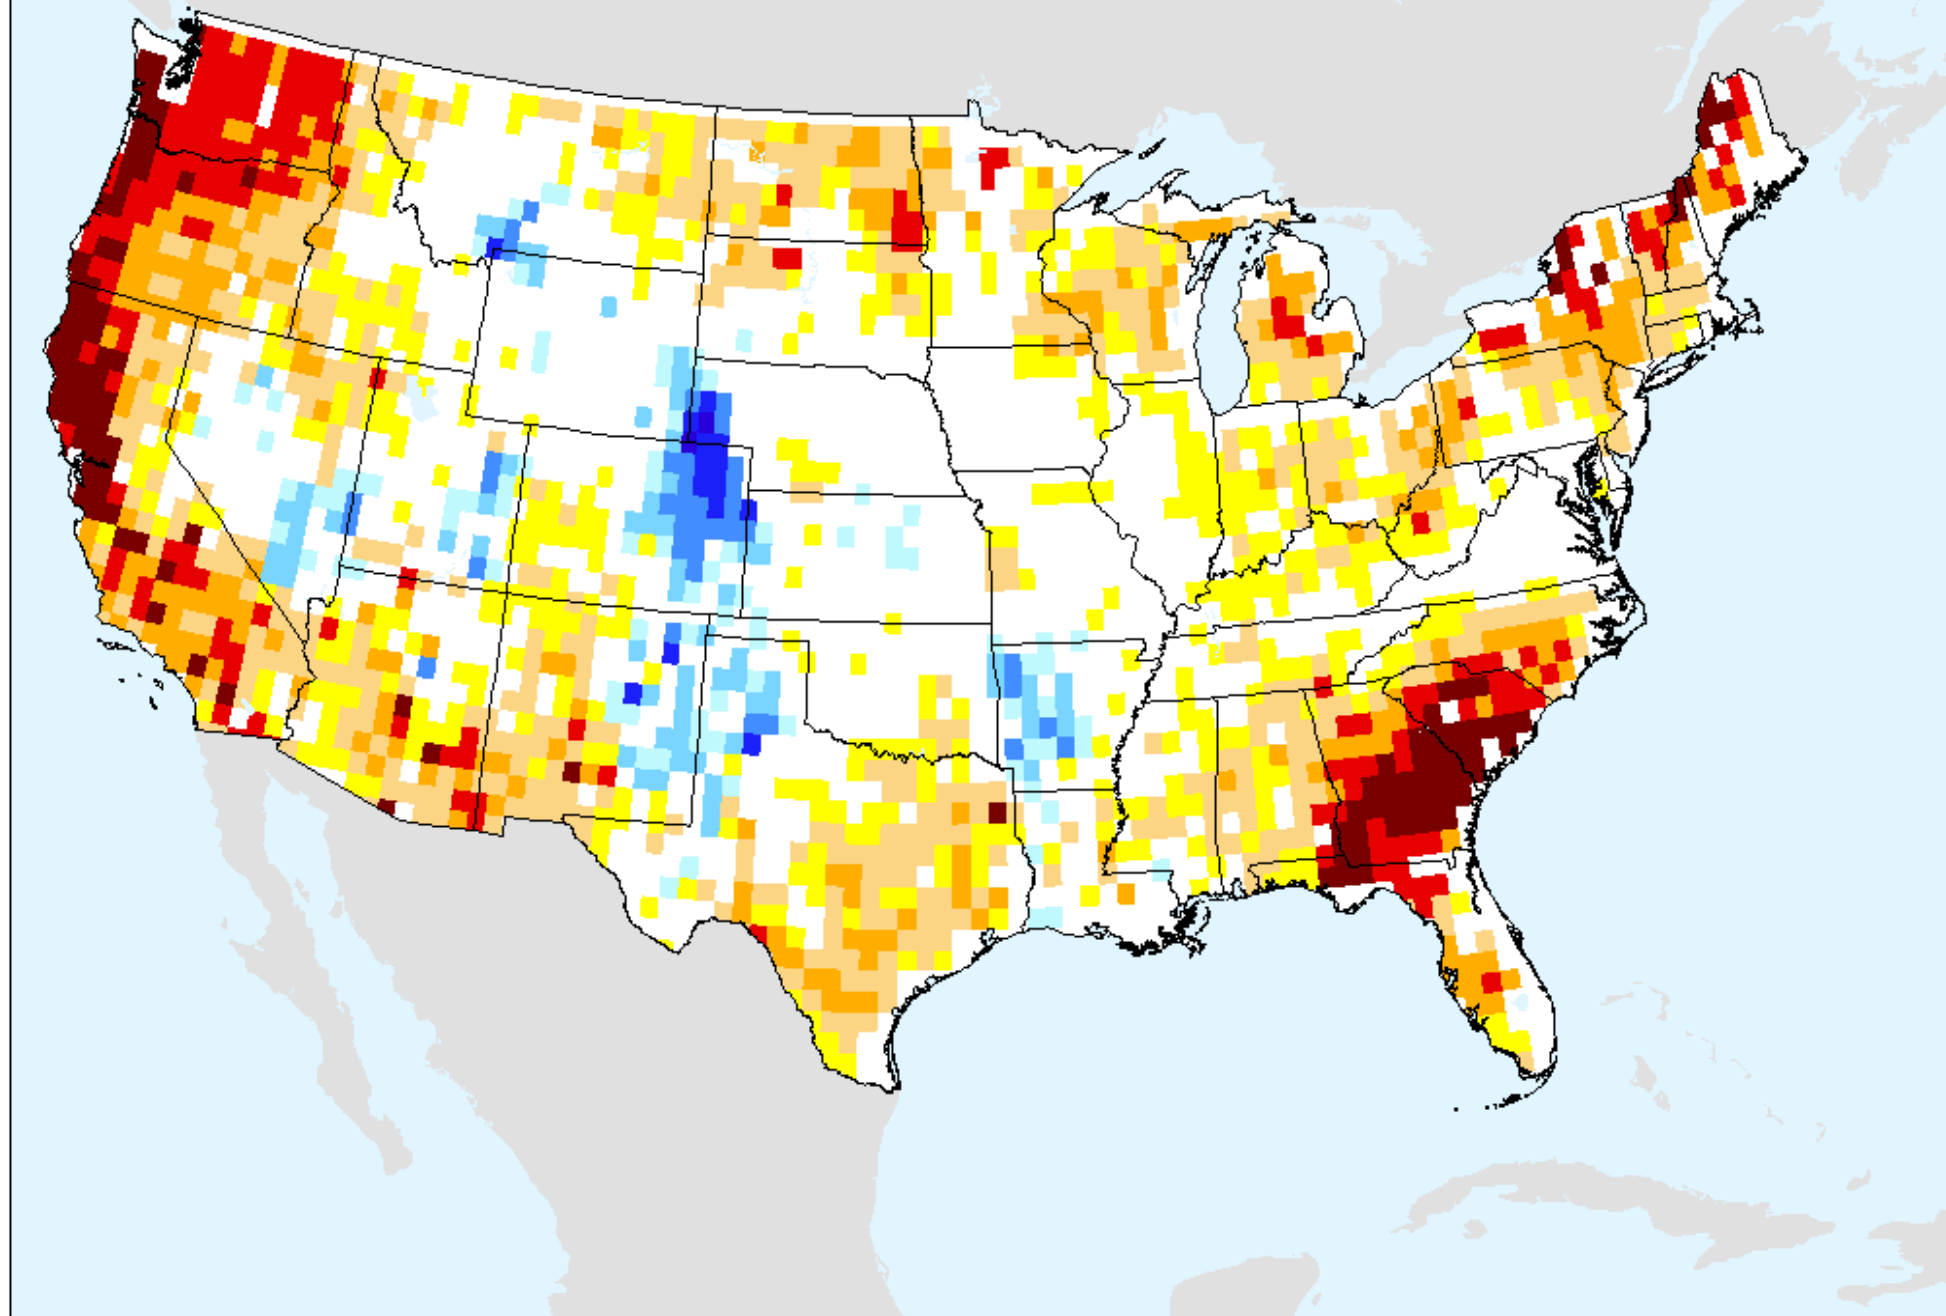

AIRS-Based Vapor Pressure Deficit 14 Day

As of: Tuesday, April 20, 2021