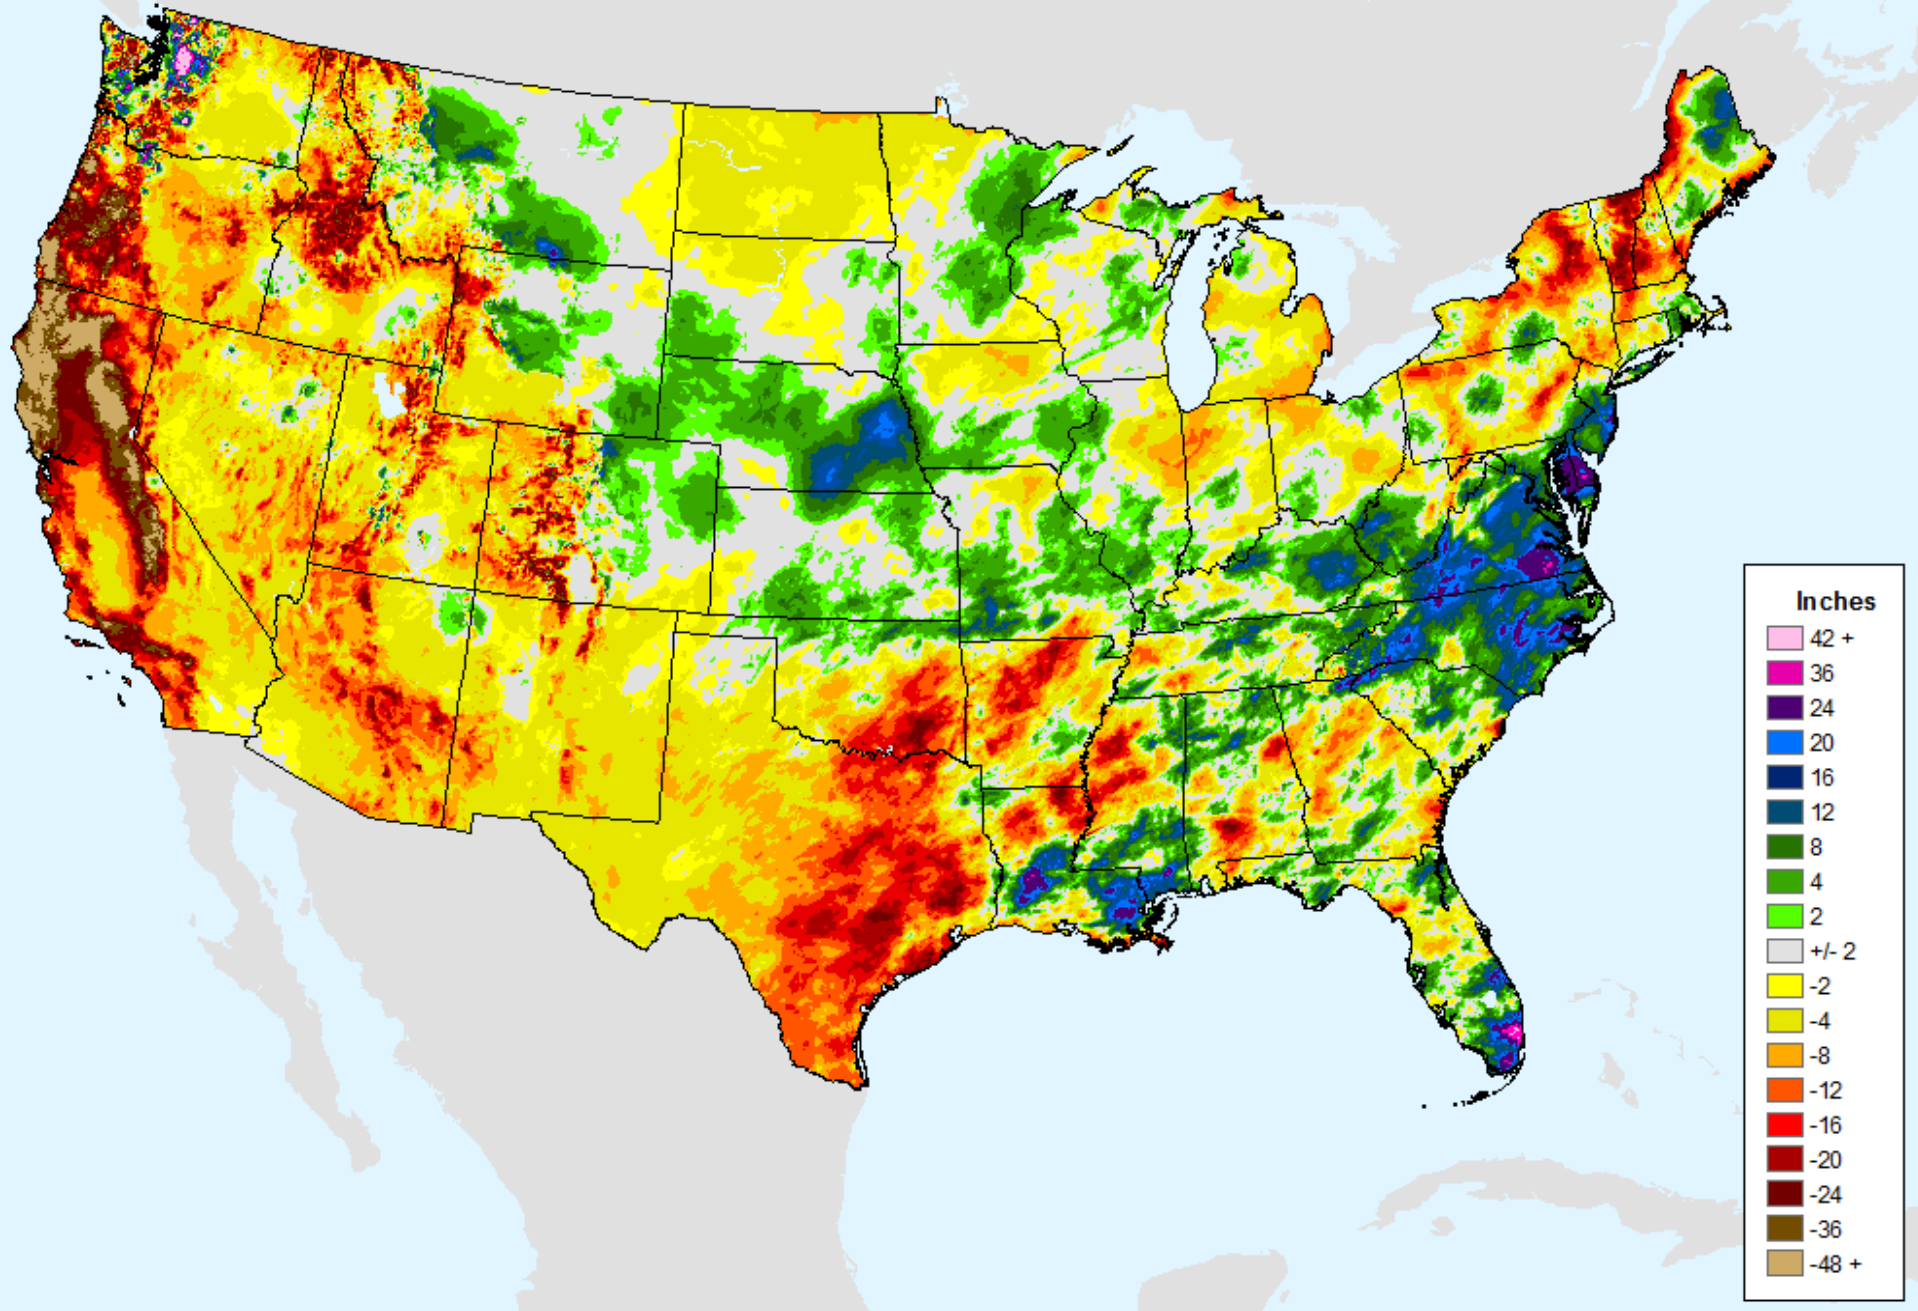

AHPS Water-Year Precip Departure

As of: Tuesday, April 20, 2021