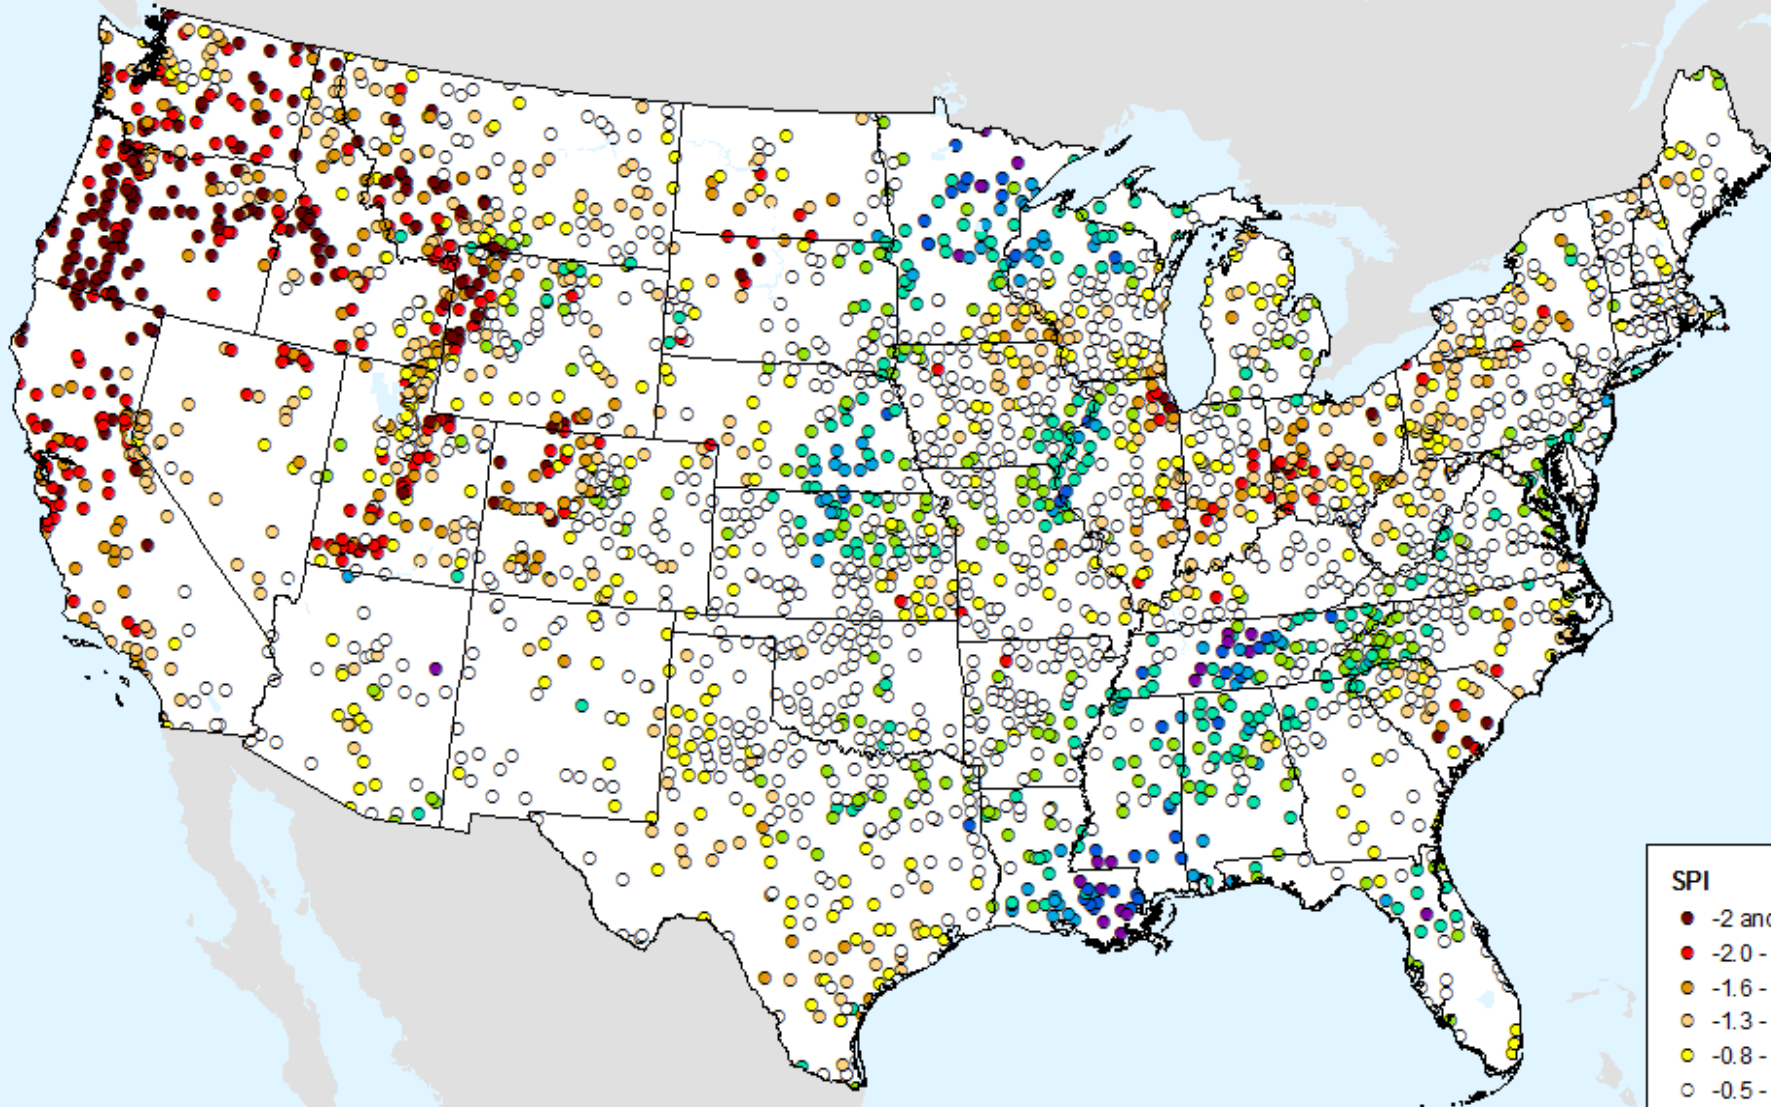

HPRCC 1-month SPI

As of: Tuesday, April 20, 2021

SPI

- -2 and Greater
- -2.0 -- -1.6
- -1.6 -- -1.3
- -1.3 -- -0.8
- -0.8 -- -0.5
- -0.5 - 0.5
- 0.5 - 0.8
- 0.8 - 1.3
- 1.3 - 1.6
- 1.6 - 2.0
- 2.0 and Greater