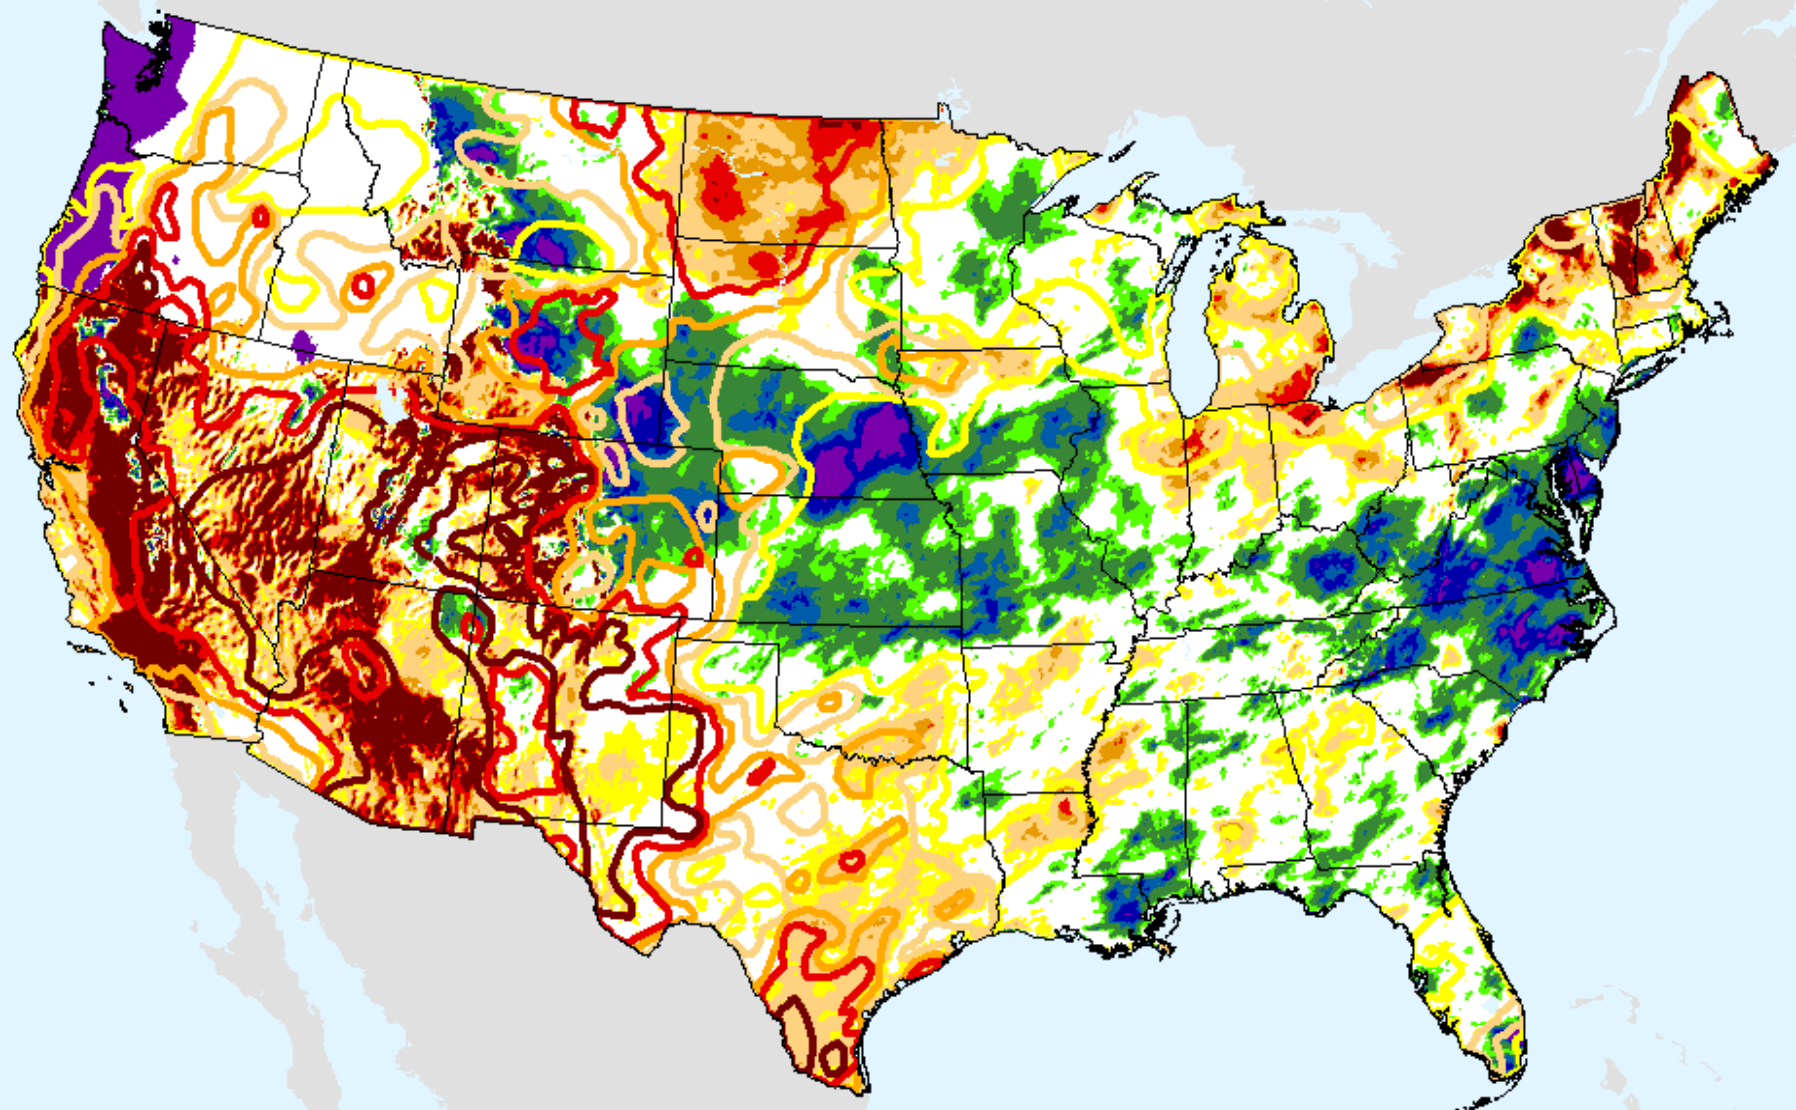

AHPS 6-month SPEI

As of: Tuesday, April 20, 2021

USDM for: Apr. 13, 2021

SPEI (USDM)