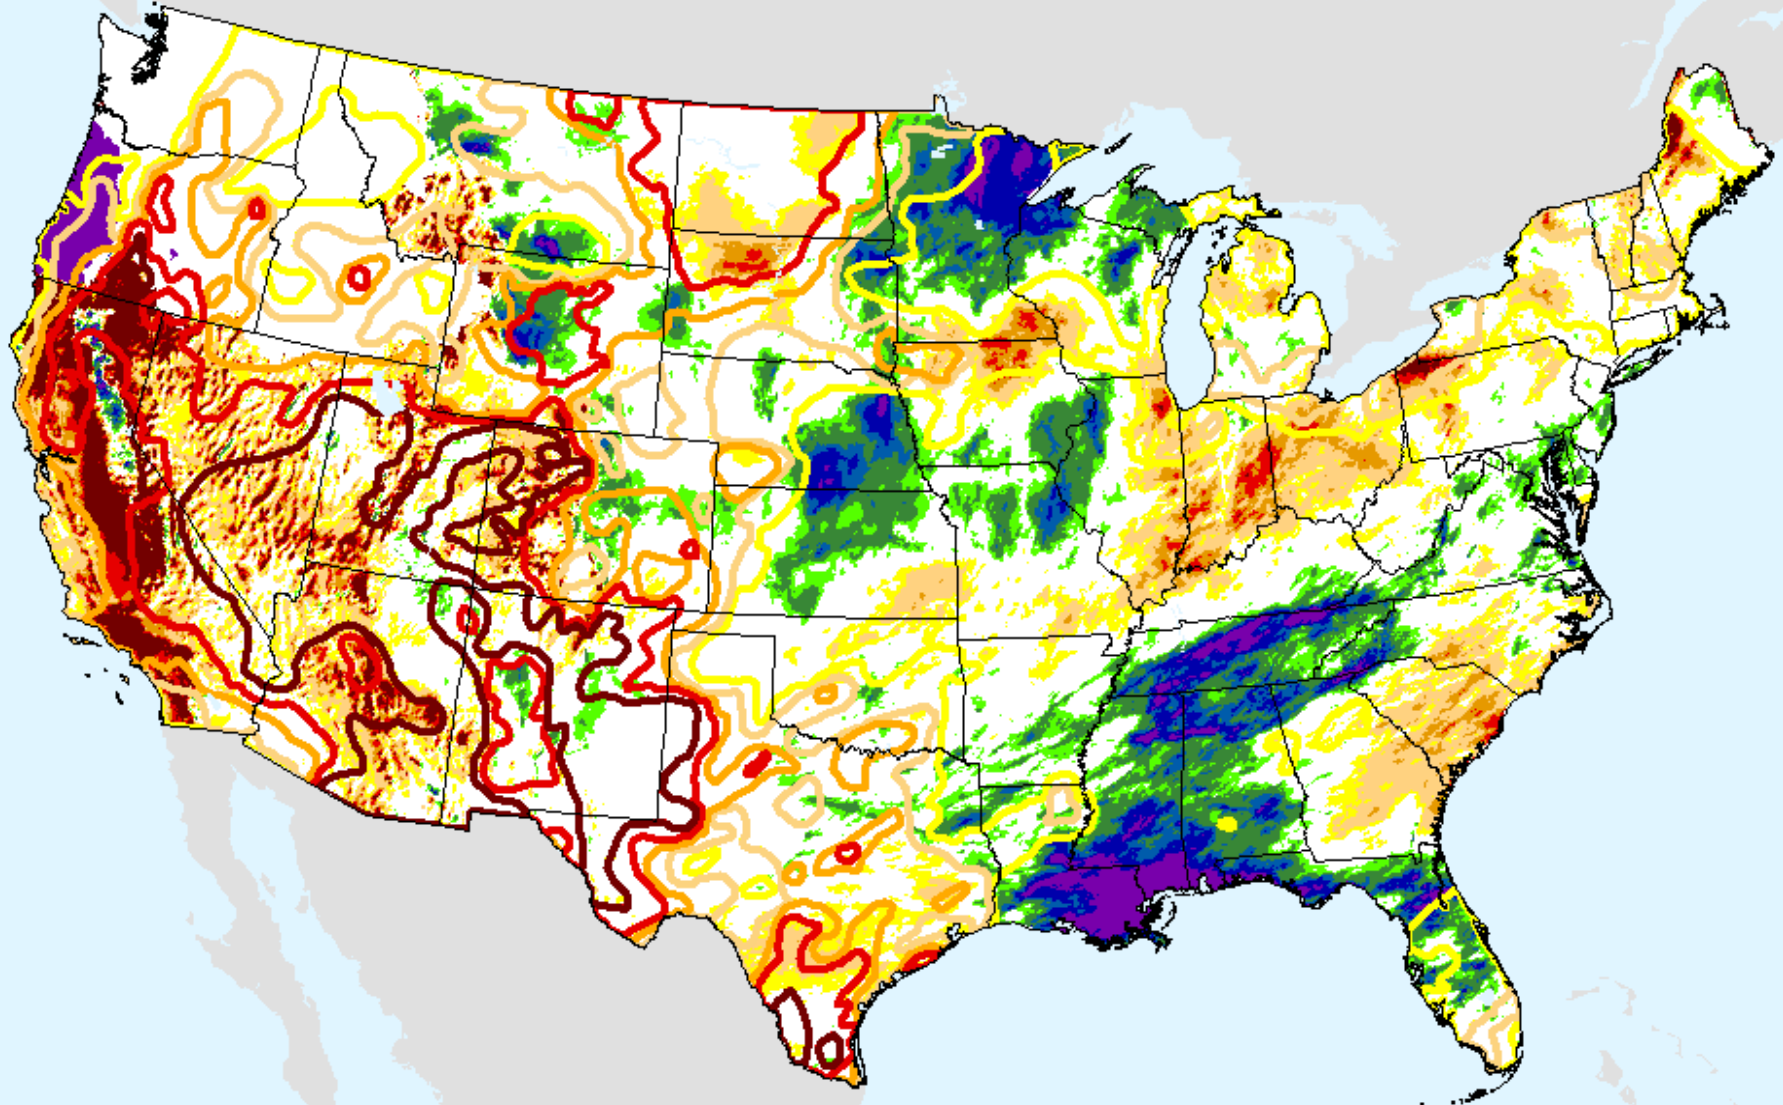

AHPS 1-month SPEI

As of: Tuesday, April 20, 2021

USDM for: Apr. 13, 2021

SPEI (USDM)