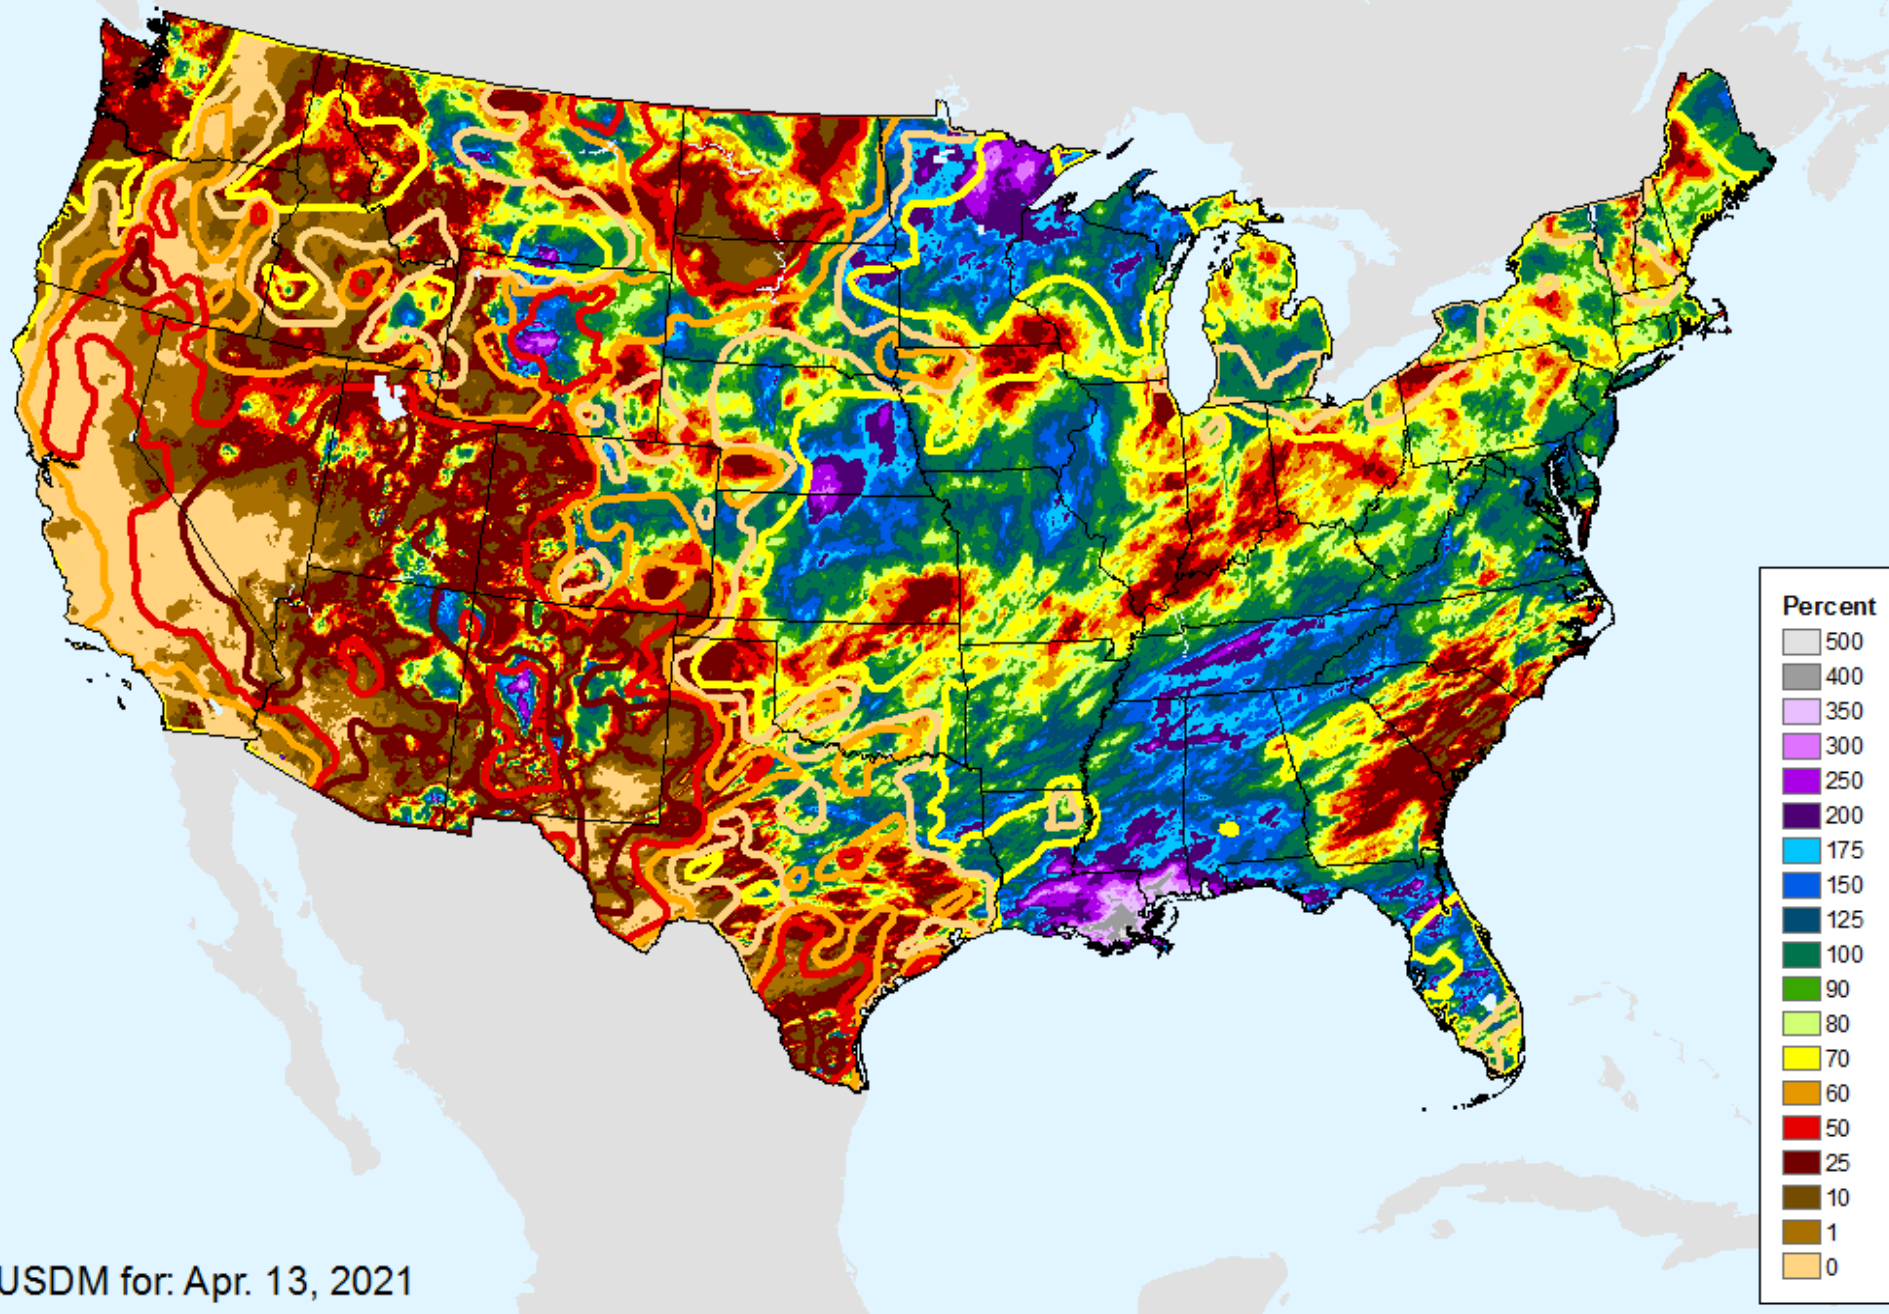

AHPS 30-Day Pct of Normal Pcp

As of: Tuesday, April 20, 2021

USDM for: Apr. 13, 2021