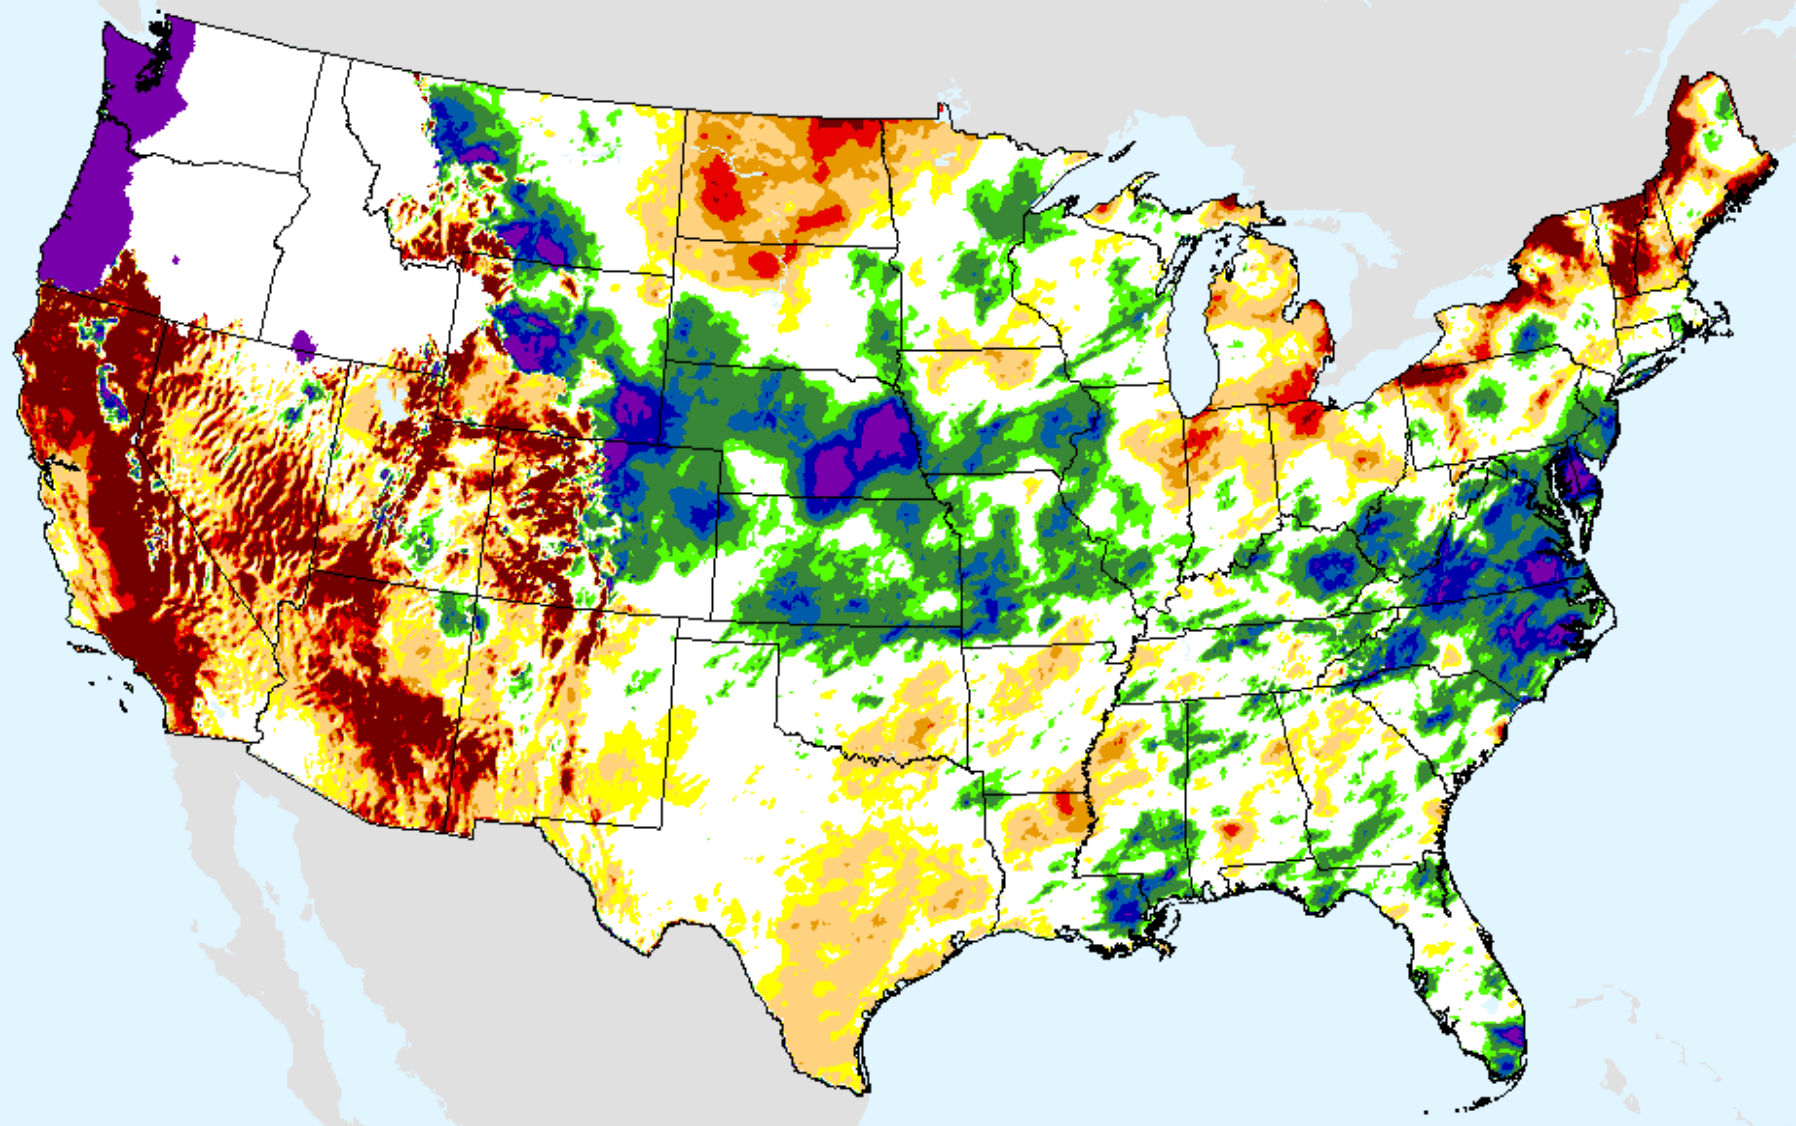

AHPS 6-month SPEI

As of: Tuesday, April 20, 2021

SPEI (USDM)