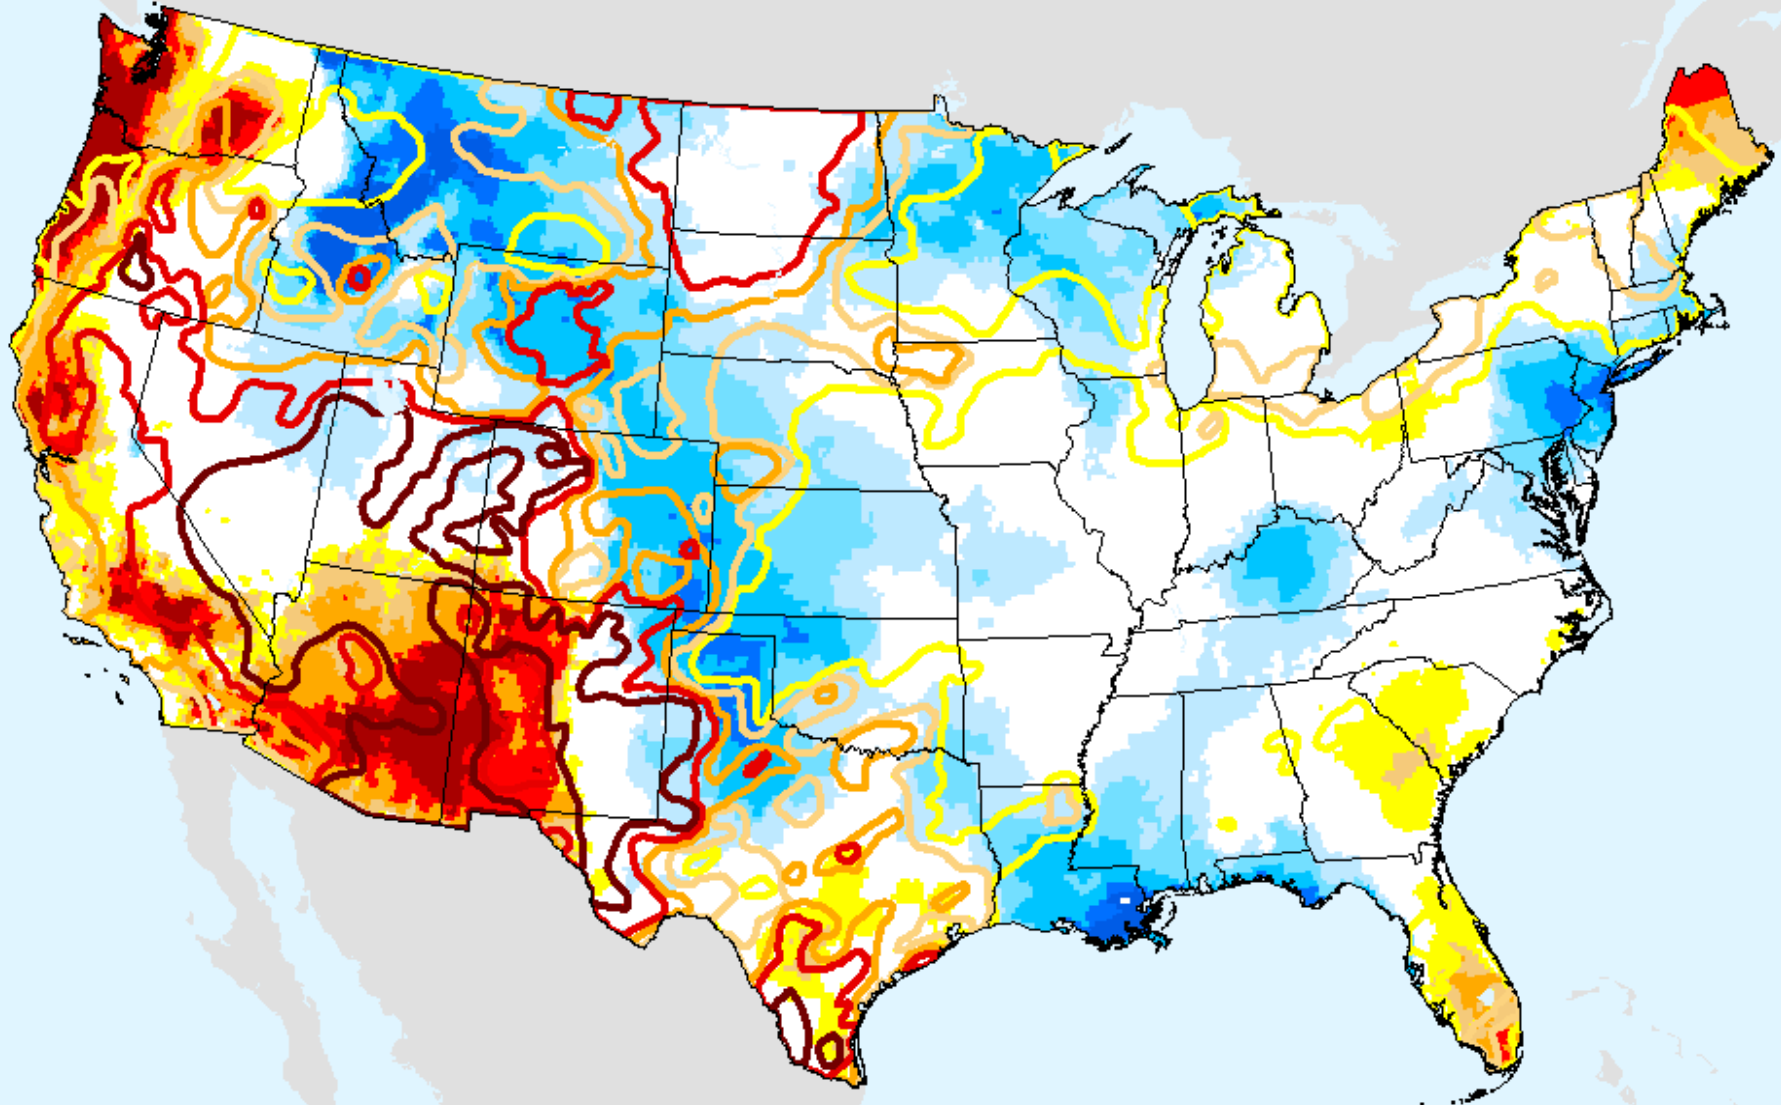

EDDI 1-week

As of: Tuesday, April 20, 2021

USDM for: Apr. 13, 2021