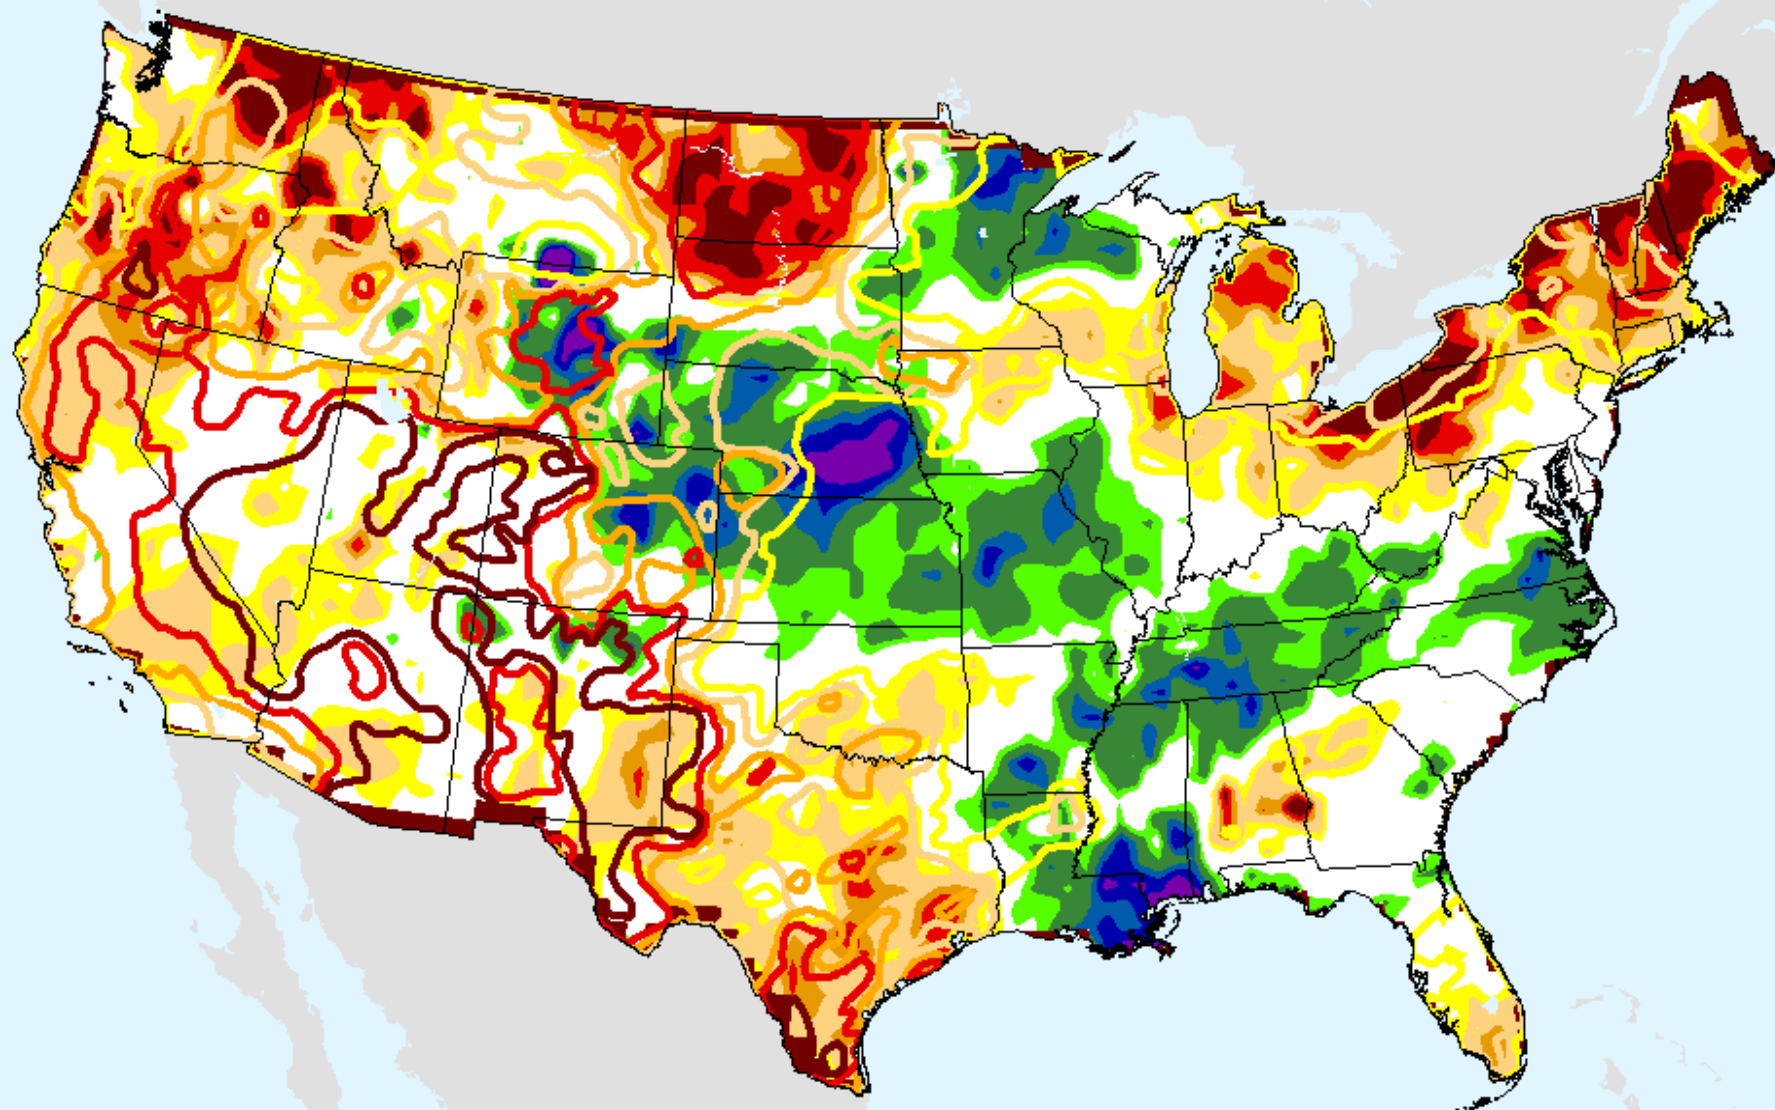

CPC 3-month SPI

As of: Tuesday, April 20, 2021

USDM for: Apr. 13, 2021

SPI (USDM)