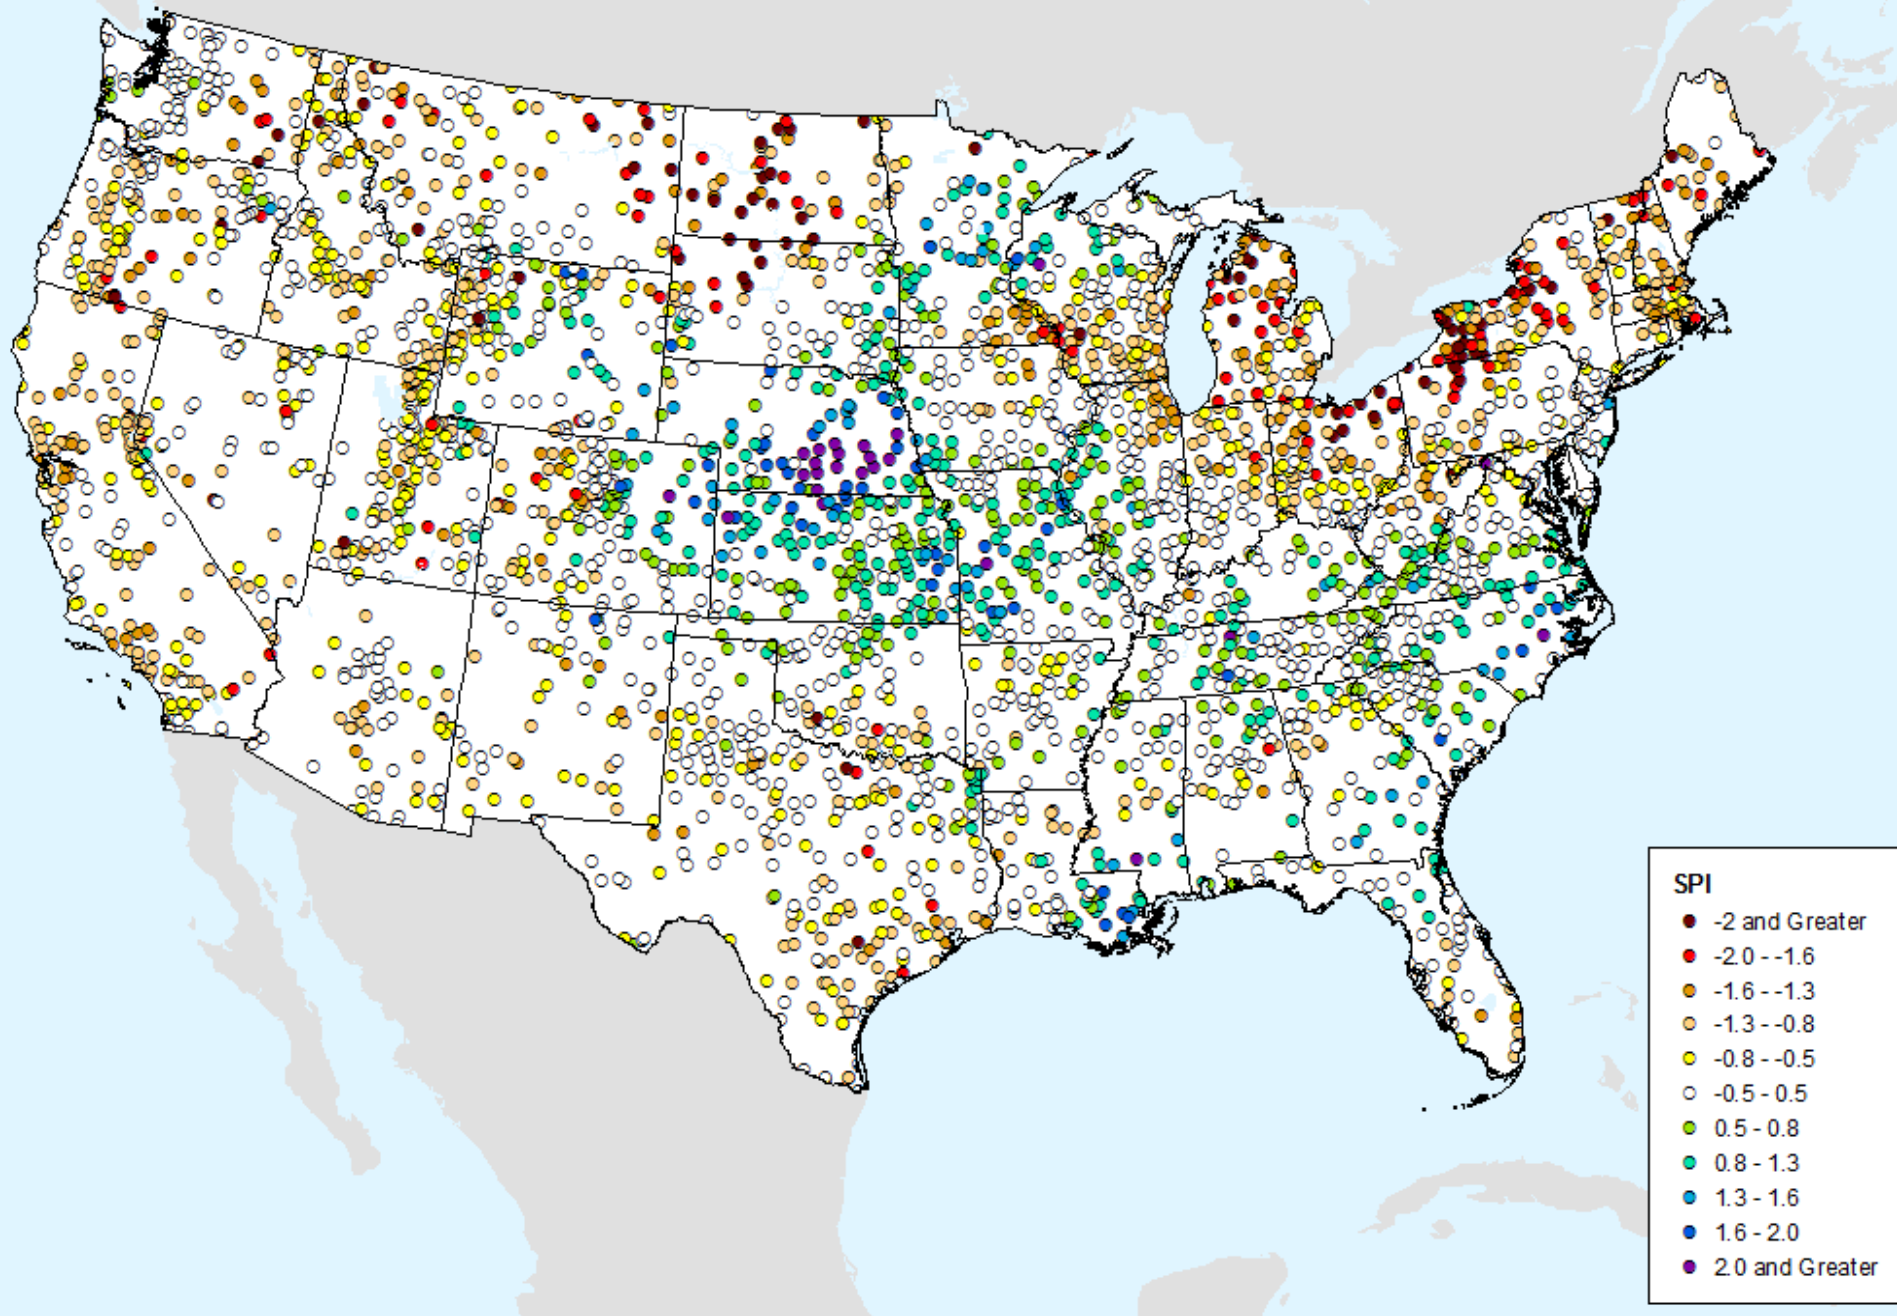

HPRCC Year-to-date SPI

As of: Tuesday, April 20, 2021