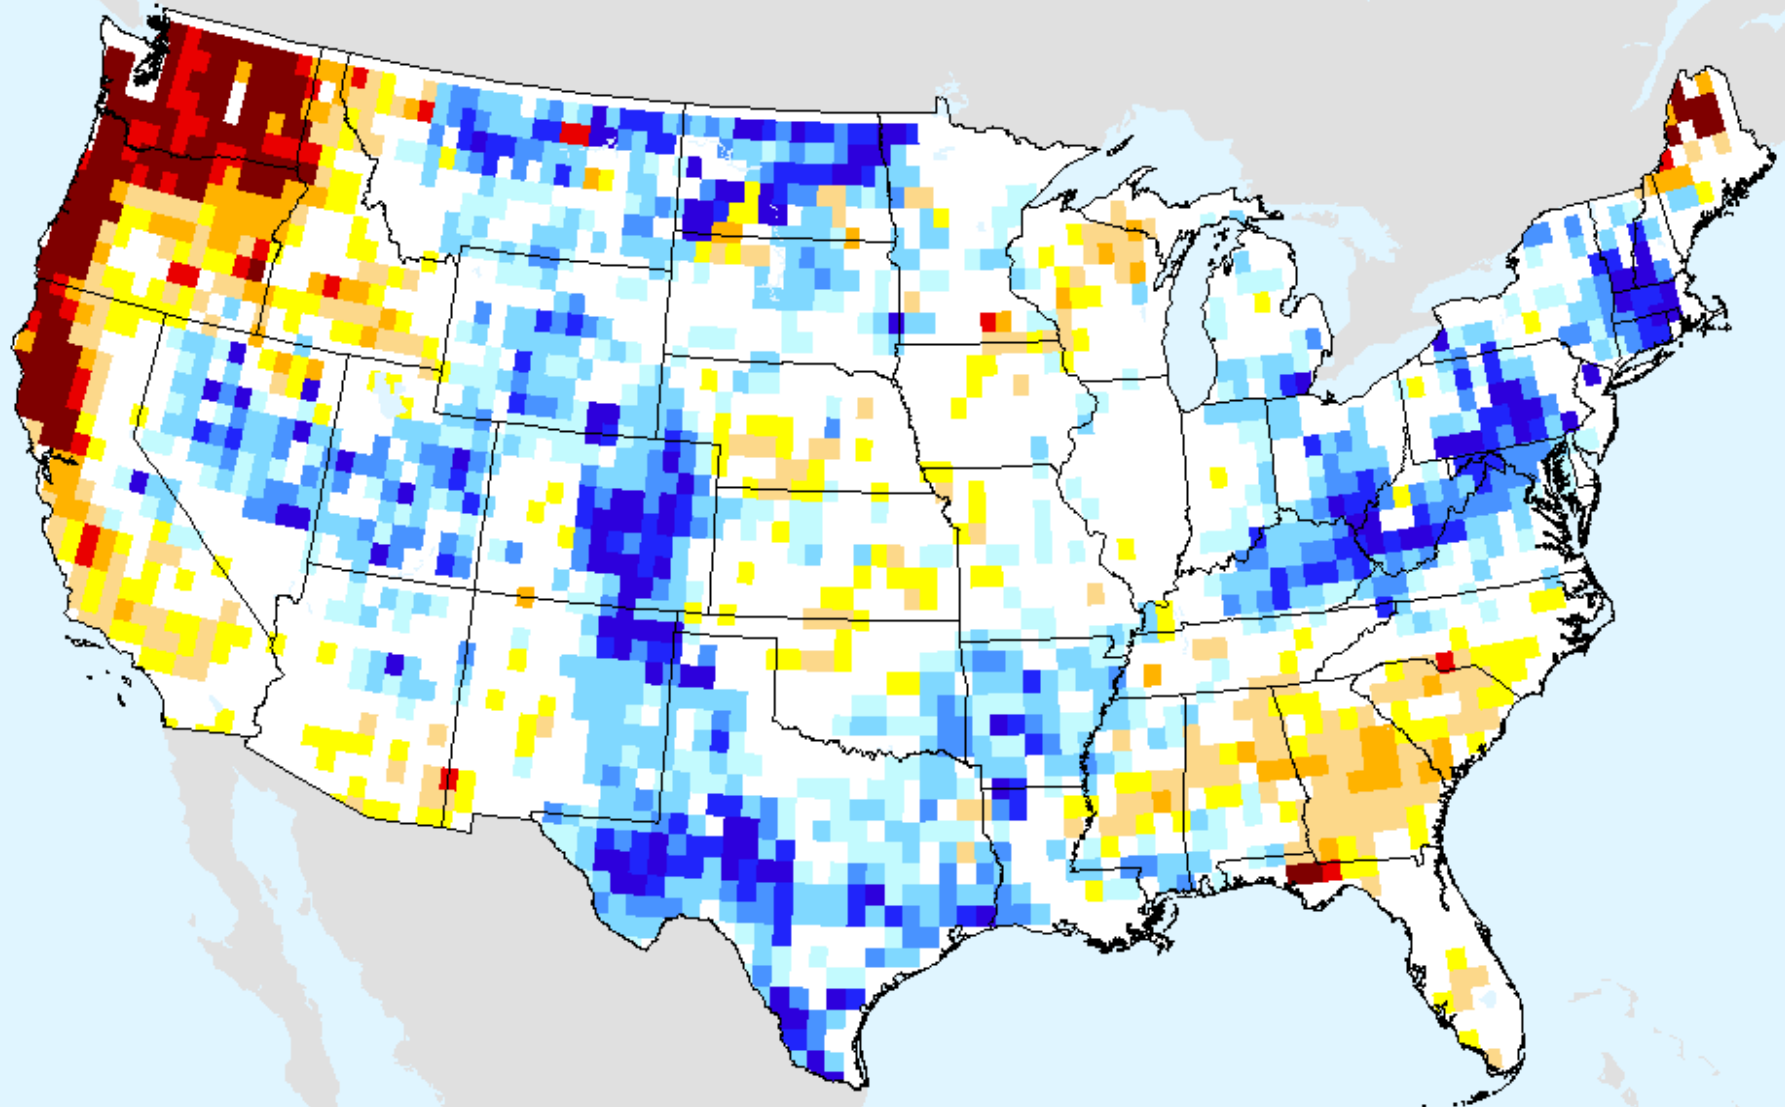

AIRS-Based Surface Relative Humidity 7 Day

As of: Tuesday, April 20, 2021