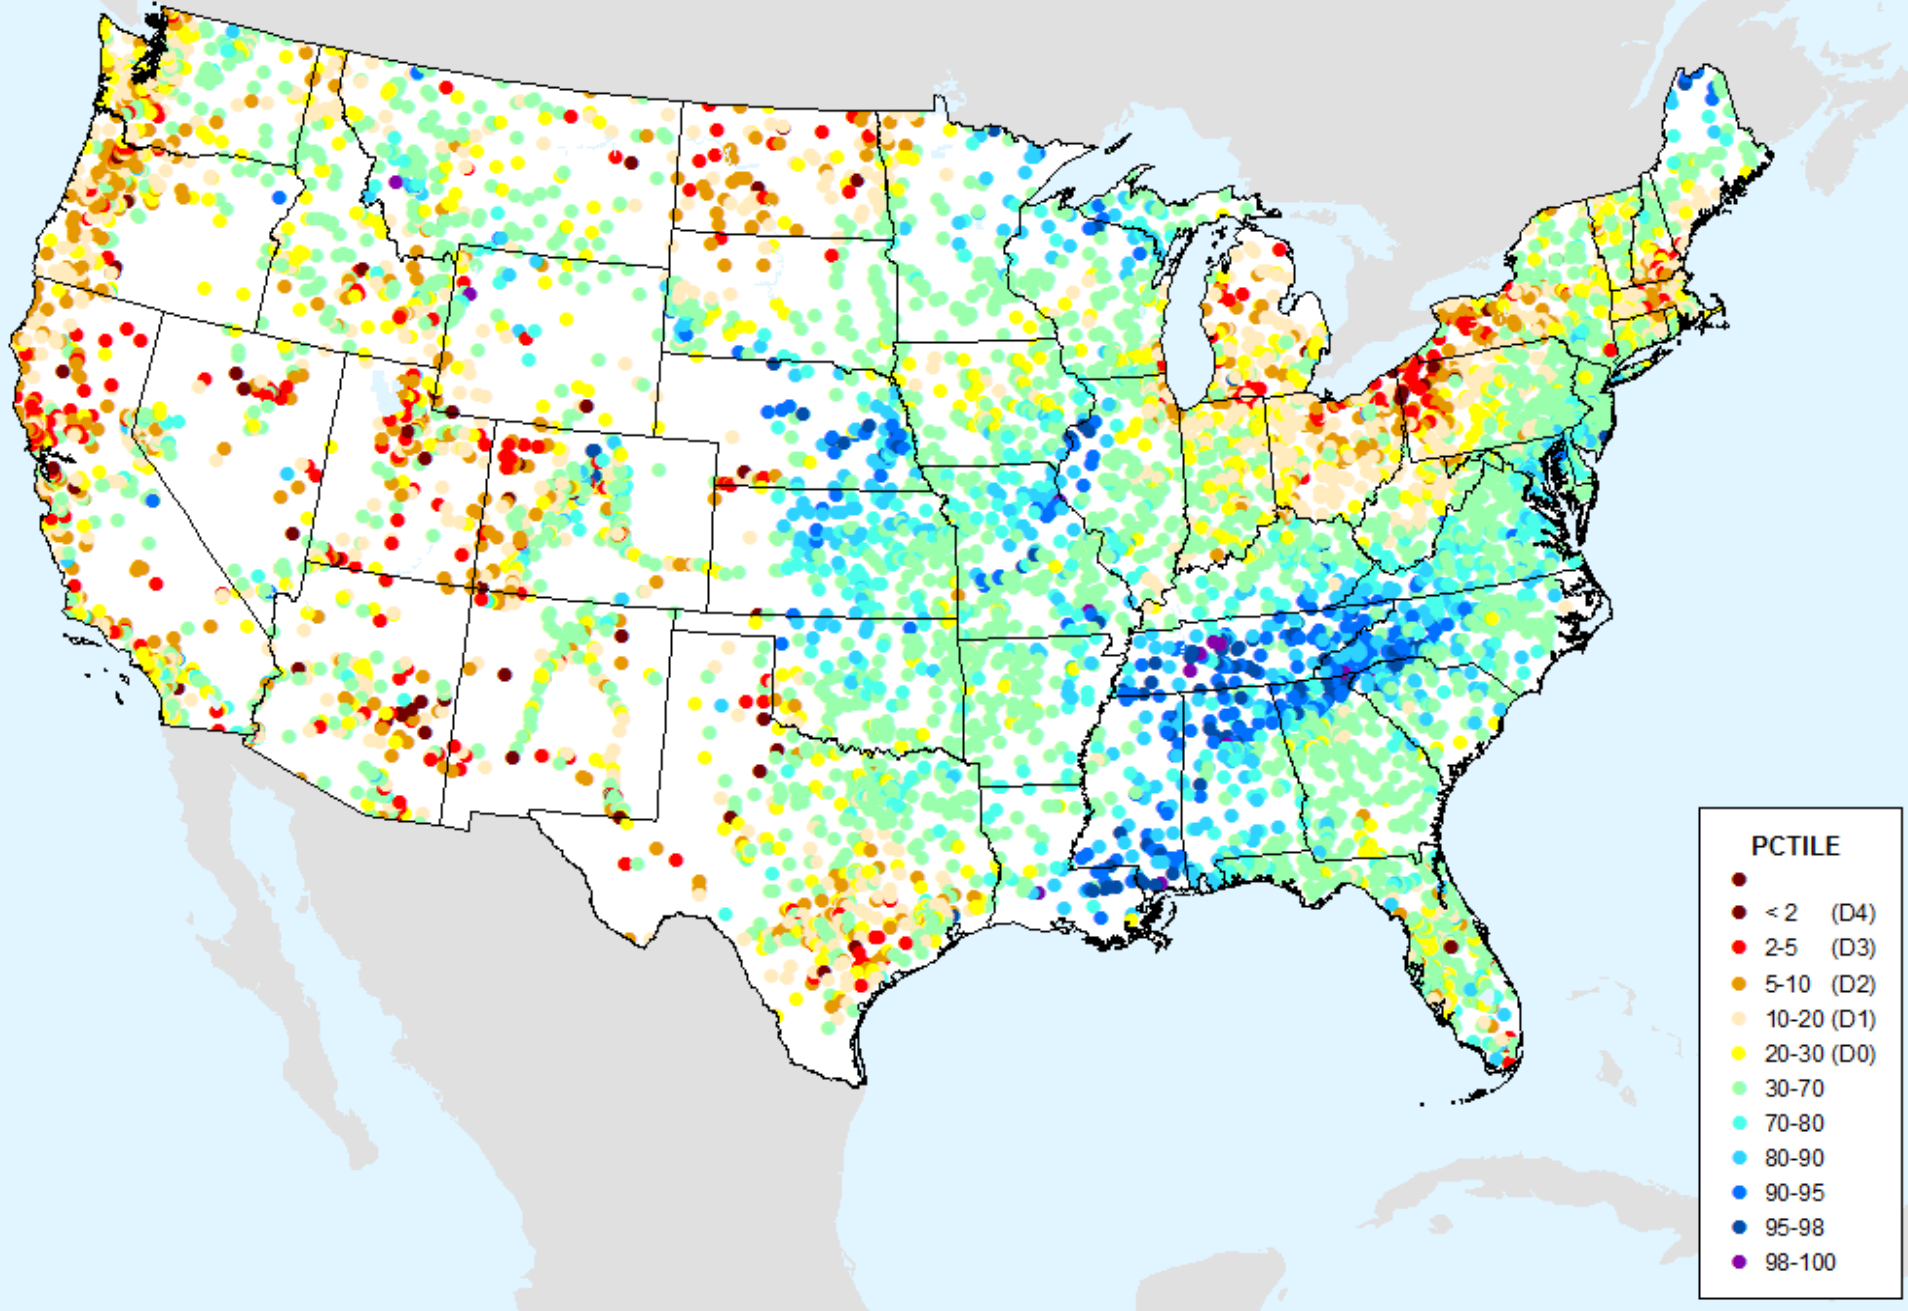

USGS 28-Day Avg Streamflow

As of: Tuesday, April 20, 2021