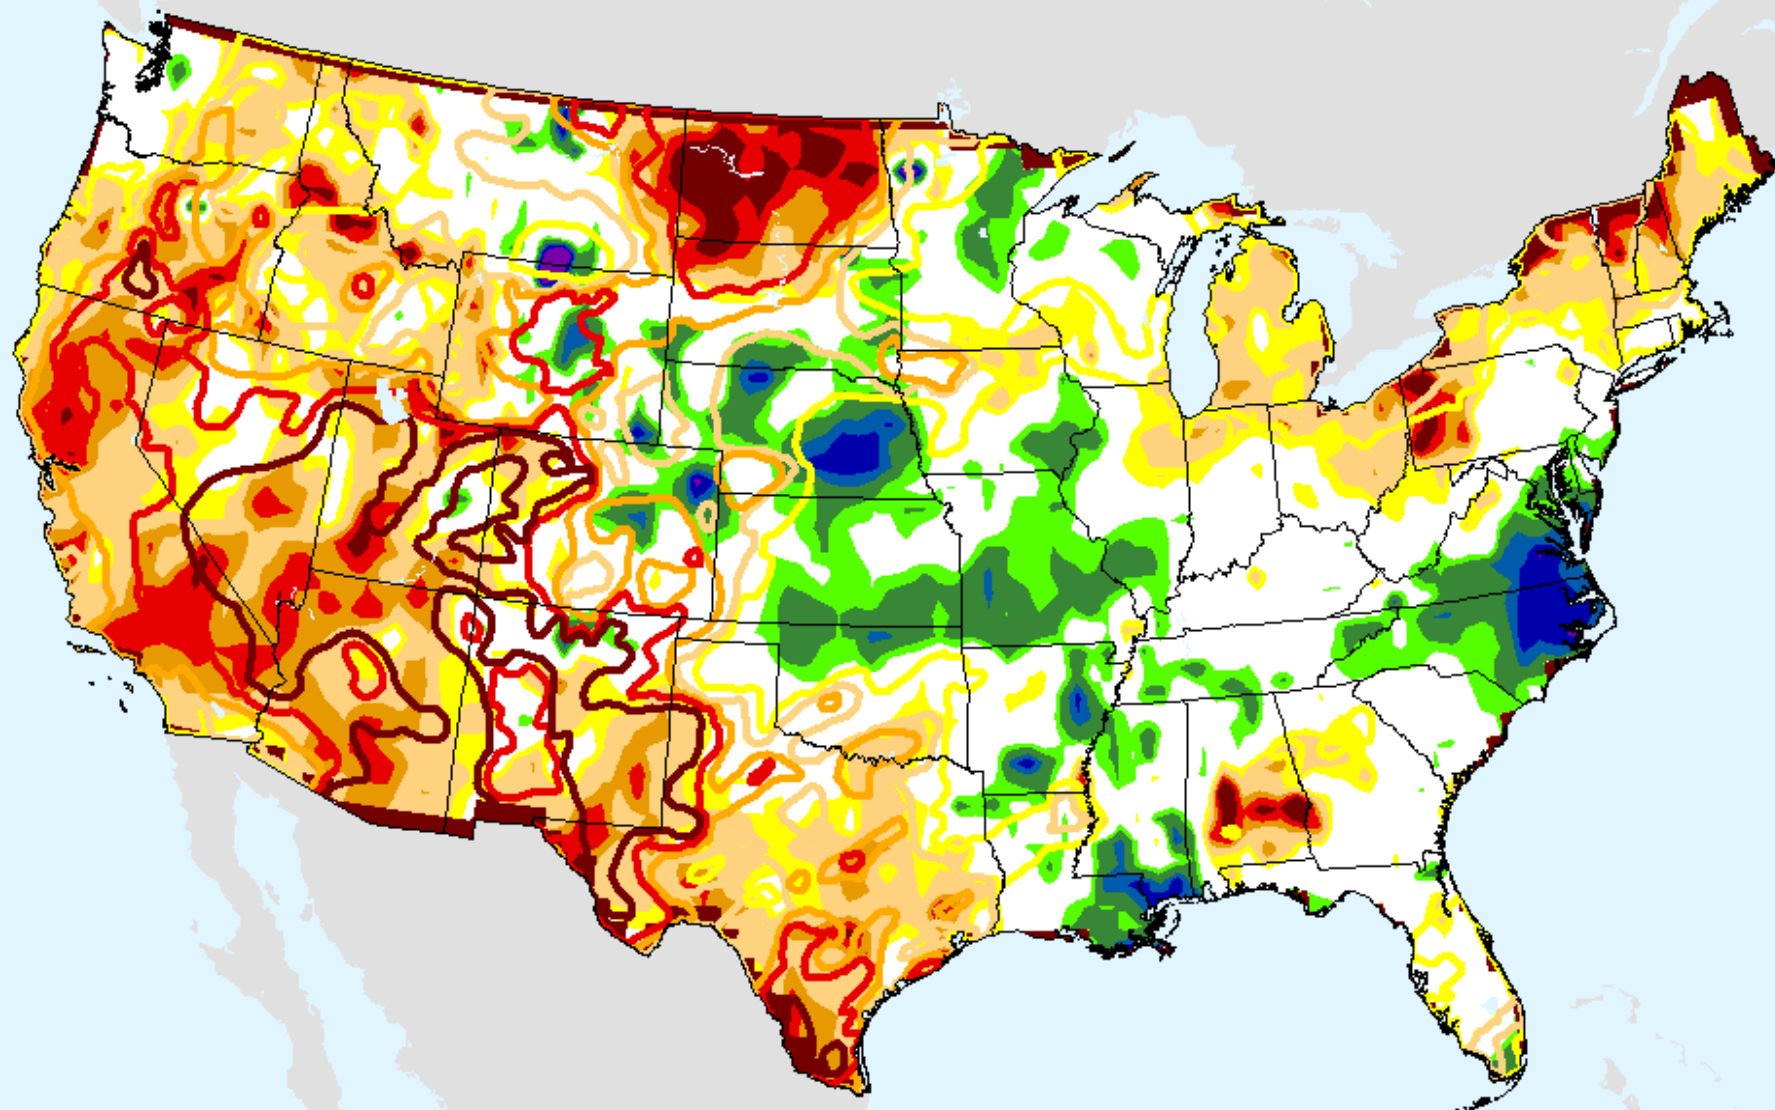

CPC 6-month SPI

As of: Tuesday, April 20, 2021

USDM for: Apr. 13, 2021

SPI (USDM)