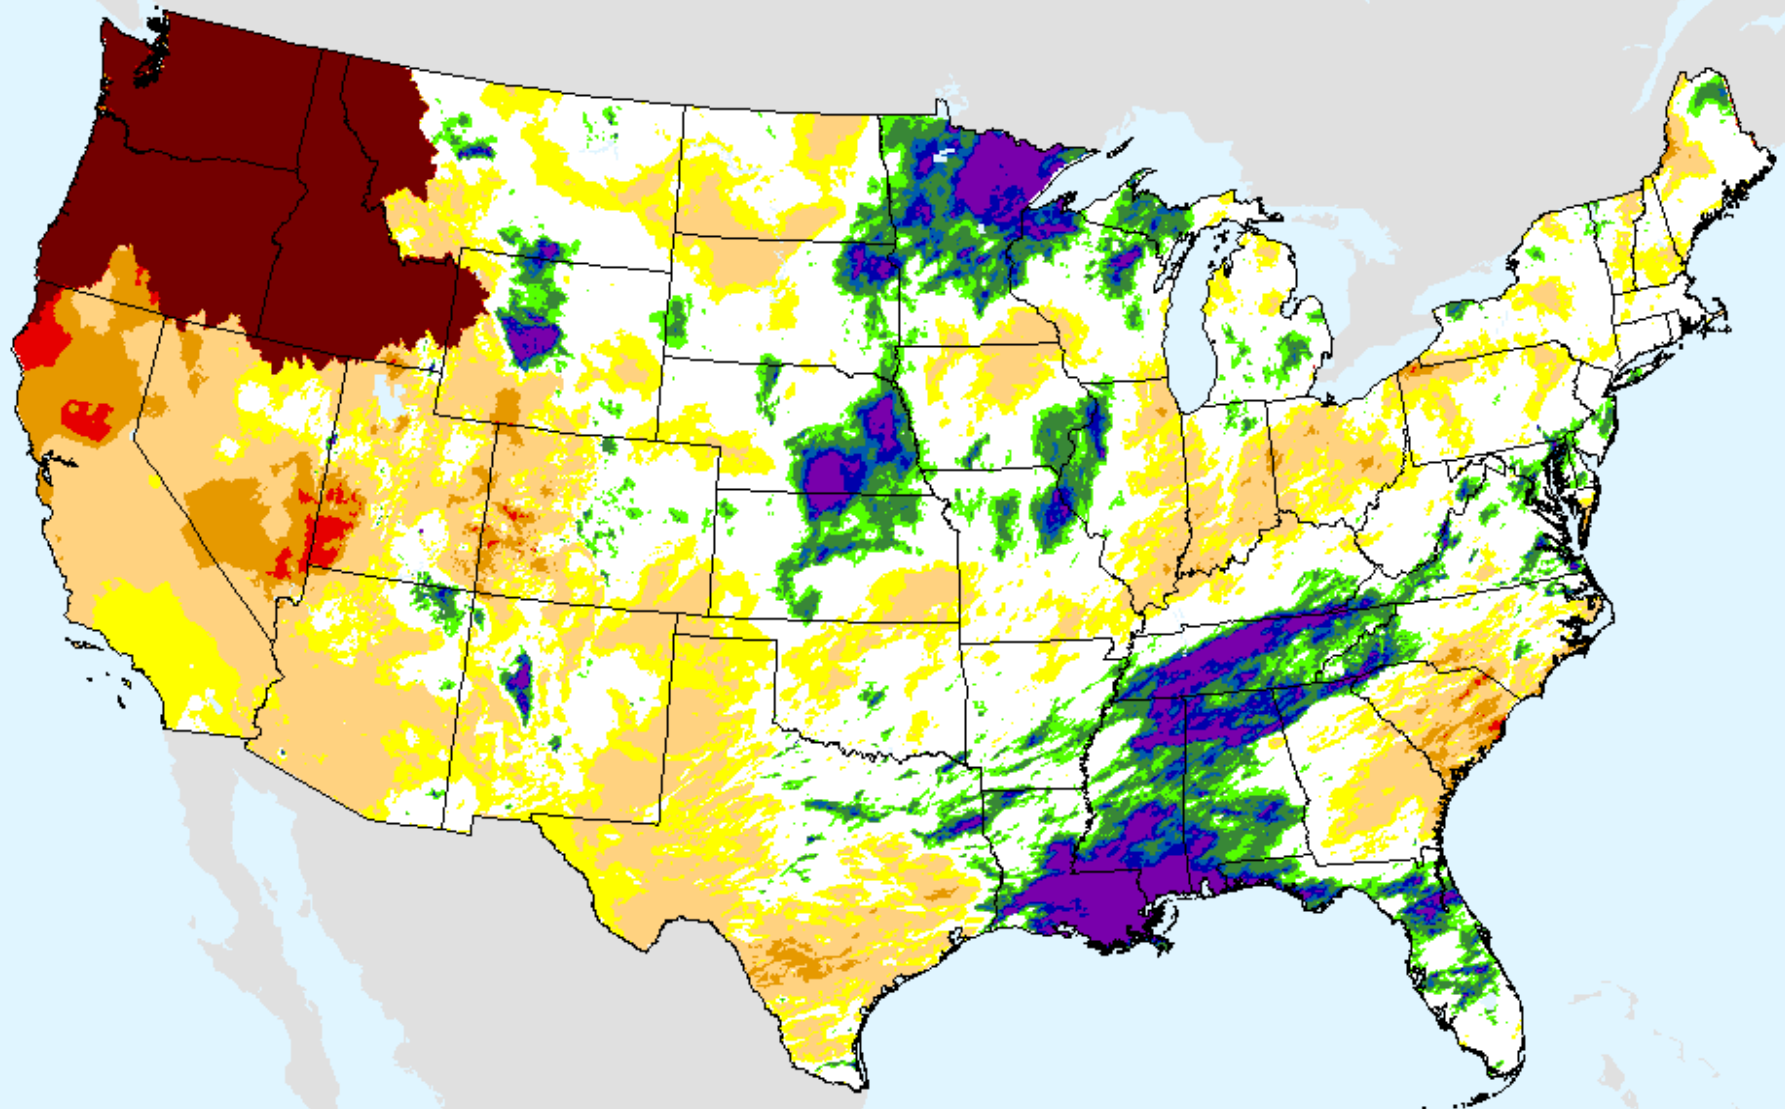

AHPS 1-month SPI

As of: Tuesday, April 20, 2021