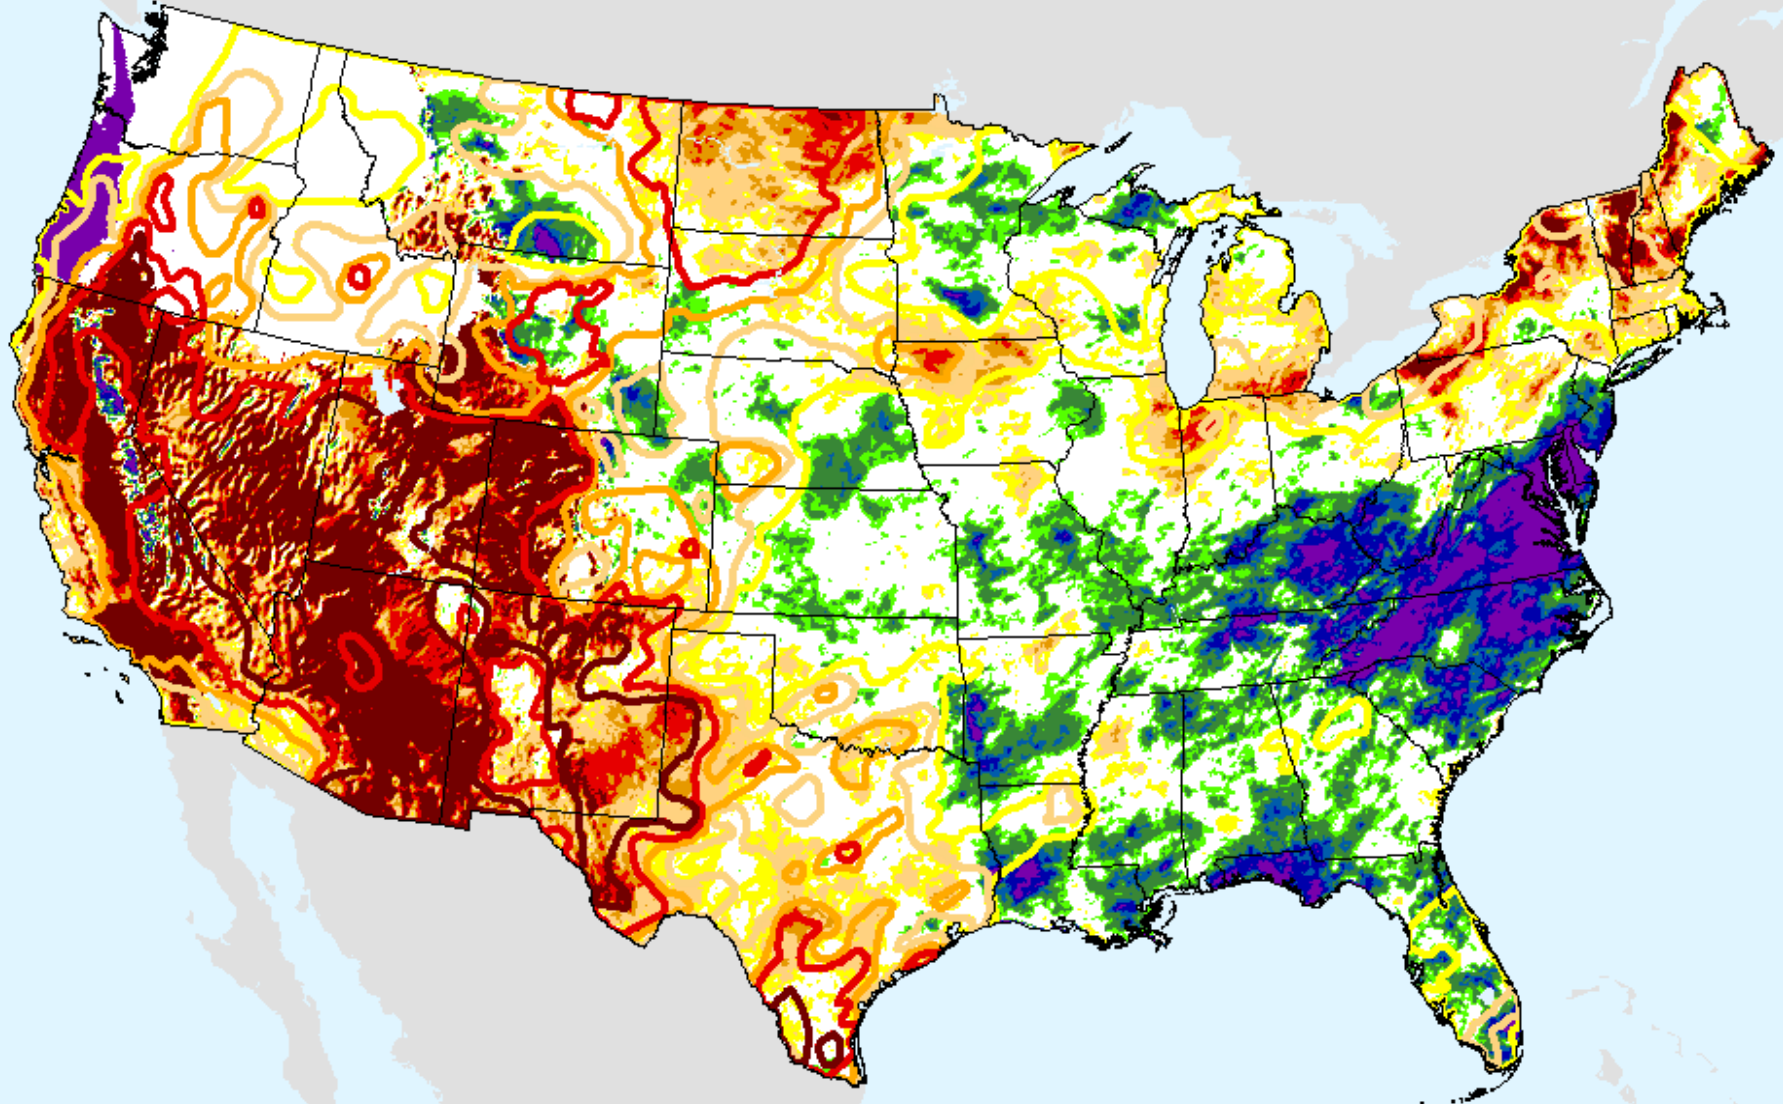

AHPS 9-month SPEI

As of: Tuesday, April 20, 2021

USDM for: Apr. 13, 2021

SPEI (USDM)