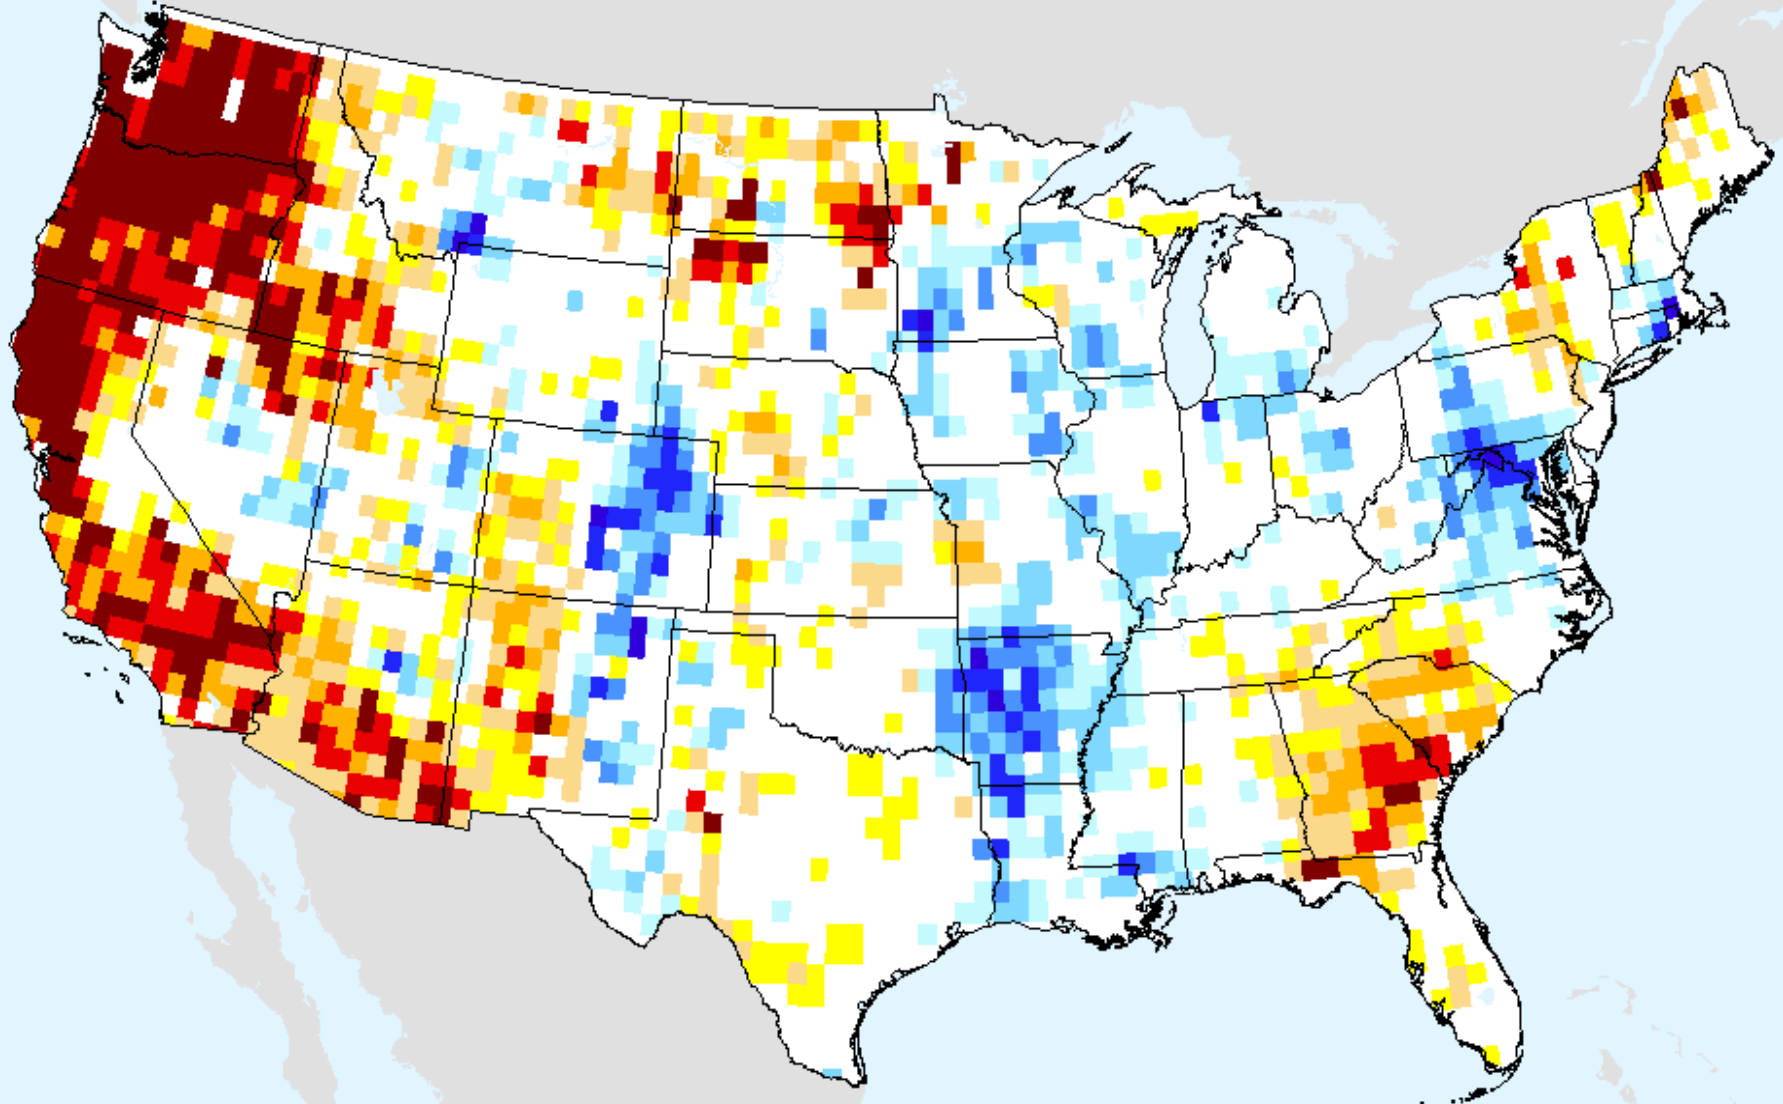

AIRS-Based Surface Relative Humidity 14 Day

As of: Tuesday, April 20, 2021