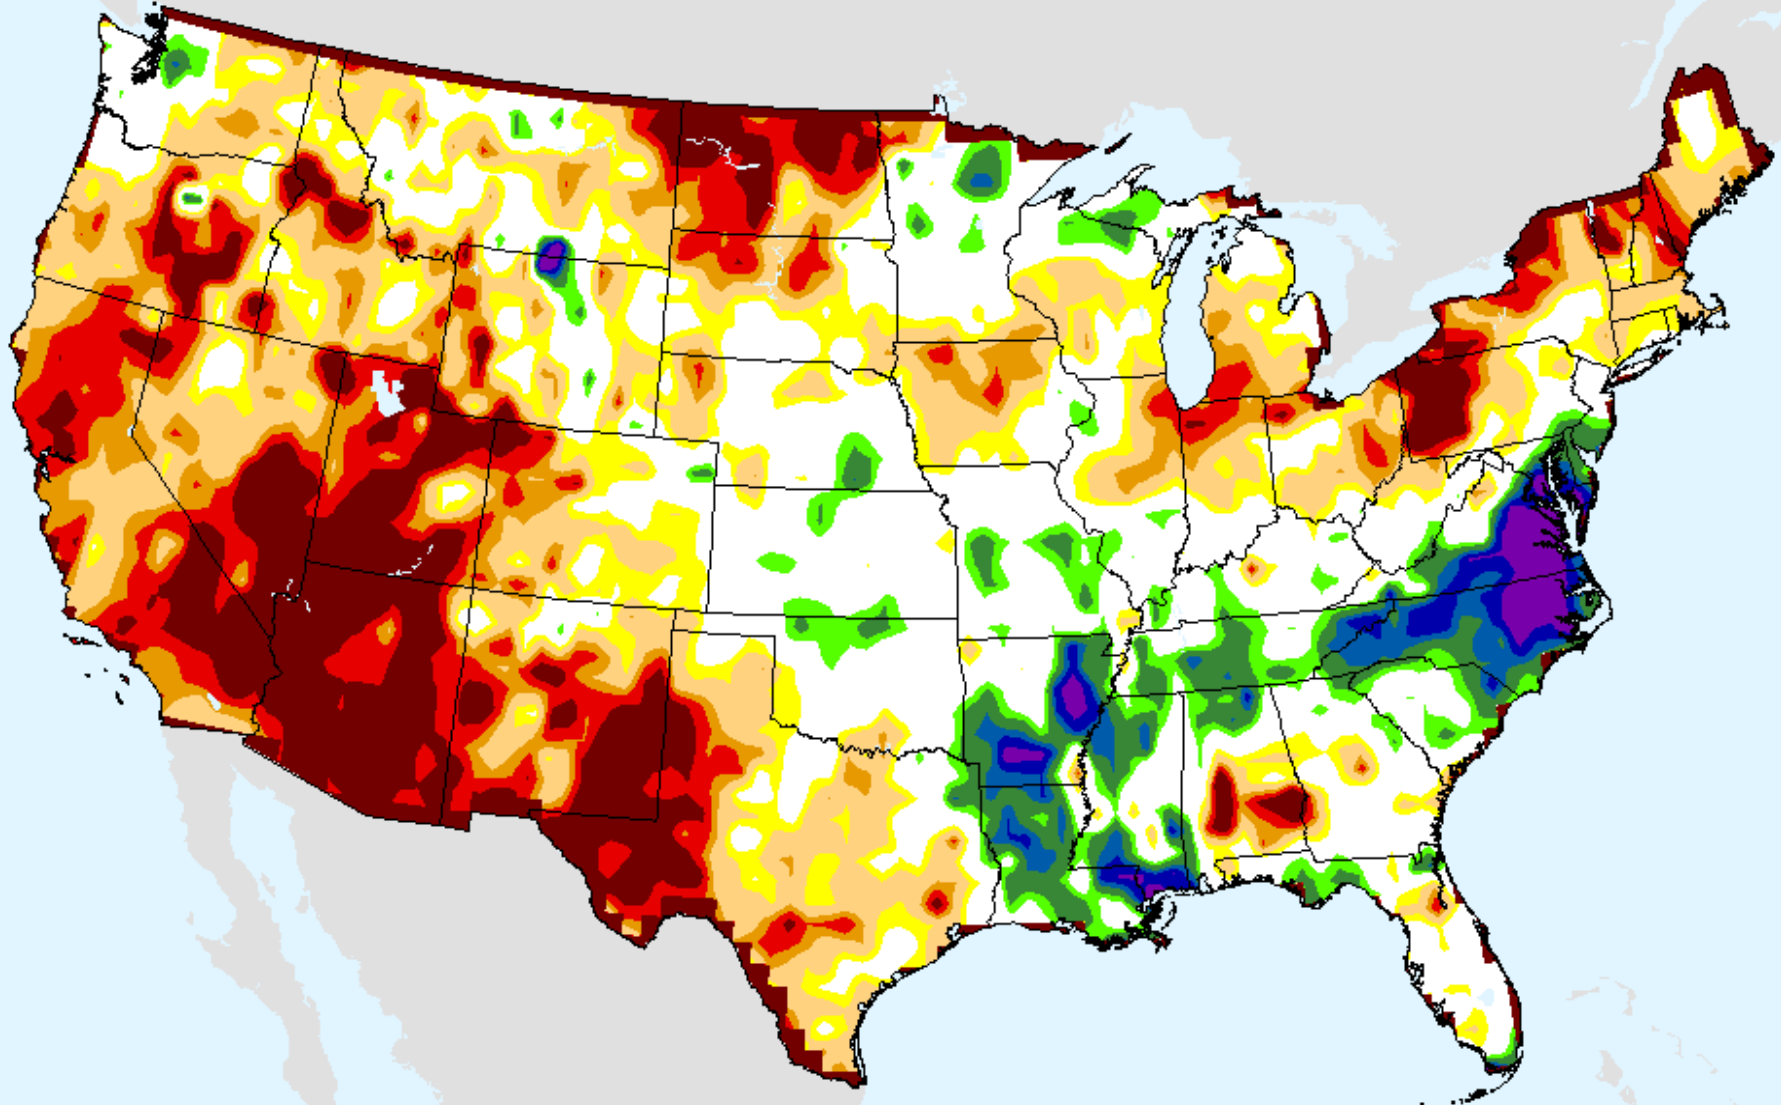

CPC 9-month SPI

As of: Tuesday, April 20, 2021