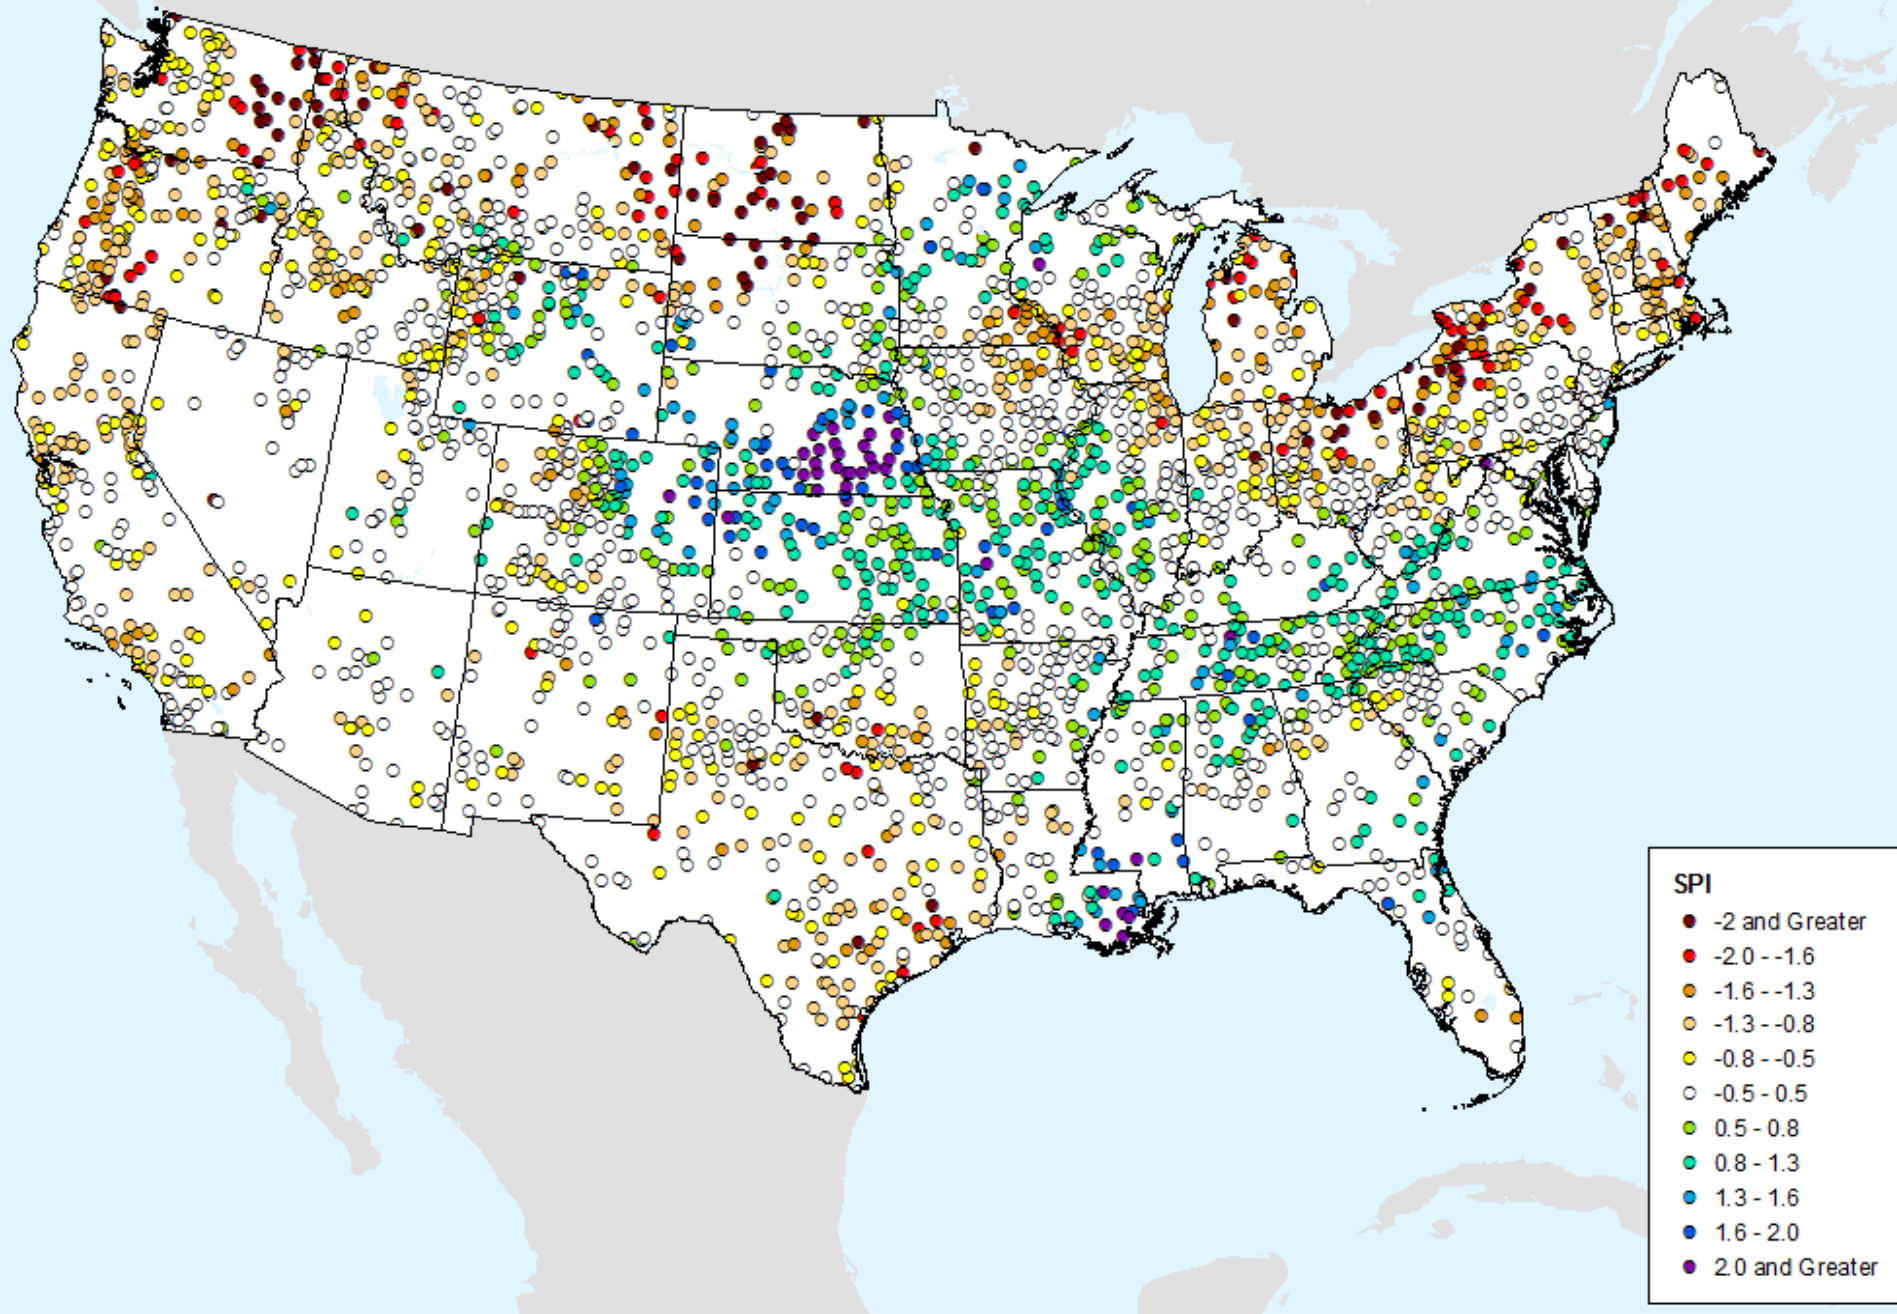

HPRCC 3-month SPI

As of: Tuesday, April 20, 2021