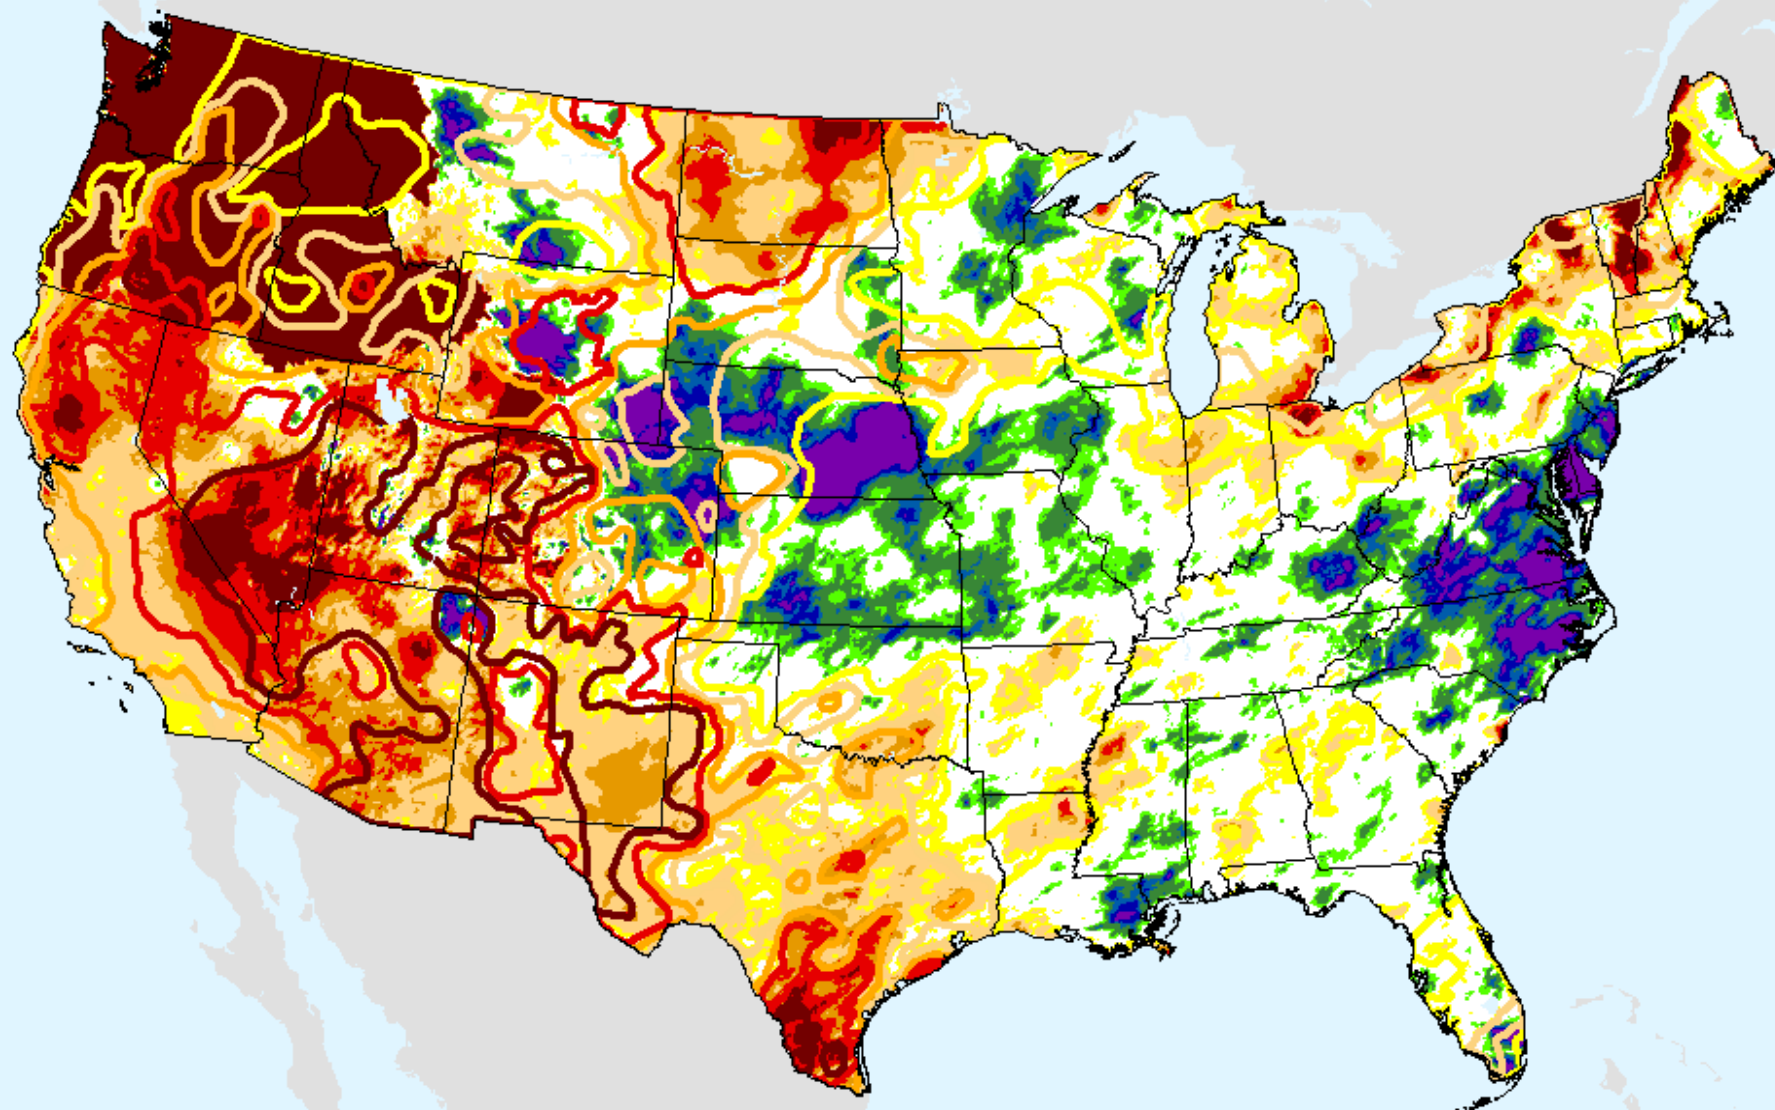

AHPS 6-month SPI

As of: Tuesday, April 20, 2021

USDM for: Apr. 13, 2021

SPI (USDM)