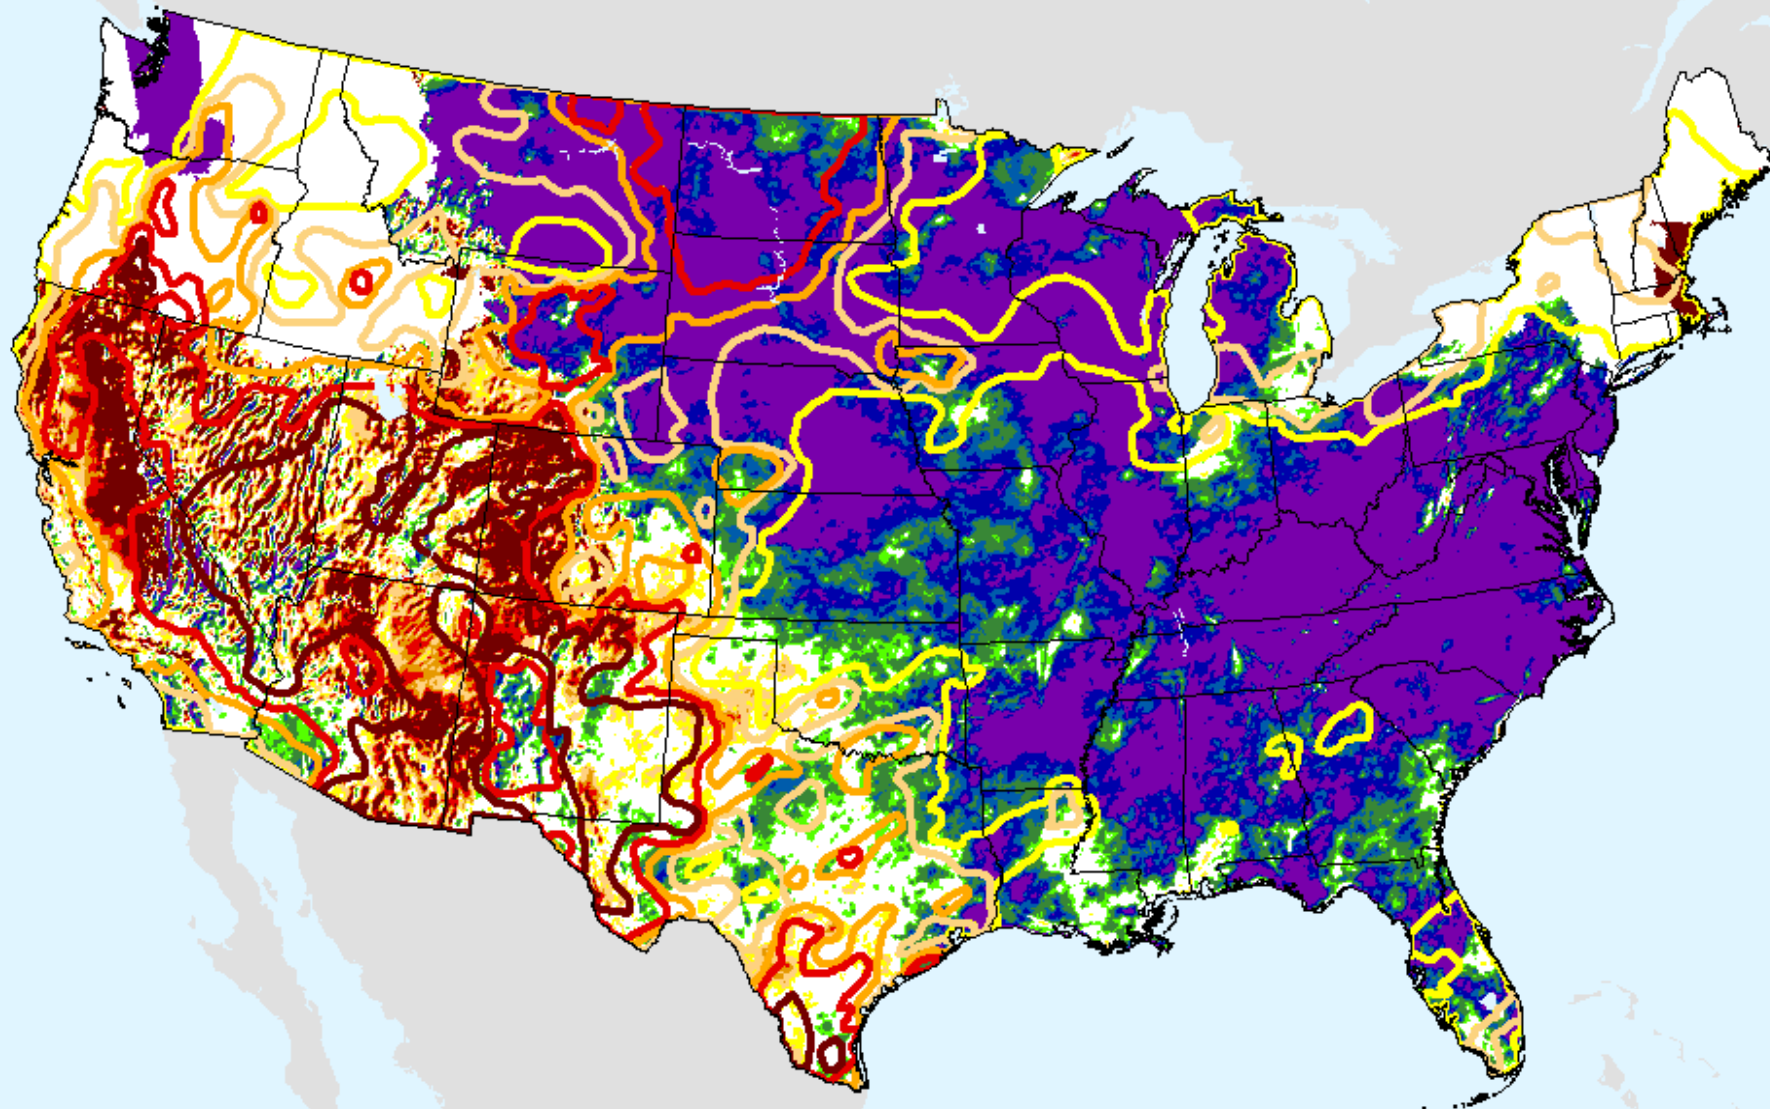

AHPS 36-month SPEI

As of: Tuesday, April 20, 2021

USDM for: Apr. 13, 2021

SPEI (USDM)