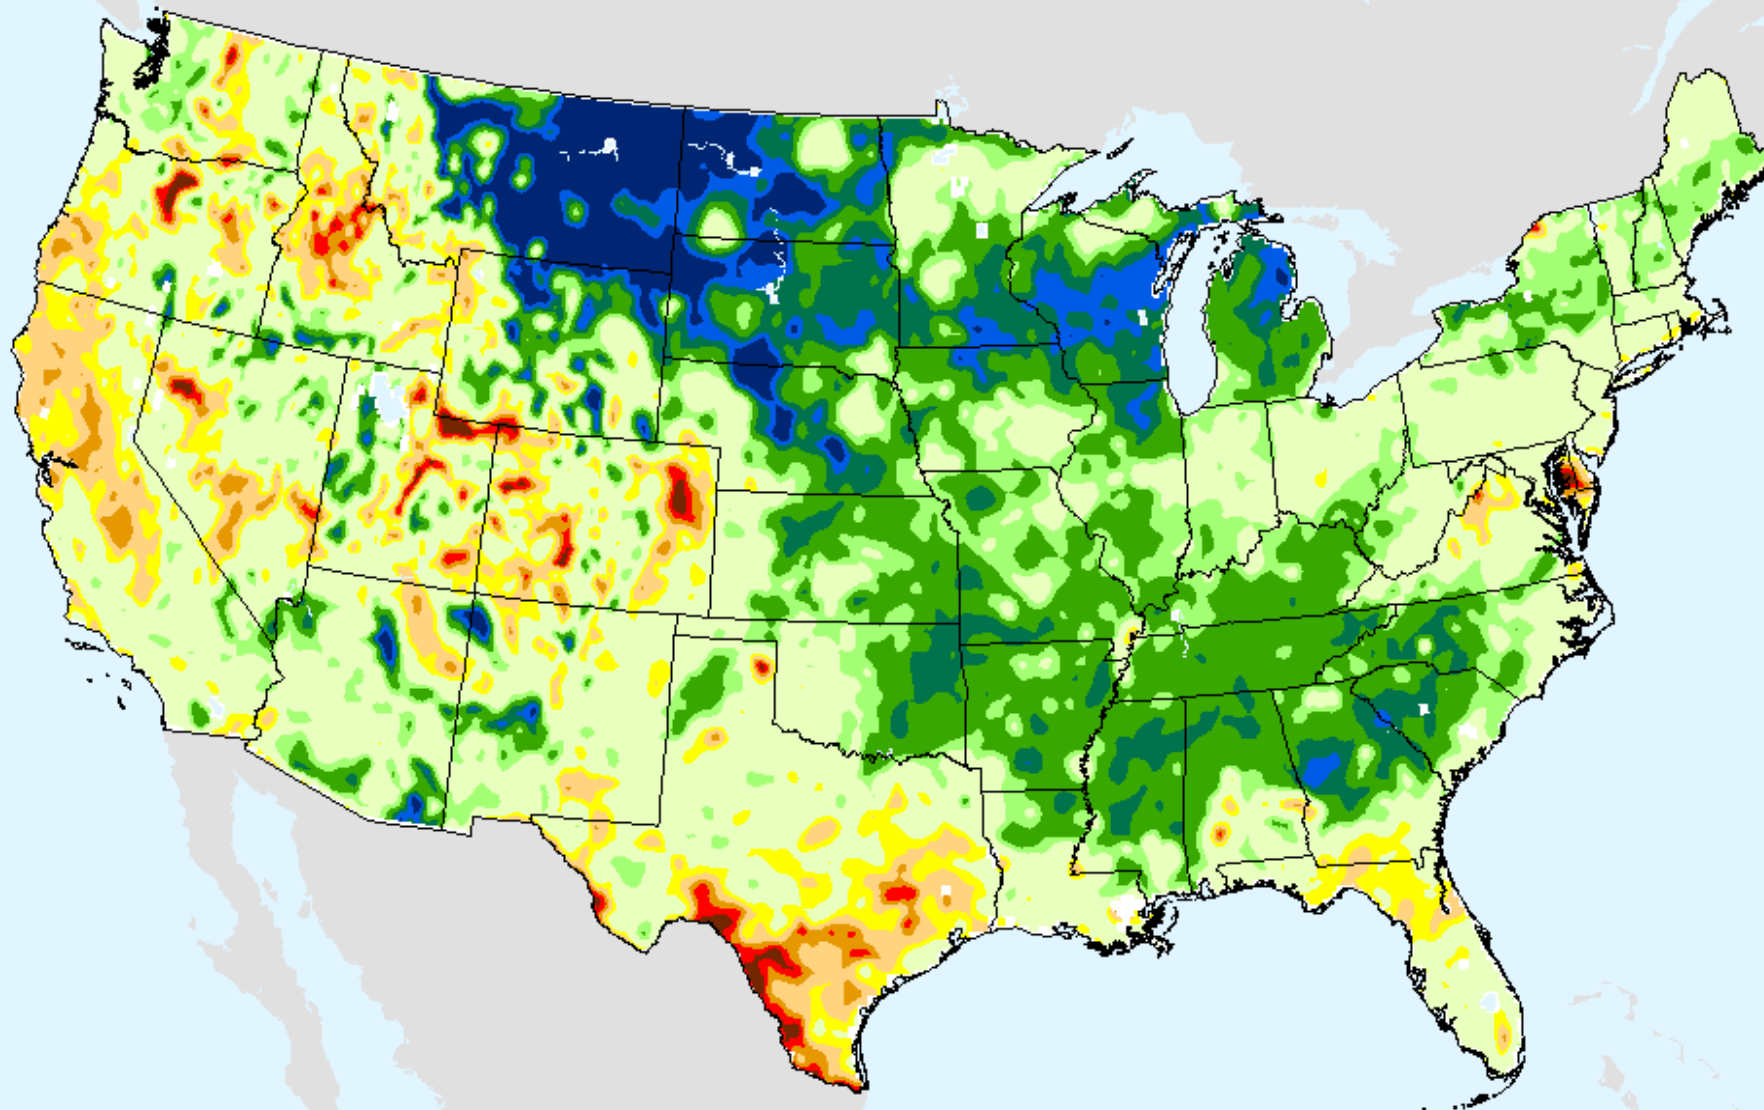

NLDAS Total Column Soil Moisture

As of: Tuesday, April 20, 2021