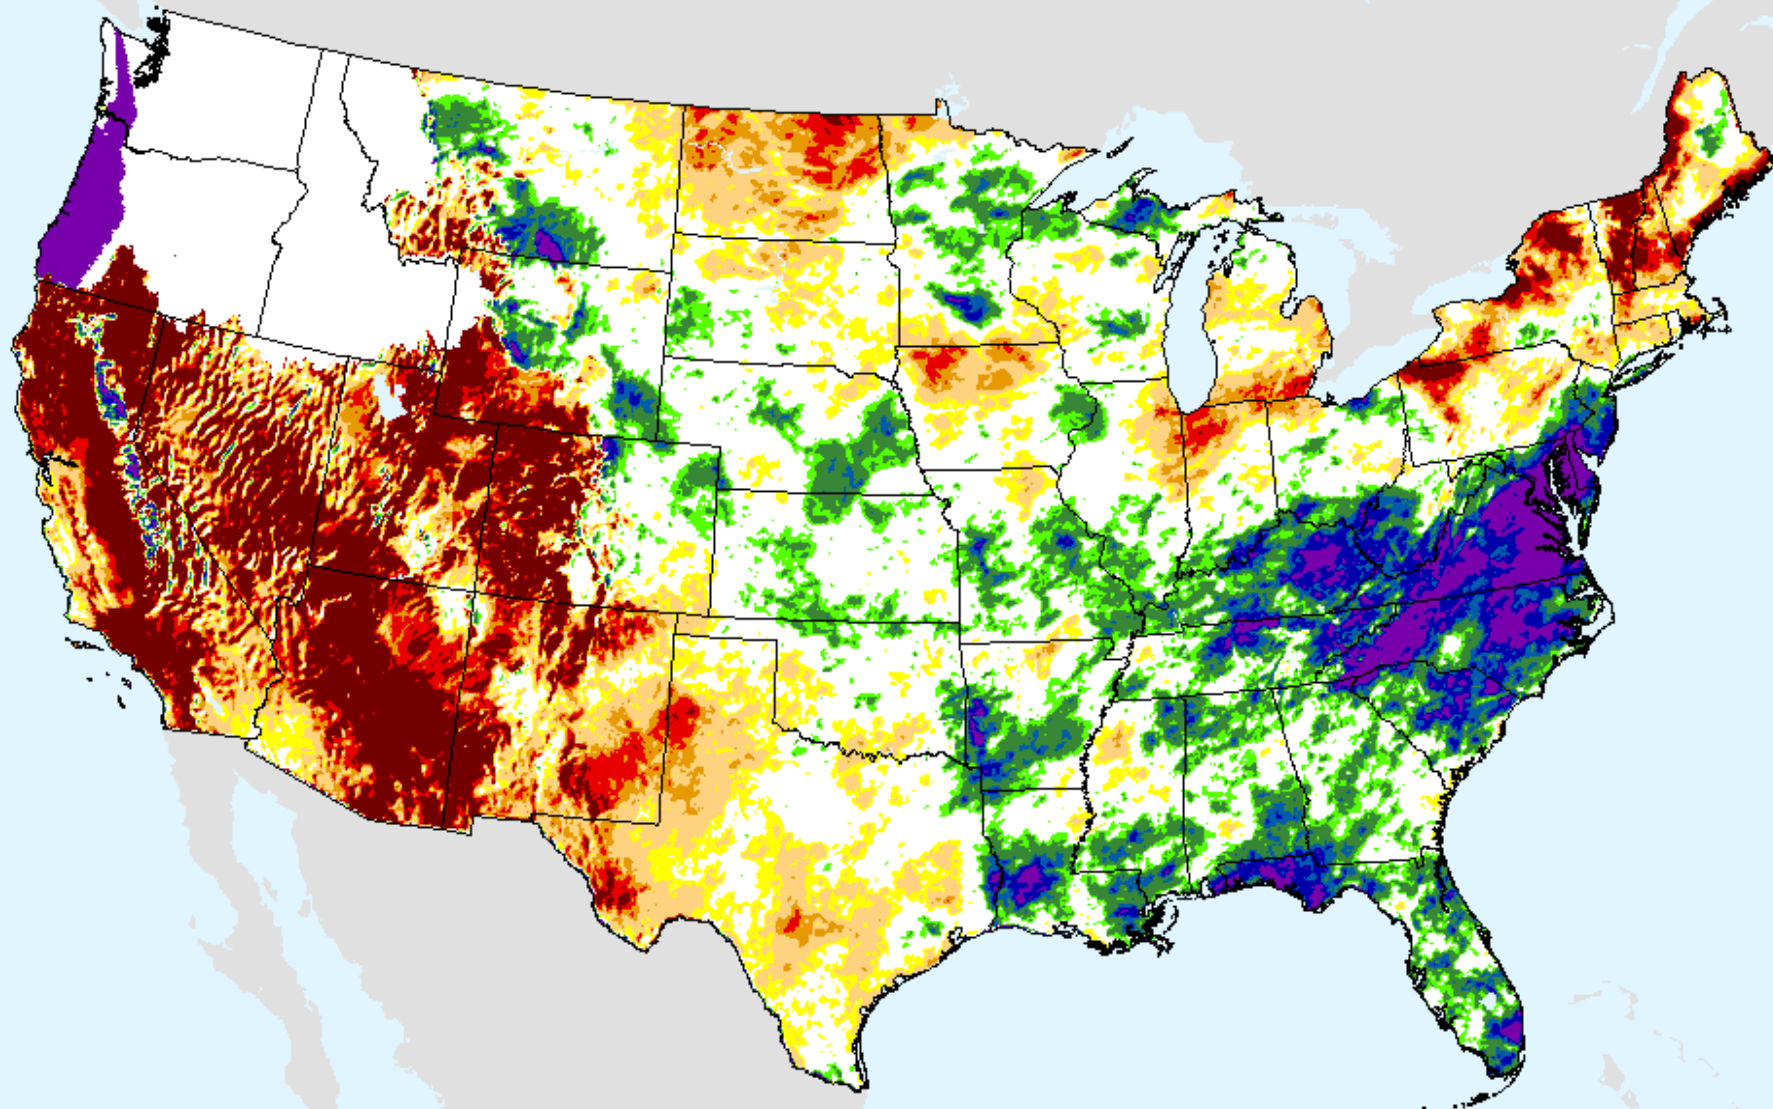

AHPS 9-month SPEI

As of: Tuesday, April 20, 2021

SPEI (USDM)