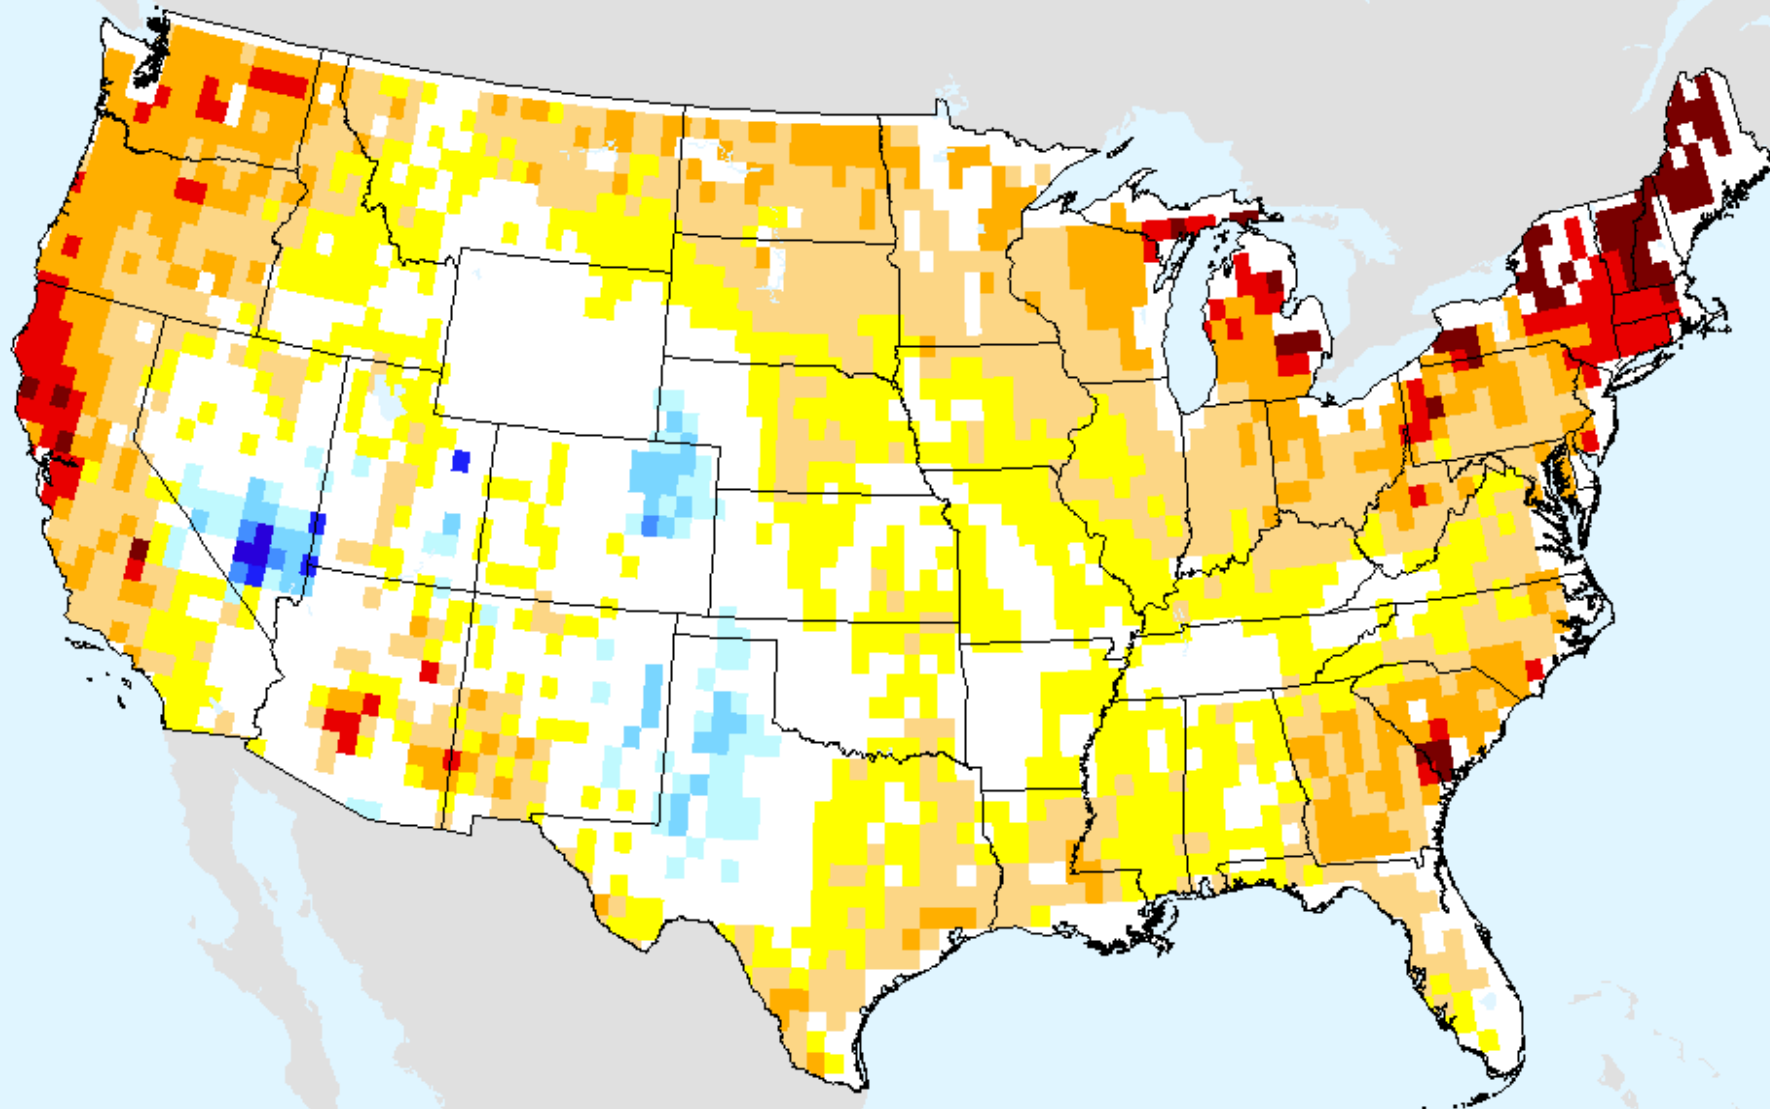

AIRS-Based Retrieved Surface Air Temperature 28 Day

As of: Tuesday, April 20, 2021