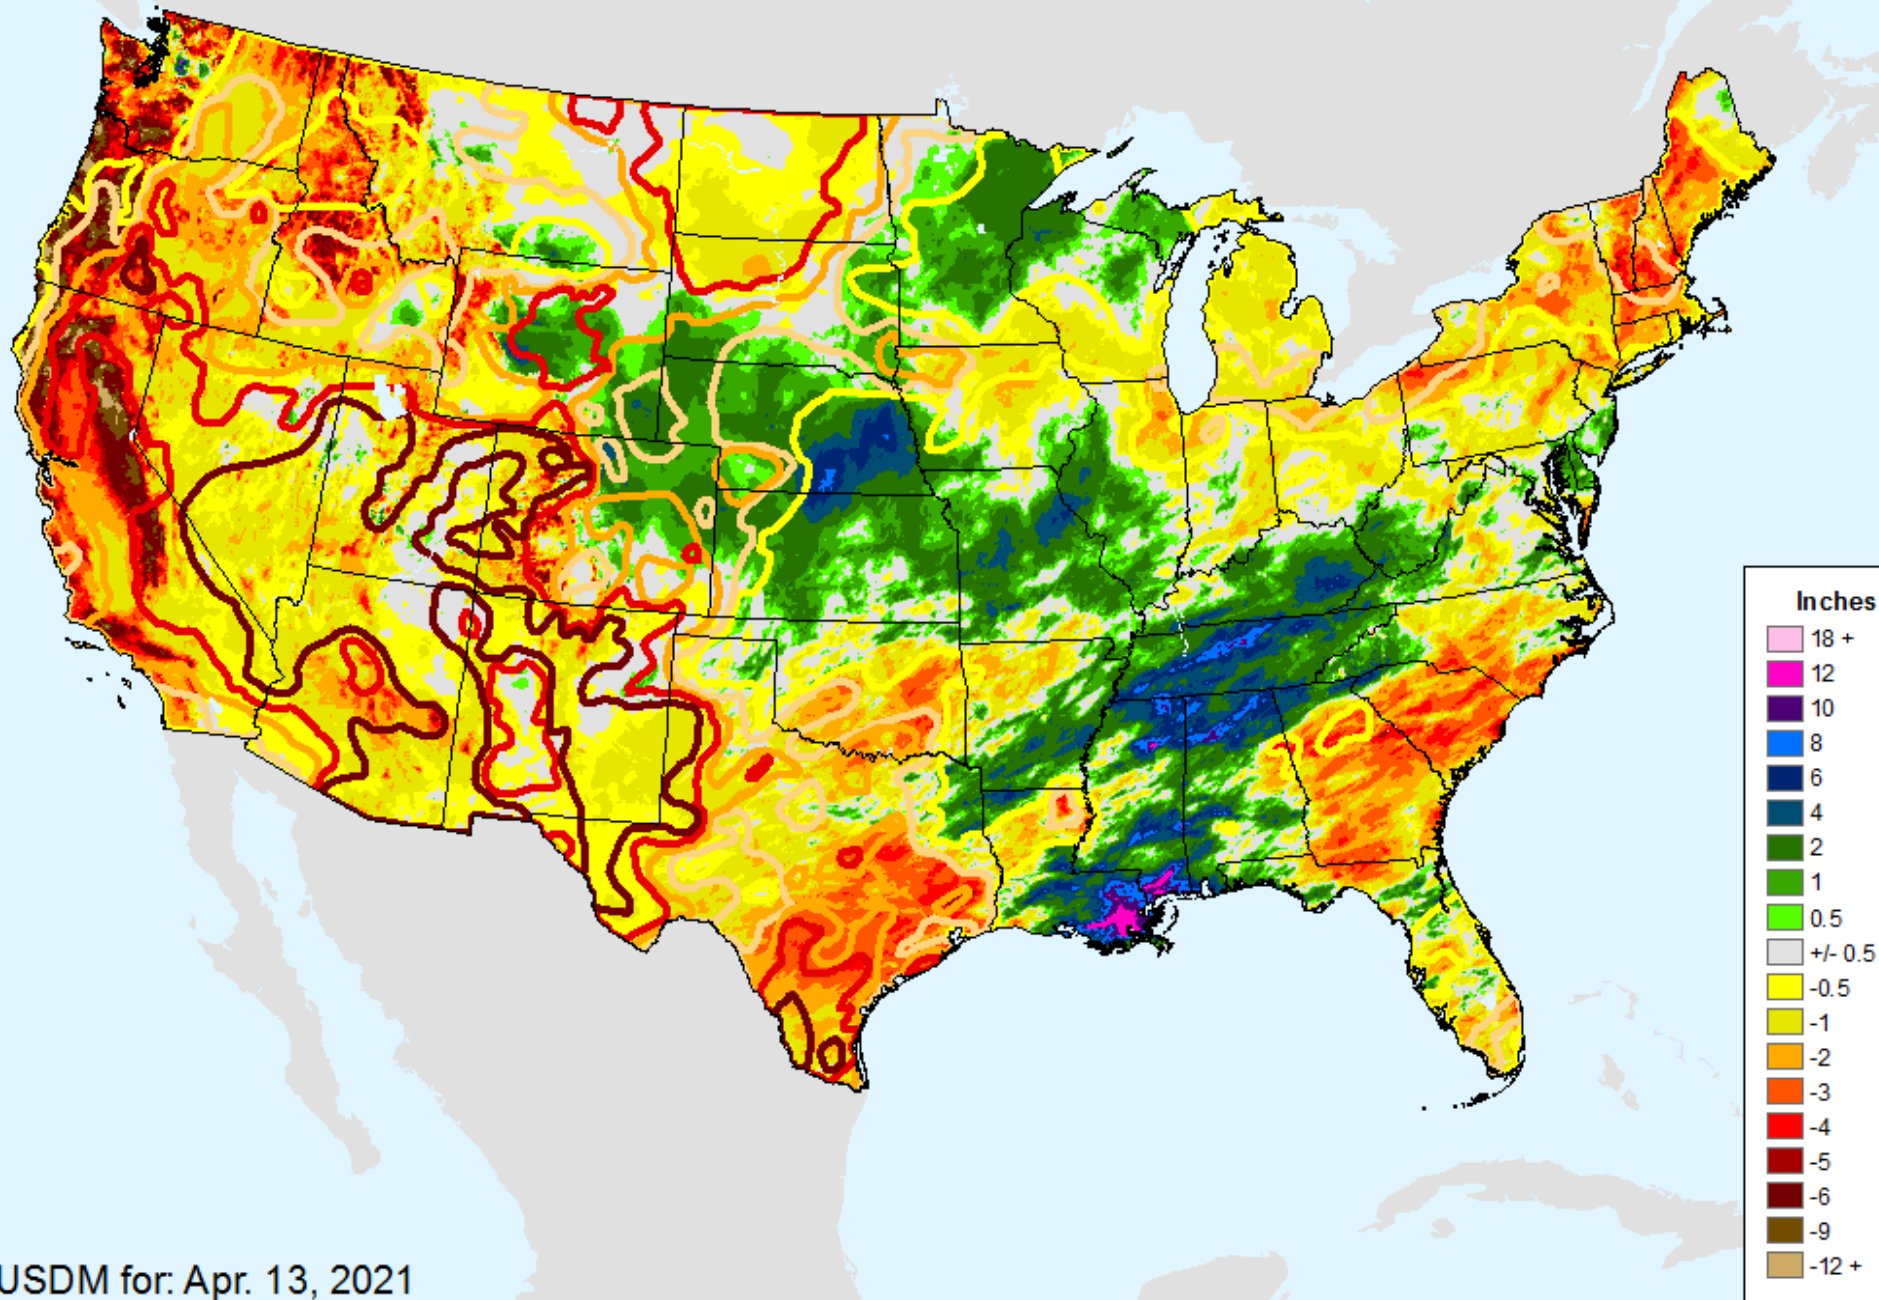

AHPS 60-Day Precip Departure

As of: Tuesday, April 20, 2021

USDM for: Apr. 13, 2021