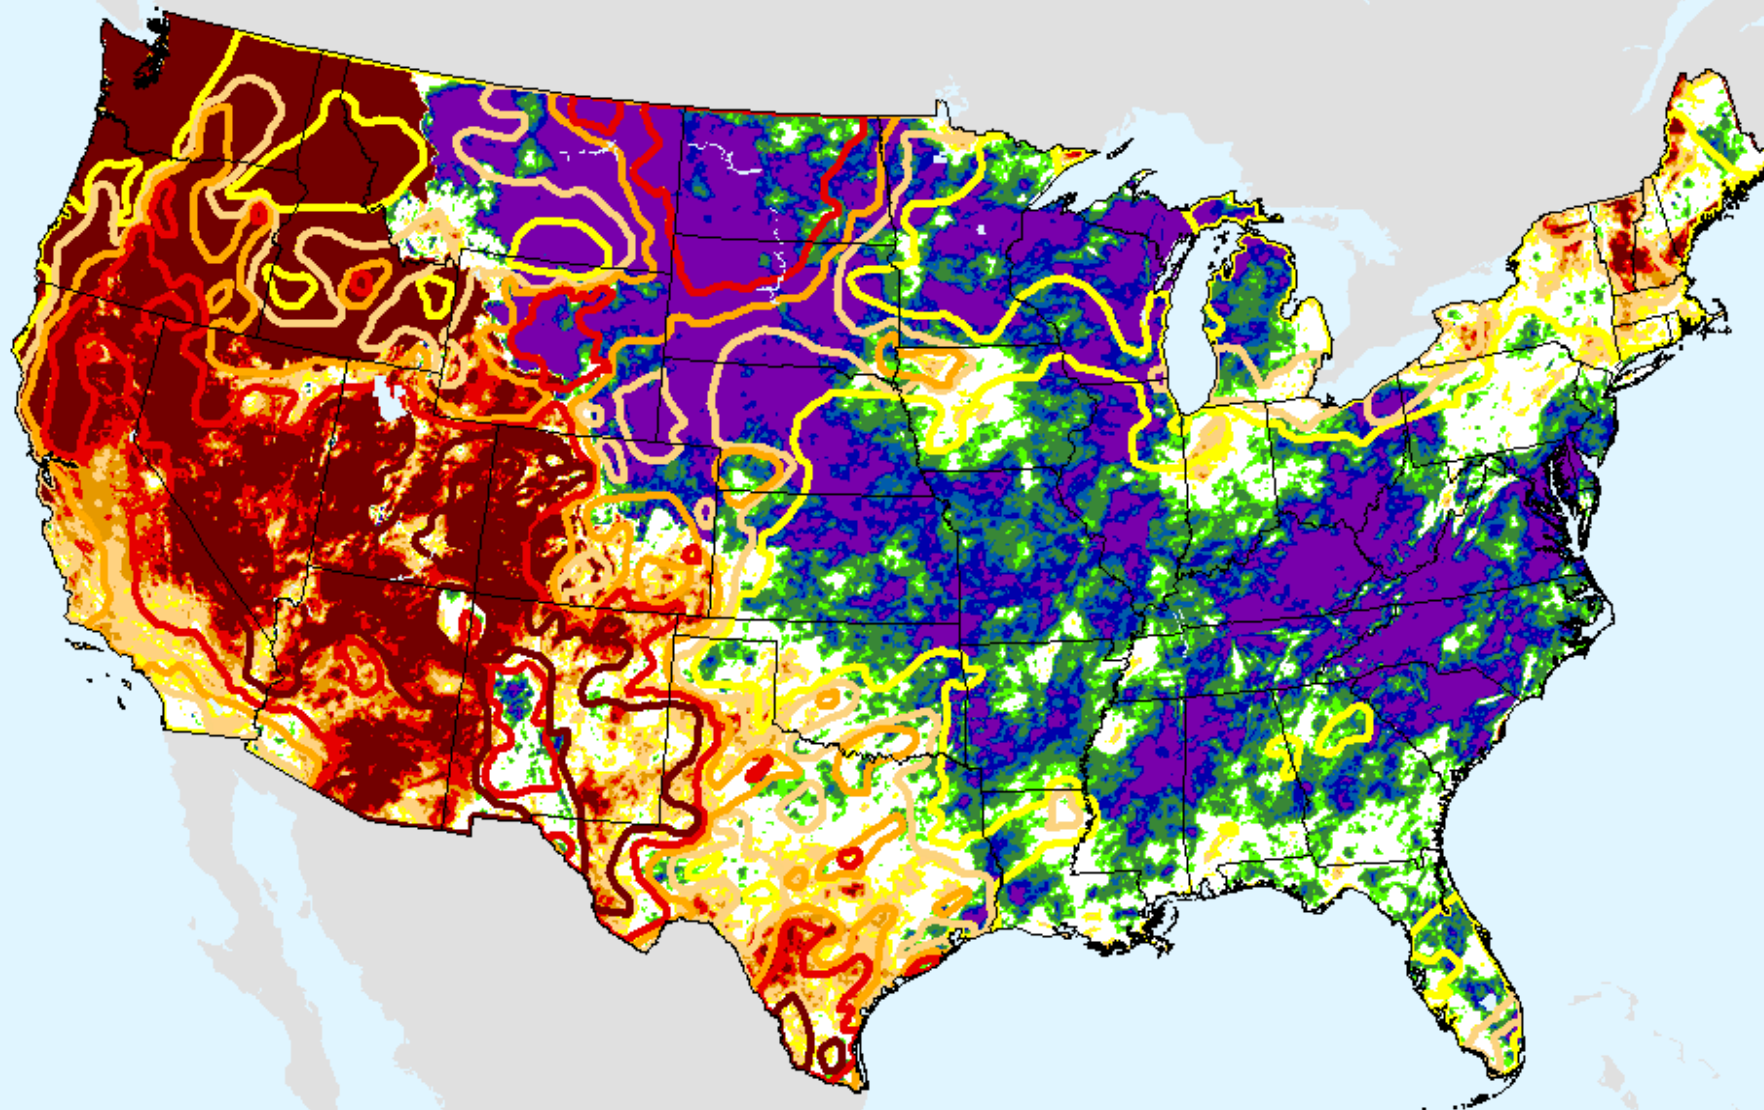

AHPS 24-month SPI

As of: Tuesday, April 20, 2021

USDM for: Apr. 13, 2021

SPI (USDM)