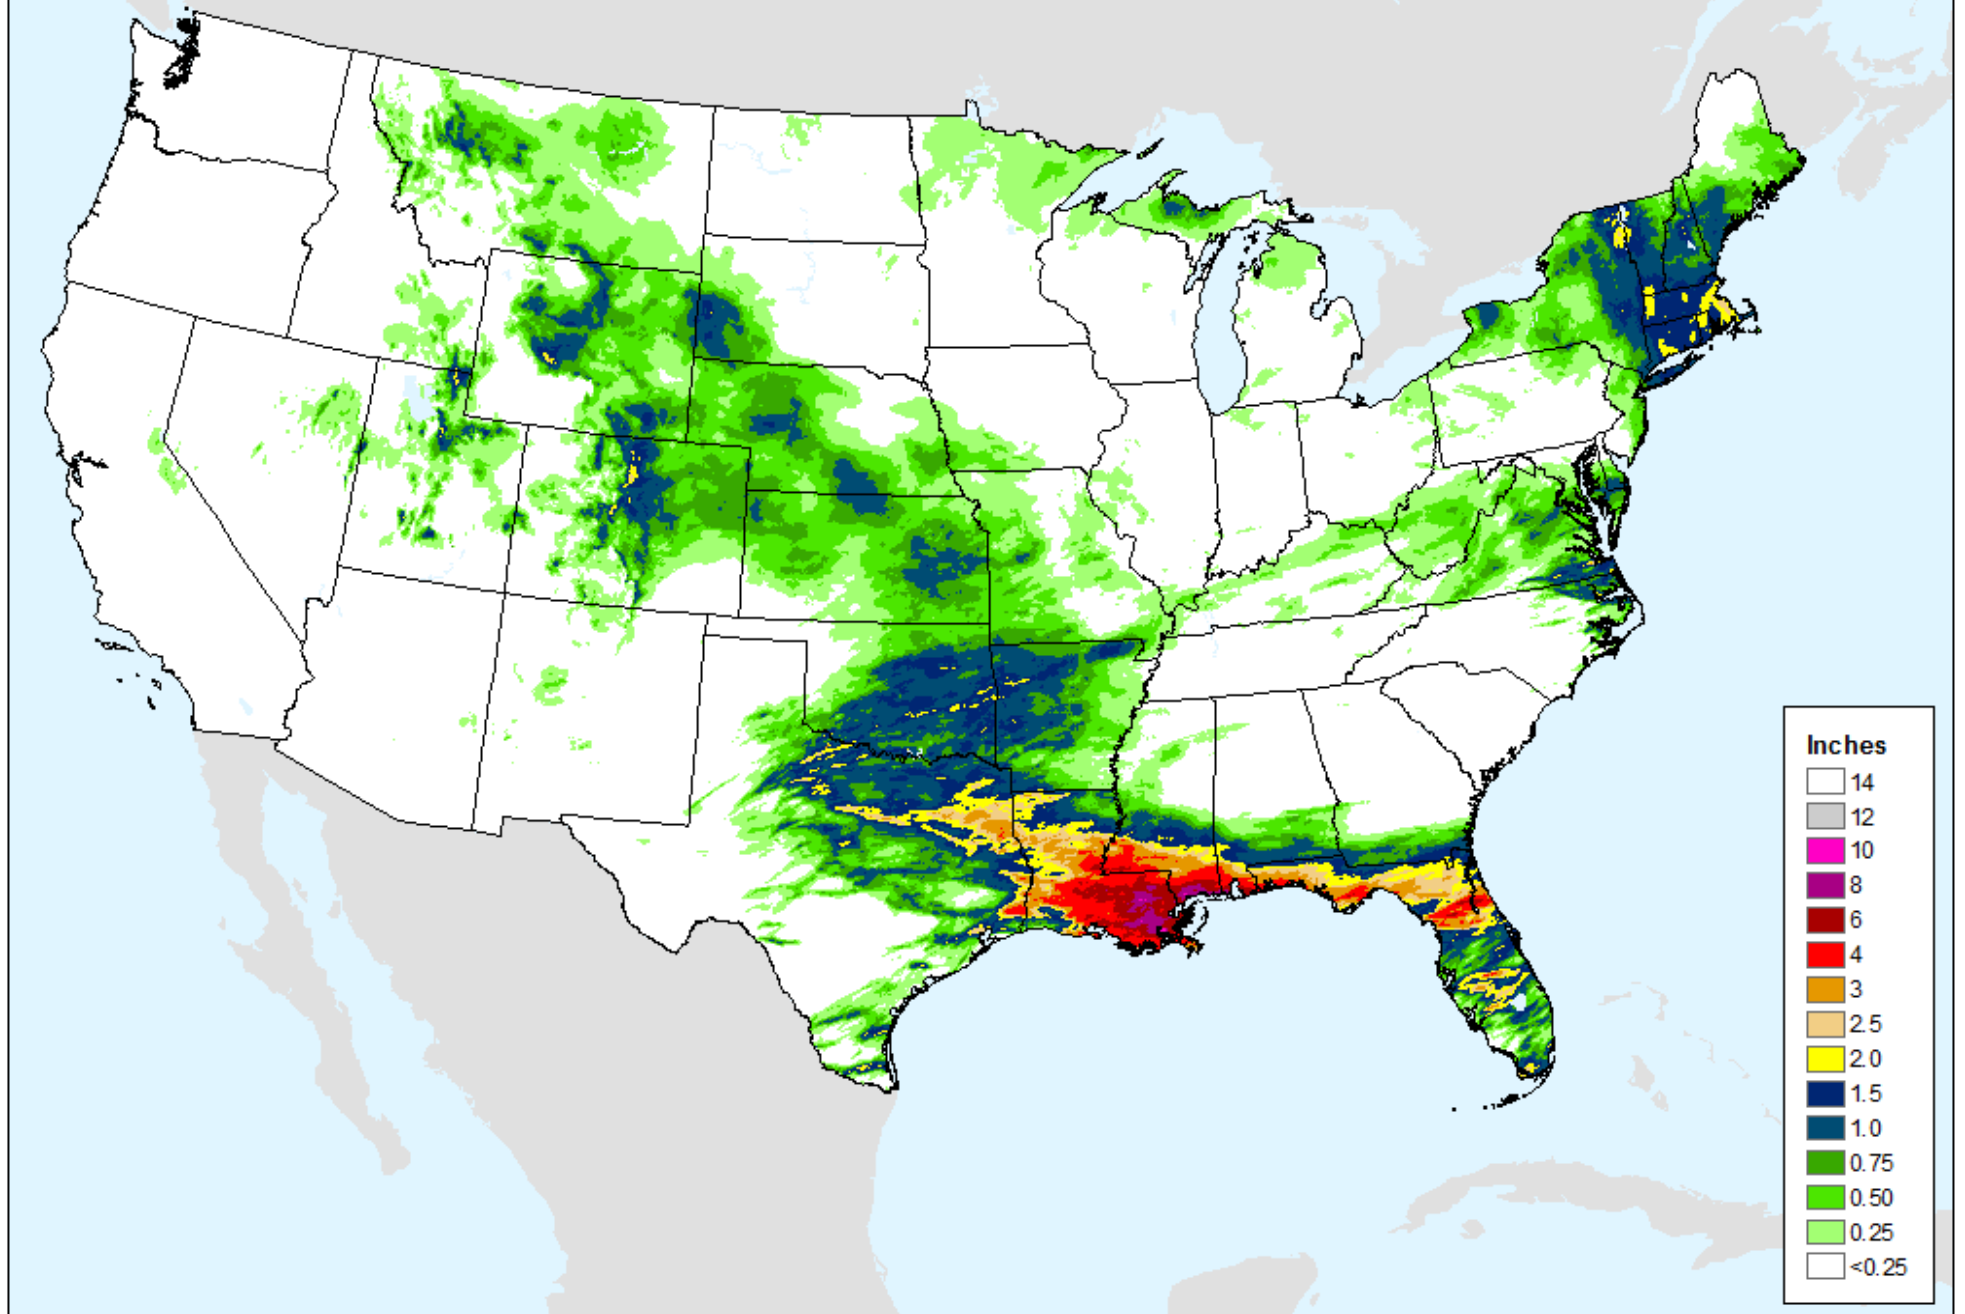

# AHPS 7-Day Precipitation

As of: Tuesday, April 20, 2021