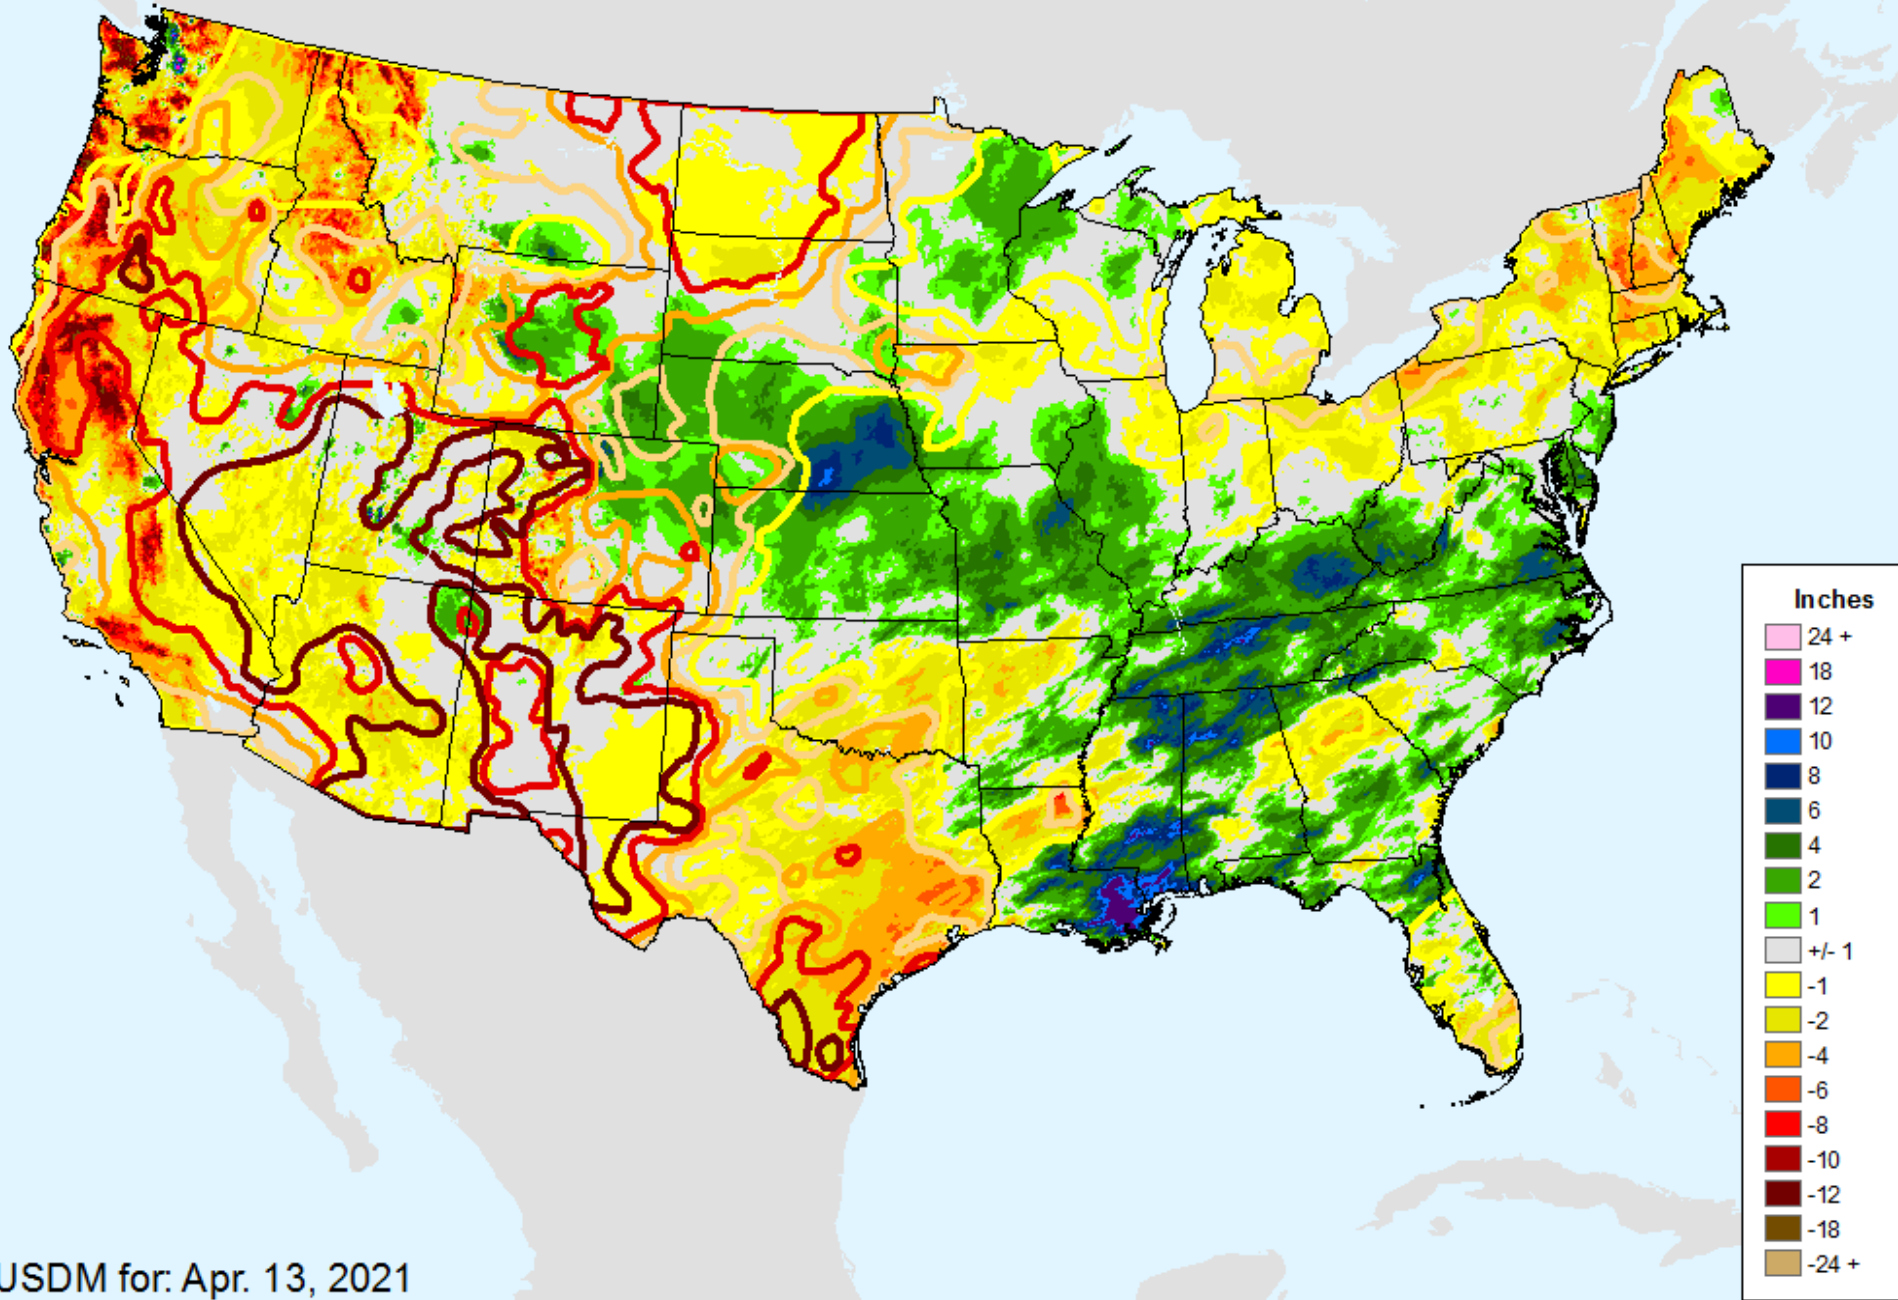

AHPS 90-Day Precip Departure

As of: Tuesday, April 20, 2021

USDM for: Apr. 13, 2021