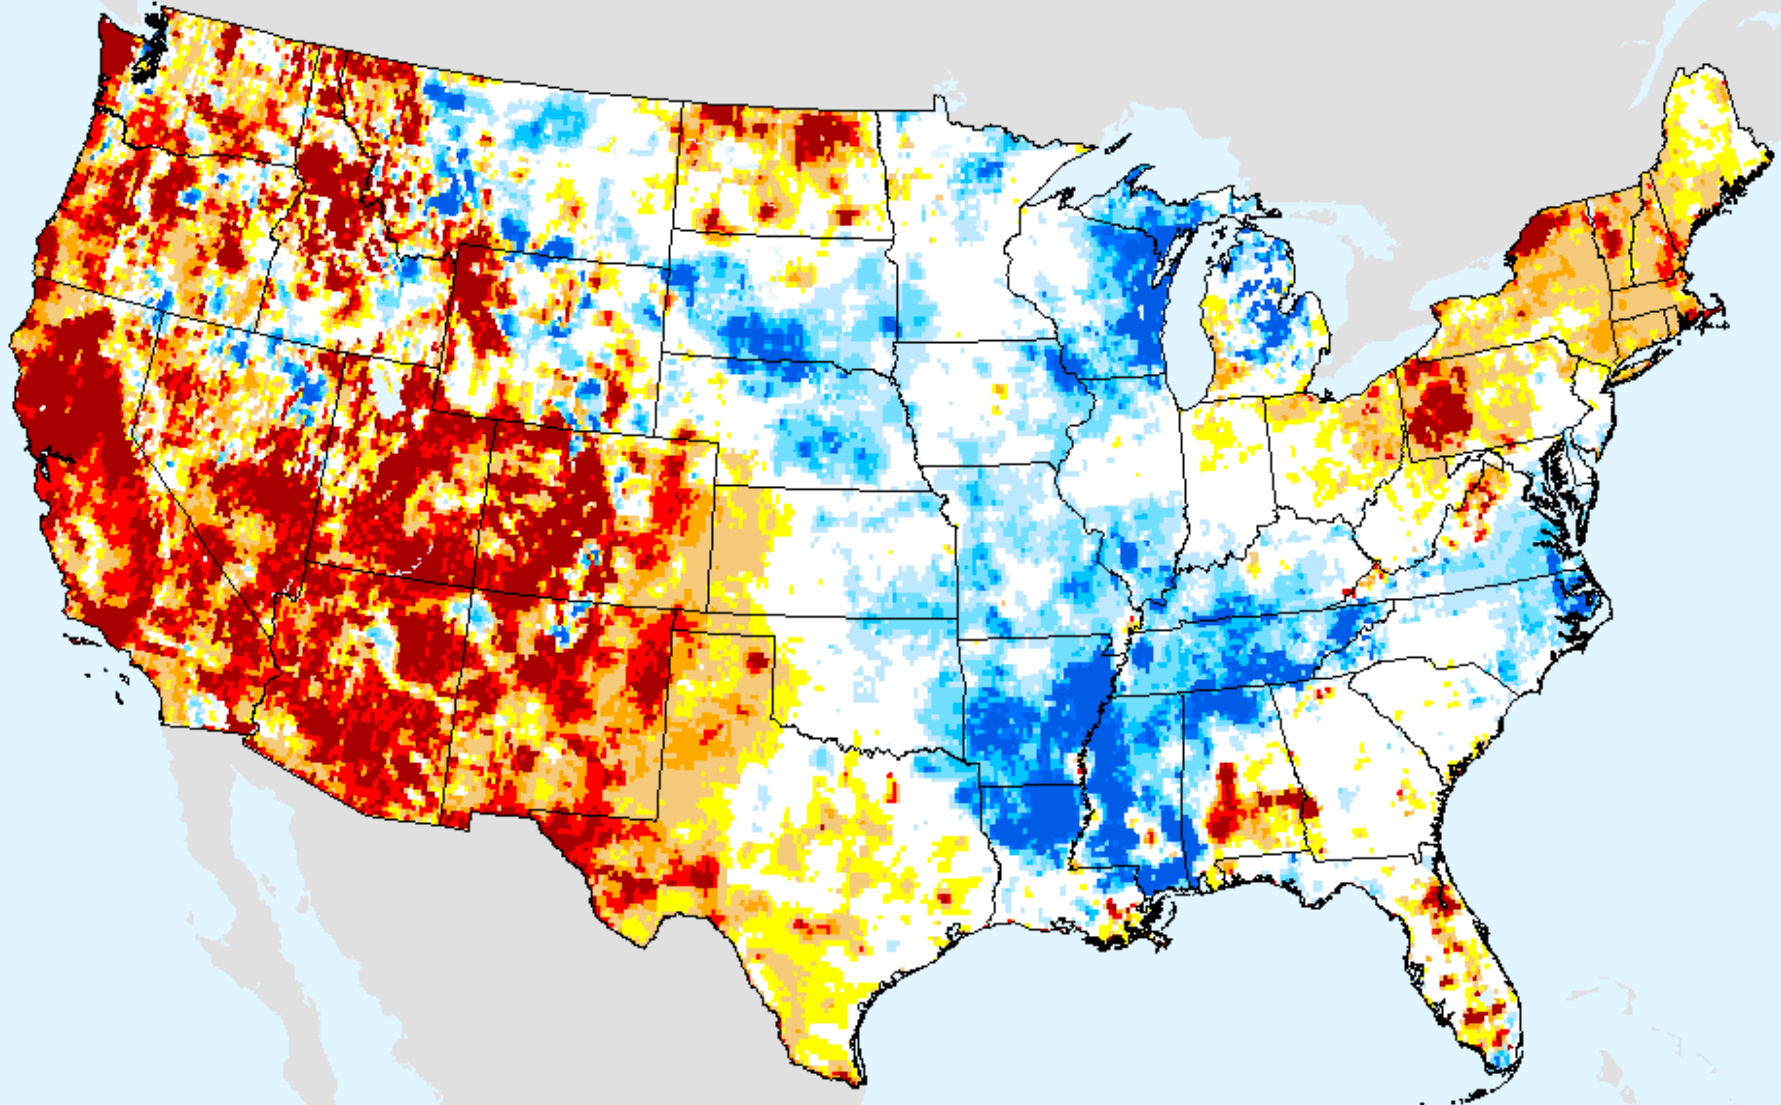

GRACE-Based Shallow Groundwater Drought Indicator

As of: Tuesday, April 20, 2021