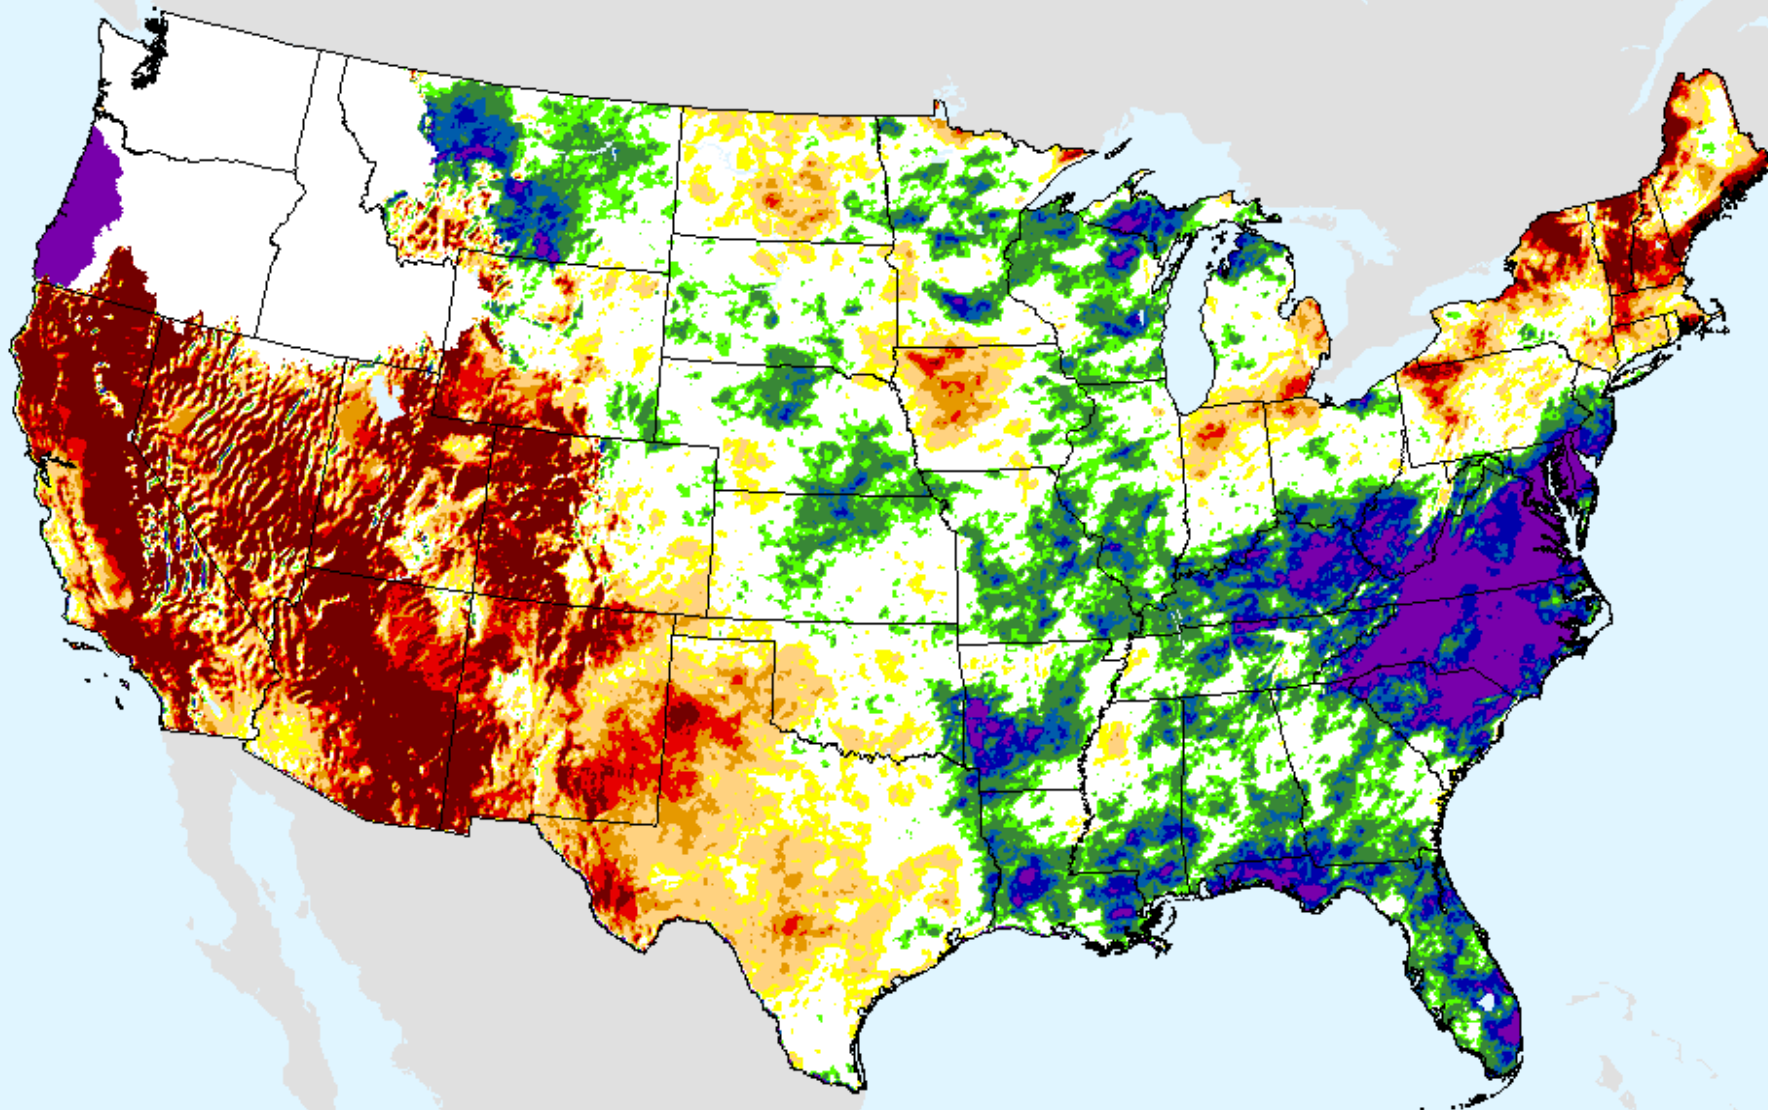

AHPS 12-month SPEI

As of: Tuesday, April 20, 2021

SPEI (USDM)