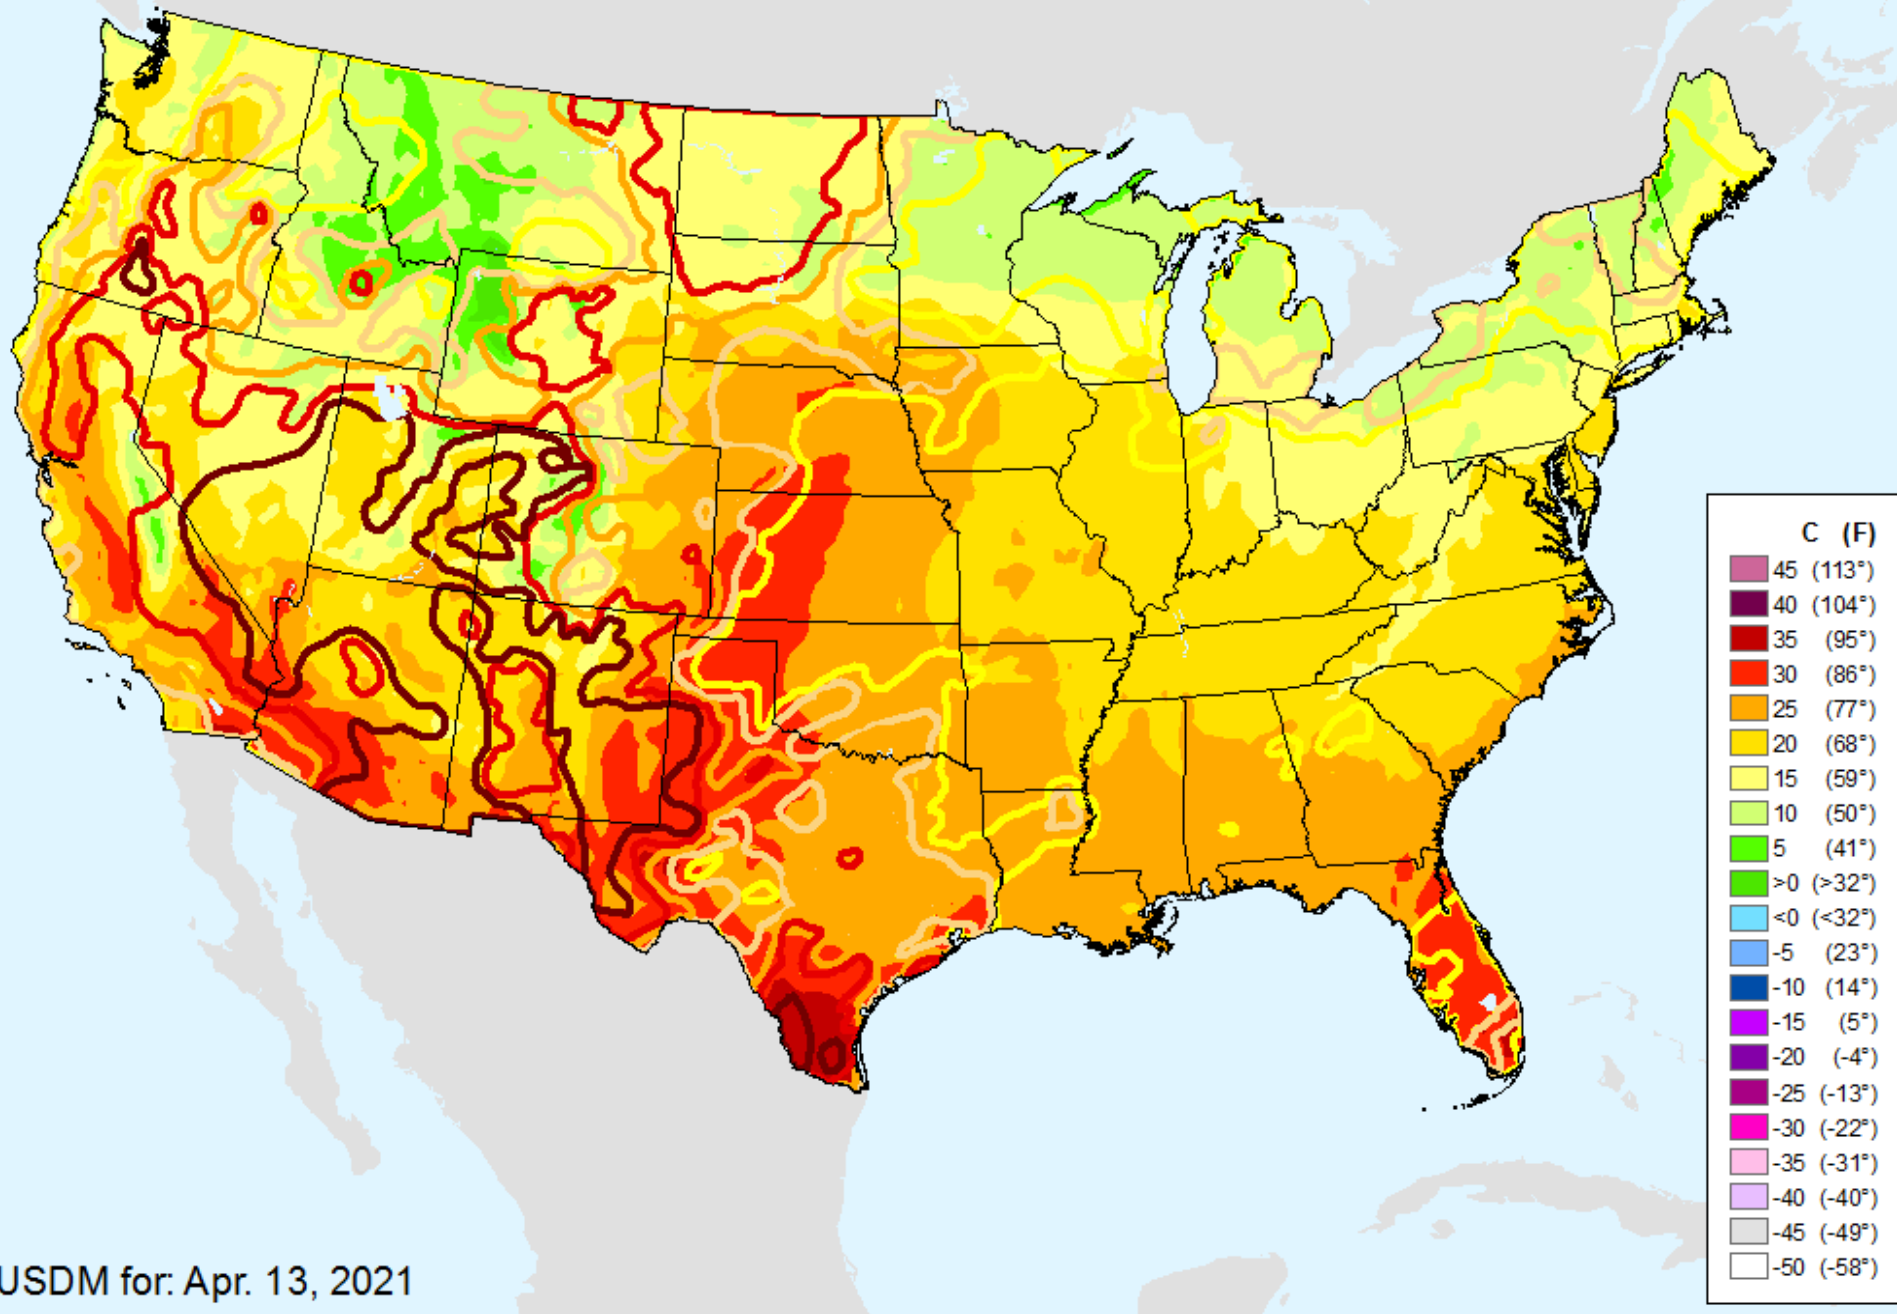

GFS (00z) 7-Day Max Temp Forecast

As of: Tuesday, April 20, 2021

USDM for: Apr. 13, 2021