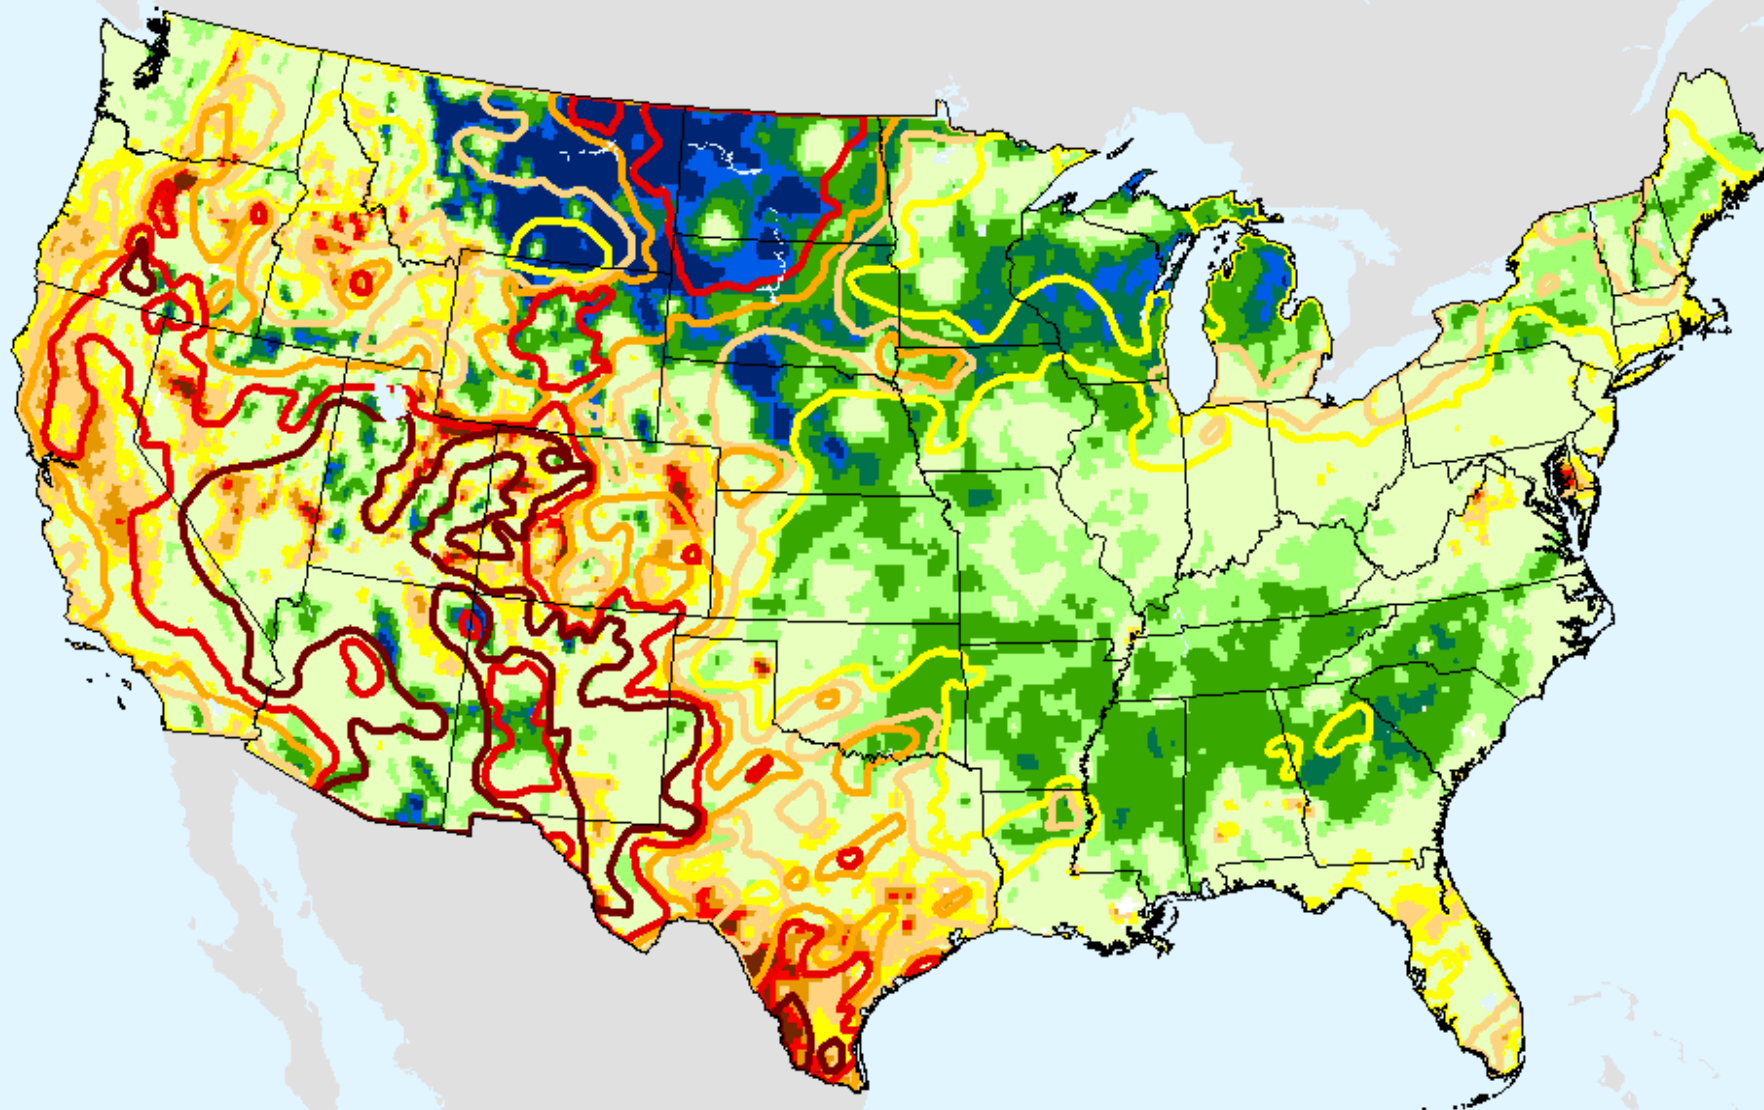

NLDAS Top 1m Soil Moisture

As of: Tuesday, April 20, 2021

USDM for: Apr. 13, 2021

>98