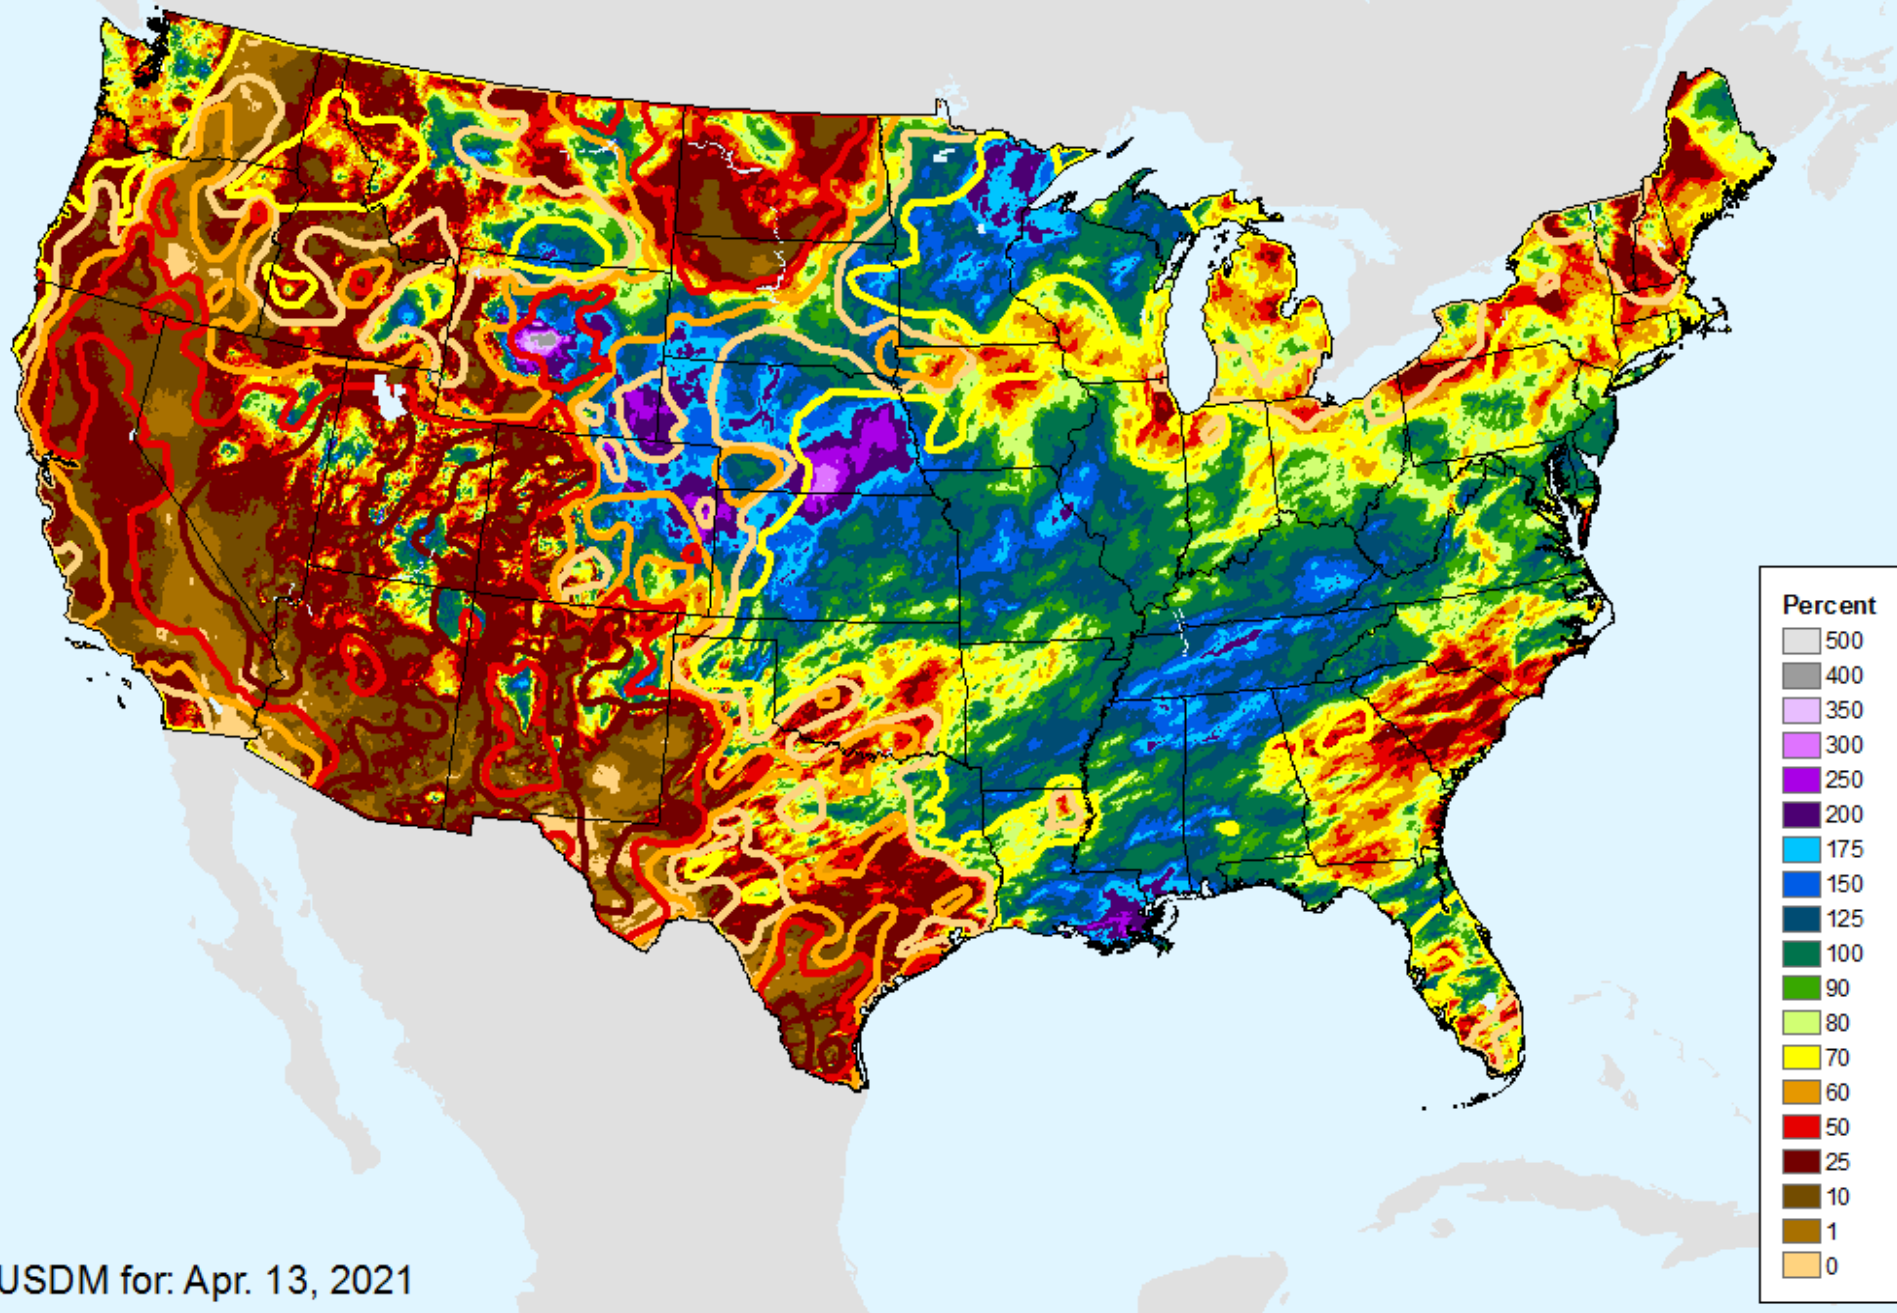

AHPS 60-Day Pct of Normal Pcp

As of: Tuesday, April 20, 2021

USDM for: Apr. 13, 2021