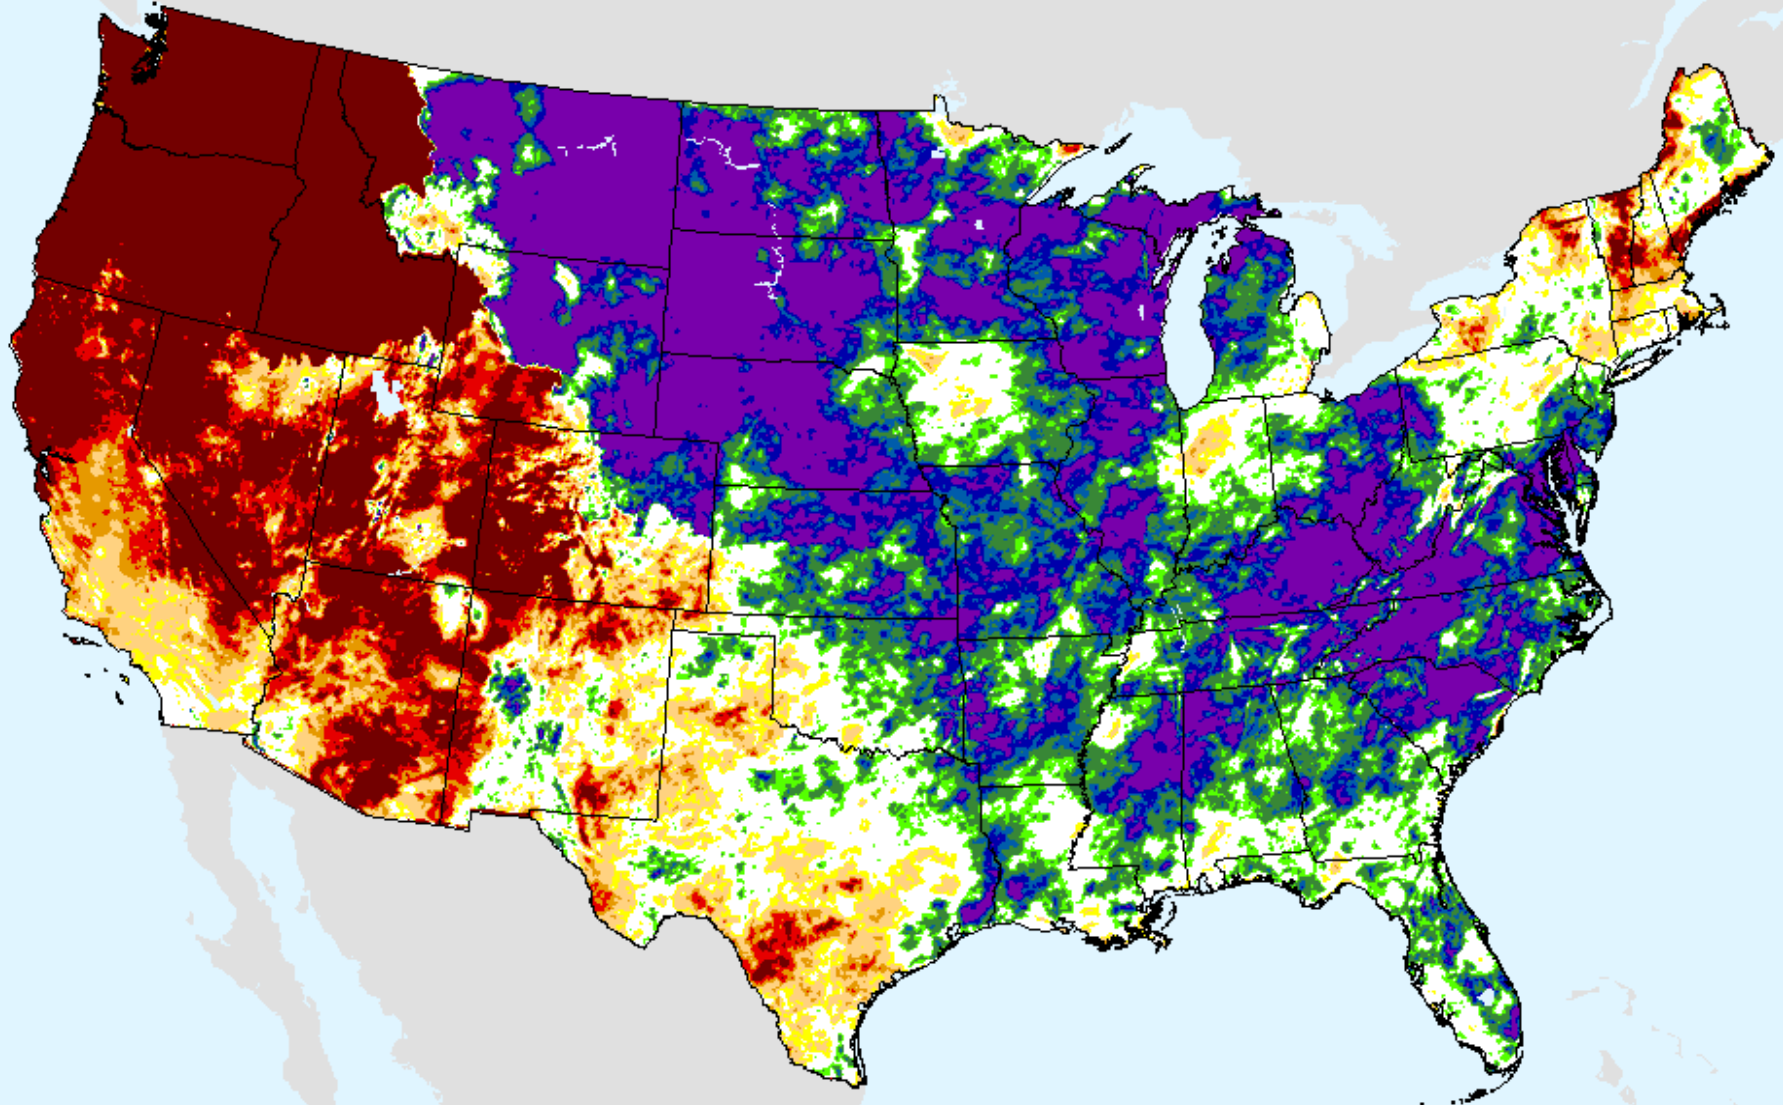

AHPS 24-month SPI

As of: Tuesday, April 20, 2021