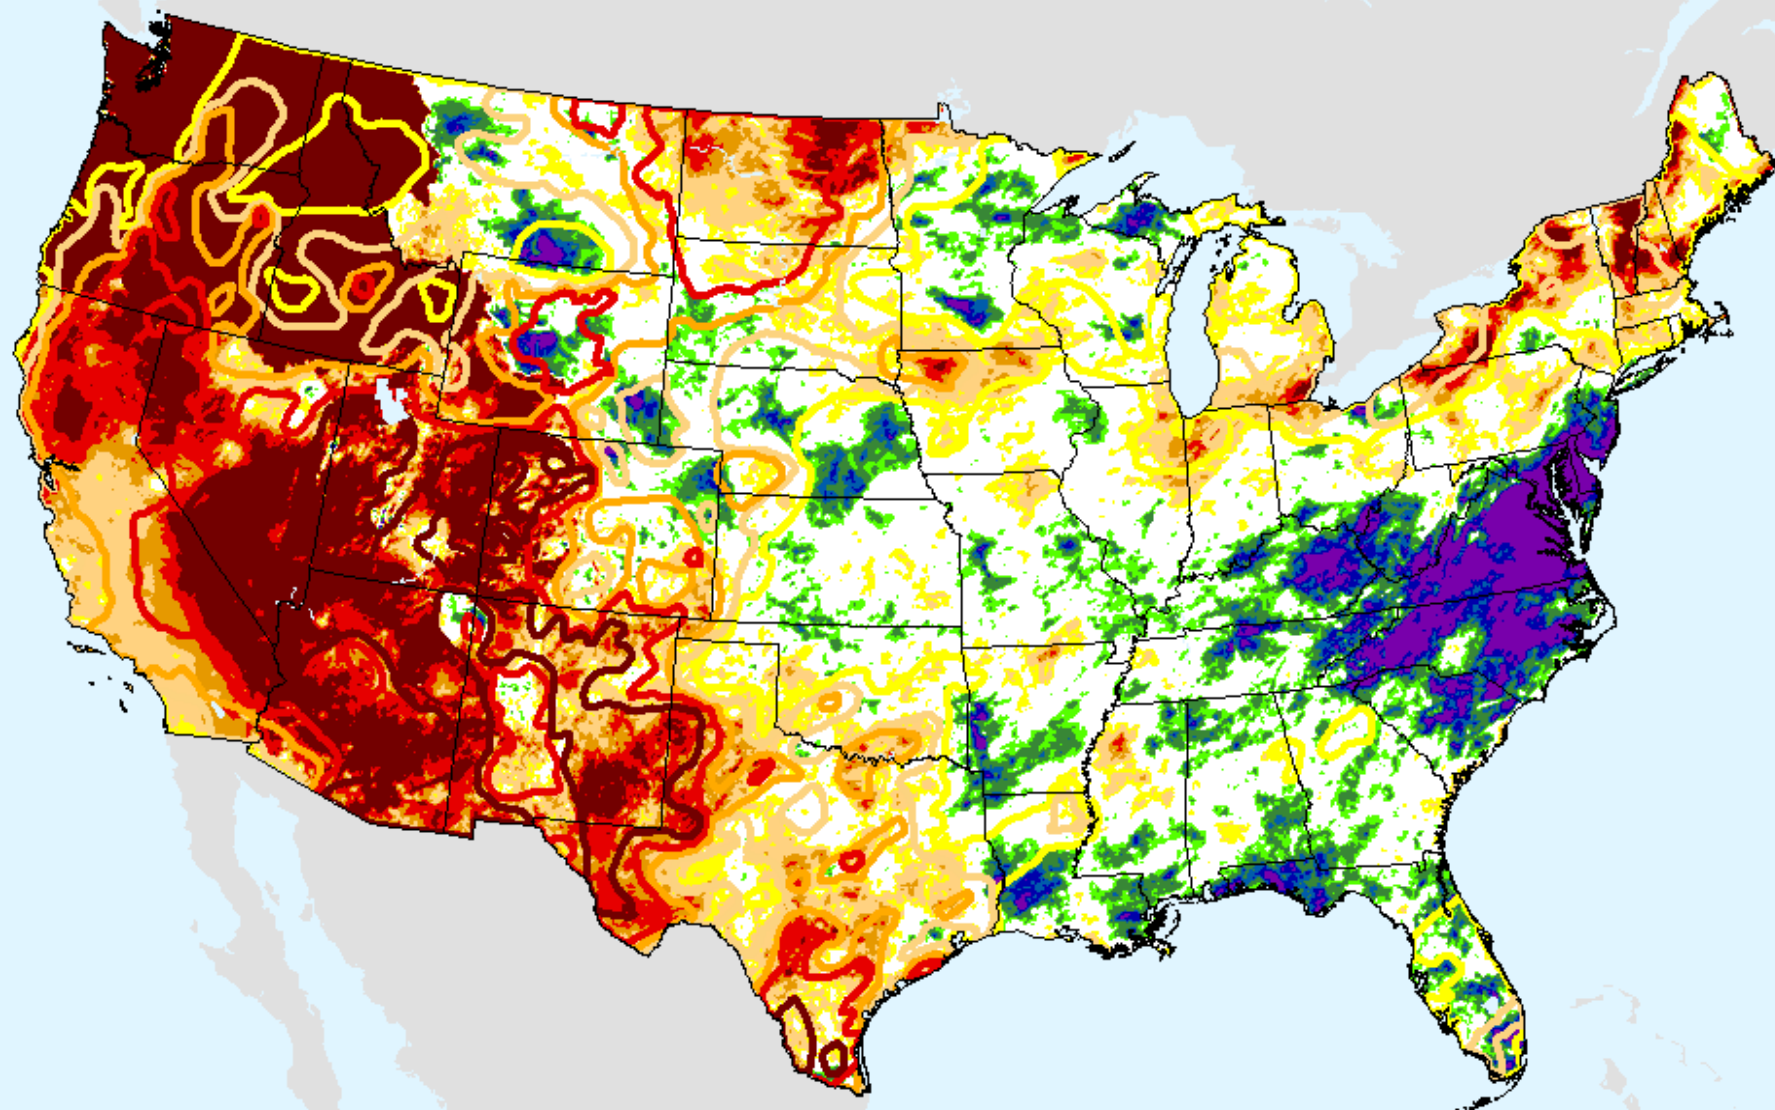

AHPS 9-month SPI

As of: Tuesday, April 20, 2021

USDM for: Apr. 13, 2021

SPI (USDM)