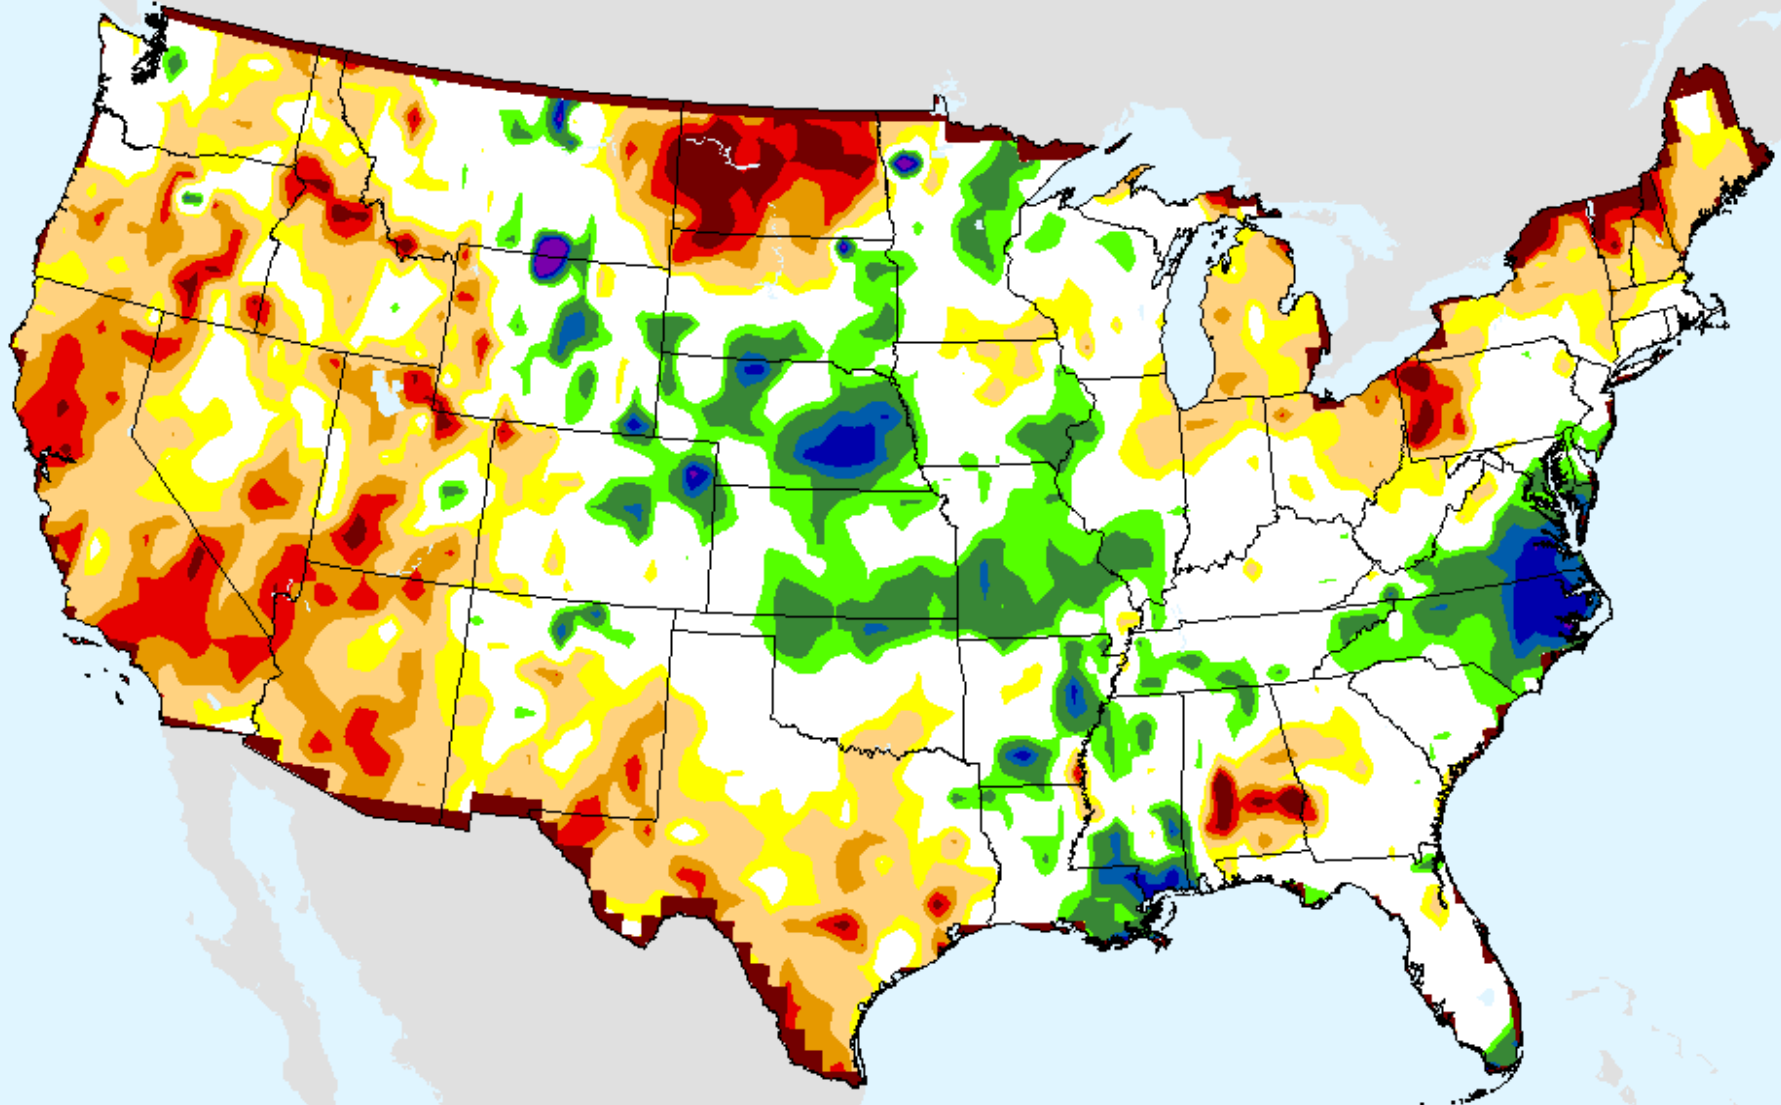

CPC 6-month SPI

As of: Tuesday, April 20, 2021