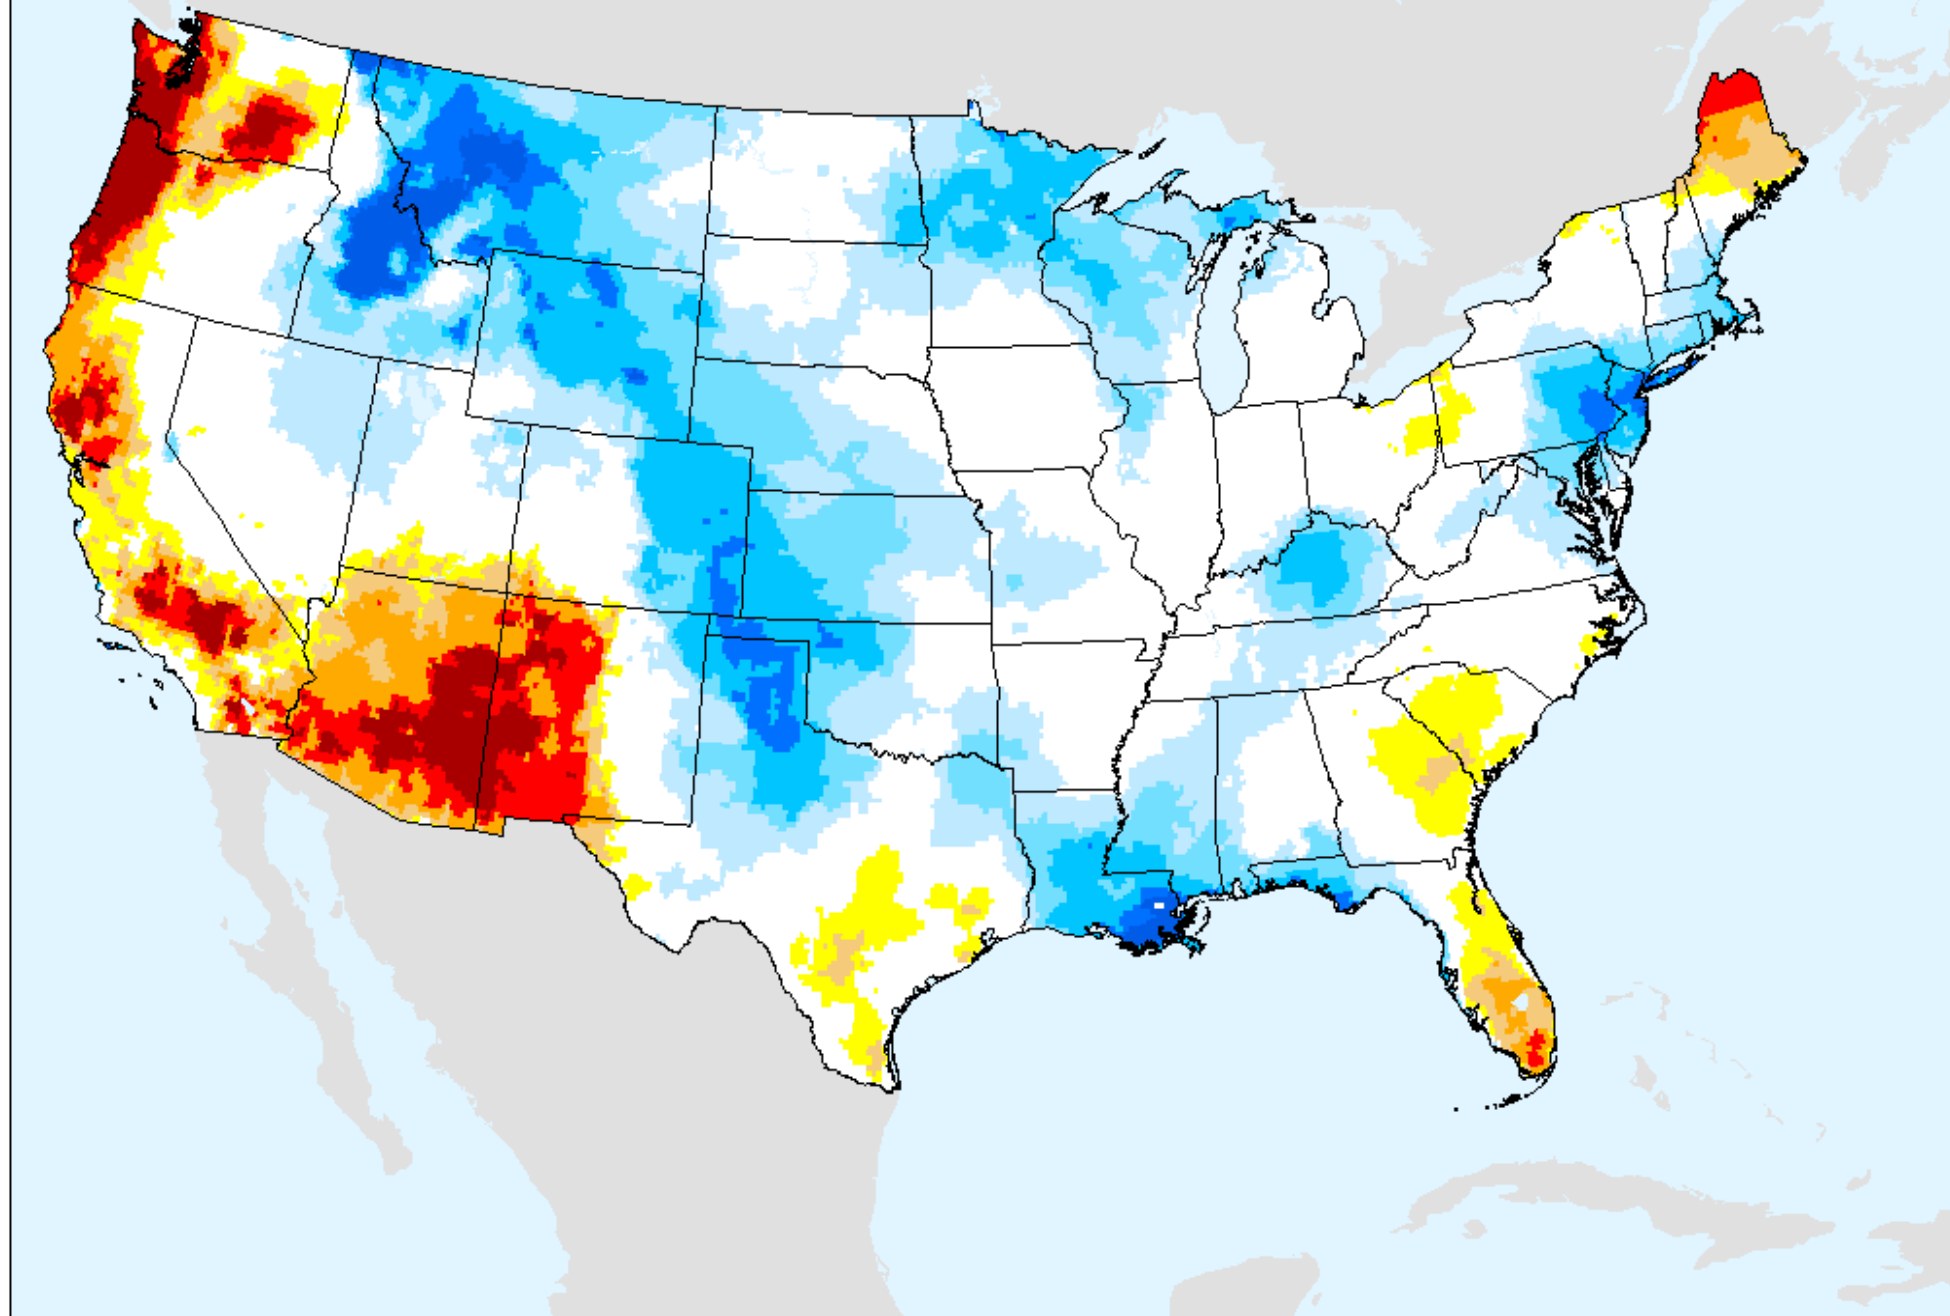

EDDI 1-week

As of: Tuesday, April 20, 2021