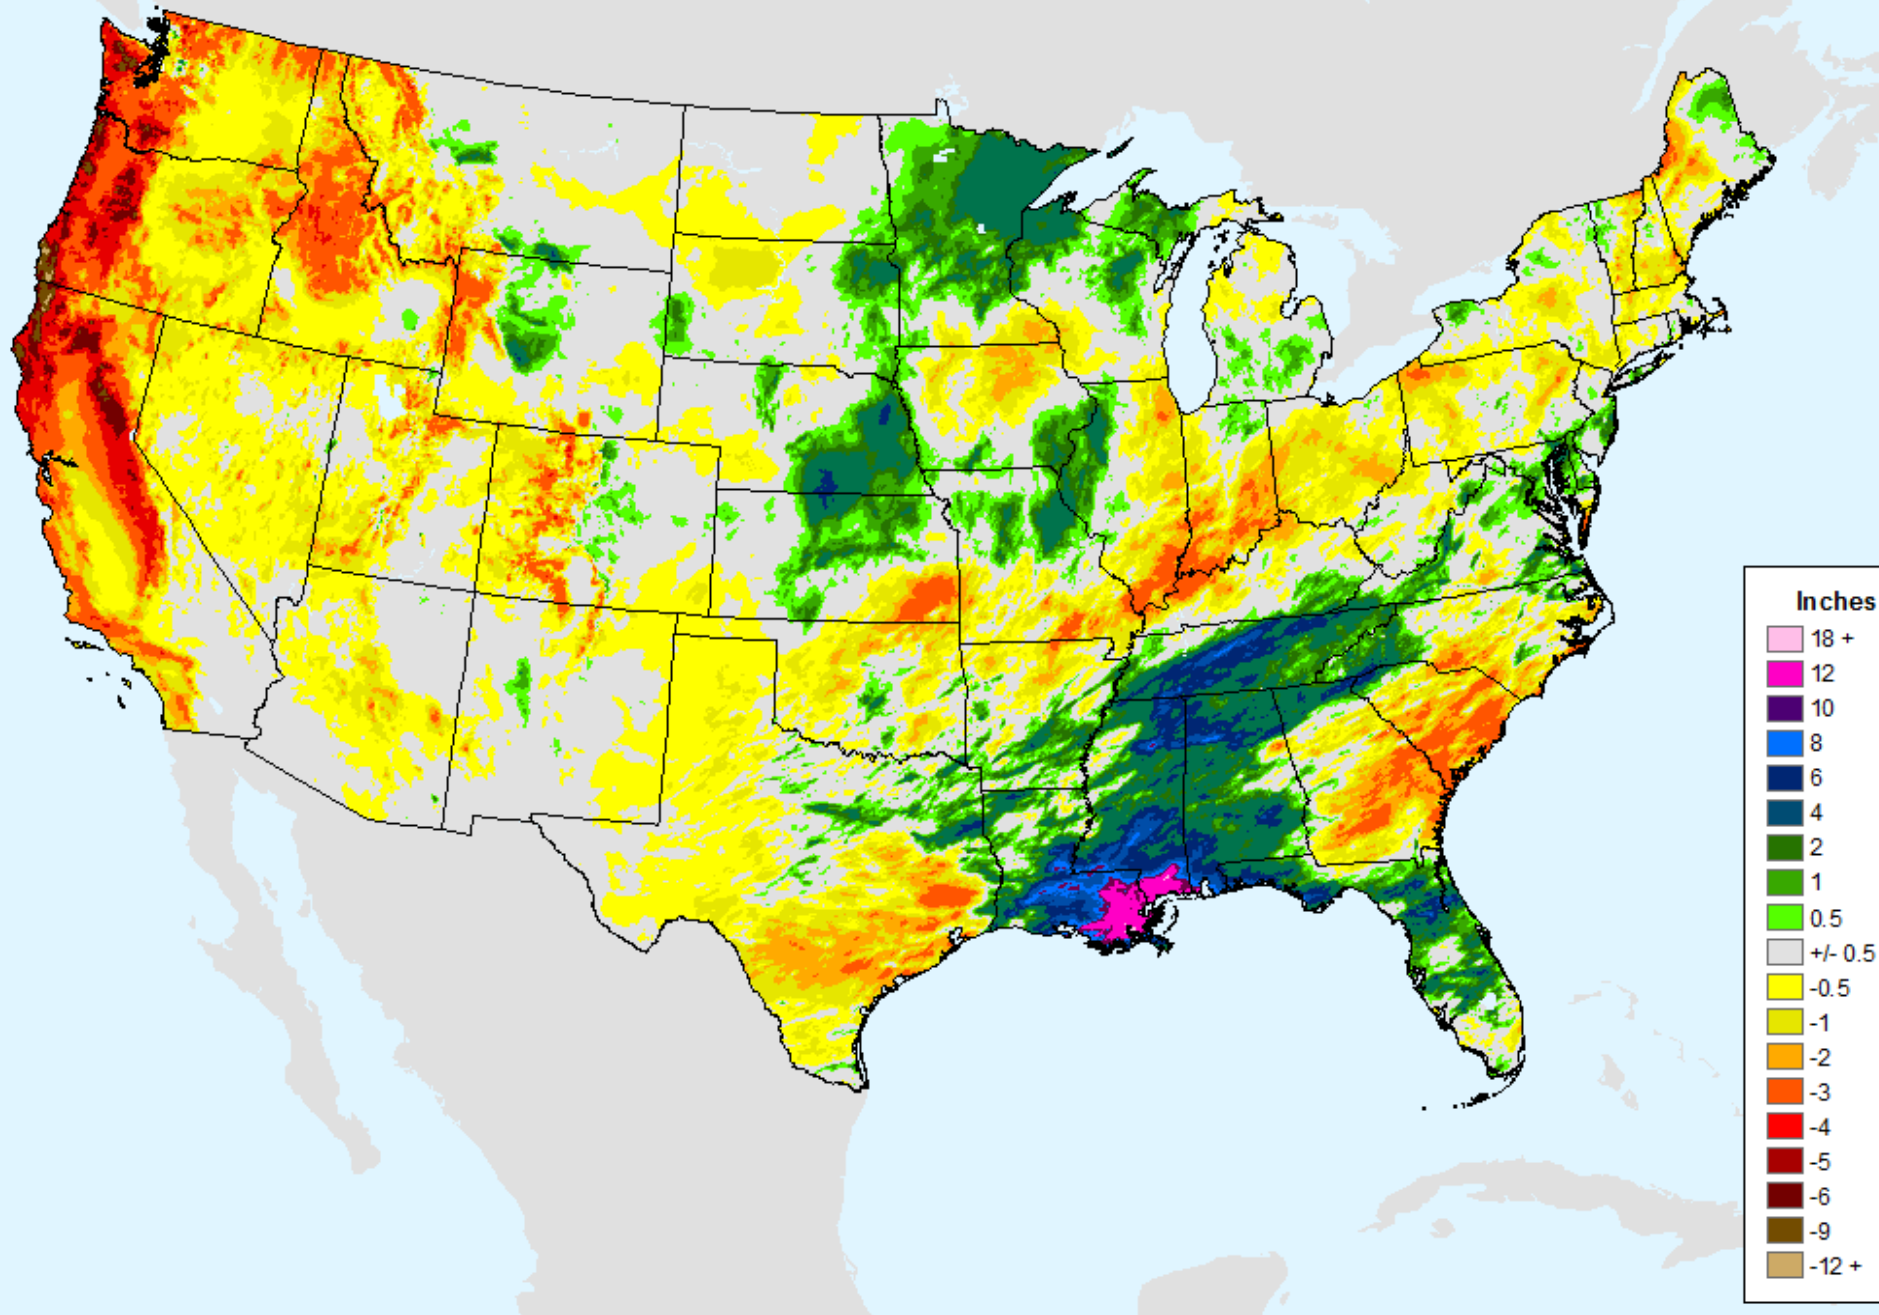

# AHPS 30-Day Precip Departure

As of: Tuesday, April 20, 2021