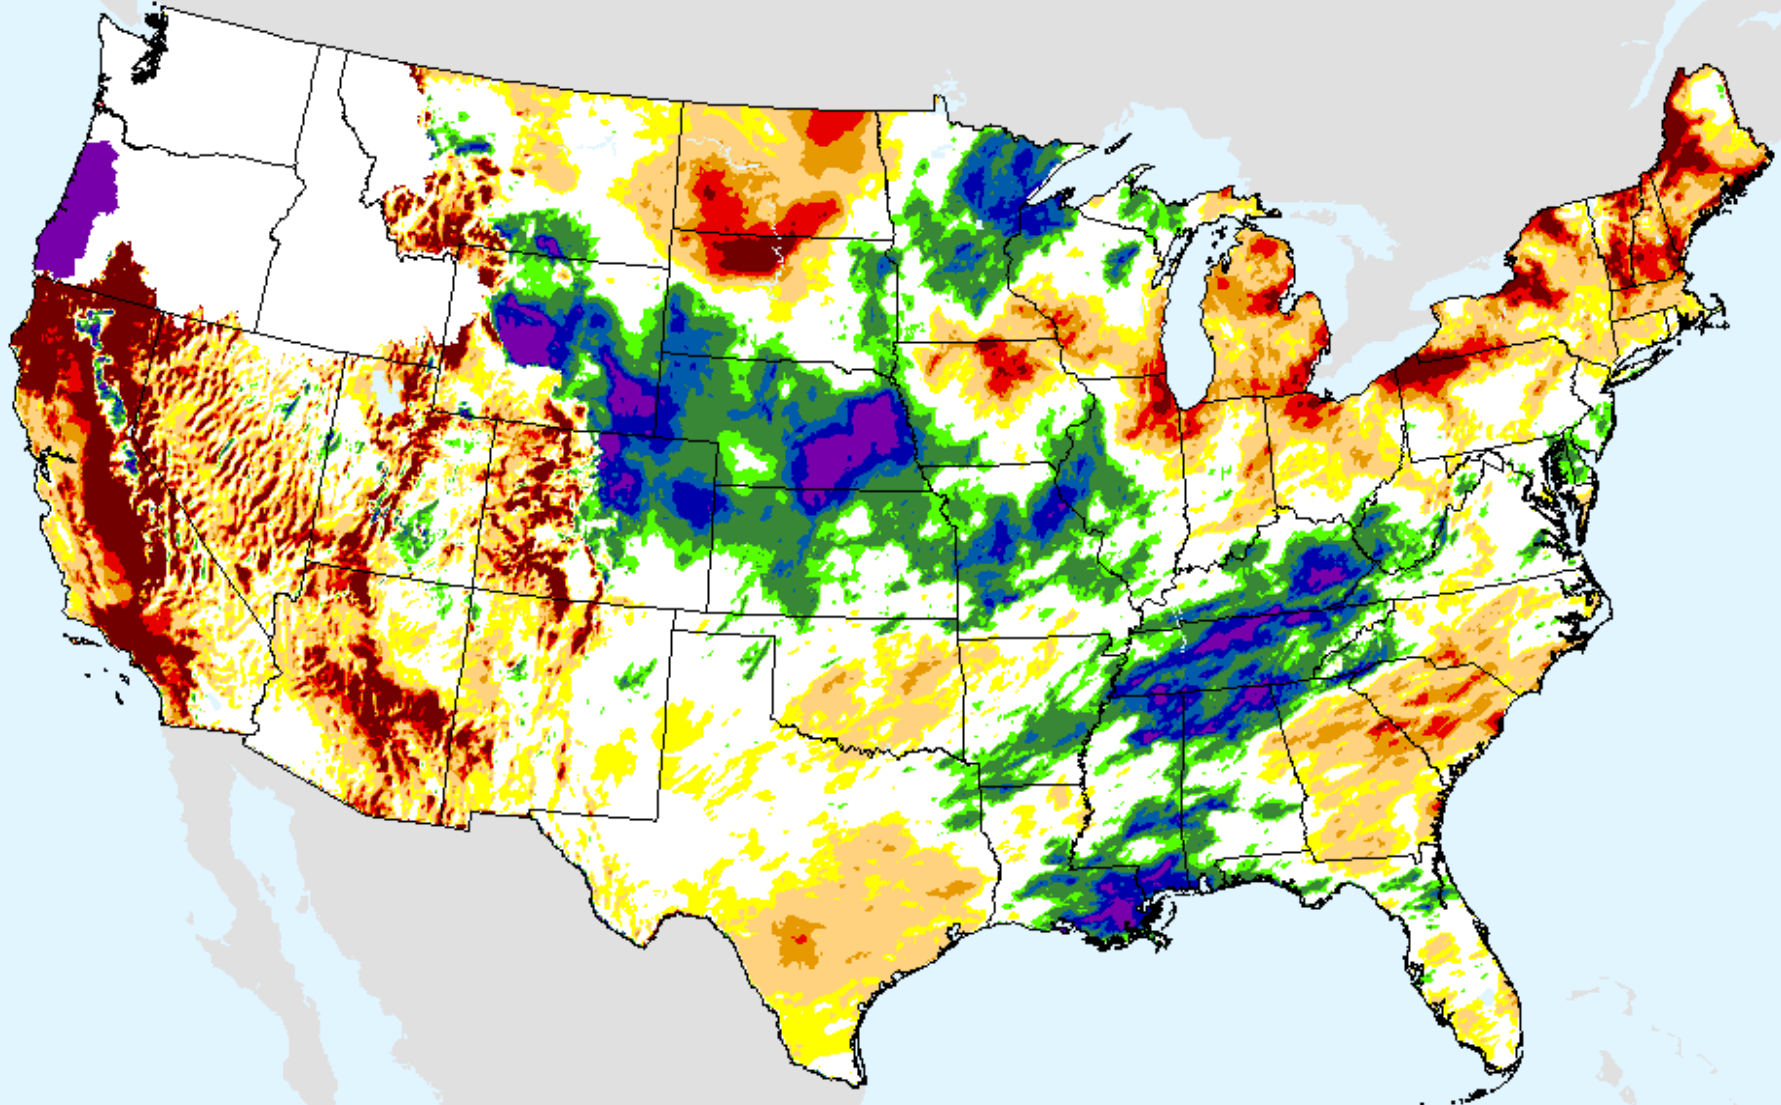

AHPS 2-month SPEI

As of: Tuesday, April 20, 2021

SPEI (USDM)