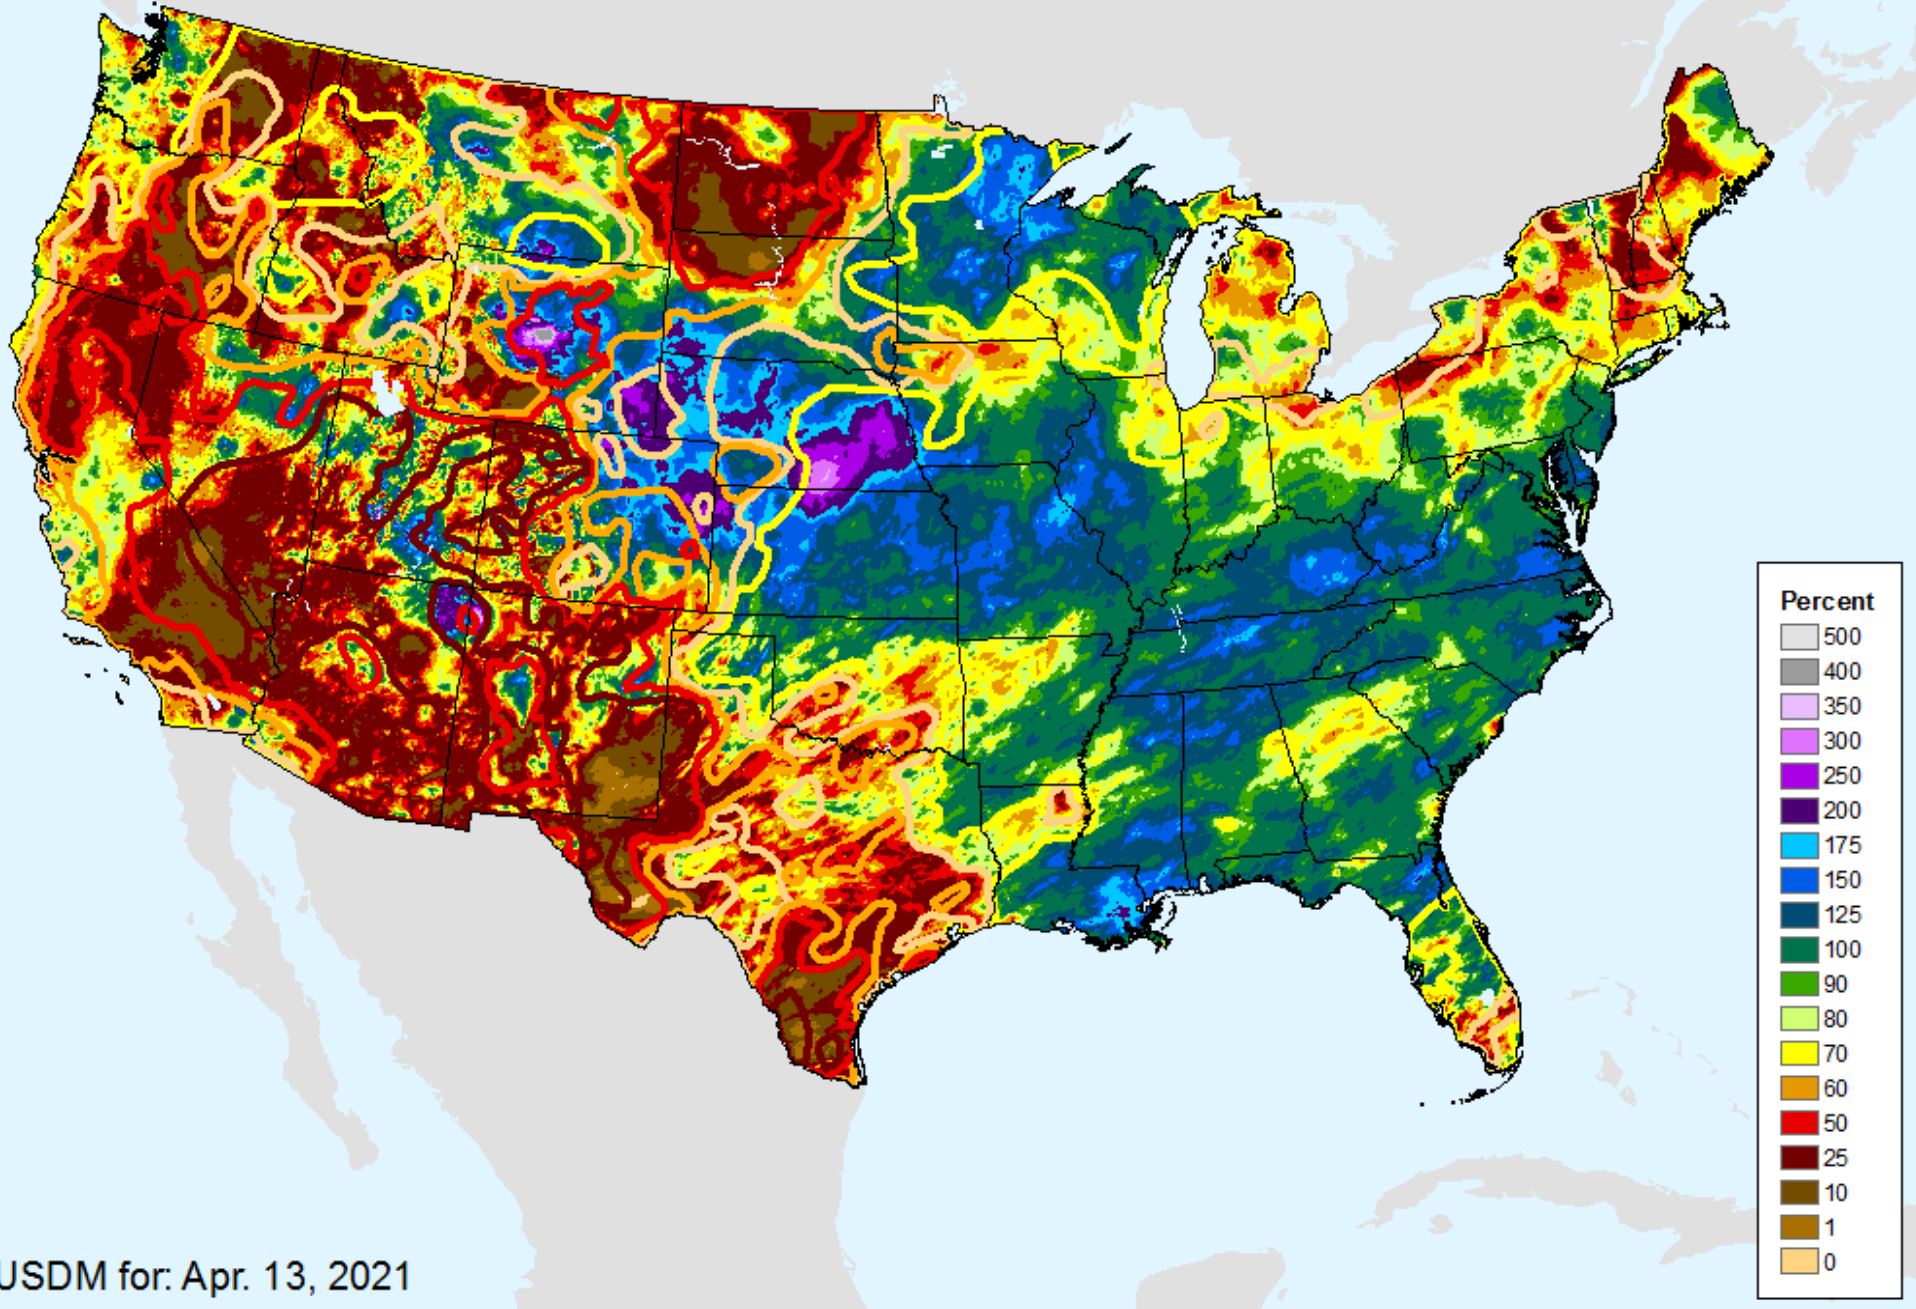

AHPS 90-Day Pct of Normal Pcp

As of: Tuesday, April 20, 2021

USDM for: Apr. 13, 2021