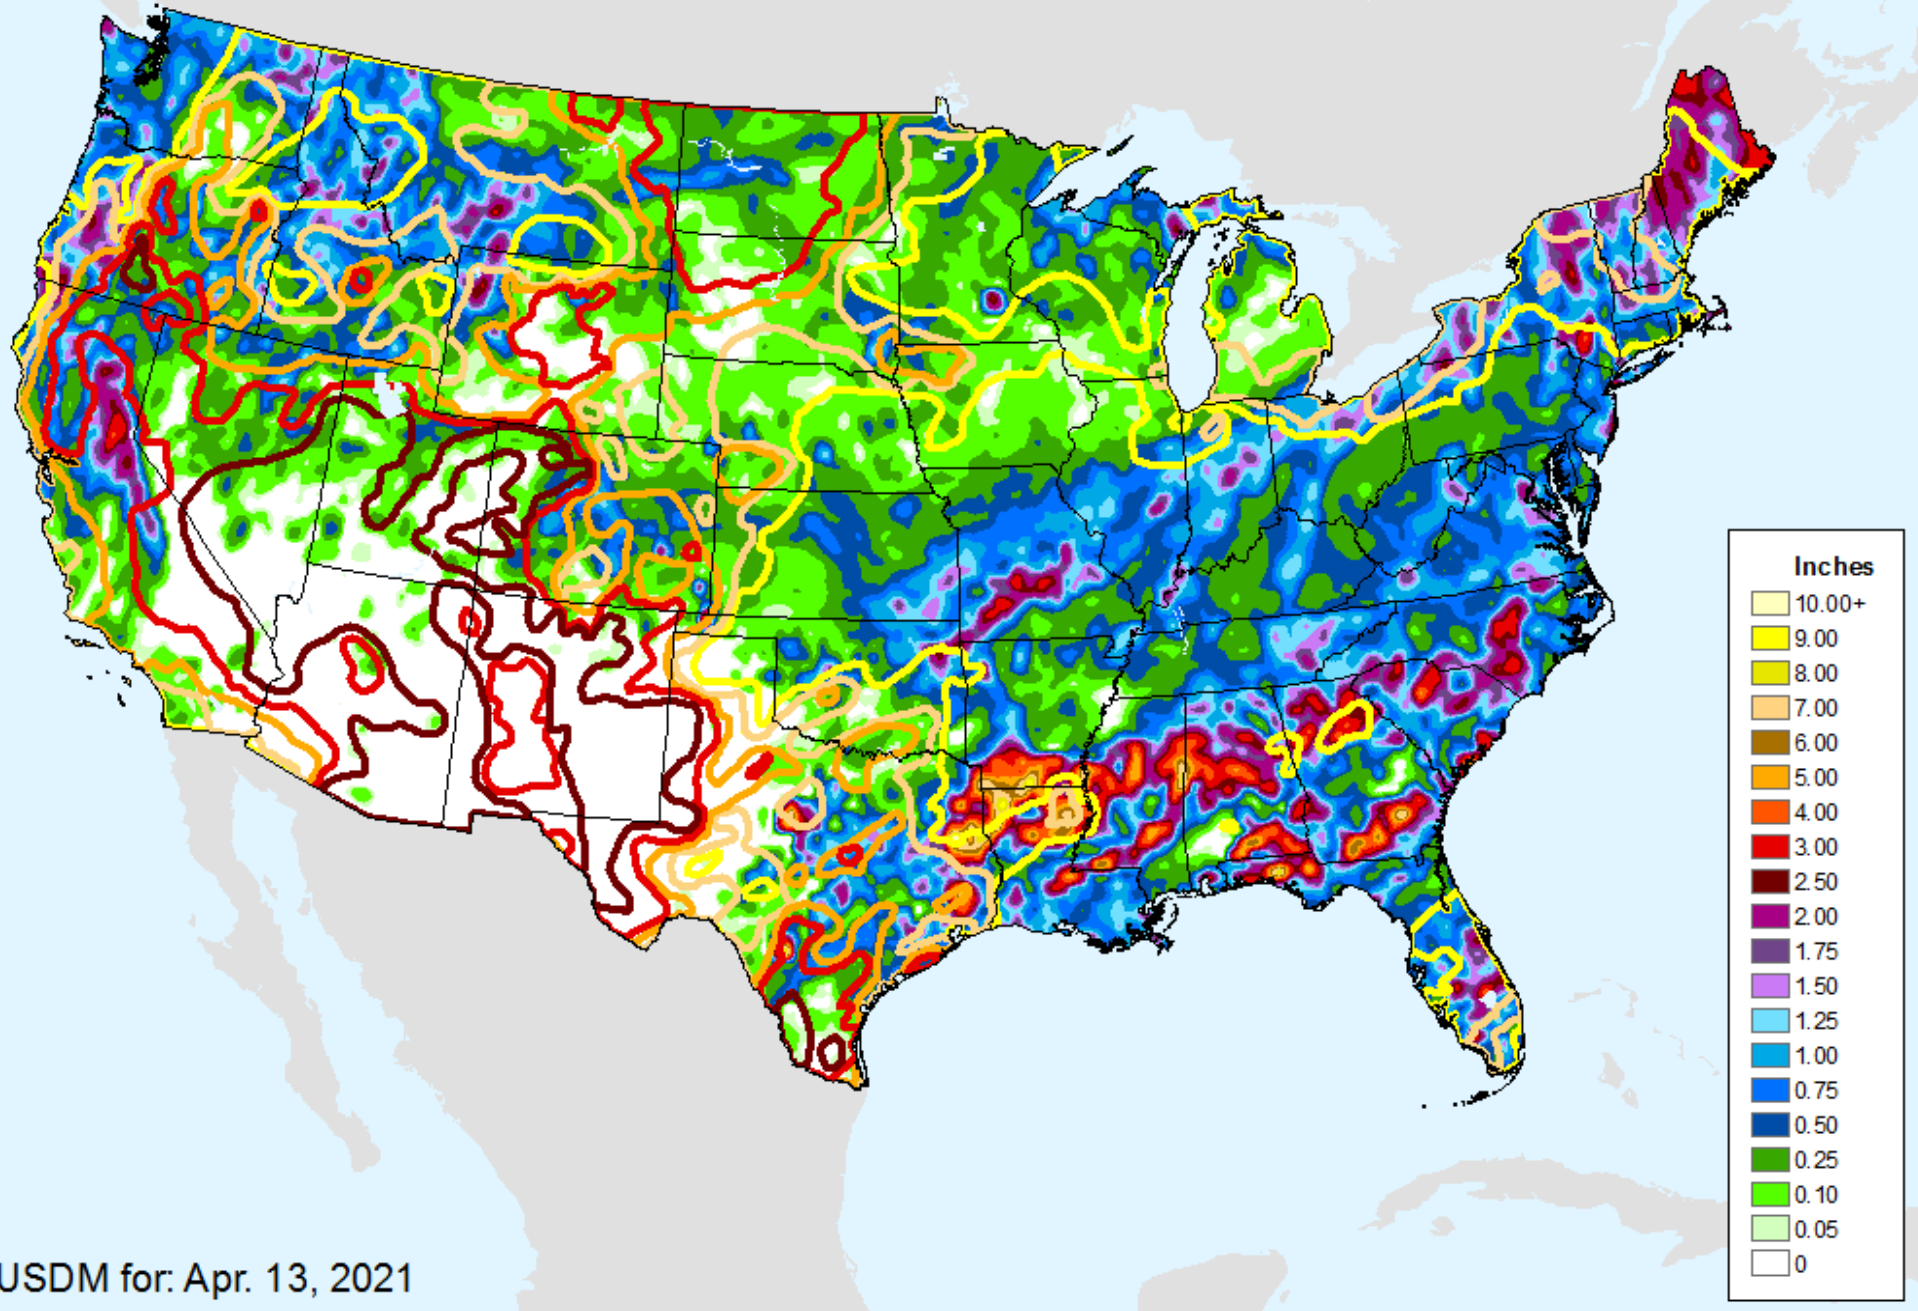

GFS (00z) 7-Day Precip Forecast

As of: Tuesday, April 20, 2021