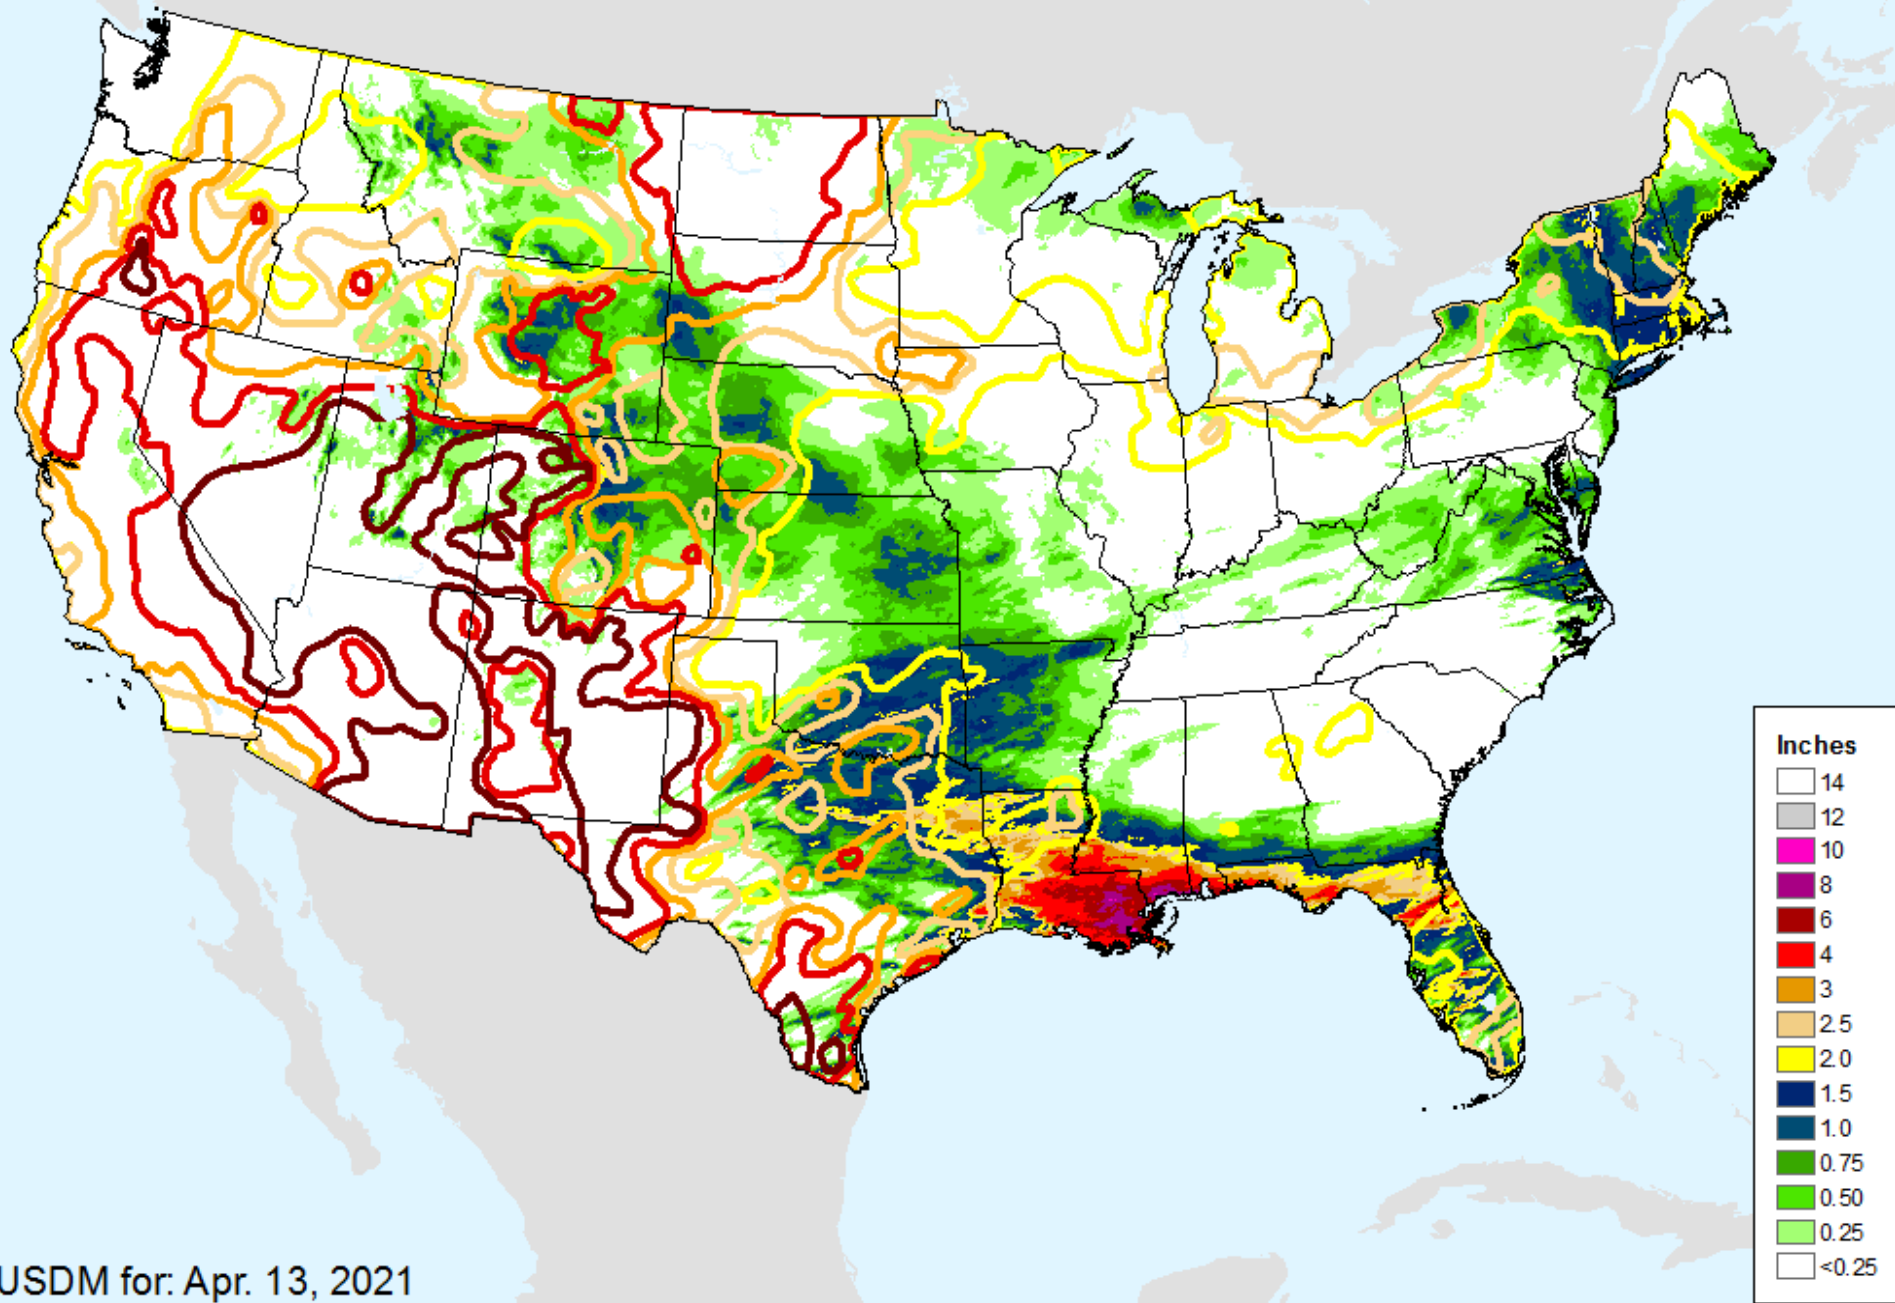

AHPS 7-Day Precipitation

As of: Tuesday, April 20, 2021