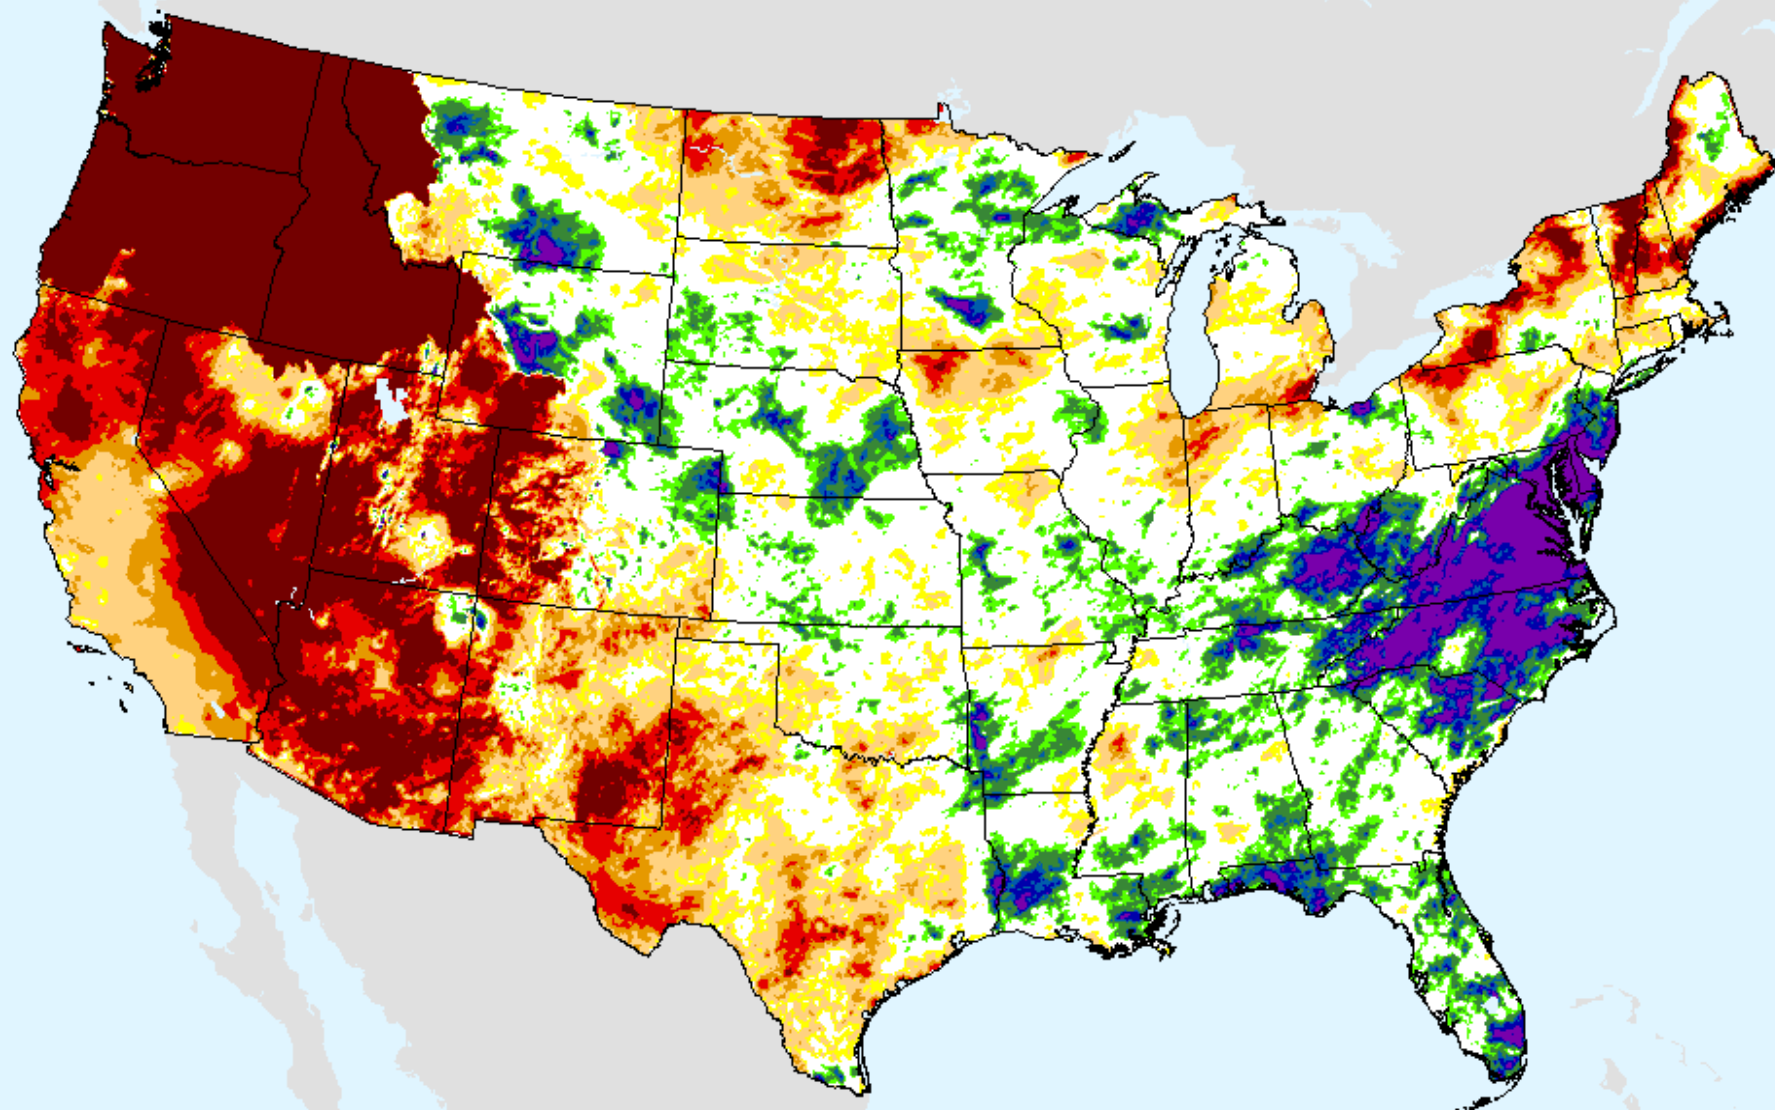

AHPS 9-month SPI

As of: Tuesday, April 20, 2021