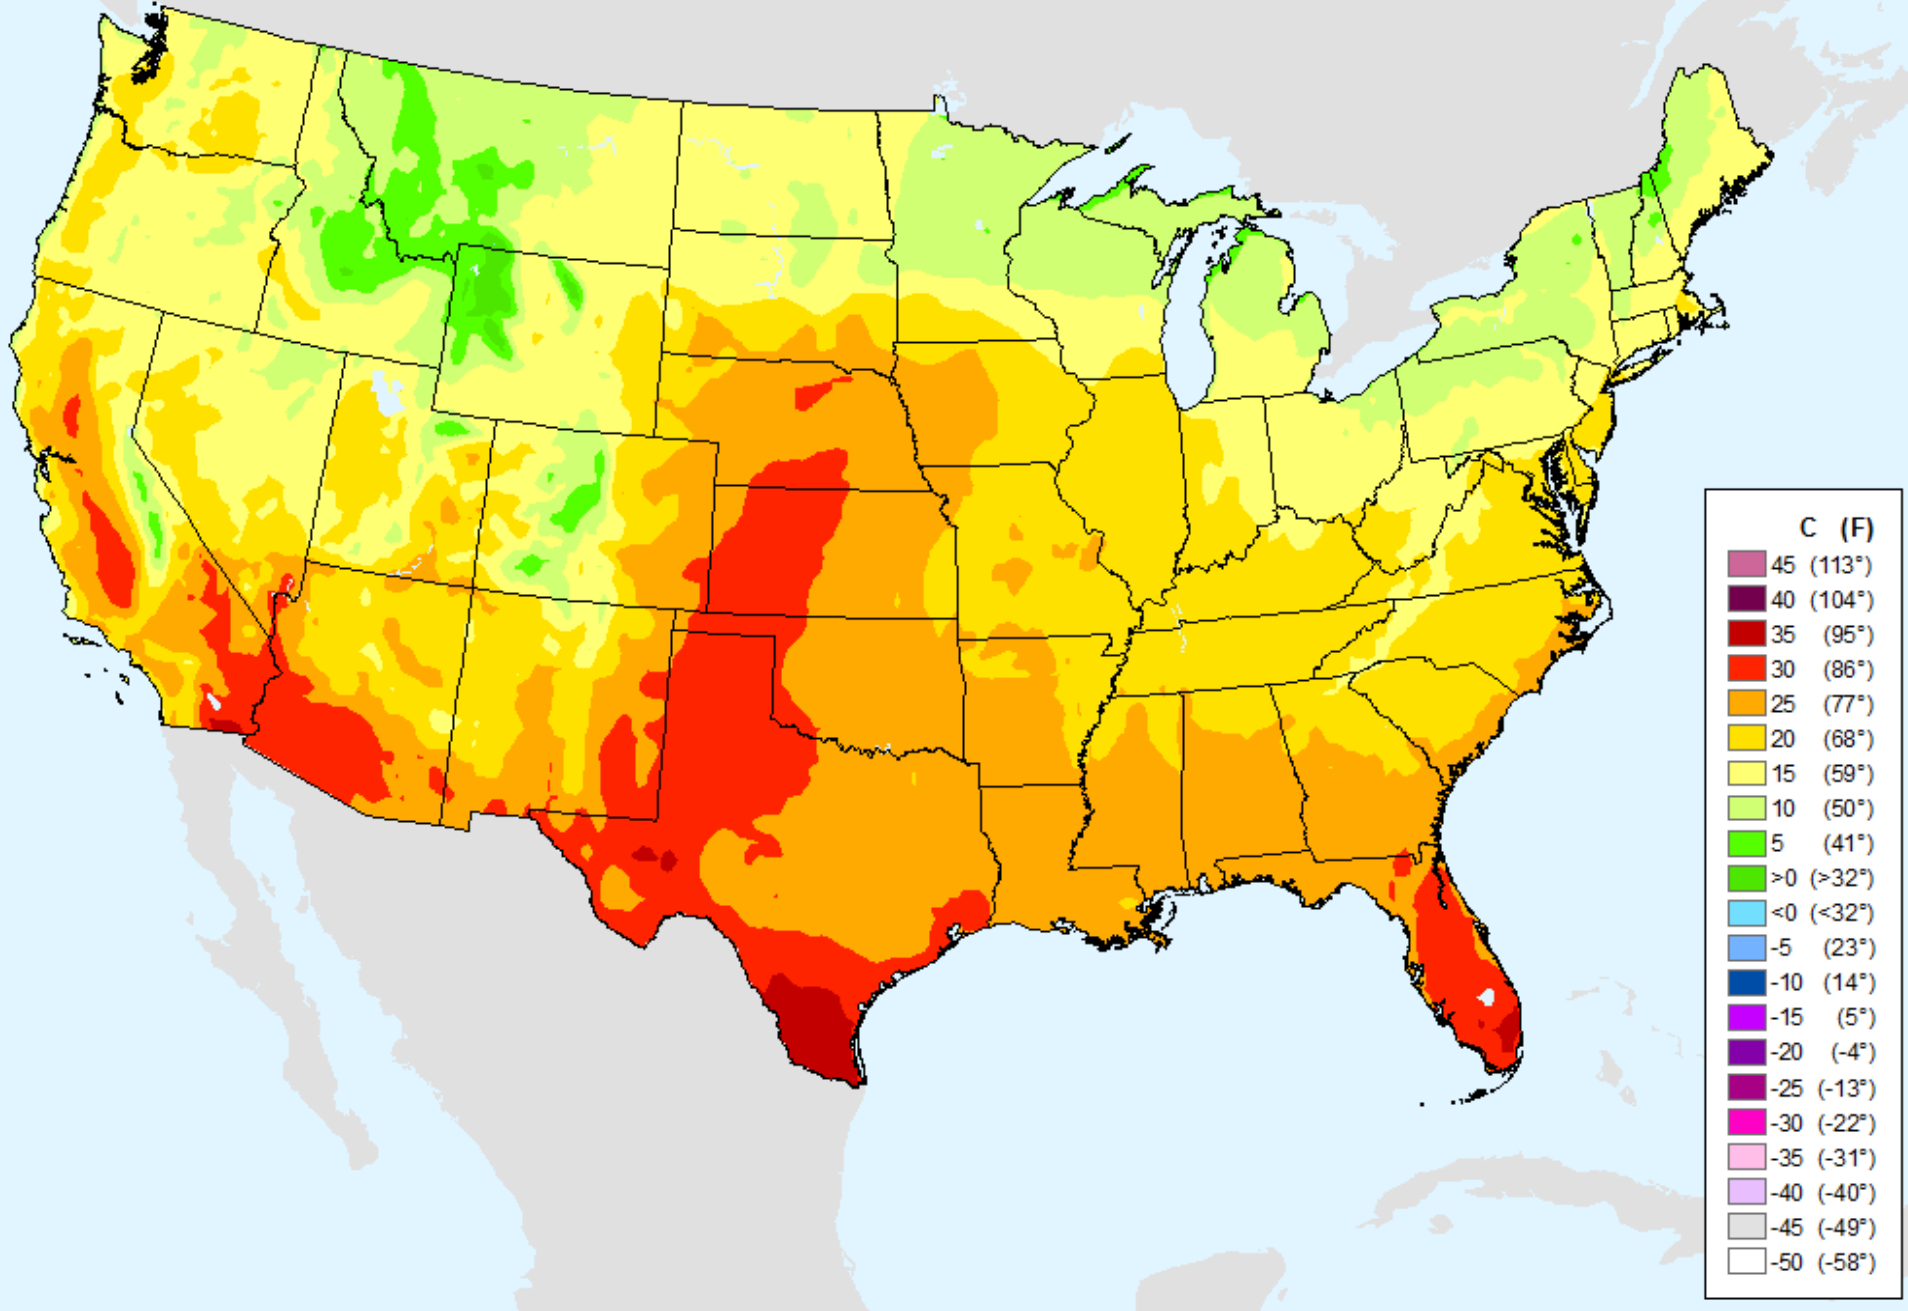

# Keetch-Byram Drought Index (KBDI)

As of: Tuesday, April 20, 2021

USDM for: Apr. 13, 2021