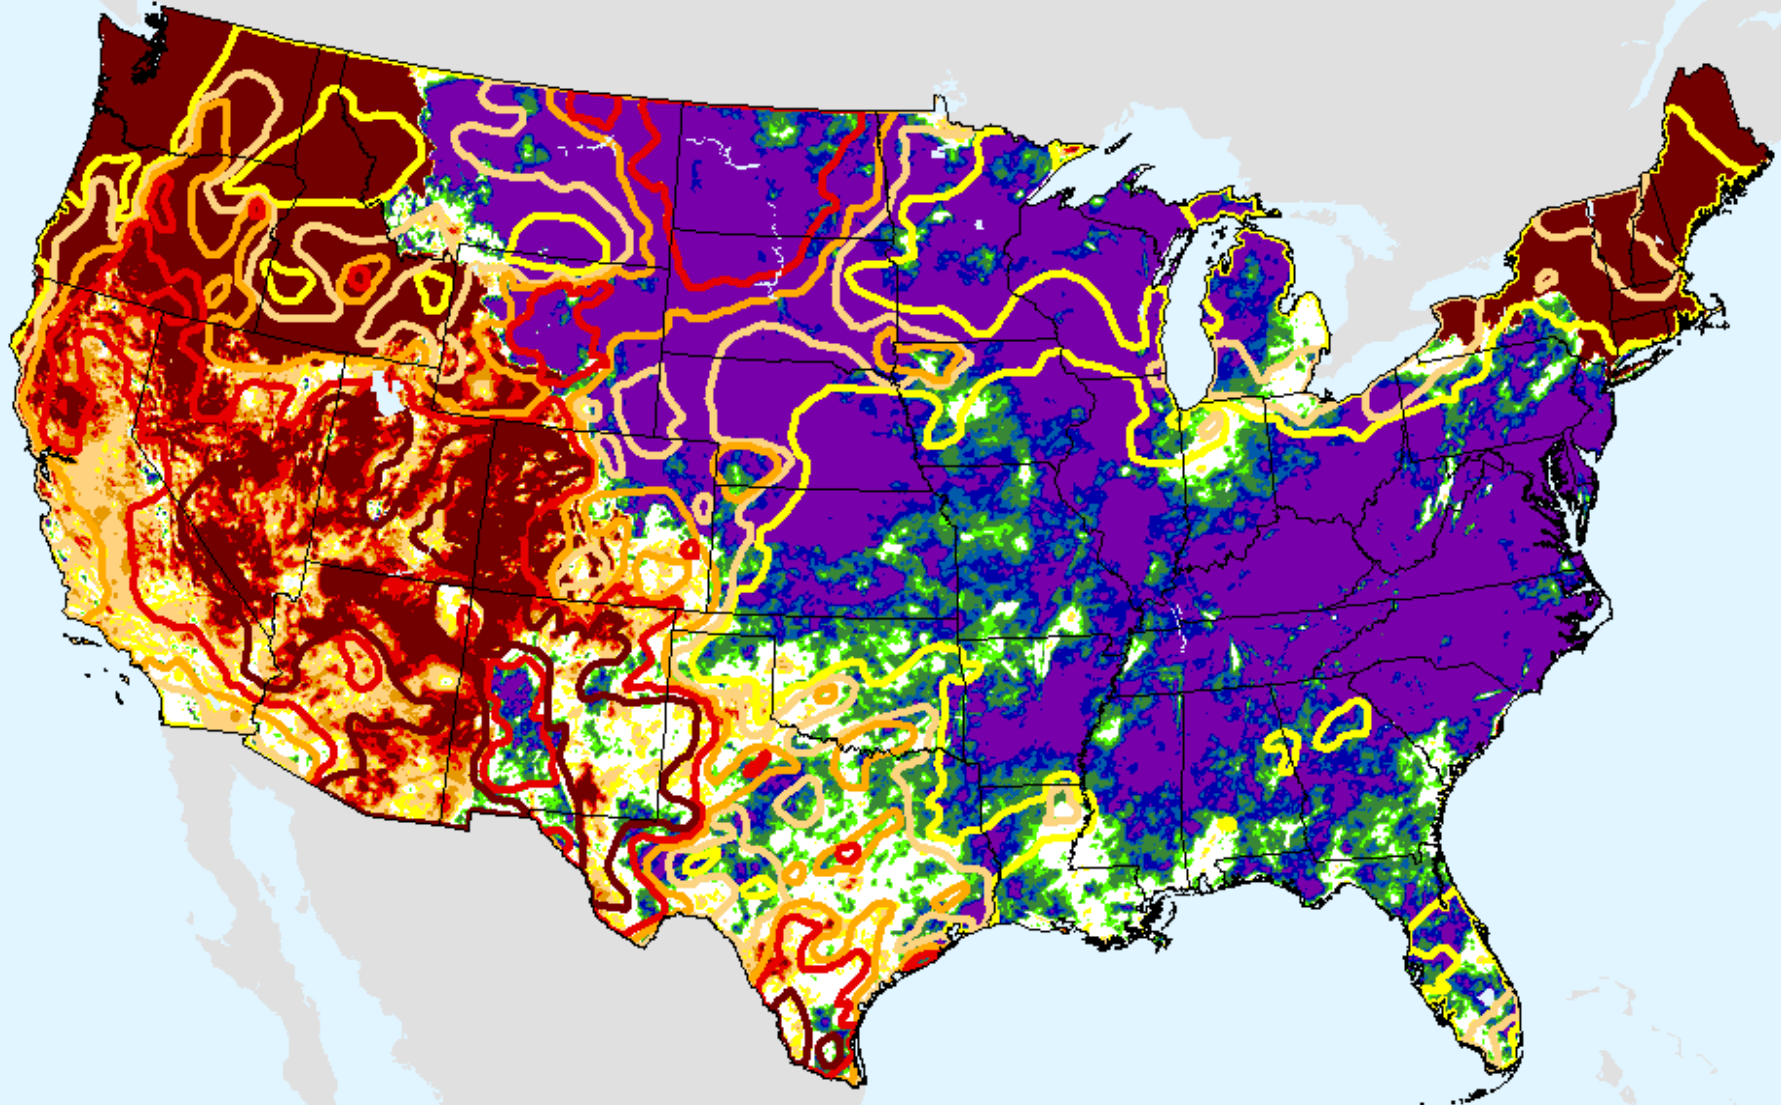

AHPS 36-month SPI

As of: Tuesday, April 20, 2021

USDM for: Apr. 13, 2021

SPI (USDM)