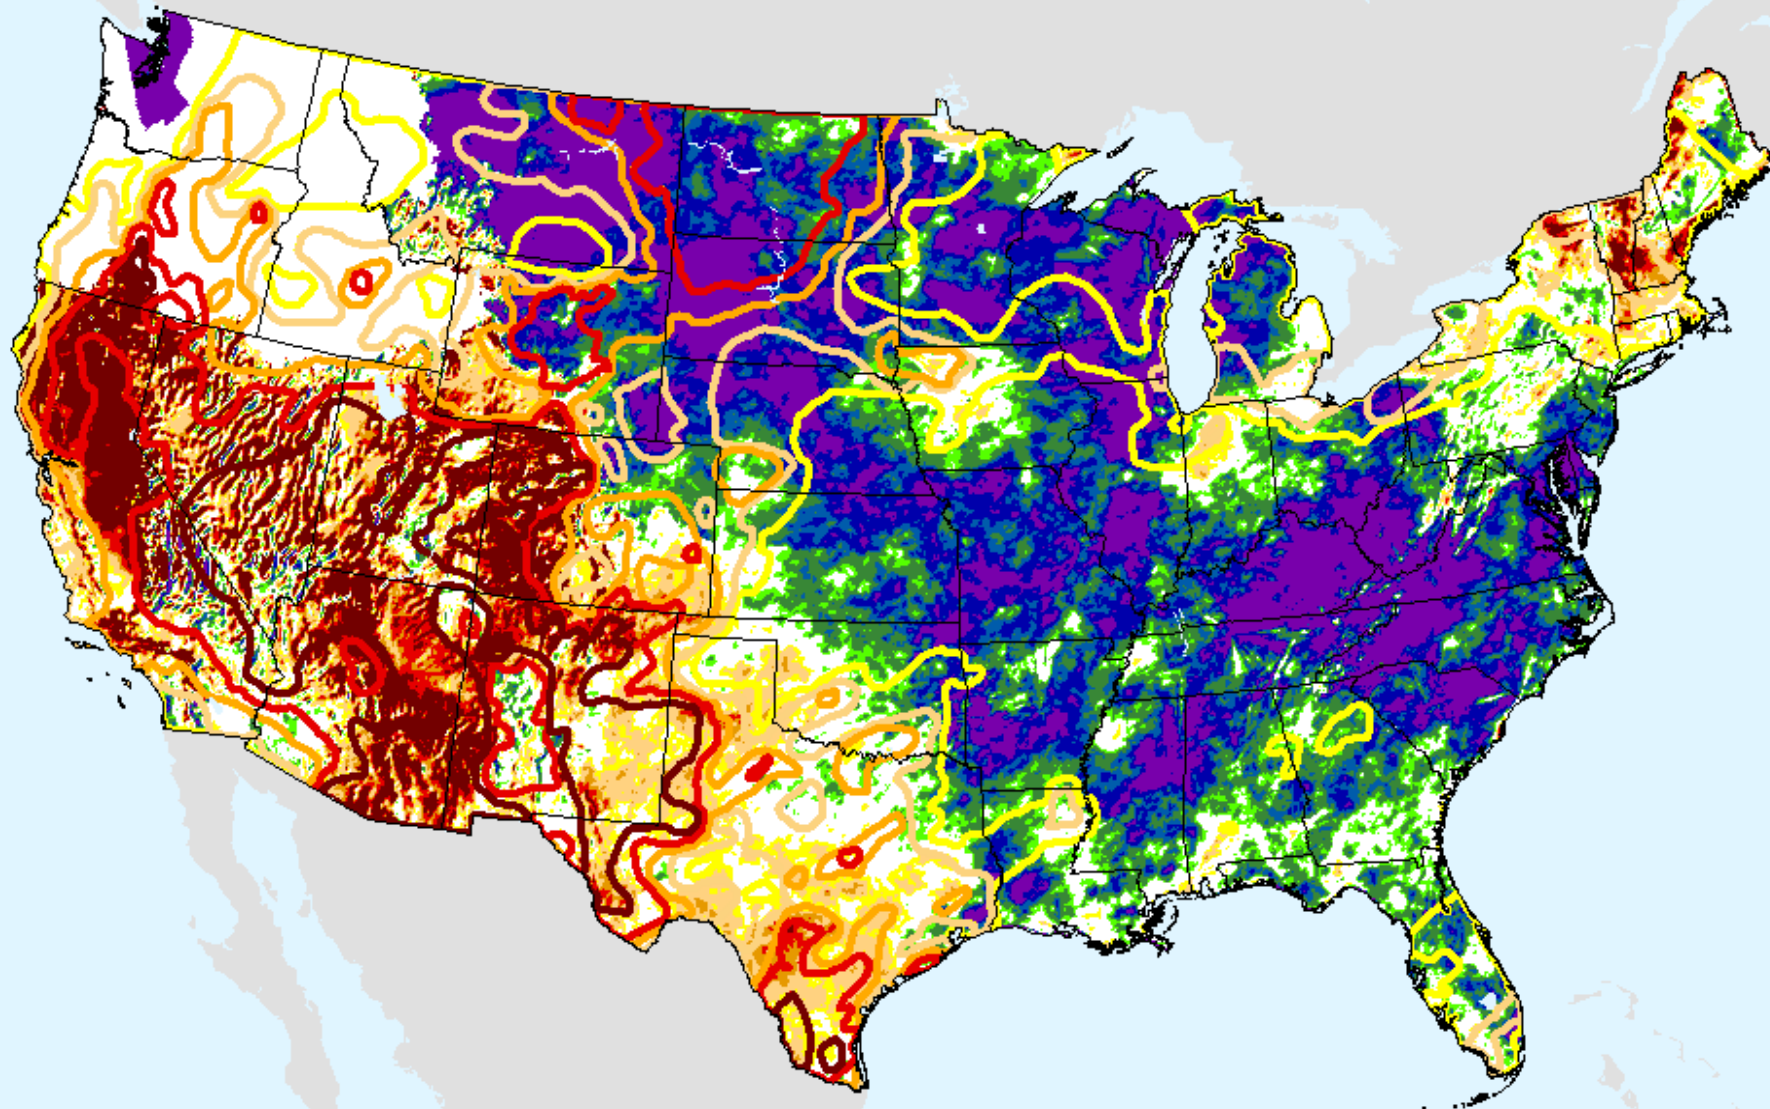

AHPS 24-month SPEI

As of: Tuesday, April 20, 2021

USDM for: Apr. 13, 2021

SPEI (USDM)