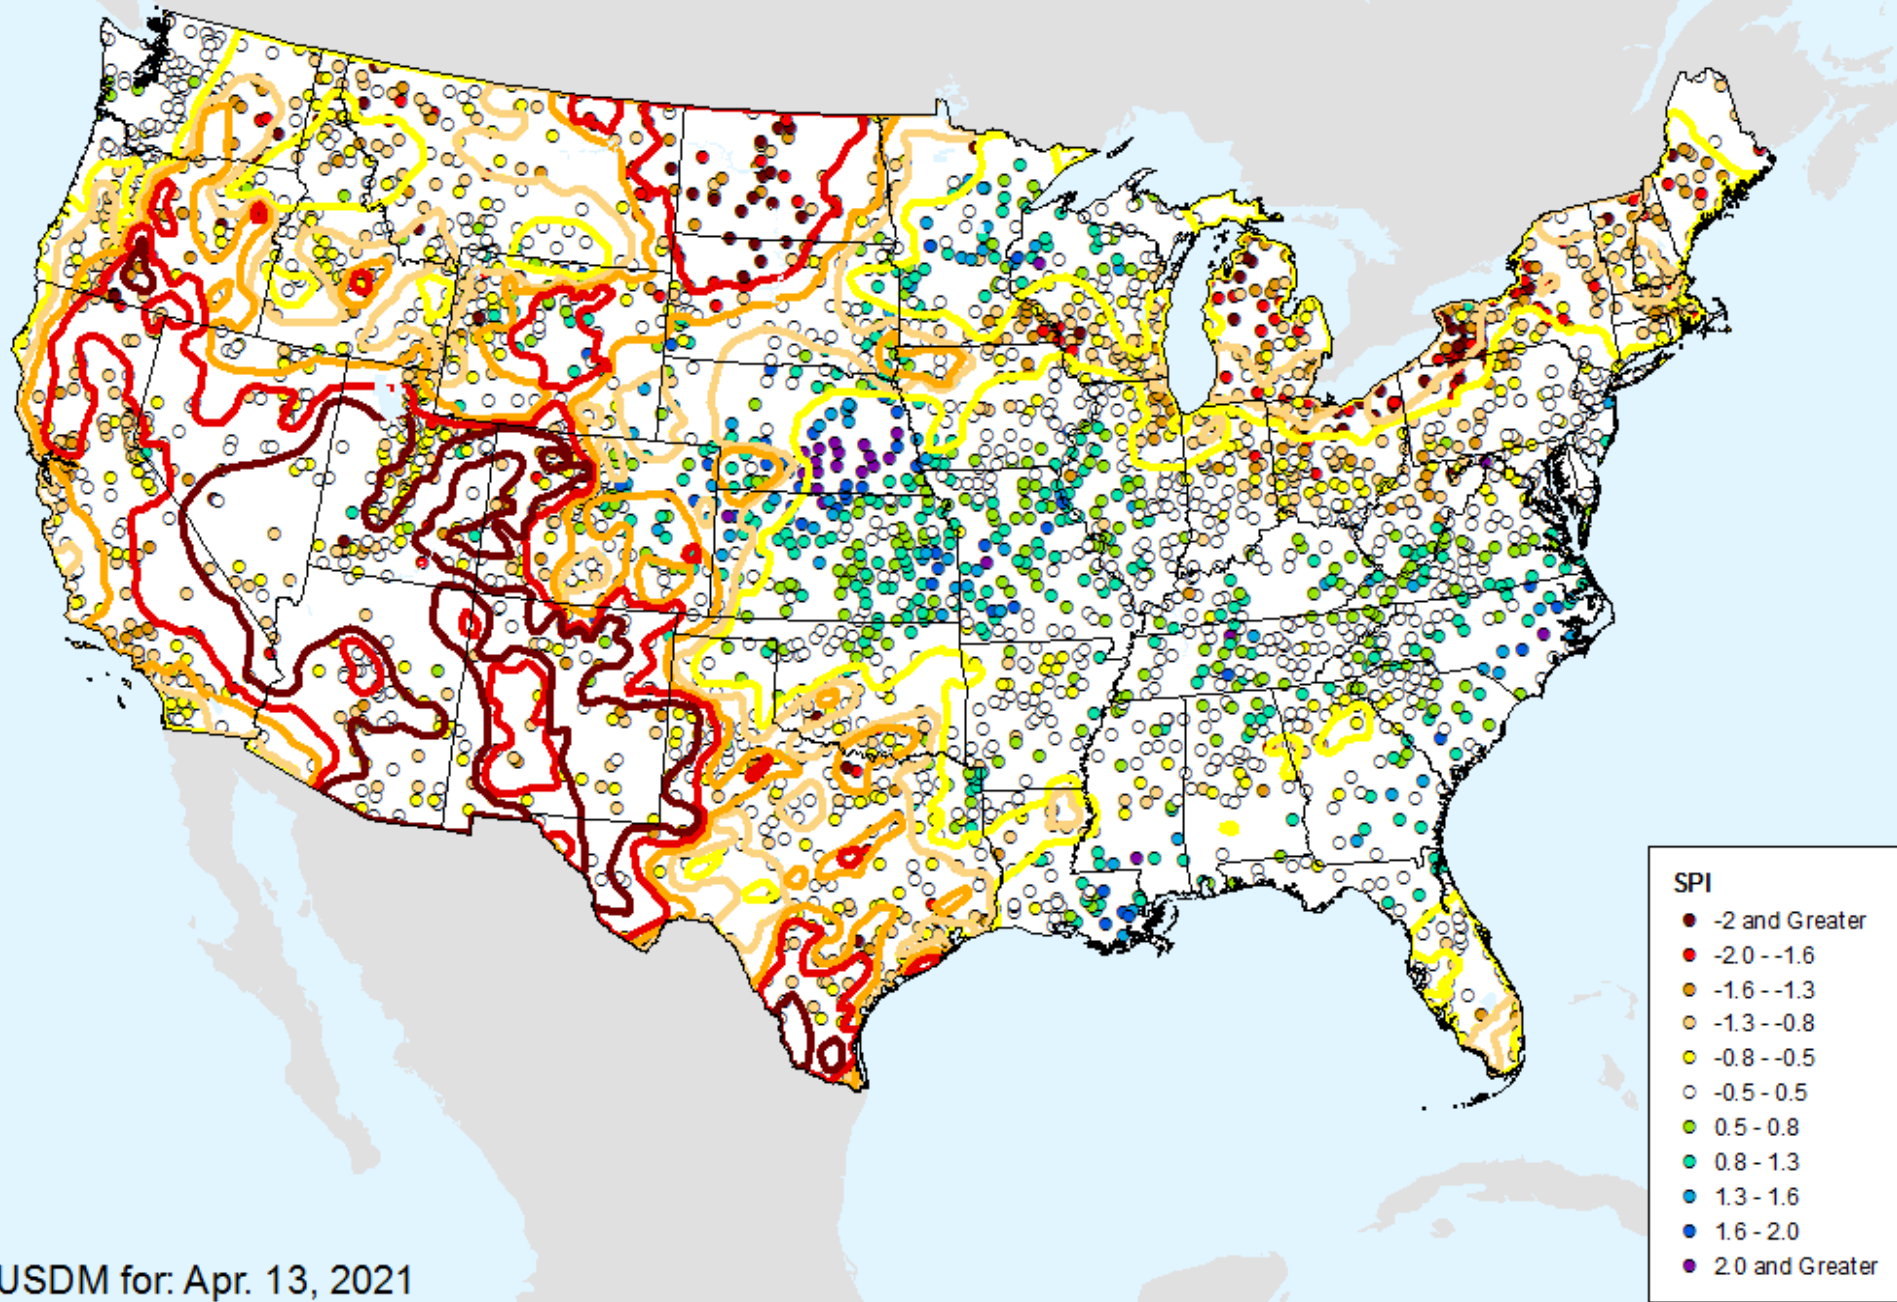

HPRCC Year-to-date SPI

As of: Tuesday, April 20, 2021

USDM for: Apr. 13, 2021