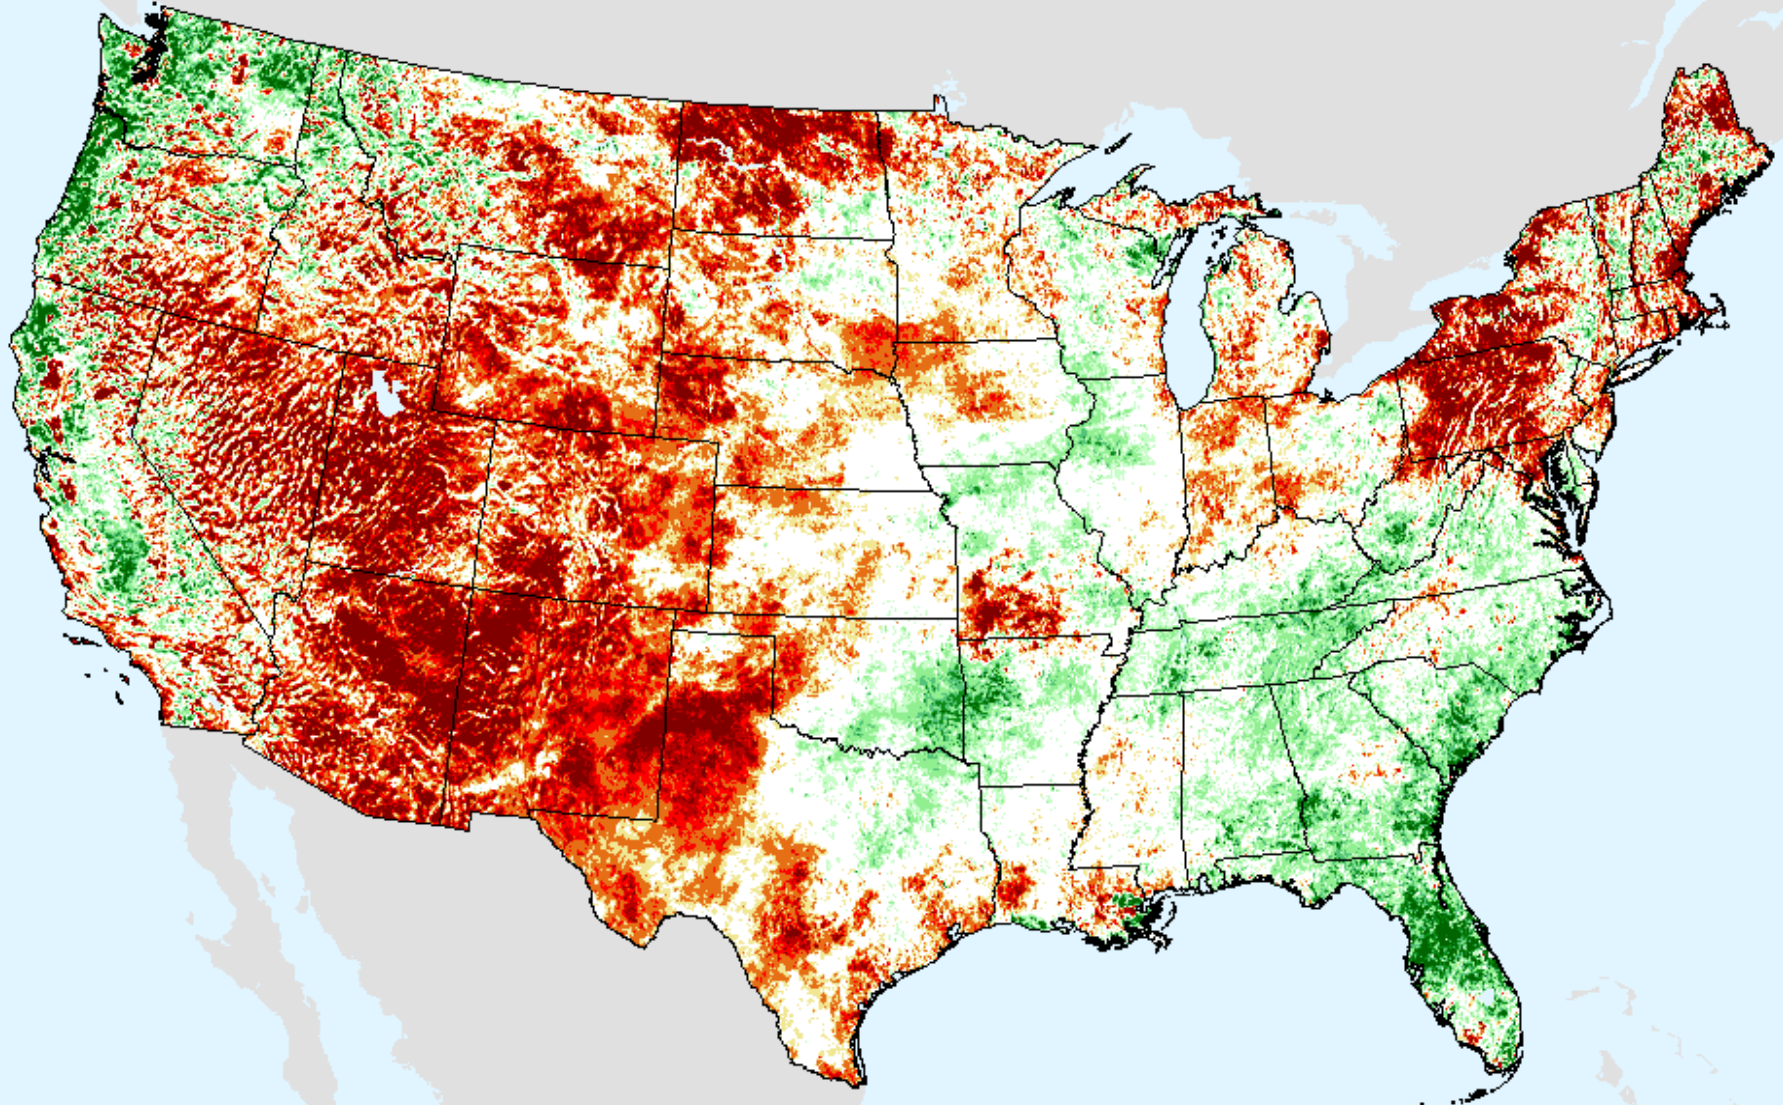

Evaporative Stress Index (ESI) 4-week

As of: Tuesday, April 20, 2021