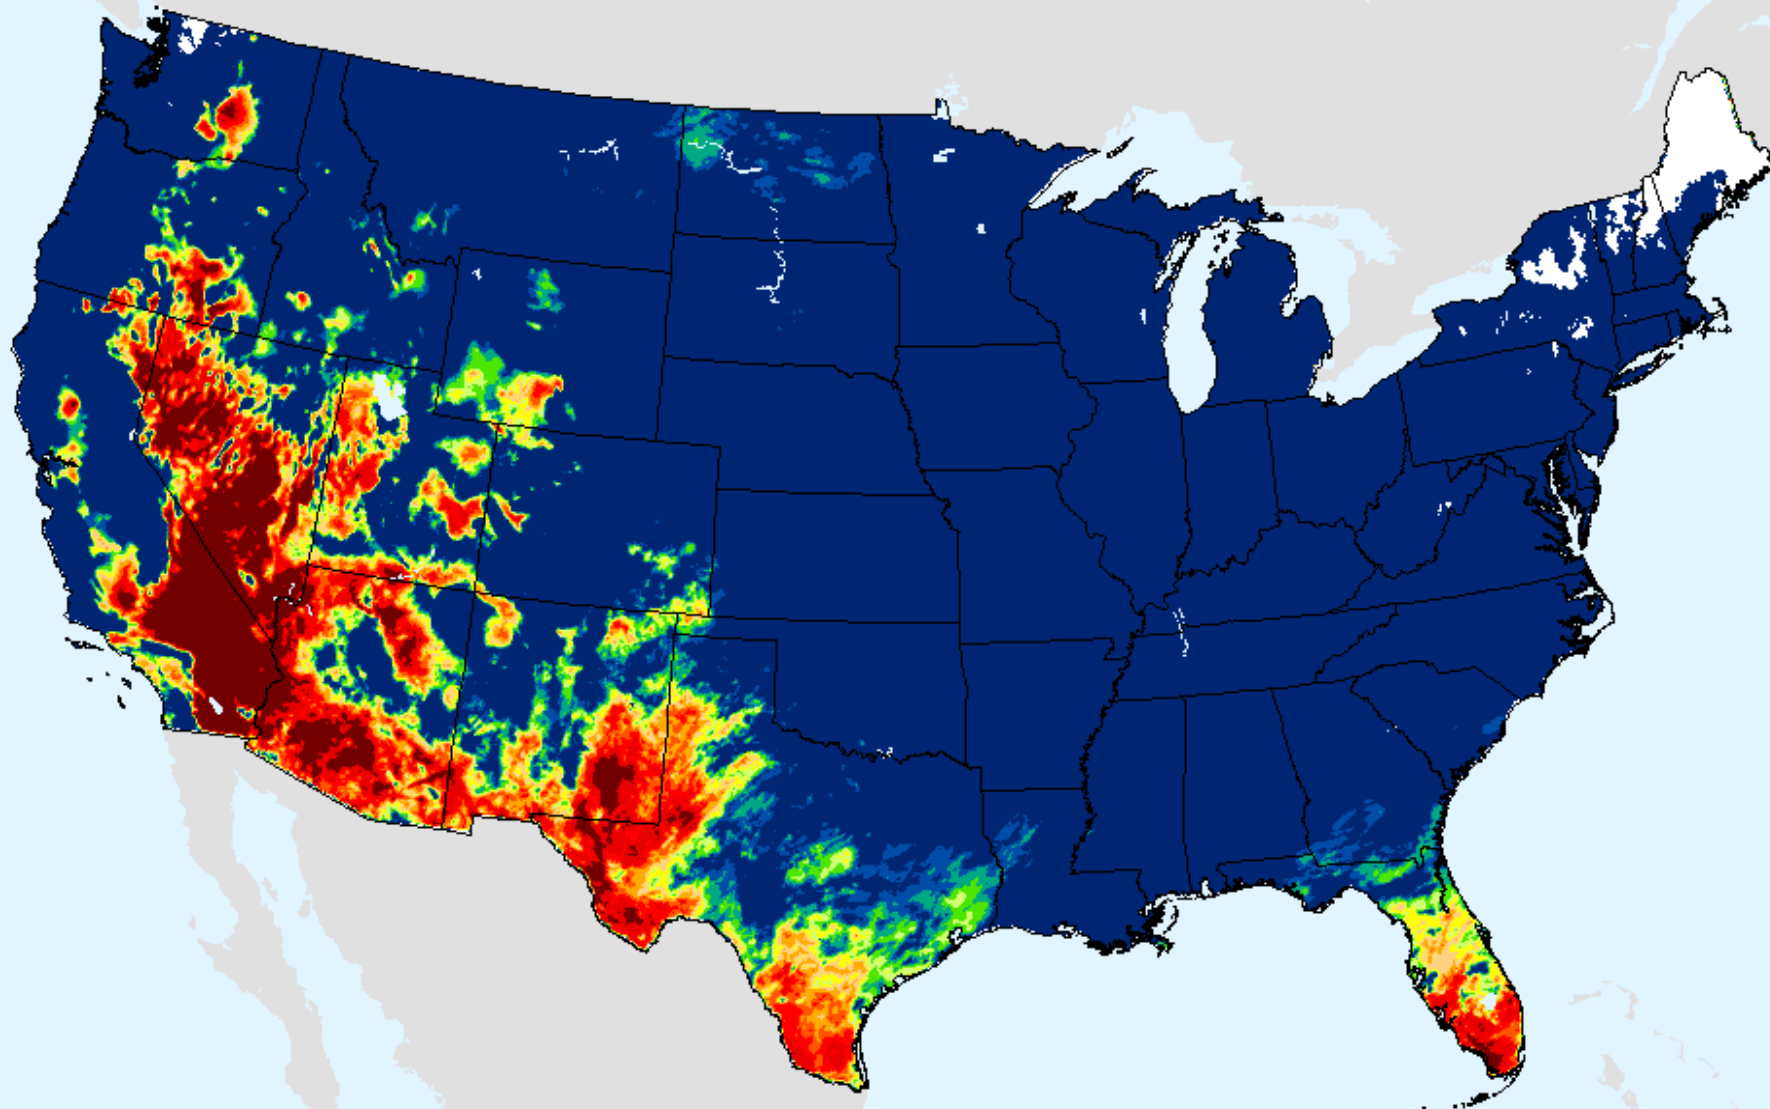

Keetch-Byram Drought Index (KBDI)

As of: Tuesday, April 20, 2021