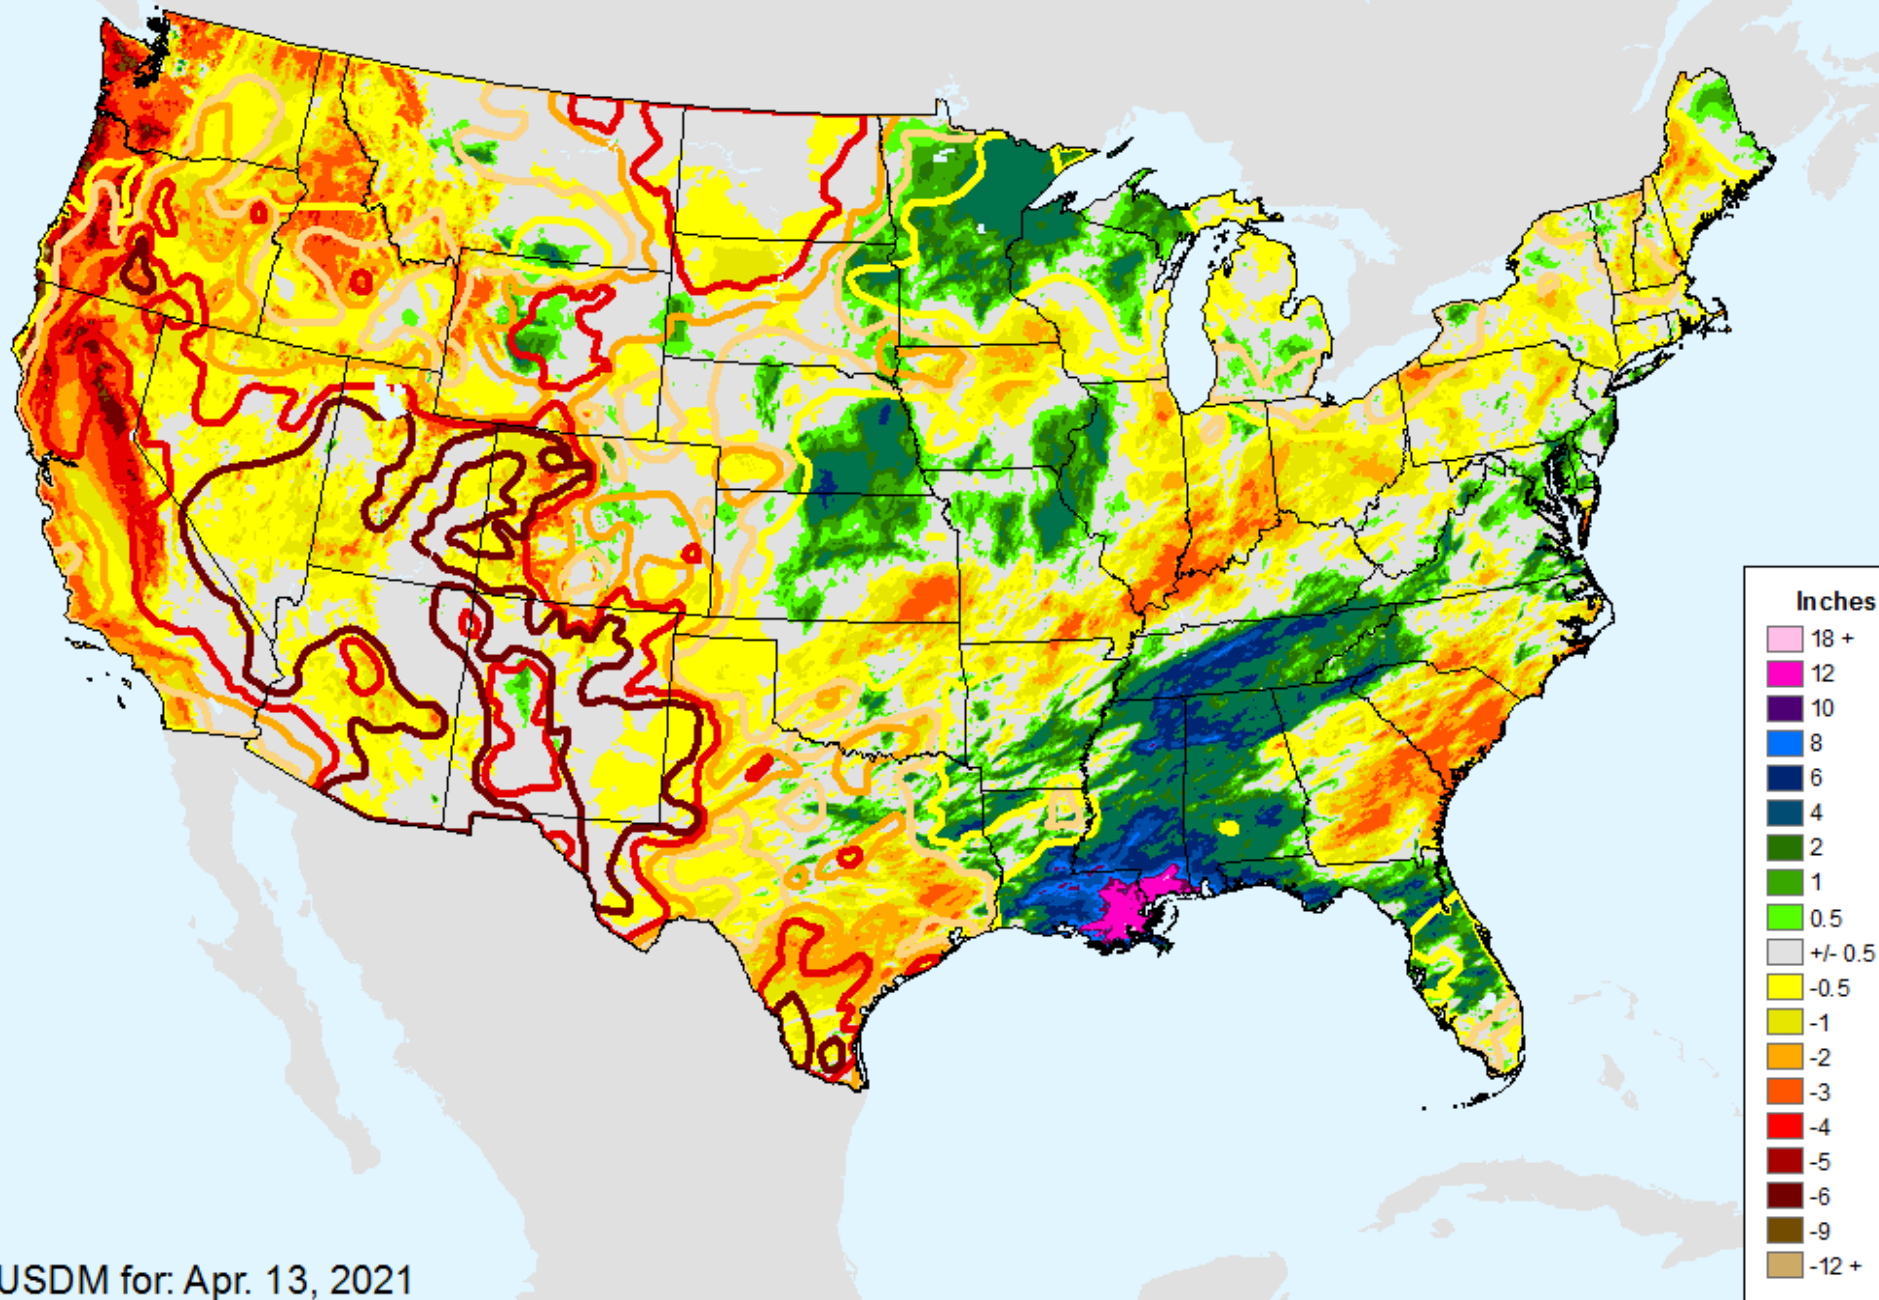

AHPS 30-Day Precip Departure

As of: Tuesday, April 20, 2021

USDM for: Apr. 13, 2021