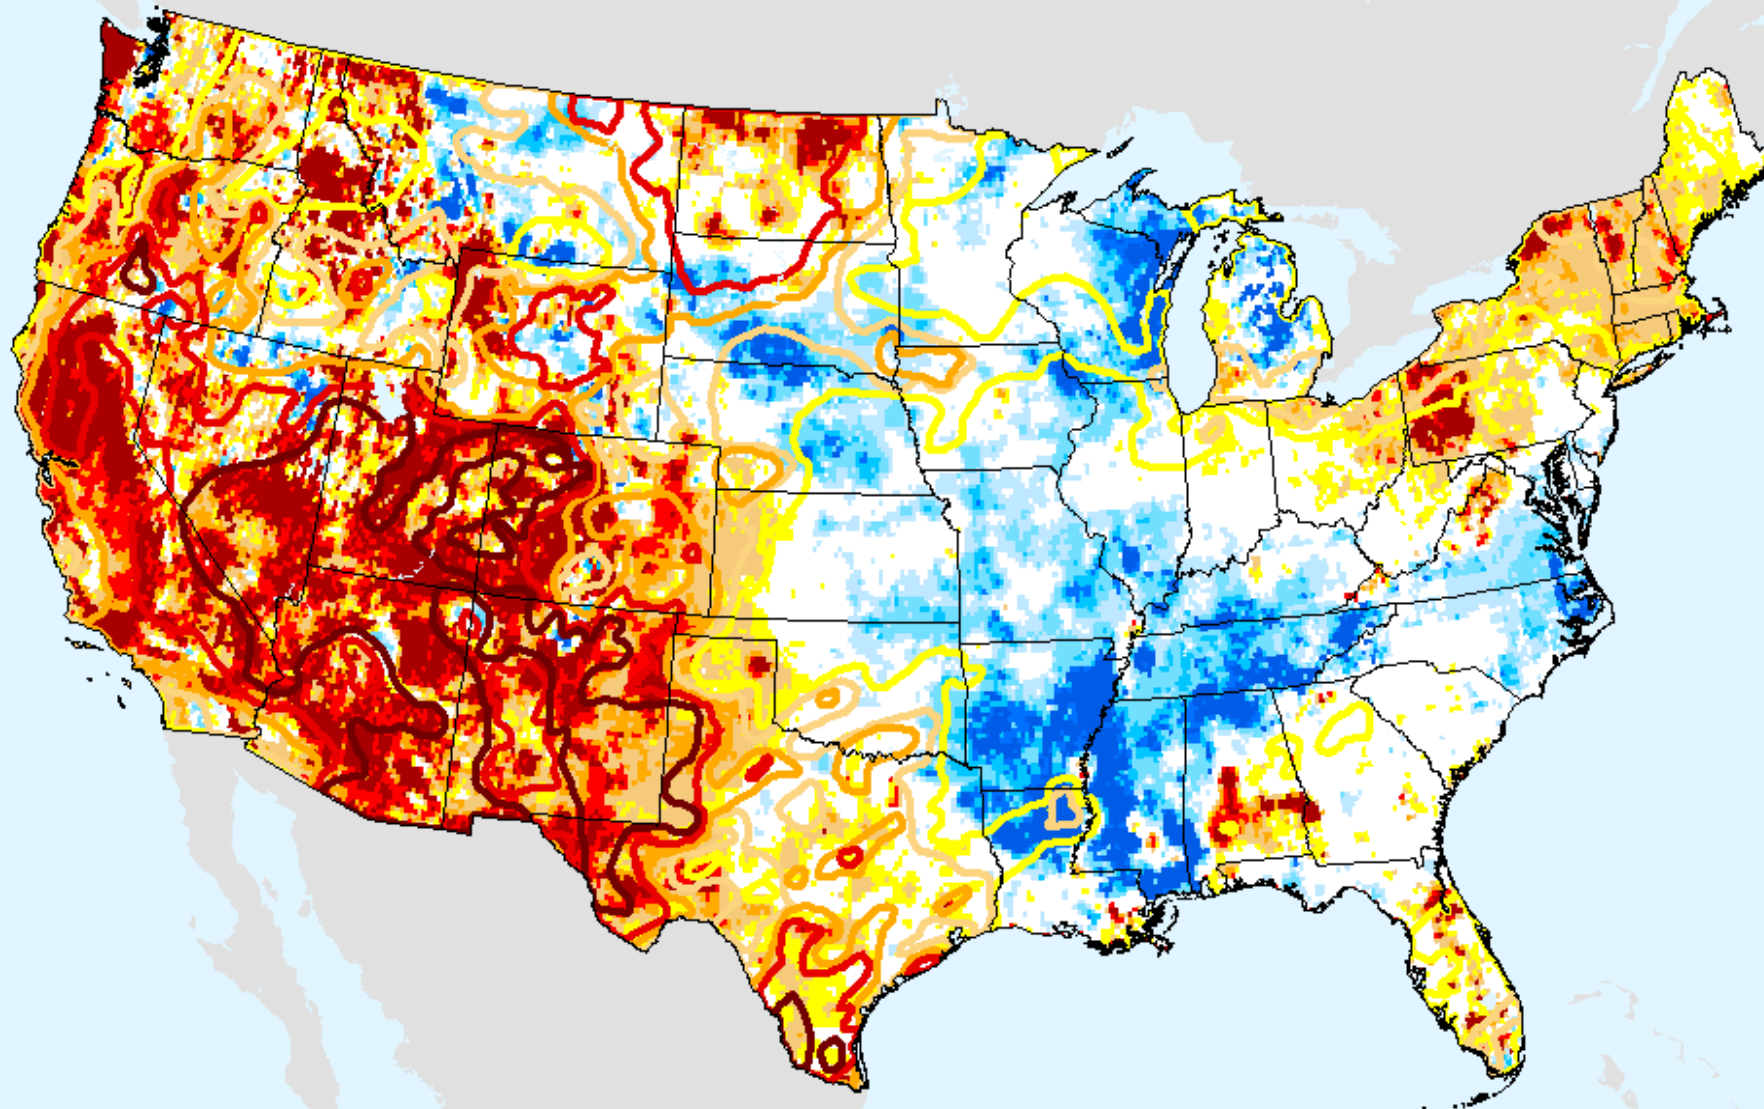

GRACE-Based Shallow Groundwater Drought Indicator

As of: Tuesday, April 20, 2021

USDM for: Apr. 13, 2021