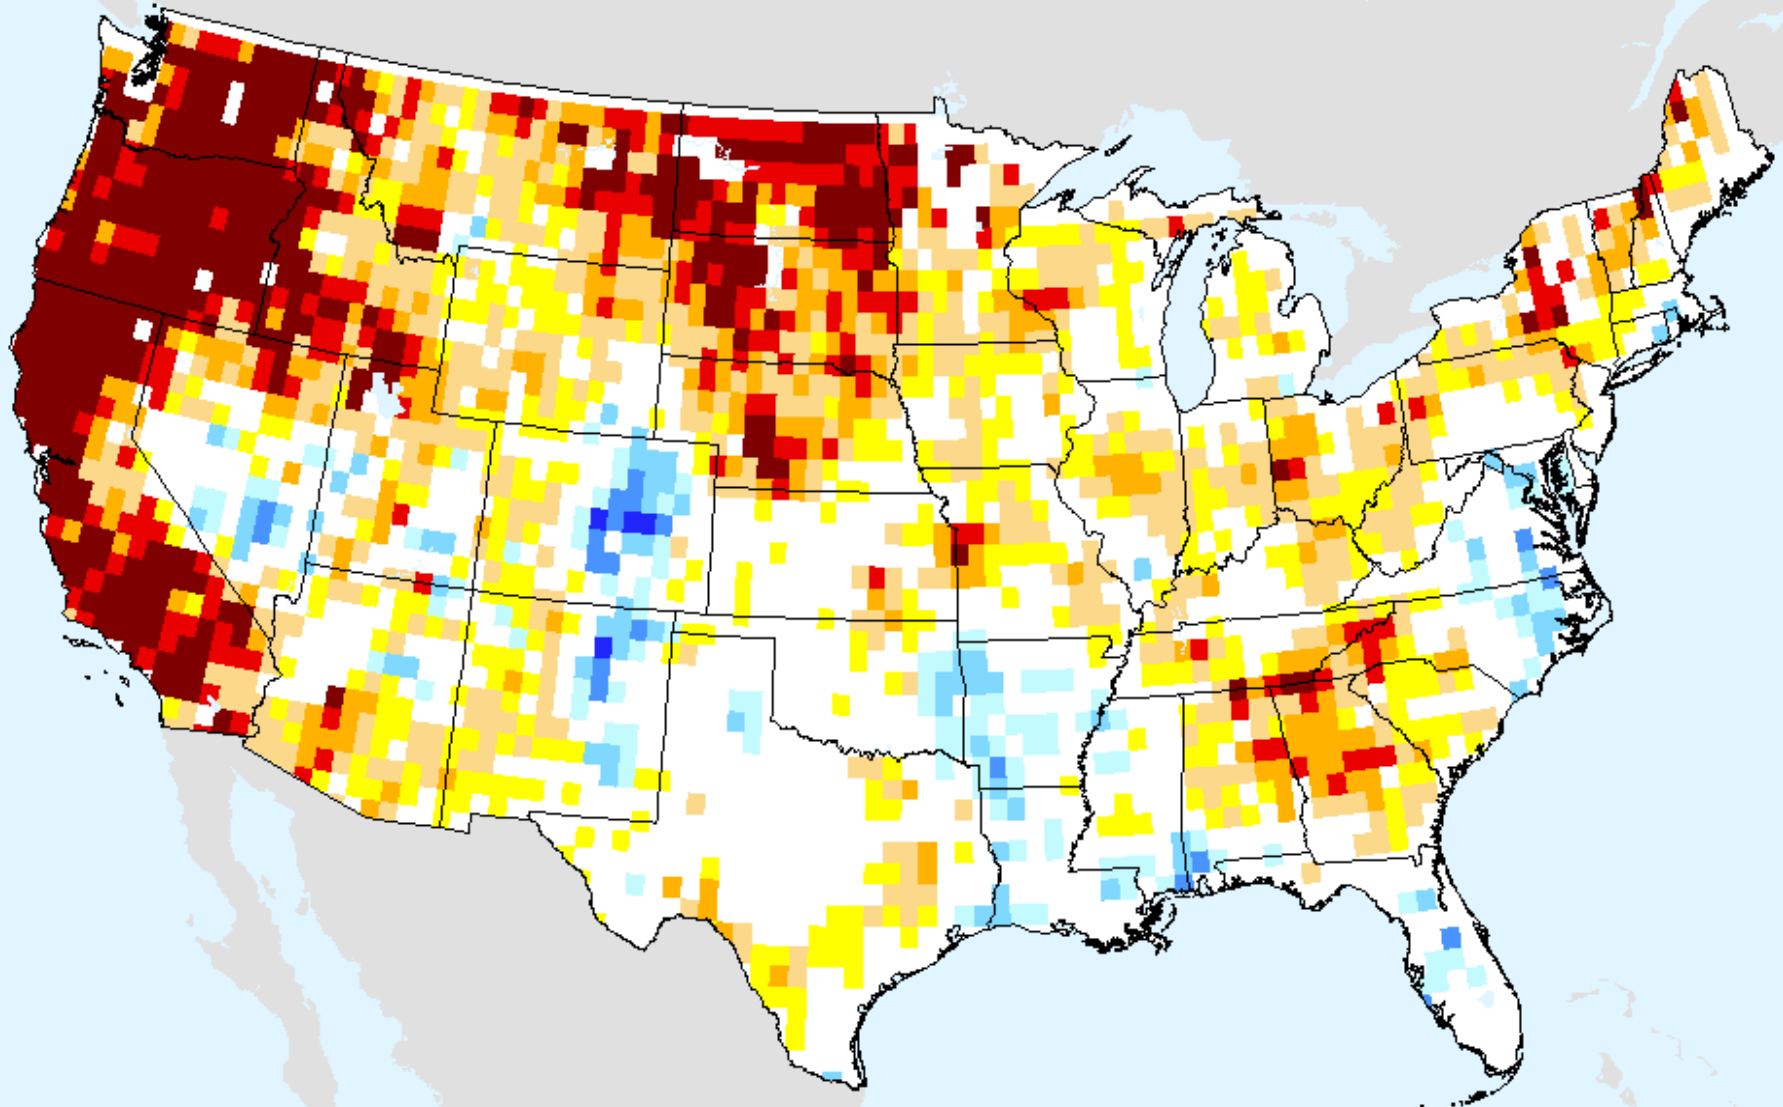

AIRS-Based Surface Relative Humidity 28 Day

As of: Tuesday, April 20, 2021