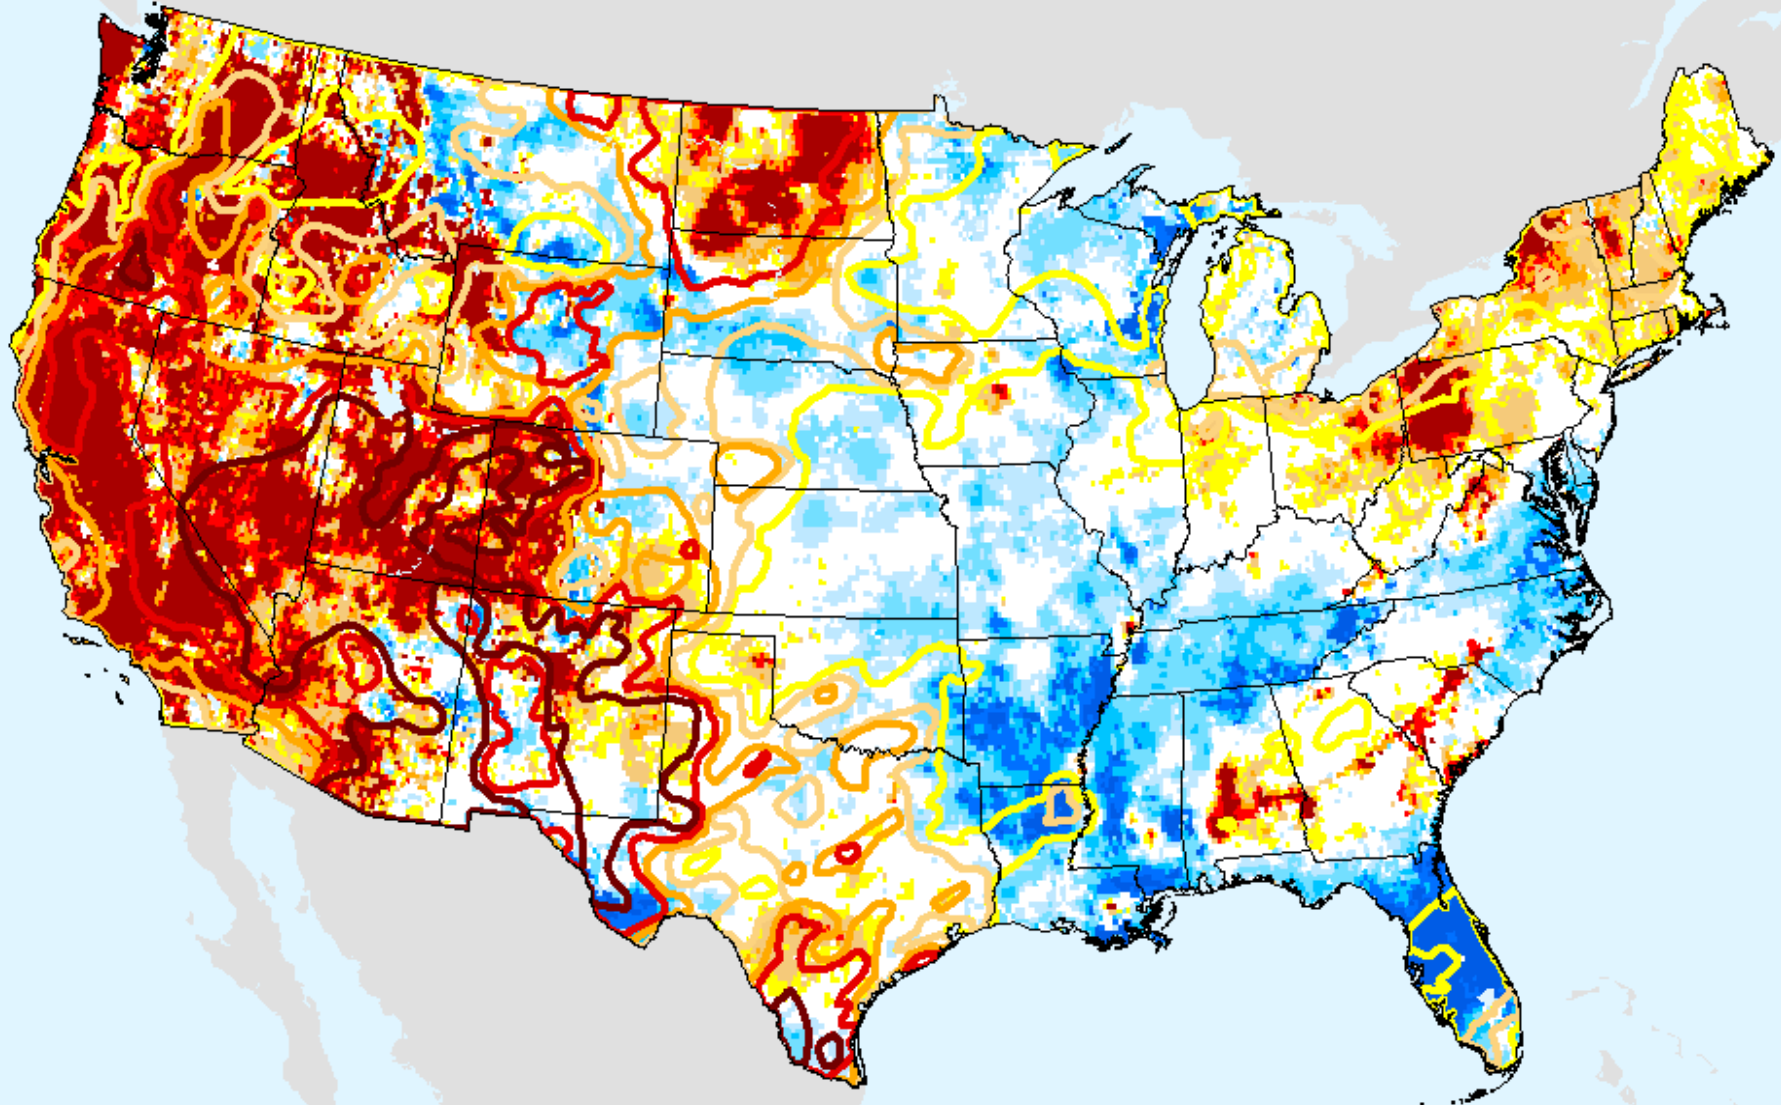

GRACE-Based Surface Soil Moisture Drought Indicator

As of: Tuesday, April 20, 2021

USDM for: Apr. 13, 2021