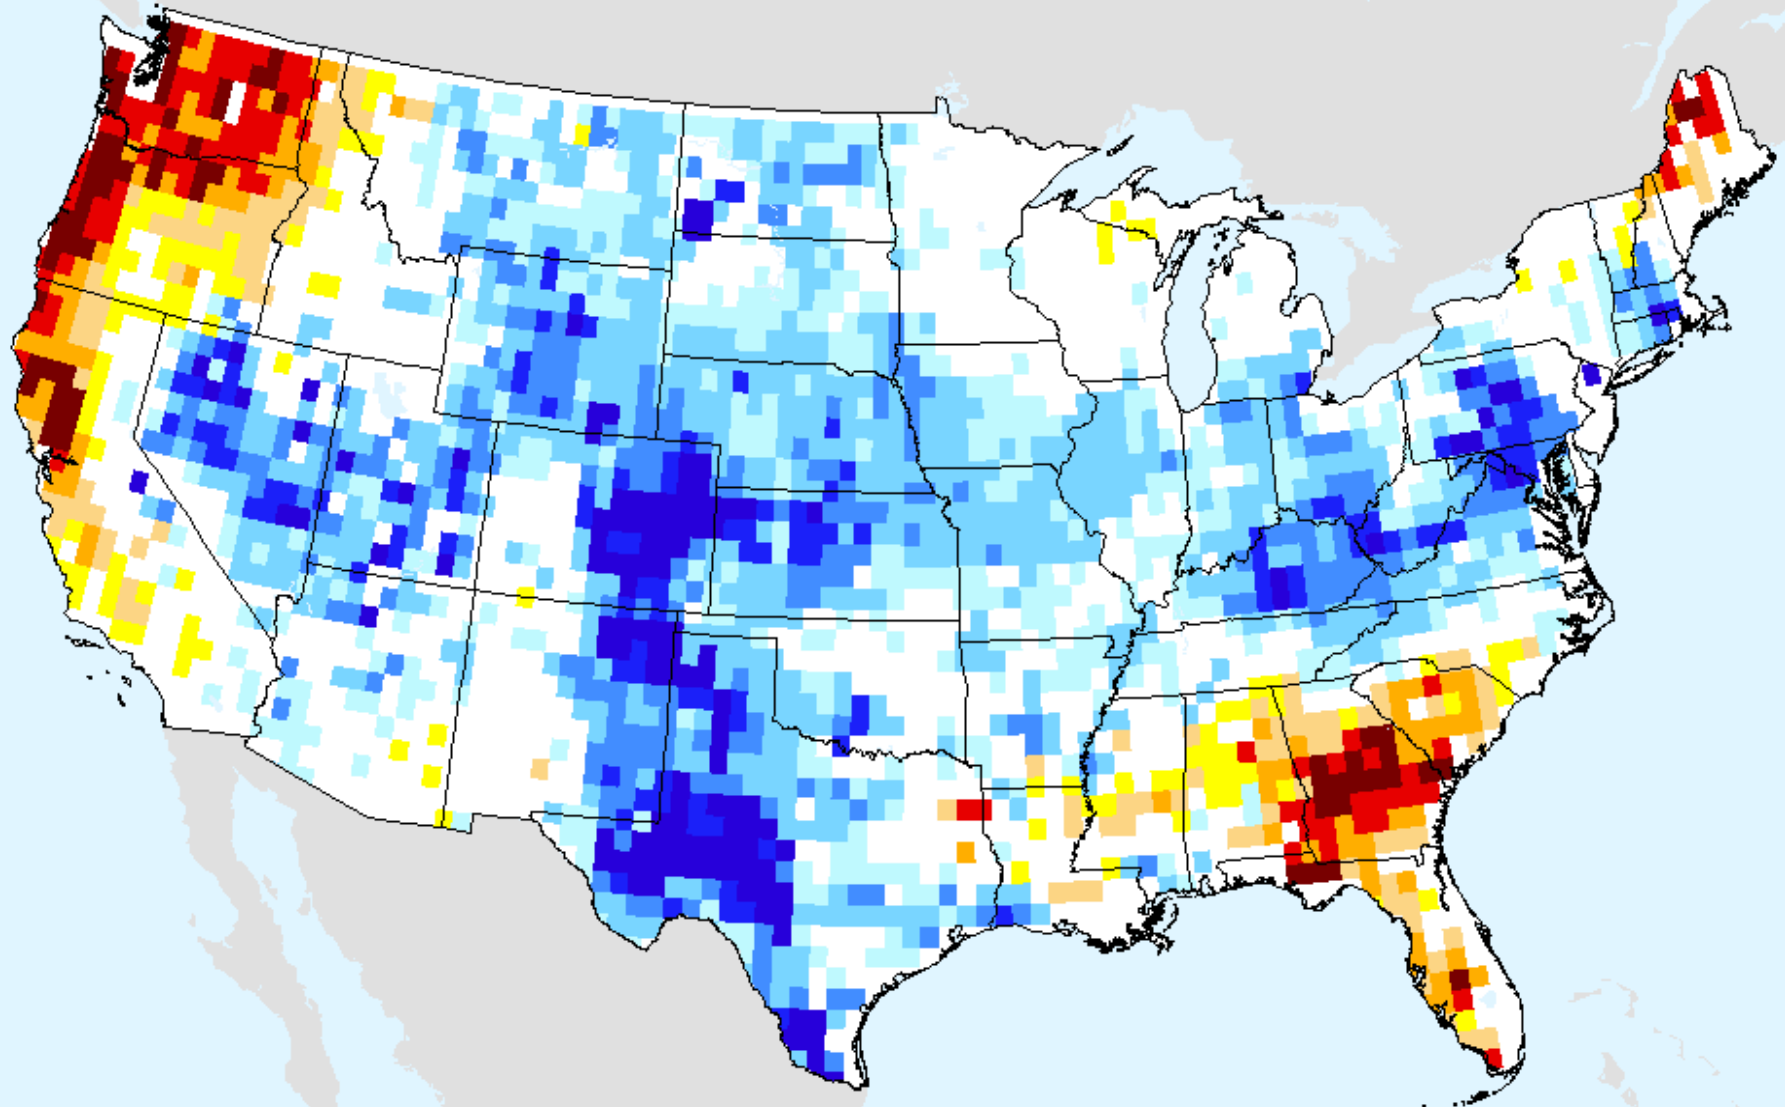

# AIRS-Based Vapor Pressure Deficit 7 Day

As of: Tuesday, April 20, 2021