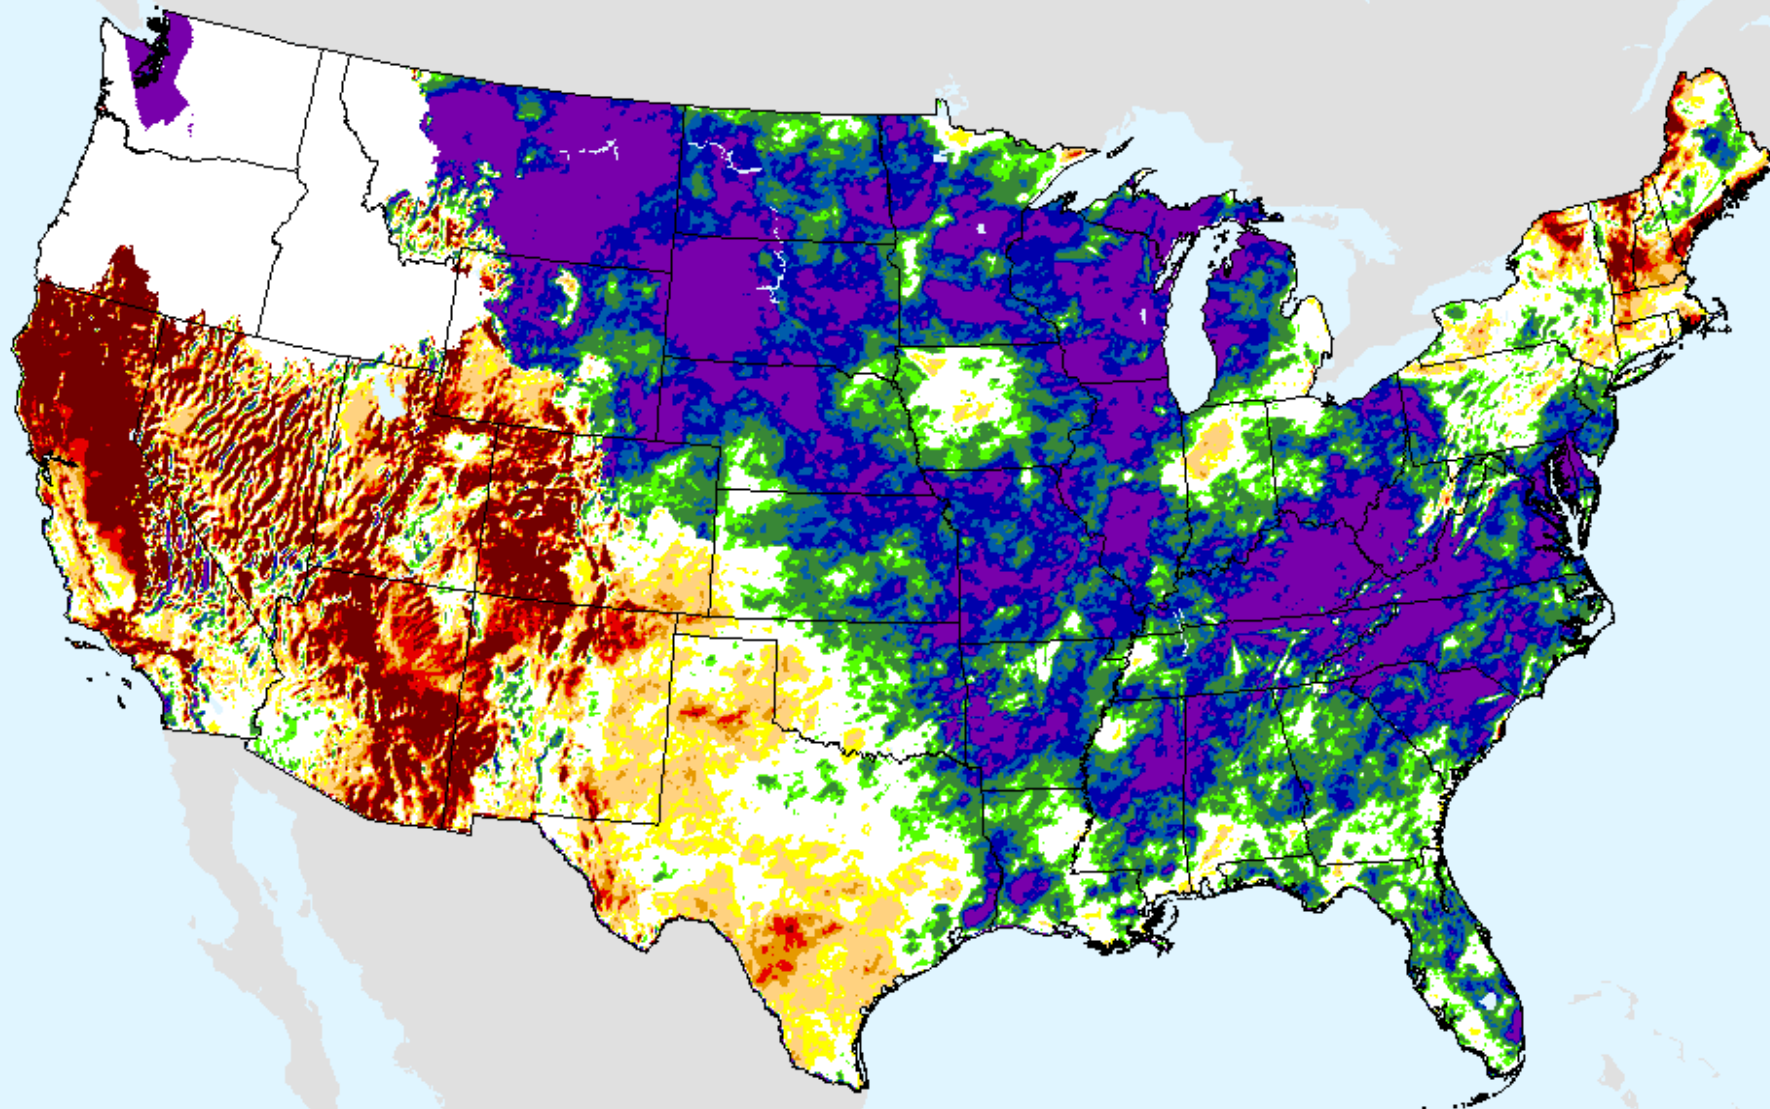

AHPS 24-month SPEI

As of: Tuesday, April 20, 2021

SPEI (USDM)