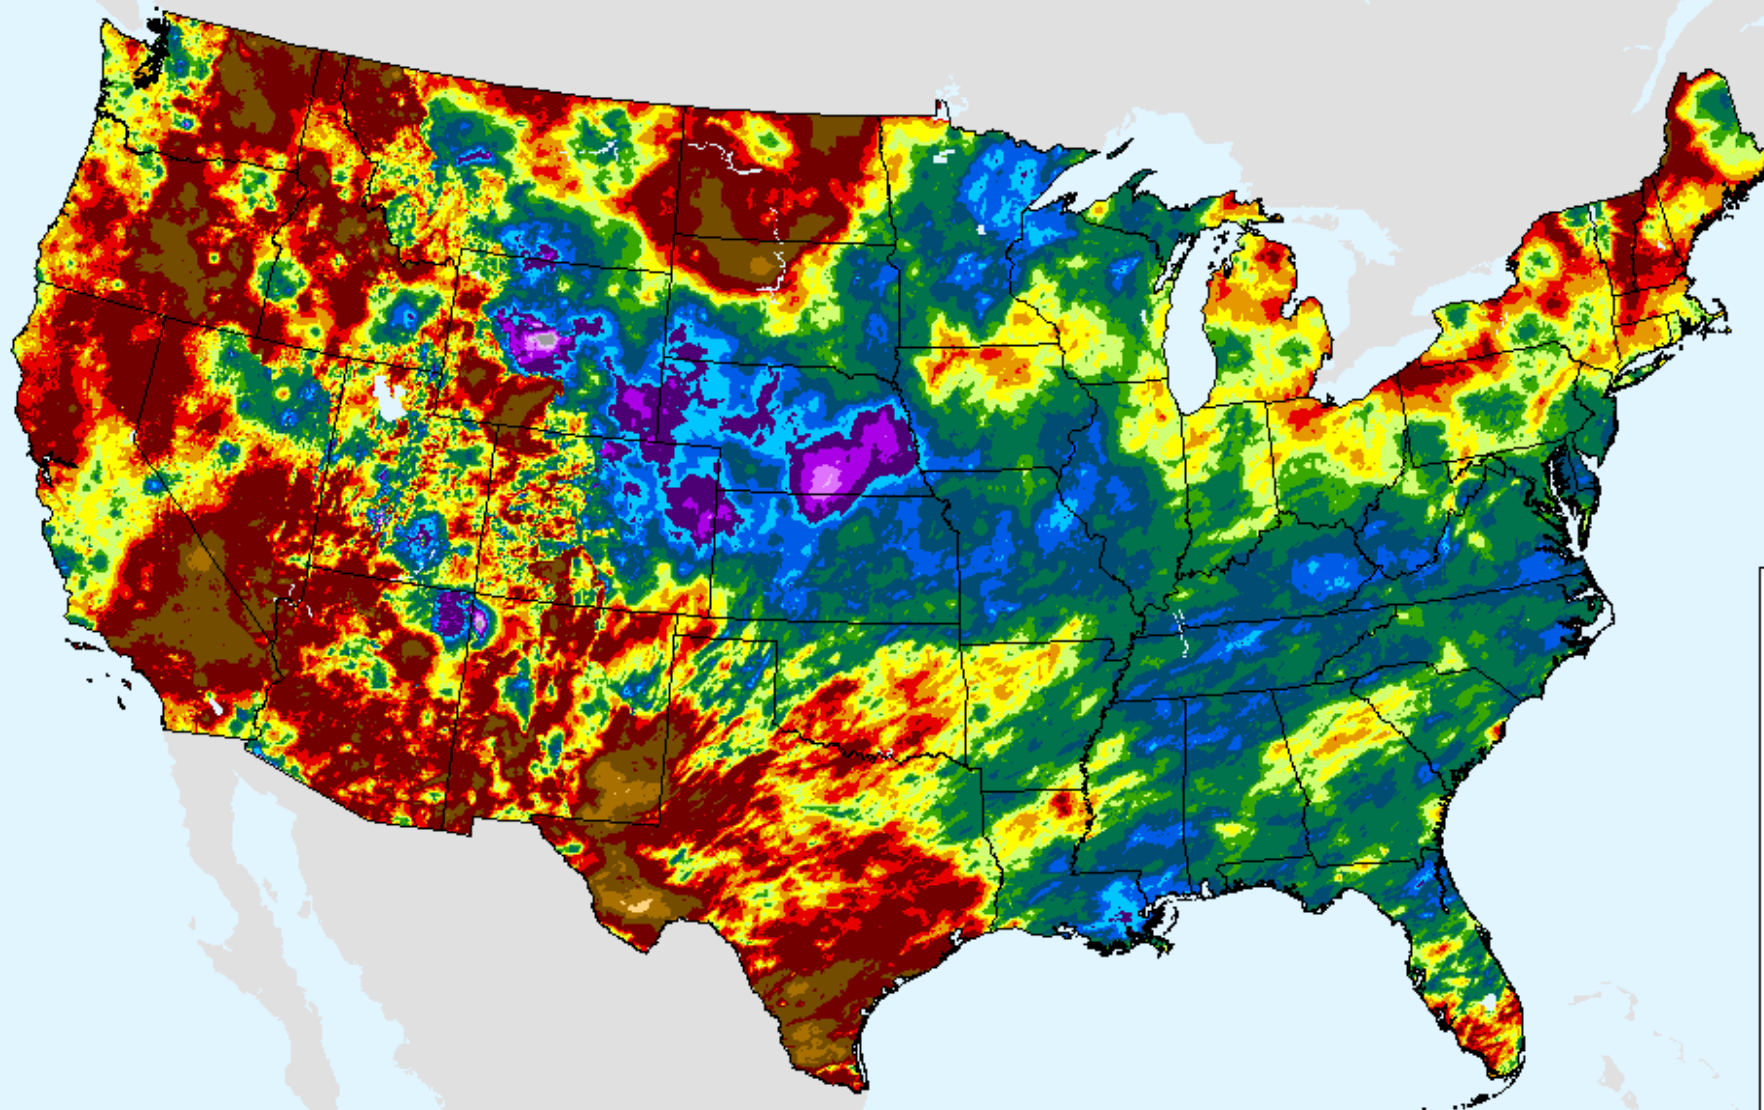

AHPS 90-Day Pct of Normal Pcp

As of: Tuesday, April 20, 2021