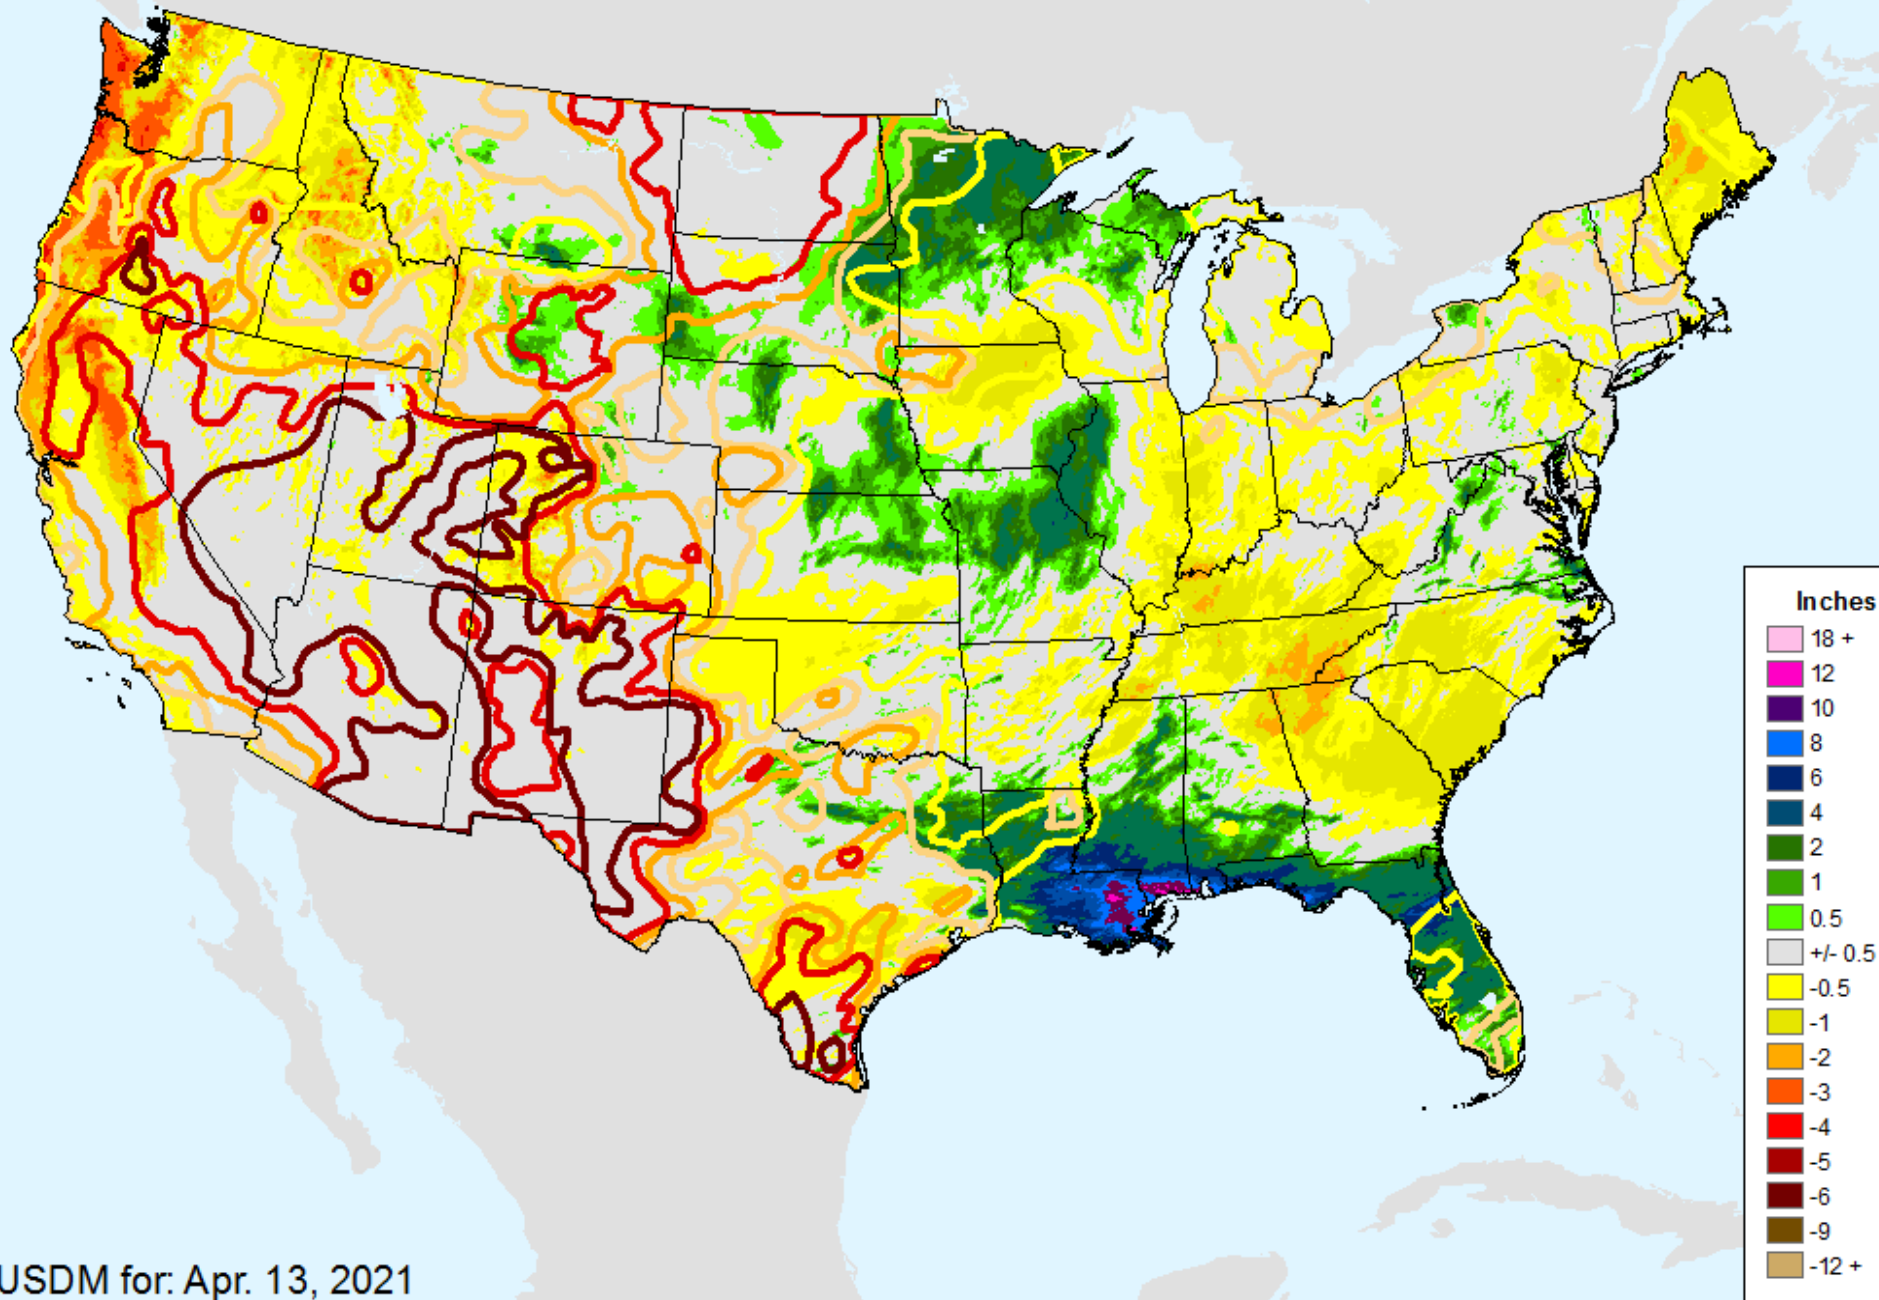

AHPS 14-Day Precip Departure

As of: Tuesday, April 20, 2021

USDM for: Apr. 13, 2021