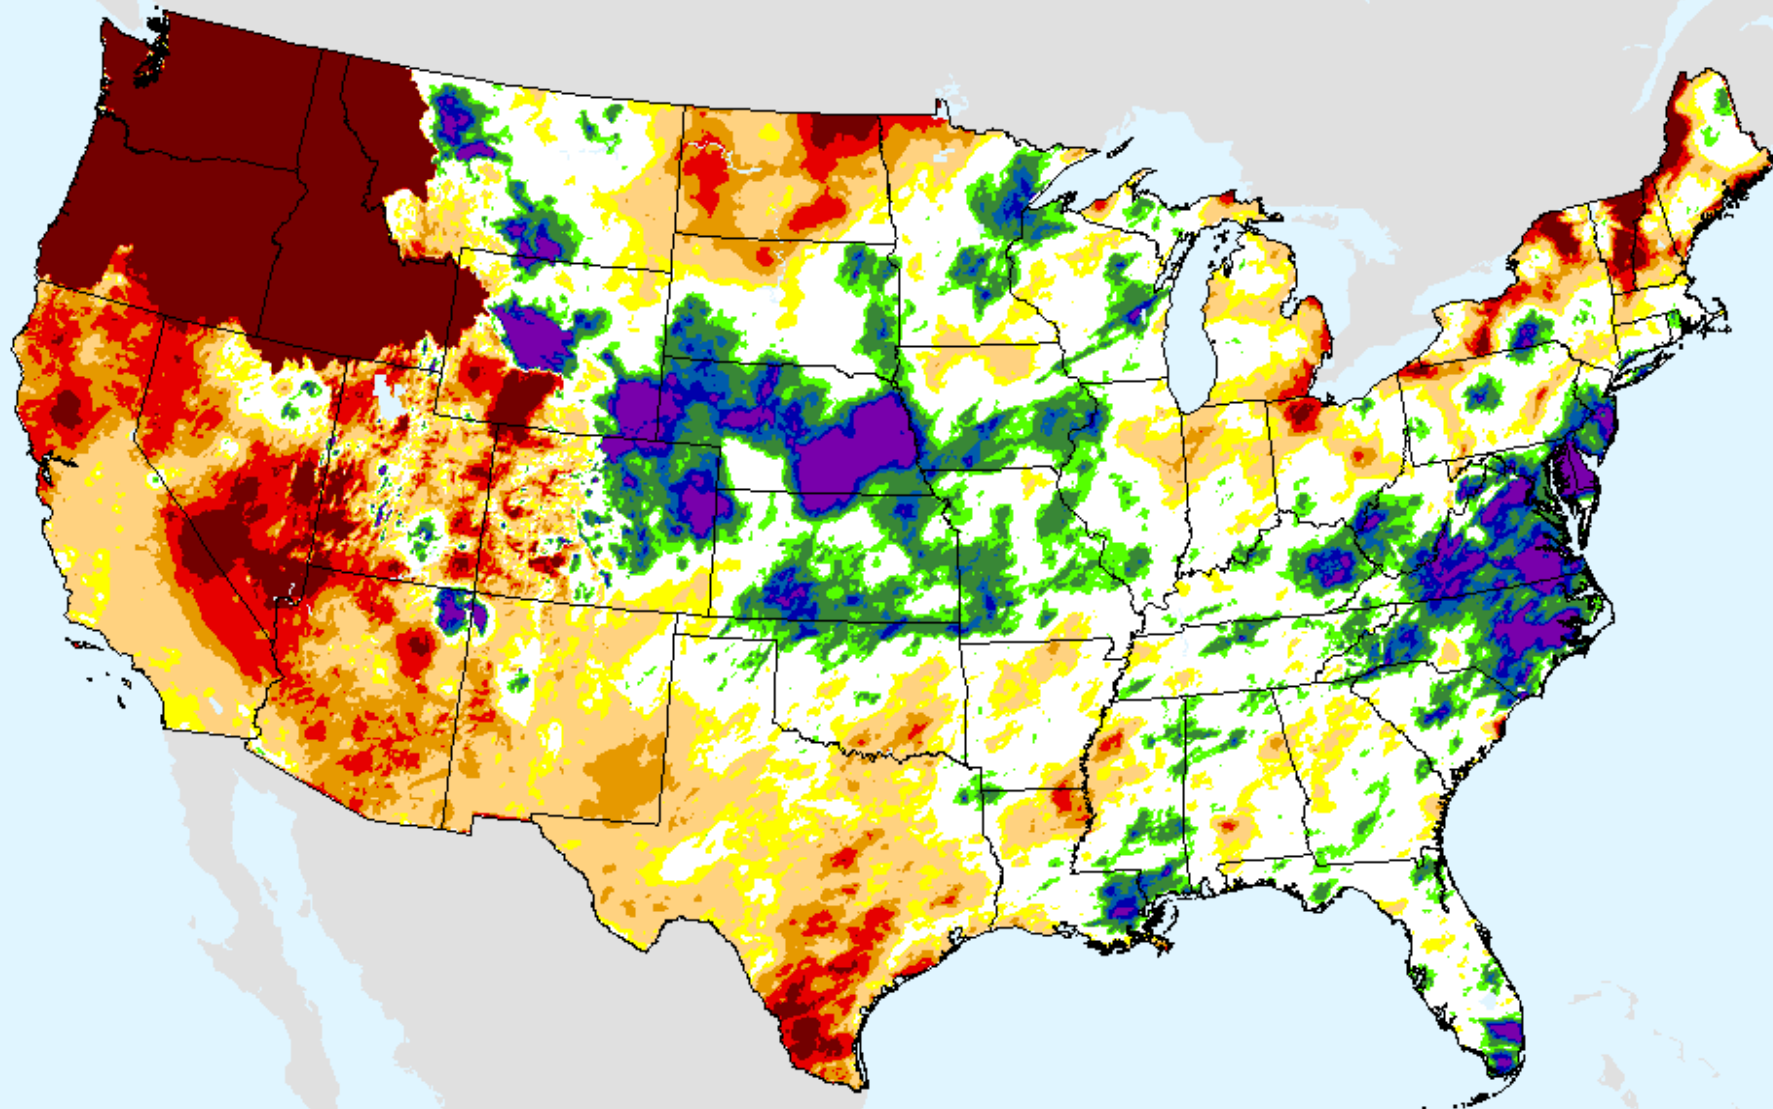

AHPS 6-month SPI

As of: Tuesday, April 20, 2021