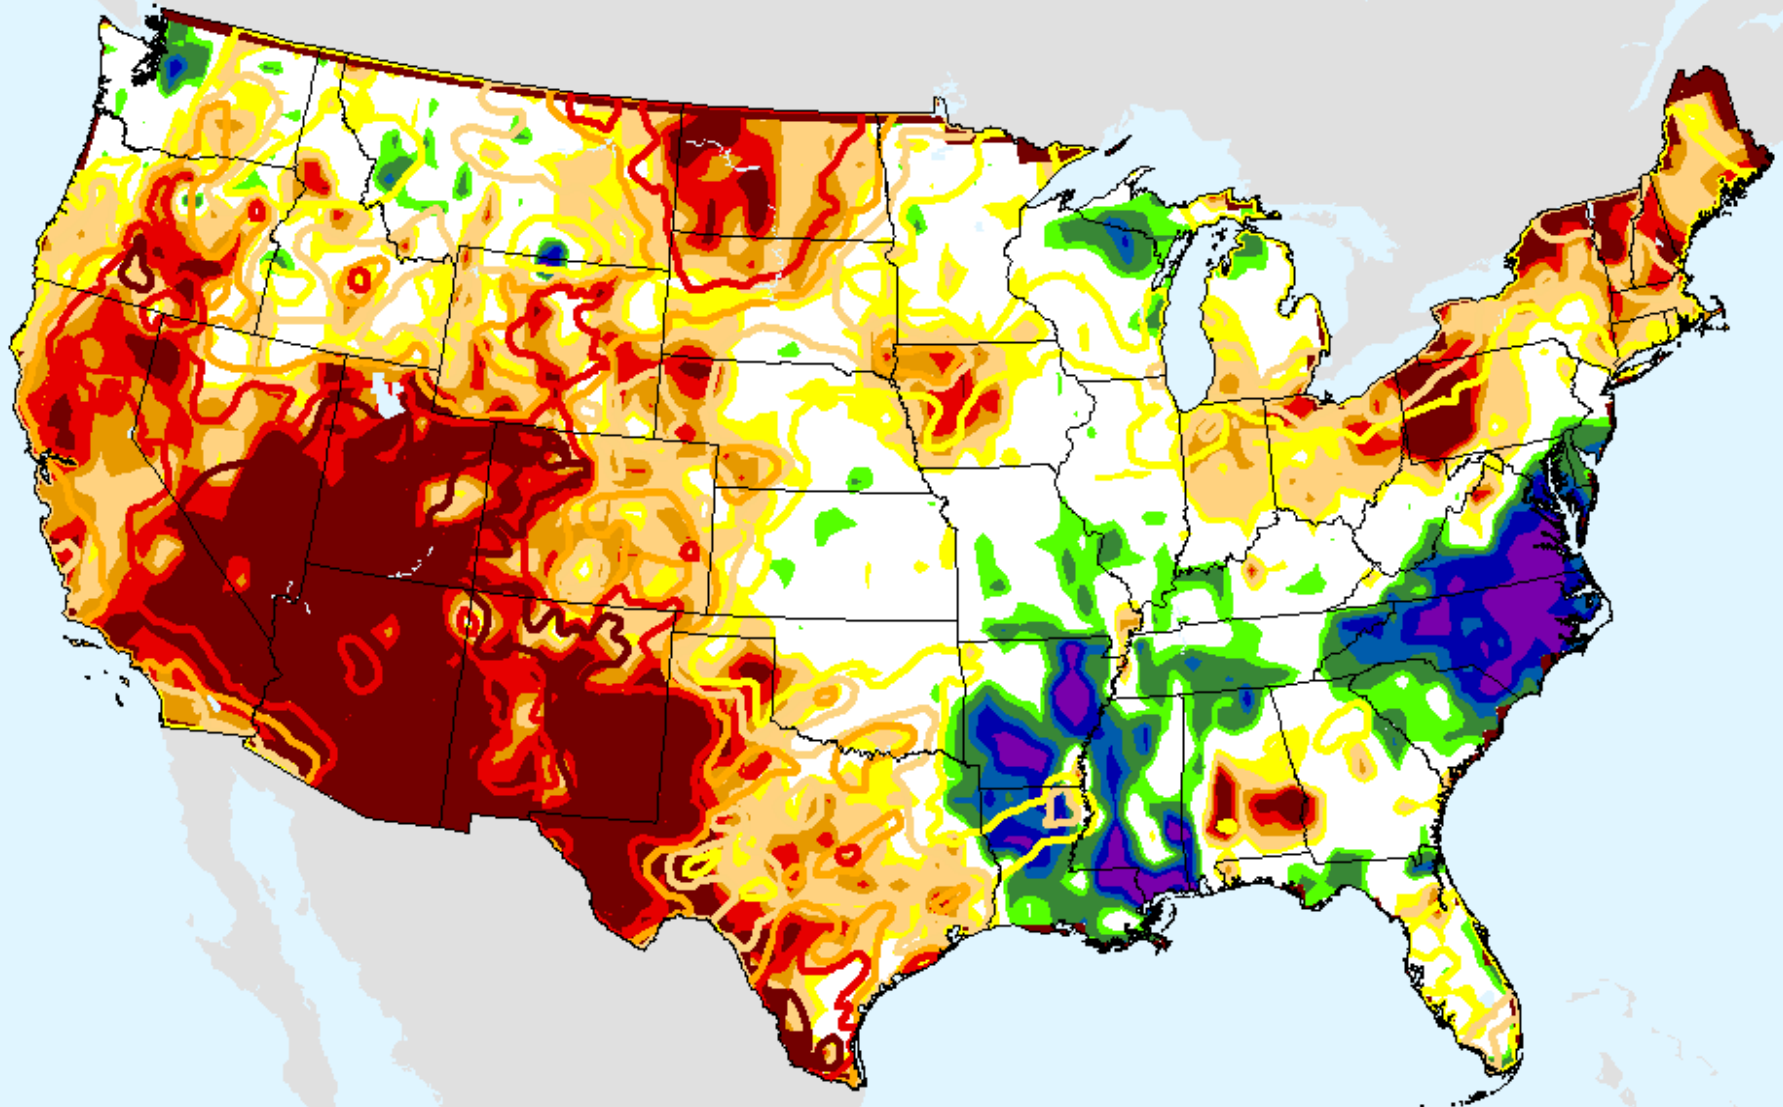

CPC 24-month SPI

As of: Tuesday, April 20, 2021

USDM for: Apr. 13, 2021

SPI (USDM)