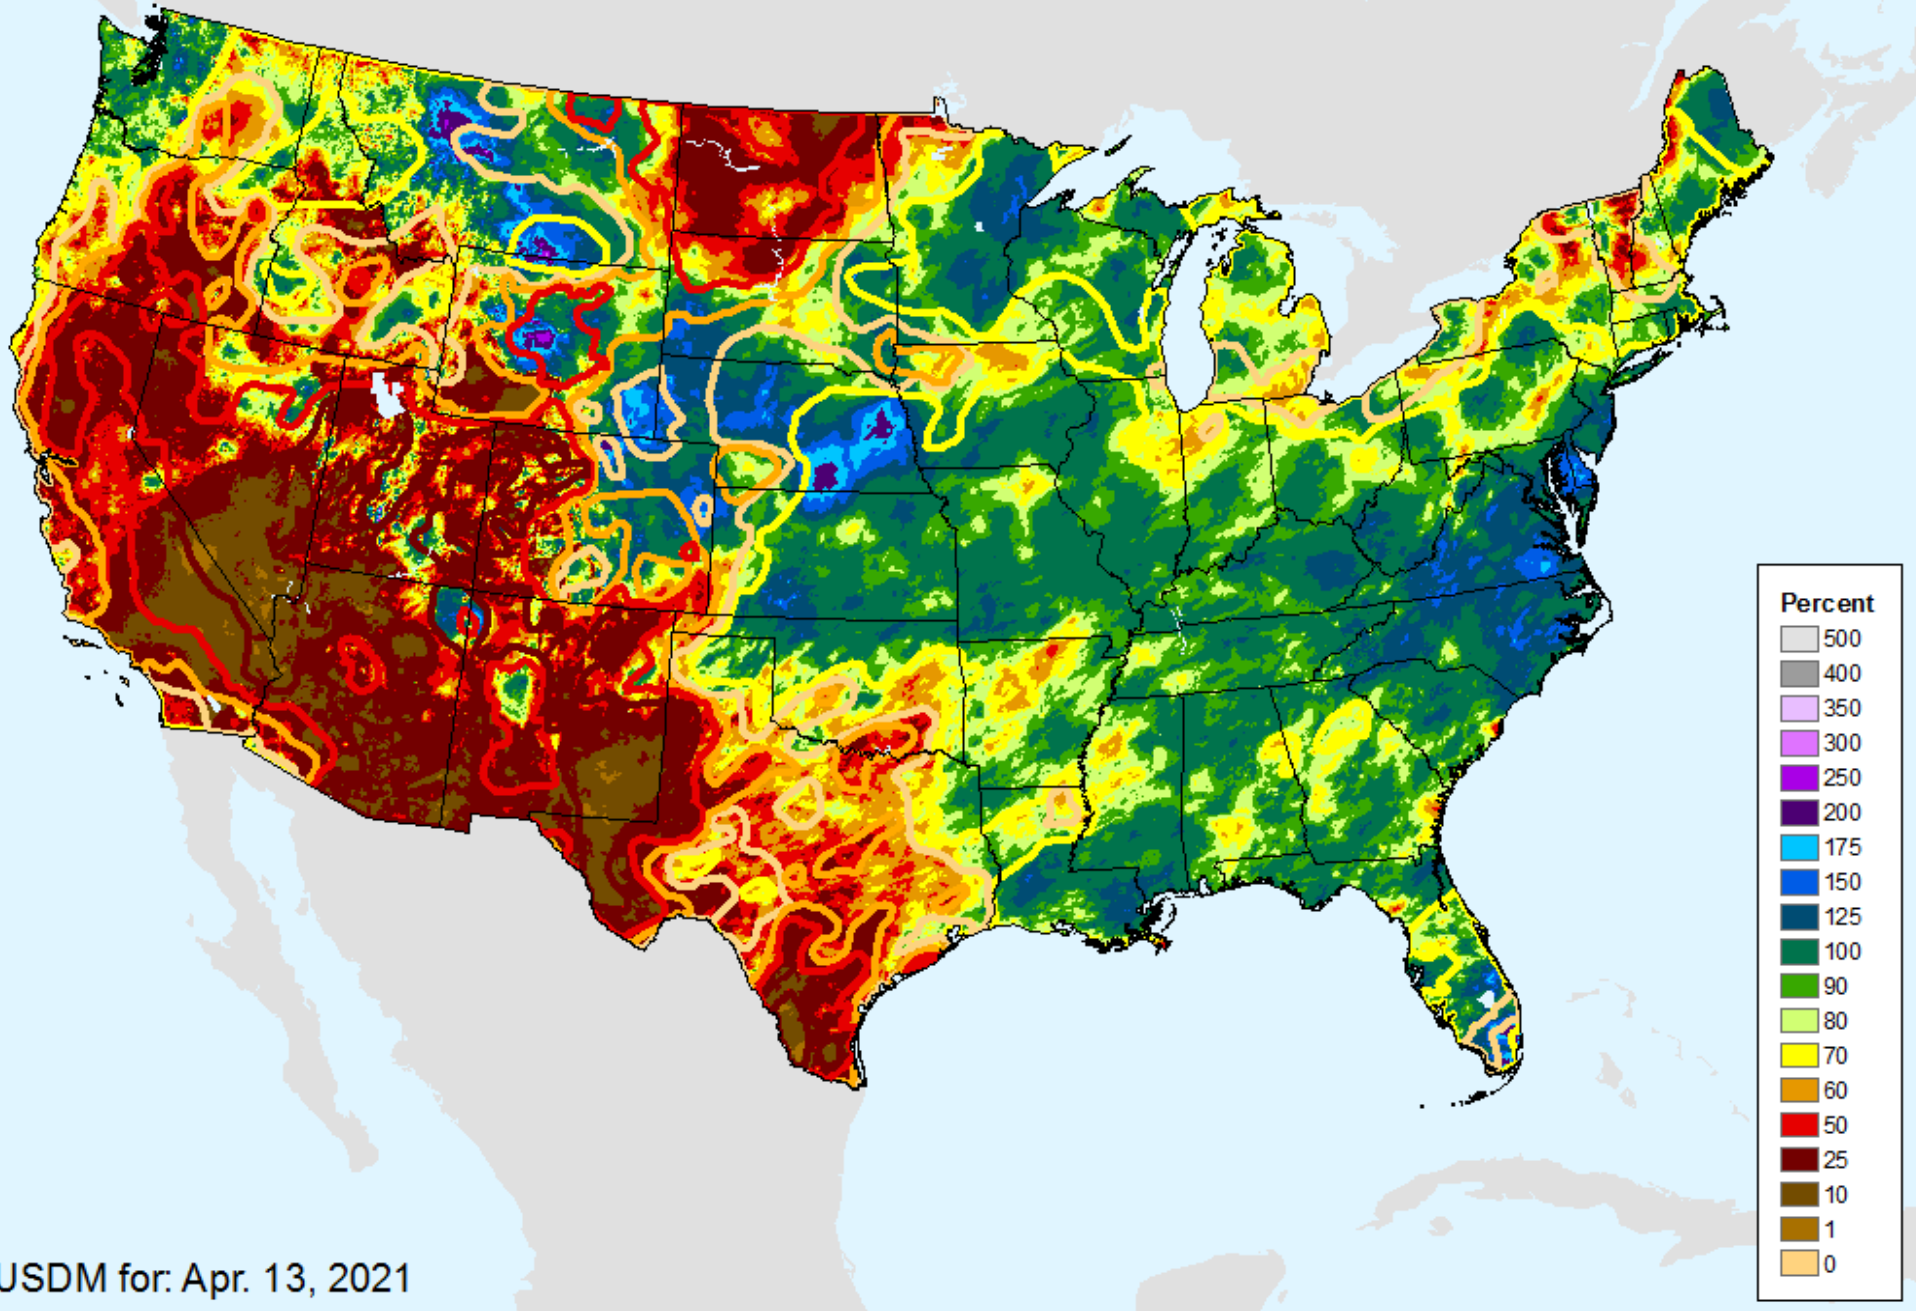

AHPS Water-Year Pct of Normal Pcp

As of: Tuesday, April 20, 2021

USDM for: Apr. 13, 2021