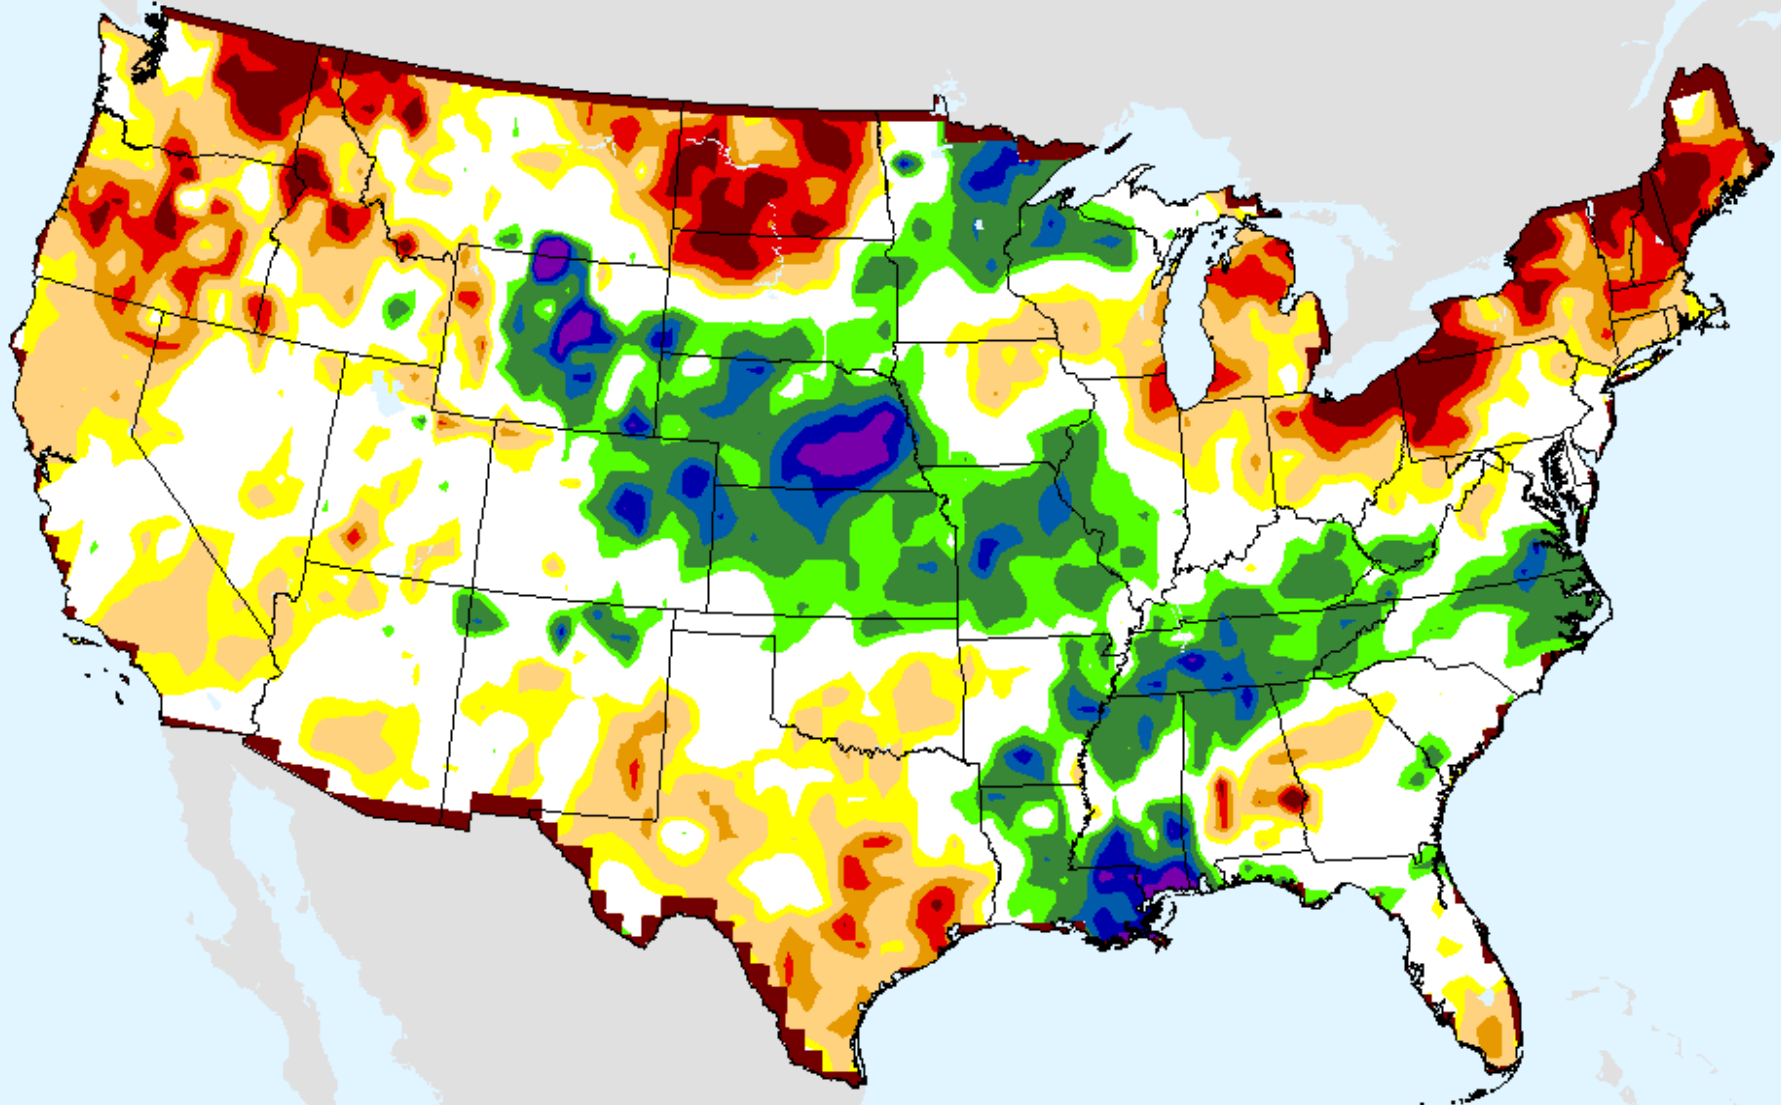

CPC 3-month SPI

As of: Tuesday, April 20, 2021