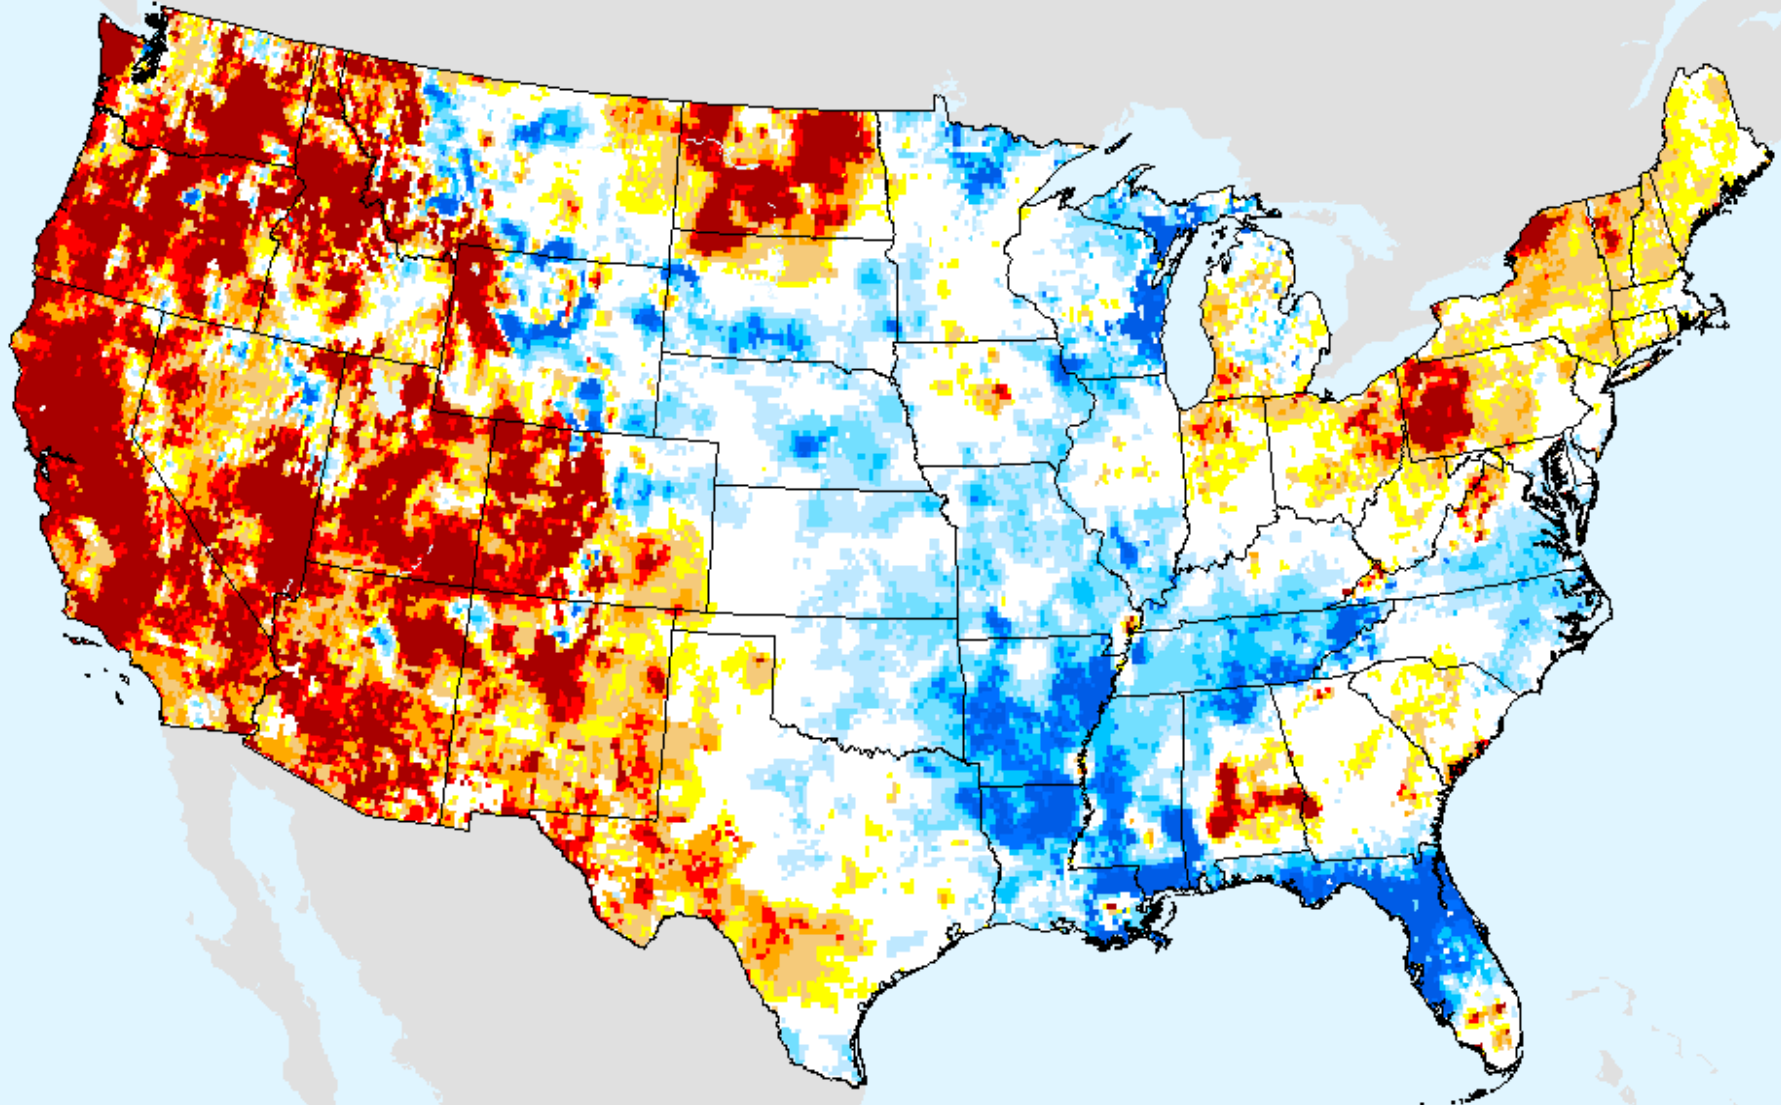

GRACE-Based Root Zone Soil Moisture Drought Indicator

As of: Tuesday, April 20, 2021