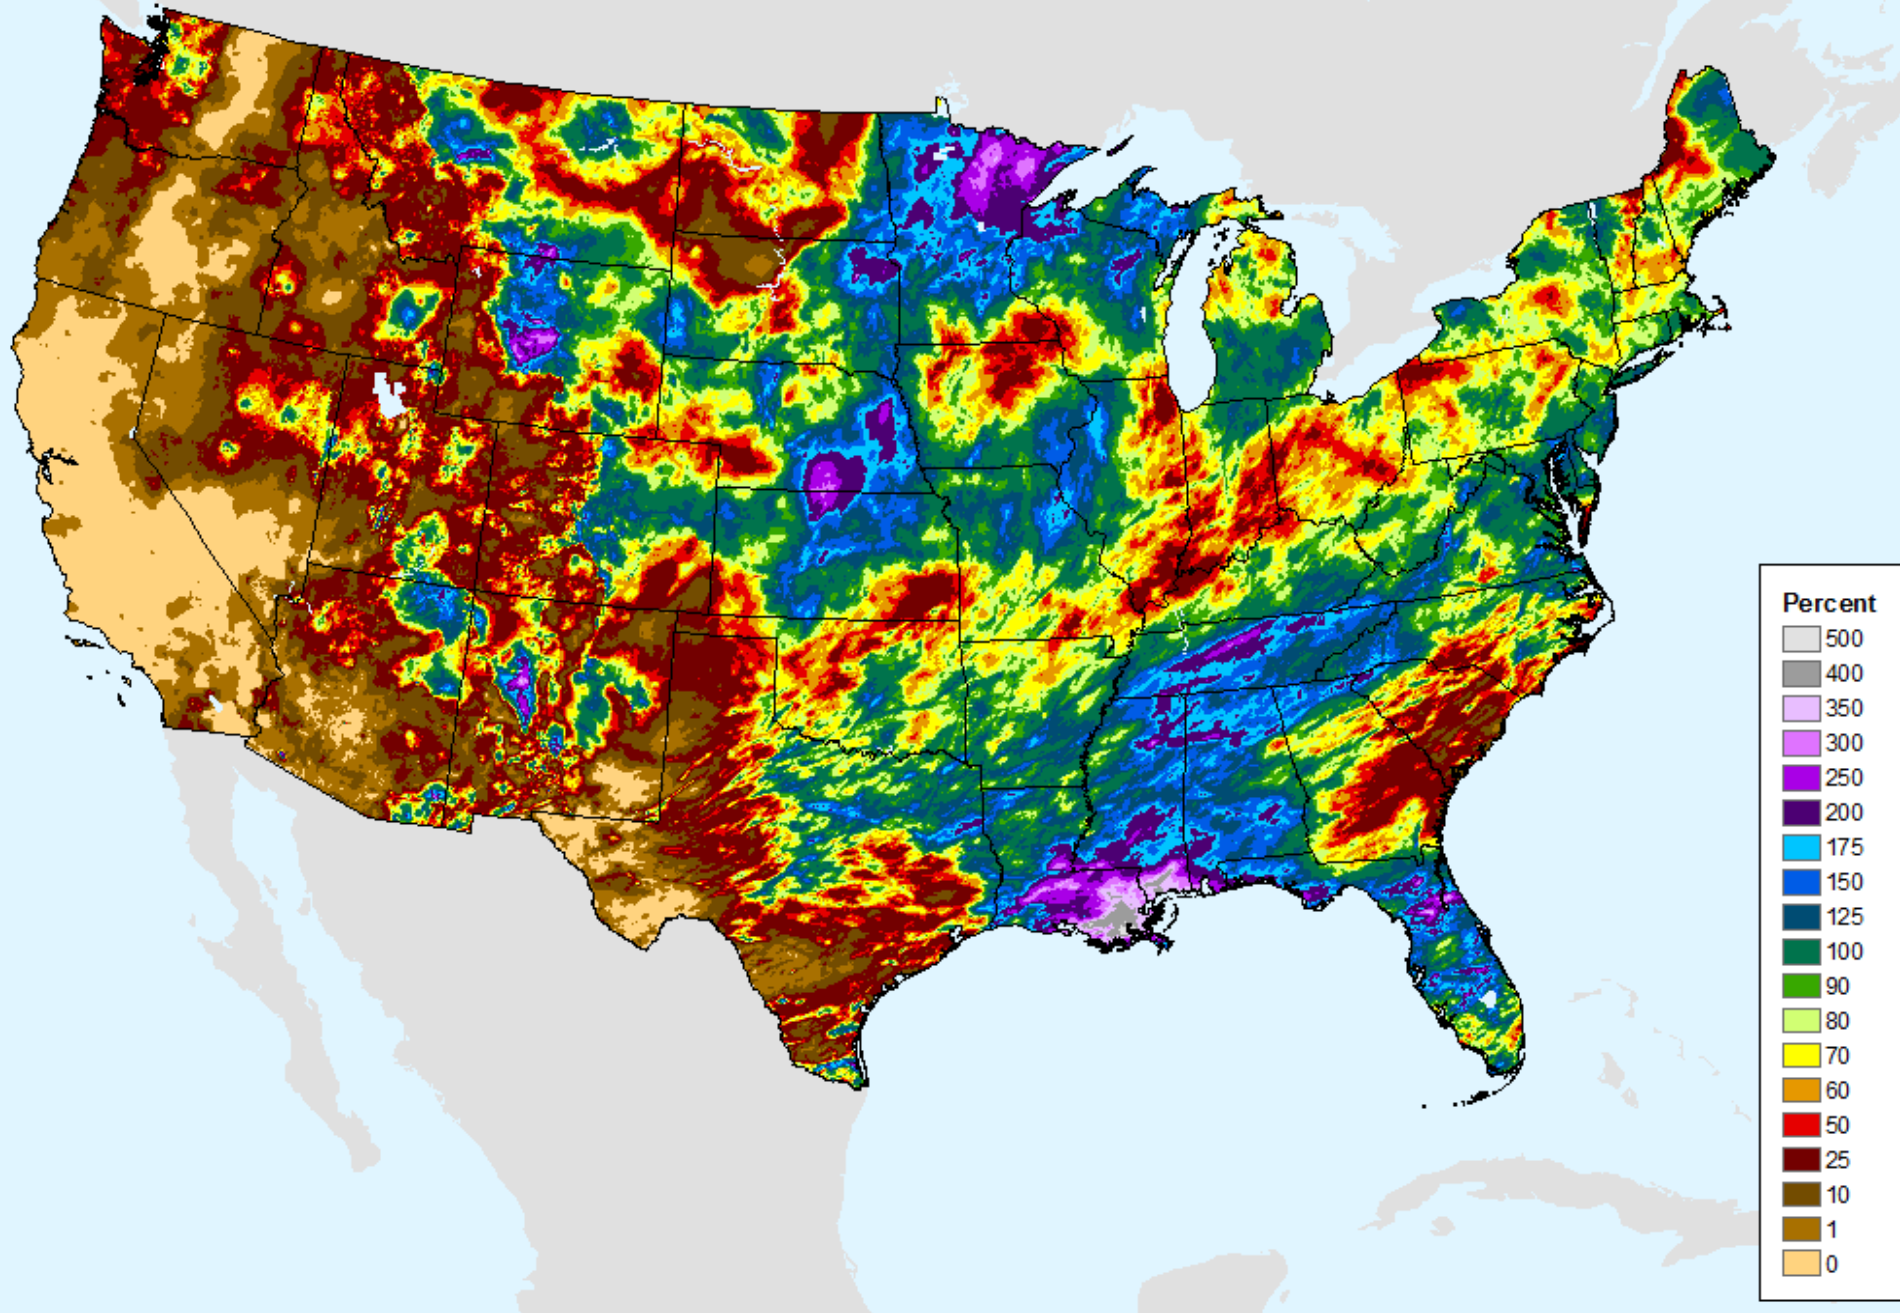

AHPS 30-Day Pct of Normal Pcp

As of: Tuesday, April 20, 2021