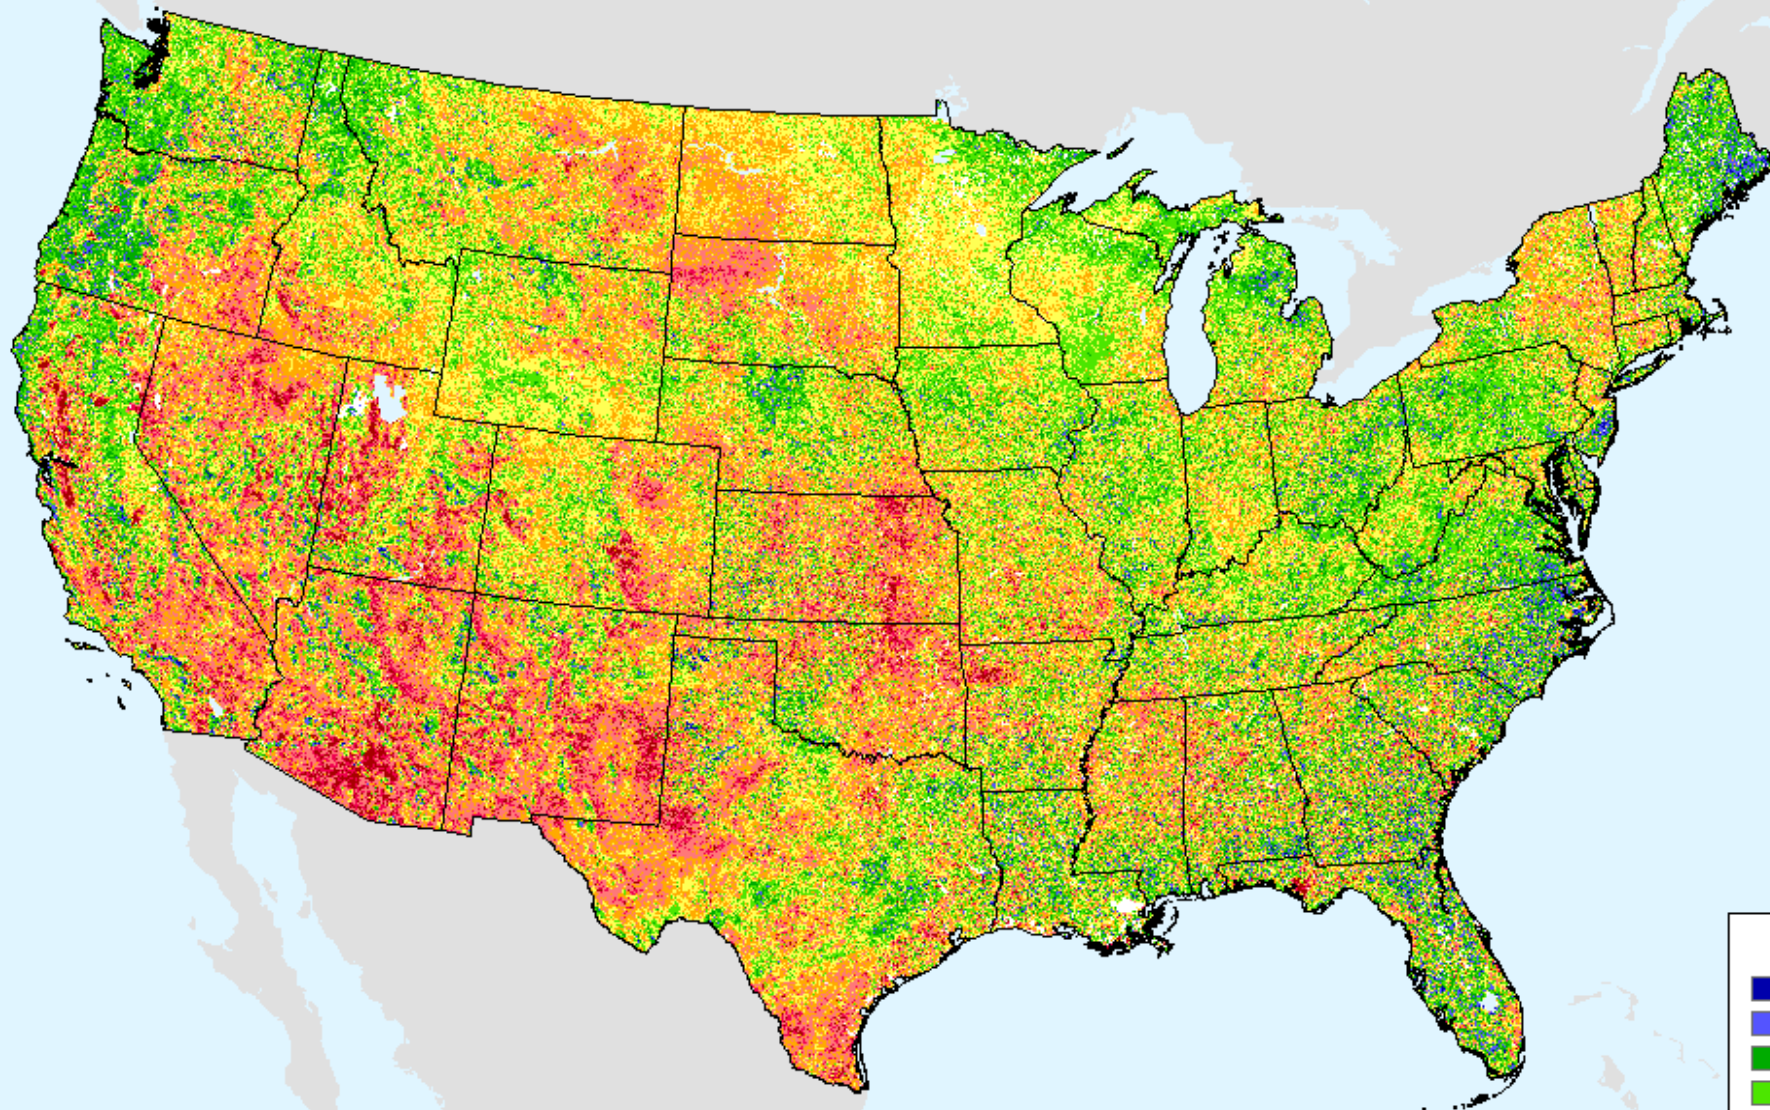

Vegetation Health Index

As of: Tuesday, April 20, 2021