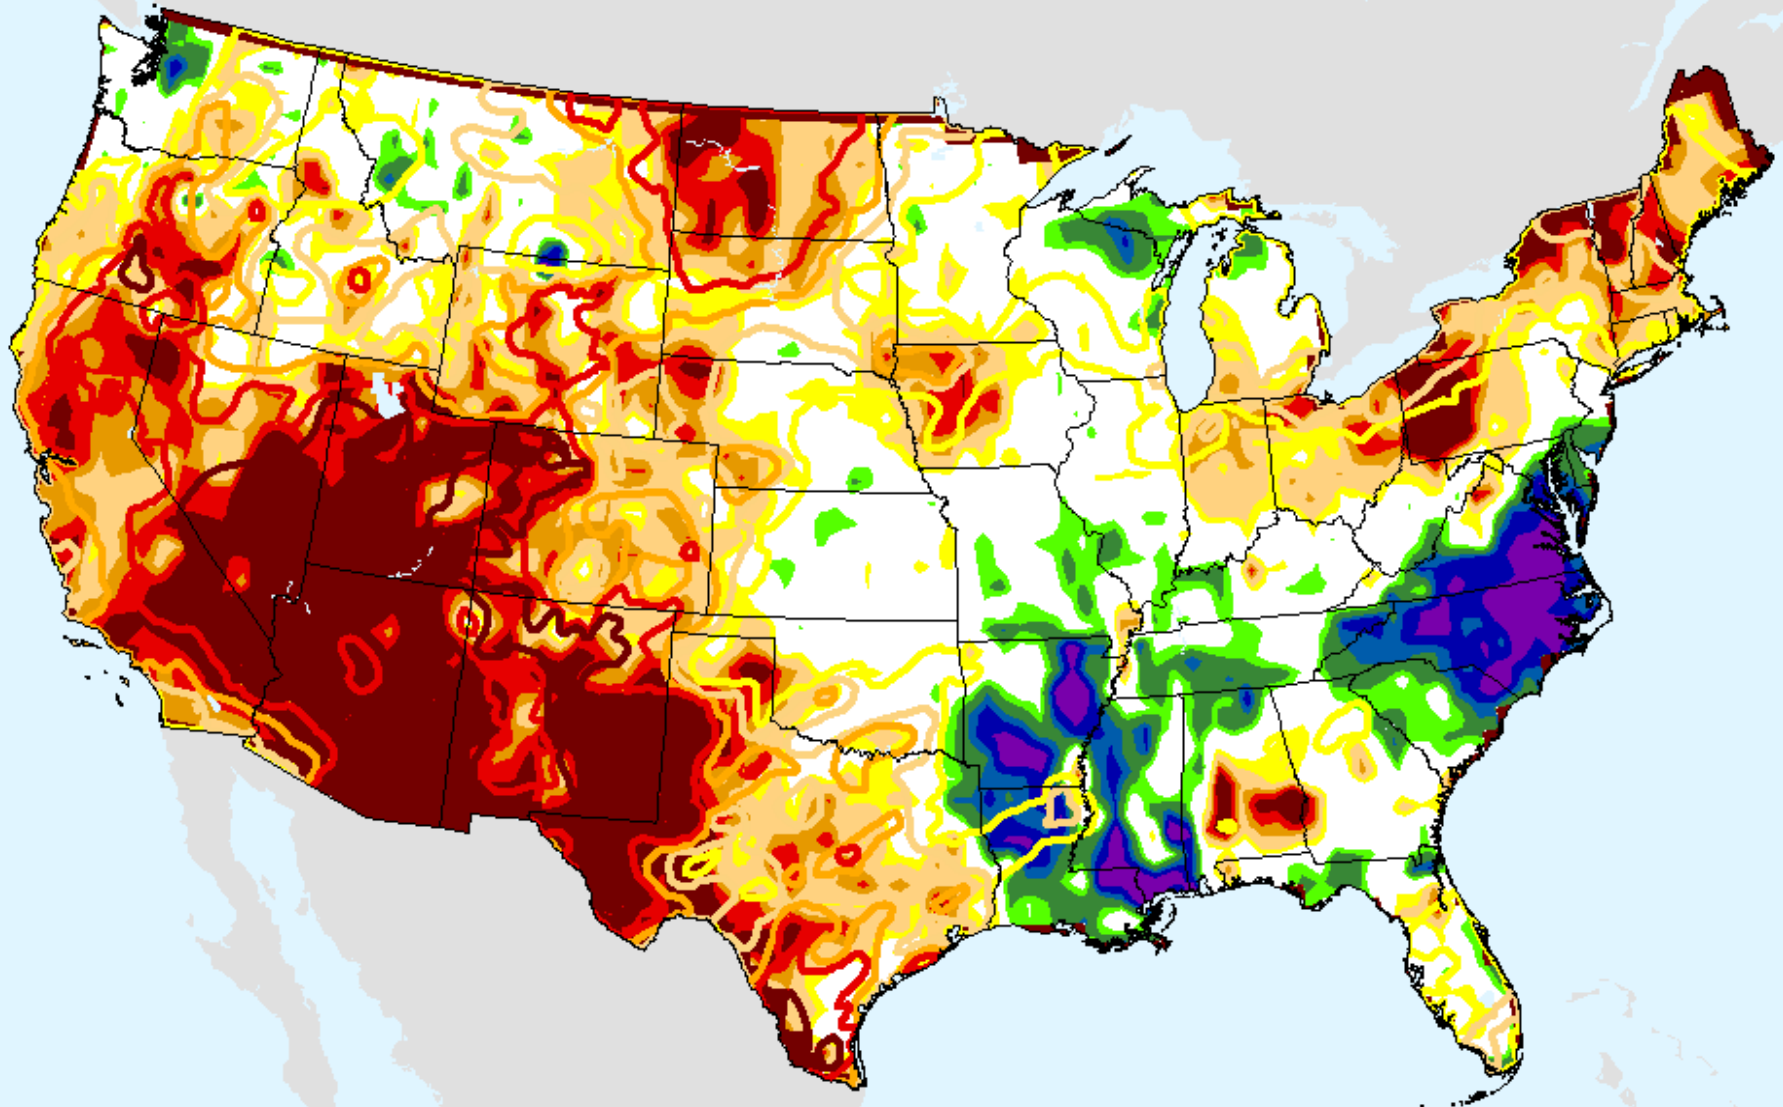

CPC 12-month SPI

As of: Tuesday, April 20, 2021

USDM for: Apr. 13, 2021

SPI (USDM)