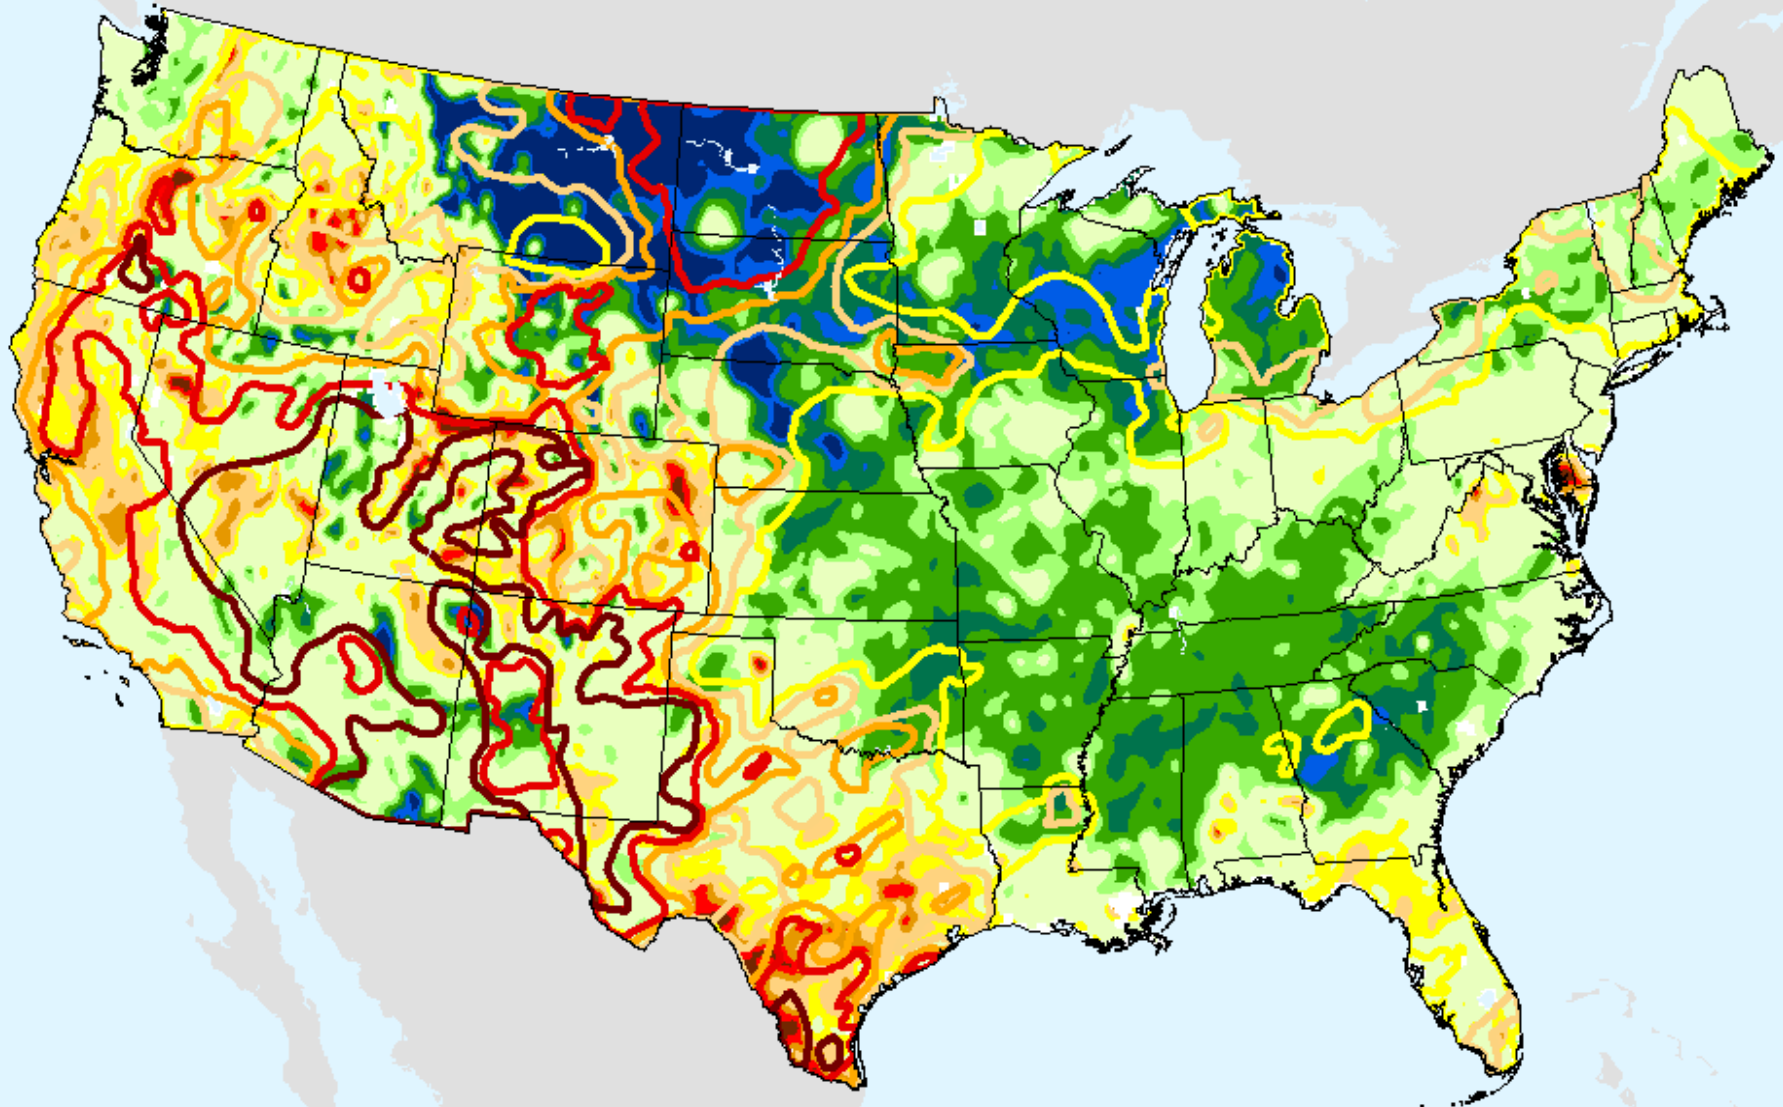

NLDAS Total Column Soil Moisture

As of: Tuesday, April 20, 2021

USDM for: Apr. 13, 2021