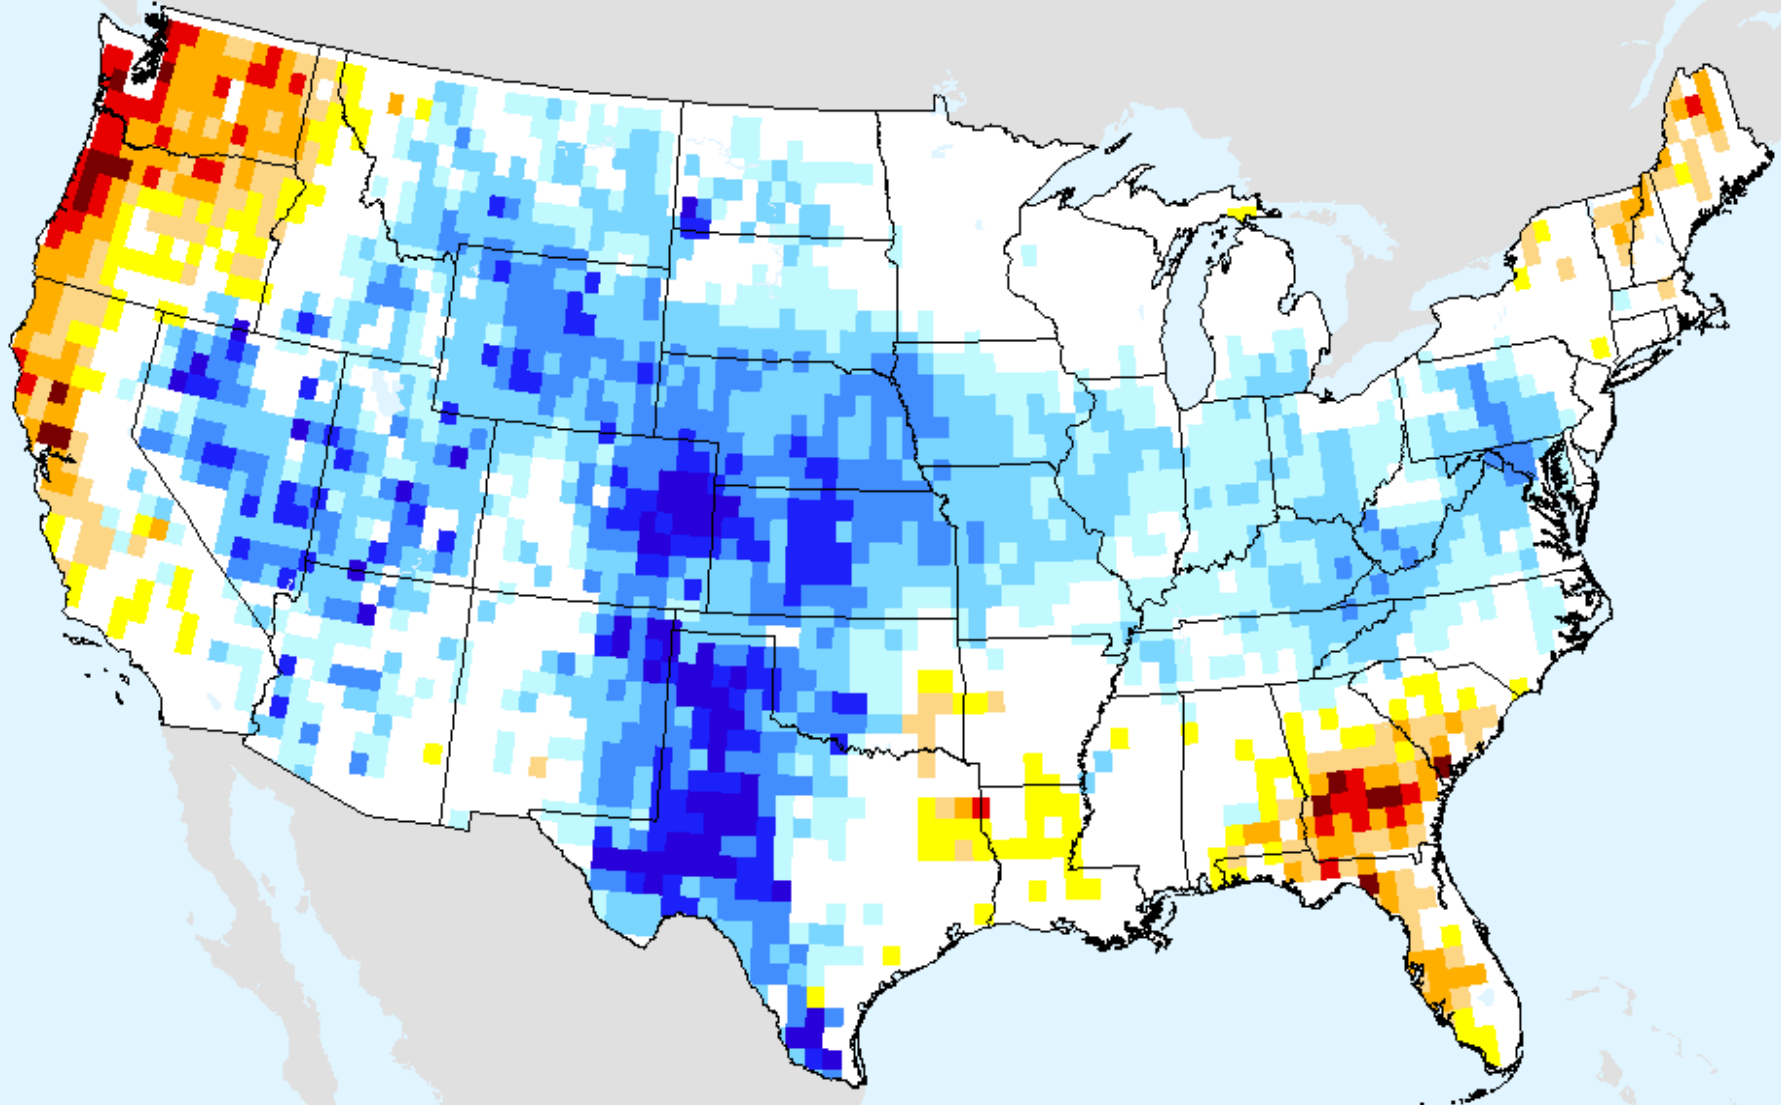

AIRS-Based Retrieved Surface Air Temperature 7 Day

As of: Tuesday, April 20, 2021