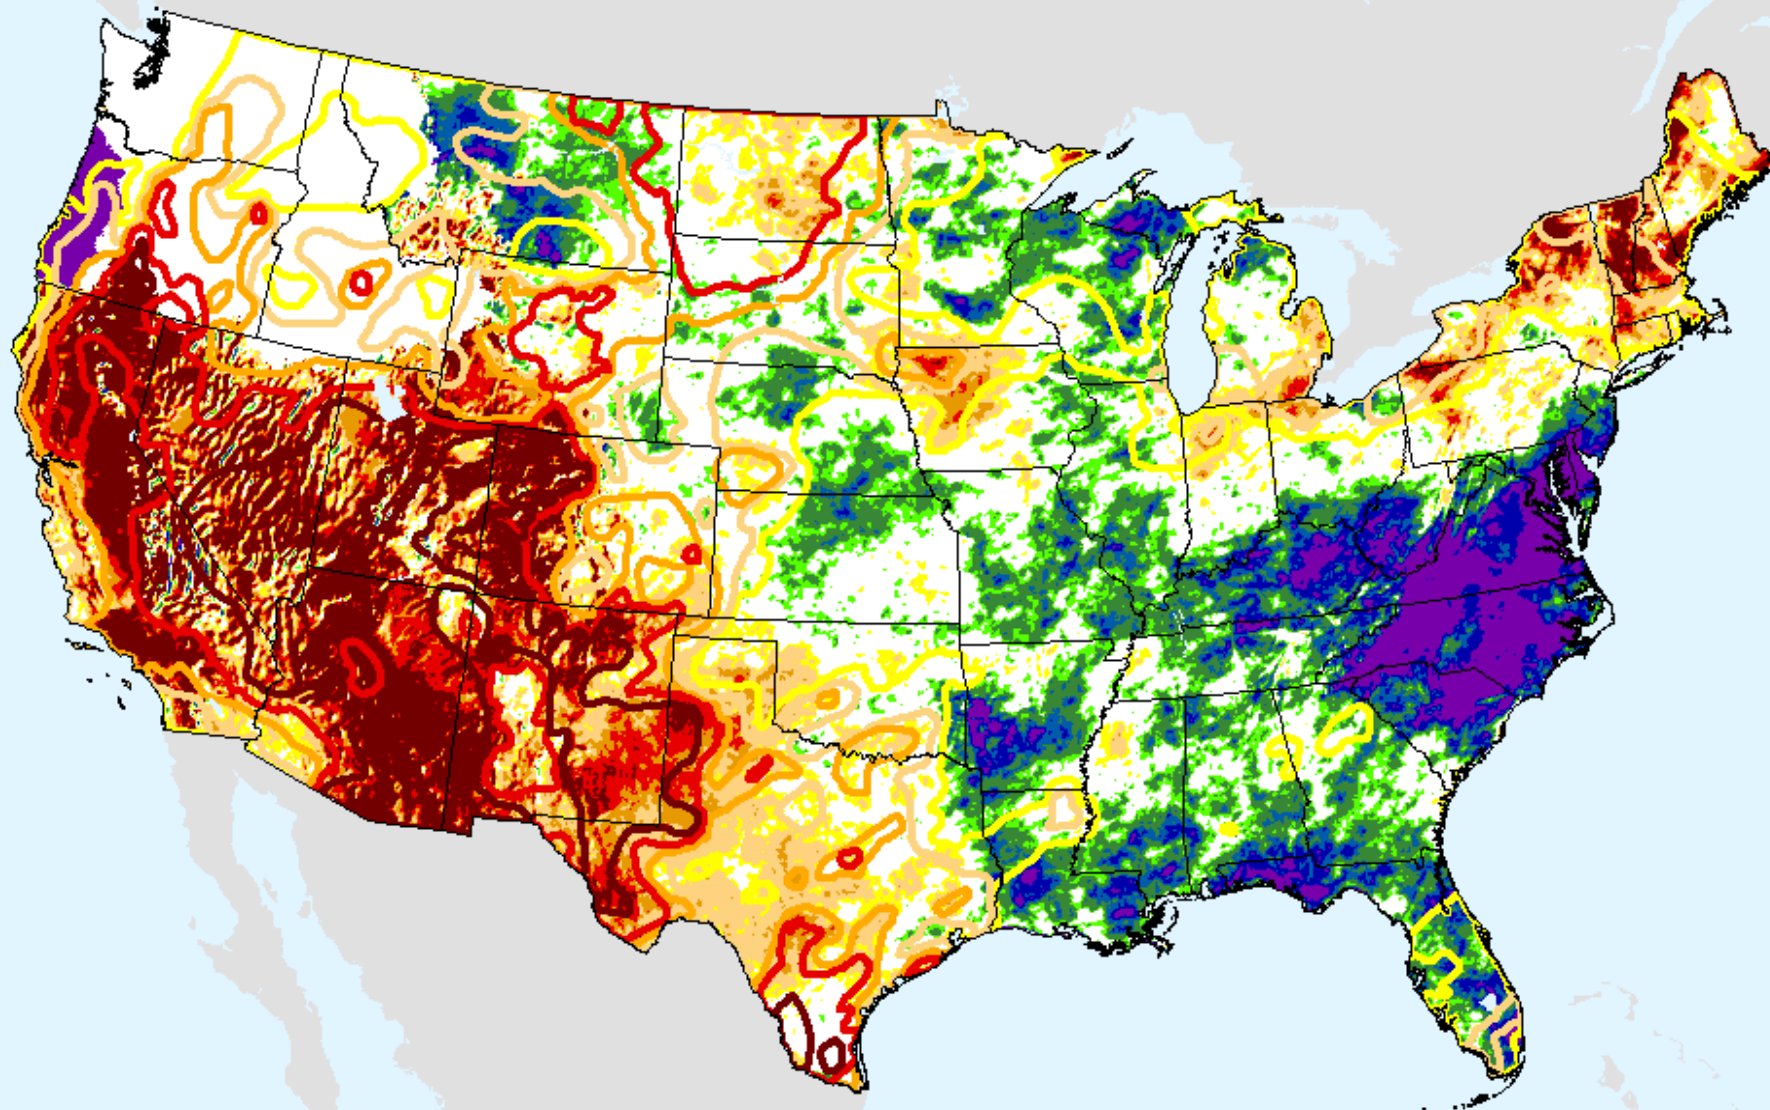

AHPS 12-month SPEI

As of: Tuesday, April 20, 2021

USDM for: Apr. 13, 2021

SPEI (USDM)