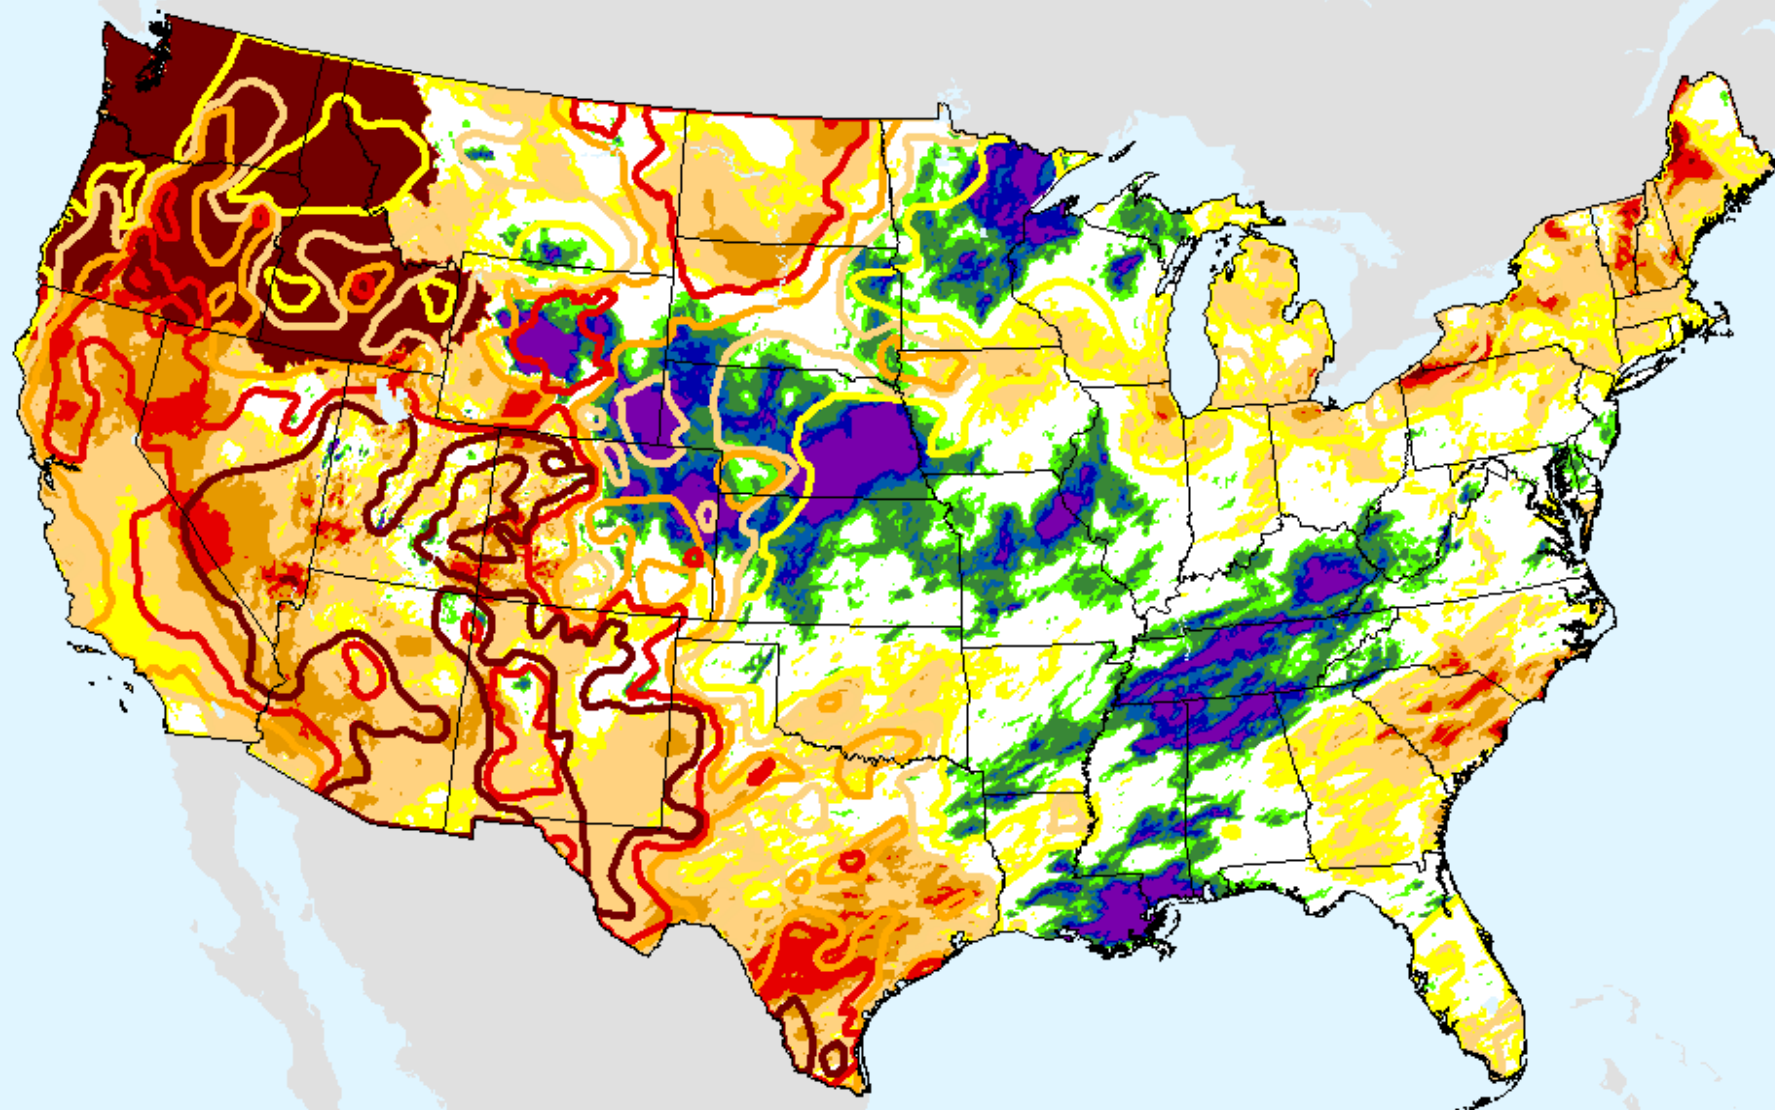

AHPS 2-month SPI

As of: Tuesday, April 20, 2021

USDM for: Apr. 13, 2021

SPI (USDM)