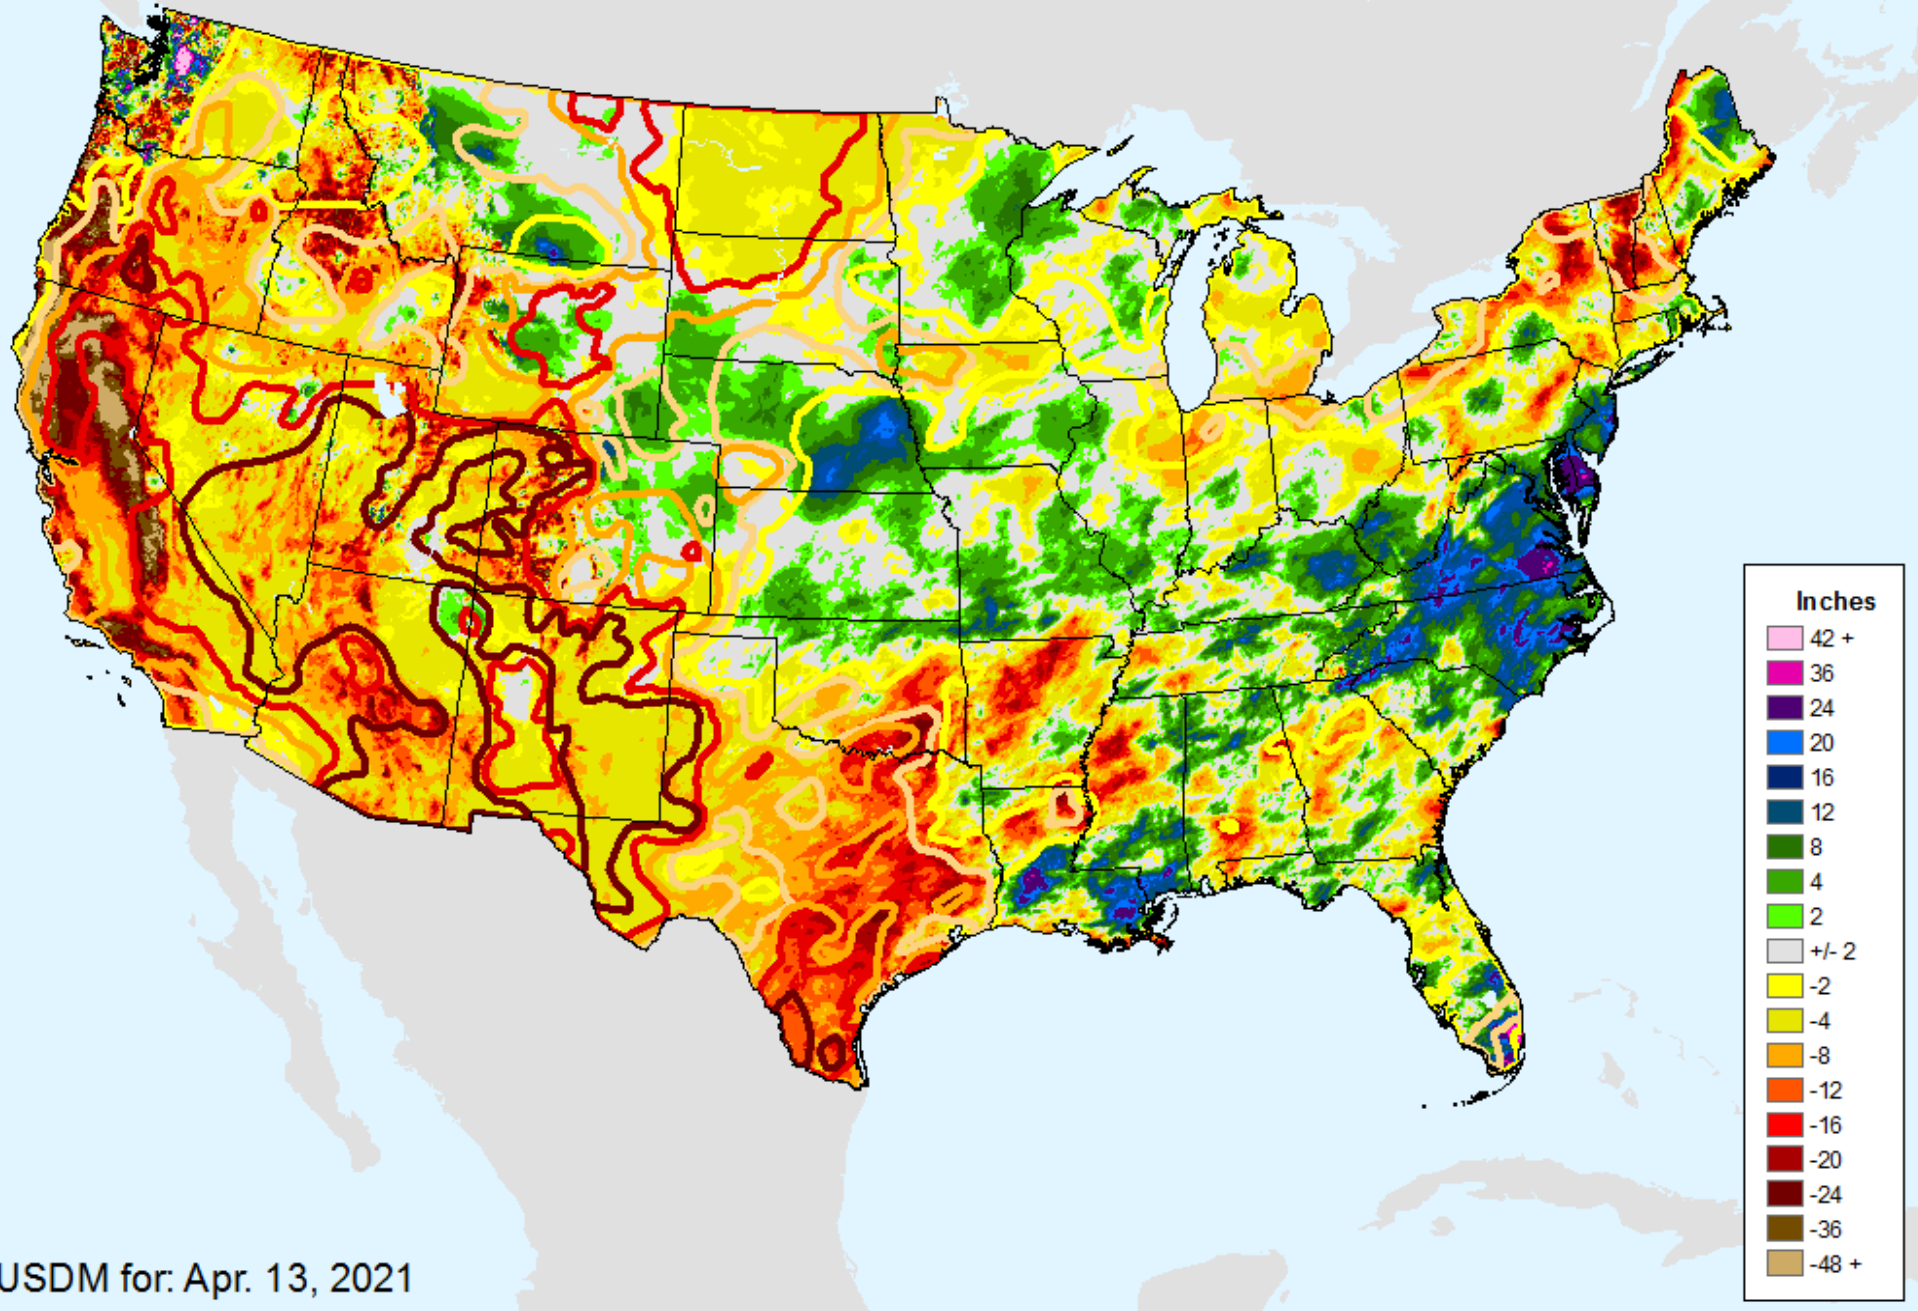

AHPS Water-Year Precip Departure

As of: Tuesday, April 20, 2021

USDM for: Apr. 13, 2021