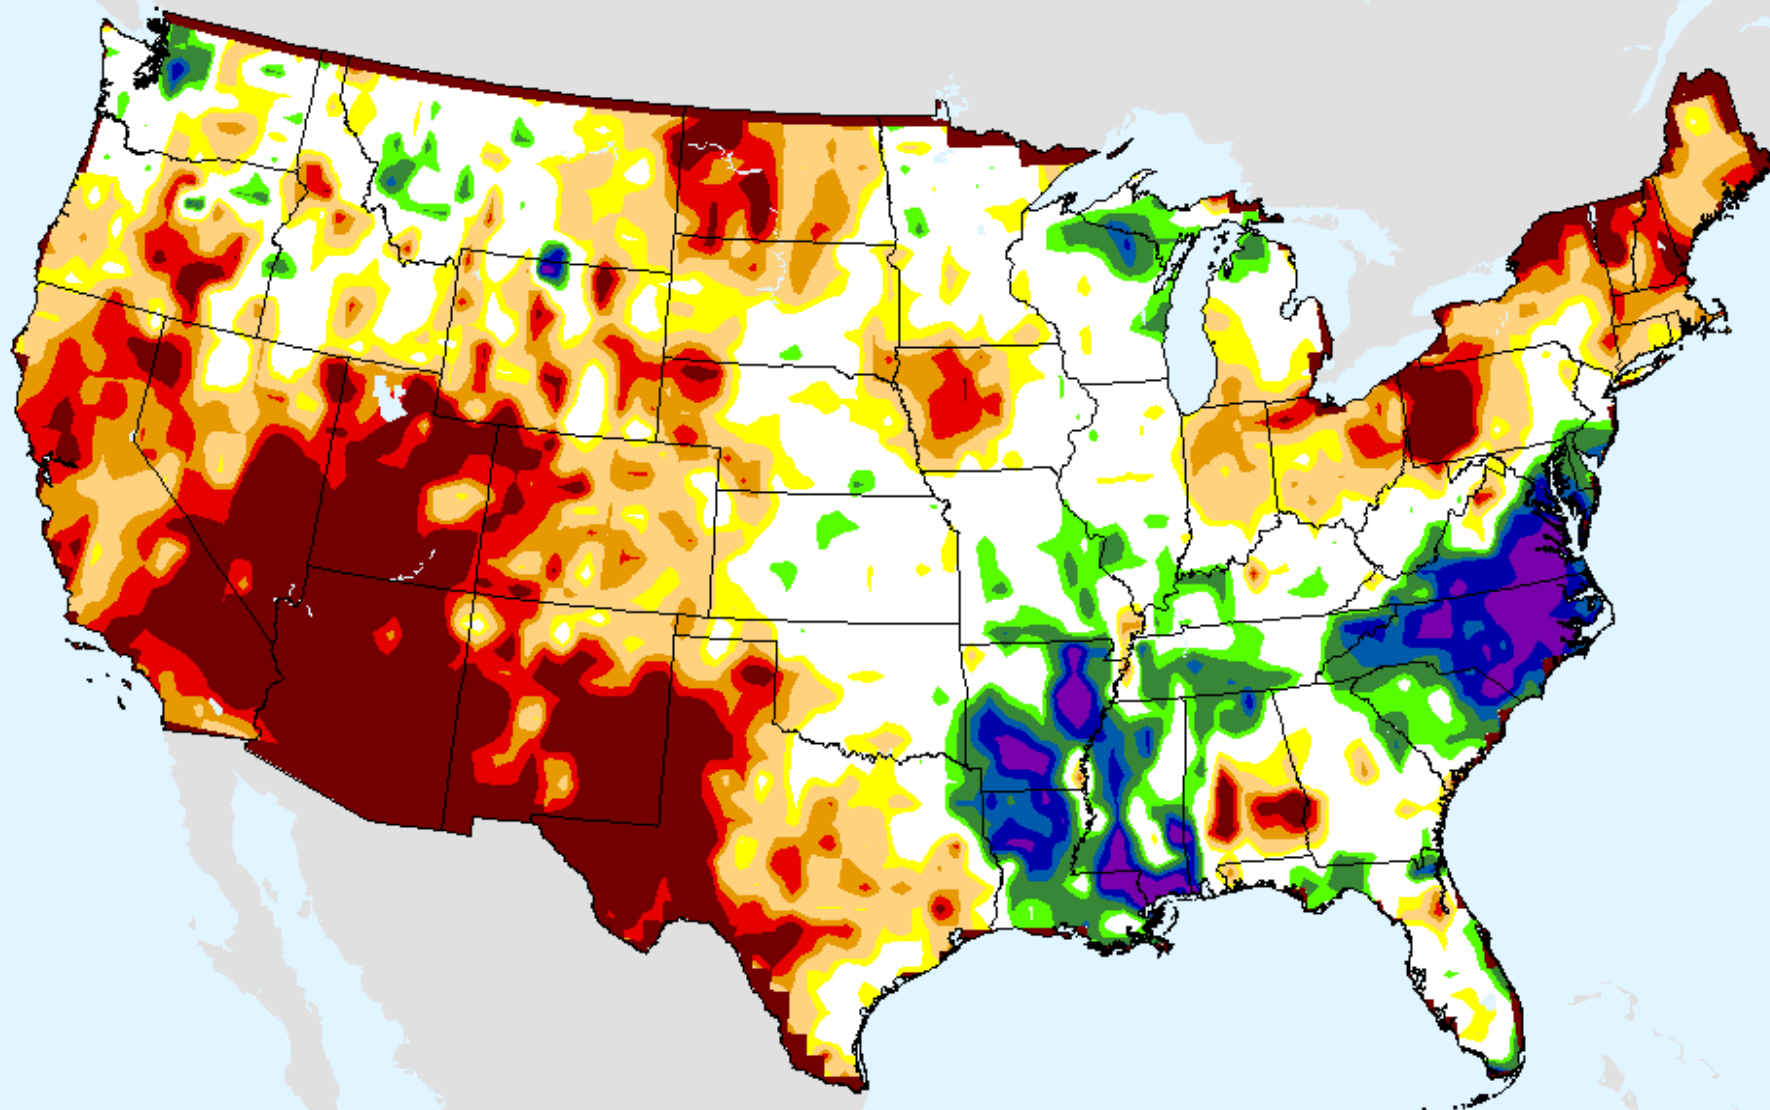

CPC 12-month SPI

As of: Tuesday, April 20, 2021

SPI (USDM)