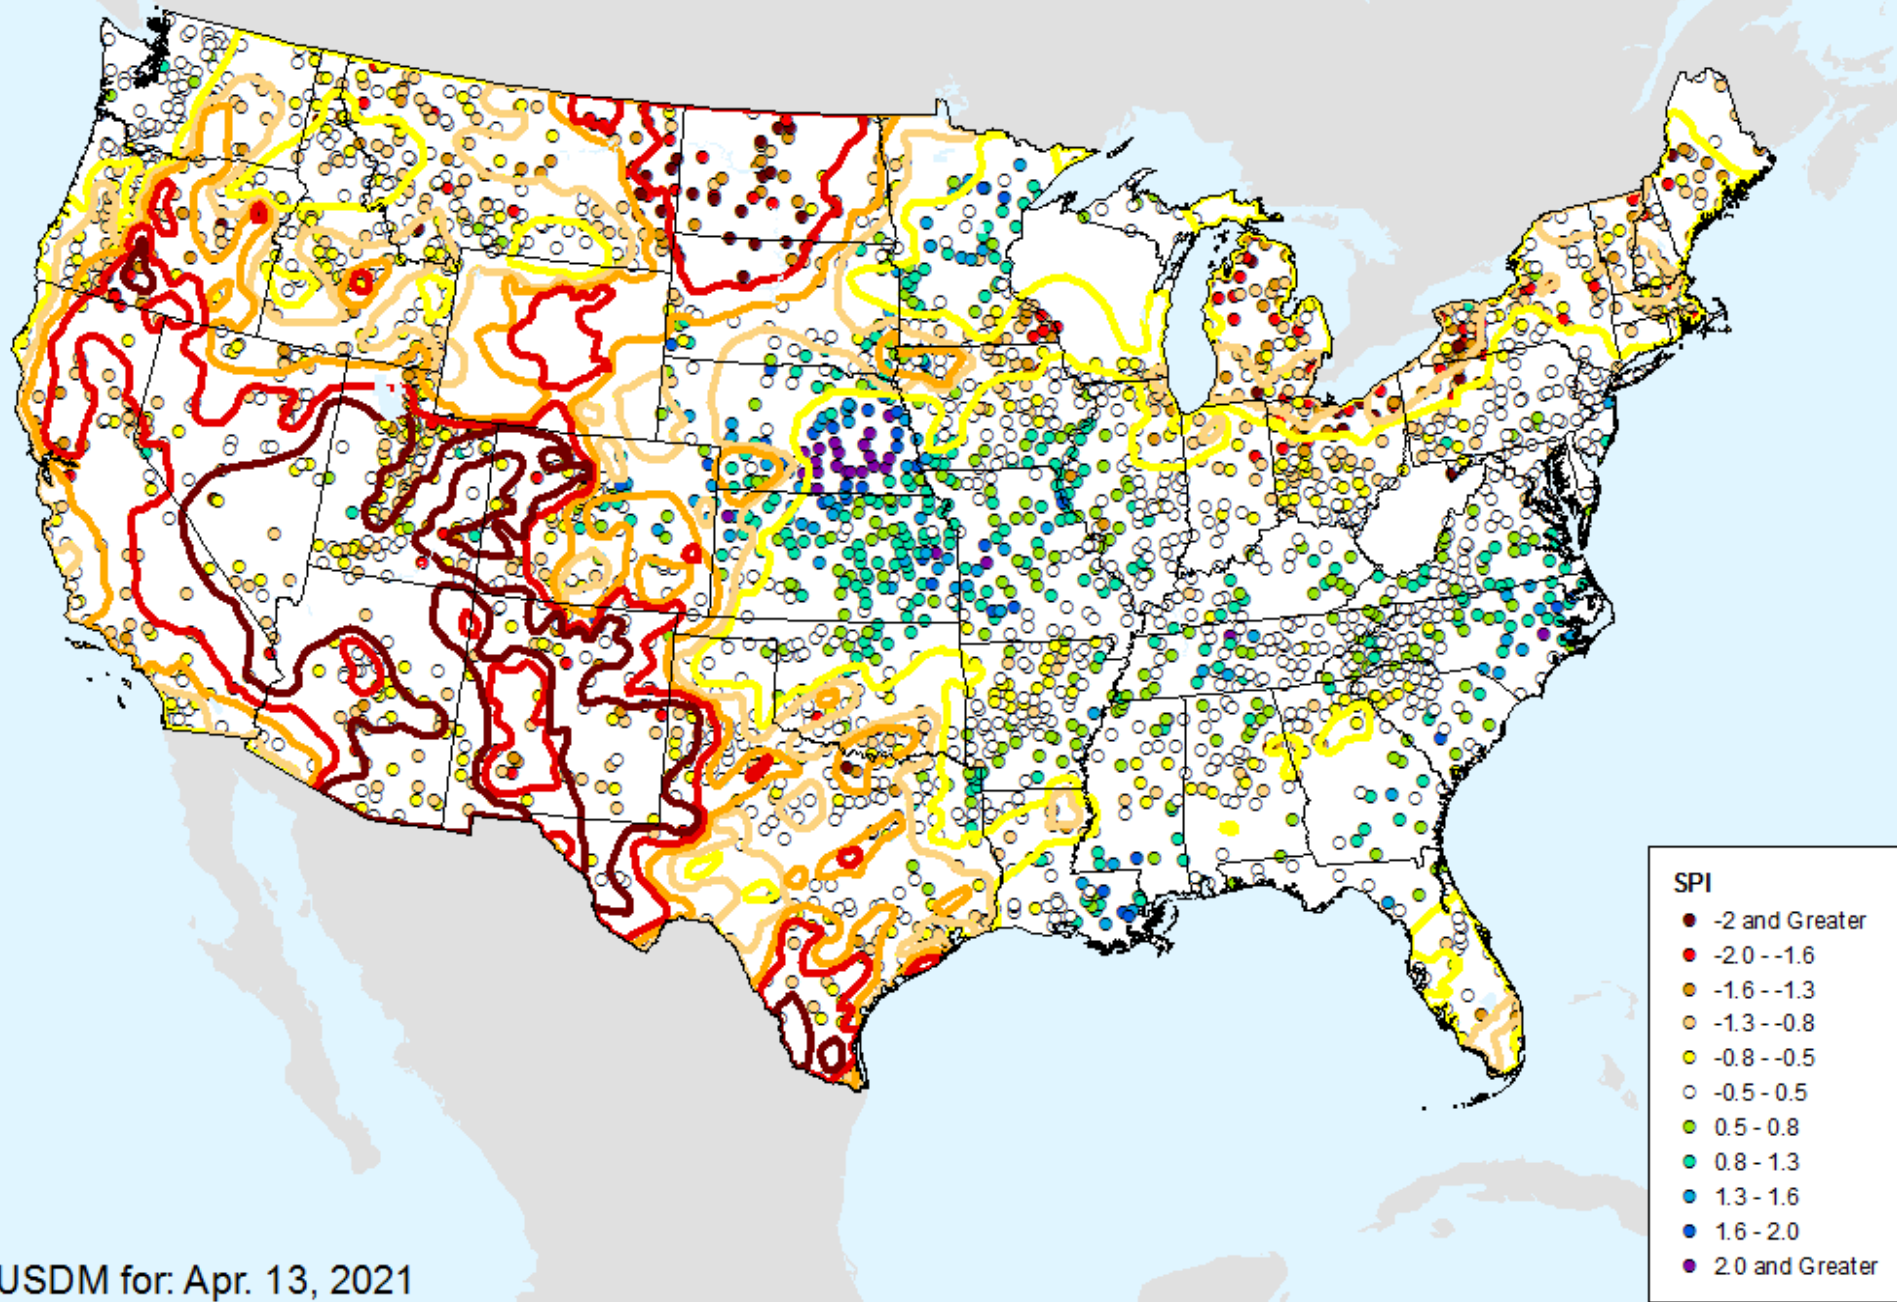

HPRCC 4-month SPI

As of: Tuesday, April 20, 2021

USDM for: Apr. 13, 2021