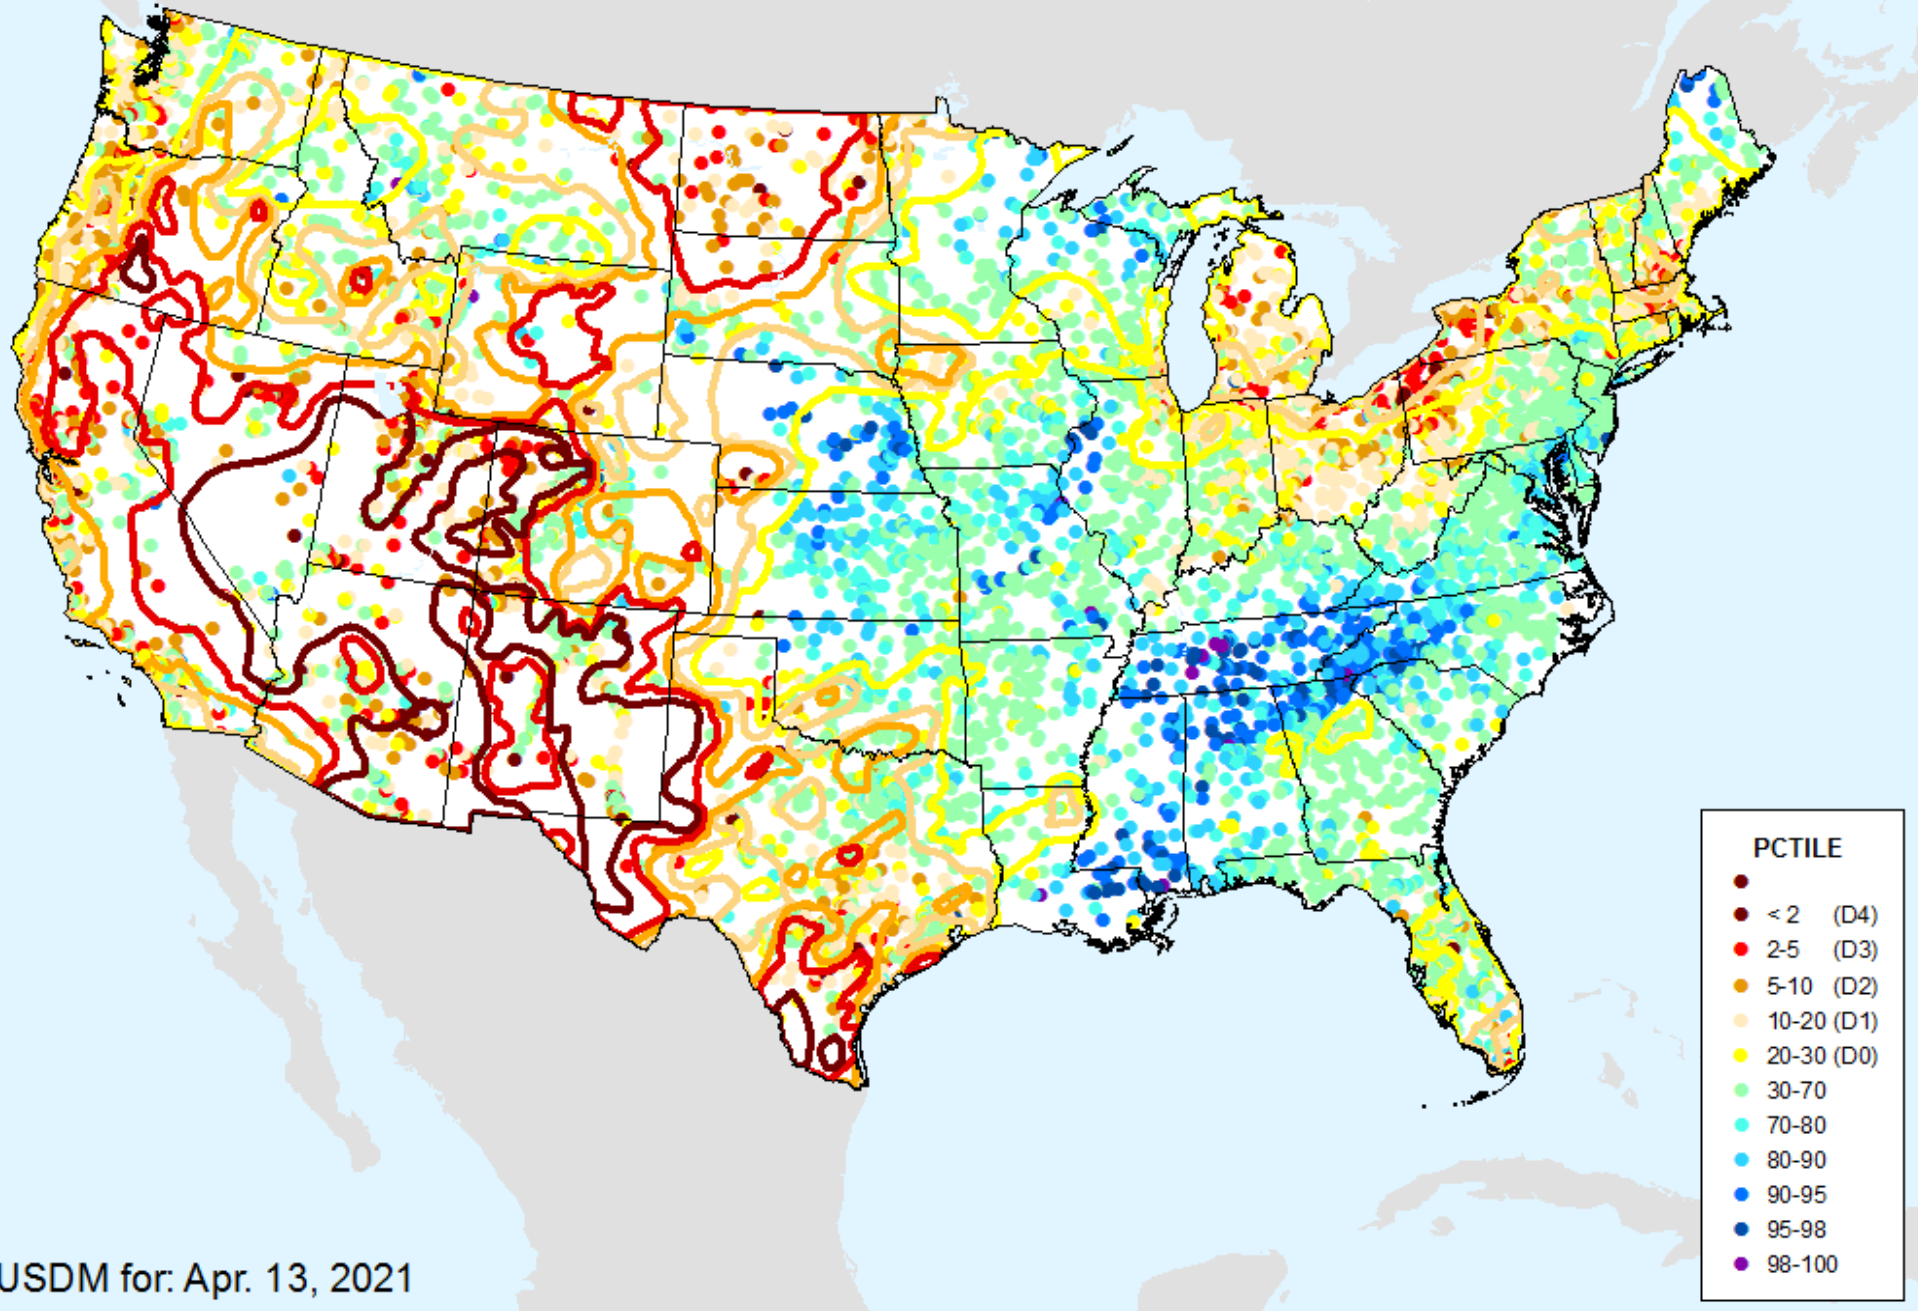

USGS 28-Day Avg Streamflow

As of: Tuesday, April 20, 2021

USDM for: Apr. 13, 2021