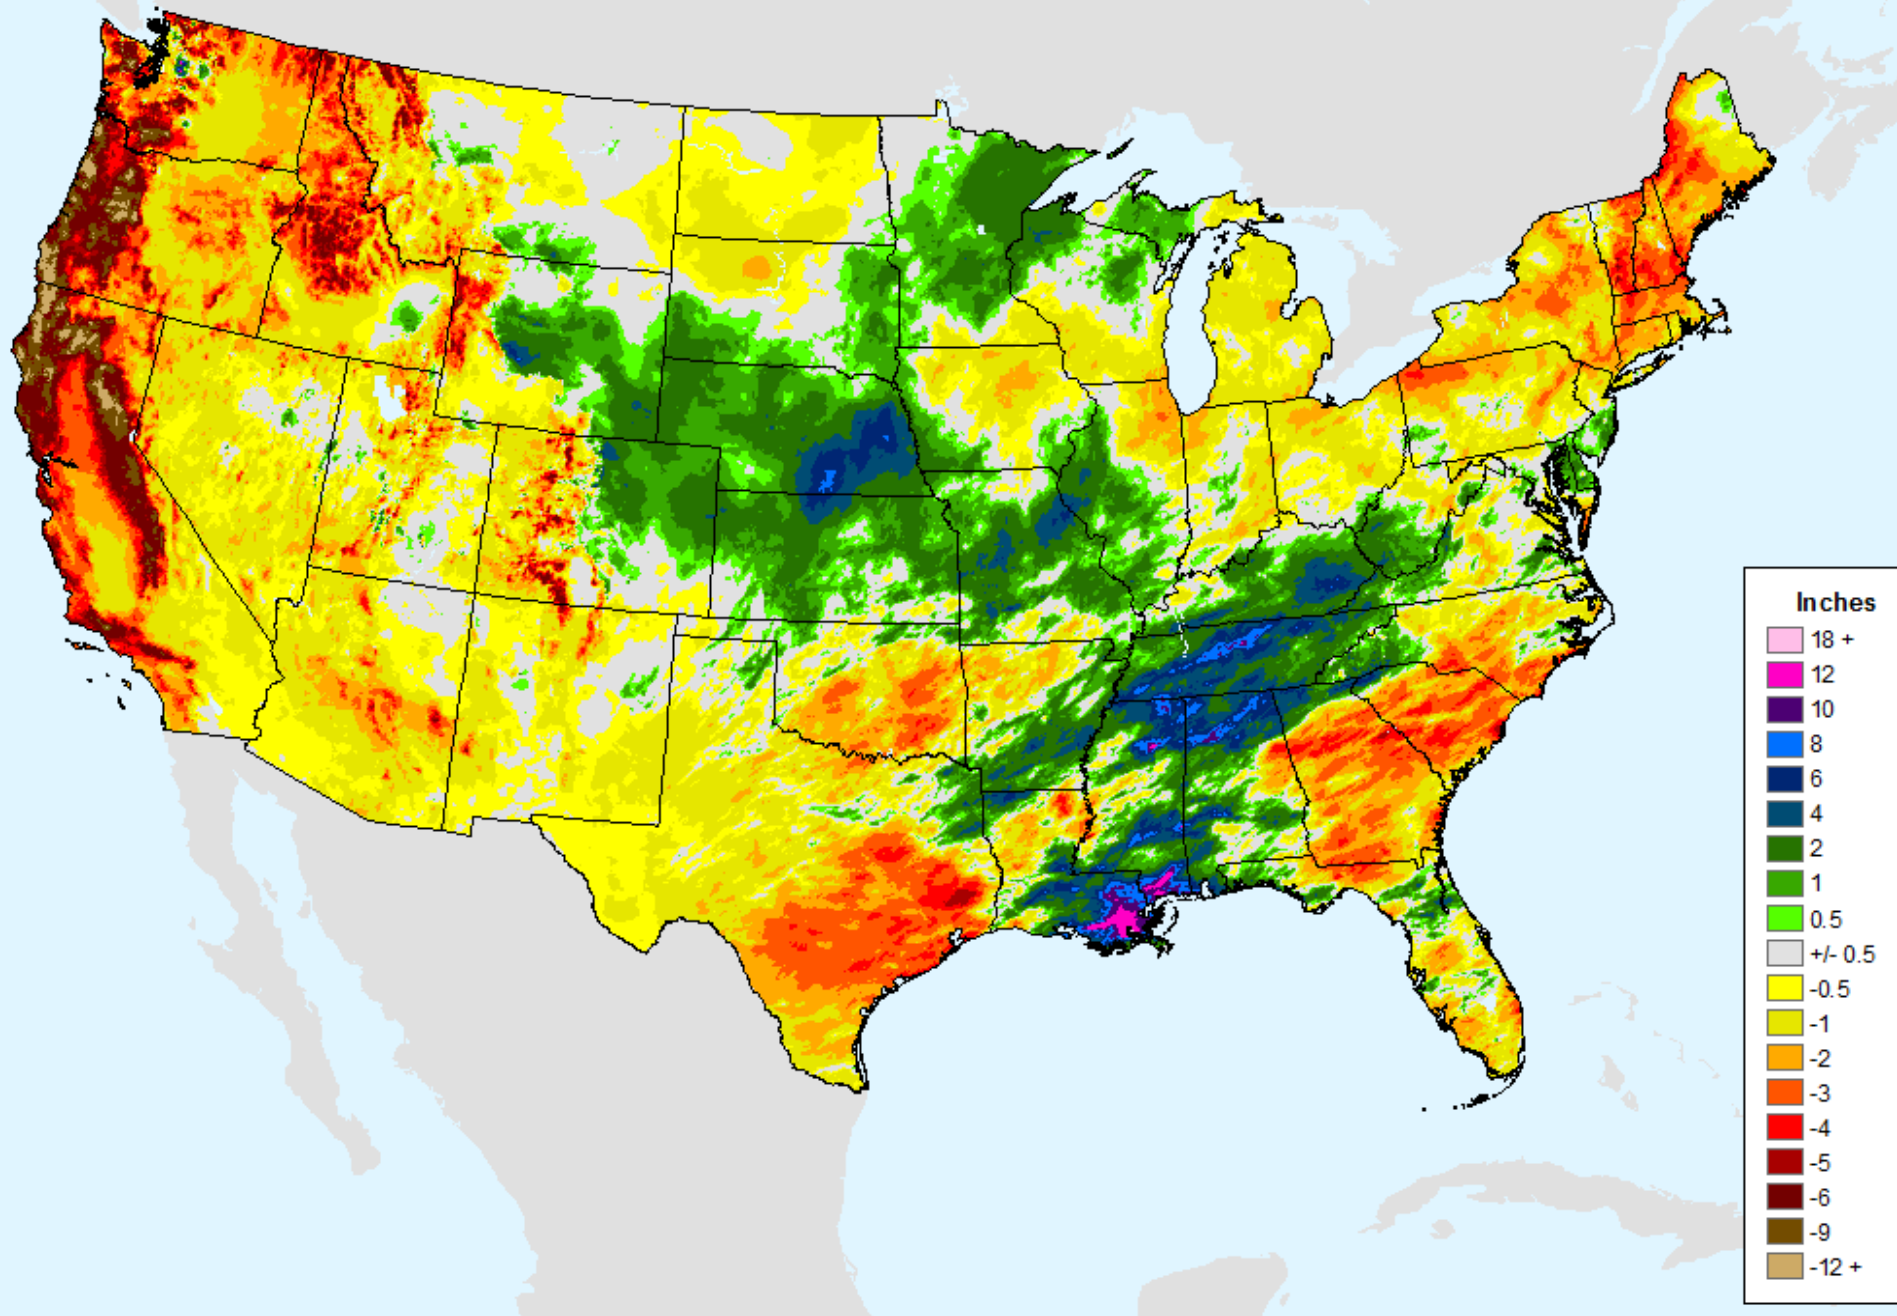

AHPS 60-Day Precip Departure

As of: Tuesday, April 20, 2021