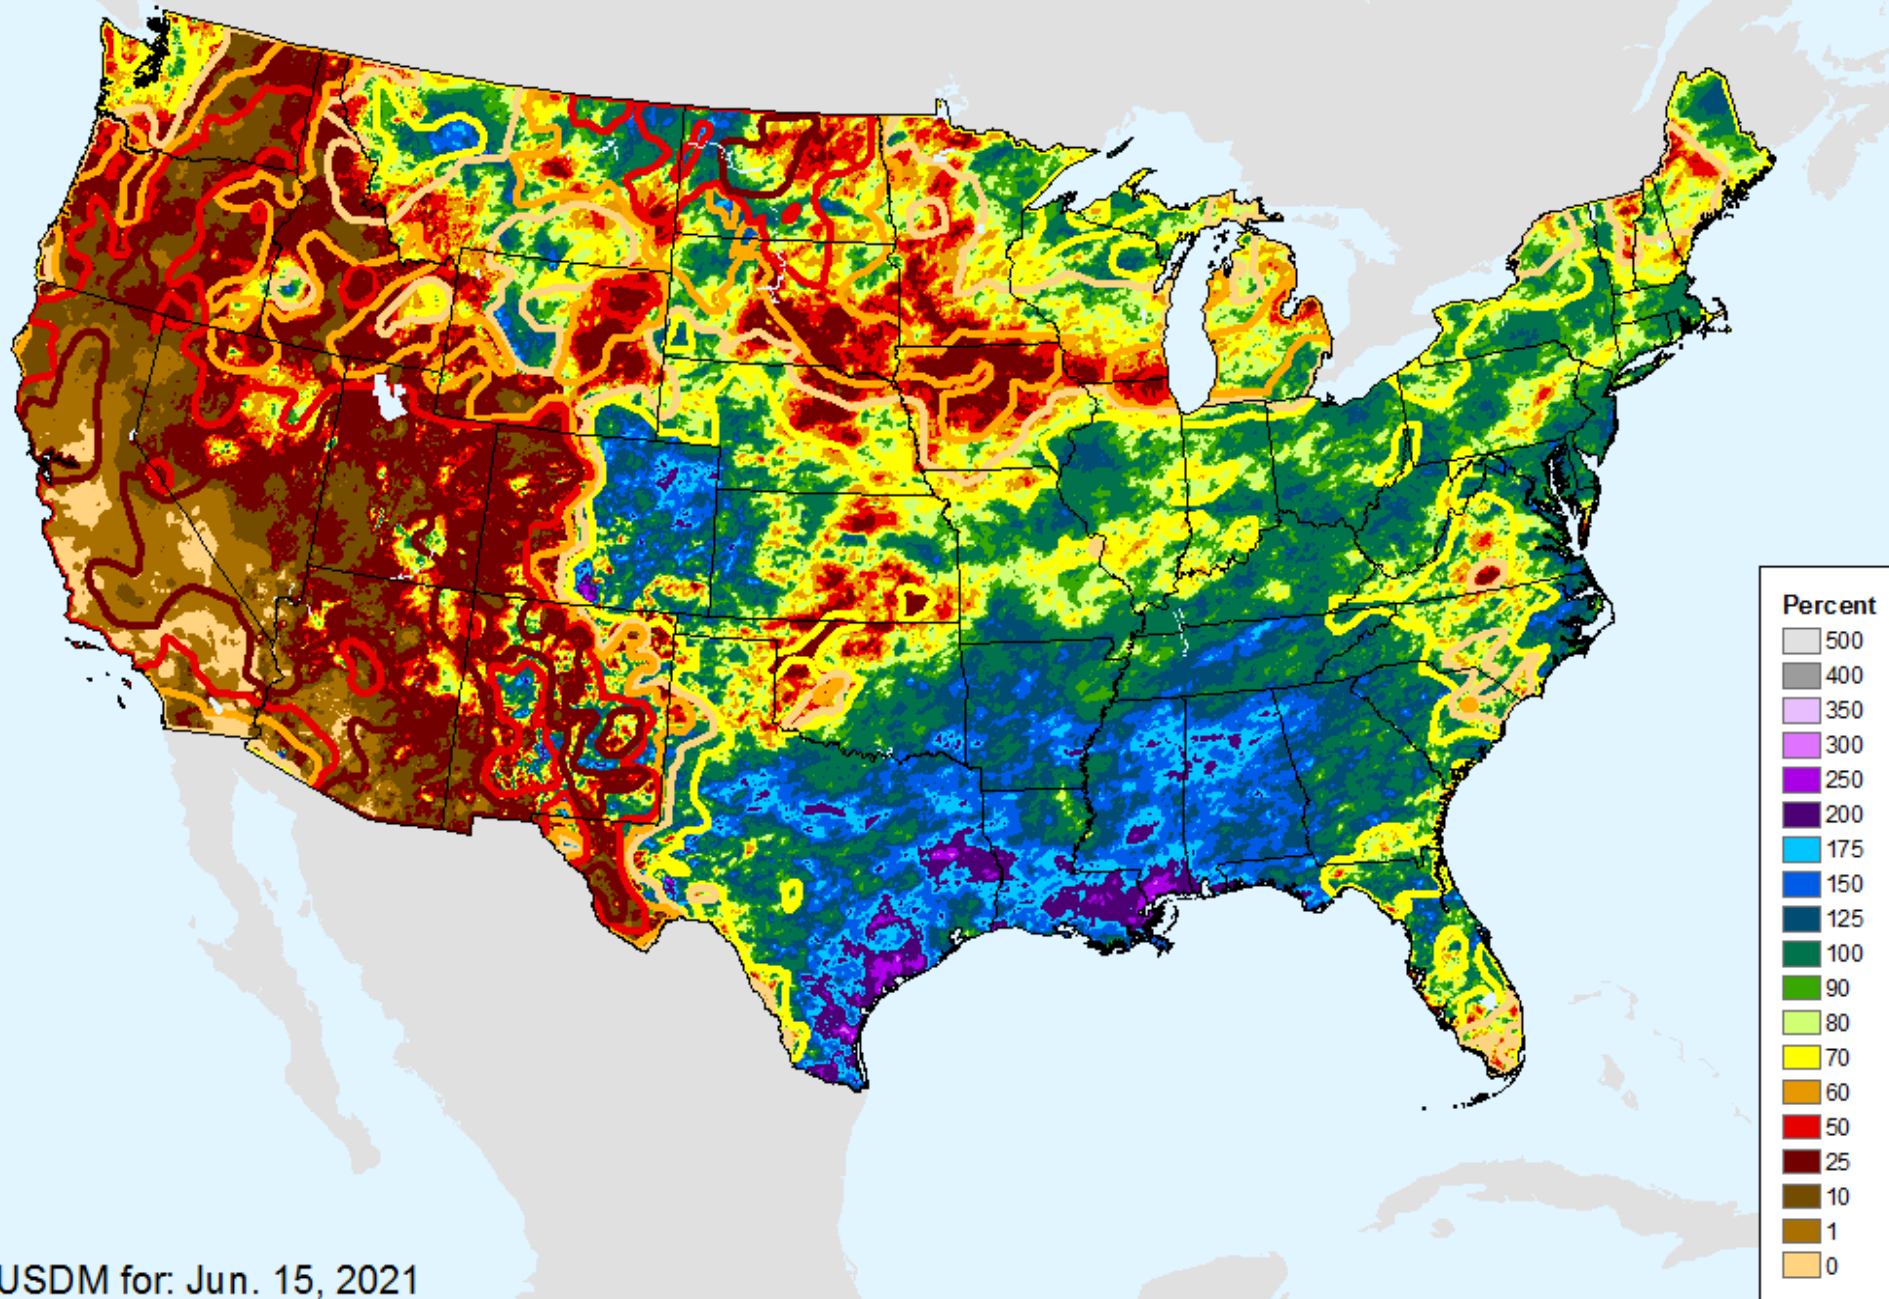

AHPS 90-Day Precip Departure

As of: Tuesday, June 22, 2021

USDM for: Jun. 15, 2021

AHPS 90-Day Precip Departure

As of: Tuesday, June 22, 2021

AHPS 90-Day Pct of Normal Pcp

As of: Tuesday, June 22, 2021

USDM for: Jun. 15, 2021