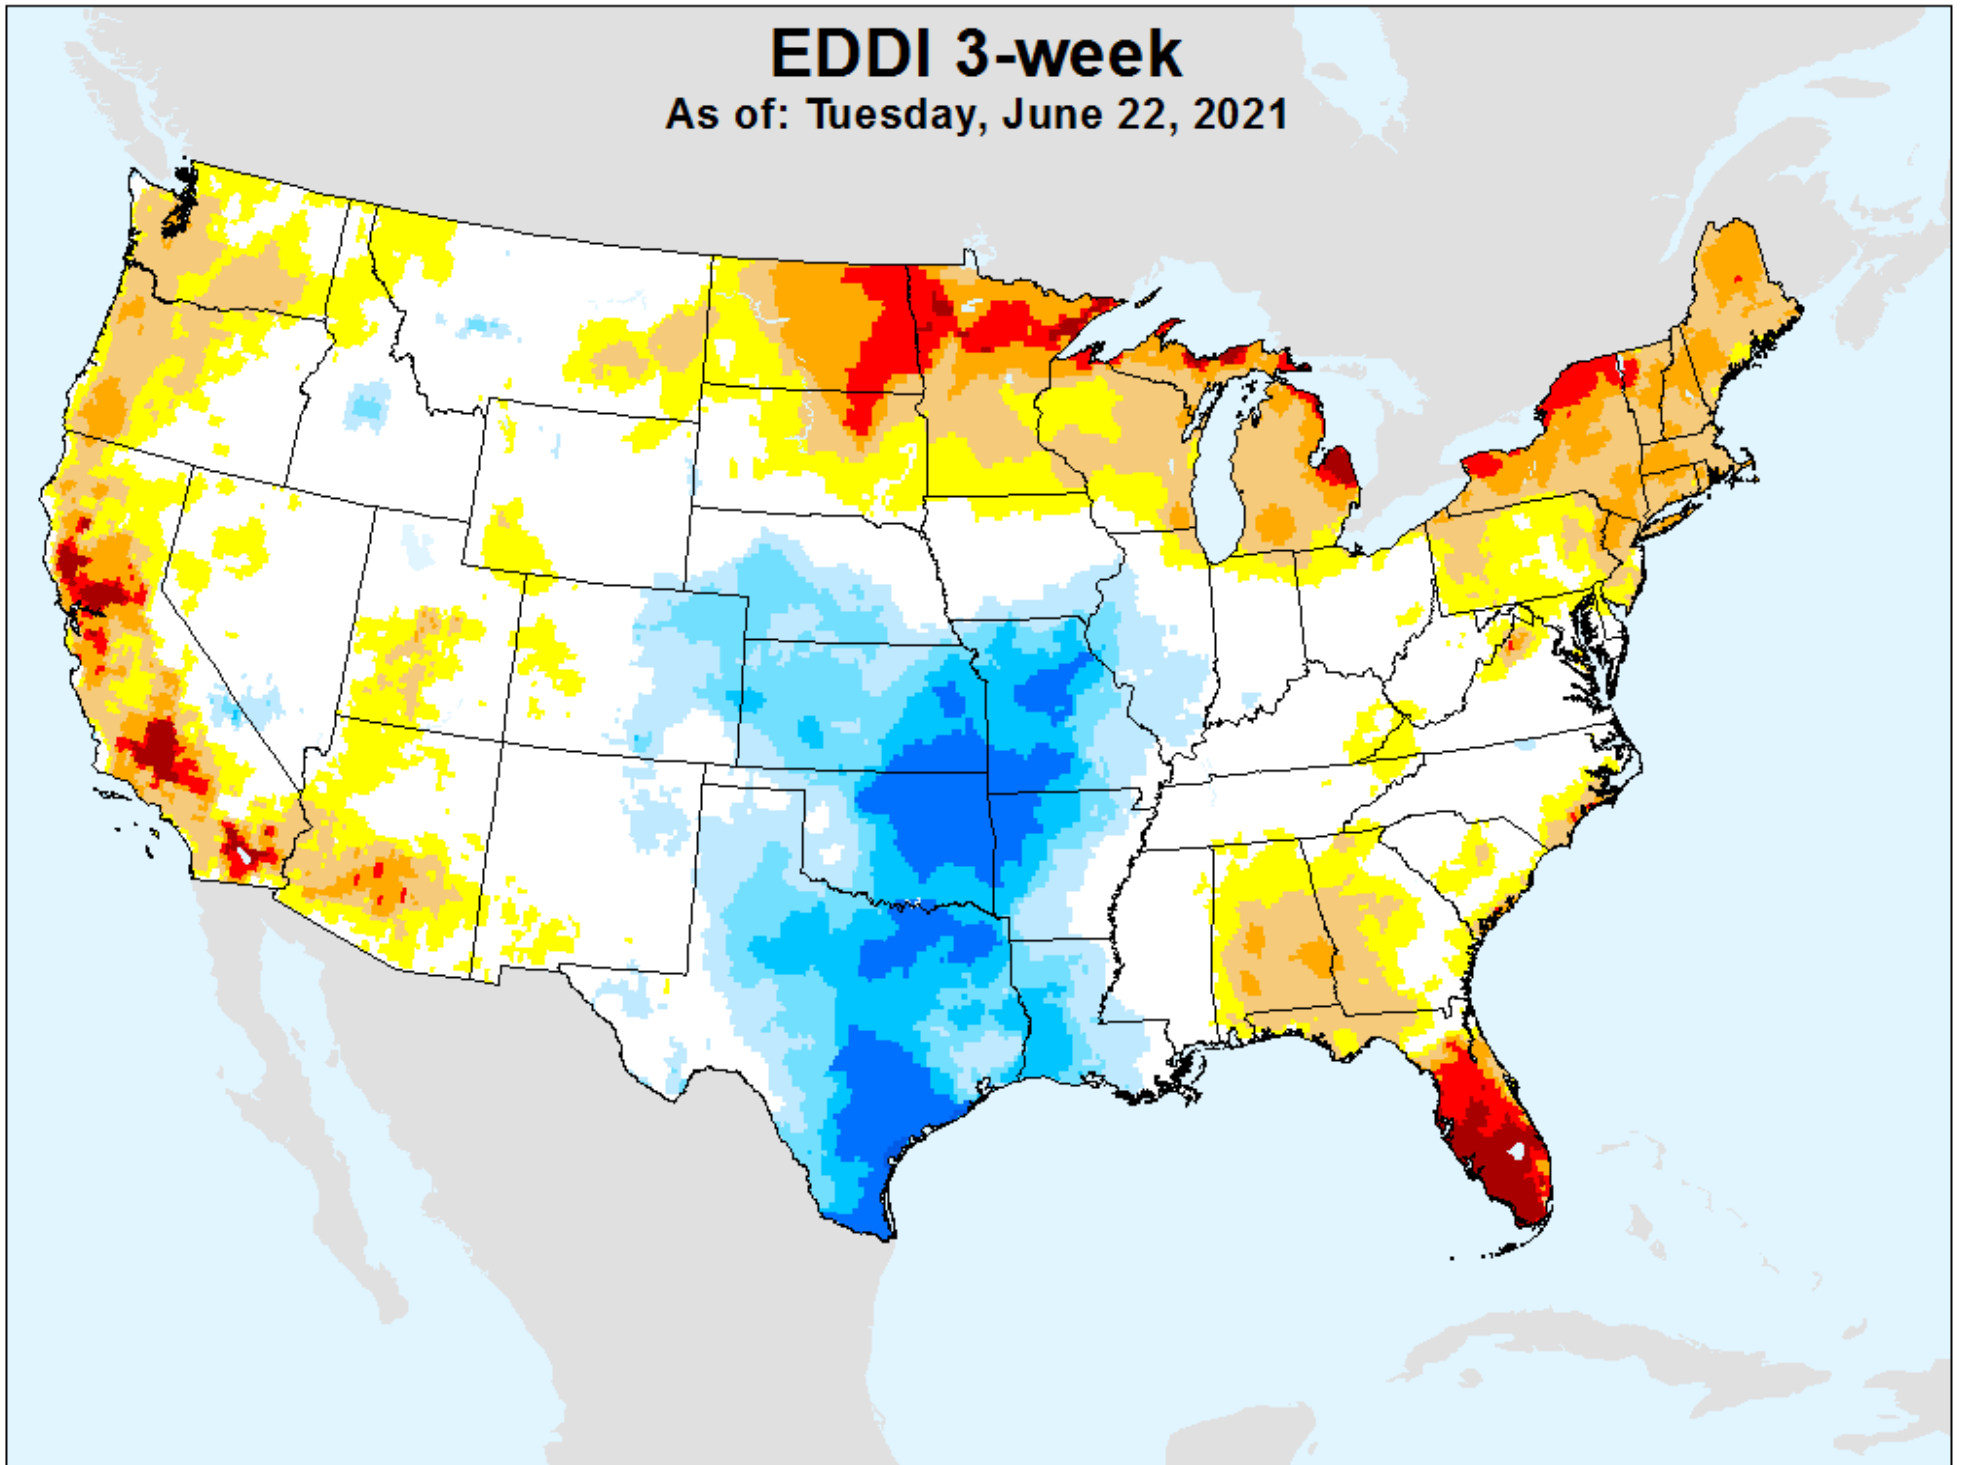

EDDI 3-week

As of: Tuesday, June 22, 2021

USDM for: Jun. 15, 2021

EDDI 3-week

As of: Tuesday, June 22, 2021

EDDI 4-week

As of: Tuesday, June 22, 2021

USDM for: Jun. 15, 2021