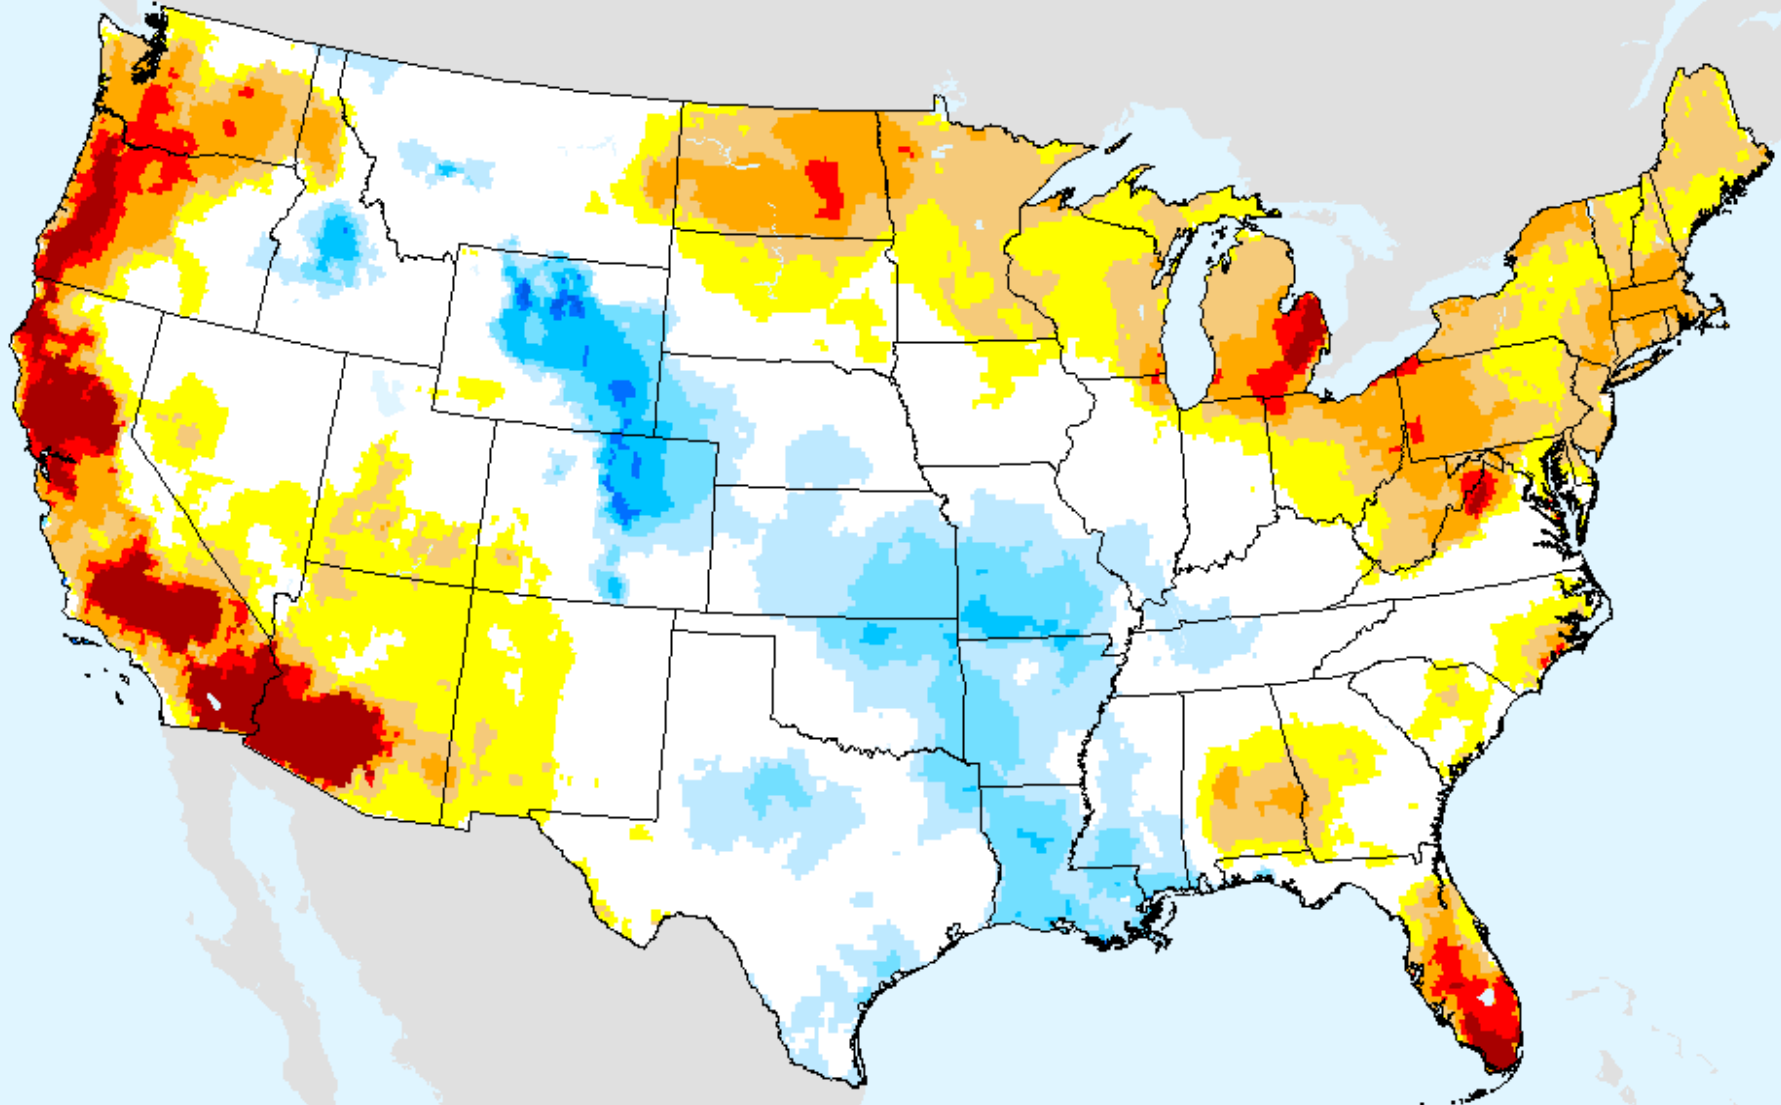

EDDI 12-week

As of: Tuesday, June 22, 2021