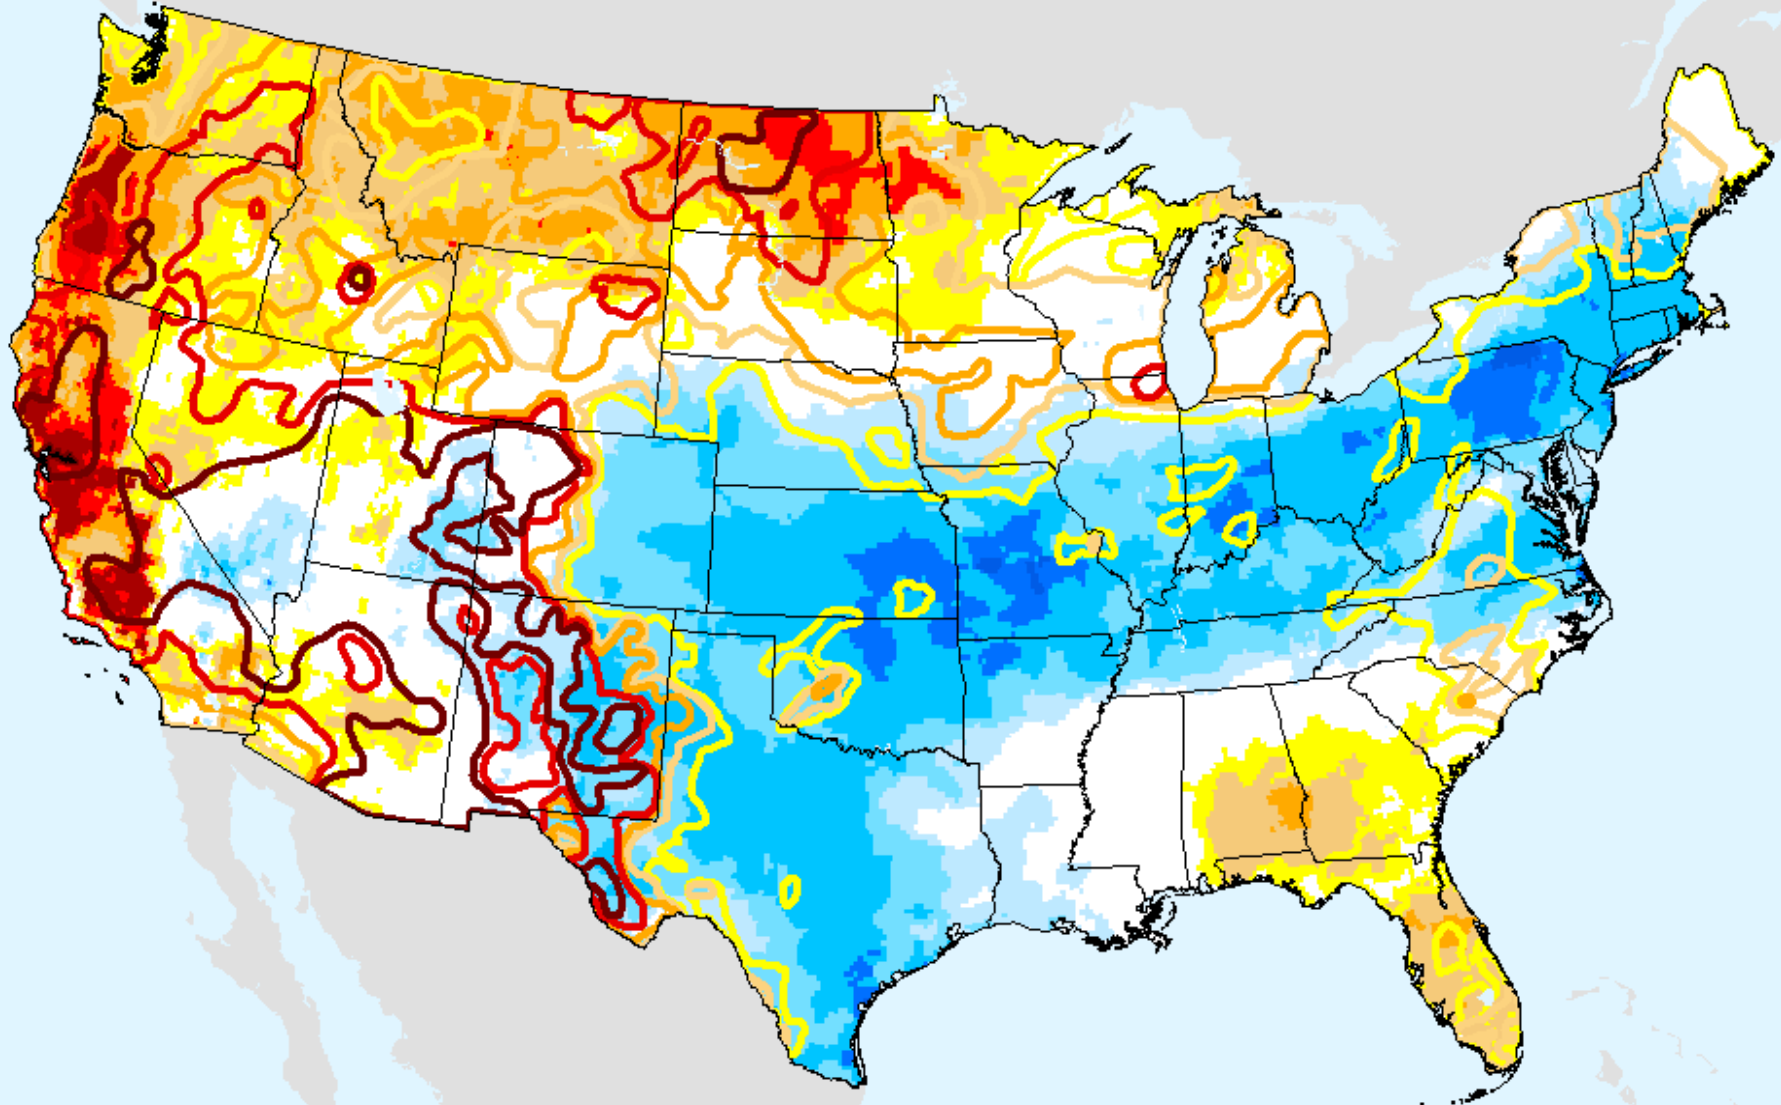

As of: Tuesday, June 22, 2021

USDM for: Jun. 15, 2021

SPEI (USDM)

AHPS 36-month SPEI

As of: Tuesday, June 22, 2021

SPEI (USDM)

EDDI 1-week

As of: Tuesday, June 22, 2021