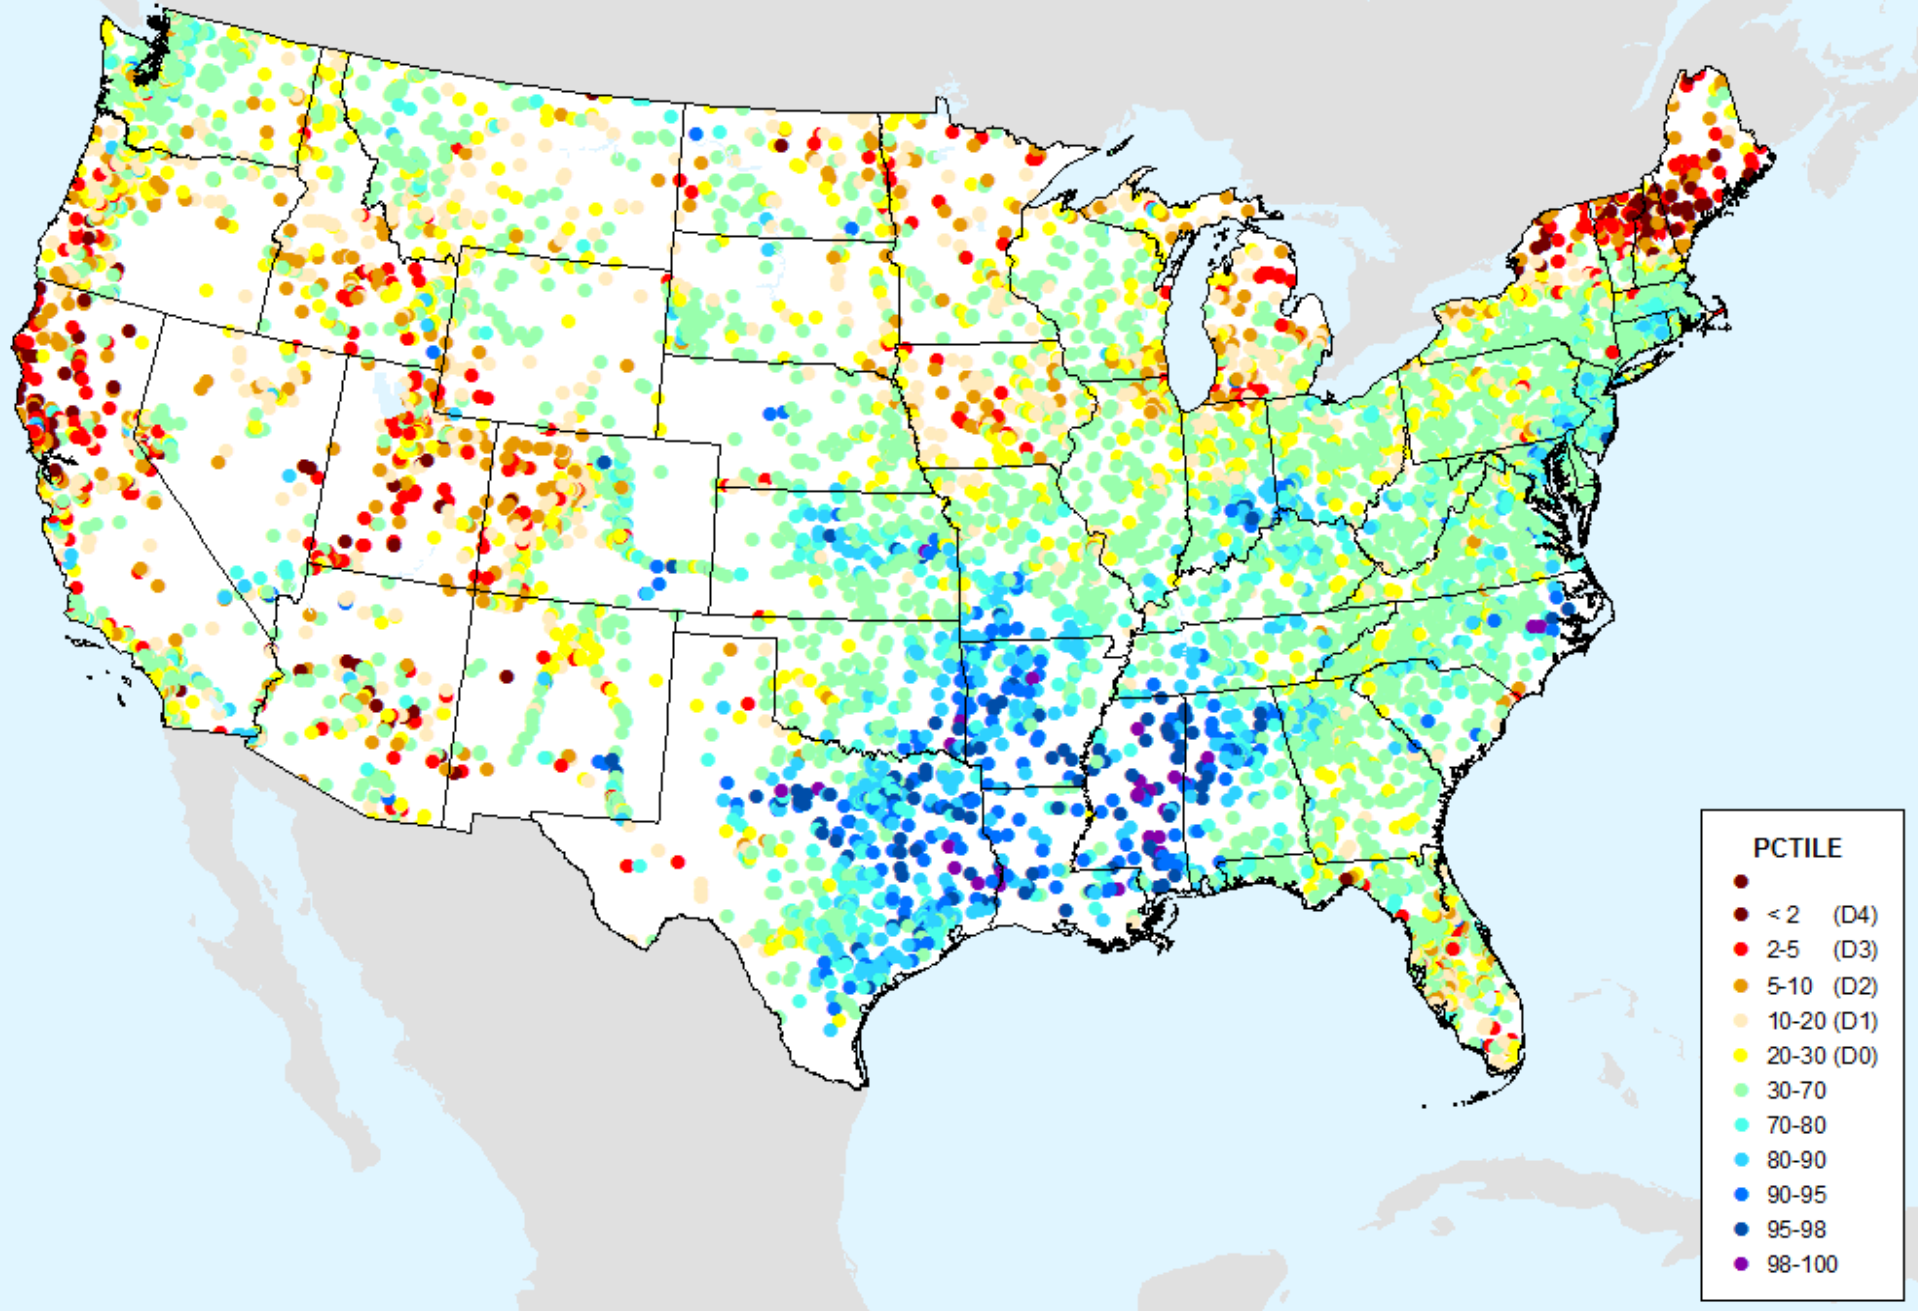

USGS 28-Day Avg Streamflow

As of: Tuesday, June 22, 2021

USDM for: Jun. 15, 2021

USGS 28-Day Avg Streamflow

As of: Tuesday, June 22, 2021

NLDAS Top 1m Soil Moisture

As of: Tuesday, June 22, 2021

USDM for: Jun. 15, 2021