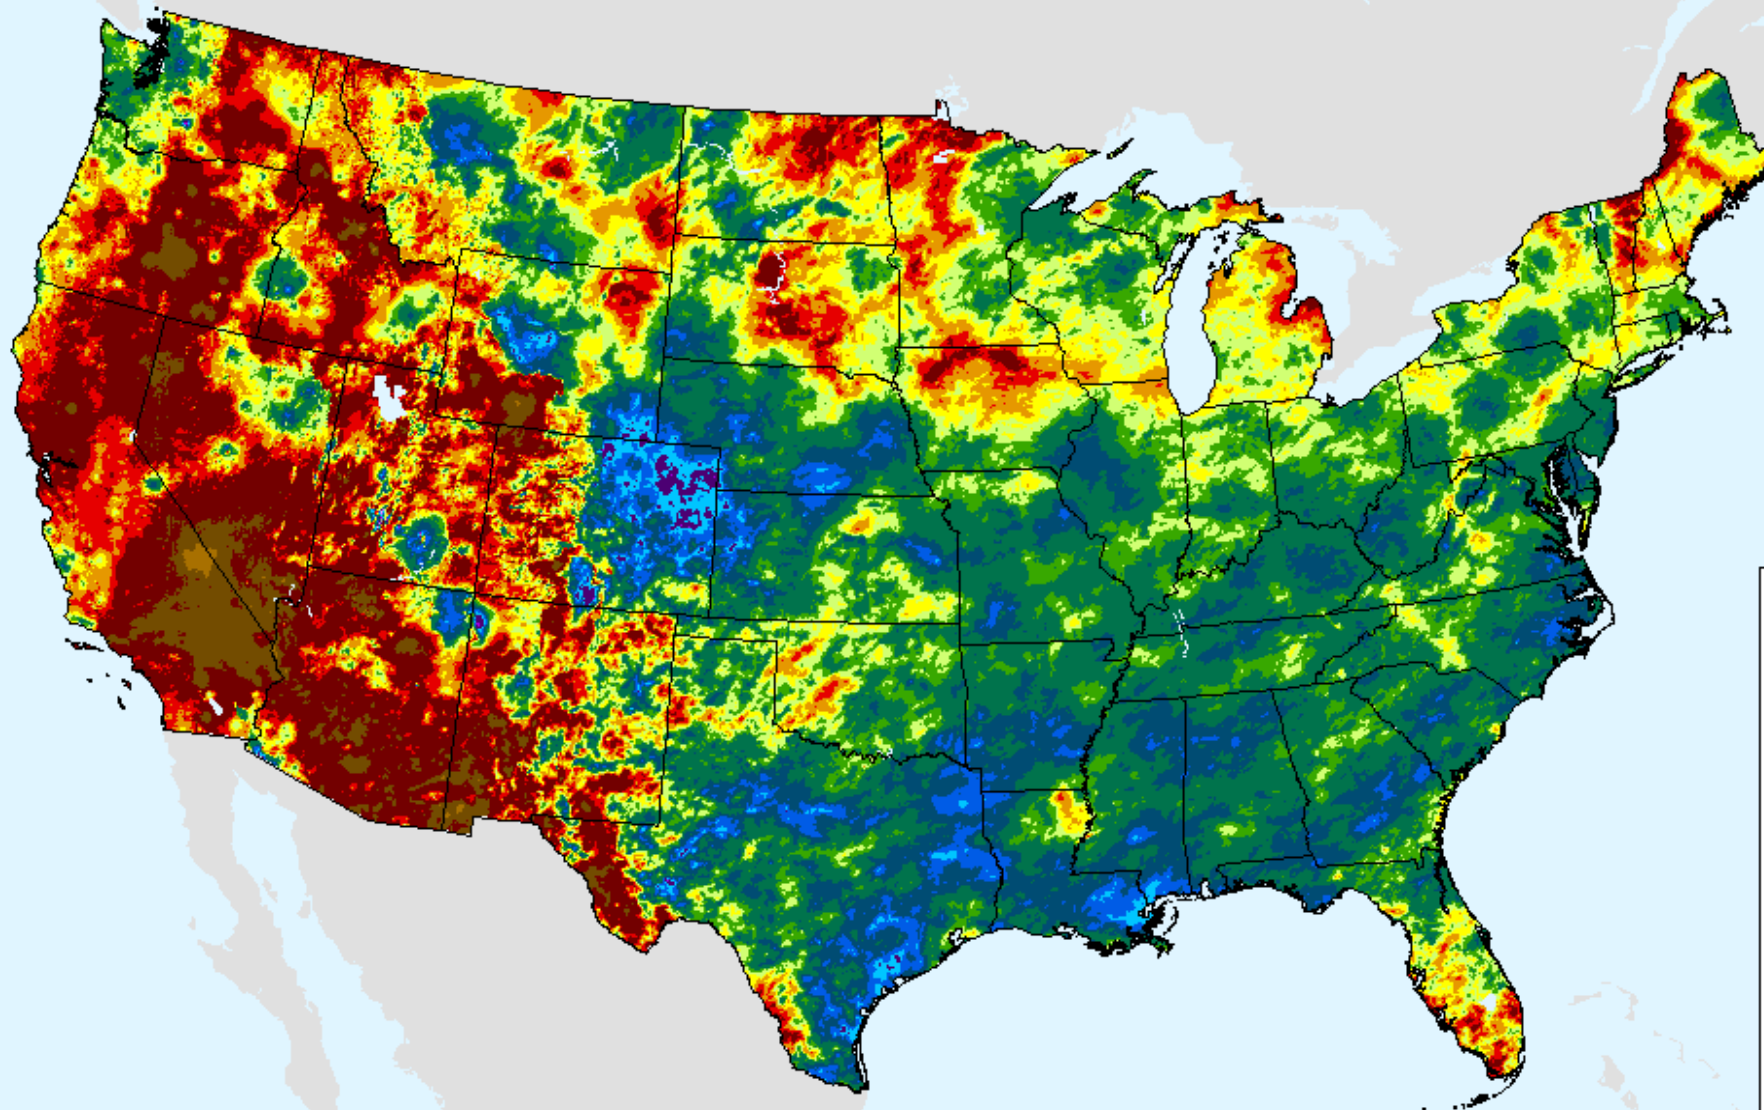

USDM for: Jun. 15, 2021

AHPS 180-Day Precip Departure

As of: Tuesday, June 22, 2021

AHPS 180-Day Pct of Normal Pcp

As of: Tuesday, June 22, 2021

AHPS 180-Day Pct of Normal Pcp

As of: Tuesday, June 22, 2021

Percent