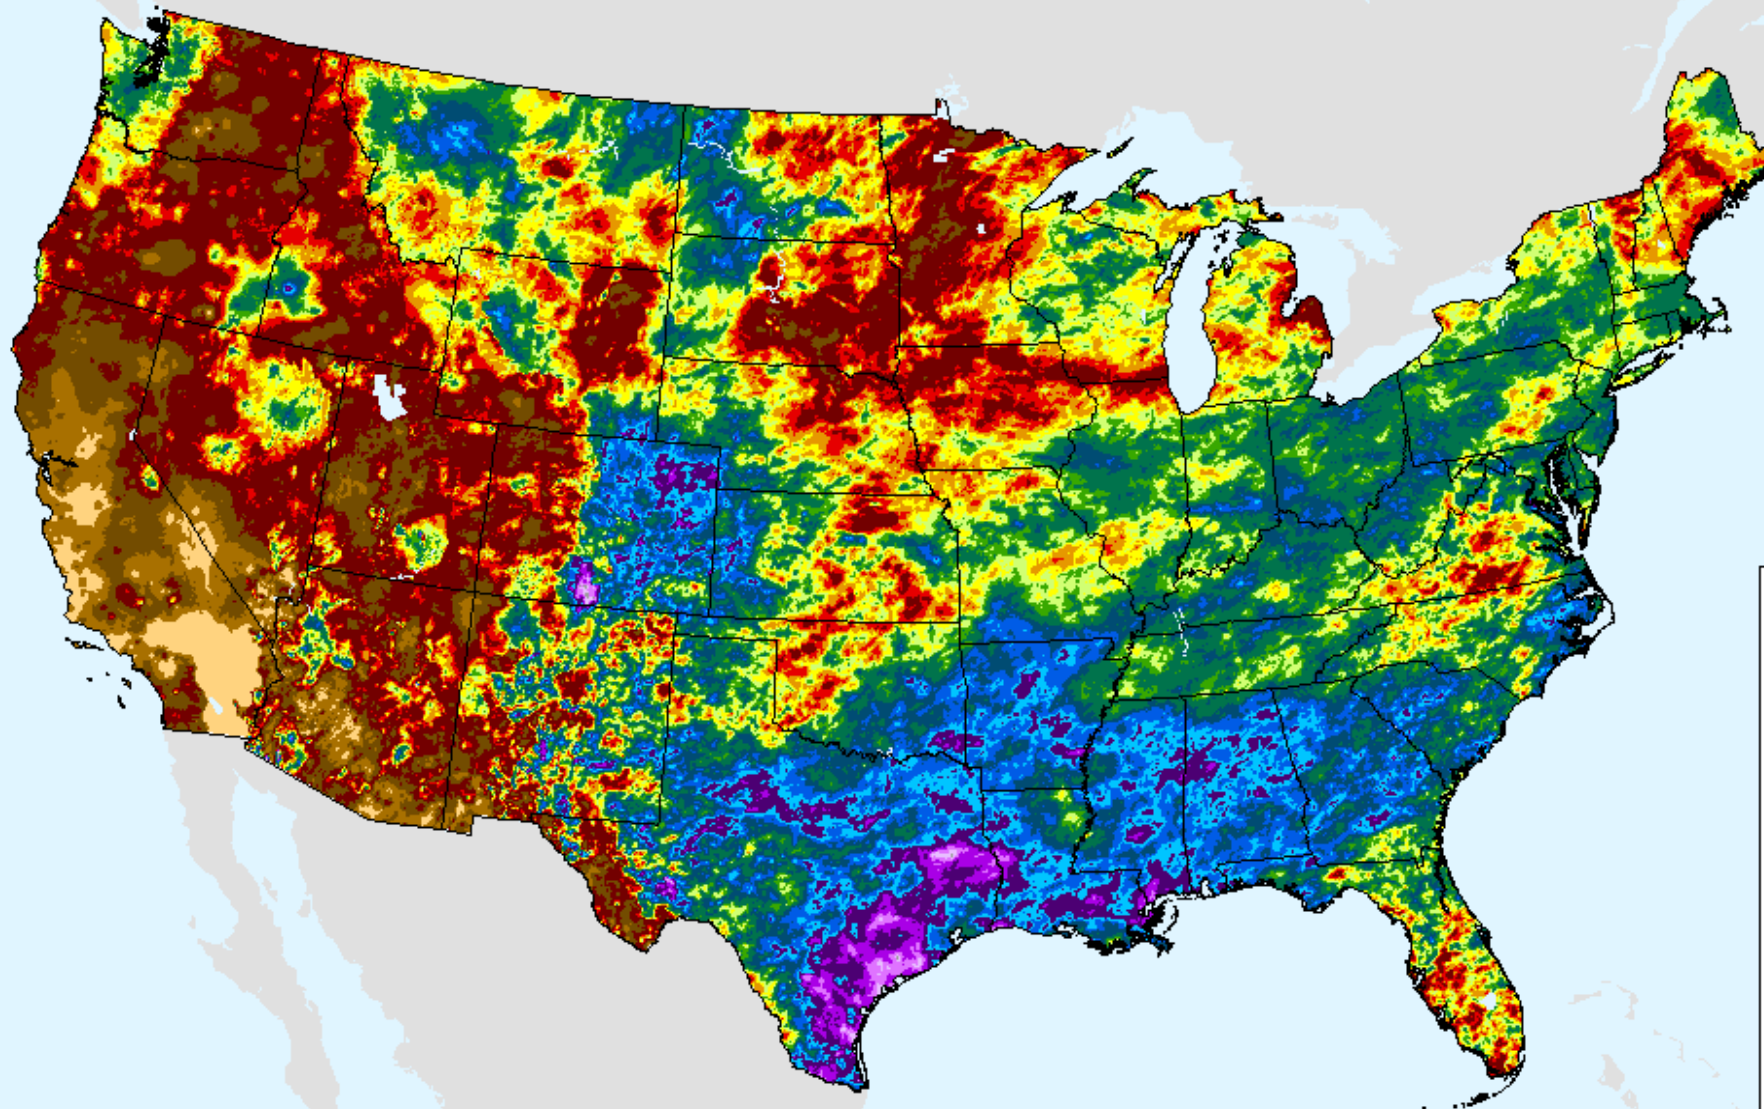

AHPS 60-Day Precip Departure

As of: Tuesday, June 22, 2021

AHPS 60-Day Pct of Normal Pcp

As of: Tuesday, June 22, 2021

USDM for: Jun. 15, 2021

AHPS 60-Day Pct of Normal Pcp

As of: Tuesday, June 22, 2021

Percent