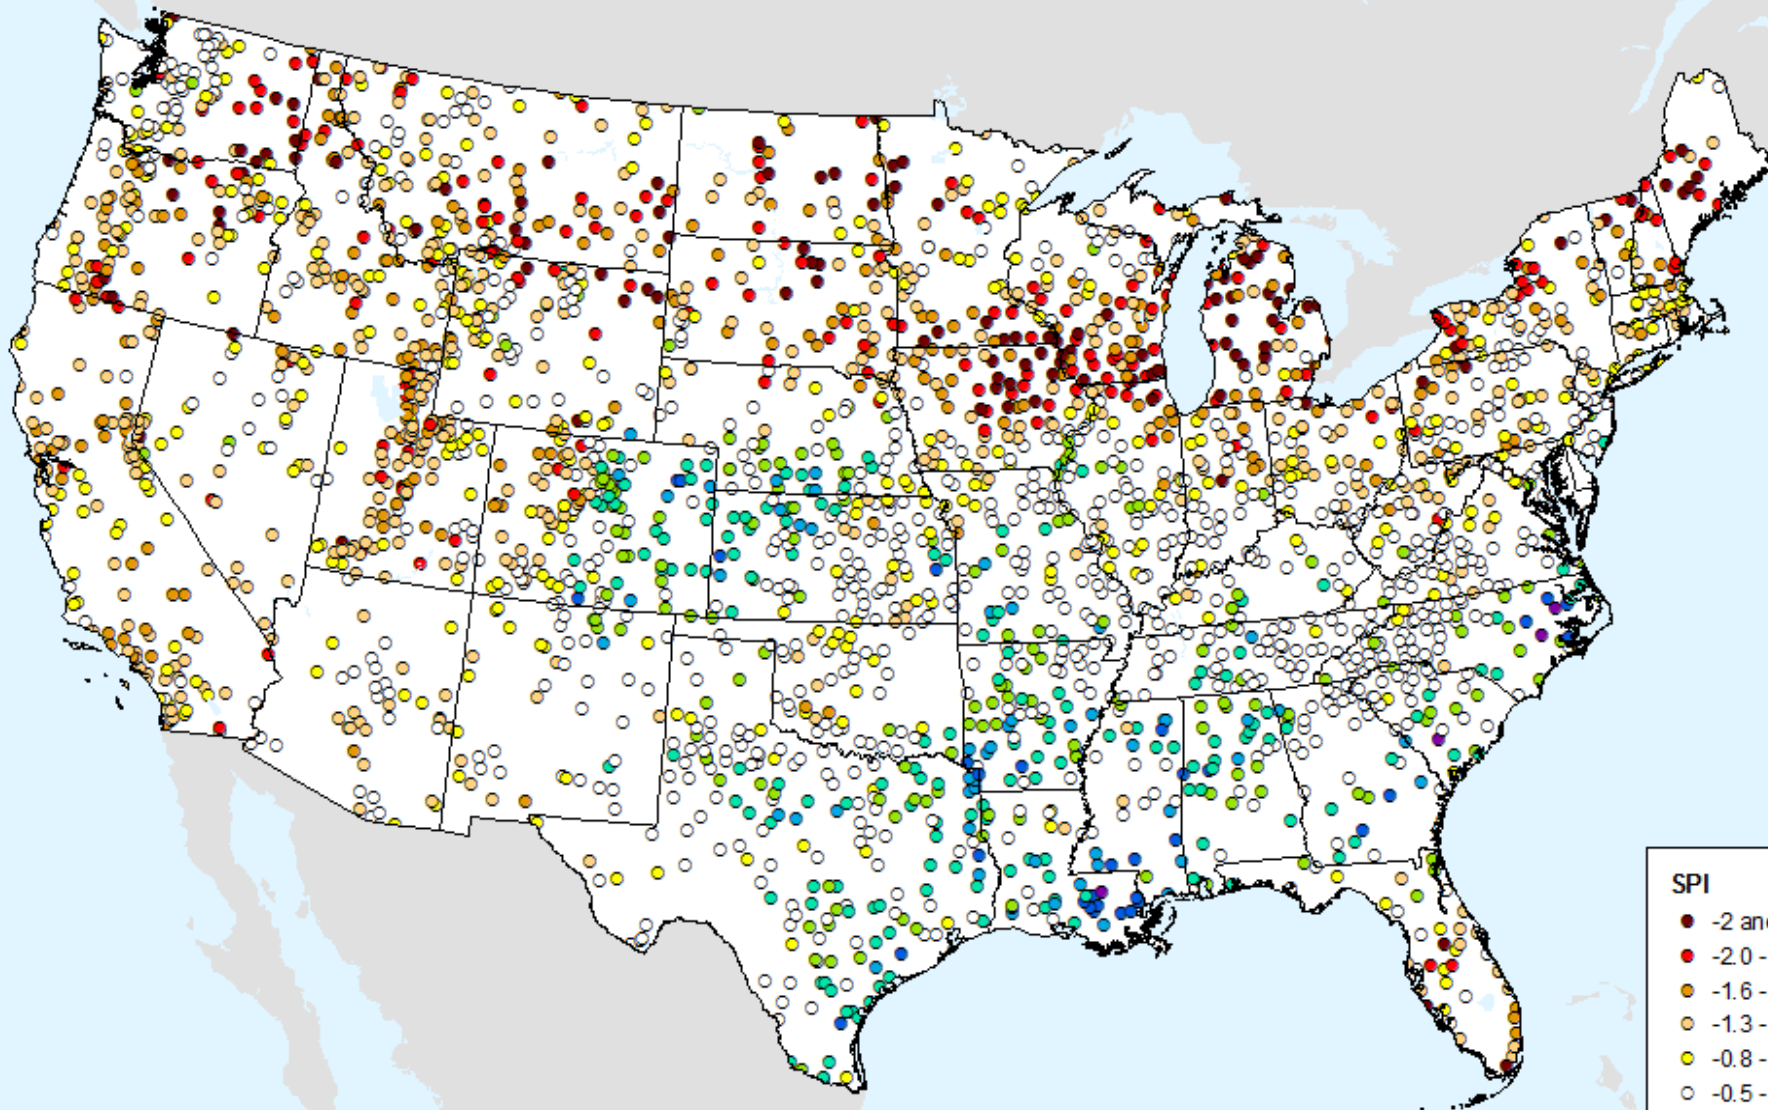

HPRCC Water Year-to-date SPI

As of: Tuesday, June 22, 2021

HPRCC Year-to-date SPI

As of: Tuesday, June 22, 2021

HPRCC Year-to-date SPI

As of: Tuesday, June 22, 2021

SPI

- -2 and Greater
- -2.0 -- -1.6
- -1.6 -- -1.3
- -1.3 -- -0.8
- -0.8 -- -0.5
- -0.5 - 0.5
- 0.5 - 0.8
- 0.8 - 1.3
- 1.3 - 1.6
- 1.6 - 2.0
- 2.0 and Greater