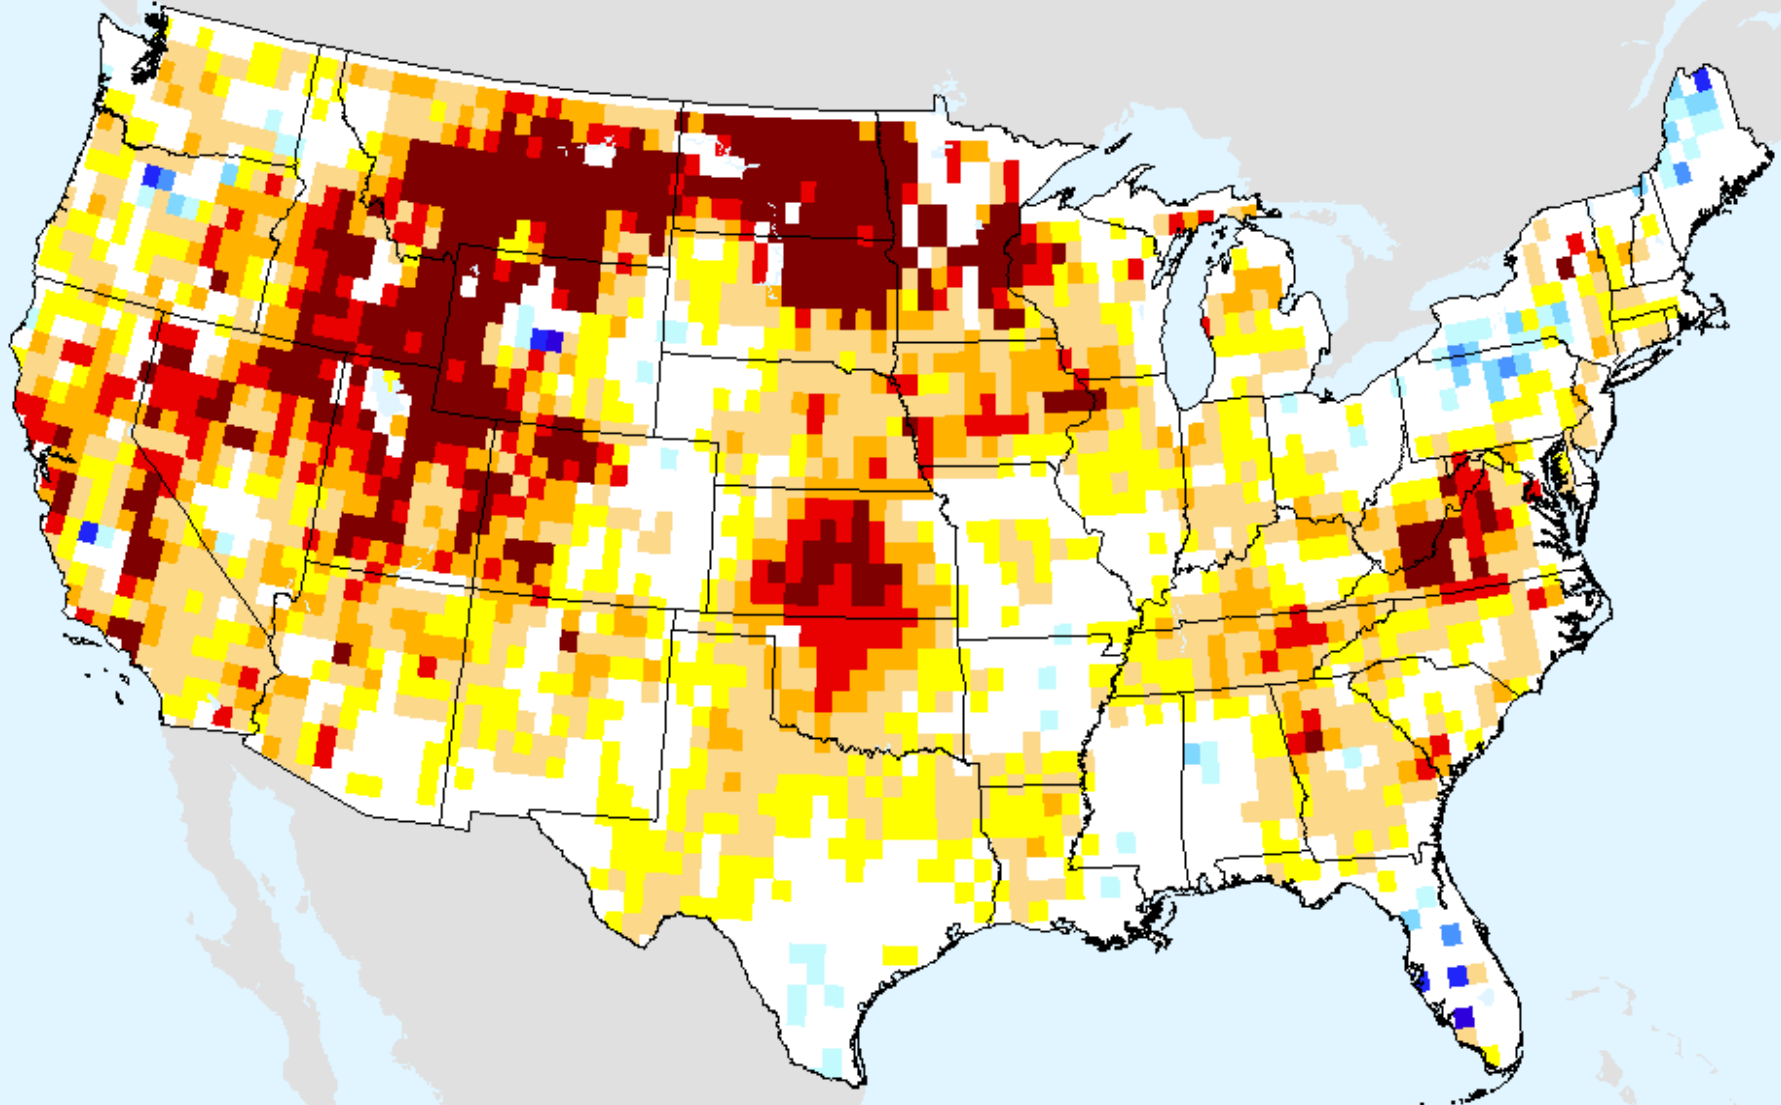

USDM for: Jun. 15, 2021

GRACE-Based Surface Soil Moisture Drought Indicator

As of: Tuesday, June 22, 2021

AIRS-Based Surface Relative Humidity 7 Day

As of: Tuesday, June 22, 2021

AIRS-Based Surface Relative Humidity 14 Day