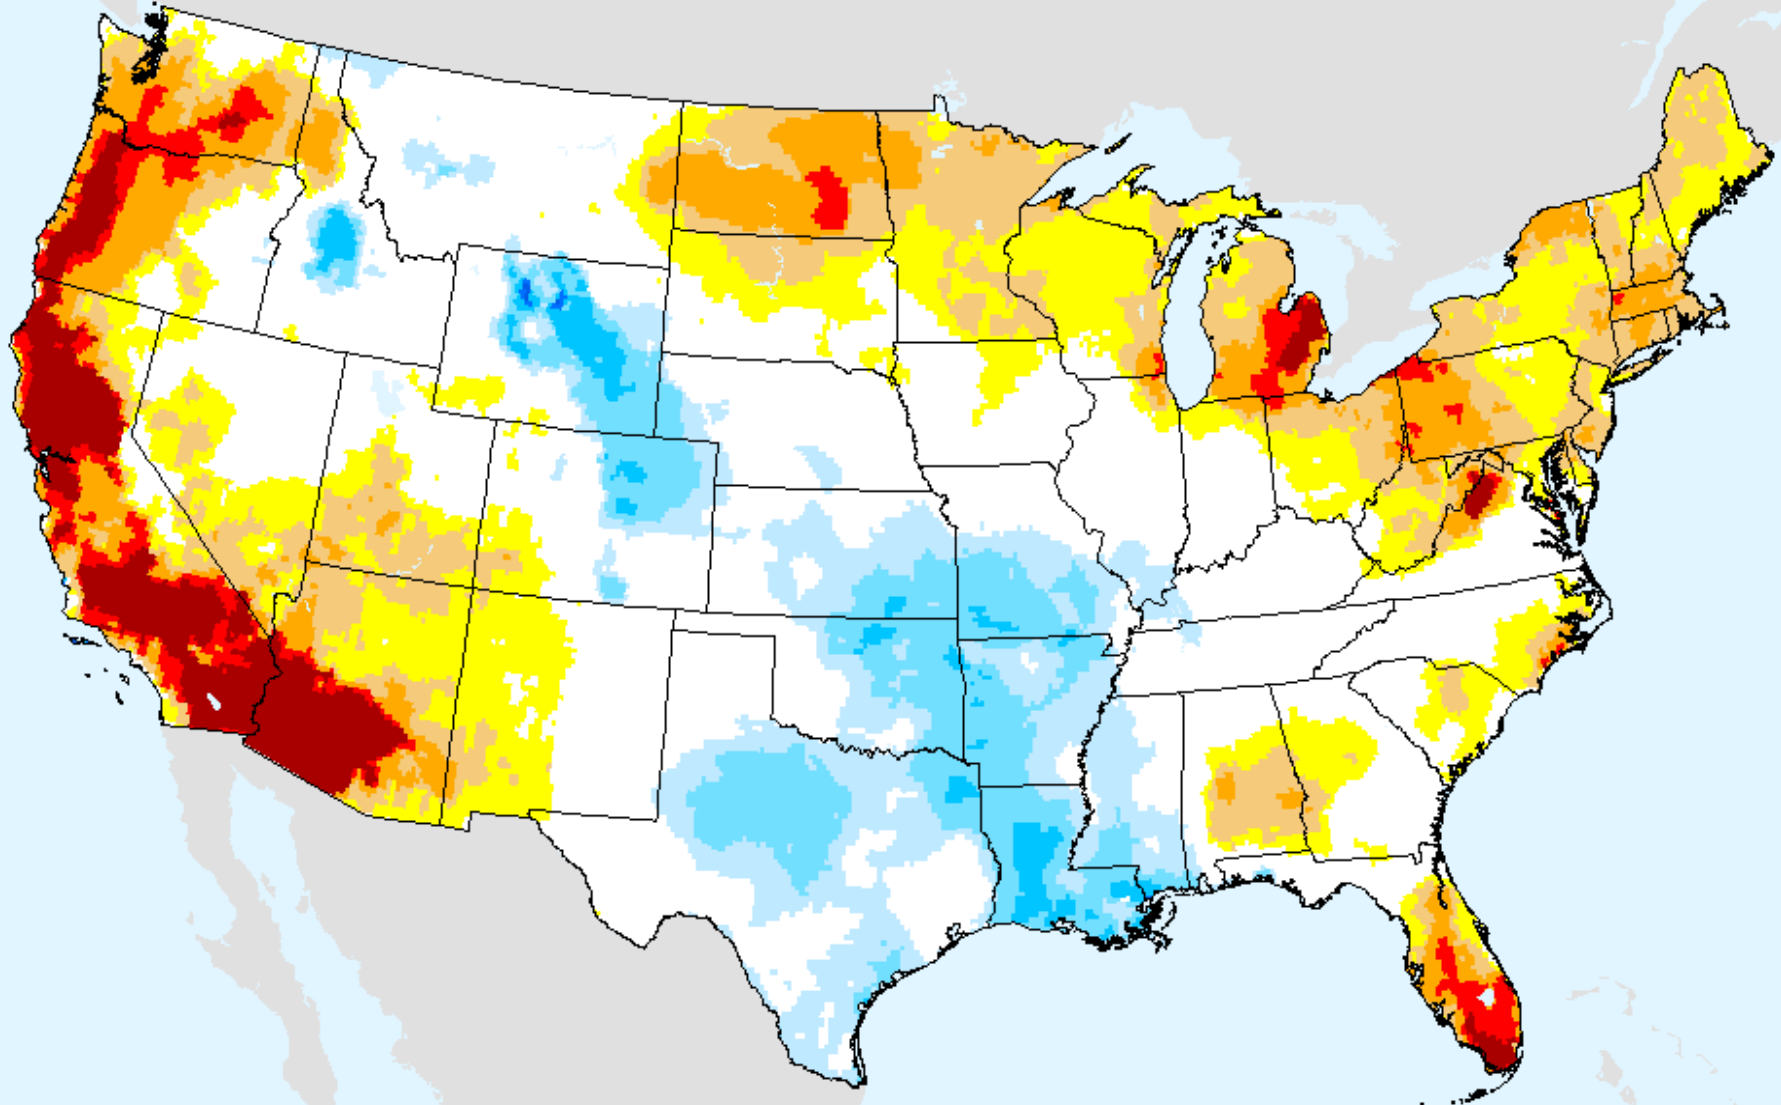

EDDI 11-week

As of: Tuesday, June 22, 2021

USDM for: Jun. 15, 2021

EDDI 11-week

As of: Tuesday, June 22, 2021

EDDI 12-week

As of: Tuesday, June 22, 2021

USDM for: Jun. 15, 2021