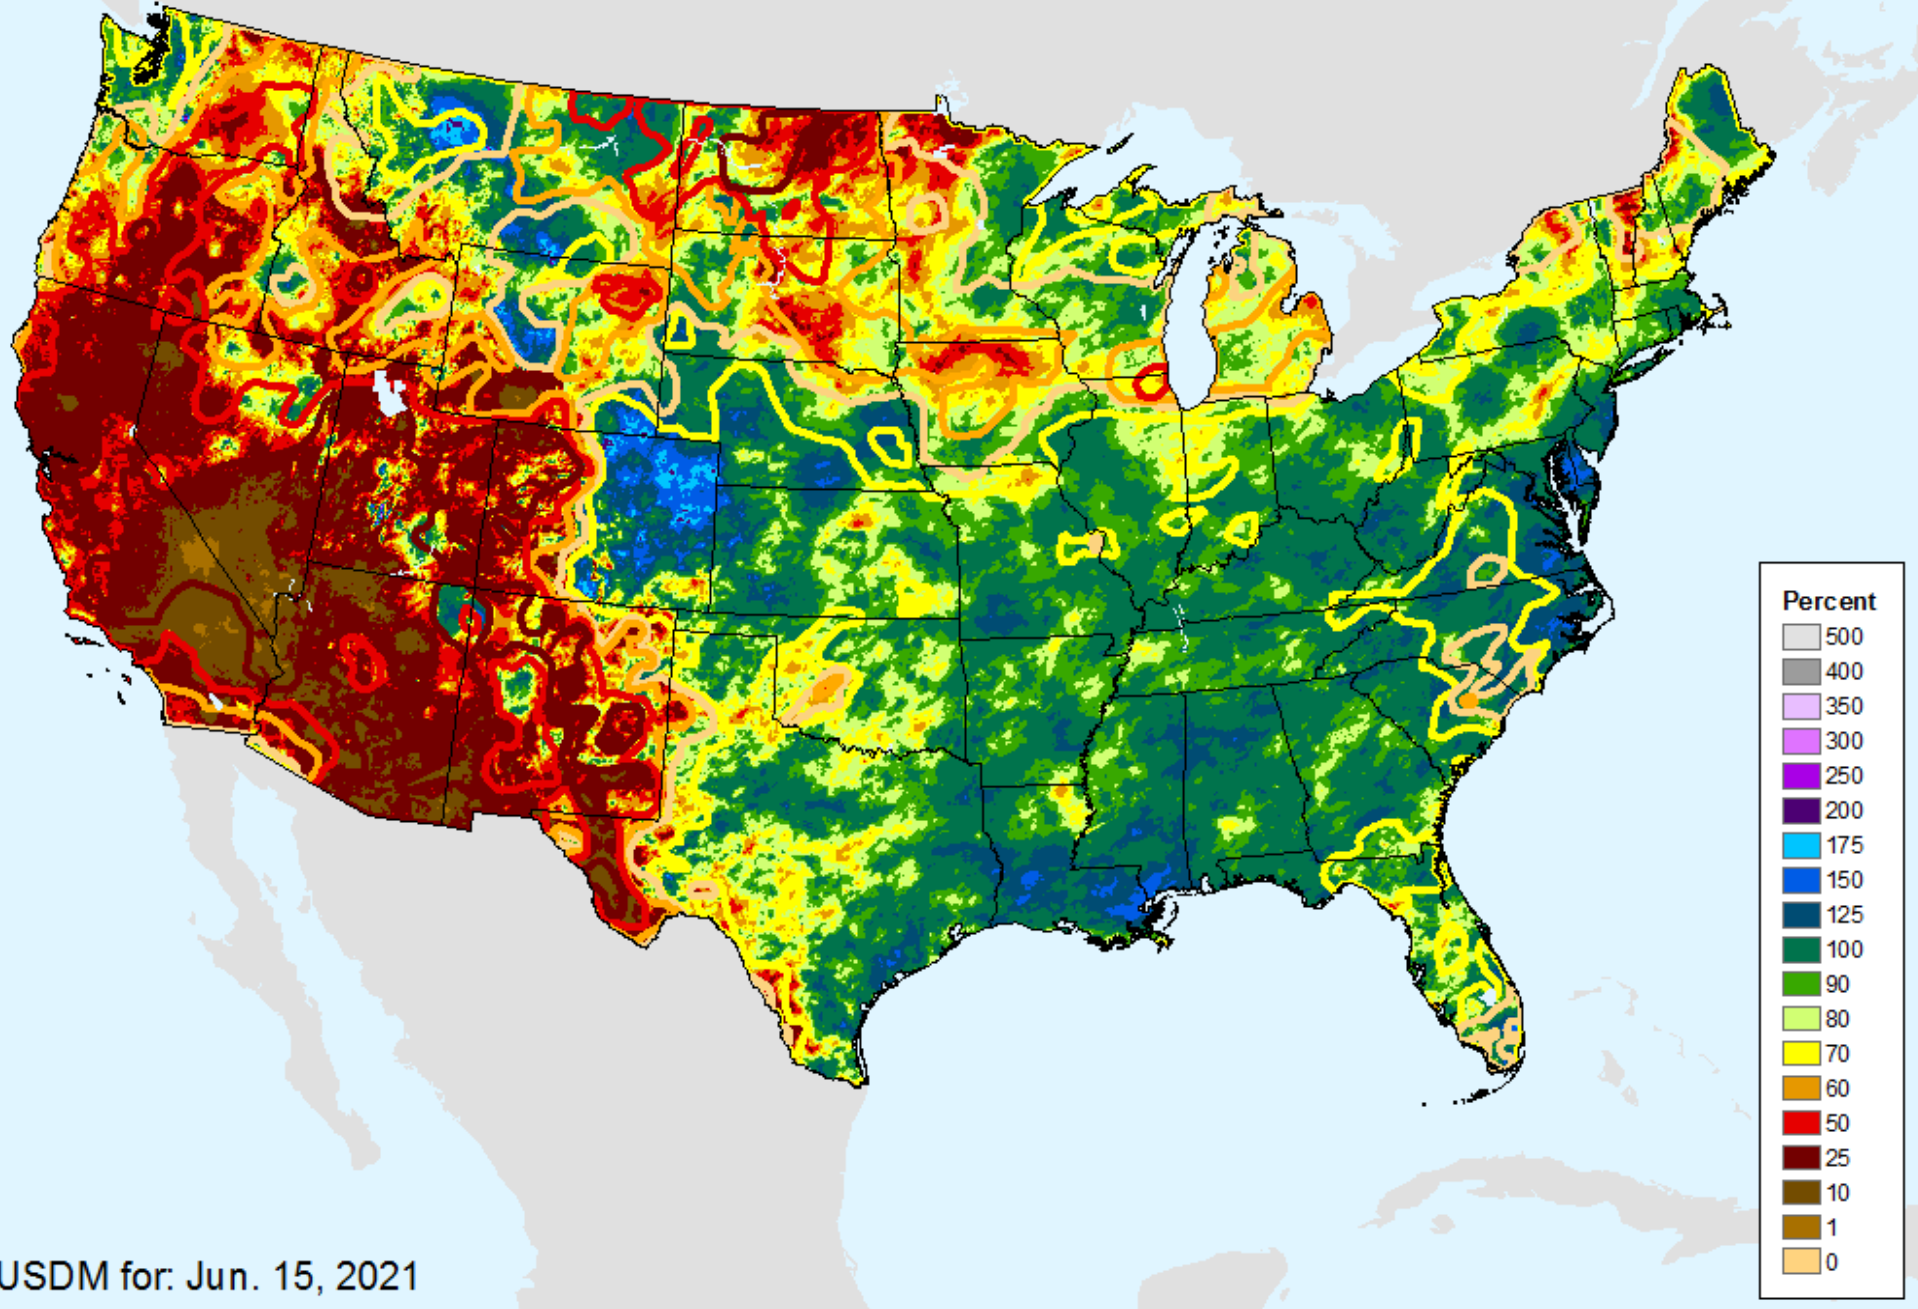

AHPS Water-Year Pct of Normal Pcp

As of: Tuesday, June 22, 2021

USDM for: Jun. 15, 2021