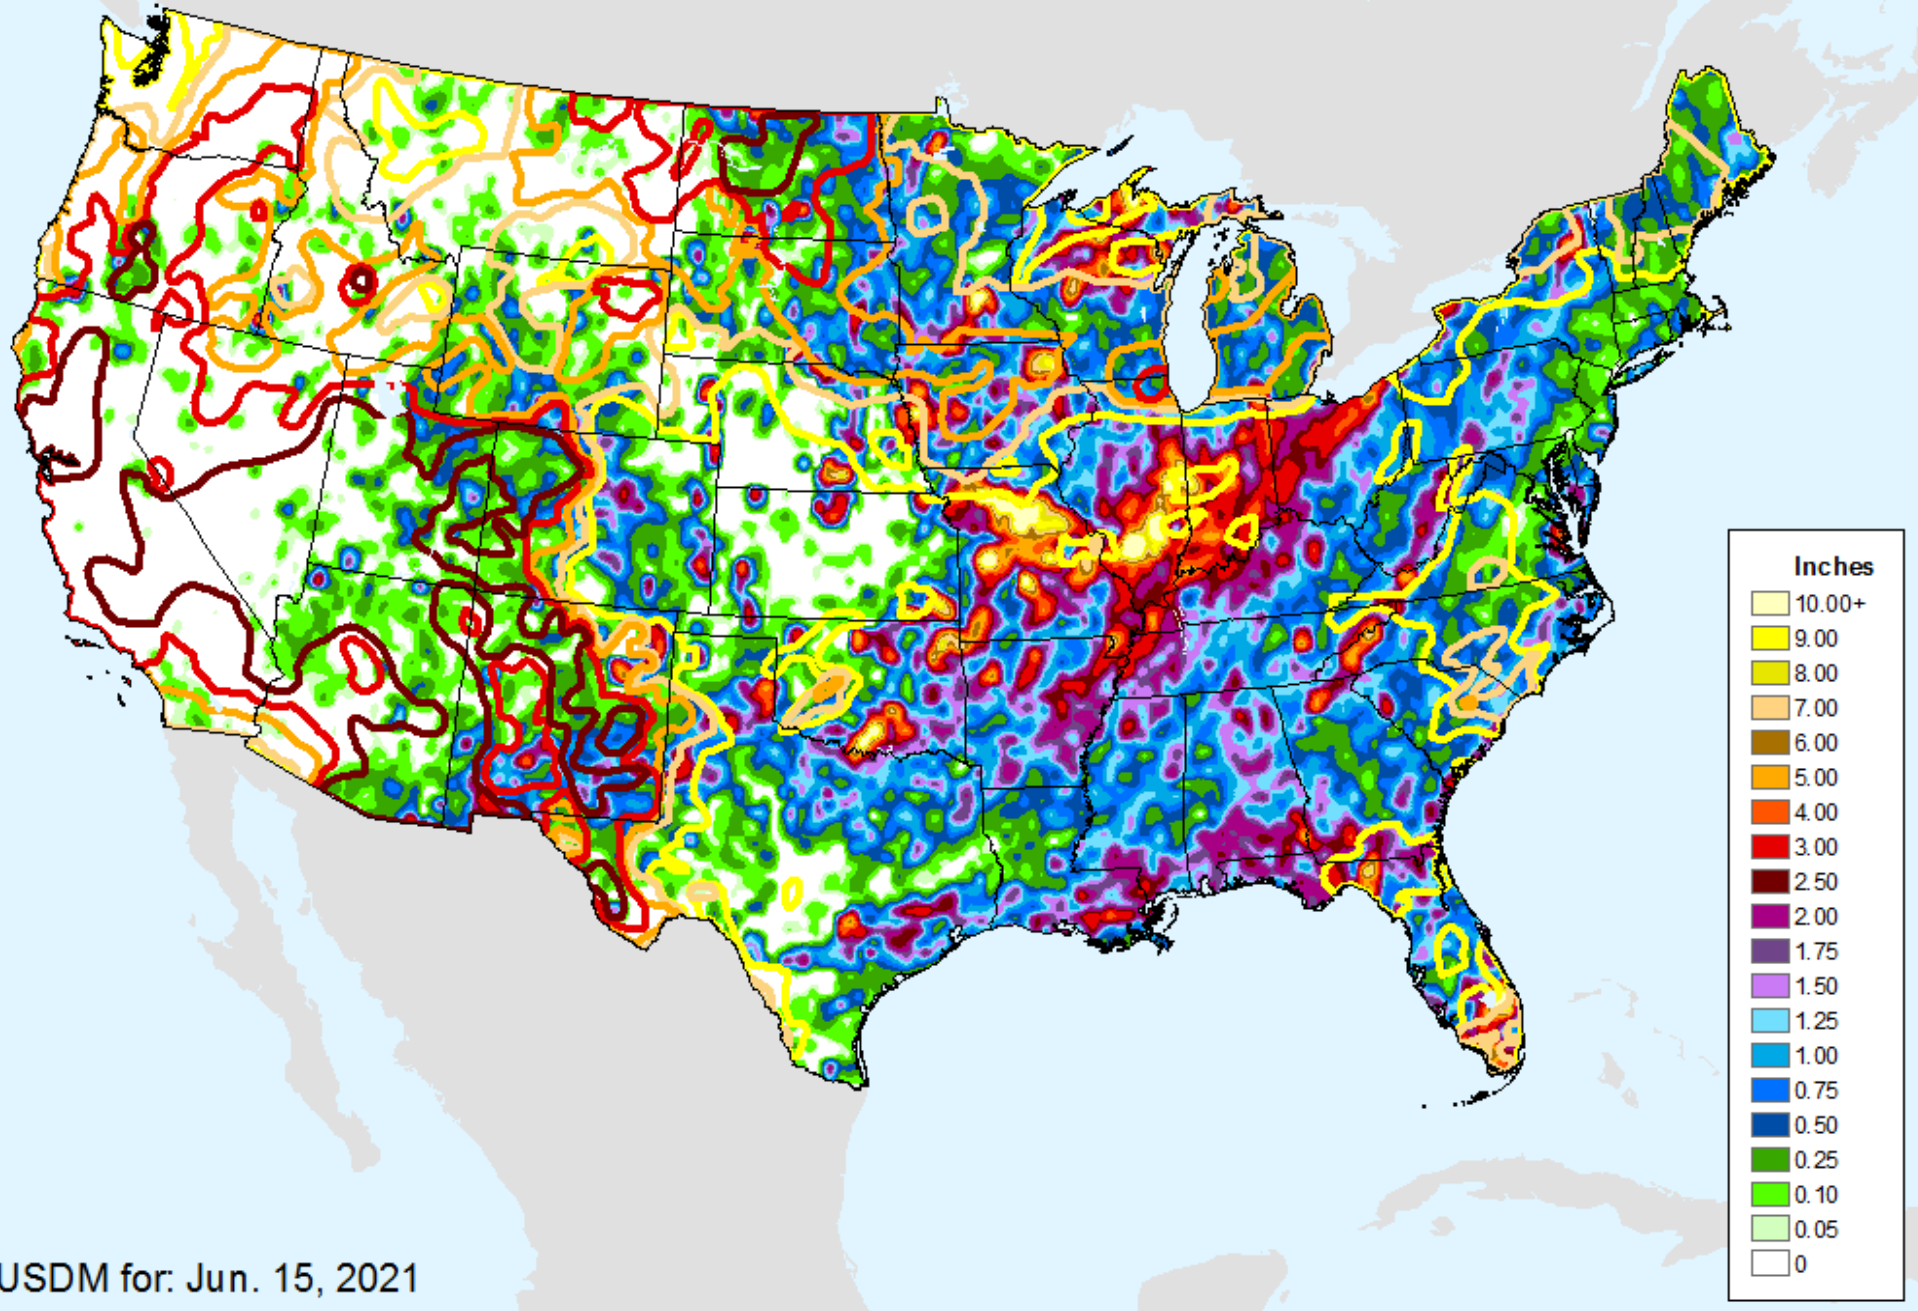

GFS (00z) 7-Day Precip Forecast

As of: Tuesday, June 22, 2021

USDM for: Jun. 15, 2021