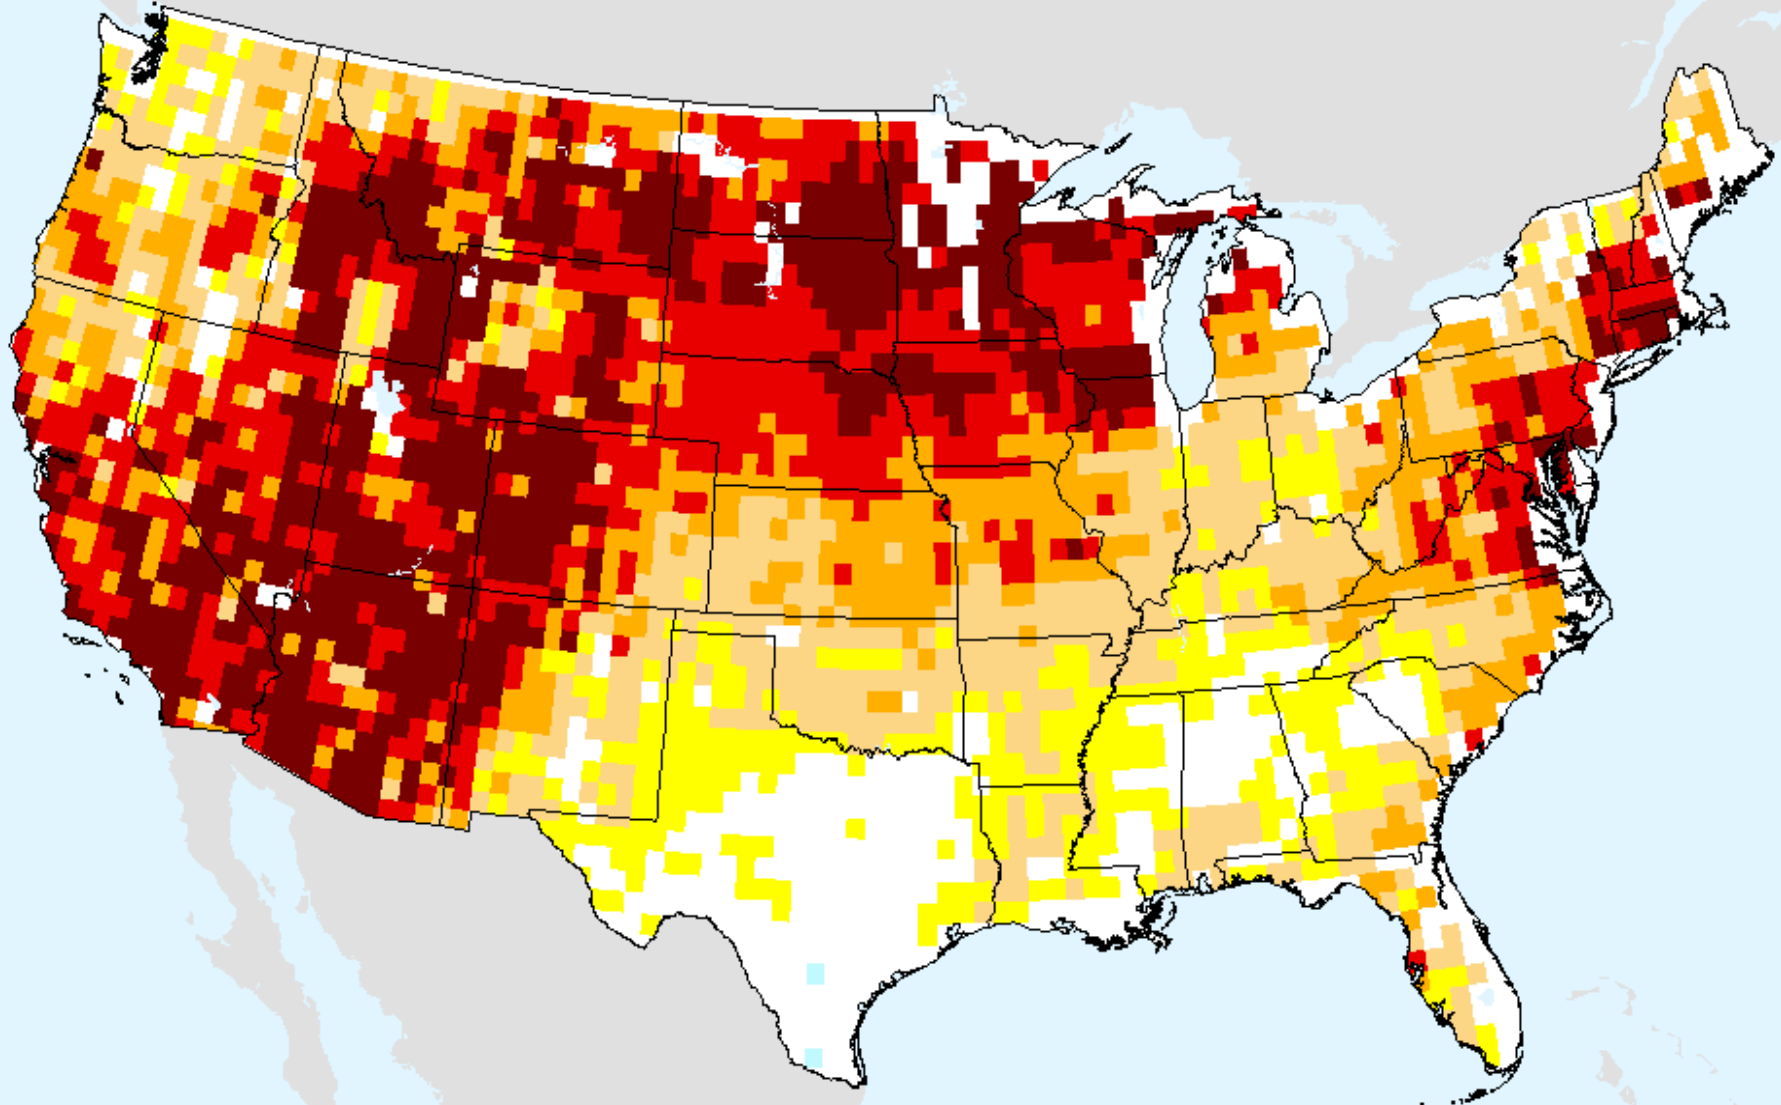

AIRS-Based Retrieved Surface Air Temperature 28 Day

As of: Tuesday, June 22, 2021