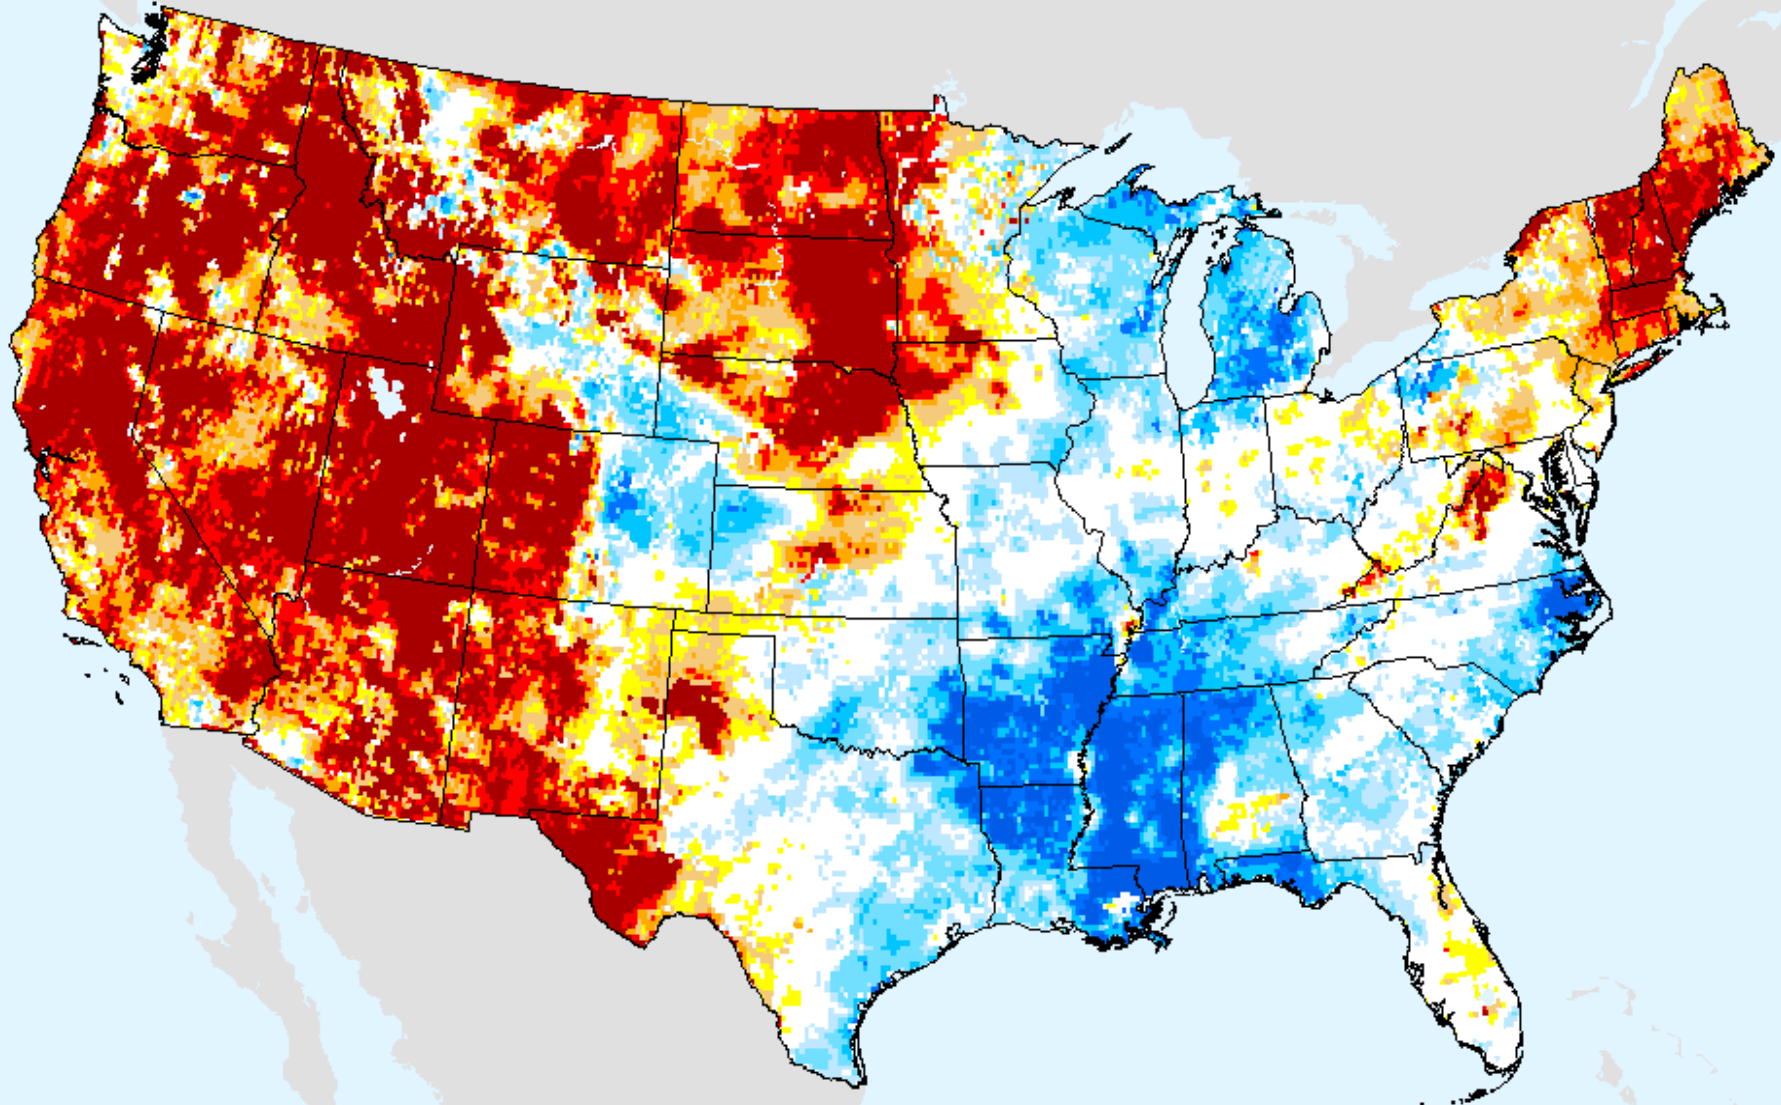

GRACE-Based Surface Soil Moisture Drought Indicator

As of: Tuesday, June 22, 2021