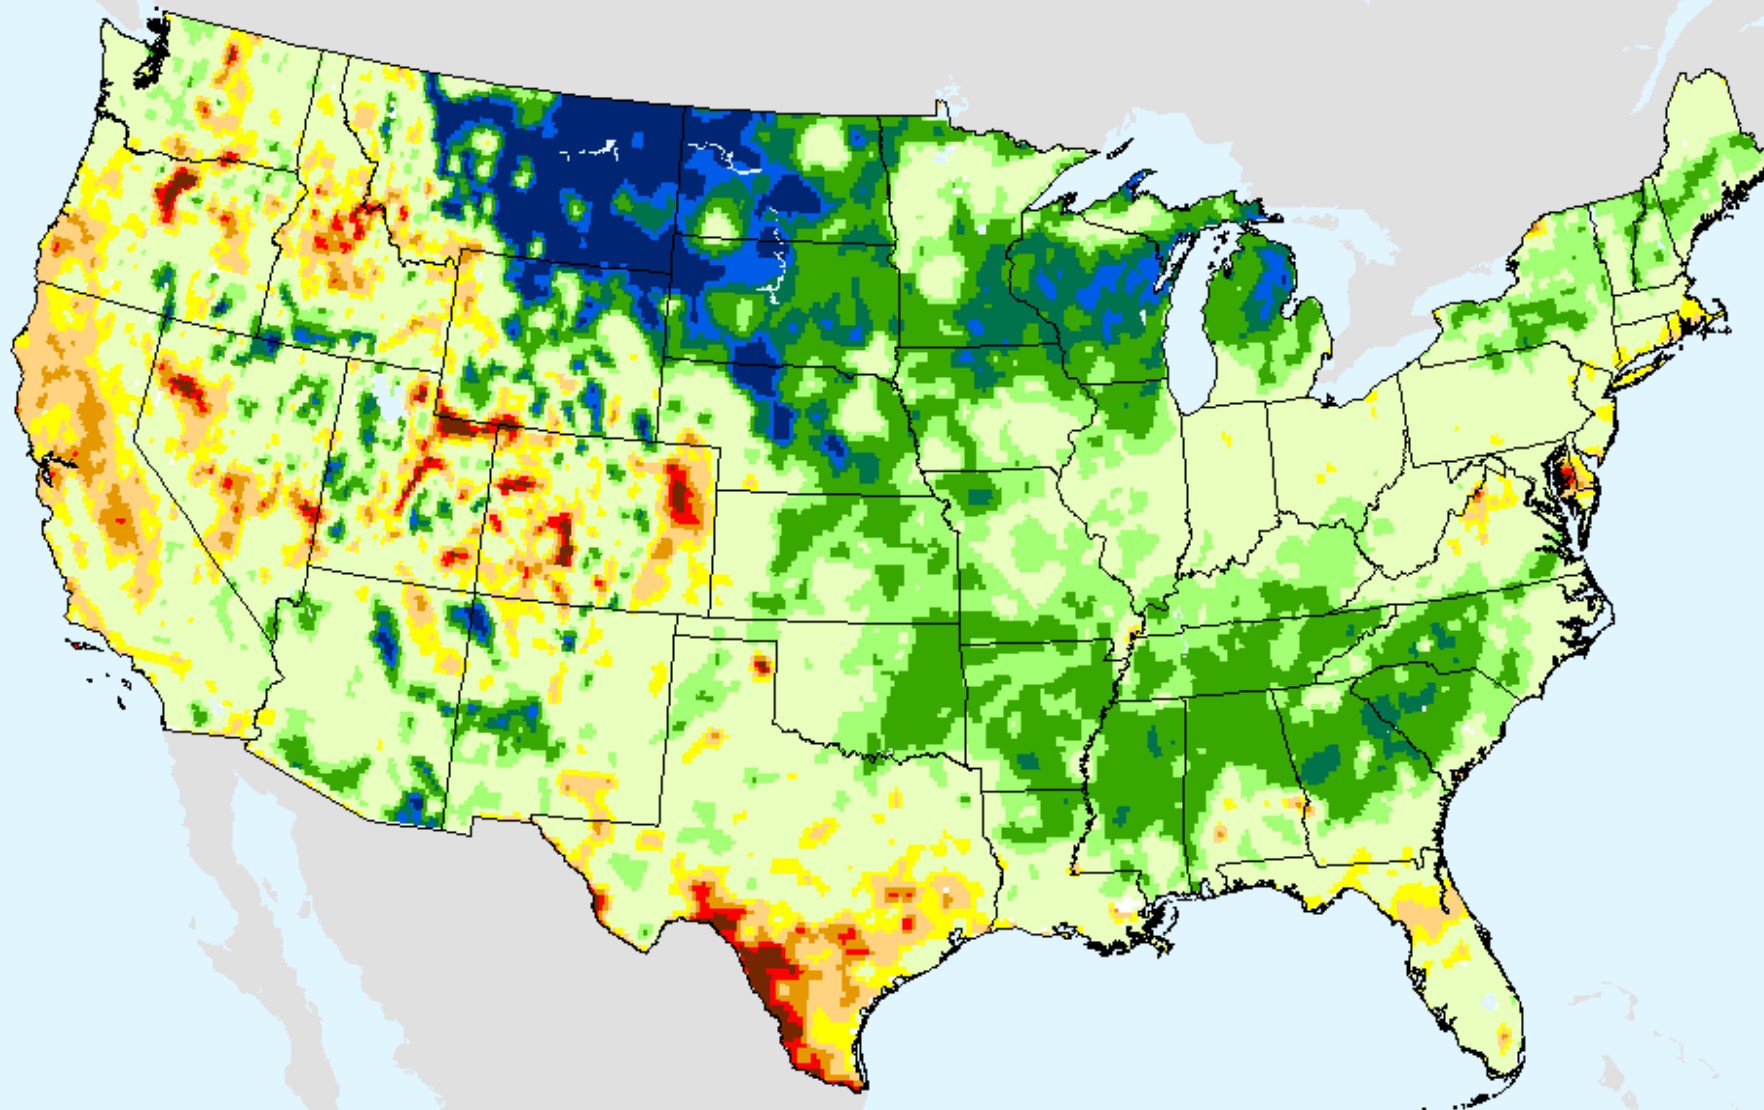

NLDAS Top 1m Soil Moisture

As of: Tuesday, June 22, 2021