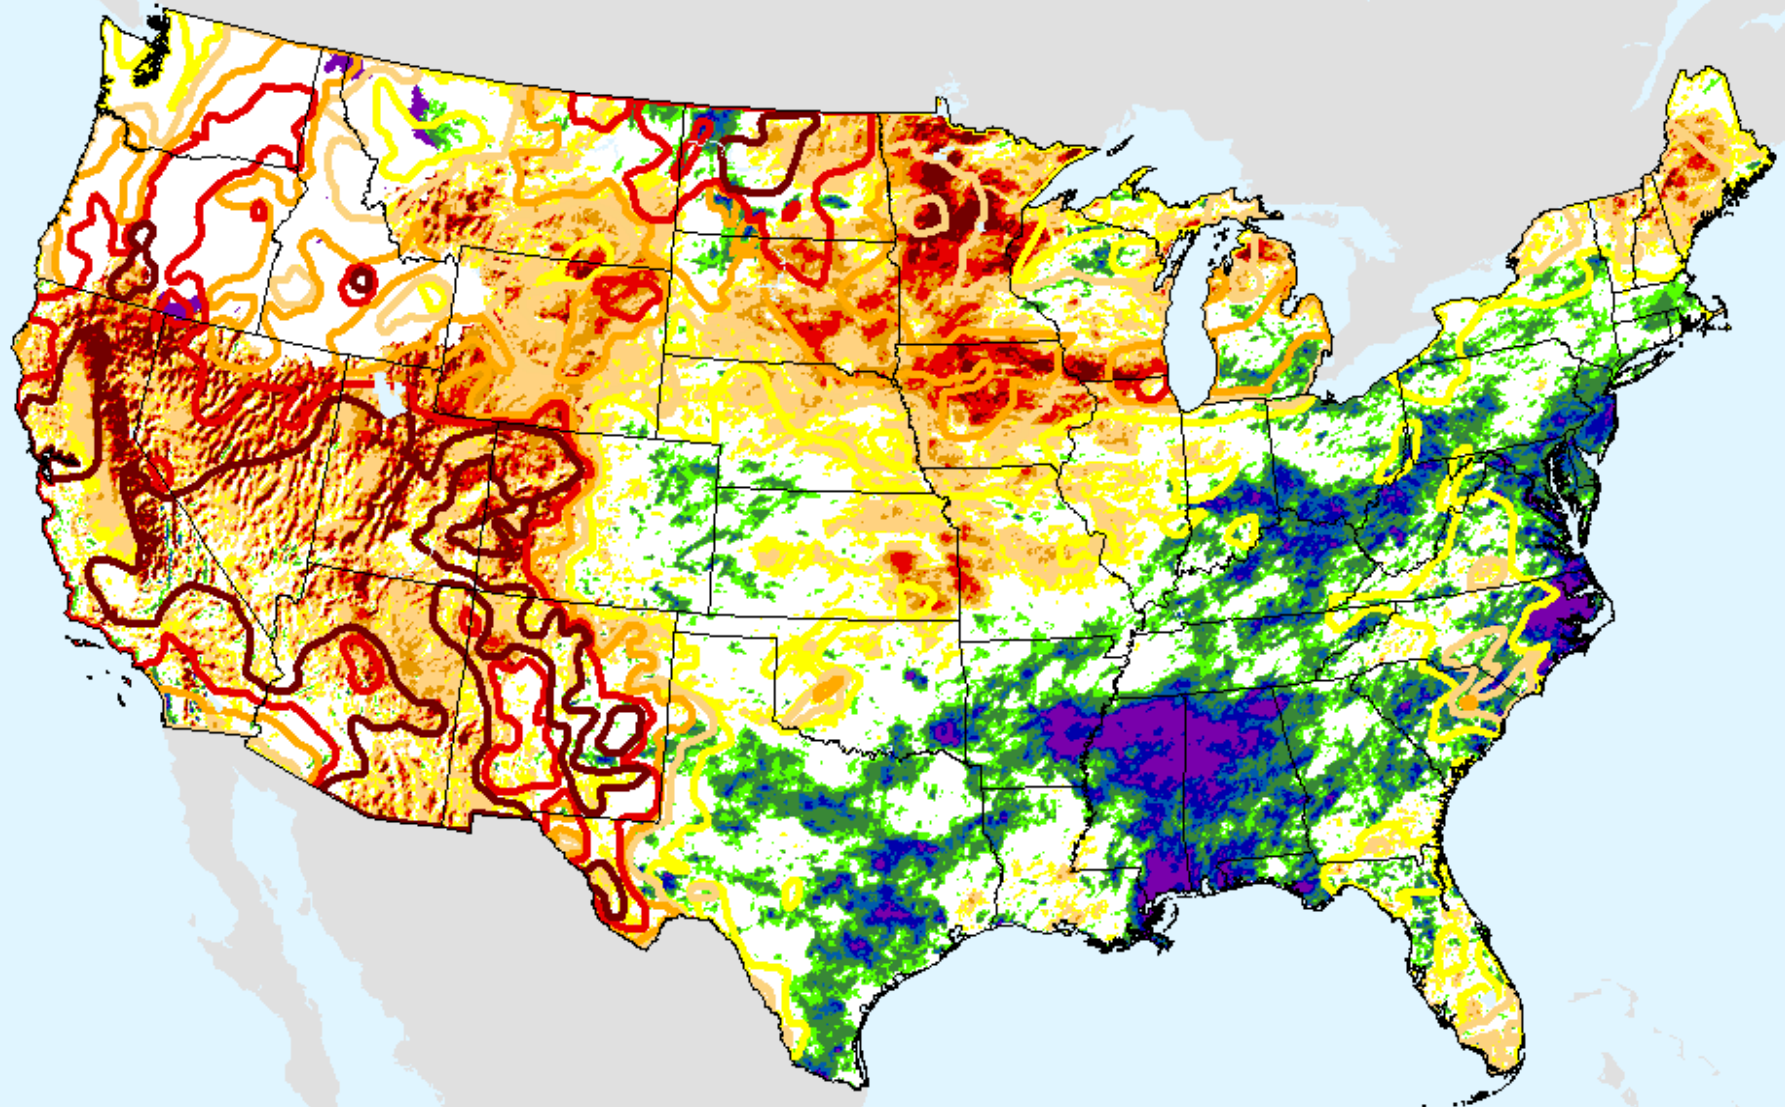

As of: Tuesday, June 22, 2021

Keetch-Byram Drought Index (KBDI)

As of: Tuesday, June 22, 2021

USDM for: Jun. 15, 2021

Keetch-Byram Drought Index (KBDI)

As of: Tuesday, June 22, 2021

AHPS 1-month SPEI

As of: Tuesday, June 22, 2021