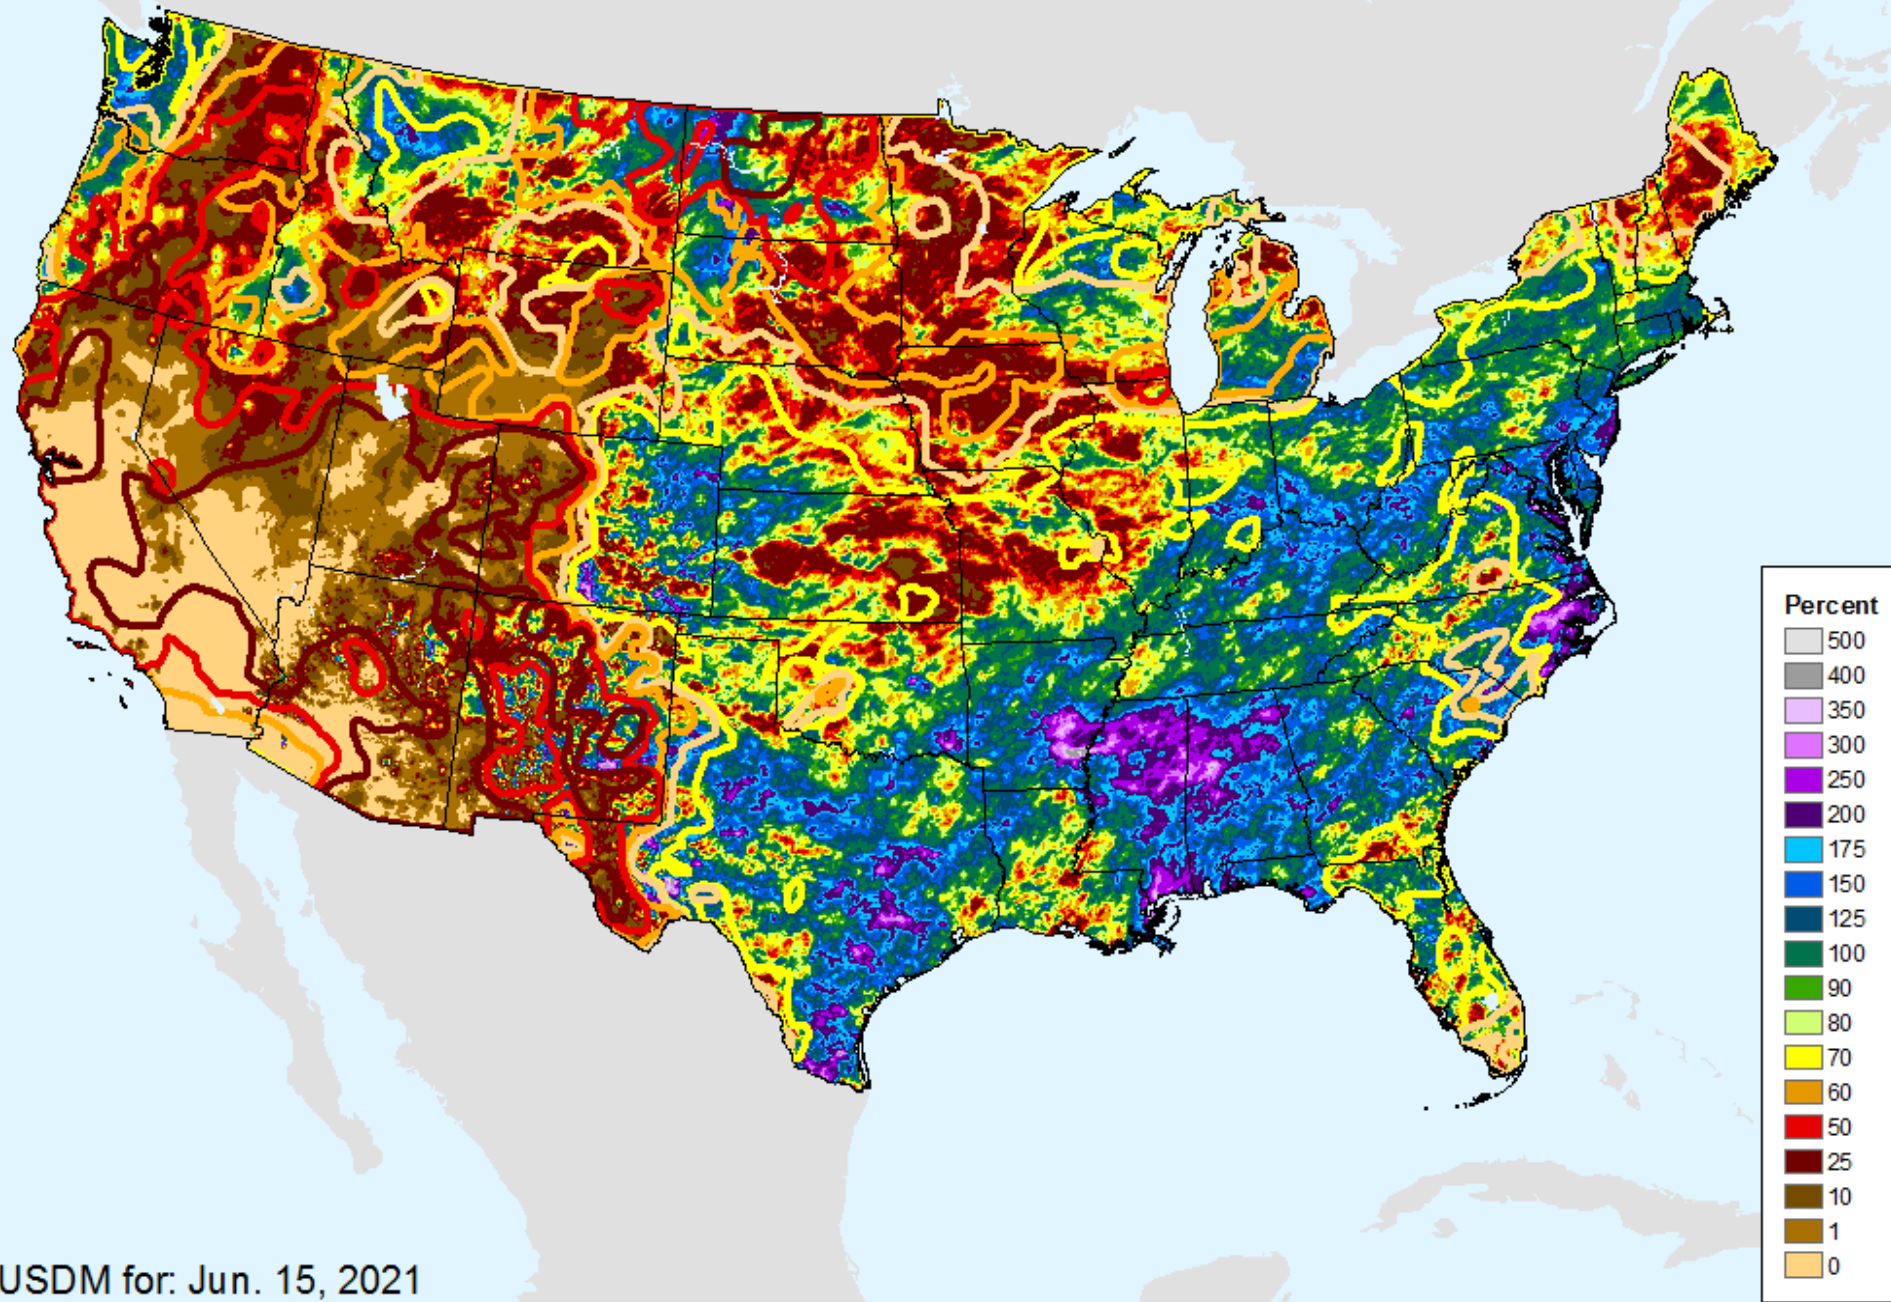

AHPS 30-Day Pct of Normal Pcp

As of: Tuesday, June 22, 2021

USDM for: Jun. 15, 2021