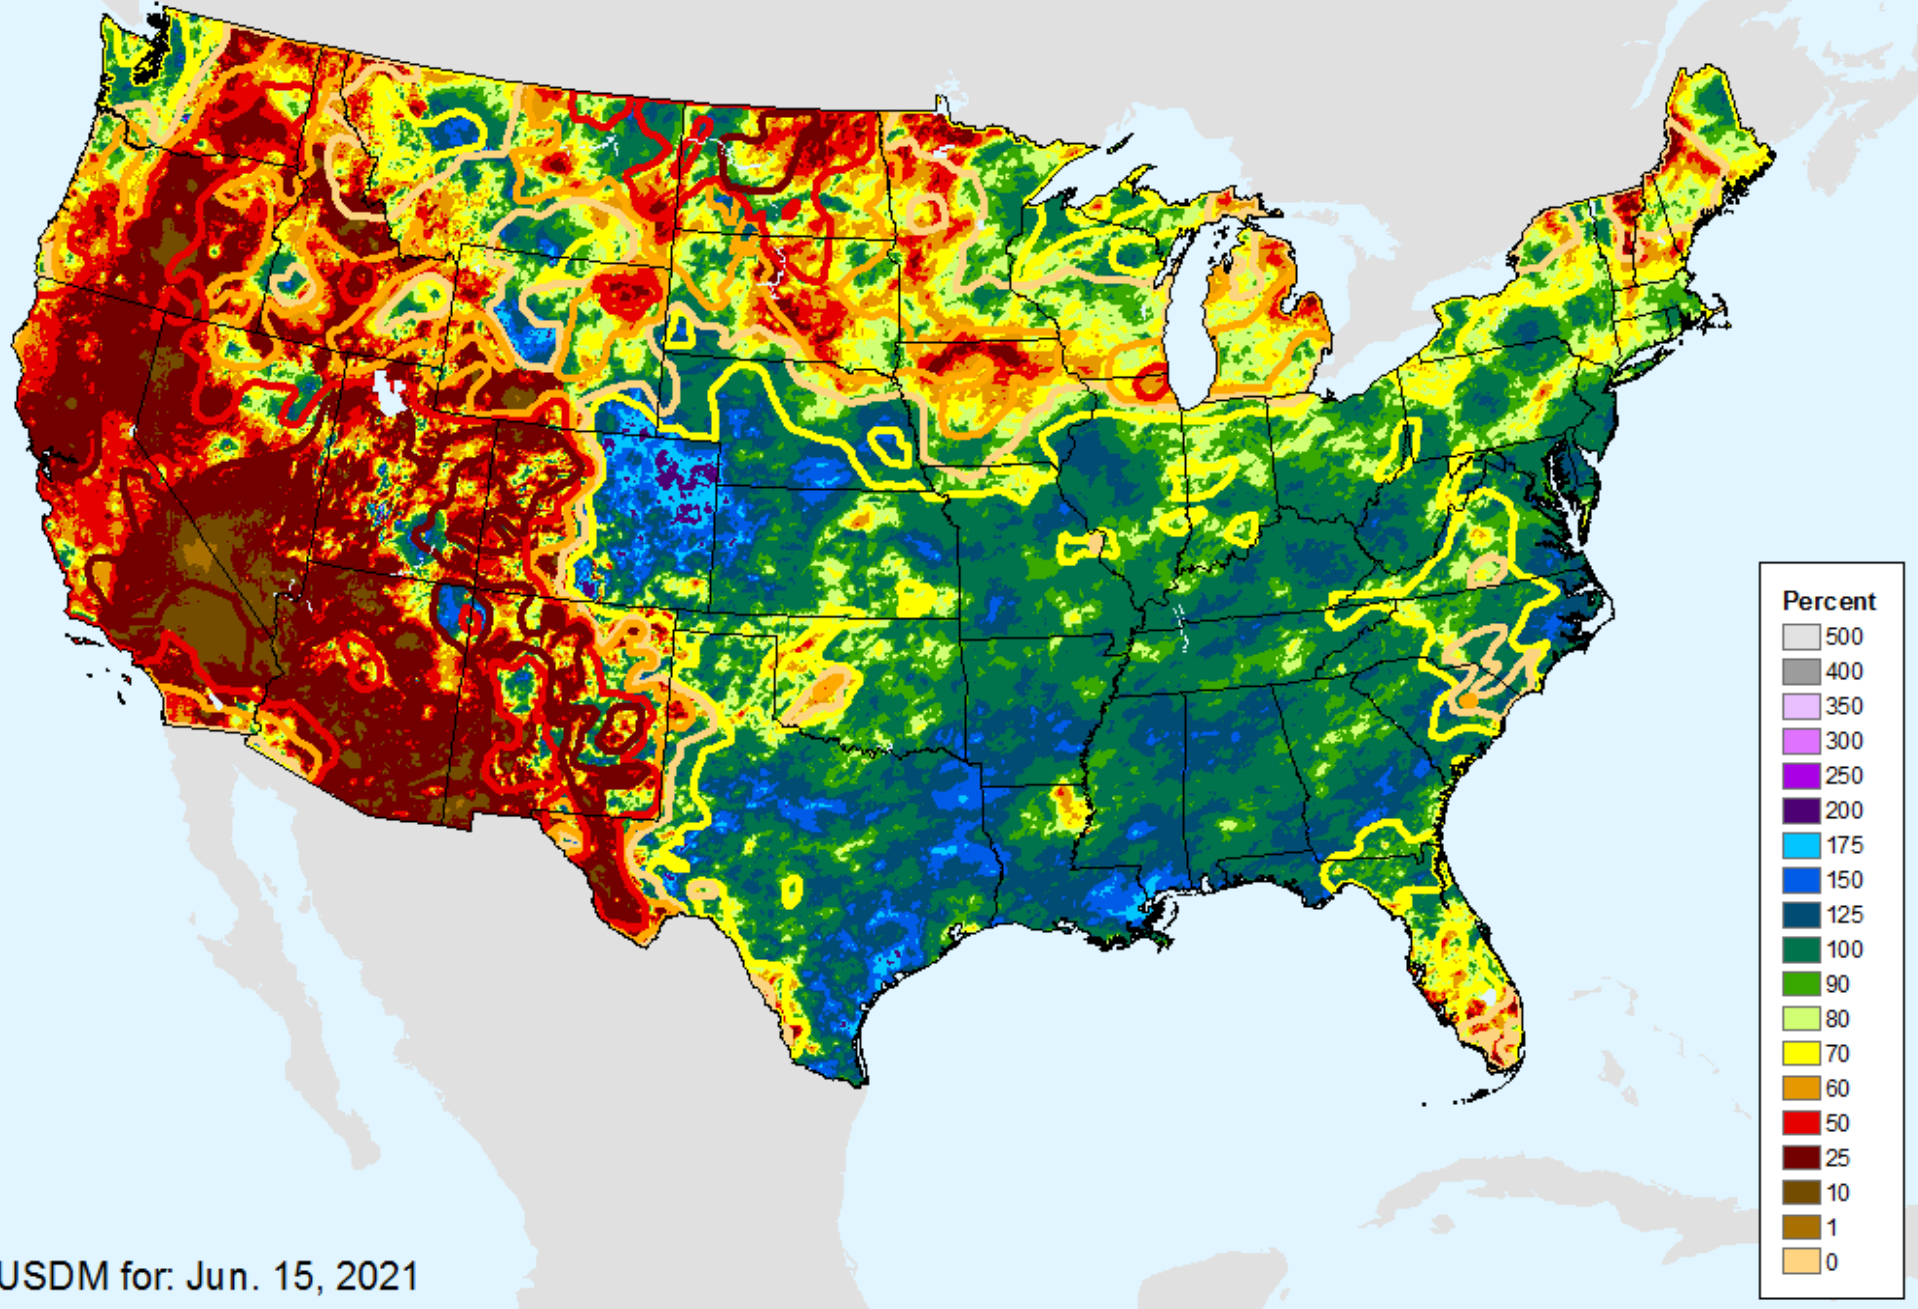

USDM for: Jun. 15, 2021

AHPS 180-Day Precip Departure

As of: Tuesday, June 22, 2021

AHPS 180-Day Pct of Normal Pcp

As of: Tuesday, June 22, 2021

AHPS 180-Day Pct of Normal Pcp

As of: Tuesday, June 22, 2021

Percent