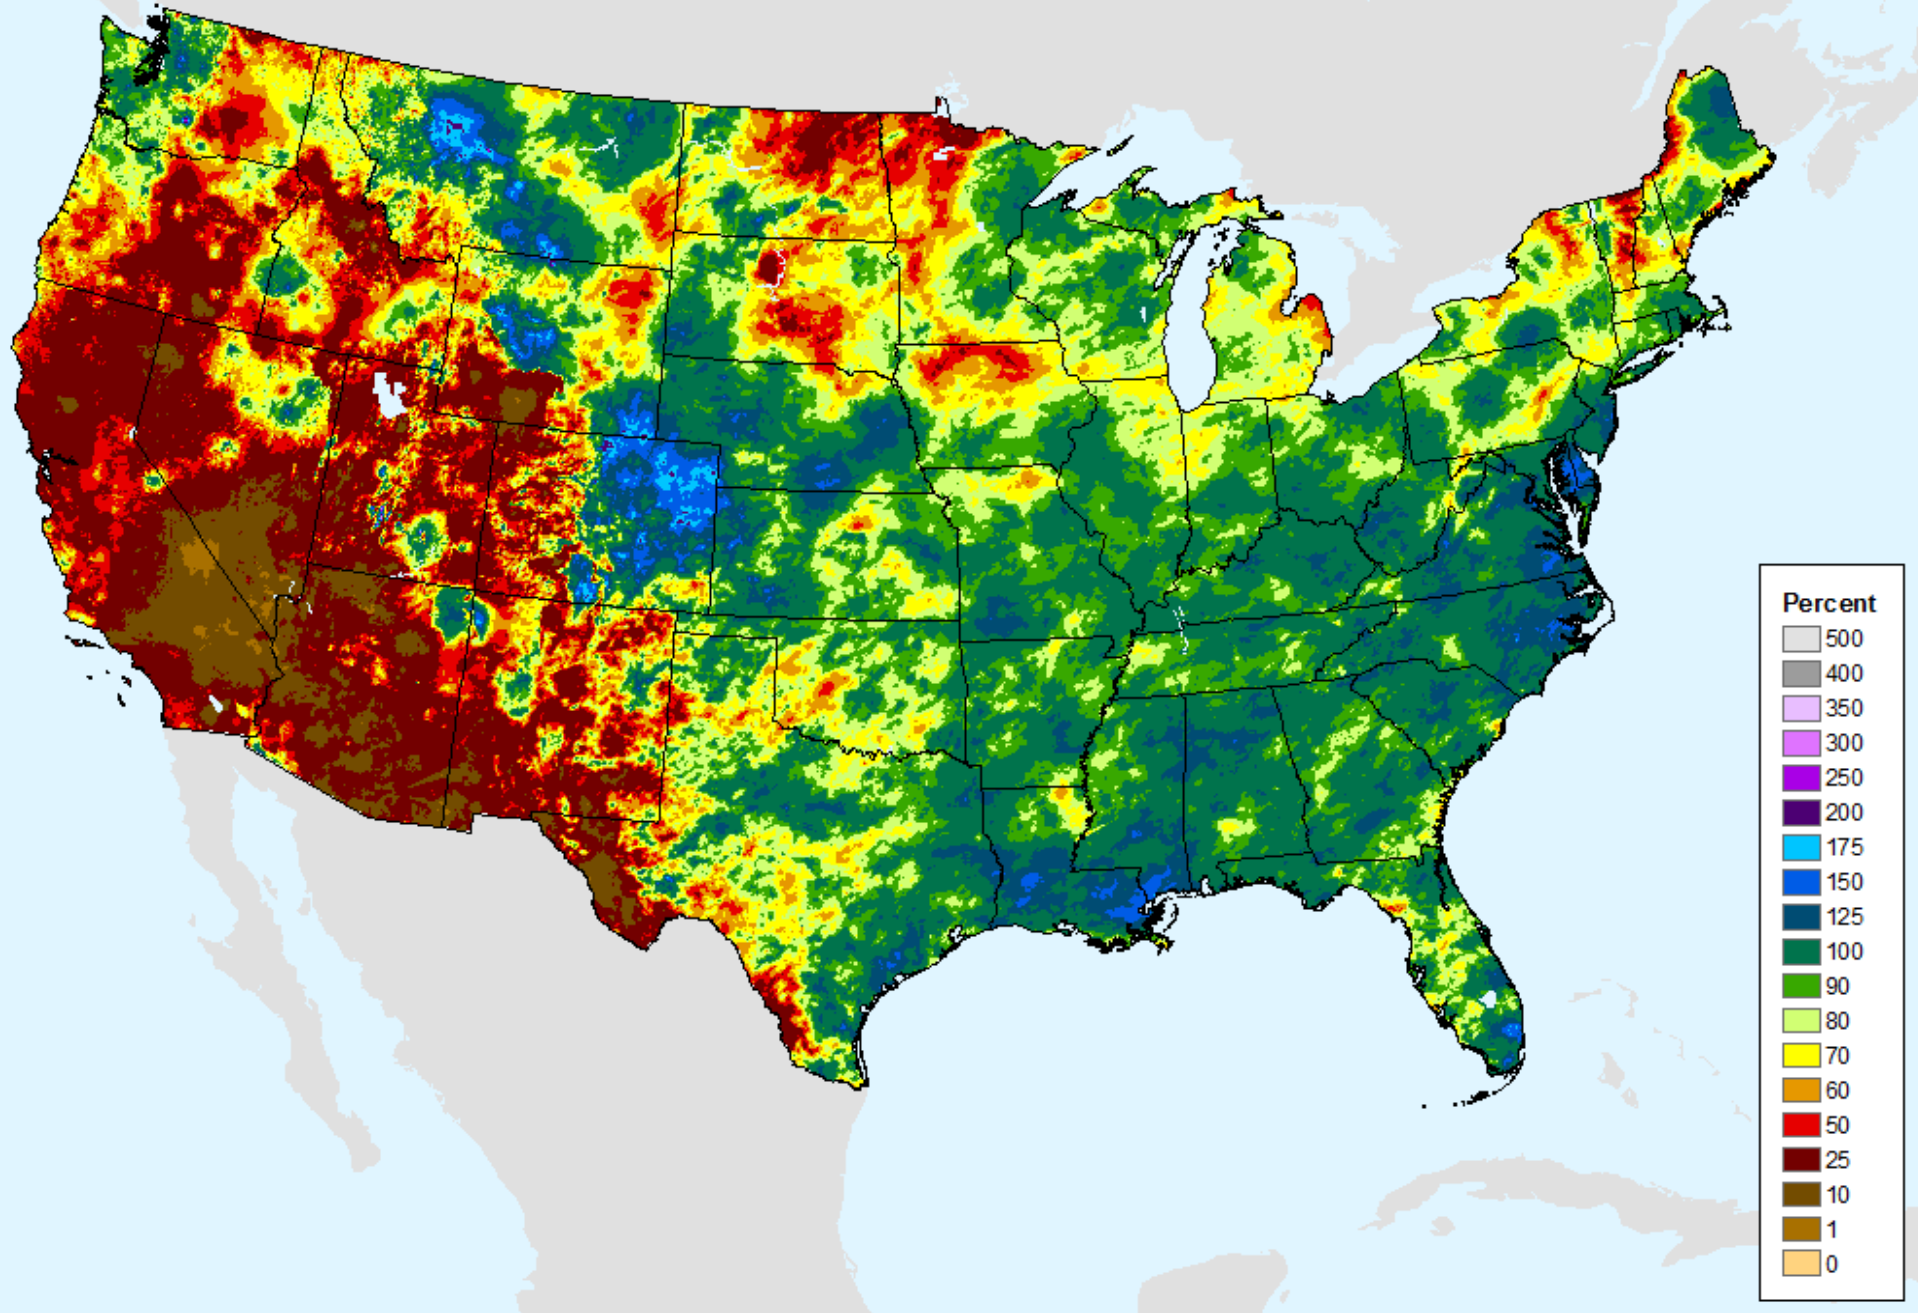

As of: Tuesday, June 22, 2021

AHPS Water-Year Pct of Normal Pcp

As of: Tuesday, June 22, 2021

USDM for: Jun. 15, 2021

AHPS Water-Year Pct of Normal Pcp

As of: Tuesday, June 22, 2021

USGS 7-Day Avg Streamflow