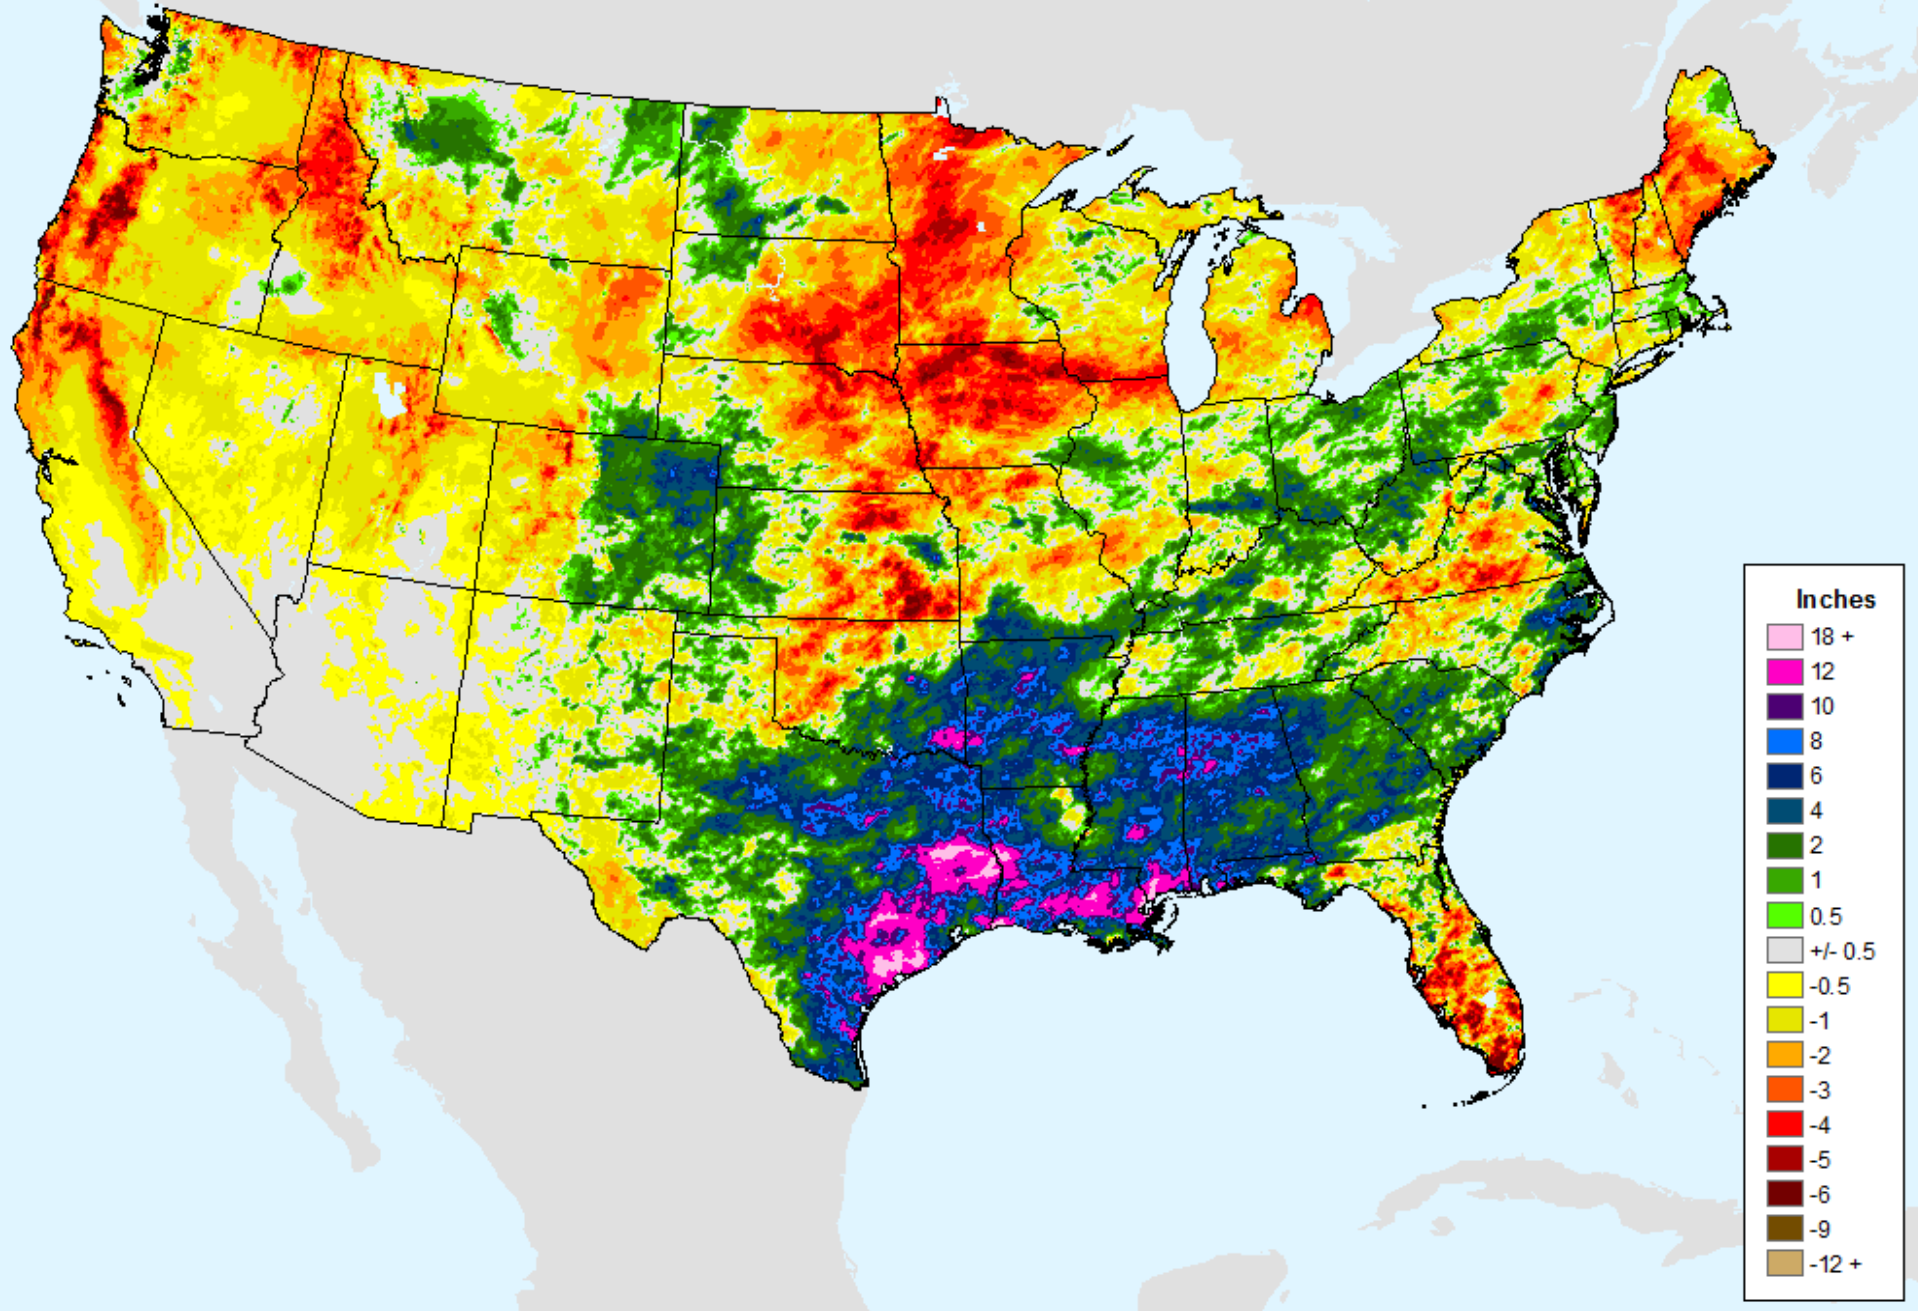

AHPS 60-Day Precip Departure

As of: Tuesday, June 22, 2021