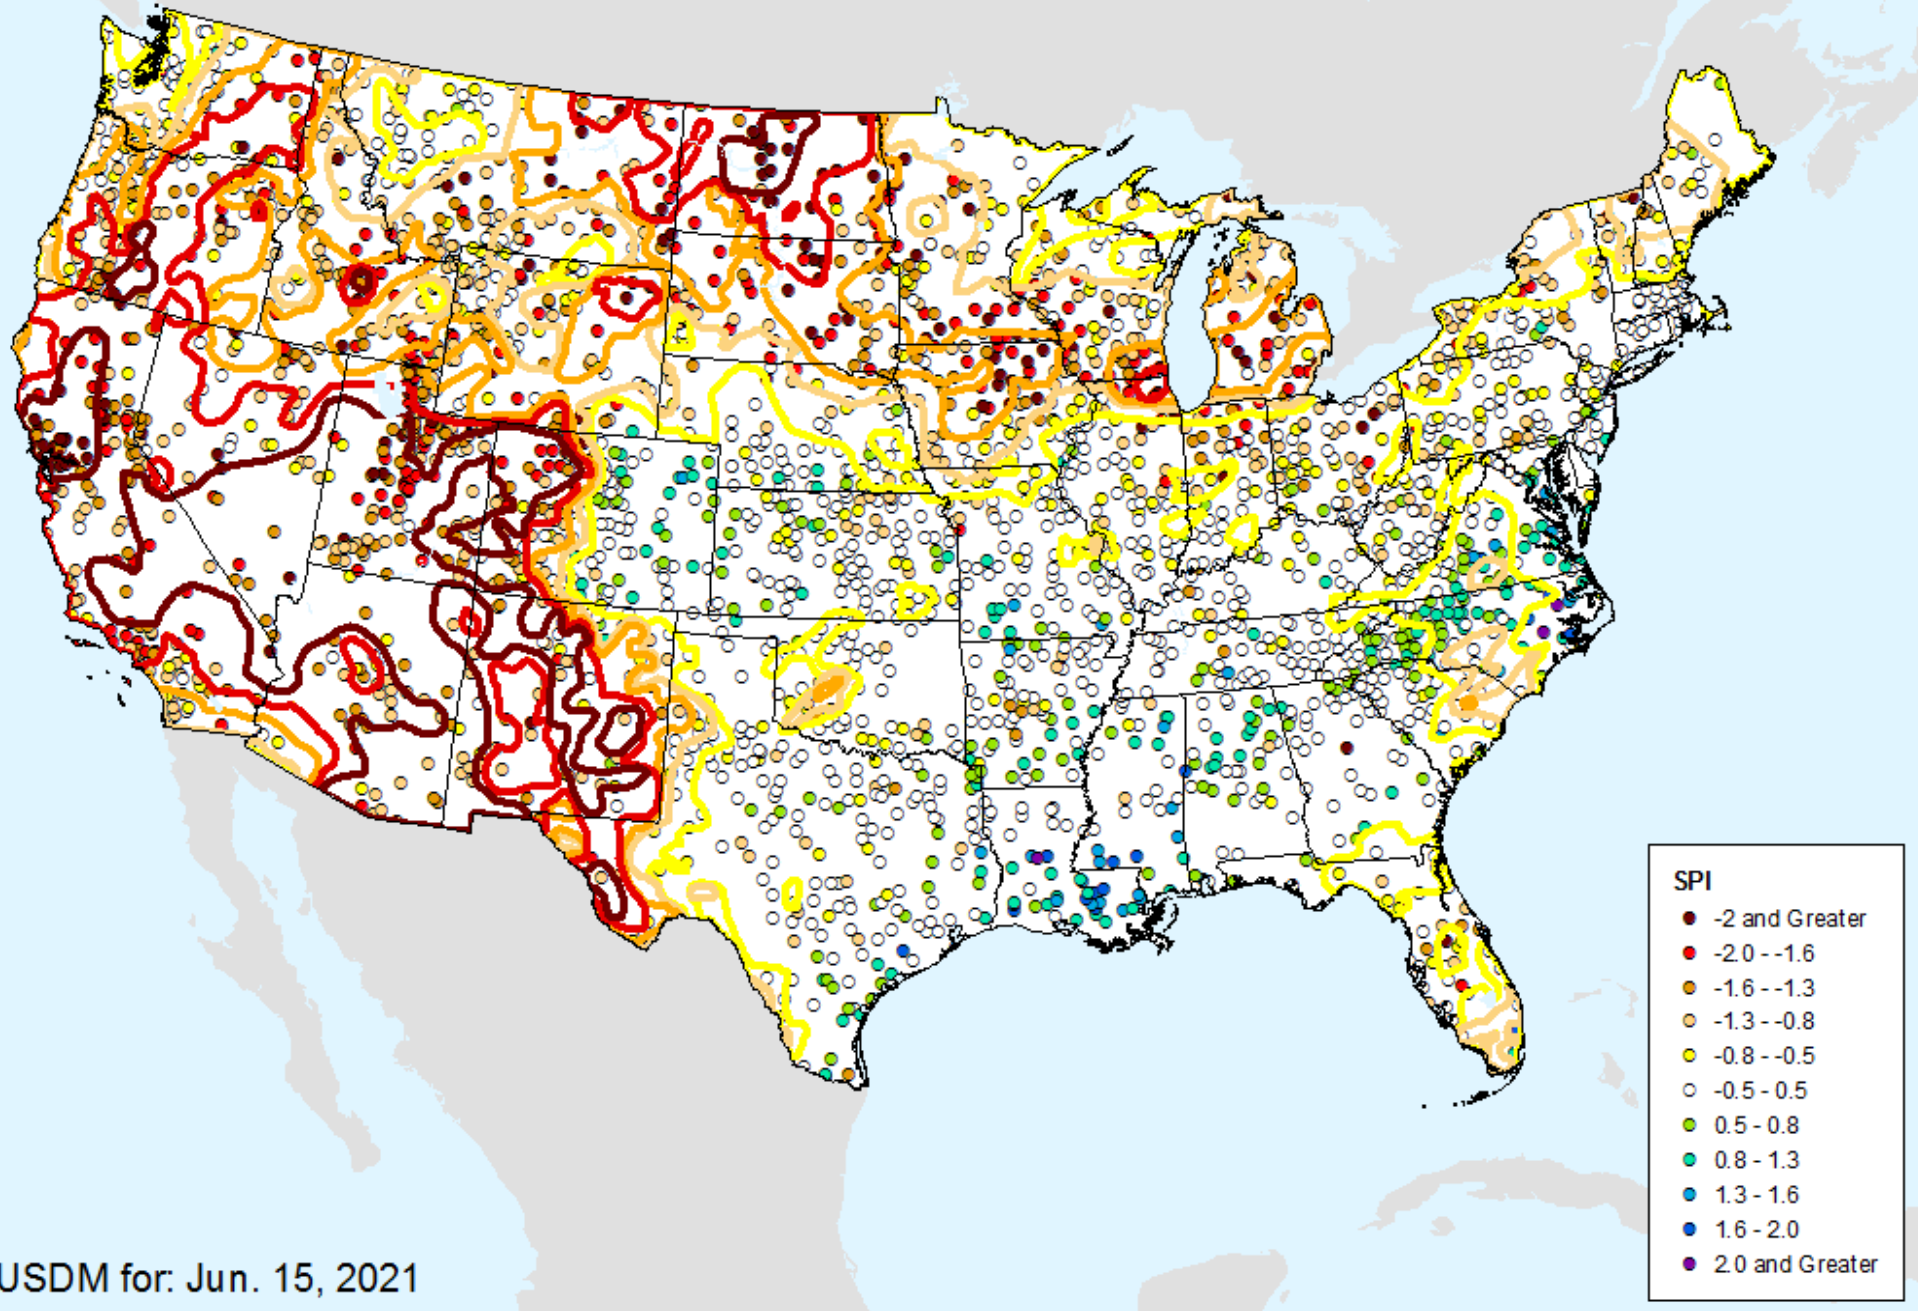

As of: Tuesday, June 22, 2021

HPRCC 24-month SPI

As of: Tuesday, June 22, 2021

USDM for: Jun. 15, 2021

HPRCC 24-month SPI

As of: Tuesday, June 22, 2021

HPRCC Water Year-to-date SPI

As of: Tuesday, June 22, 2021

HPRCC Water Year-to-date SPI

As of: Tuesday, June 22, 2021

HPRCC Year-to-date SPI

As of: Tuesday, June 22, 2021

HPRCC Year-to-date SPI

As of: Tuesday, June 22, 2021

SPI

- -2 and Greater
- -2.0 -- -1.6
- -1.6 -- -1.3
- -1.3 -- -0.8
- -0.8 -- -0.5
- -0.5 - 0.5
- 0.5 - 0.8
- 0.8 - 1.3
- 1.3 - 1.6
- 1.6 - 2.0
- 2.0 and Greater