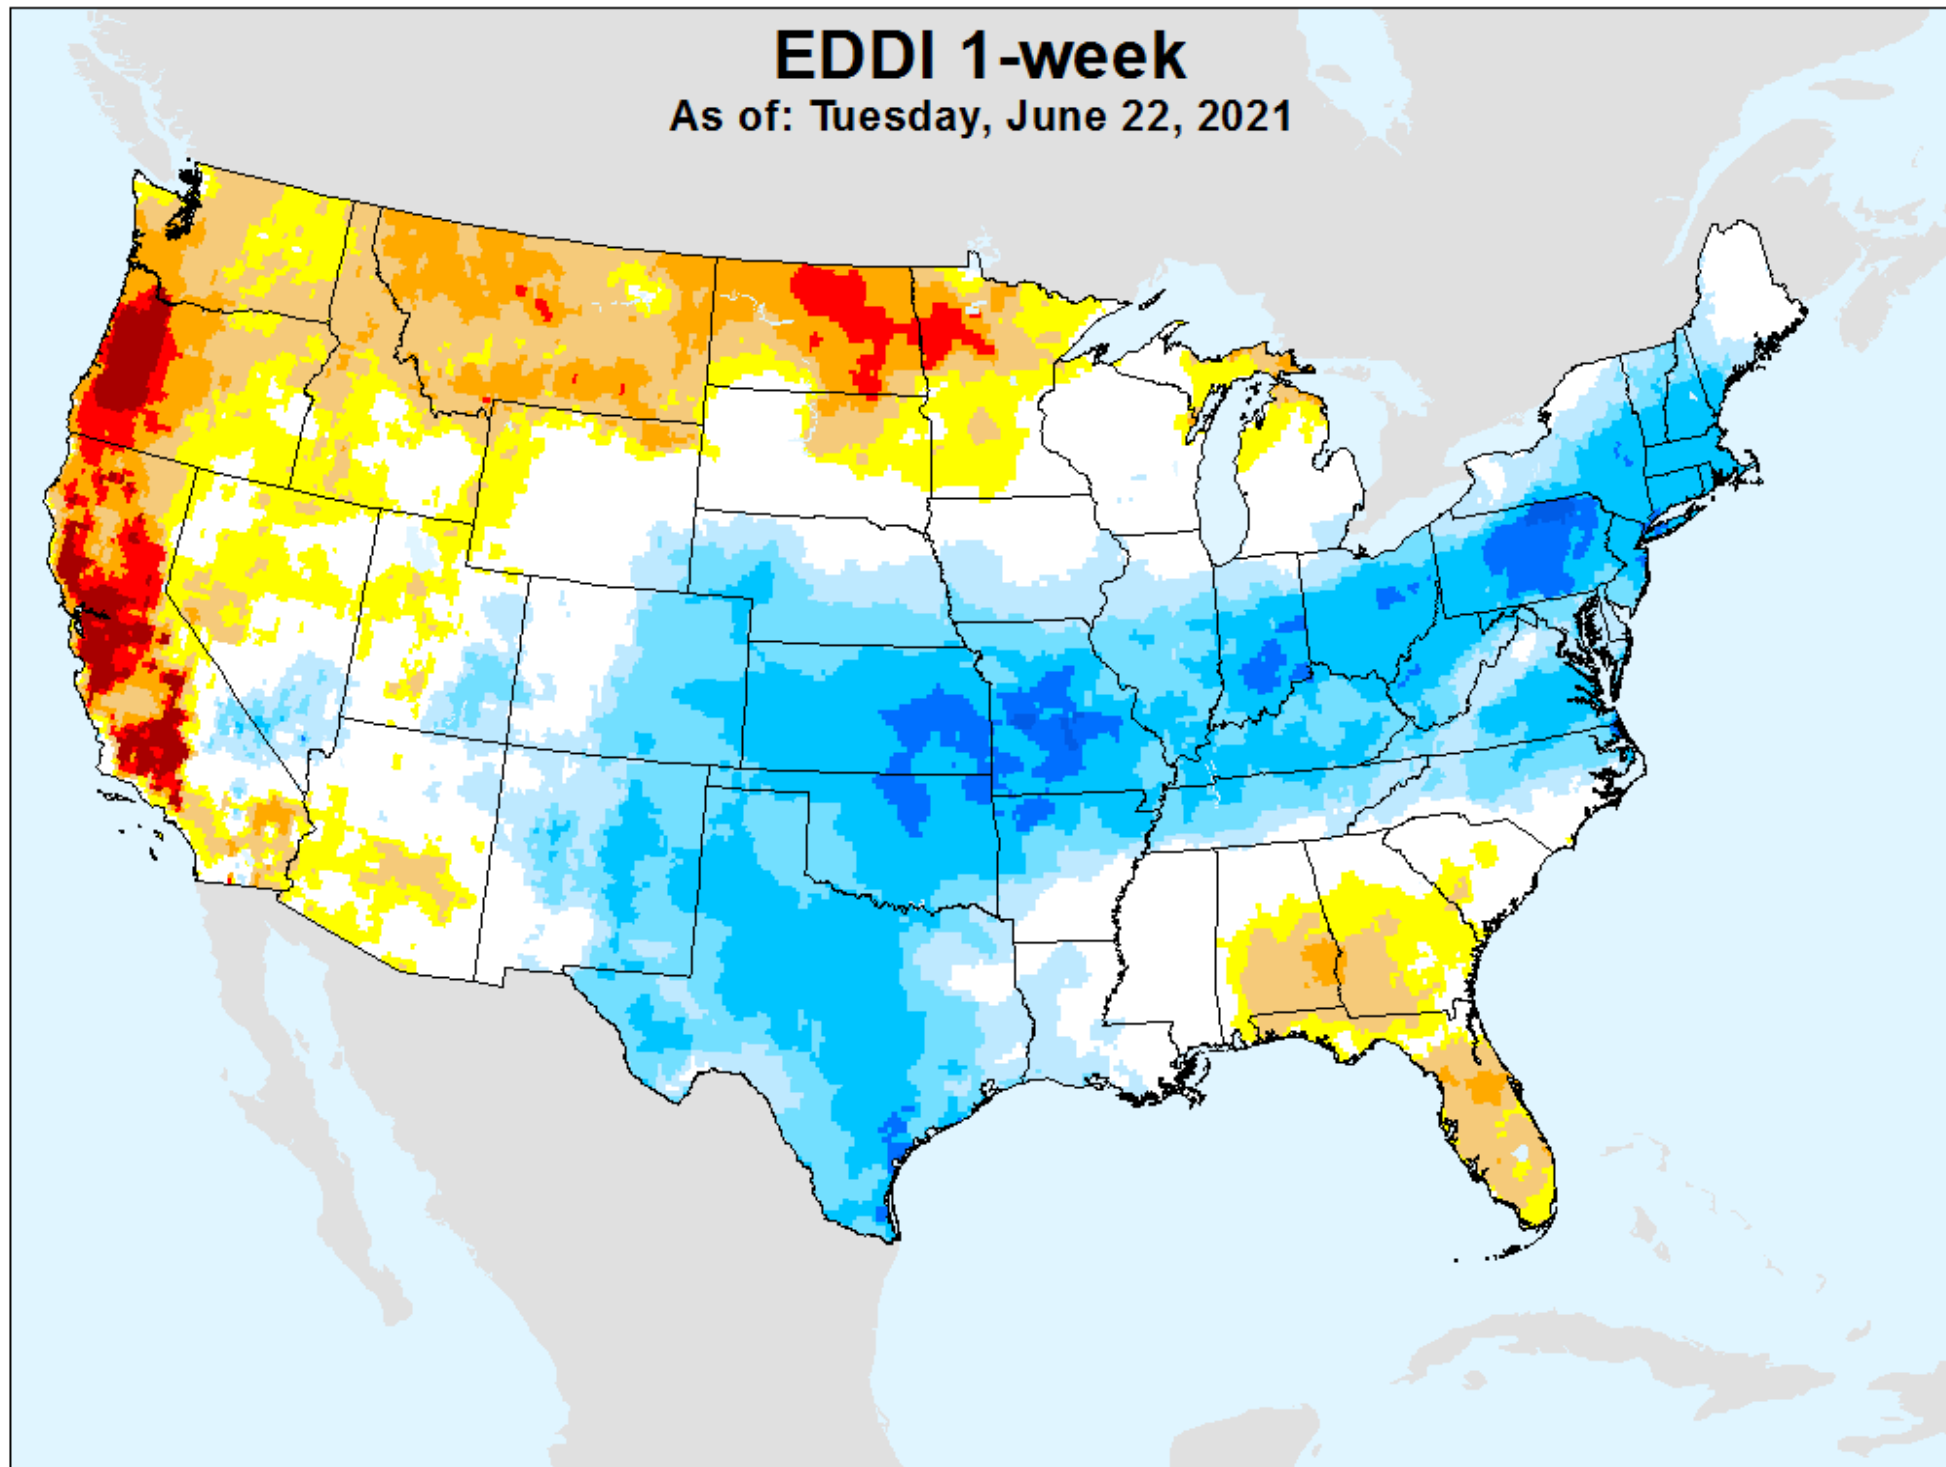

EDDI 1-week

As of: Tuesday, June 22, 2021