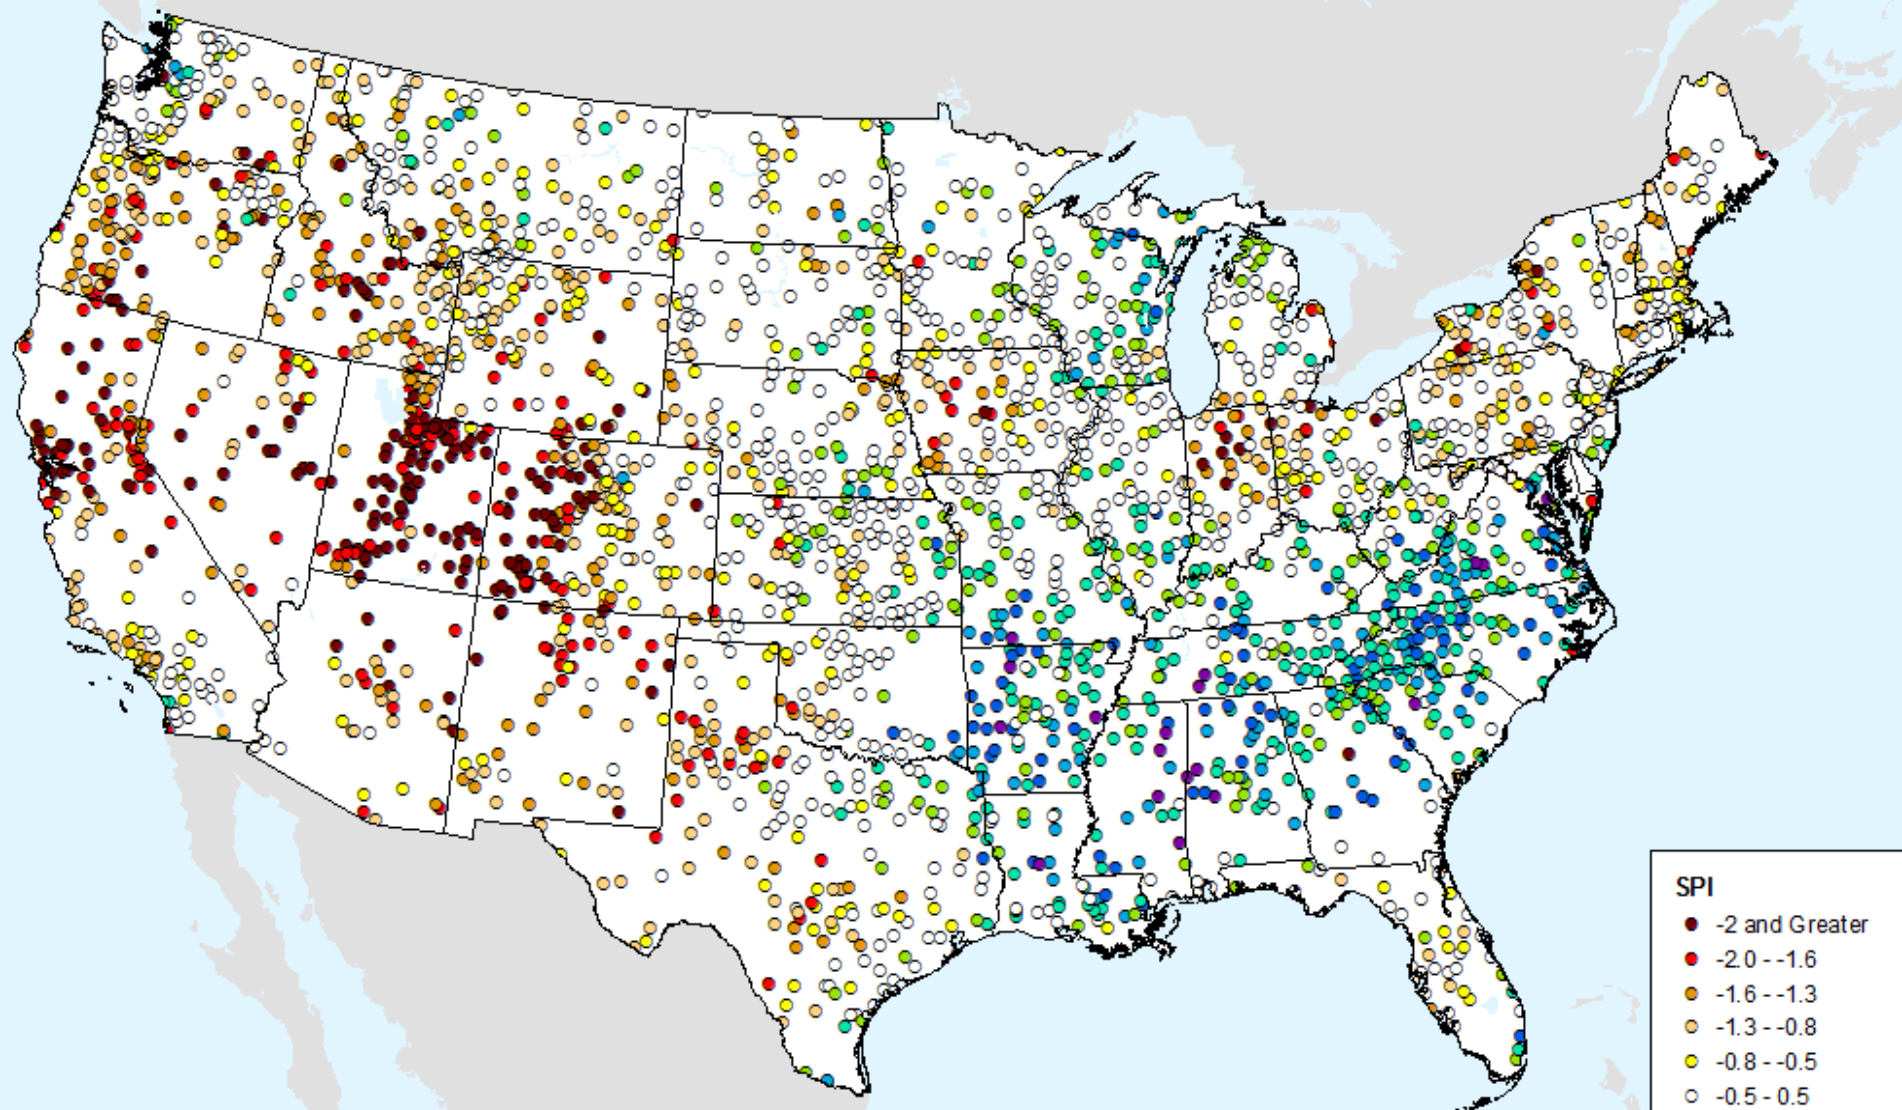

As of: Tuesday, June 22, 2021

HPRCC 24-month SPI

As of: Tuesday, June 22, 2021

USDM for: Jun. 15, 2021

HPRCC 24-month SPI

As of: Tuesday, June 22, 2021

HPRCC Water Year-to-date SPI

As of: Tuesday, June 22, 2021