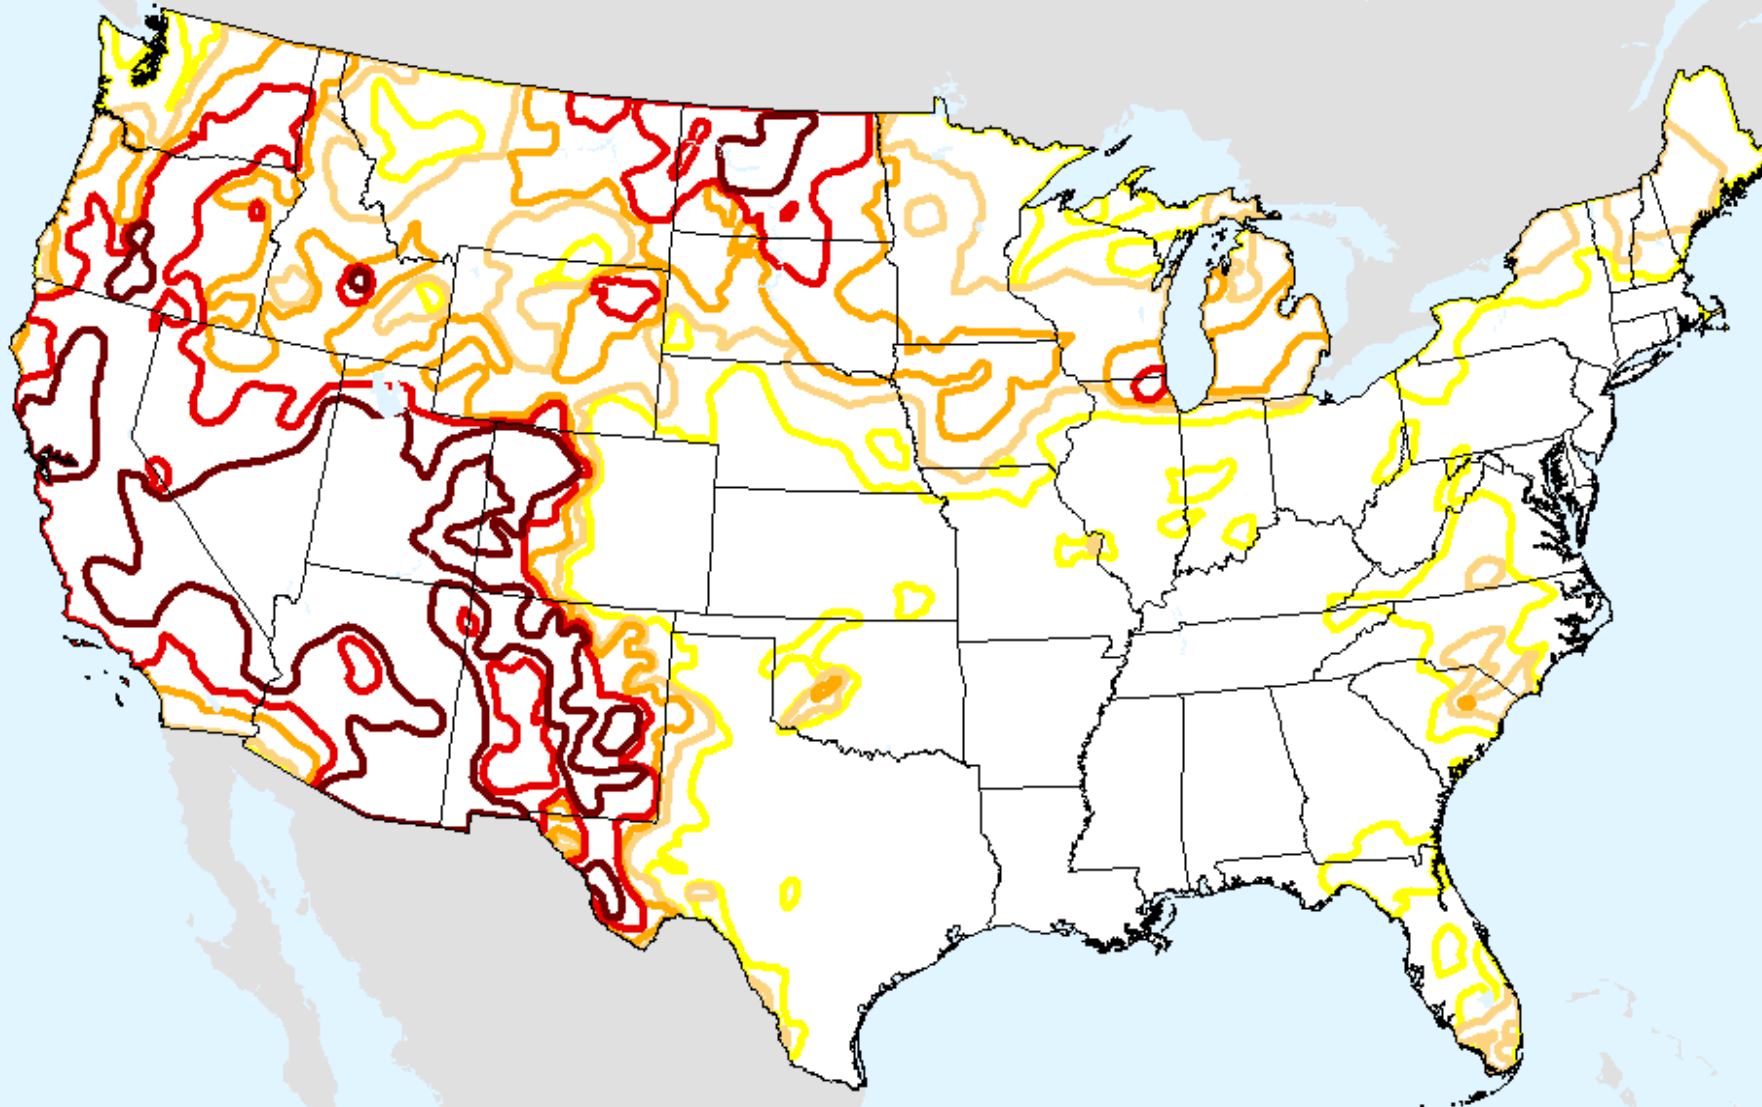

Evaporative Stress Index (ESI) 4-week

As of: Tuesday, June 22, 2021

USDM for: Jun. 15, 2021

ESI