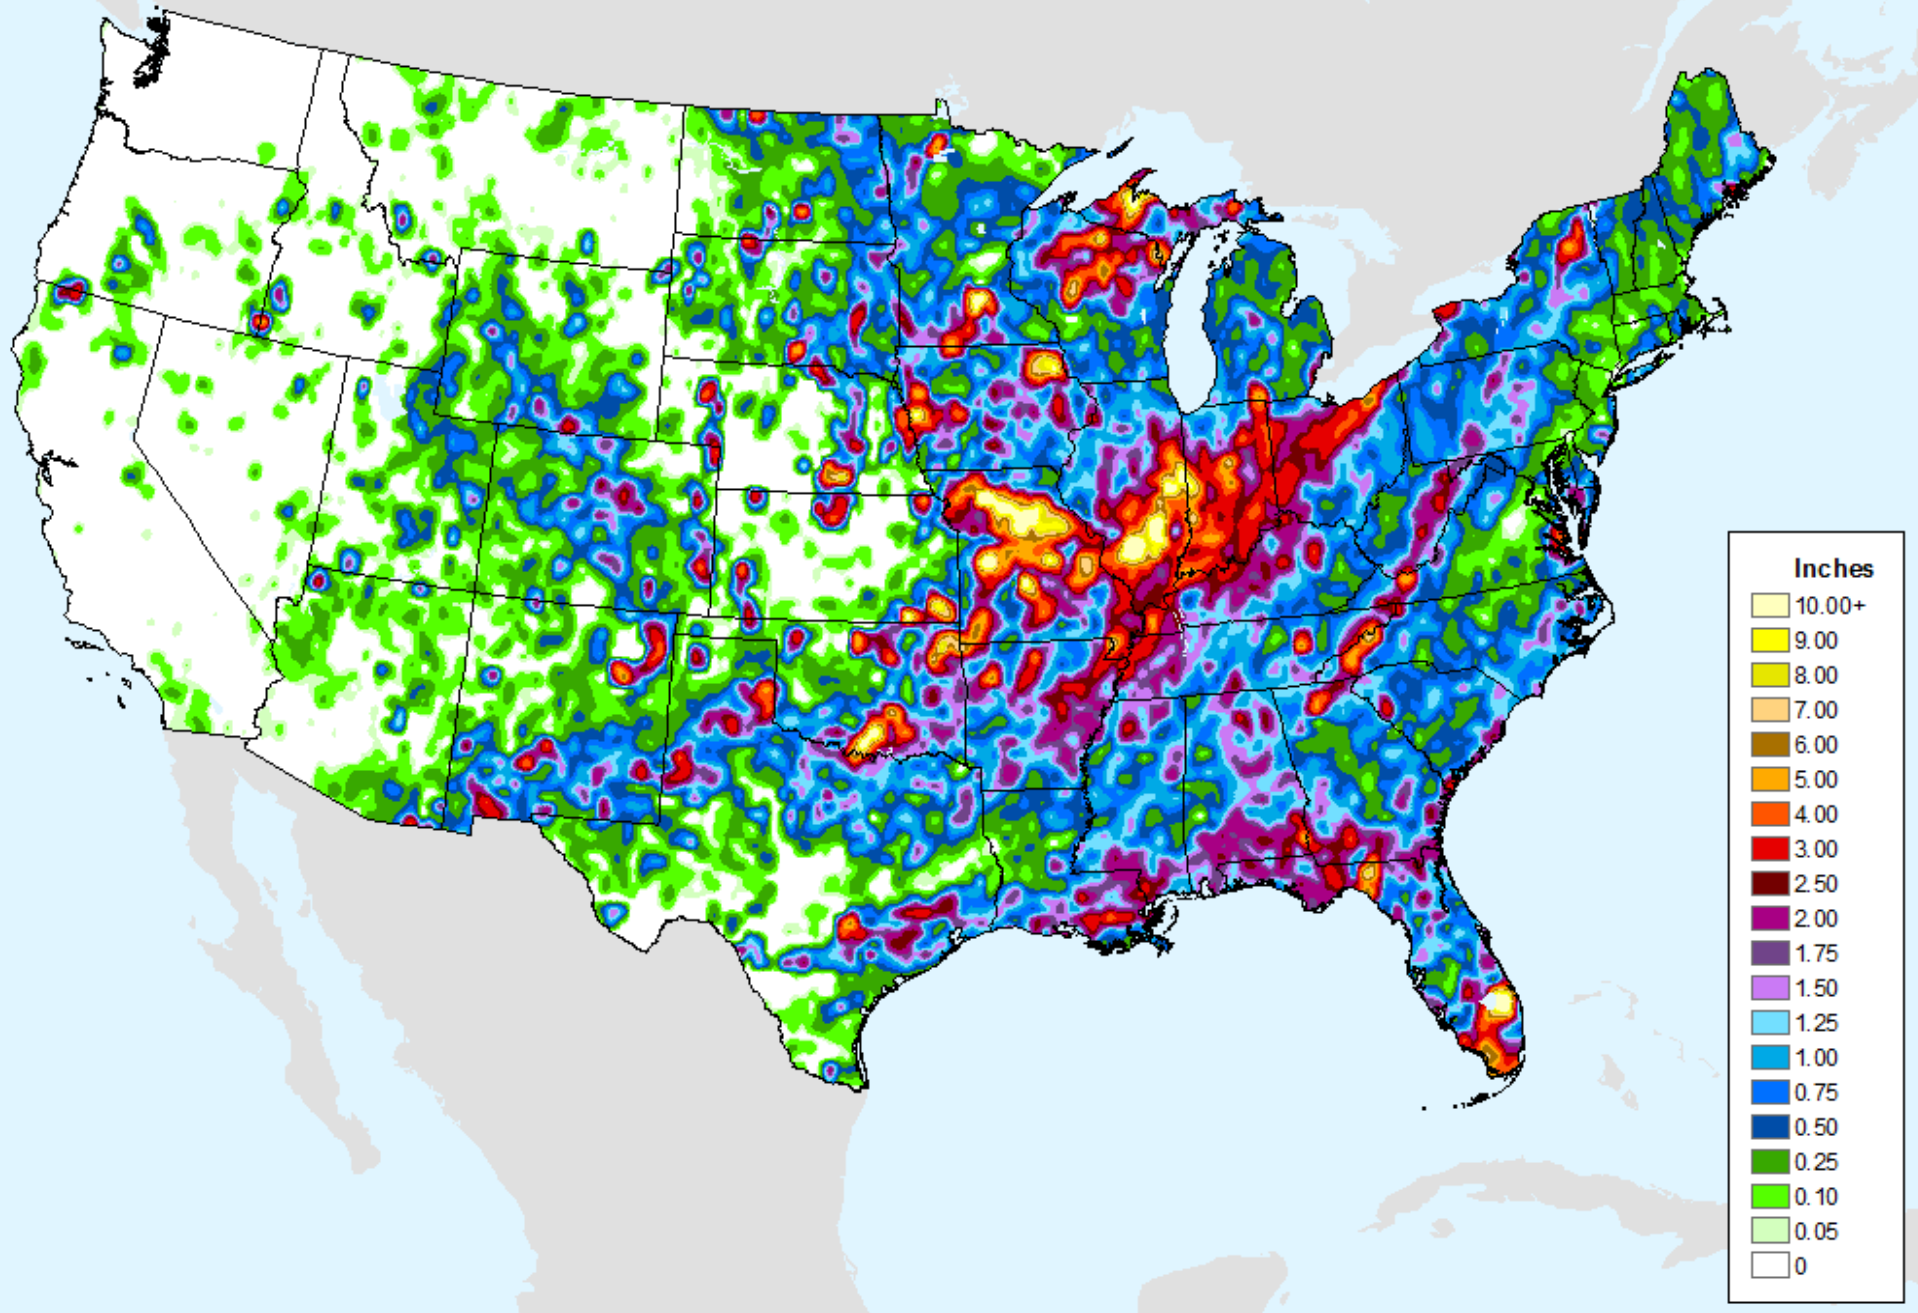

GFS (00z) 7-Day Precip Forecast

As of: Tuesday, June 22, 2021