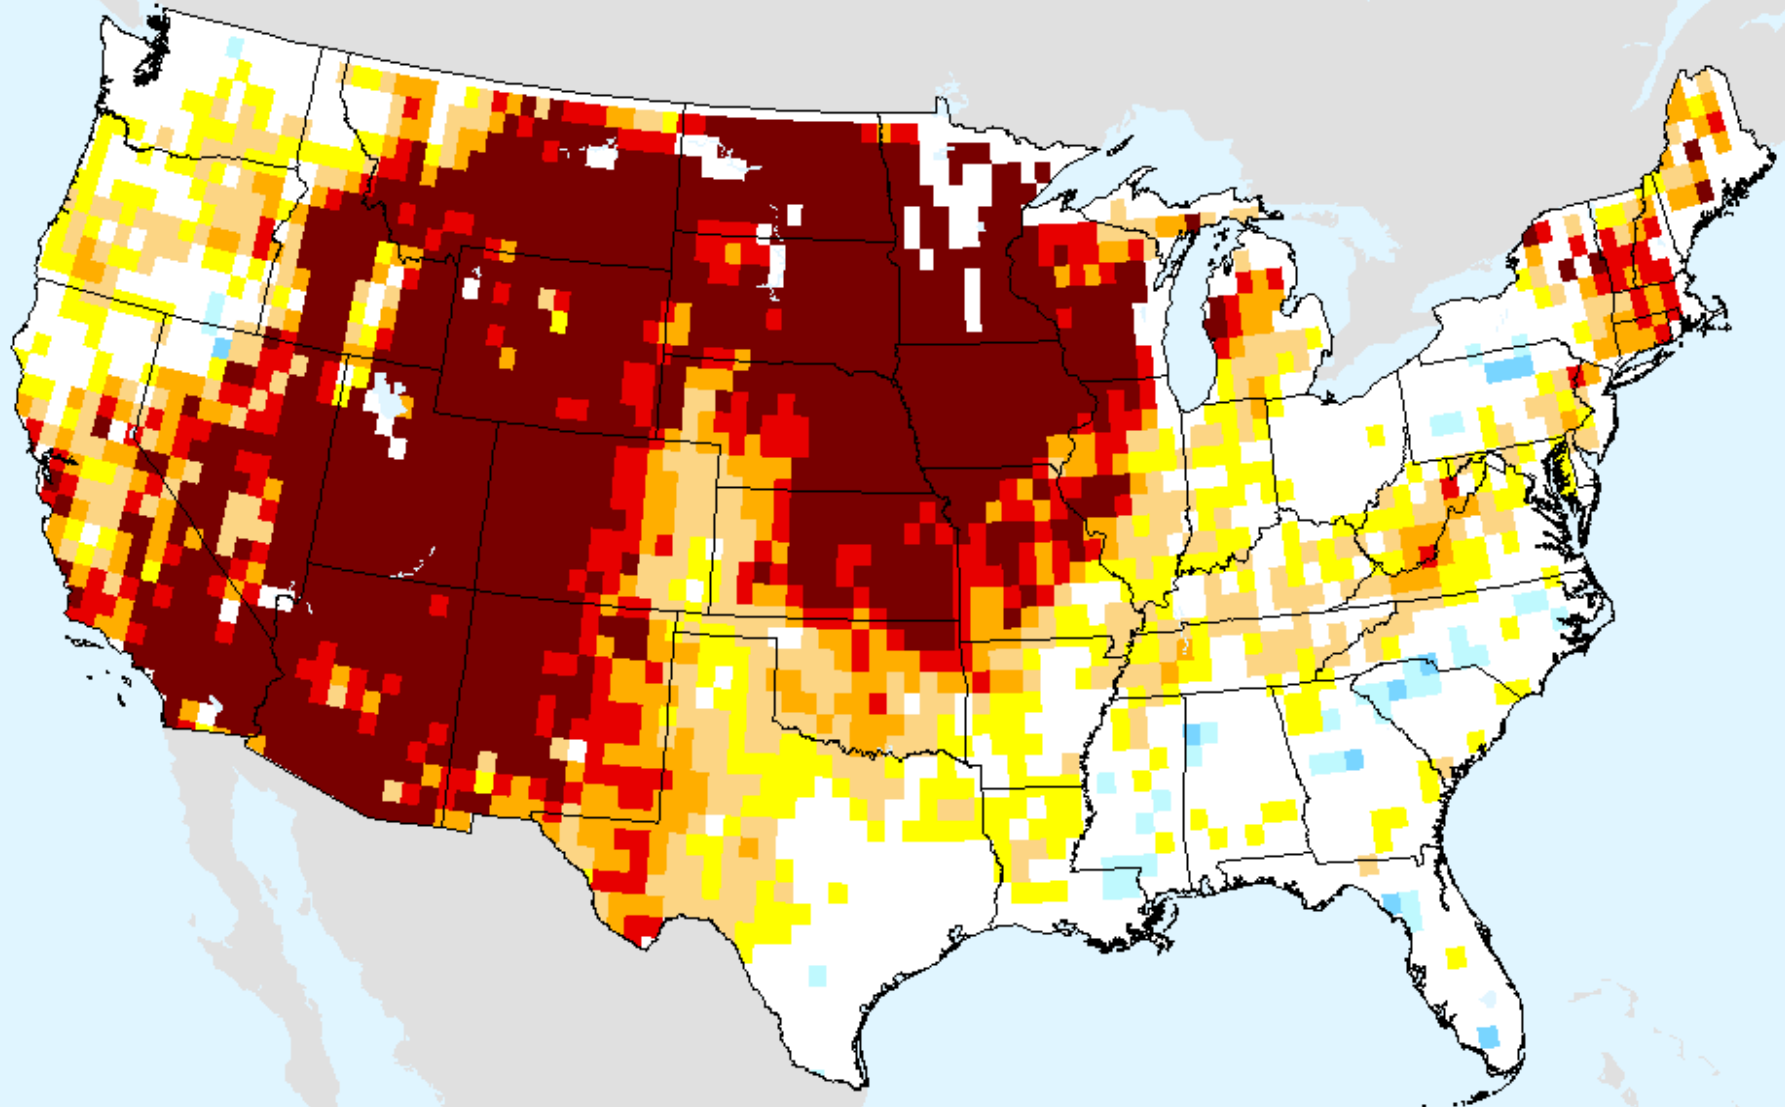

AIRS-Based Vapor Pressure Deficit 14 Day

As of: Tuesday, June 22, 2021