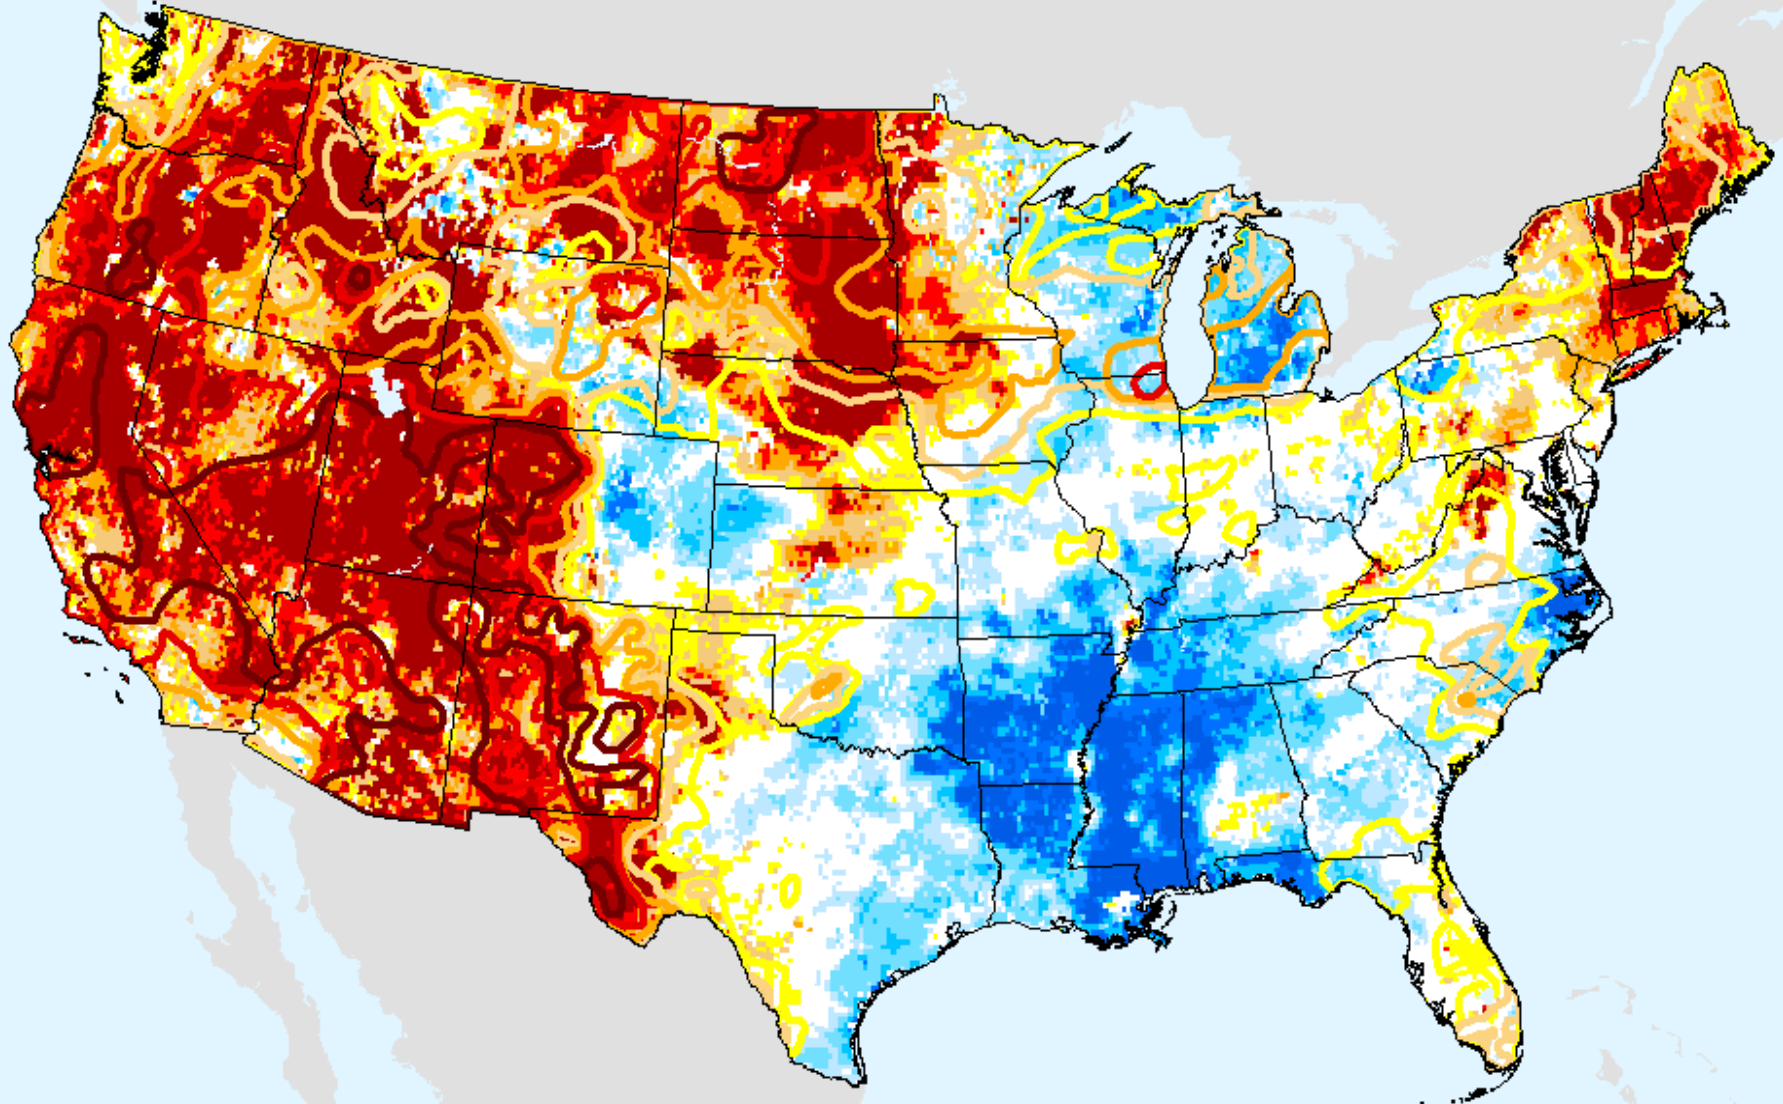

As of: Tuesday, June 22, 2021

USDM for: Jun. 15, 2021

GRACE-Based Root Zone Soil Moisture Drought Indicator

As of: Tuesday, June 22, 2021

GRACE-Based Surface Soil Moisture Drought Indicator

As of: Tuesday, June 22, 2021