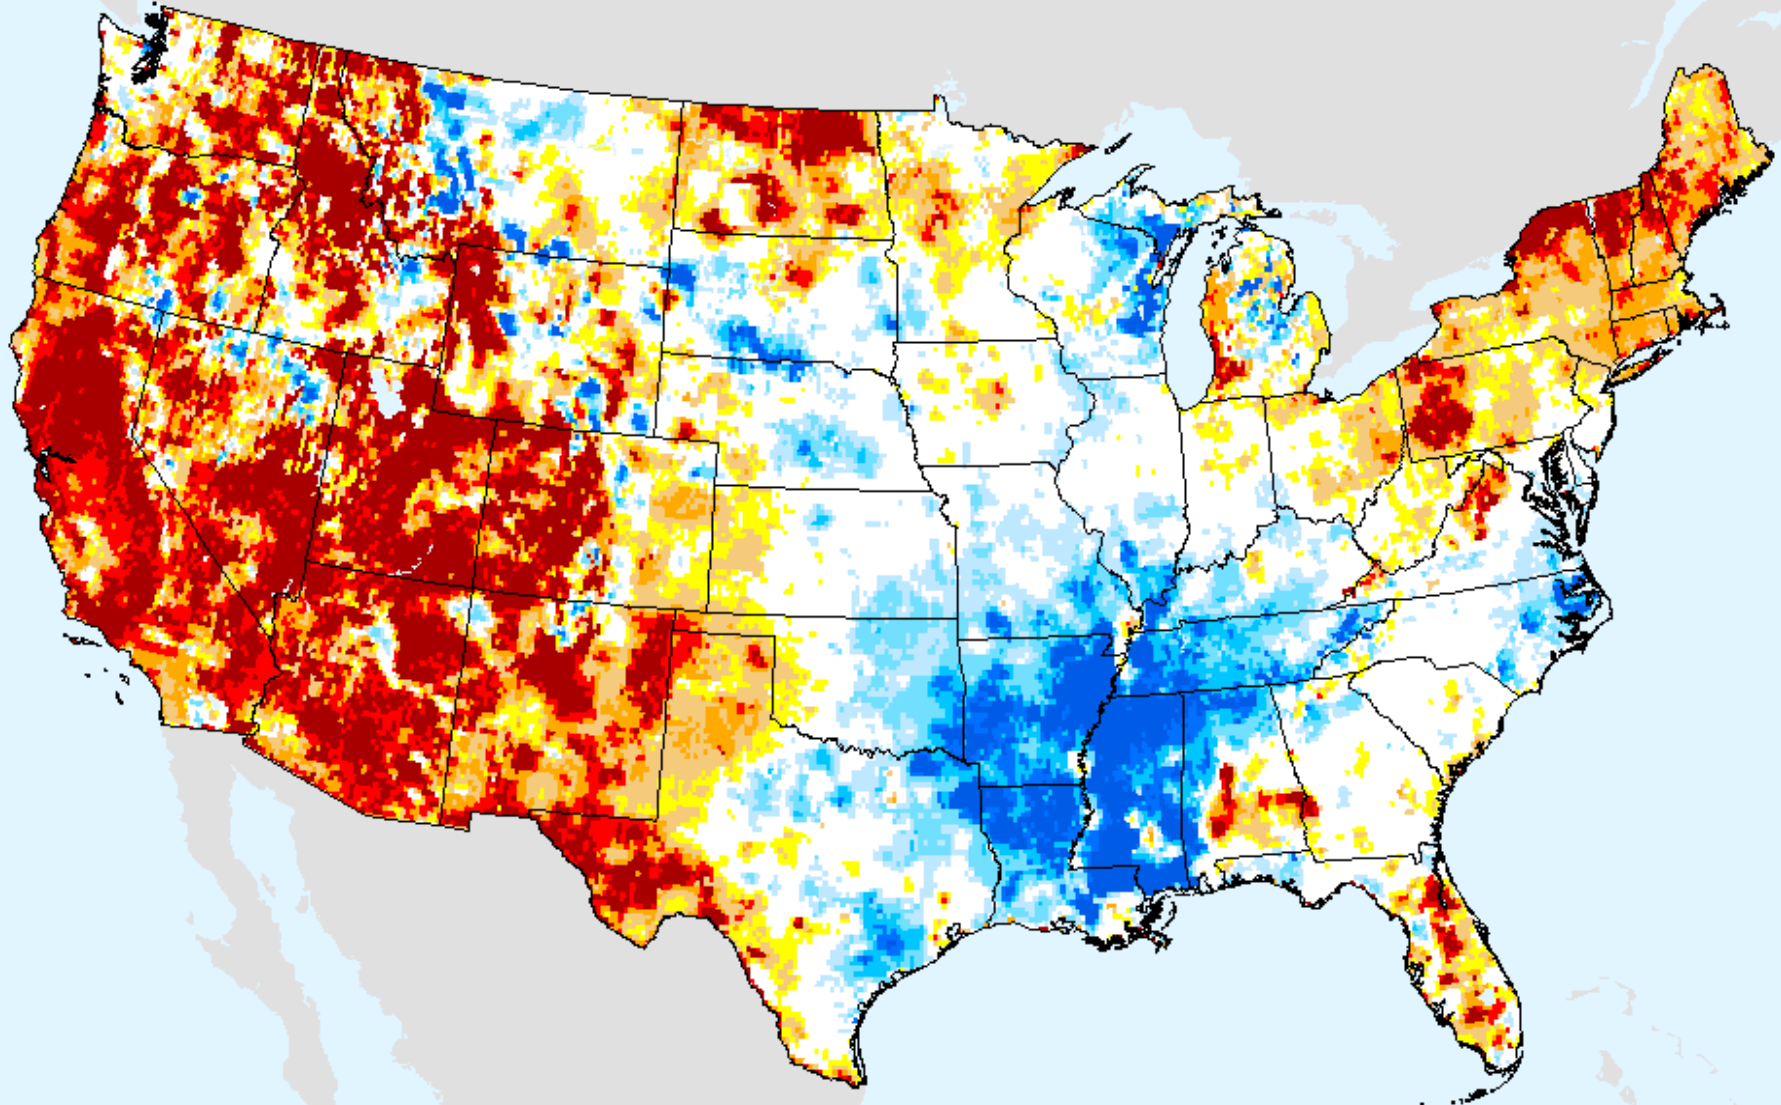

GRACE-Based Shallow Groundwater Drought Indicator

As of: Tuesday, June 22, 2021

USDM for: Jun. 15, 2021

GRACE-Based Shallow Groundwater Drought Indicator

As of: Tuesday, June 22, 2021

GRACE-Based Root Zone Soil Moisture Drought Indicator