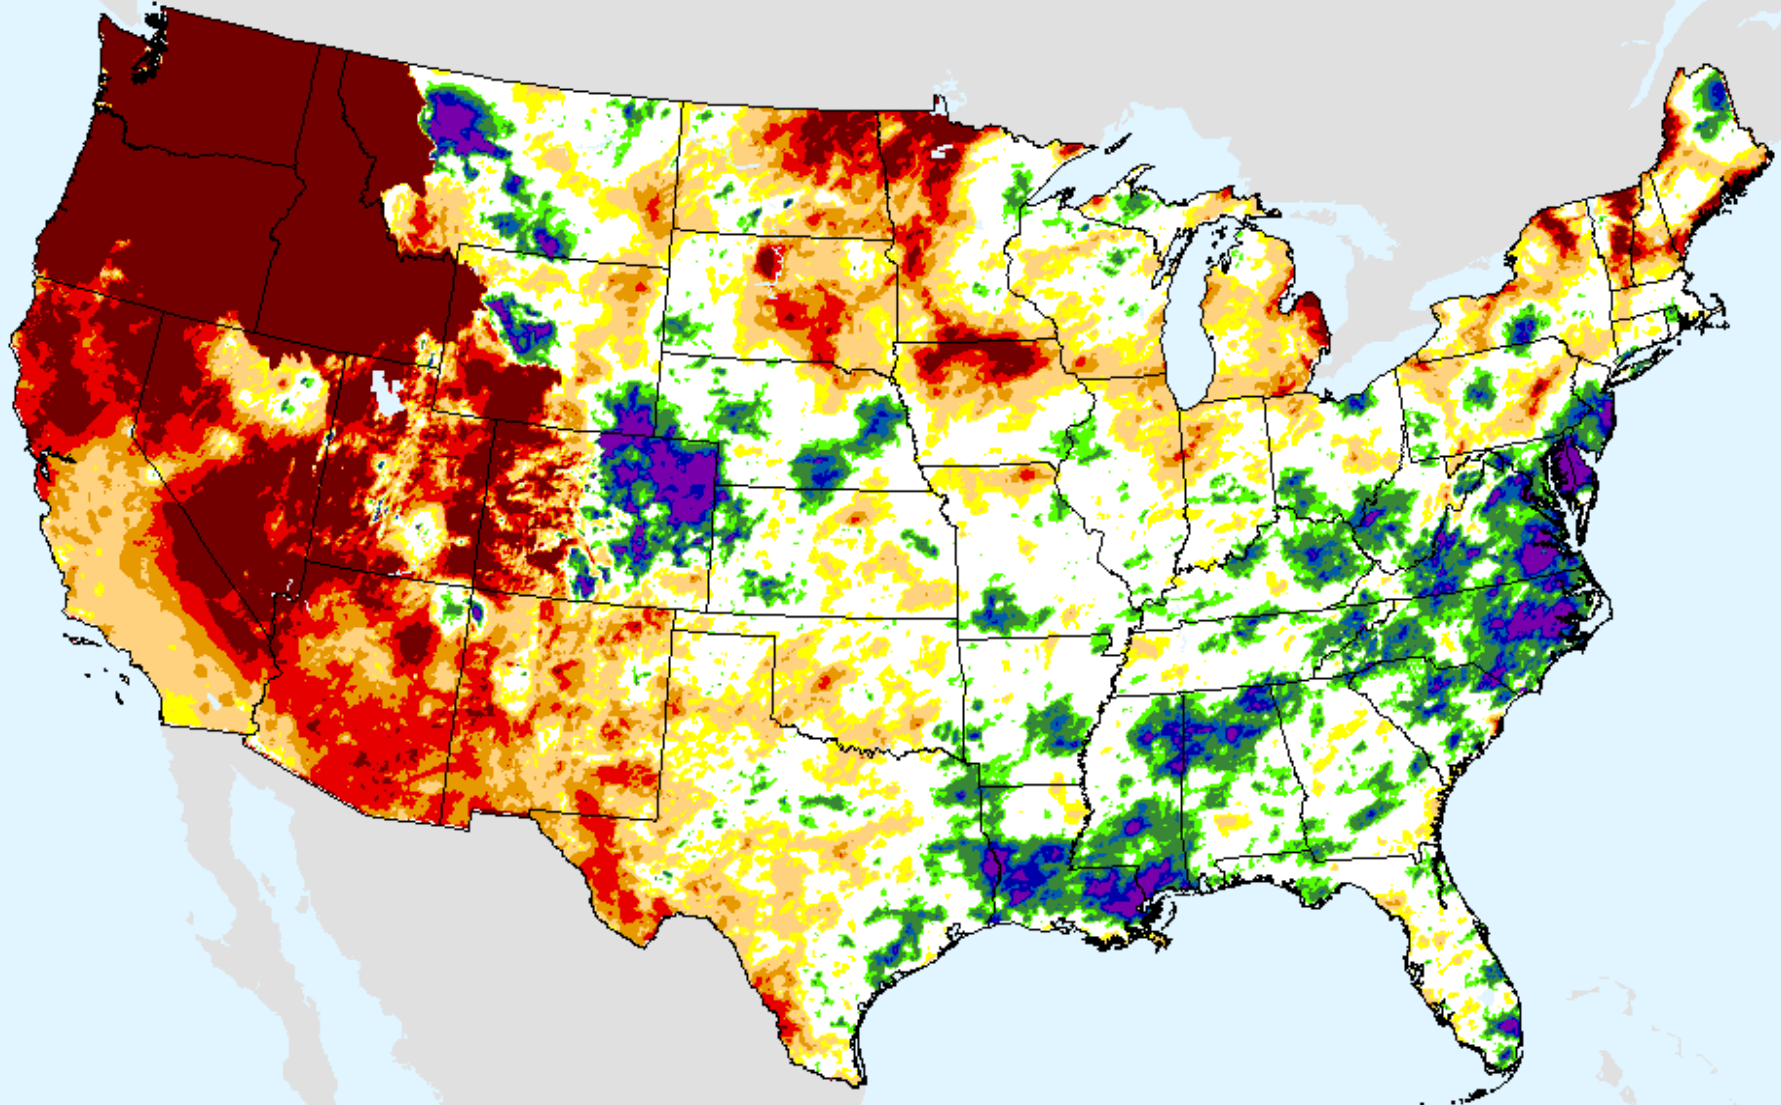

AHPS 9-month SPI

As of: Tuesday, June 22, 2021

USDM for: Jun. 15, 2021

SPI (USDM)

AHPS 9-month SPI

As of: Tuesday, June 22, 2021

AHPS 12-month SPI

As of: Tuesday, June 22, 2021