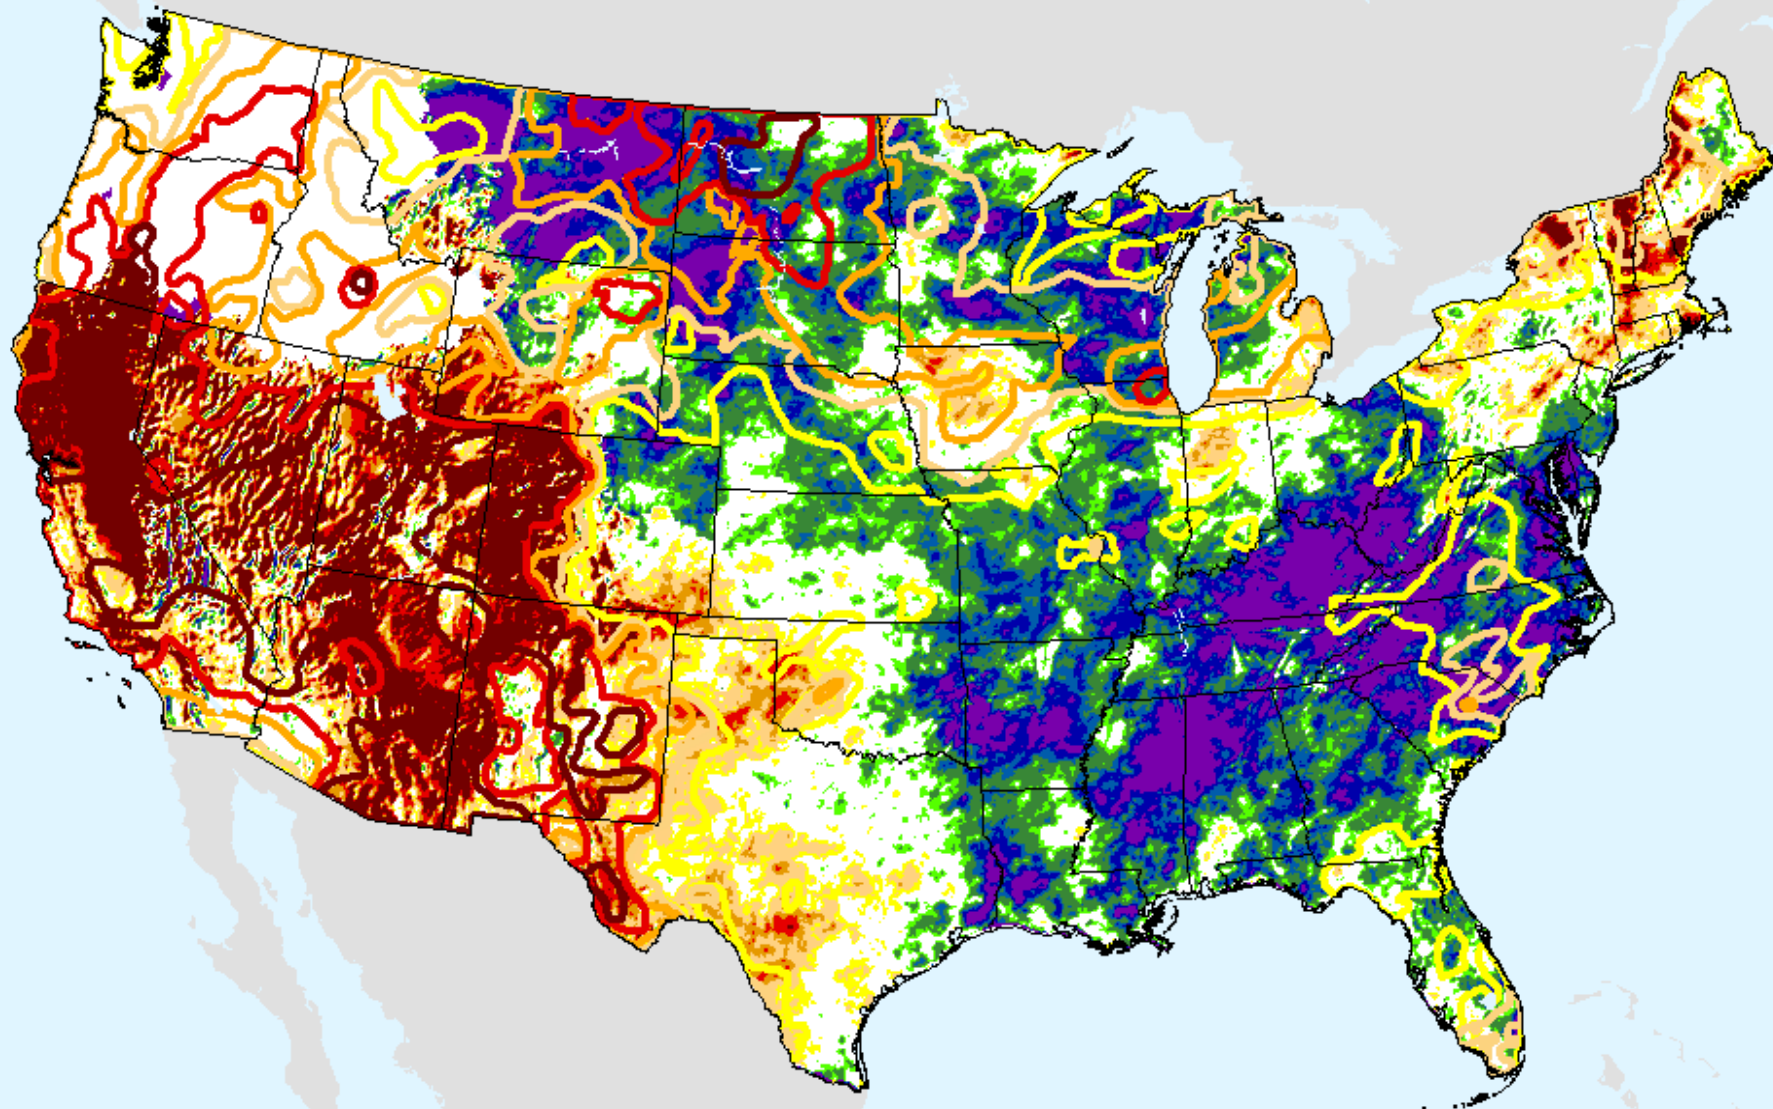

AHPS 24-month SPEI

As of: Tuesday, June 22, 2021

USDM for: Jun. 15, 2021

SPEI (USDM)