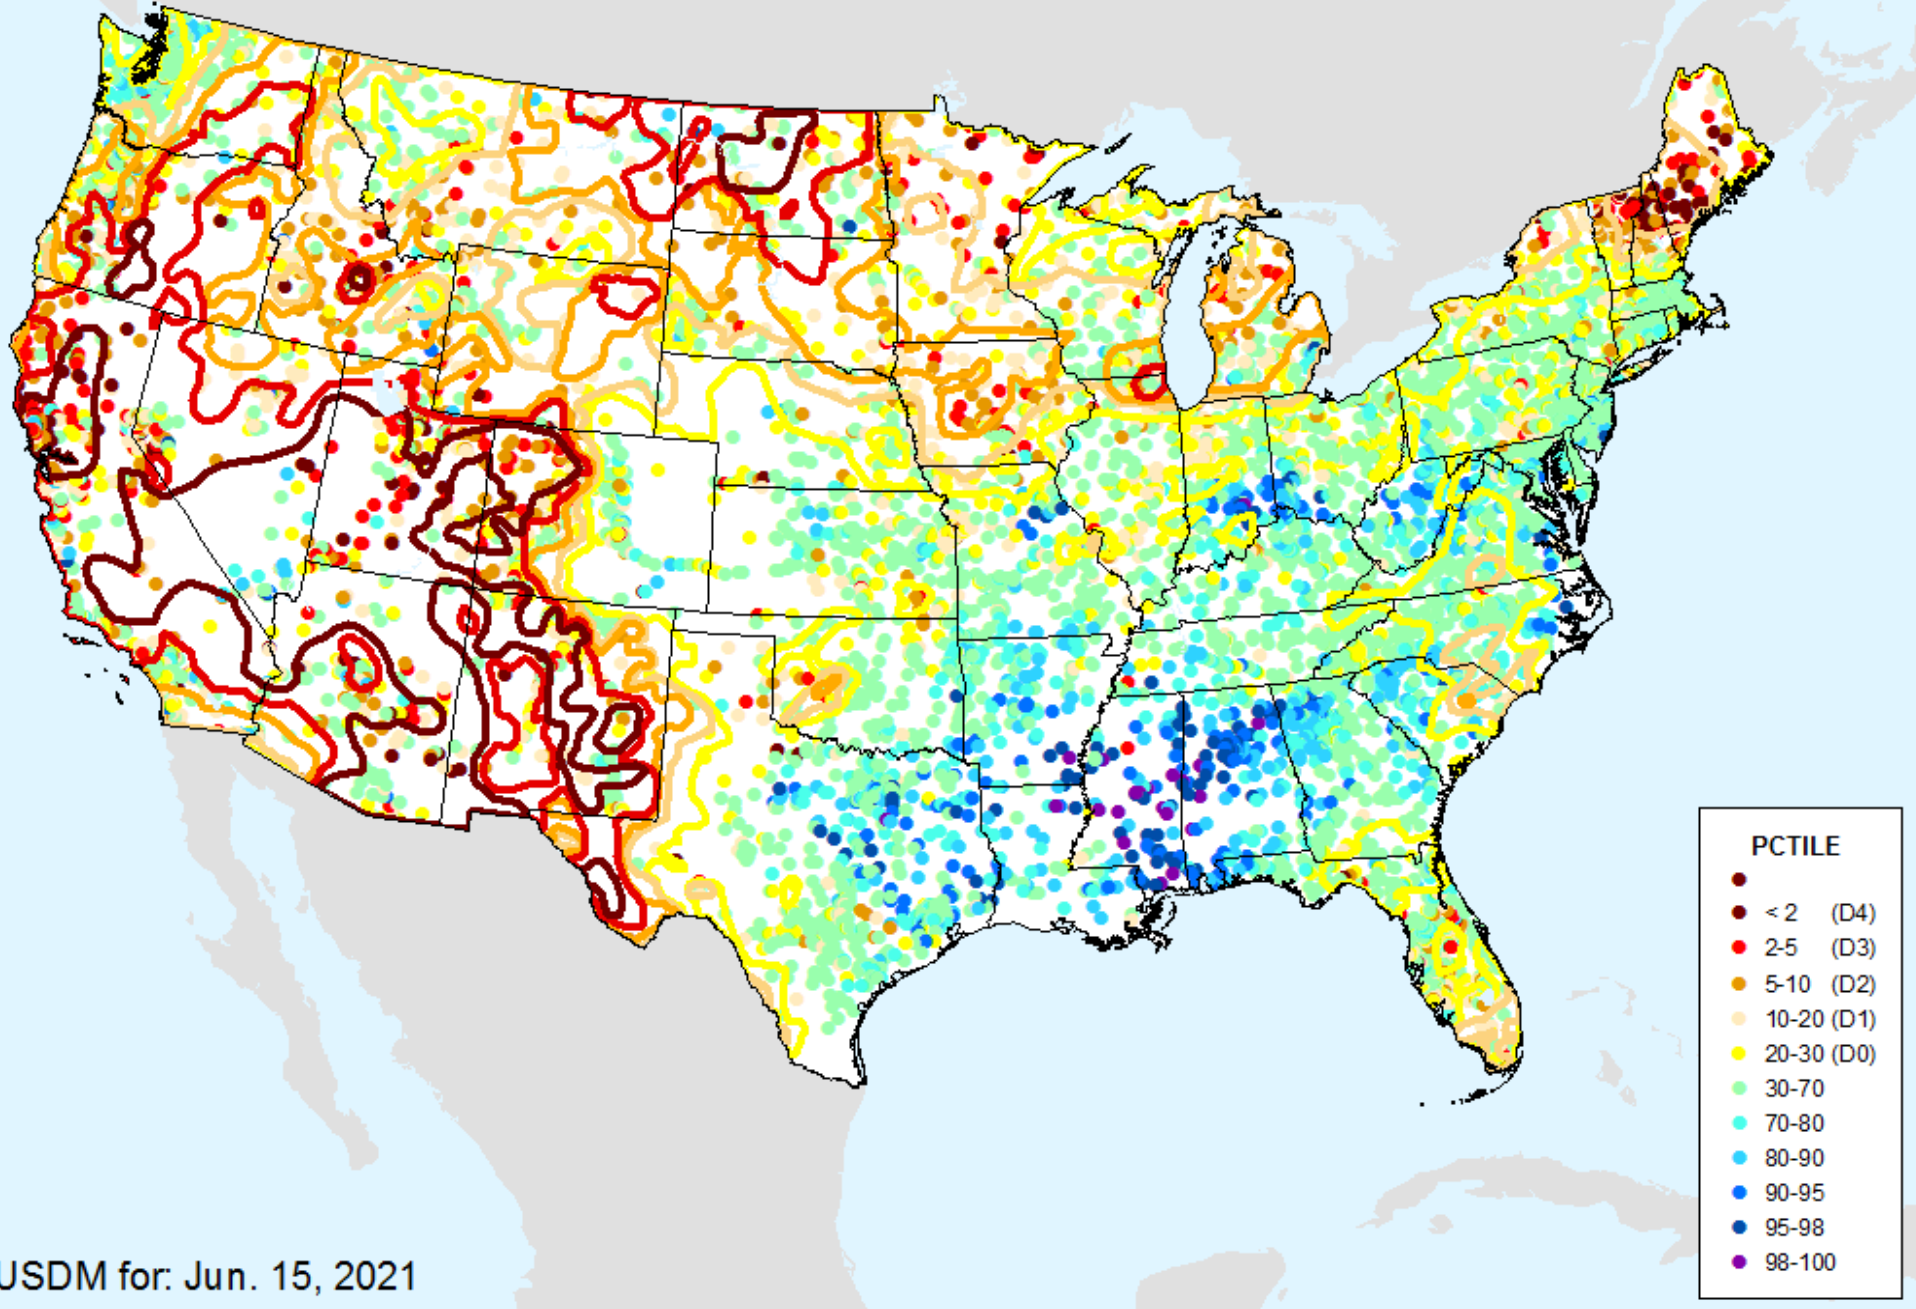

USGS 7-Day Avg Streamflow

As of: Tuesday, June 22, 2021

USDM for: Jun. 15, 2021