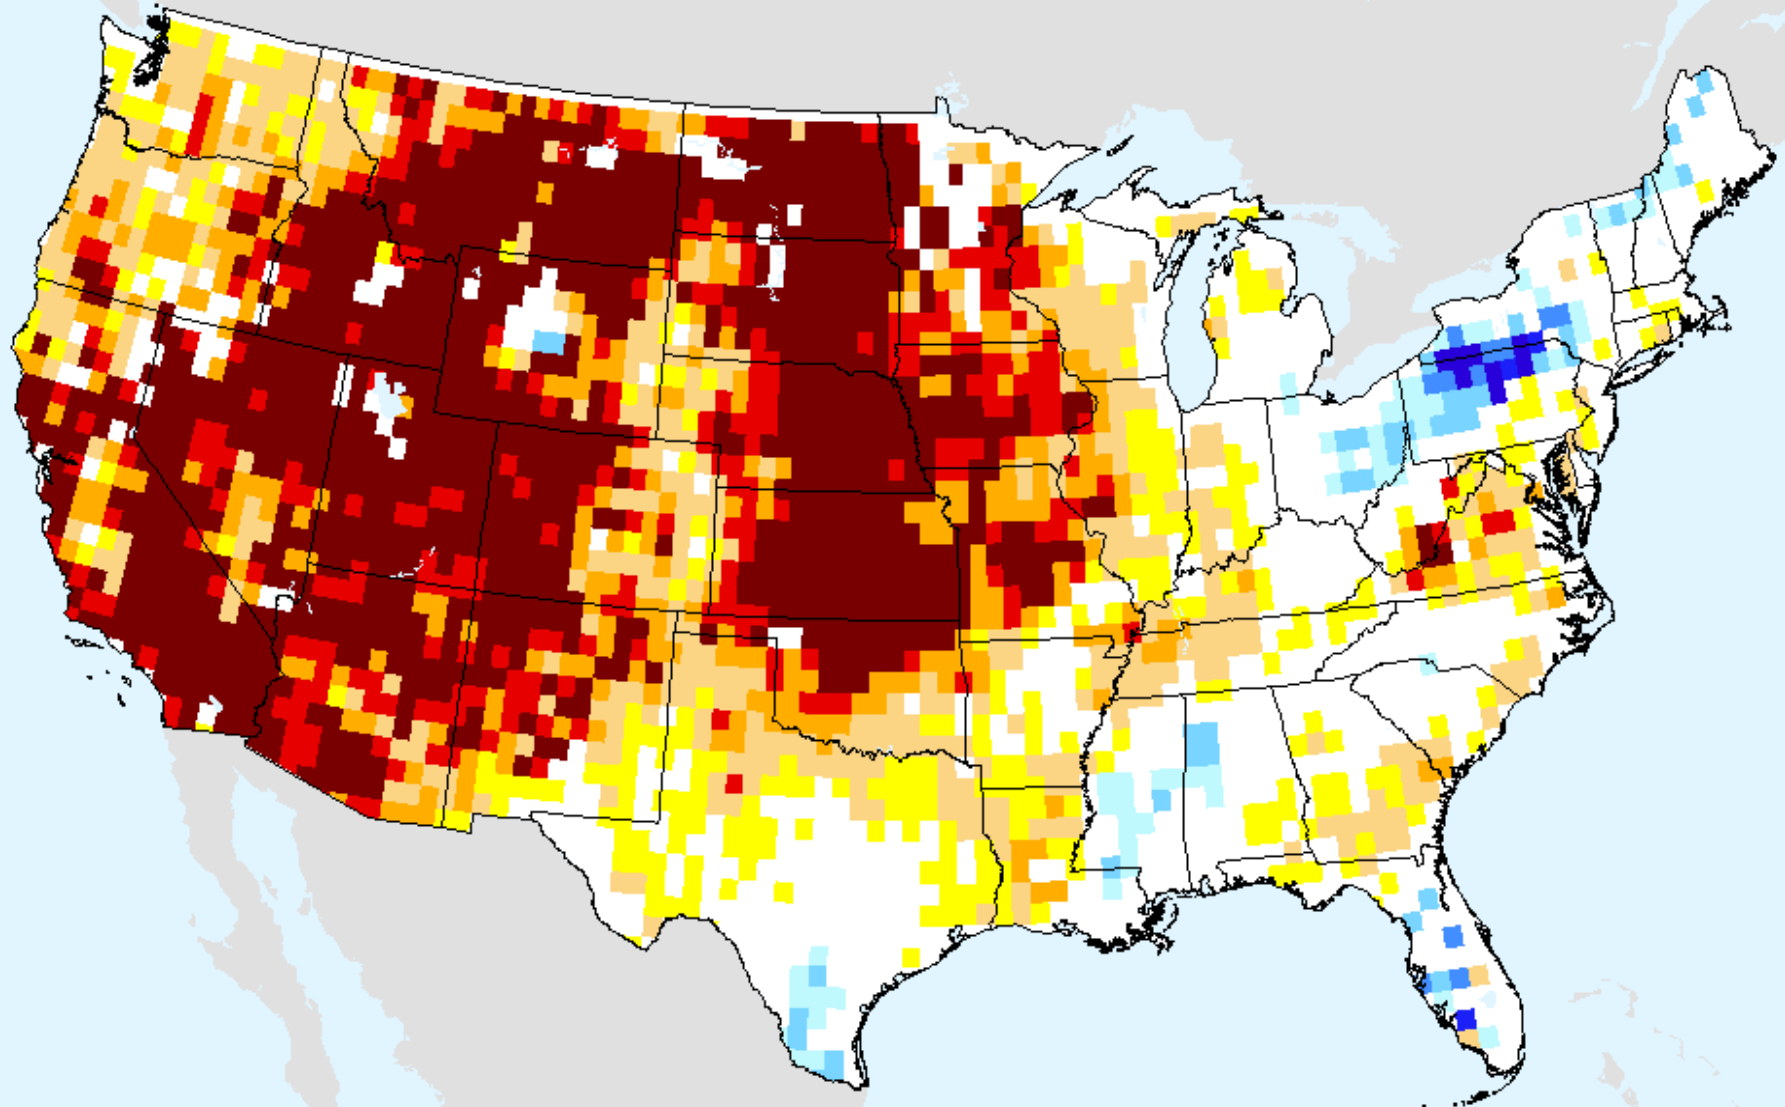

As of: Tuesday, June 22, 2021

AIRS-Based Retrieved Surface Air Temperature 28 Day

As of: Tuesday, June 22, 2021

AIRS-Based Vapor Pressure Deficit 7 Day

As of: Tuesday, June 22, 2021

AIRS-Based Vapor Pressure Deficit 14 Day