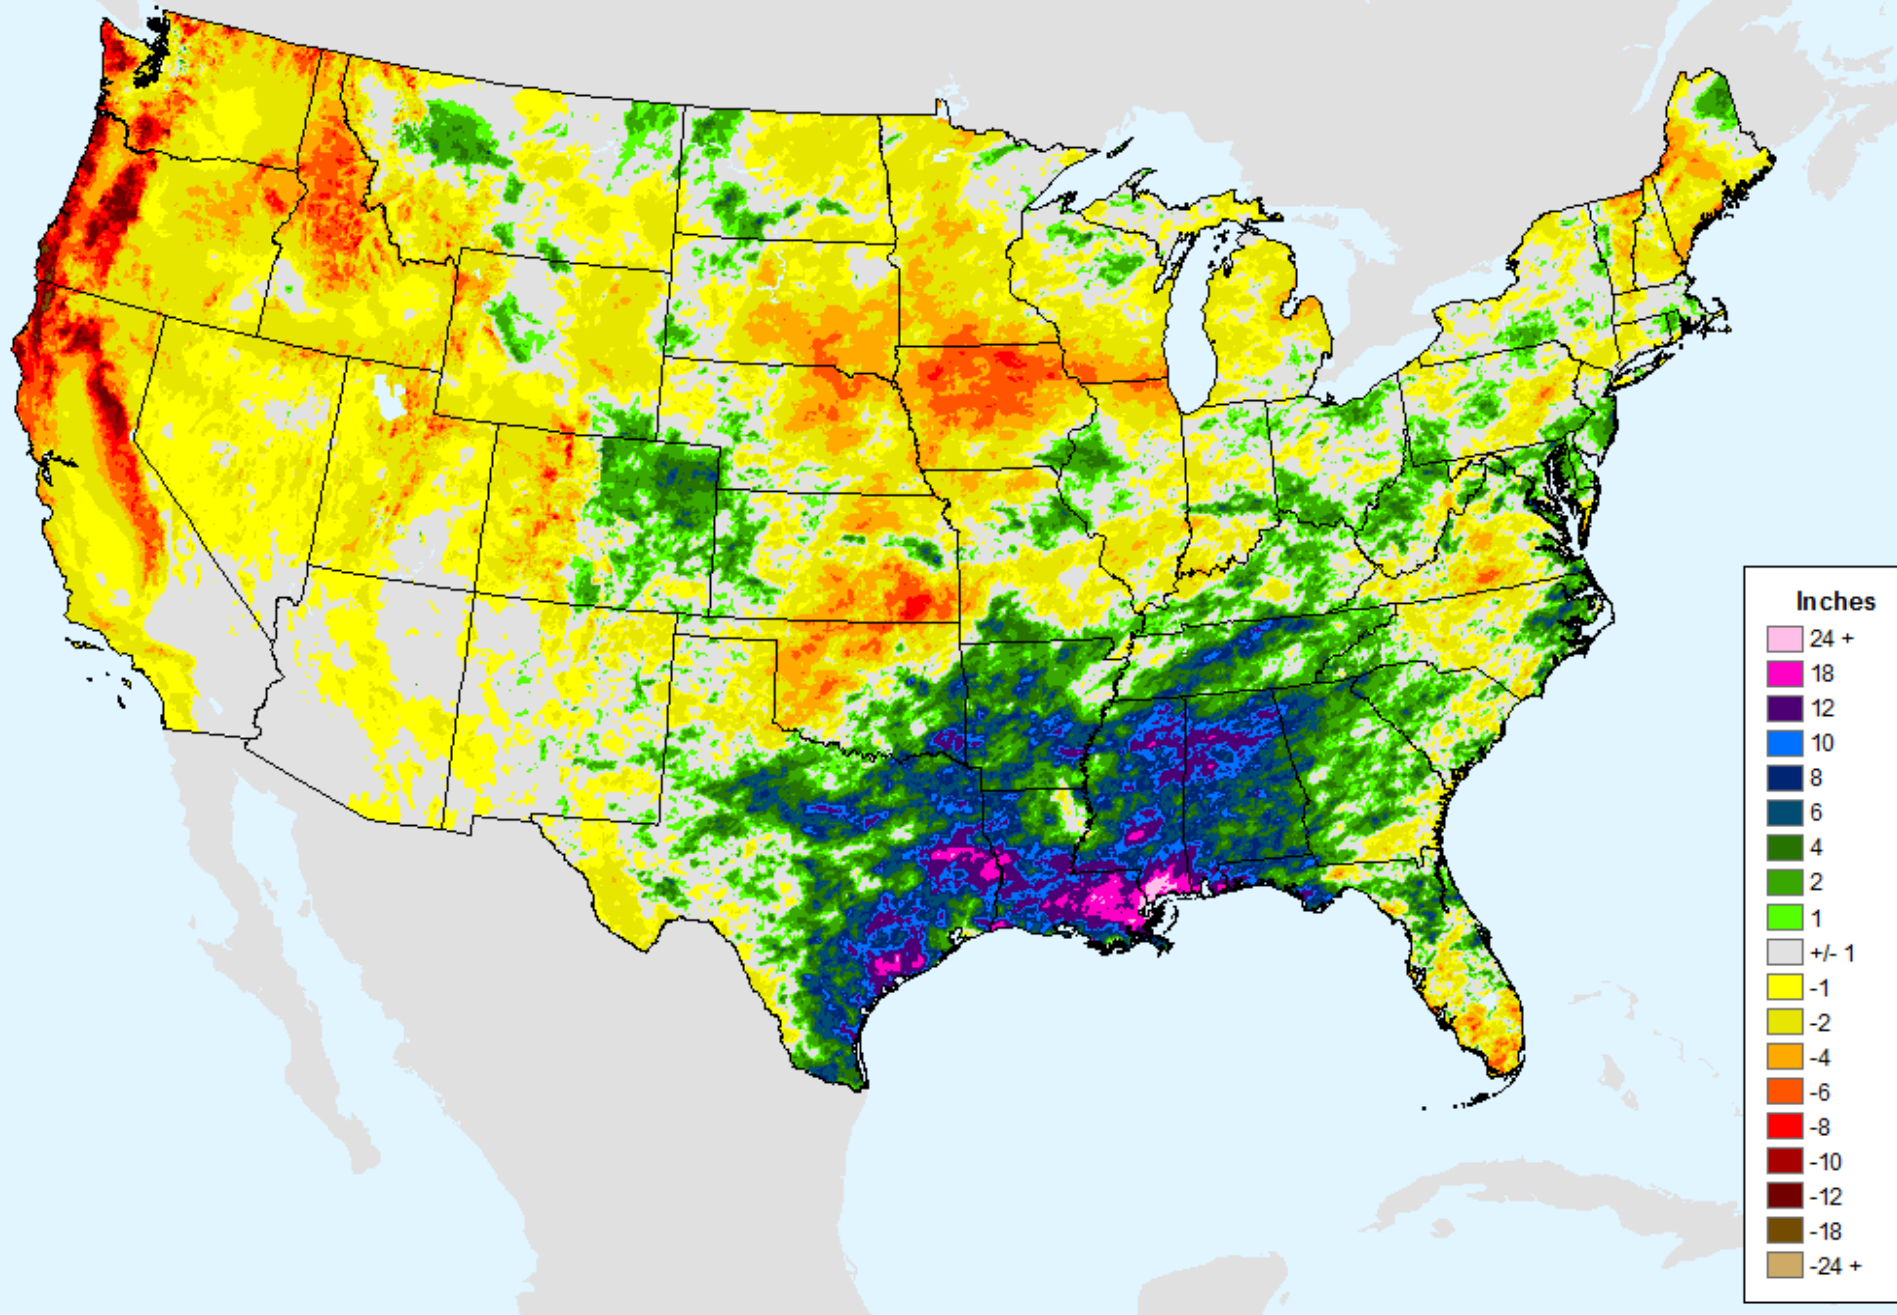

AHPS 90-Day Precip Departure

As of: Tuesday, June 22, 2021

USDM for: Jun. 15, 2021

AHPS 90-Day Precip Departure

As of: Tuesday, June 22, 2021

AHPS 90-Day Pct of Normal Pcp

As of: Tuesday, June 22, 2021

USDM for: Jun. 15, 2021