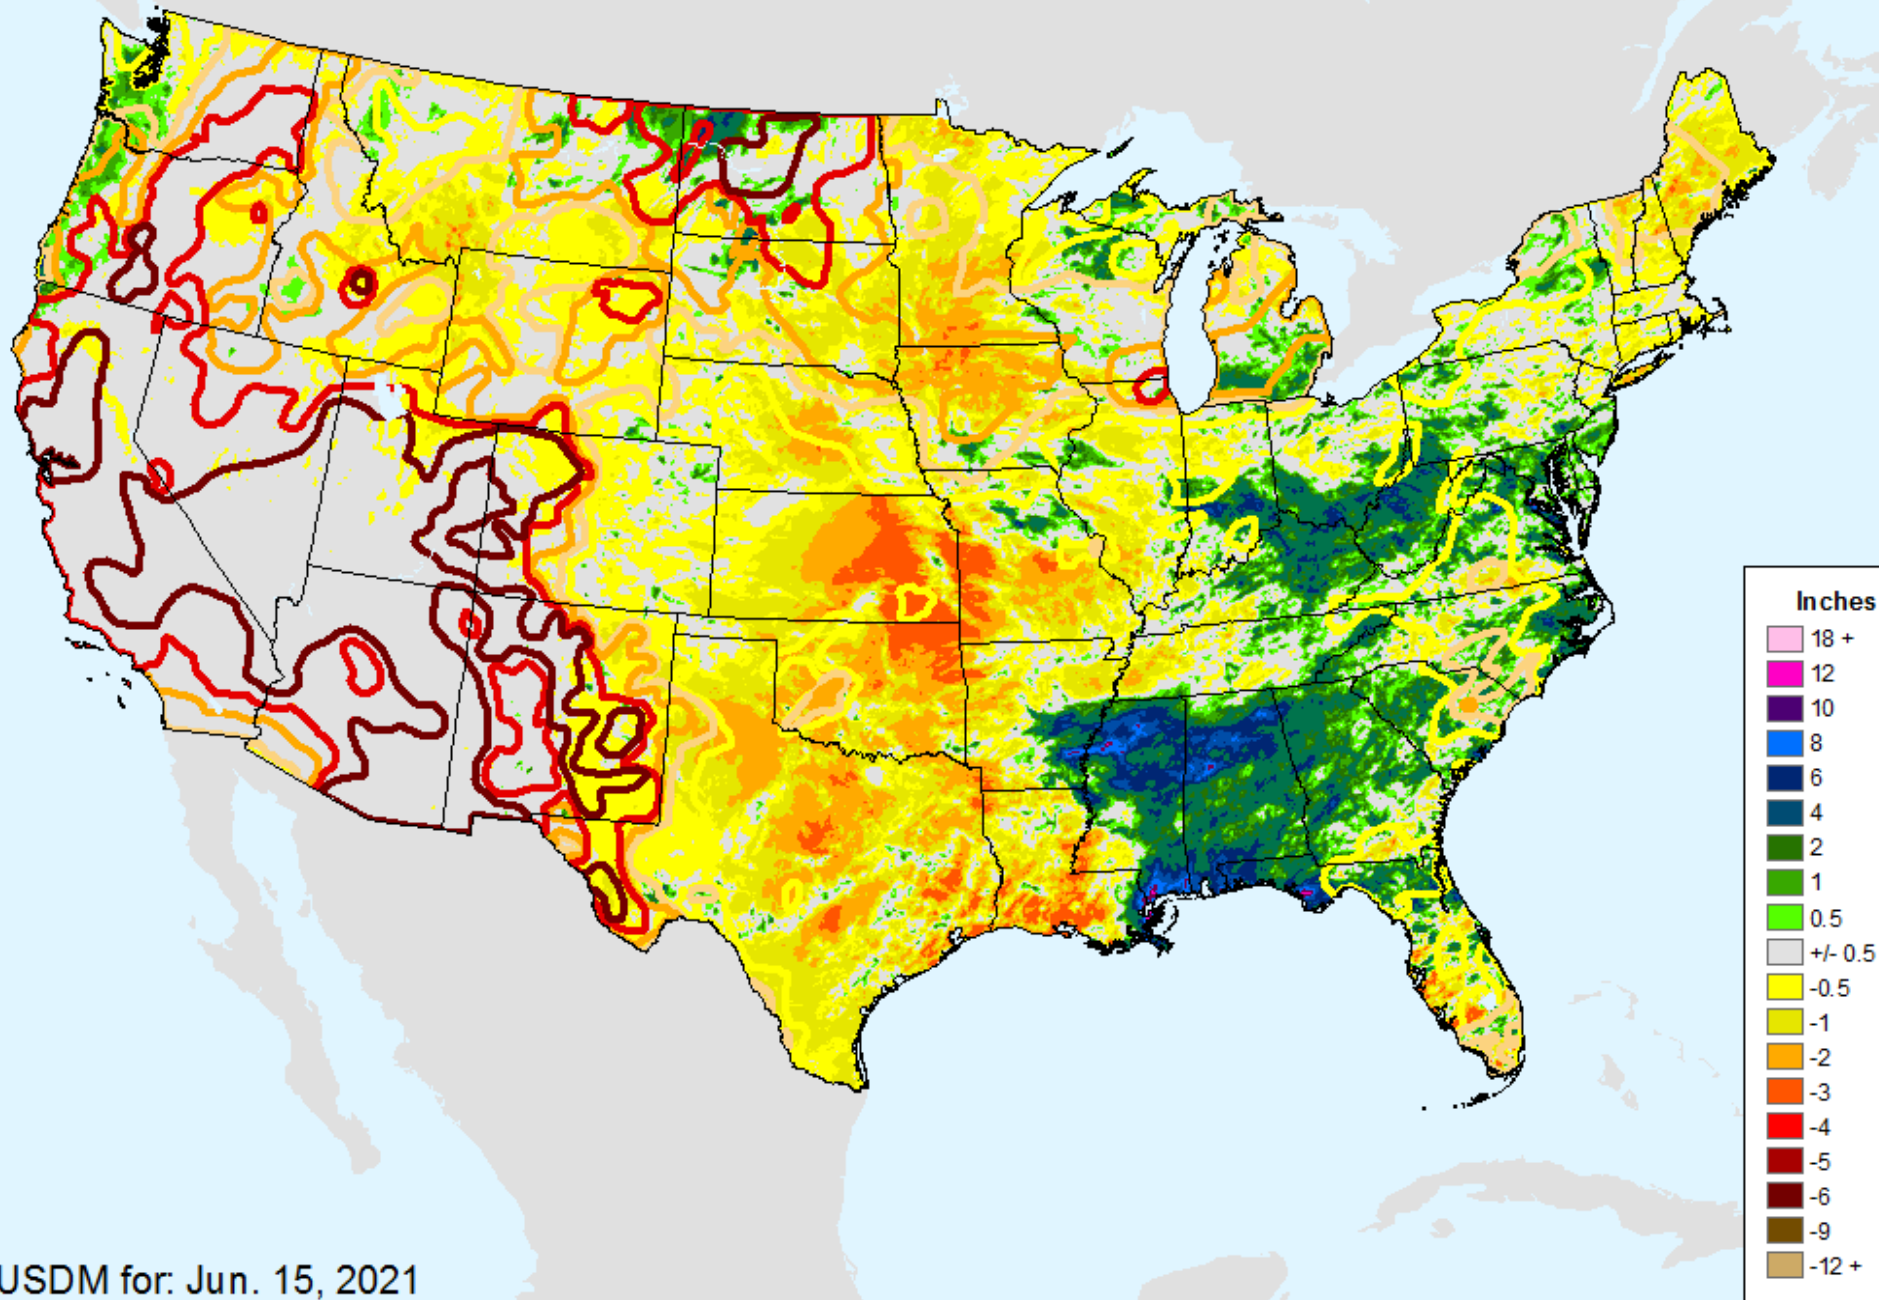

AHPS 7-Day Precipitation

As of: Tuesday, June 22, 2021

AHPS 7-Day Precipitation

As of: Tuesday, June 22, 2021

USDM for: Jun. 15, 2021

AHPS 14-Day Precip Departure

As of: Tuesday, June 22, 2021

USDM for: Jun. 15, 2021