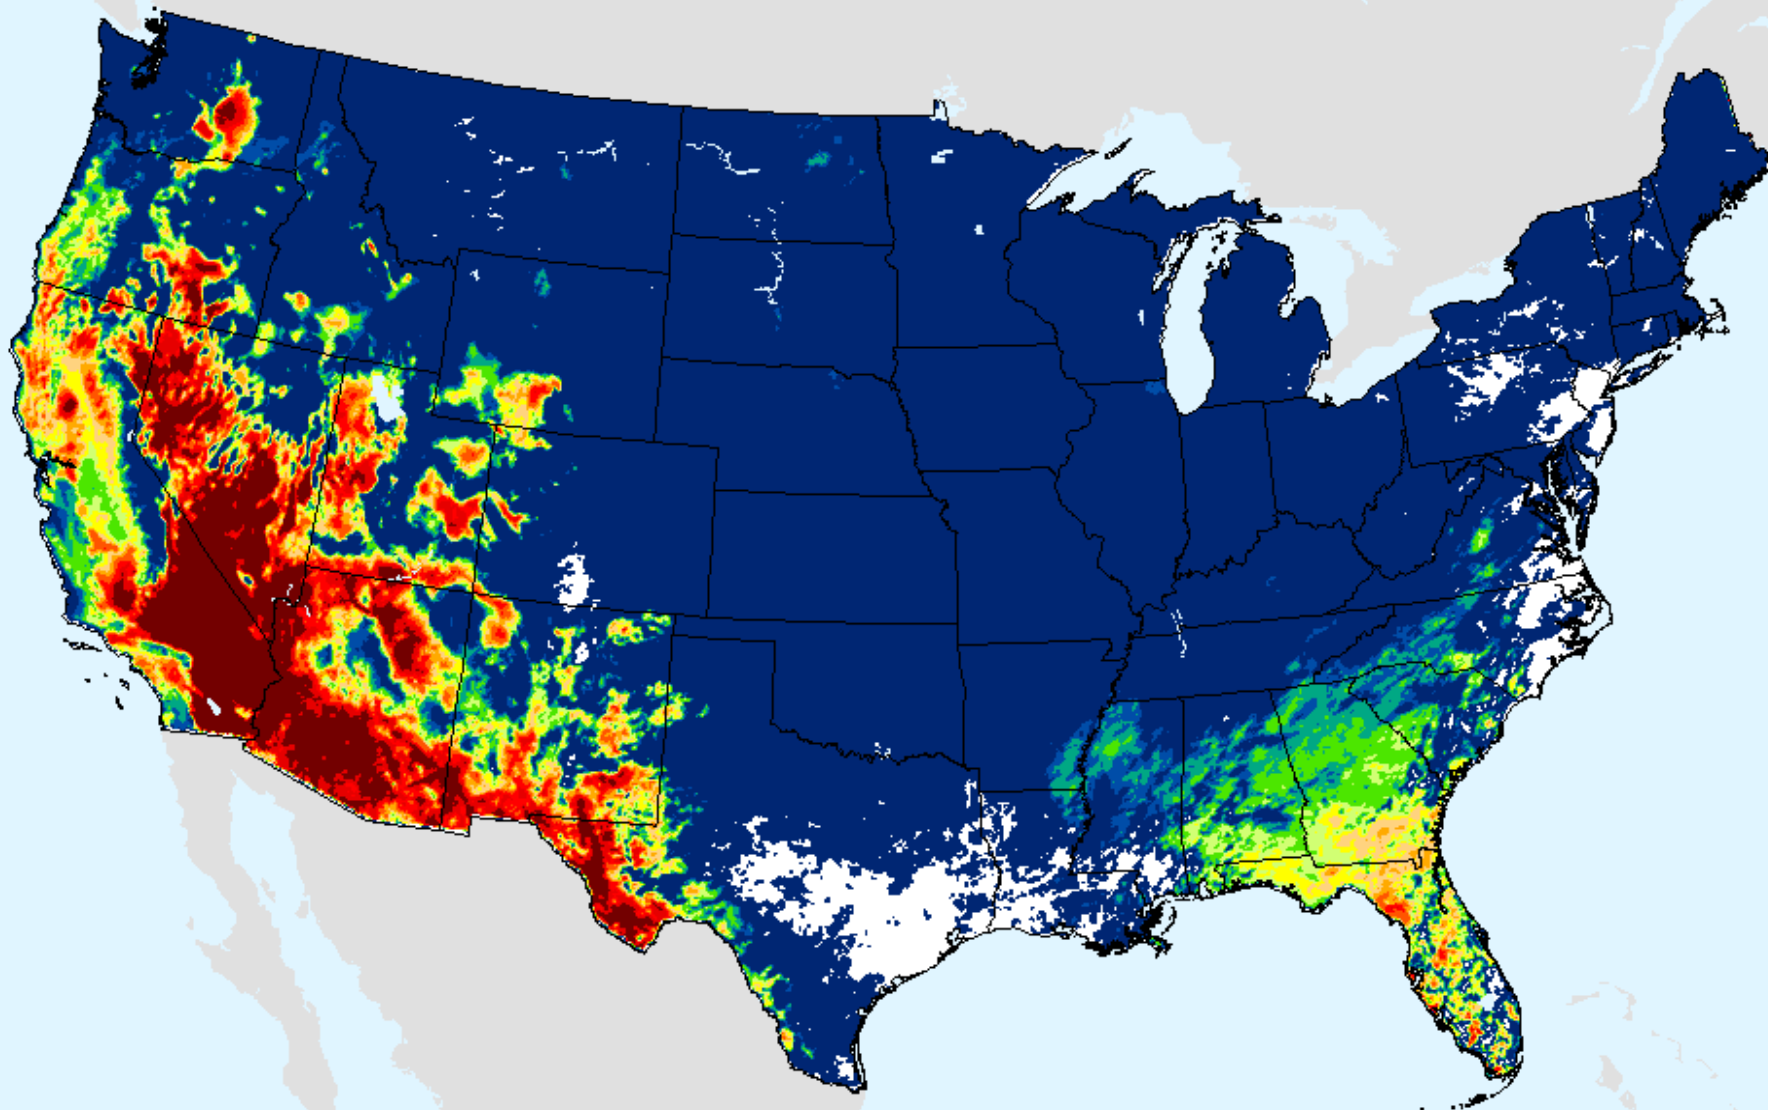

As of: Tuesday, June 22, 2021

Keetch-Byram Drought Index (KBDI)

As of: Tuesday, June 22, 2021

USDM for: Jun. 15, 2021

Keetch-Byram Drought Index (KBDI)

As of: Tuesday, June 22, 2021

AHPS 1-month SPEI

As of: Tuesday, June 22, 2021