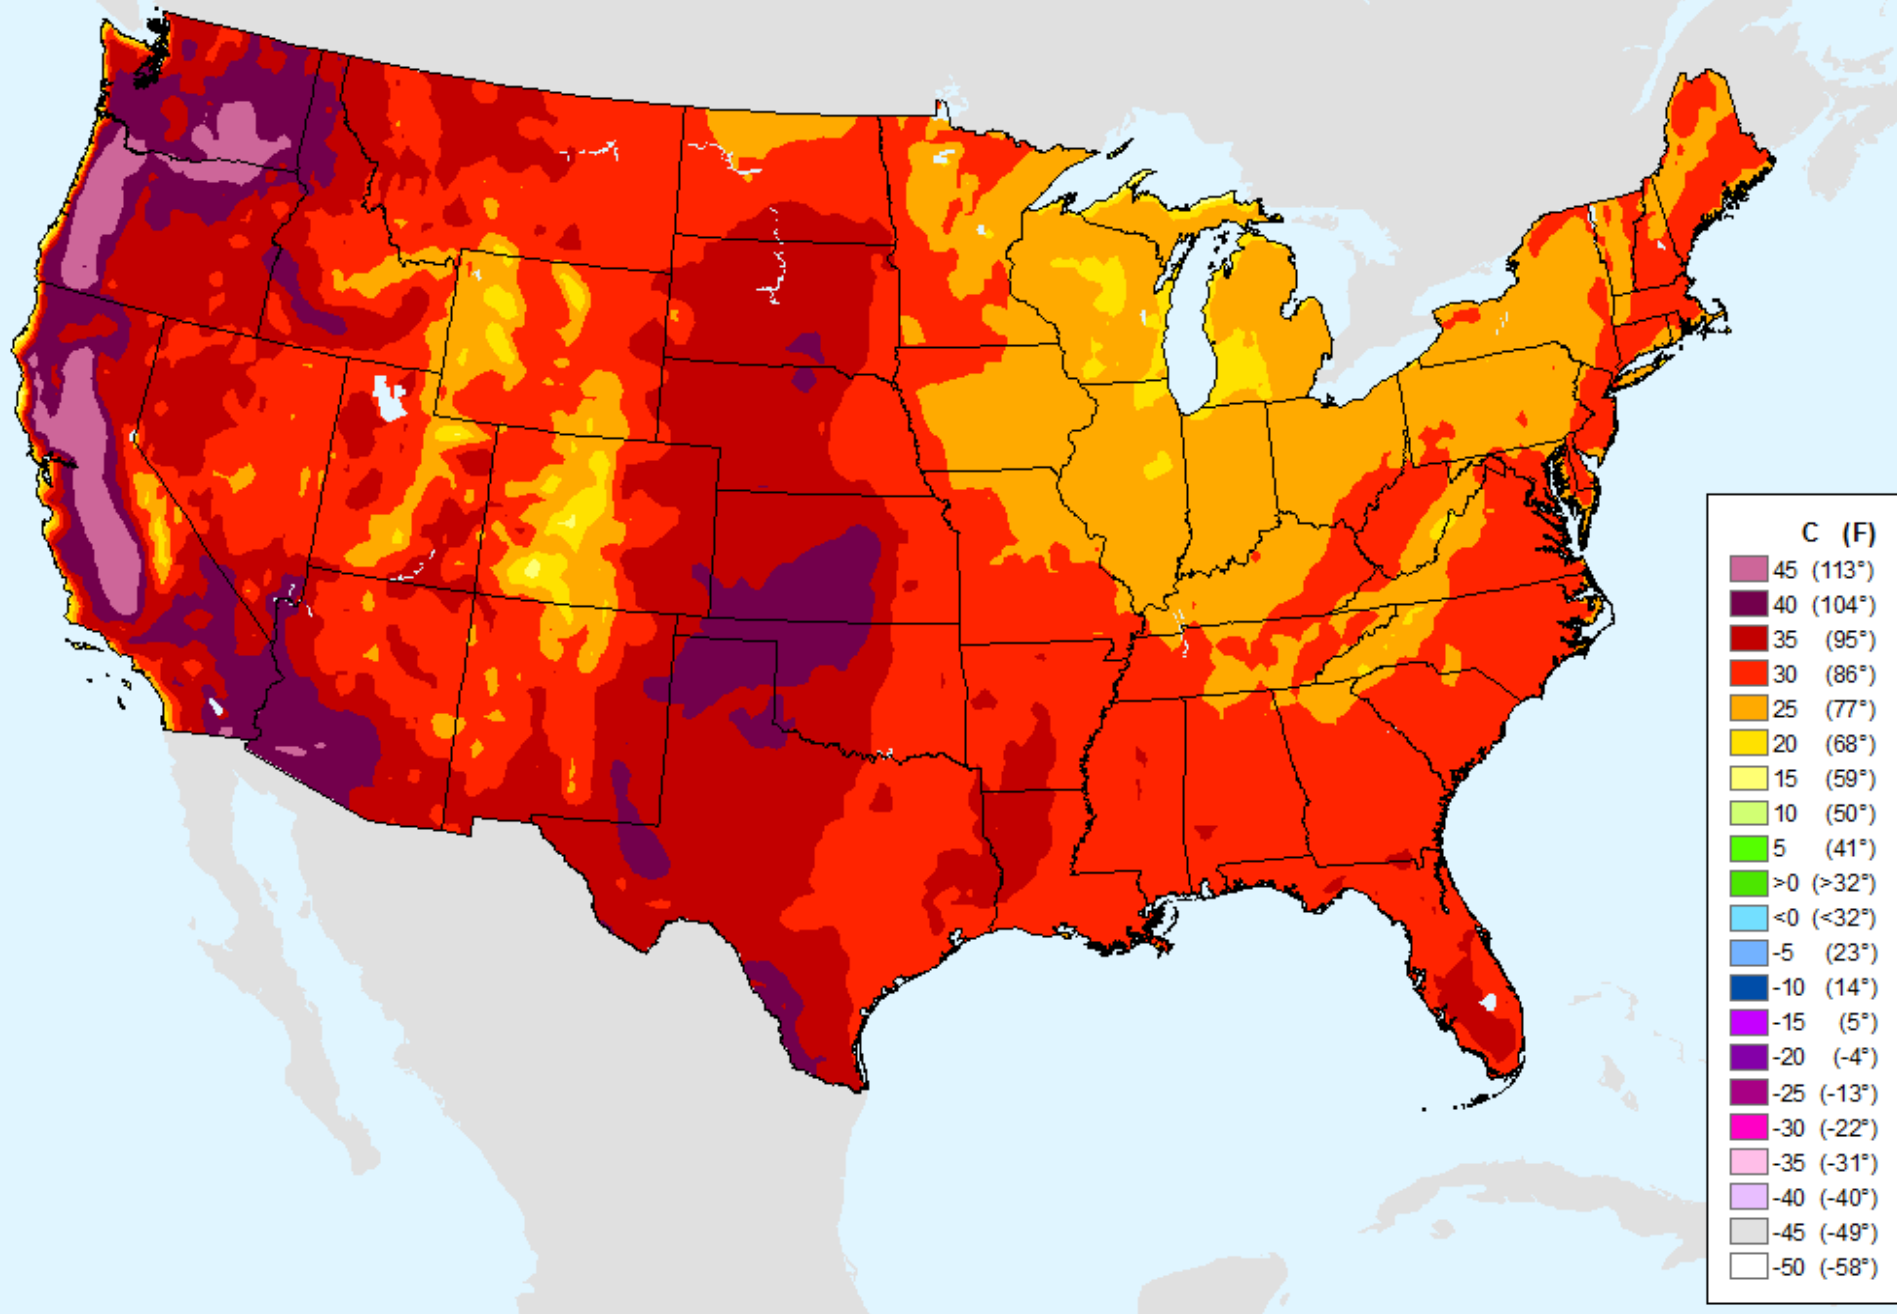

As of: Tuesday, June 22, 2021

Keetch-Byram Drought Index (KBDI)

As of: Tuesday, June 22, 2021

USDM for: Jun. 15, 2021

Keetch-Byram Drought Index (KBDI)

As of: Tuesday, June 22, 2021

AHPS 1-month SPEI

As of: Tuesday, June 22, 2021