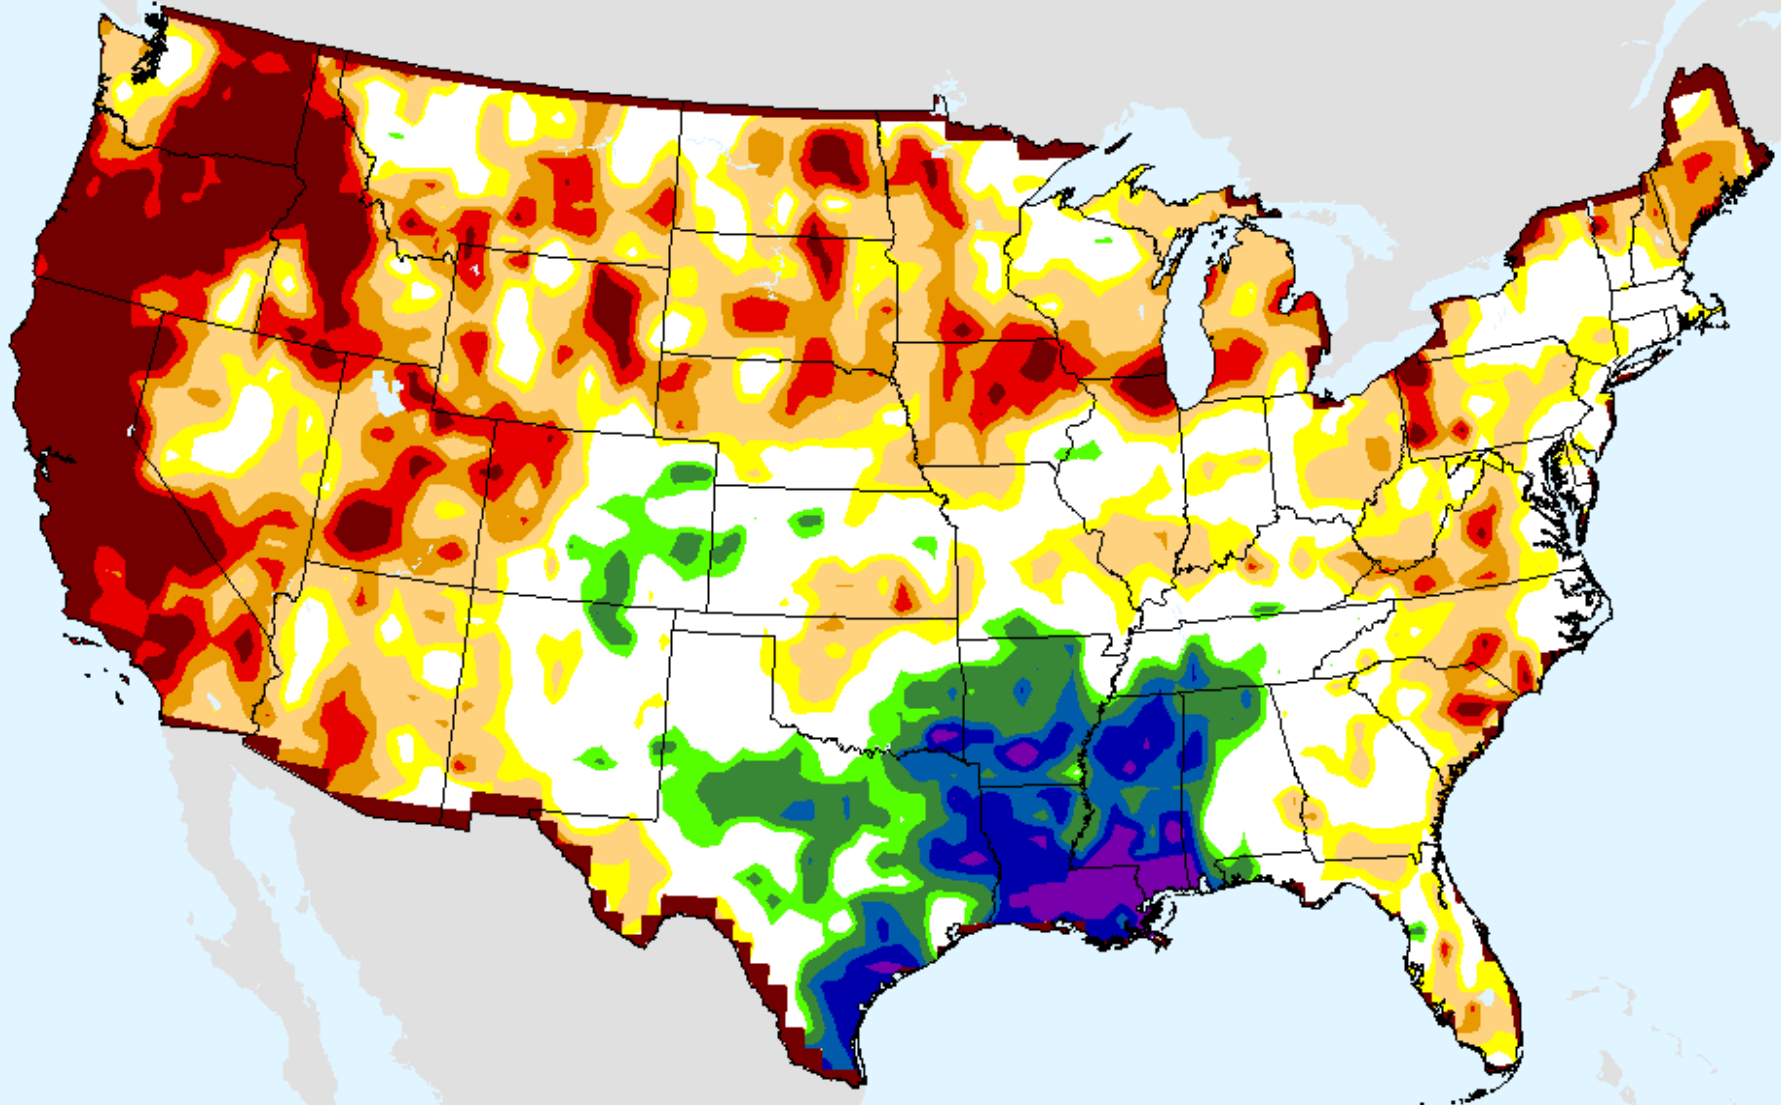

CPC 3-month SPI

As of: Tuesday, June 22, 2021