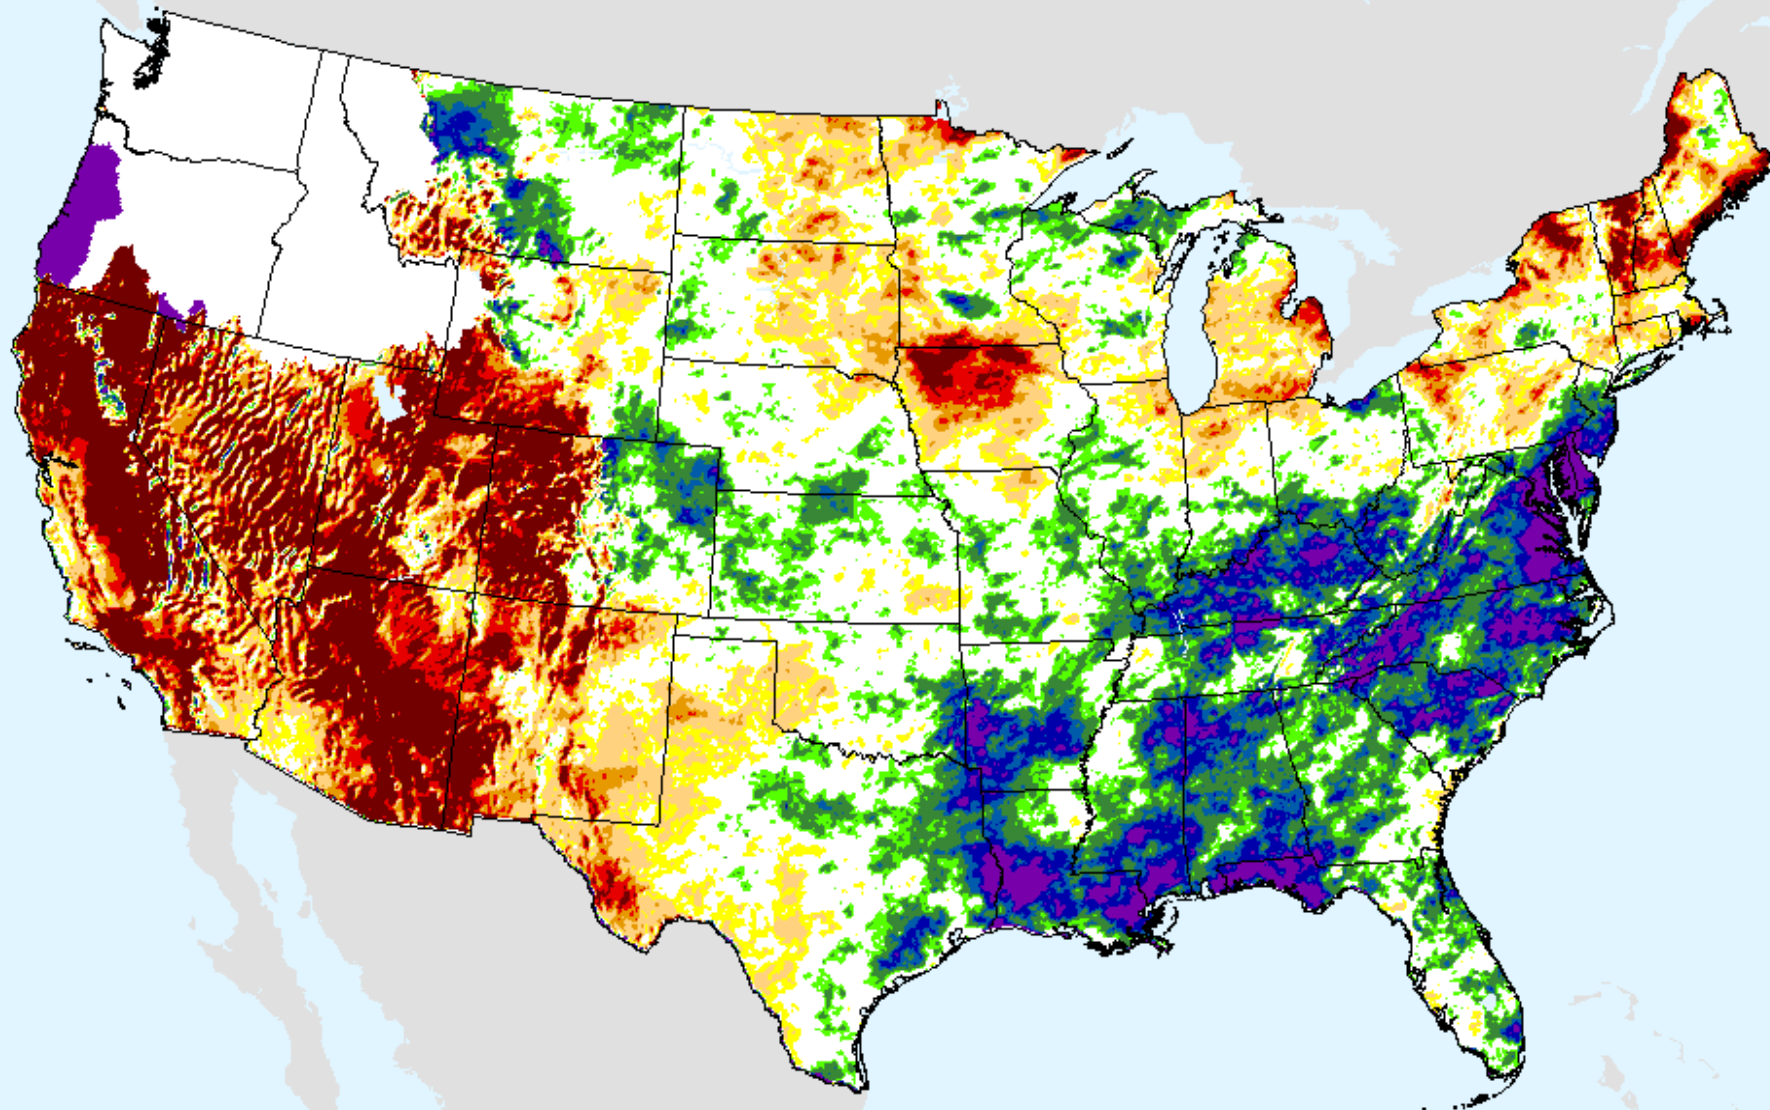

SPEI (USDM)

AHPS 12-month SPEI

As of: Tuesday, June 22, 2021

USDM for: Jun. 15, 2021

SPEI (USDM)

AHPS 12-month SPEI

As of: Tuesday, June 22, 2021

SPEI (USDM)