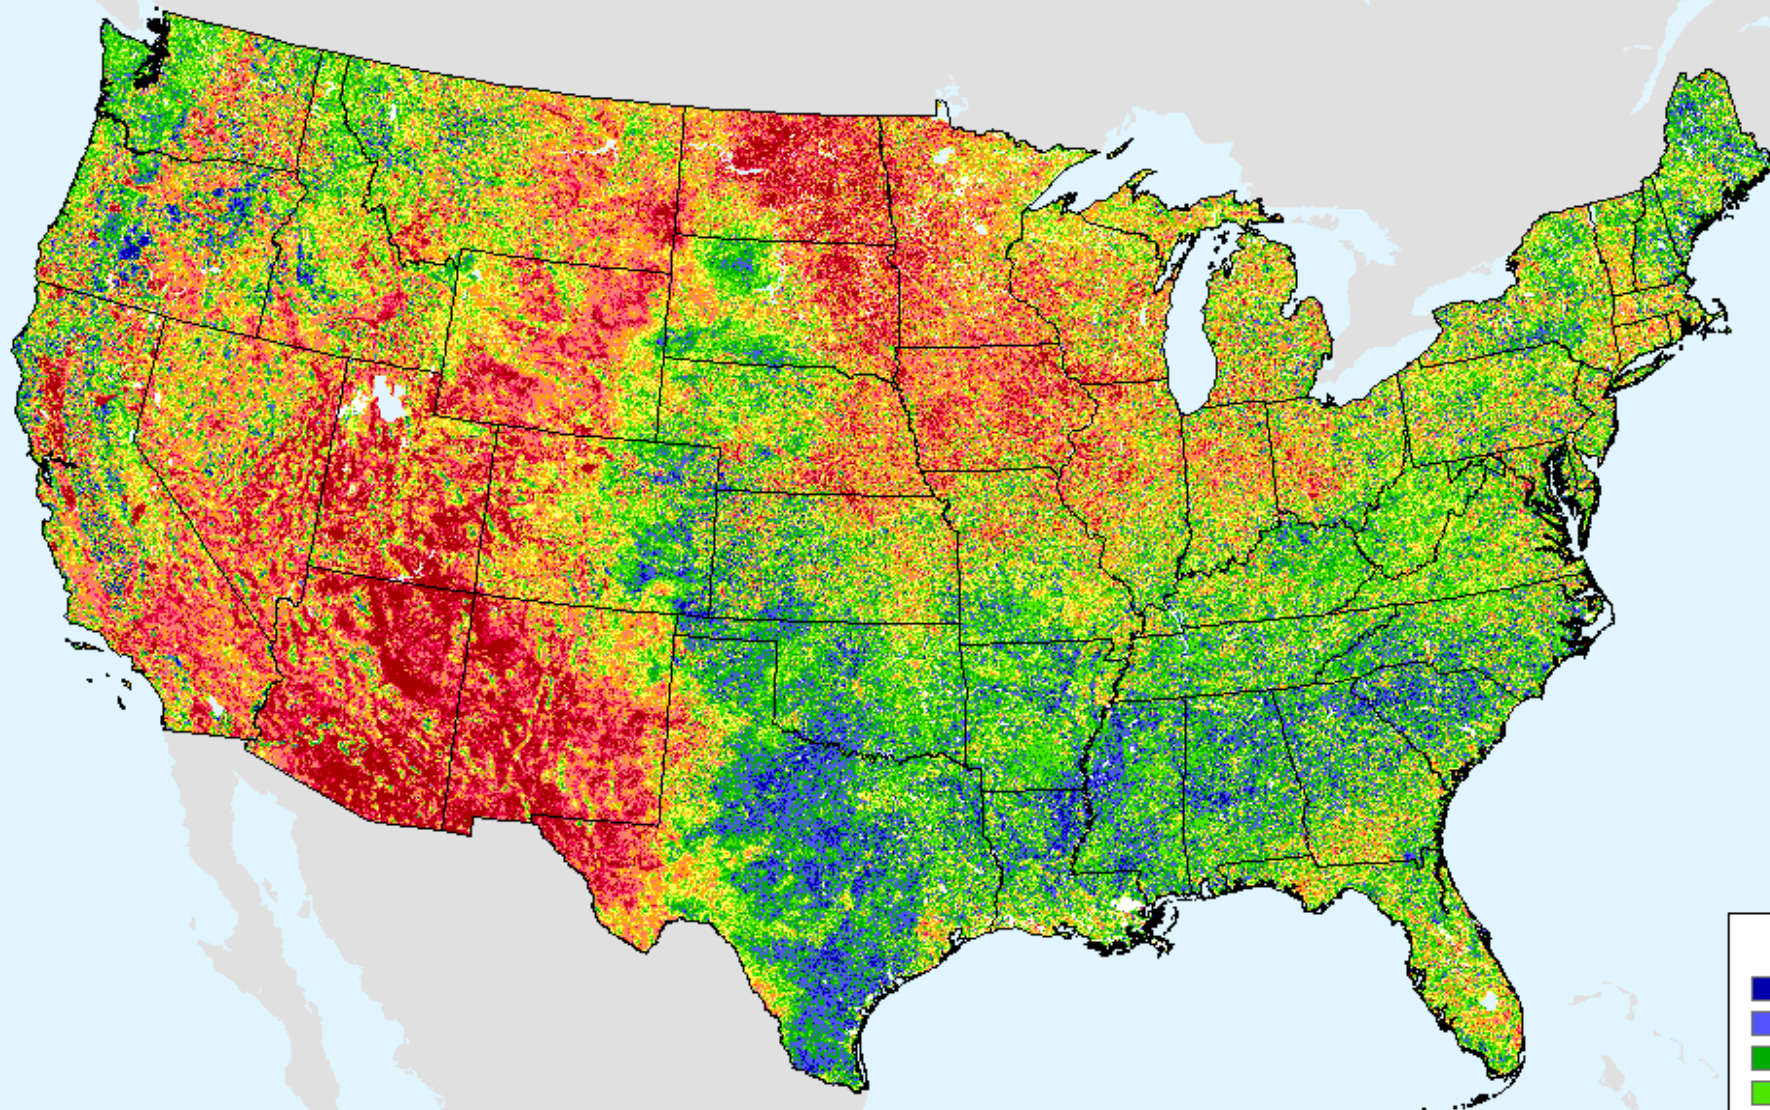

Vegetation Health Index

As of: Tuesday, June 22, 2021

VHI	
85 - 100	Dark Blue
73 - 84	Blue
61 - 72	Green
49 - 60	Light Green
37 - 48	Yellow
25 - 36	Orange
13 - 24	Red
7 - 12	Dark Red
1 - 6	Dark Red