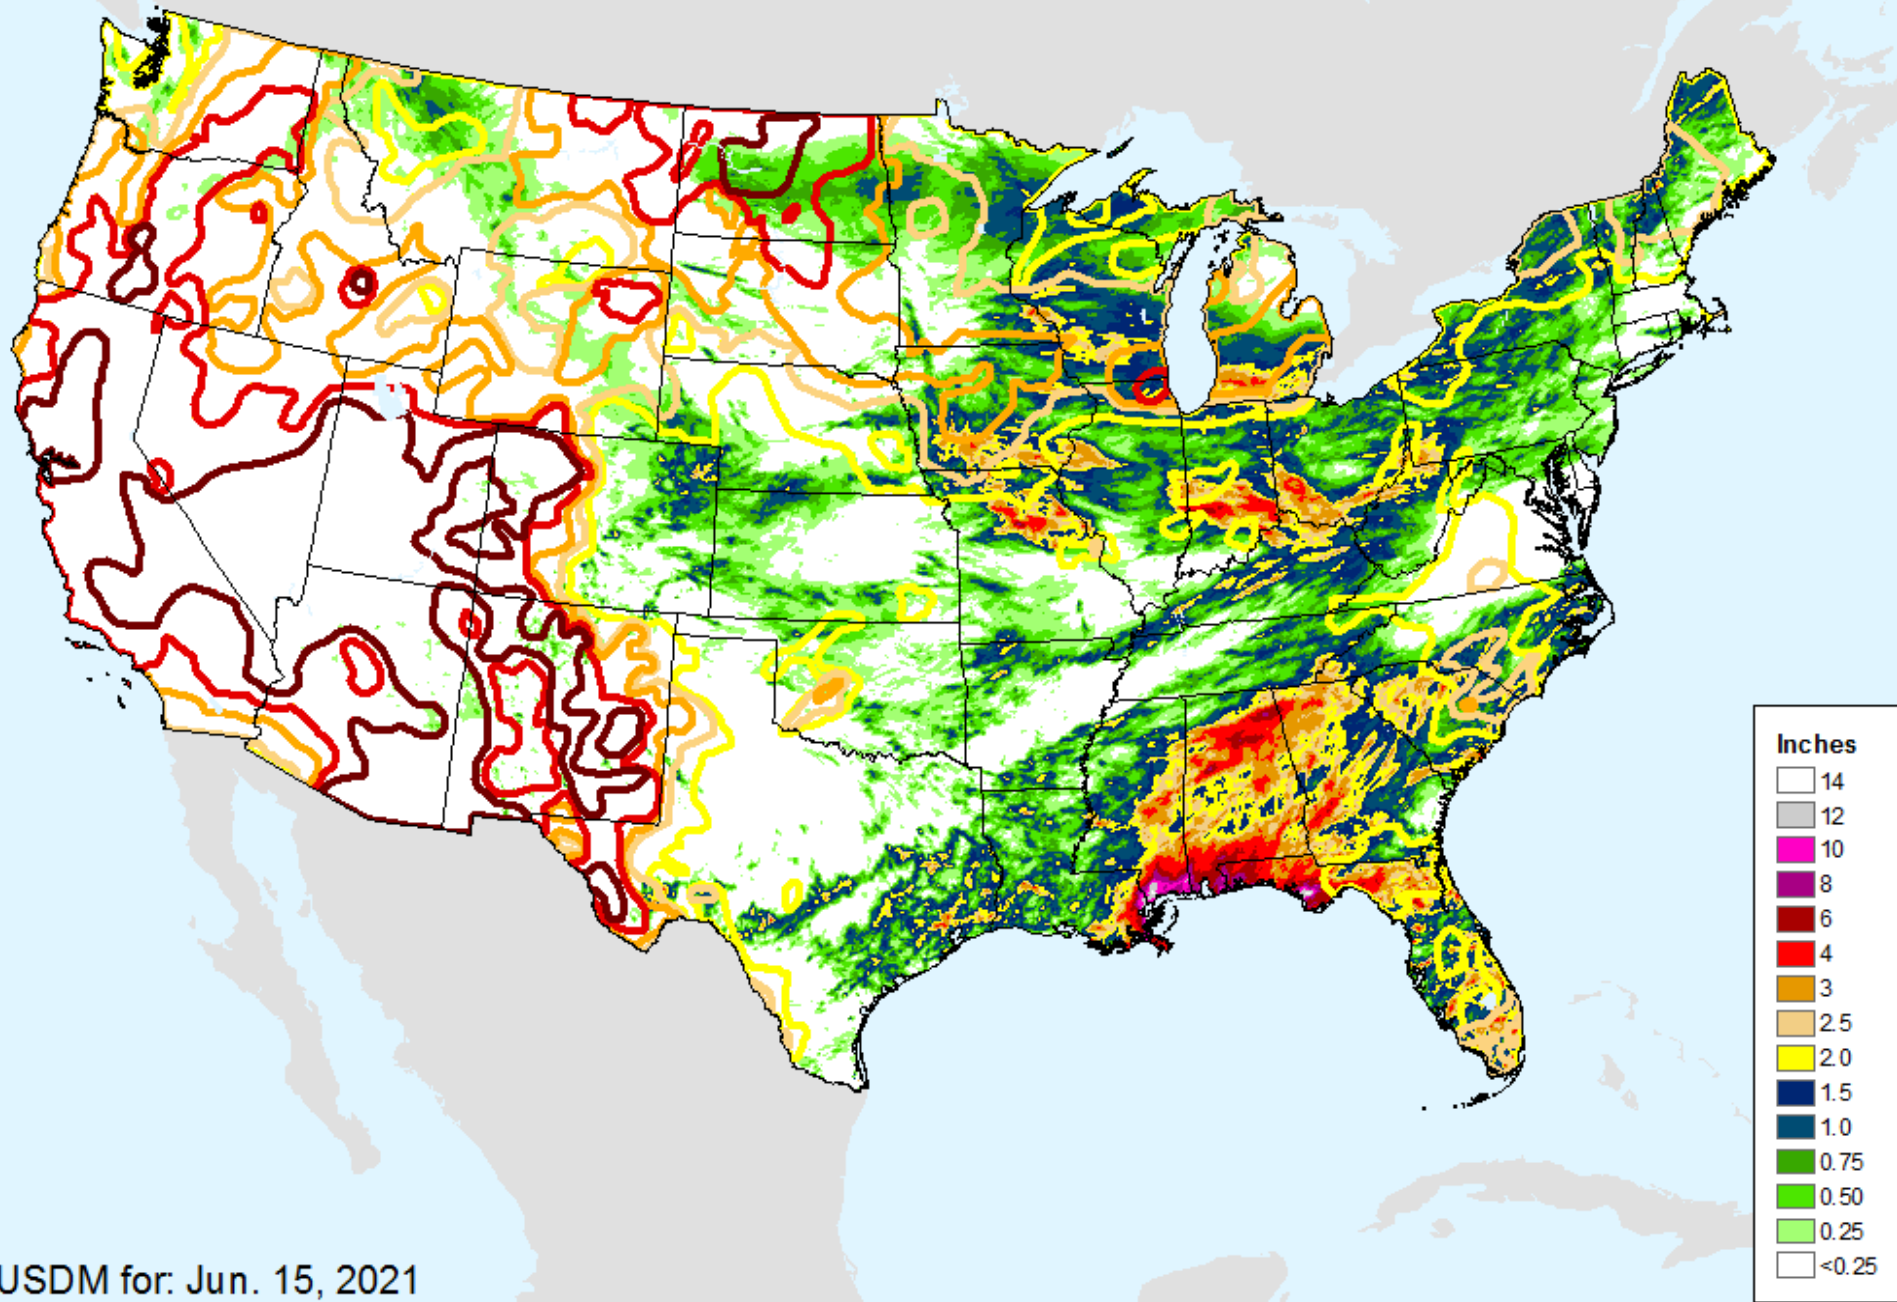

AHPS 7-Day Precipitation

As of: Tuesday, June 22, 2021

AHPS 7-Day Precipitation

As of: Tuesday, June 22, 2021

USDM for: Jun. 15, 2021

AHPS 14-Day Precip Departure

As of: Tuesday, June 22, 2021

USDM for: Jun. 15, 2021