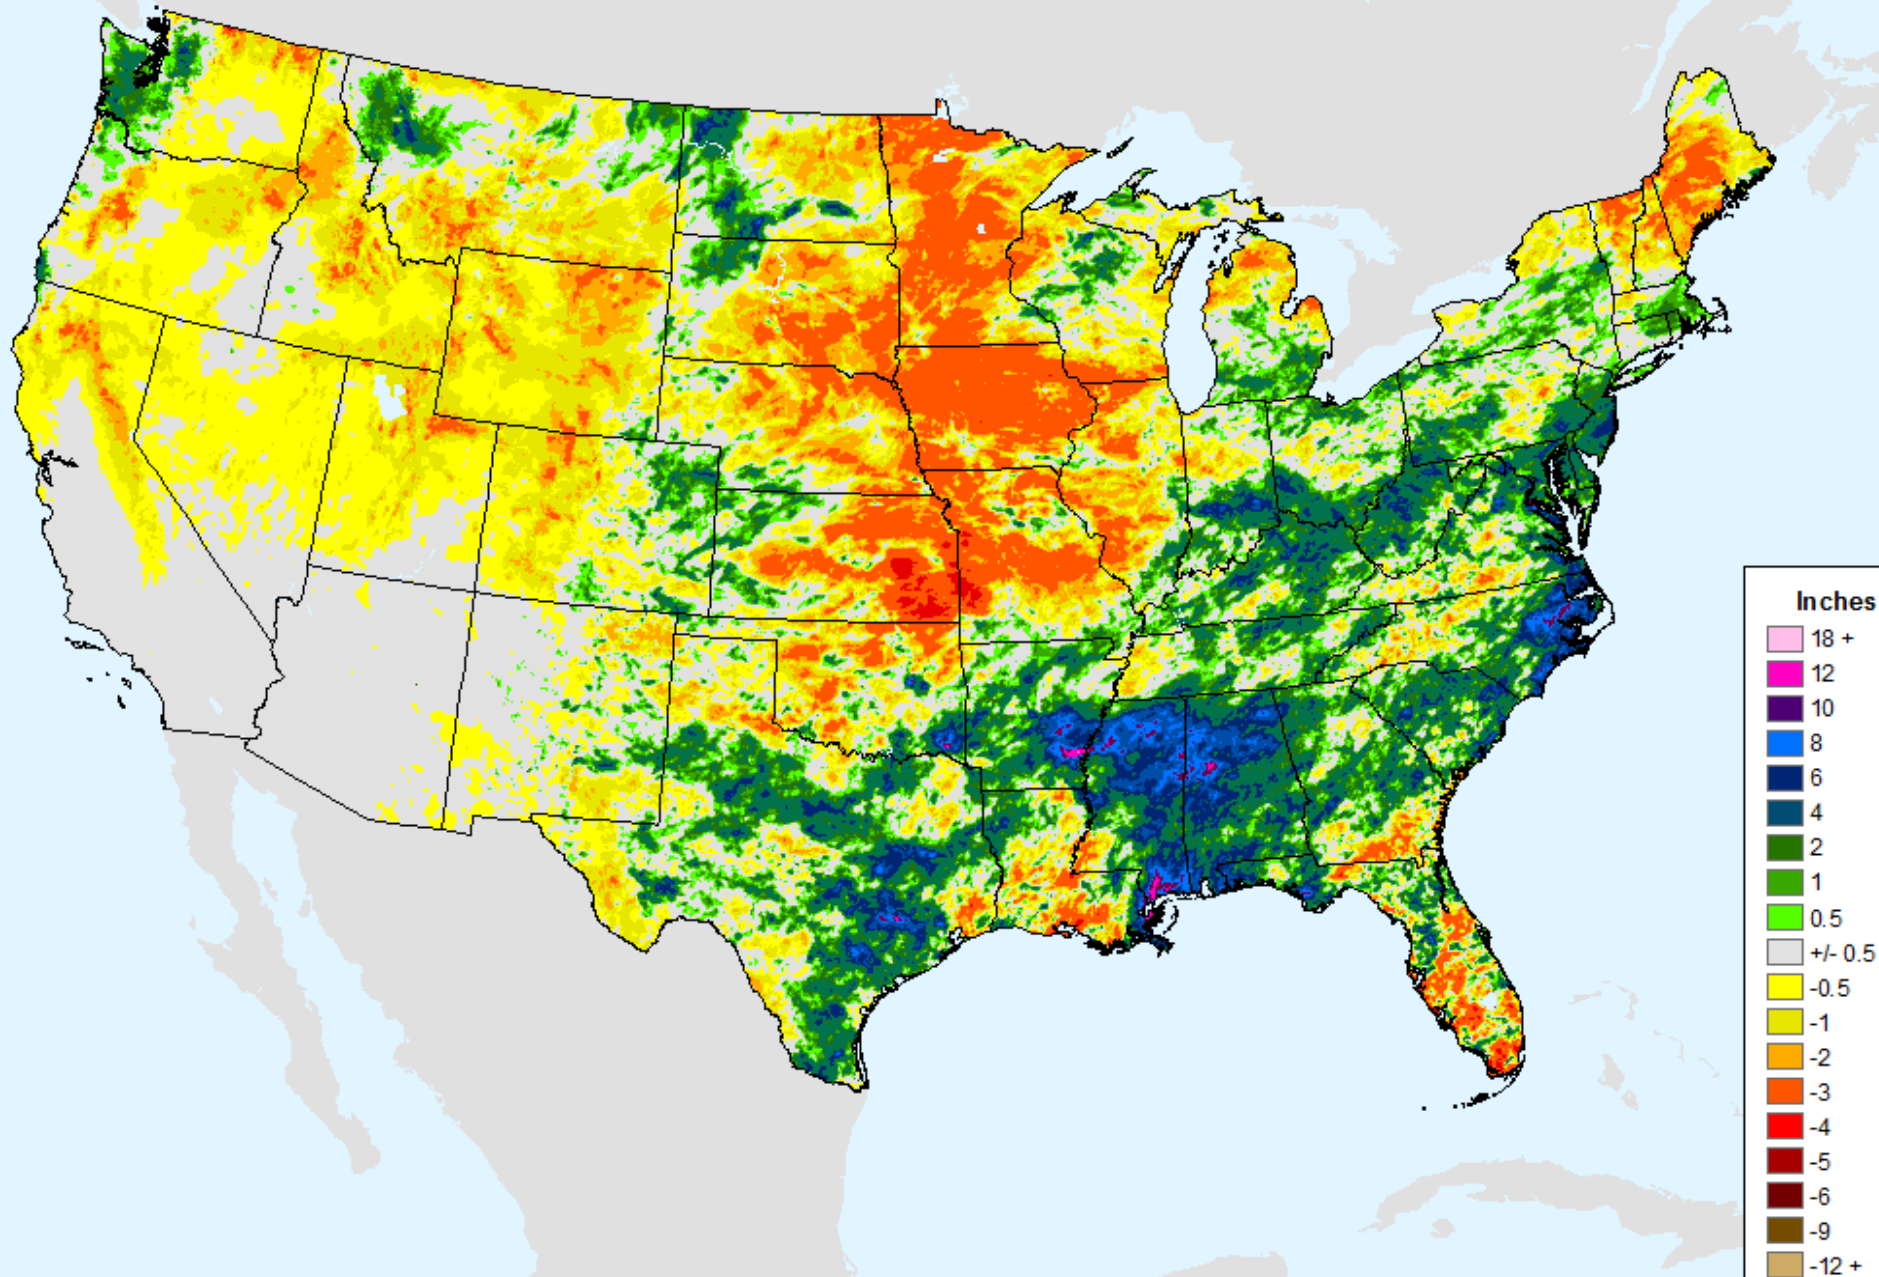

AHPS 14-Day Precip Departure

As of: Tuesday, June 22, 2021

AHPS 30-Day Precip Departure

As of: Tuesday, June 22, 2021

USDM for: Jun. 15, 2021

AHPS 30-Day Precip Departure

As of: Tuesday, June 22, 2021

AHPS 30-Day Pct of Normal Pcp