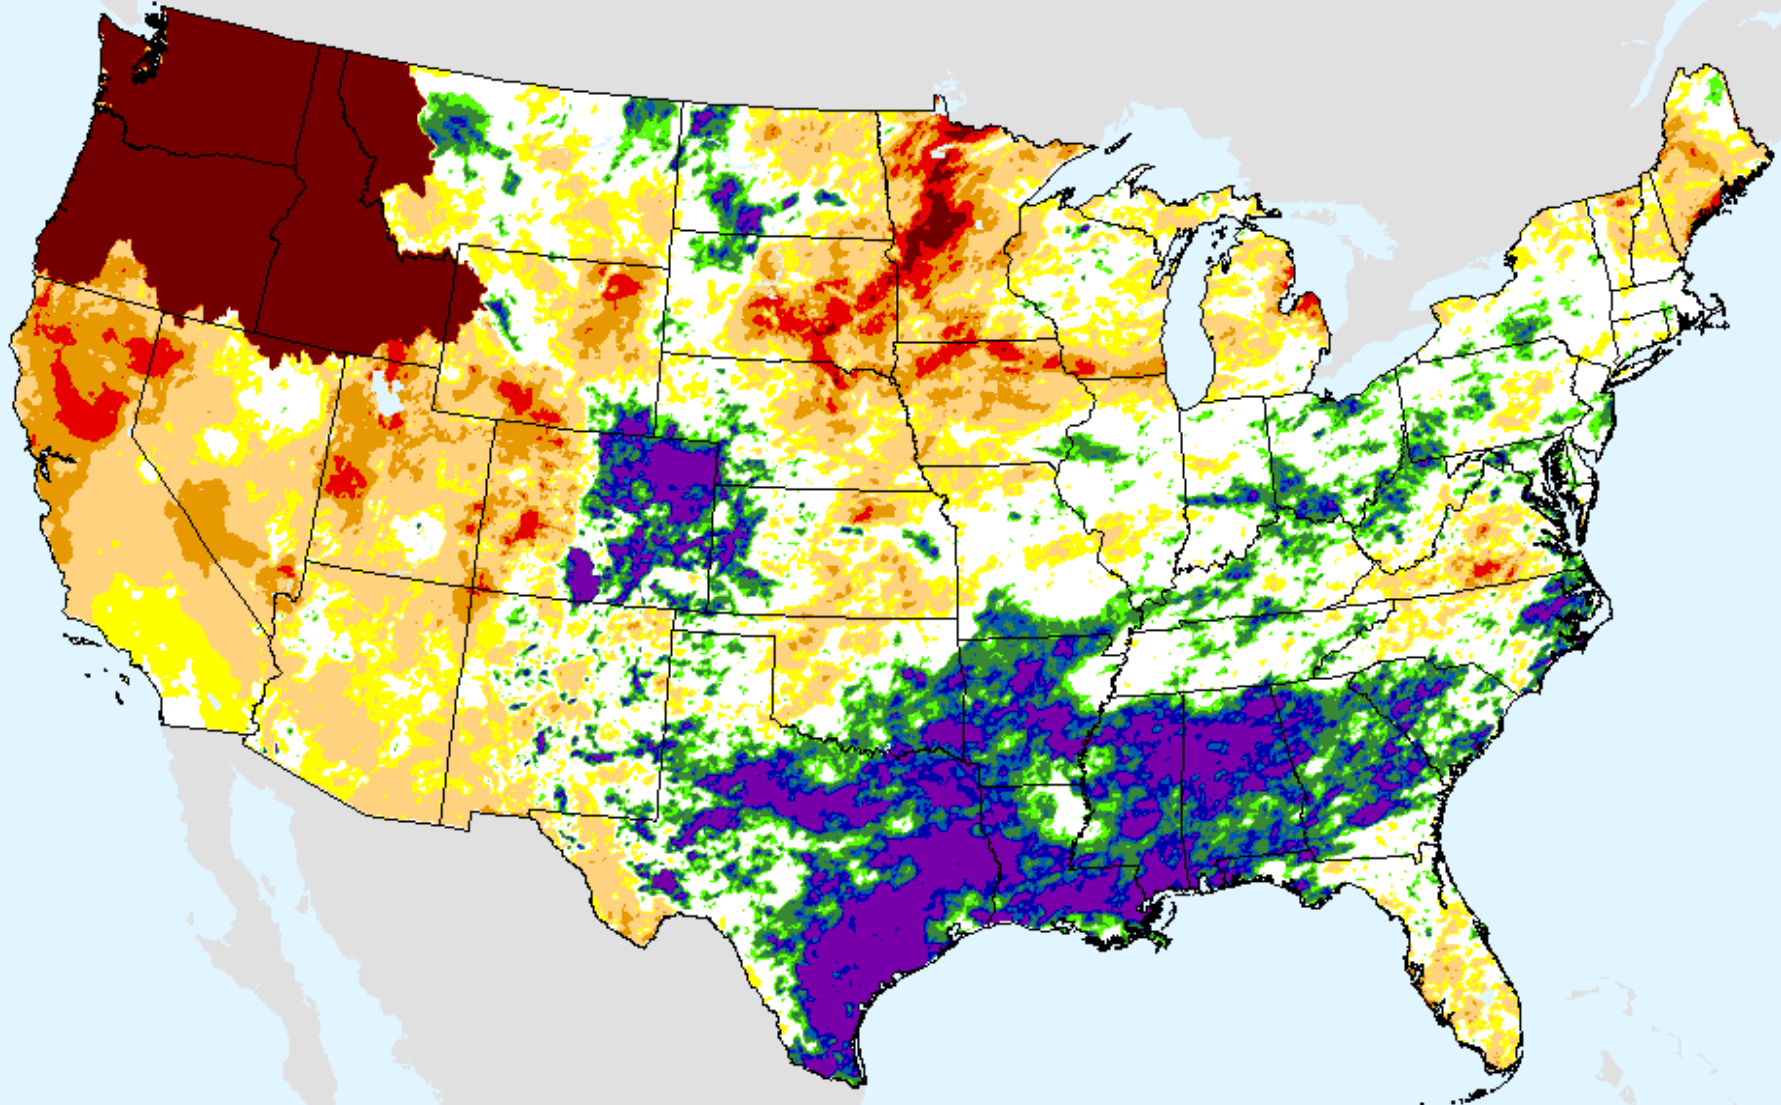

AHPS 2-month SPI

As of: Tuesday, June 22, 2021