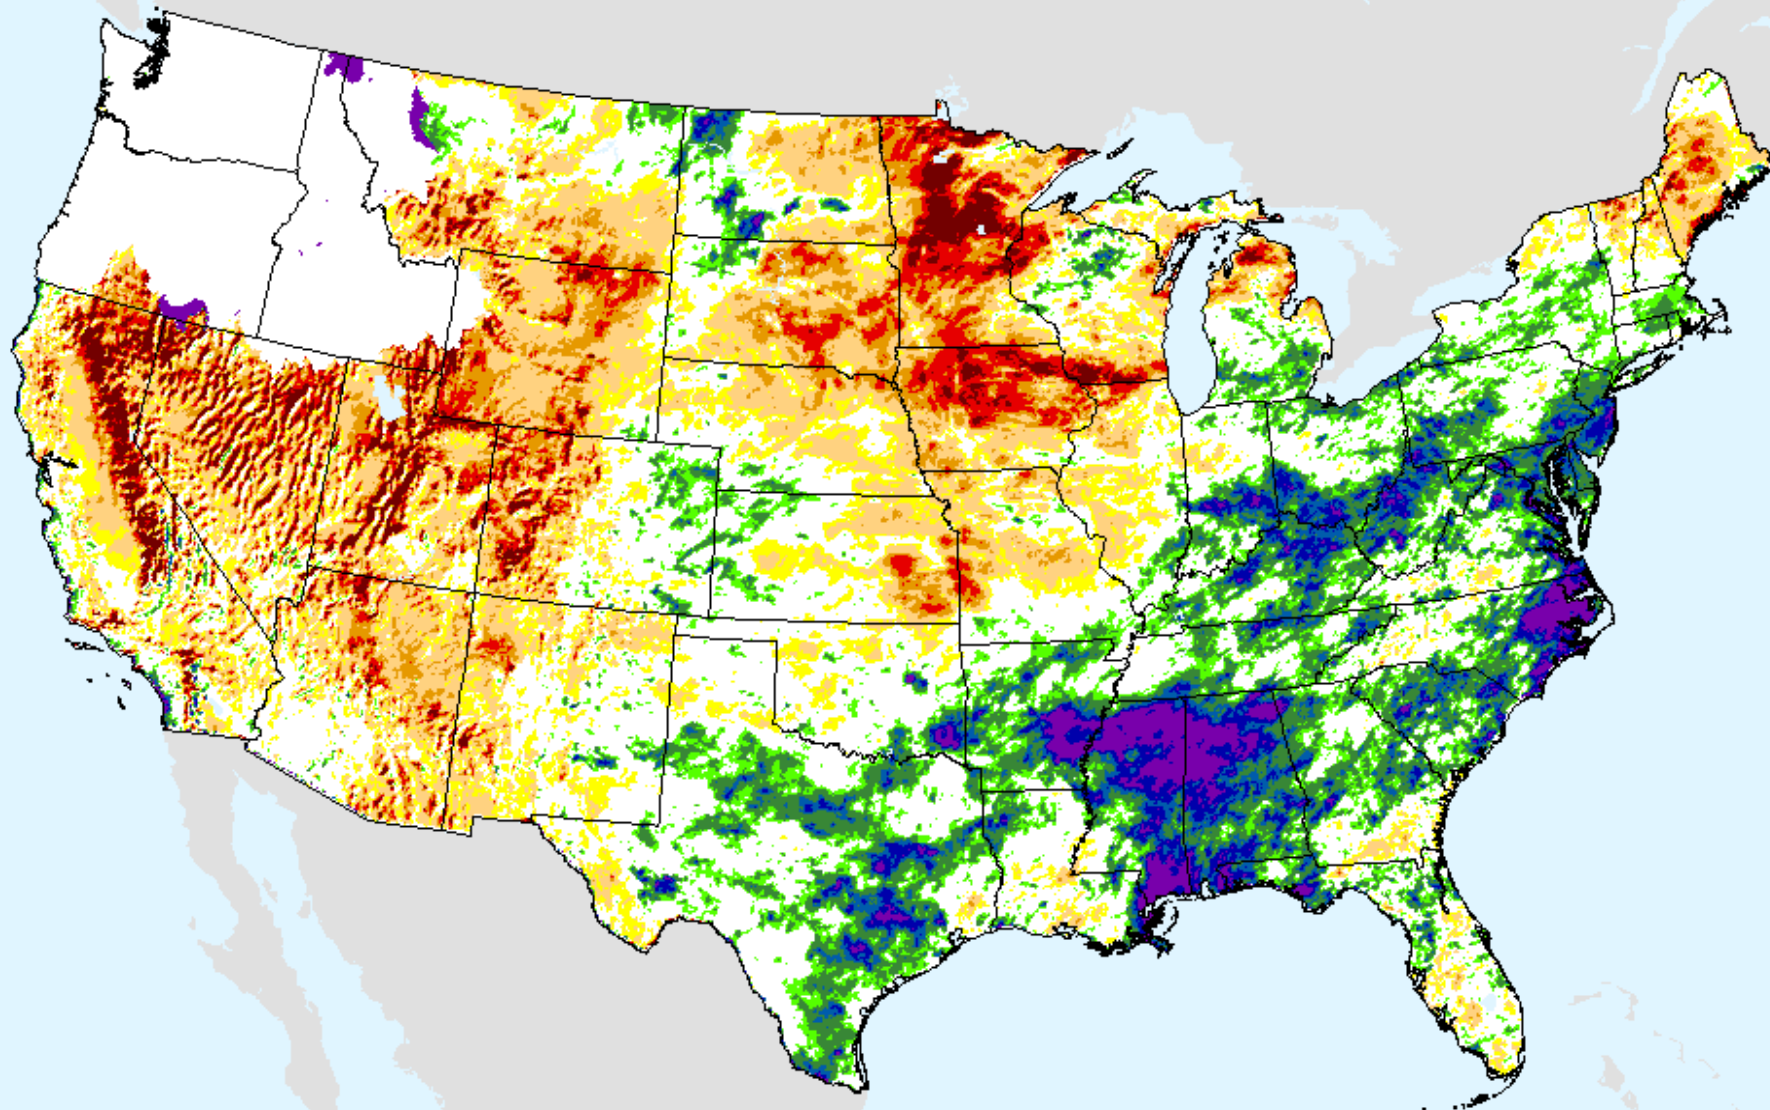

AHPS 1-month SPEI

As of: Tuesday, June 22, 2021

SPEI (USDM)