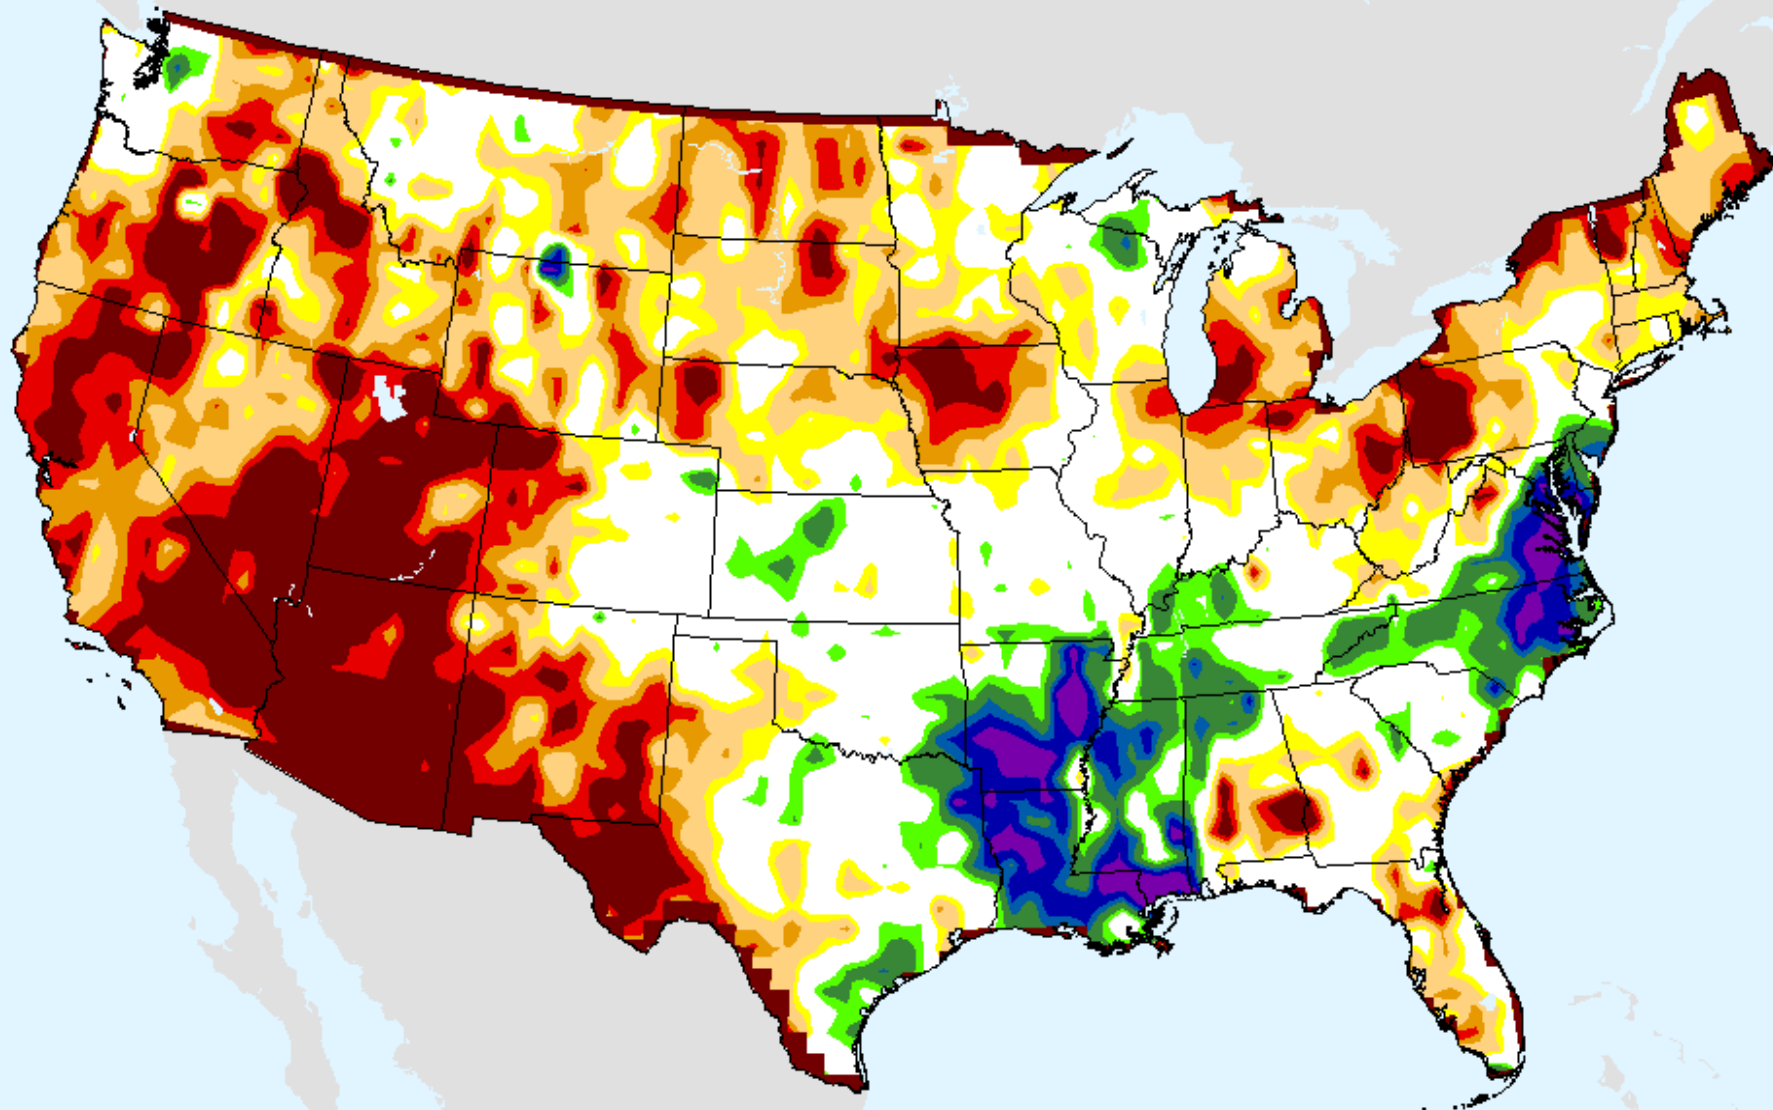

CPC 12-month SPI

As of: Tuesday, June 22, 2021