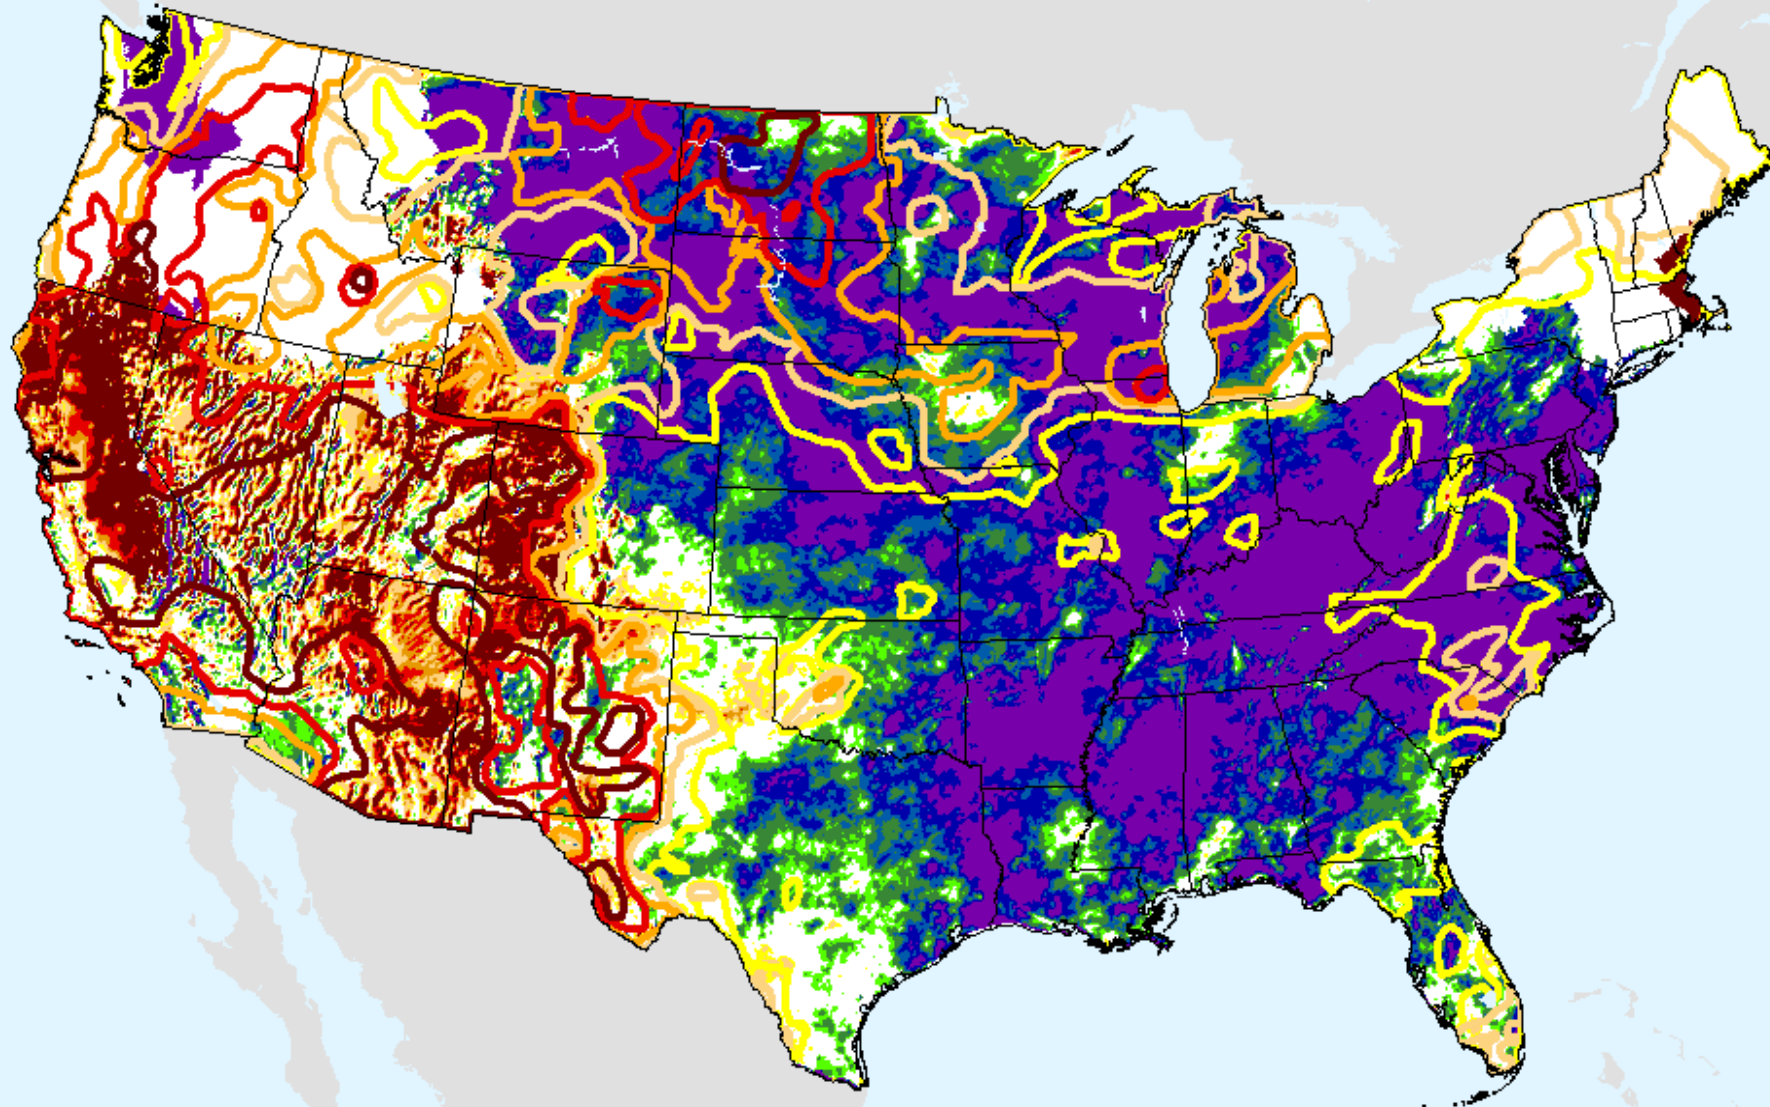

AHPS 36-month SPEI

As of: Tuesday, June 22, 2021

USDM for: Jun. 15, 2021

SPEI (USDM)