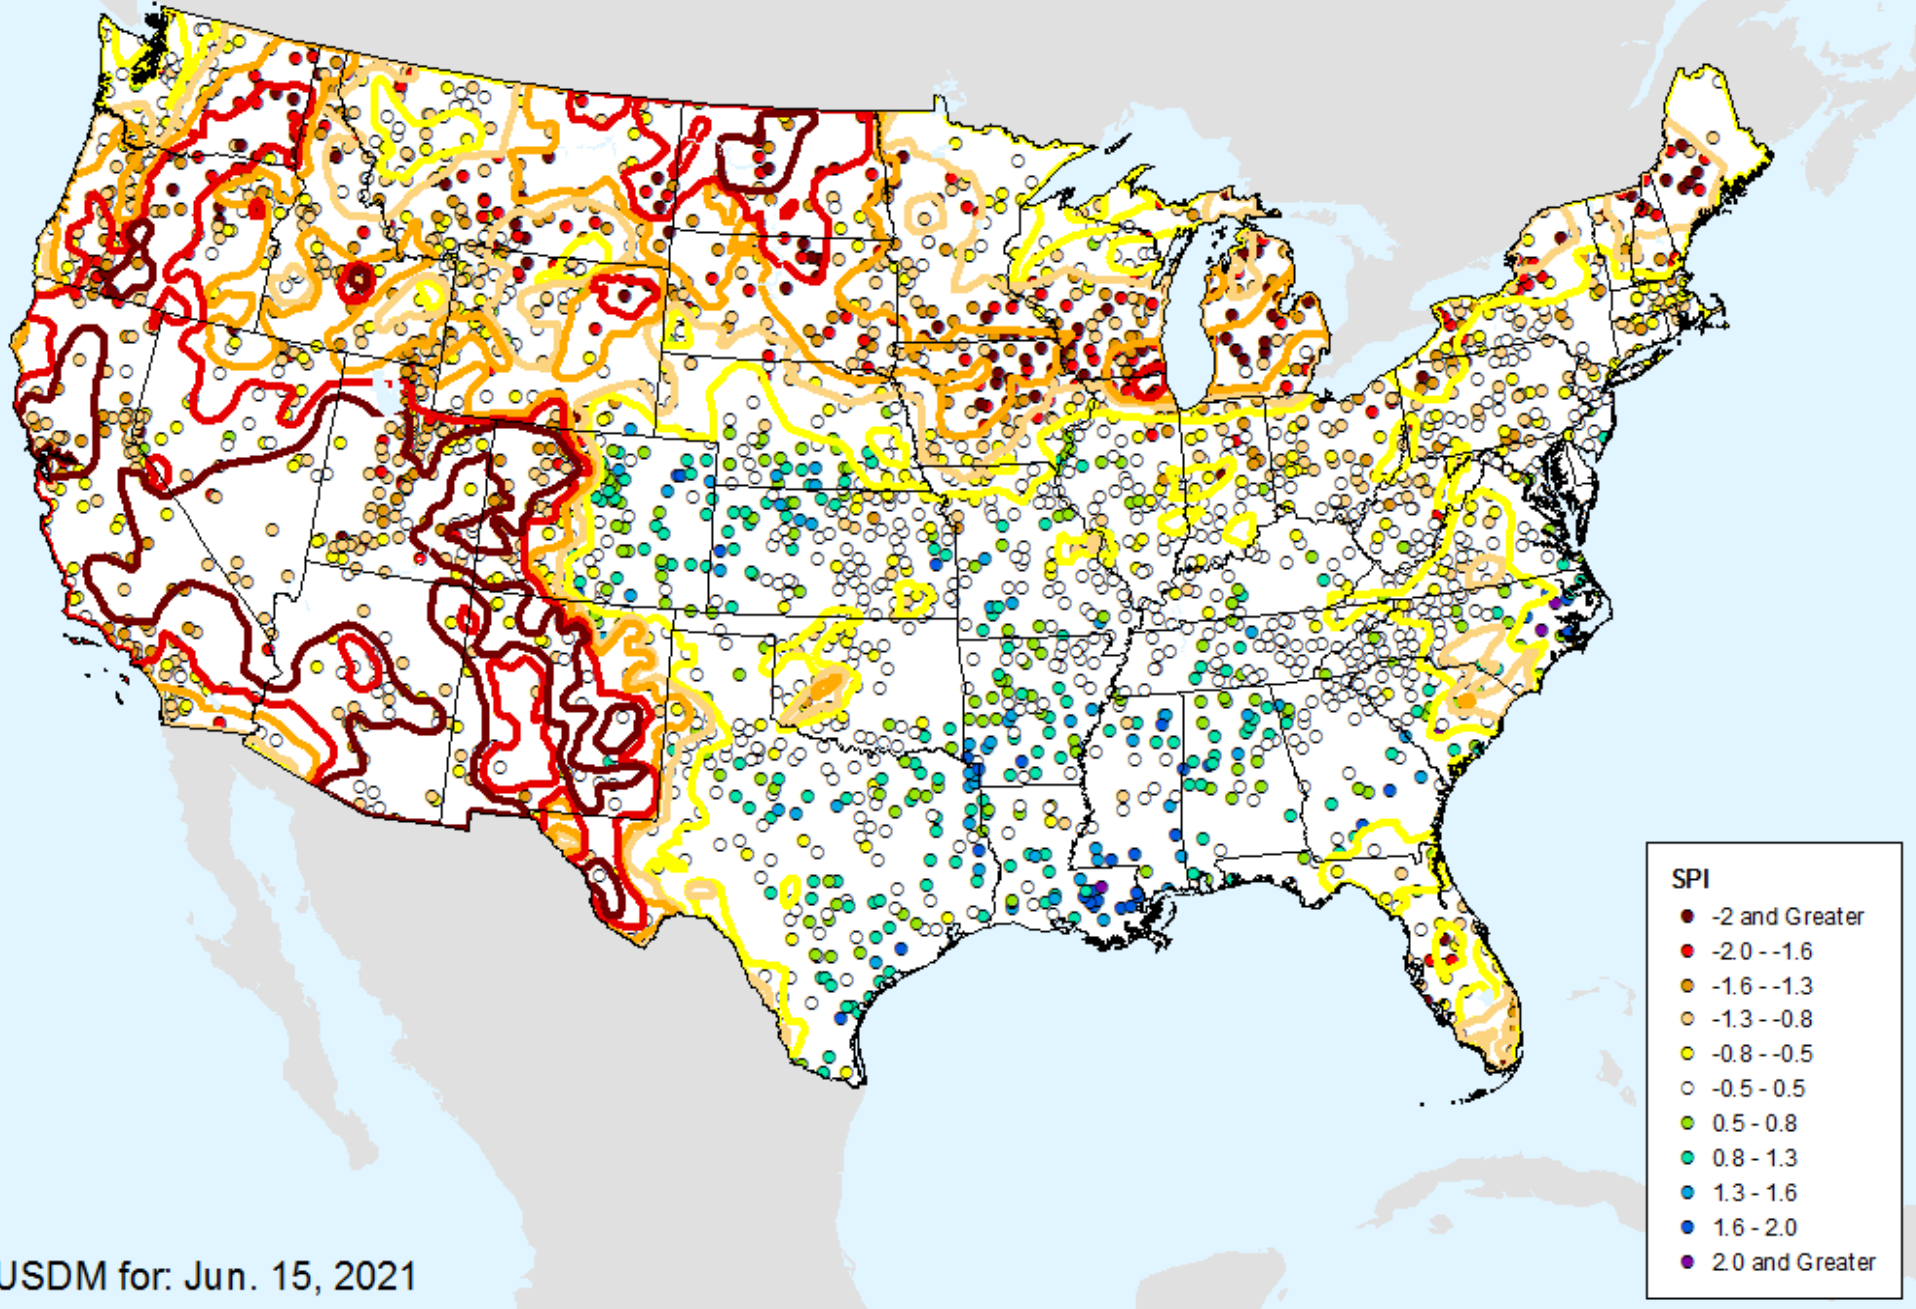

As of: Tuesday, June 22, 2021

HPRCC 24-month SPI

As of: Tuesday, June 22, 2021

USDM for: Jun. 15, 2021

HPRCC 24-month SPI

As of: Tuesday, June 22, 2021

HPRCC Water Year-to-date SPI

As of: Tuesday, June 22, 2021

HPRCC Water Year-to-date SPI

As of: Tuesday, June 22, 2021

HPRCC Year-to-date SPI

As of: Tuesday, June 22, 2021

HPRCC Year-to-date SPI

As of: Tuesday, June 22, 2021

SPI

- -2 and Greater
- -2.0 -- -1.6
- -1.6 -- -1.3
- -1.3 -- -0.8
- -0.8 -- -0.5
- -0.5 - 0.5
- 0.5 - 0.8
- 0.8 - 1.3
- 1.3 - 1.6
- 1.6 - 2.0
- 2.0 and Greater