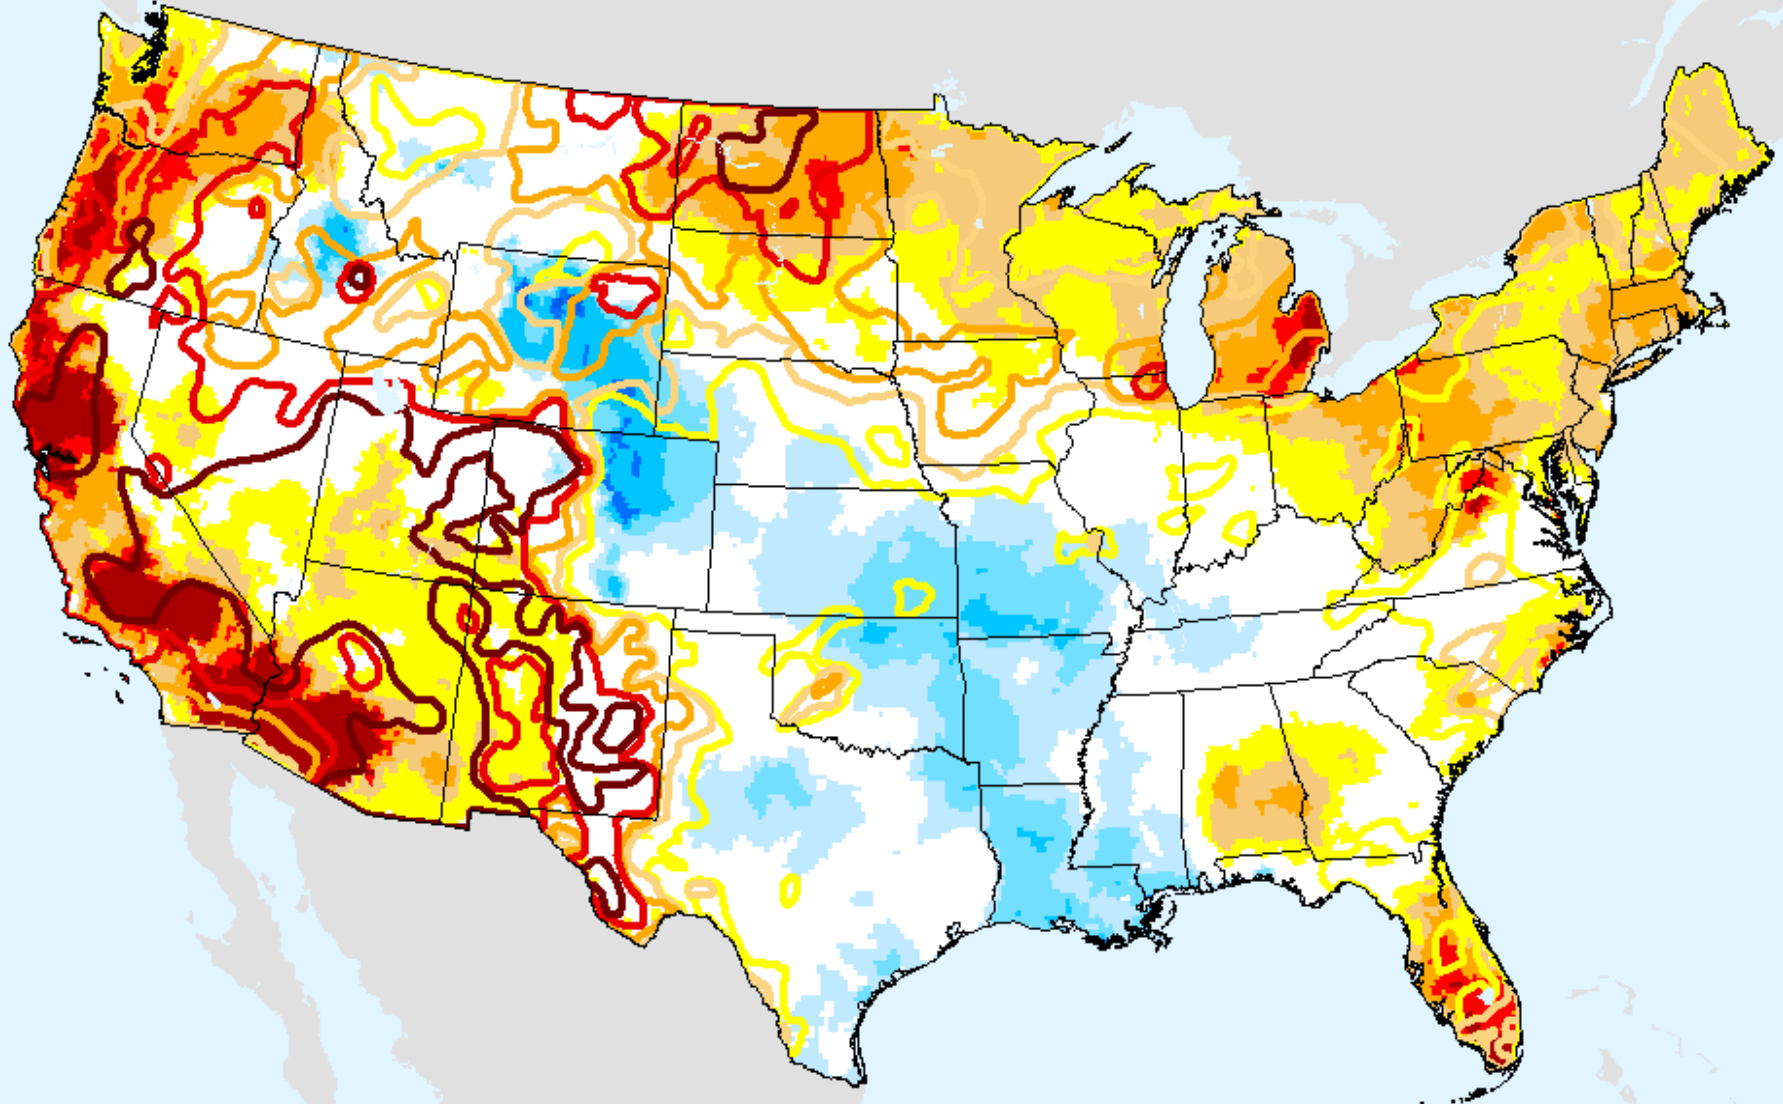

EDDI 11-week

As of: Tuesday, June 22, 2021

USDM for: Jun. 15, 2021

EDDI 11-week

As of: Tuesday, June 22, 2021

EDDI 12-week

As of: Tuesday, June 22, 2021

USDM for: Jun. 15, 2021