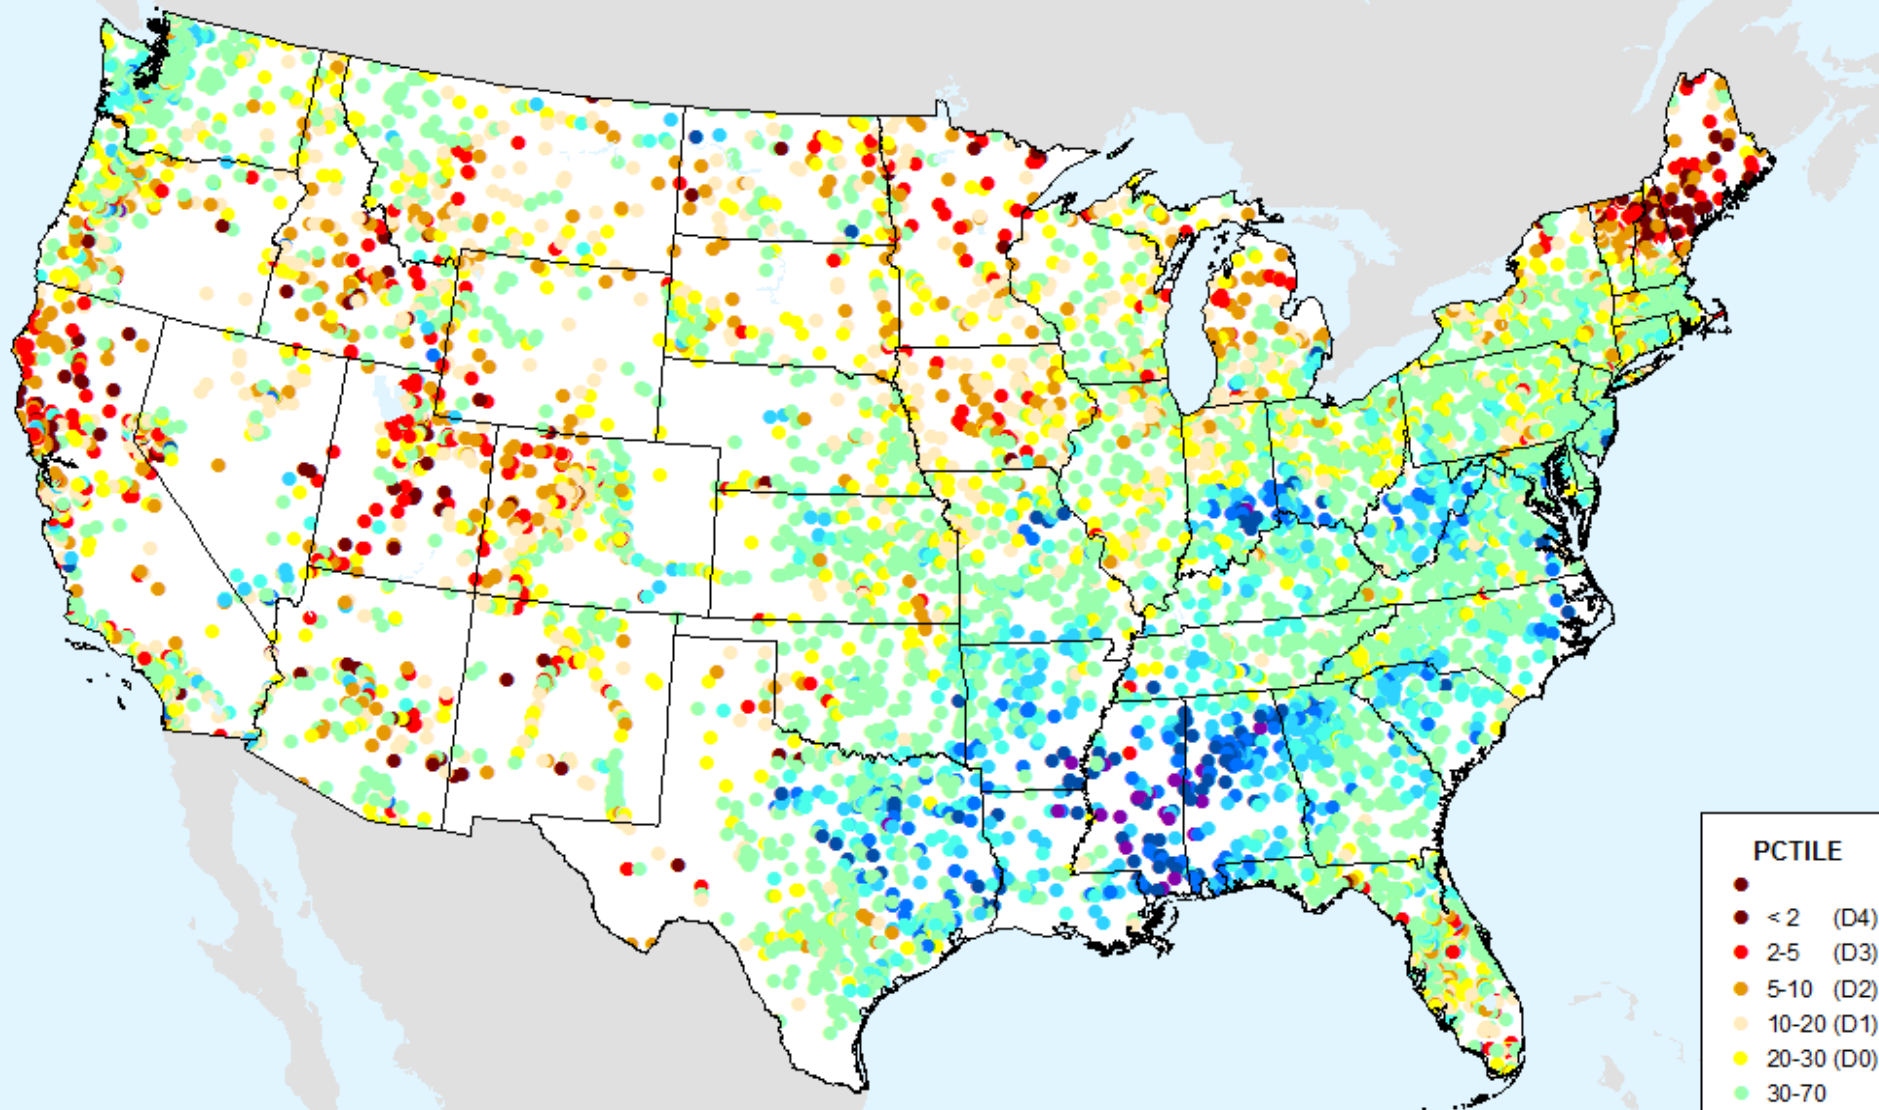

USGS 7-Day Avg Streamflow

As of: Tuesday, June 22, 2021

PCTILE

- < 2 (D4)
- 2-5 (D3)
- 5-10 (D2)
- 10-20 (D1)
- 20-30 (D0)
- 30-70
- 70-80
- 80-90
- 90-95
- 95-98
- 98-100