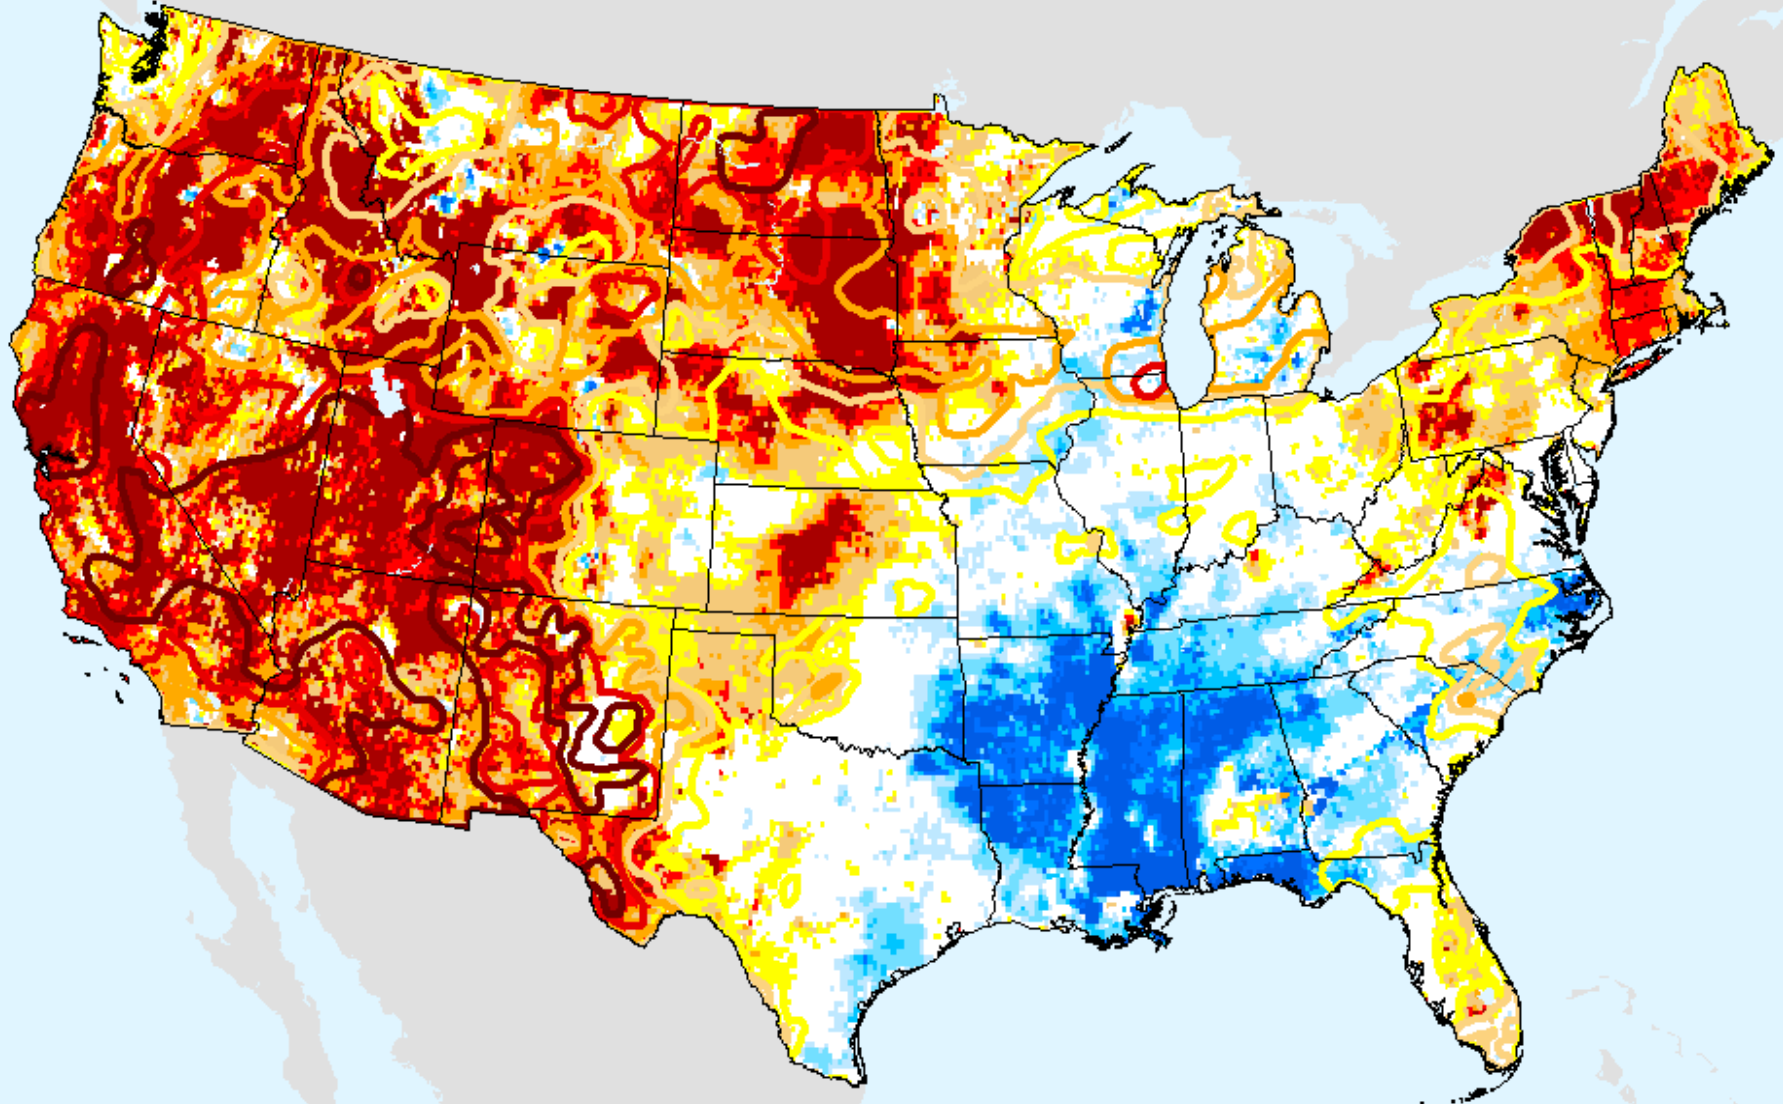

GRACE-Based Root Zone Soil Moisture Drought Indicator

As of: Tuesday, June 22, 2021

USDM for: Jun. 15, 2021