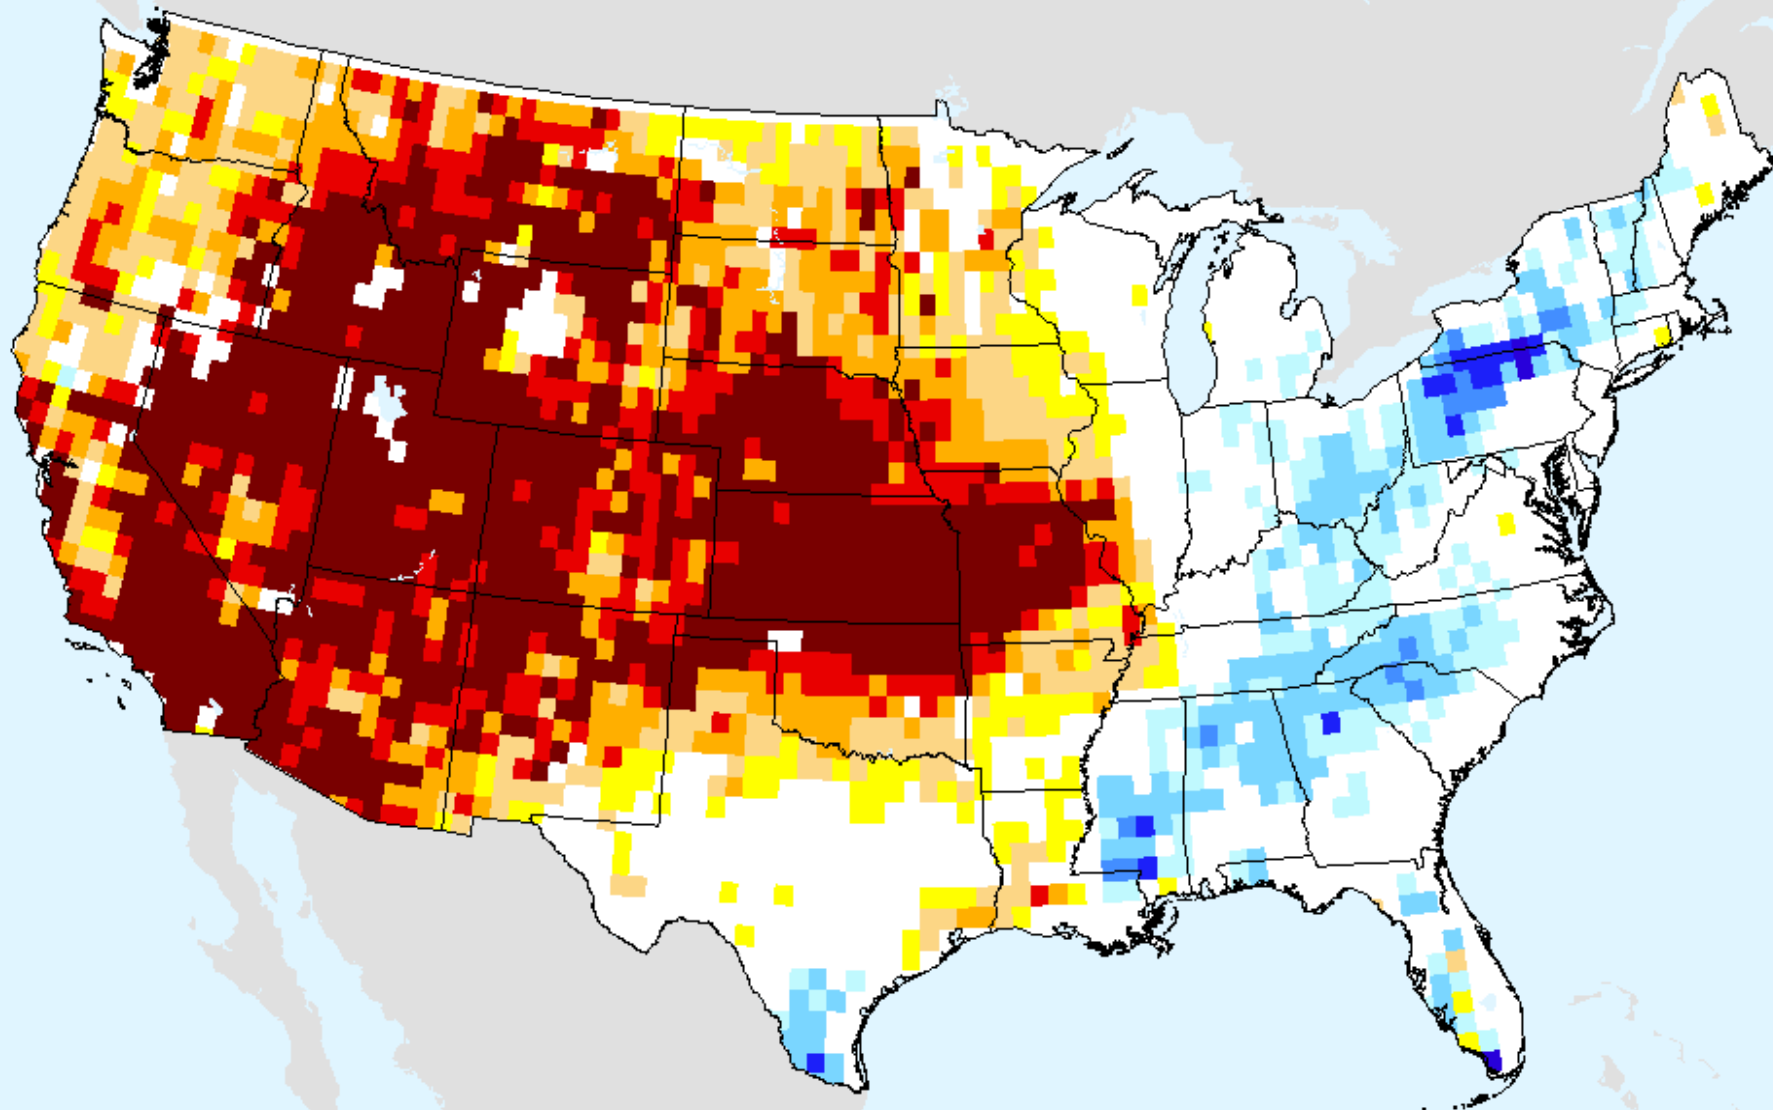

As of: Tuesday, June 22, 2021

AIRS-Based Surface Relative Humidity 28 Day

As of: Tuesday, June 22, 2021

AIRS-Based Retrieved Surface Air Temperature 7 Day

As of: Tuesday, June 22, 2021

AIRS-Based Retrieved Surface Air Temperature 14 Day