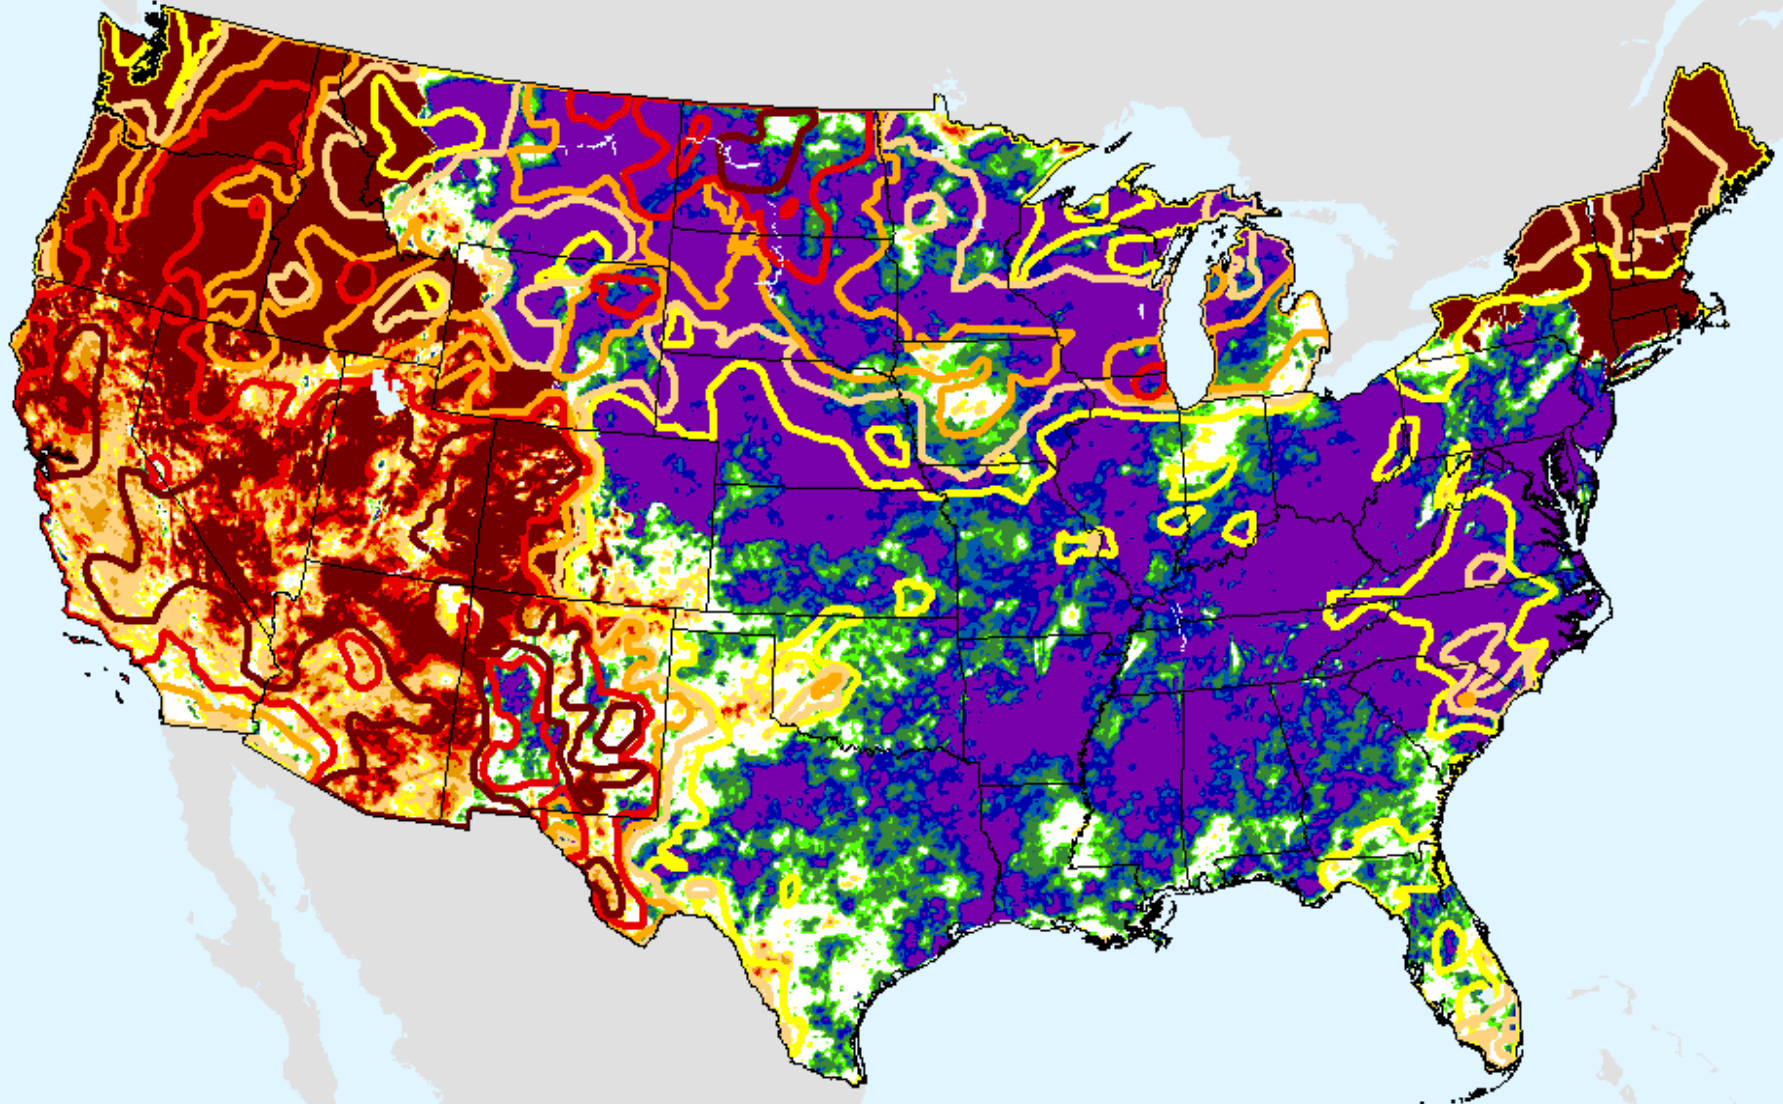

USDM for: Jun. 15, 2021

SPI (USDM)

AHPS 12-month SPI

As of: Tuesday, June 22, 2021

AHPS 24-month SPI

As of: Tuesday, June 22, 2021

AHPS 36-month SPI

As of: Tuesday, June 22, 2021