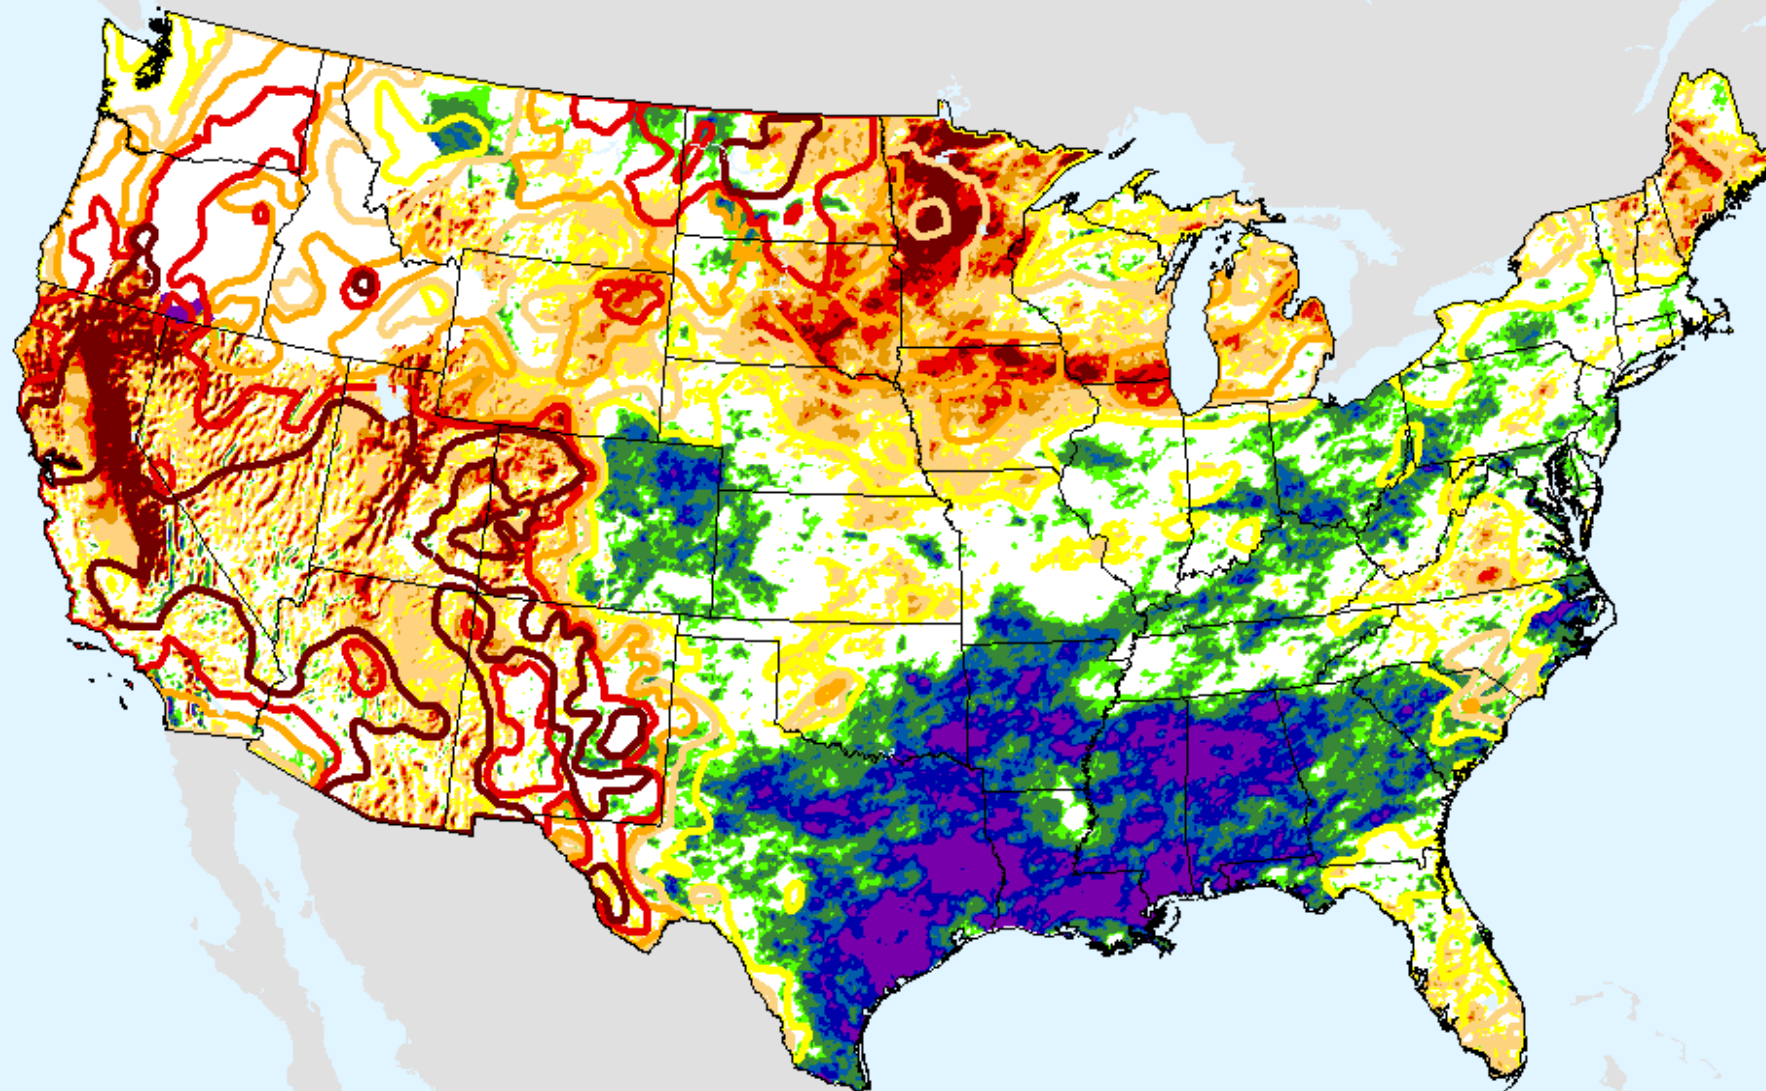

USDM for: Jun. 15, 2021

SPEI (USDM)

AHPS 1-month SPEI

As of: Tuesday, June 22, 2021

SPEI (USDM)

AHPS 2-month SPEI

As of: Tuesday, June 22, 2021

USDM for: Jun. 15, 2021