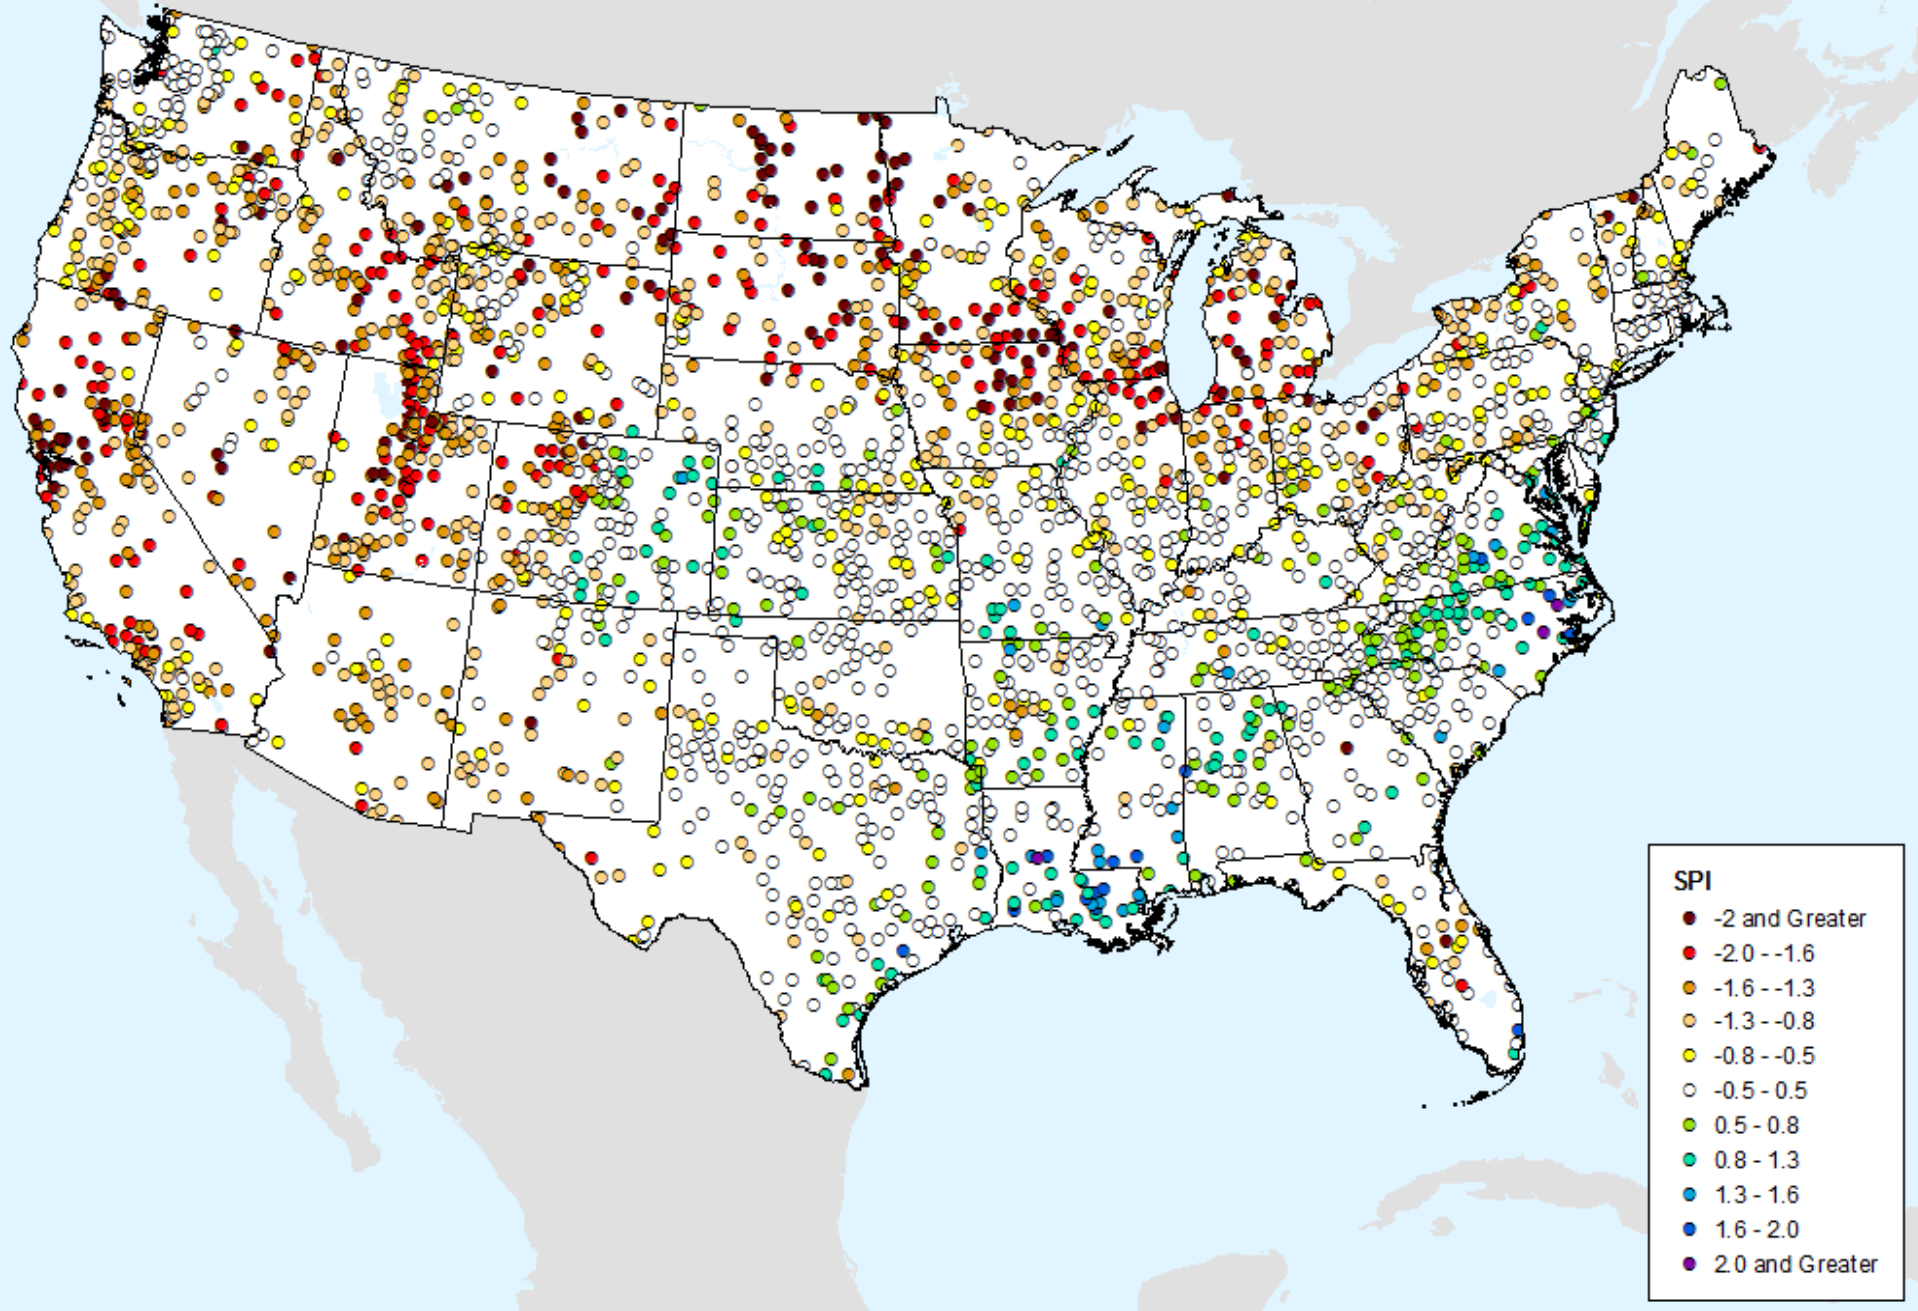

HPRCC Water Year-to-date SPI

As of: Tuesday, June 22, 2021