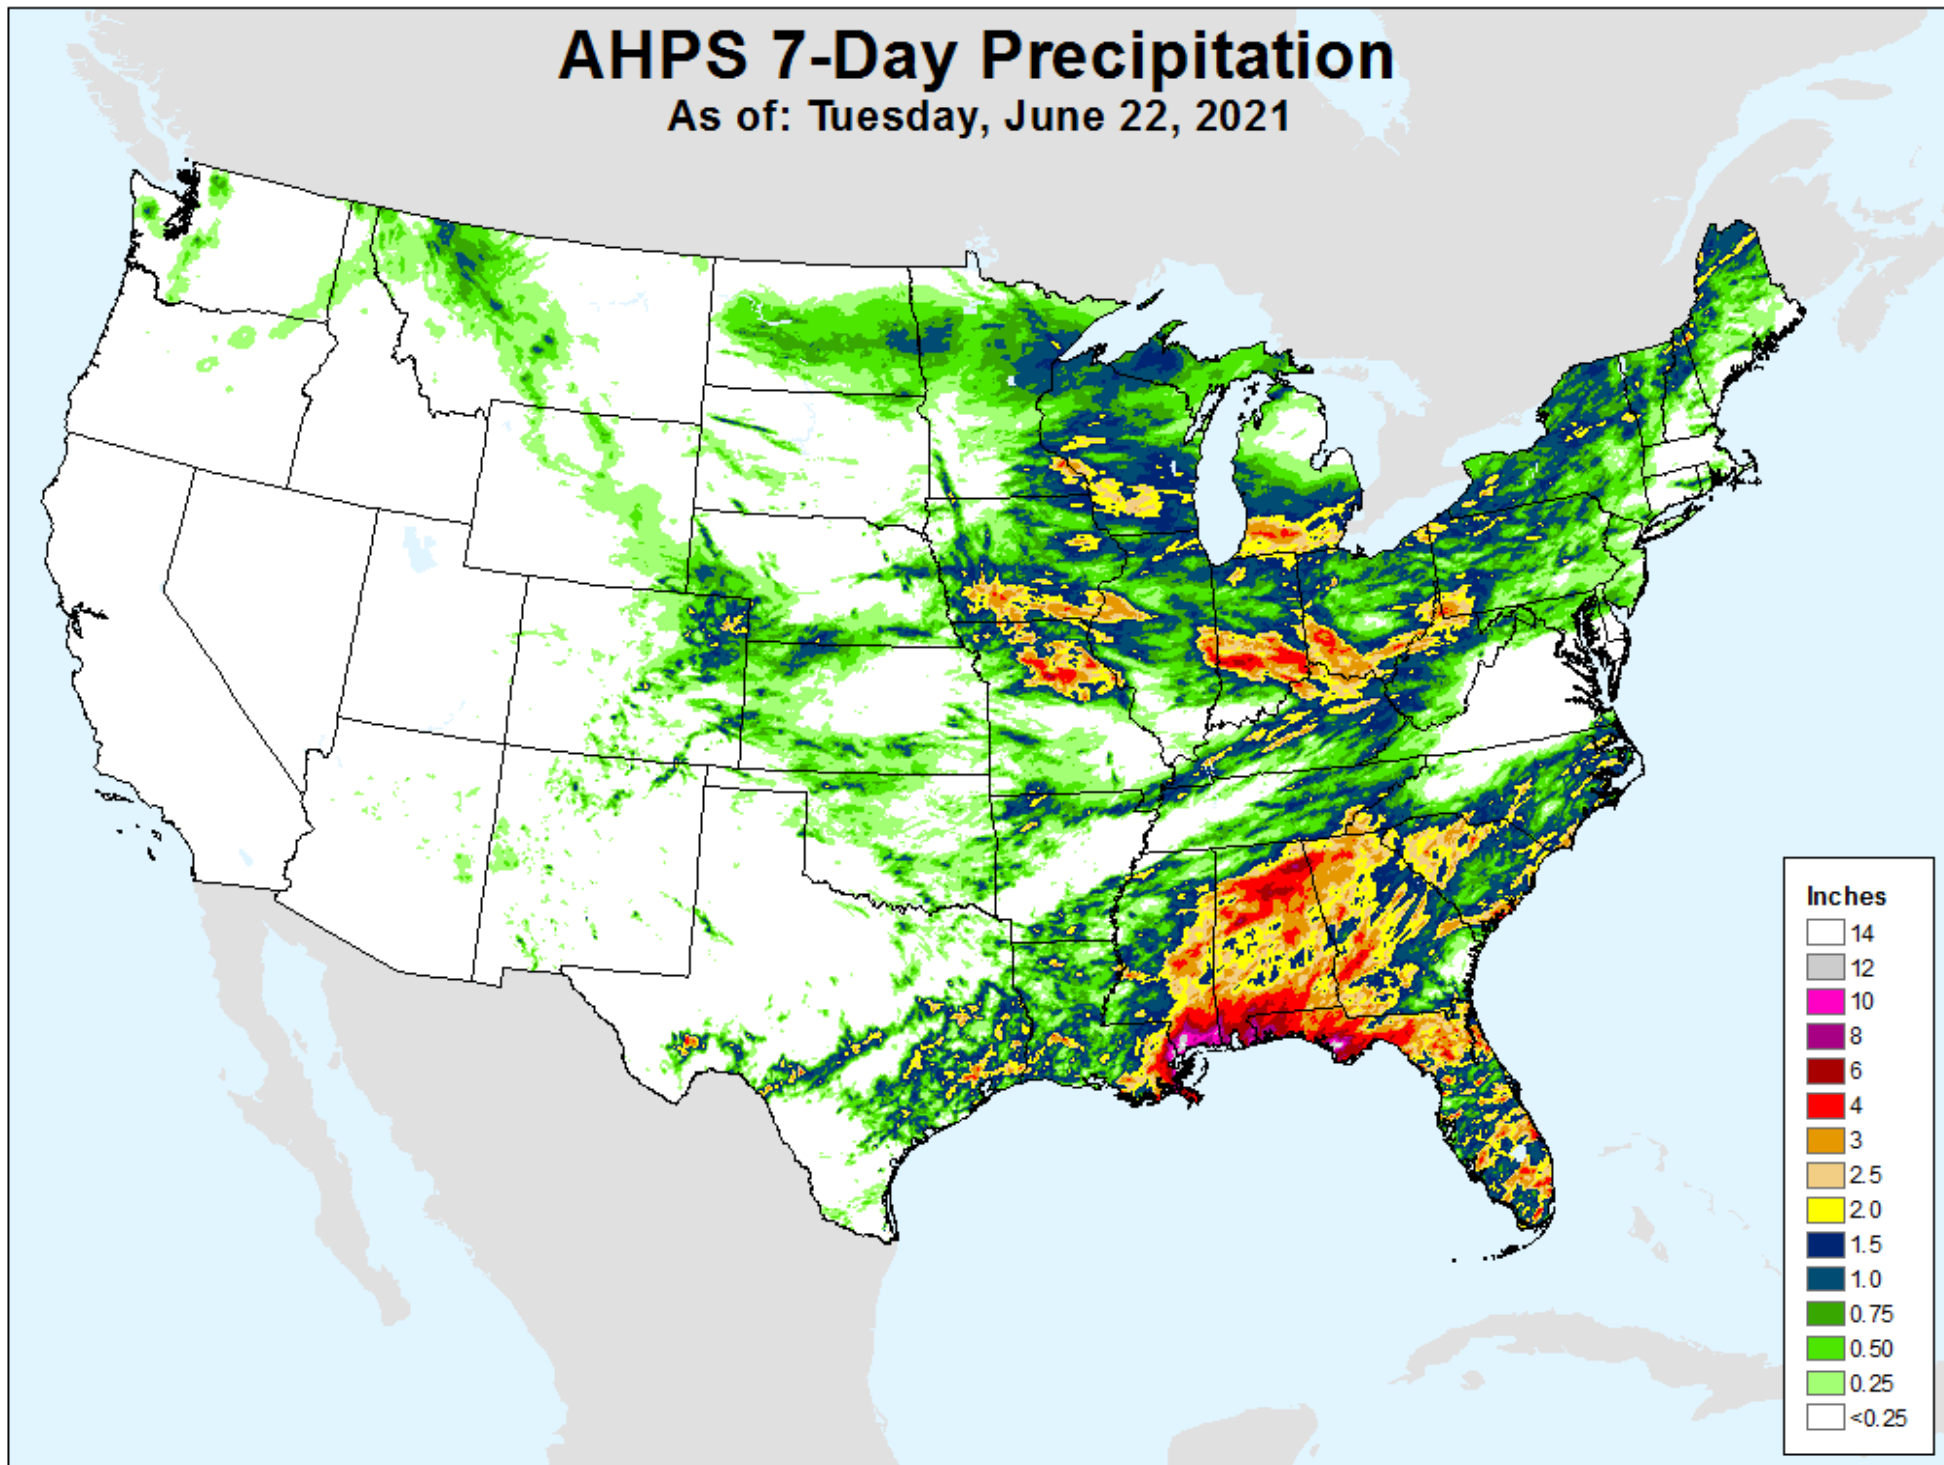

AHPS 7-Day Precipitation

As of: Tuesday, June 22, 2021

AHPS 7-Day Precipitation

As of: Tuesday, June 22, 2021

USDM for: Jun. 15, 2021

AHPS 14-Day Precip Departure

As of: Tuesday, June 22, 2021

USDM for: Jun. 15, 2021