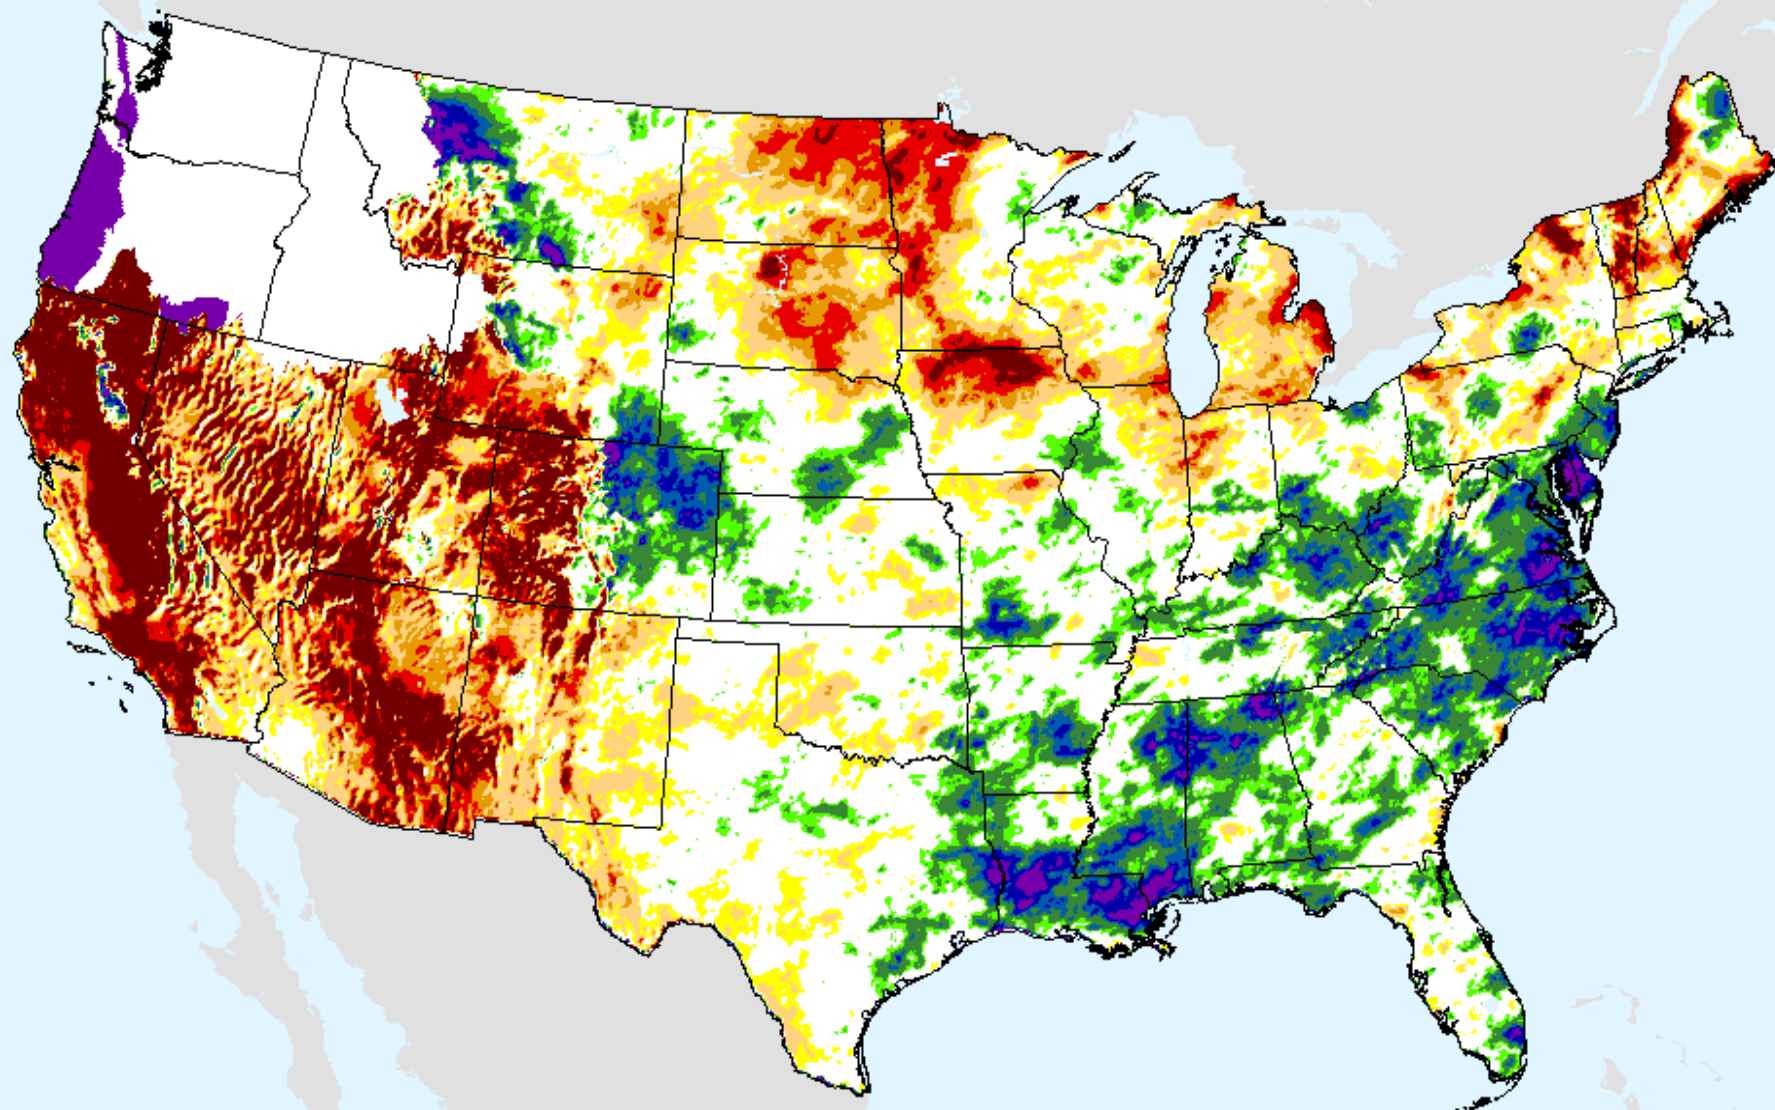

As of: Tuesday, June 22, 2021

SPEI (USDM)

AHPS 9-month SPEI

As of: Tuesday, June 22, 2021

USDM for: Jun. 15, 2021

SPEI (USDM)

AHPS 9-month SPEI

As of: Tuesday, June 22, 2021