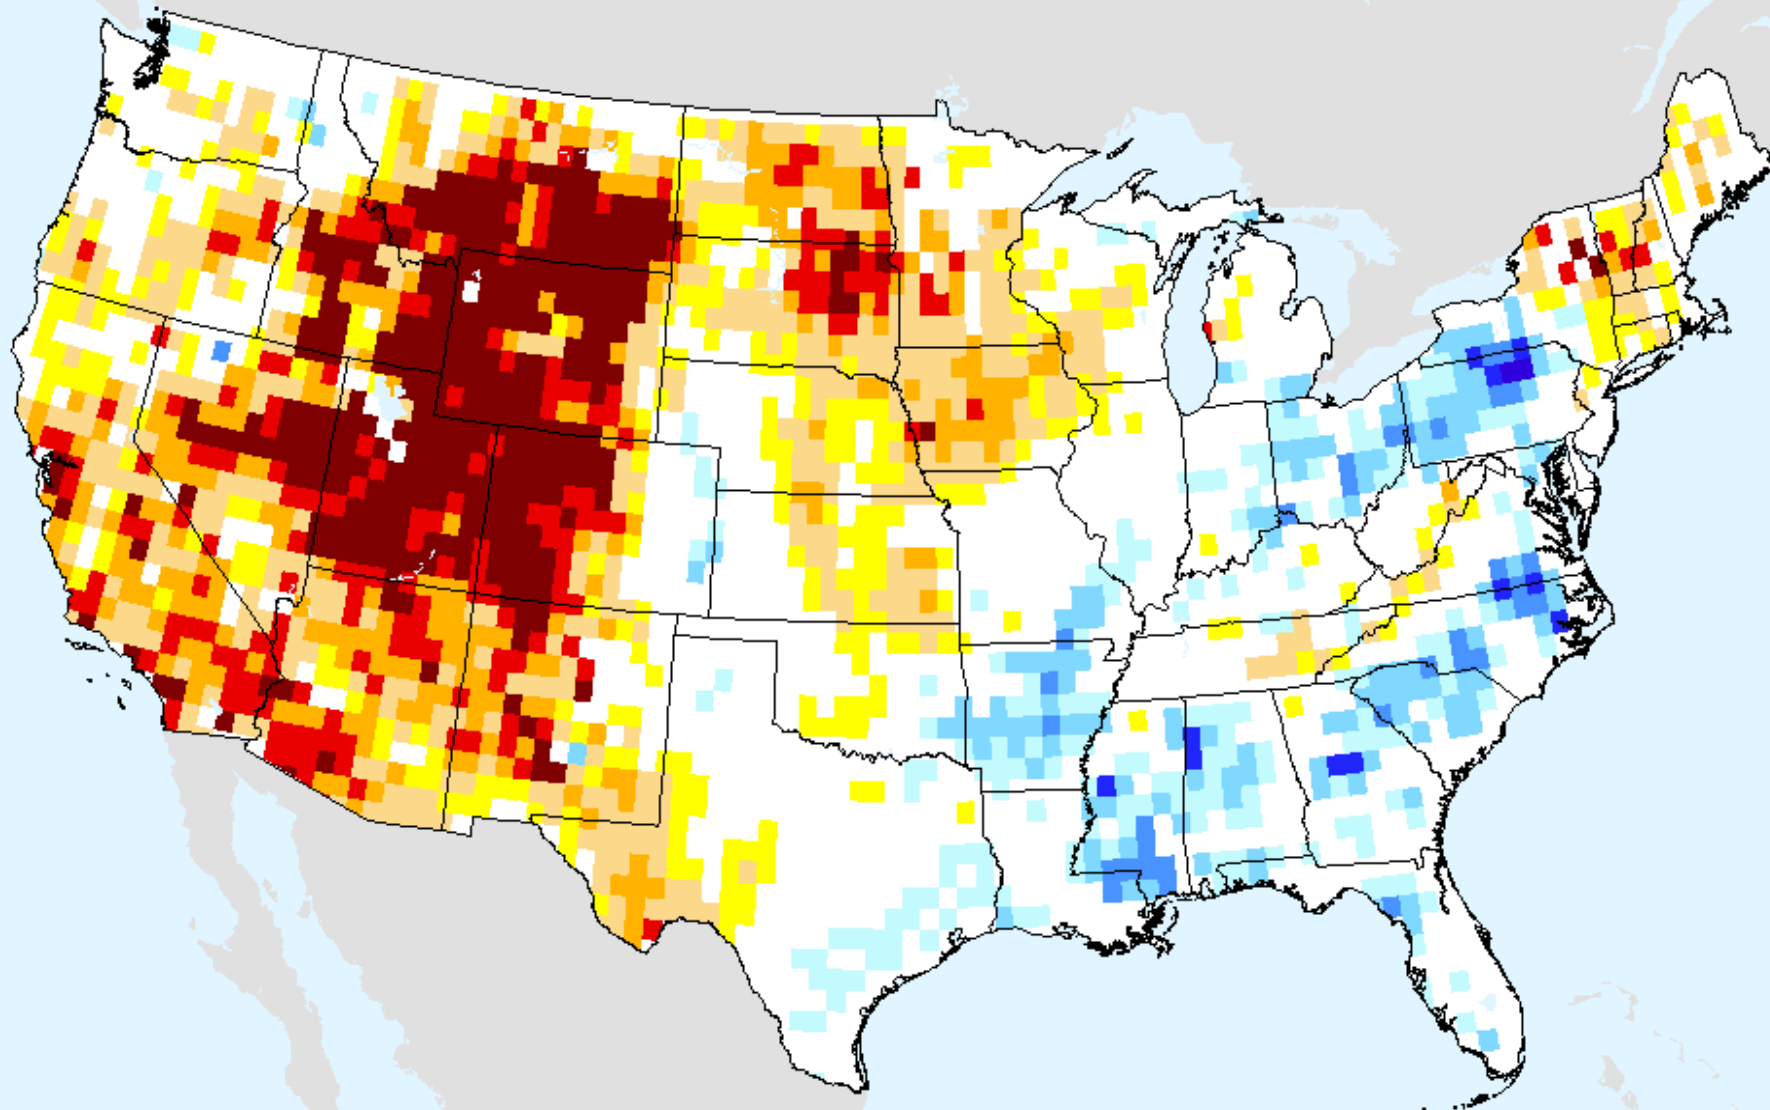

AIRS-Based Surface Relative Humidity 14 Day

As of: Tuesday, June 22, 2021