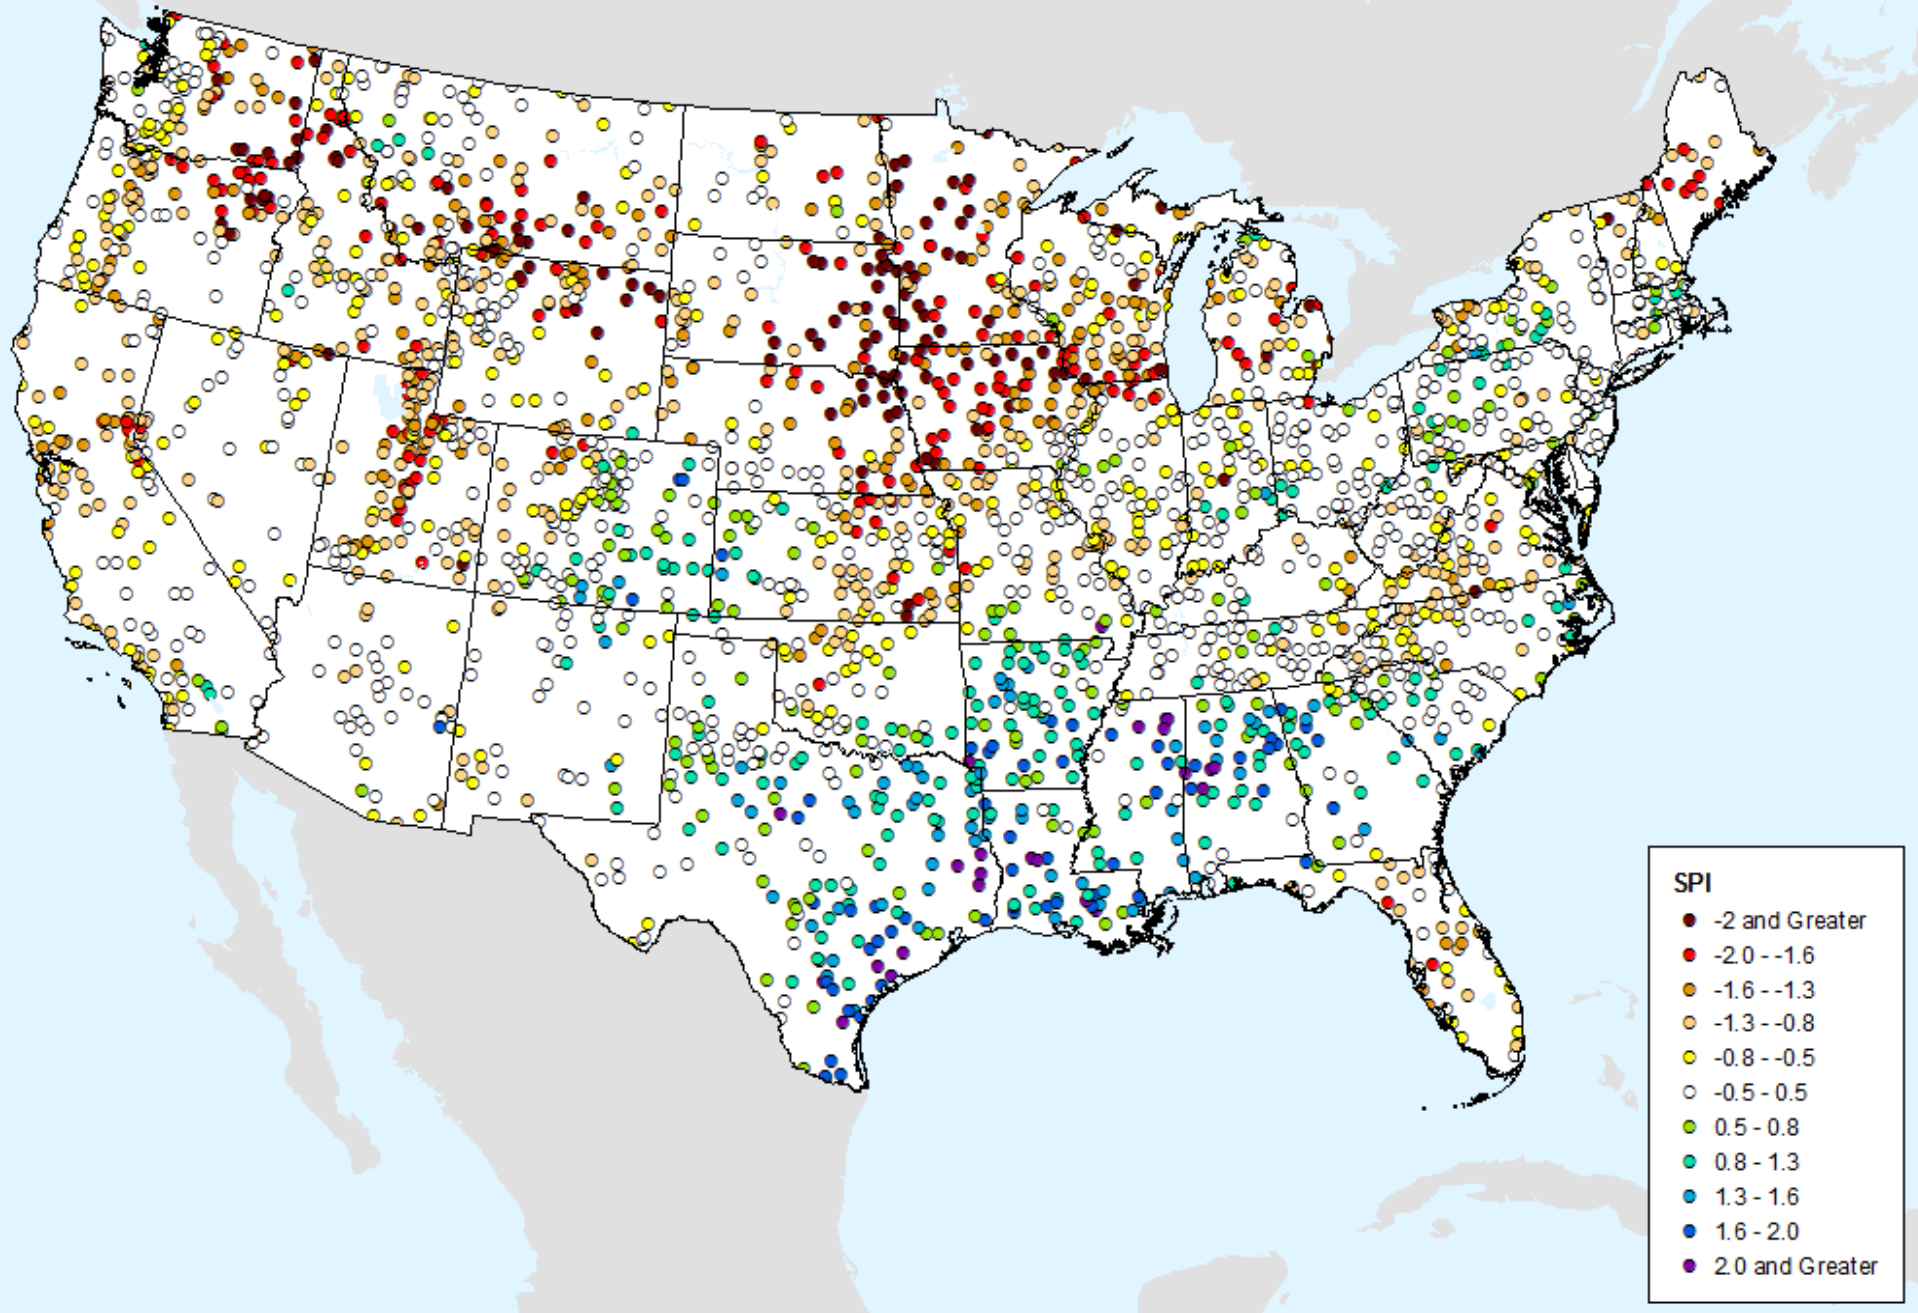

HPRCC 2-month SPI

As of: Tuesday, June 22, 2021