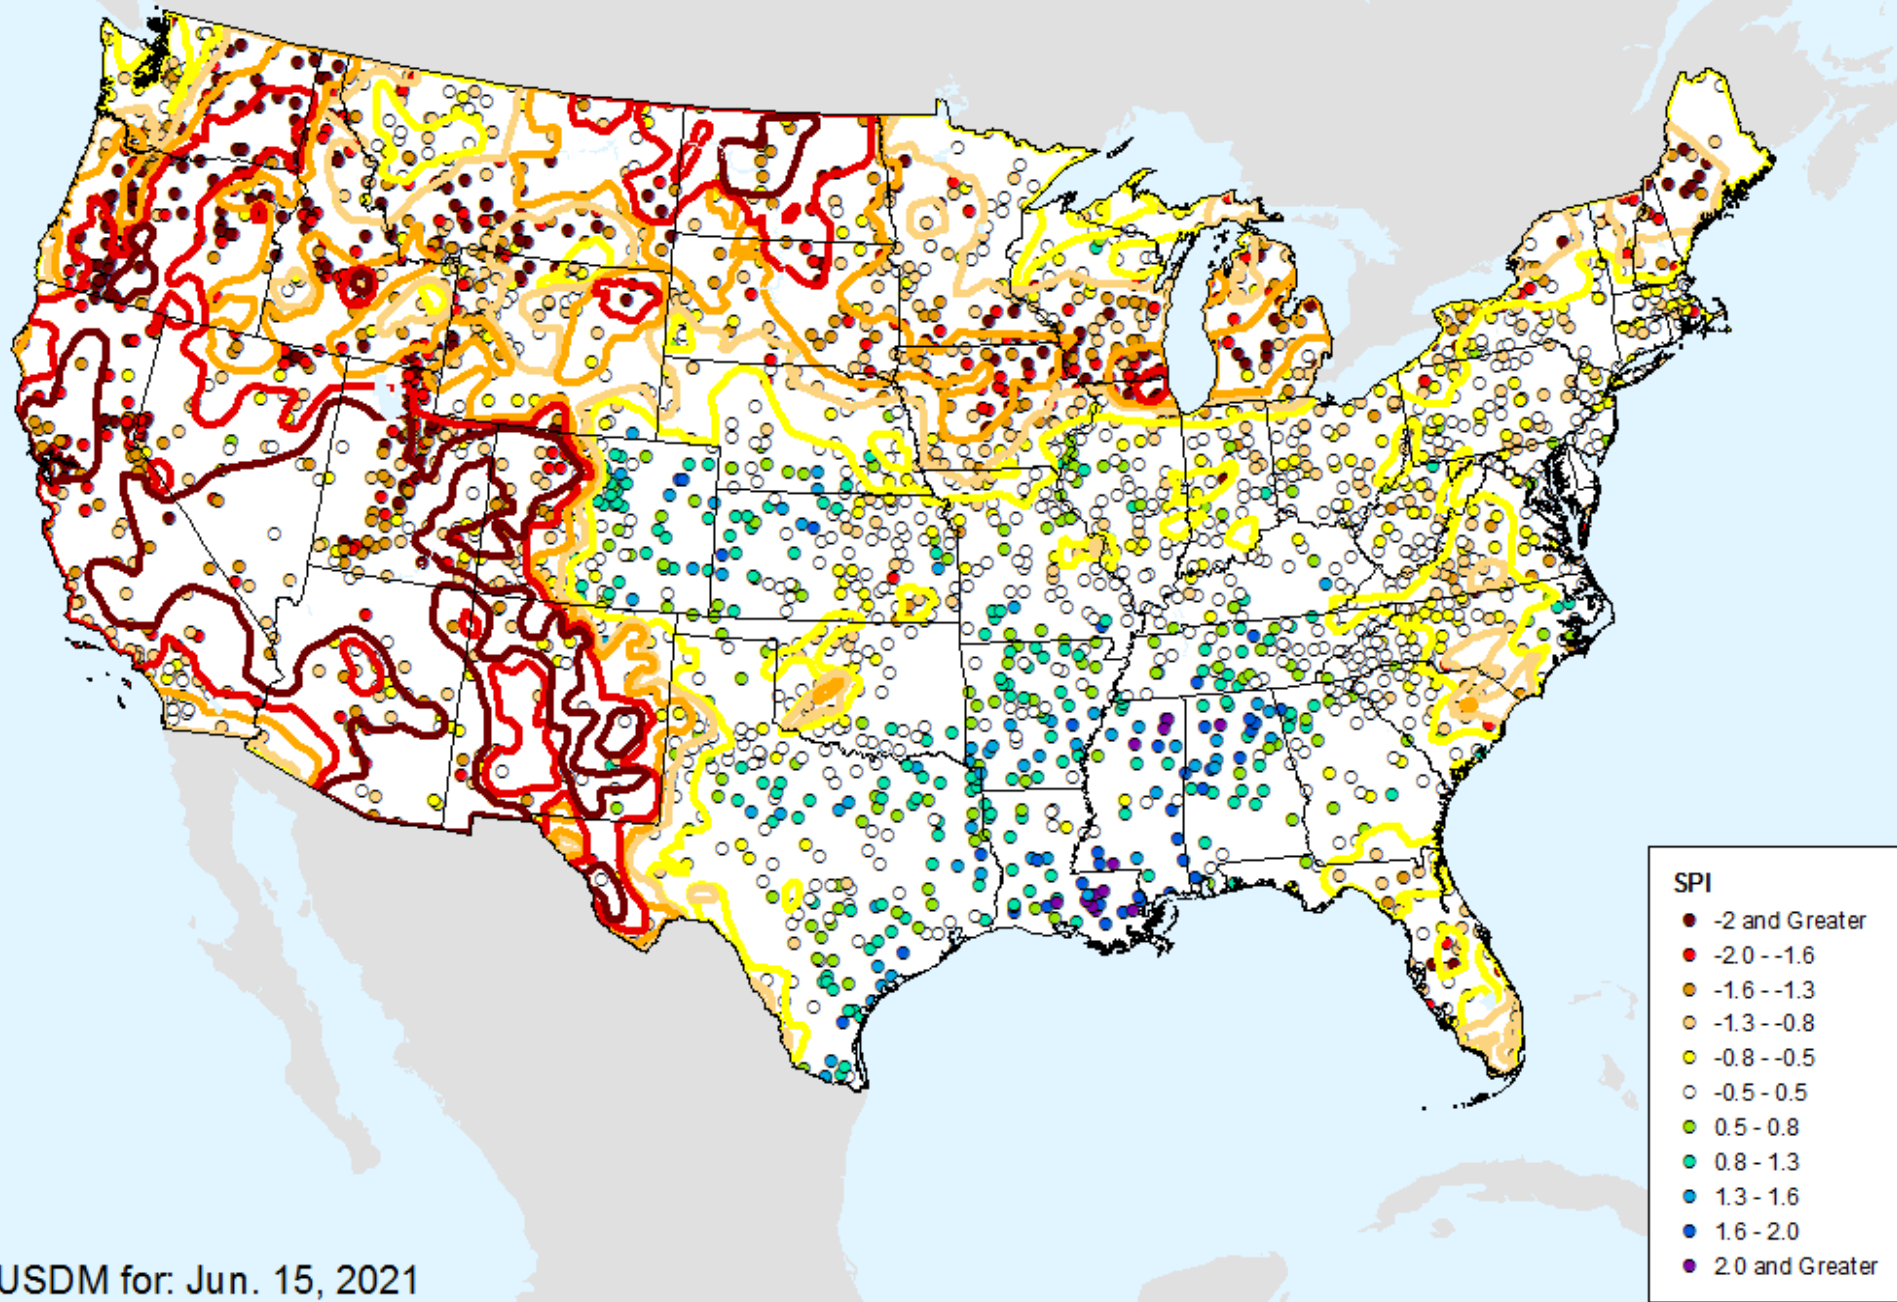

HPRCC 2-month SPI

As of: Tuesday, June 22, 2021

HPRCC 3-month SPI

As of: Tuesday, June 22, 2021

USDM for: Jun. 15, 2021

HPRCC 3-month SPI

As of: Tuesday, June 22, 2021

HPRCC 4-month SPI

As of: Tuesday, June 22, 2021

HPRCC 4-month SPI

As of: Tuesday, June 22, 2021

HPRCC 6-month SPI

As of: Tuesday, June 22, 2021

HPRCC 6-month SPI

As of: Tuesday, June 22, 2021

HPRCC 9-month SPI