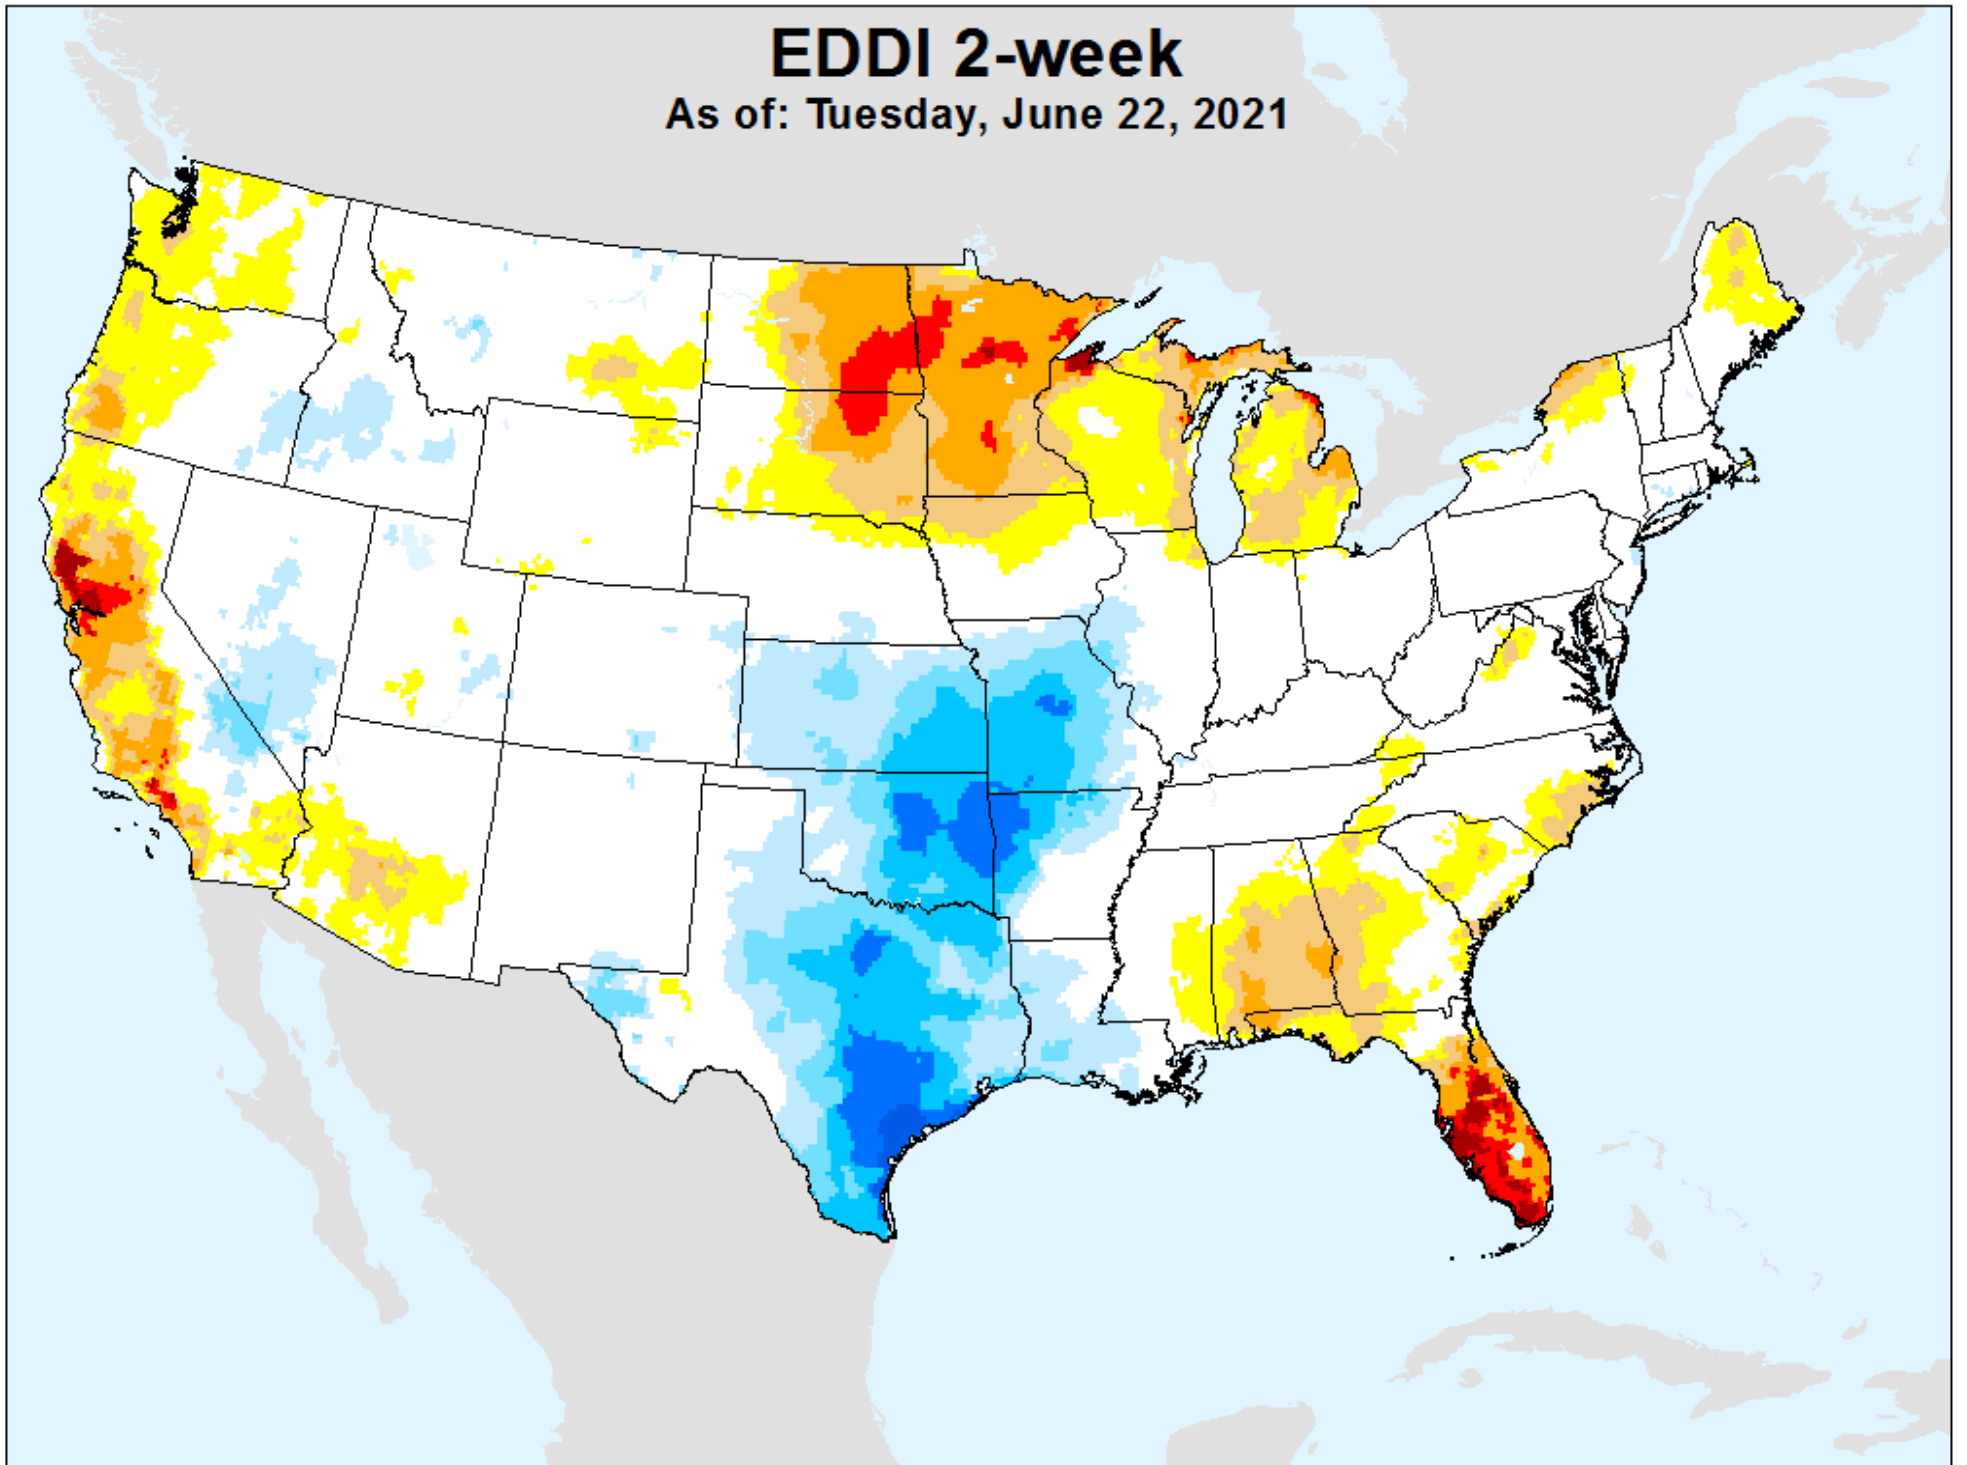

USDM for: Jun. 15, 2021

EDDI 1-week

As of: Tuesday, June 22, 2021

EDDI 2-week

As of: Tuesday, June 22, 2021

USDM for: Jun. 15, 2021

EDDI 2-week

As of: Tuesday, June 22, 2021