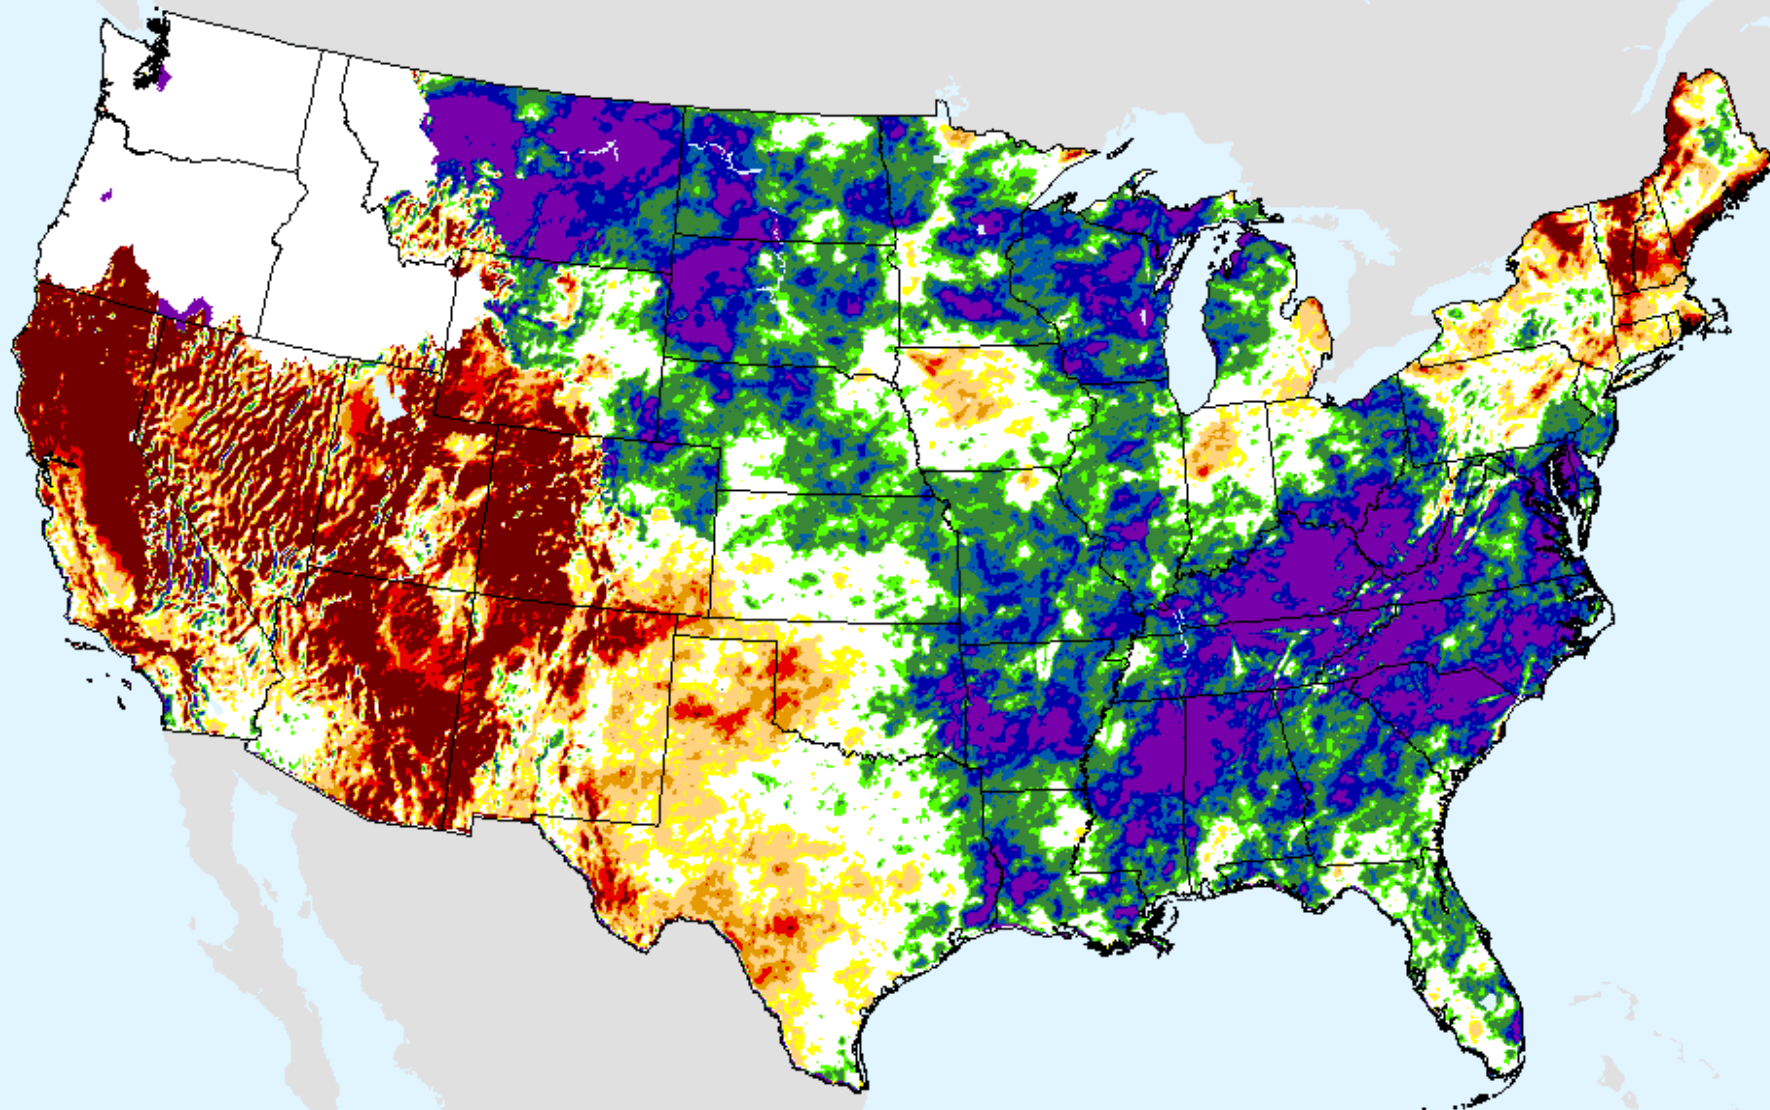

AHPS 24-month SPEI

As of: Tuesday, June 22, 2021

USDM for: Jun. 15, 2021

SPEI (USDM)

AHPS 24-month SPEI

As of: Tuesday, June 22, 2021

SPEI (USDM)

AHPS 36-month SPEI