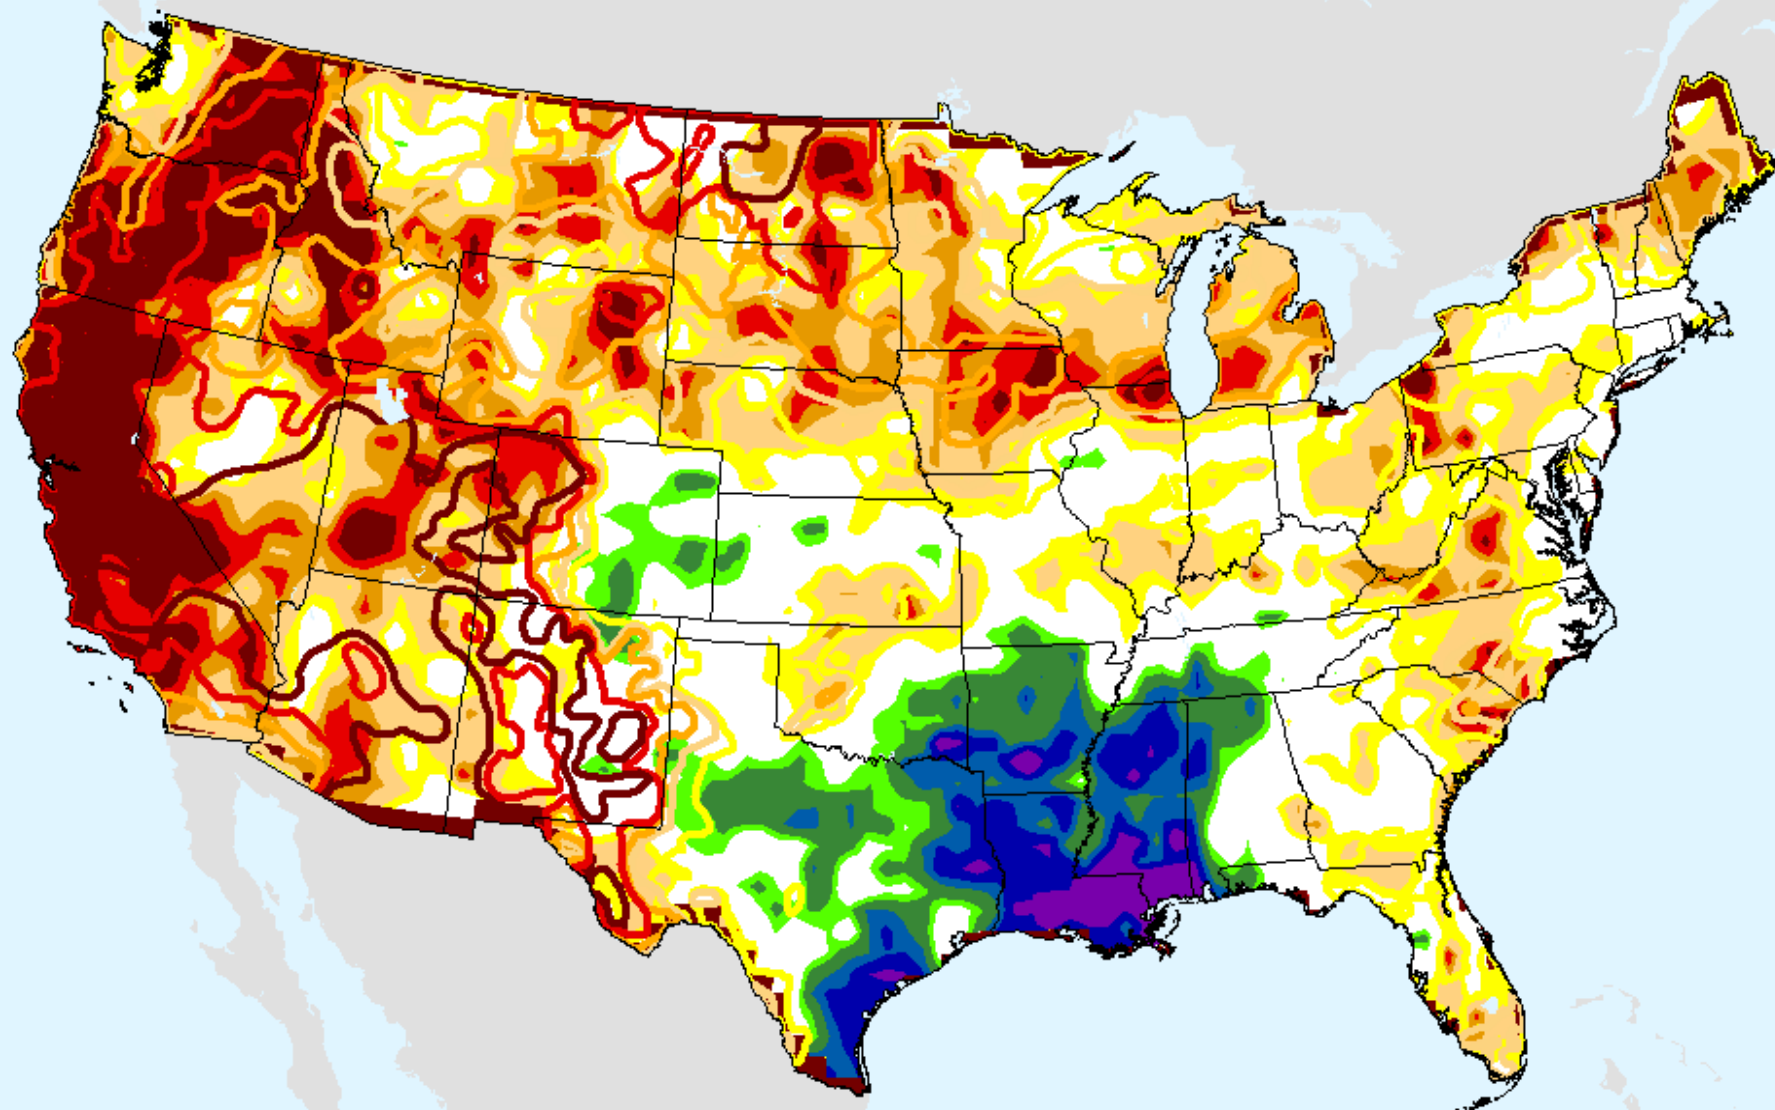

USDM for: Jun. 15, 2021

SPI (USDM)

AHPS 36-month SPI

As of: Tuesday, June 22, 2021

CPC 3-month SPI

As of: Tuesday, June 22, 2021

USDM for: Jun. 15, 2021

SPI (USDM)