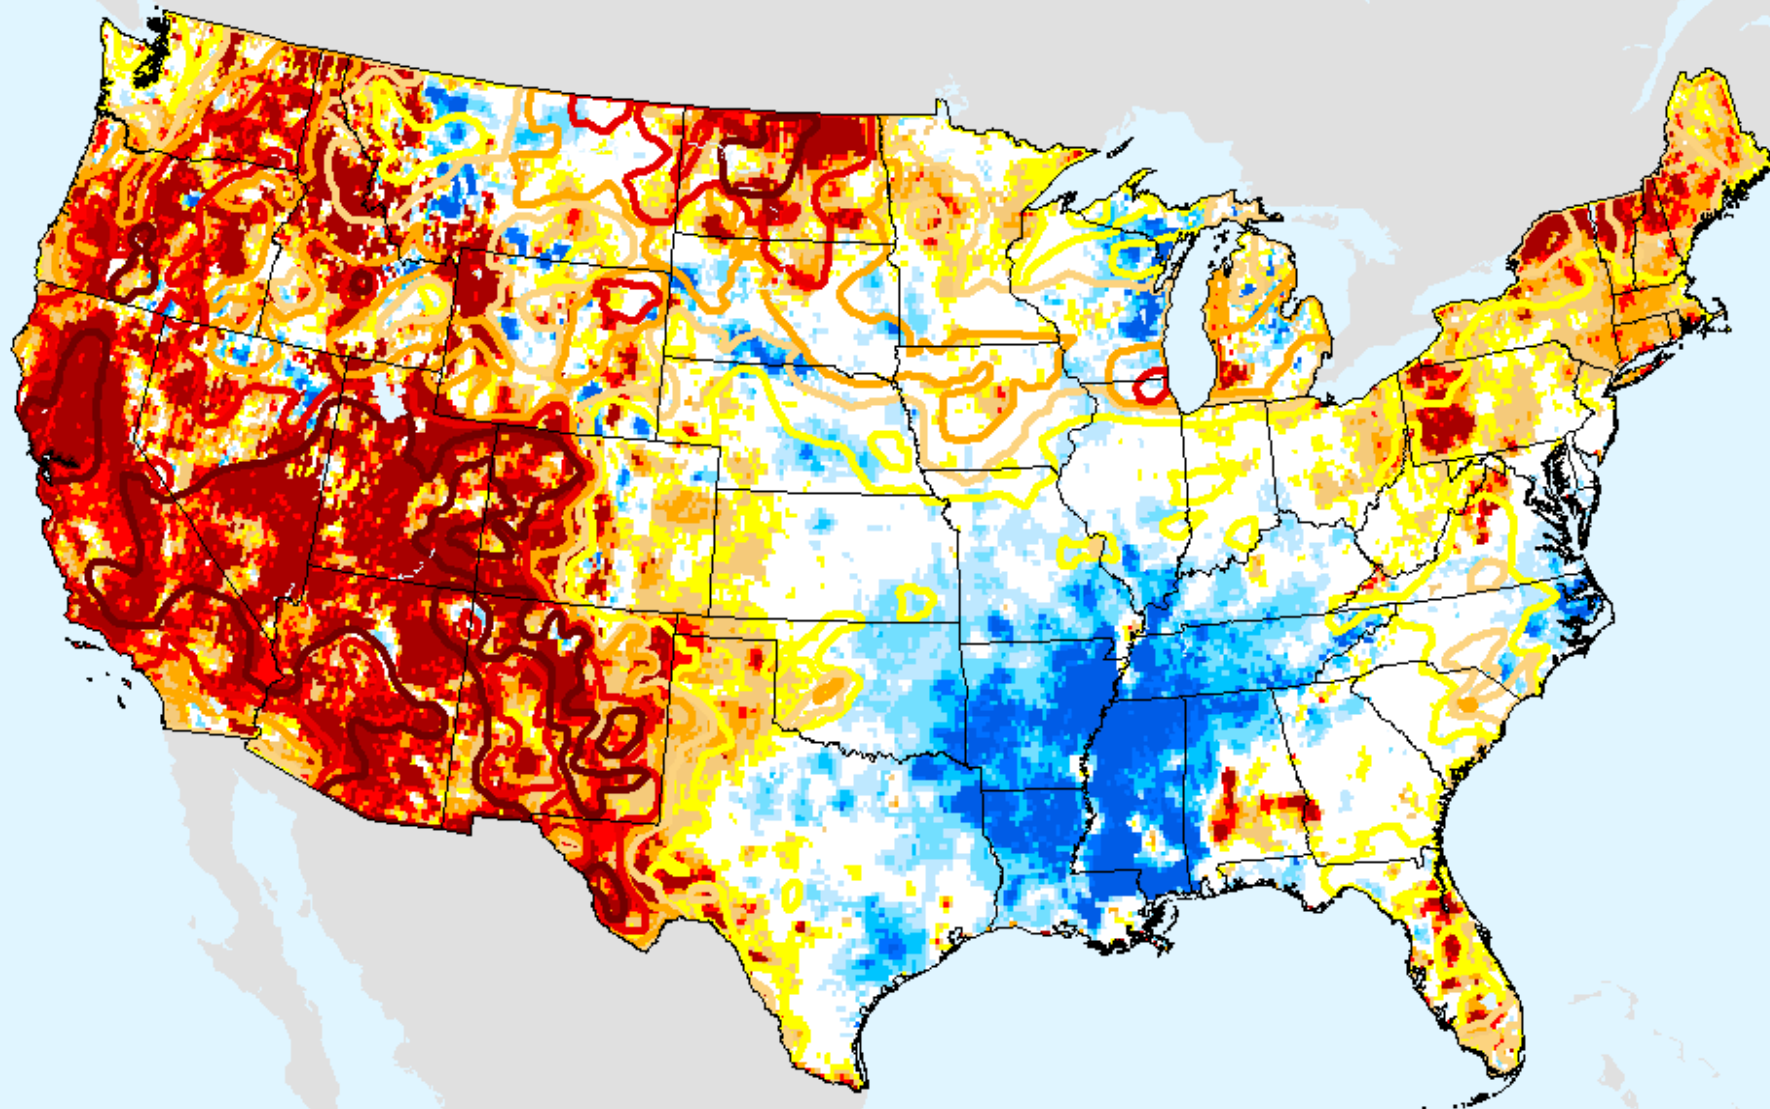

GRACE-Based Shallow Groundwater Drought Indicator

As of: Tuesday, June 22, 2021

USDM for: Jun. 15, 2021