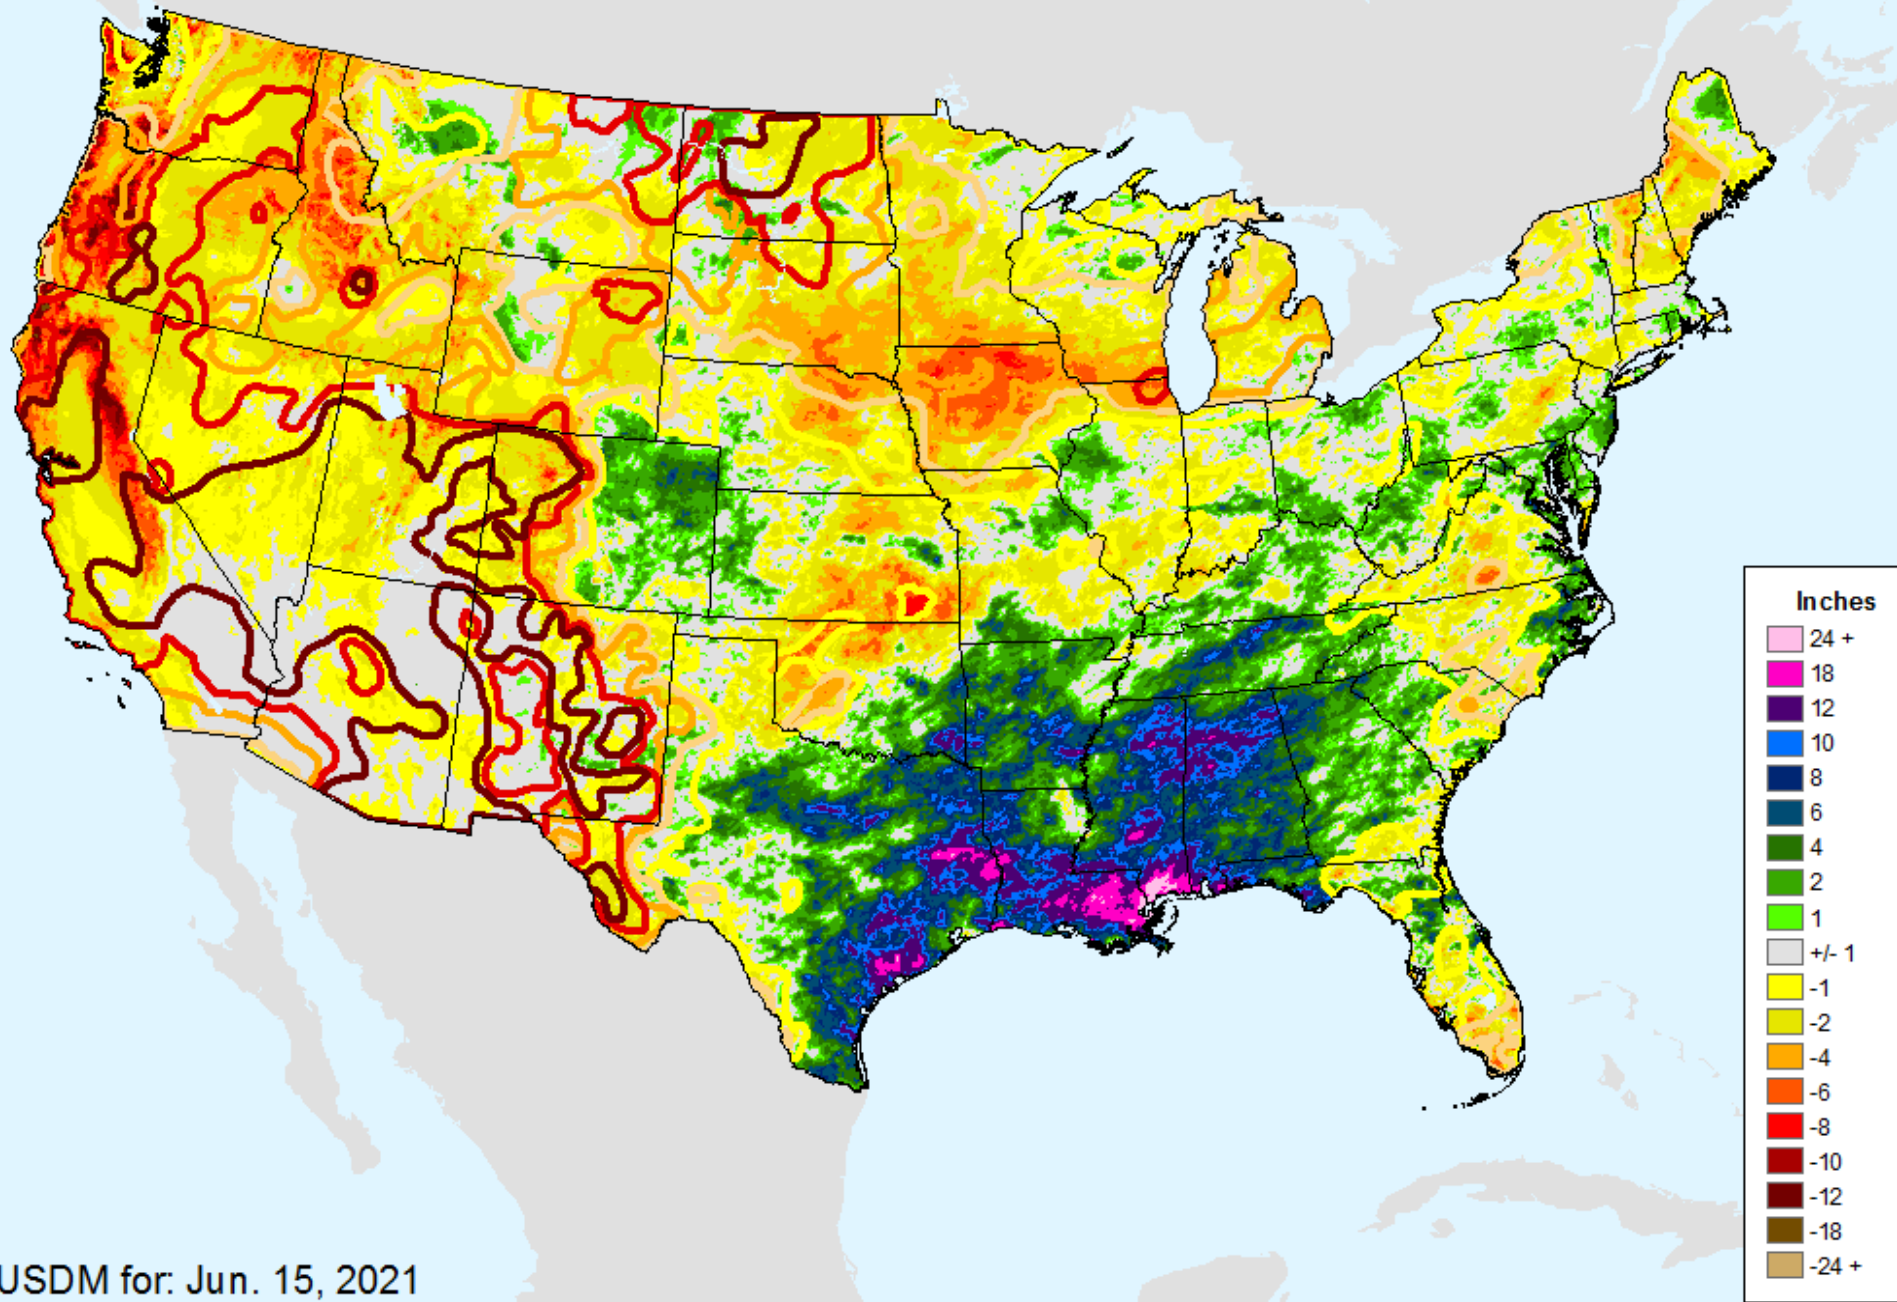

AHPS 90-Day Precip Departure

As of: Tuesday, June 22, 2021

USDM for: Jun. 15, 2021