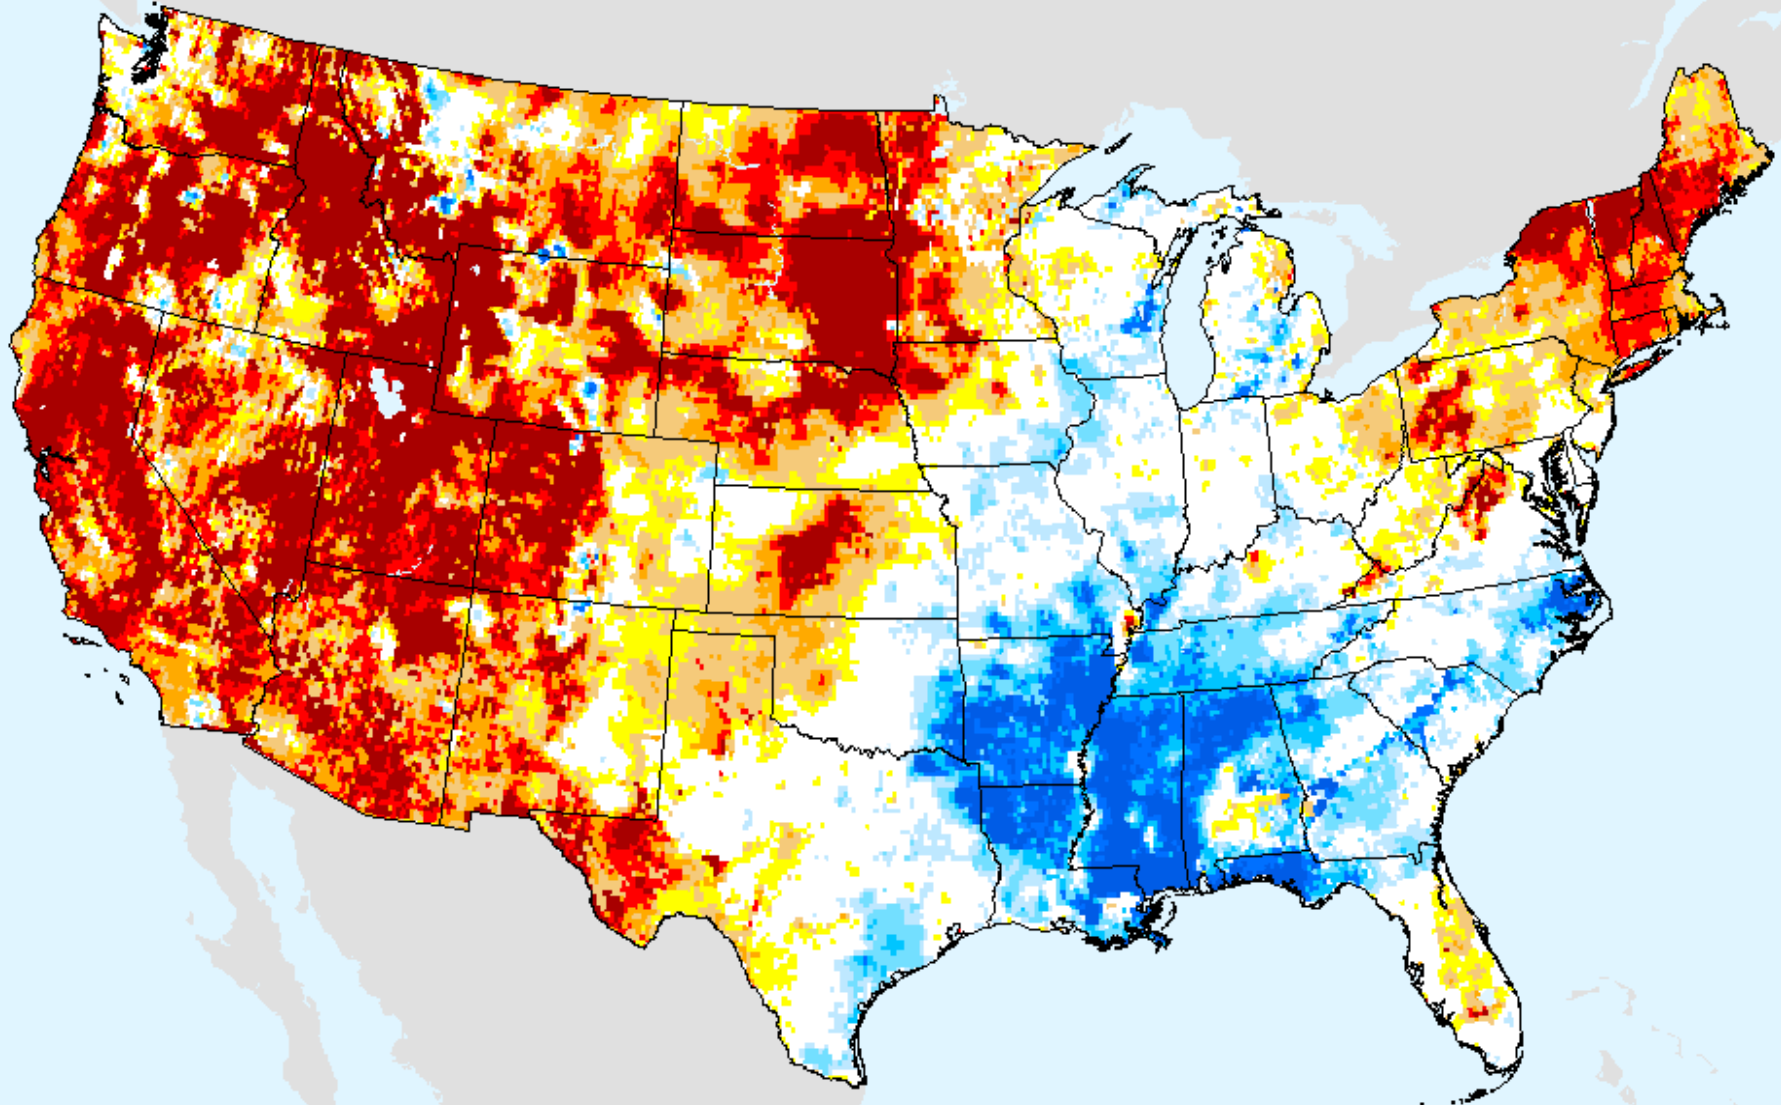

GRACE-Based Root Zone Soil Moisture Drought Indicator

As of: Tuesday, June 22, 2021