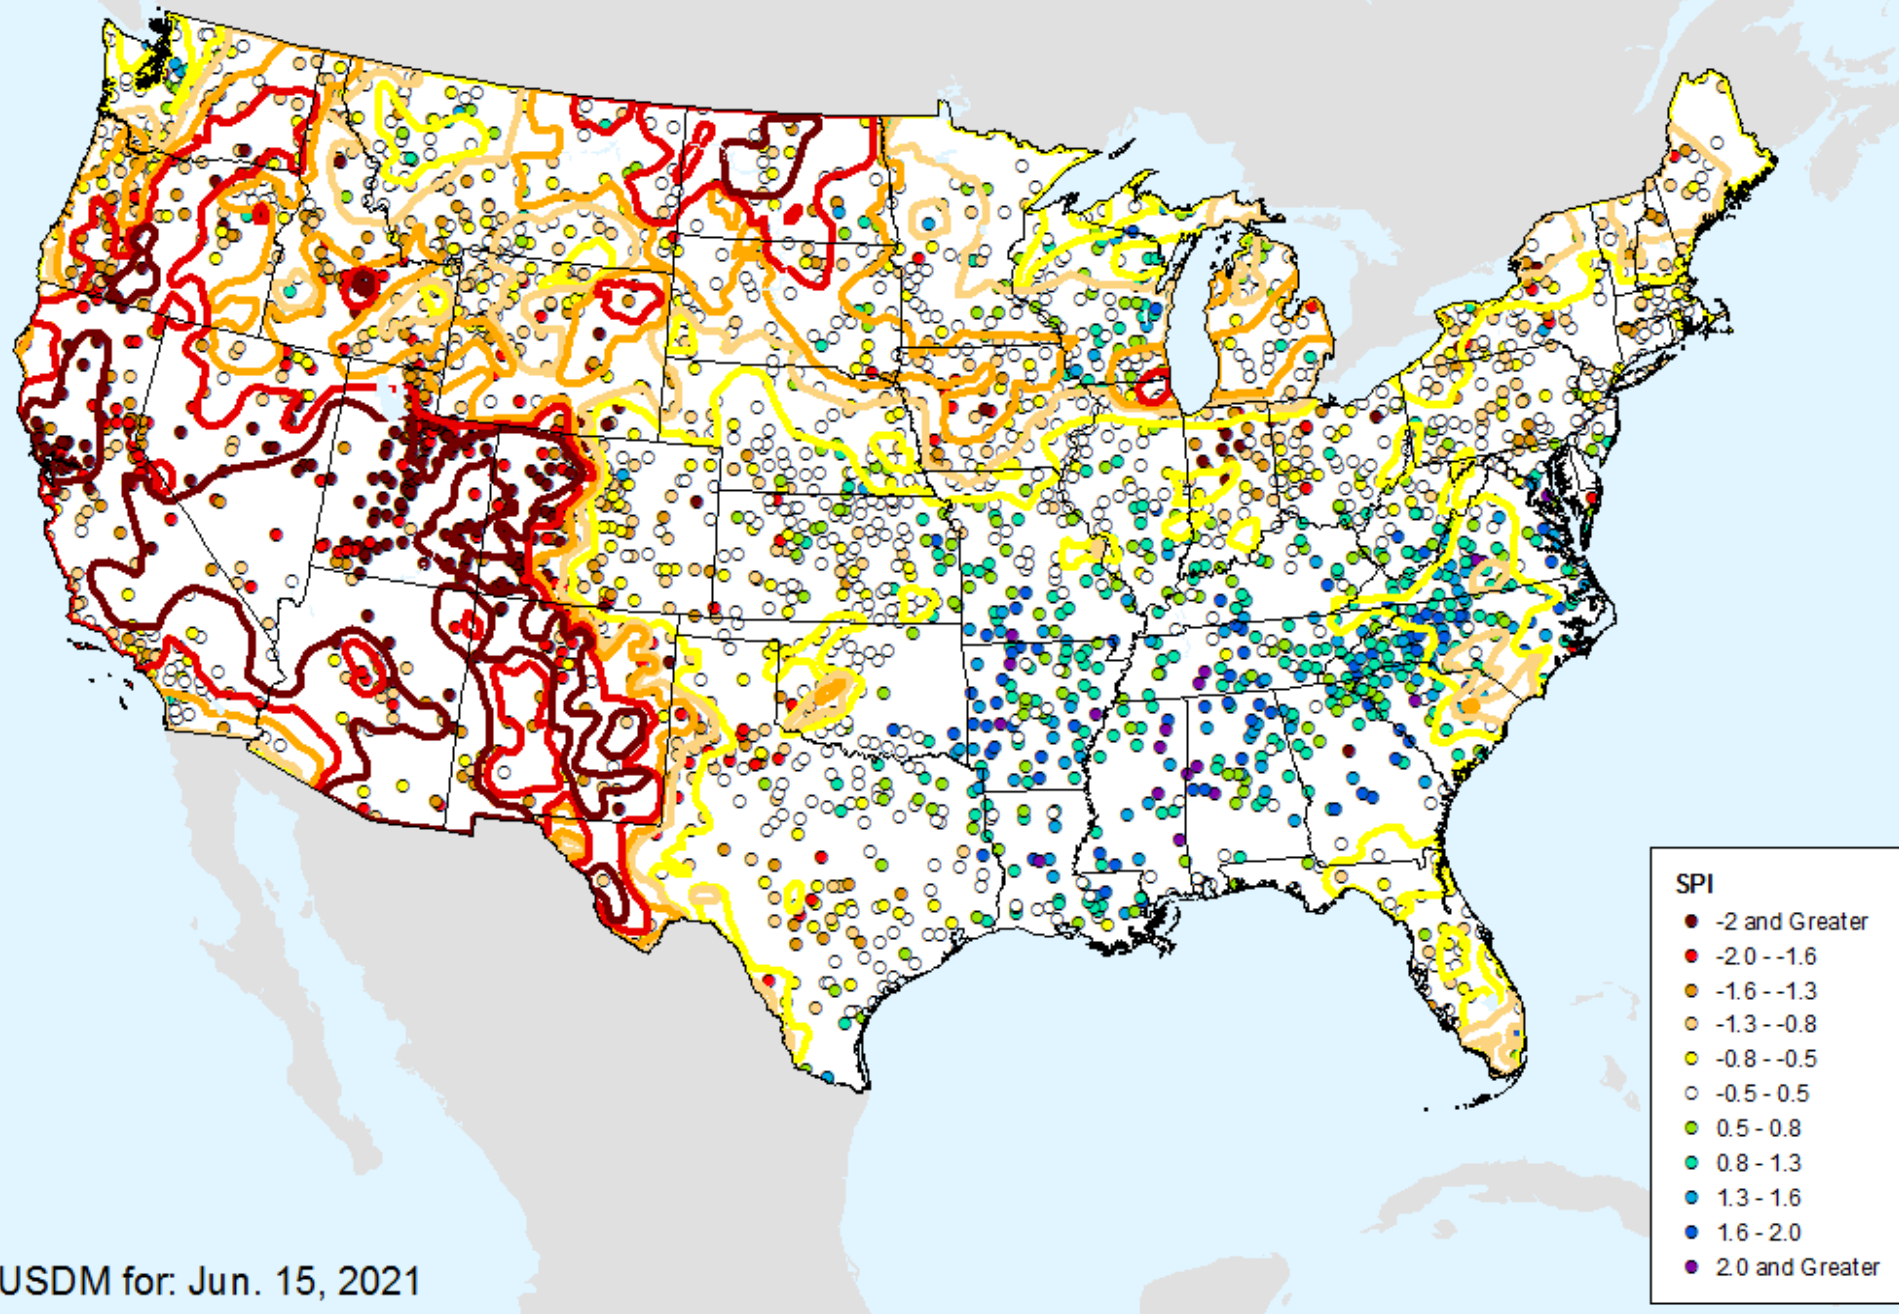

HPRCC 24-month SPI

As of: Tuesday, June 22, 2021

USDM for: Jun. 15, 2021