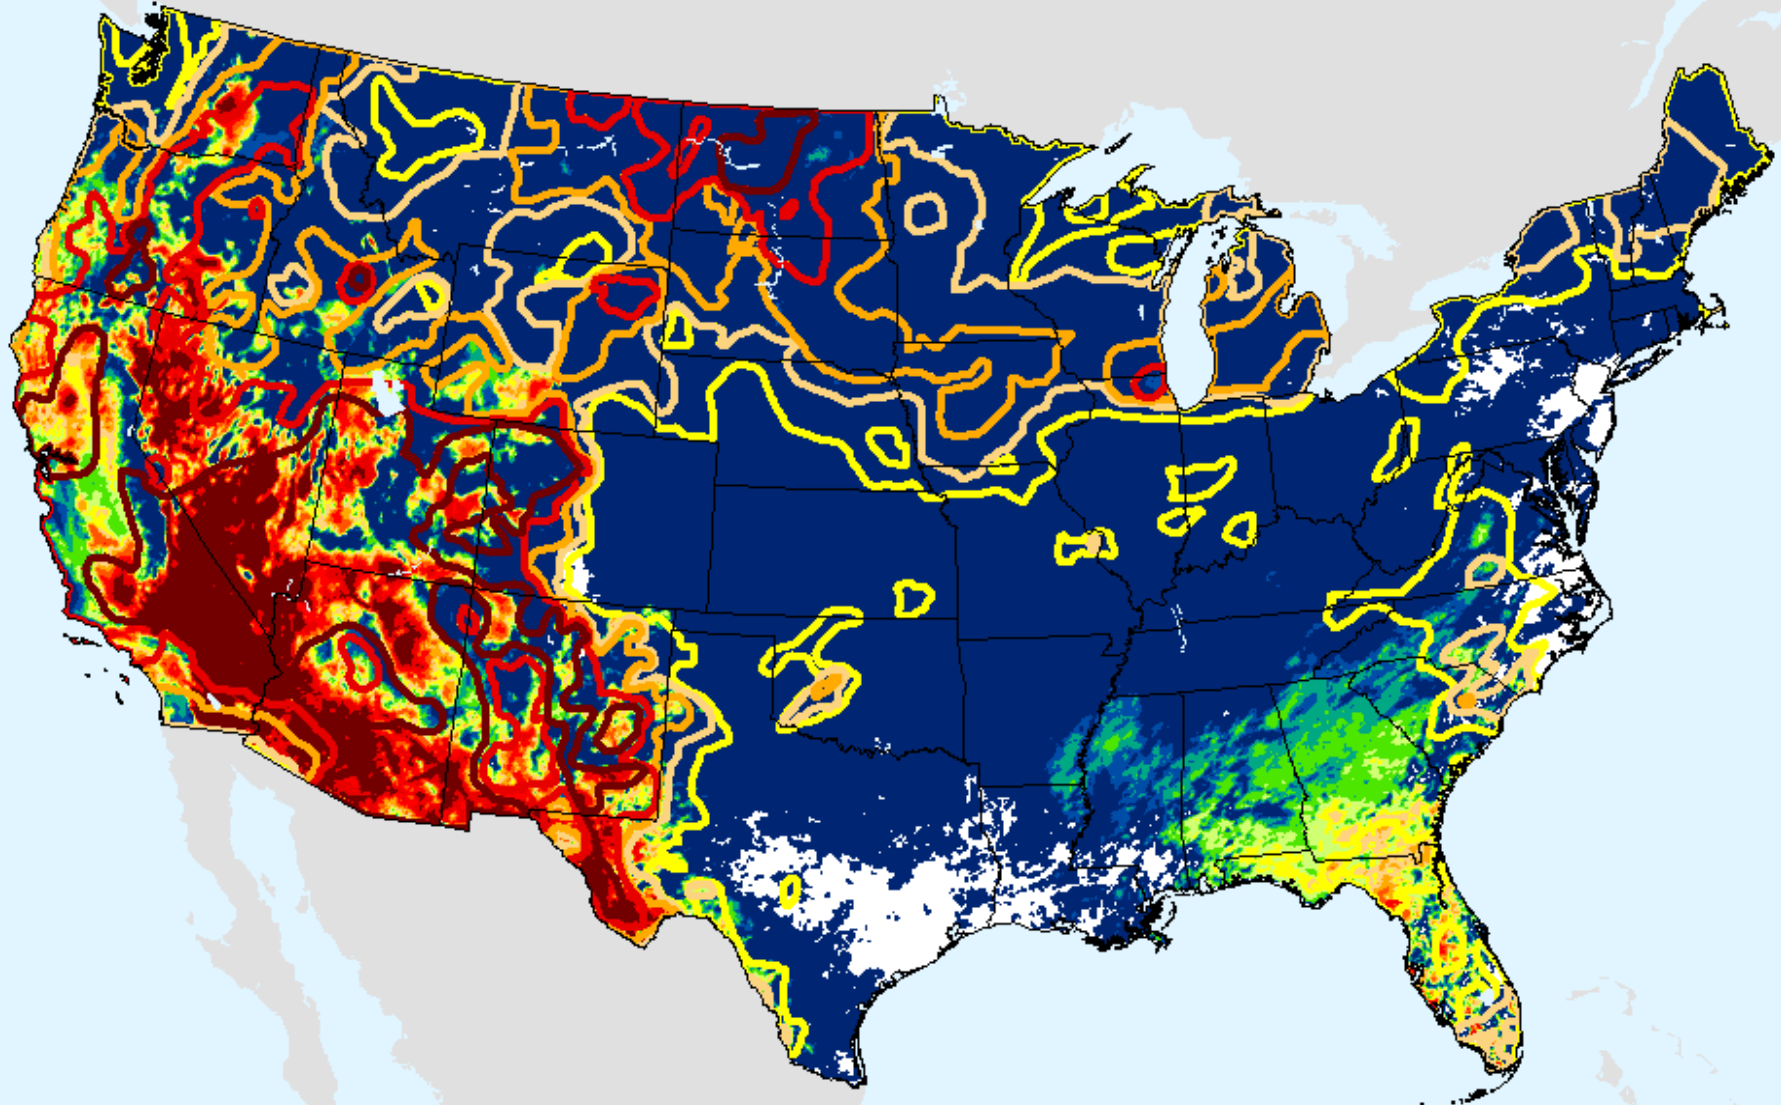

As of: Tuesday, June 22, 2021

Keetch-Byram Drought Index (KBDI)

As of: Tuesday, June 22, 2021

USDM for: Jun. 15, 2021

Keetch-Byram Drought Index (KBDI)

As of: Tuesday, June 22, 2021

AHPS 1-month SPEI

As of: Tuesday, June 22, 2021