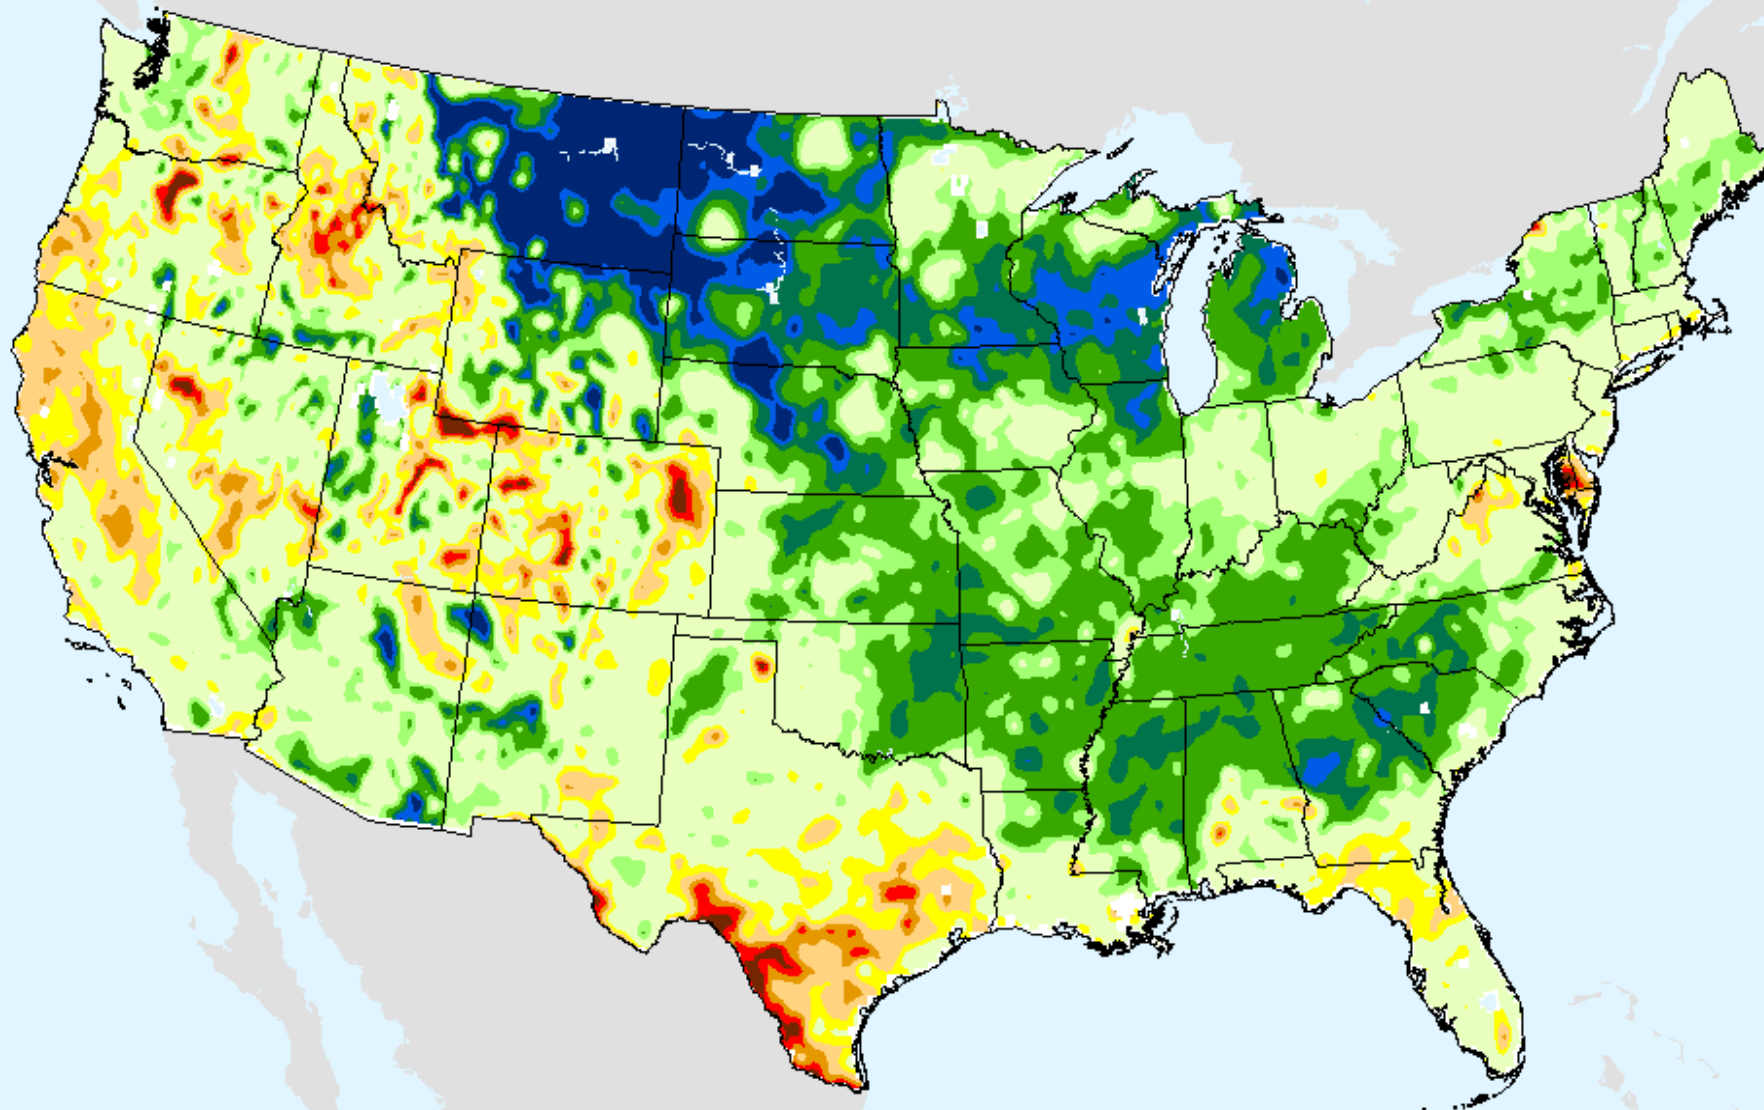

NLDAS Top 1m Soil Moisture

As of: Tuesday, June 22, 2021

NLDAS Total Column Soil Moisture

As of: Tuesday, June 22, 2021

USDM for: Jun. 15, 2021

NLDAS Total Column Soil Moisture

As of: Tuesday, June 22, 2021