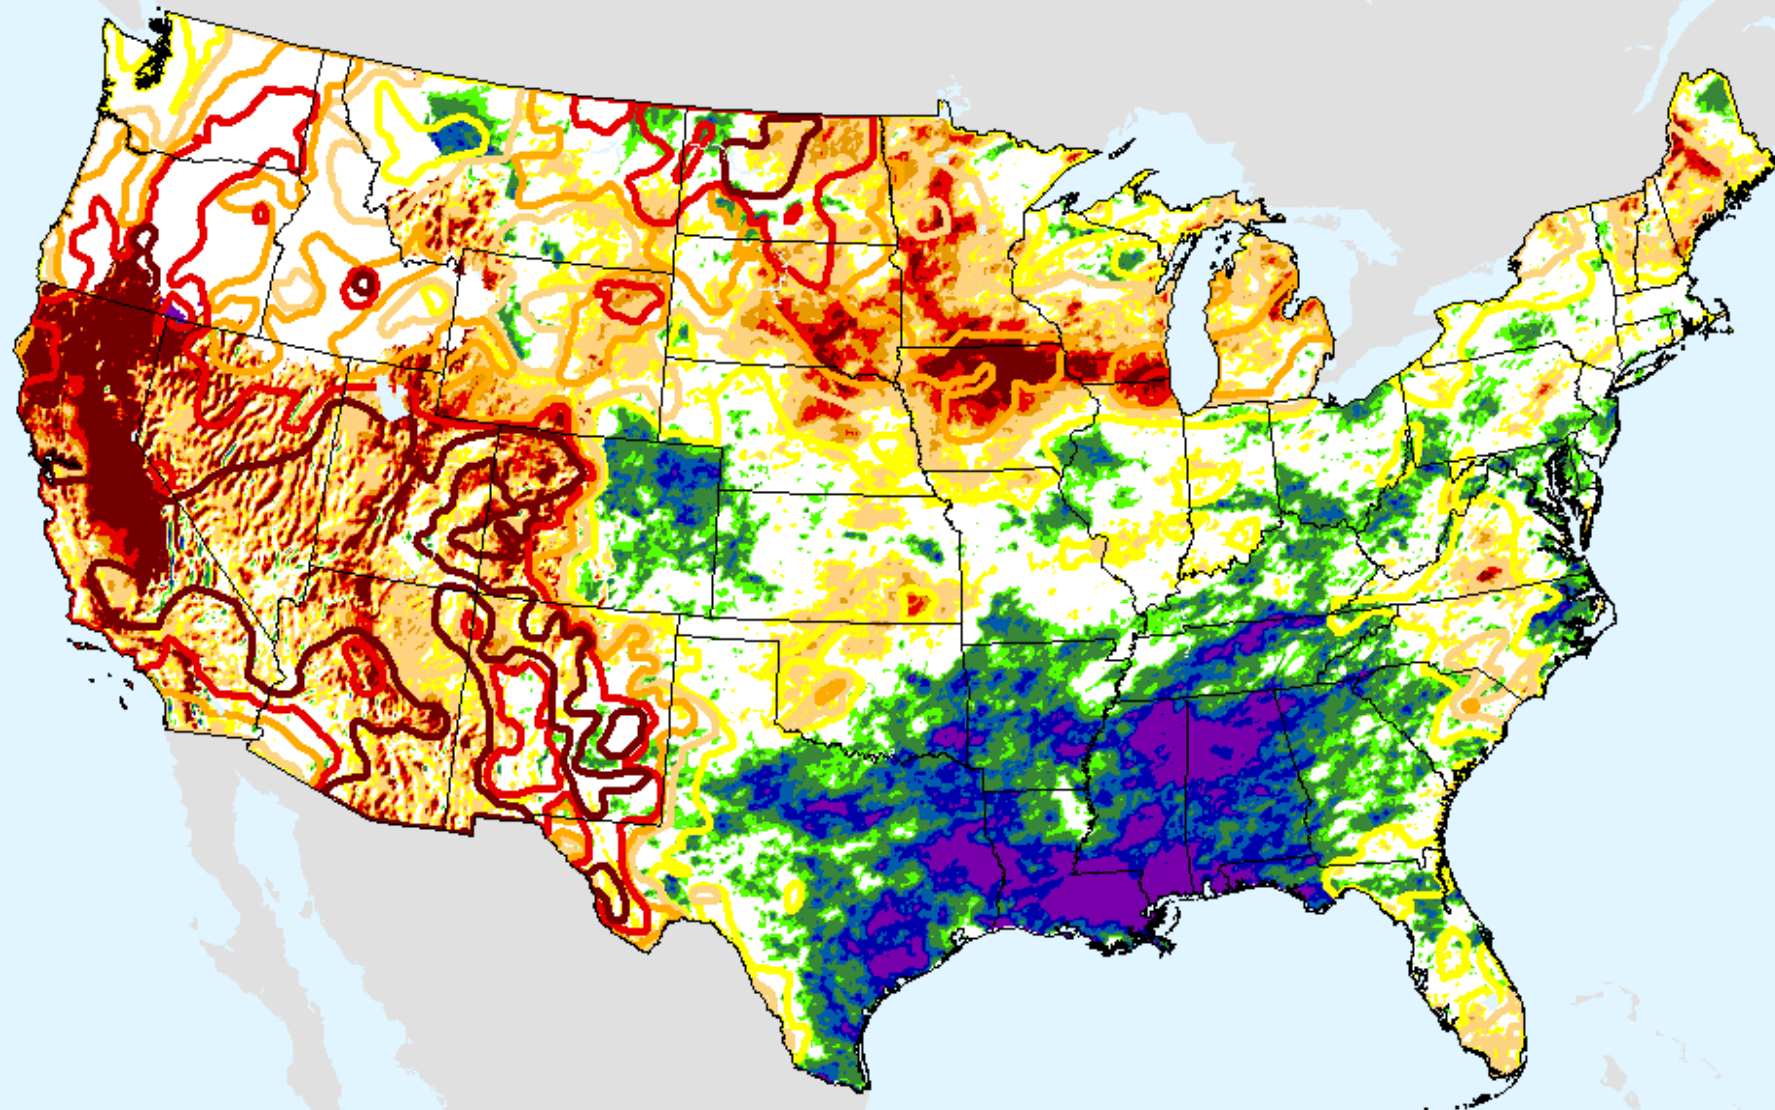

SPEI (USDM)

AHPS 2-month SPEI

As of: Tuesday, June 22, 2021

SPEI (USDM)

AHPS 3-month SPEI

As of: Tuesday, June 22, 2021

USDM for: Jun. 15, 2021

SPEI (USDM)