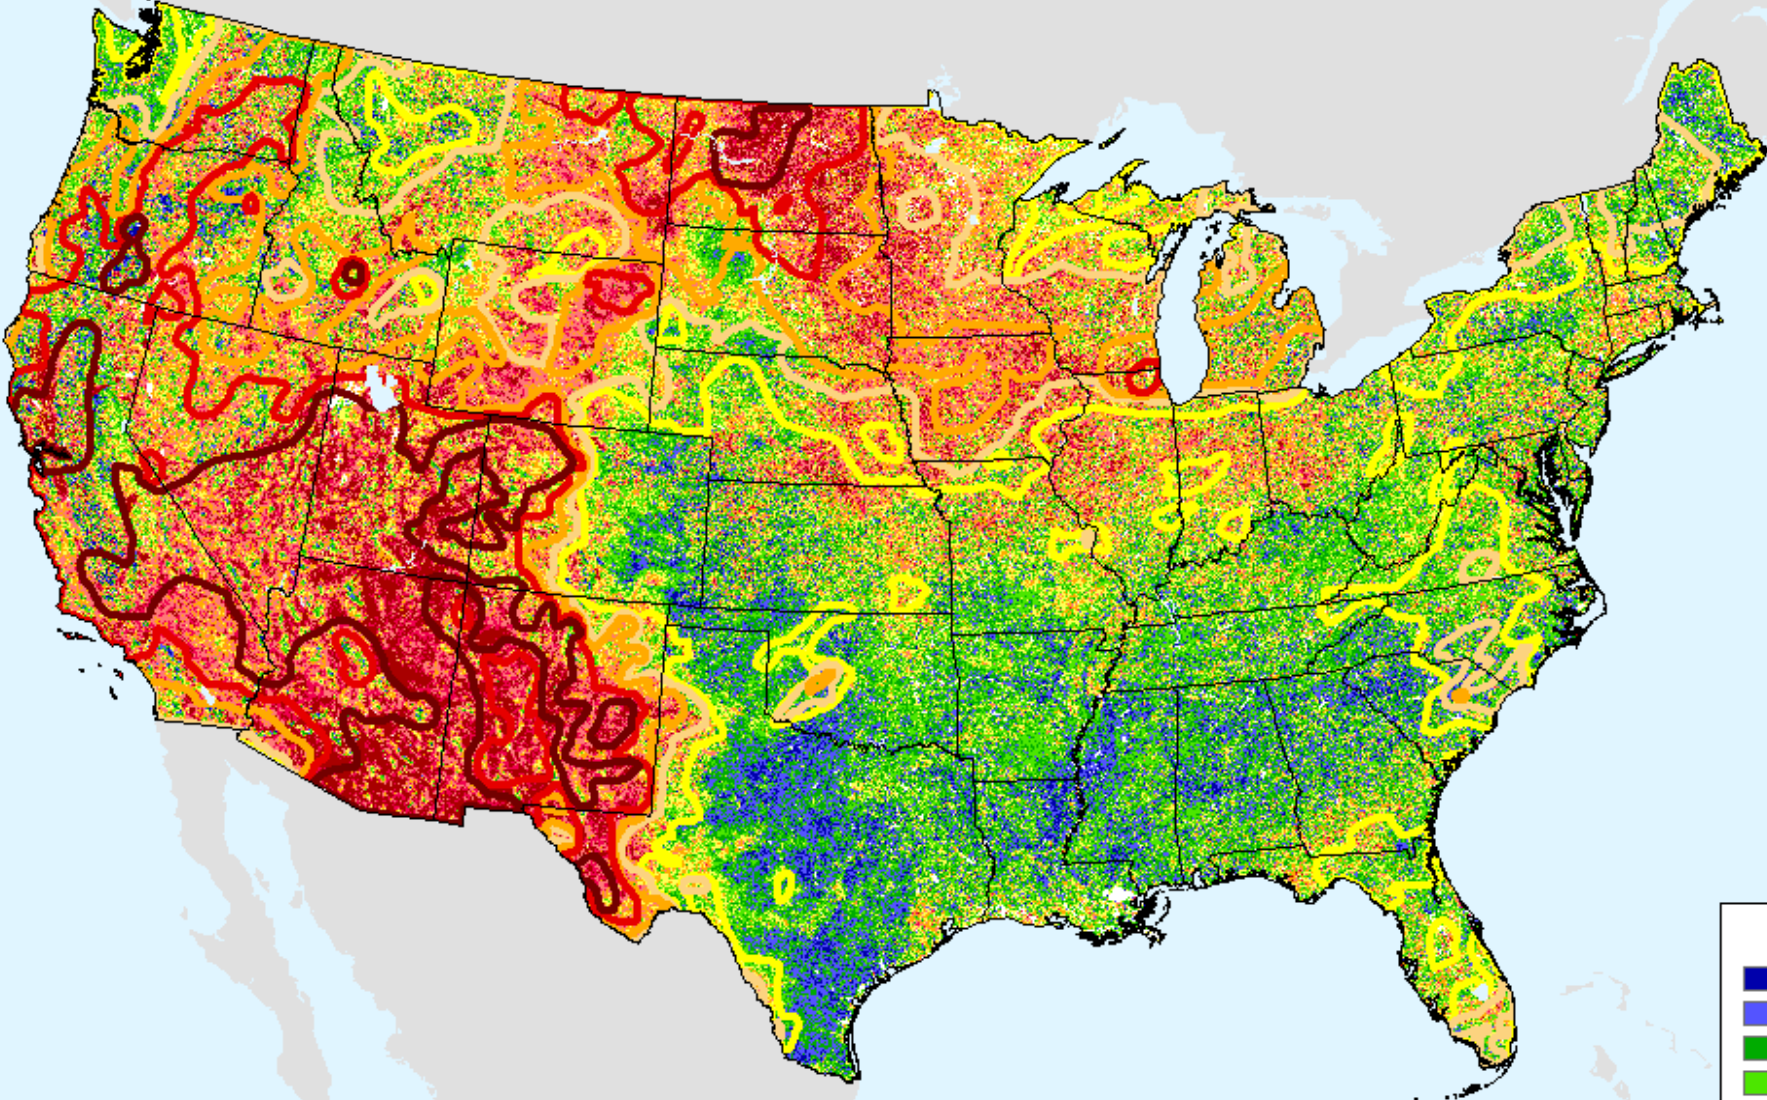

Vegetation Health Index

As of: Tuesday, June 22, 2021

VHI	
85 - 100	Dark Blue
73 - 84	Blue
61 - 72	Green
49 - 60	Light Green
37 - 48	Yellow
25 - 36	Orange
13 - 24	Red
7 - 12	Dark Red
1 - 6	Dark Red

USDM for: Jun. 15, 2021