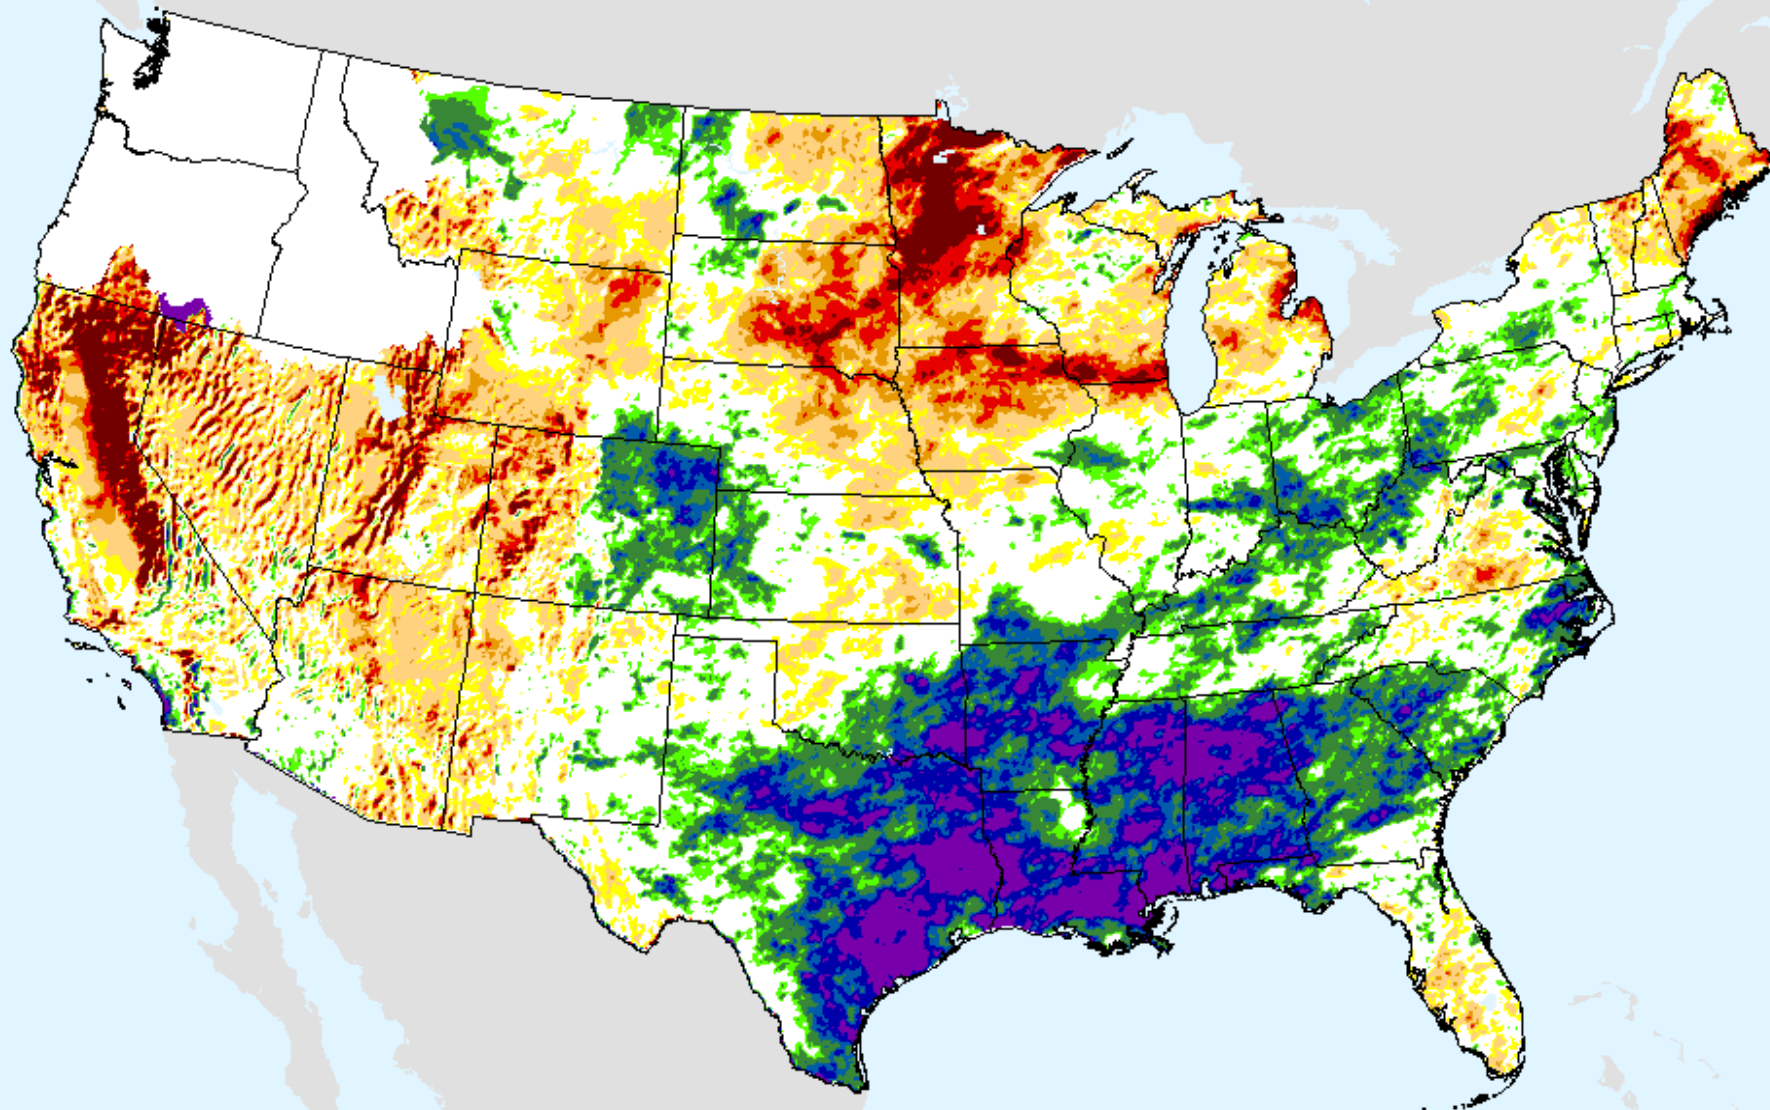

AHPS 2-month SPEI

As of: Tuesday, June 22, 2021

SPEI (USDM)