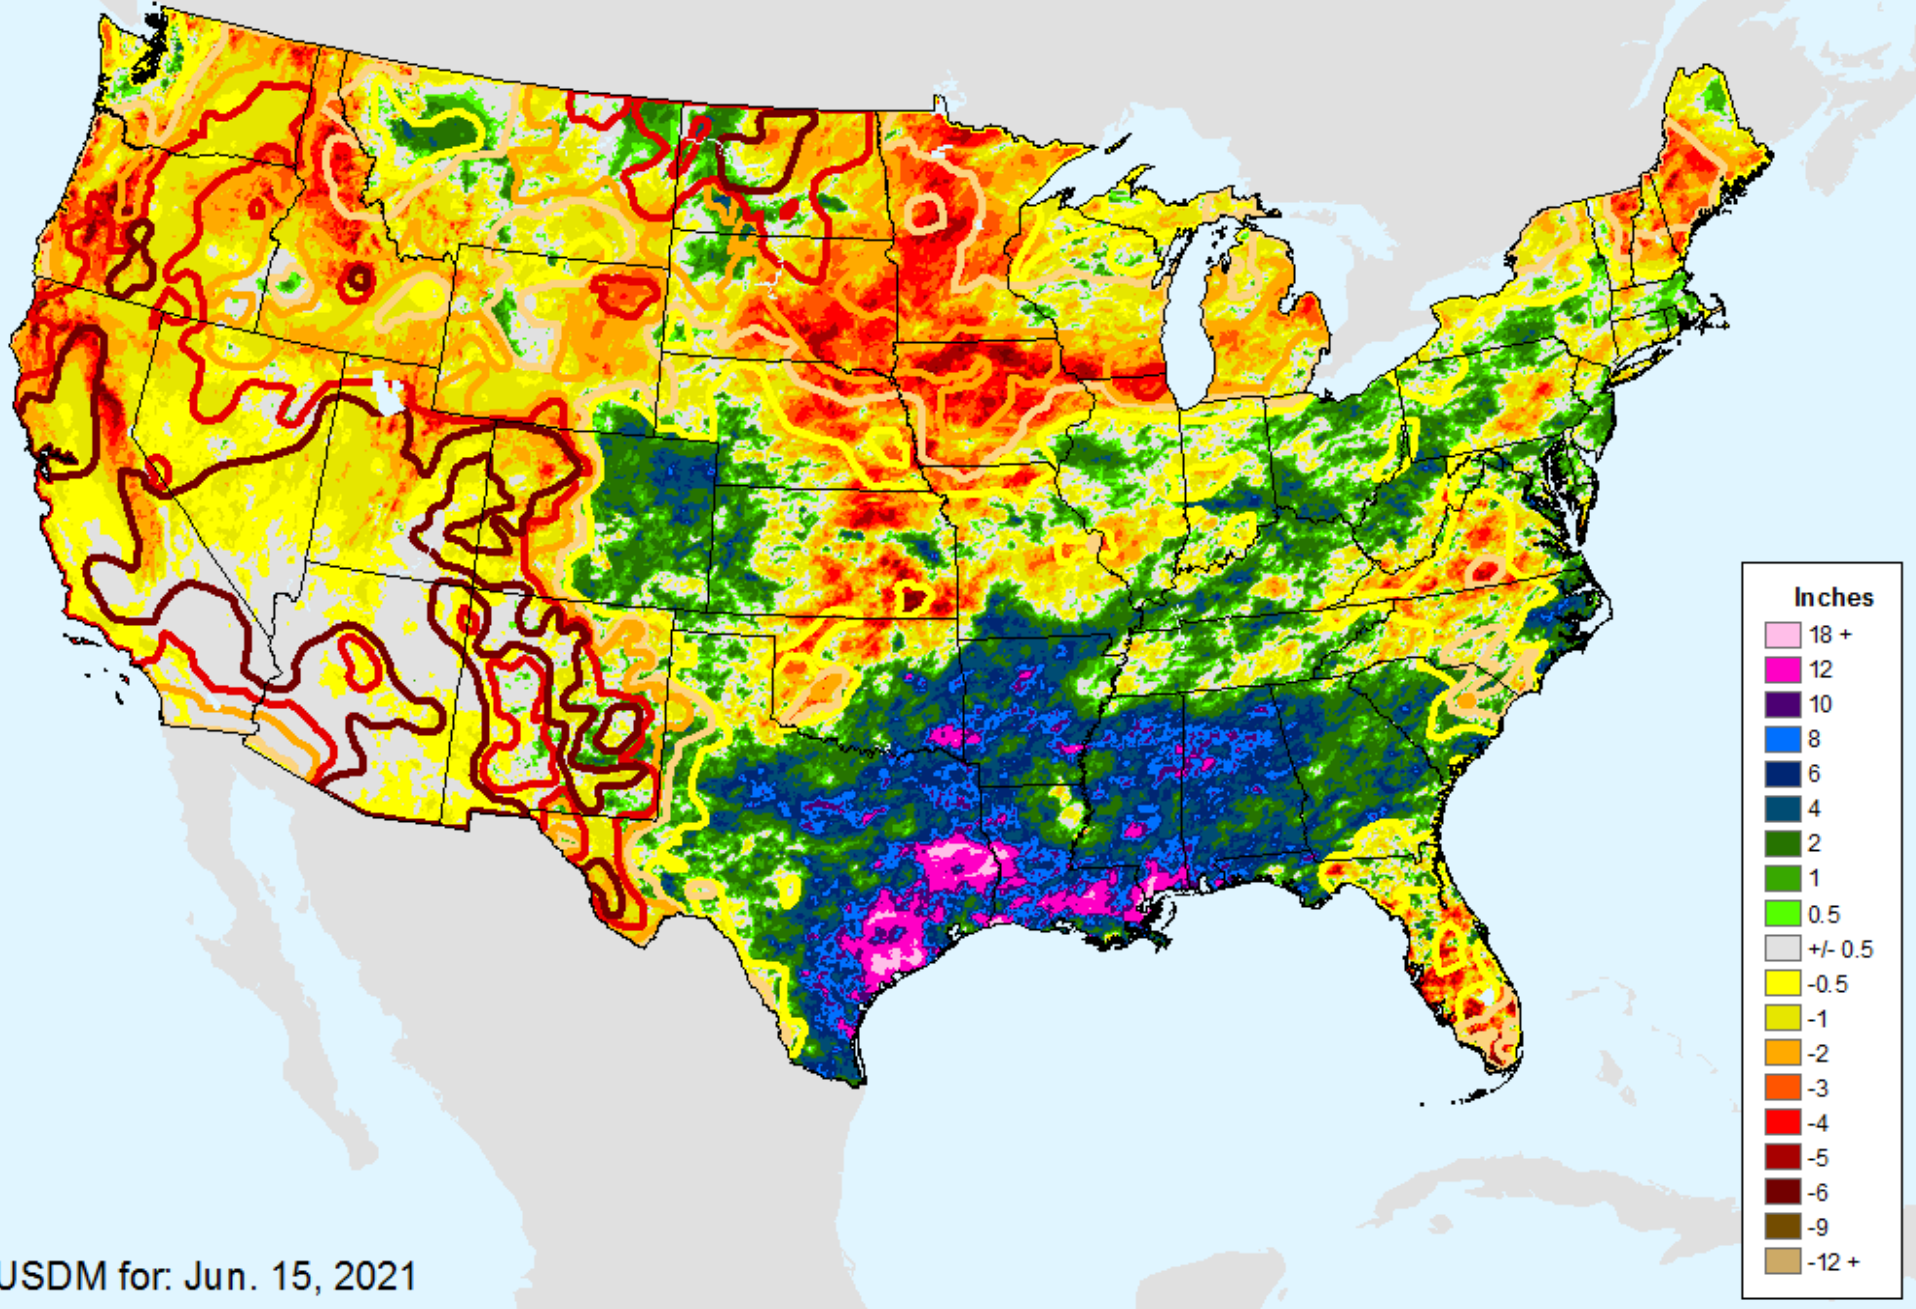

As of: Tuesday, June 22, 2021

USDM for: Jun. 15, 2021

AHPS 30-Day Pct of Normal Pcp

As of: Tuesday, June 22, 2021

Percent

AHPS 60-Day Precip Departure

As of: Tuesday, June 22, 2021

USDM for: Jun. 15, 2021