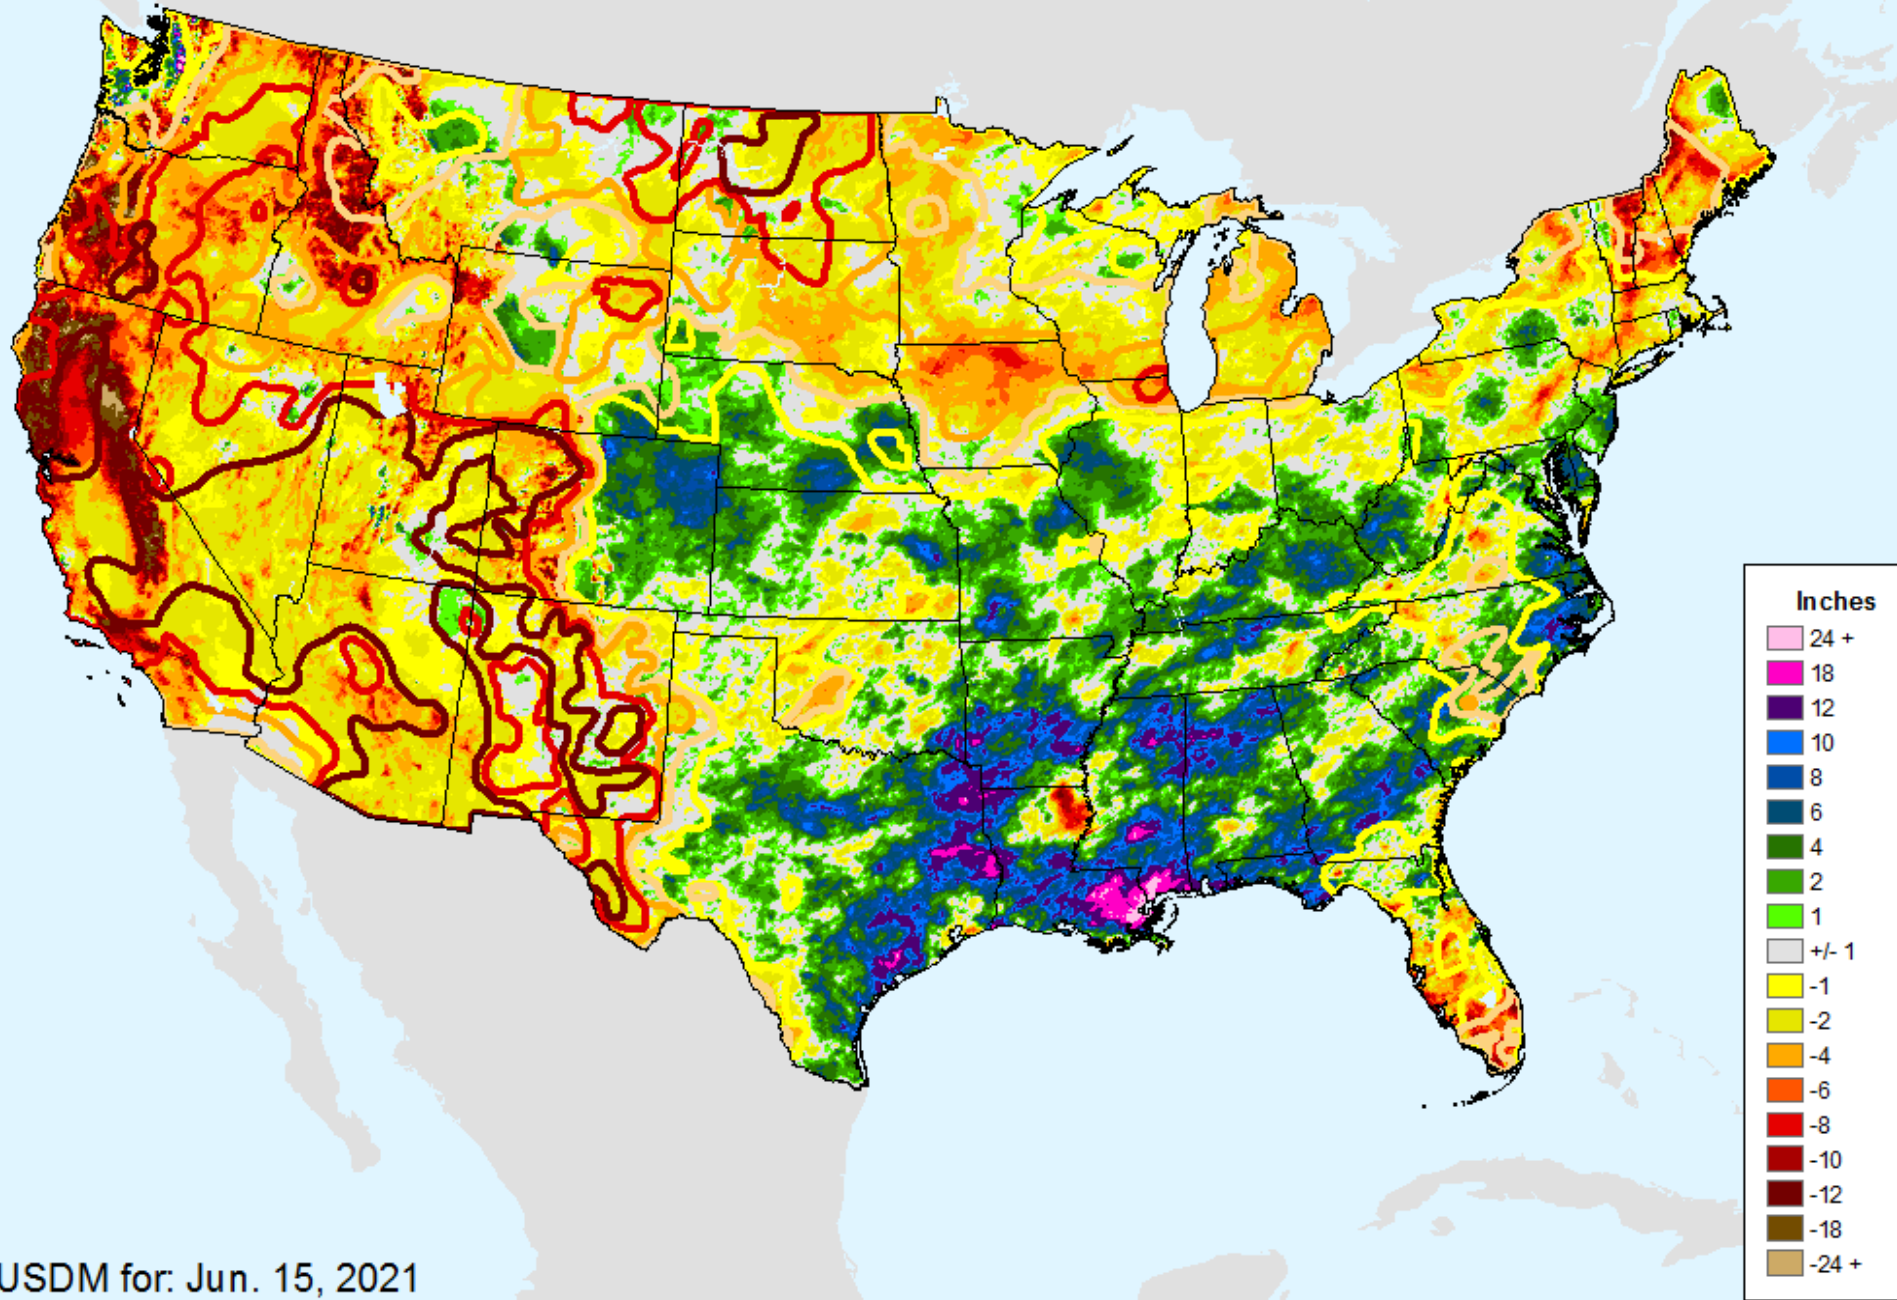

AHPS 90-Day Pct of Normal Pcp

As of: Tuesday, June 22, 2021

Percent

- 500
- 400
- 350
- 300
- 250
- 200
- 175
- 150
- 125
- 100
- 90
- 80
- 70
- 60
- 50
- 25
- 10
- 1
- 0

AHPS 180-Day Precip Departure

As of: Tuesday, June 22, 2021