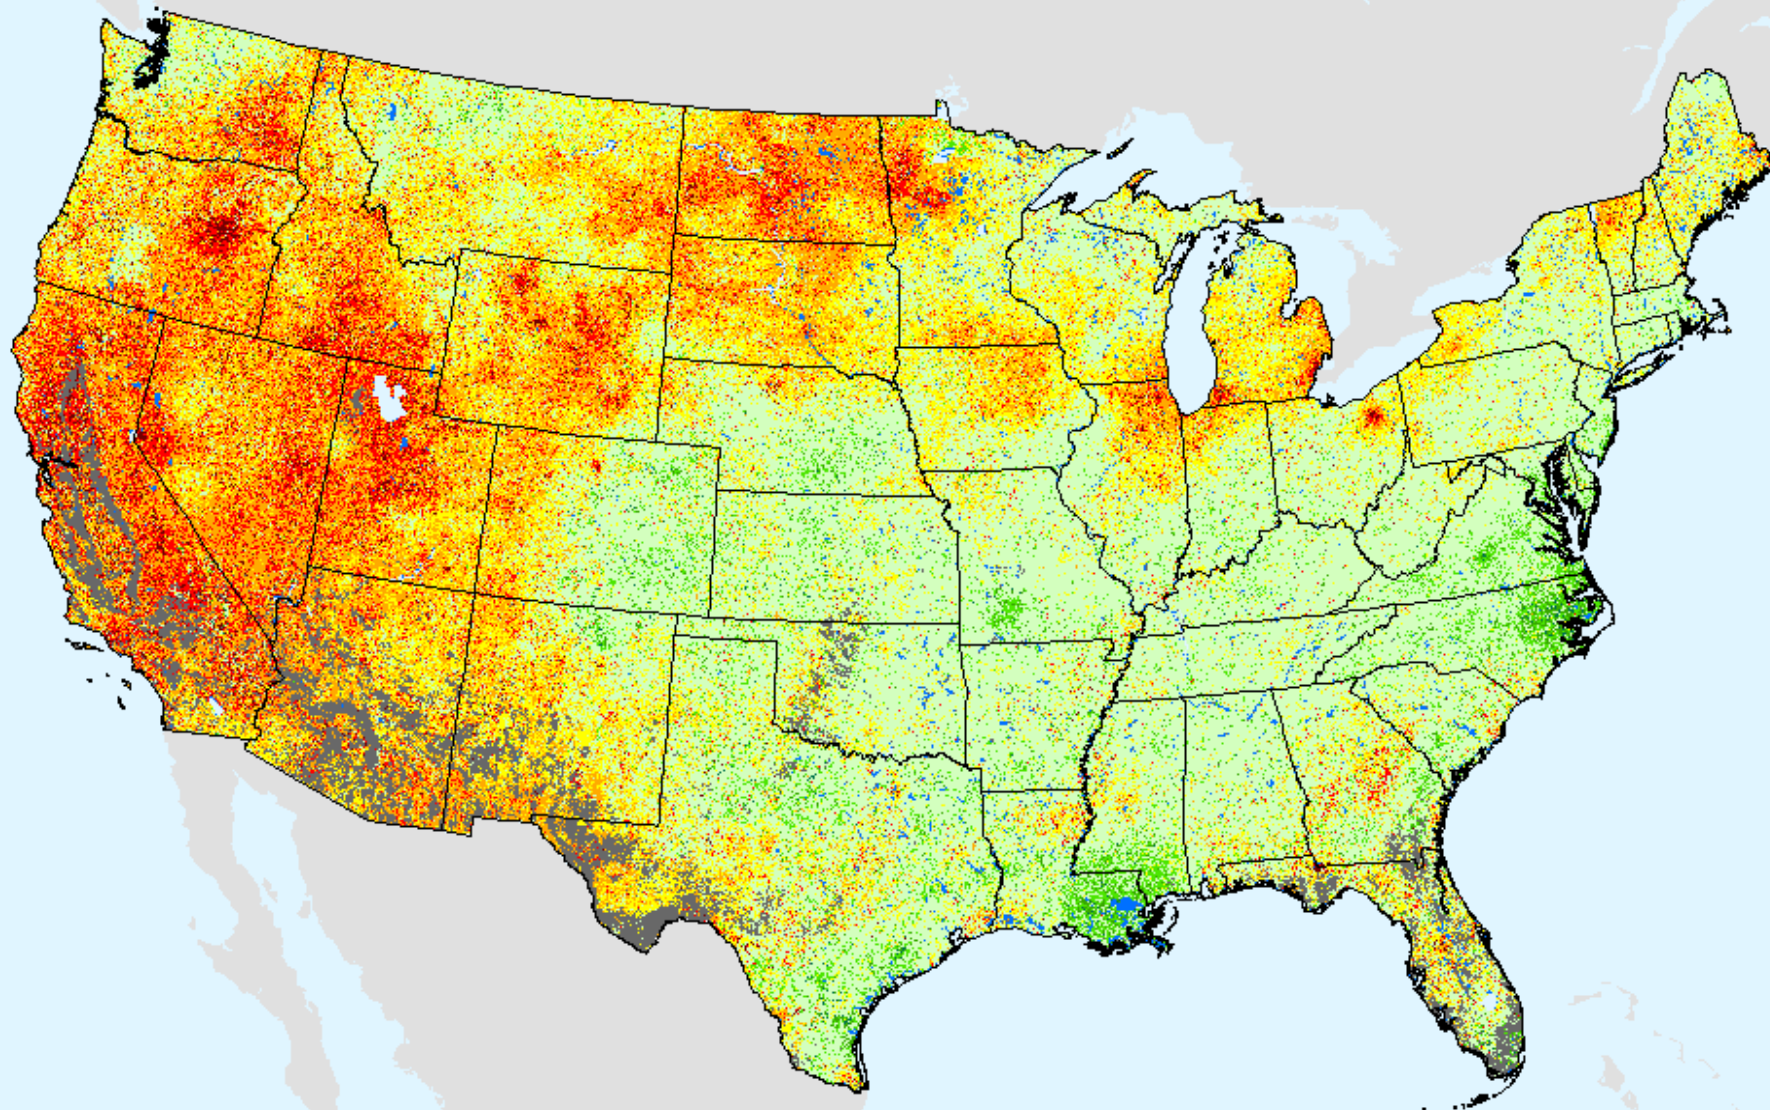

EDDI 12-week

As of: Tuesday, June 22, 2021

Vegetation Drought Response Index (VegDRI)

As of: Tuesday, June 22, 2021

USDM for: Jun. 15, 2021

Background

Vegetation Drought Response Index (VegDRI)

As of: Tuesday, June 22, 2021