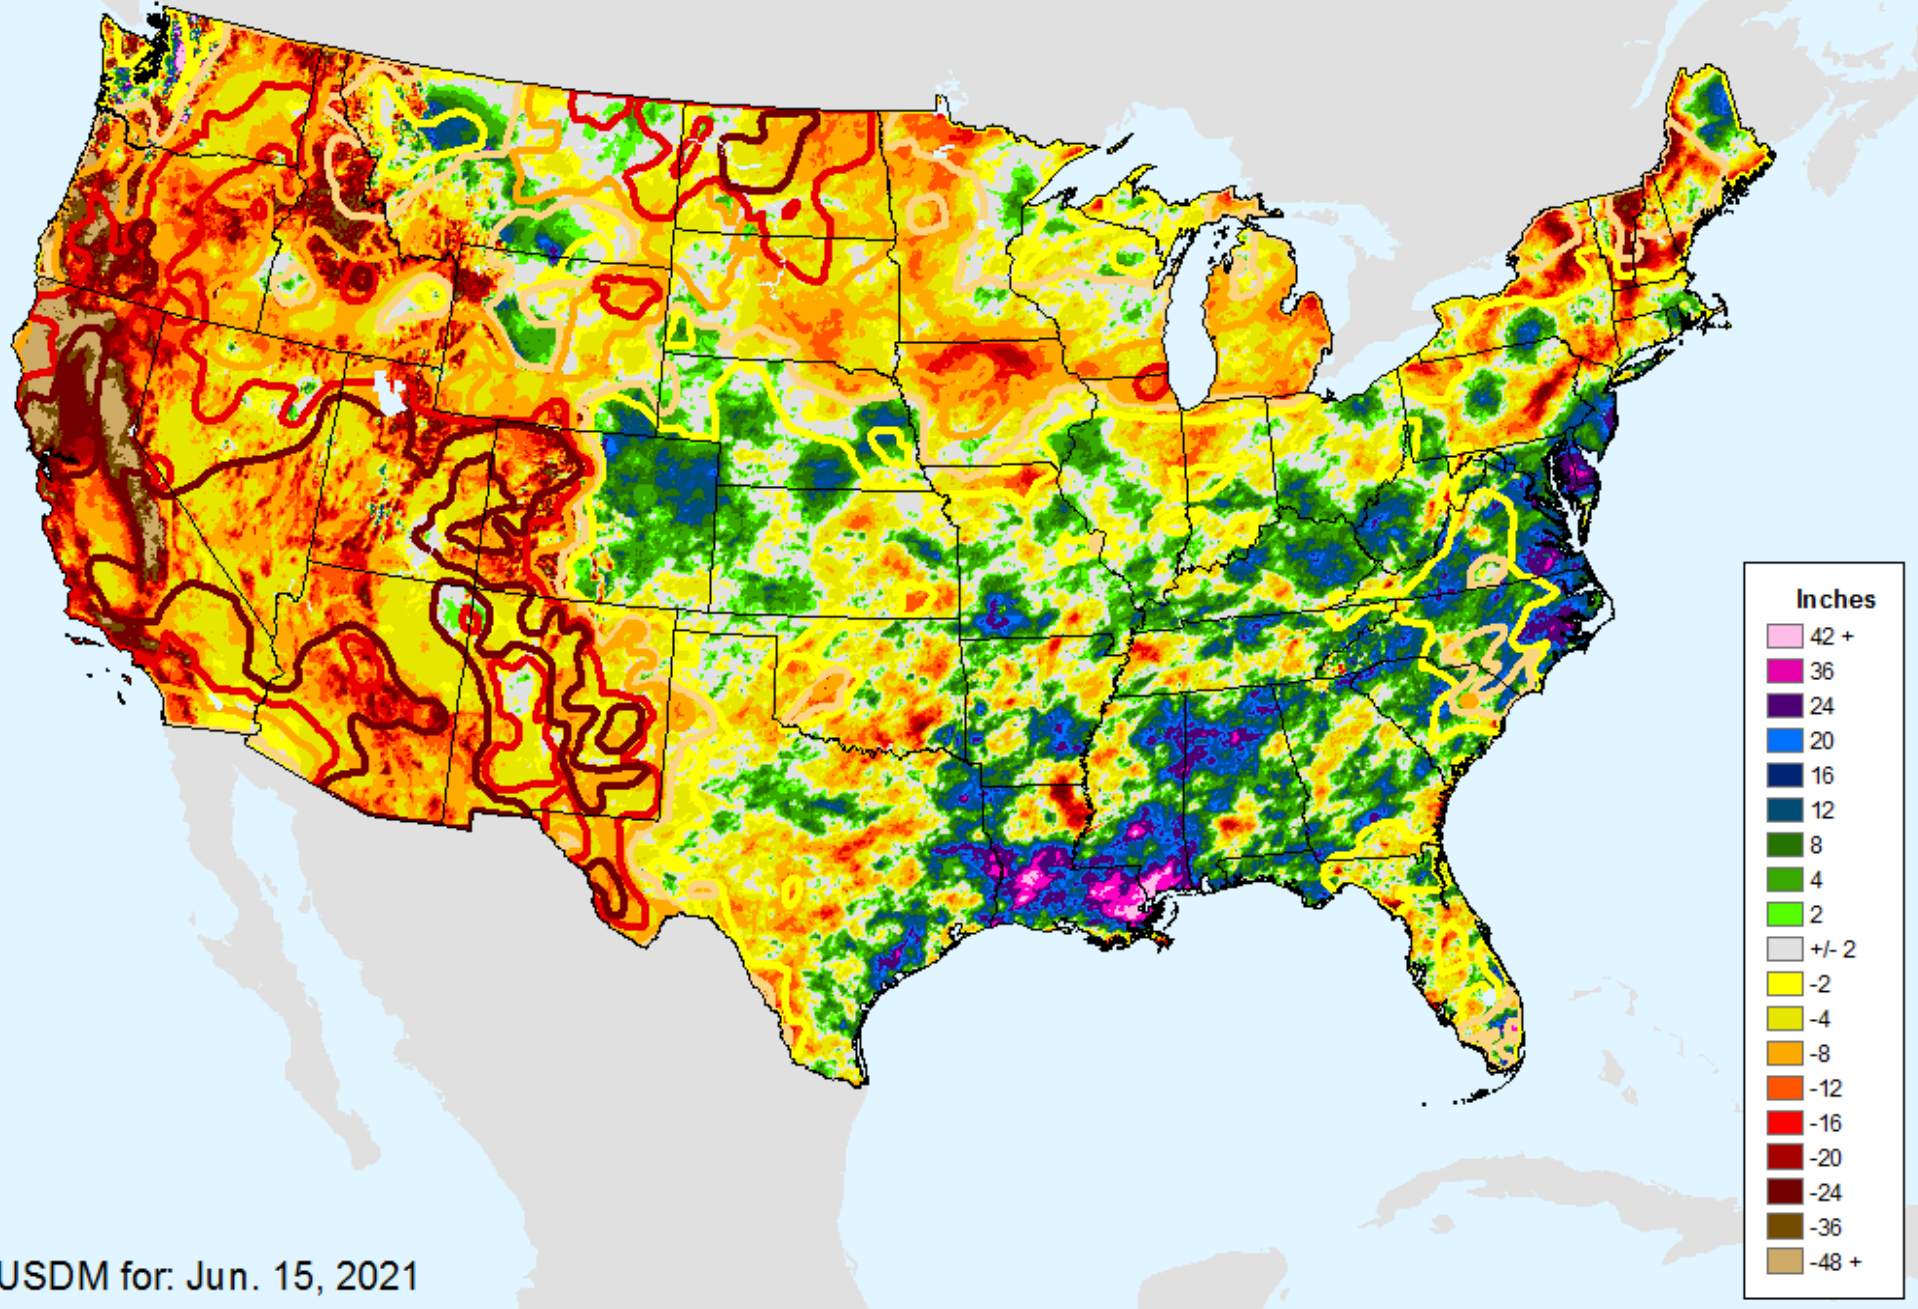

AHPS Water-Year Precip Departure

As of: Tuesday, June 22, 2021

USDM for: Jun. 15, 2021