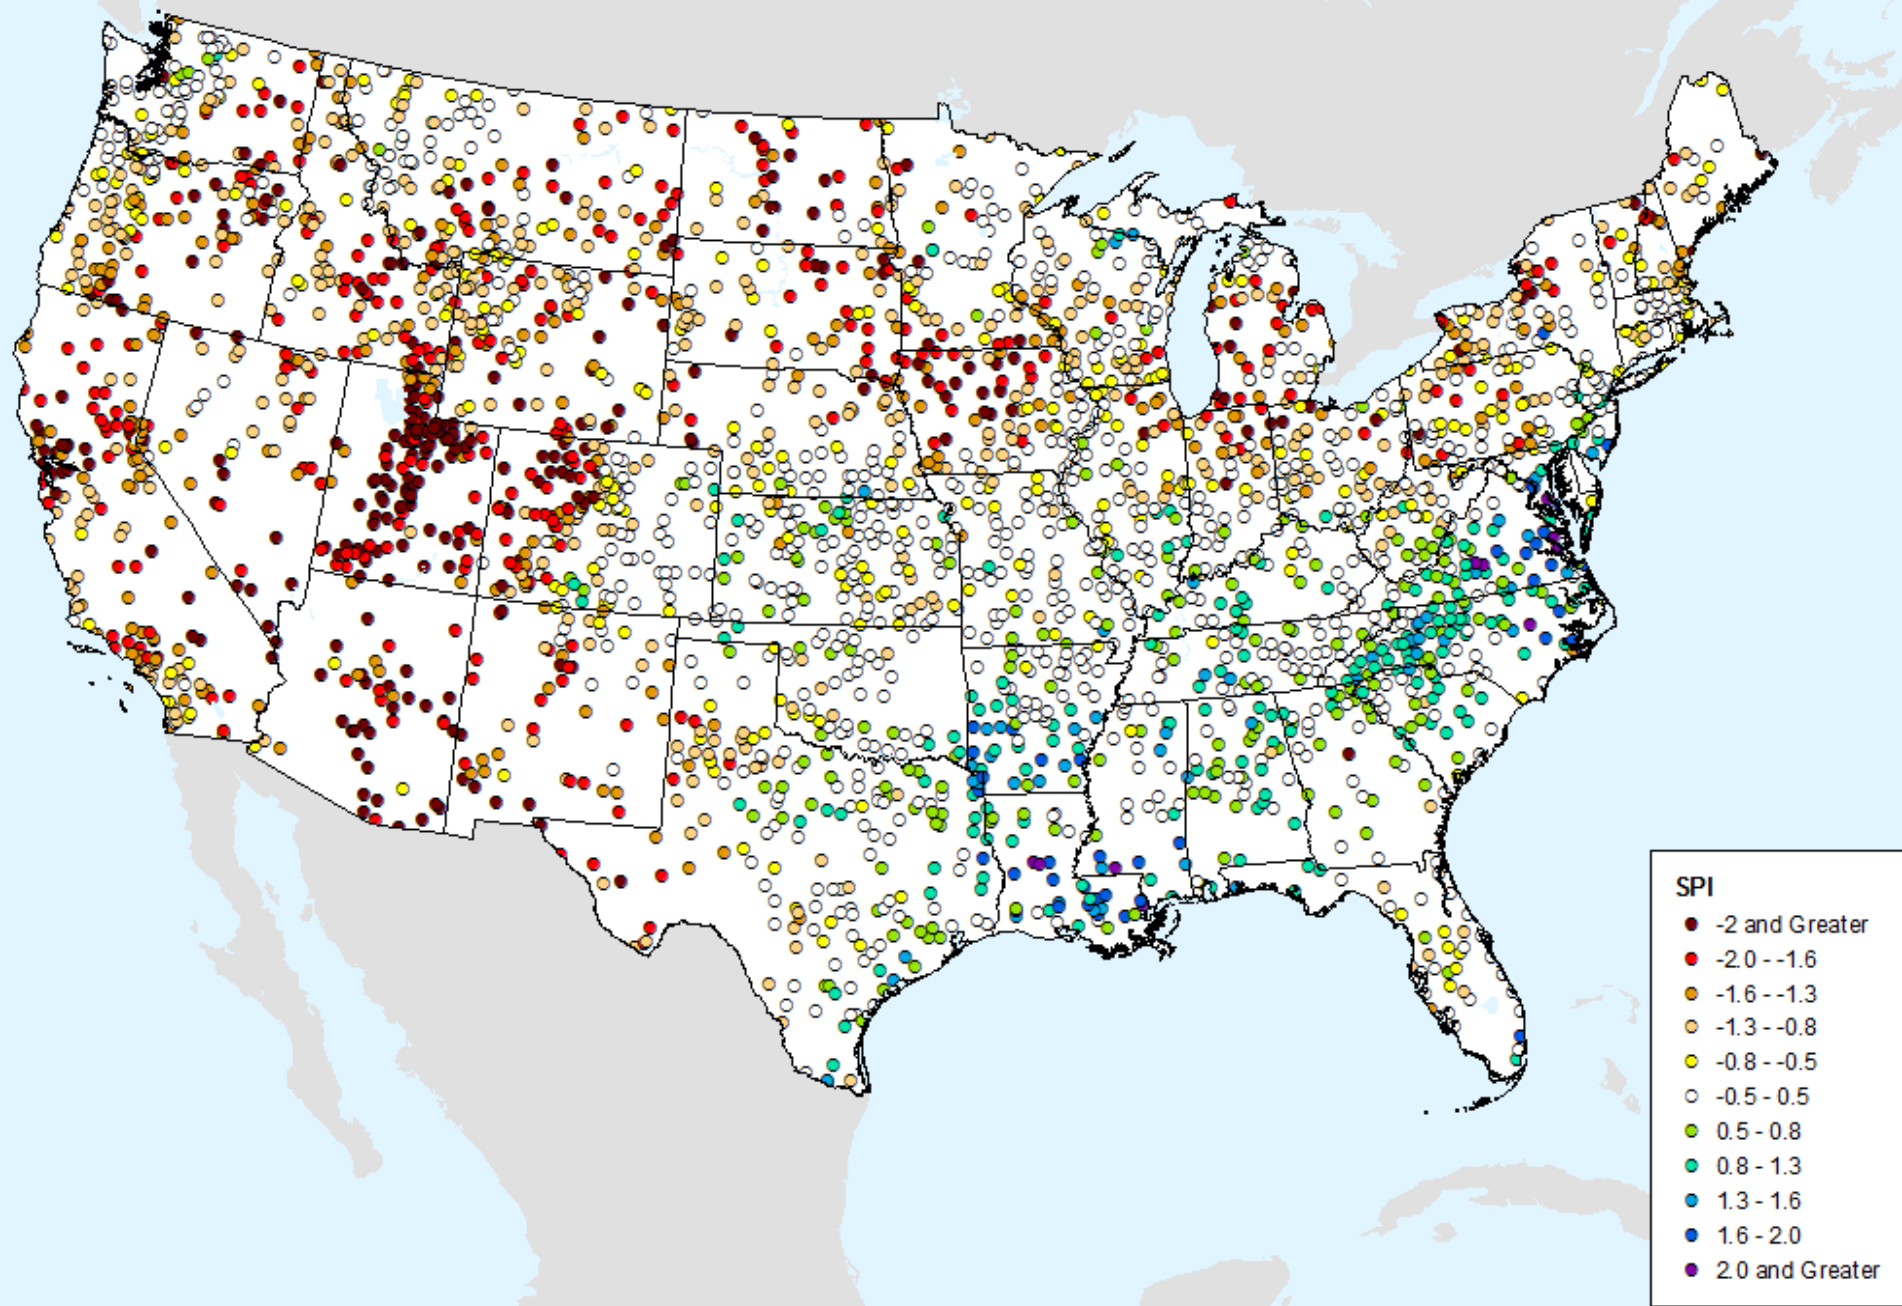

HPRCC 12-month SPI

As of: Tuesday, June 22, 2021