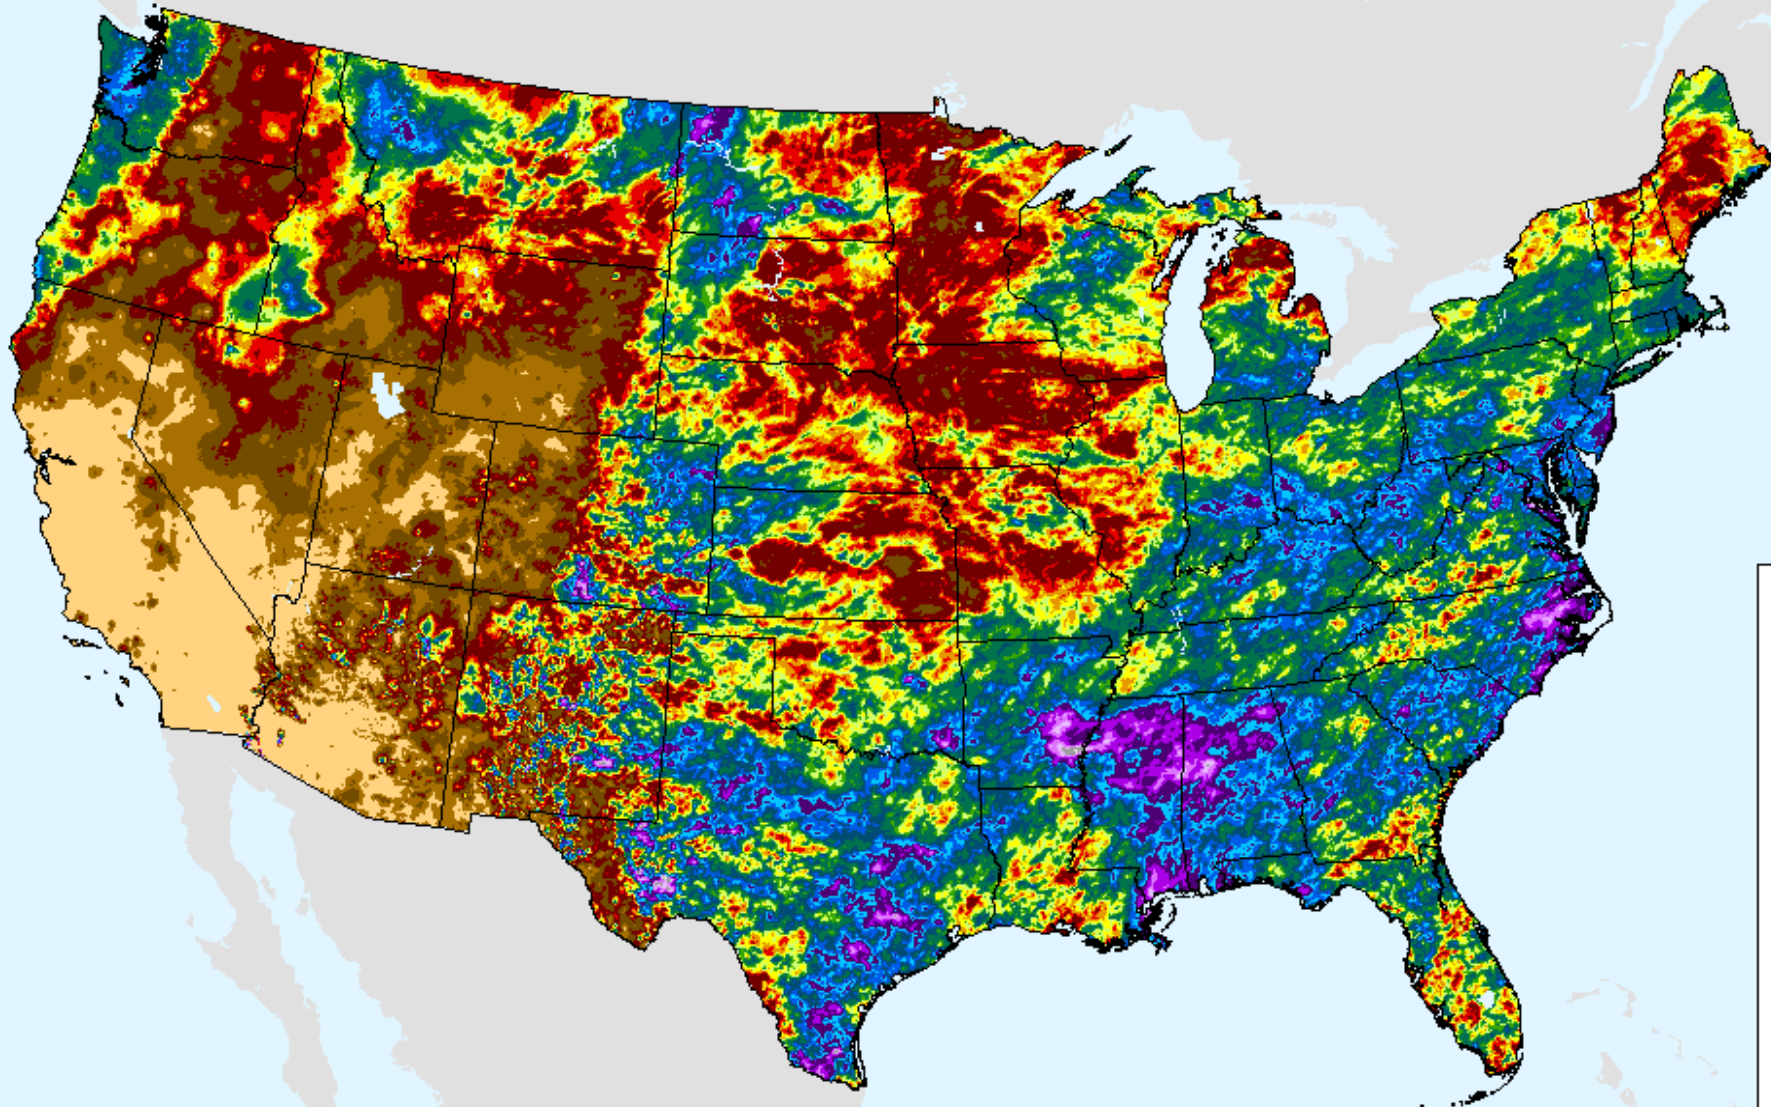

AHPS 30-Day Pct of Normal Pcp

As of: Tuesday, June 22, 2021