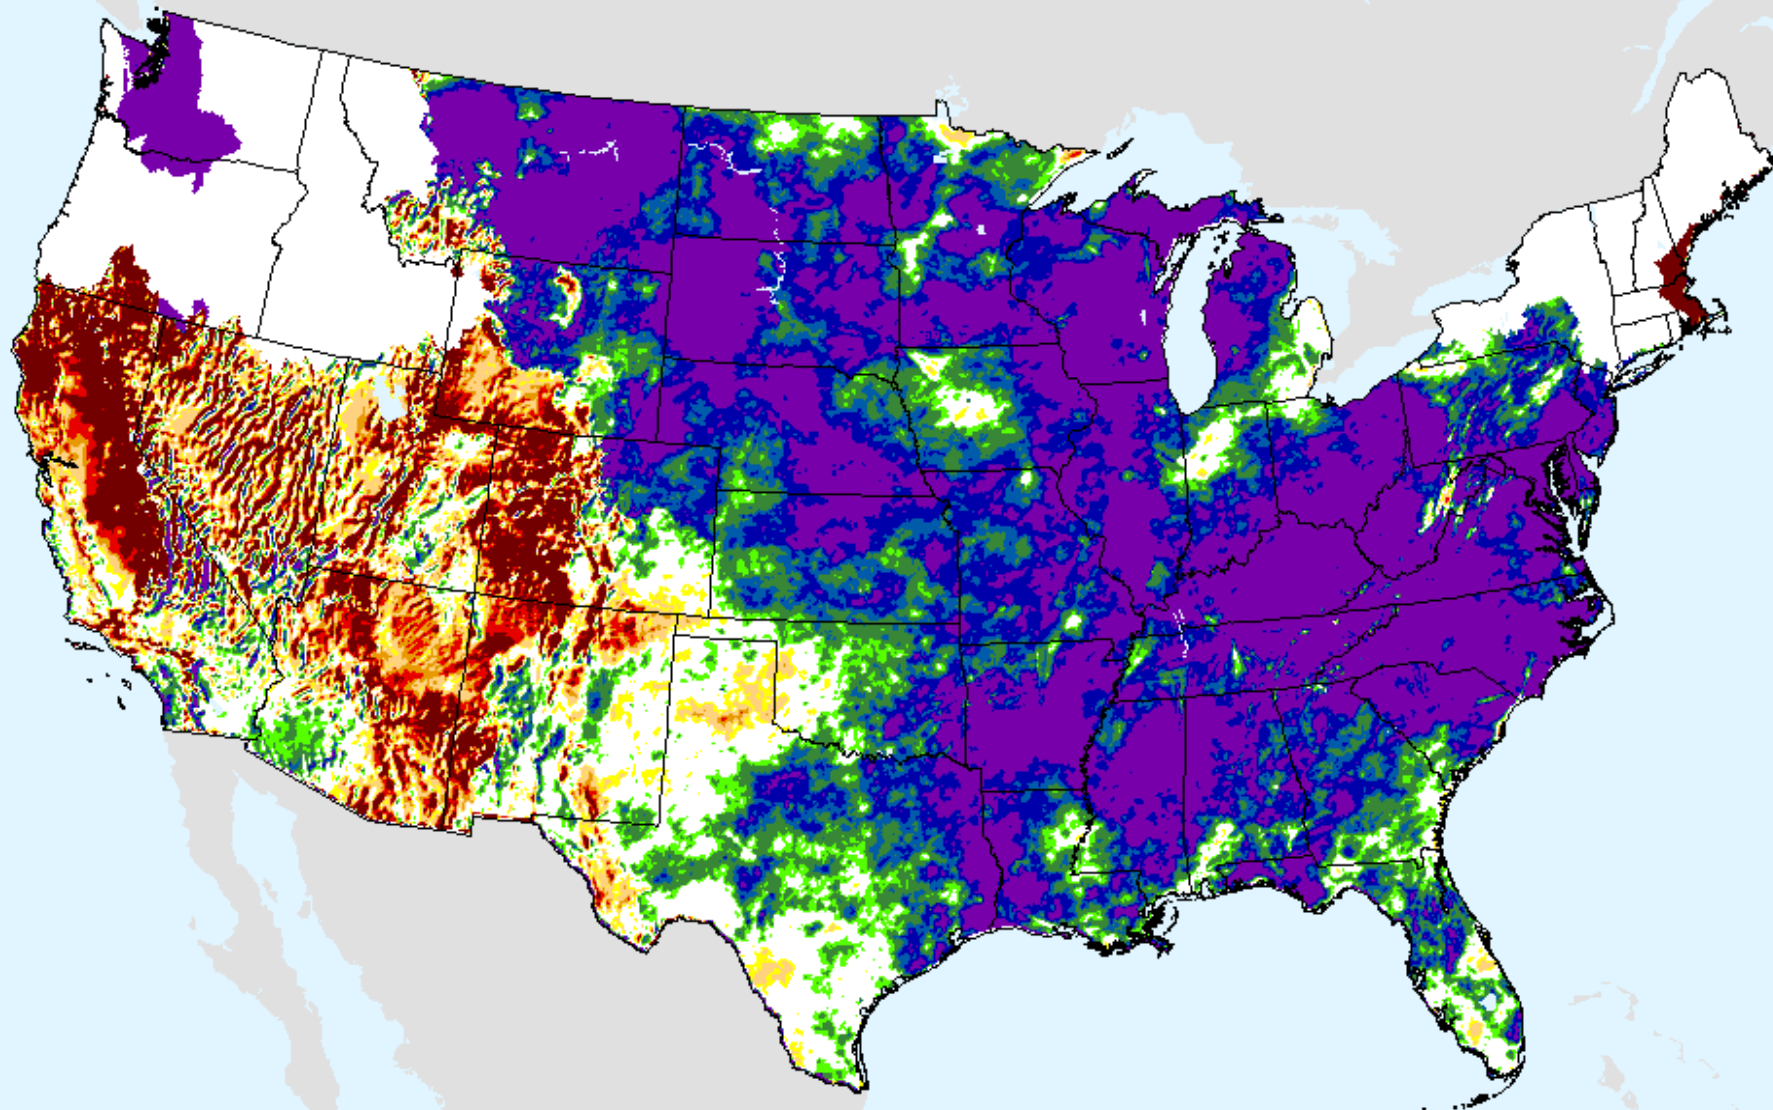

As of: Tuesday, June 22, 2021

USDM for: Jun. 15, 2021

SPEI (USDM)

AHPS 36-month SPEI

As of: Tuesday, June 22, 2021

SPEI (USDM)

EDDI 1-week

As of: Tuesday, June 22, 2021