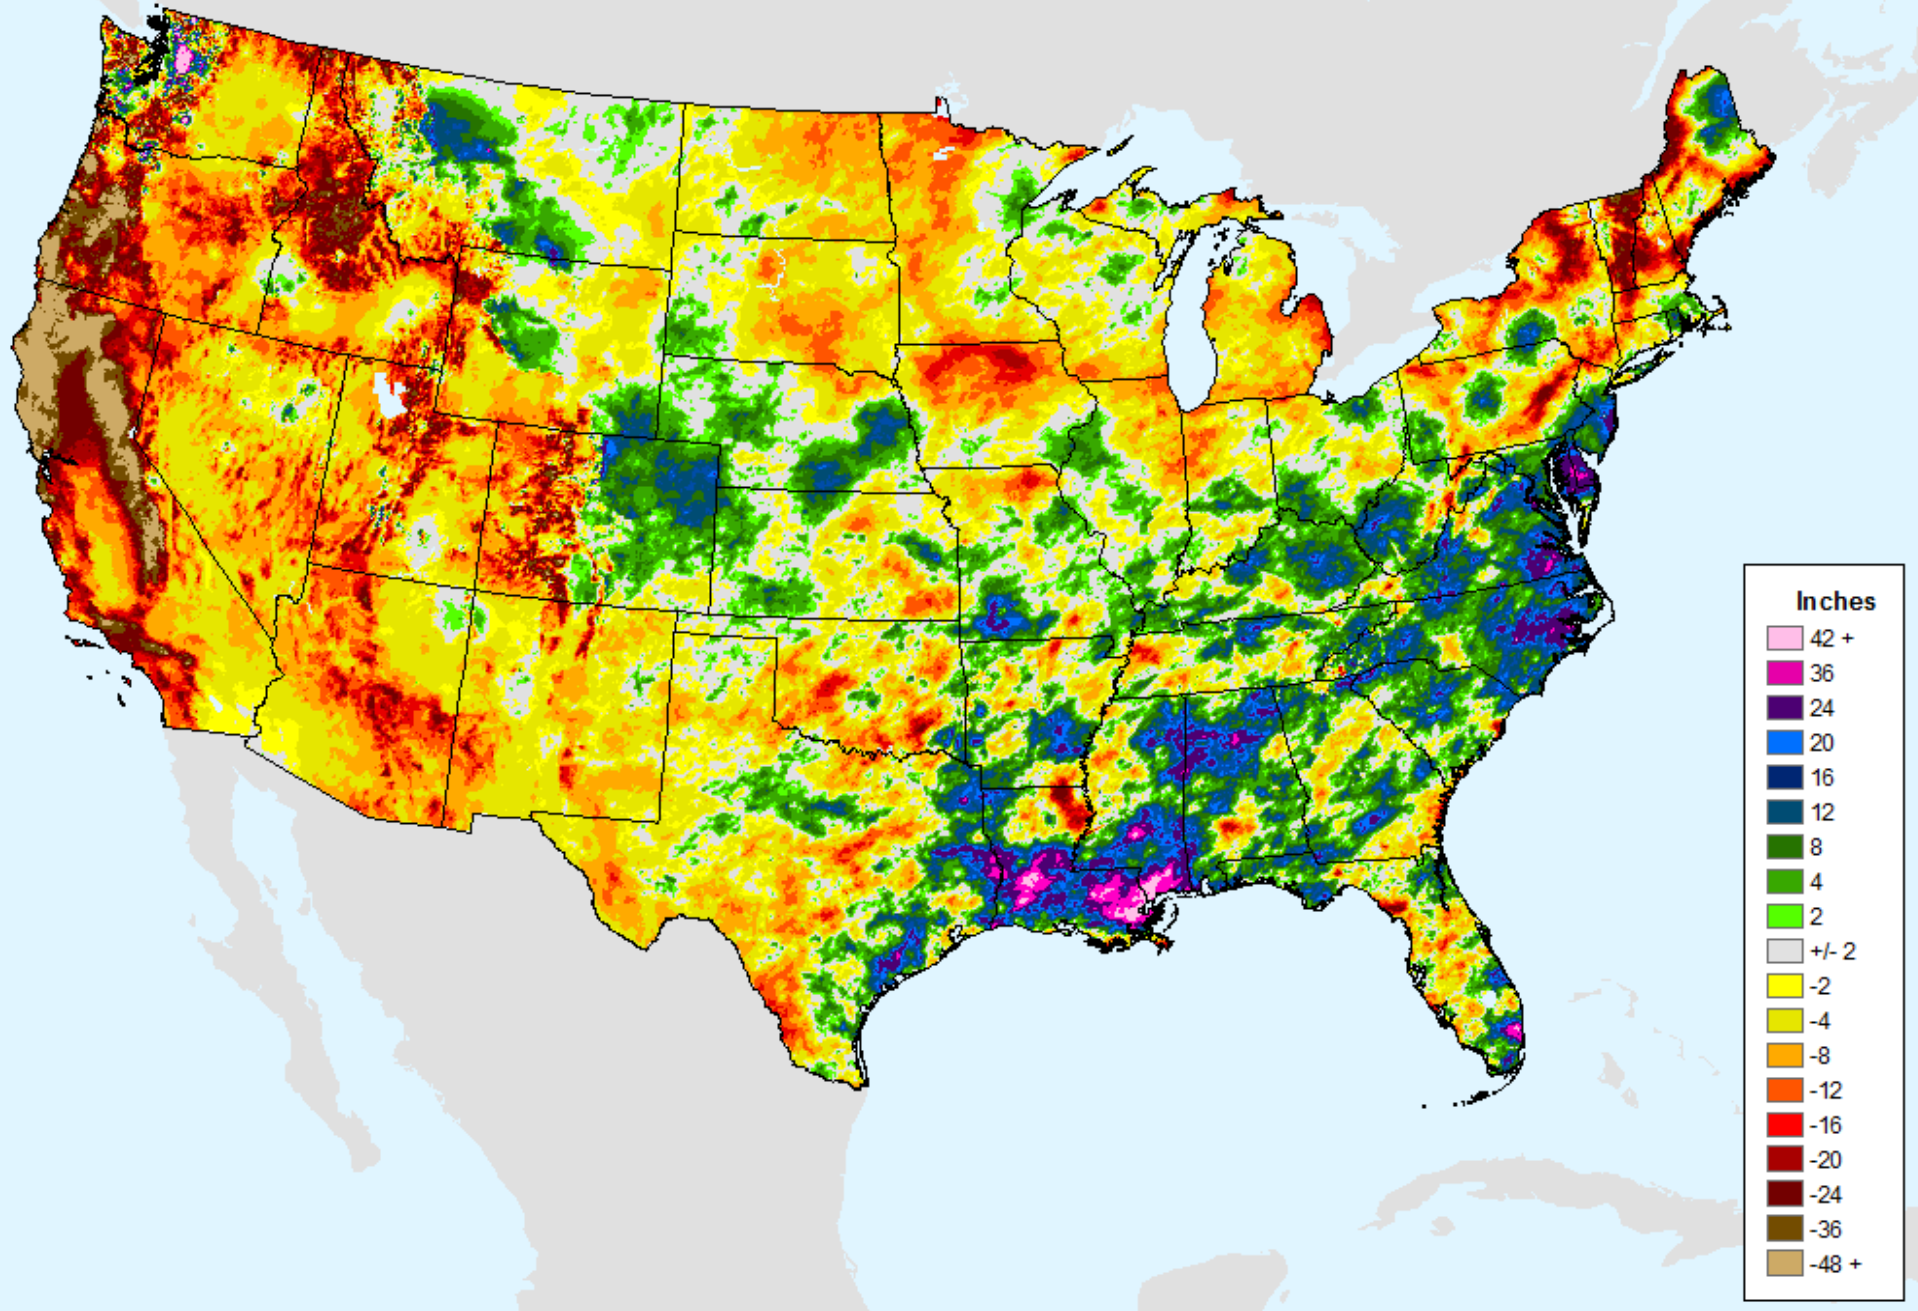

AHPS Water-Year Precip Departure

As of: Tuesday, June 22, 2021