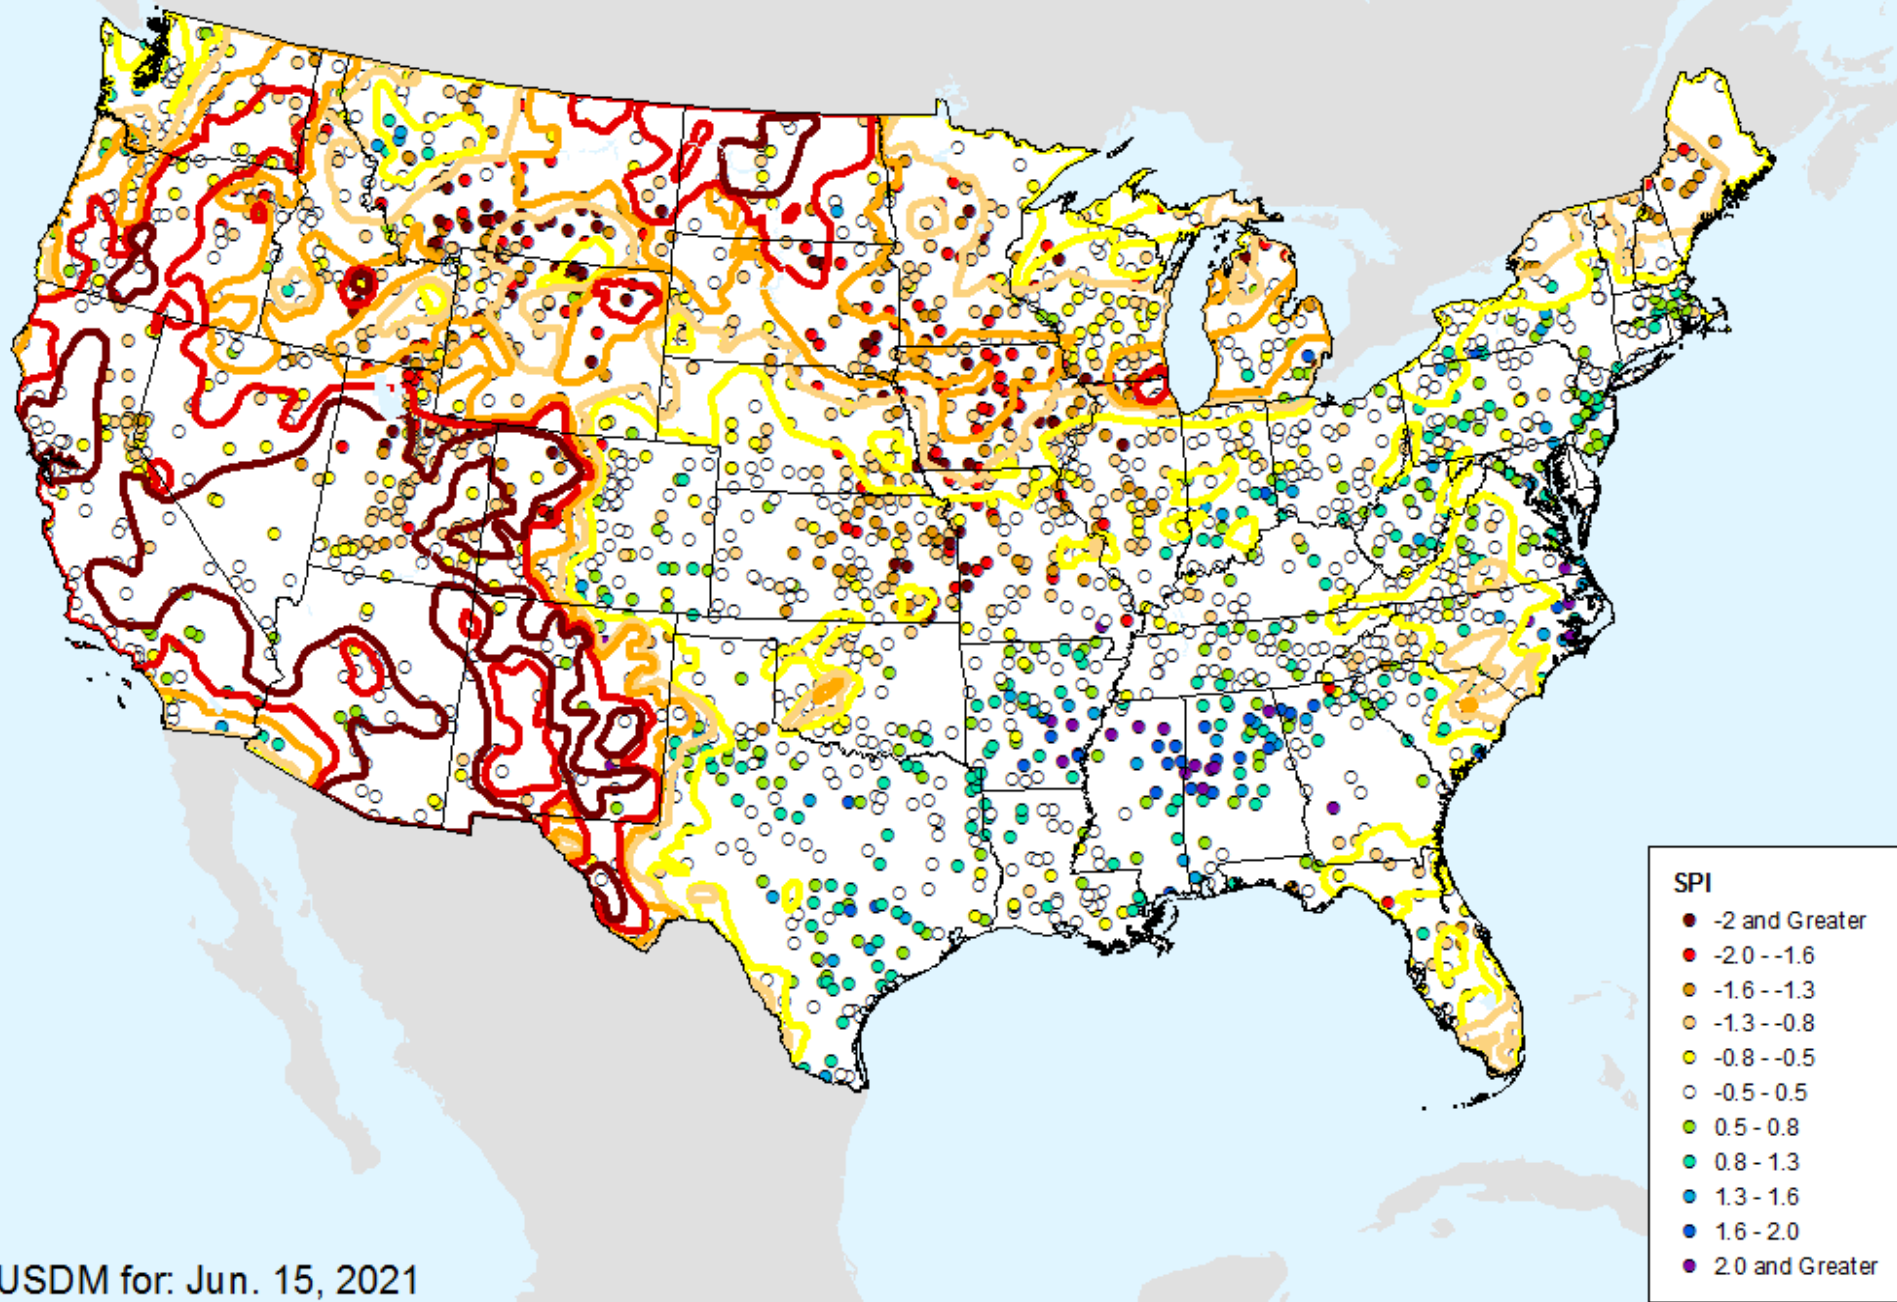

HPRCC 1-month SPI

As of: Tuesday, June 22, 2021

USDM for: Jun. 15, 2021