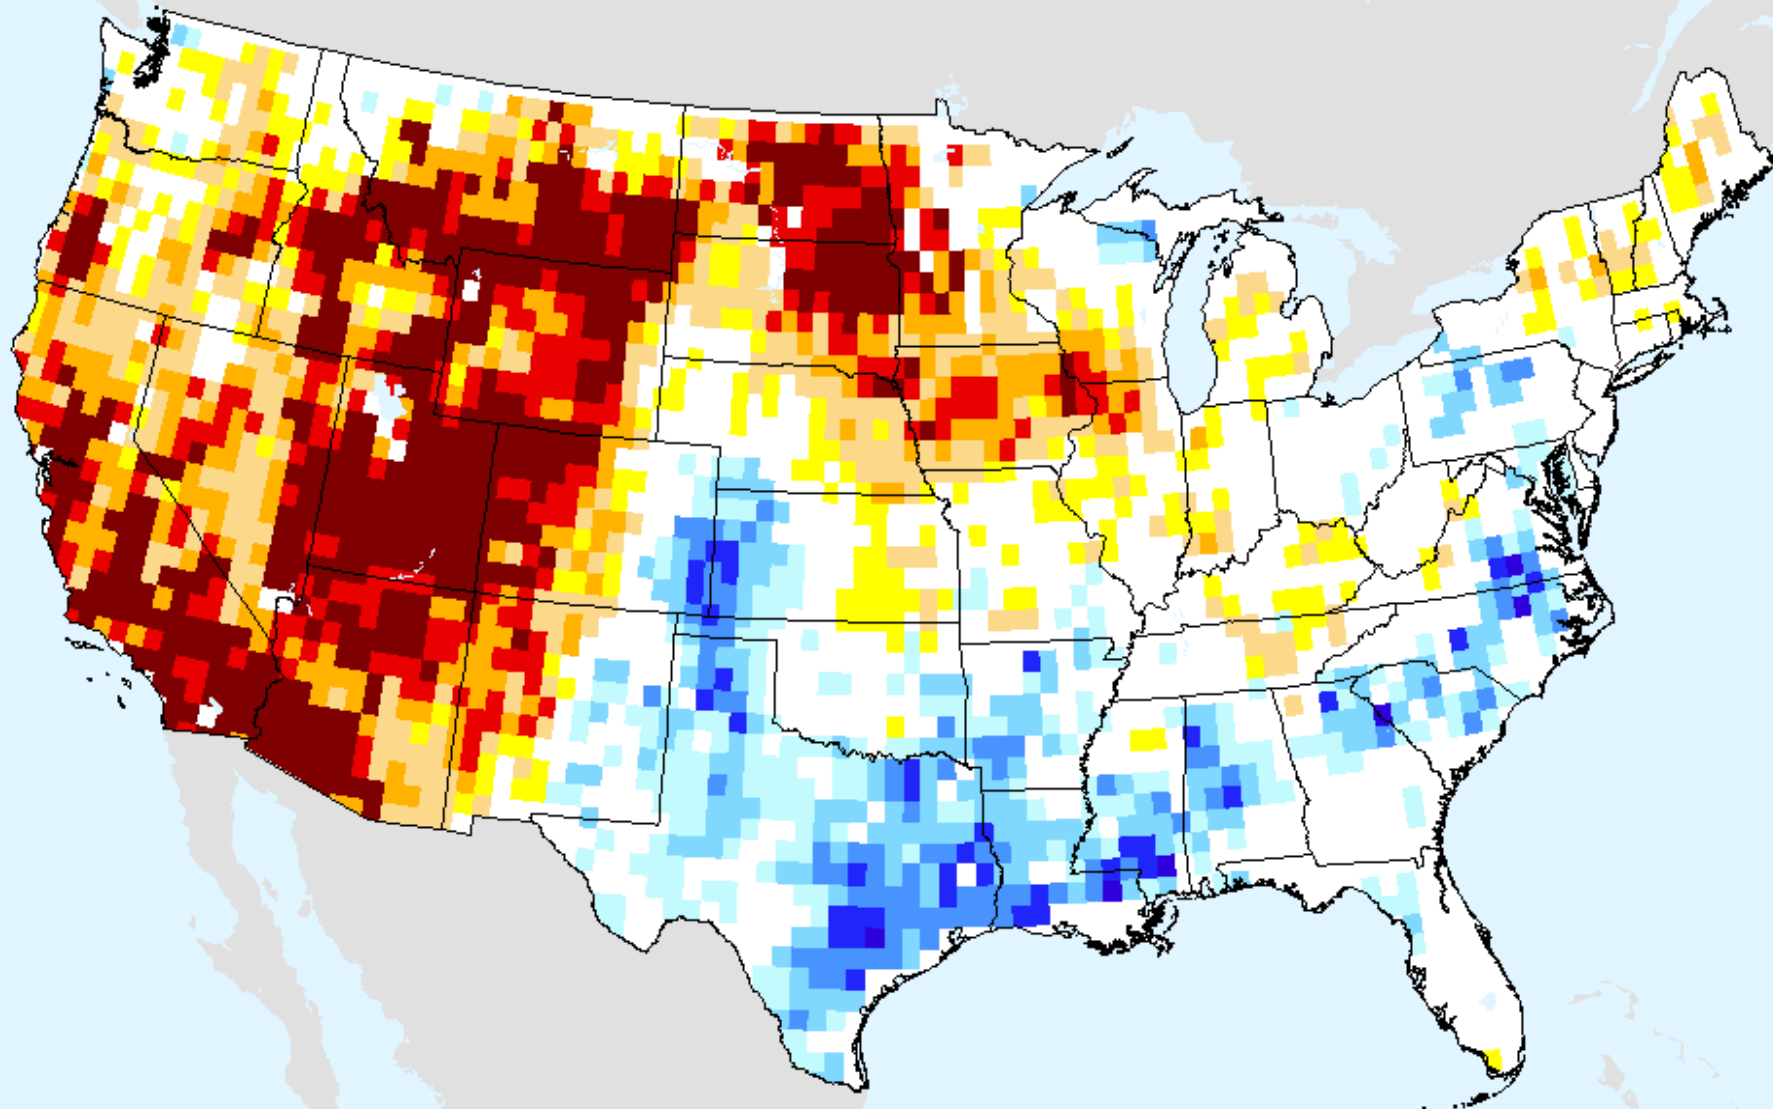

AIRS-Based Surface Relative Humidity 28 Day

As of: Tuesday, June 22, 2021