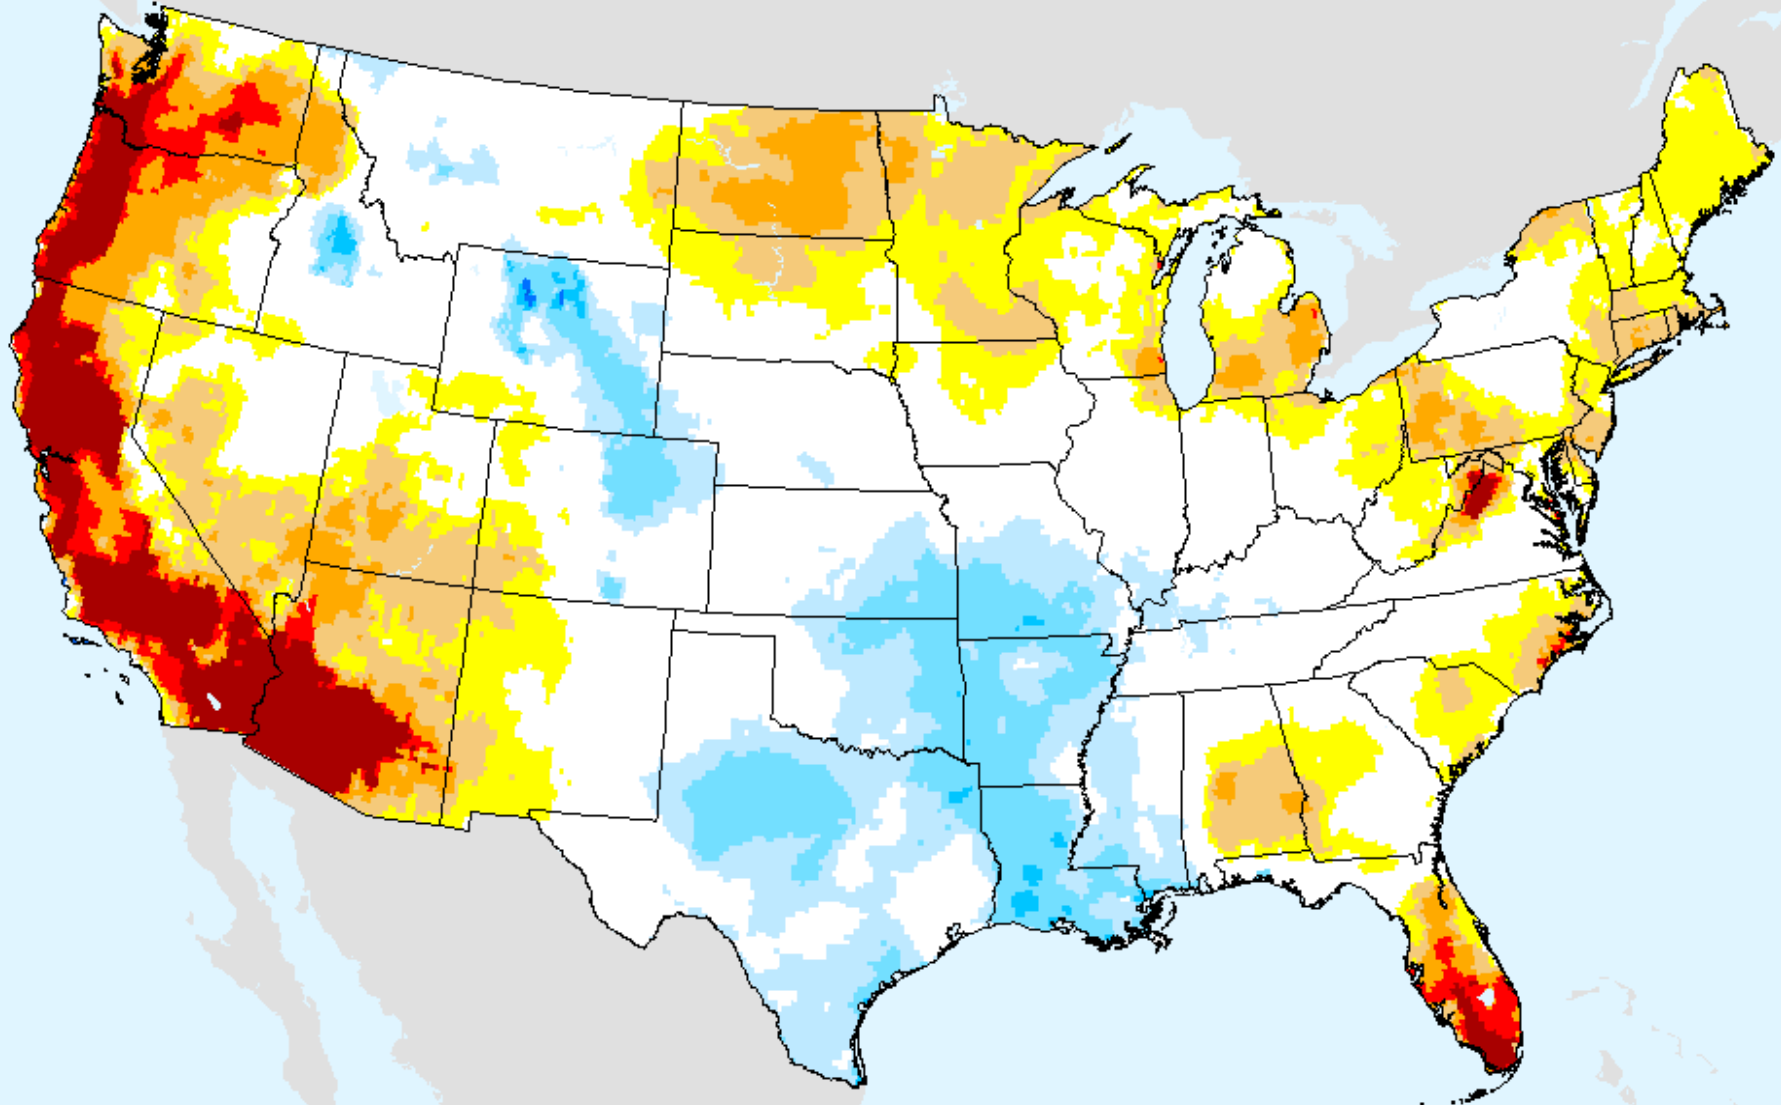

USDM for: Jun. 15, 2021

EDDI 9-week

As of: Tuesday, June 22, 2021

EDDI 10-week

As of: Tuesday, June 22, 2021

USDM for: Jun. 15, 2021

EDDI 10-week

As of: Tuesday, June 22, 2021