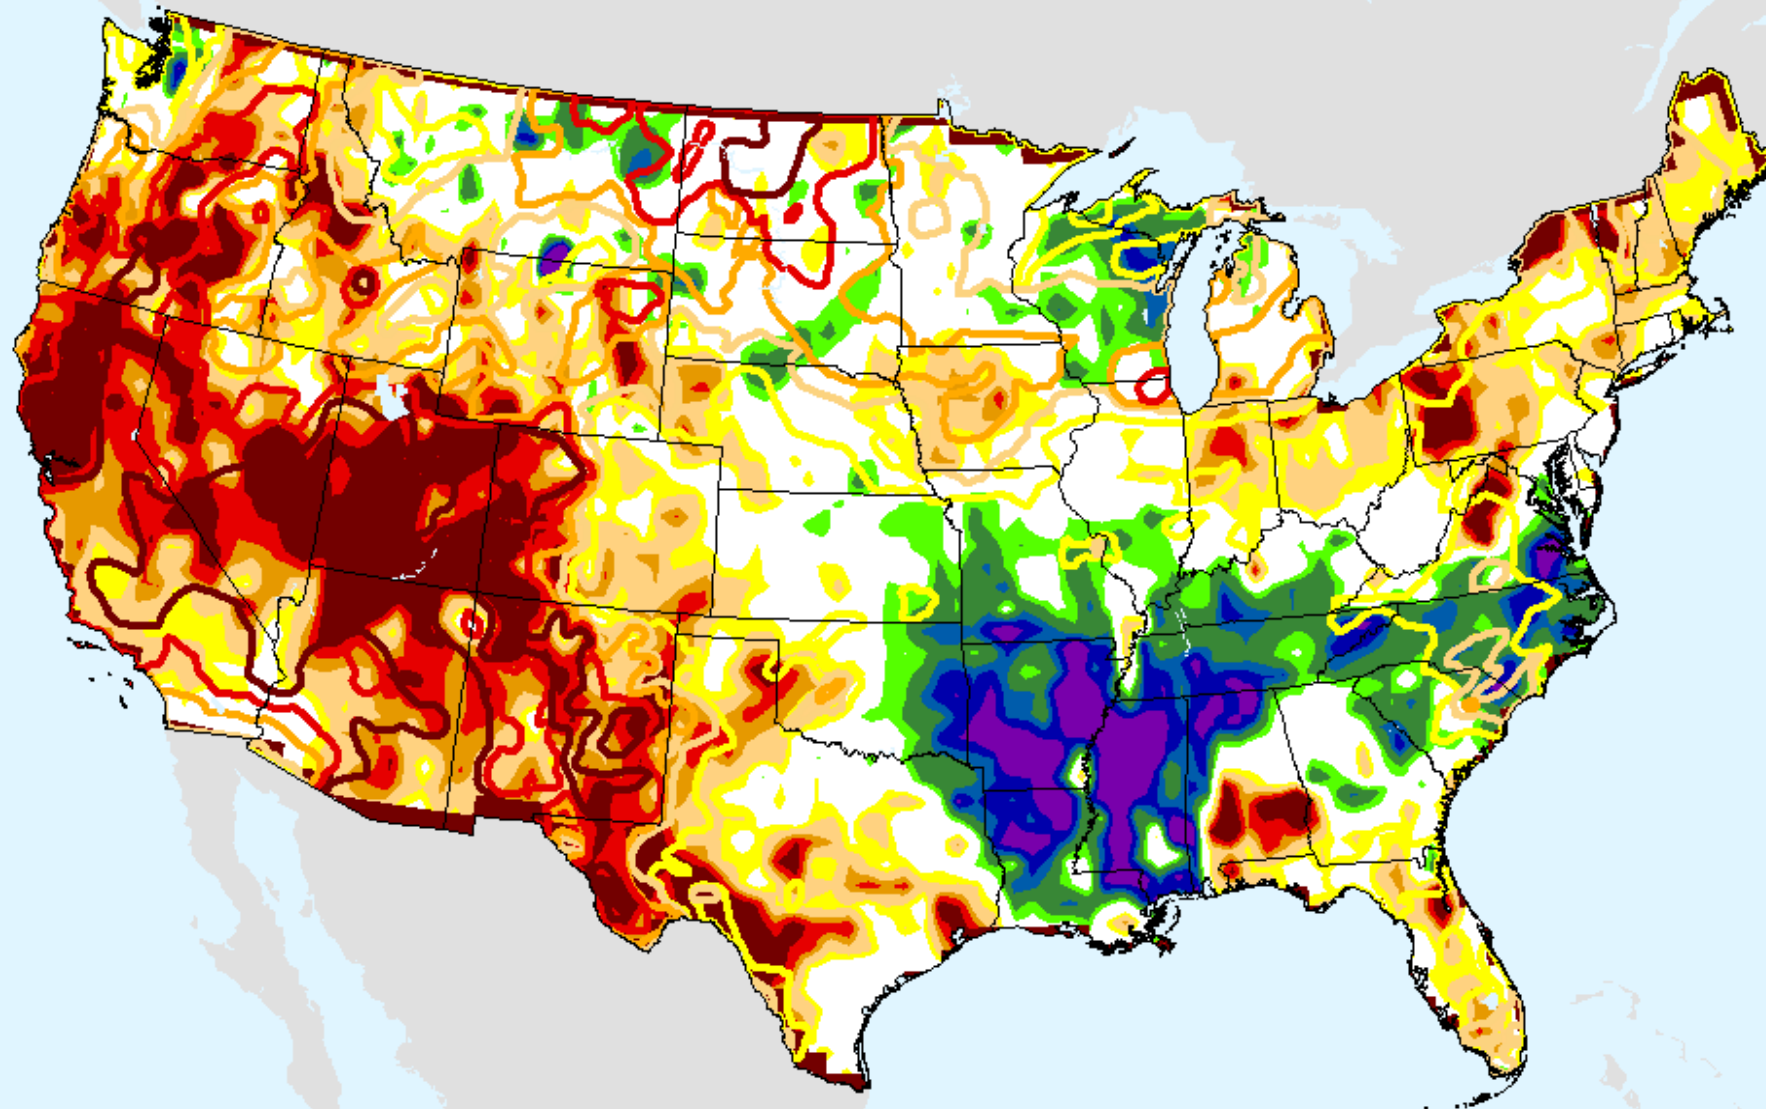

USDM for: Jun. 15, 2021

SPI (USDM)

CPC 12-month SPI

As of: Tuesday, June 22, 2021

CPC 24-month SPI

As of: Tuesday, June 22, 2021

USDM for: Jun. 15, 2021

SPI (USDM)