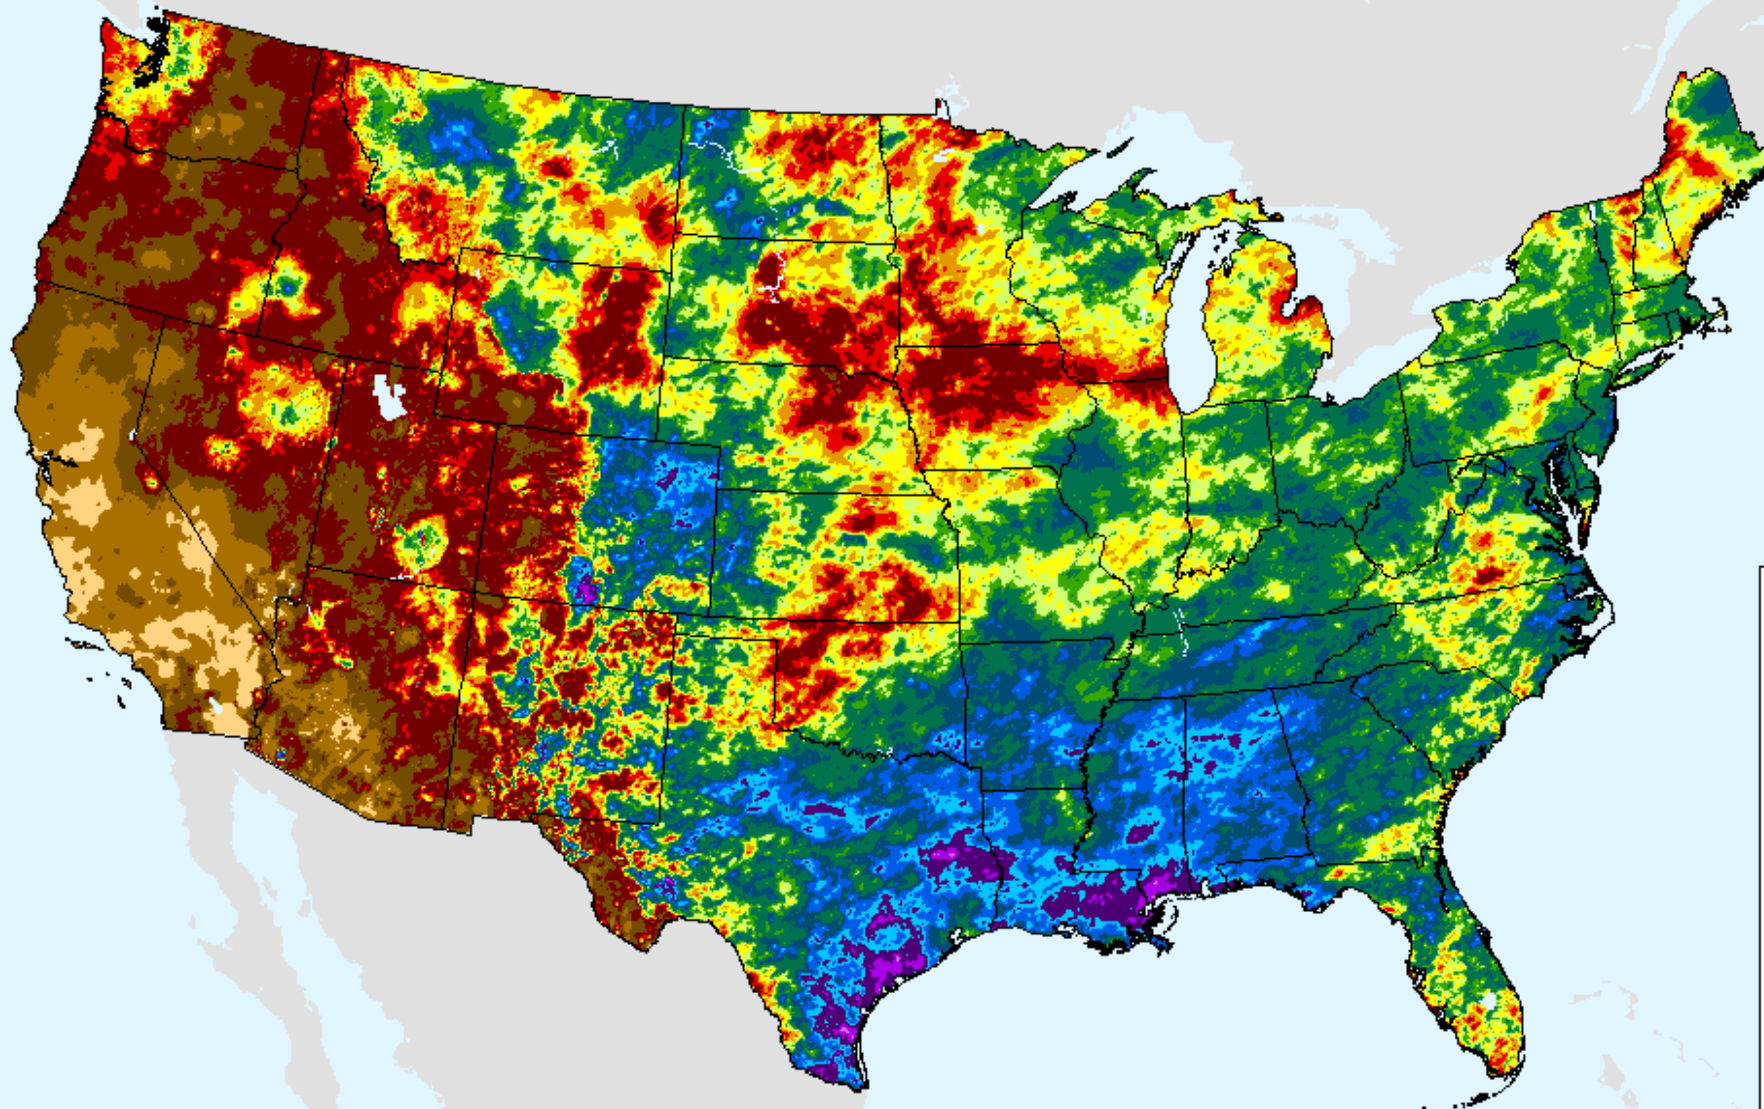

AHPS 90-Day Pct of Normal Pcp

As of: Tuesday, June 22, 2021

Percent

- 500
- 400
- 350
- 300
- 250
- 200
- 175
- 150
- 125
- 100
- 90
- 80
- 70
- 60
- 50
- 25
- 10
- 1
- 0