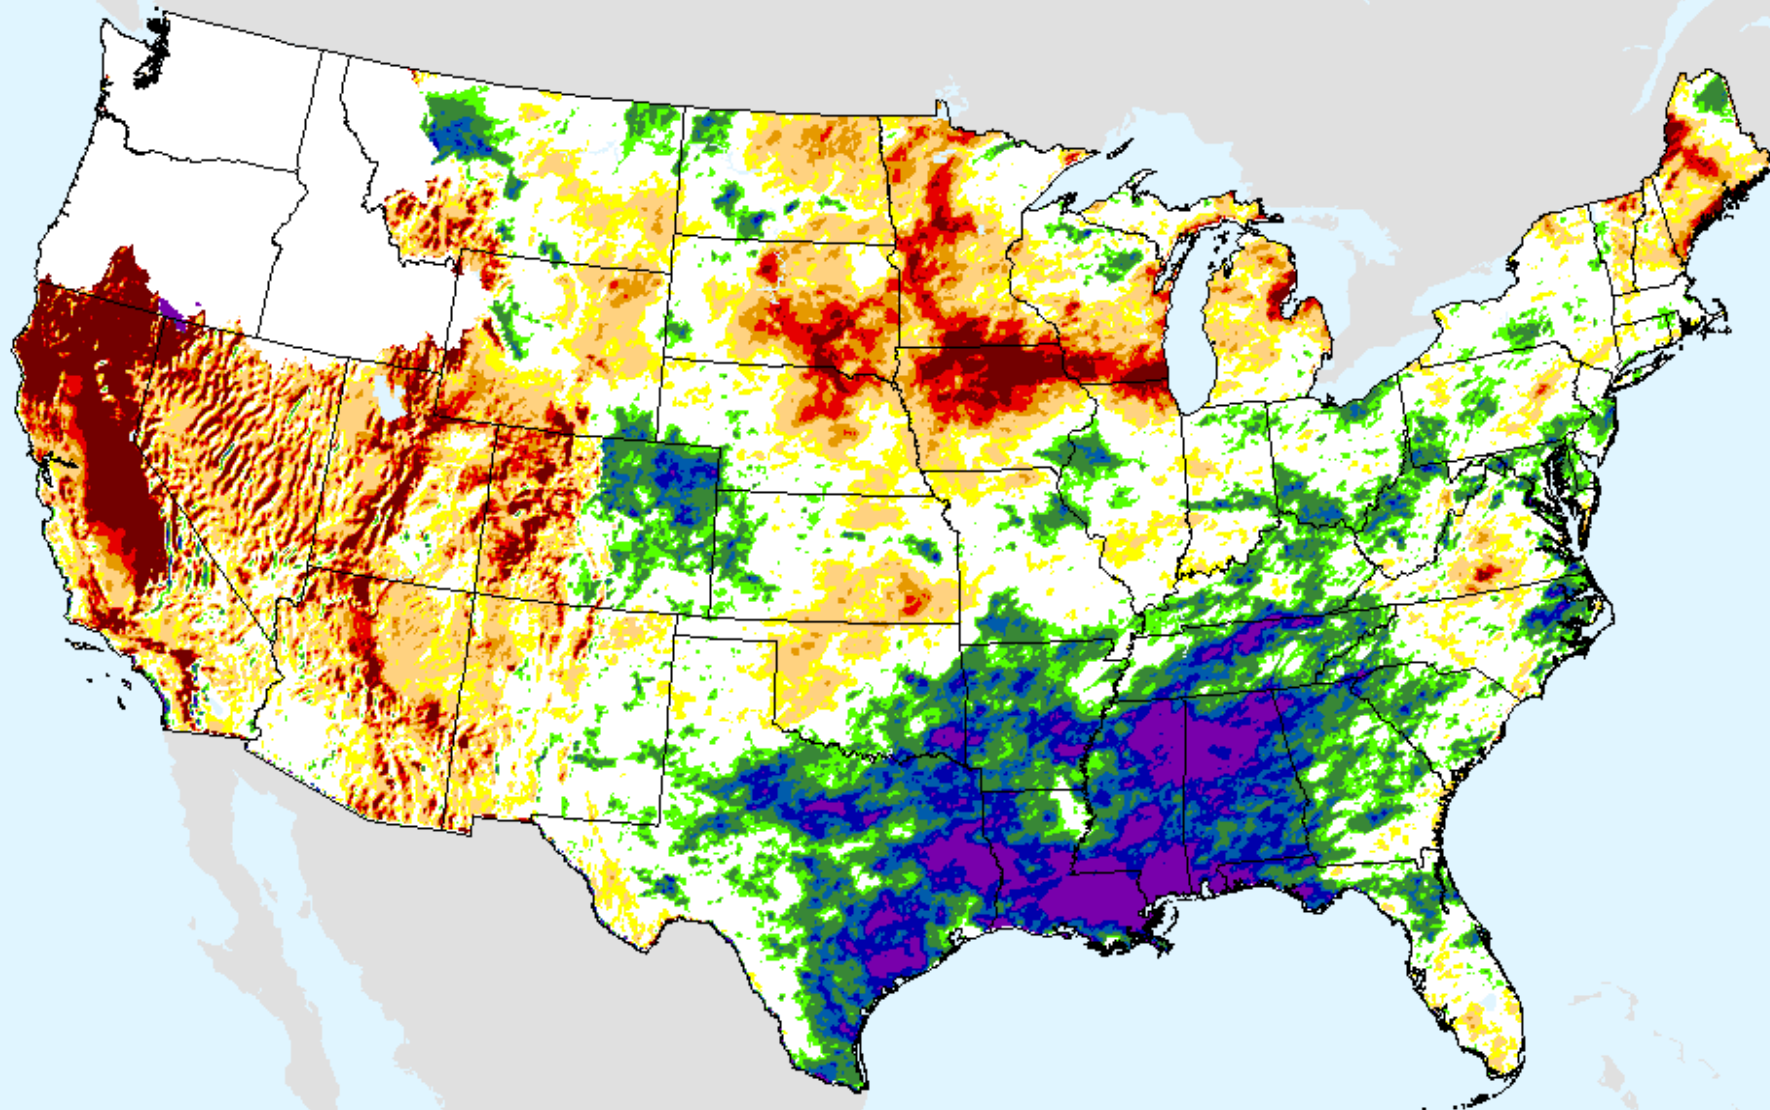

AHPS 3-month SPEI

As of: Tuesday, June 22, 2021

SPEI (USDM)