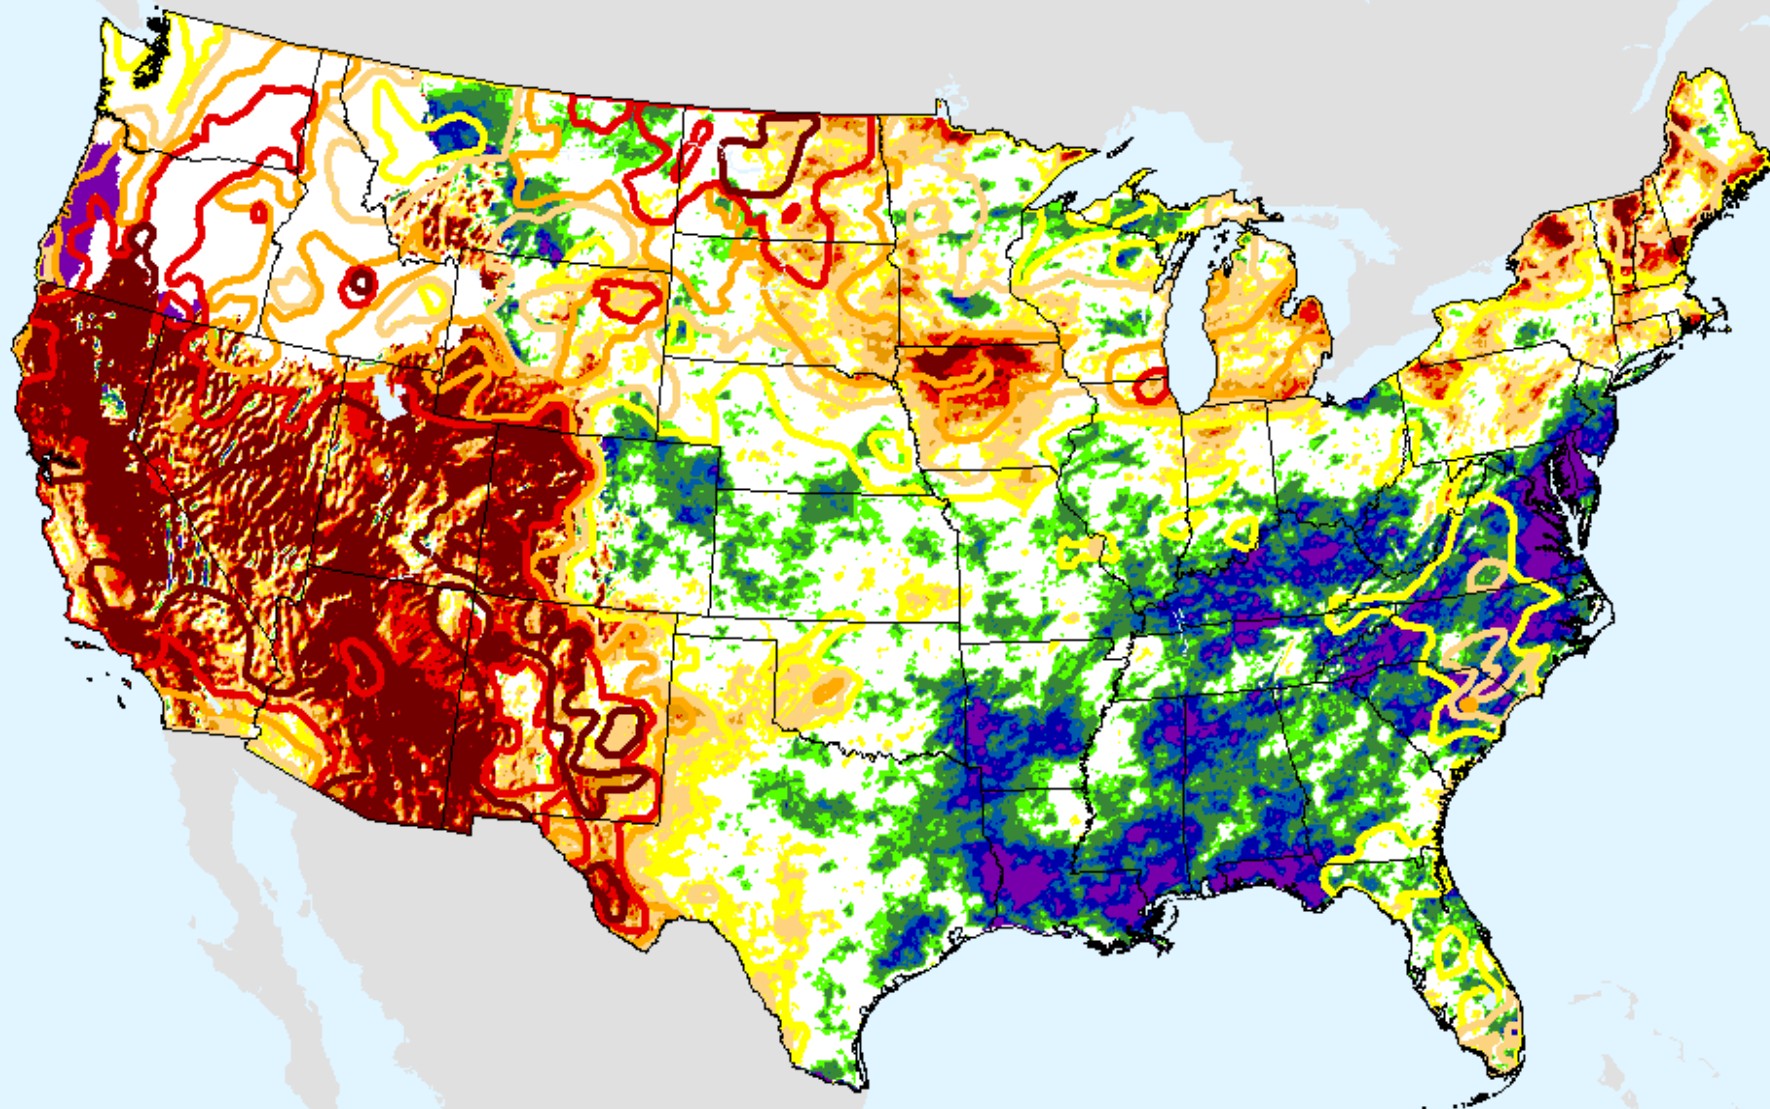

AHPS 12-month SPEI

As of: Tuesday, June 22, 2021

USDM for: Jun. 15, 2021

SPEI (USDM)