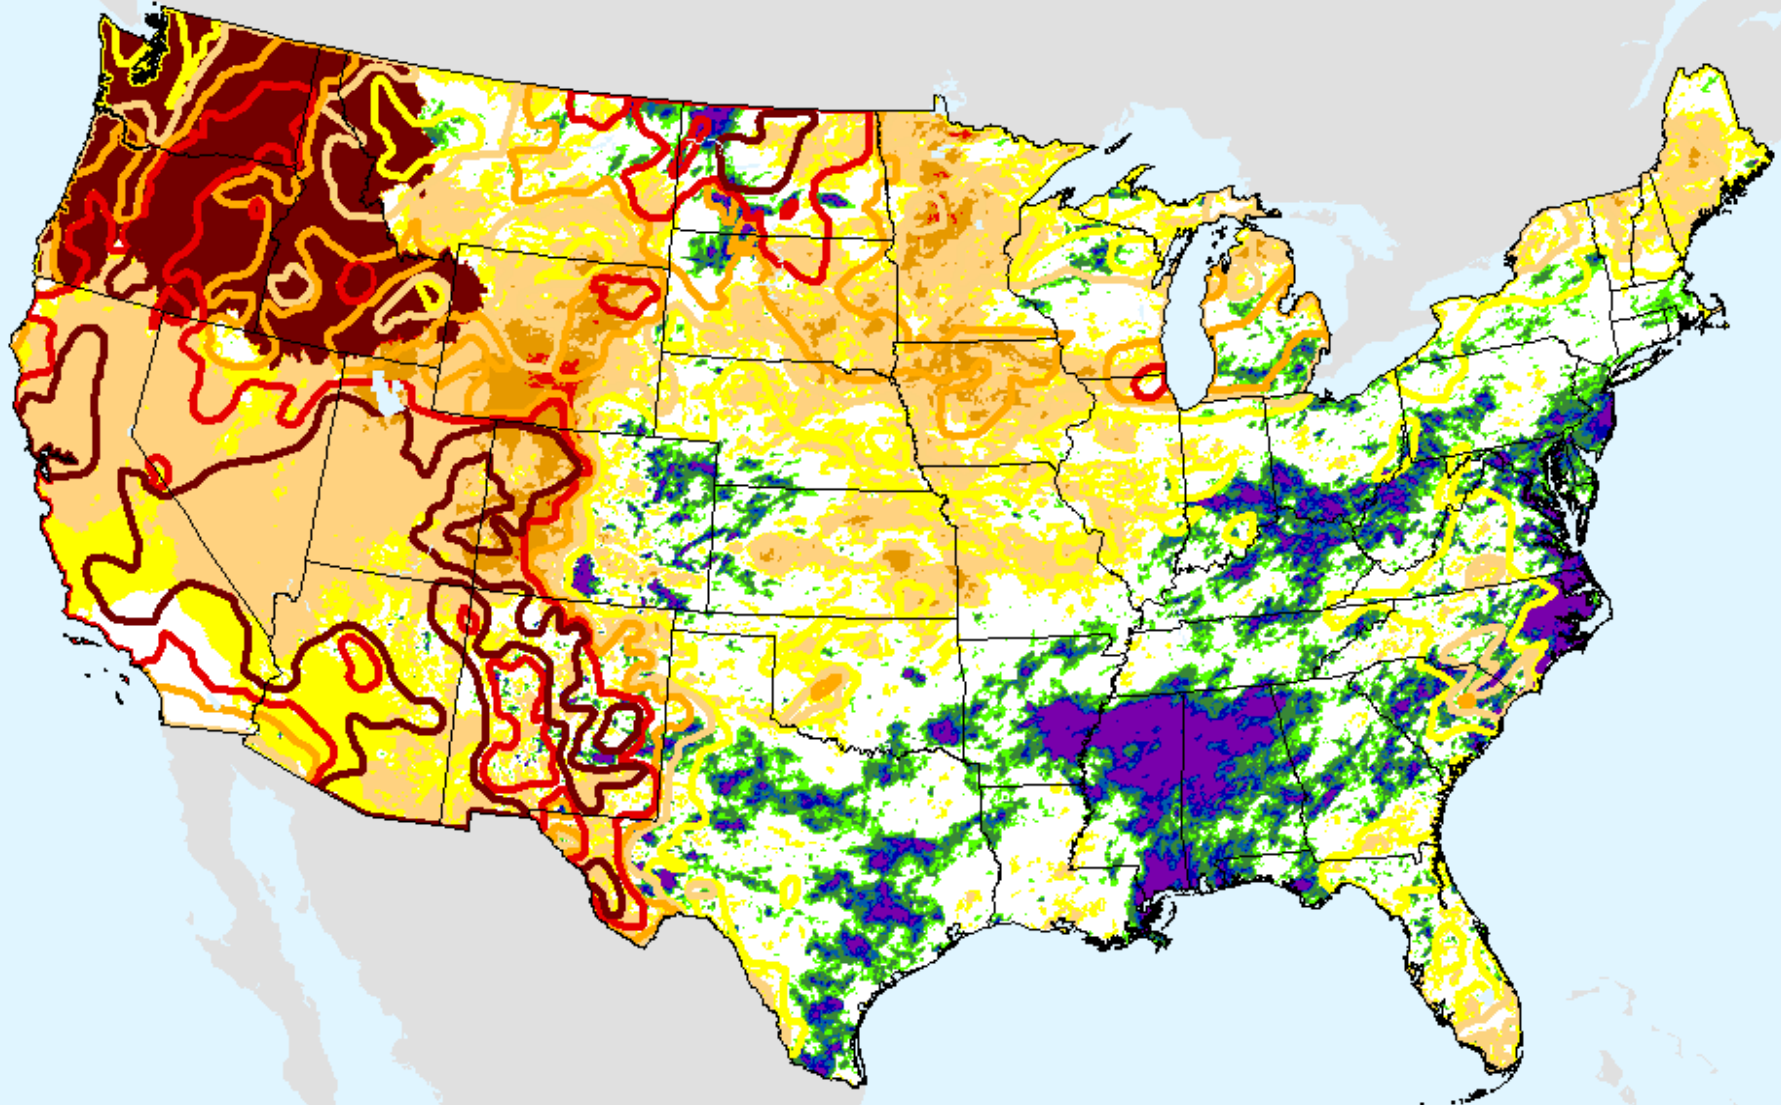

AHPS 1-month SPI

As of: Tuesday, June 22, 2021

USDM for: Jun. 15, 2021

SPI (USDM)