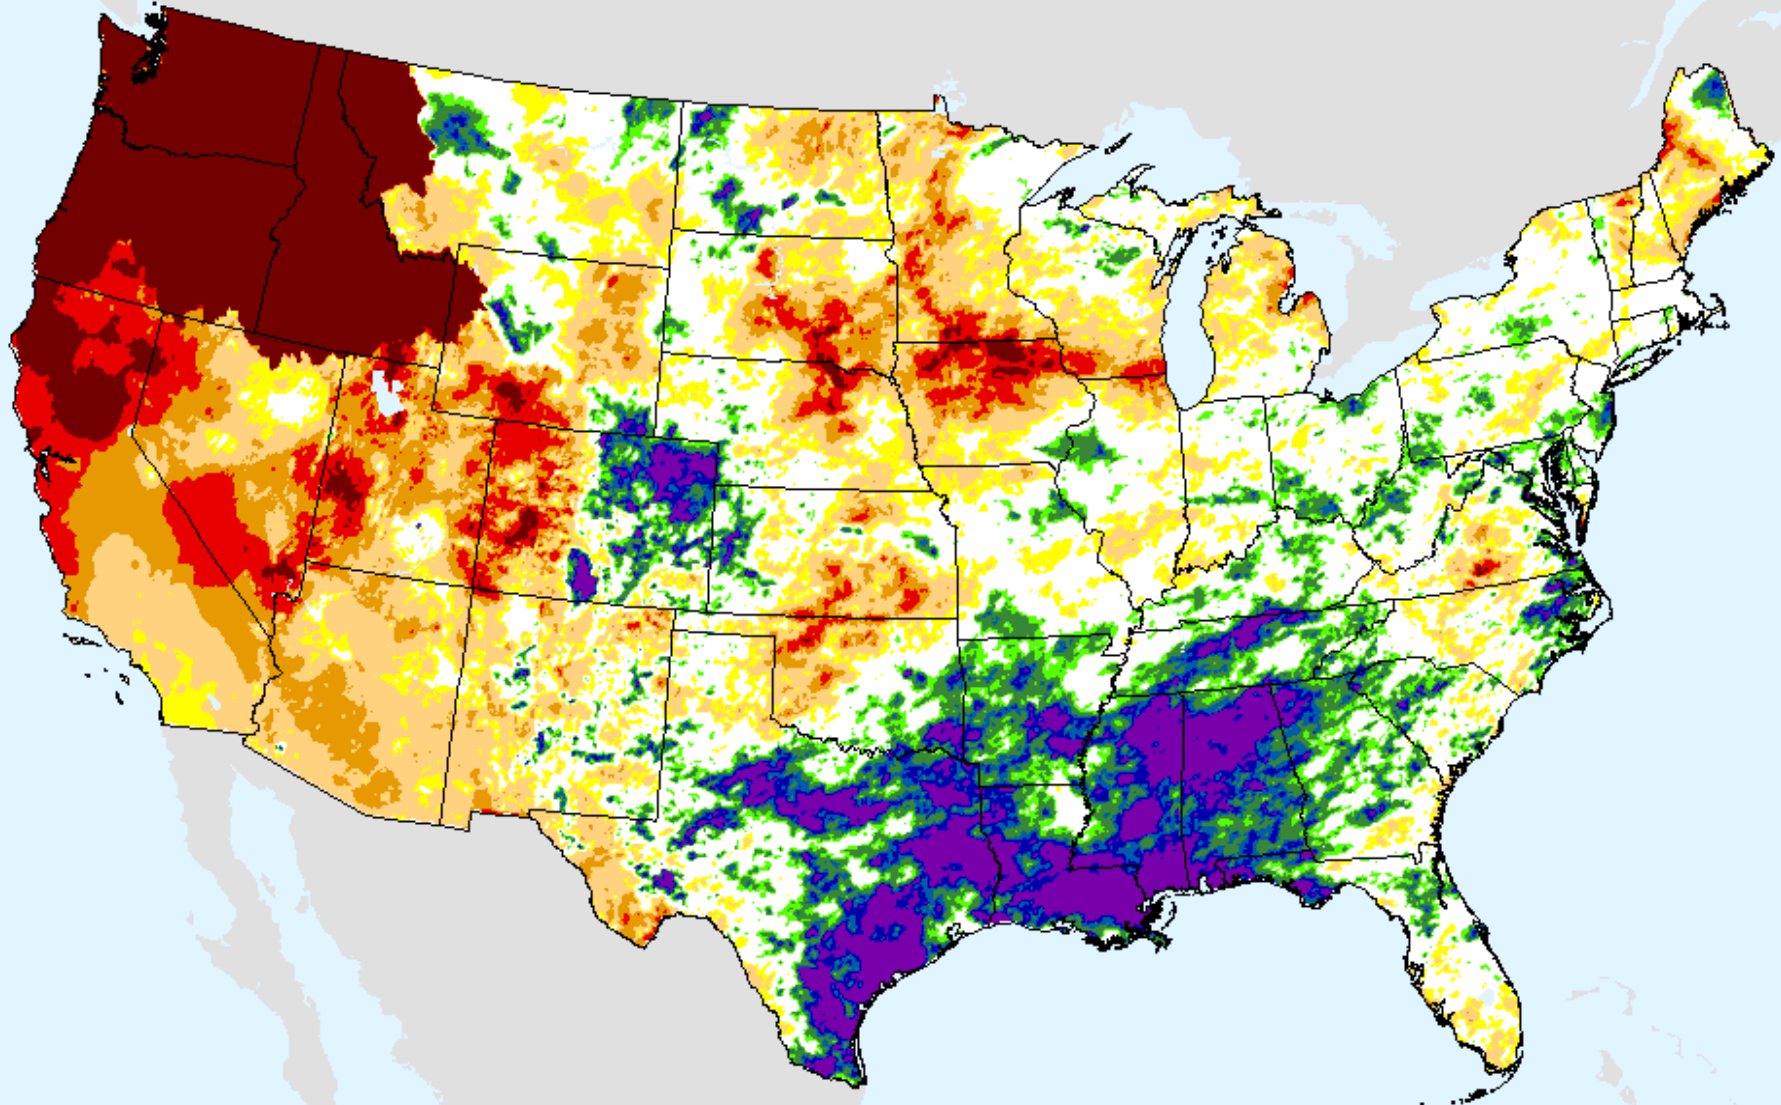

AHPS 3-month SPI

As of: Tuesday, June 22, 2021