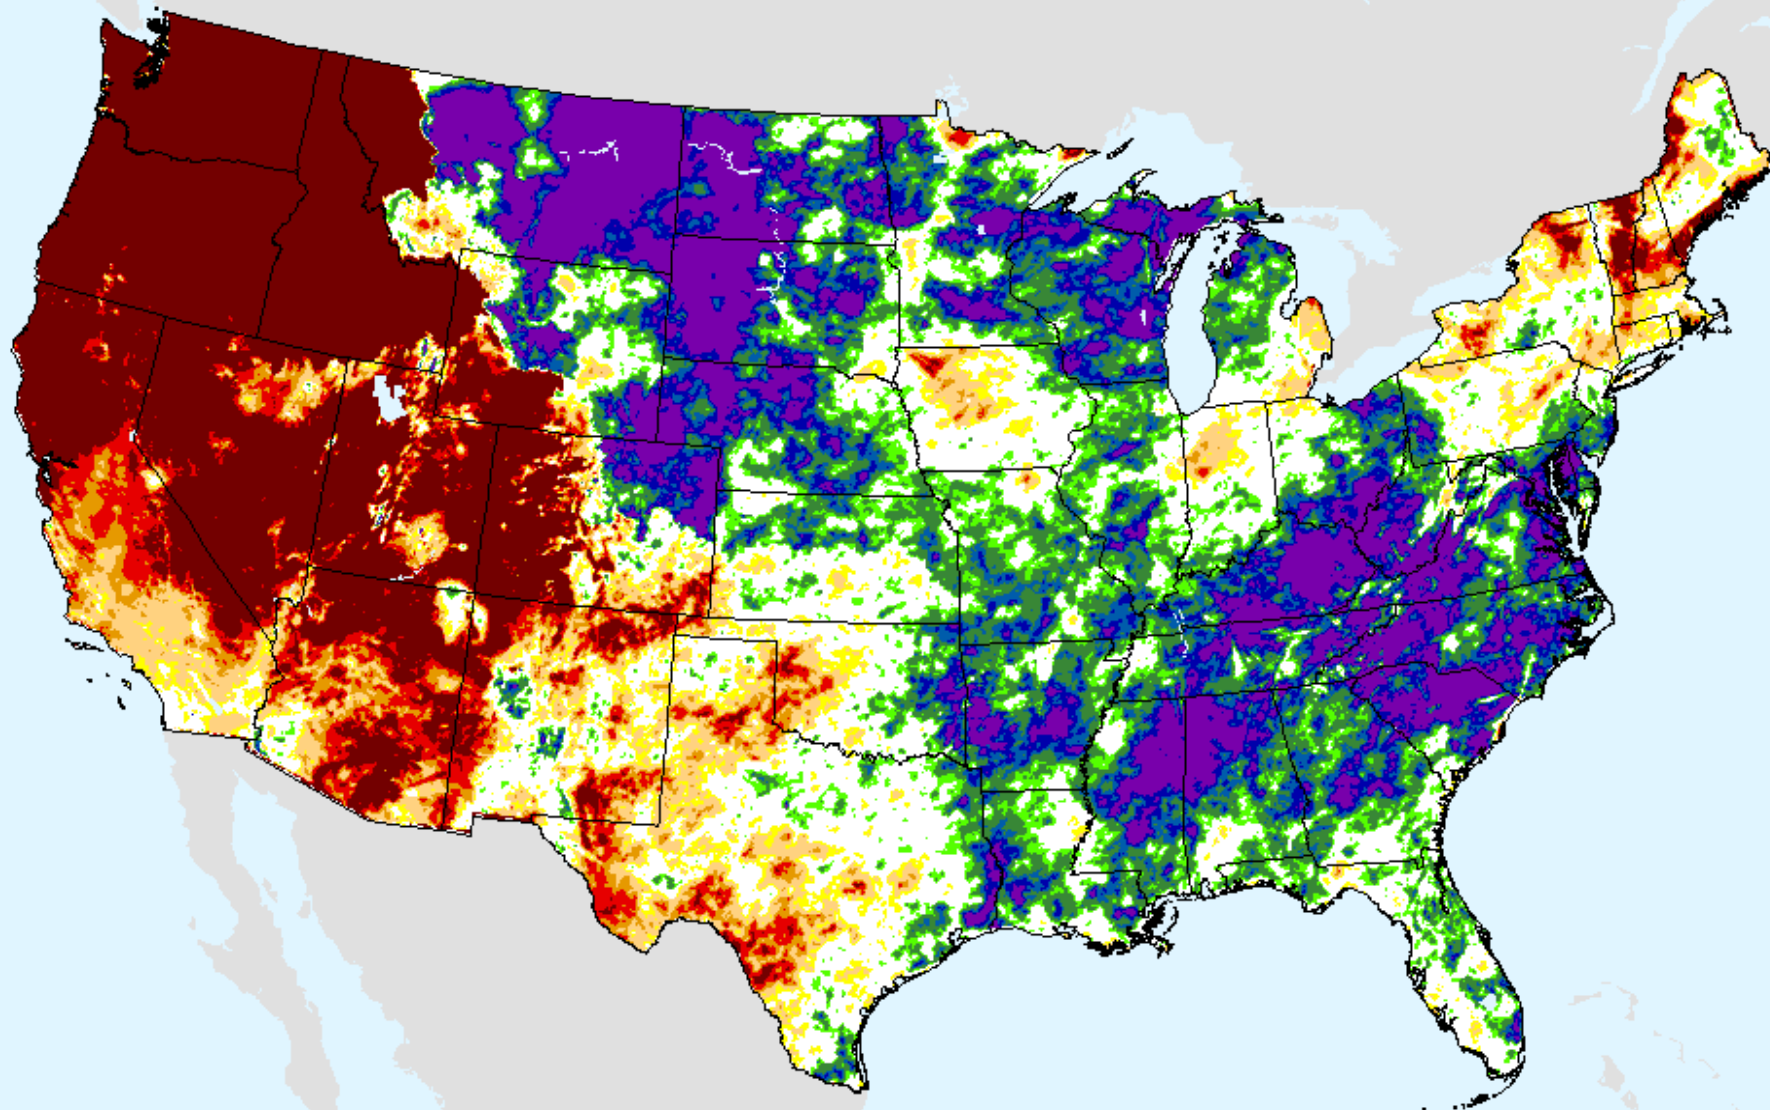

USDM for: Jun. 15, 2021

SPI (USDM)

AHPS 12-month SPI

As of: Tuesday, June 22, 2021

AHPS 24-month SPI

As of: Tuesday, June 22, 2021

AHPS 36-month SPI

As of: Tuesday, June 22, 2021