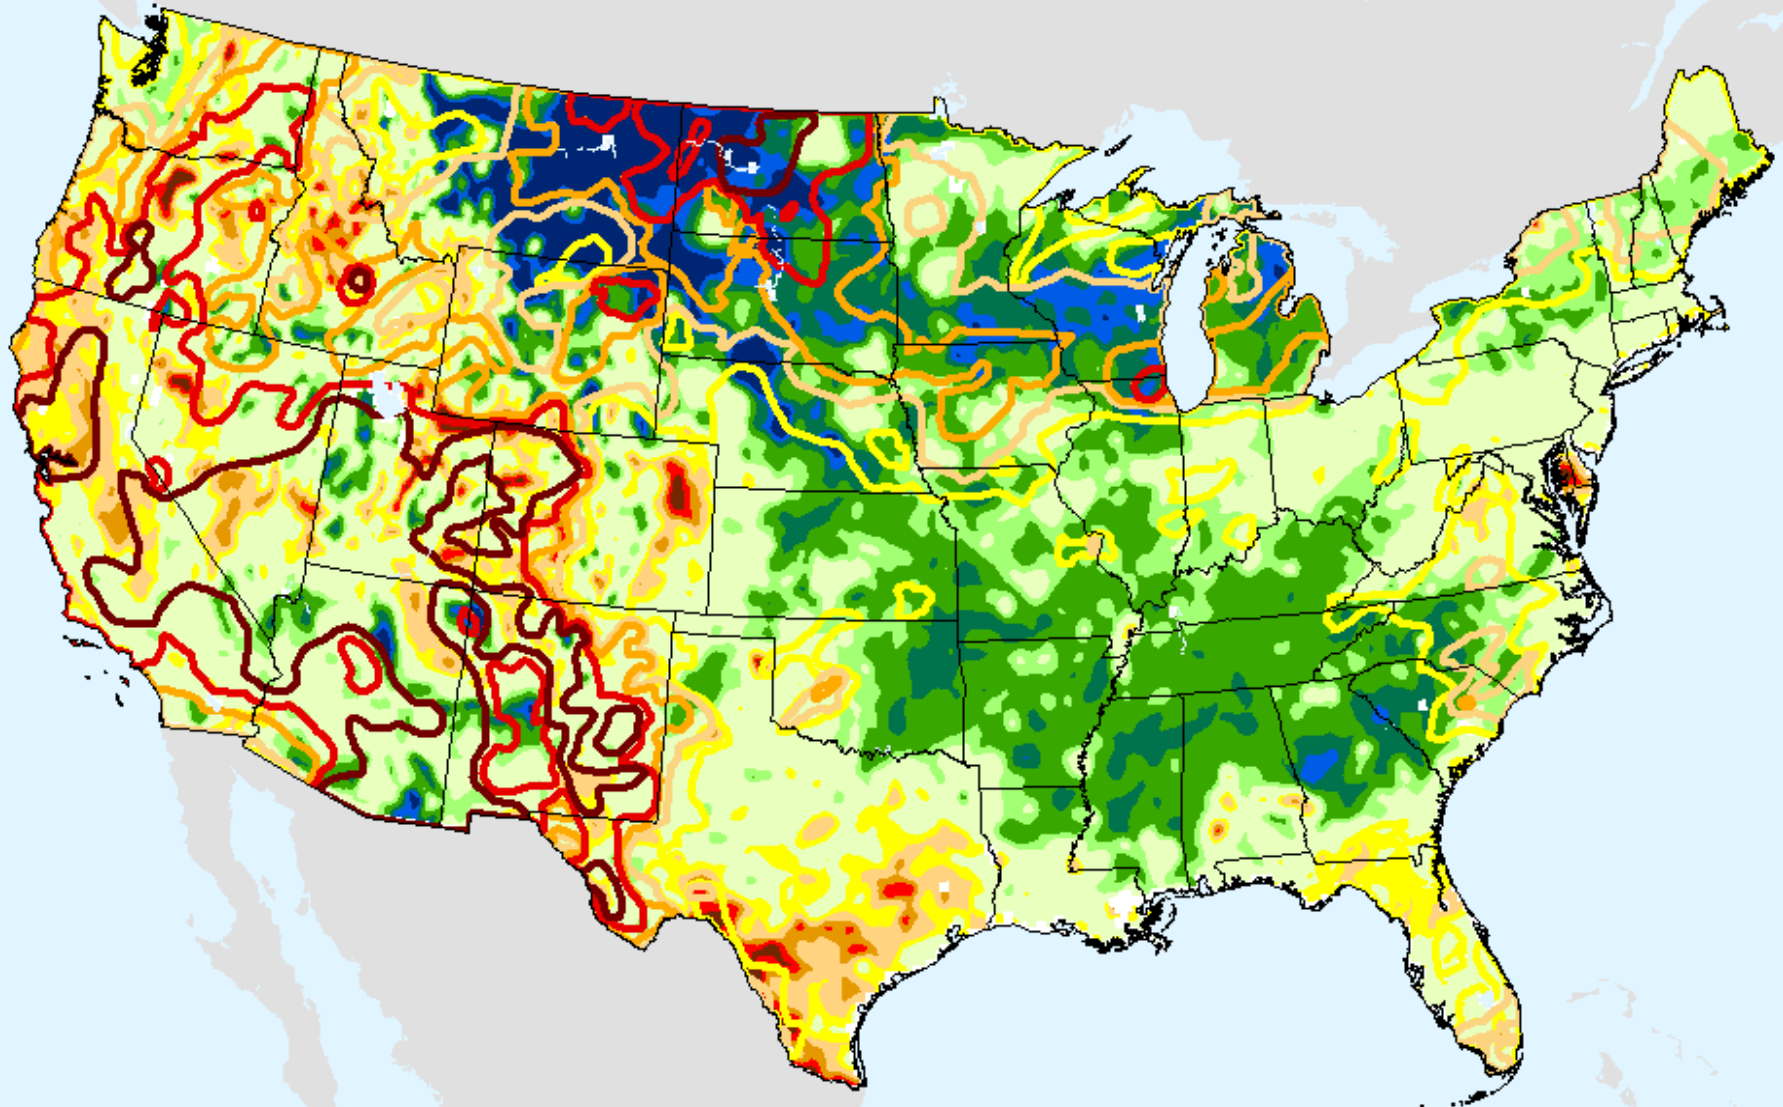

NLDAS Total Column Soil Moisture

As of: Tuesday, June 22, 2021

USDM for: Jun. 15, 2021