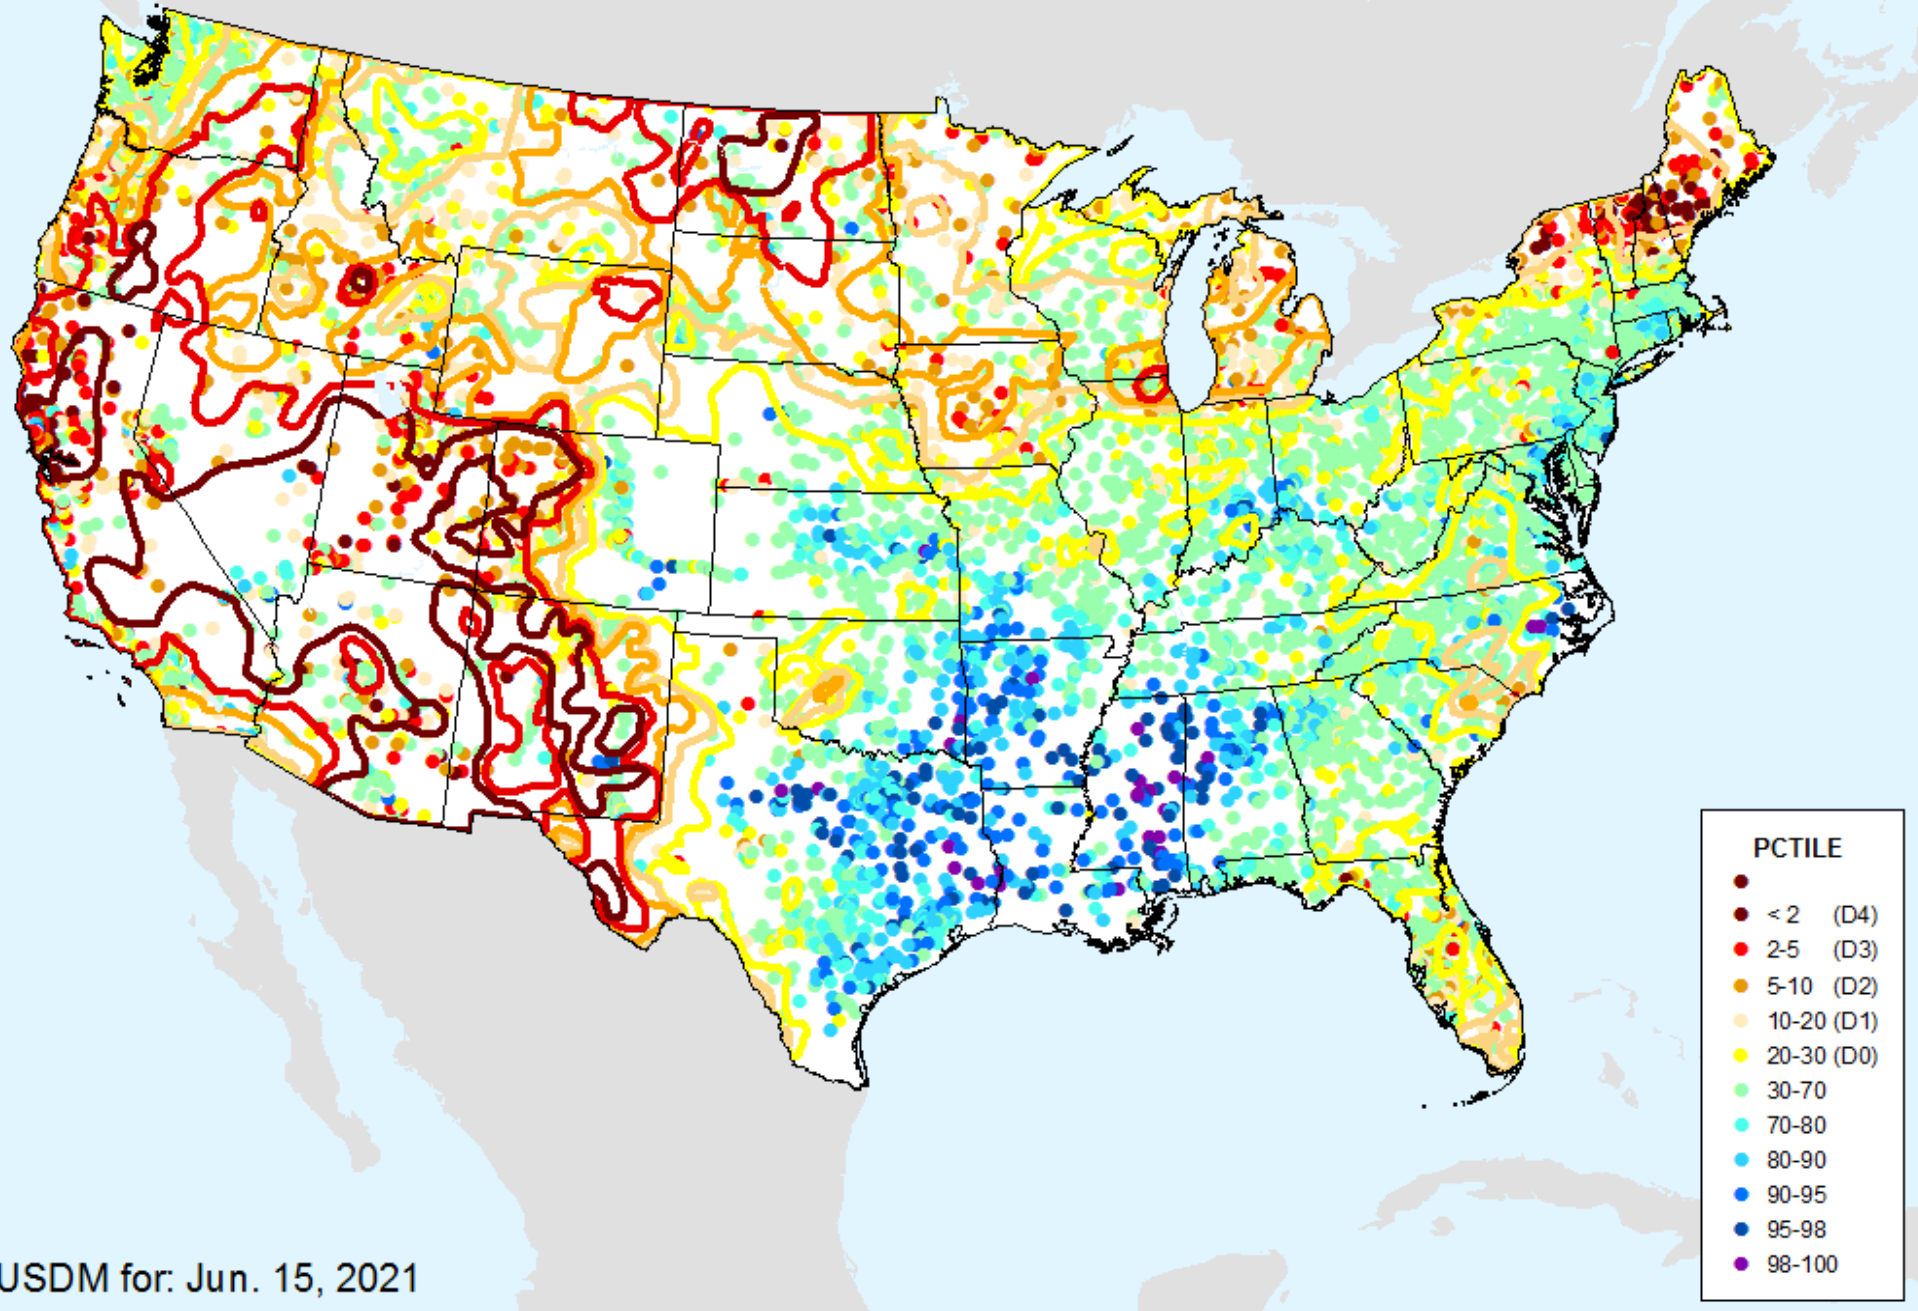

USGS 28-Day Avg Streamflow

As of: Tuesday, June 22, 2021

USDM for: Jun. 15, 2021