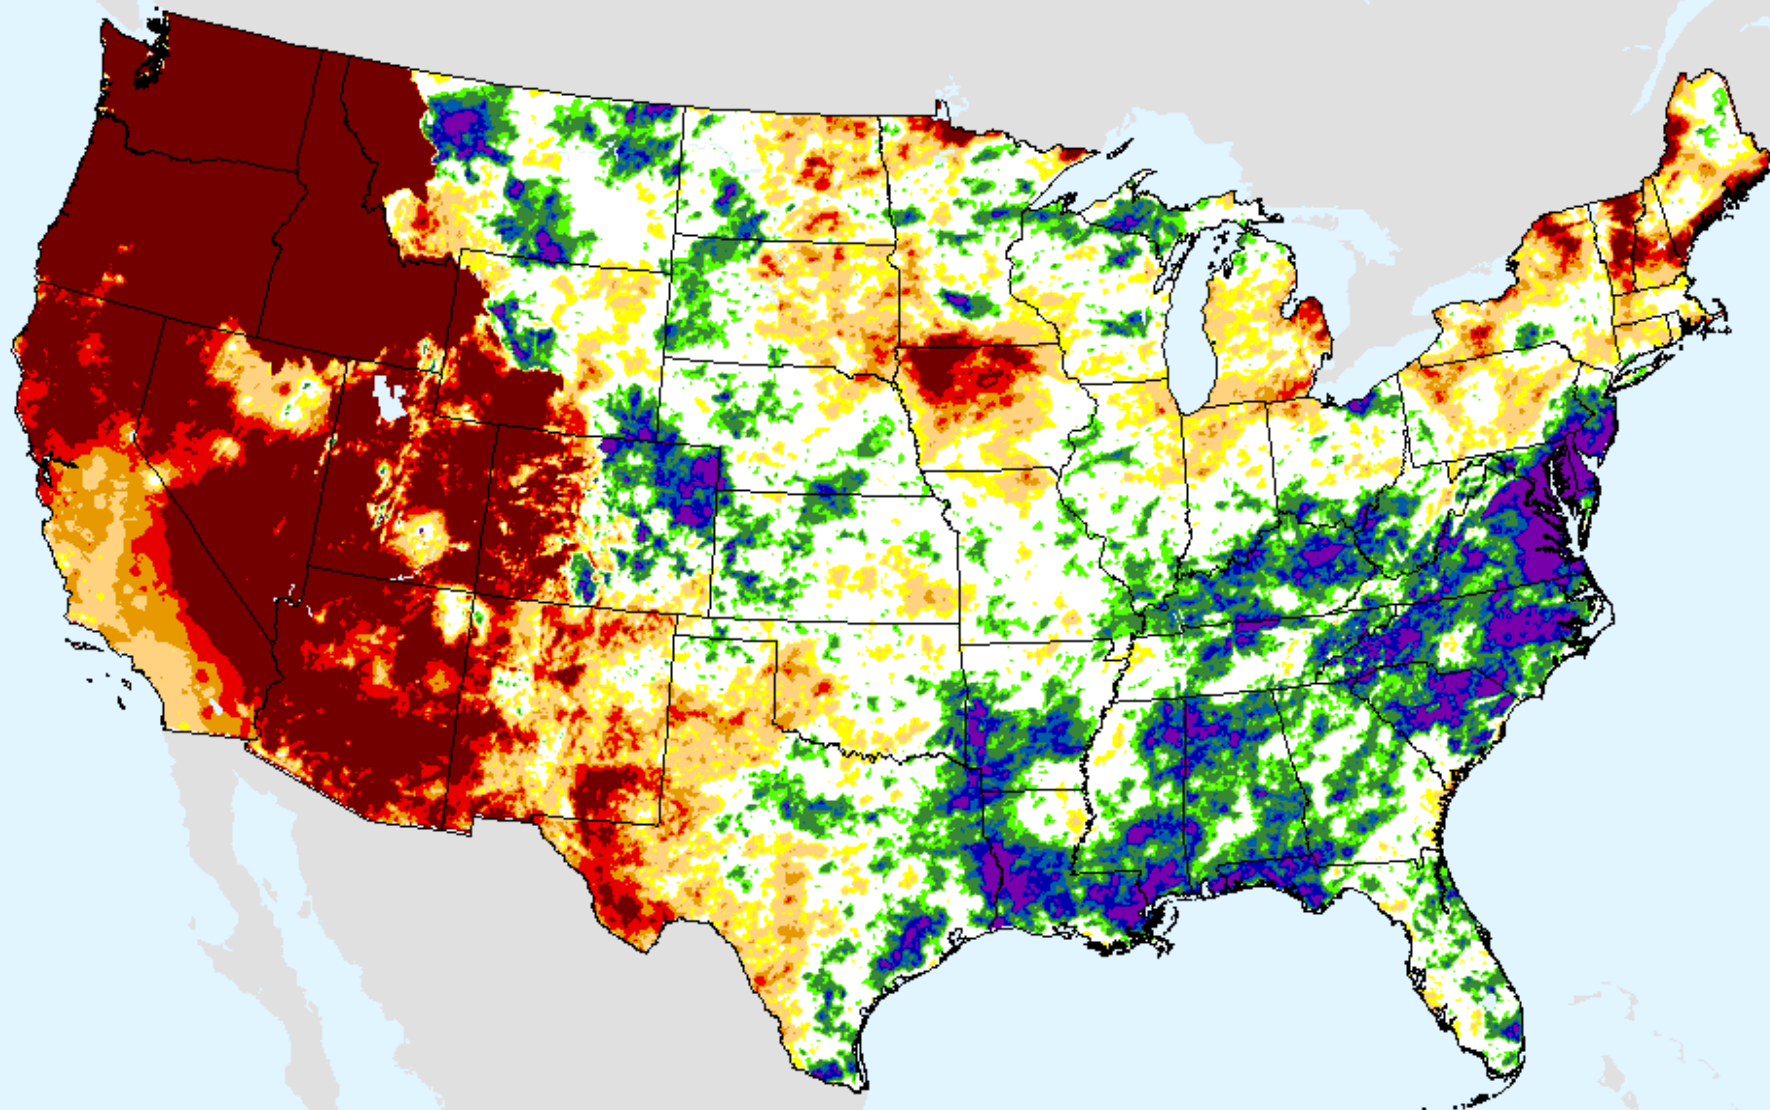

AHPS 12-month SPI

As of: Tuesday, June 22, 2021