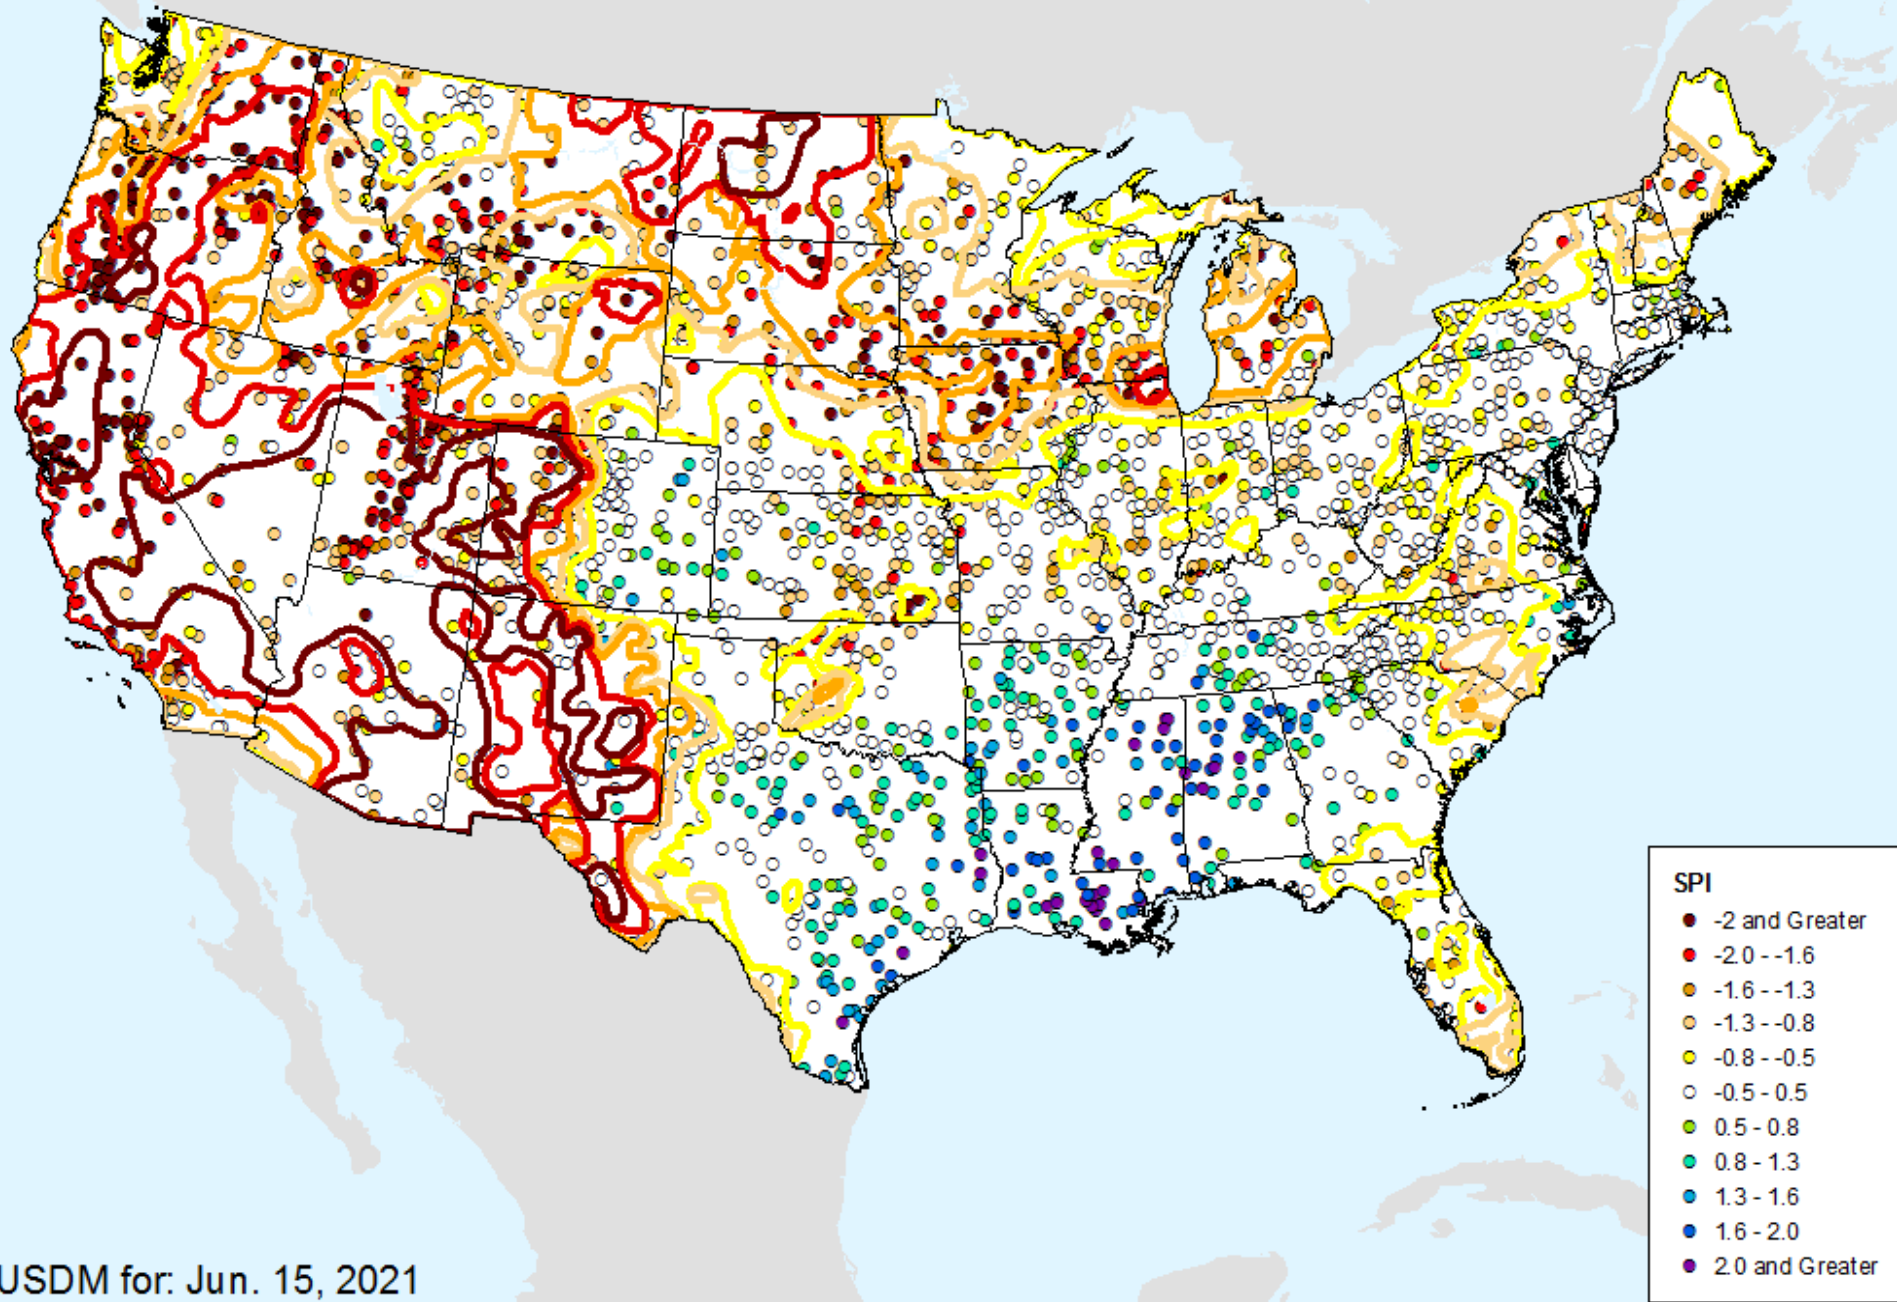

HPRCC 3-month SPI

As of: Tuesday, June 22, 2021

USDM for: Jun. 15, 2021