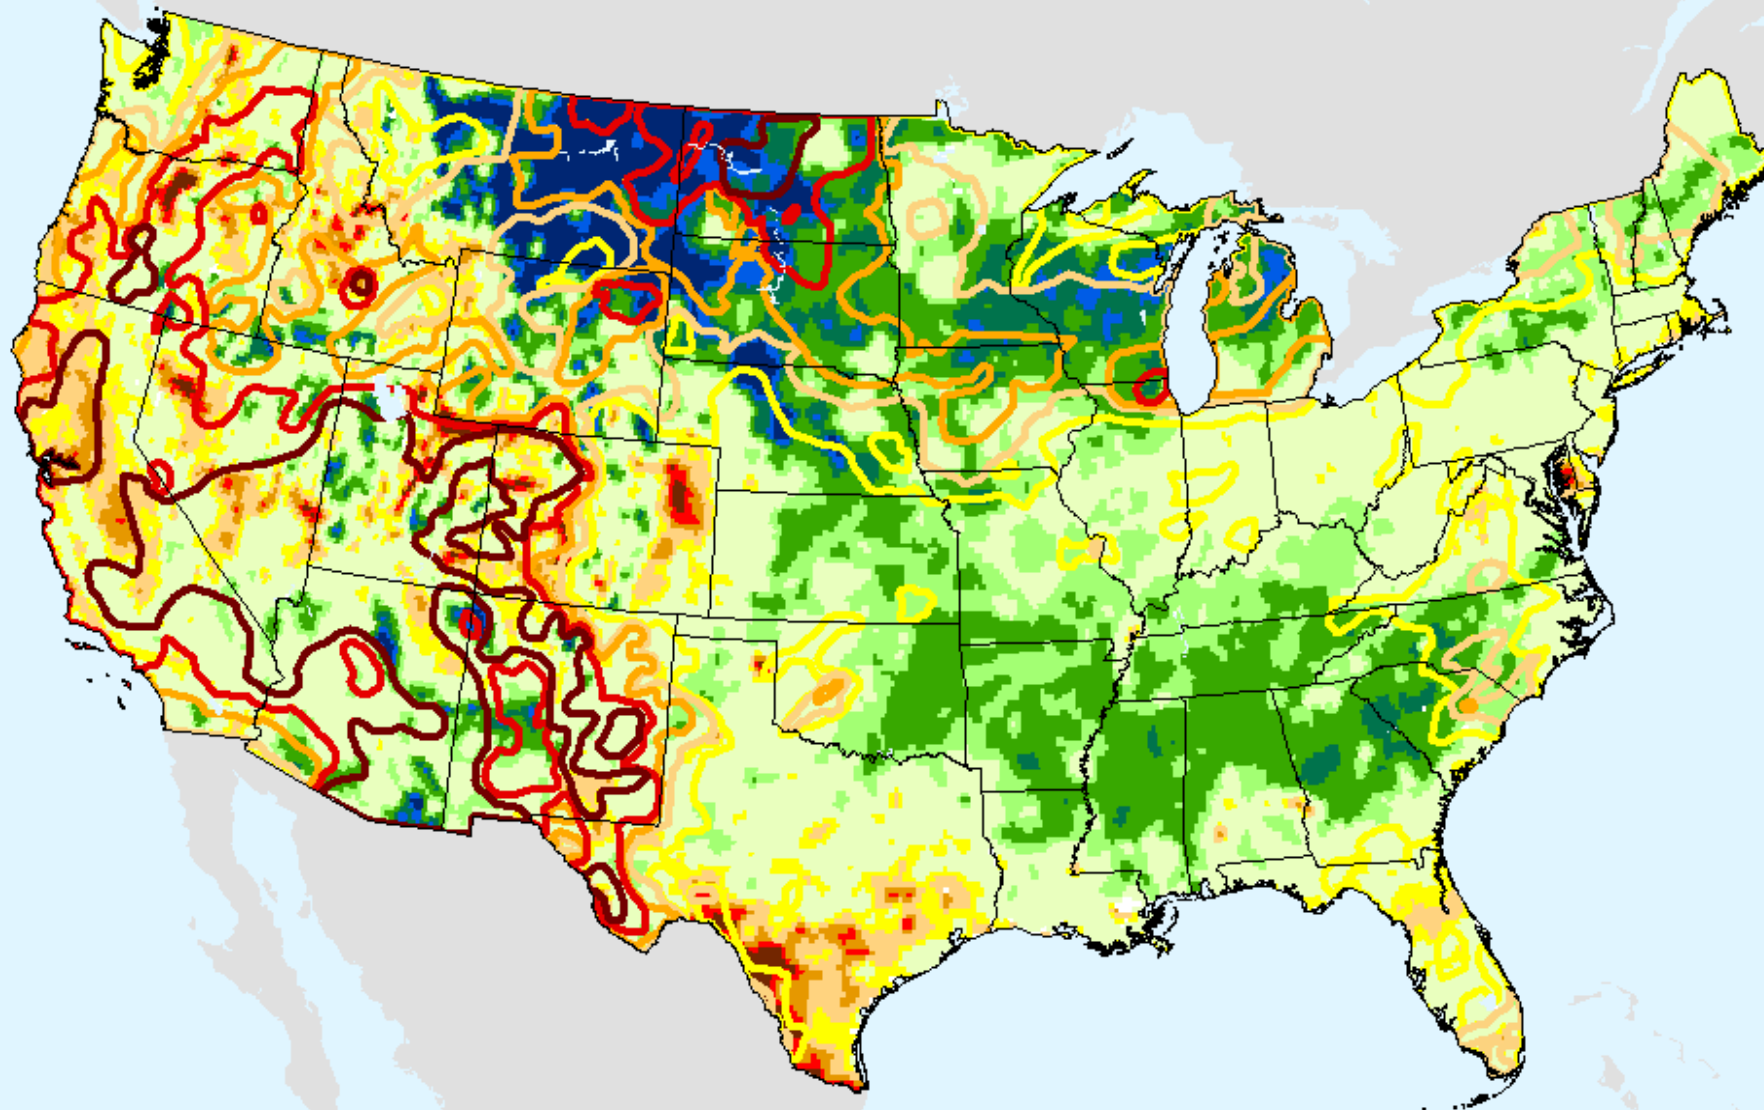

USGS 28-Day Avg Streamflow

As of: Tuesday, June 22, 2021

USDM for: Jun. 15, 2021

USGS 28-Day Avg Streamflow

As of: Tuesday, June 22, 2021

NLDAS Top 1m Soil Moisture

As of: Tuesday, June 22, 2021

USDM for: Jun. 15, 2021