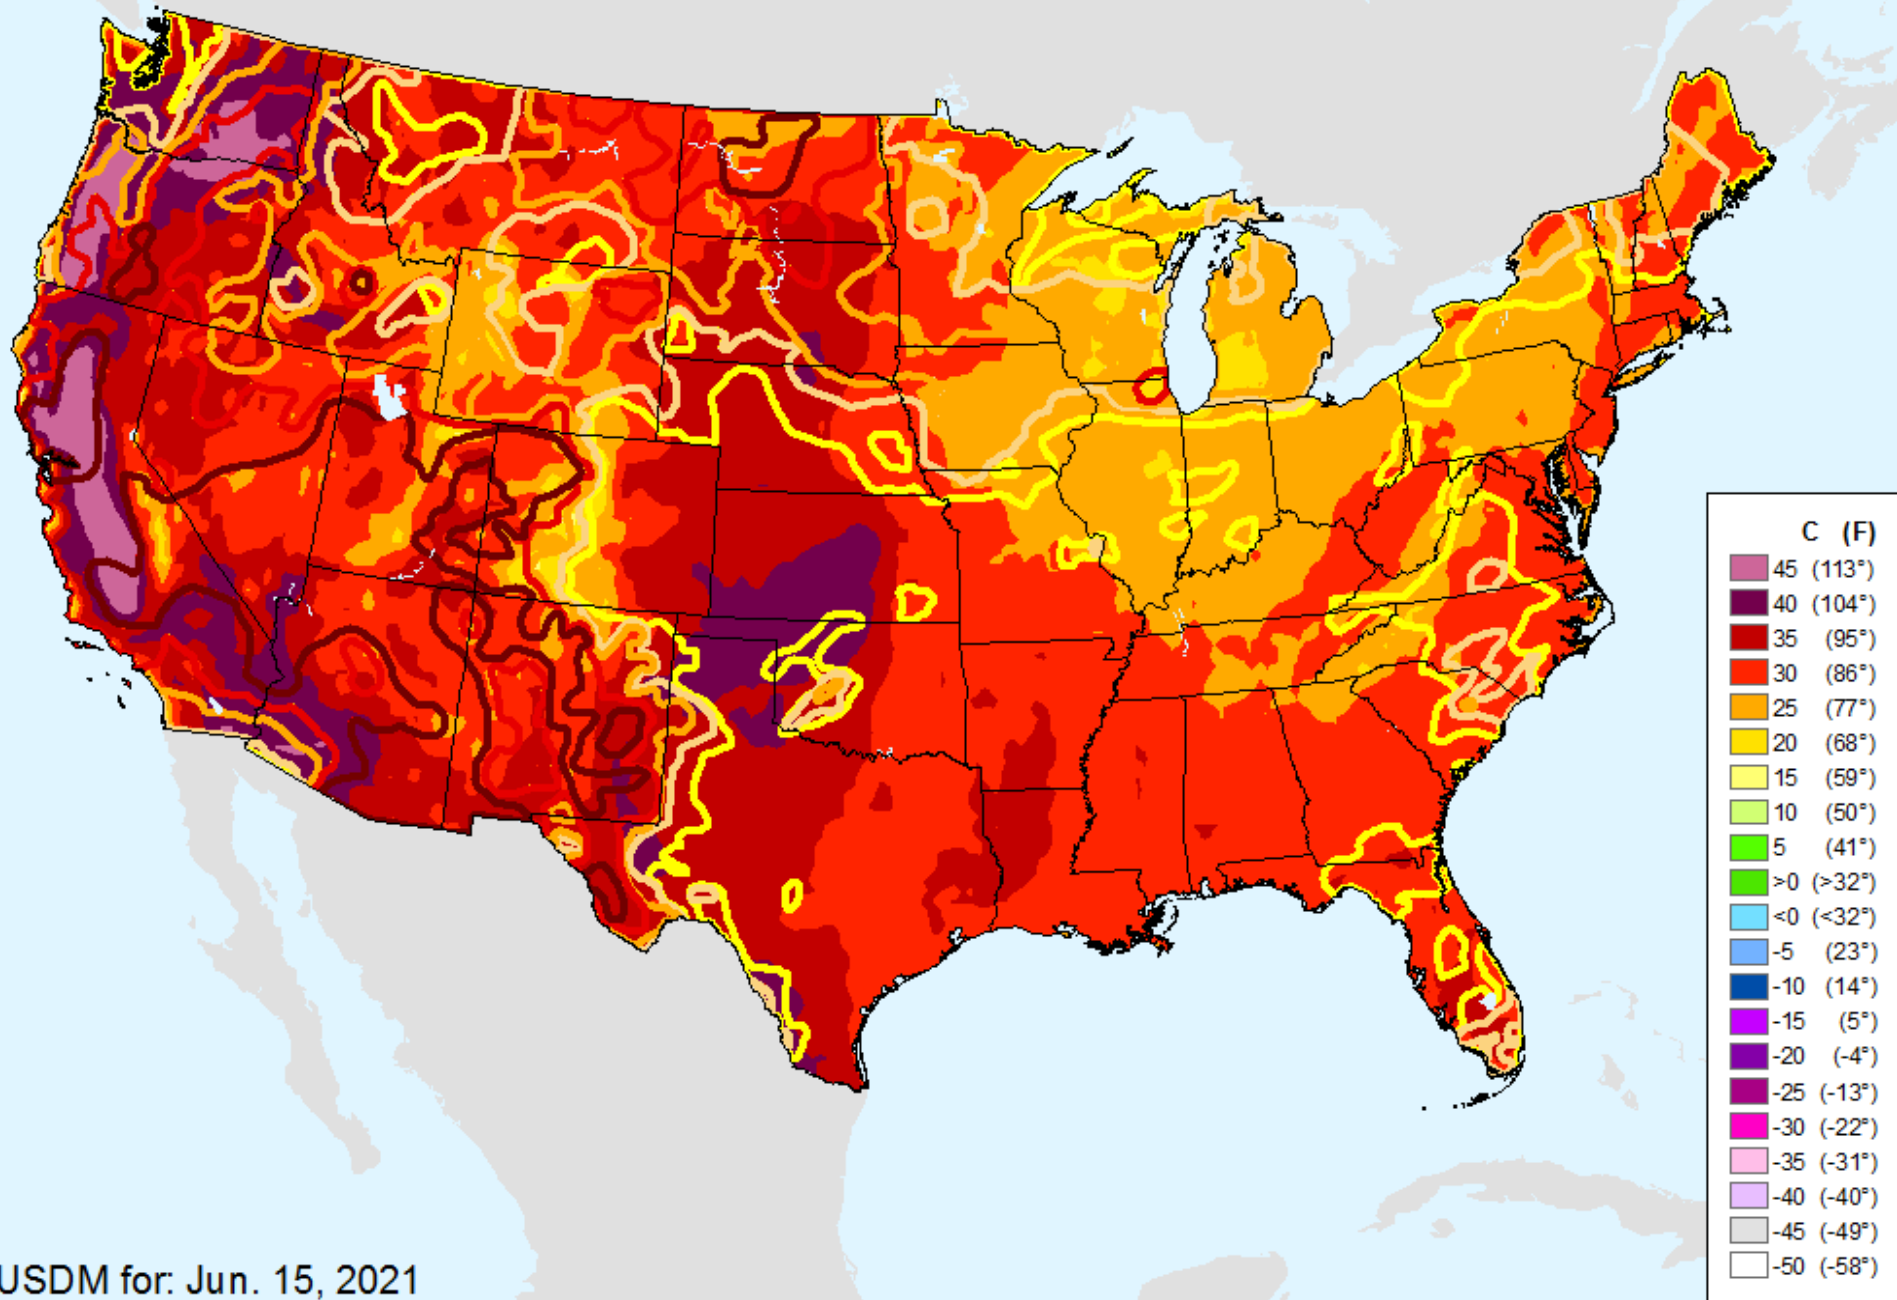

GFS (00z) 7-Day Max Temp Forecast

As of: Tuesday, June 22, 2021

USDM for: Jun. 15, 2021