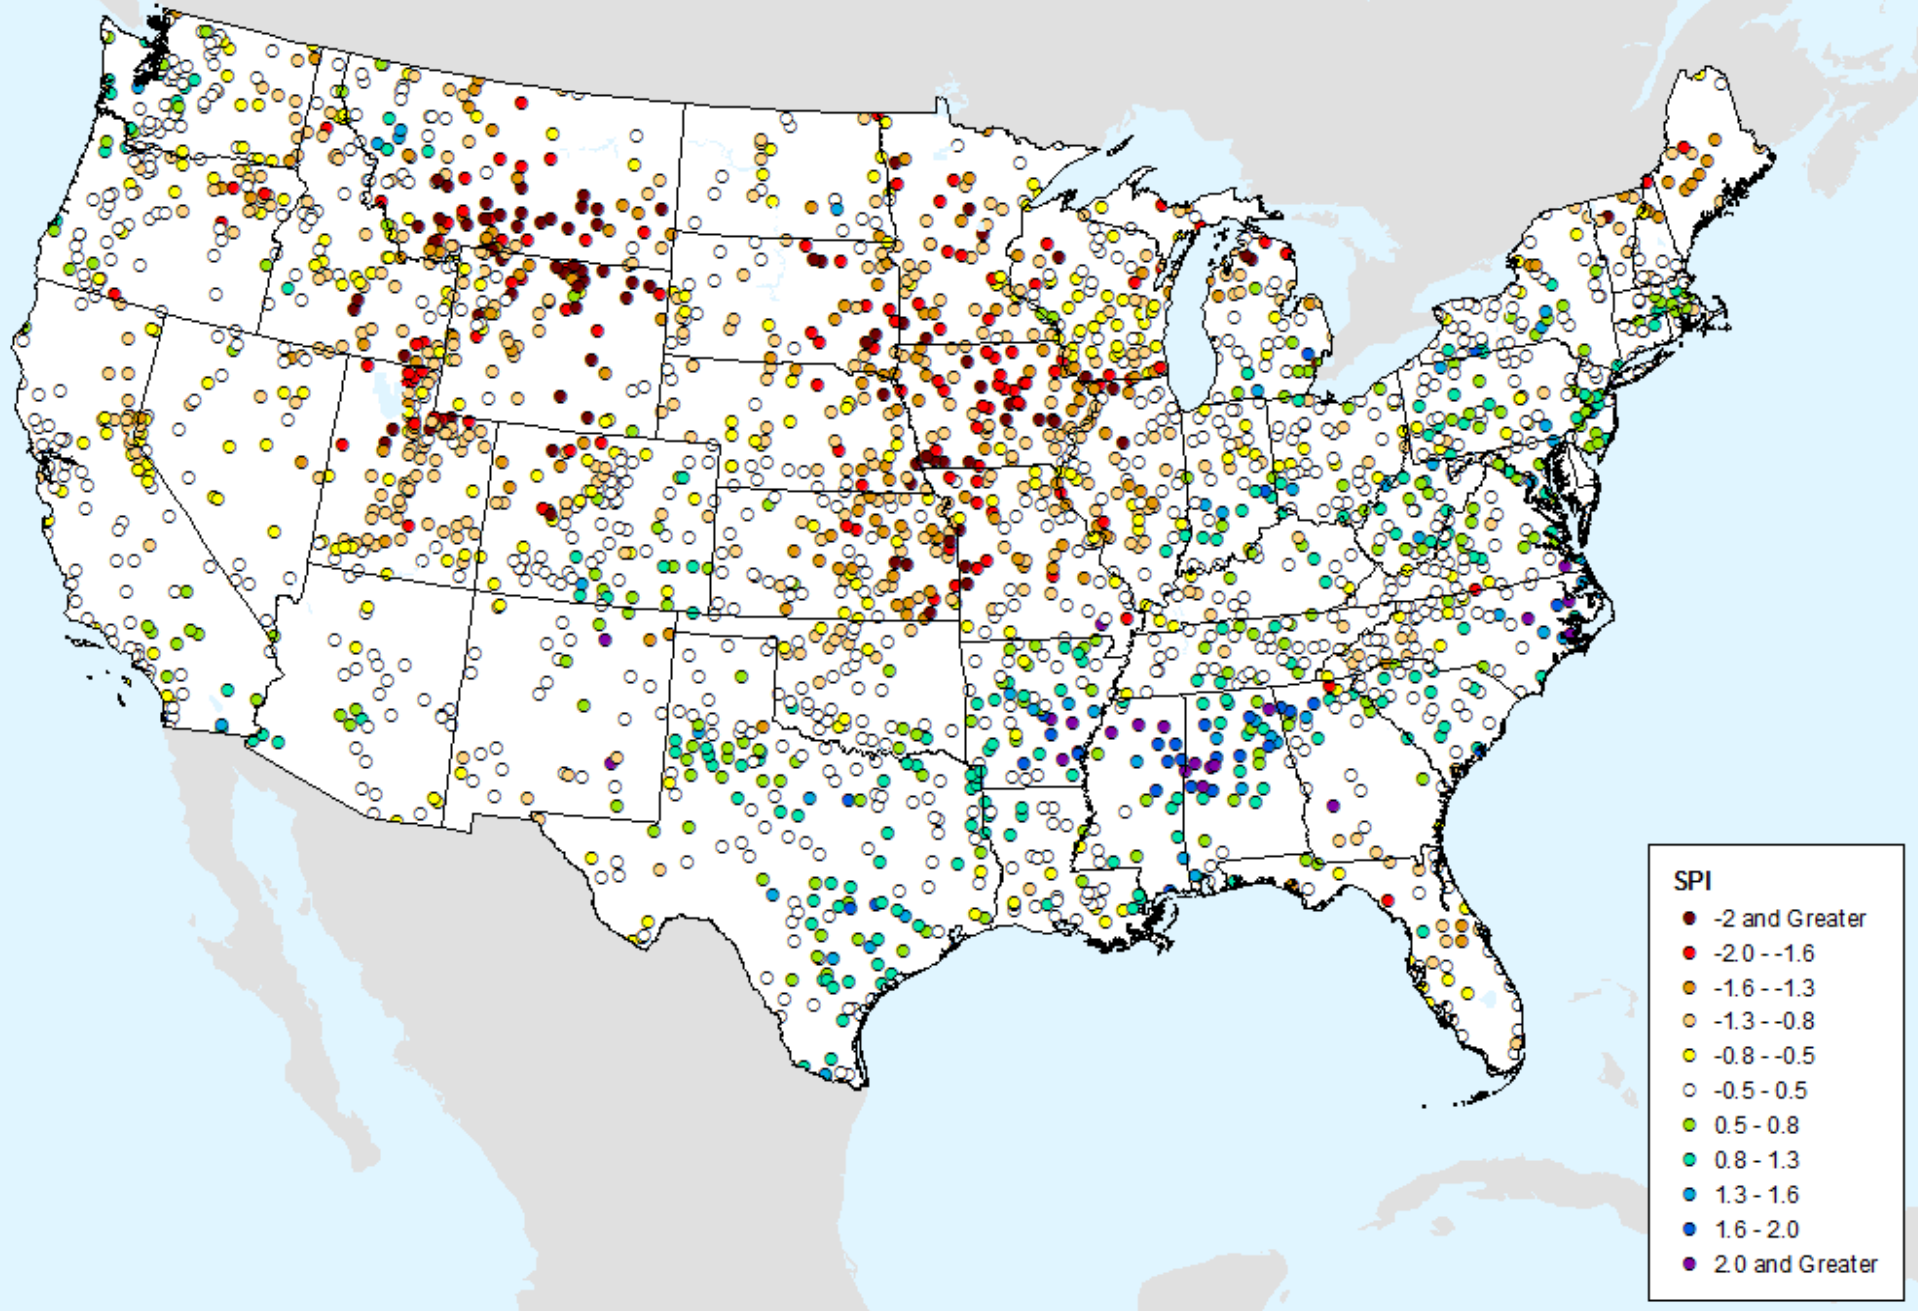

HPRCC 1-month SPI

As of: Tuesday, June 22, 2021

USDM for: Jun. 15, 2021

HPRCC 1-month SPI

As of: Tuesday, June 22, 2021

HPRCC 2-month SPI

As of: Tuesday, June 22, 2021

USDM for: Jun. 15, 2021