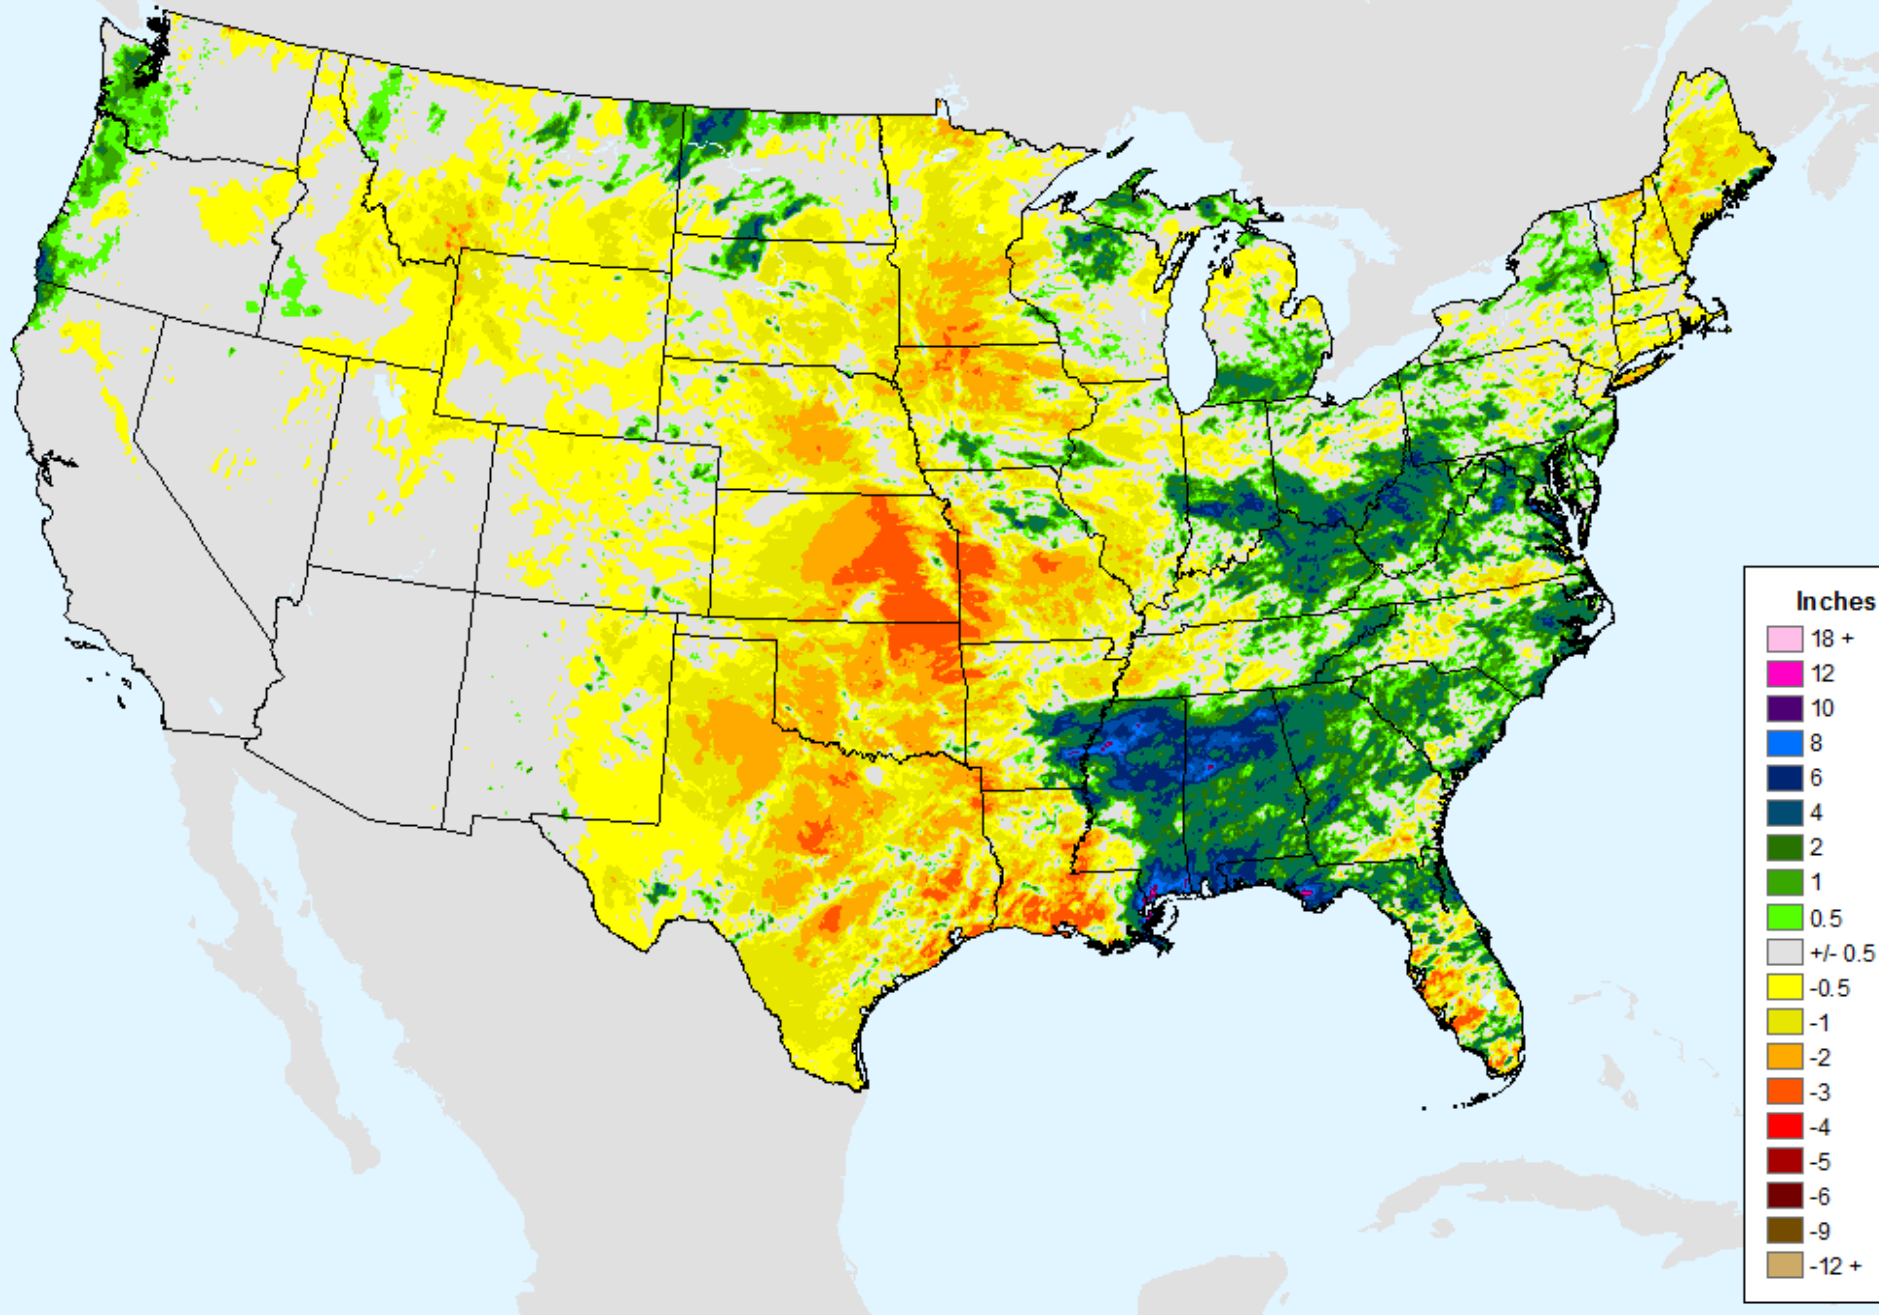

AHPS 14-Day Precip Departure

As of: Tuesday, June 22, 2021