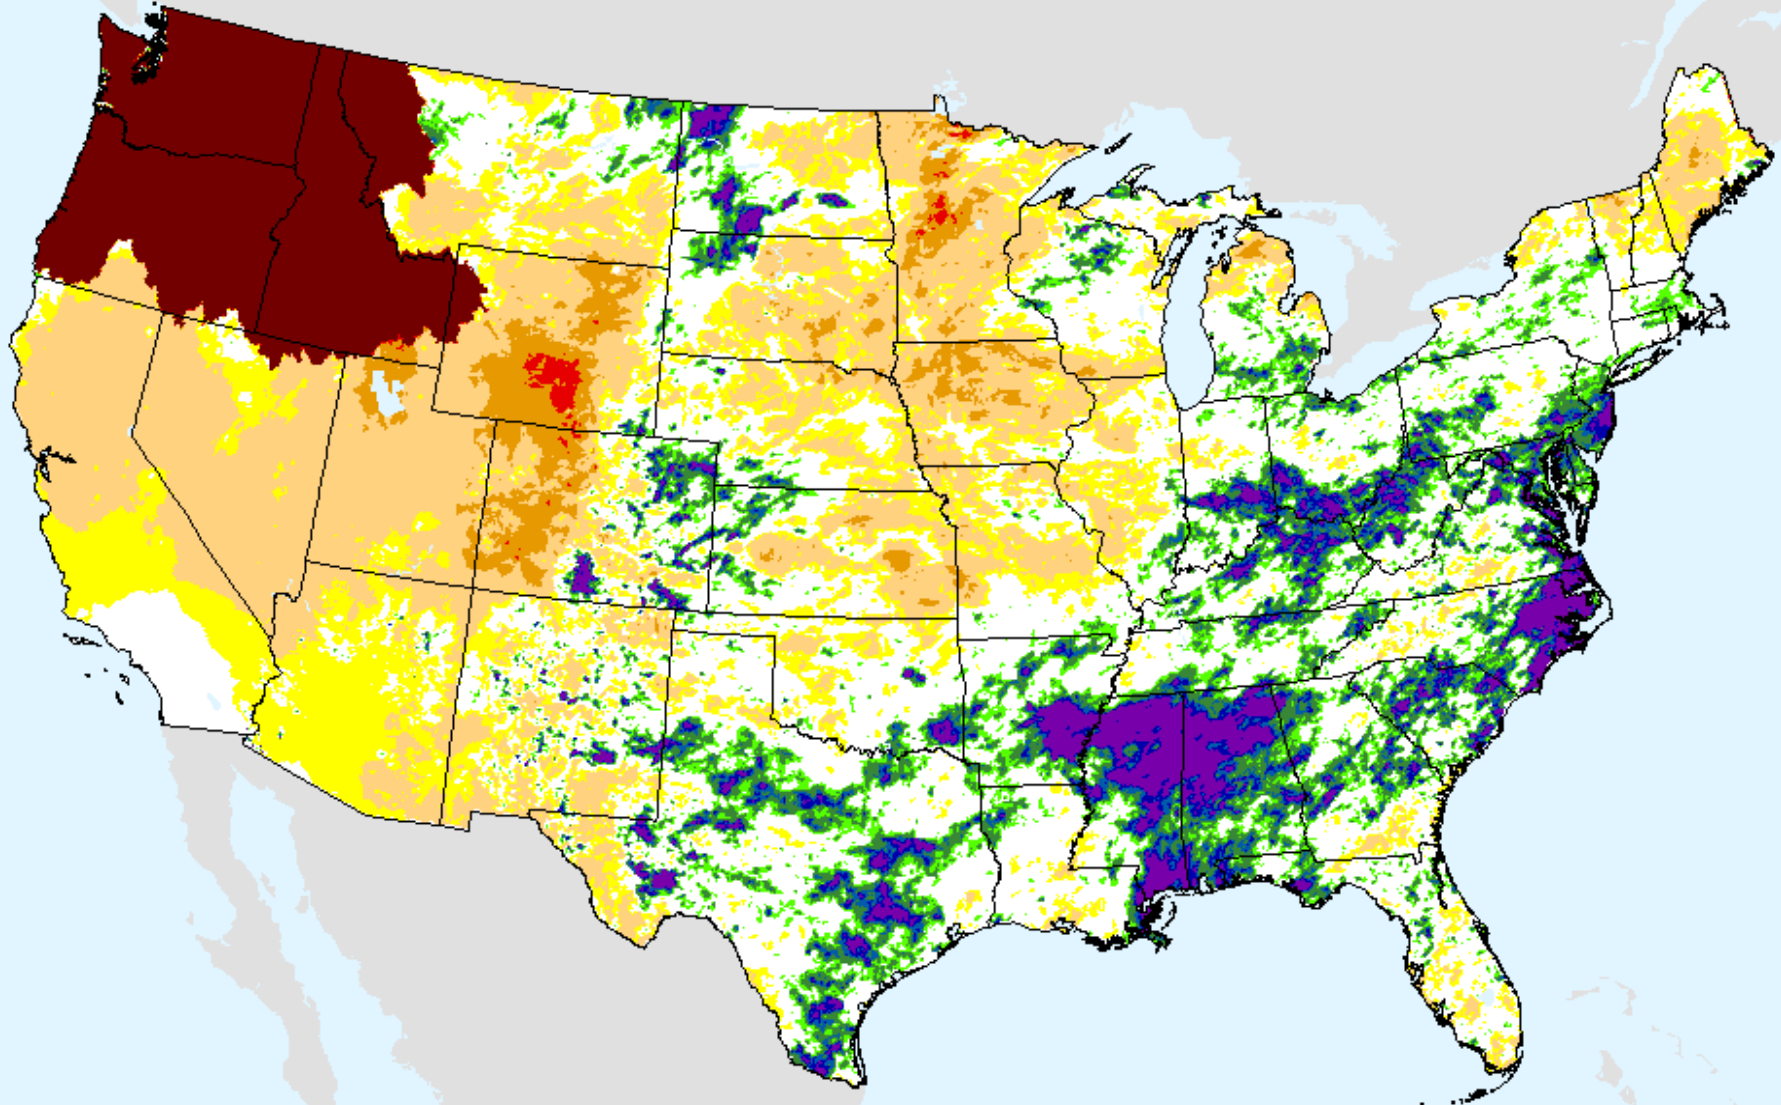

AHPS 1-month SPI

As of: Tuesday, June 22, 2021

USDM for: Jun. 15, 2021

SPI (USDM)

AHPS 1-month SPI

As of: Tuesday, June 22, 2021

AHPS 2-month SPI

As of: Tuesday, June 22, 2021