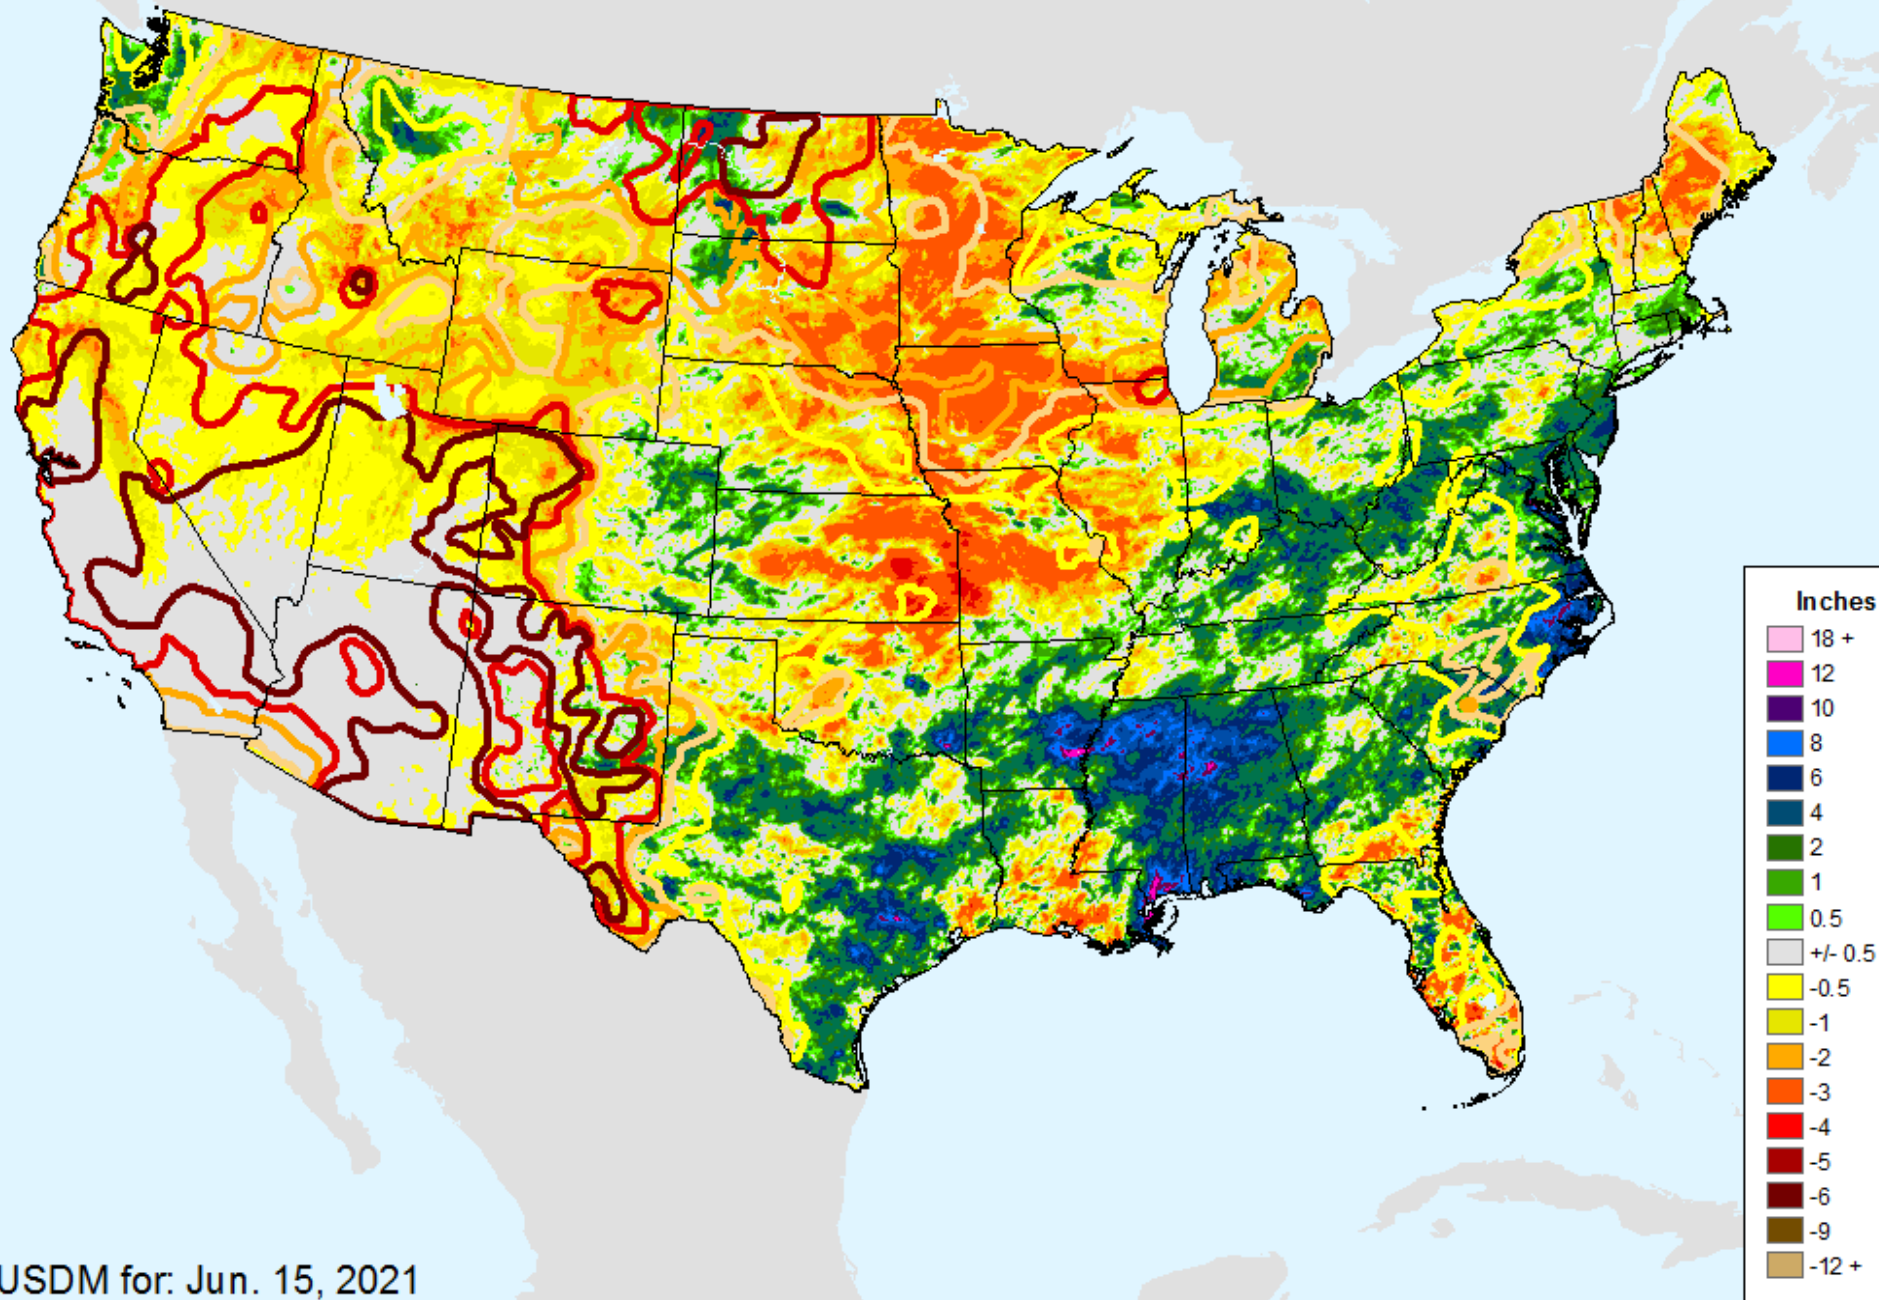

AHPS 30-Day Precip Departure

As of: Tuesday, June 22, 2021

USDM for: Jun. 15, 2021