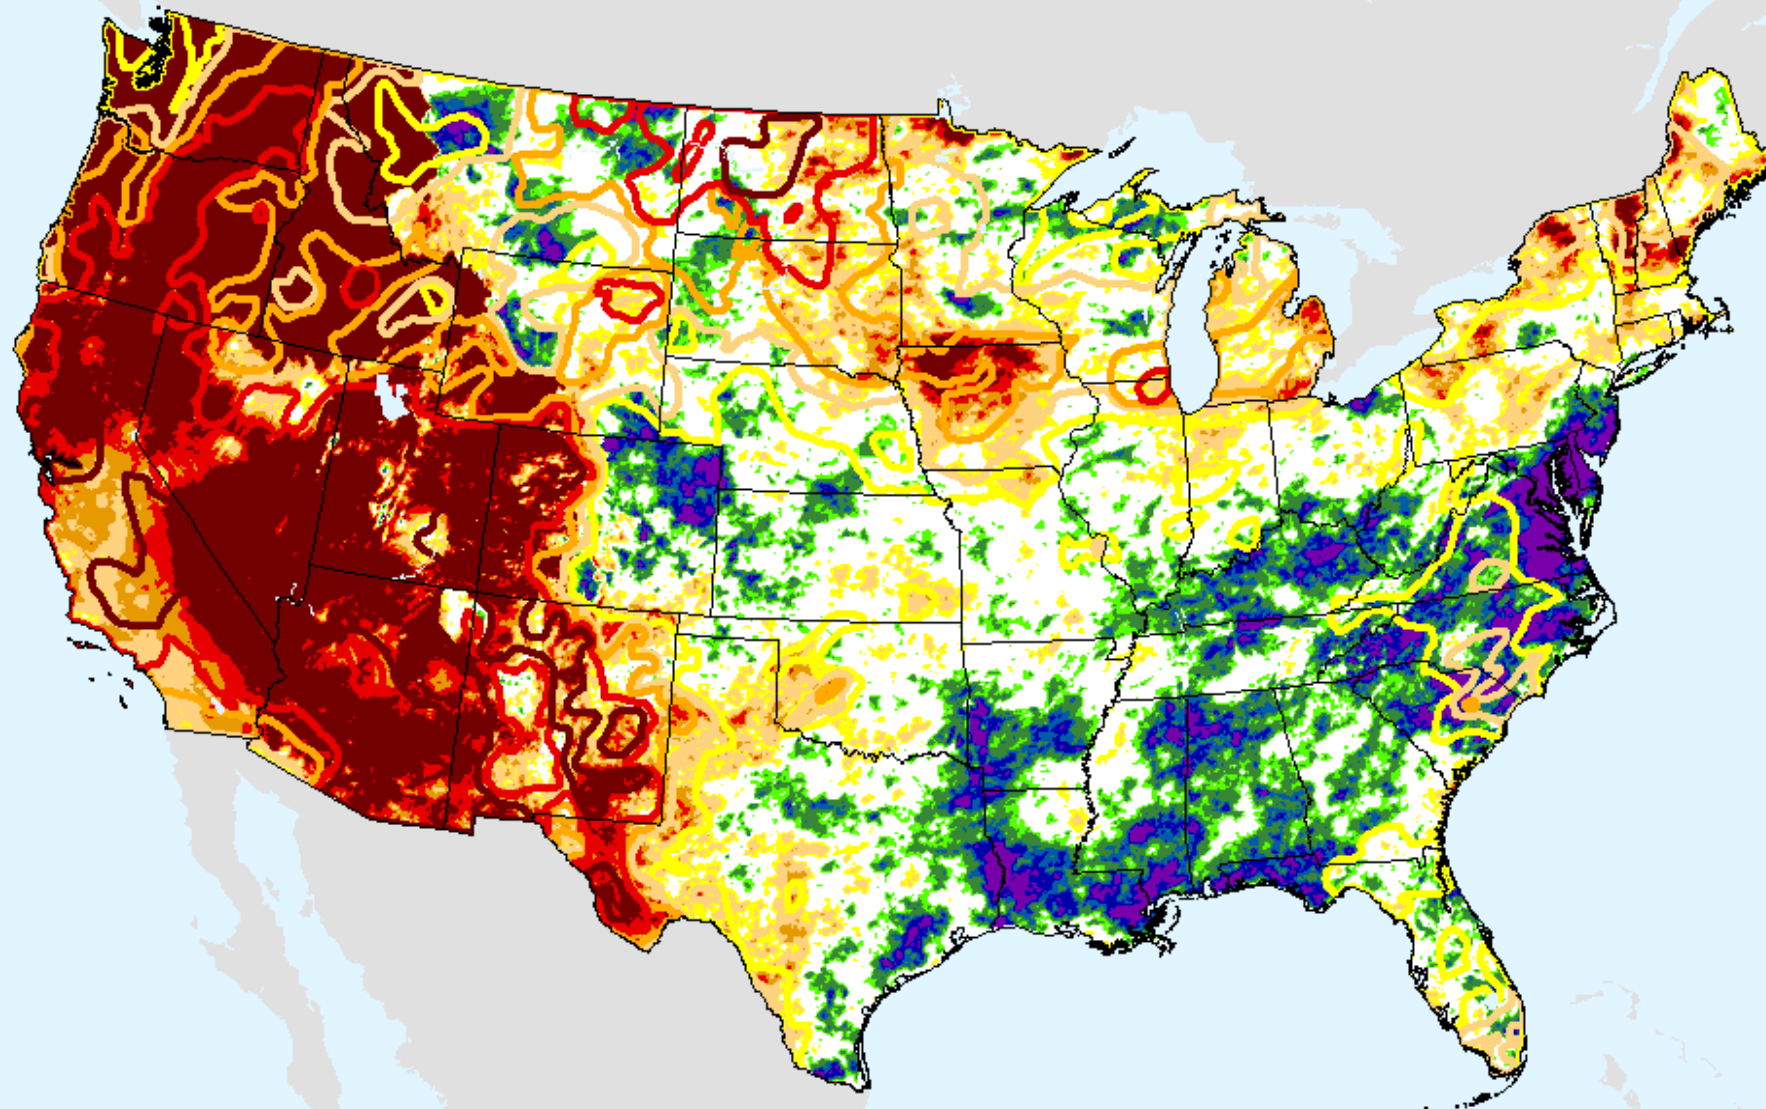

AHPS 9-month SPI

As of: Tuesday, June 22, 2021

USDM for: Jun. 15, 2021

SPI (USDM)

AHPS 9-month SPI

As of: Tuesday, June 22, 2021

AHPS 12-month SPI

As of: Tuesday, June 22, 2021