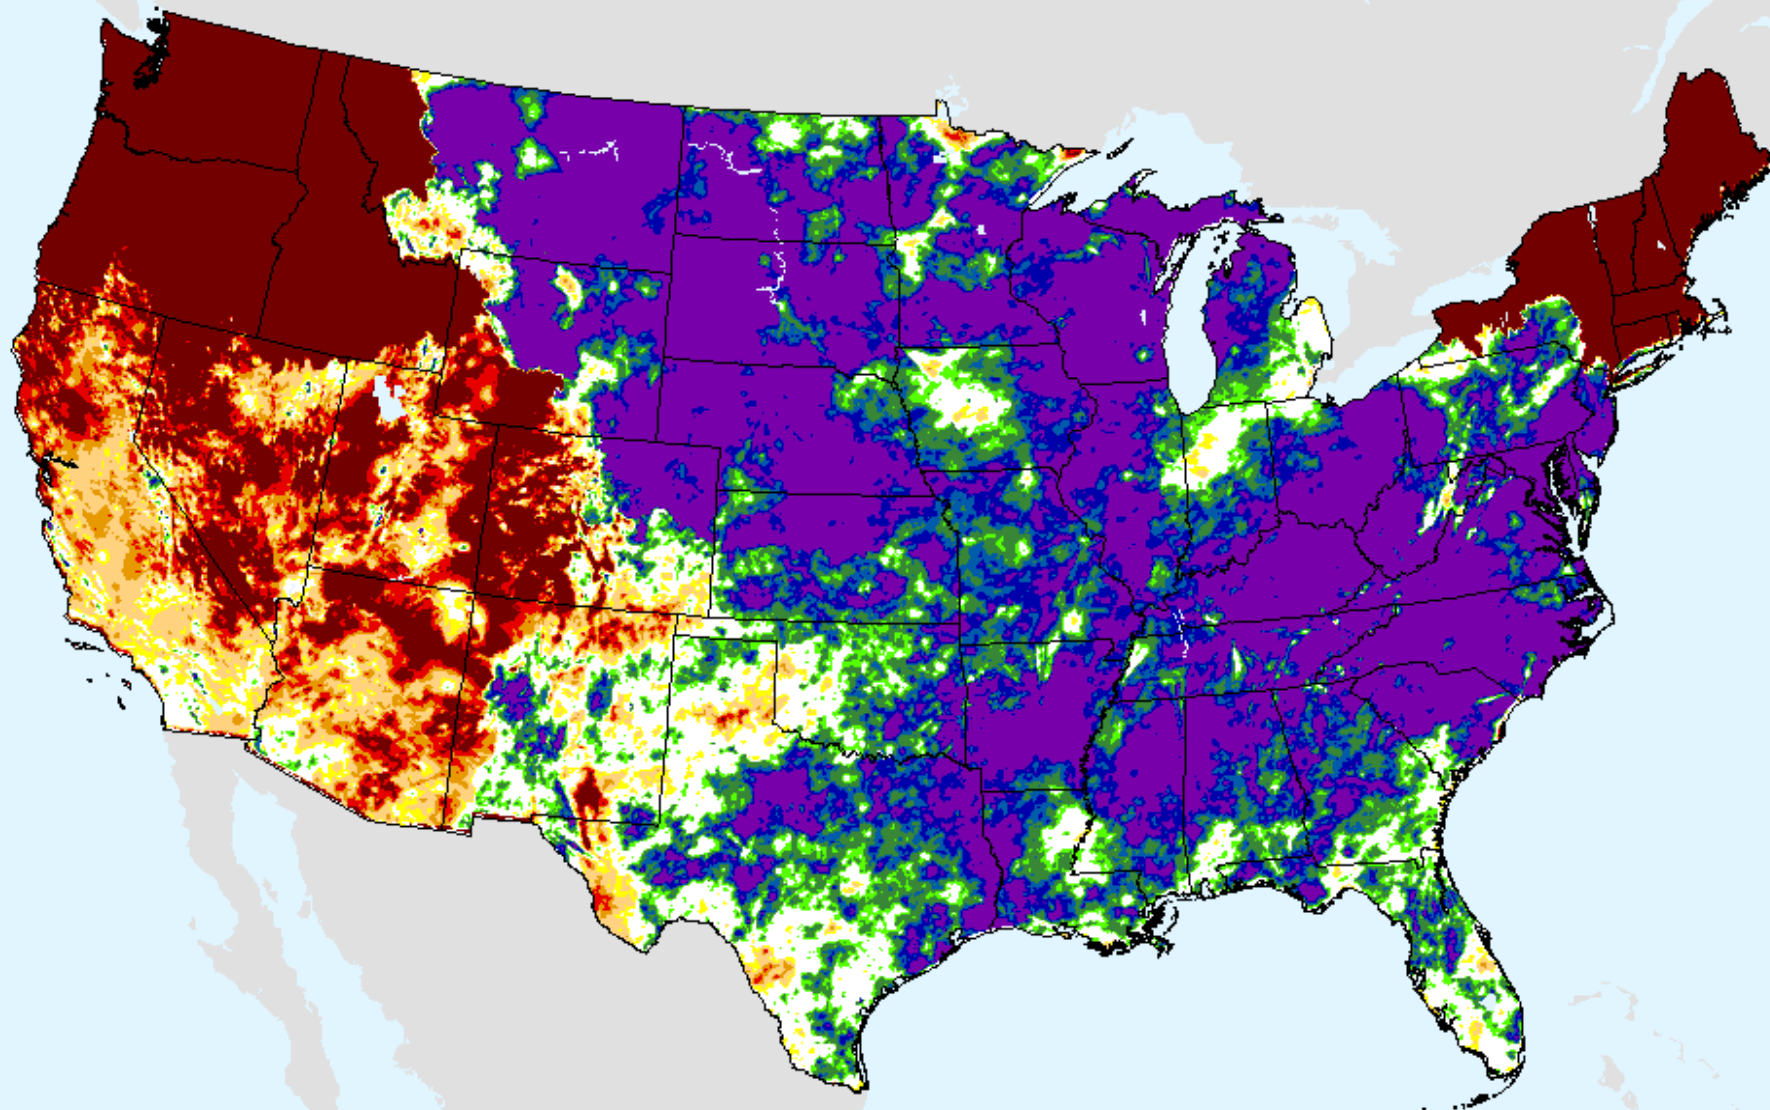

AHPS 36-month SPI

As of: Tuesday, June 22, 2021