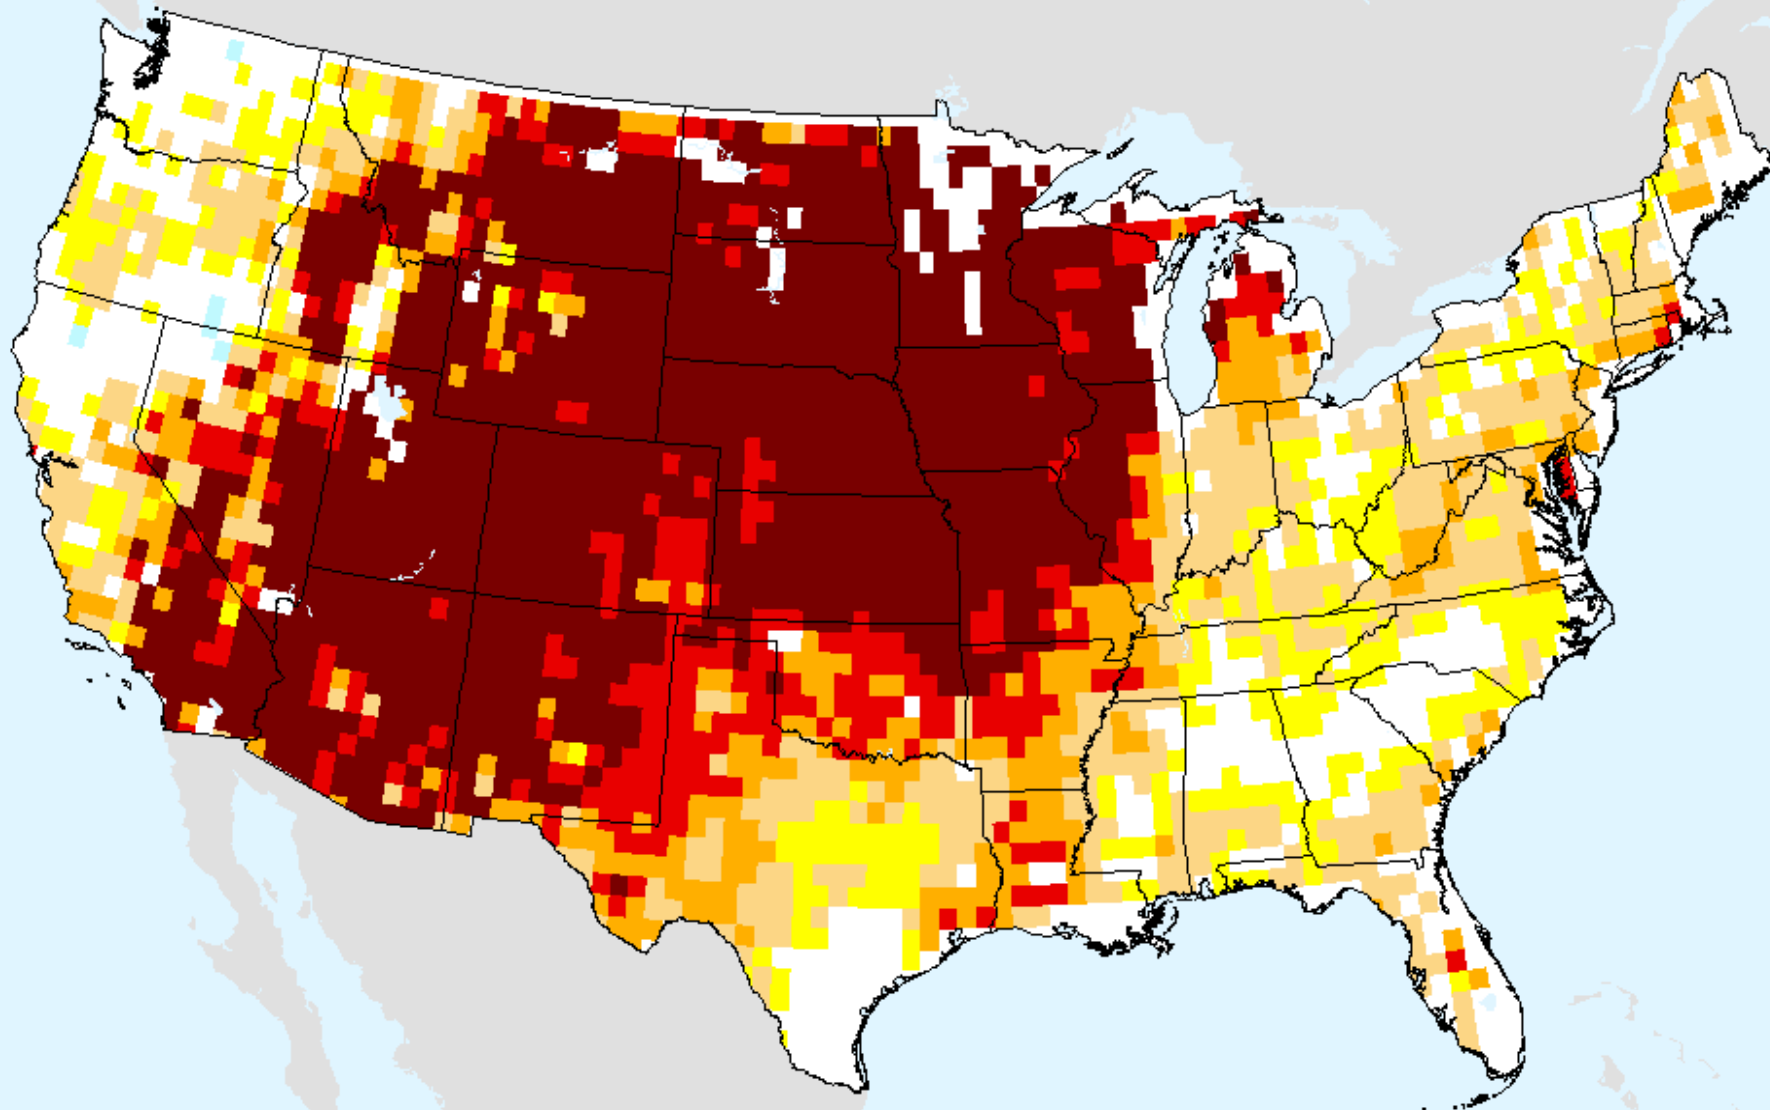

AIRS-Based Retrieved Surface Air Temperature 14 Day

As of: Tuesday, June 22, 2021