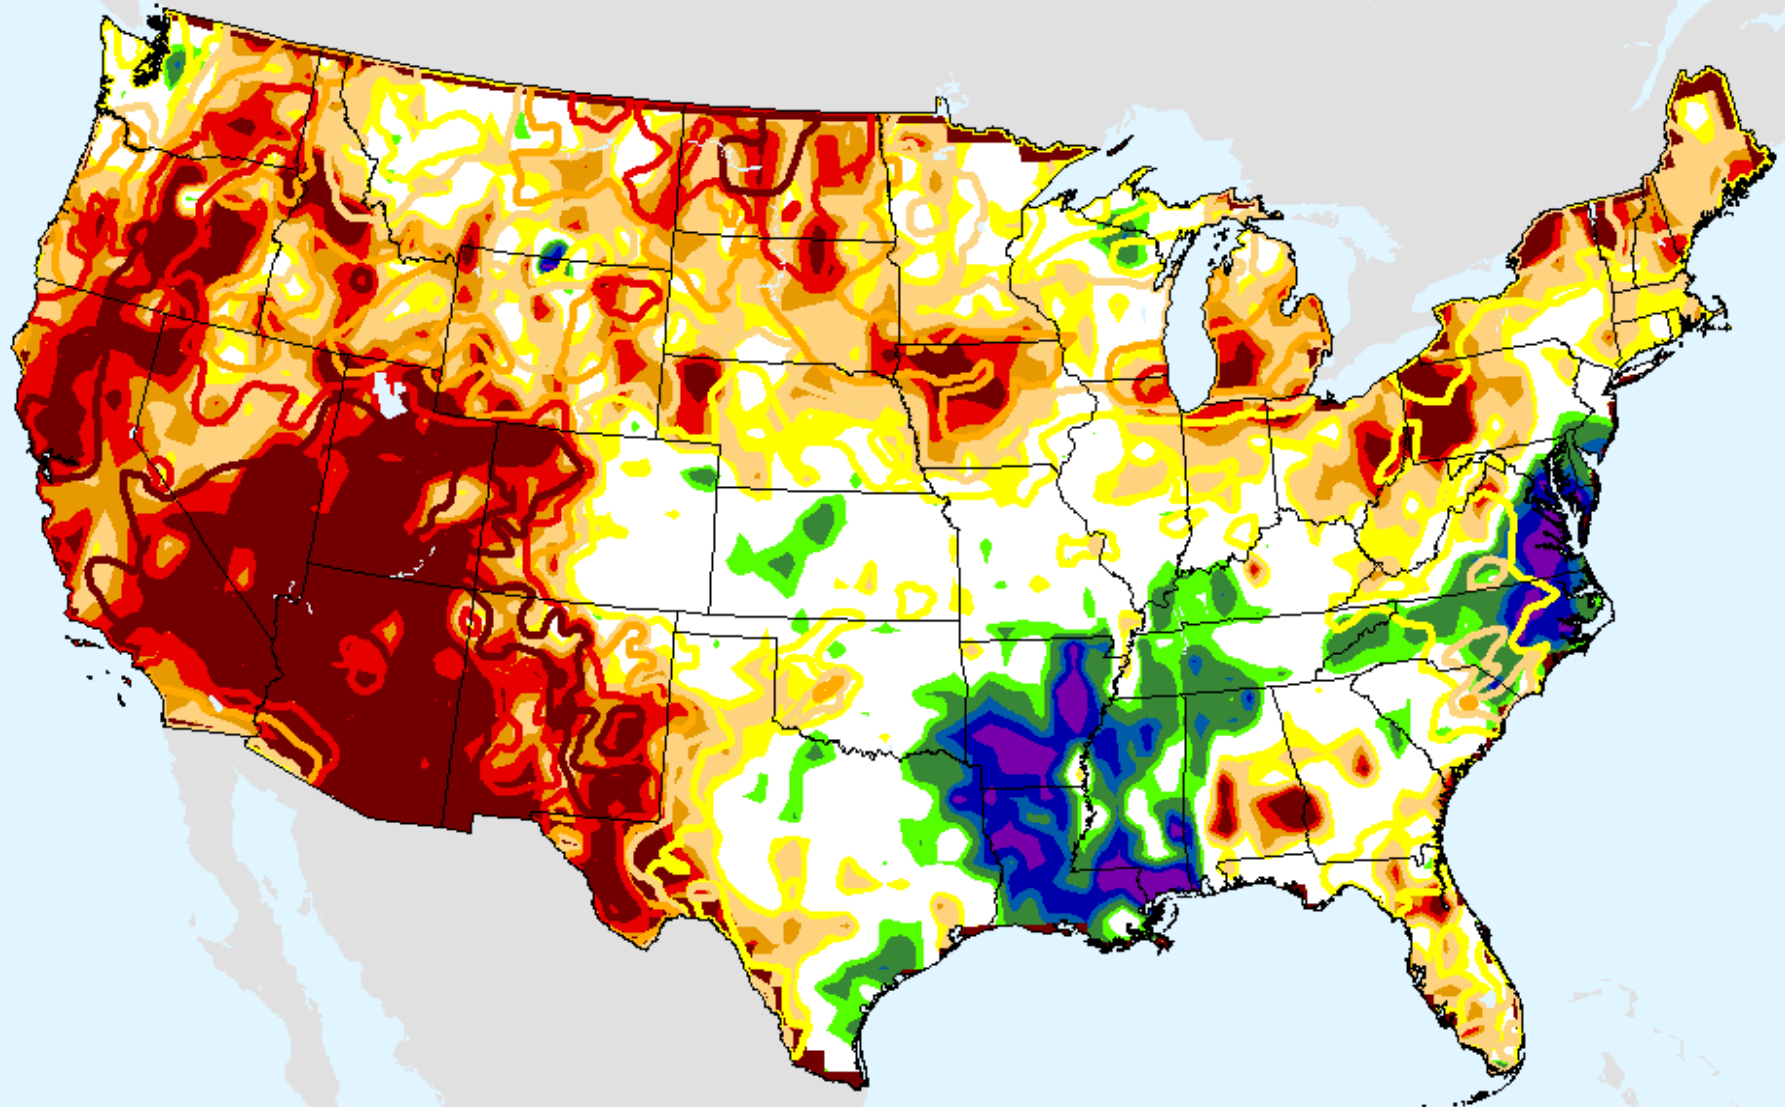

CPC 9-month SPI

As of: Tuesday, June 15, 2021

USDM for: Jun. 8, 2021

SPI (USDM)

CPC 9-month SPI

As of: Tuesday, June 15, 2021

CPC 12-month SPI

As of: Tuesday, June 22, 2021