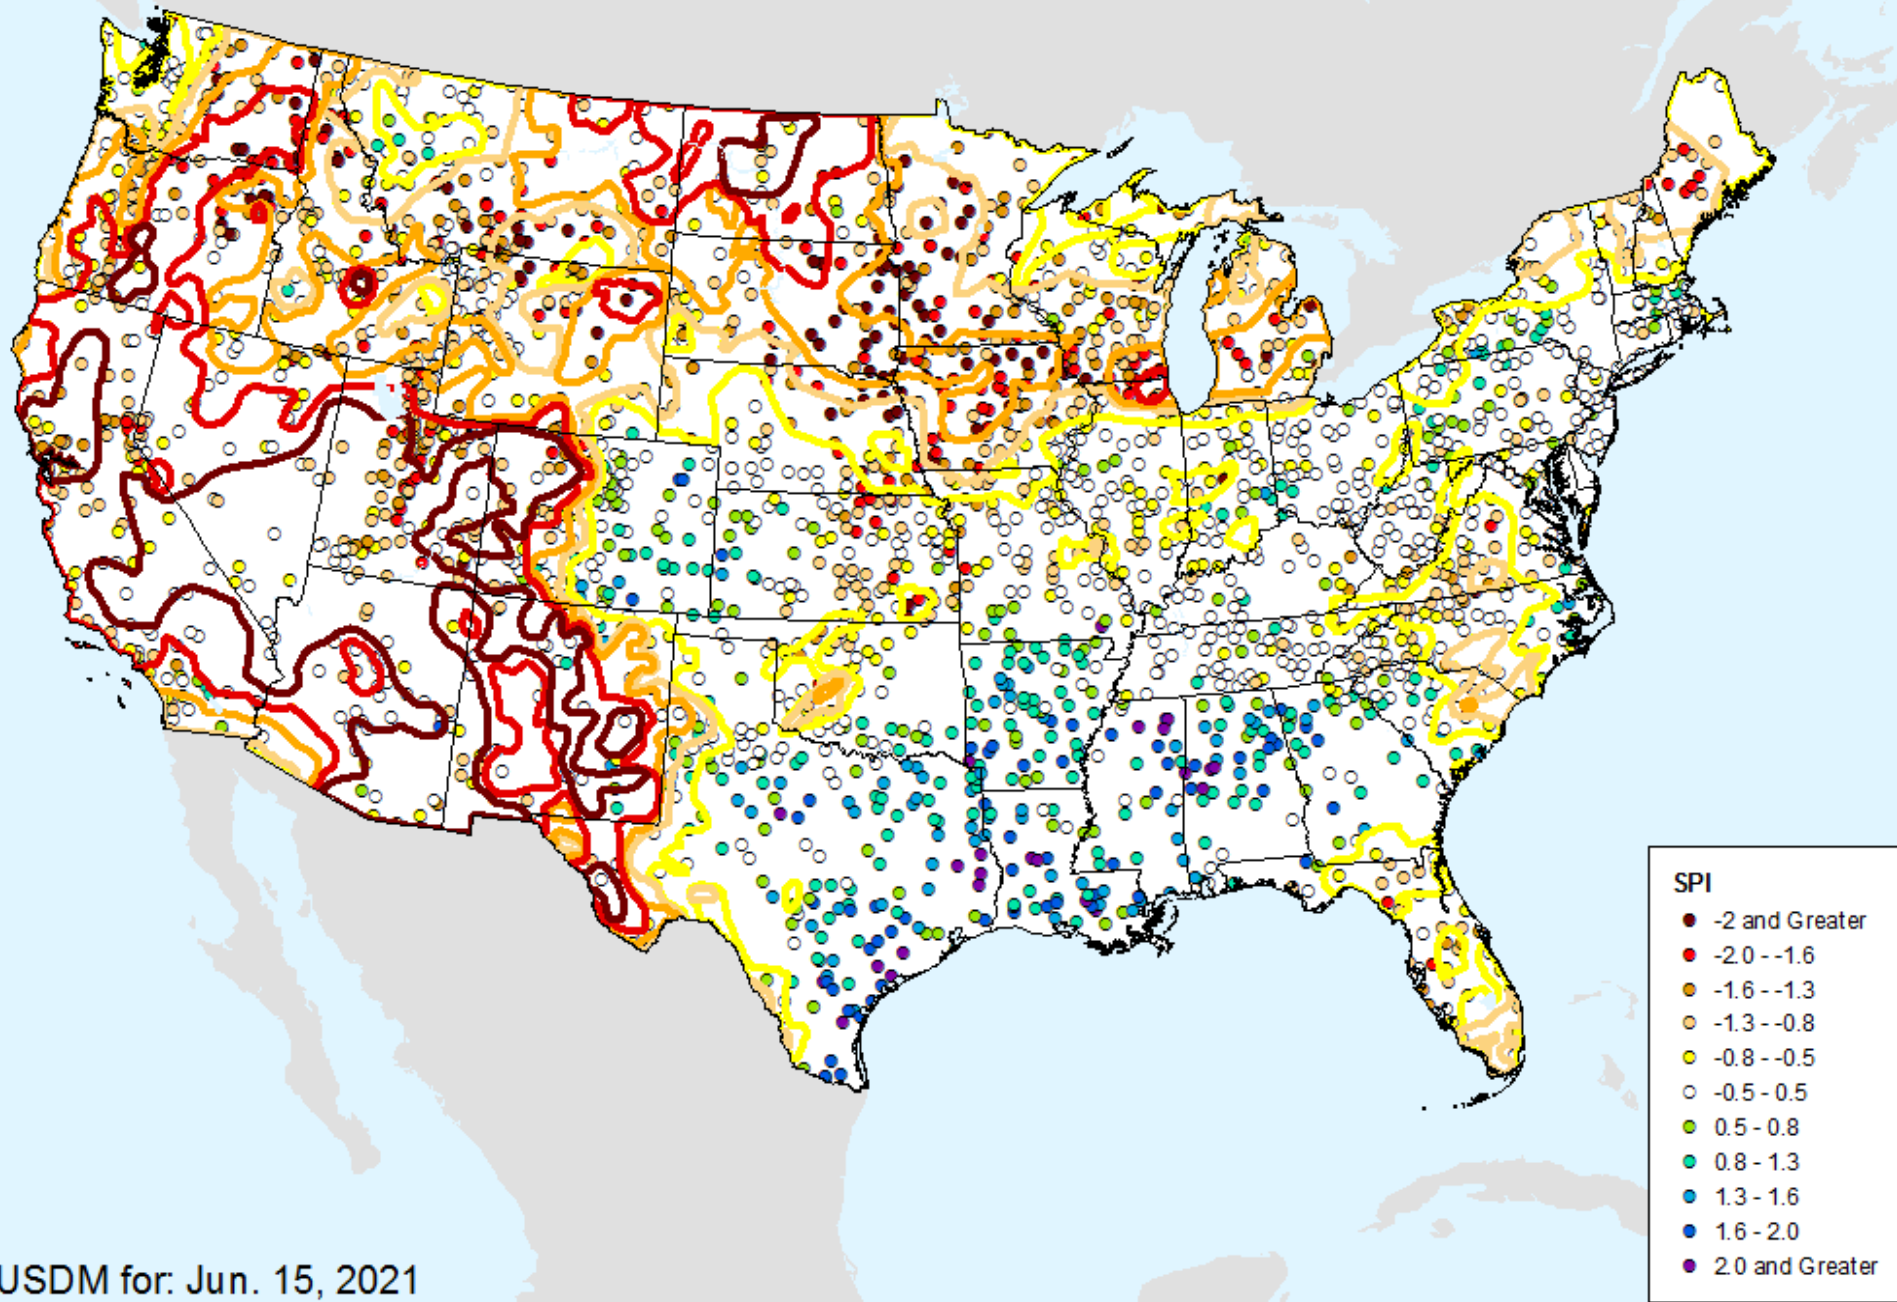

HPRCC 1-month SPI

As of: Tuesday, June 22, 2021

USDM for: Jun. 15, 2021

HPRCC 1-month SPI

As of: Tuesday, June 22, 2021

HPRCC 2-month SPI

As of: Tuesday, June 22, 2021

USDM for: Jun. 15, 2021