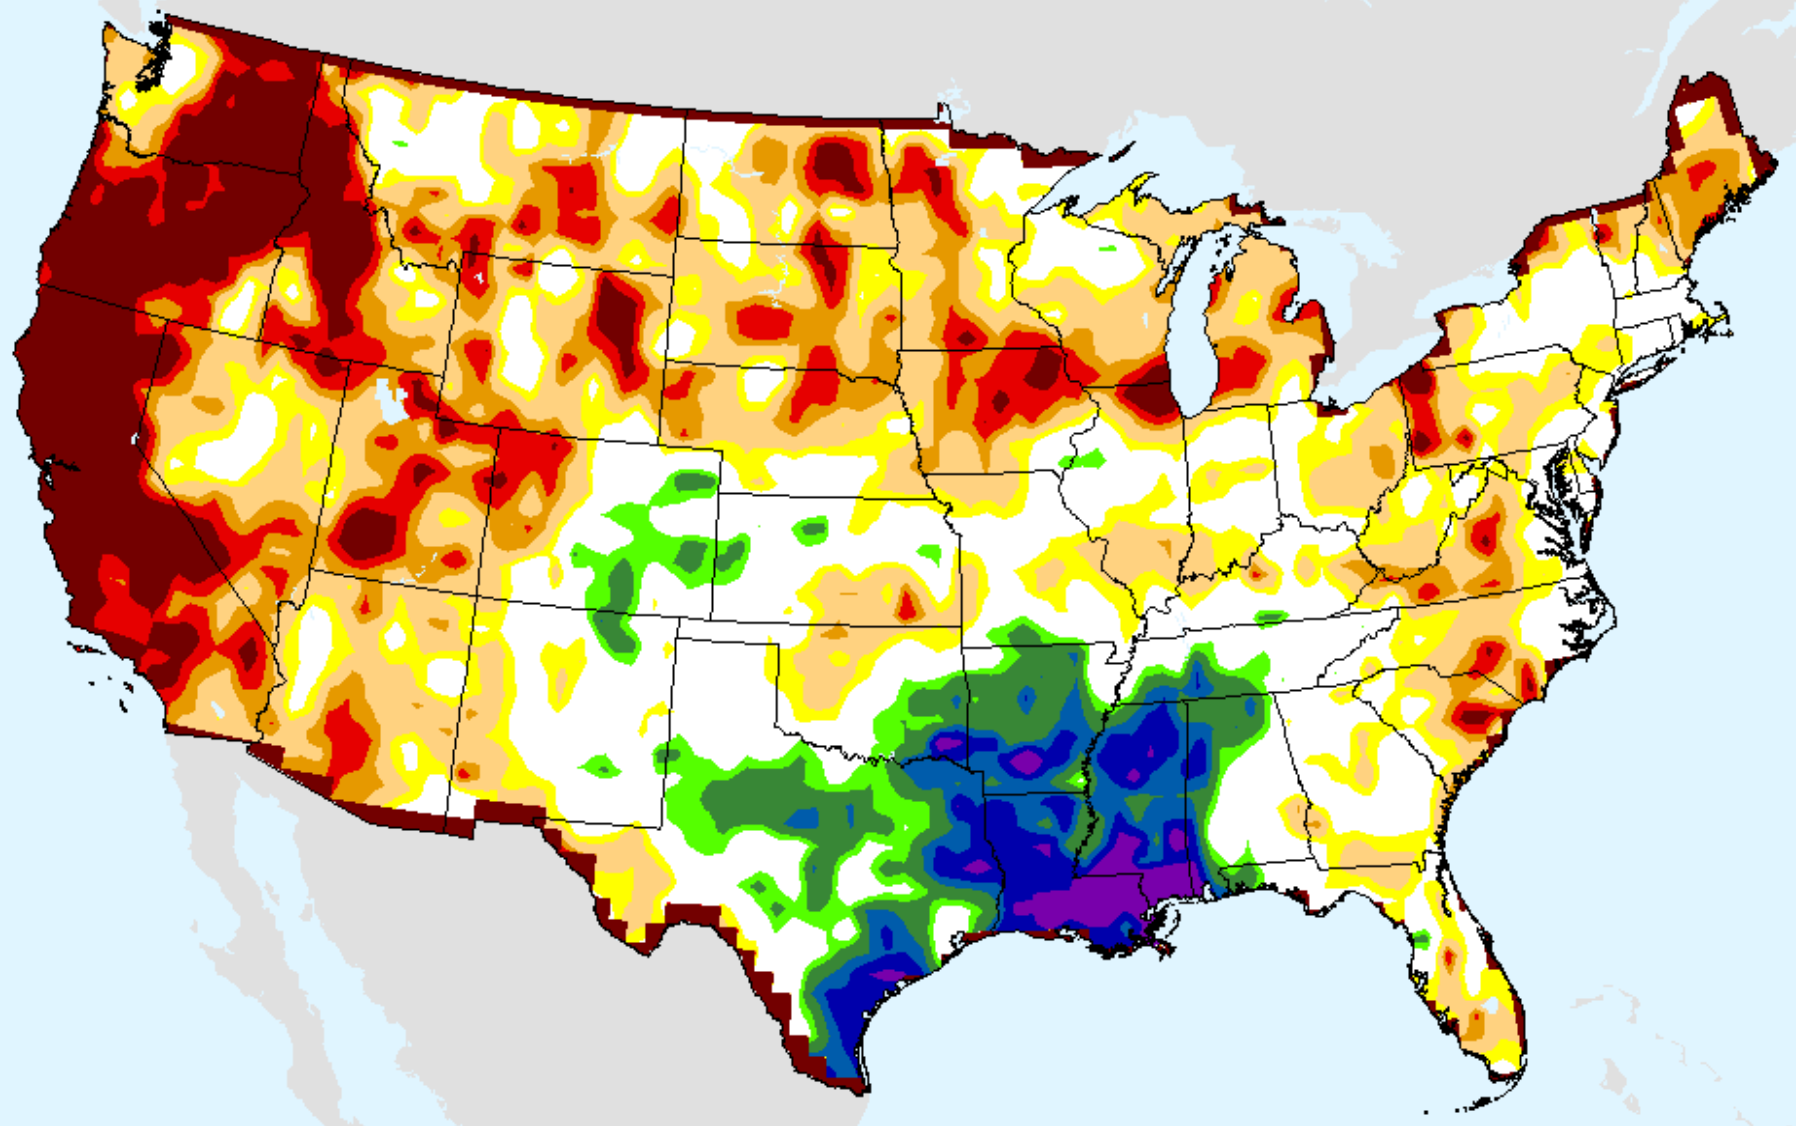

CPC 3-month SPI

As of: Tuesday, June 22, 2021

CPC 6-month SPI

As of: Tuesday, June 22, 2021

USDM for: Jun. 15, 2021

SPI (USDM)

CPC 6-month SPI

As of: Tuesday, June 22, 2021