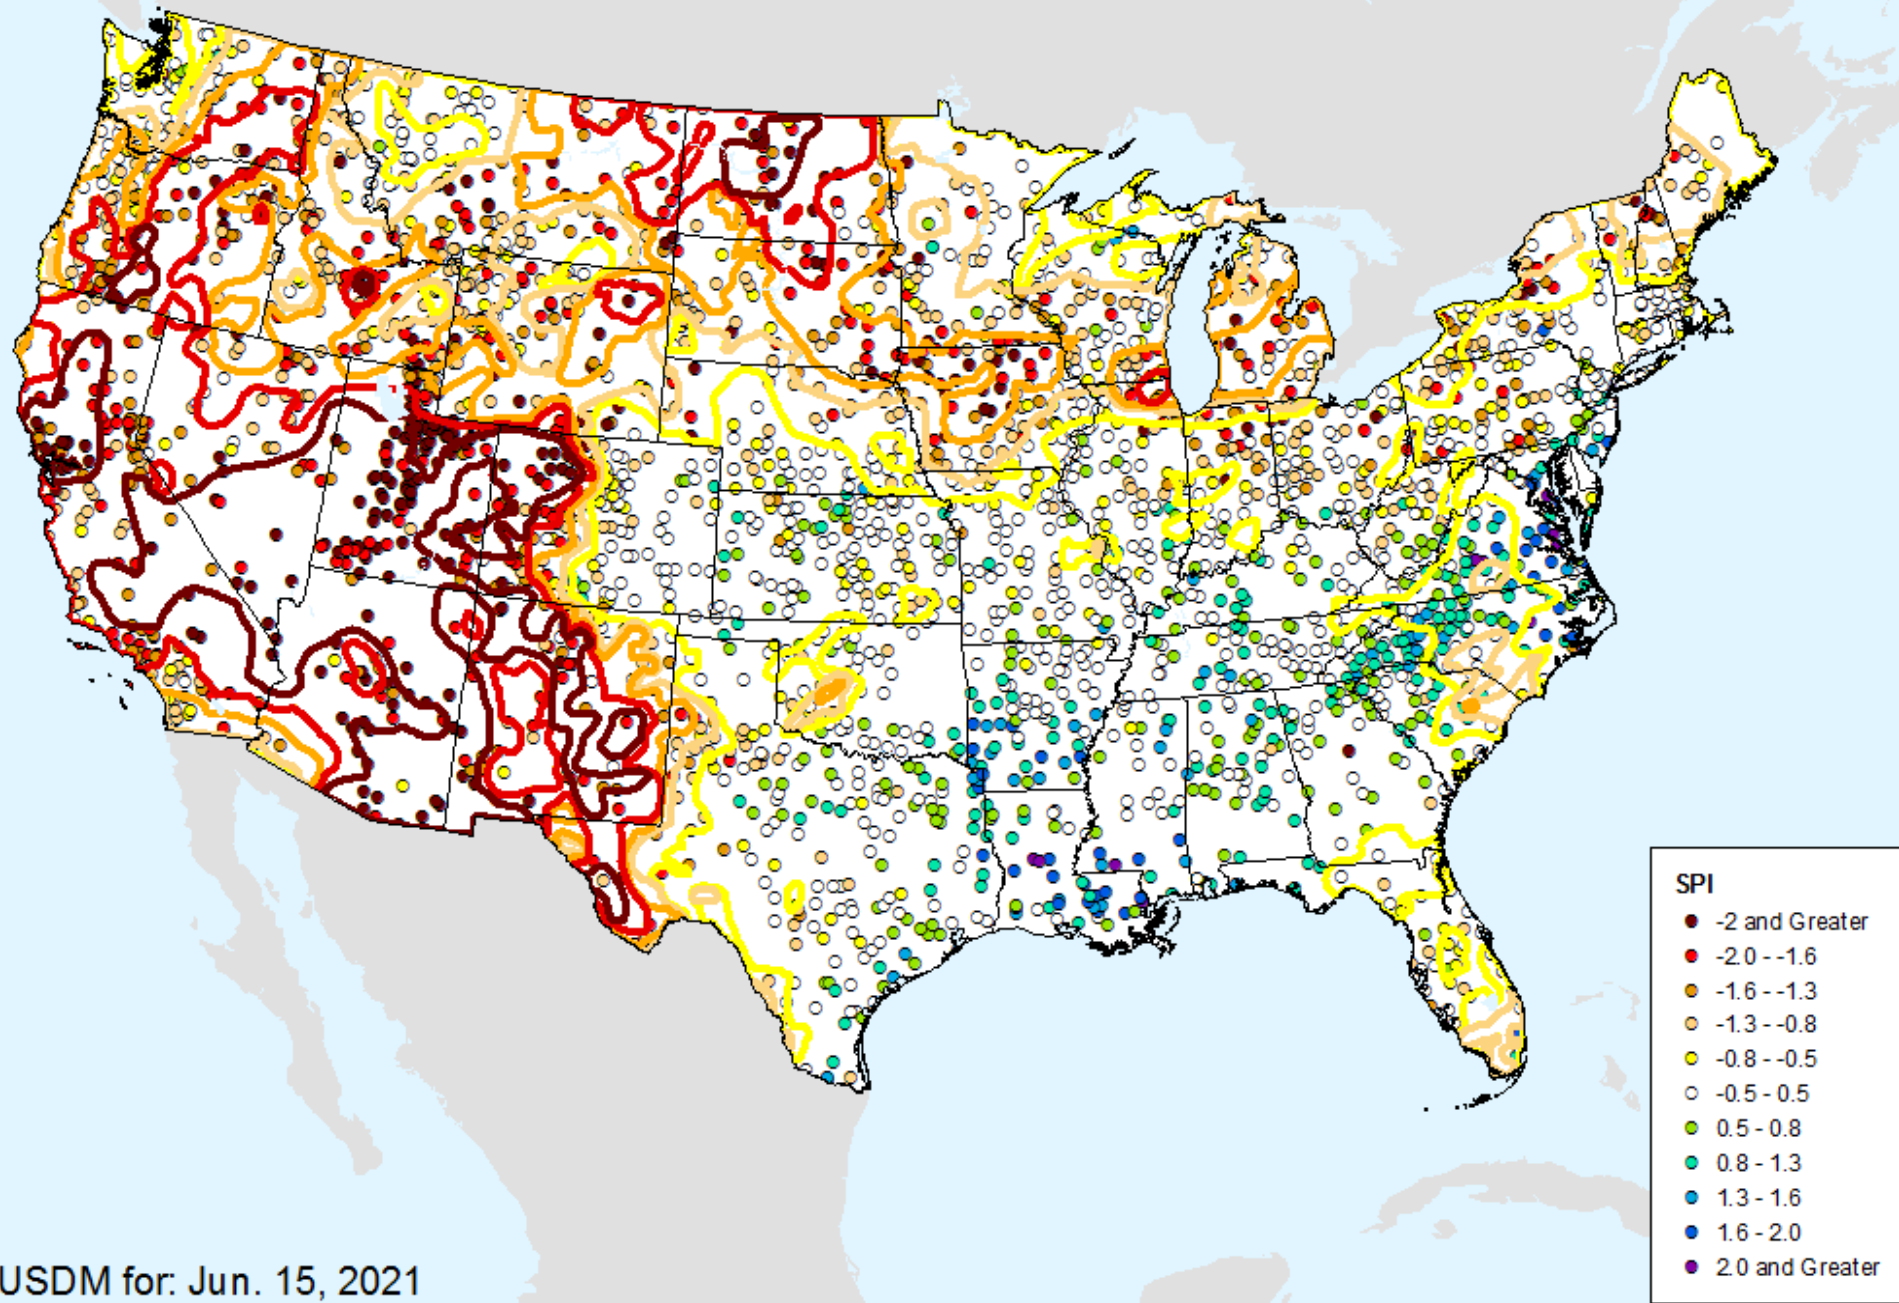

As of: Tuesday, June 22, 2021

USDM for: Jun. 15, 2021

HPRCC 9-month SPI

As of: Tuesday, June 22, 2021

HPRCC 12-month SPI

As of: Tuesday, June 22, 2021

USDM for: Jun. 15, 2021

HPRCC 12-month SPI