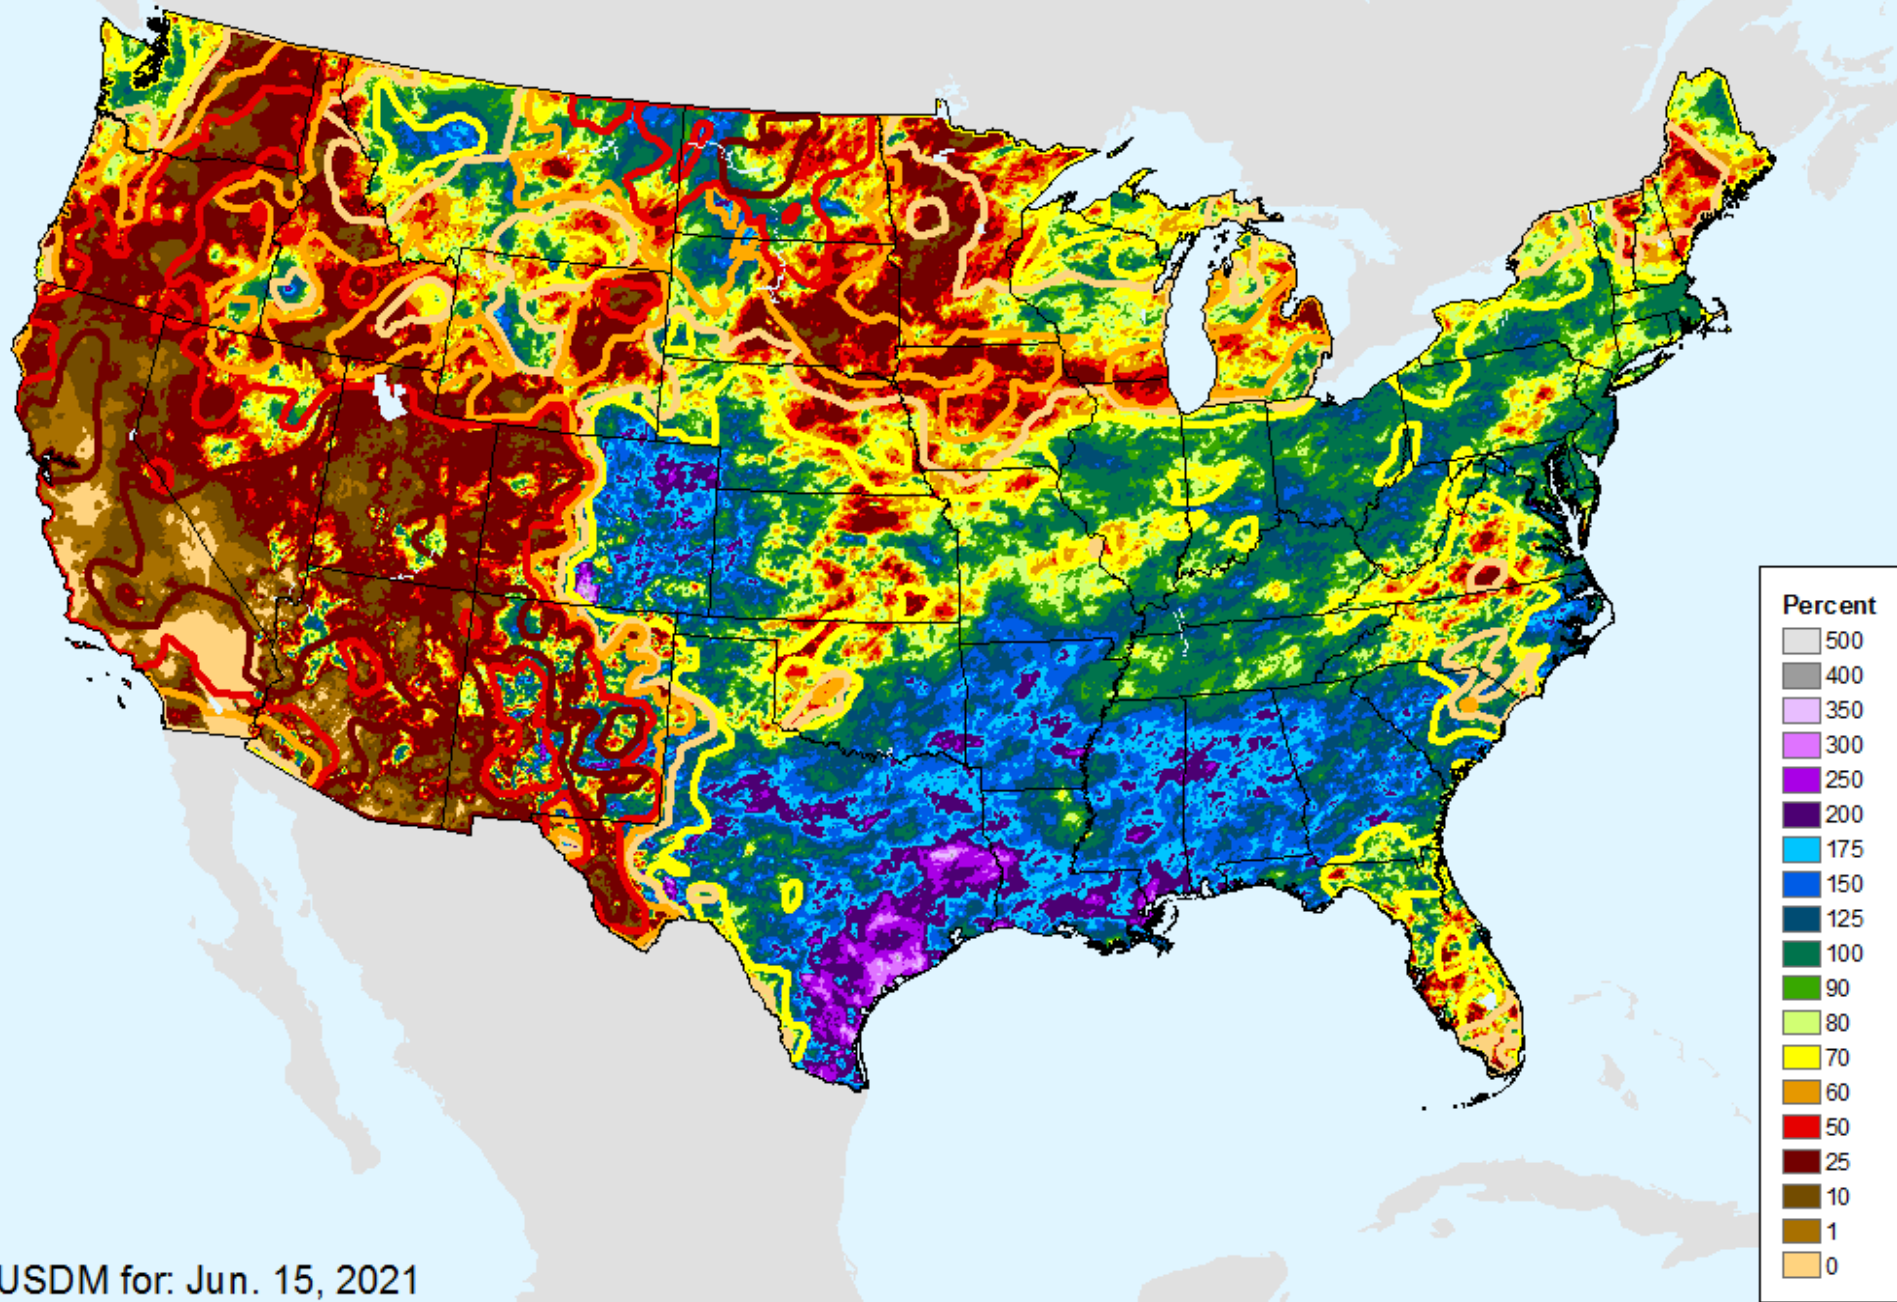

AHPS 60-Day Pct of Normal Pcp

As of: Tuesday, June 22, 2021

USDM for: Jun. 15, 2021