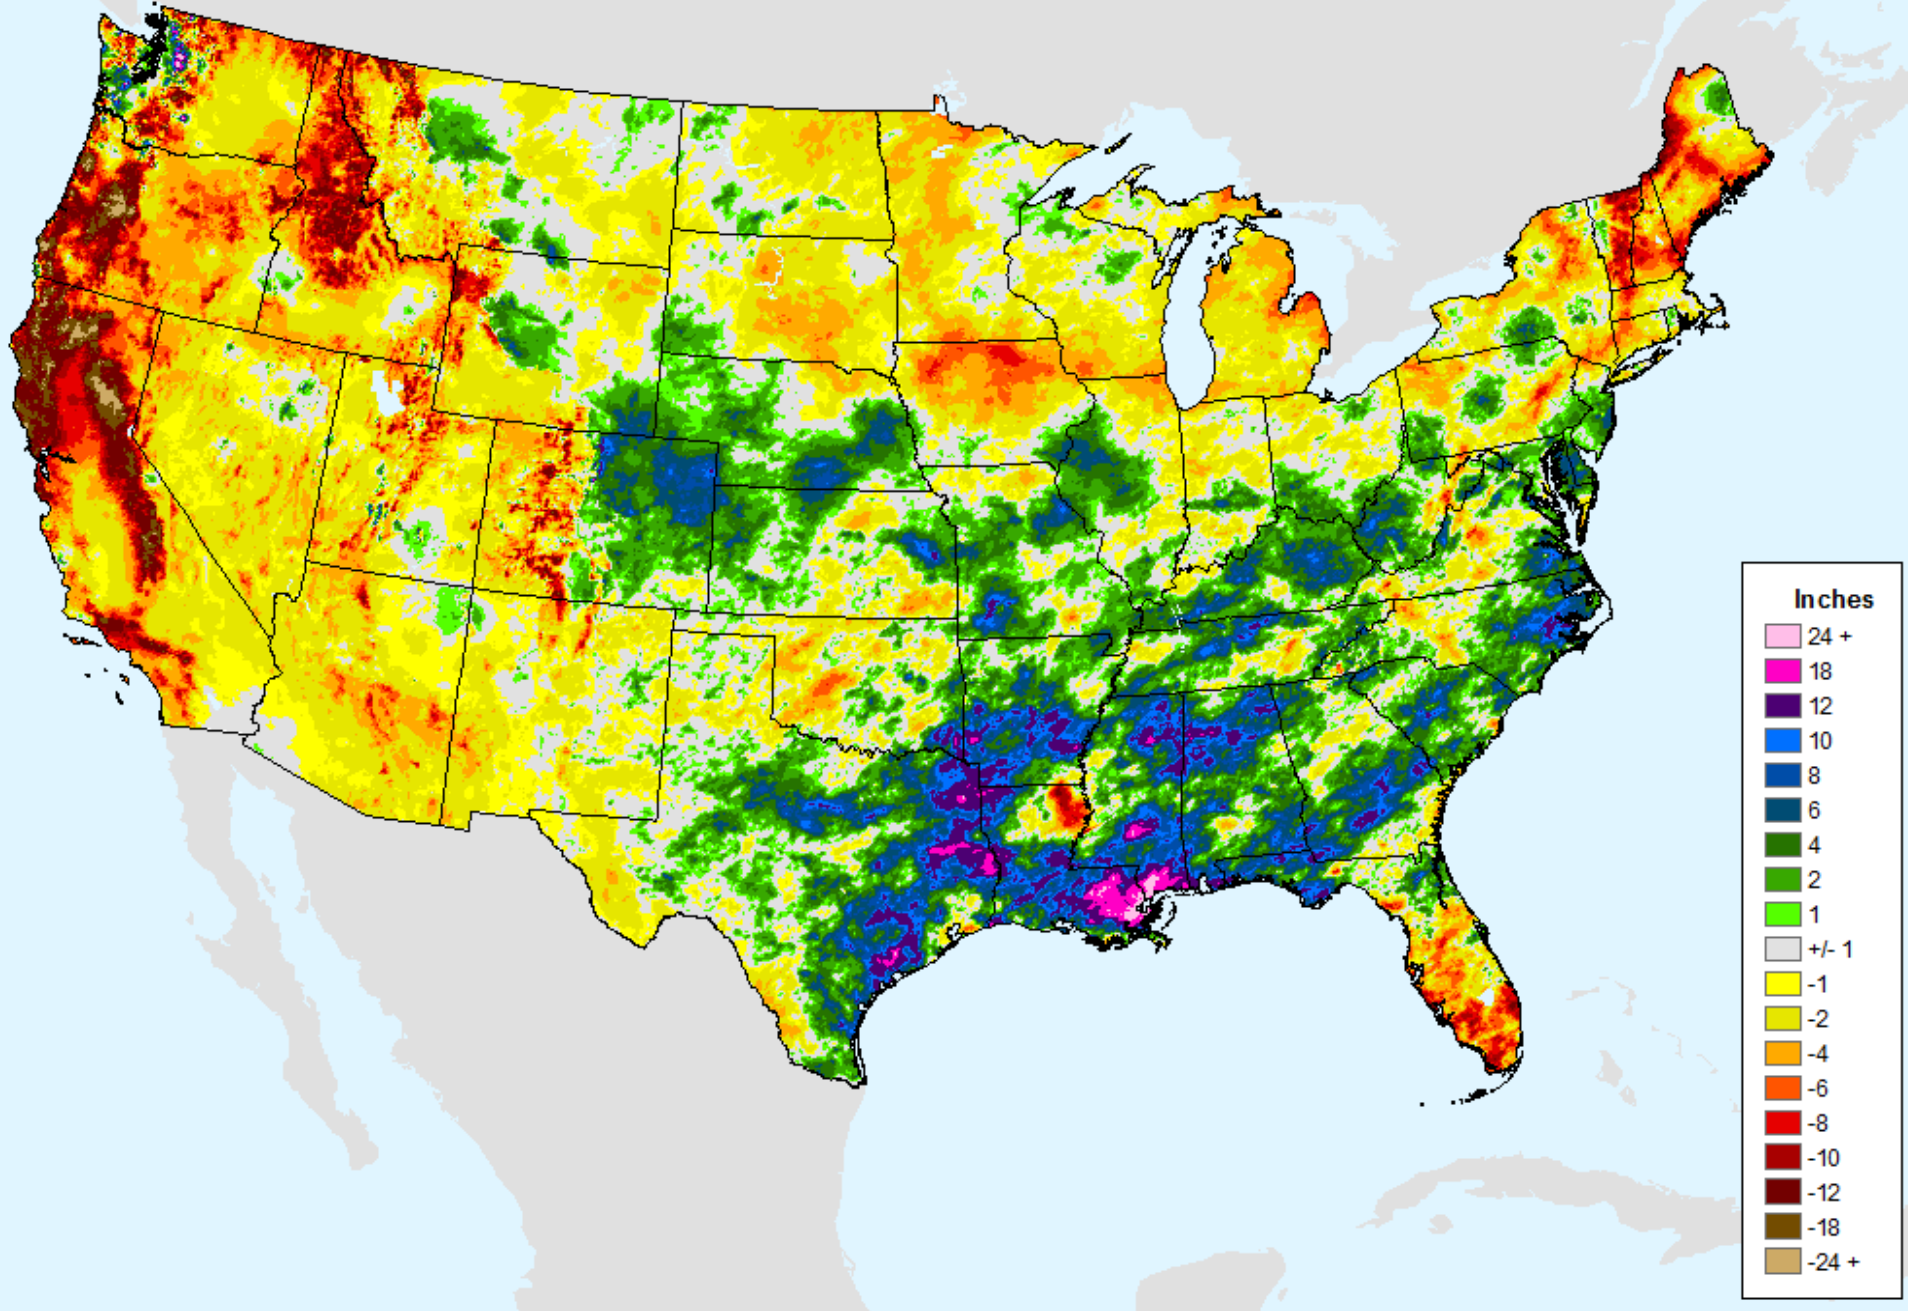

AHPS 180-Day Precip Departure

As of: Tuesday, June 22, 2021