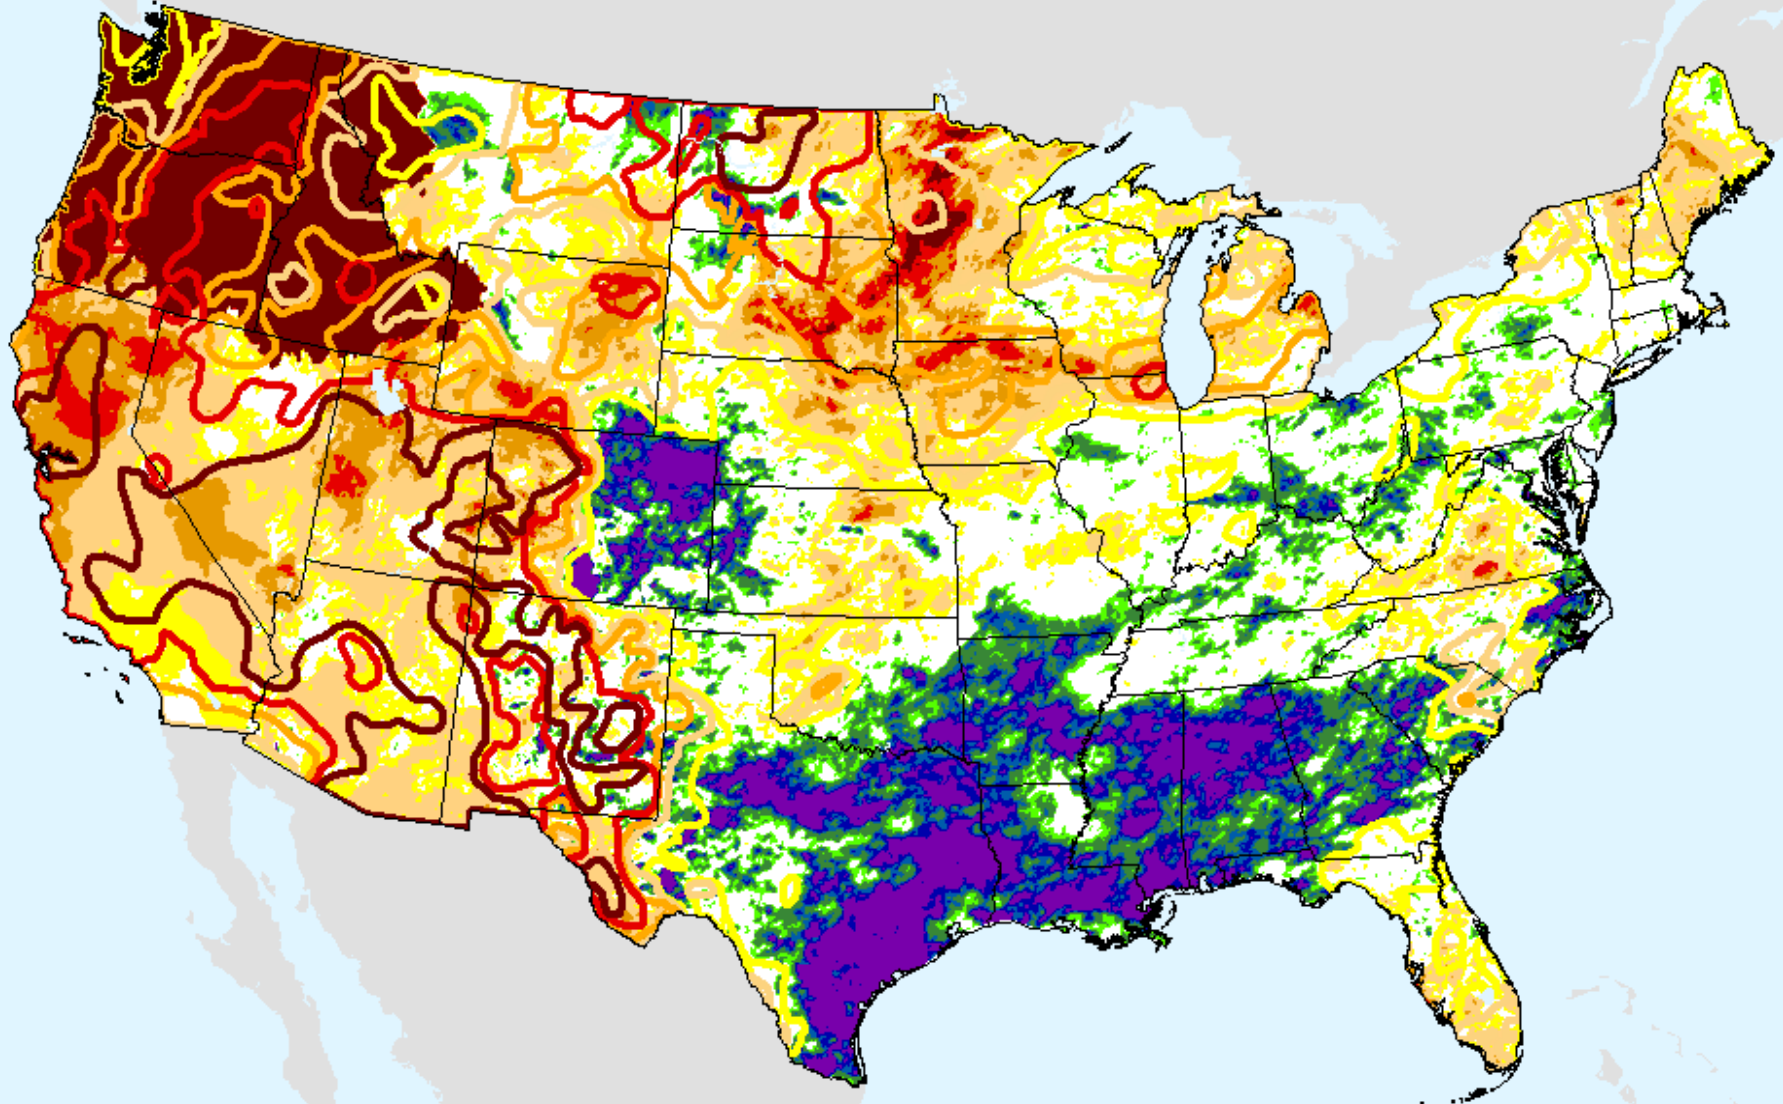

AHPS 2-month SPI

As of: Tuesday, June 22, 2021

USDM for: Jun. 15, 2021

SPI (USDM)