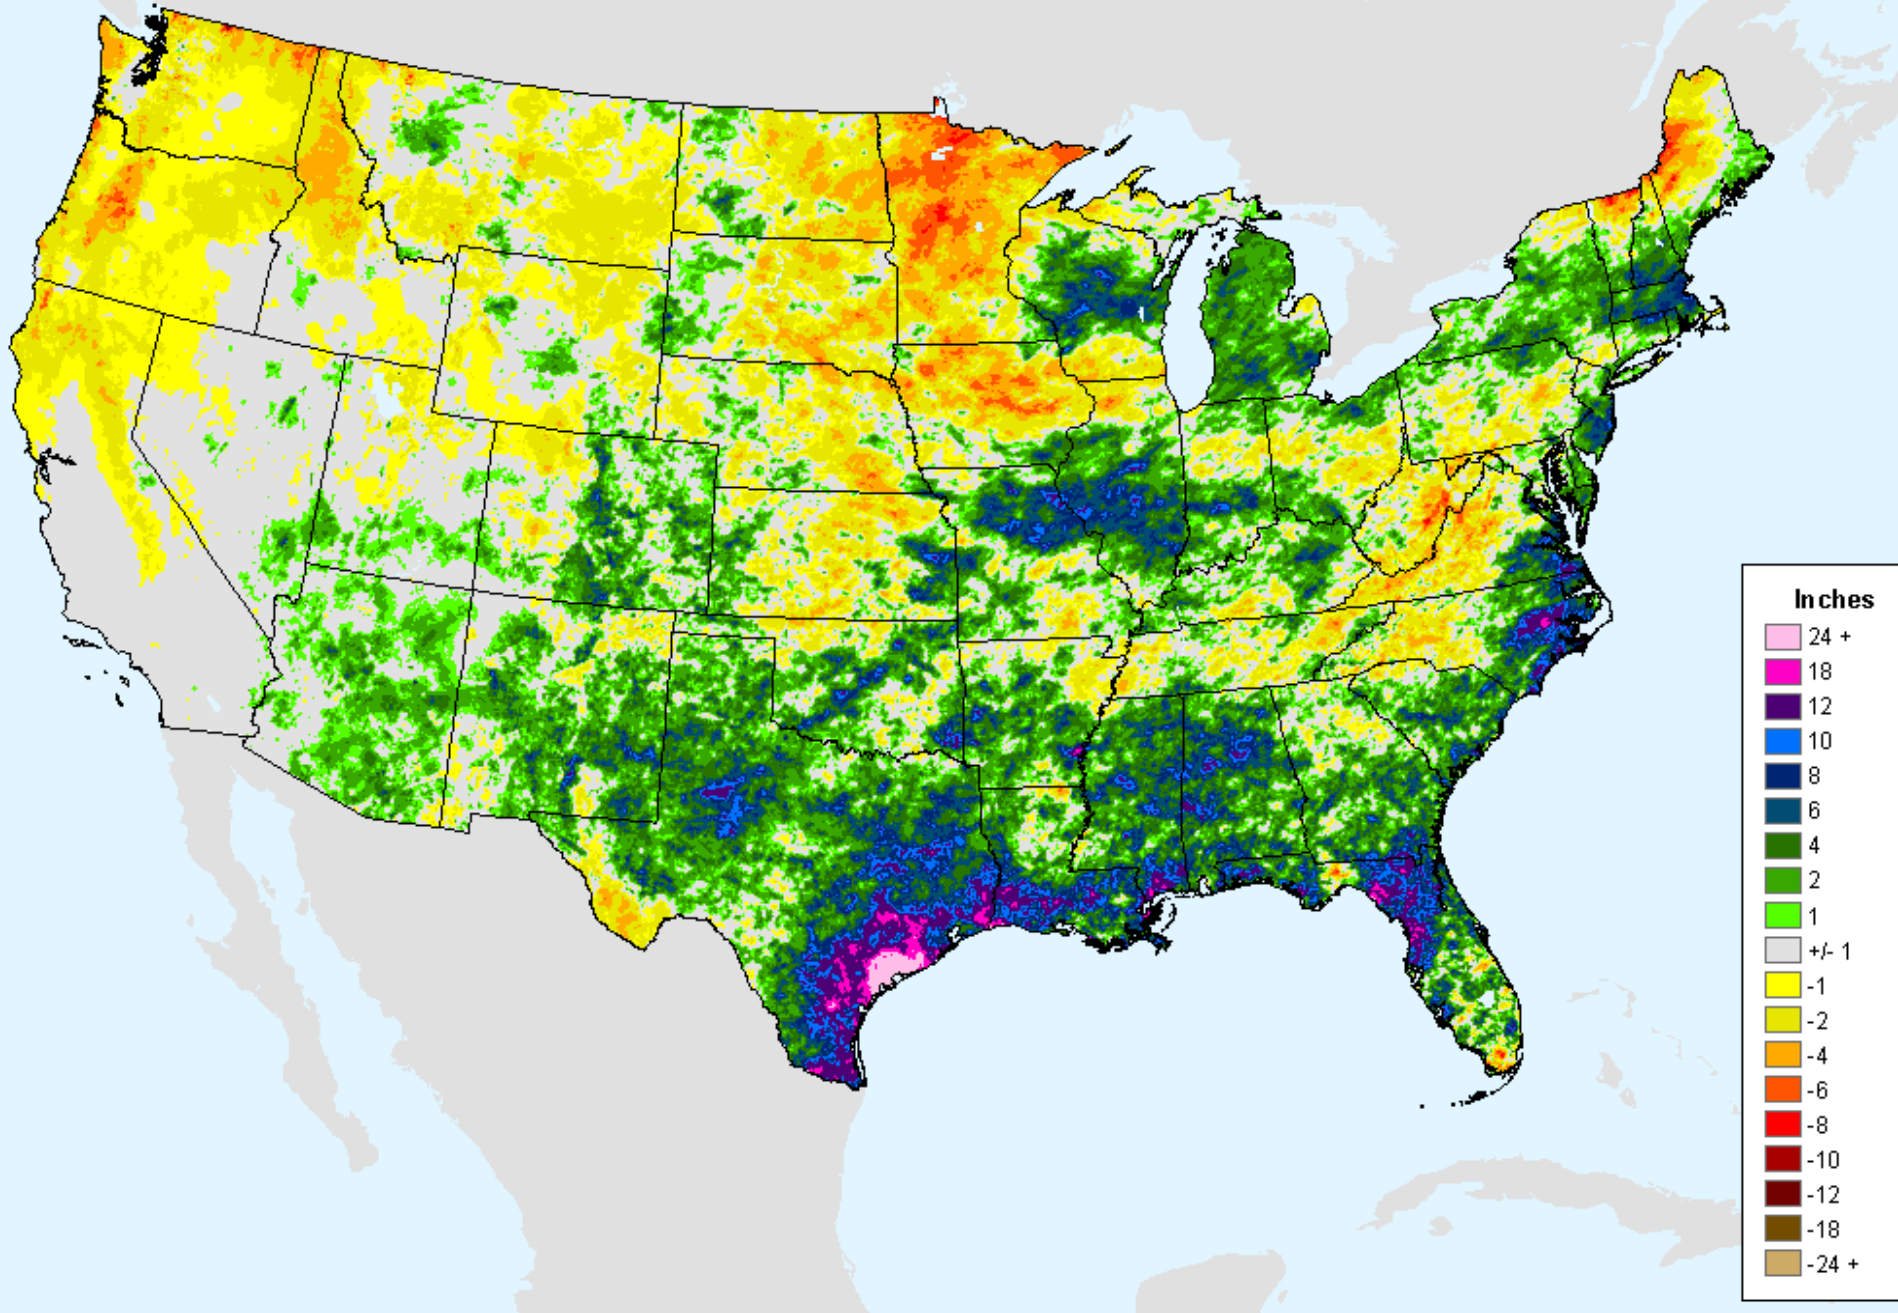

AHPS 90-Day Precip Departure

As of: Tuesday, August 10, 2021