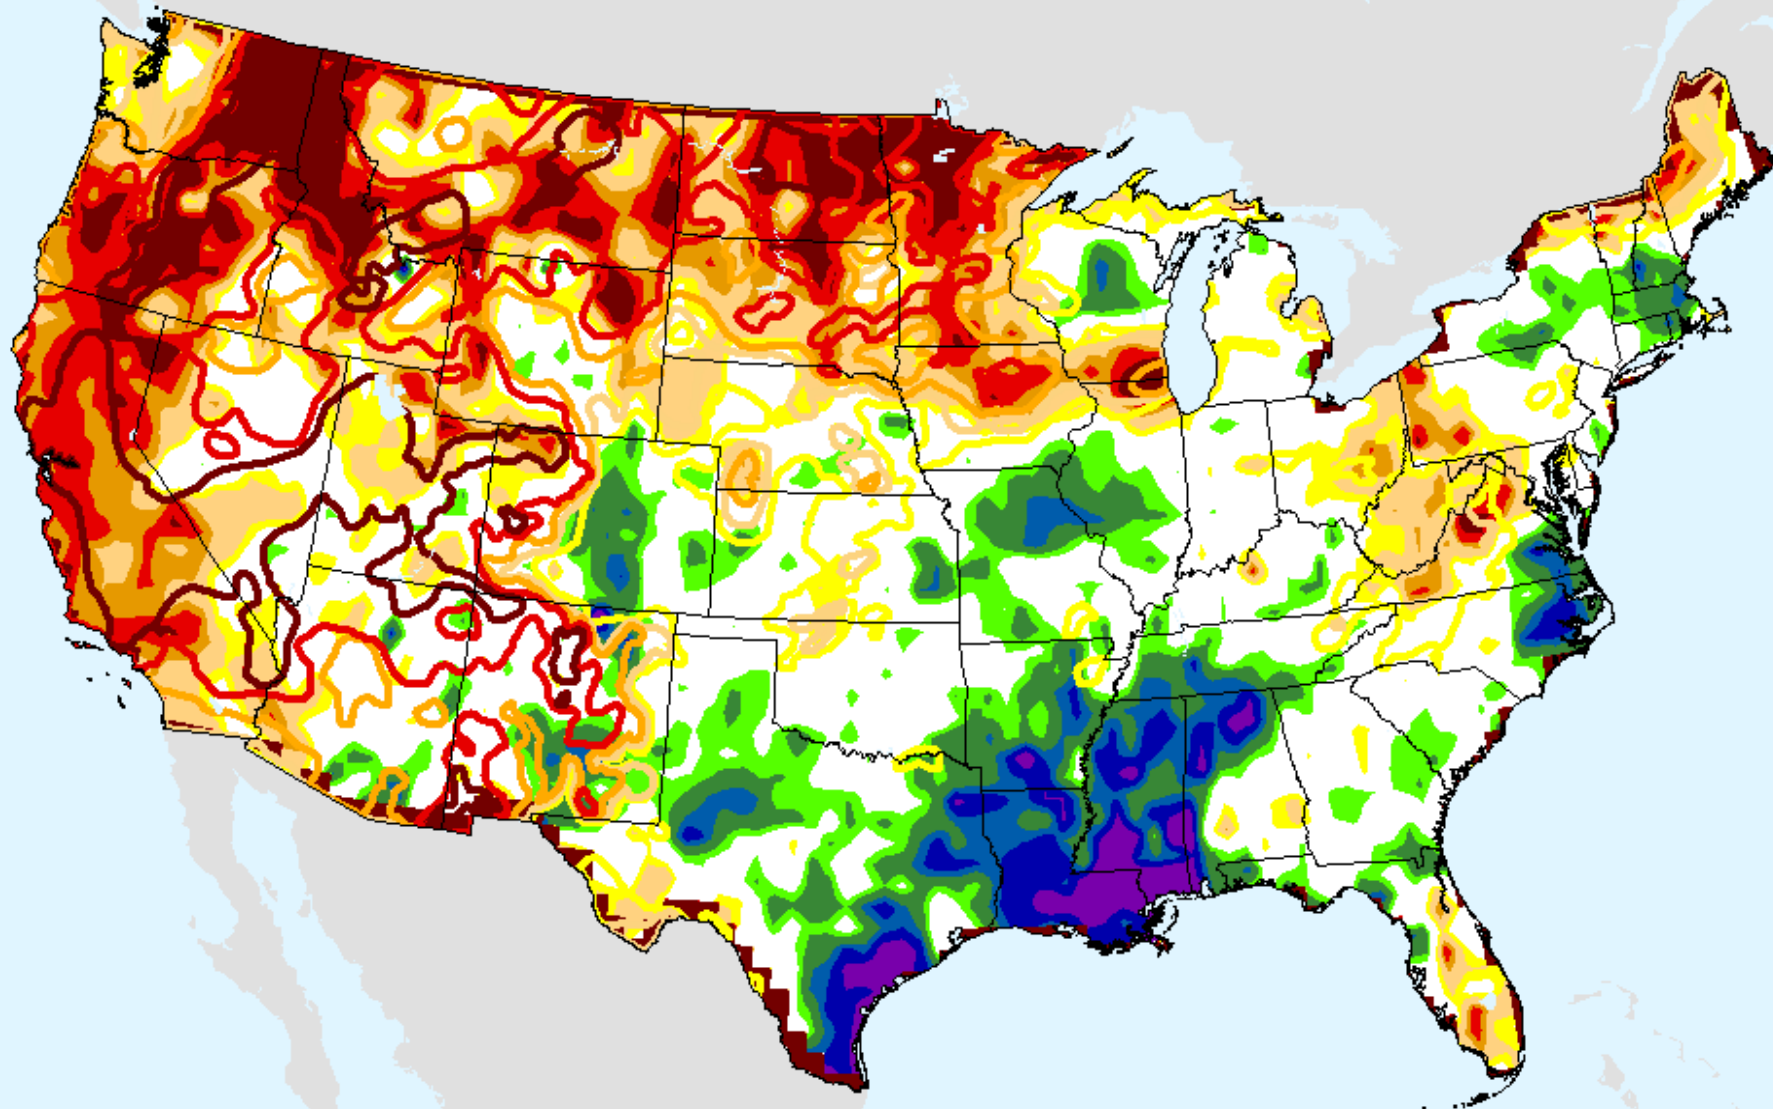

As of: Tuesday, August 10, 2021

USDM for: Aug. 3, 2021

SPI (USDM)

CPC 3-month SPI

As of: Tuesday, August 10, 2021

CPC 6-month SPI

As of: Tuesday, August 10, 2021

USDM for: Aug. 3, 2021