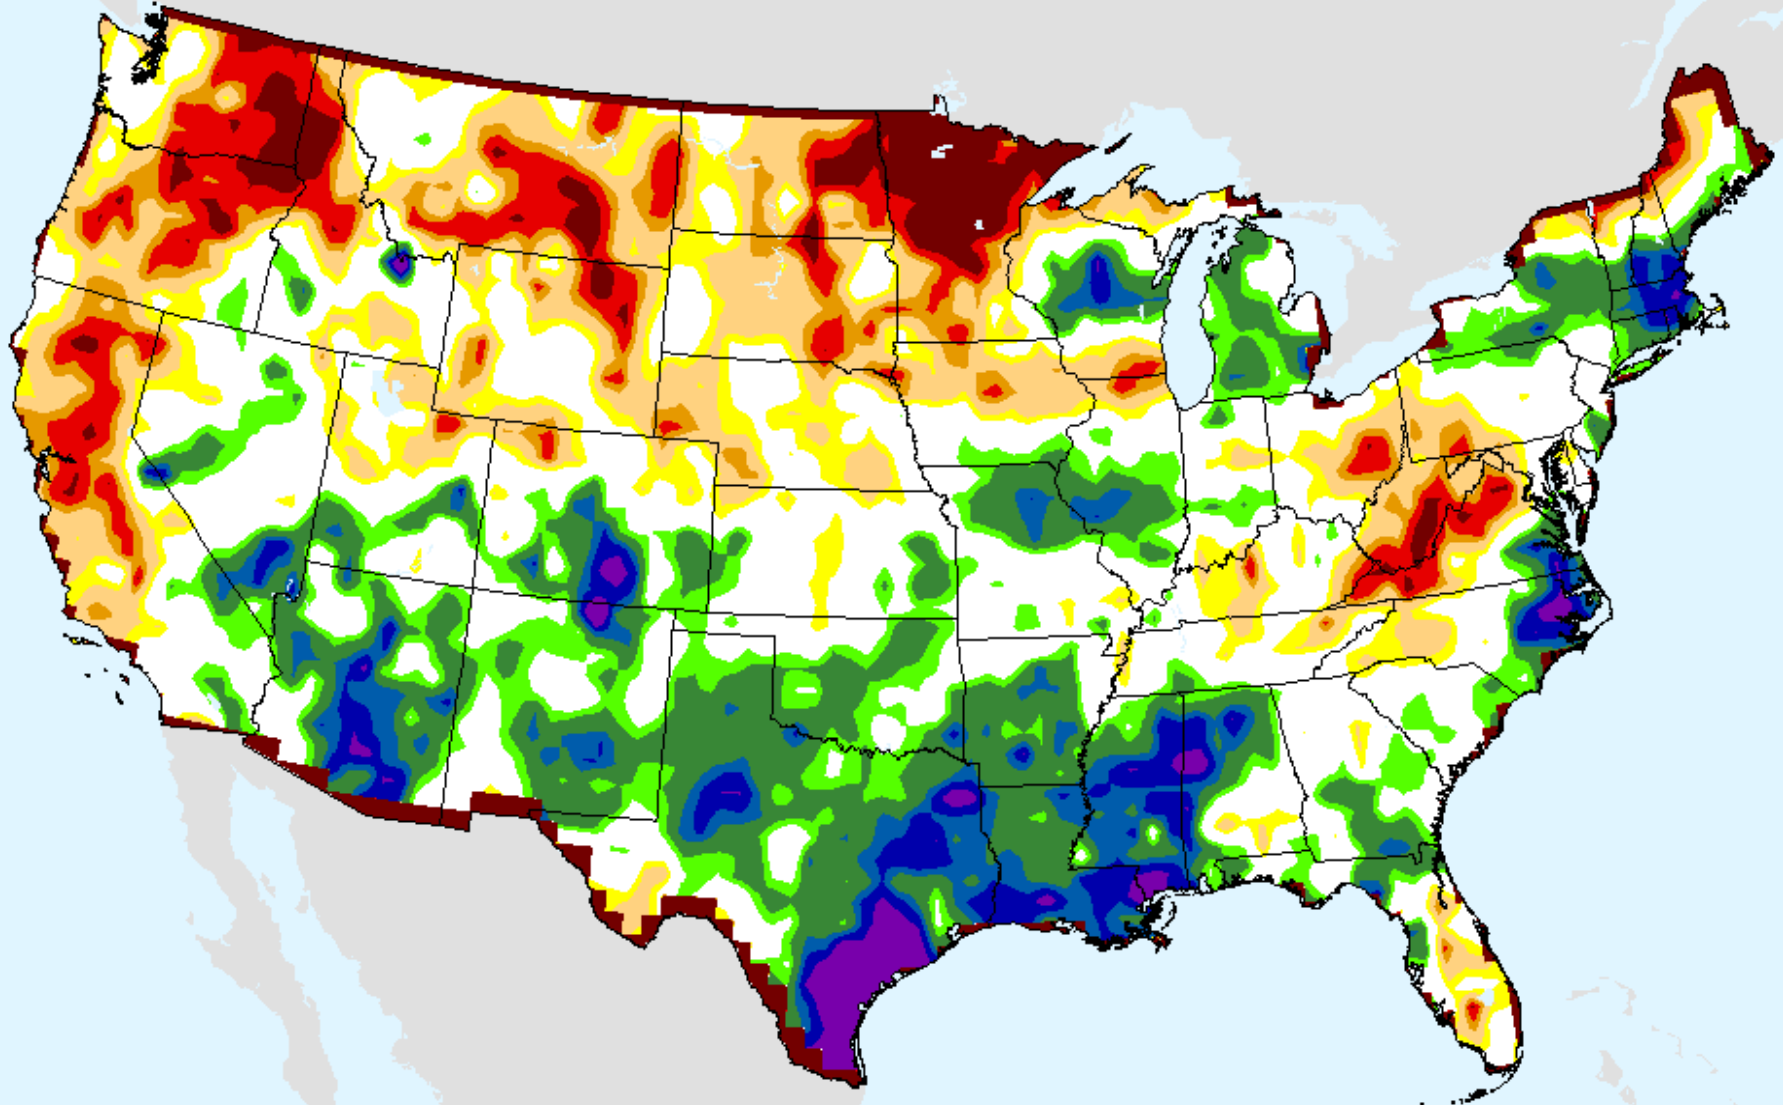

As of: Tuesday, August 10, 2021

USDM for: Aug. 3, 2021

SPI (USDM)

CPC 3-month SPI

As of: Tuesday, August 10, 2021

CPC 6-month SPI

As of: Tuesday, August 10, 2021

USDM for: Aug. 3, 2021