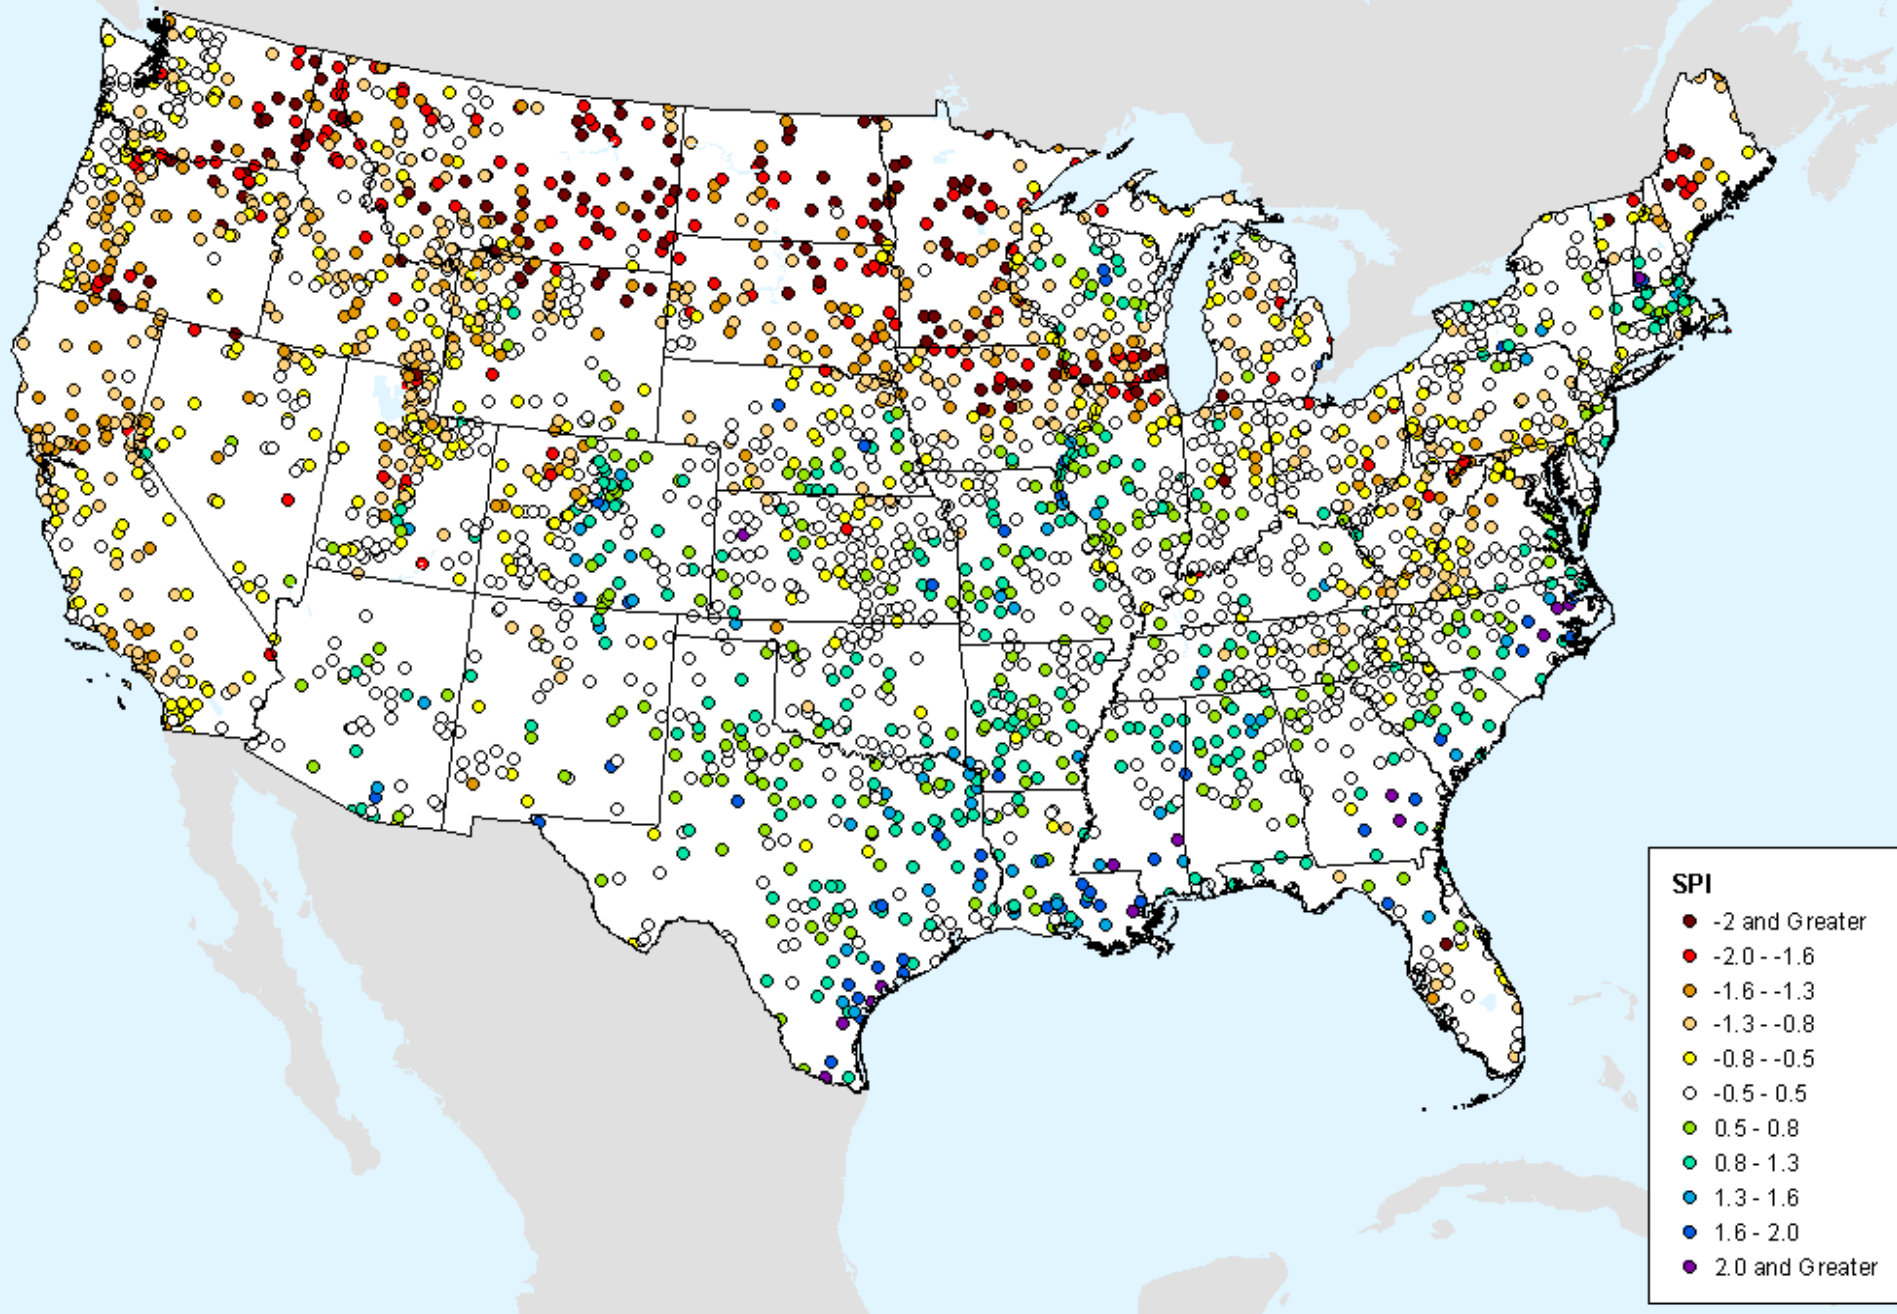

As of: Tuesday, August 10, 2021

HPRCC Water Year-to-date SPI

As of: Tuesday, August 10, 2021

HPRCC Year-to-date SPI

As of: Tuesday, August 10, 2021

HPRCC Year-to-date SPI

As of: Tuesday, August 10, 2021

AHPS 1-month SPI