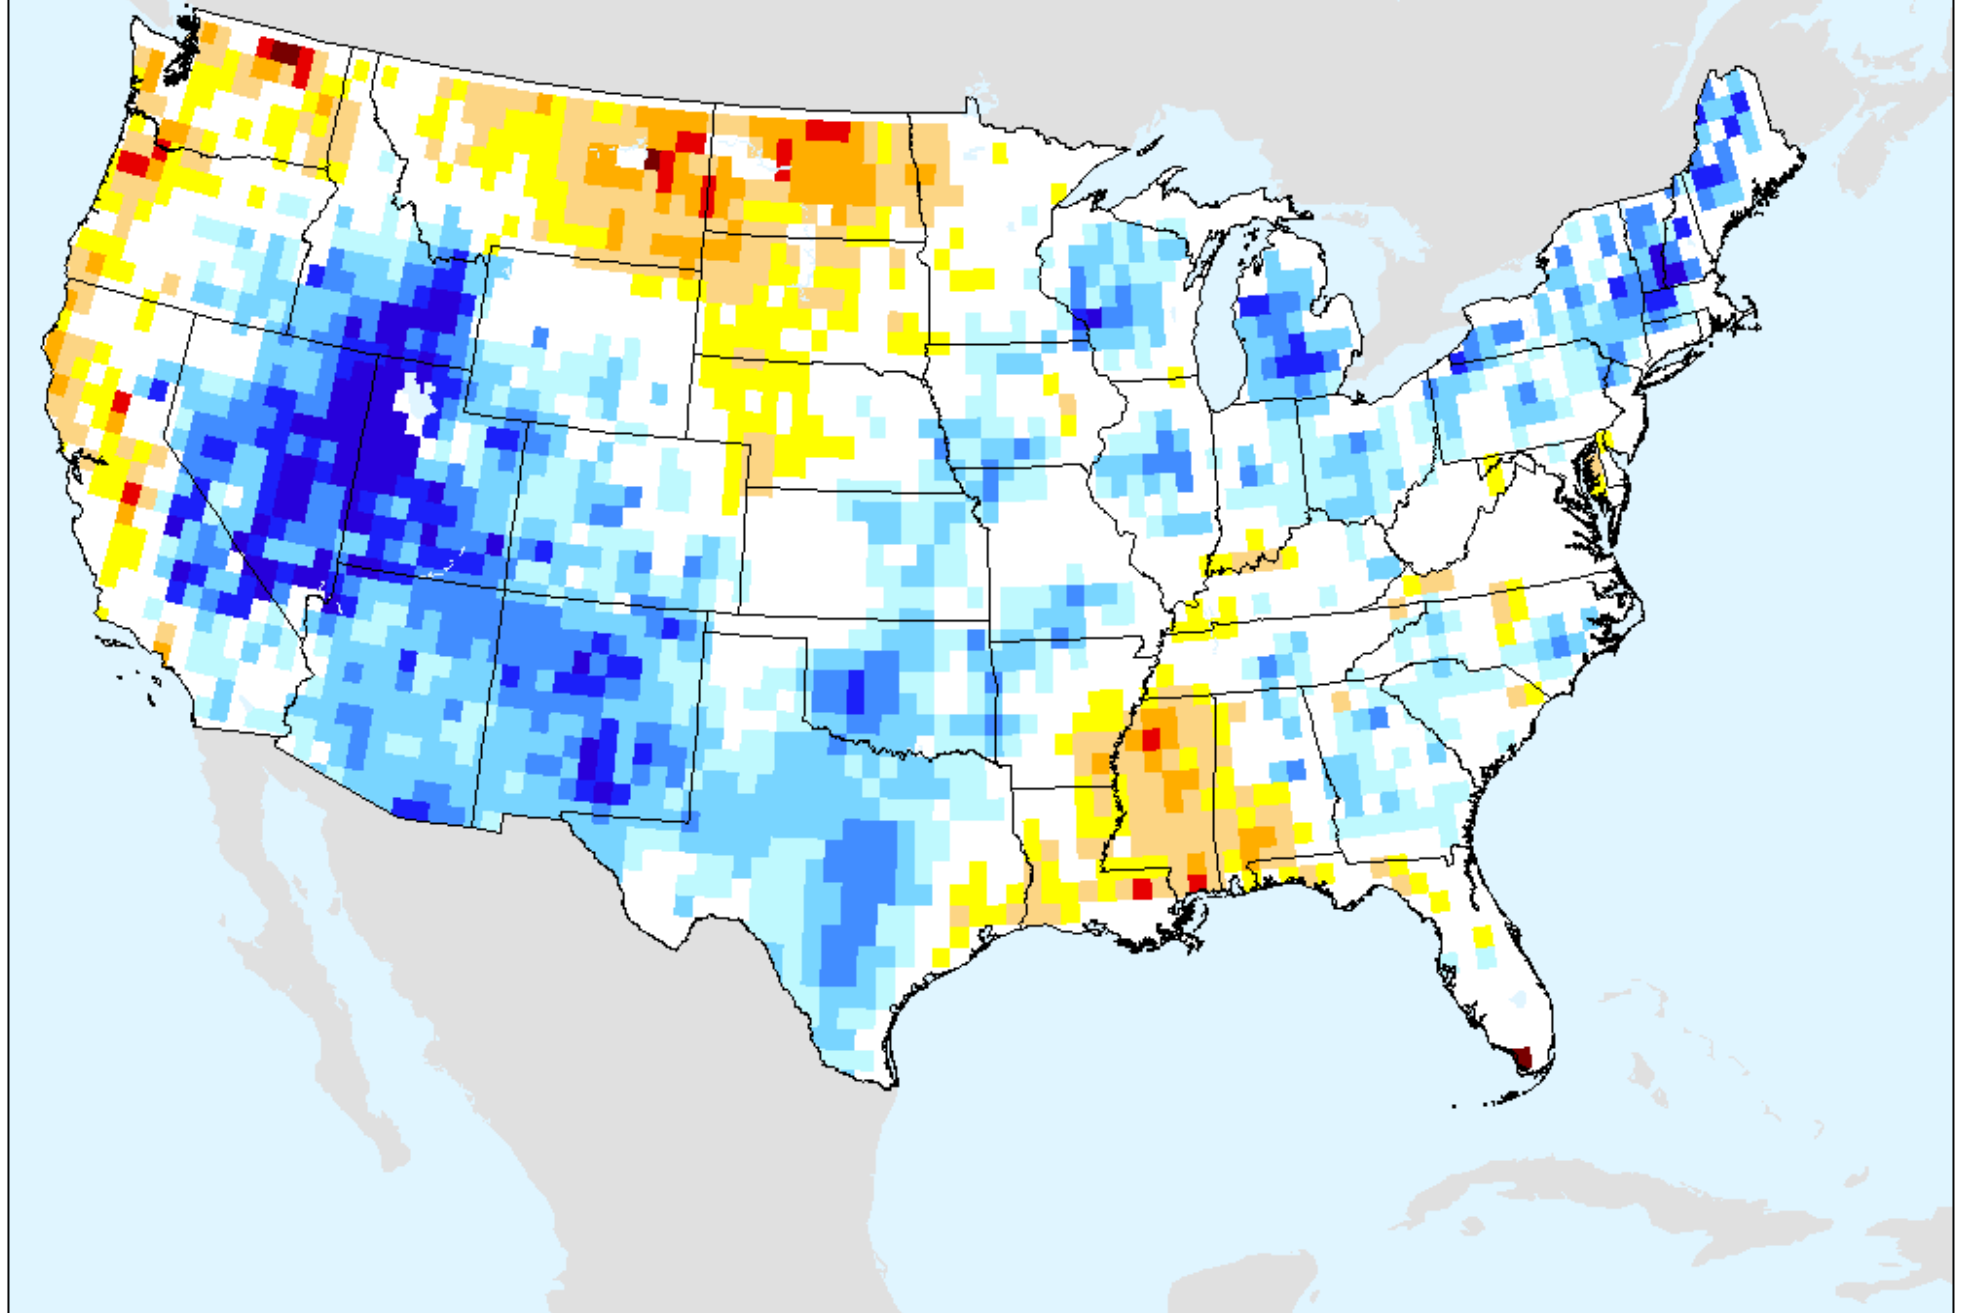

AIRS-Based Vapor Pressure Deficit 14 Day

As of: Tuesday, August 10, 2021