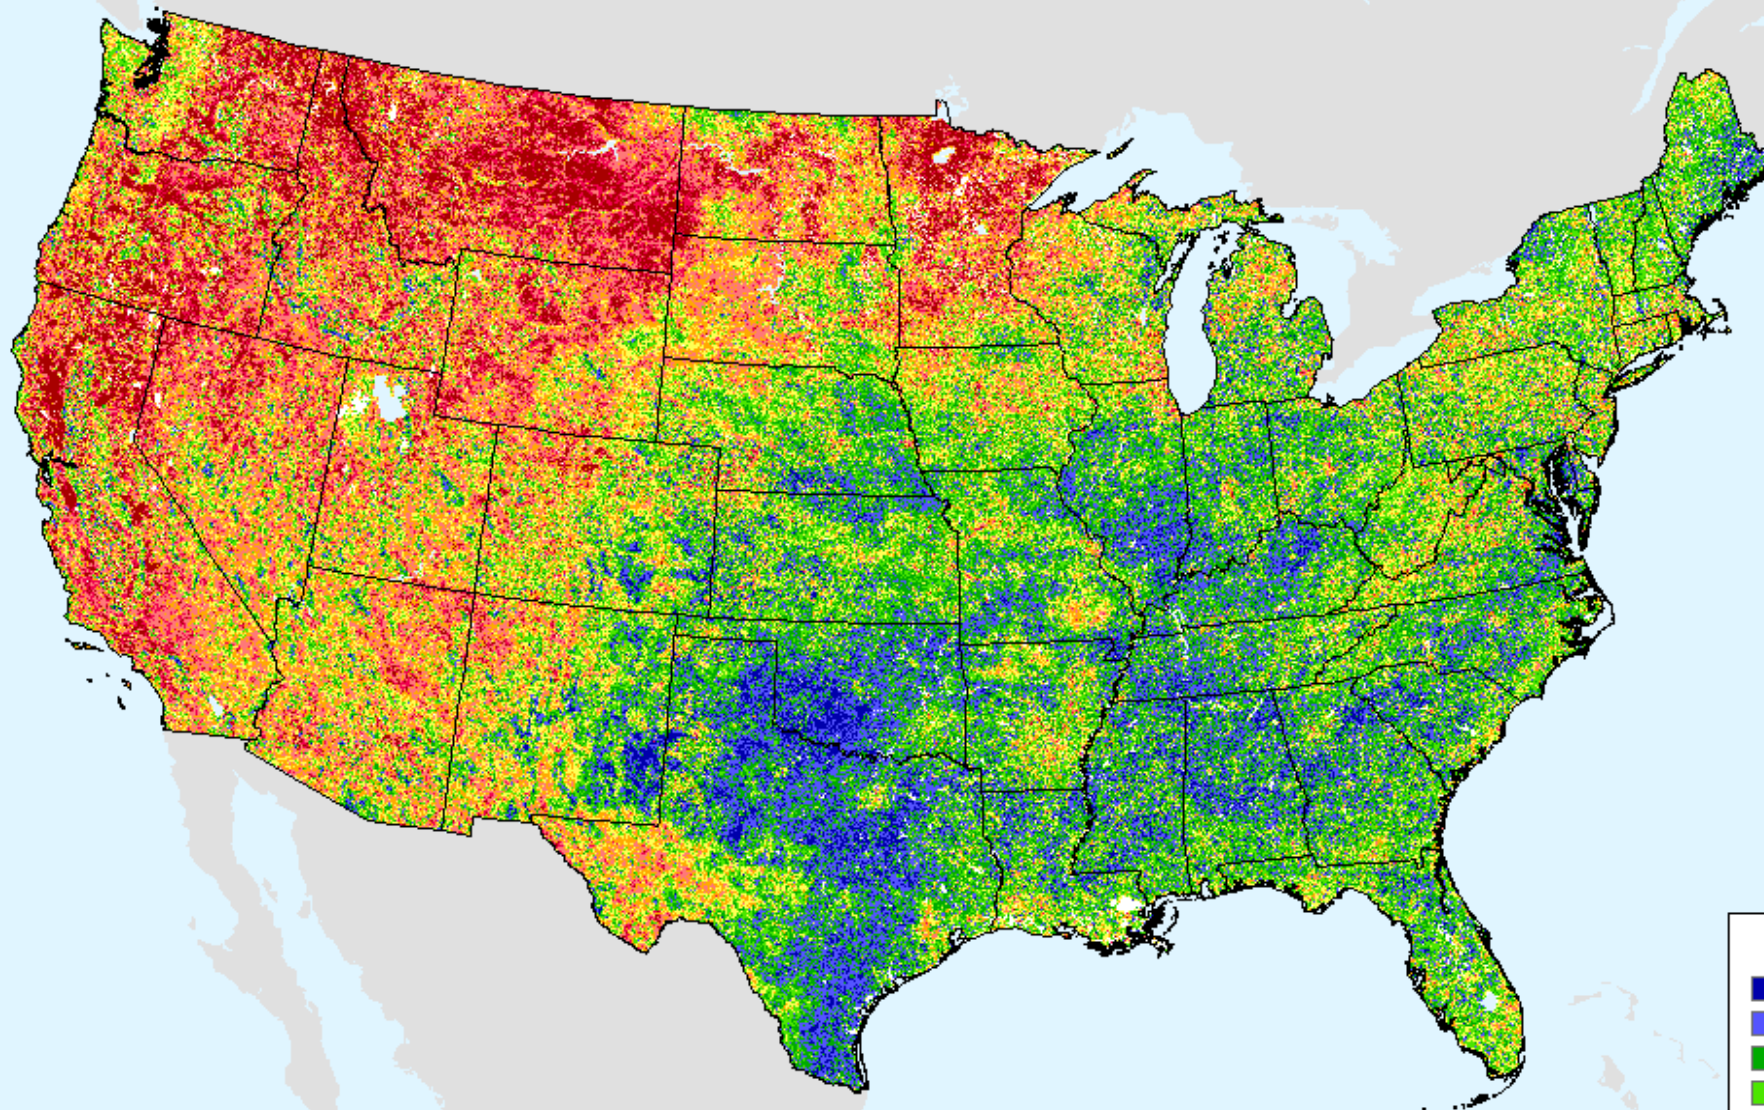

Vegetation Health Index

As of: Tuesday, August 10, 2021

VHI	
85 - 100	Dark Blue
73 - 84	Blue
61 - 72	Green
49 - 60	Light Green
37 - 48	Yellow
25 - 36	Orange
13 - 24	Red
7 - 12	Dark Red
1 - 6	Dark Red