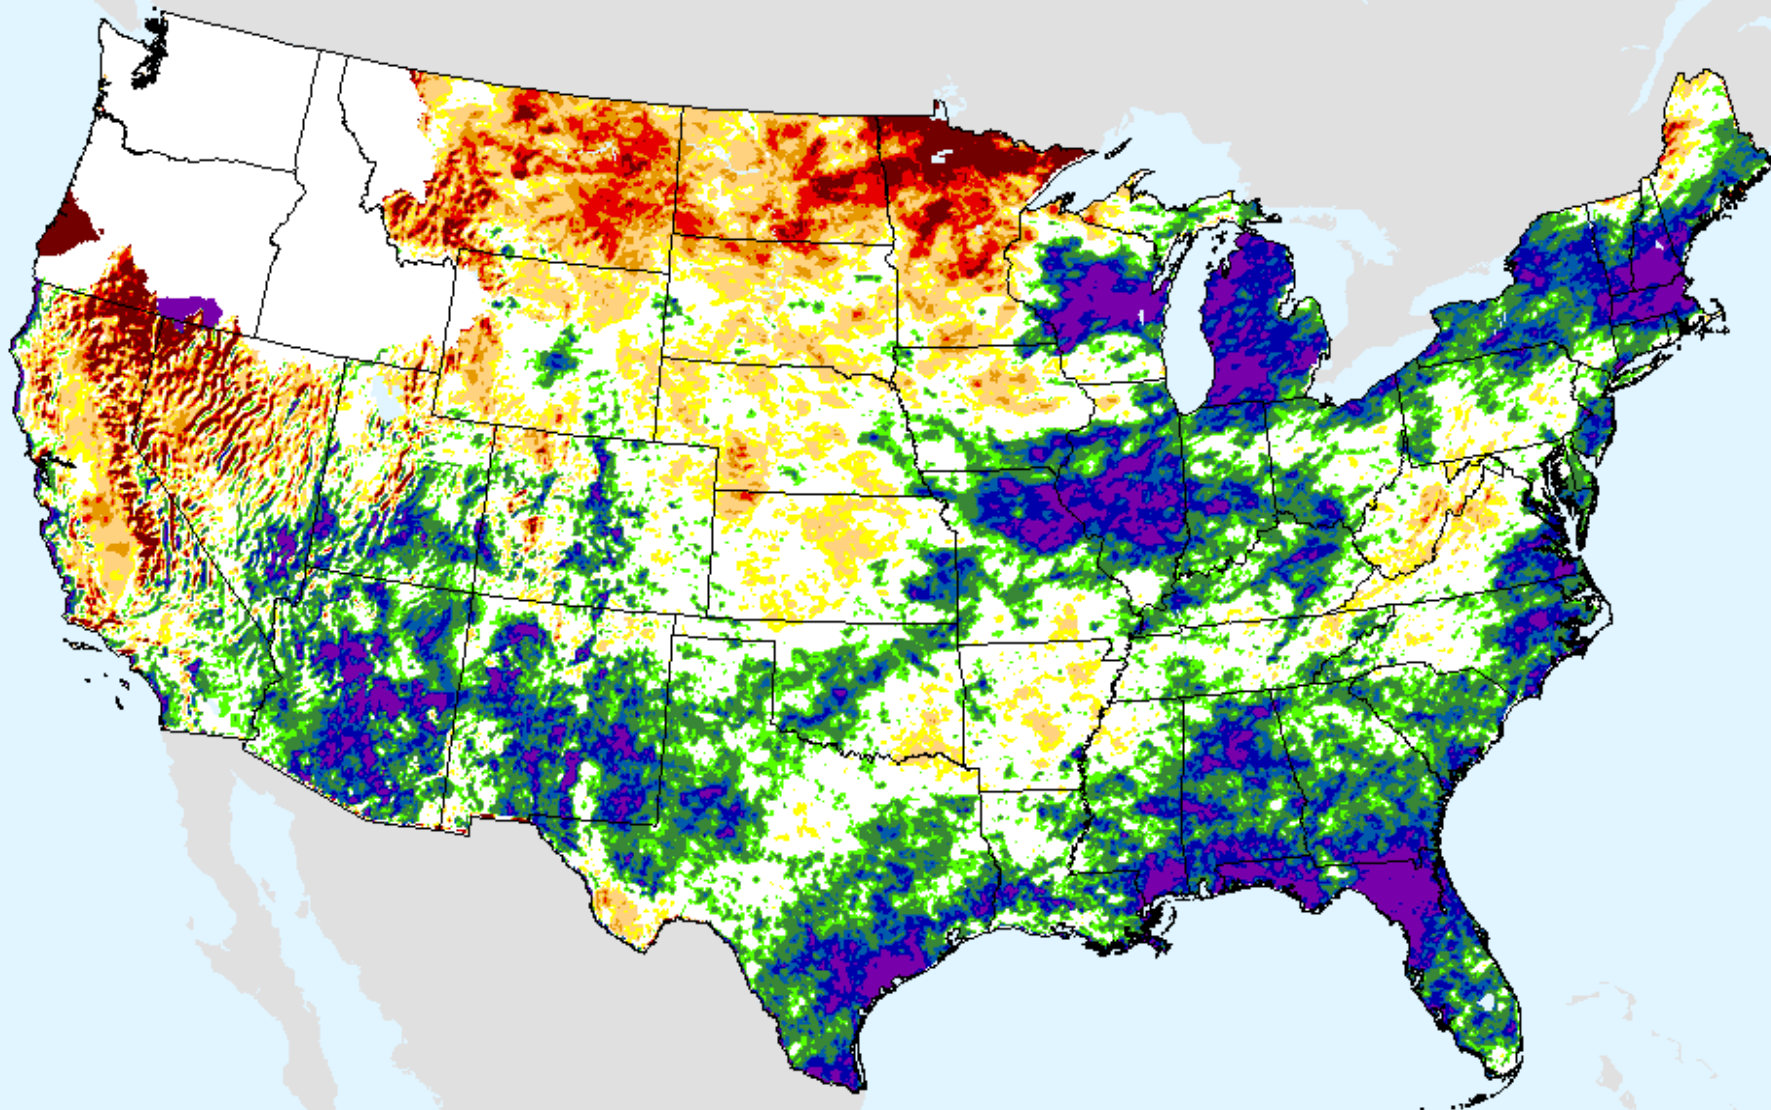

AHPS 2-month SPEI

As of: Tuesday, August 10, 2021

SPEI (USDM)