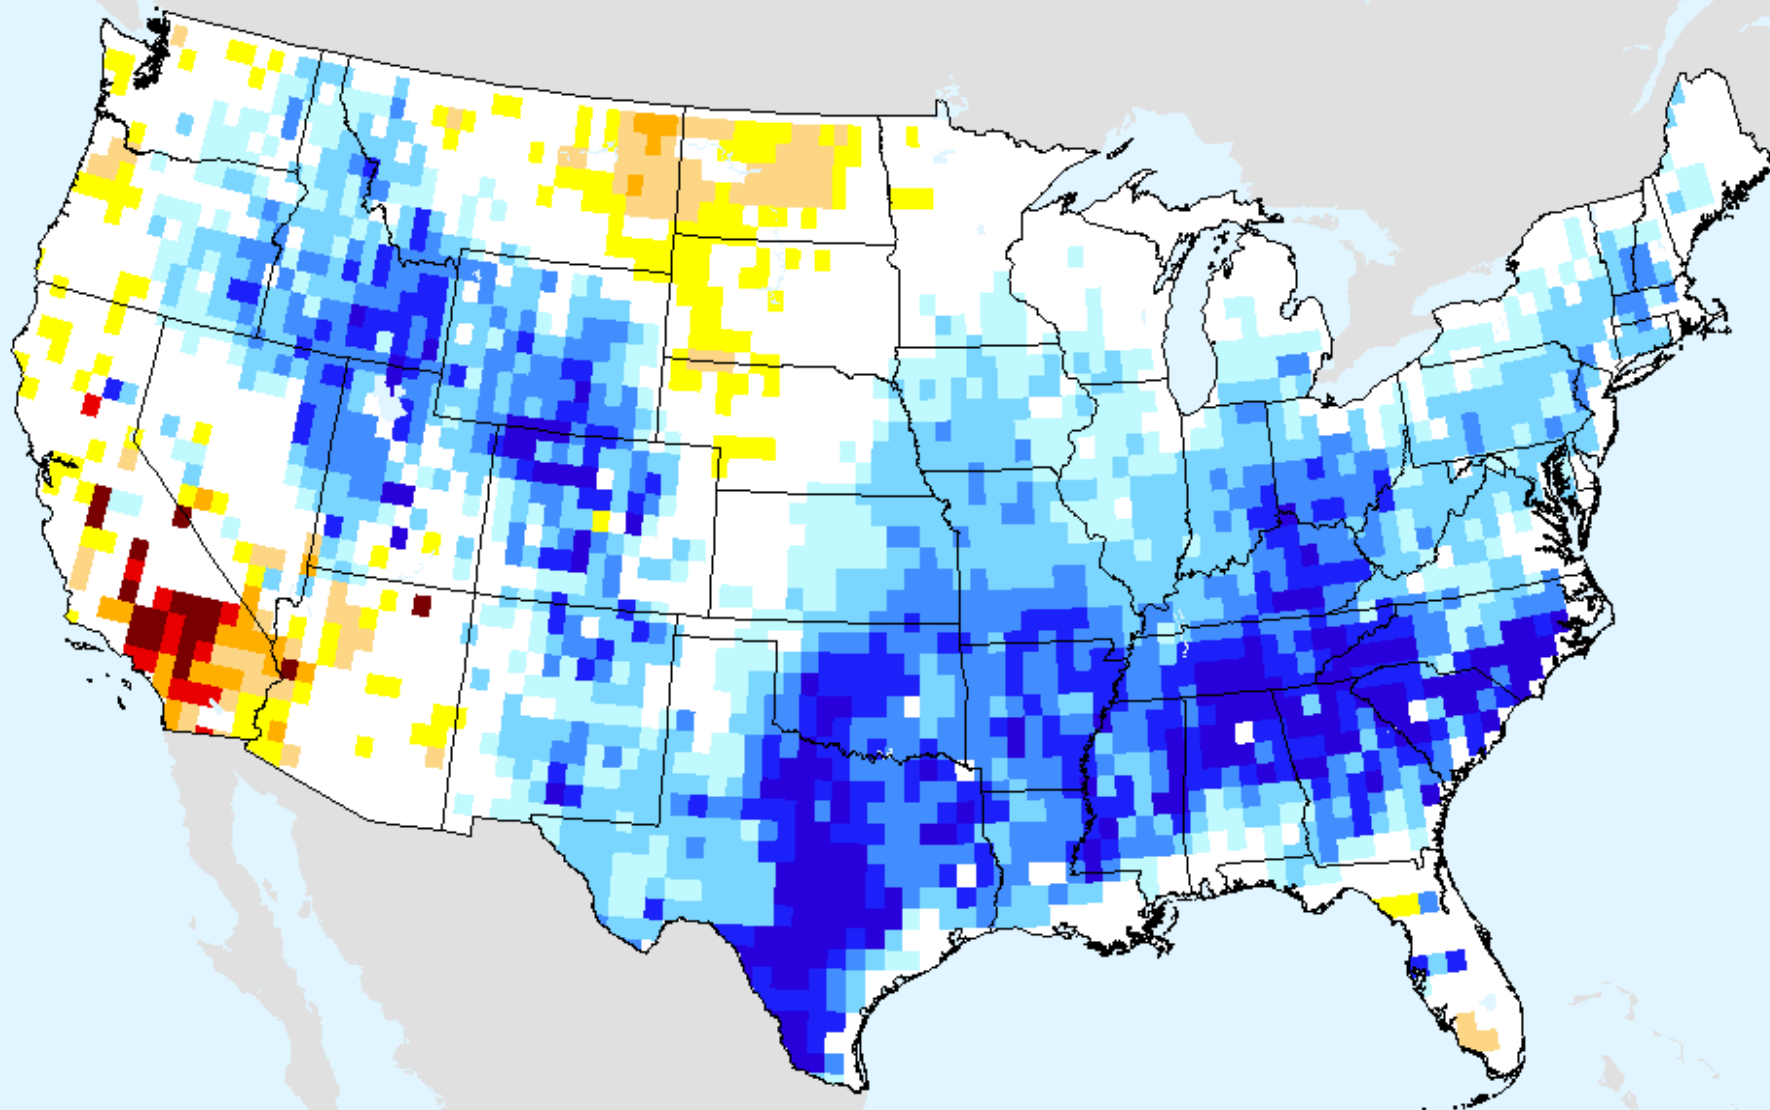

AIRS-Based Retrieved Surface Air Temperature 7 Day

As of: Tuesday, August 10, 2021