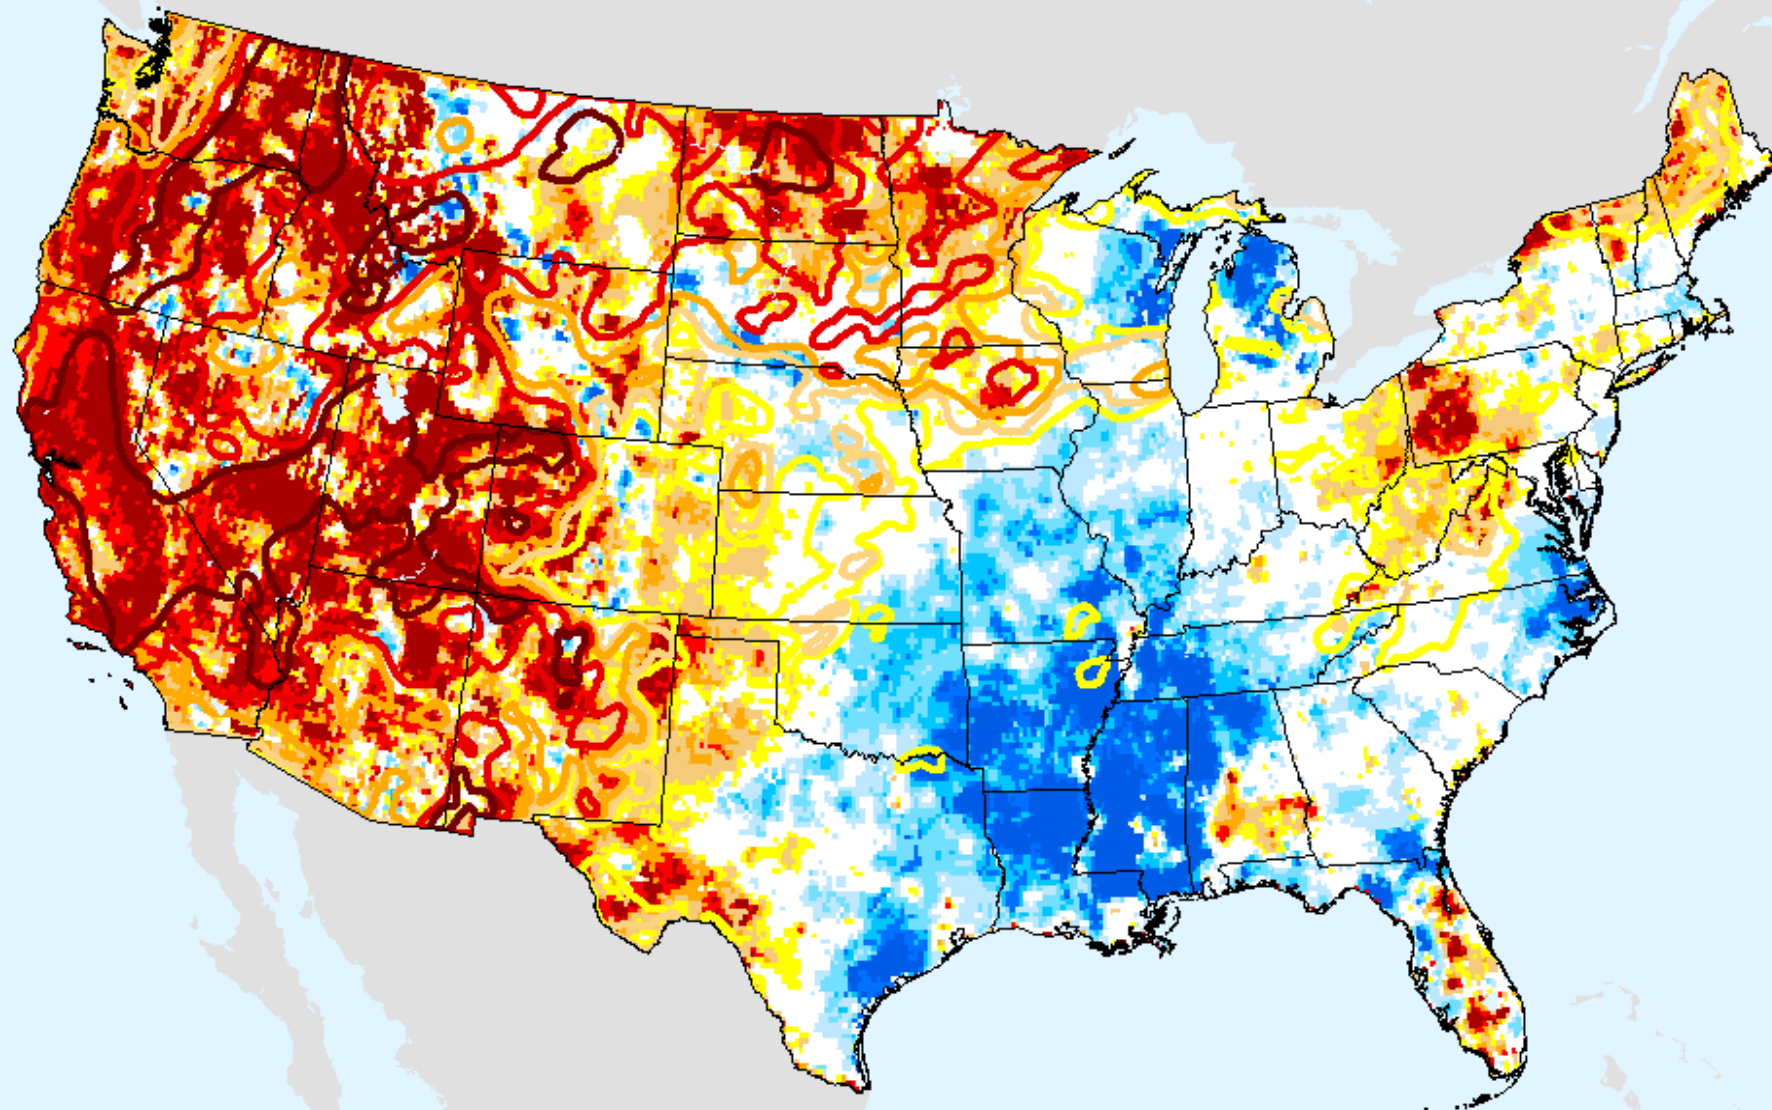

GRACE-Based Shallow Groundwater Drought Indicator

As of: Tuesday, August 10, 2021

USDM for: Aug. 3, 2021