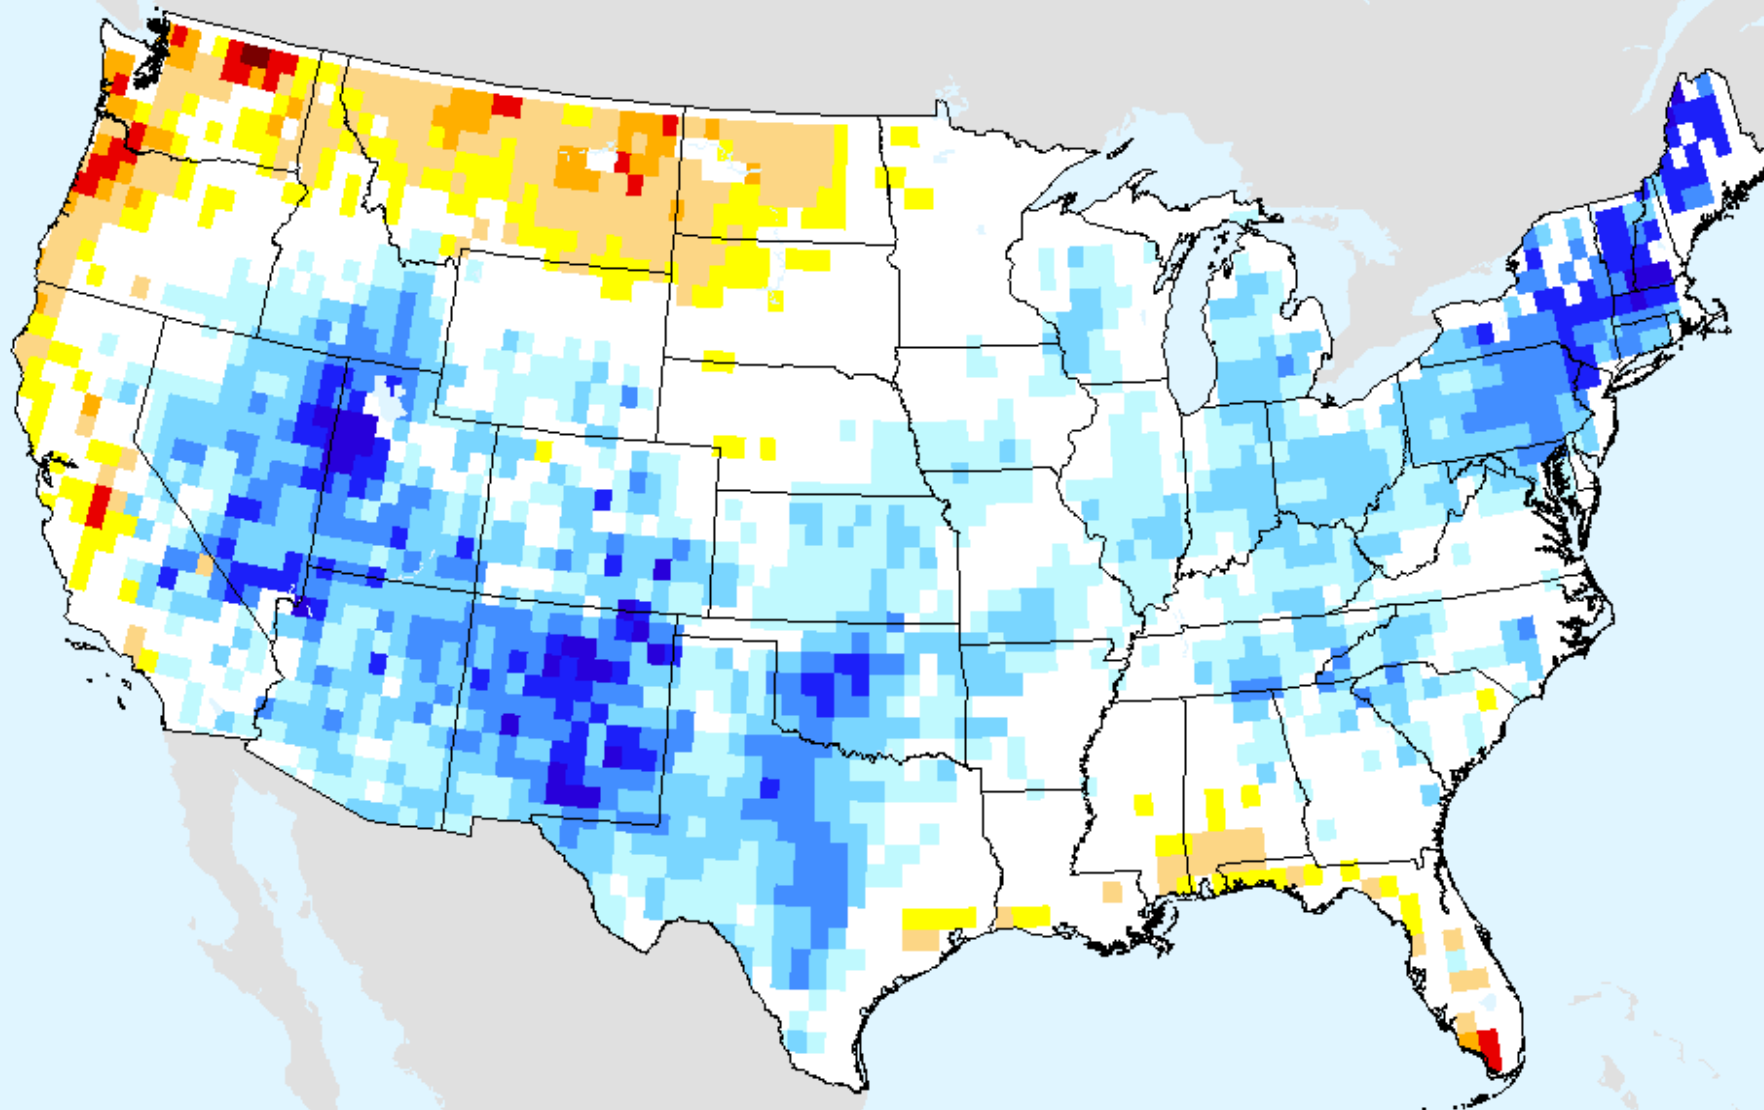

AIRS-Based Retrieved Surface Air Temperature 14 Day

As of: Tuesday, August 10, 2021