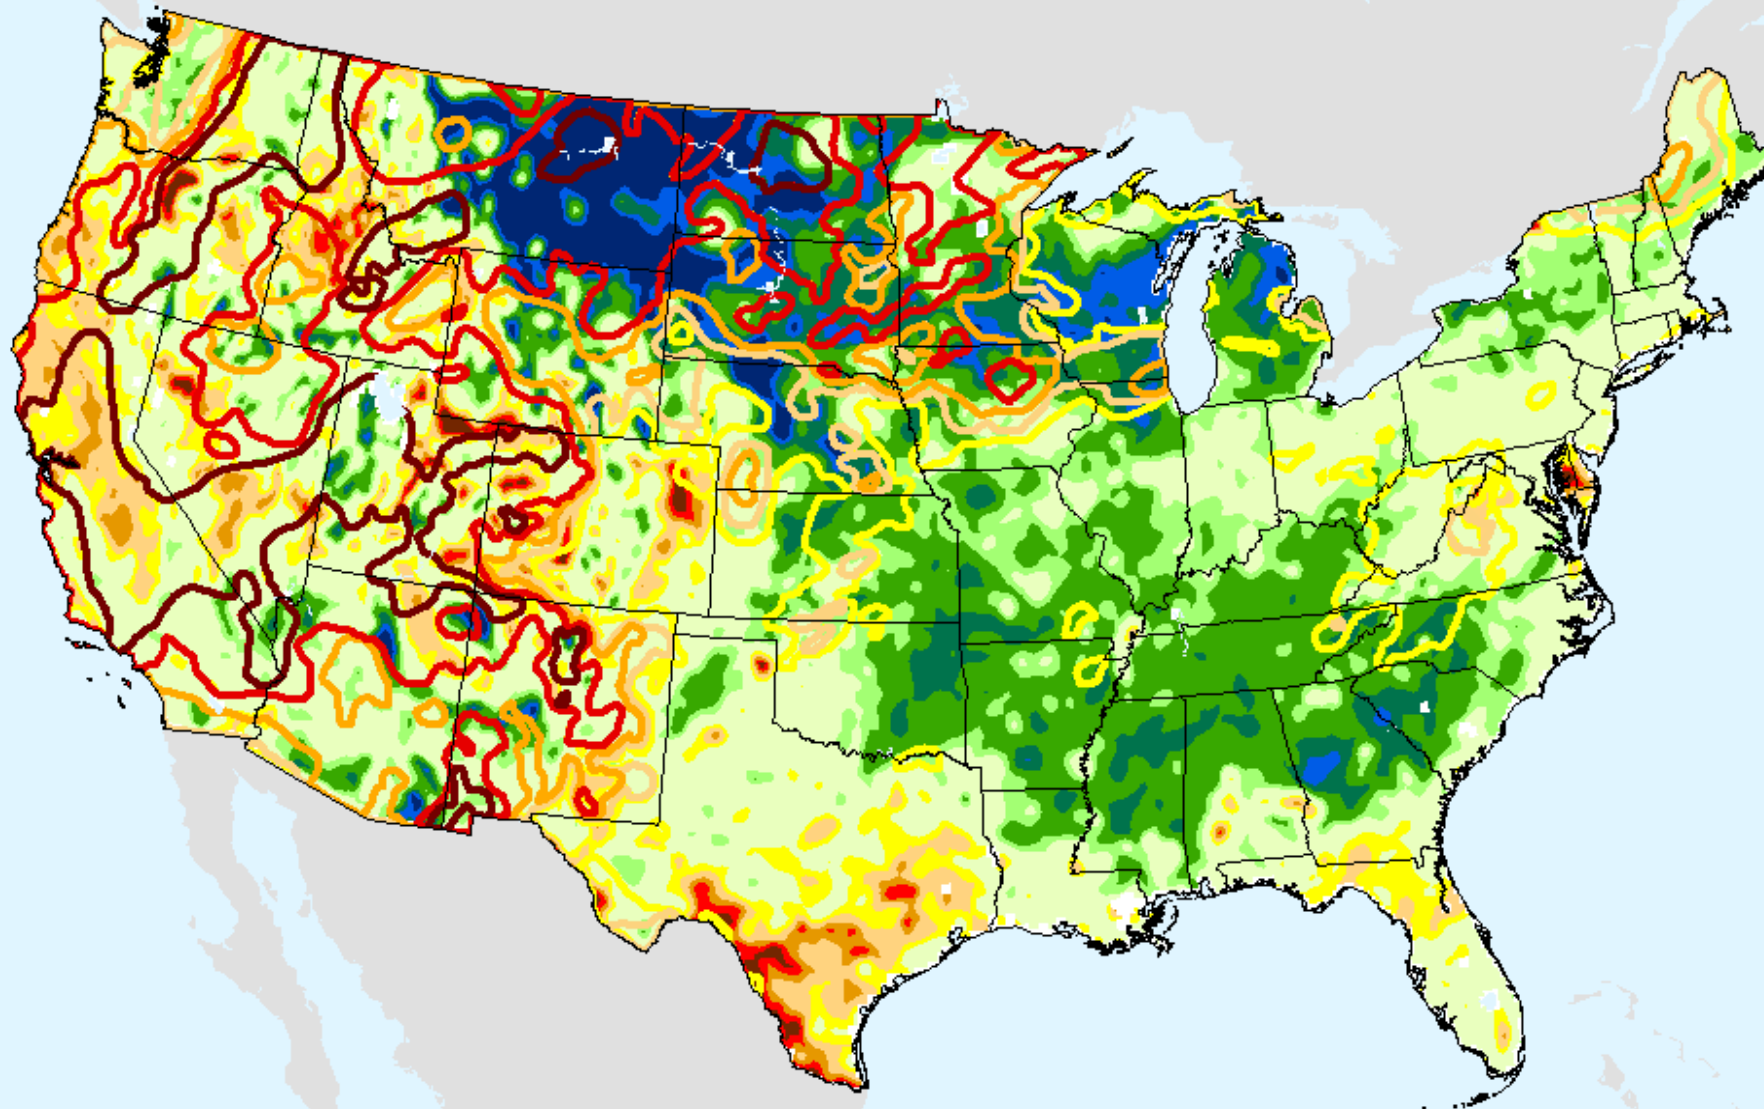

NLDAS Total Column Soil Moisture

As of: Tuesday, August 10, 2021

USDM for: Aug. 3, 2021

>98