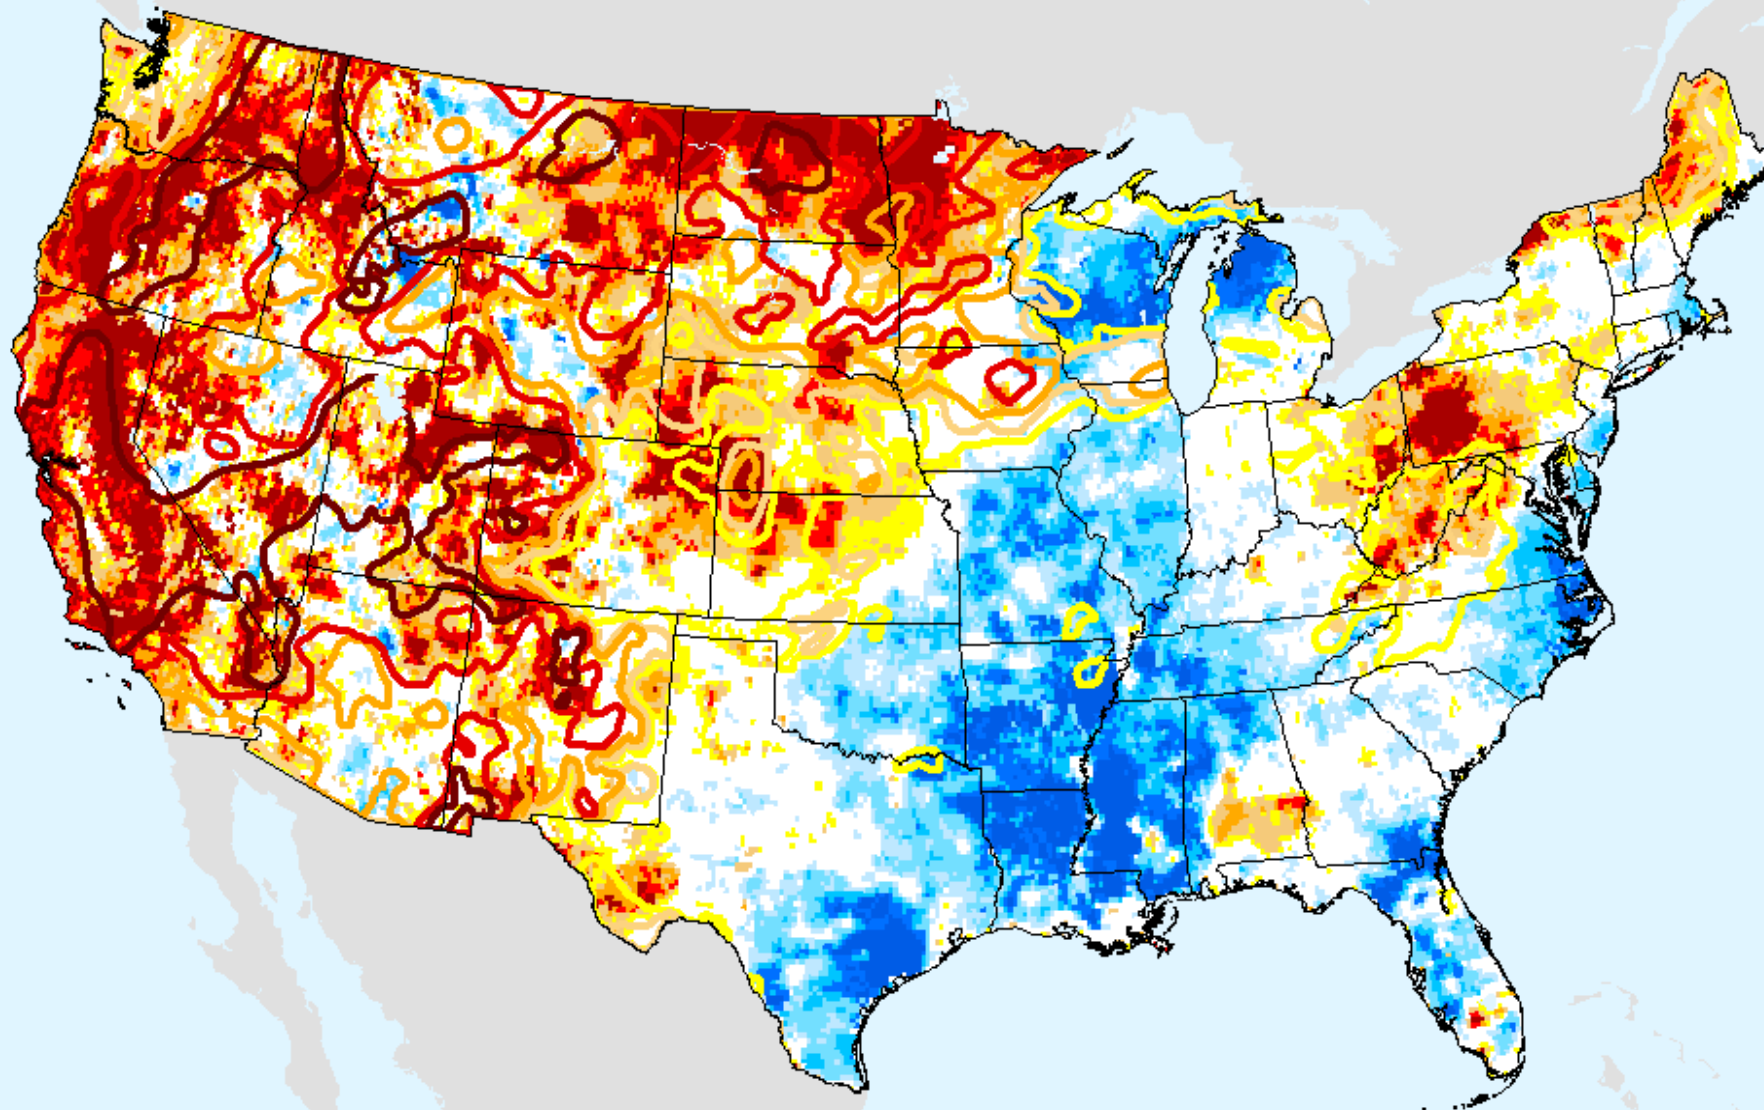

As of: Tuesday, August 10, 2021

USDM for: Aug. 3, 2021

GRACE-Based Shallow Groundwater Drought Indicator

As of: Tuesday, August 10, 2021

GRACE-Based Root Zone Soil Moisture Drought Indicator

As of: Tuesday, August 10, 2021