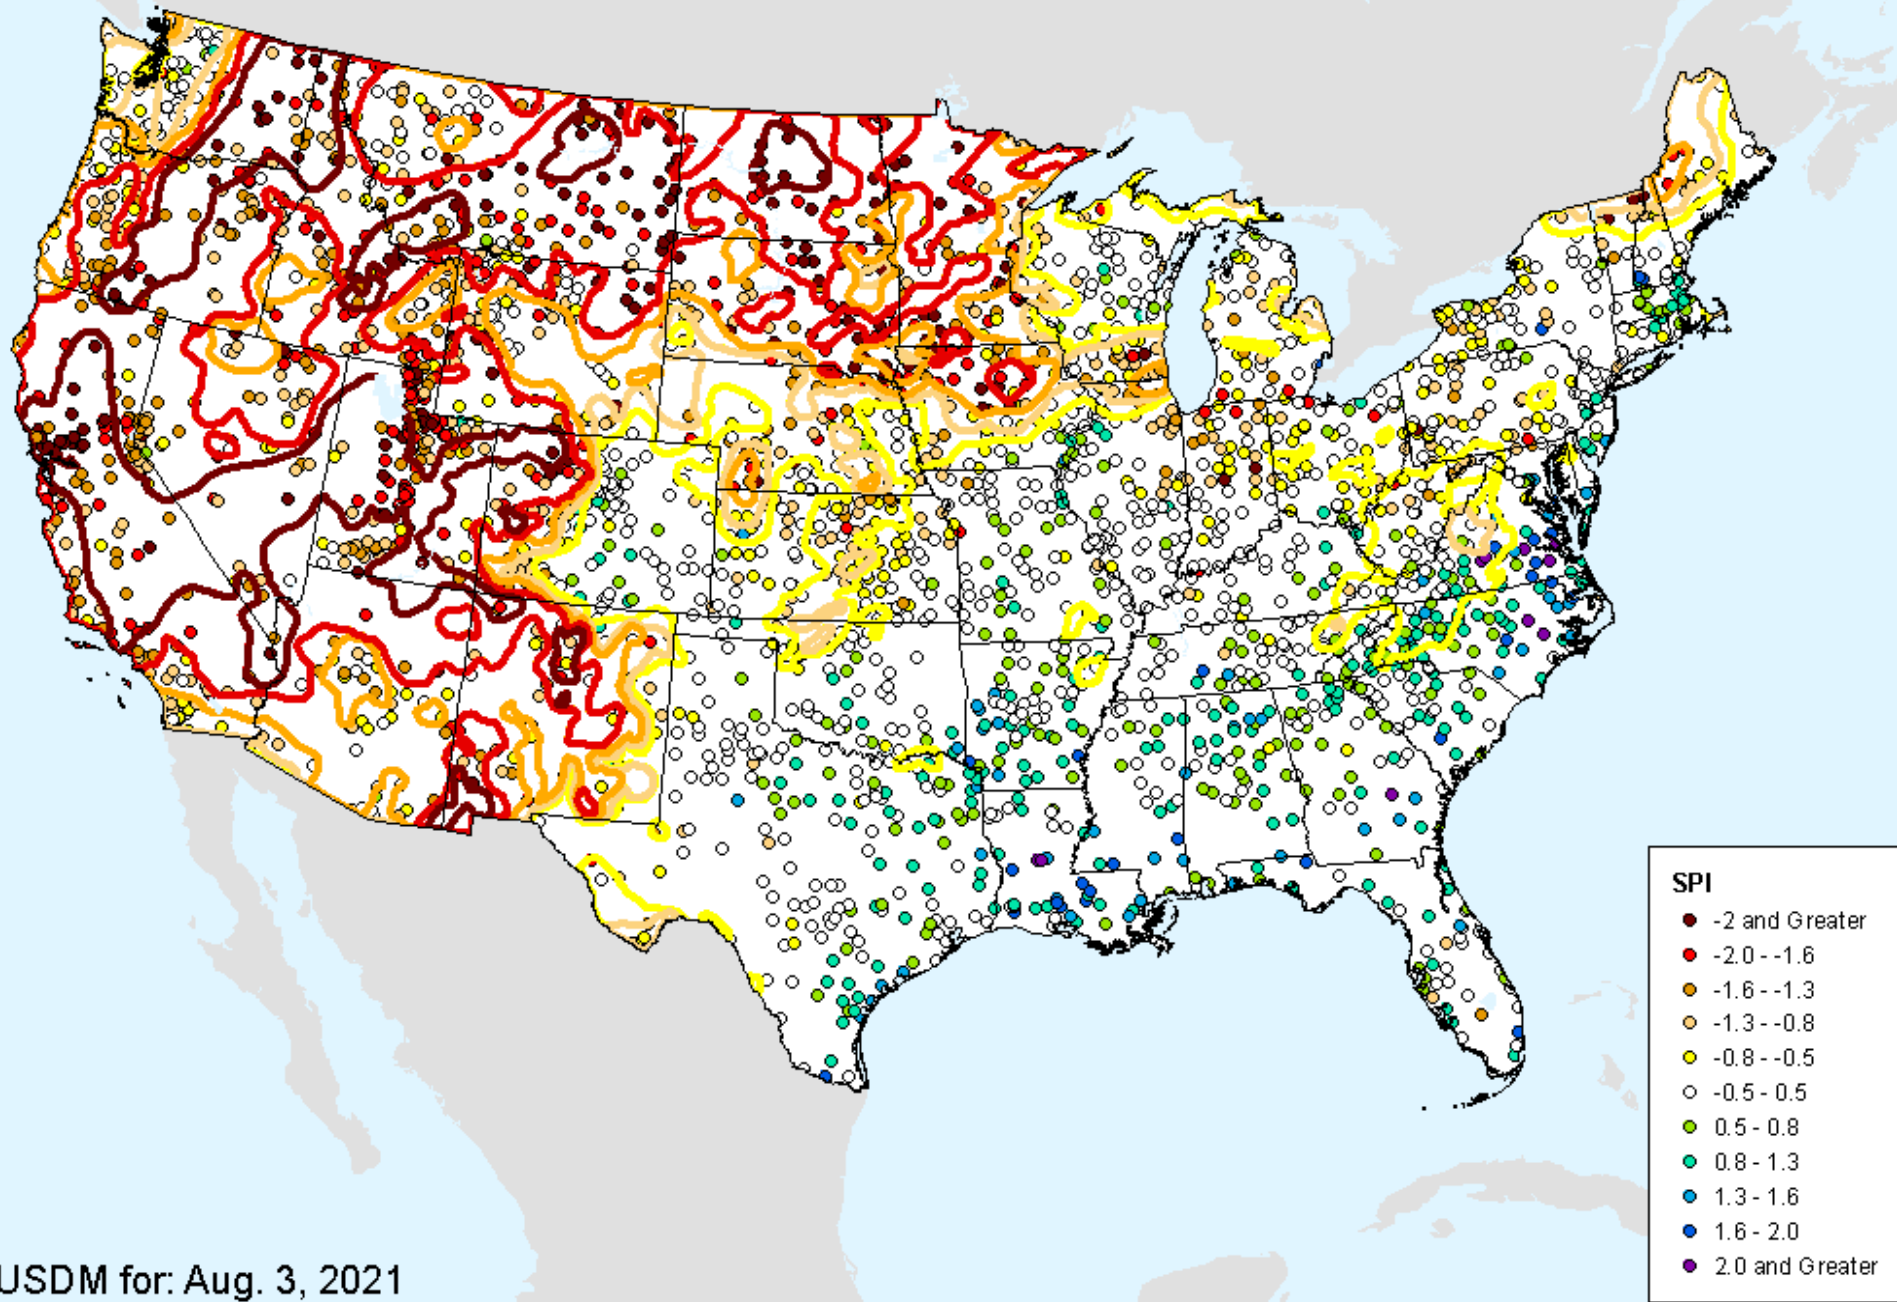

HPRCC 12-month SPI

As of: Tuesday, August 10, 2021

USDM for: Aug. 3, 2021