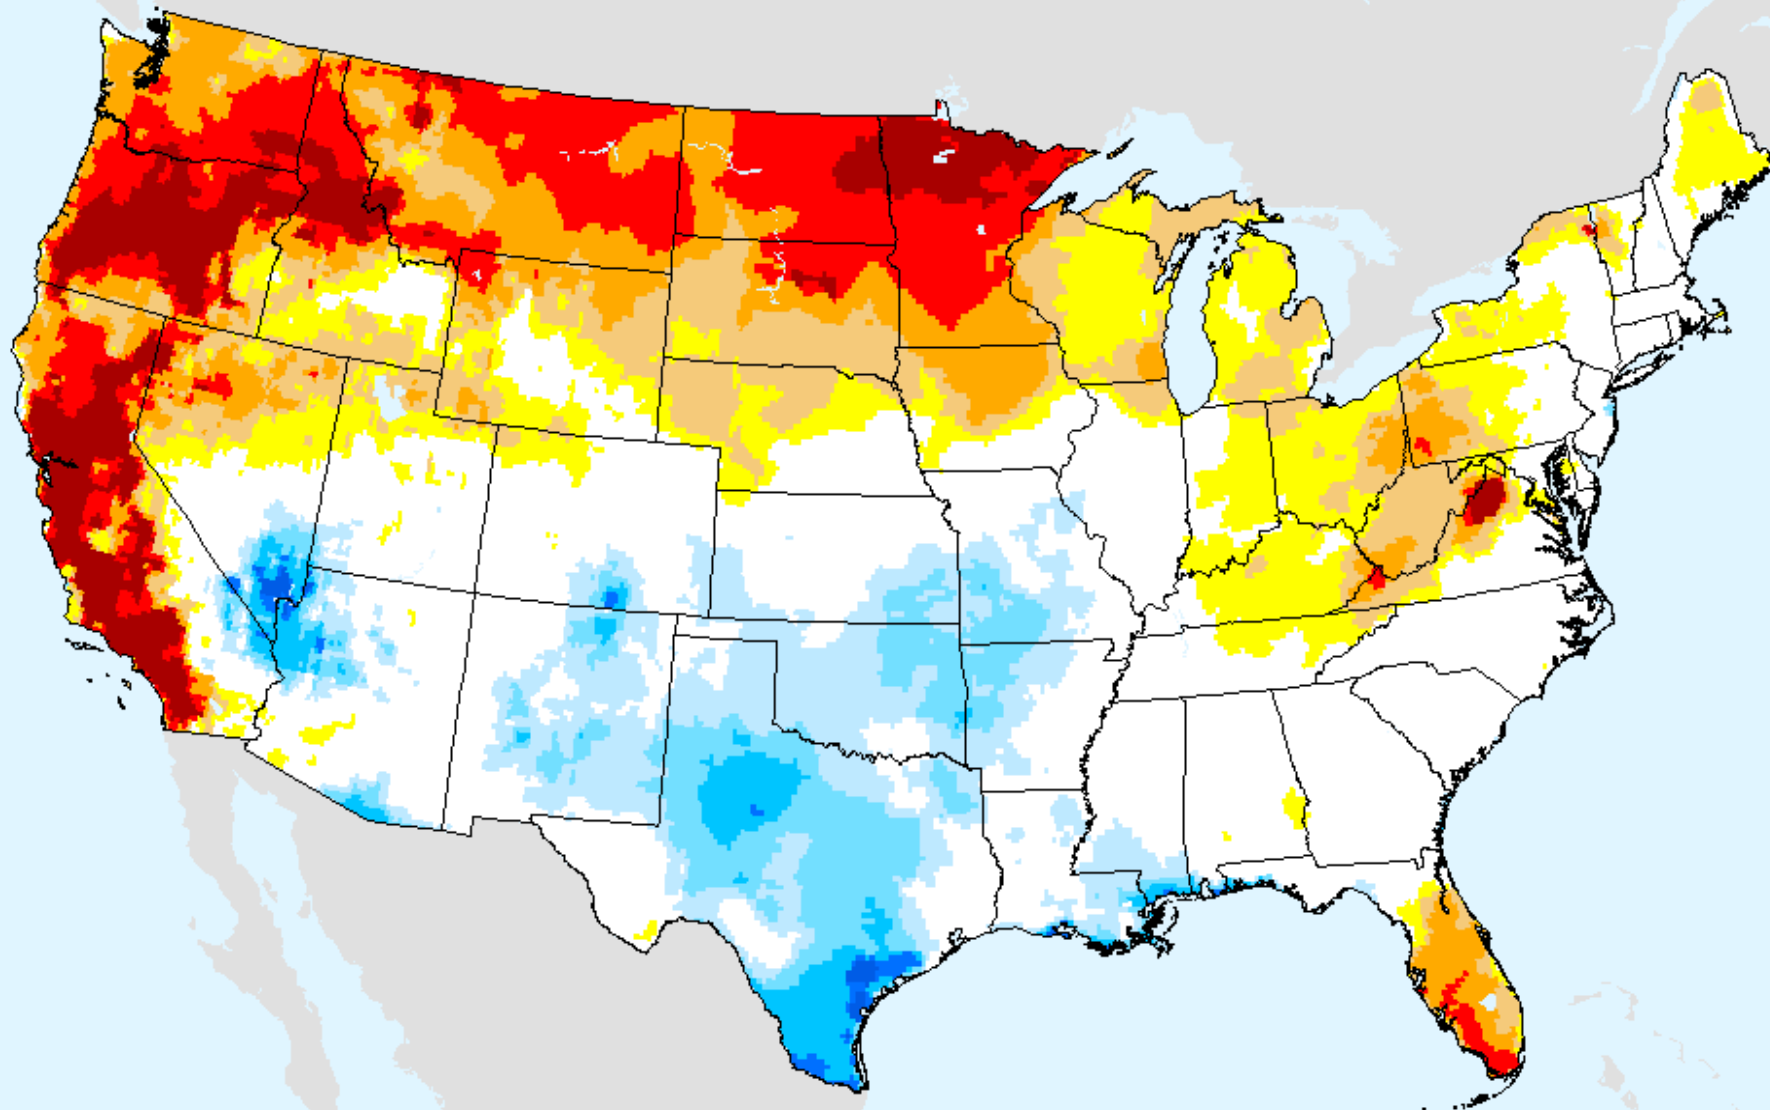

EDDI 11-week

As of: Tuesday, August 10, 2021

USDM for: Aug. 3, 2021

EDDI 11-week

As of: Tuesday, August 10, 2021

EDDI 12-week

As of: Tuesday, August 10, 2021

USDM for: Aug. 3, 2021