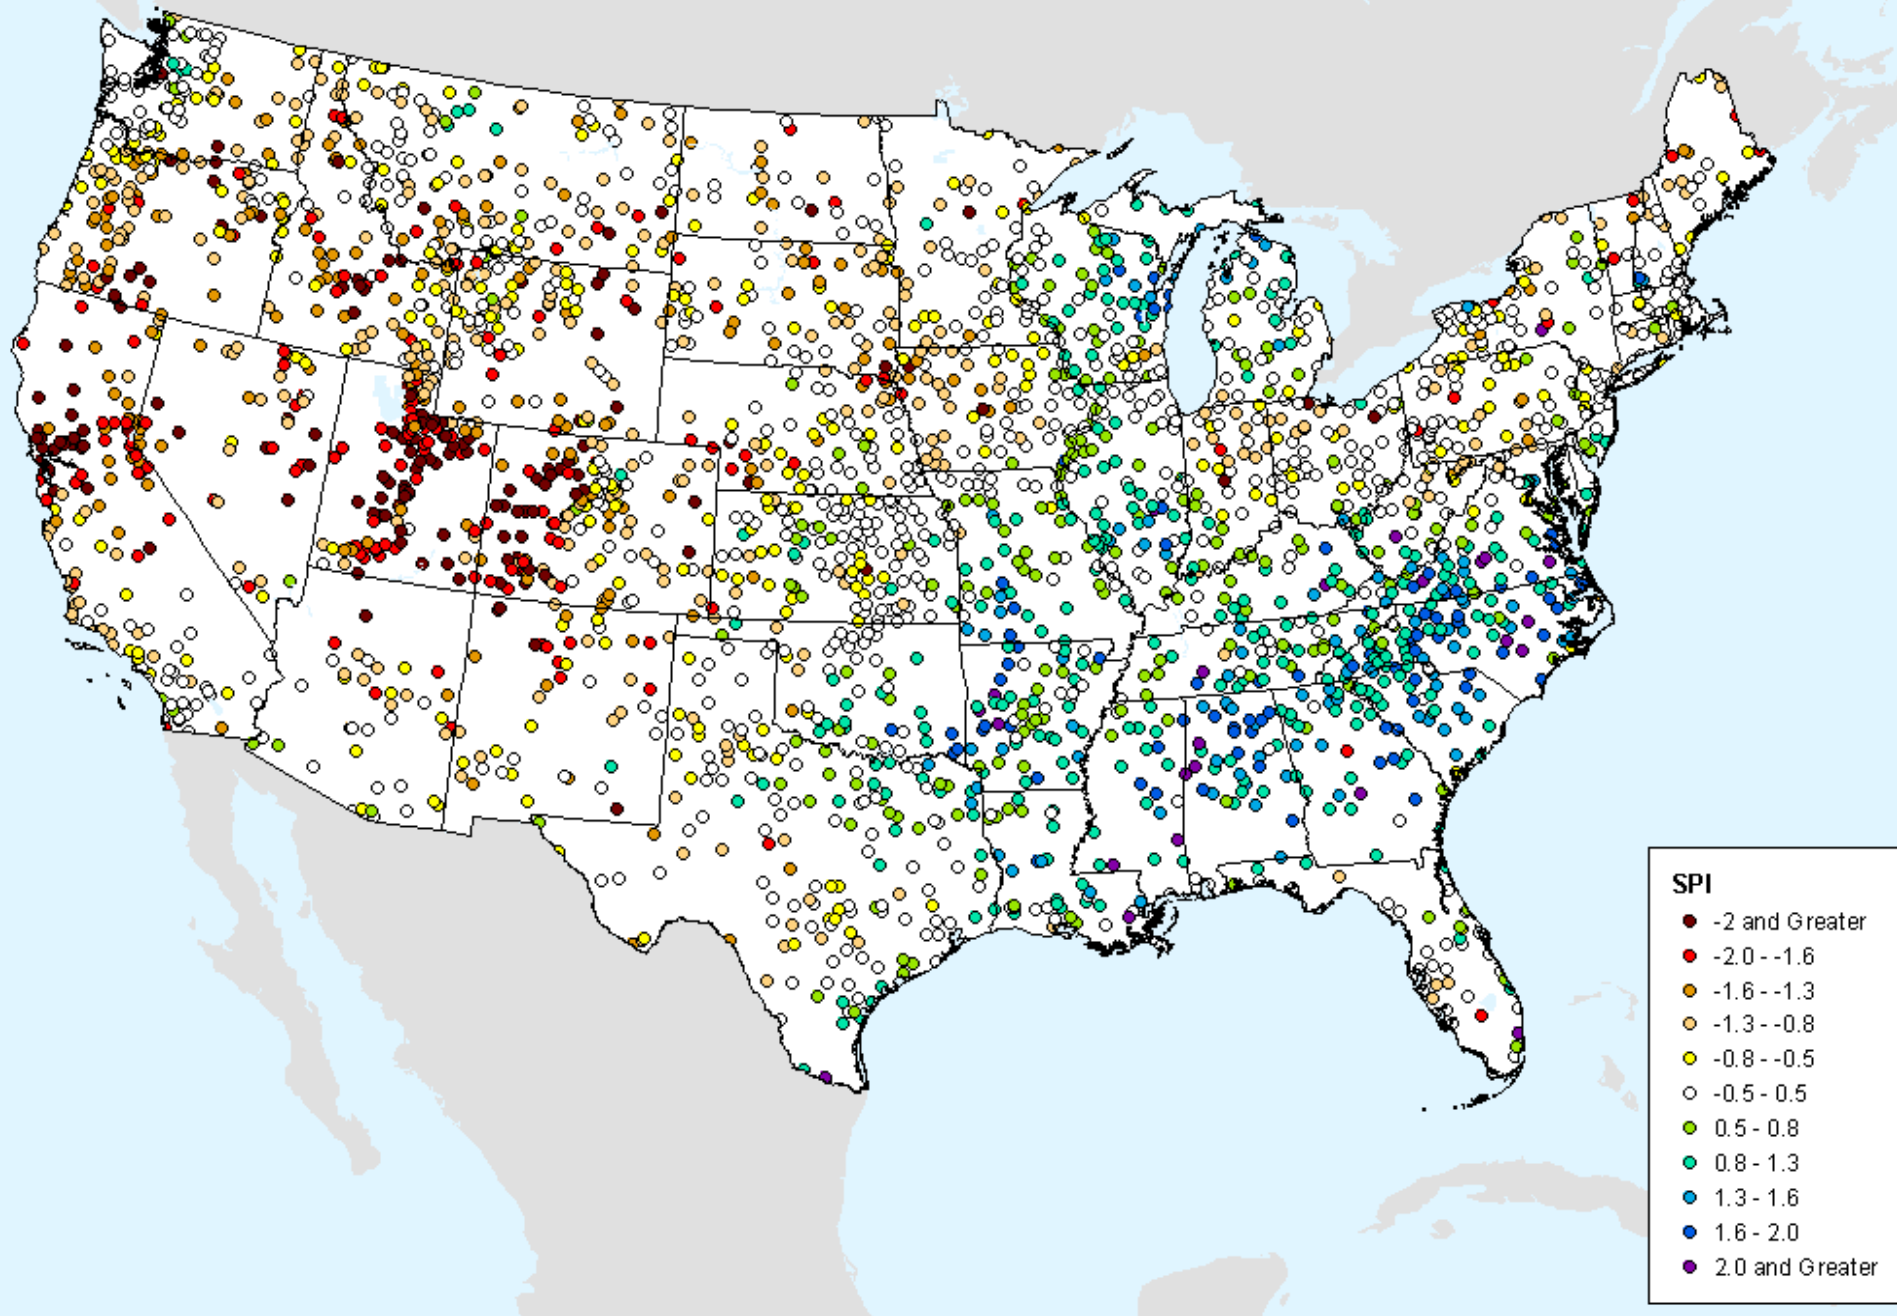

HPRCC 12-month SPI

As of: Tuesday, August 10, 2021

HPRCC 24-month SPI

As of: Tuesday, August 10, 2021

USDM for: Aug. 3, 2021

HPRCC 24-month SPI

As of: Tuesday, August 10, 2021

HPRCC Water Year-to-date SPI