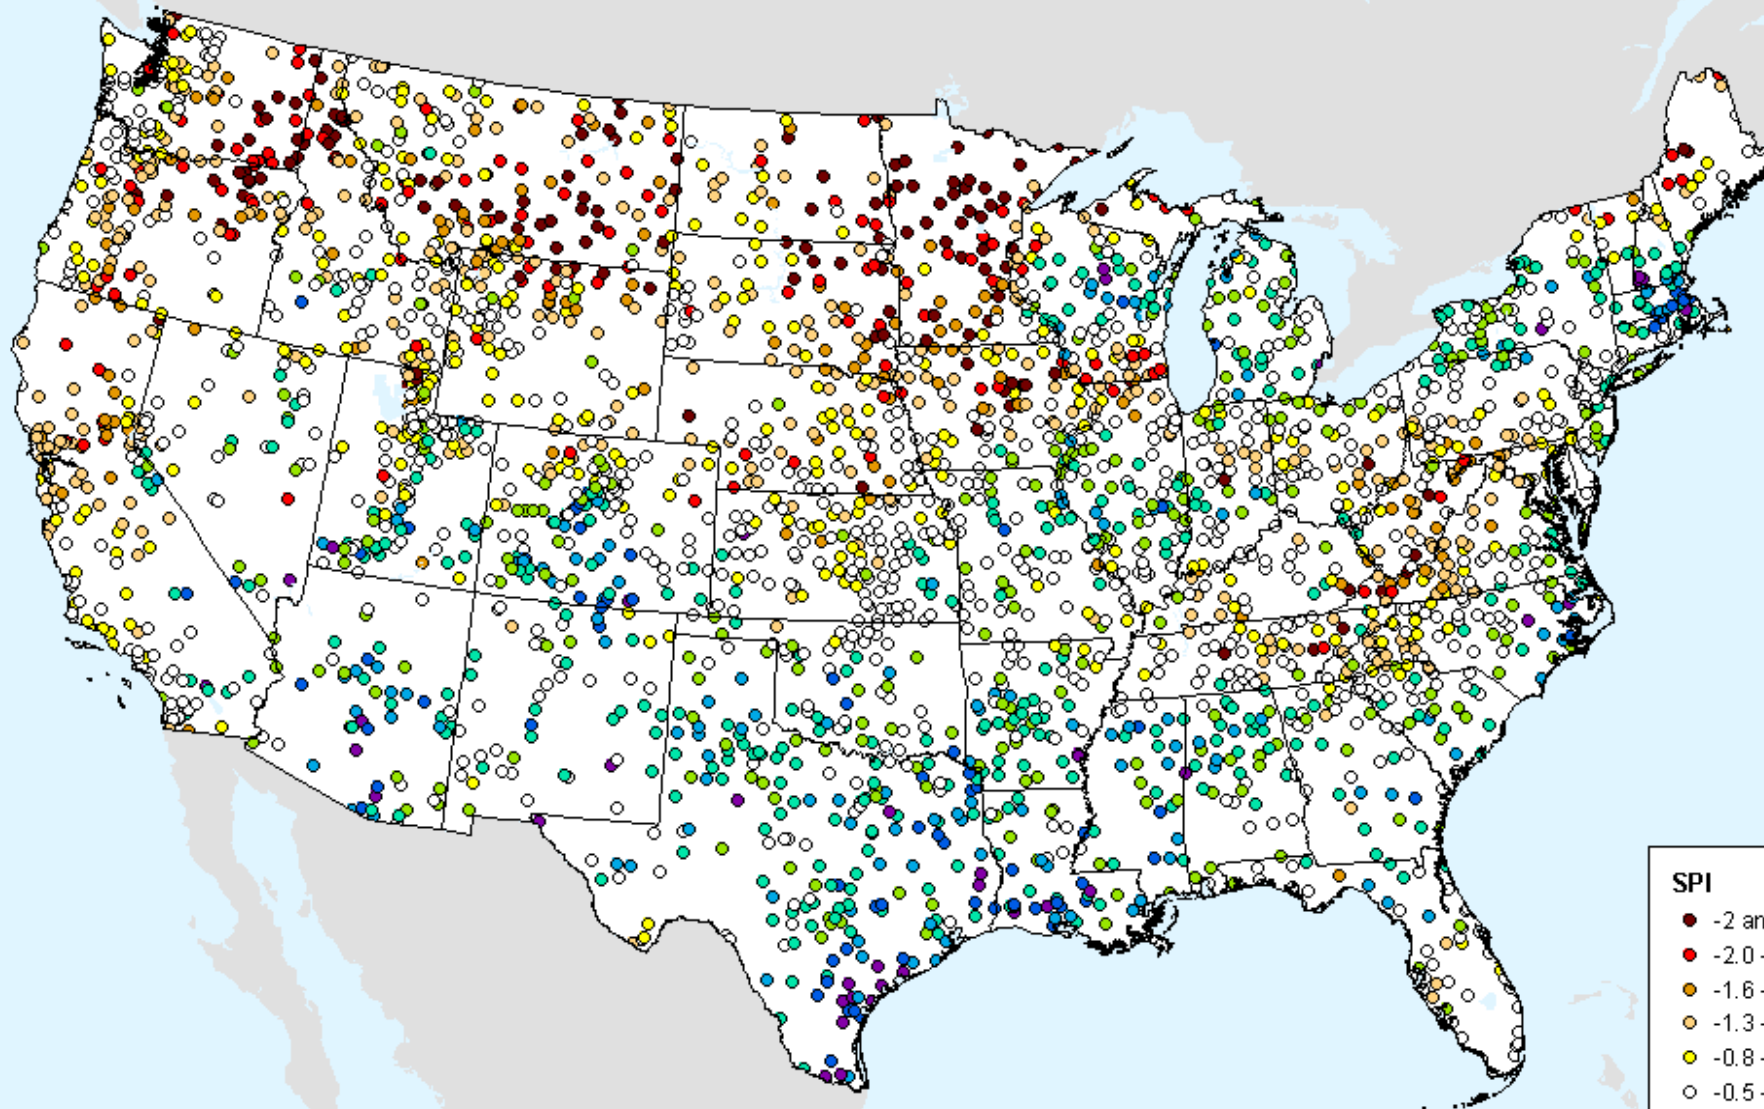

HPRCC 3-month SPI

As of: Tuesday, August 10, 2021

USDM for: Aug. 3, 2021

HPRCC 3-month SPI

As of: Tuesday, August 10, 2021

SPI

- -2 and Greater
- -2.0--1.6
- -1.6--1.3
- -1.3--0.8
- -0.8--0.5
- -0.5-0.5
- 0.5-0.8
- 0.8-1.3
- 1.3-1.6
- 1.6-2.0
- 2.0 and Greater