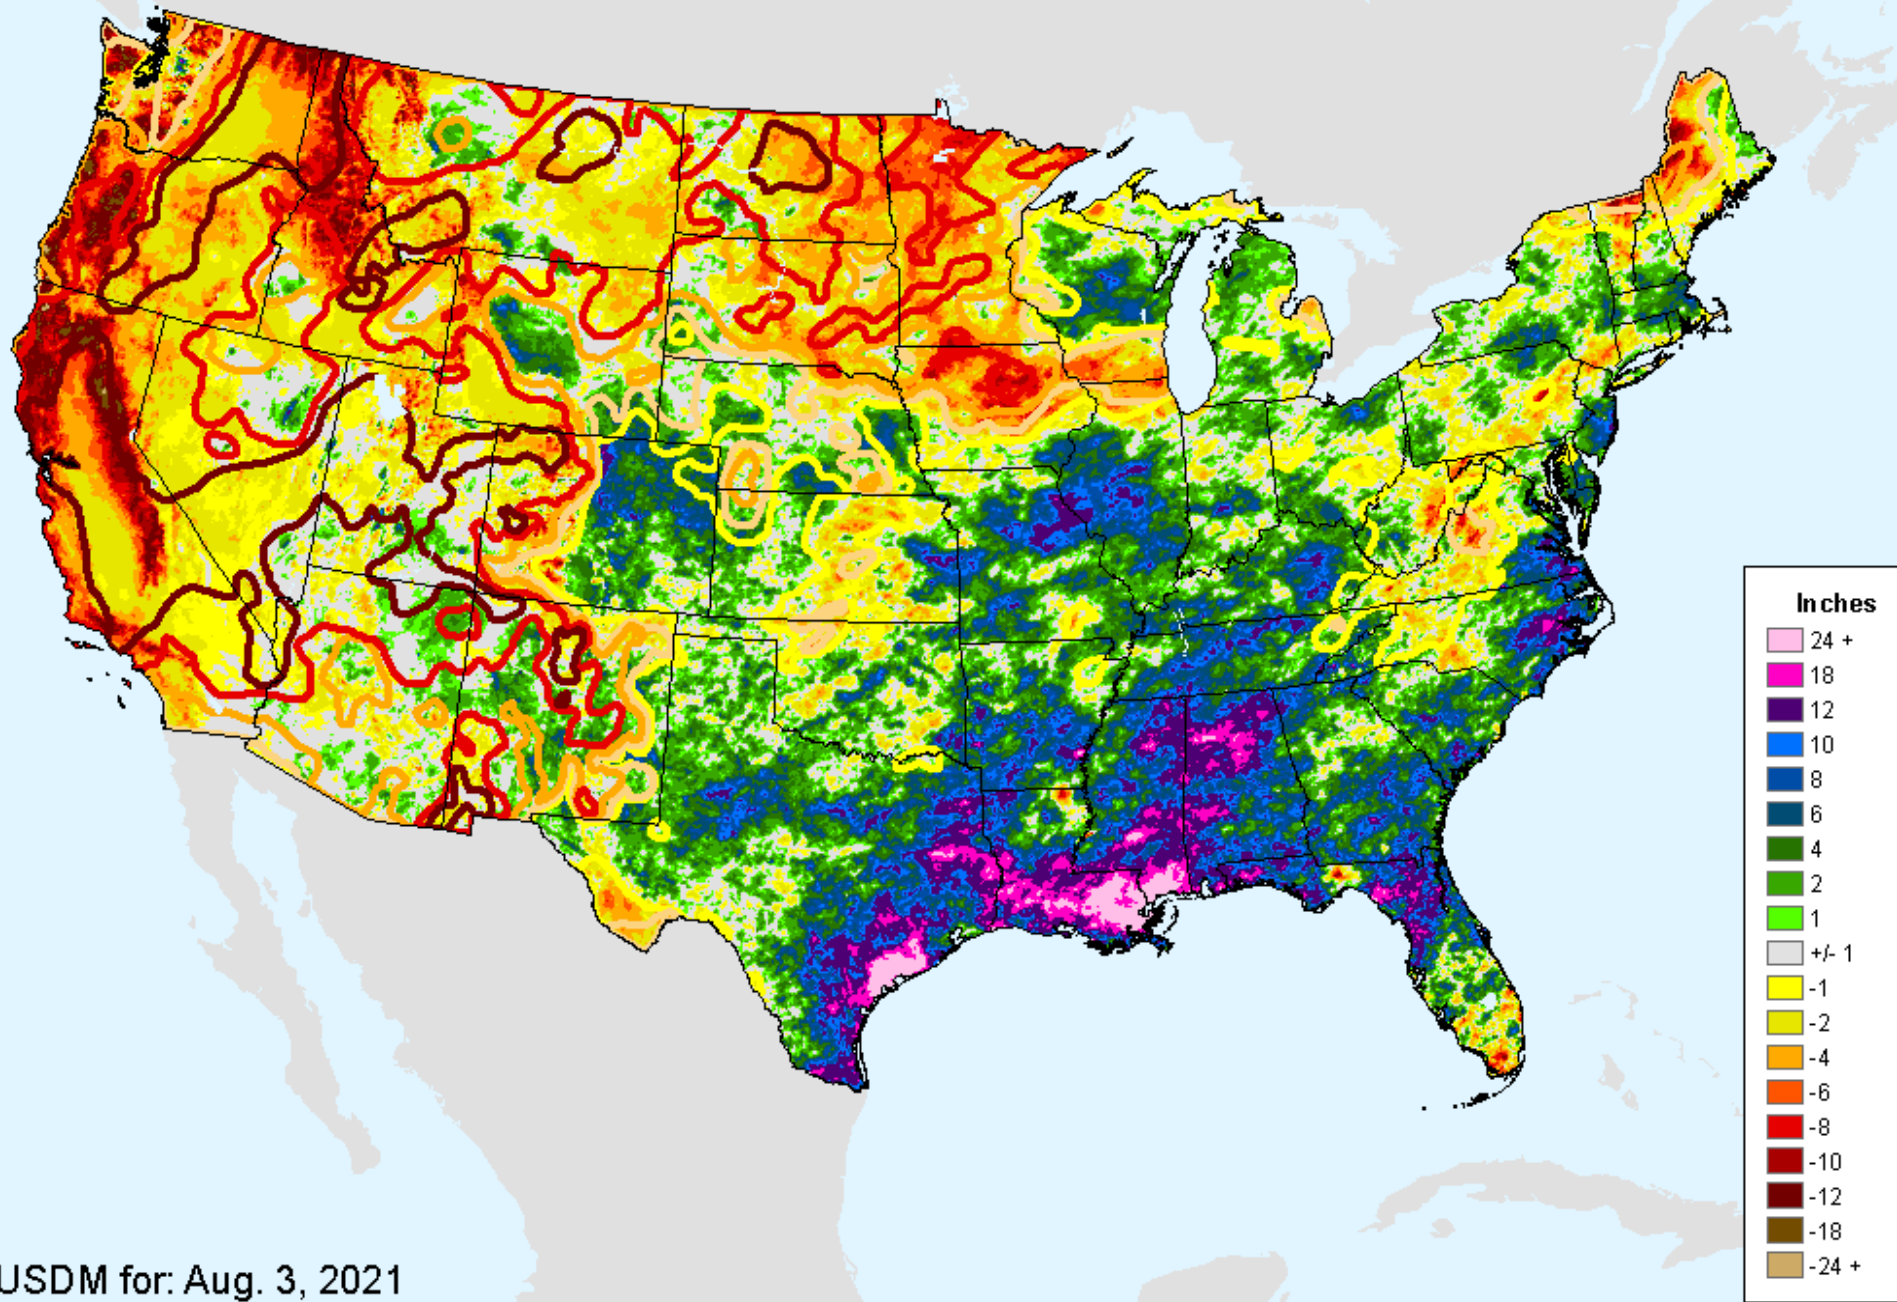

AHPS 180-Day Precip Departure

As of: Tuesday, August 10, 2021

USDM for: Aug. 3, 2021