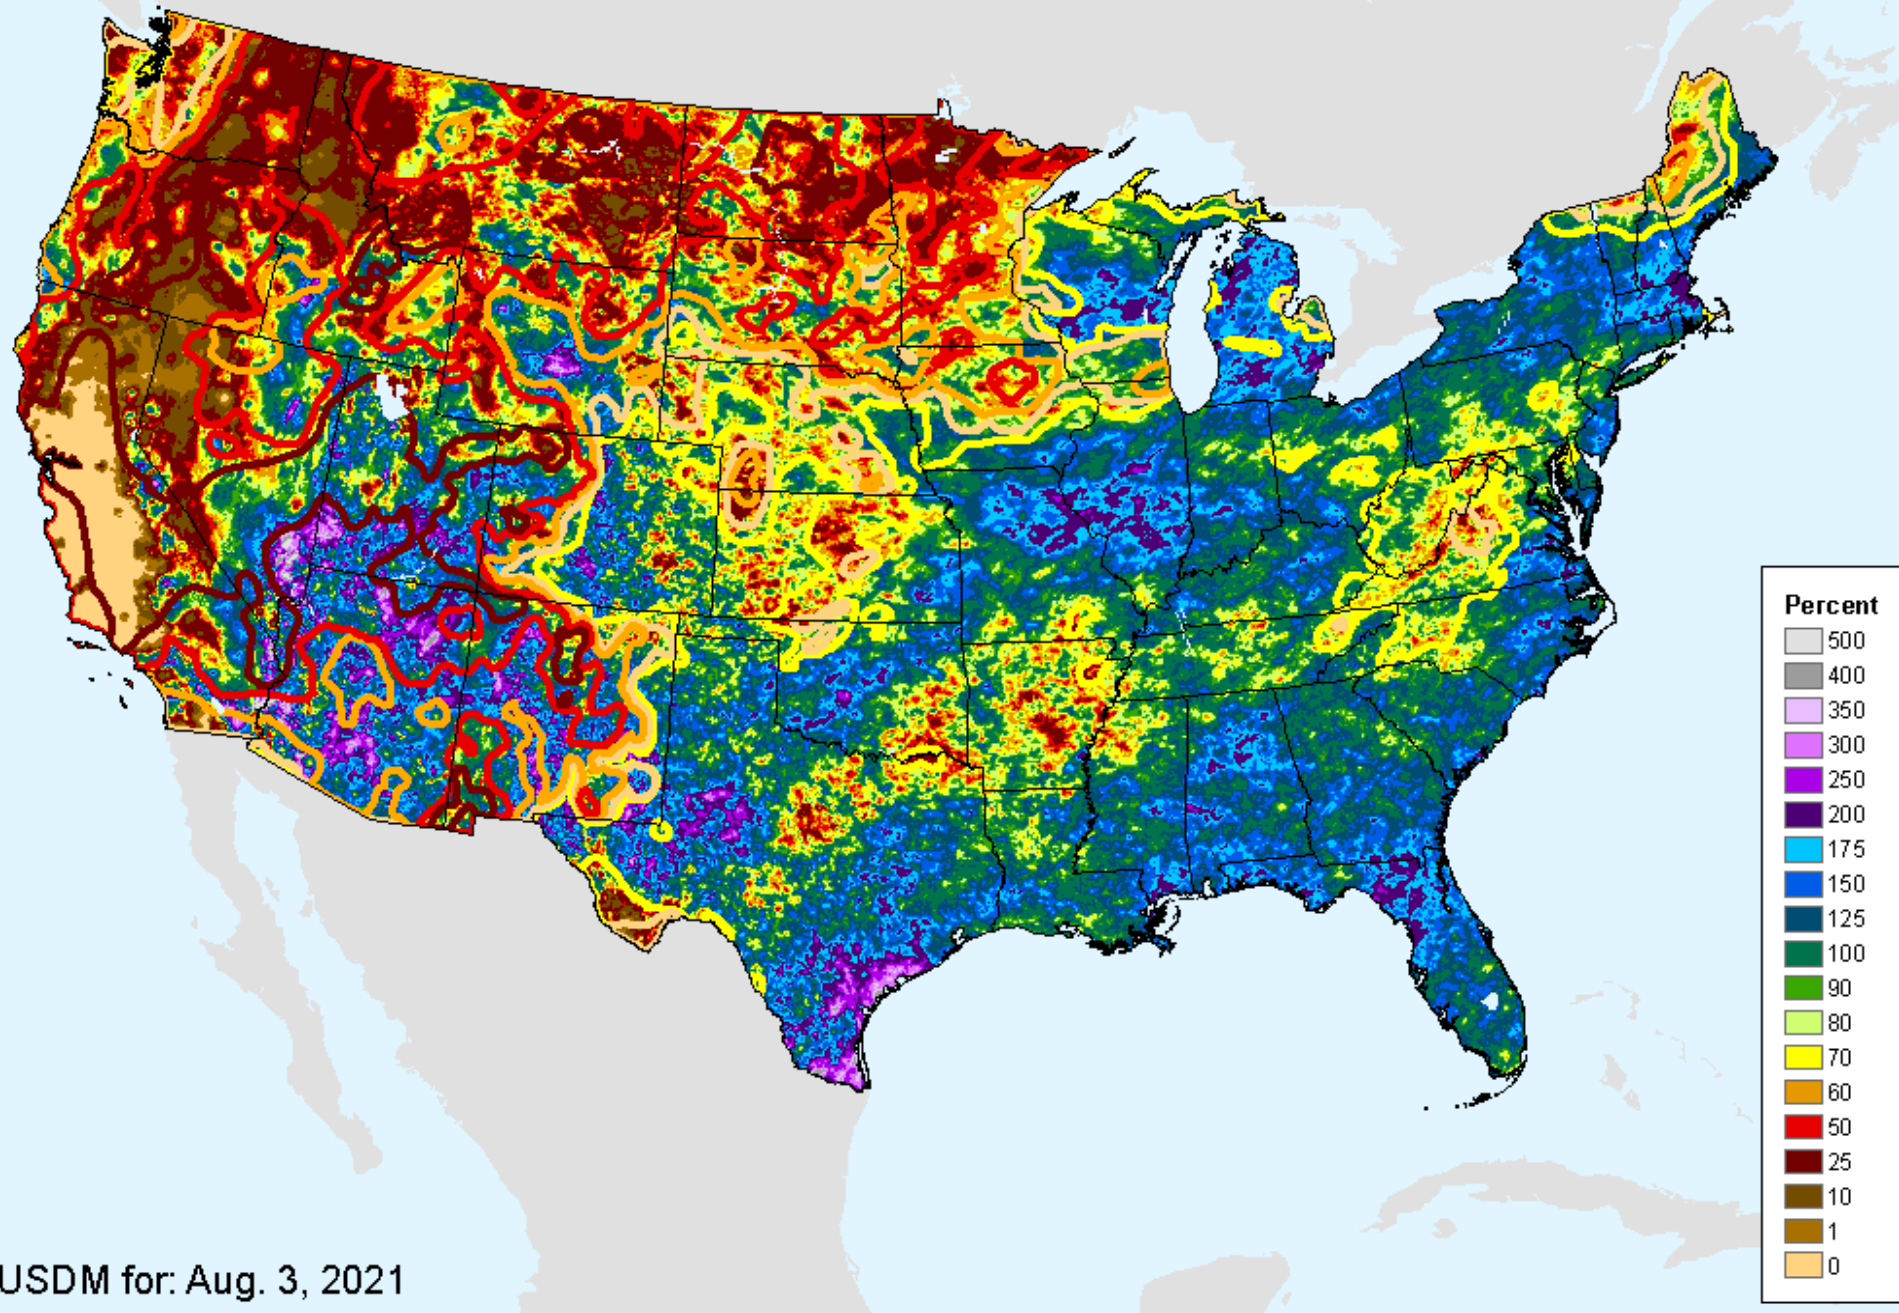

AHPS 60-Day Precip Departure

As of: Tuesday, August 10, 2021

USDM for: Aug. 3, 2021

AHPS 60-Day Precip Departure

As of: Tuesday, August 10, 2021

AHPS 60-Day Pct of Normal Pcp

As of: Tuesday, August 10, 2021