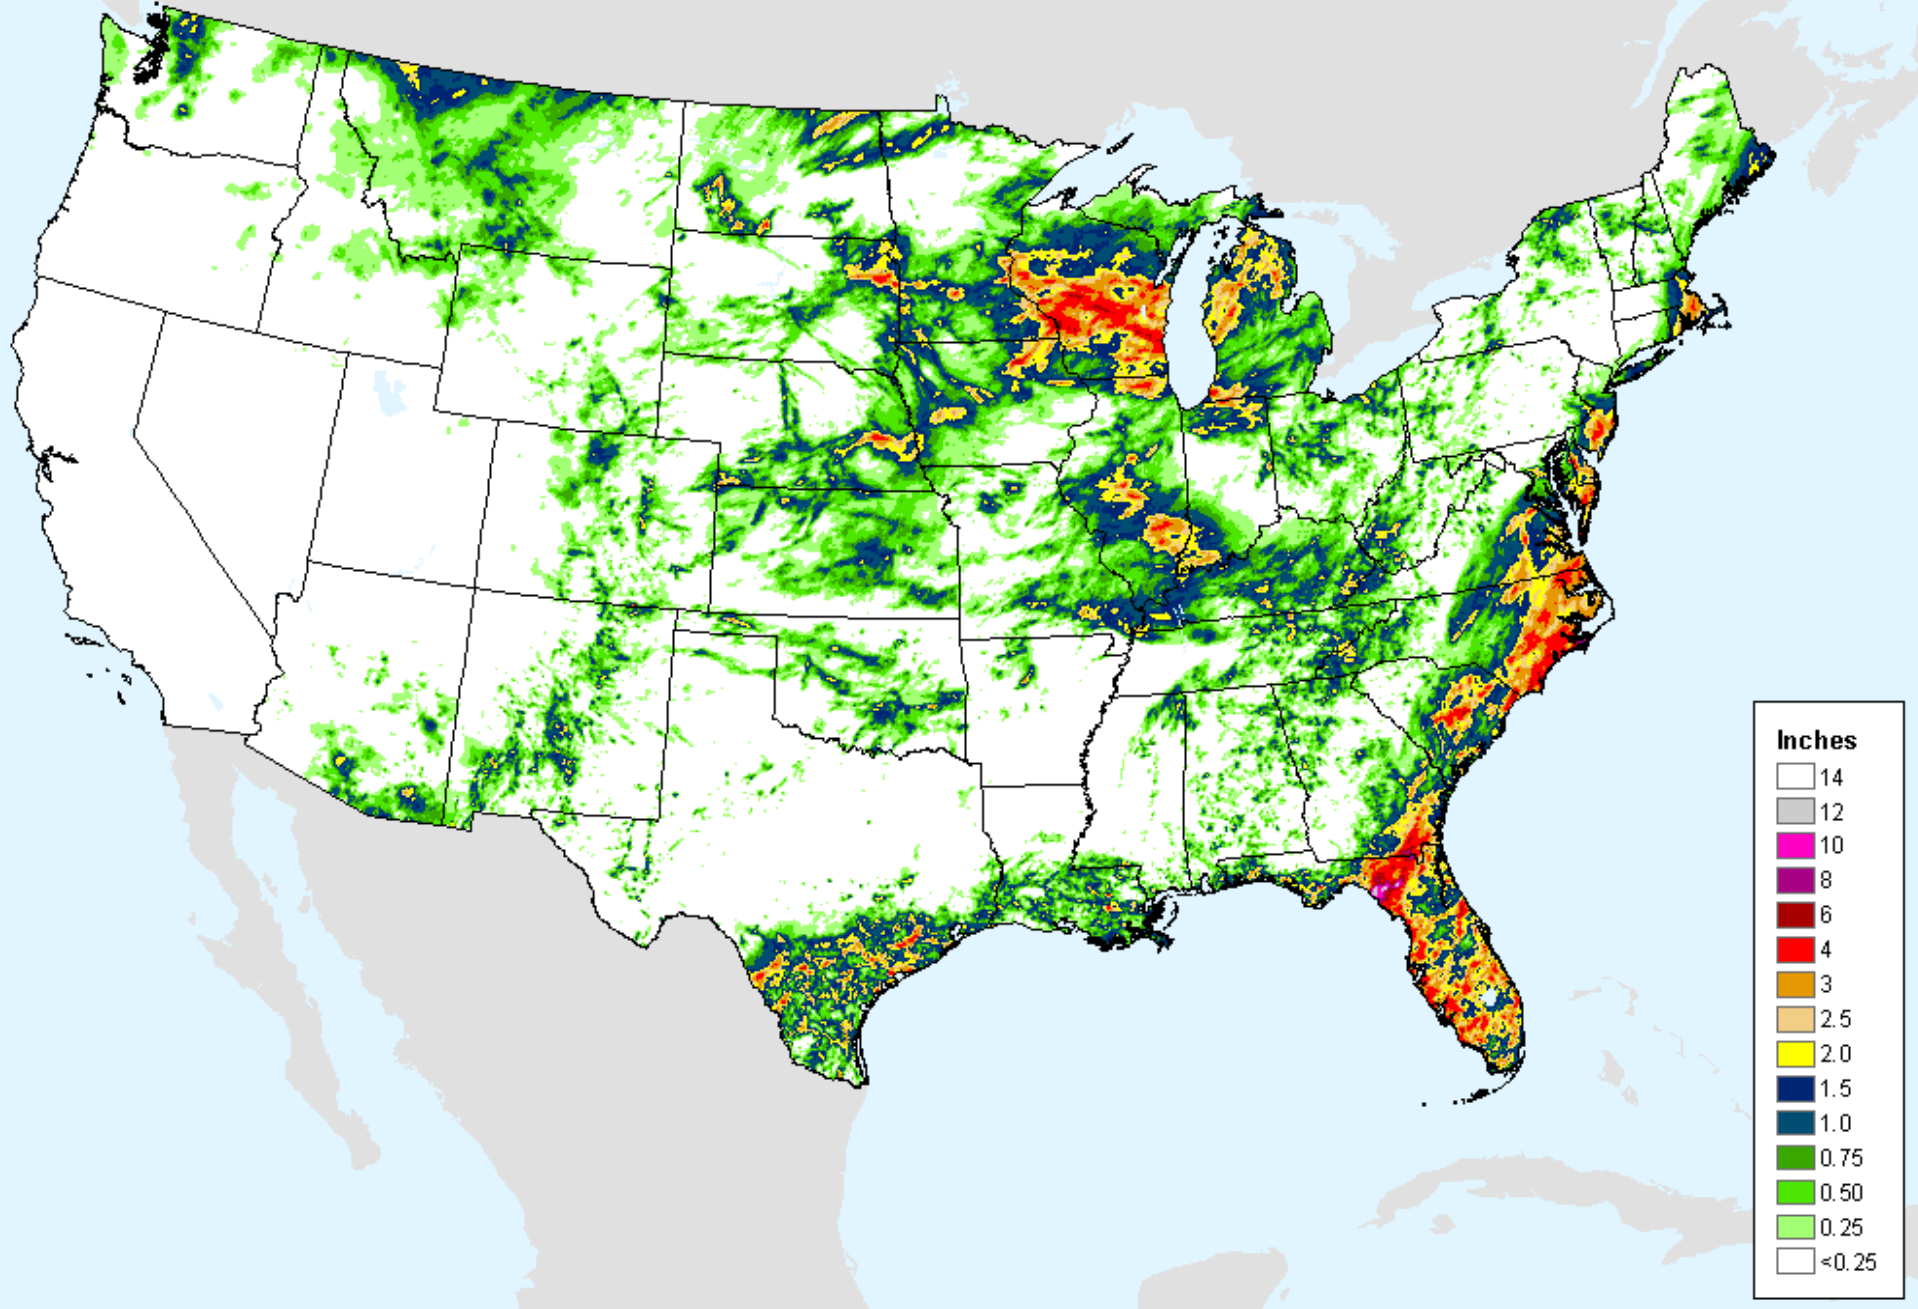

AHPS 7-Day Precipitation

As of: Tuesday, August 10, 2021

AHPS 7-Day Precipitation

As of: Tuesday, August 10, 2021

AHPS 14-Day Precip Departure

As of: Tuesday, August 10, 2021

USDM for: Aug. 3, 2021

AHPS 14-Day Precip Departure