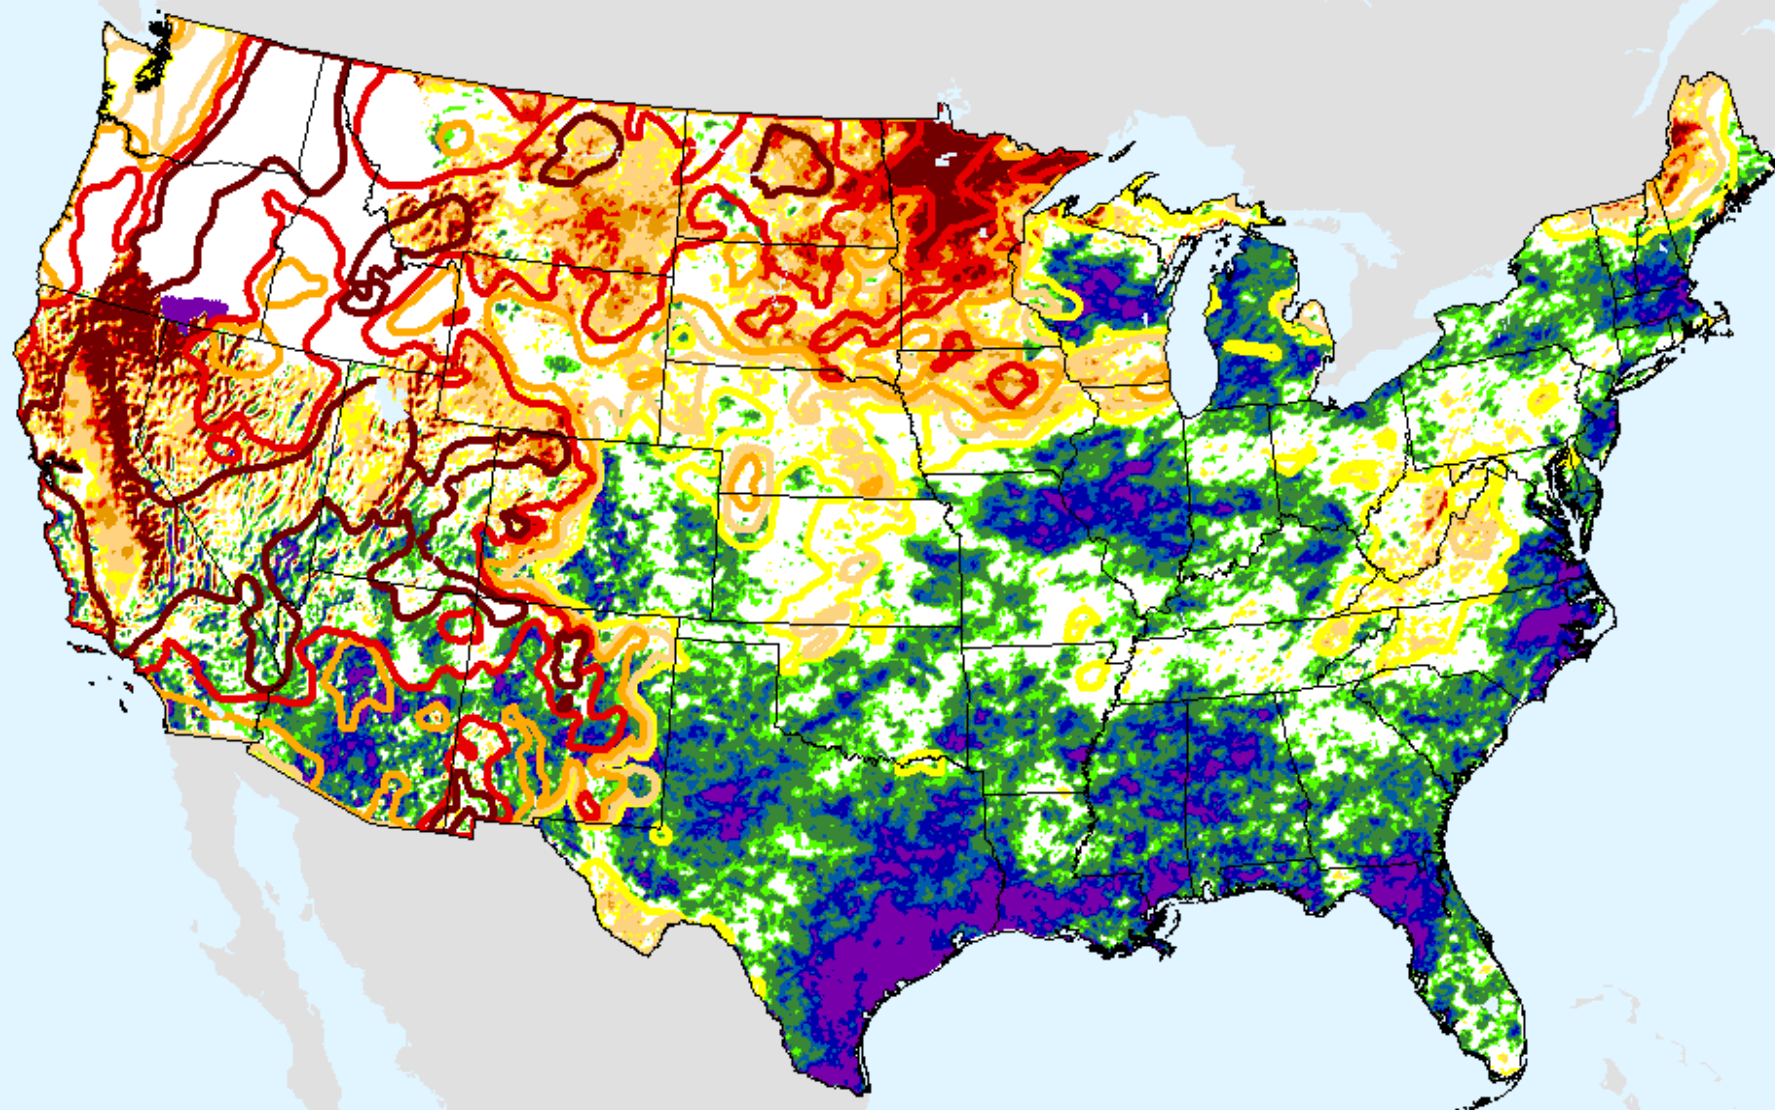

SPEI (USDM)

AHPS 2-month SPEI

As of: Tuesday, August 10, 2021

SPEI (USDM)

AHPS 3-month SPEI

As of: Tuesday, August 10, 2021

USDM for: Aug. 3, 2021

SPEI (USDM)