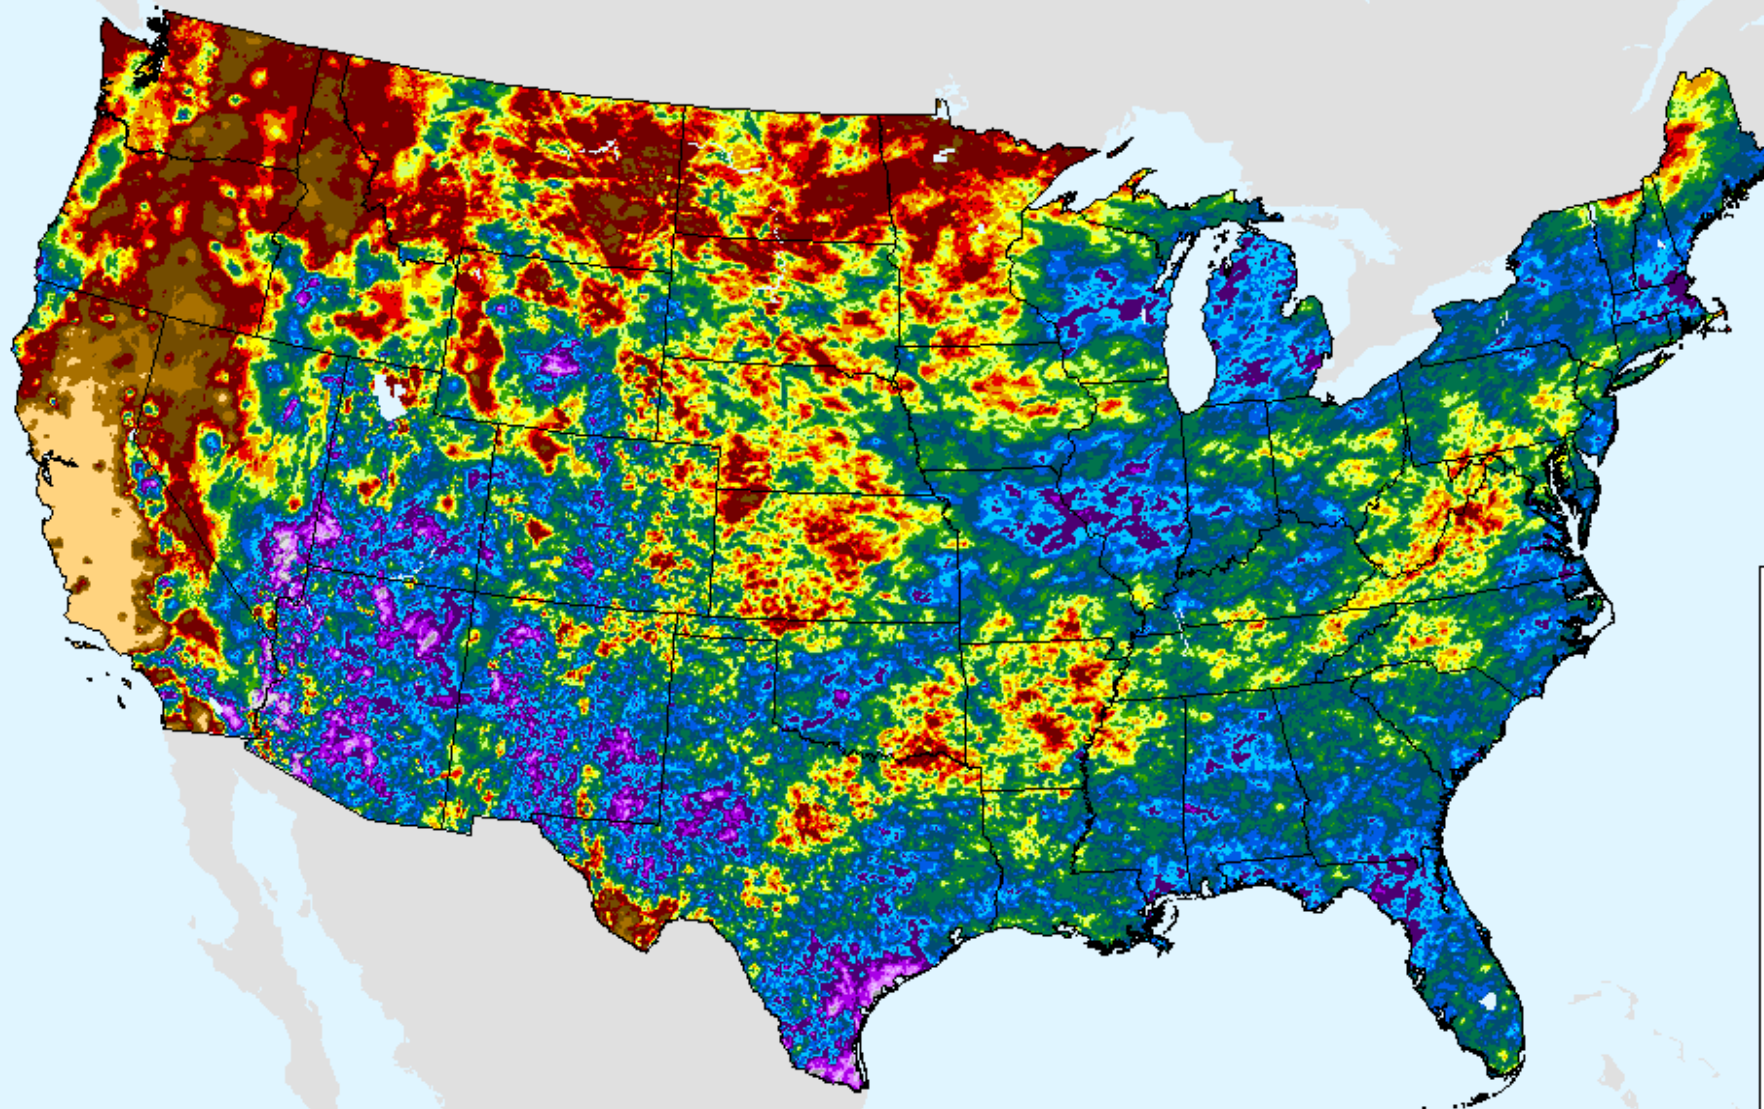

AHPS 60-Day Pct of Normal Pcp

As of: Tuesday, August 10, 2021

Percent

- 500
- 400
- 350
- 300
- 250
- 200
- 175
- 150
- 125
- 100
- 90
- 80
- 70
- 60
- 50
- 25
- 10
- 1
- 0