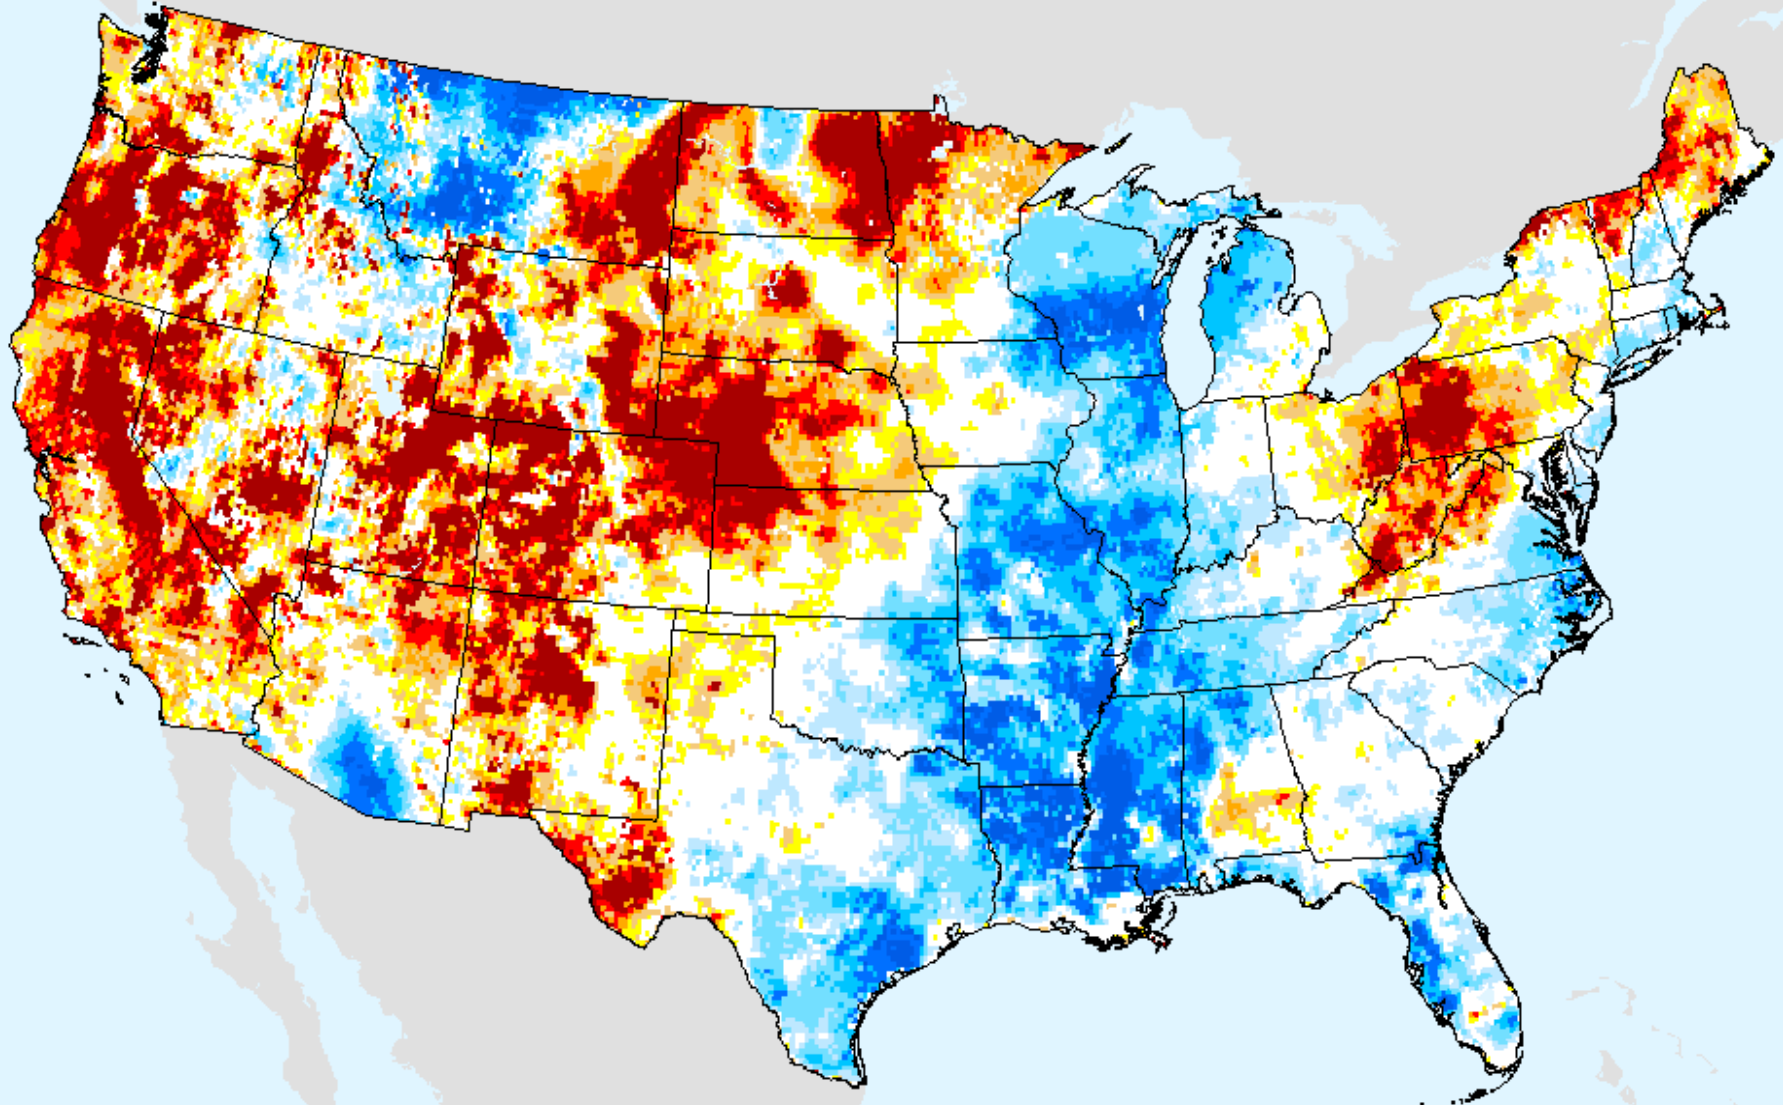

GRACE-Based Surface Soil Moisture Drought Indicator

As of: Tuesday, August 10, 2021