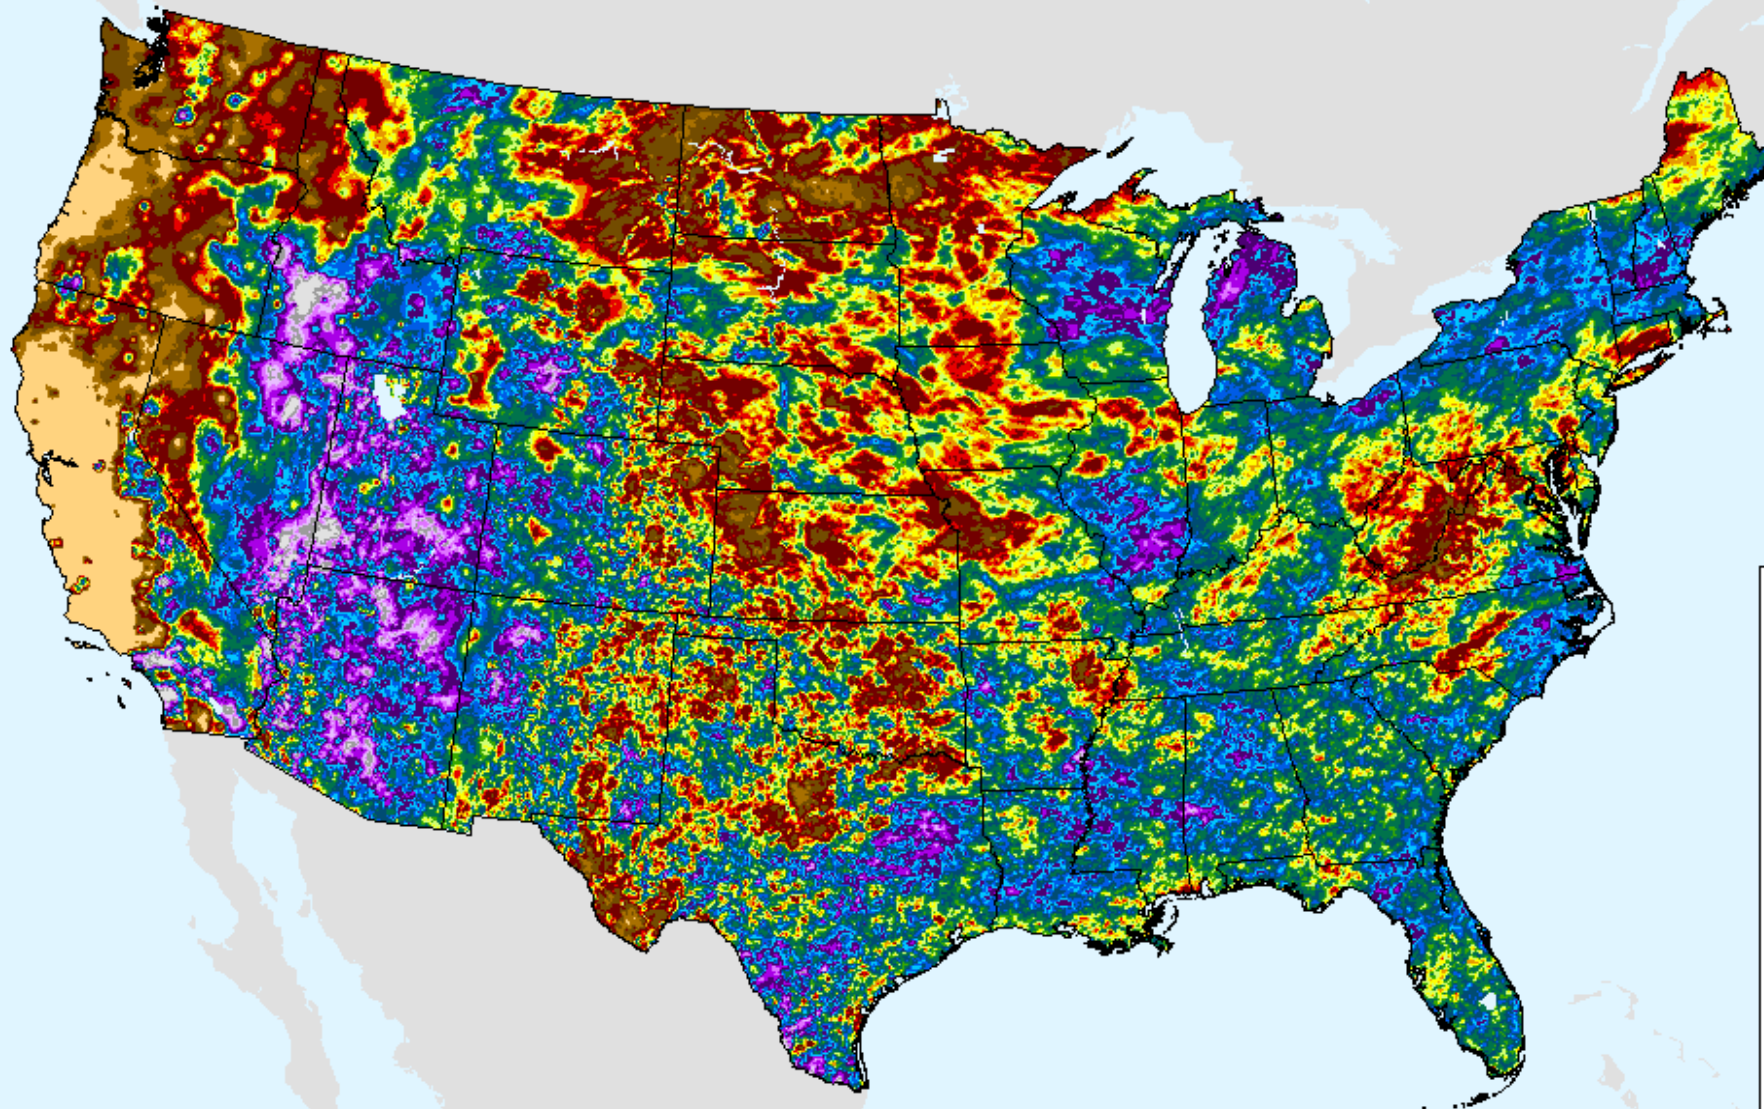

AHPS 30-Day Pct of Normal Pcp

As of: Tuesday, August 10, 2021

Percent

- 500
- 400
- 350
- 300
- 250
- 200
- 175
- 150
- 125
- 100
- 90
- 80
- 70
- 60
- 50
- 25
- 10
- 1
- 0