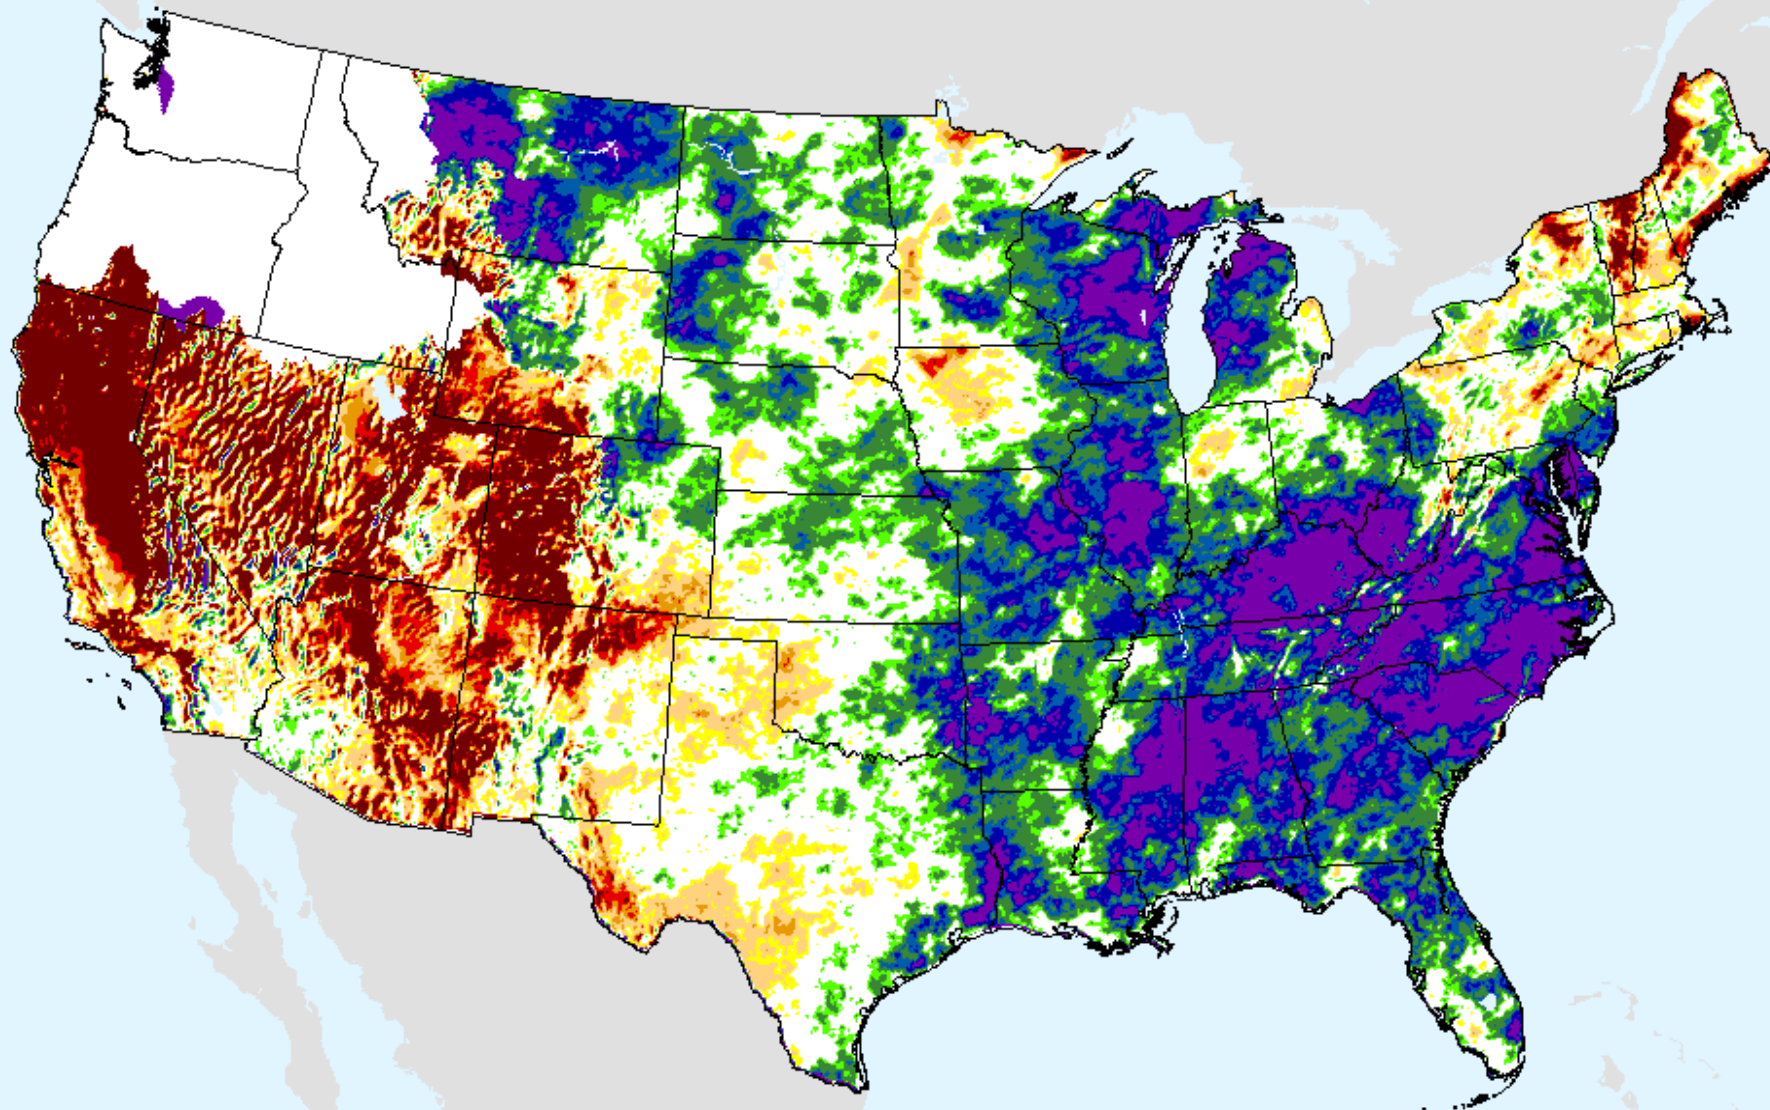

AHPS 24-month SPEI

As of: Tuesday, August 10, 2021

USDM for: Aug. 3, 2021

SPEI (USDM)

AHPS 24-month SPEI

As of: Tuesday, August 10, 2021

SPEI (USDM)

AHPS 36-month SPEI