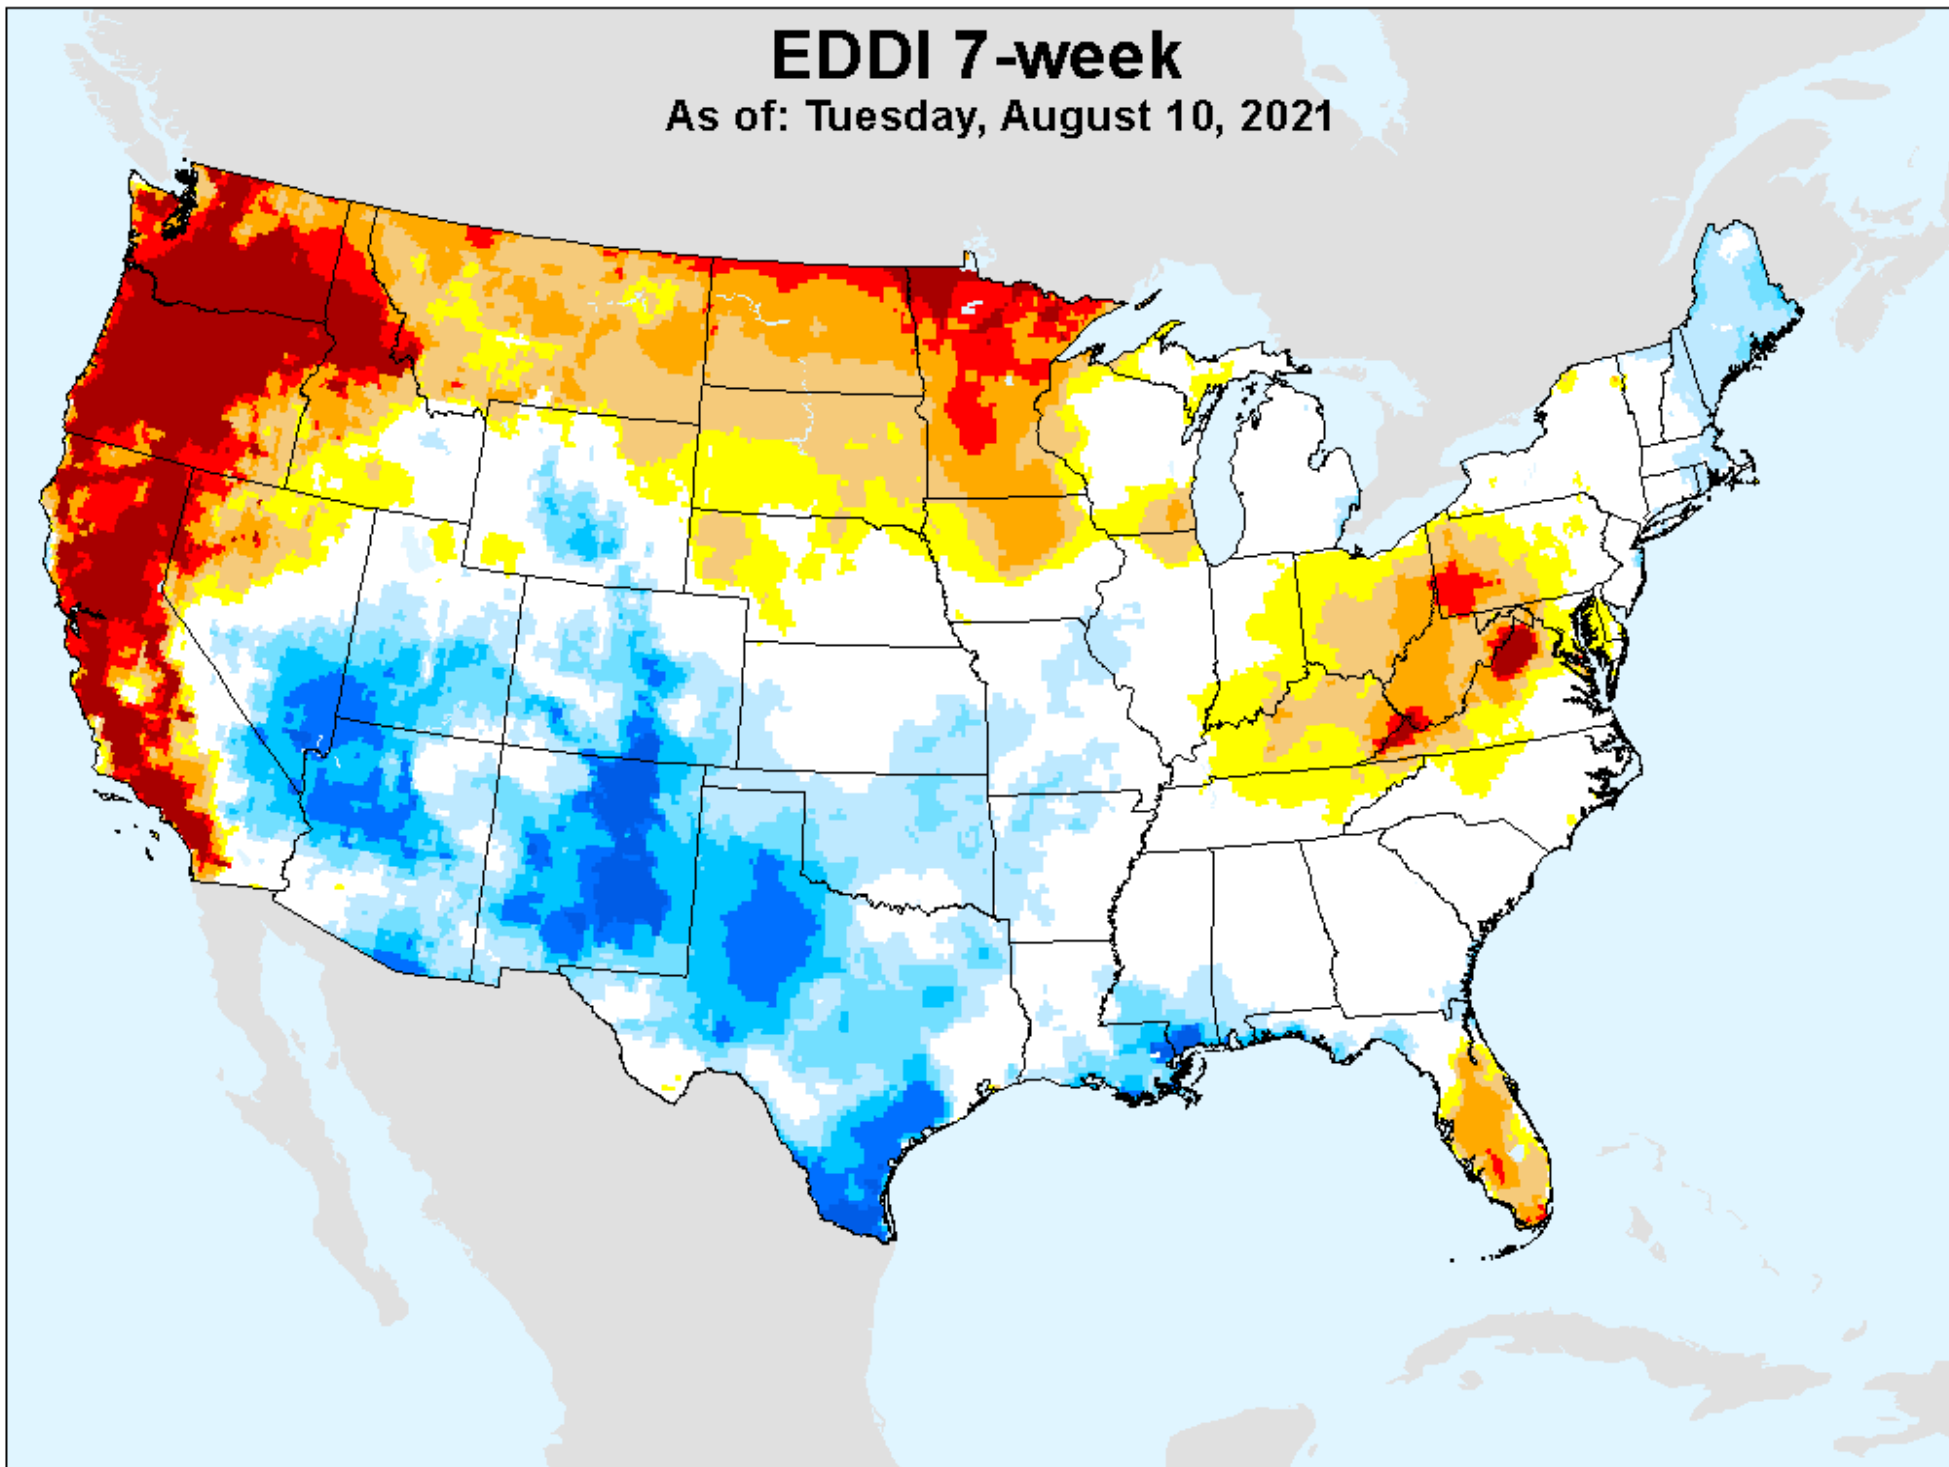

EDDI 7-week

As of: Tuesday, August 10, 2021