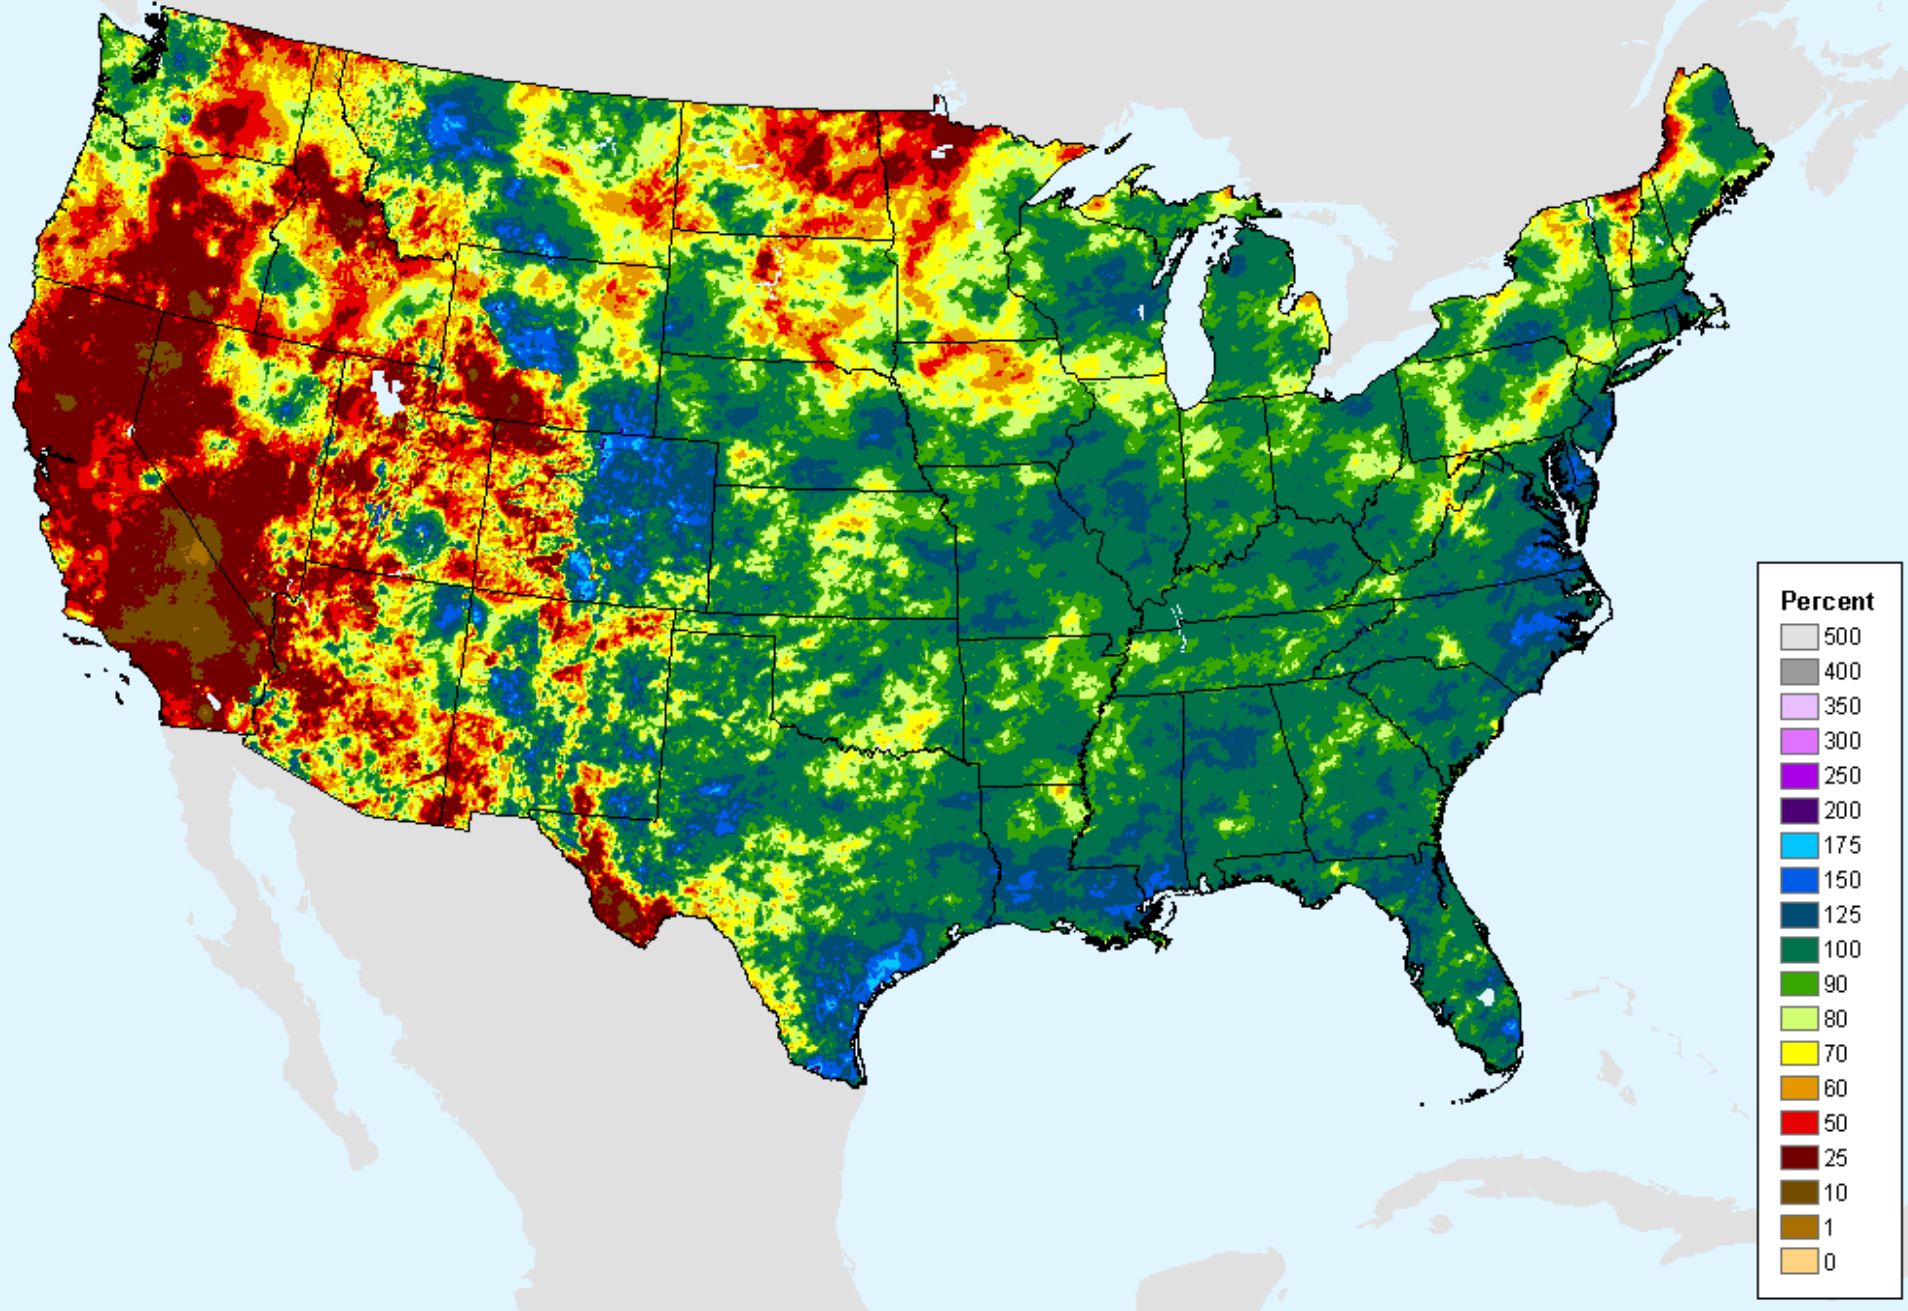

AHPS Water-Year Pct of Normal Pcp

As of: Tuesday, August 10, 2021