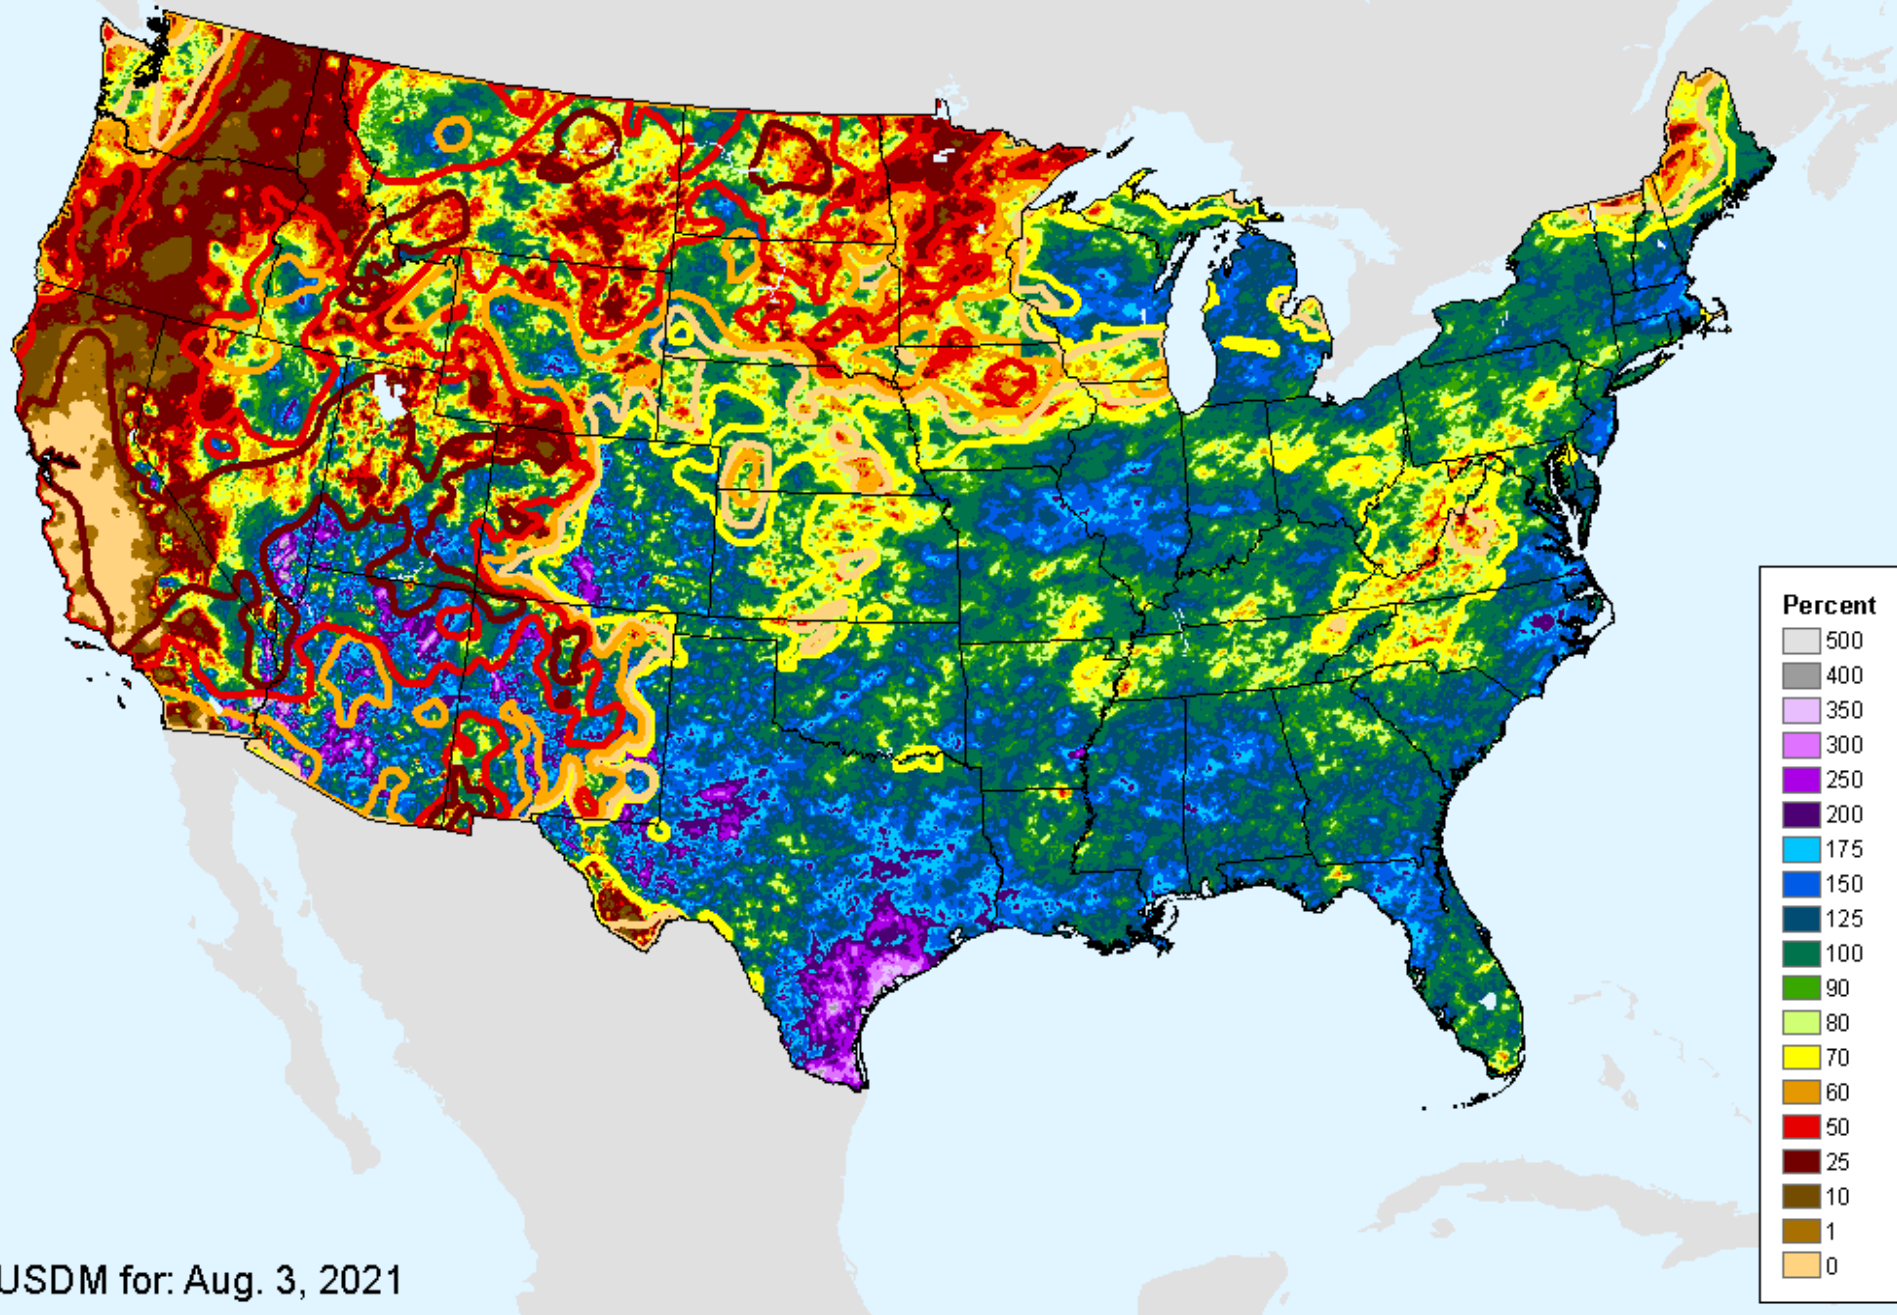

As of: Tuesday, August 10, 2021

USDM for: Aug. 3, 2021

AHPS 90-Day Precip Departure

As of: Tuesday, August 10, 2021

AHPS 90-Day Pct of Normal Pcp

As of: Tuesday, August 10, 2021

AHPS 90-Day Pct of Normal Pcp