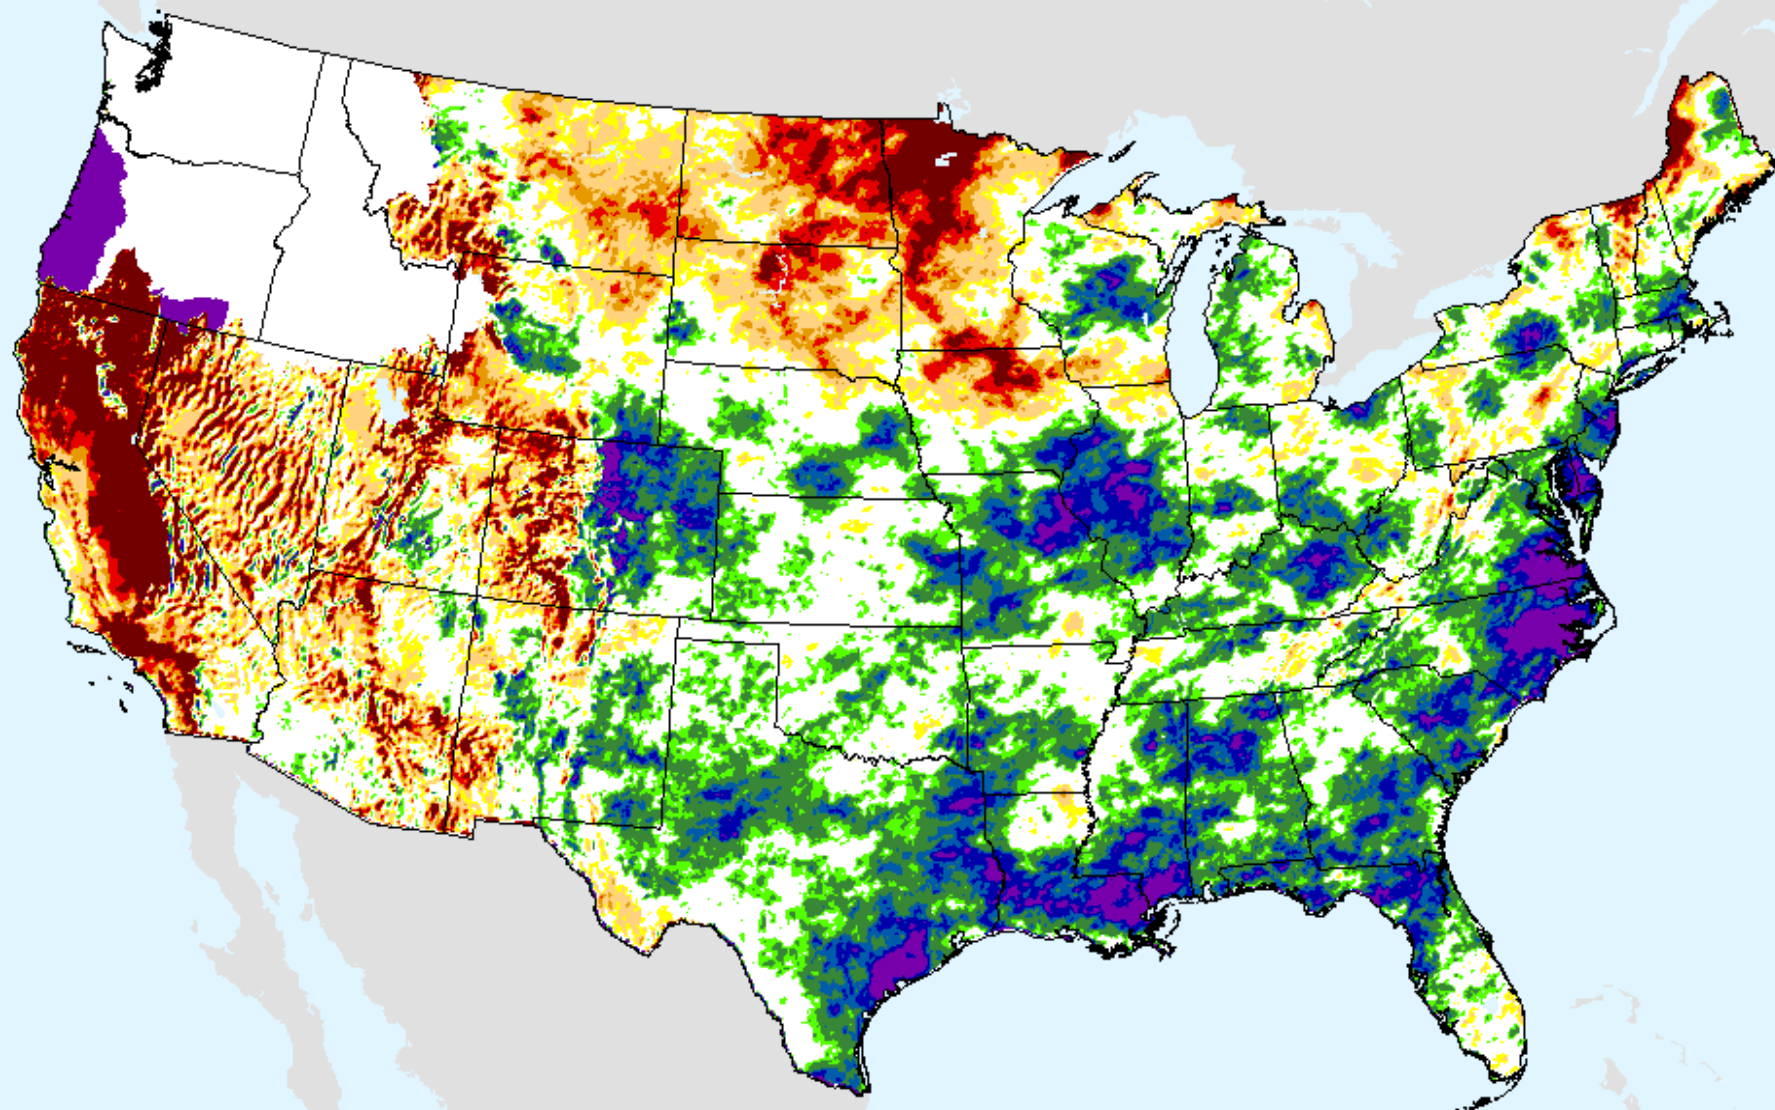

As of: Tuesday, August 10, 2021

SPEI (USDM)

AHPS 9-month SPEI

As of: Tuesday, August 10, 2021

USDM for: Aug. 3, 2021

SPEI (USDM)

AHPS 9-month SPEI

As of: Tuesday, August 10, 2021