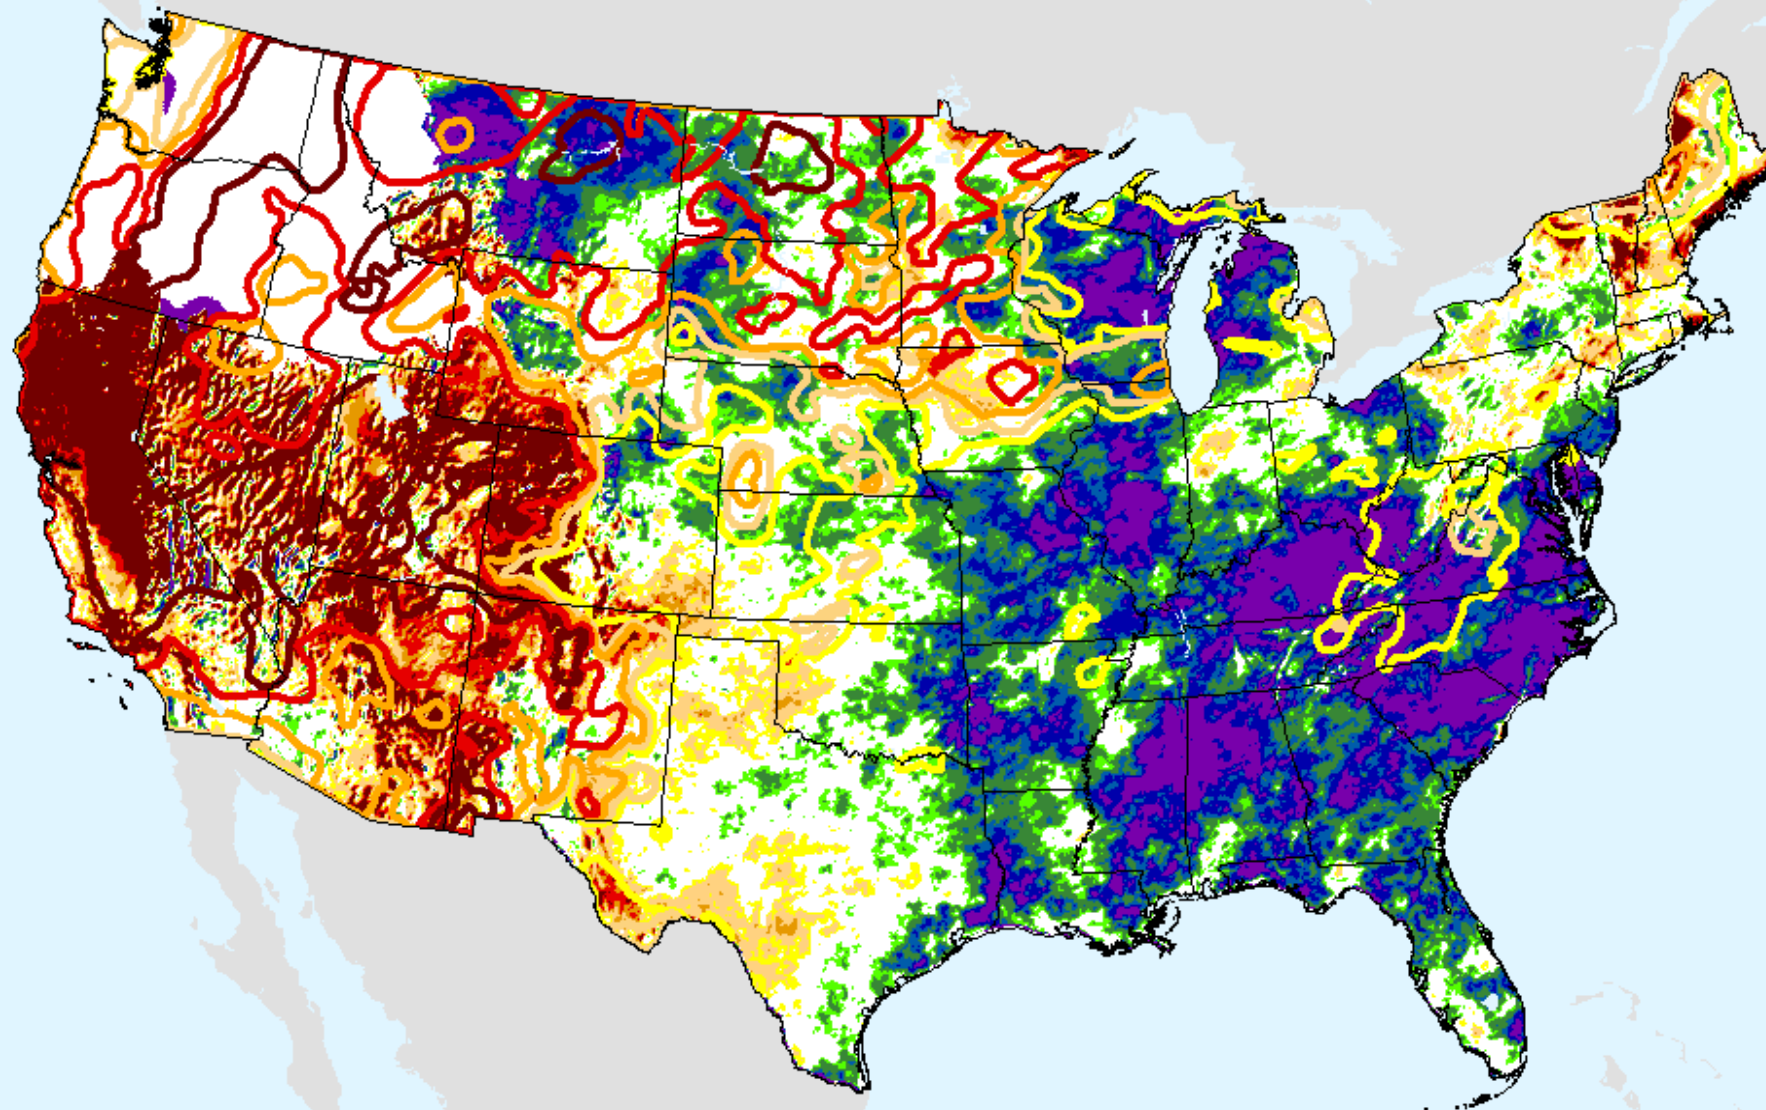

AHPS 24-month SPEI

As of: Tuesday, August 10, 2021

USDM for: Aug. 3, 2021

SPEI (USDM)