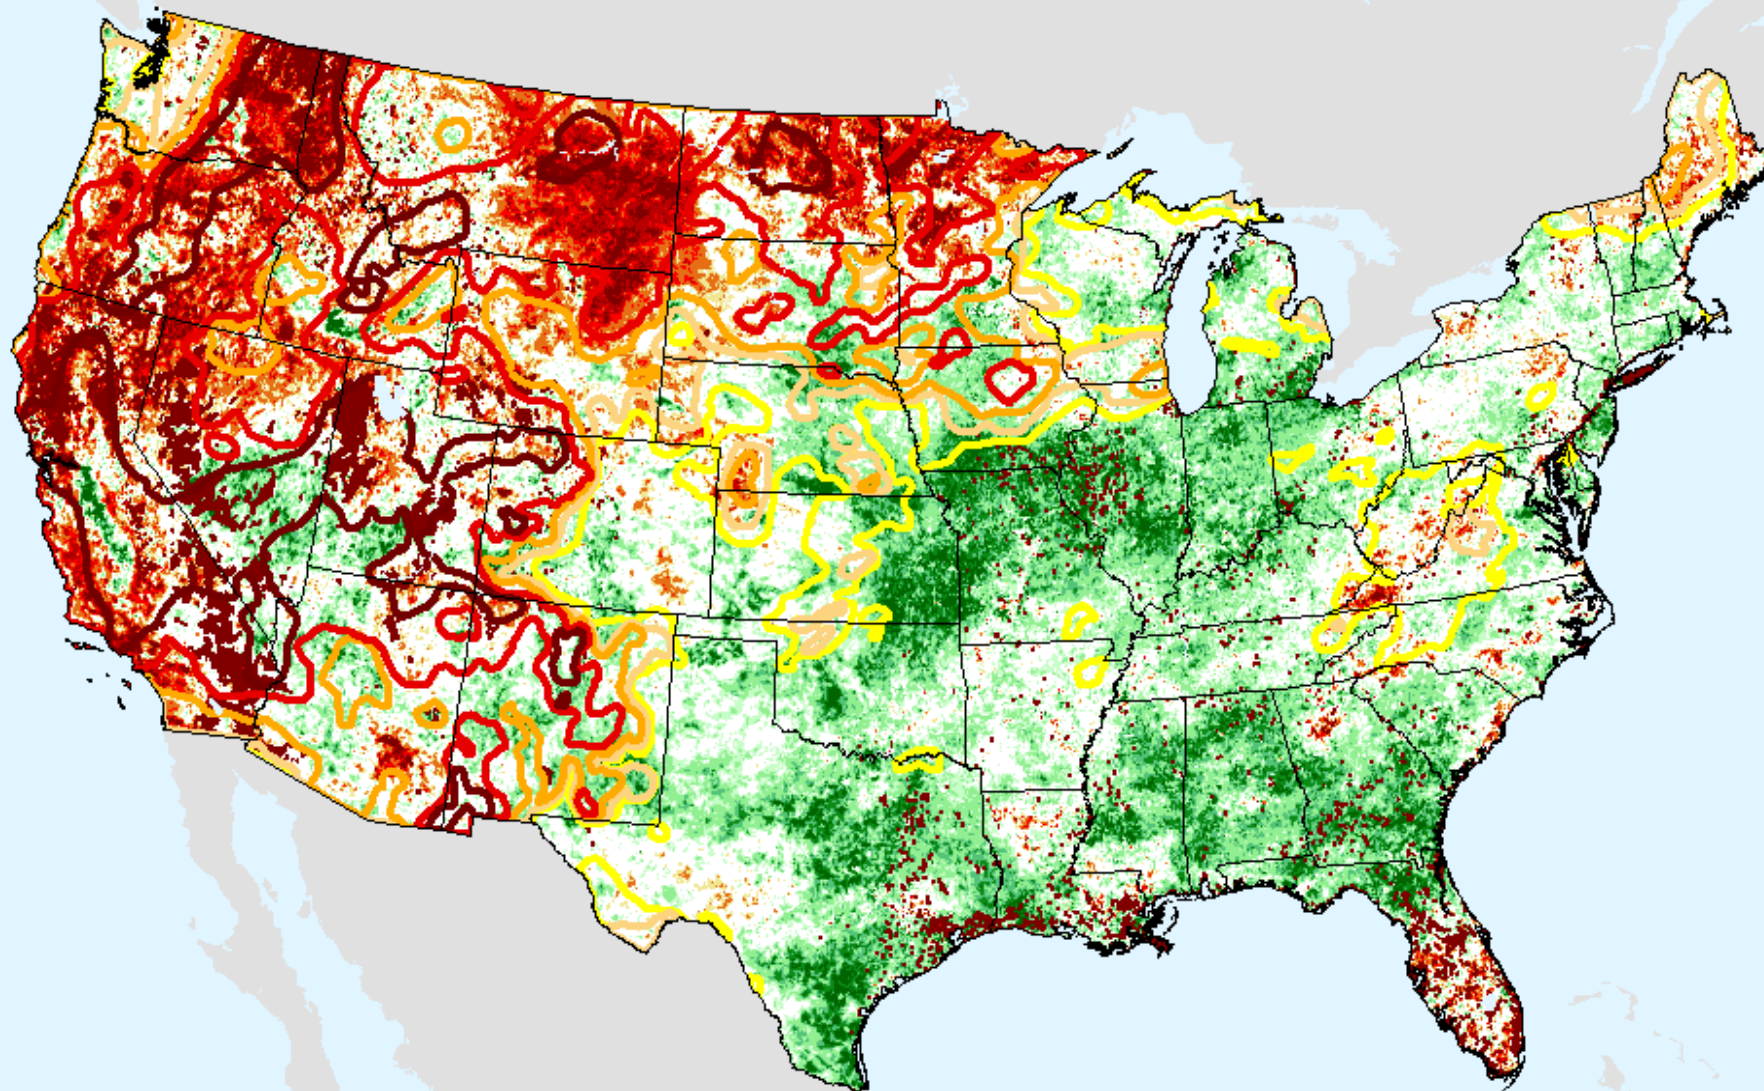

Evaporative Stress Index (ESI) 4-week

As of: Tuesday, August 10, 2021

USDM for: Aug. 3, 2021