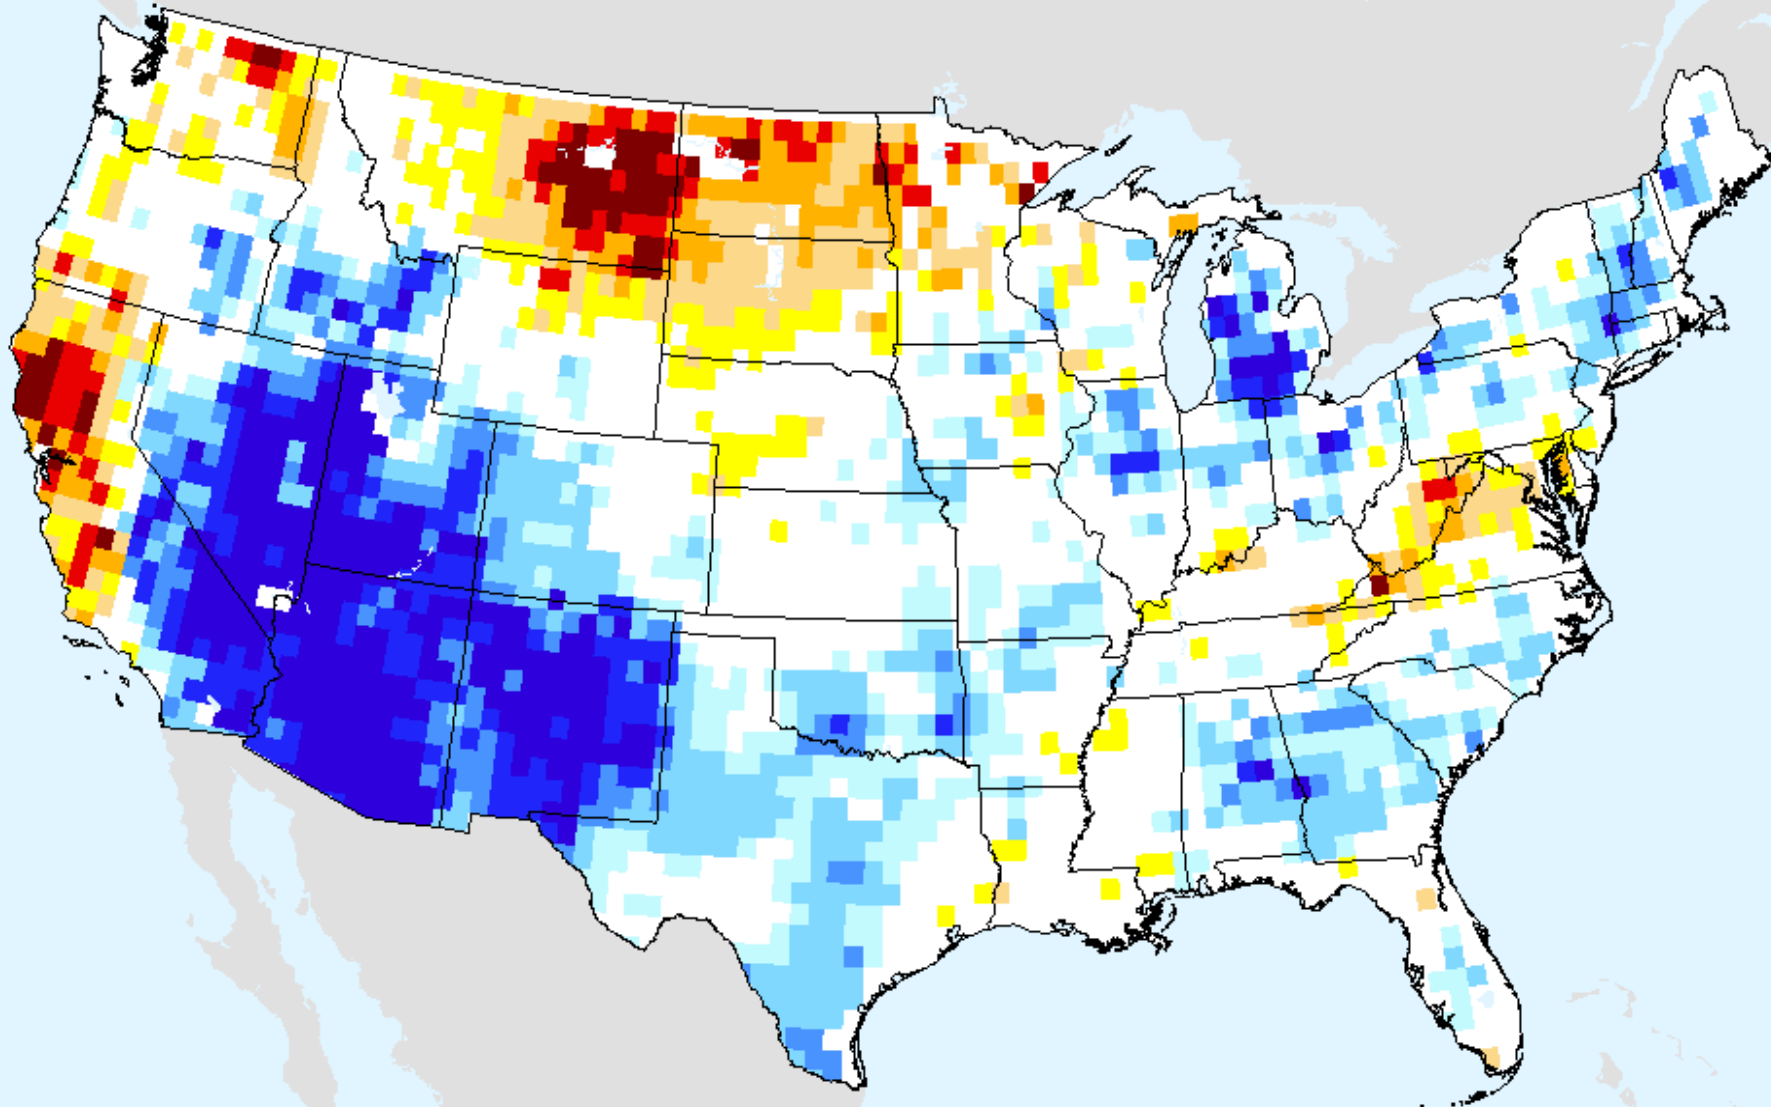

AIRS-Based Surface Relative Humidity 28 Day

As of: Tuesday, August 10, 2021