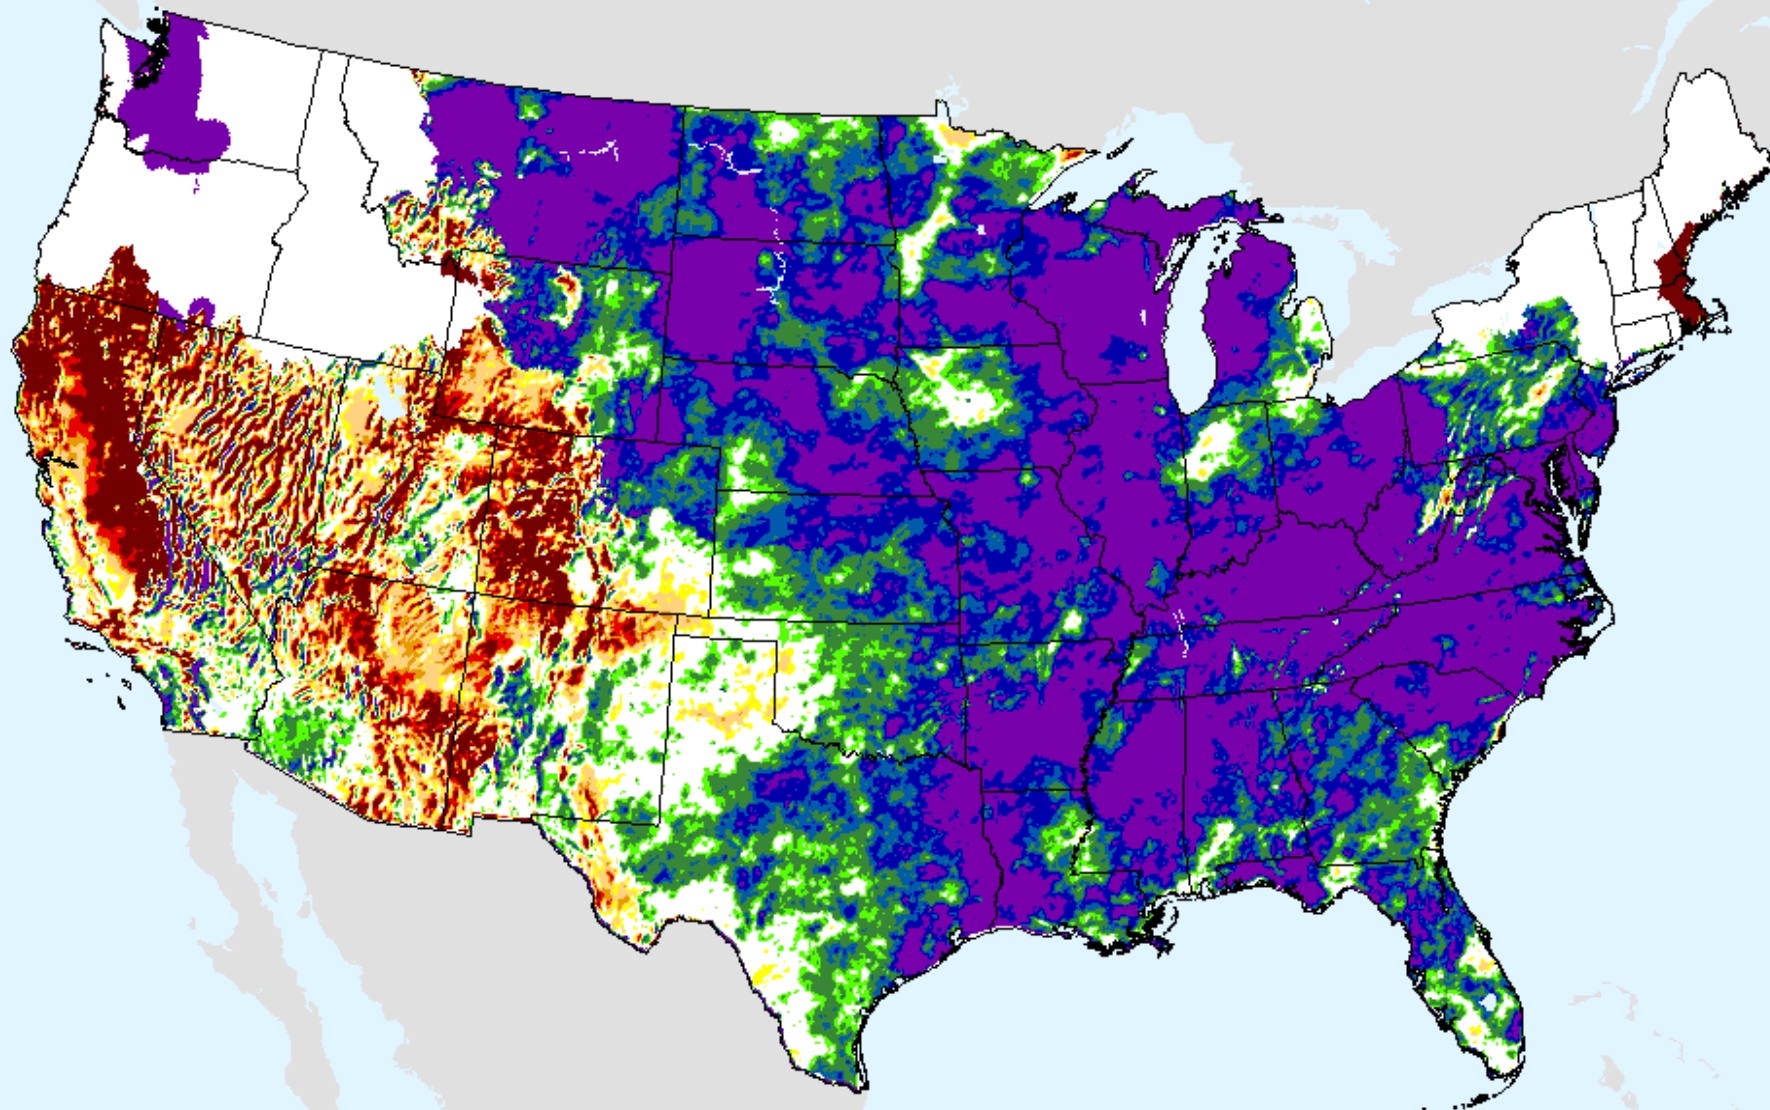

As of: Tuesday, August 10, 2021

USDM for: Aug. 3, 2021

SPEI (USDM)

AHPS 36-month SPEI

As of: Tuesday, August 10, 2021

SPEI (USDM)

EDDI 1-week

As of: Tuesday, August 10, 2021