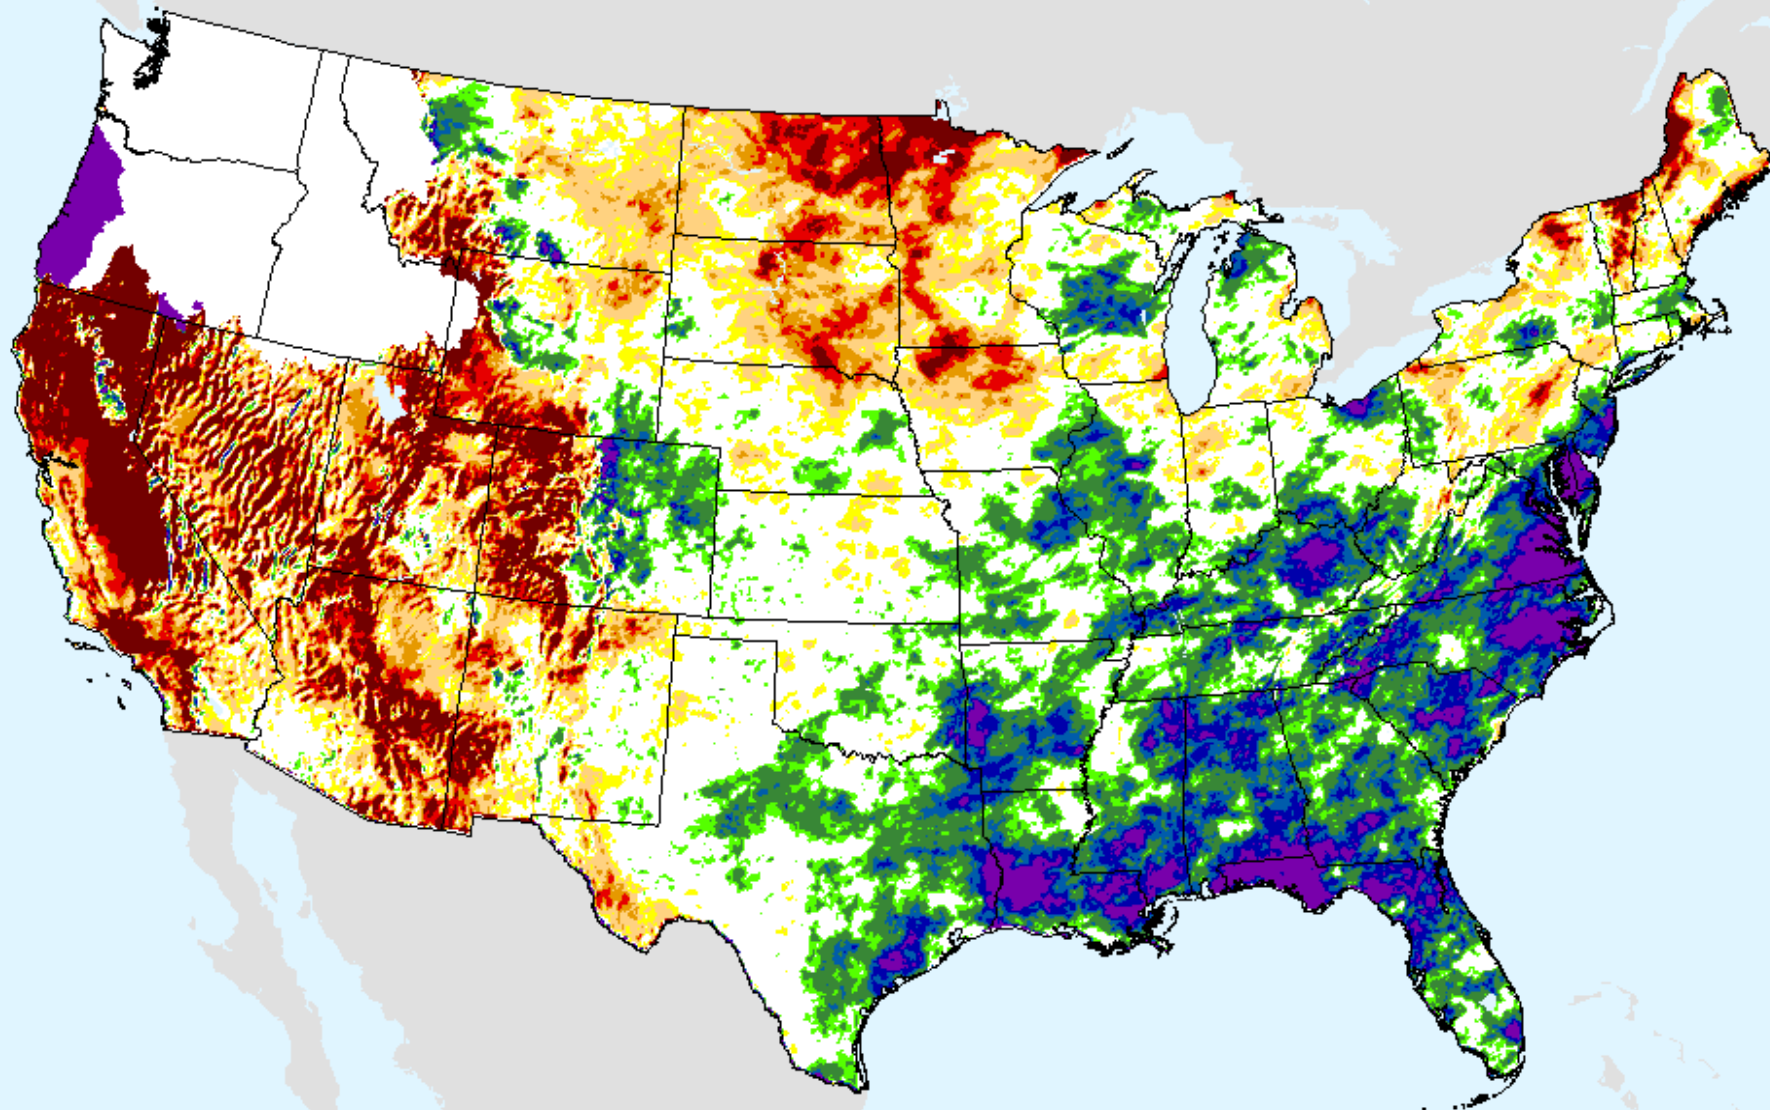

SPEI (USDM)

AHPS 12-month SPEI

As of: Tuesday, August 10, 2021

USDM for: Aug. 3, 2021

SPEI (USDM)

AHPS 12-month SPEI

As of: Tuesday, August 10, 2021

SPEI (USDM)