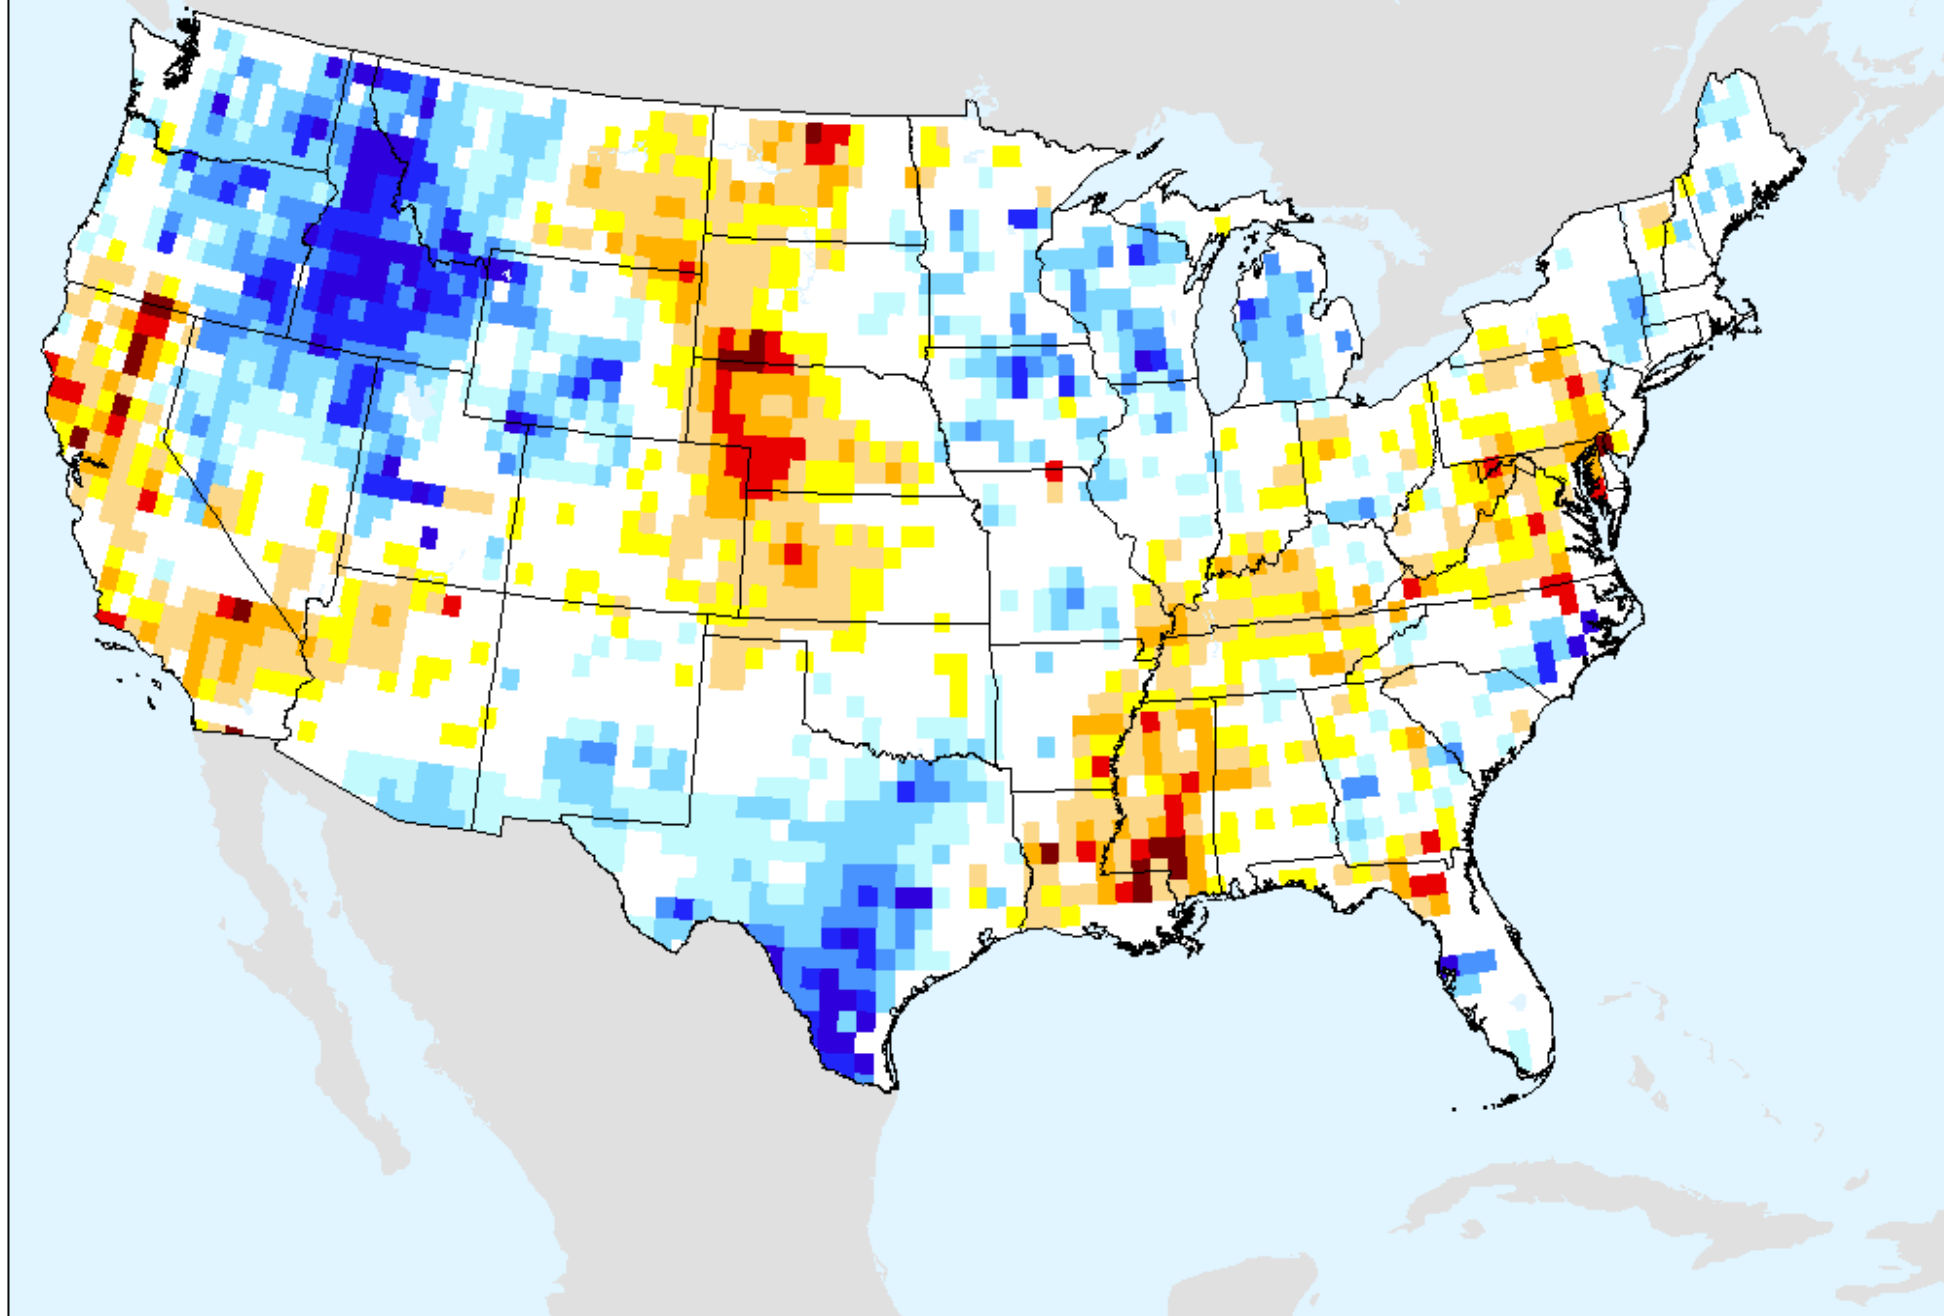

AIRS-Based Surface Relative Humidity 7 Day

As of: Tuesday, August 10, 2021