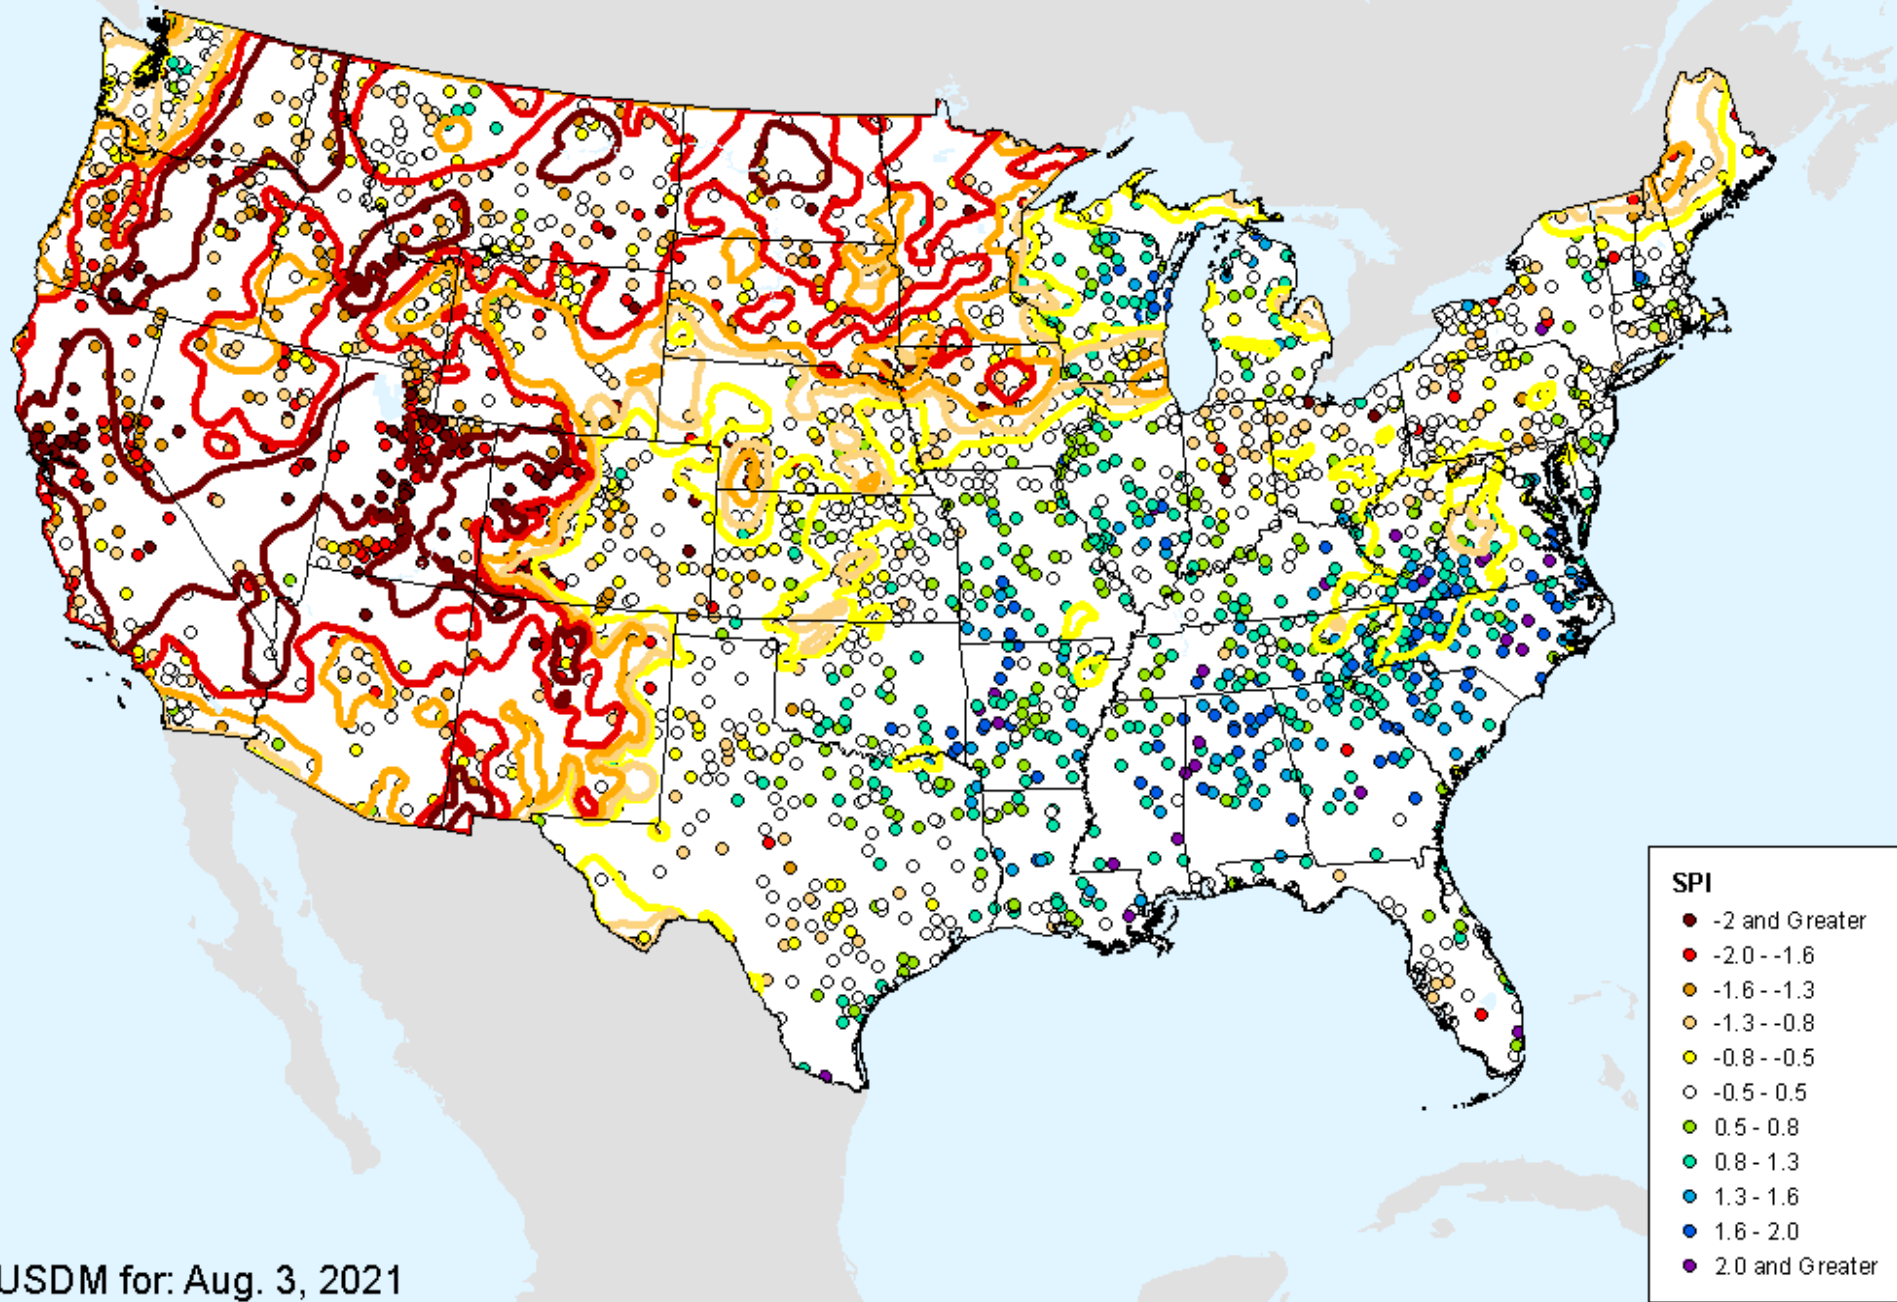

HPRCC 24-month SPI

As of: Tuesday, August 10, 2021

USDM for: Aug. 3, 2021