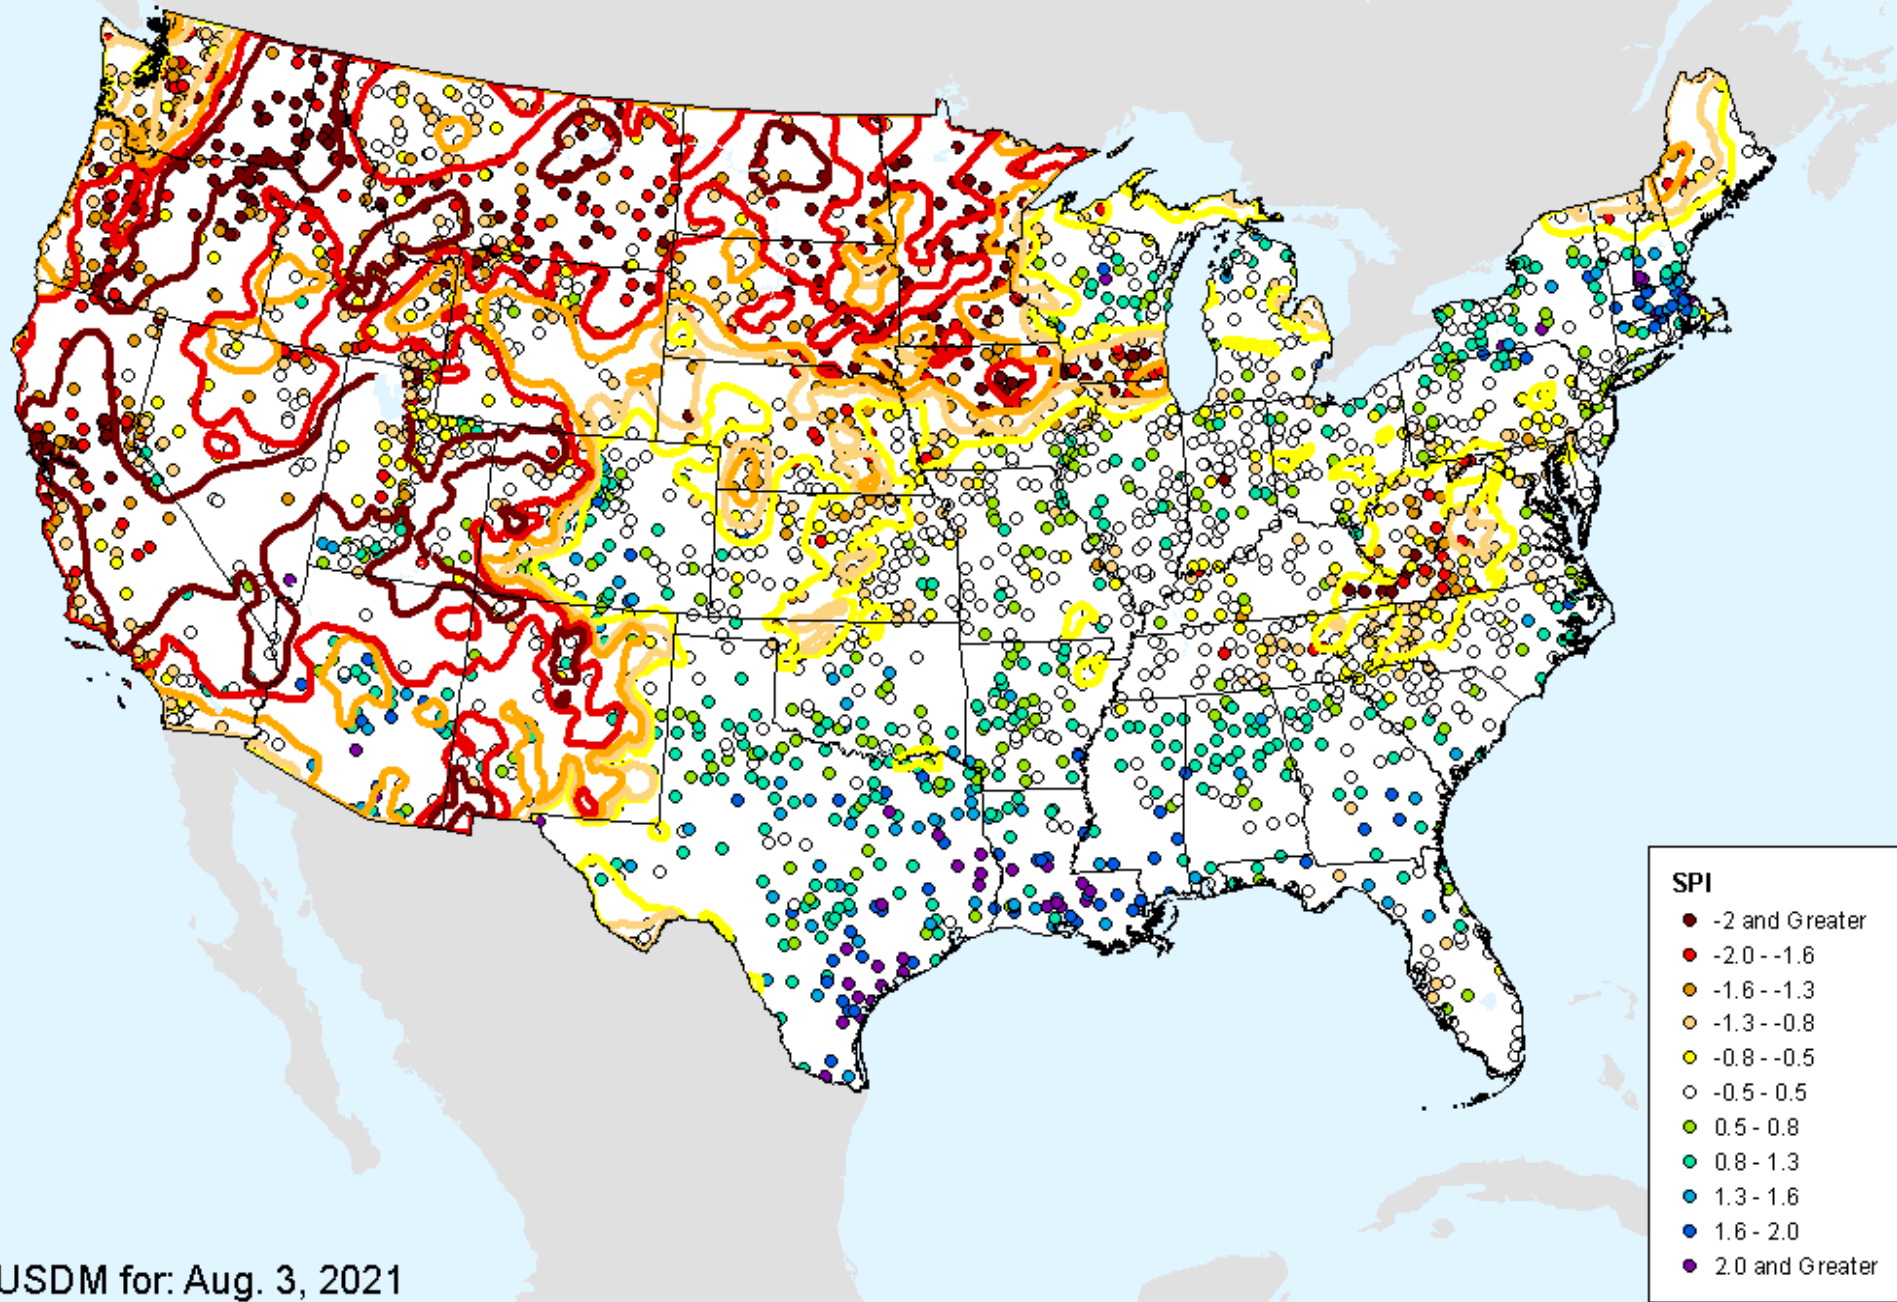

HPRCC 4-month SPI

As of: Tuesday, August 10, 2021

USDM for: Aug. 3, 2021