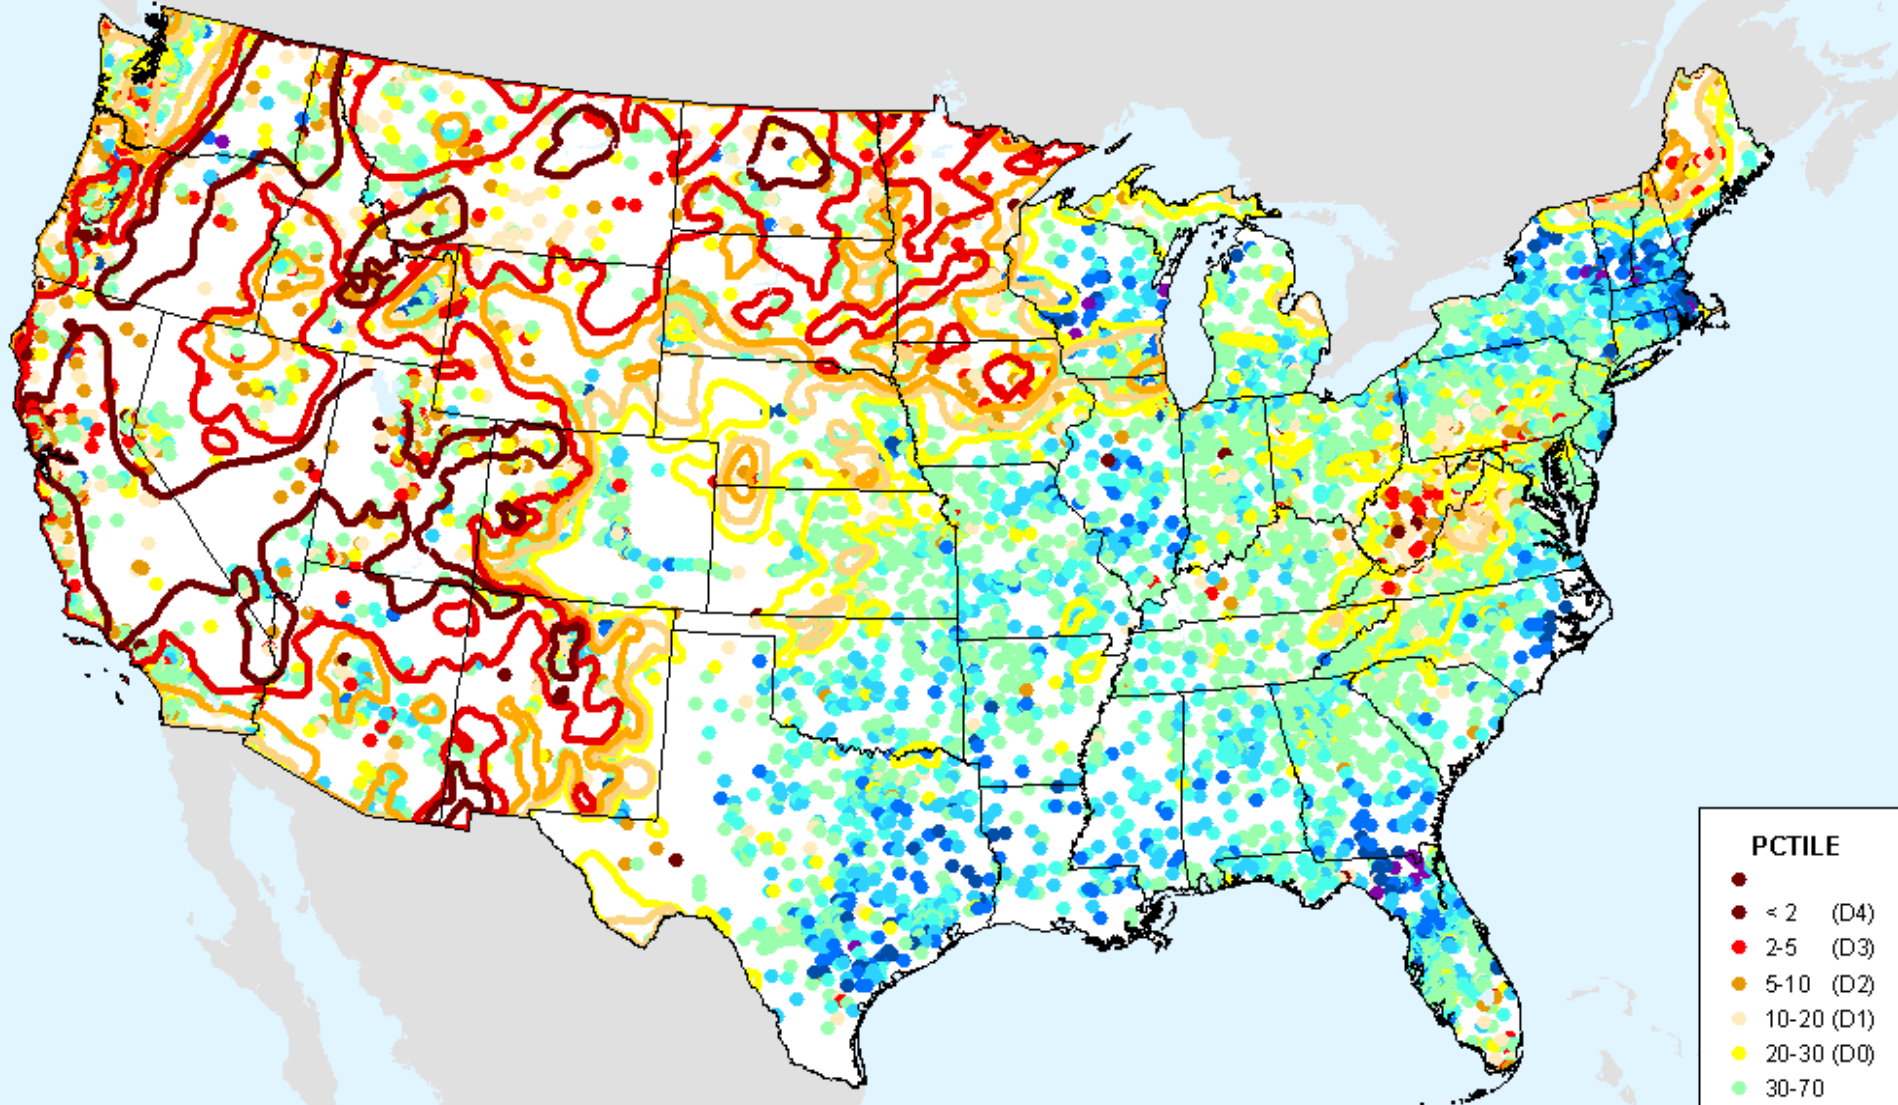

USGS 7-Day Avg Streamflow

As of: Tuesday, August 10, 2021

PCTILE	
●	< 2 (D4)
●	2-5 (D3)
●	5-10 (D2)
●	10-20 (D1)
●	20-30 (D0)
●	30-70
●	70-80
●	80-95
●	95-98
●	98-100

USDM for: Aug. 3, 2021