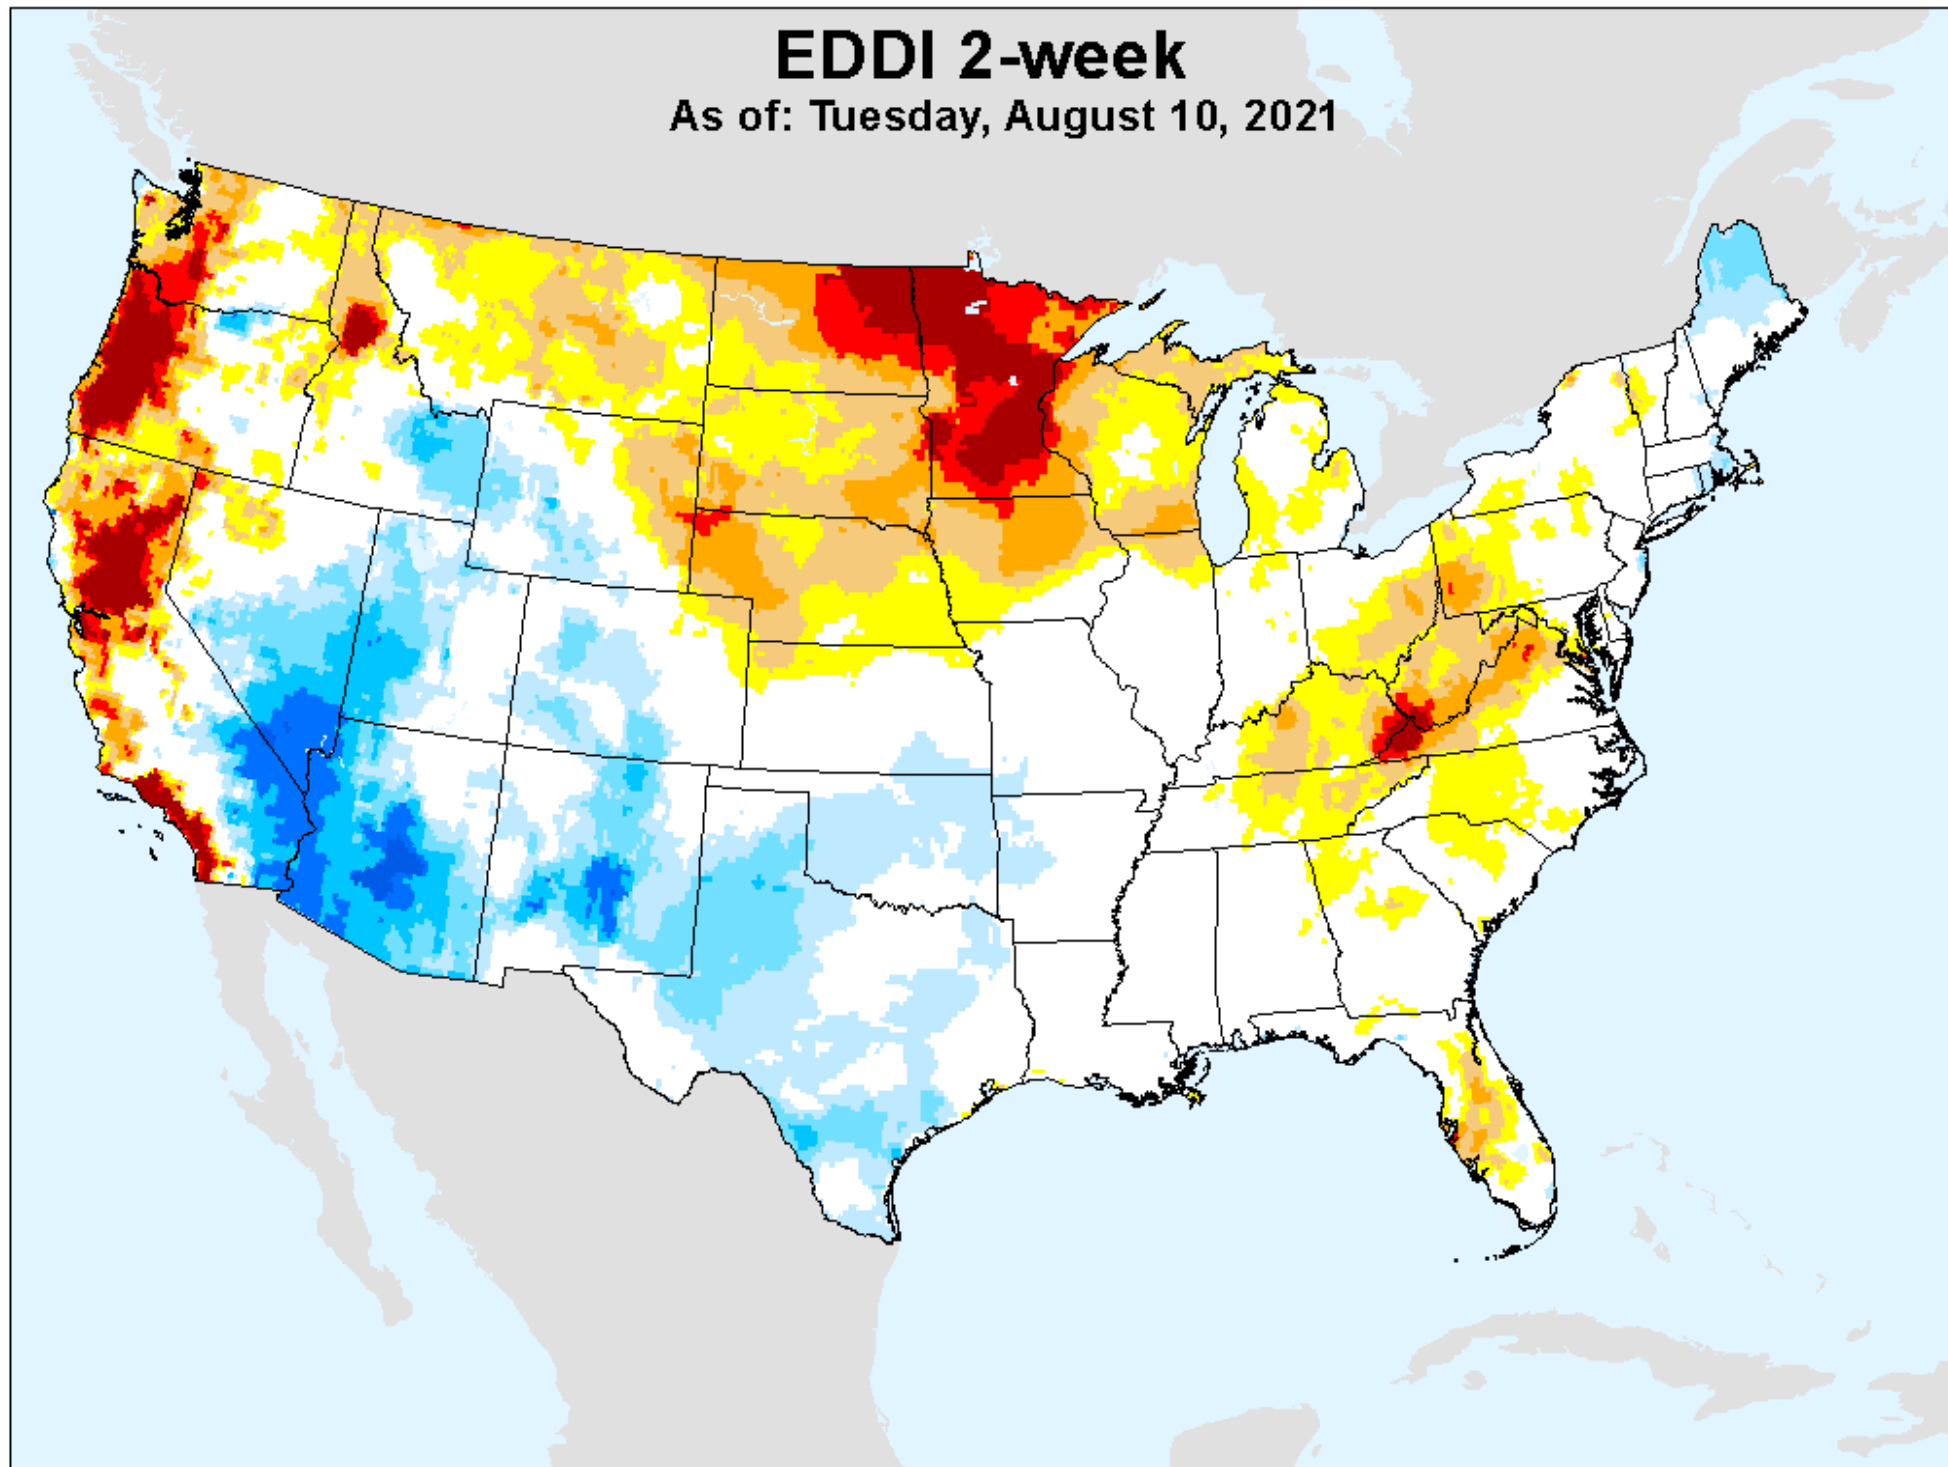

USDM for: Aug. 3, 2021

EDDI 1-week

As of: Tuesday, August 10, 2021

EDDI 2-week

As of: Tuesday, August 10, 2021

USDM for: Aug. 3, 2021

EDDI 2-week

As of: Tuesday, August 10, 2021