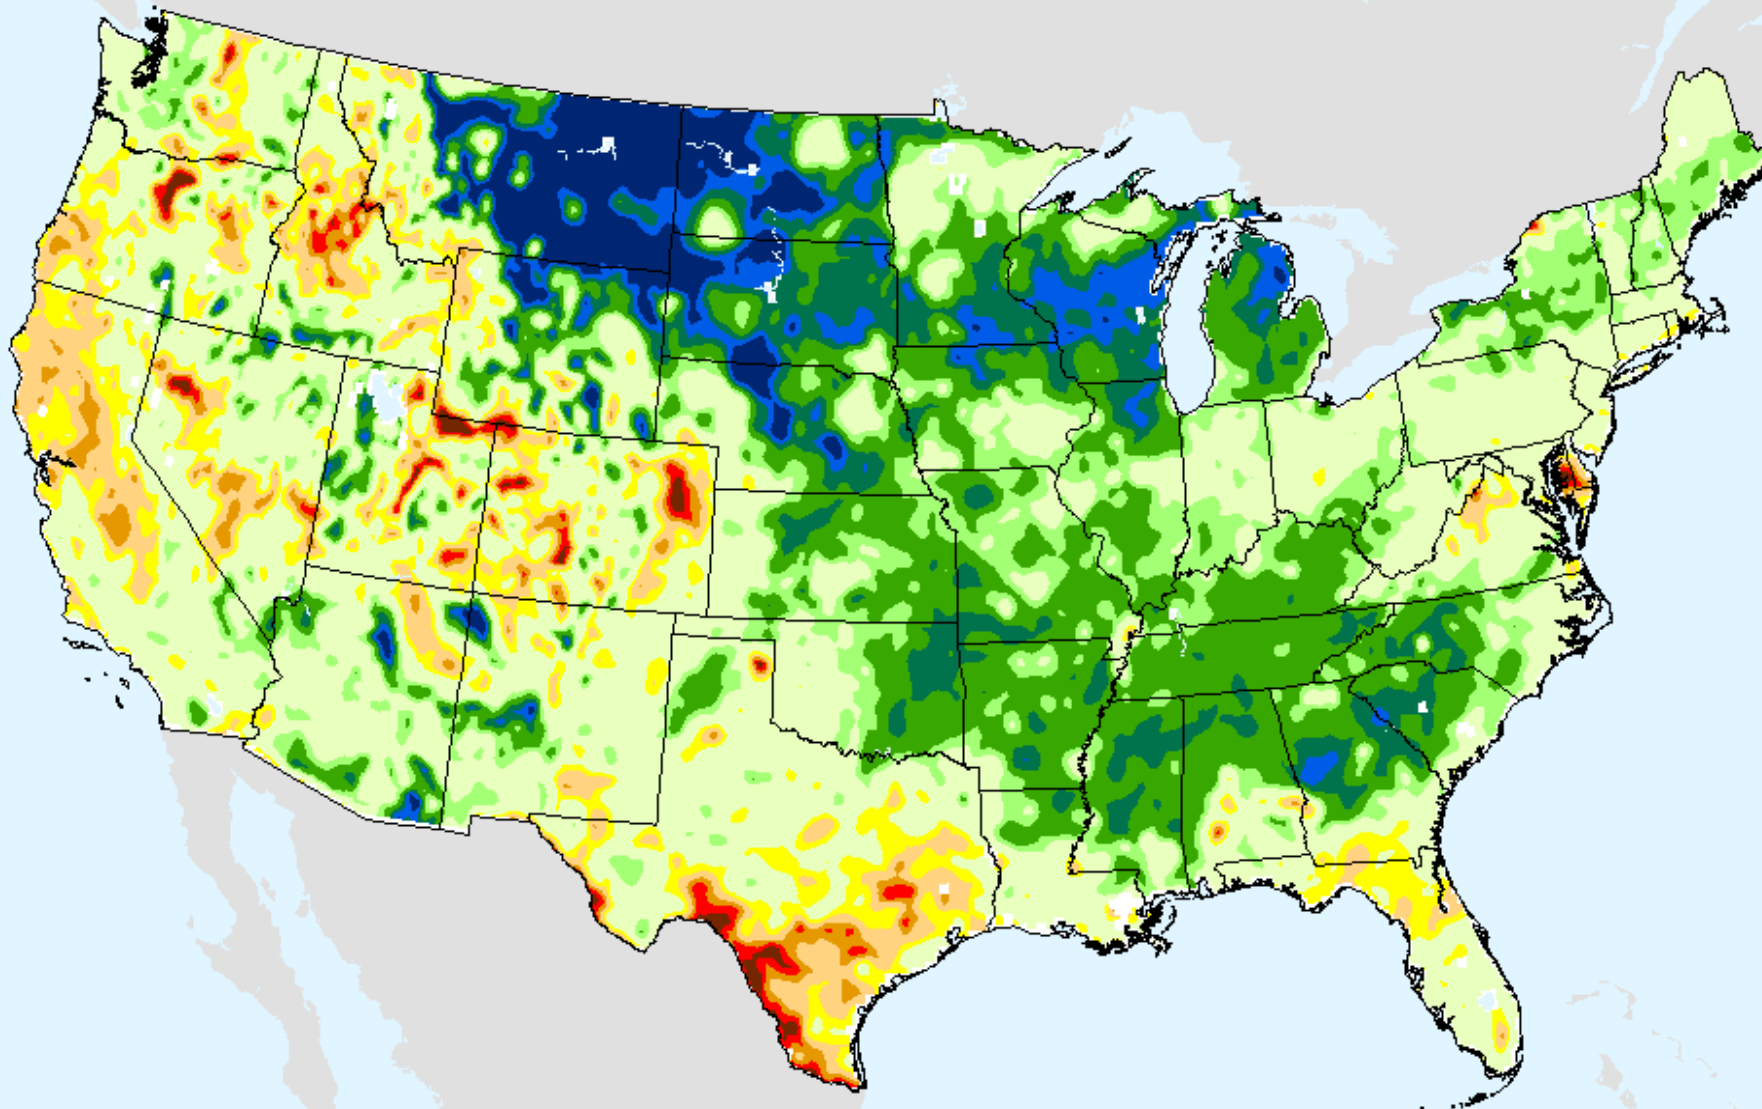

NLDAS Total Column Soil Moisture

As of: Tuesday, August 10, 2021

>98