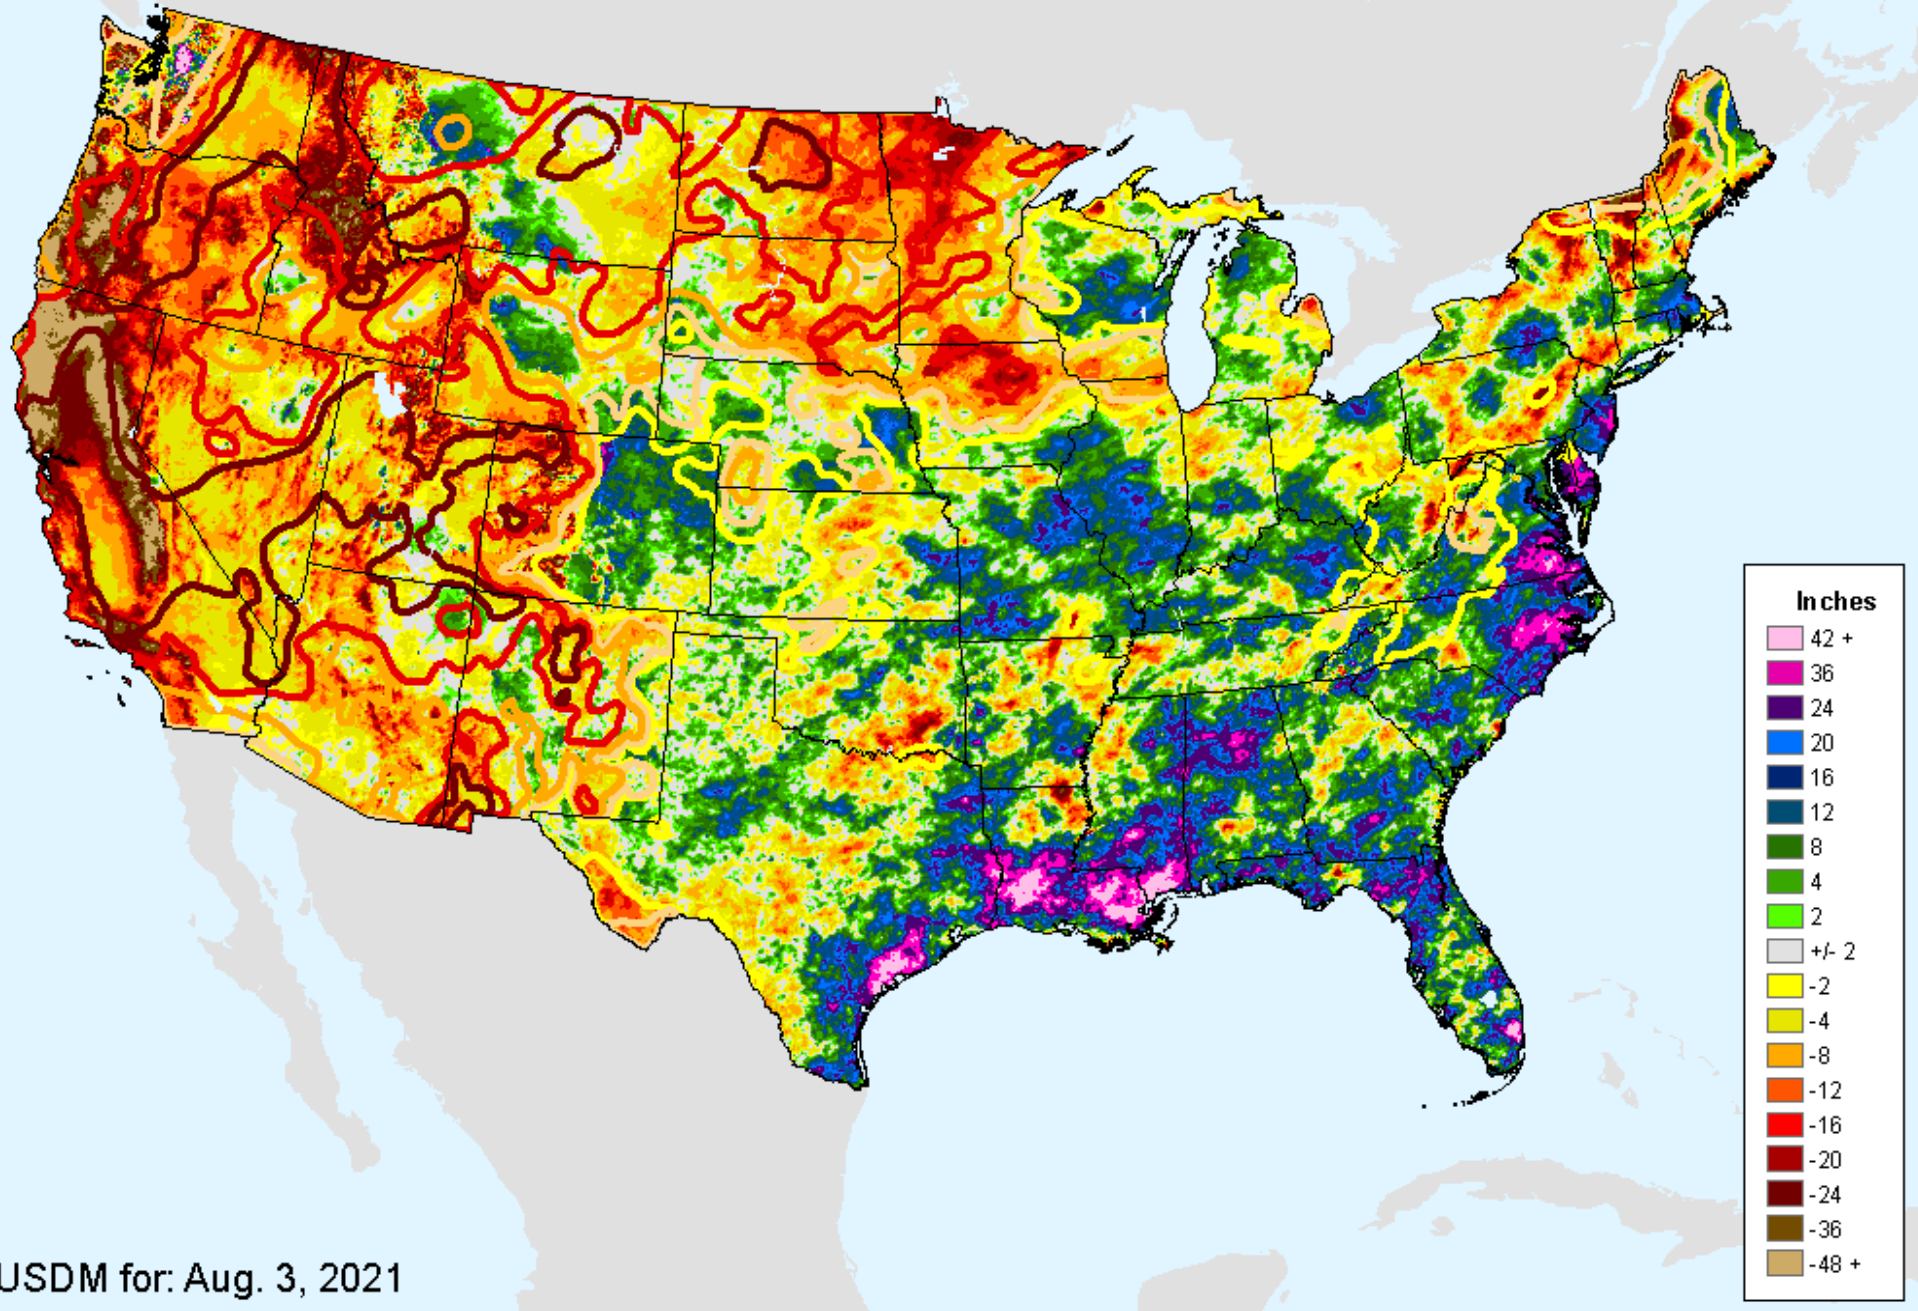

AHPS Water-Year Precip Departure

As of: Tuesday, August 10, 2021