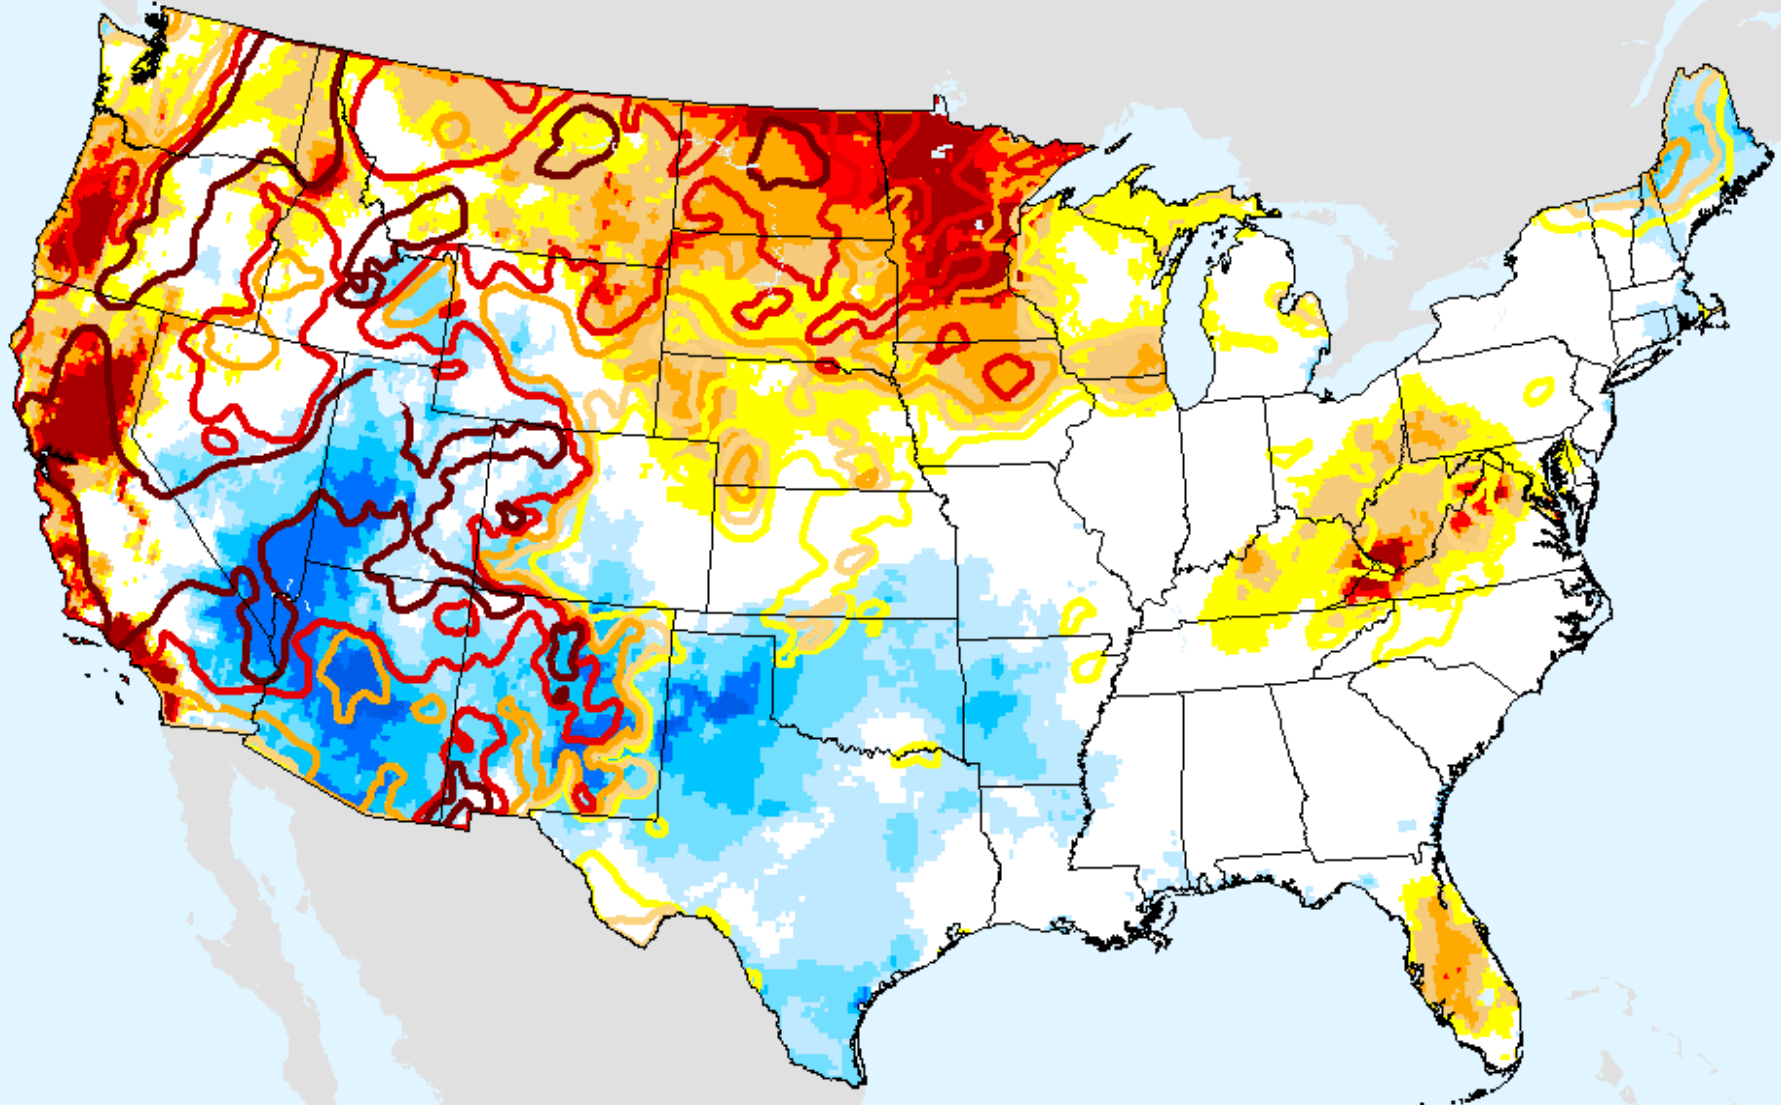

EDDI 3-week

As of: Tuesday, August 10, 2021

USDM for: Aug. 3, 2021