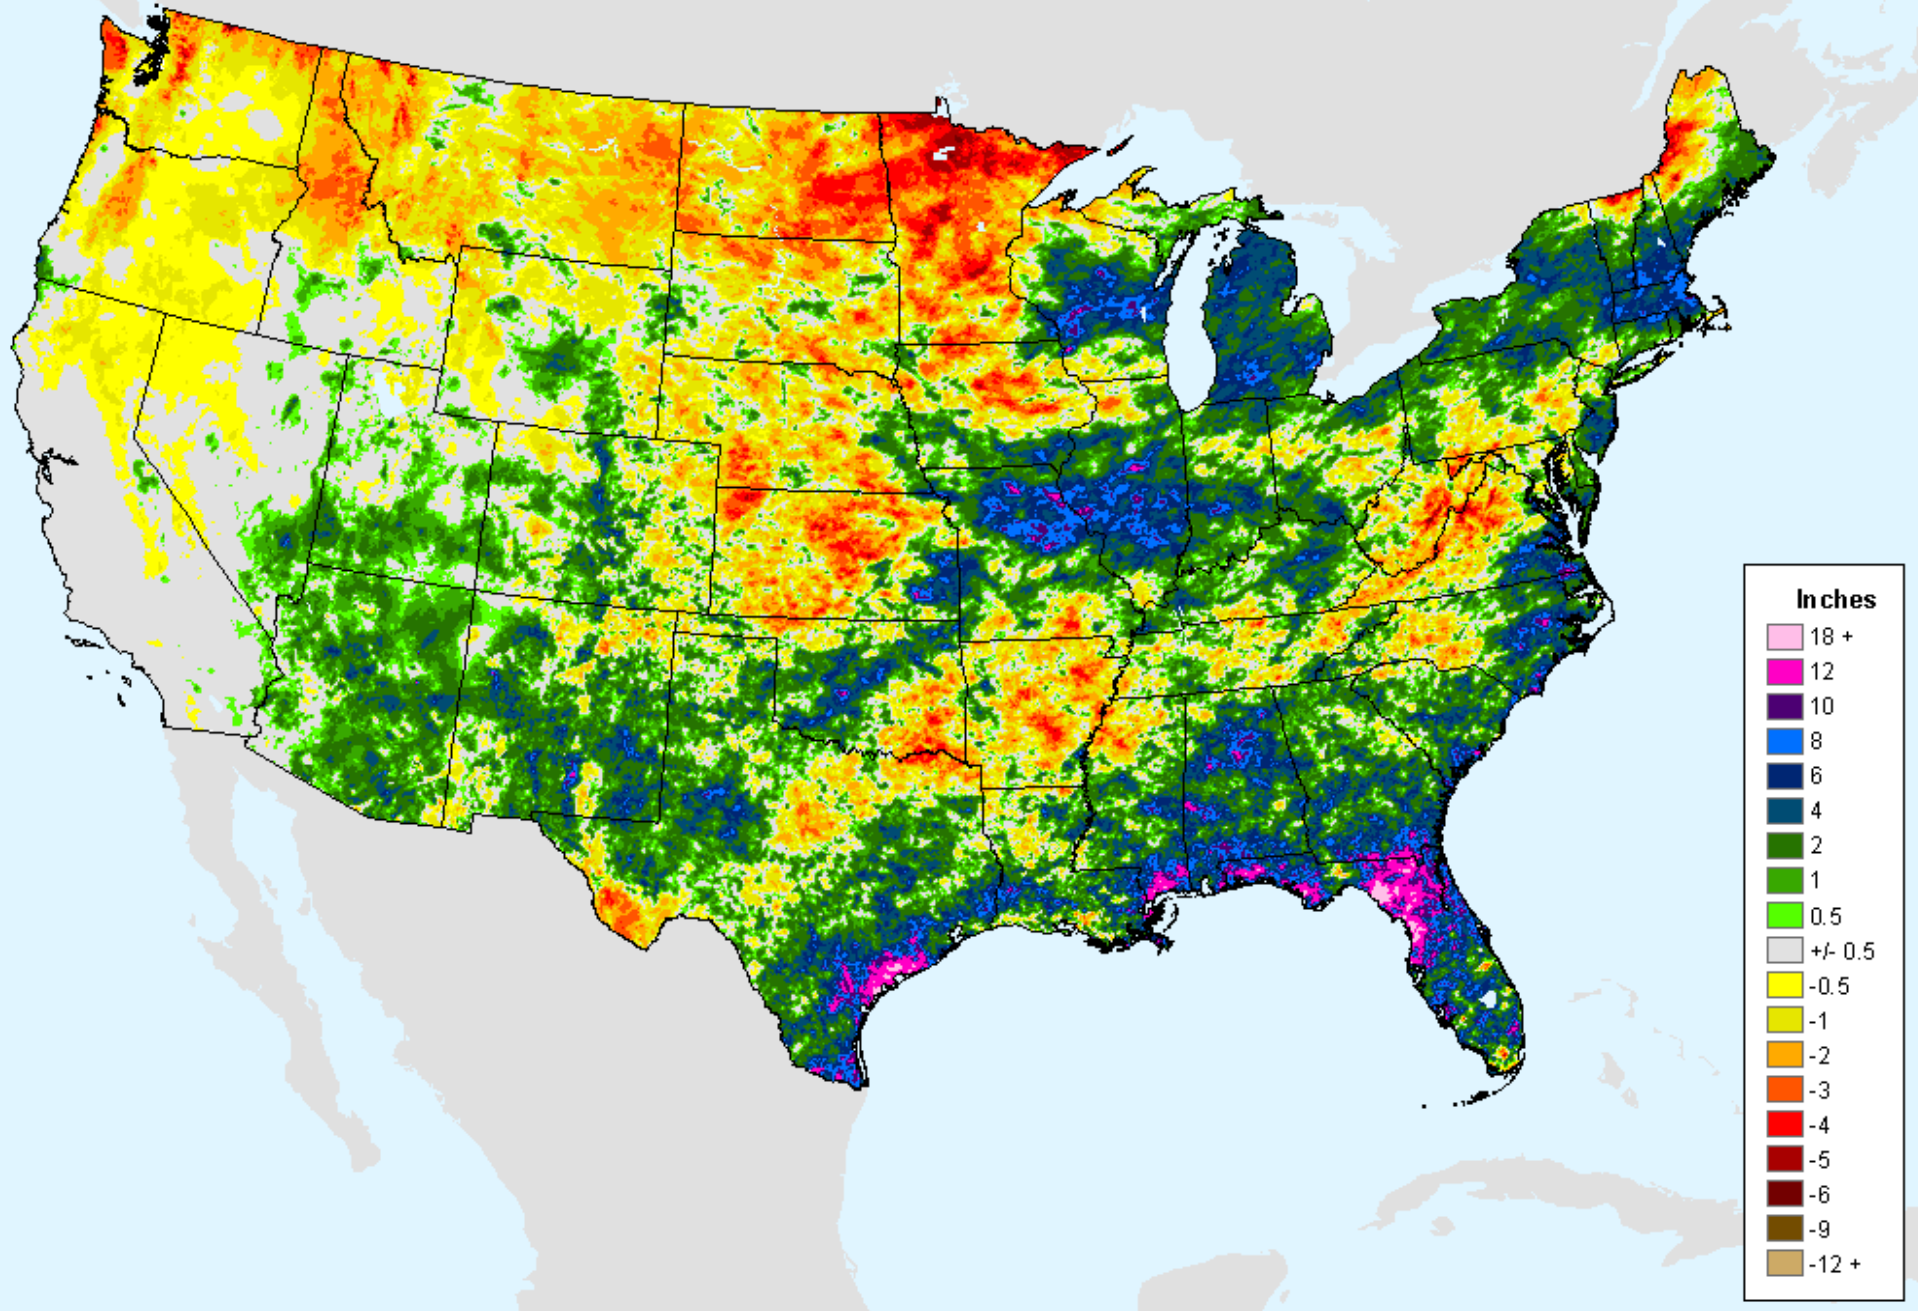

AHPS 60-Day Precip Departure

As of: Tuesday, August 10, 2021

USDM for: Aug. 3, 2021

AHPS 60-Day Precip Departure

As of: Tuesday, August 10, 2021

AHPS 60-Day Pct of Normal Pcp

As of: Tuesday, August 10, 2021