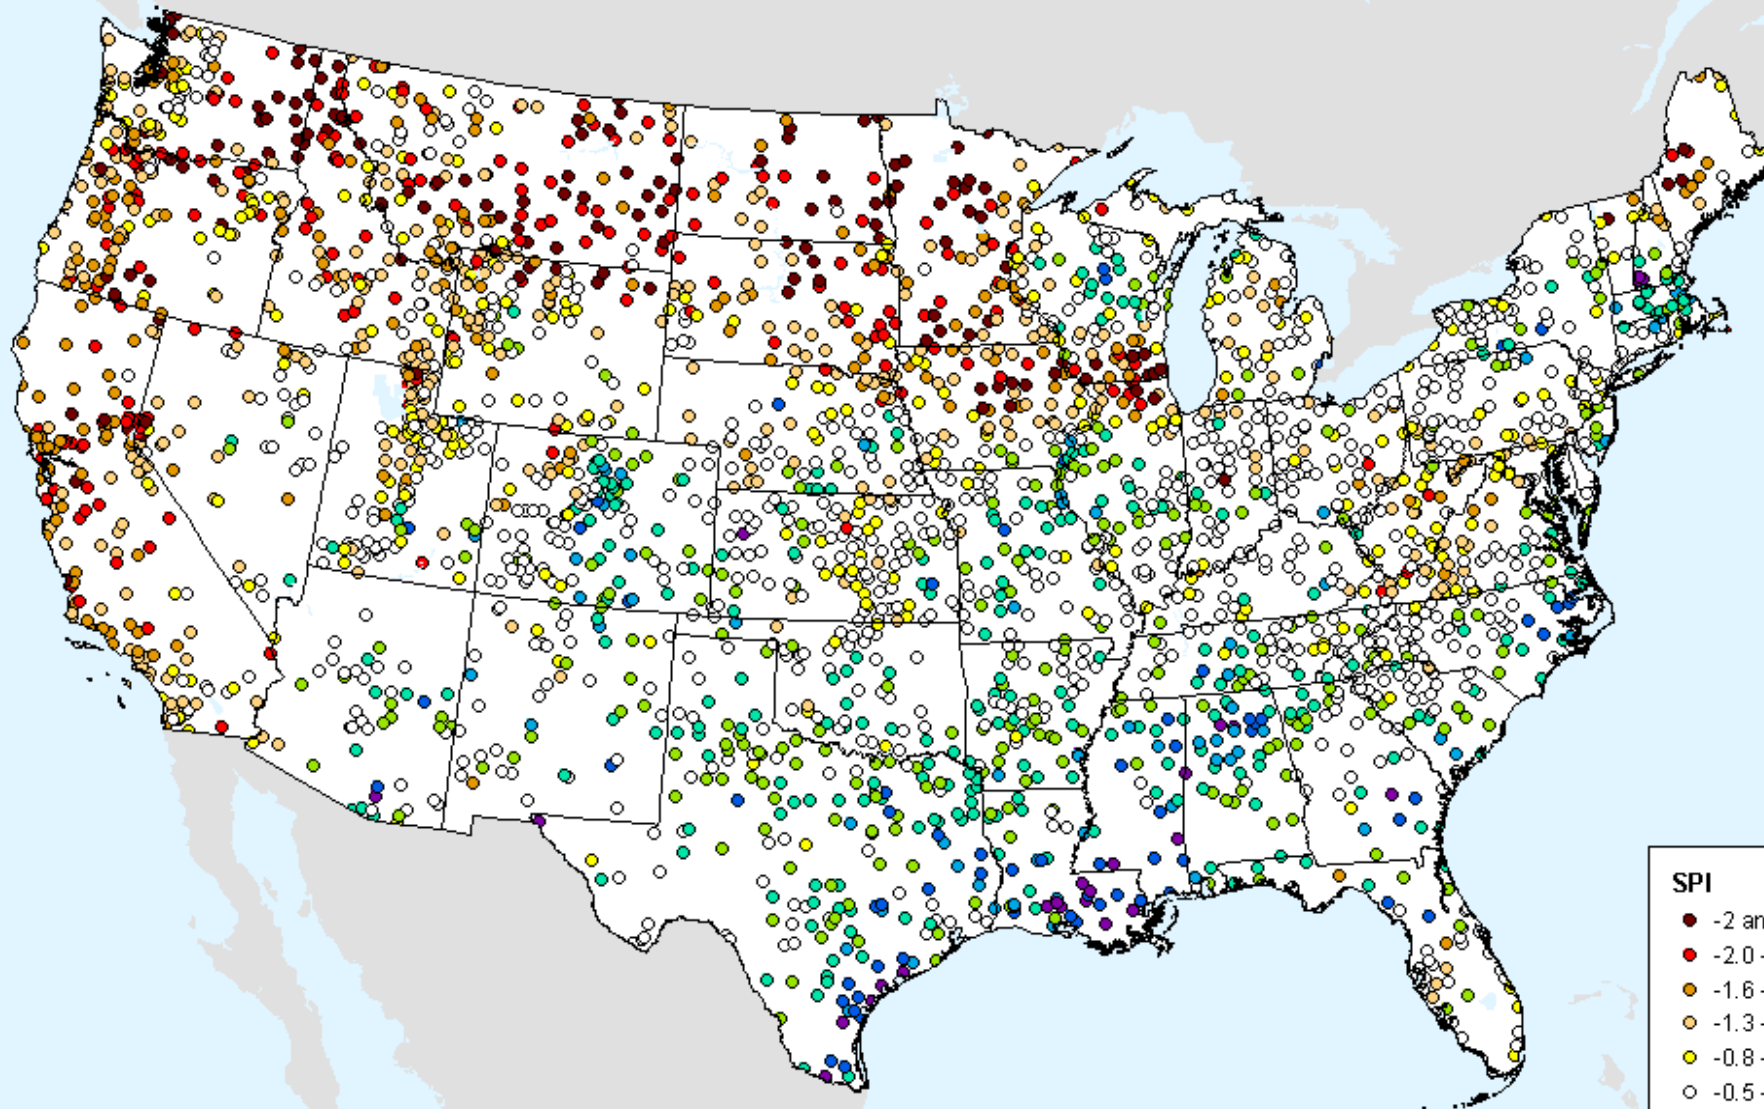

HPRCC 6-month SPI

As of: Tuesday, August 10, 2021