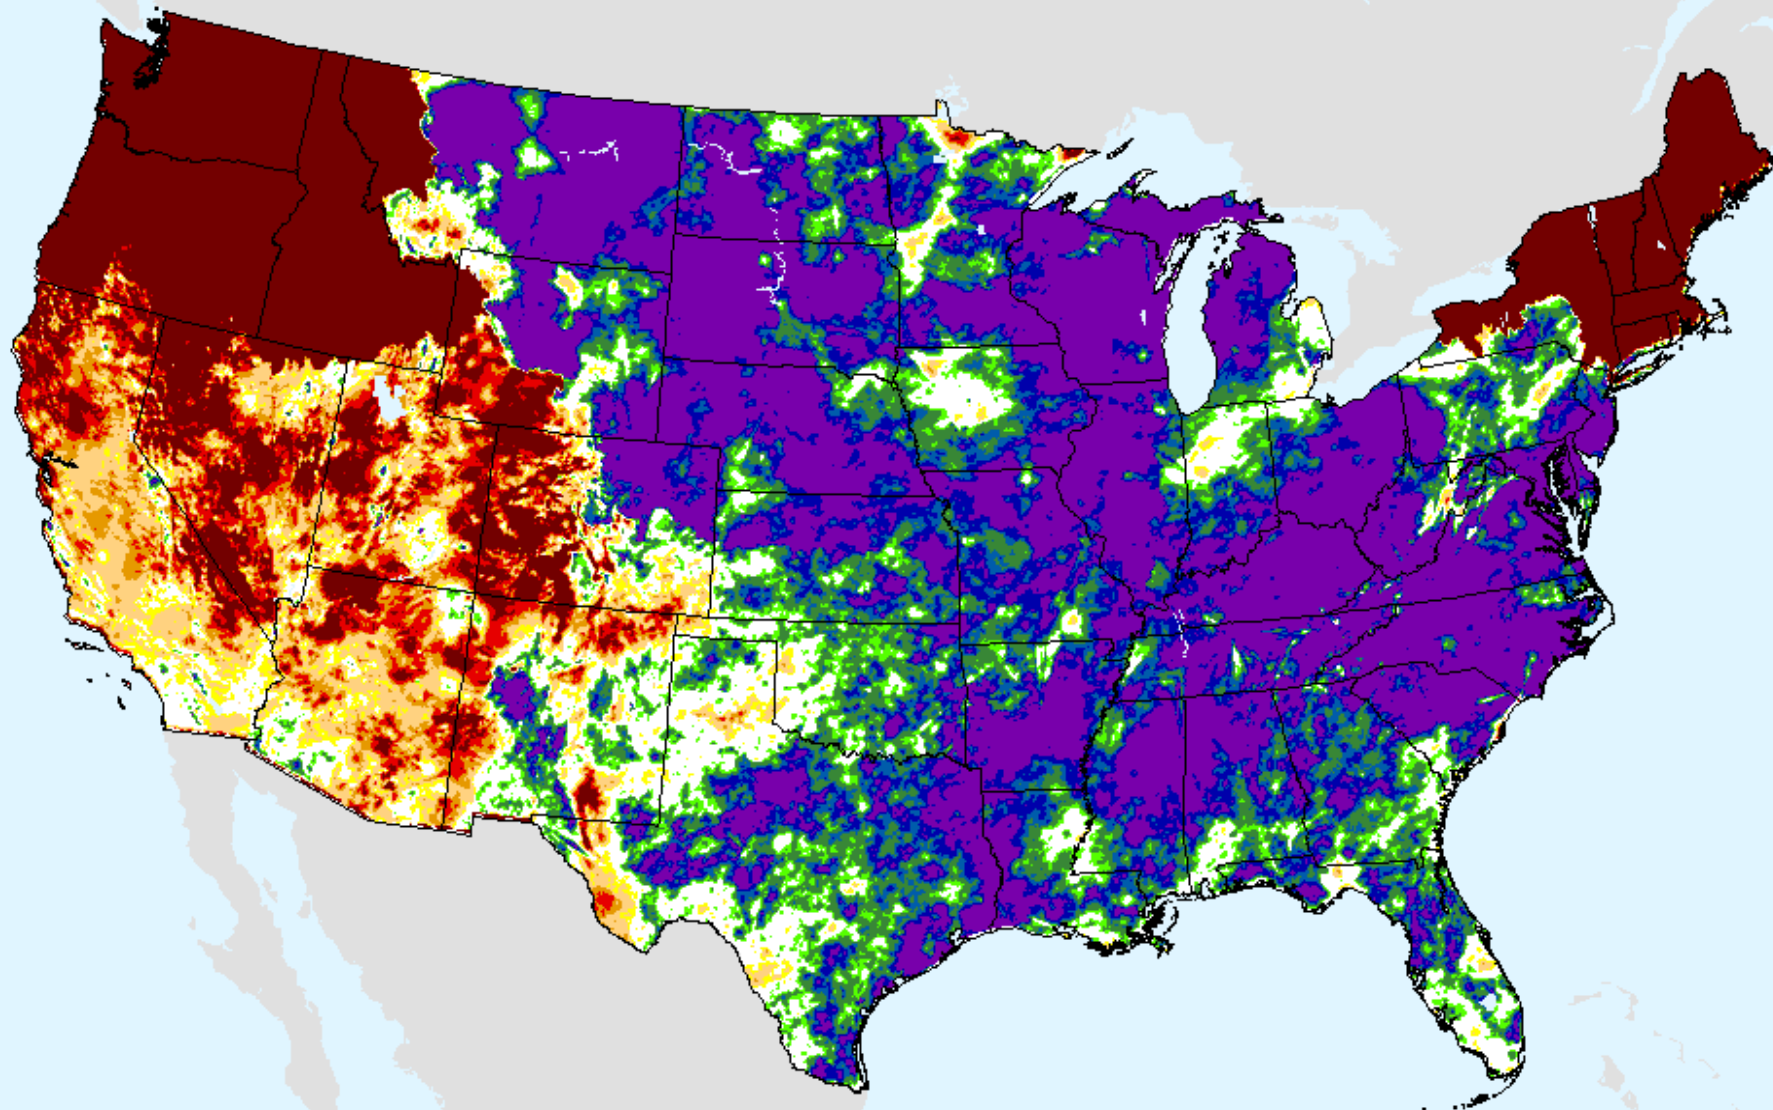

As of: Tuesday, August 10, 2021

AHPS 36-month SPI

As of: Tuesday, August 10, 2021

USDM for: Aug. 3, 2021

SPI (USDM)

AHPS 36-month SPI

As of: Tuesday, August 10, 2021

CPC 3-month SPI