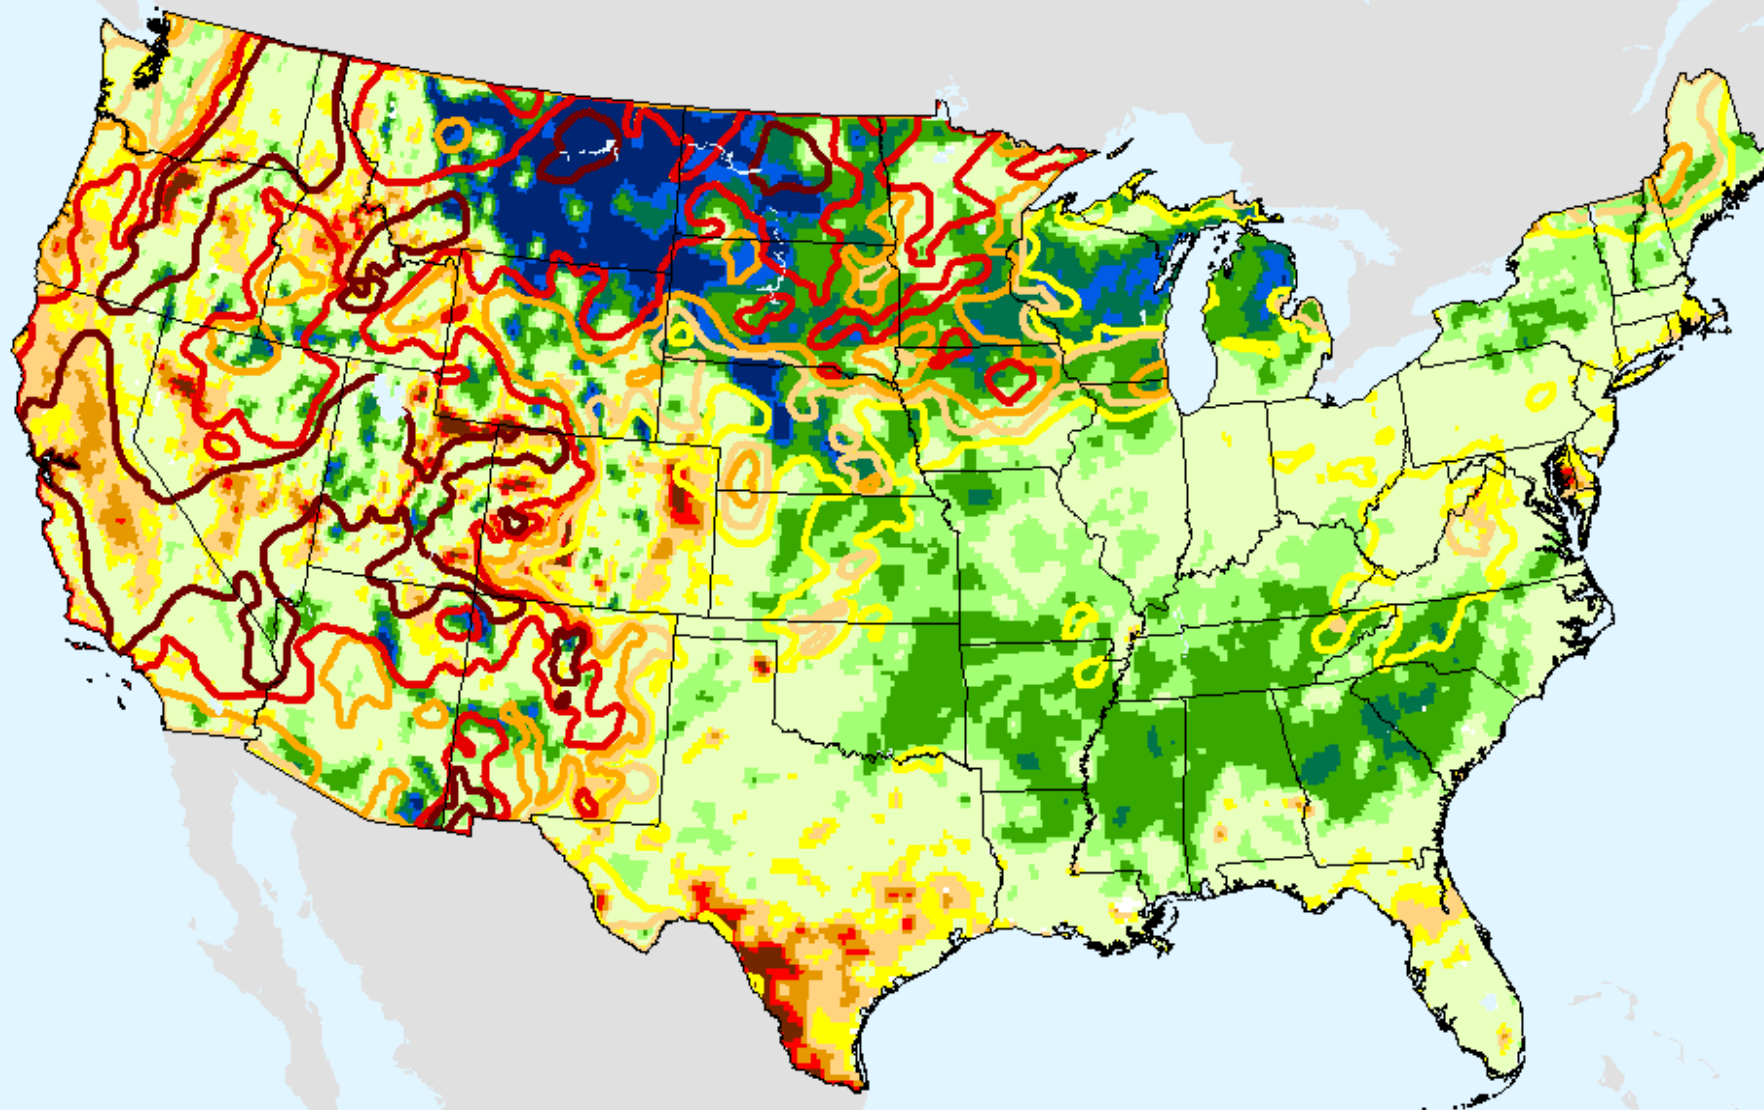

NLDAS Top 1m Soil Moisture

As of: Tuesday, August 10, 2021

USDM for: Aug. 3, 2021

>98