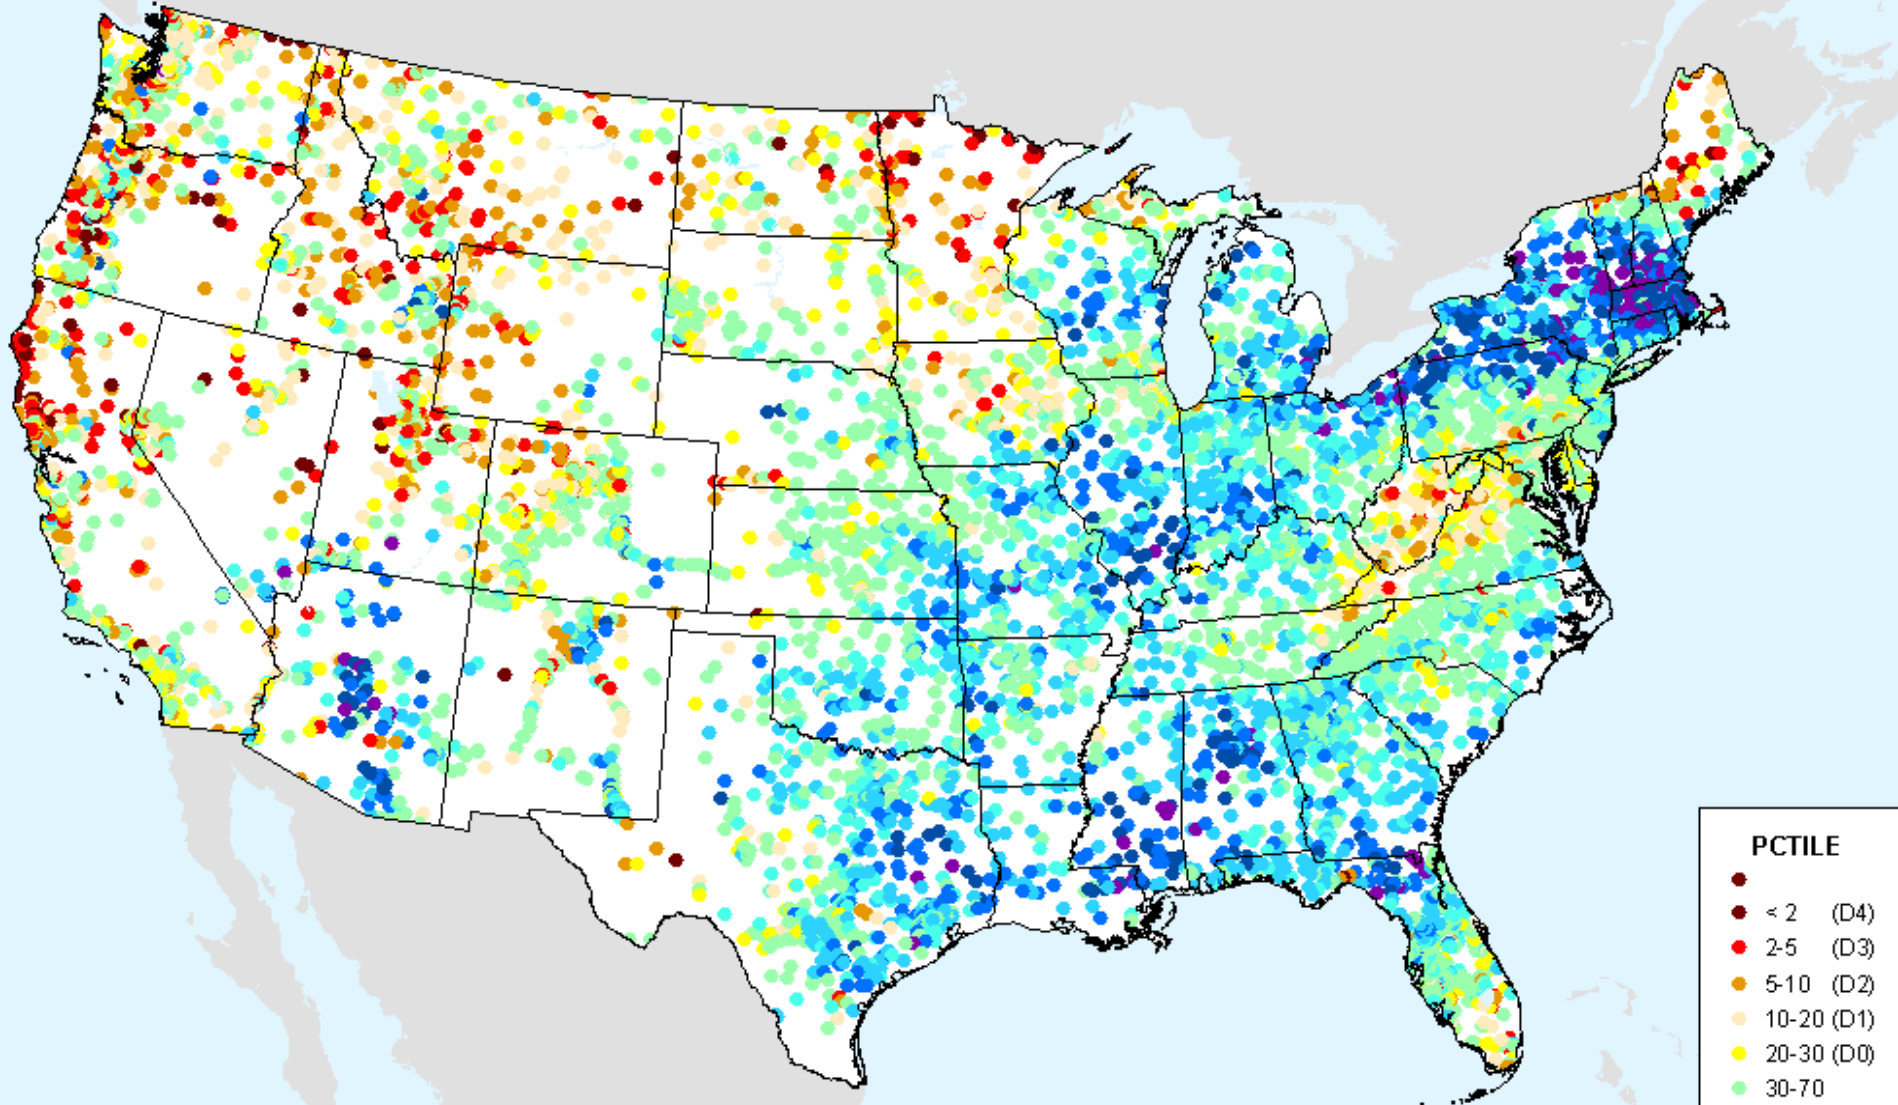

USDM for: Aug. 3, 2021

USGS 7-Day Avg Streamflow

As of: Tuesday, August 10, 2021

USGS 28-Day Avg Streamflow

As of: Tuesday, August 10, 2021

USDM for: Aug. 3, 2021

USGS 28-Day Avg Streamflow

As of: Tuesday, August 10, 2021