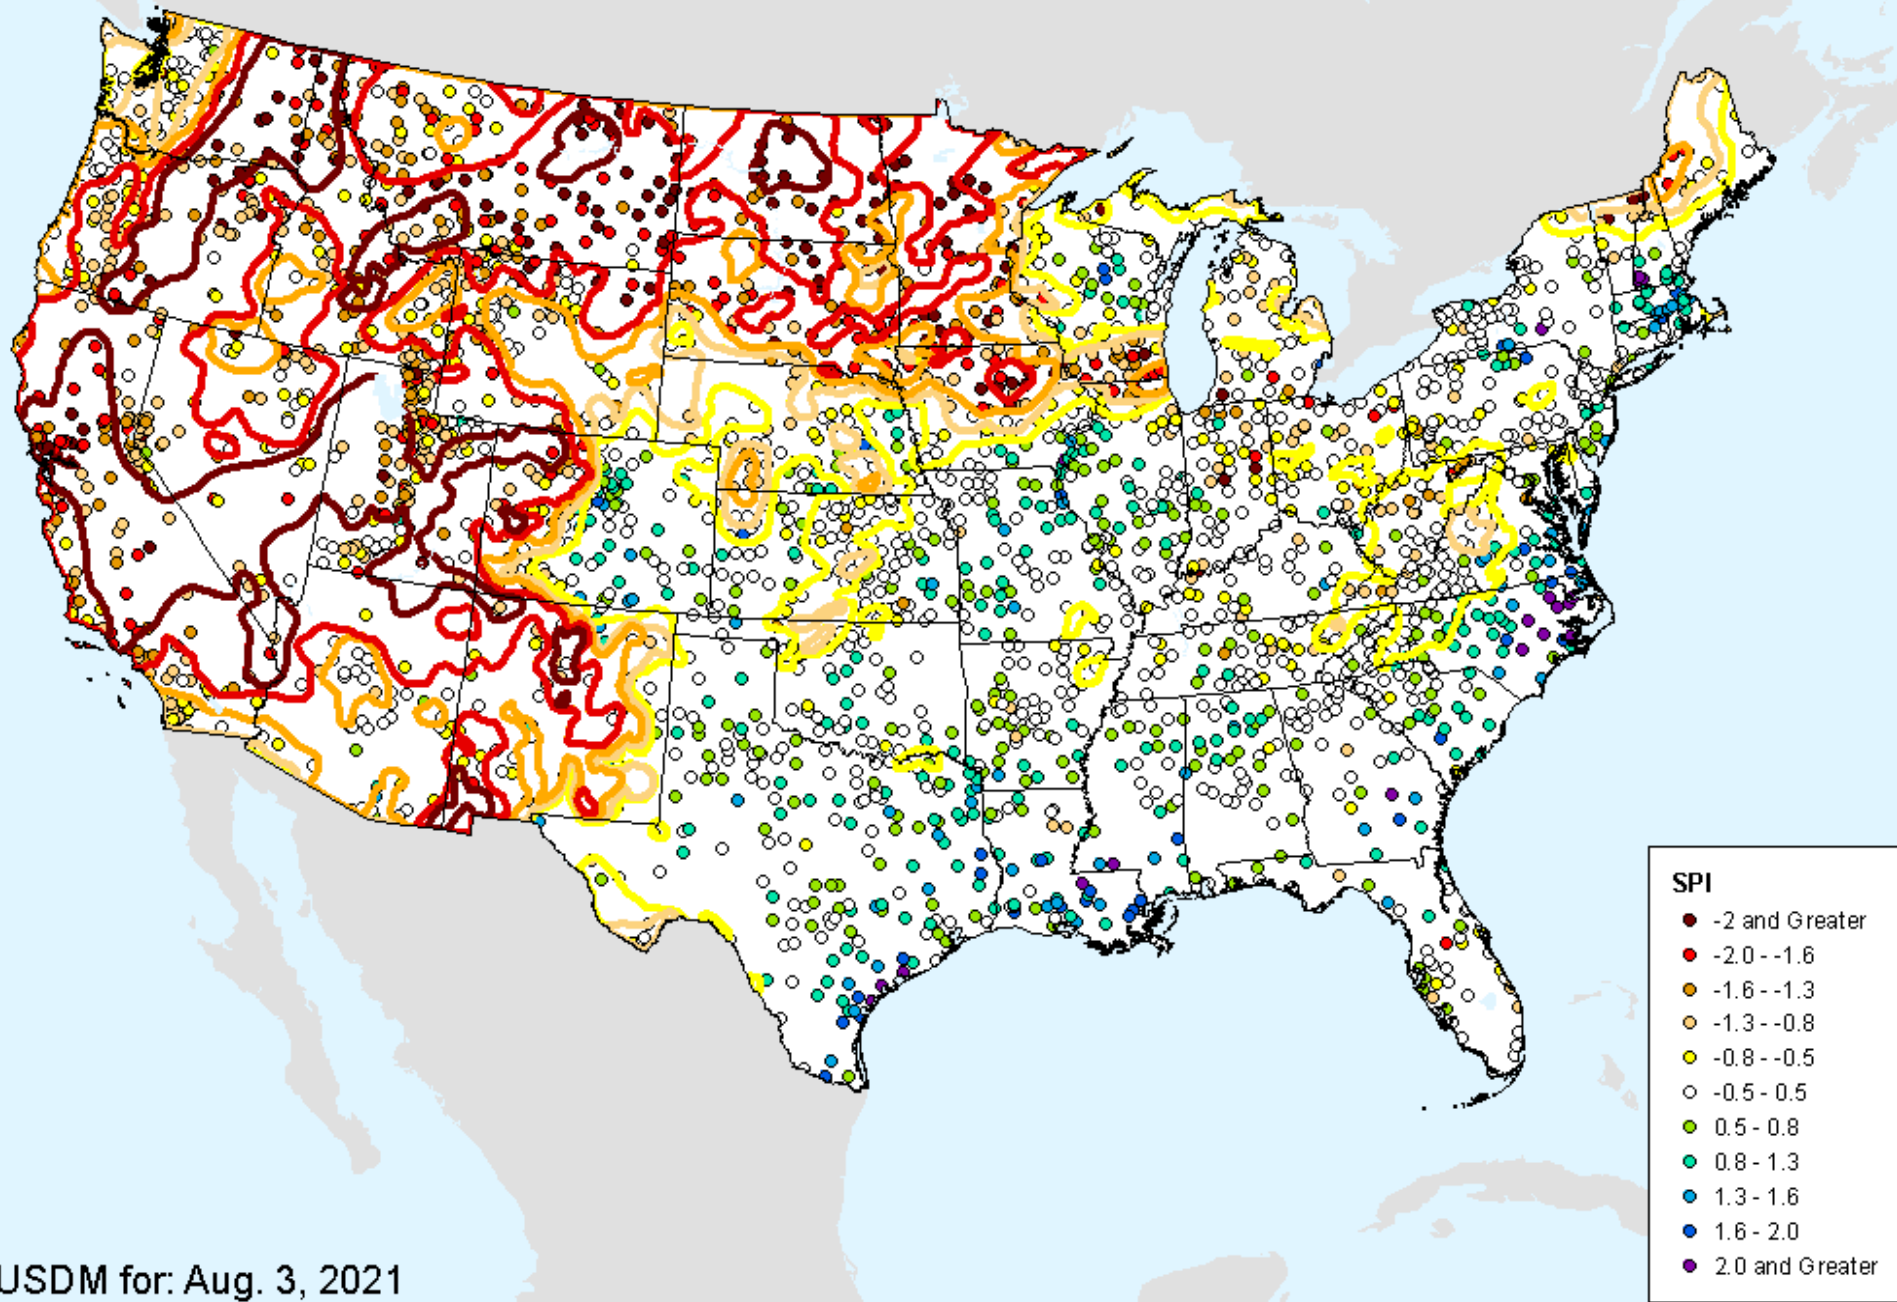

HPRCC 9-month SPI

As of: Tuesday, August 10, 2021

USDM for: Aug. 3, 2021