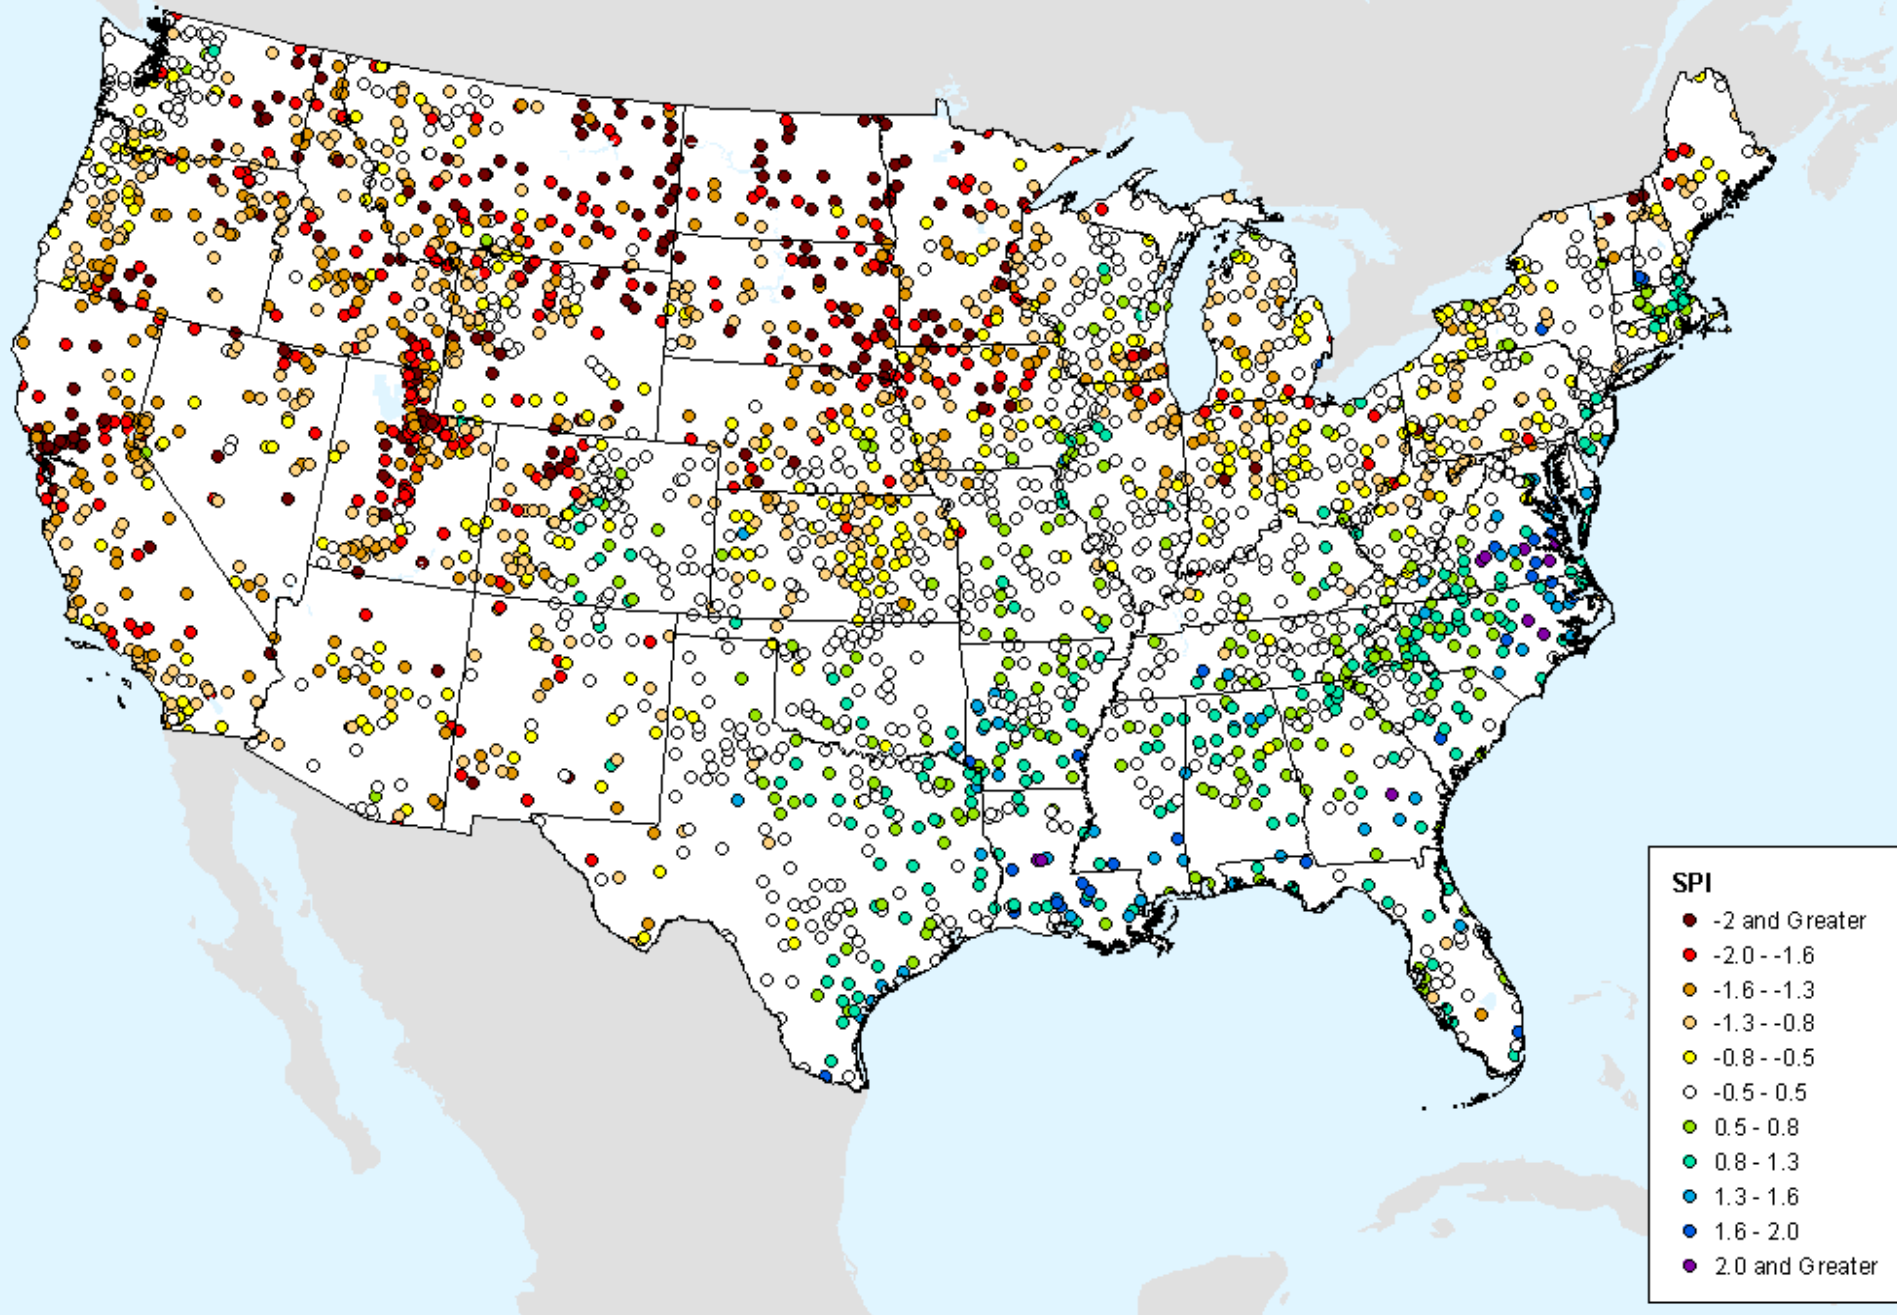

HPRCC 12-month SPI

As of: Tuesday, August 10, 2021