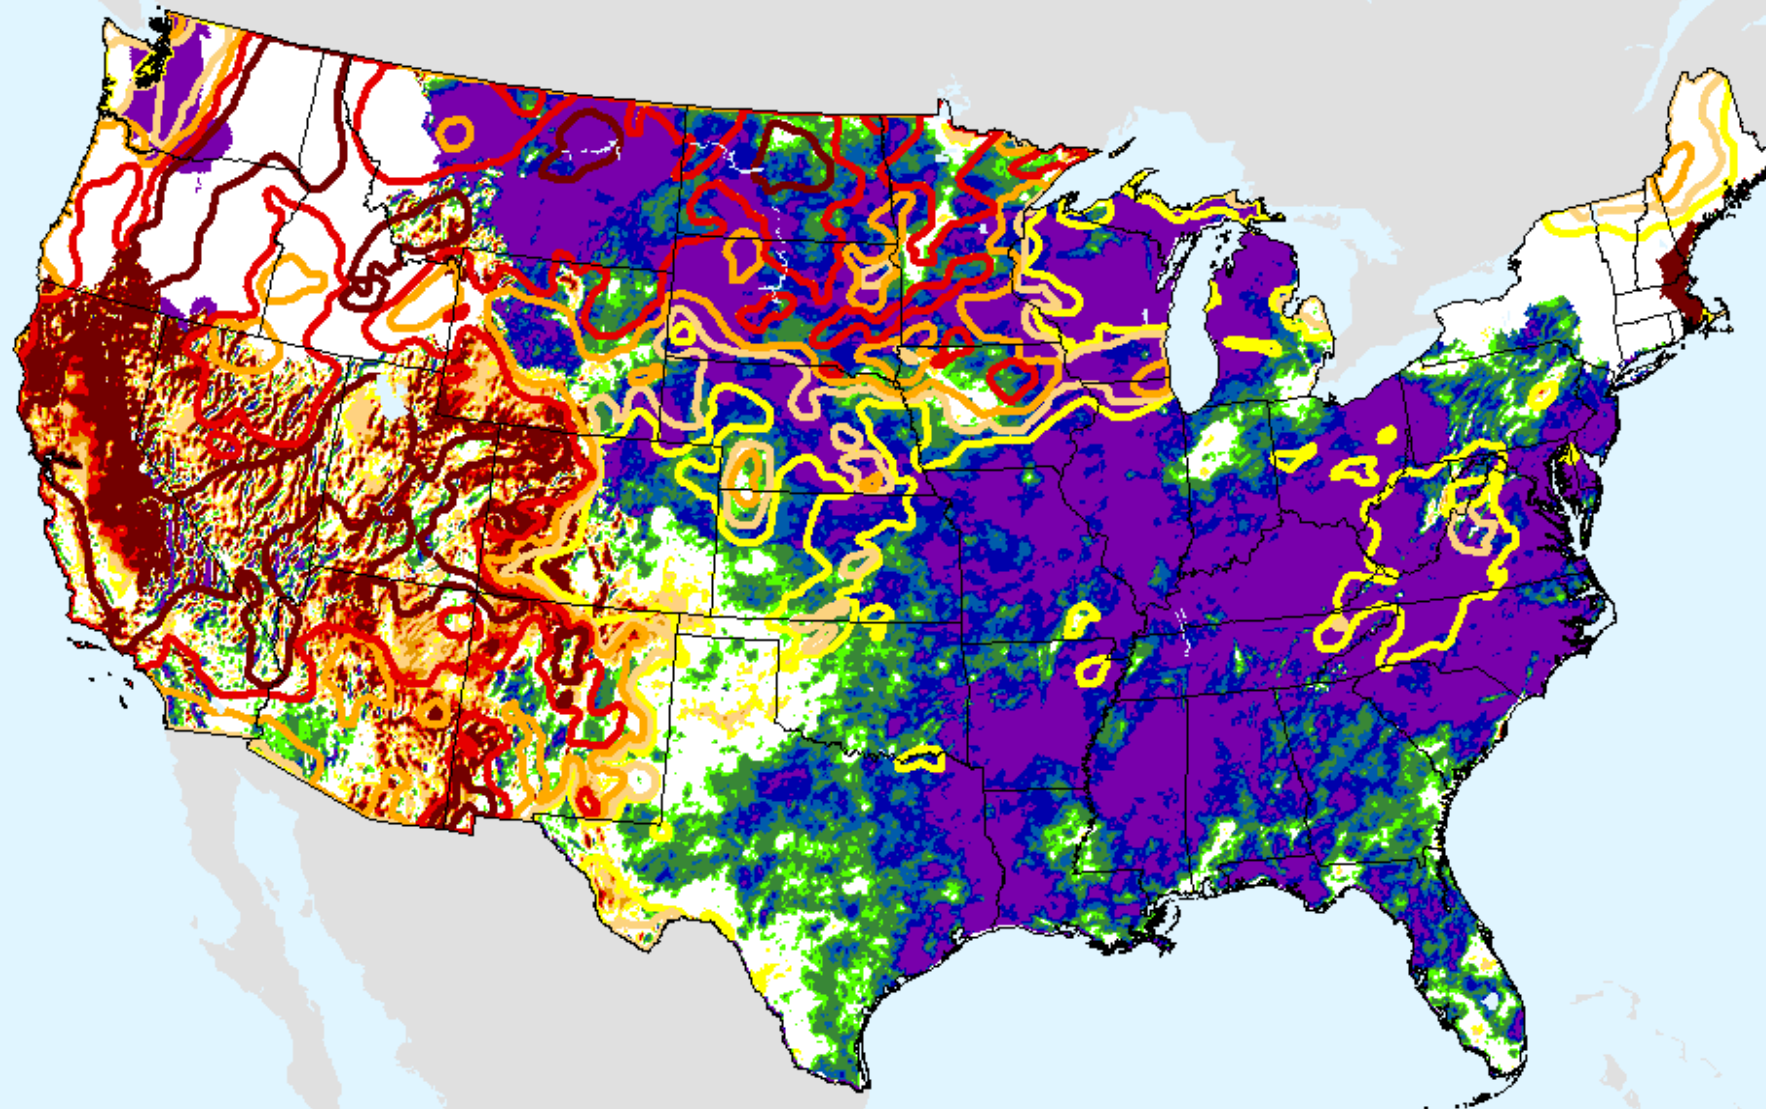

AHPS 36-month SPEI

As of: Tuesday, August 10, 2021

USDM for: Aug. 3, 2021

SPEI (USDM)