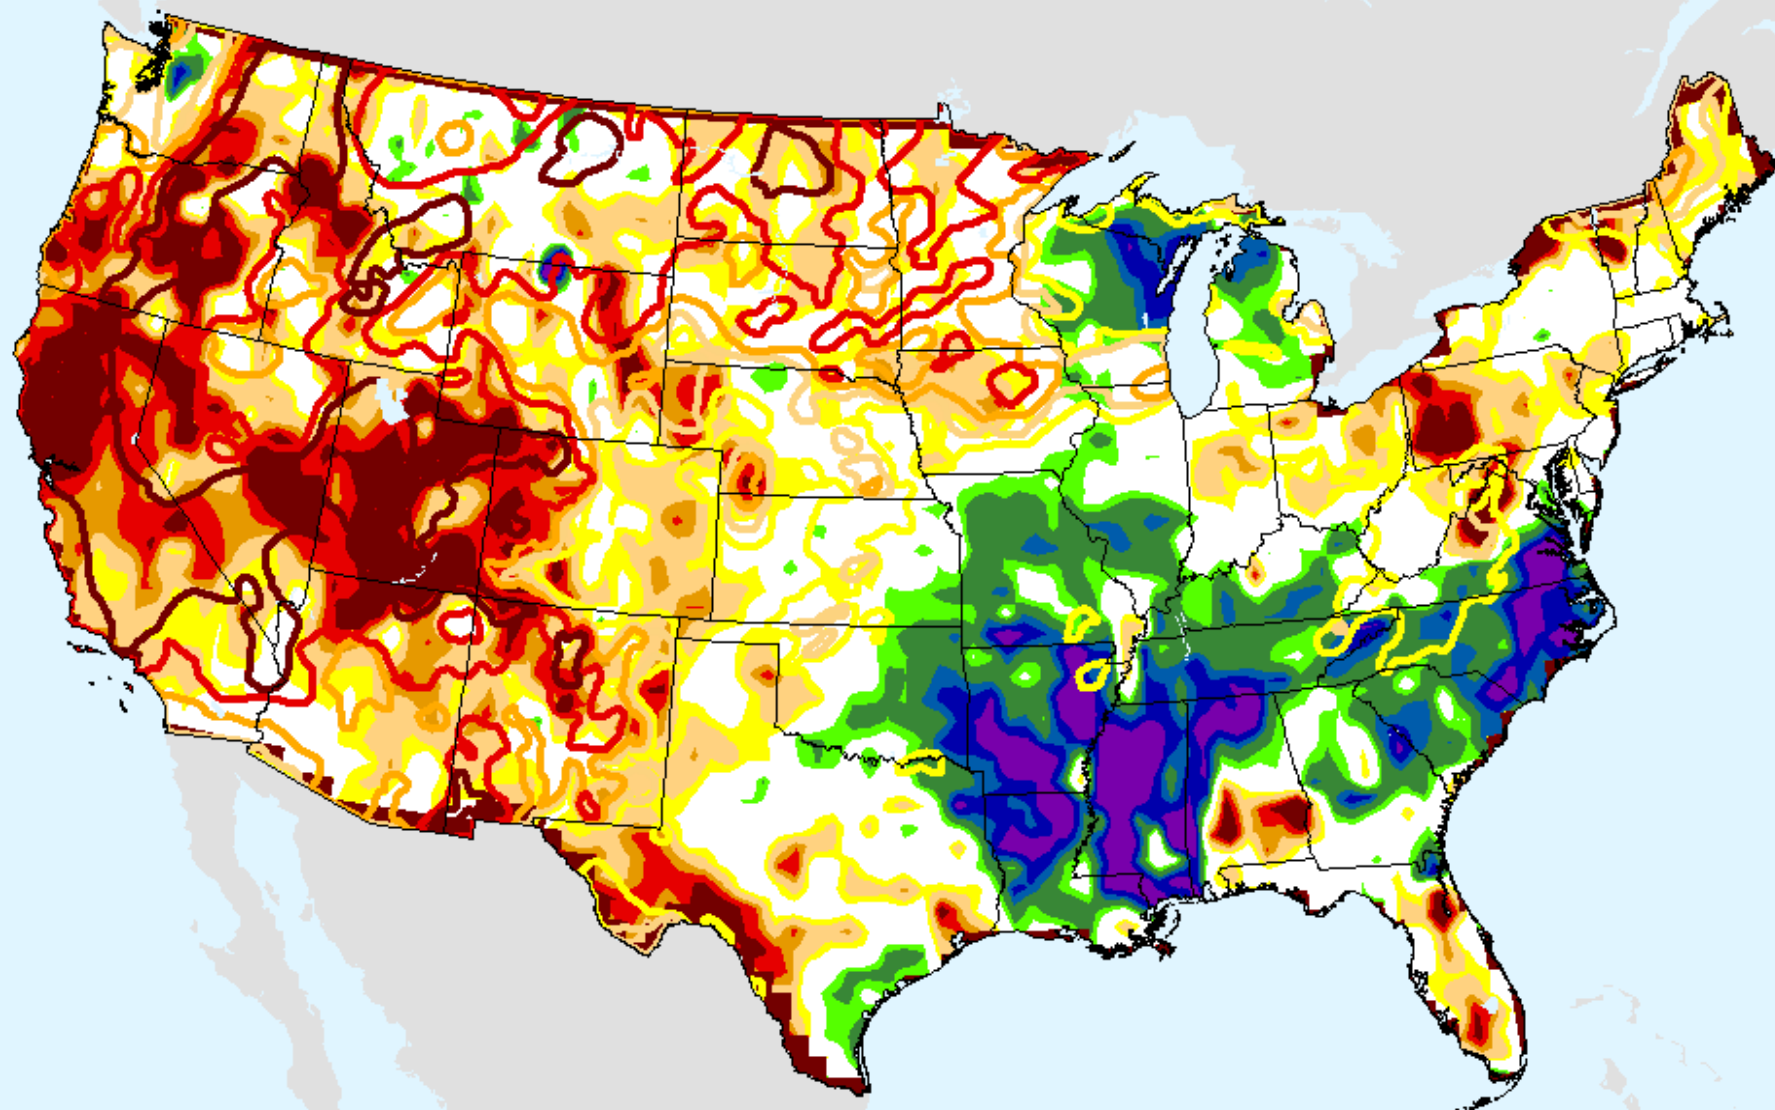

CPC 24-month SPI

As of: Tuesday, August 10, 2021

USDM for: Aug. 3, 2021

SPI (USDM)

CPC 24-month SPI

As of: Tuesday, August 10, 2021

Vegetation Health Index

As of: Tuesday, August 10, 2021