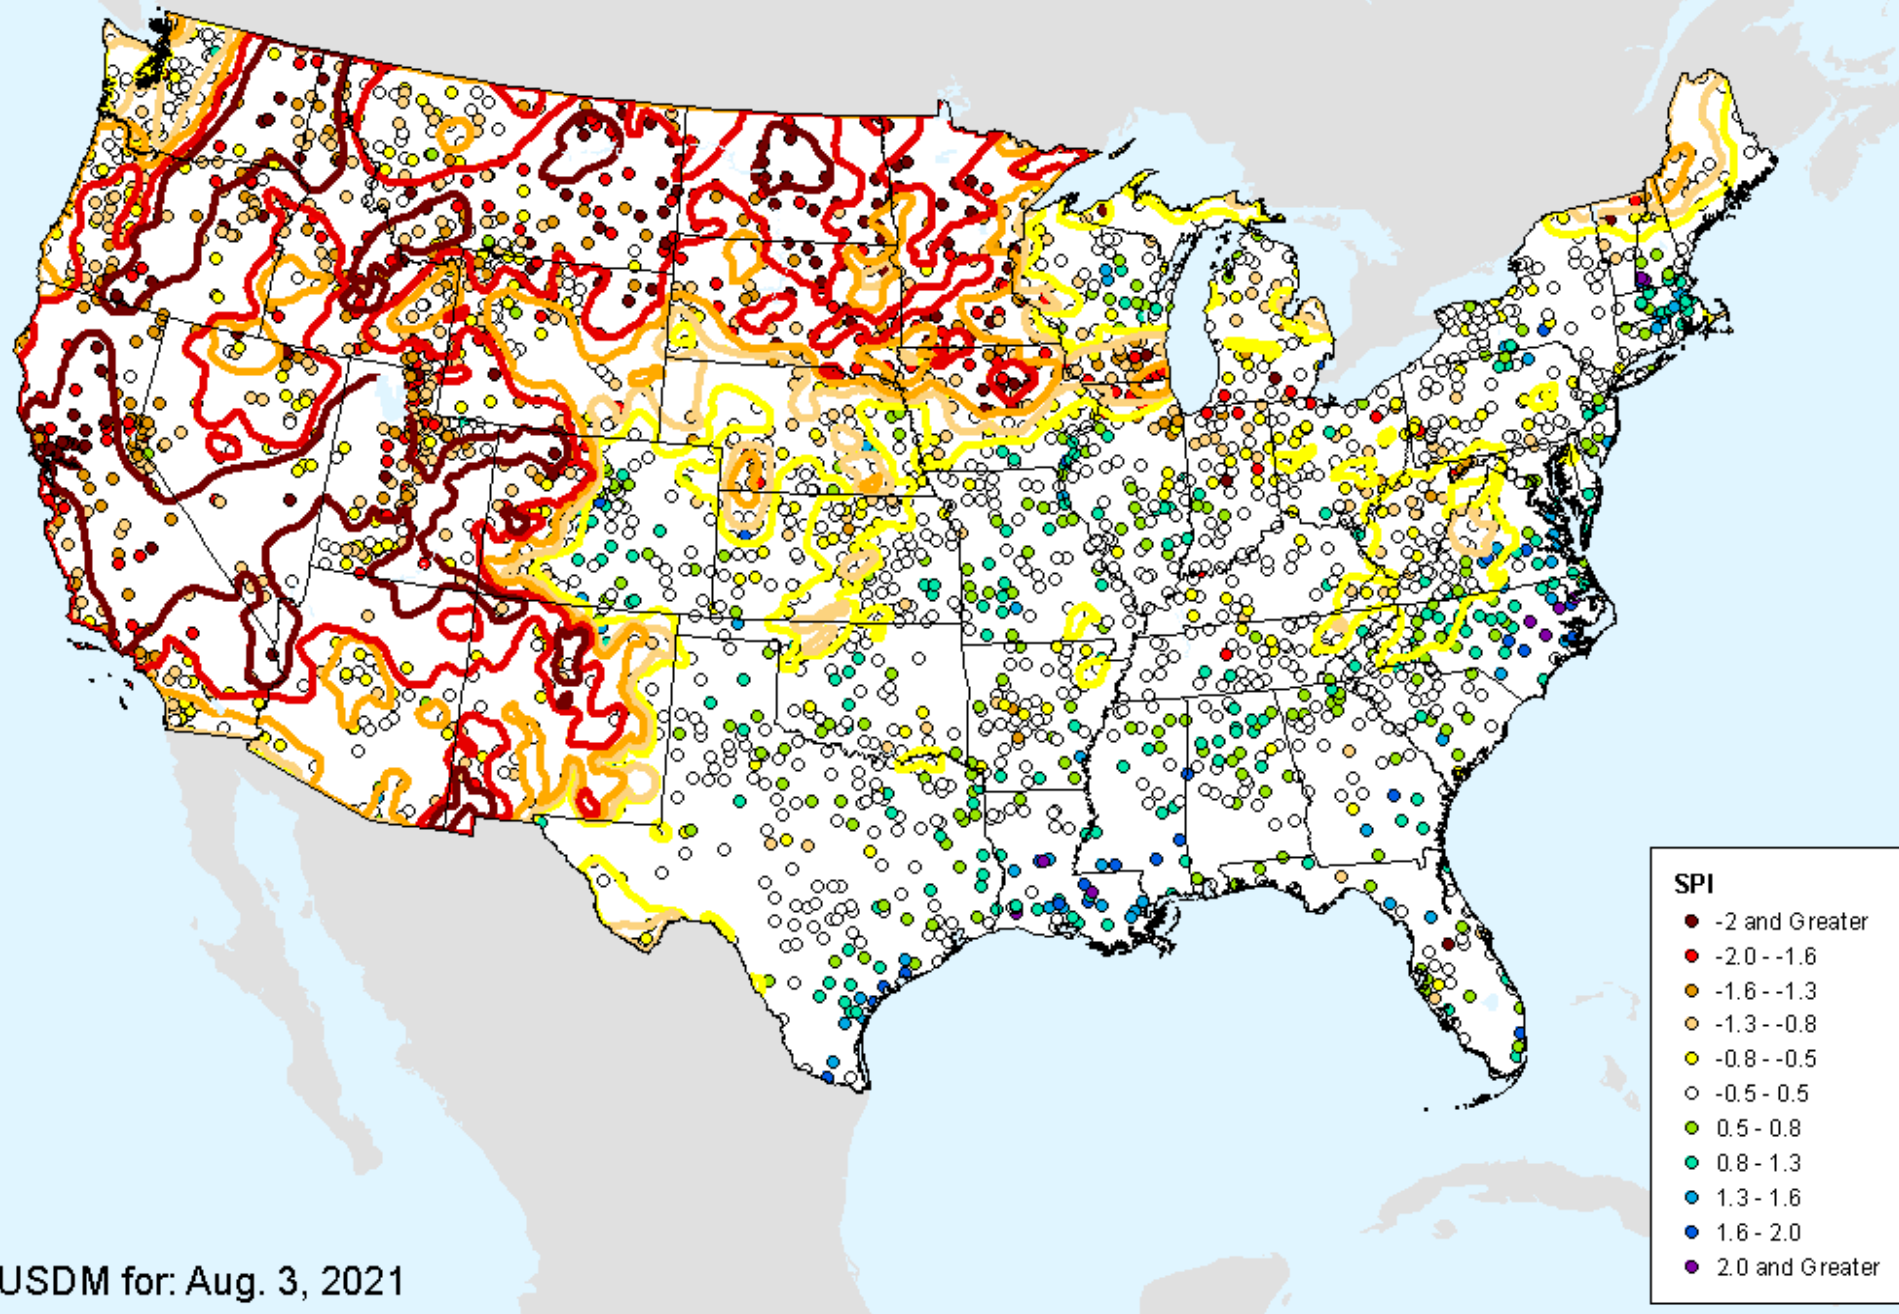

HPRCC Water Year-to-date SPI

As of: Tuesday, August 10, 2021