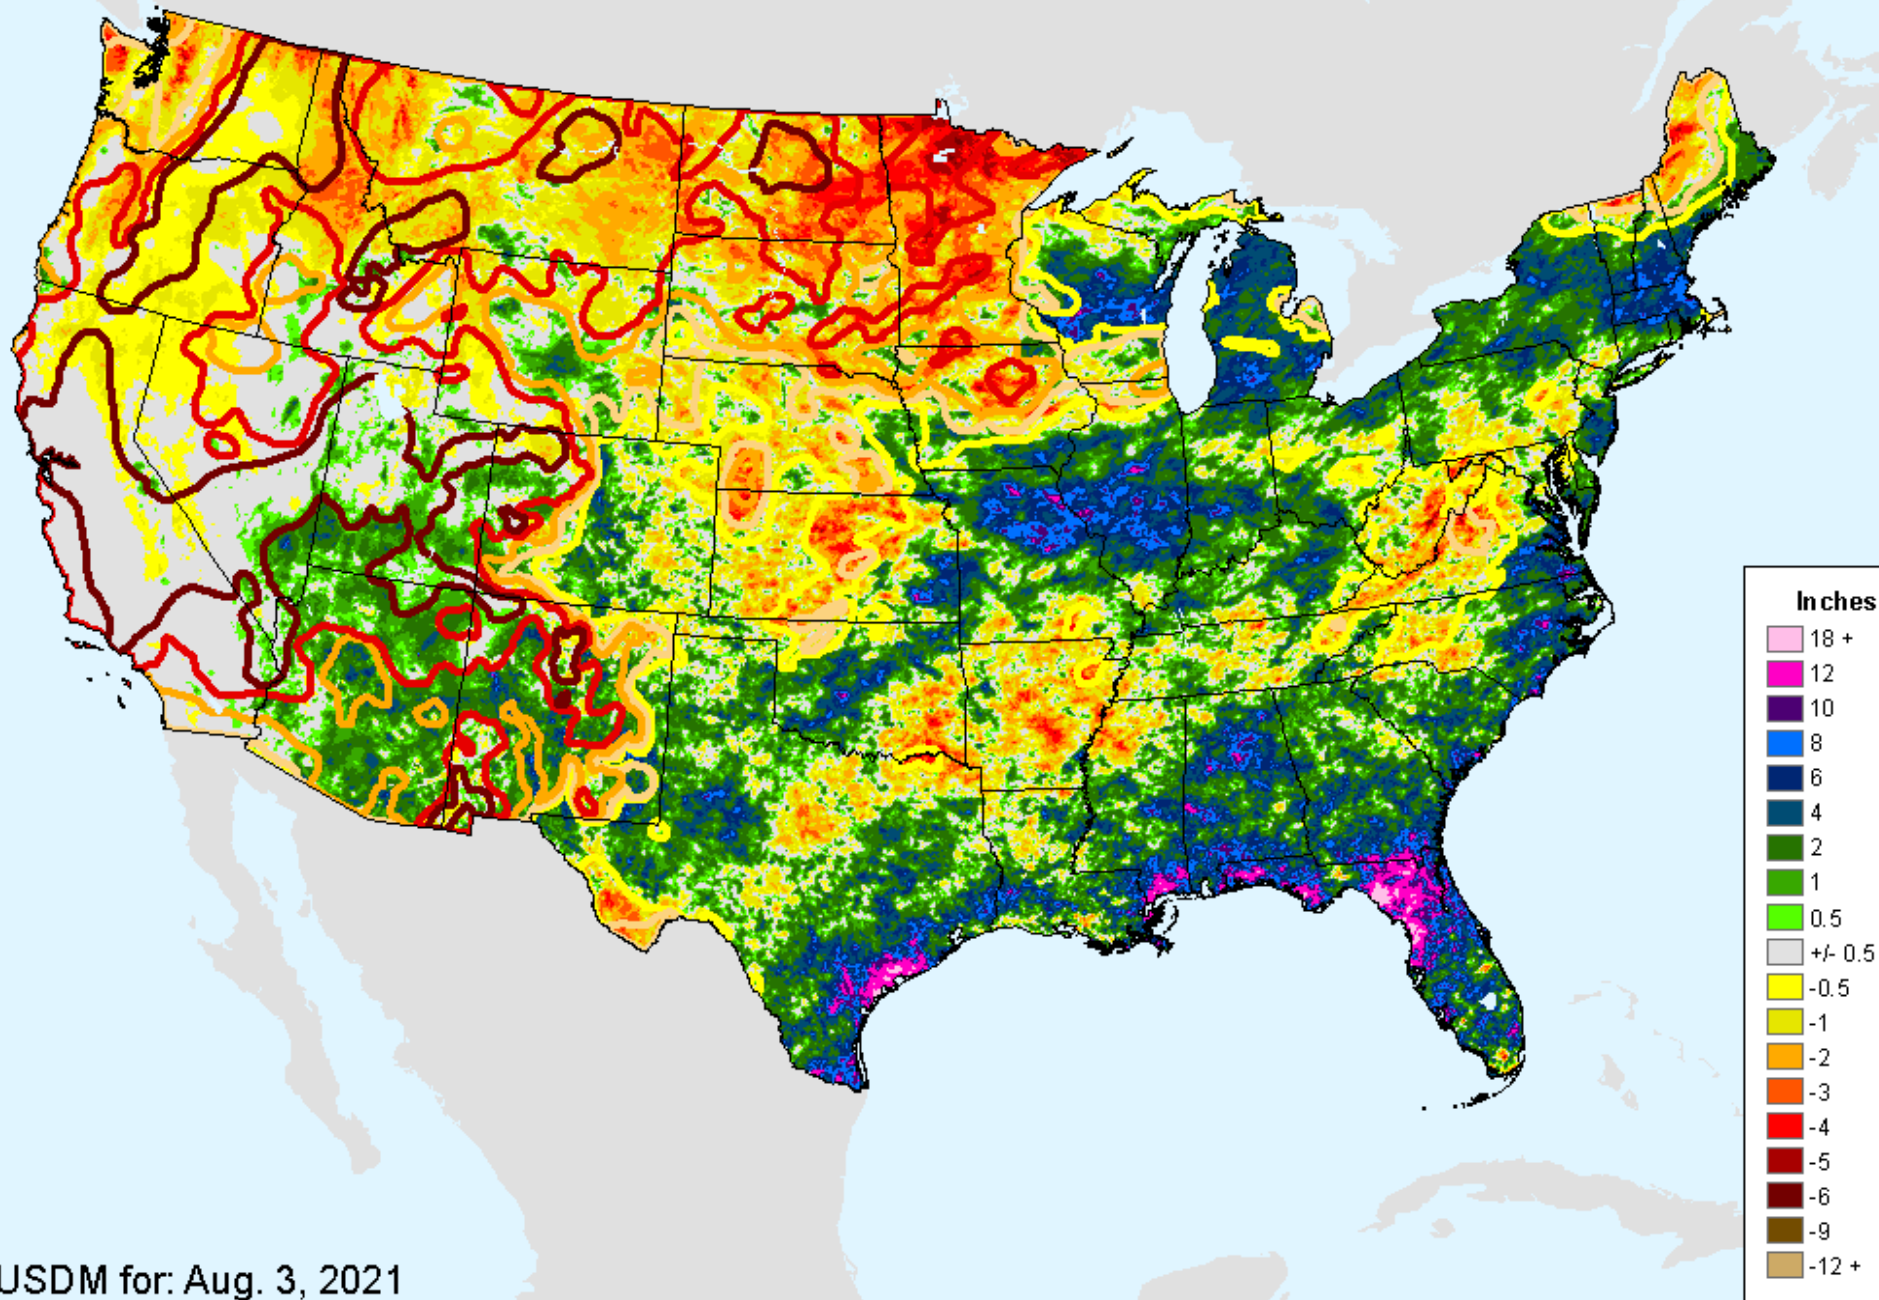

AHPS 60-Day Precip Departure

As of: Tuesday, August 10, 2021

USDM for: Aug. 3, 2021