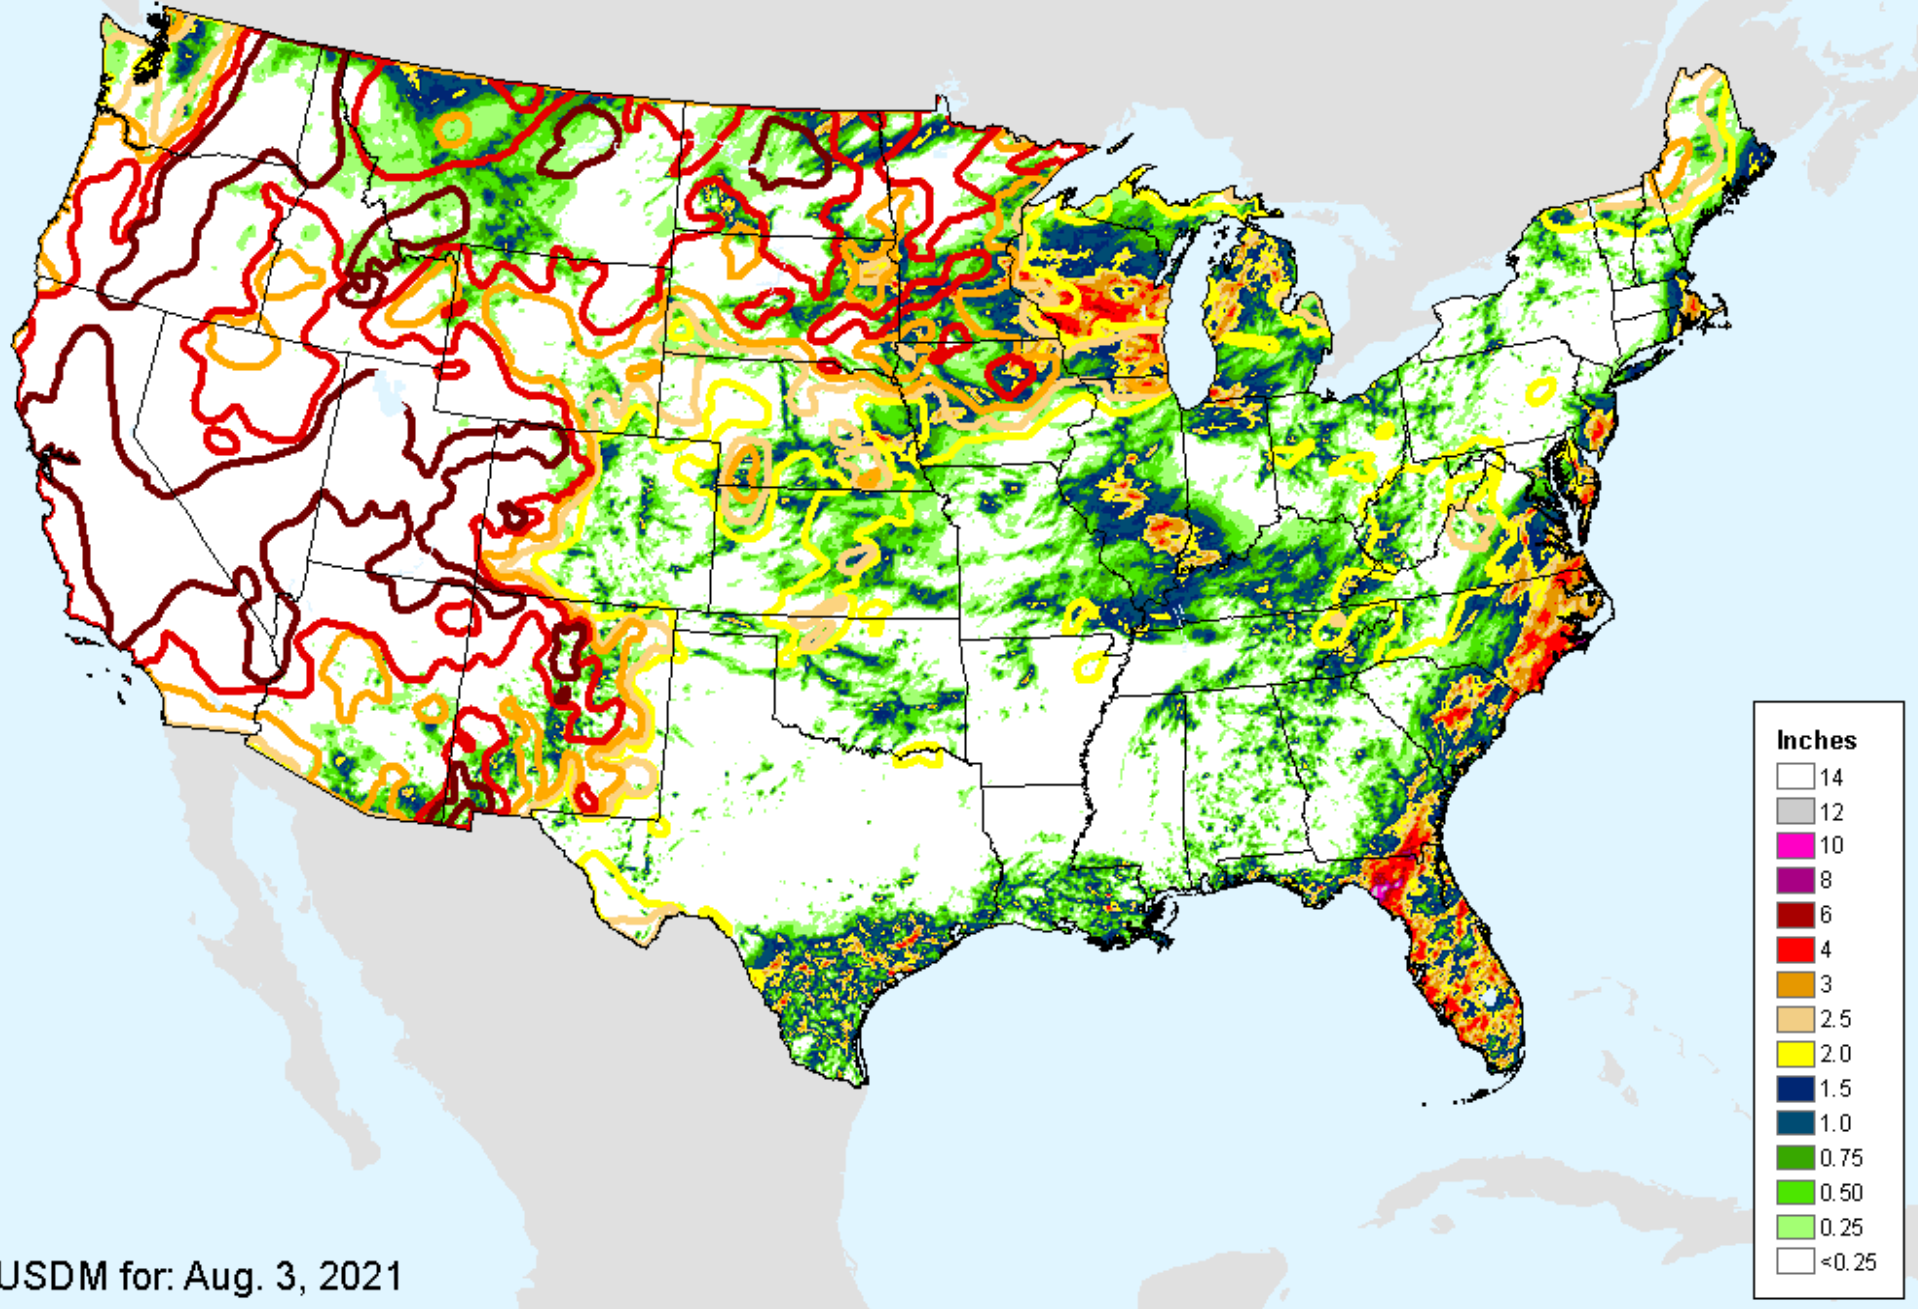

AHPS 7-Day Precipitation

As of: Tuesday, August 10, 2021

AHPS 7-Day Precipitation

As of: Tuesday, August 10, 2021

AHPS 14-Day Precip Departure

As of: Tuesday, August 10, 2021

USDM for: Aug. 3, 2021

AHPS 14-Day Precip Departure