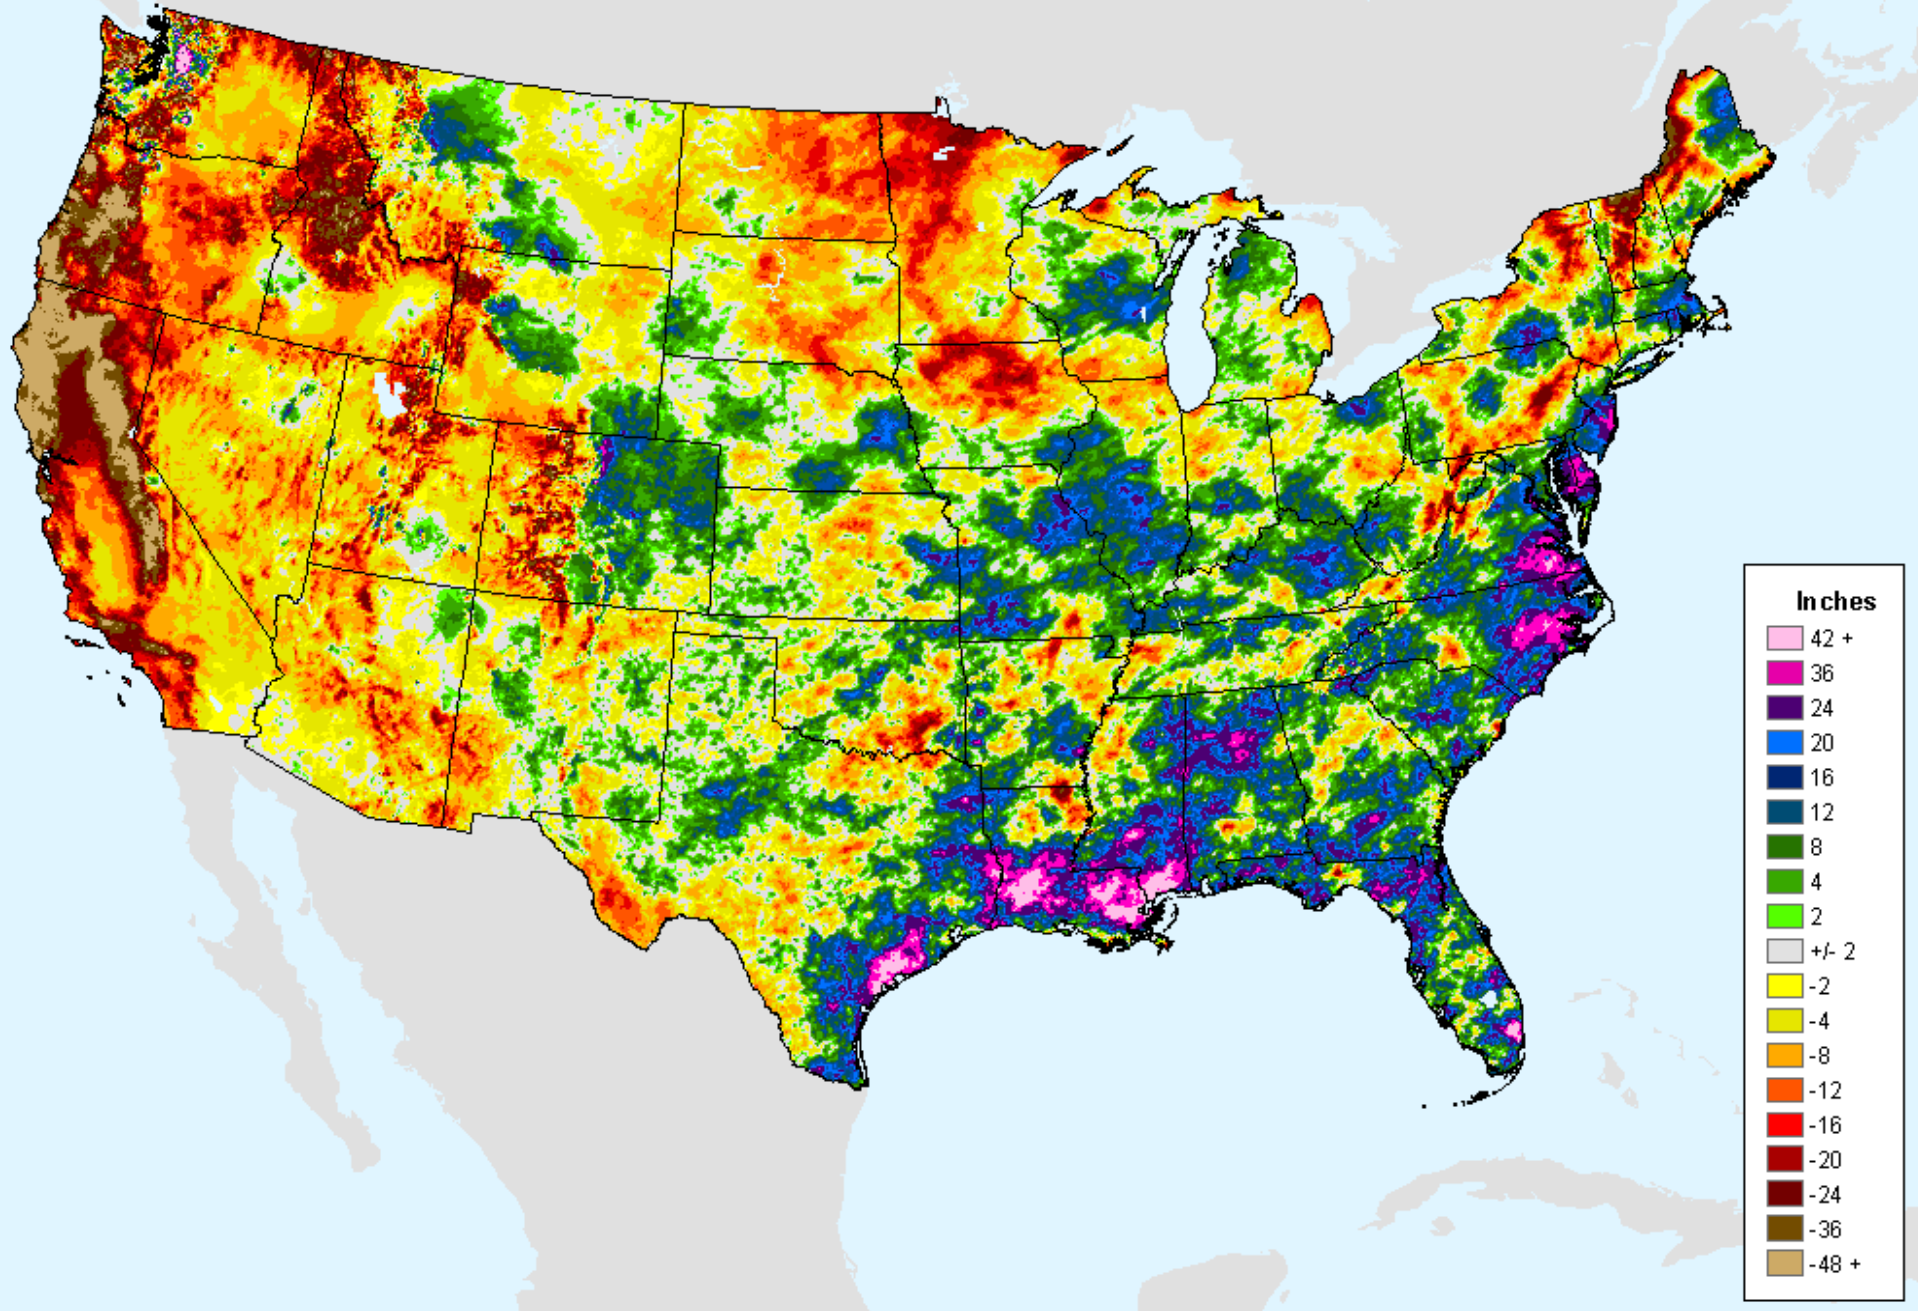

AHPS Water-Year Precip Departure

As of: Tuesday, August 10, 2021