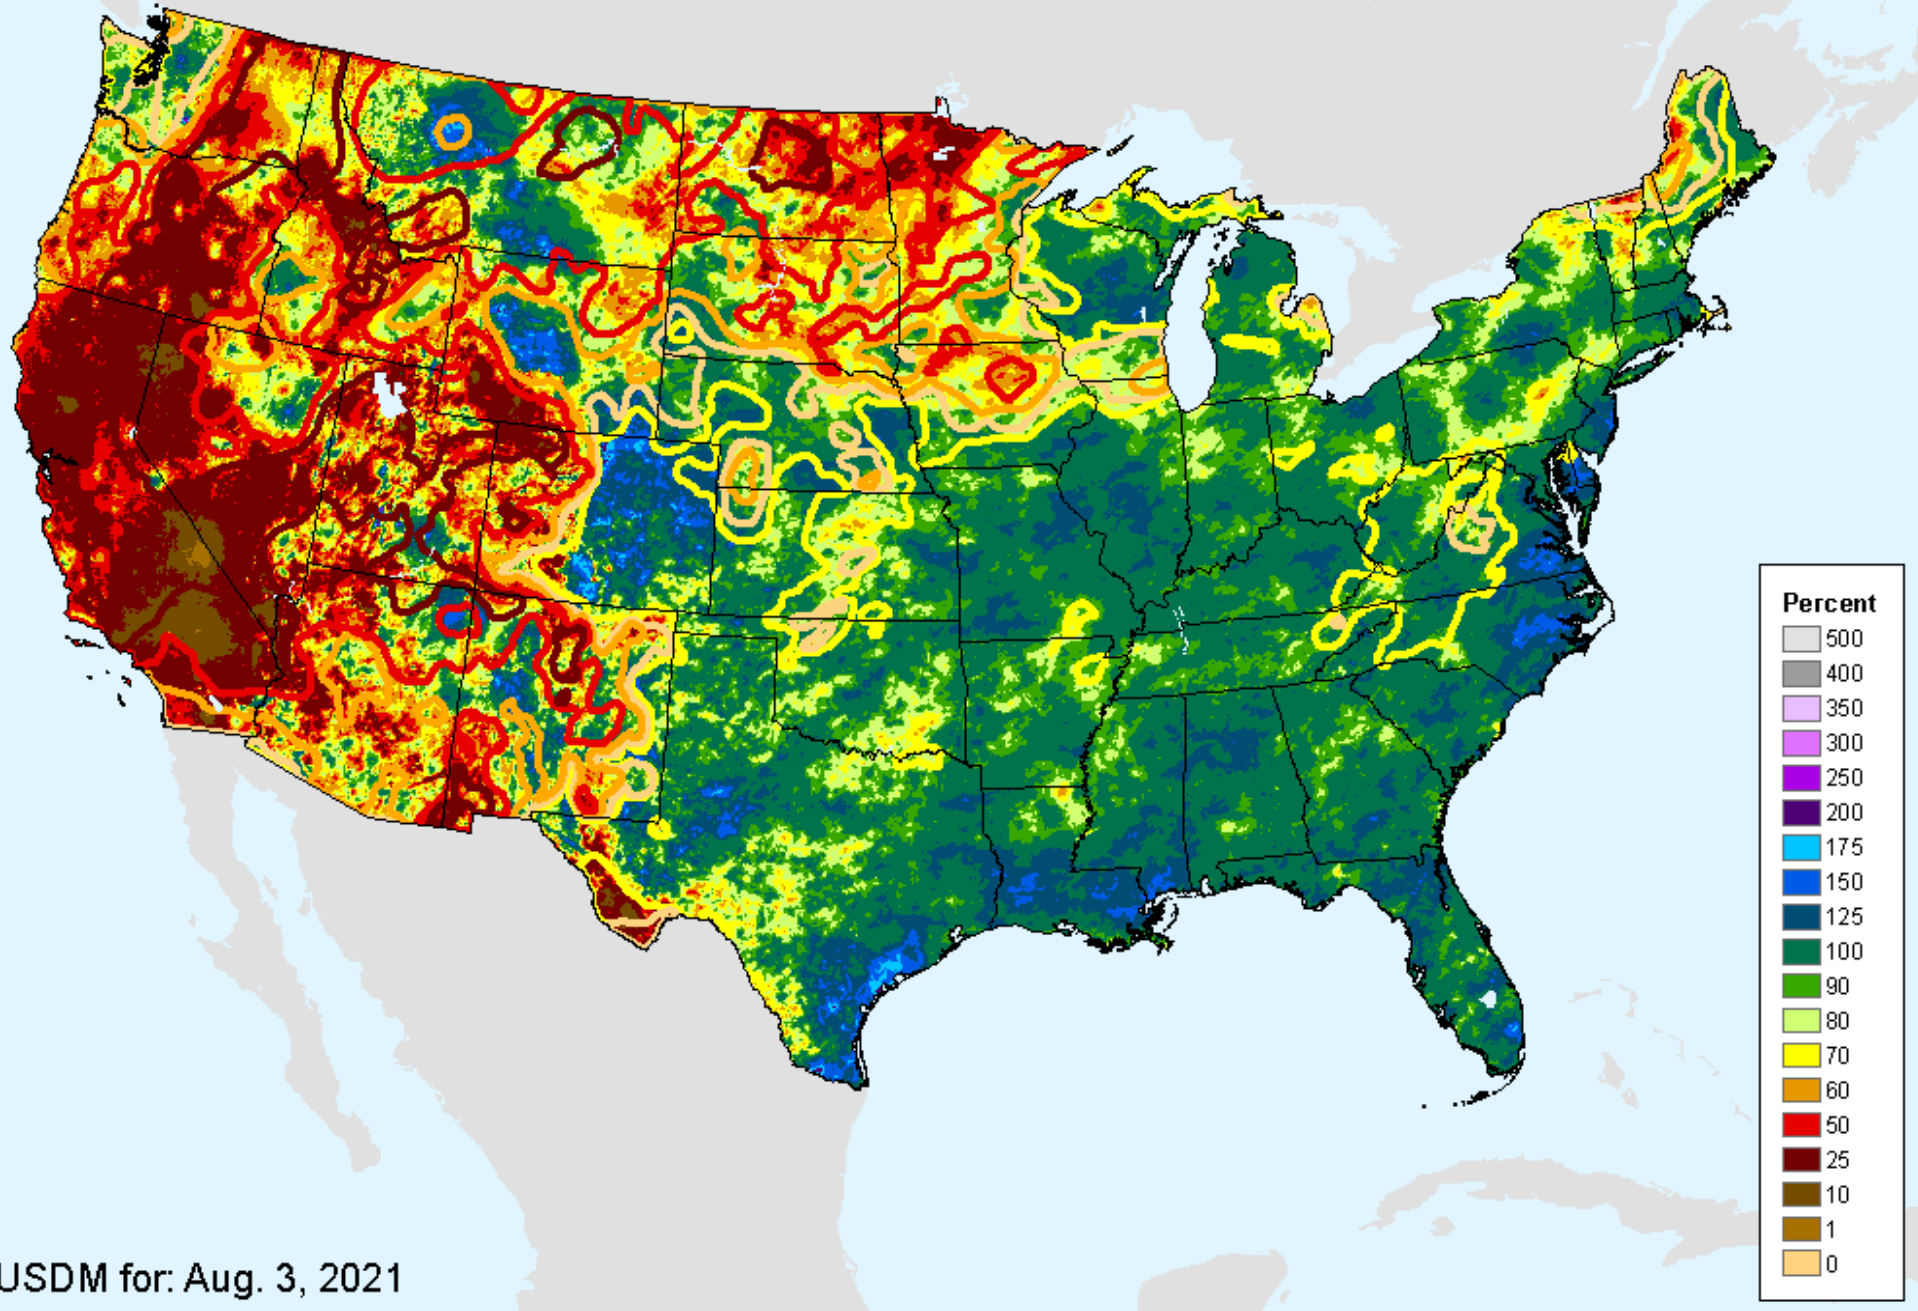

AHPS Water-Year Precip Departure

As of: Tuesday, August 10, 2021

AHPS Water-Year Precip Departure

As of: Tuesday, August 10, 2021

AHPS Water-Year Pct of Normal Pcp

As of: Tuesday, August 10, 2021

USDM for: Aug. 3, 2021