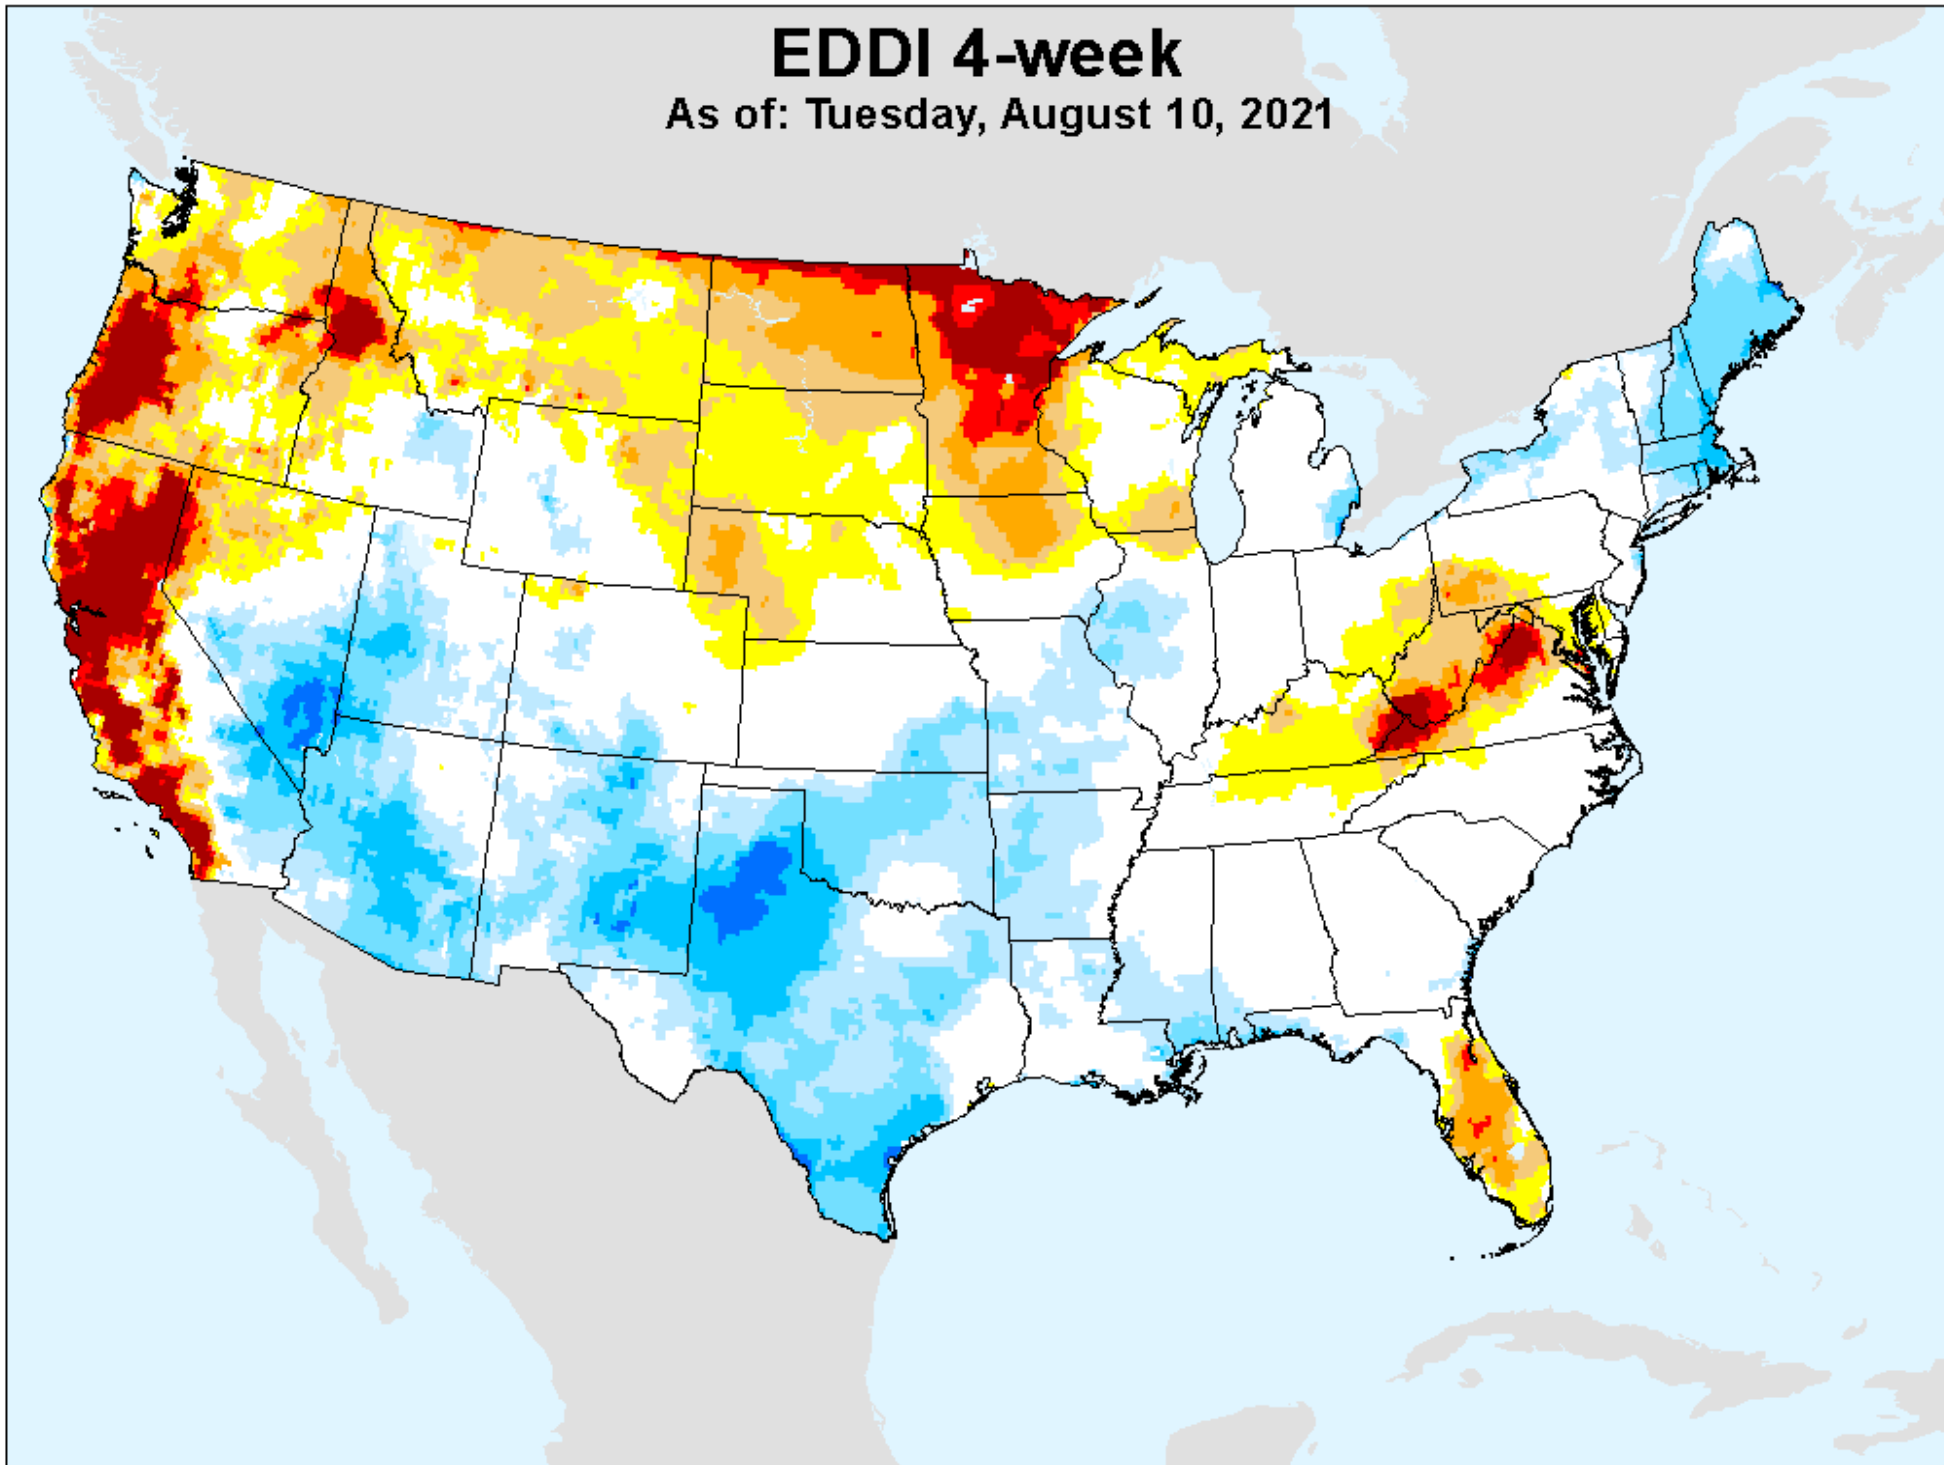

EDDI 4-week

As of: Tuesday, August 10, 2021