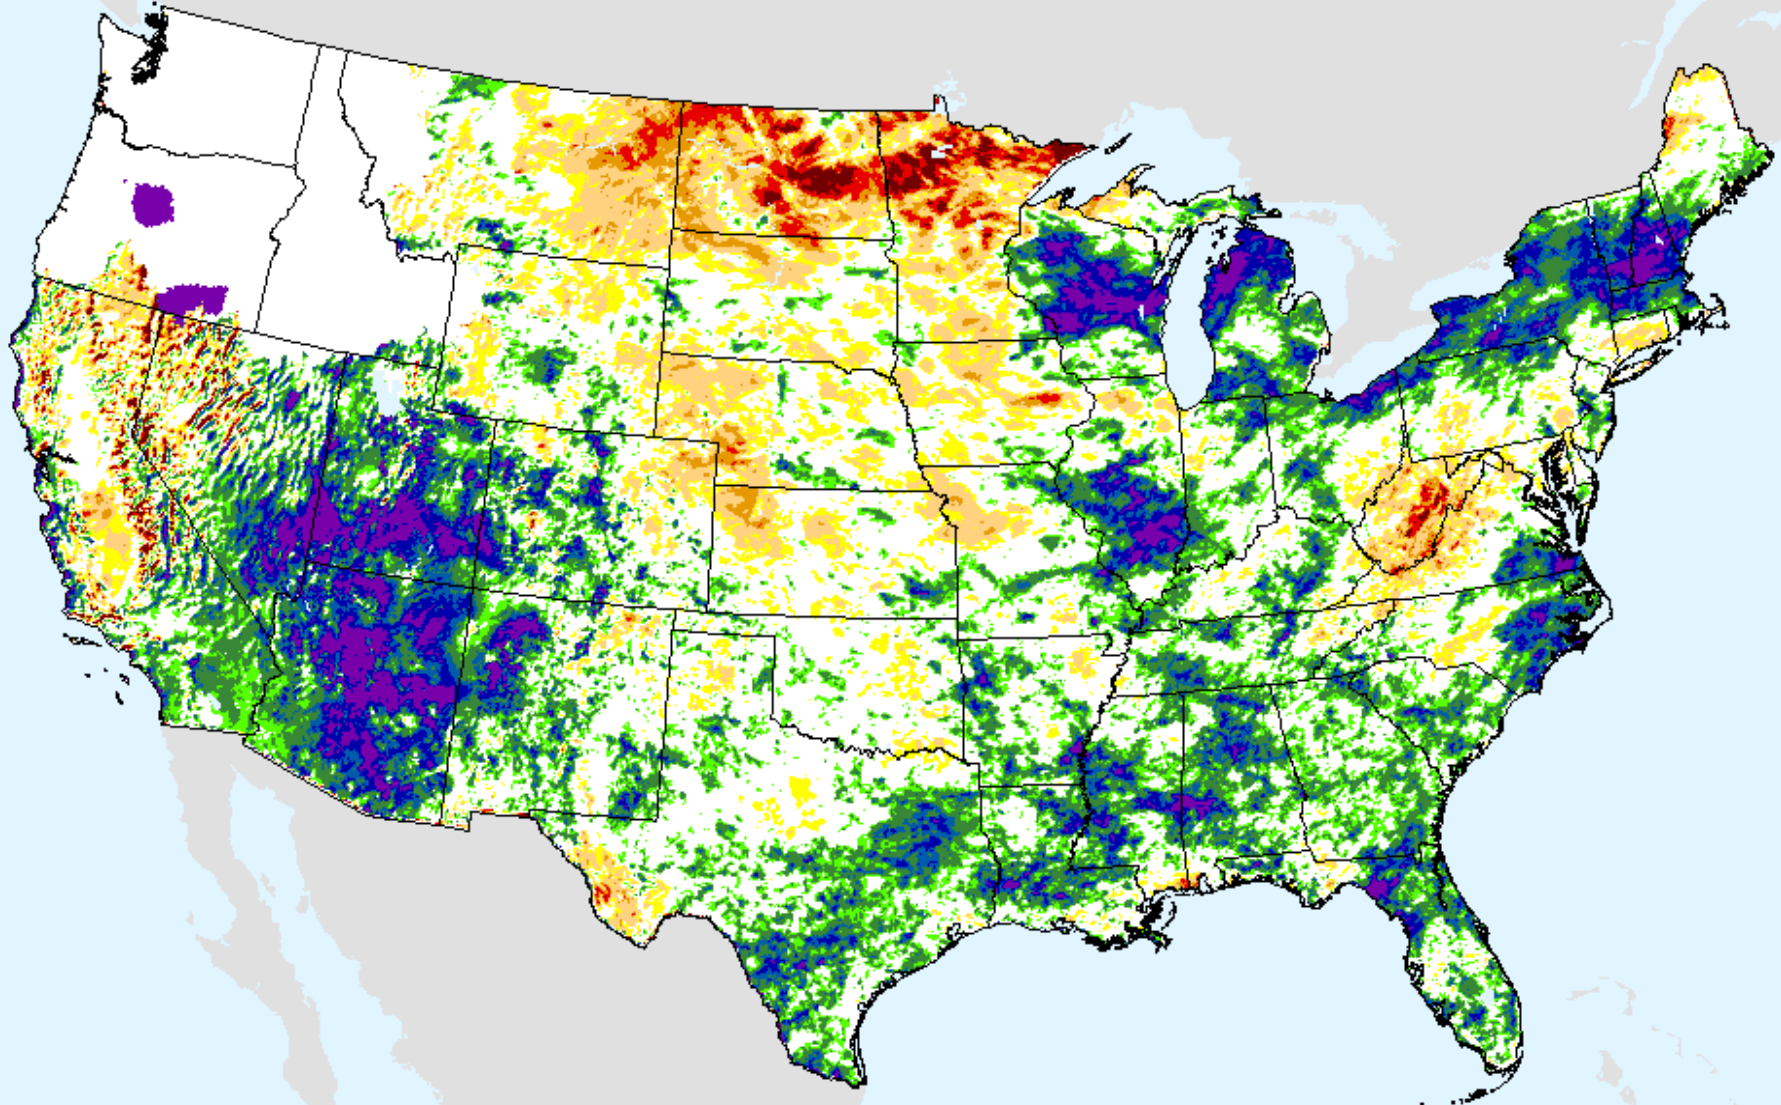

AHPS 1-month SPEI

As of: Tuesday, August 10, 2021

SPEI (USDM)