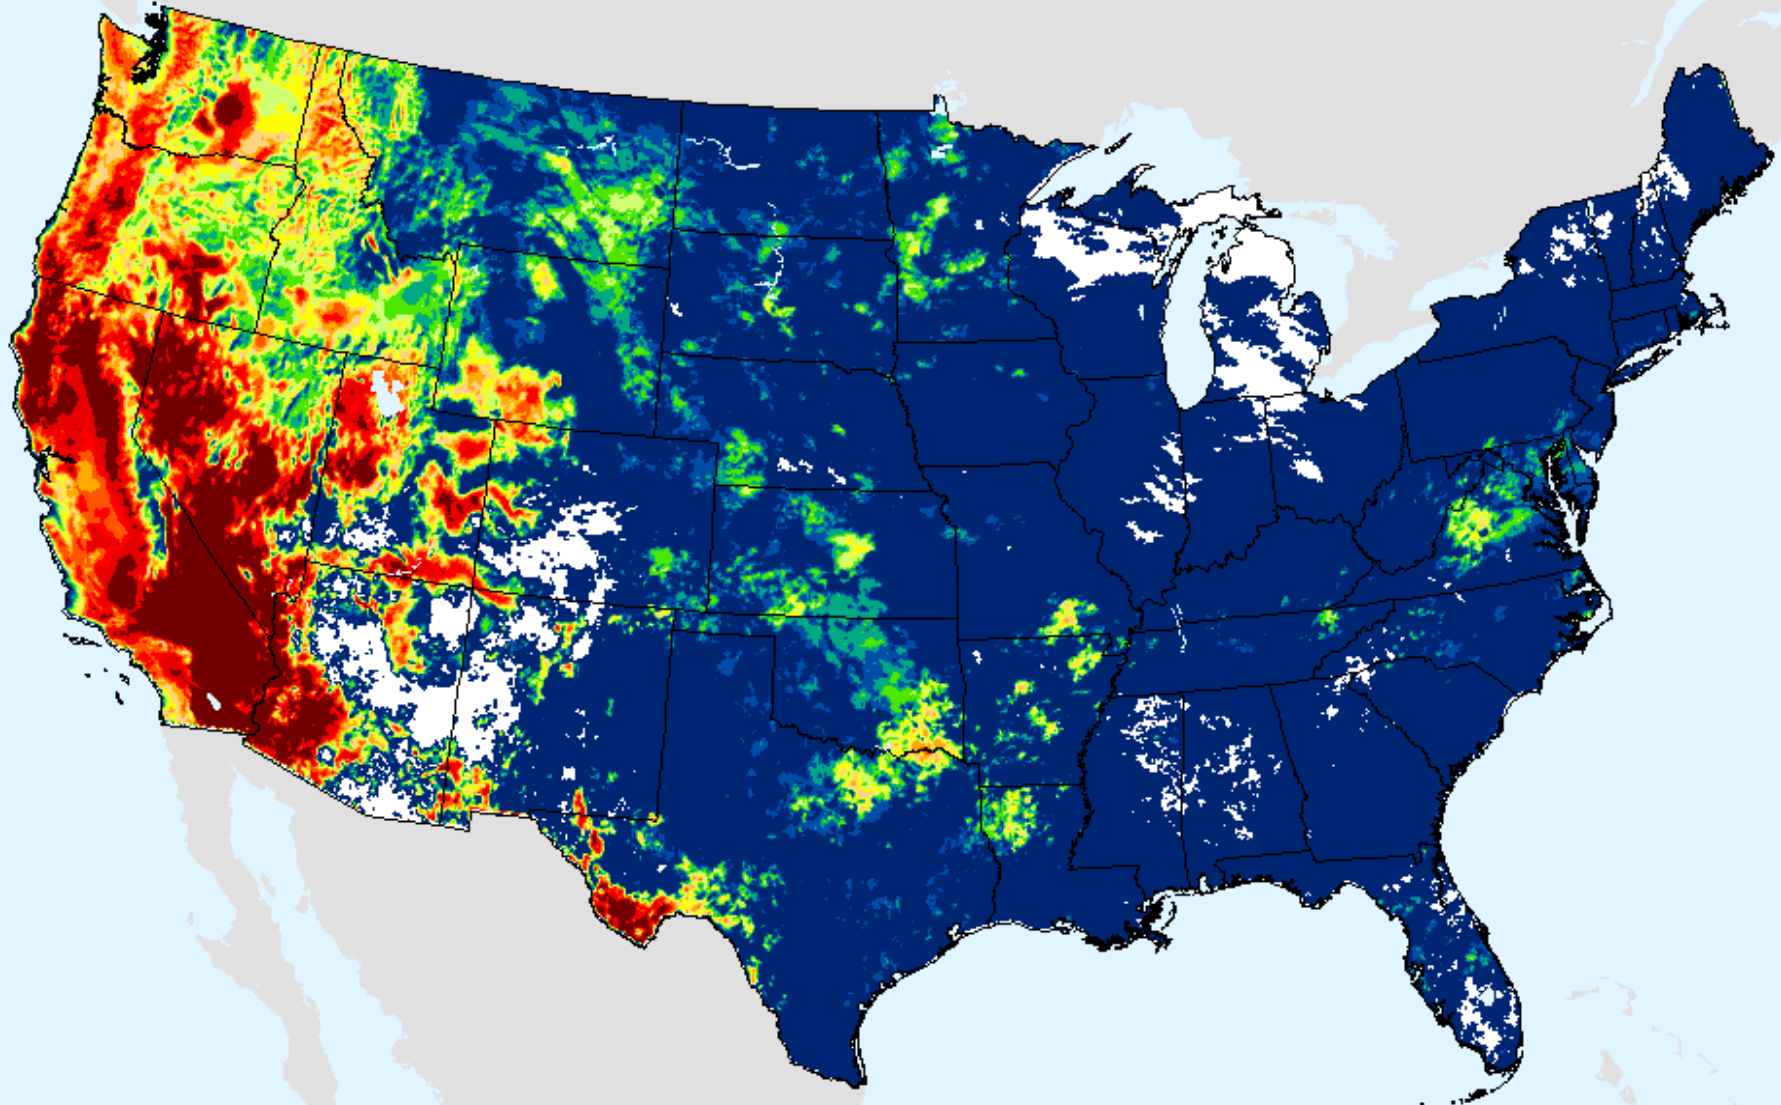

As of: Tuesday, August 10, 2021

Keetch-Byram Drought Index (KBDI)

As of: Tuesday, August 10, 2021

USDM for: Aug. 3, 2021

Keetch-Byram Drought Index (KBDI)

As of: Tuesday, August 10, 2021

AHPS 1-month SPEI

As of: Tuesday, August 10, 2021