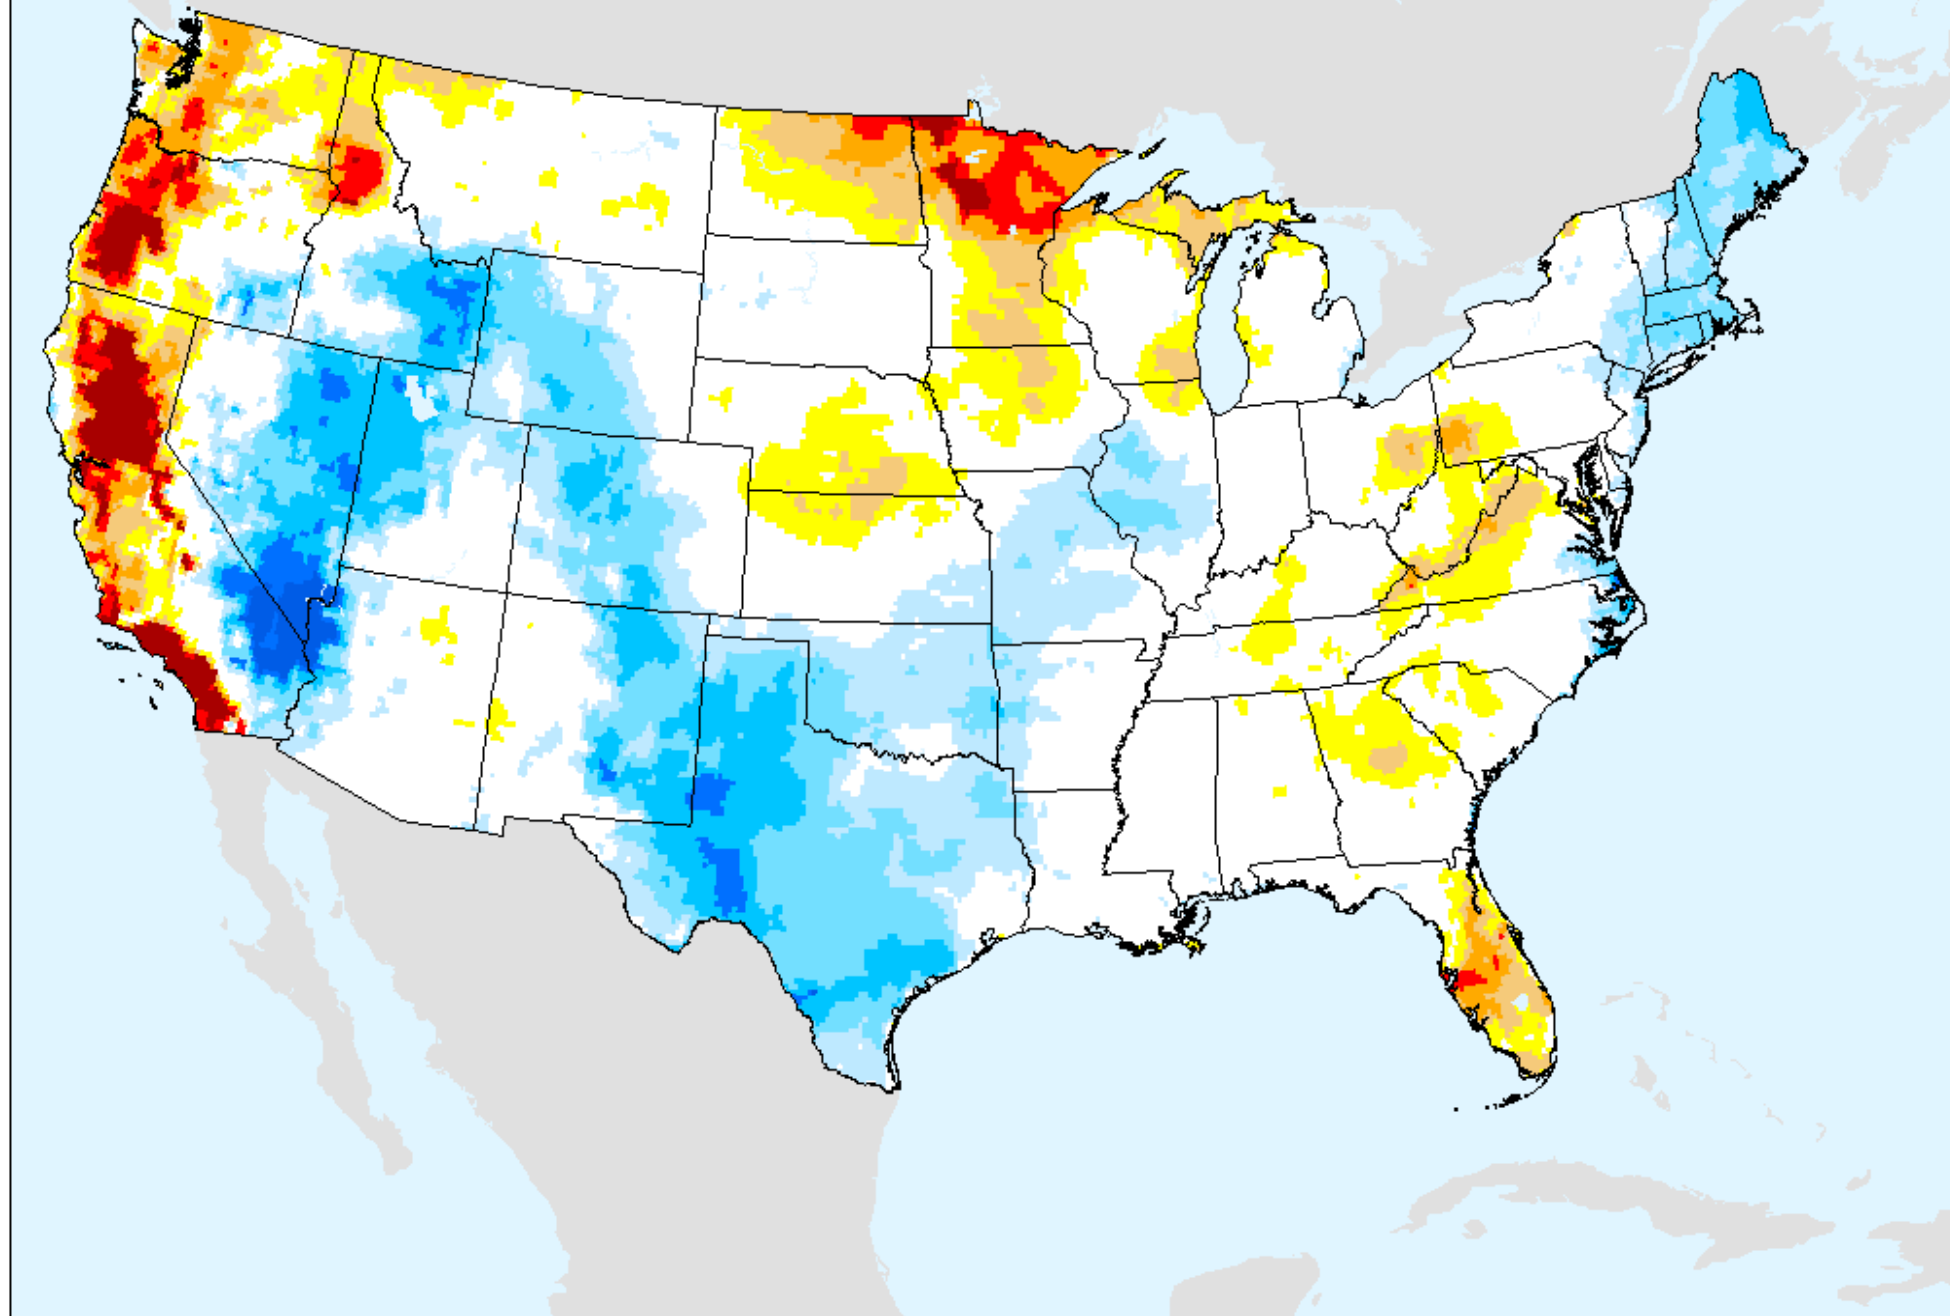

EDDI 1-week

As of: Tuesday, August 10, 2021