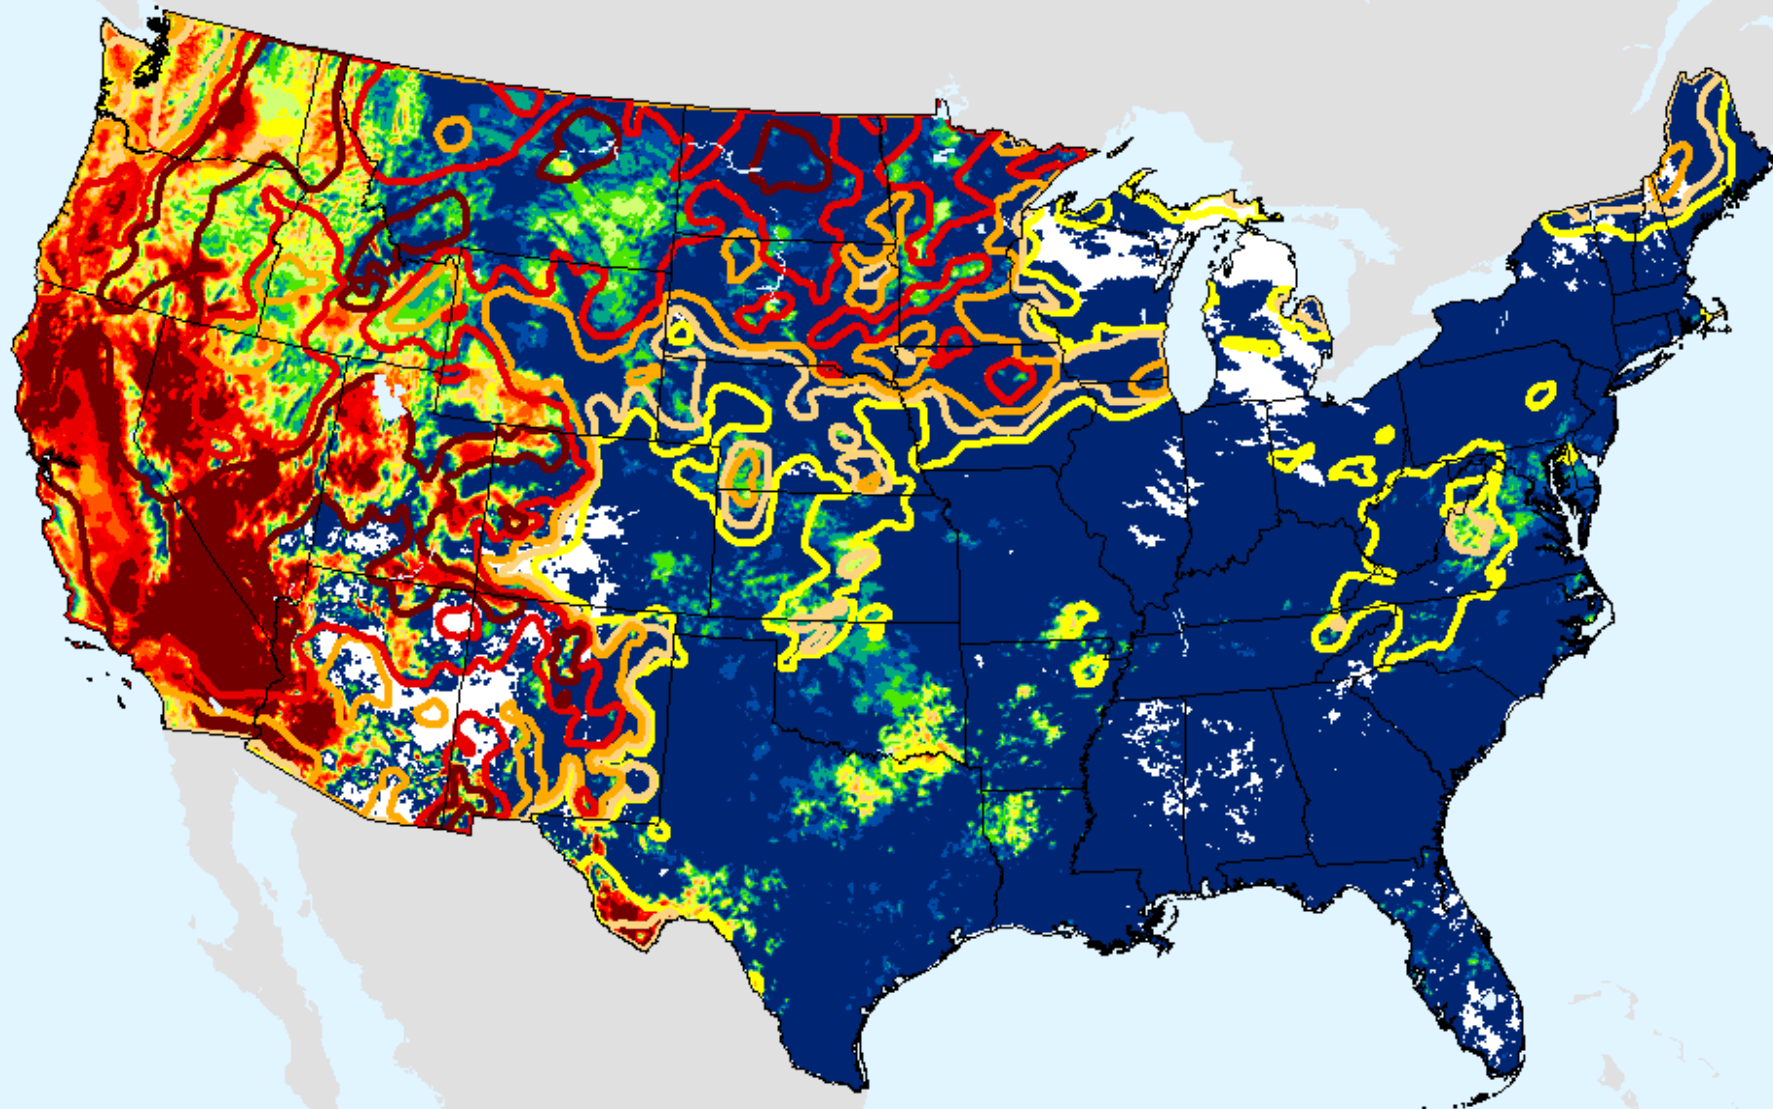

As of: Tuesday, August 10, 2021

Keetch-Byram Drought Index (KBDI)

As of: Tuesday, August 10, 2021

USDM for: Aug. 3, 2021

Keetch-Byram Drought Index (KBDI)

As of: Tuesday, August 10, 2021

AHPS 1-month SPEI

As of: Tuesday, August 10, 2021