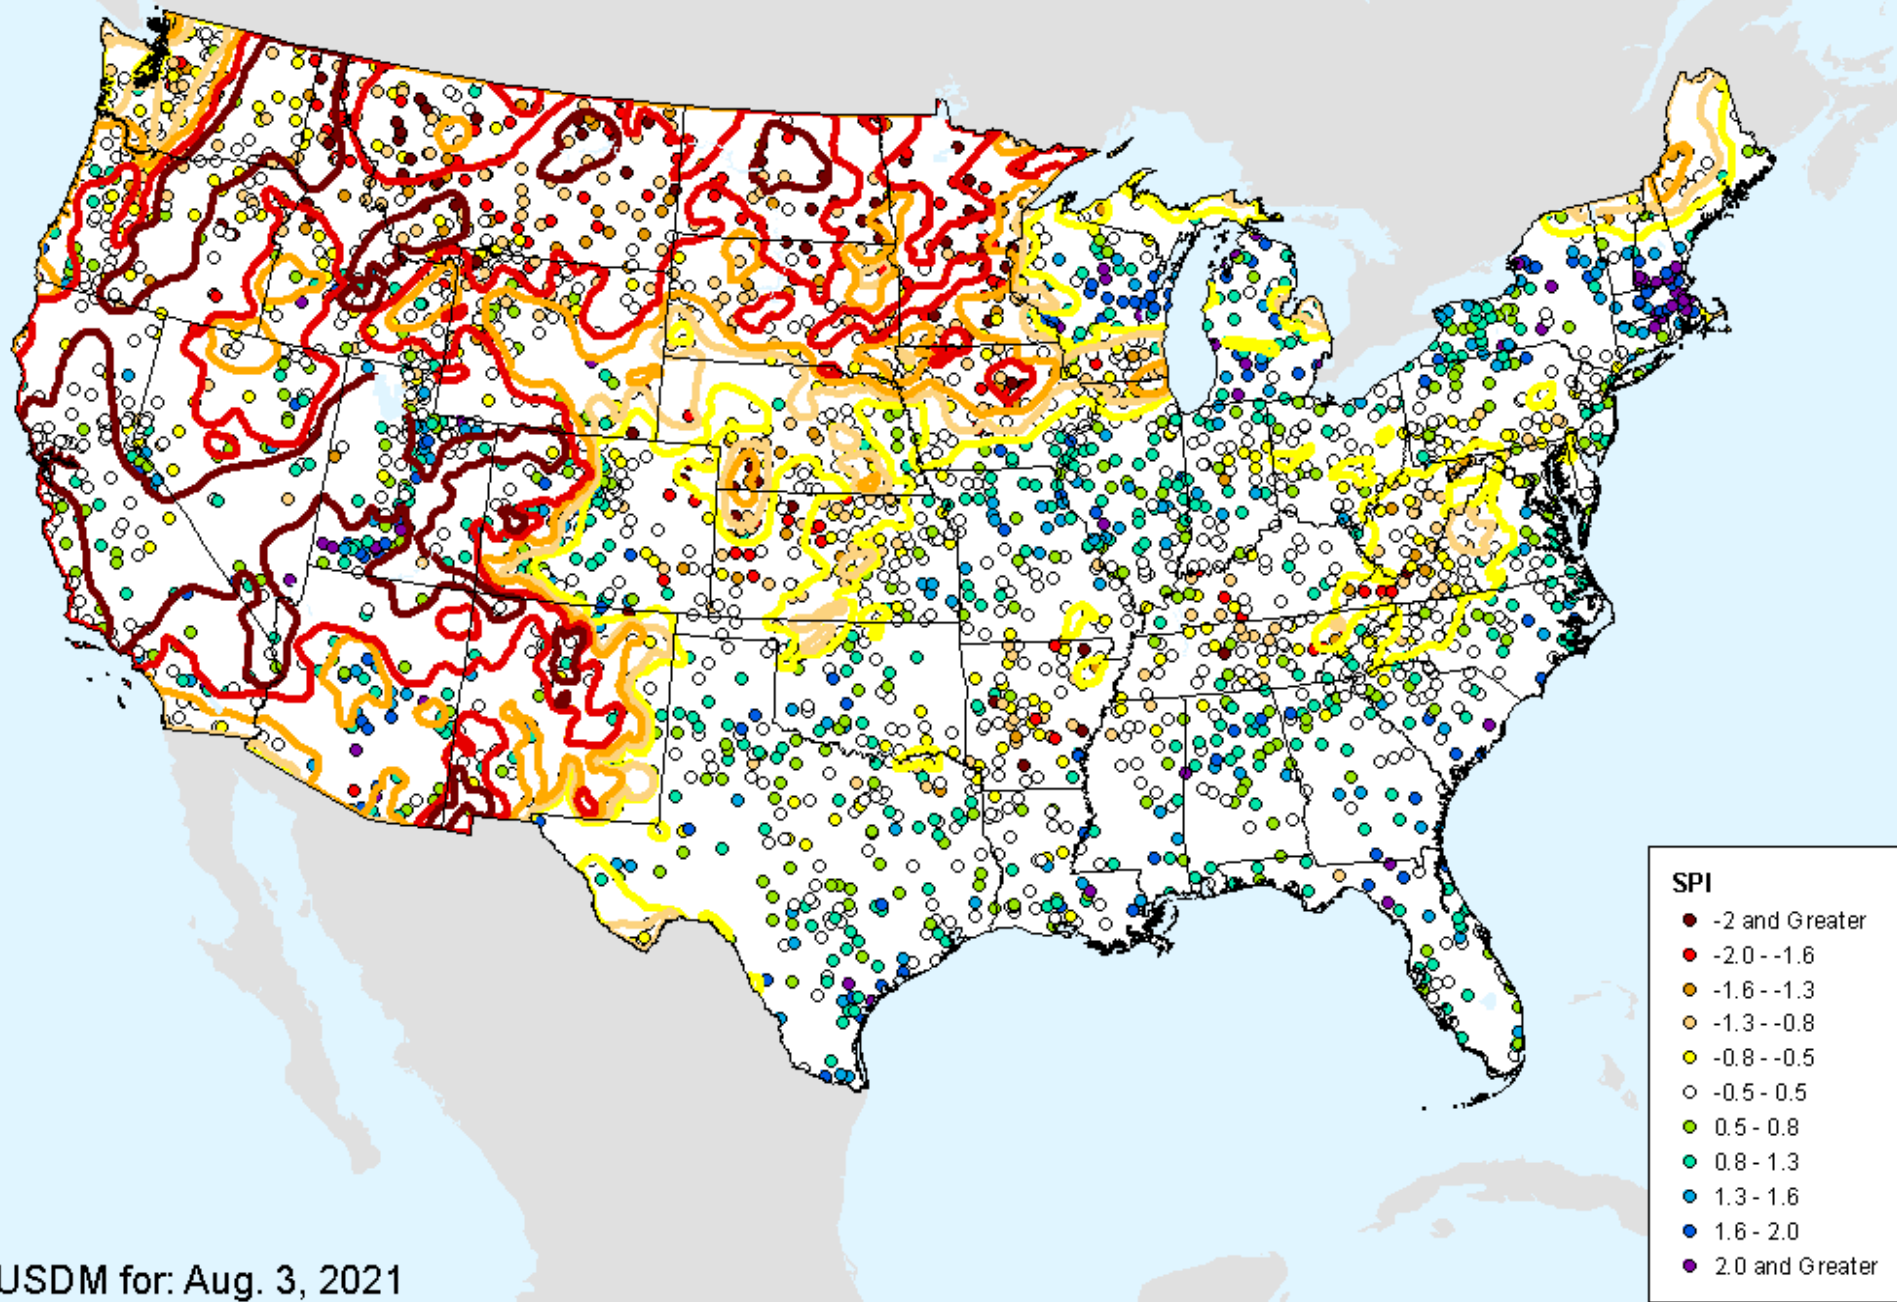

HPRCC 2-month SPI

As of: Tuesday, August 10, 2021

USDM for: Aug. 3, 2021