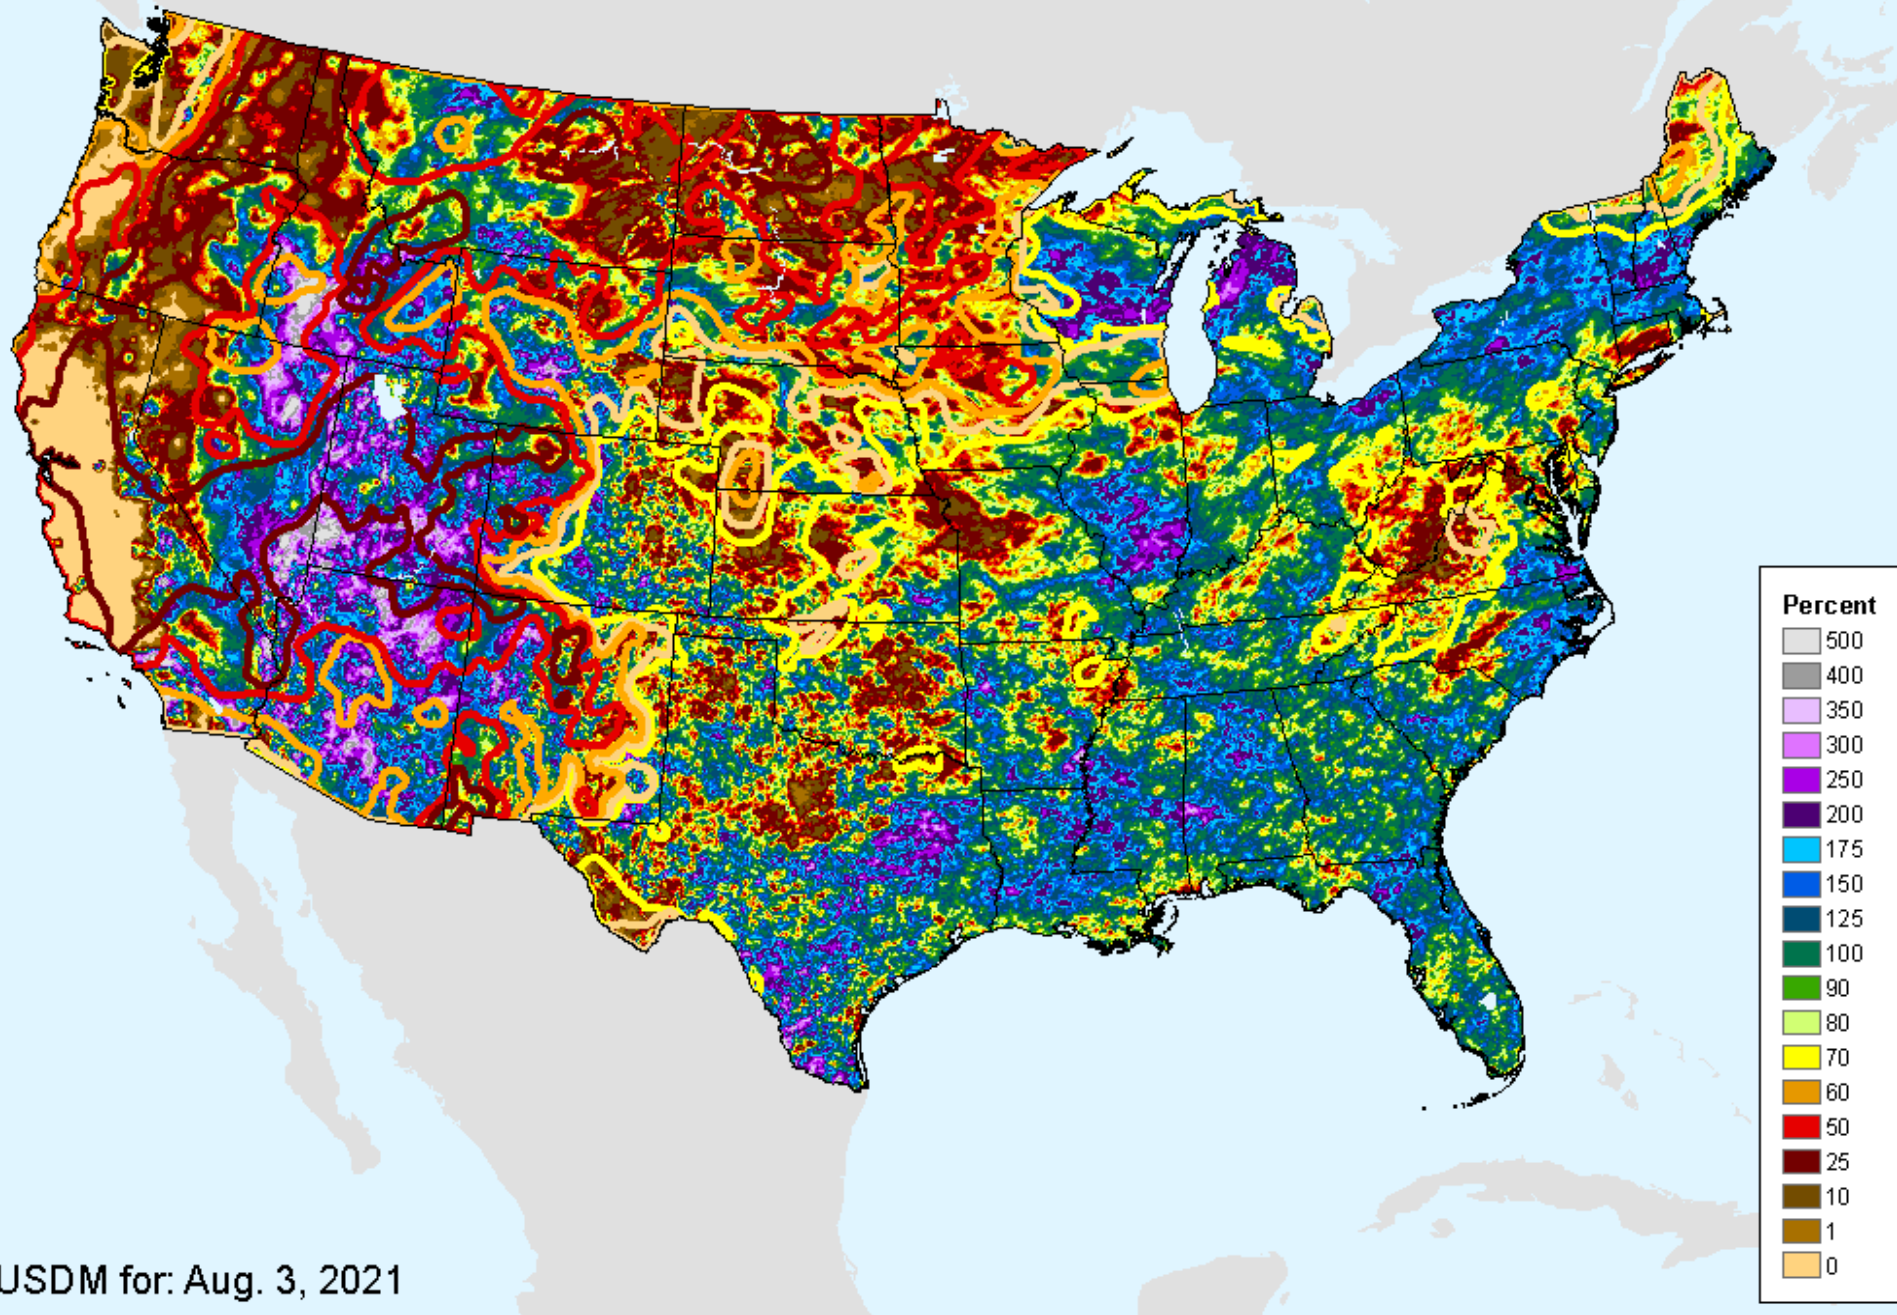

AHPS 30-Day Pct of Normal Pcp

As of: Tuesday, August 10, 2021

USDM for: Aug. 3, 2021