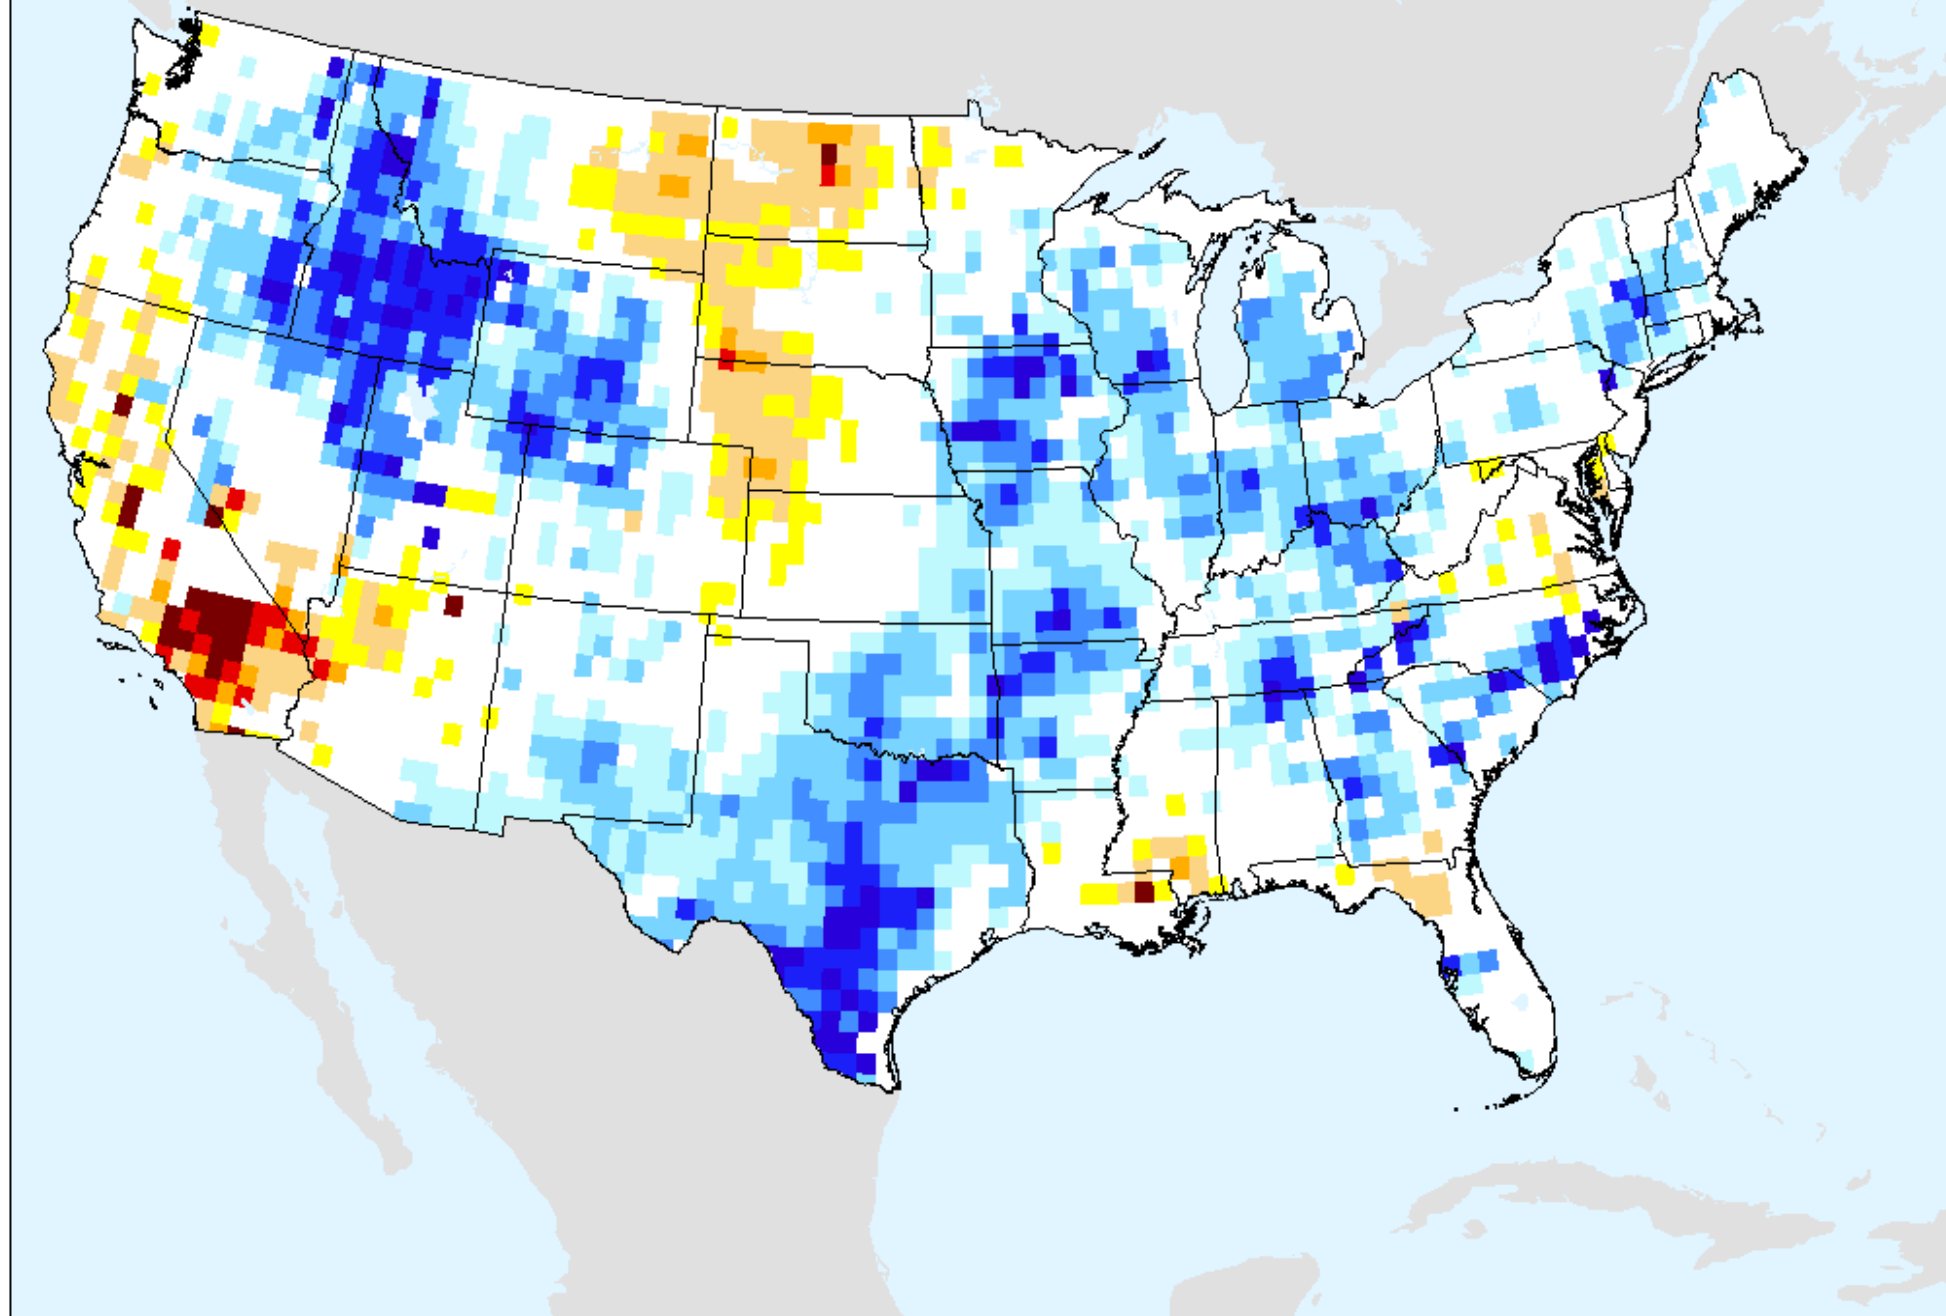

As of: Tuesday, August 10, 2021

AIRS-Based Retrieved Surface Air Temperature 28 Day

As of: Tuesday, August 10, 2021

AIRS-Based Vapor Pressure Deficit 7 Day

As of: Tuesday, August 10, 2021

AIRS-Based Vapor Pressure Deficit 14 Day