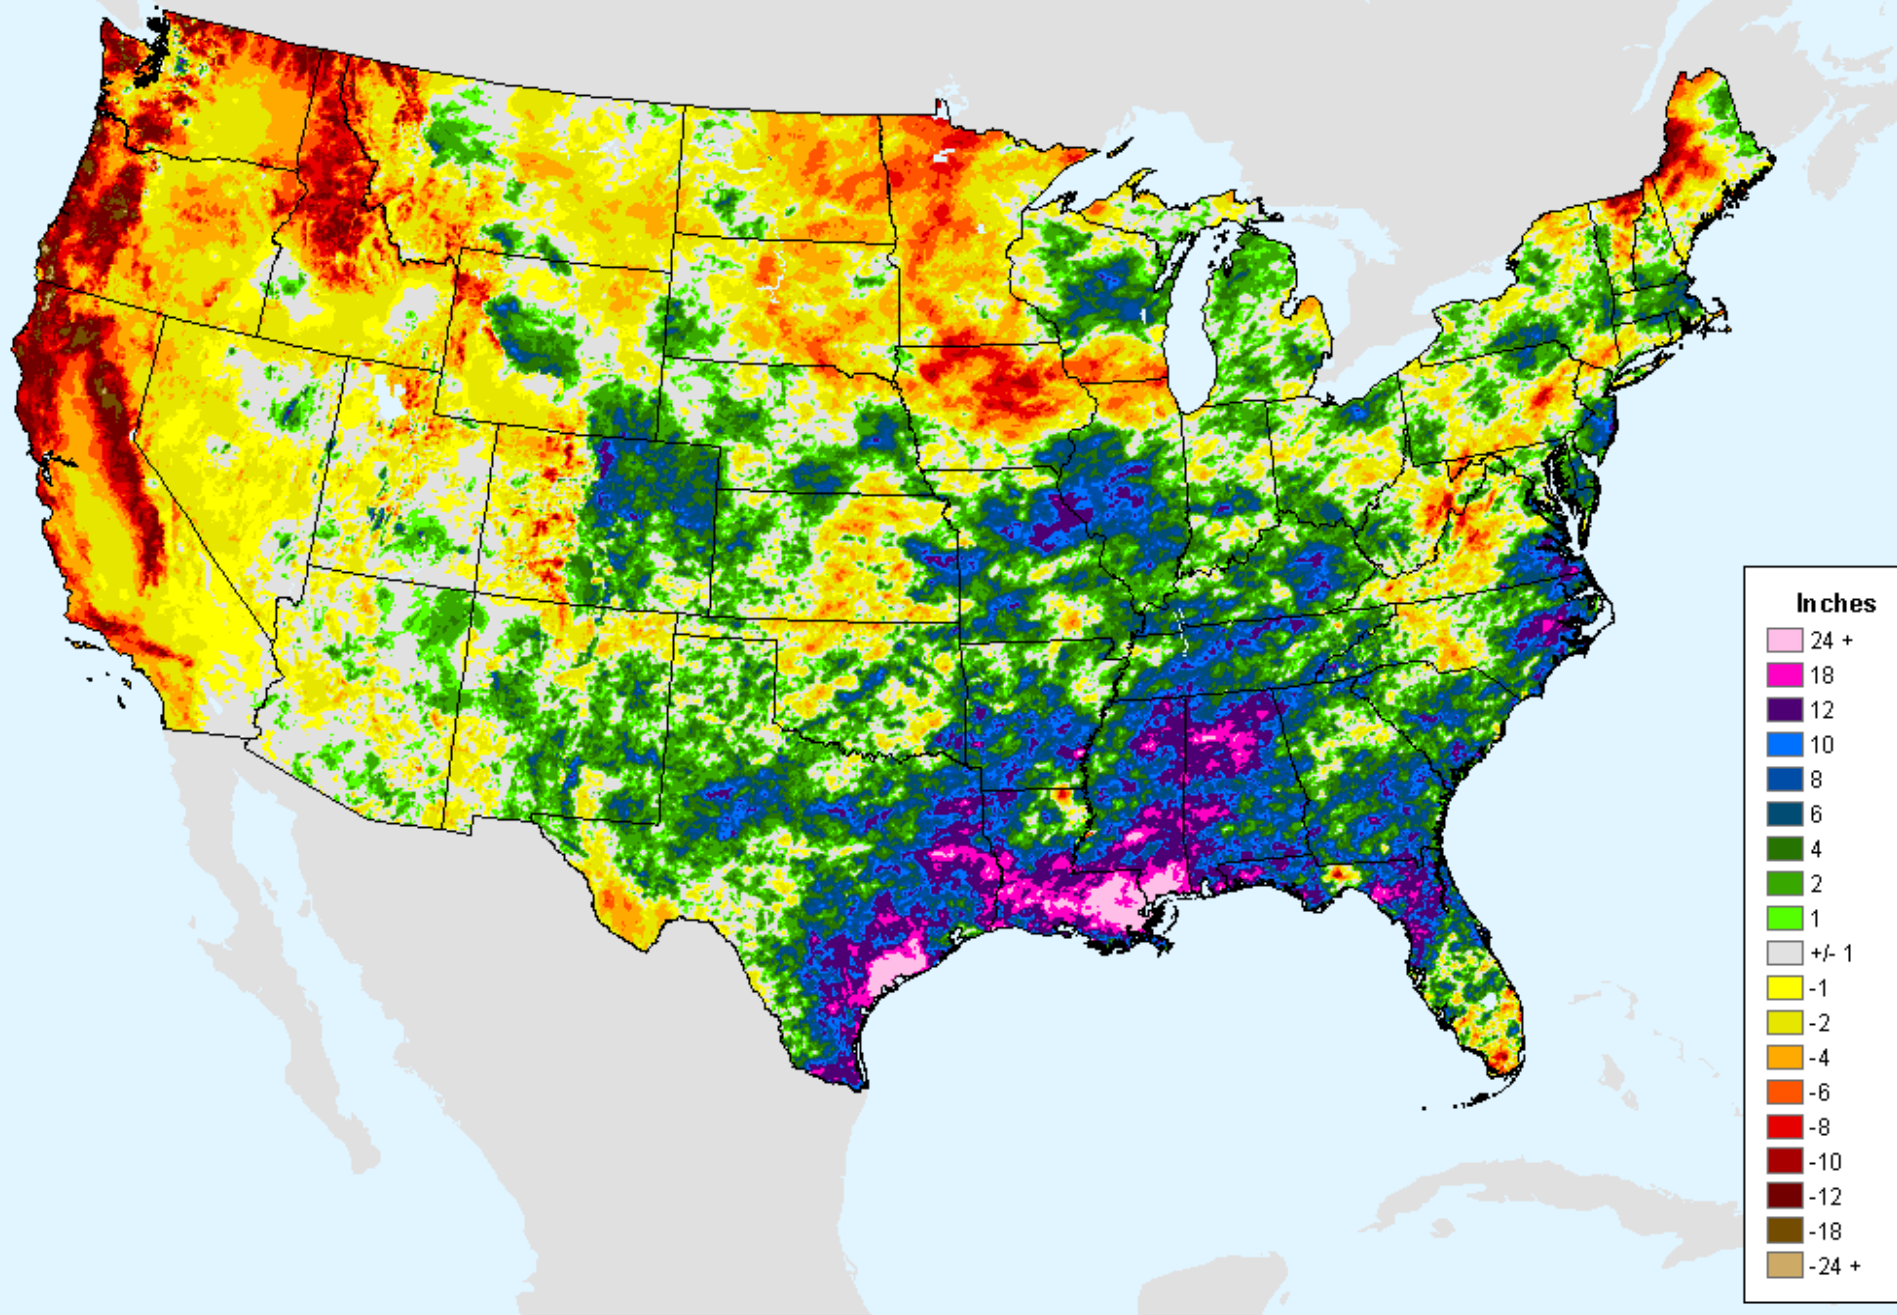

As of: Tuesday, August 10, 2021

AHPS 180-Day Precip Departure

As of: Tuesday, August 10, 2021

USDM for: Aug. 3, 2021

AHPS 180-Day Precip Departure

As of: Tuesday, August 10, 2021

AHPS 180-Day Pct of Normal Pcp