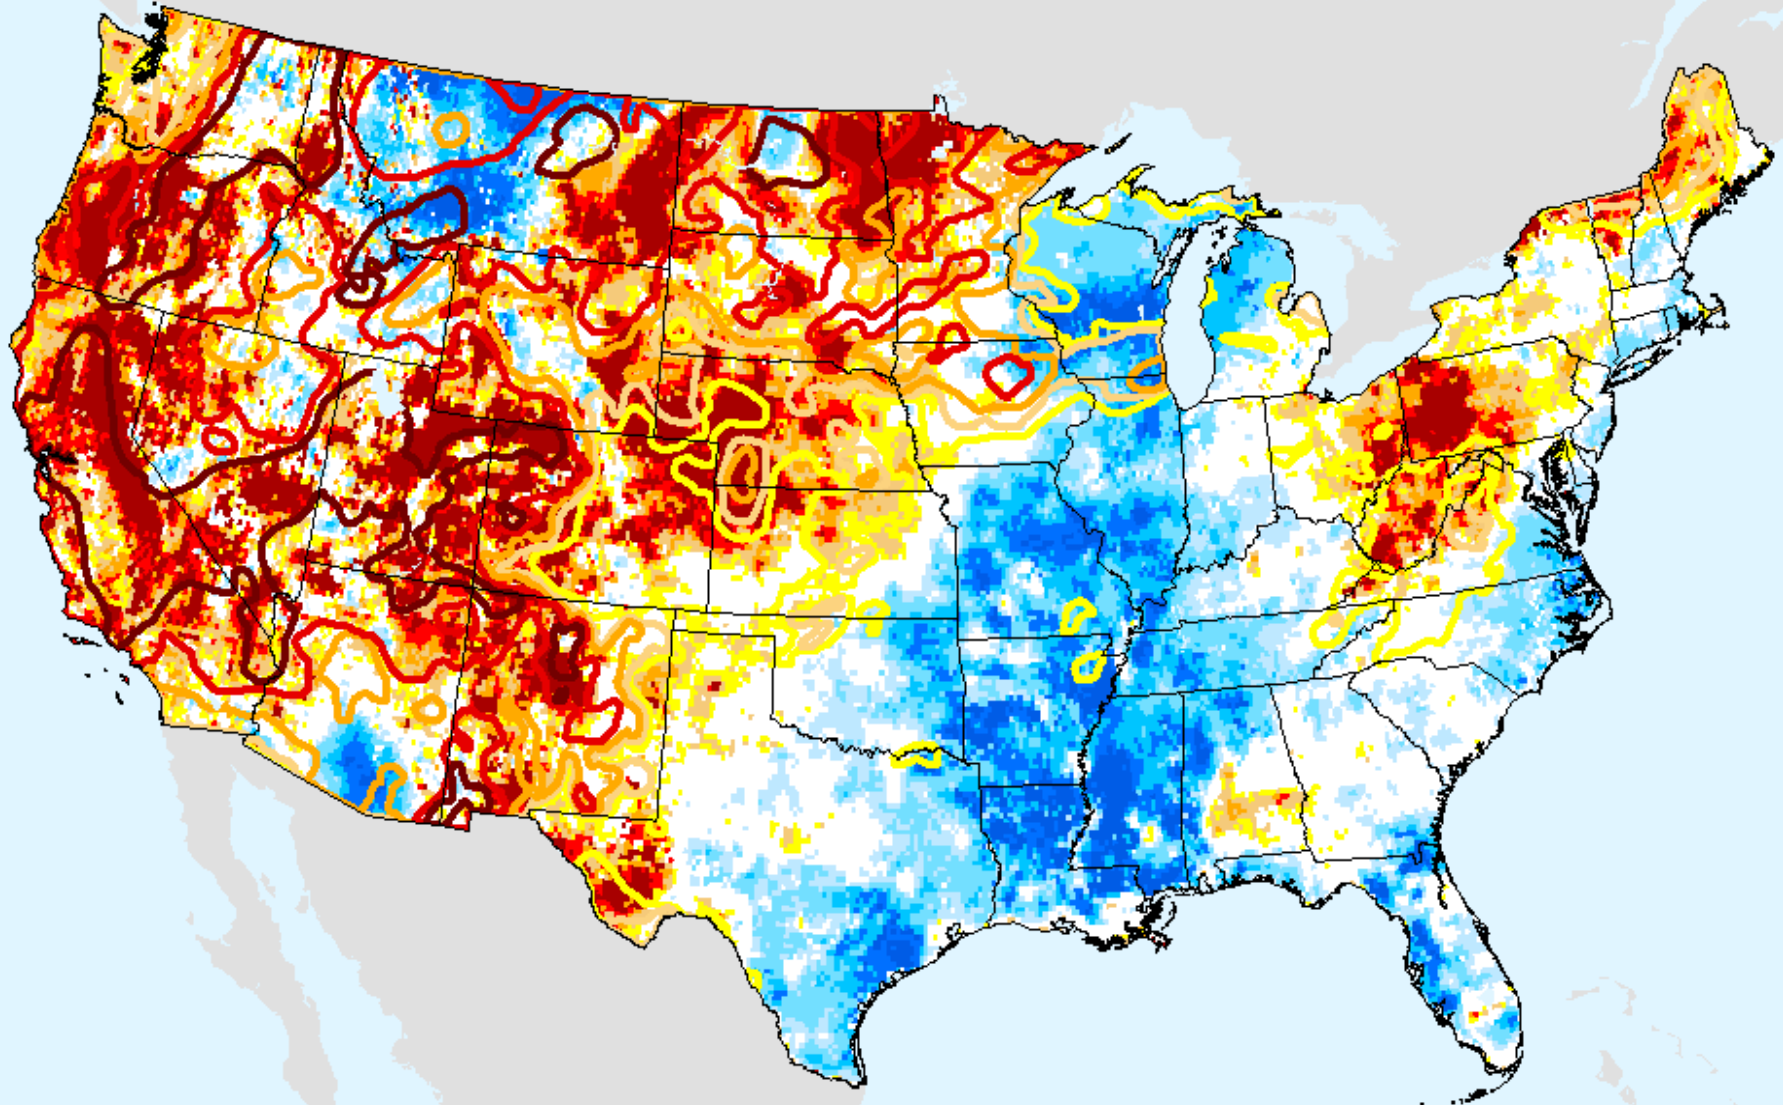

USDM for: Aug. 3, 2021

GRACE-Based Root Zone Soil Moisture Drought Indicator

As of: Tuesday, August 10, 2021

GRACE-Based Surface Soil Moisture Drought Indicator

As of: Tuesday, August 10, 2021

USDM for: Aug. 3, 2021