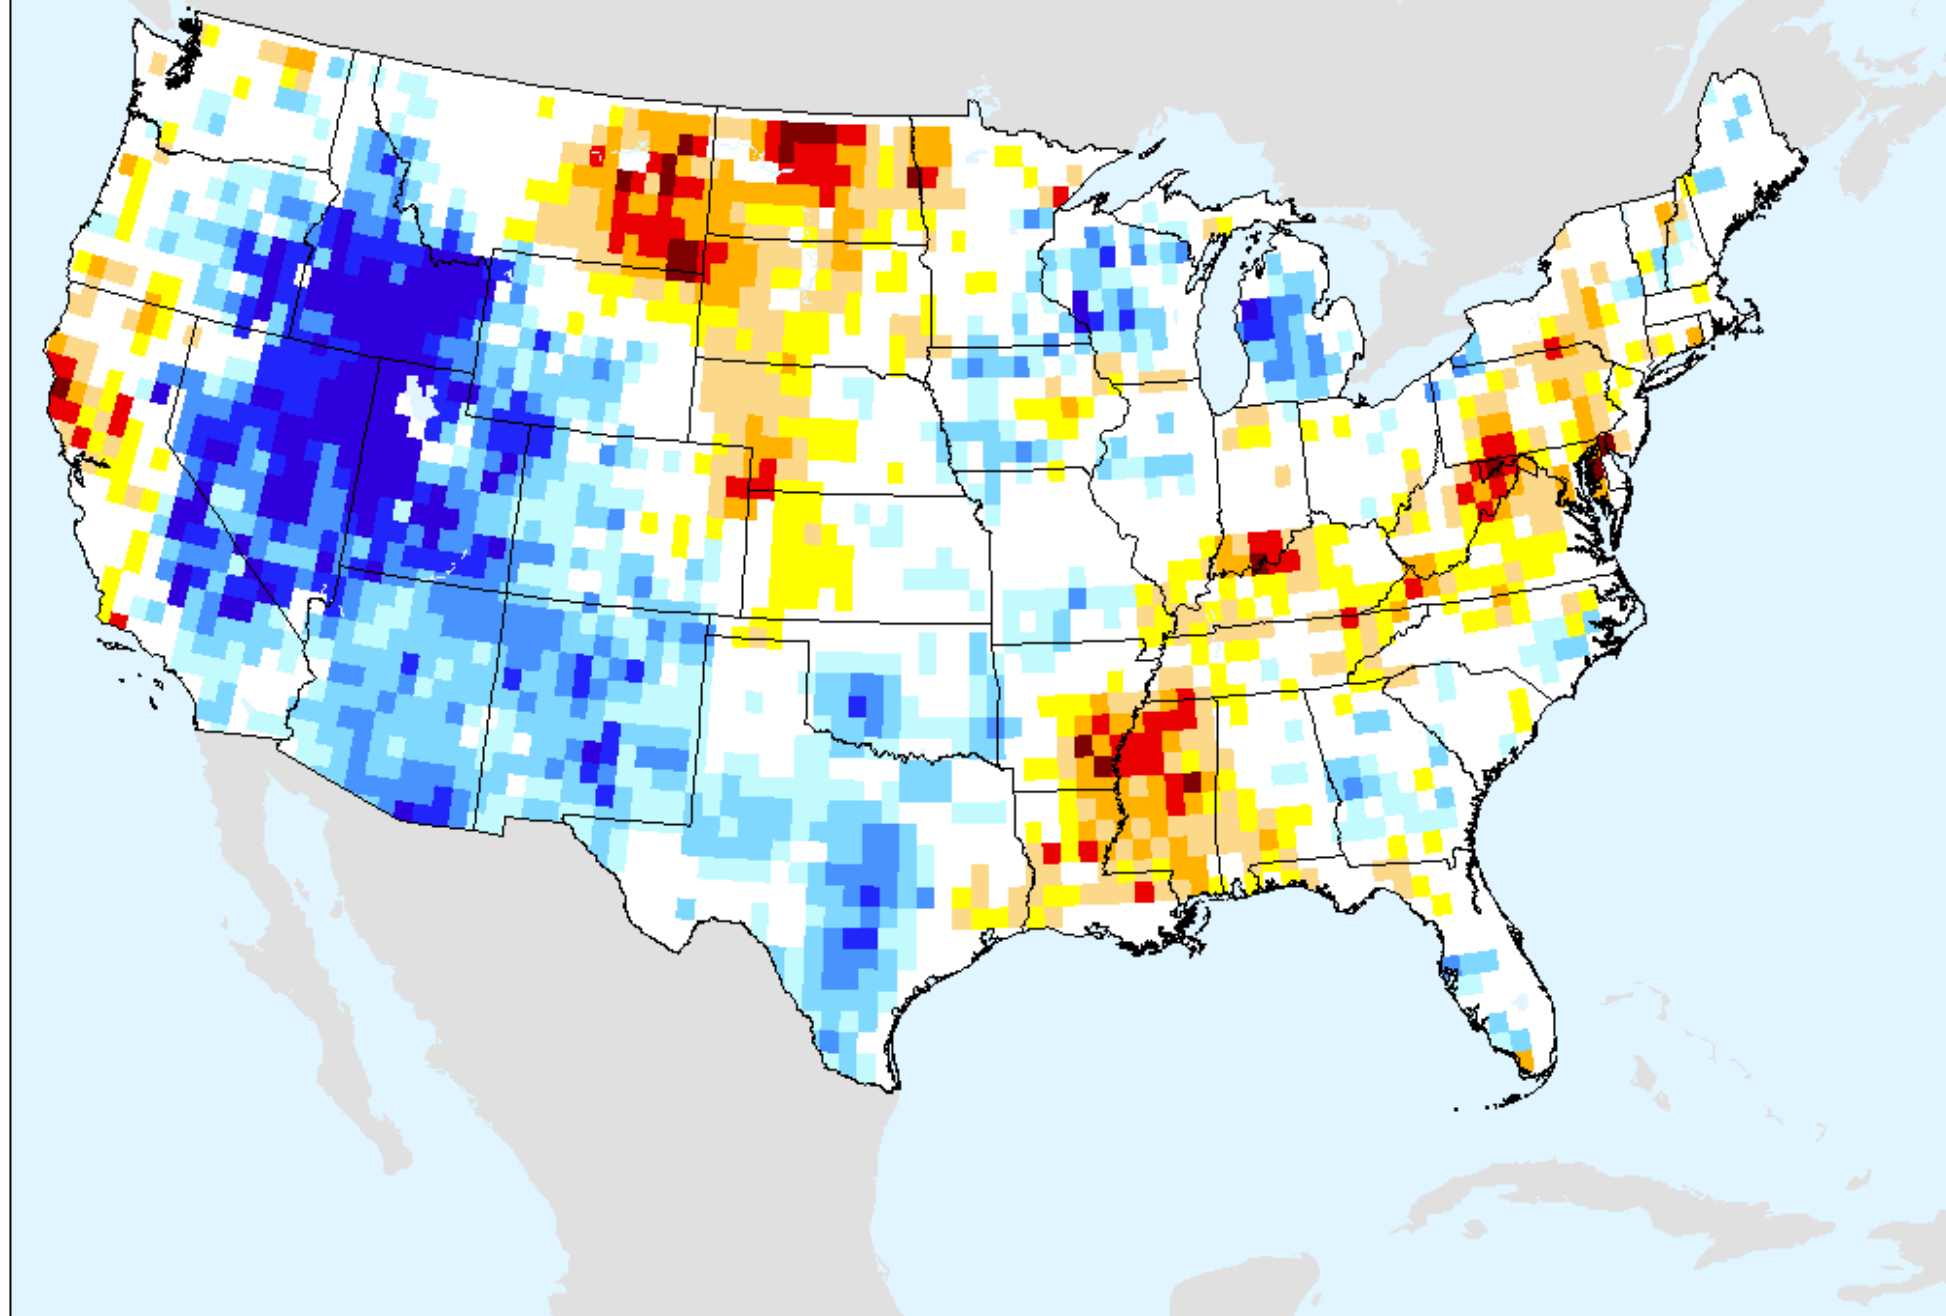

GRACE-Based Surface Soil Moisture Drought Indicator

As of: Tuesday, August 10, 2021

AIRS-Based Surface Relative Humidity 7 Day

As of: Tuesday, August 10, 2021

AIRS-Based Surface Relative Humidity 14 Day

As of: Tuesday, August 10, 2021