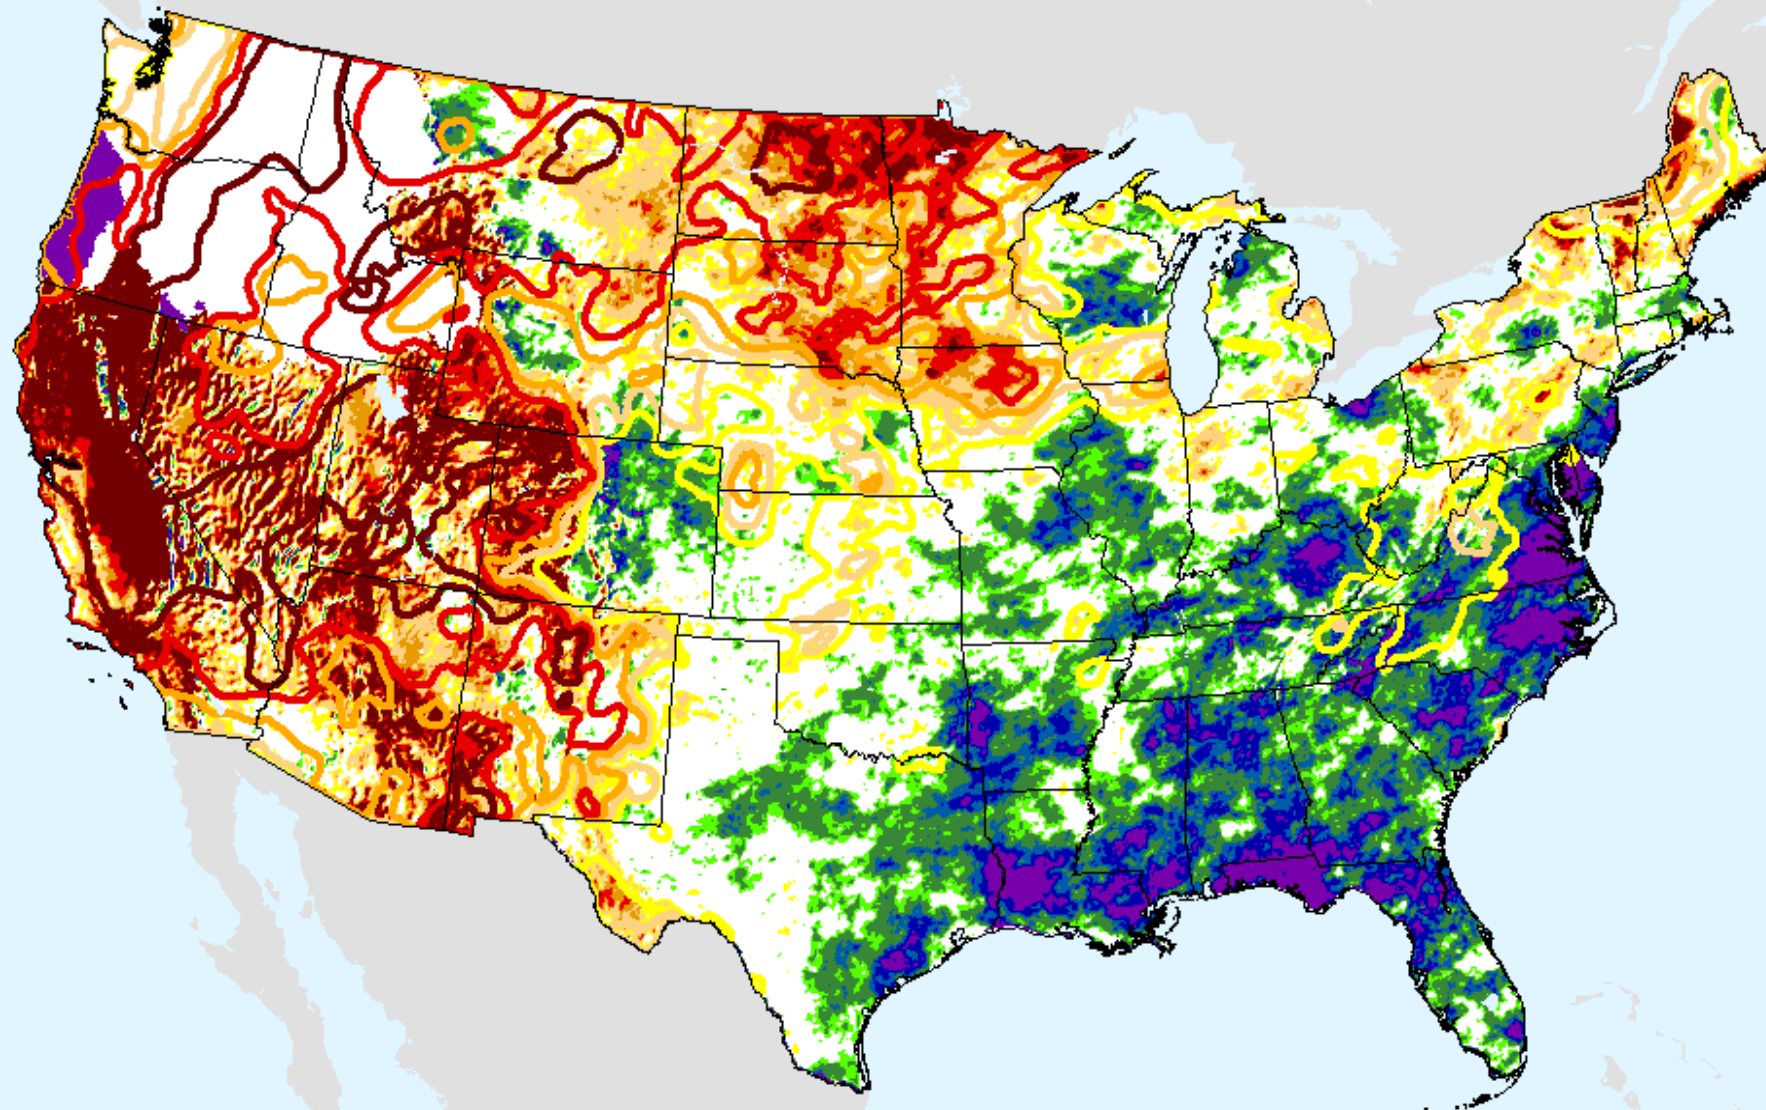

AHPS 12-month SPEI

As of: Tuesday, August 10, 2021

USDM for: Aug. 3, 2021

SPEI (USDM)