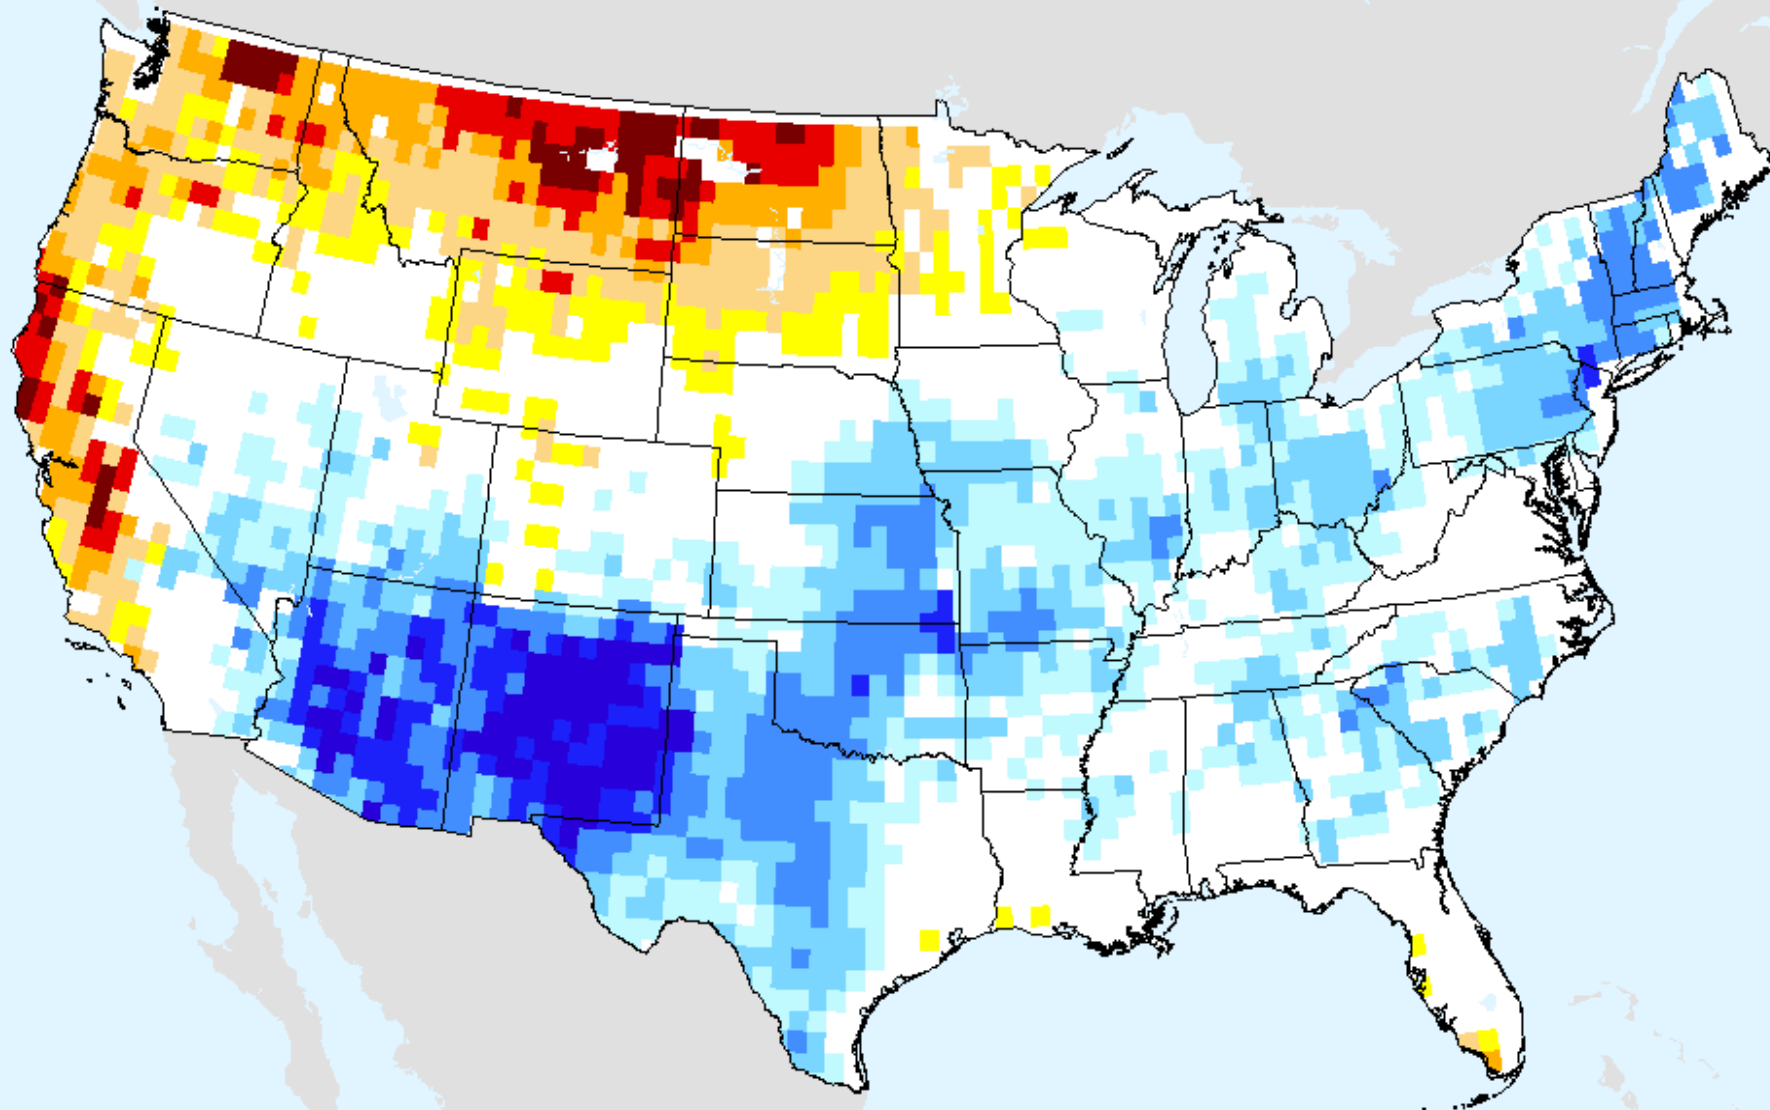

AIRS-Based Retrieved Surface Air Temperature 28 Day

As of: Tuesday, August 10, 2021