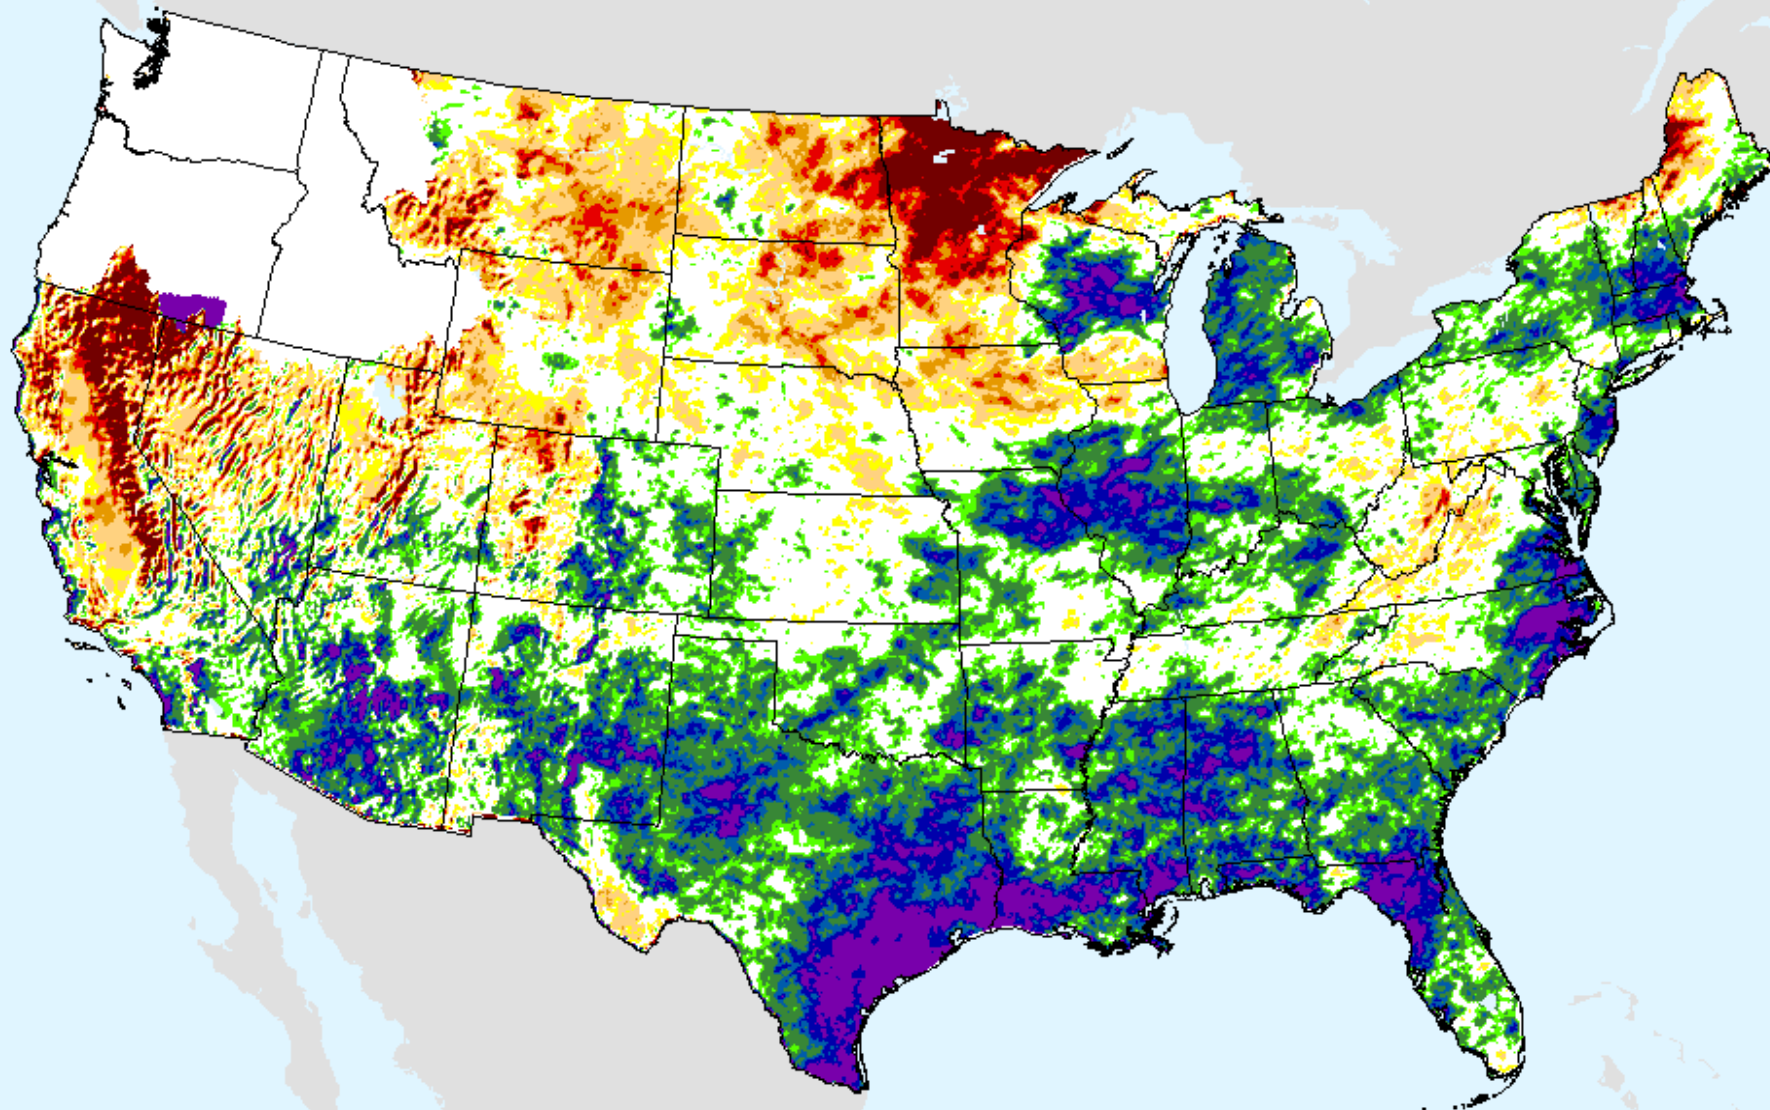

AHPS 3-month SPEI

As of: Tuesday, August 10, 2021

SPEI (USDM)