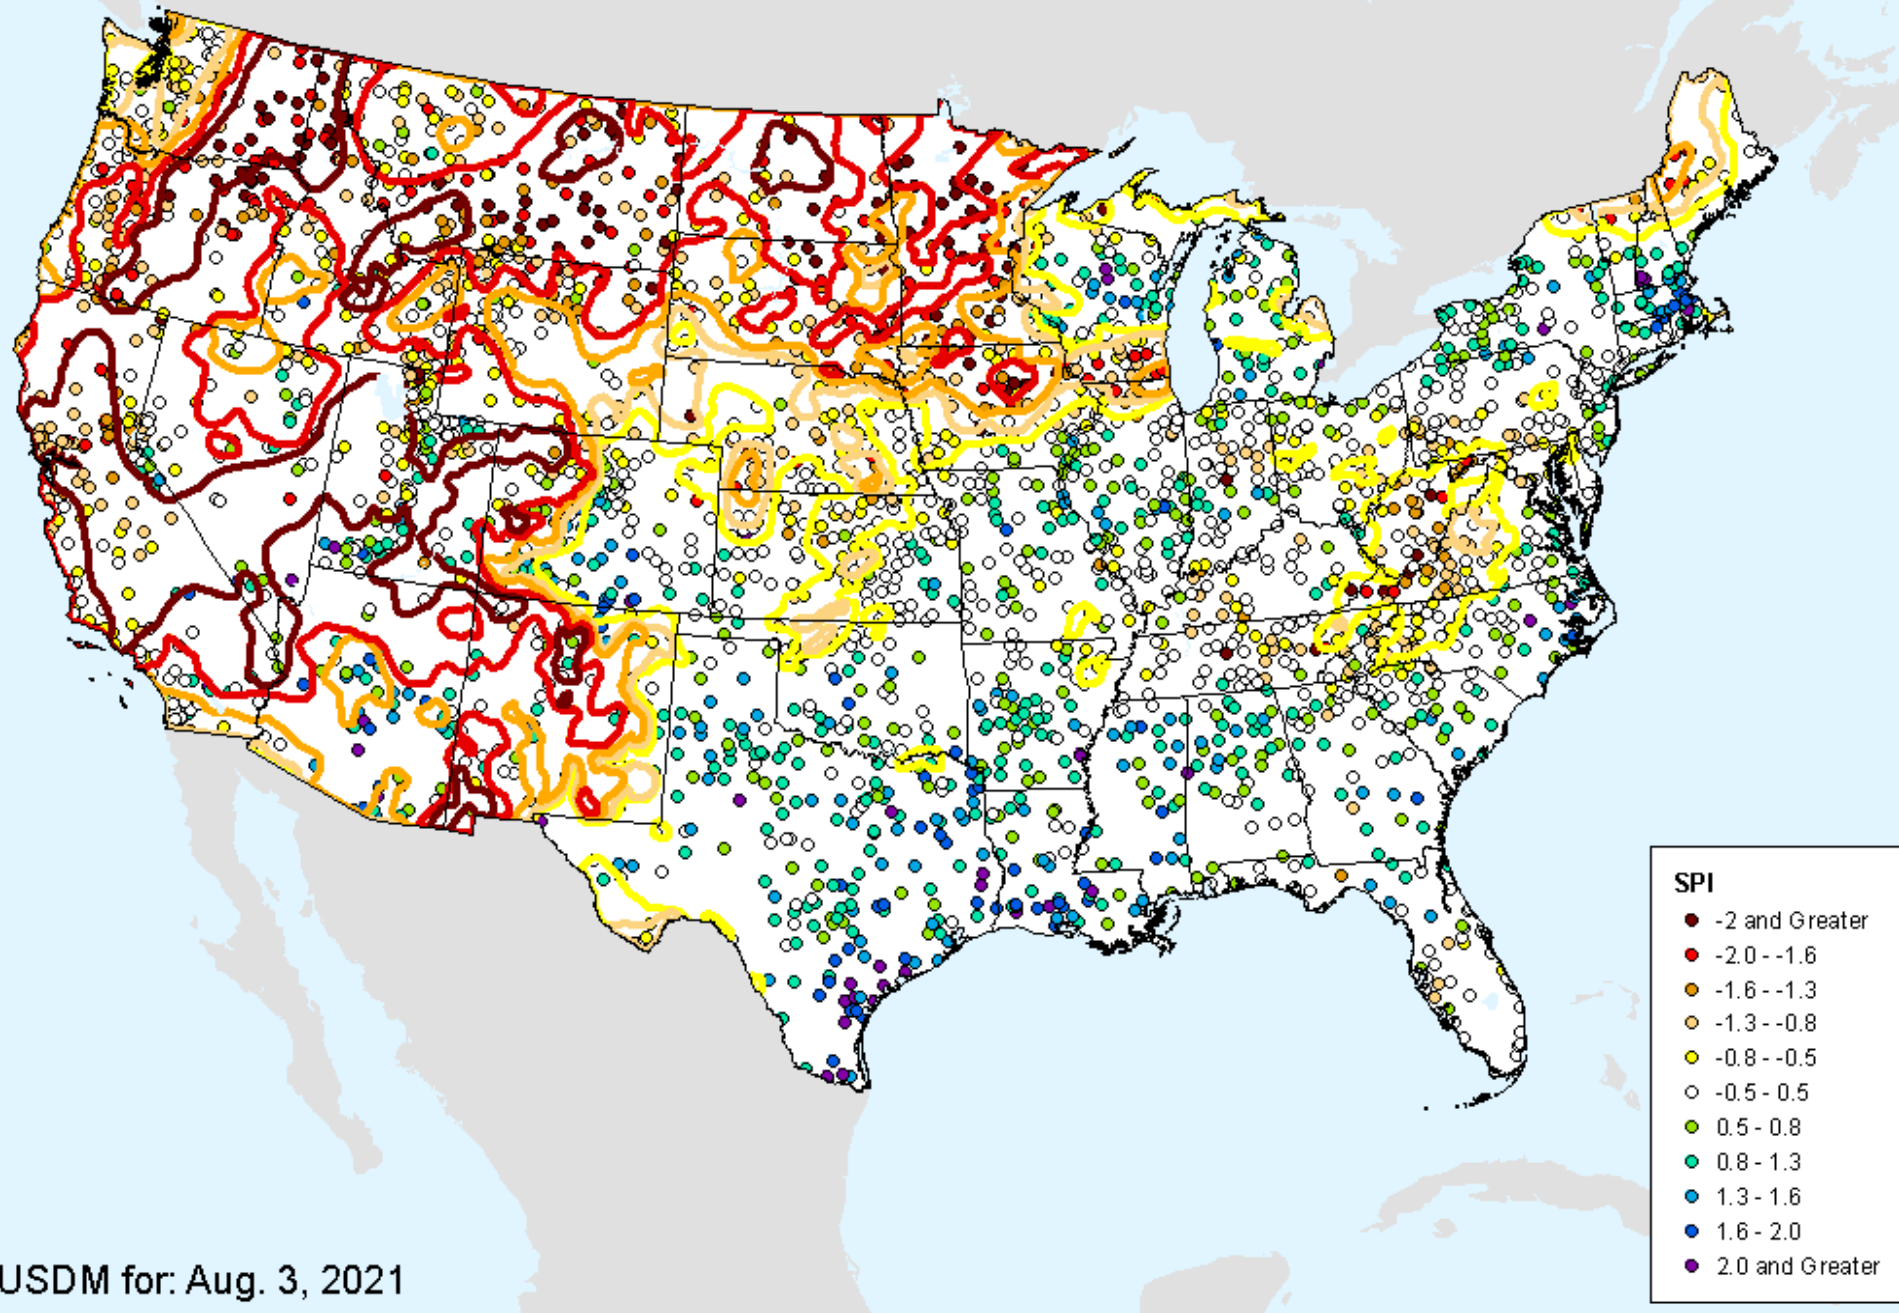

HPRCC 3-month SPI

As of: Tuesday, August 10, 2021

USDM for: Aug. 3, 2021