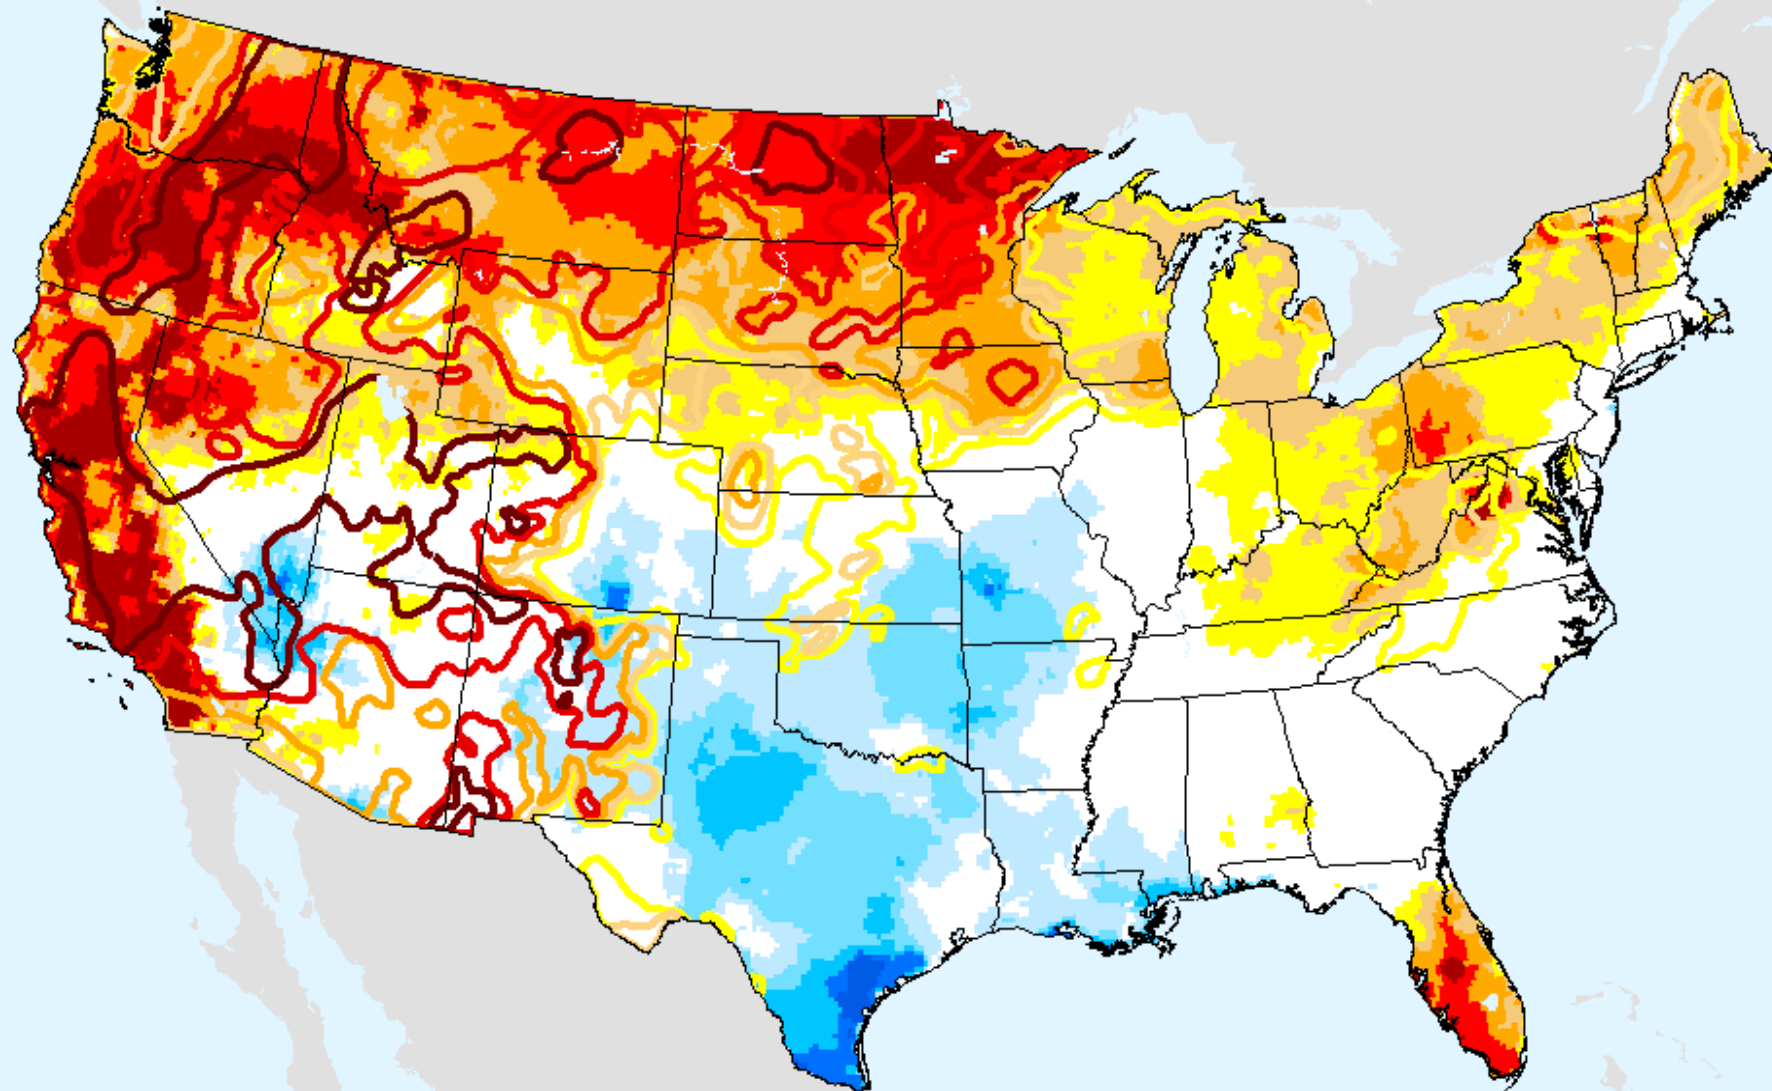

EDDI 11-week

As of: Tuesday, August 10, 2021

USDM for: Aug. 3, 2021

EDDI 11-week

As of: Tuesday, August 10, 2021

EDDI 12-week

As of: Tuesday, August 10, 2021

USDM for: Aug. 3, 2021