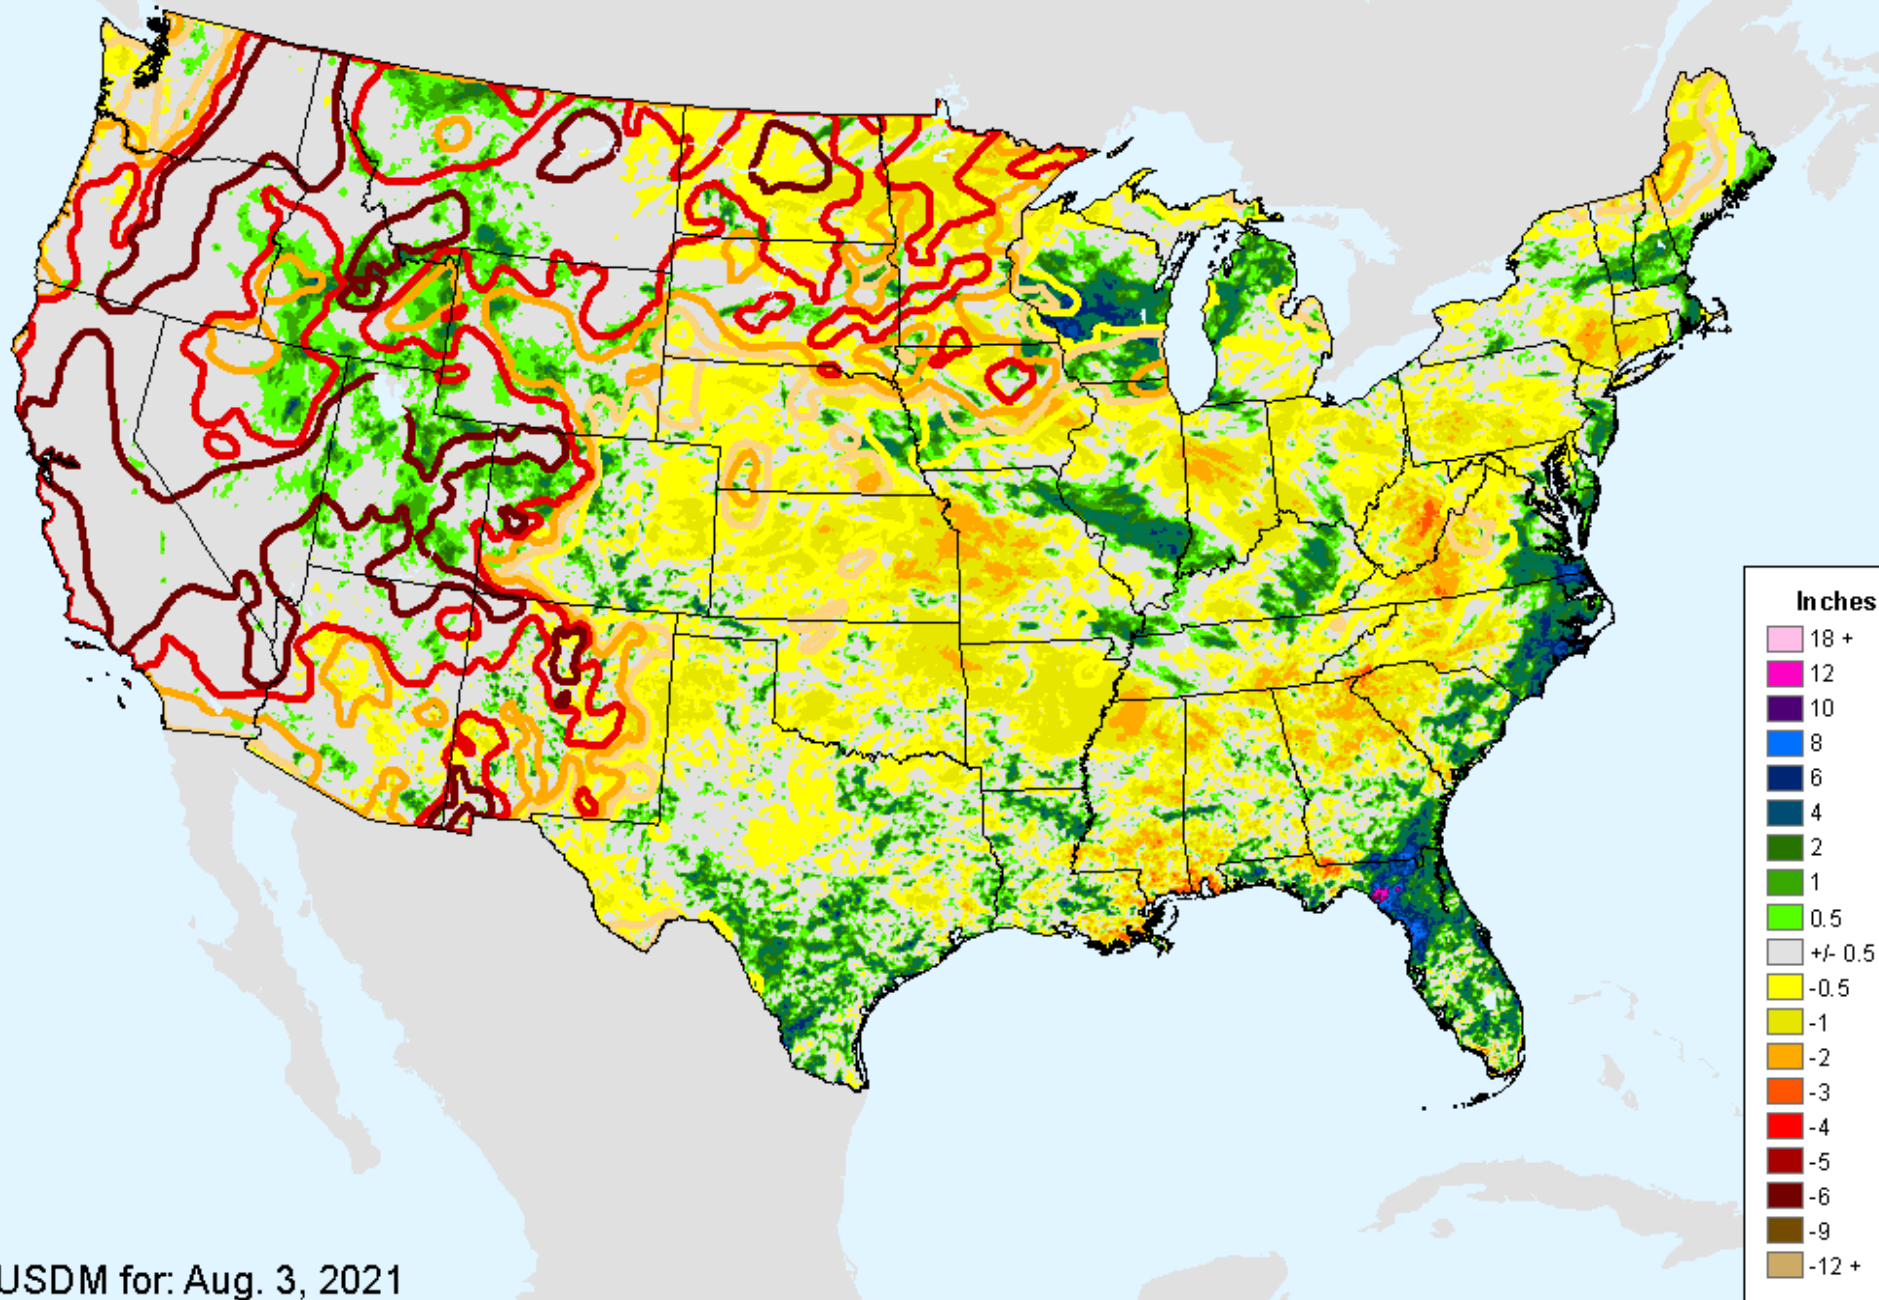

AHPS 7-Day Precipitation

As of: Tuesday, August 10, 2021

AHPS 7-Day Precipitation

As of: Tuesday, August 10, 2021

AHPS 14-Day Precip Departure

As of: Tuesday, August 10, 2021

USDM for: Aug. 3, 2021

AHPS 14-Day Precip Departure