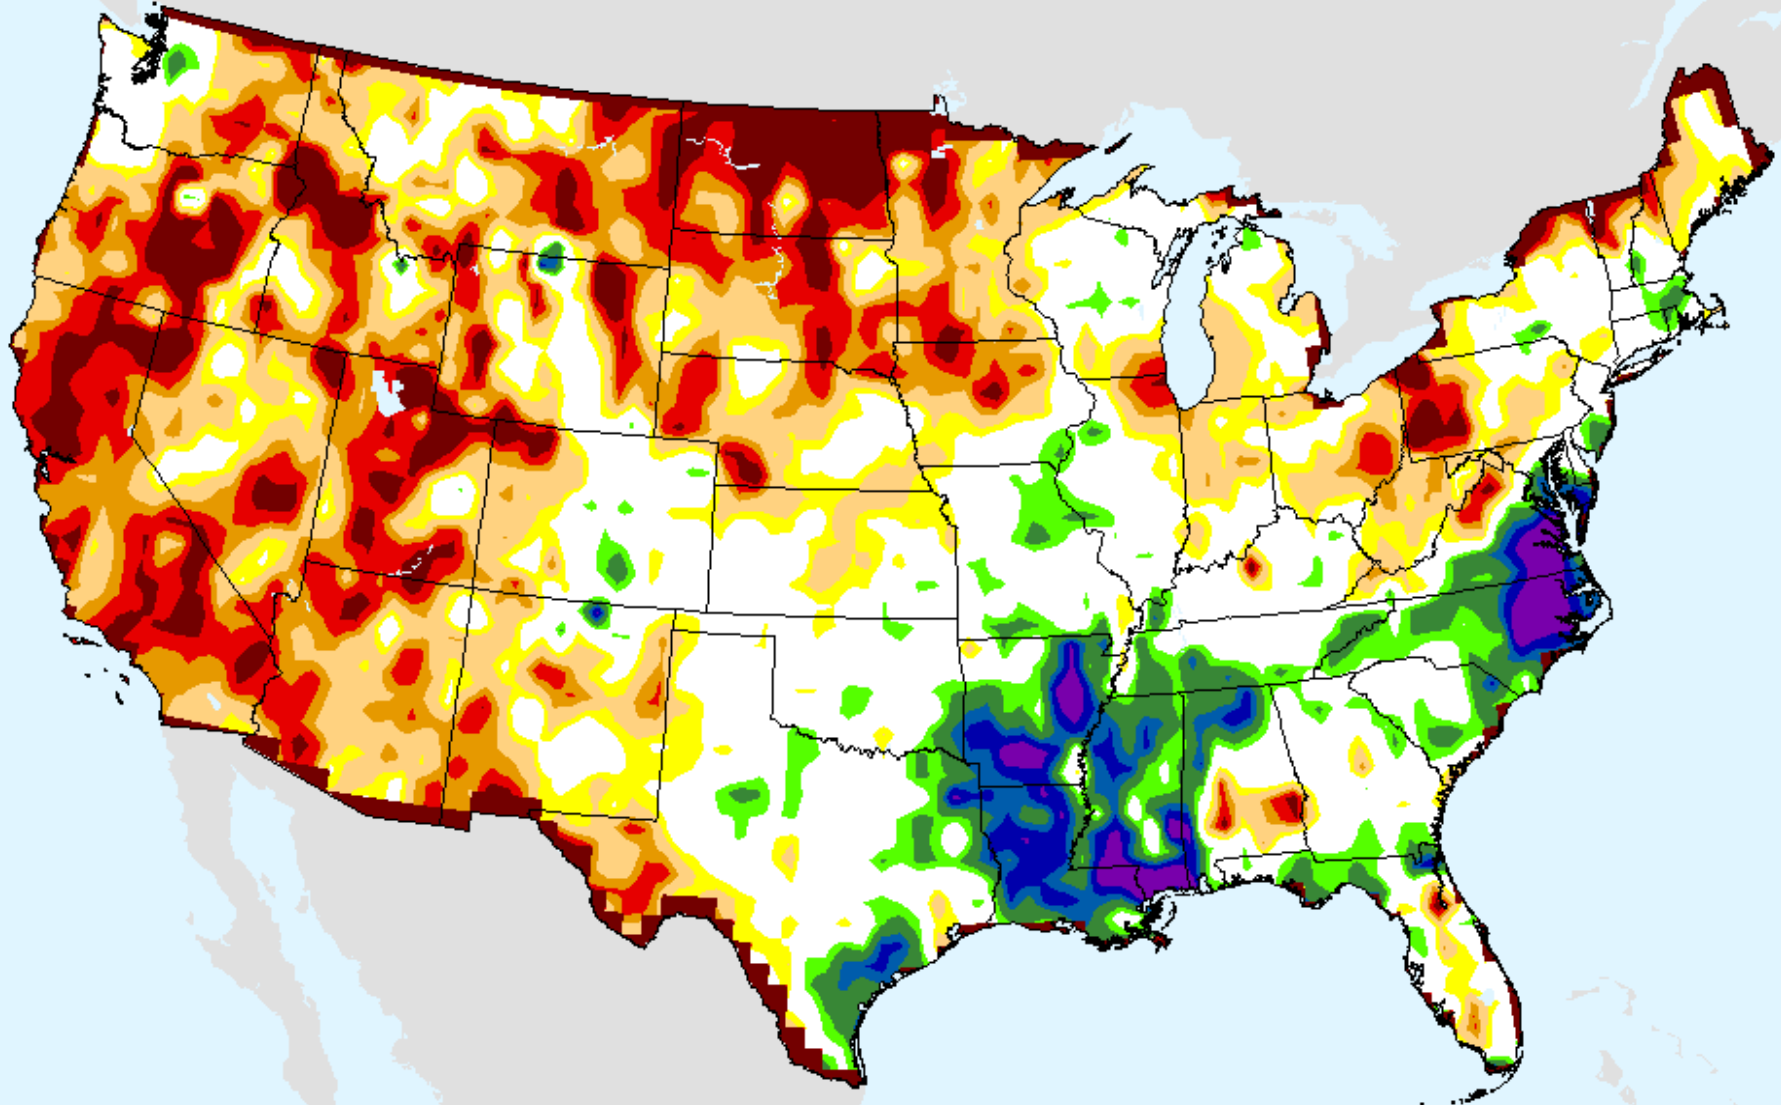

CPC 24-month SPI

As of: Tuesday, August 10, 2021

USDM for: Aug. 3, 2021

SPI (USDM)

CPC 24-month SPI

As of: Tuesday, August 10, 2021

Vegetation Health Index

As of: Tuesday, August 10, 2021