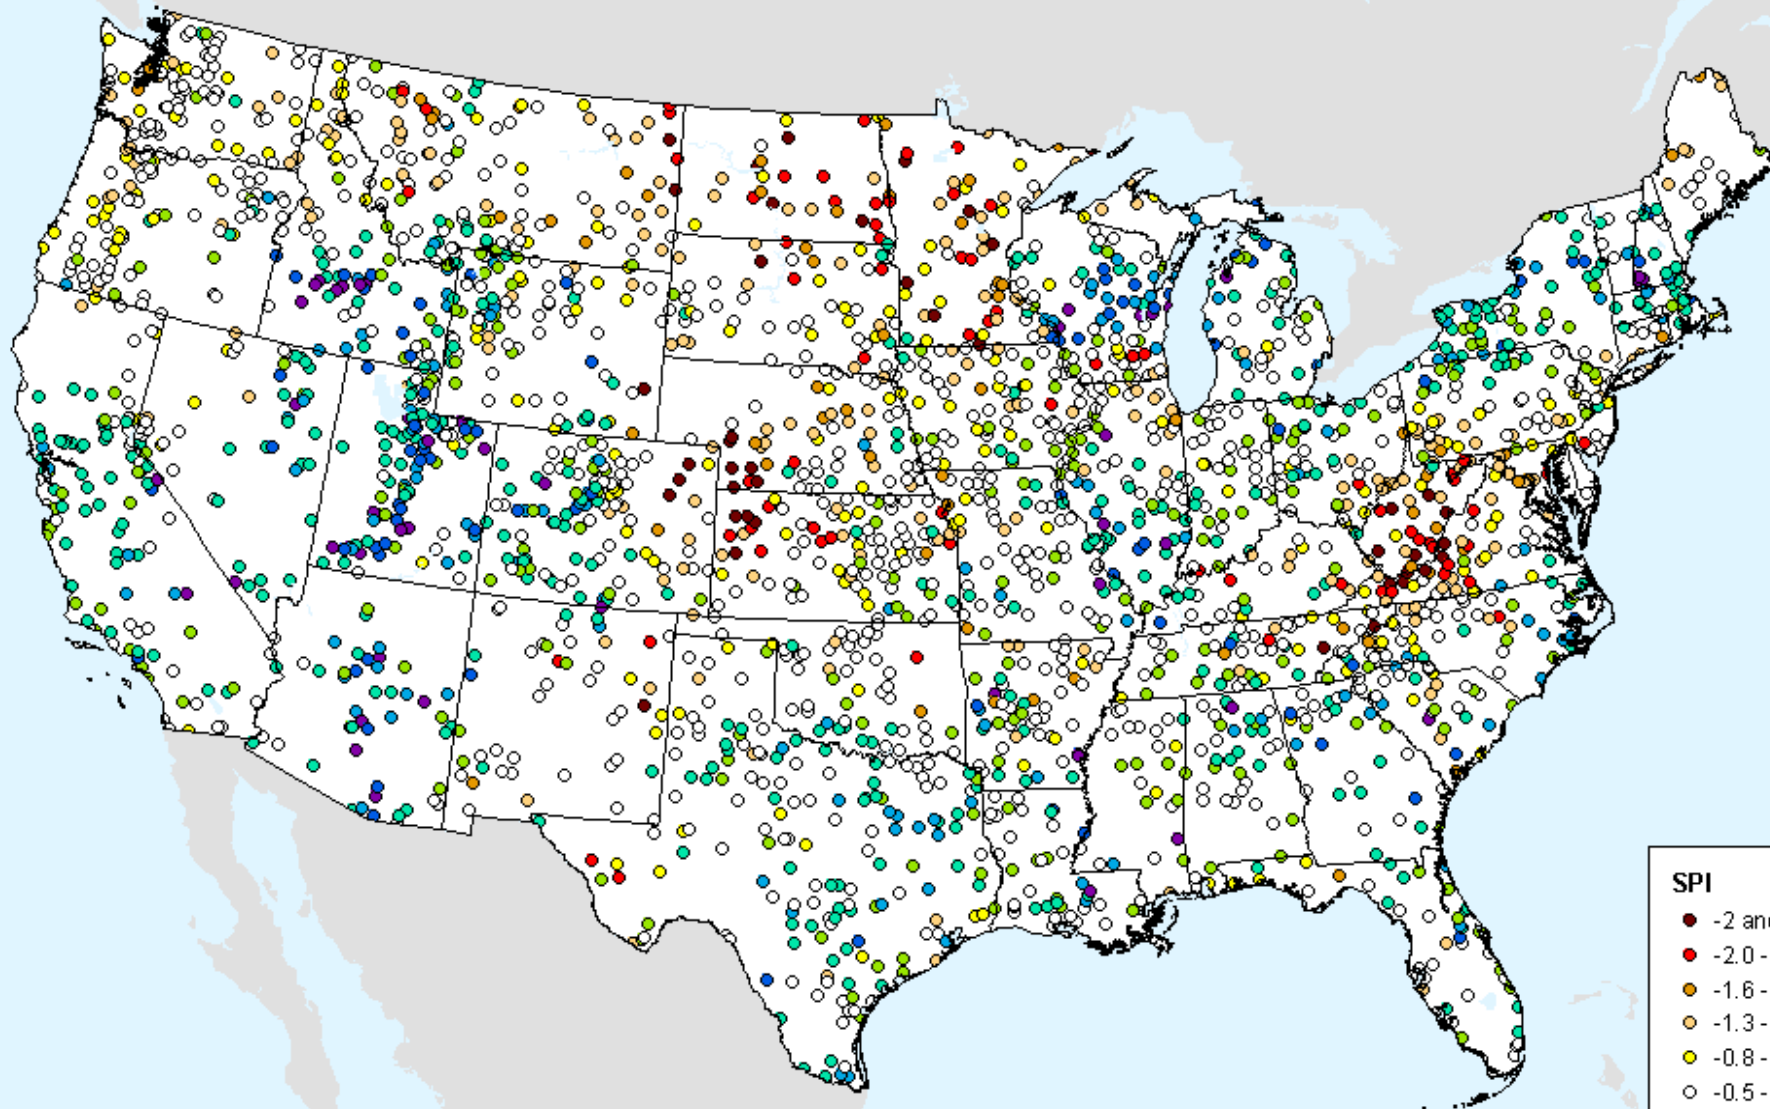

HPRCC 1-month SPI

As of: Tuesday, August 10, 2021

HPRCC 1-month SPI

As of: Tuesday, August 10, 2021

SPI

- -2 and Greater
- -2.0--1.6
- -1.6--1.3
- -1.3--0.8
- -0.8--0.5
- -0.5-0.5
- 0.5-0.8
- 0.8-1.3
- 1.3-1.6
- 1.6-2.0
- 2.0 and Greater