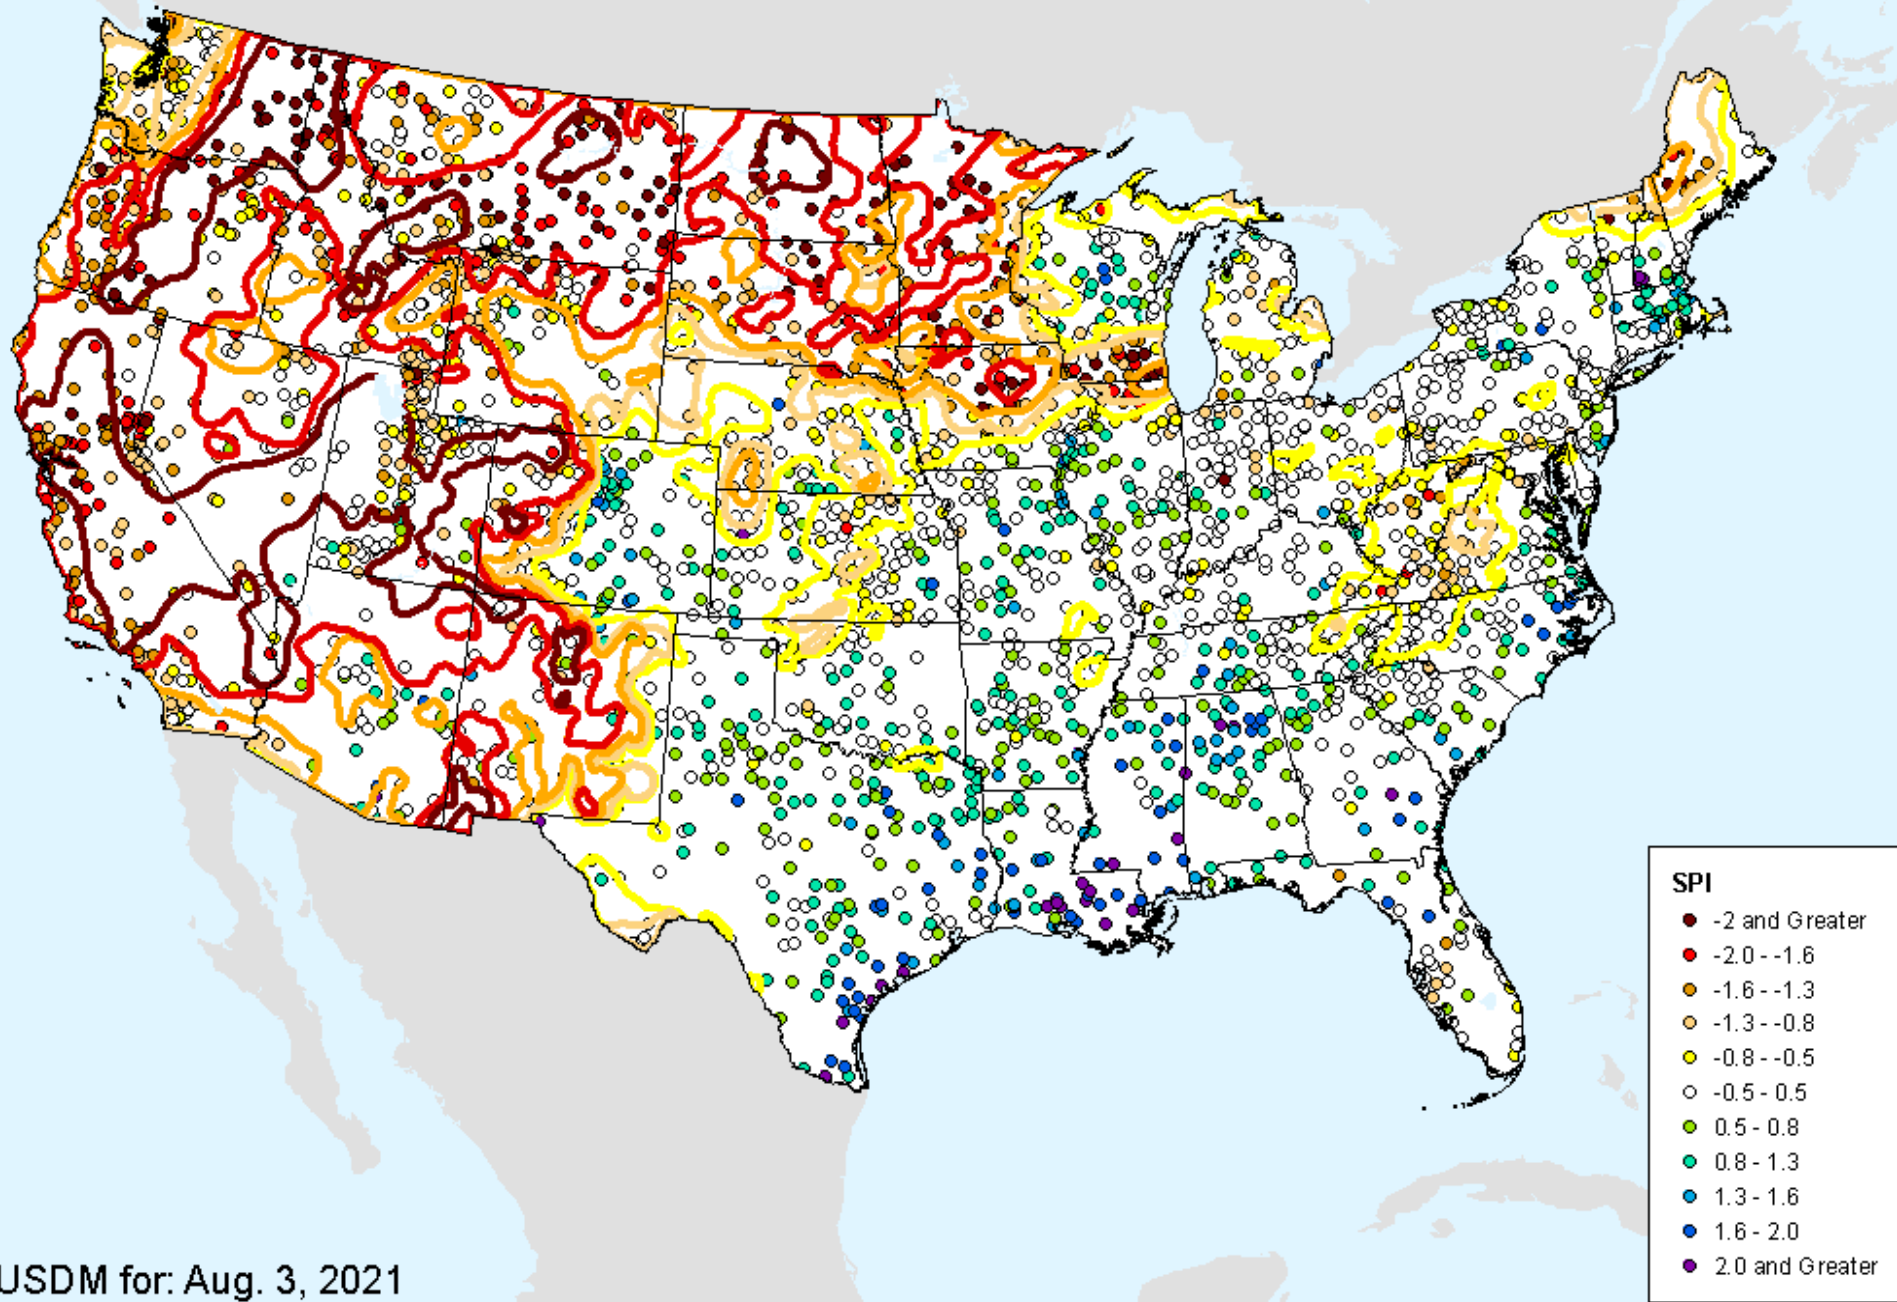

HPRCC 4-month SPI

As of: Tuesday, August 10, 2021

USDM for: Aug. 3, 2021

HPRCC 4-month SPI

As of: Tuesday, August 10, 2021

HPRCC 6-month SPI

As of: Tuesday, August 10, 2021

USDM for: Aug. 3, 2021