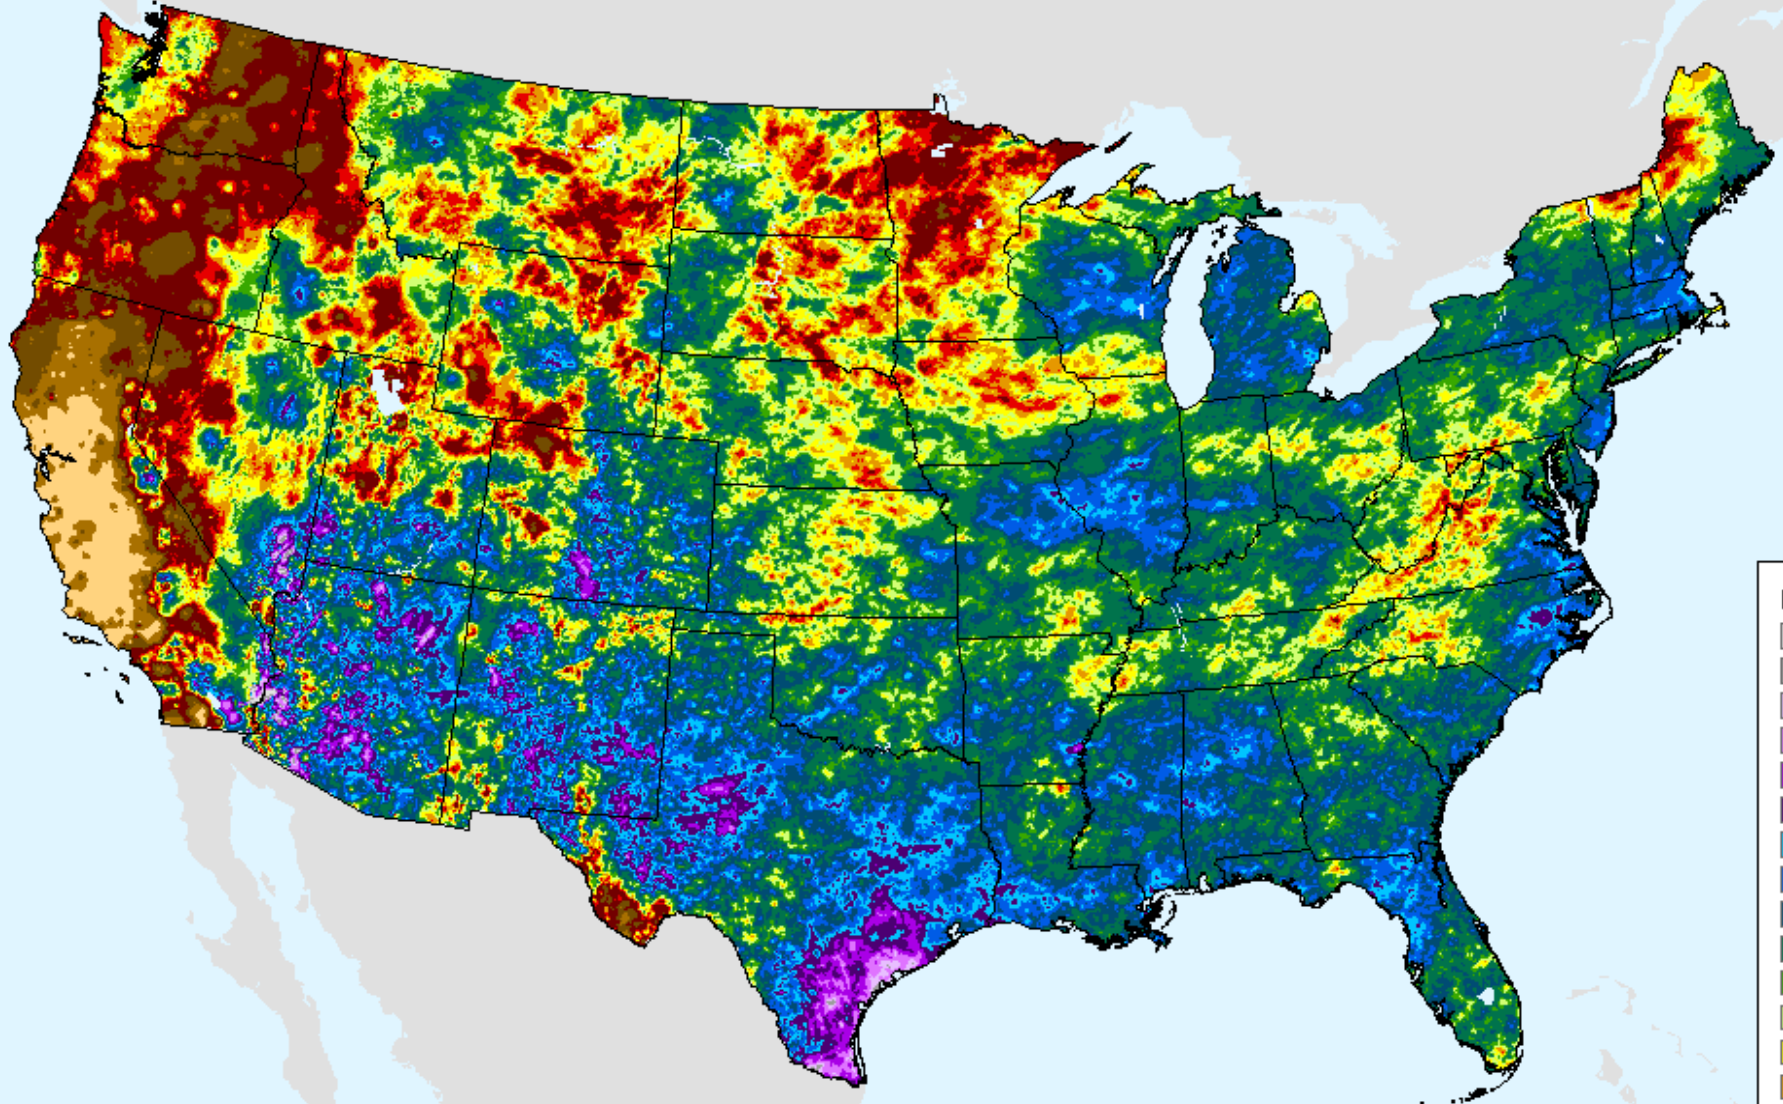

AHPS 90-Day Pct of Normal Pcp

As of: Tuesday, August 10, 2021