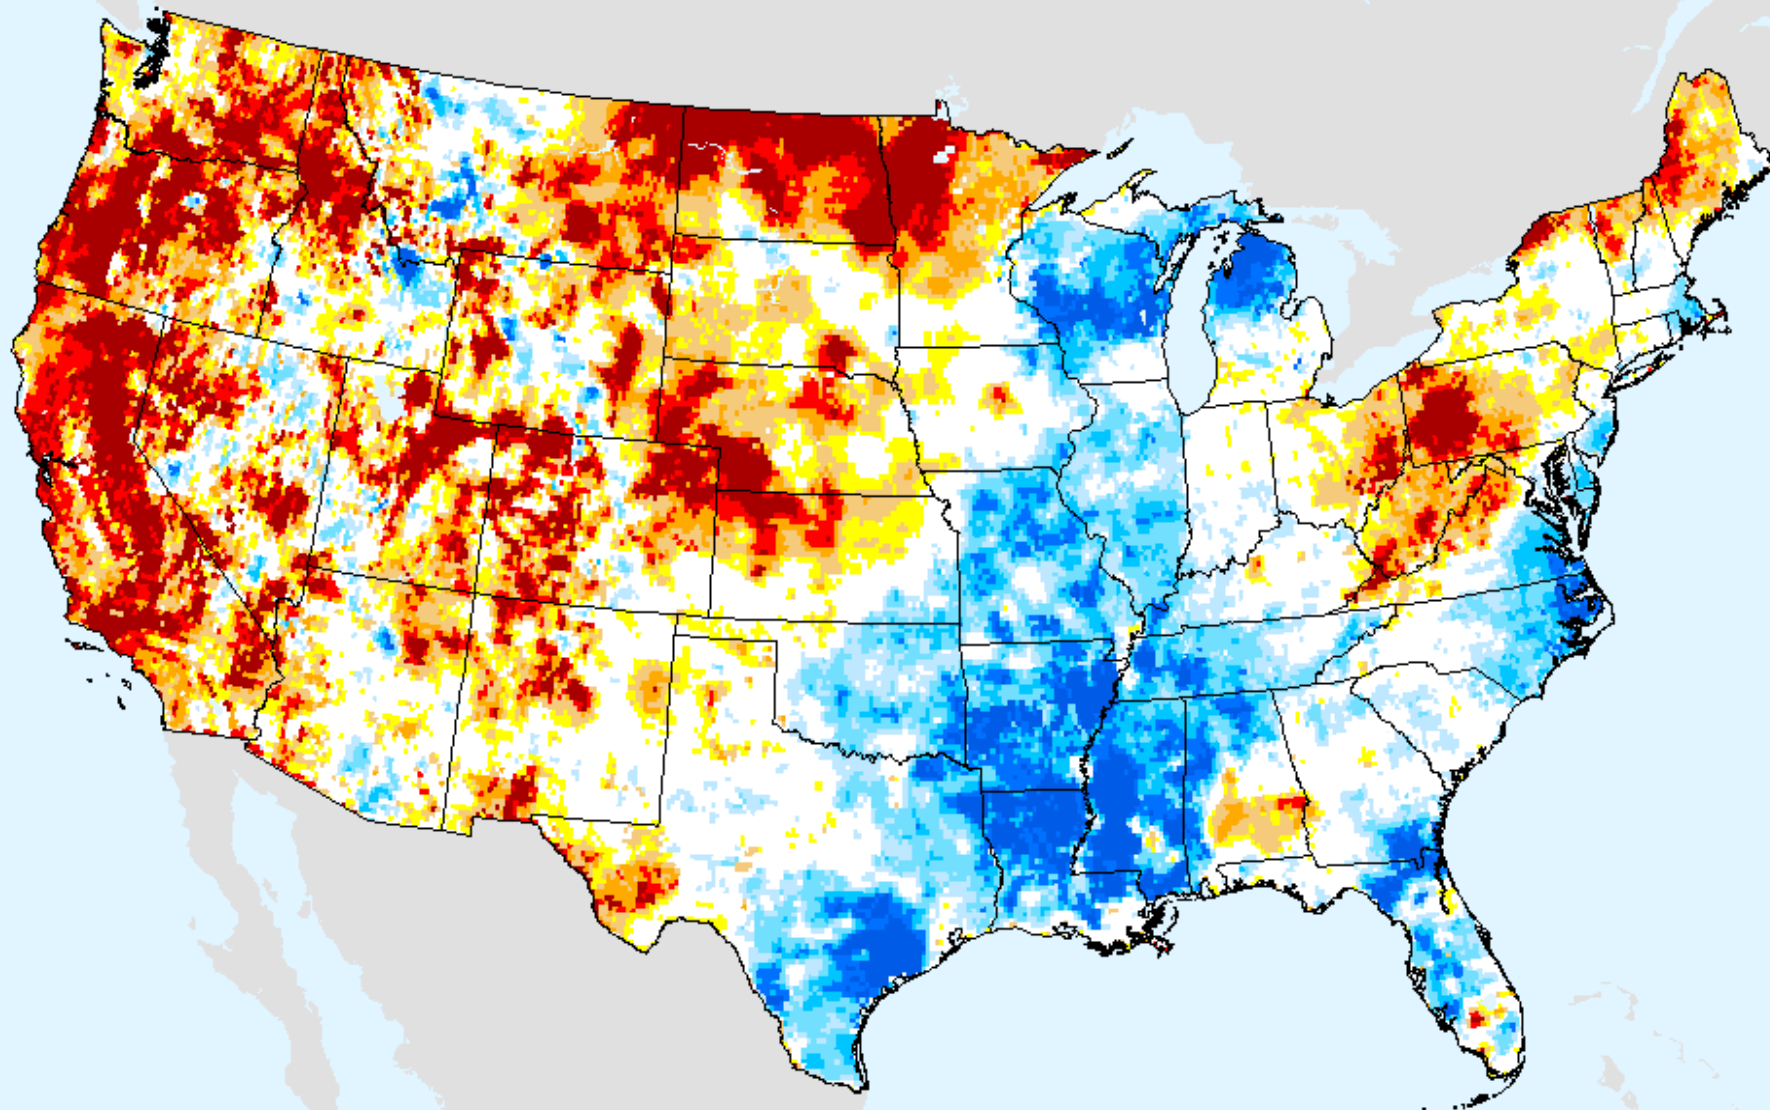

GRACE-Based Root Zone Soil Moisture Drought Indicator

As of: Tuesday, August 10, 2021