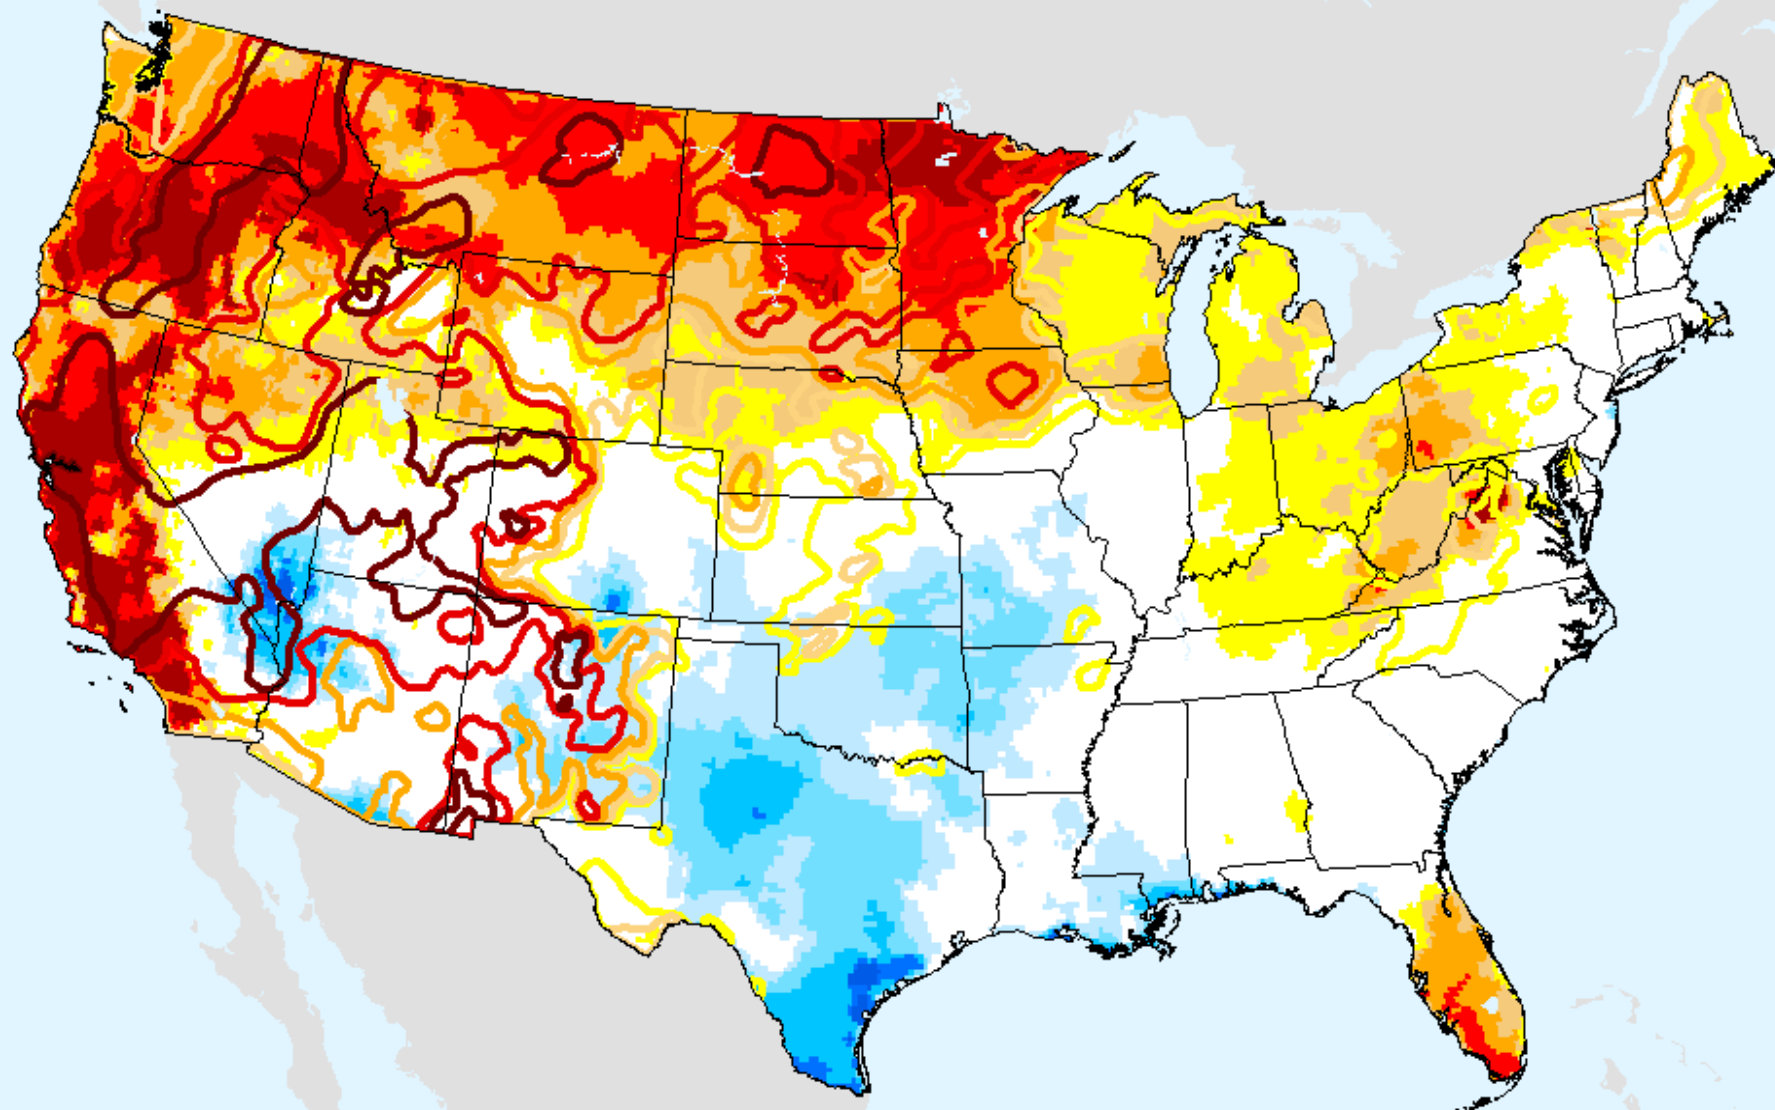

EDDI 11-week

As of: Tuesday, August 10, 2021

USDM for: Aug. 3, 2021