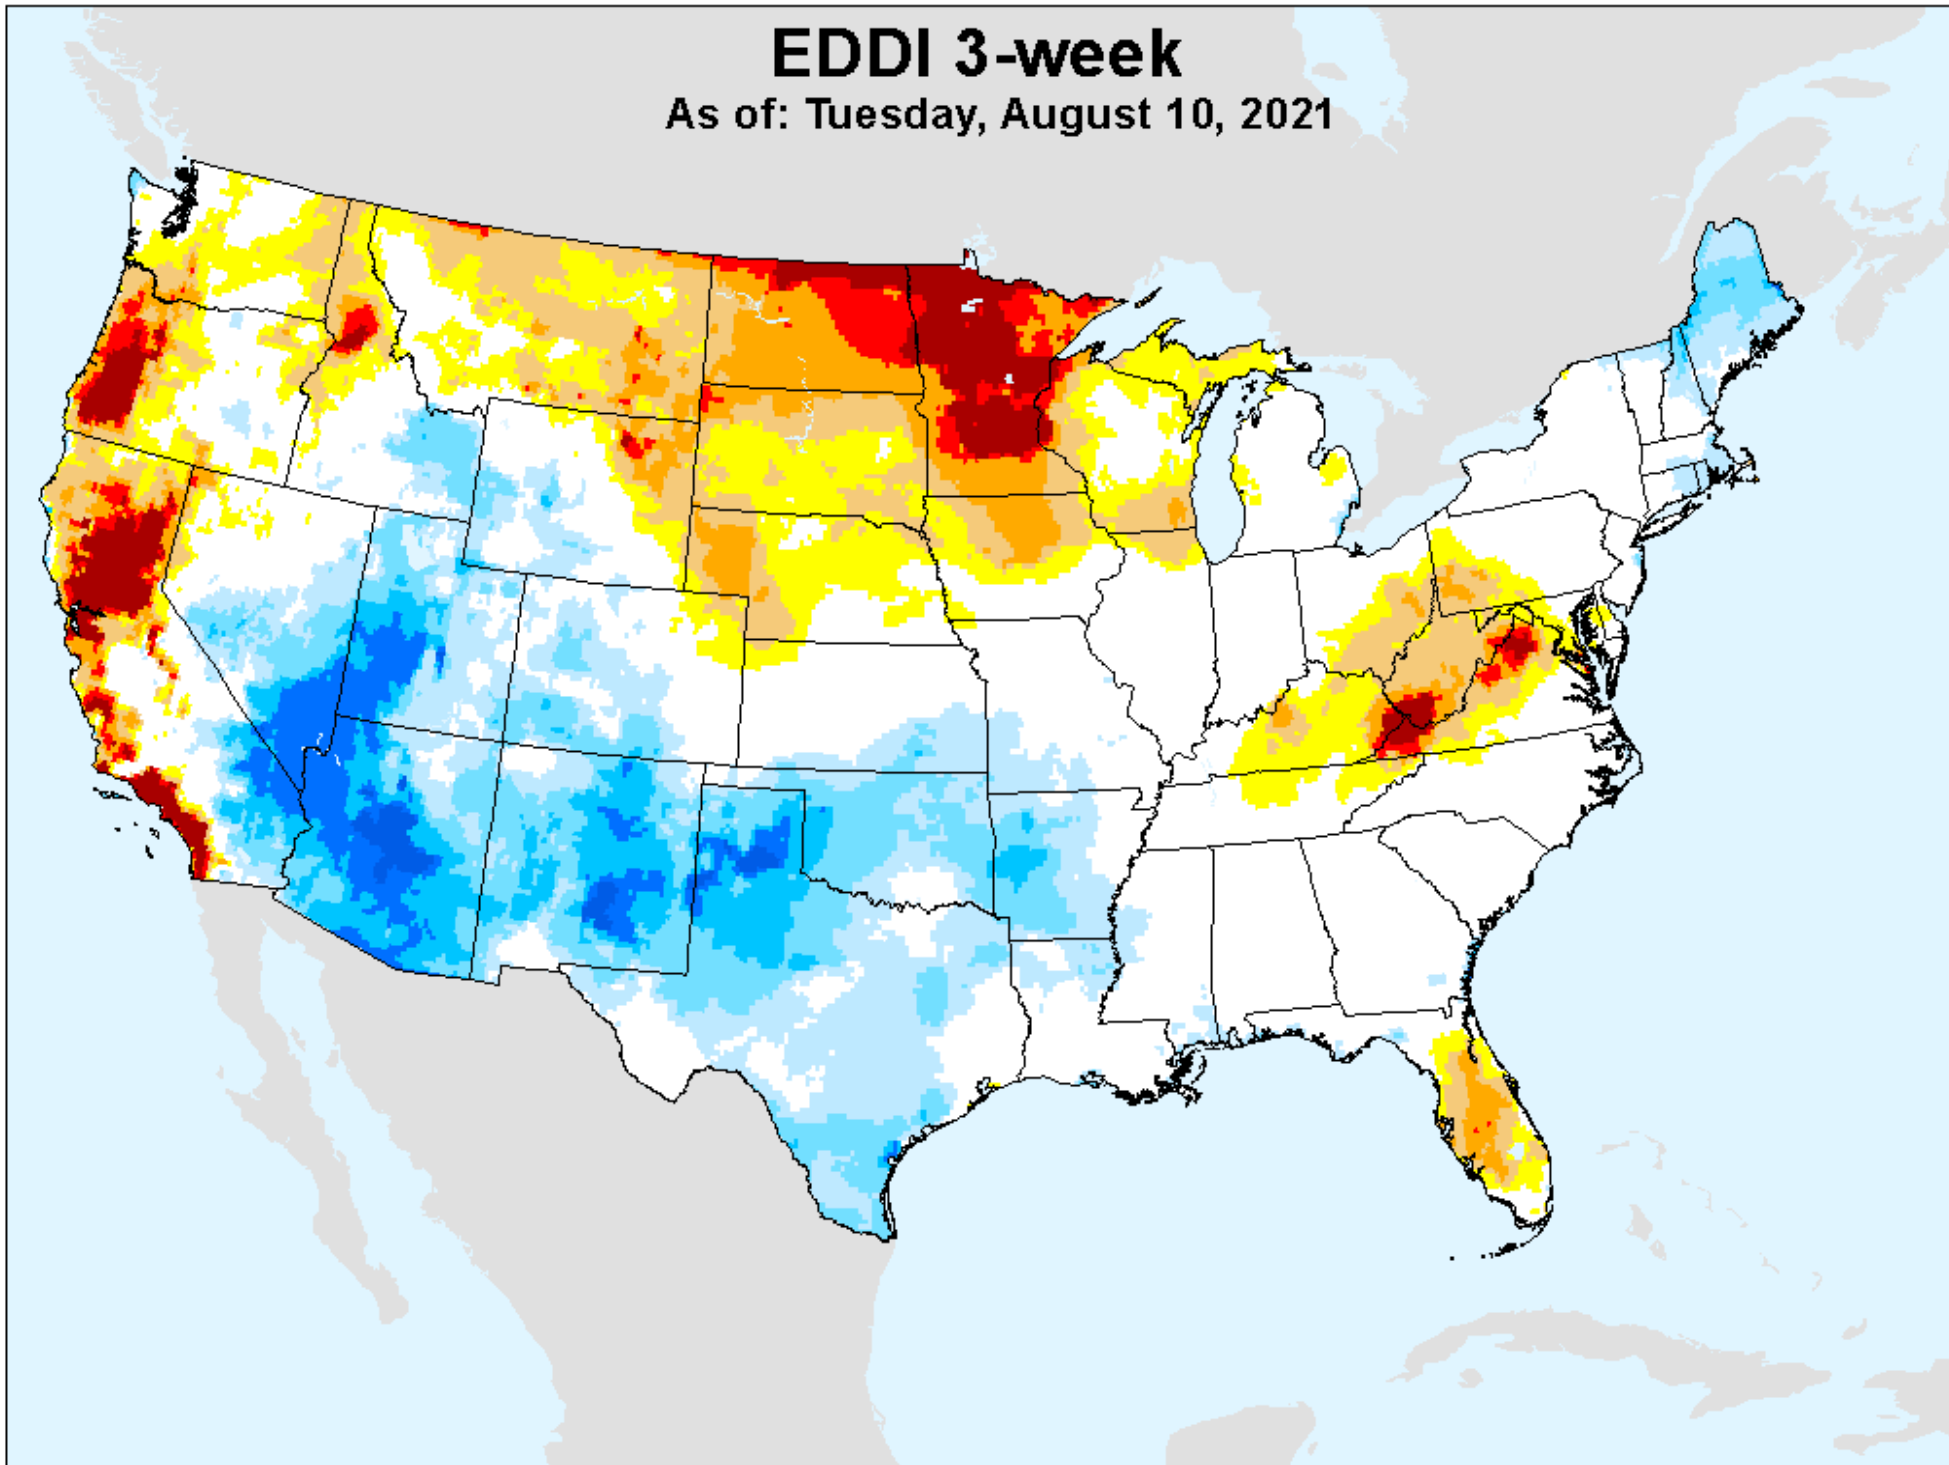

EDDI 3-week

As of: Tuesday, August 10, 2021

USDM for: Aug. 3, 2021

EDDI 3-week

As of: Tuesday, August 10, 2021

EDDI 4-week

As of: Tuesday, August 10, 2021

USDM for: Aug. 3, 2021