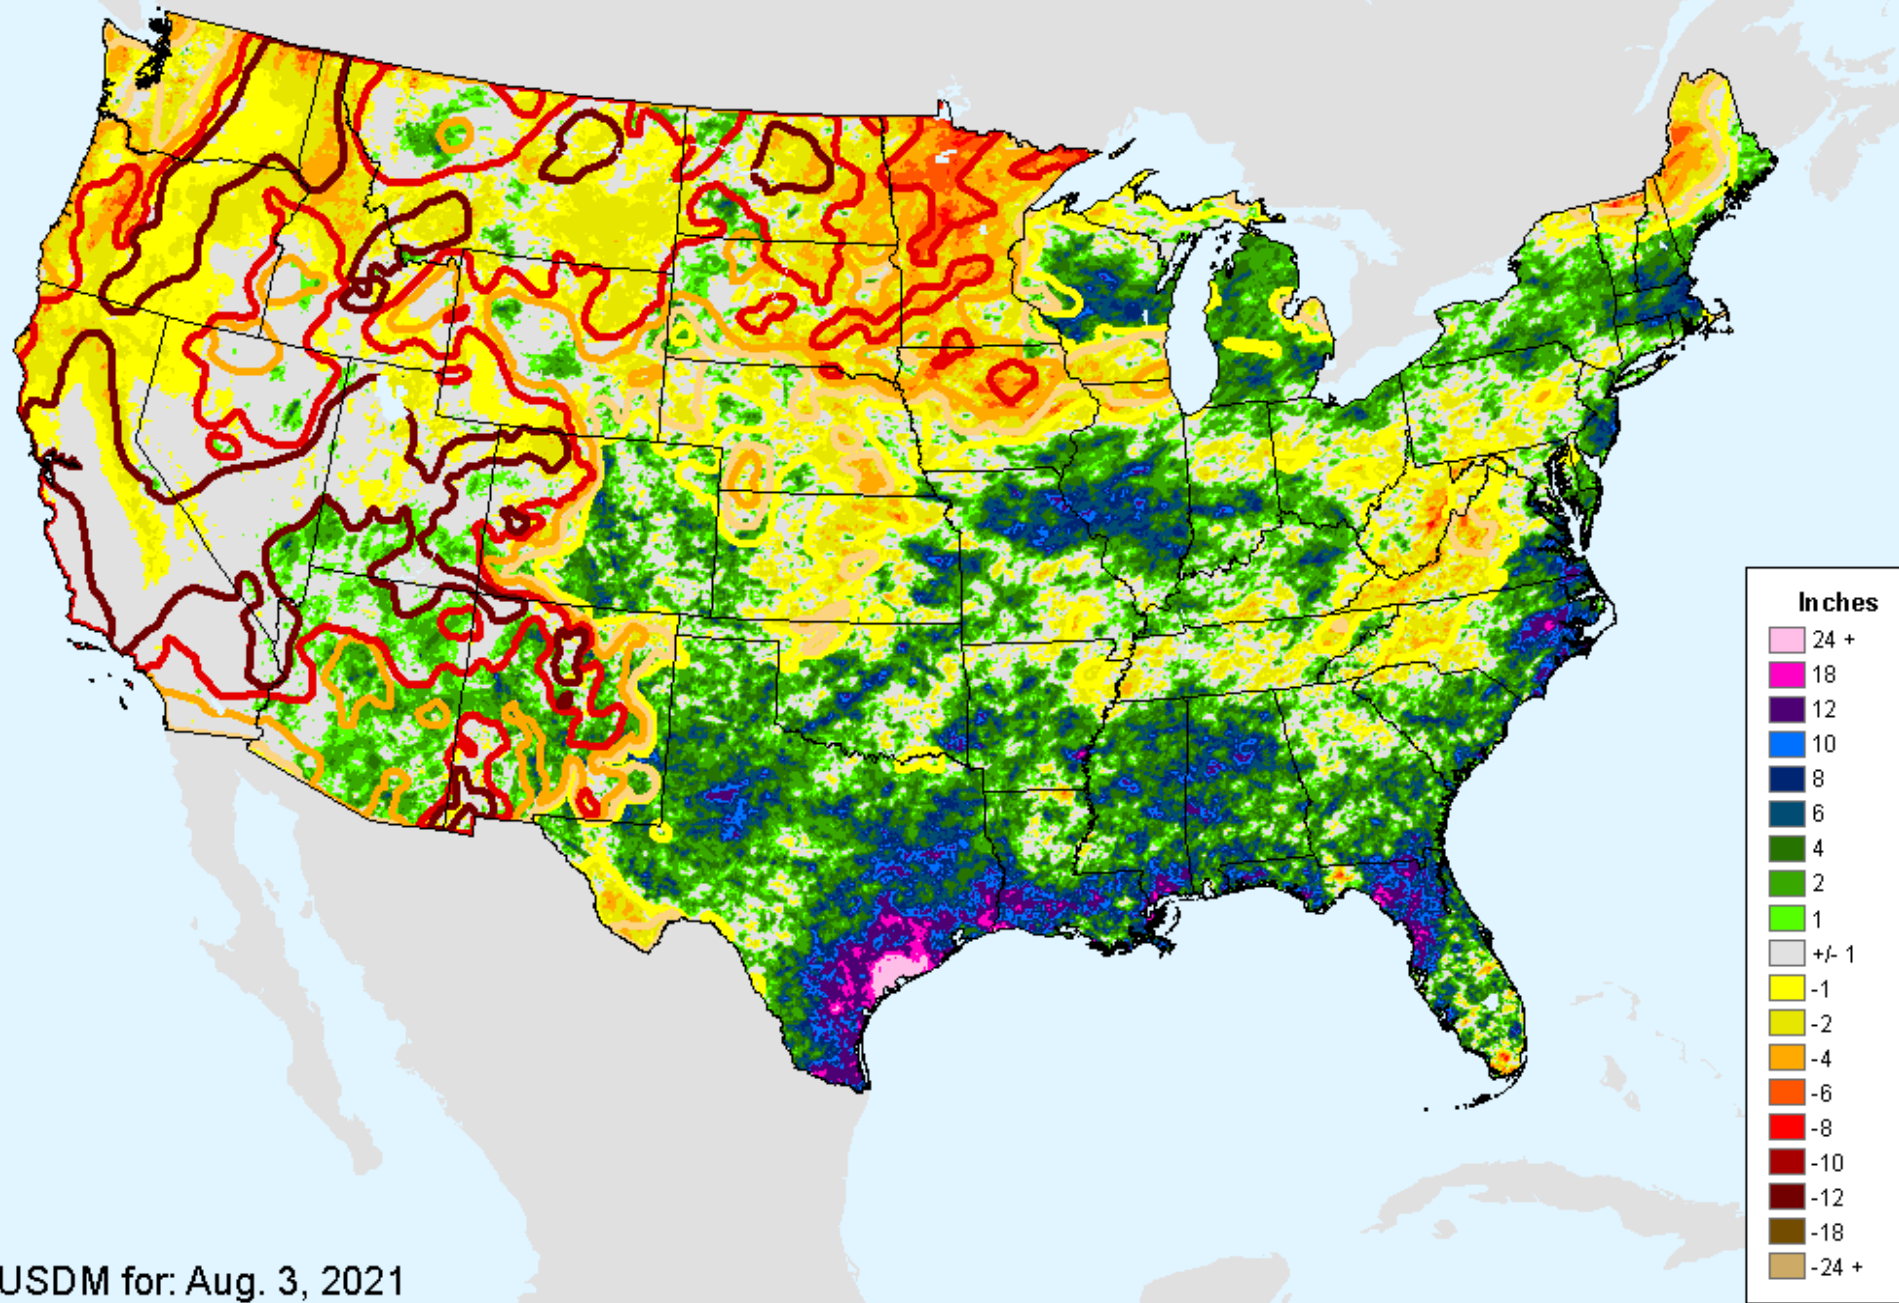

AHPS 90-Day Precip Departure

As of: Tuesday, August 10, 2021

USDM for: Aug. 3, 2021