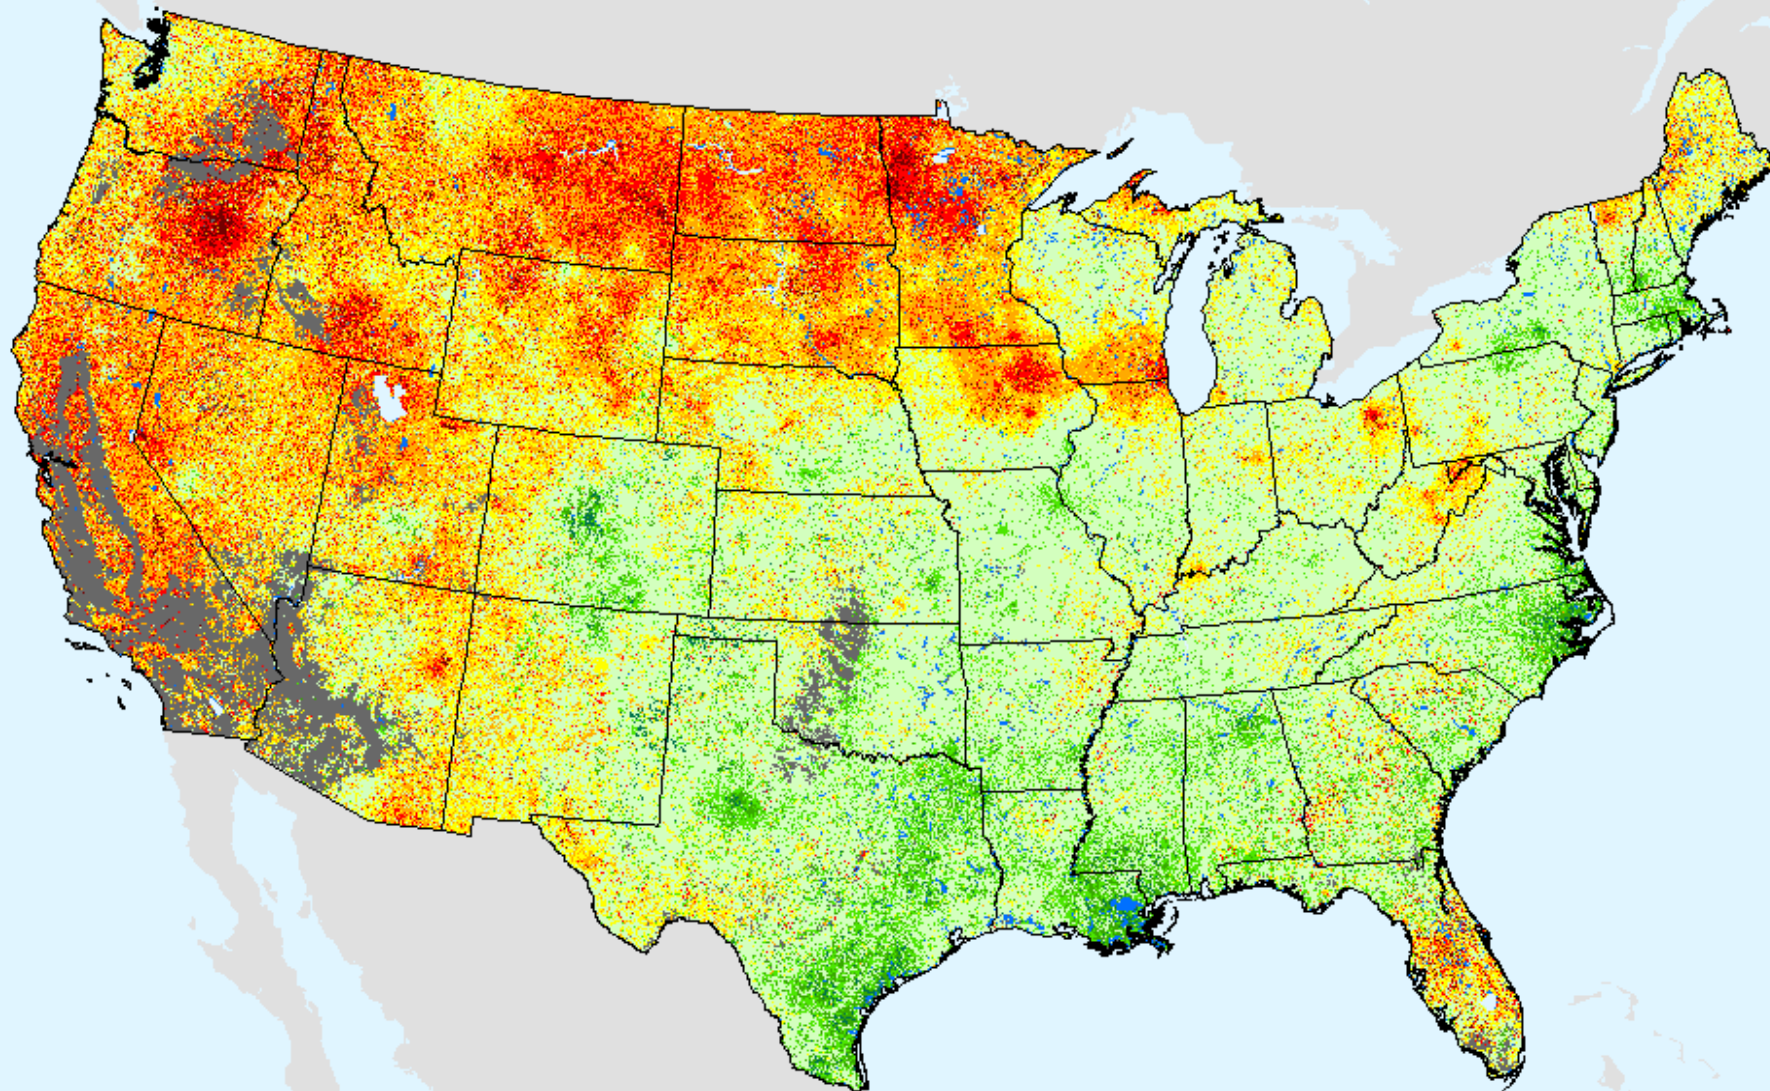

EDDI 12-week

As of: Tuesday, August 10, 2021

Vegetation Drought Response Index (VegDRI)

As of: Tuesday, August 10, 2021

USDM for: Aug. 3, 2021

BackGround

Vegetation Drought Response Index (VegDRI)

As of: Tuesday, August 10, 2021