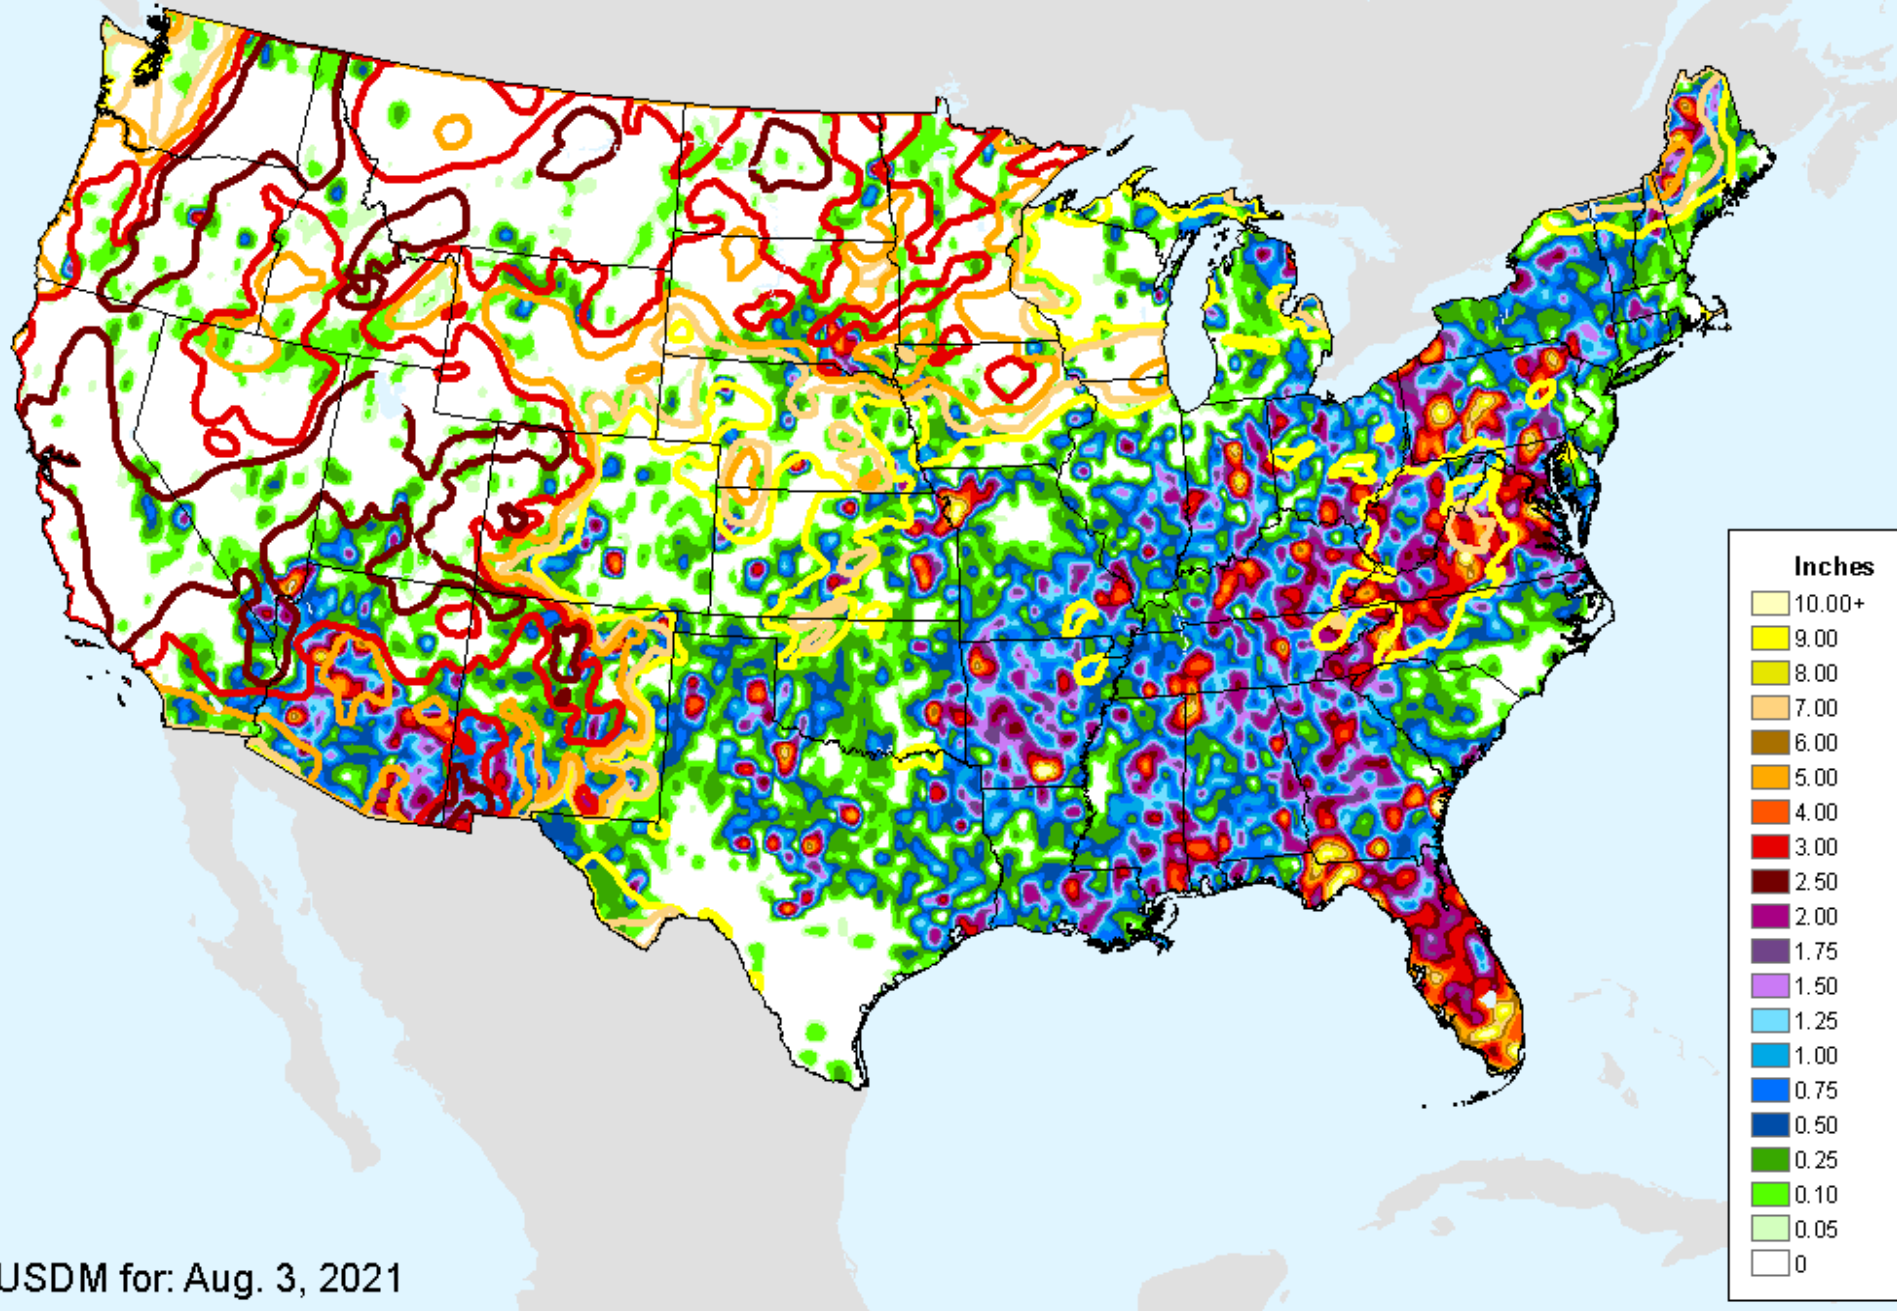

GFS (00z) 7-Day Precip Forecast

As of: Tuesday, August 10, 2021