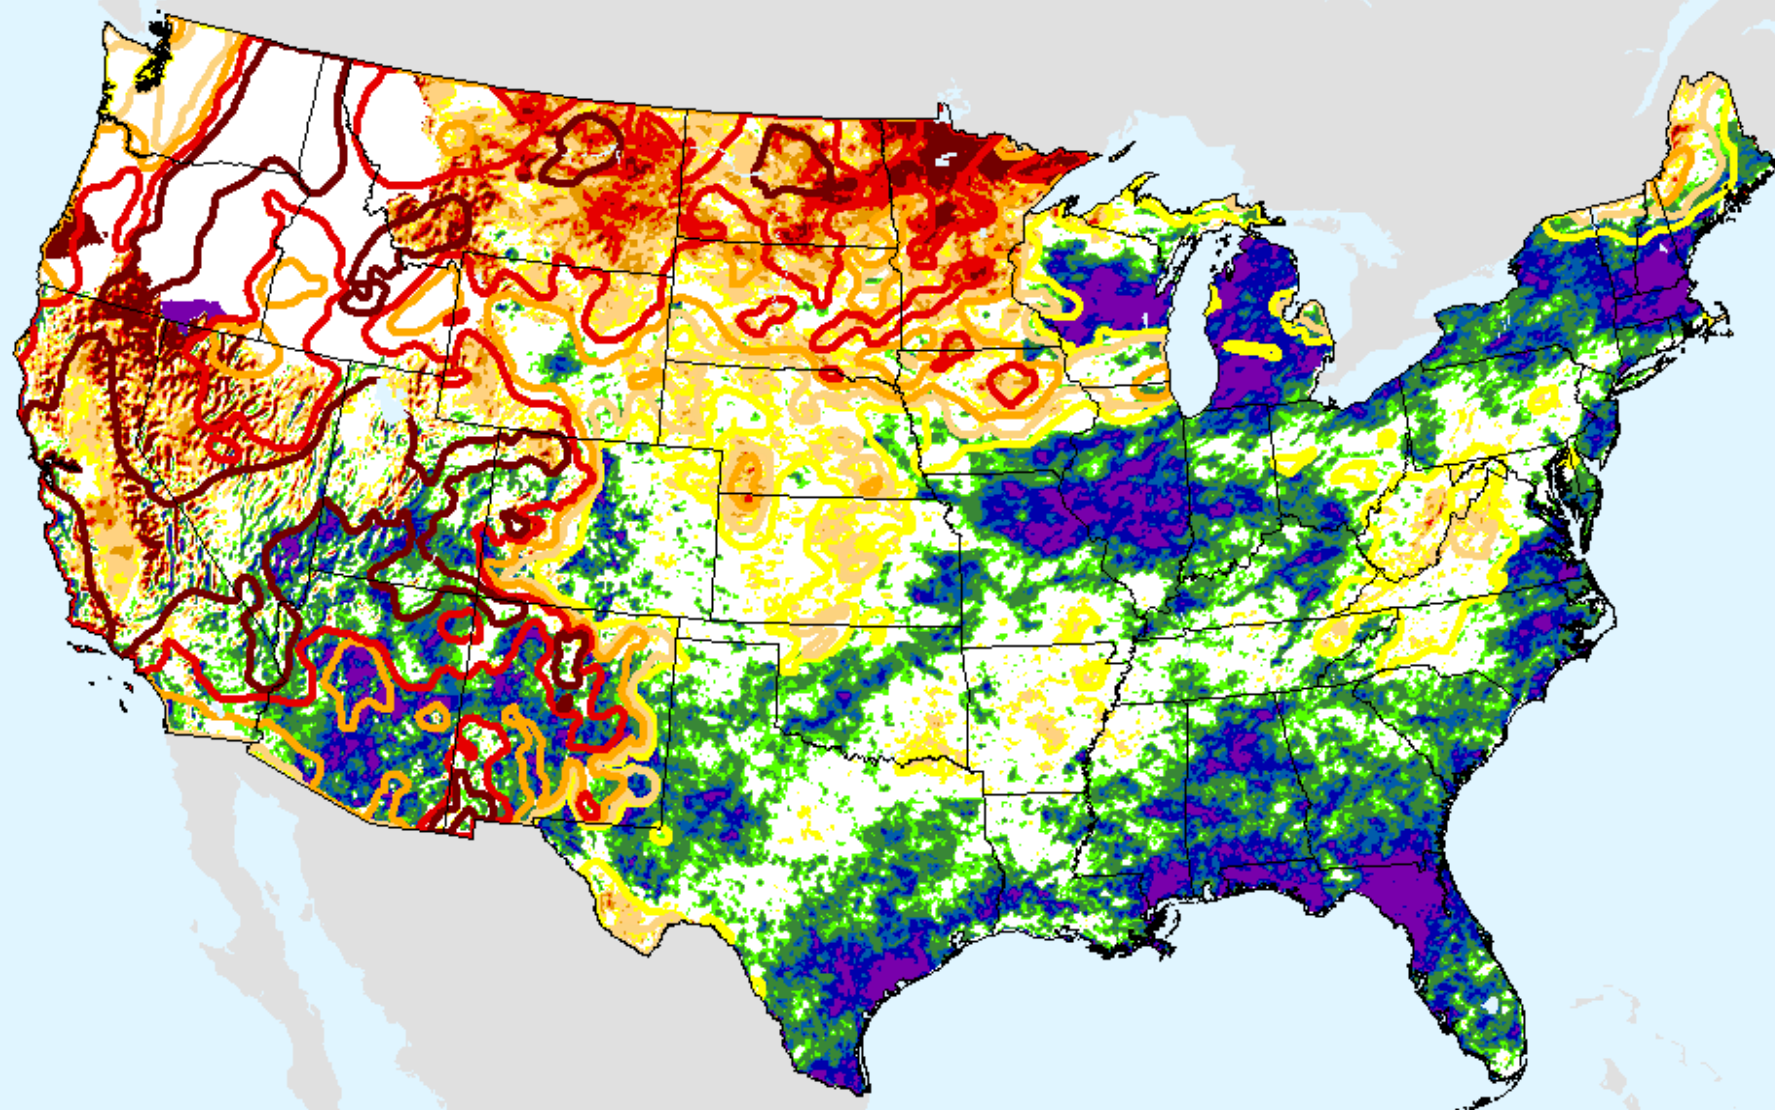

USDM for: Aug. 3, 2021

SPEI (USDM)

AHPS 1-month SPEI

As of: Tuesday, August 10, 2021

SPEI (USDM)

AHPS 2-month SPEI

As of: Tuesday, August 10, 2021

USDM for: Aug. 3, 2021