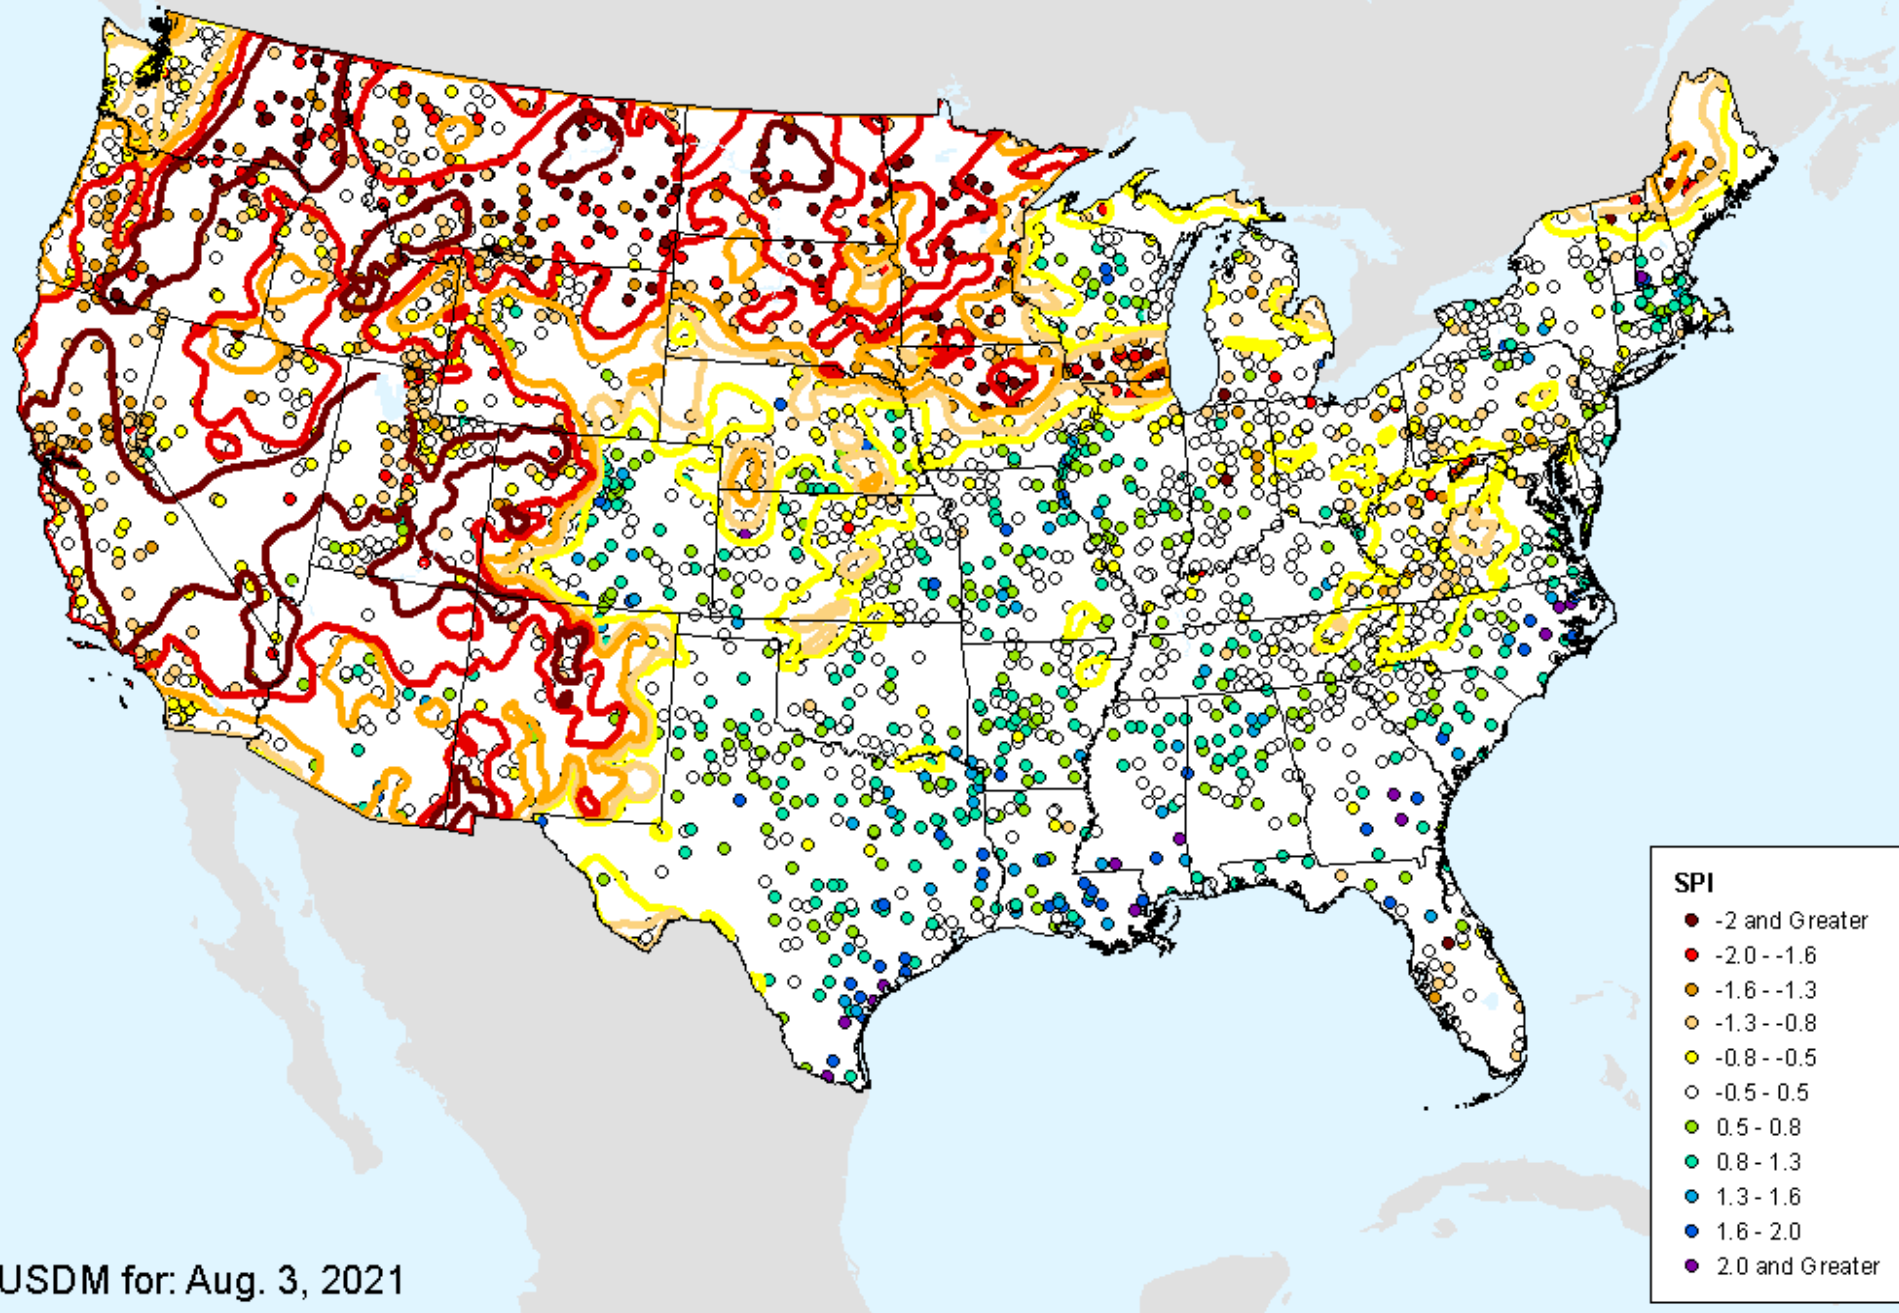

As of: Tuesday, August 10, 2021

HPRCC Water Year-to-date SPI

As of: Tuesday, August 10, 2021

HPRCC Year-to-date SPI

As of: Tuesday, August 10, 2021

HPRCC Year-to-date SPI

As of: Tuesday, August 10, 2021

AHPS 1-month SPI