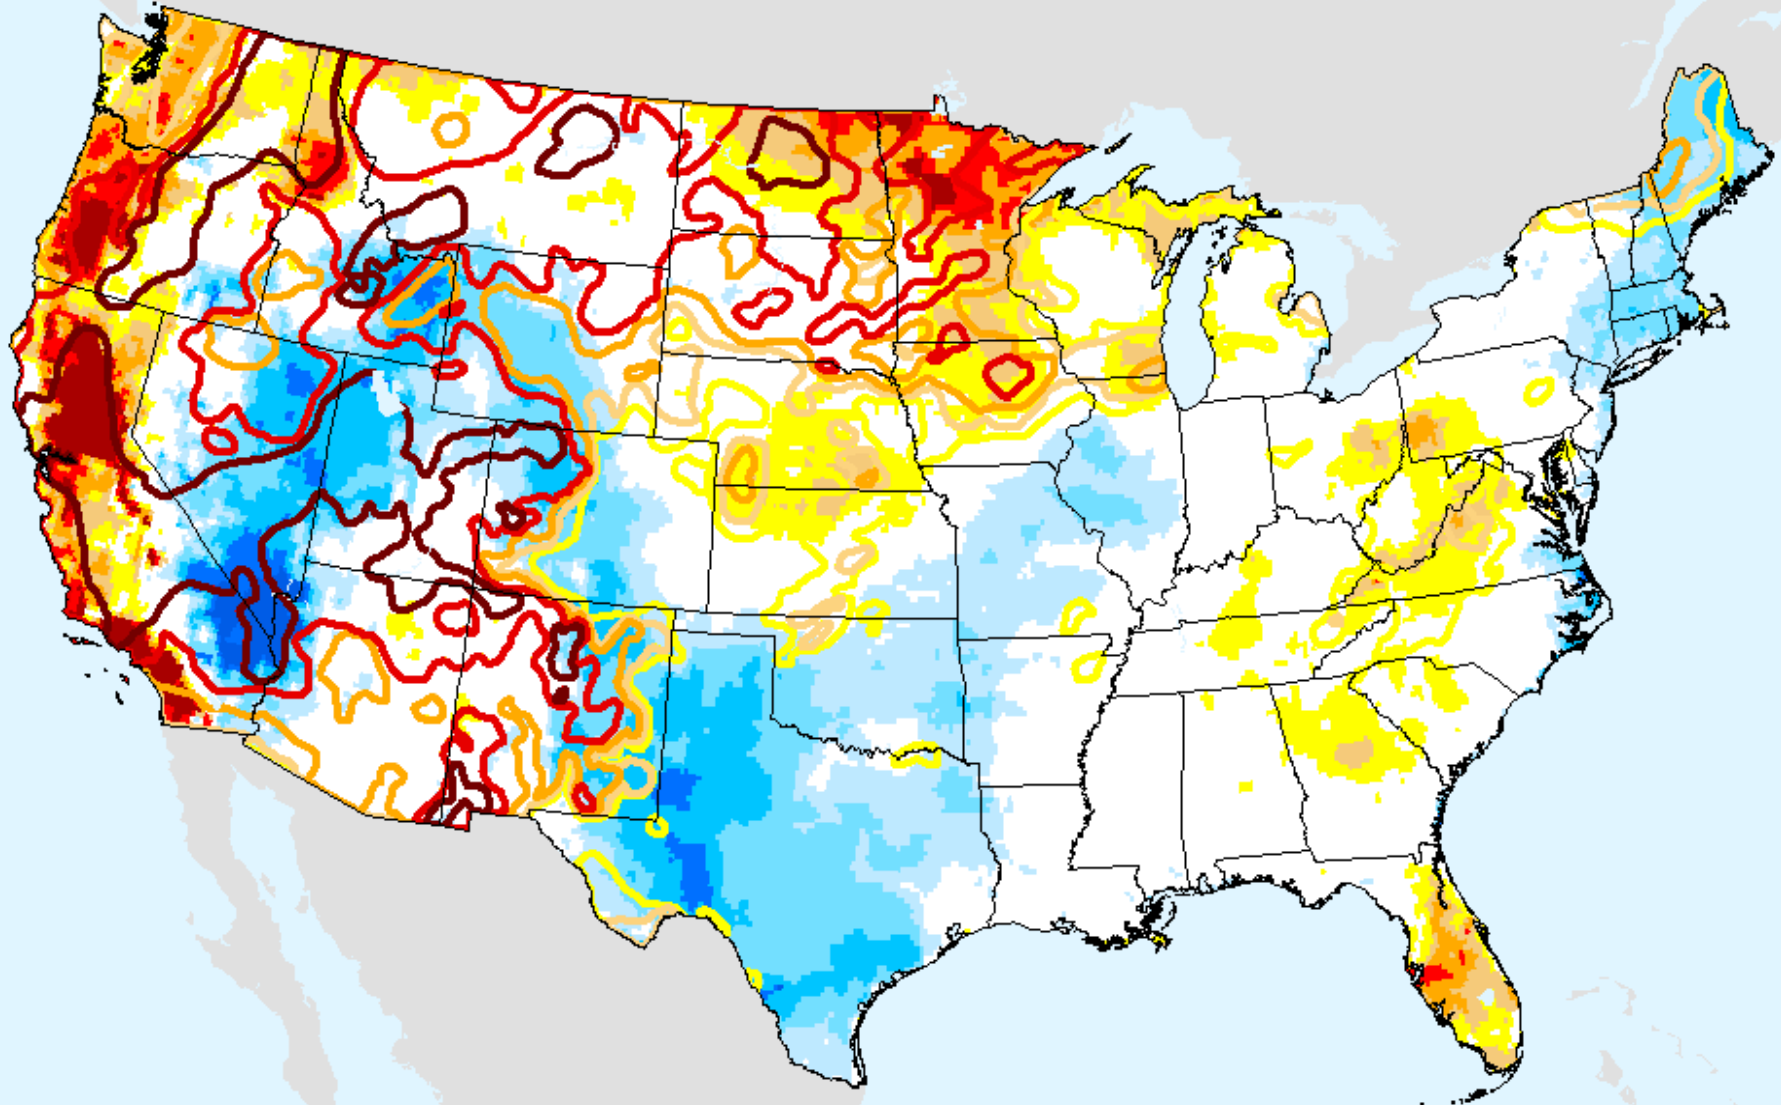

As of: Tuesday, August 10, 2021

USDM for: Aug. 3, 2021

SPEI (USDM)

AHPS 36-month SPEI

As of: Tuesday, August 10, 2021

SPEI (USDM)

EDDI 1-week

As of: Tuesday, August 10, 2021