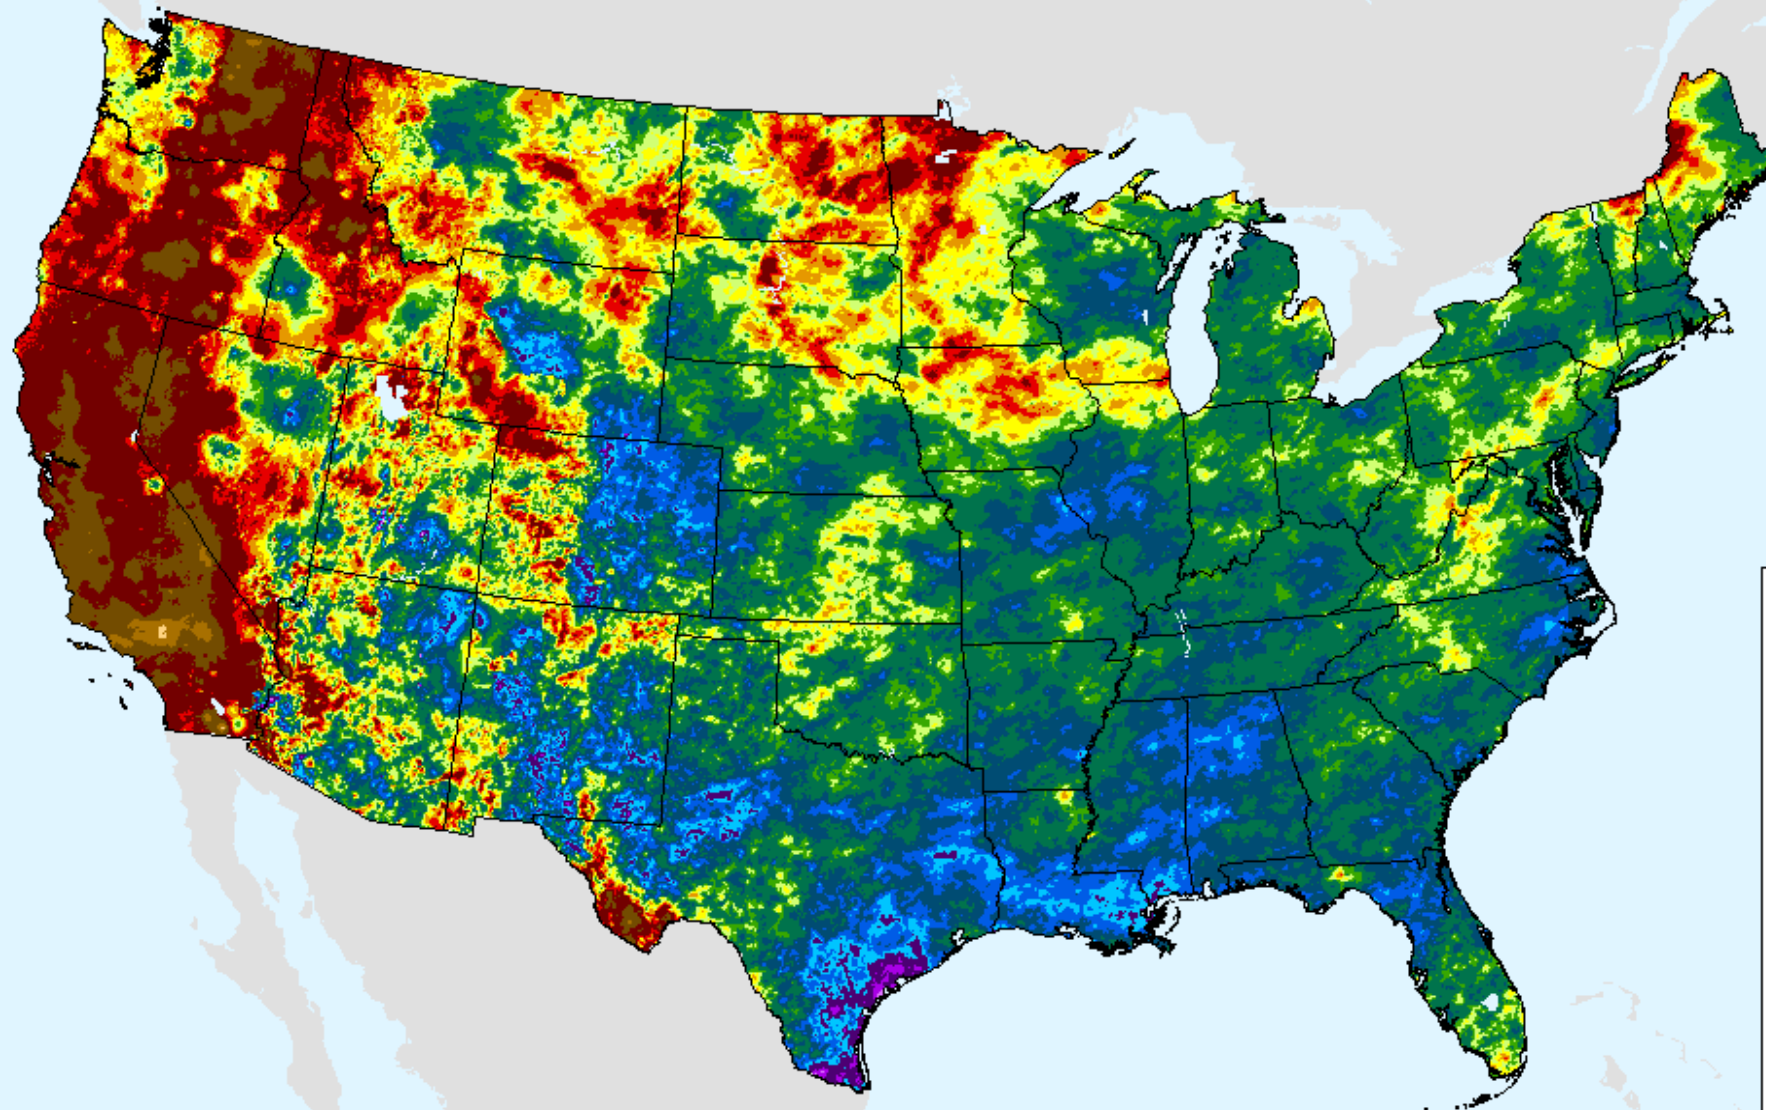

AHPS 180-Day Pct of Normal Pcp

As of: Tuesday, August 10, 2021

Percent

- 500
- 400
- 350
- 300
- 250
- 200
- 175
- 150
- 125
- 100
- 90
- 80
- 70
- 60
- 50
- 25
- 10
- 1
- 0