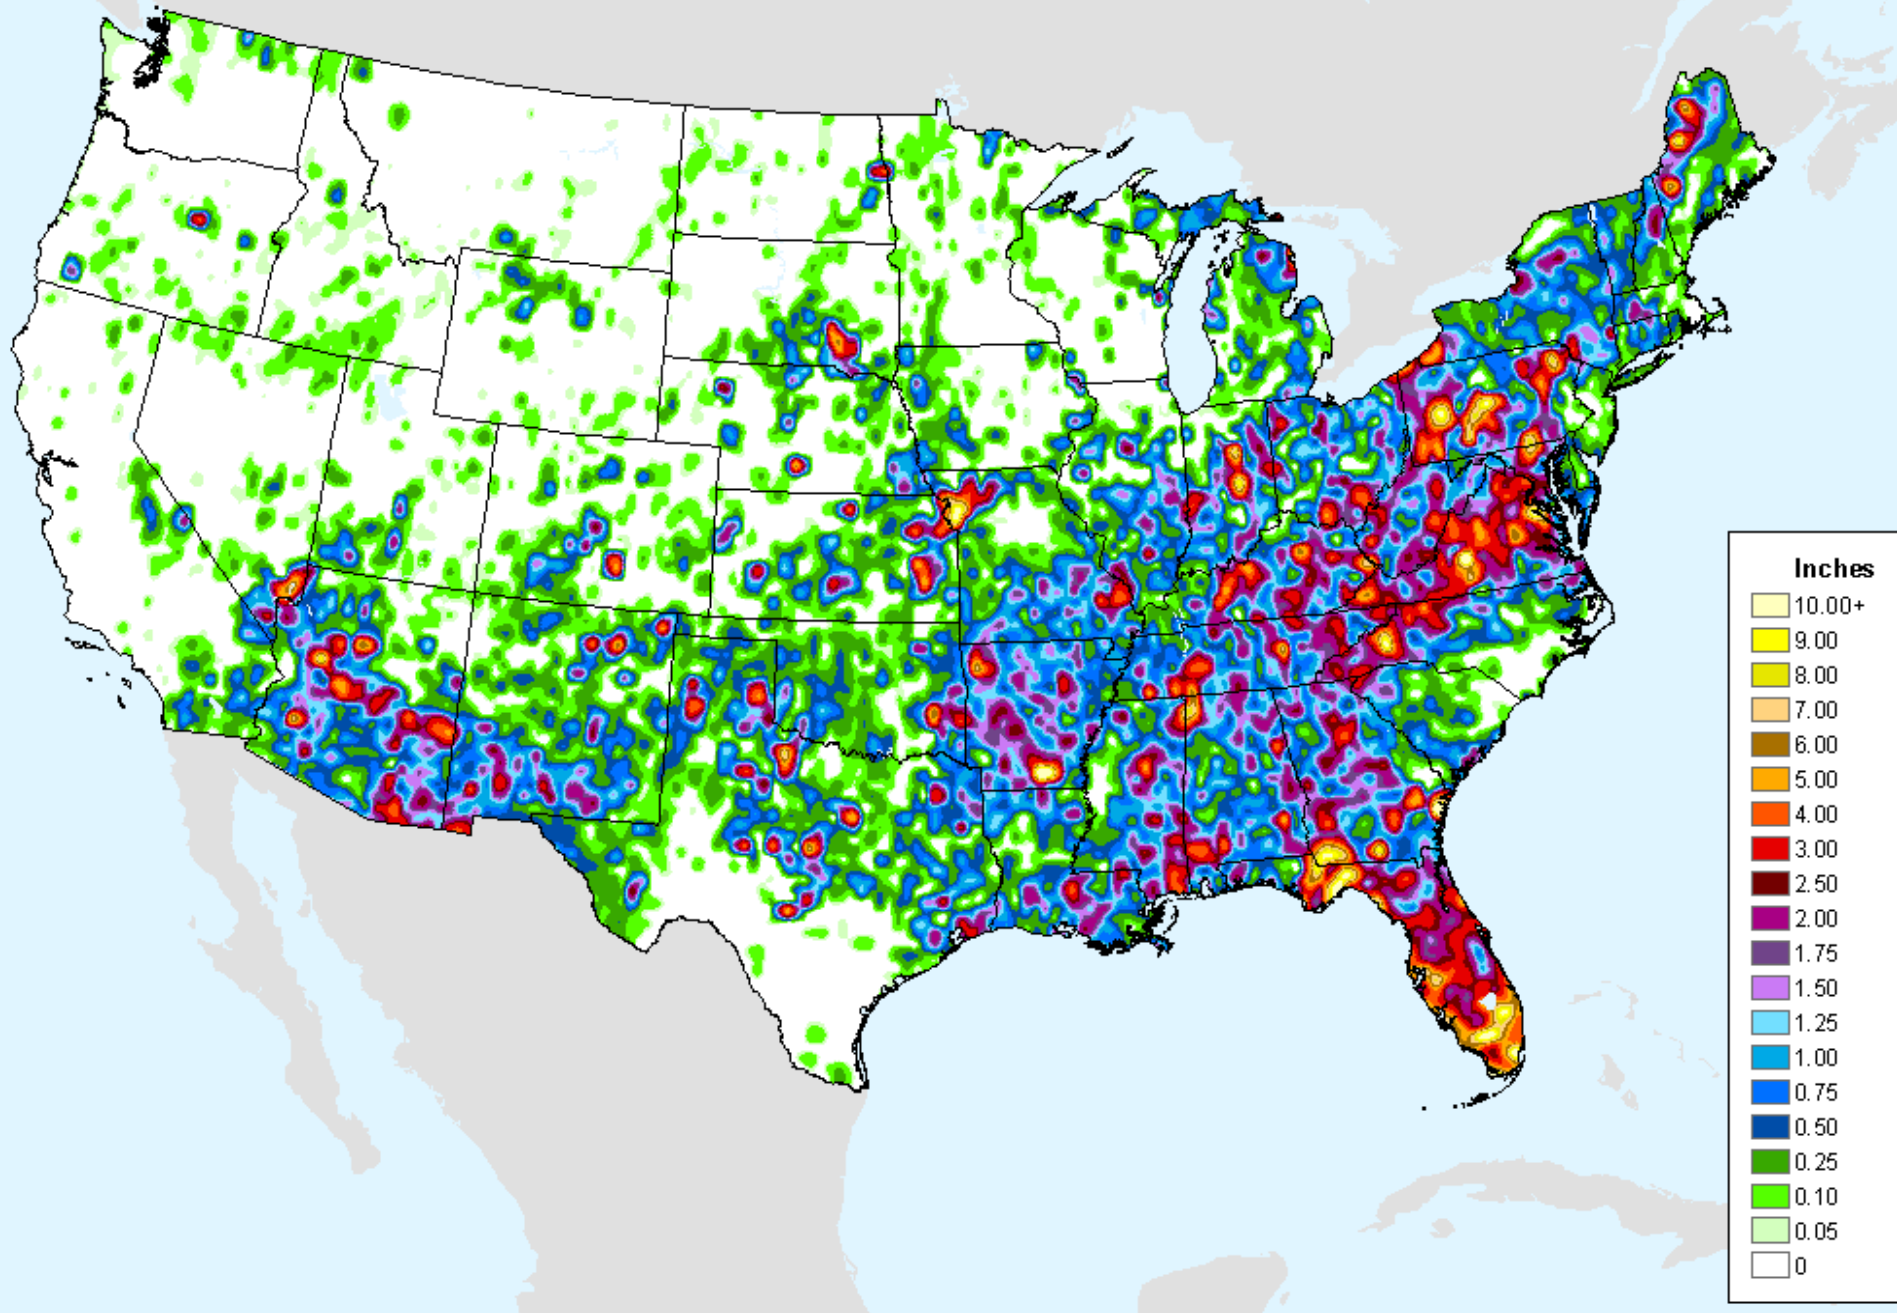

GFS (00z) 7-Day Precip Forecast

As of: Tuesday, August 10, 2021