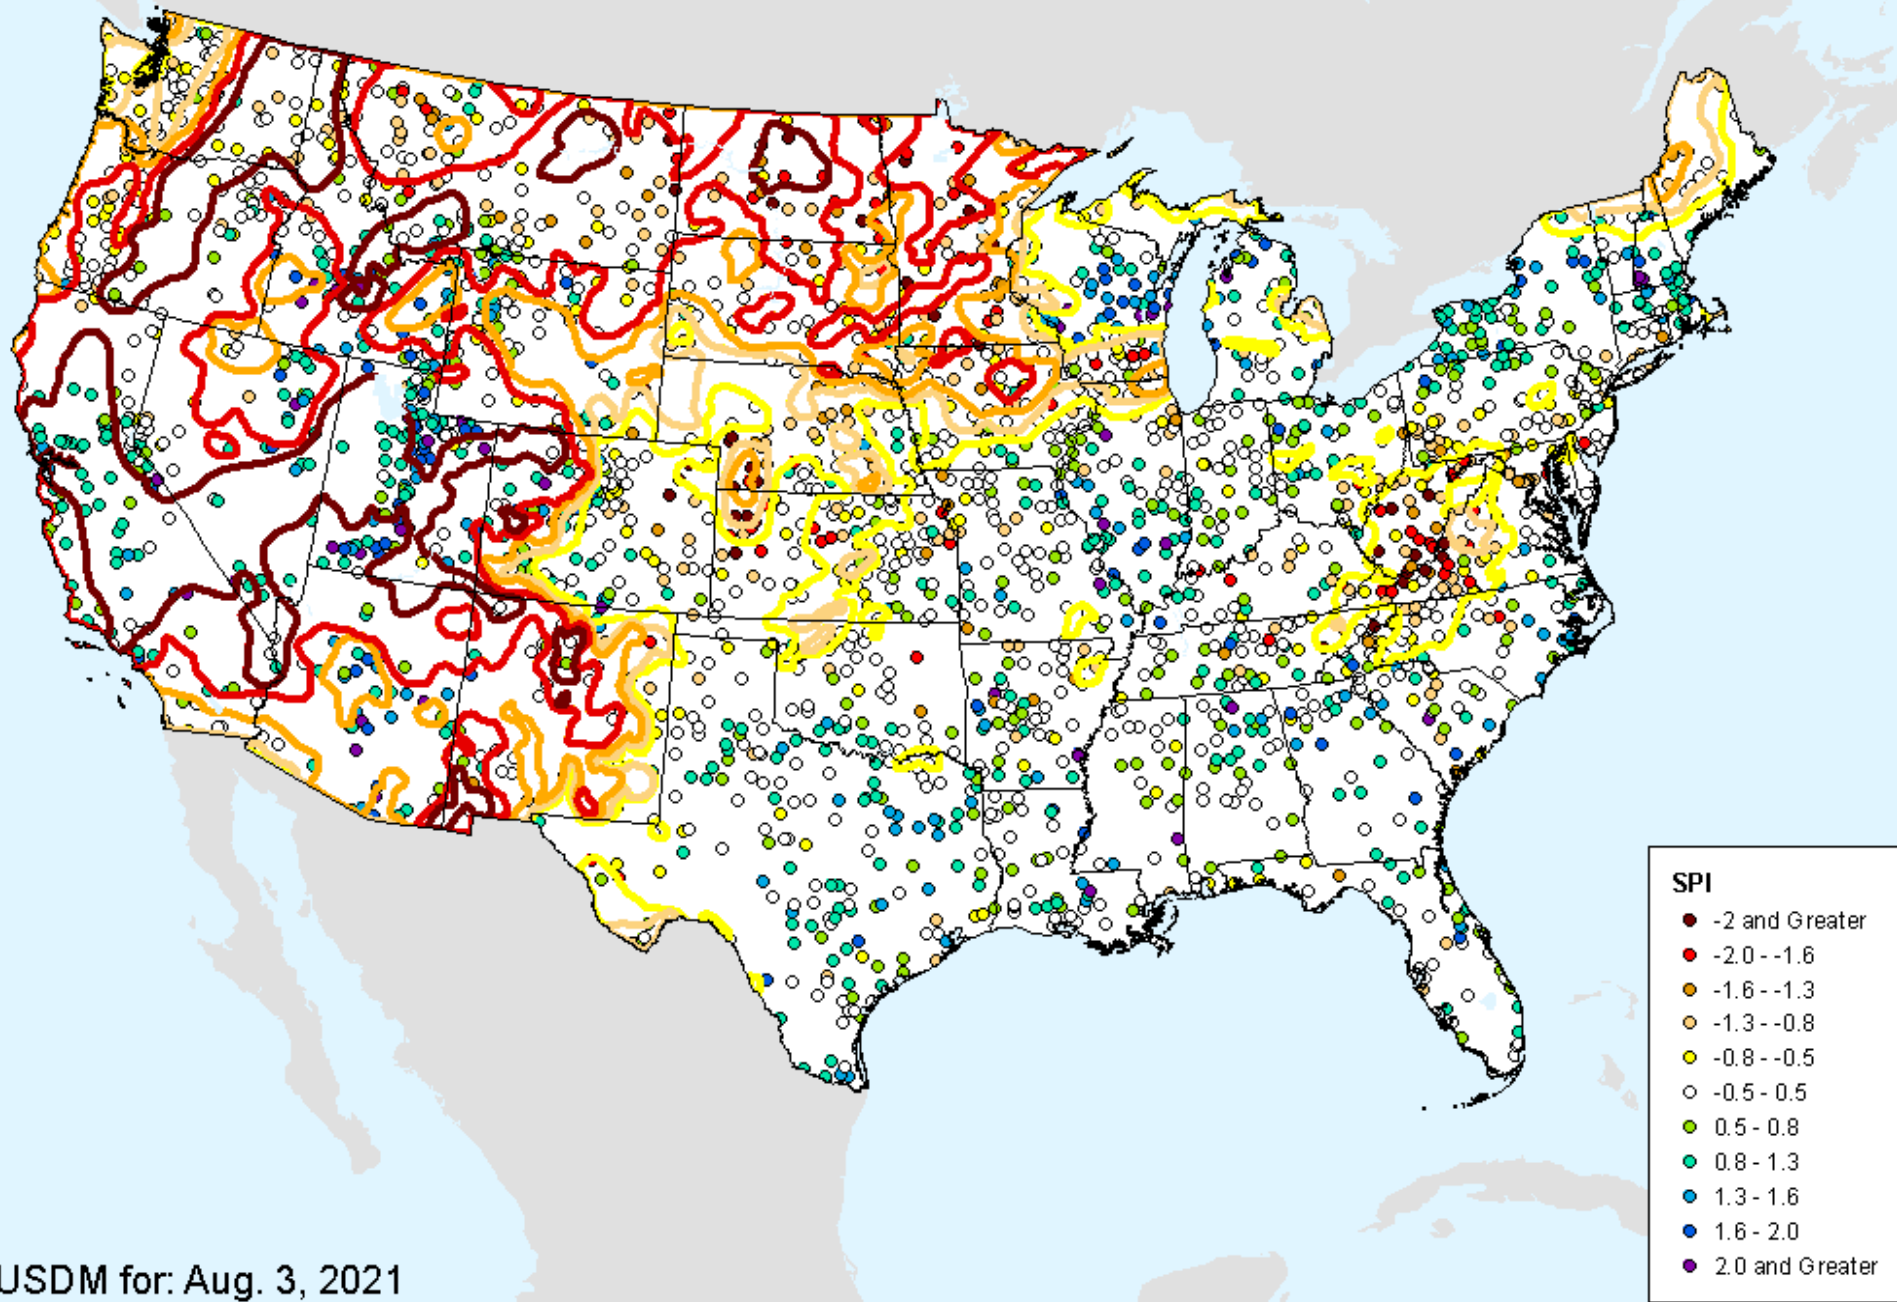

HPRCC 1-month SPI

As of: Tuesday, August 10, 2021

HPRCC 1-month SPI

As of: Tuesday, August 10, 2021

SPI

- -2 and Greater
- -2.0--1.6
- -1.6--1.3
- -1.3--0.8
- -0.8--0.5
- -0.5-0.5
- 0.5-0.8
- 0.8-1.3
- 1.3-1.6
- 1.6-2.0
- 2.0 and Greater