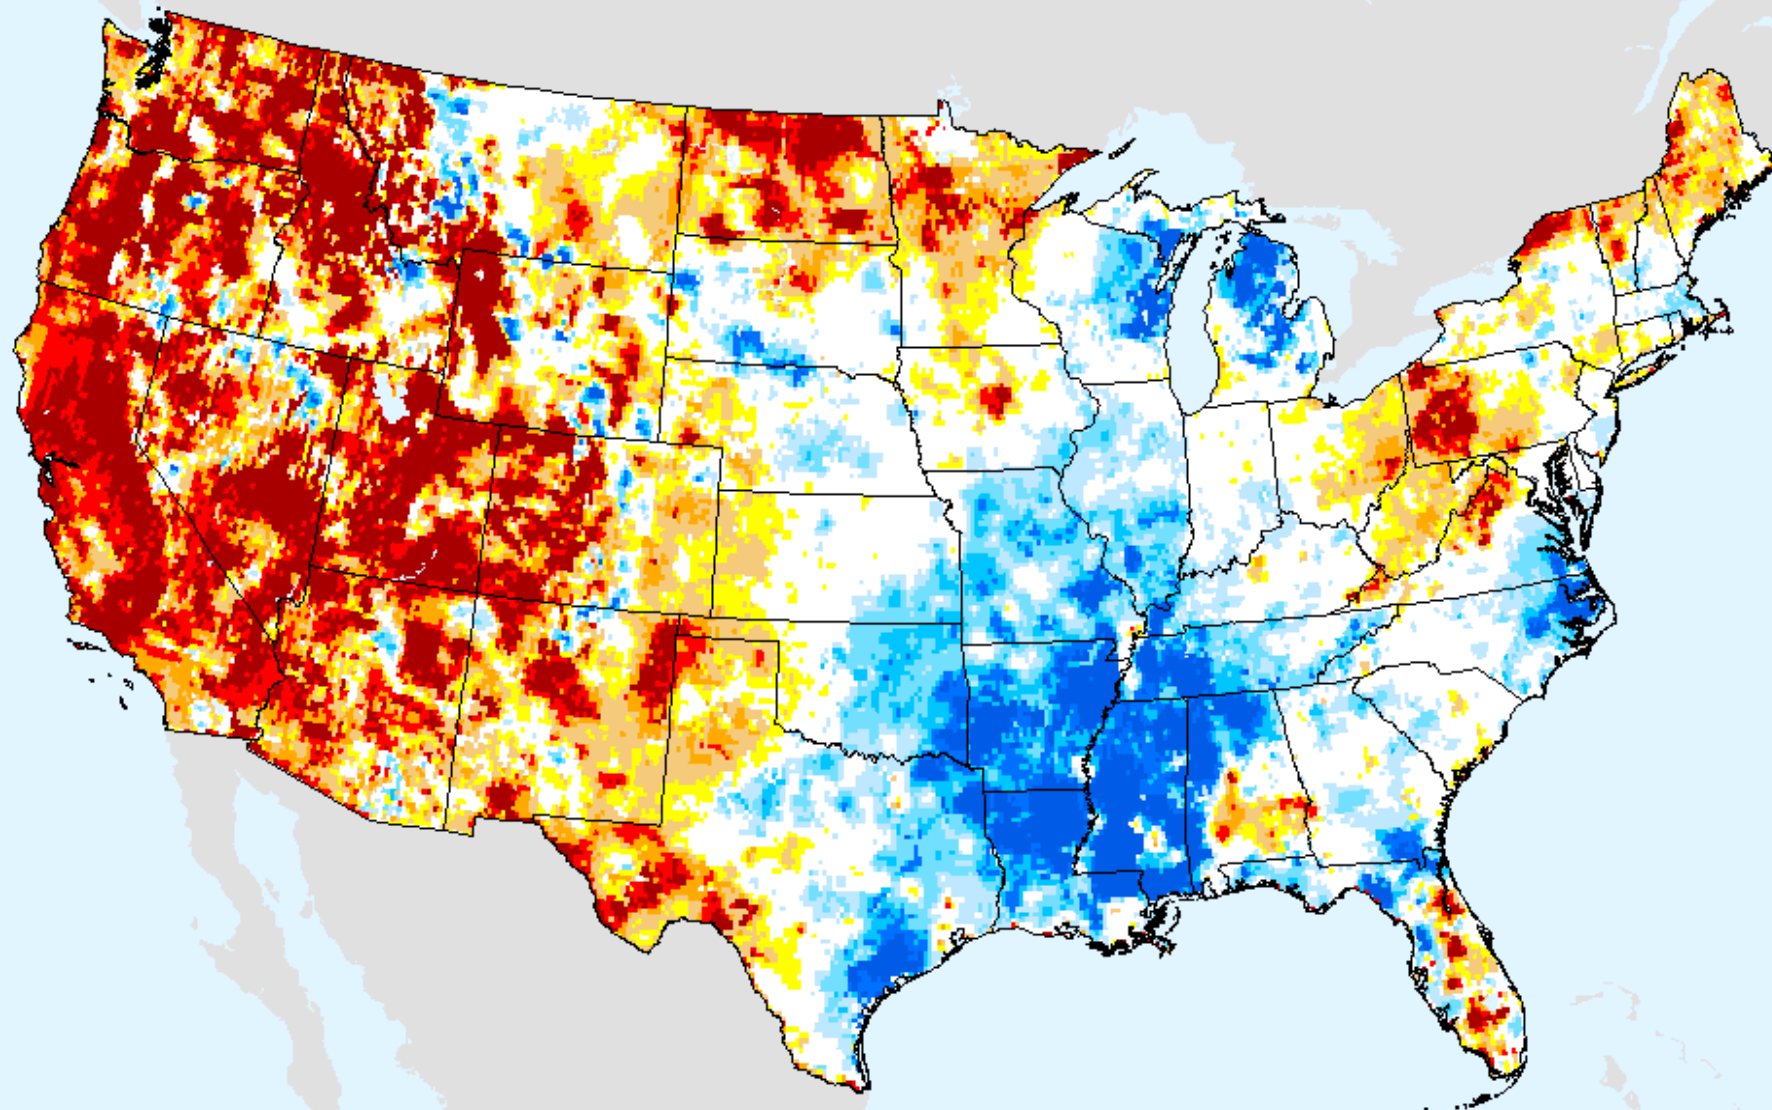

GRACE-Based Shallow Groundwater Drought Indicator

As of: Tuesday, August 10, 2021