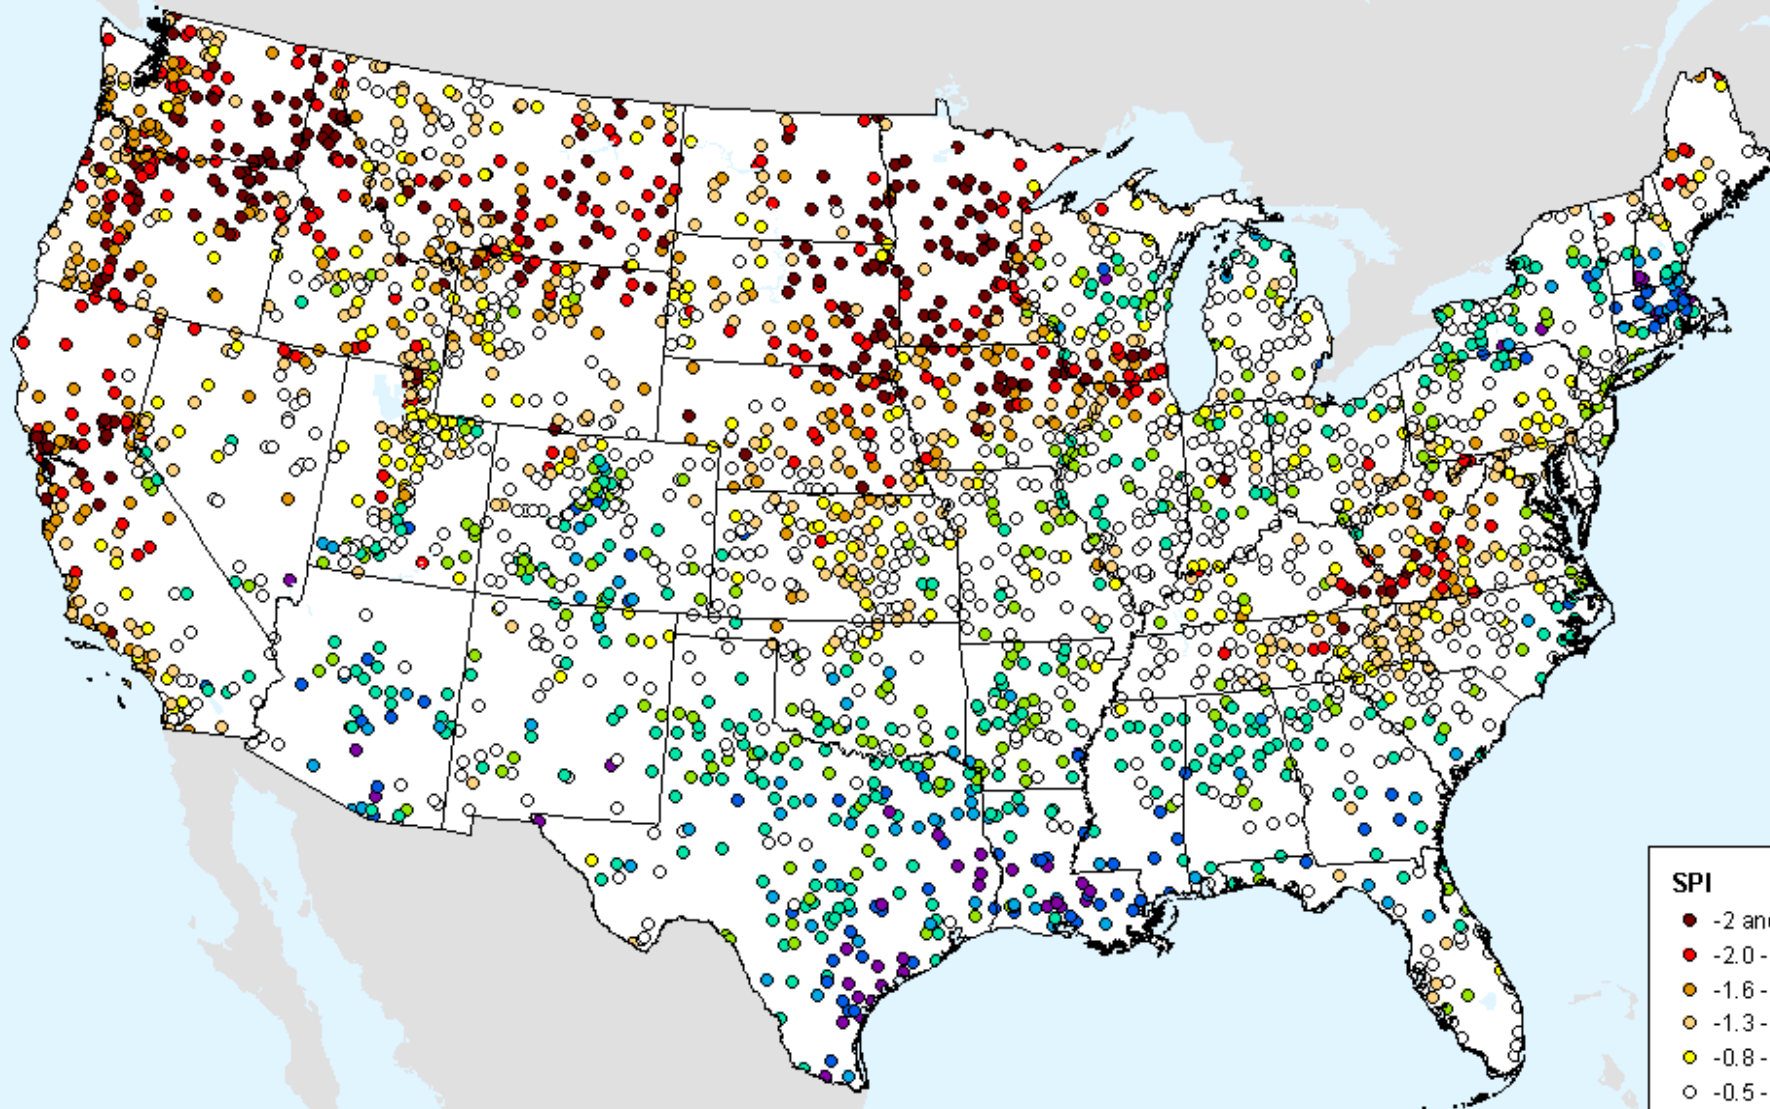

HPRCC 4-month SPI

As of: Tuesday, August 10, 2021

USDM for: Aug. 3, 2021

HPRCC 4-month SPI

As of: Tuesday, August 10, 2021

HPRCC 6-month SPI

As of: Tuesday, August 10, 2021

USDM for: Aug. 3, 2021