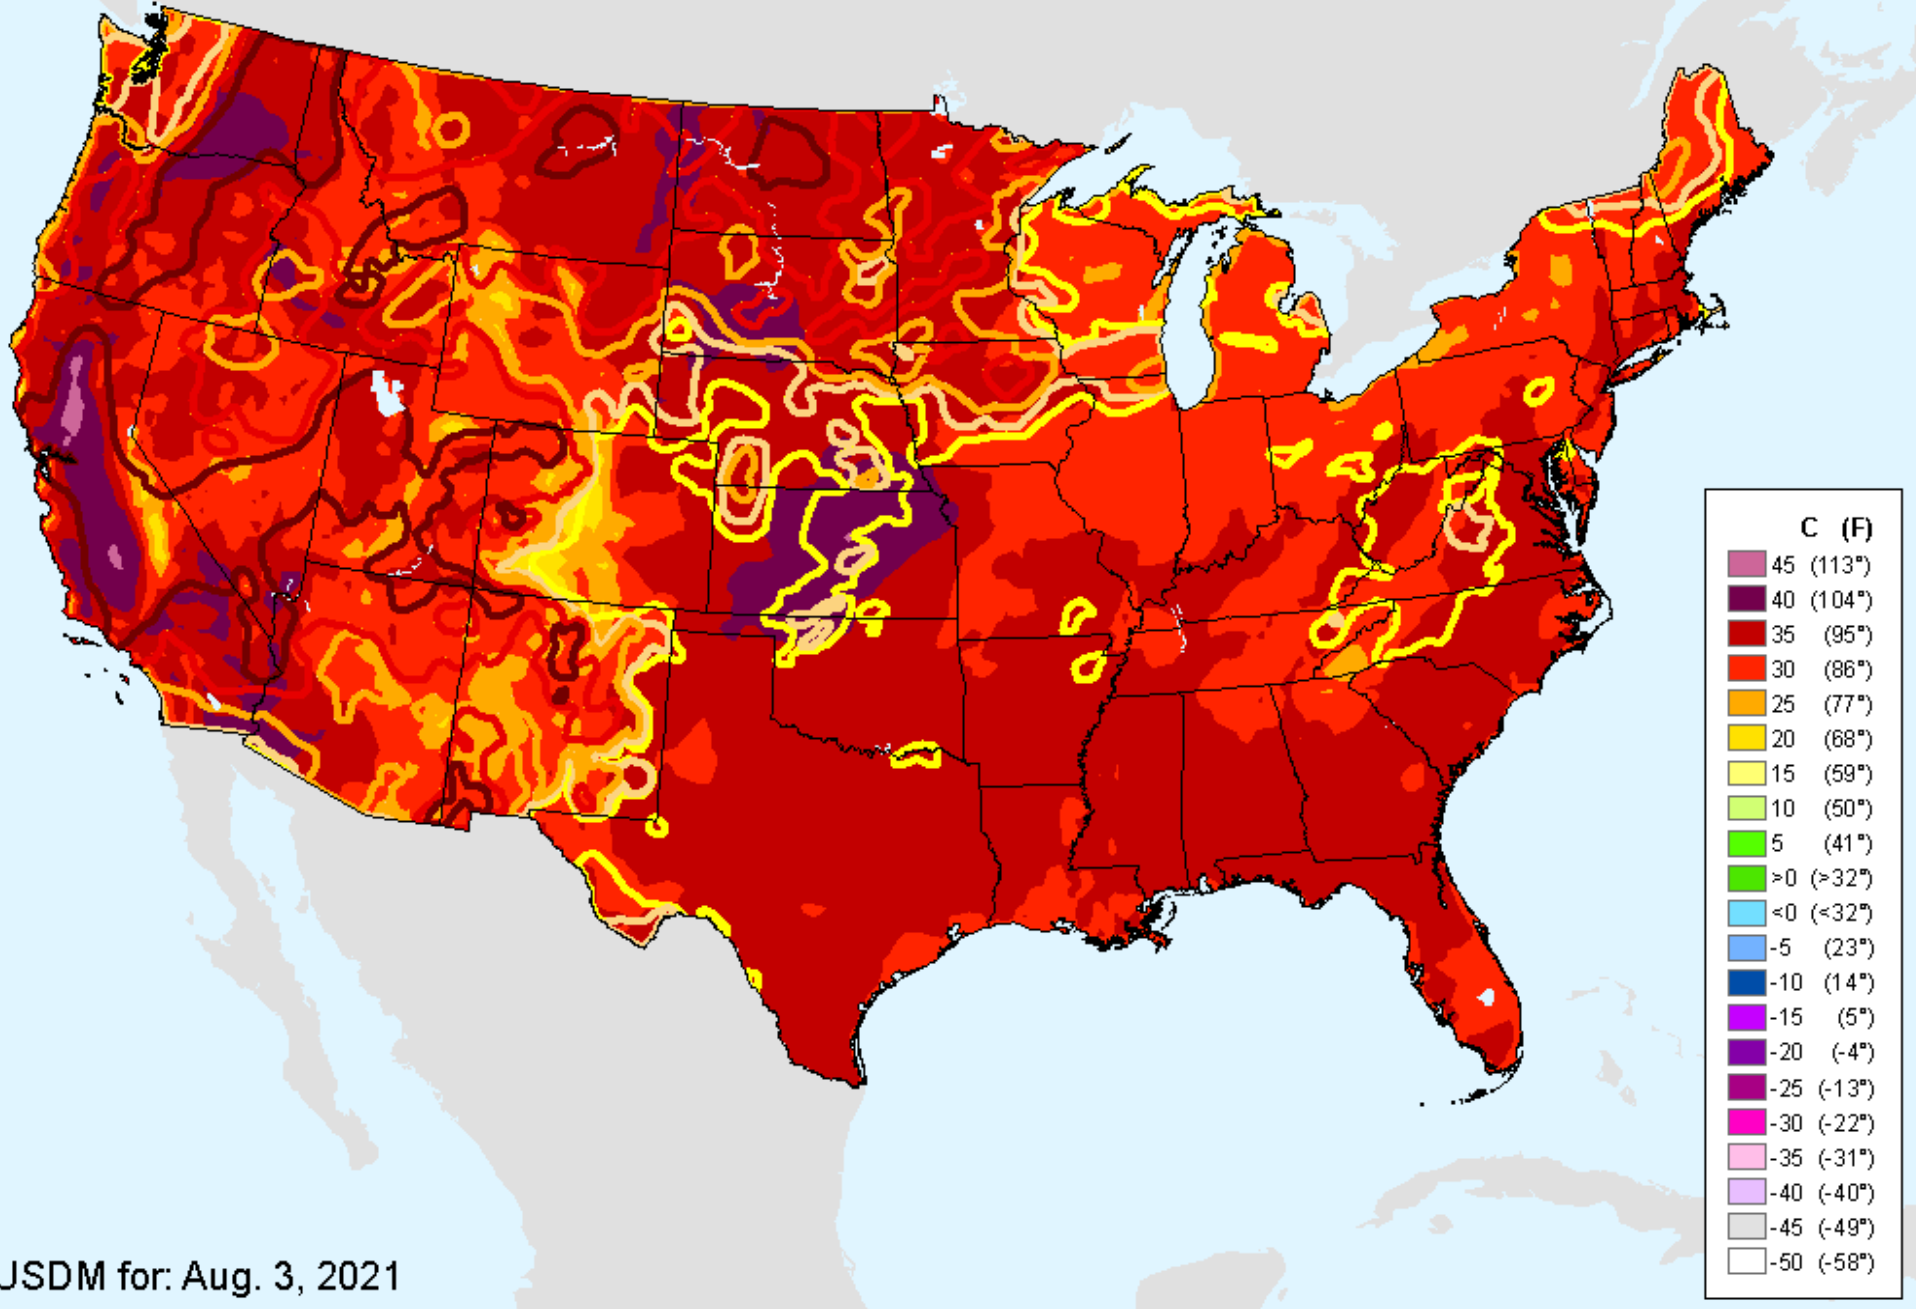

GFS (00z) 7-Day Max Temp Forecast

As of: Tuesday, August 10, 2021

USDM for: Aug. 3, 2021