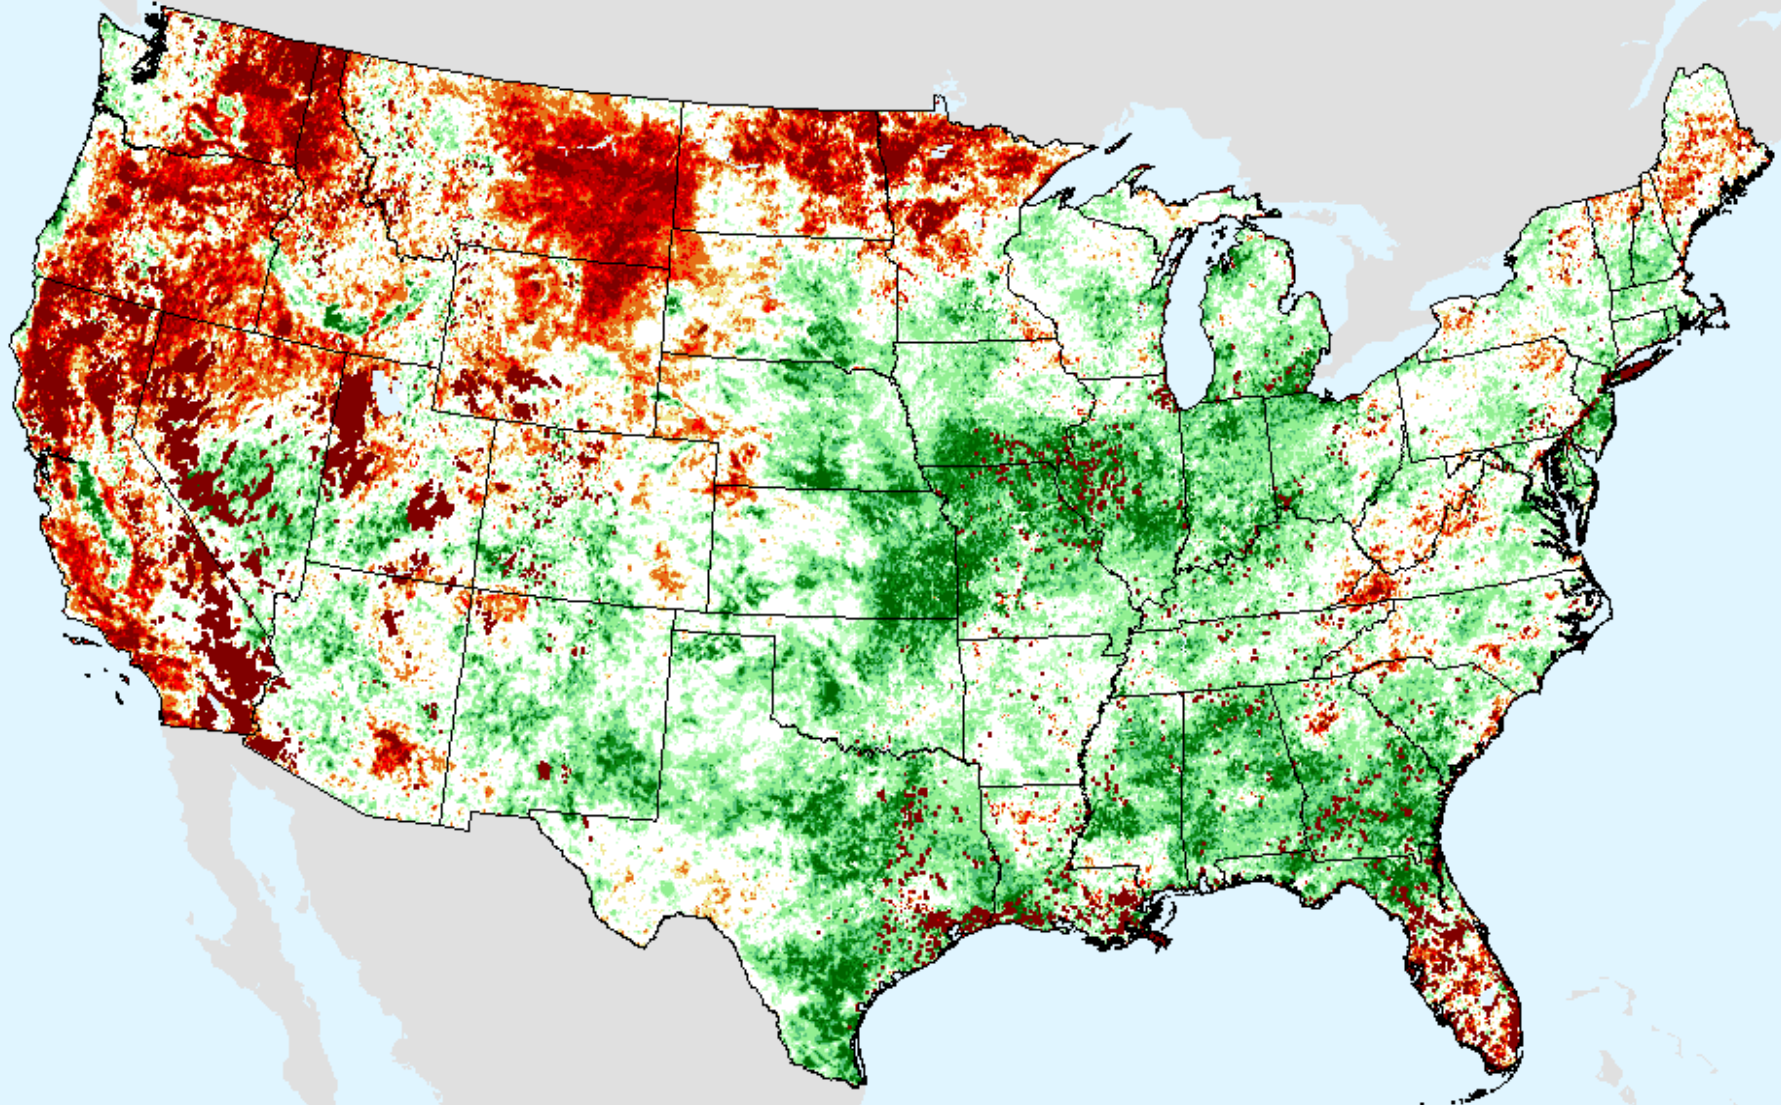

Evaporative Stress Index (ESI) 4-week

As of: Tuesday, August 10, 2021