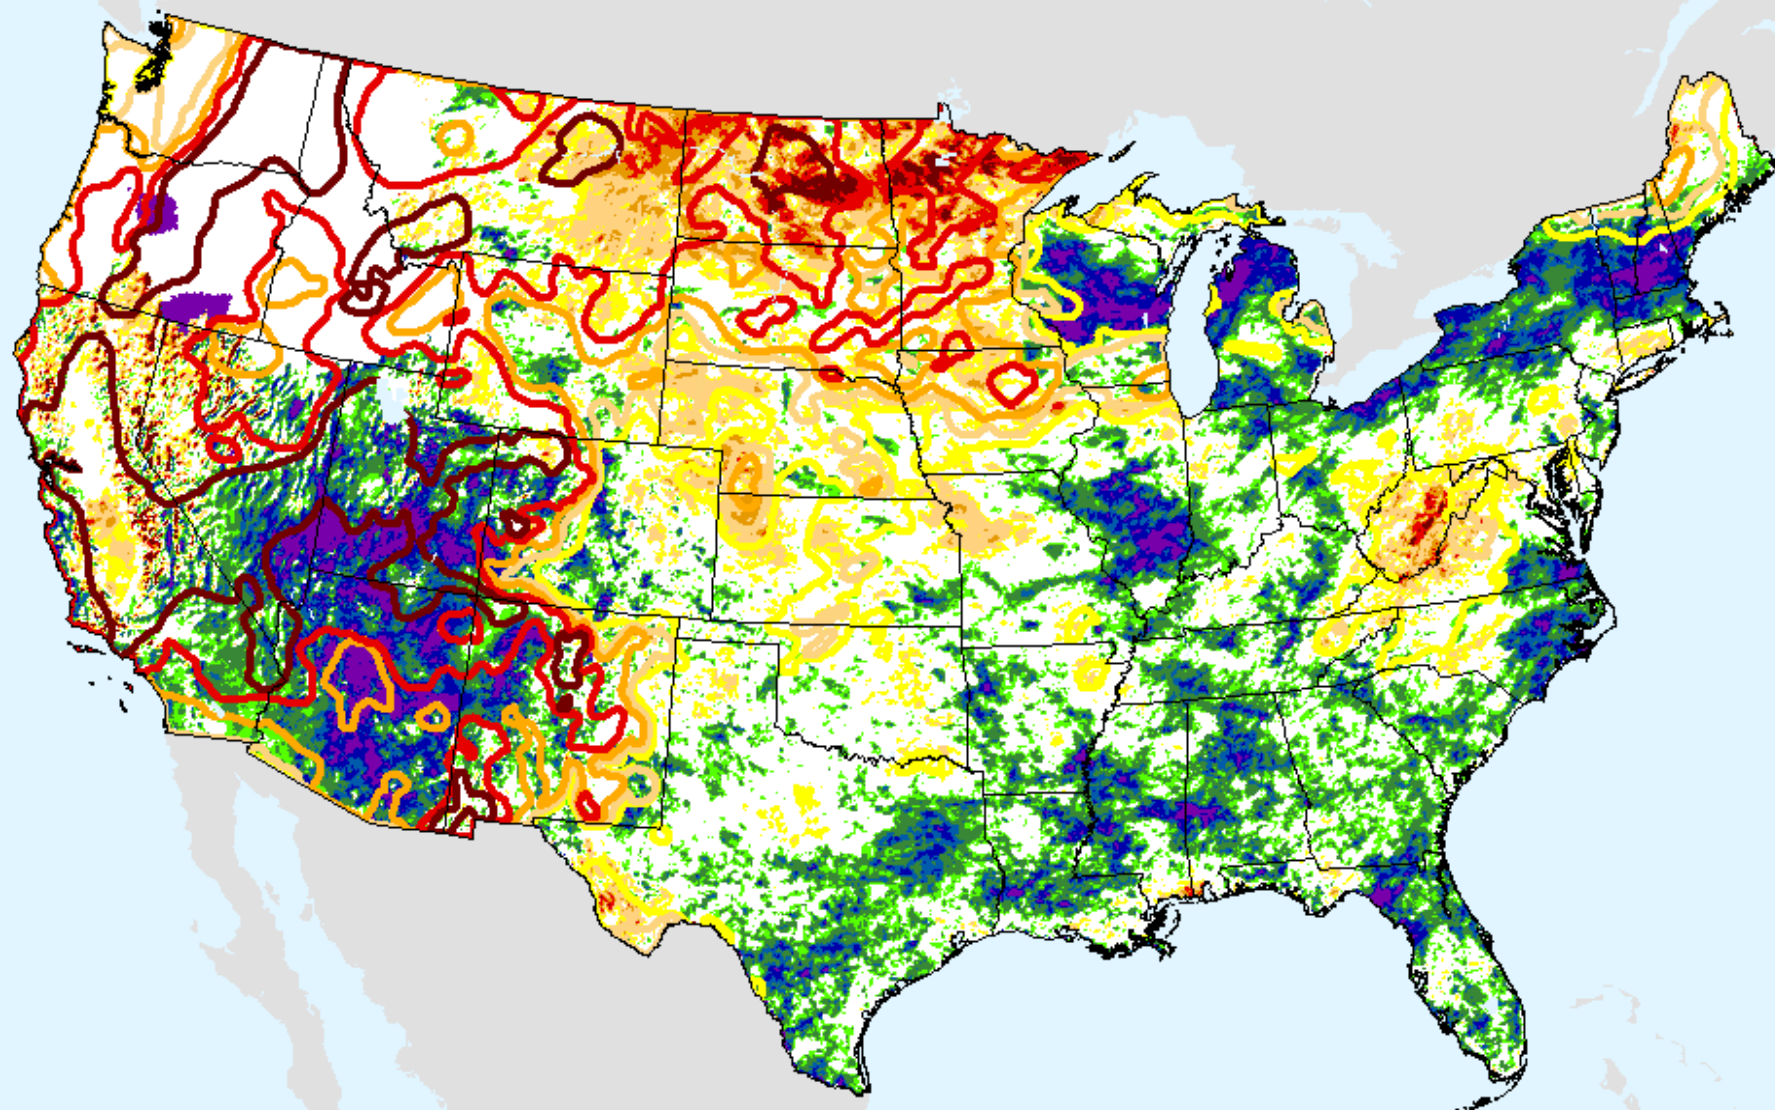

As of: Tuesday, August 10, 2021

Keetch-Byram Drought Index (KBDI)

As of: Tuesday, August 10, 2021

USDM for: Aug. 3, 2021

Keetch-Byram Drought Index (KBDI)

As of: Tuesday, August 10, 2021

AHPS 1-month SPEI

As of: Tuesday, August 10, 2021