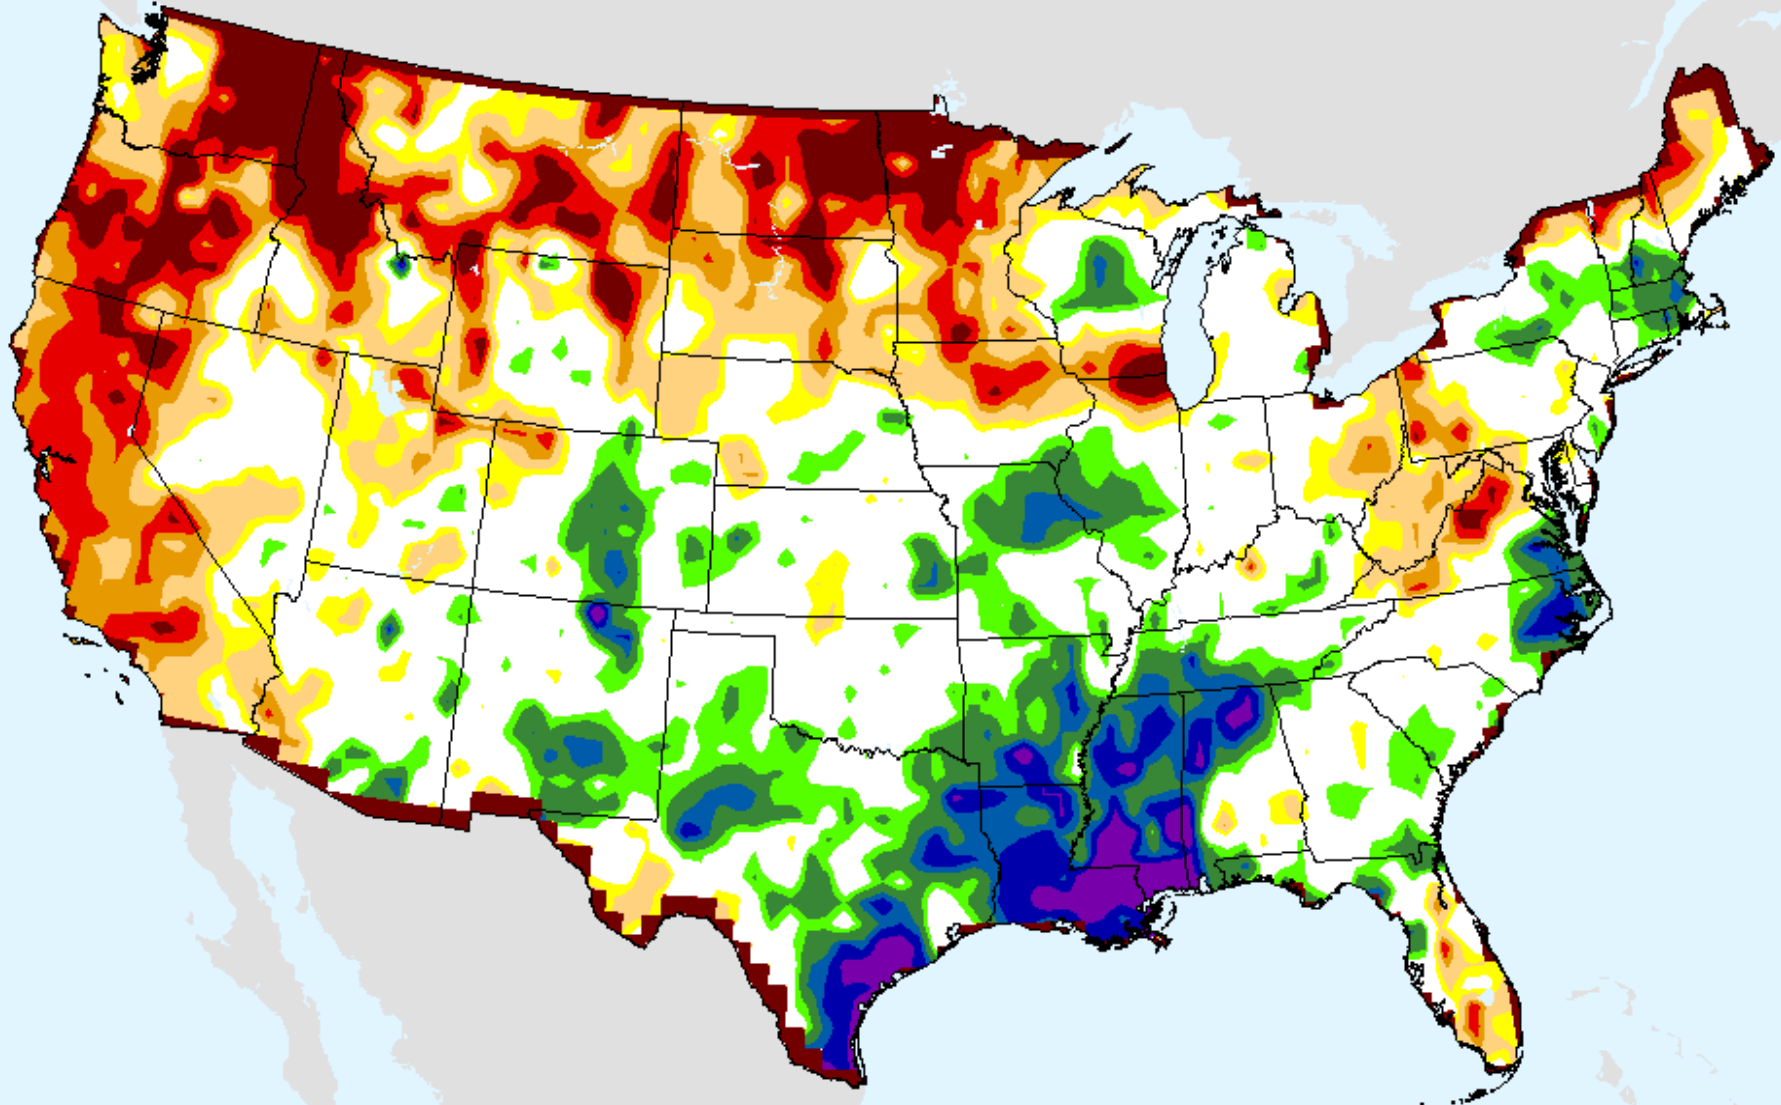

CPC 6-month SPI

As of: Tuesday, August 10, 2021