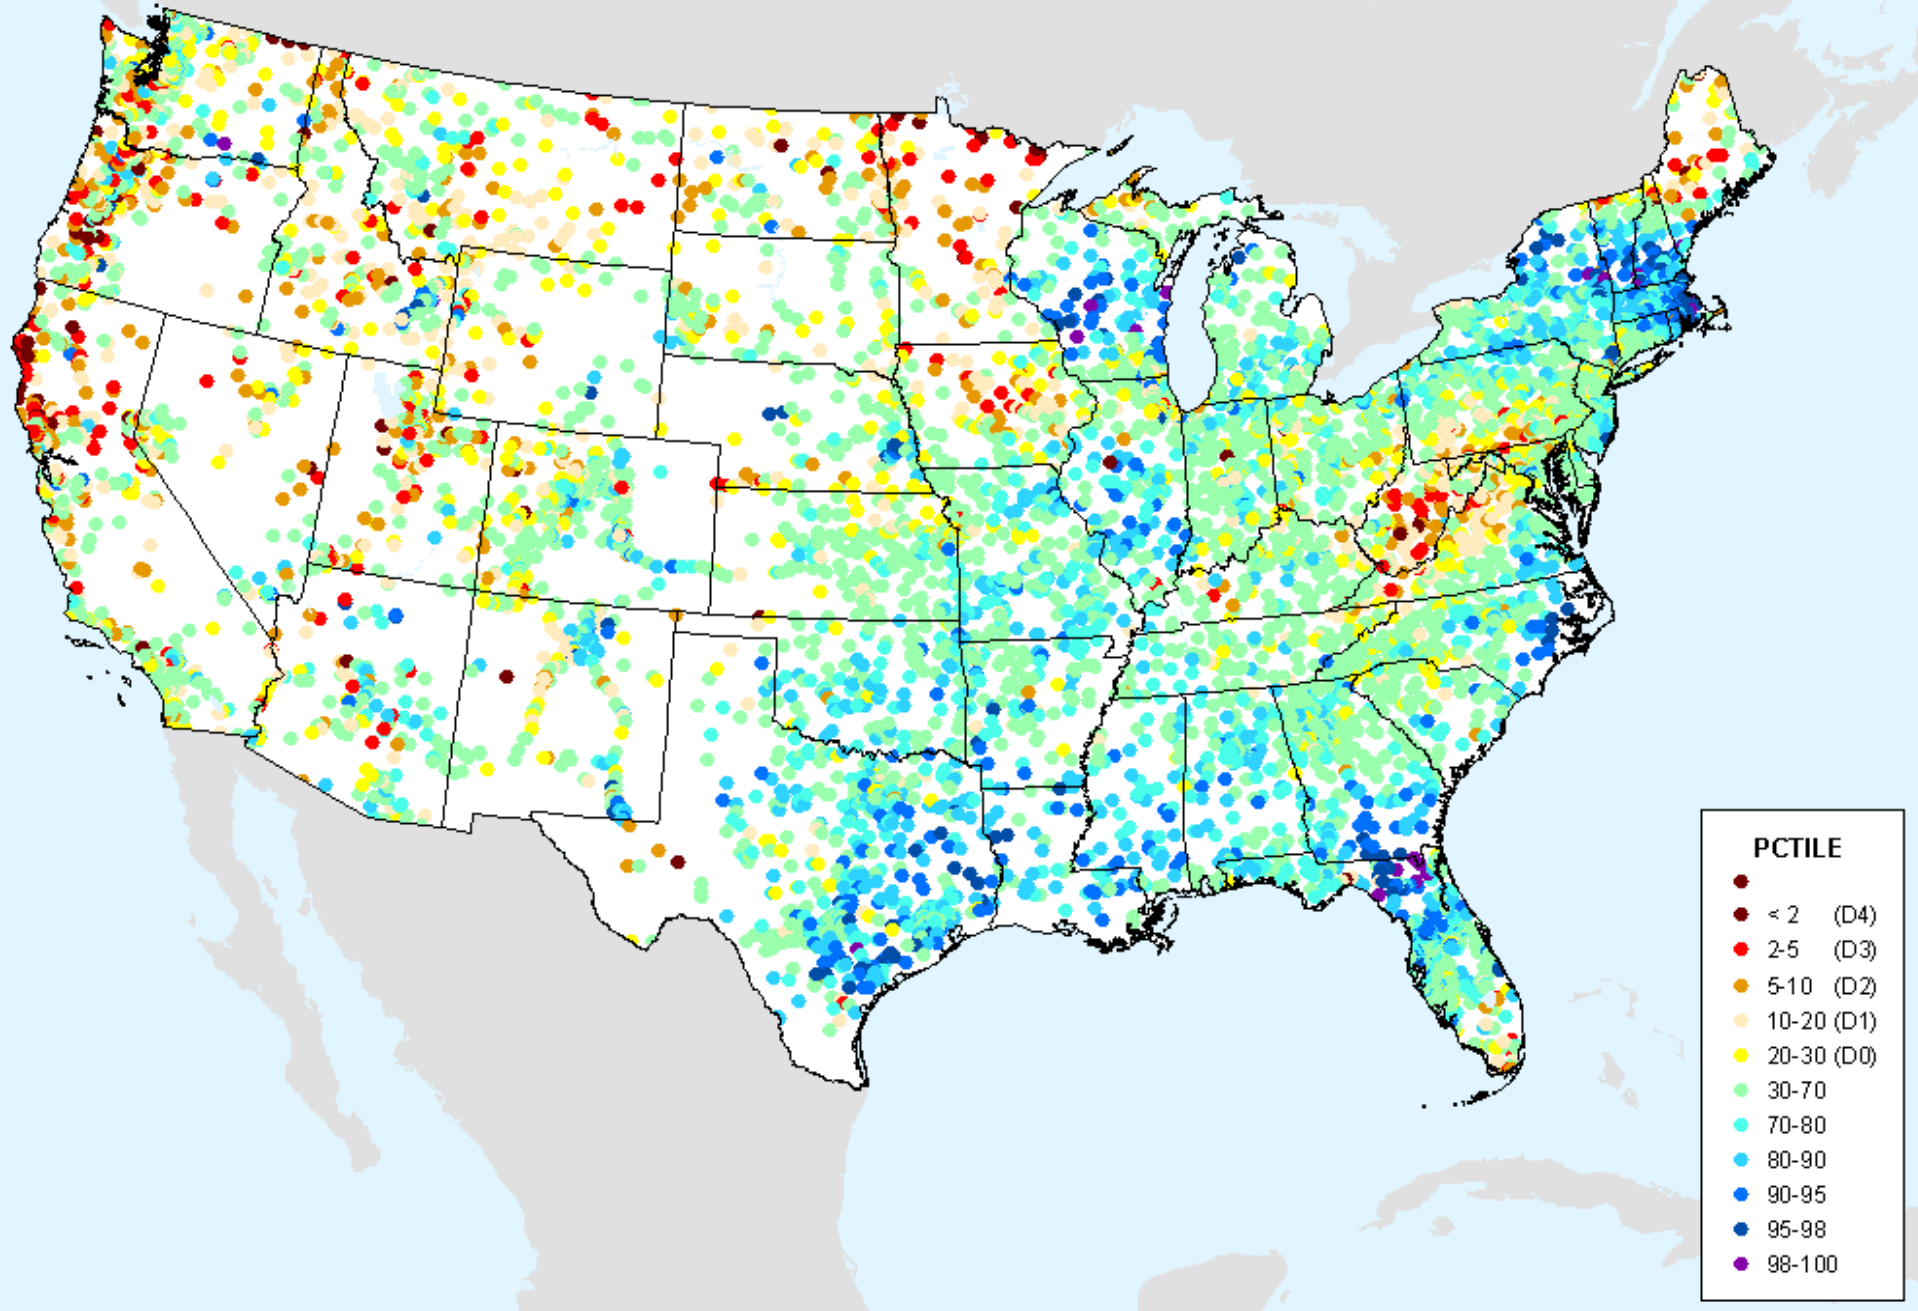

USGS 7-Day Avg Streamflow

As of: Tuesday, August 10, 2021