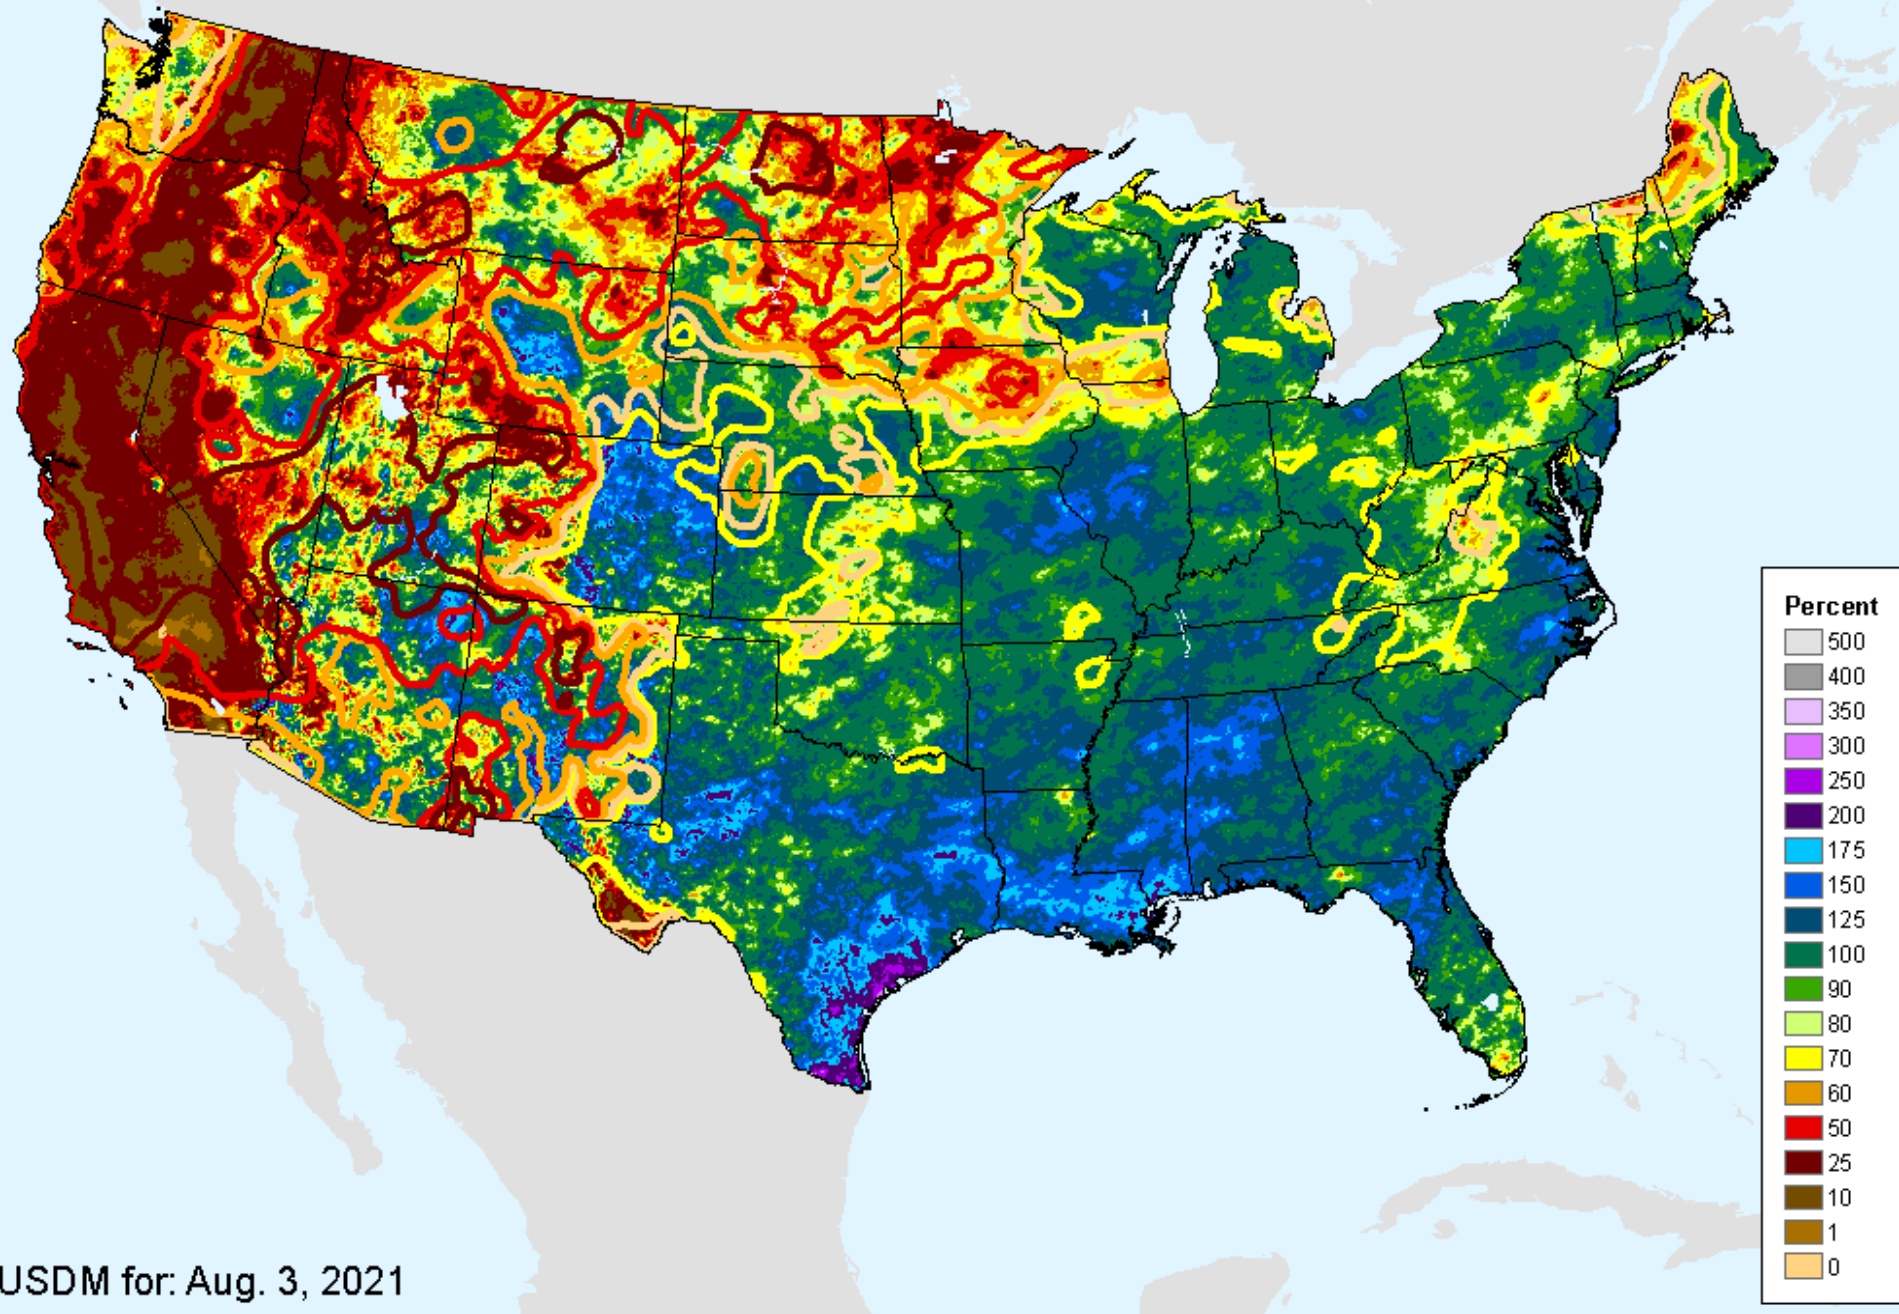

AHPS 180-Day Pct of Normal Pcp

As of: Tuesday, August 10, 2021