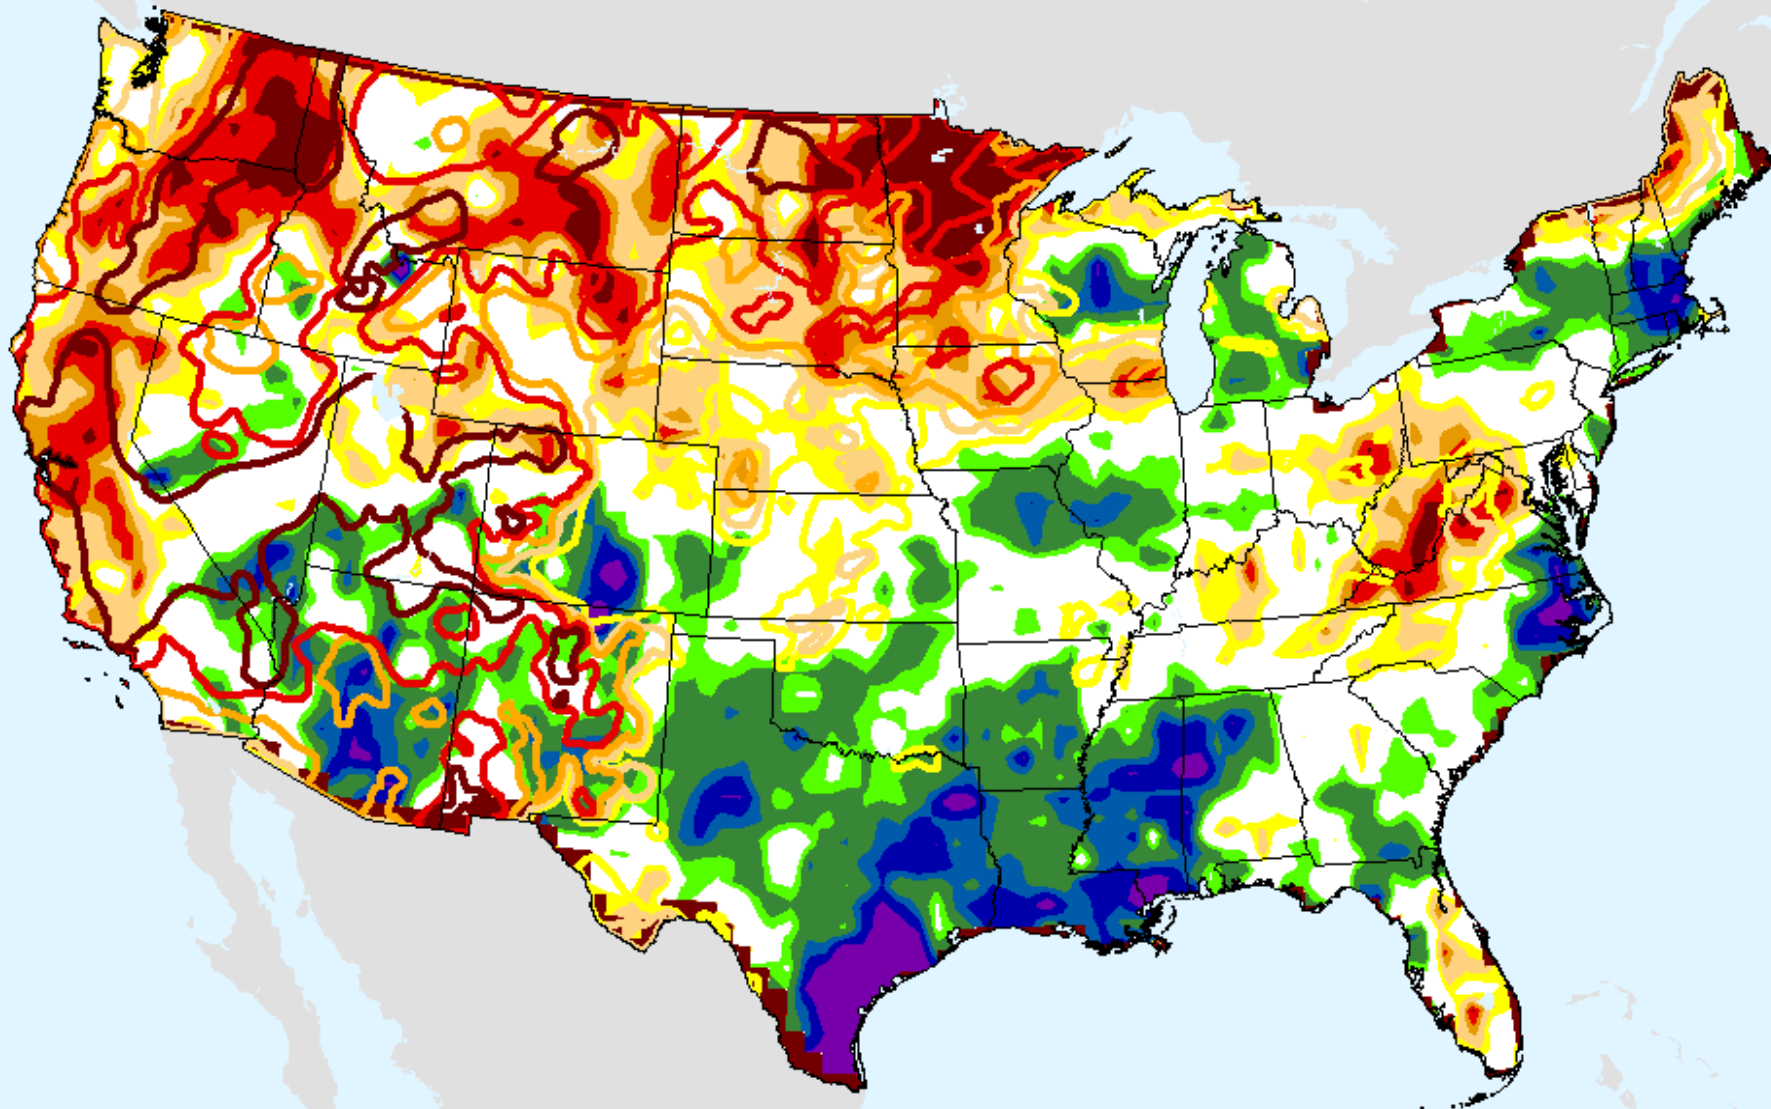

CPC 3-month SPI

As of: Tuesday, August 10, 2021

USDM for: Aug. 3, 2021

SPI (USDM)