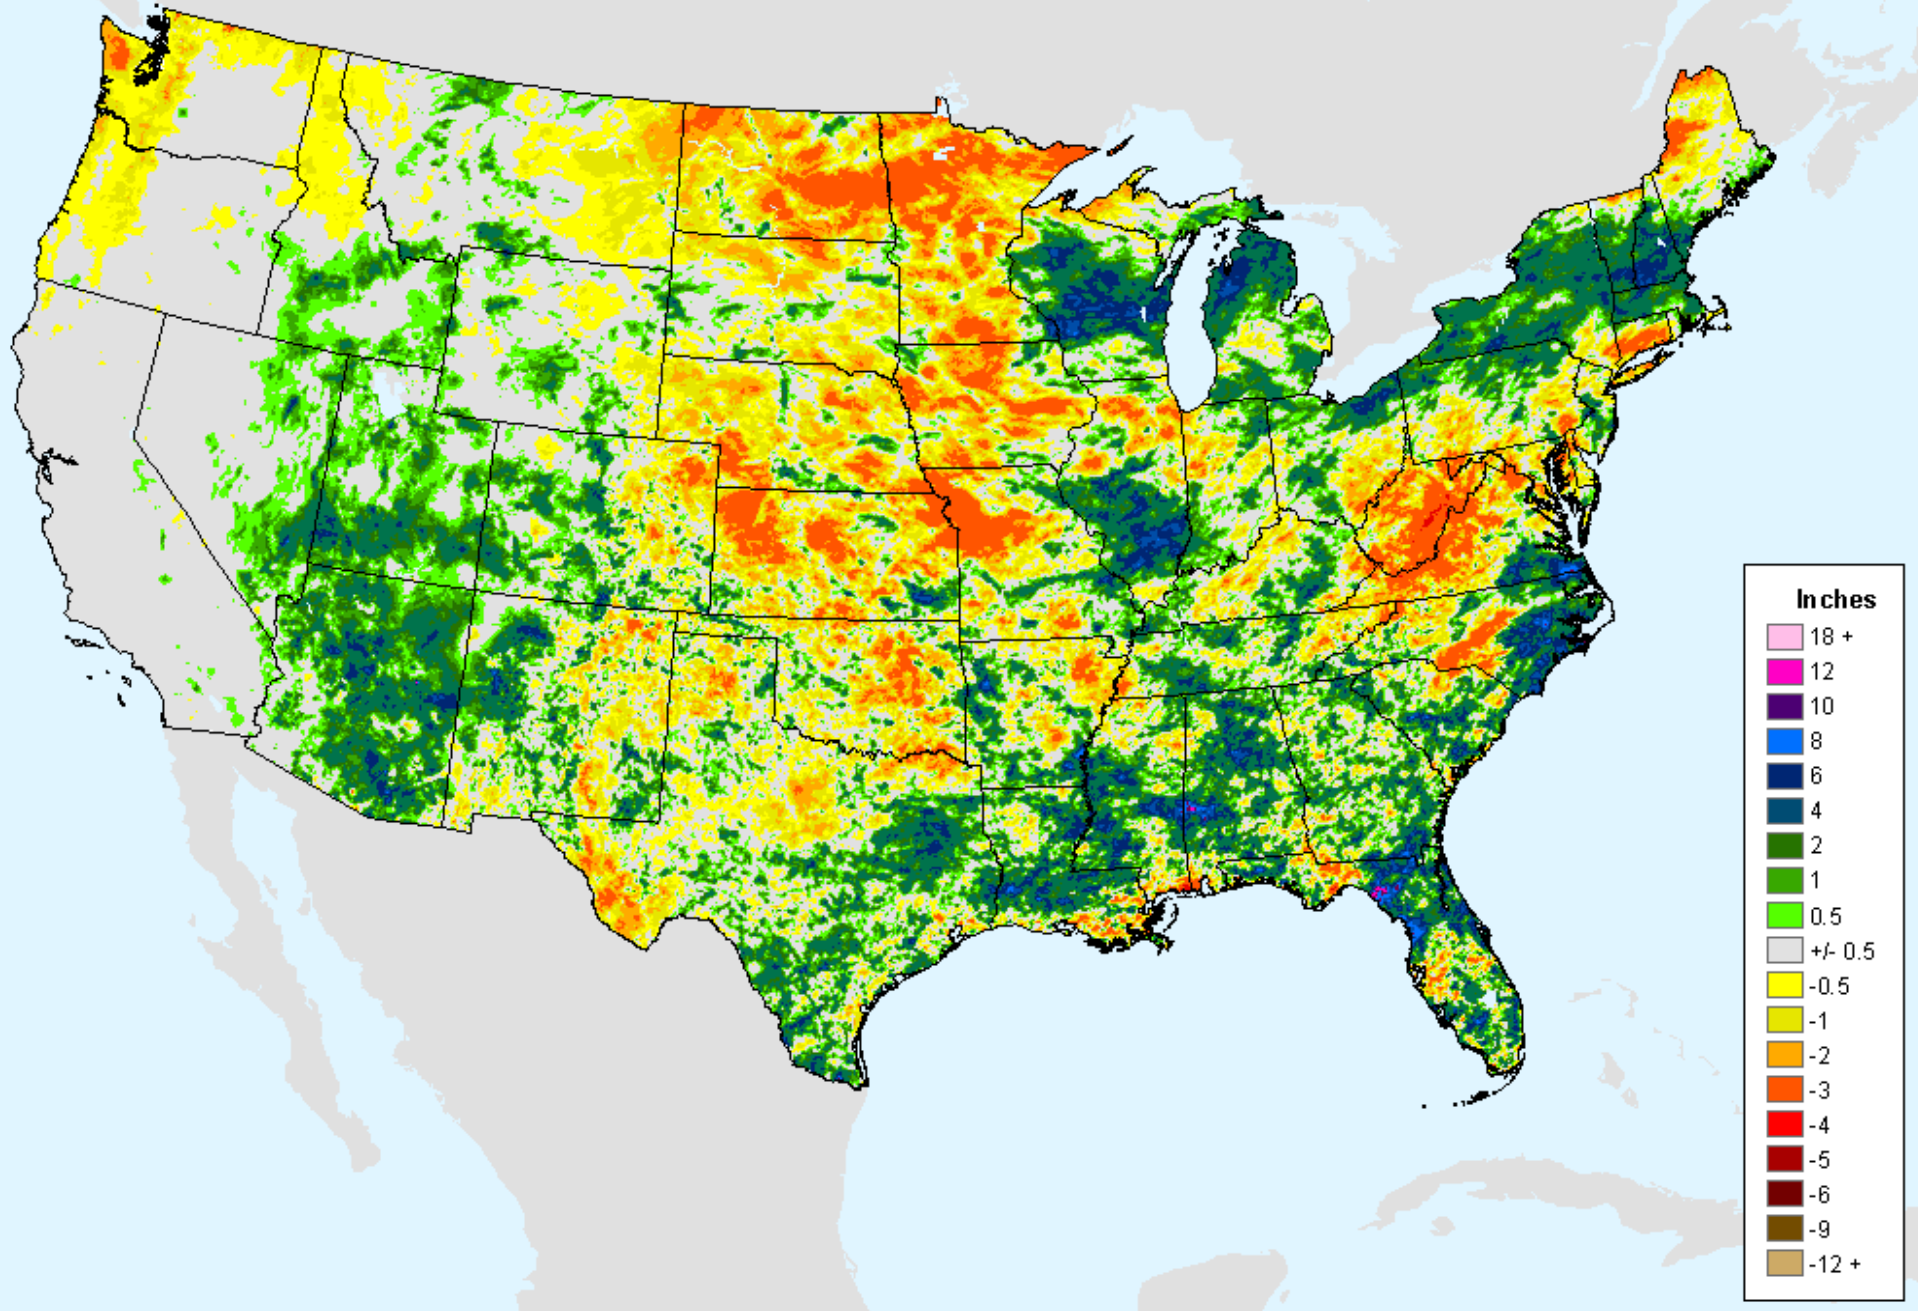

As of: Tuesday, August 10, 2021

AHPS 30-Day Precip Departure

As of: Tuesday, August 10, 2021

USDM for: Aug. 3, 2021

AHPS 30-Day Precip Departure

As of: Tuesday, August 10, 2021

AHPS 30-Day Pct of Normal Pcp