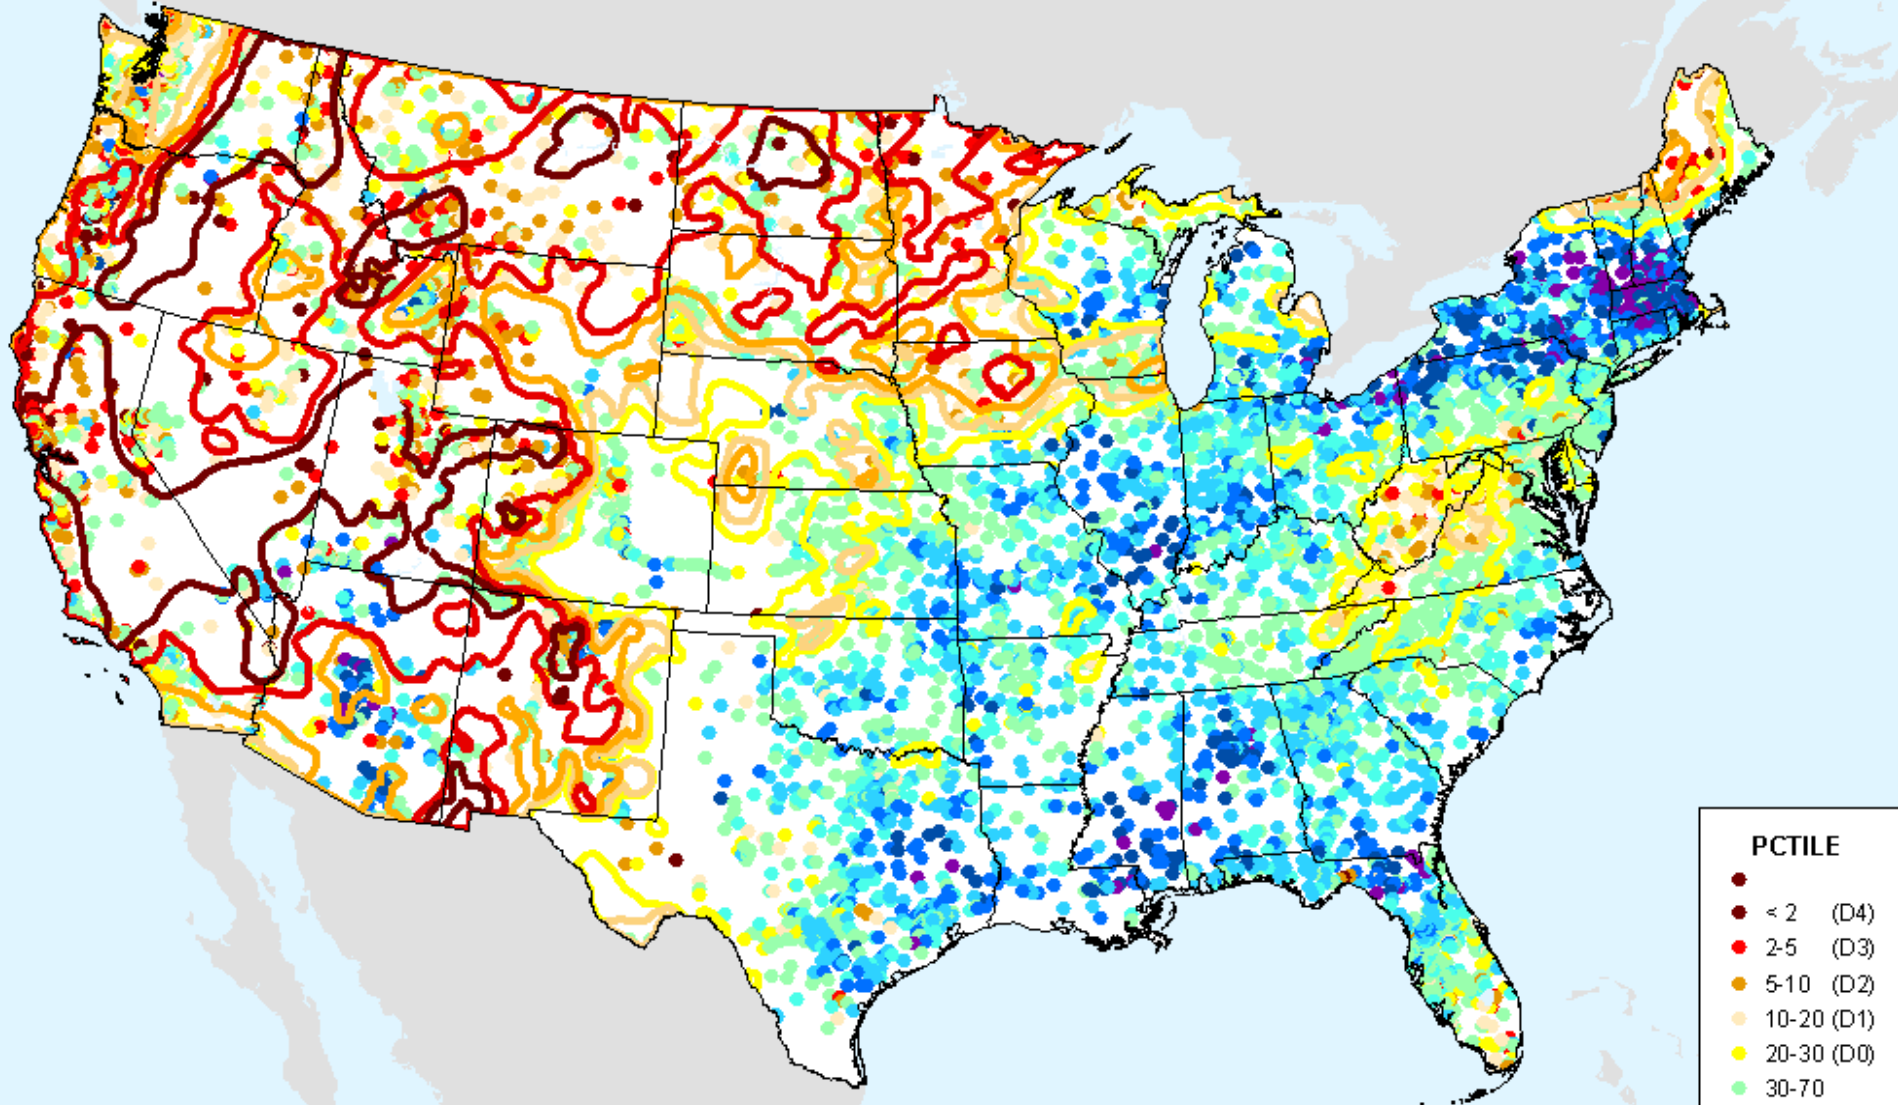

USDM for: Aug. 3, 2021

USGS 7-Day Avg Streamflow

As of: Tuesday, August 10, 2021

USGS 28-Day Avg Streamflow

As of: Tuesday, August 10, 2021

USDM for: Aug. 3, 2021

USGS 28-Day Avg Streamflow

As of: Tuesday, August 10, 2021