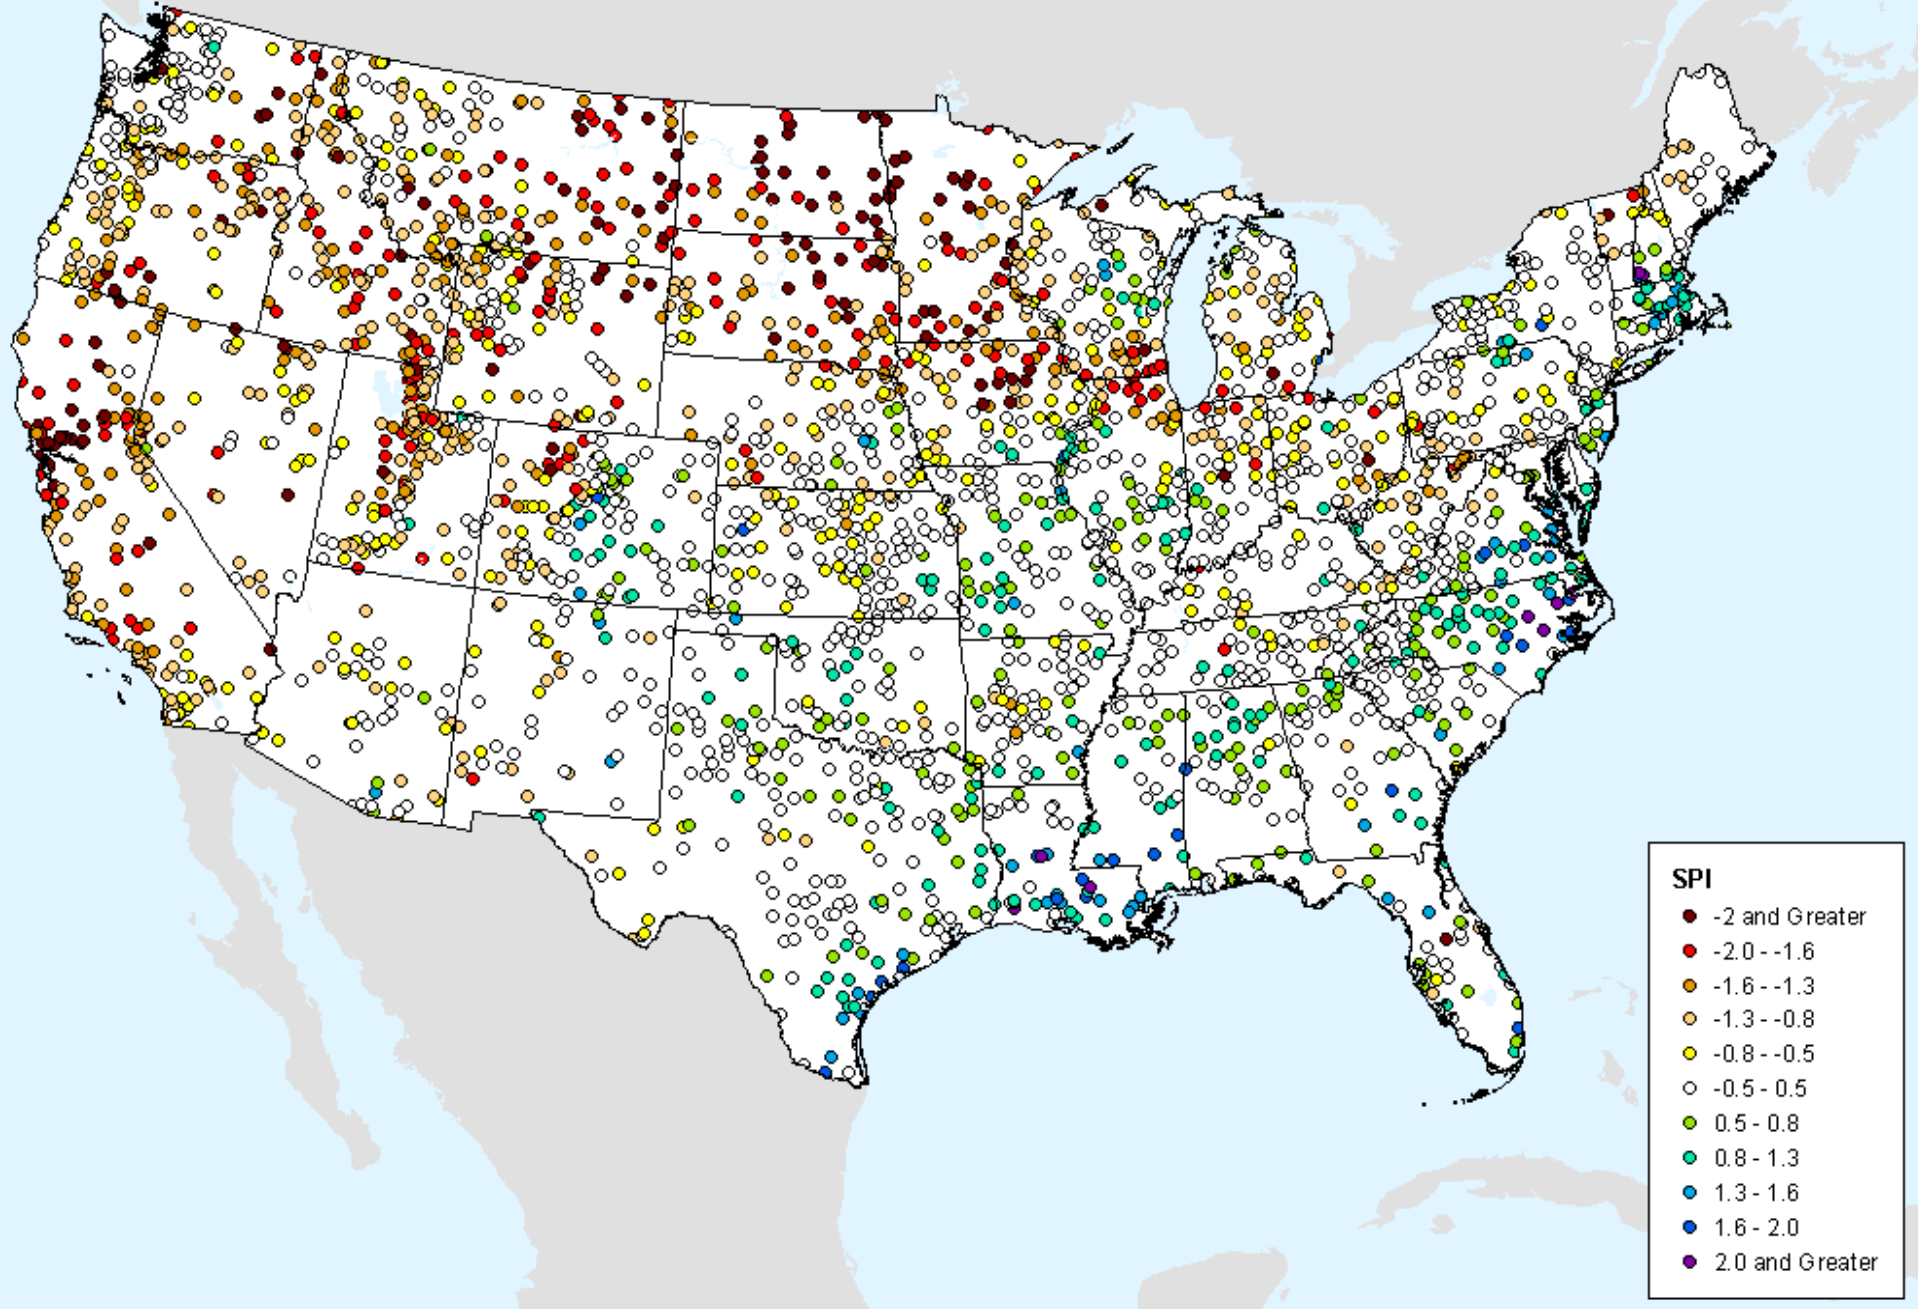

HPRCC Water Year-to-date SPI

As of: Tuesday, August 10, 2021