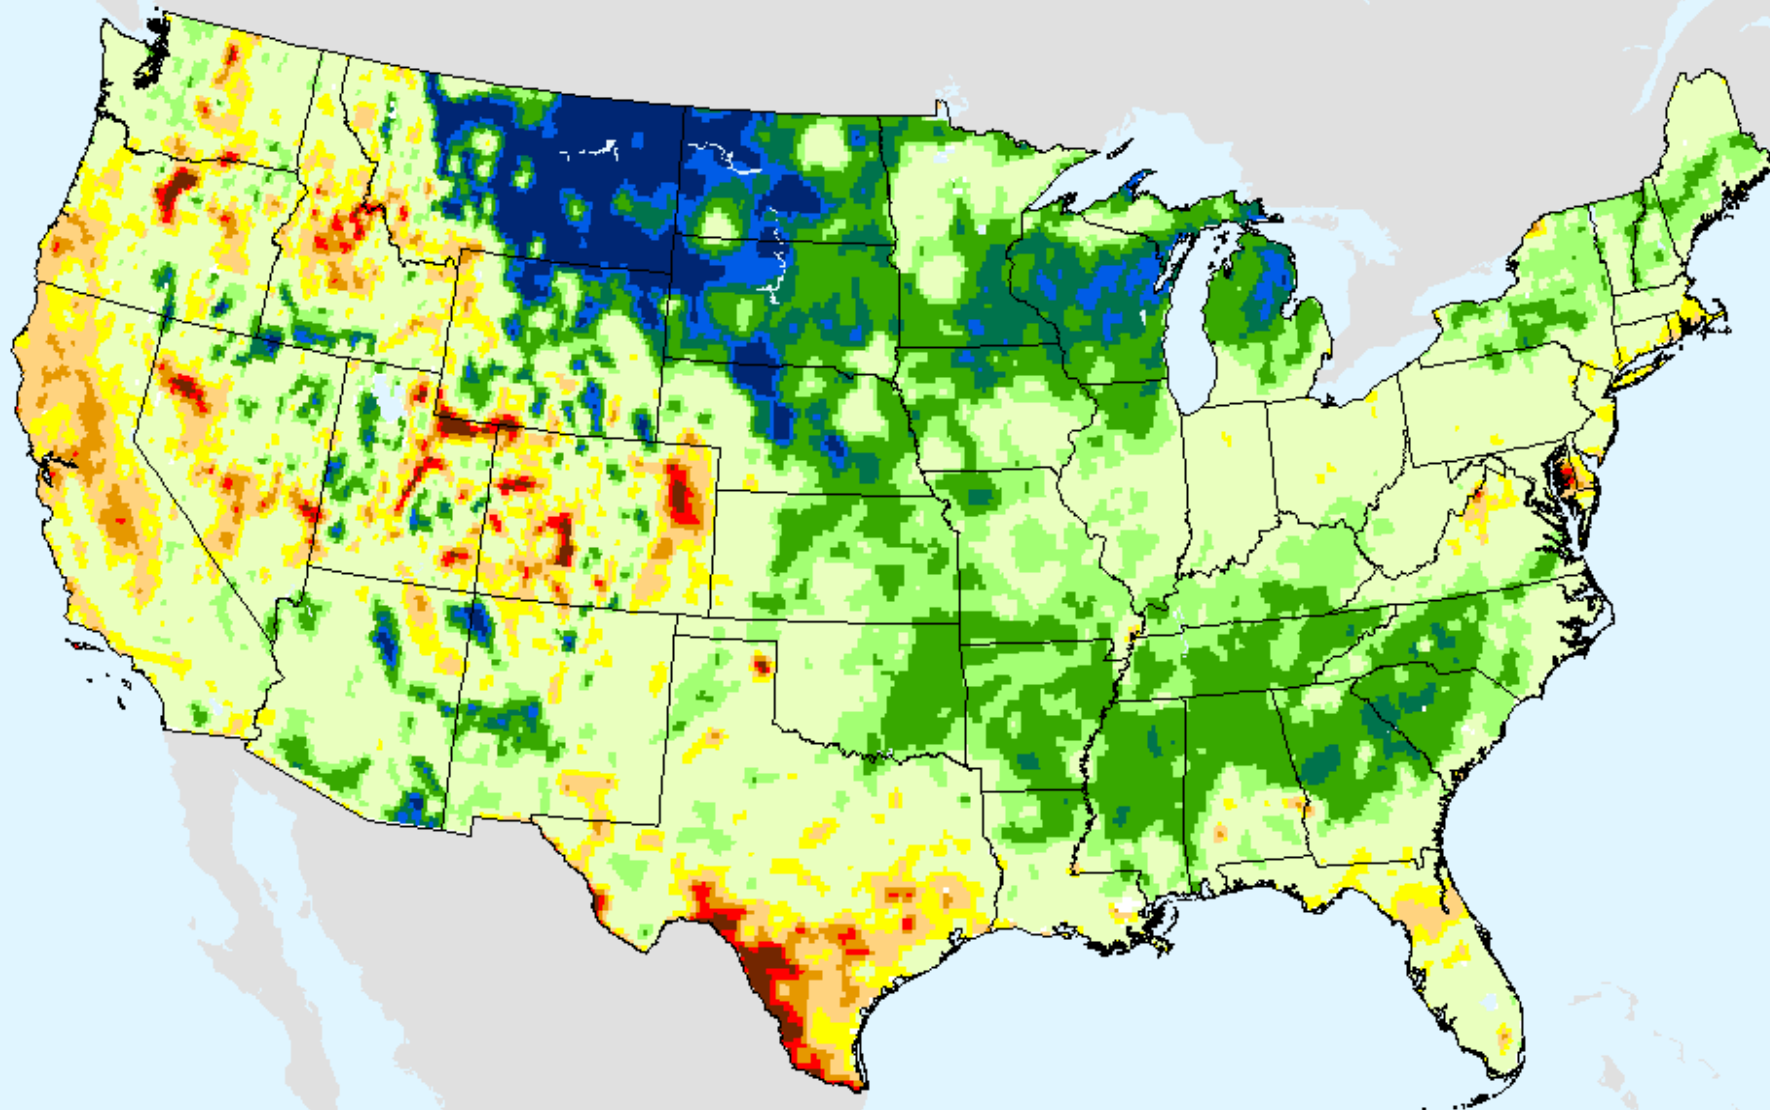

NLDAS Top 1m Soil Moisture

As of: Tuesday, August 10, 2021