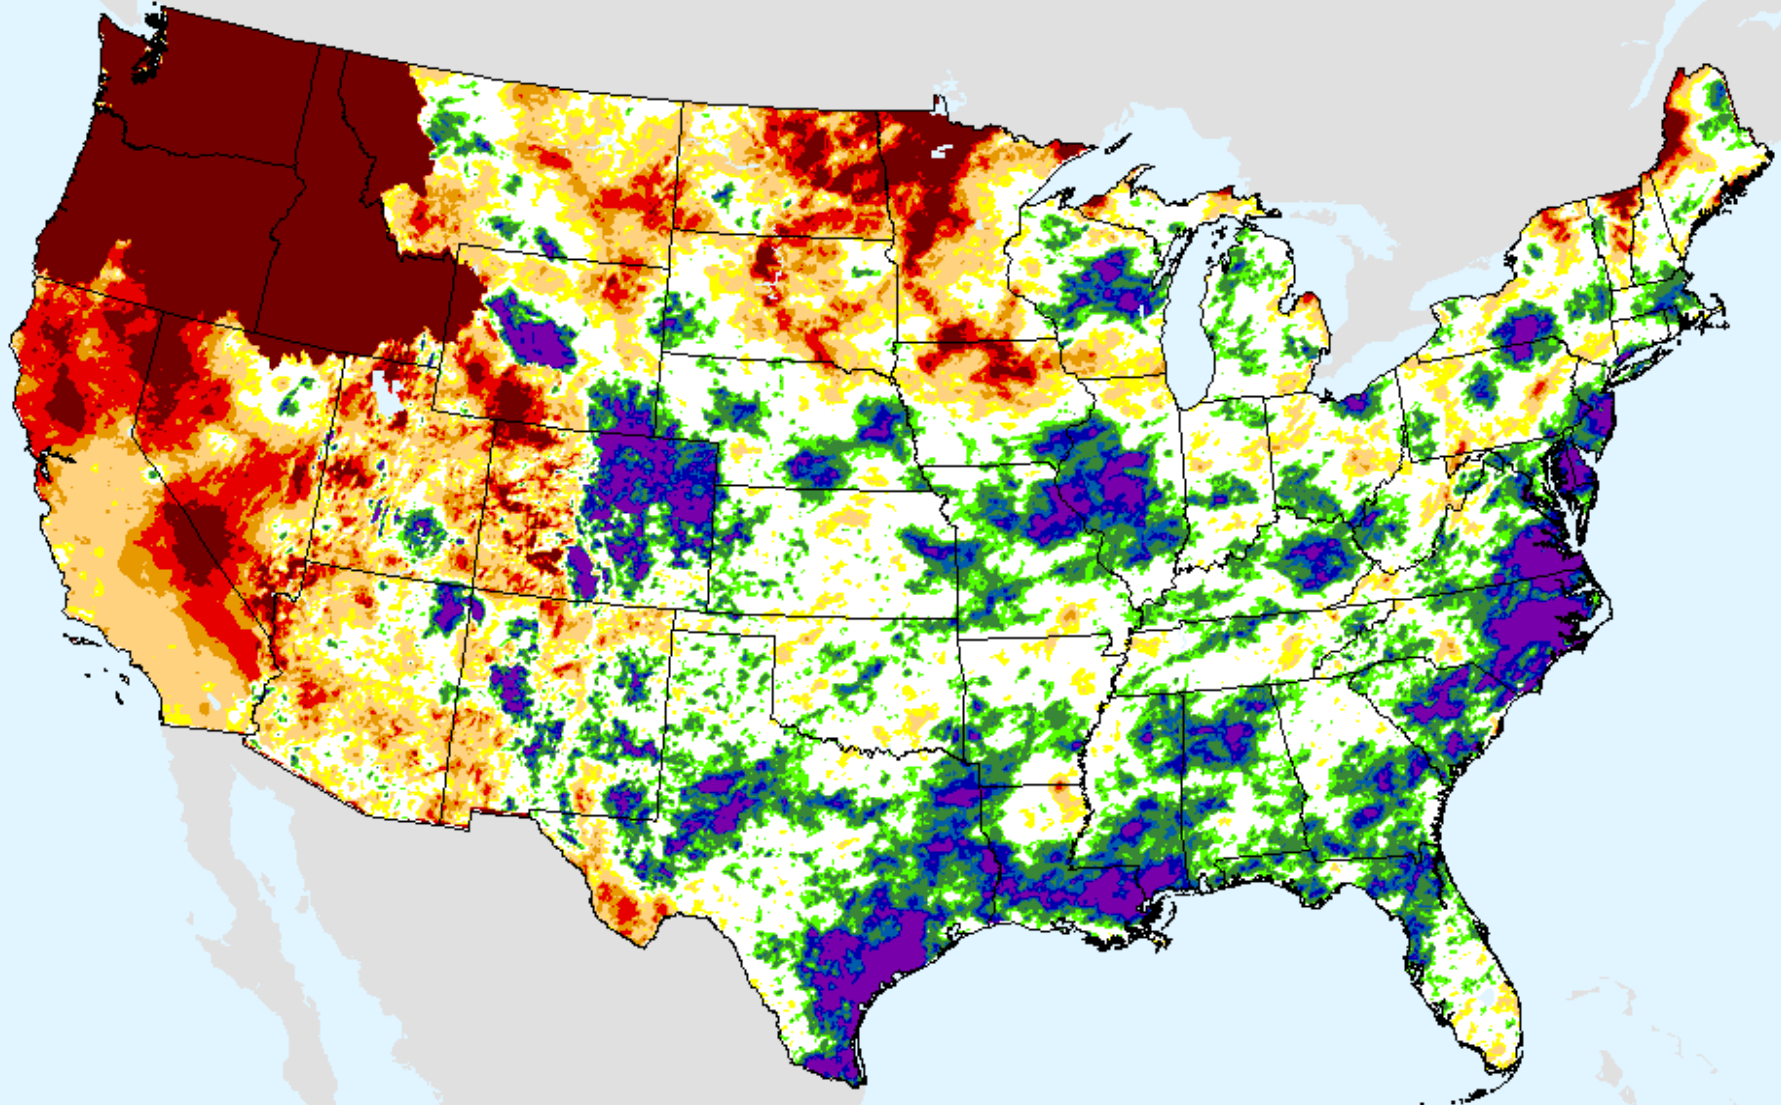

As of: Tuesday, August 10, 2021

USDM for: Aug. 3, 2021

SPI (USDM)

AHPS 9-month SPI

As of: Tuesday, August 10, 2021

AHPS 12-month SPI

As of: Tuesday, August 10, 2021

USDM for: Aug. 3, 2021