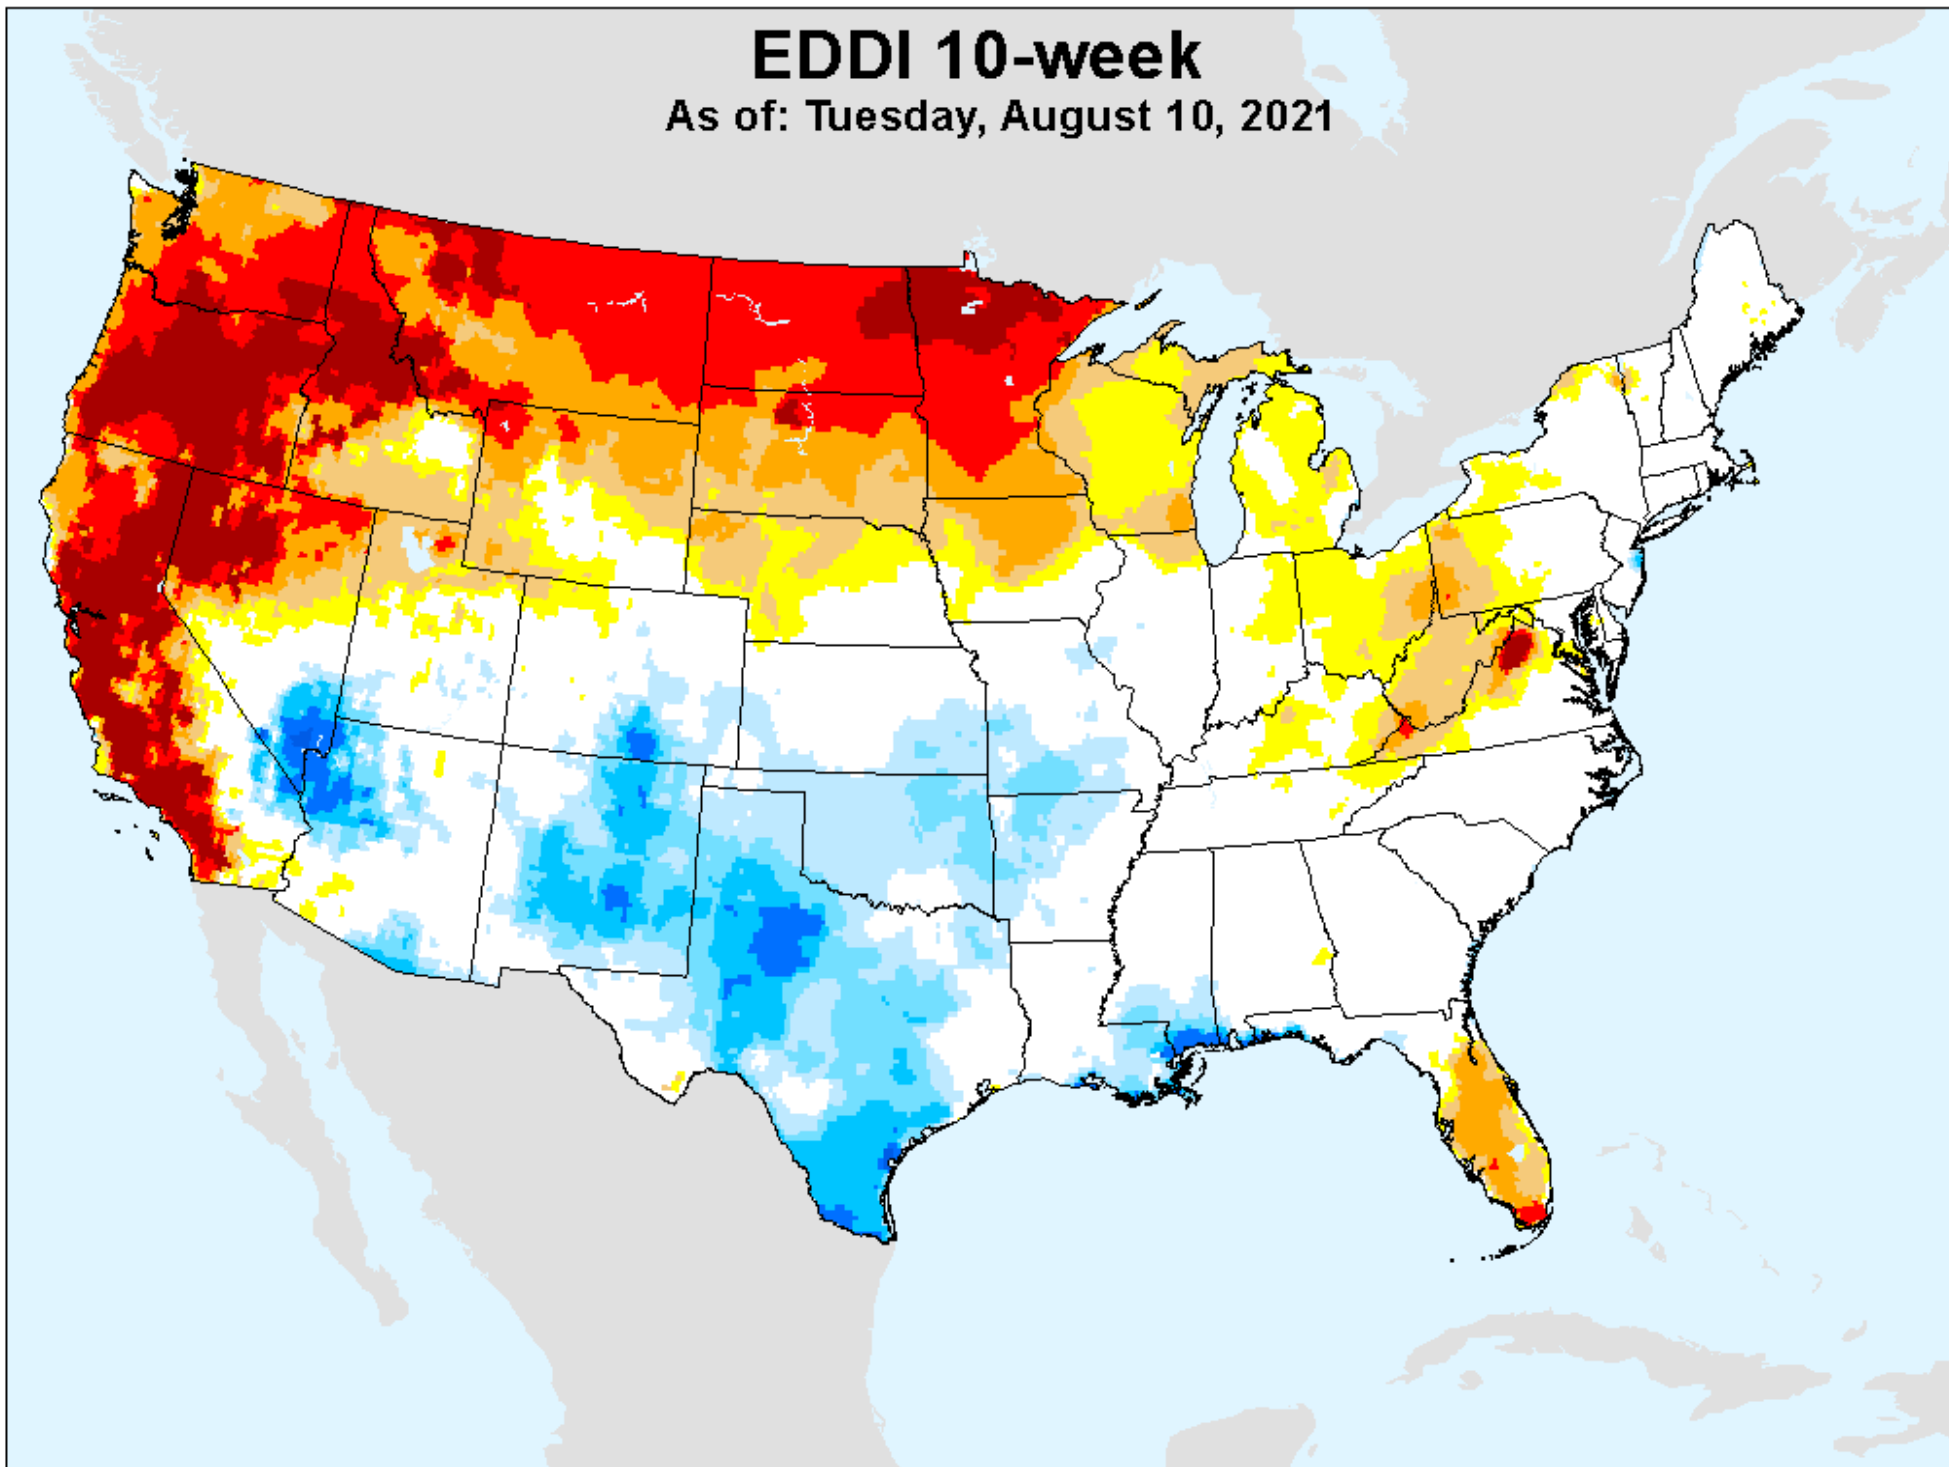

USDM for: Aug. 3, 2021

EDDI 9-week

As of: Tuesday, August 10, 2021

EDDI 10-week

As of: Tuesday, August 10, 2021

USDM for: Aug. 3, 2021

EDDI 10-week

As of: Tuesday, August 10, 2021