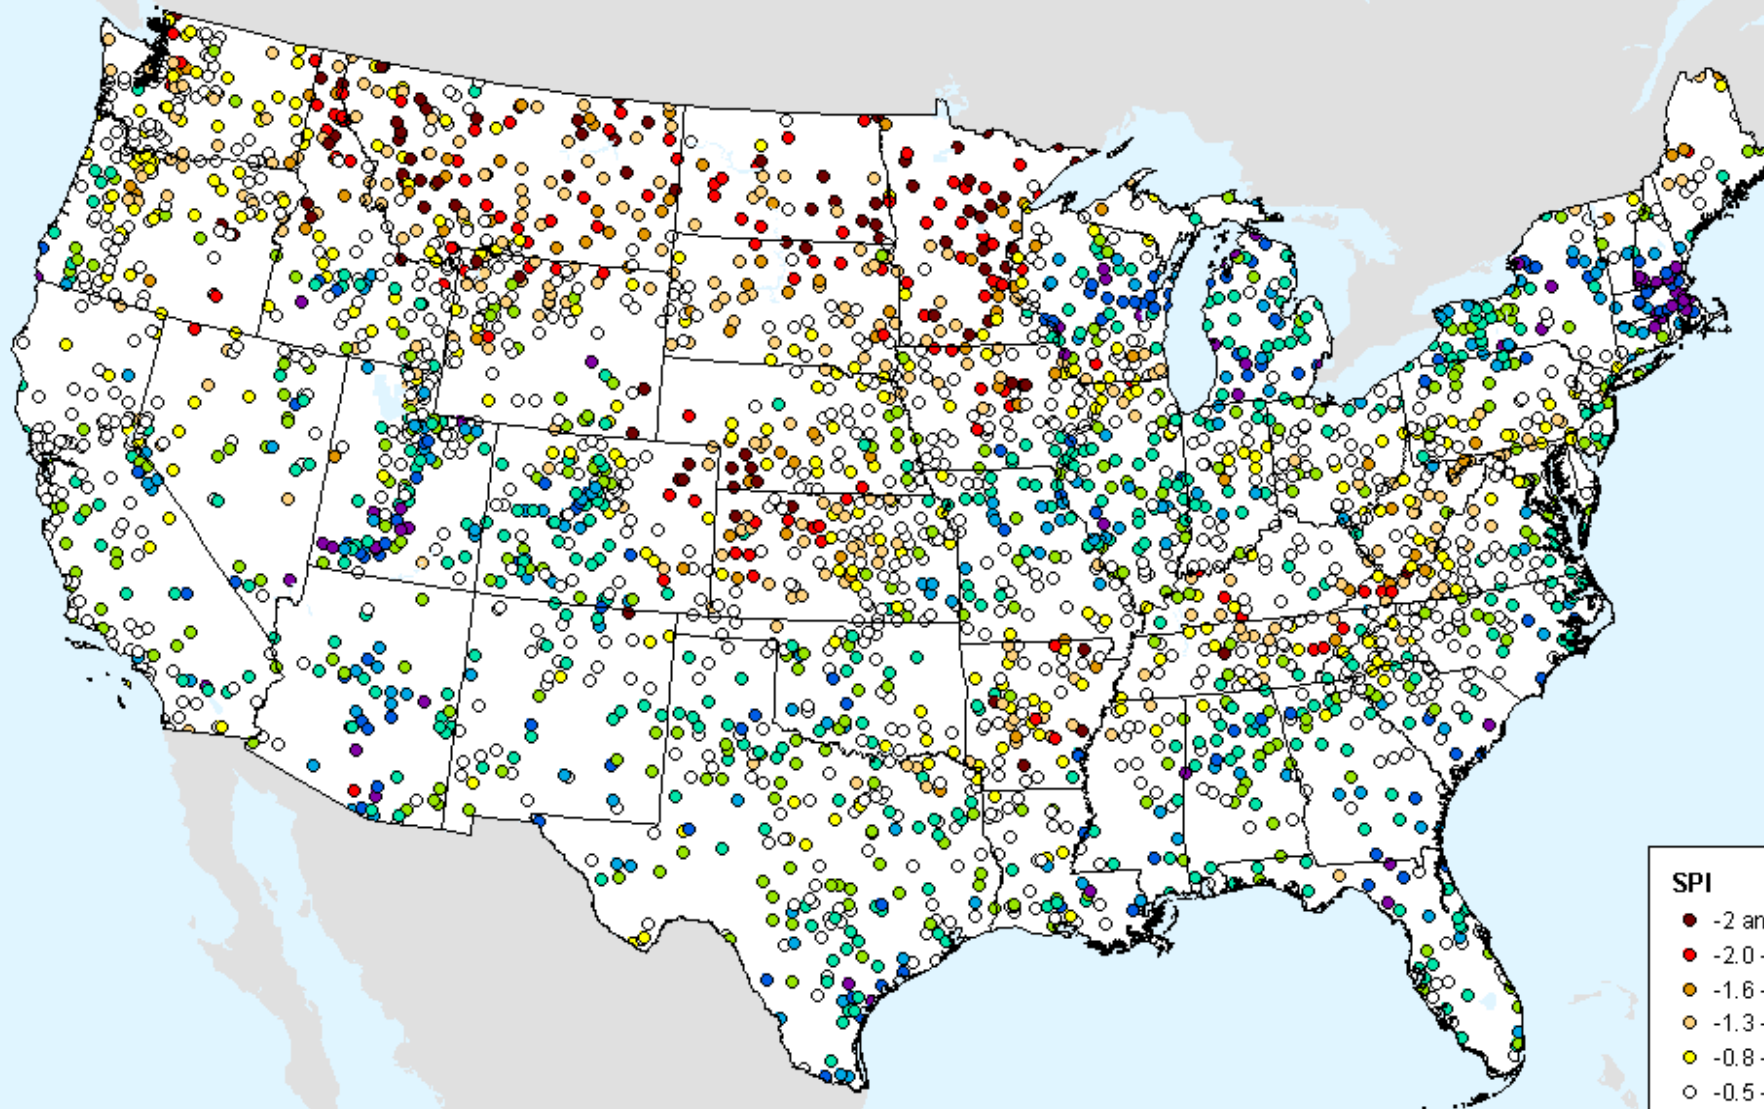

HPRCC 2-month SPI

As of: Tuesday, August 10, 2021

USDM for: Aug. 3, 2021

HPRCC 2-month SPI

As of: Tuesday, August 10, 2021

SPI

- -2 and Greater
- -2.0 - -1.6
- -1.6 - -1.3
- -1.3 - -0.8
- -0.8 - -0.5
- -0.5 - 0.5
- 0.5 - 0.8
- 0.8 - 1.3
- 1.3 - 1.6
- 1.6 - 2.0
- 2.0 and Greater