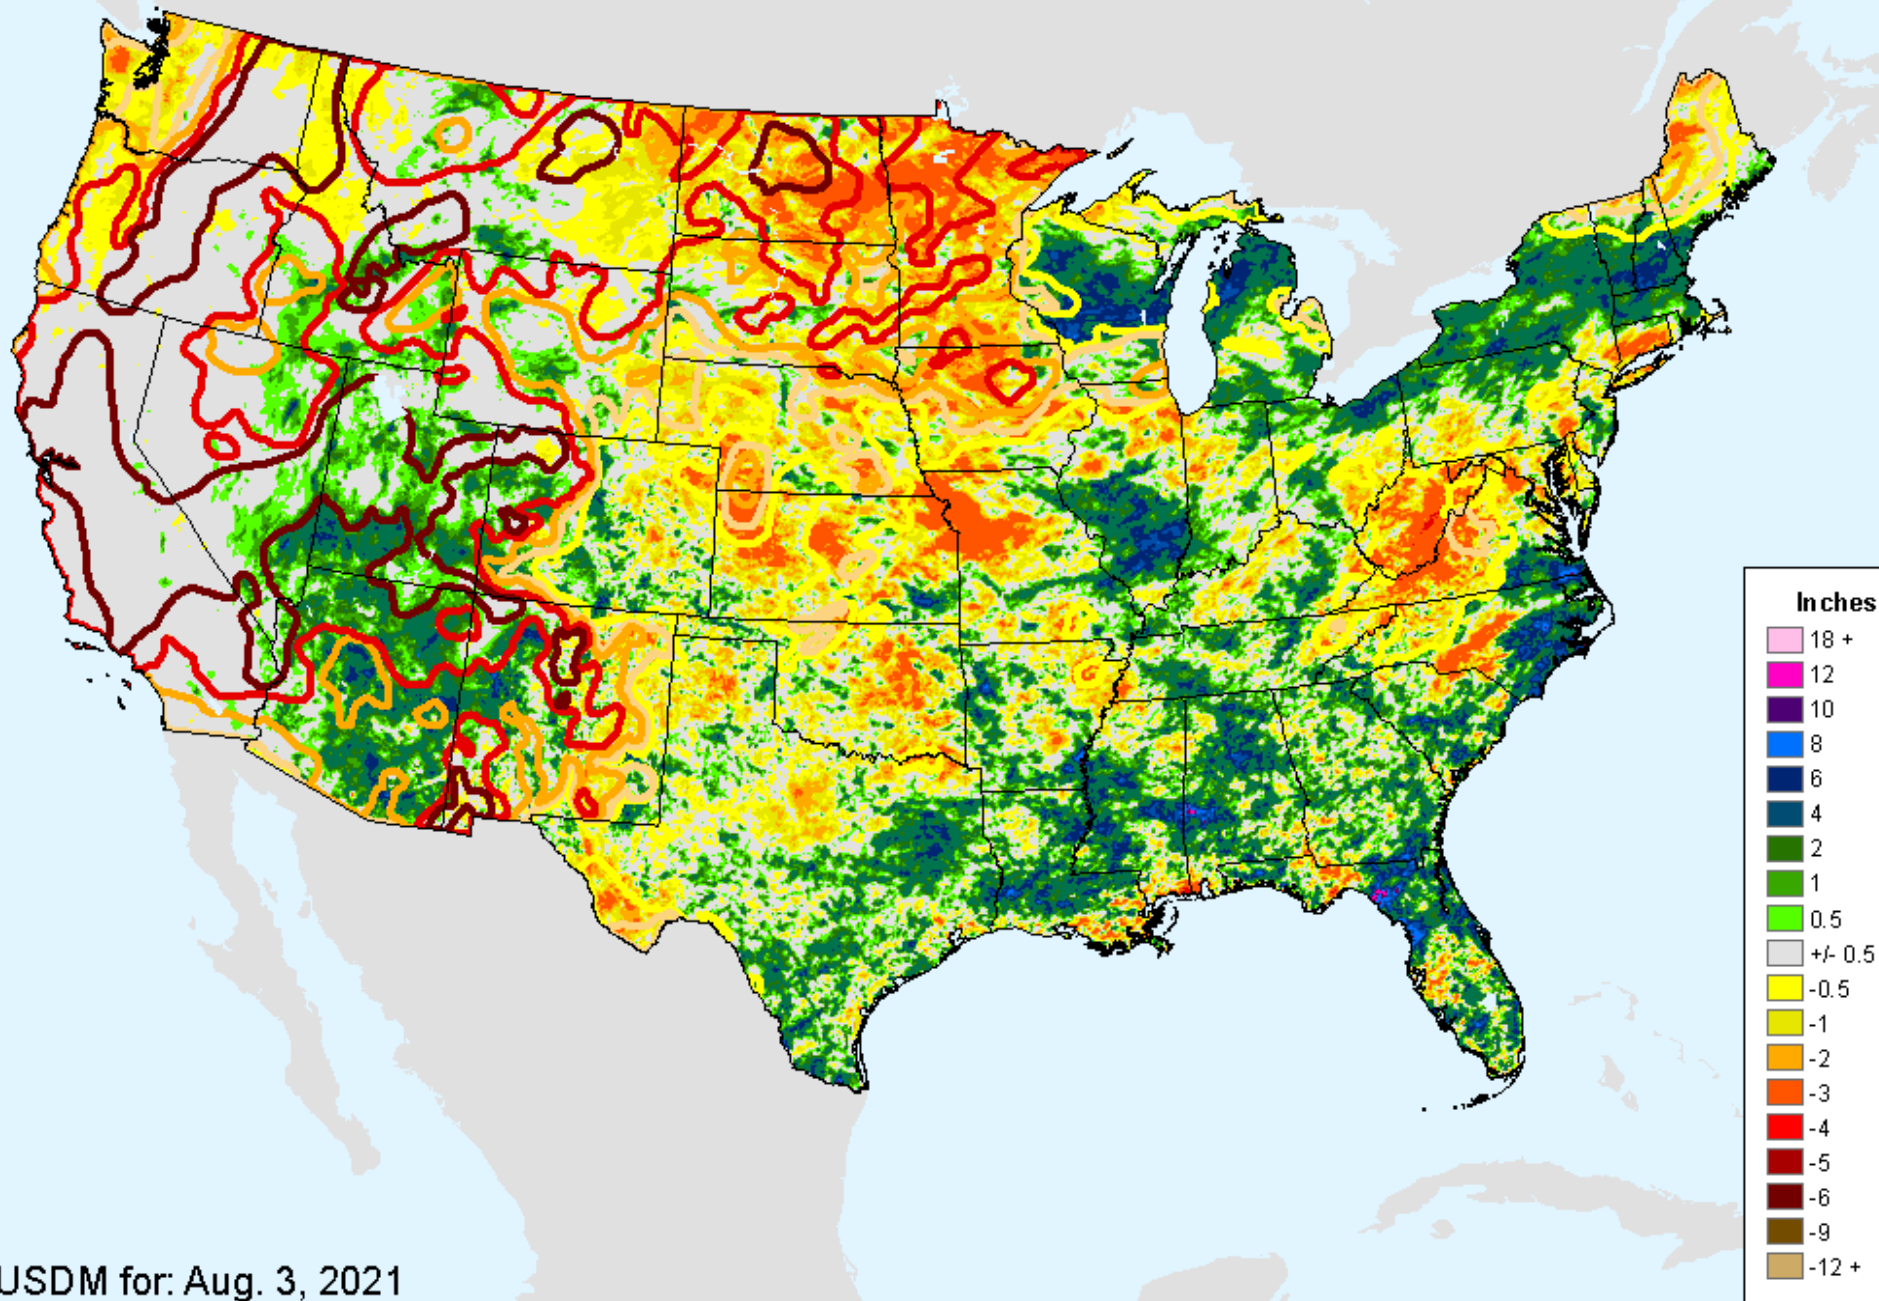

AHPS 30-Day Precip Departure

As of: Tuesday, August 10, 2021

USDM for: Aug. 3, 2021