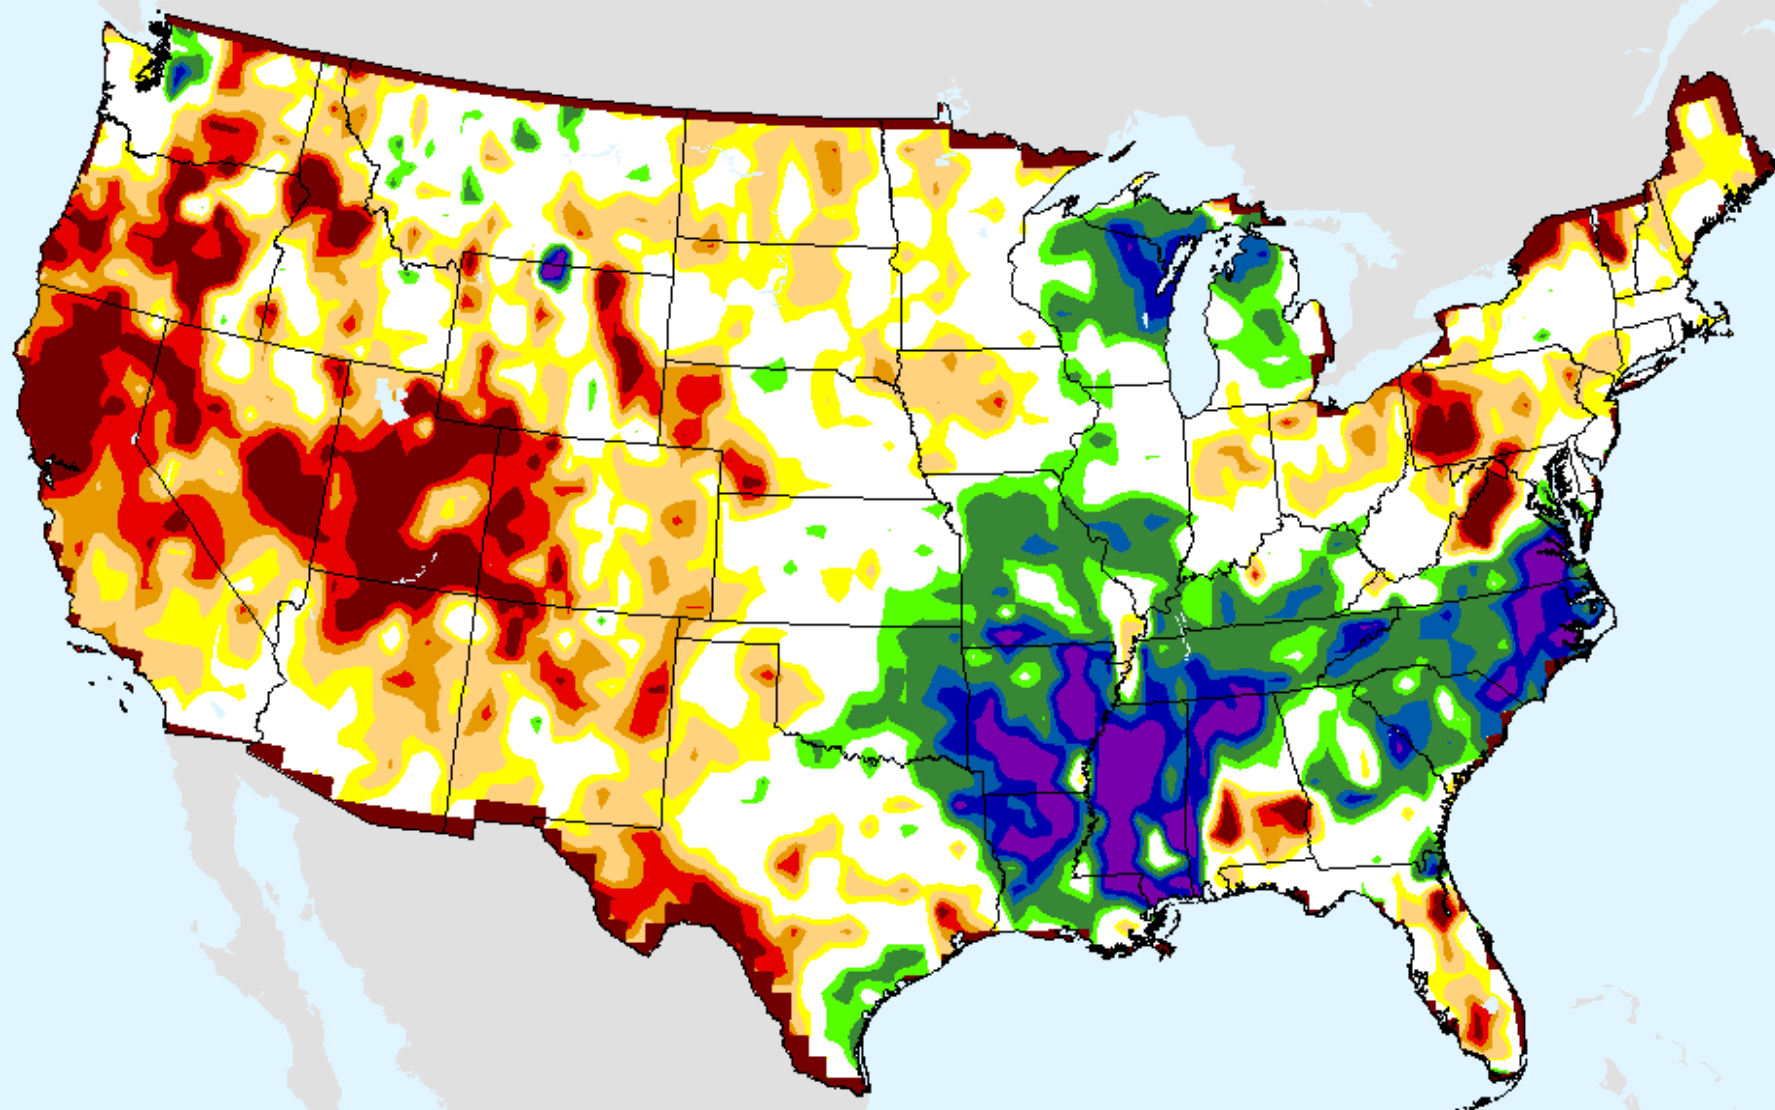

CPC 24-month SPI

As of: Tuesday, August 10, 2021

USDM for: Aug. 3, 2021

SPI (USDM)

CPC 24-month SPI

As of: Tuesday, August 10, 2021

Vegetation Health Index

As of: Tuesday, August 10, 2021