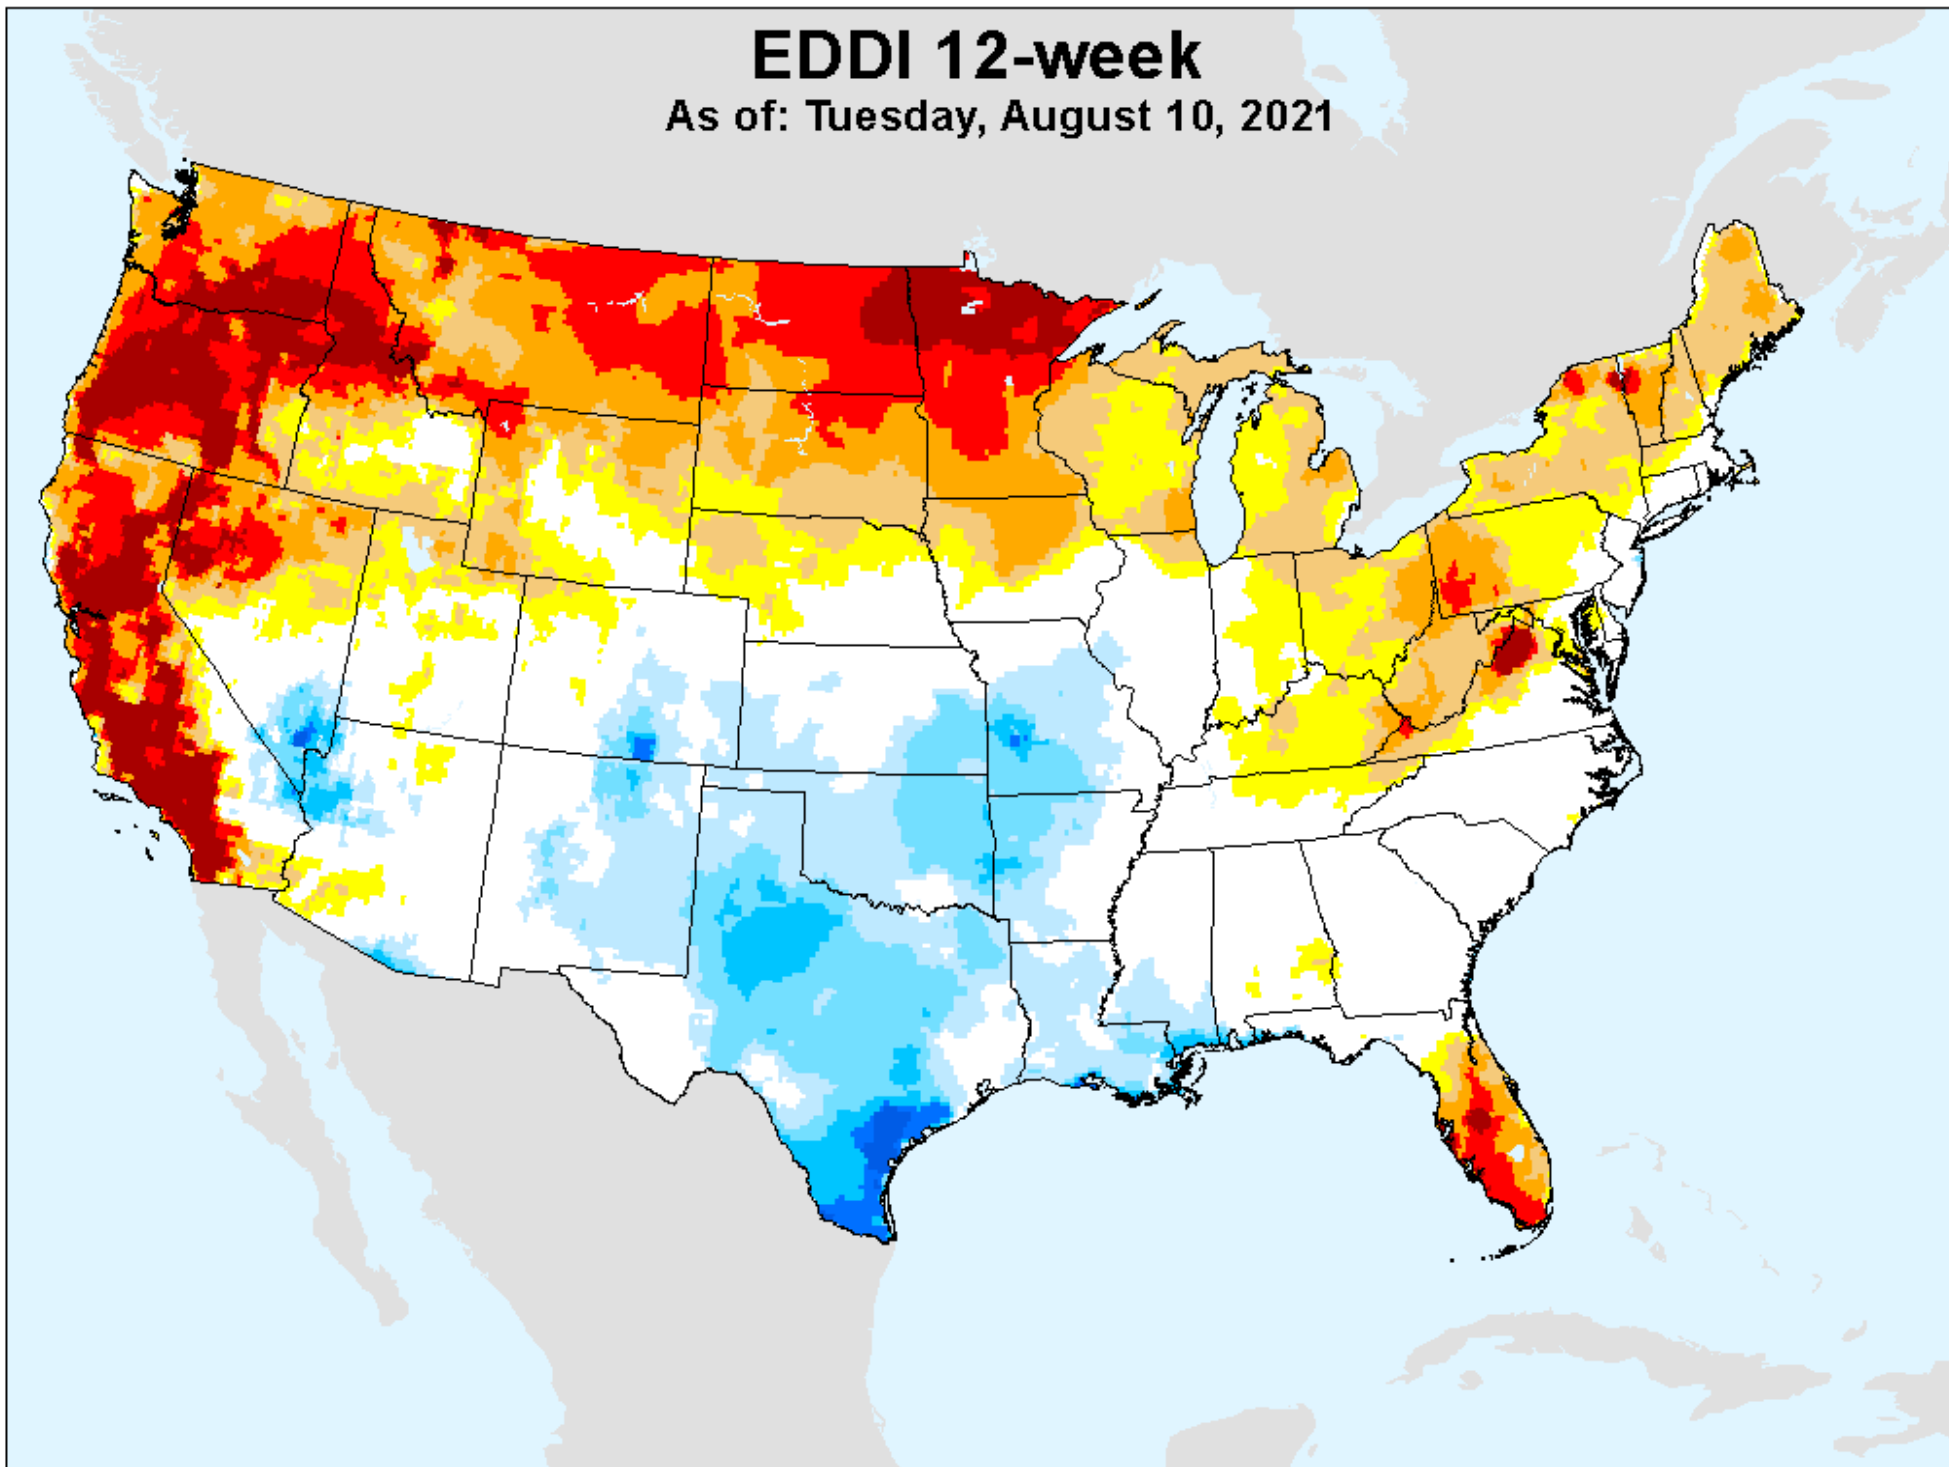

EDDI 12-week

As of: Tuesday, August 10, 2021