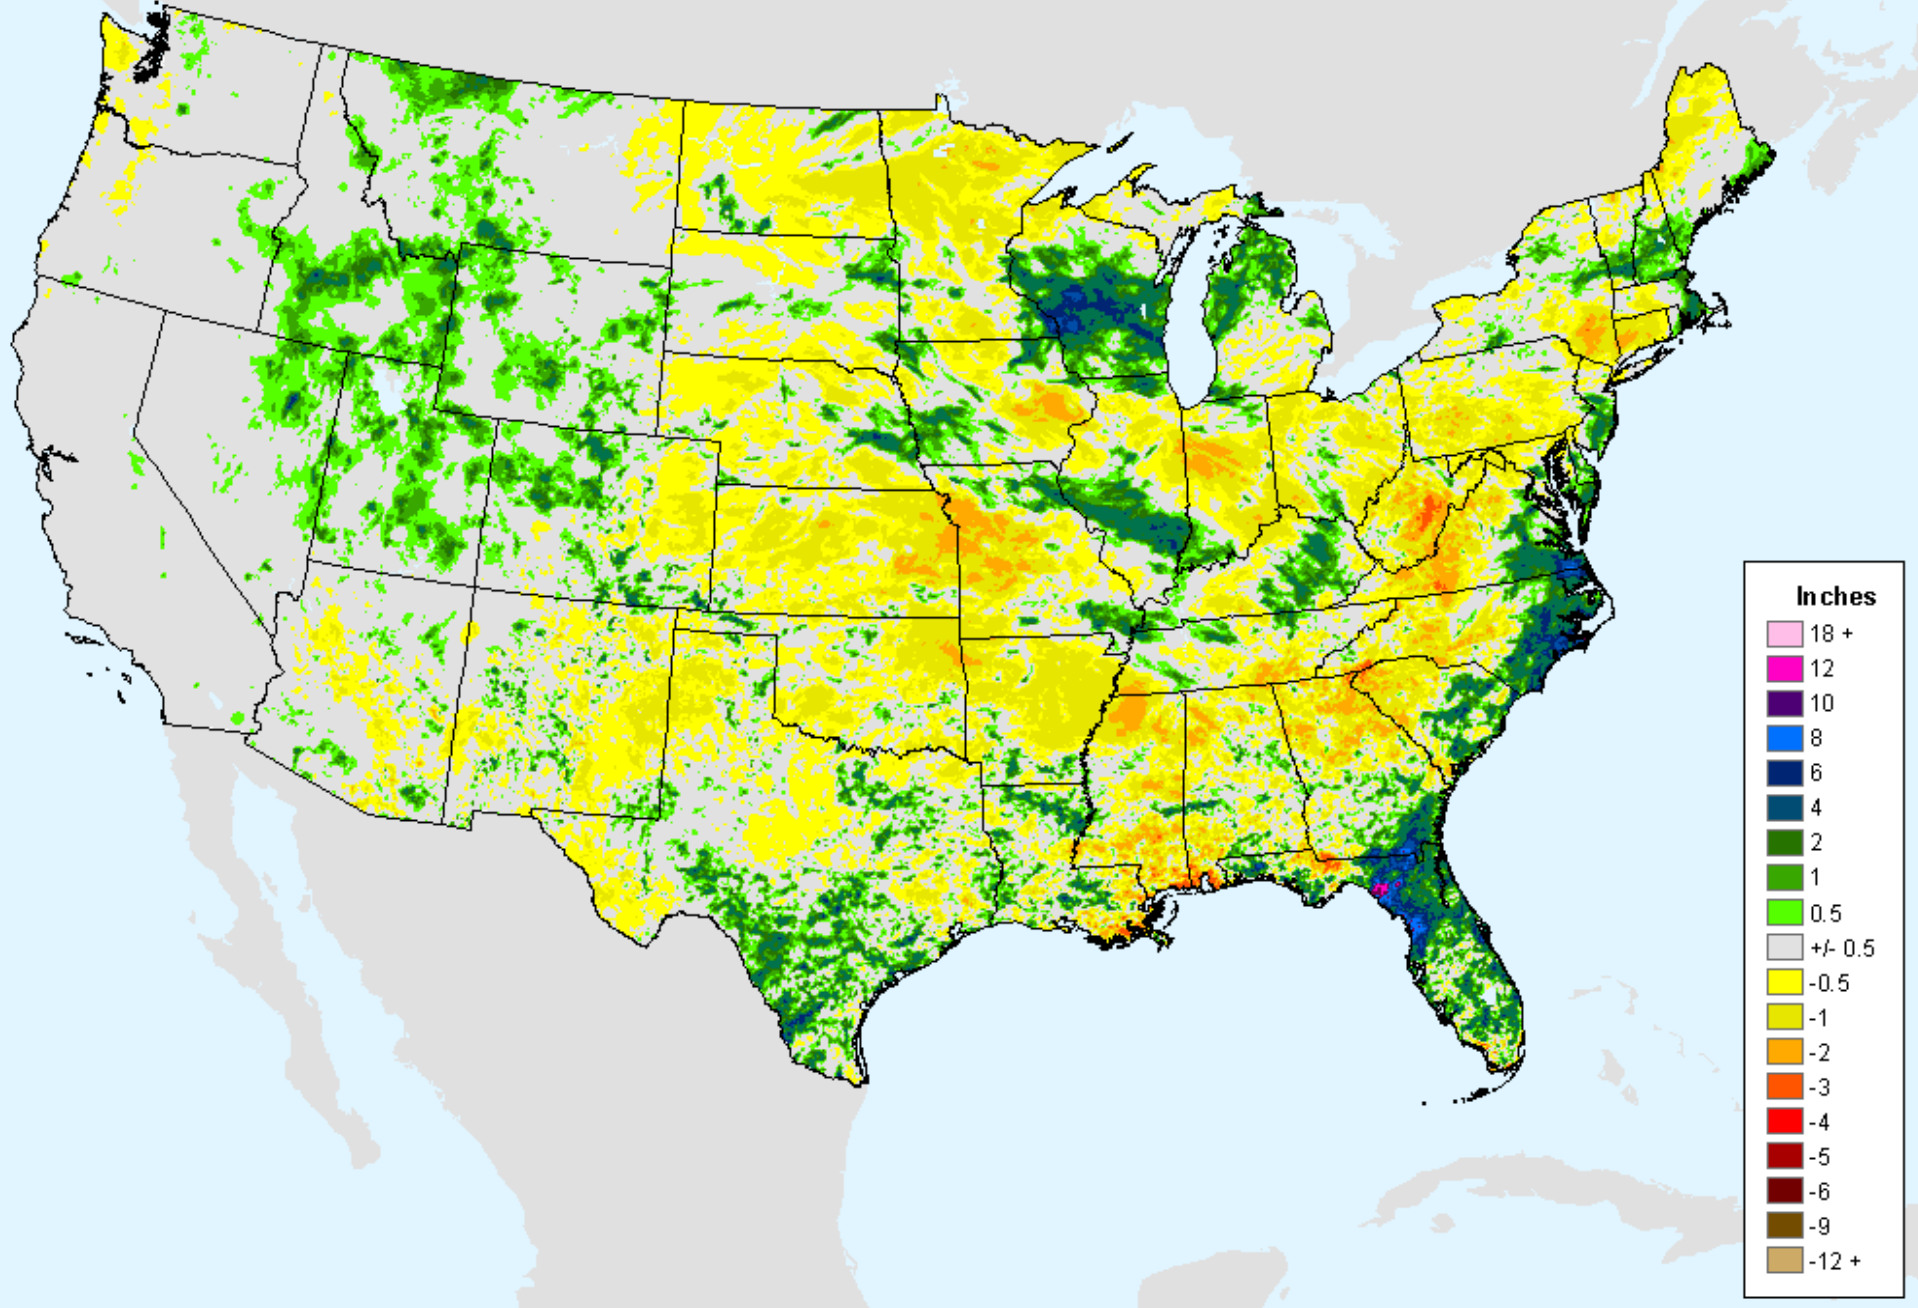

AHPS 14-Day Precip Departure

As of: Tuesday, August 10, 2021