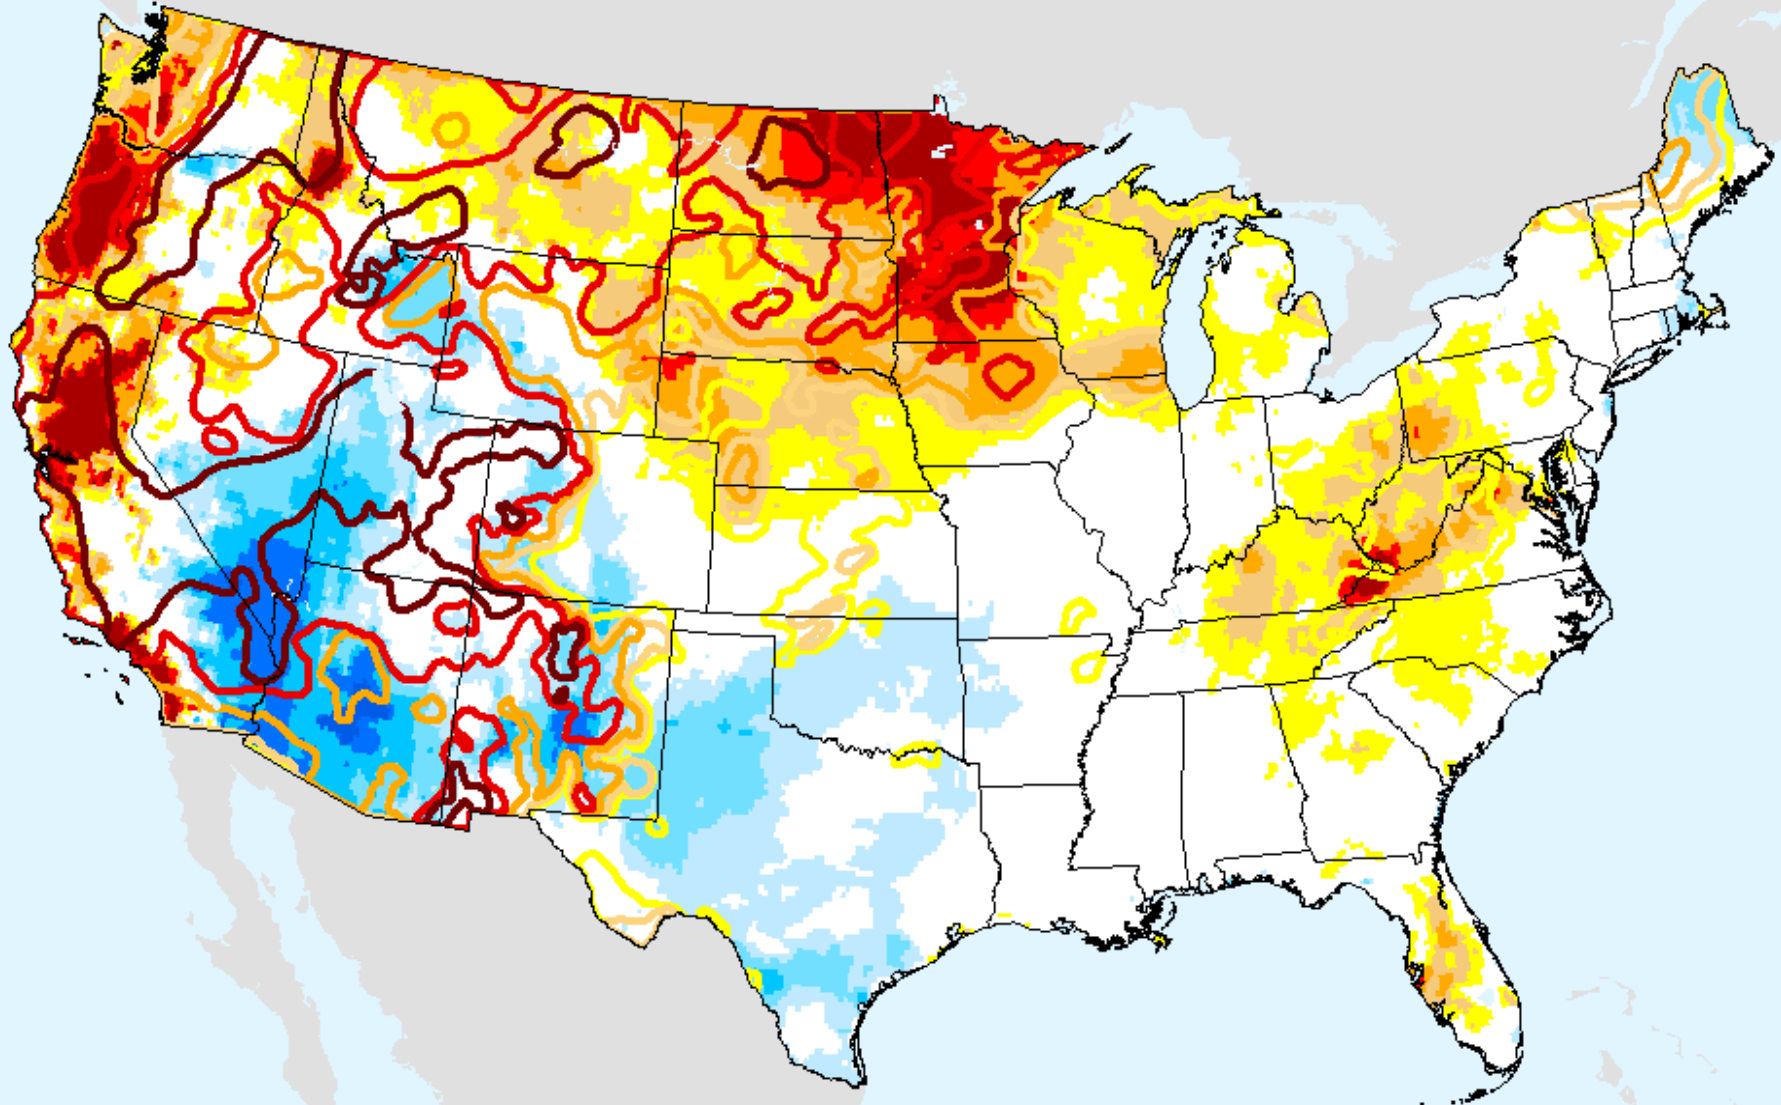

USDM for: Aug. 3, 2021

EDDI 1-week

As of: Tuesday, August 10, 2021

EDDI 2-week

As of: Tuesday, August 10, 2021

USDM for: Aug. 3, 2021

EDDI 2-week

As of: Tuesday, August 10, 2021