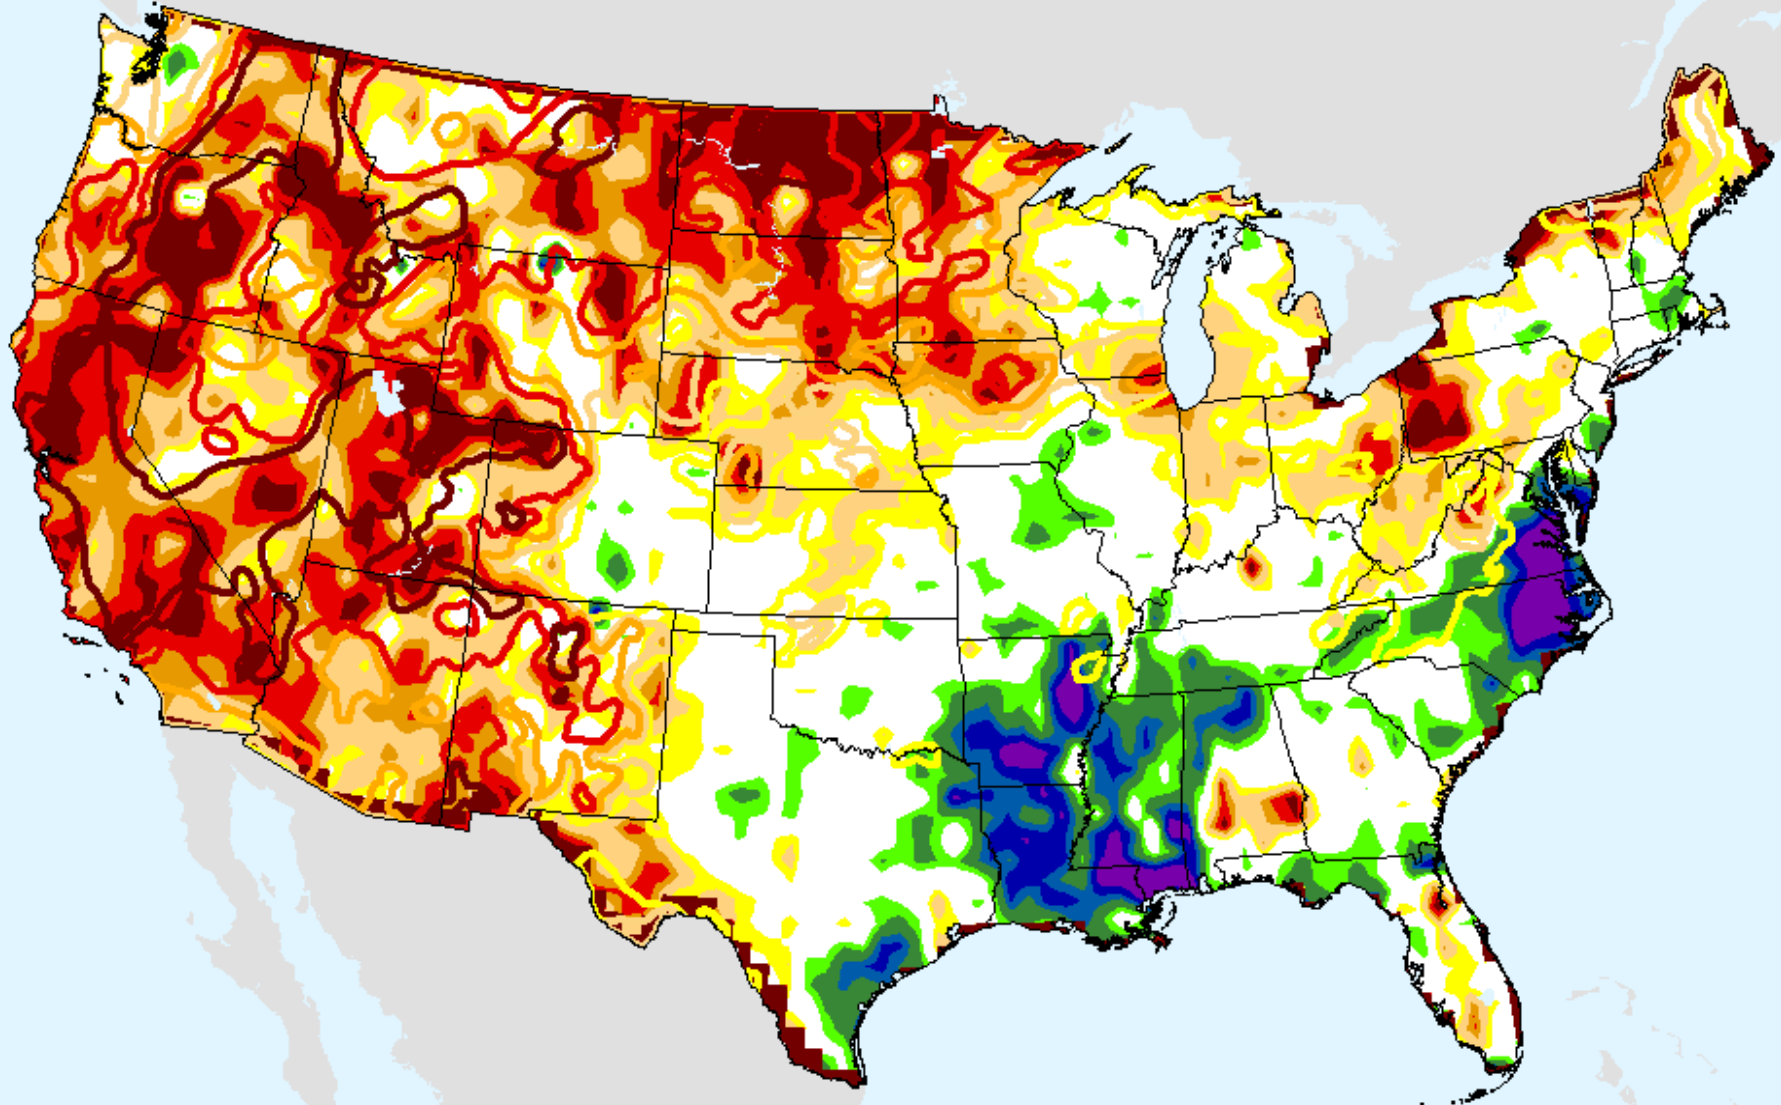

CPC 12-month SPI

As of: Tuesday, August 10, 2021

USDM for: Aug. 3, 2021

SPI (USDM)