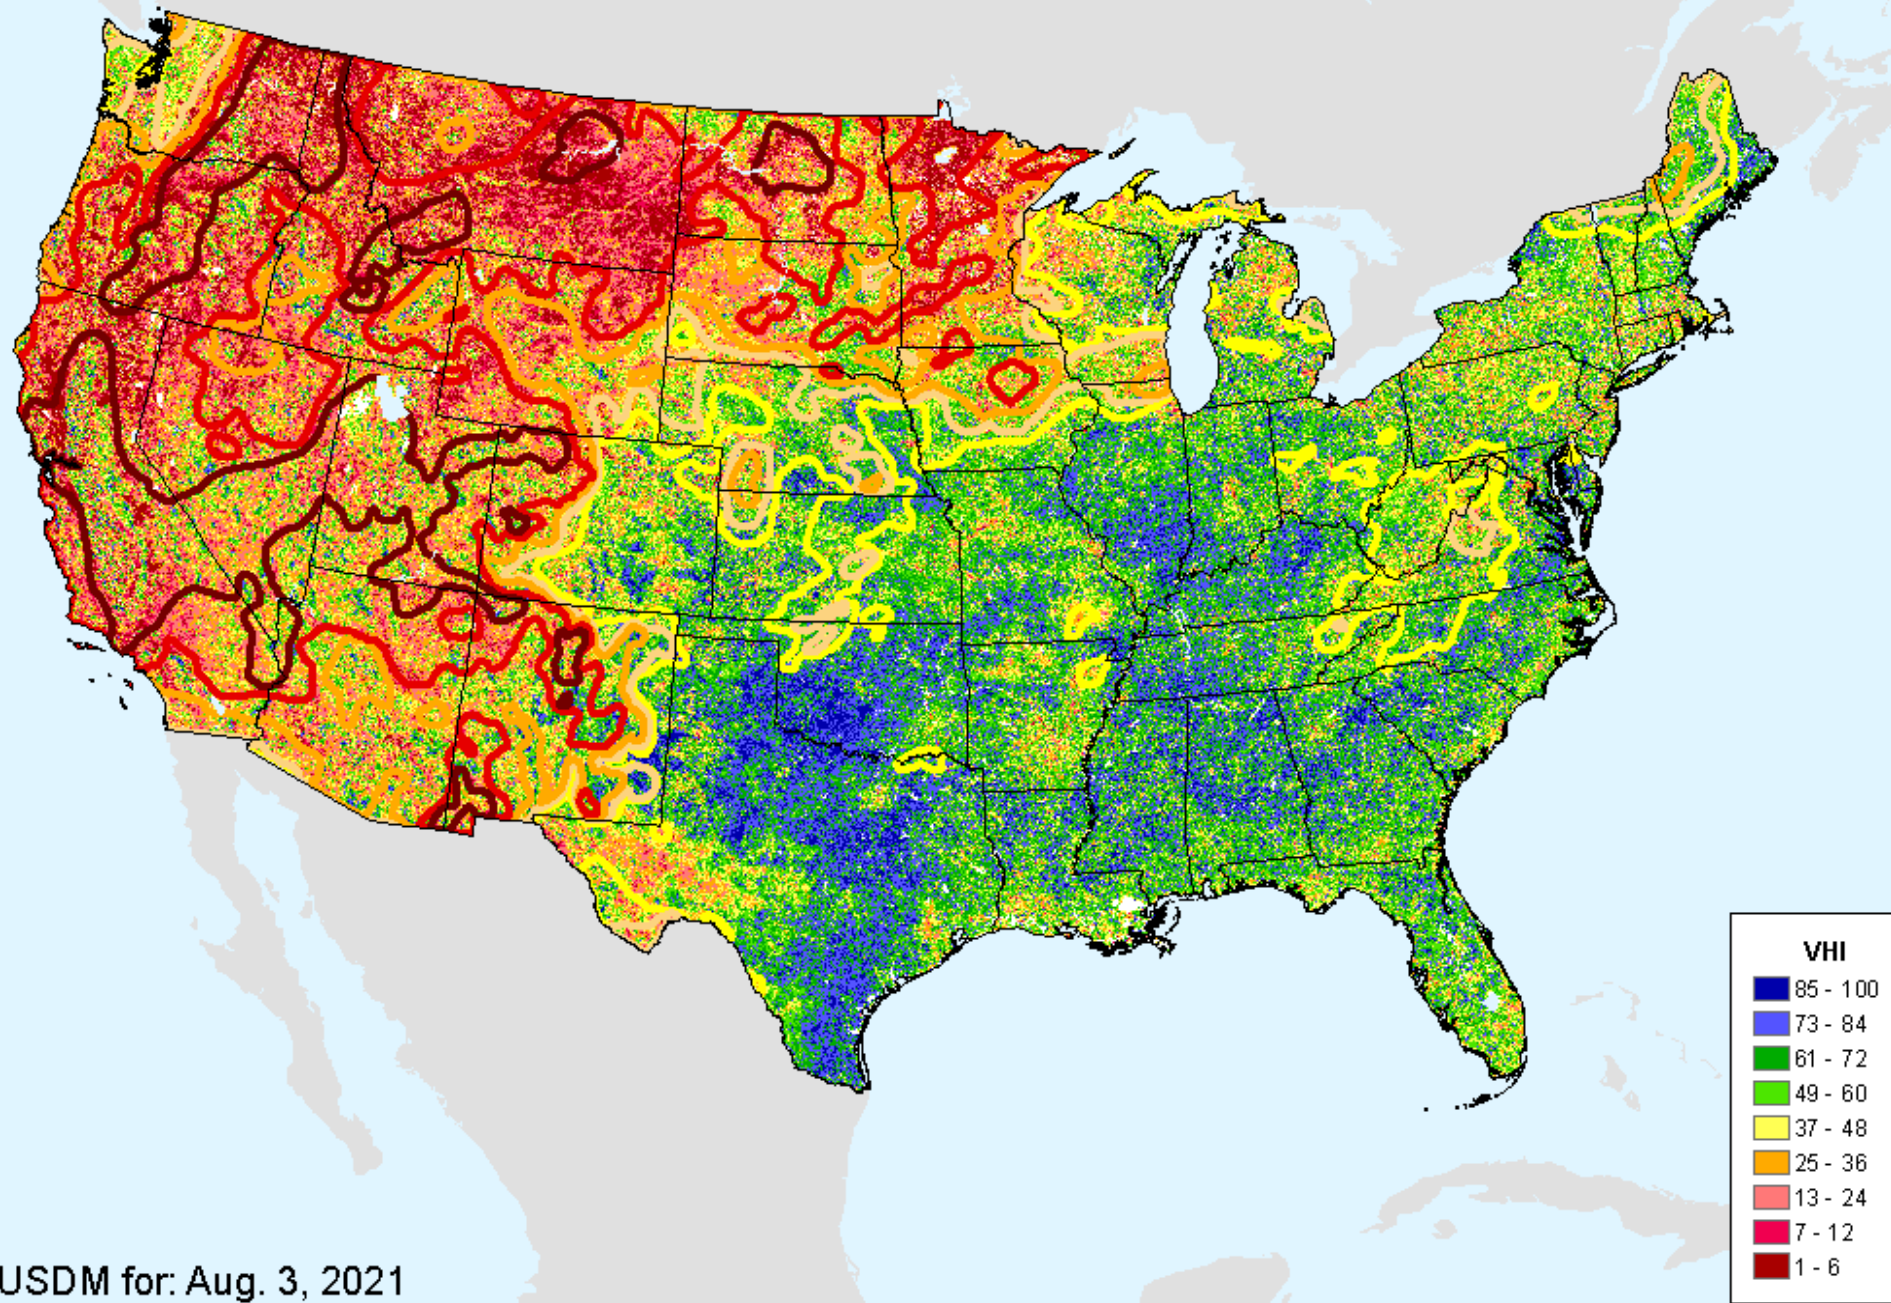

CPC 24-month SPI

As of: Tuesday, August 10, 2021

USDM for: Aug. 3, 2021

SPI (USDM)

CPC 24-month SPI

As of: Tuesday, August 10, 2021

Vegetation Health Index

As of: Tuesday, August 10, 2021