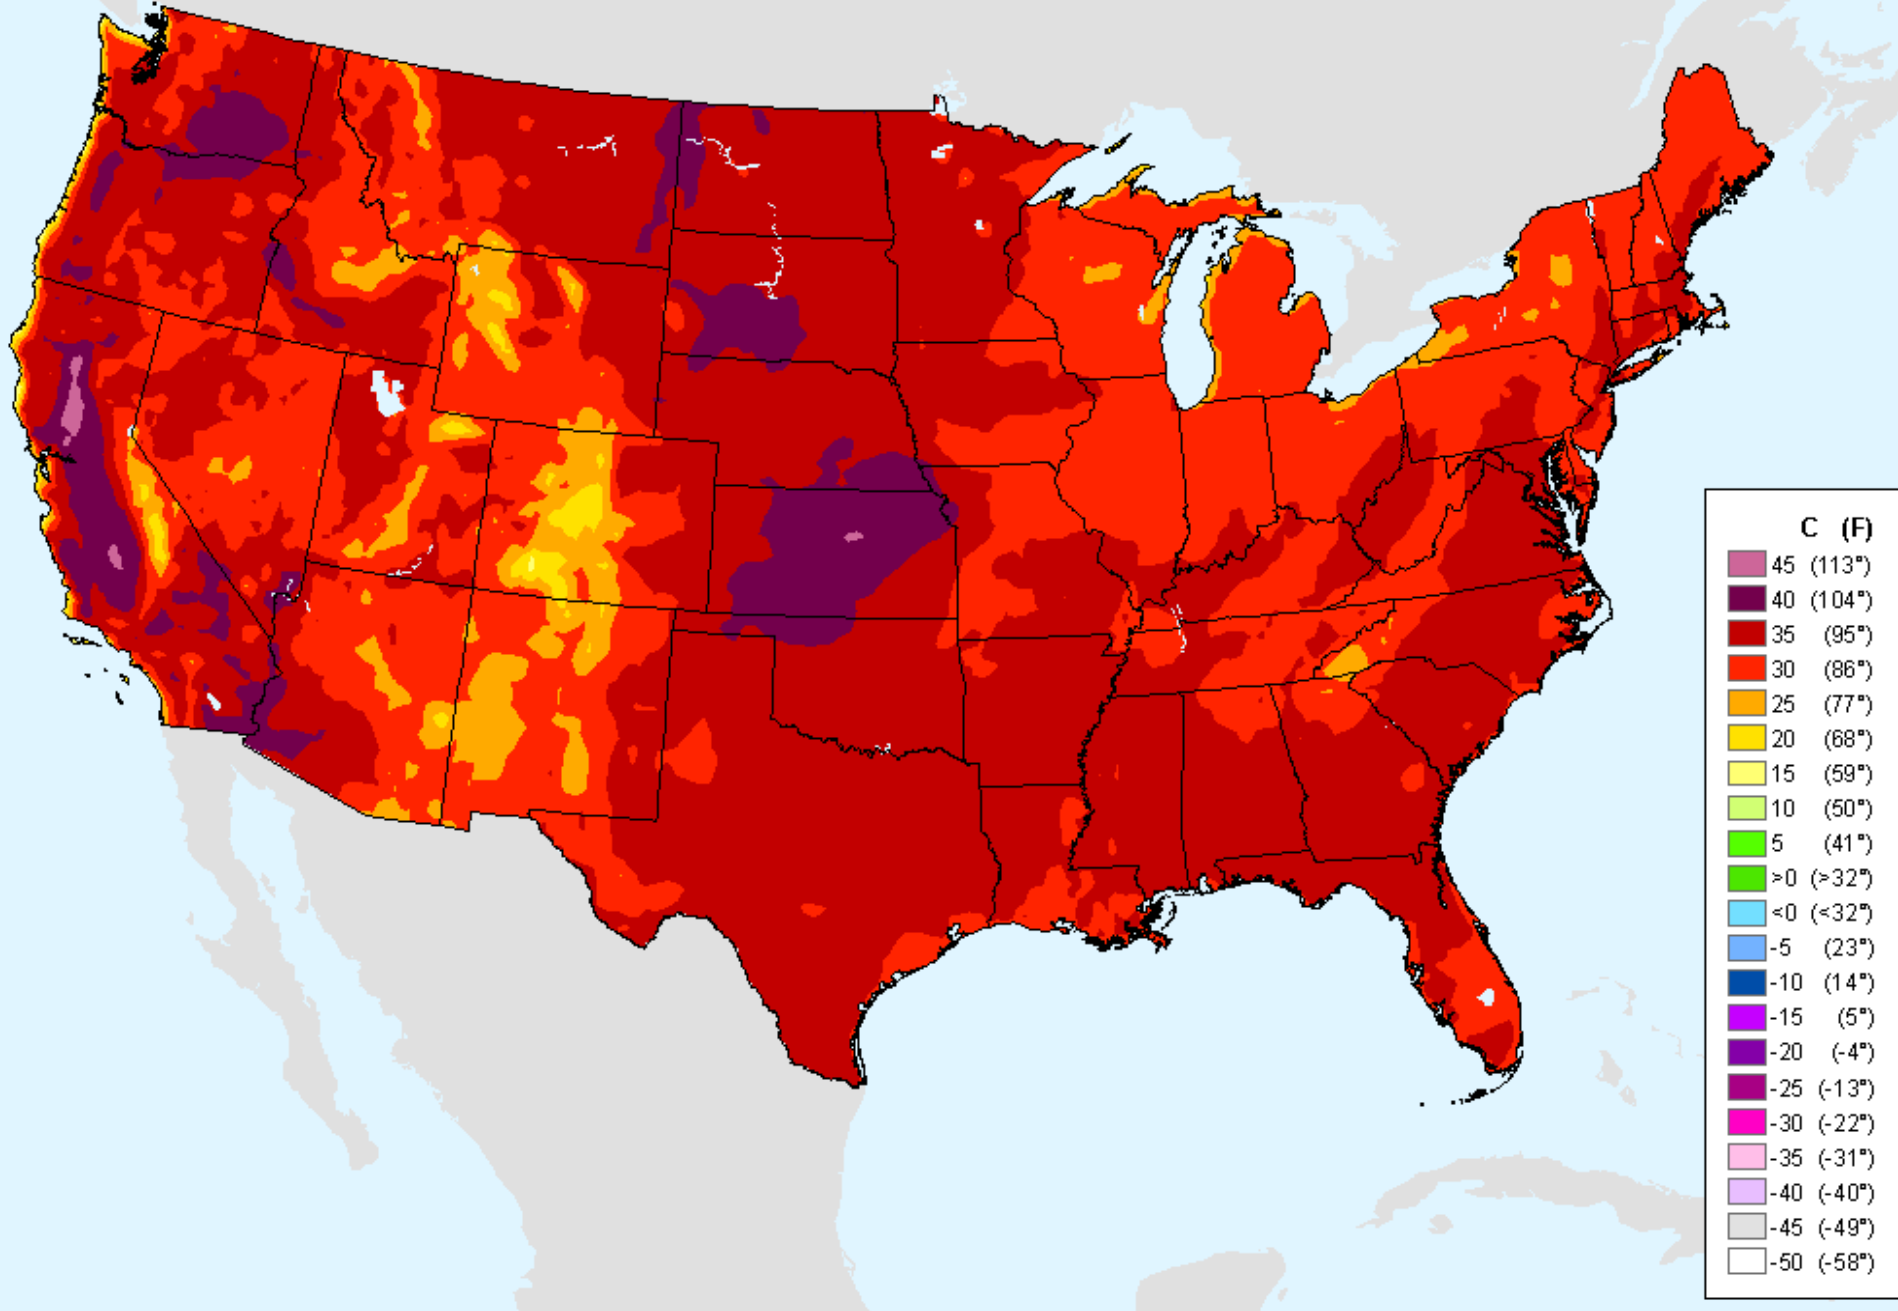

GFS (00z) 7-Day Max Temp Forecast

As of: Tuesday, August 10, 2021