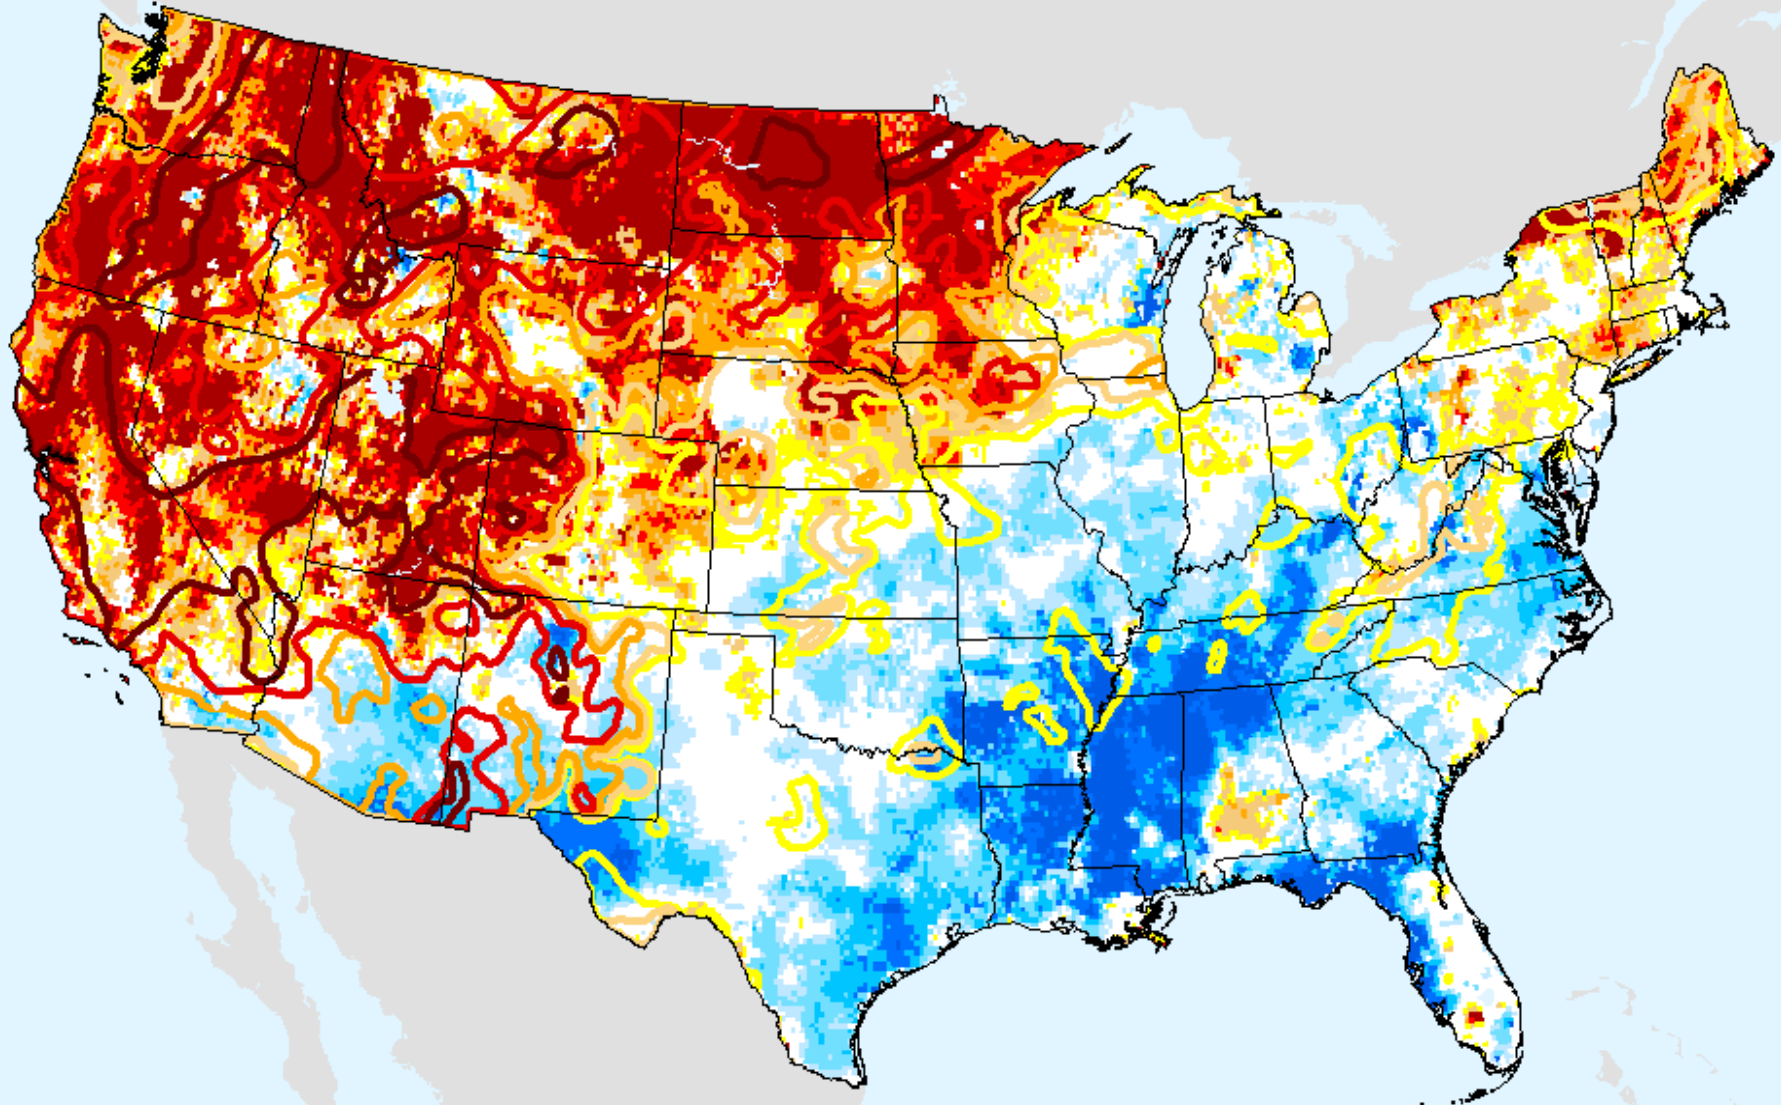

GRACE-Based Surface Soil Moisture Drought Indicator

As of: Tuesday, August 17, 2021

USDM for: Aug. 10, 2021