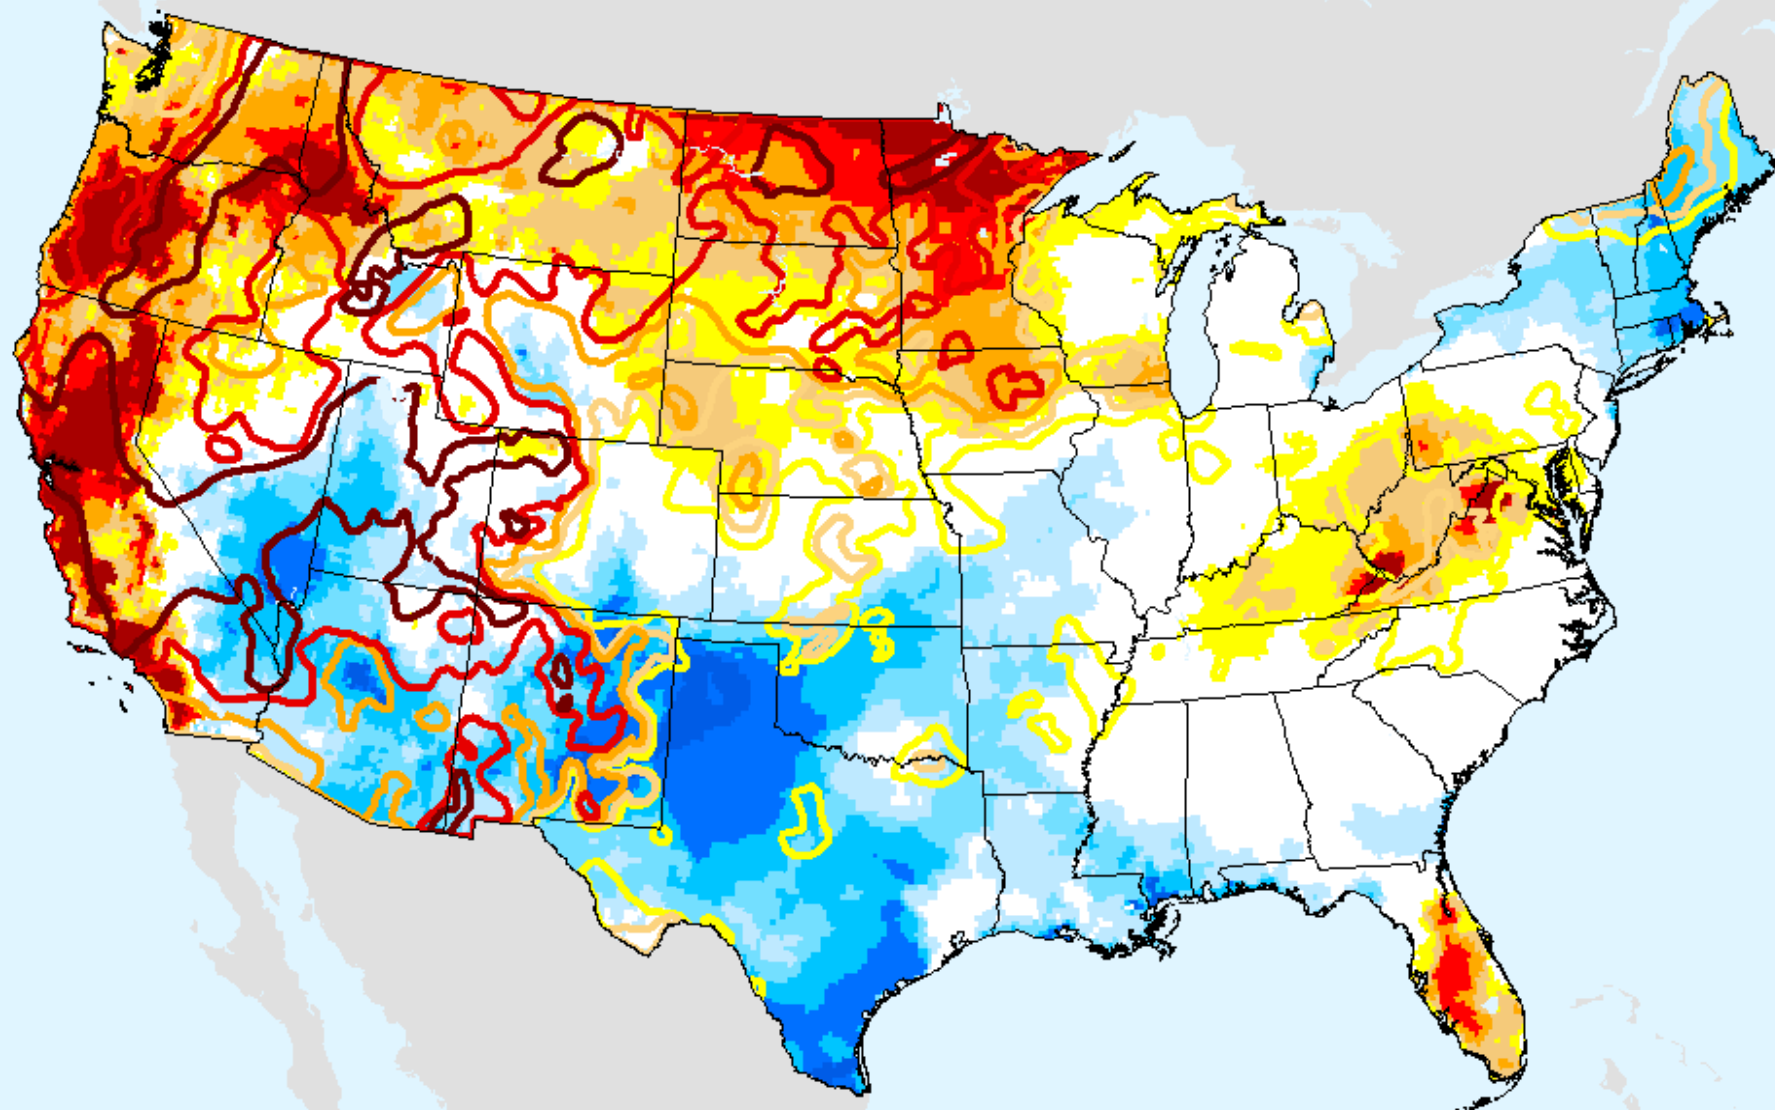

EDDI 5-week

As of: Tuesday, August 17, 2021

USDM for: Aug. 10, 2021