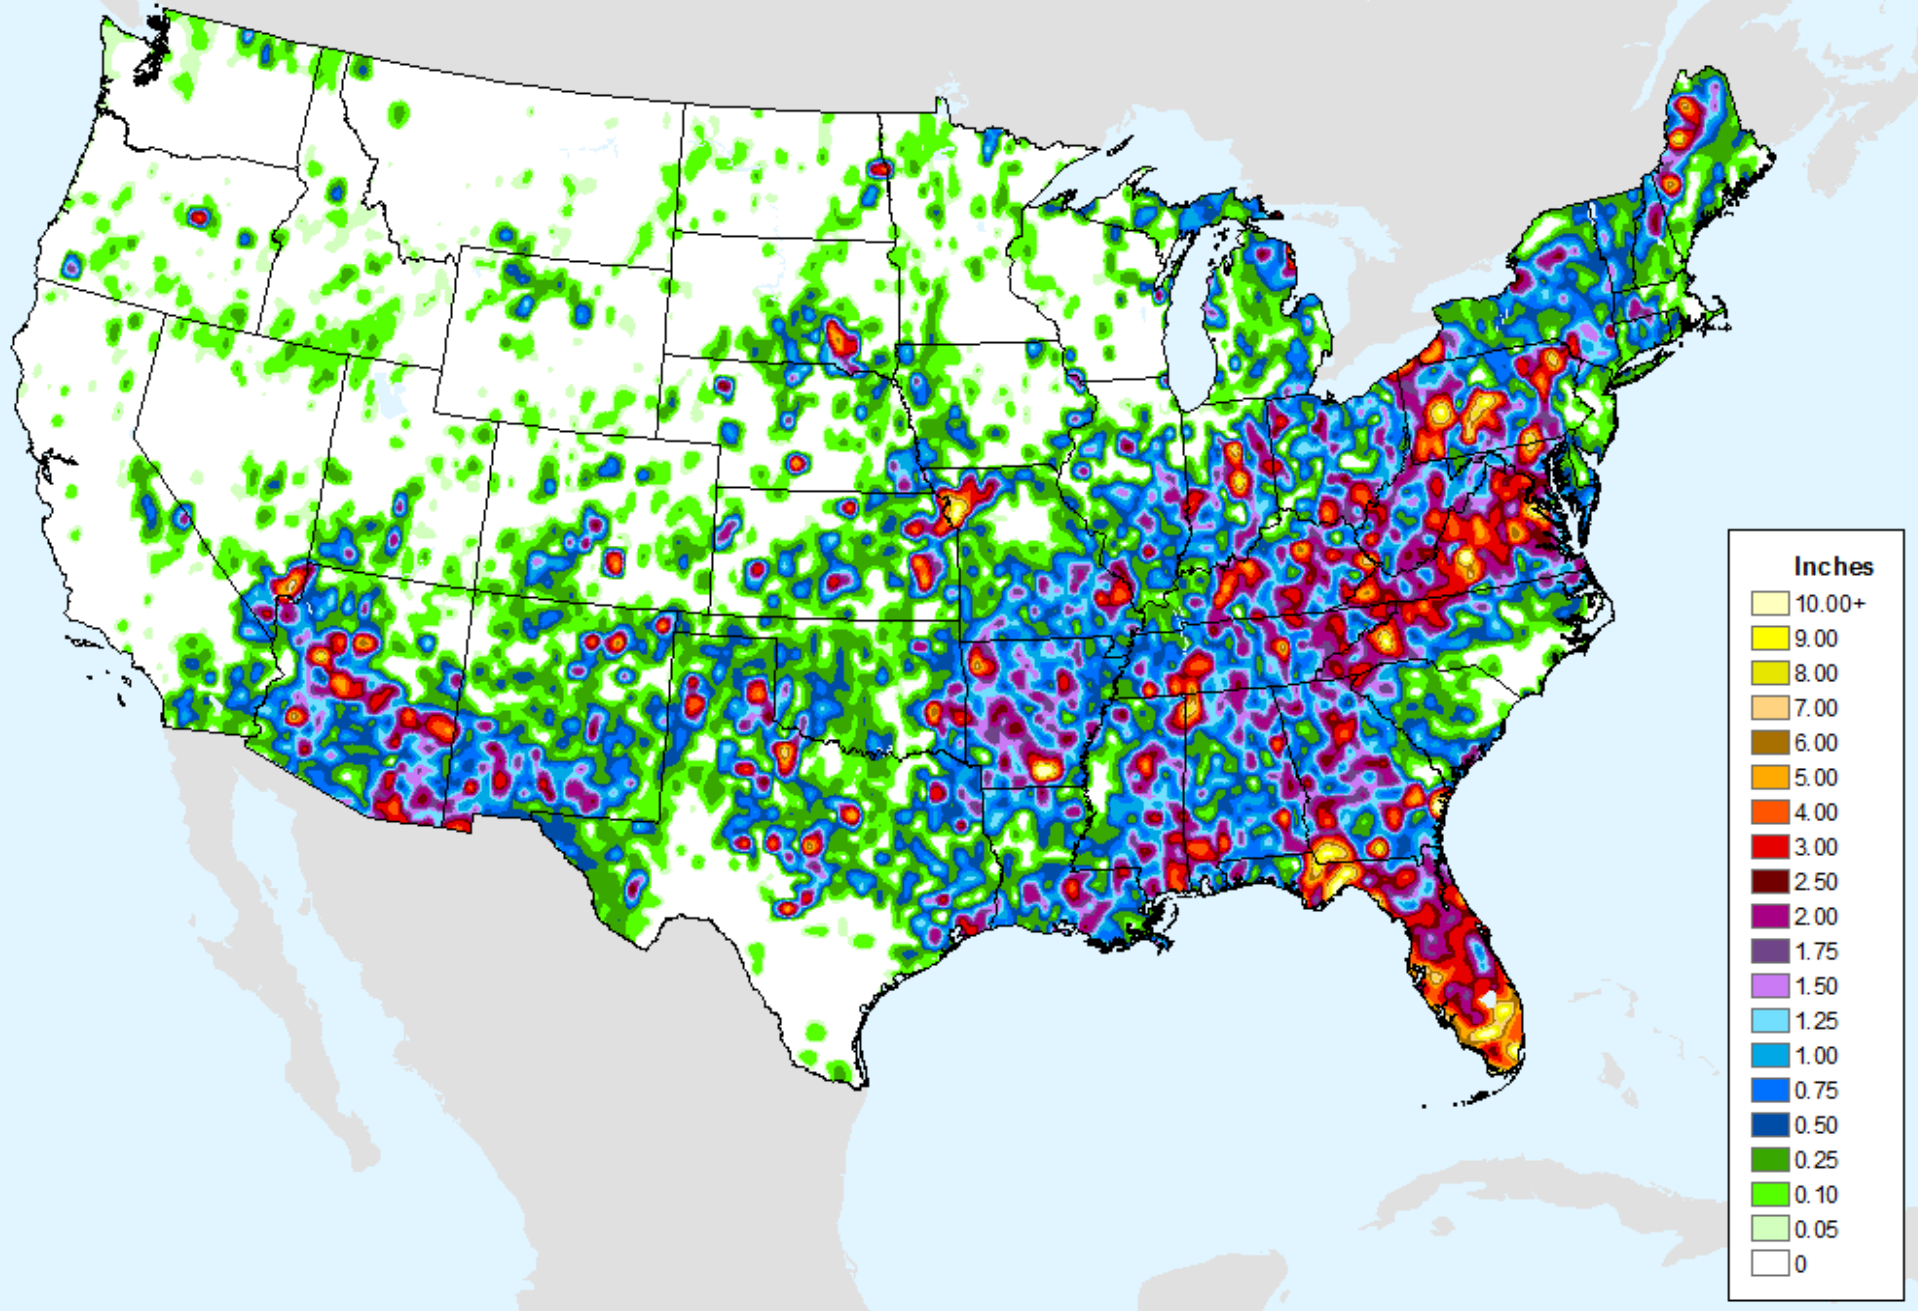

GFS (00z) 7-Day Precip Forecast

As of: Tuesday, August 17, 2021