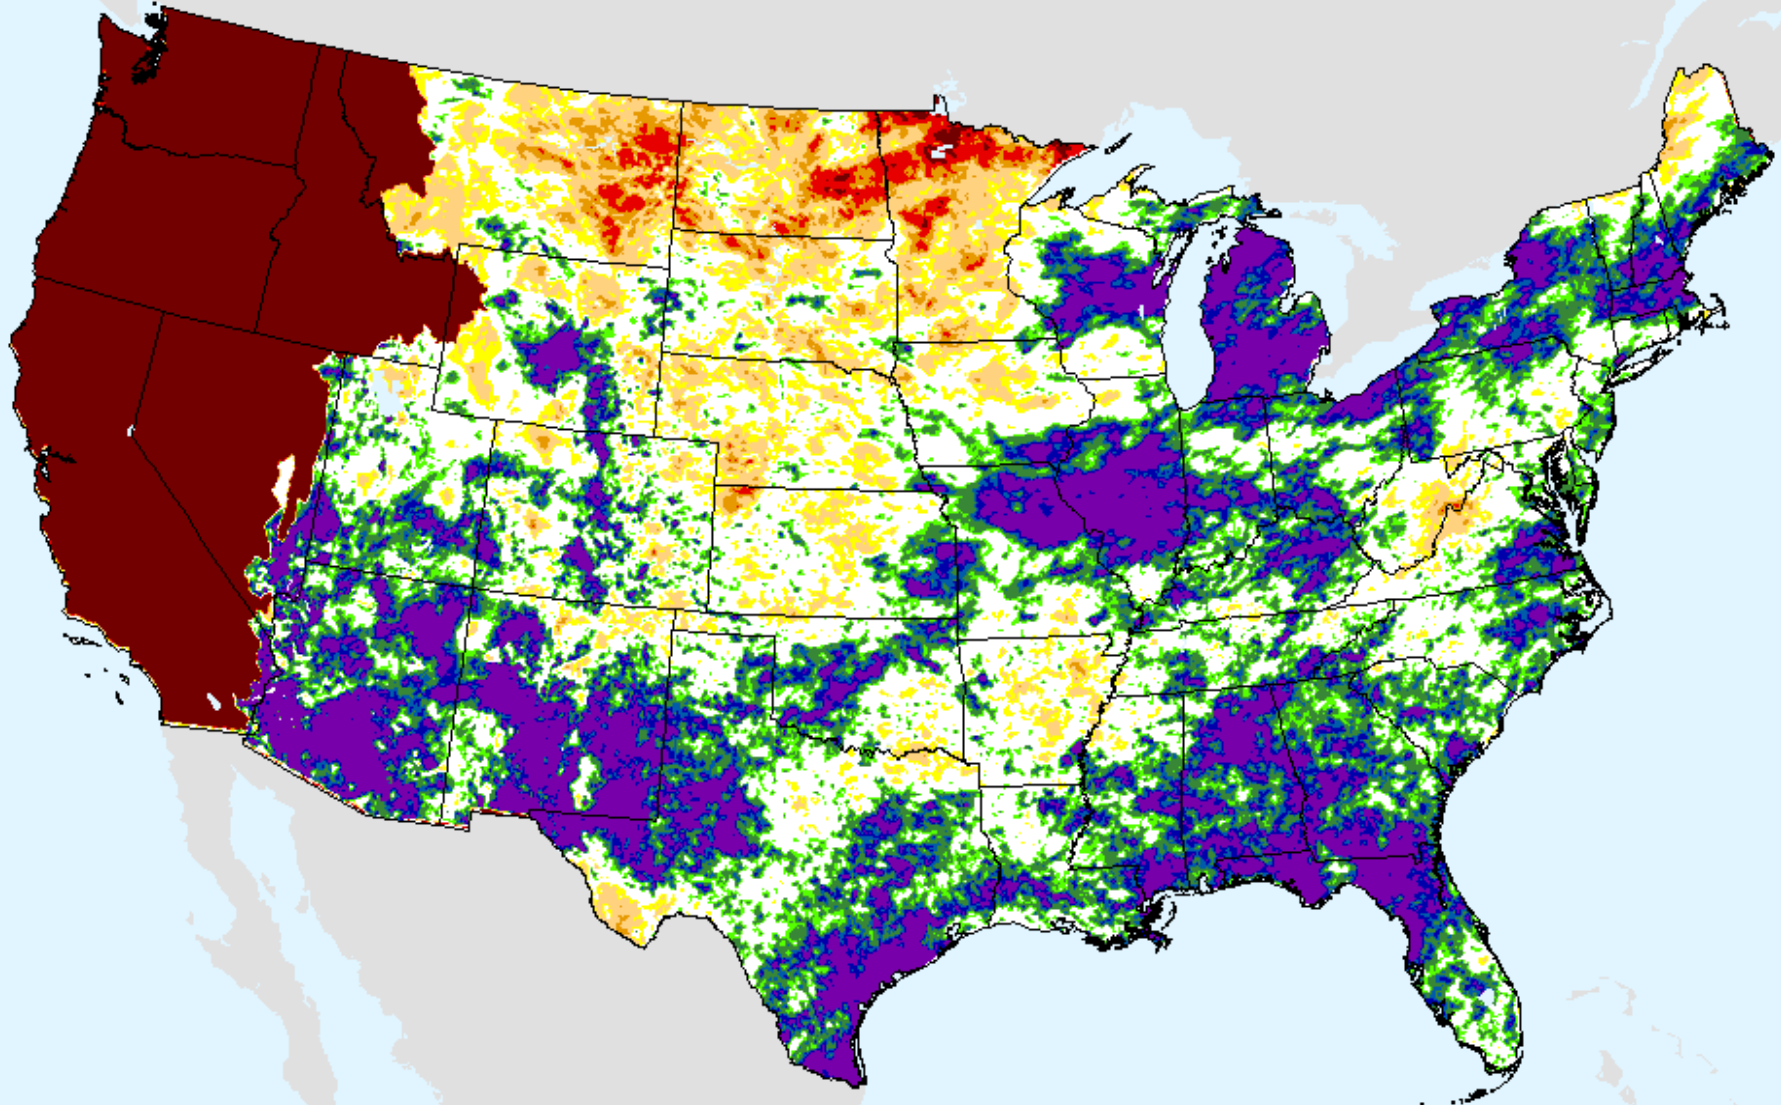

AHPS 2-month SPI

As of: Tuesday, August 17, 2021