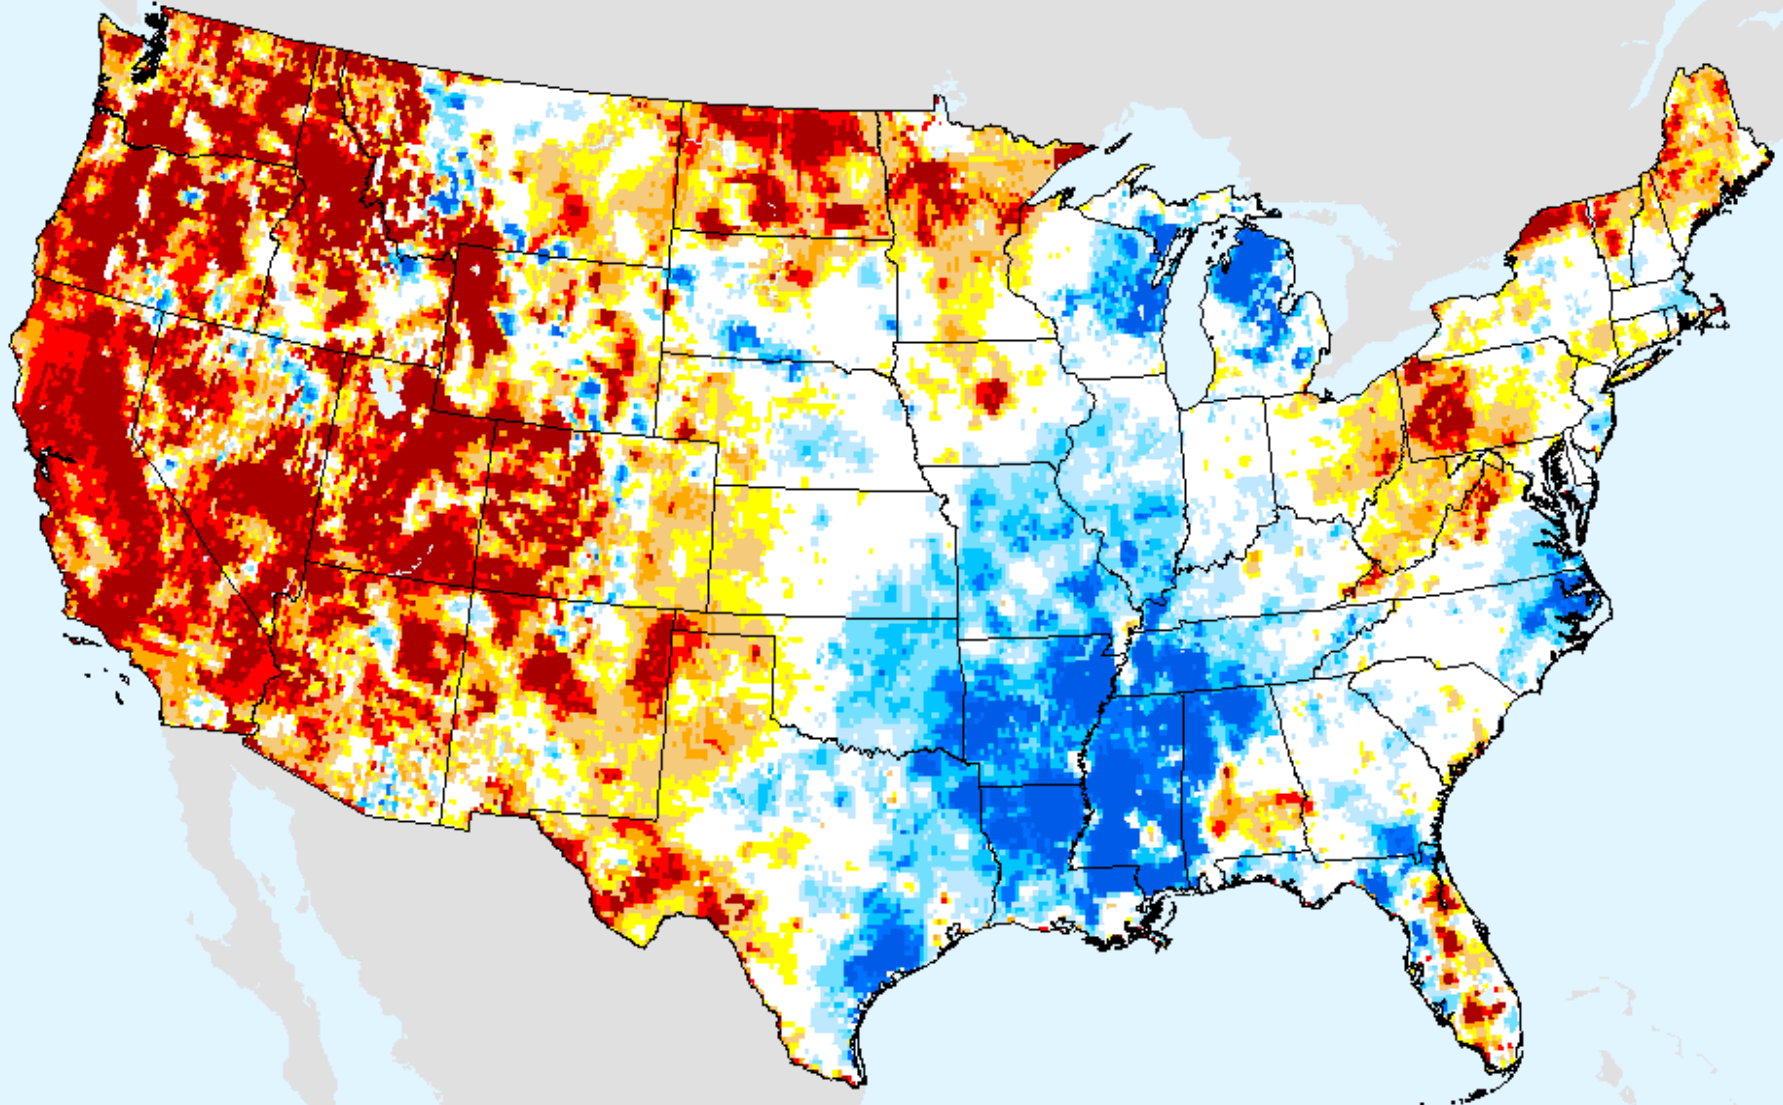

GRACE-Based Shallow Groundwater Drought Indicator

As of: Tuesday, August 17, 2021