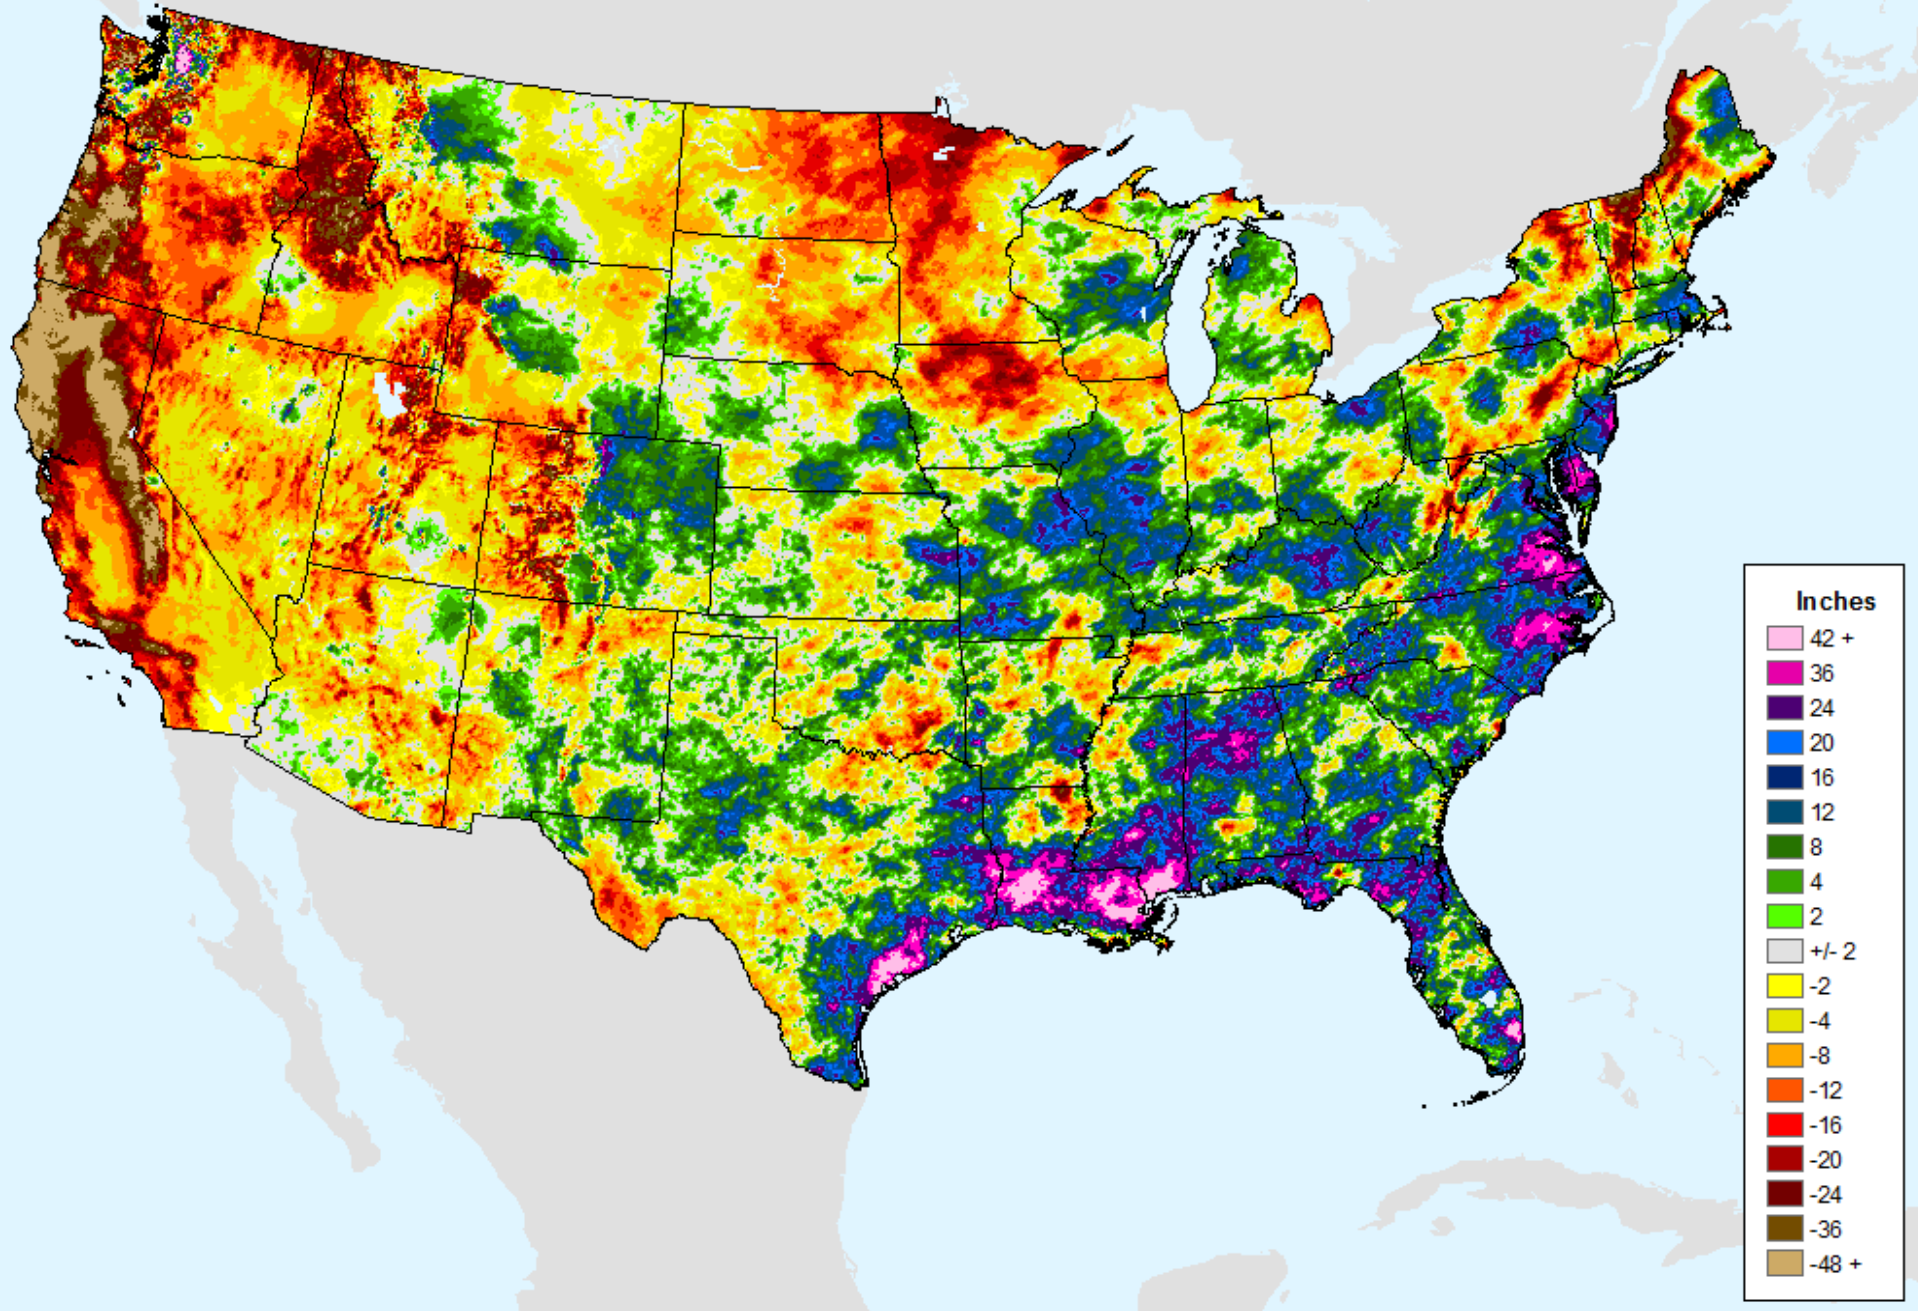

AHPS Water-Year Precip Departure

As of: Tuesday, August 17, 2021