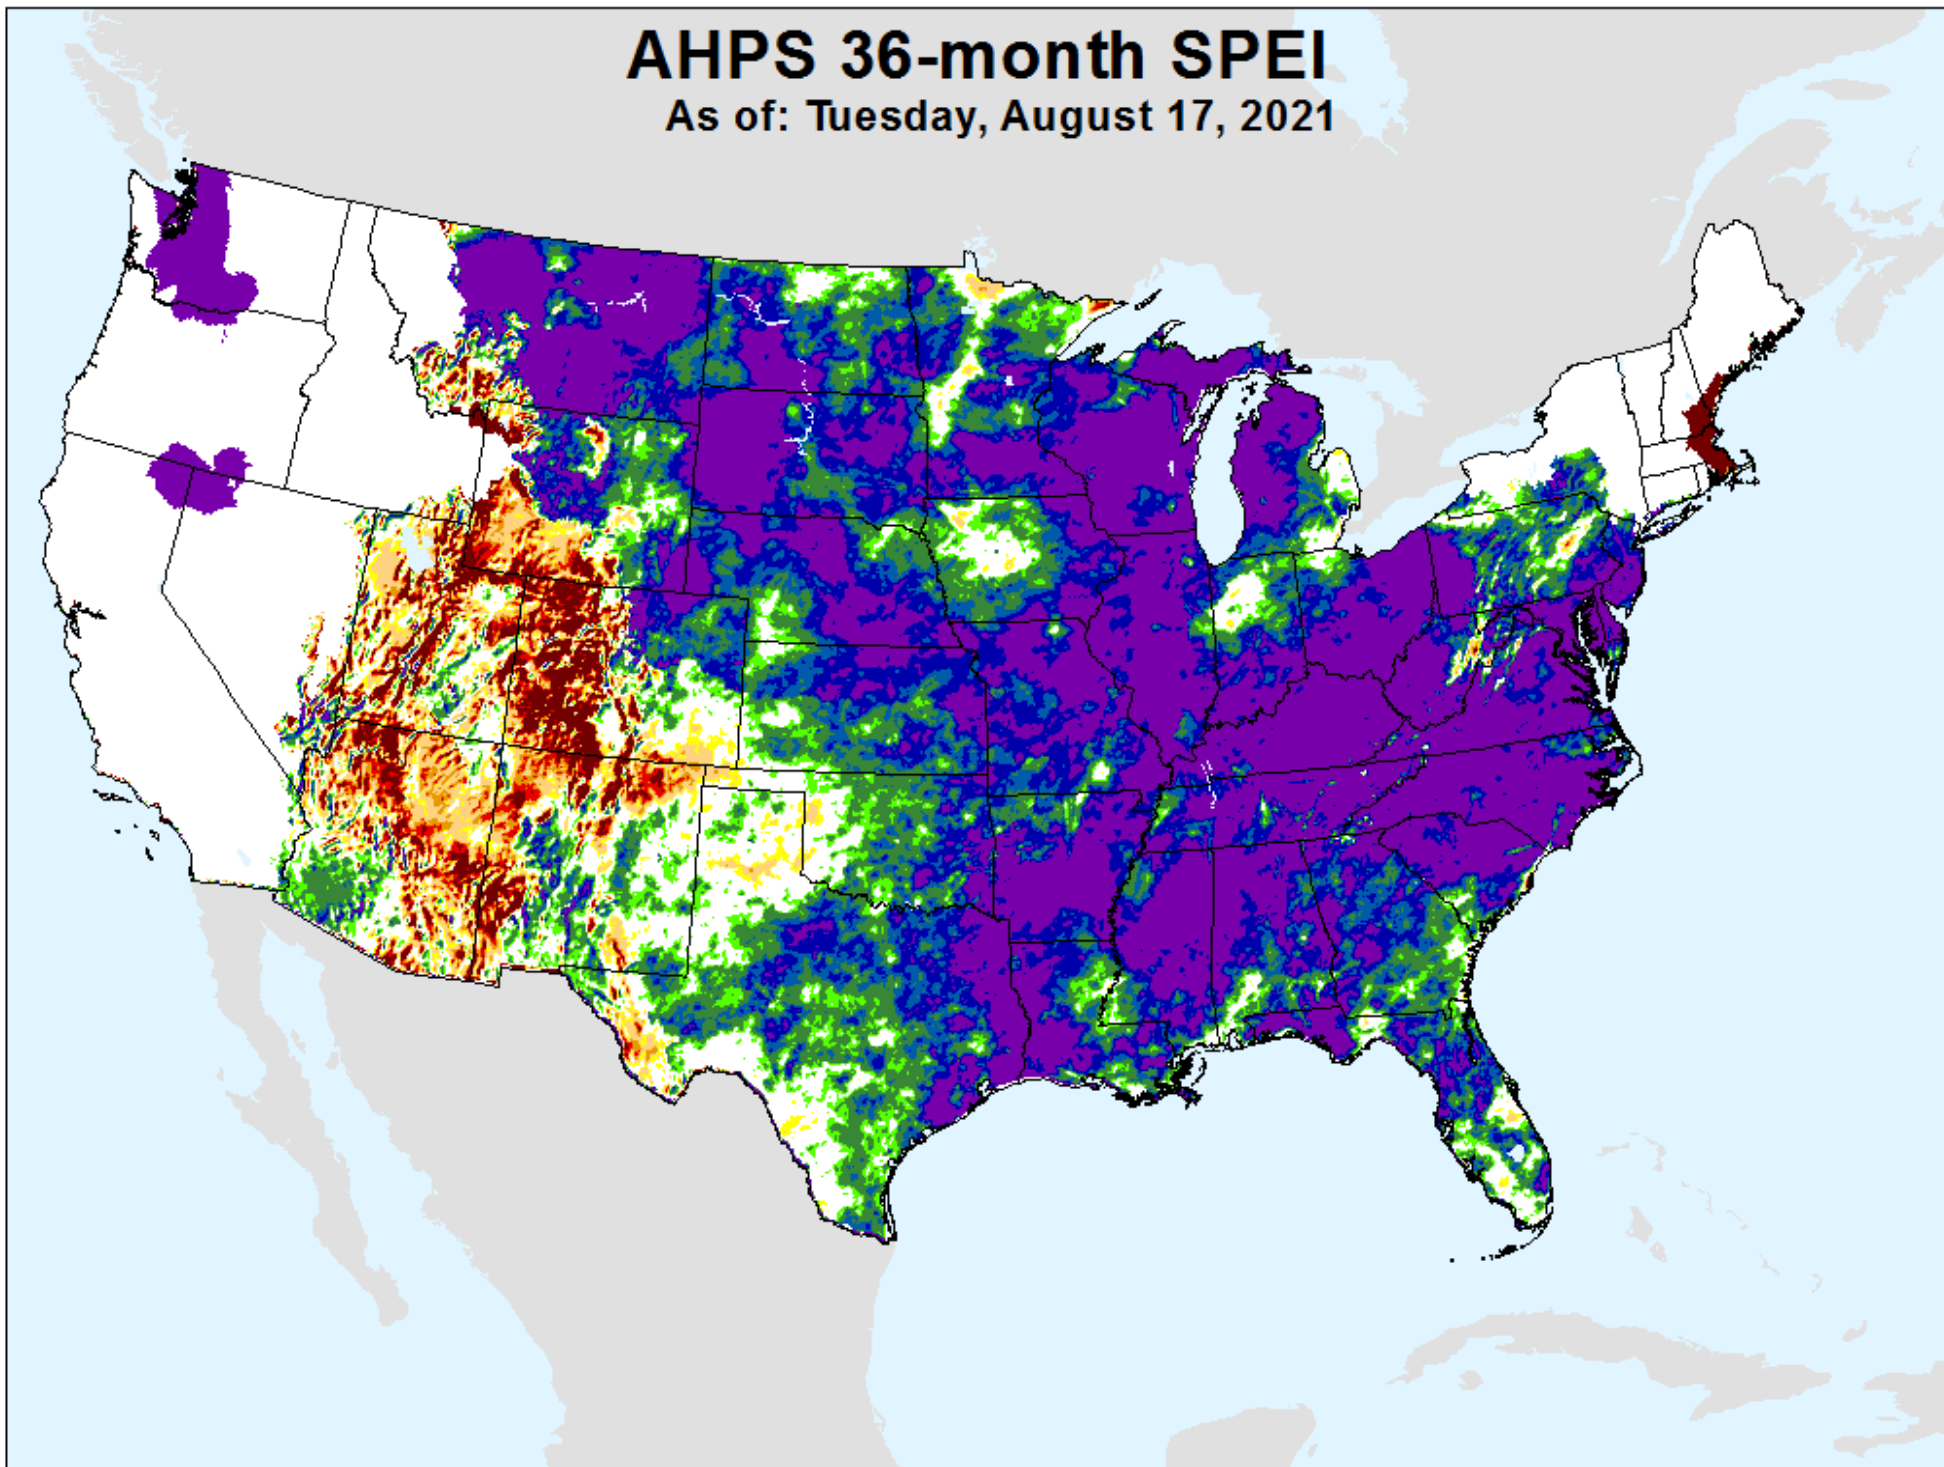

AHPS 36-month SPEI

As of: Tuesday, August 17, 2021

SPEI (USDM)