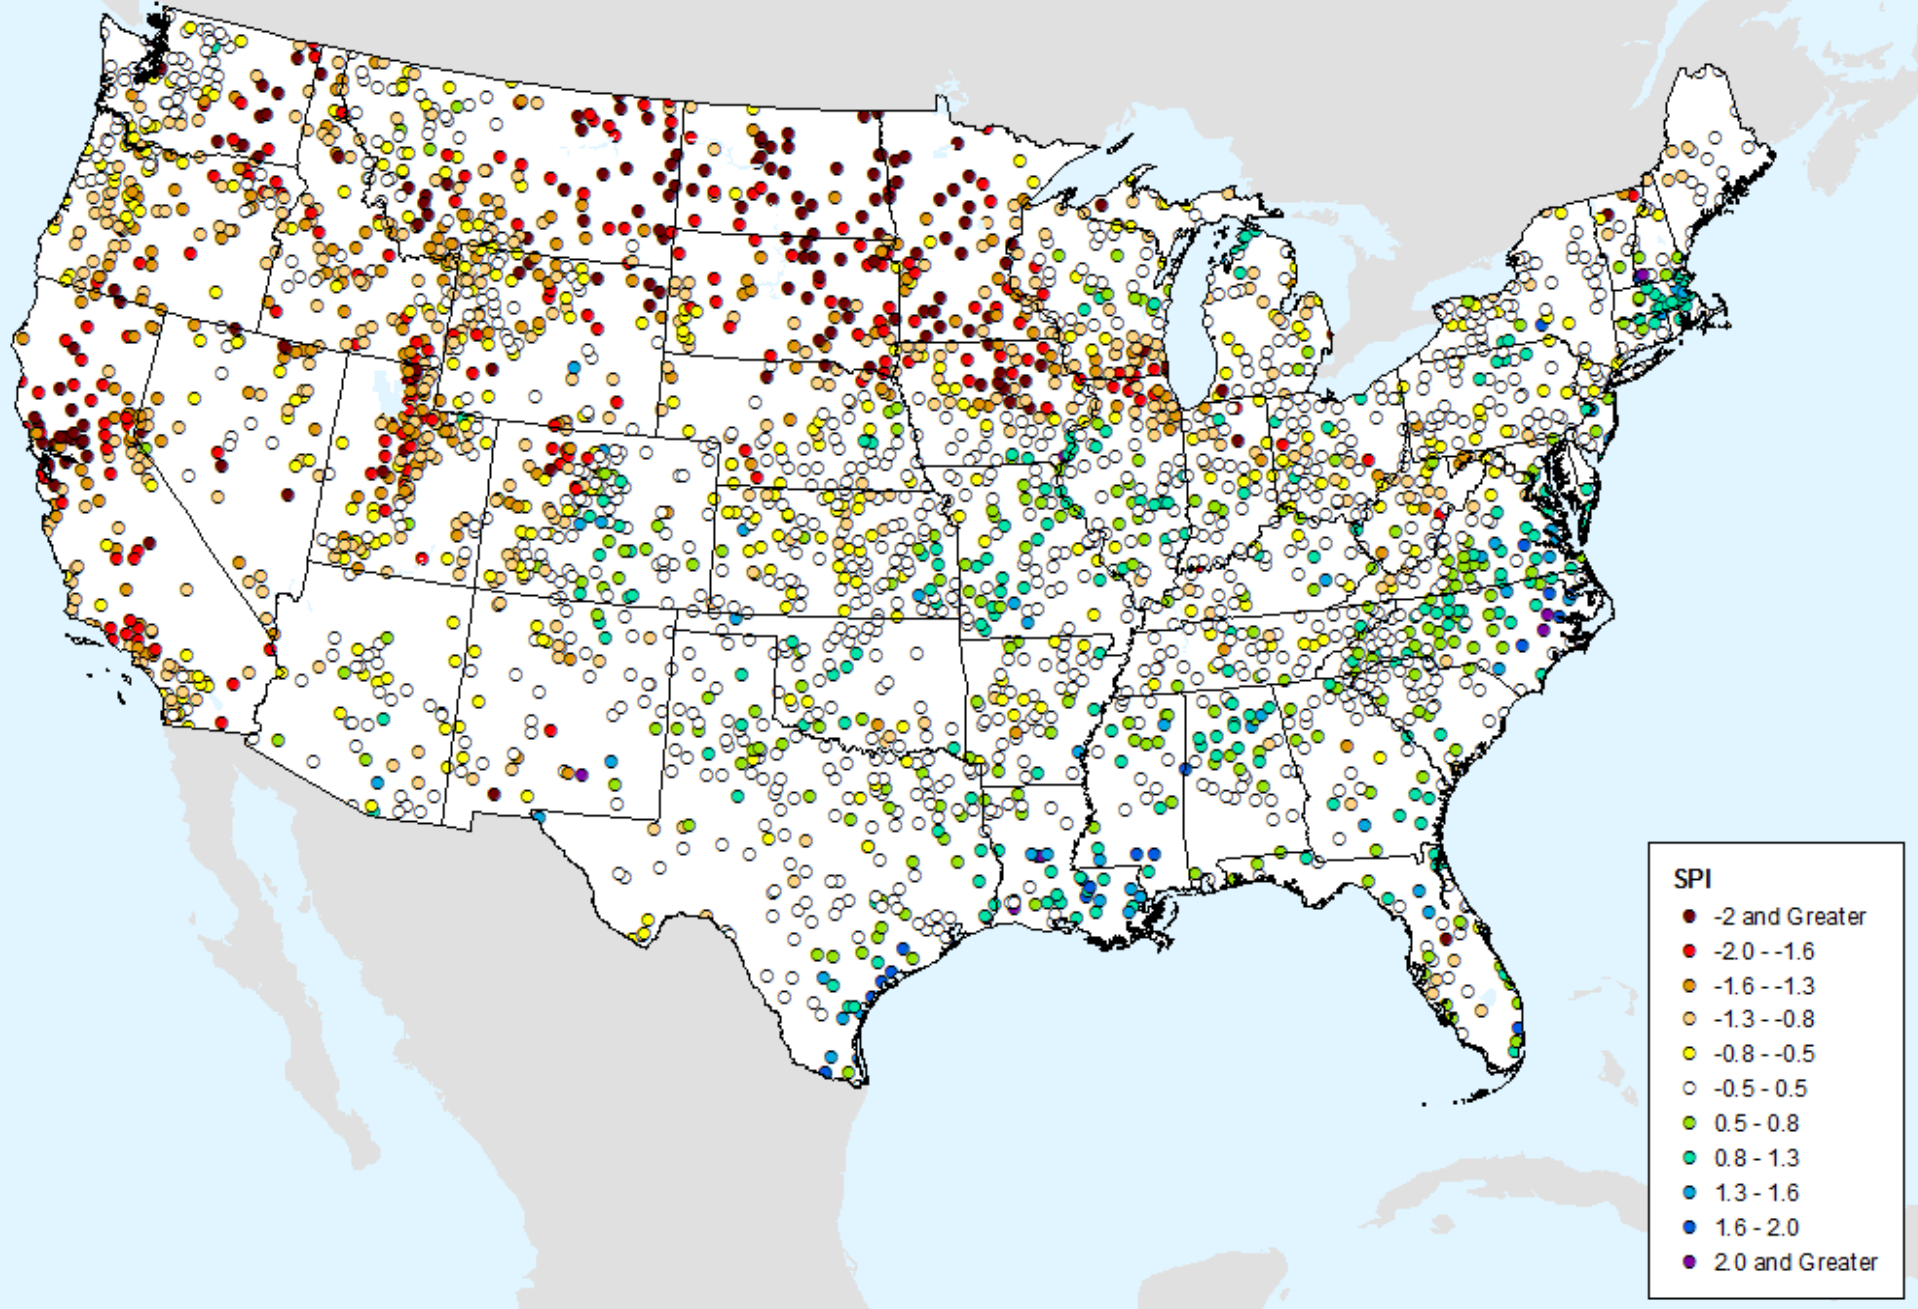

HPRCC Water Year-to-date SPI

As of: Tuesday, August 17, 2021