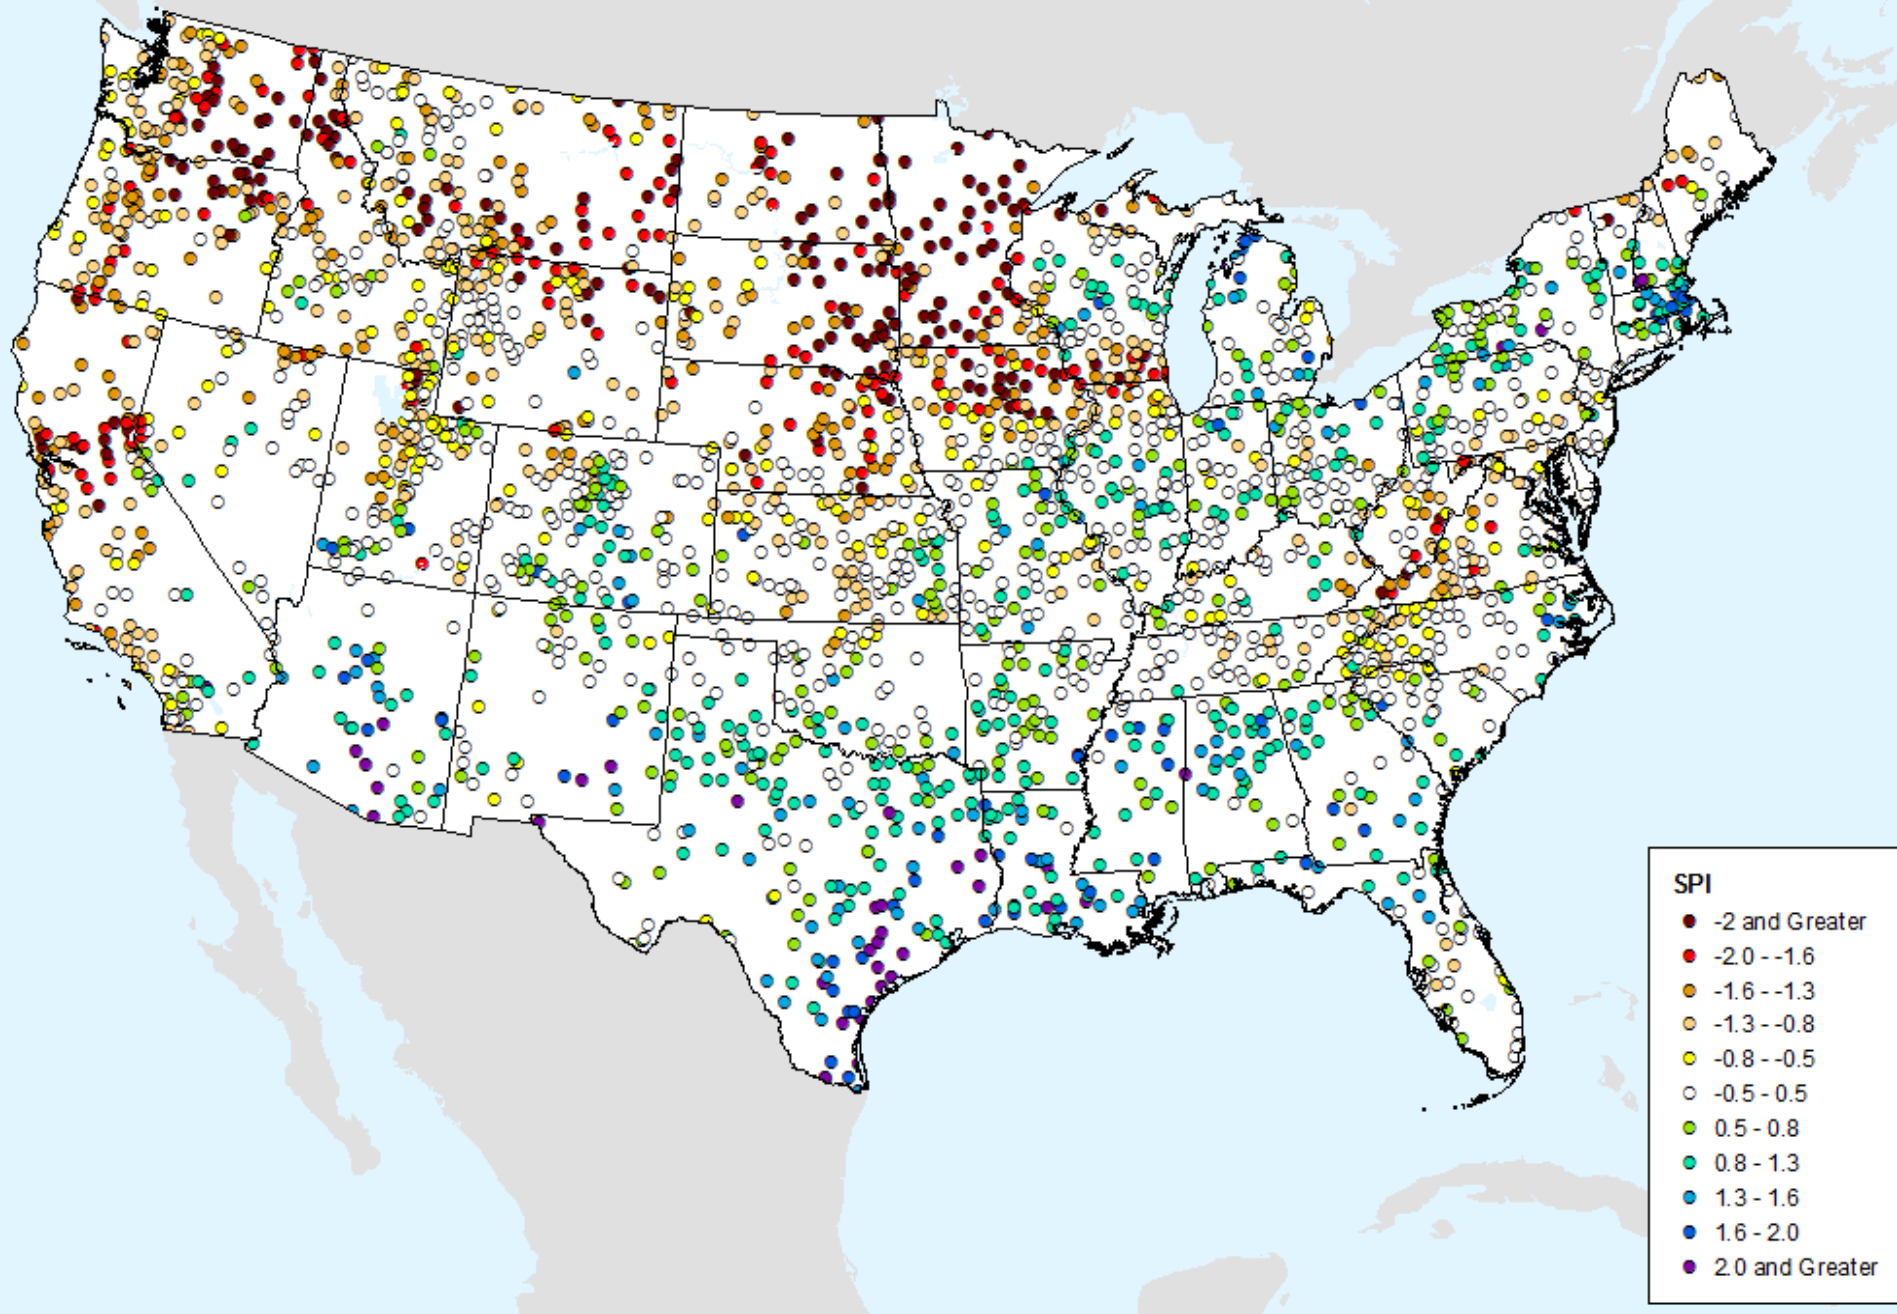

HPRCC 4-month SPI

As of: Tuesday, August 17, 2021