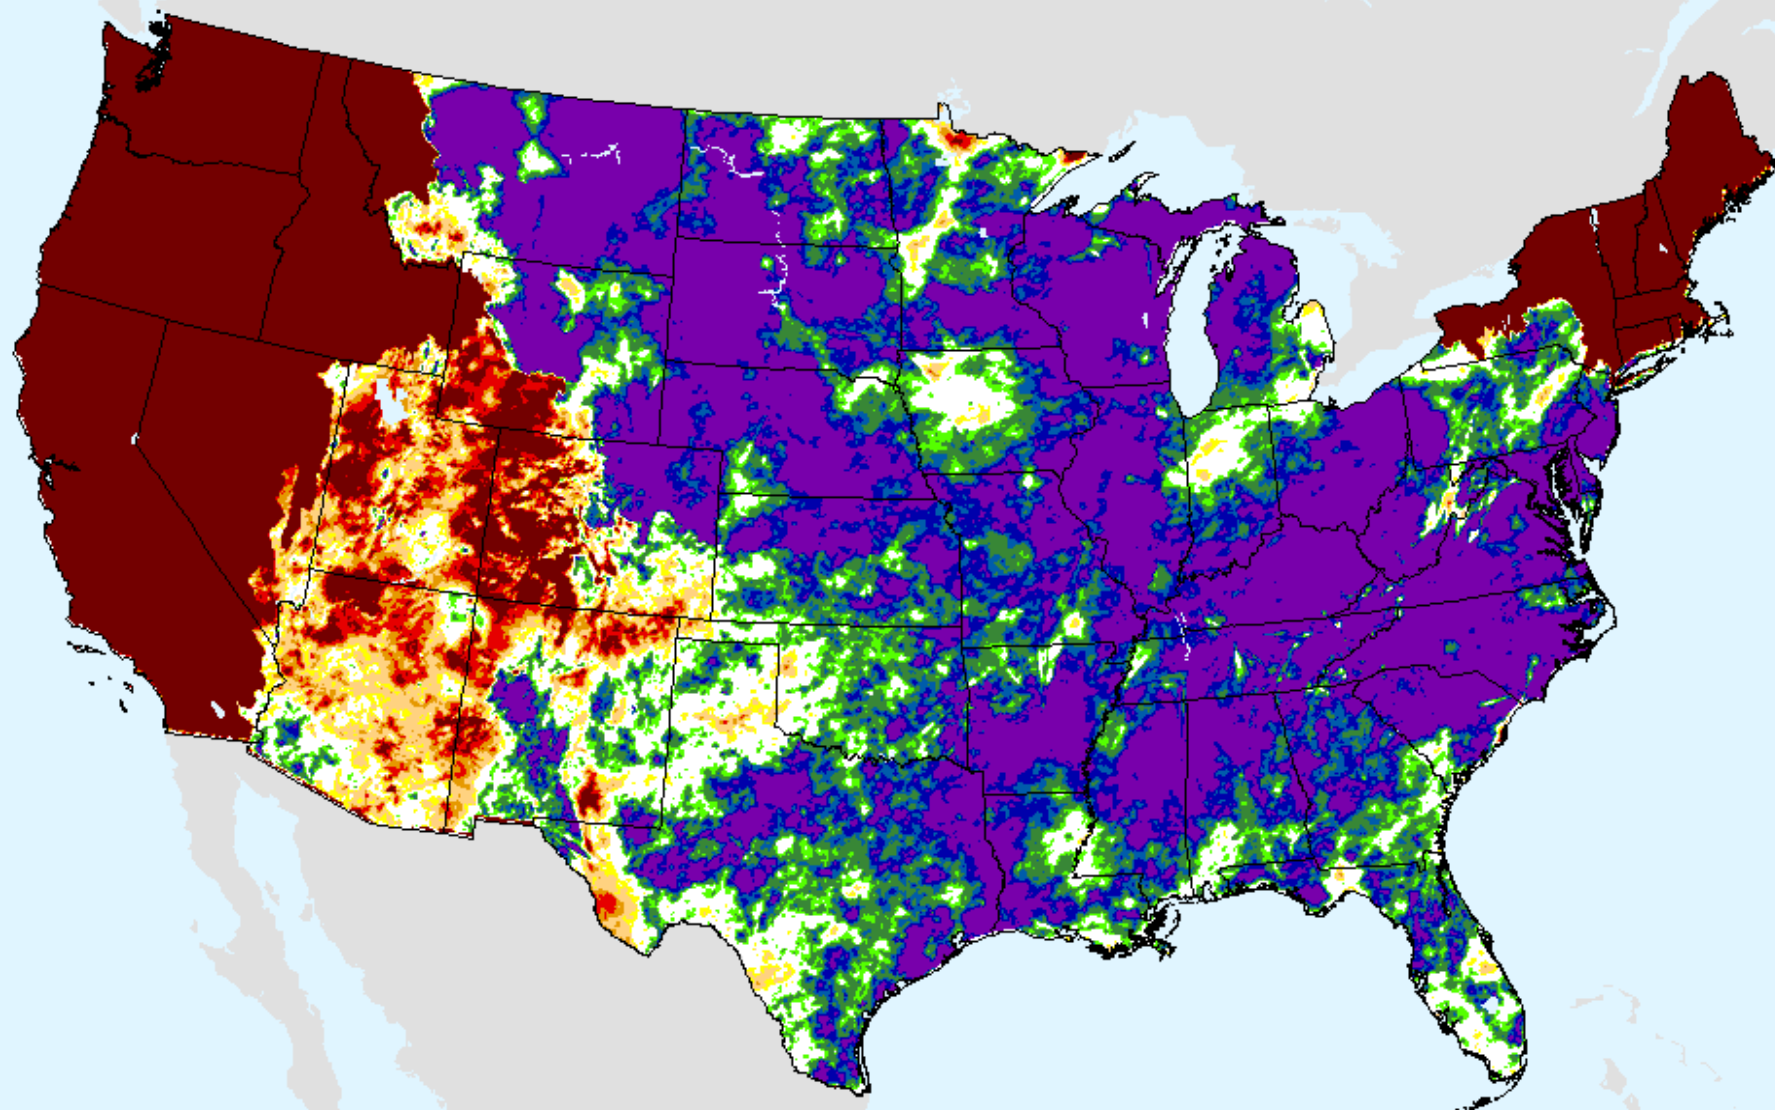

AHPS 36-month SPI

As of: Tuesday, August 17, 2021