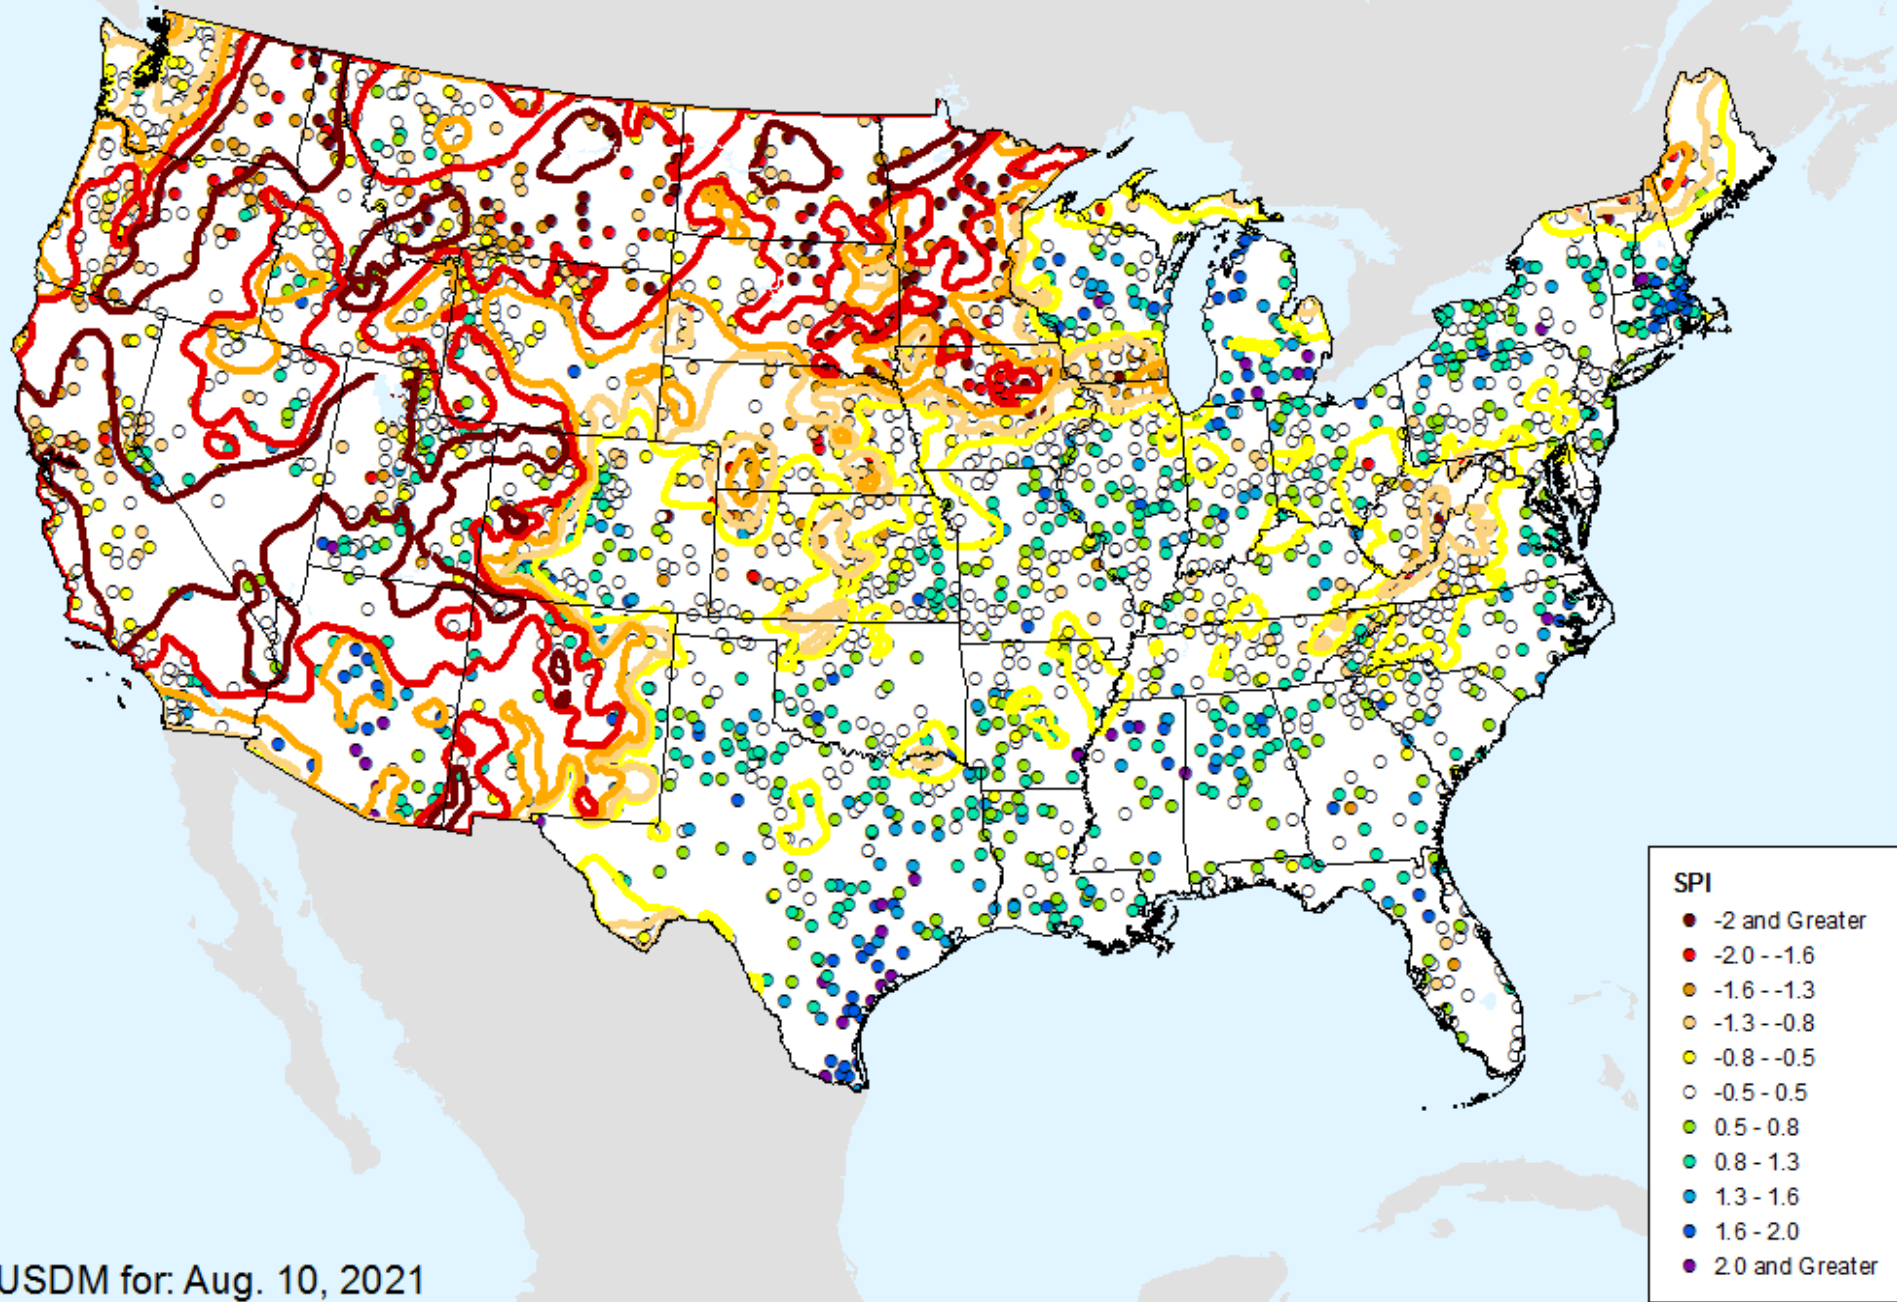

HPRCC 3-month SPI

As of: Tuesday, August 17, 2021

USDM for: Aug. 10, 2021