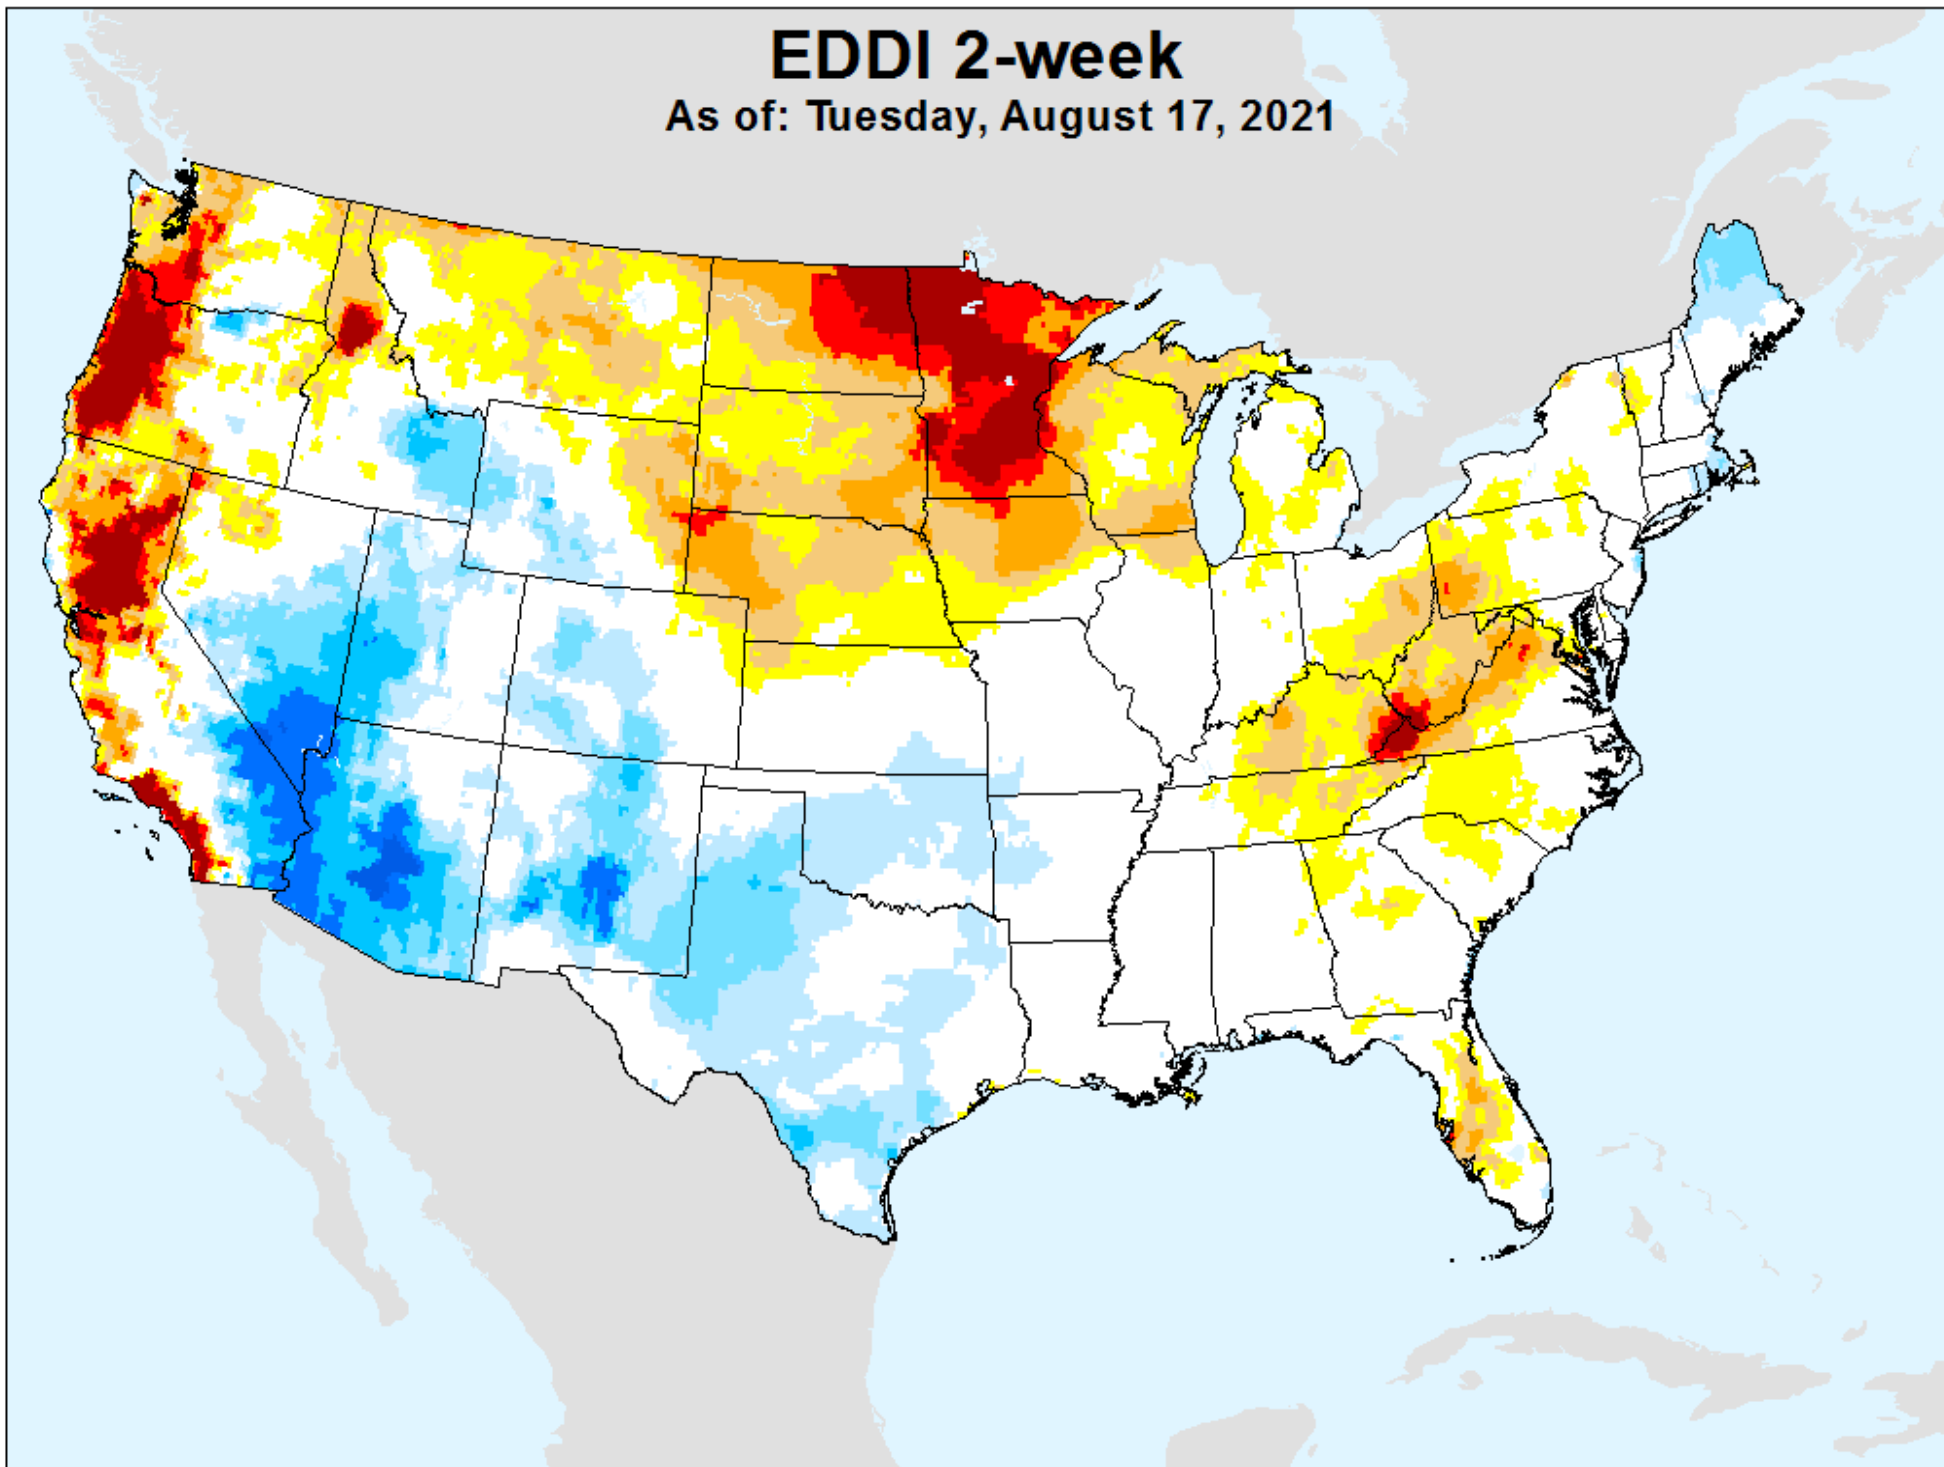

# EDDI 2-week

As of: Tuesday, August 17, 2021