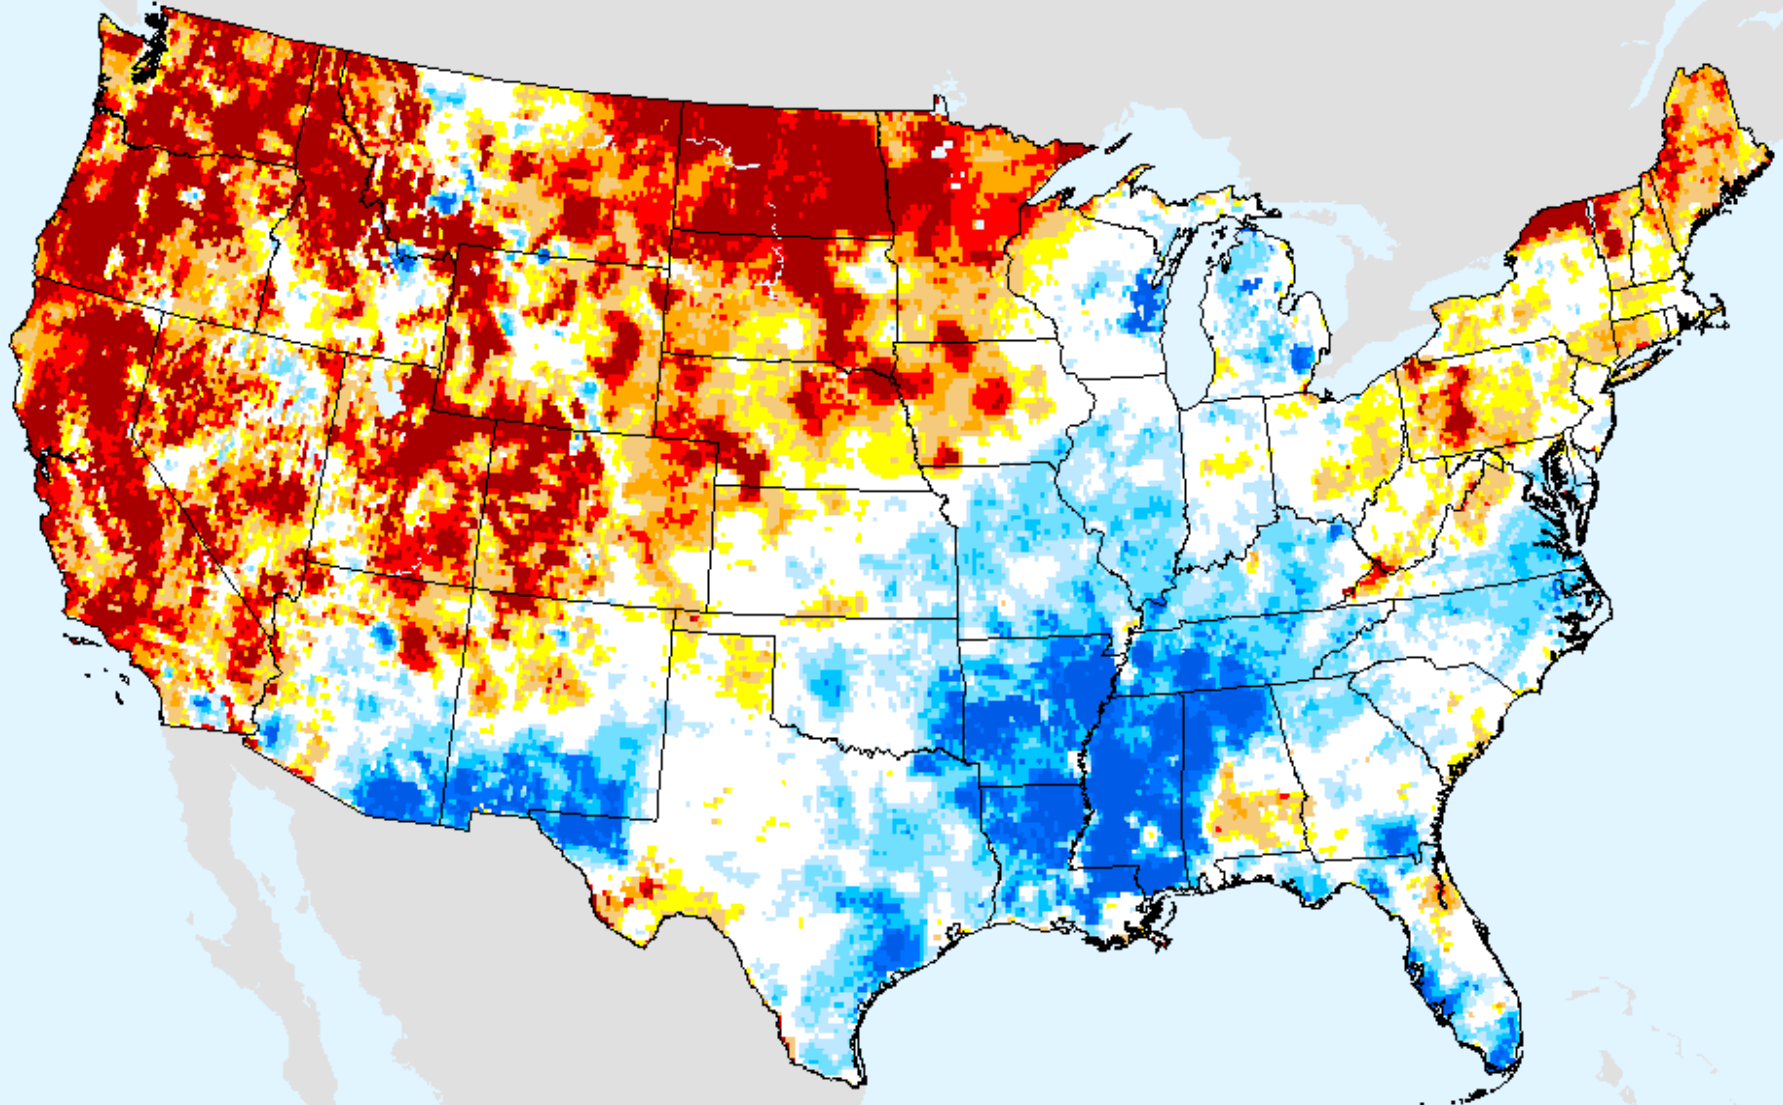

GRACE-Based Root Zone Soil Moisture Drought Indicator

As of: Tuesday, August 17, 2021