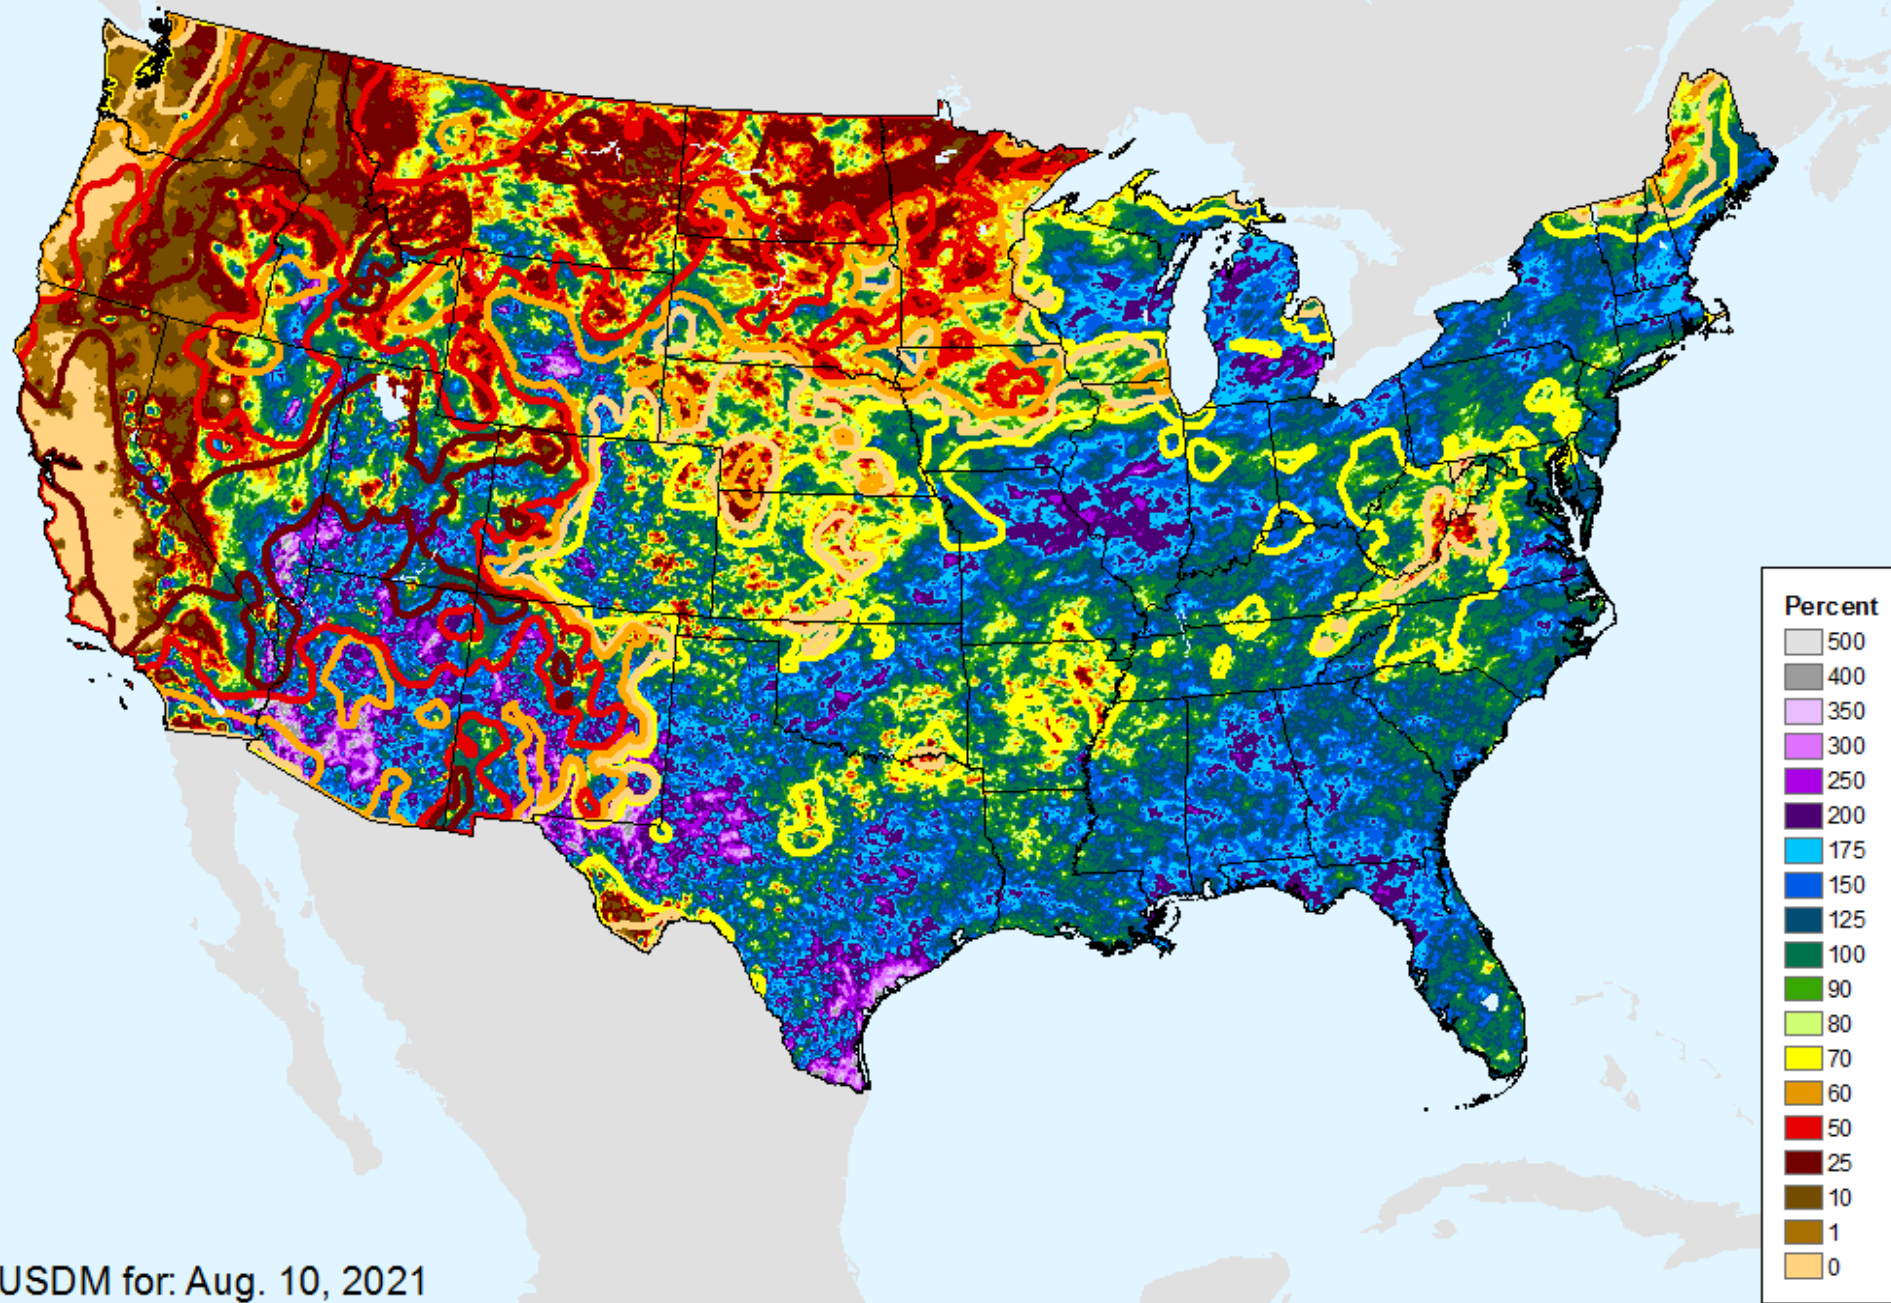

AHPS 60-Day Pct of Normal Pcp

As of: Tuesday, August 17, 2021

USDM for: Aug. 10, 2021