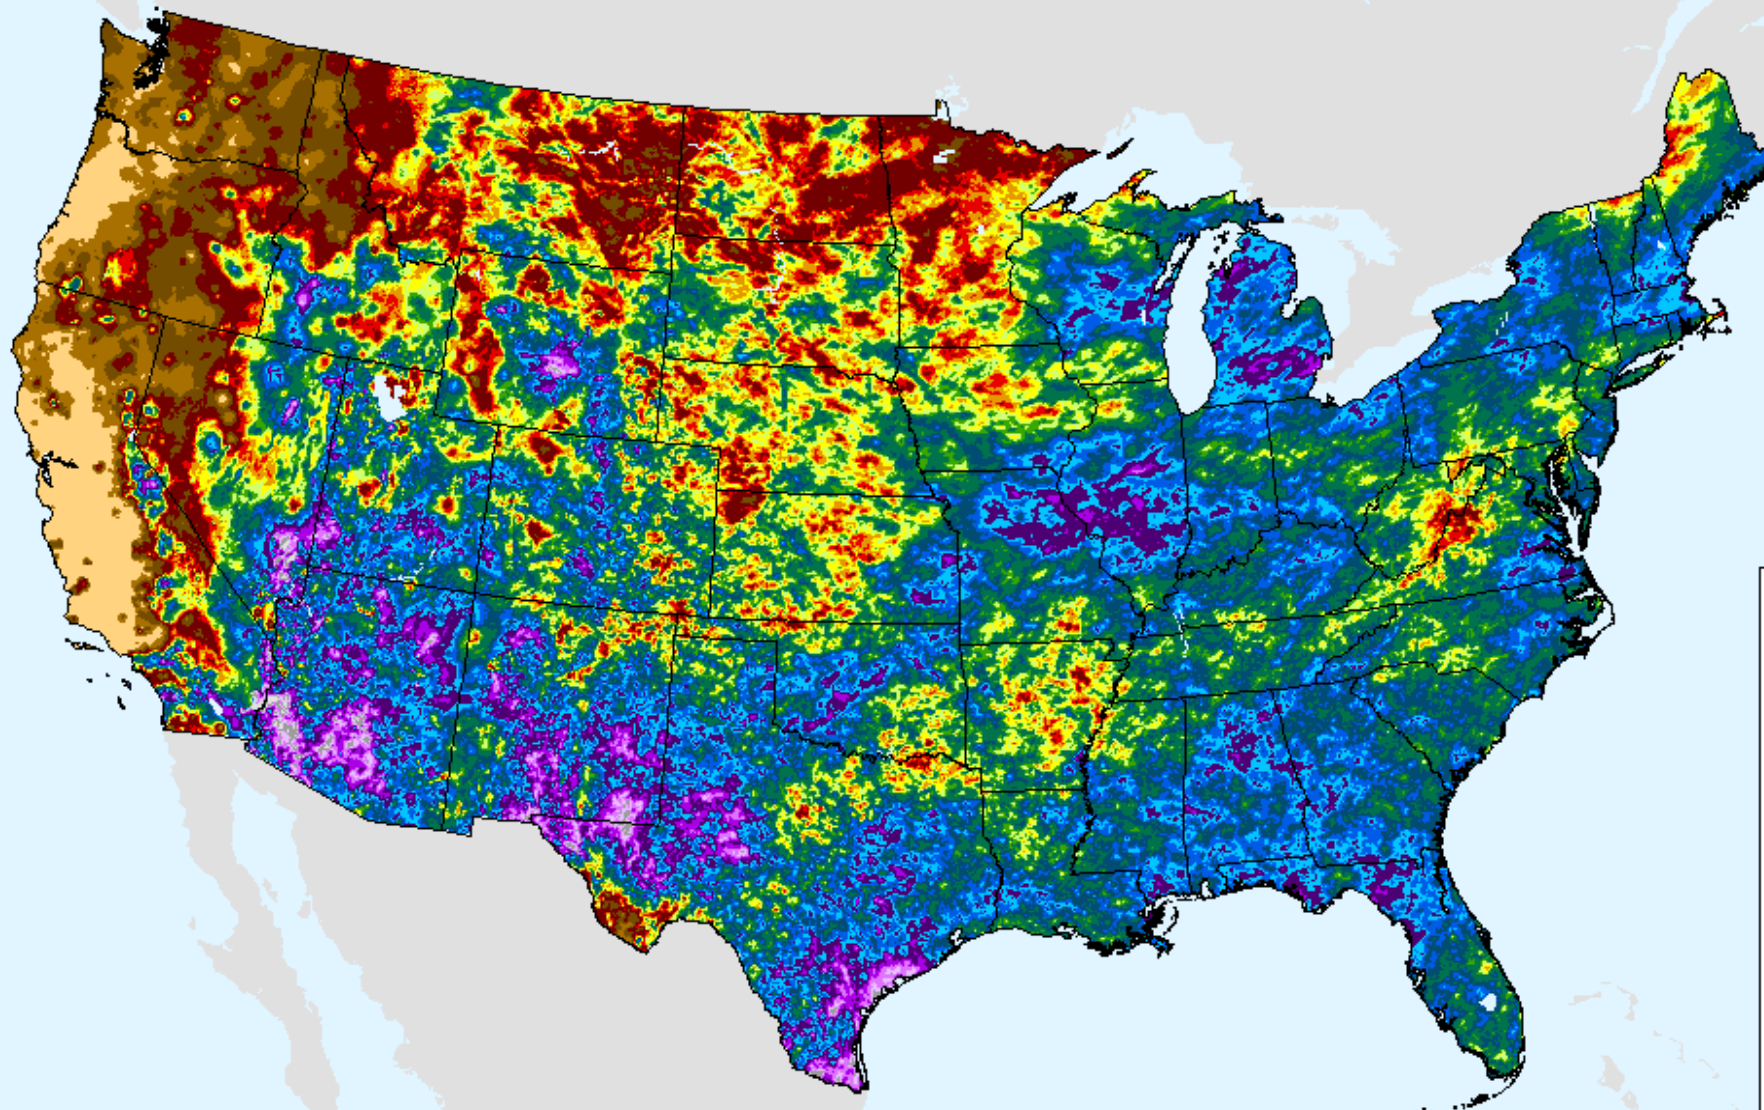

AHPS 60-Day Pct of Normal Pcp

As of: Tuesday, August 17, 2021

Percent

- 500
- 400
- 350
- 300
- 250
- 200
- 175
- 150
- 125
- 100
- 90
- 80
- 70
- 60
- 50
- 25
- 10
- 1
- 0