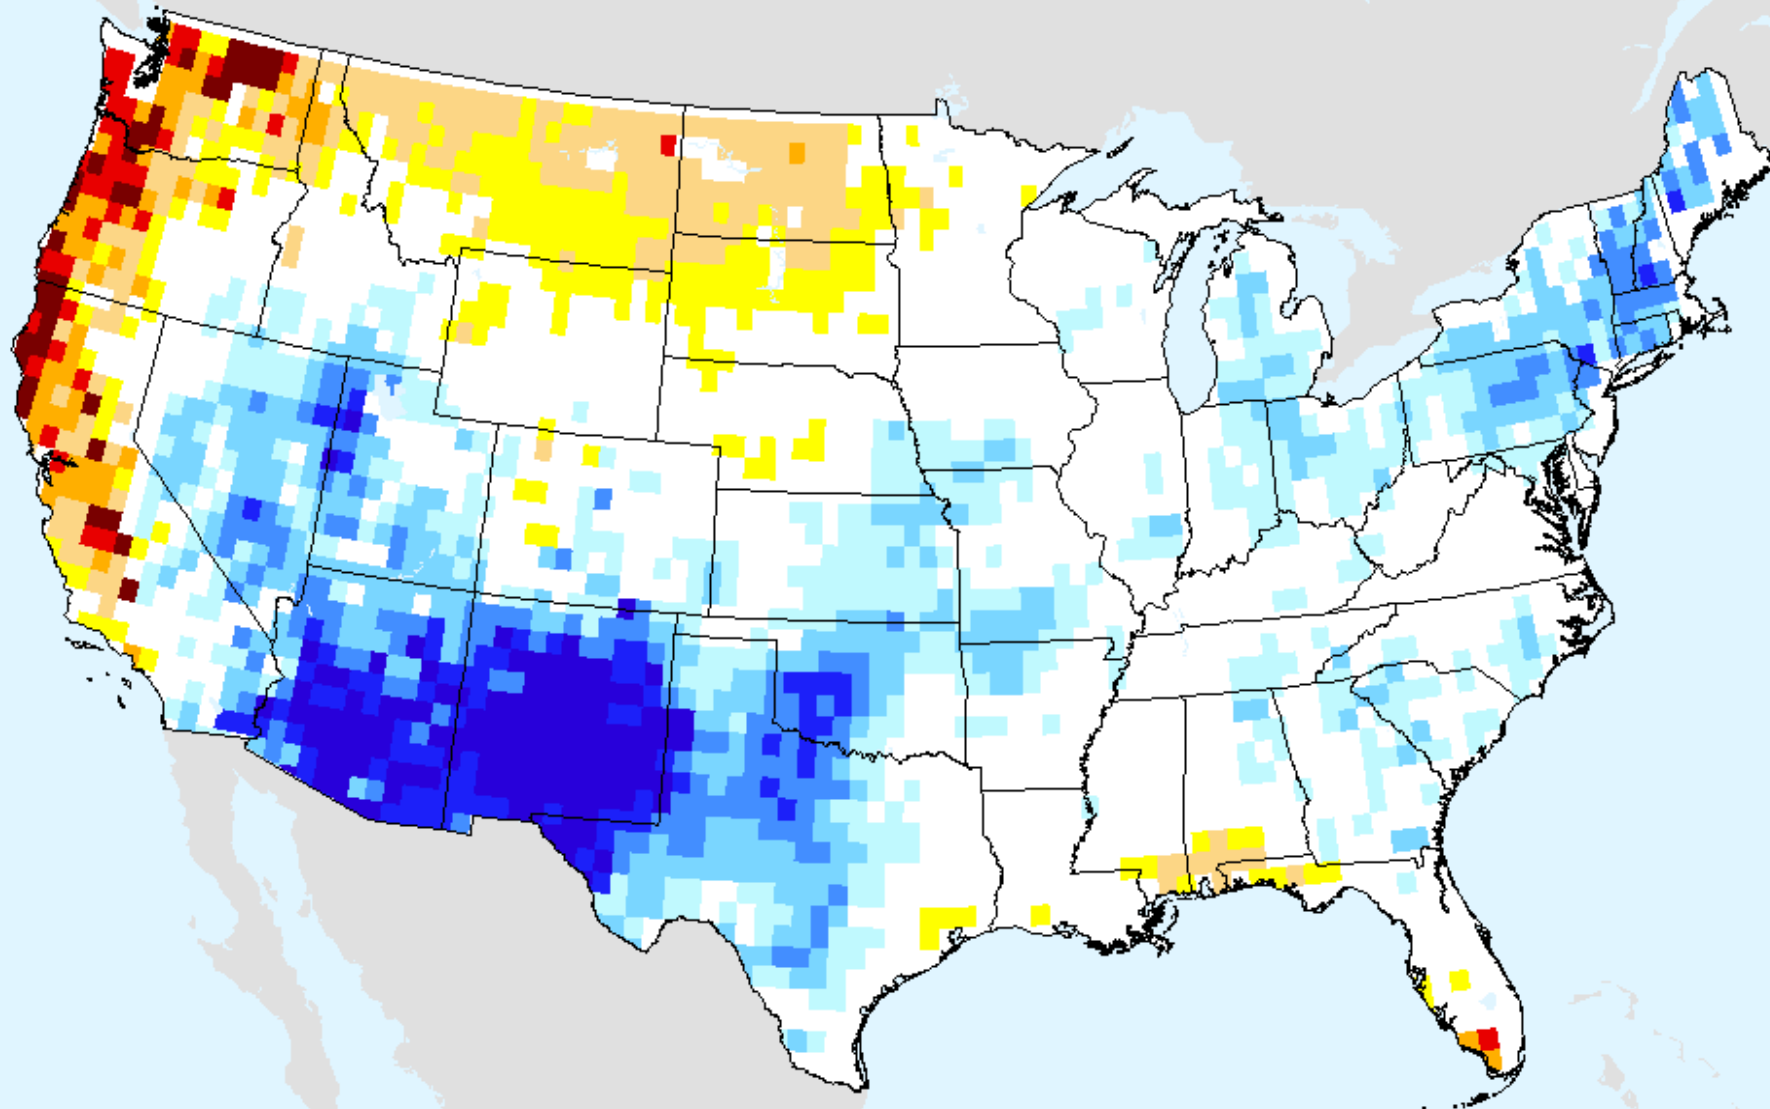

AIRS-Based Retrieved Surface Air Temperature 28 Day

As of: Tuesday, August 17, 2021