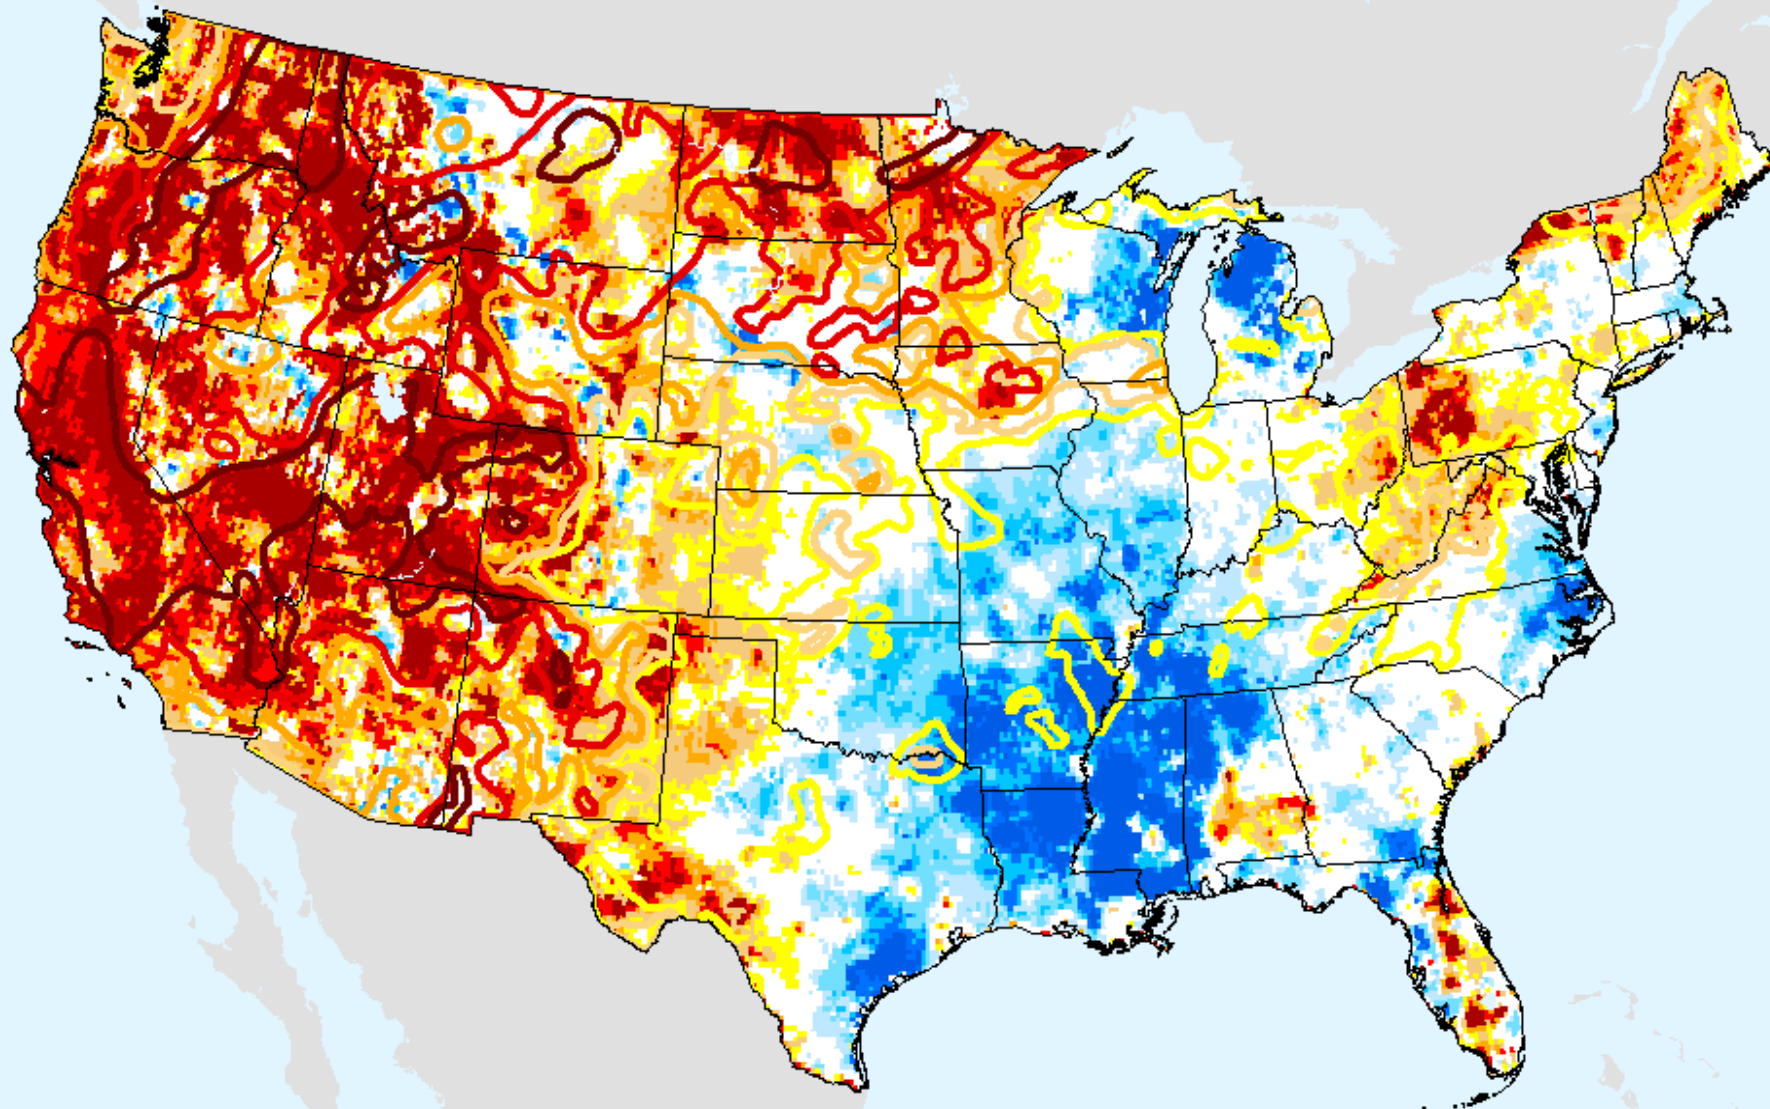

GRACE-Based Shallow Groundwater Drought Indicator

As of: Tuesday, August 17, 2021

USDM for: Aug. 10, 2021