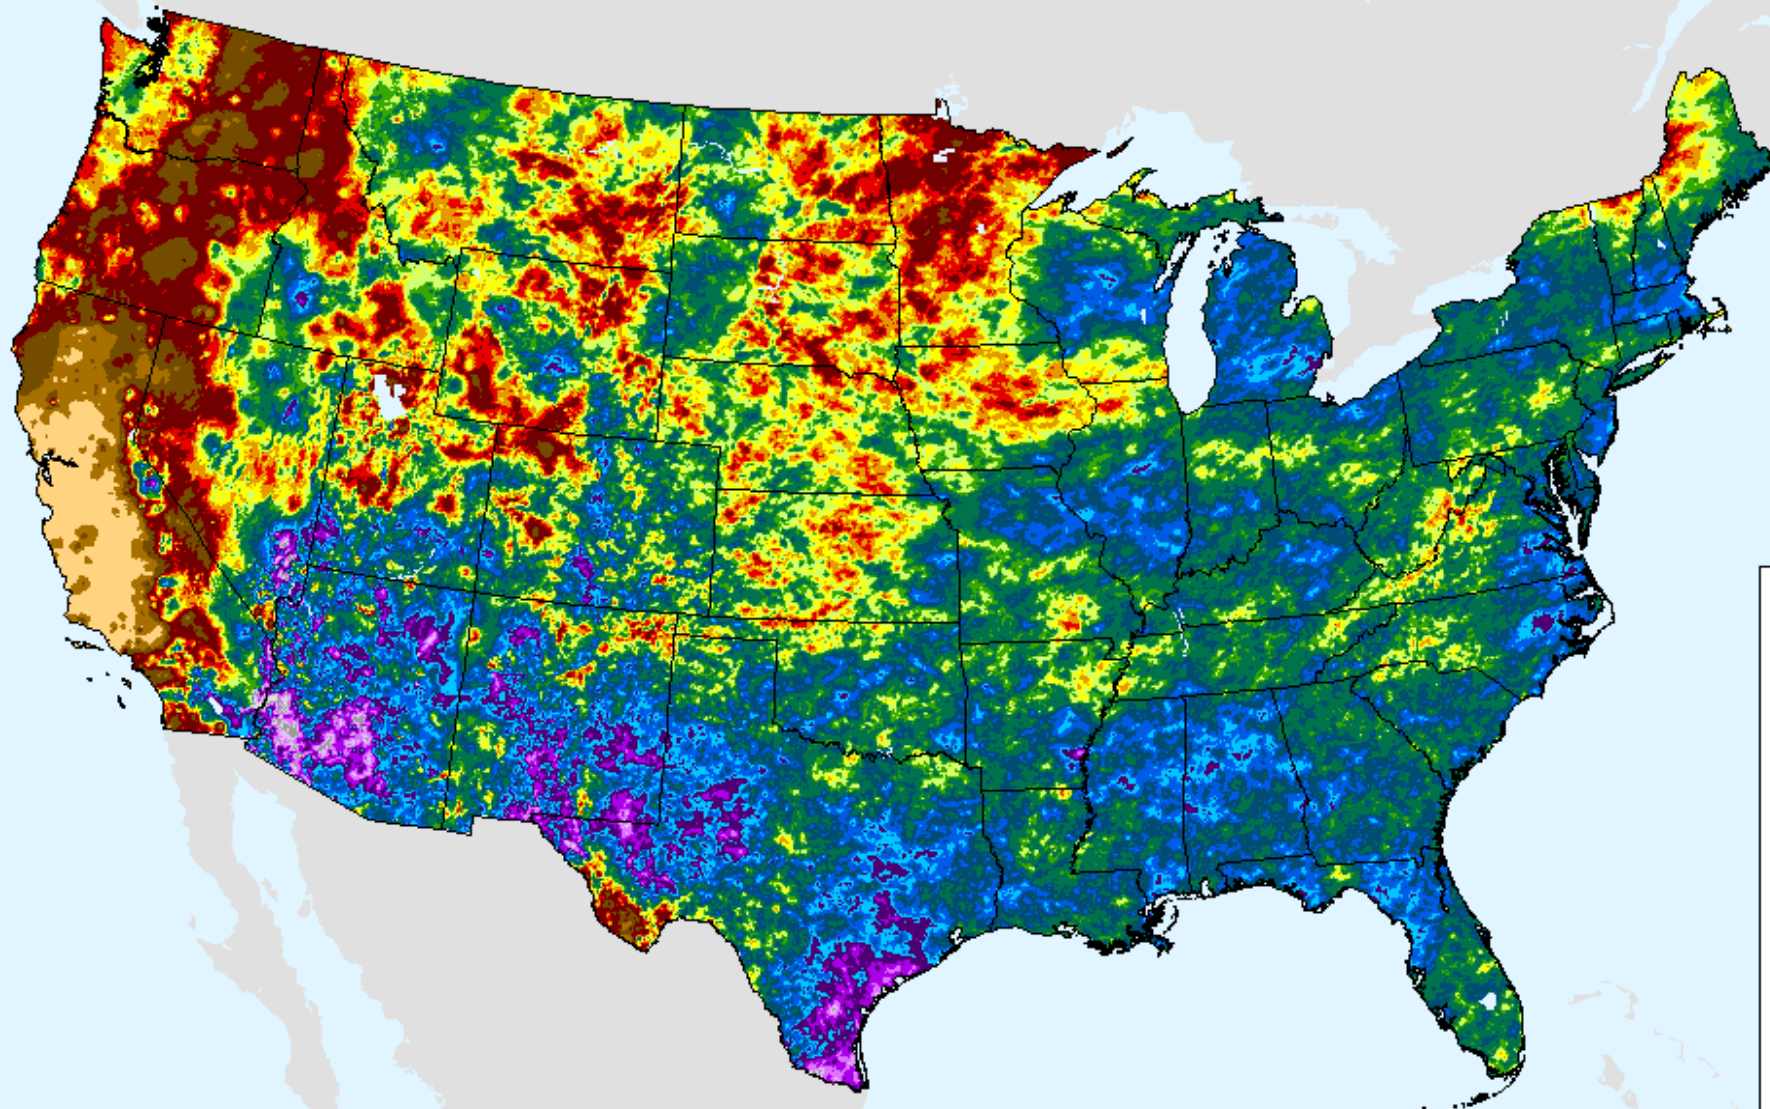

AHPS 90-Day Pct of Normal Pcp

As of: Tuesday, August 17, 2021

Percent

- 500
- 400
- 350
- 300
- 250
- 200
- 175
- 150
- 125
- 100
- 90
- 80
- 70
- 60
- 50
- 25
- 10
- 1
- 0