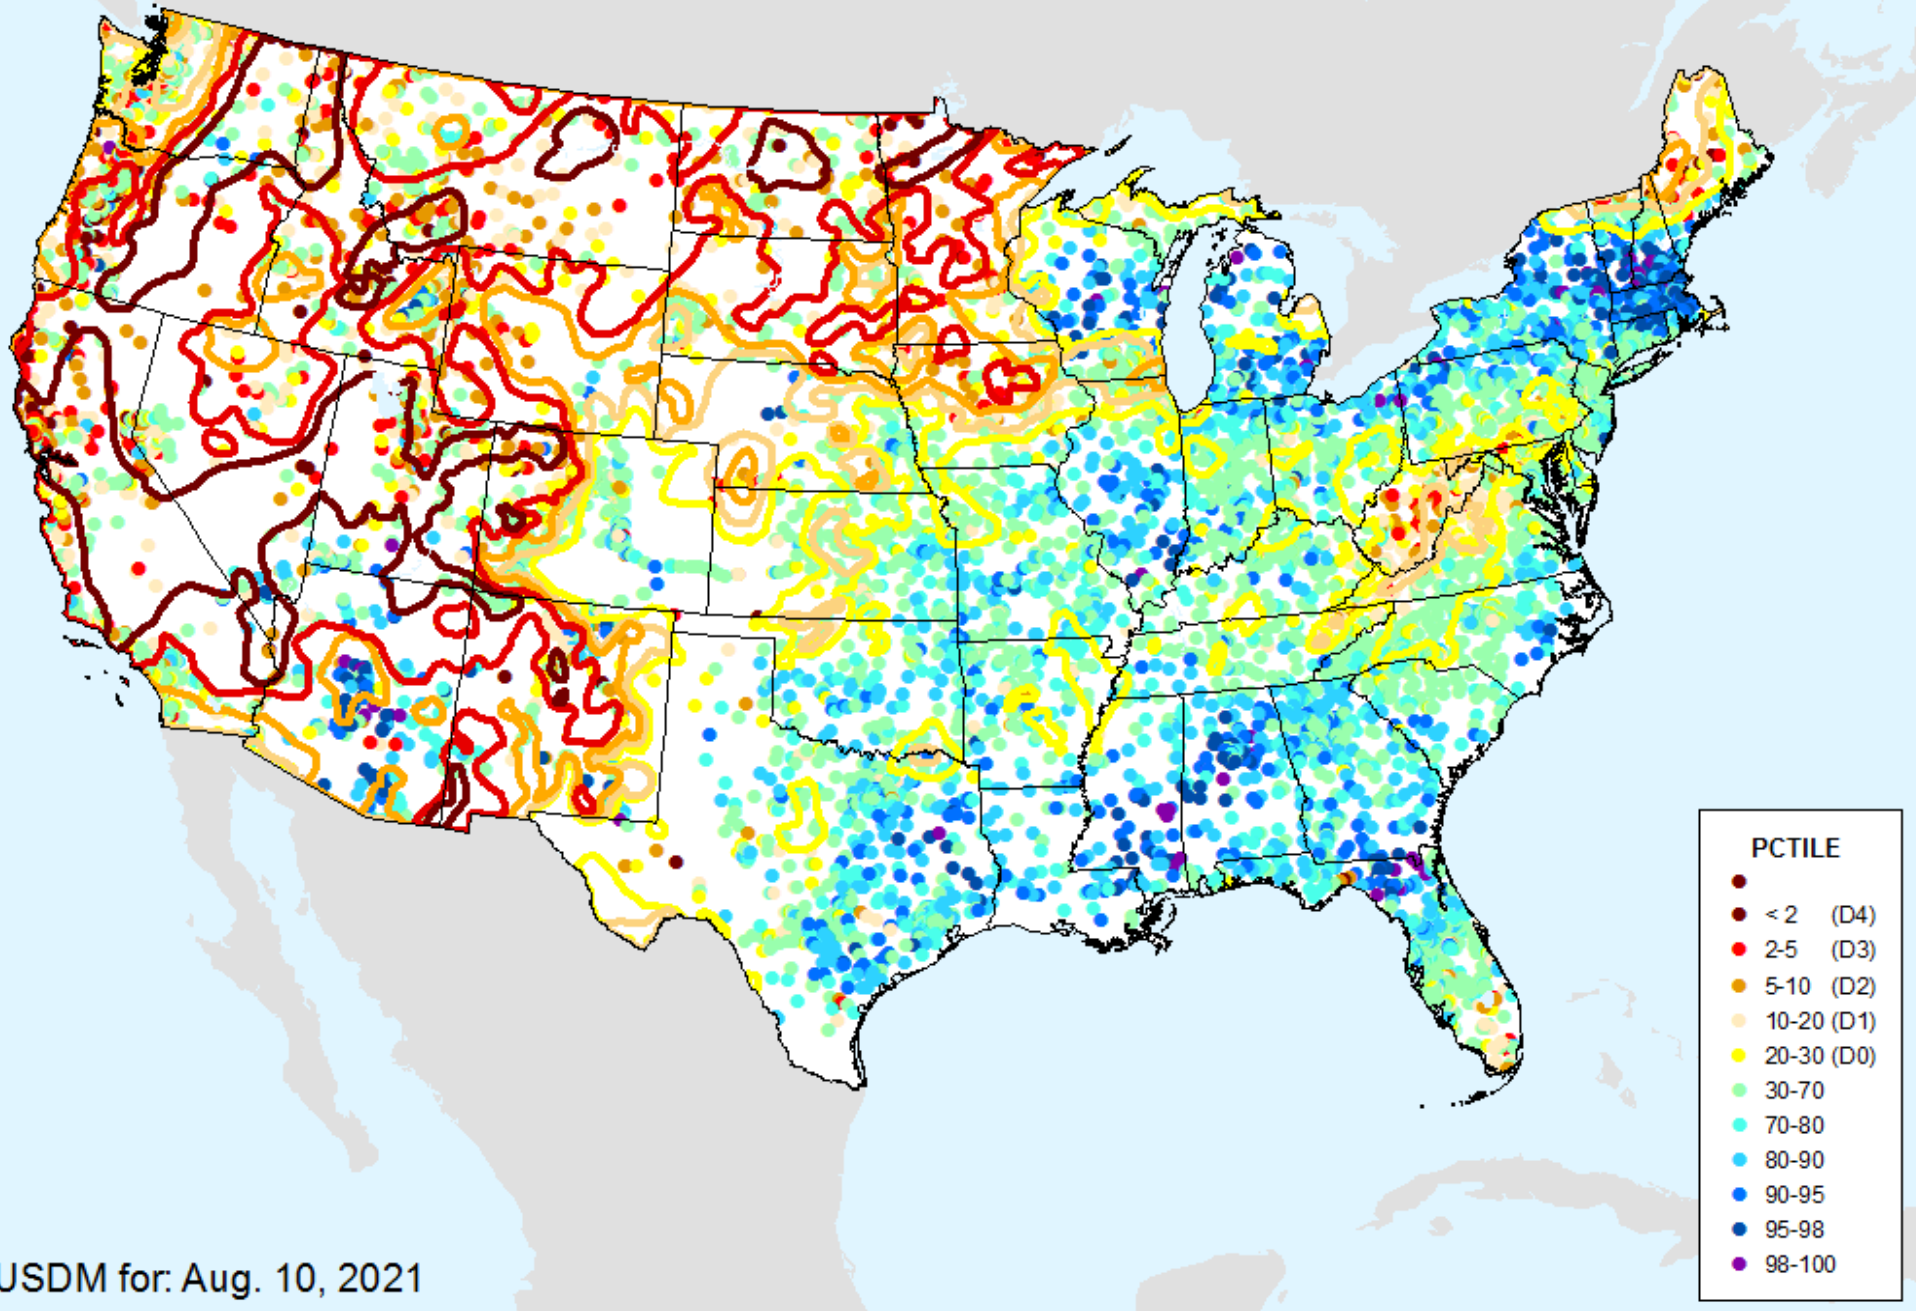

USGS 28-Day Avg Streamflow

As of: Tuesday, August 17, 2021