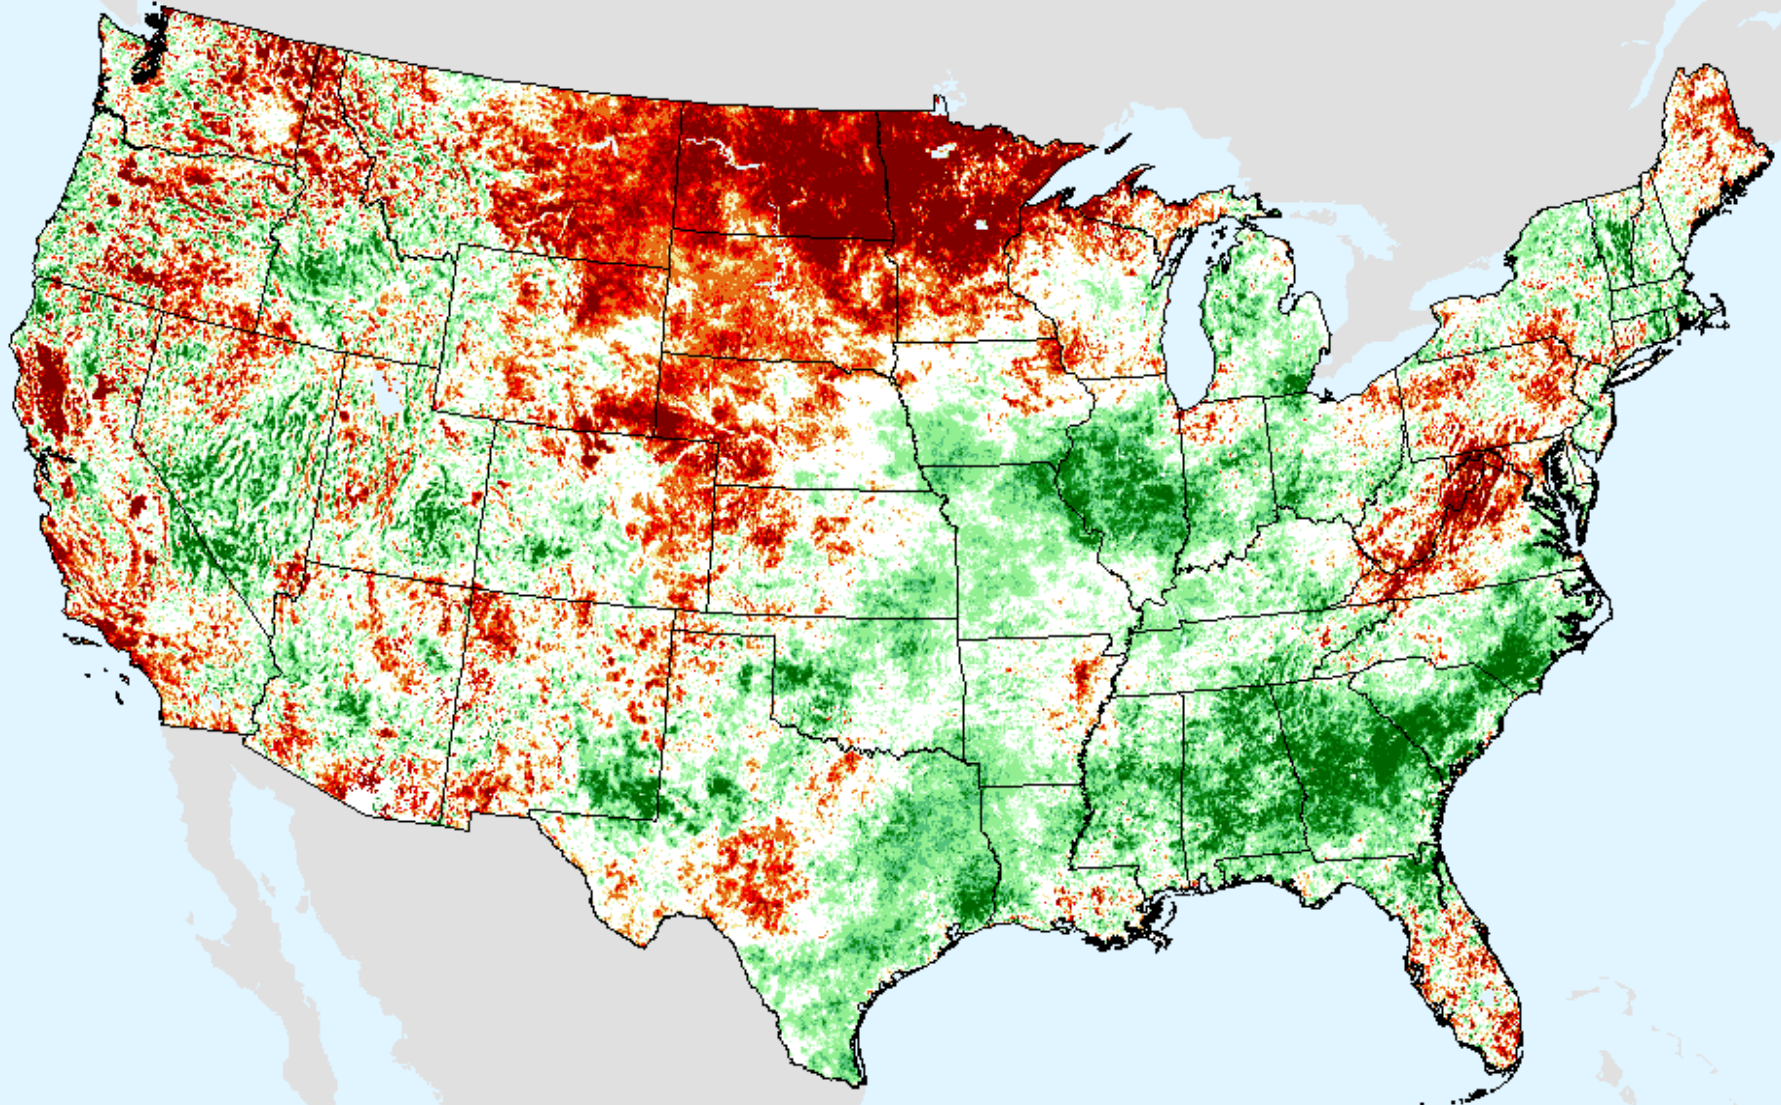

Evaporative Stress Index (ESI) 4-week

As of: Tuesday, August 17, 2021