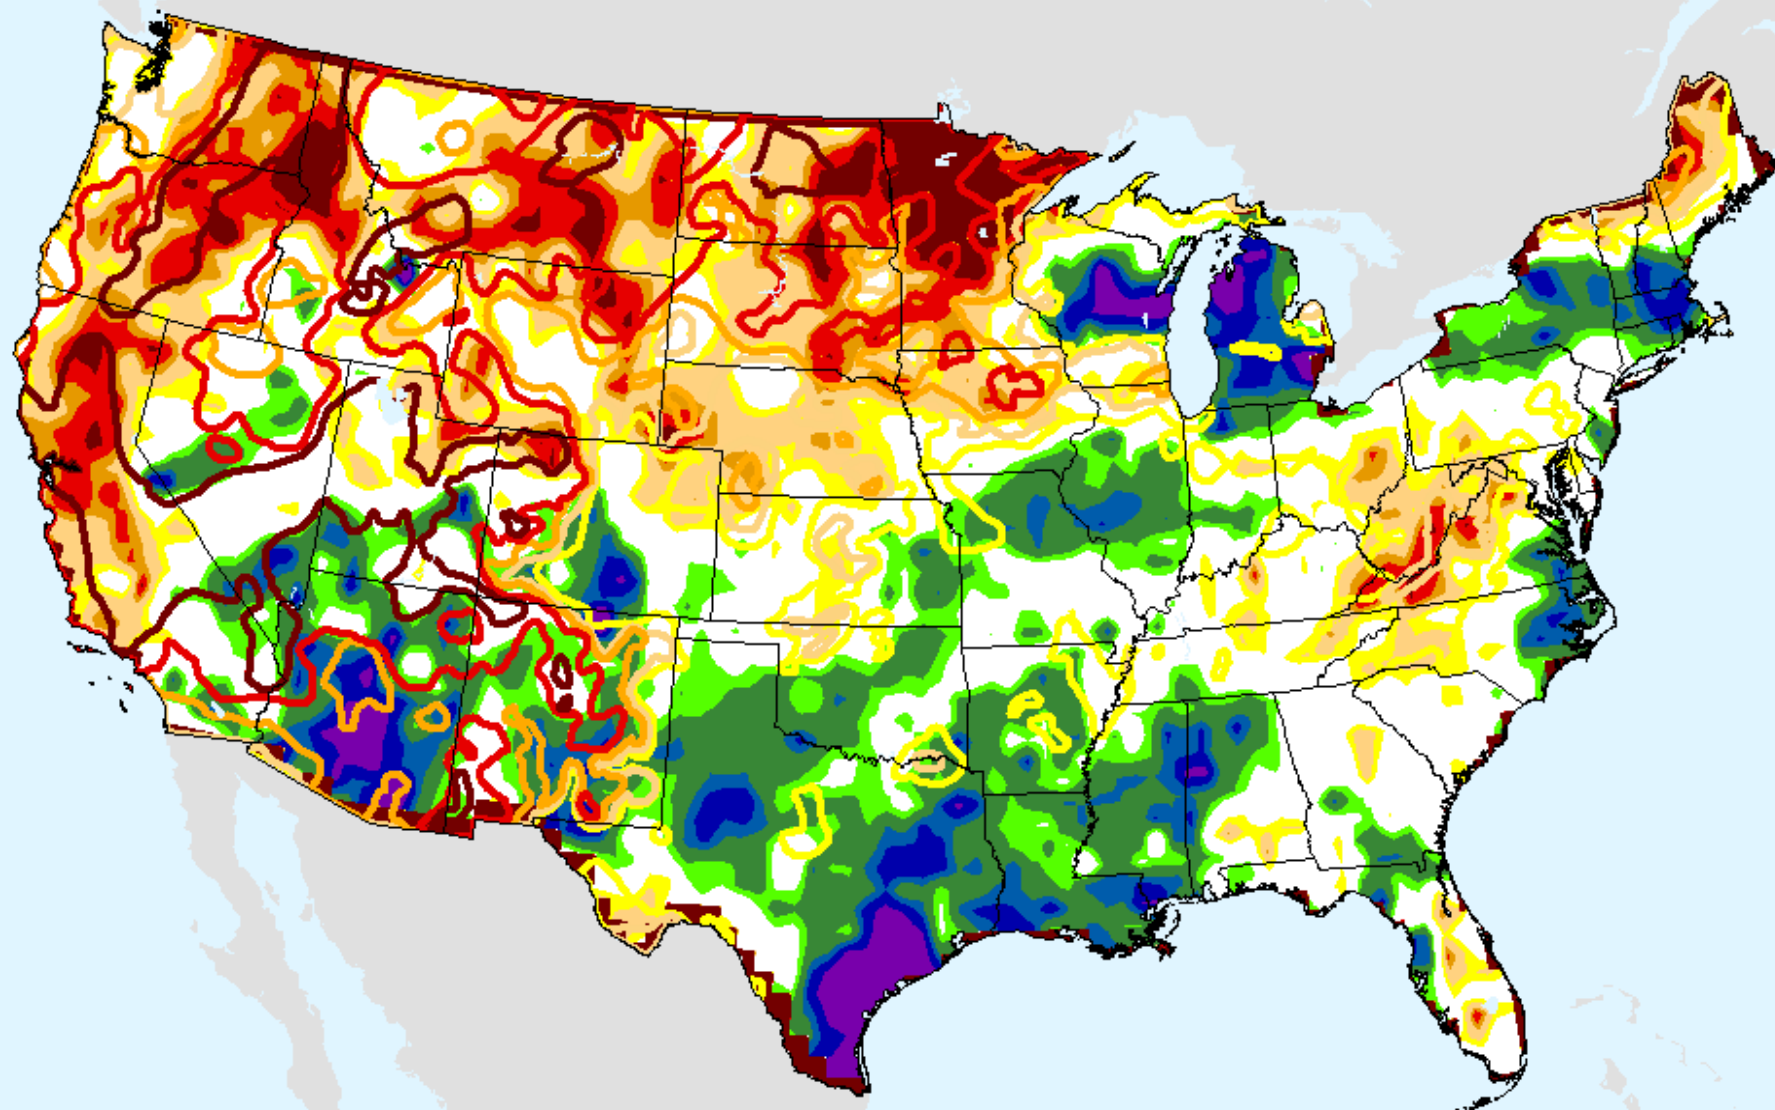

CPC 3-month SPI

As of: Tuesday, August 17, 2021

USDM for: Aug. 10, 2021

SPI (USDM)