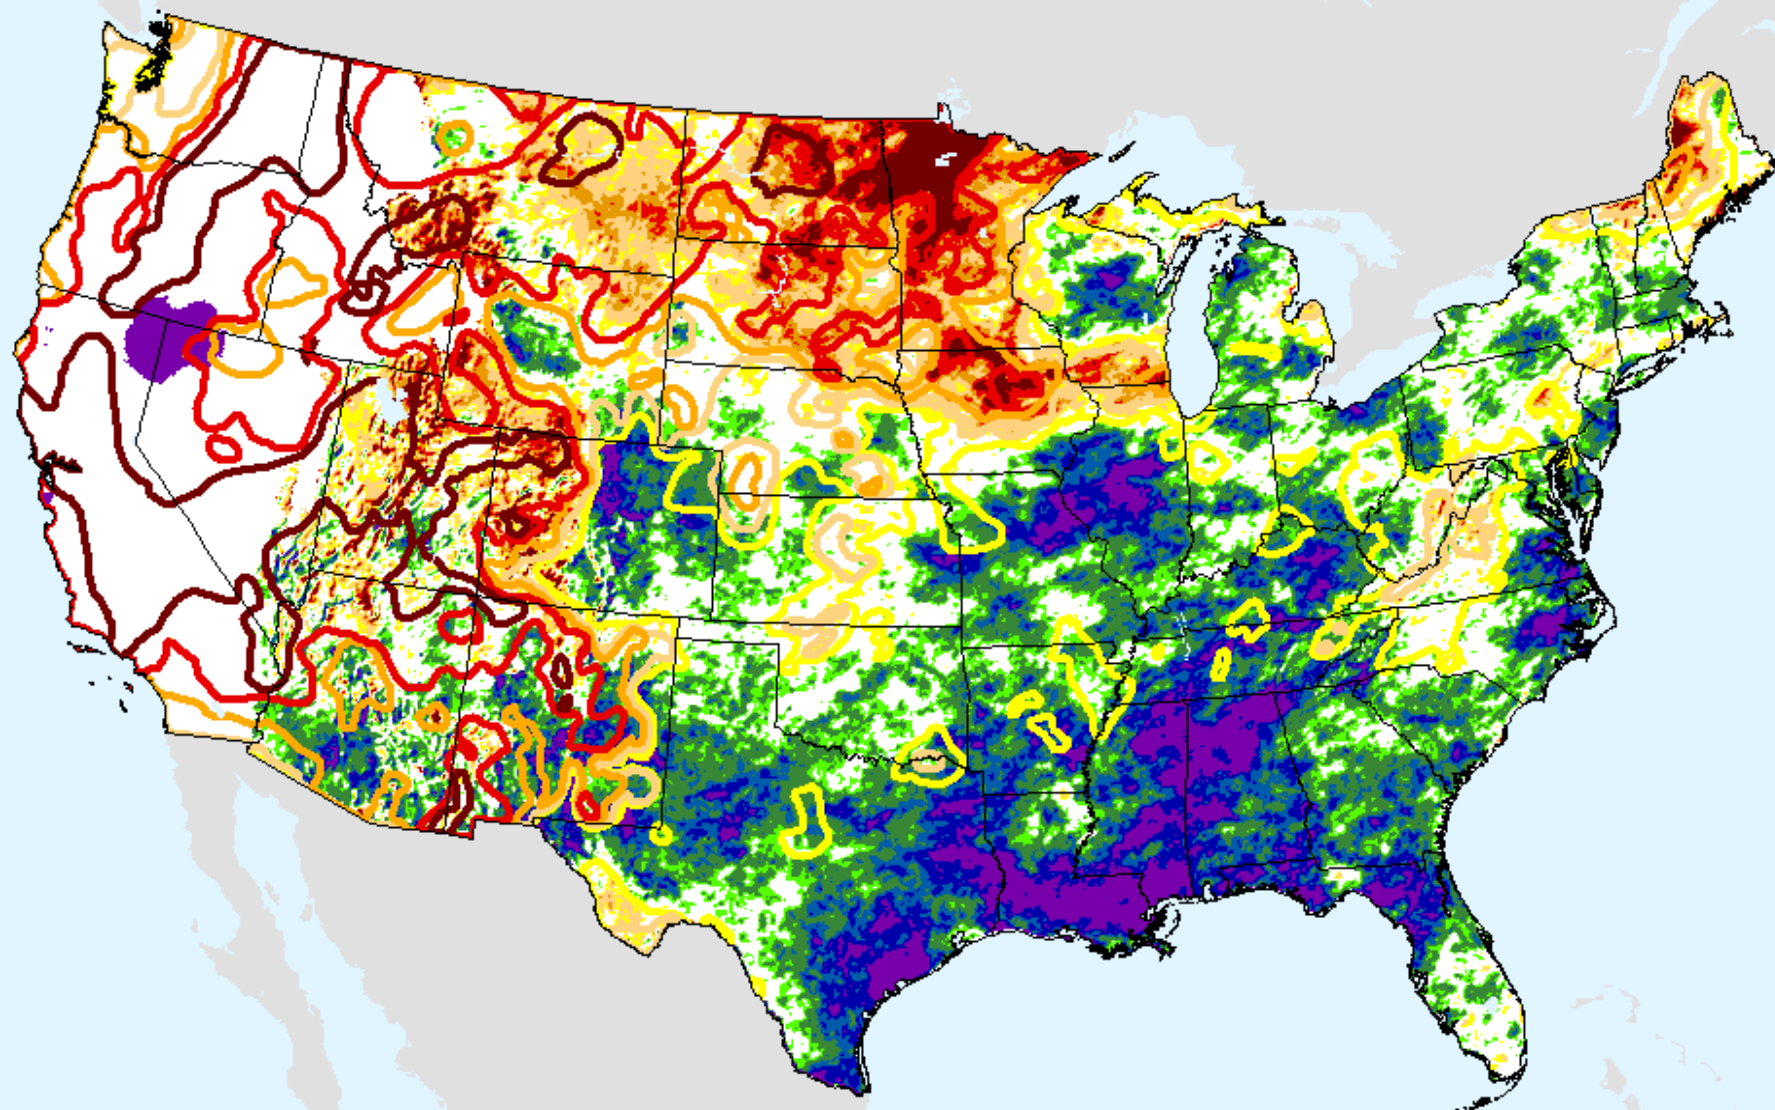

AHPS 6-month SPEI

As of: Tuesday, August 17, 2021

USDM for: Aug. 10, 2021

SPEI (USDM)