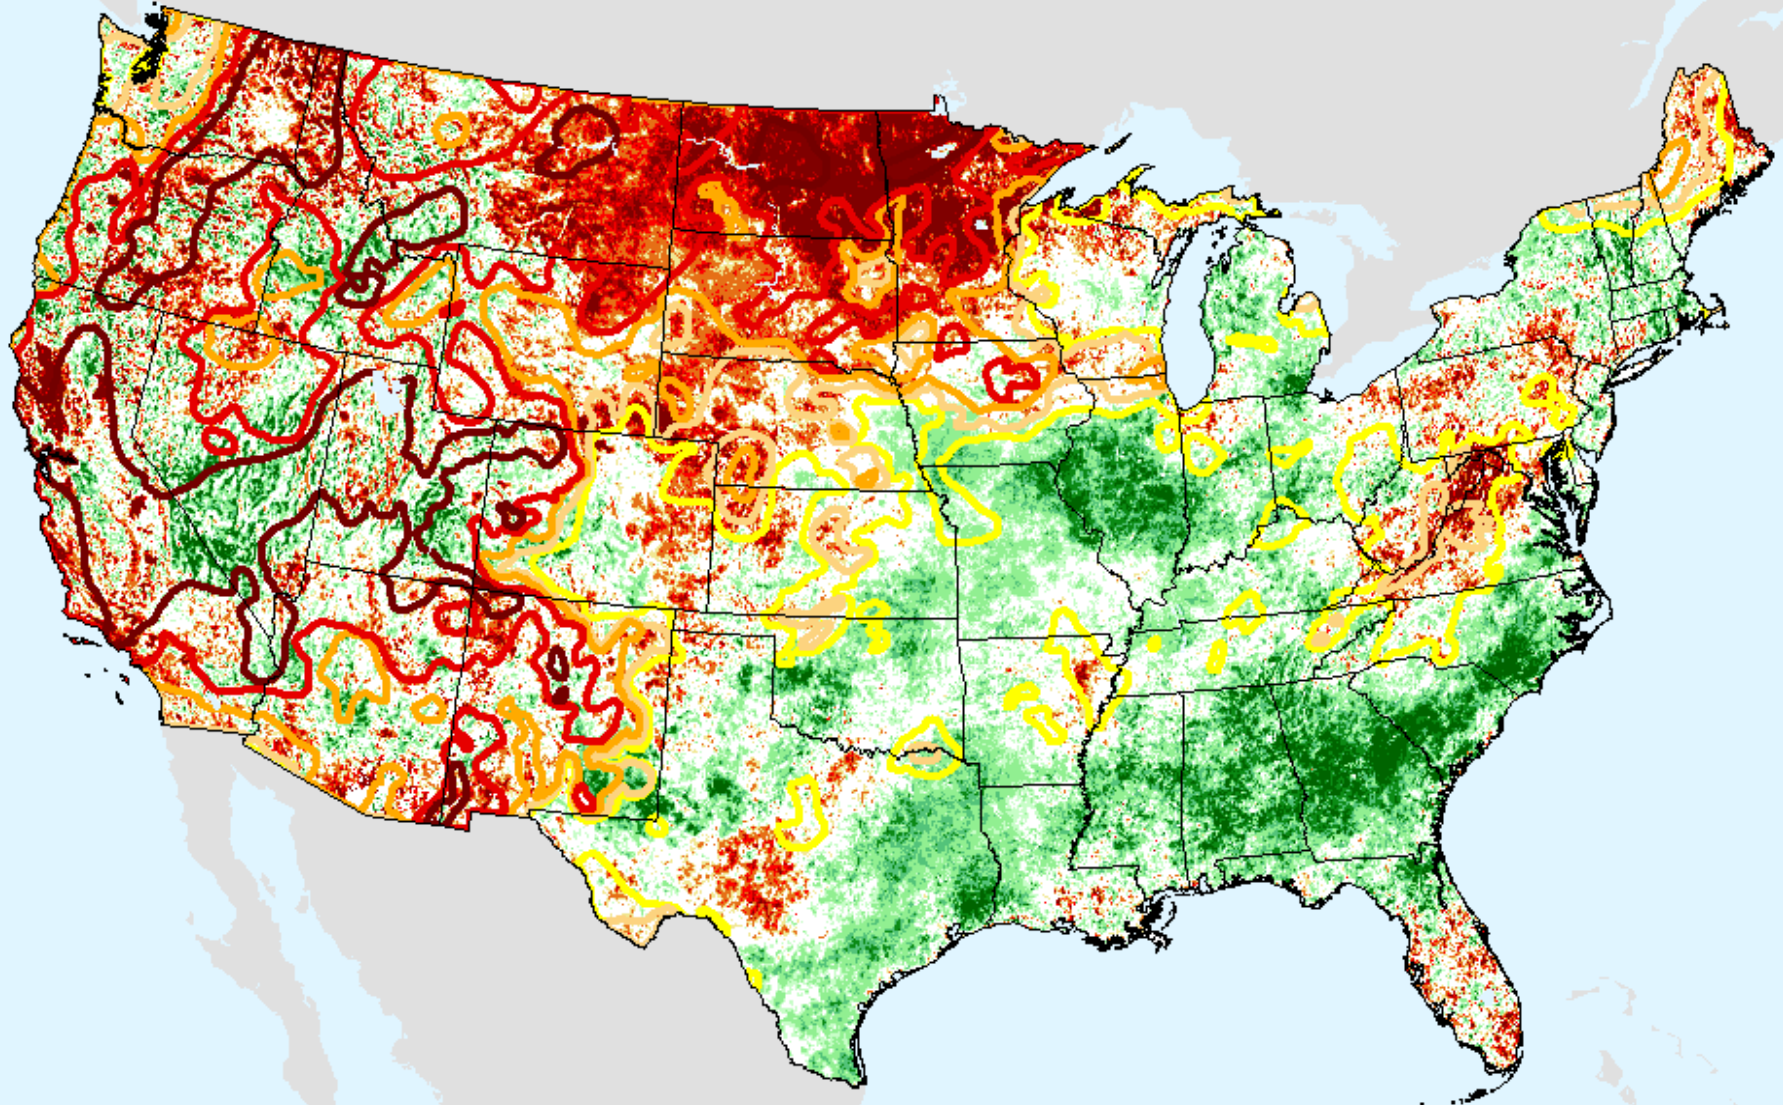

Evaporative Stress Index (ESI) 4-week

As of: Tuesday, August 17, 2021

USDM for: Aug. 10, 2021