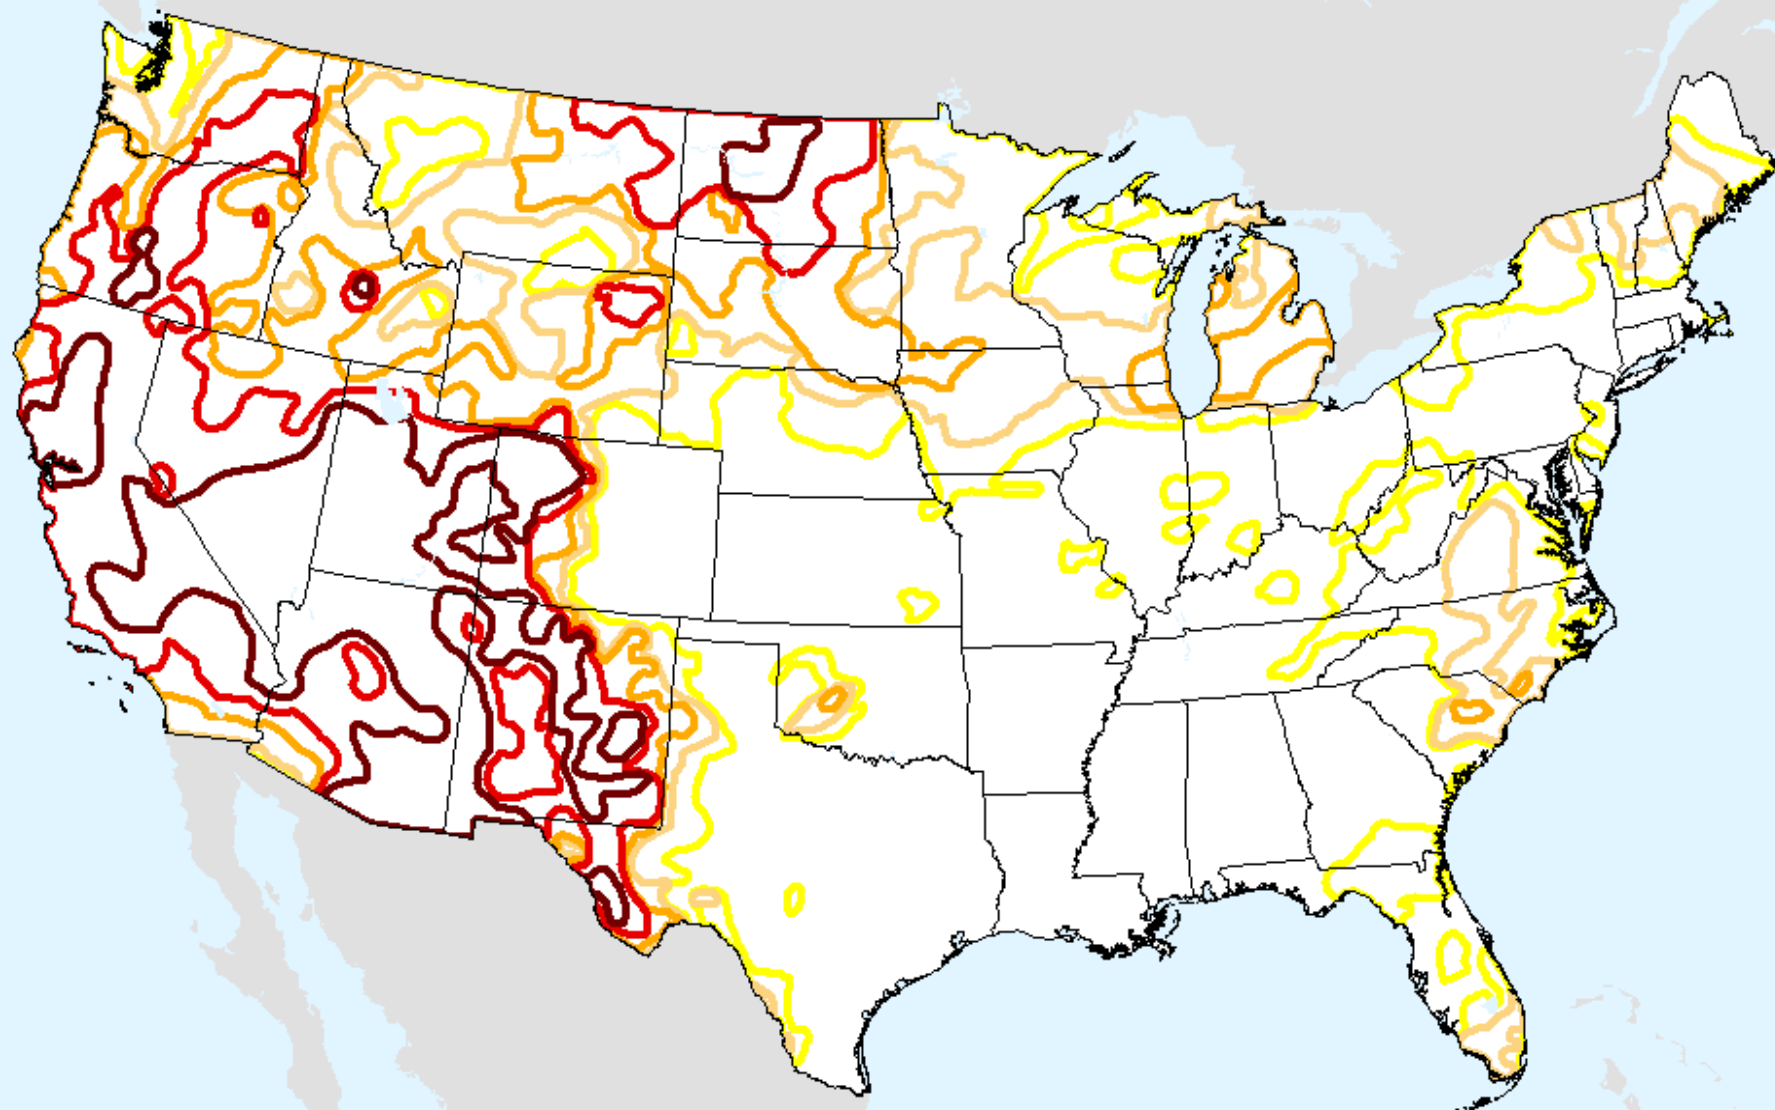

CPC 9-month SPI

As of: Tuesday, June 15, 2021

USDM for: Jun. 8, 2021

SPI (USDM)