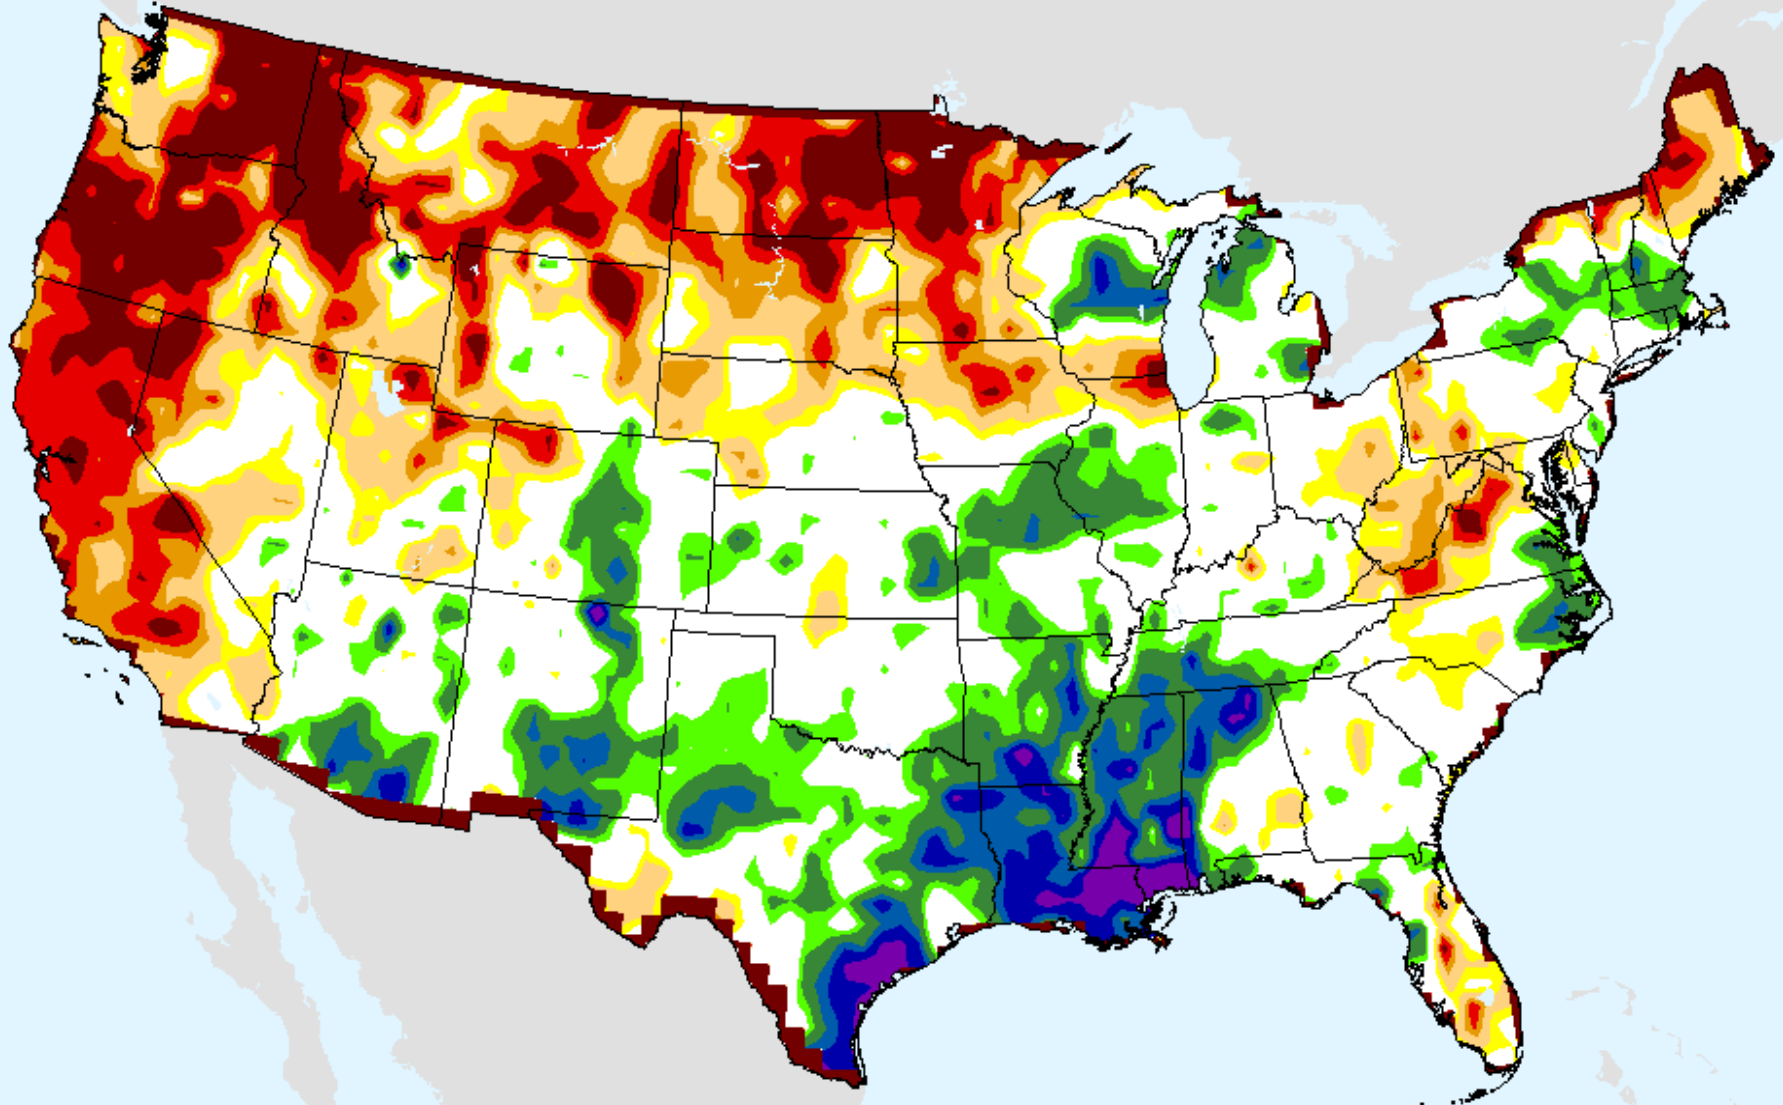

CPC 6-month SPI

As of: Tuesday, August 17, 2021