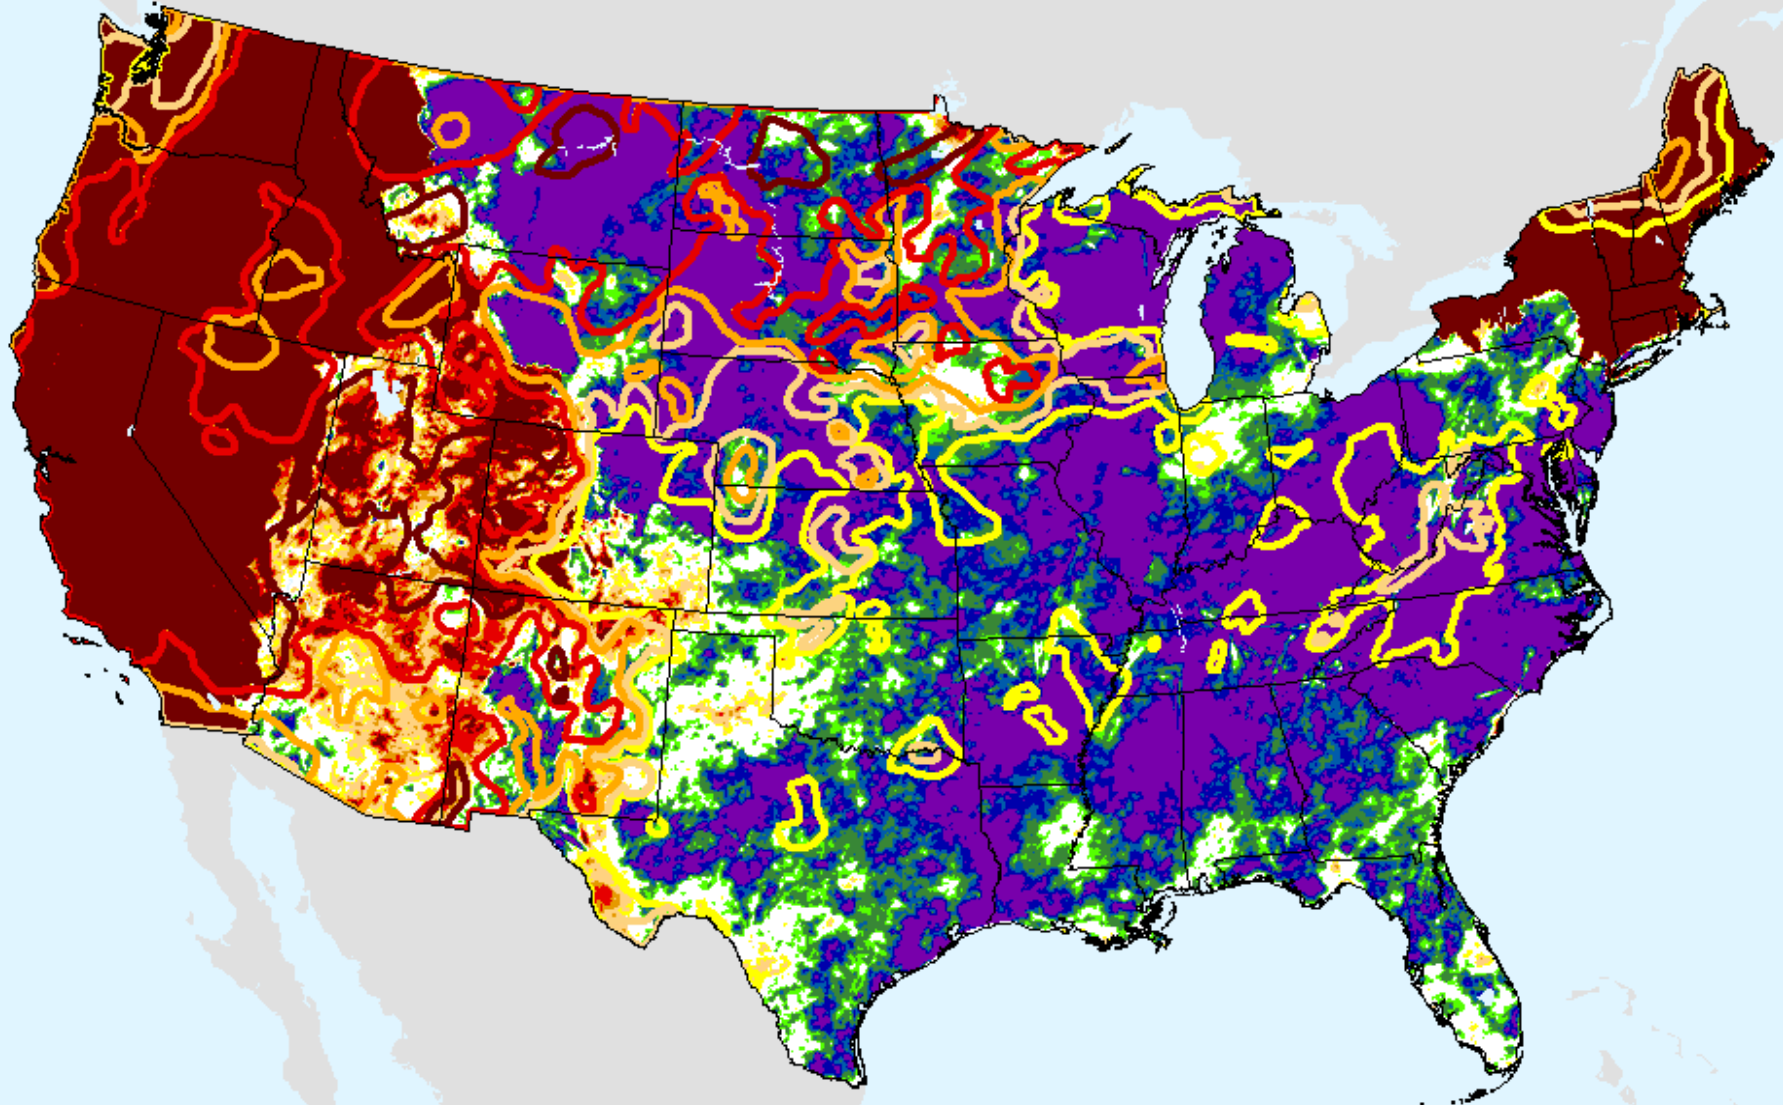

AHPS 36-month SPI

As of: Tuesday, August 17, 2021

USDM for: Aug. 10, 2021

SPI (USDM)