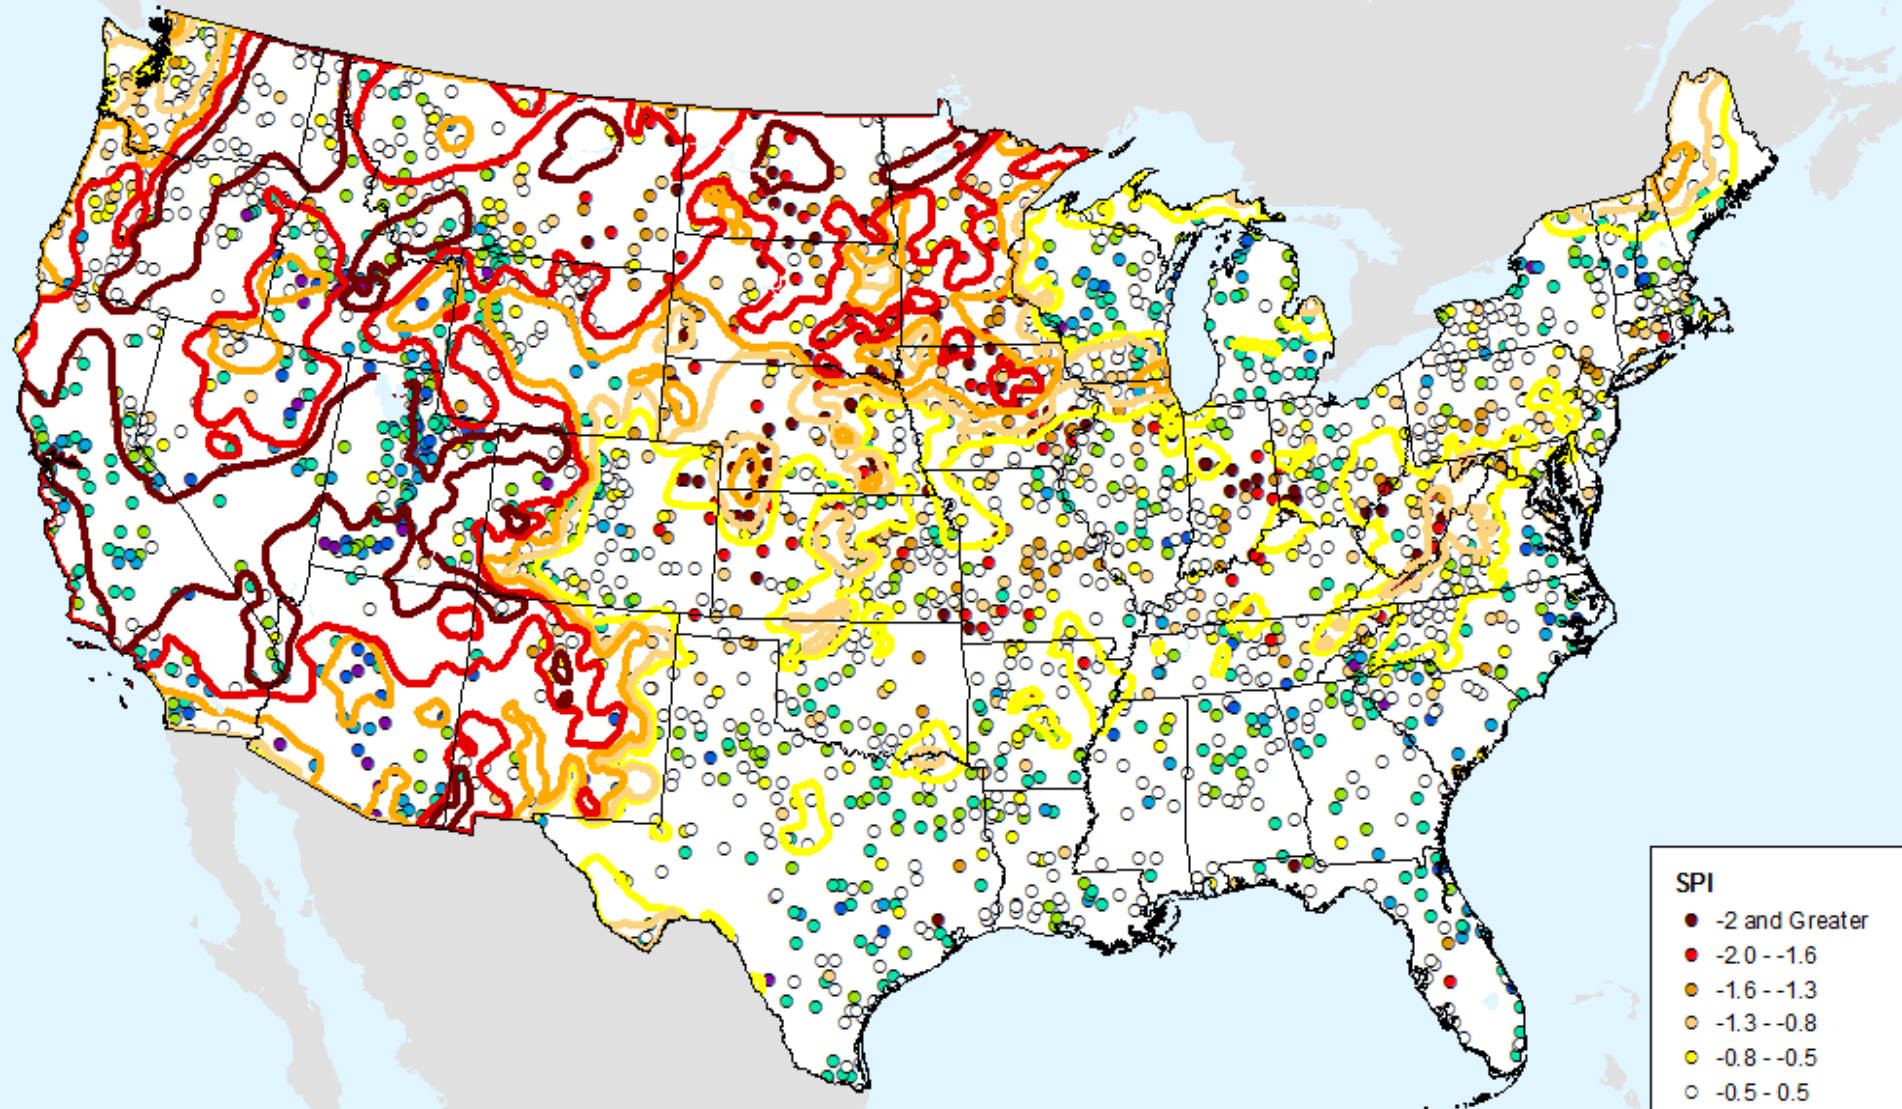

HPRCC 1-month SPI

As of: Tuesday, August 17, 2021

USDM for: Aug. 10, 2021