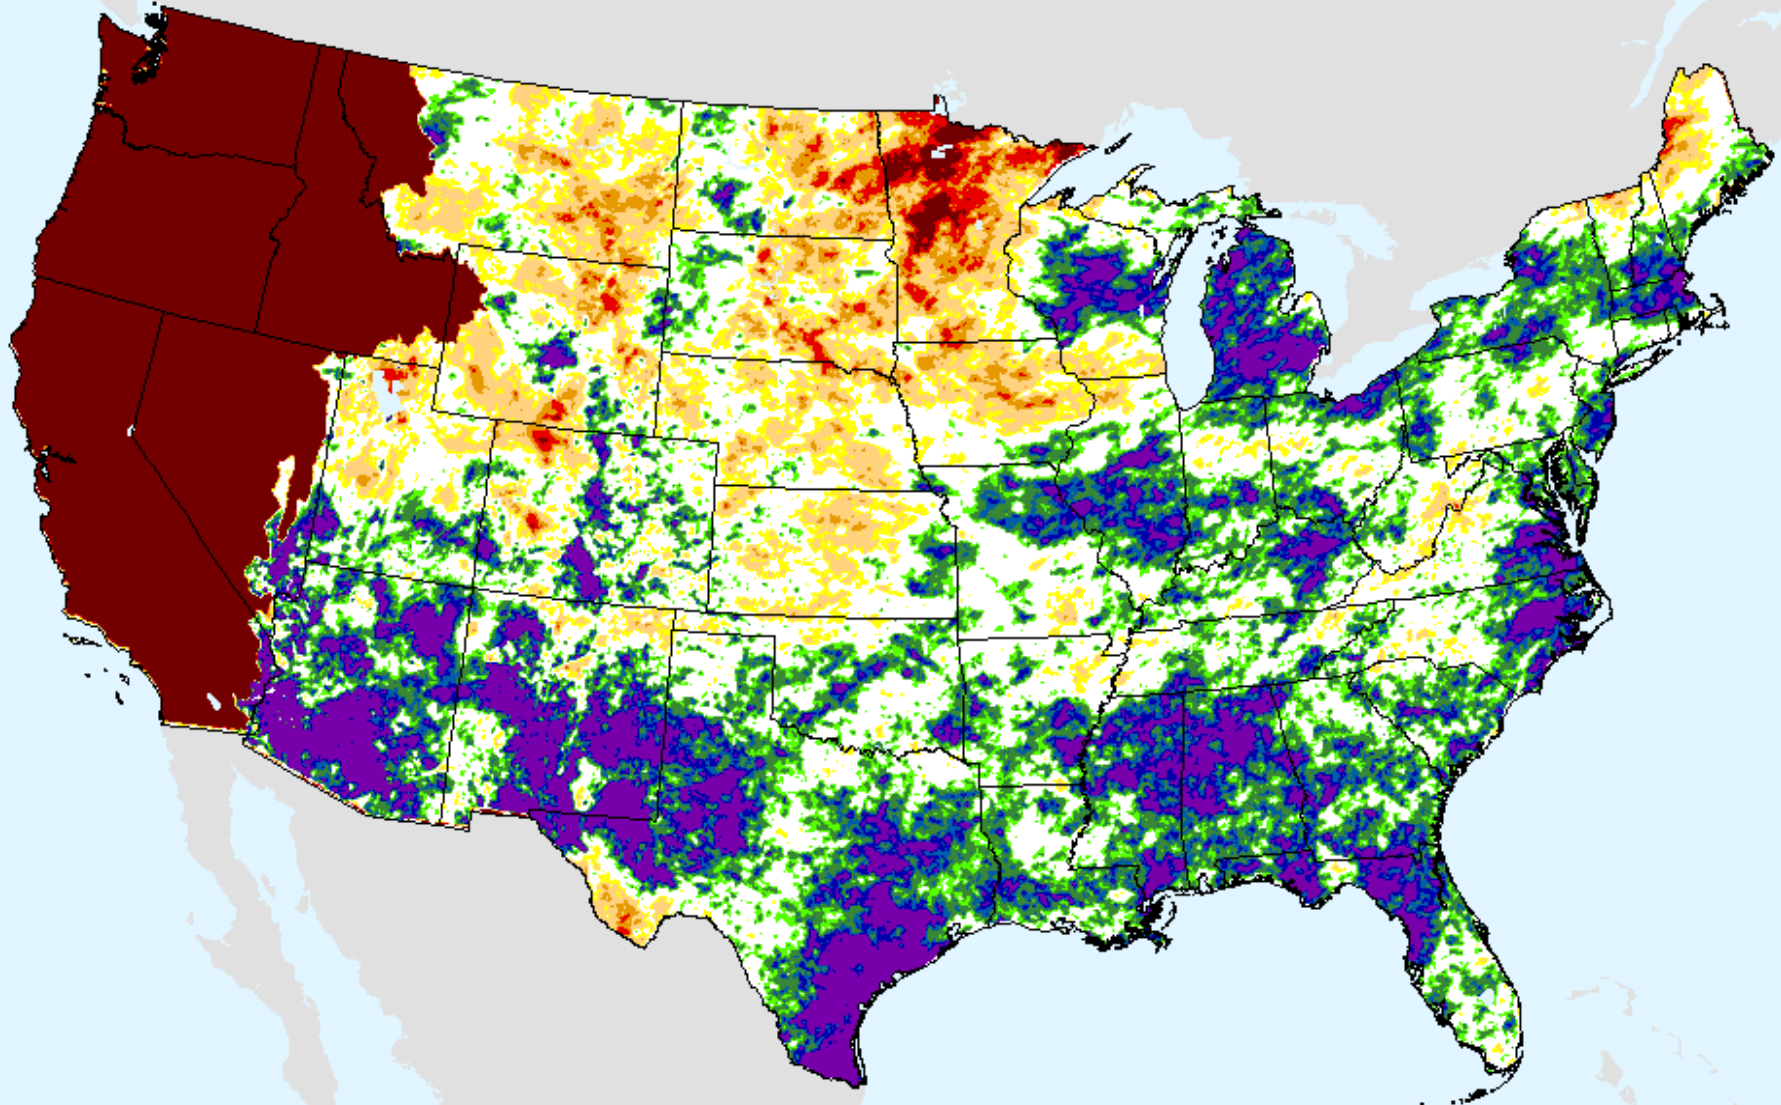

AHPS 3-month SPI

As of: Tuesday, August 17, 2021