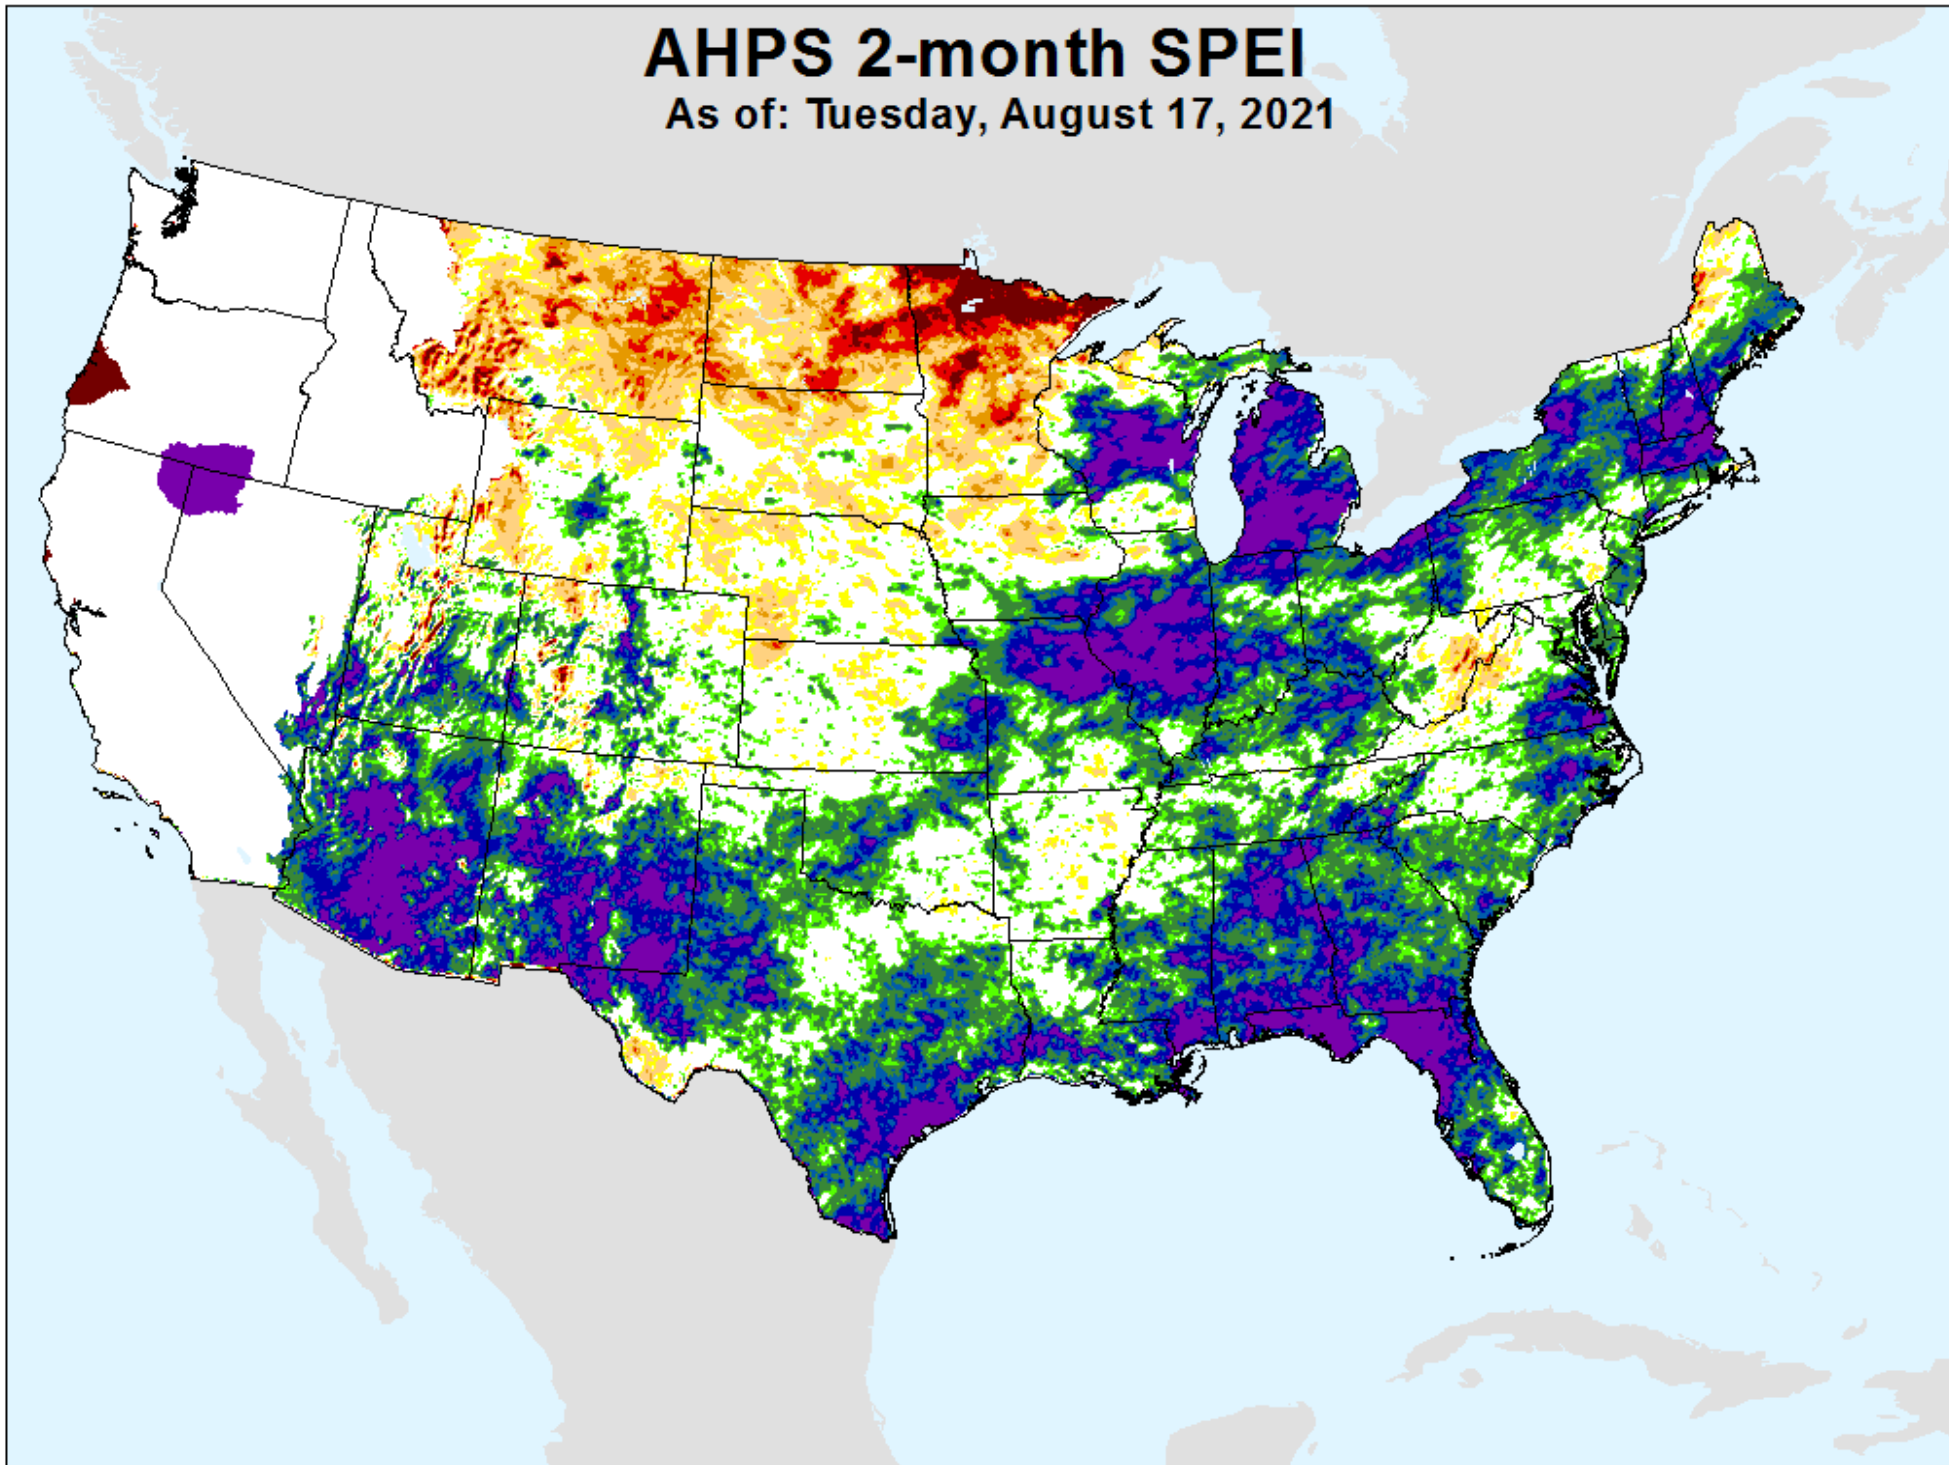

AHPS 2-month SPEI

As of: Tuesday, August 17, 2021

SPEI (USDM)