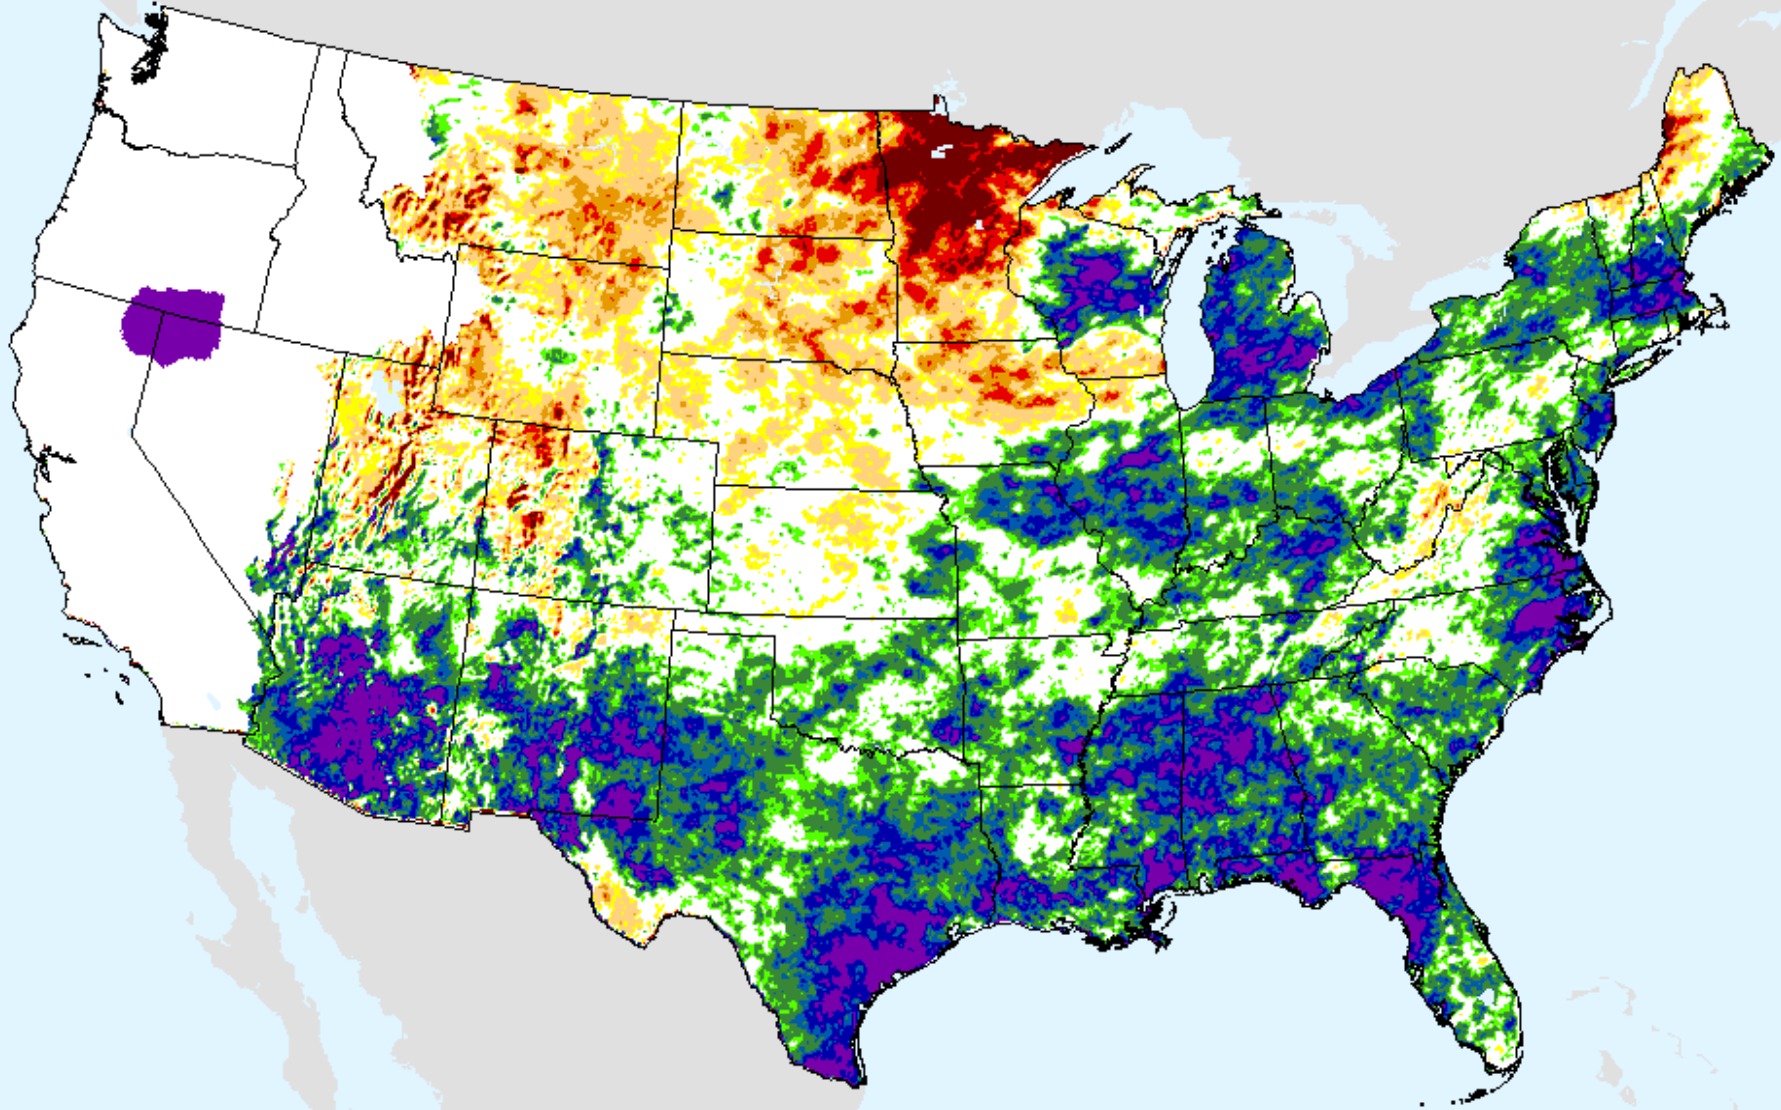

AHPS 3-month SPEI

As of: Tuesday, August 17, 2021

SPEI (USDM)