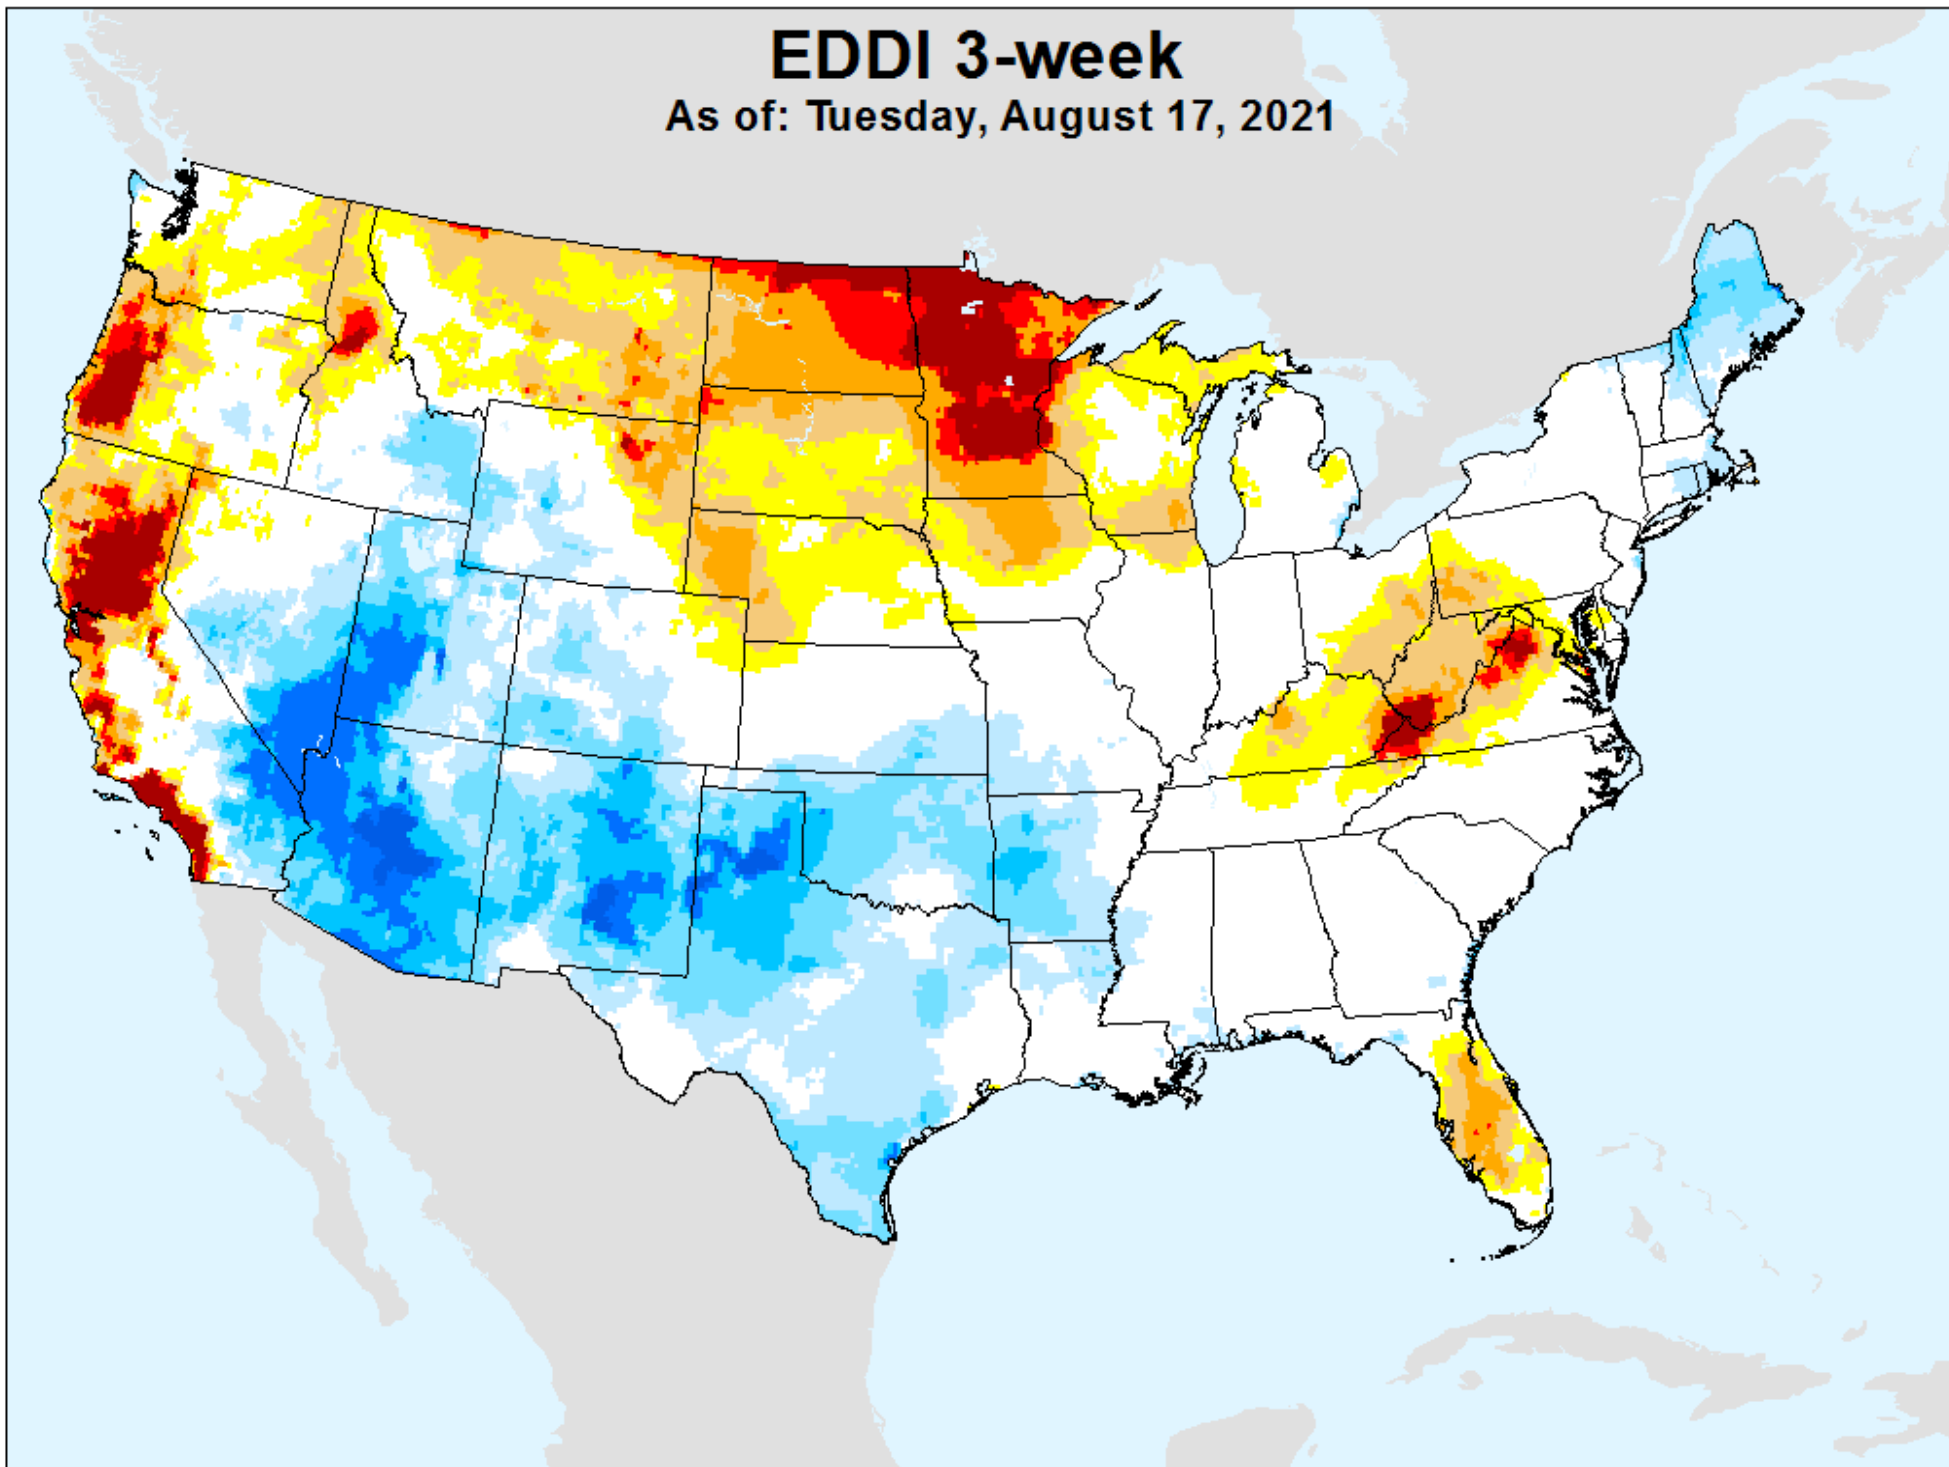

EDDI 3-week

As of: Tuesday, August 17, 2021