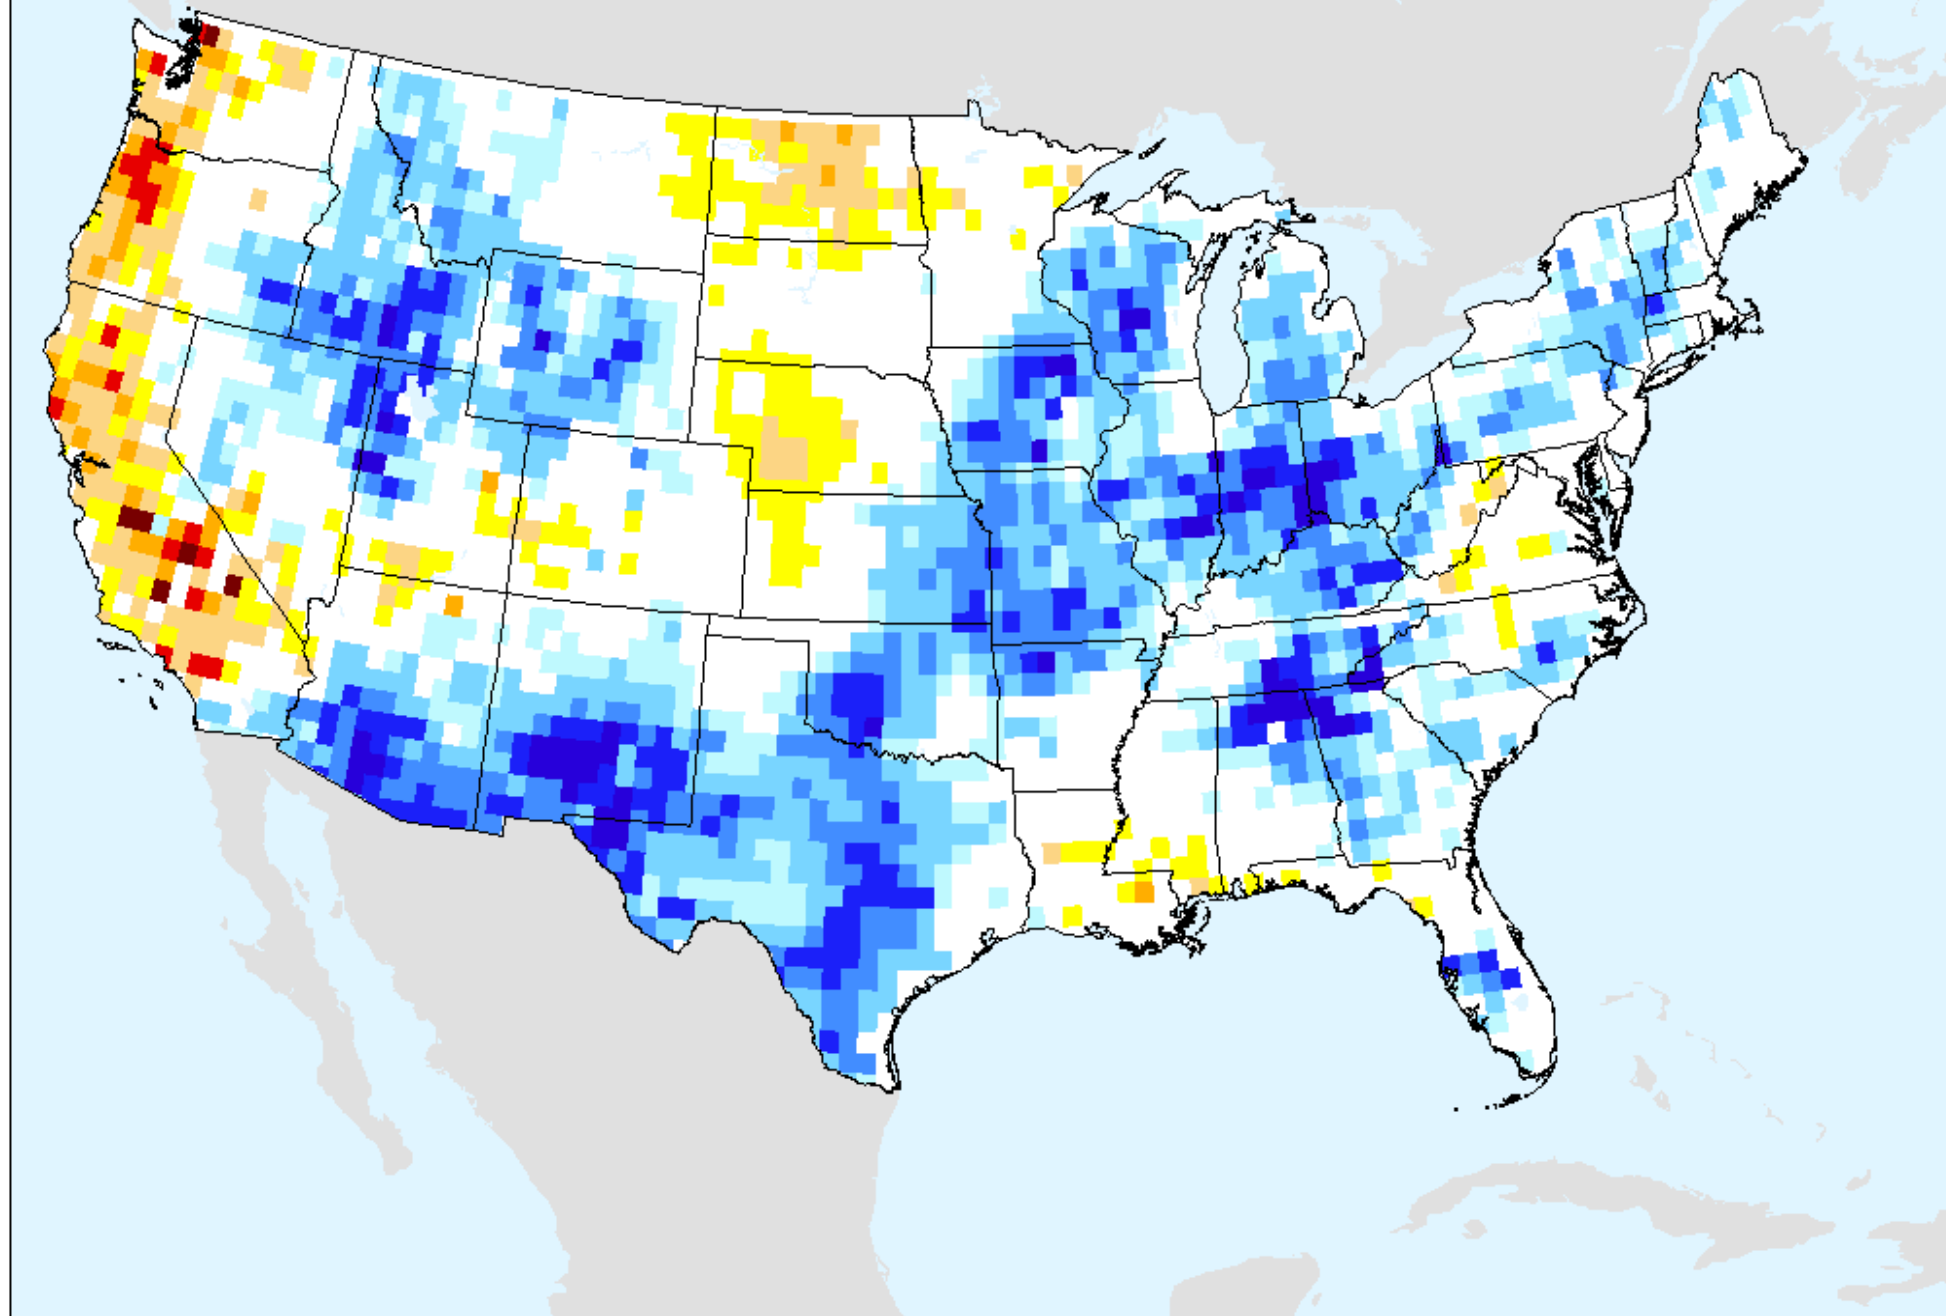

AIRS-Based Vapor Pressure Deficit 14 Day

As of: Tuesday, August 17, 2021