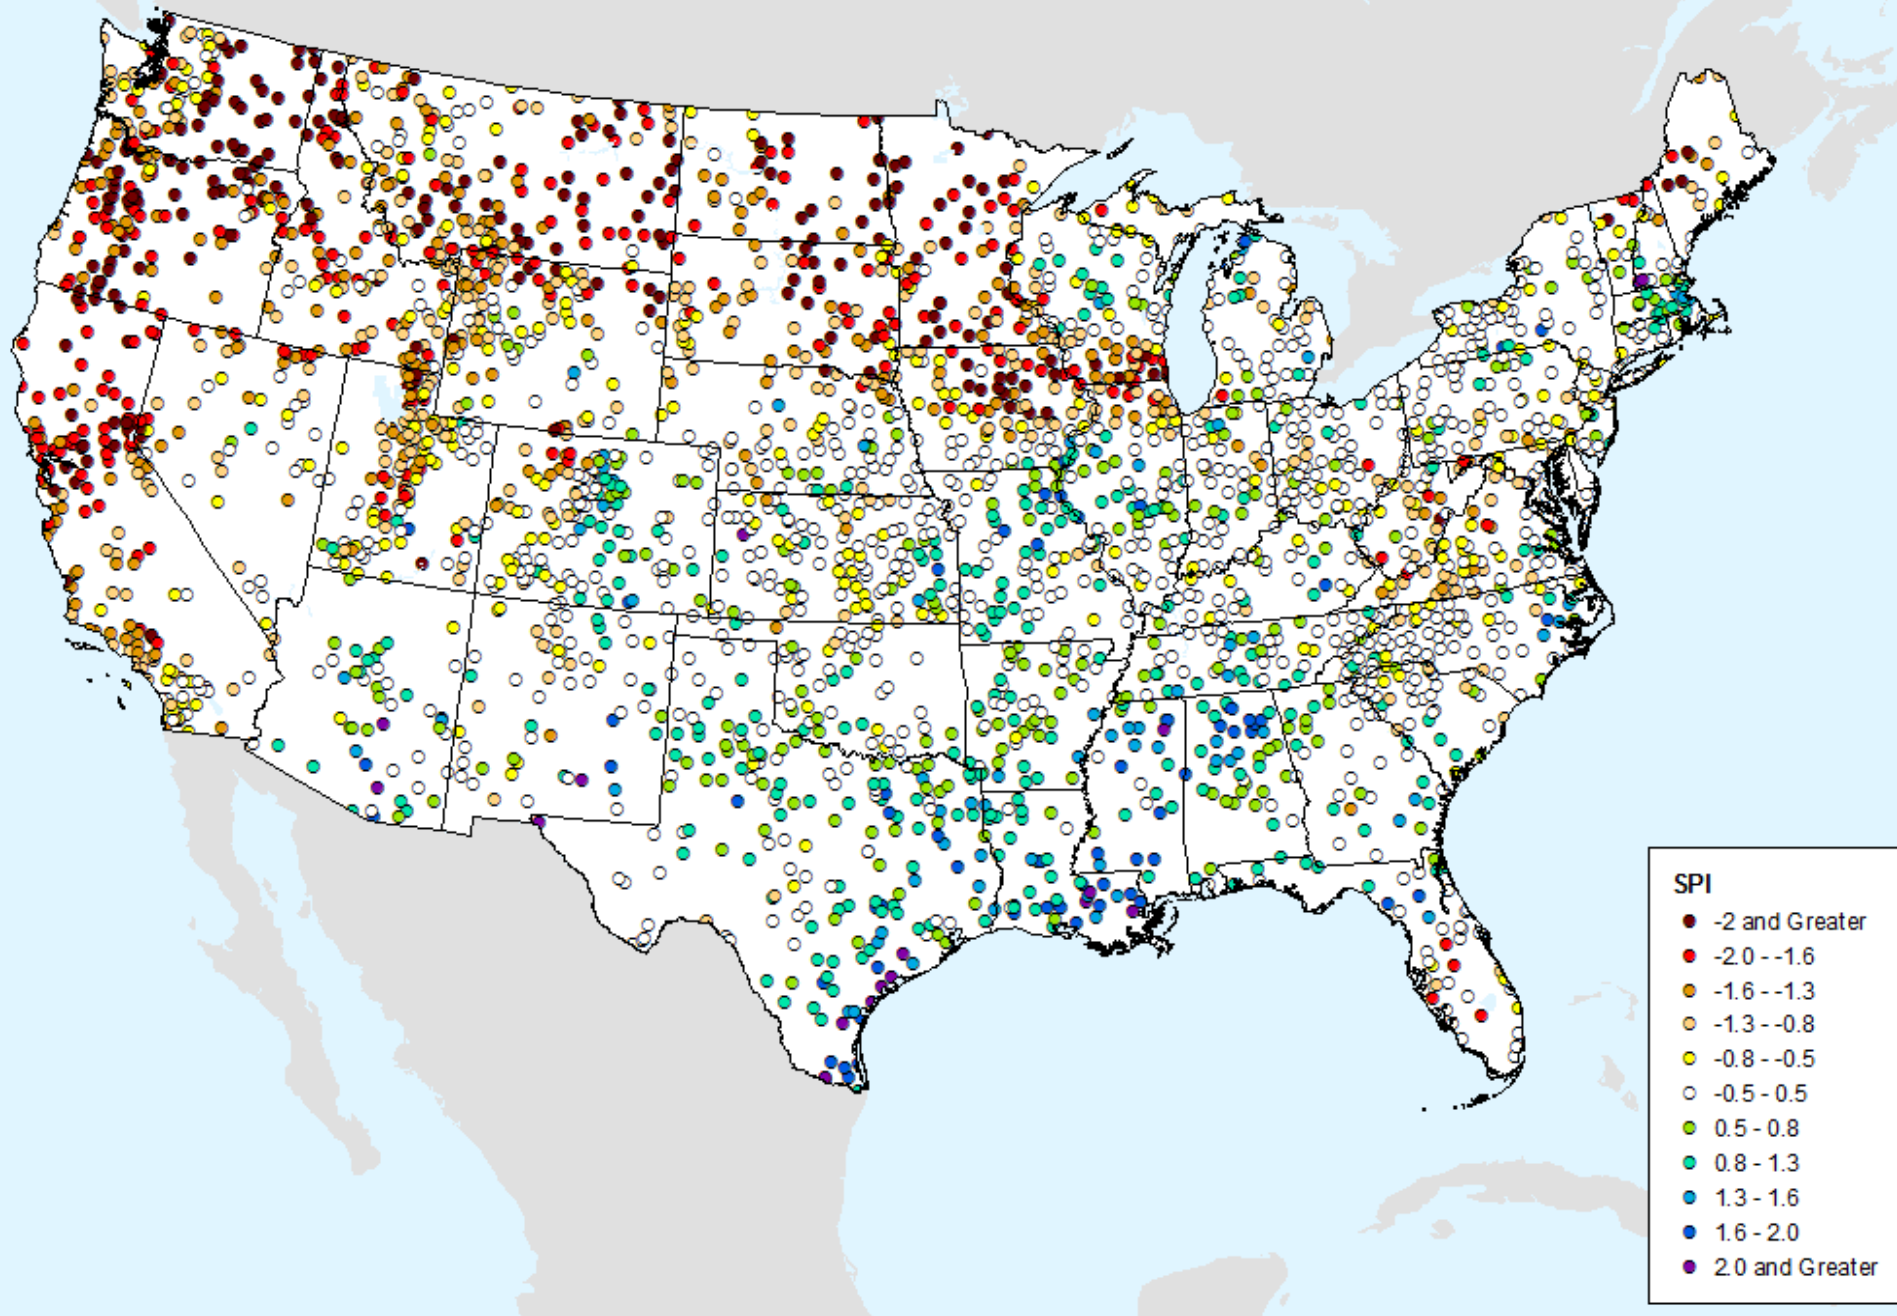

HPRCC 6-month SPI

As of: Tuesday, August 17, 2021