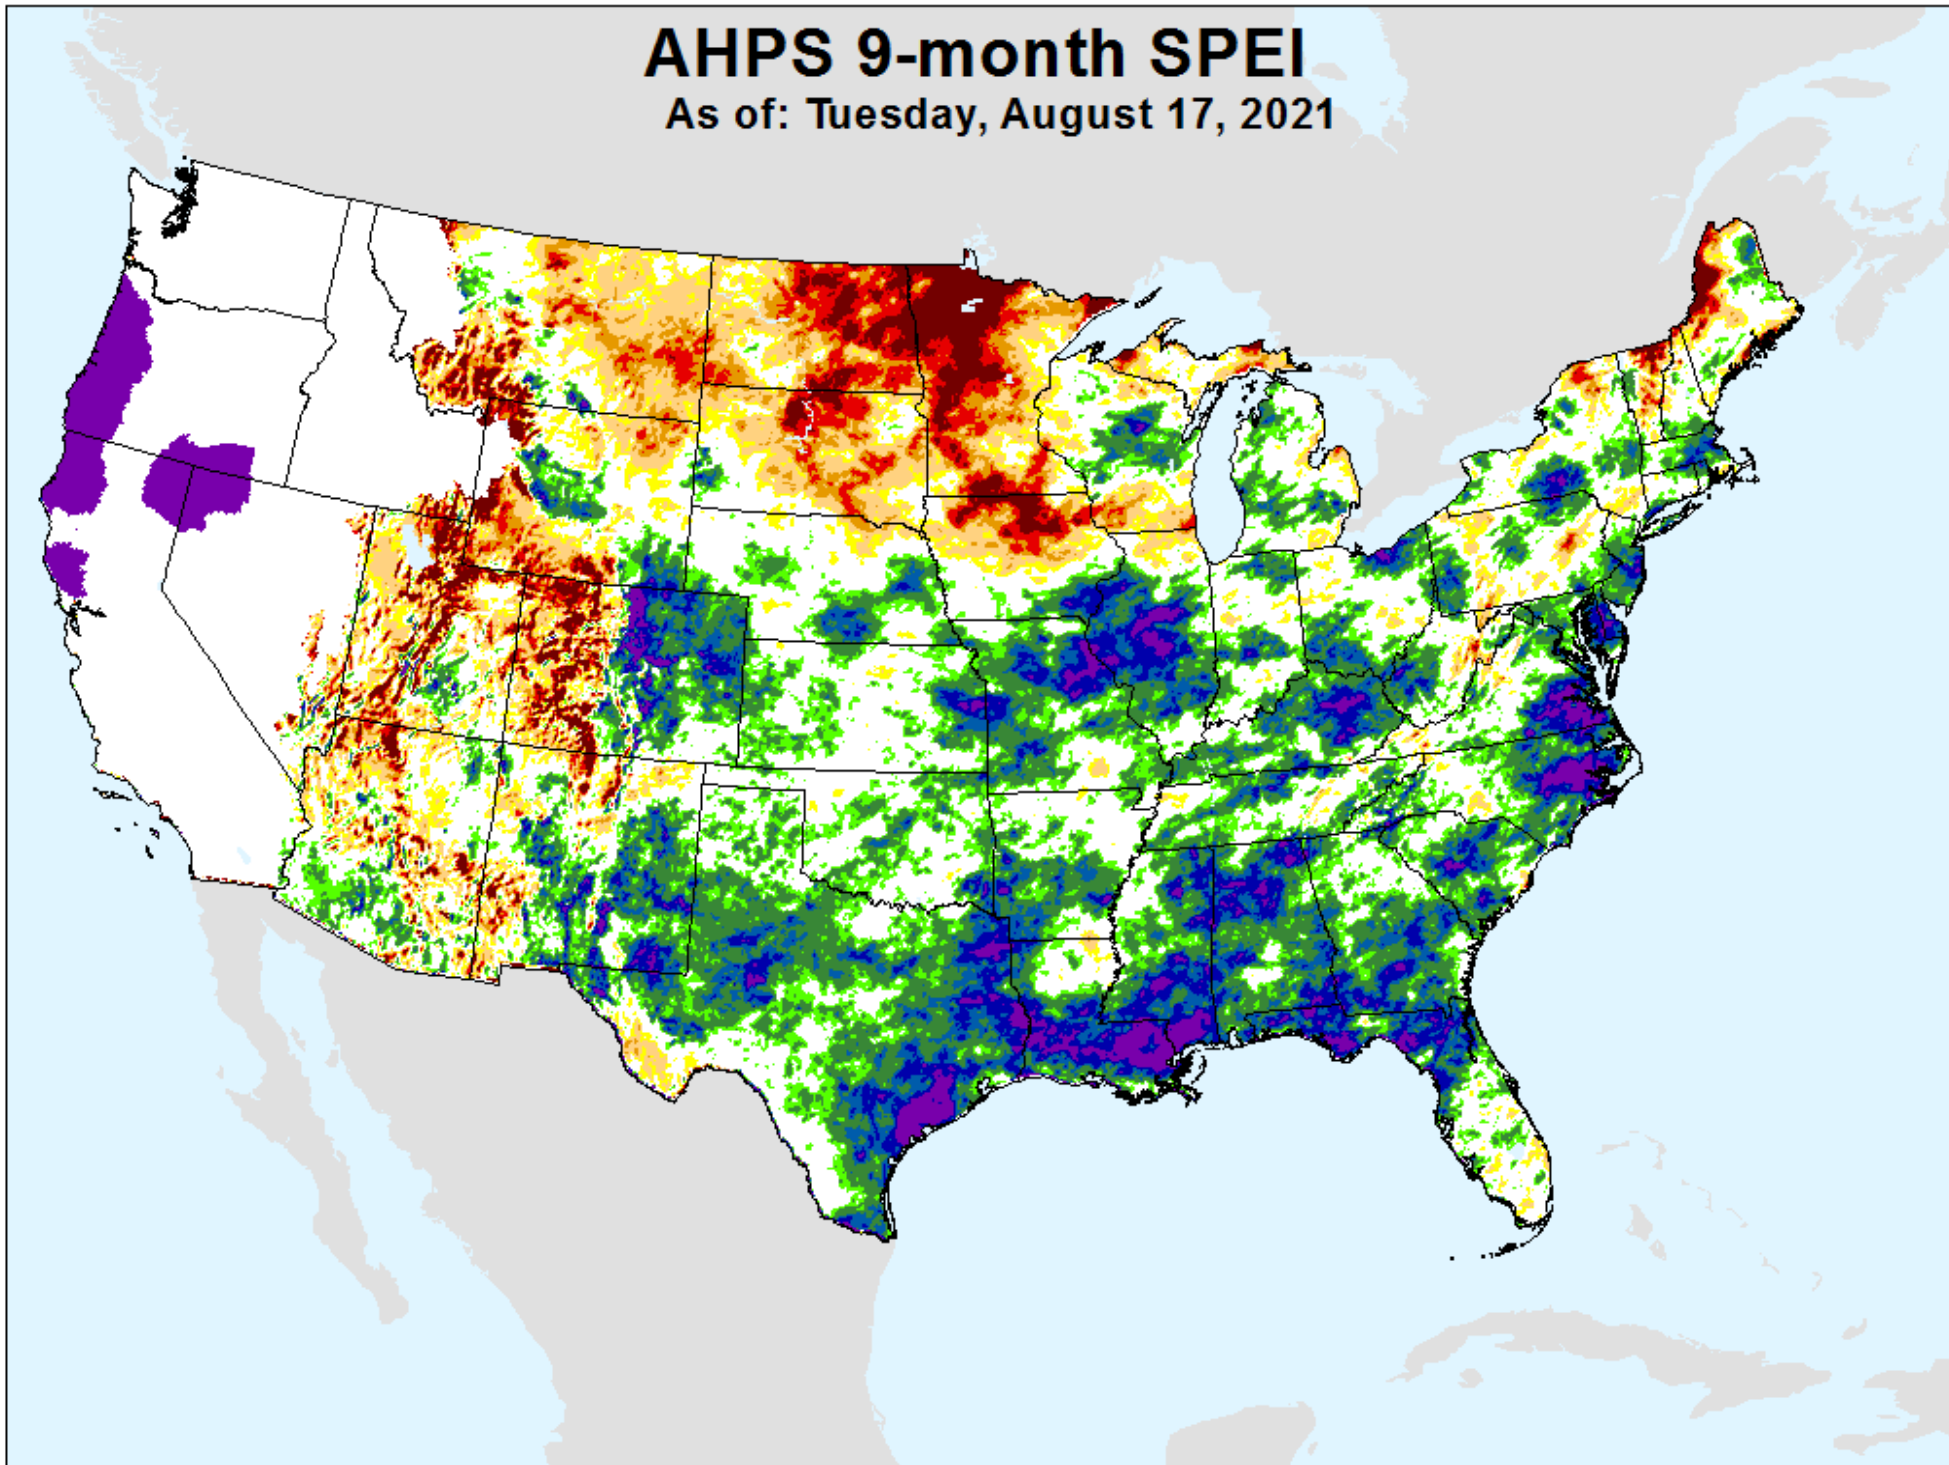

AHPS 9-month SPEI

As of: Tuesday, August 17, 2021

SPEI (USDM)