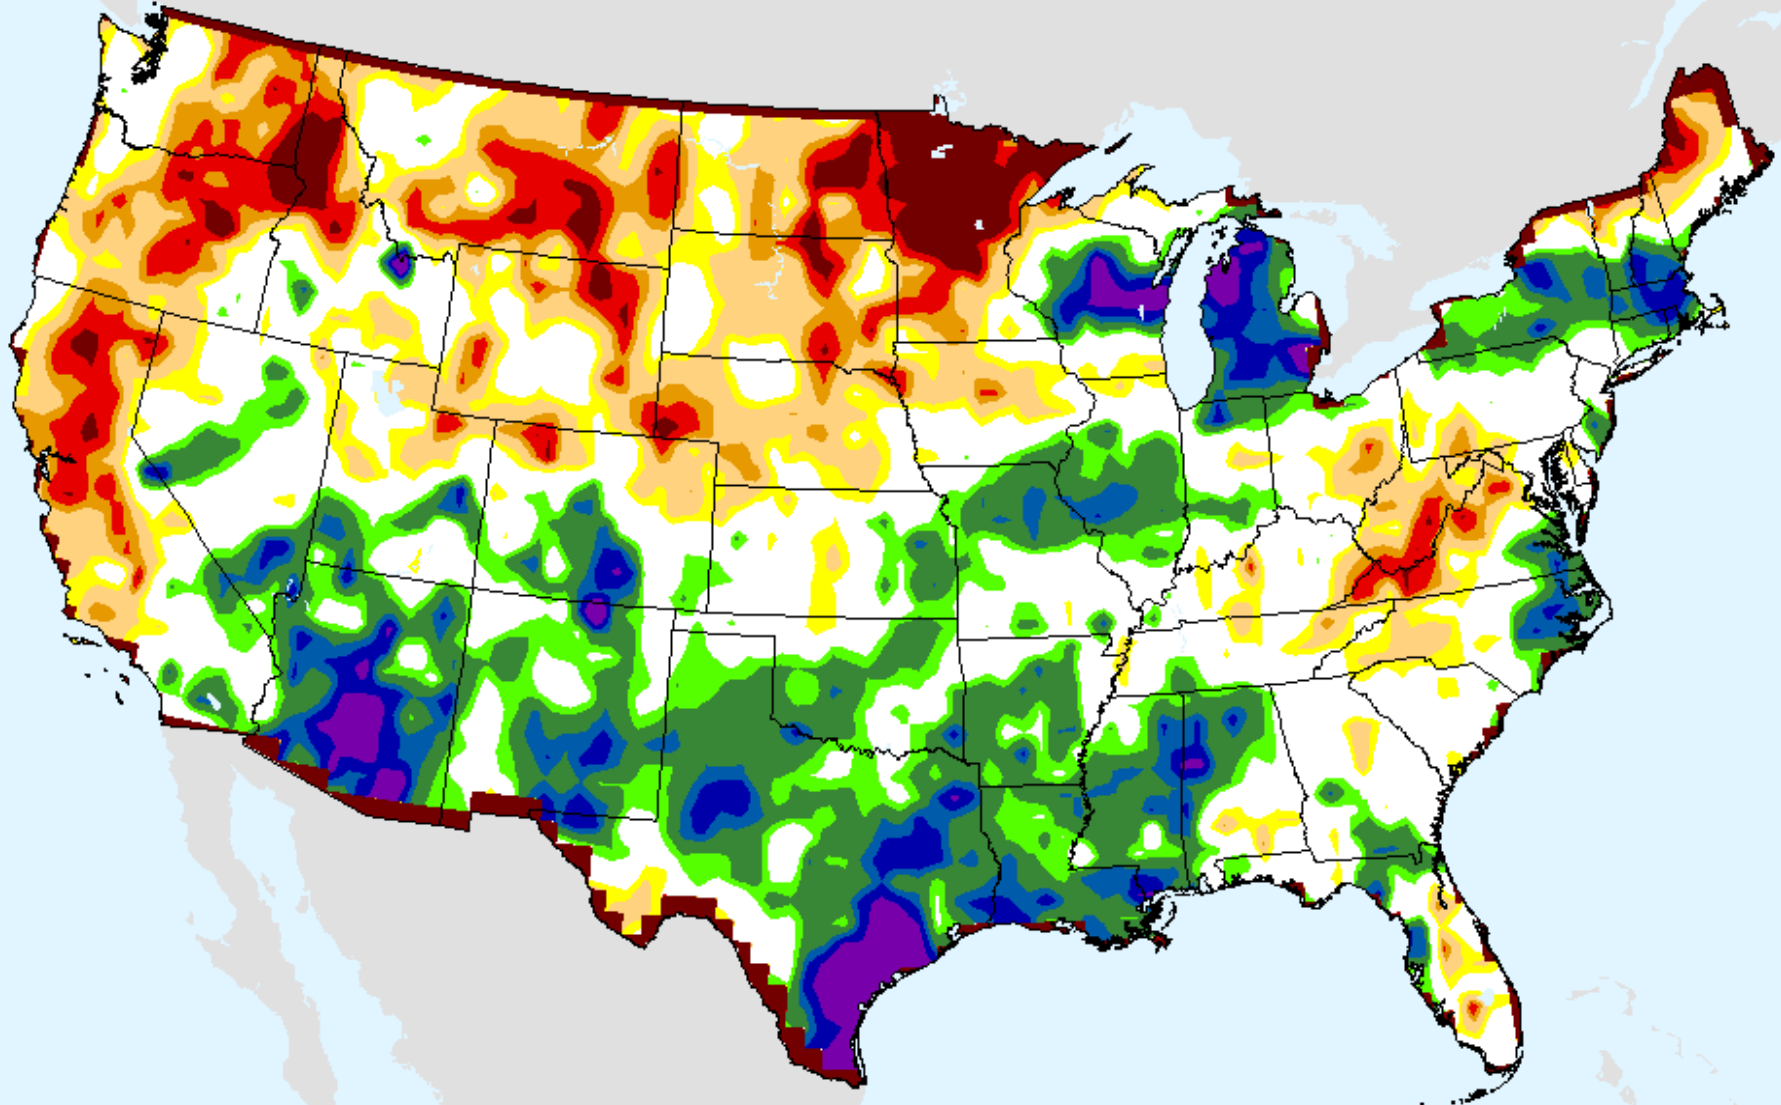

CPC 3-month SPI

As of: Tuesday, August 17, 2021