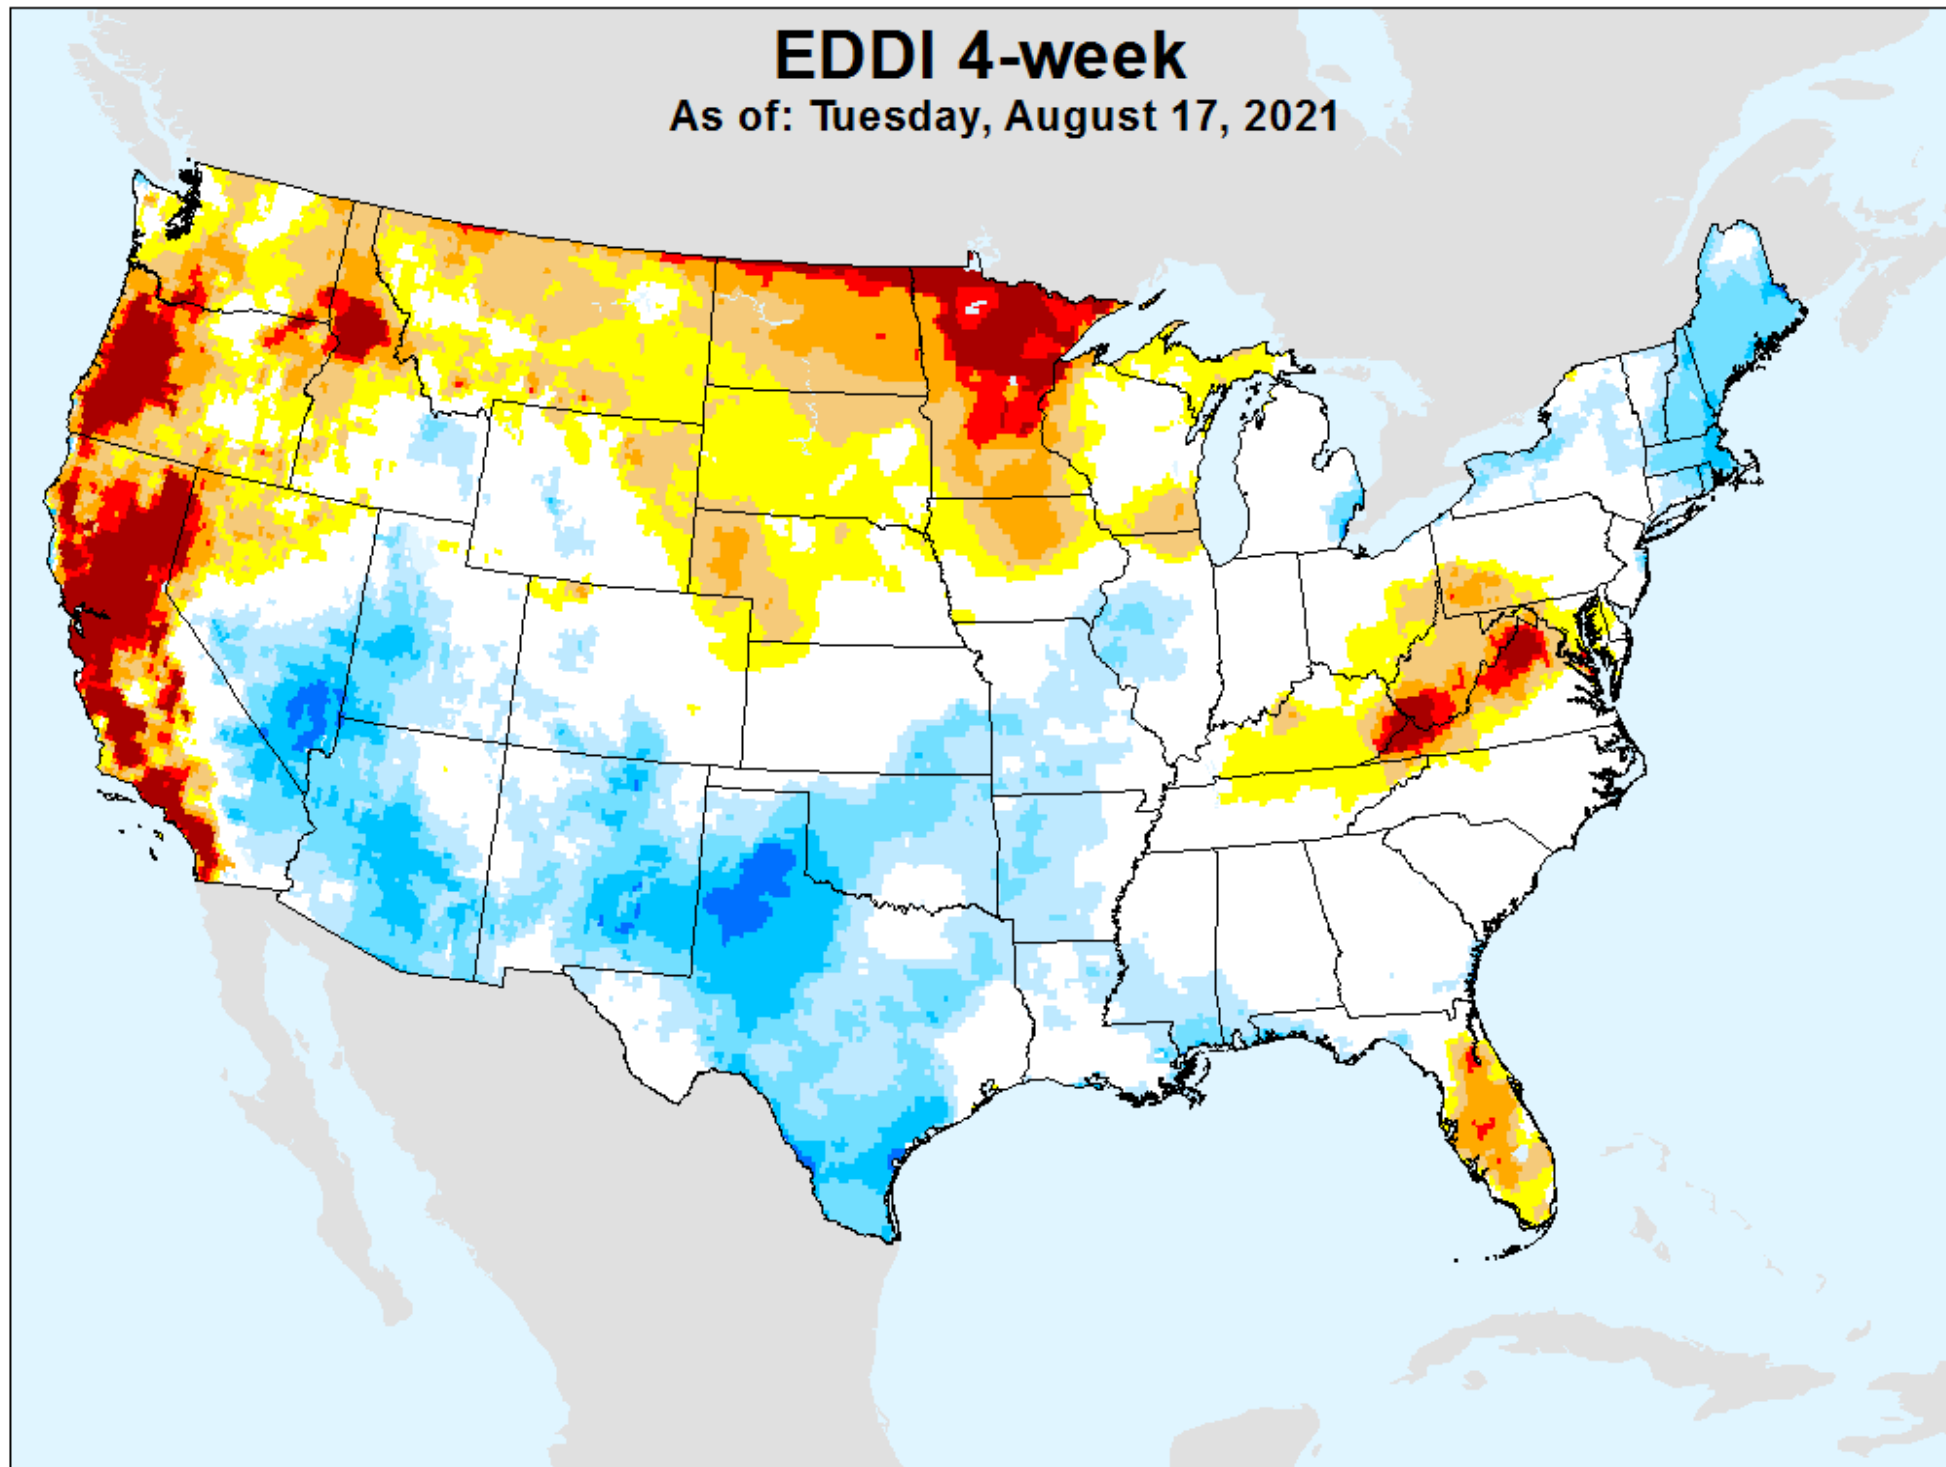

EDDI 4-week

As of: Tuesday, August 17, 2021