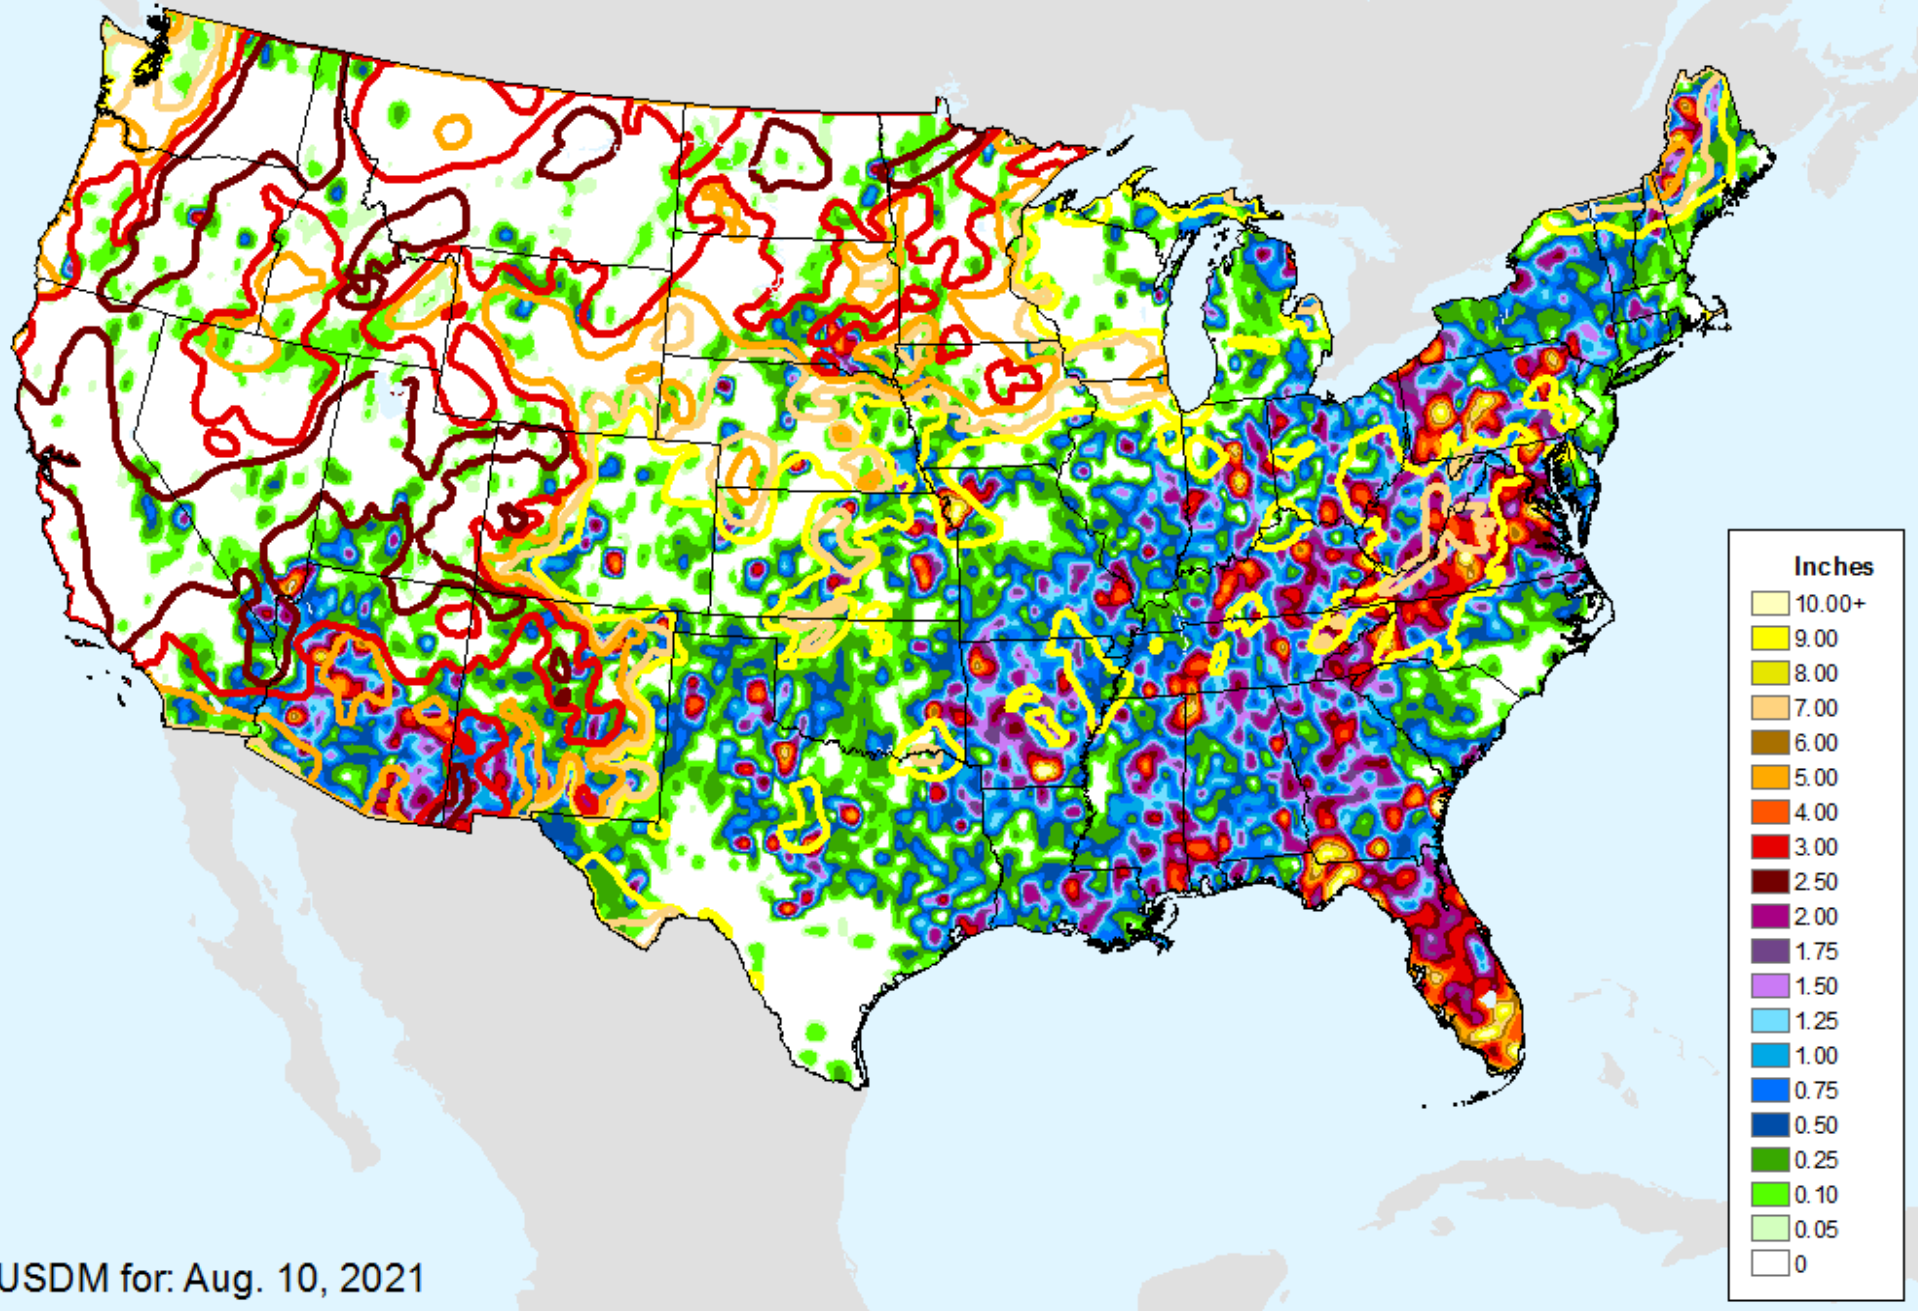

GFS (00z) 7-Day Precip Forecast

As of: Tuesday, August 17, 2021