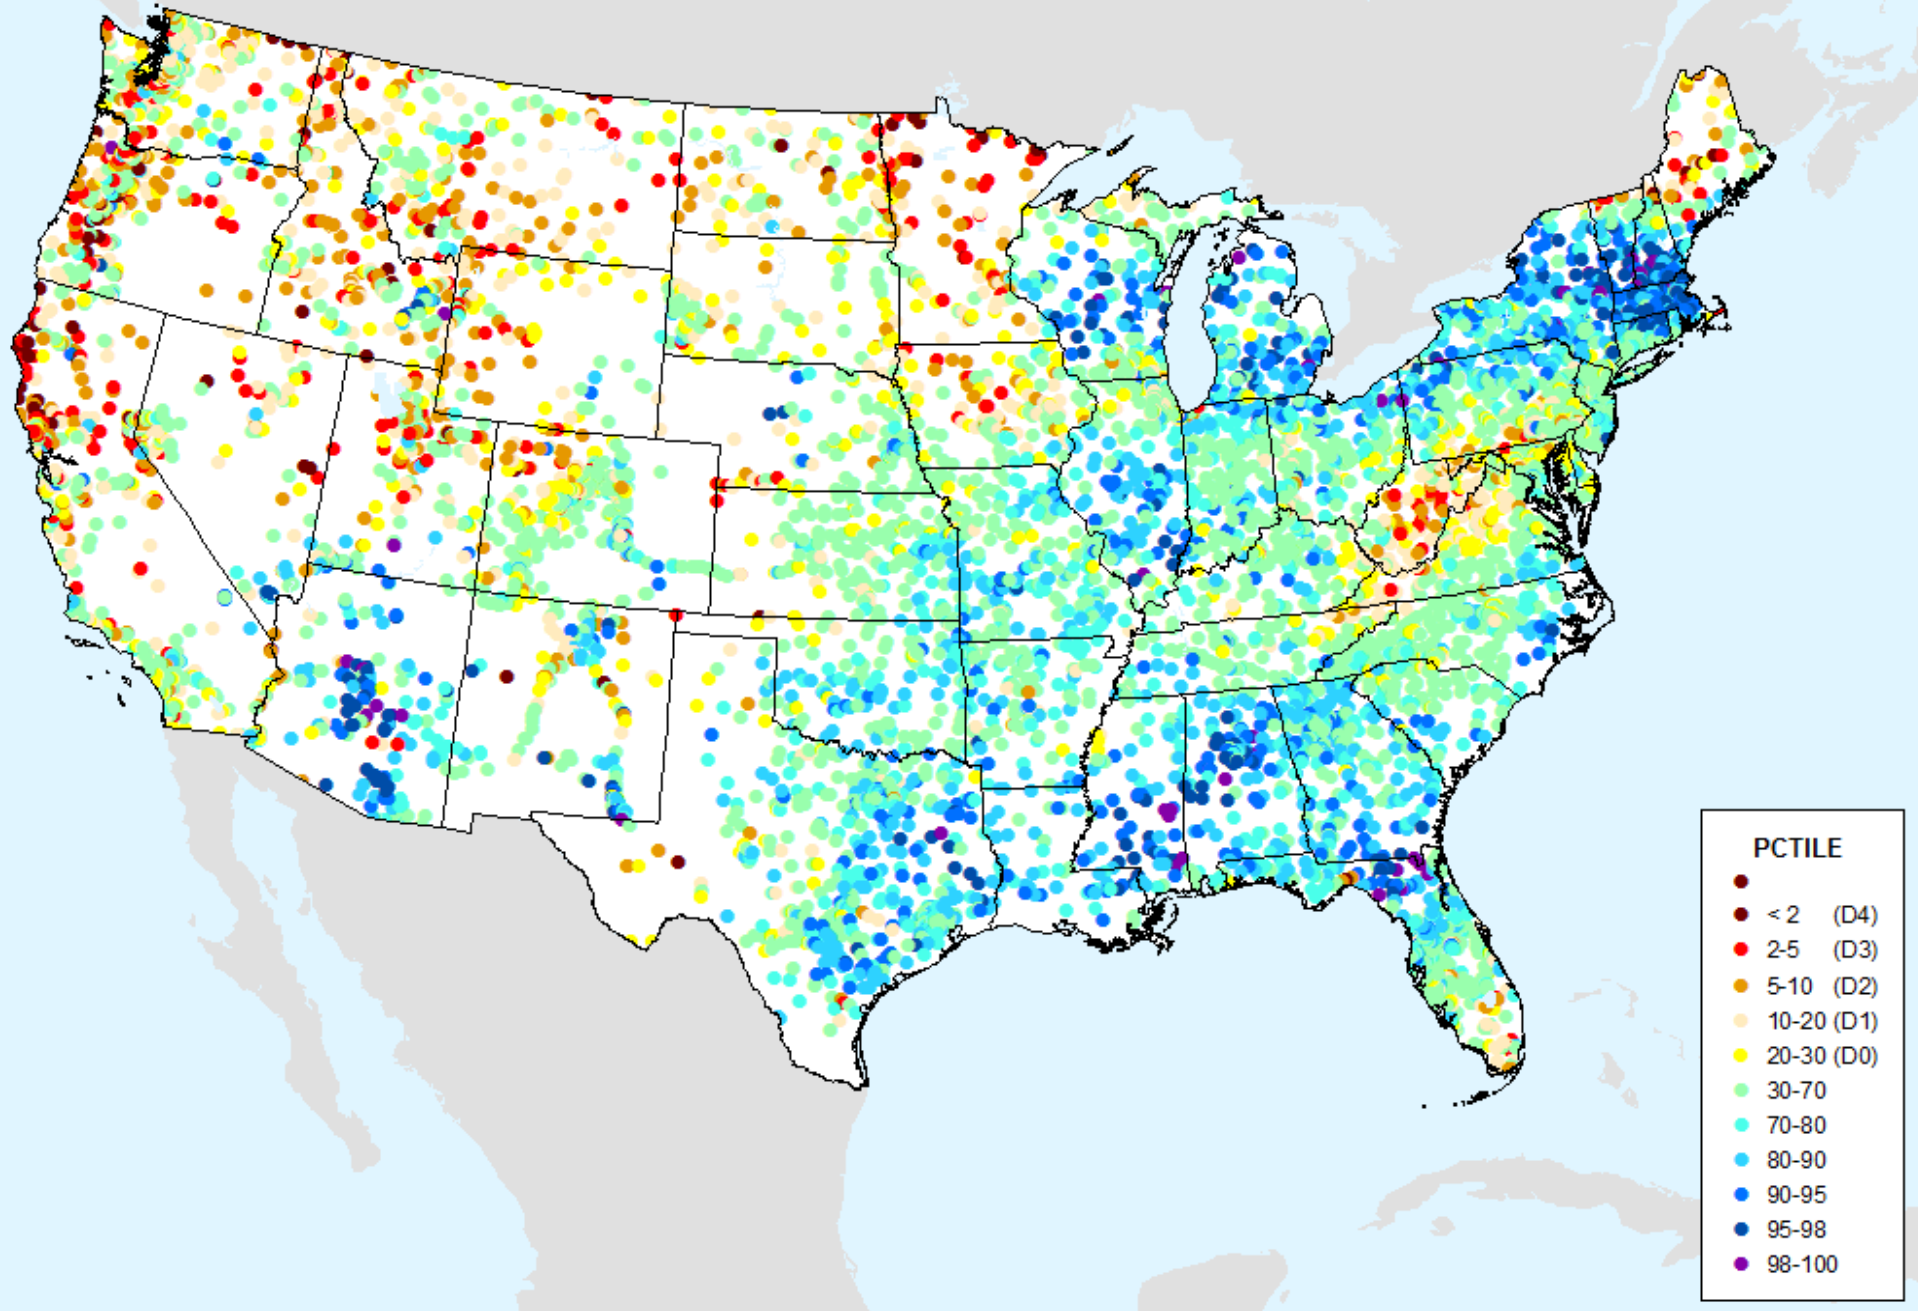

USGS 28-Day Avg Streamflow

As of: Tuesday, August 17, 2021