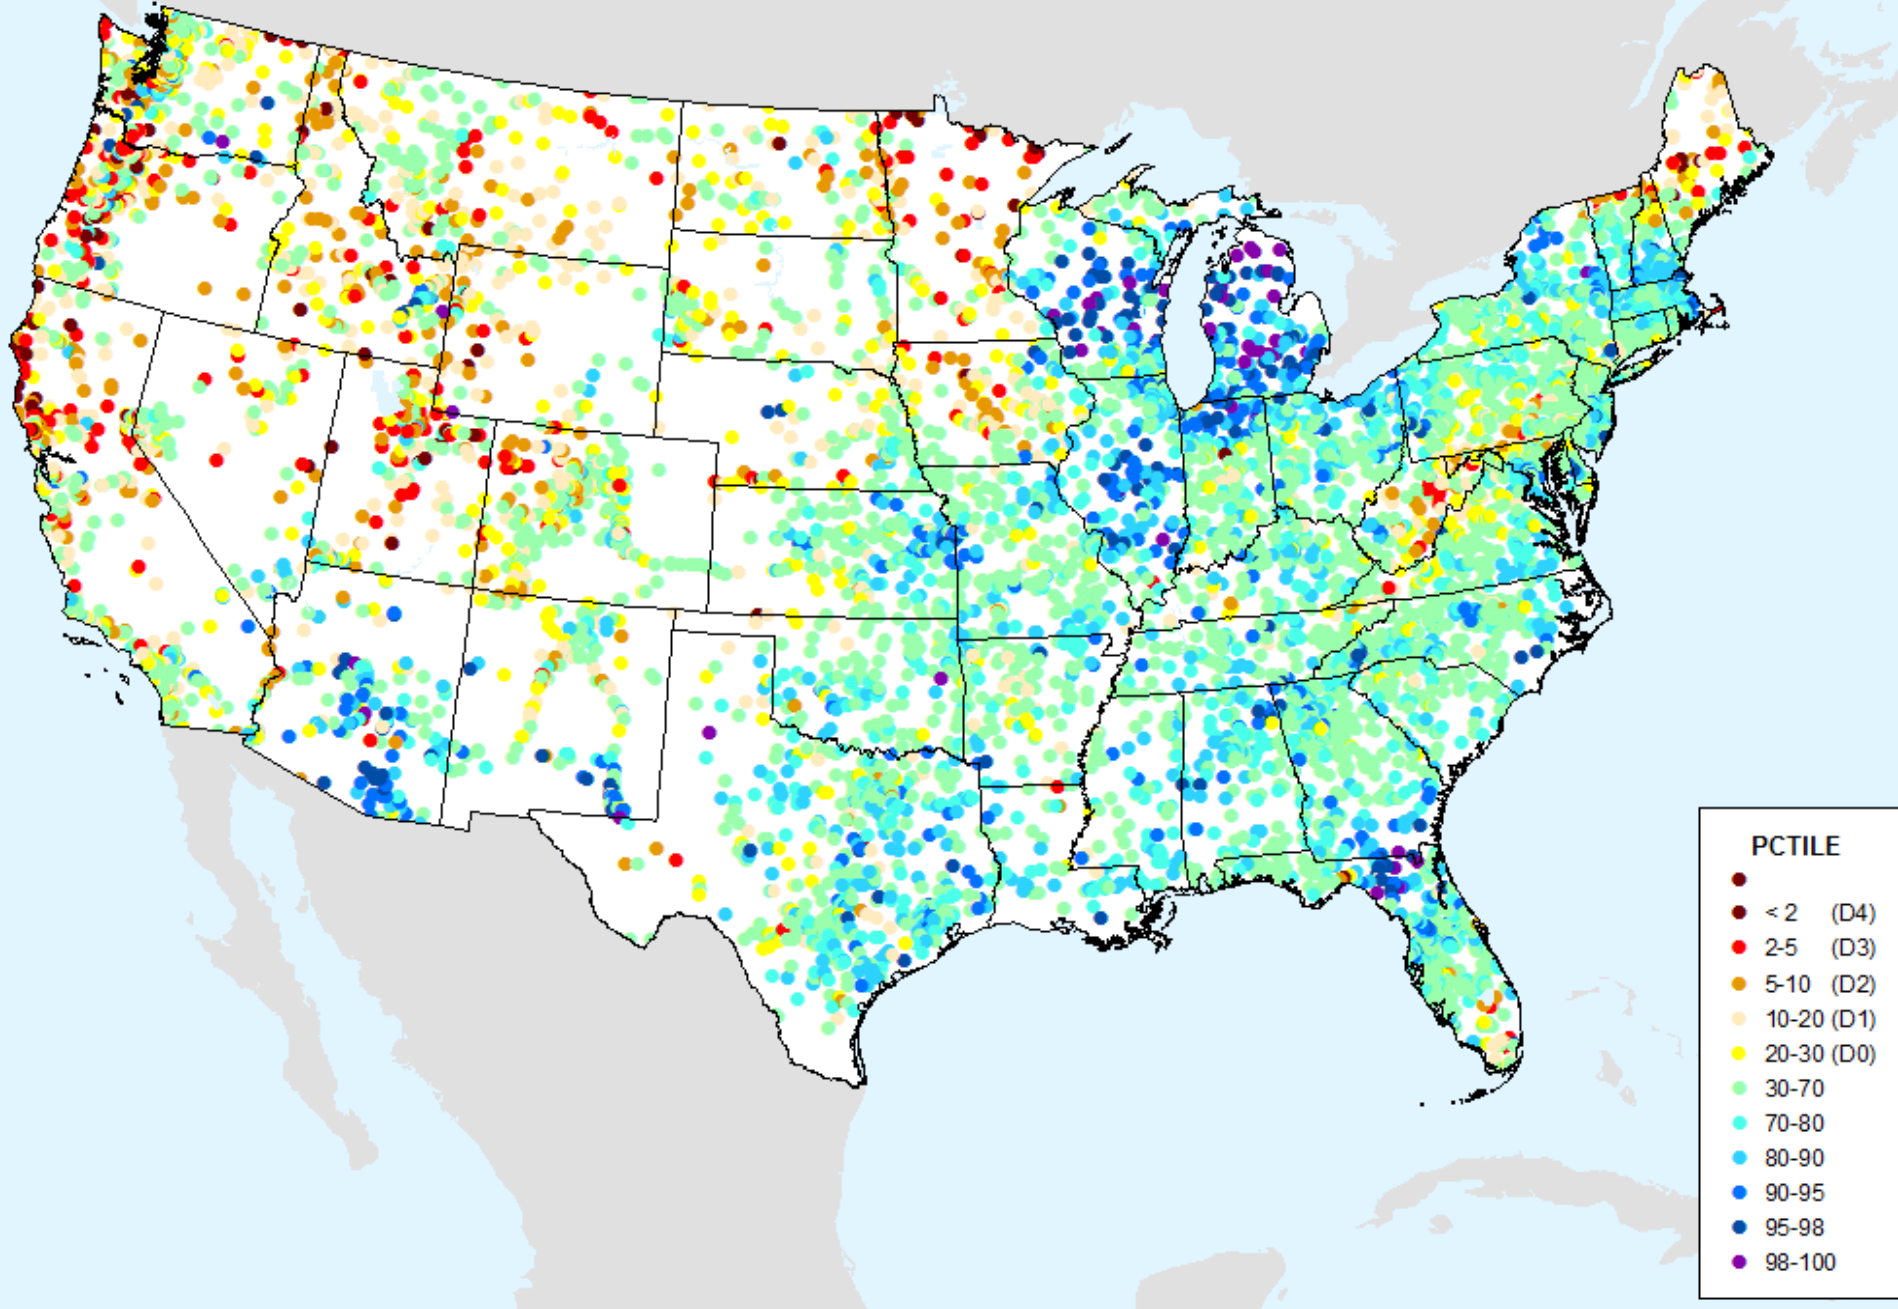

USGS 7-Day Avg Streamflow

As of: Tuesday, August 17, 2021