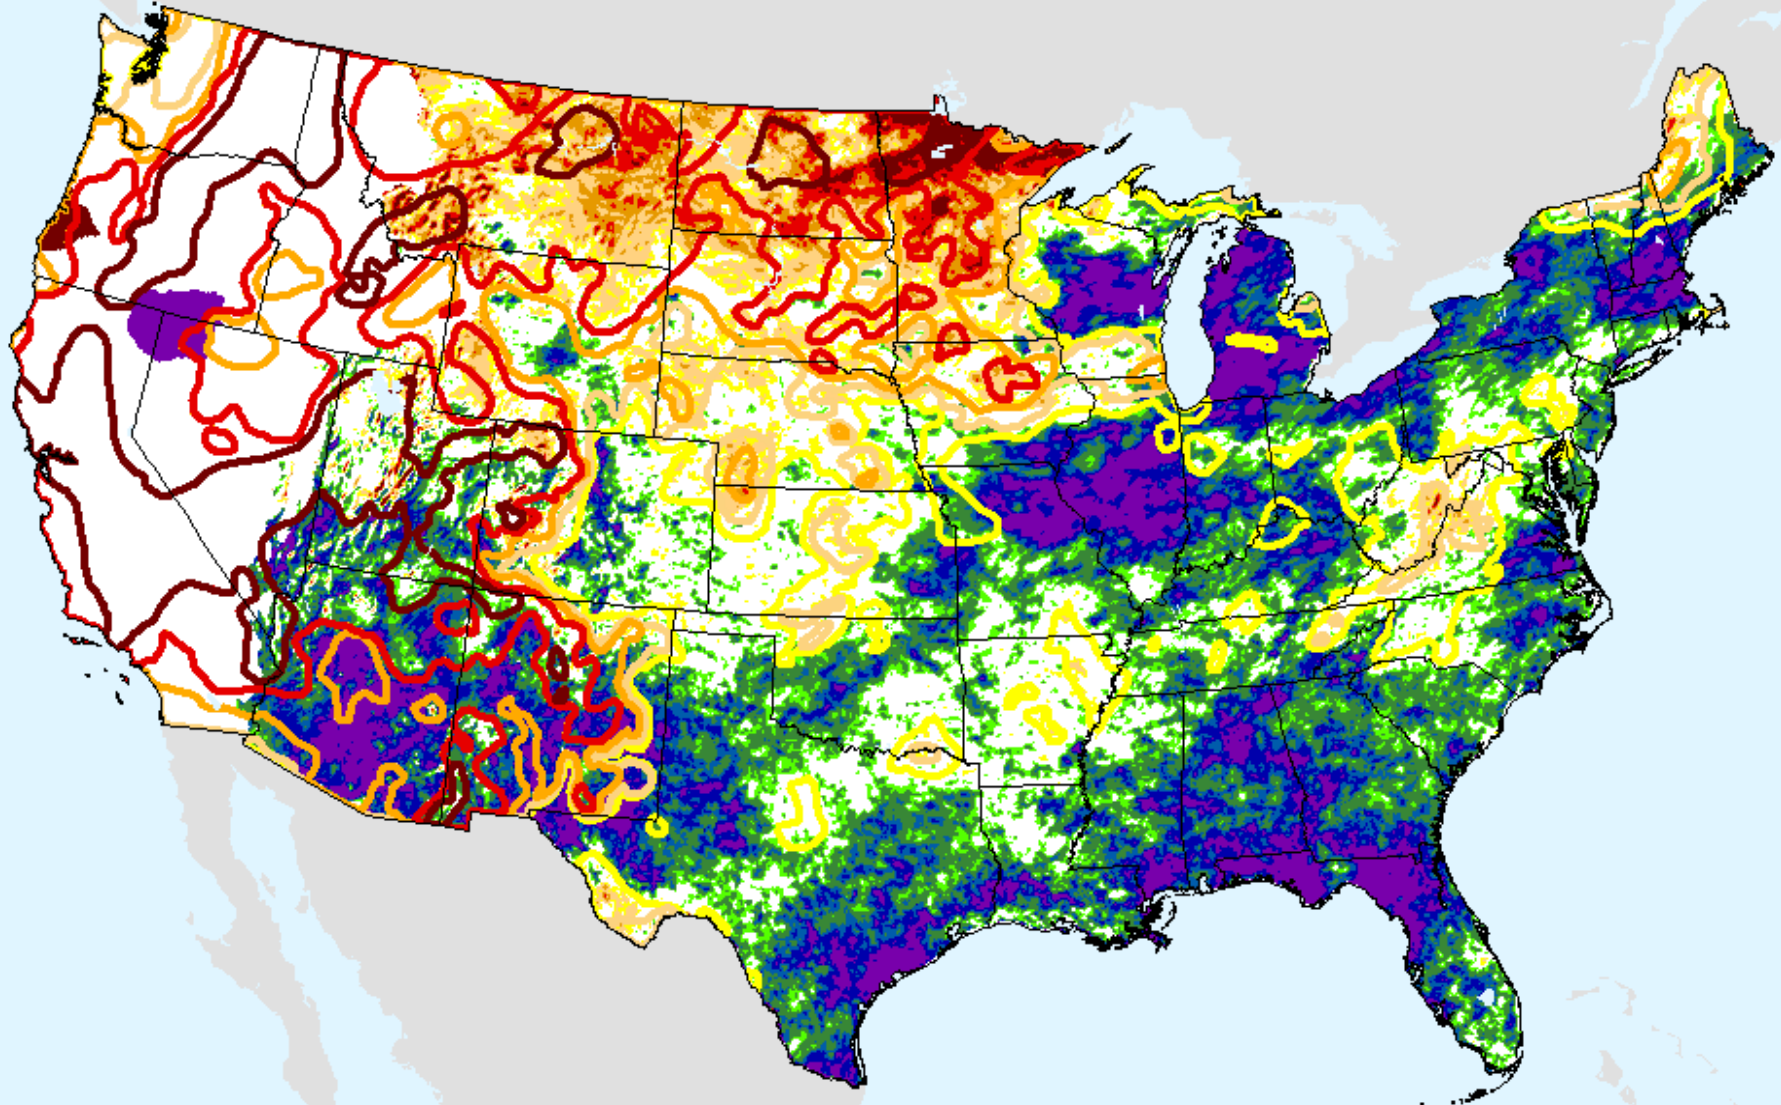

AHPS 2-month SPEI

As of: Tuesday, August 17, 2021

USDM for: Aug. 10, 2021

SPEI (USDM)