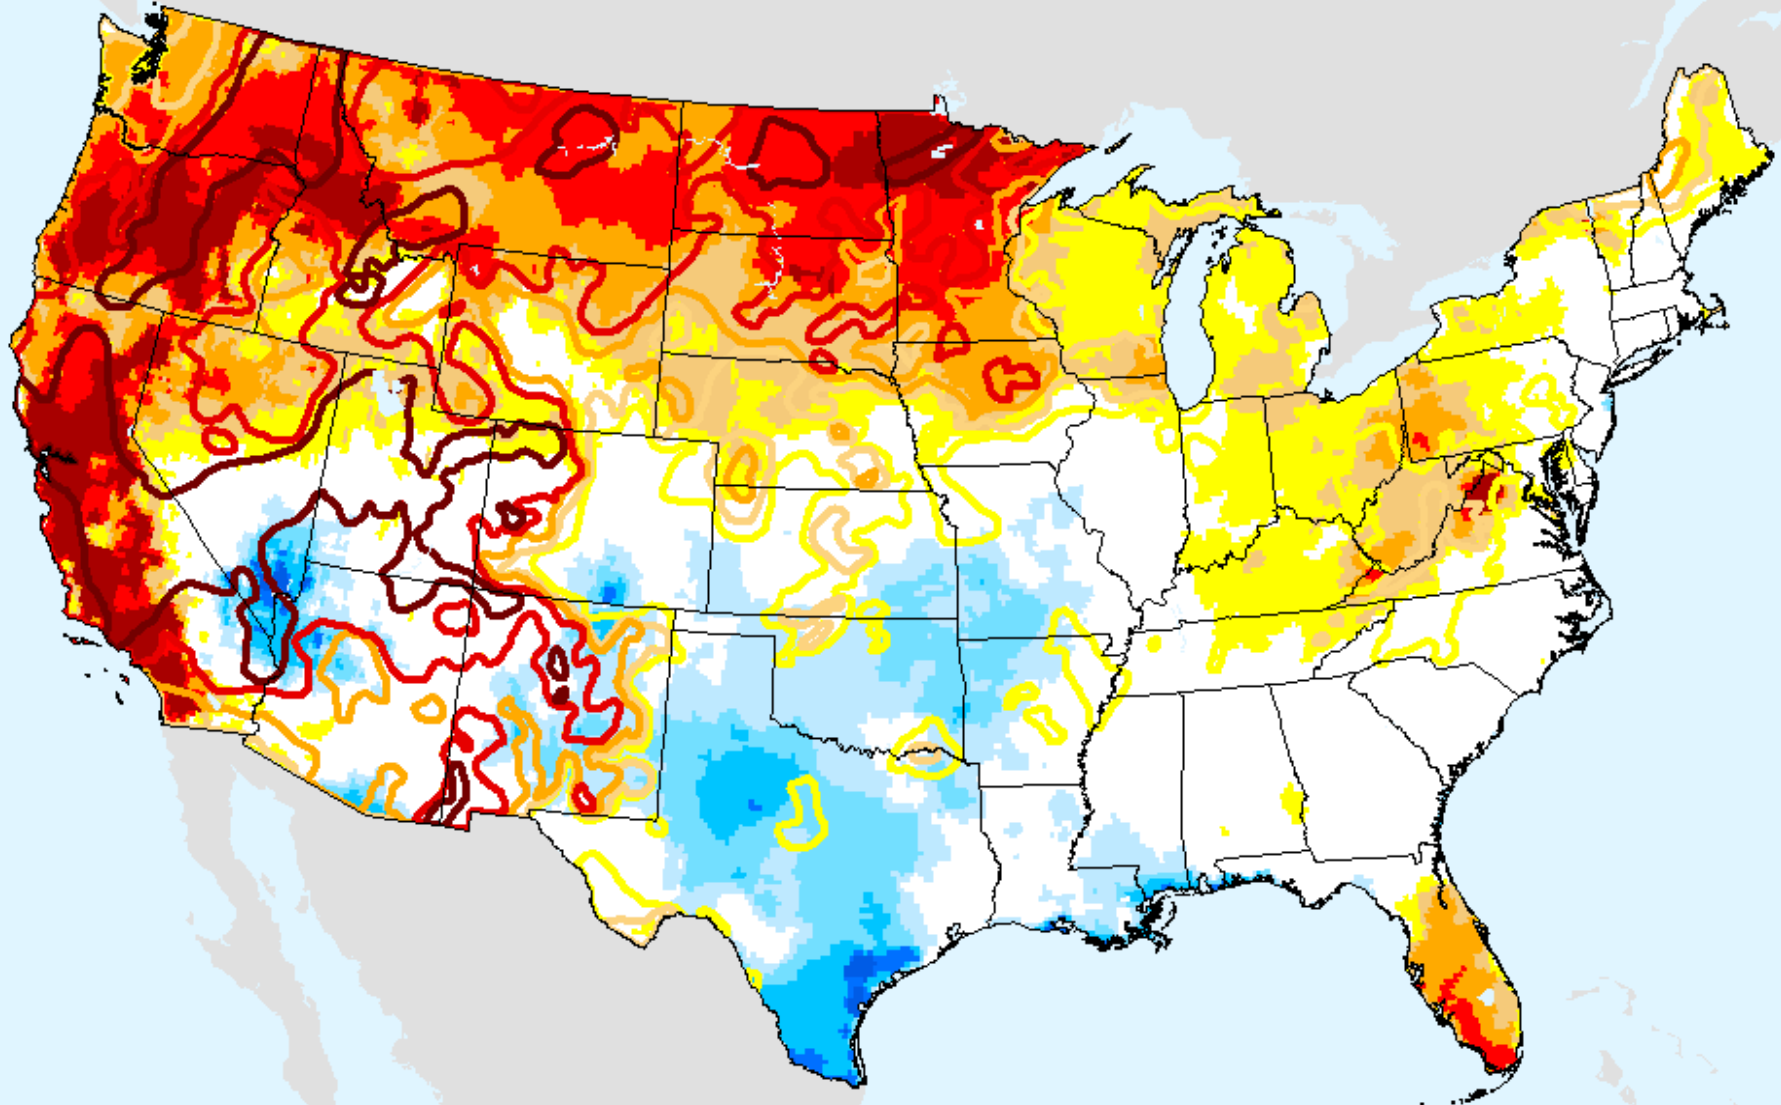

EDDI 11-week

As of: Tuesday, August 17, 2021

USDM for: Aug. 10, 2021