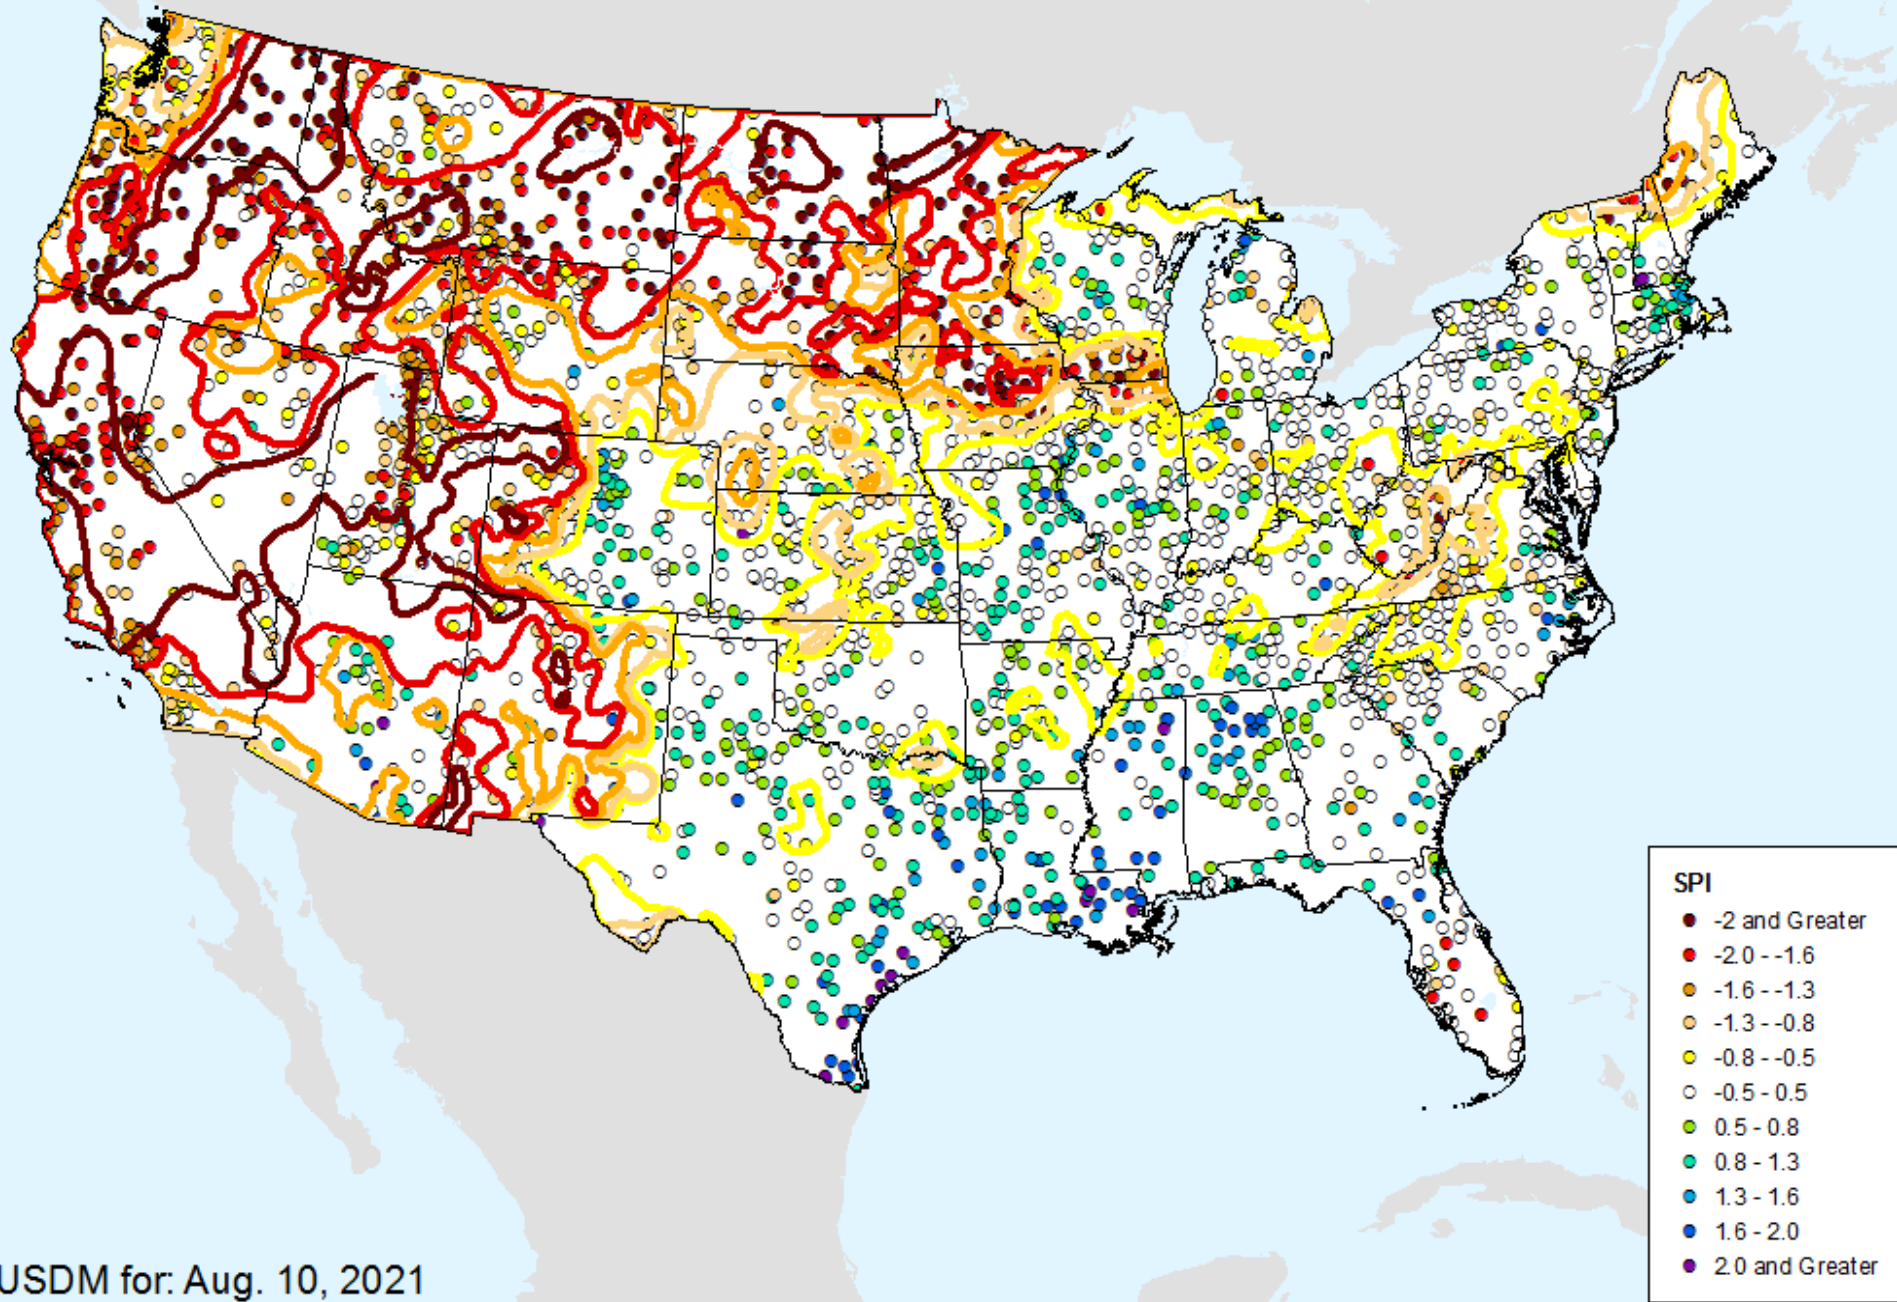

HPRCC 6-month SPI

As of: Tuesday, August 17, 2021

USDM for: Aug. 10, 2021