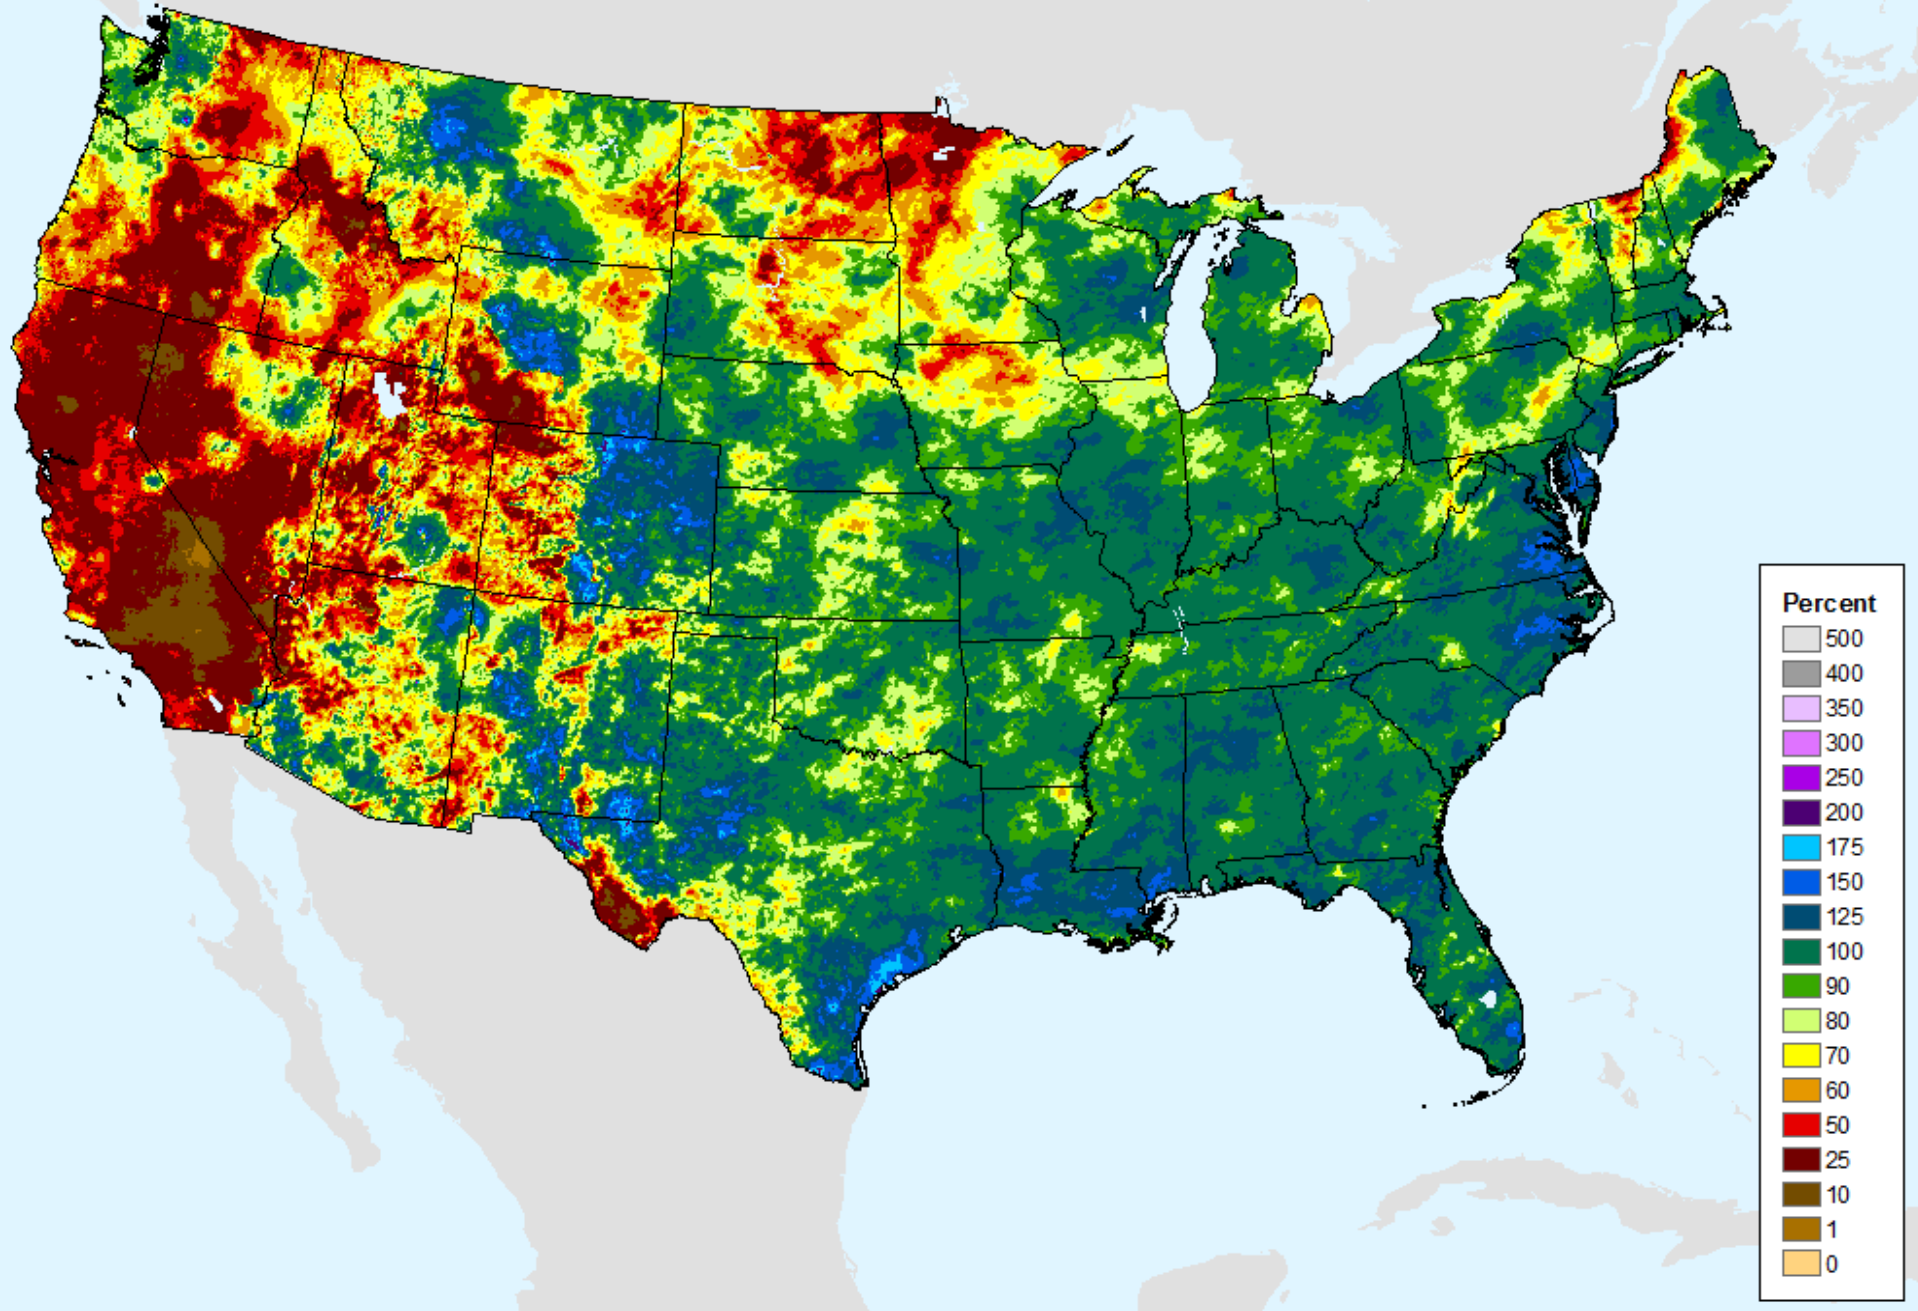

AHPS Water-Year Pct of Normal Pcp

As of: Tuesday, August 17, 2021