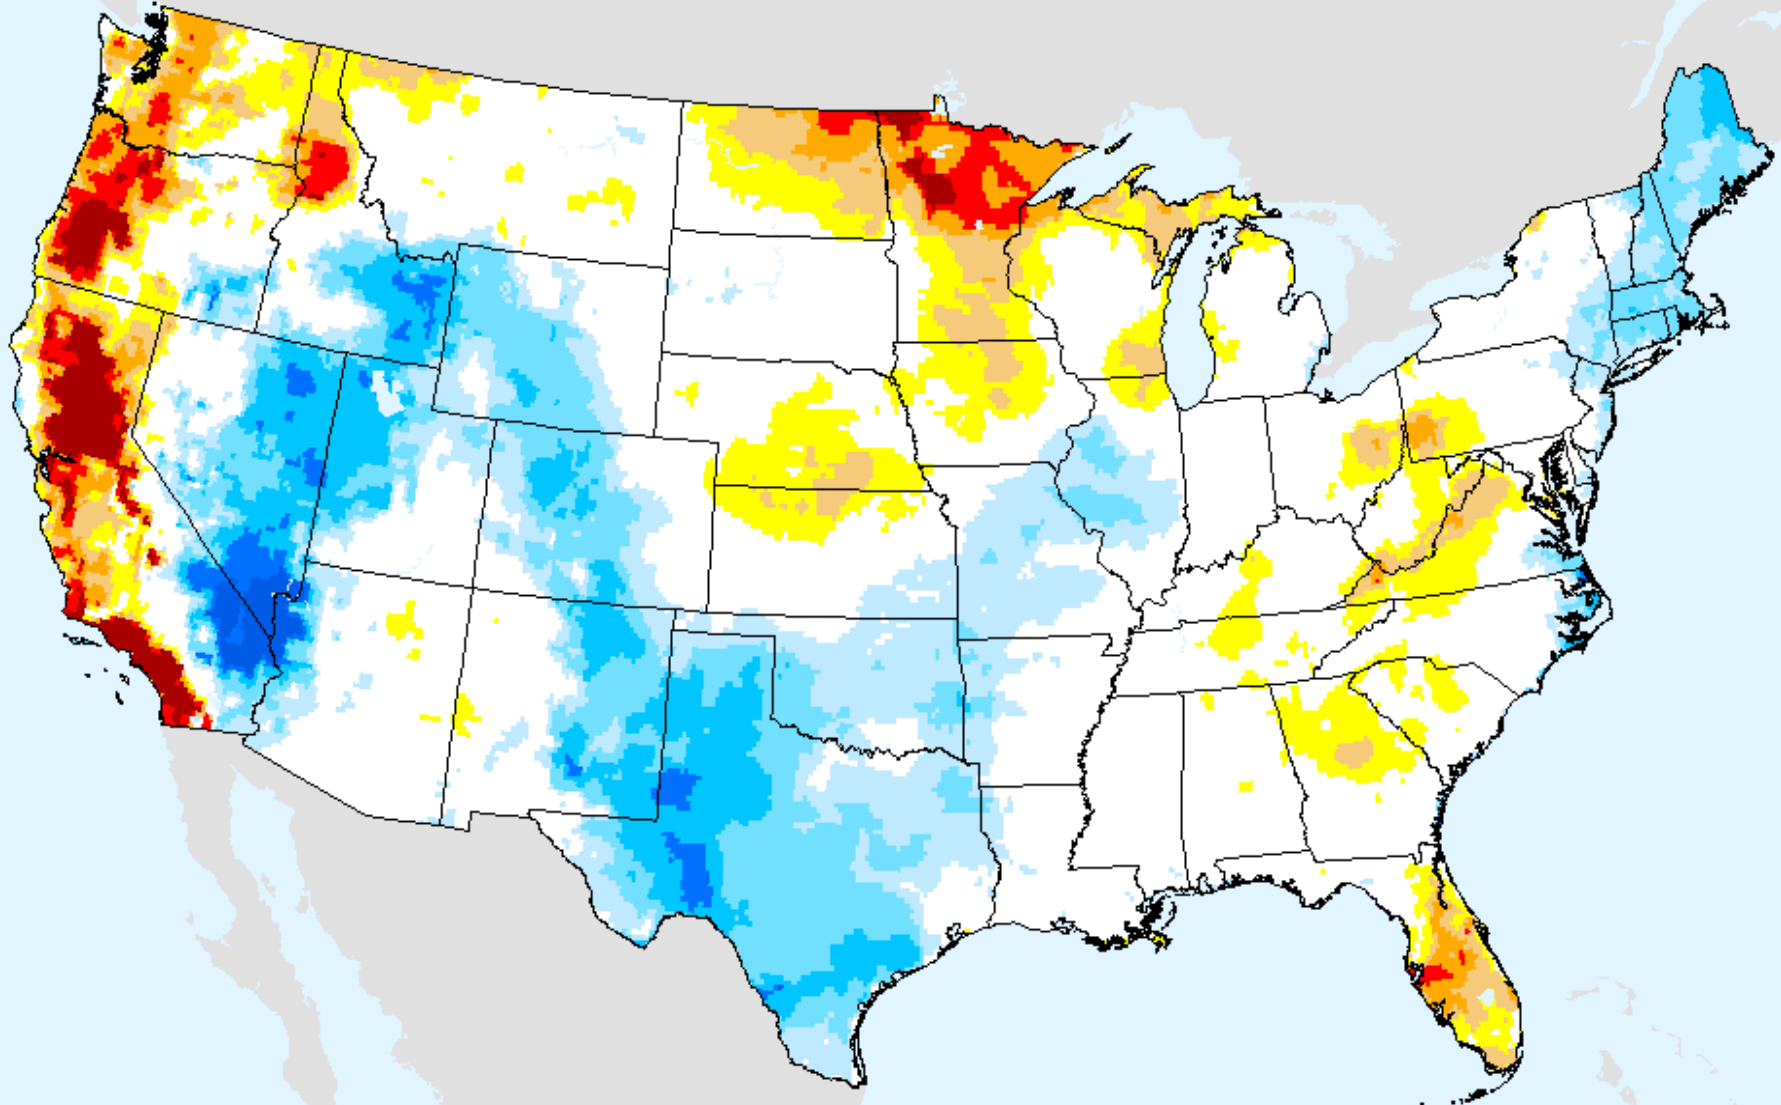

EDDI 1-week

As of: Tuesday, August 17, 2021