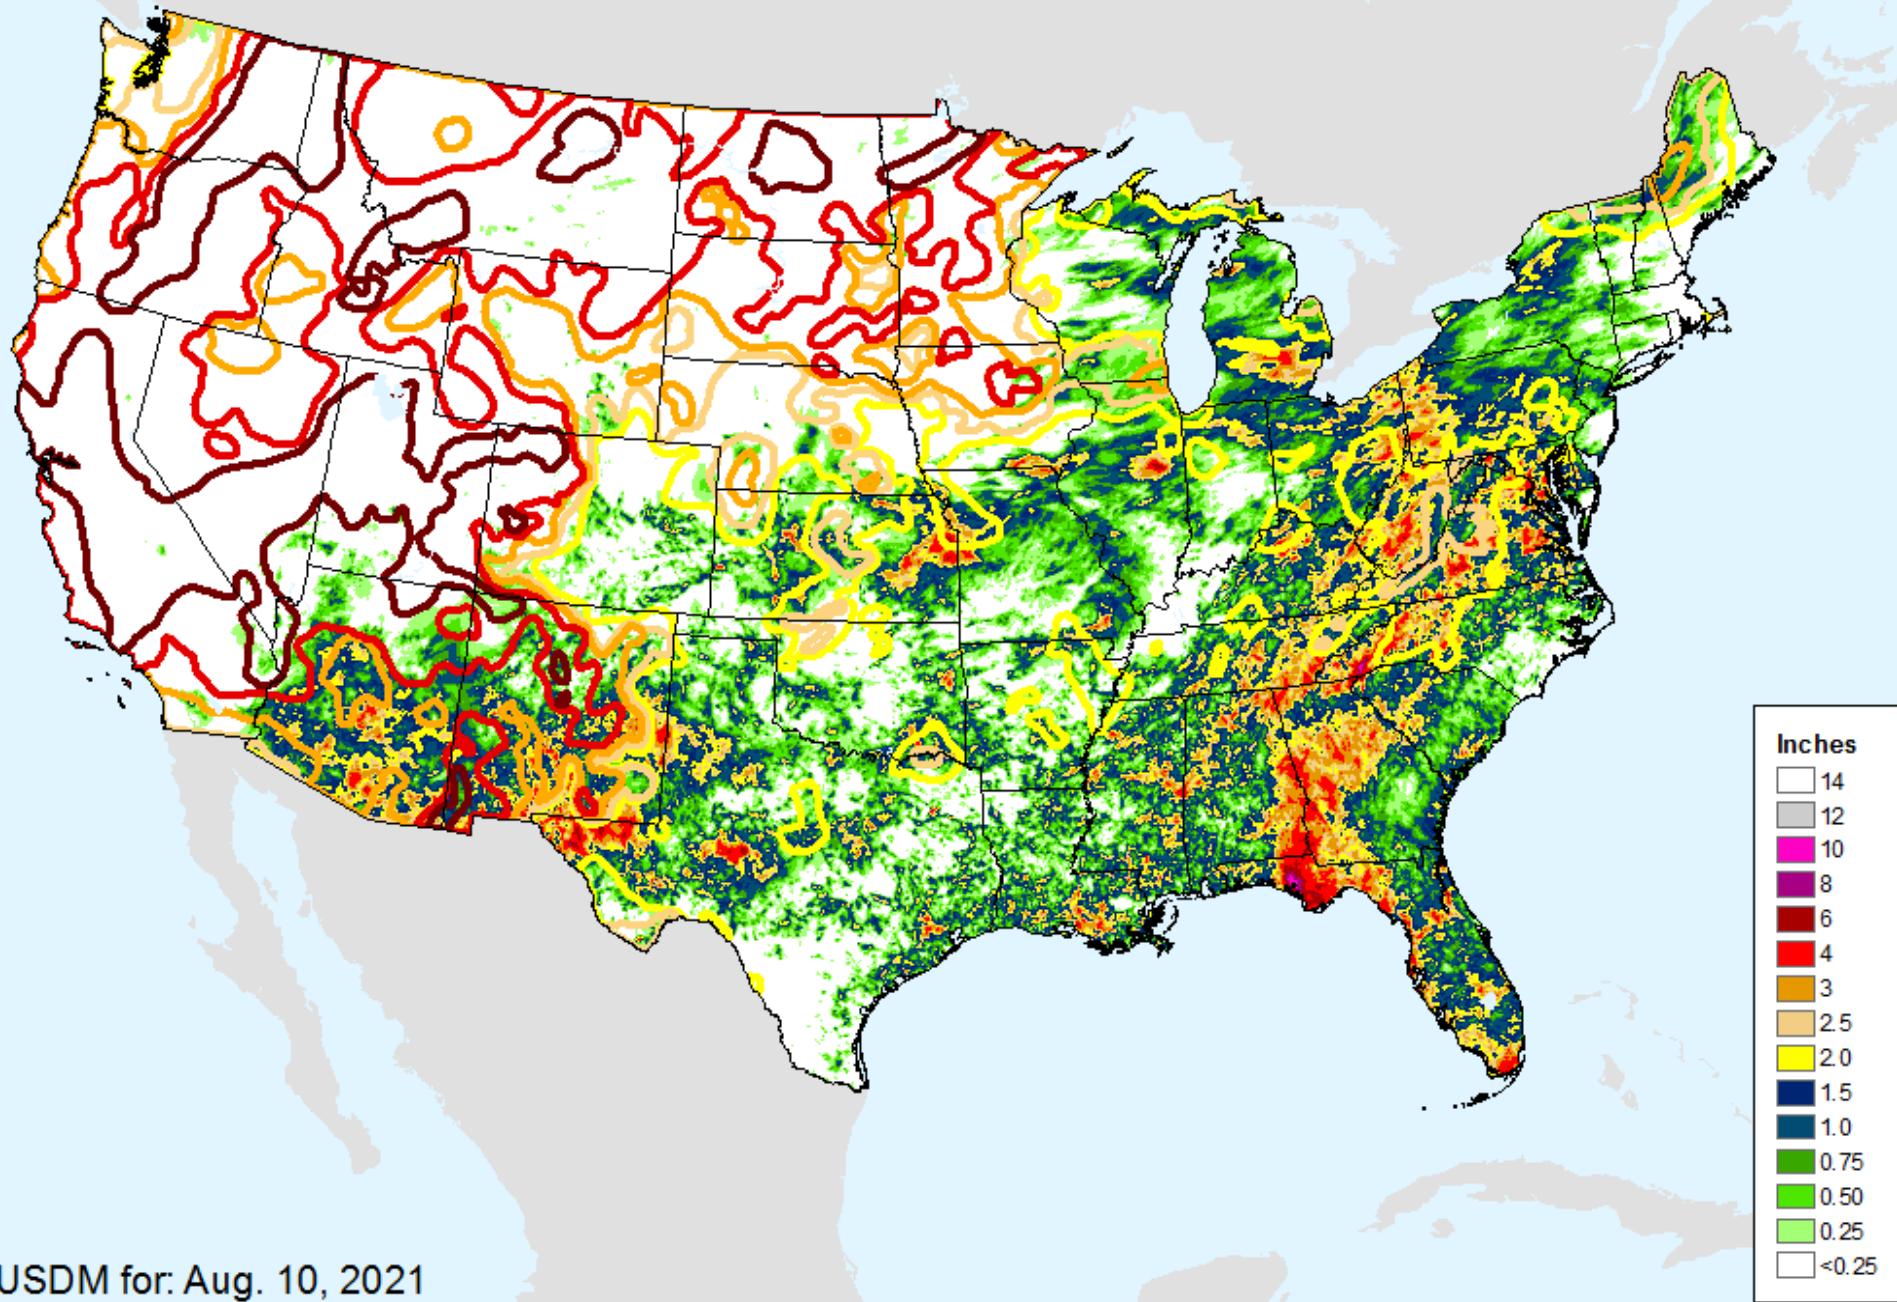

AHPS 7-Day Precipitation

As of: Tuesday, August 17, 2021

USDM for: Aug. 10, 2021