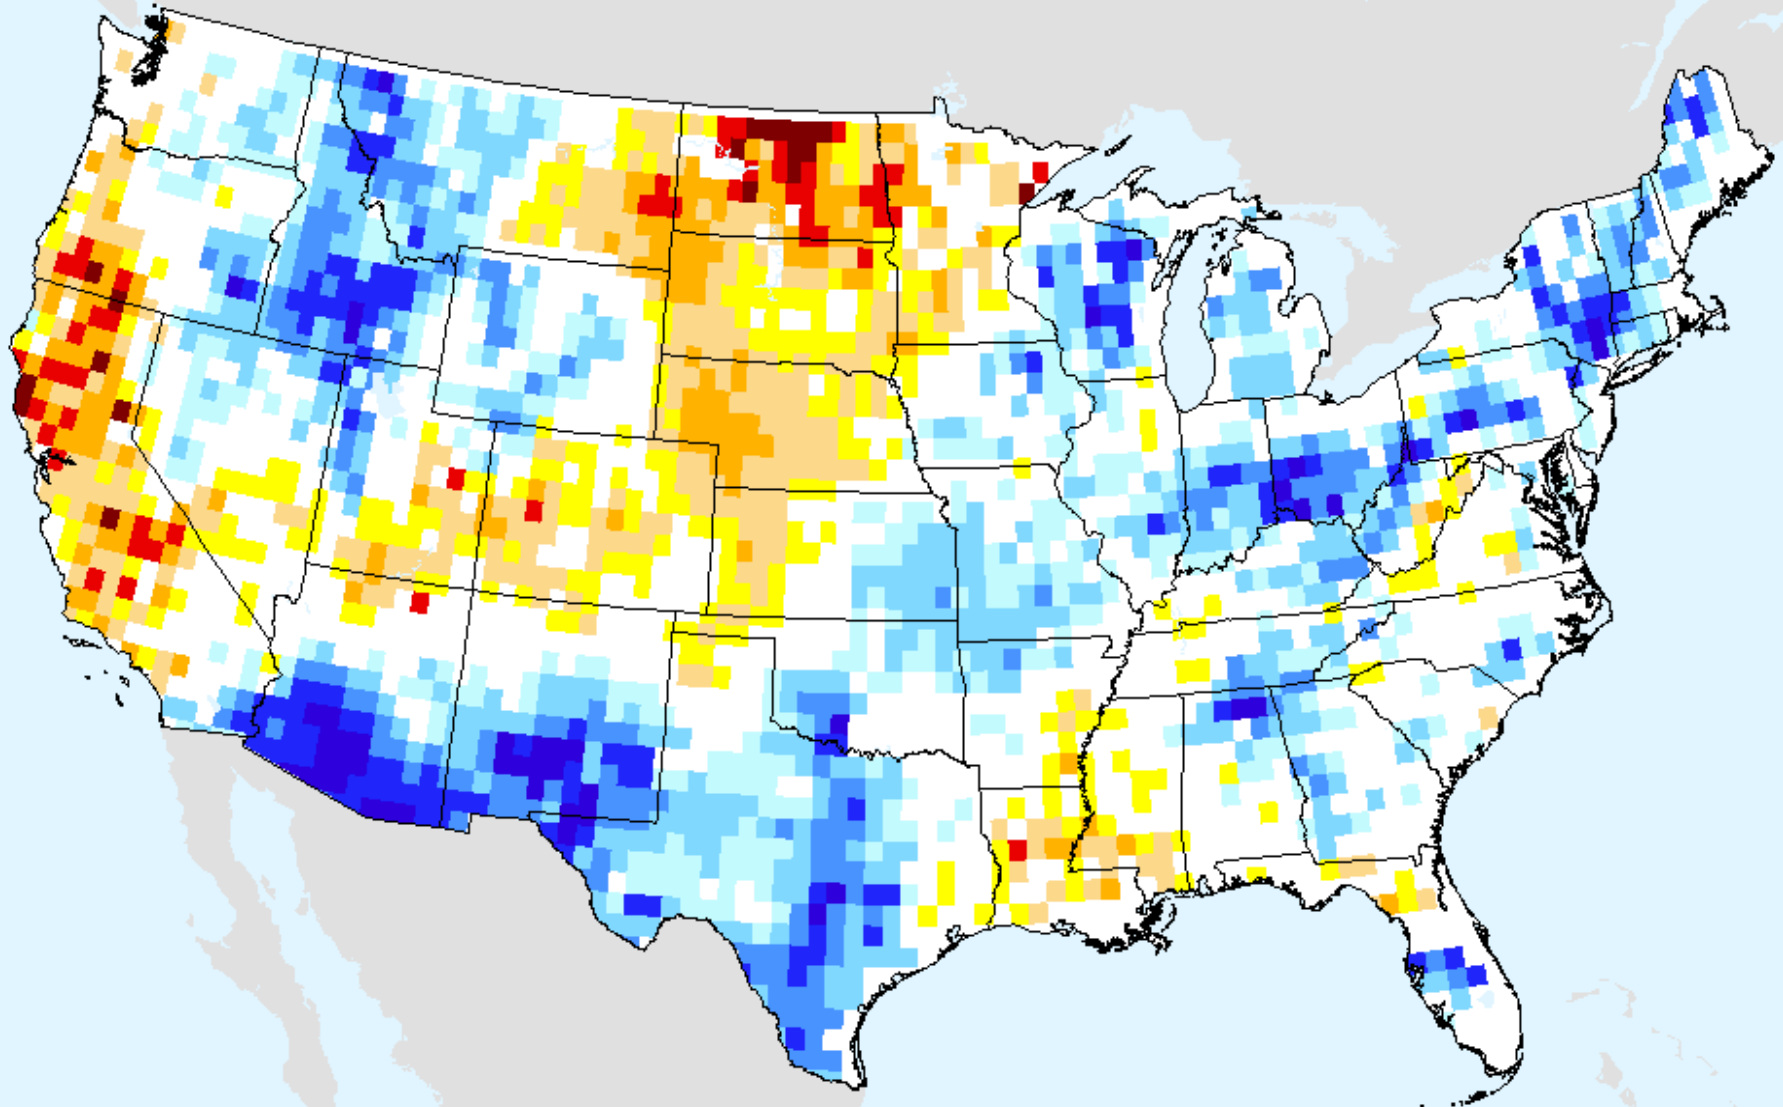

AIRS-Based Surface Relative Humidity 14 Day

As of: Tuesday, August 17, 2021