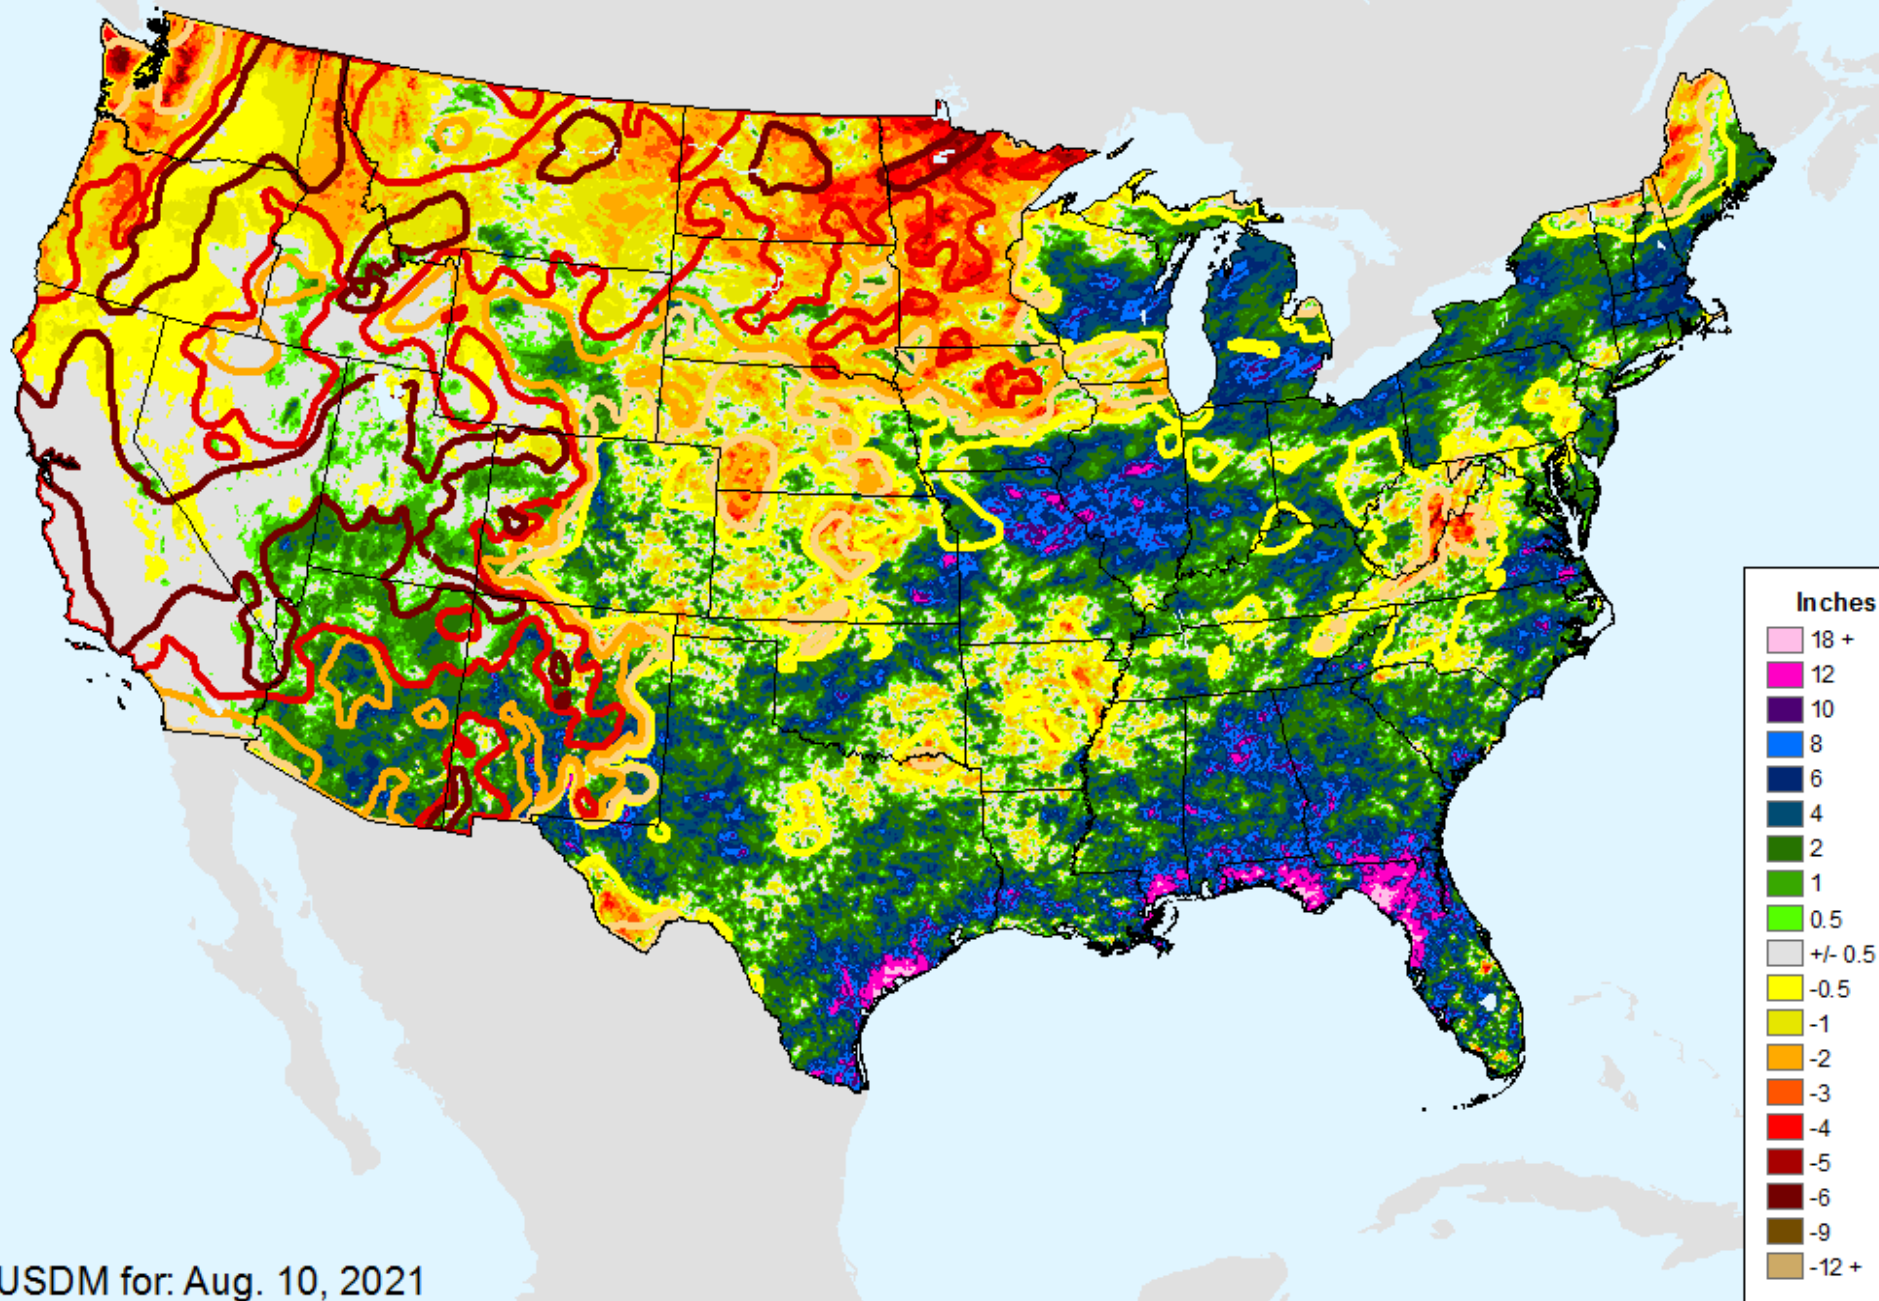

AHPS 60-Day Precip Departure

As of: Tuesday, August 17, 2021

USDM for: Aug. 10, 2021