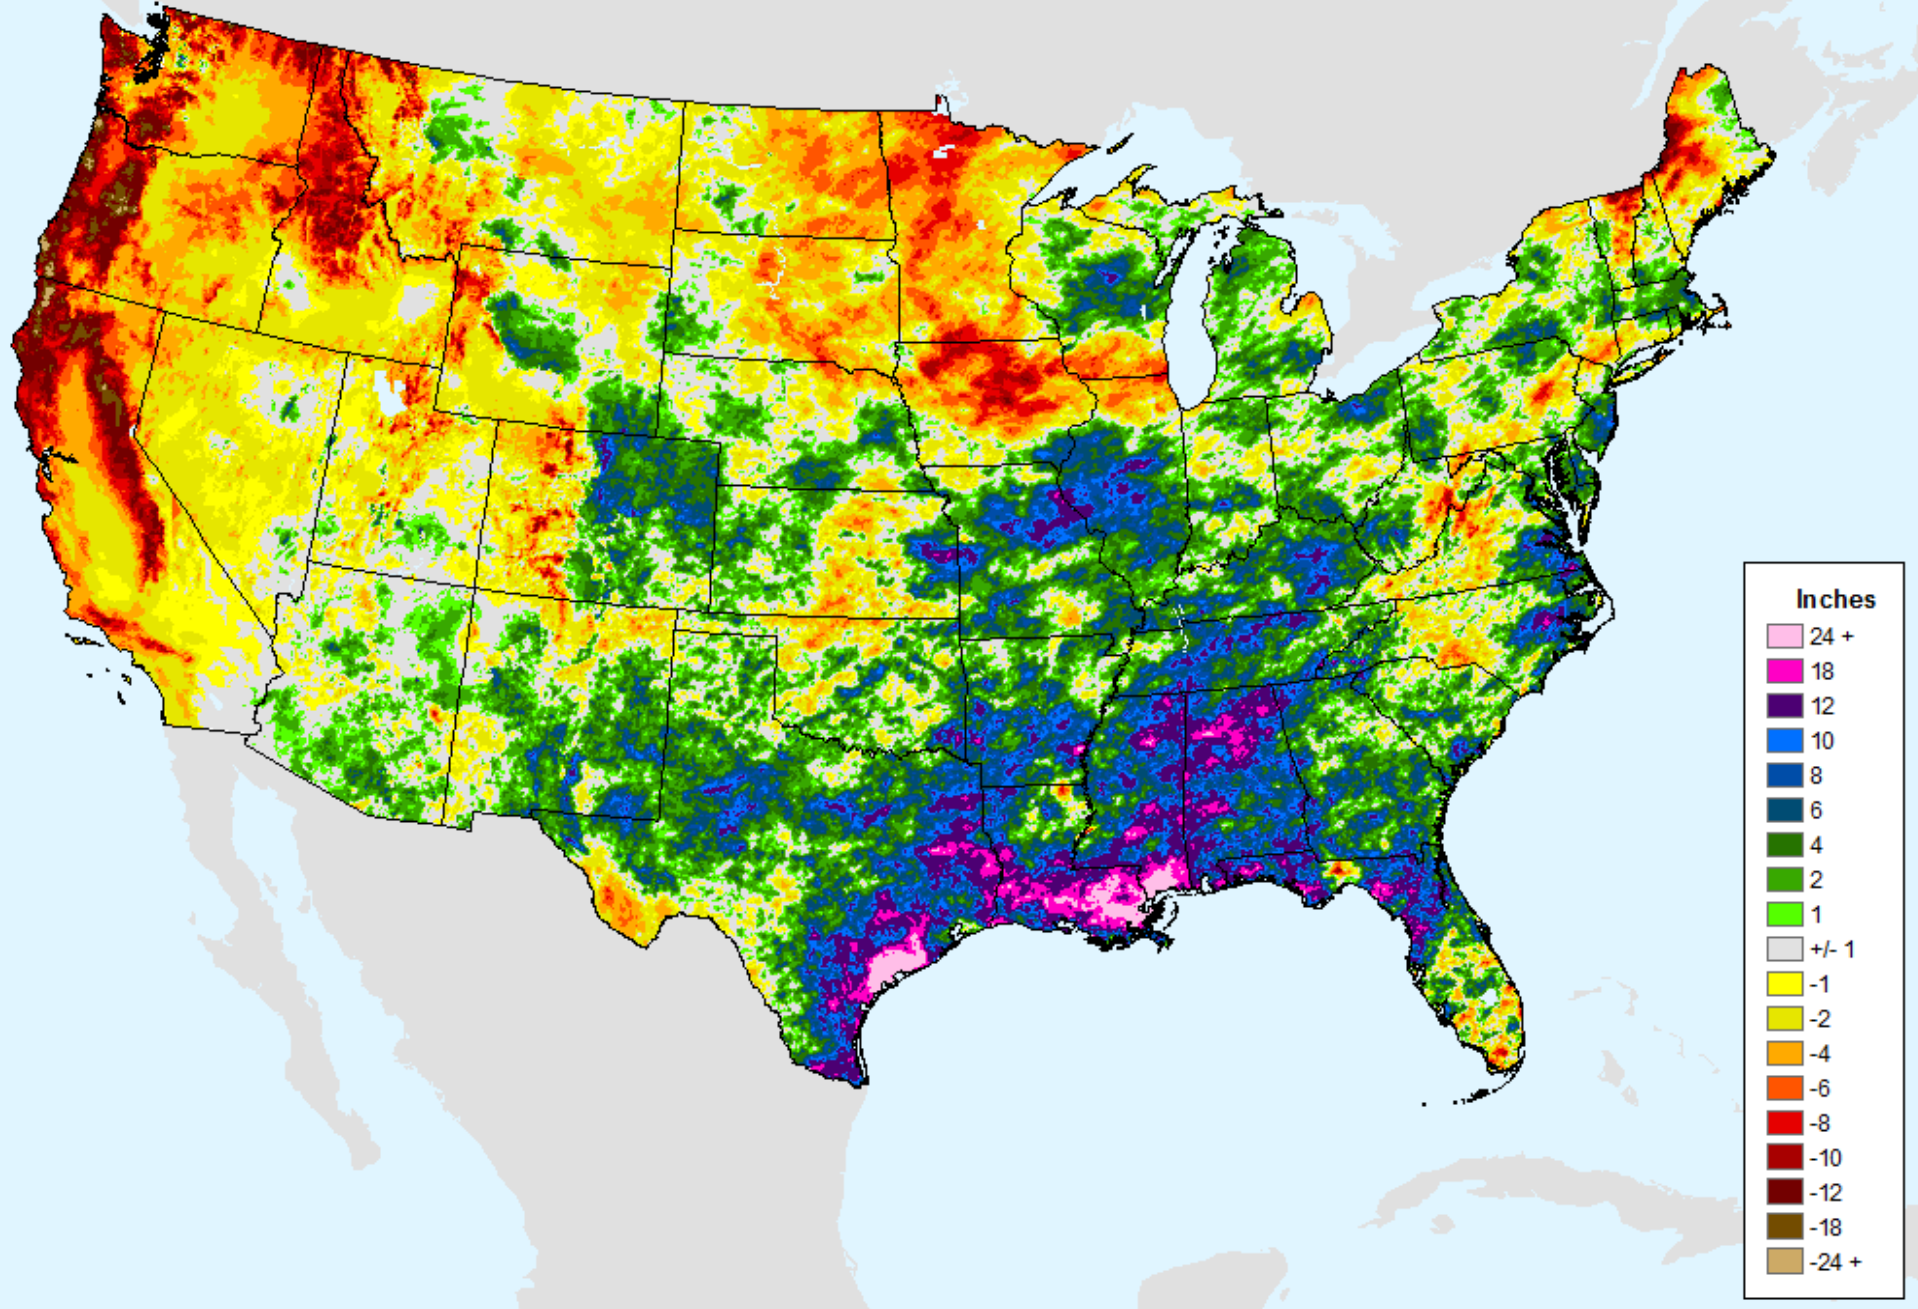

AHPS 180-Day Precip Departure

As of: Tuesday, August 17, 2021