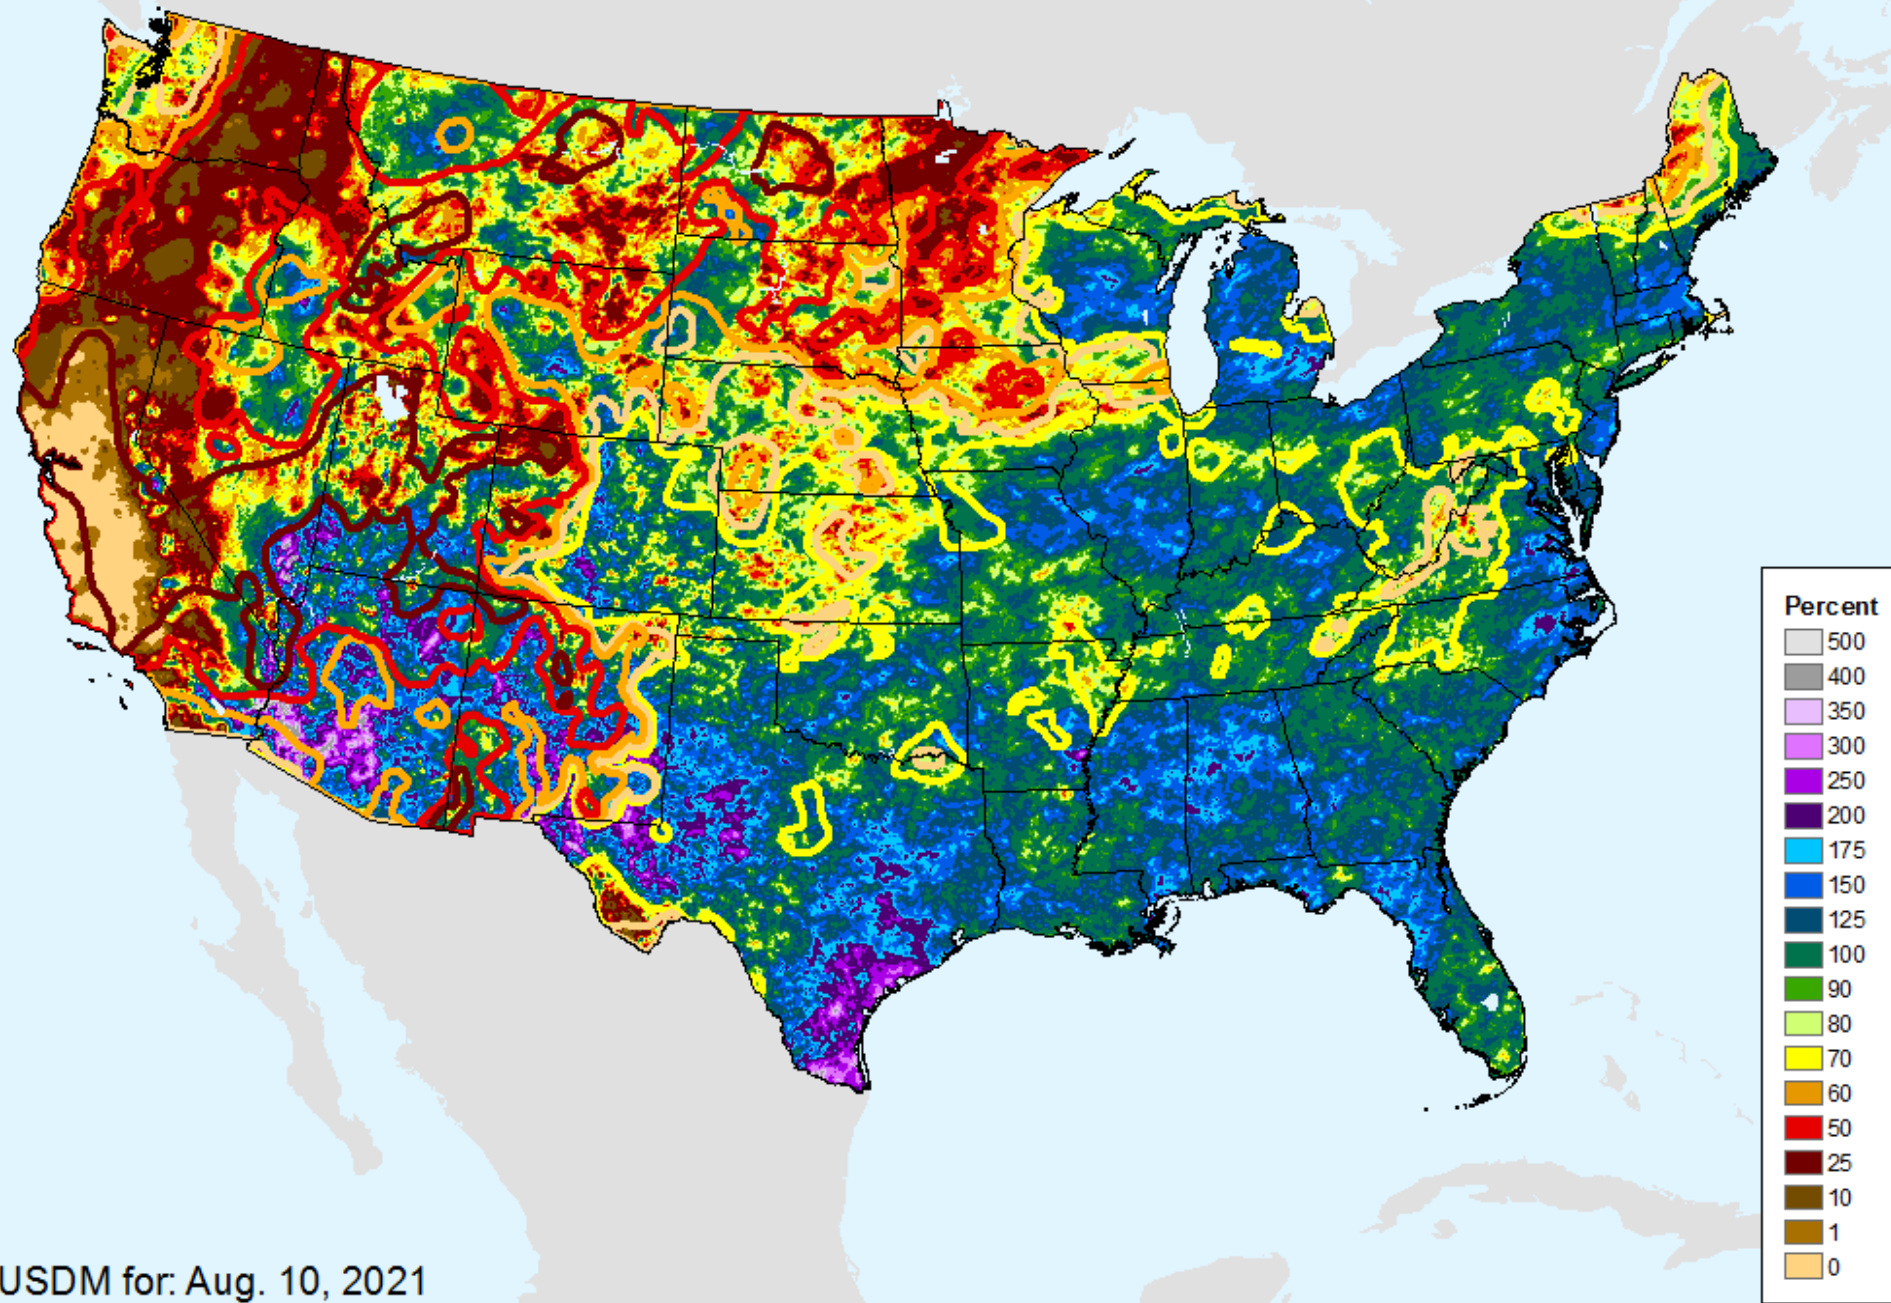

AHPS 90-Day Pct of Normal Pcp

As of: Tuesday, August 17, 2021

USDM for: Aug. 10, 2021