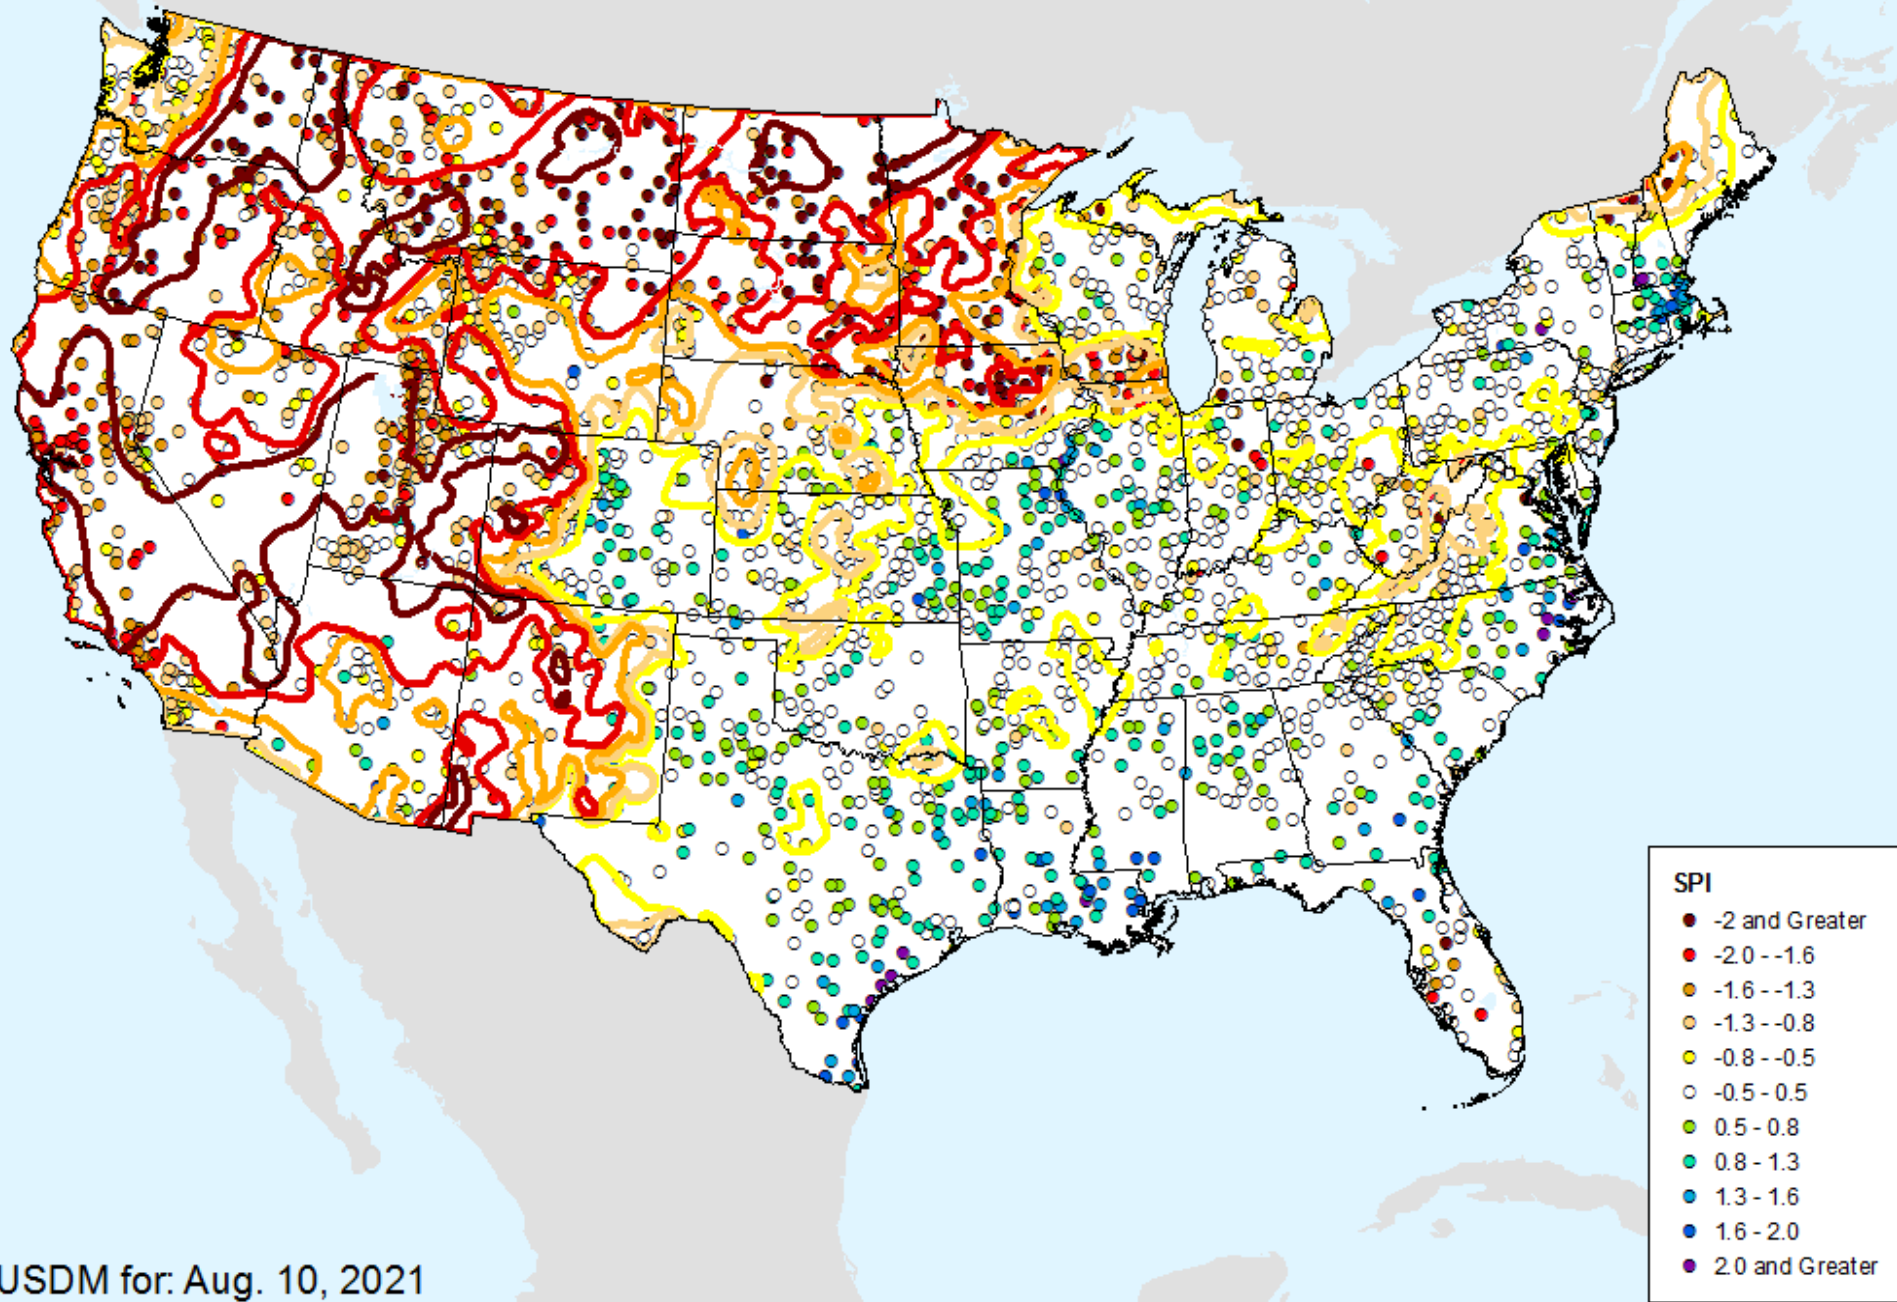

HPRCC 9-month SPI

As of: Tuesday, August 17, 2021

USDM for: Aug. 10, 2021