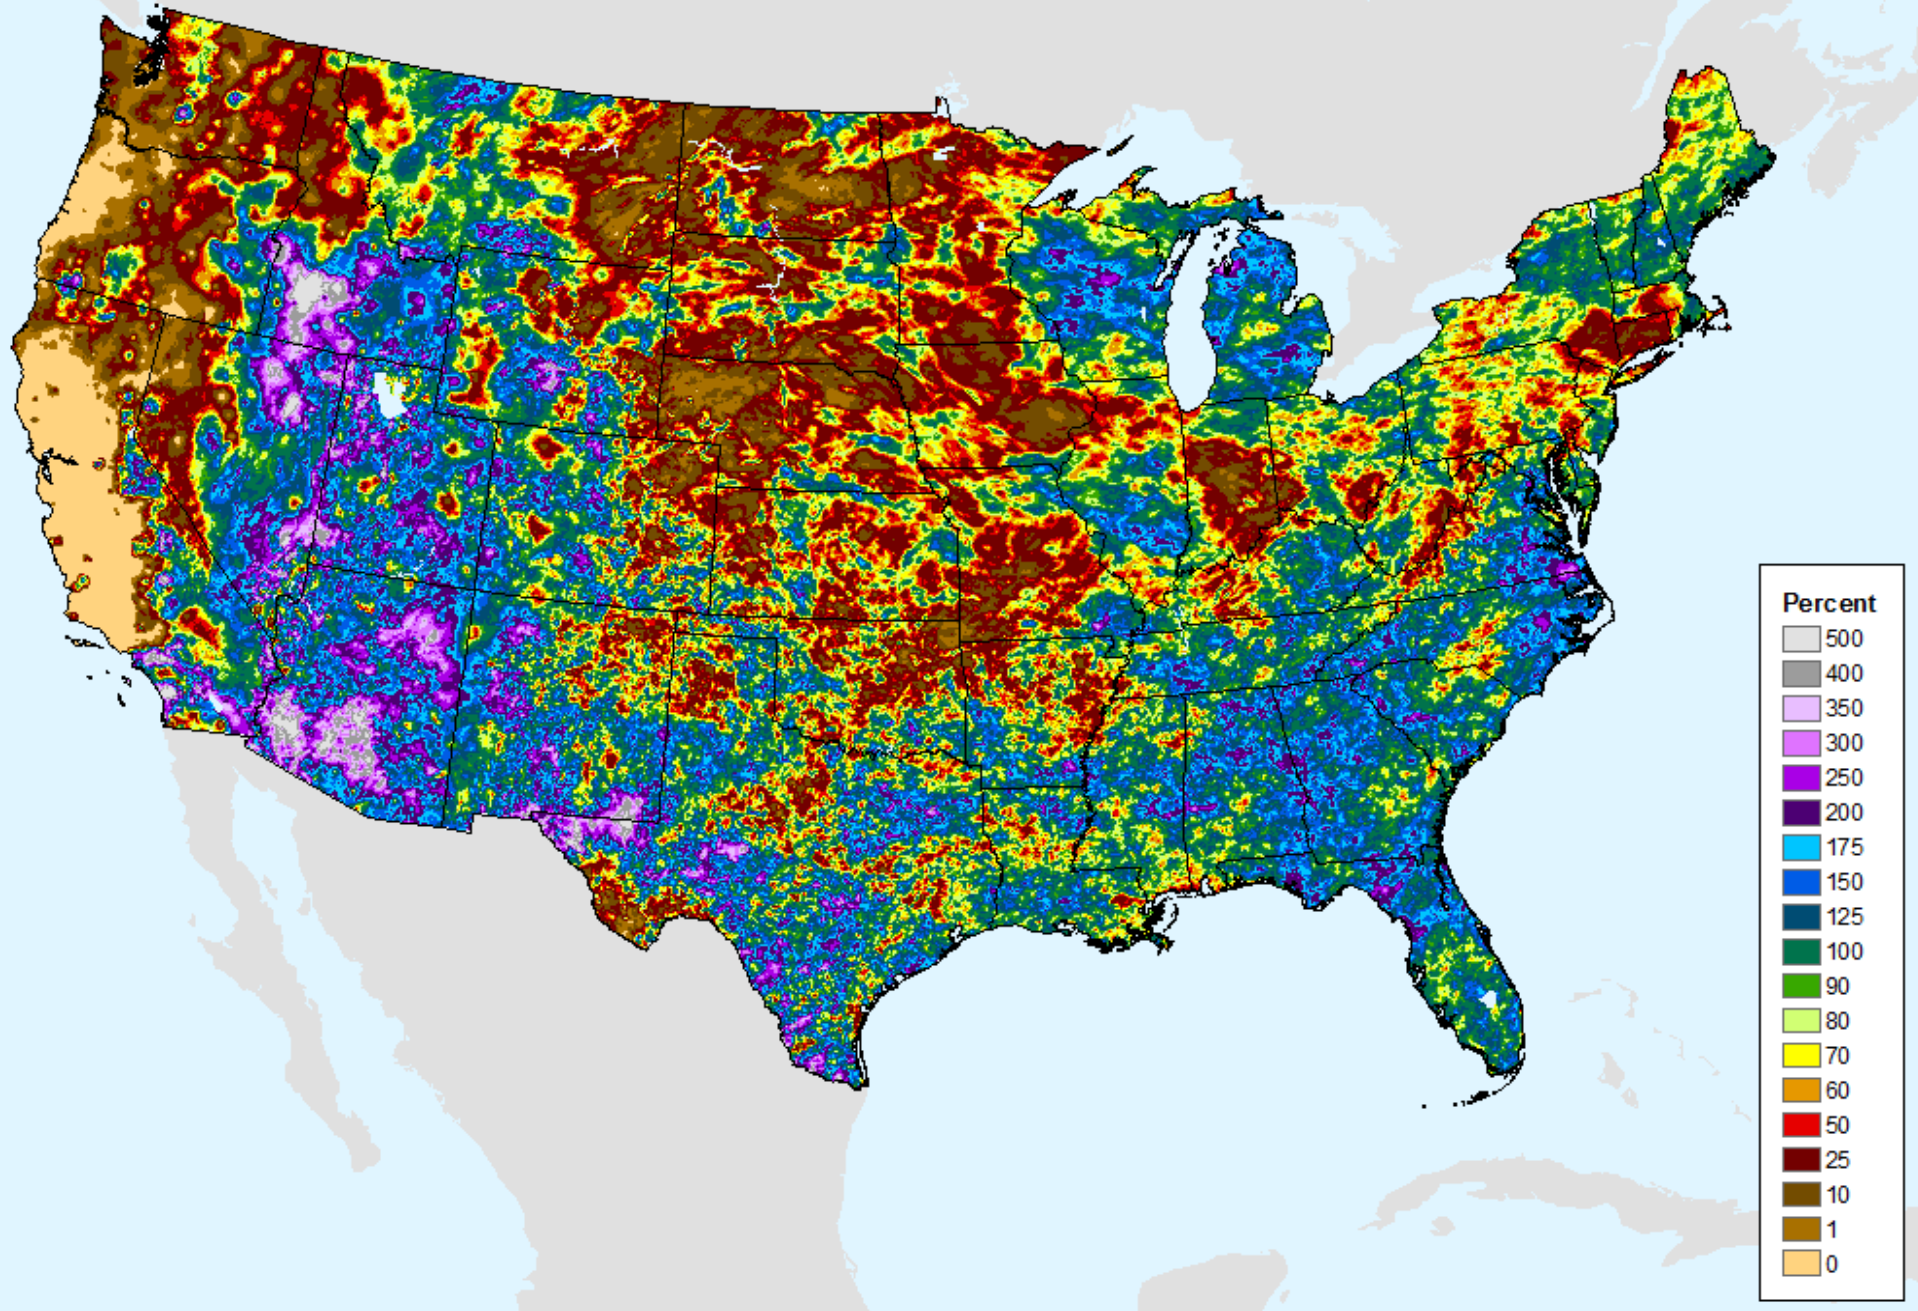

AHPS 30-Day Pct of Normal Pcp

As of: Tuesday, August 17, 2021