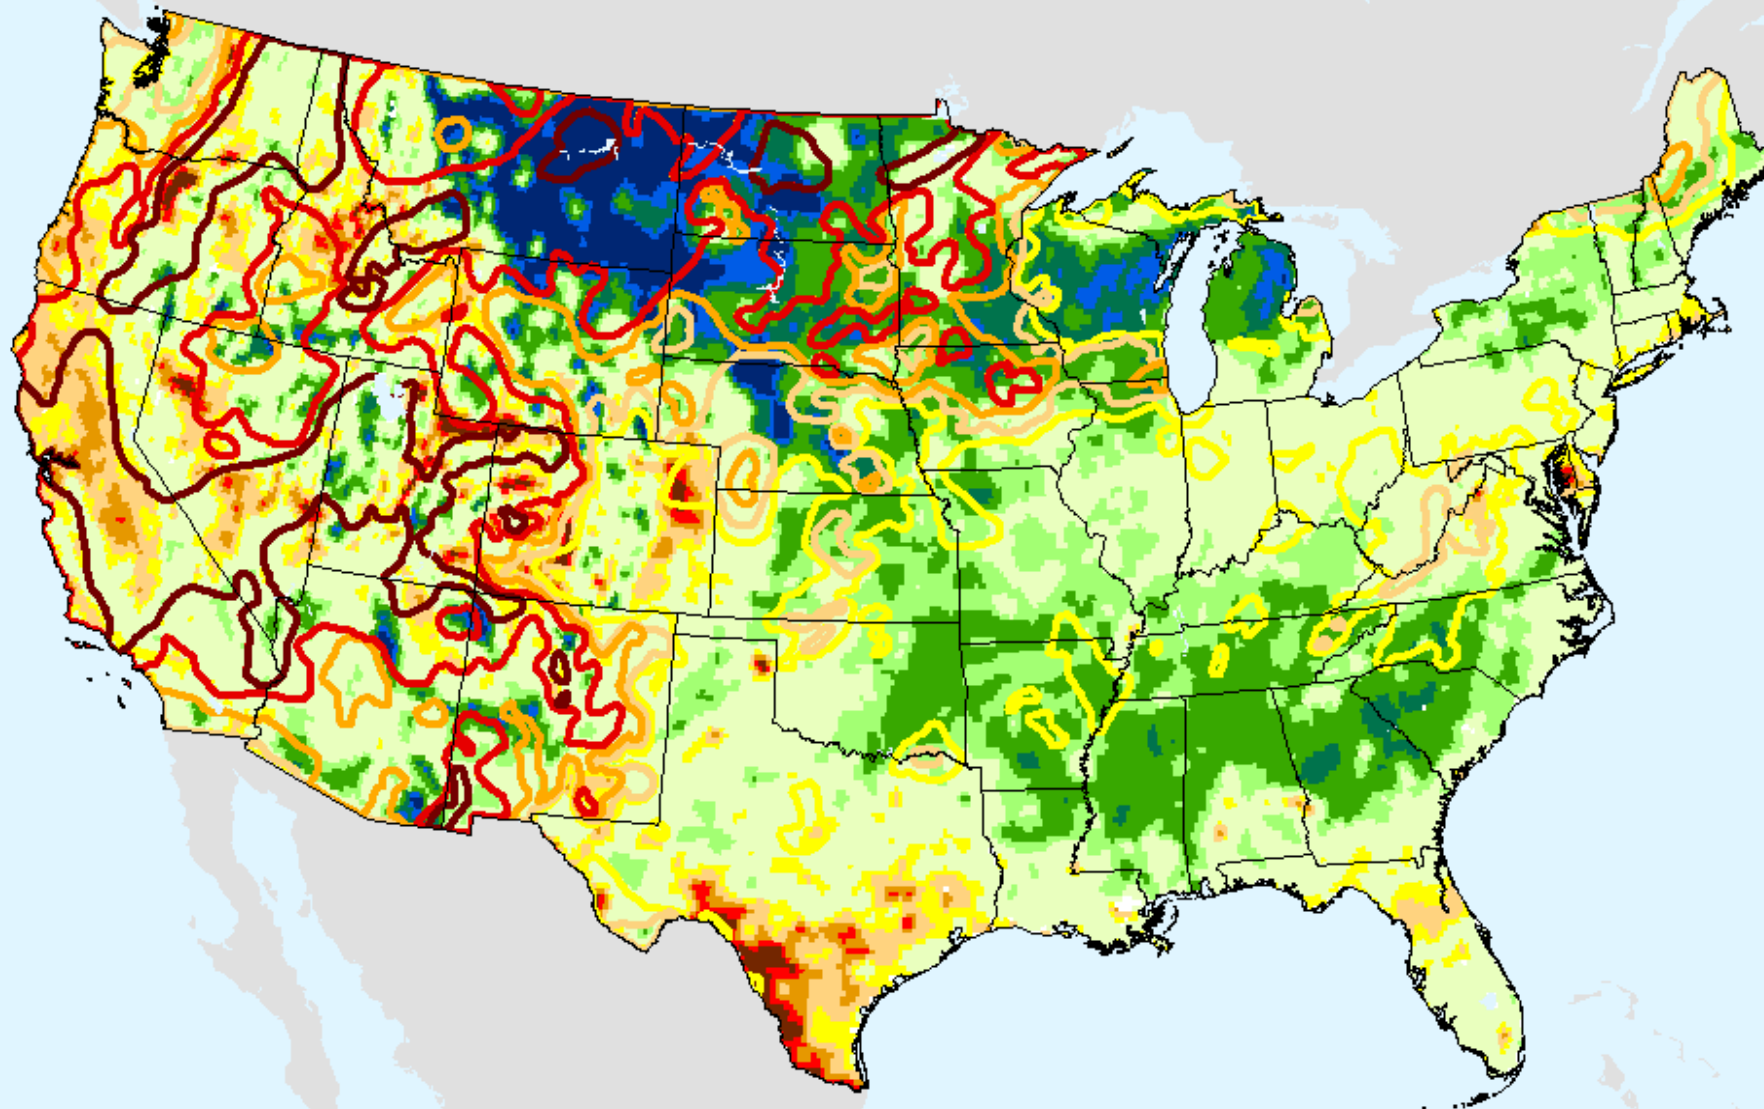

NLDAS Top 1m Soil Moisture

As of: Tuesday, August 17, 2021

USDM for: Aug. 10, 2021