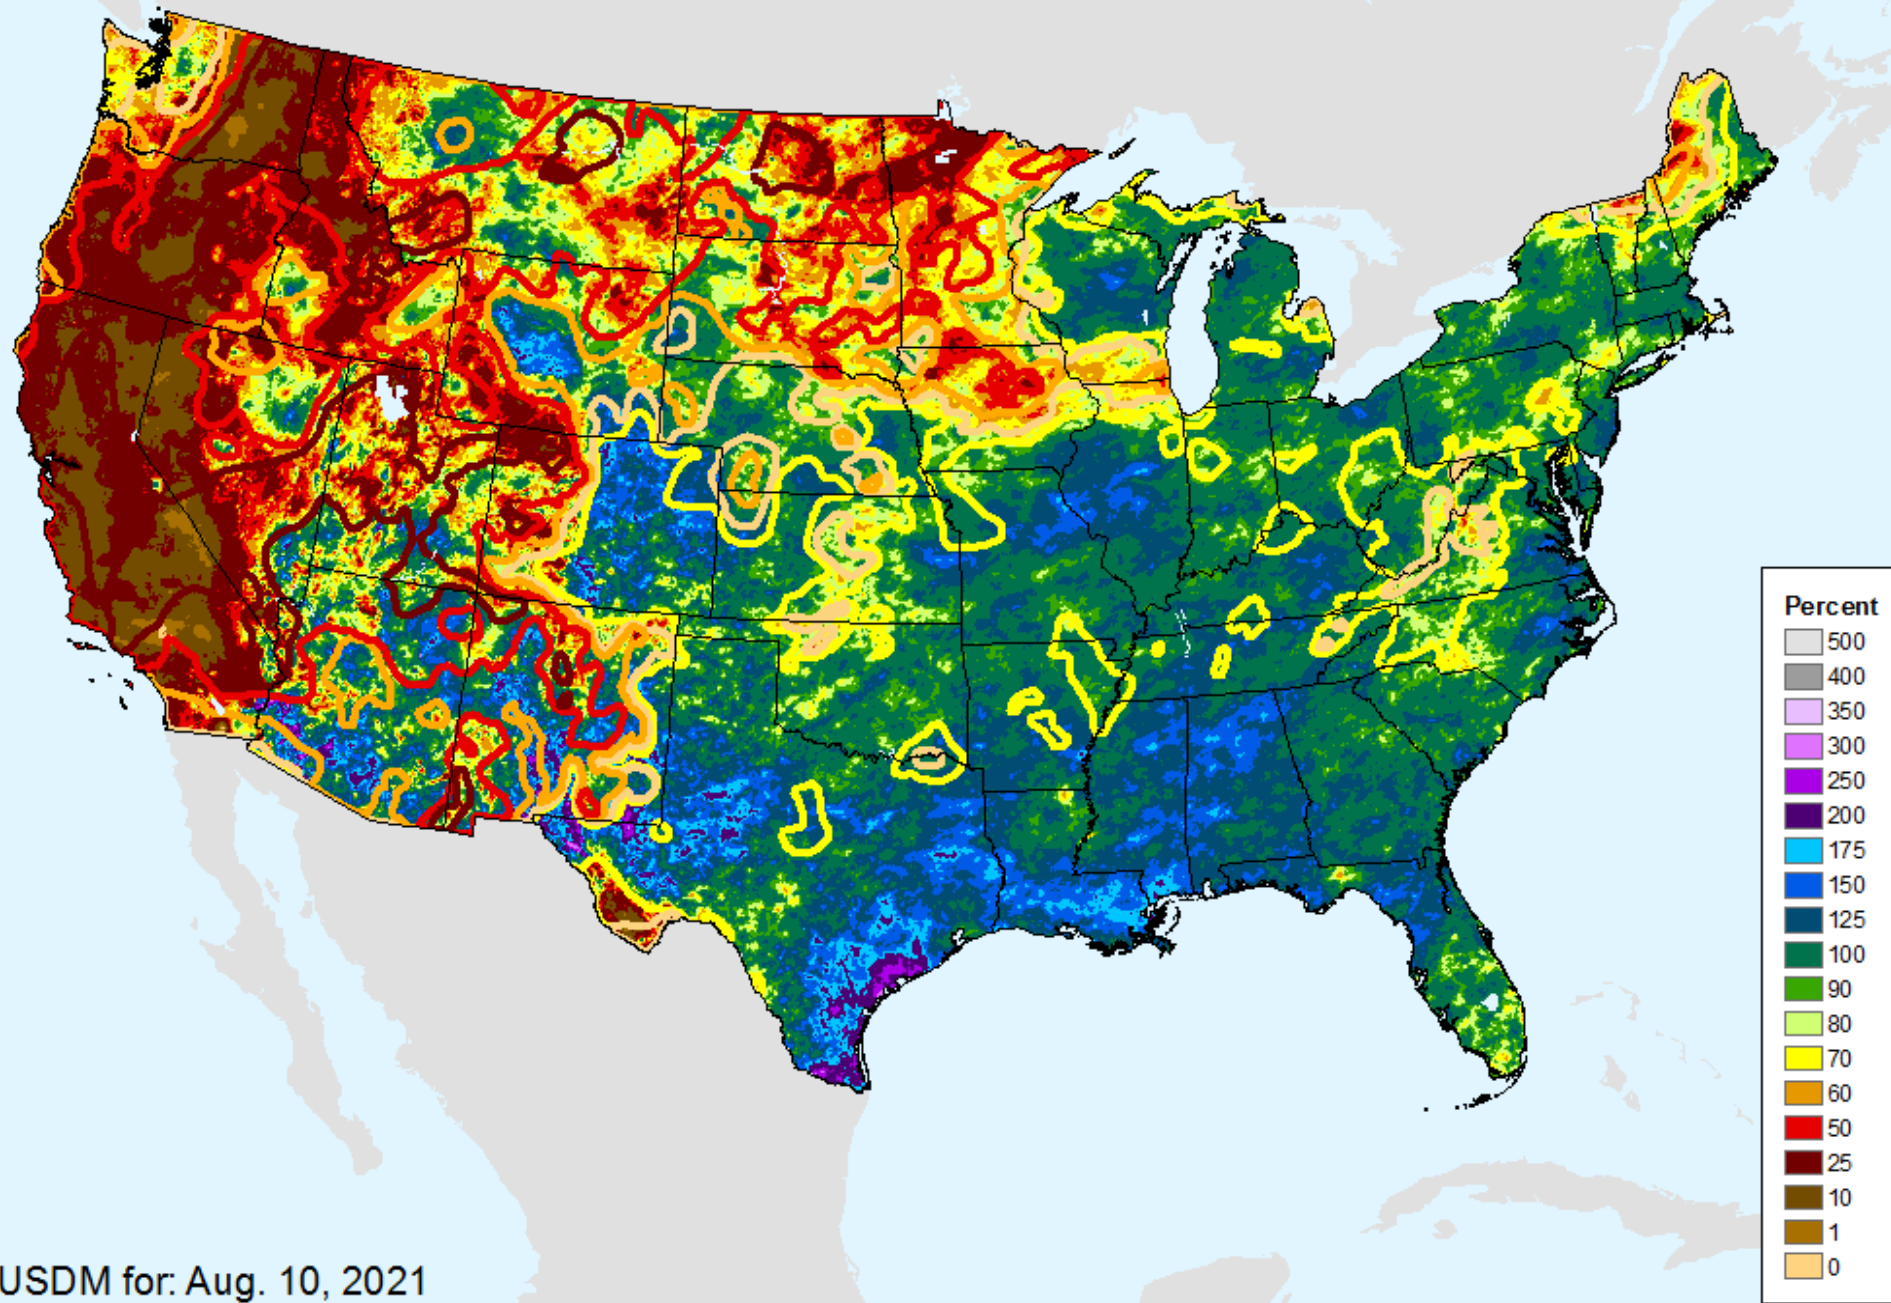

AHPS 180-Day Pct of Normal Pcp

As of: Tuesday, August 17, 2021

USDM for: Aug. 10, 2021