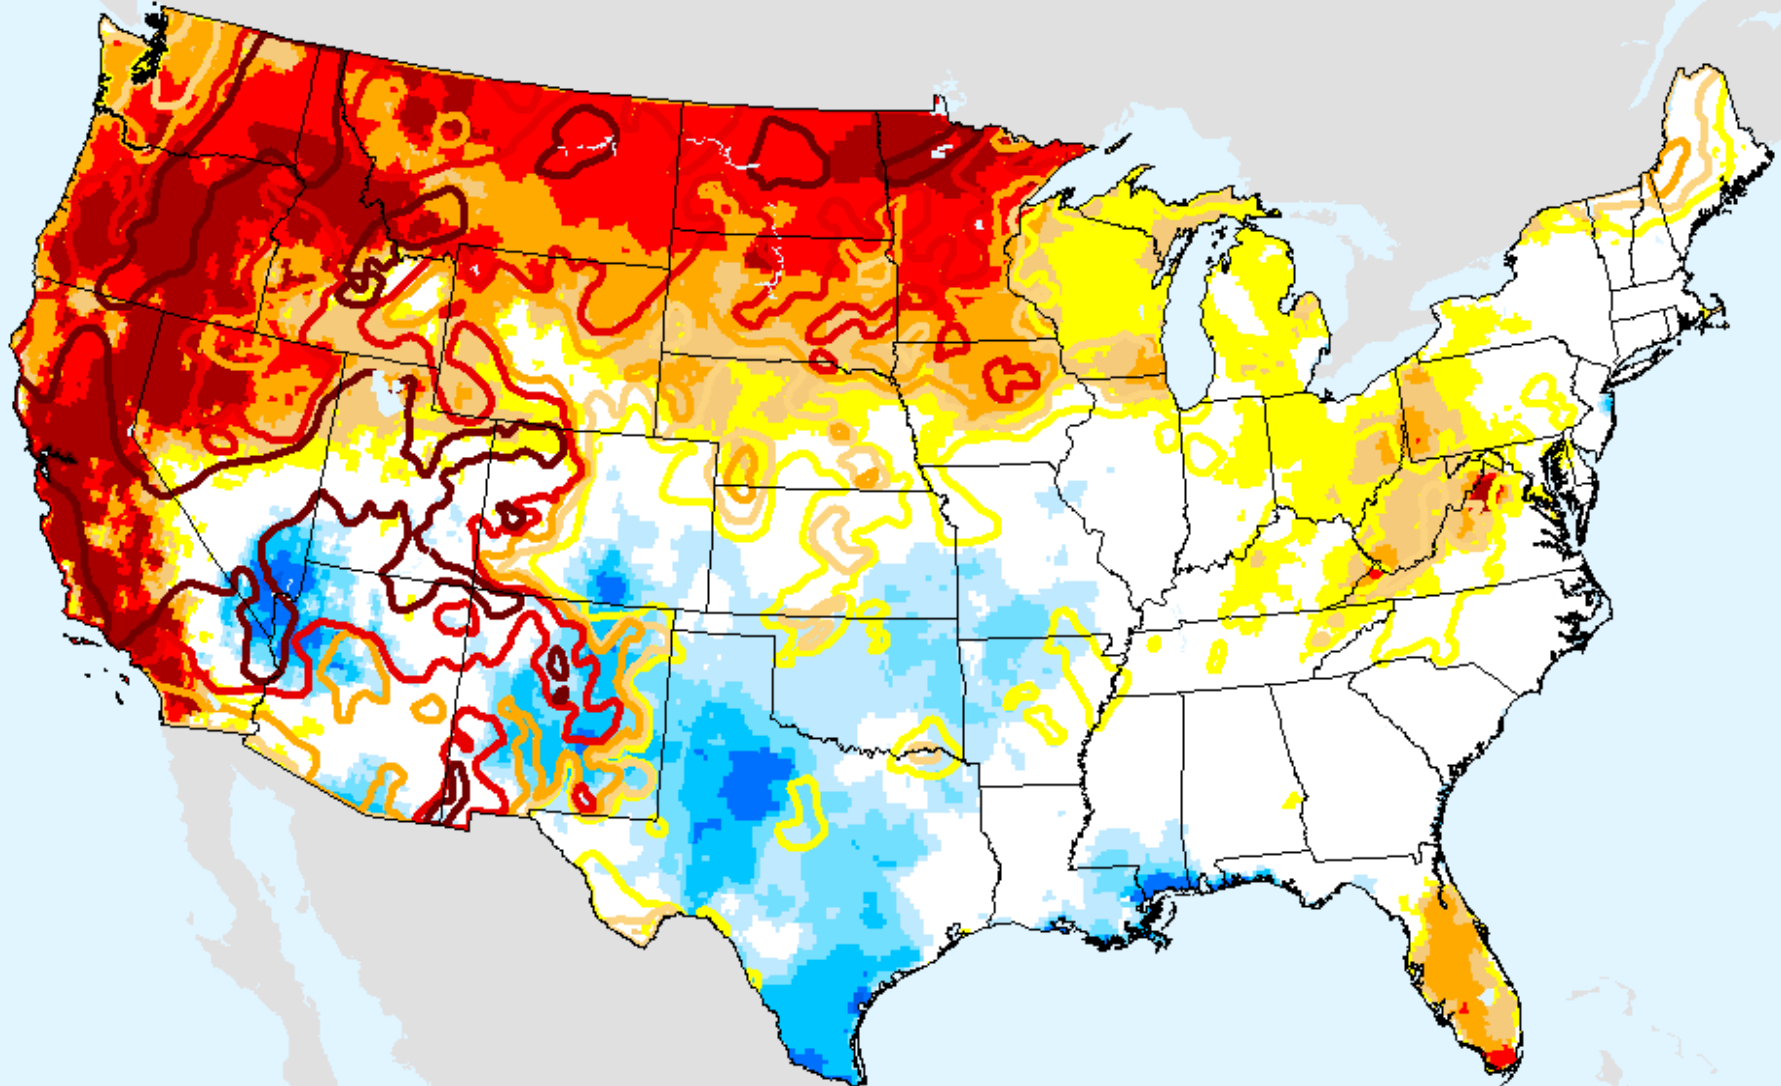

EDDI 10-week

As of: Tuesday, August 17, 2021

USDM for: Aug. 10, 2021