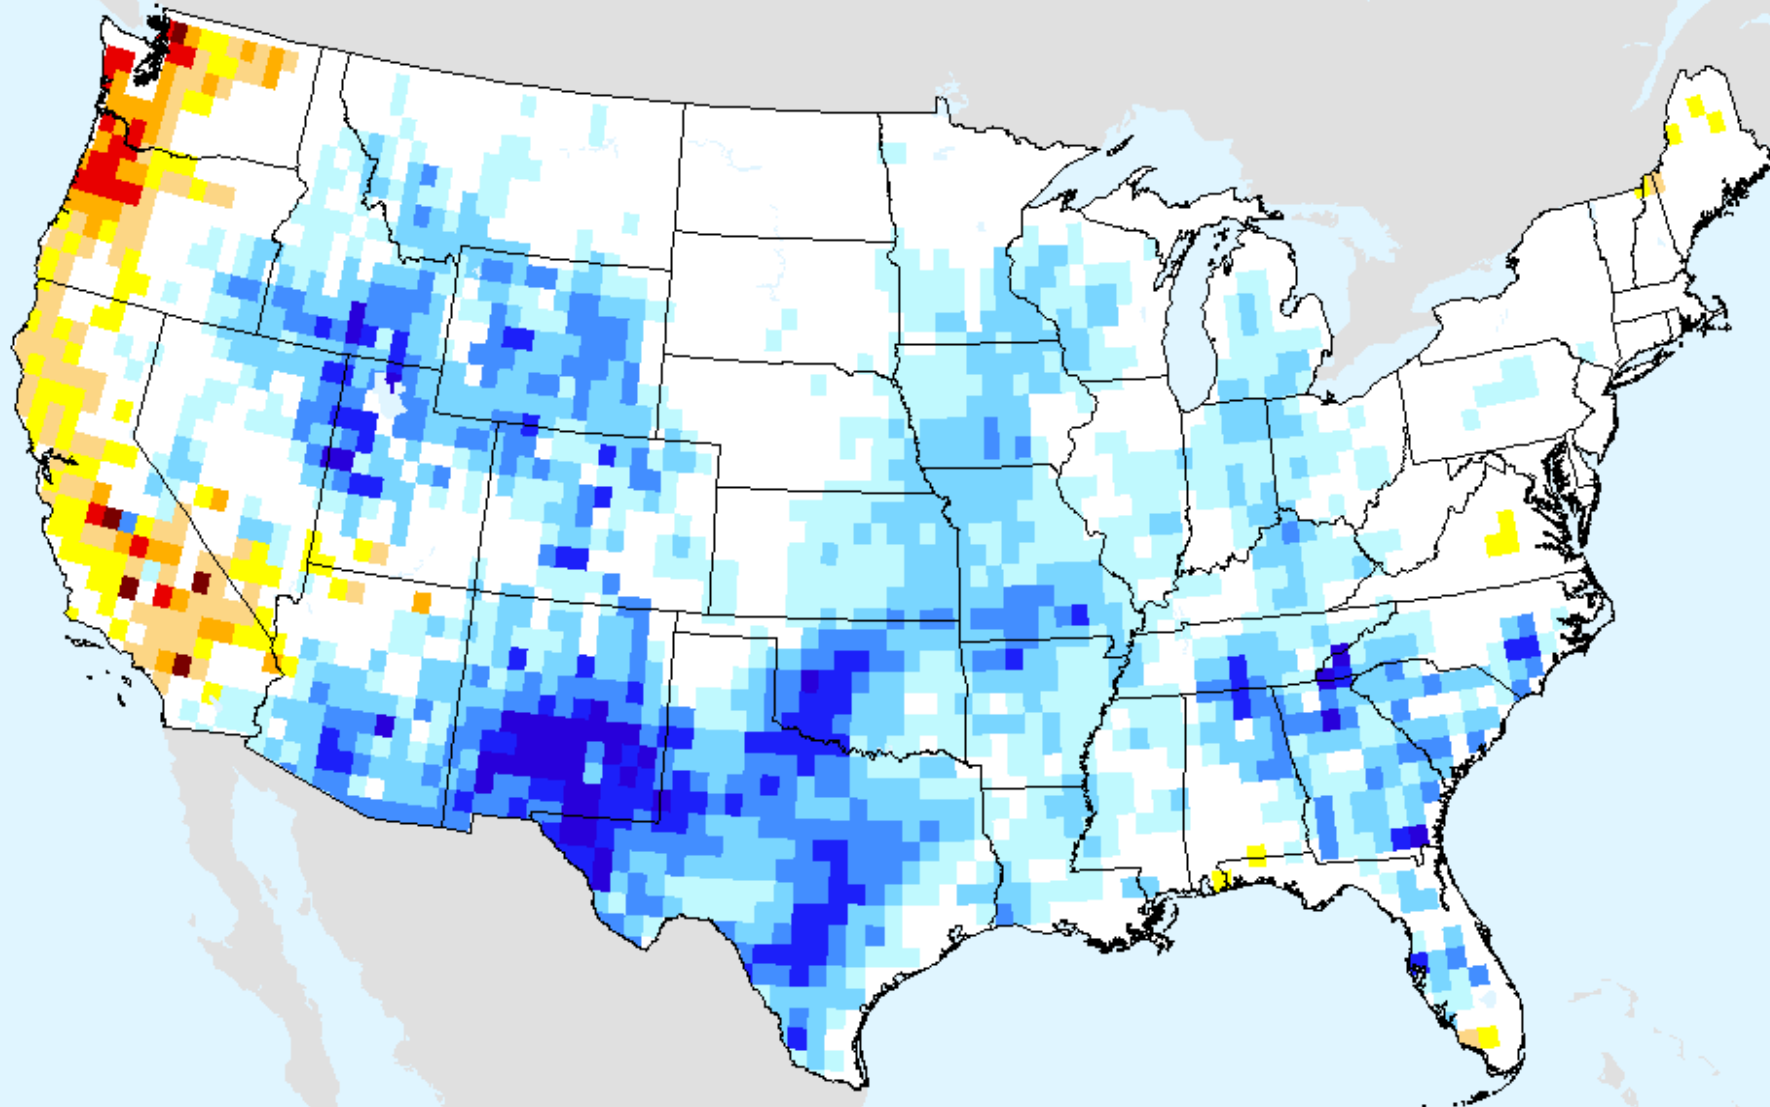

AIRS-Based Retrieved Surface Air Temperature 14 Day

As of: Tuesday, August 17, 2021