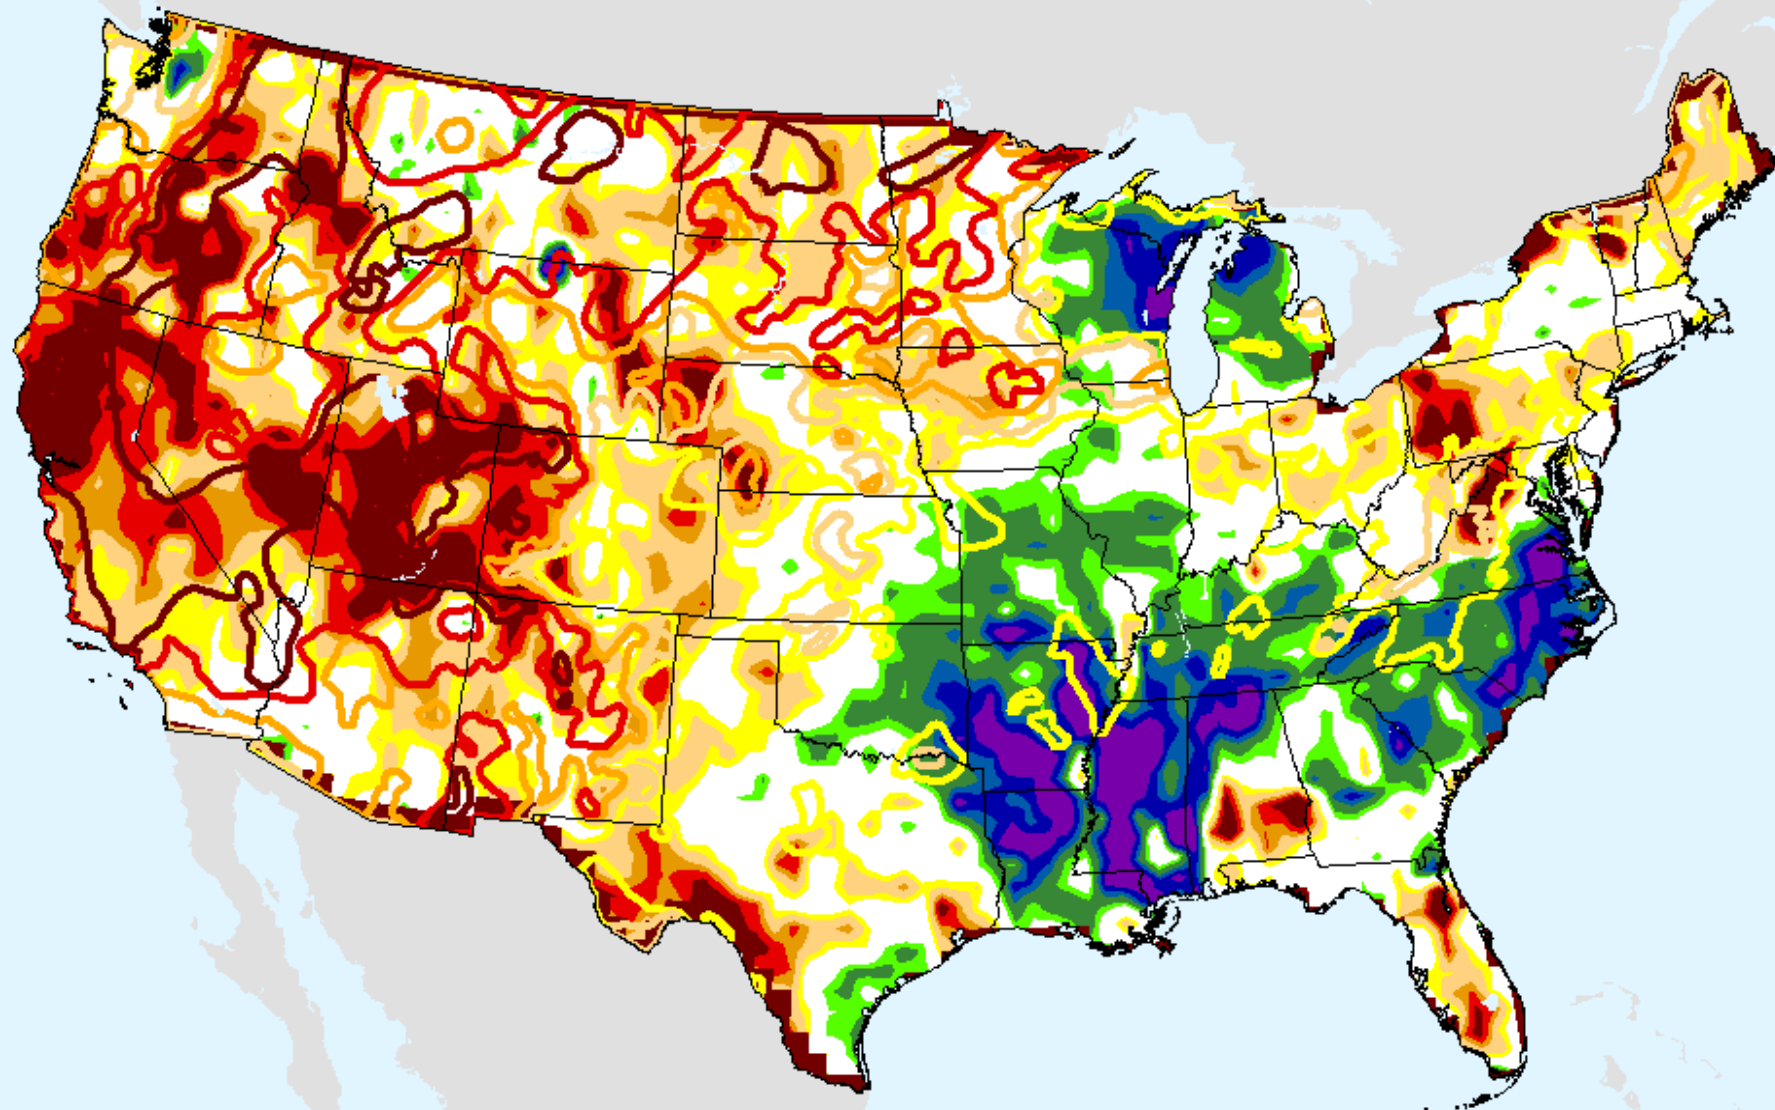

CPC 24-month SPI

As of: Tuesday, August 17, 2021

USDM for: Aug. 10, 2021

SPI (USDM)