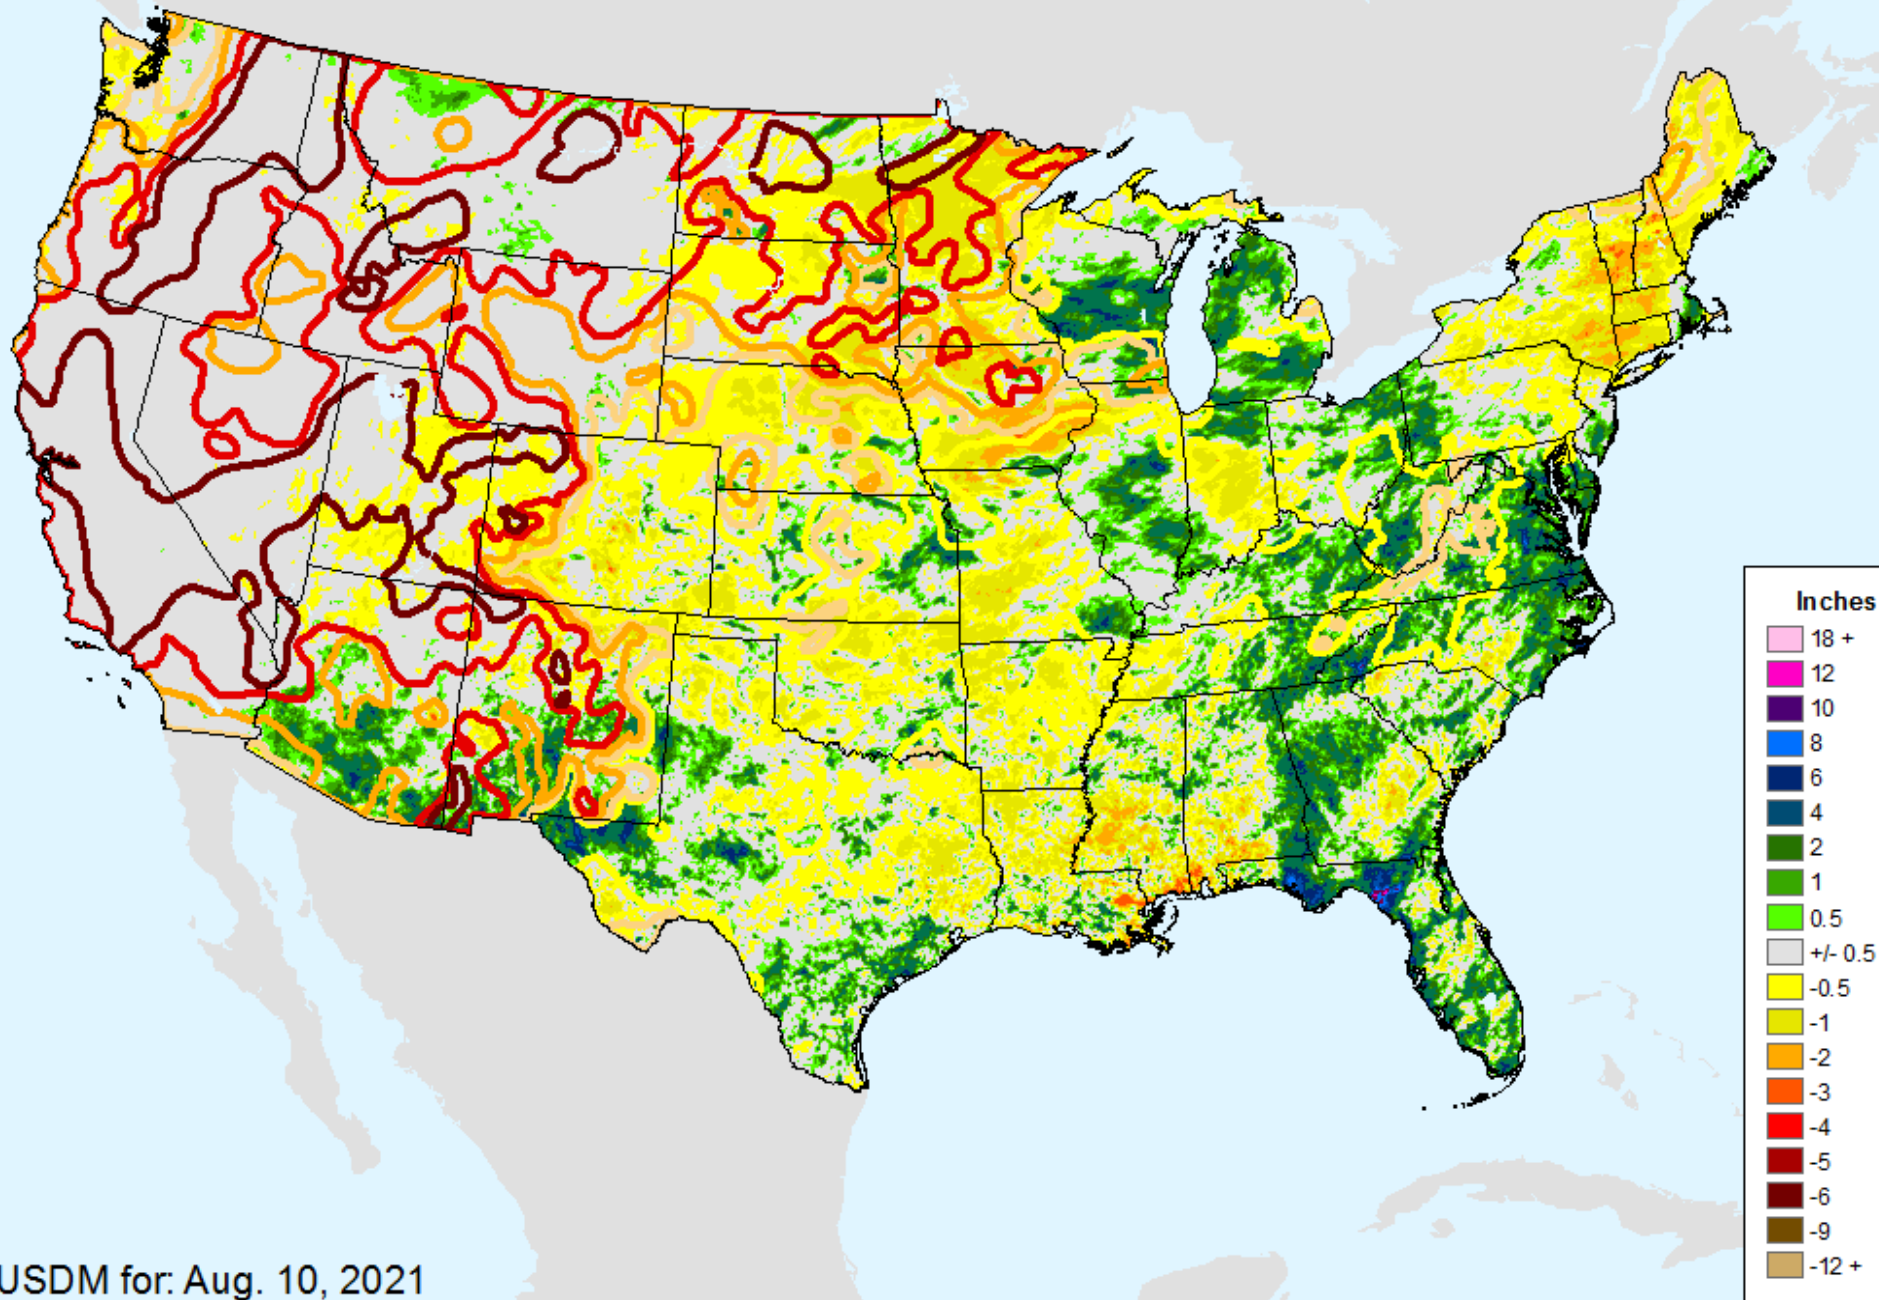

AHPS 14-Day Precip Departure

As of: Tuesday, August 17, 2021

USDM for: Aug. 10, 2021