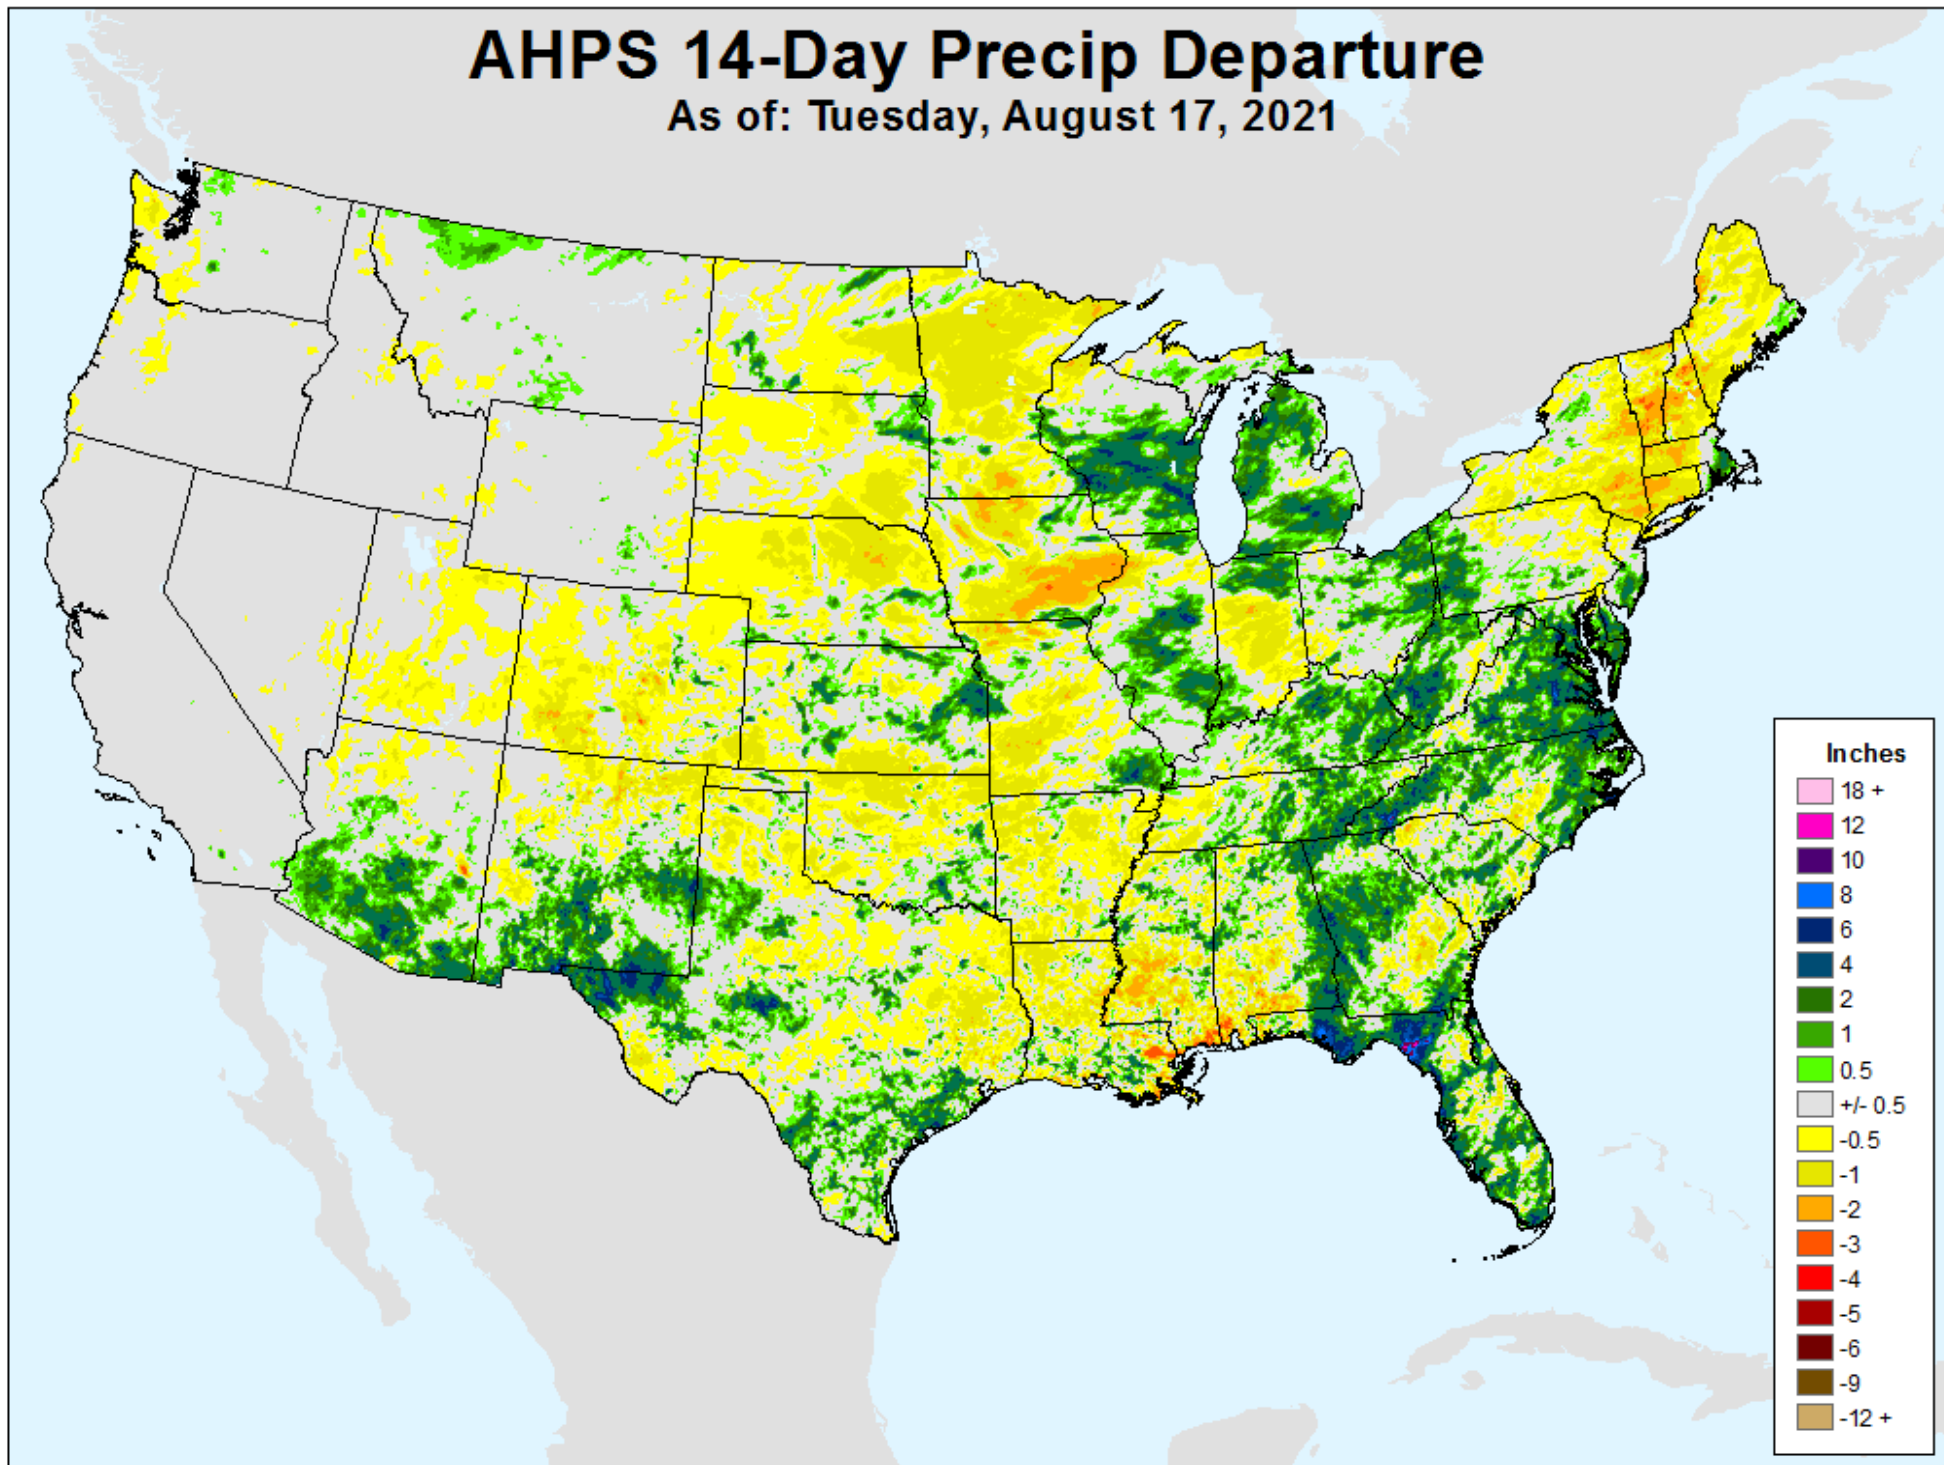

# AHPS 14-Day Precip Departure

As of: Tuesday, August 17, 2021