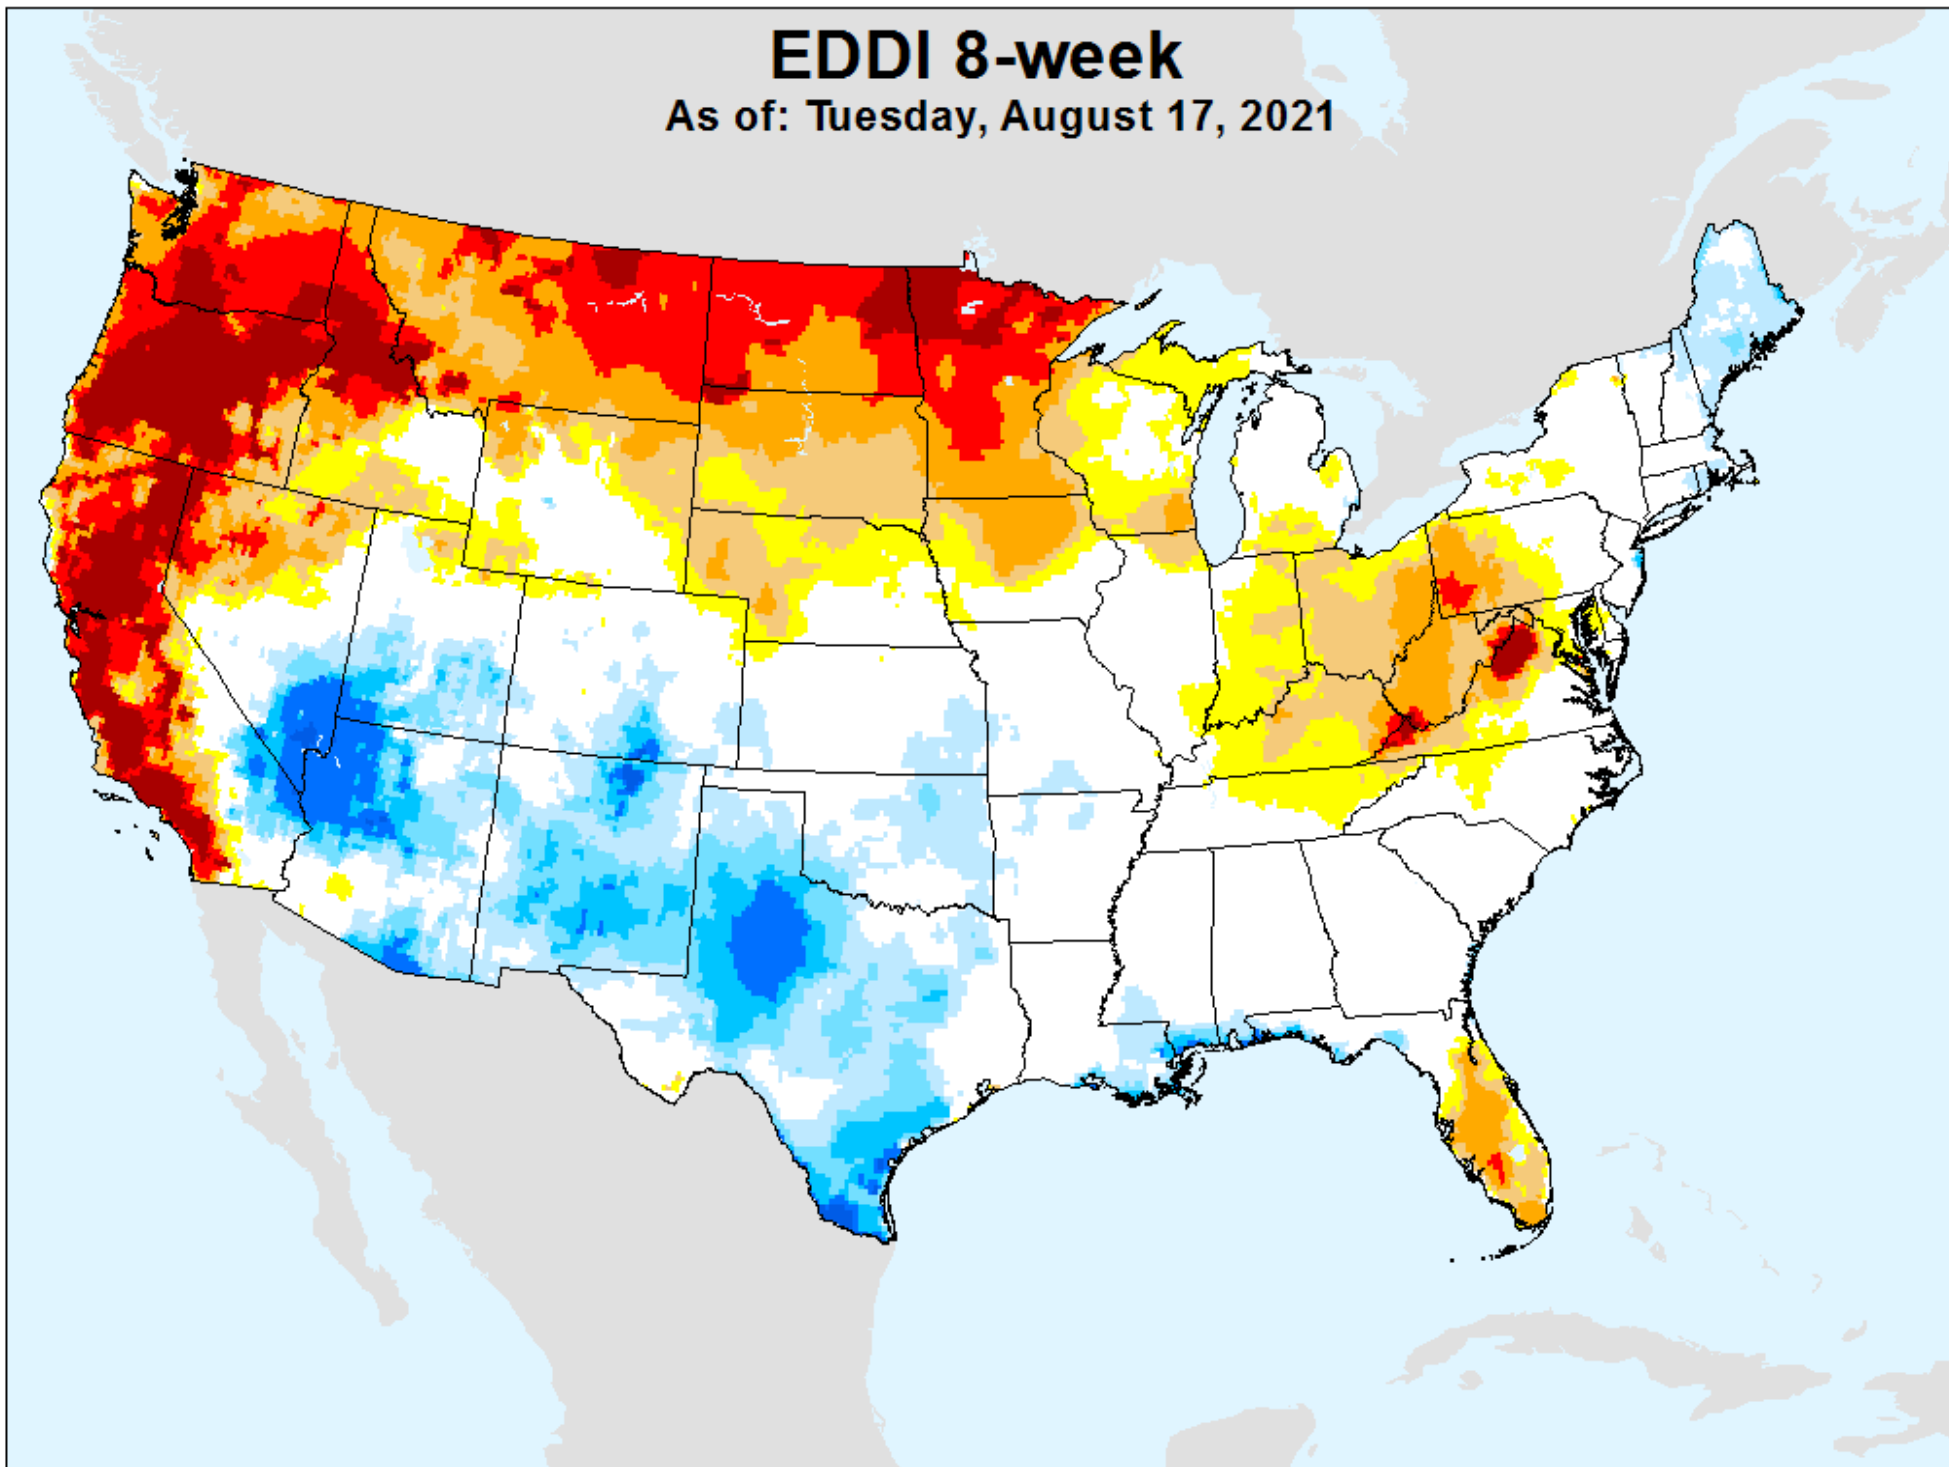

EDDI 8-week

As of: Tuesday, August 17, 2021