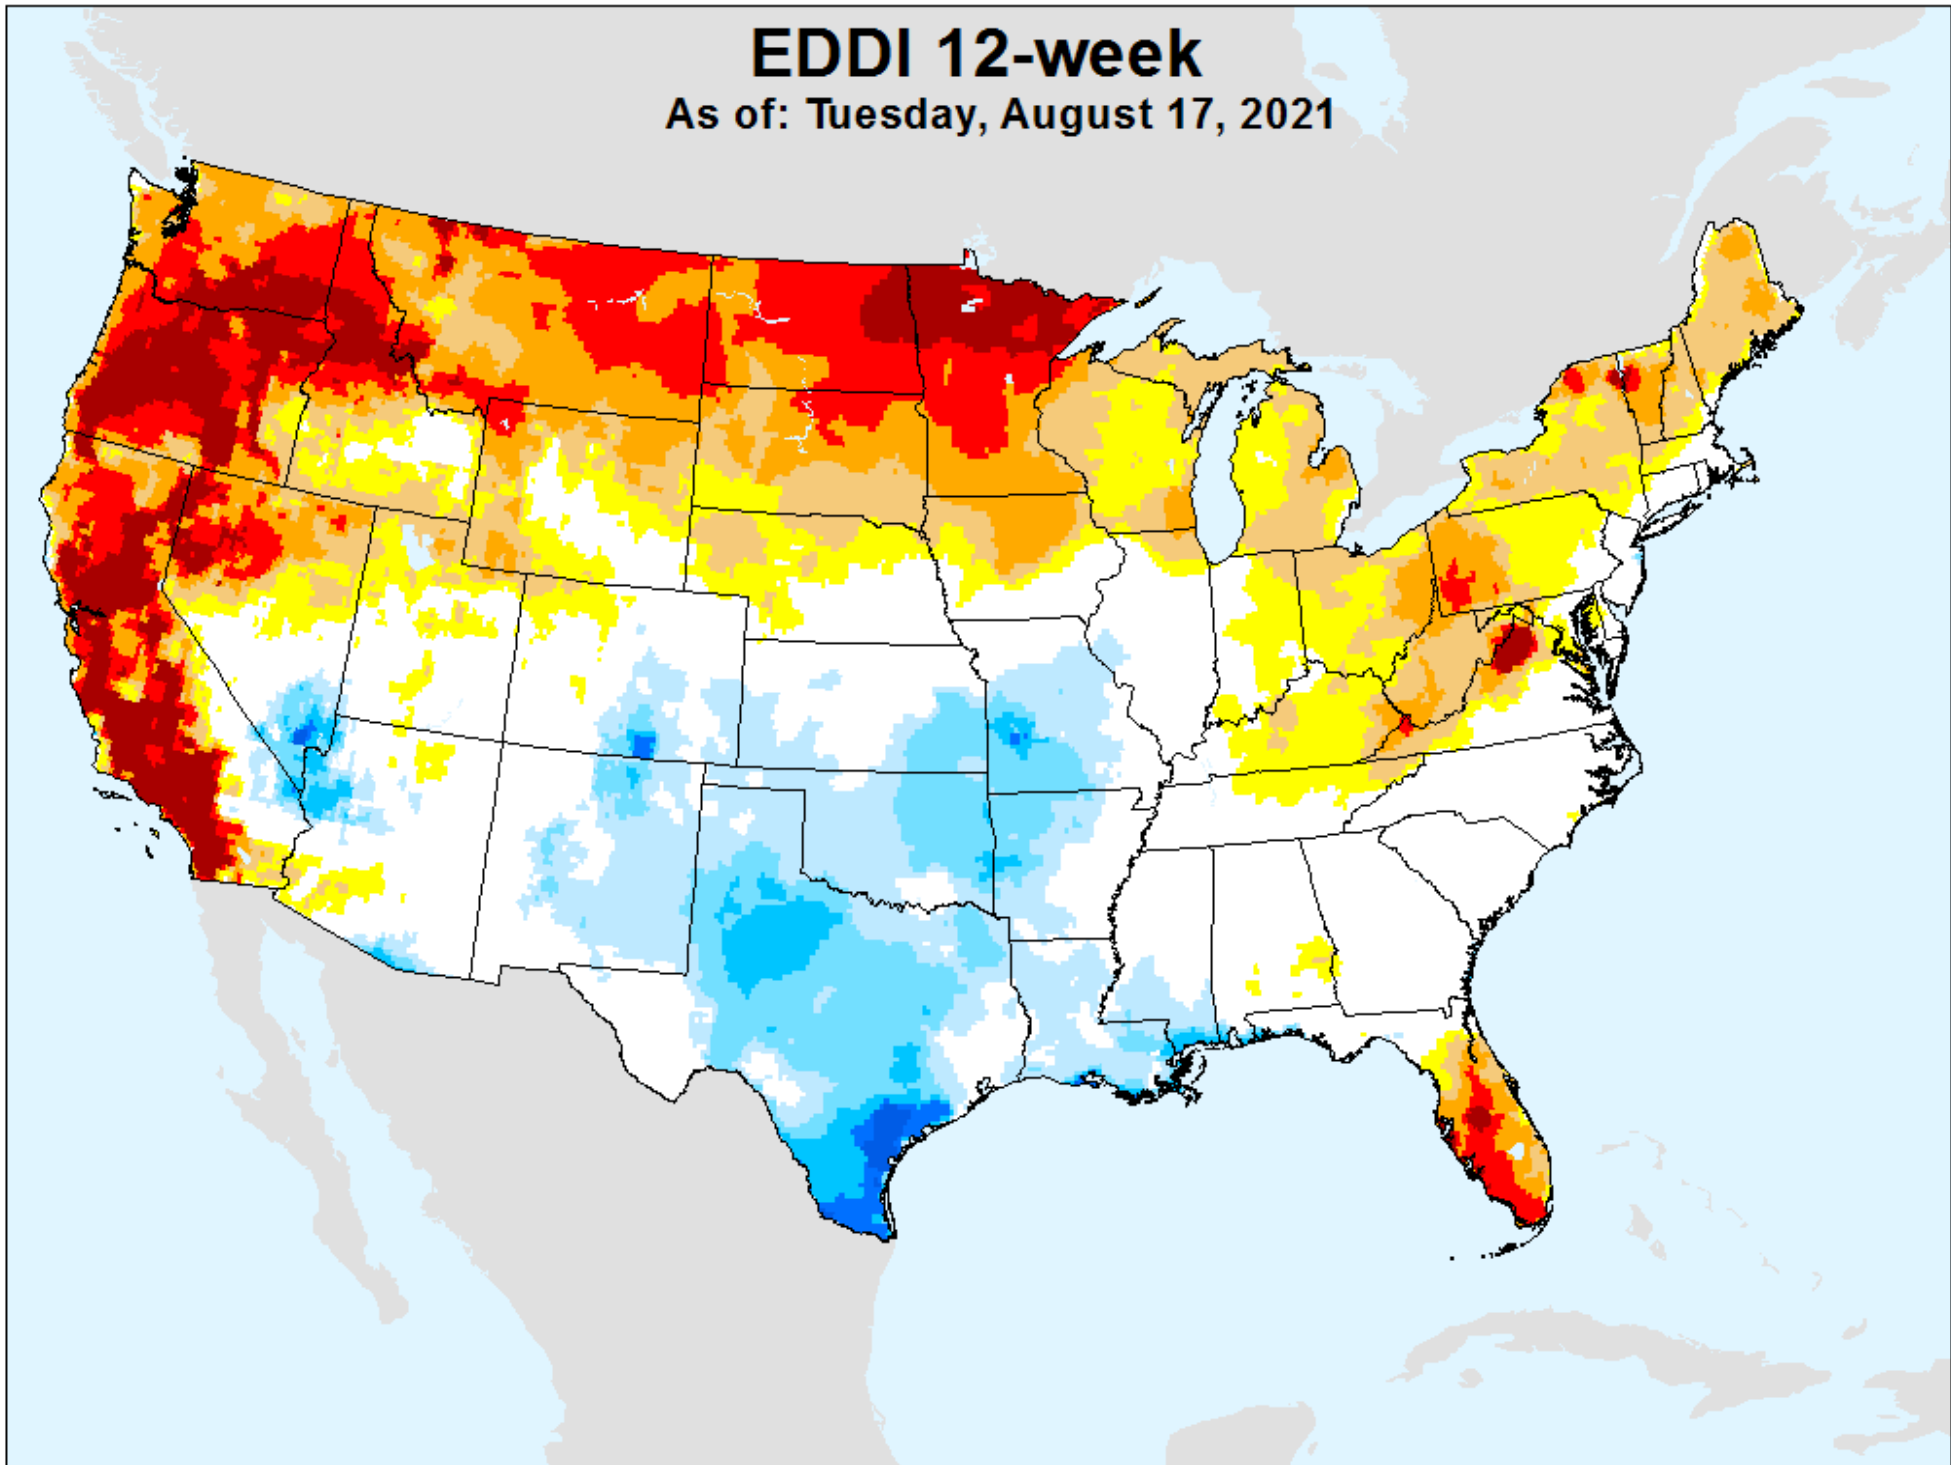

EDDI 12-week

As of: Tuesday, August 17, 2021