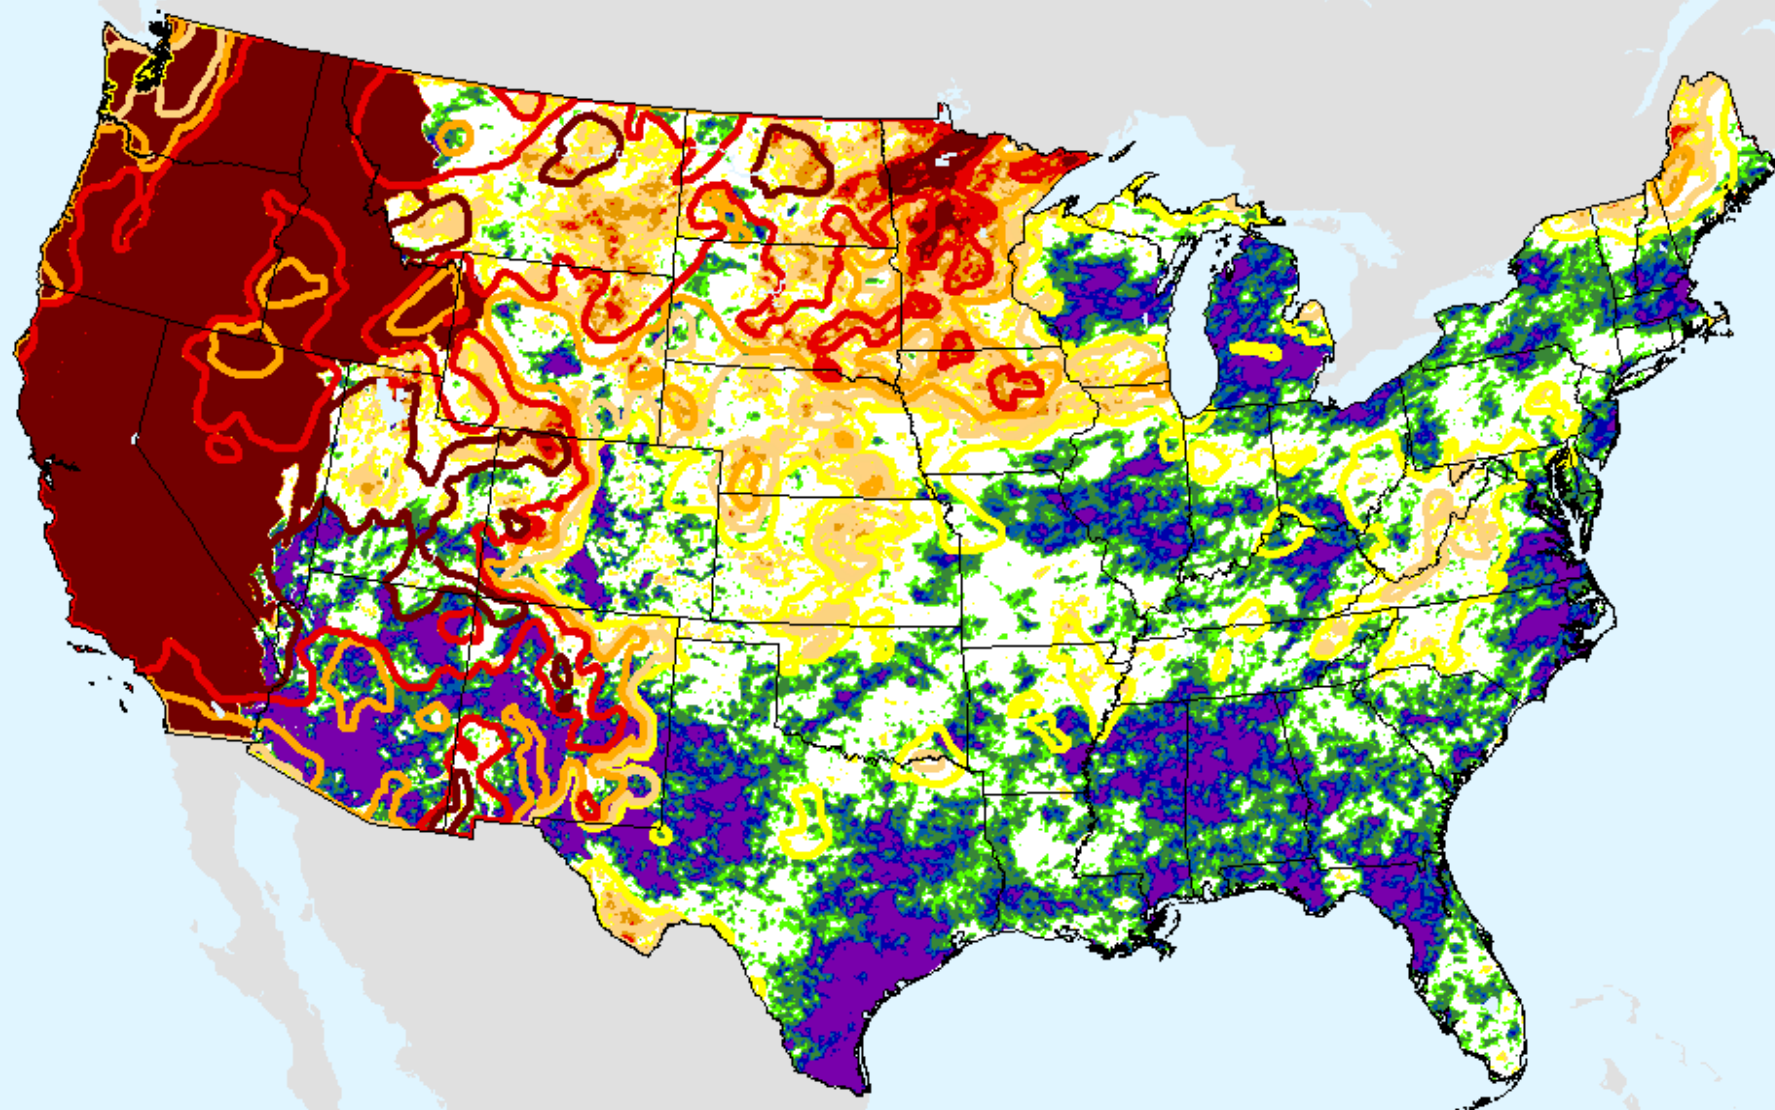

AHPS 3-month SPI

As of: Tuesday, August 17, 2021

USDM for: Aug. 10, 2021

SPI (USDM)