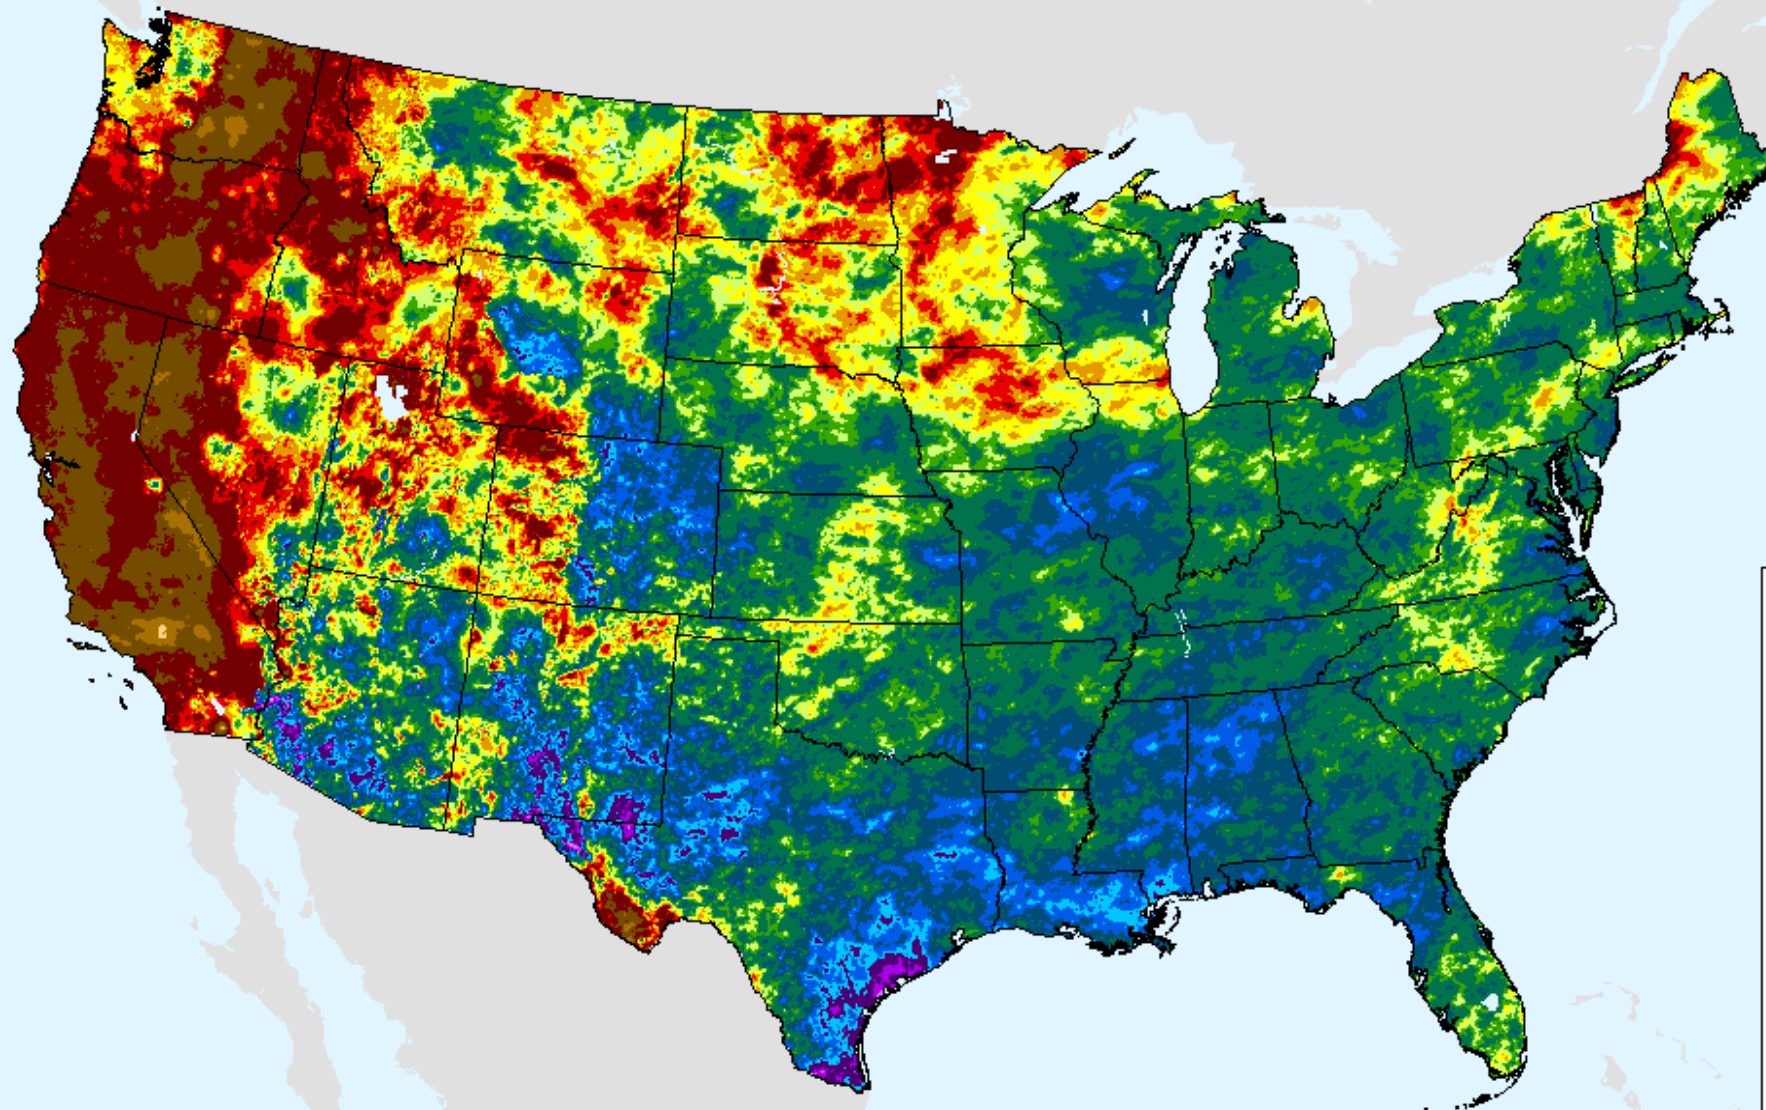

AHPS 180-Day Pct of Normal Pcp

As of: Tuesday, August 17, 2021

Percent

- 500
- 400
- 350
- 300
- 250
- 200
- 175
- 150
- 125
- 100
- 90
- 80
- 70
- 60
- 50
- 25
- 10
- 1
- 0