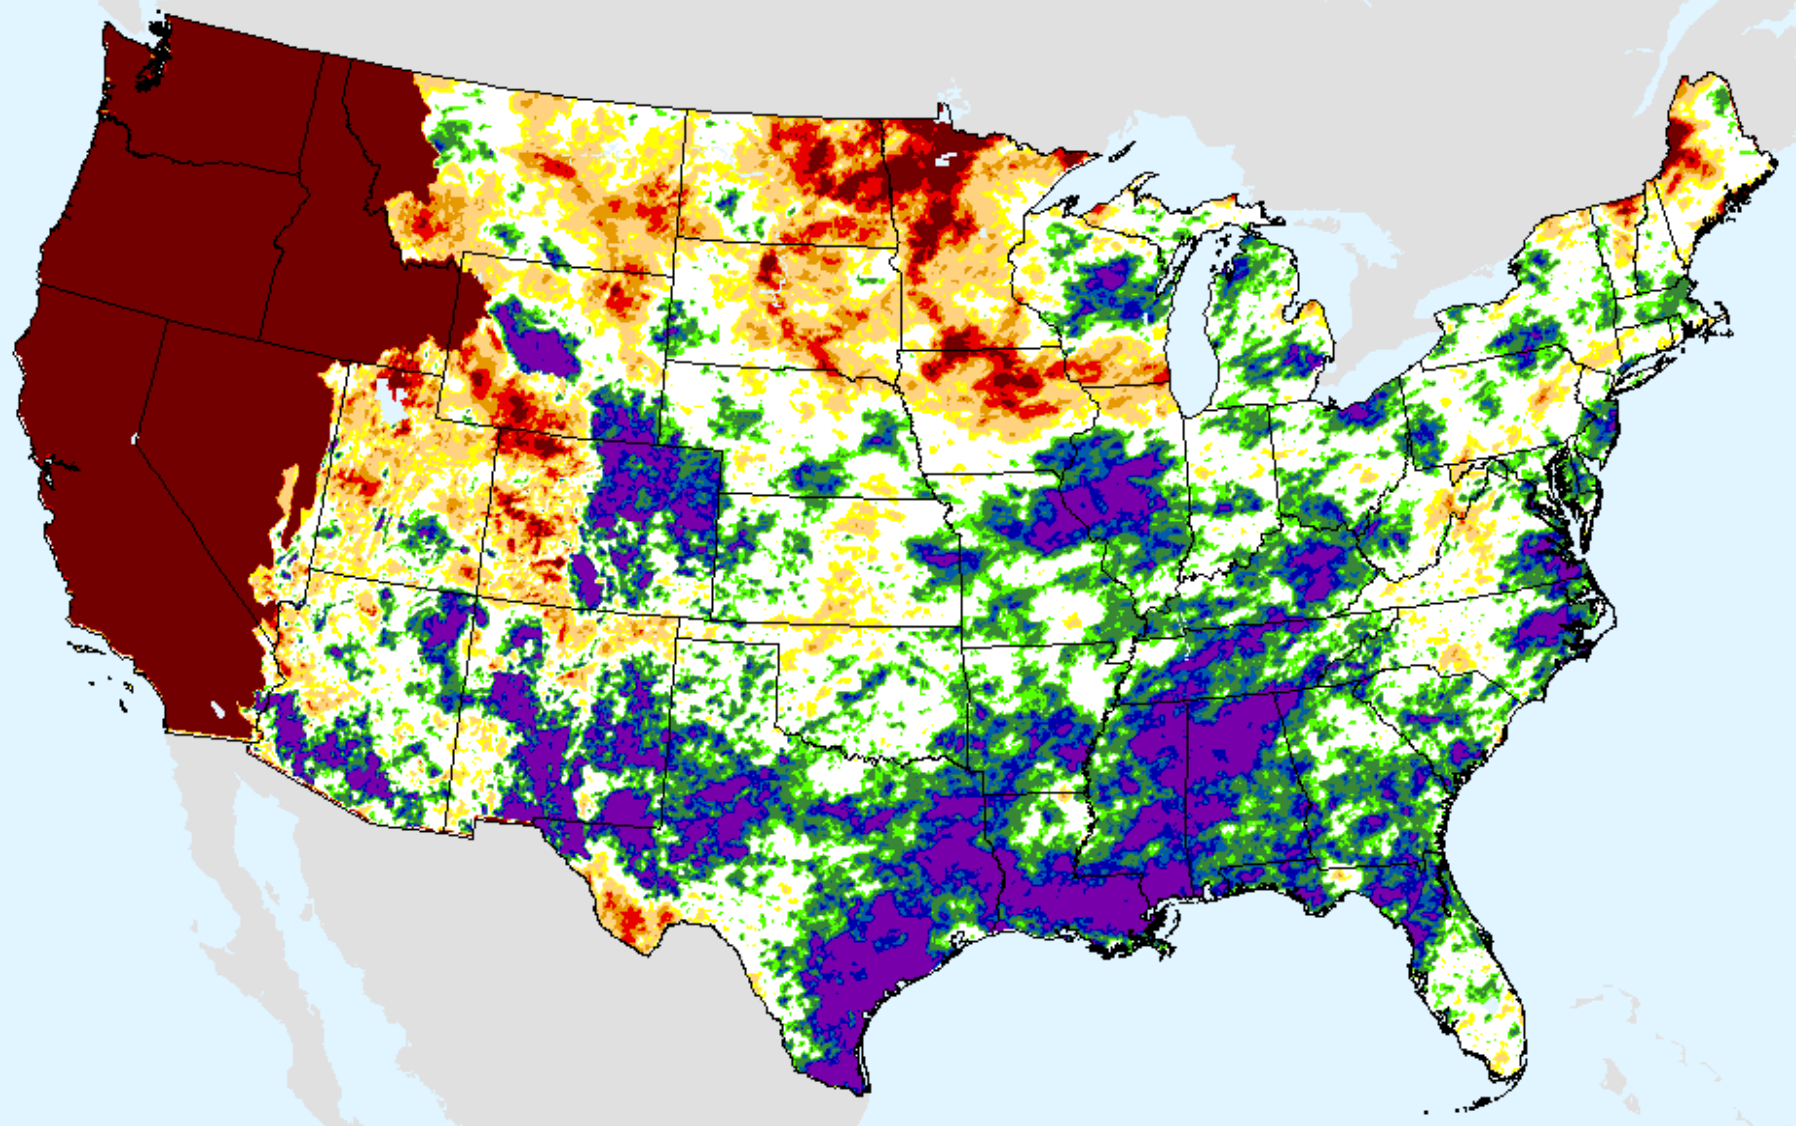

AHPS 6-month SPI

As of: Tuesday, August 17, 2021