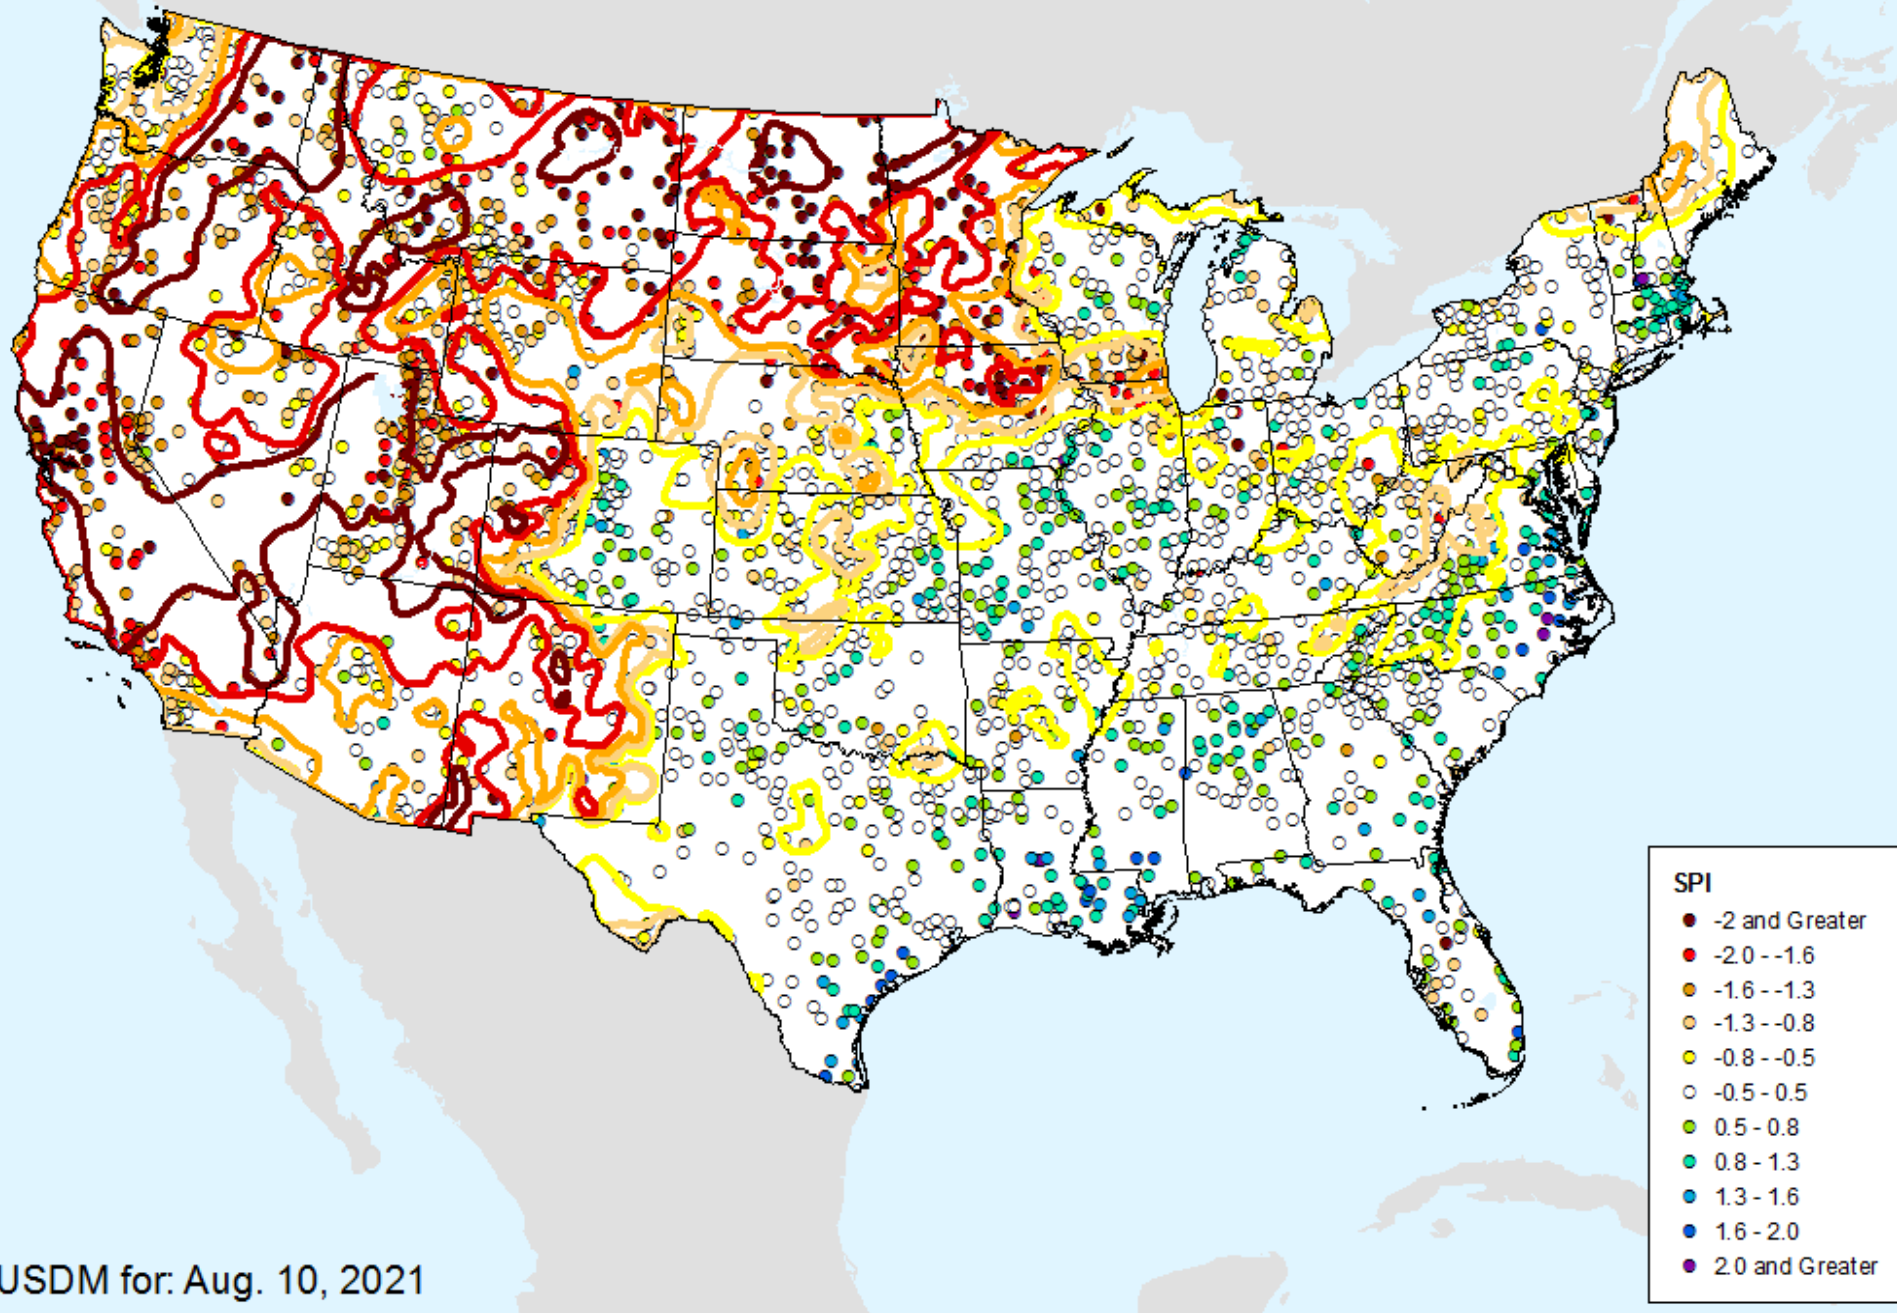

HPRCC Water Year-to-date SPI

As of: Tuesday, August 17, 2021