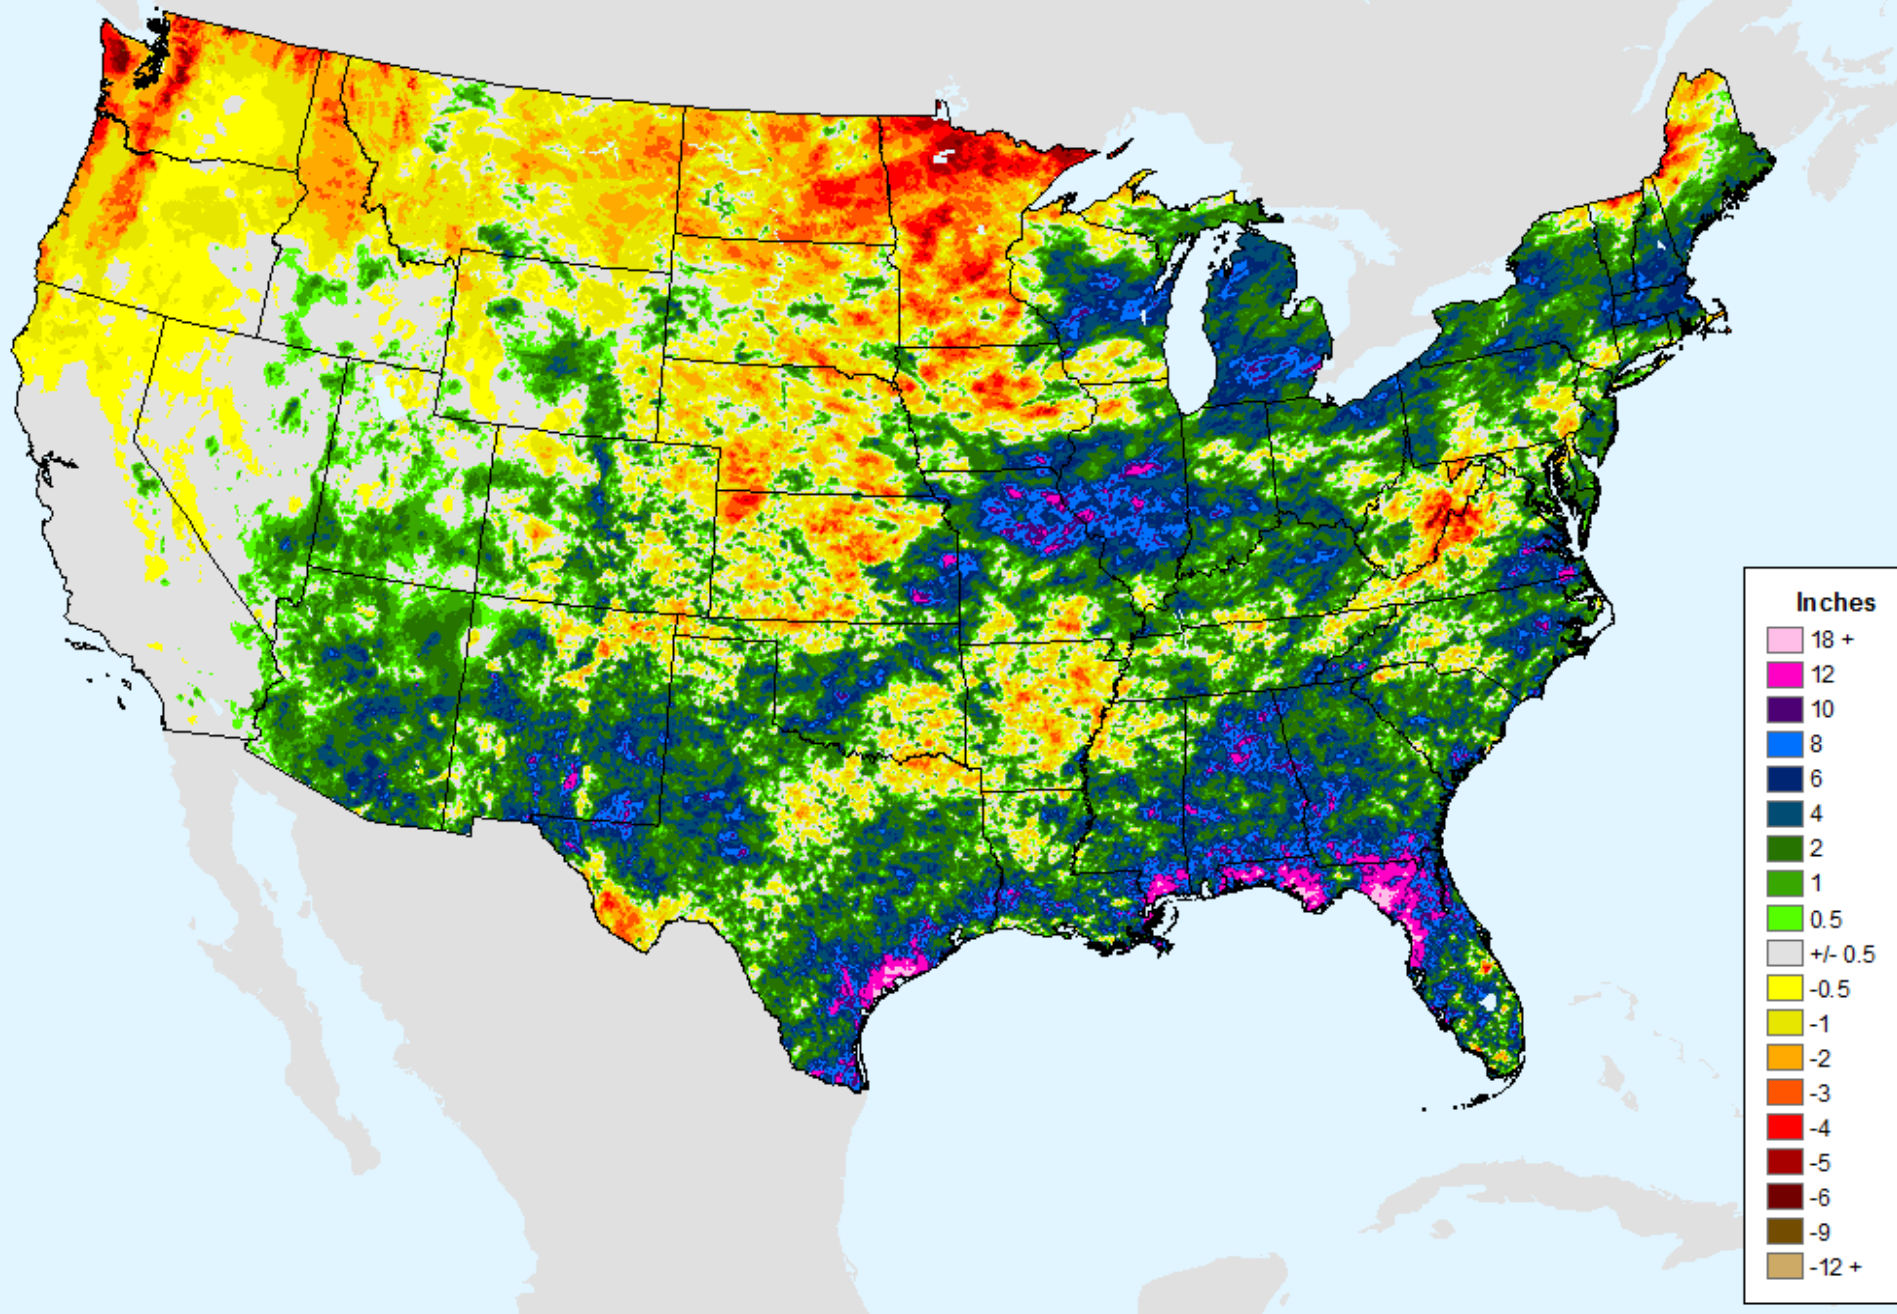

AHPS 60-Day Precip Departure

As of: Tuesday, August 17, 2021