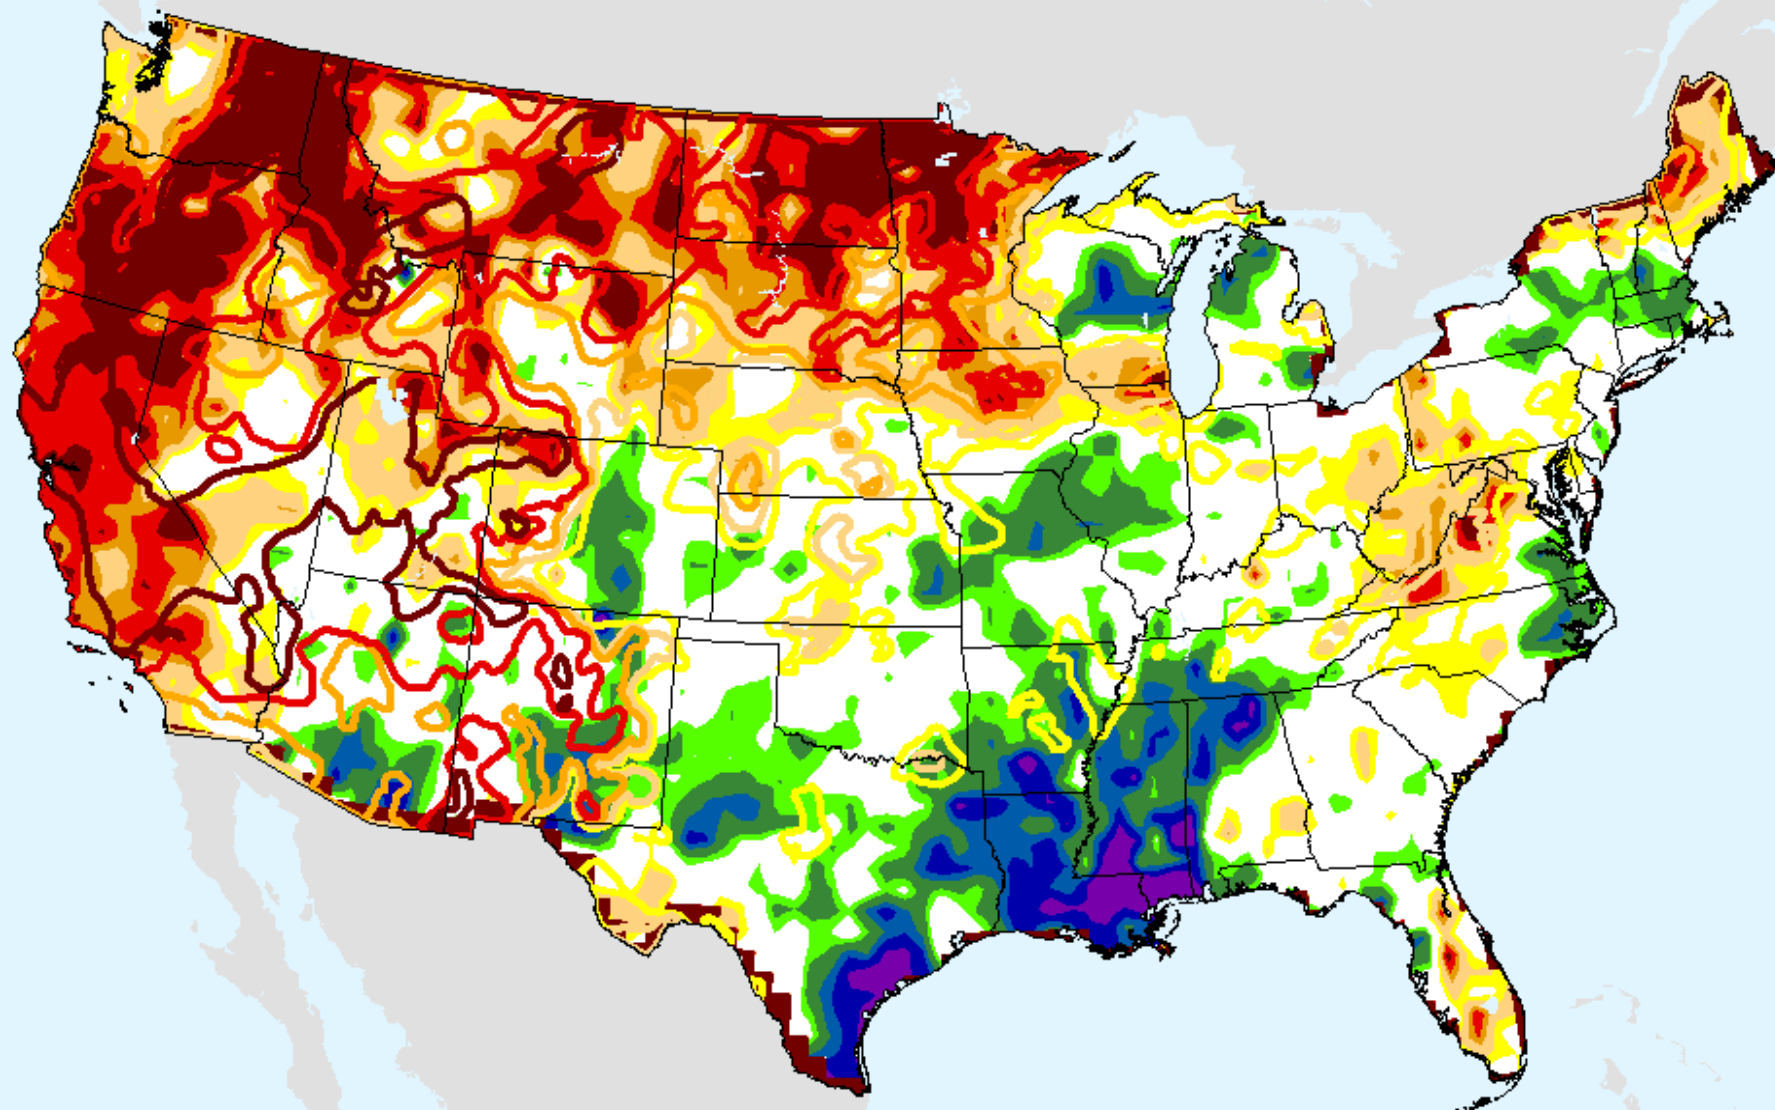

CPC 6-month SPI

As of: Tuesday, August 17, 2021

USDM for: Aug. 10, 2021

SPI (USDM)