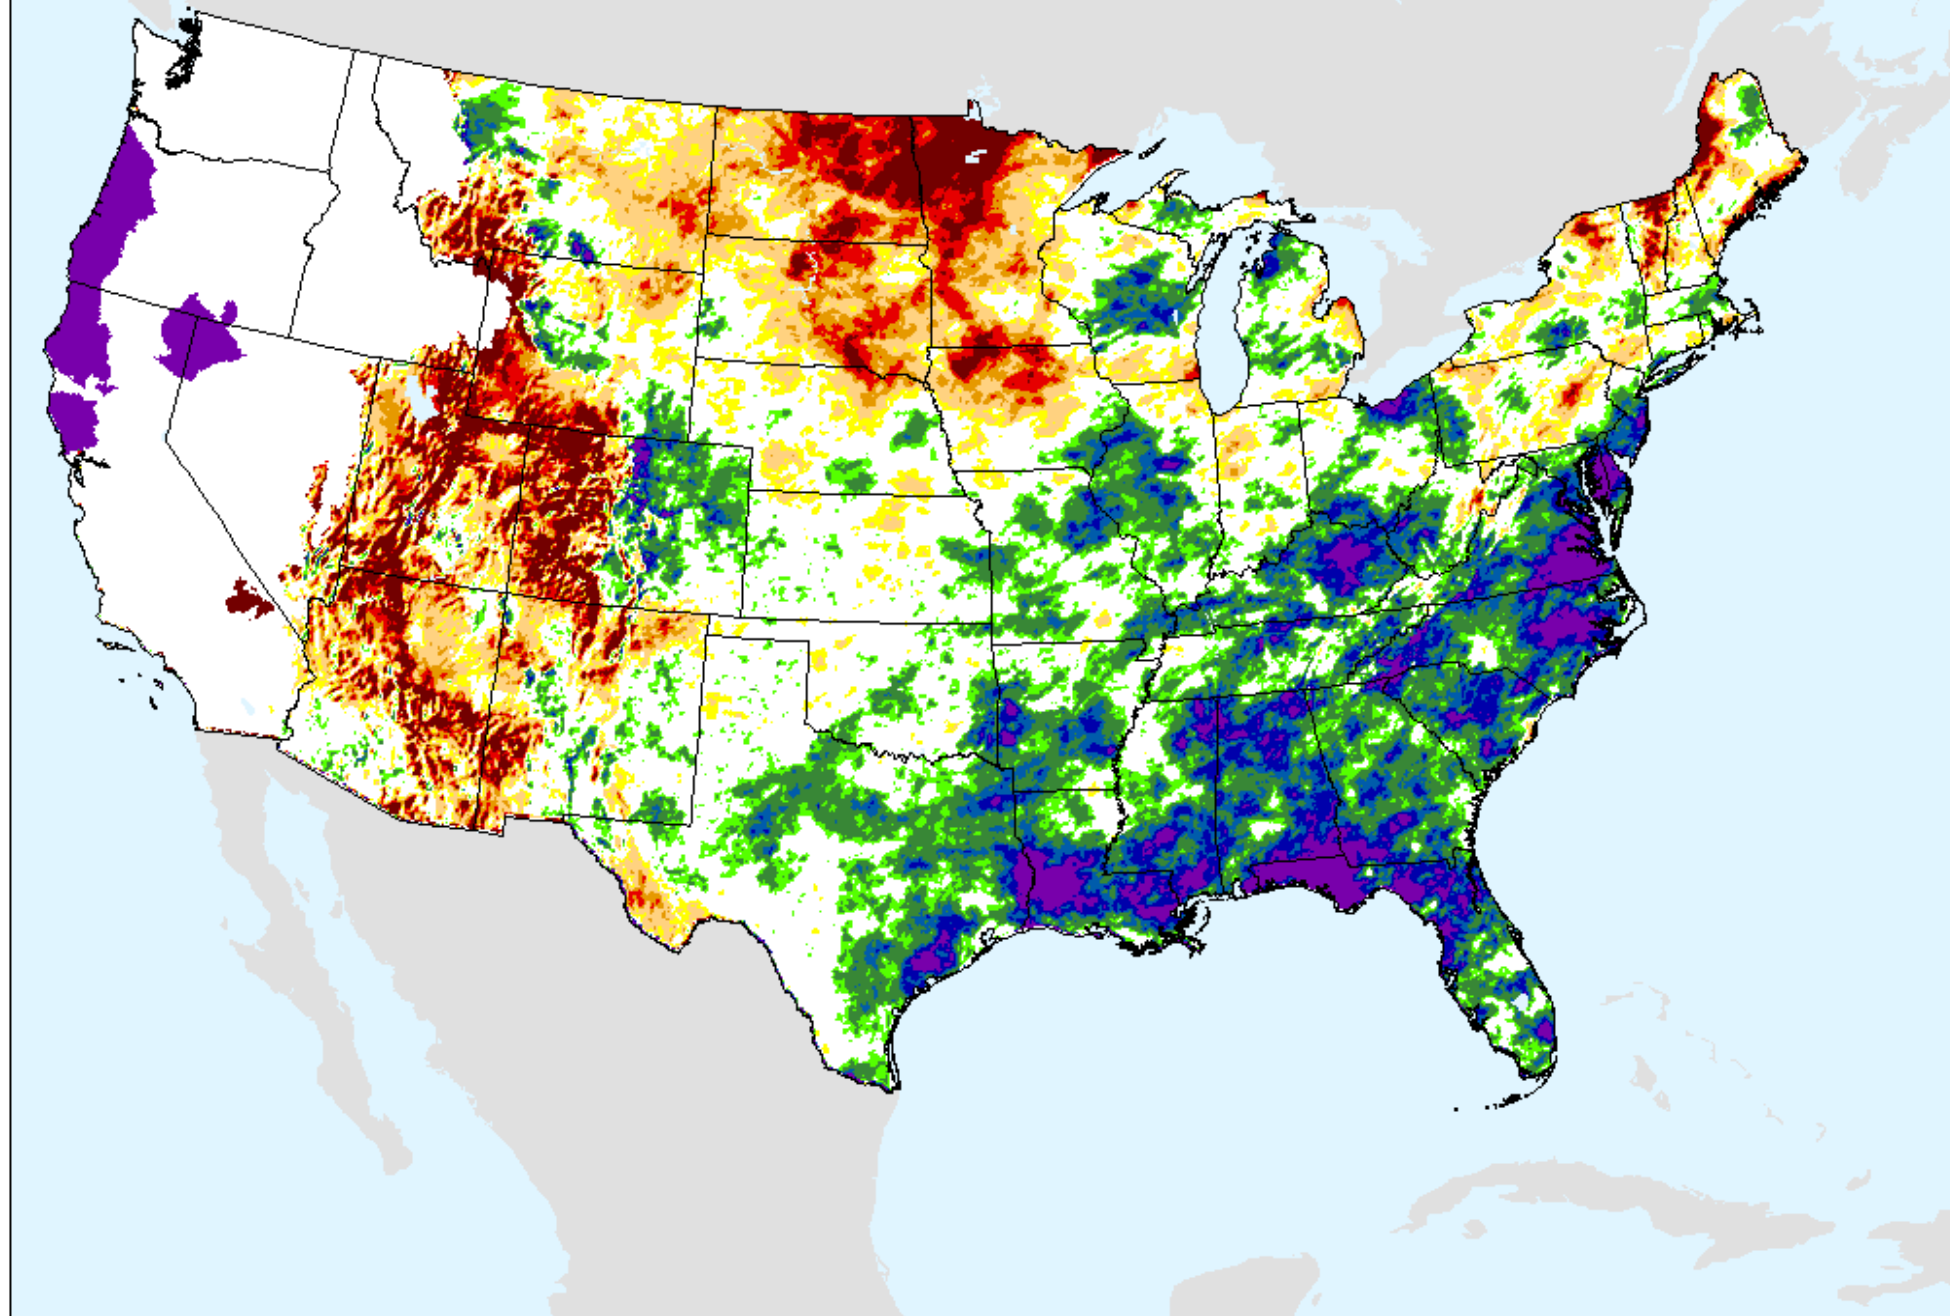

AHPS 12-month SPEI

As of: Tuesday, August 17, 2021

SPEI (USDM)