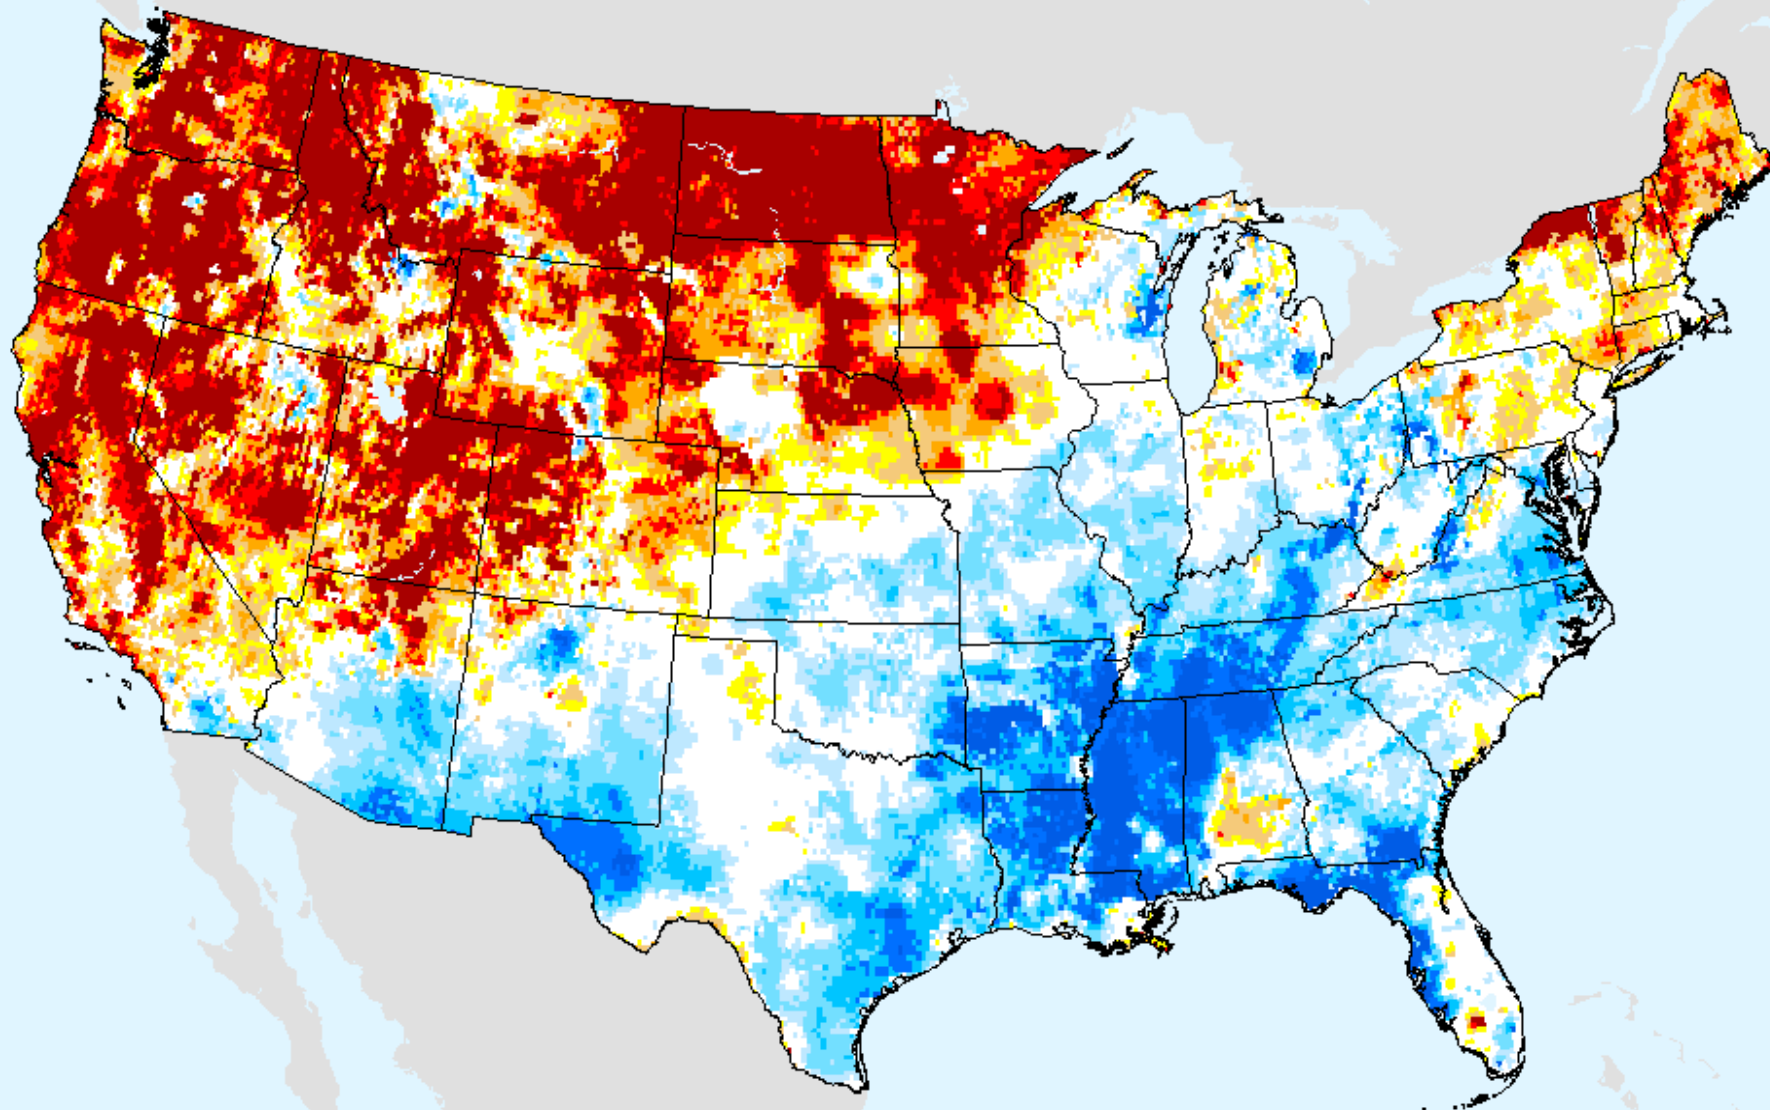

GRACE-Based Surface Soil Moisture Drought Indicator

As of: Tuesday, August 17, 2021