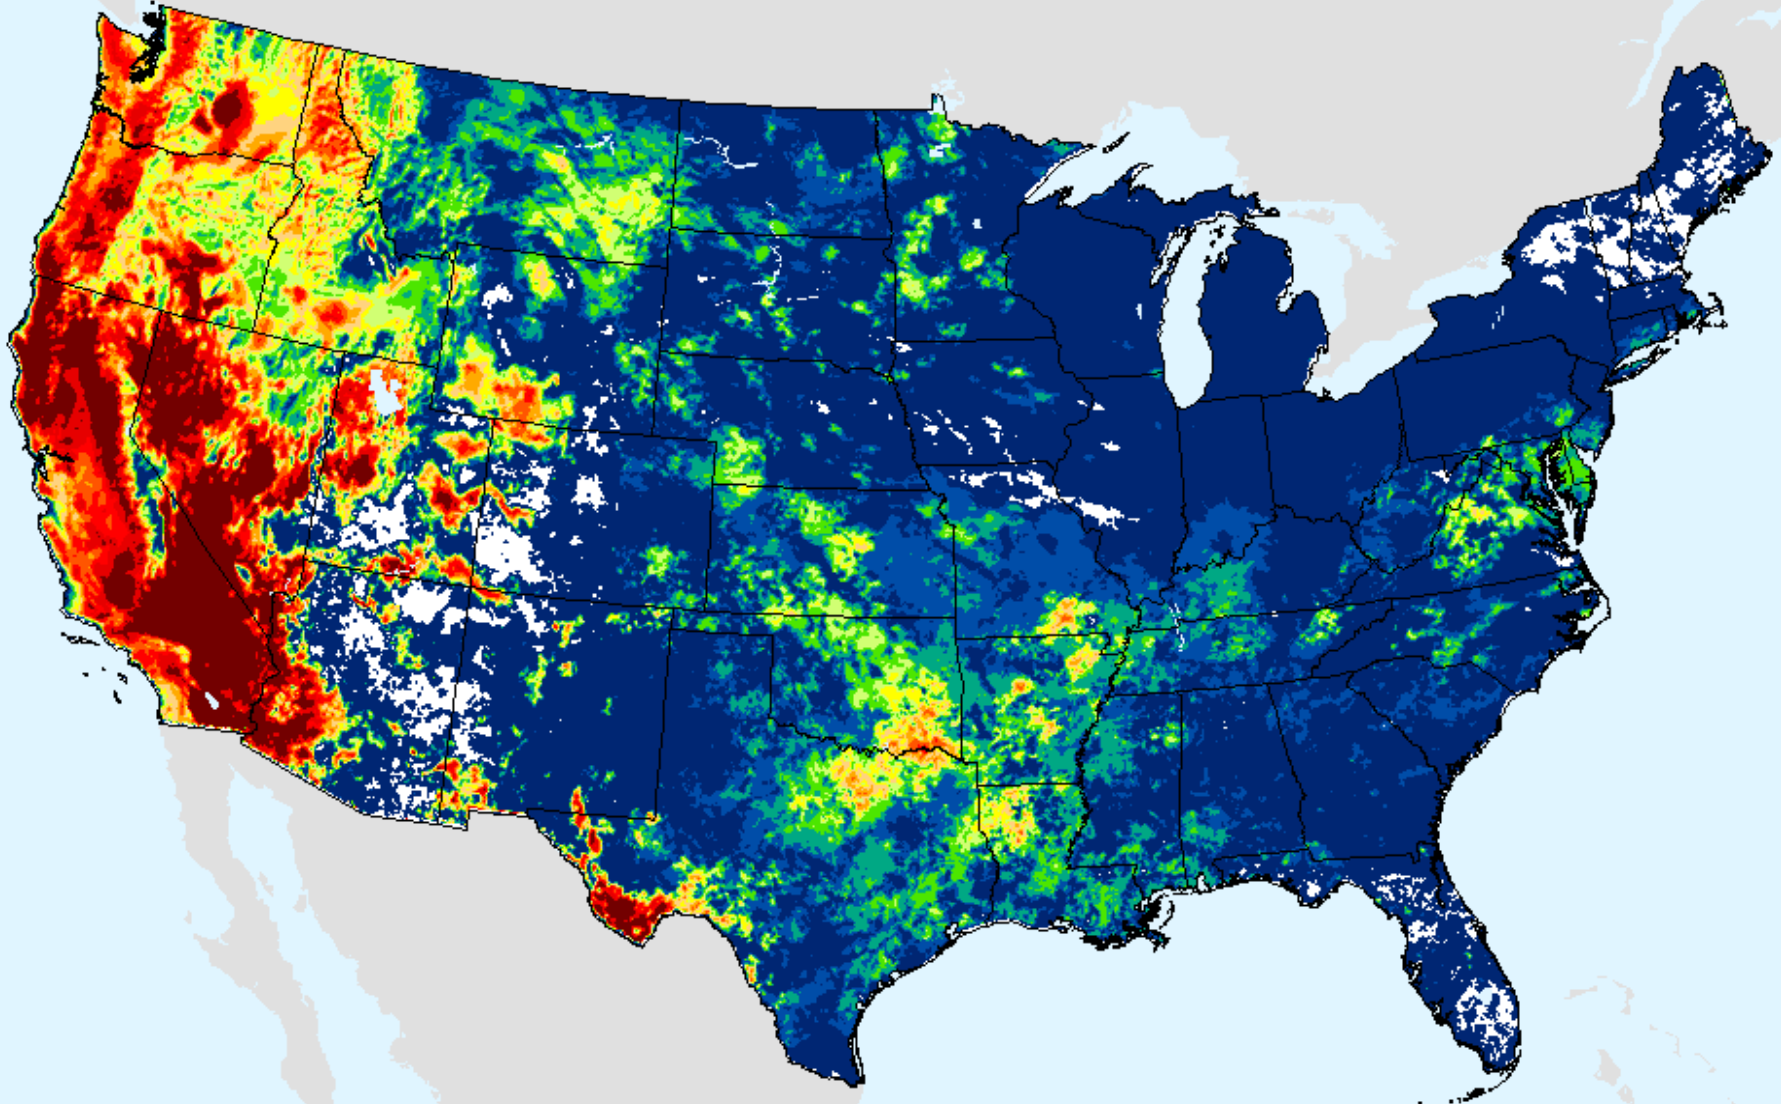

Keetch-Byram Drought Index (KBDI)

As of: Tuesday, August 17, 2021