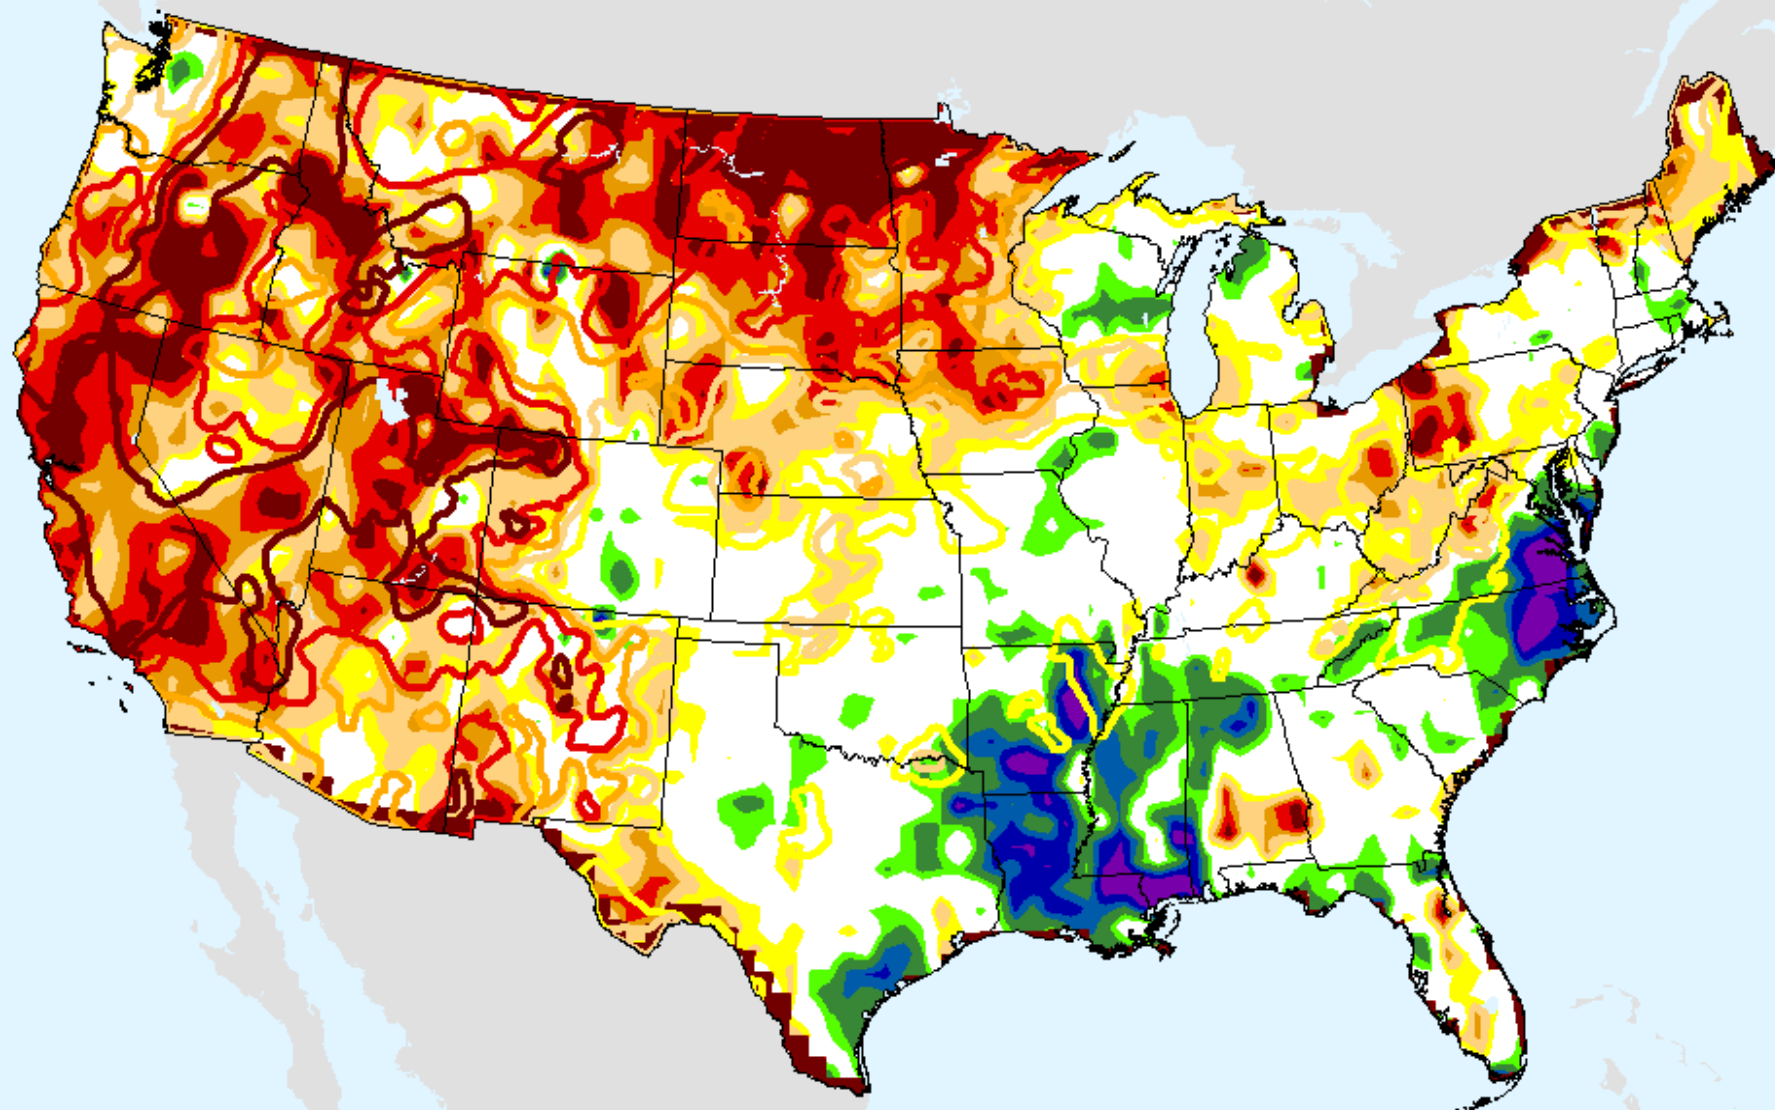

CPC 12-month SPI

As of: Tuesday, August 17, 2021

USDM for: Aug. 10, 2021

SPI (USDM)