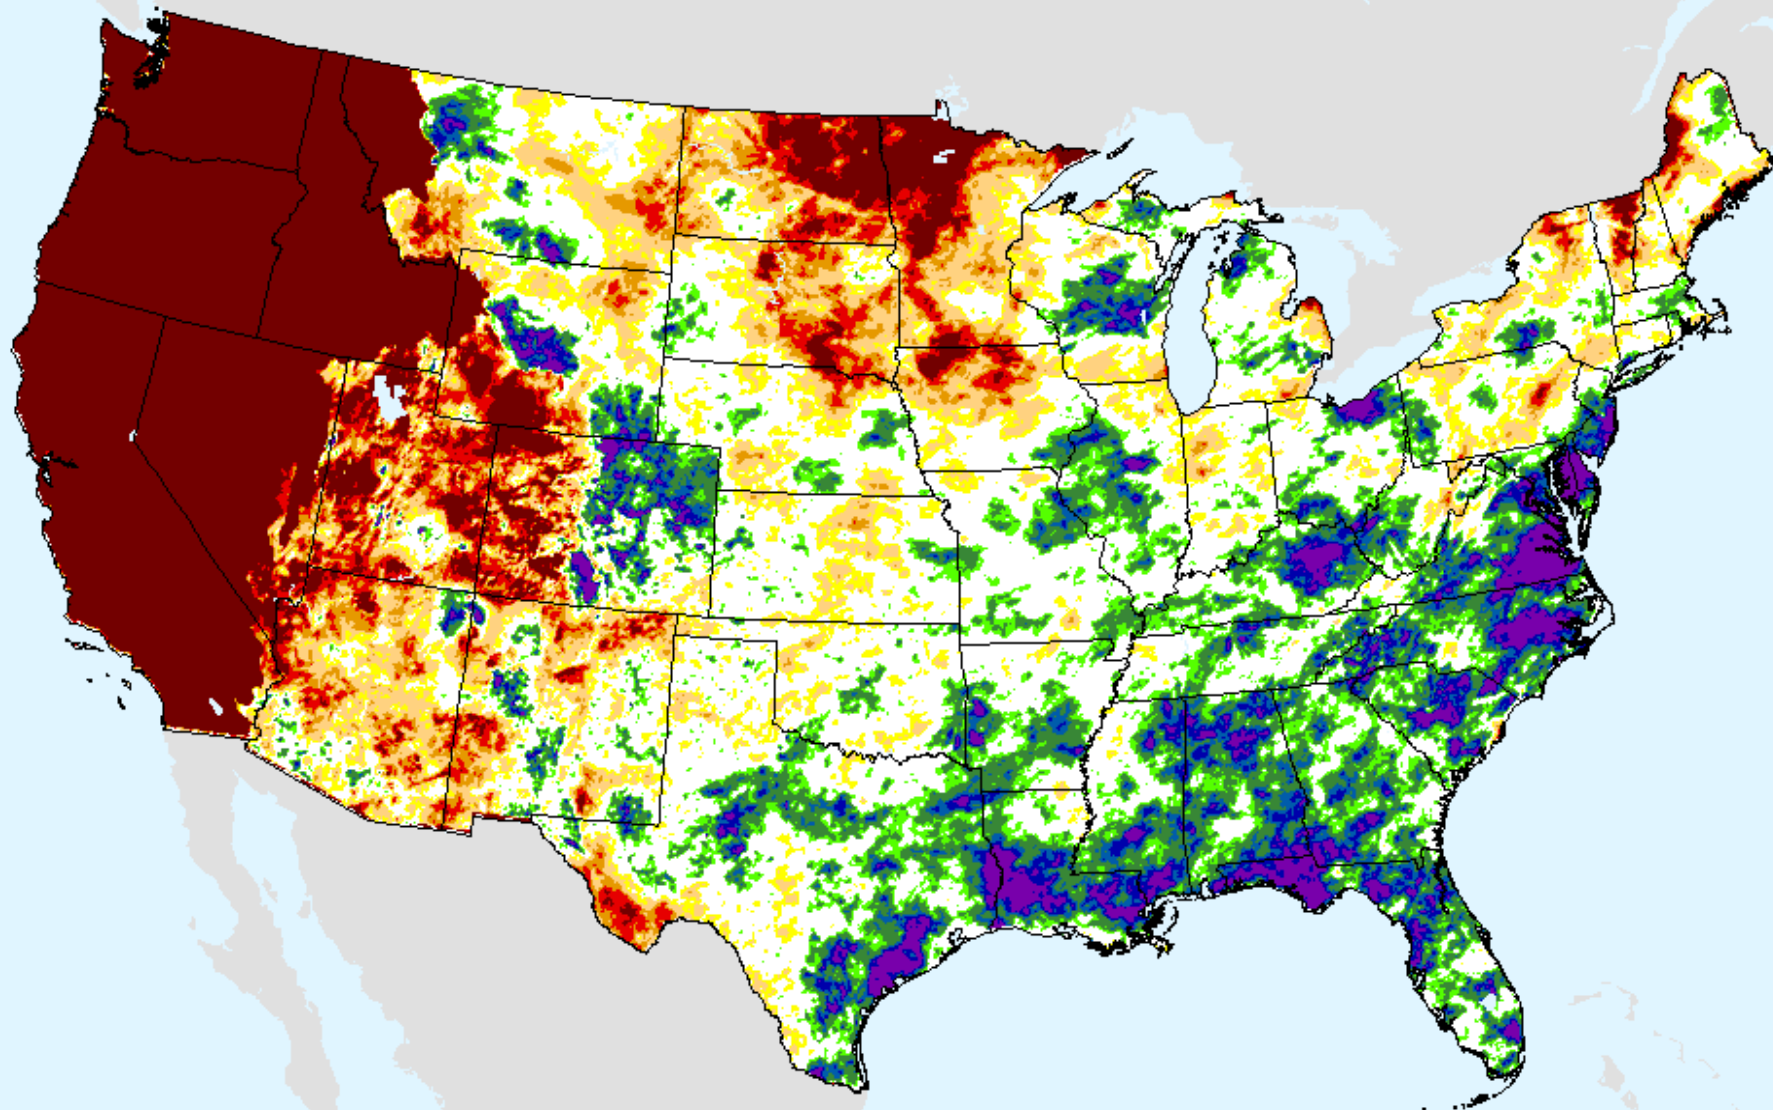

AHPS 12-month SPI

As of: Tuesday, August 17, 2021