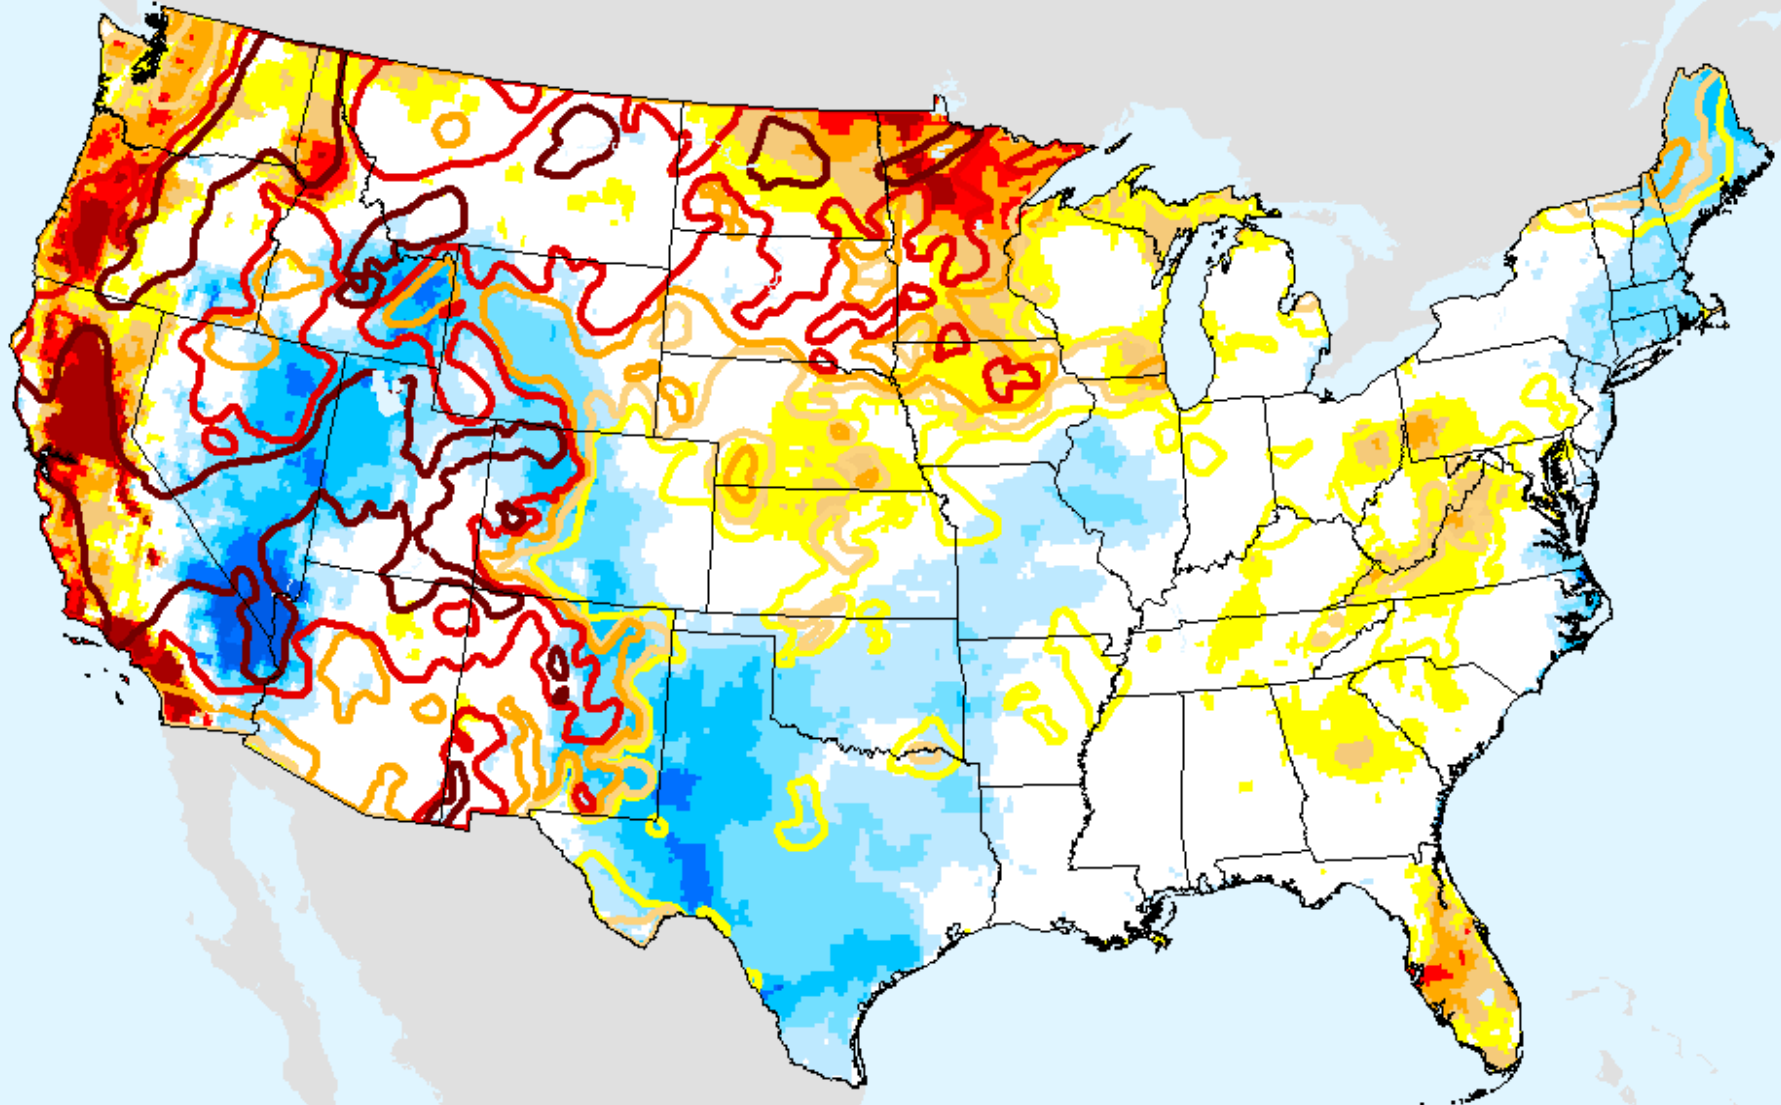

EDDI 1-week

As of: Tuesday, August 17, 2021

USDM for: Aug. 10, 2021