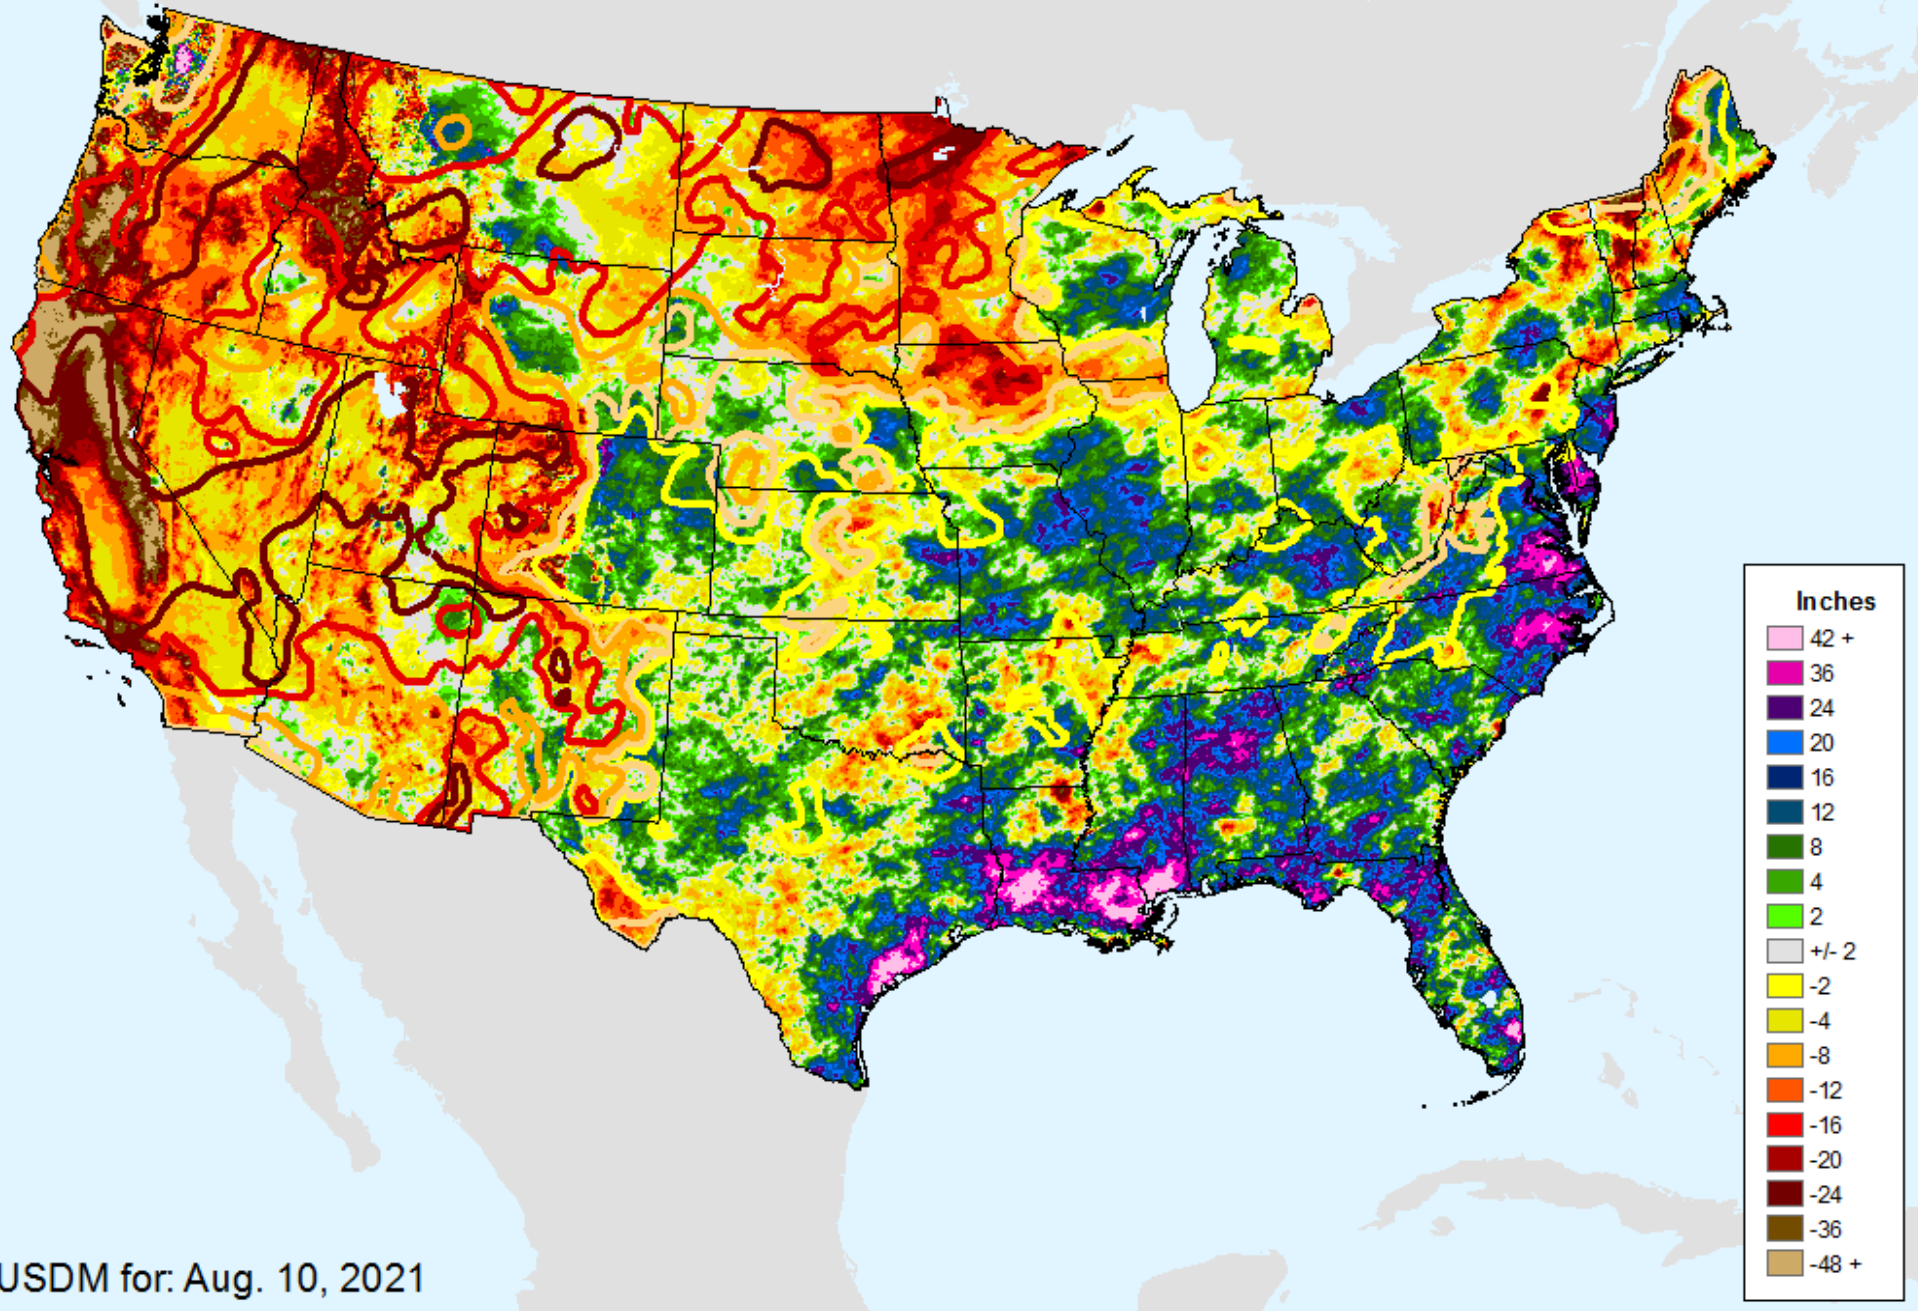

AHPS Water-Year Precip Departure

As of: Tuesday, August 17, 2021

USDM for: Aug. 10, 2021