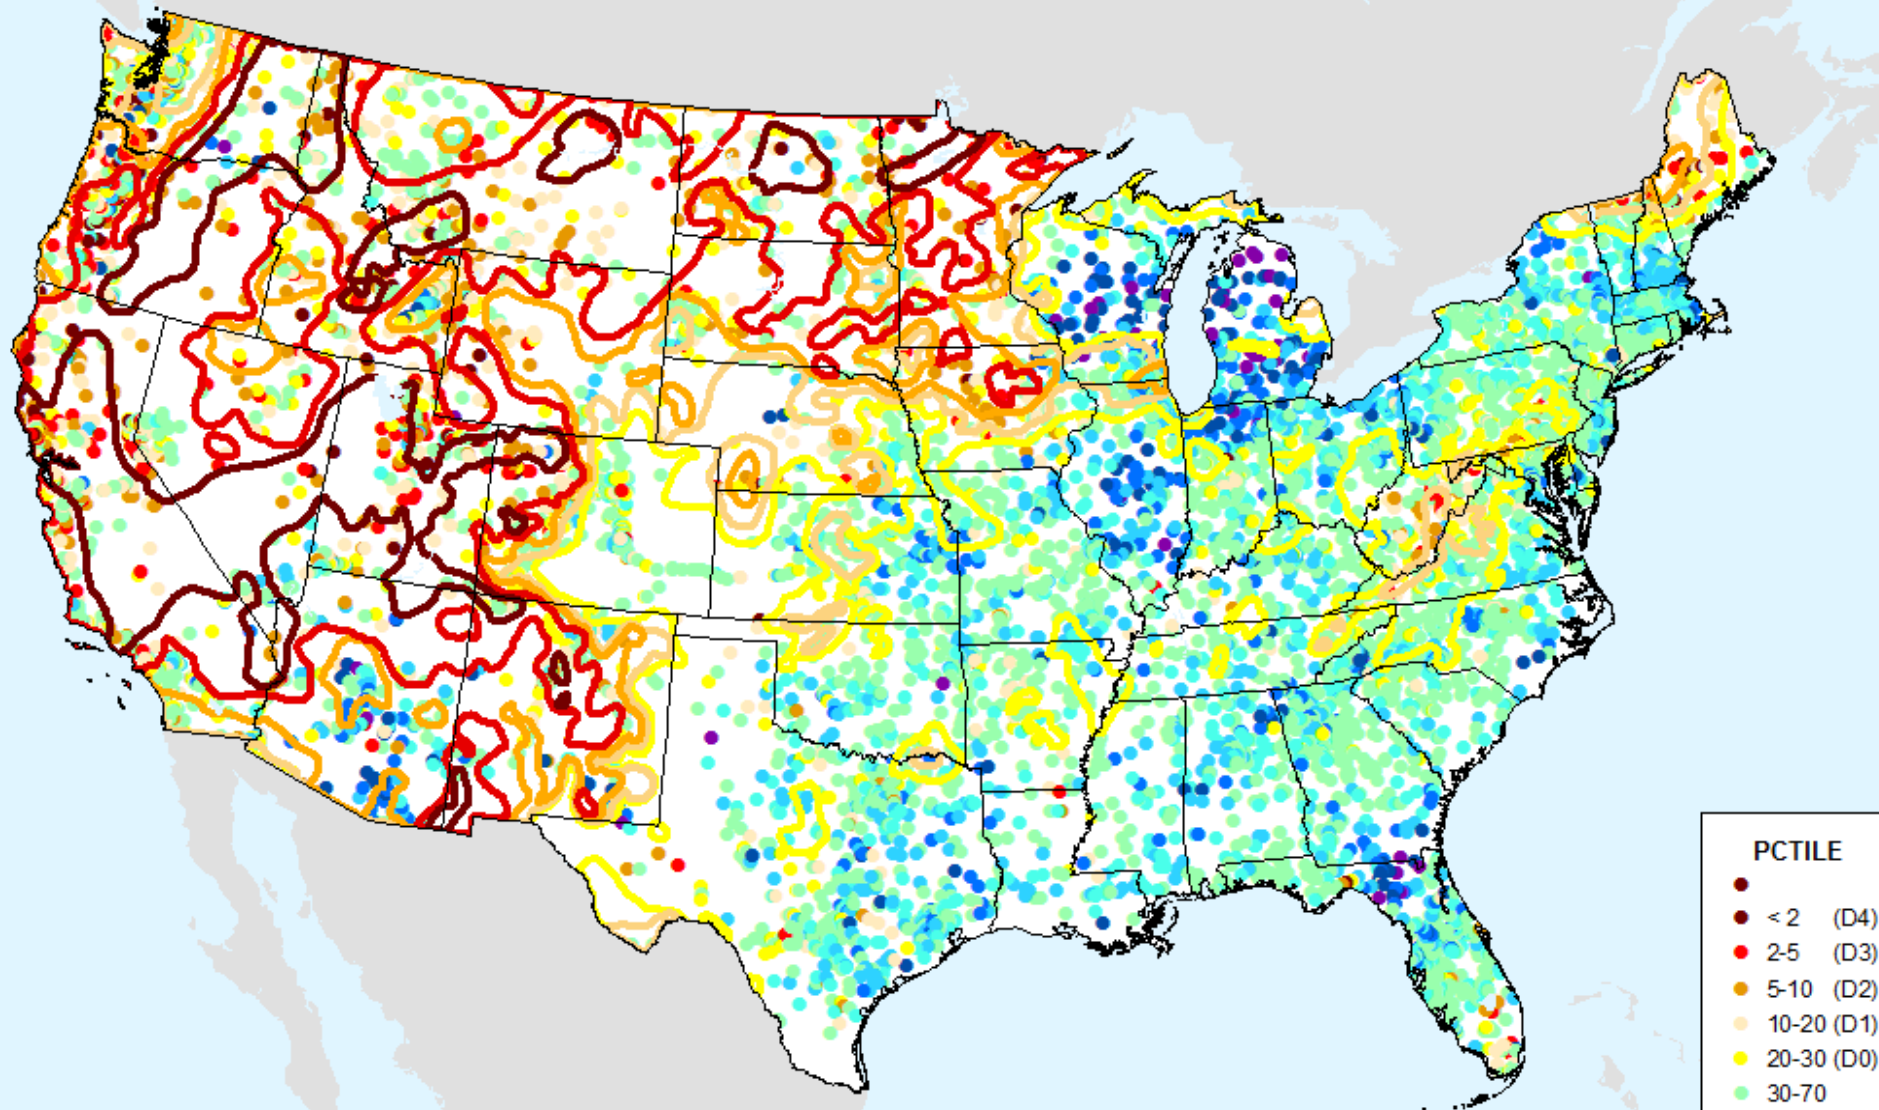

USGS 7-Day Avg Streamflow

As of: Tuesday, August 17, 2021

PCTILE

- < 2 (D4)
- 2-5 (D3)
- 5-10 (D2)
- 10-20 (D1)
- 20-30 (D0)
- 30-70
- 70-80
- 80-90
- 90-95
- 95-98
- 98-100

USDM for: Aug. 10, 2021