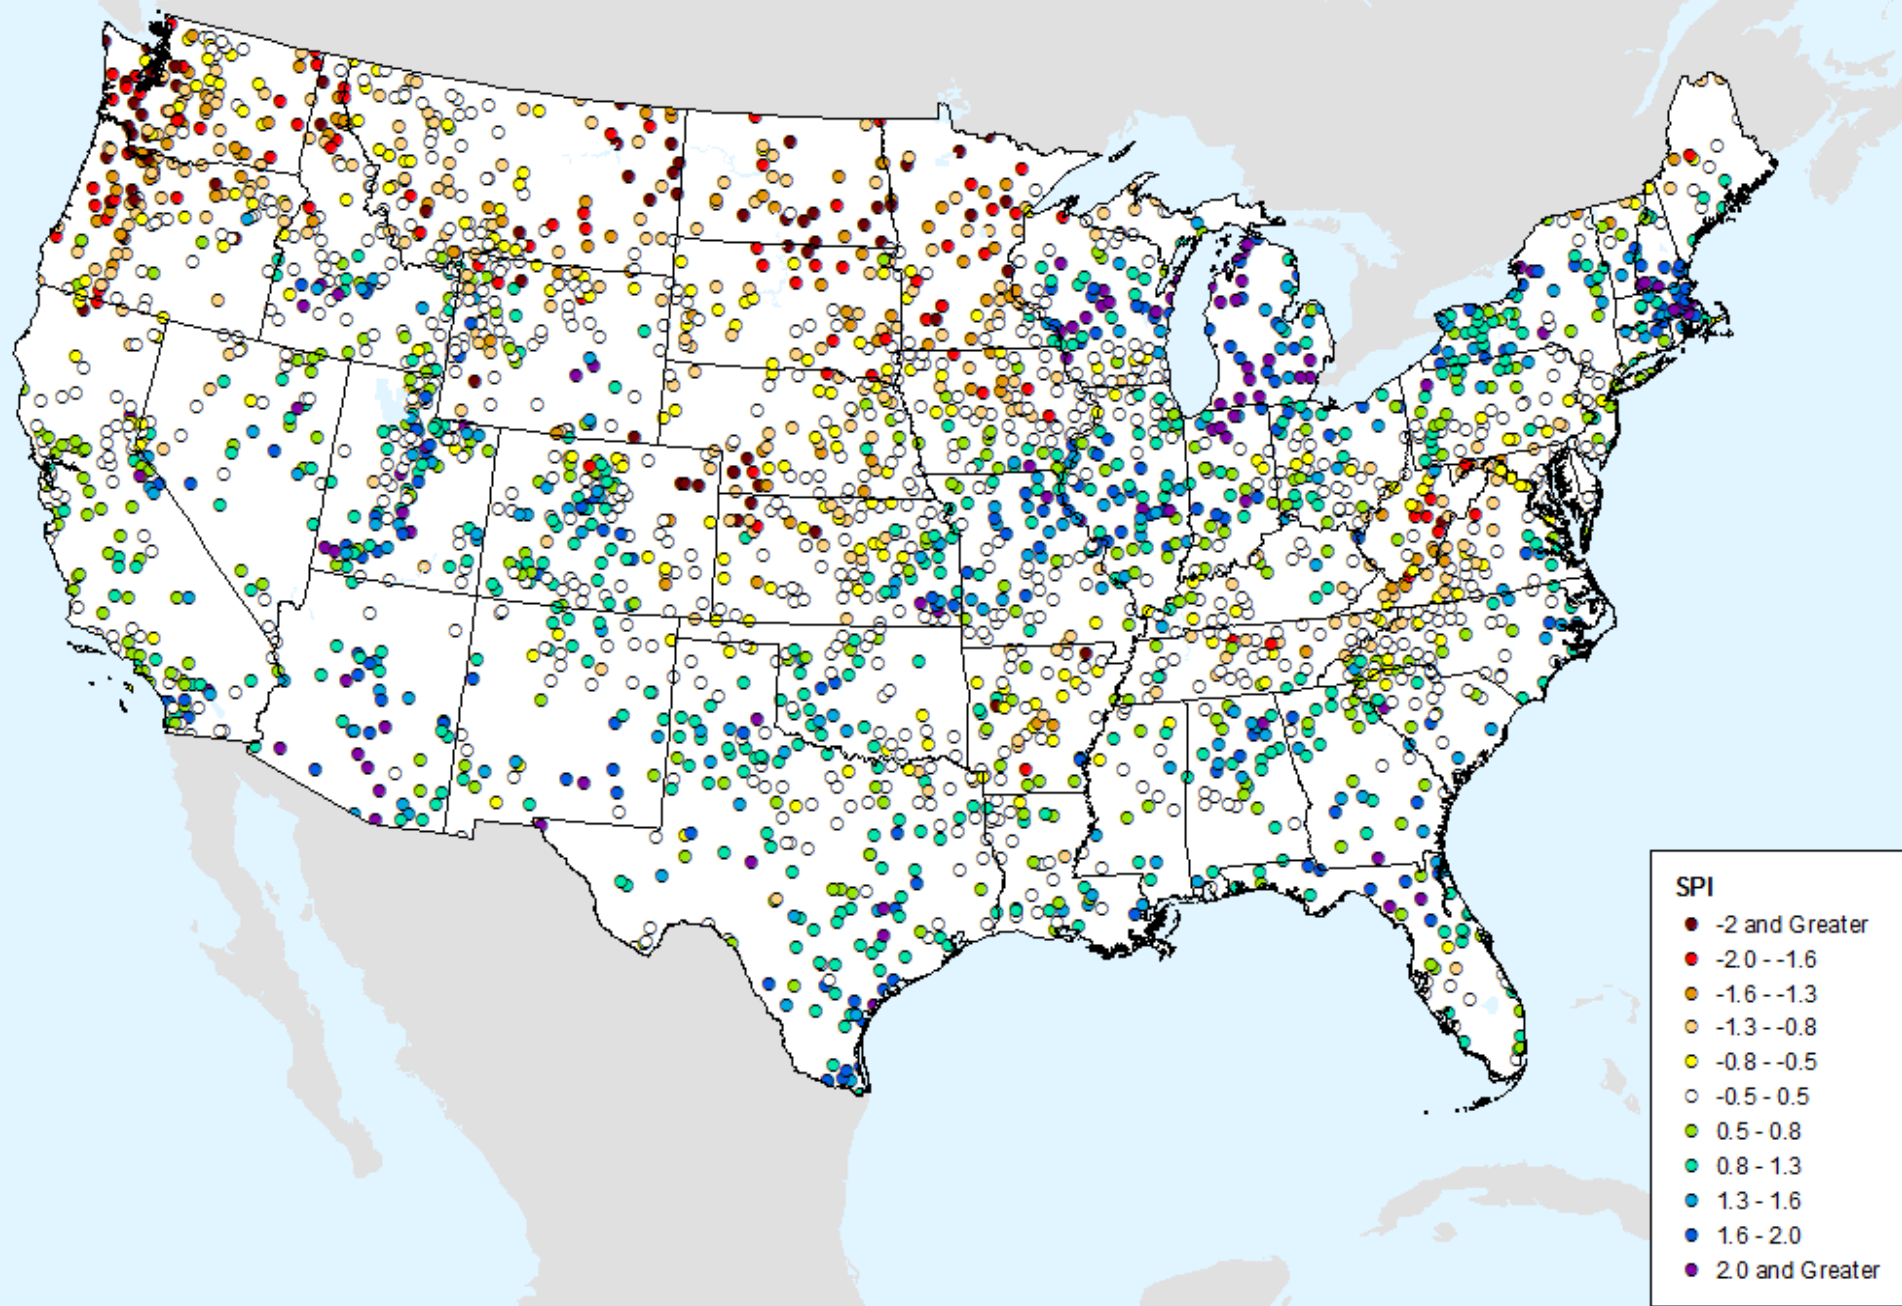

HPRCC 2-month SPI

As of: Tuesday, August 17, 2021