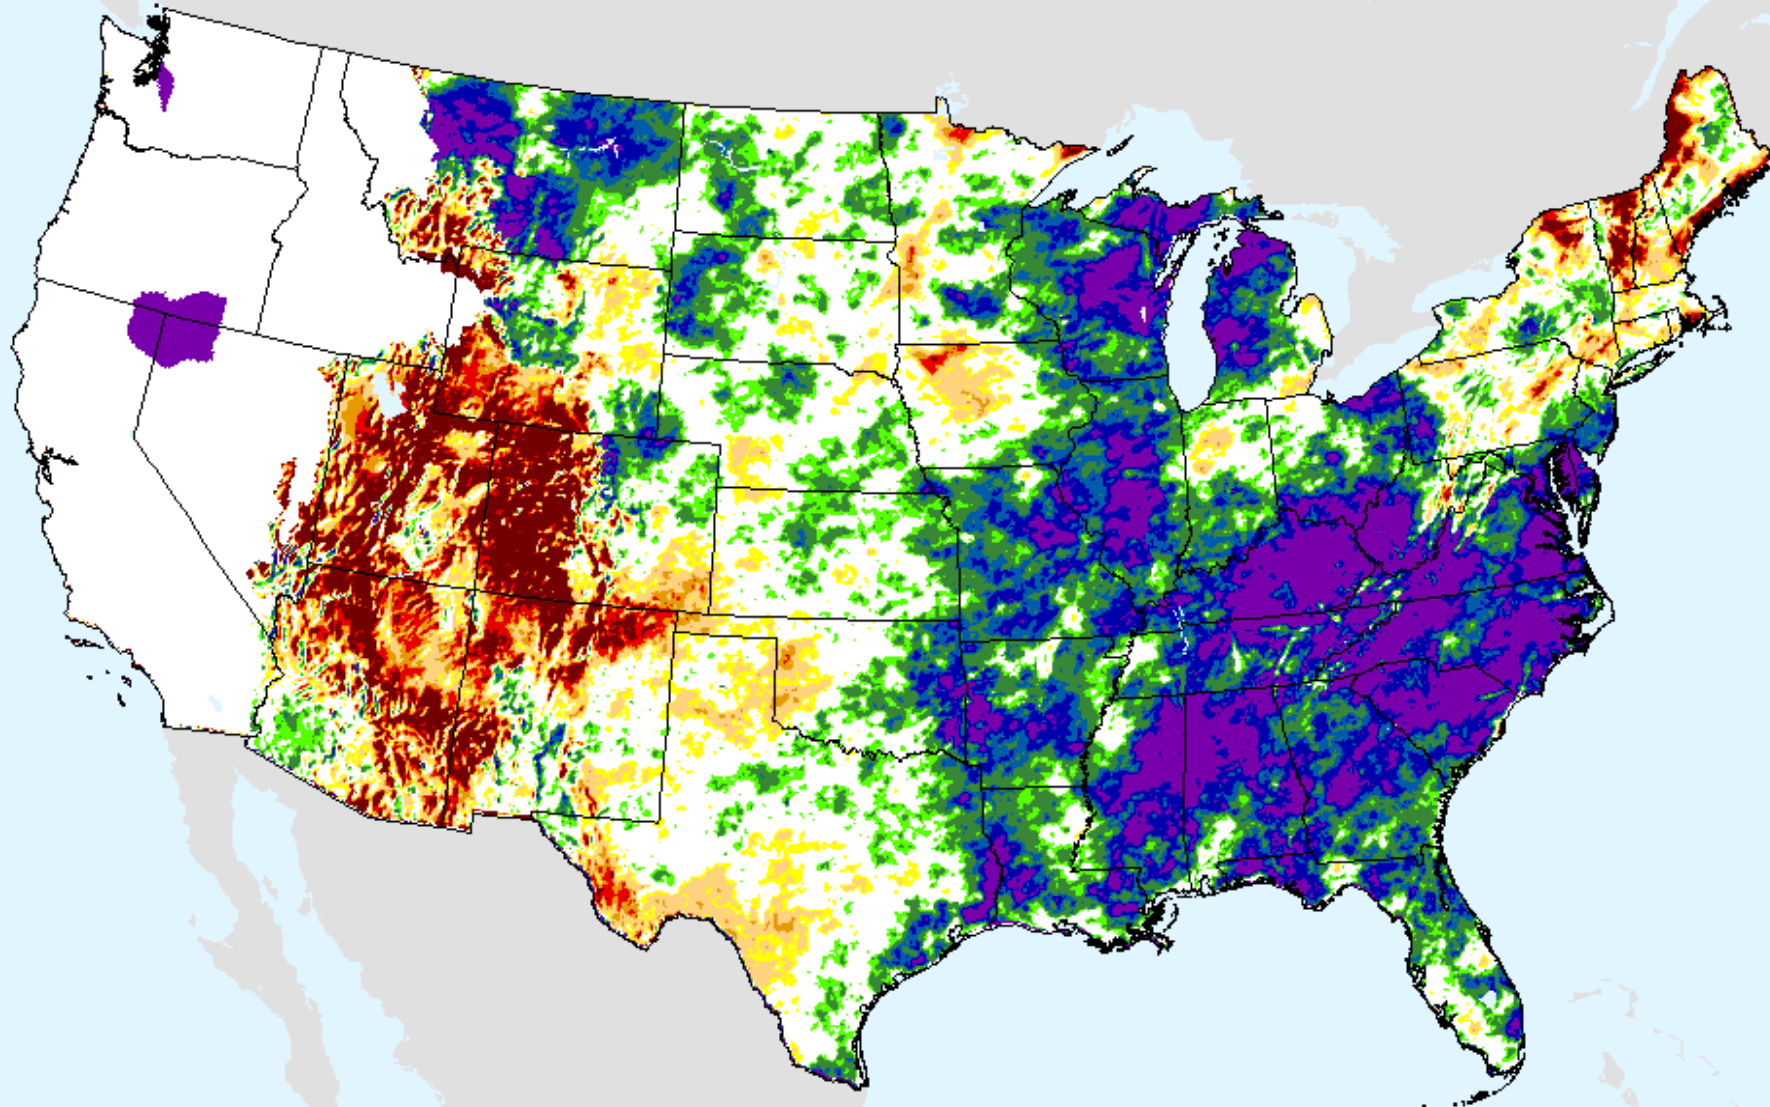

AHPS 24-month SPEI

As of: Tuesday, August 17, 2021

SPEI (USDM)