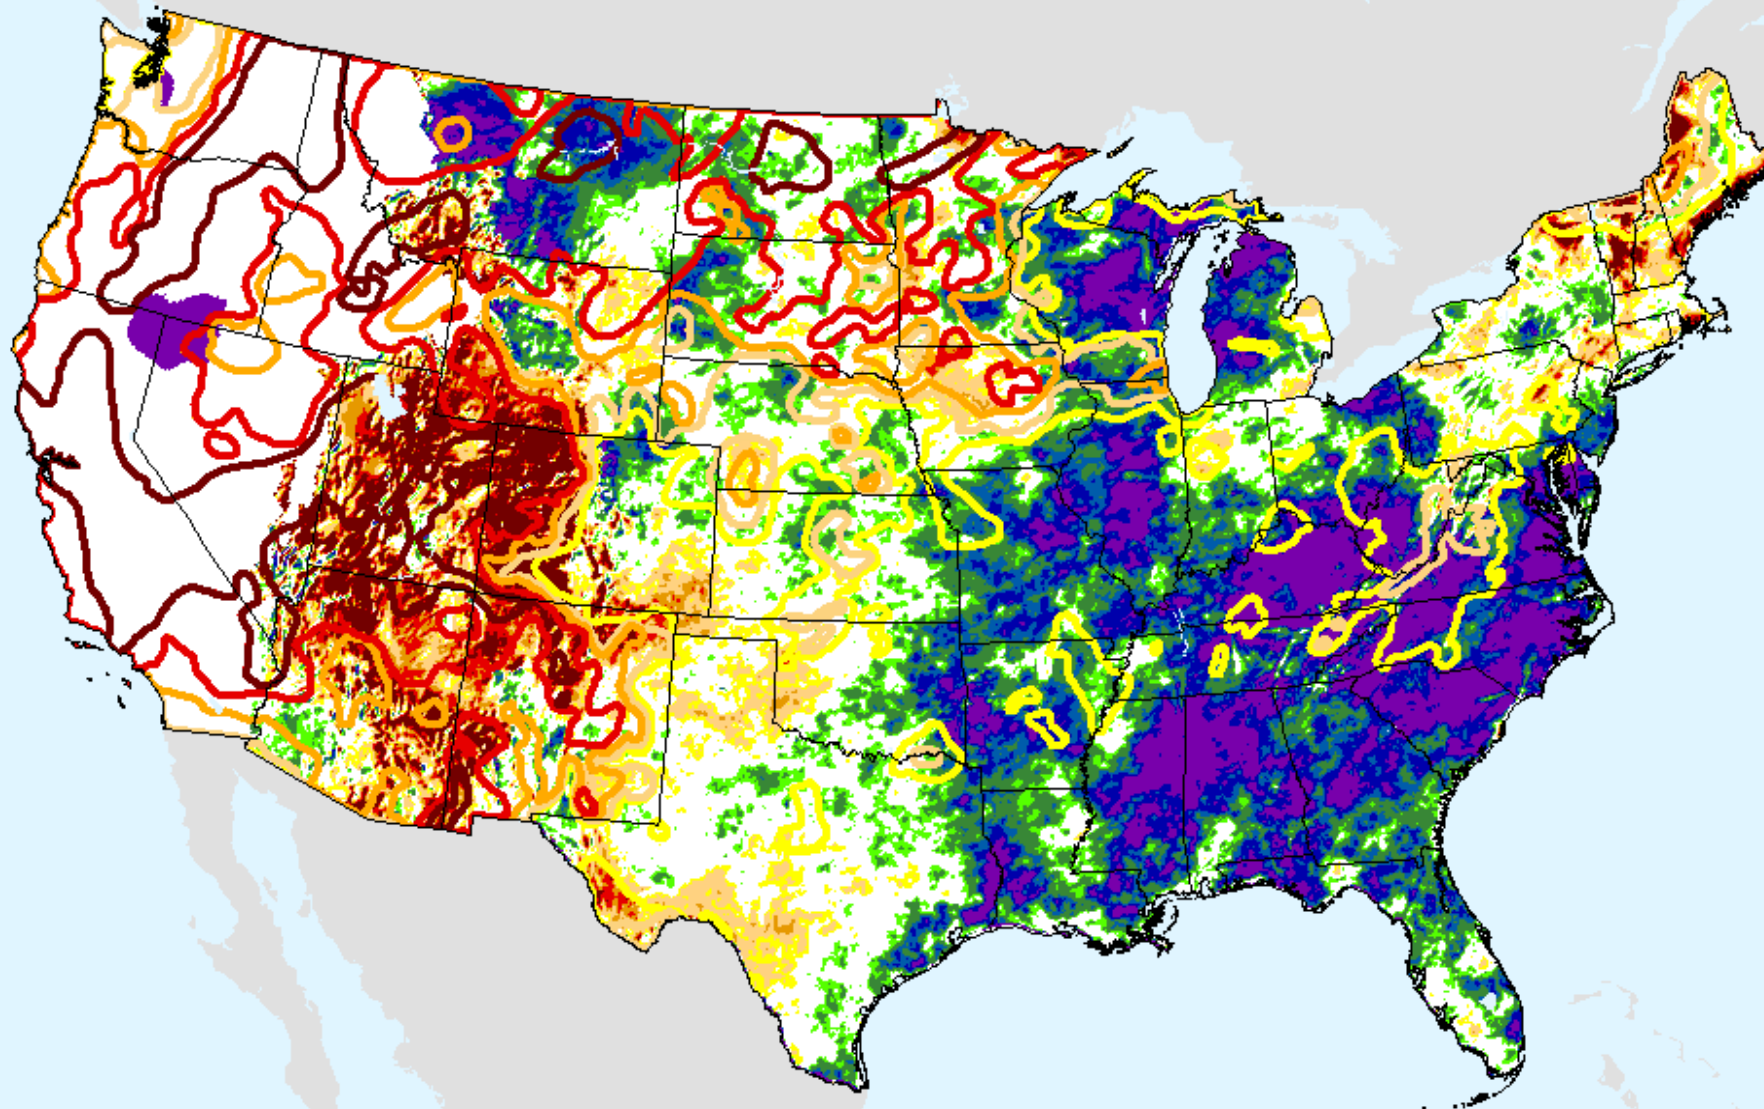

AHPS 24-month SPEI

As of: Tuesday, August 17, 2021

USDM for: Aug. 10, 2021

SPEI (USDM)