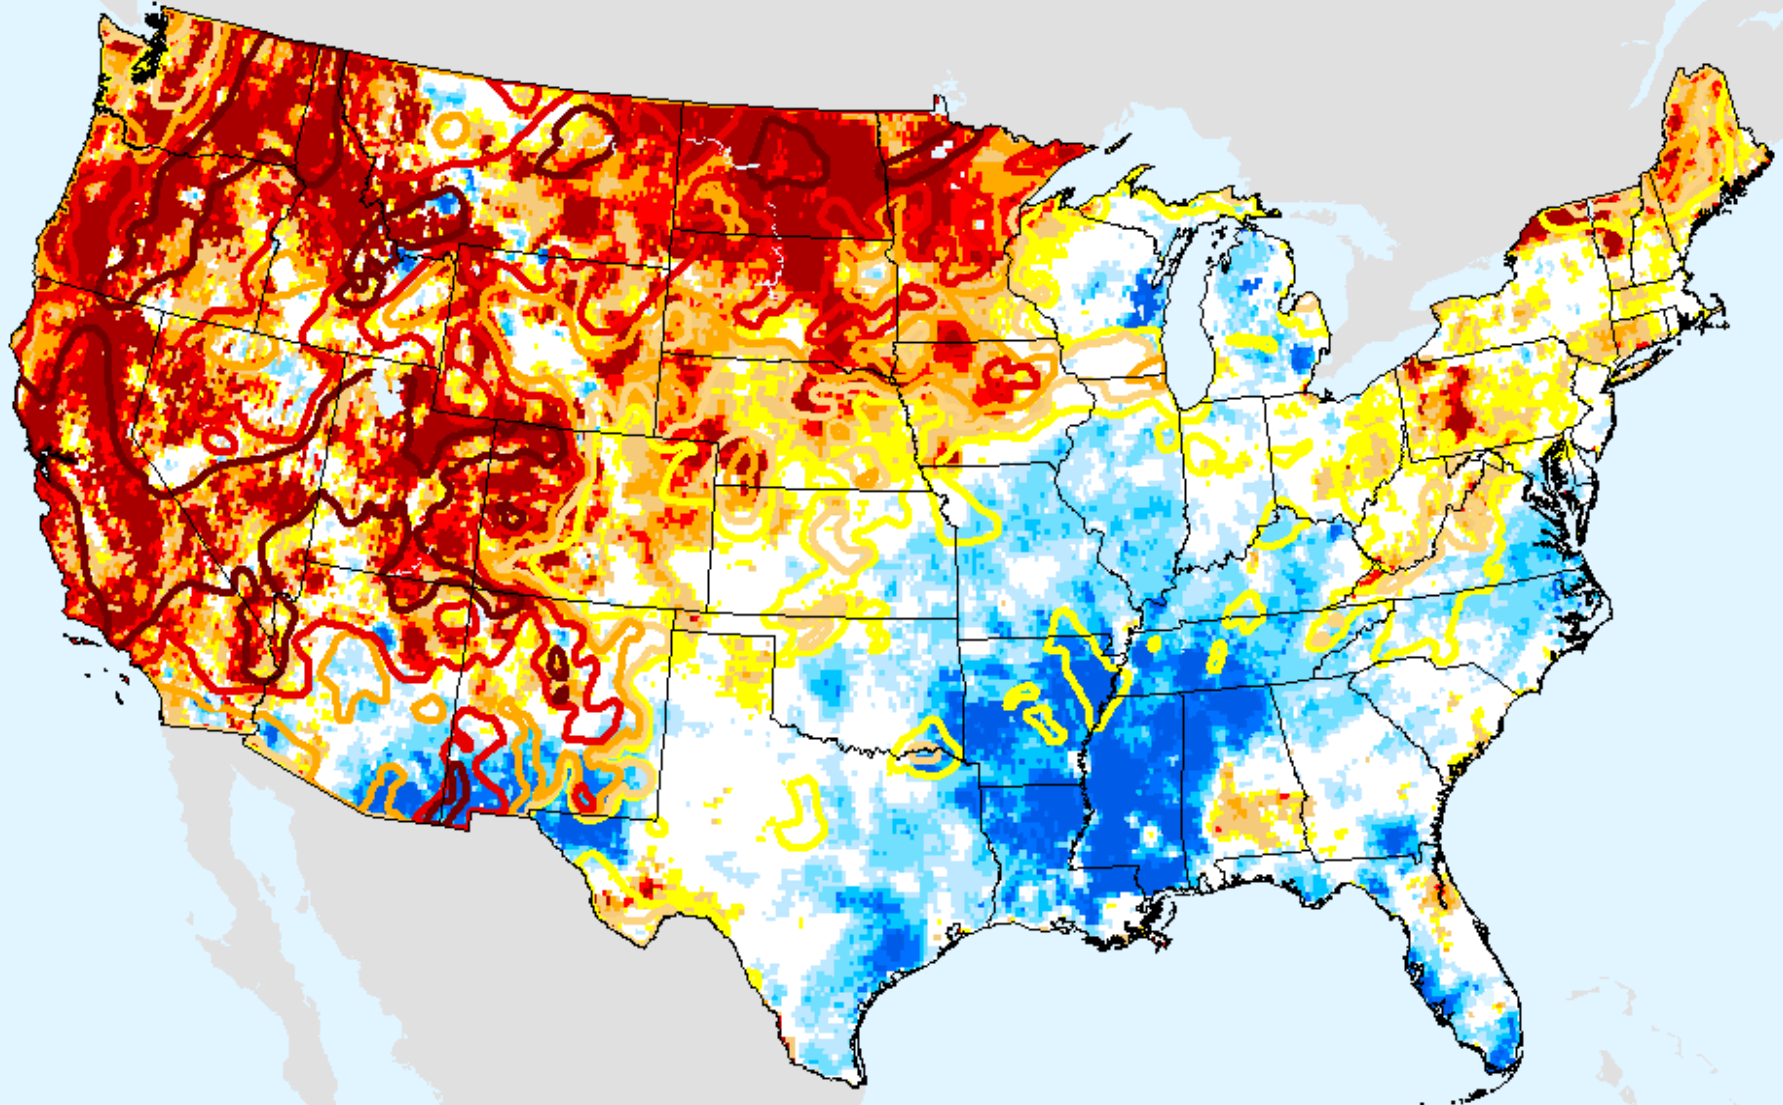

GRACE-Based Root Zone Soil Moisture Drought Indicator

As of: Tuesday, August 17, 2021

USDM for: Aug. 10, 2021