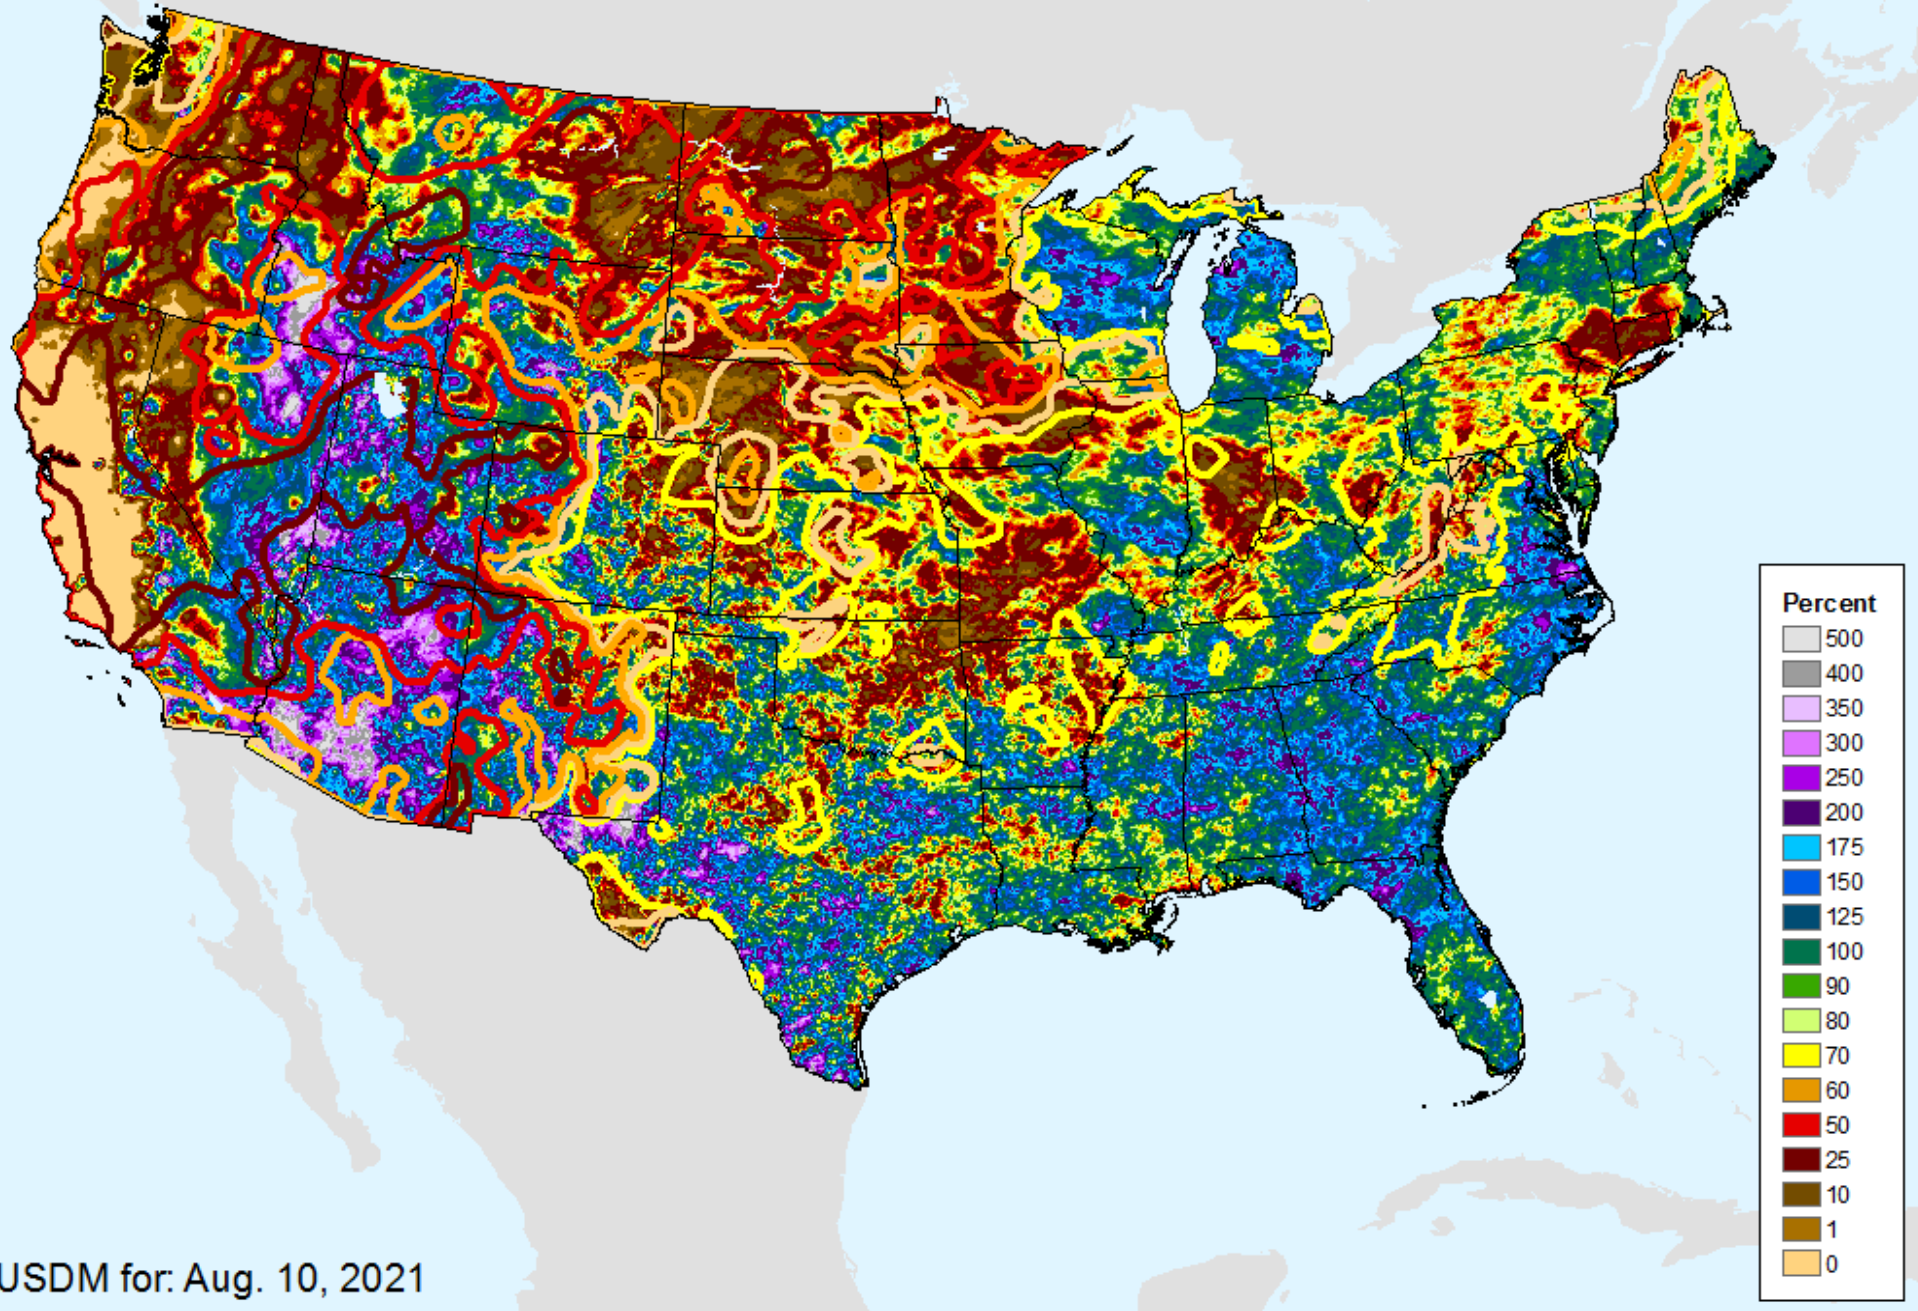

AHPS 30-Day Pct of Normal Pcp

As of: Tuesday, August 17, 2021