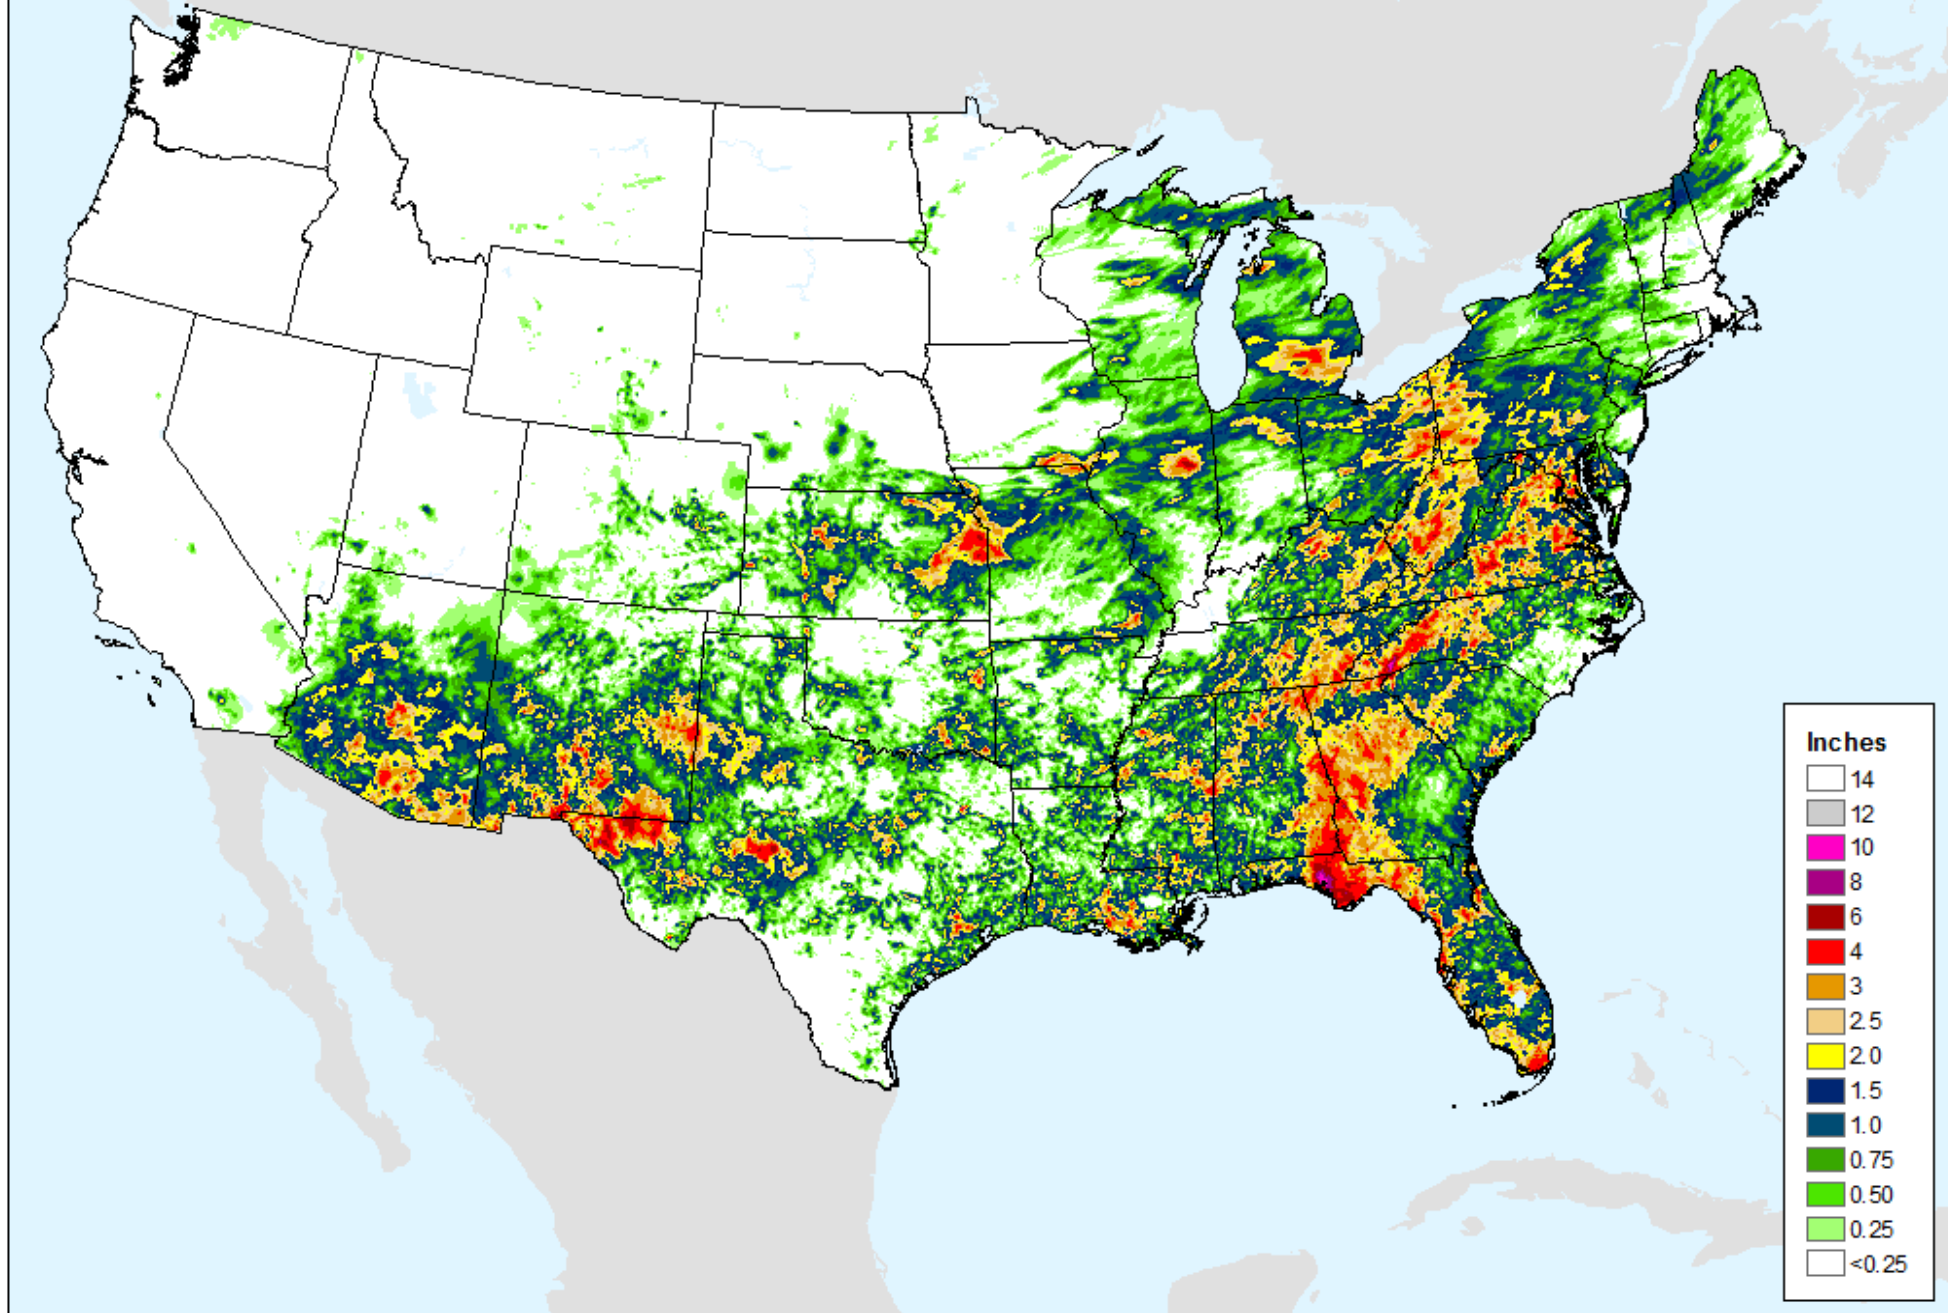

# AHPS 7-Day Precipitation

As of: Tuesday, August 17, 2021