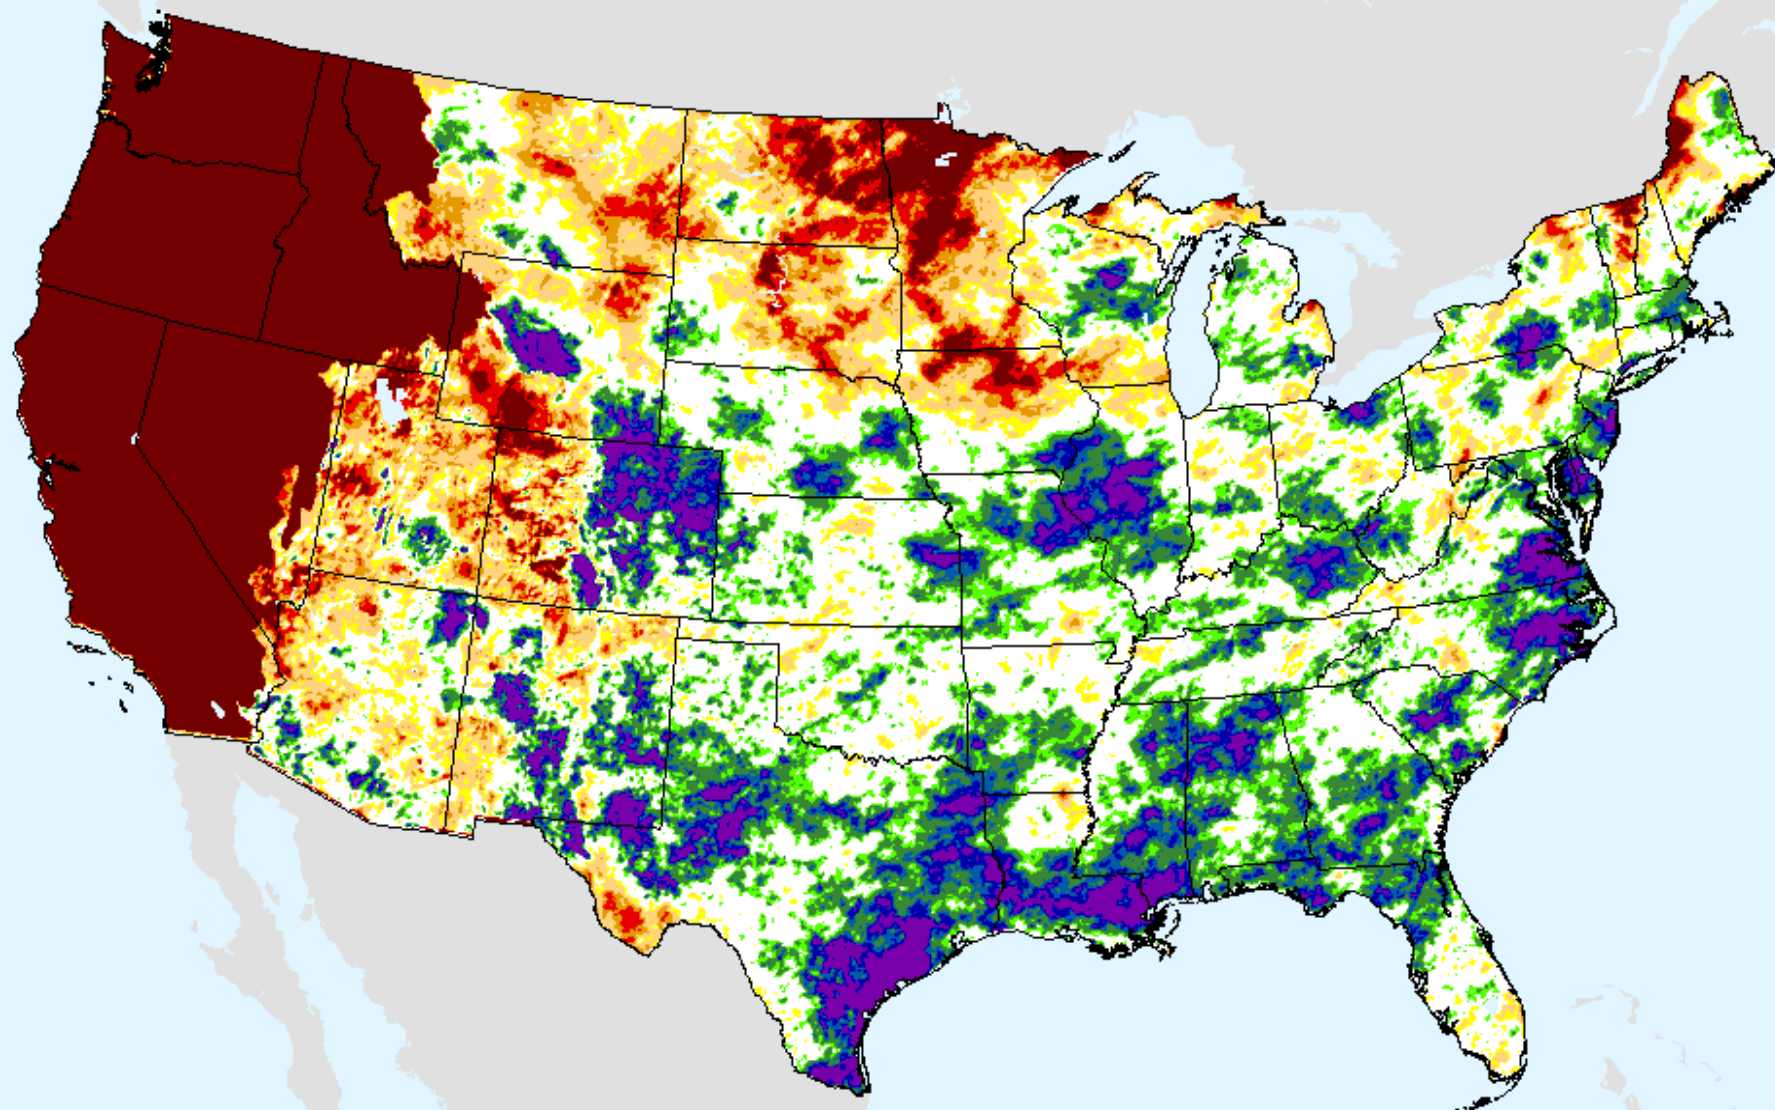

AHPS 9-month SPI

As of: Tuesday, August 17, 2021