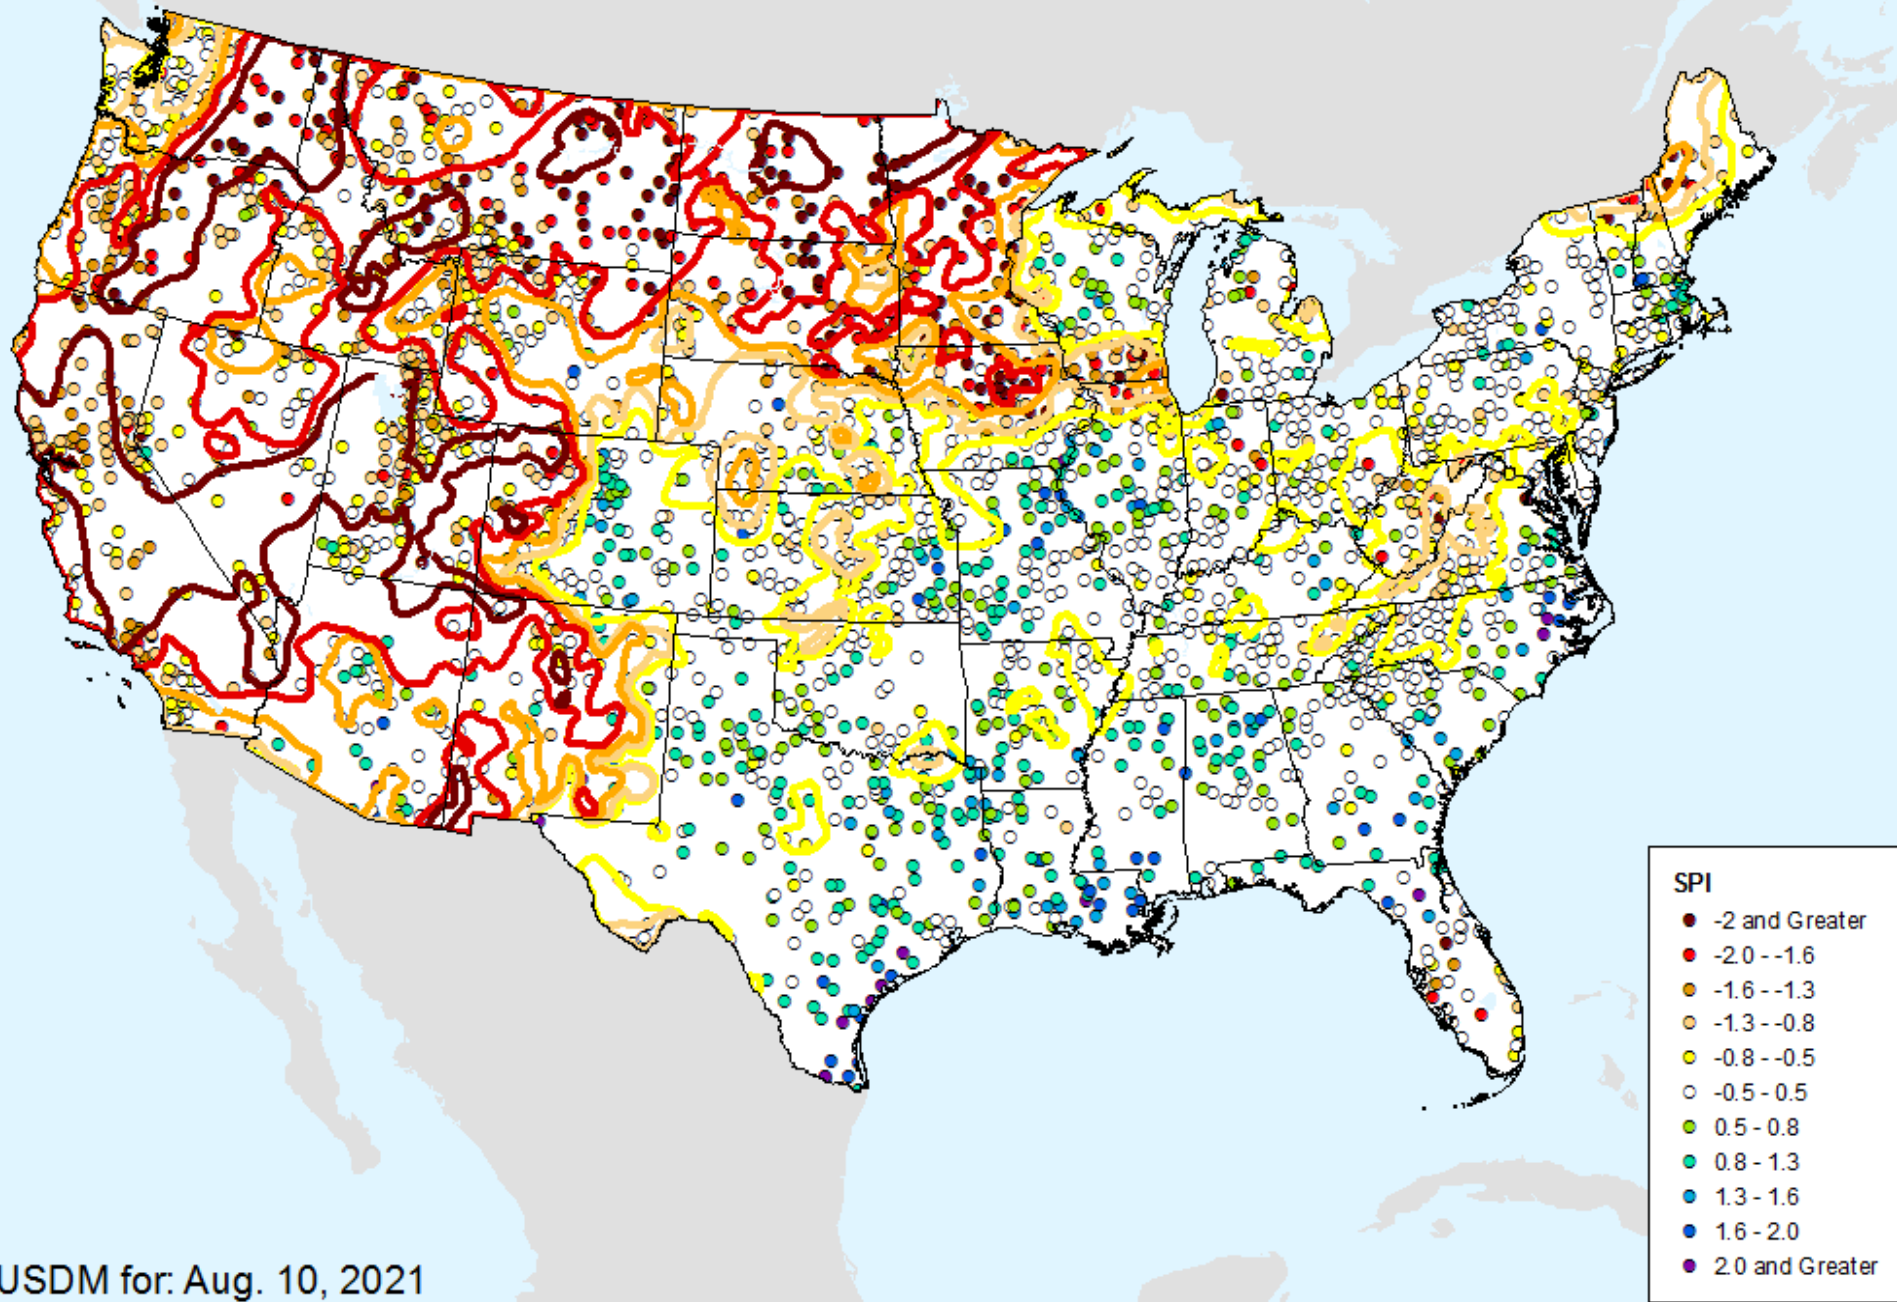

HPRCC Year-to-date SPI

As of: Tuesday, August 17, 2021

USDM for: Aug. 10, 2021