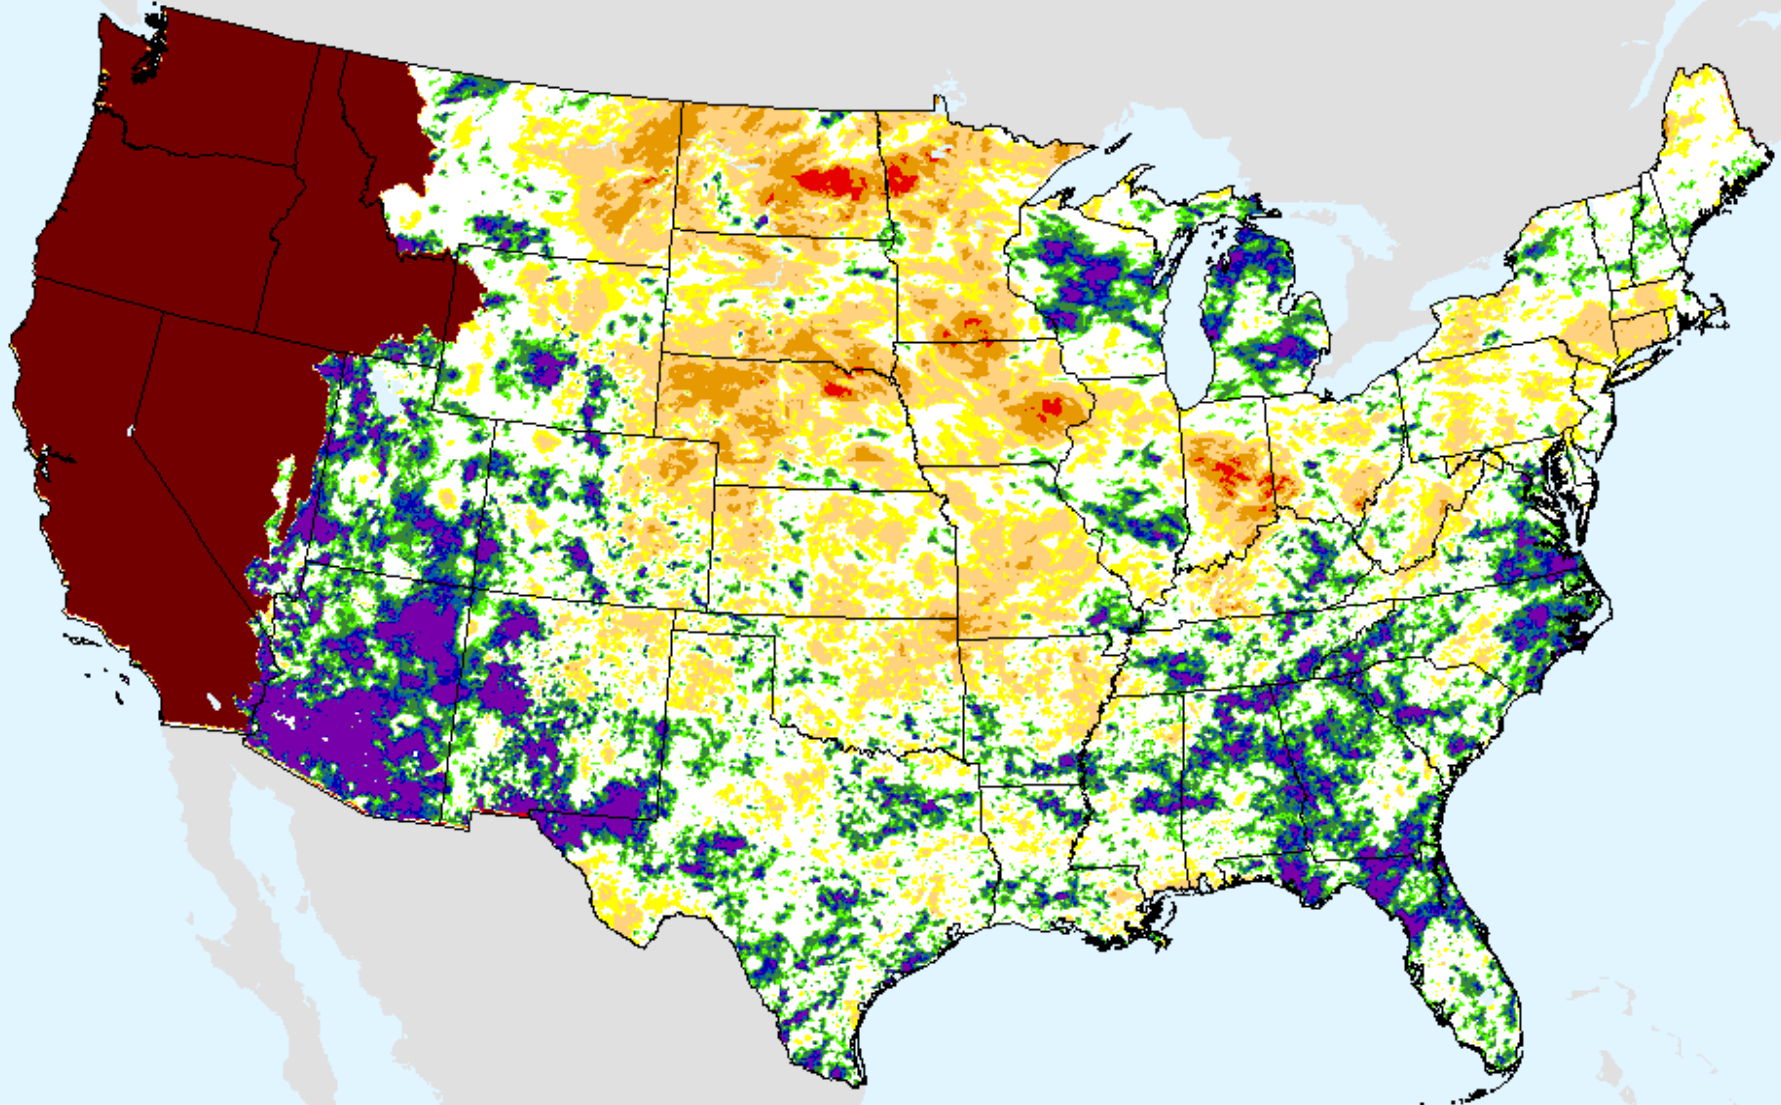

AHPS 1-month SPI

As of: Tuesday, August 17, 2021