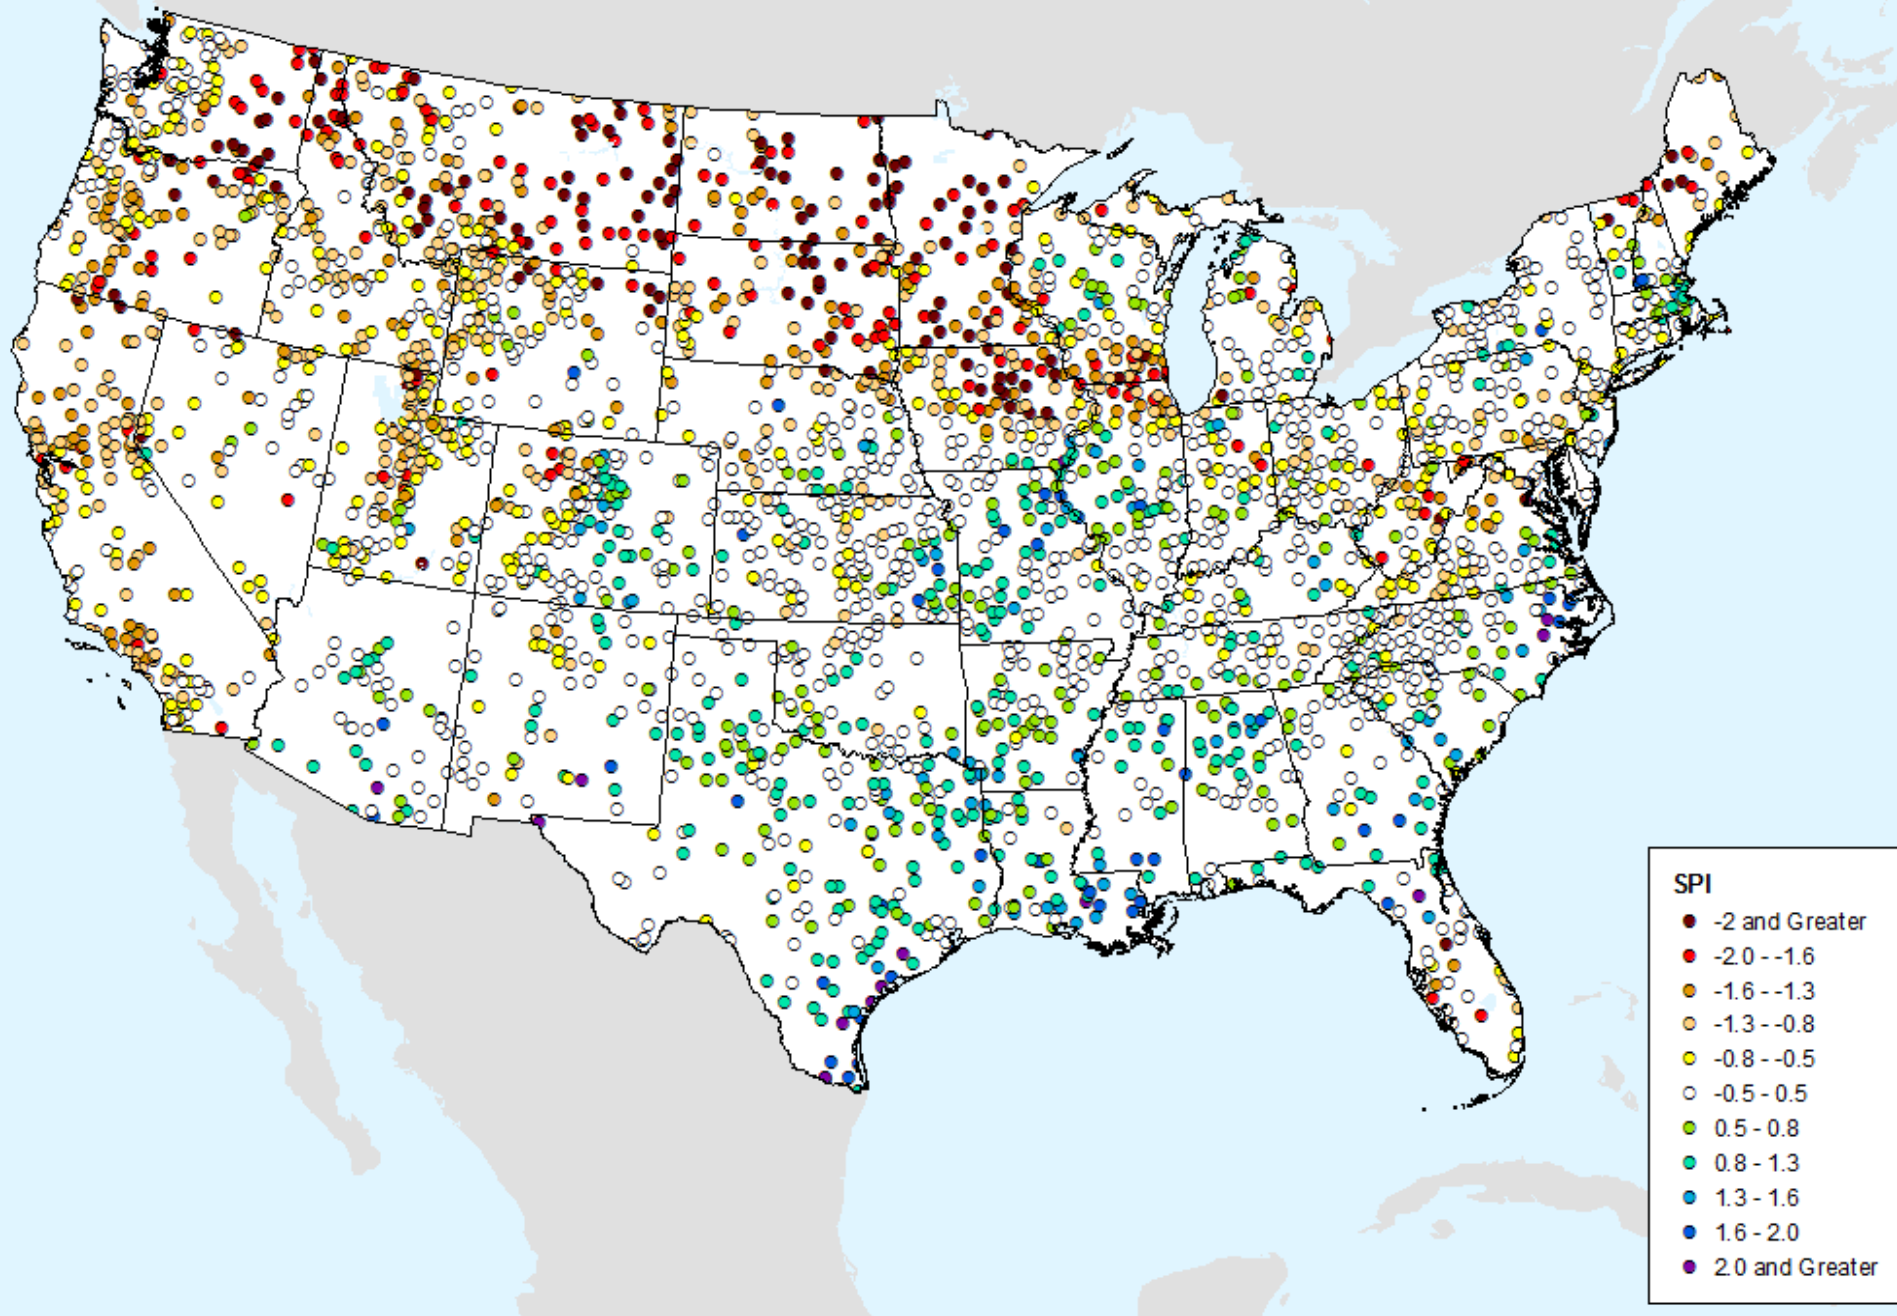

HPRCC Year-to-date SPI

As of: Tuesday, August 17, 2021