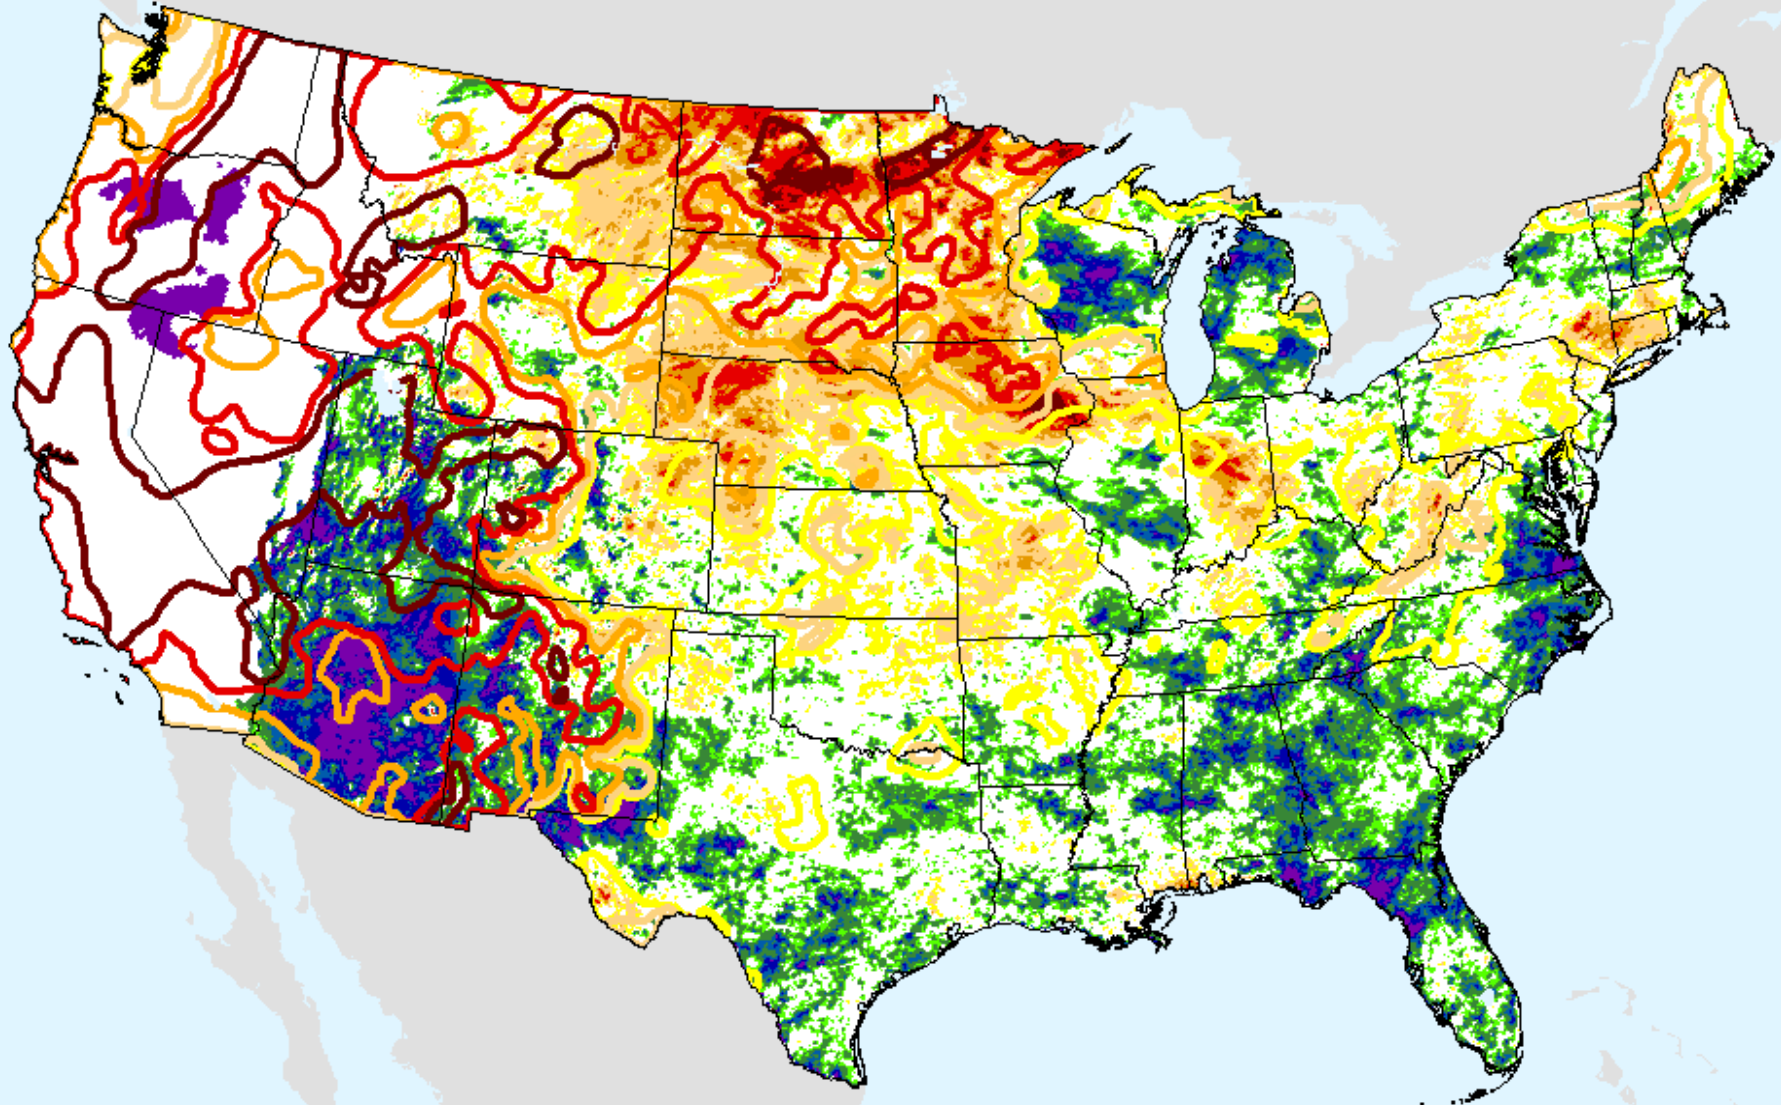

AHPS 1-month SPEI

As of: Tuesday, August 17, 2021

USDM for: Aug. 10, 2021

SPEI (USDM)