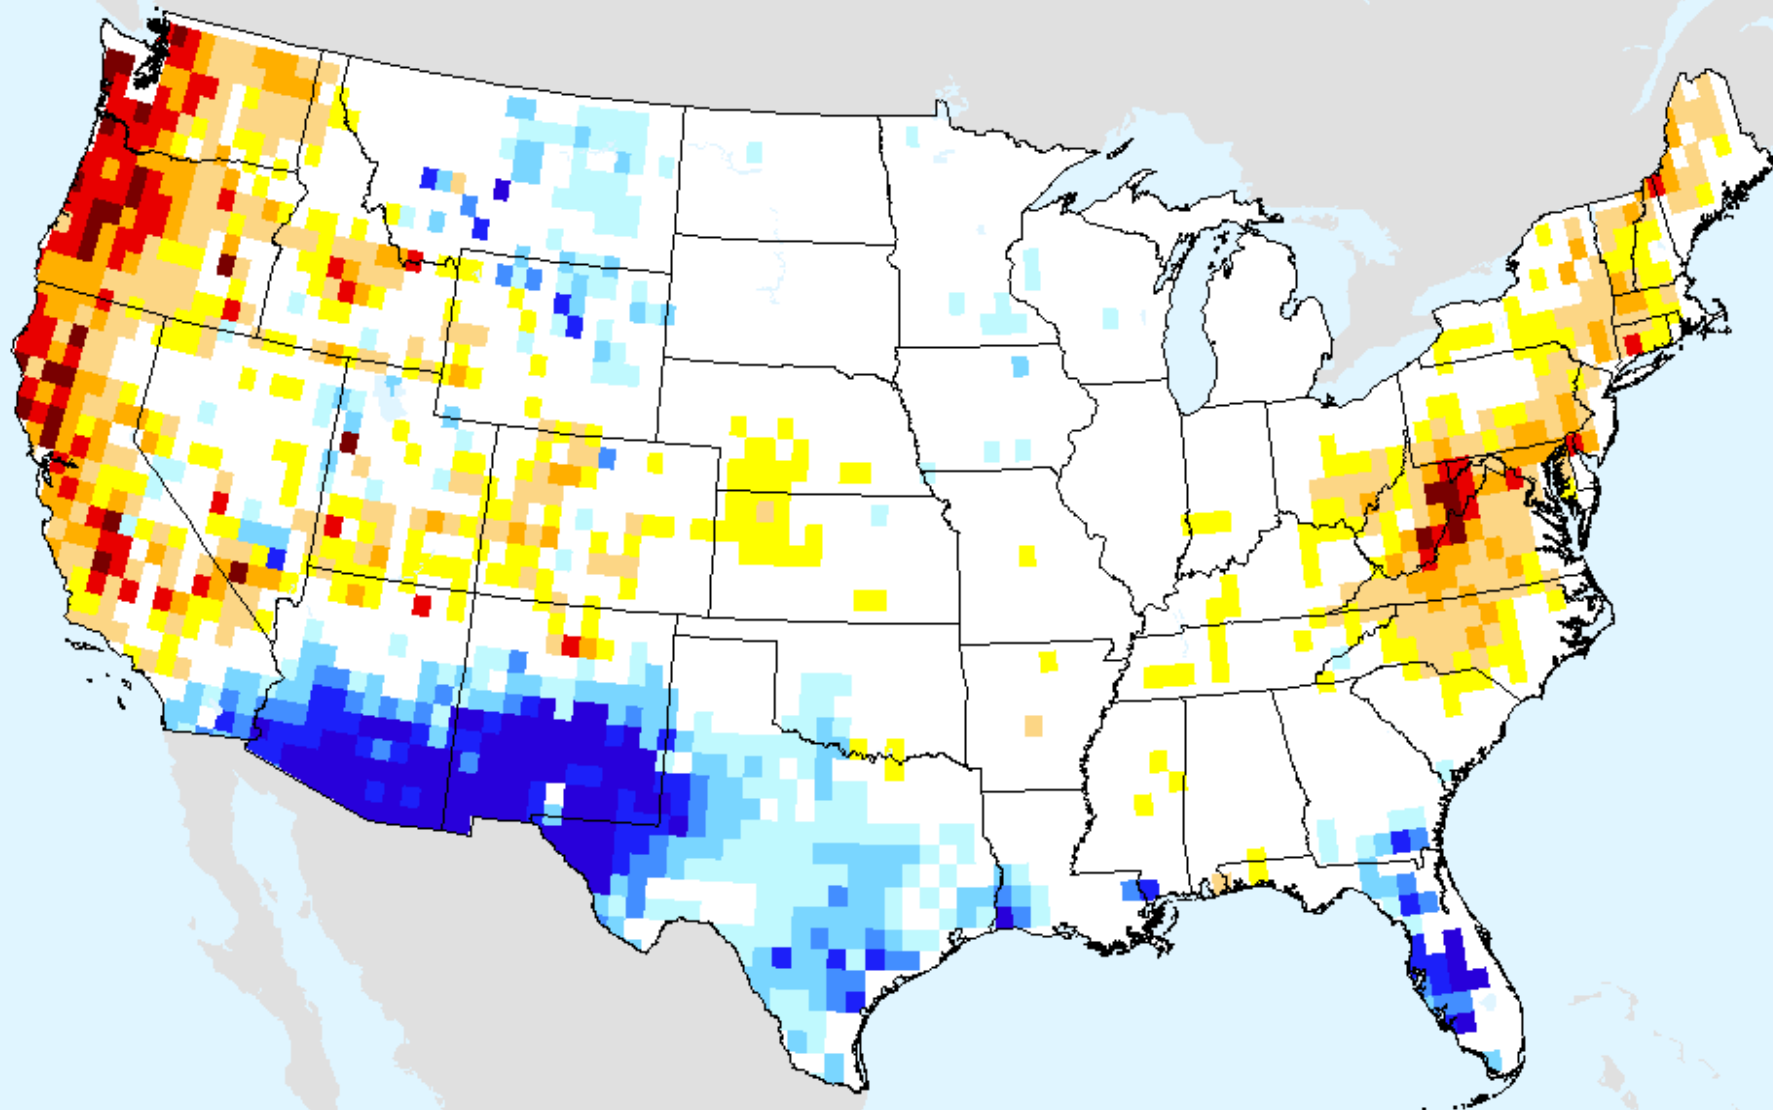

AIRS-Based Retrieved Surface Air Temperature 7 Day

As of: Tuesday, August 17, 2021