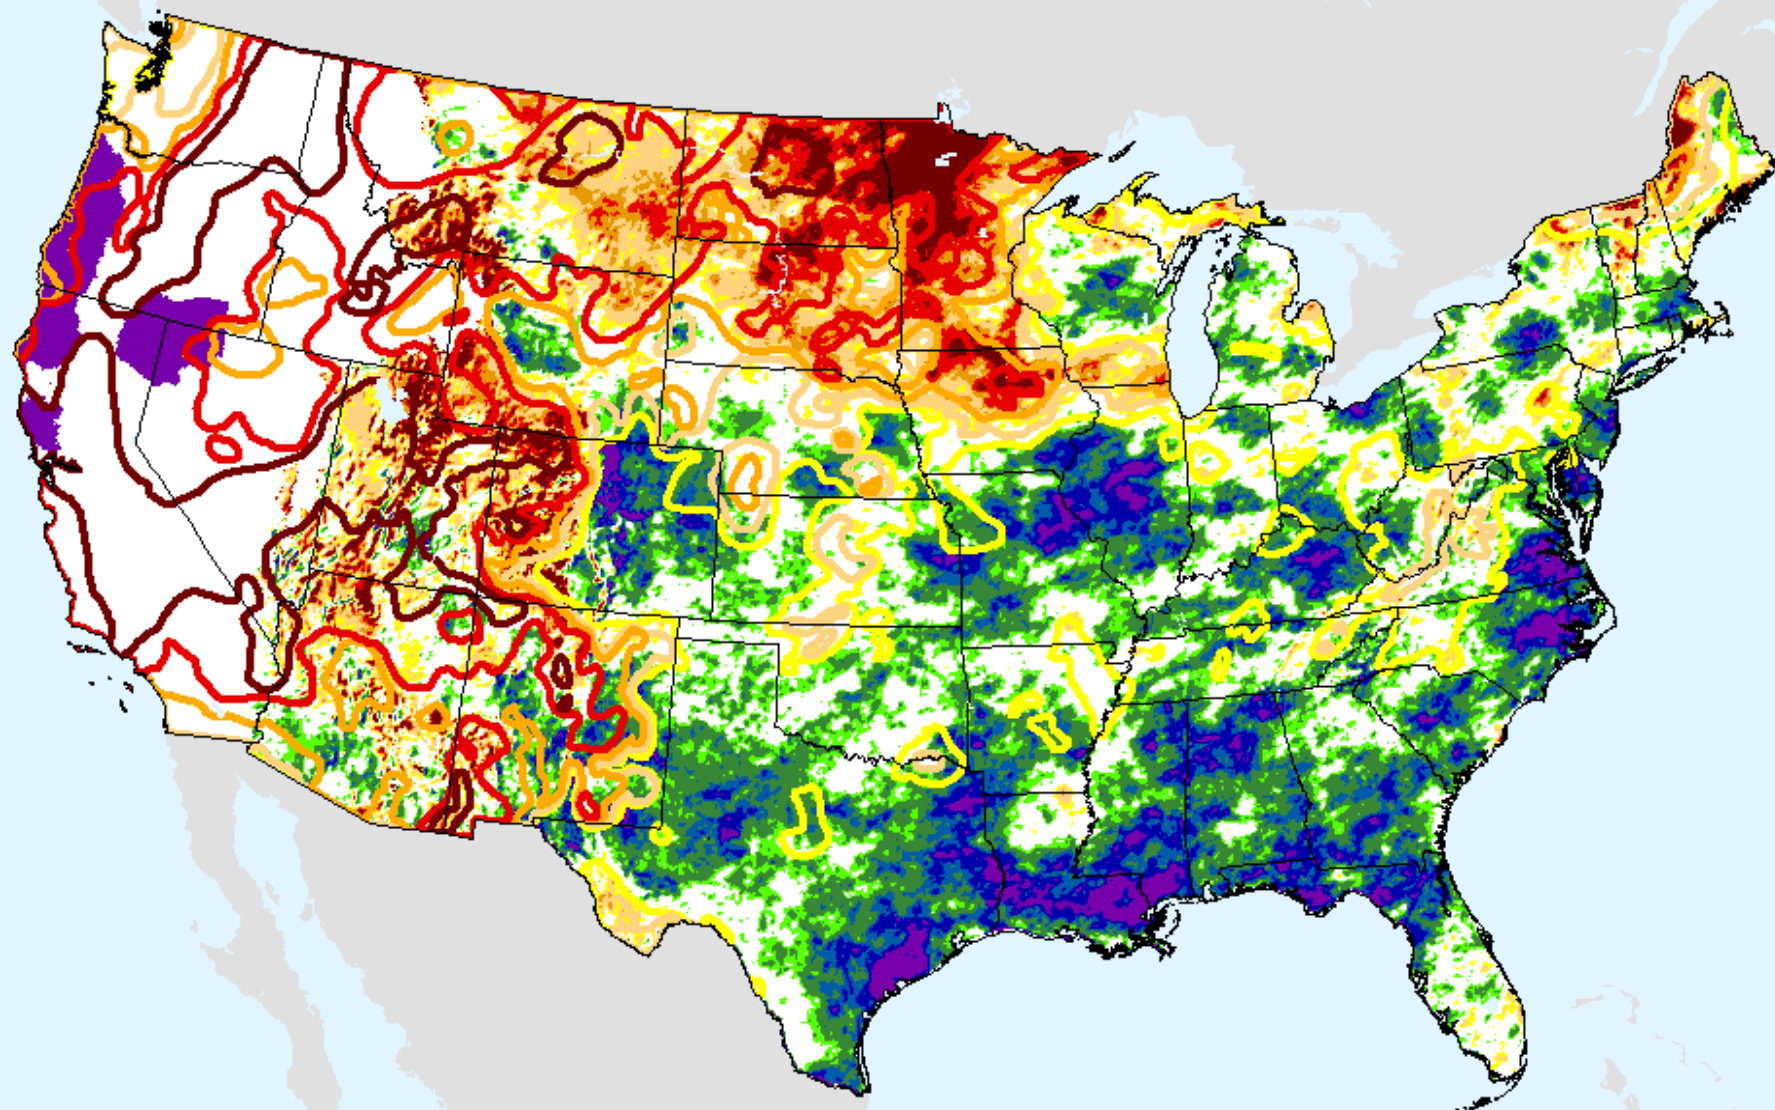

AHPS 9-month SPEI

As of: Tuesday, August 17, 2021

USDM for: Aug. 10, 2021

SPEI (USDM)