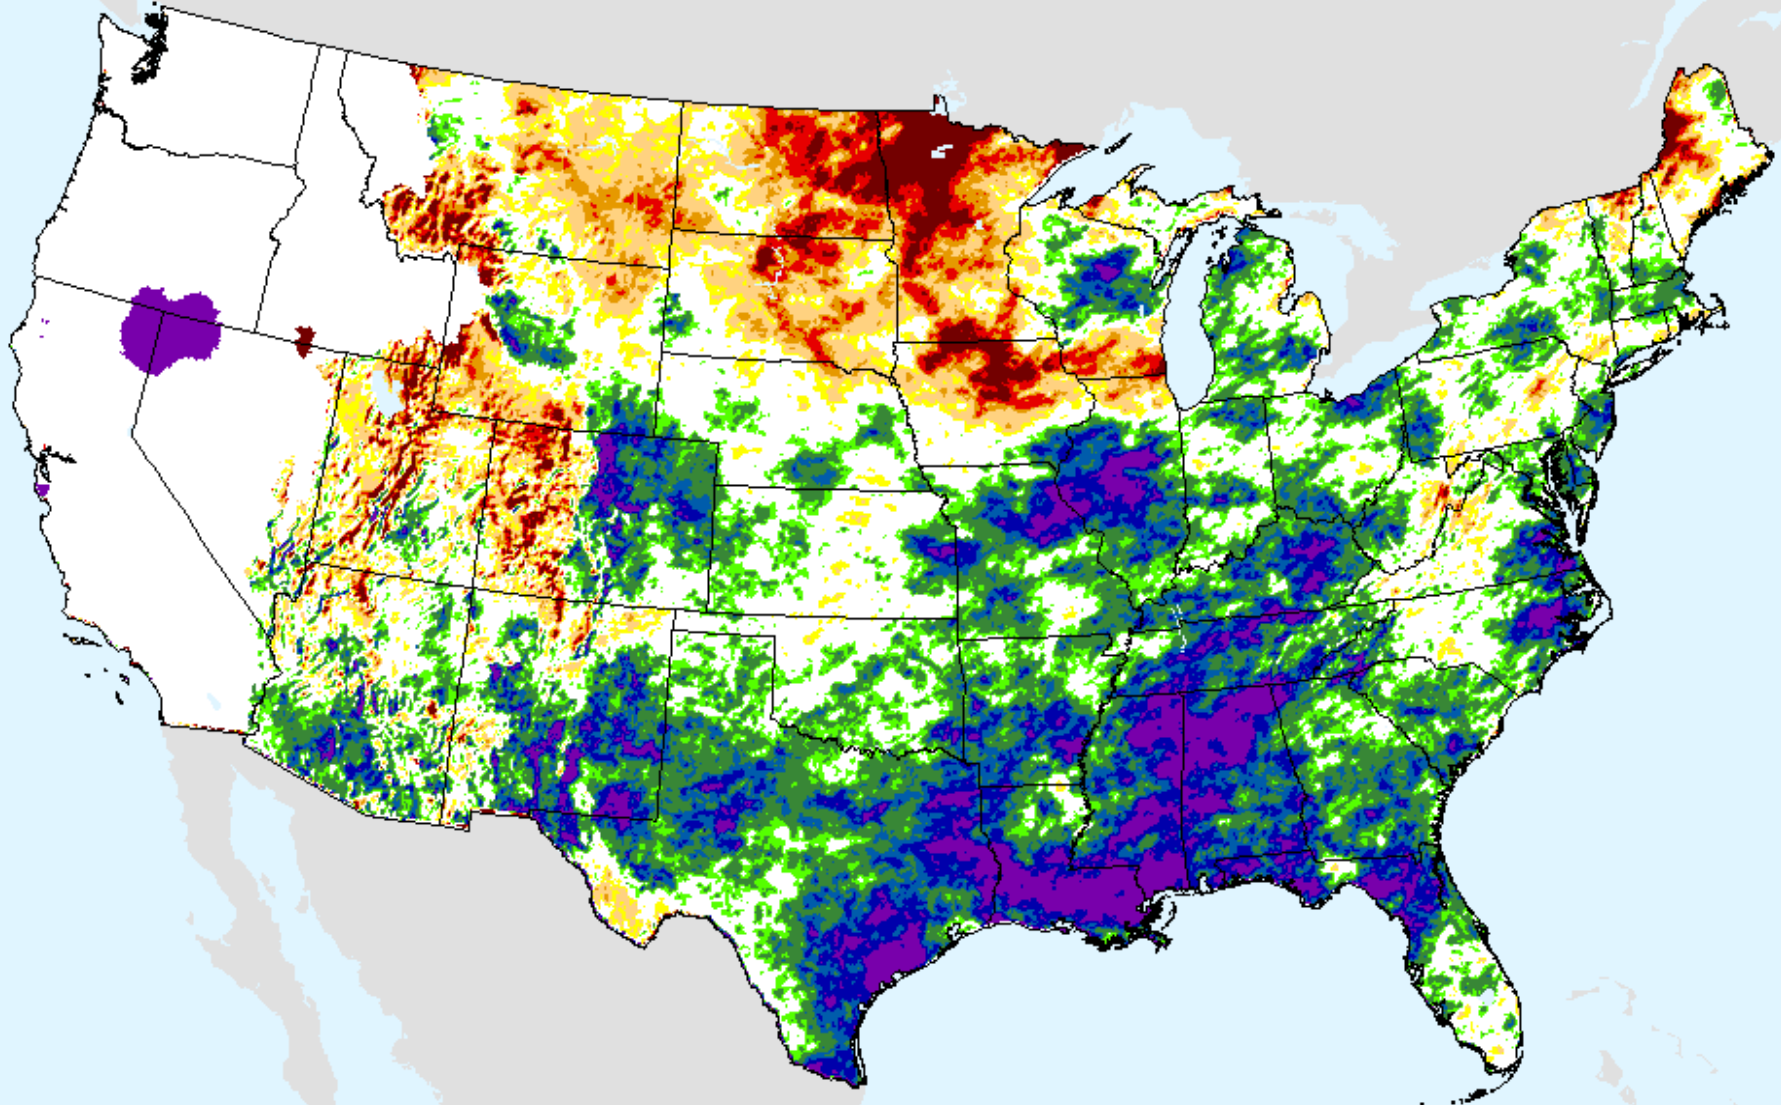

AHPS 6-month SPEI

As of: Tuesday, August 17, 2021