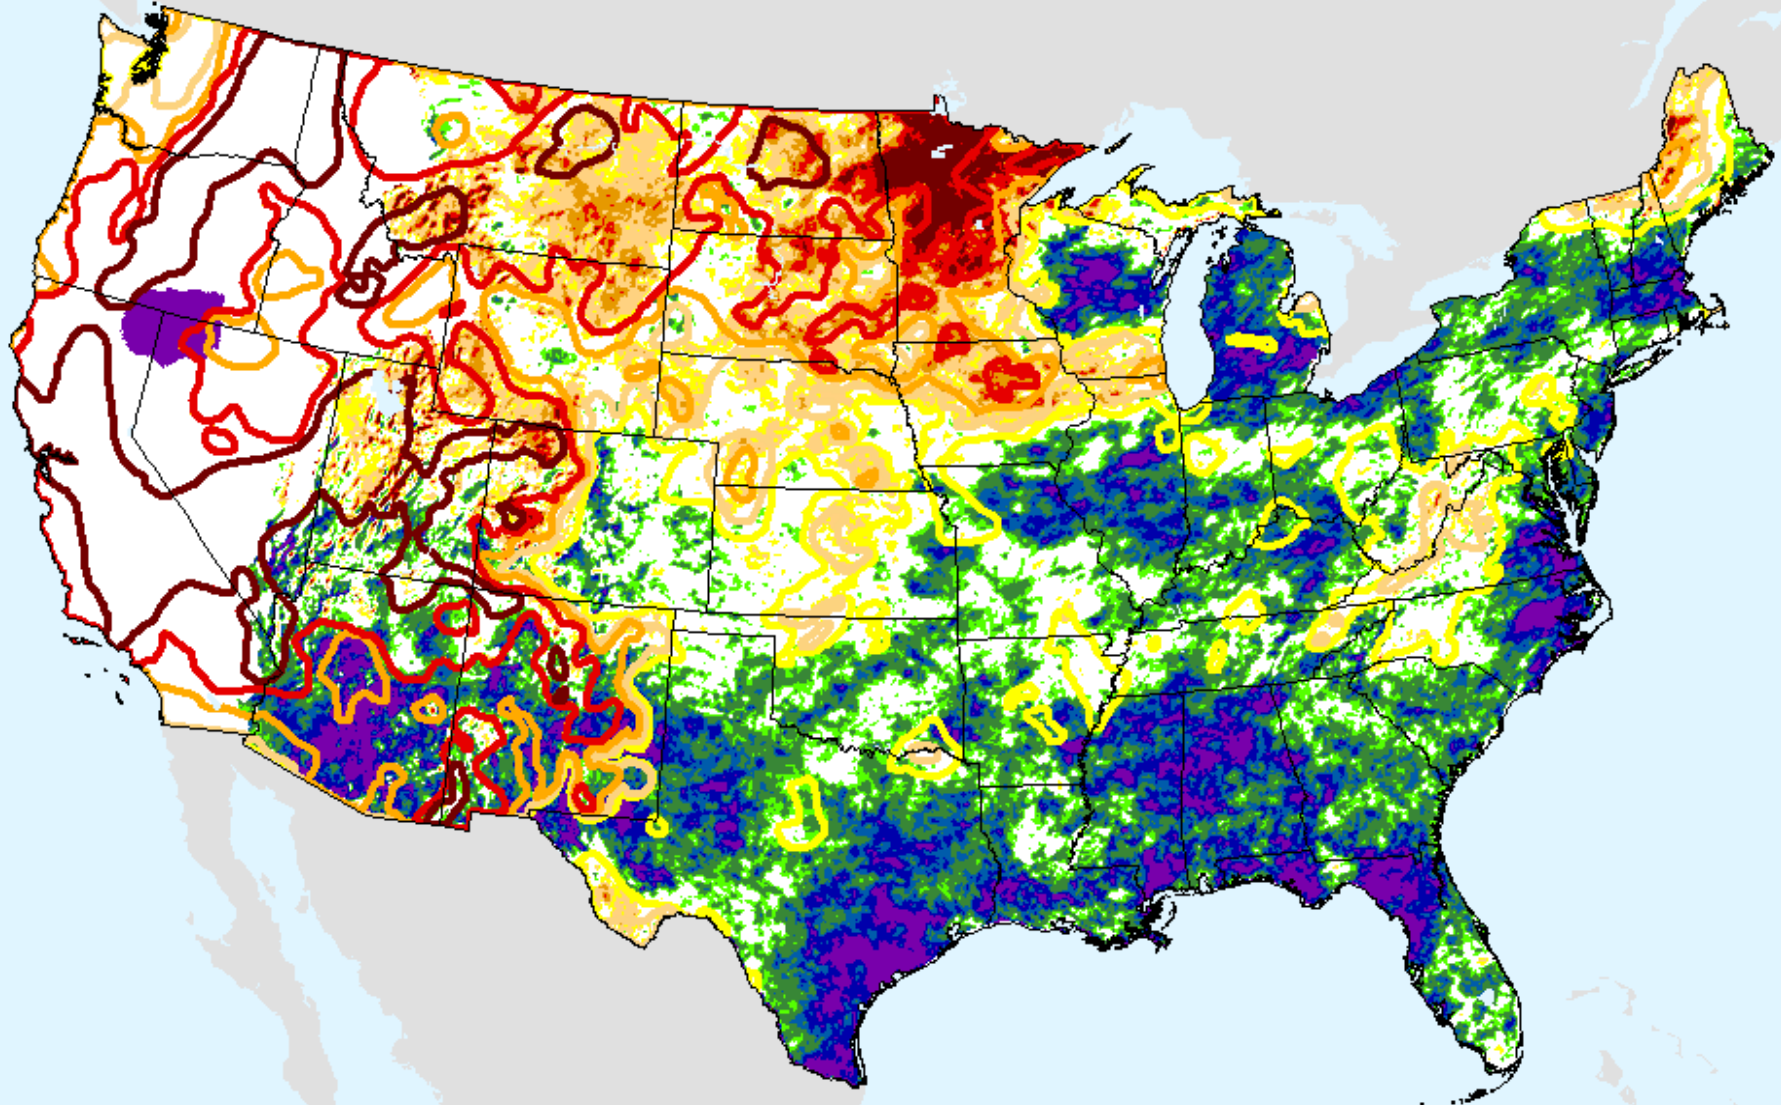

AHPS 3-month SPEI

As of: Tuesday, August 17, 2021

USDM for: Aug. 10, 2021

SPEI (USDM)