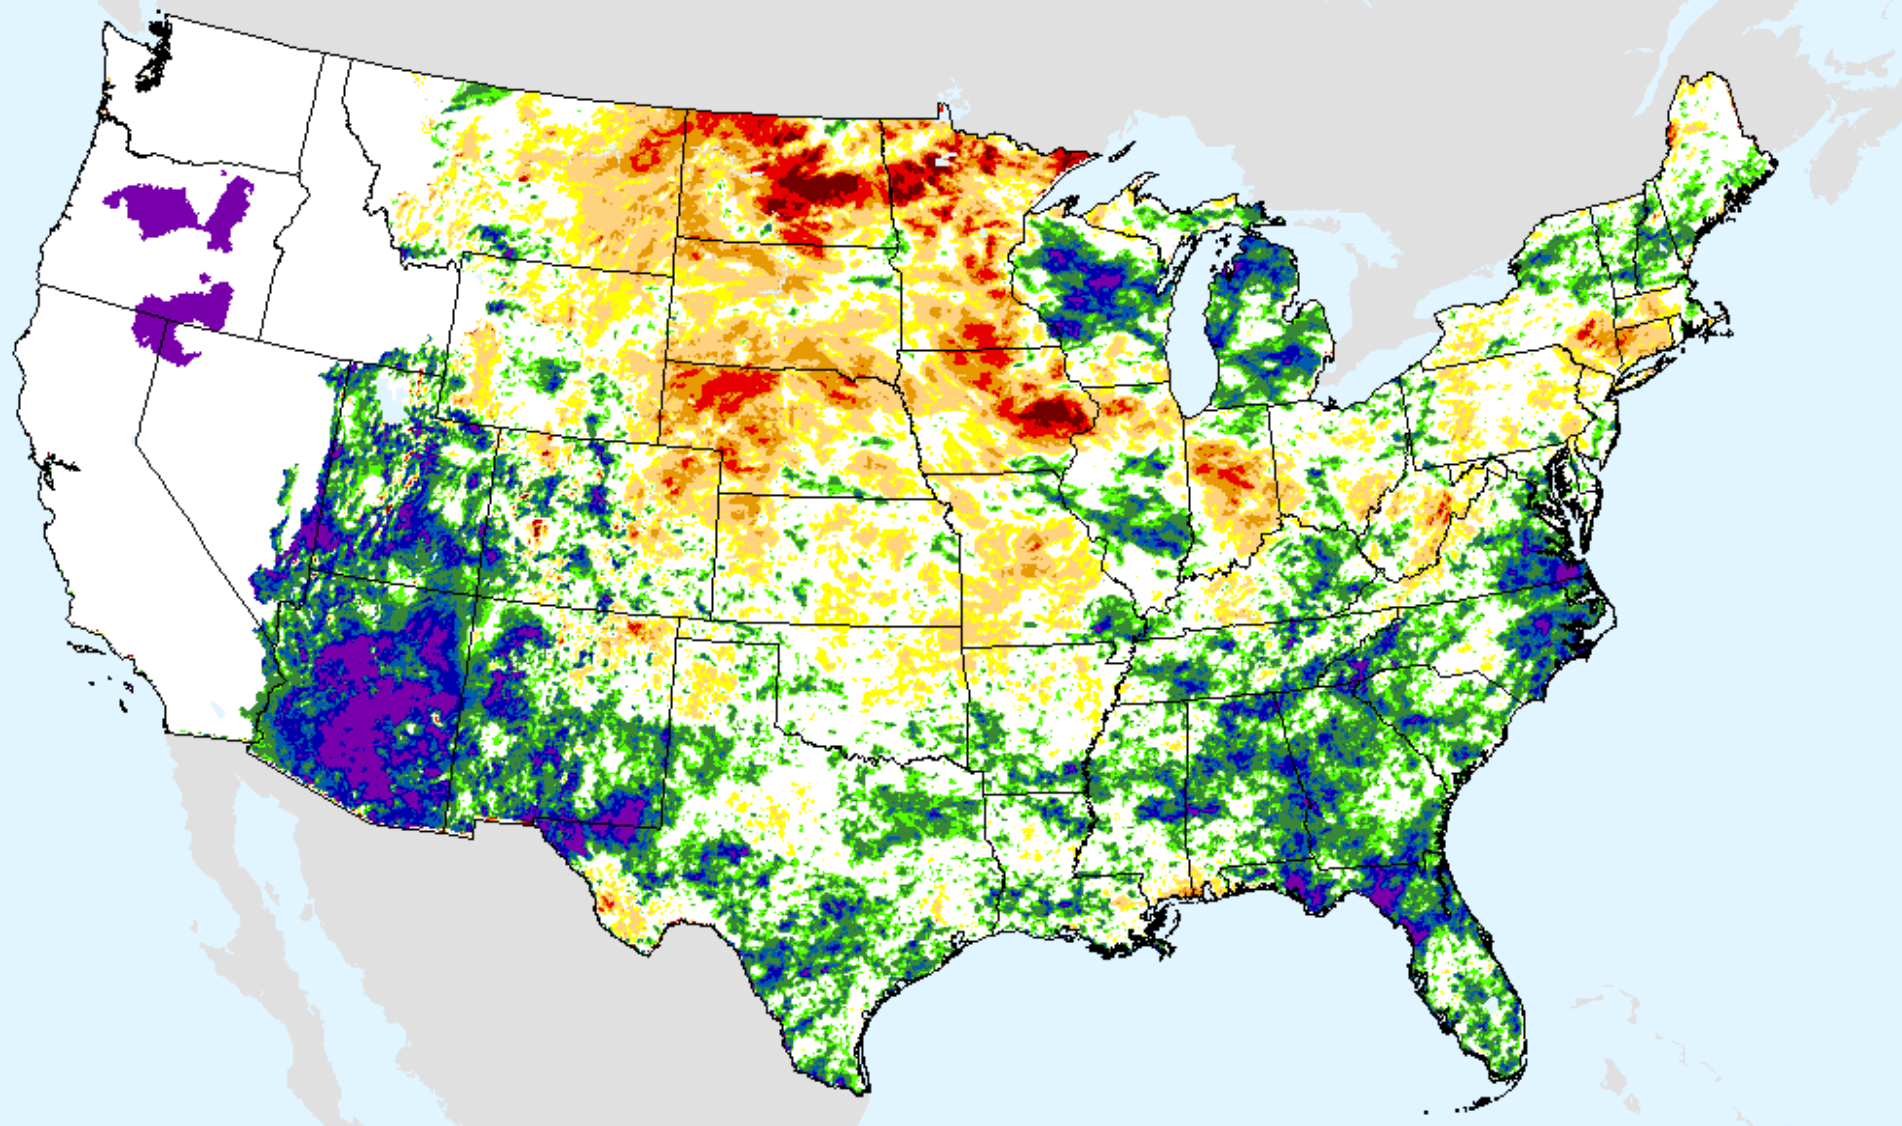

AHPS 1-month SPEI

As of: Tuesday, August 17, 2021

SPEI (USDM)