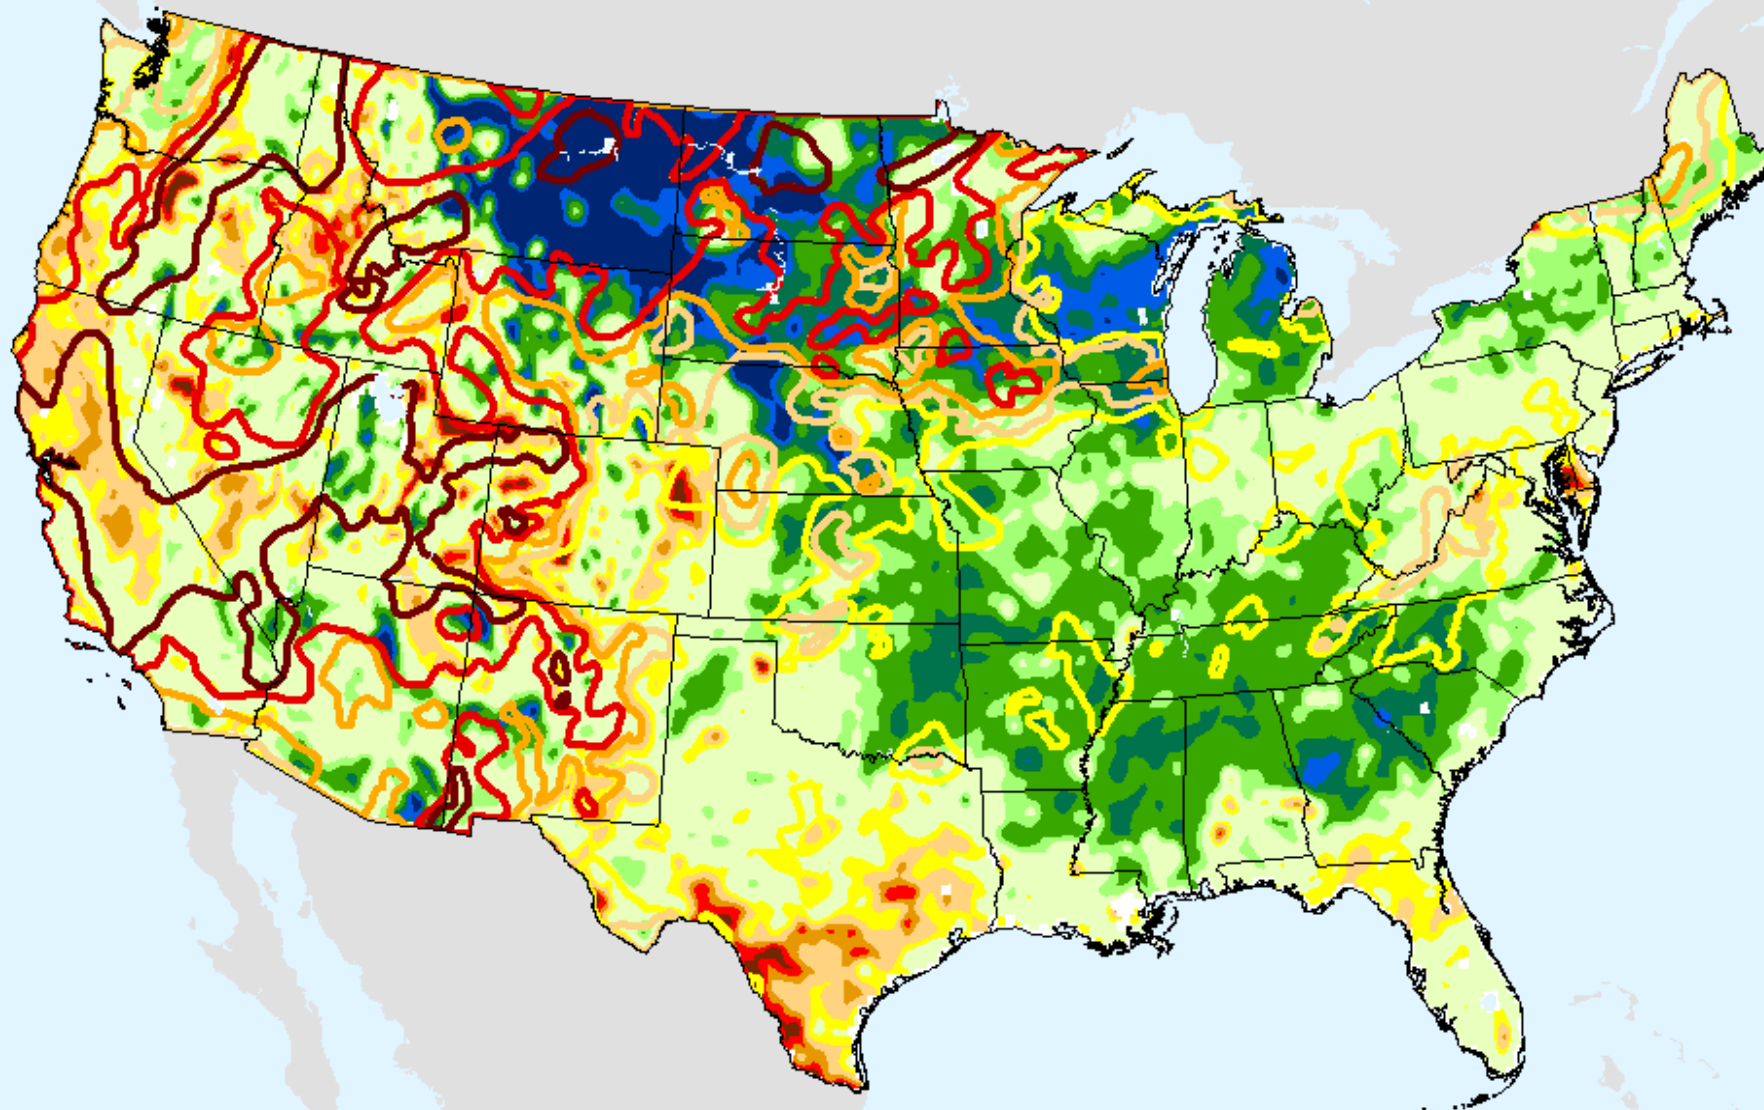

NLDAS Total Column Soil Moisture

As of: Tuesday, August 17, 2021

USDM for: Aug. 10, 2021