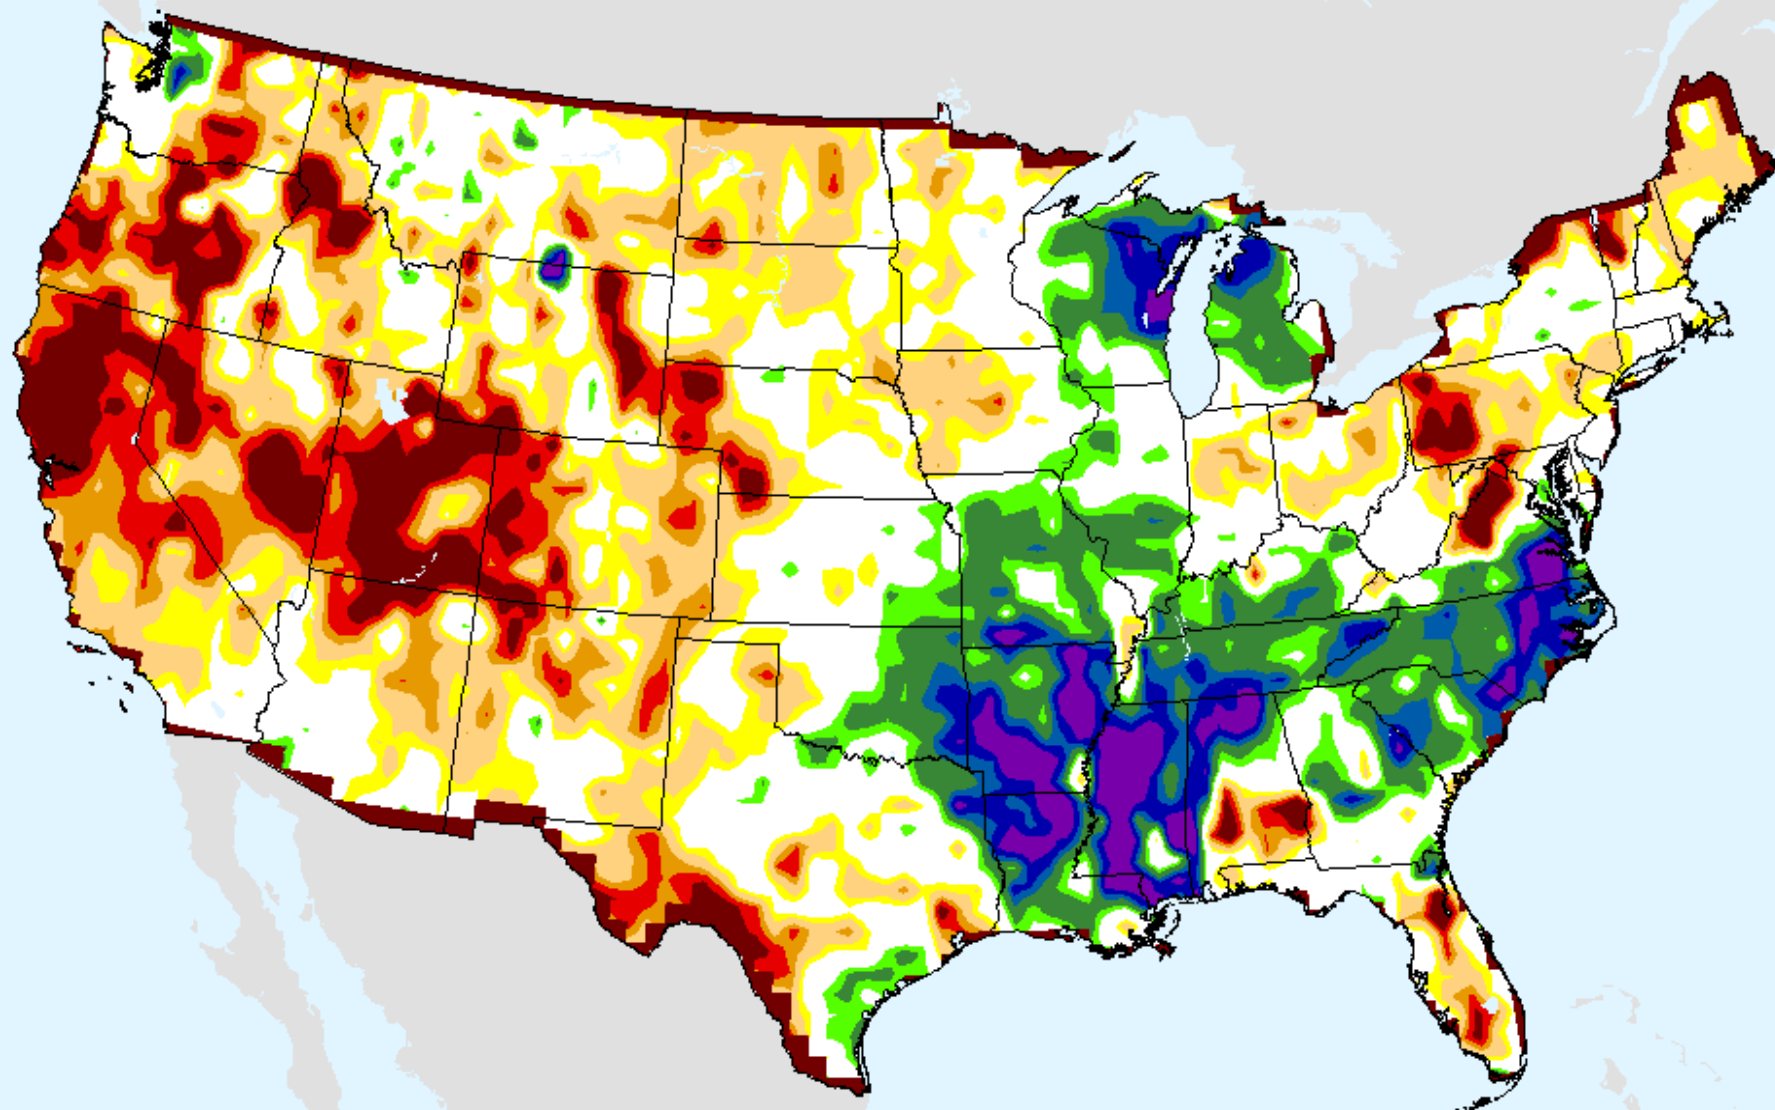

CPC 24-month SPI

As of: Tuesday, August 17, 2021