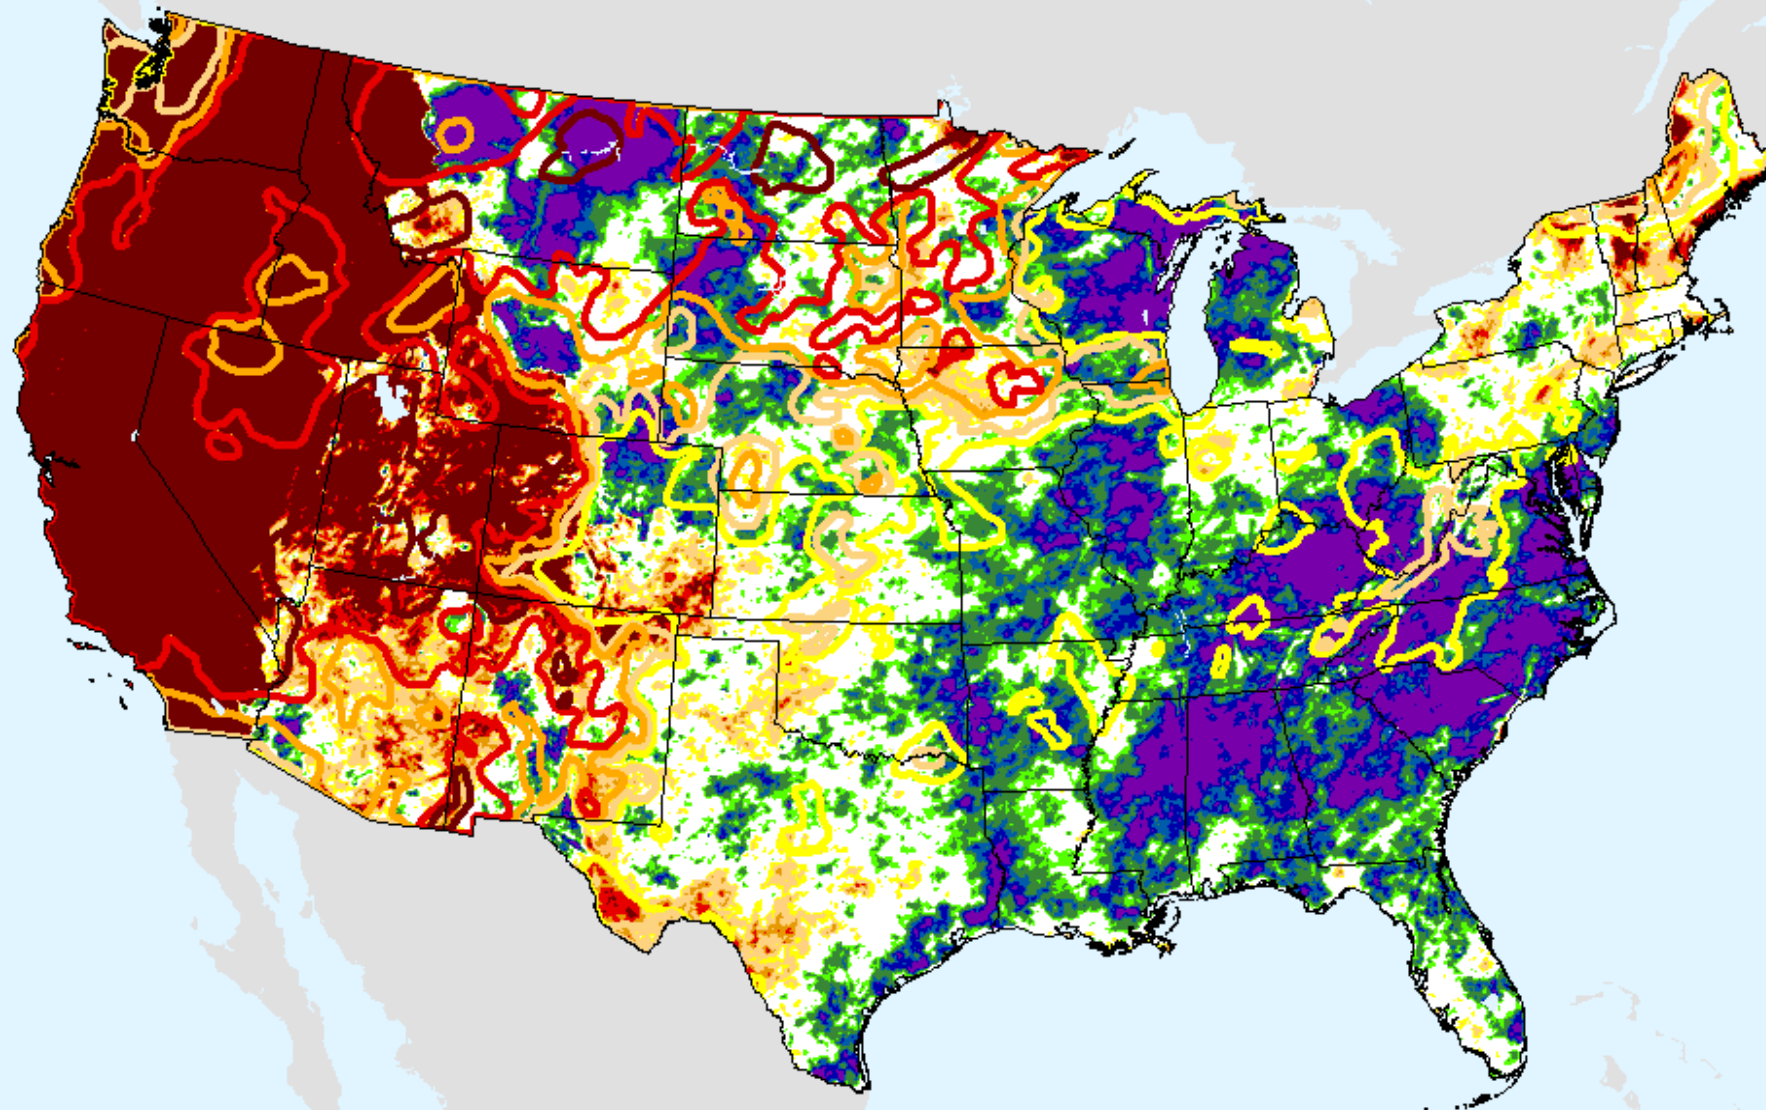

AHPS 24-month SPI

As of: Tuesday, August 17, 2021

USDM for: Aug. 10, 2021

SPI (USDM)