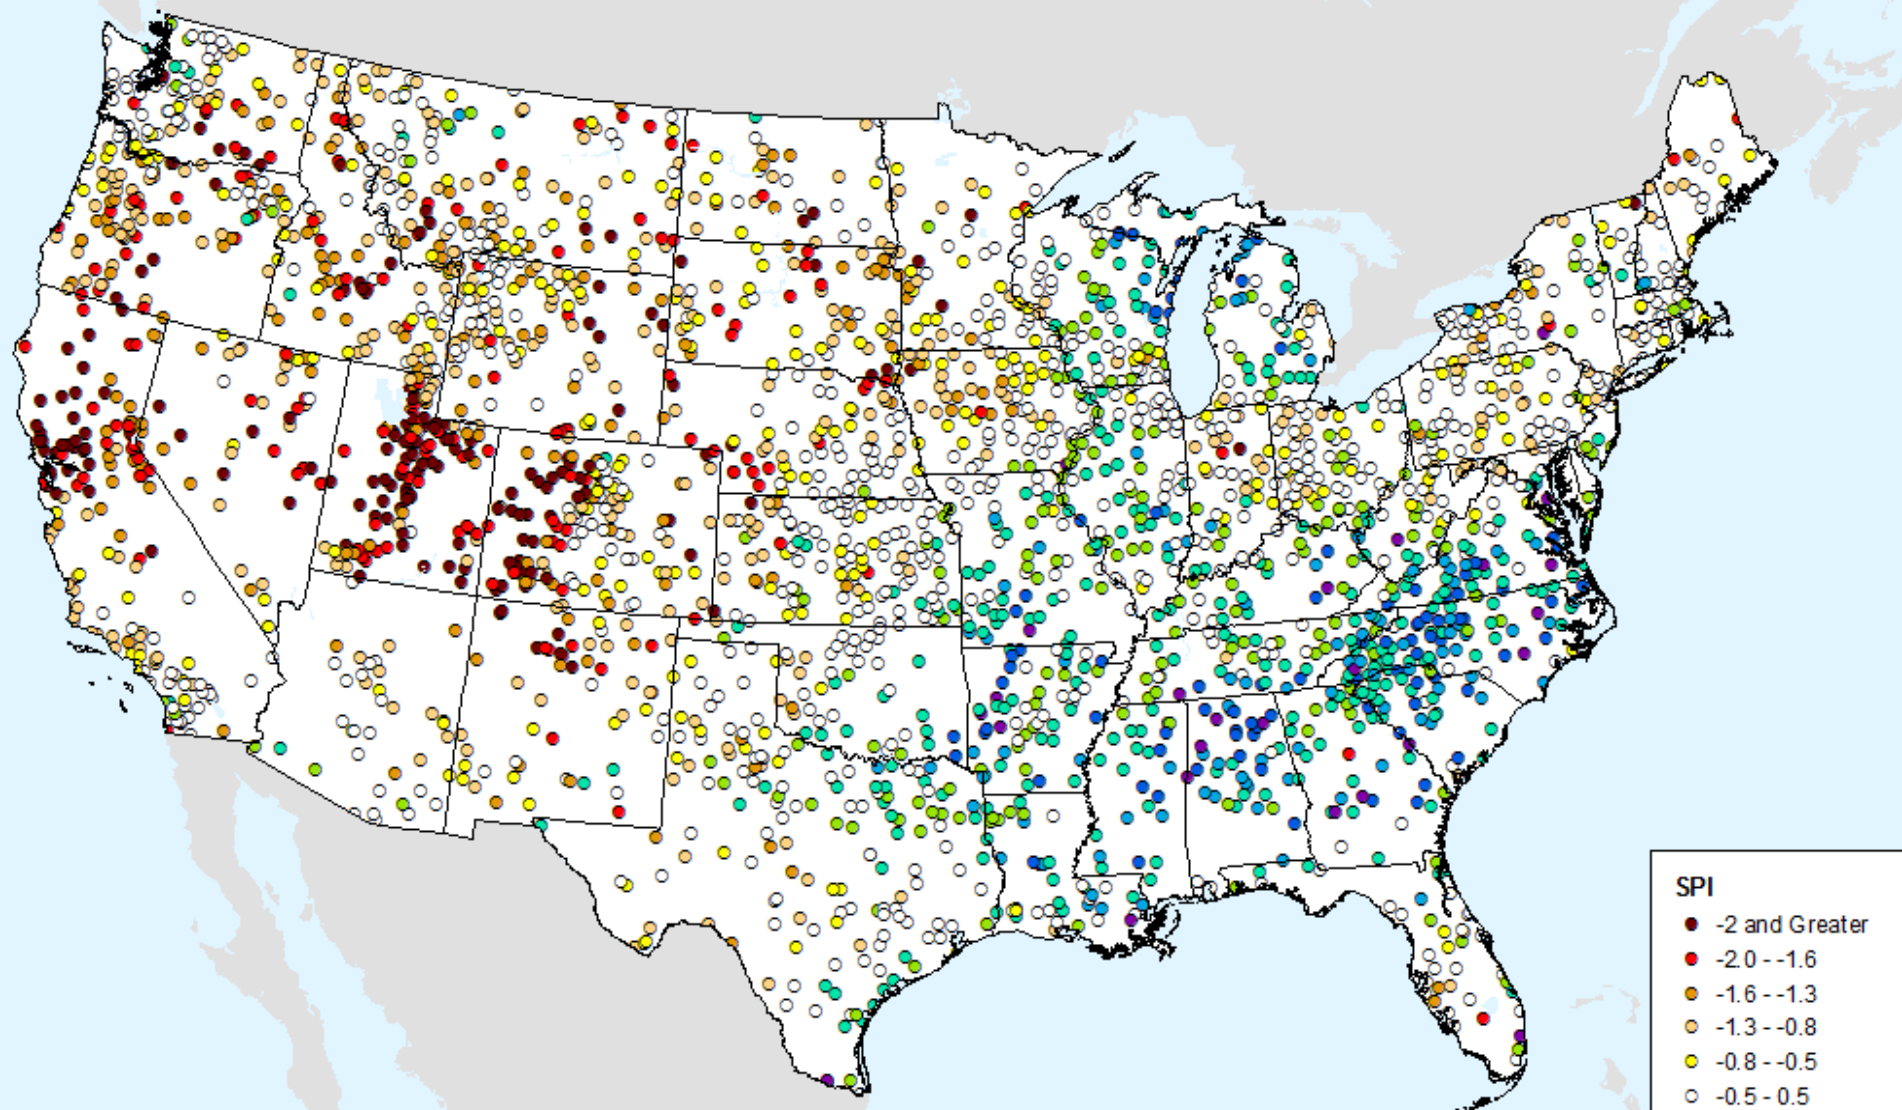

HPRCC 24-month SPI

As of: Tuesday, August 17, 2021