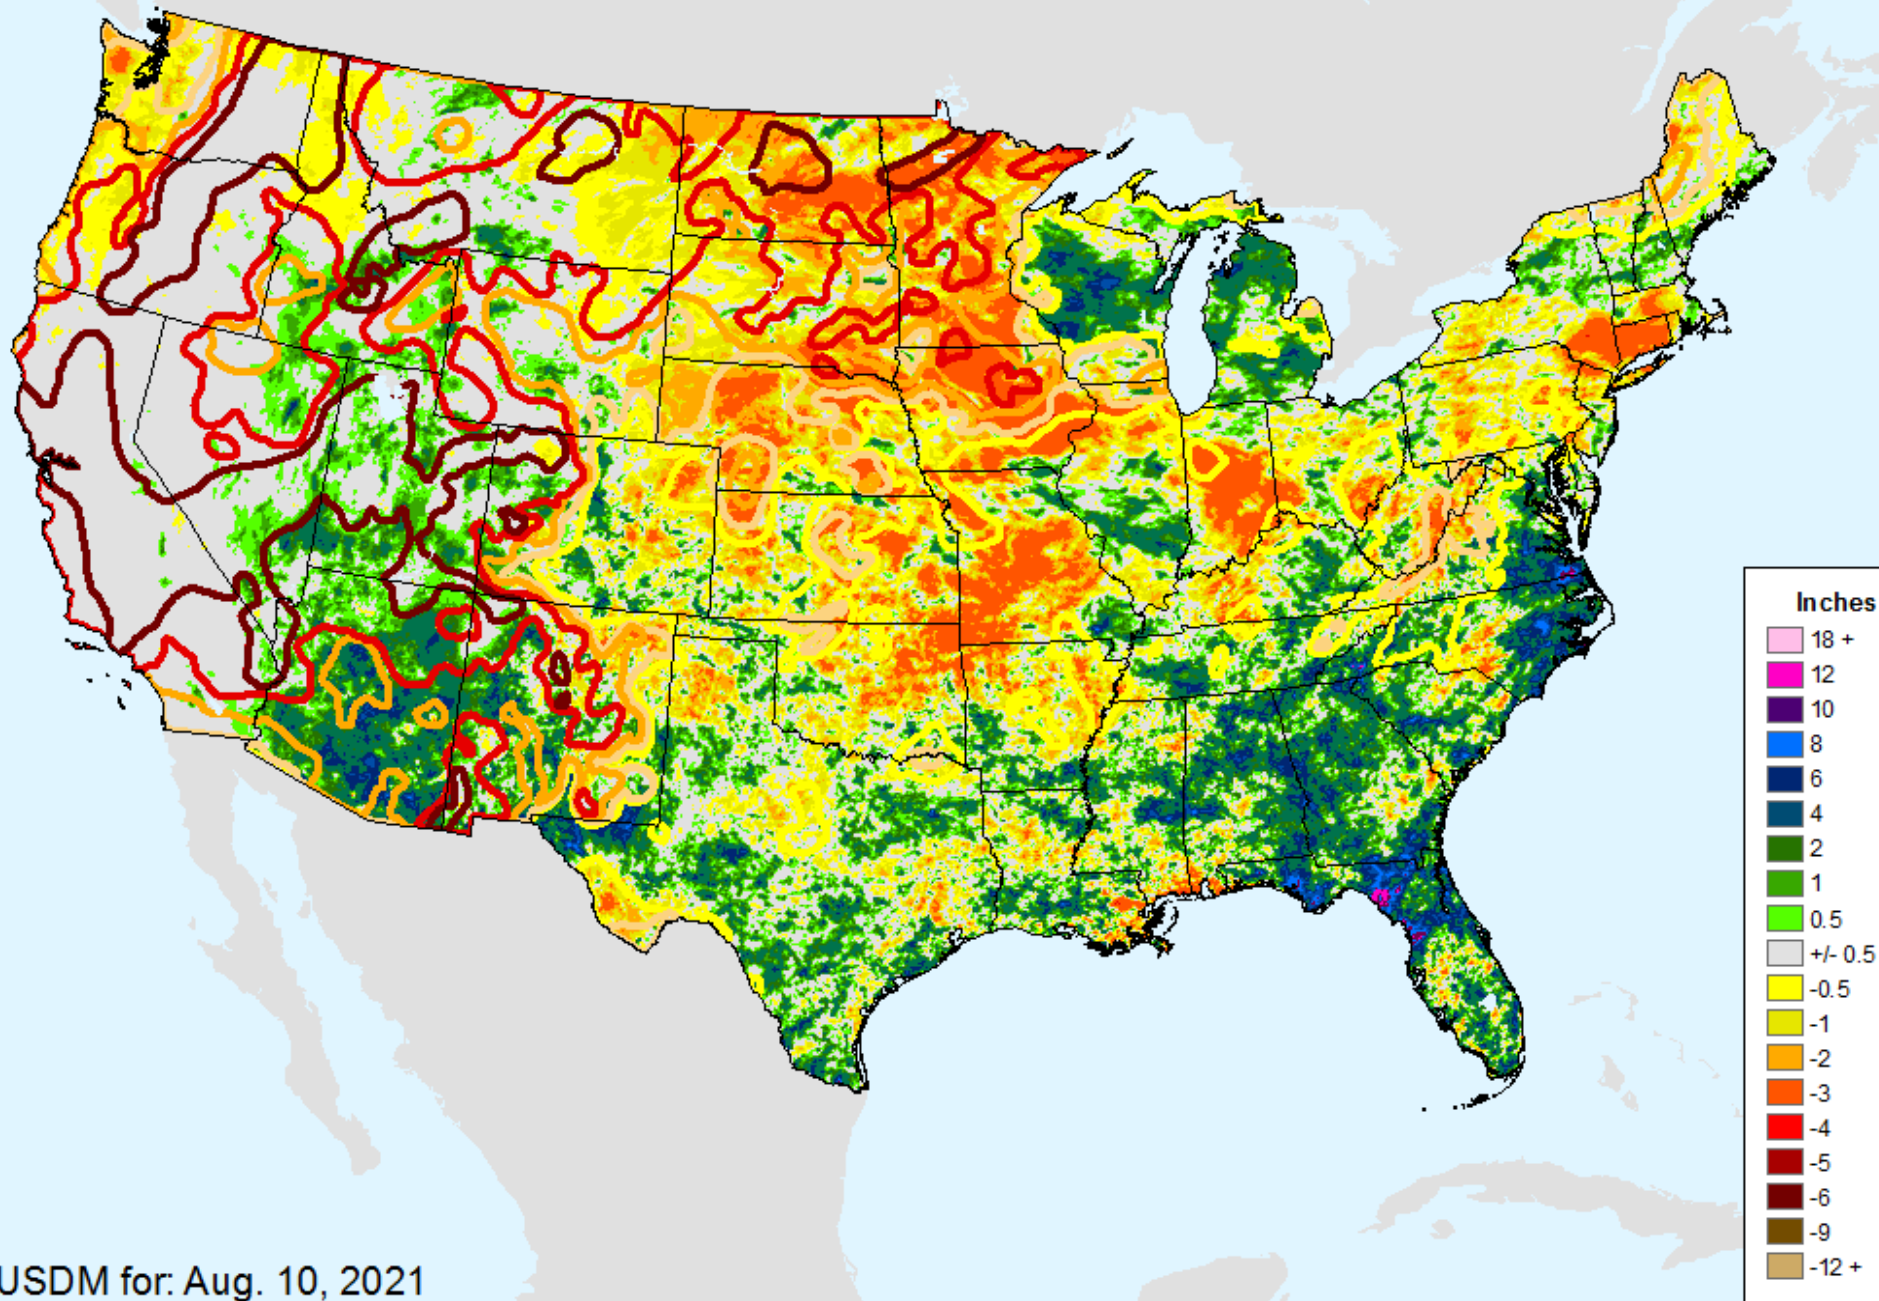

AHPS 30-Day Precip Departure

As of: Tuesday, August 17, 2021

USDM for: Aug. 10, 2021