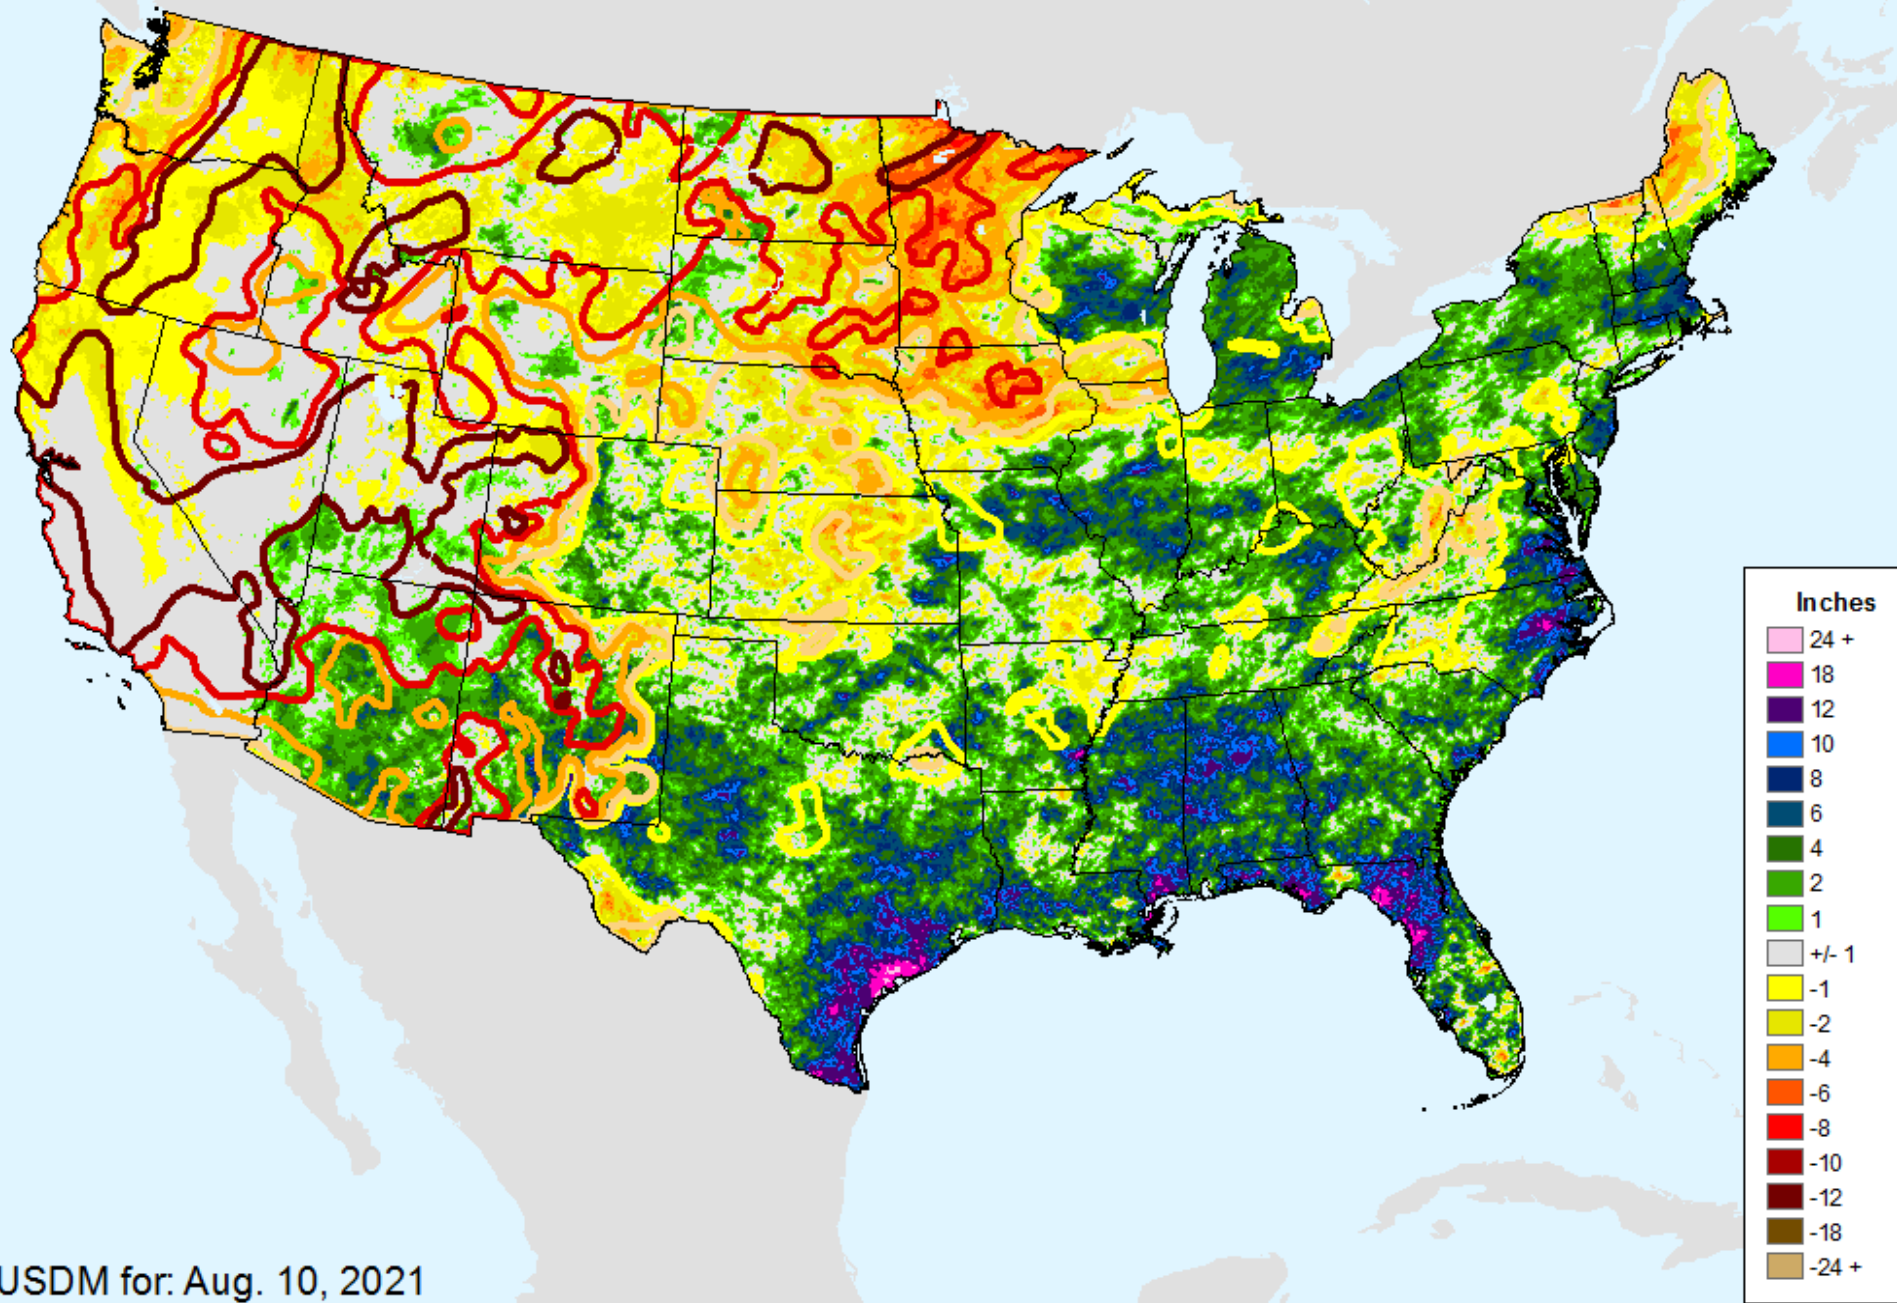

AHPS 90-Day Precip Departure

As of: Tuesday, August 17, 2021

USDM for: Aug. 10, 2021