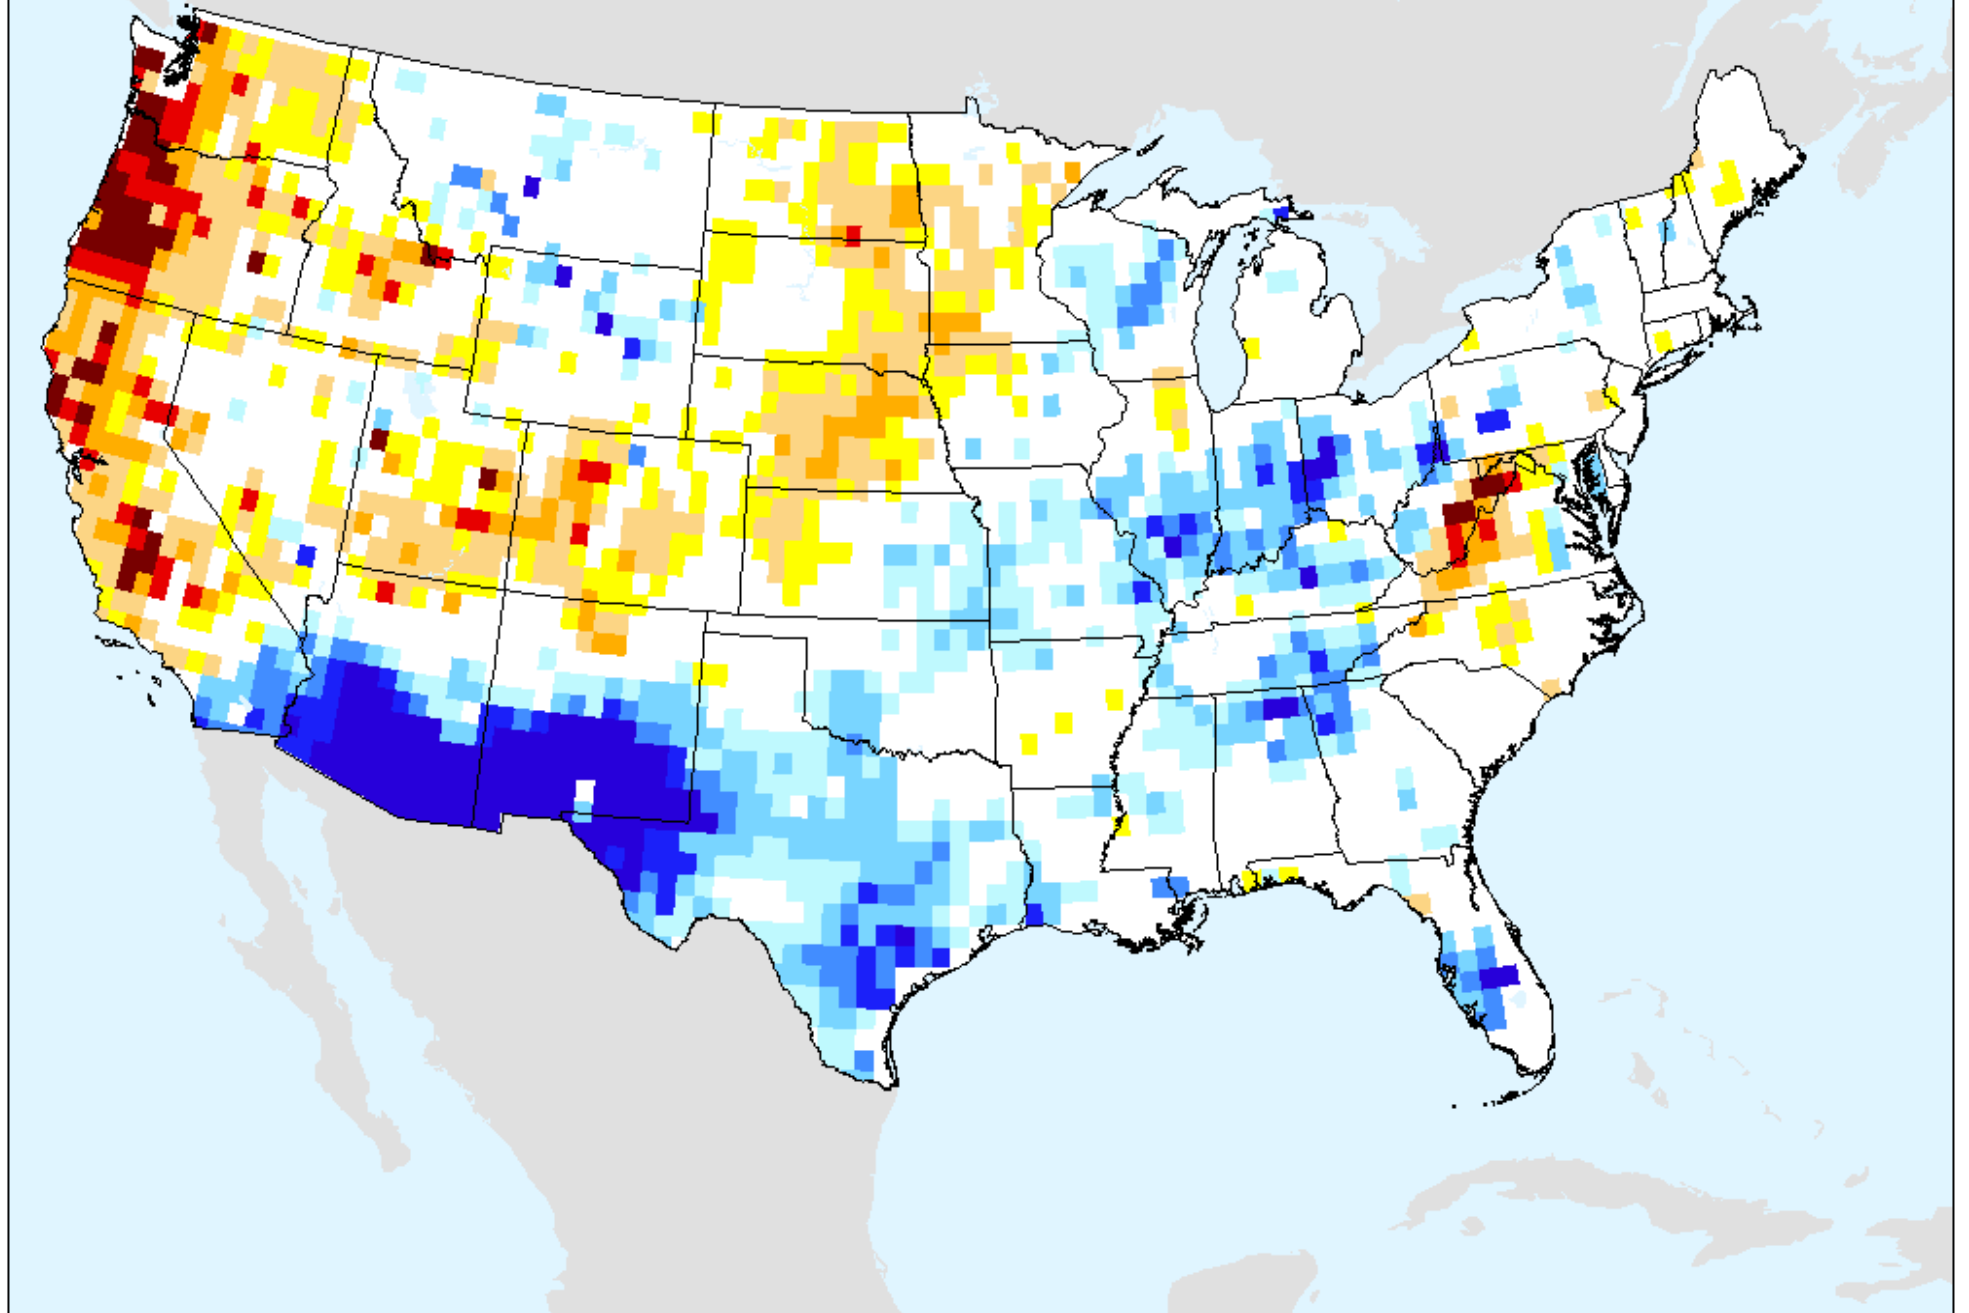

# AIRS-Based Vapor Pressure Deficit 7 Day

As of: Tuesday, August 17, 2021