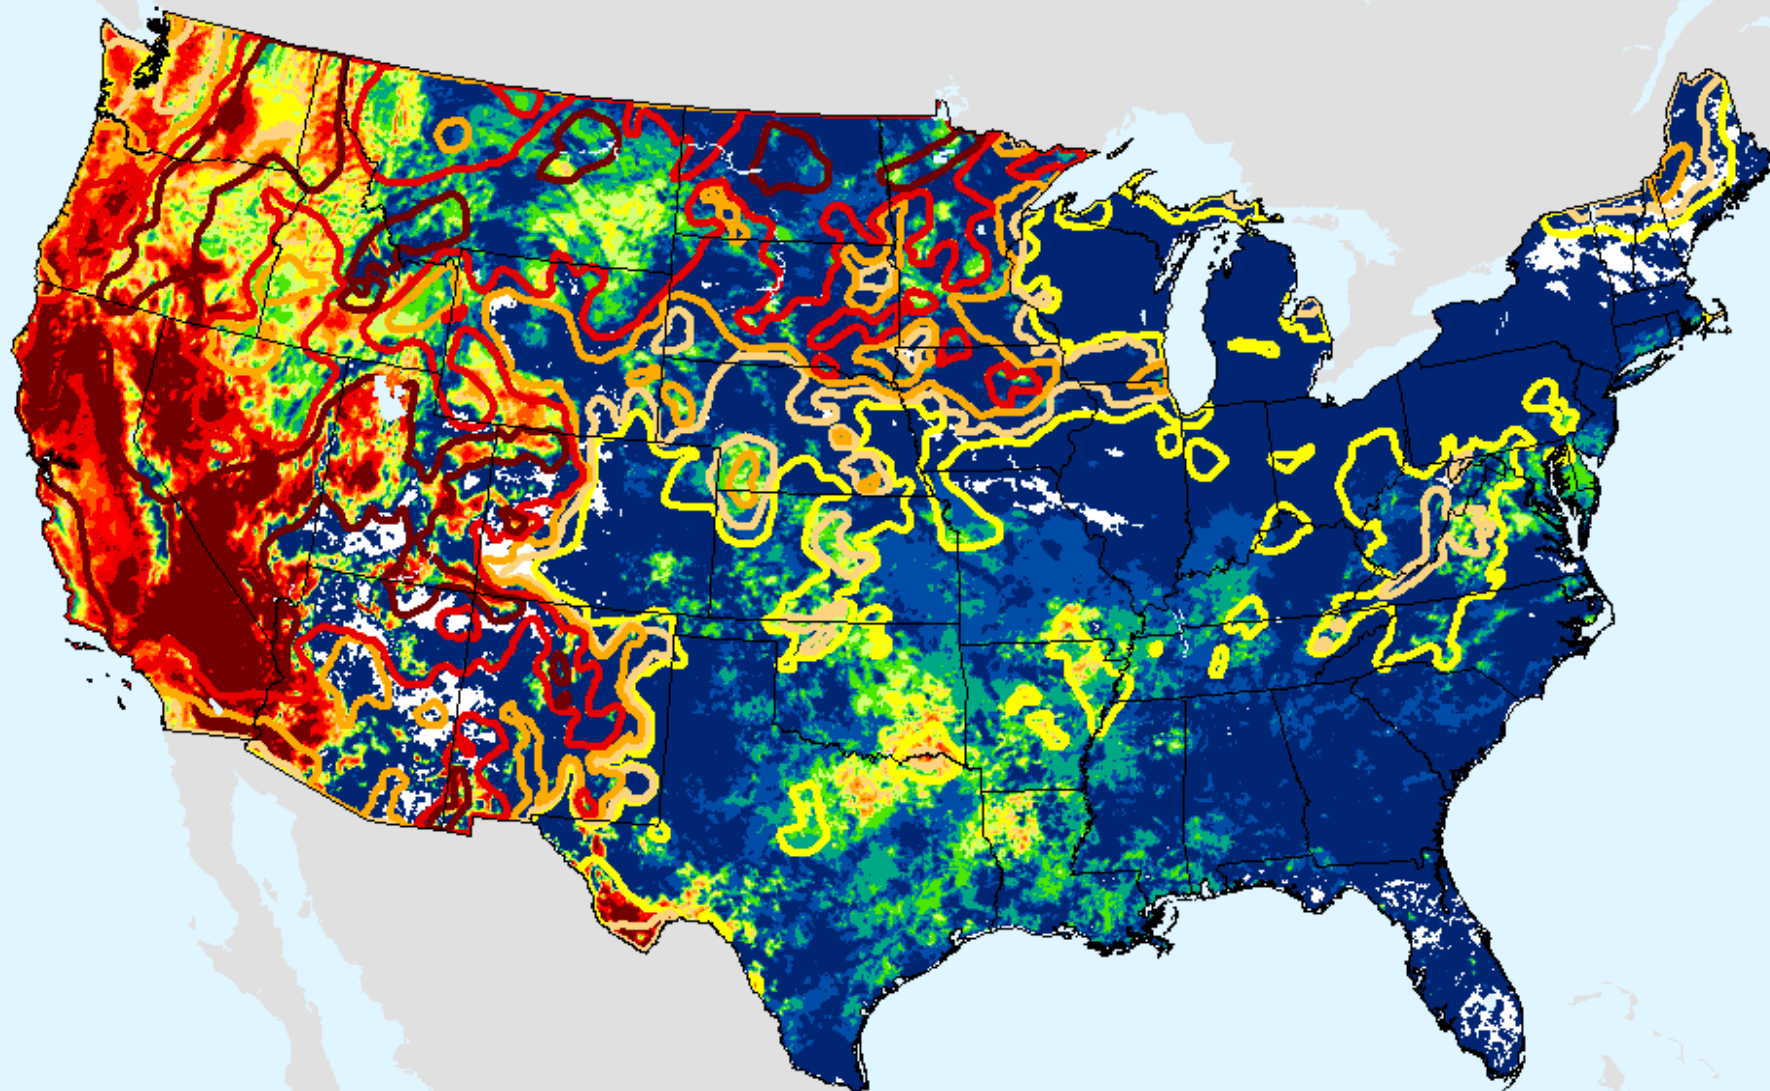

# Keetch-Byram Drought Index (KBDI)

As of: Tuesday, August 17, 2021

USDM for: Aug. 10, 2021