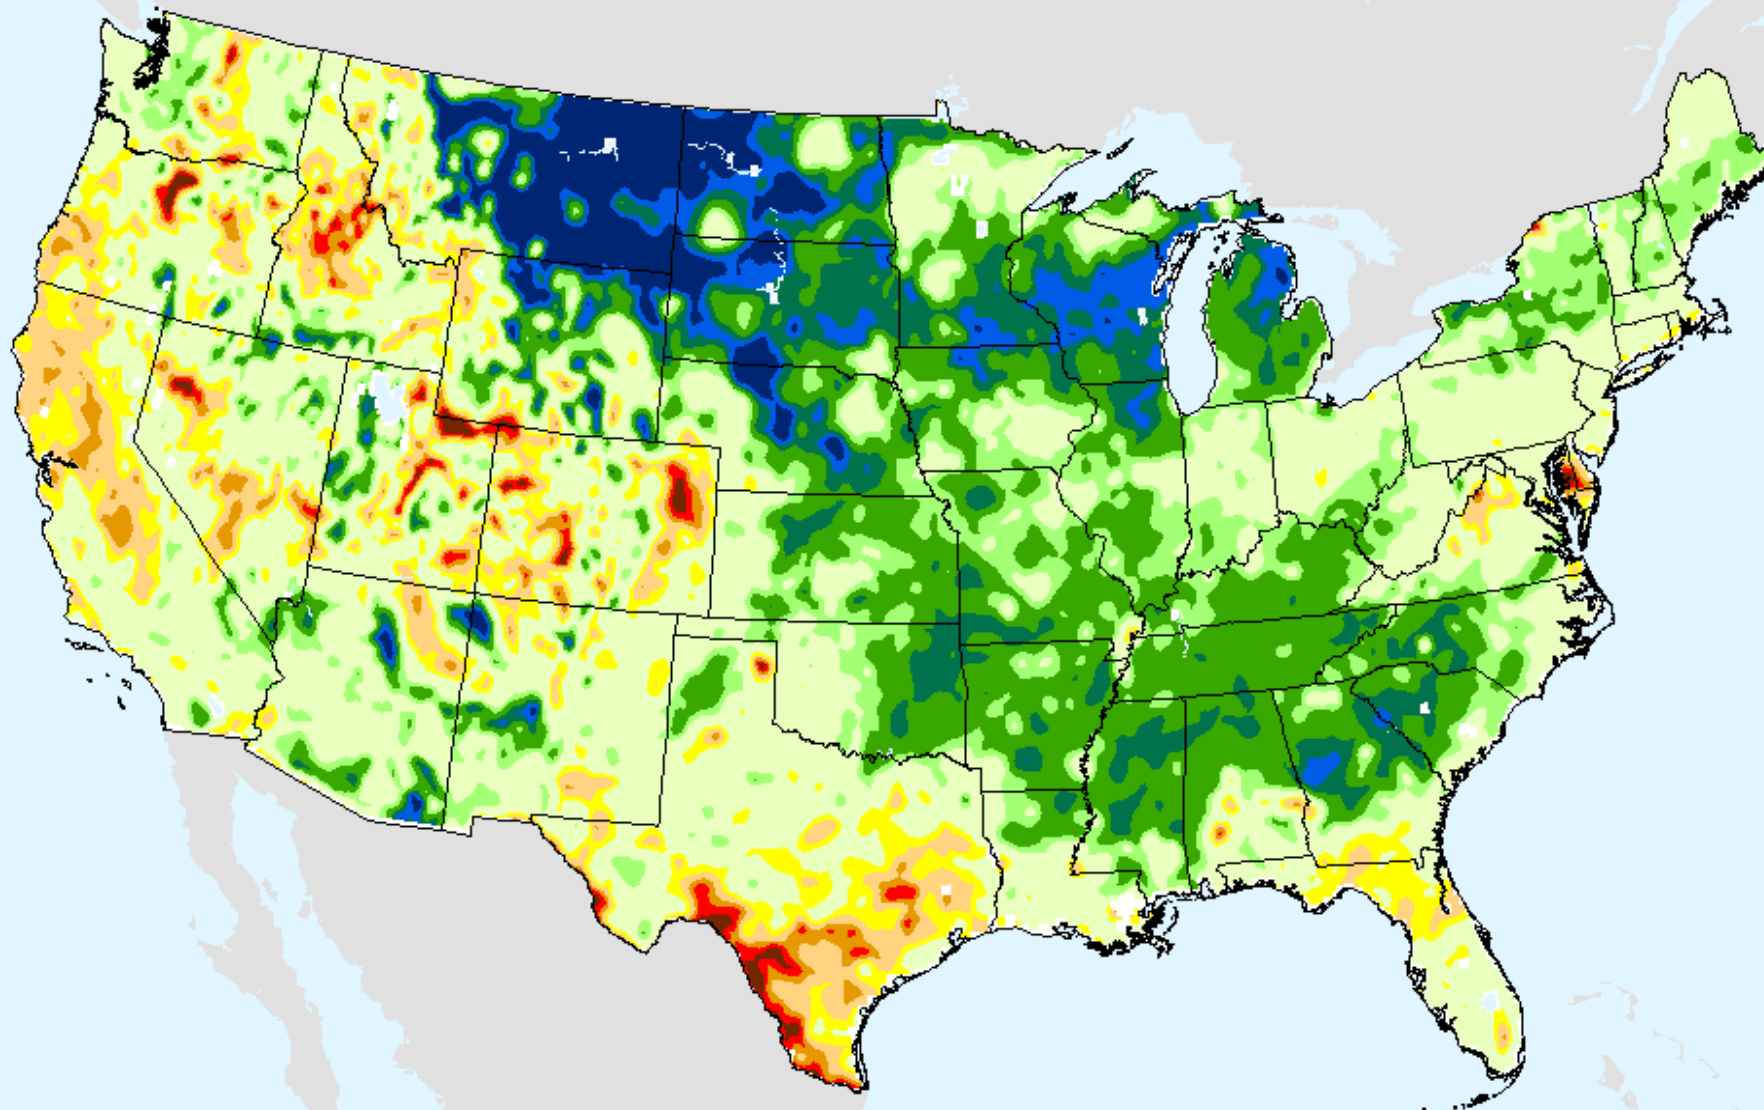

NLDAS Total Column Soil Moisture

As of: Tuesday, August 17, 2021