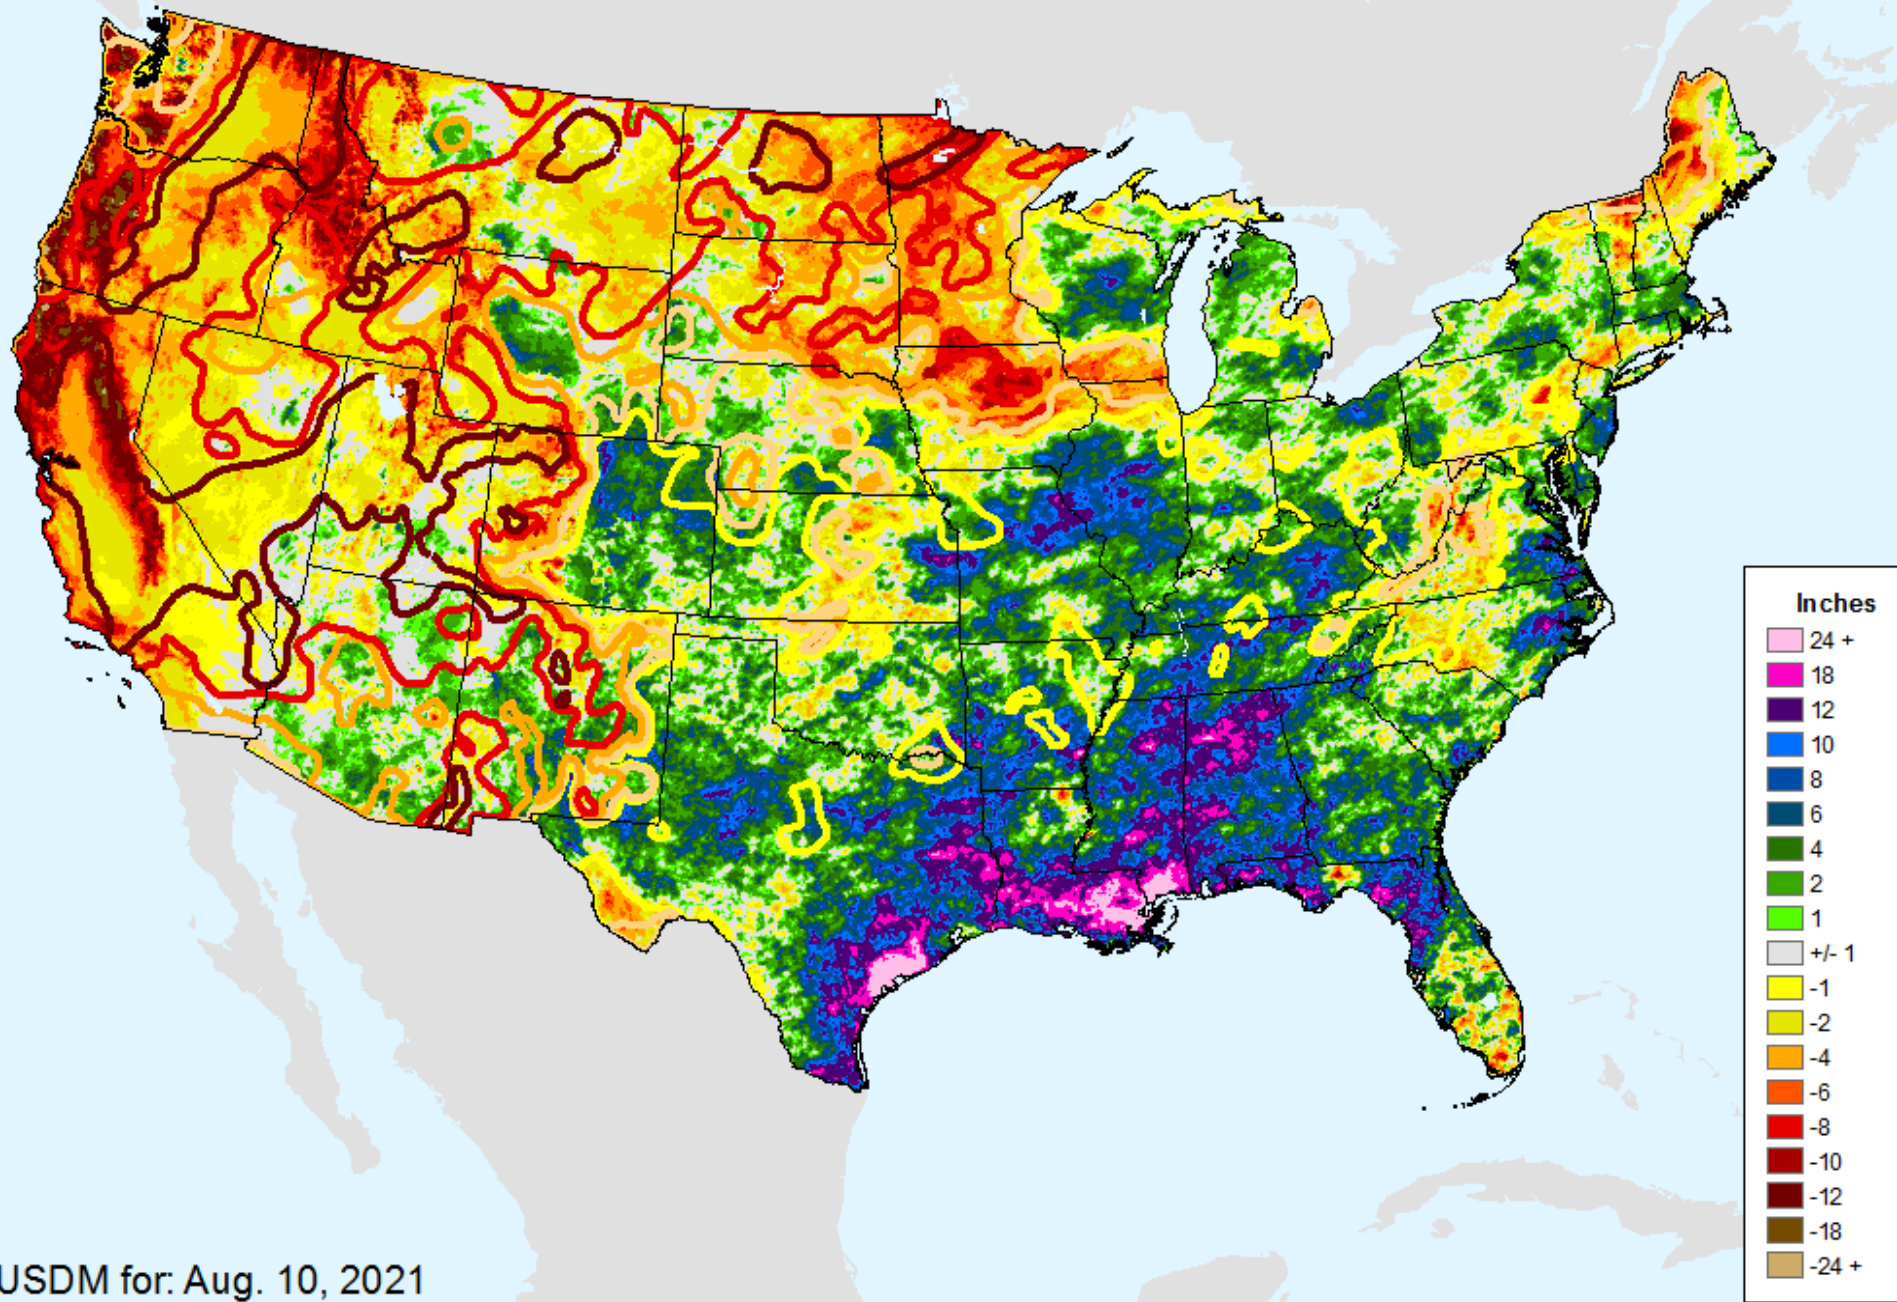

AHPS 180-Day Precip Departure

As of: Tuesday, August 17, 2021

USDM for: Aug. 10, 2021