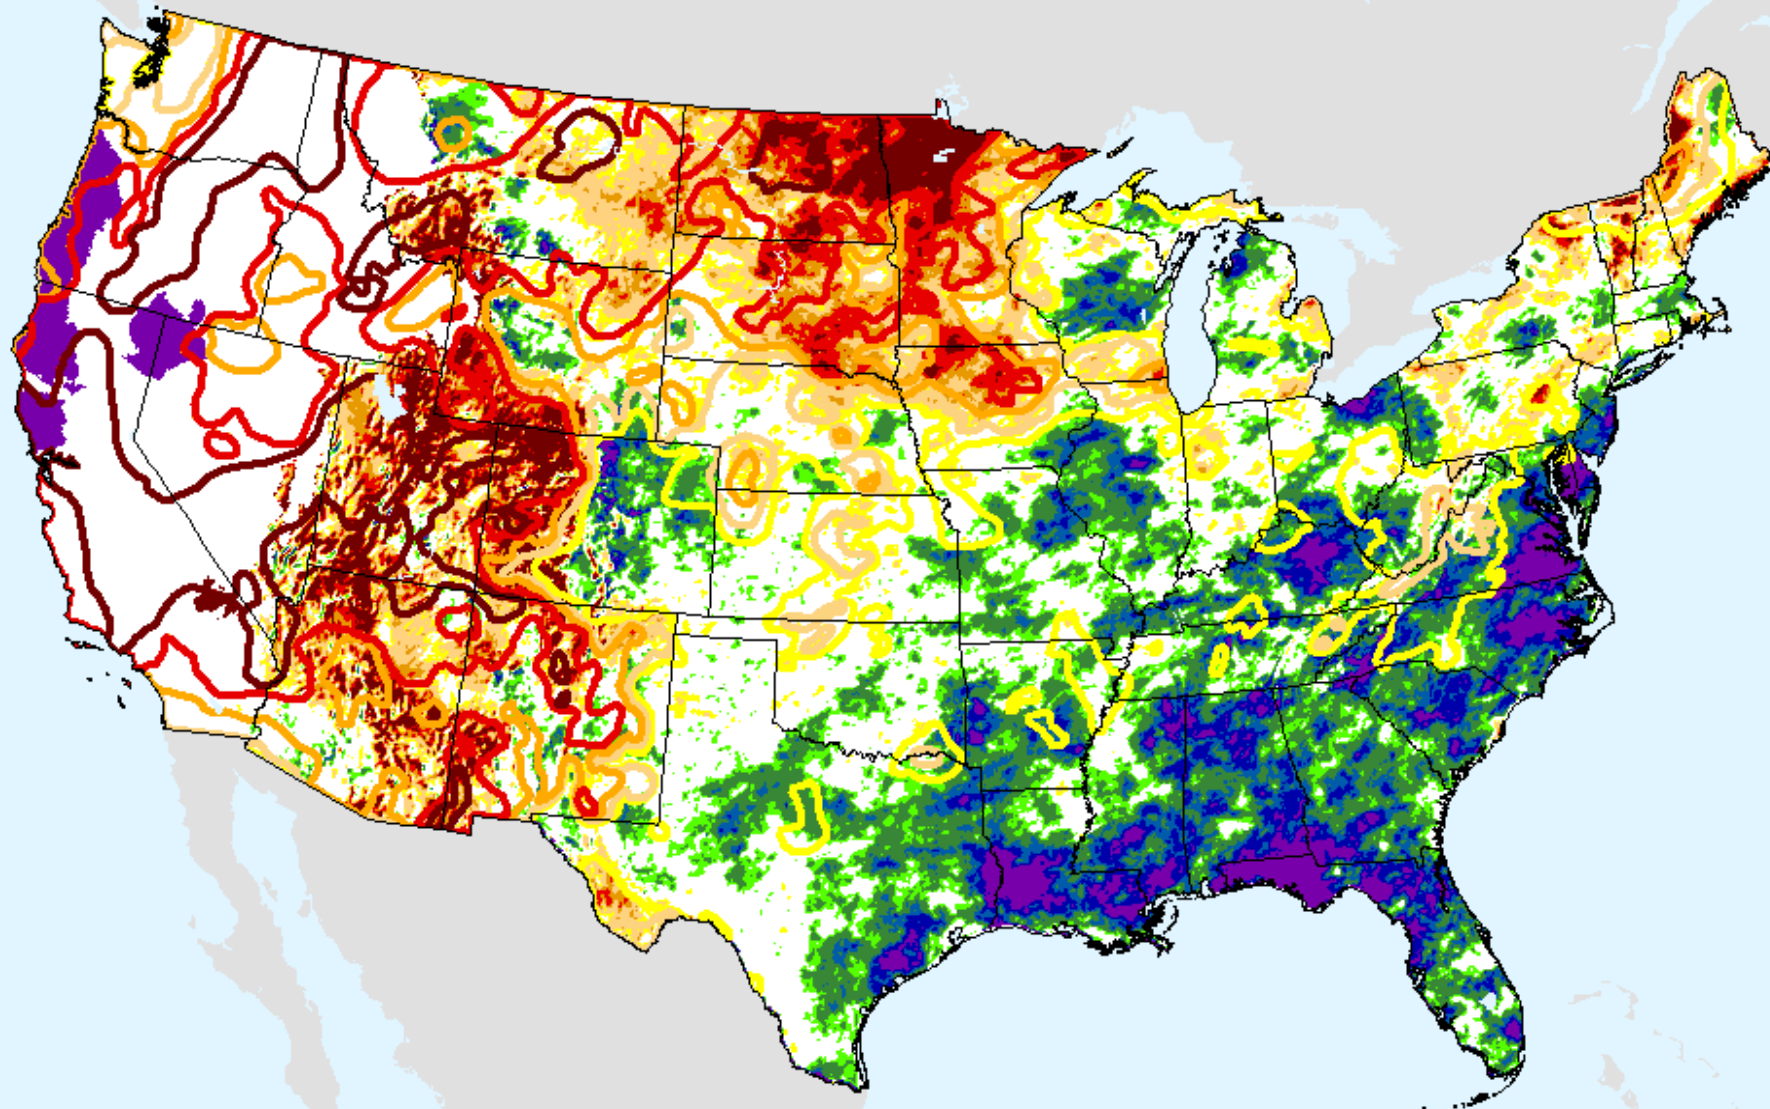

AHPS 12-month SPEI

As of: Tuesday, August 17, 2021

USDM for: Aug. 10, 2021

SPEI (USDM)