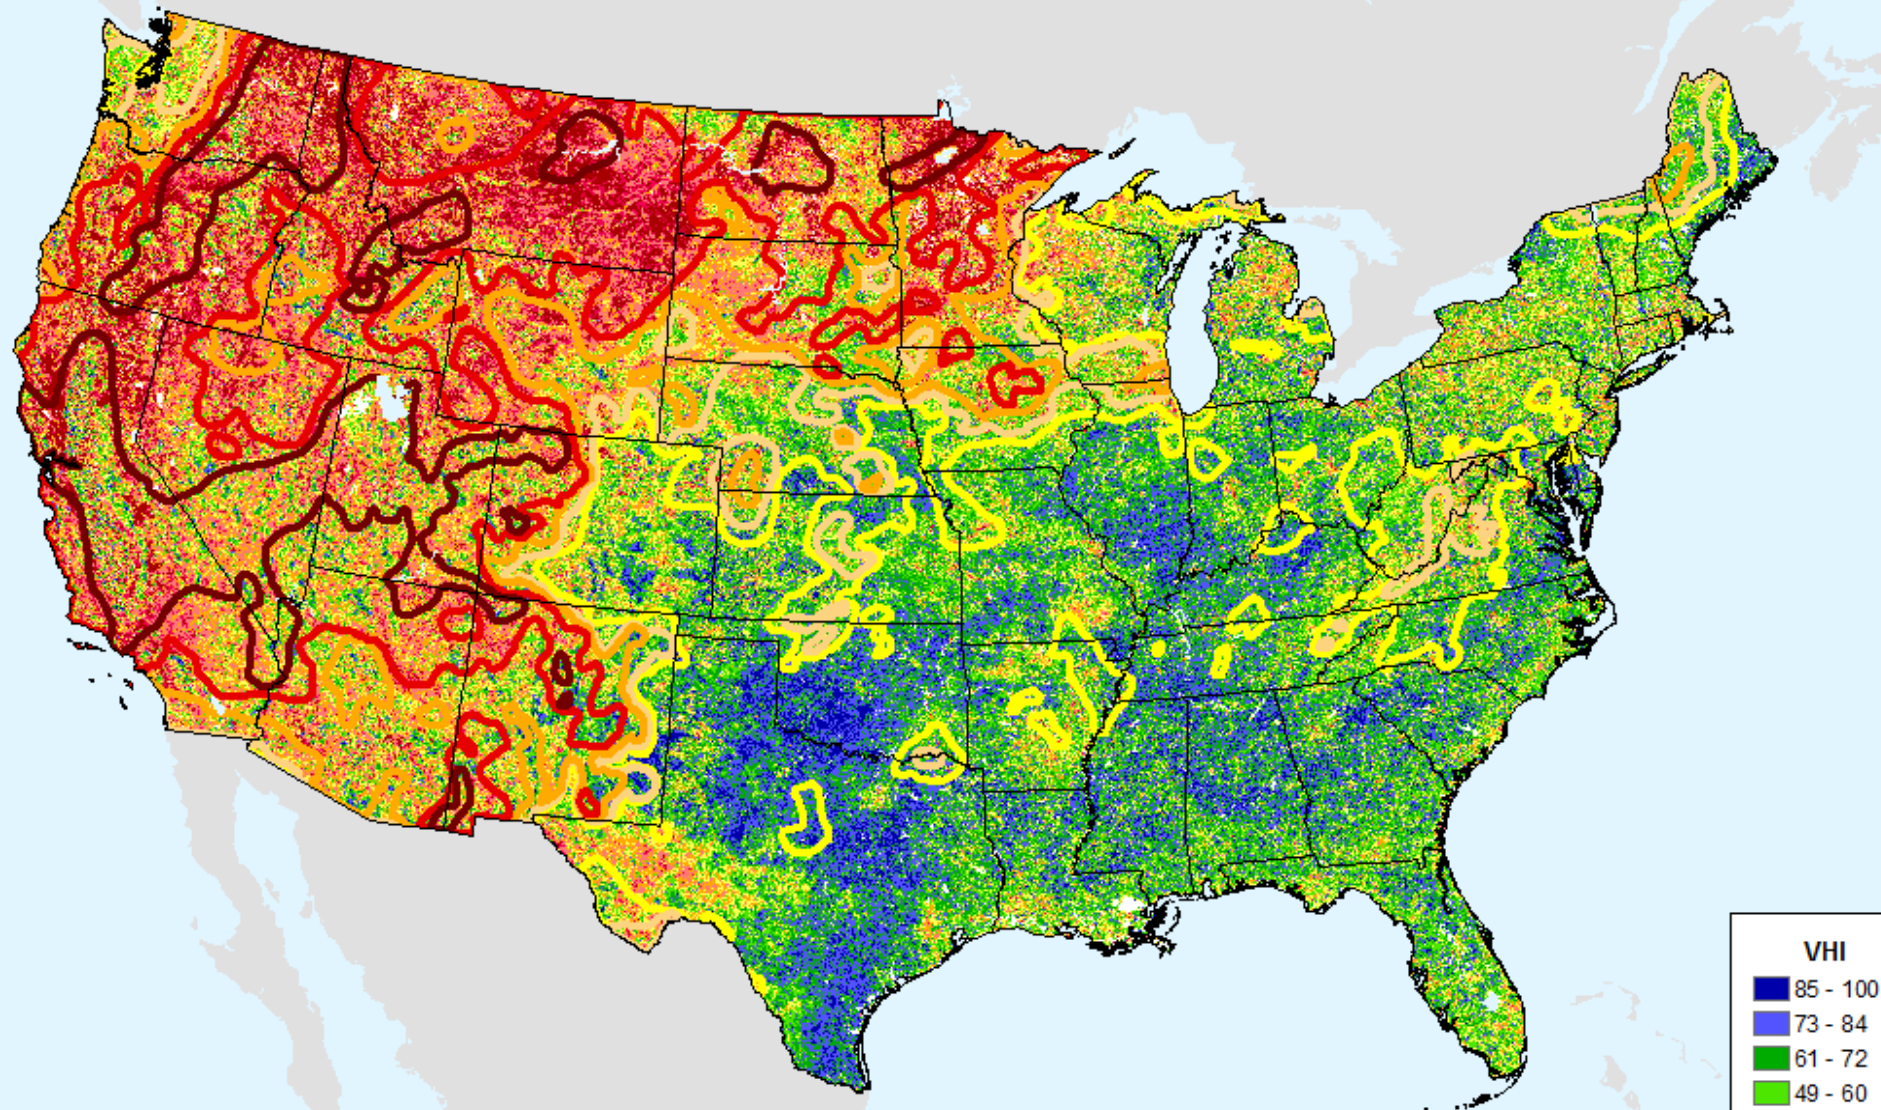

# Vegetation Health Index

As of: Tuesday, August 17, 2021

VHI	
85 - 100	Dark Blue
73 - 84	Blue
61 - 72	Green
49 - 60	Light Green
37 - 48	Yellow
25 - 36	Orange
13 - 24	Red
7 - 12	Dark Red
1 - 6	Dark Red

USDM for: Aug. 10, 2021