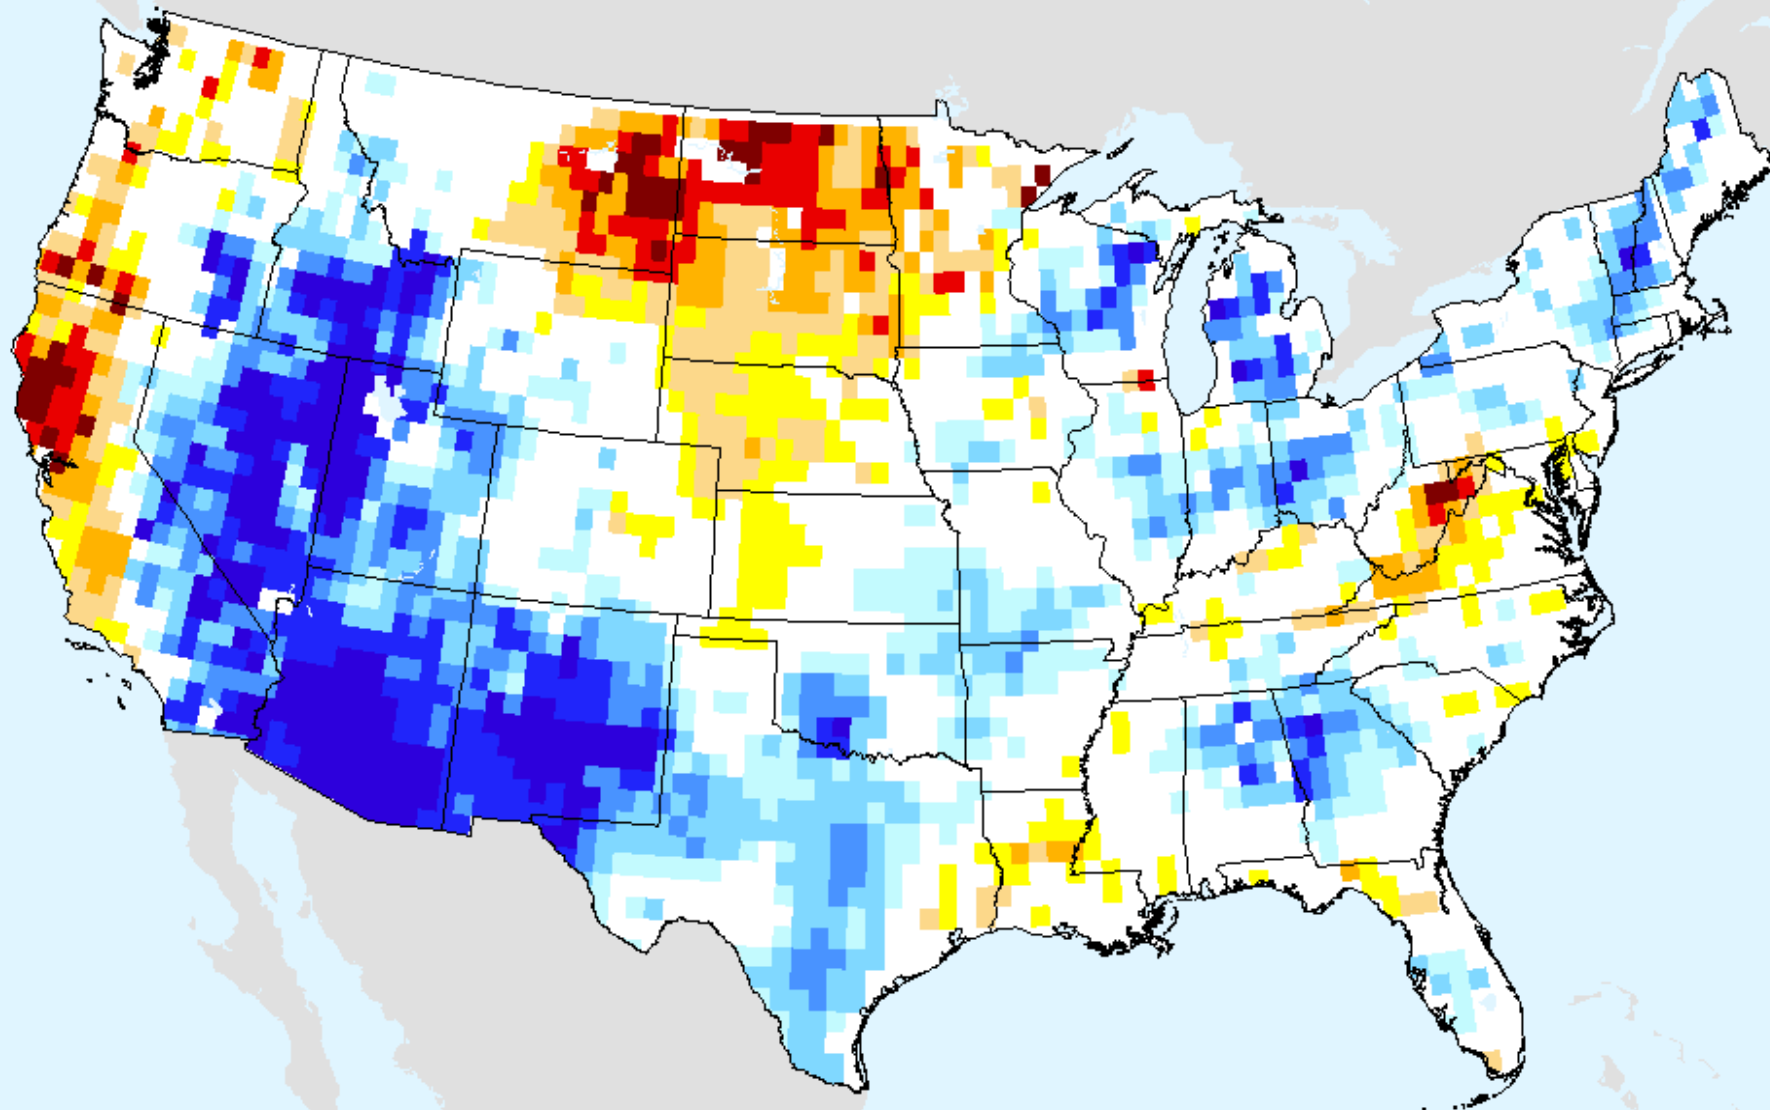

AIRS-Based Surface Relative Humidity 28 Day

As of: Tuesday, August 17, 2021