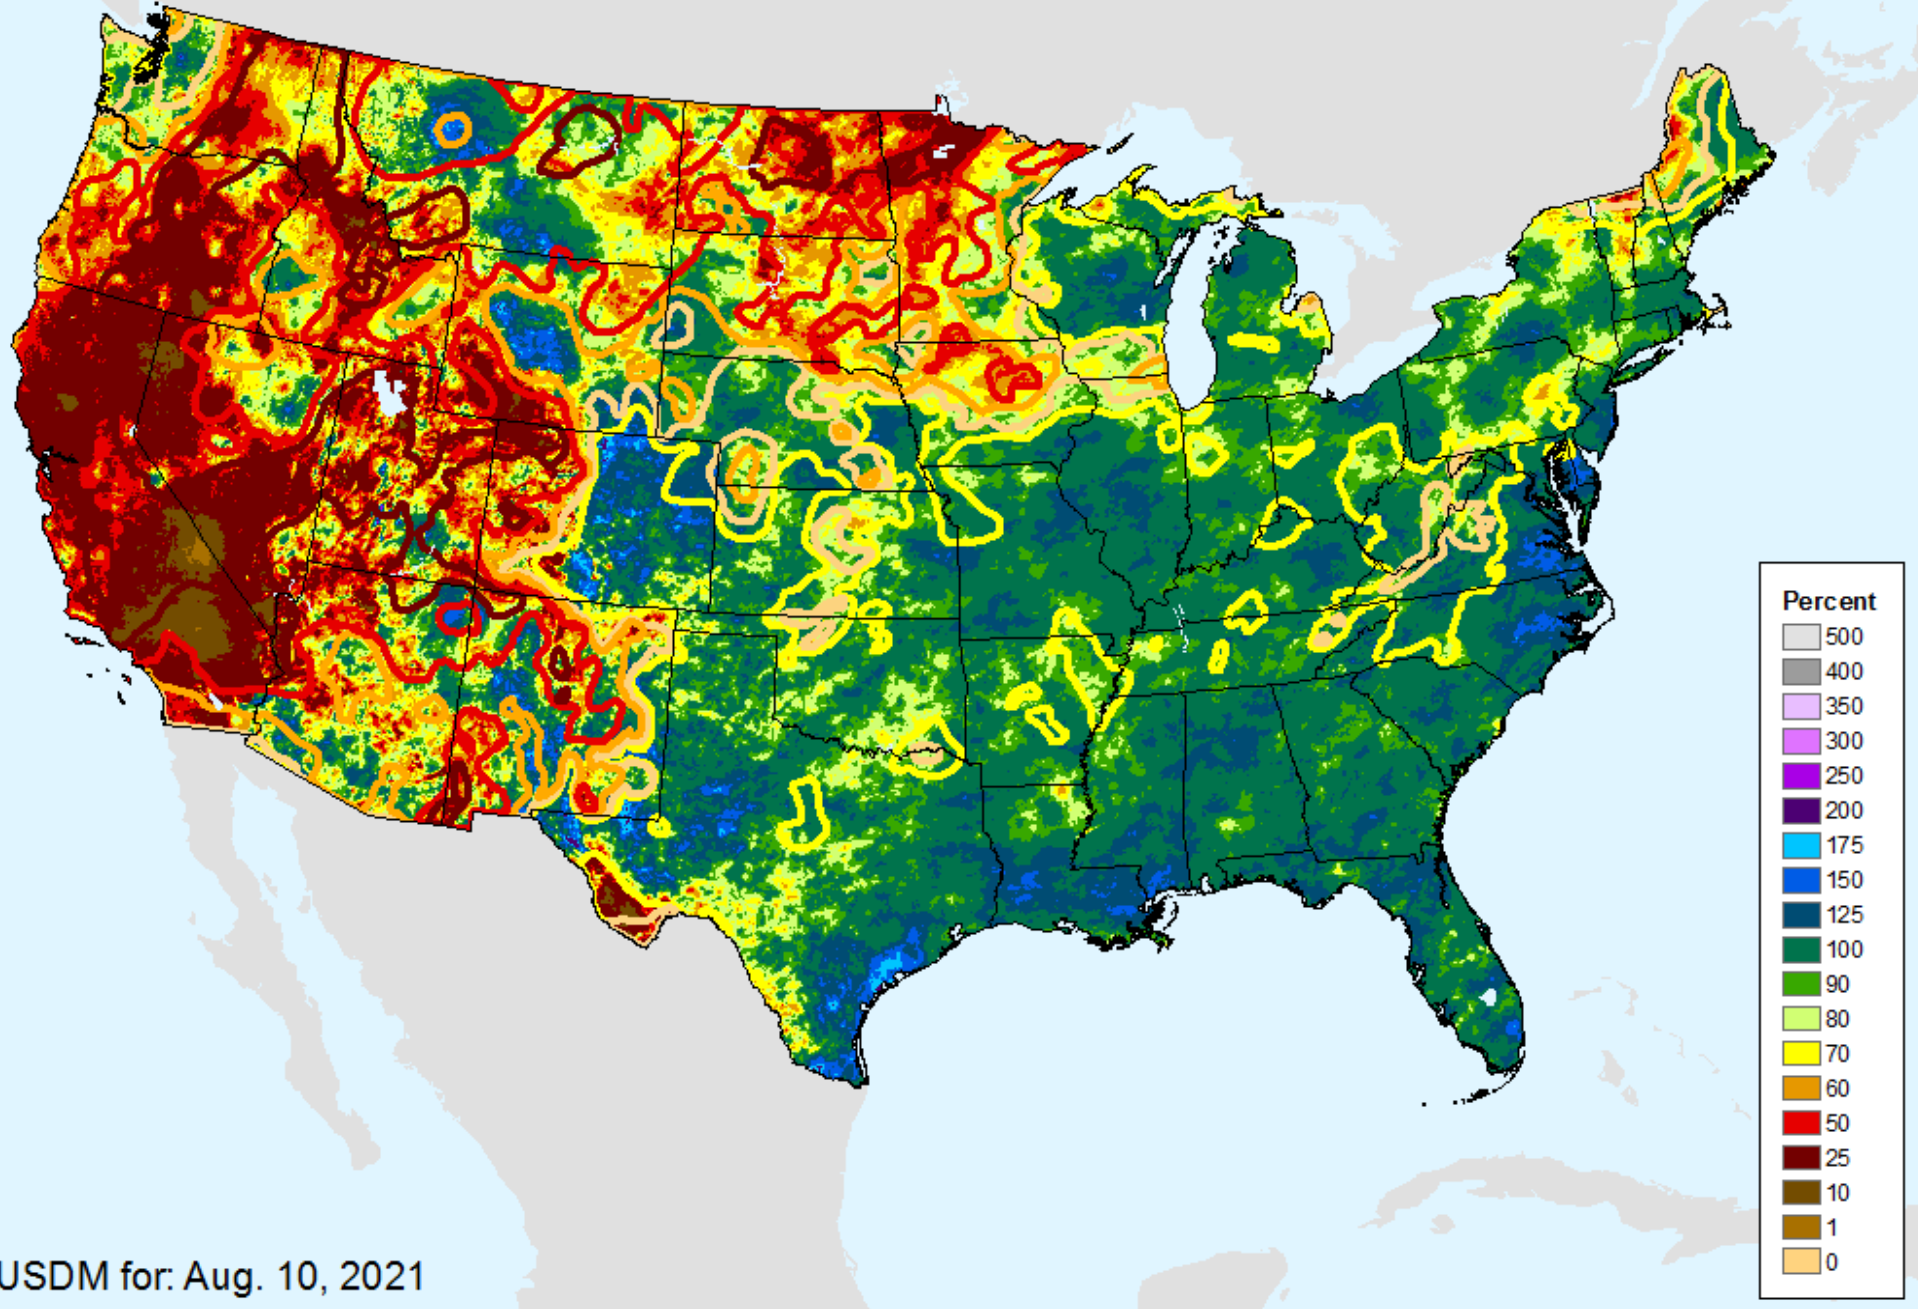

AHPS Water-Year Pct of Normal Pcp

As of: Tuesday, August 17, 2021

USDM for: Aug. 10, 2021