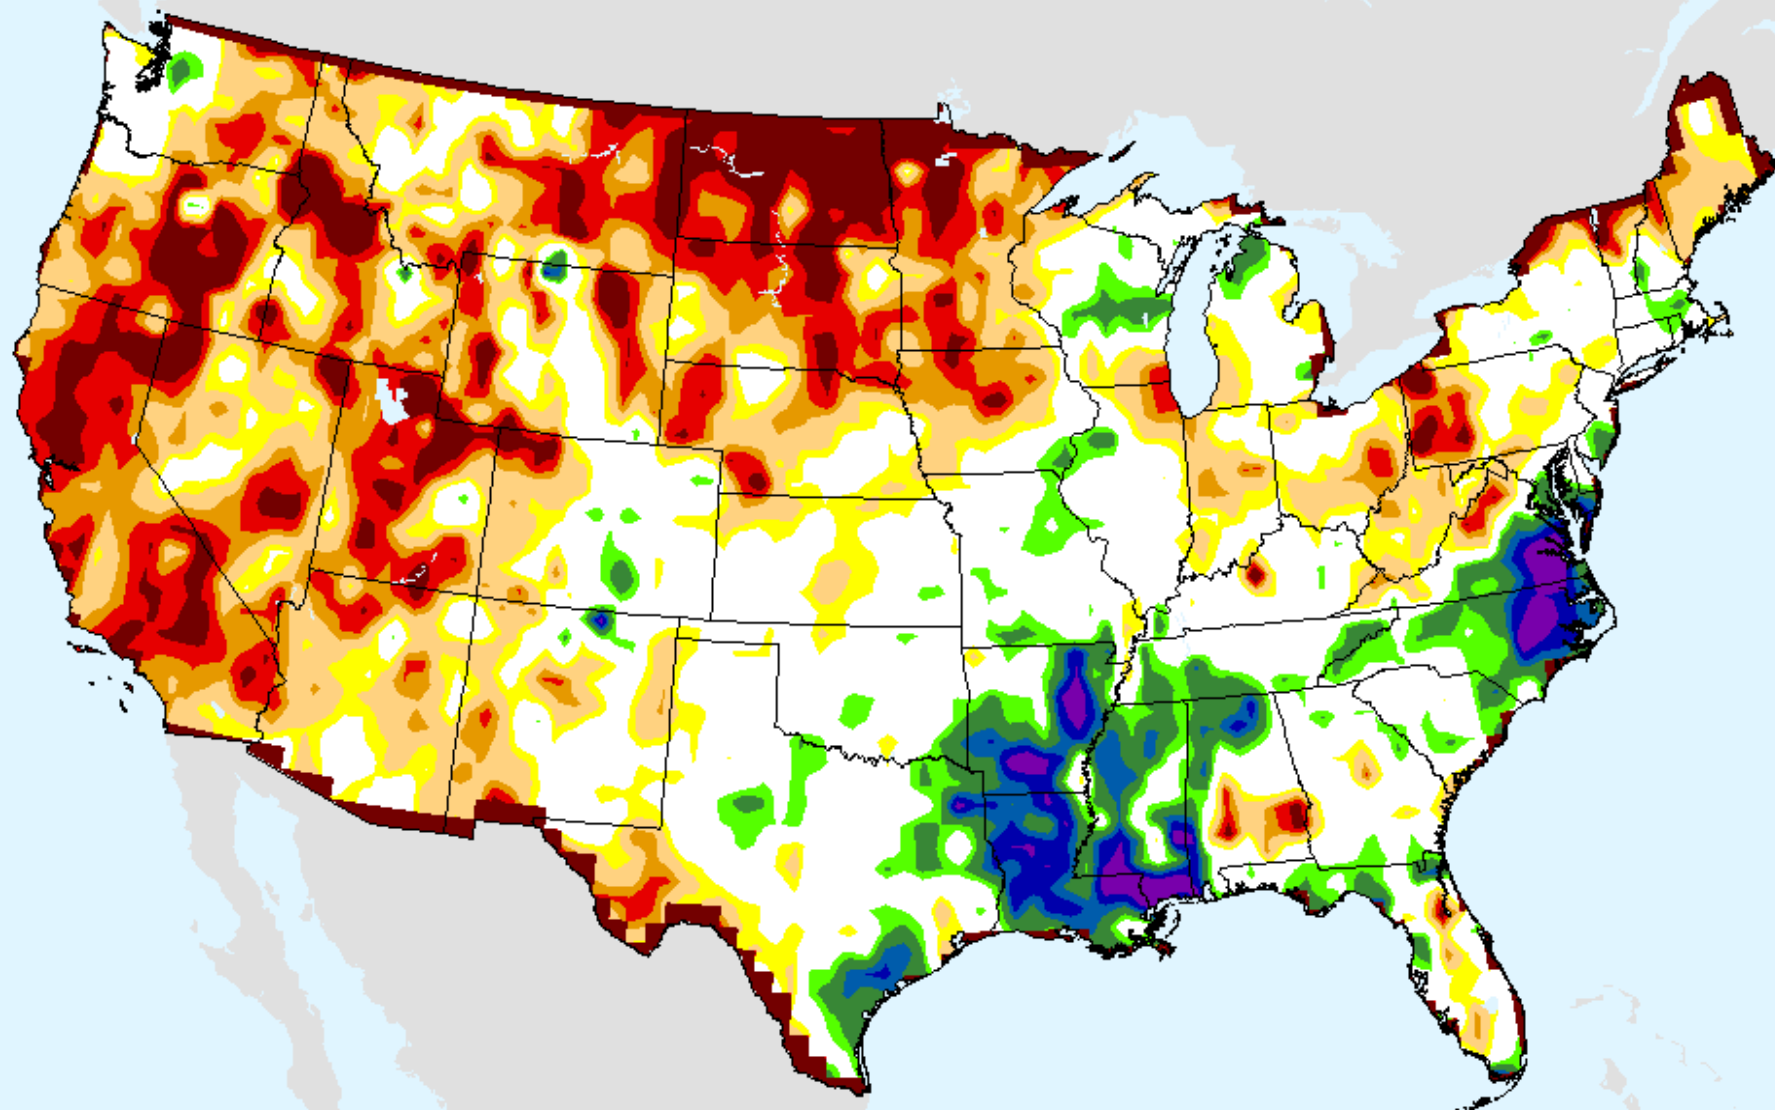

CPC 12-month SPI

As of: Tuesday, August 17, 2021