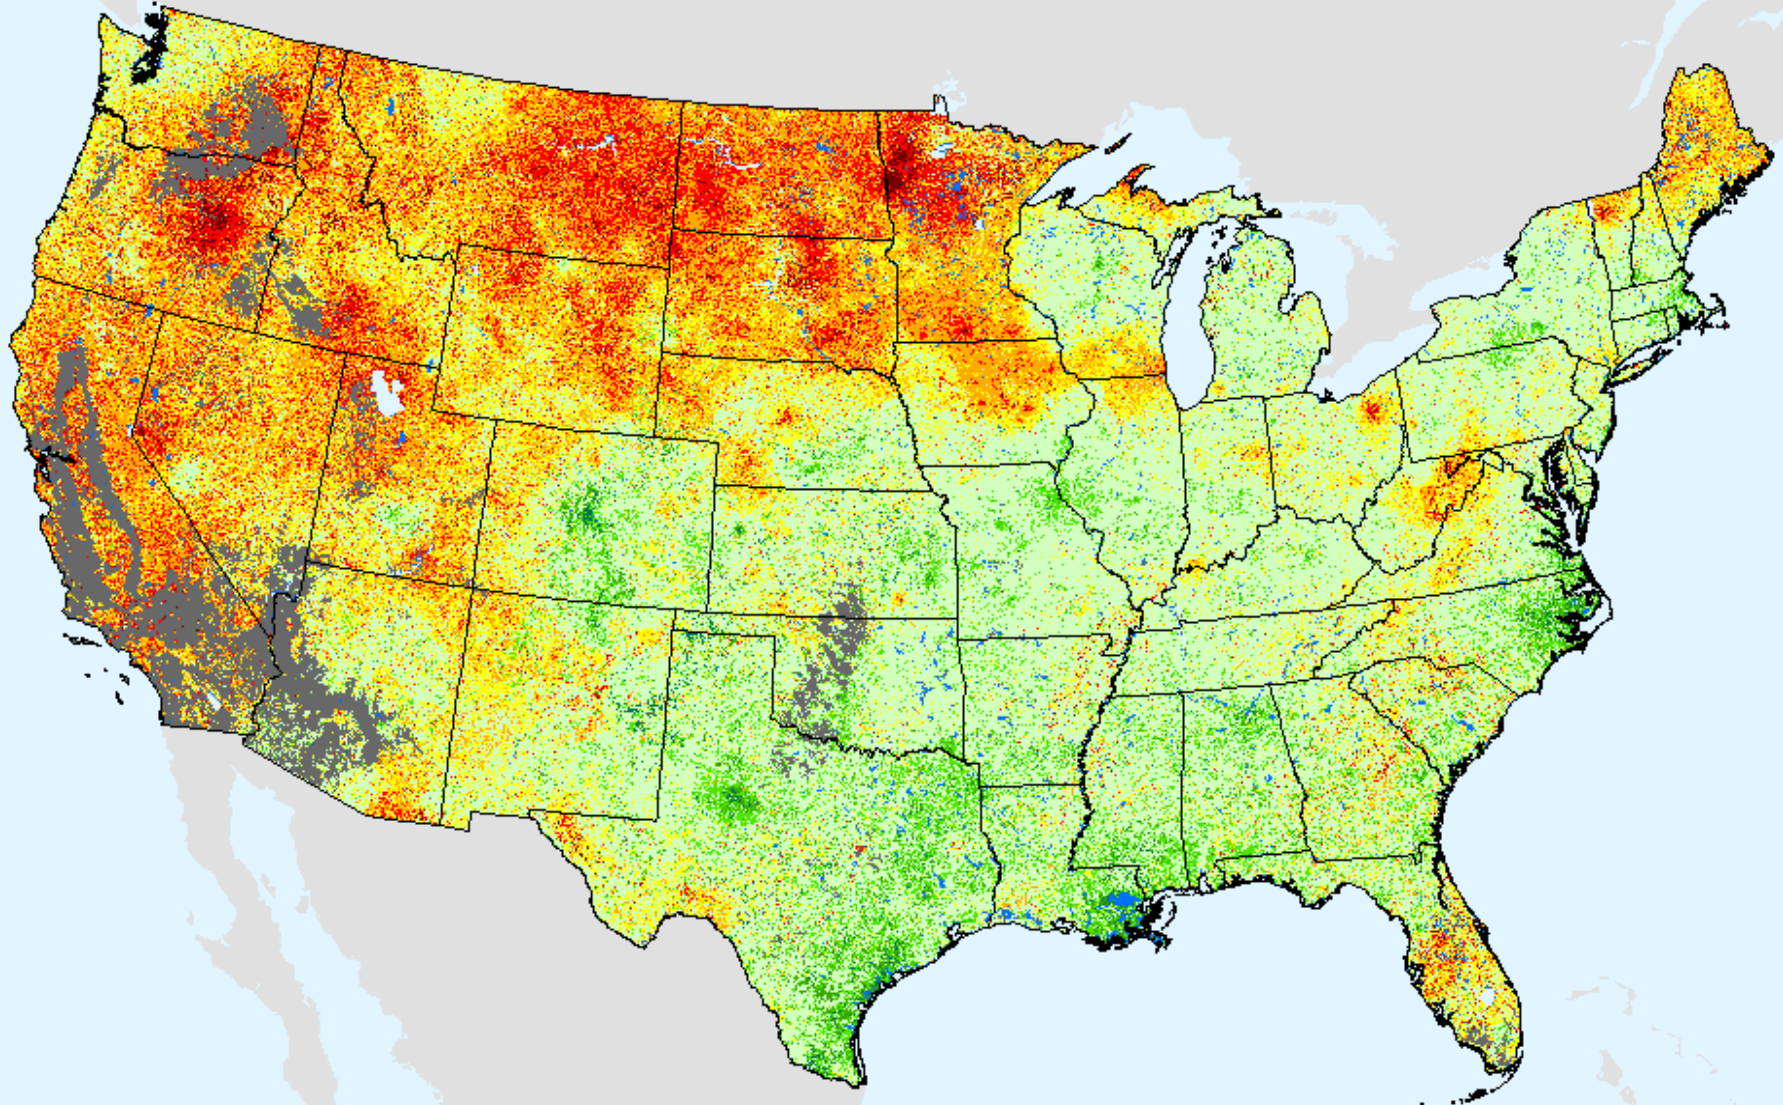

Vegetation Drought Response Index (VegDRI)

As of: Tuesday, August 17, 2021

☐ Background