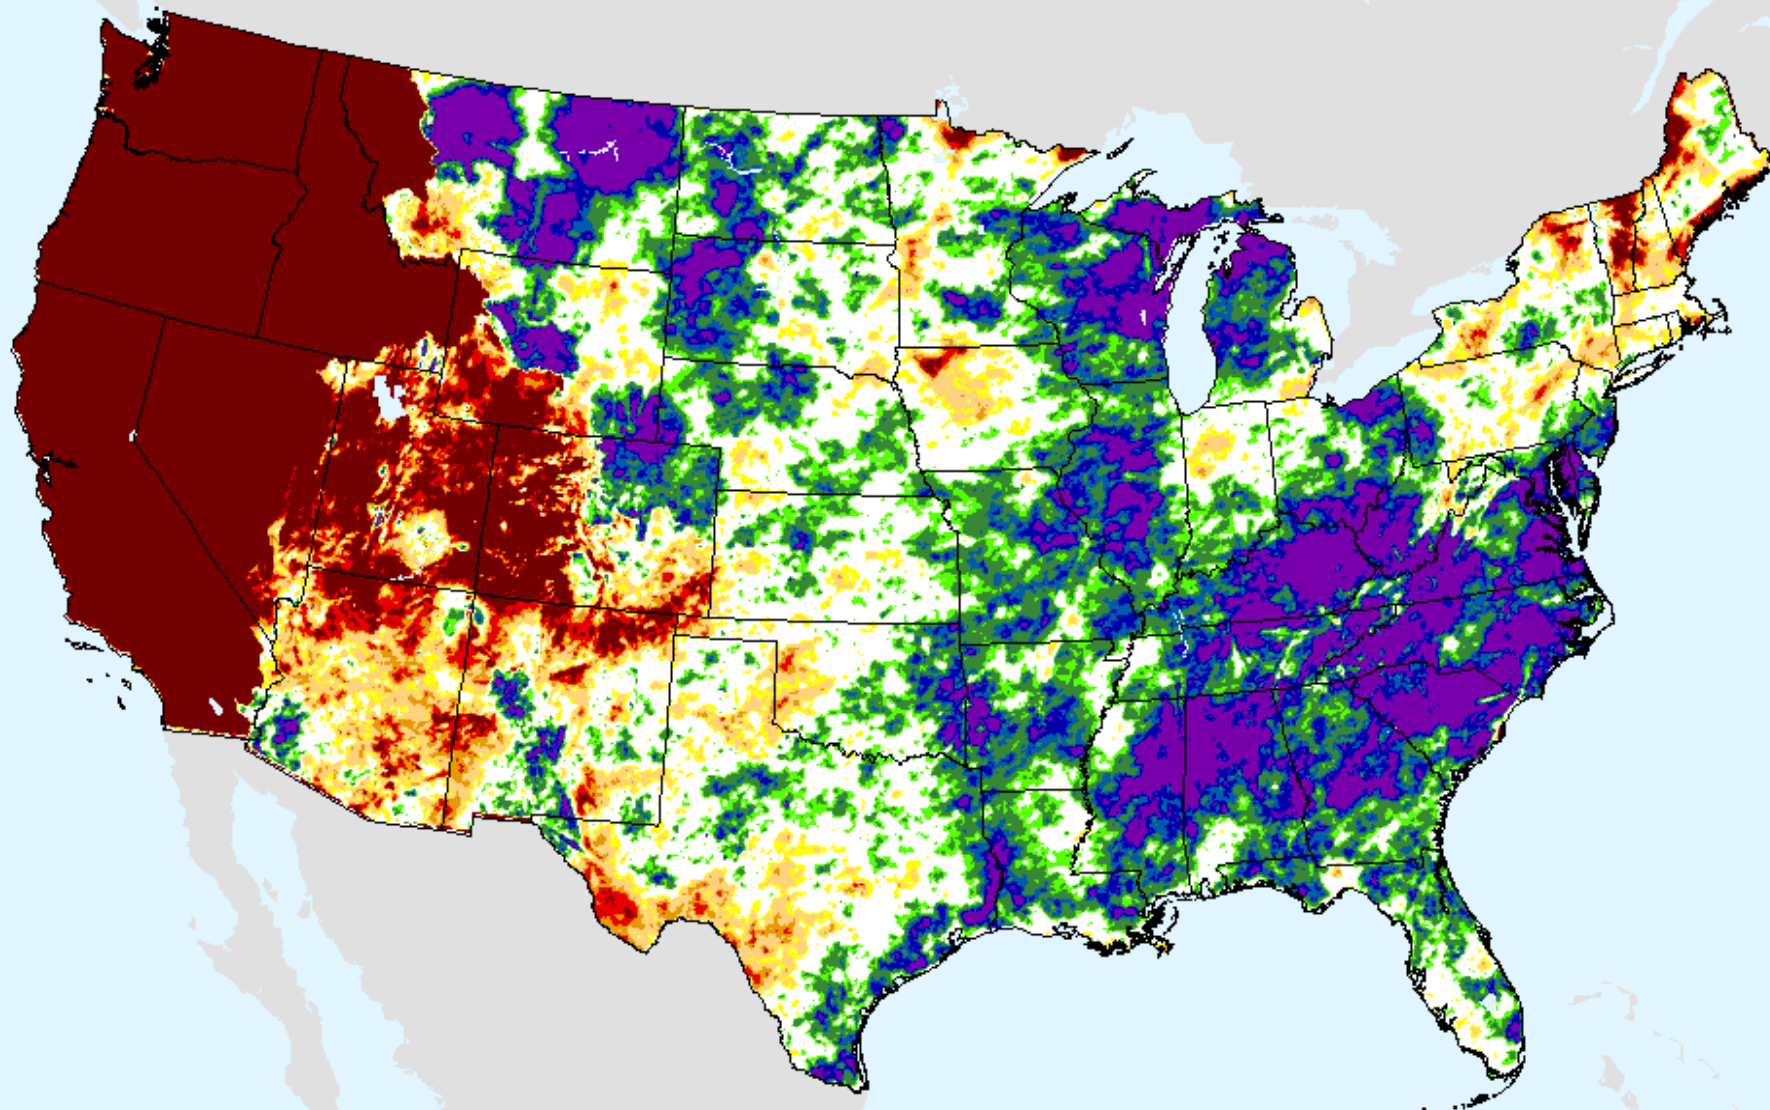

AHPS 24-month SPI

As of: Tuesday, August 17, 2021