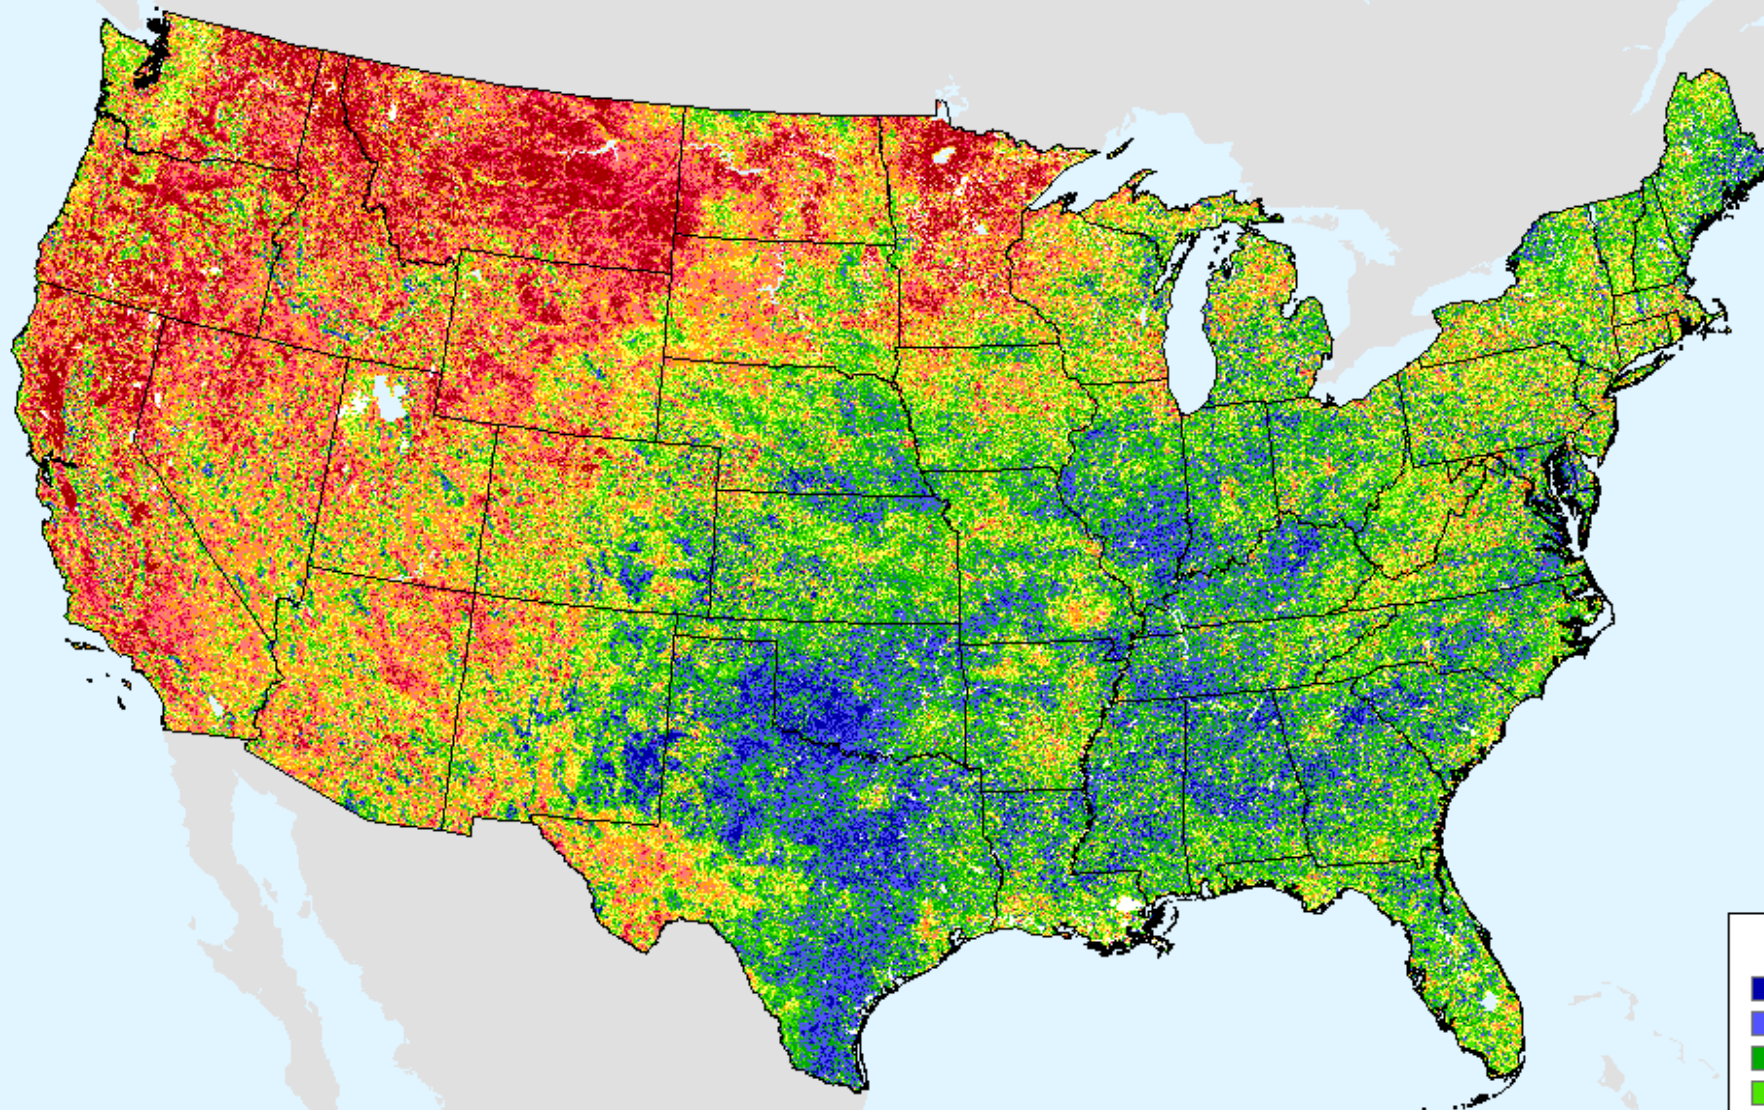

Vegetation Health Index

As of: Tuesday, August 17, 2021