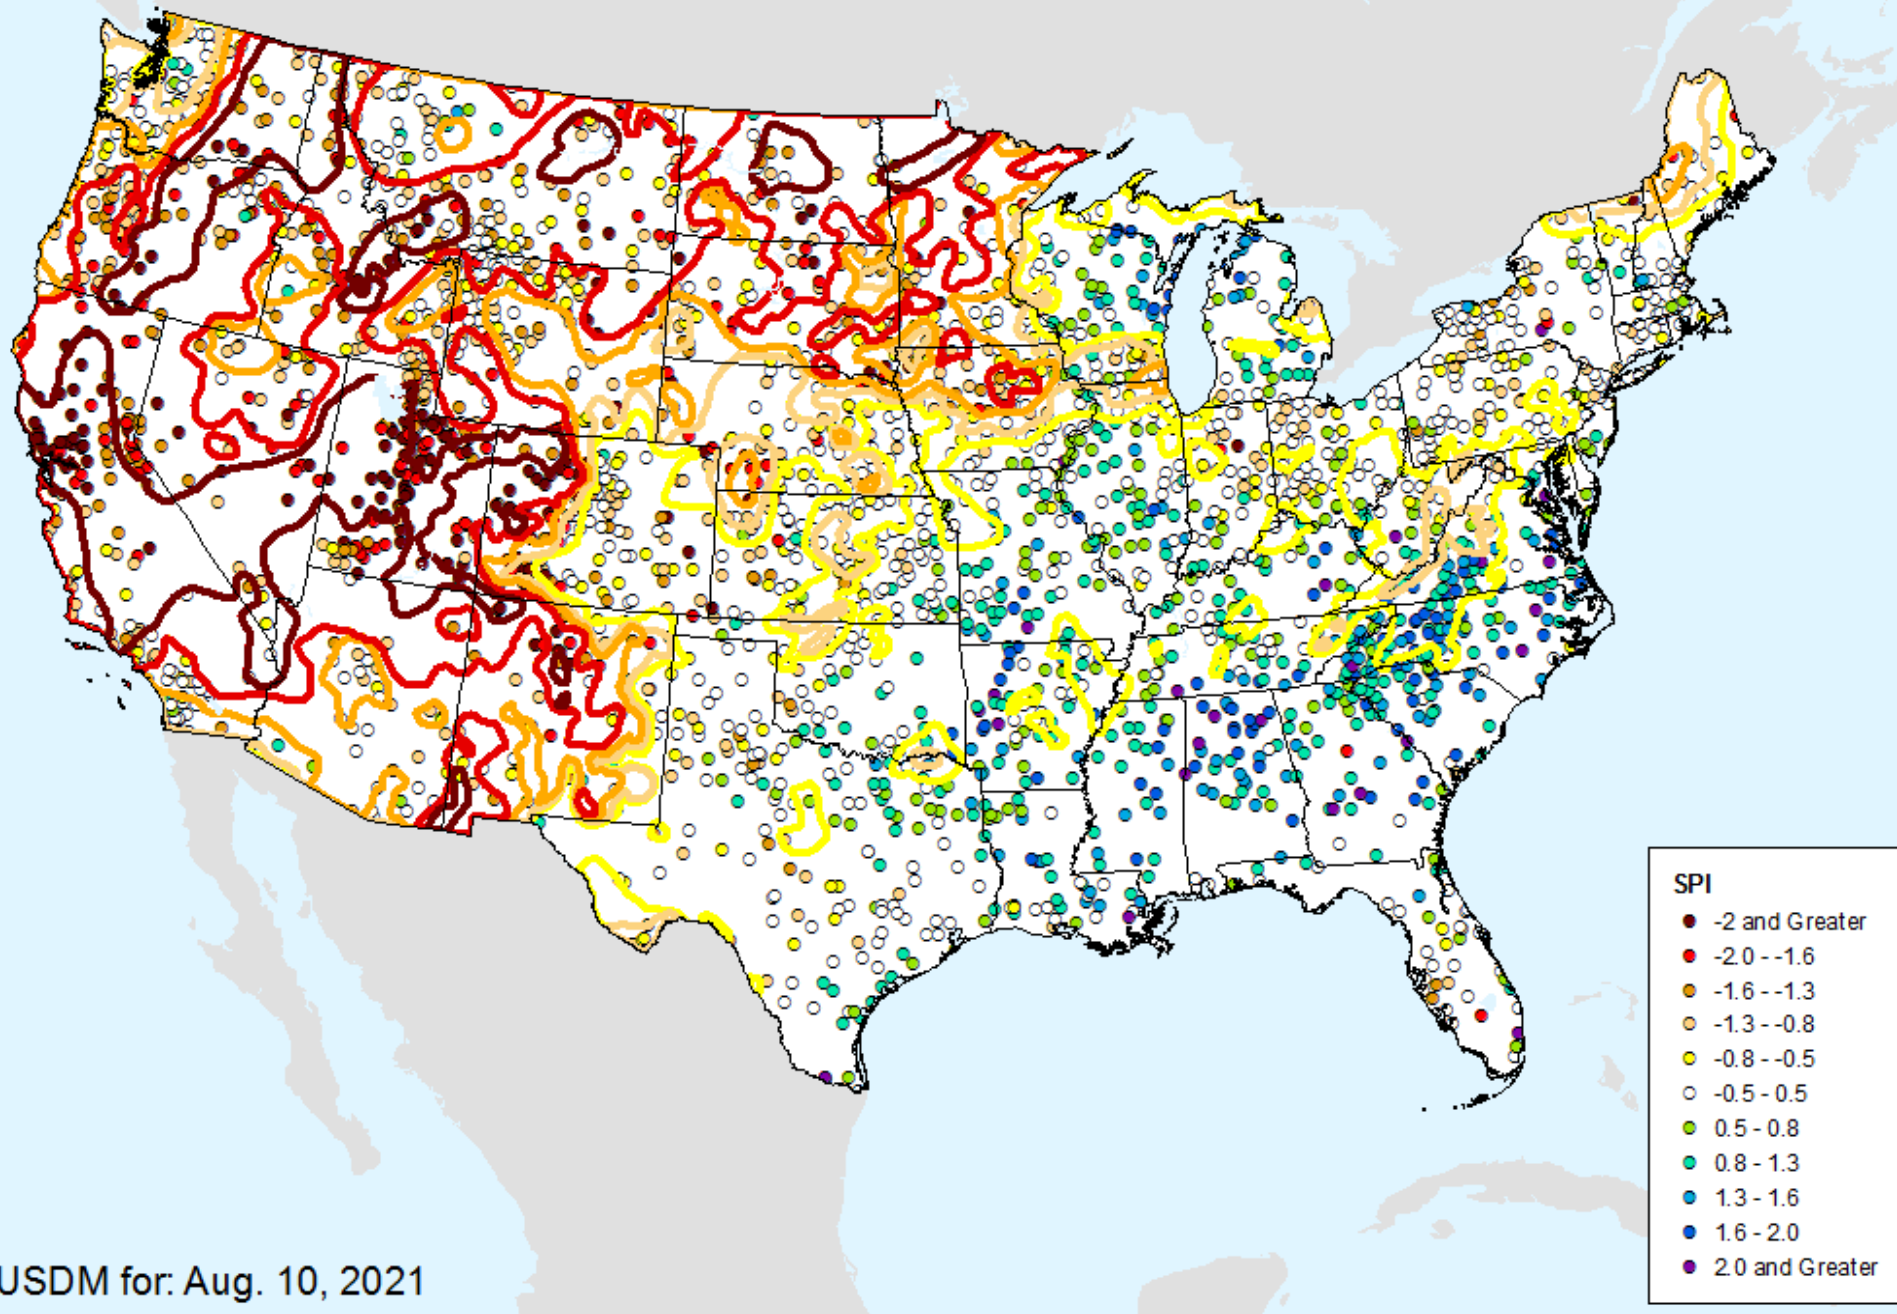

HPRCC 24-month SPI

As of: Tuesday, August 17, 2021

USDM for: Aug. 10, 2021