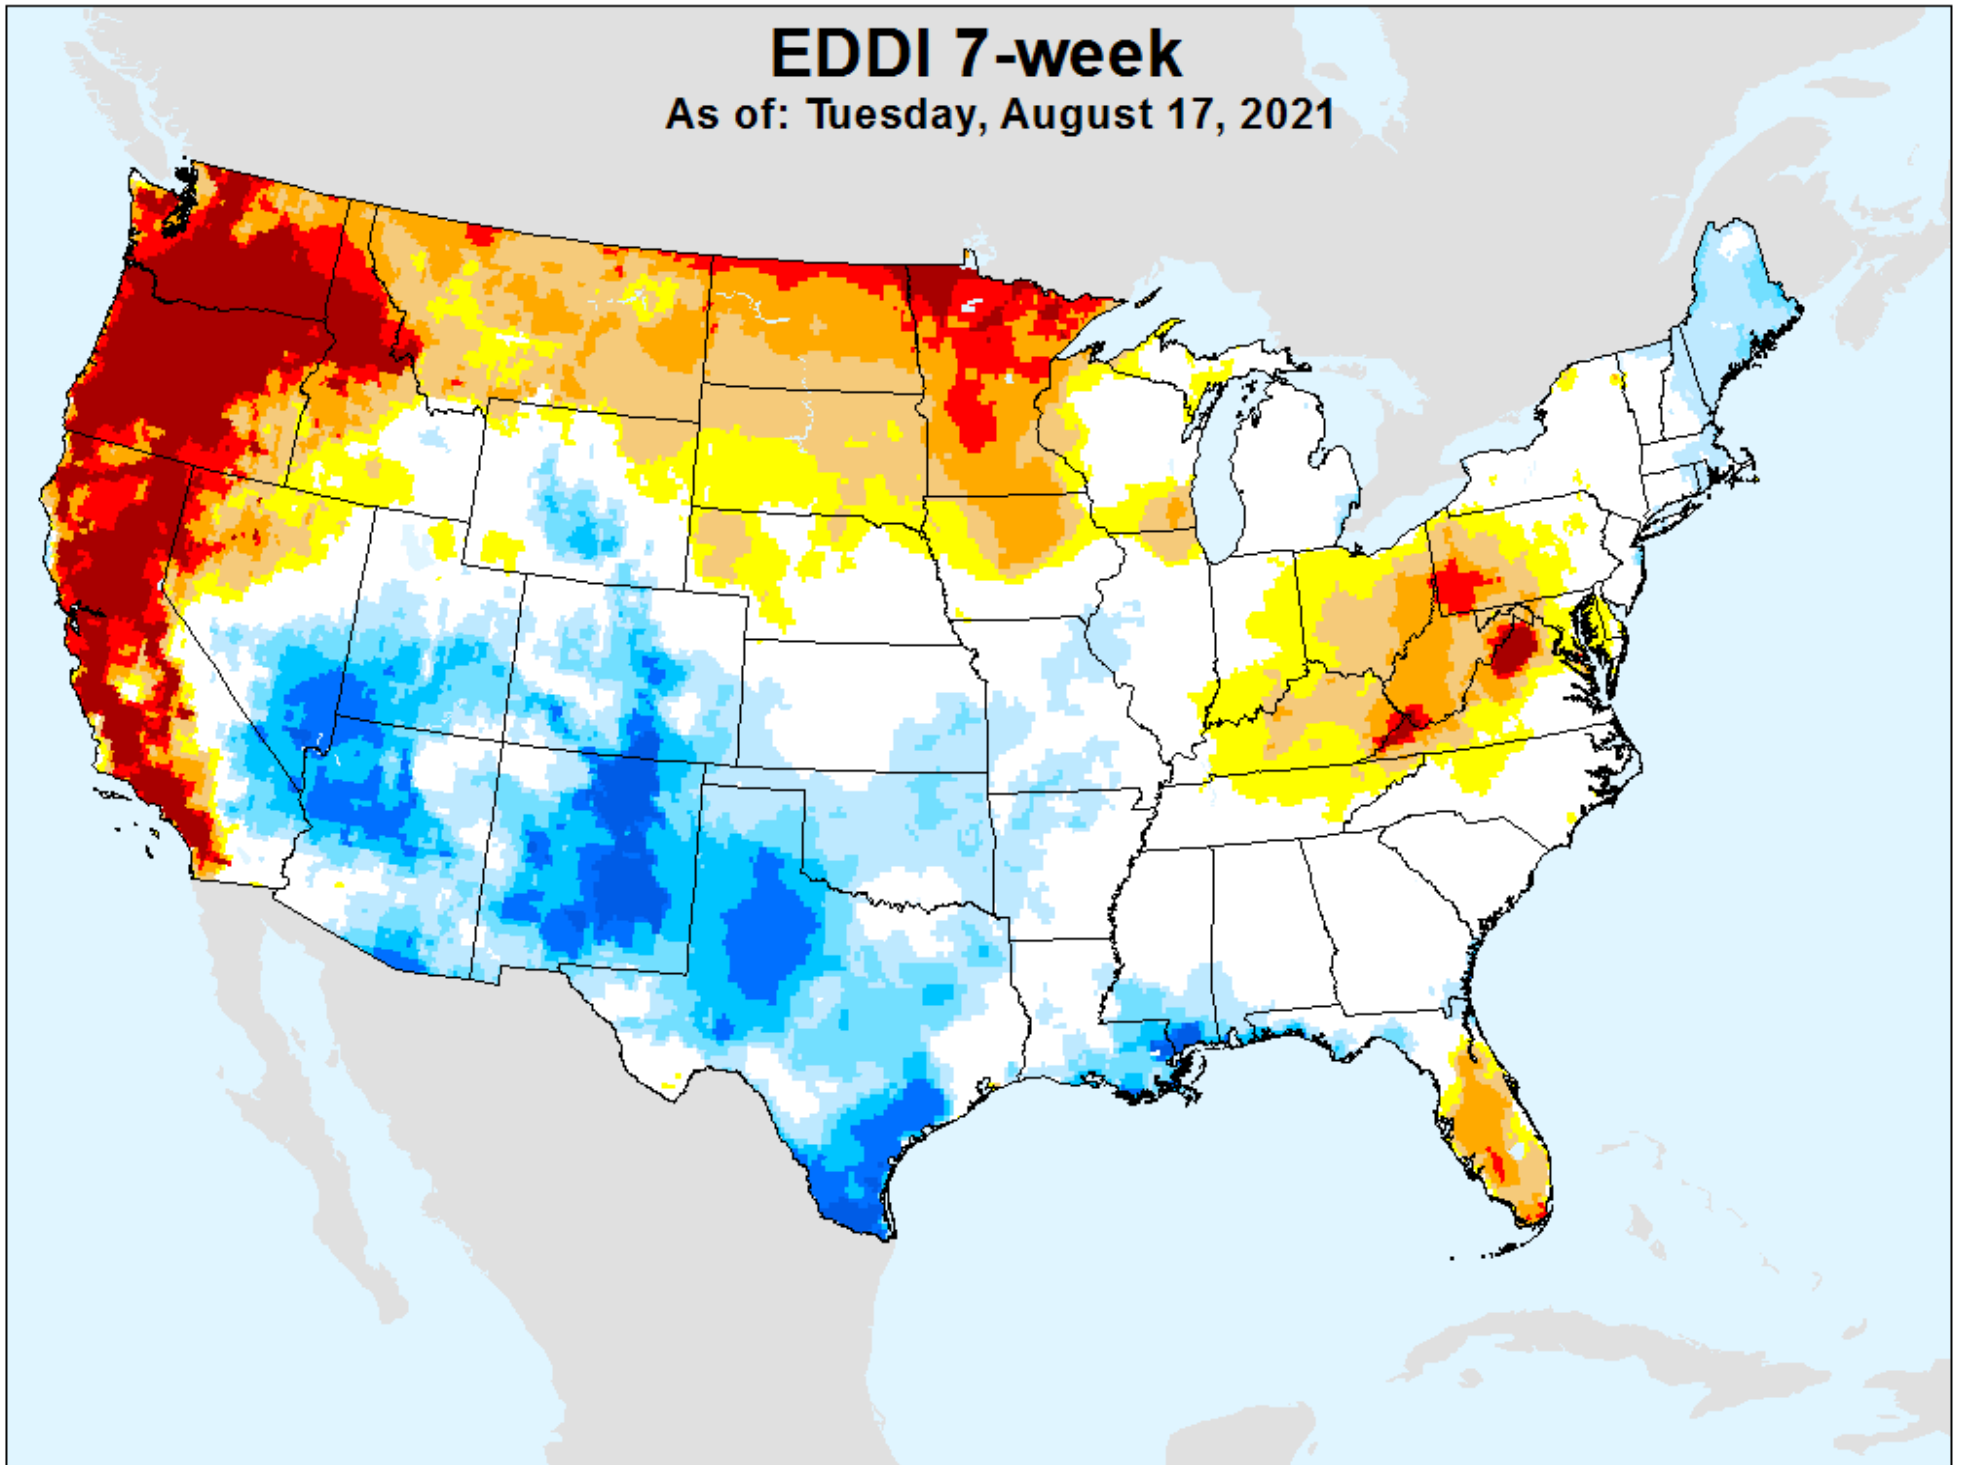

EDDI 7-week

As of: Tuesday, August 17, 2021