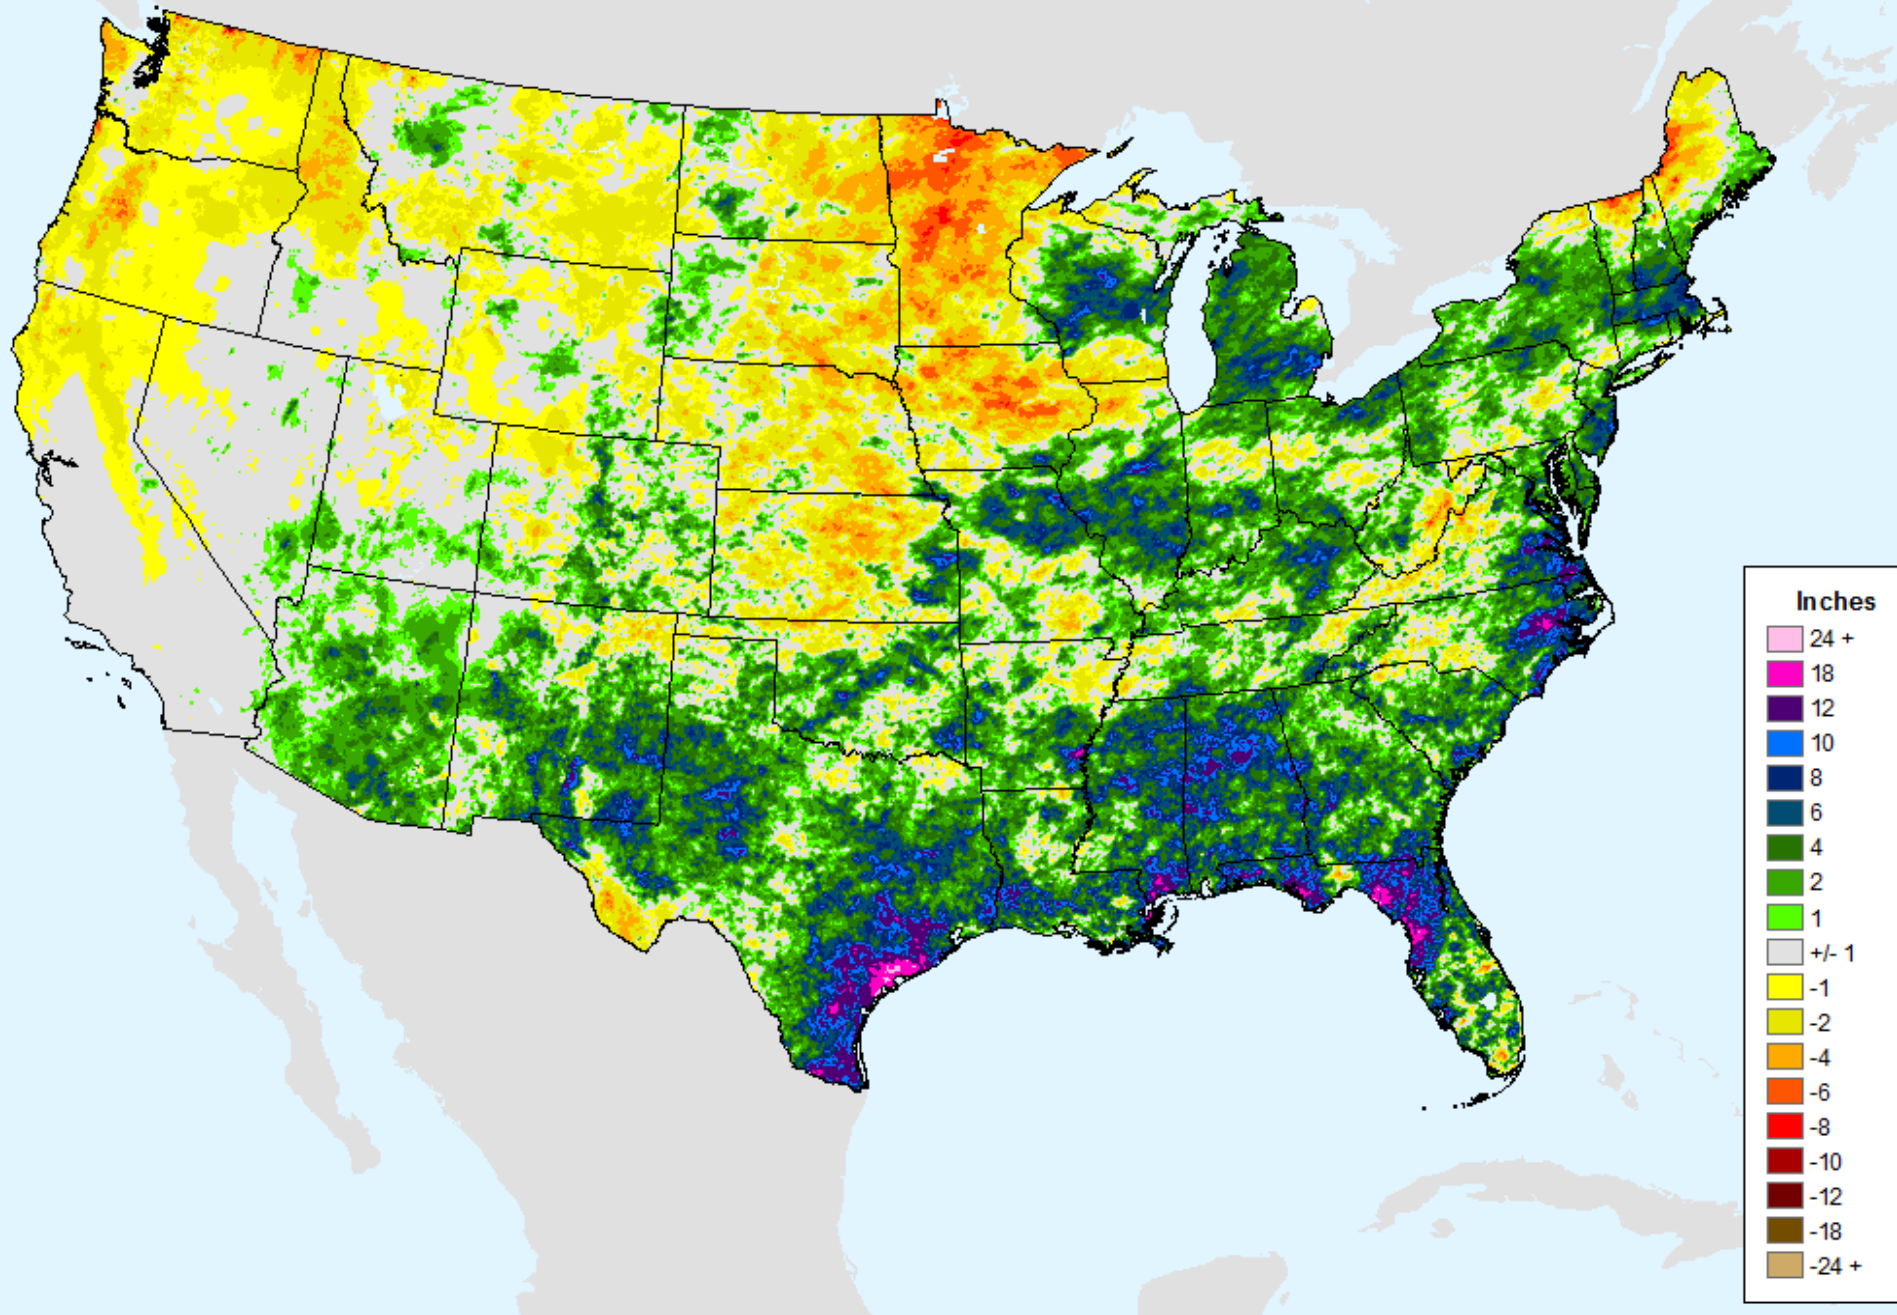

AHPS 90-Day Precip Departure

As of: Tuesday, August 17, 2021