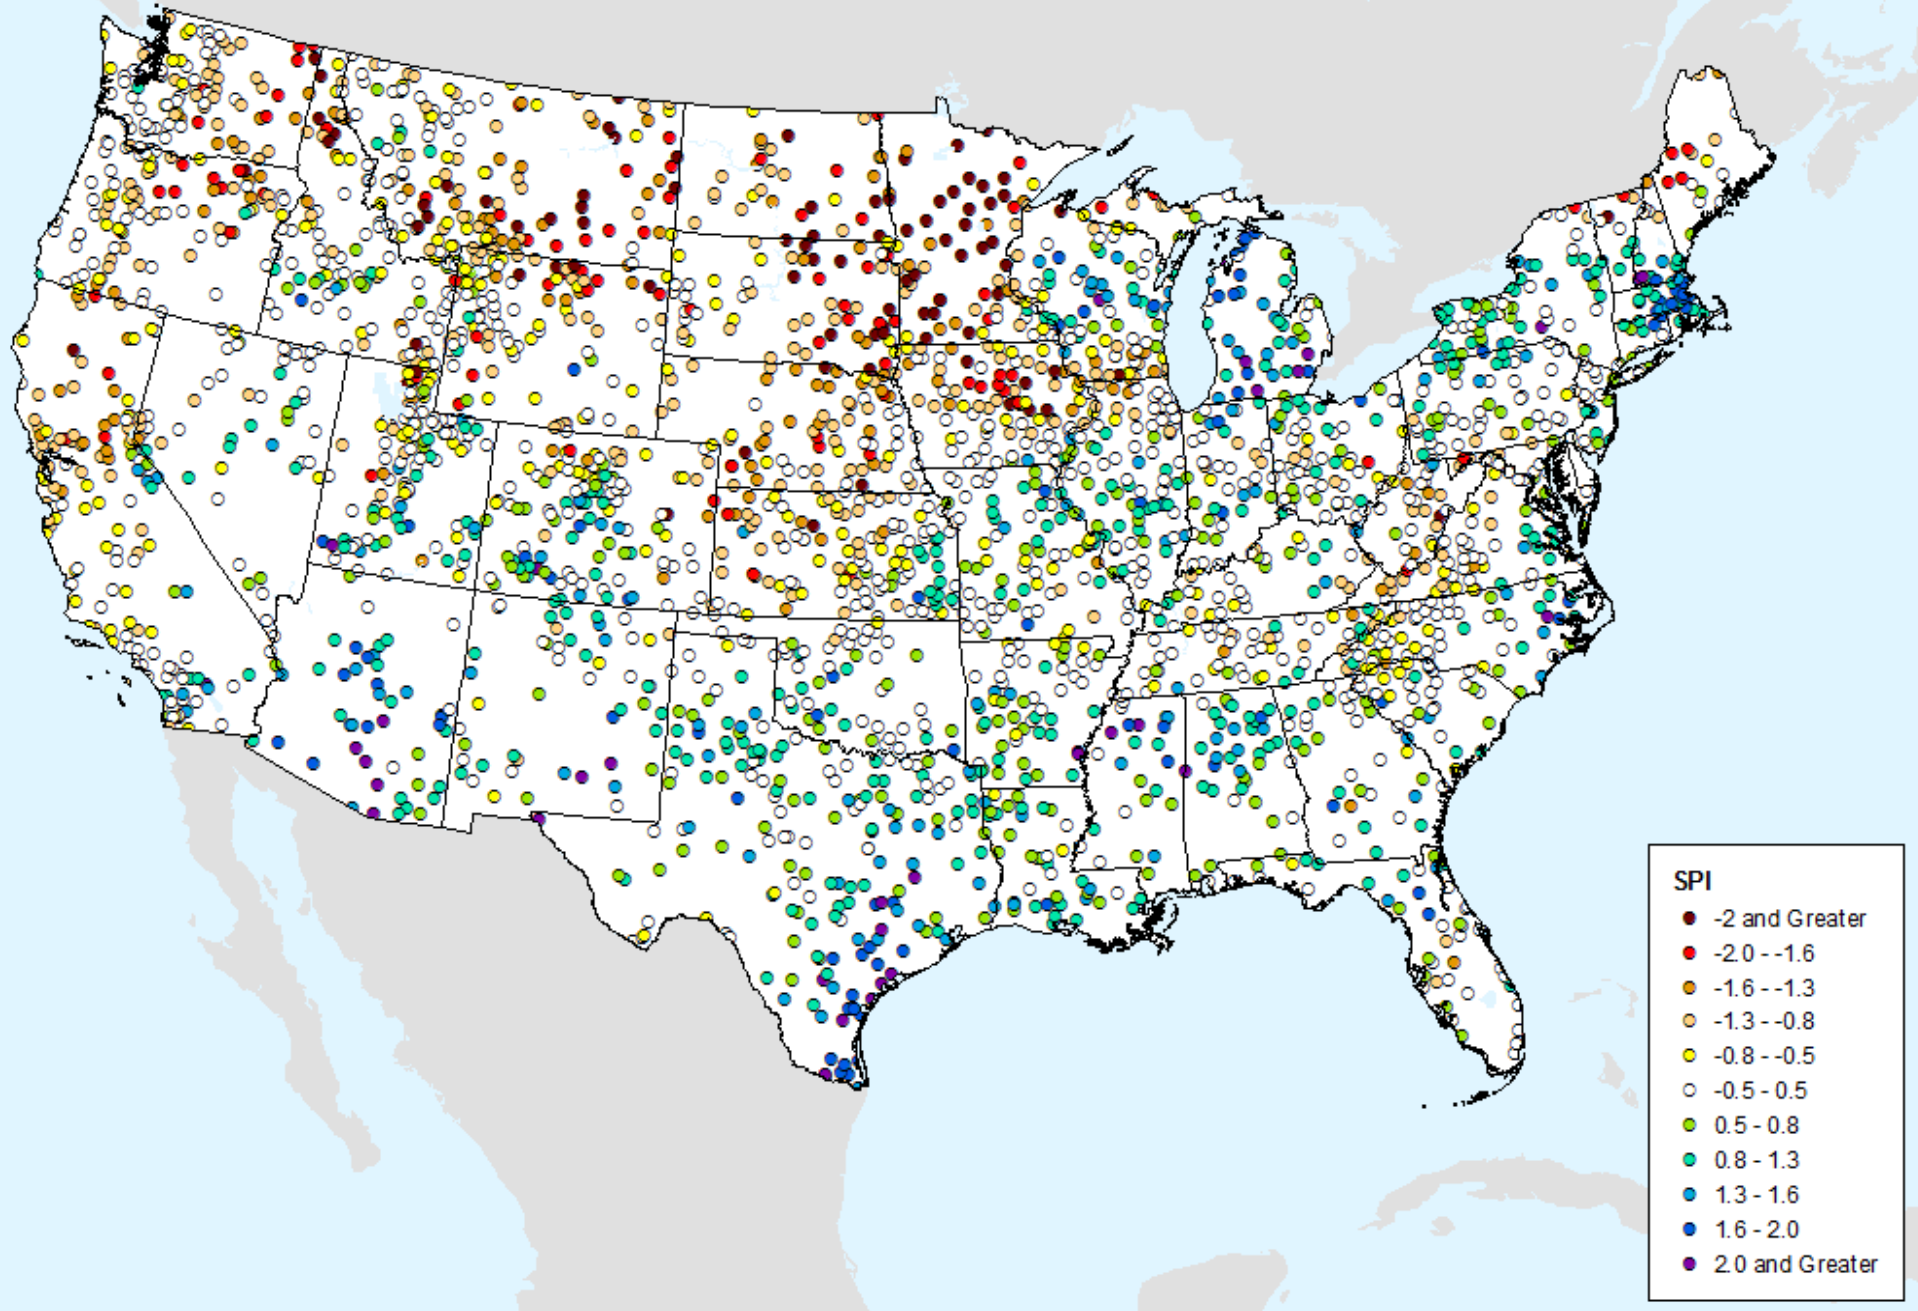

HPRCC 3-month SPI

As of: Tuesday, August 17, 2021