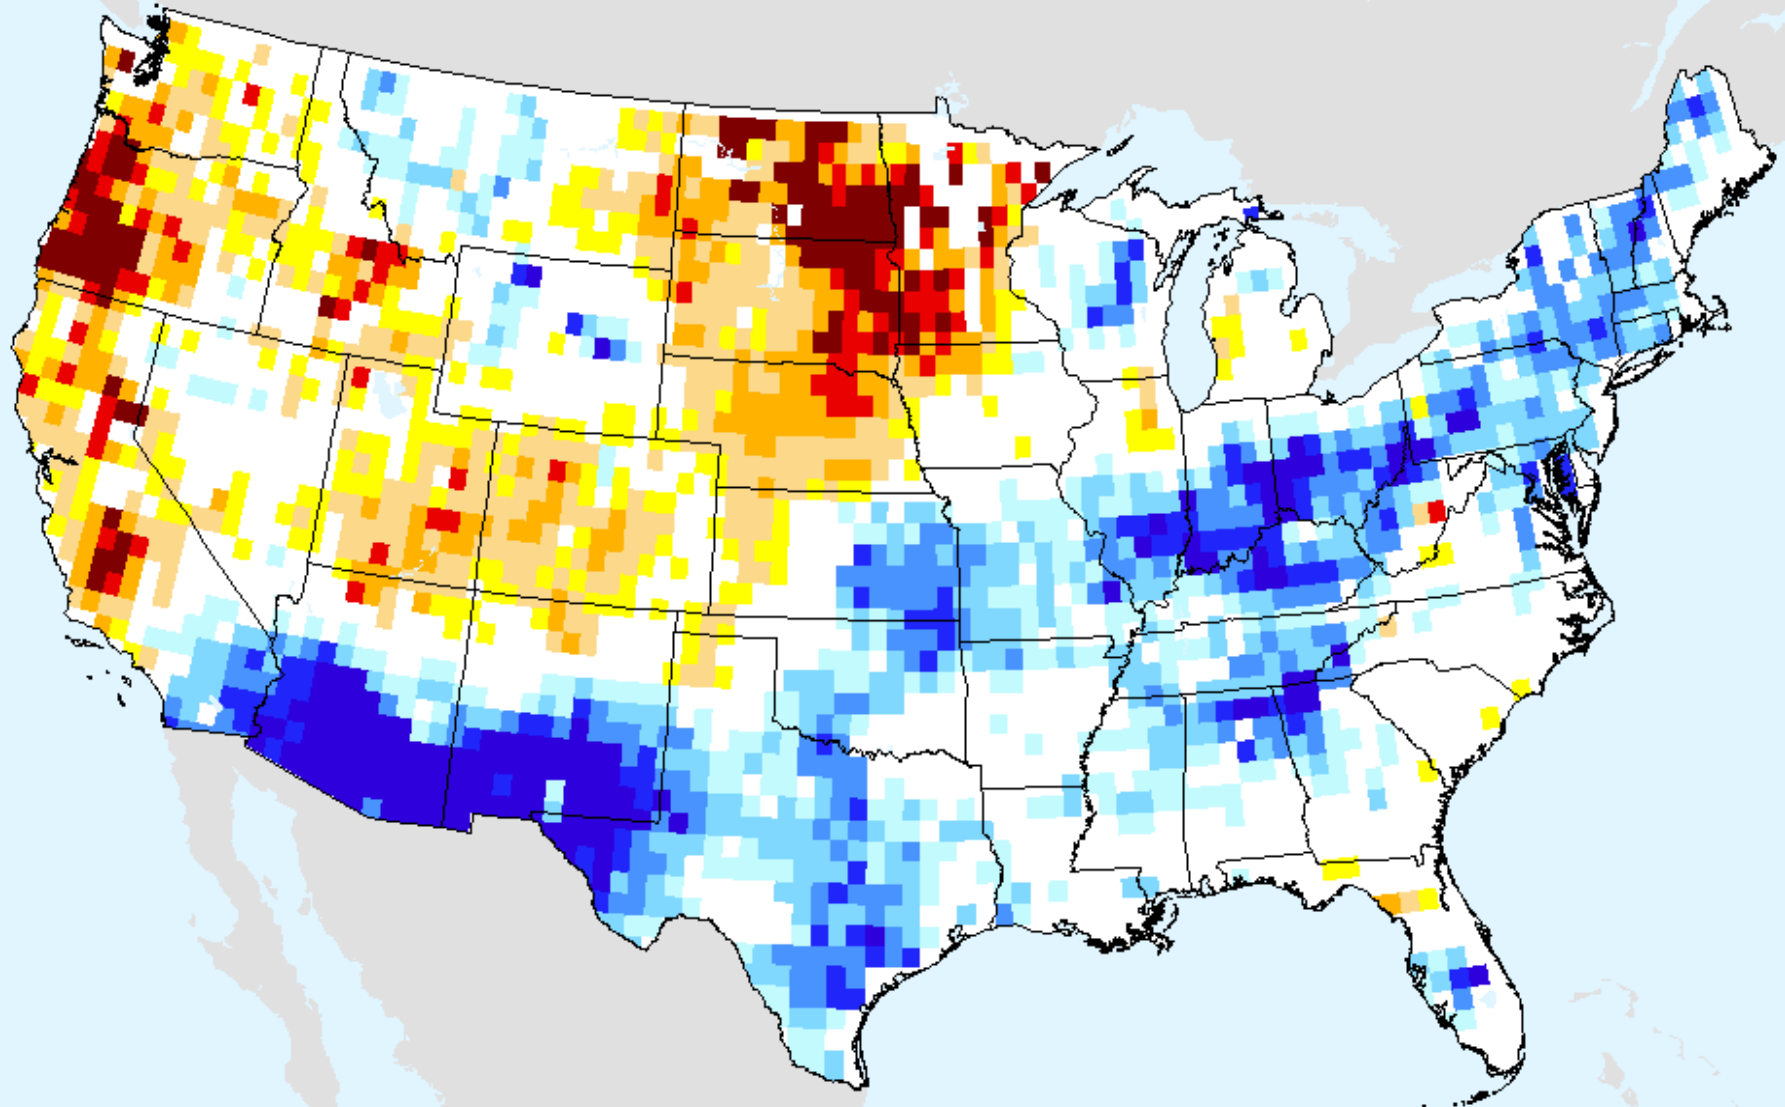

AIRS-Based Surface Relative Humidity 7 Day

As of: Tuesday, August 17, 2021