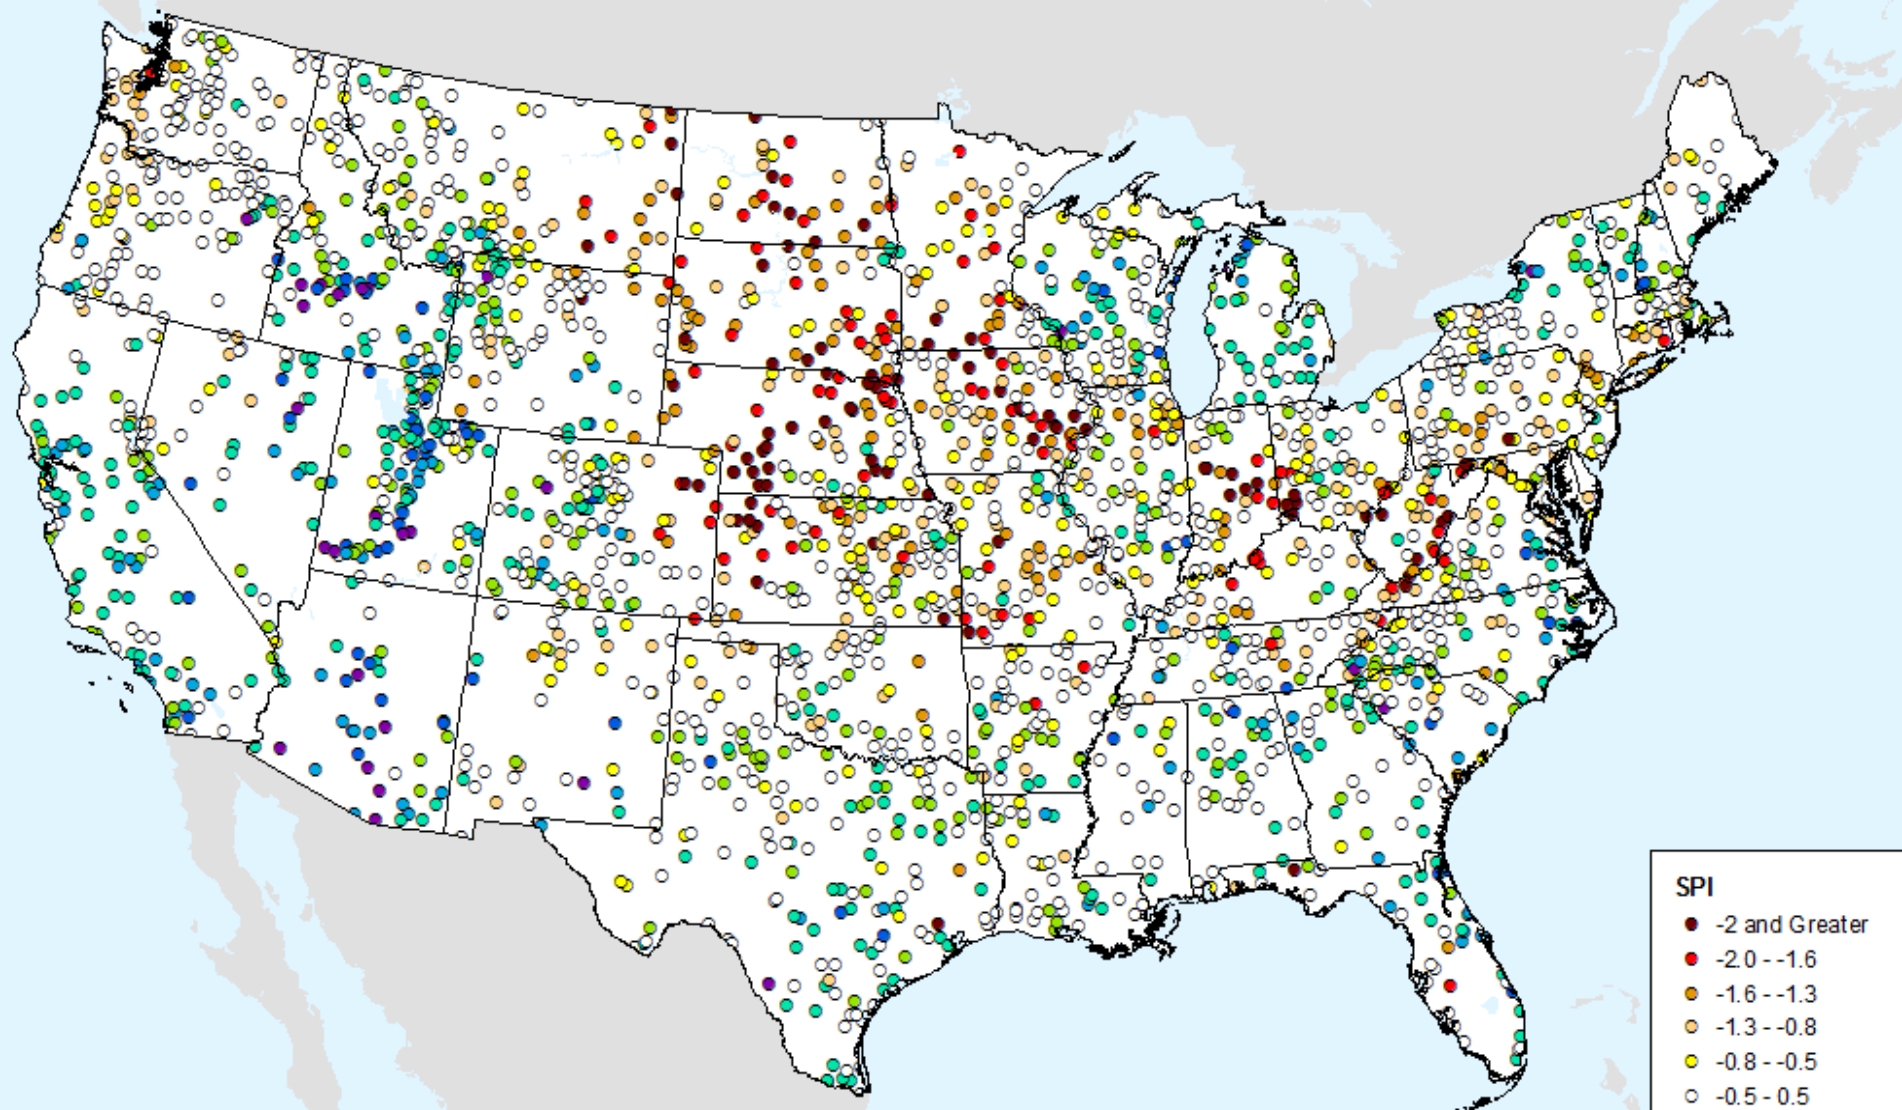

HPRCC 1-month SPI

As of: Tuesday, August 17, 2021