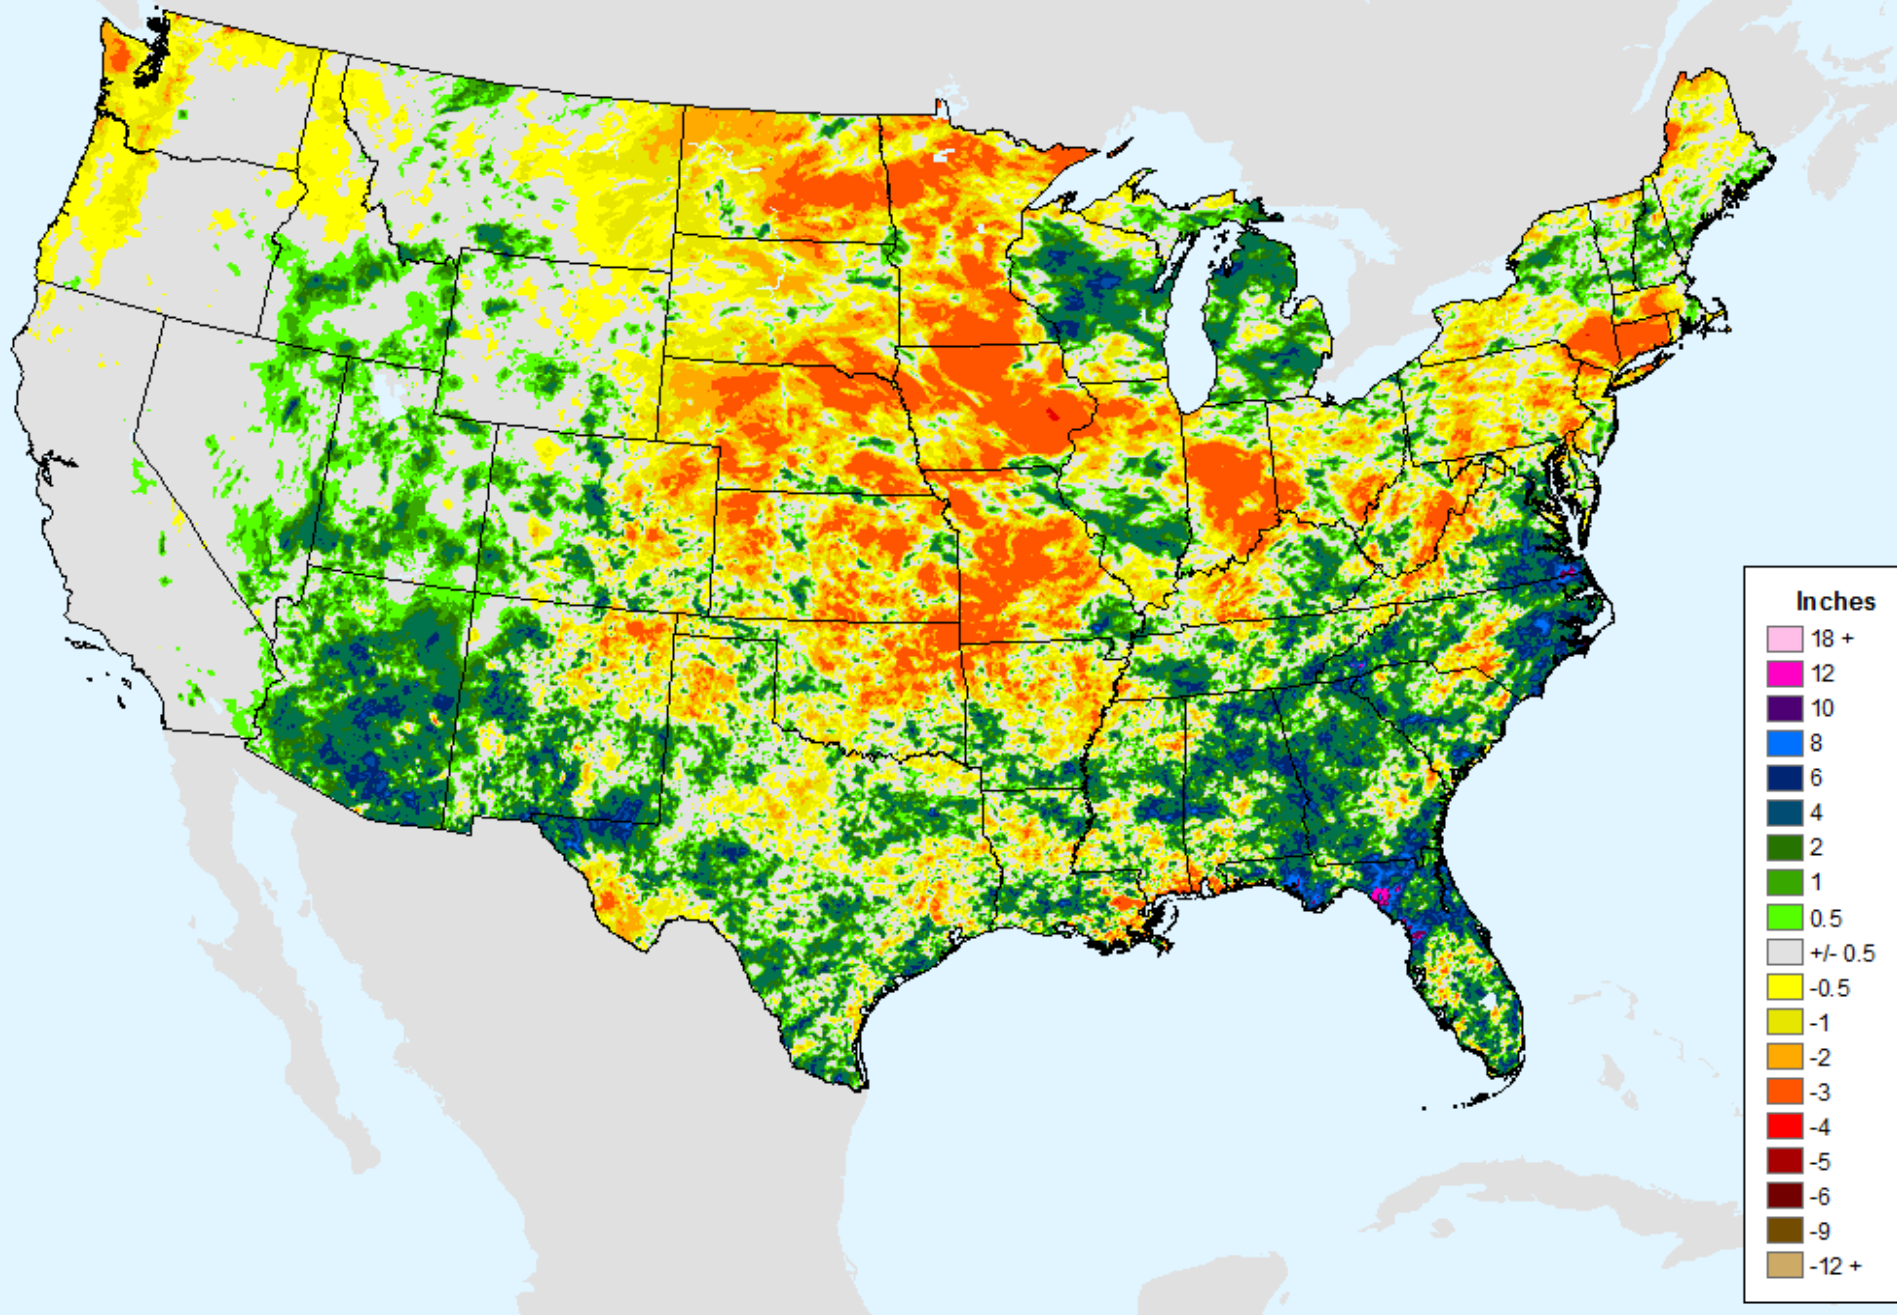

# AHPS 30-Day Precip Departure

As of: Tuesday, August 17, 2021