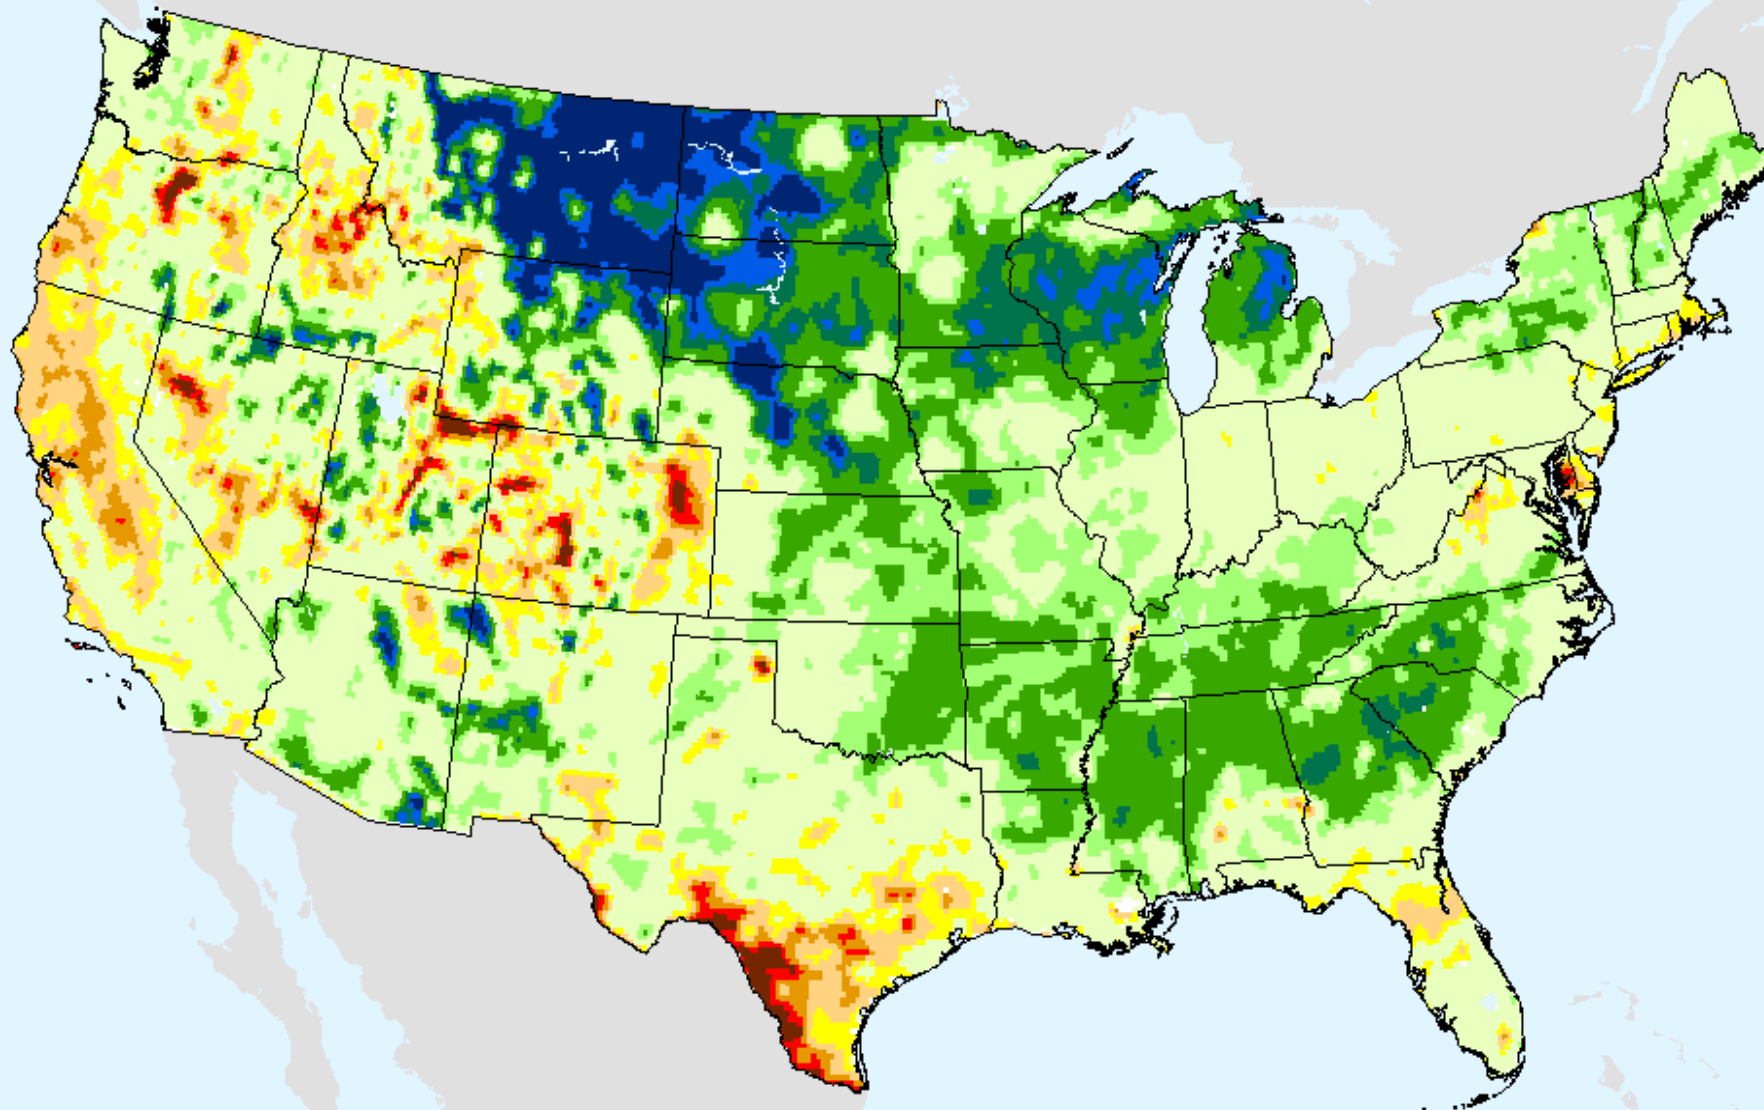

NLDAS Top 1m Soil Moisture

As of: Tuesday, August 17, 2021