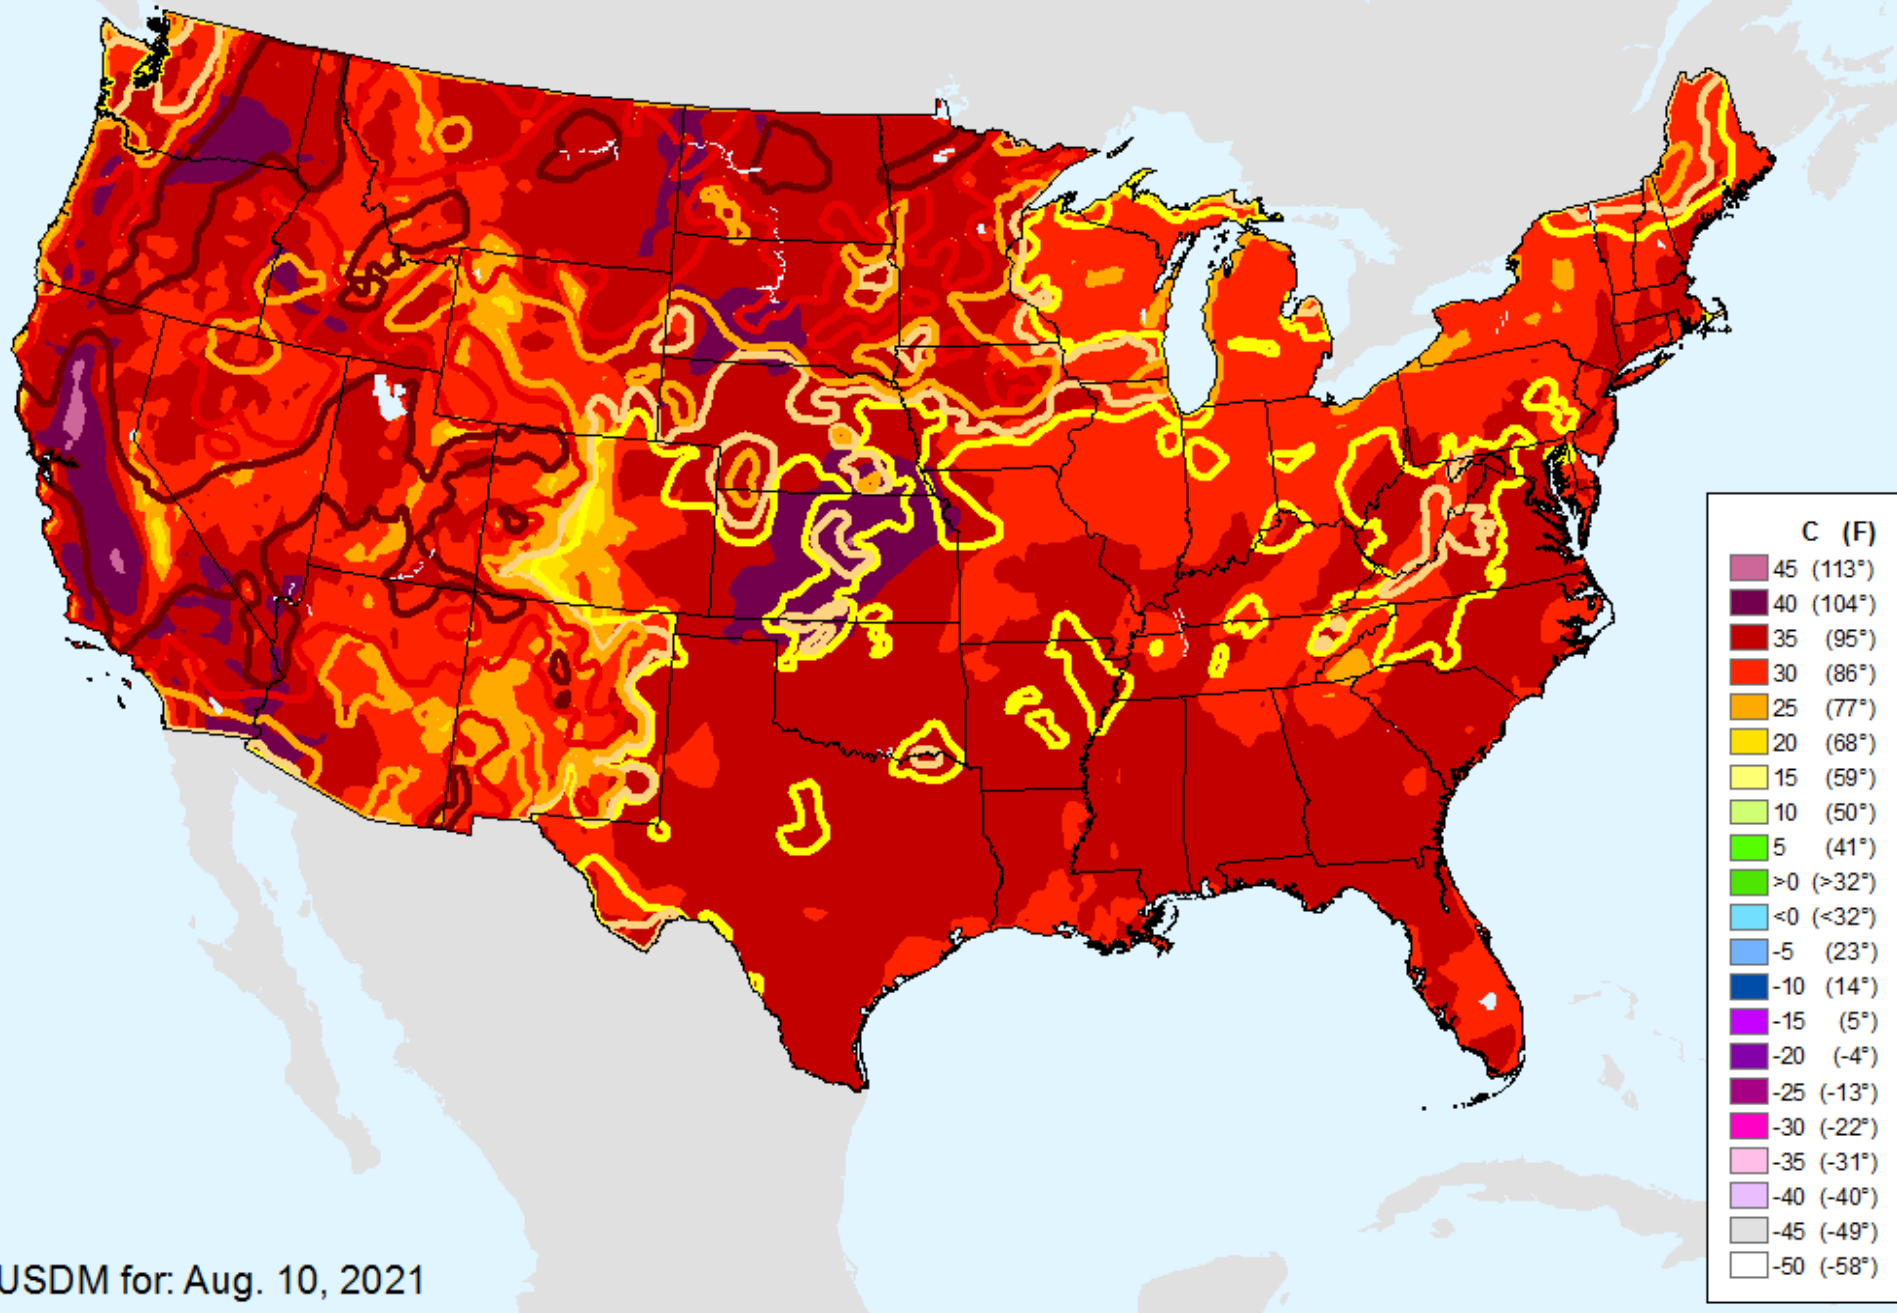

GFS (00z) 7-Day Max Temp Forecast

As of: Tuesday, August 17, 2021

USDM for: Aug. 10, 2021