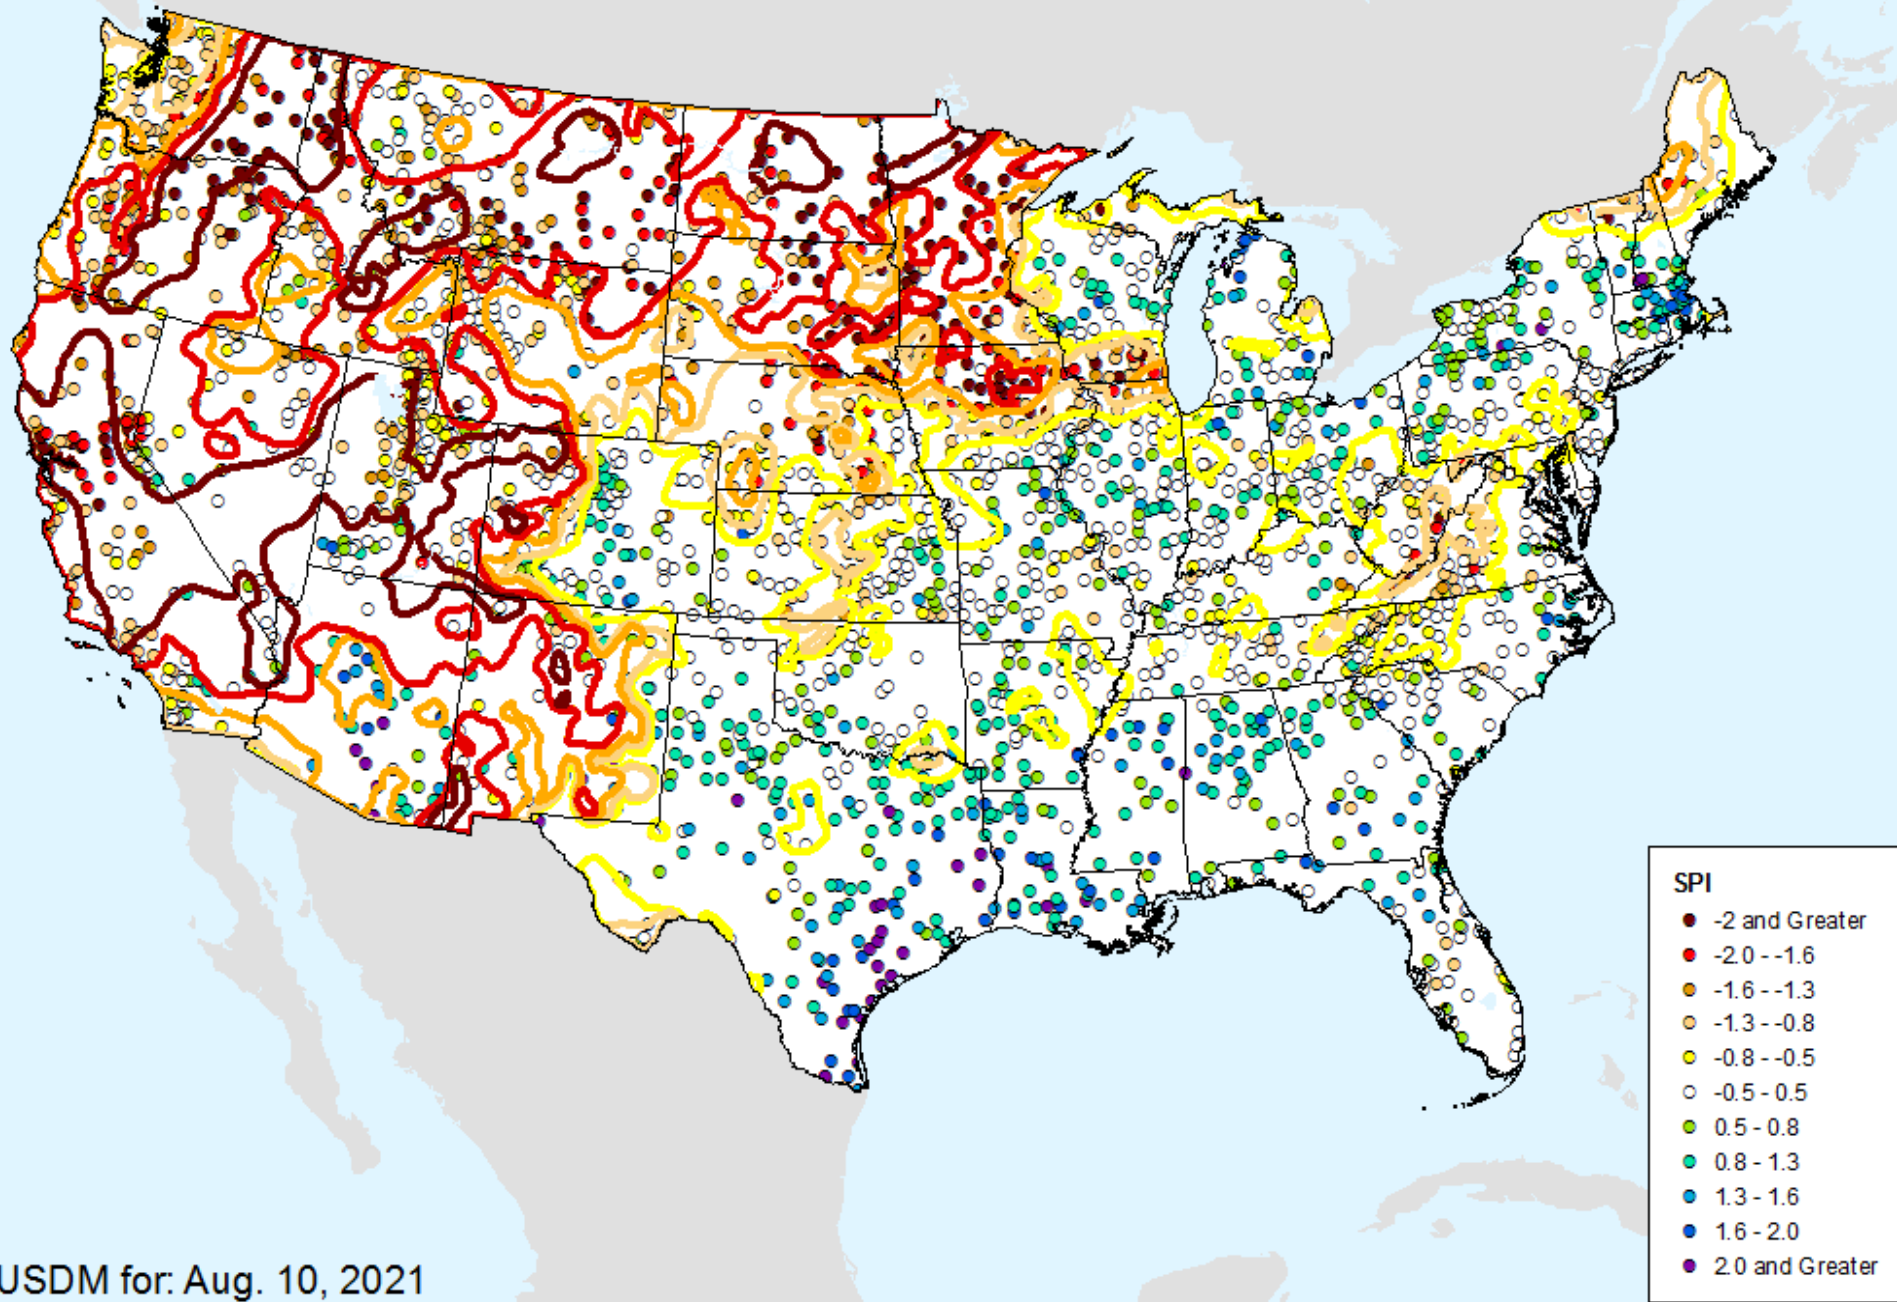

HPRCC 4-month SPI

As of: Tuesday, August 17, 2021

USDM for: Aug. 10, 2021