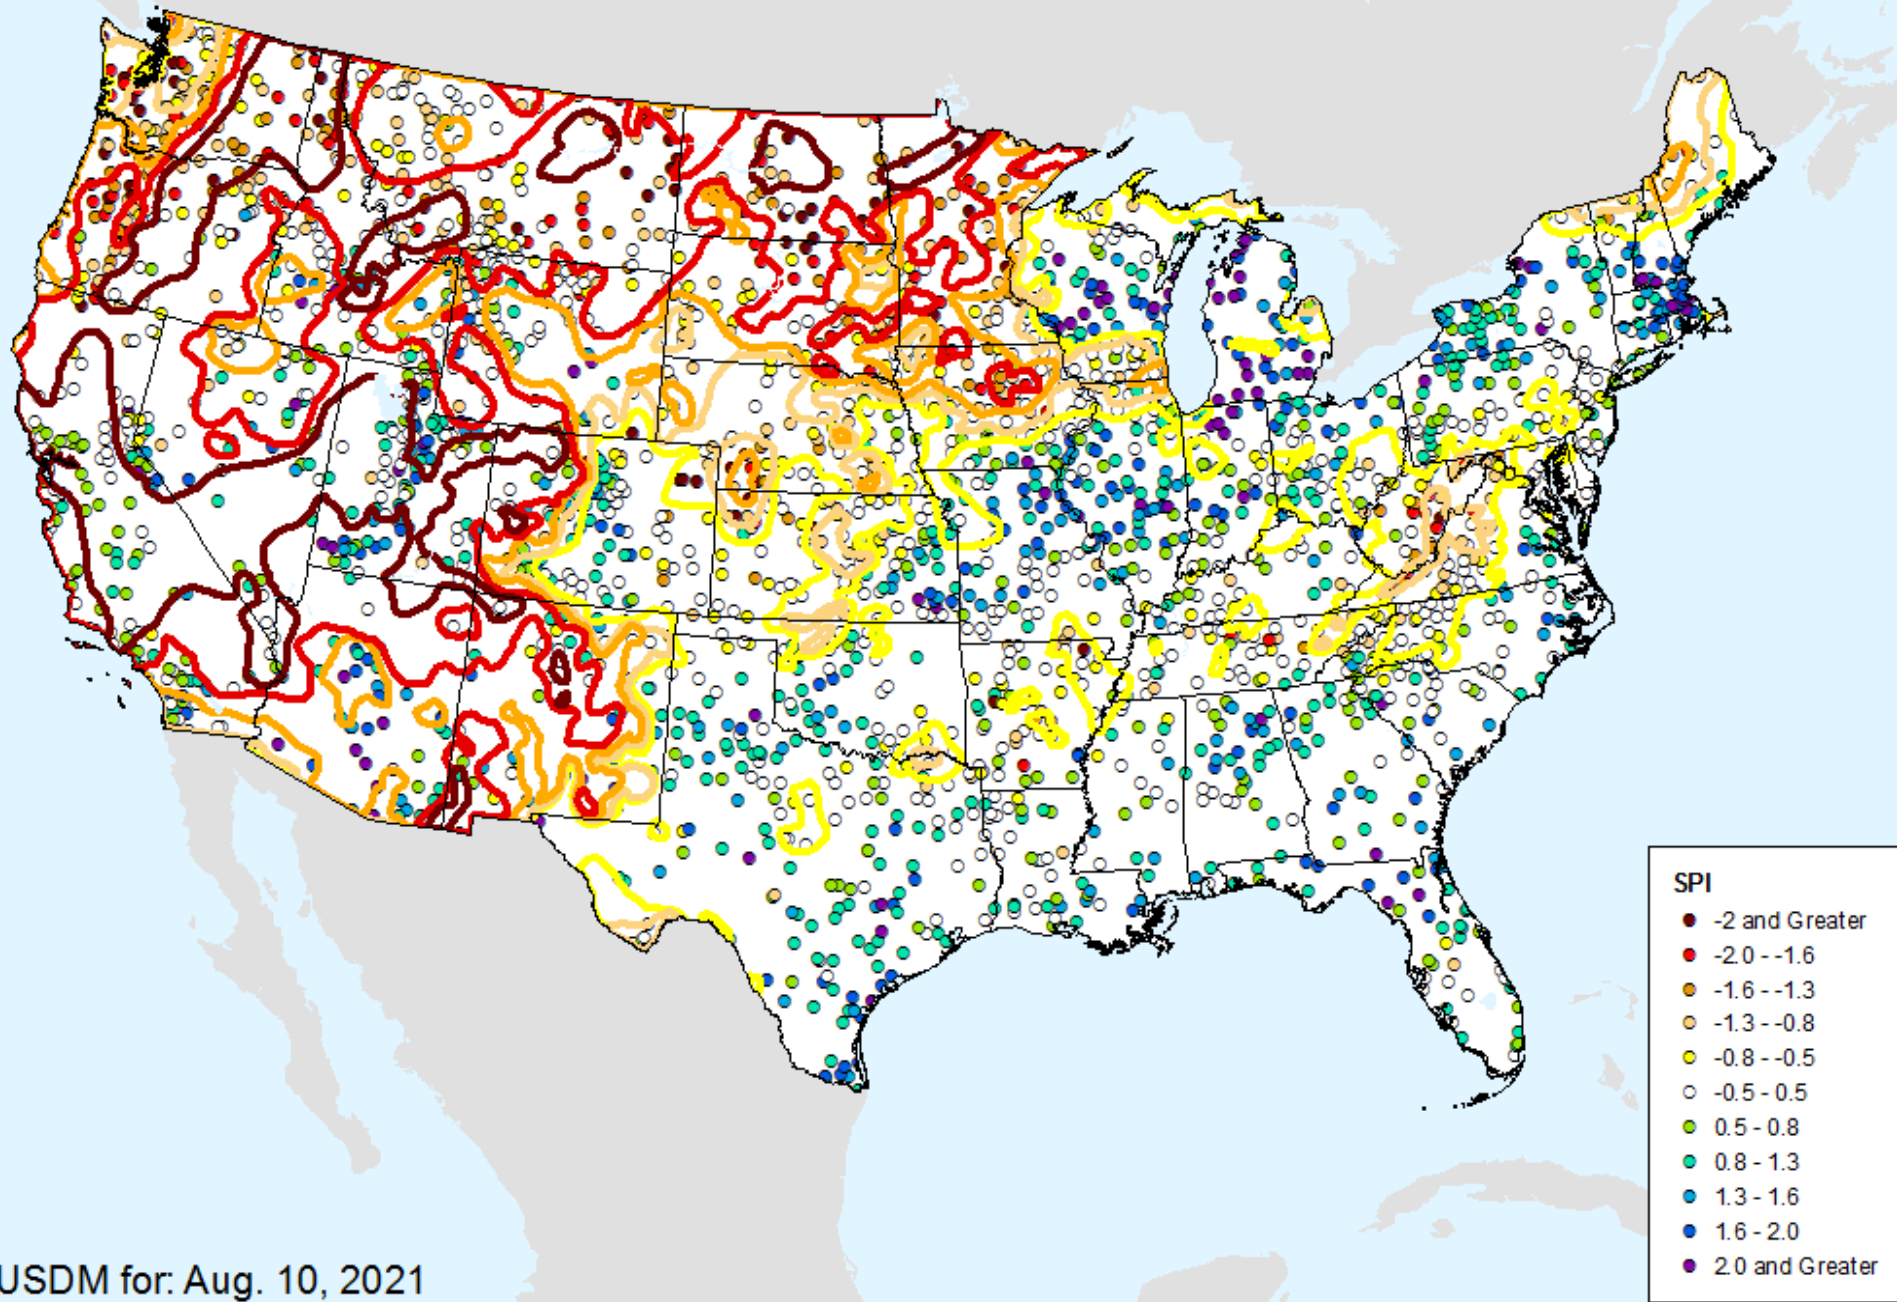

HPRCC 2-month SPI

As of: Tuesday, August 17, 2021

USDM for: Aug. 10, 2021