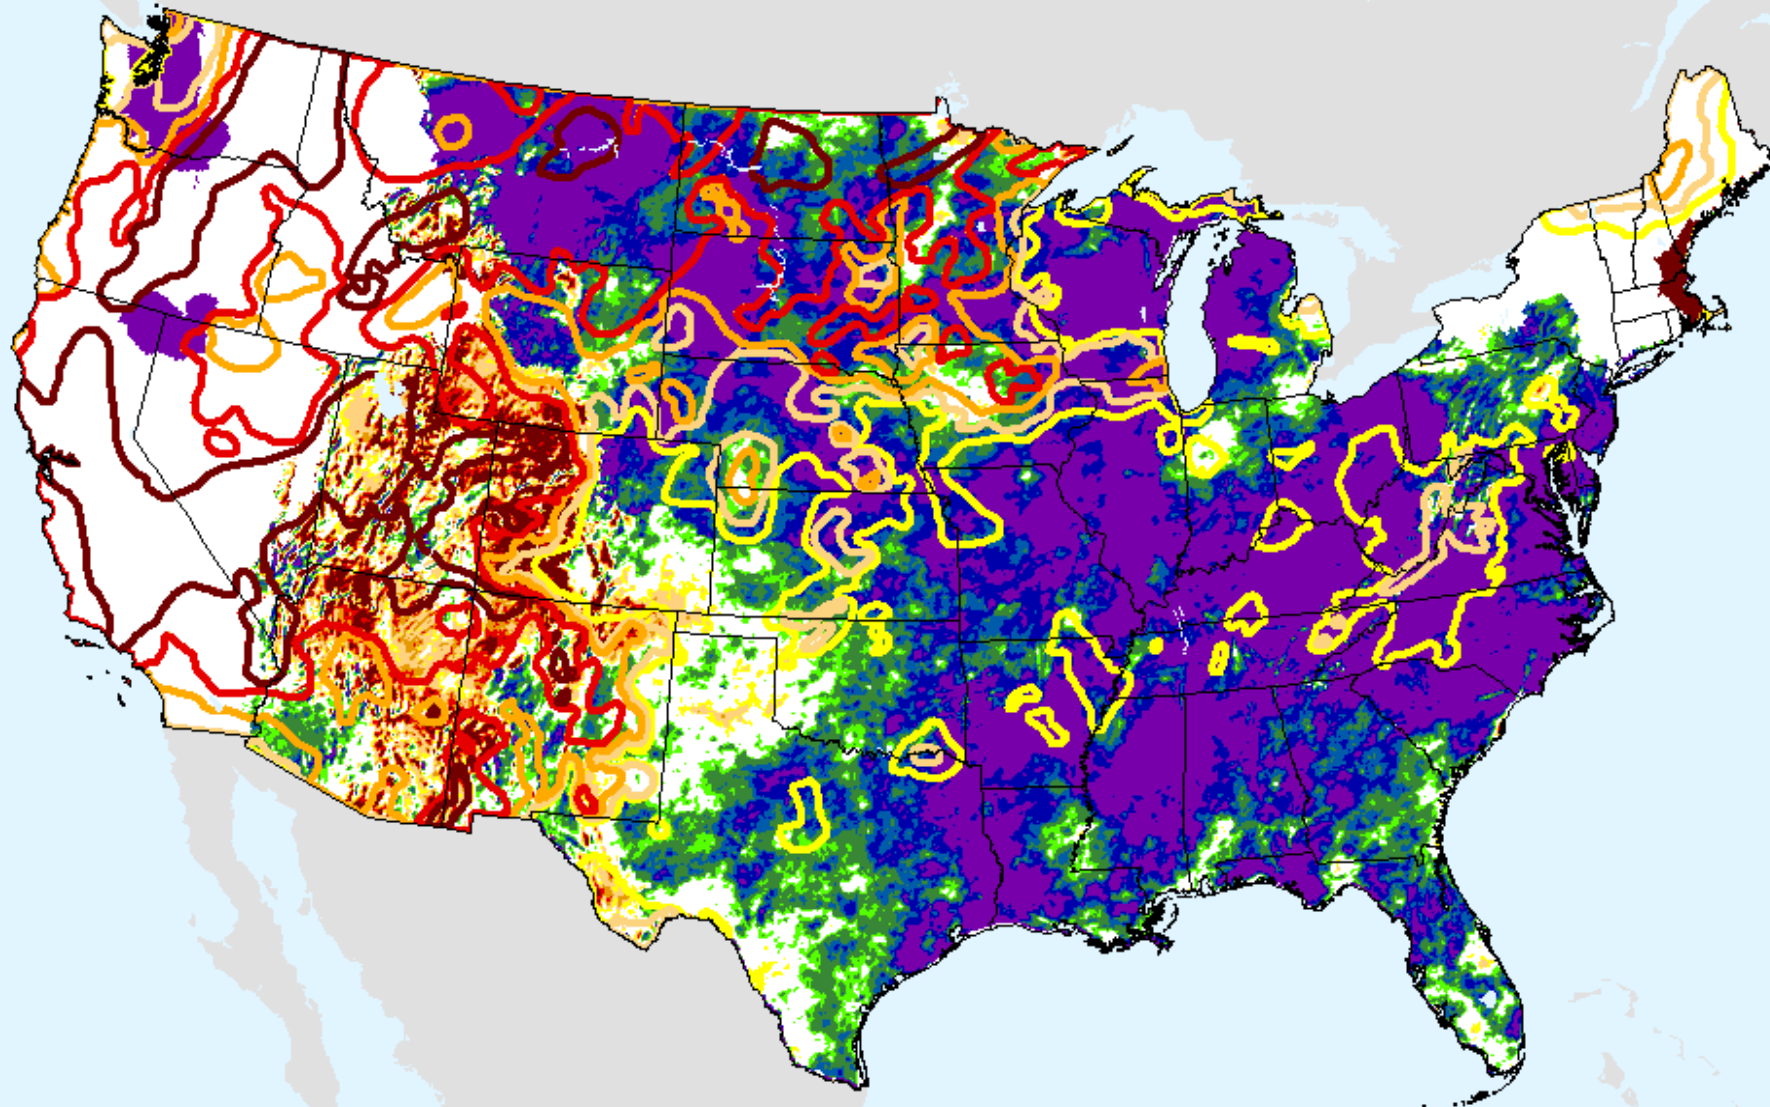

AHPS 36-month SPEI

As of: Tuesday, August 17, 2021

USDM for: Aug. 10, 2021

SPEI (USDM)