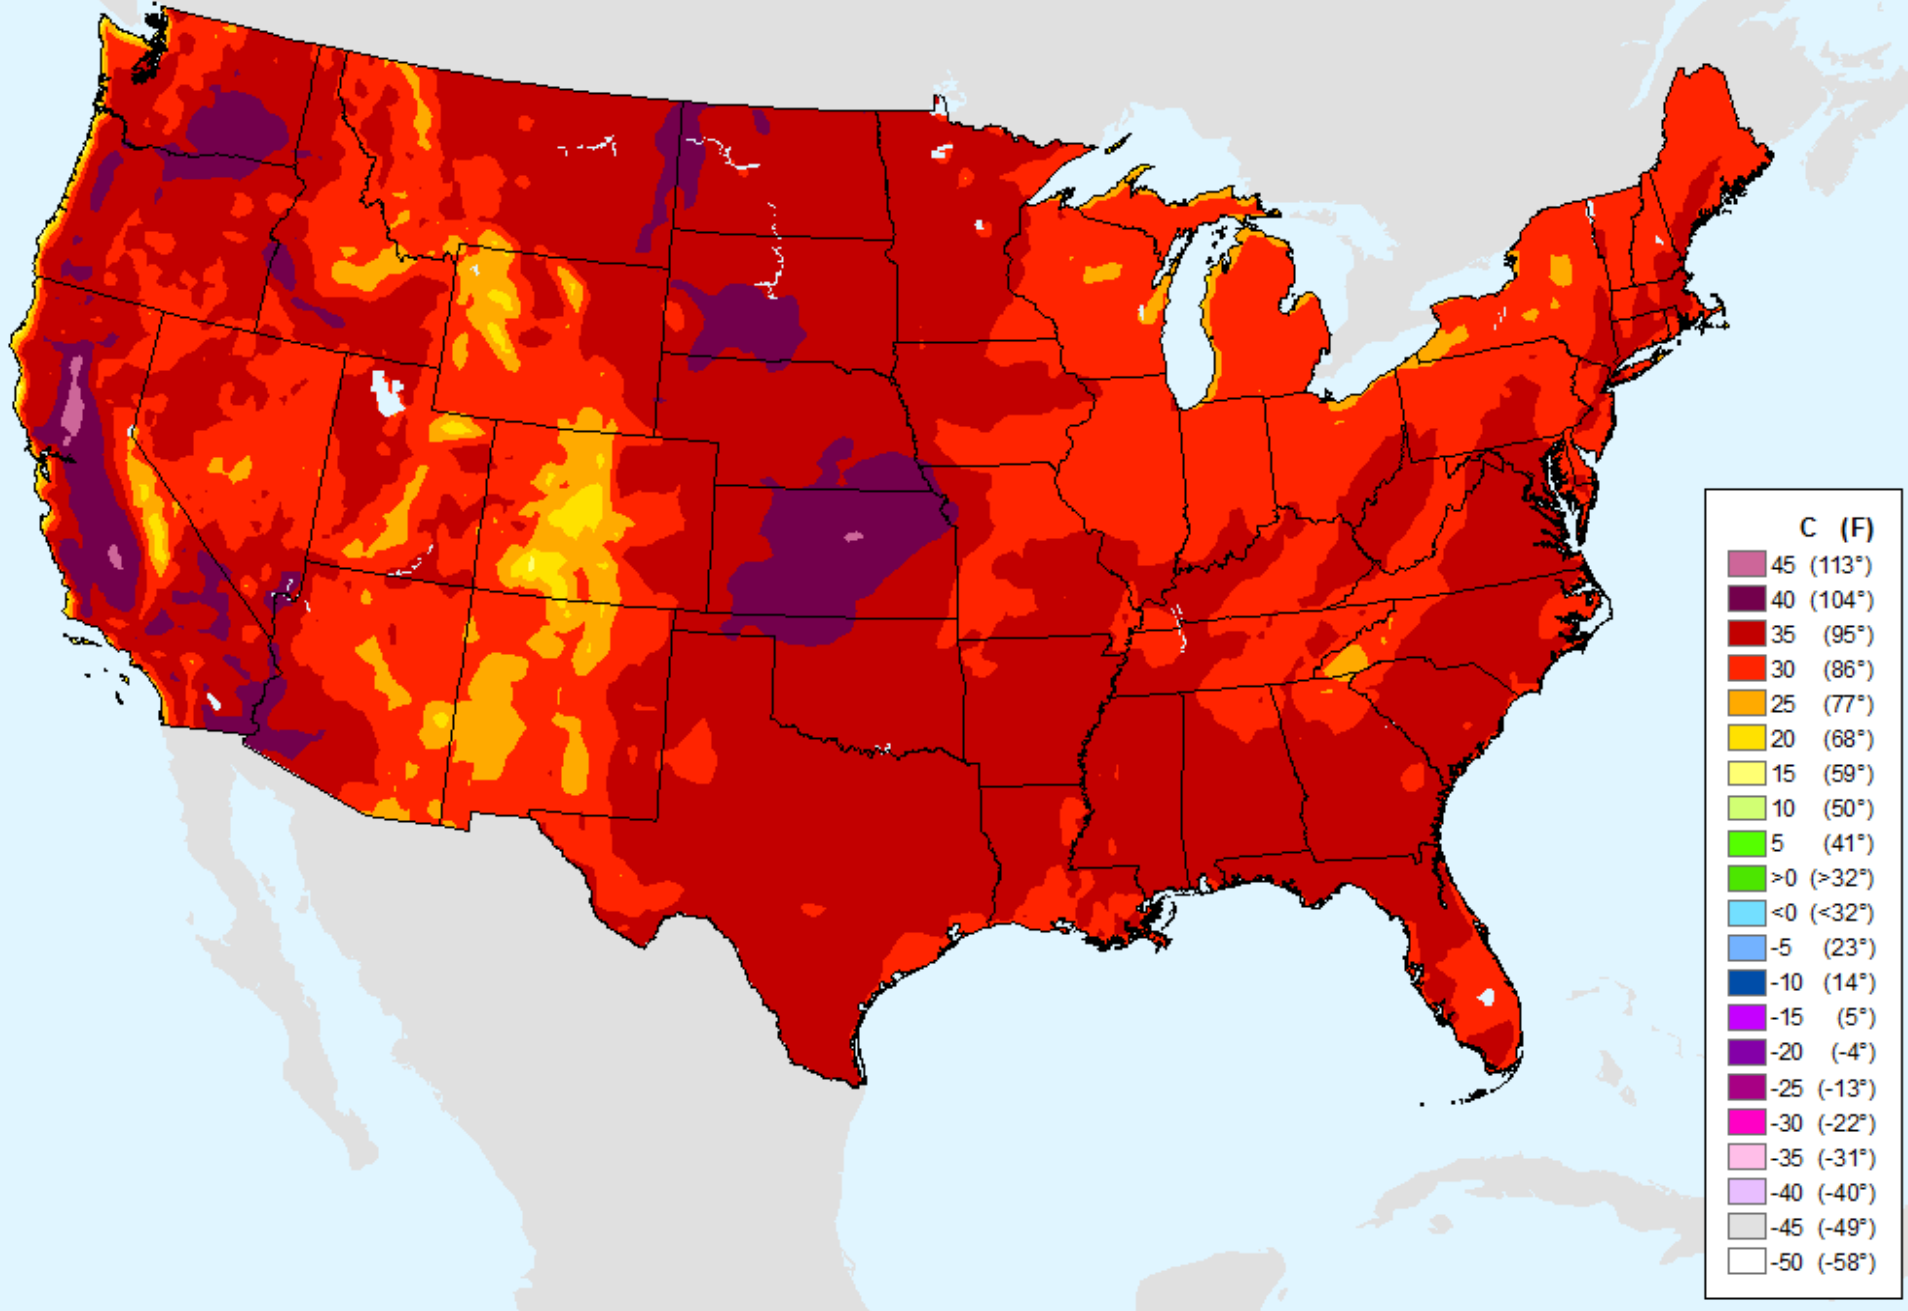

# Keetch-Byram Drought Index (KBDI)

As of: Tuesday, August 17, 2021

USDM for: Aug. 10, 2021