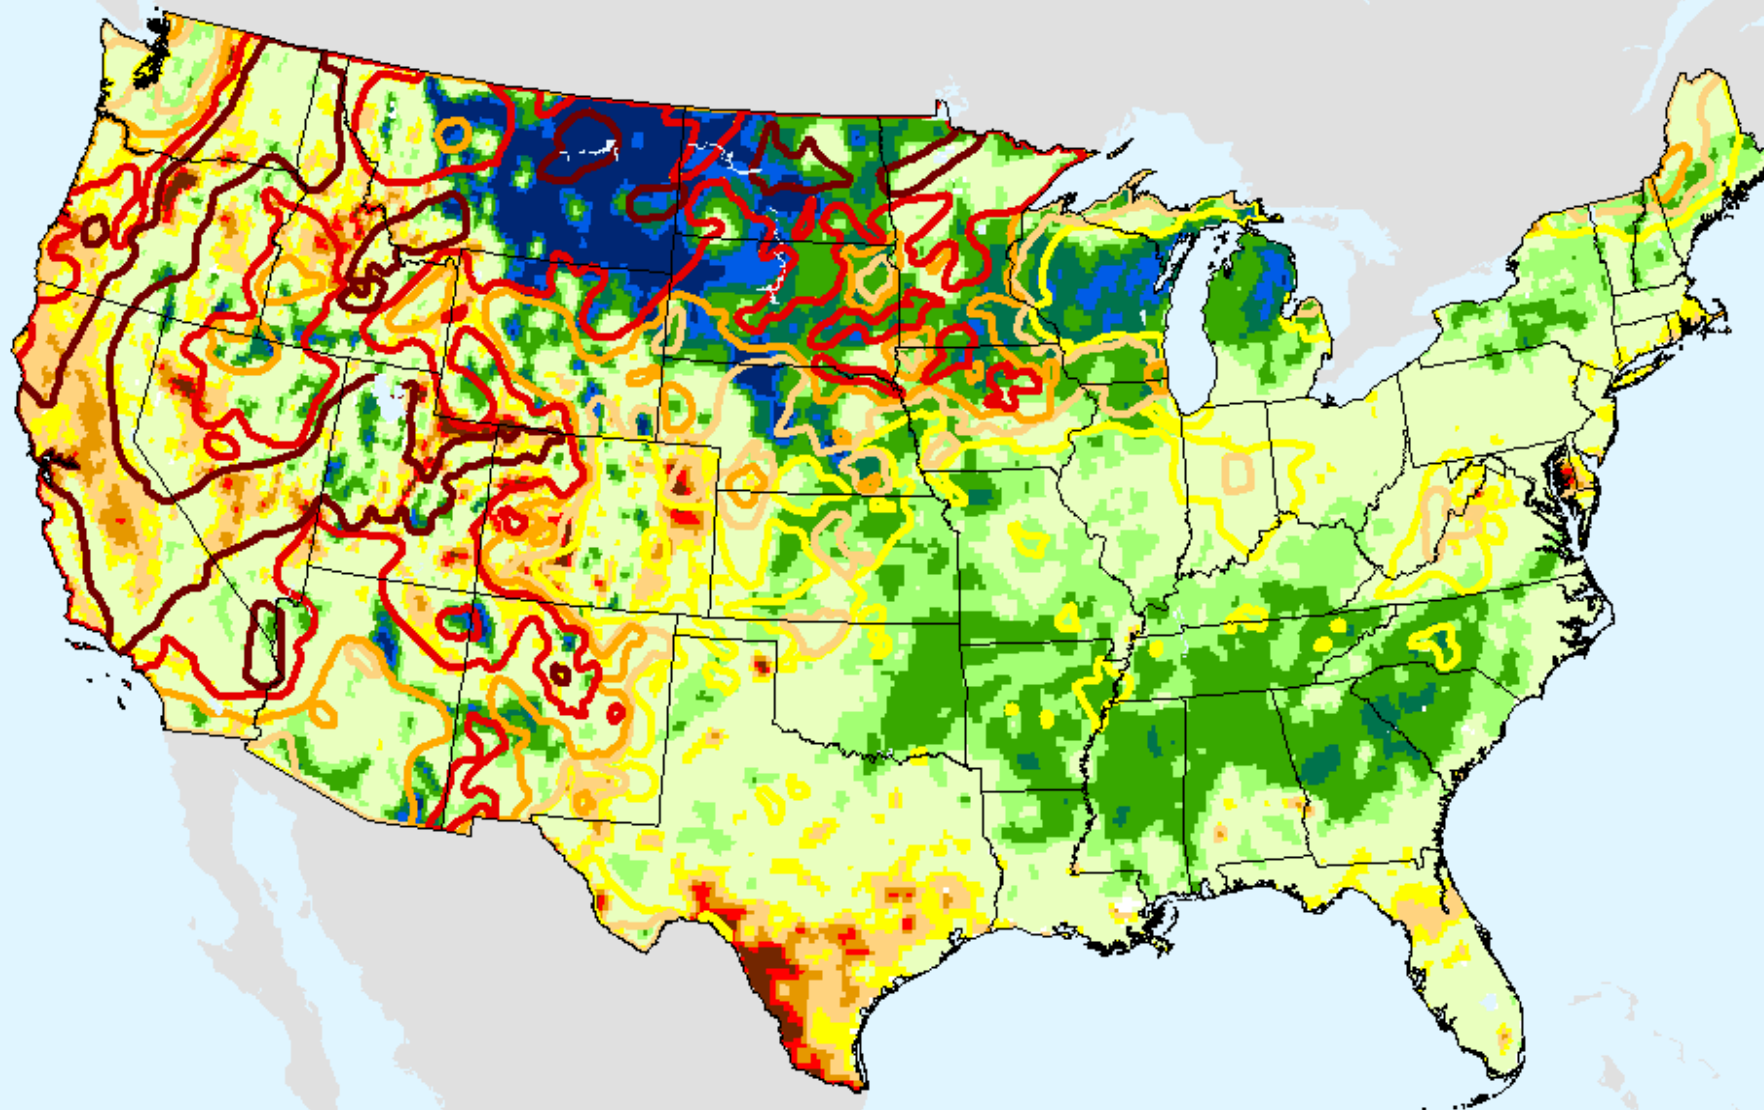

NLDAS Top 1m Soil Moisture

As of: Tuesday, August 31, 2021

USDM for: Aug. 24, 2021

>98