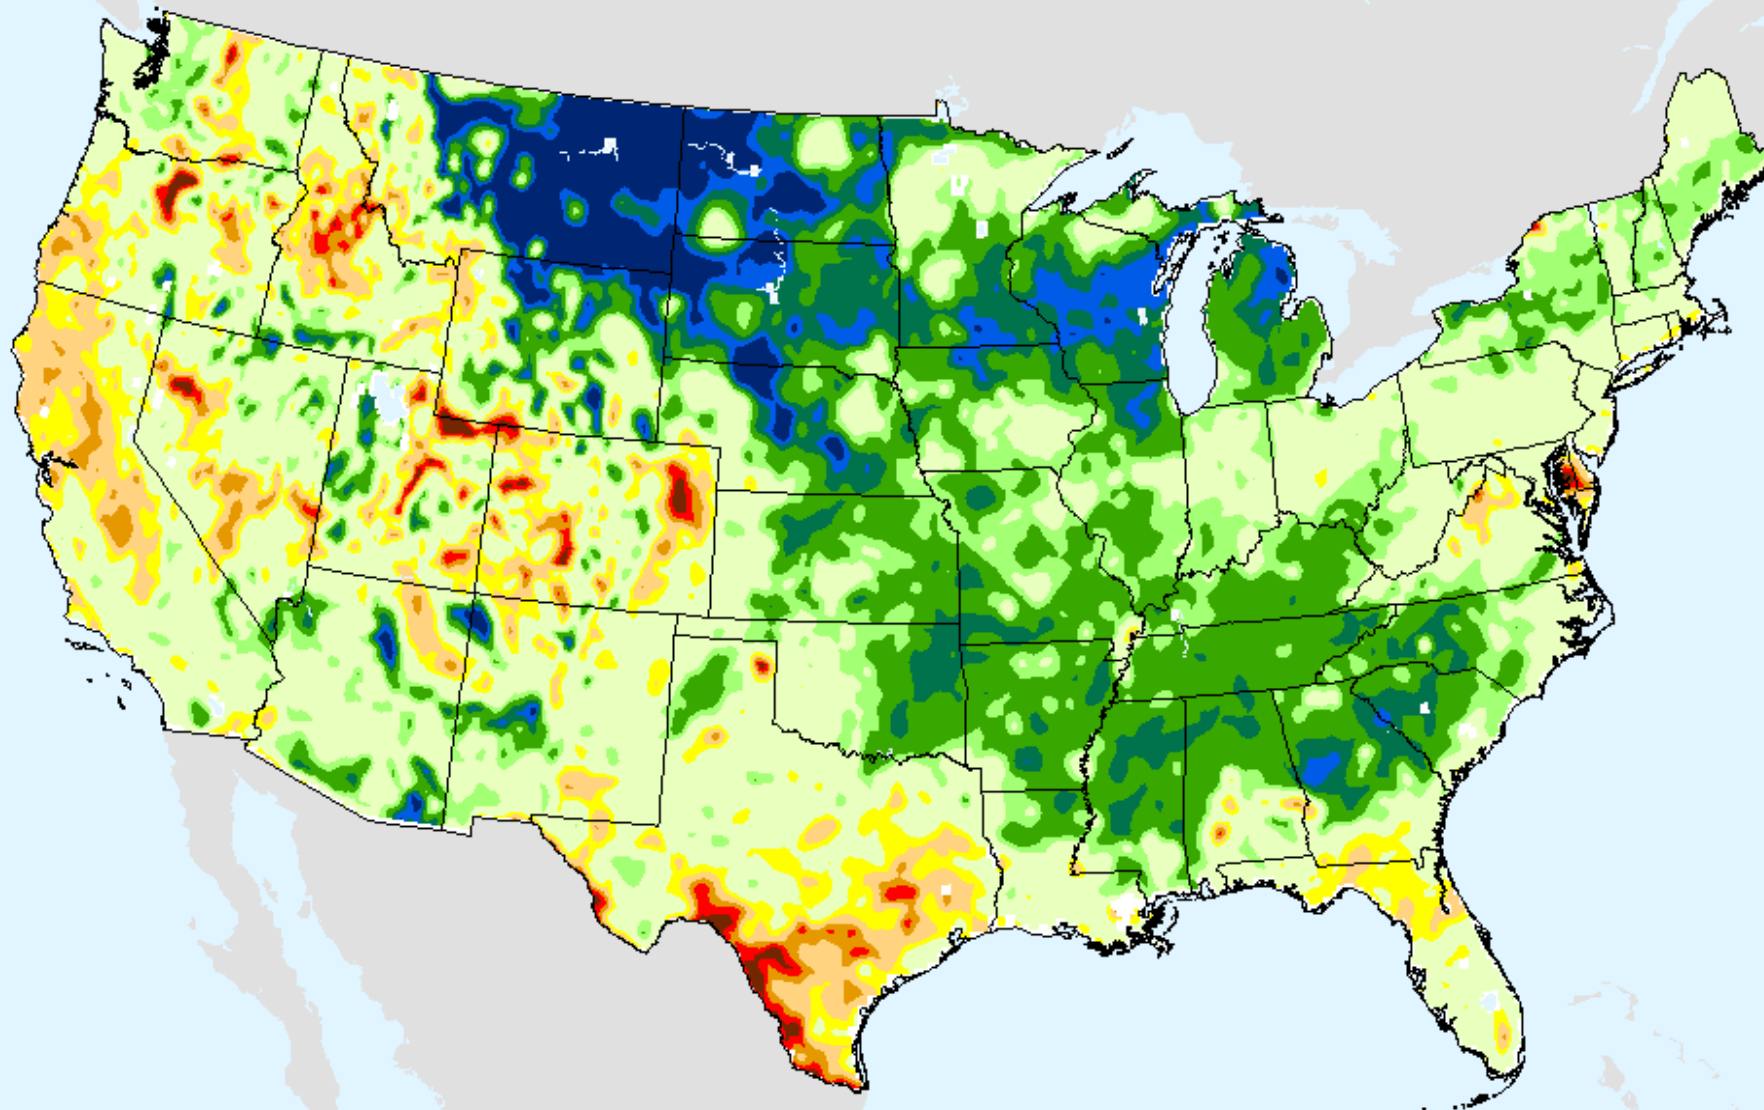

NLDAS Total Column Soil Moisture

As of: Tuesday, August 31, 2021

>98