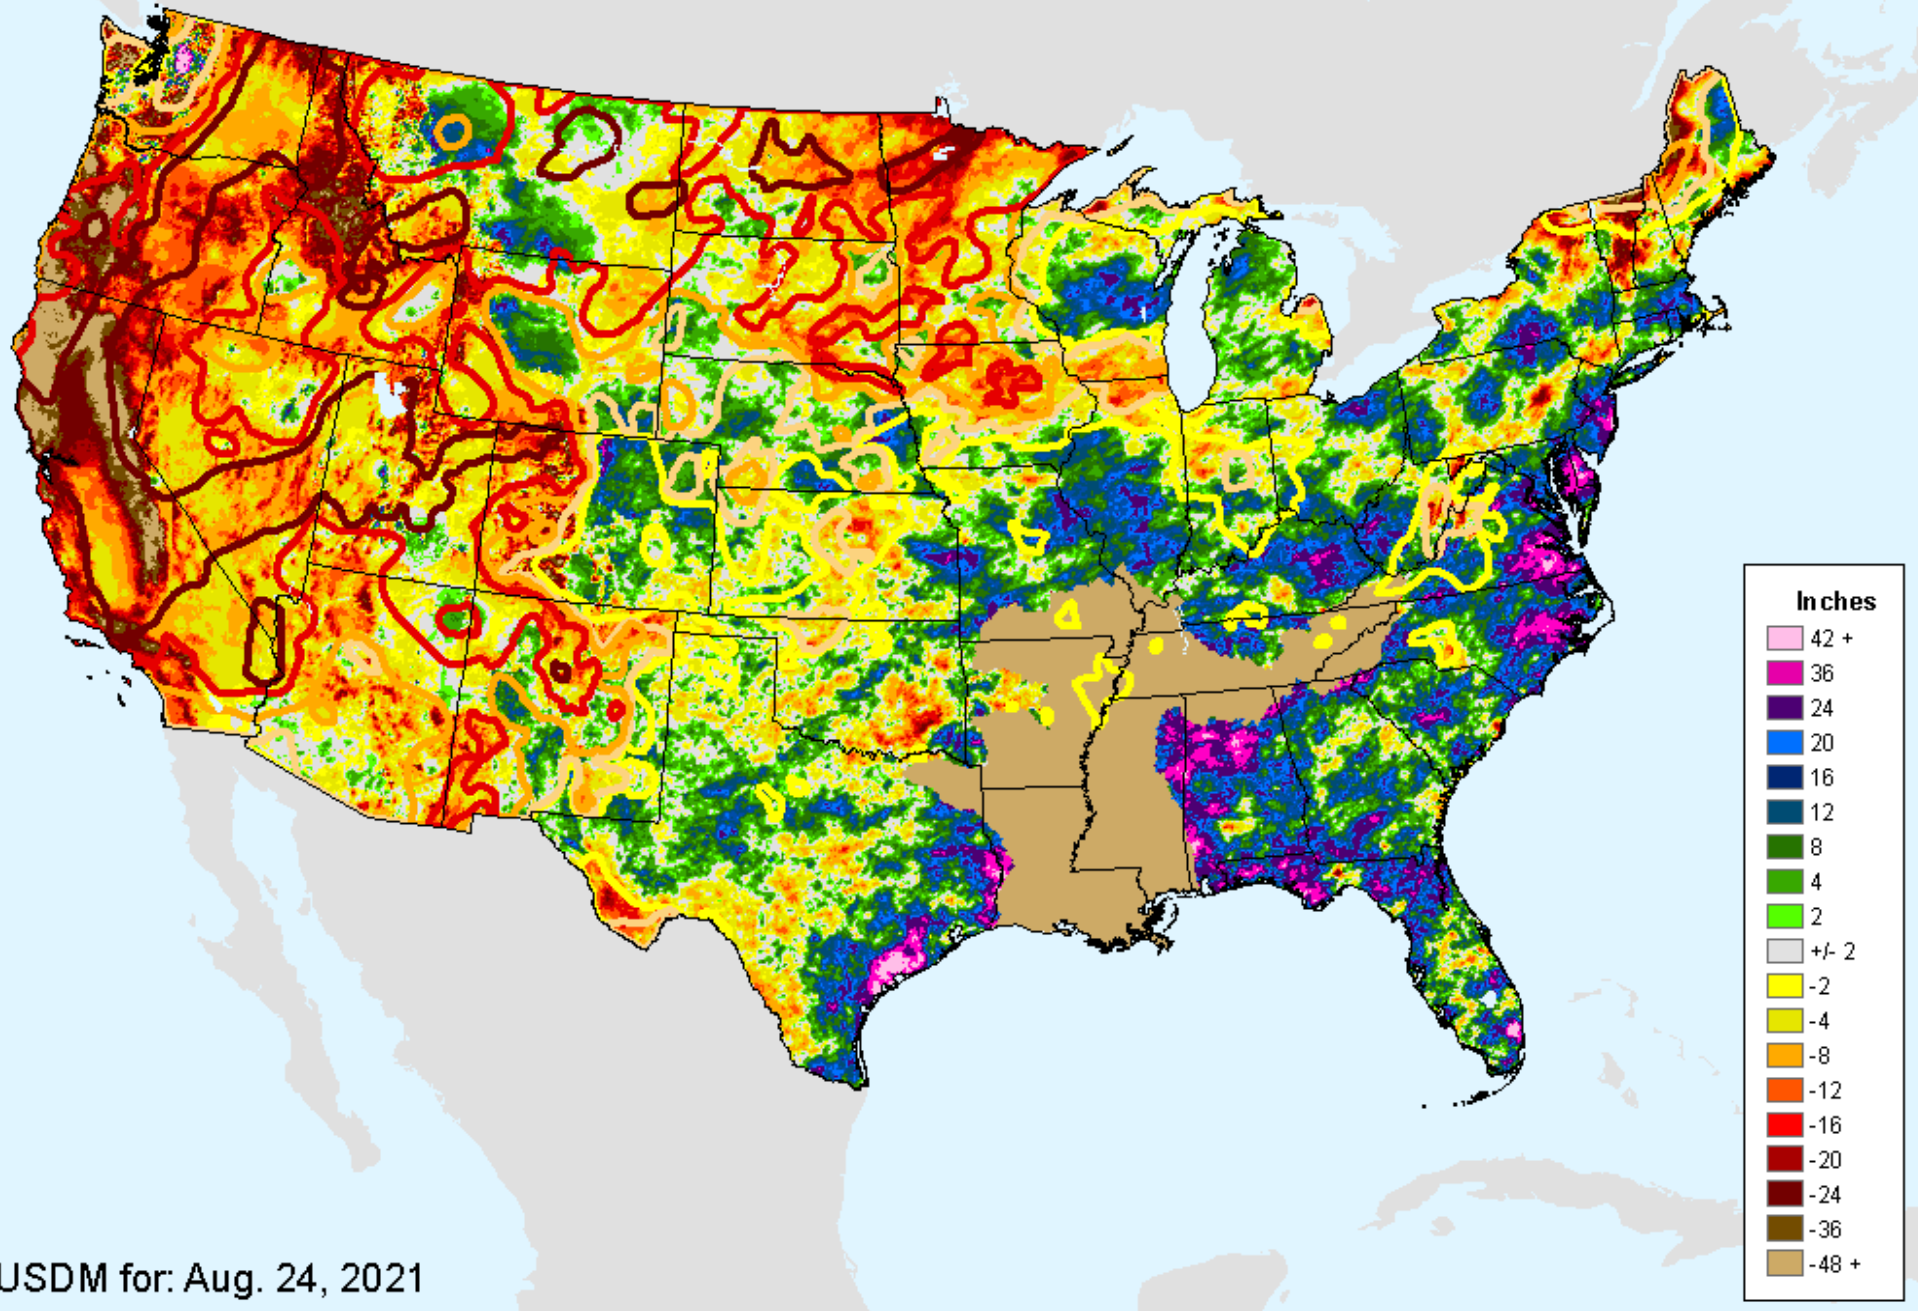

AHPS Water-Year Precip Departure

As of: Tuesday, August 31, 2021

USDM for: Aug. 24, 2021