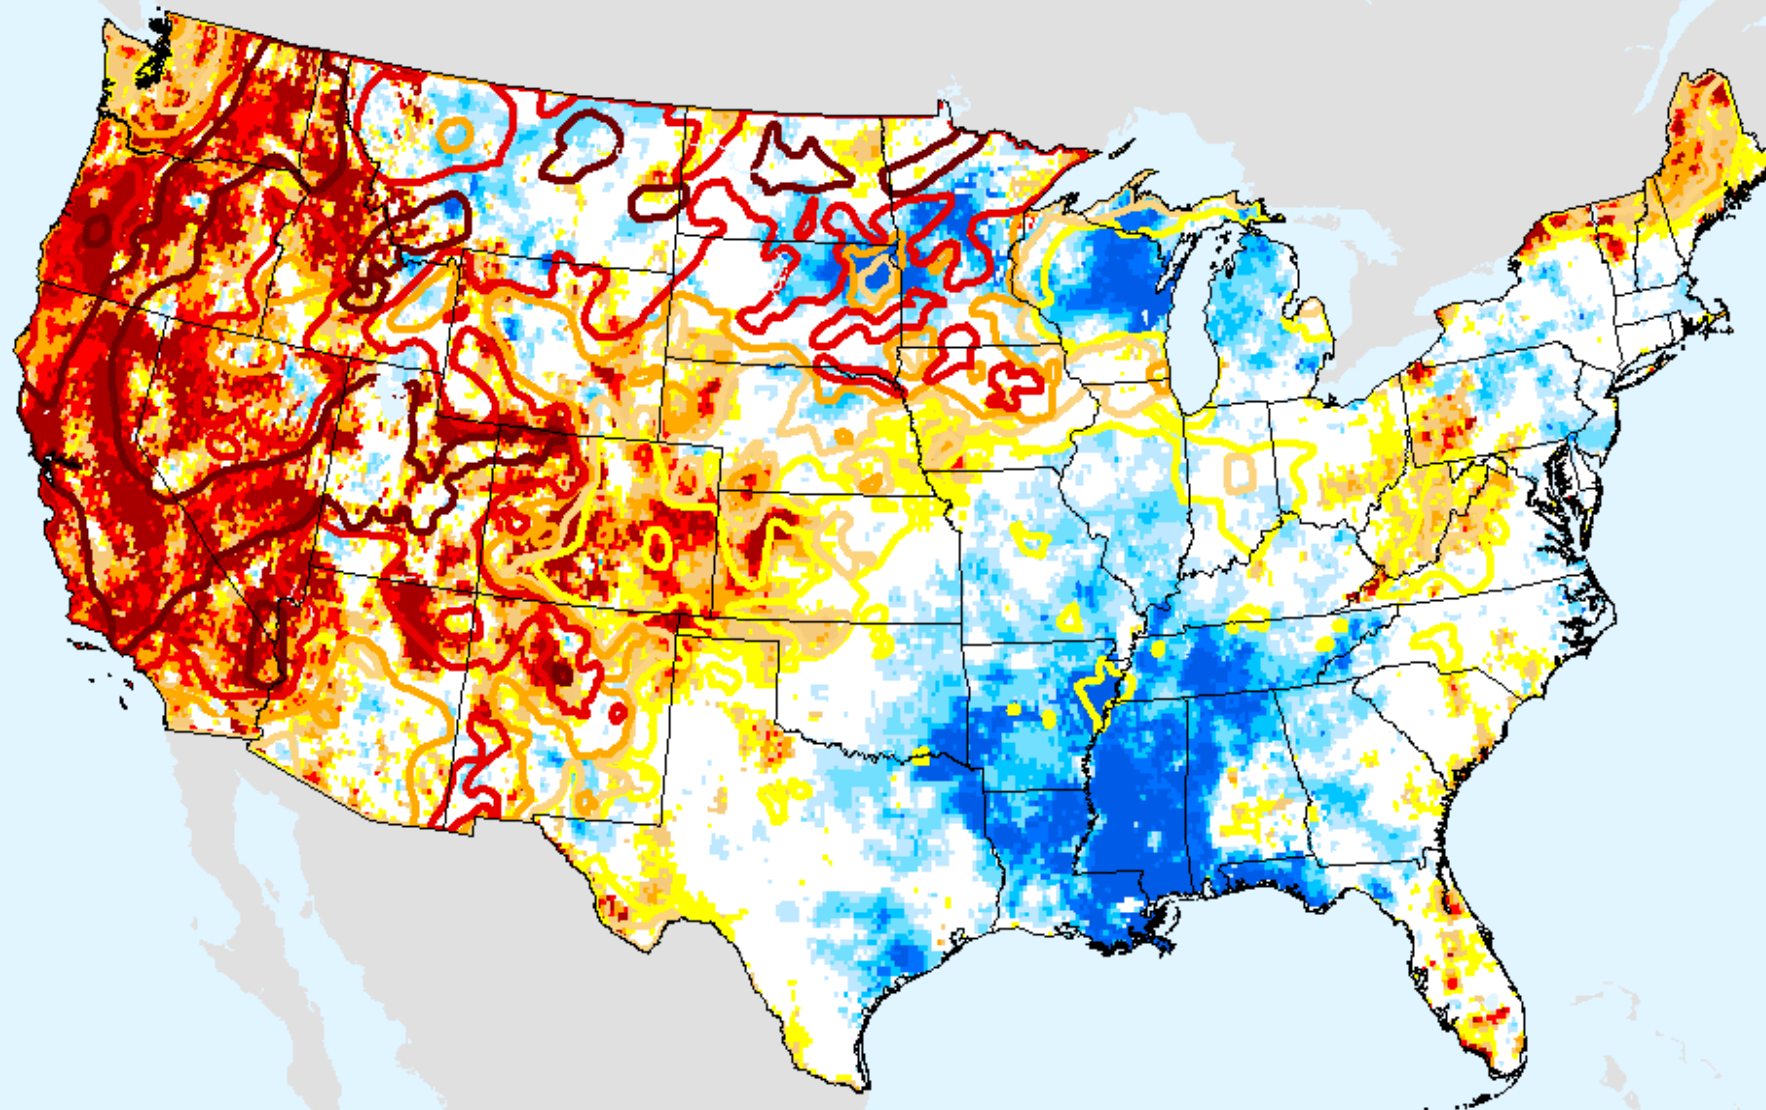

GRACE-Based Root Zone Soil Moisture Drought Indicator

As of: Tuesday, August 31, 2021

USDM for: Aug. 24, 2021