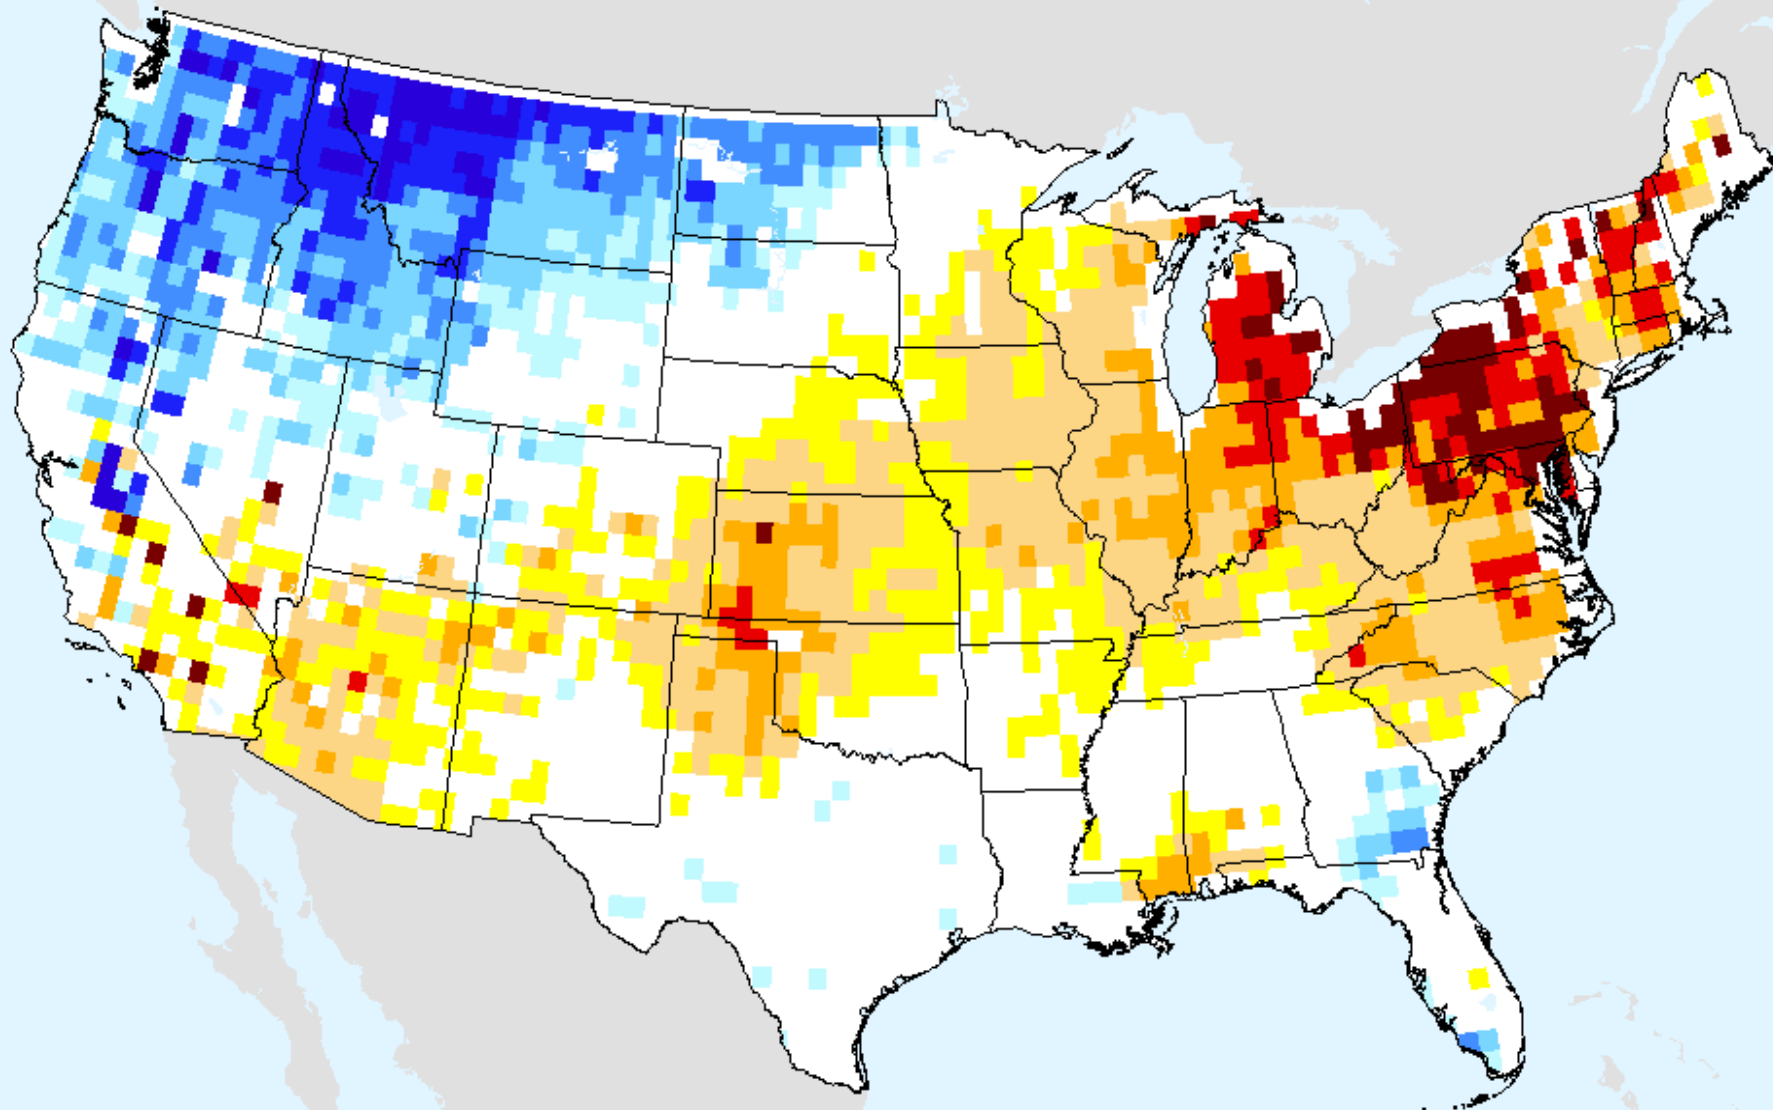

AIRS-Based Retrieved Surface Air Temperature 7 Day

As of: Tuesday, August 31, 2021