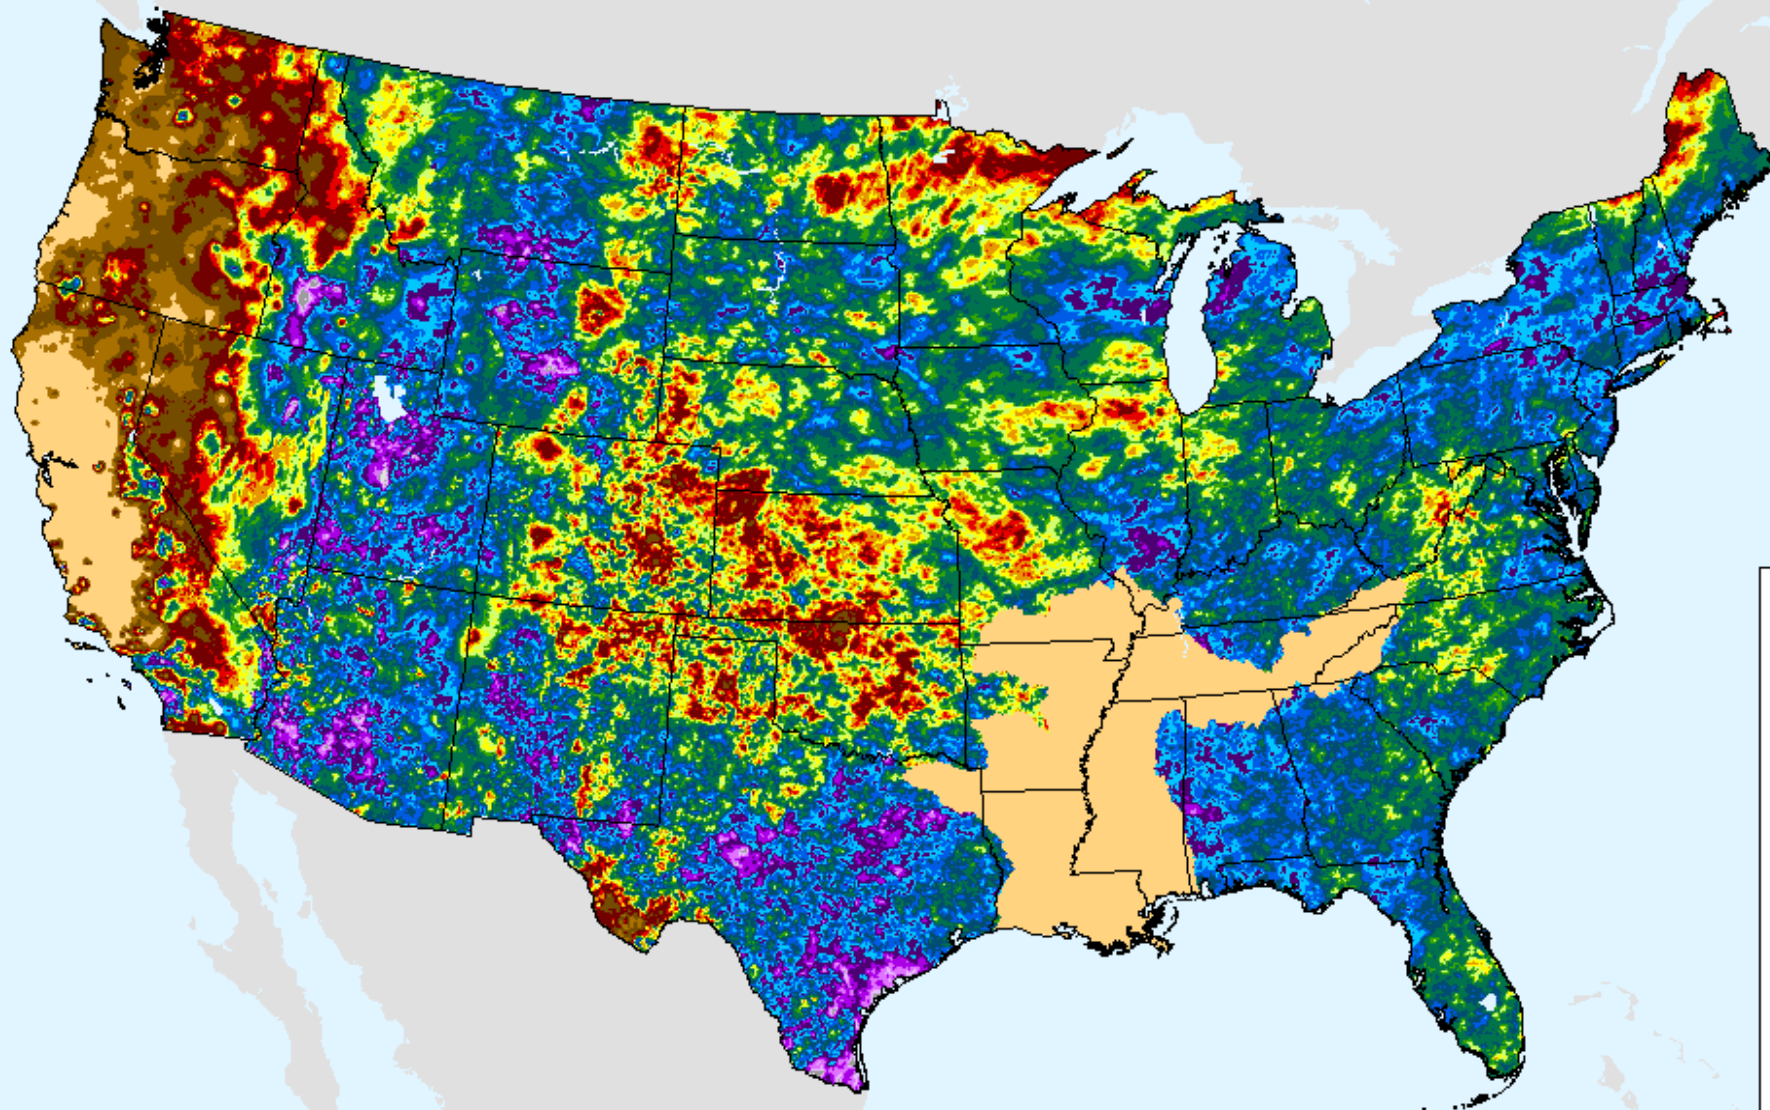

AHPS 60-Day Pct of Normal Pcp

As of: Tuesday, August 31, 2021

Percent

- 500
- 400
- 350
- 300
- 250
- 200
- 175
- 150
- 125
- 100
- 90
- 80
- 70
- 60
- 50
- 25
- 10
- 1
- 0