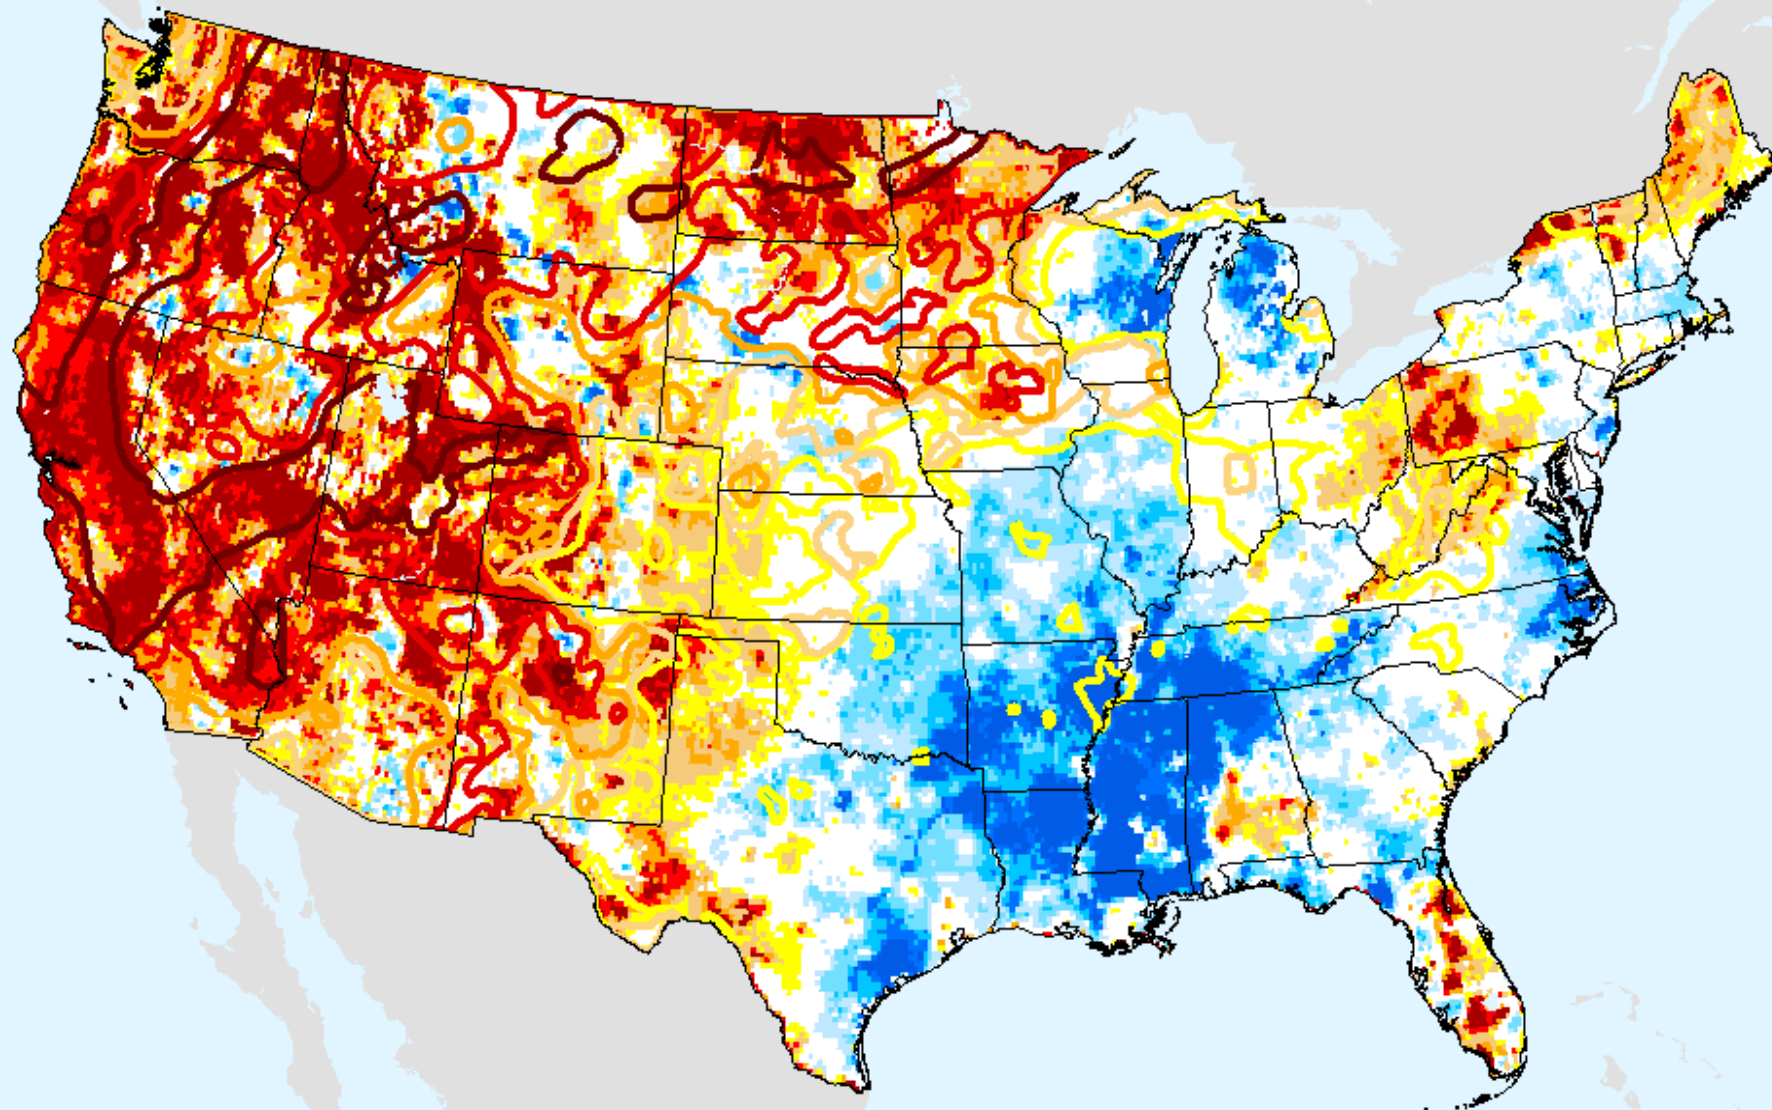

GRACE-Based Shallow Groundwater Drought Indicator

As of: Tuesday, August 31, 2021

USDM for: Aug. 24, 2021