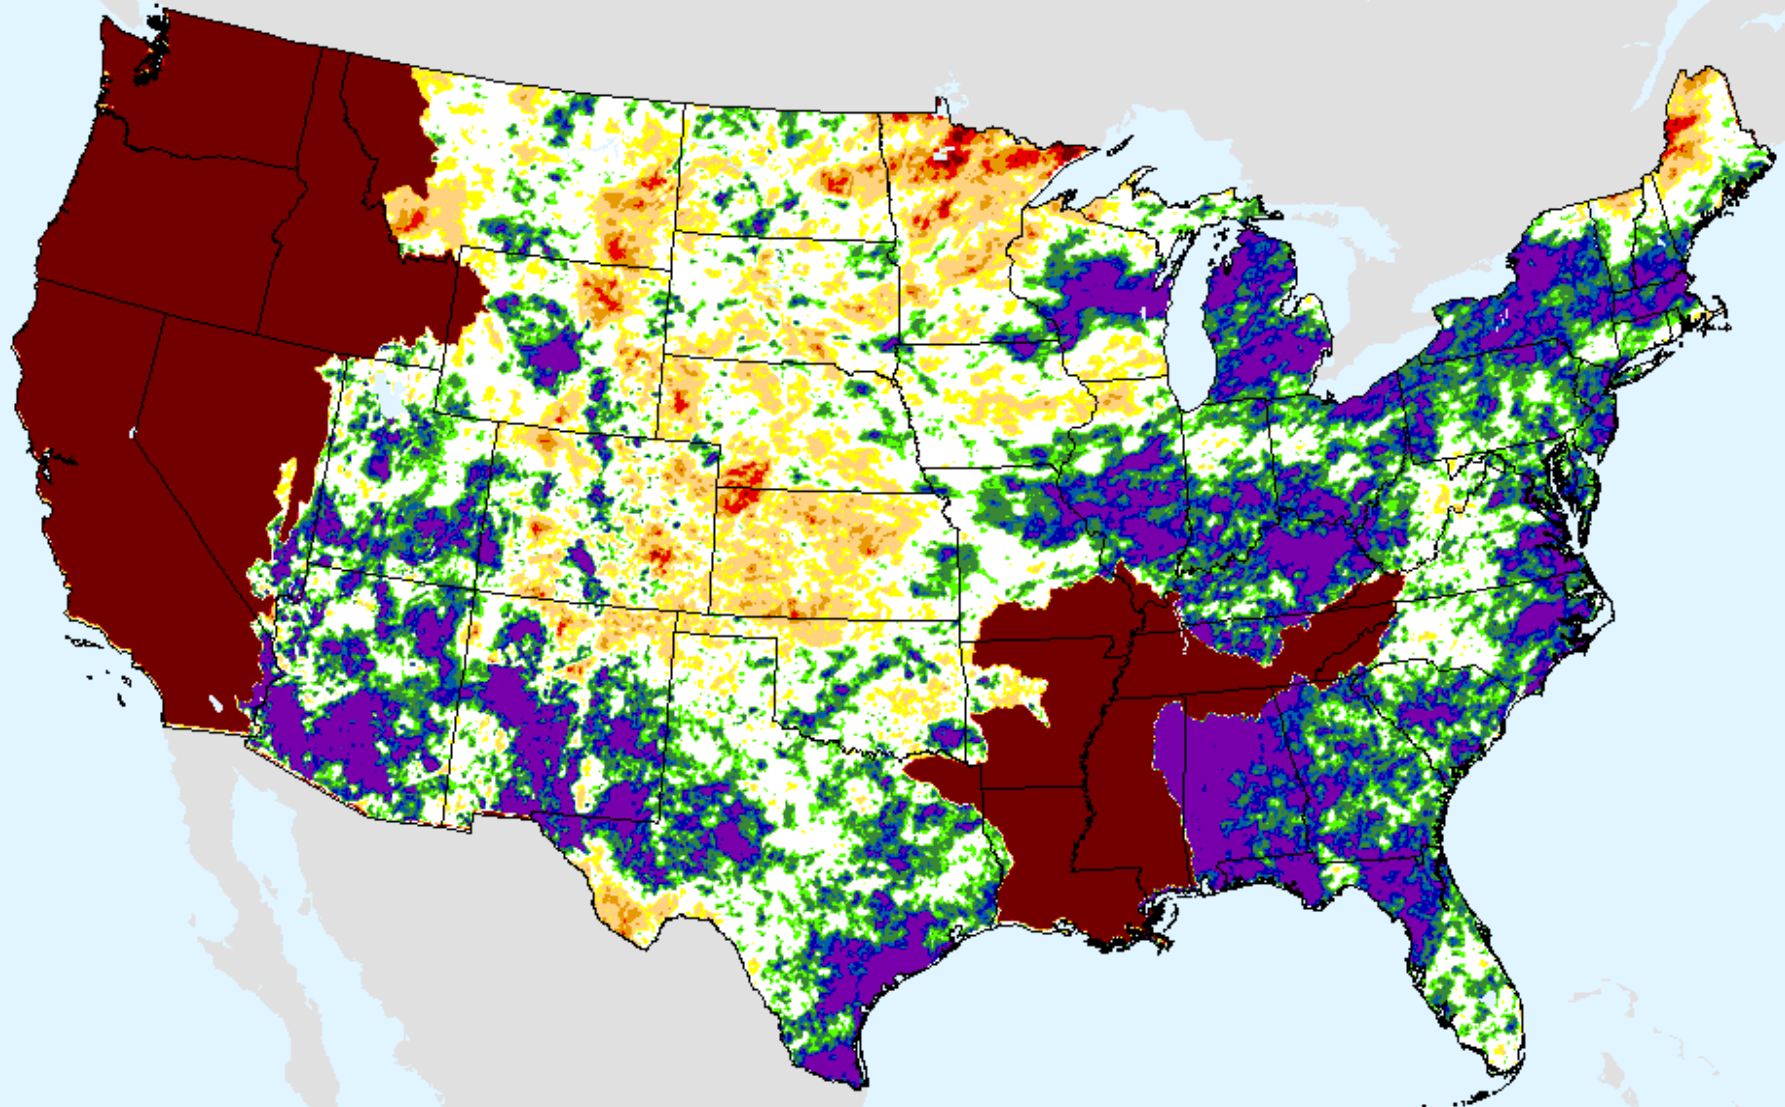

AHPS 3-month SPI

As of: Tuesday, August 31, 2021