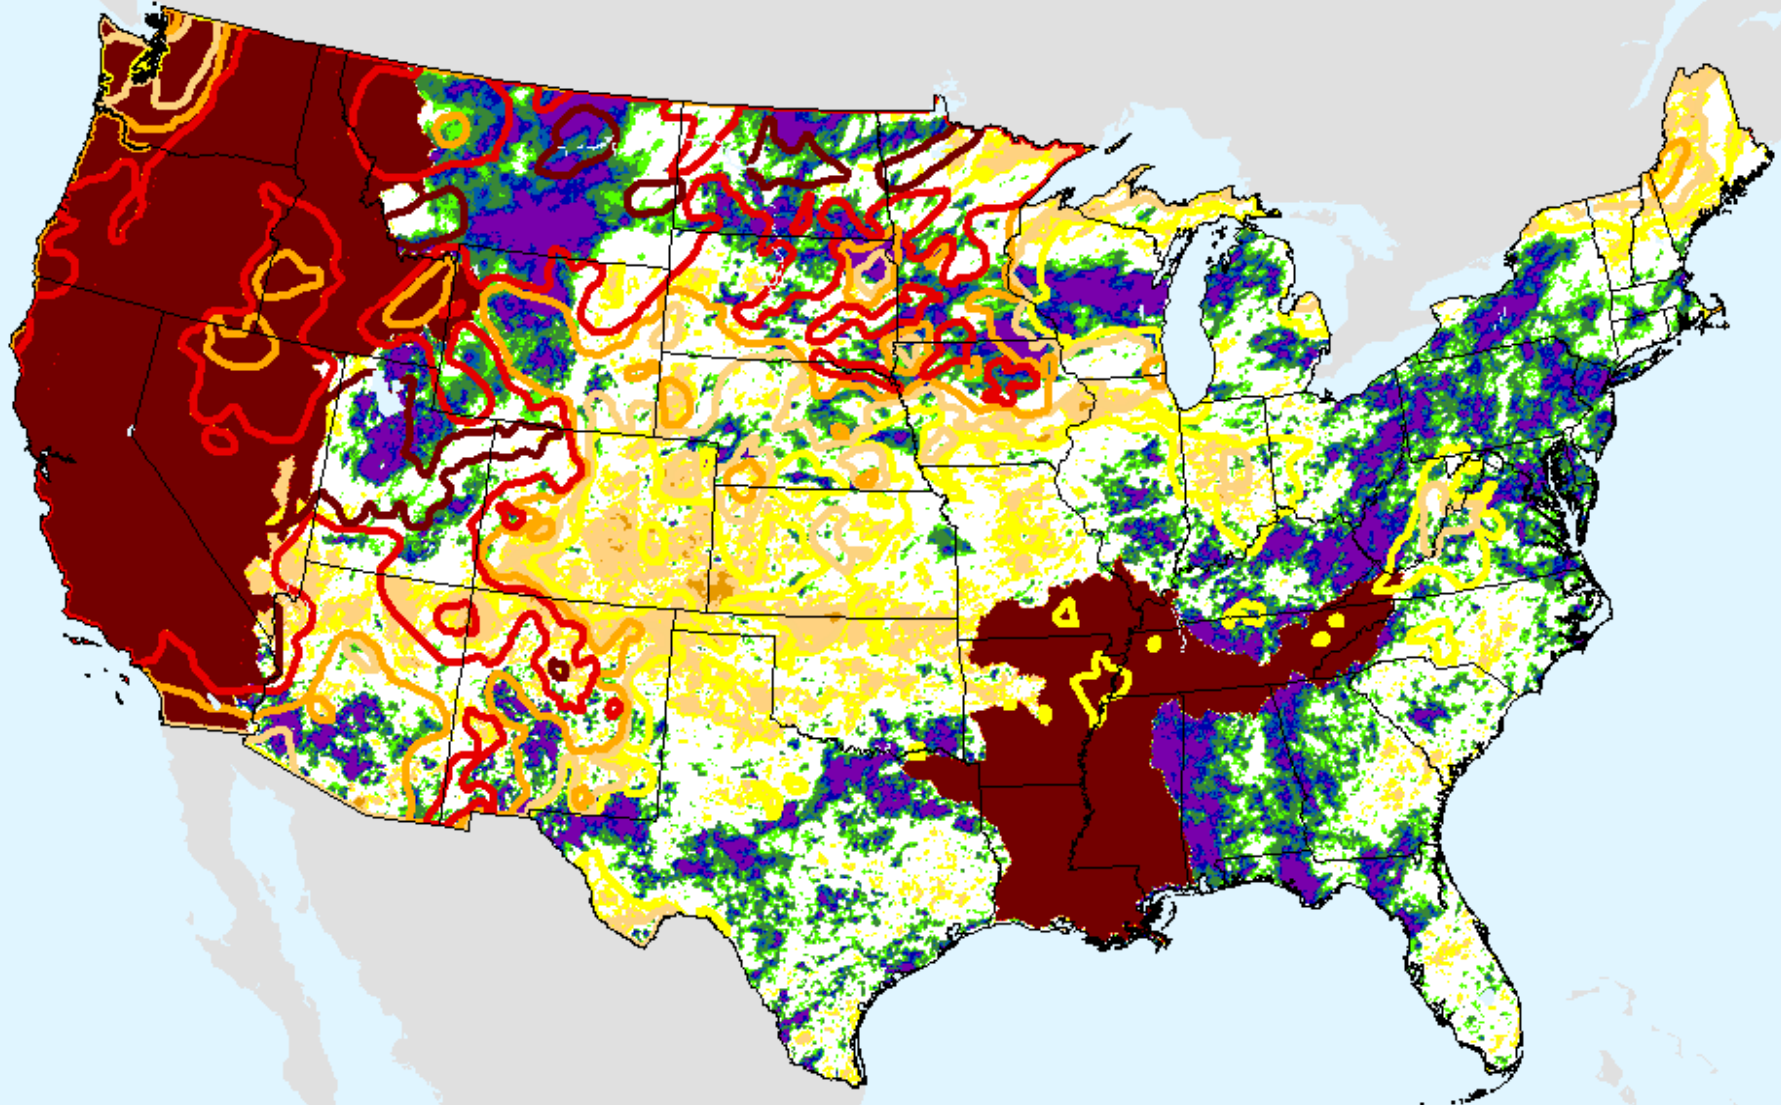

AHPS 1-month SPI

As of: Tuesday, August 31, 2021

USDM for: Aug. 24, 2021

SPI (USDM)