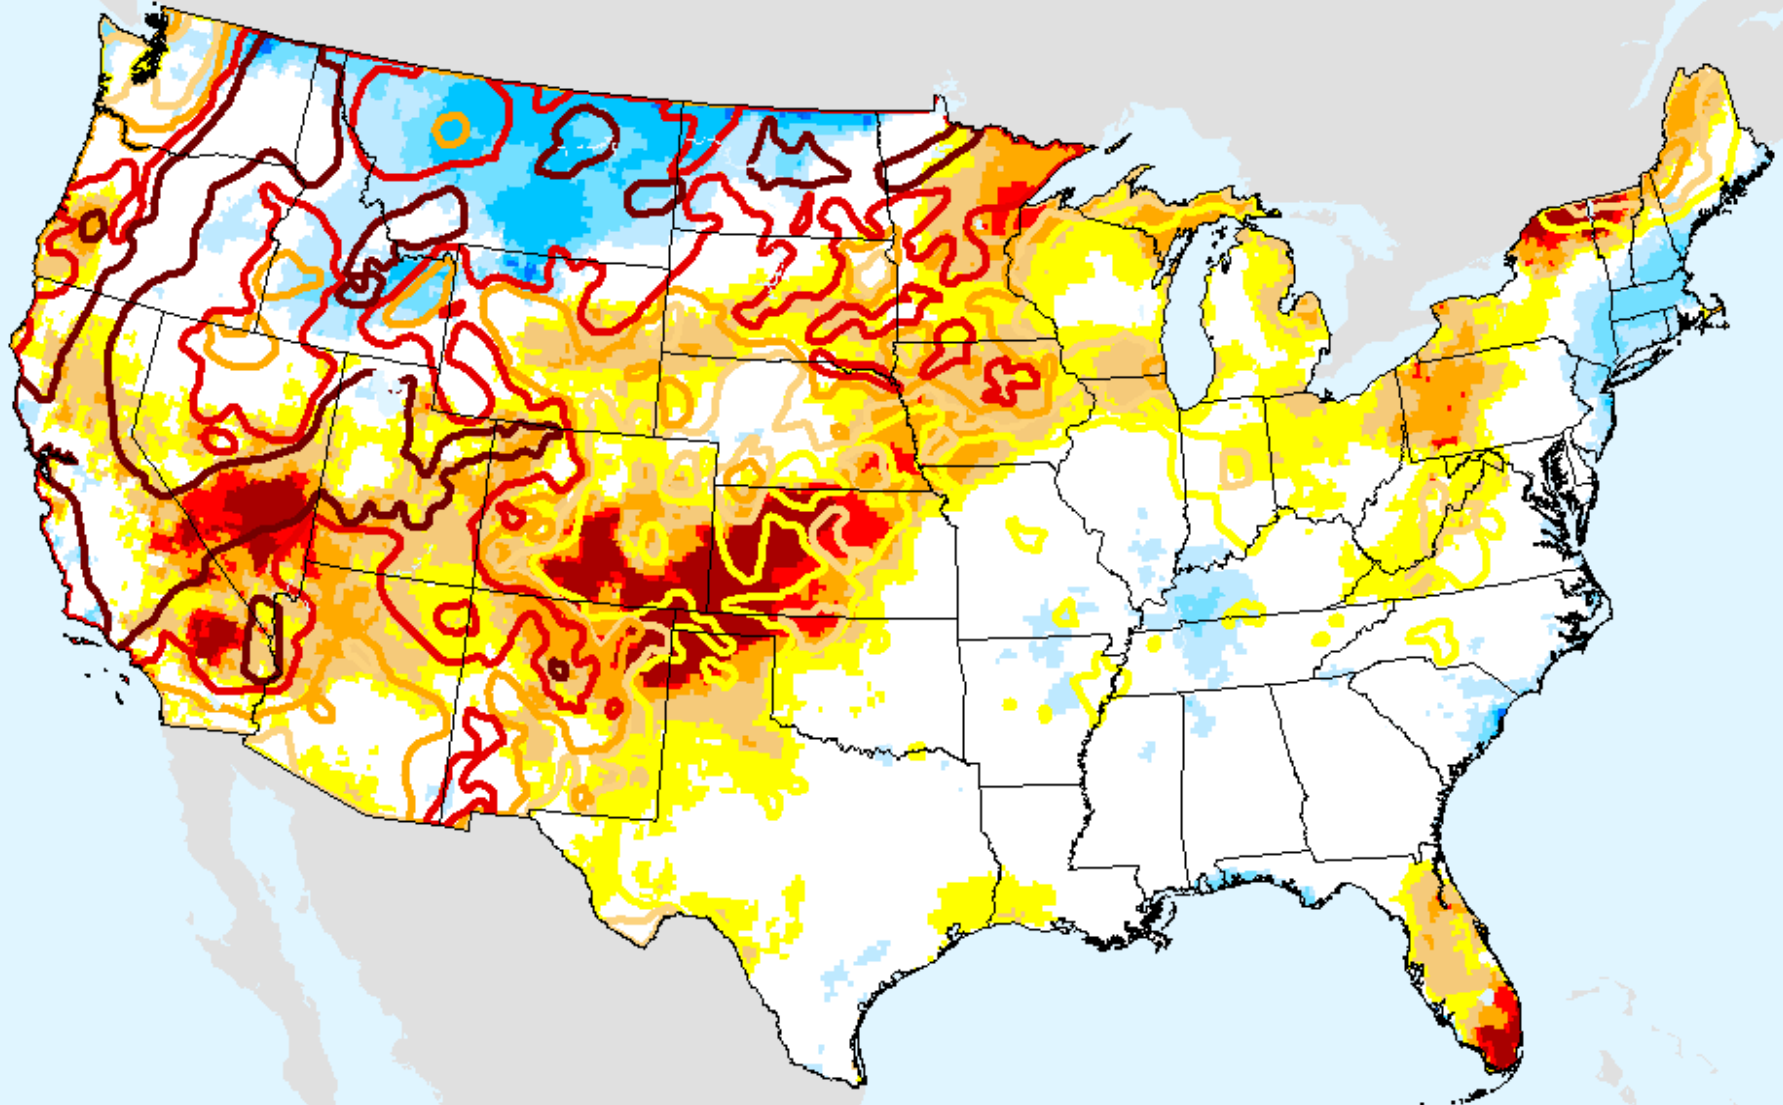

EDDI 1-week

As of: Tuesday, August 31, 2021

USDM for: Aug. 24, 2021