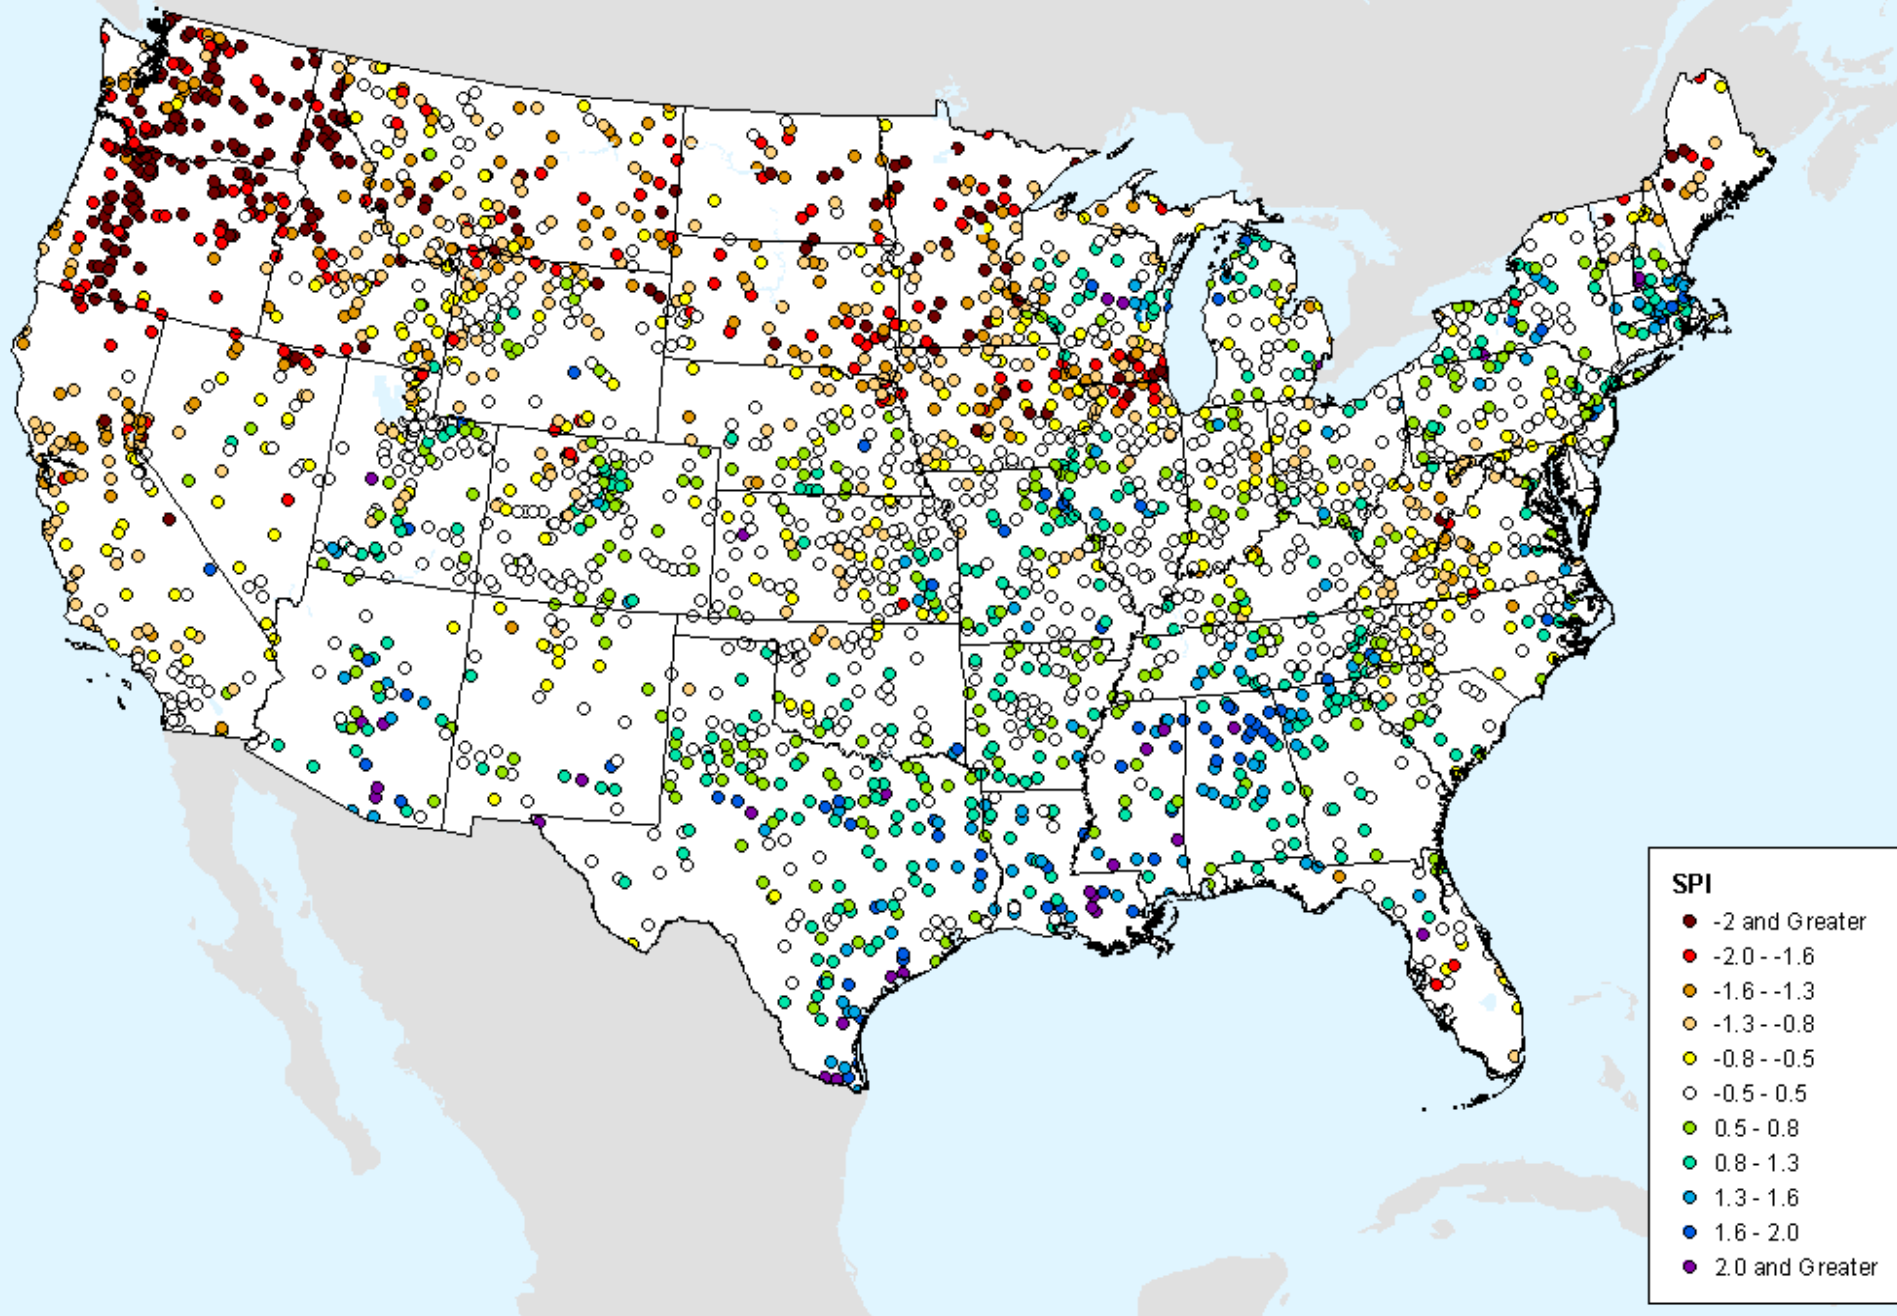

HPRCC 6-month SPI

As of: Tuesday, August 31, 2021