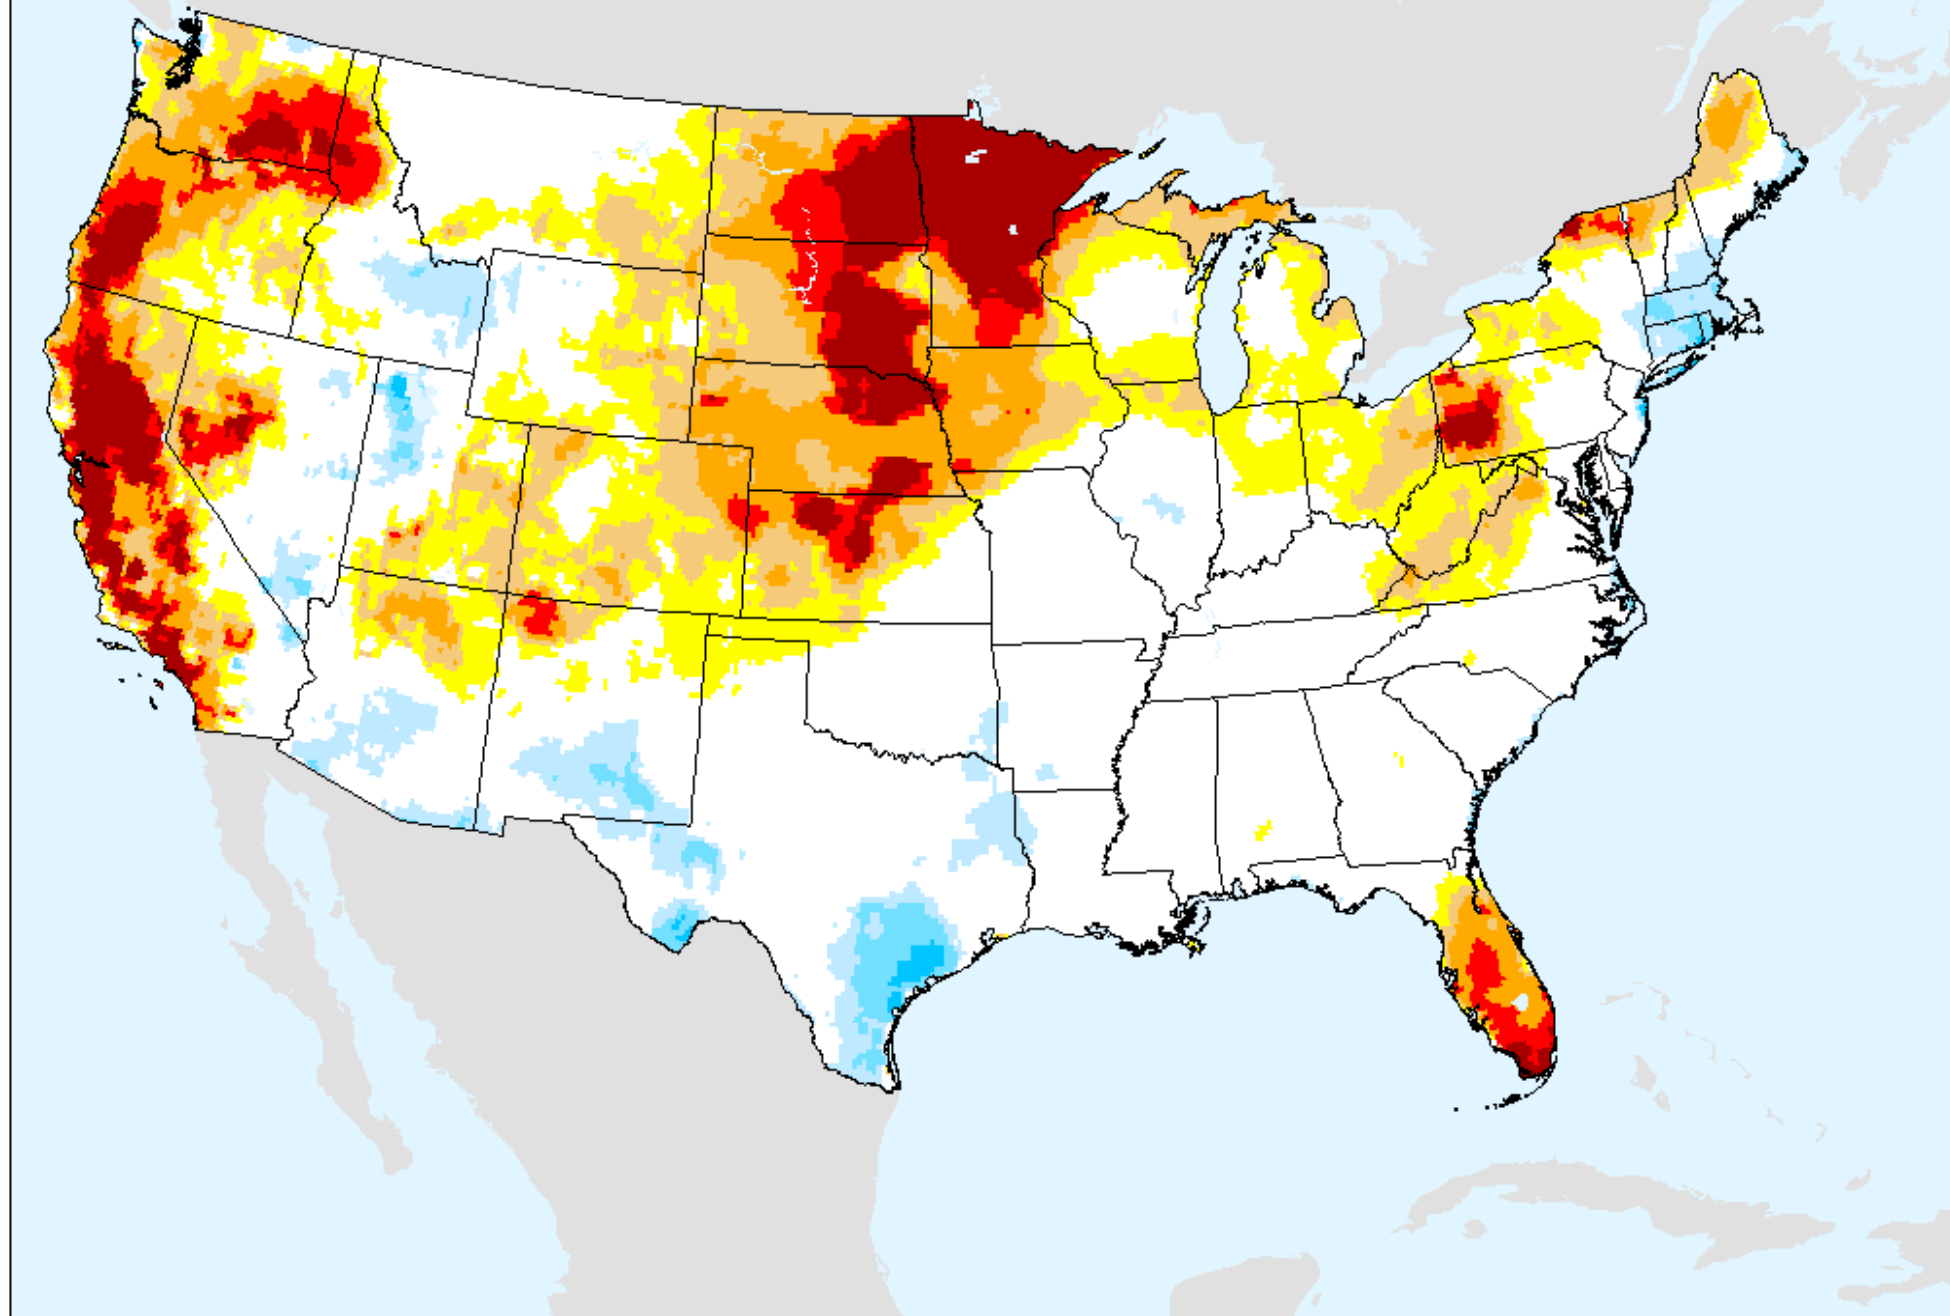

EDDI 4-week

As of: Tuesday, August 31, 2021