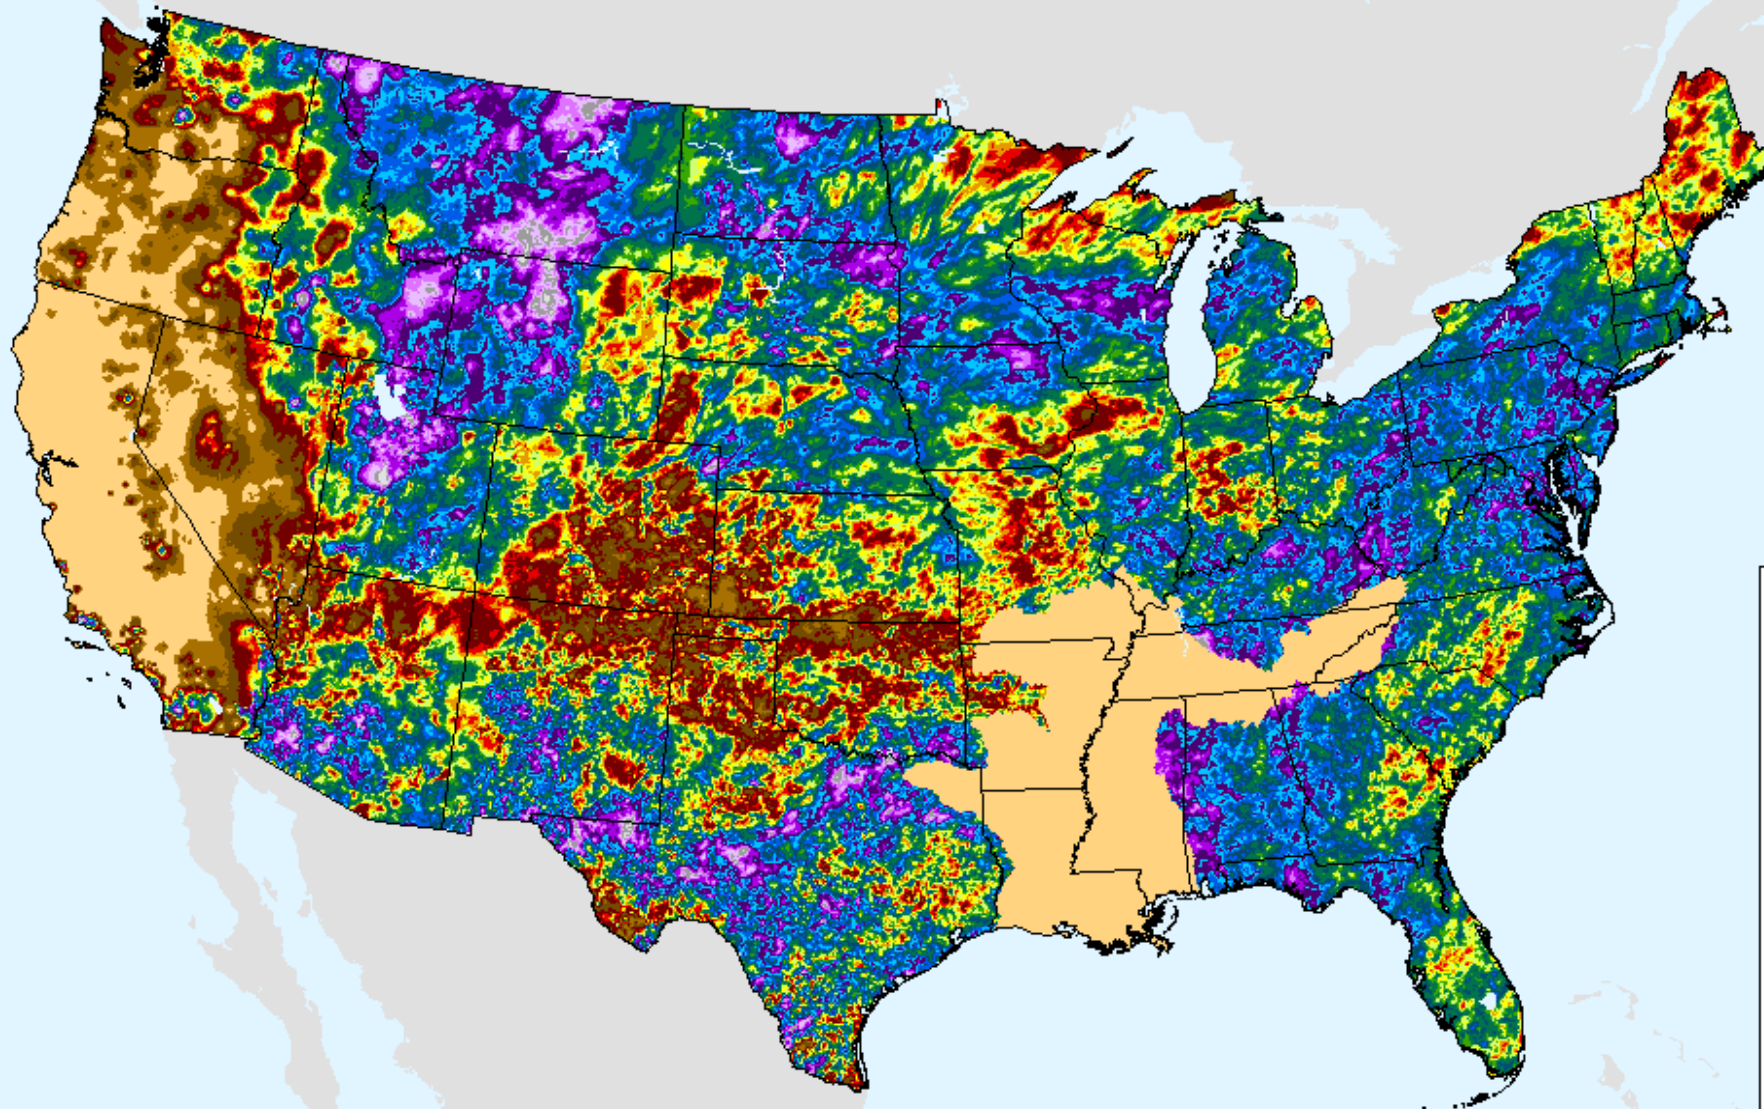

AHPS 30-Day Pct of Normal Pcp

As of: Tuesday, August 31, 2021

Percent

- 500
- 400
- 350
- 300
- 250
- 200
- 175
- 150
- 125
- 100
- 90
- 80
- 70
- 60
- 50
- 25
- 10
- 1
- 0