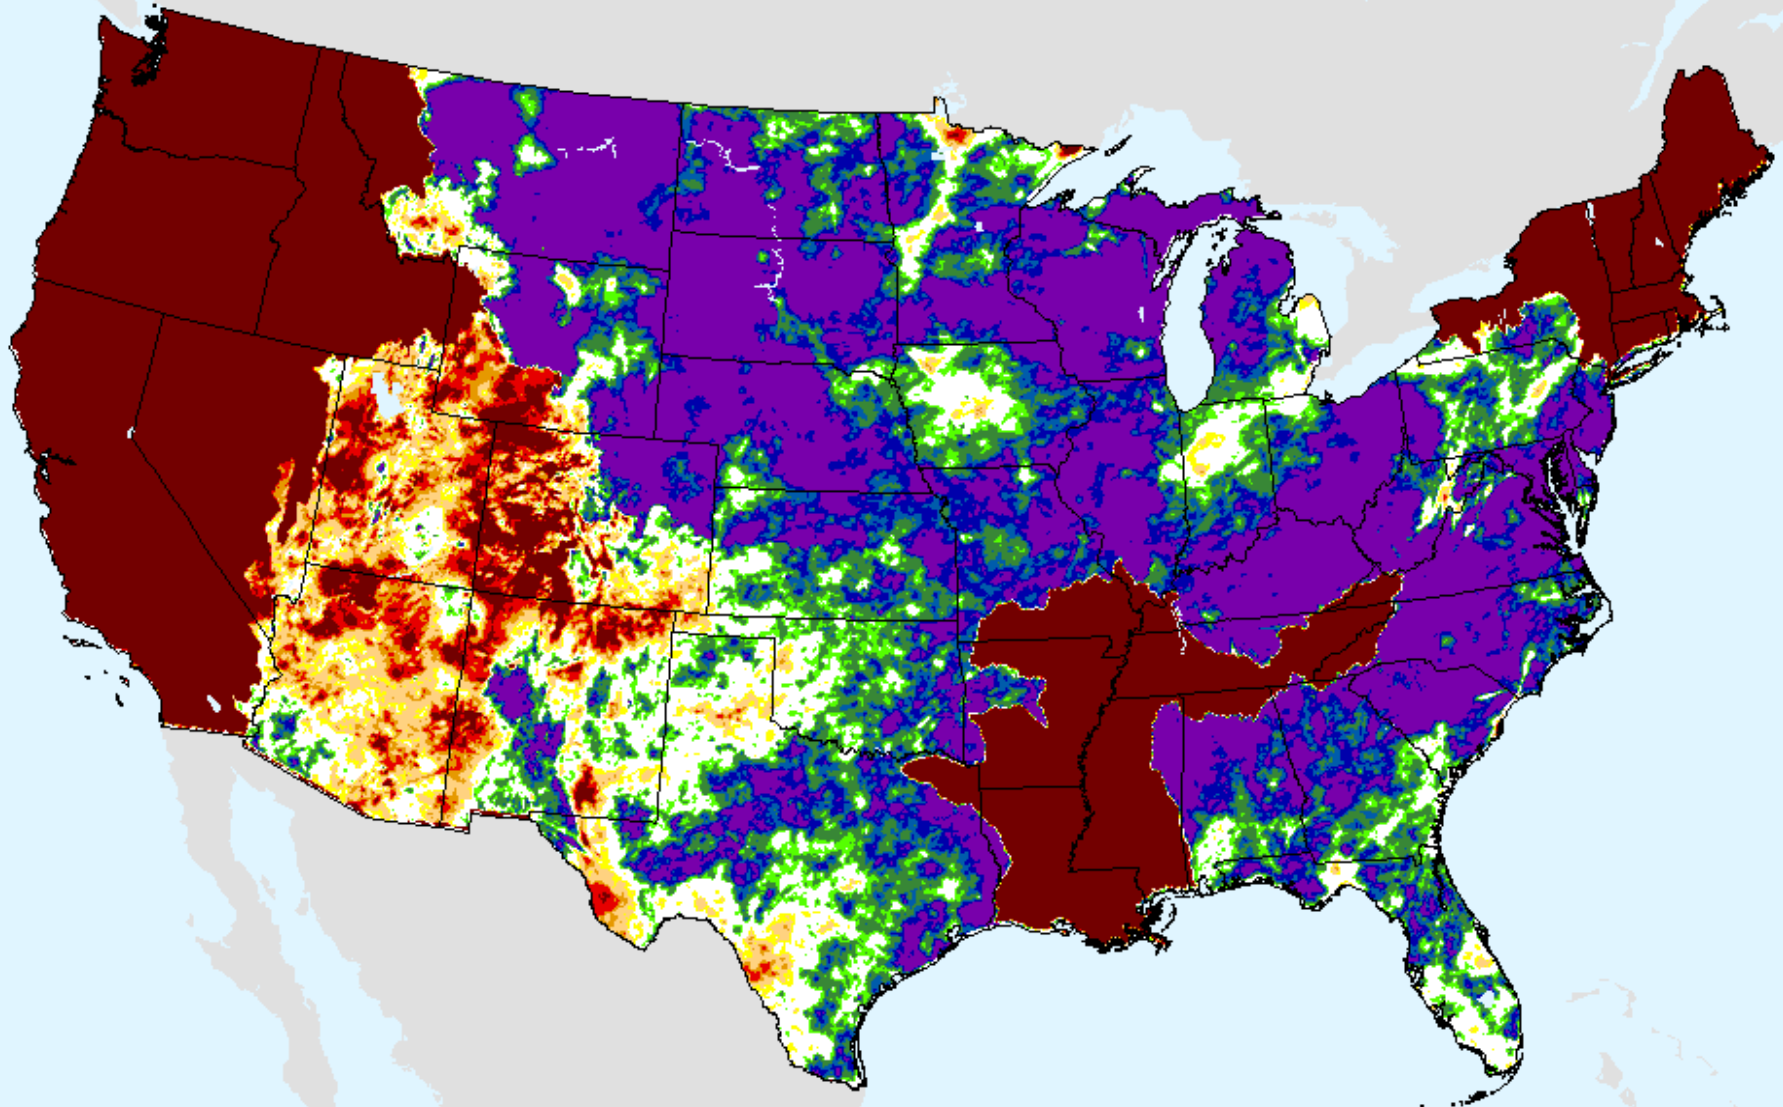

AHPS 36-month SPI

As of: Tuesday, August 31, 2021