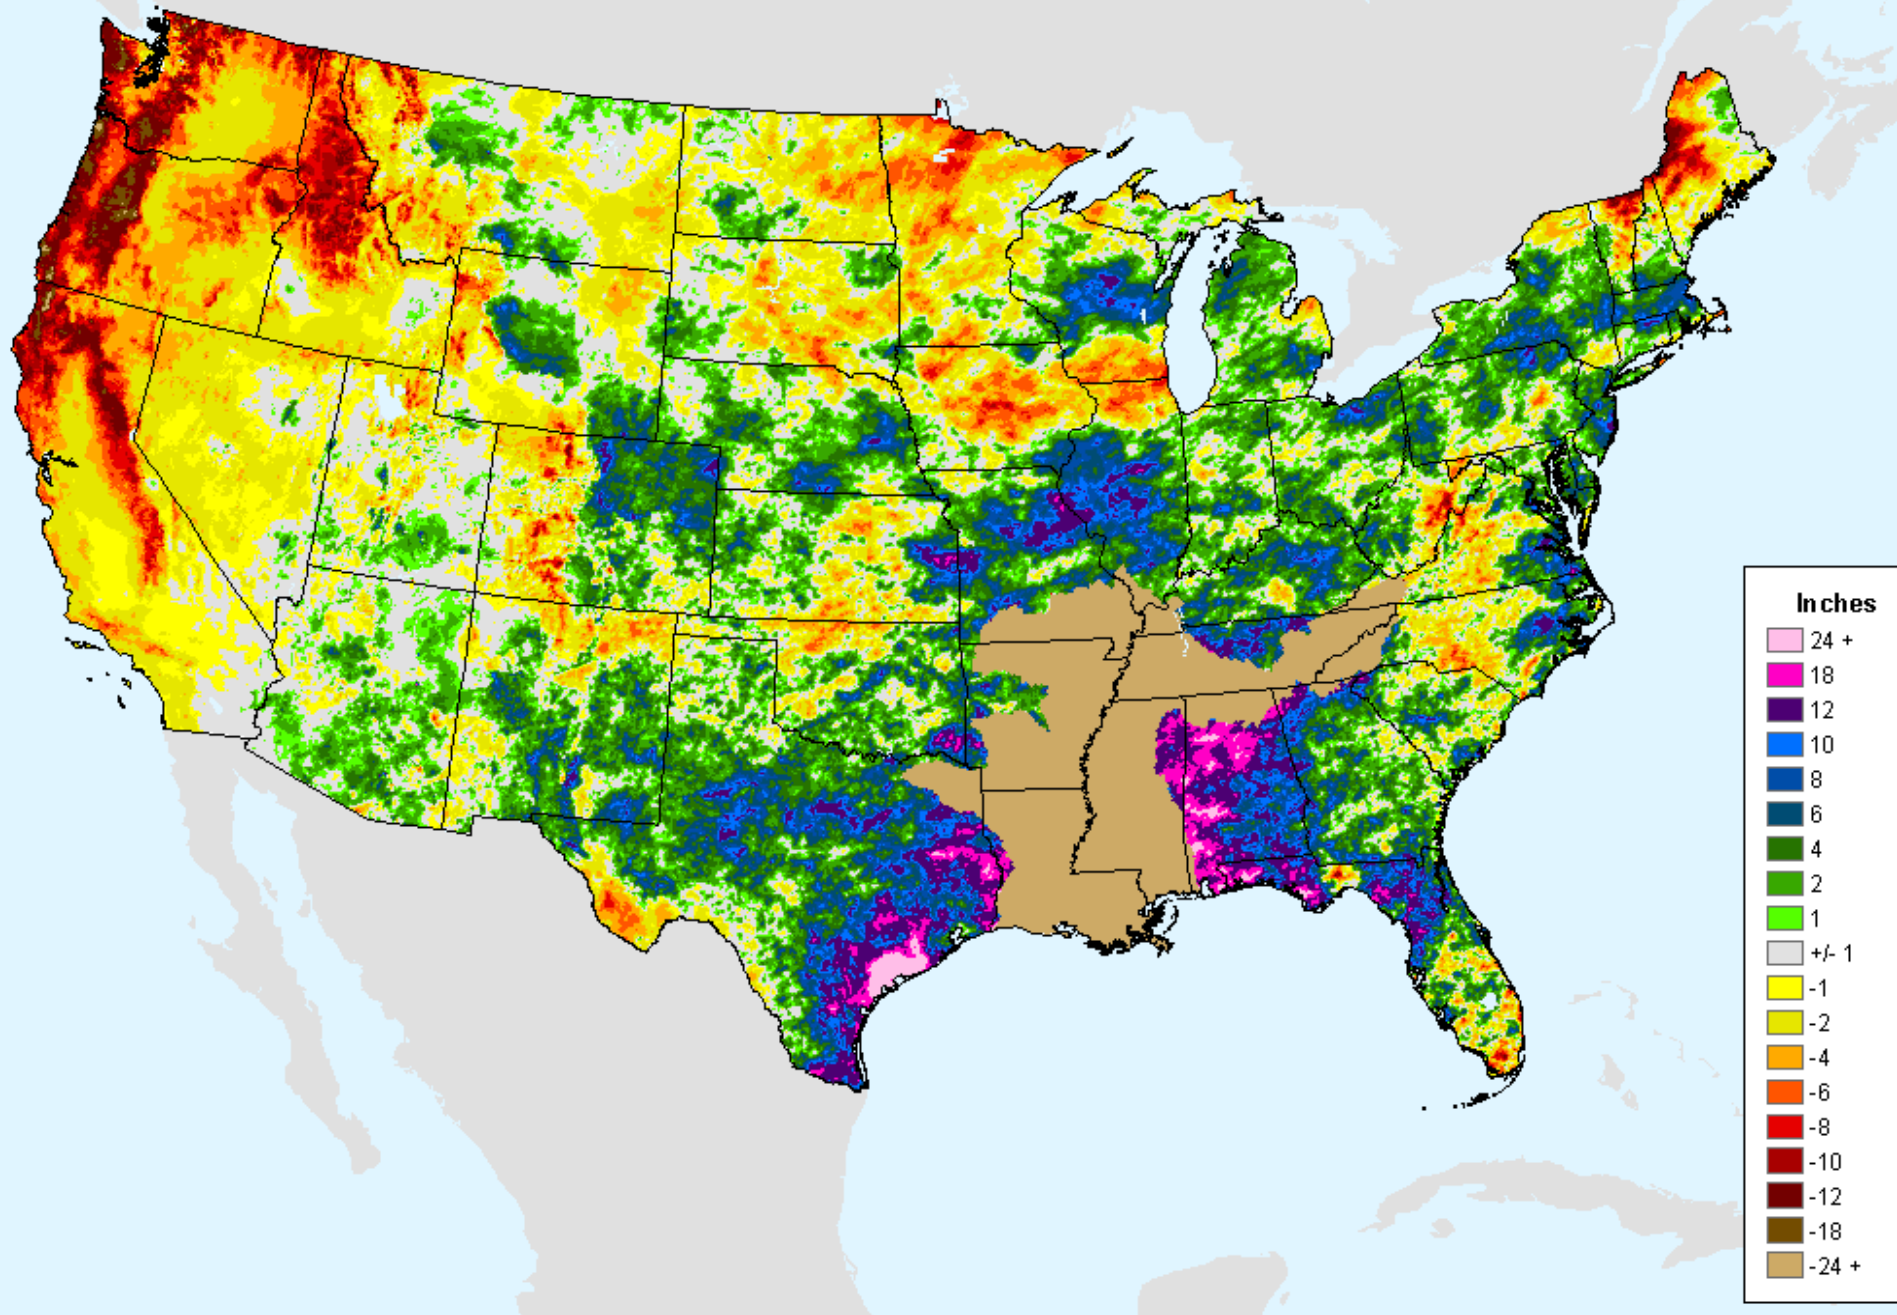

AHPS 180-Day Precip Departure

As of: Tuesday, August 31, 2021