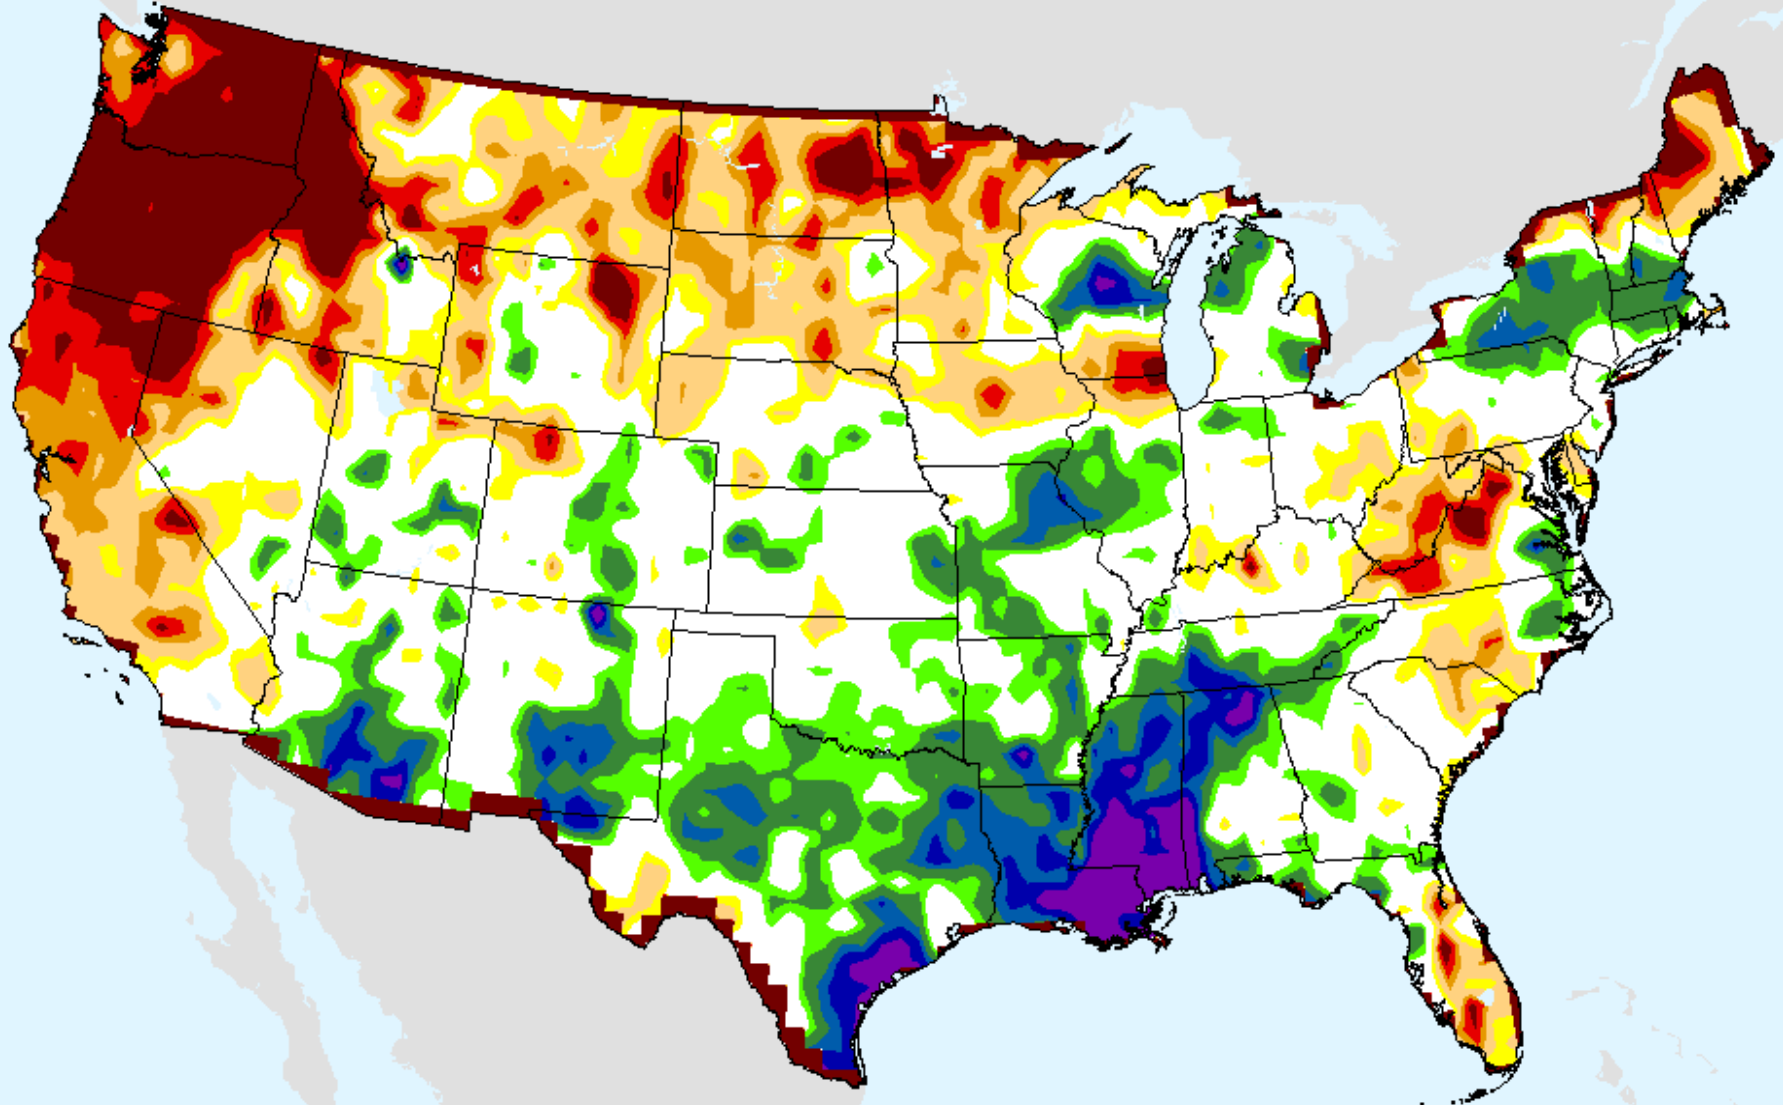

CPC 6-month SPI

As of: Tuesday, August 31, 2021