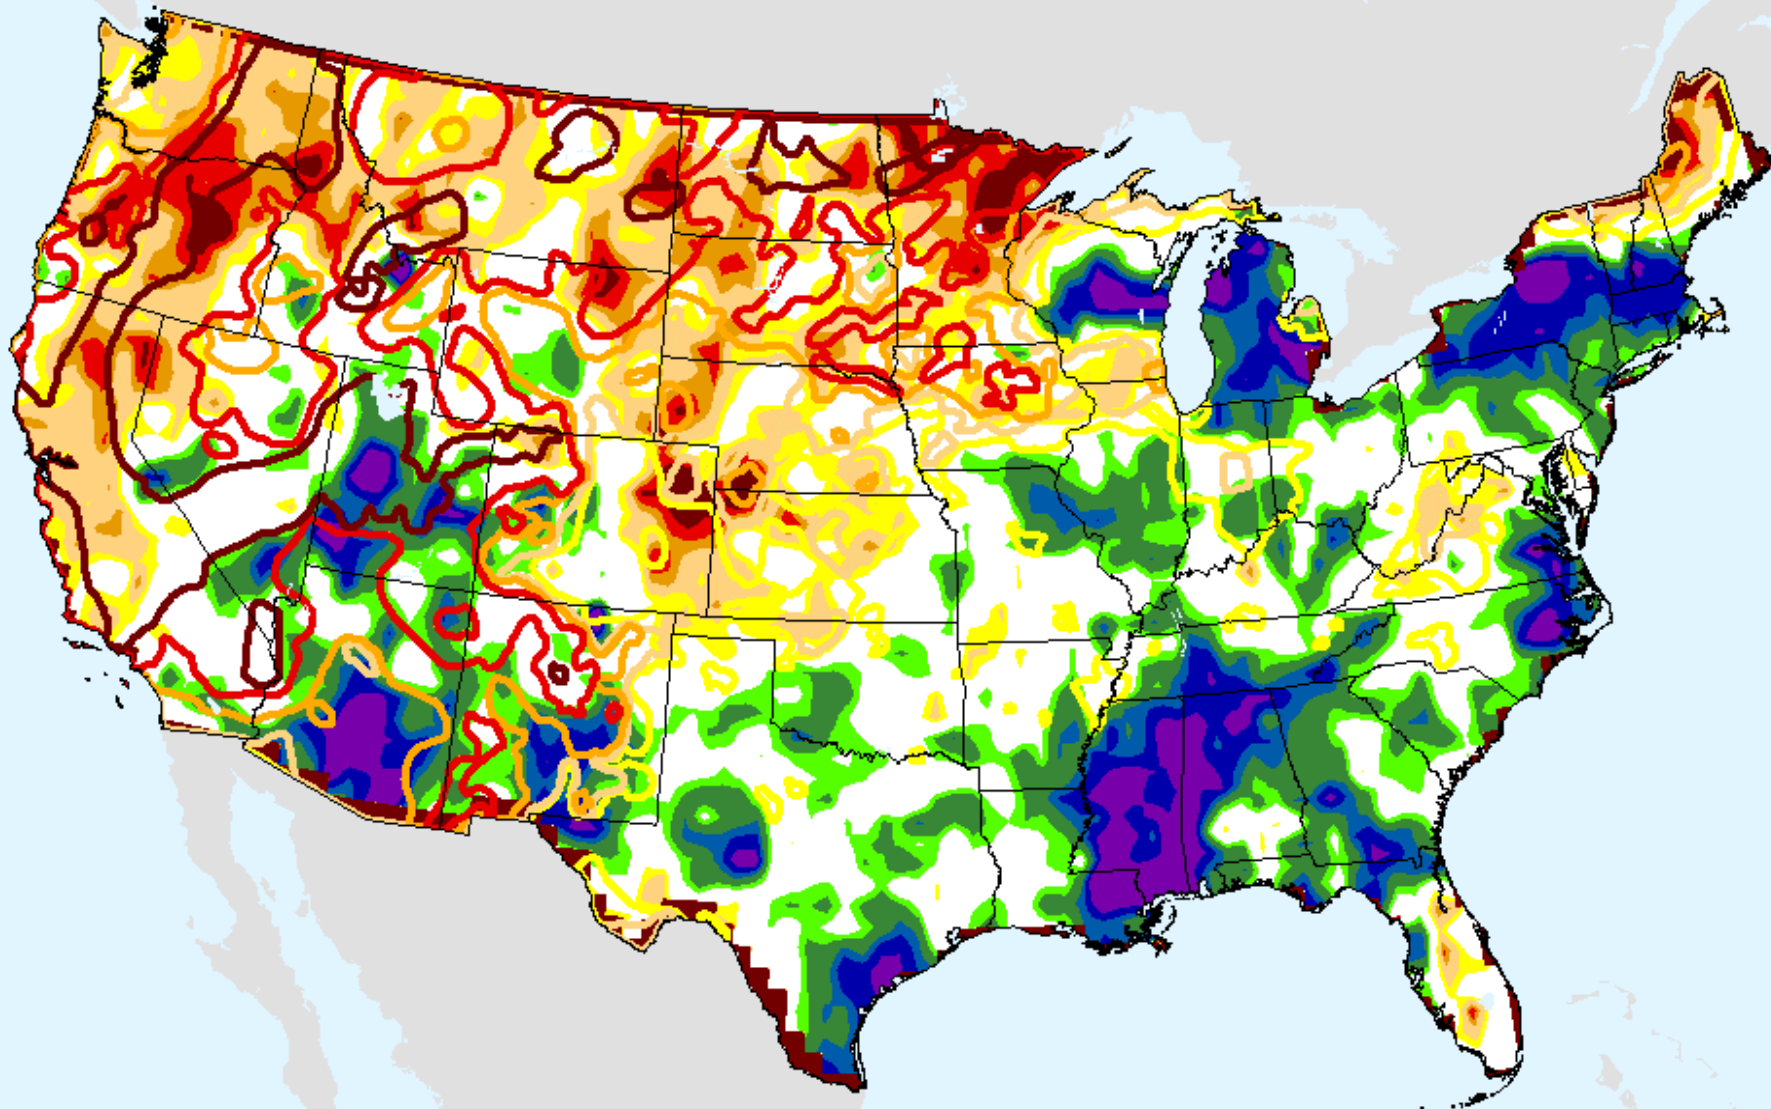

CPC 3-month SPI

As of: Tuesday, August 31, 2021

USDM for: Aug. 24, 2021

SPI (USDM)