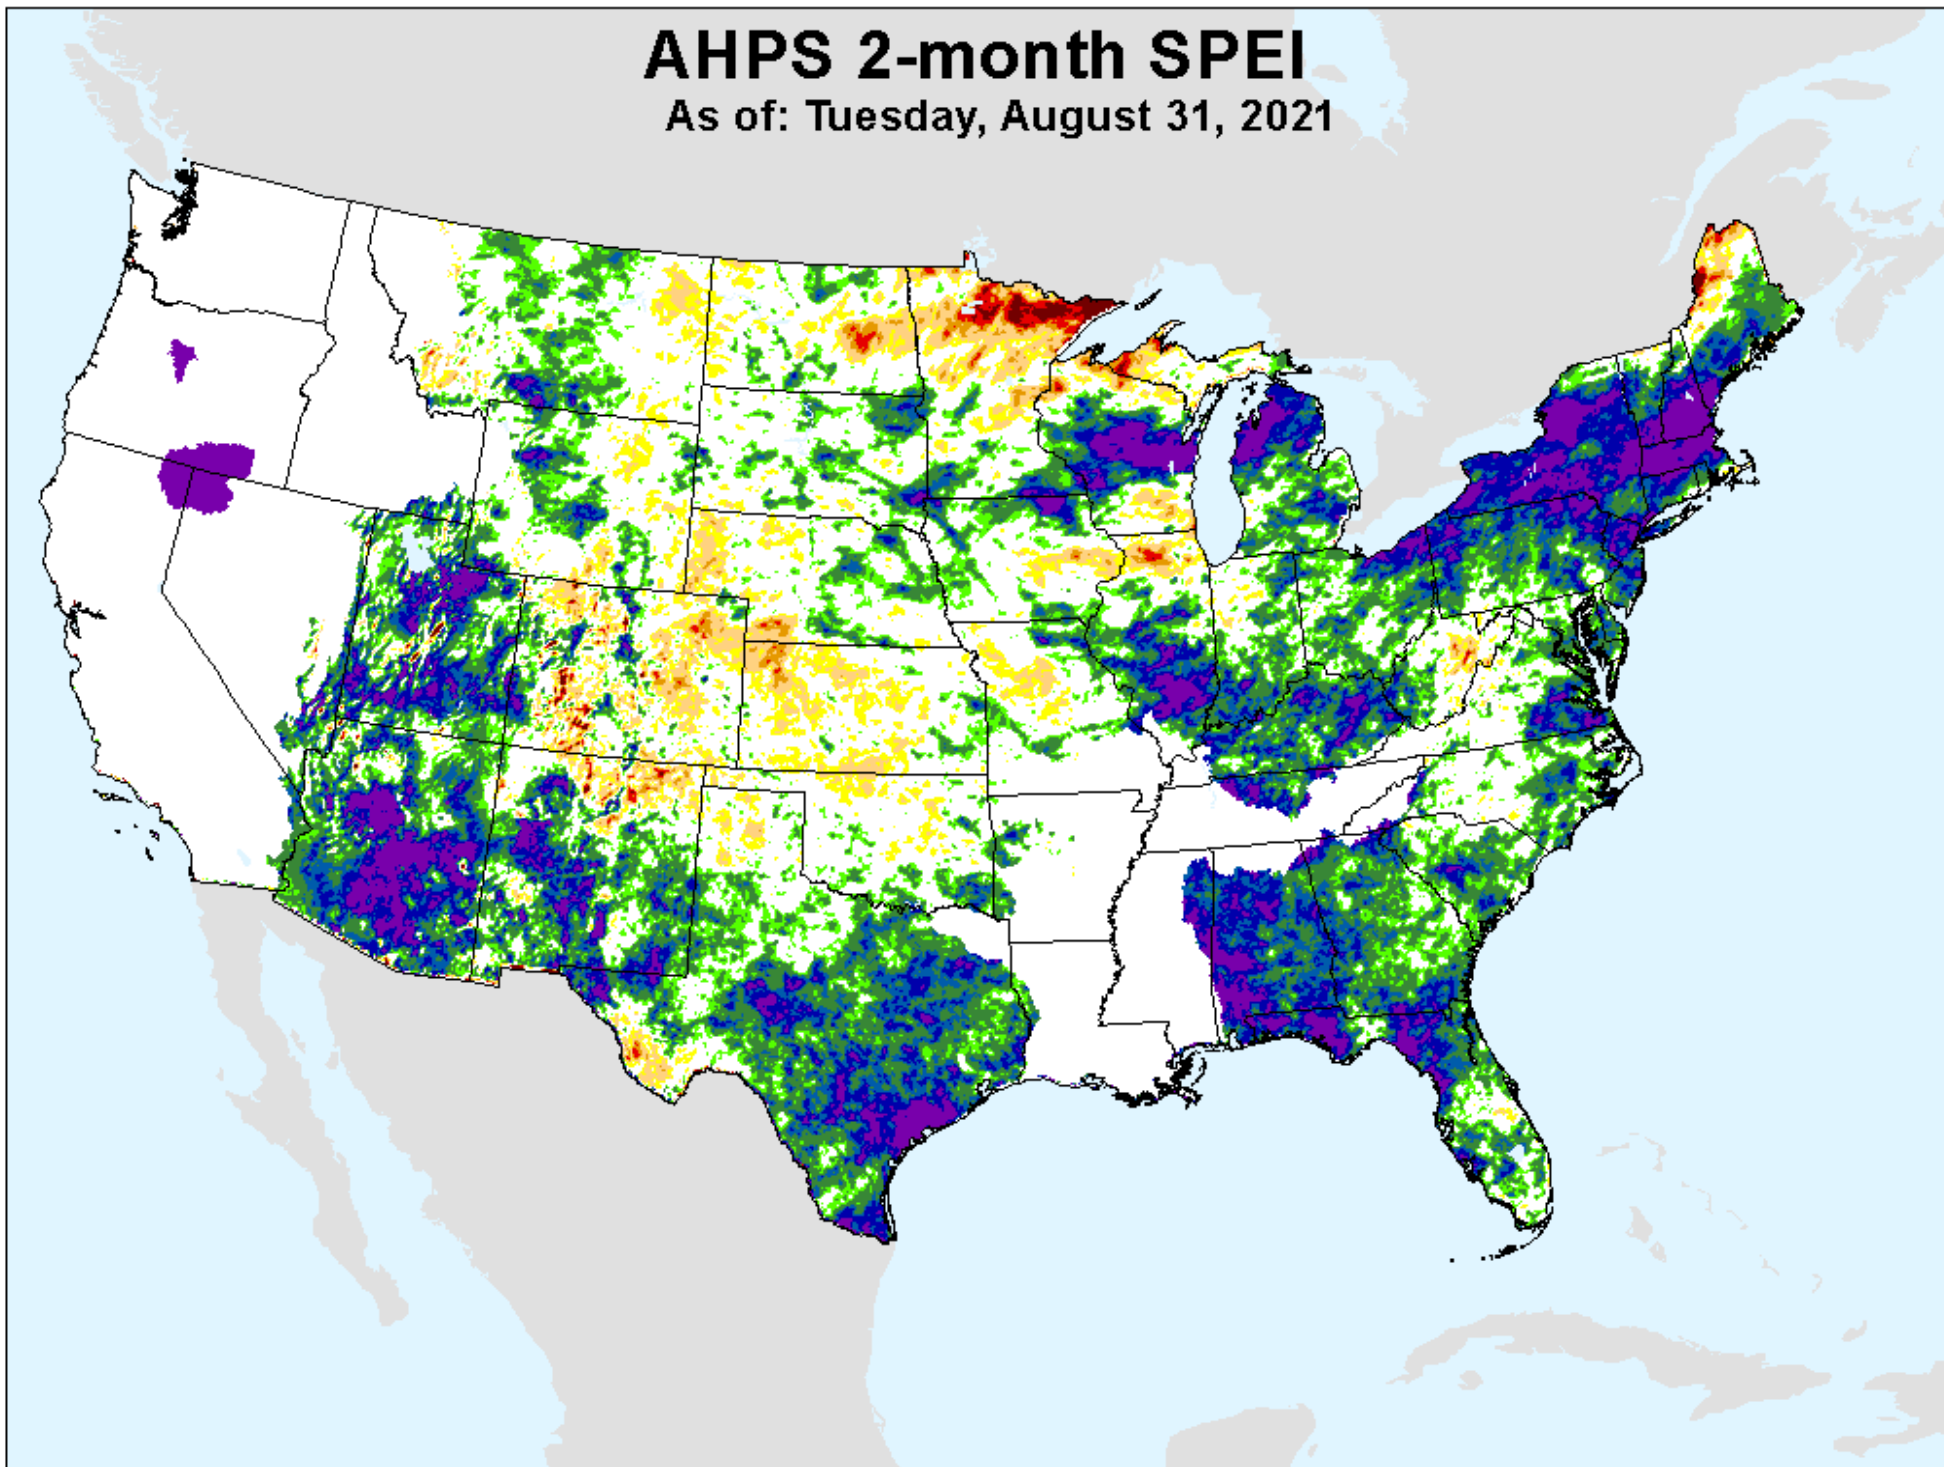

AHPS 2-month SPEI

As of: Tuesday, August 31, 2021

SPEI (USDM)