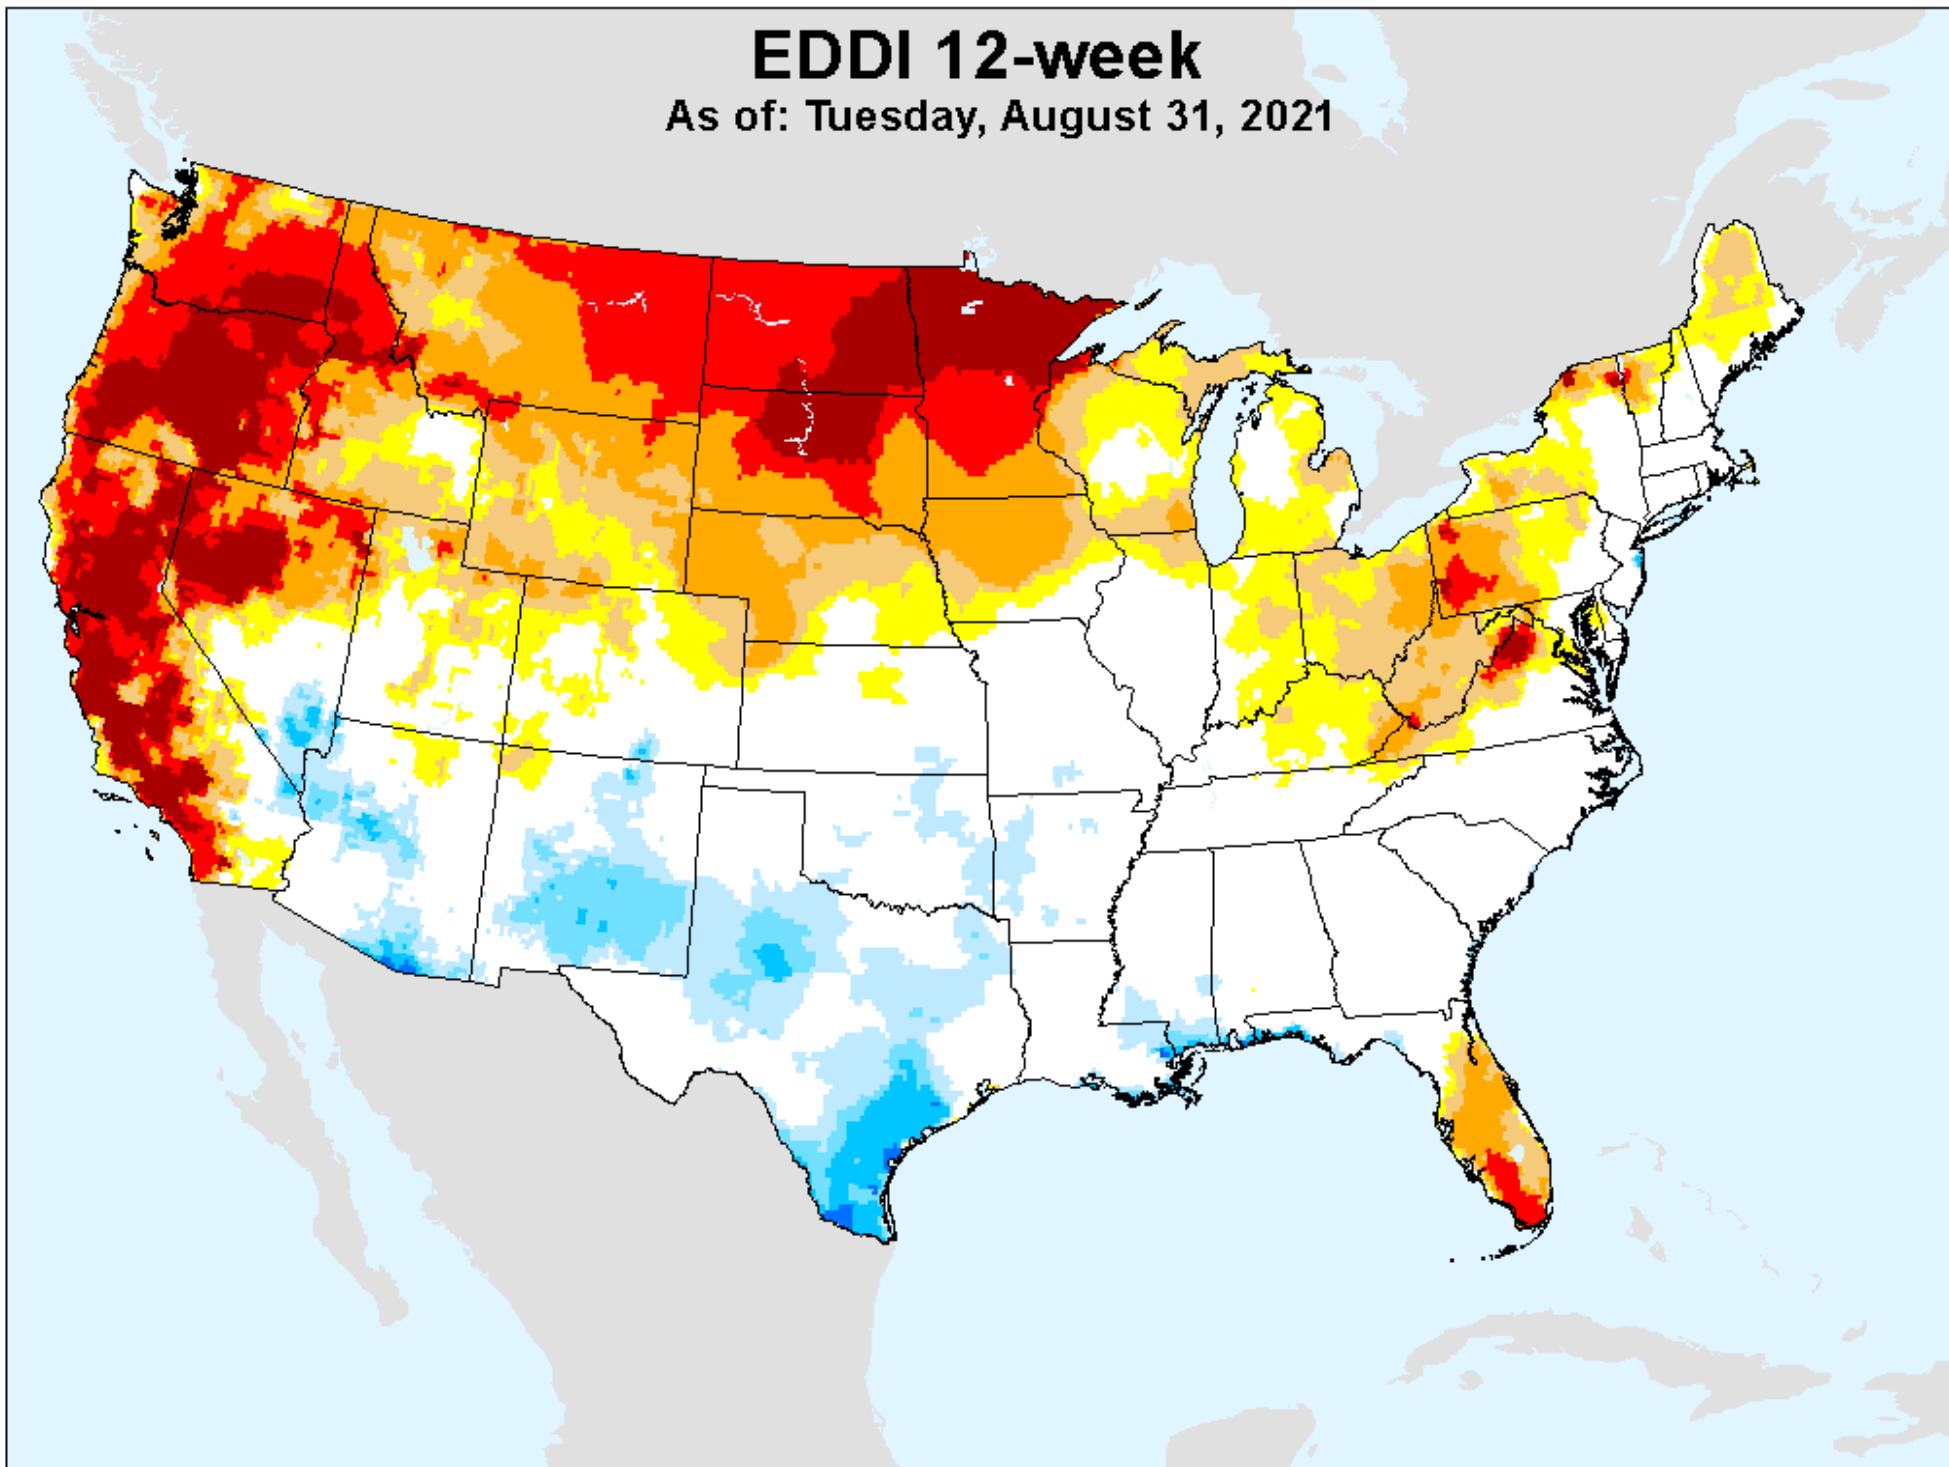

EDDI 12-week

As of: Tuesday, August 31, 2021