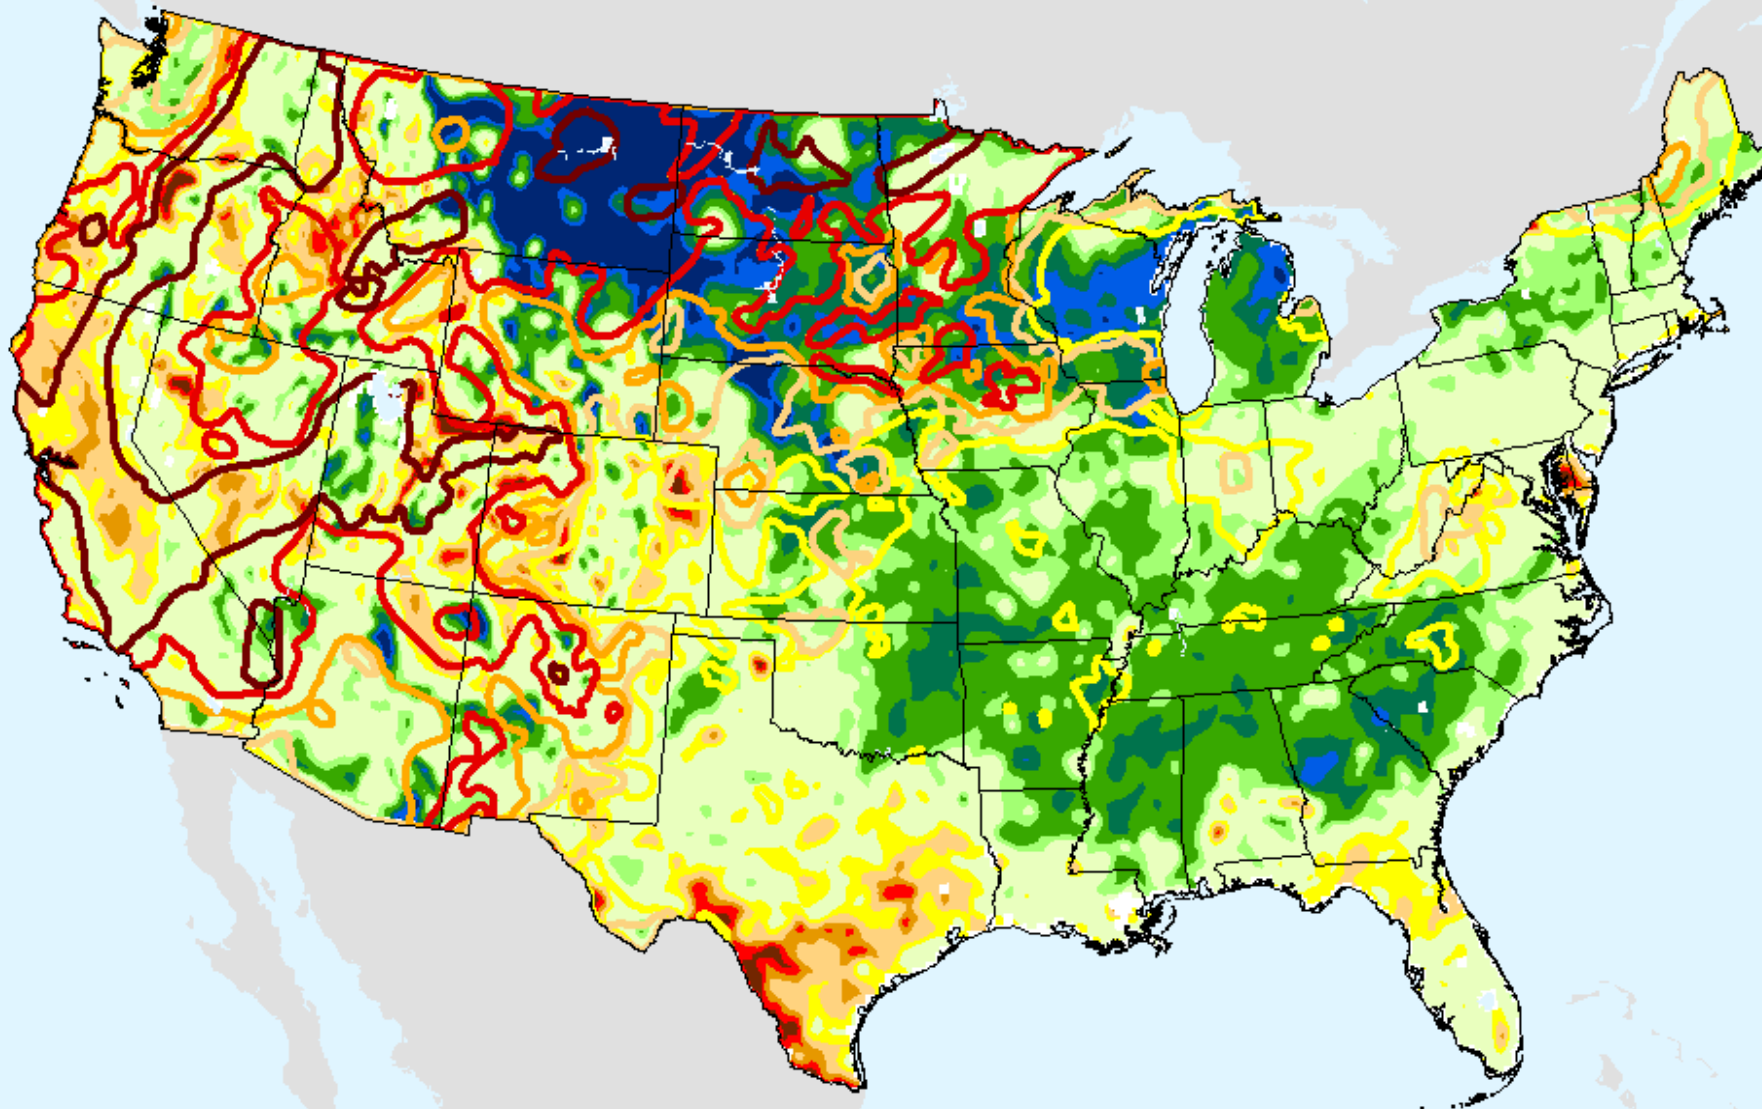

NLDAS Total Column Soil Moisture

As of: Tuesday, August 31, 2021

USDM for: Aug. 24, 2021

>98