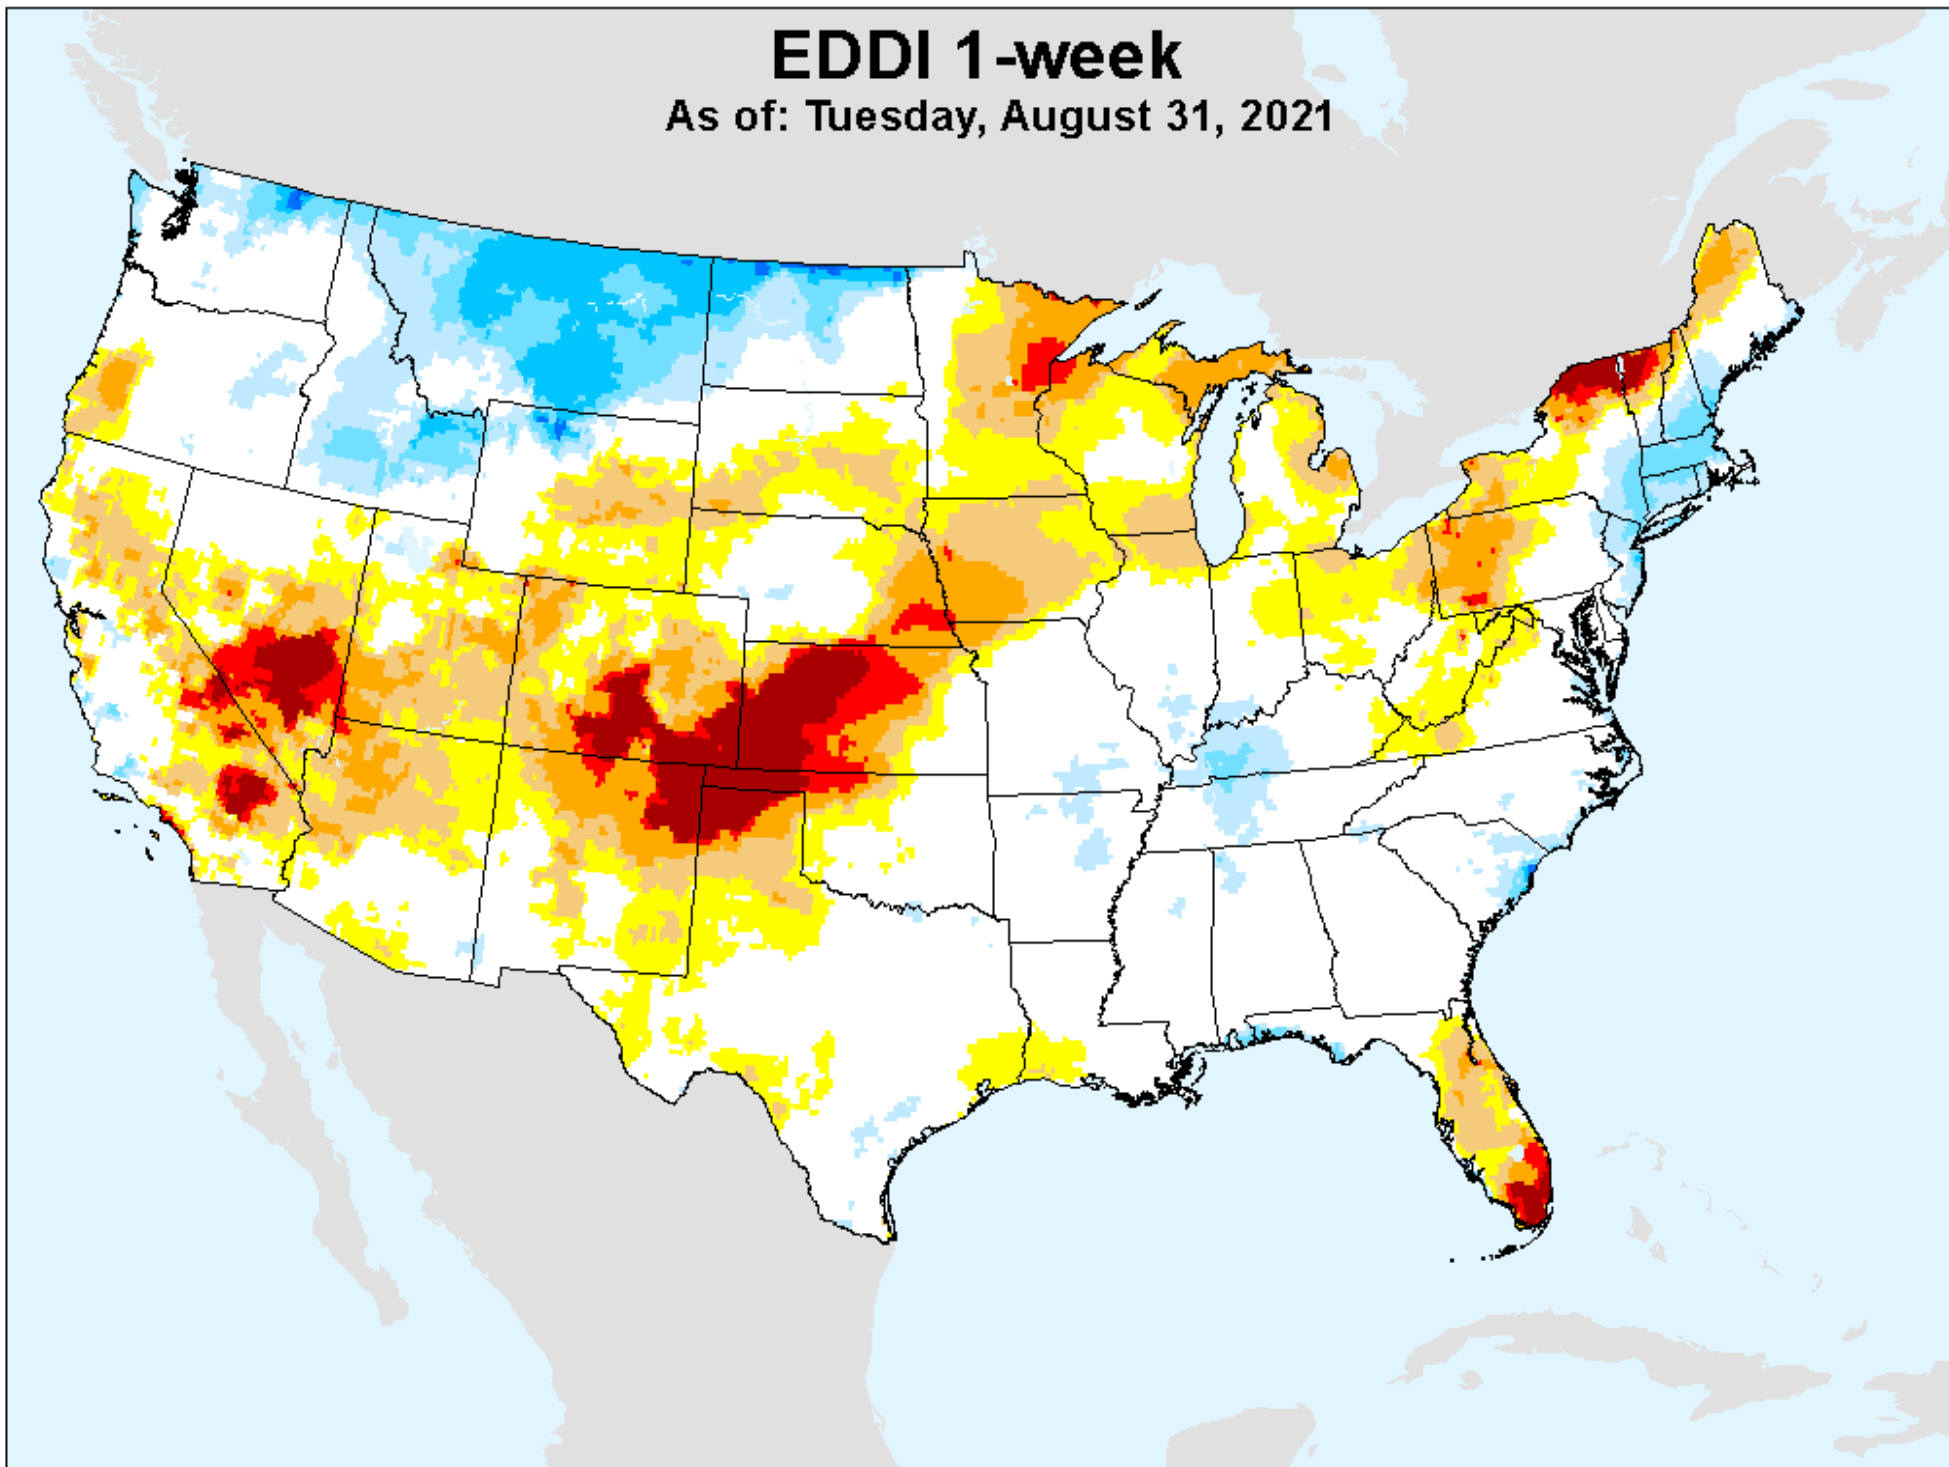

EDDI 1-week

As of: Tuesday, August 31, 2021