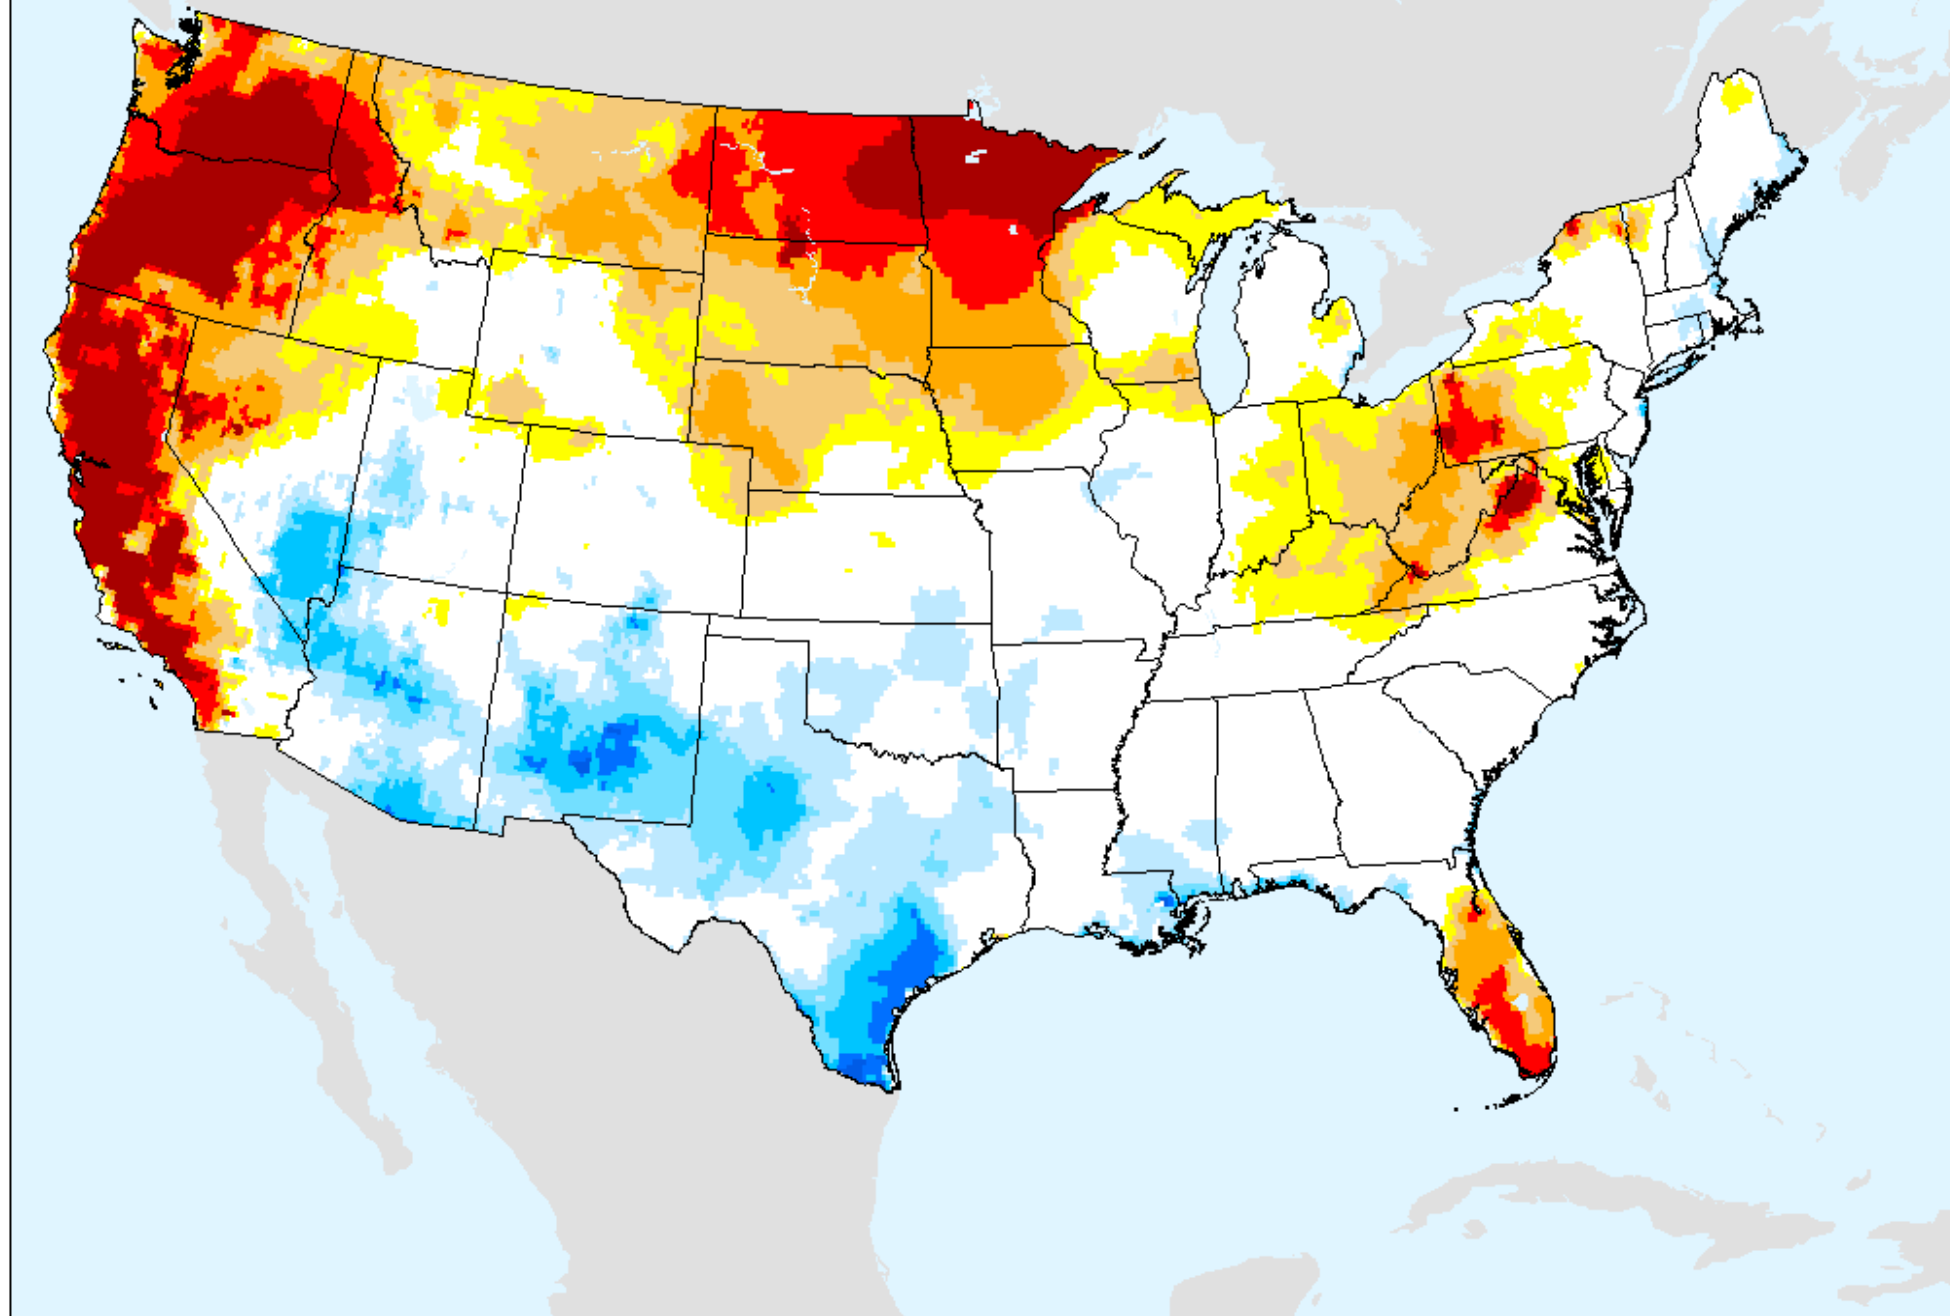

EDDI 10-week

As of: Tuesday, August 31, 2021