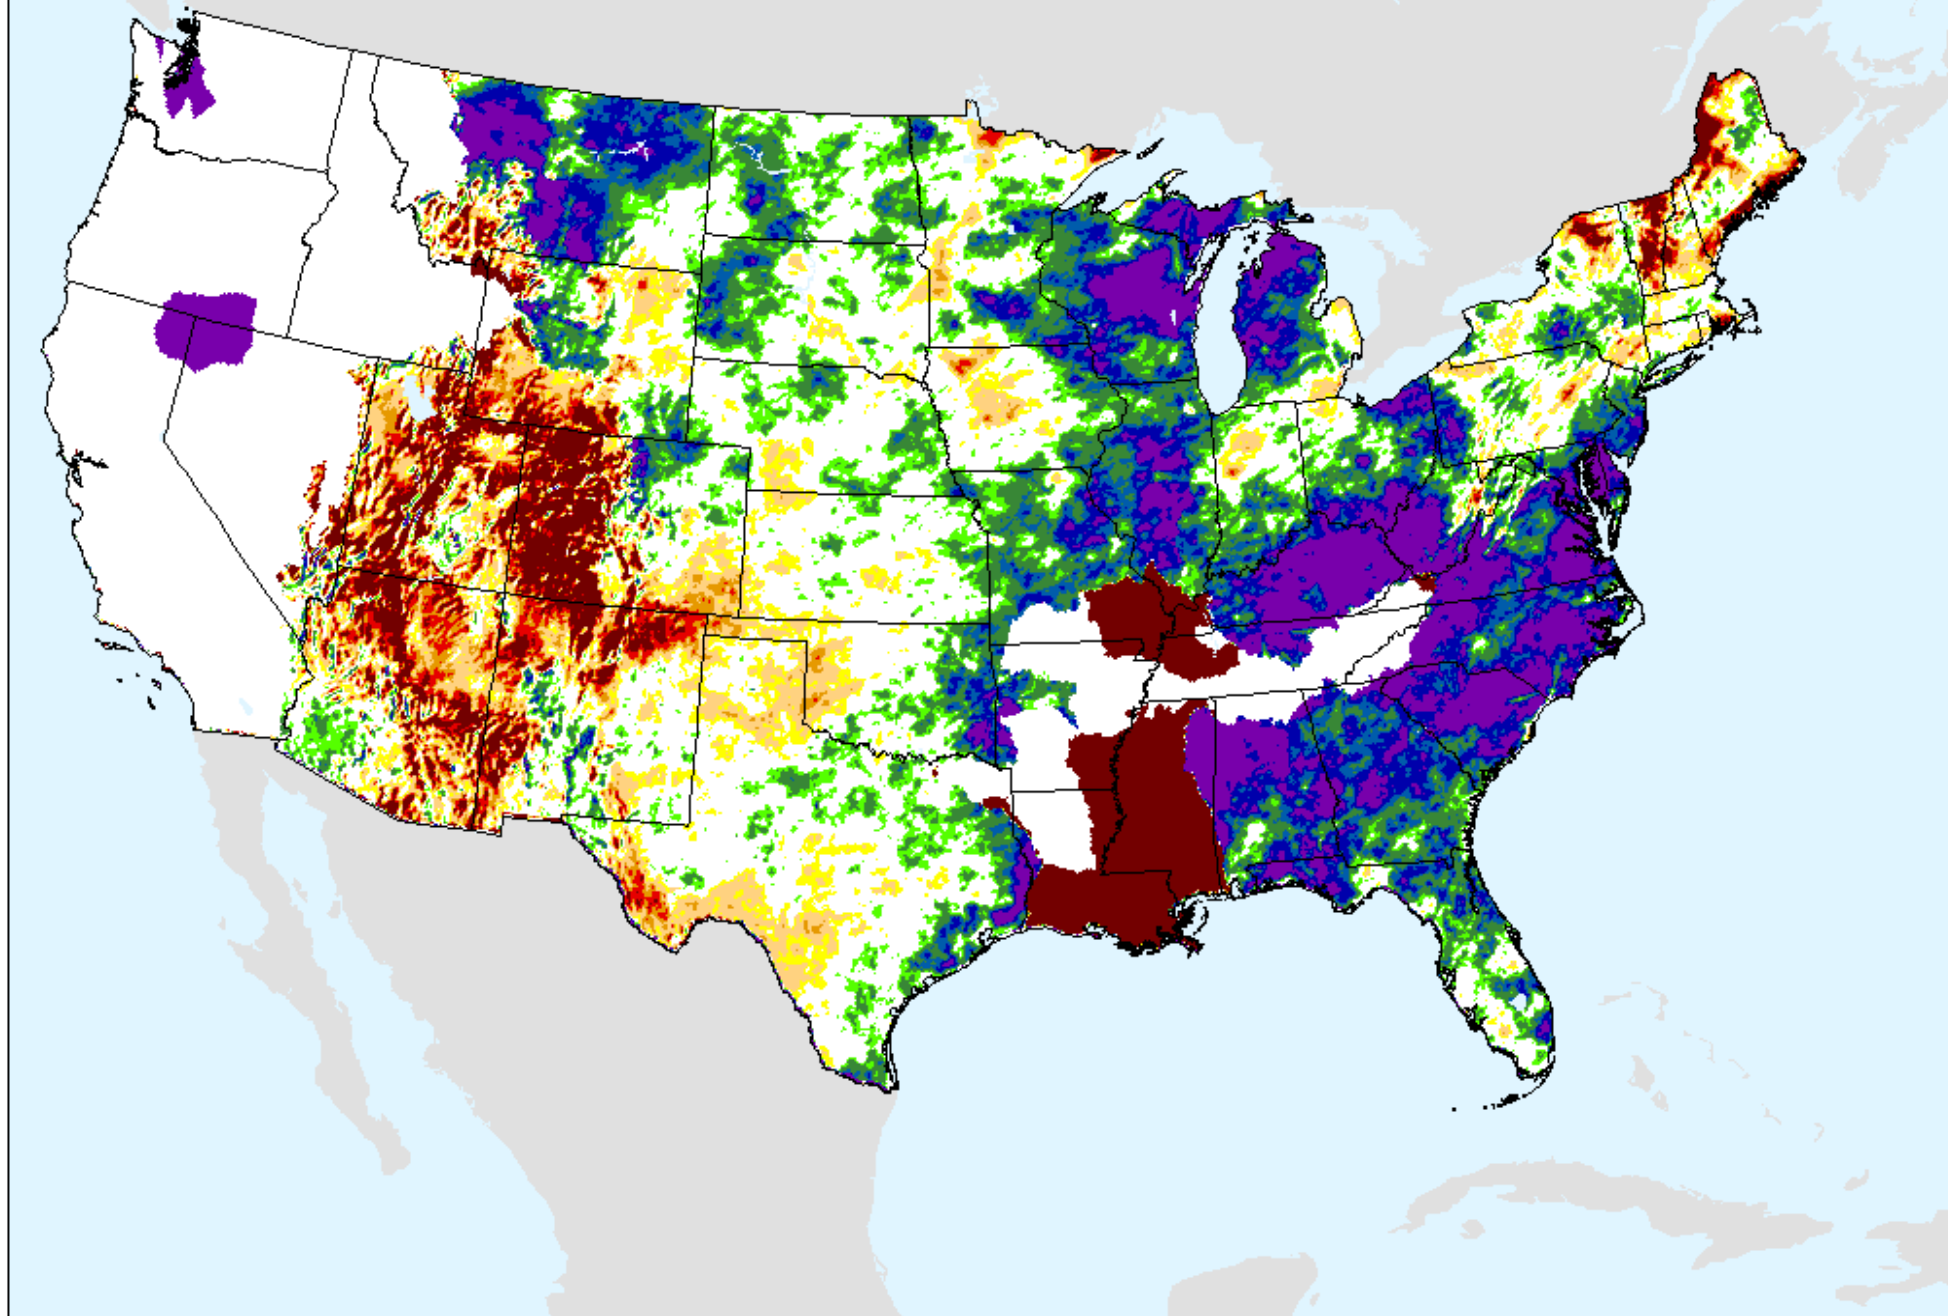

AHPS 24-month SPEI

As of: Tuesday, August 31, 2021

SPEI (USDM)