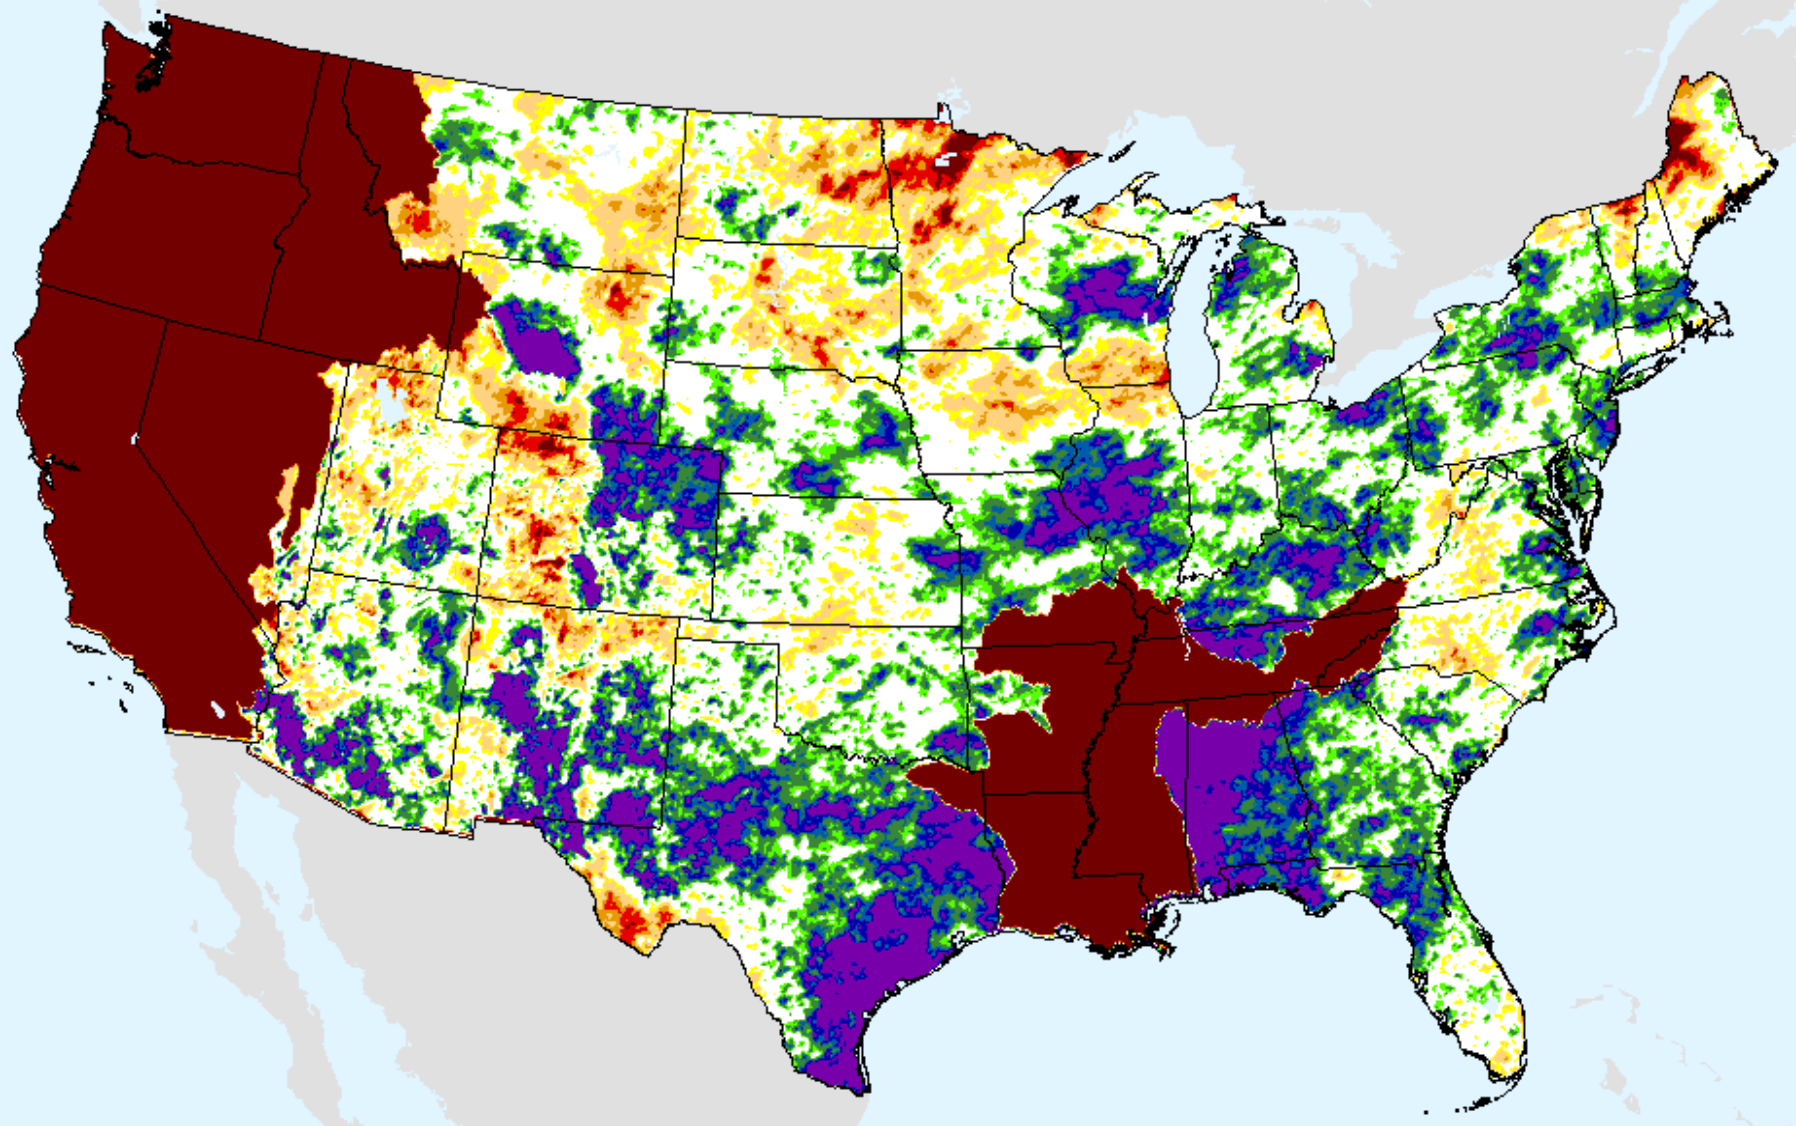

AHPS 6-month SPI

As of: Tuesday, August 31, 2021