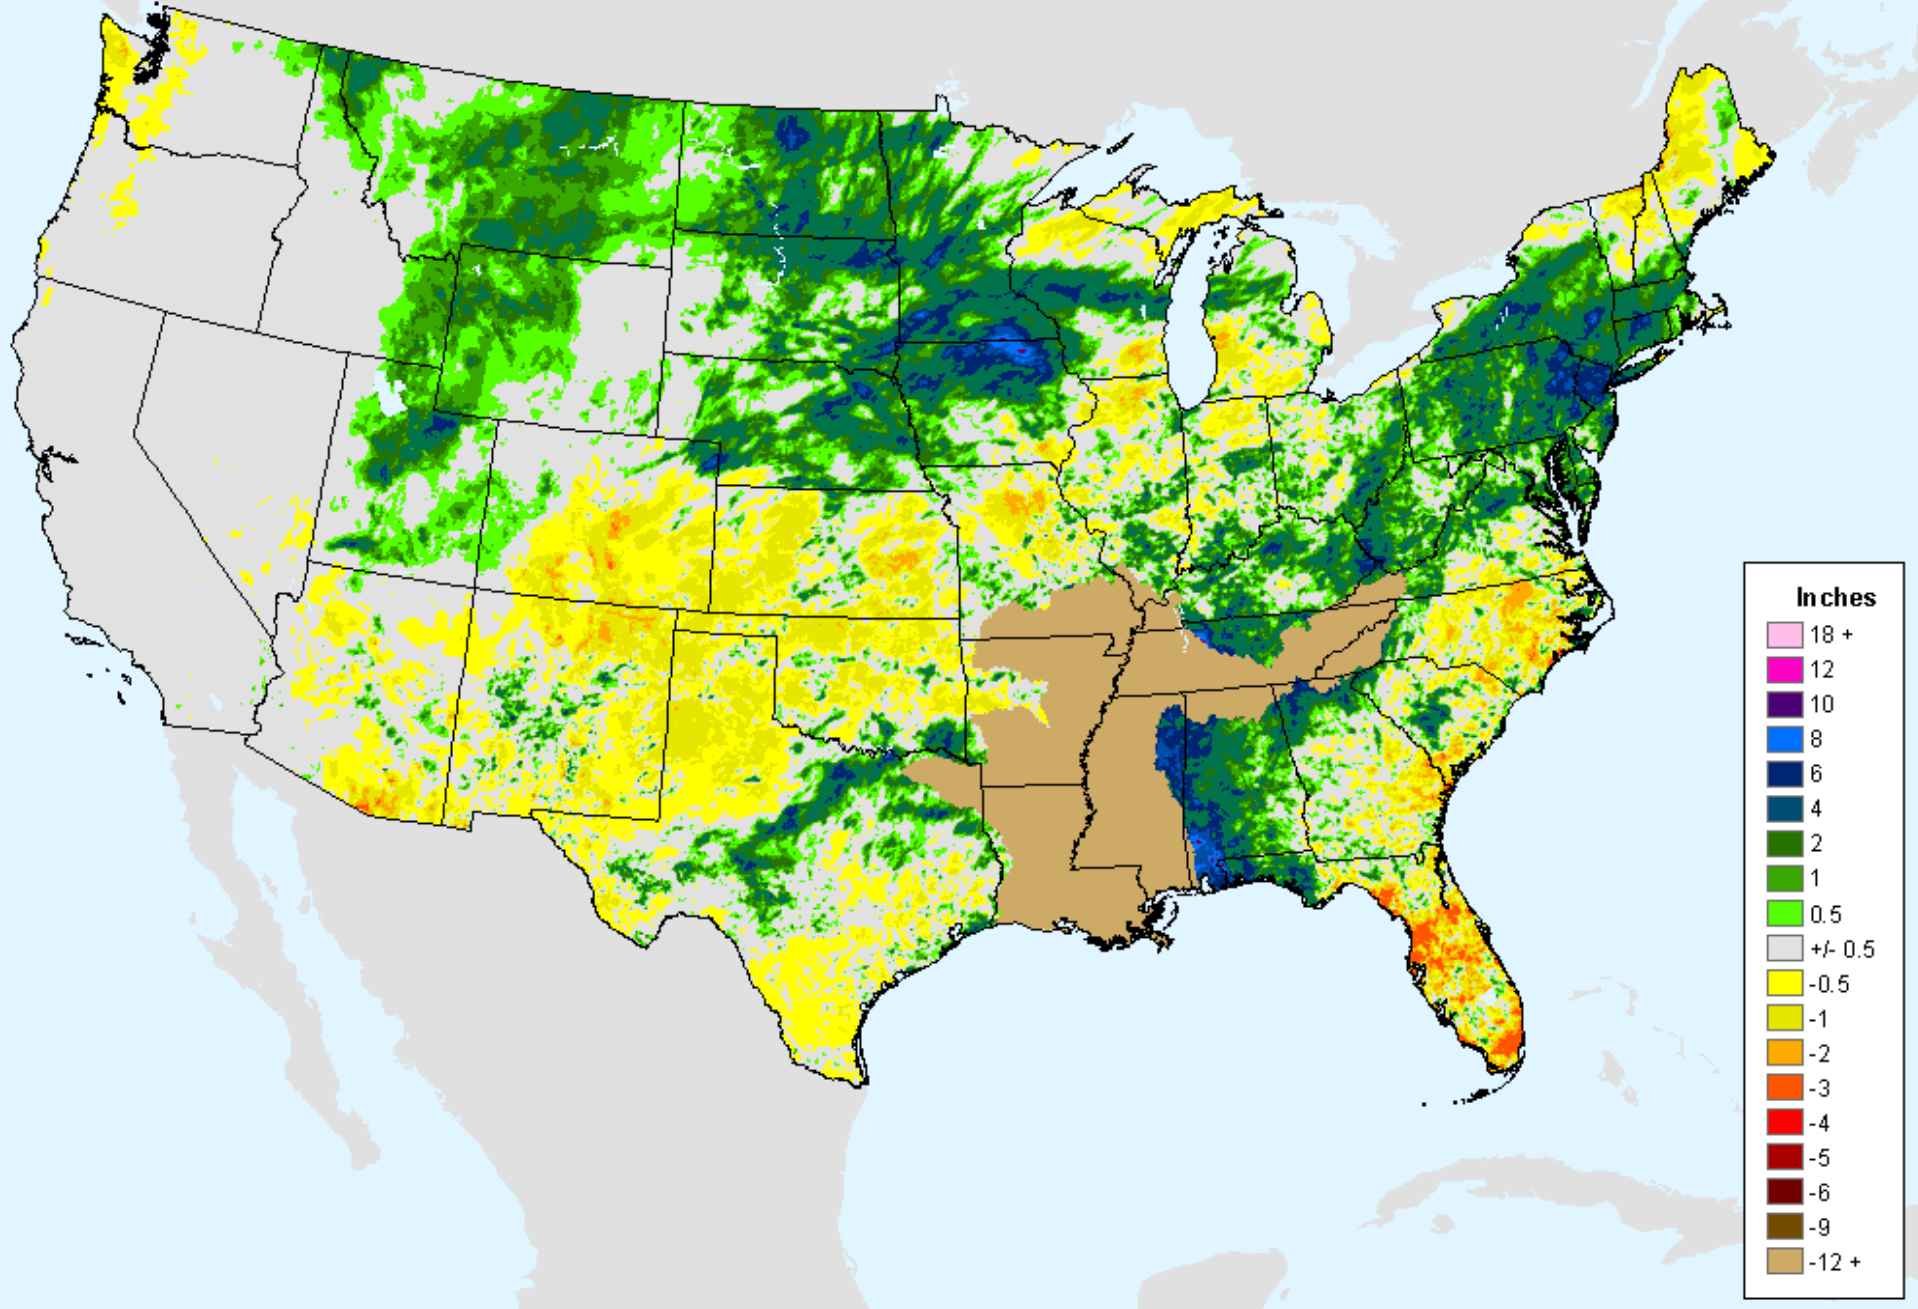

AHPS 14-Day Precip Departure

As of: Tuesday, August 31, 2021