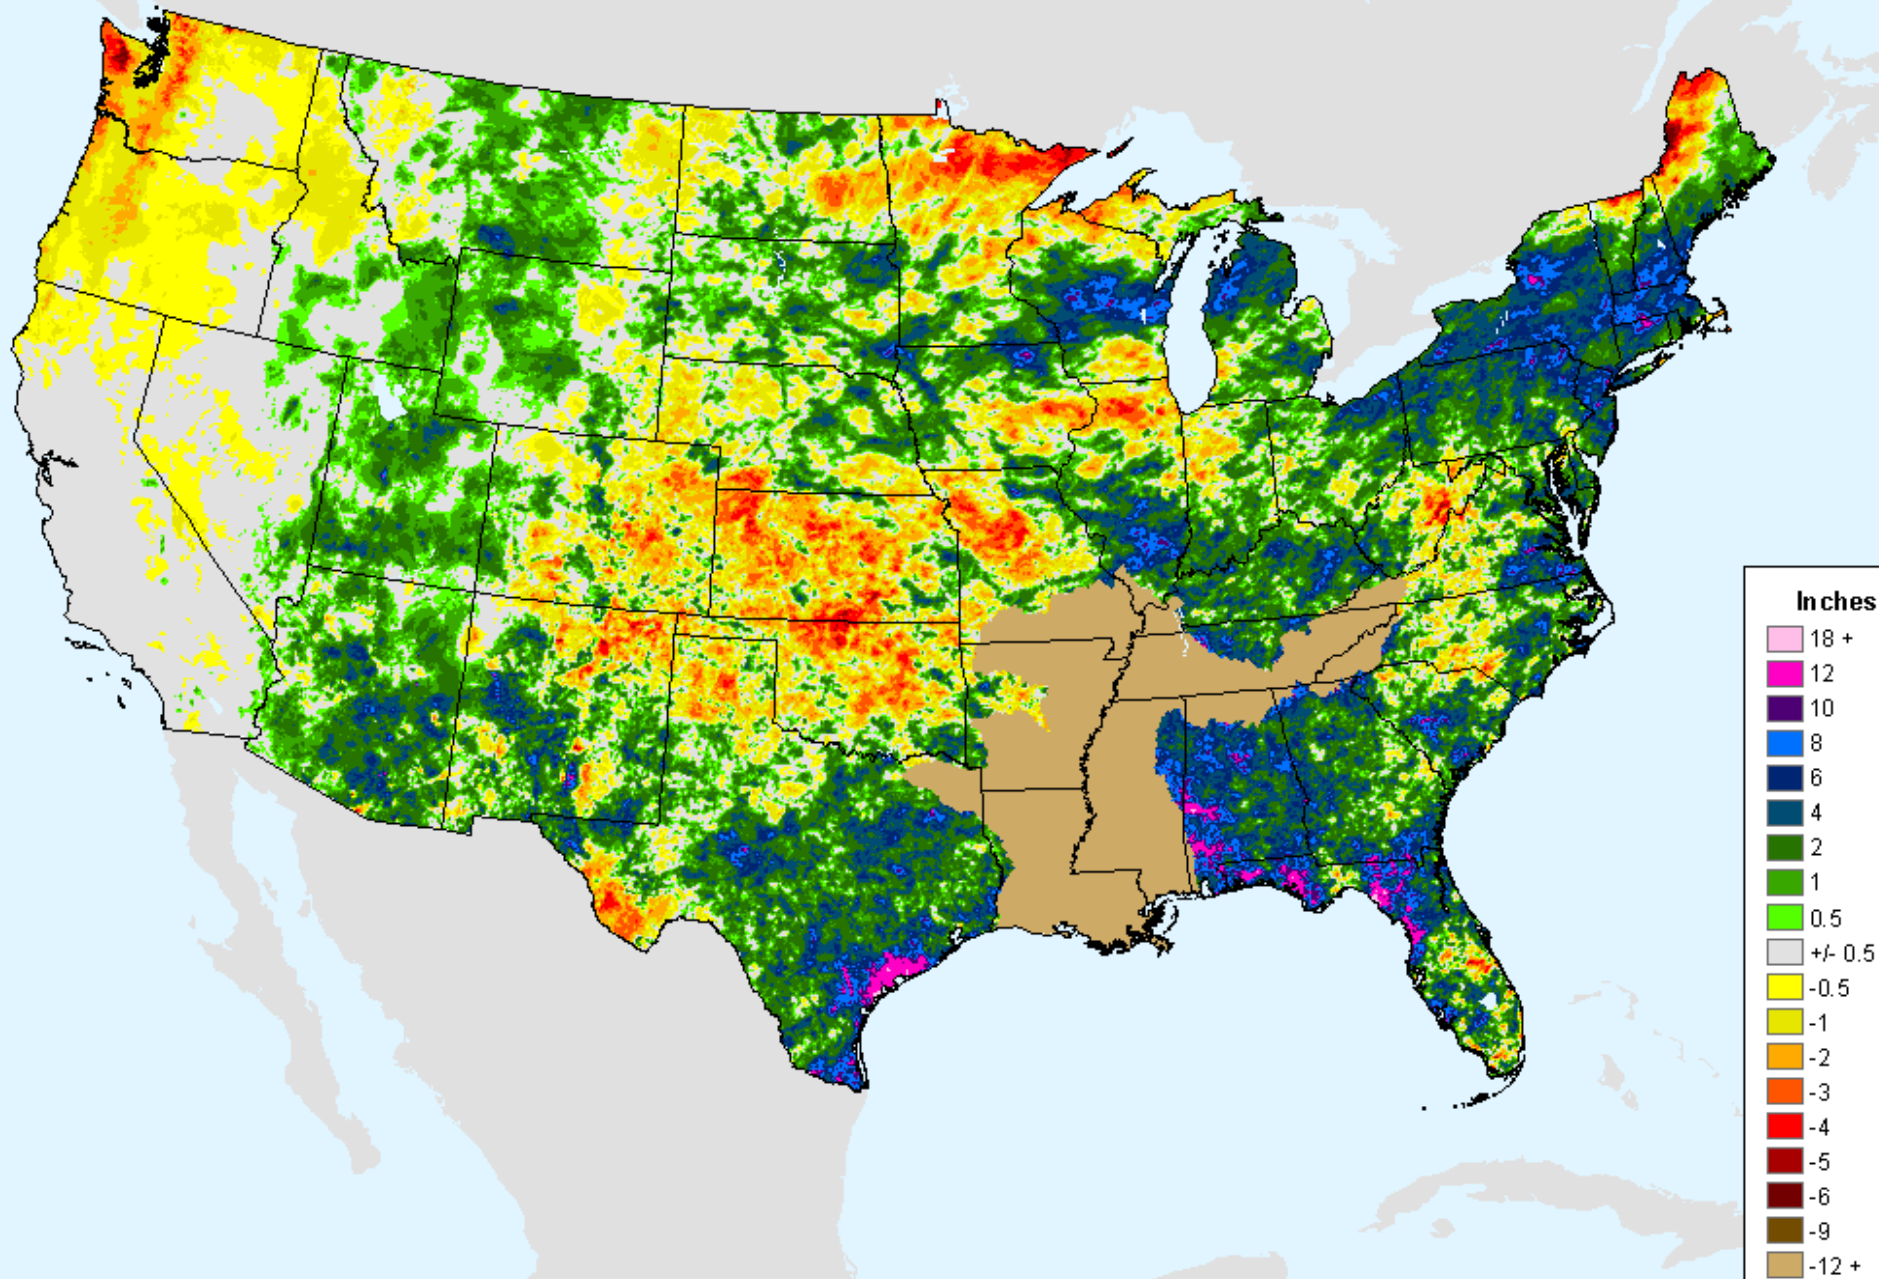

AHPS 60-Day Precip Departure

As of: Tuesday, August 31, 2021