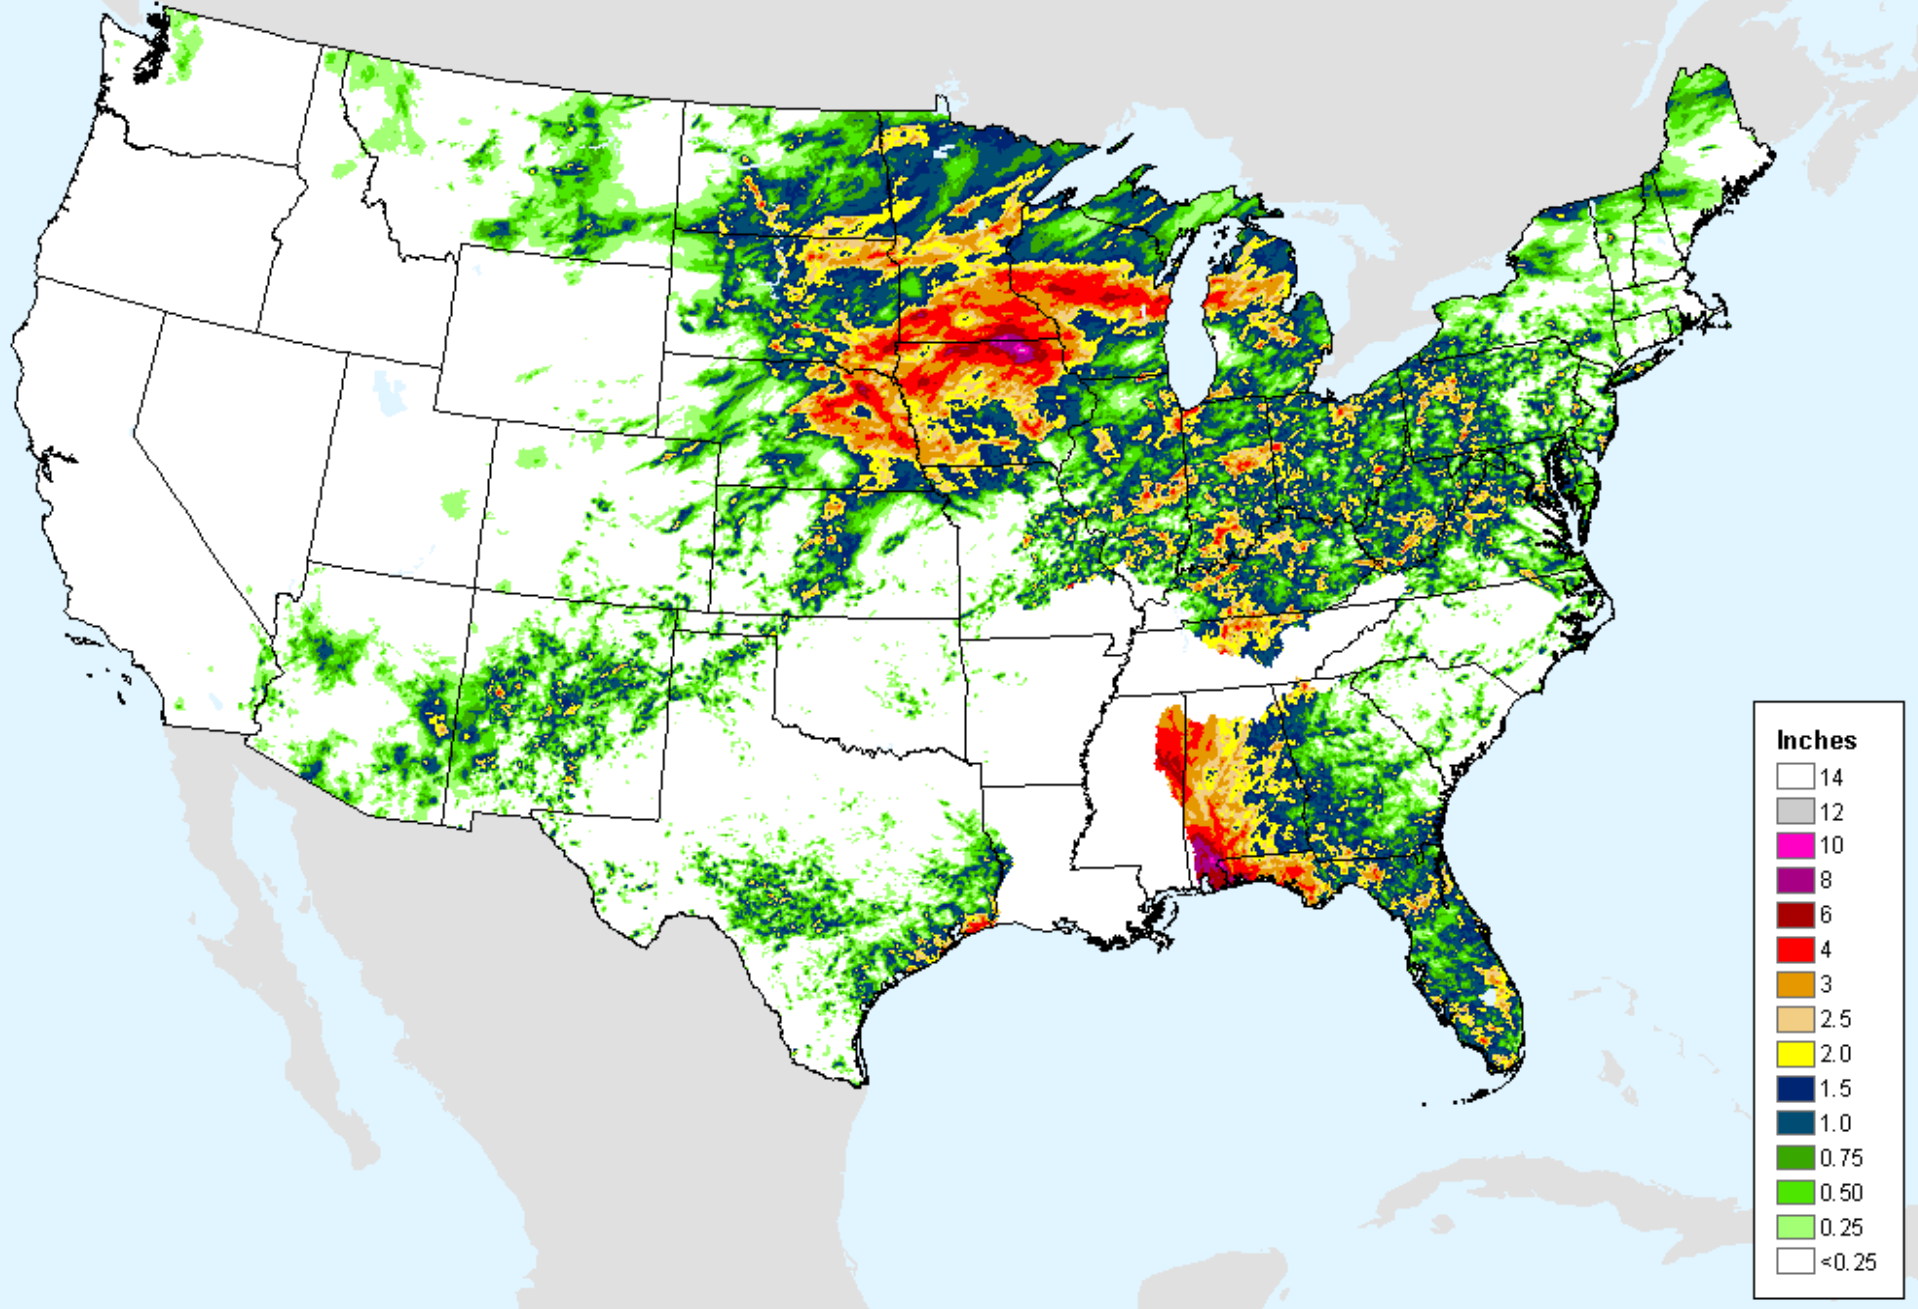

# AHPS 7-Day Precipitation

As of: Tuesday, August 31, 2021