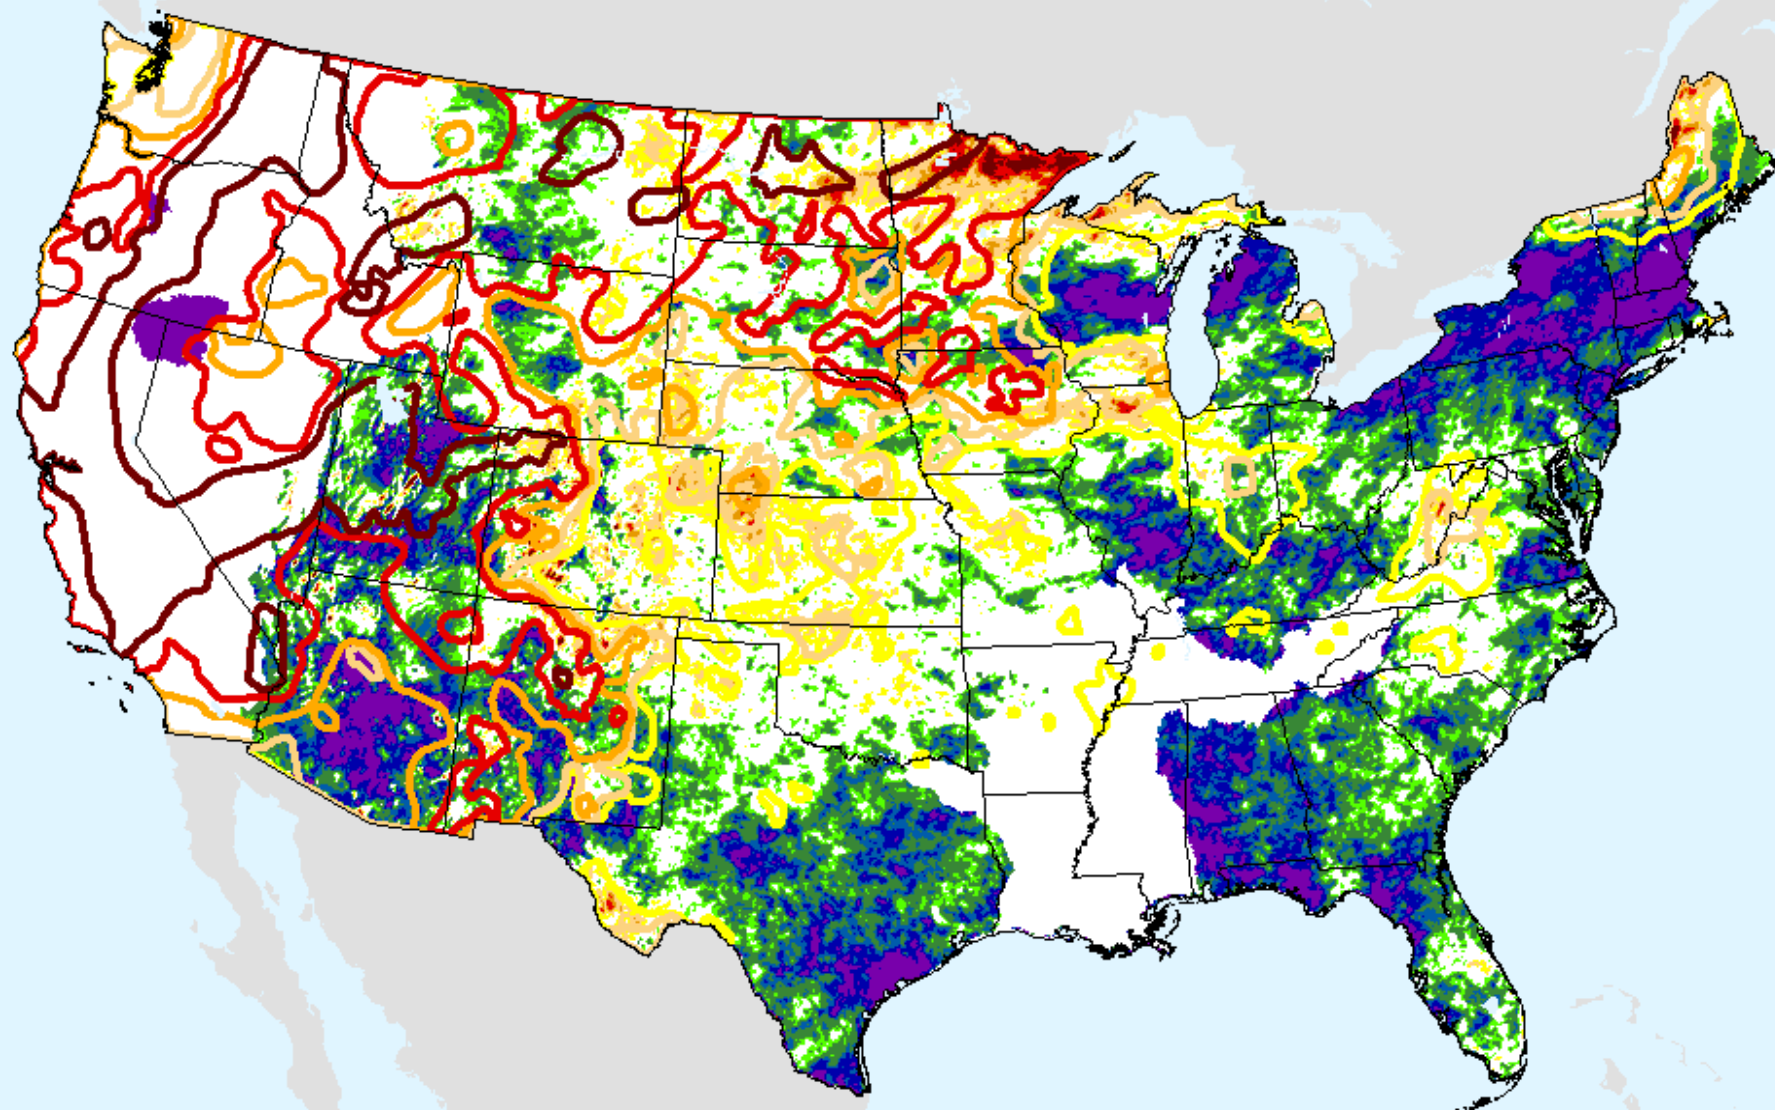

AHPS 2-month SPEI

As of: Tuesday, August 31, 2021

USDM for: Aug. 24, 2021

SPEI (USDM)