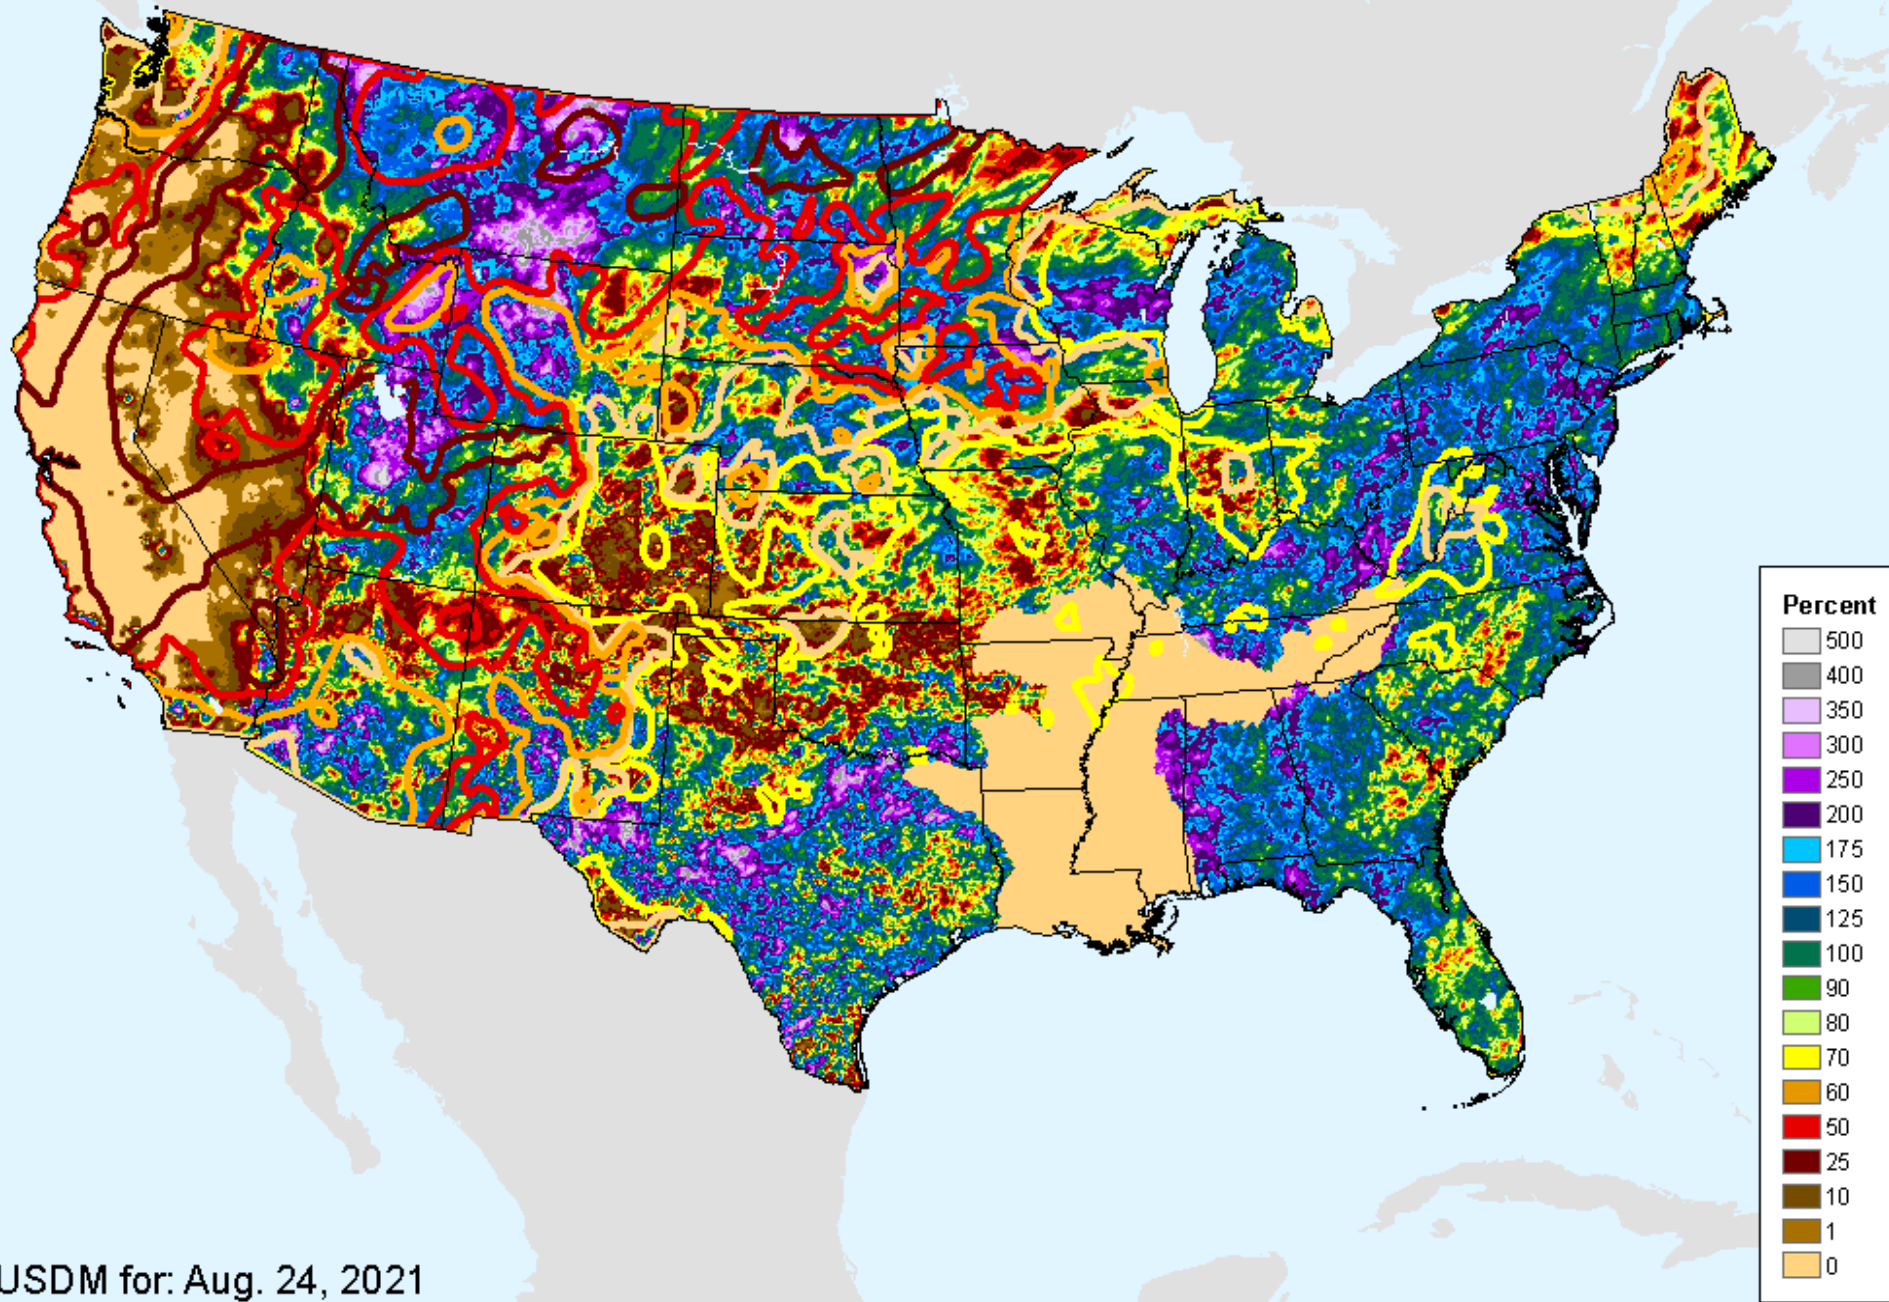

AHPS 30-Day Pct of Normal Pcp

As of: Tuesday, August 31, 2021

USDM for: Aug. 24, 2021