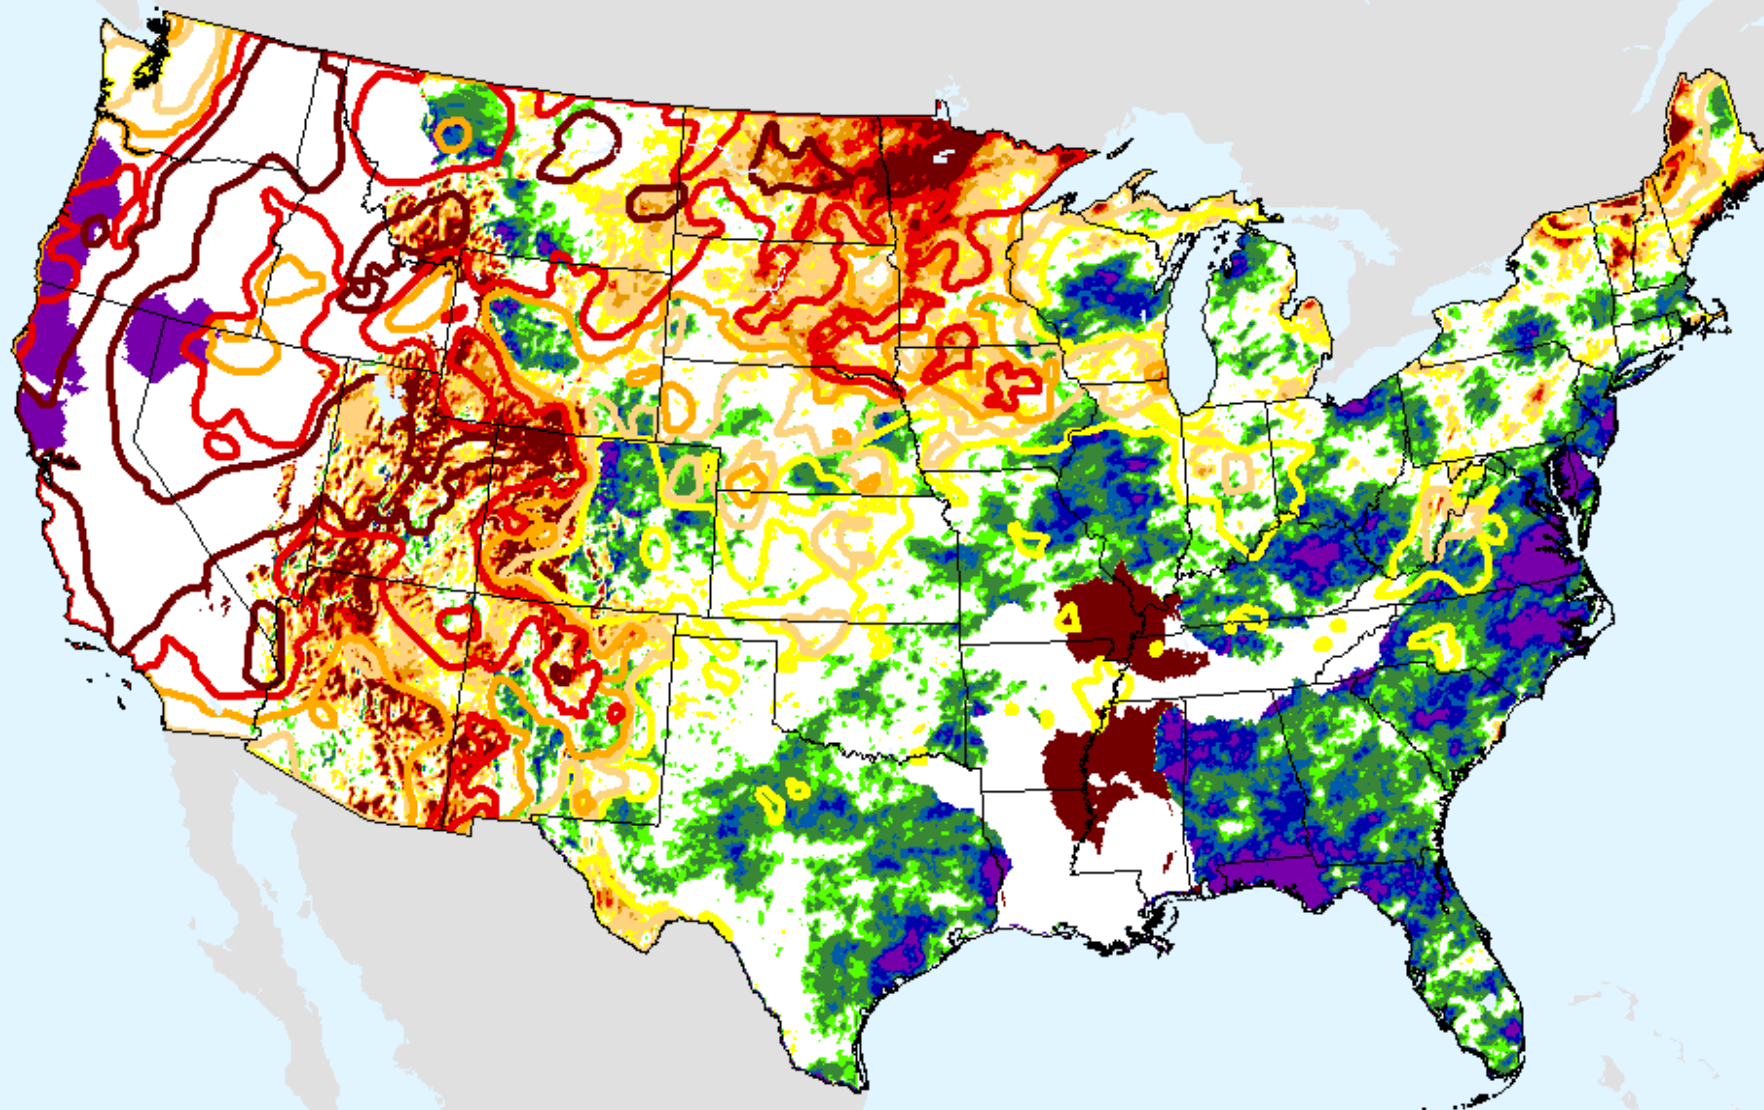

AHPS 12-month SPEI

As of: Tuesday, August 31, 2021

USDM for: Aug. 24, 2021

SPEI (USDM)