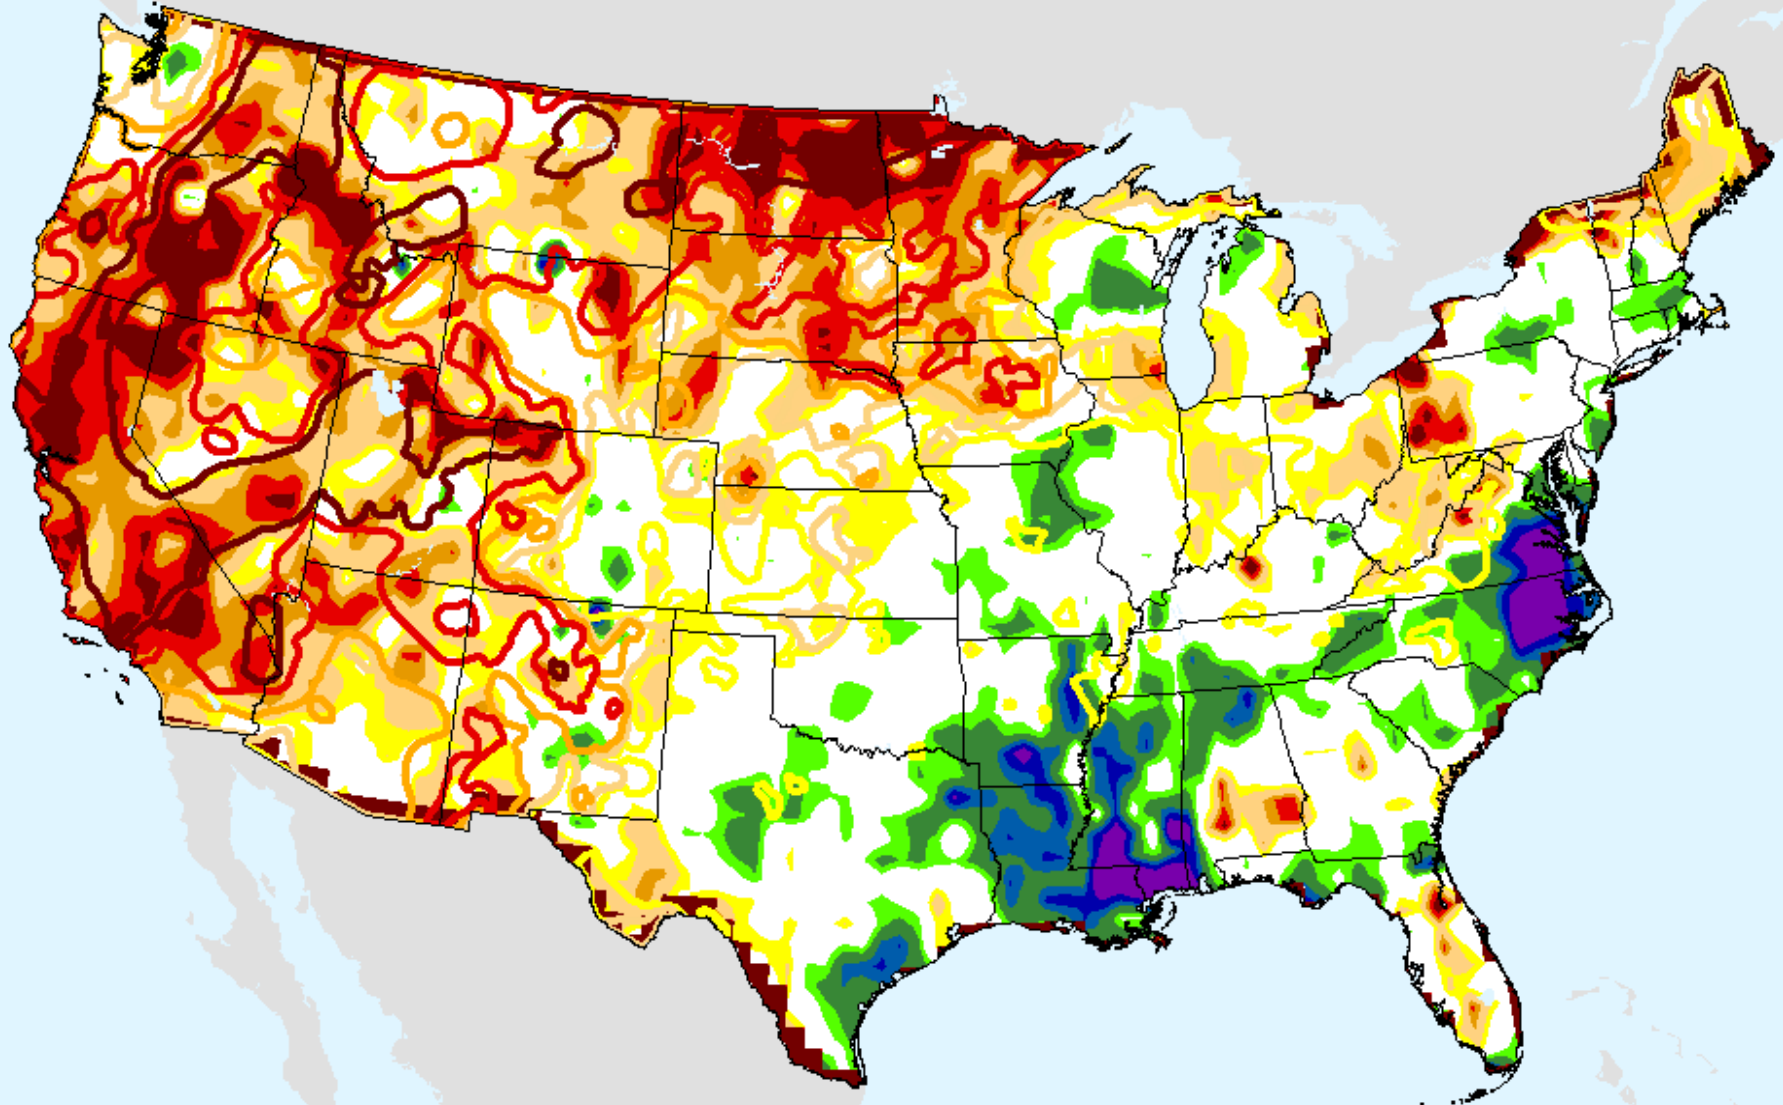

CPC 12-month SPI

As of: Tuesday, August 31, 2021

USDM for: Aug. 24, 2021

SPI (USDM)