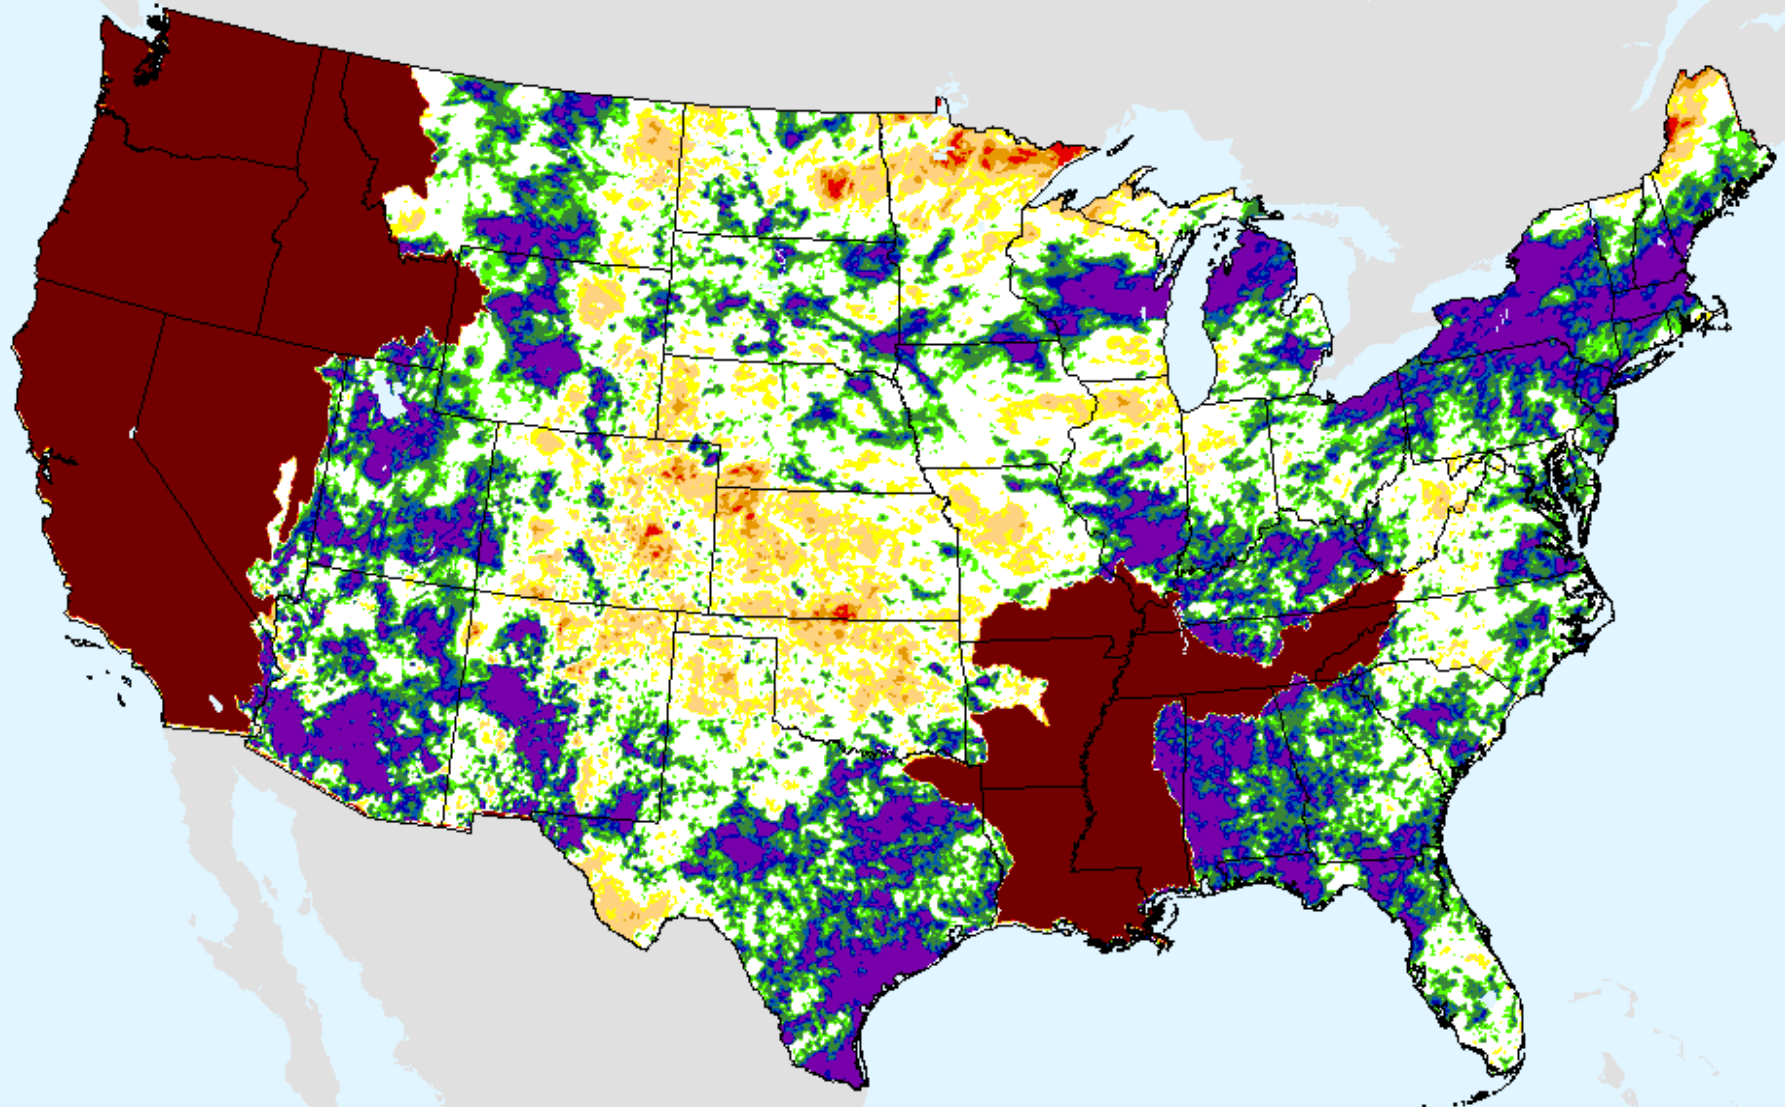

AHPS 2-month SPI

As of: Tuesday, August 31, 2021