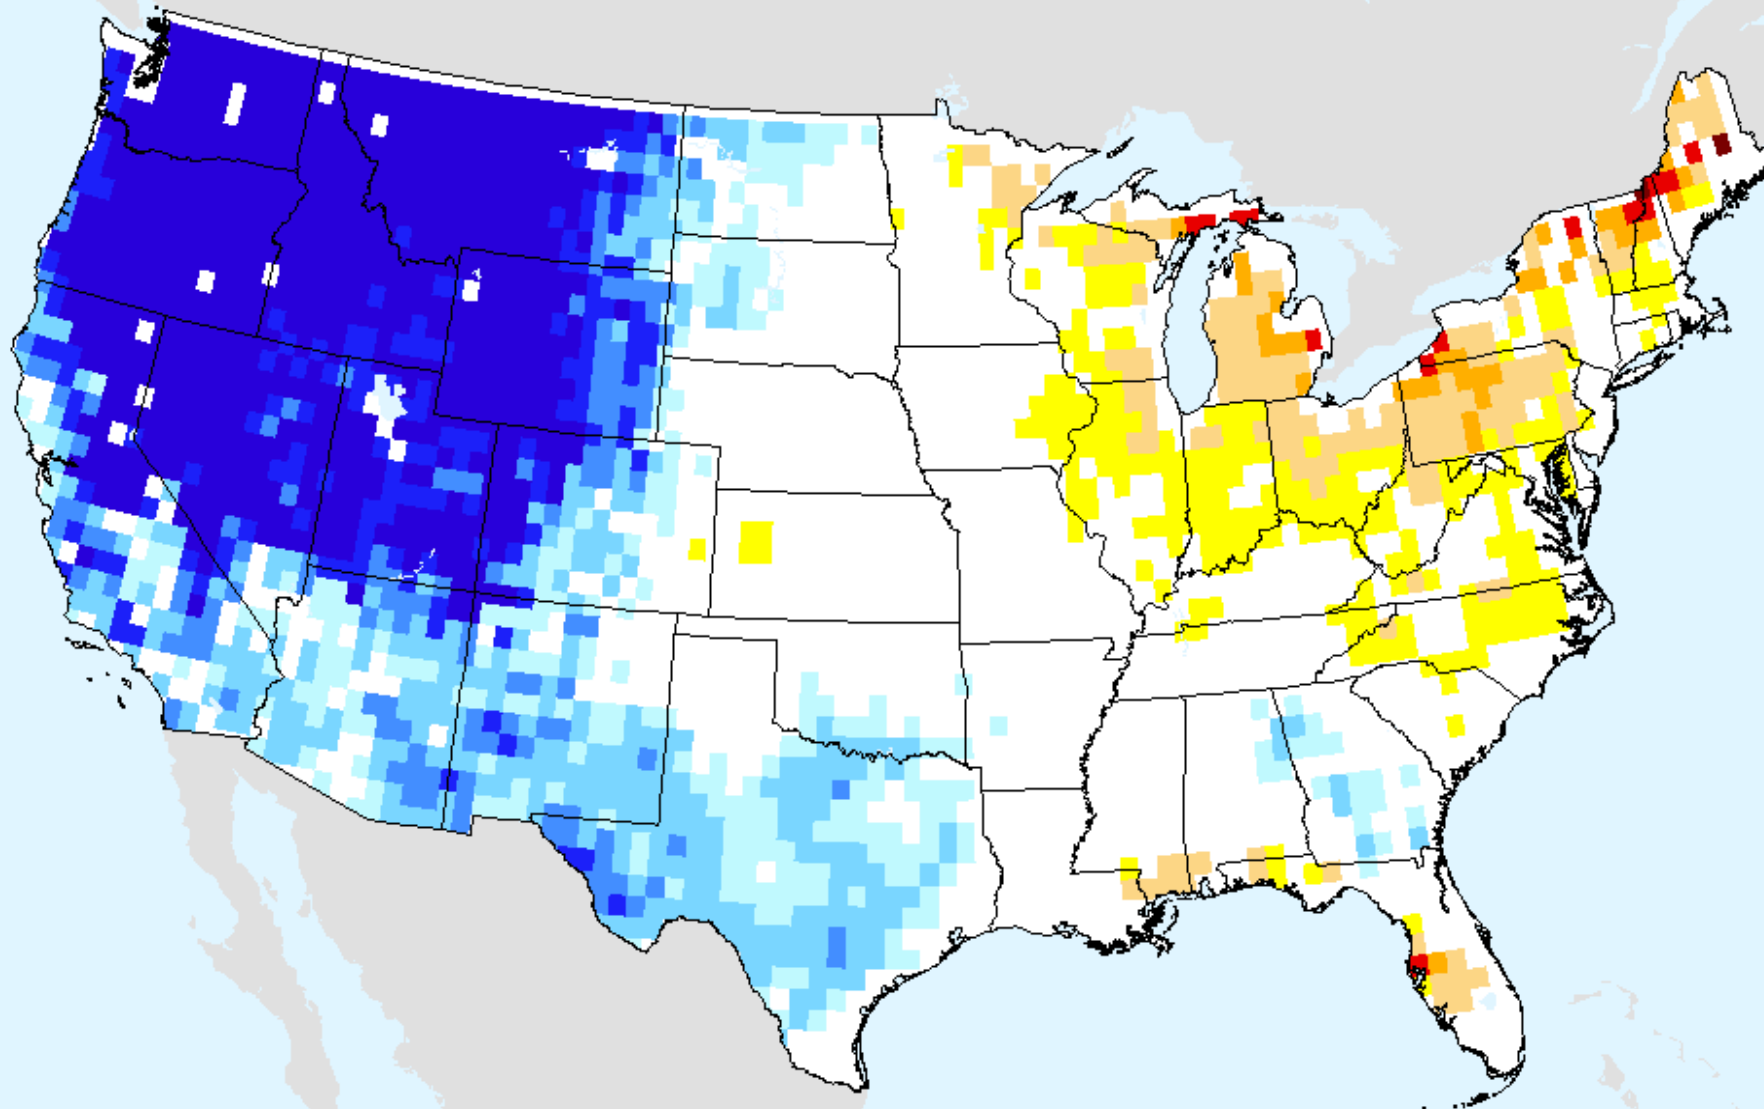

AIRS-Based Retrieved Surface Air Temperature 14 Day

As of: Tuesday, August 31, 2021