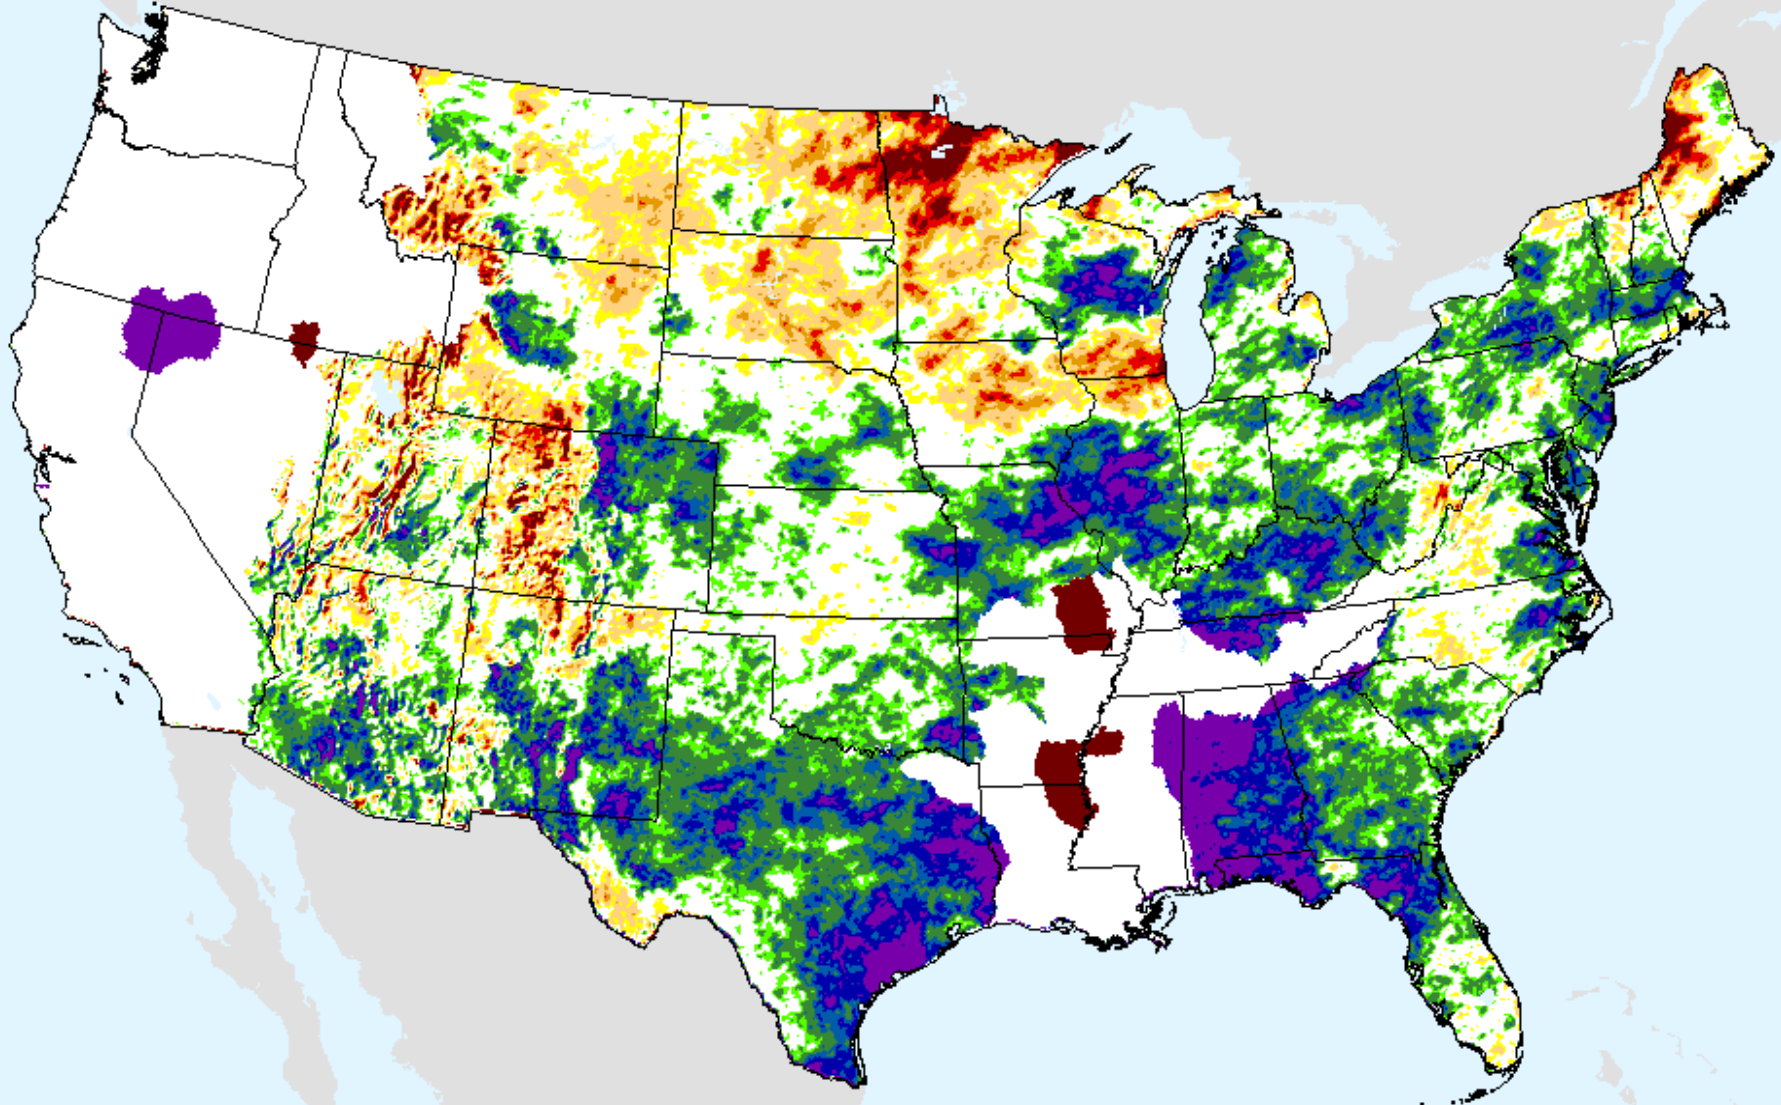

AHPS 6-month SPEI

As of: Tuesday, August 31, 2021

SPEI (USDM)