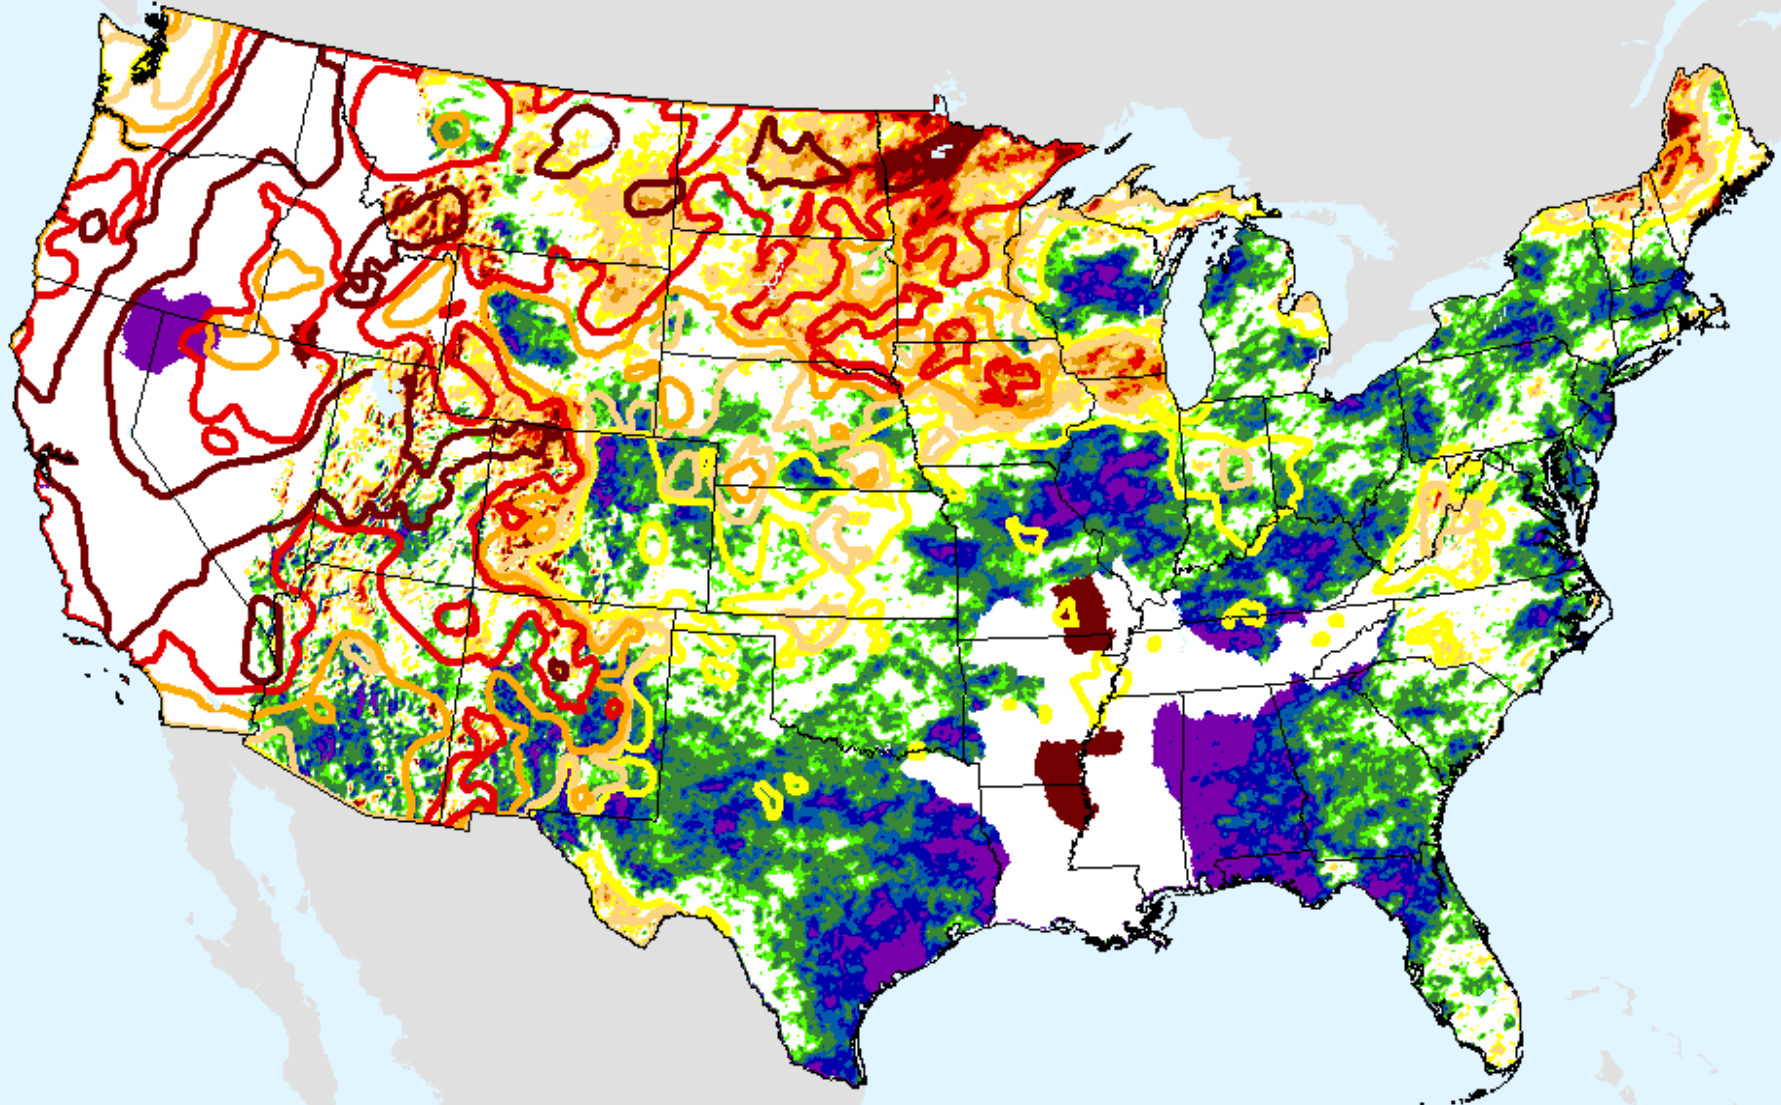

AHPS 6-month SPEI

As of: Tuesday, August 31, 2021

USDM for: Aug. 24, 2021

SPEI (USDM)