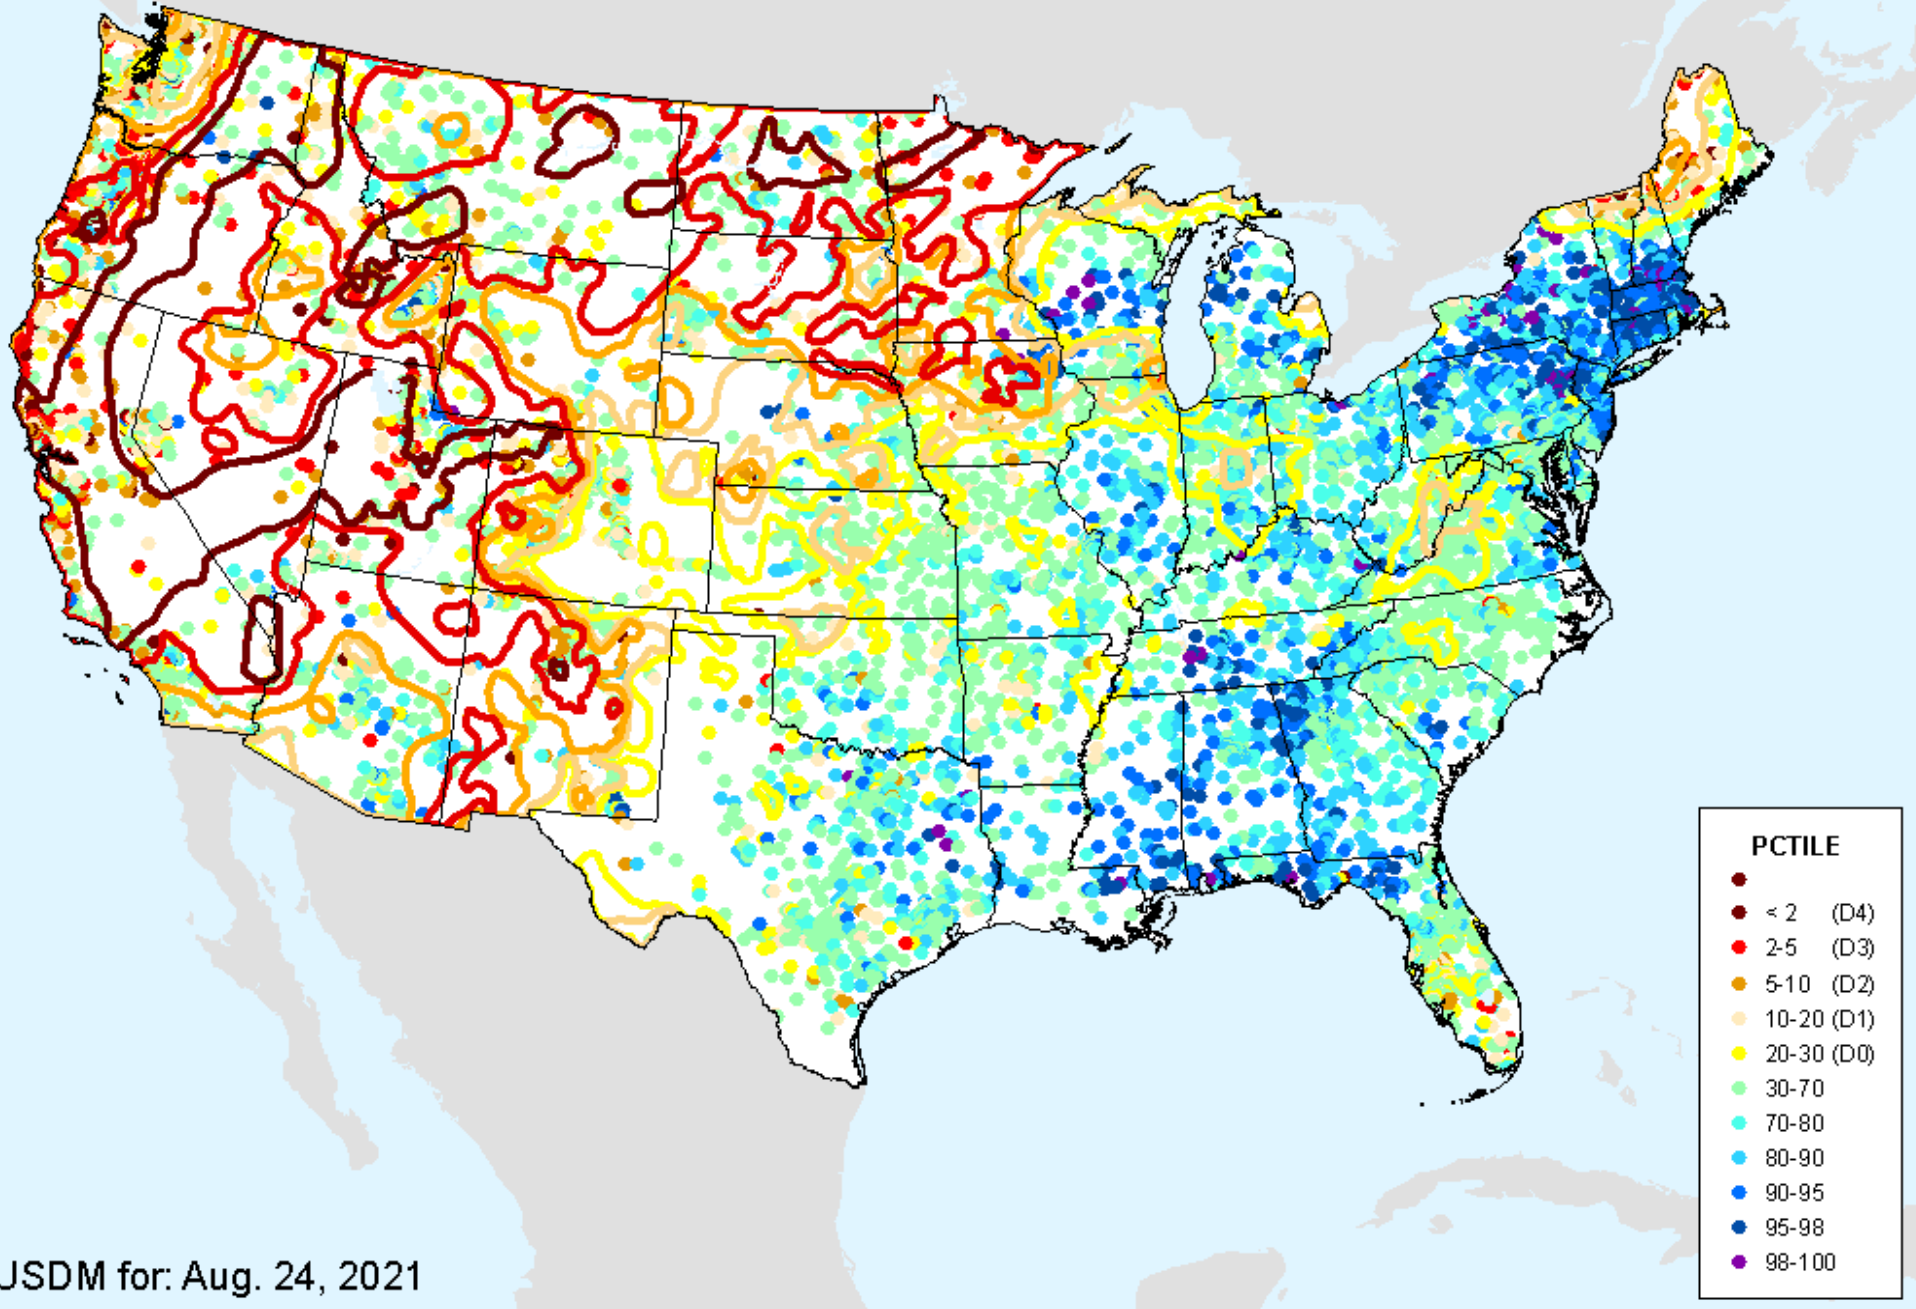

USGS 7-Day Avg Streamflow

As of: Tuesday, August 31, 2021

USDM for: Aug. 24, 2021