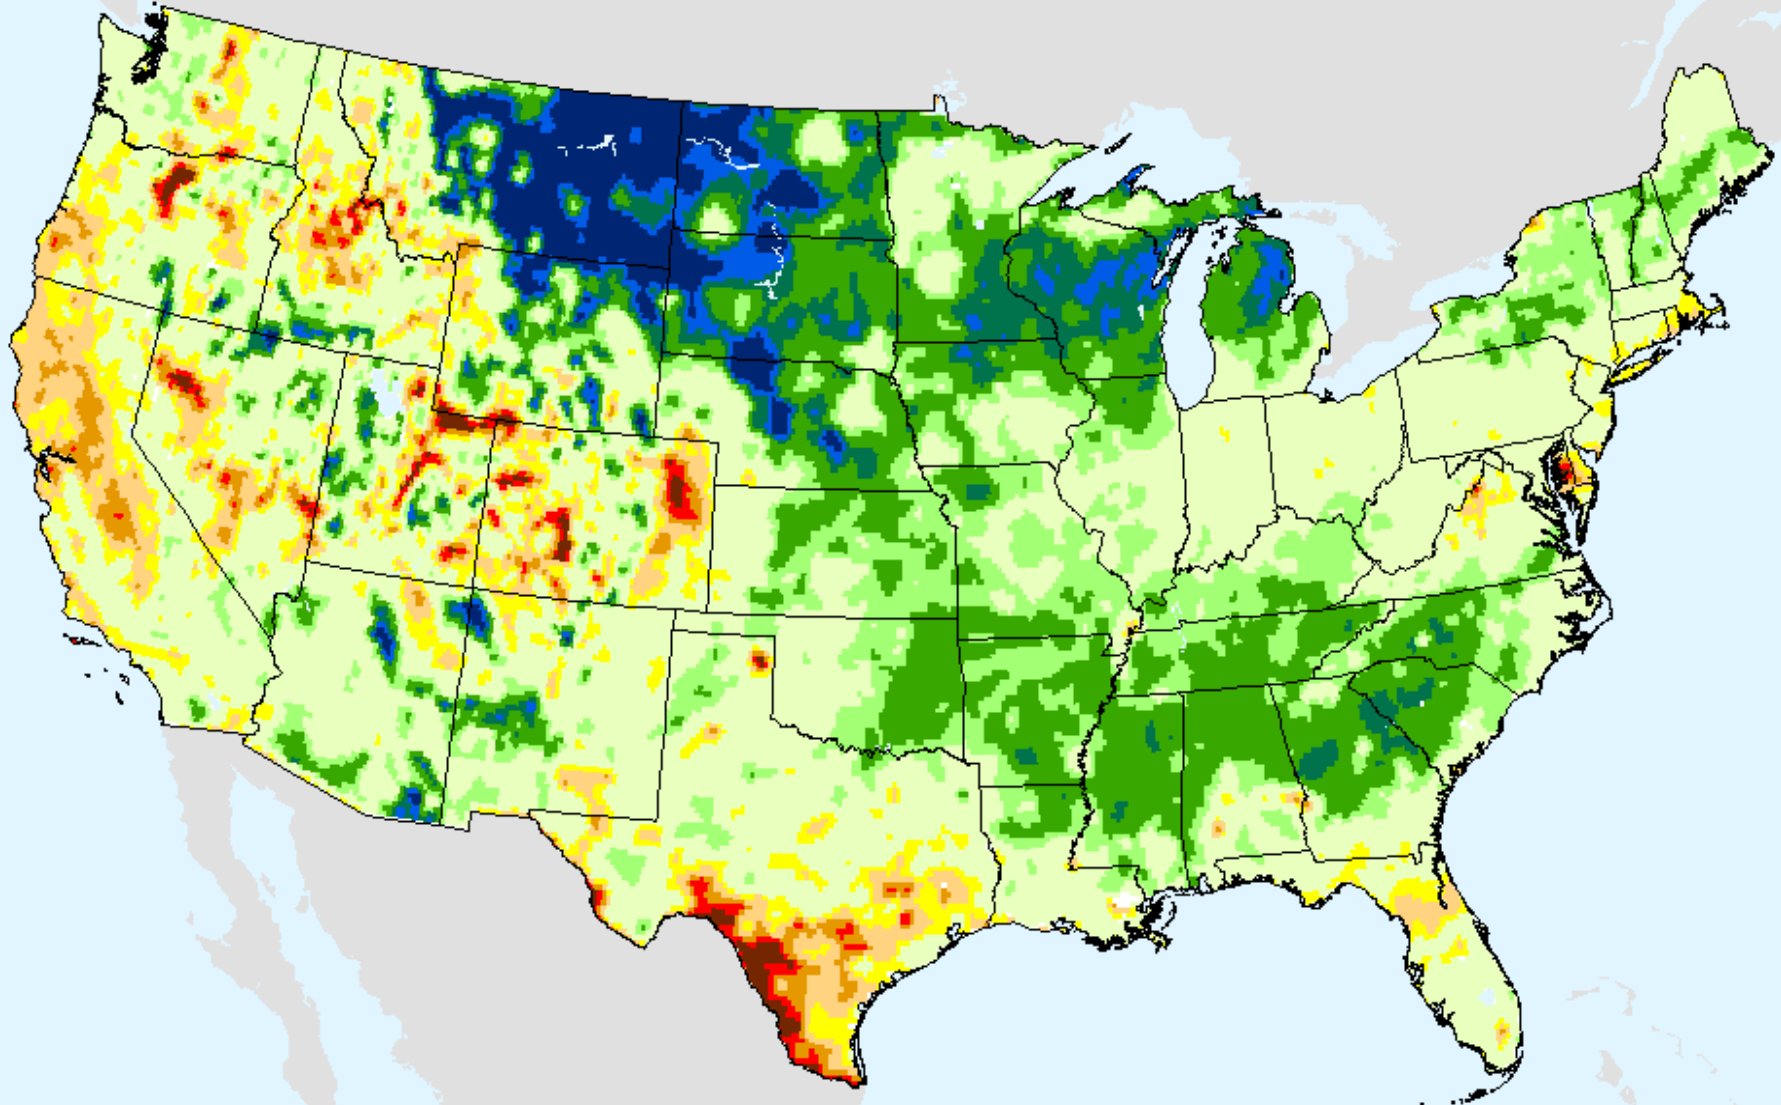

NLDAS Top 1m Soil Moisture

As of: Tuesday, August 31, 2021