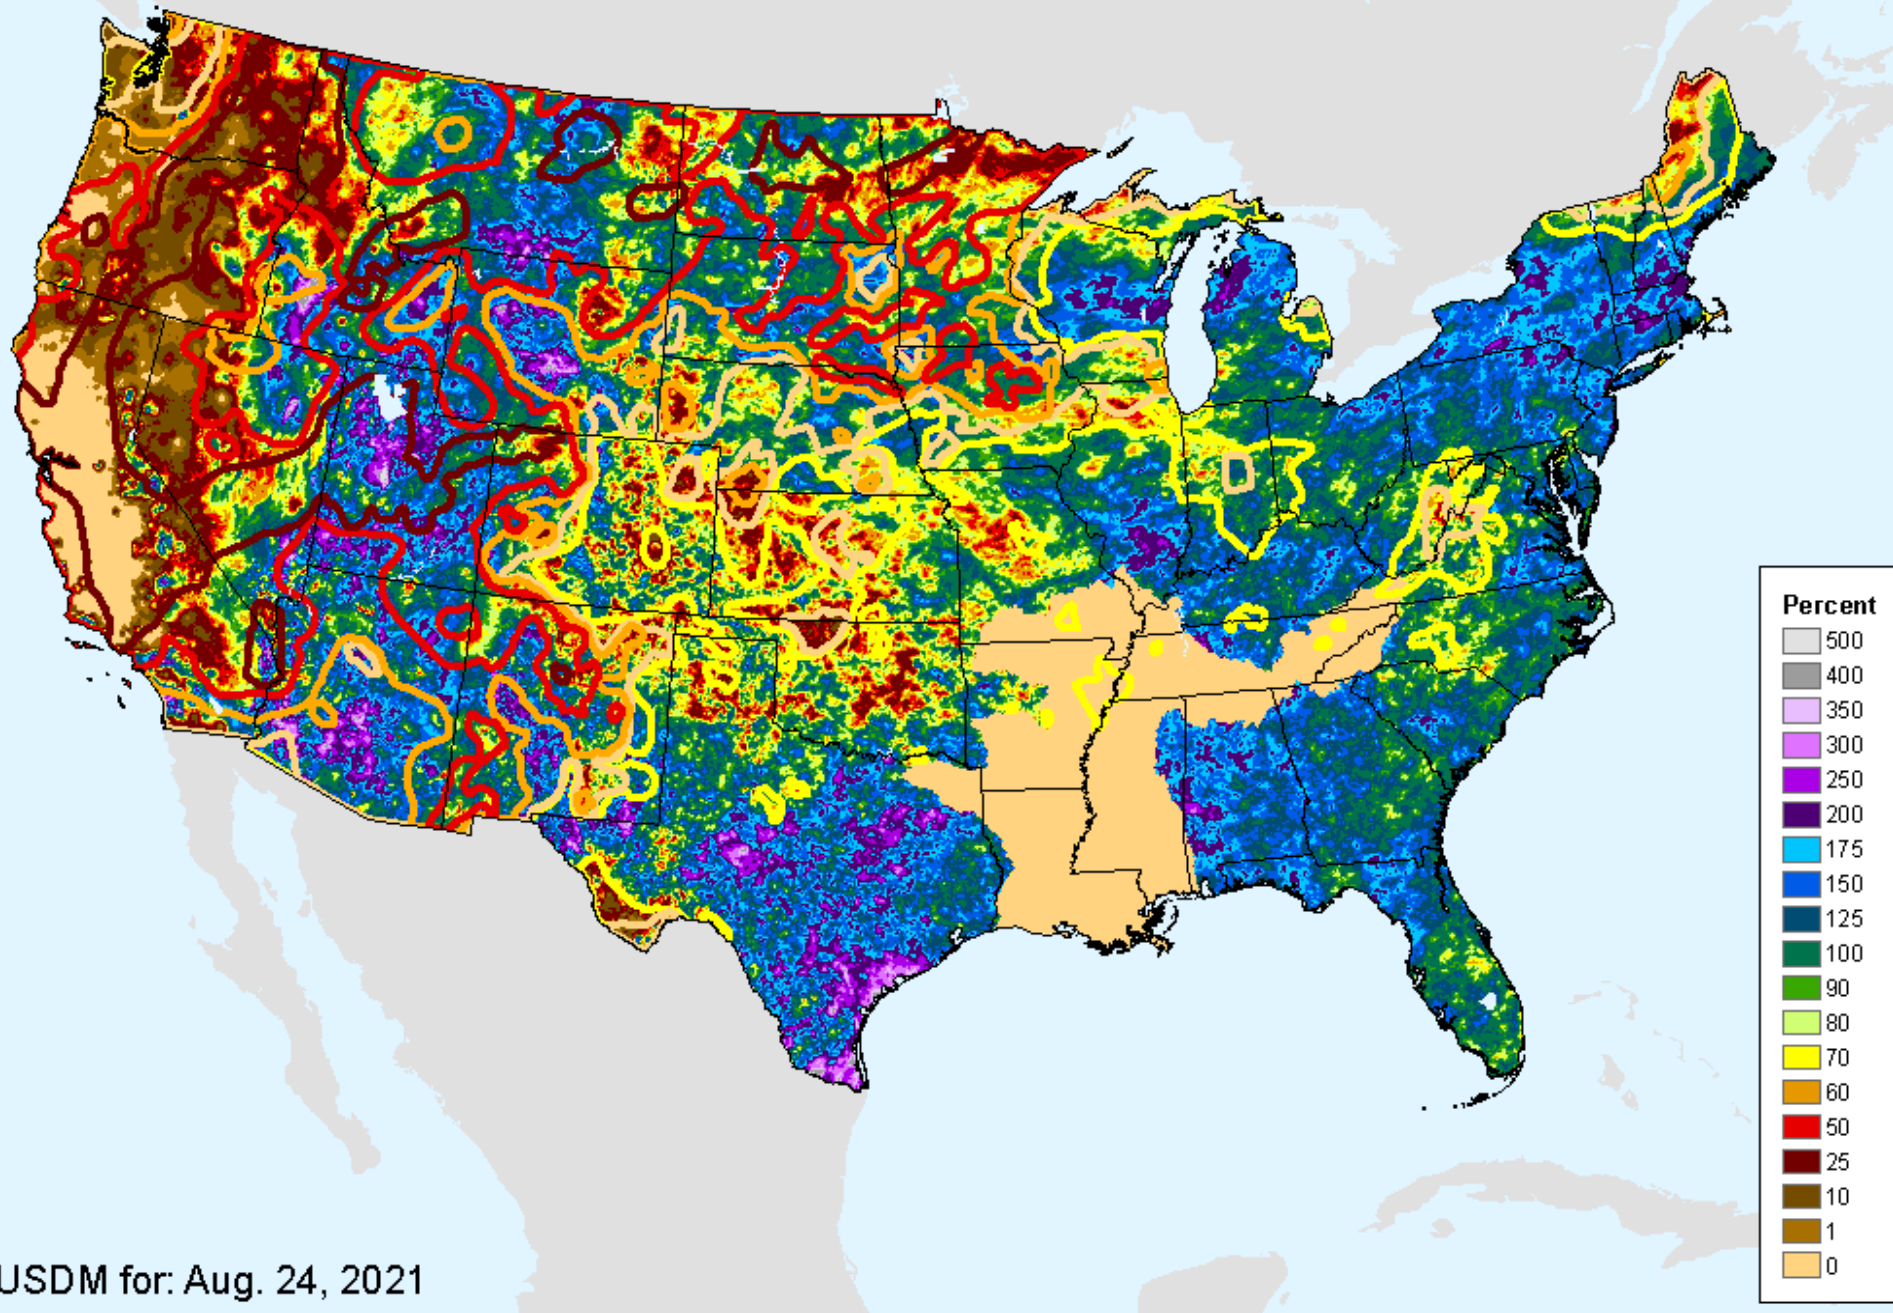

AHPS 60-Day Pct of Normal Pcp

As of: Tuesday, August 31, 2021

USDM for: Aug. 24, 2021