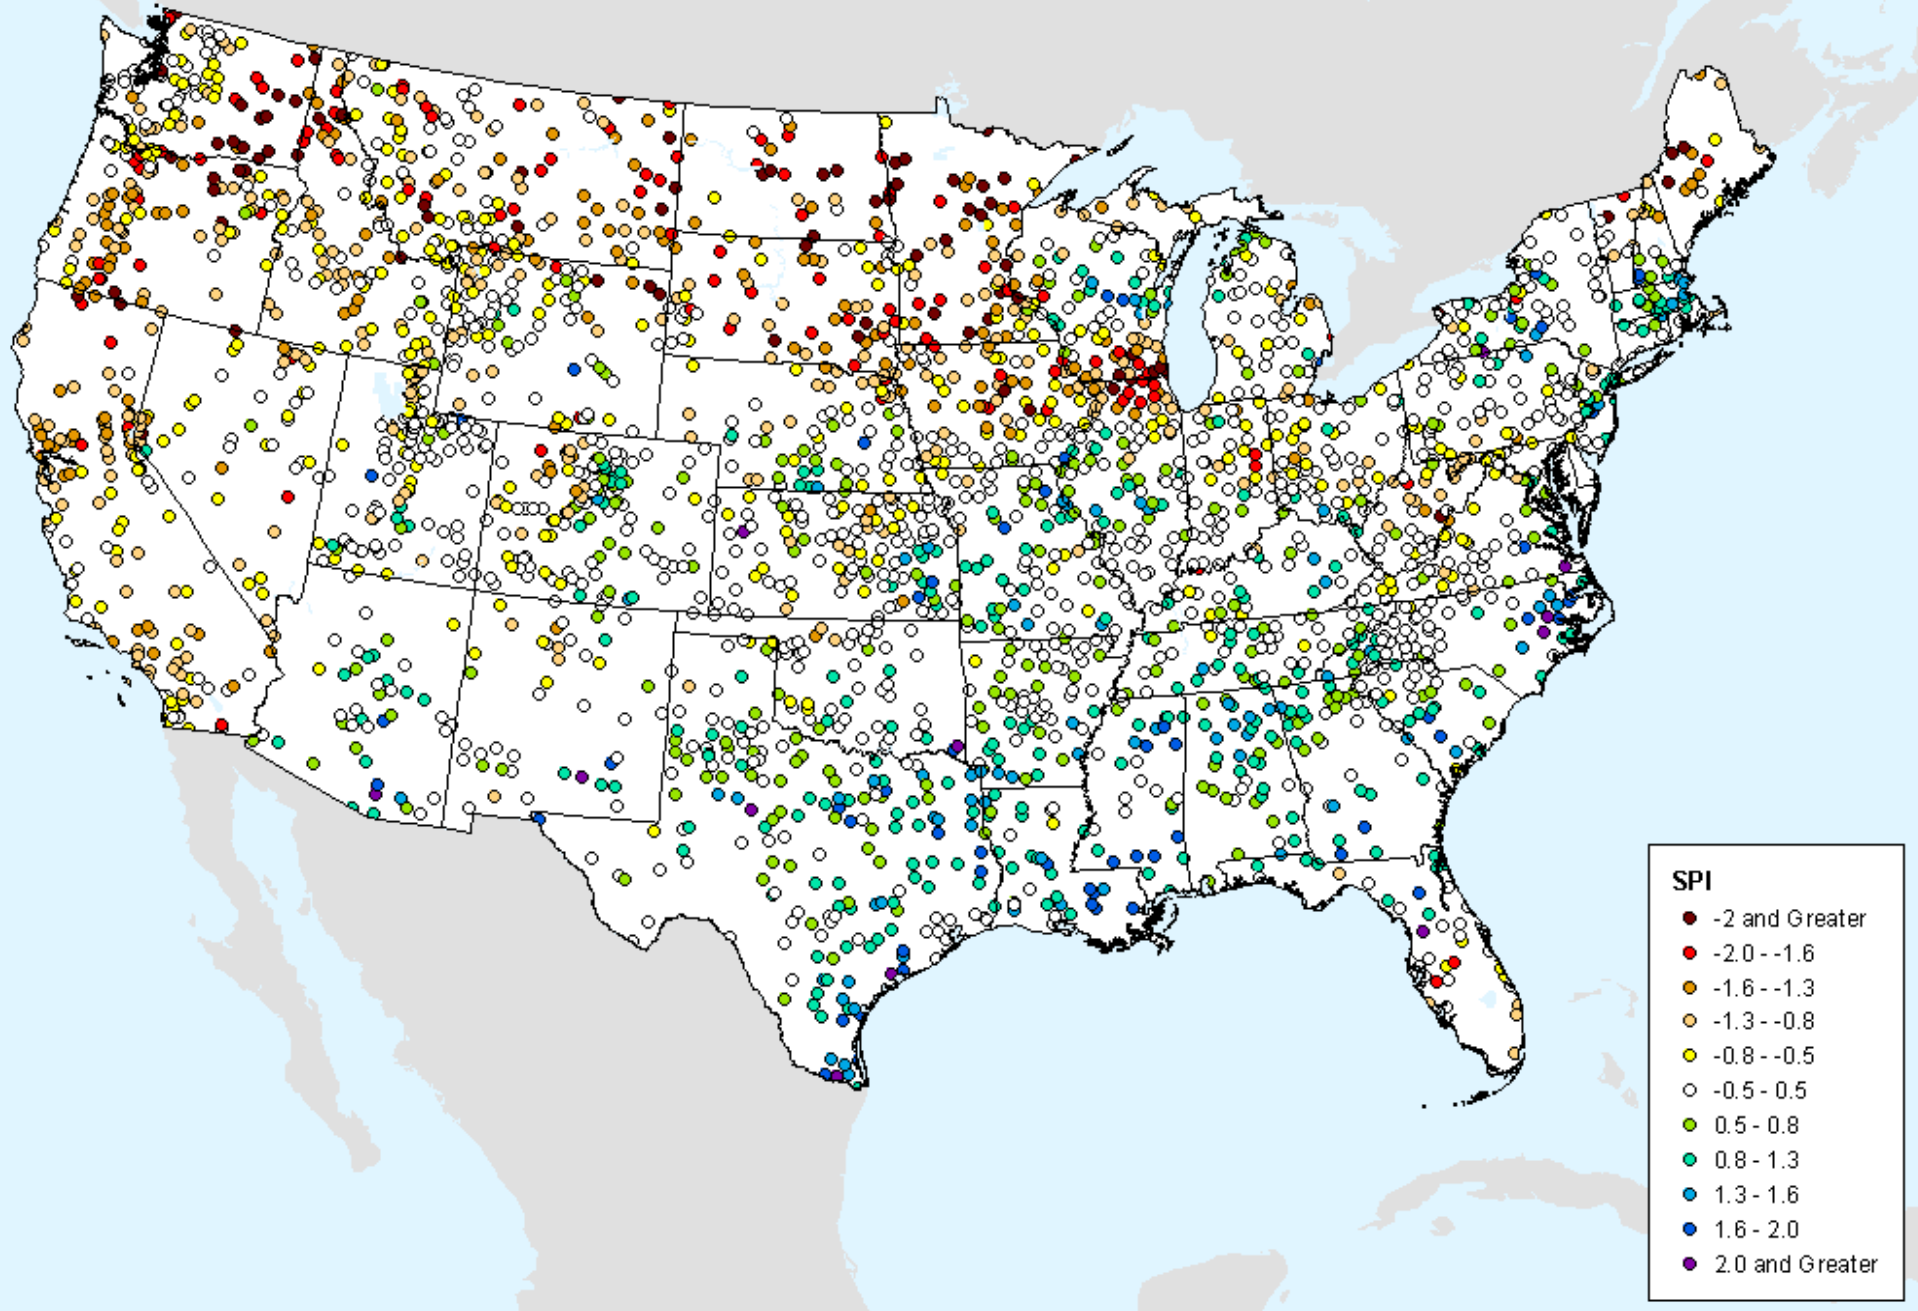

HPRCC Year-to-date SPI

As of: Tuesday, August 31, 2021