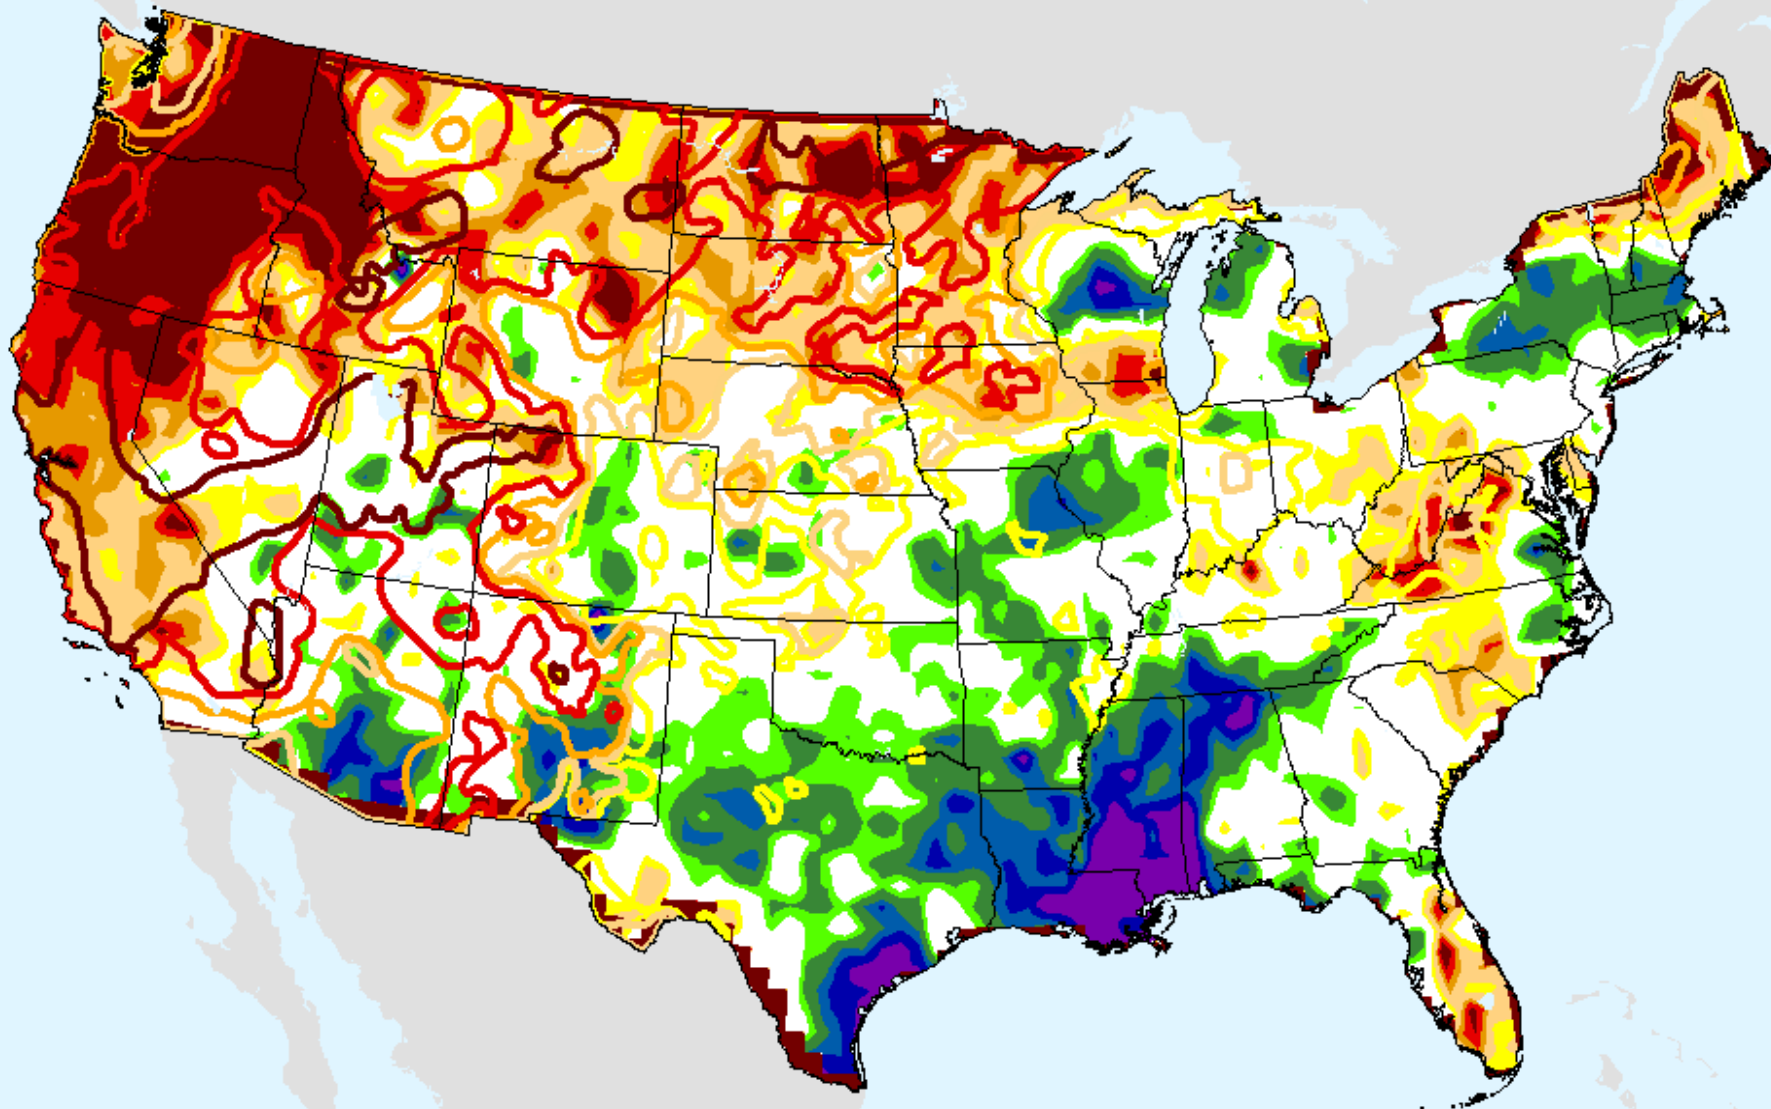

CPC 6-month SPI

As of: Tuesday, August 31, 2021

USDM for: Aug. 24, 2021

SPI (USDM)