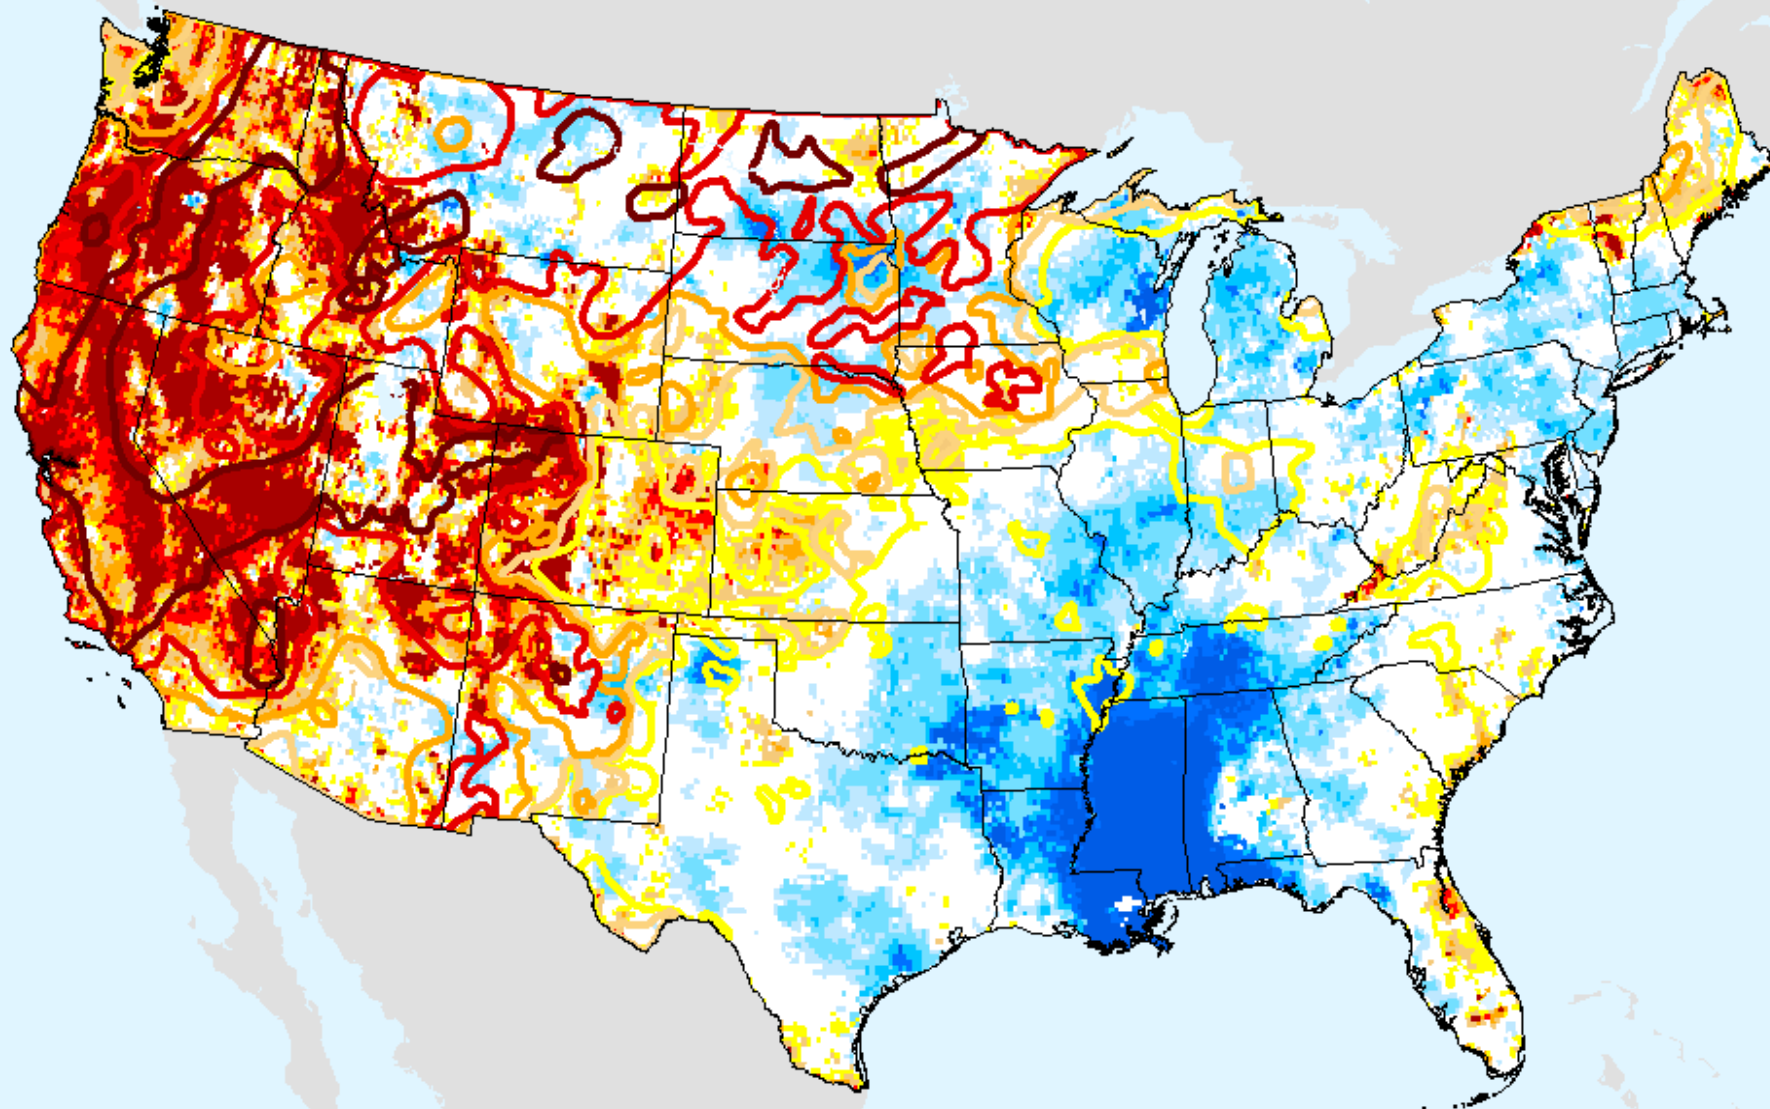

GRACE-Based Surface Soil Moisture Drought Indicator

As of: Tuesday, August 31, 2021

USDM for: Aug. 24, 2021