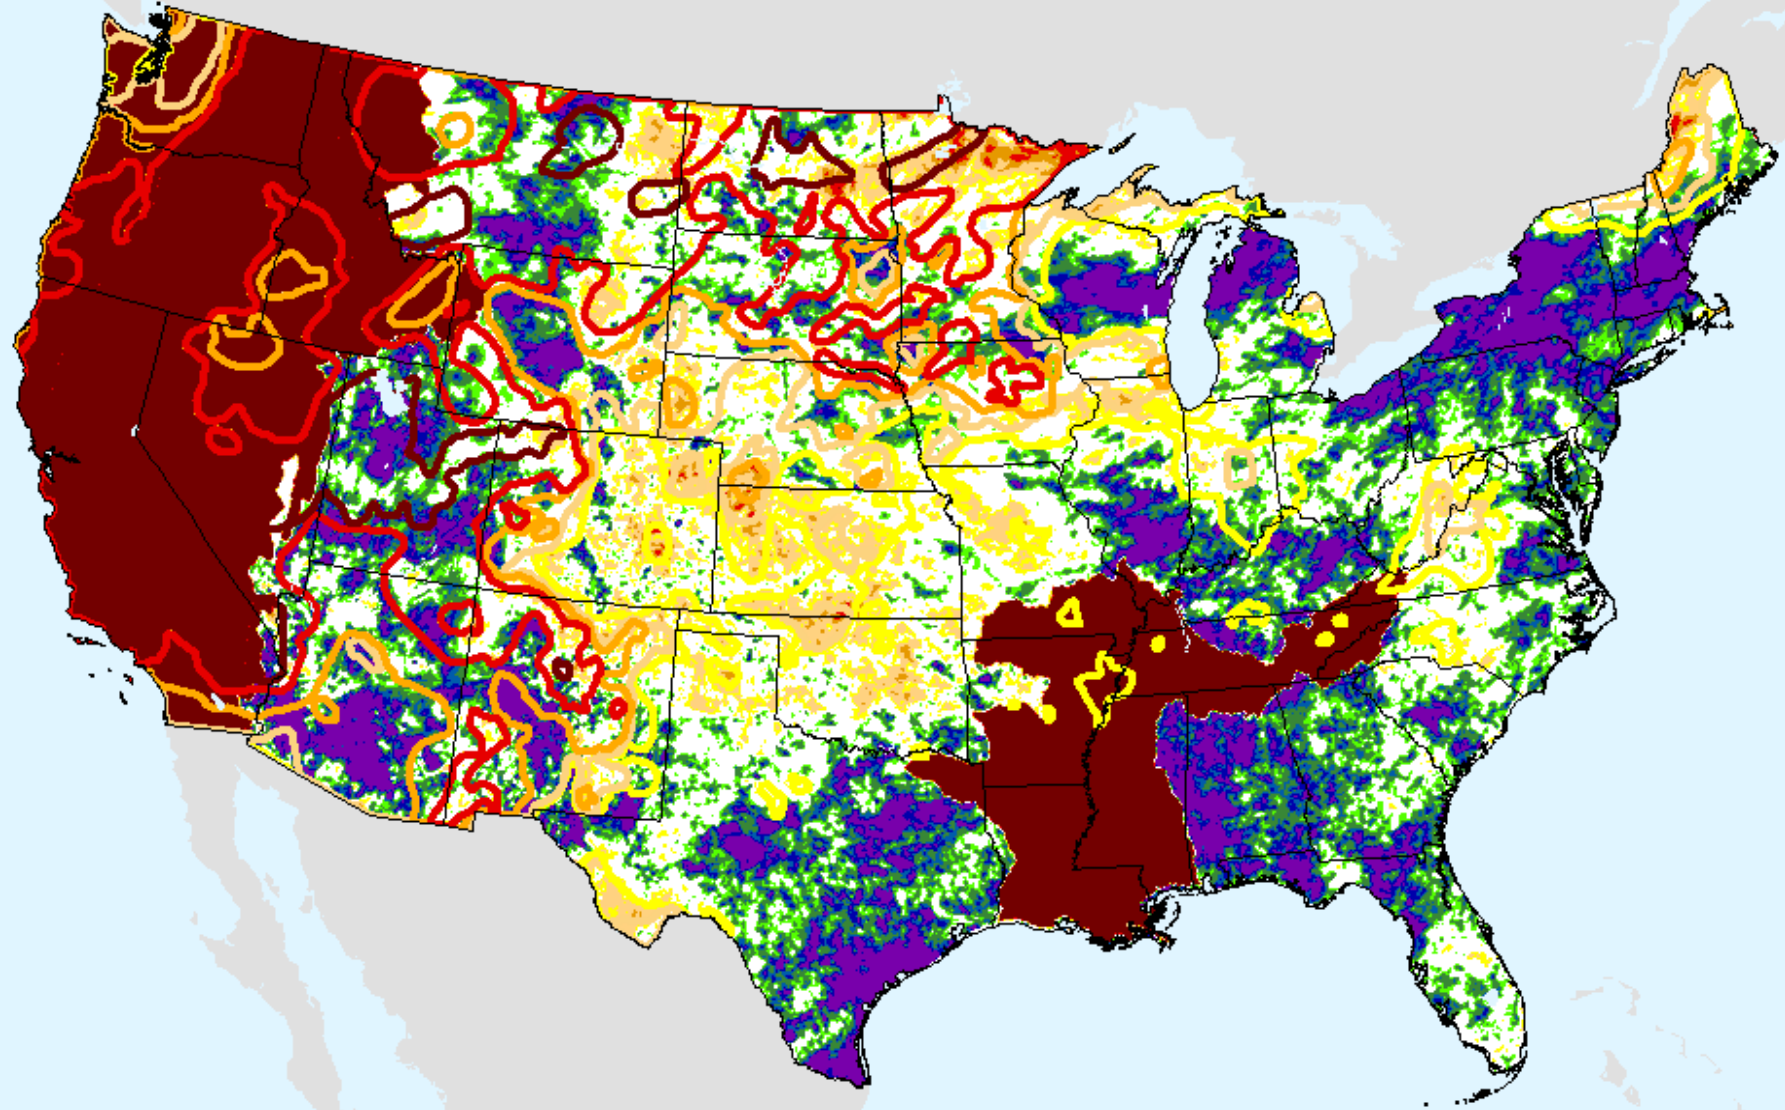

AHPS 2-month SPI

As of: Tuesday, August 31, 2021

USDM for: Aug. 24, 2021

SPI (USDM)