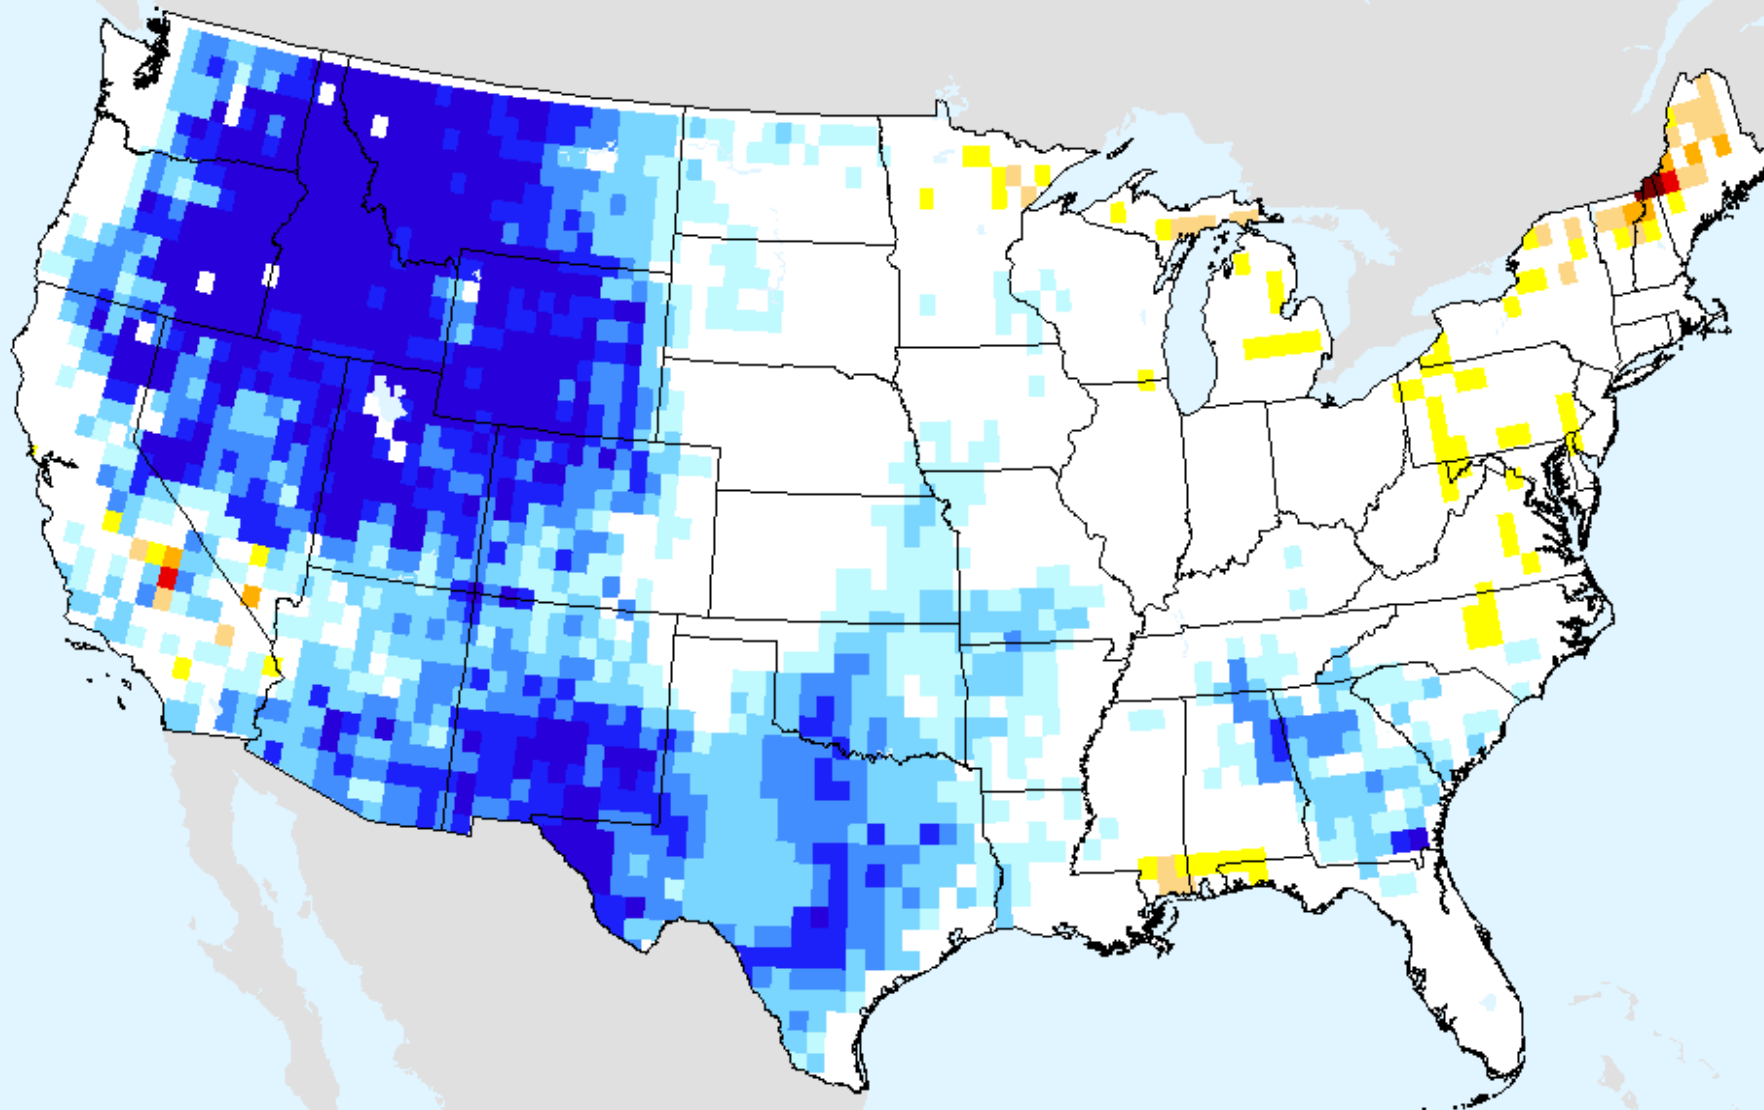

AIRS-Based Retrieved Surface Air Temperature 28 Day

As of: Tuesday, August 31, 2021