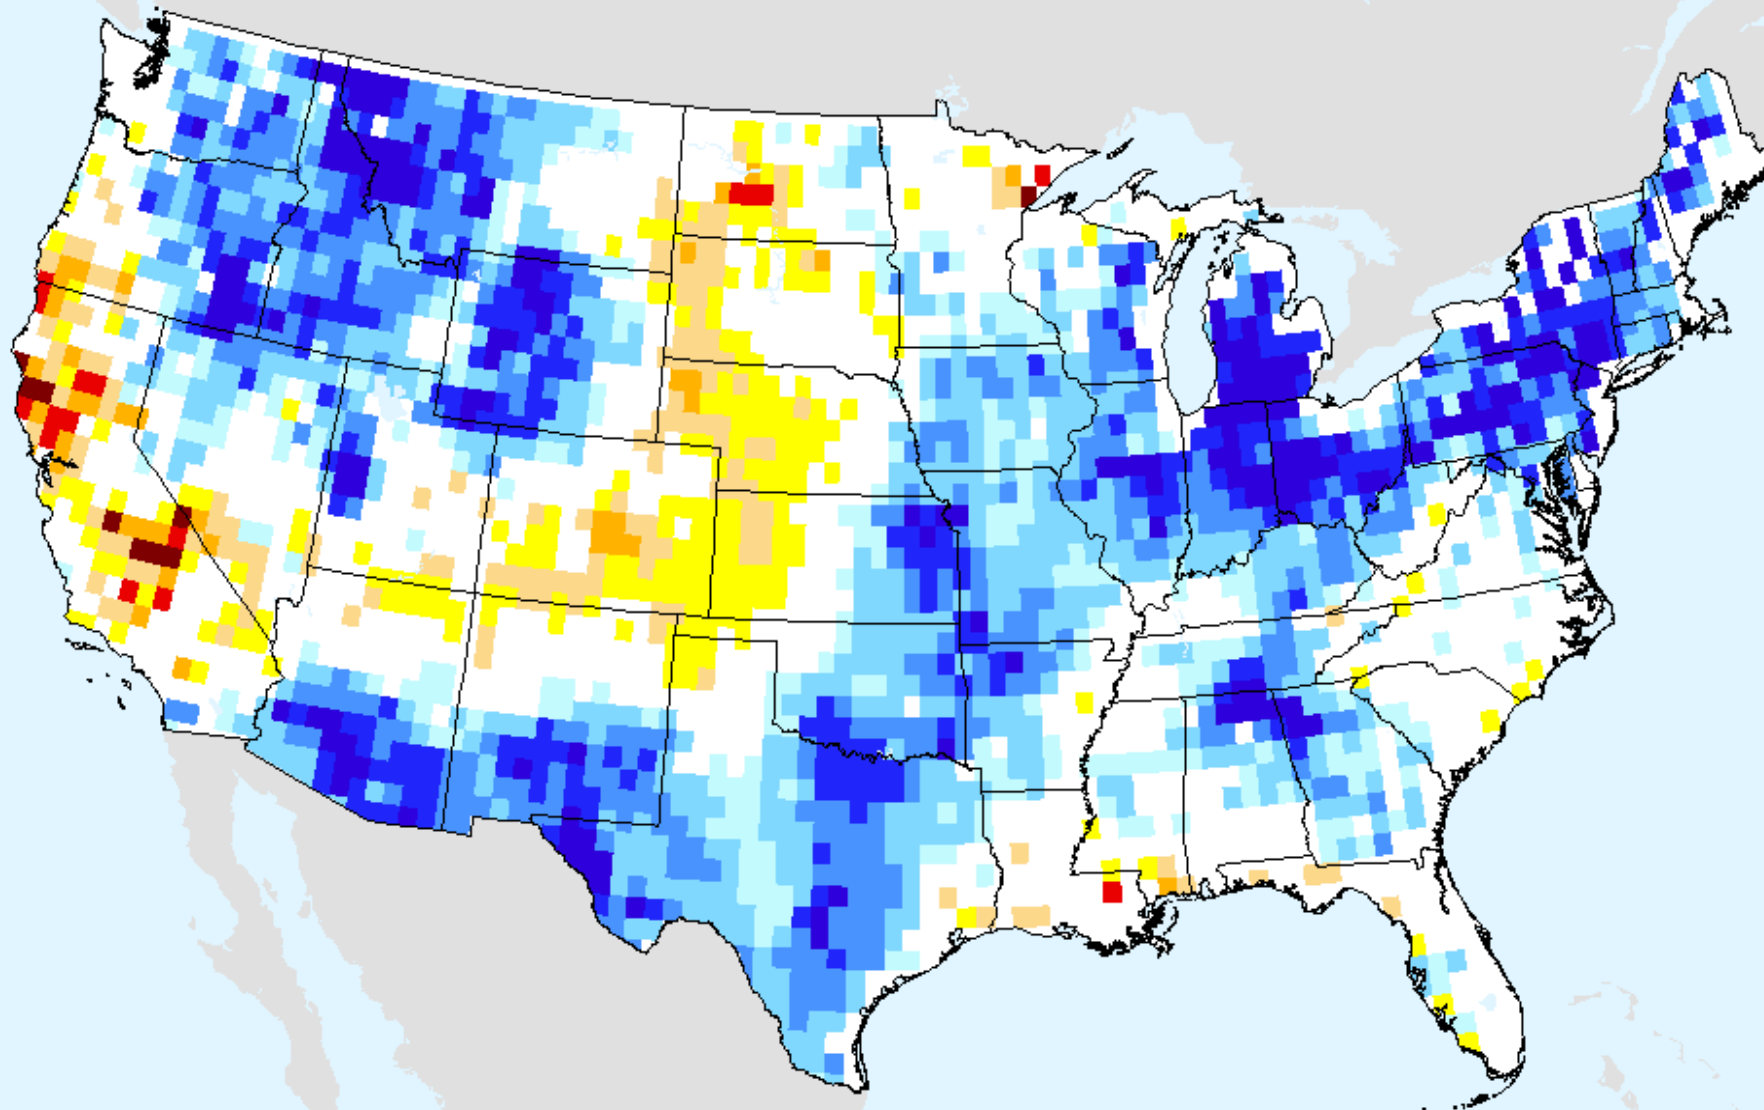

AIRS-Based Surface Relative Humidity 28 Day

As of: Tuesday, August 31, 2021