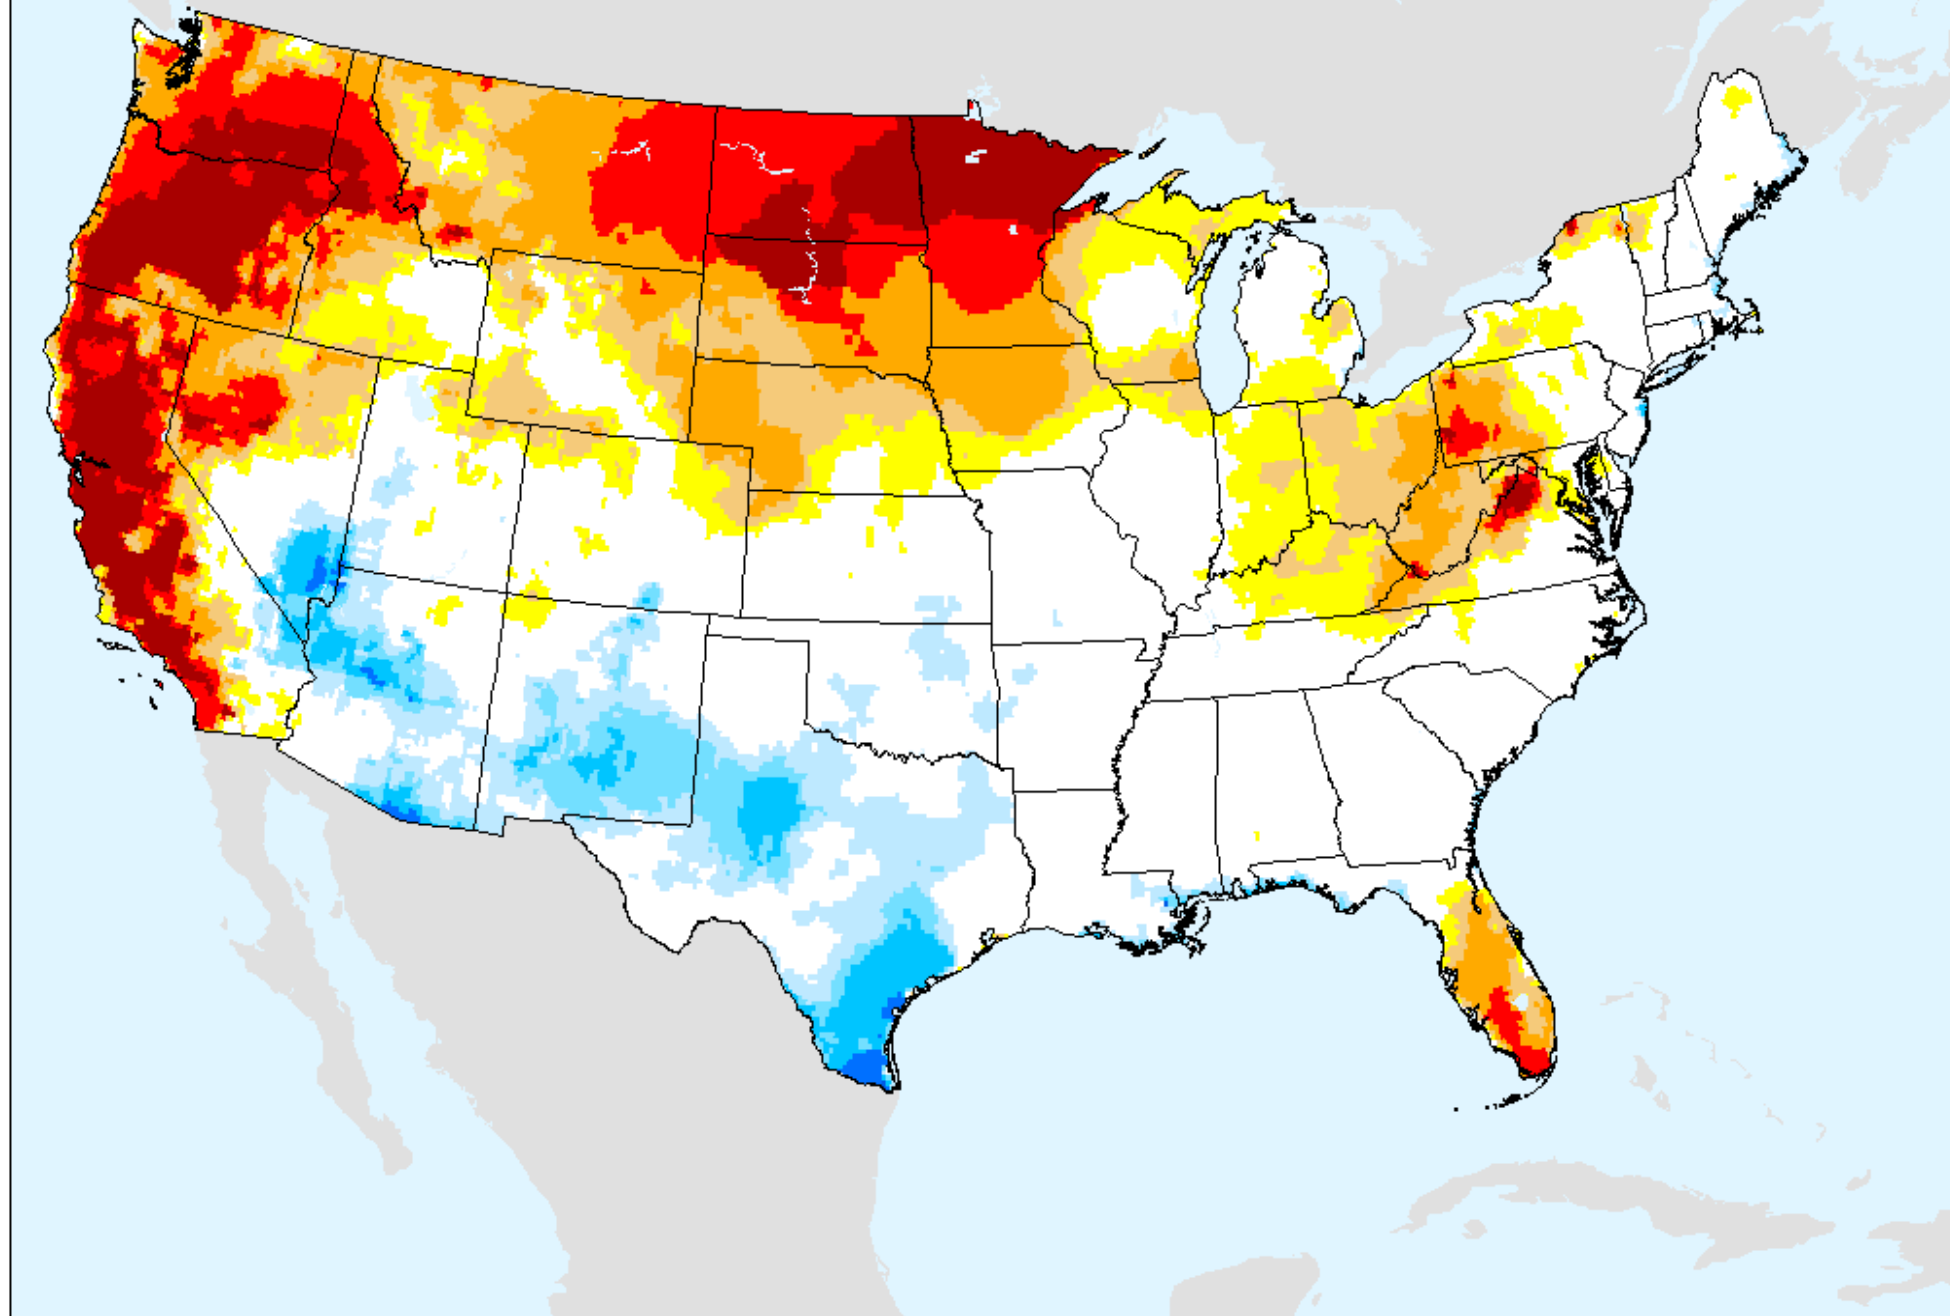

EDDI 11-week

As of: Tuesday, August 31, 2021