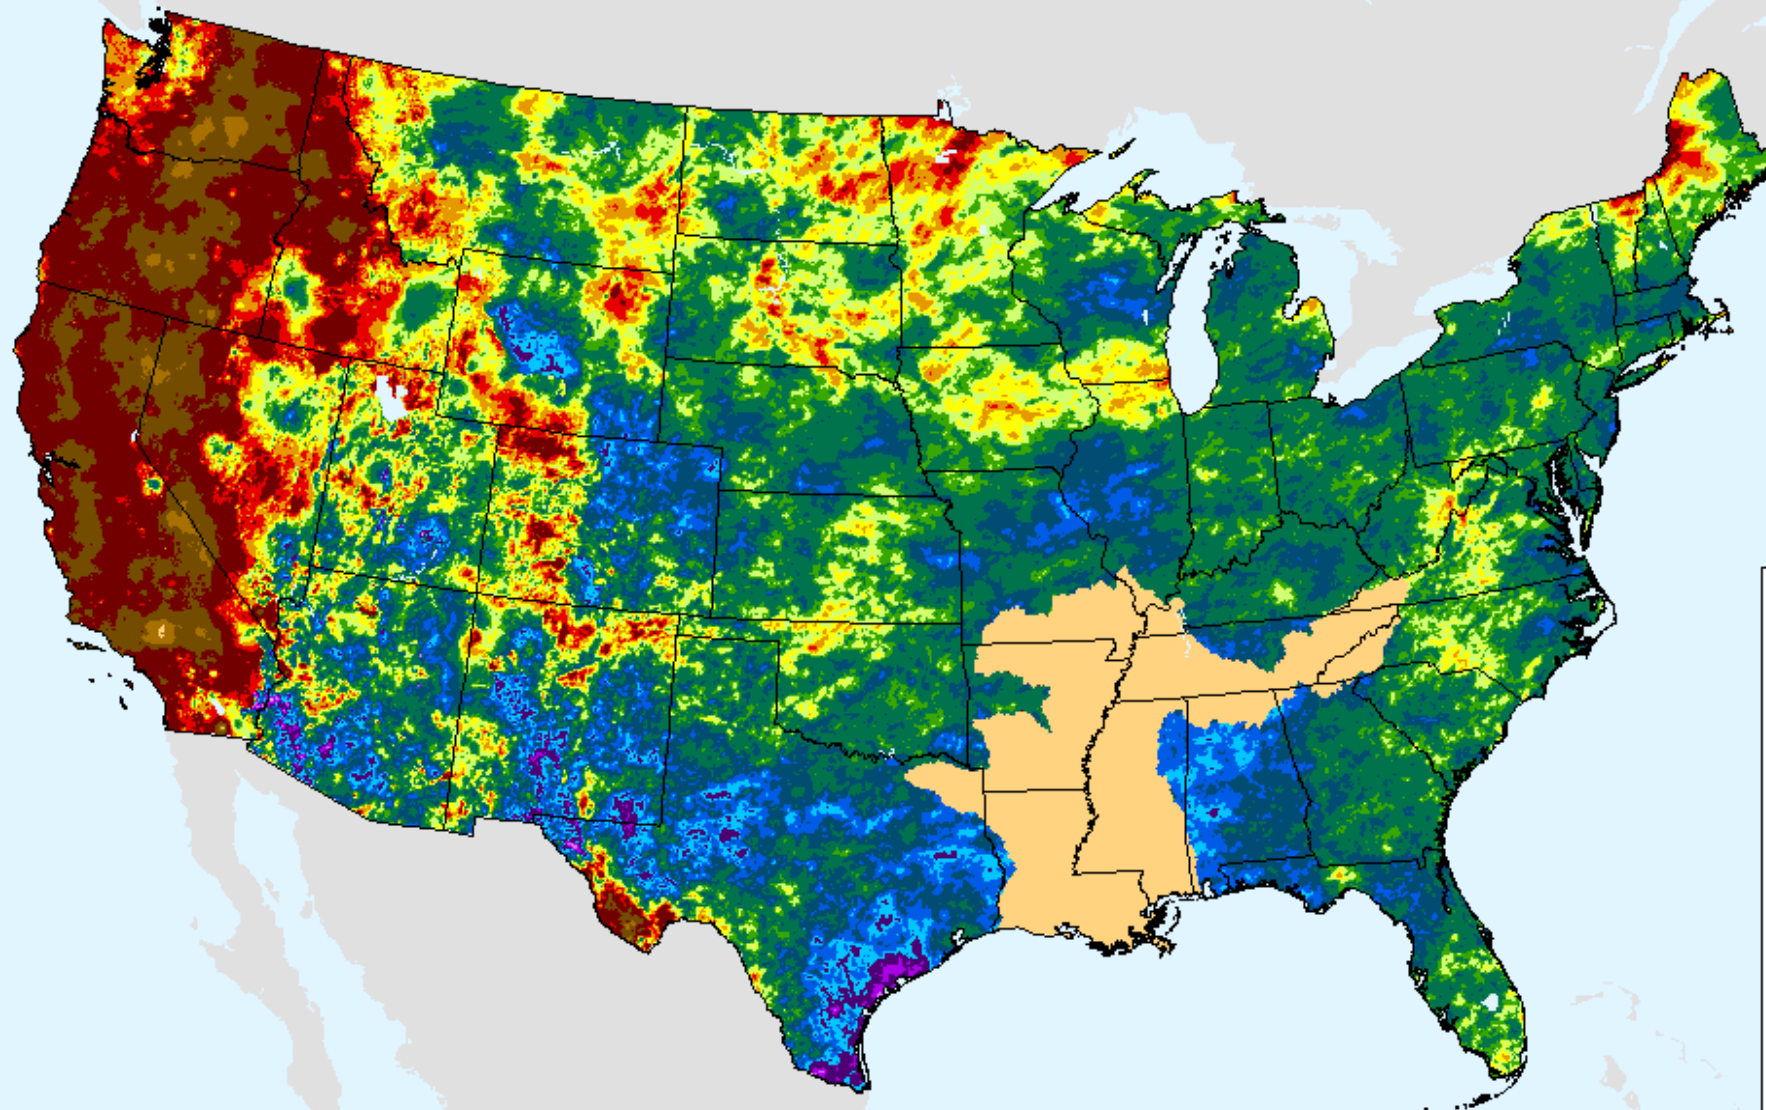

AHPS 180-Day Pct of Normal Pcp

As of: Tuesday, August 31, 2021

Percent

- 500
- 400
- 350
- 300
- 250
- 200
- 175
- 150
- 125
- 100
- 90
- 80
- 70
- 60
- 50
- 25
- 10
- 1
- 0