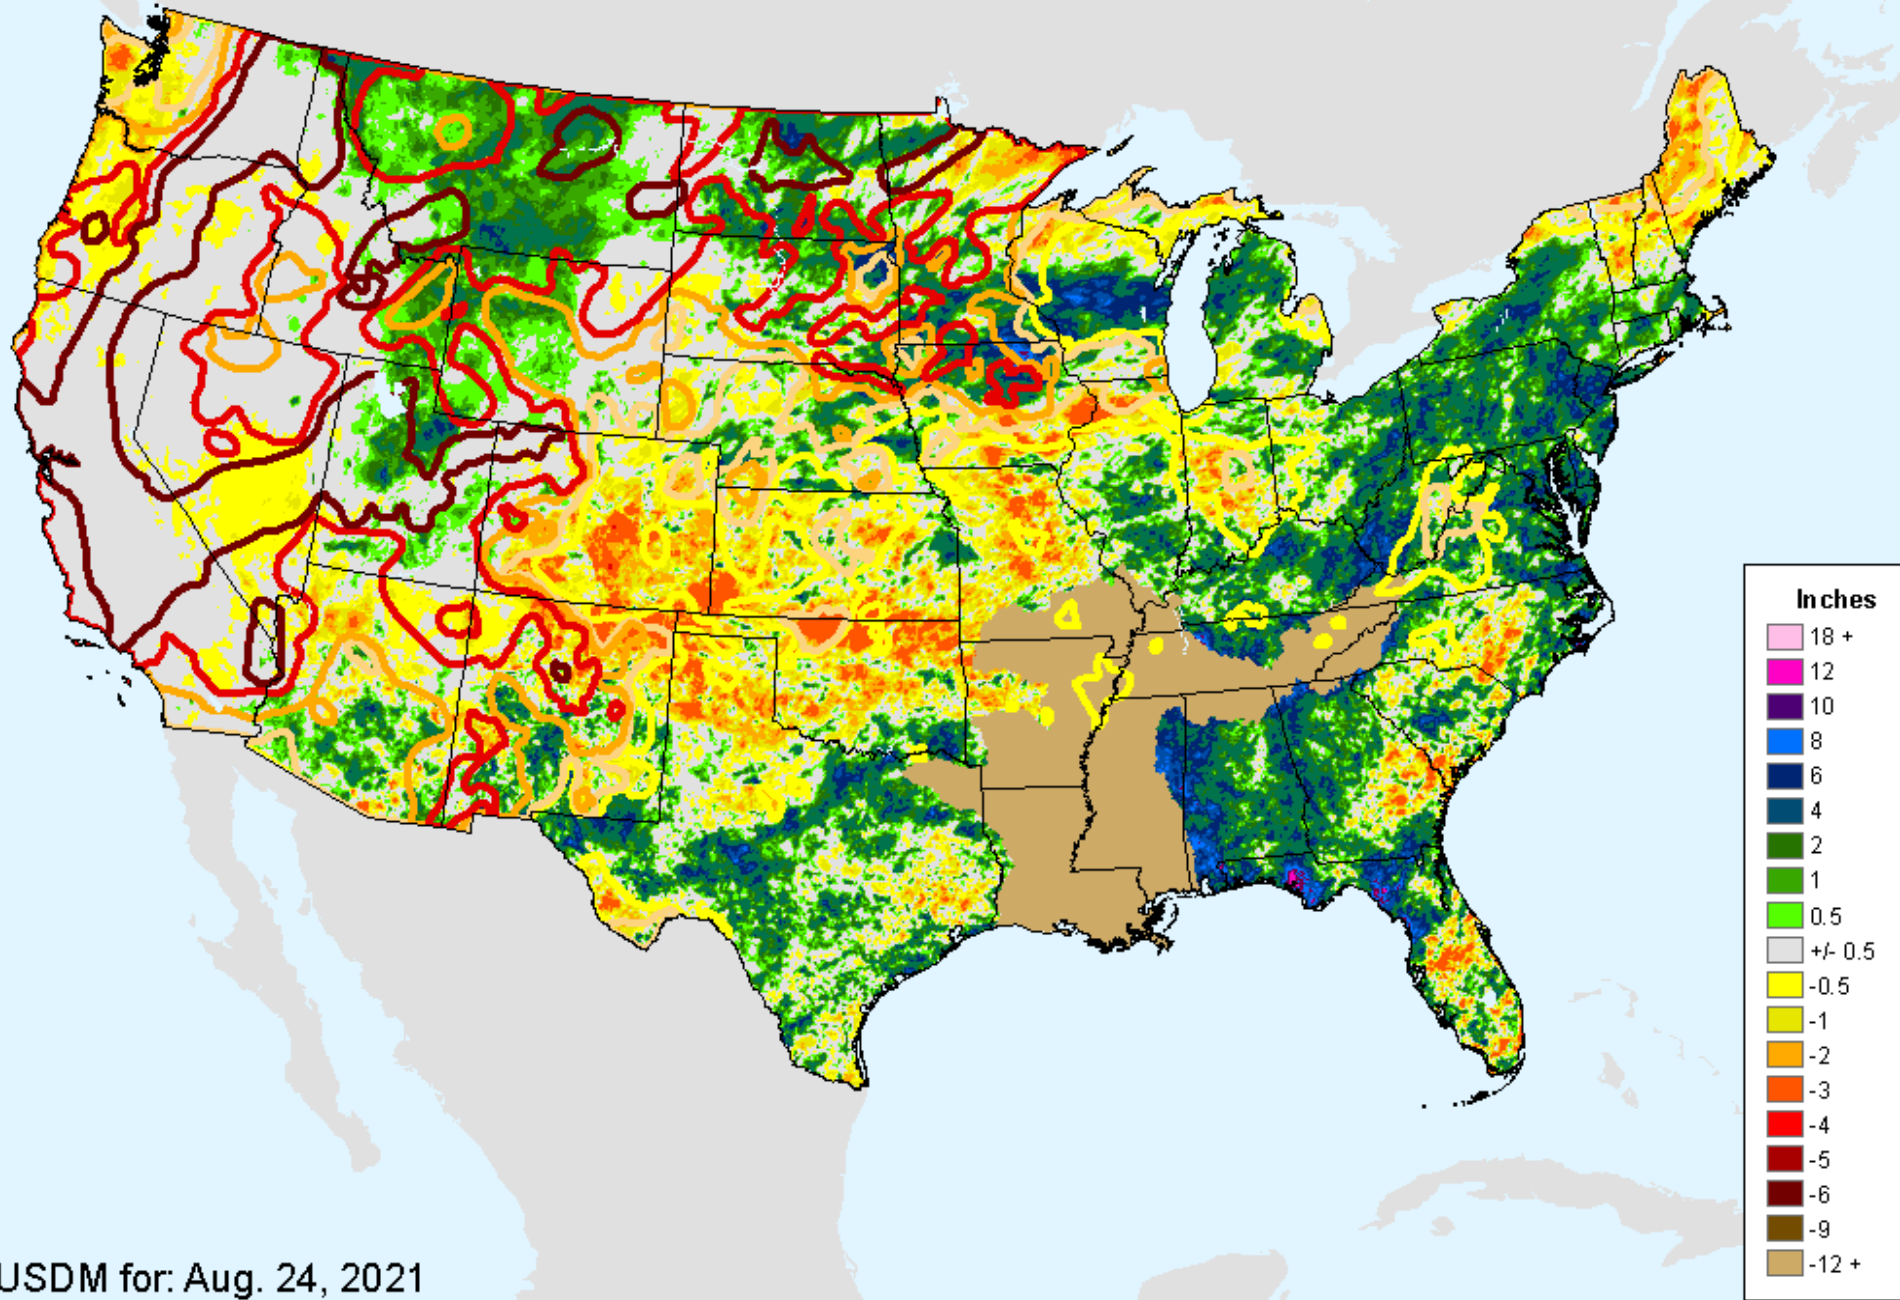

AHPS 30-Day Precip Departure

As of: Tuesday, August 31, 2021

USDM for: Aug. 24, 2021