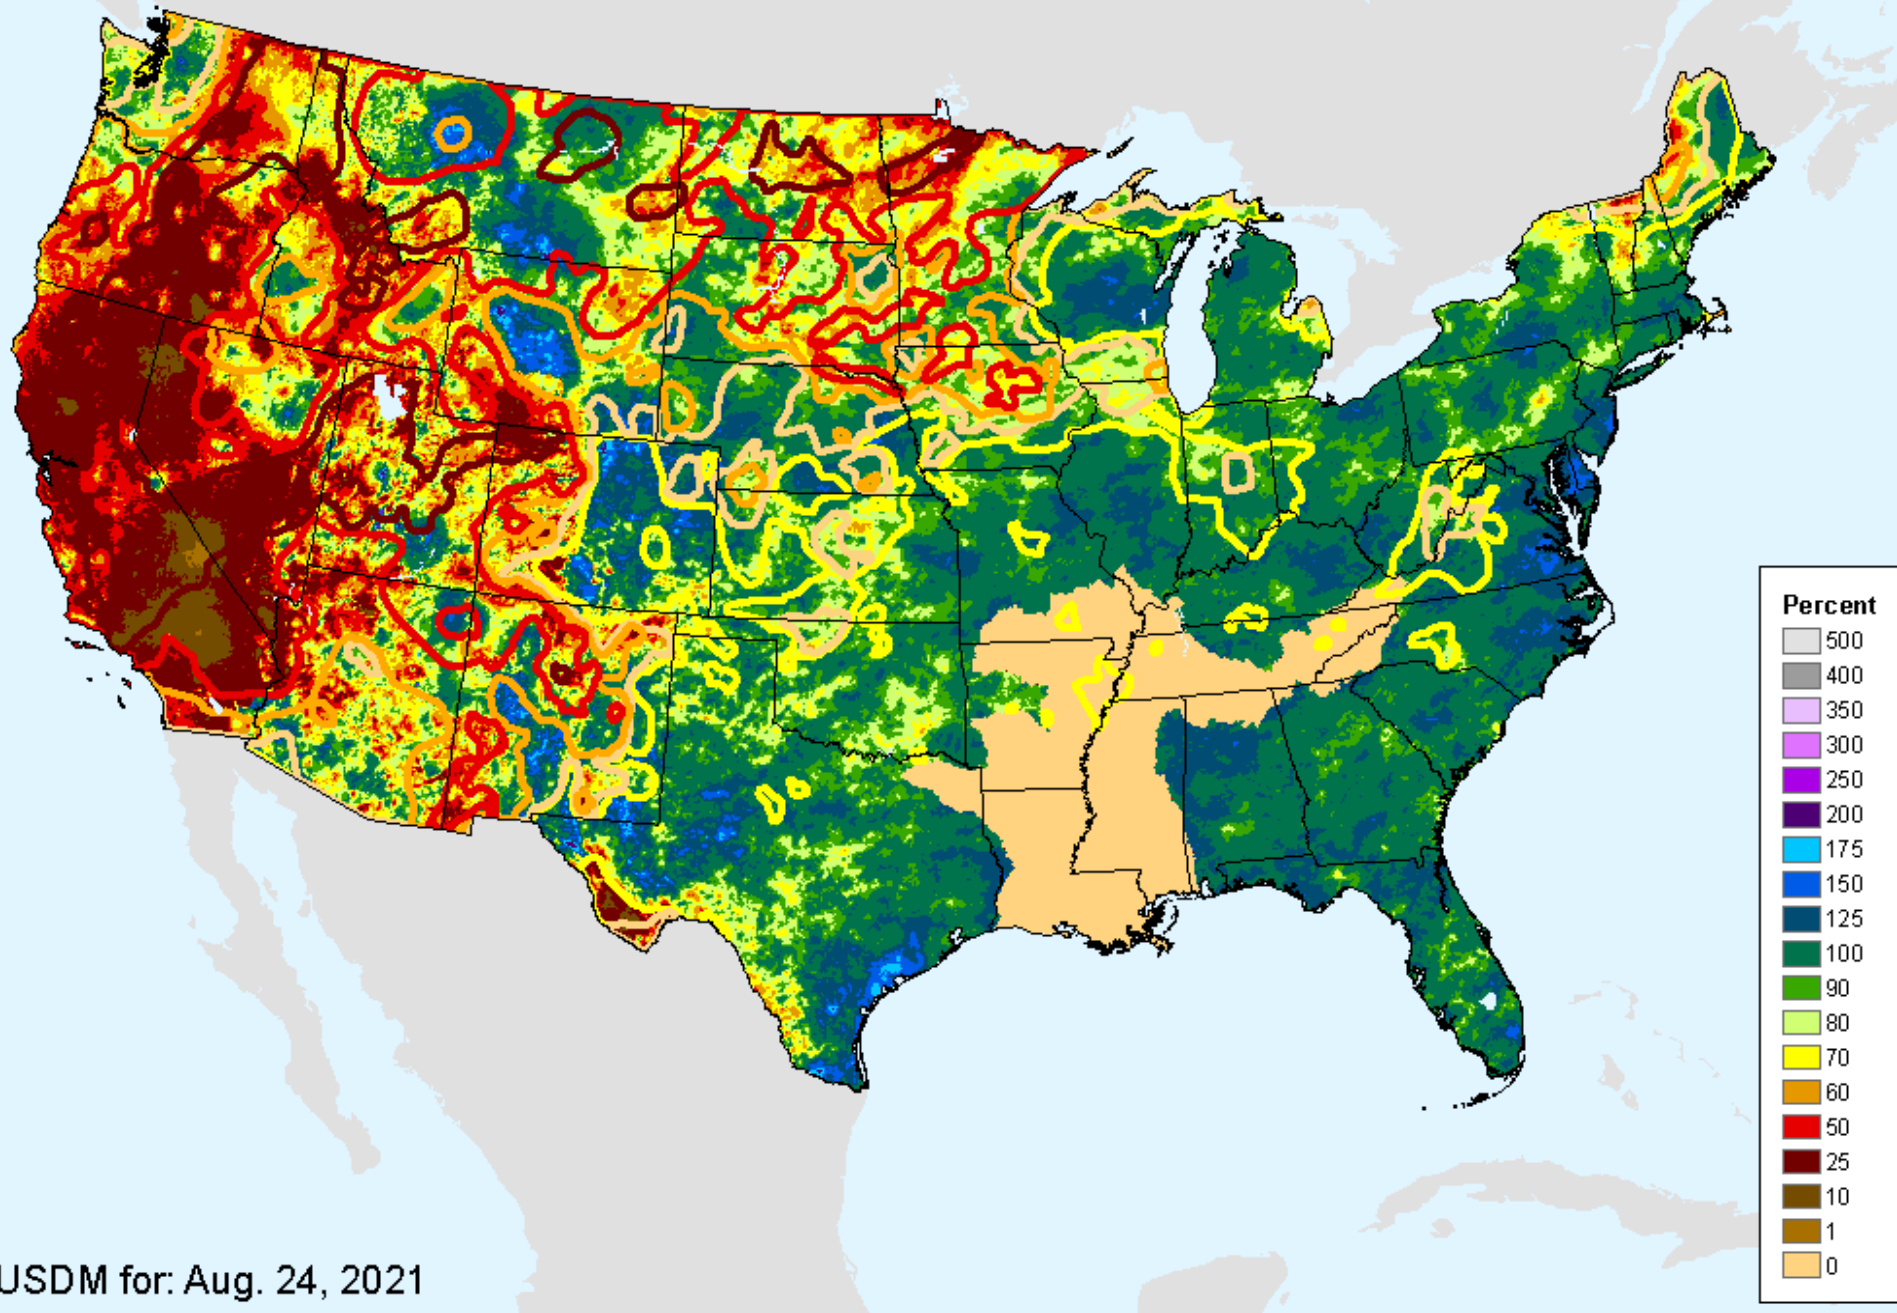

AHPS Water-Year Pct of Normal Pcp

As of: Tuesday, August 31, 2021

USDM for: Aug. 24, 2021