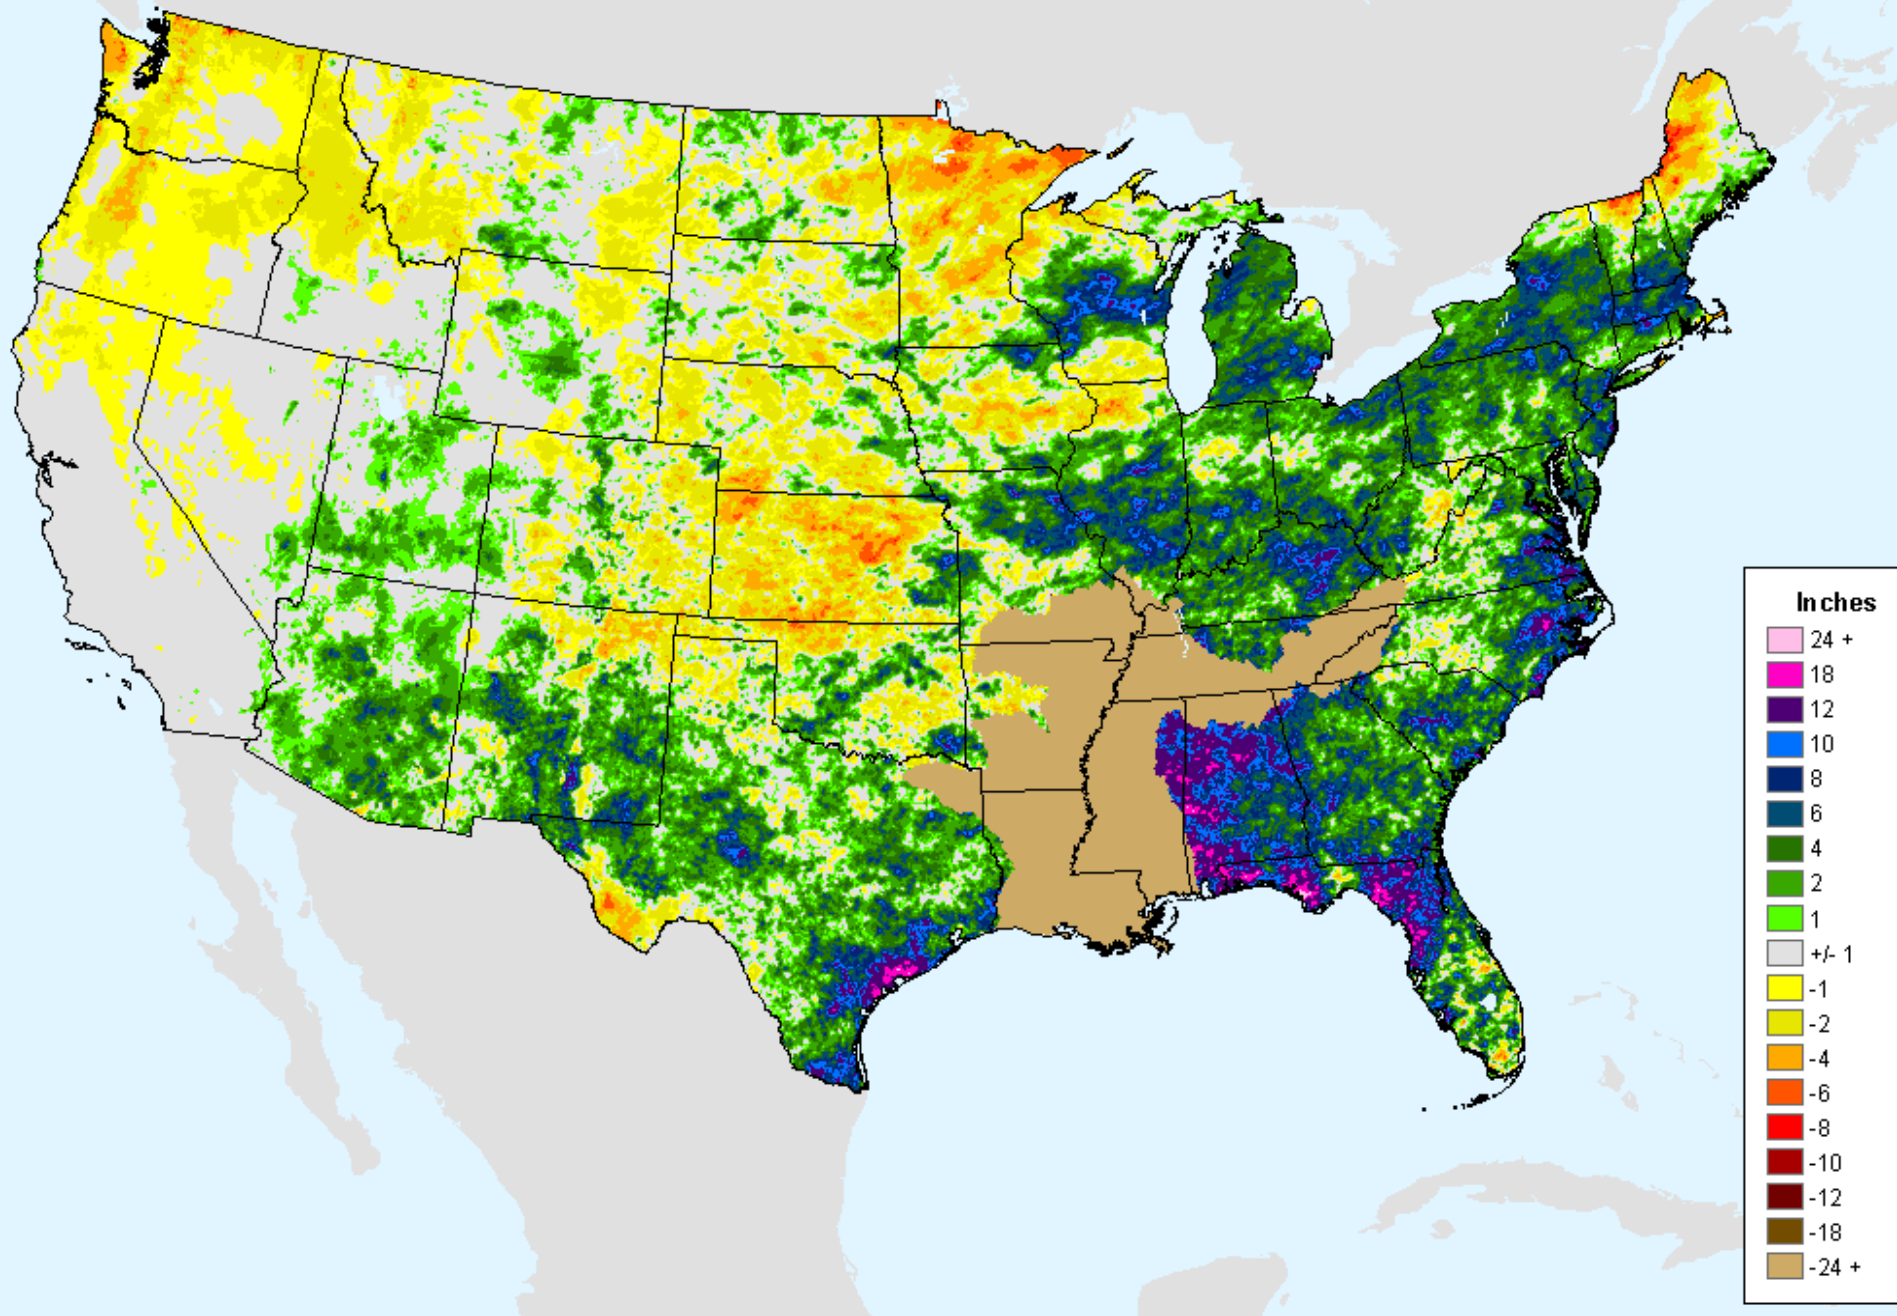

AHPS 90-Day Precip Departure

As of: Tuesday, August 31, 2021