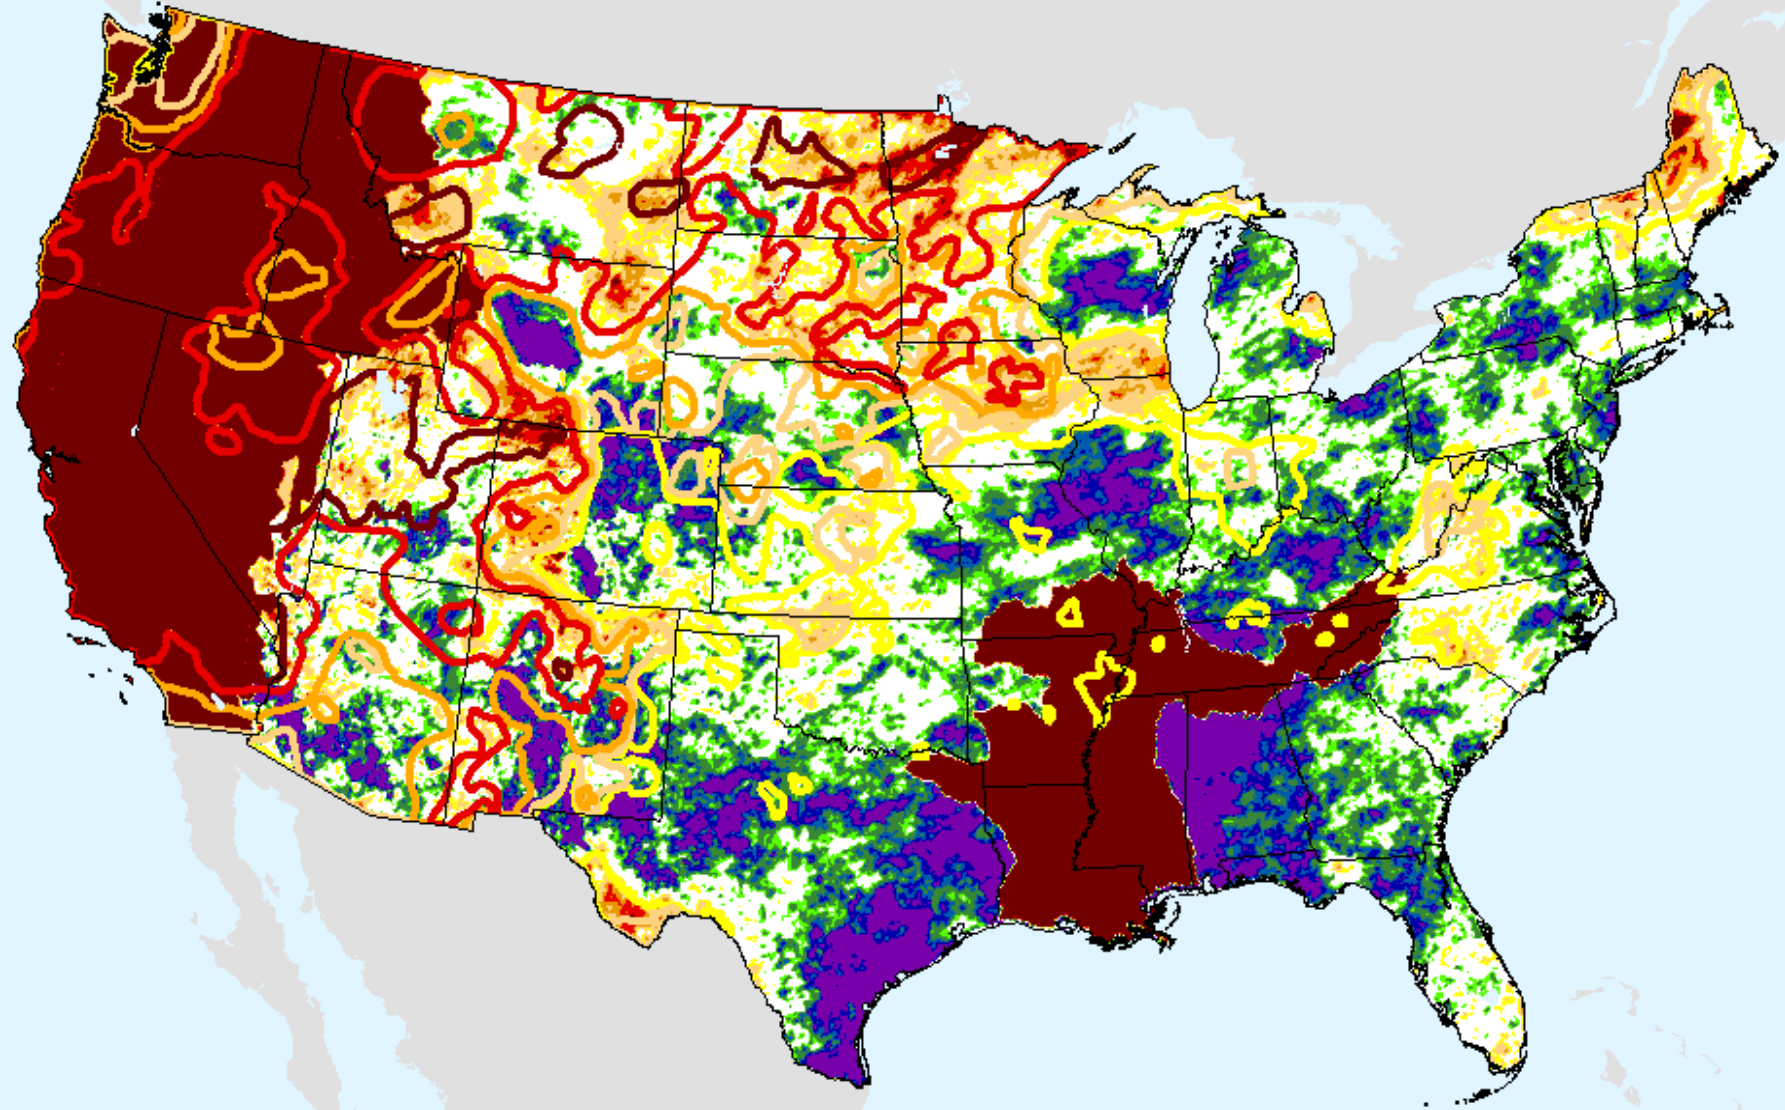

AHPS 6-month SPI

As of: Tuesday, August 31, 2021

USDM for: Aug. 24, 2021

SPI (USDM)