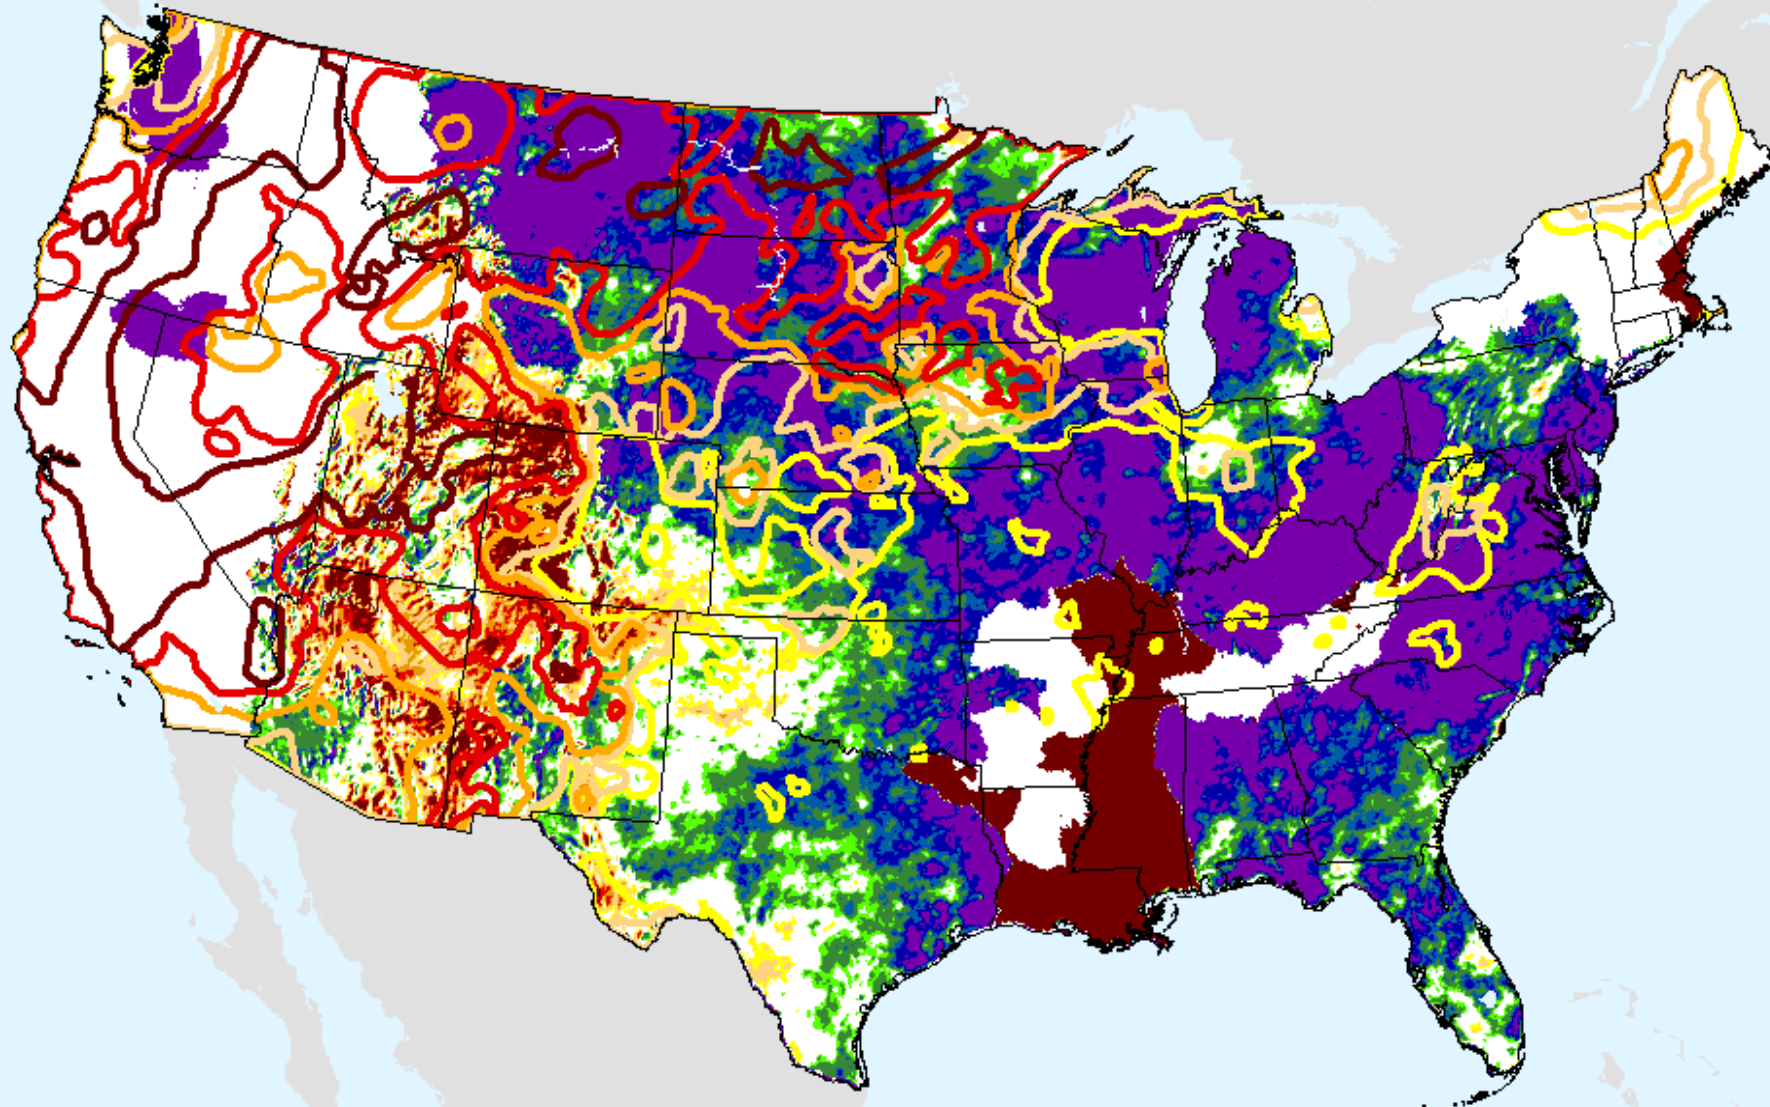

AHPS 36-month SPEI

As of: Tuesday, August 31, 2021

USDM for: Aug. 24, 2021

SPEI (USDM)