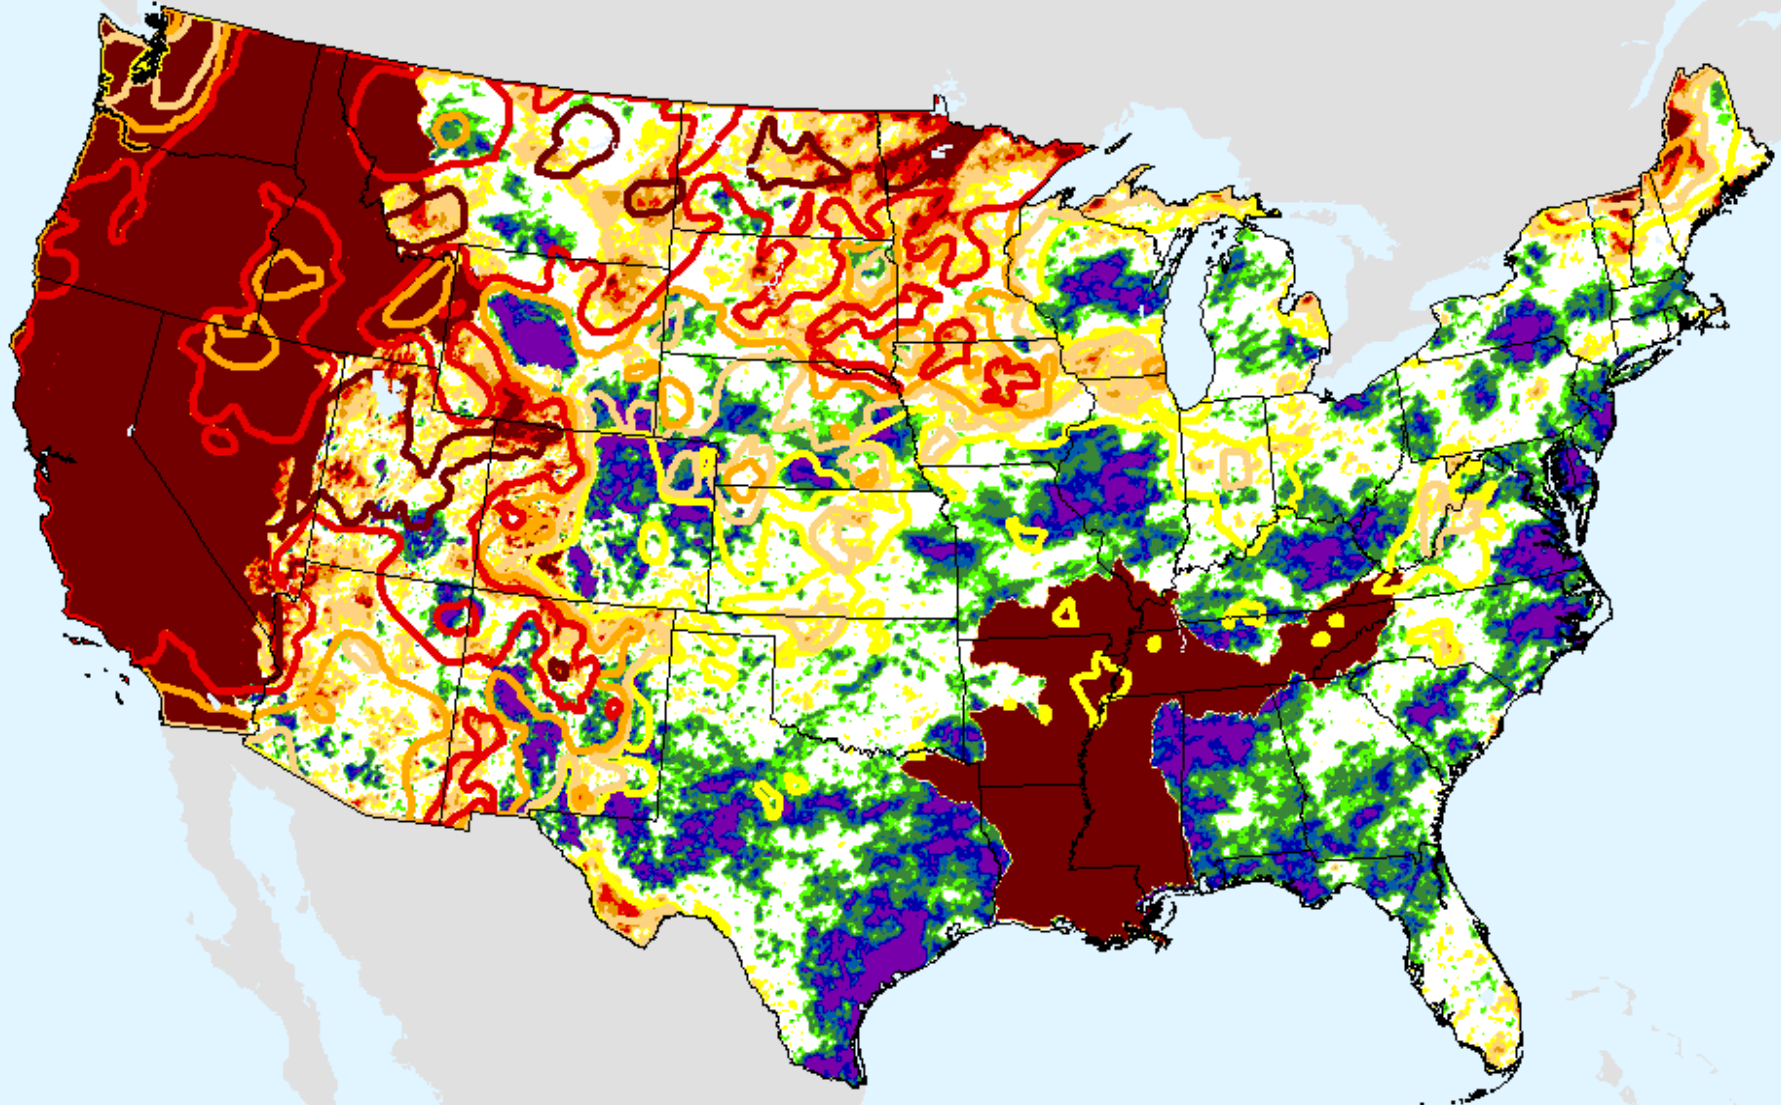

AHPS 9-month SPI

As of: Tuesday, August 31, 2021

USDM for: Aug. 24, 2021

SPI (USDM)