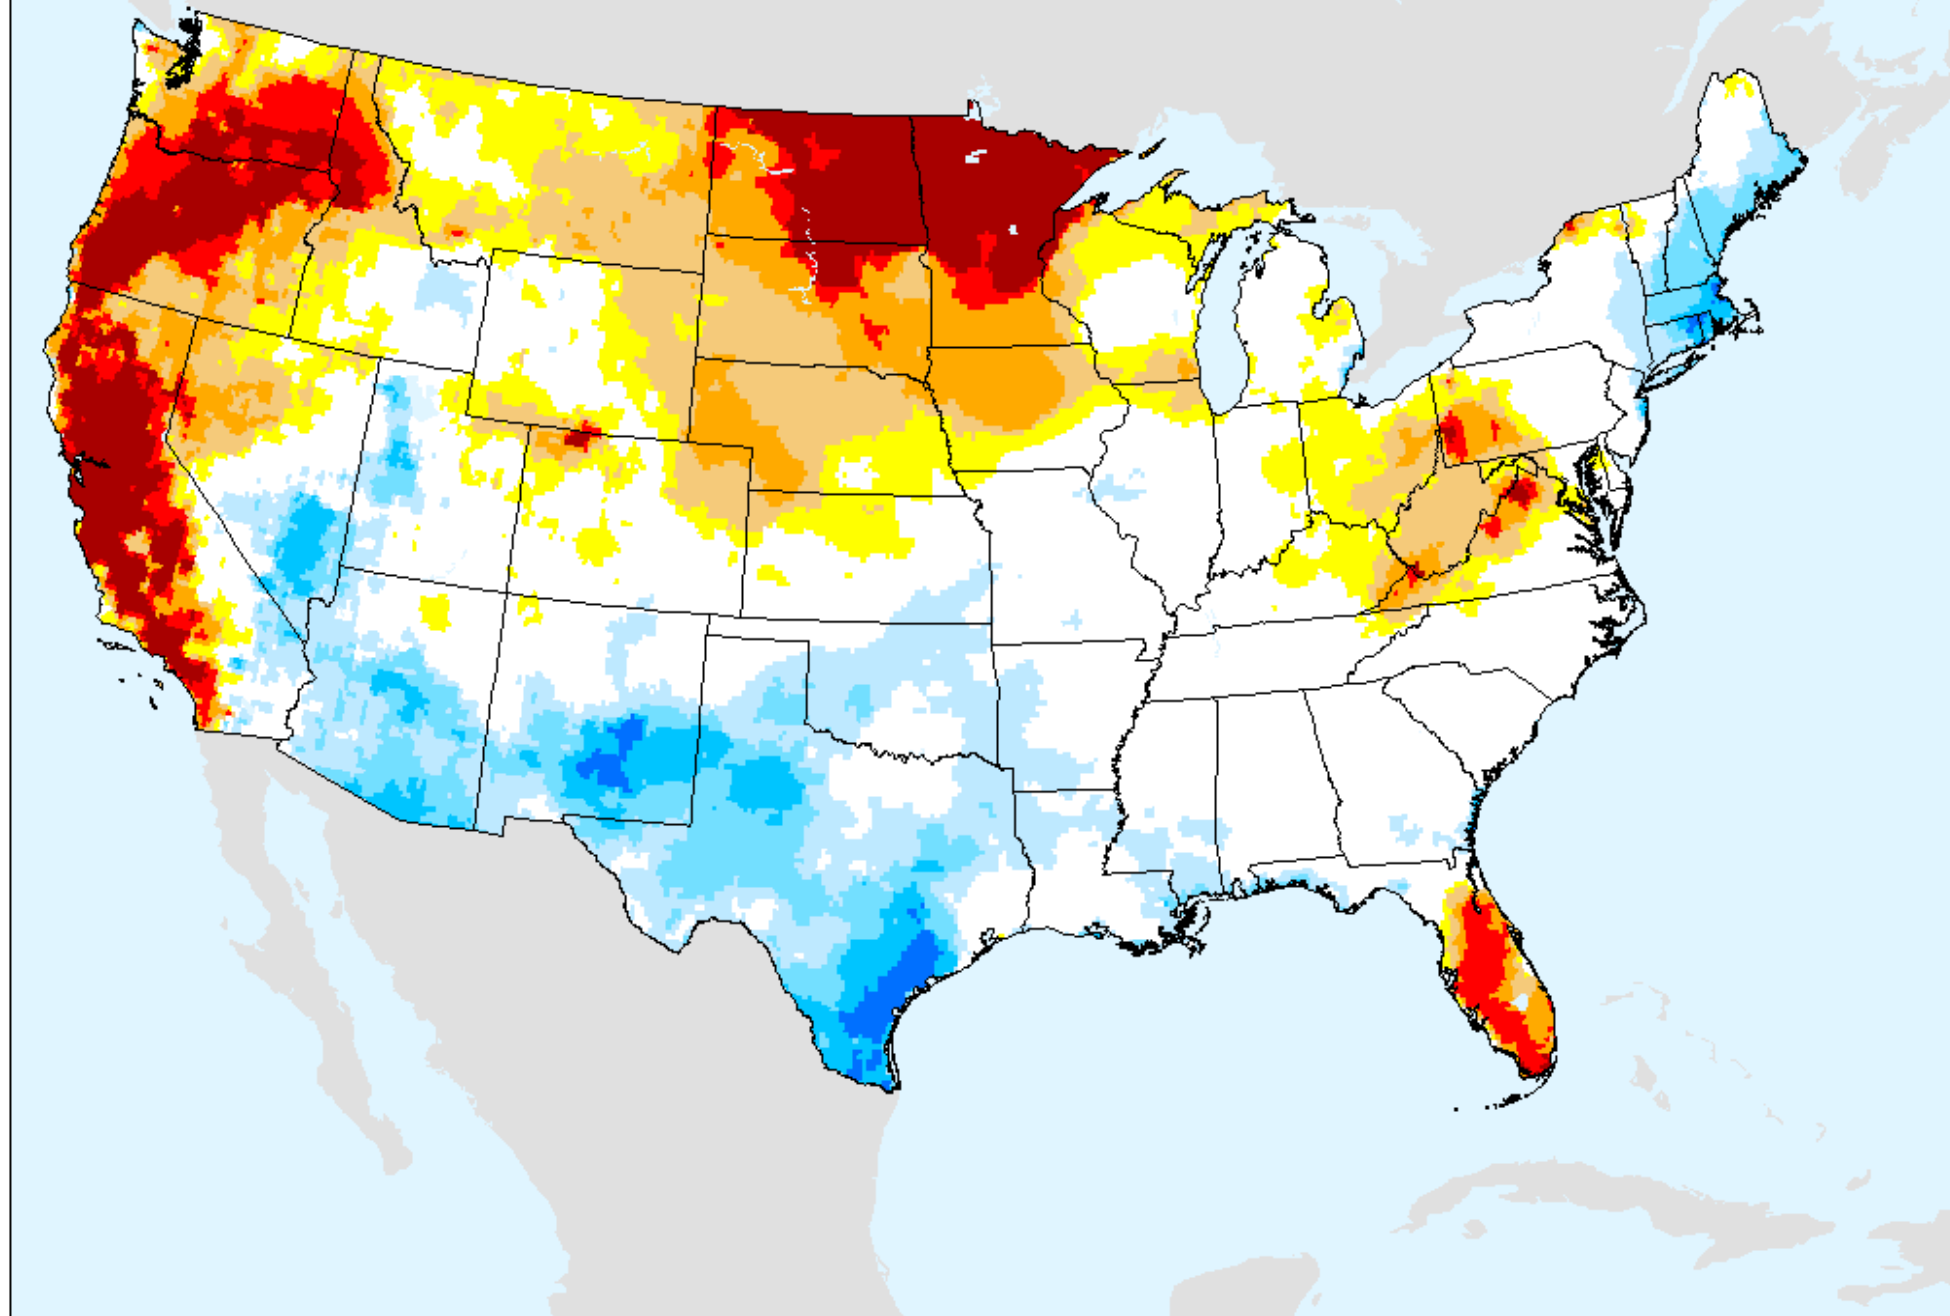

EDDI 8-week

As of: Tuesday, August 31, 2021