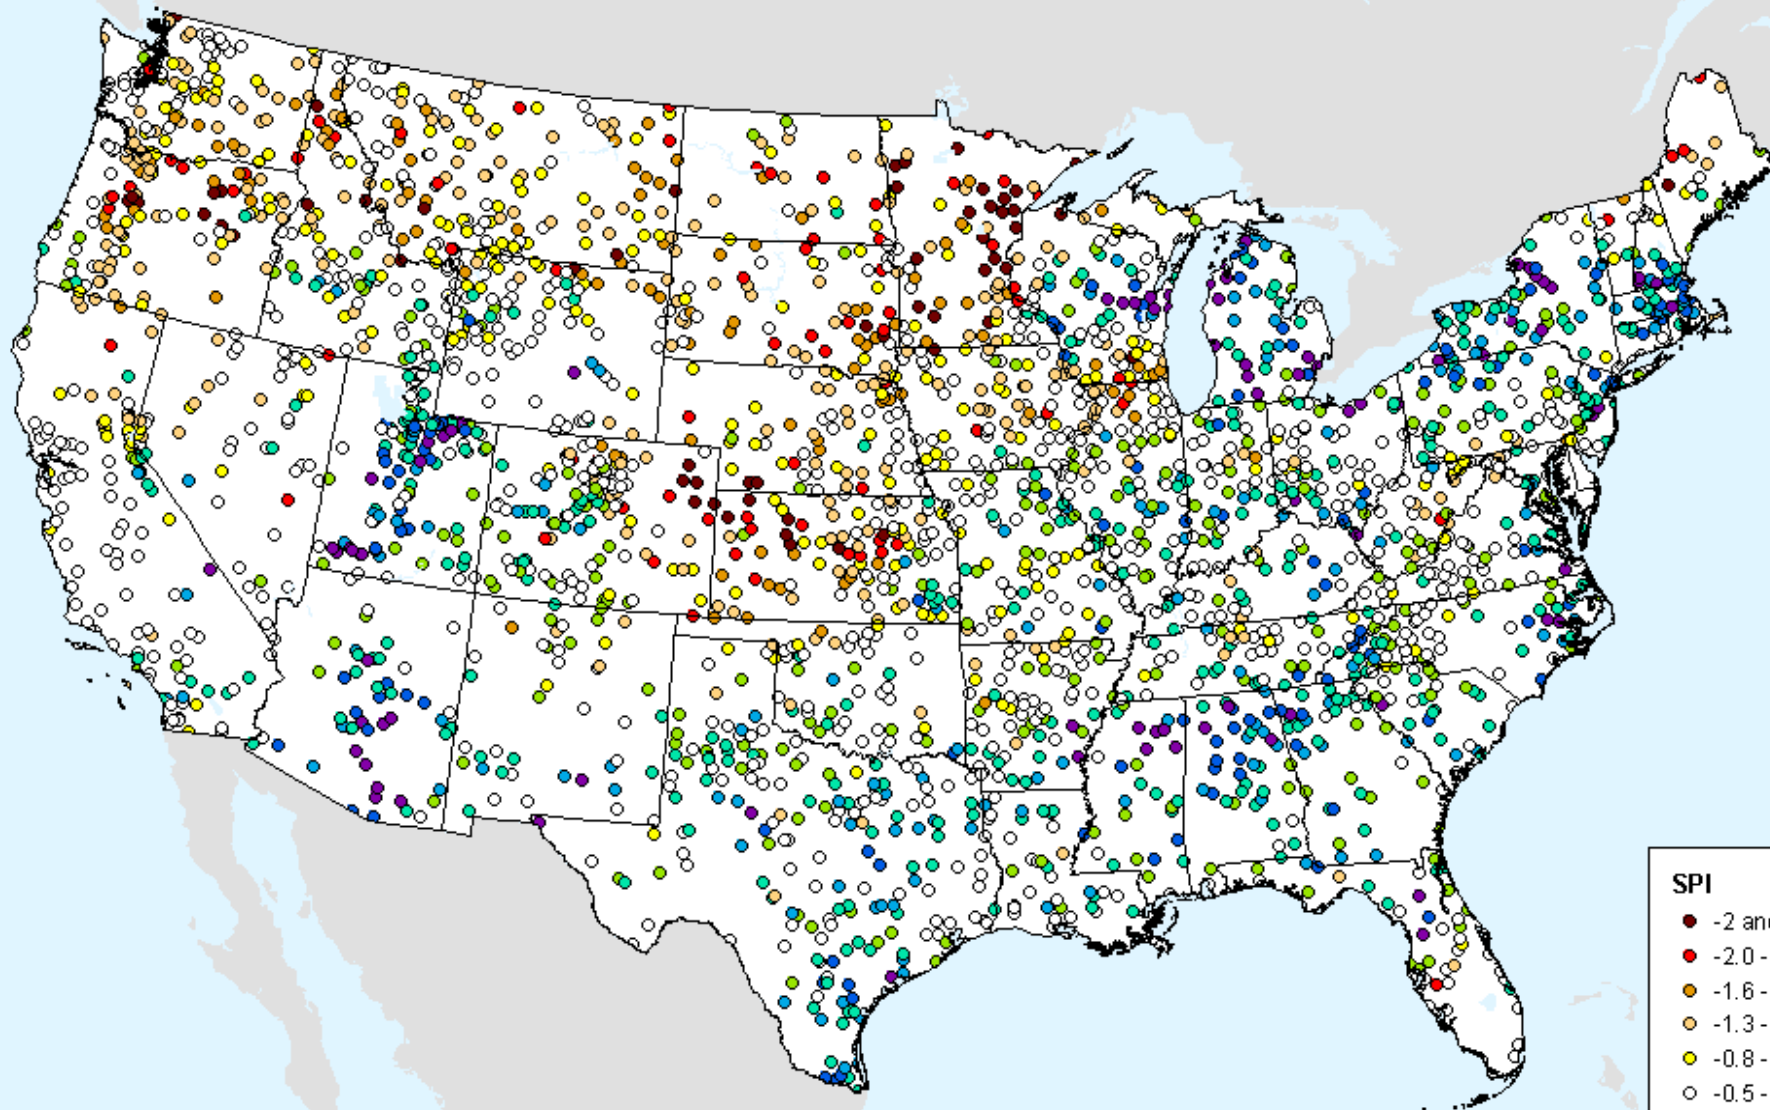

HPRCC 3-month SPI

As of: Tuesday, August 31, 2021

SPI

- -2 and Greater
- -2.0--1.6
- -1.6--1.3
- -1.3--0.8
- -0.8--0.5
- -0.5-0.5
- 0.5-0.8
- 0.8-1.3
- 1.3-1.6
- 1.6-2.0
- 2.0 and Greater