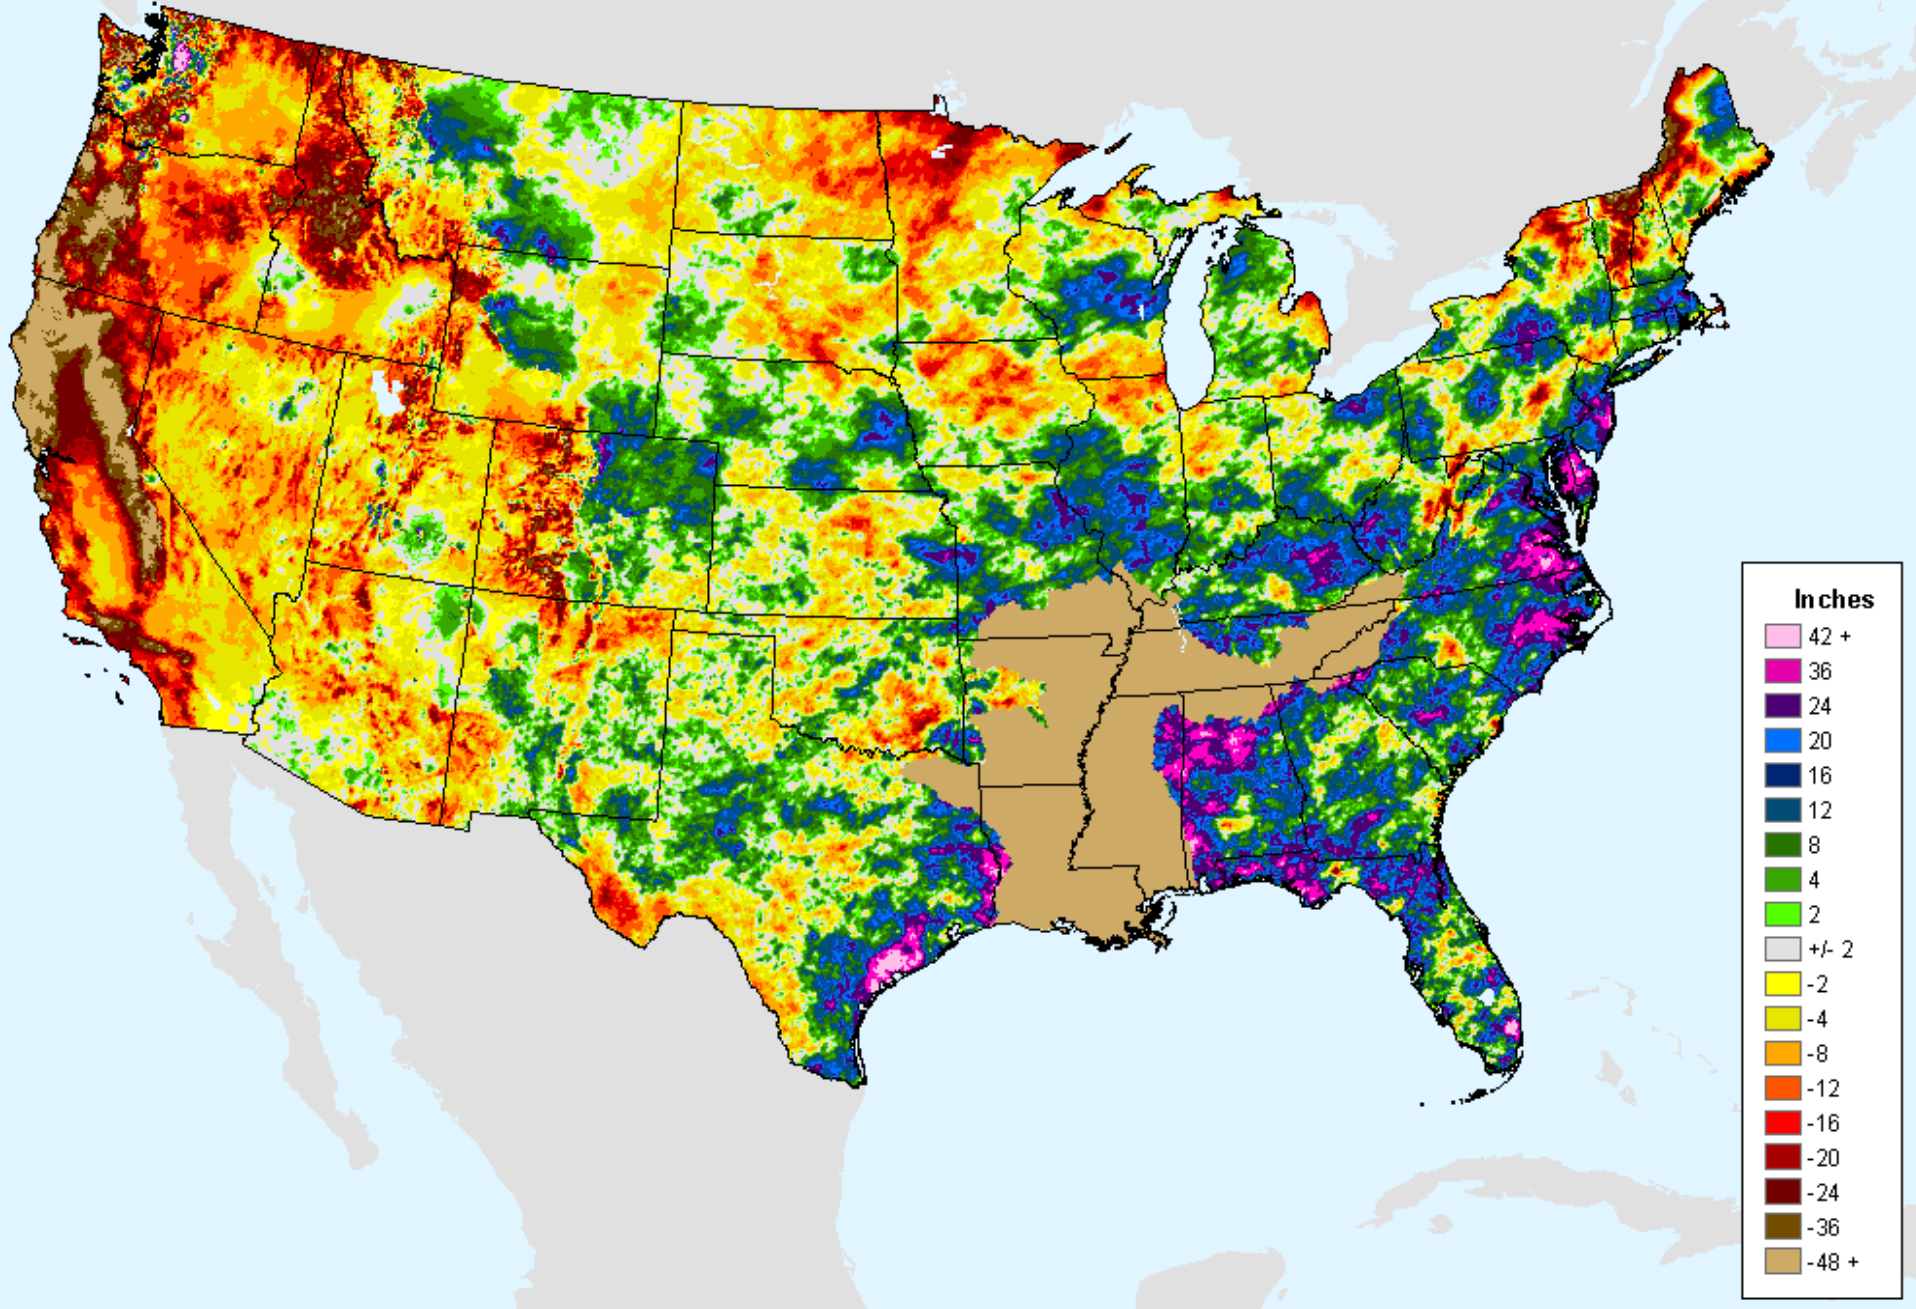

AHPS Water-Year Precip Departure

As of: Tuesday, August 31, 2021