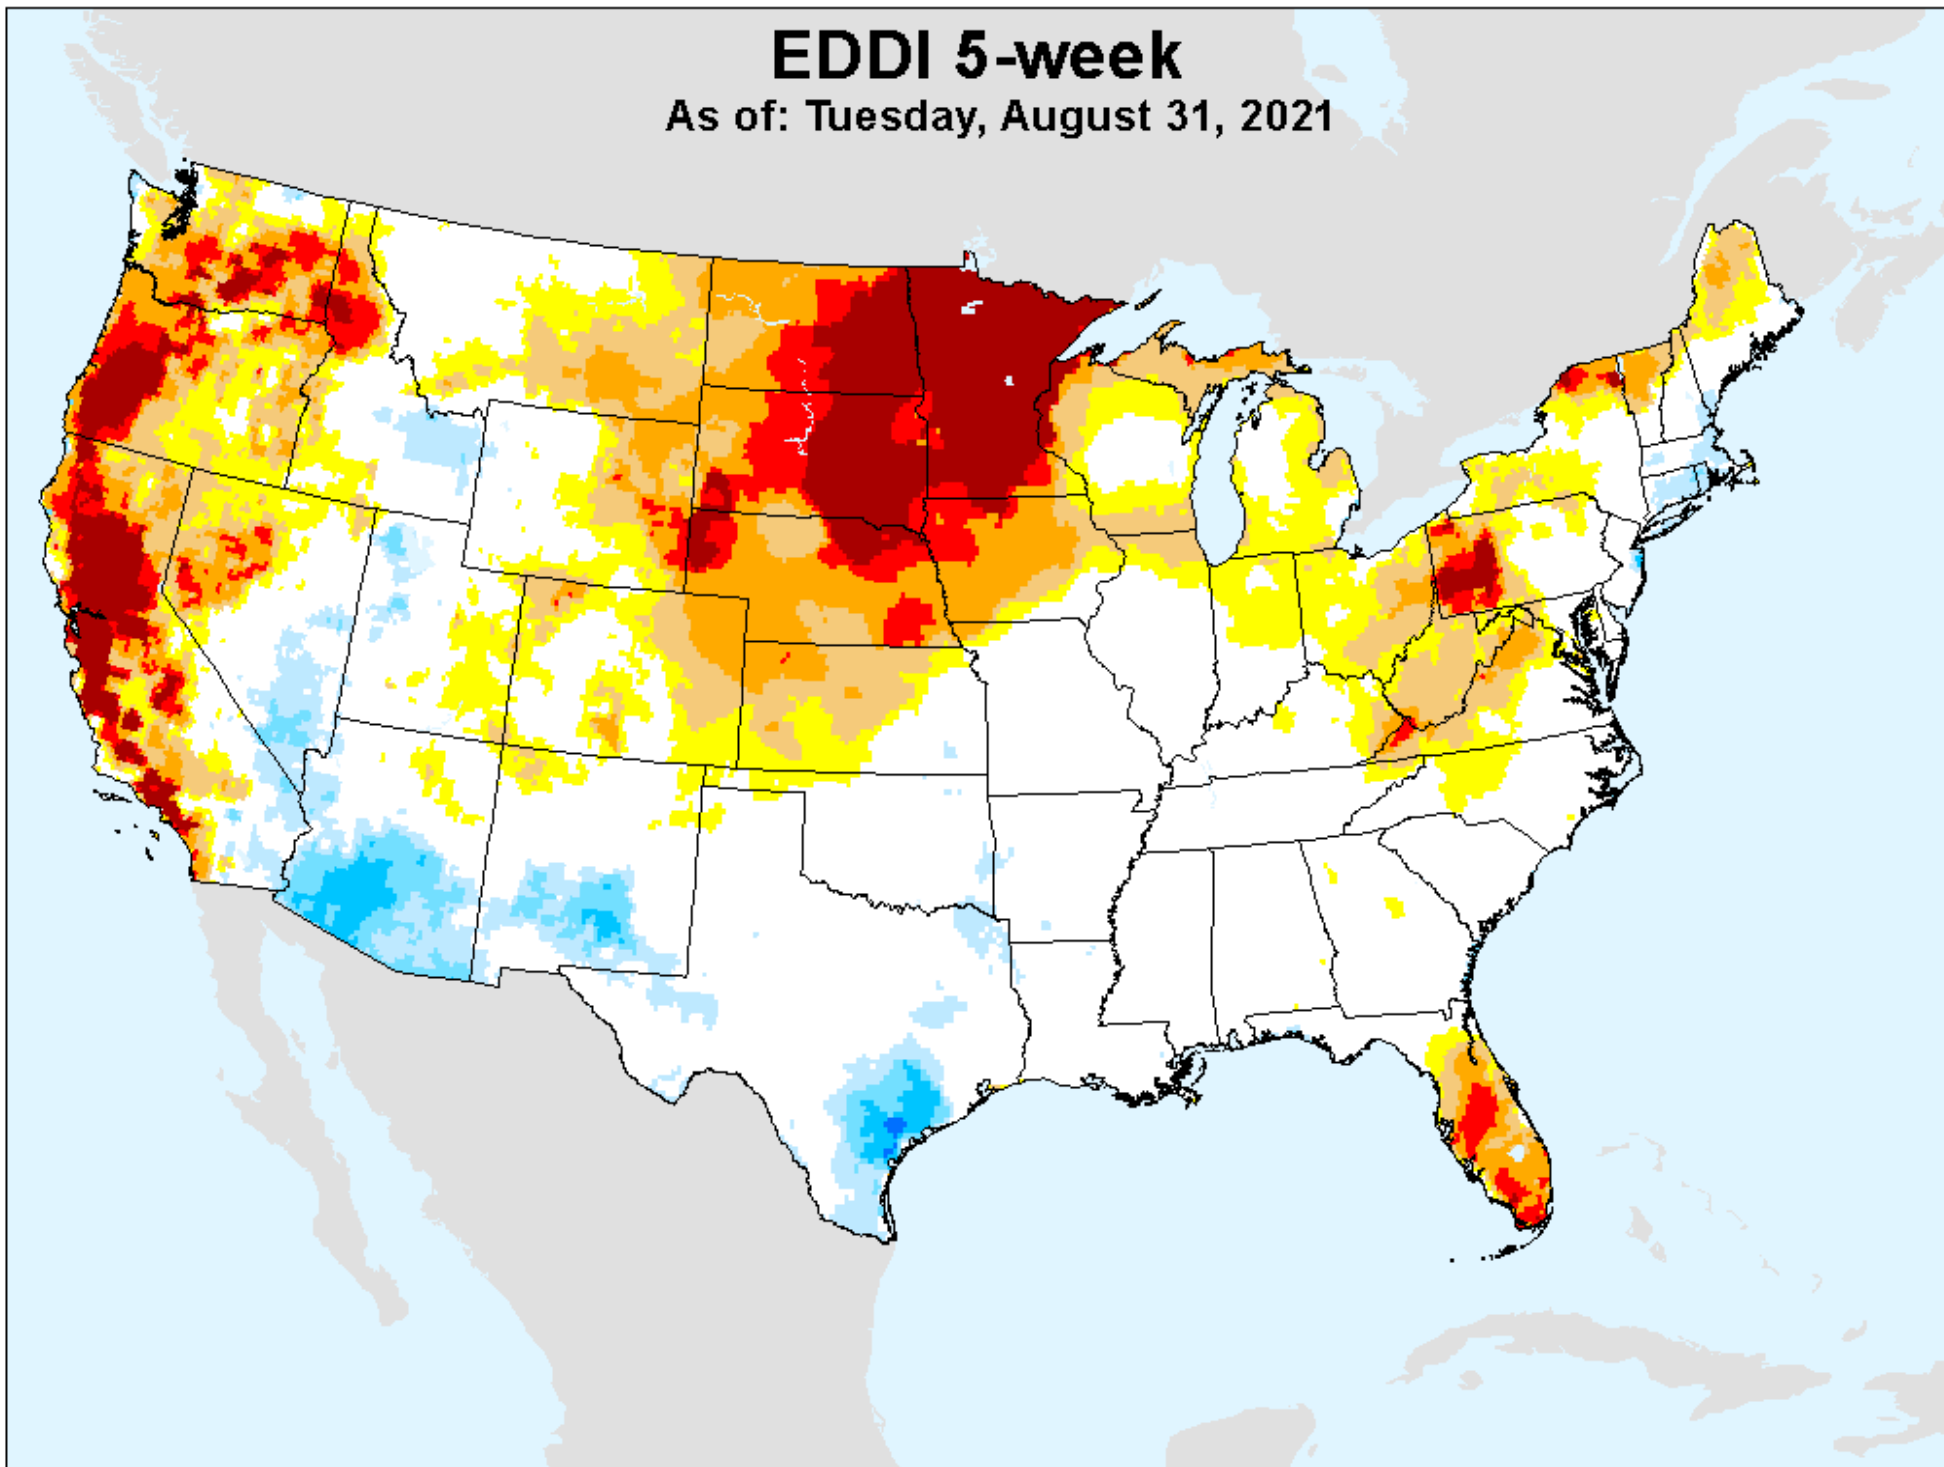

EDDI 5-week

As of: Tuesday, August 31, 2021