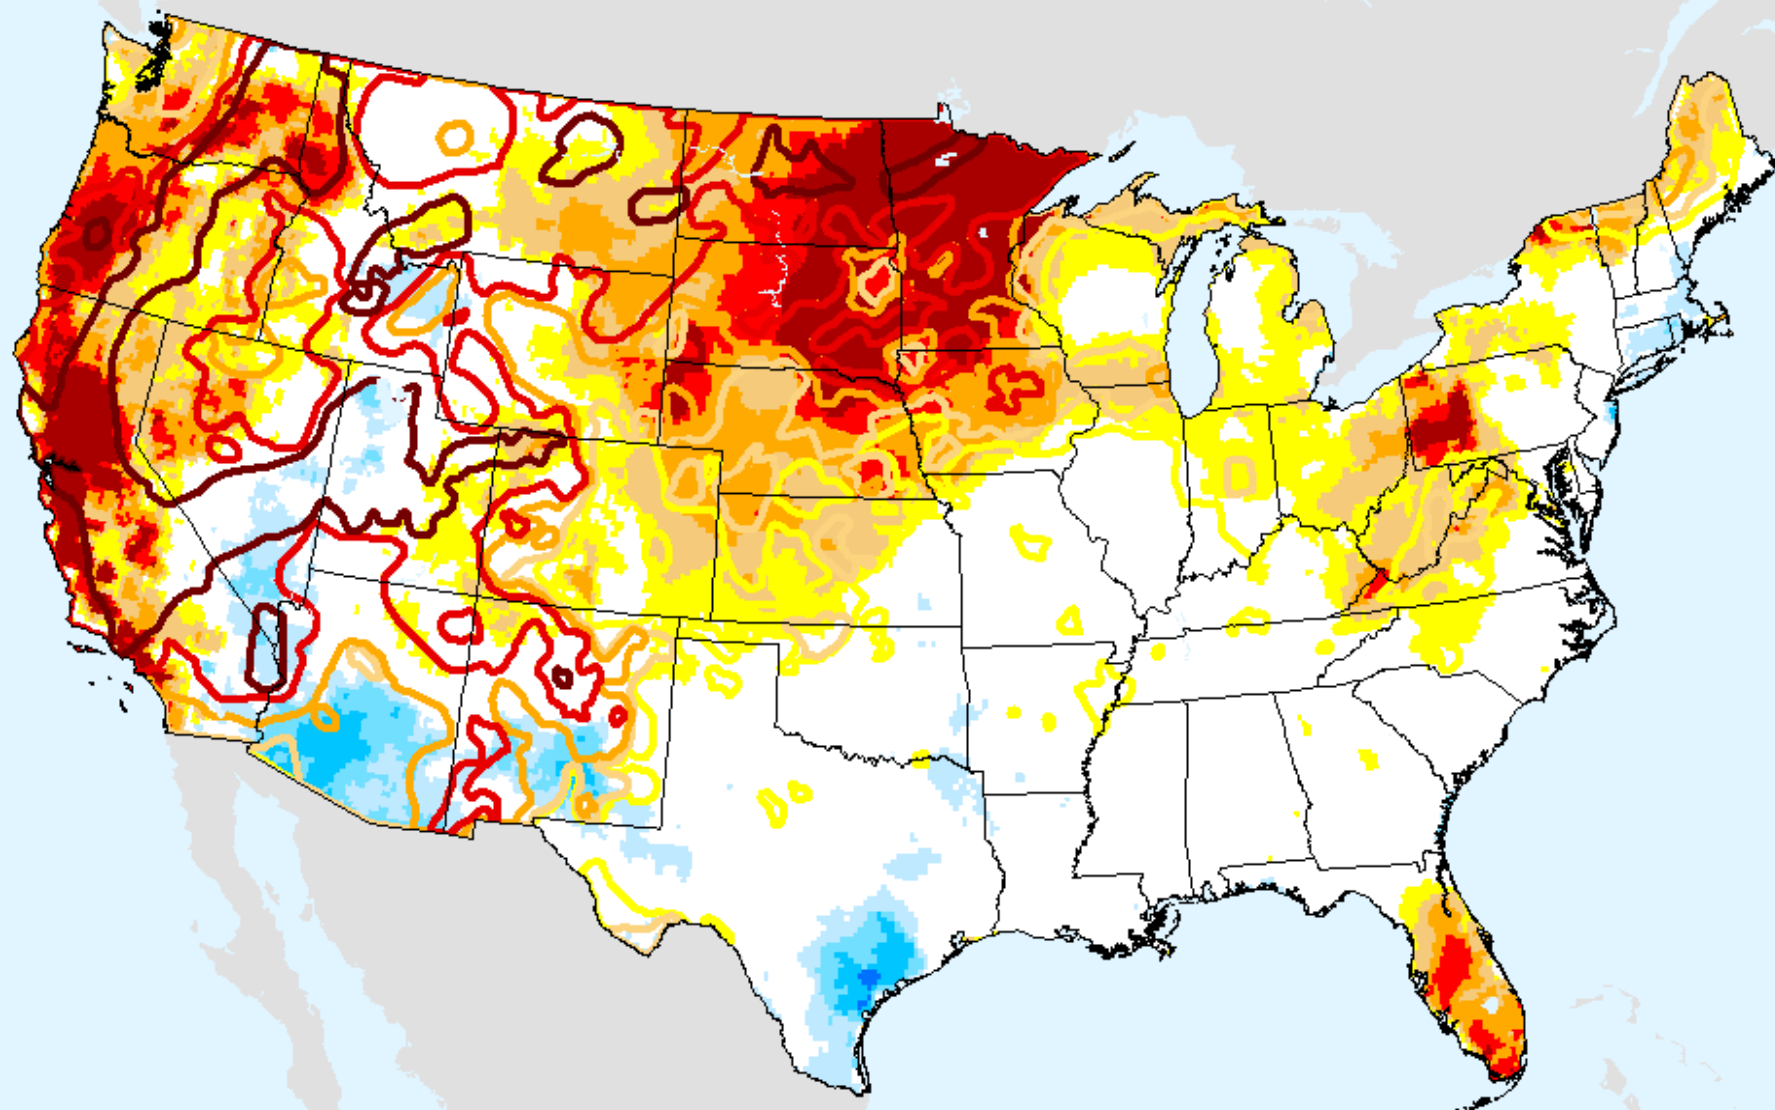

EDDI 5-week

As of: Tuesday, August 31, 2021

USDM for: Aug. 24, 2021