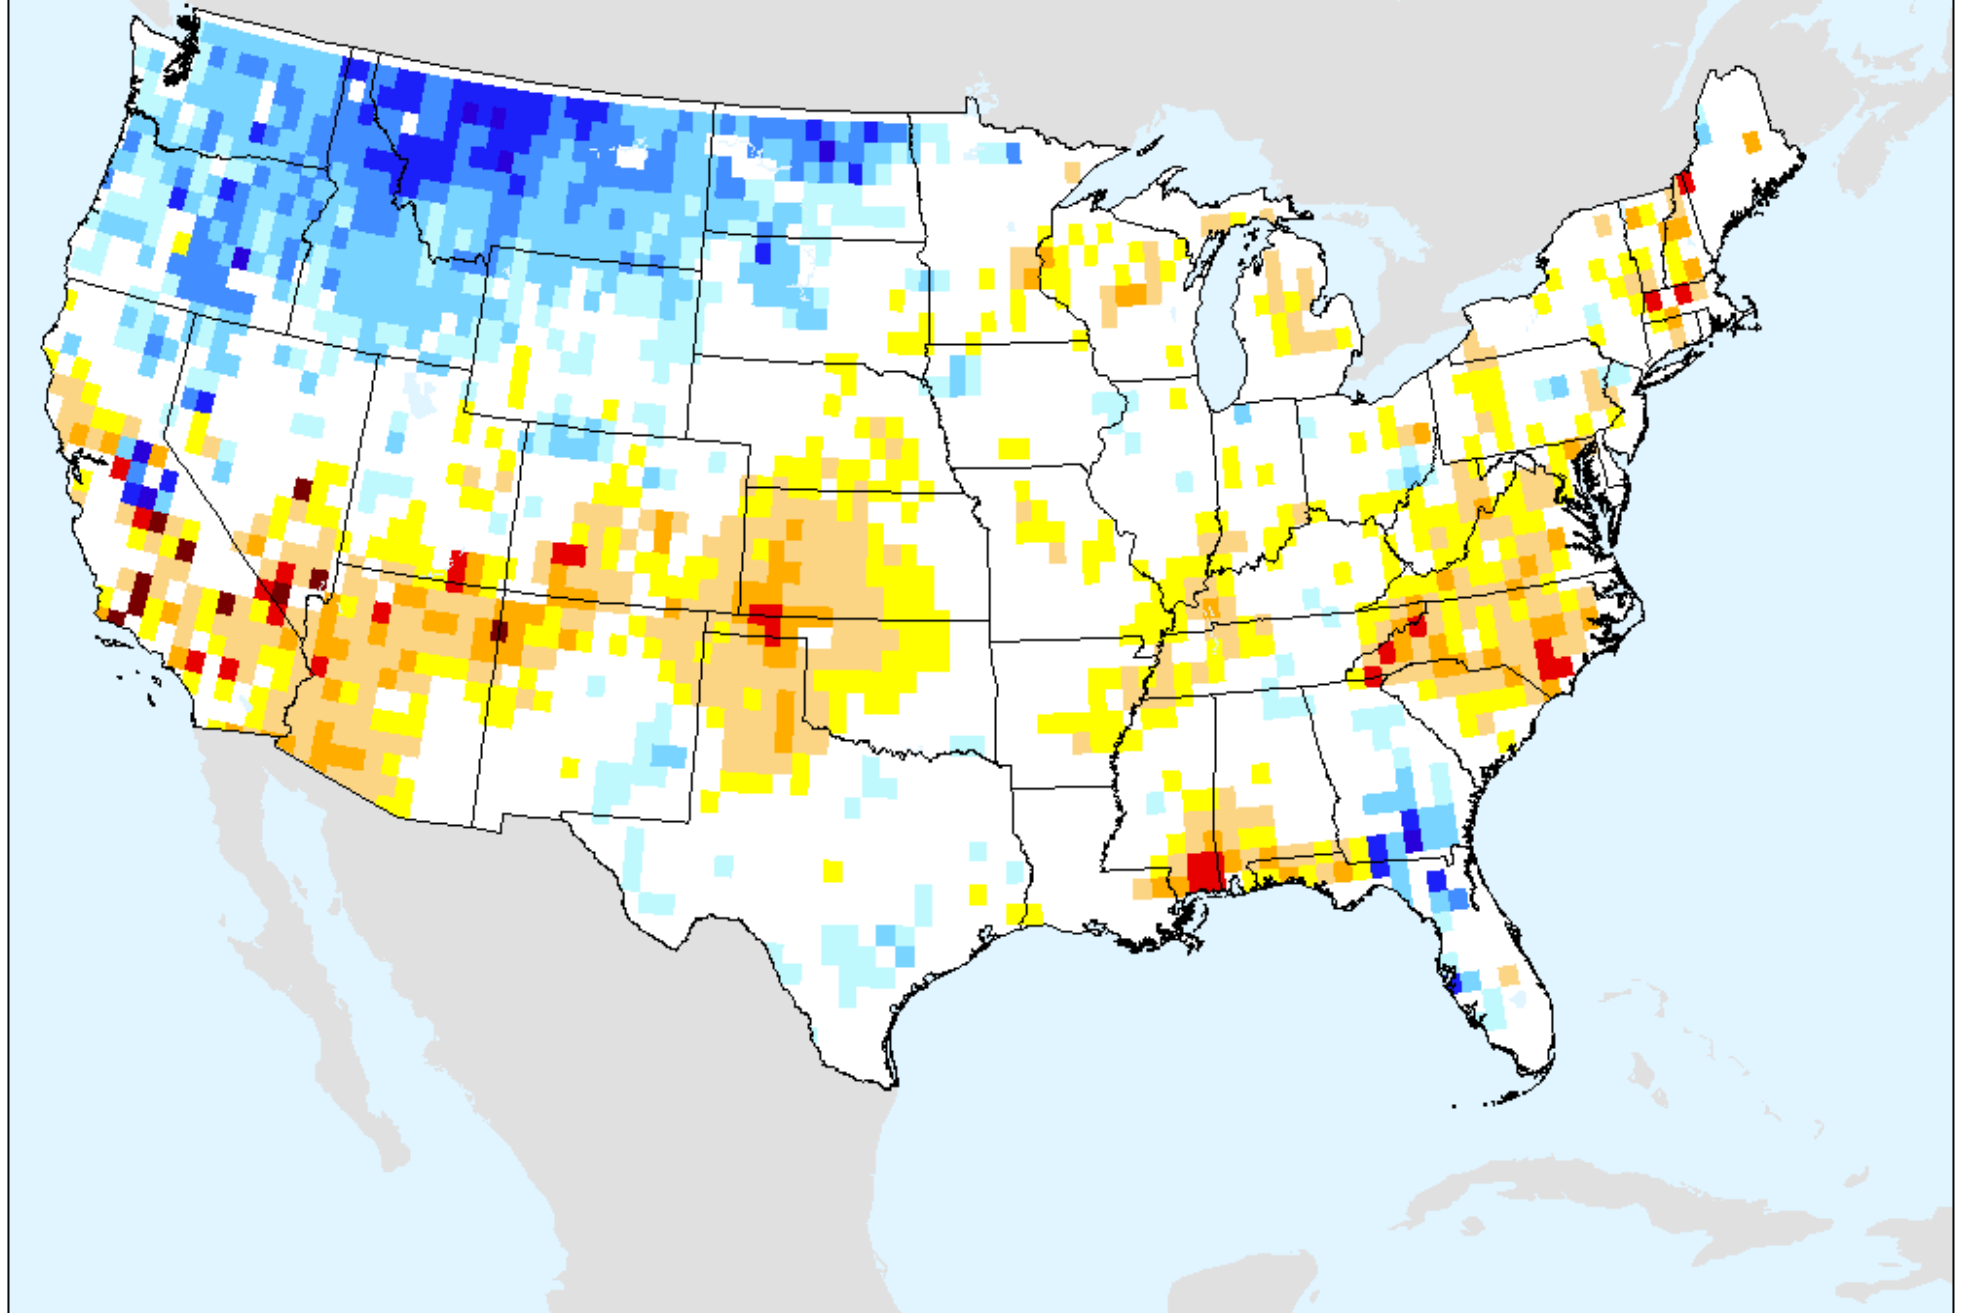

# AIRS-Based Vapor Pressure Deficit 7 Day

As of: Tuesday, August 31, 2021