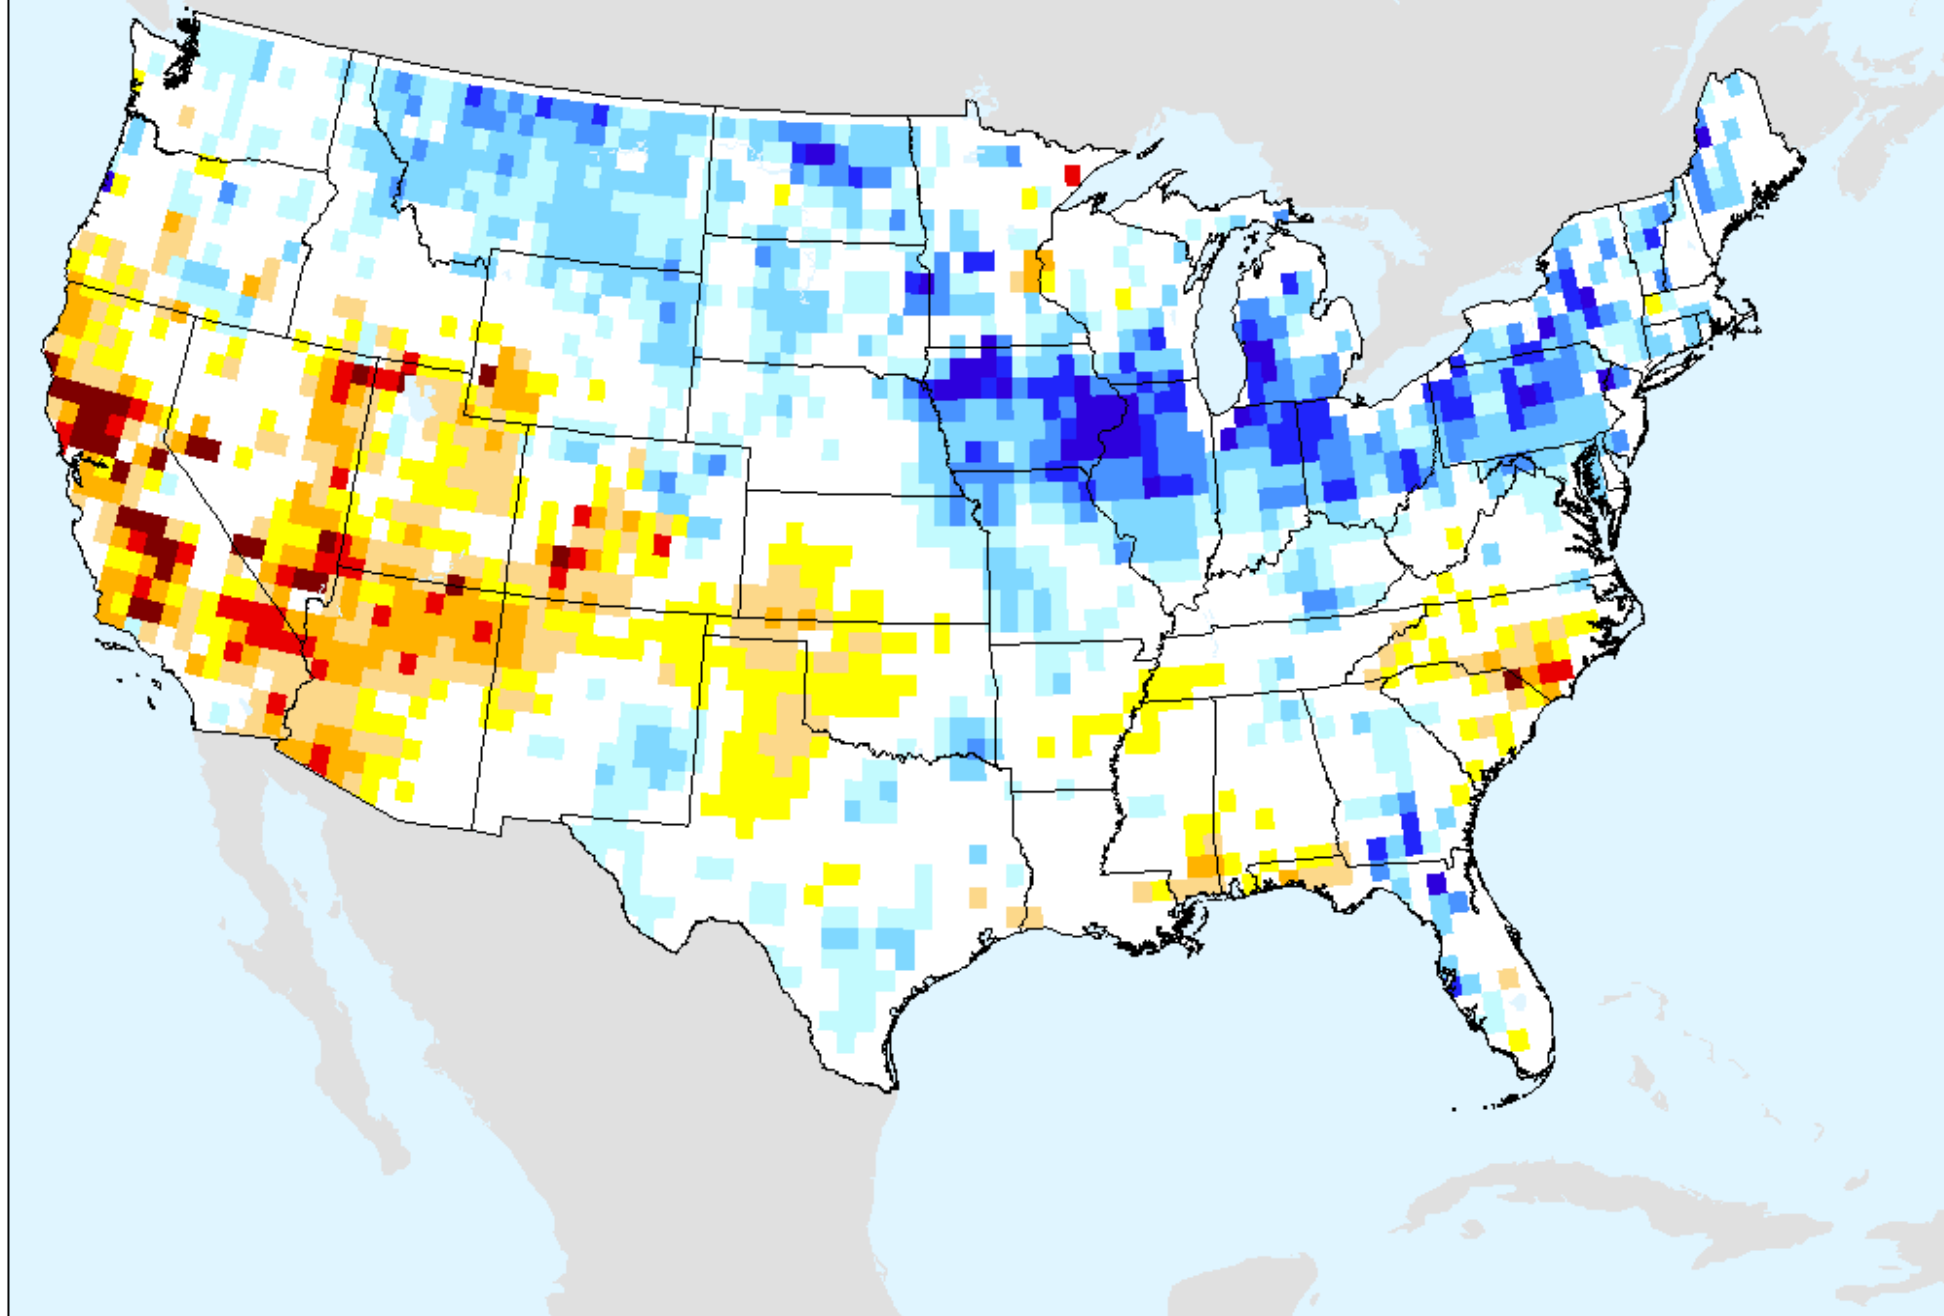

AIRS-Based Surface Relative Humidity 7 Day

As of: Tuesday, August 31, 2021