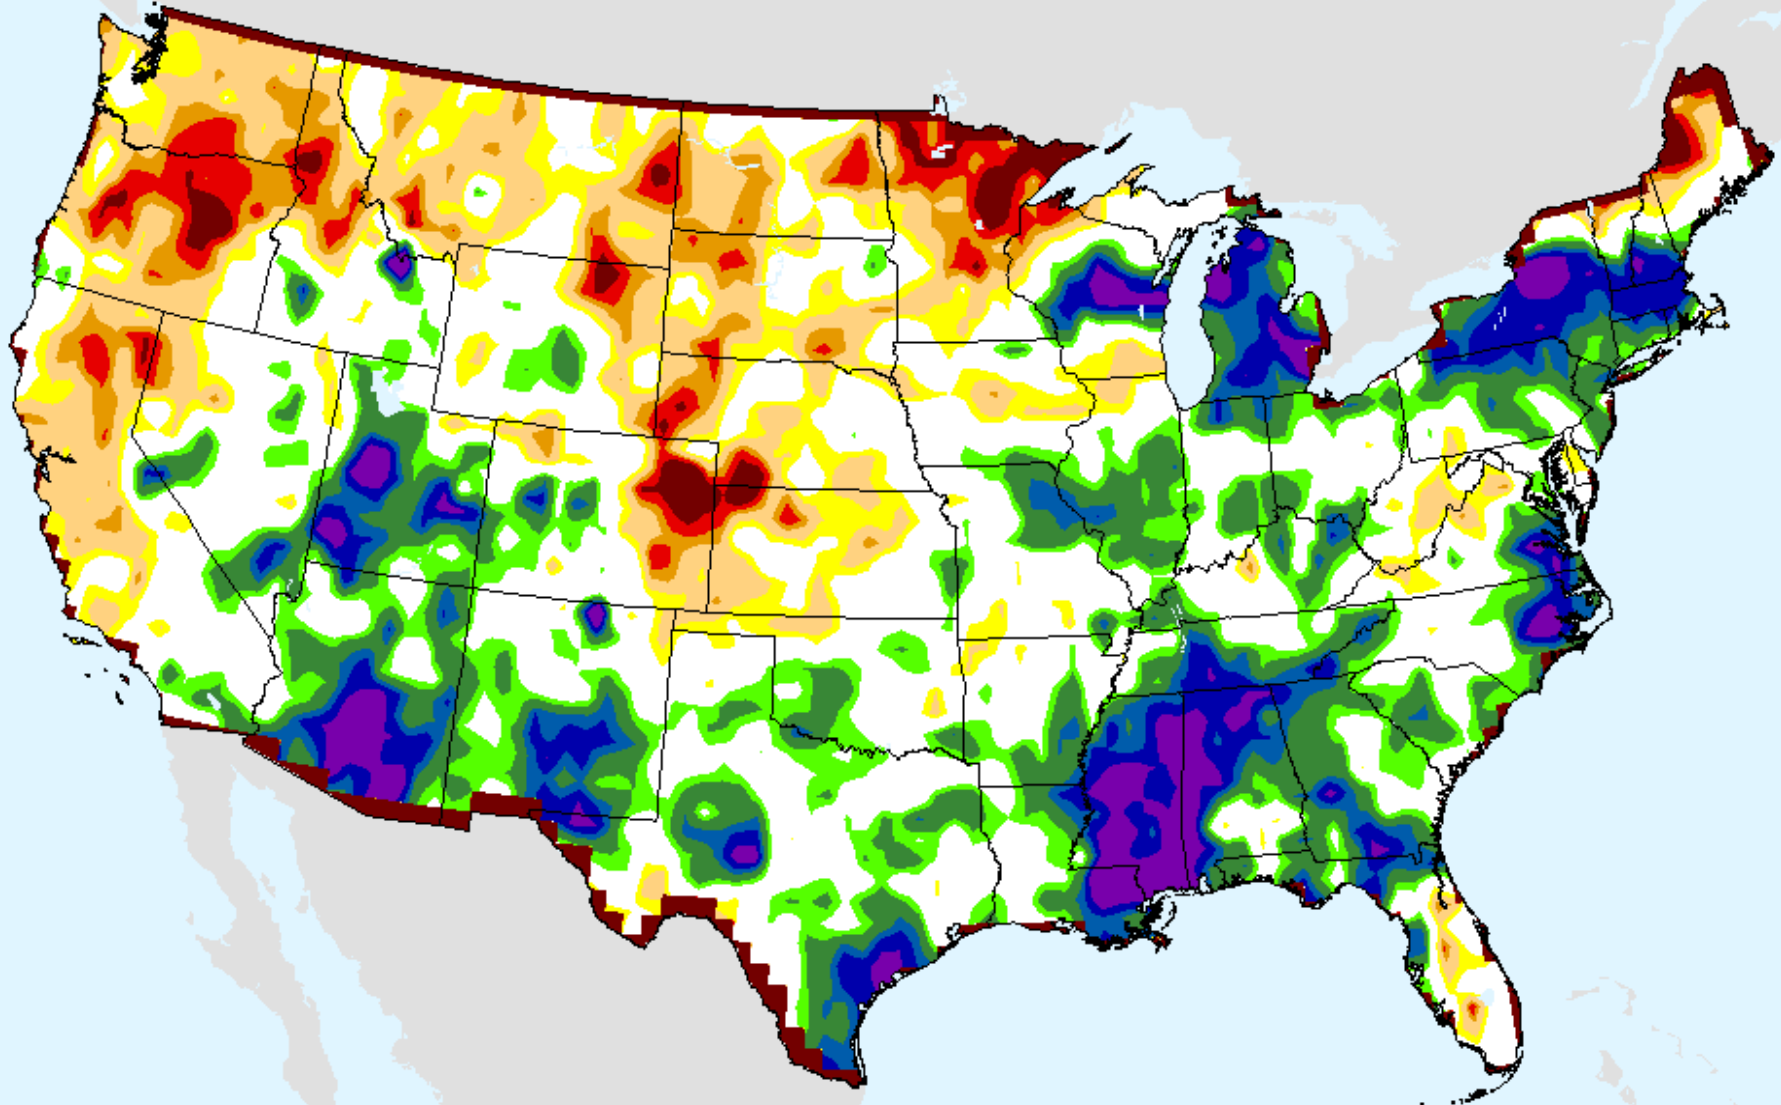

CPC 3-month SPI

As of: Tuesday, August 31, 2021