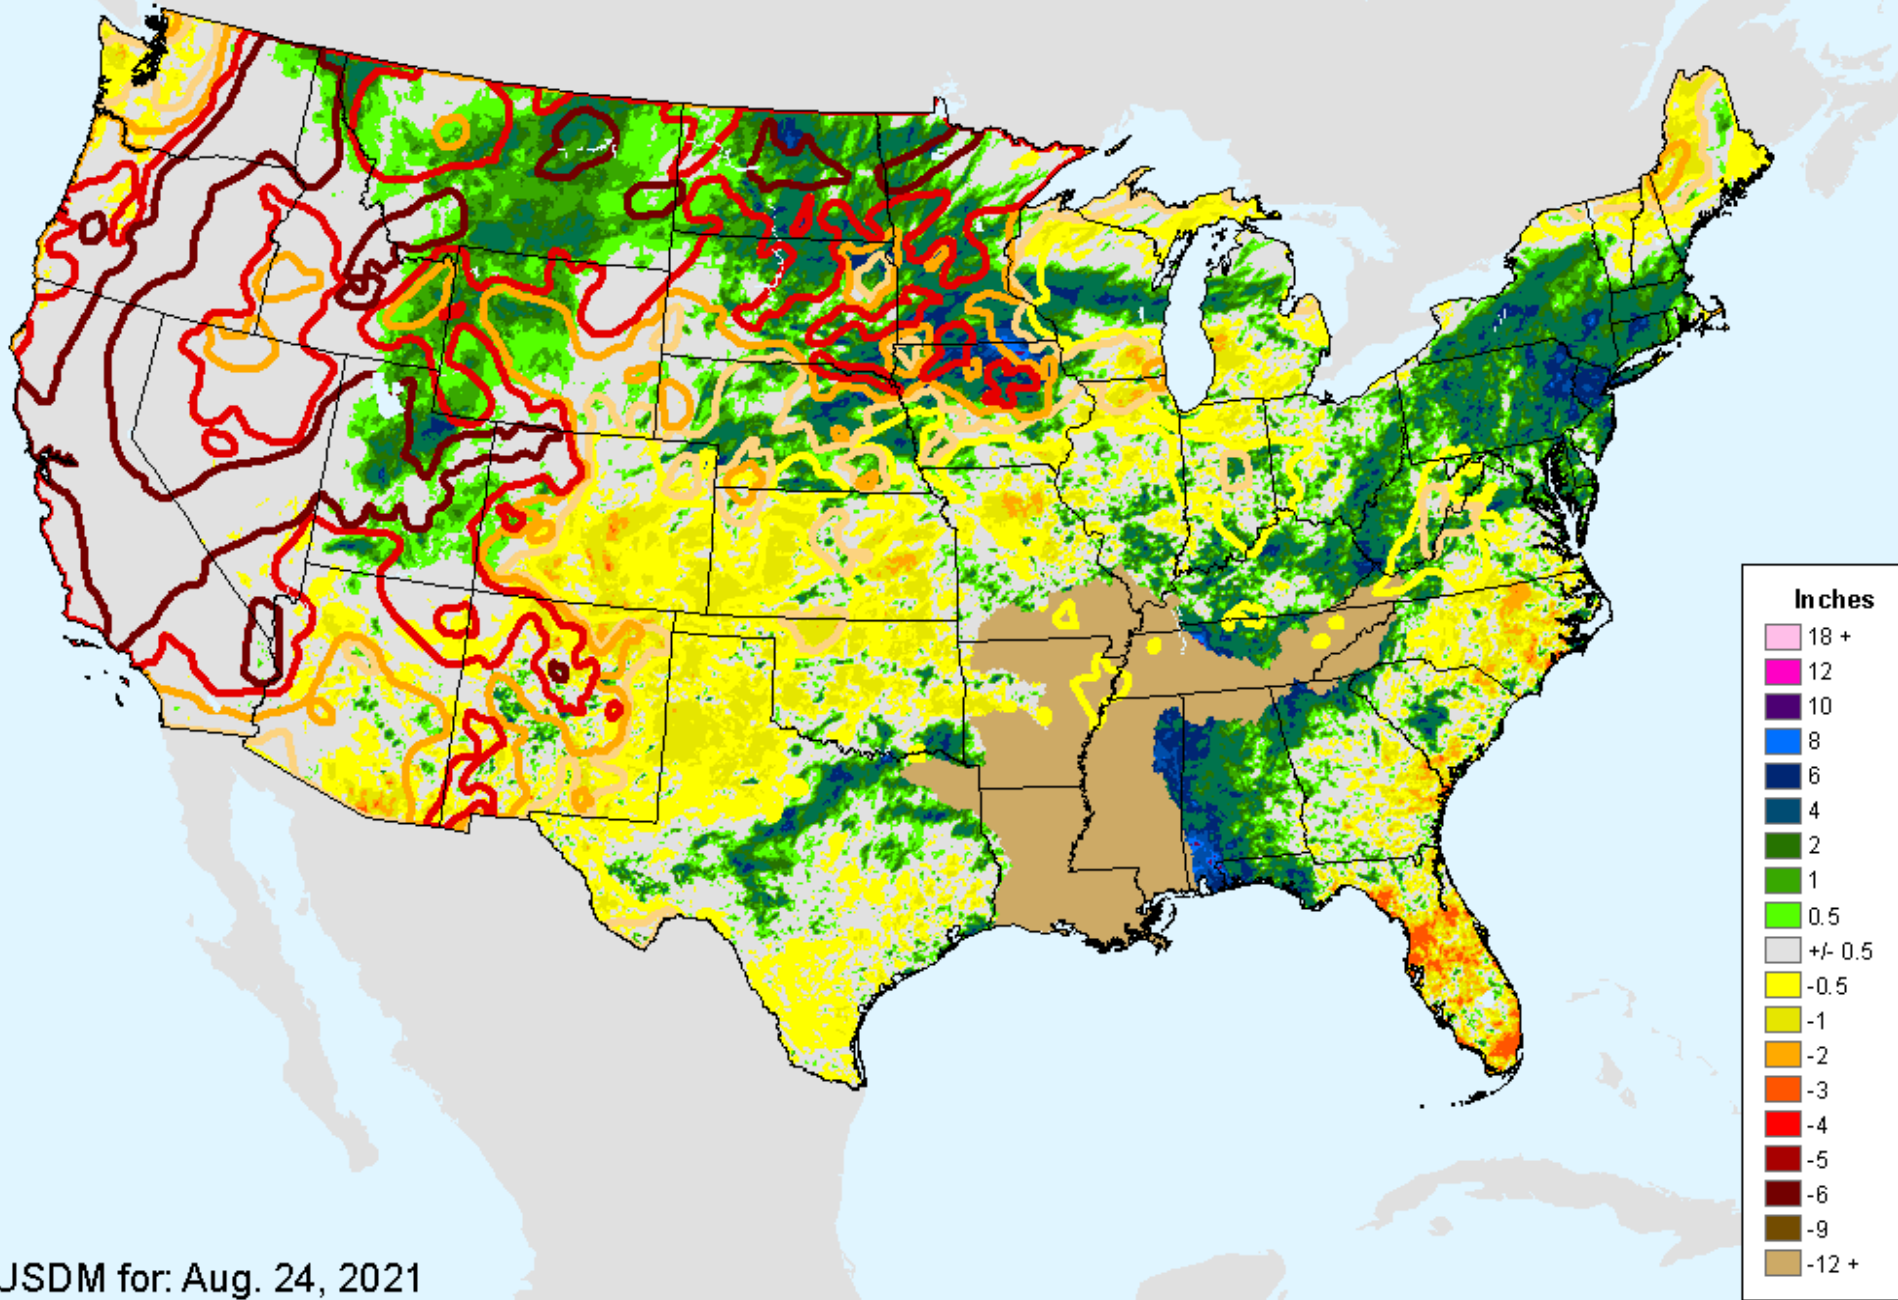

AHPS 14-Day Precip Departure

As of: Tuesday, August 31, 2021

USDM for: Aug. 24, 2021