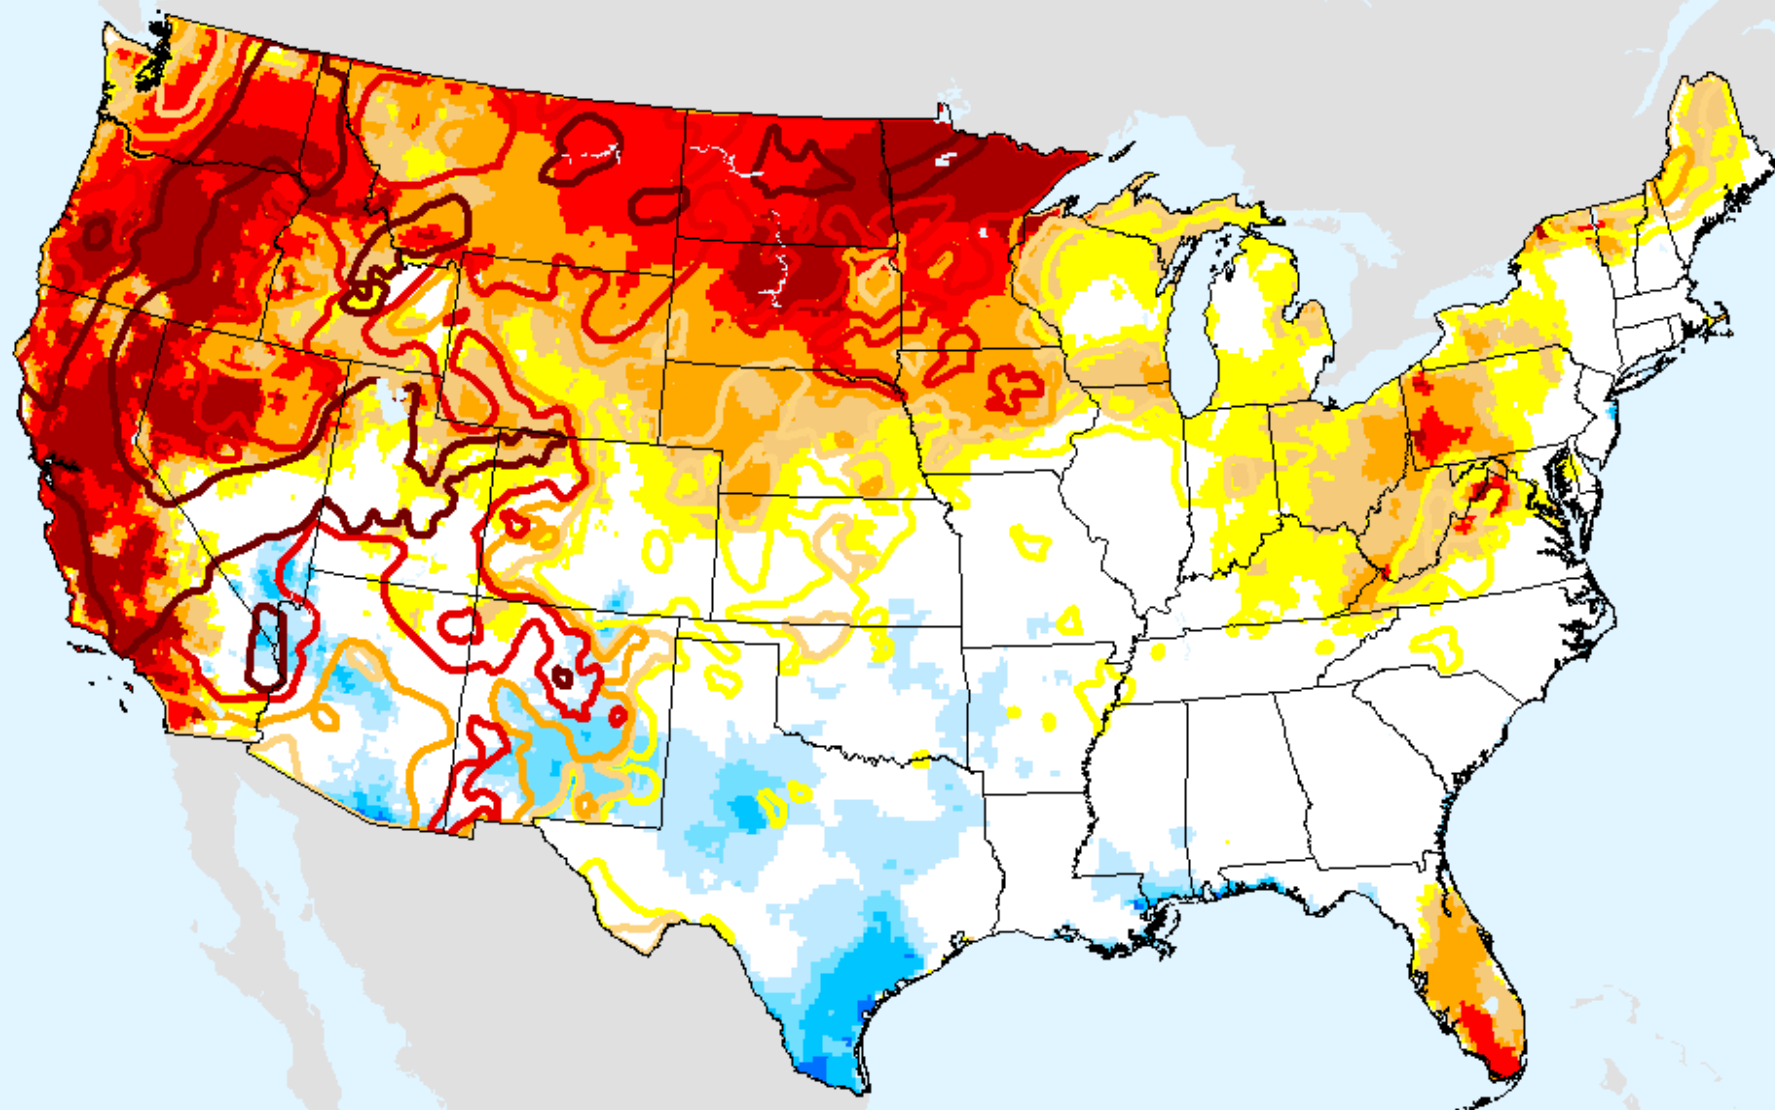

EDDI 12-week

As of: Tuesday, August 31, 2021

USDM for: Aug. 24, 2021