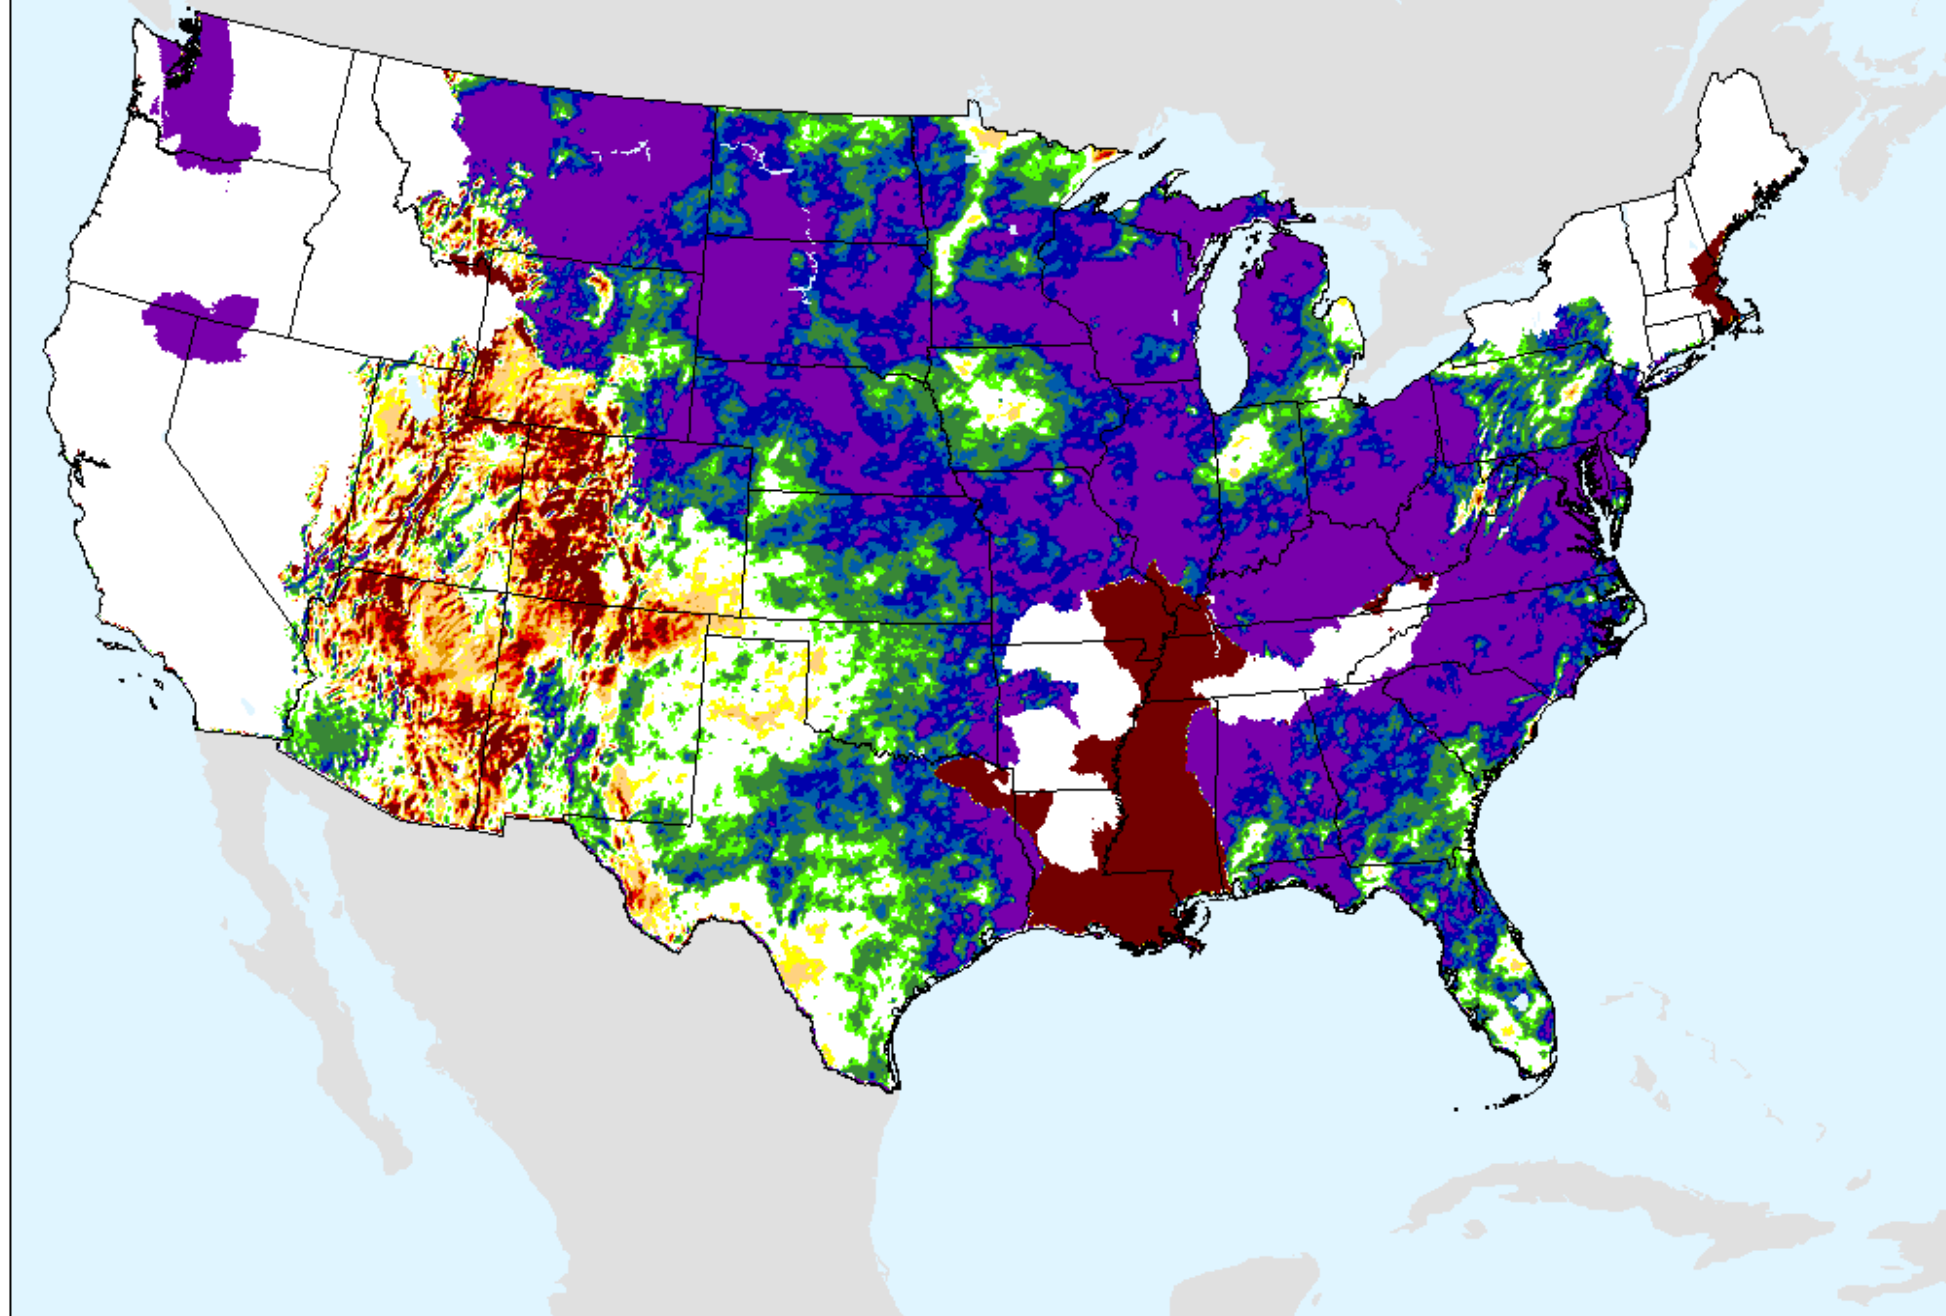

AHPS 36-month SPEI

As of: Tuesday, August 31, 2021

SPEI (USDM)