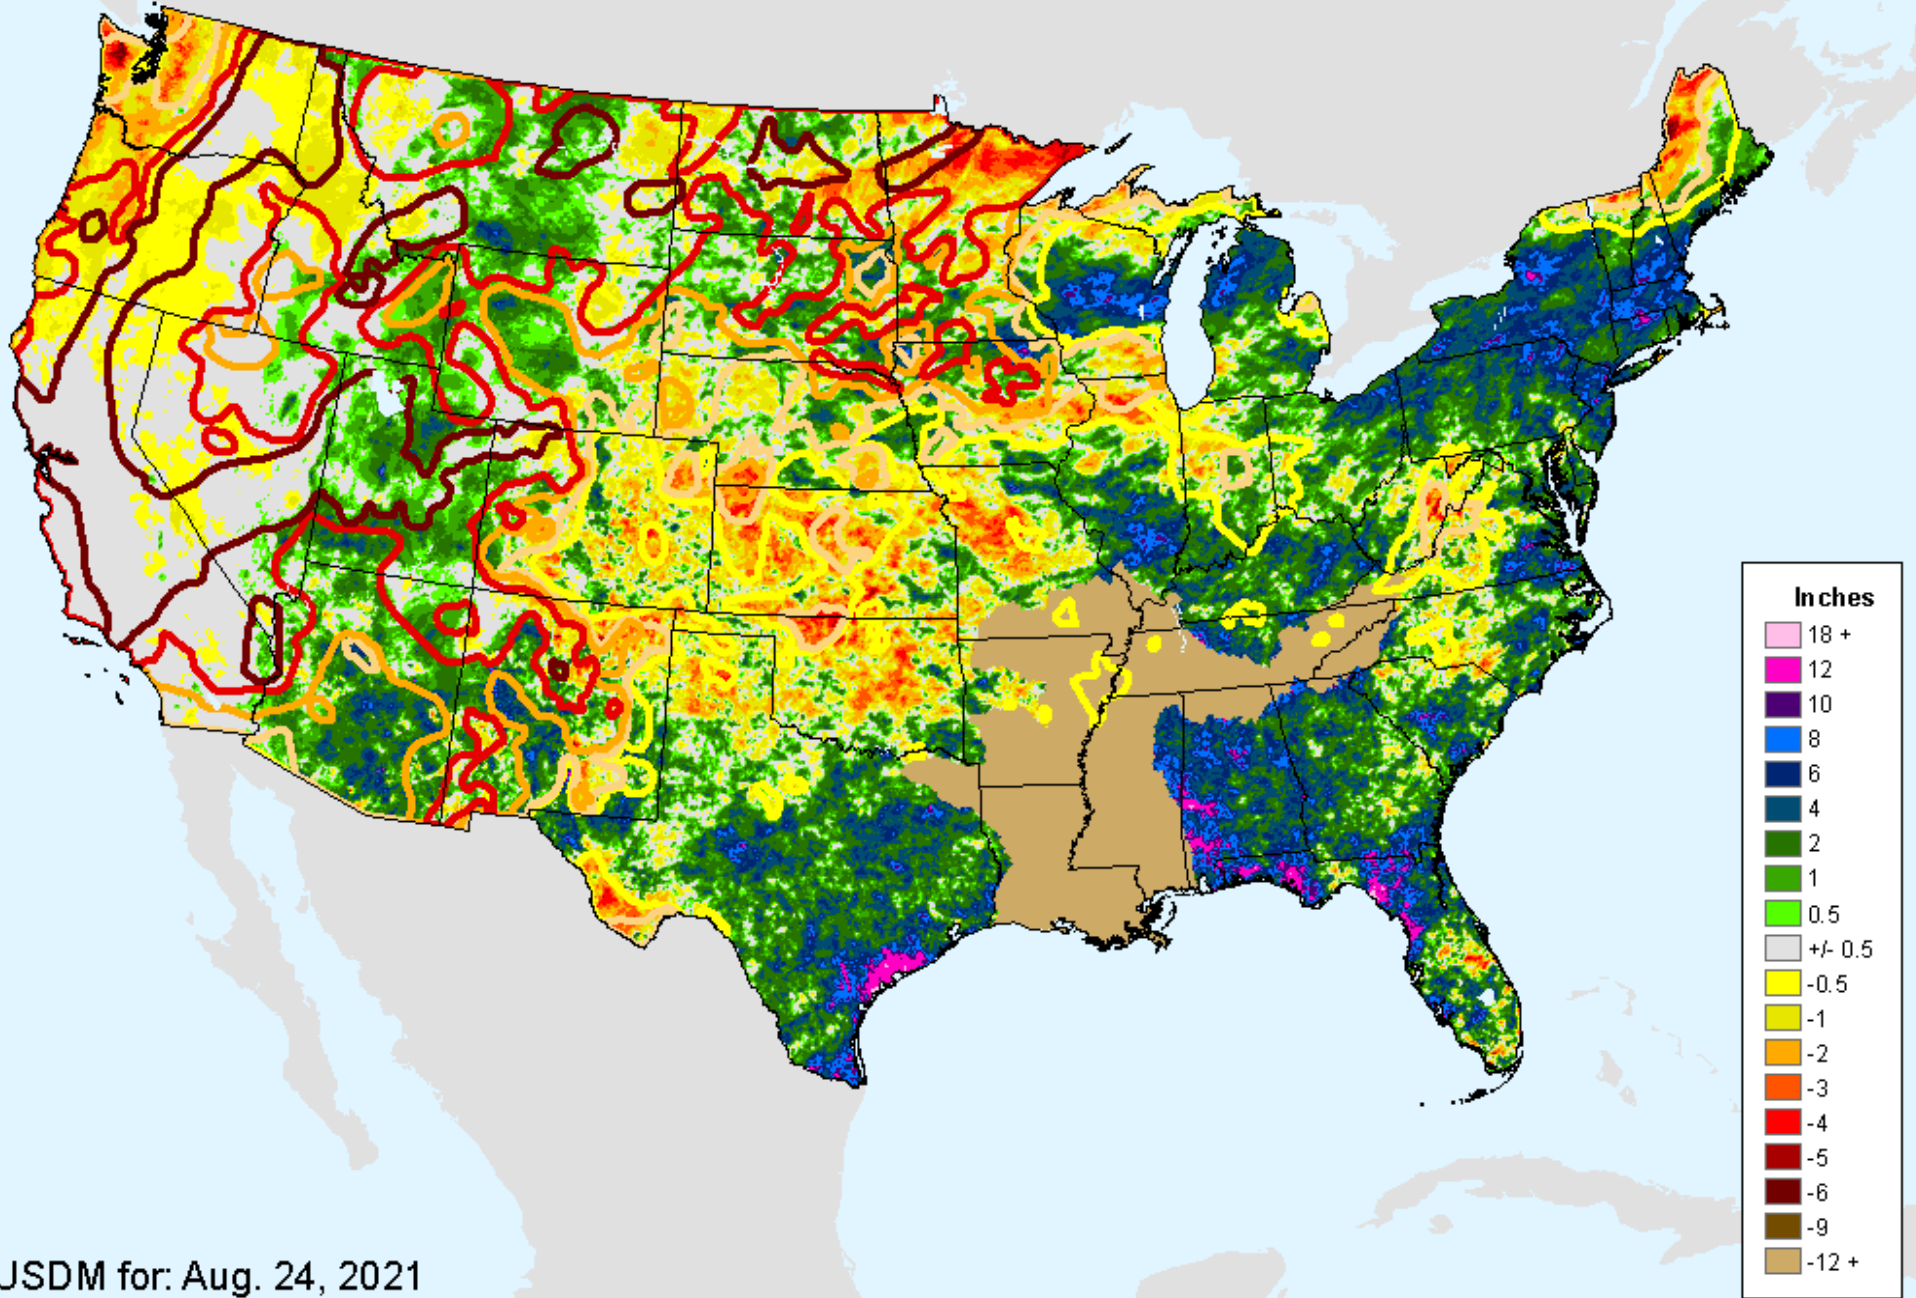

AHPS 60-Day Precip Departure

As of: Tuesday, August 31, 2021

USDM for: Aug. 24, 2021