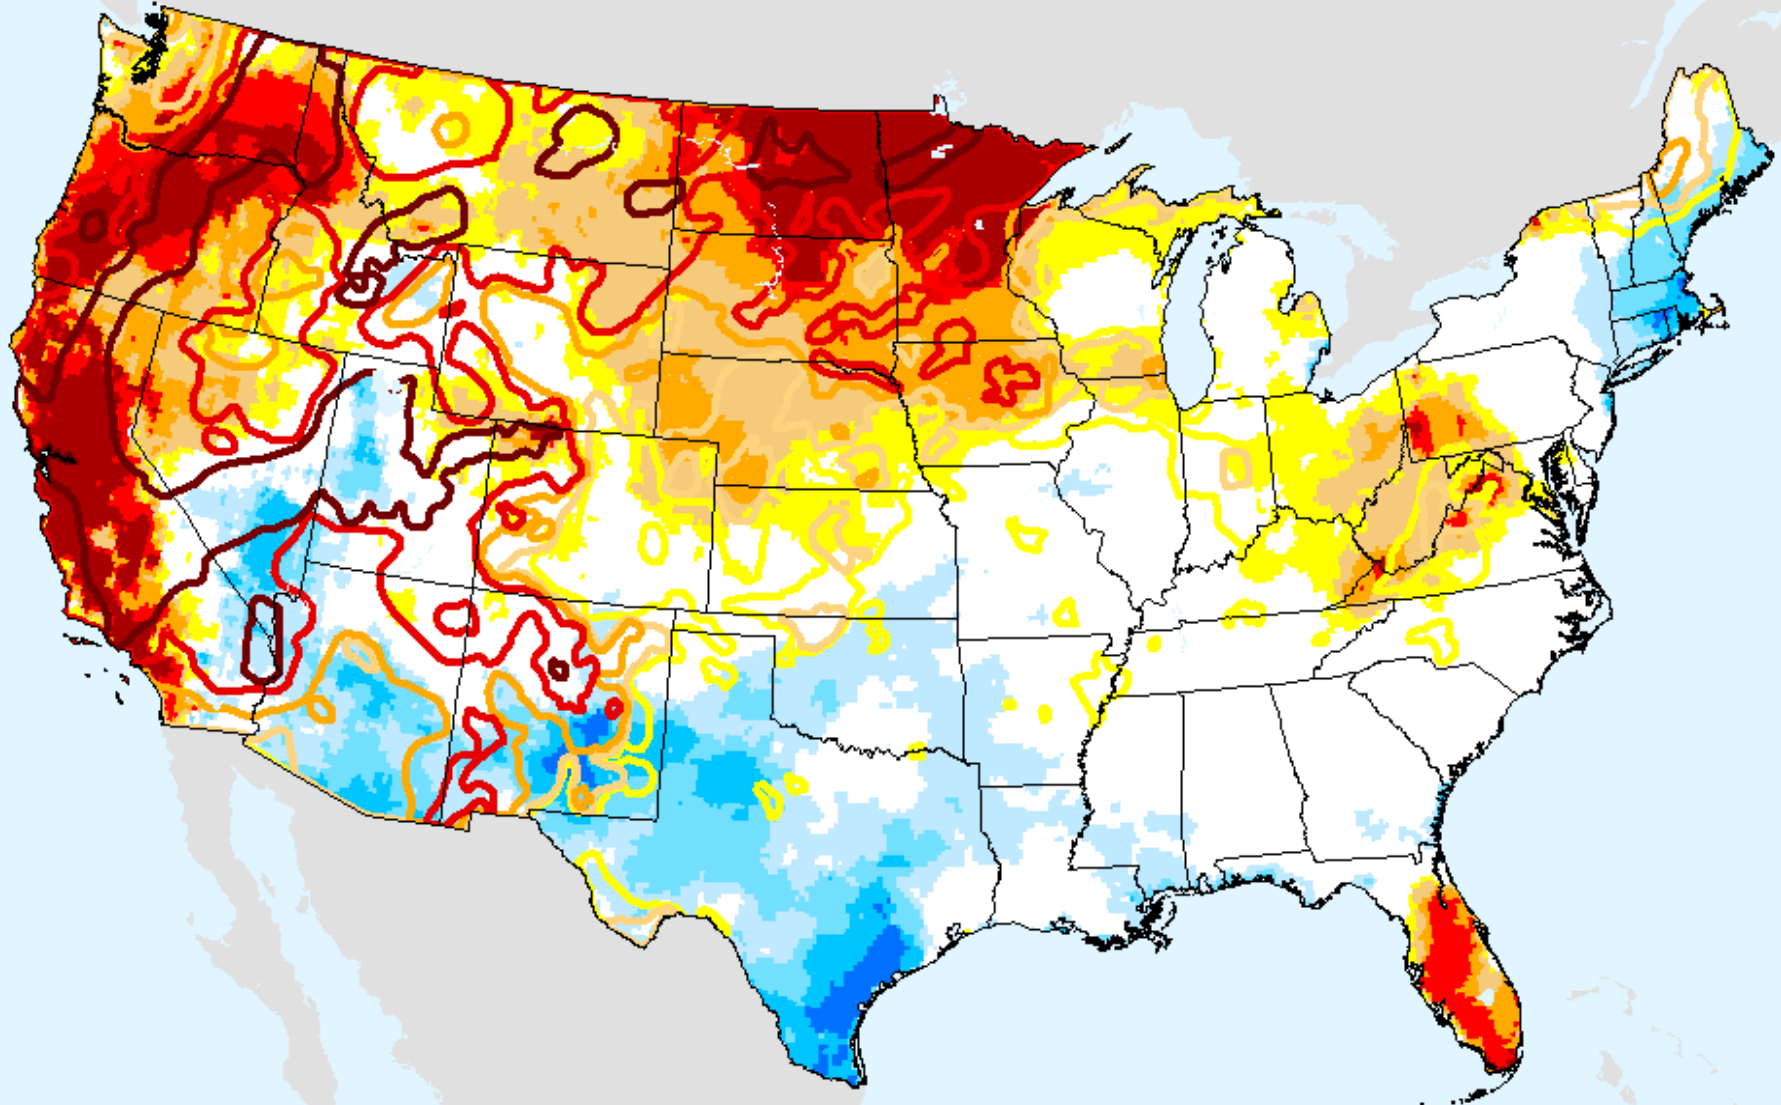

EDDI 8-week

As of: Tuesday, August 31, 2021

USDM for: Aug. 24, 2021