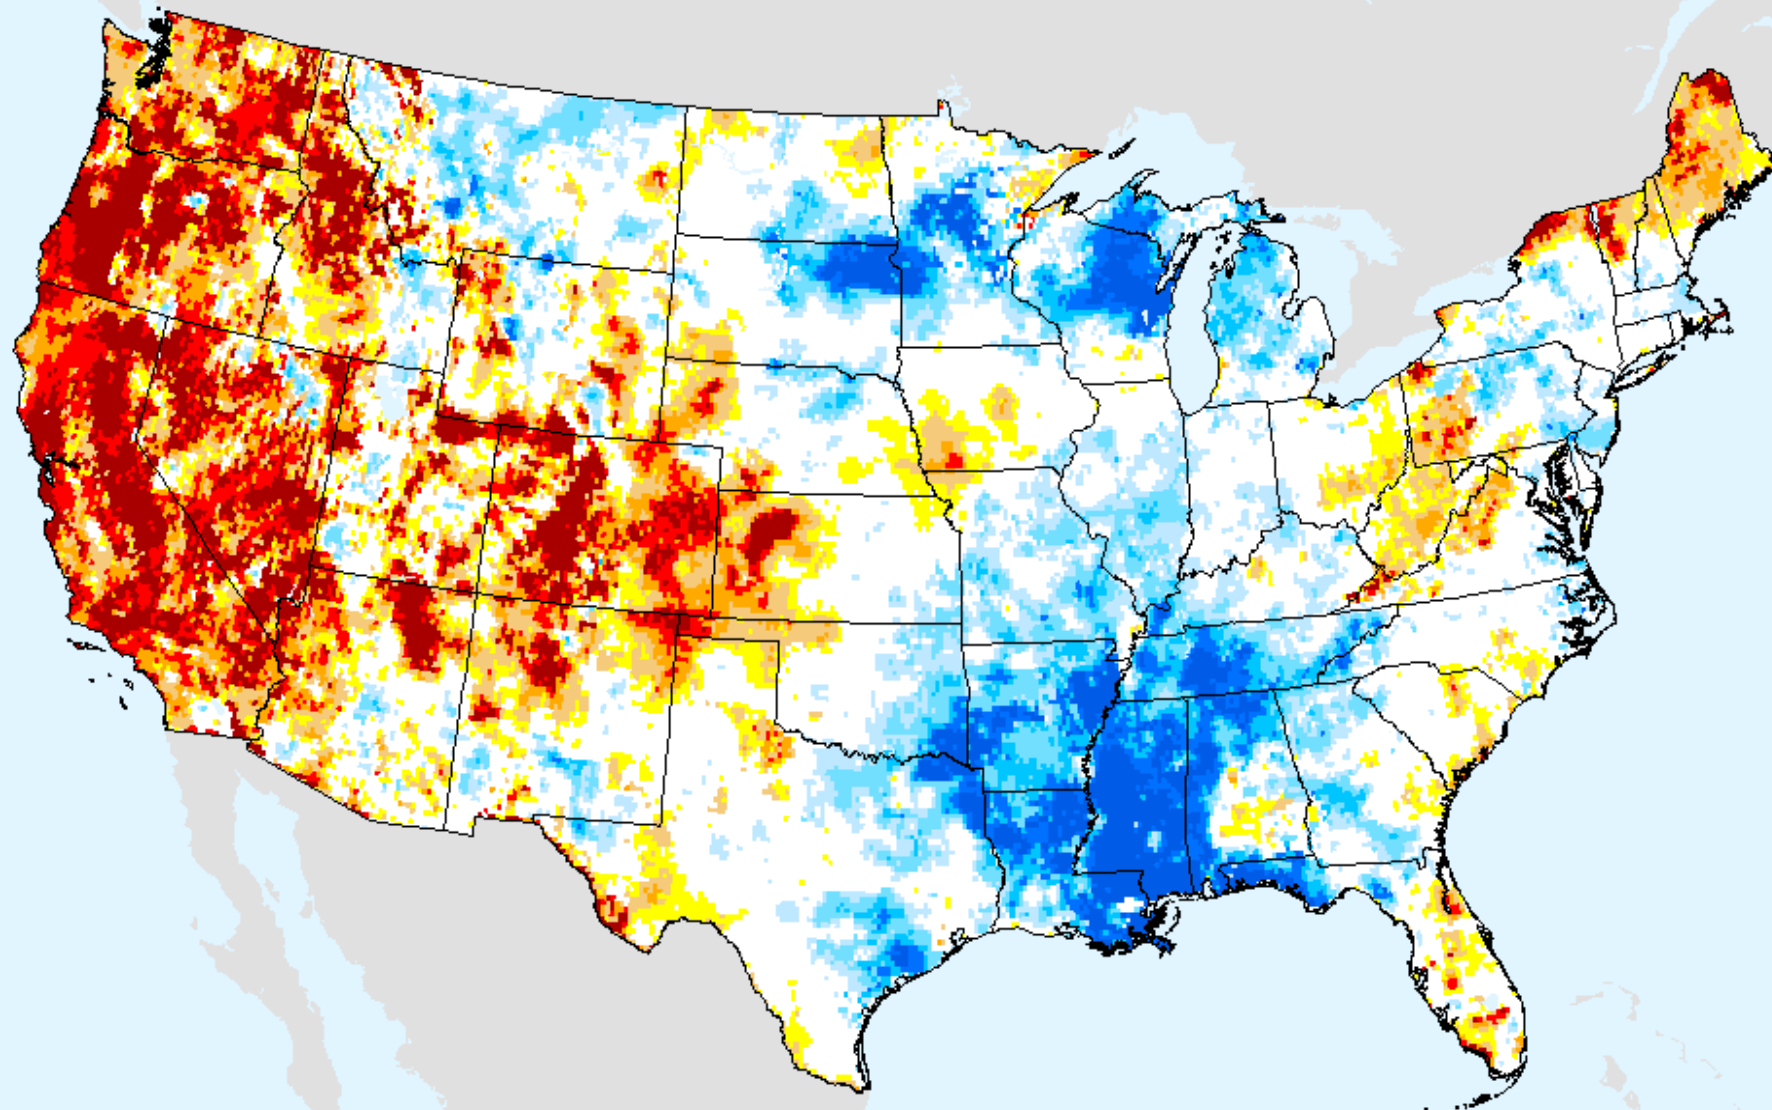

GRACE-Based Root Zone Soil Moisture Drought Indicator

As of: Tuesday, August 31, 2021