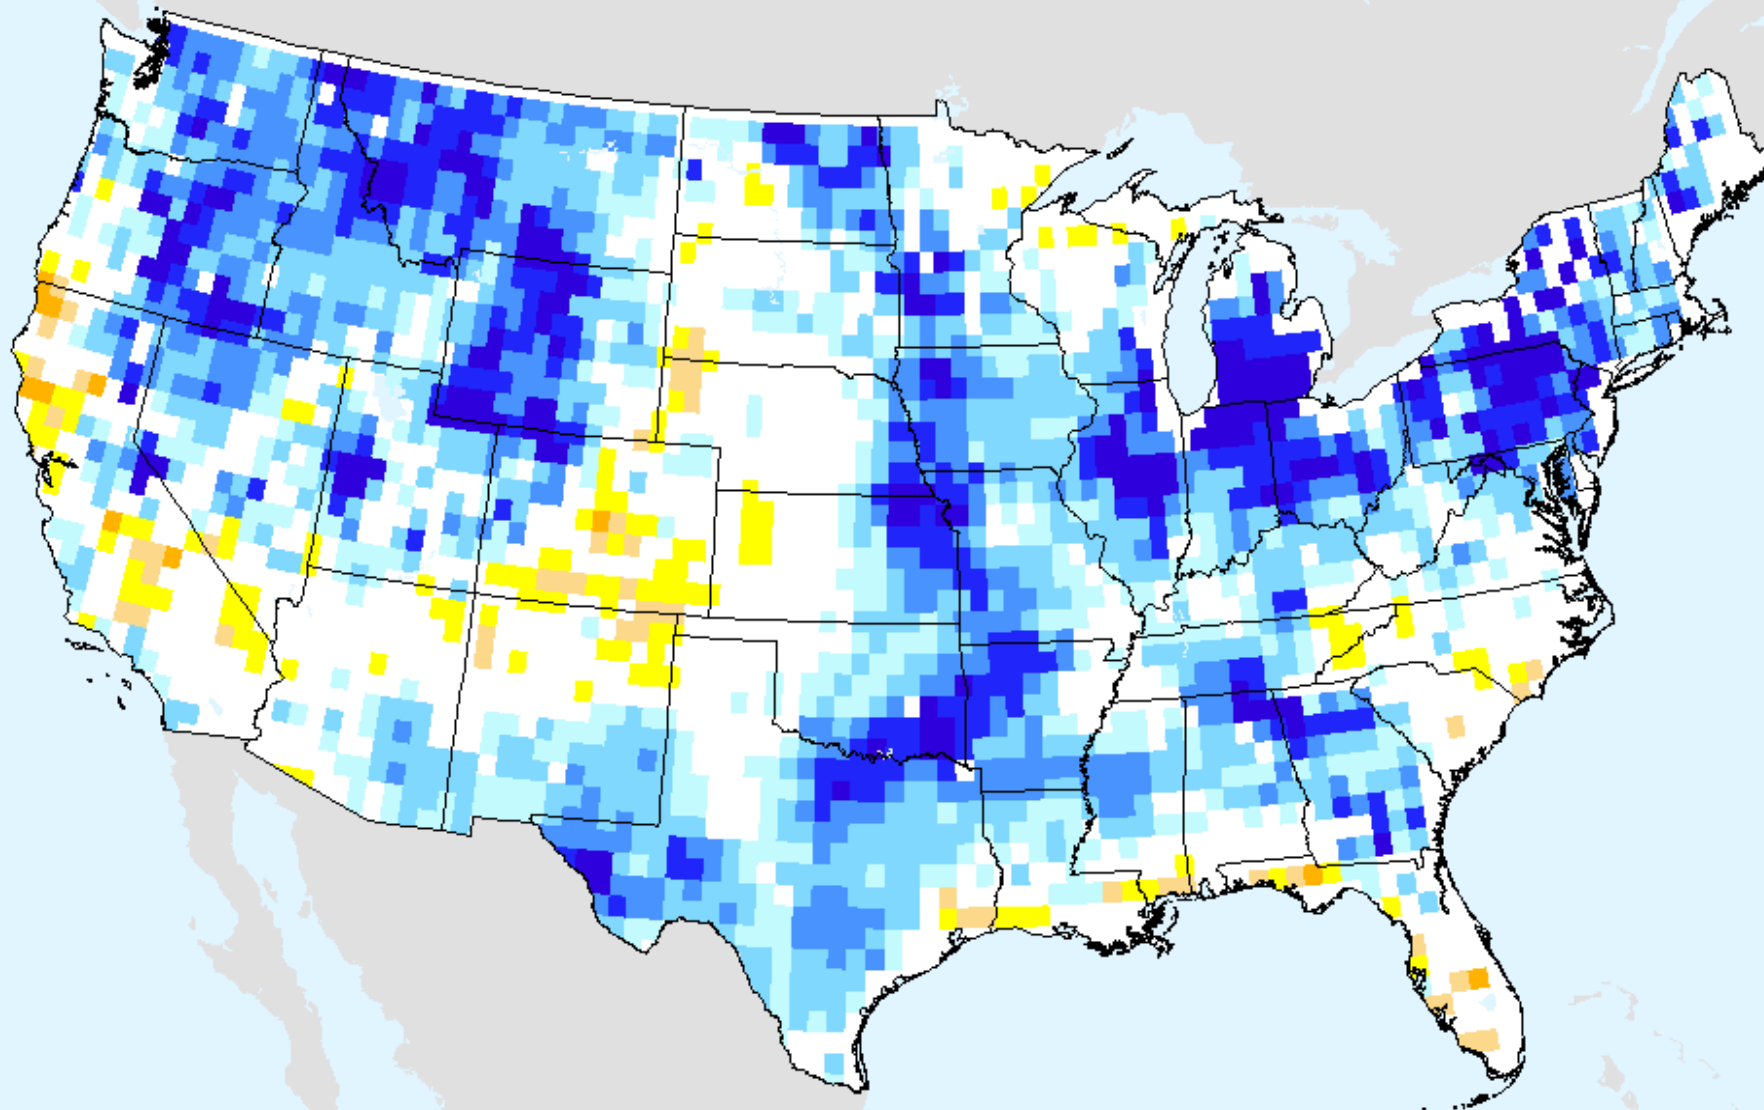

AIRS-Based Surface Relative Humidity 14 Day

As of: Tuesday, August 31, 2021