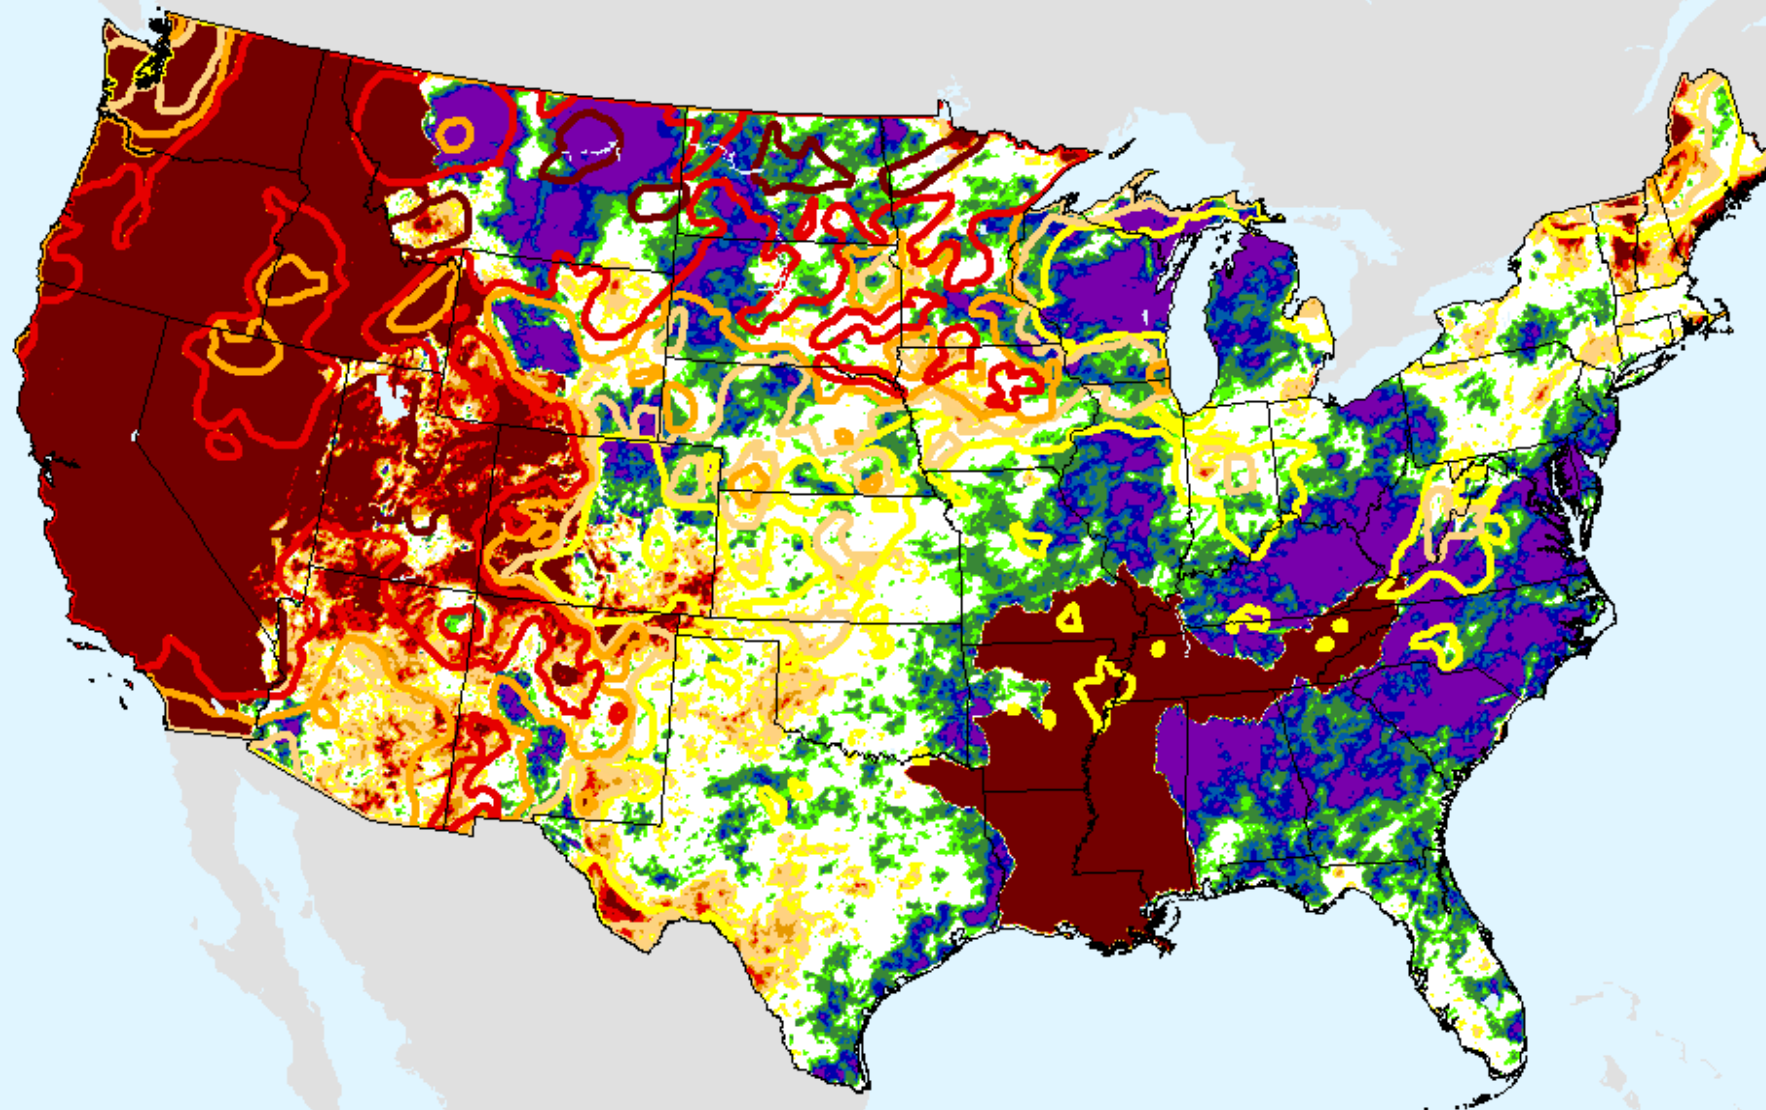

AHPS 24-month SPI

As of: Tuesday, August 31, 2021

USDM for: Aug. 24, 2021

SPI (USDM)