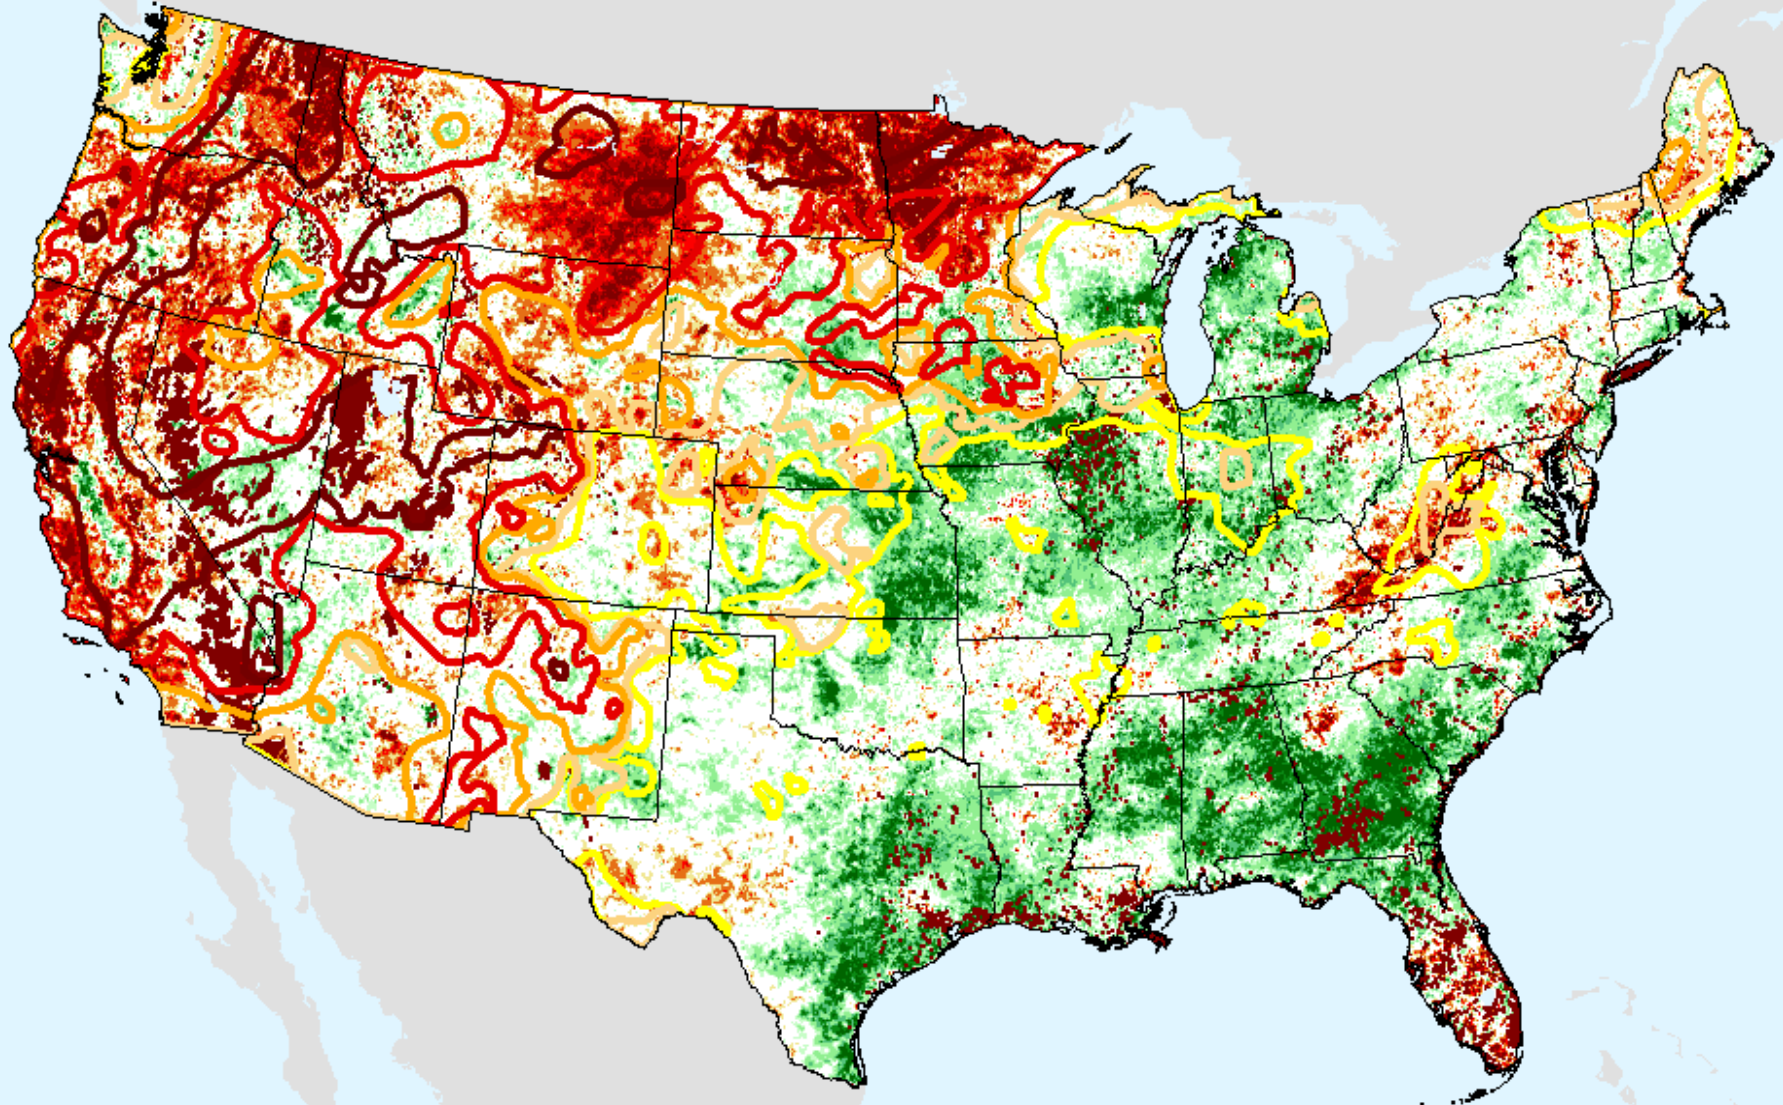

Evaporative Stress Index (ESI) 4-week

As of: Tuesday, August 31, 2021

USDM for: Aug. 24, 2021