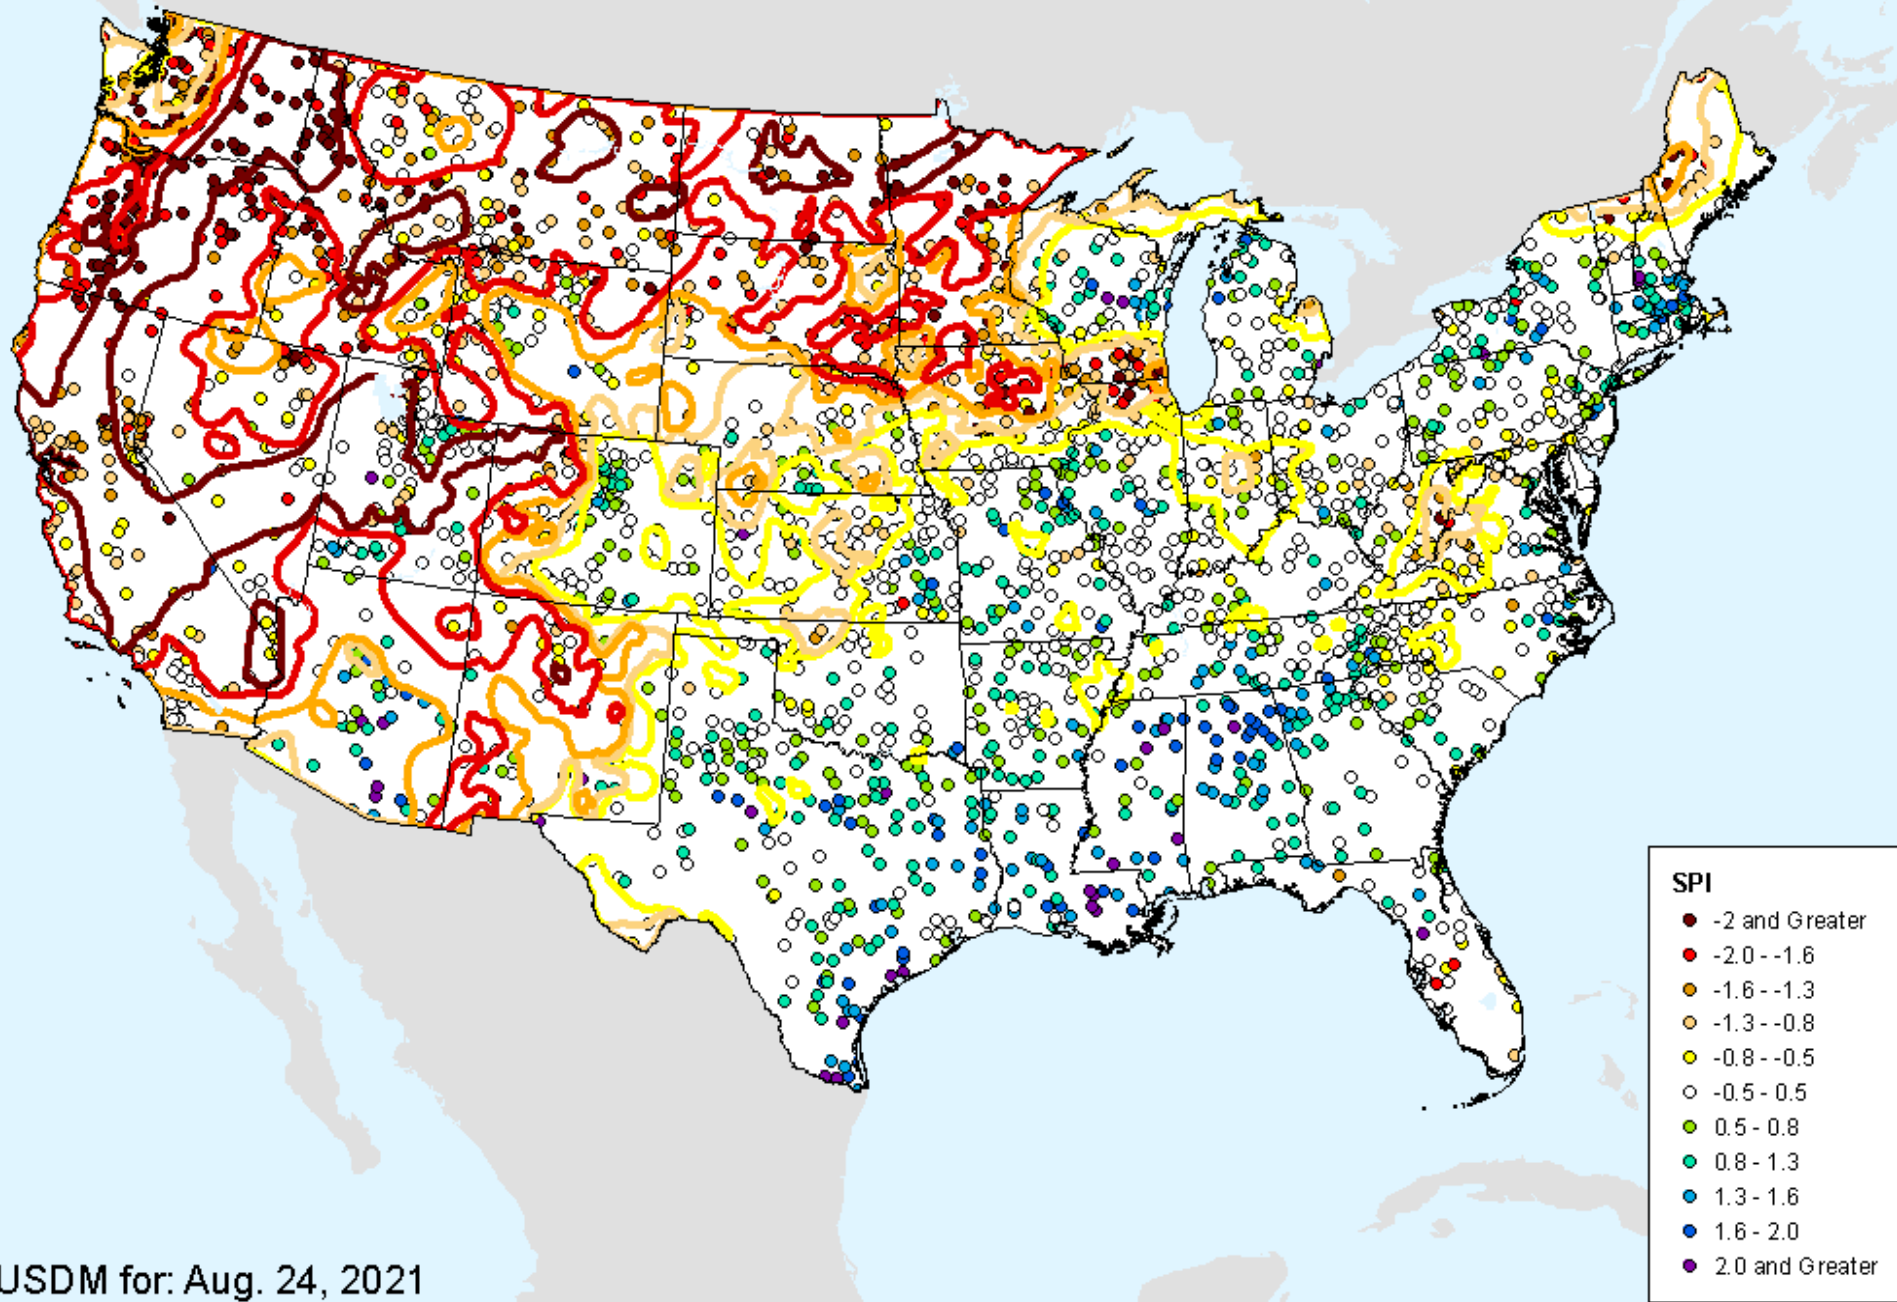

HPRCC 6-month SPI

As of: Tuesday, August 31, 2021

USDM for: Aug. 24, 2021