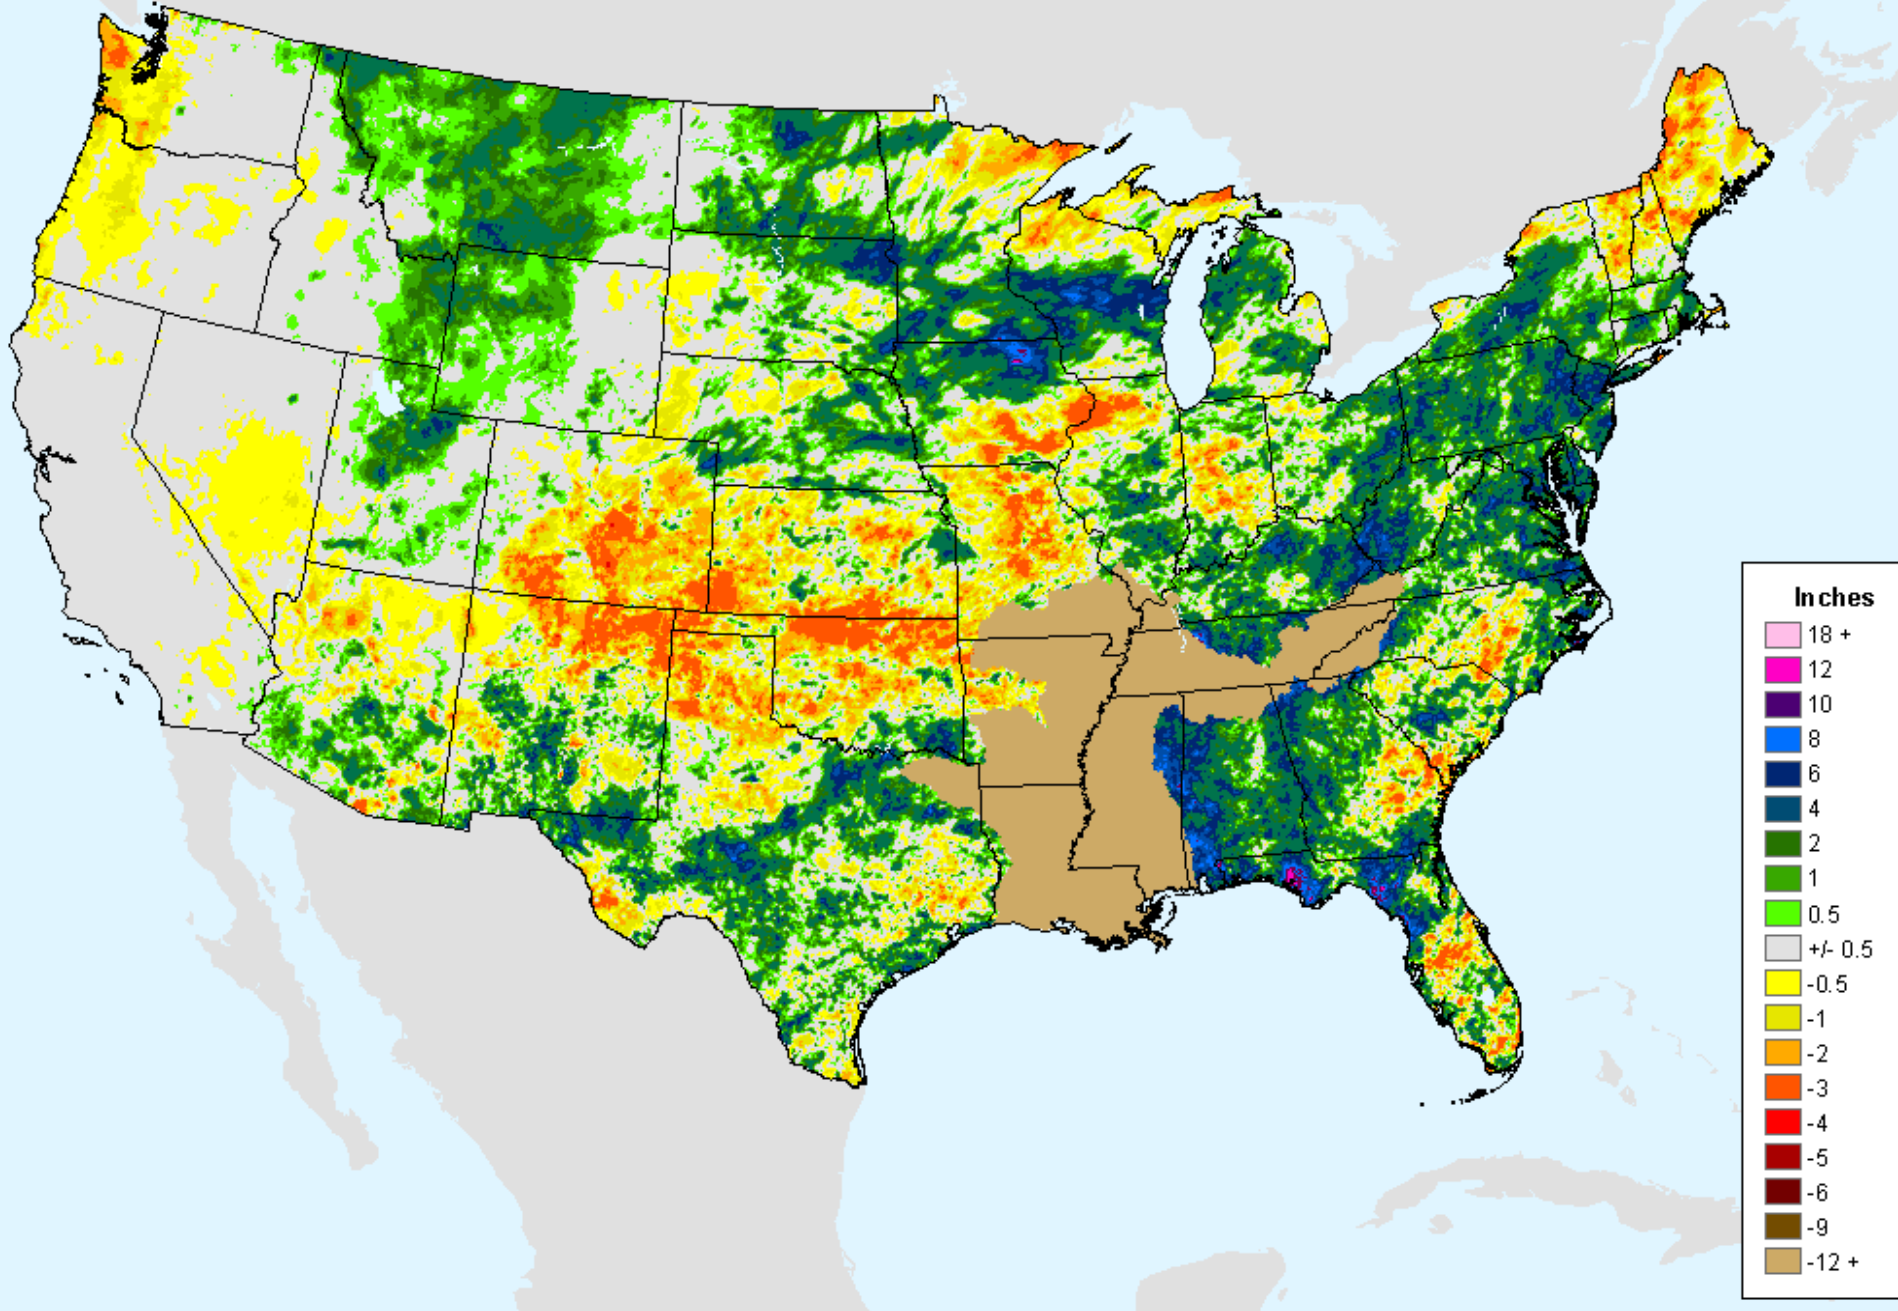

# AHPS 30-Day Precip Departure

As of: Tuesday, August 31, 2021