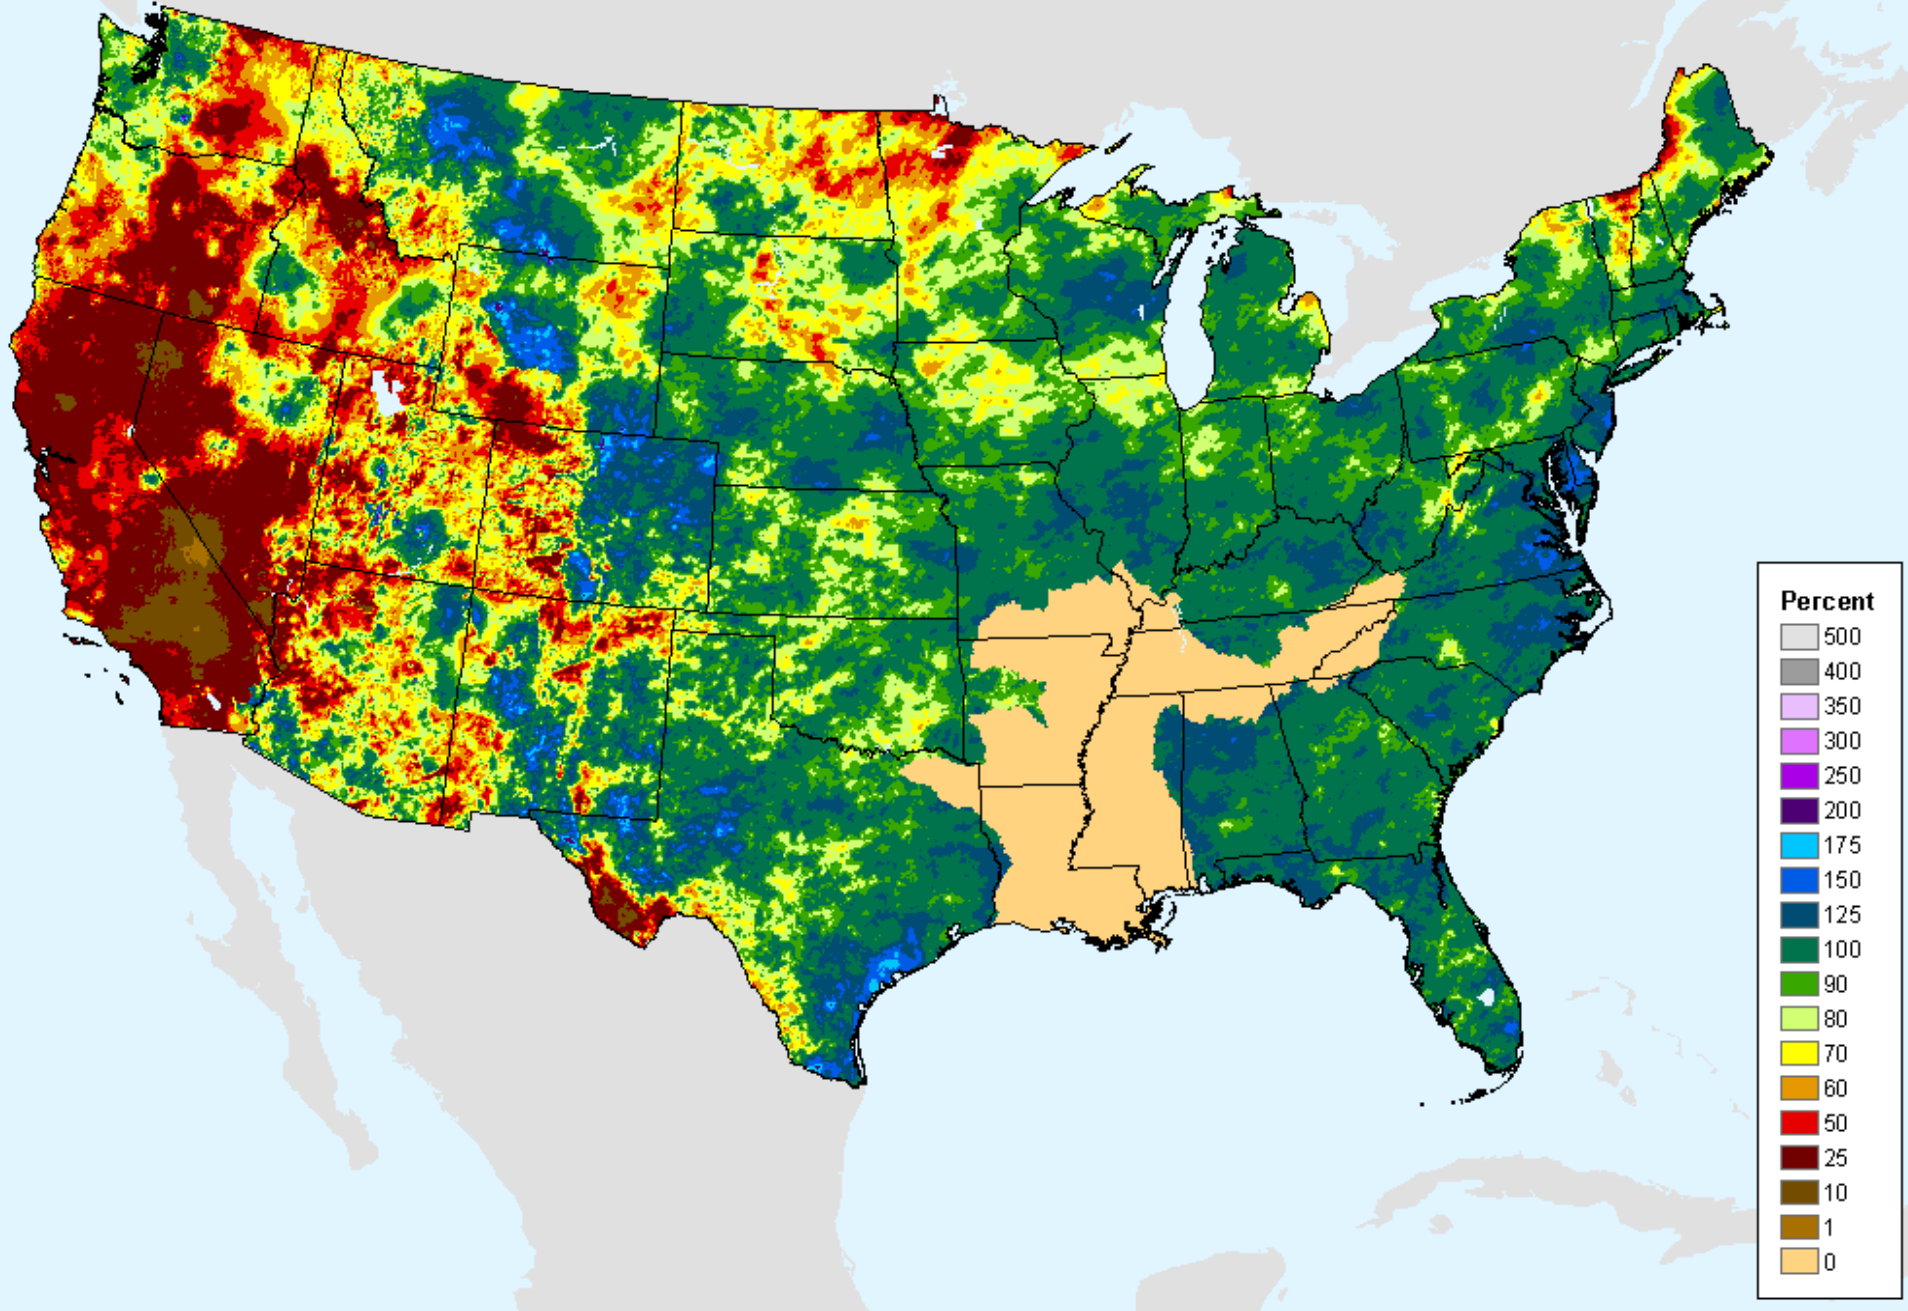

AHPS Water-Year Pct of Normal Pcp

As of: Tuesday, August 31, 2021