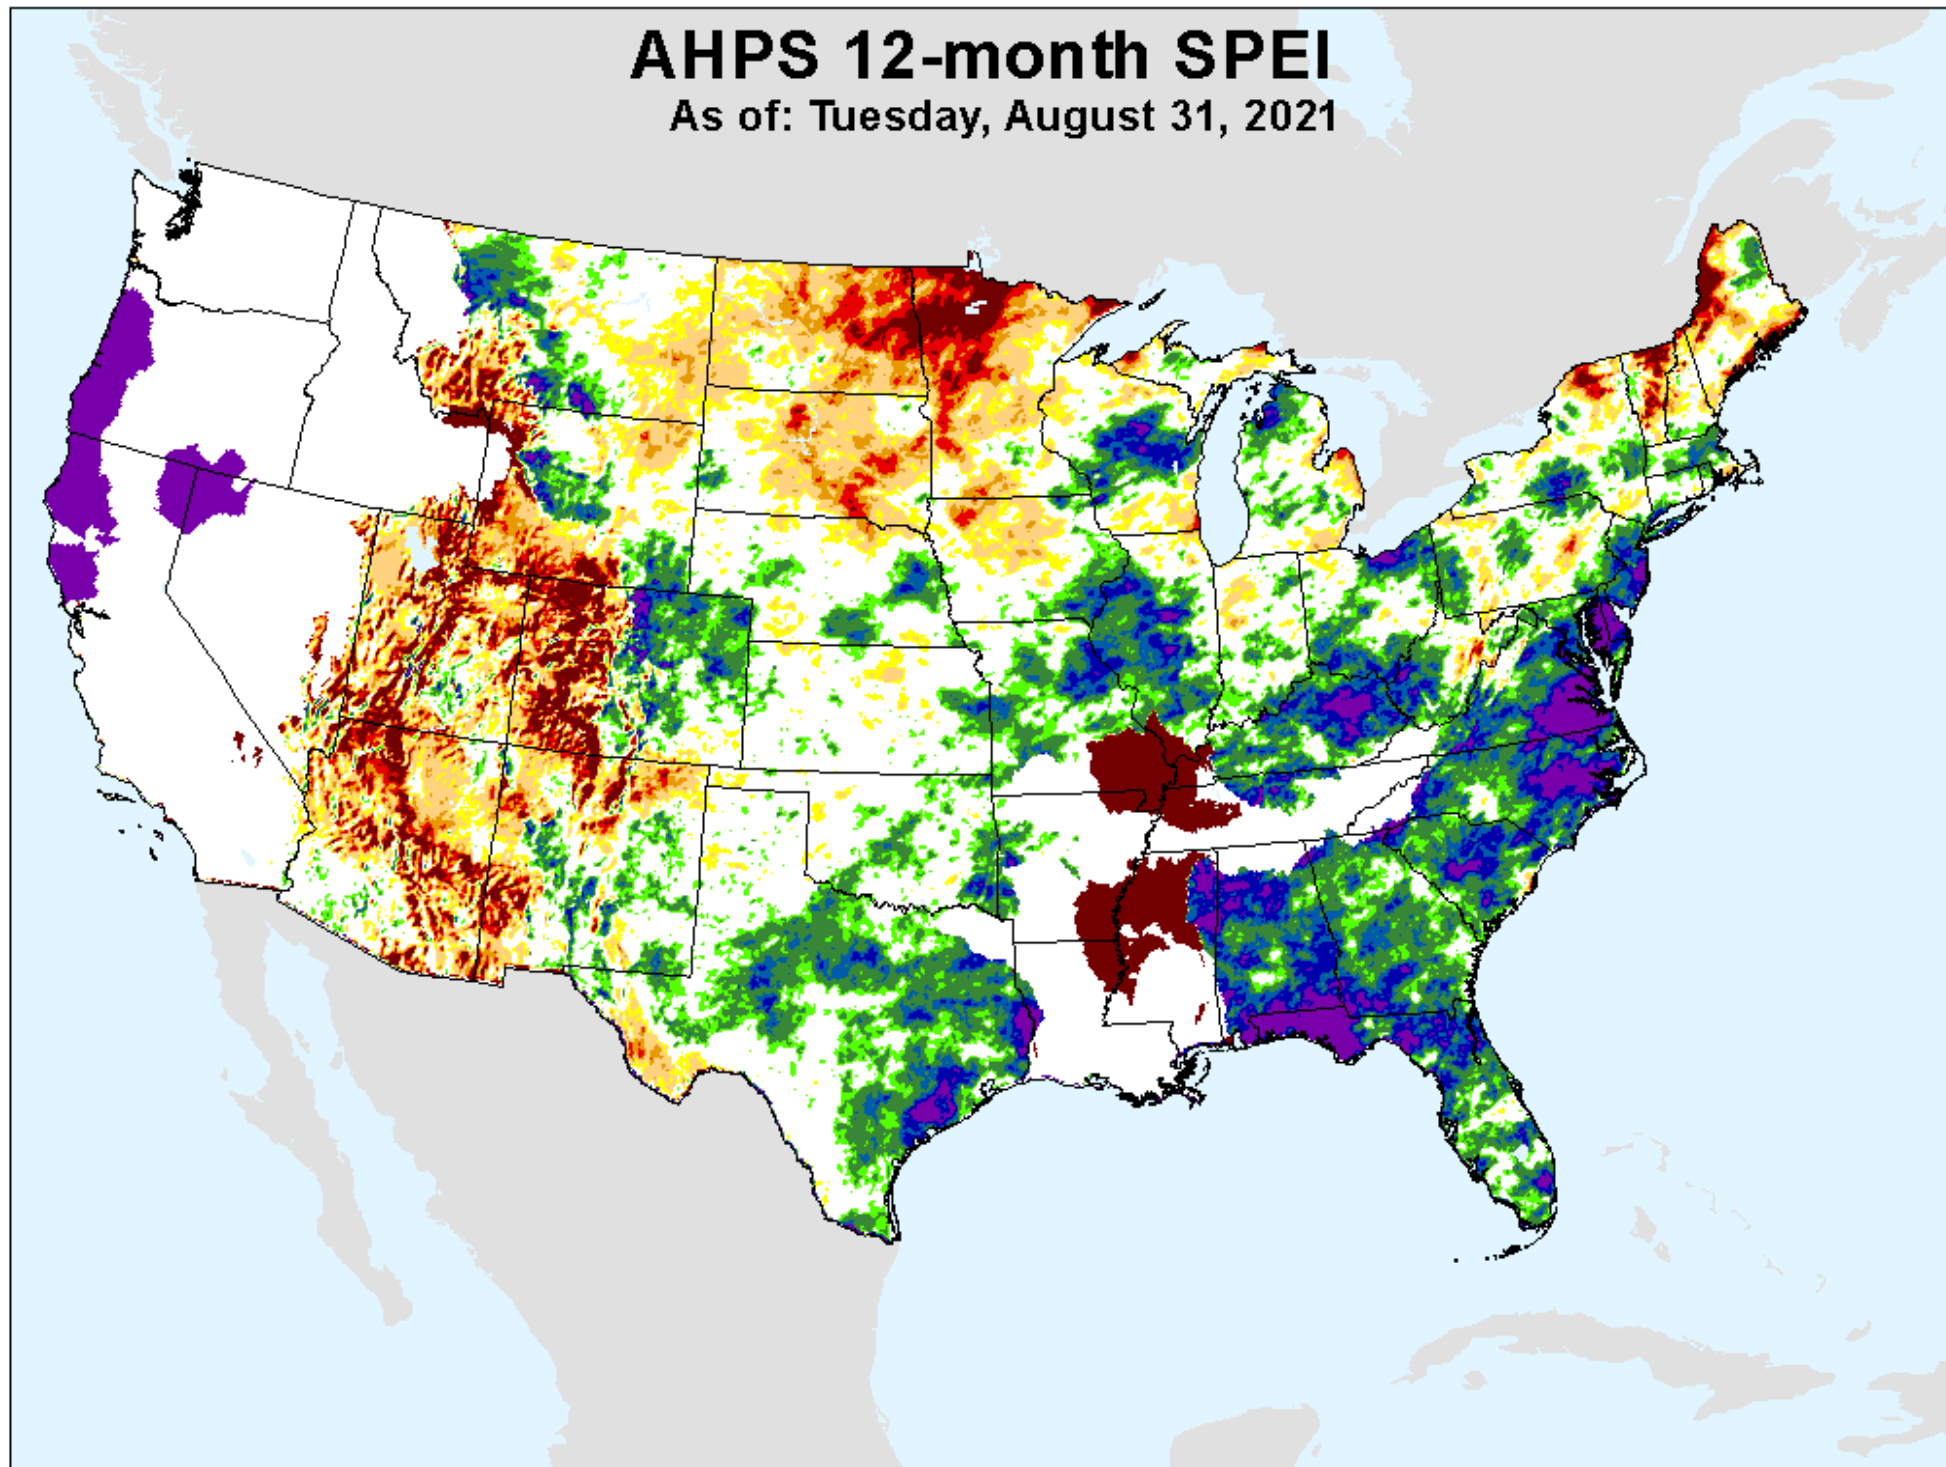

AHPS 12-month SPEI

As of: Tuesday, August 31, 2021

SPEI (USDM)