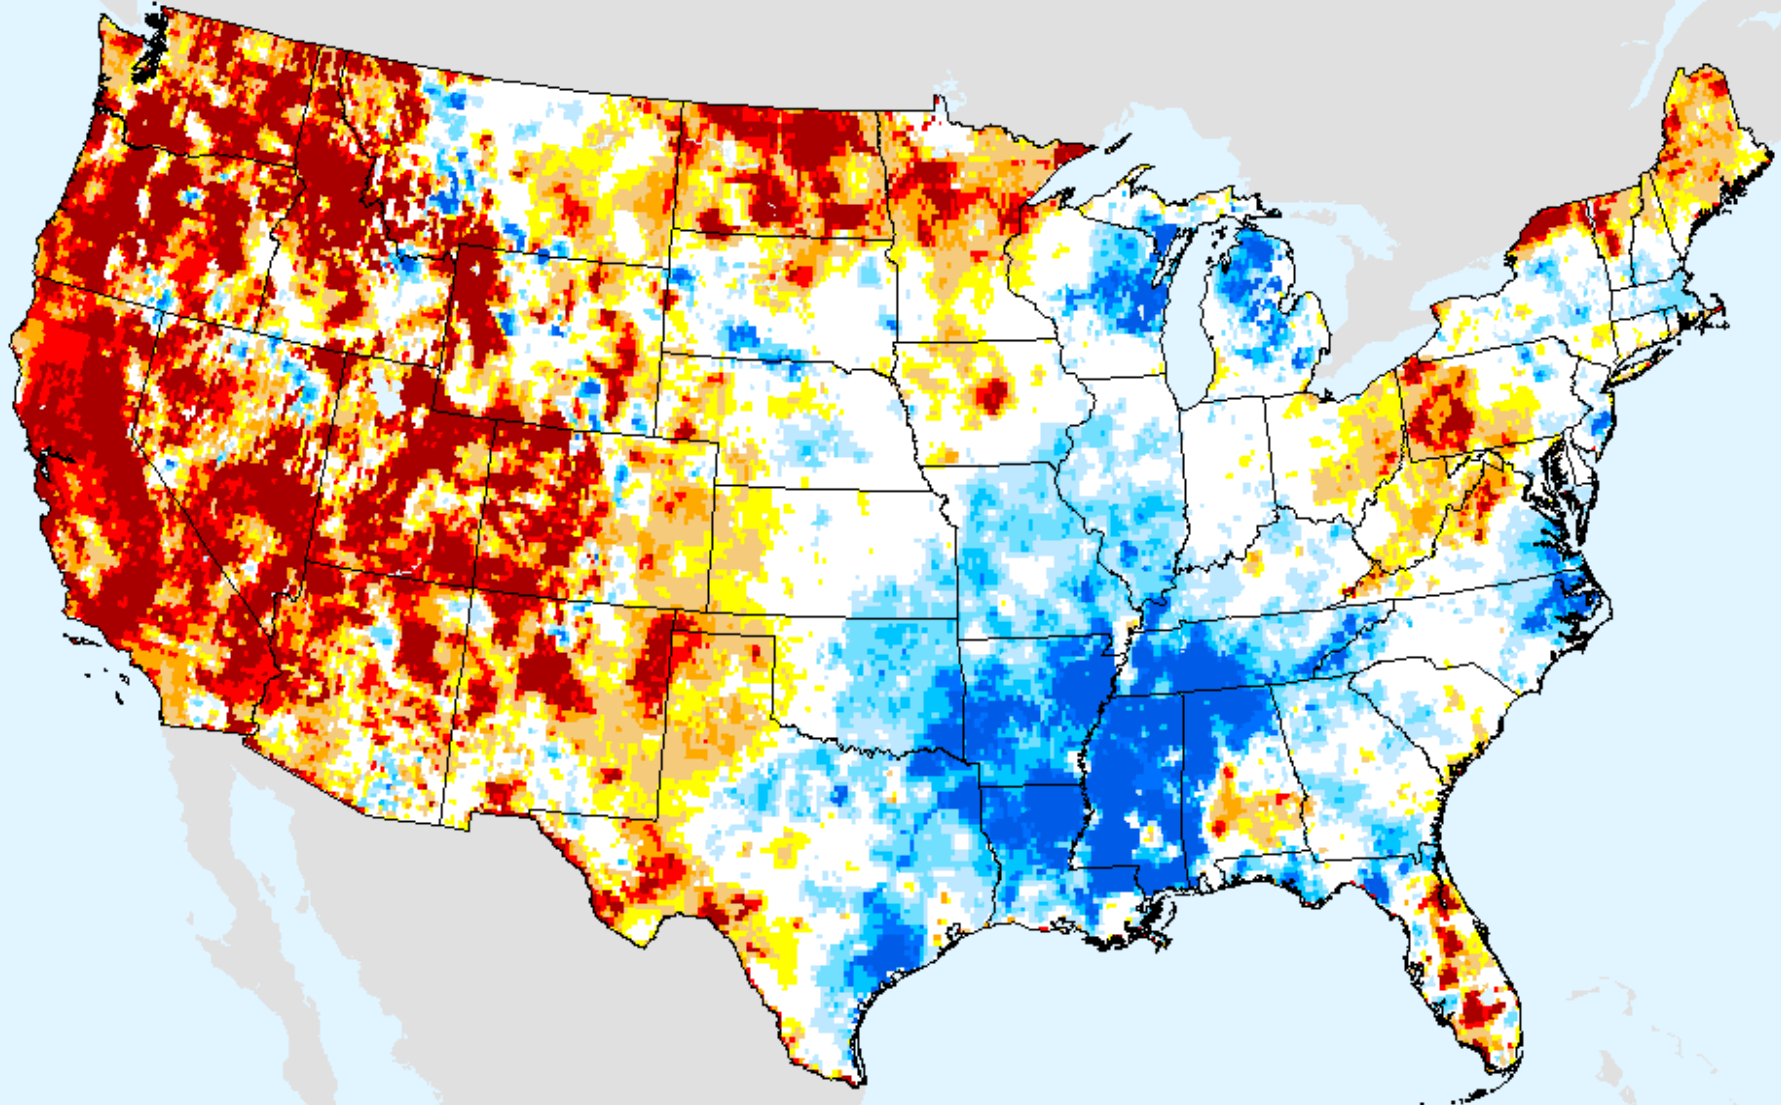

GRACE-Based Shallow Groundwater Drought Indicator

As of: Tuesday, August 31, 2021