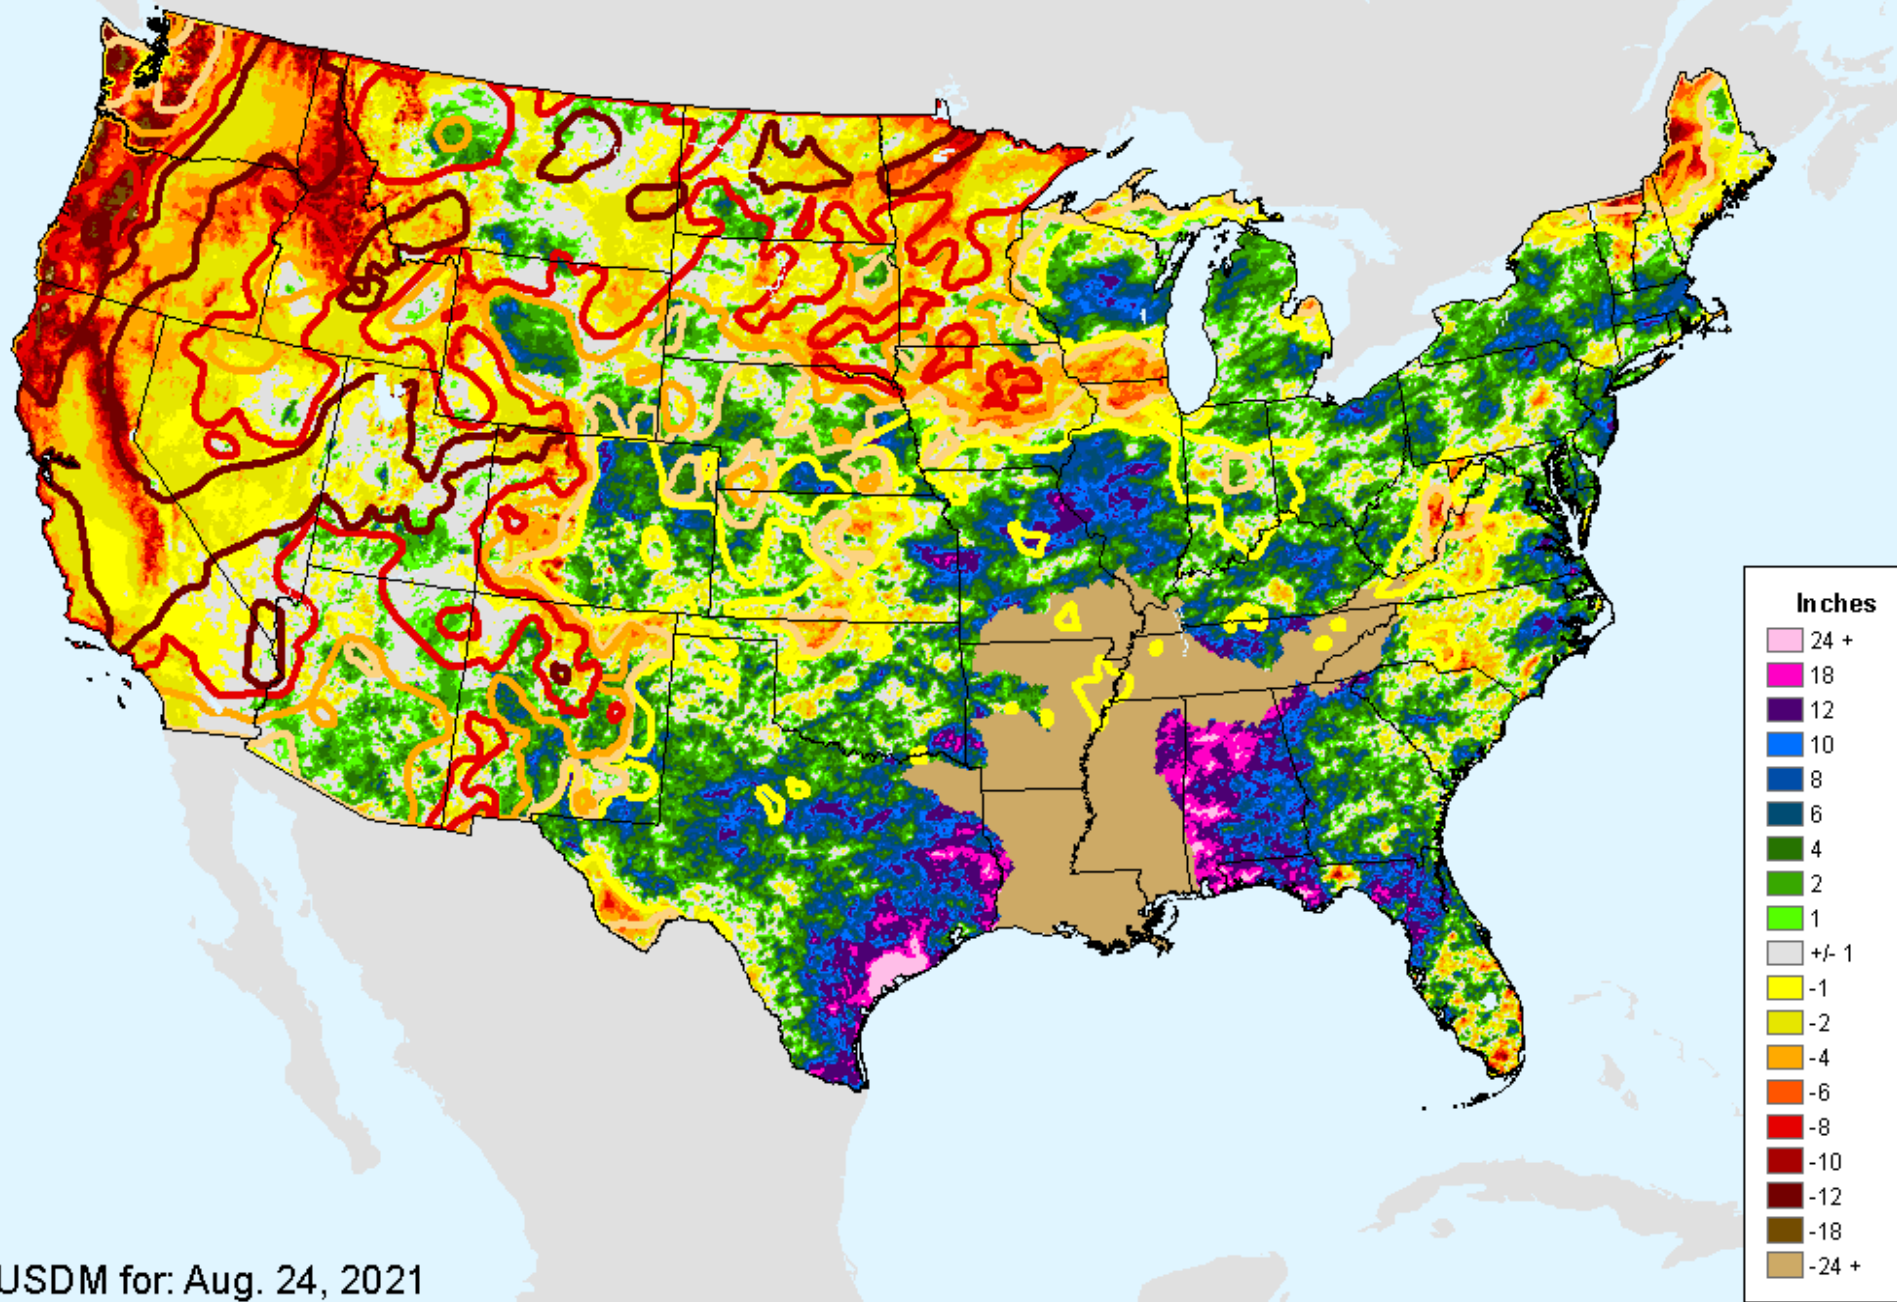

AHPS 180-Day Precip Departure

As of: Tuesday, August 31, 2021

USDM for: Aug. 24, 2021