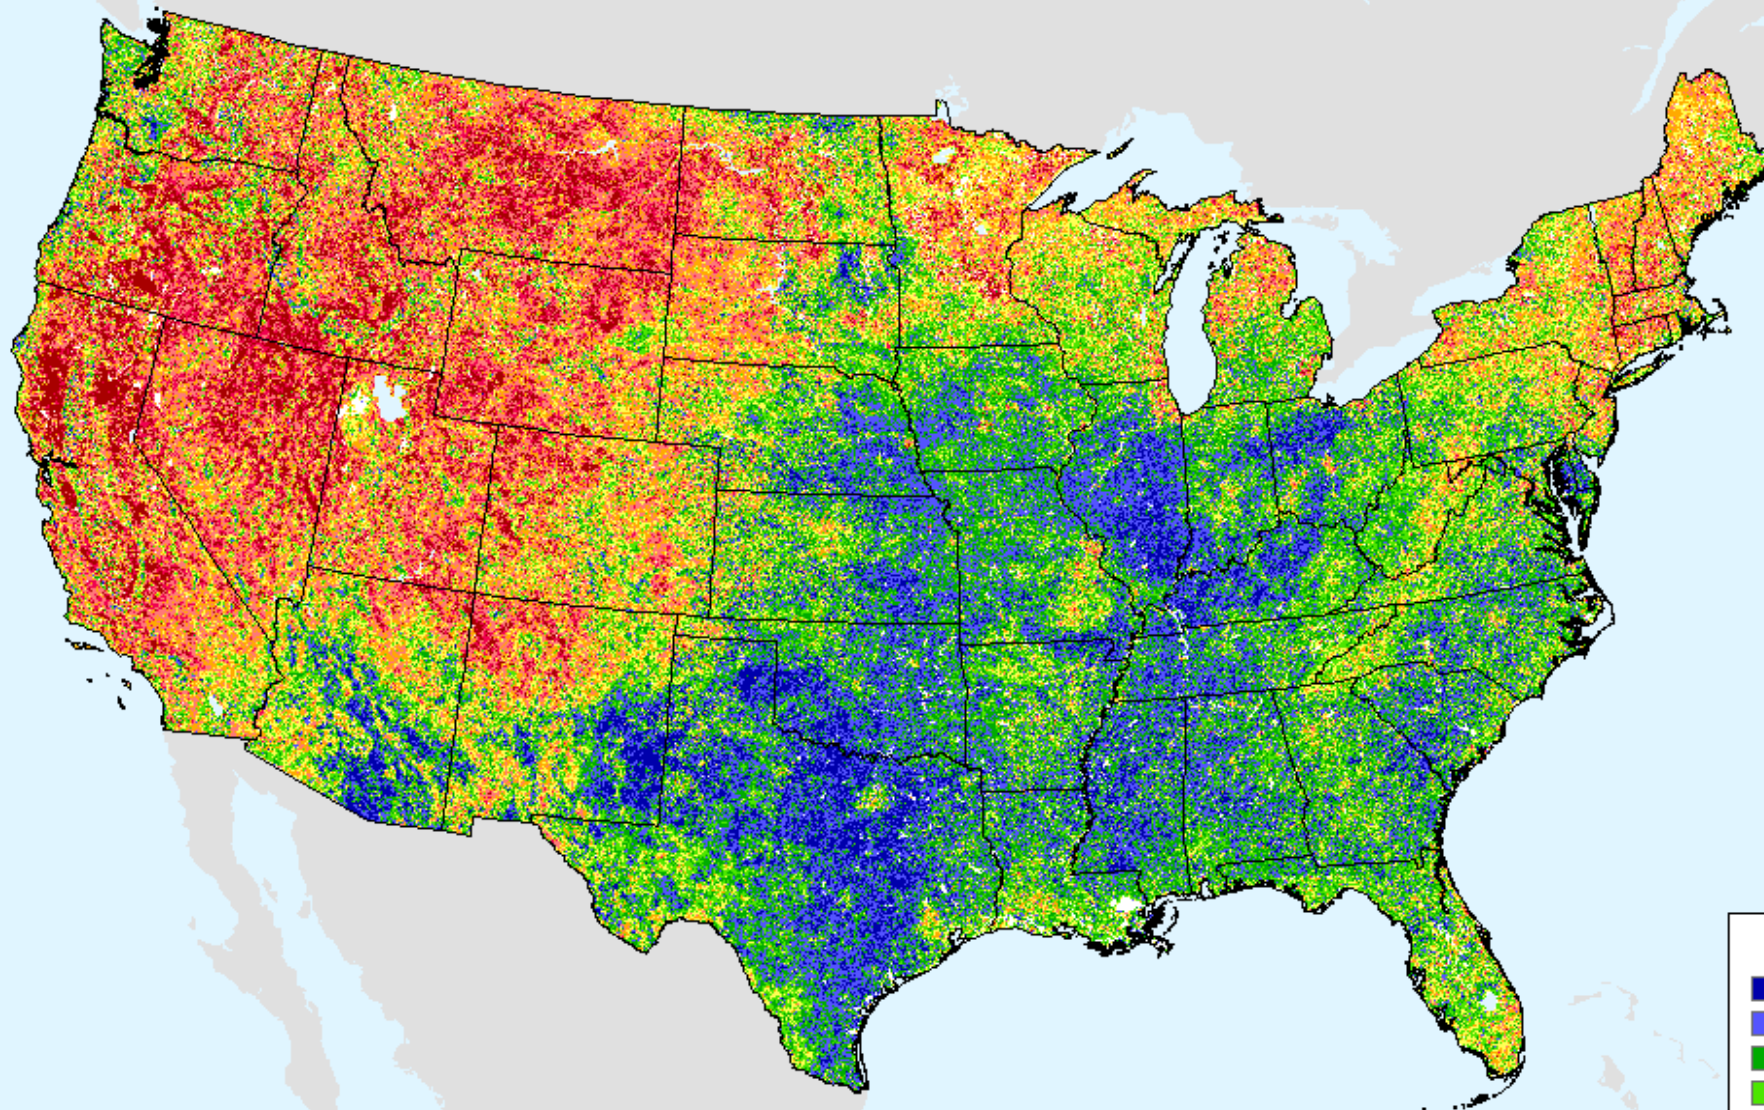

Vegetation Health Index

As of: Tuesday, August 31, 2021

VHI

- 85 - 100
- 73 - 84
- 61 - 72
- 49 - 60
- 37 - 48
- 25 - 36
- 13 - 24
- 7 - 12
- 1 - 6