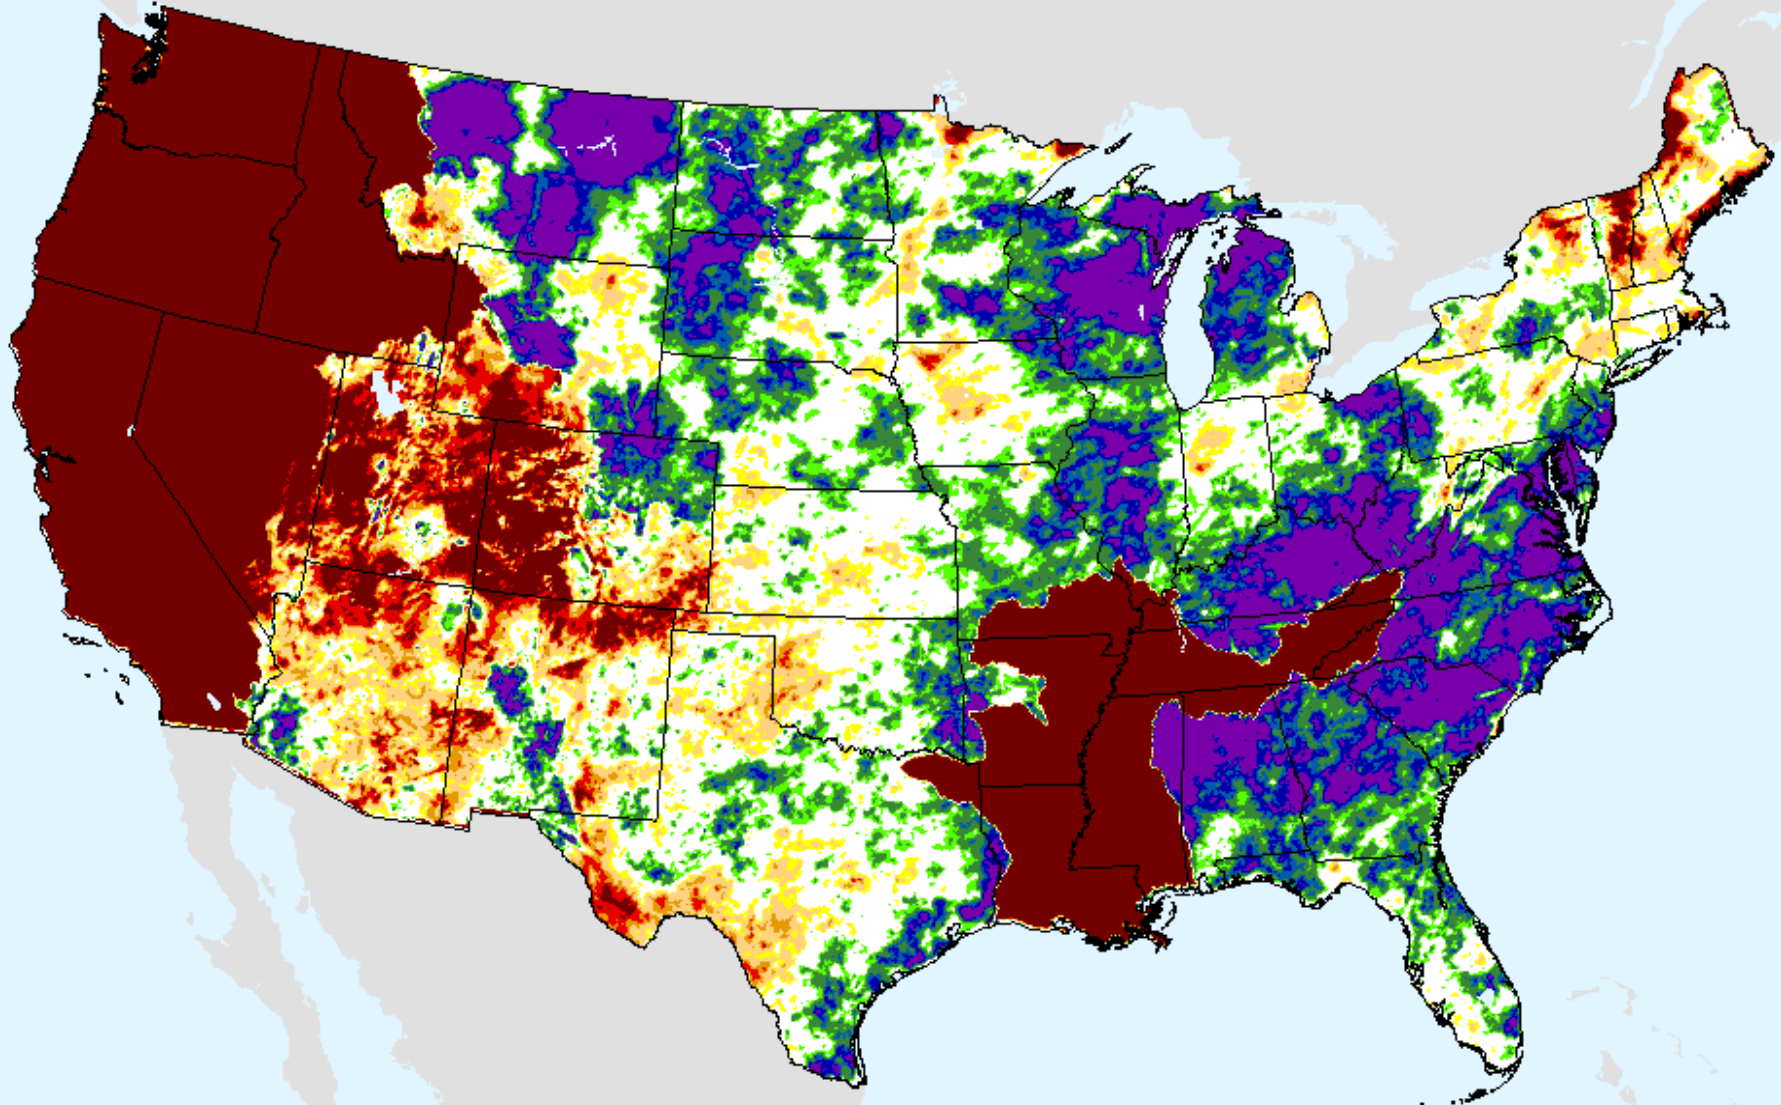

AHPS 24-month SPI

As of: Tuesday, August 31, 2021