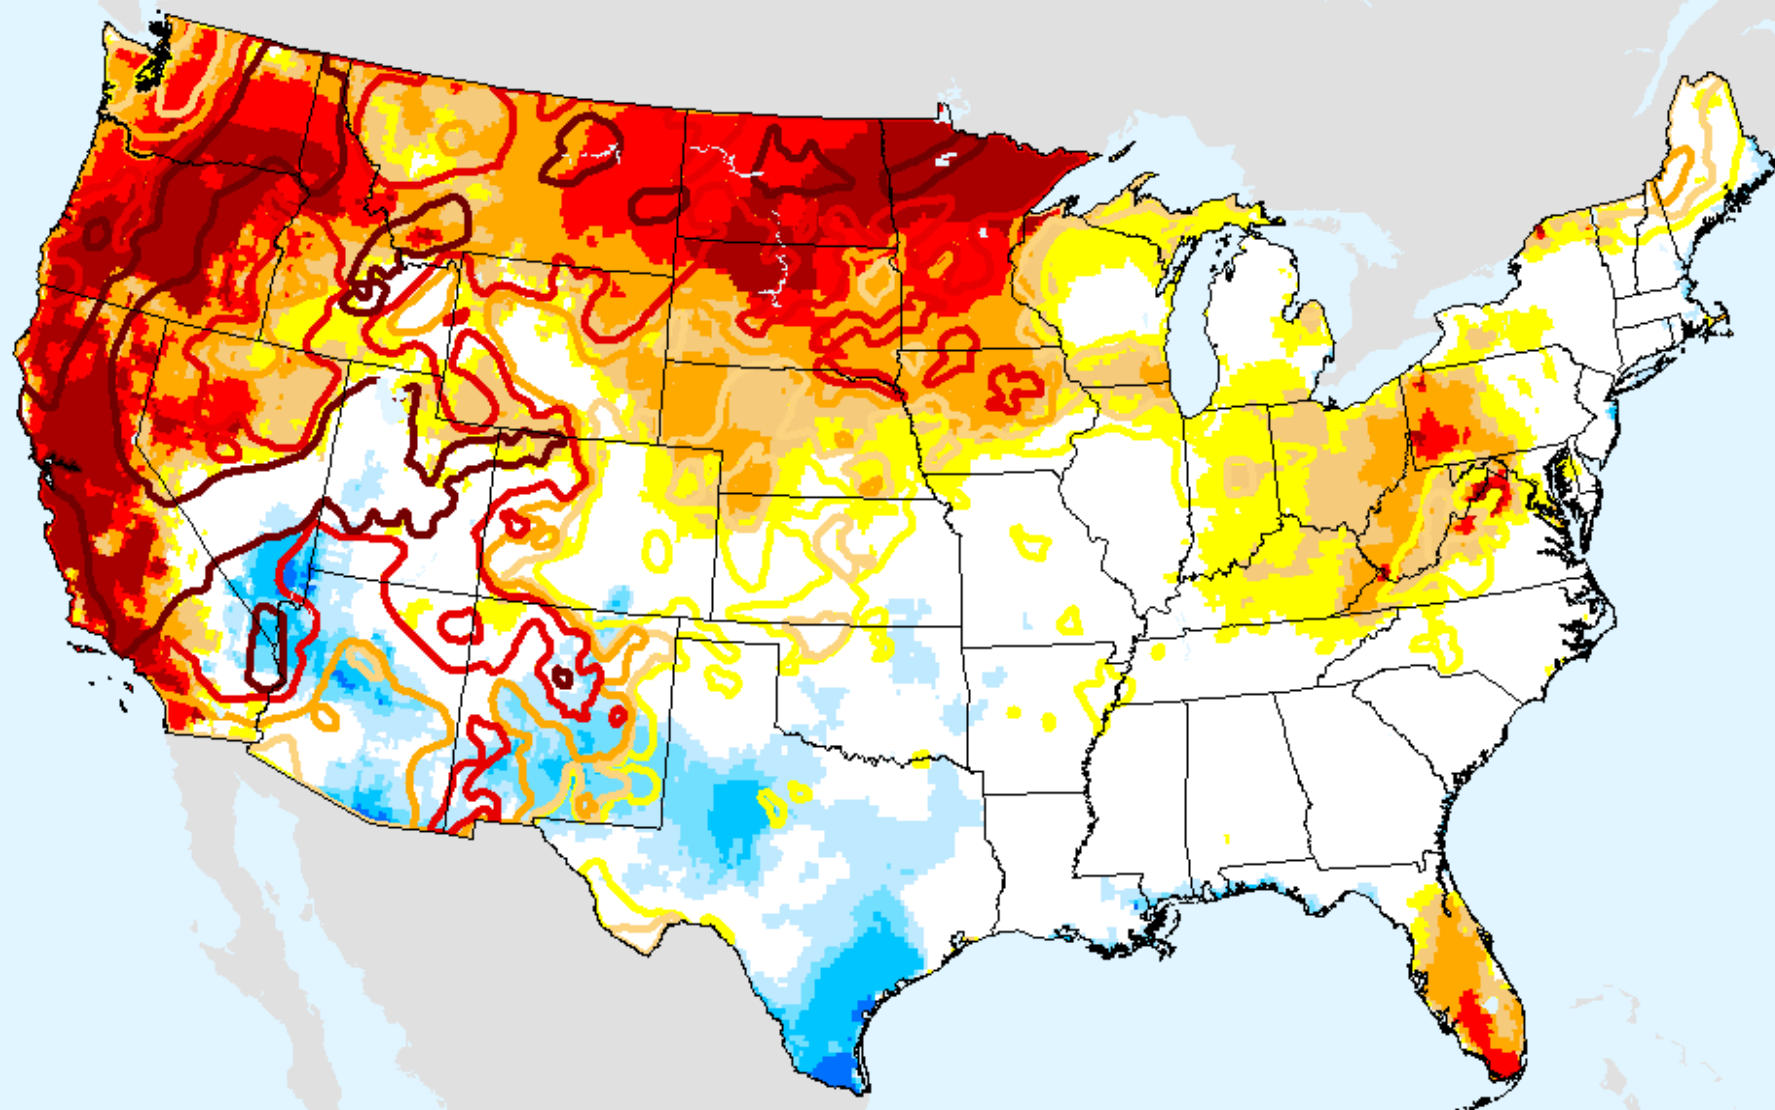

EDDI 11-week

As of: Tuesday, August 31, 2021

USDM for: Aug. 24, 2021