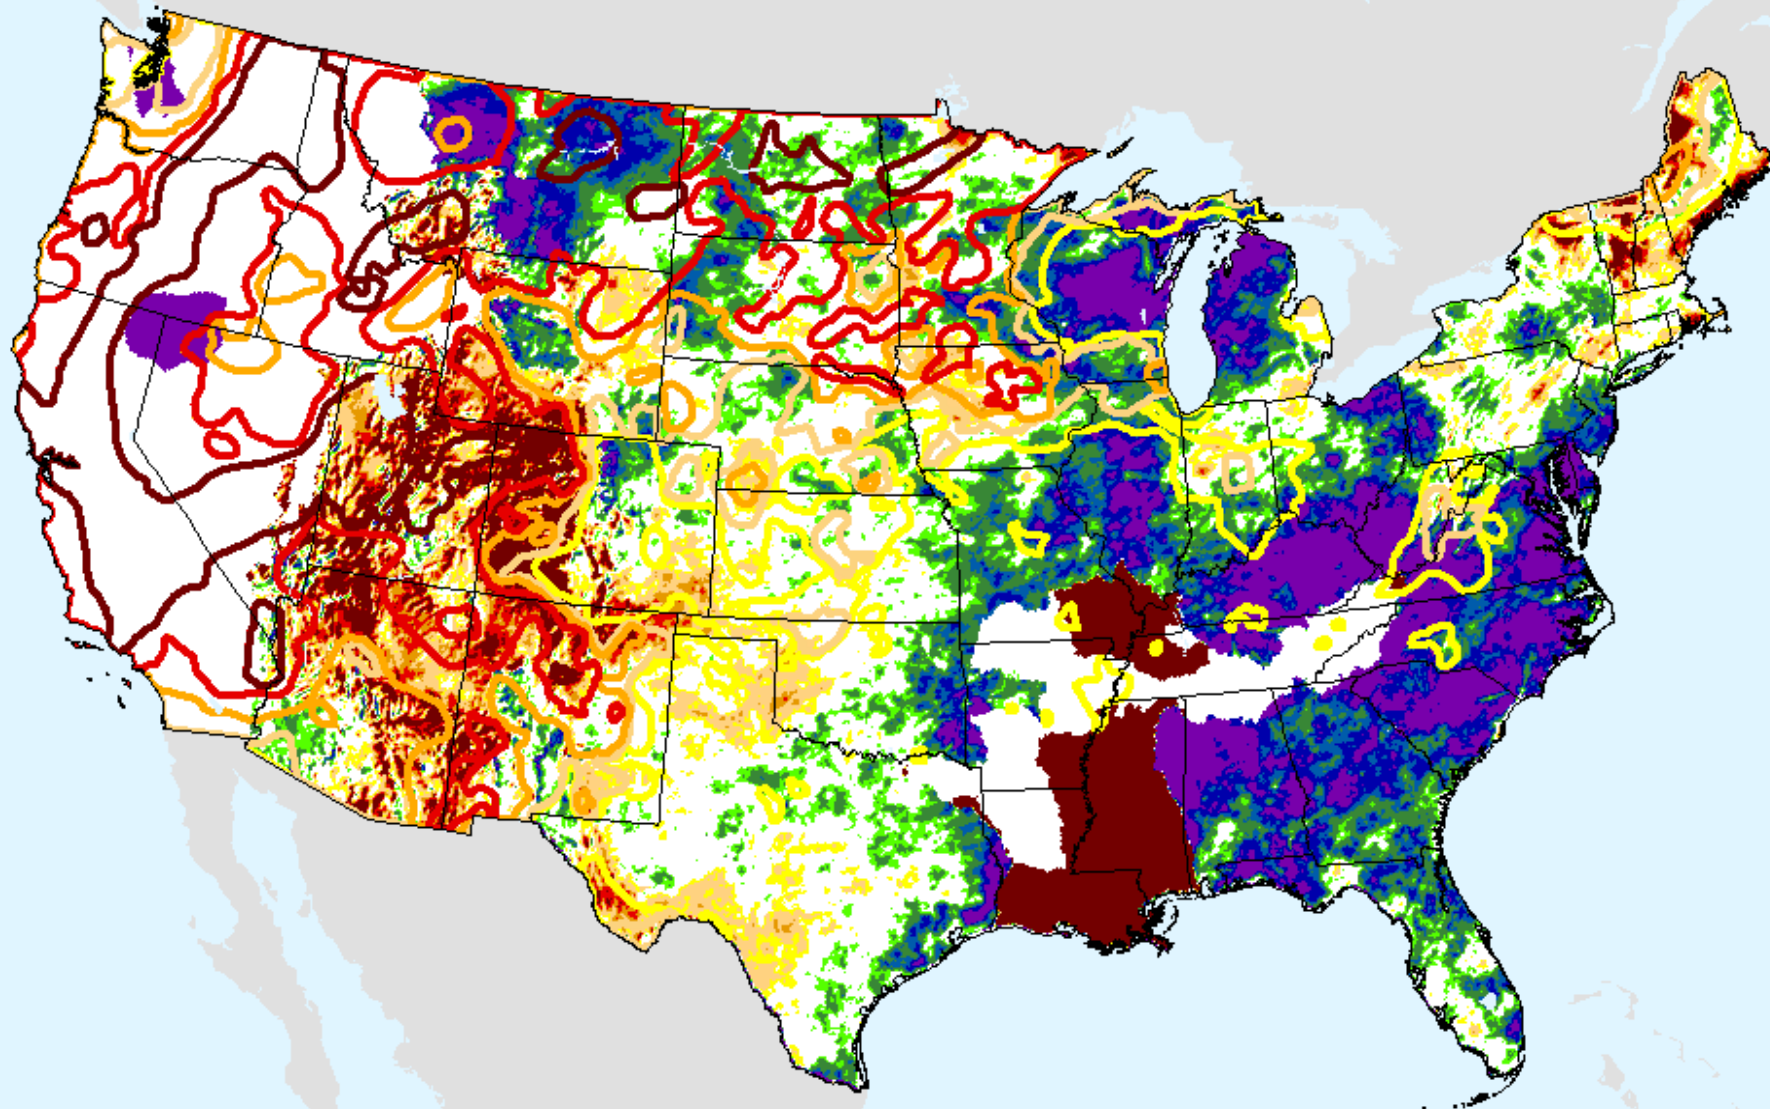

AHPS 24-month SPEI

As of: Tuesday, August 31, 2021

USDM for: Aug. 24, 2021

SPEI (USDM)