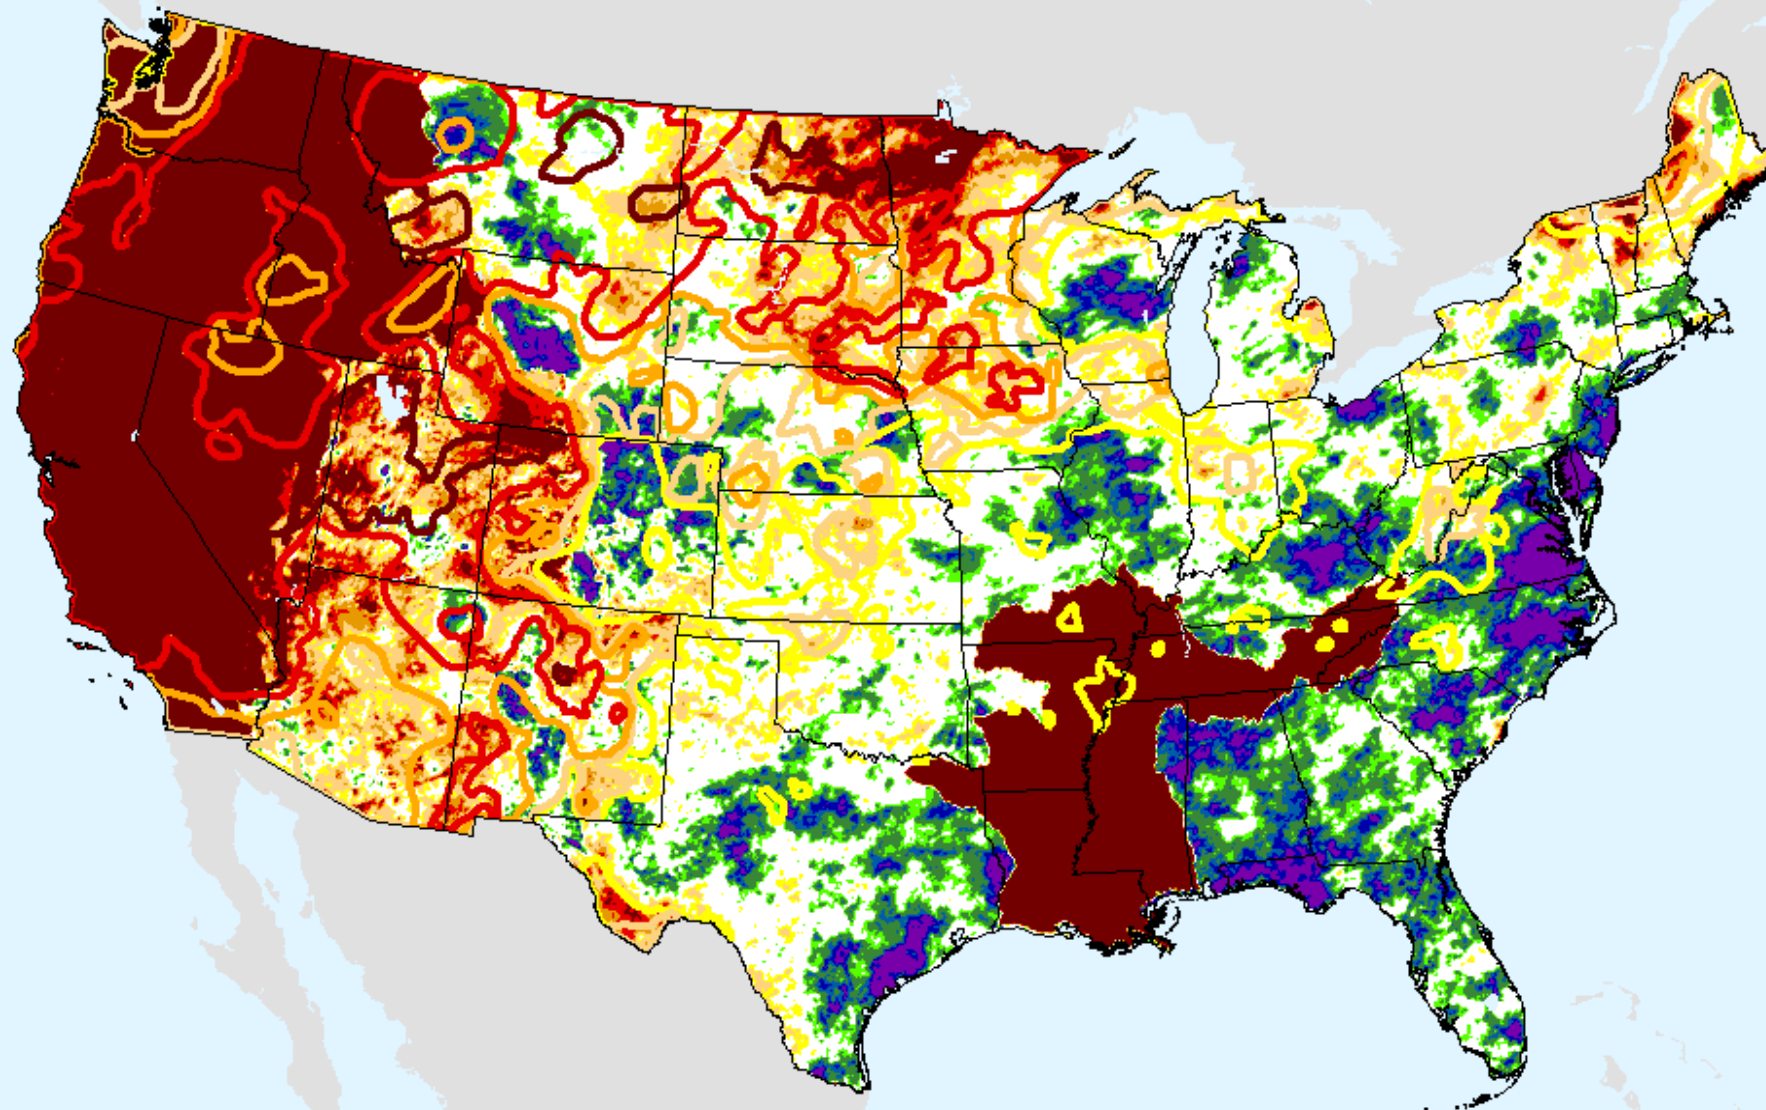

AHPS 12-month SPI

As of: Tuesday, August 31, 2021

USDM for: Aug. 24, 2021

SPI (USDM)