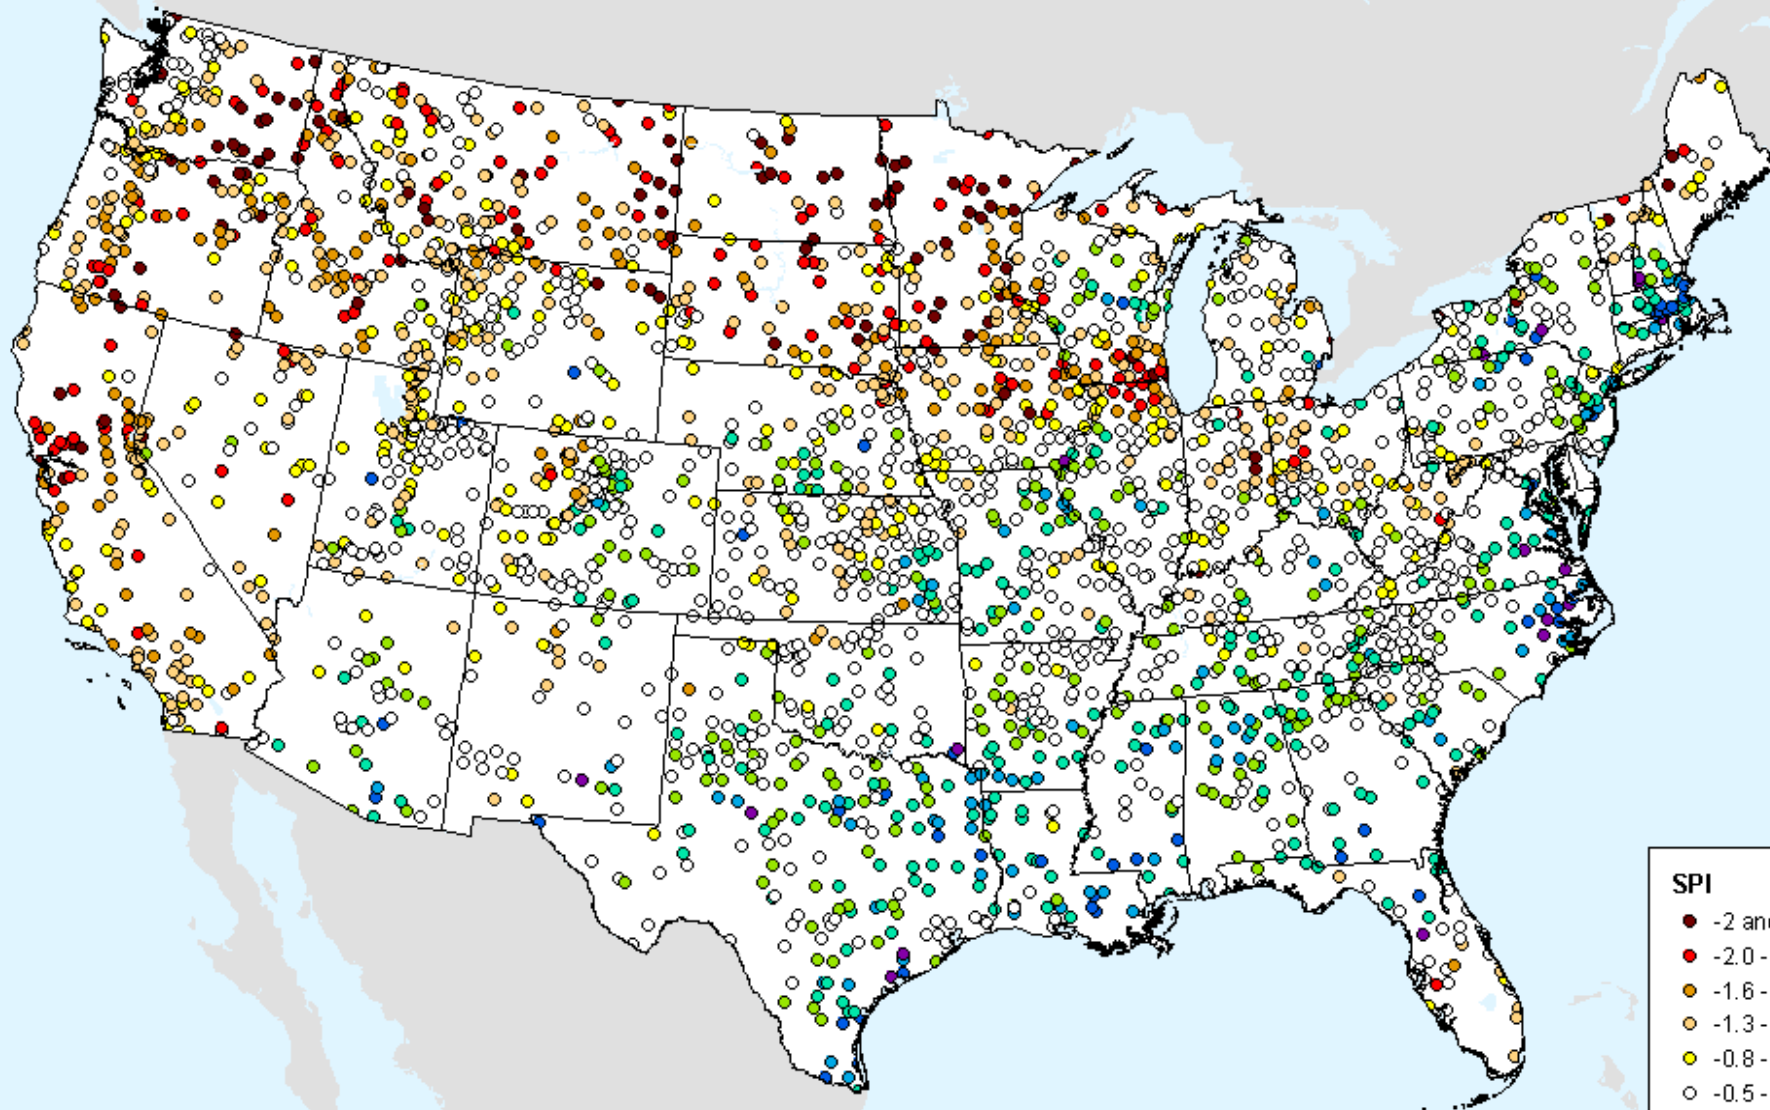

HPRCC 9-month SPI

As of: Tuesday, August 31, 2021

SPI

- -2 and Greater
- -2.0--1.6
- -1.6--1.3
- -1.3--0.8
- -0.8--0.5
- -0.5 - 0.5
- 0.5 - 0.8
- 0.8 - 1.3
- 1.3 - 1.6
- 1.6 - 2.0
- 2.0 and Greater