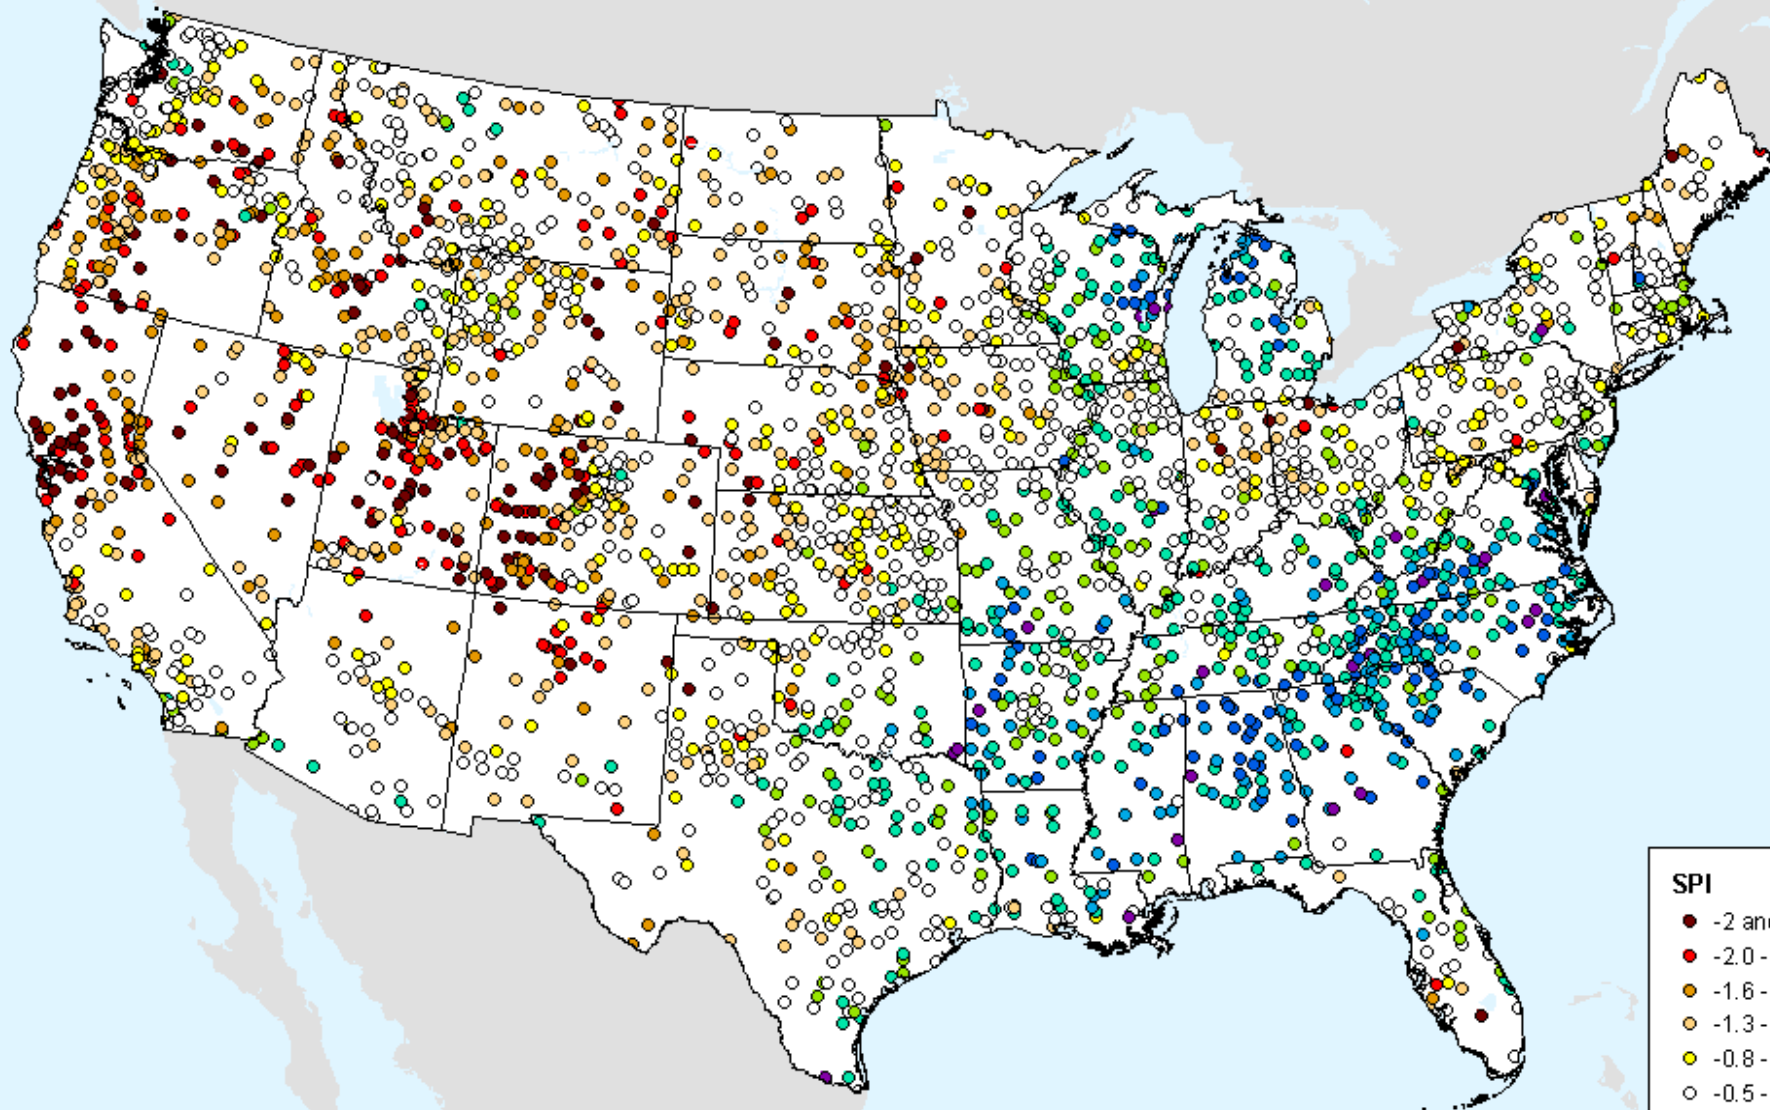

HPRCC 24-month SPI

As of: Tuesday, August 31, 2021

SPI

- -2 and Greater
- -2.0--1.6
- -1.6--1.3
- -1.3--0.8
- -0.8--0.5
- -0.5 - 0.5
- 0.5 - 0.8
- 0.8 - 1.3
- 1.3 - 1.6
- 1.6 - 2.0
- 2.0 and Greater