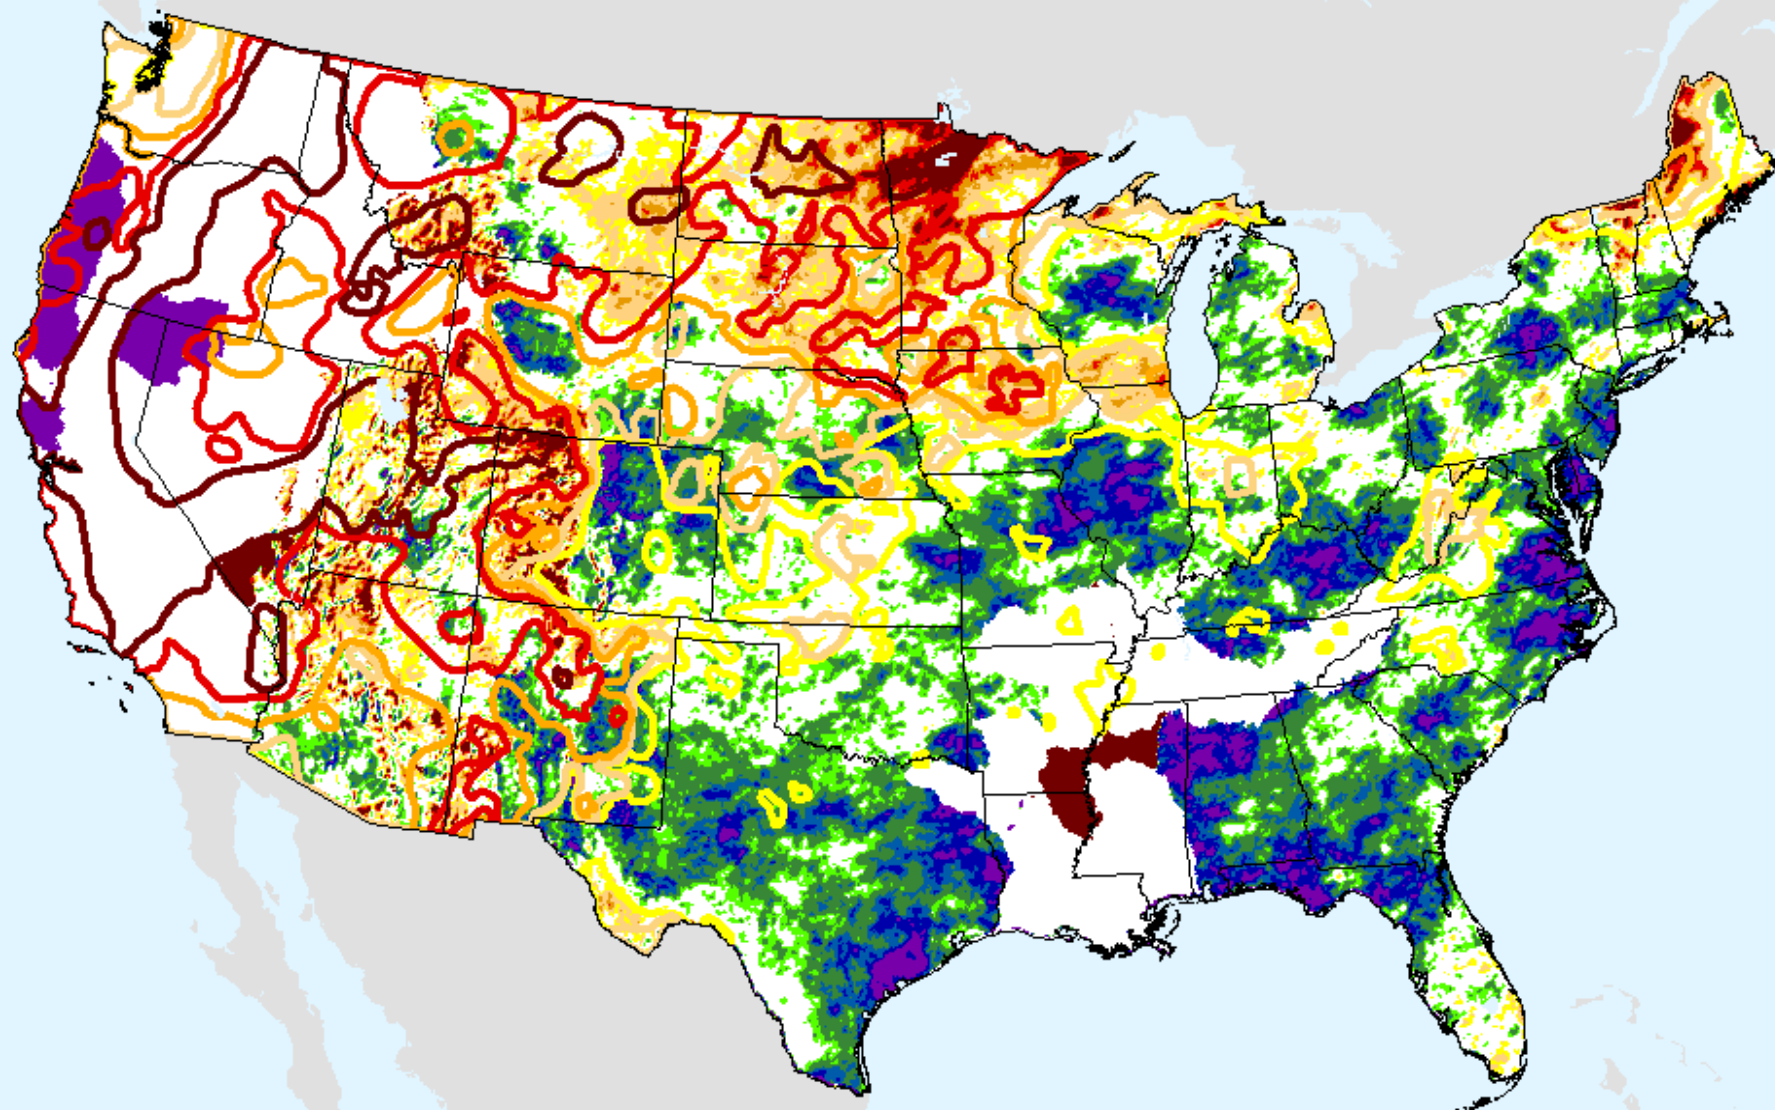

AHPS 9-month SPEI

As of: Tuesday, August 31, 2021

USDM for: Aug. 24, 2021

SPEI (USDM)