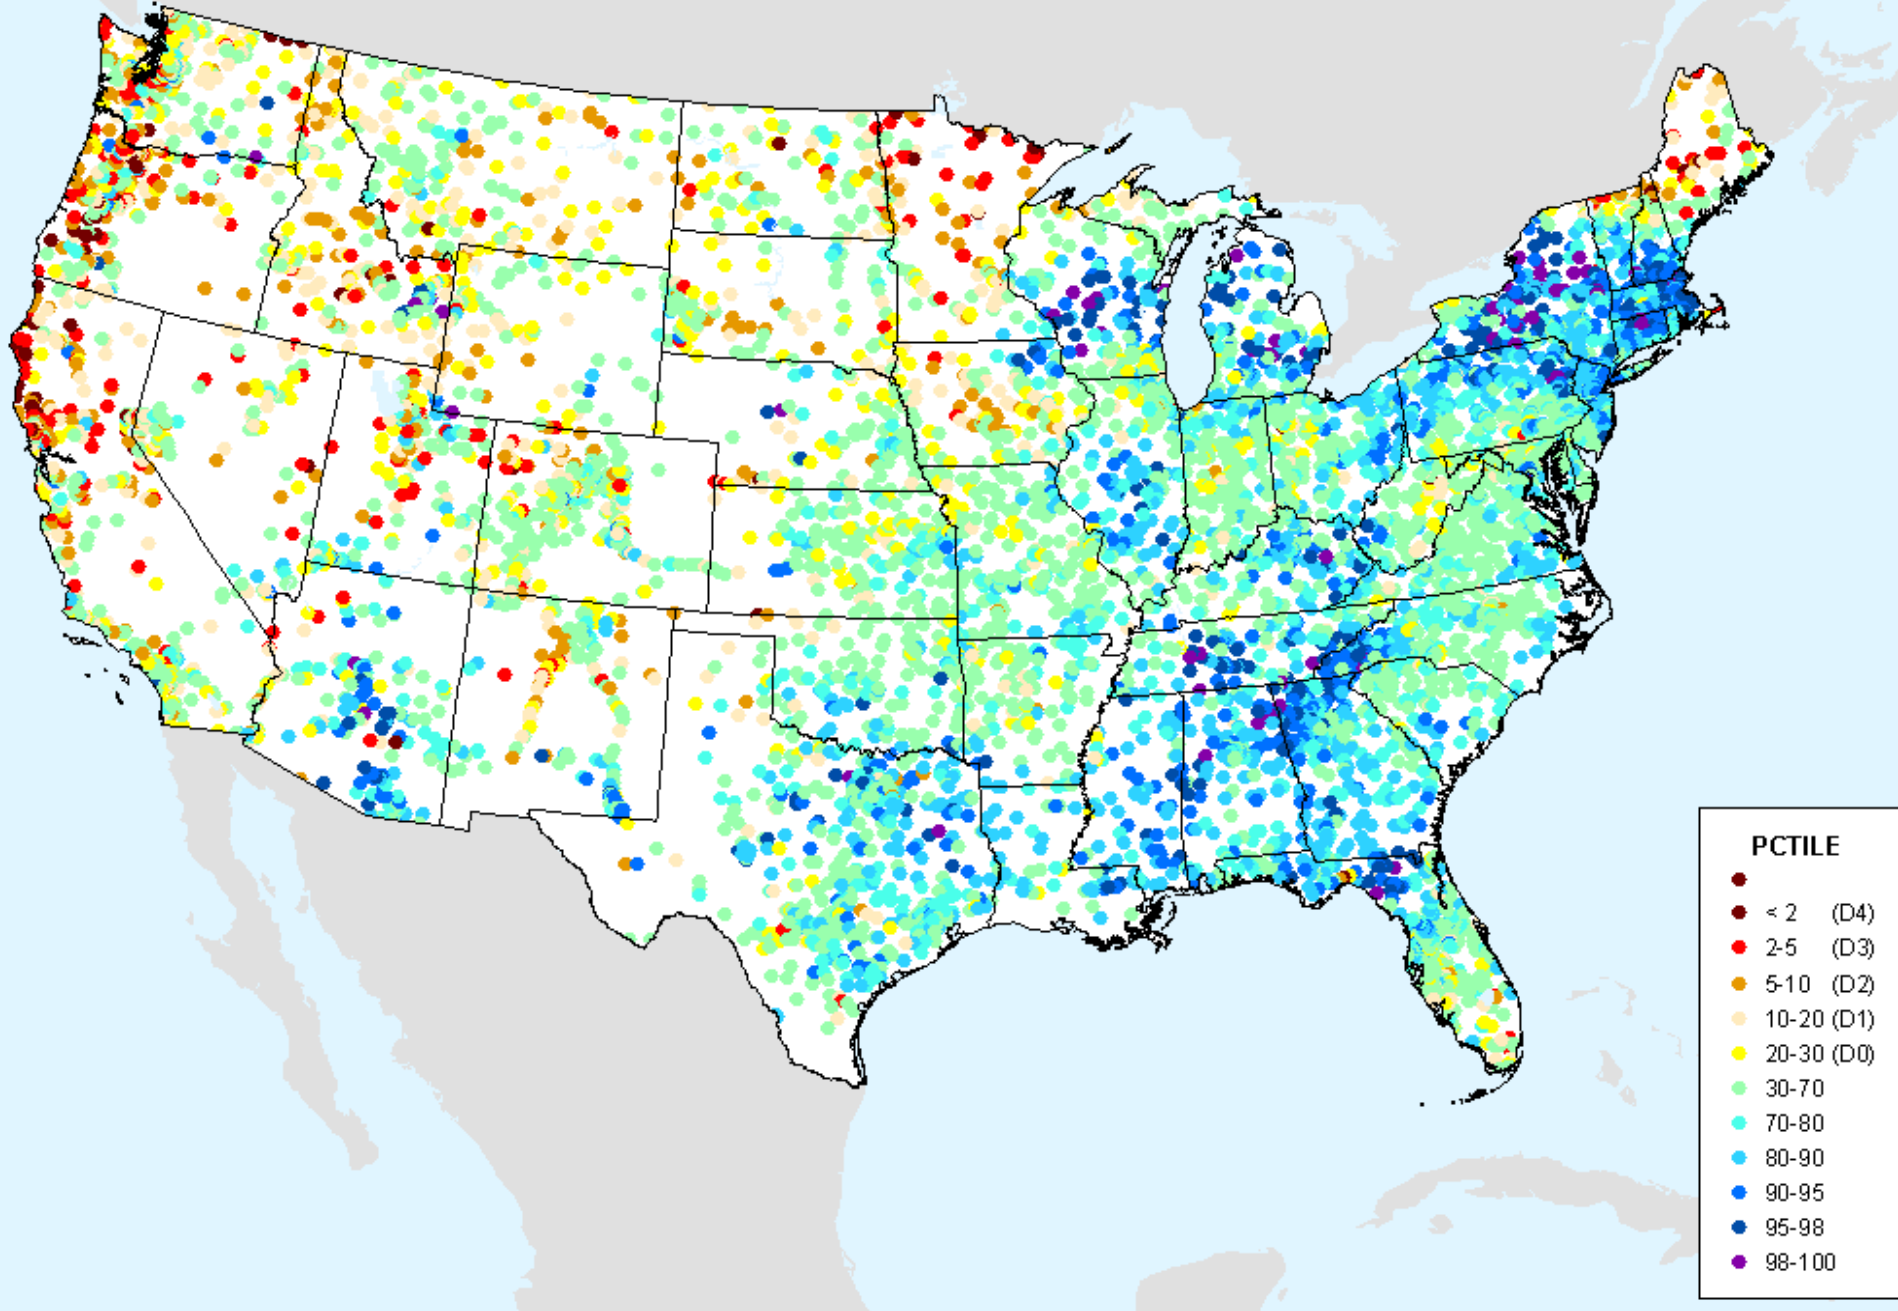

USGS 28-Day Avg Streamflow

As of: Tuesday, August 31, 2021