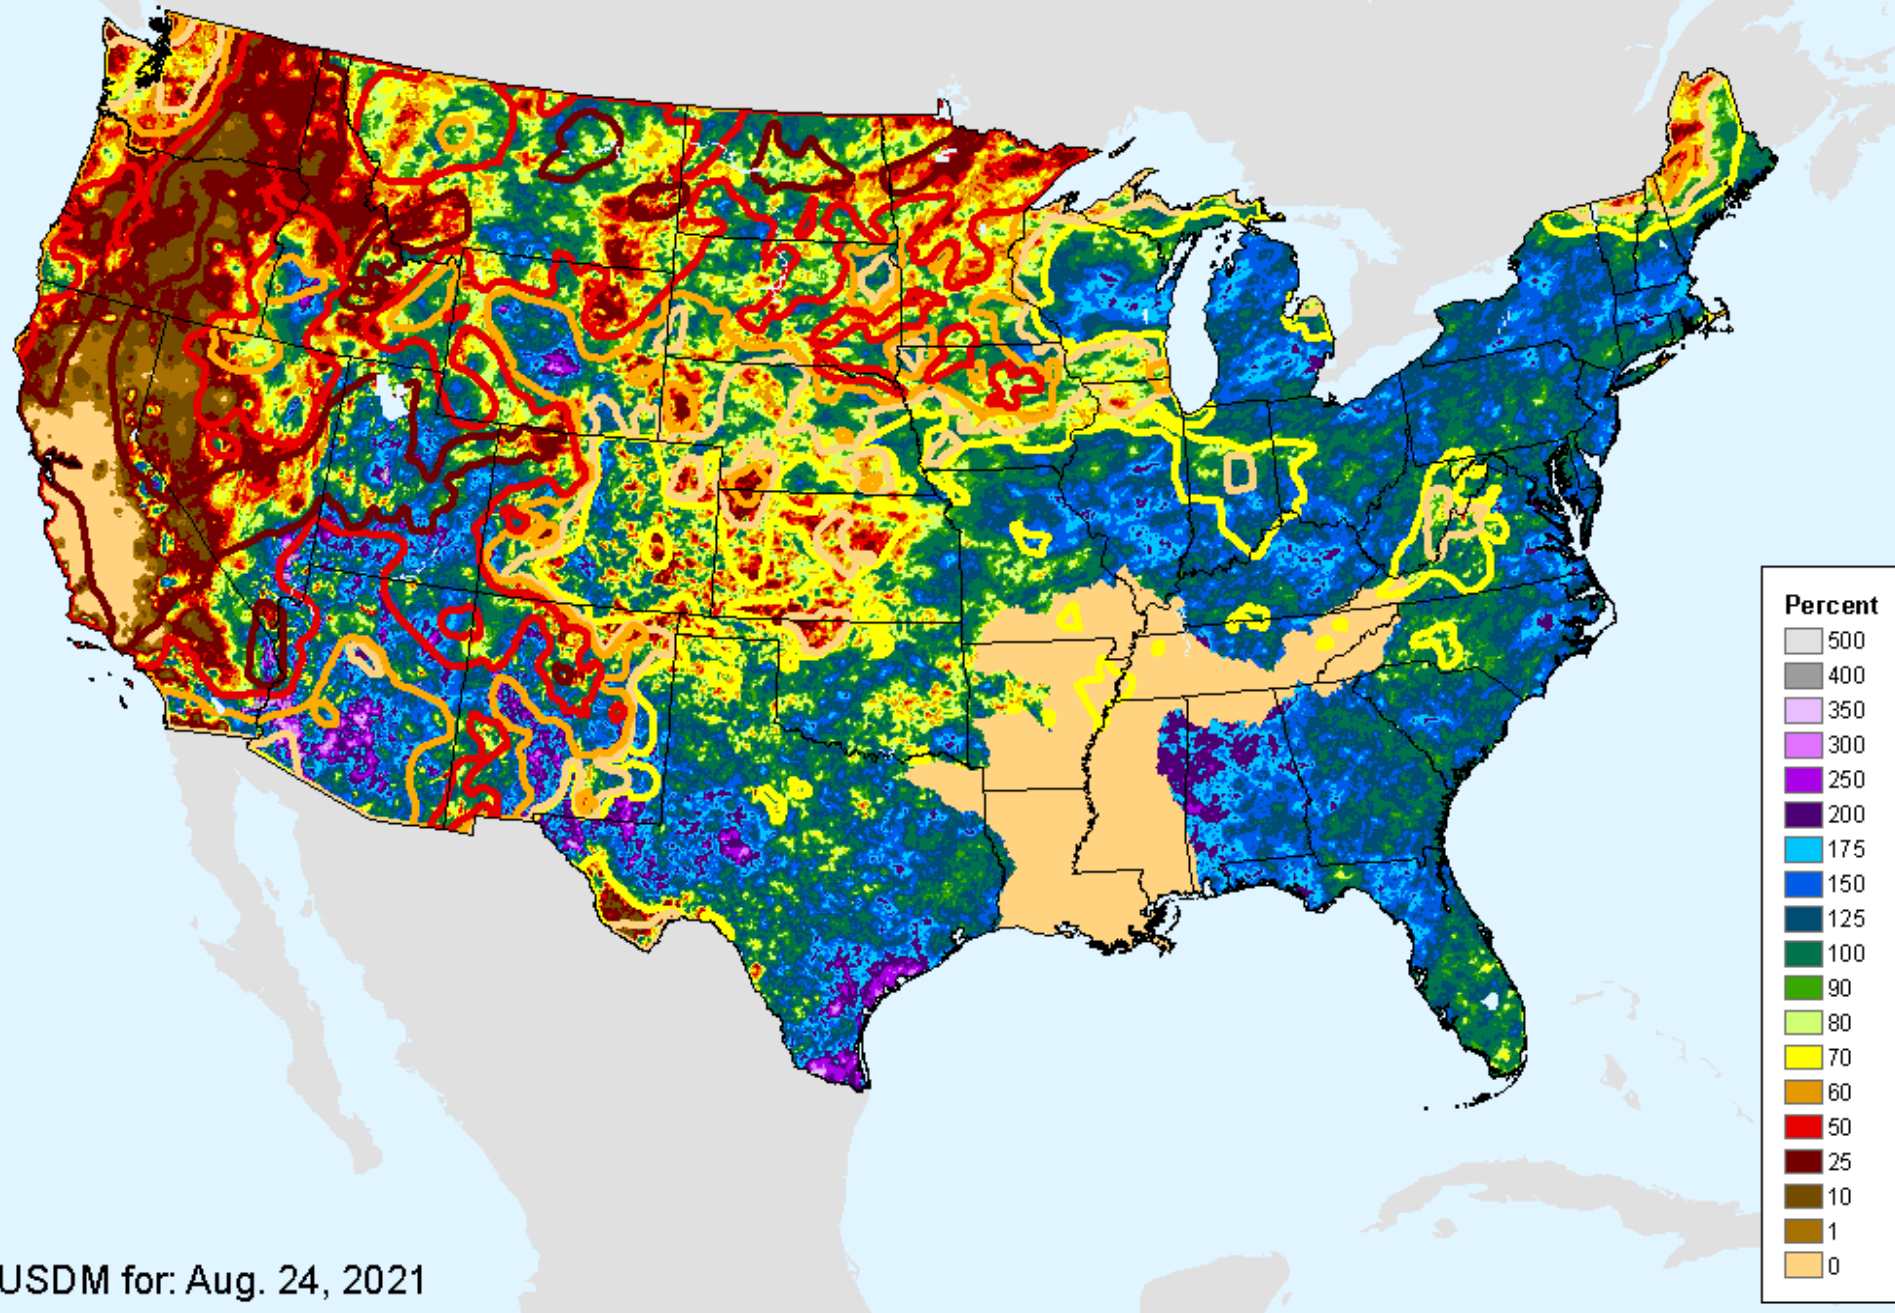

AHPS 90-Day Pct of Normal Pcp

As of: Tuesday, August 31, 2021

USDM for: Aug. 24, 2021