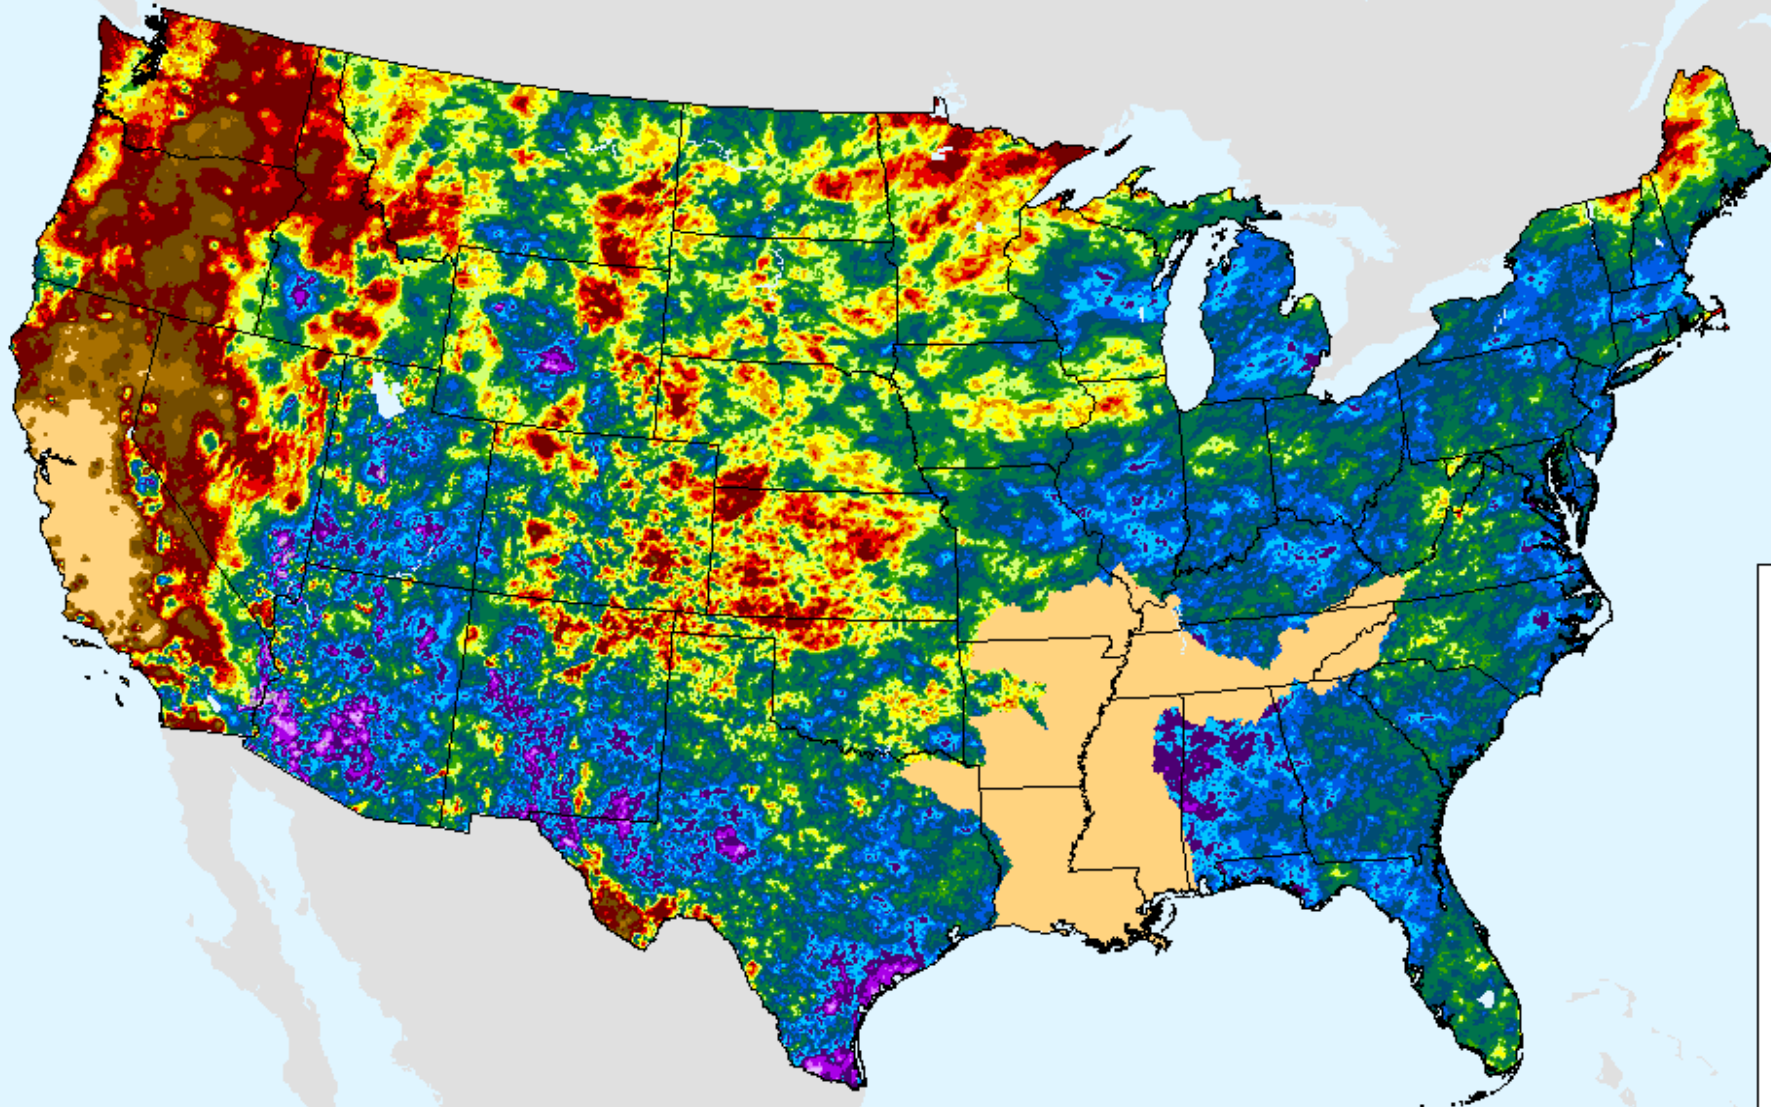

AHPS 90-Day Pct of Normal Pcp

As of: Tuesday, August 31, 2021