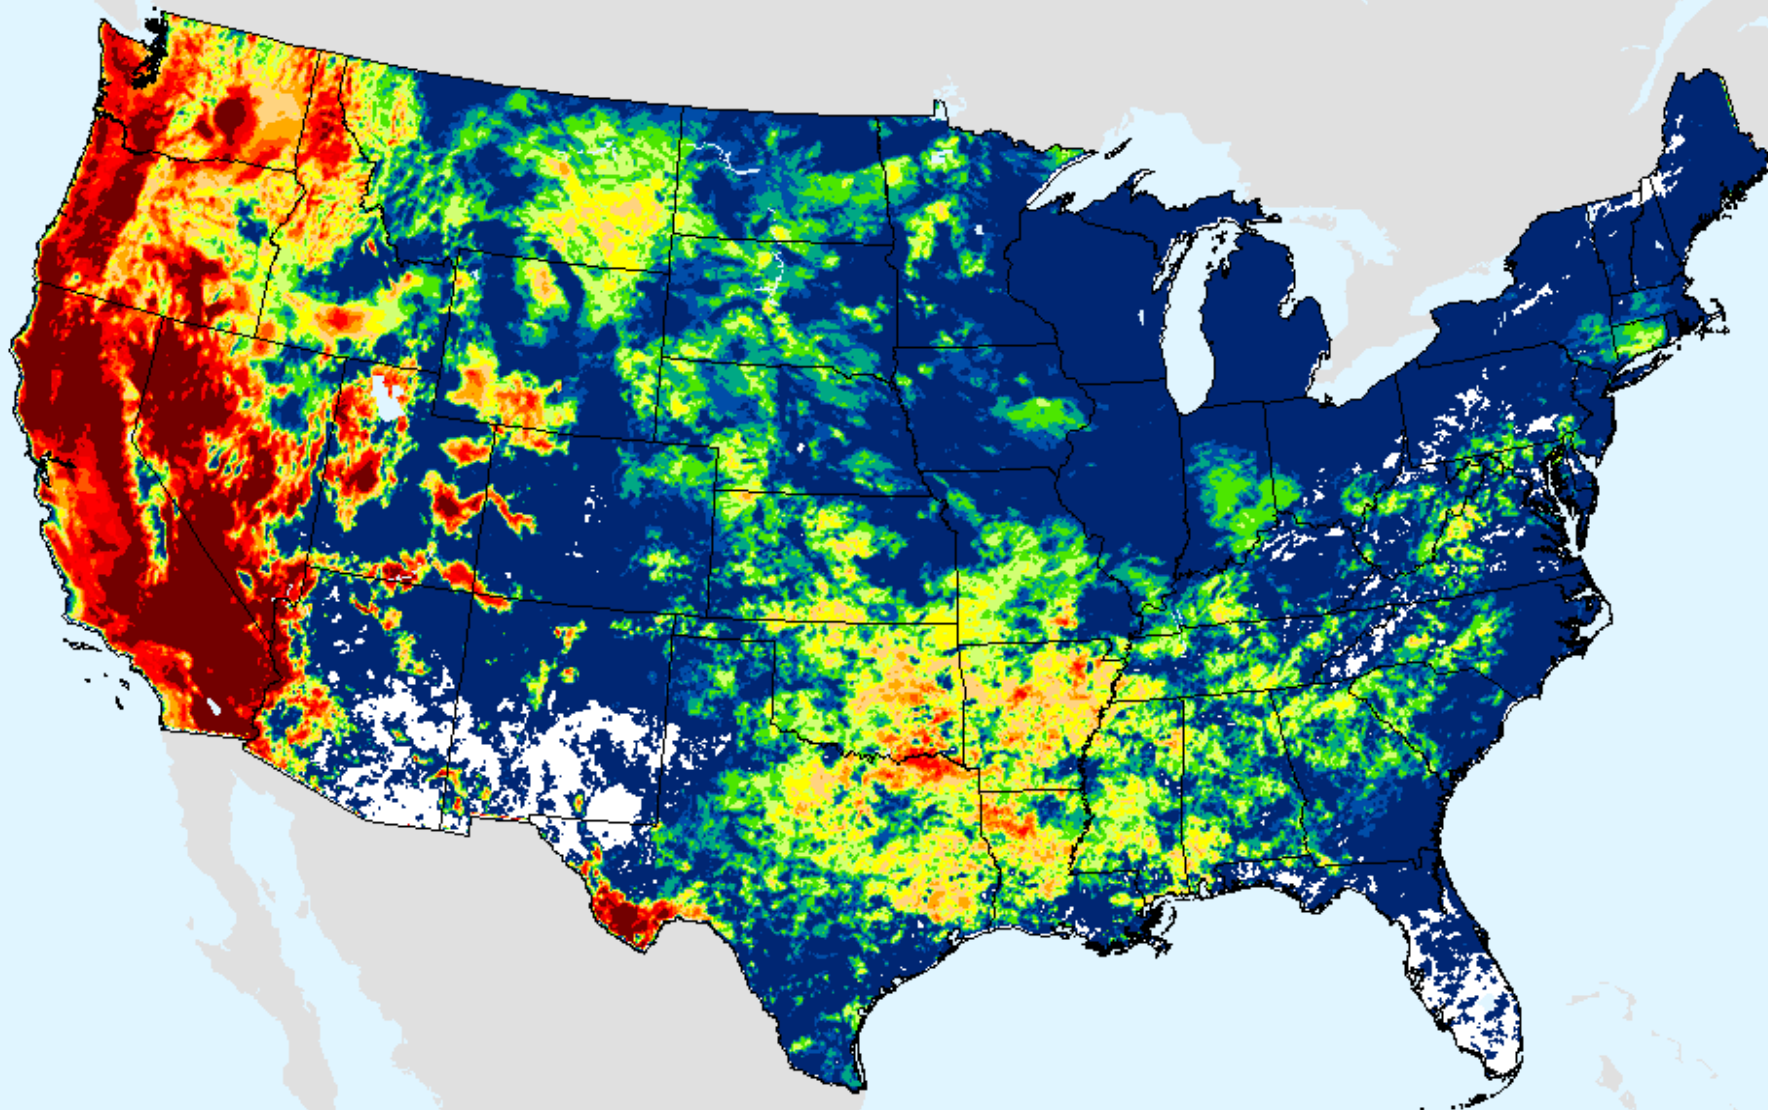

Keetch-Byram Drought Index (KBDI)

As of: Tuesday, August 31, 2021