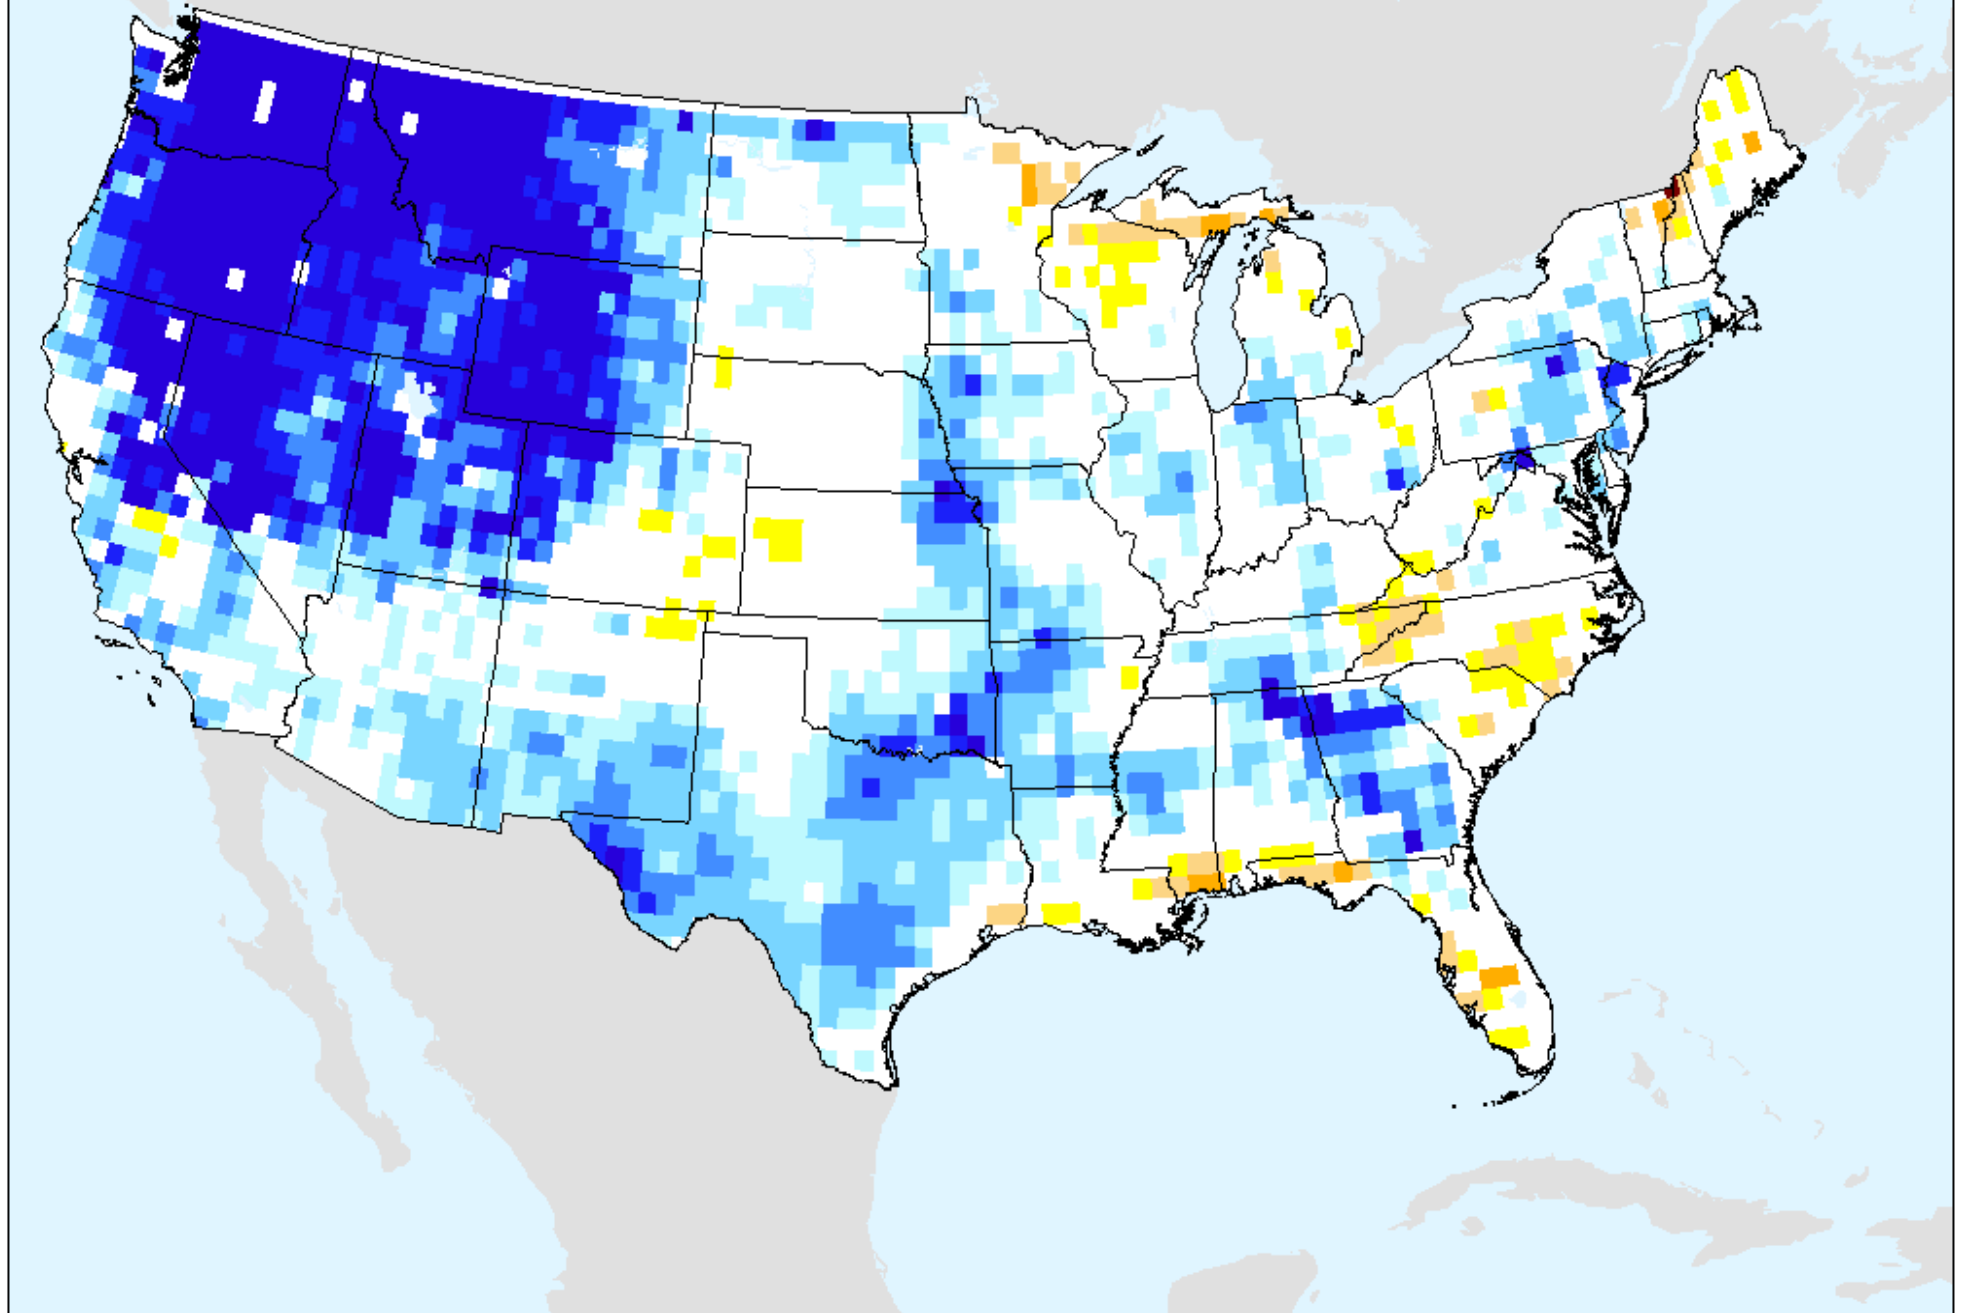

AIRS-Based Vapor Pressure Deficit 14 Day

As of: Tuesday, August 31, 2021