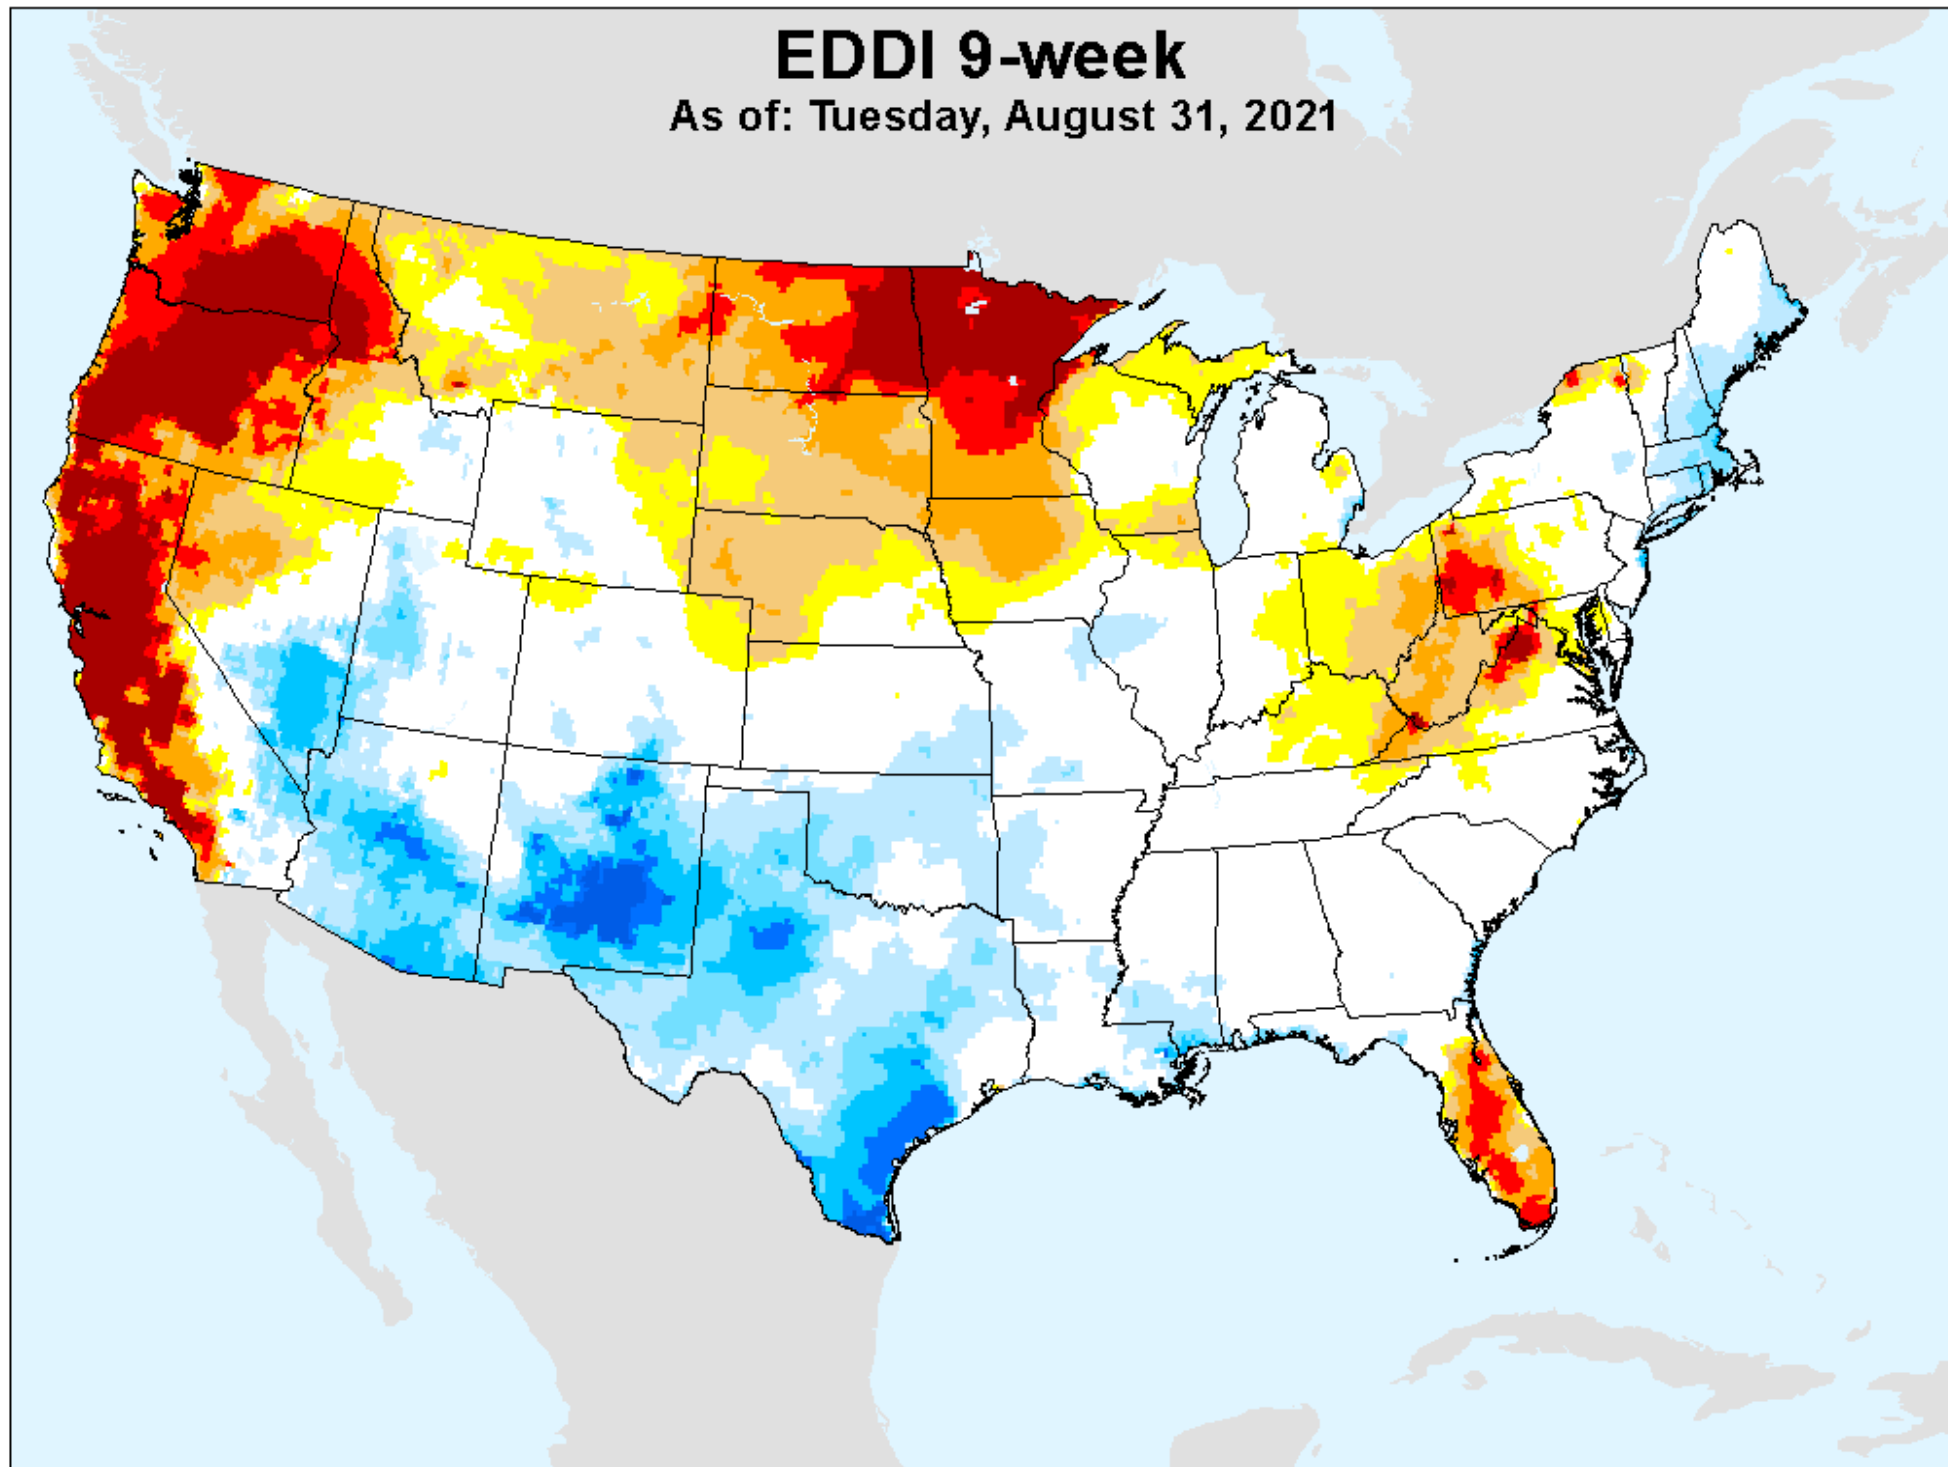

EDDI 9-week

As of: Tuesday, August 31, 2021