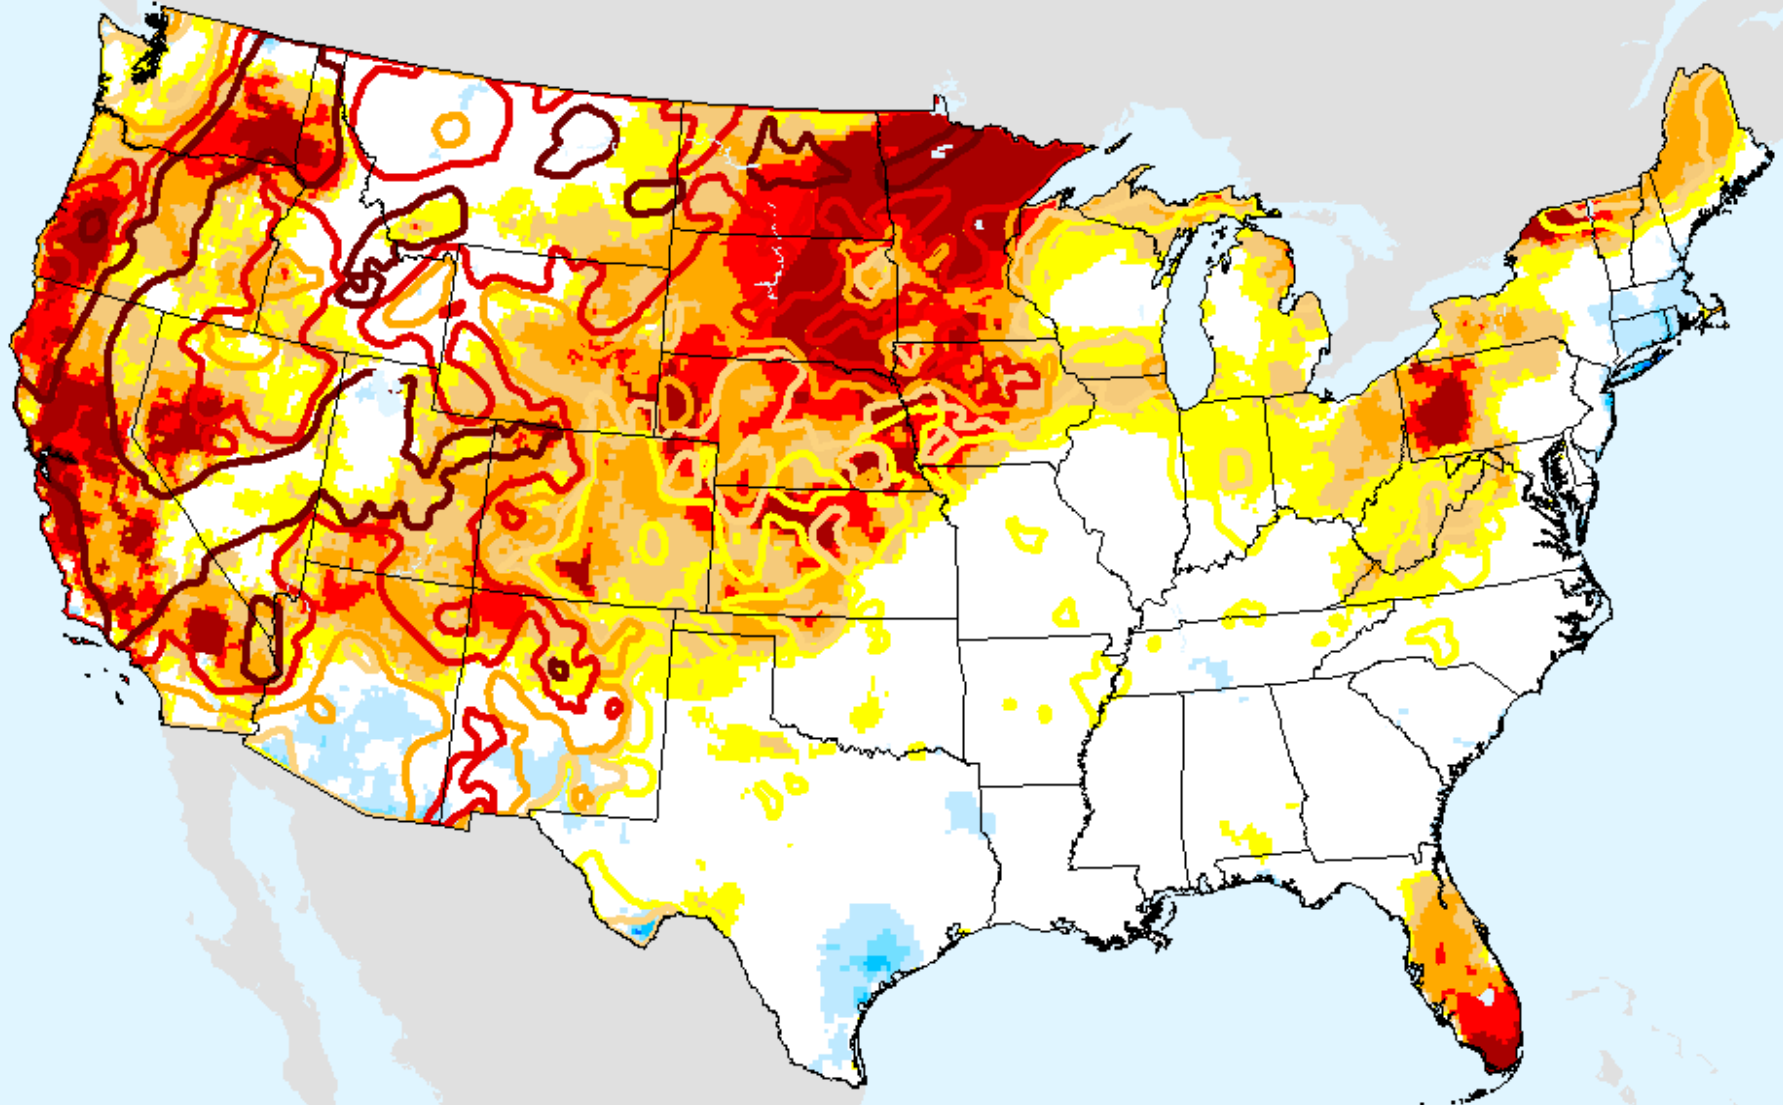

EDDI 3-week

As of: Tuesday, August 31, 2021

USDM for: Aug. 24, 2021