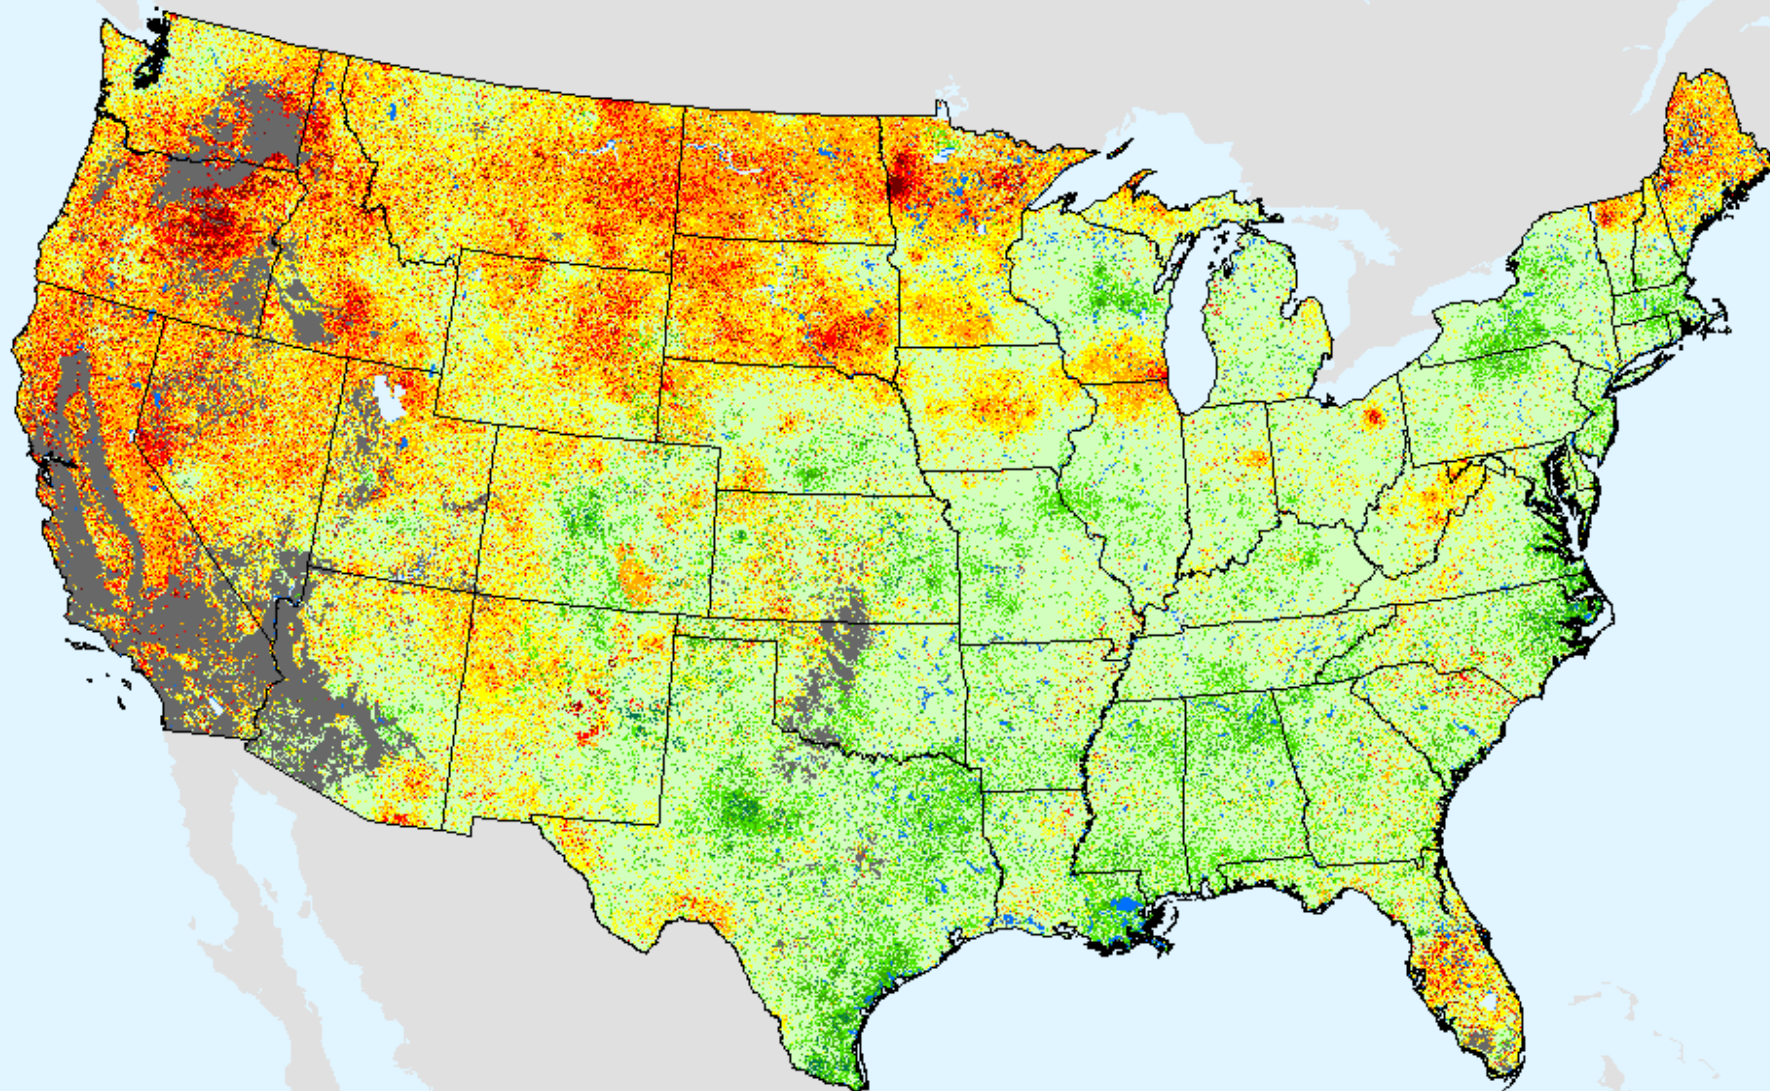

Vegetation Drought Response Index (VegDRI)

As of: Tuesday, August 31, 2021

□ BackGround