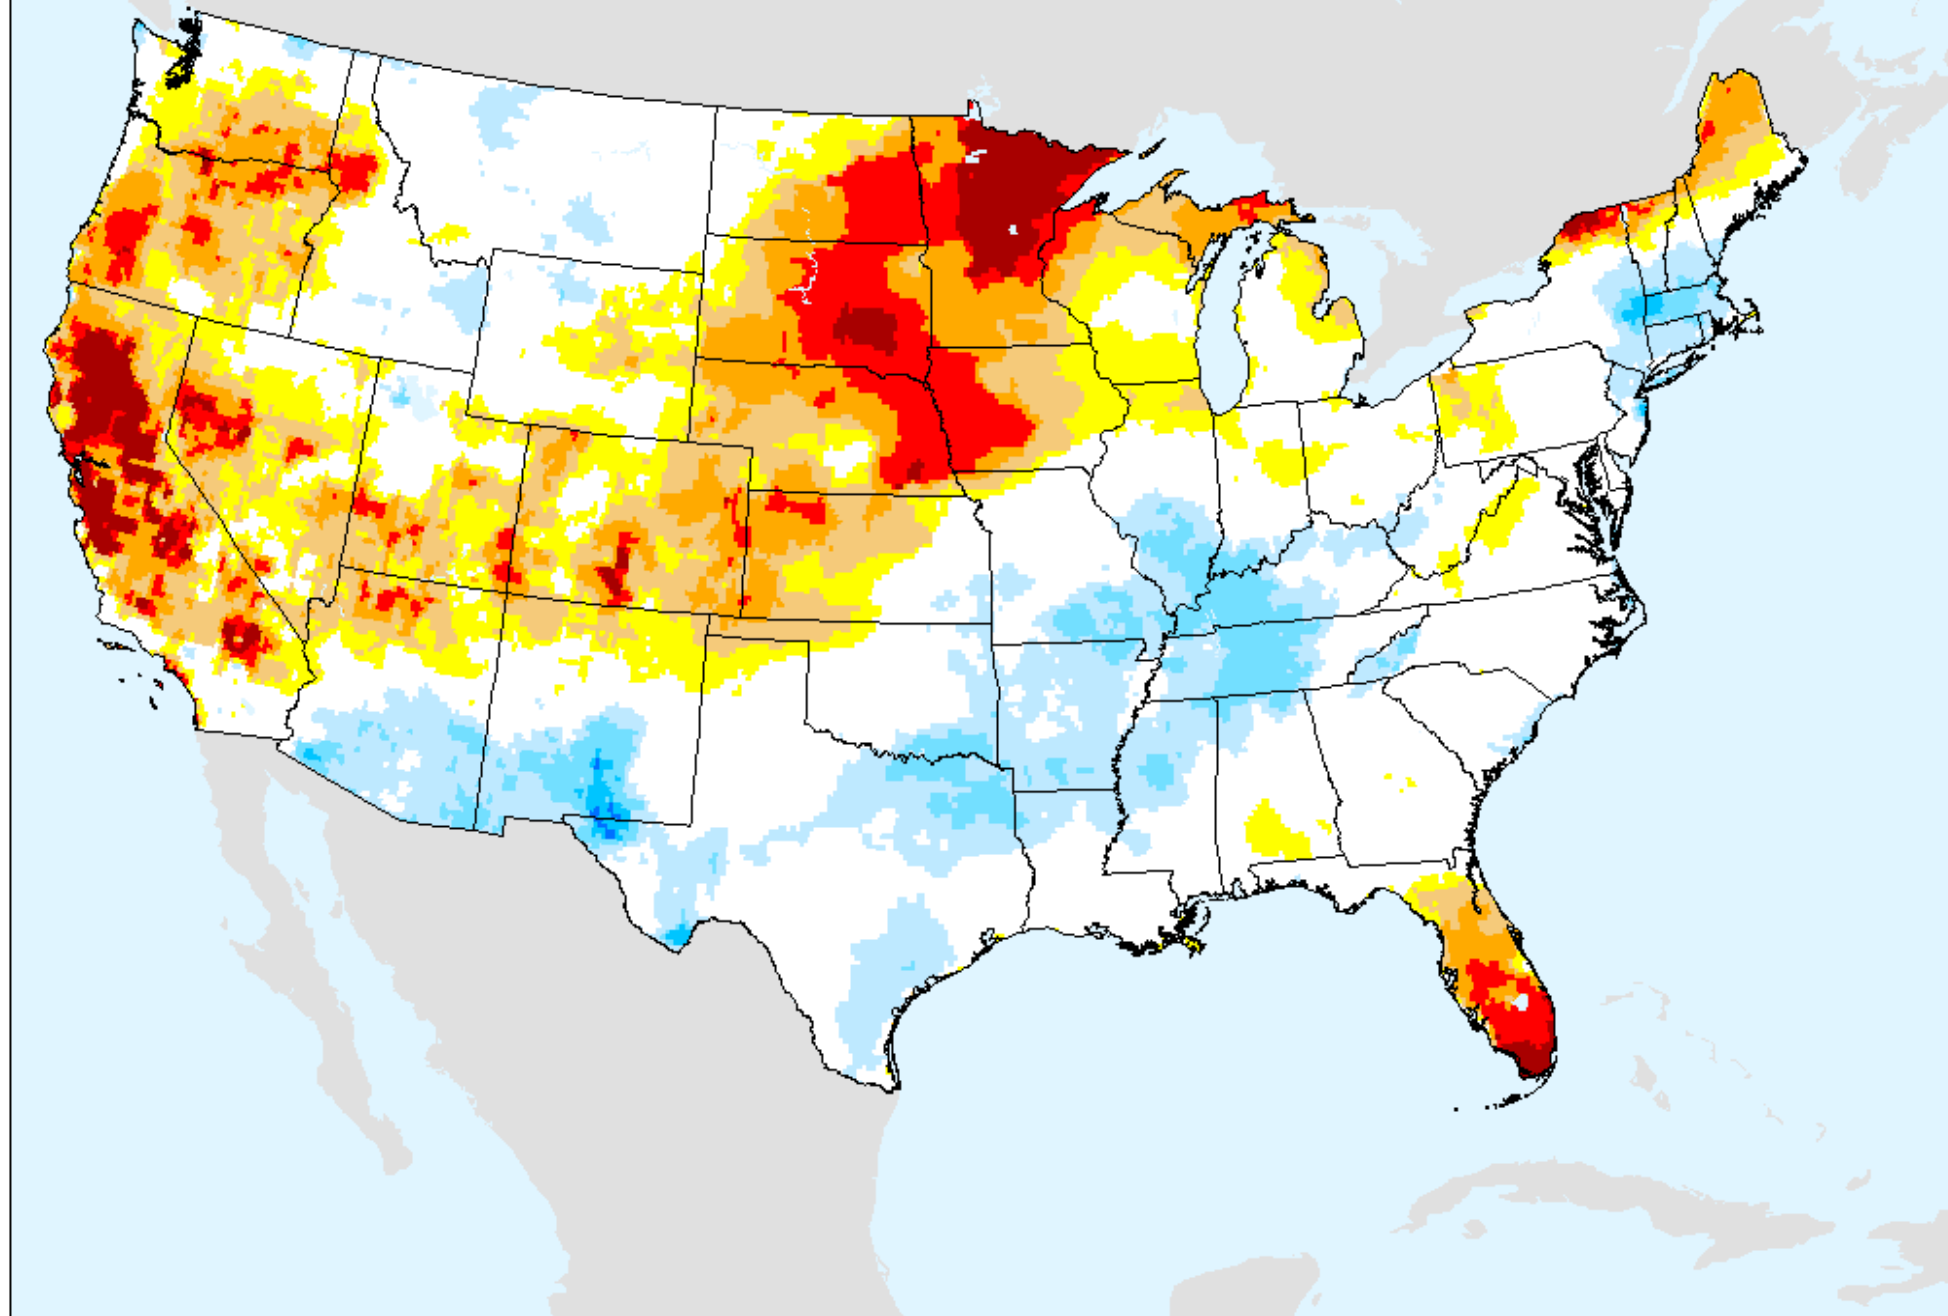

EDDI 2-week

As of: Tuesday, August 31, 2021