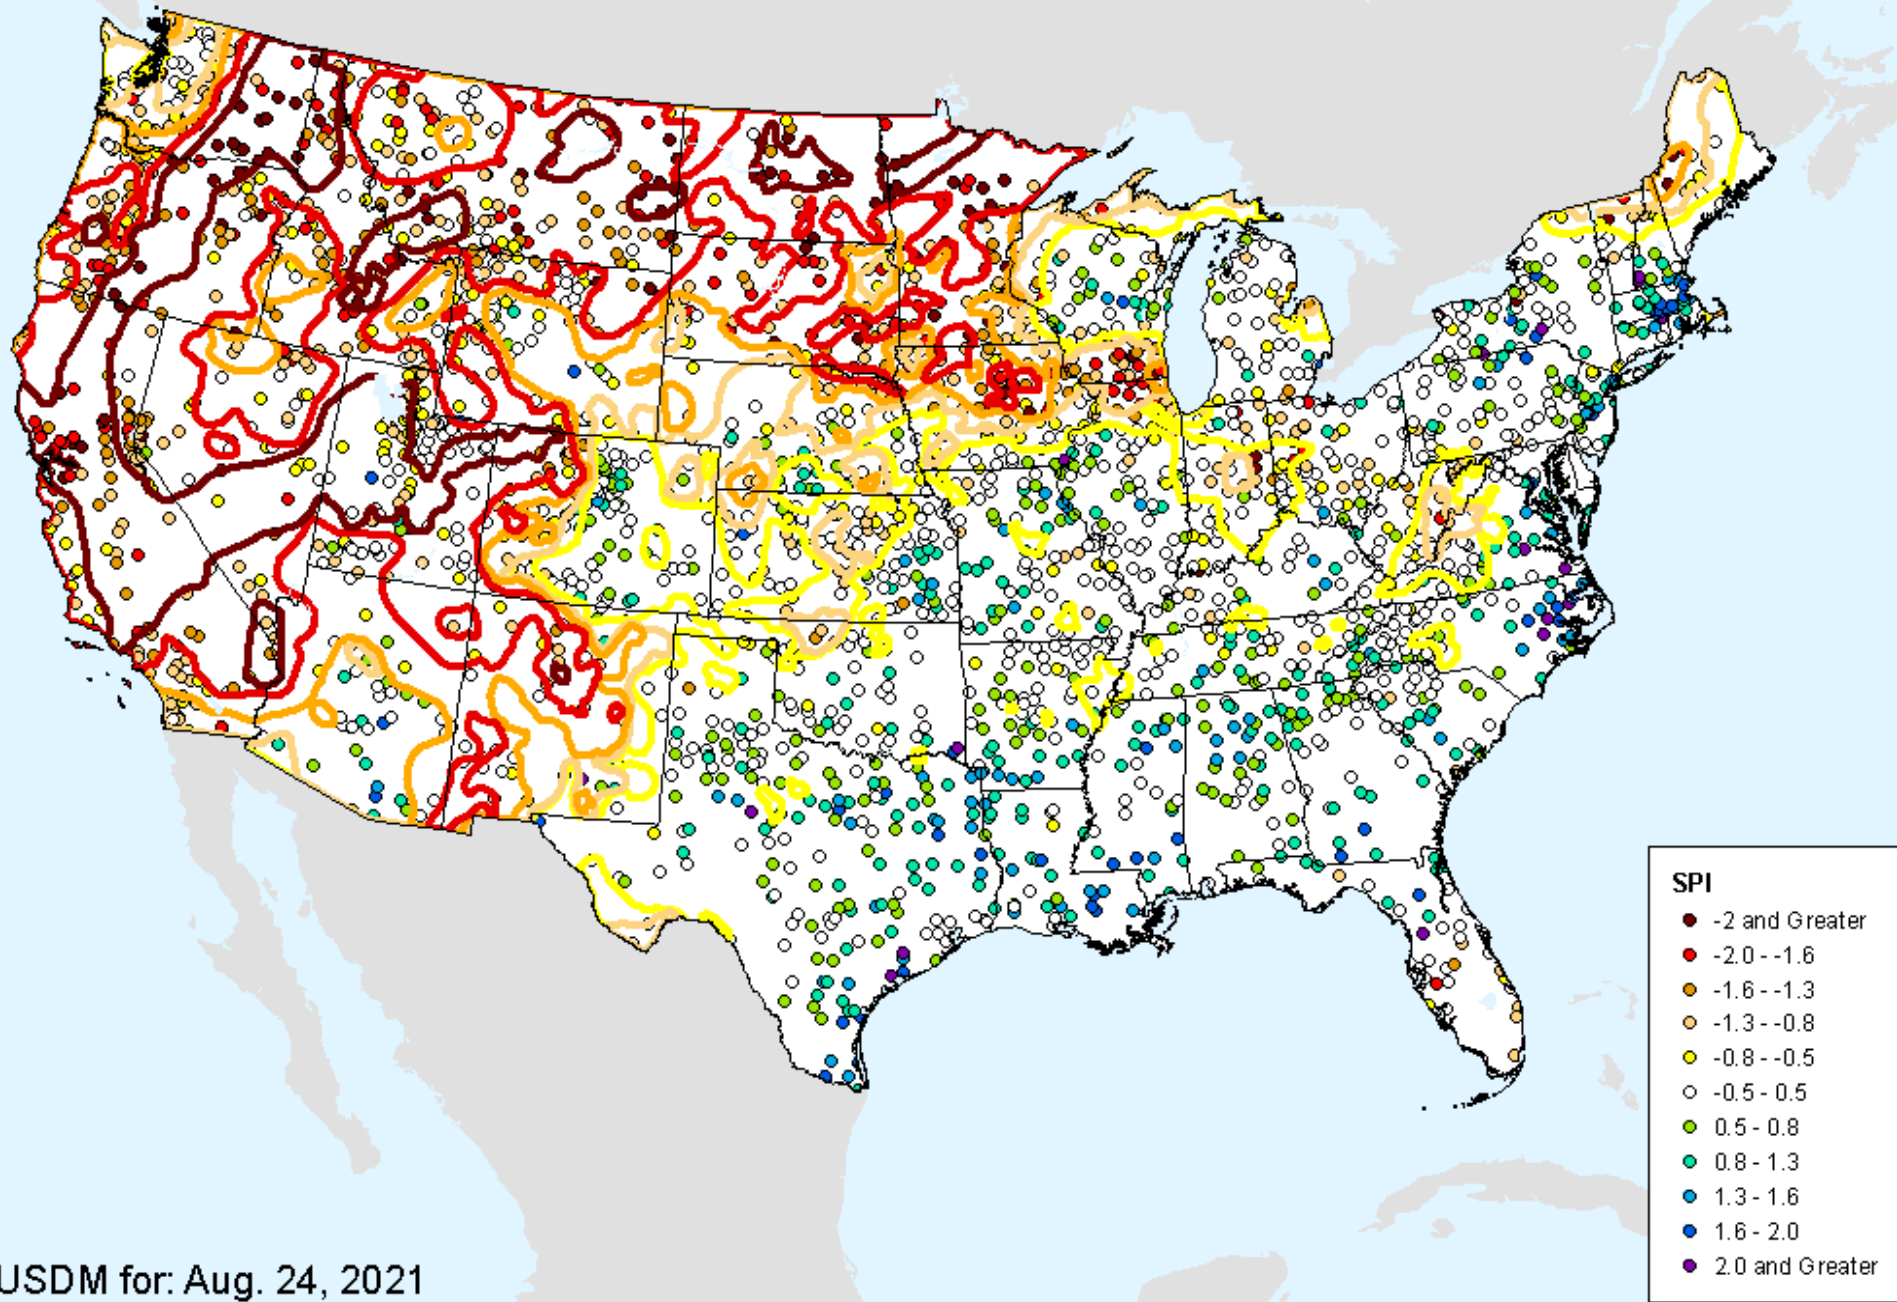

HPRCC 9-month SPI

As of: Tuesday, August 31, 2021

USDM for: Aug. 24, 2021