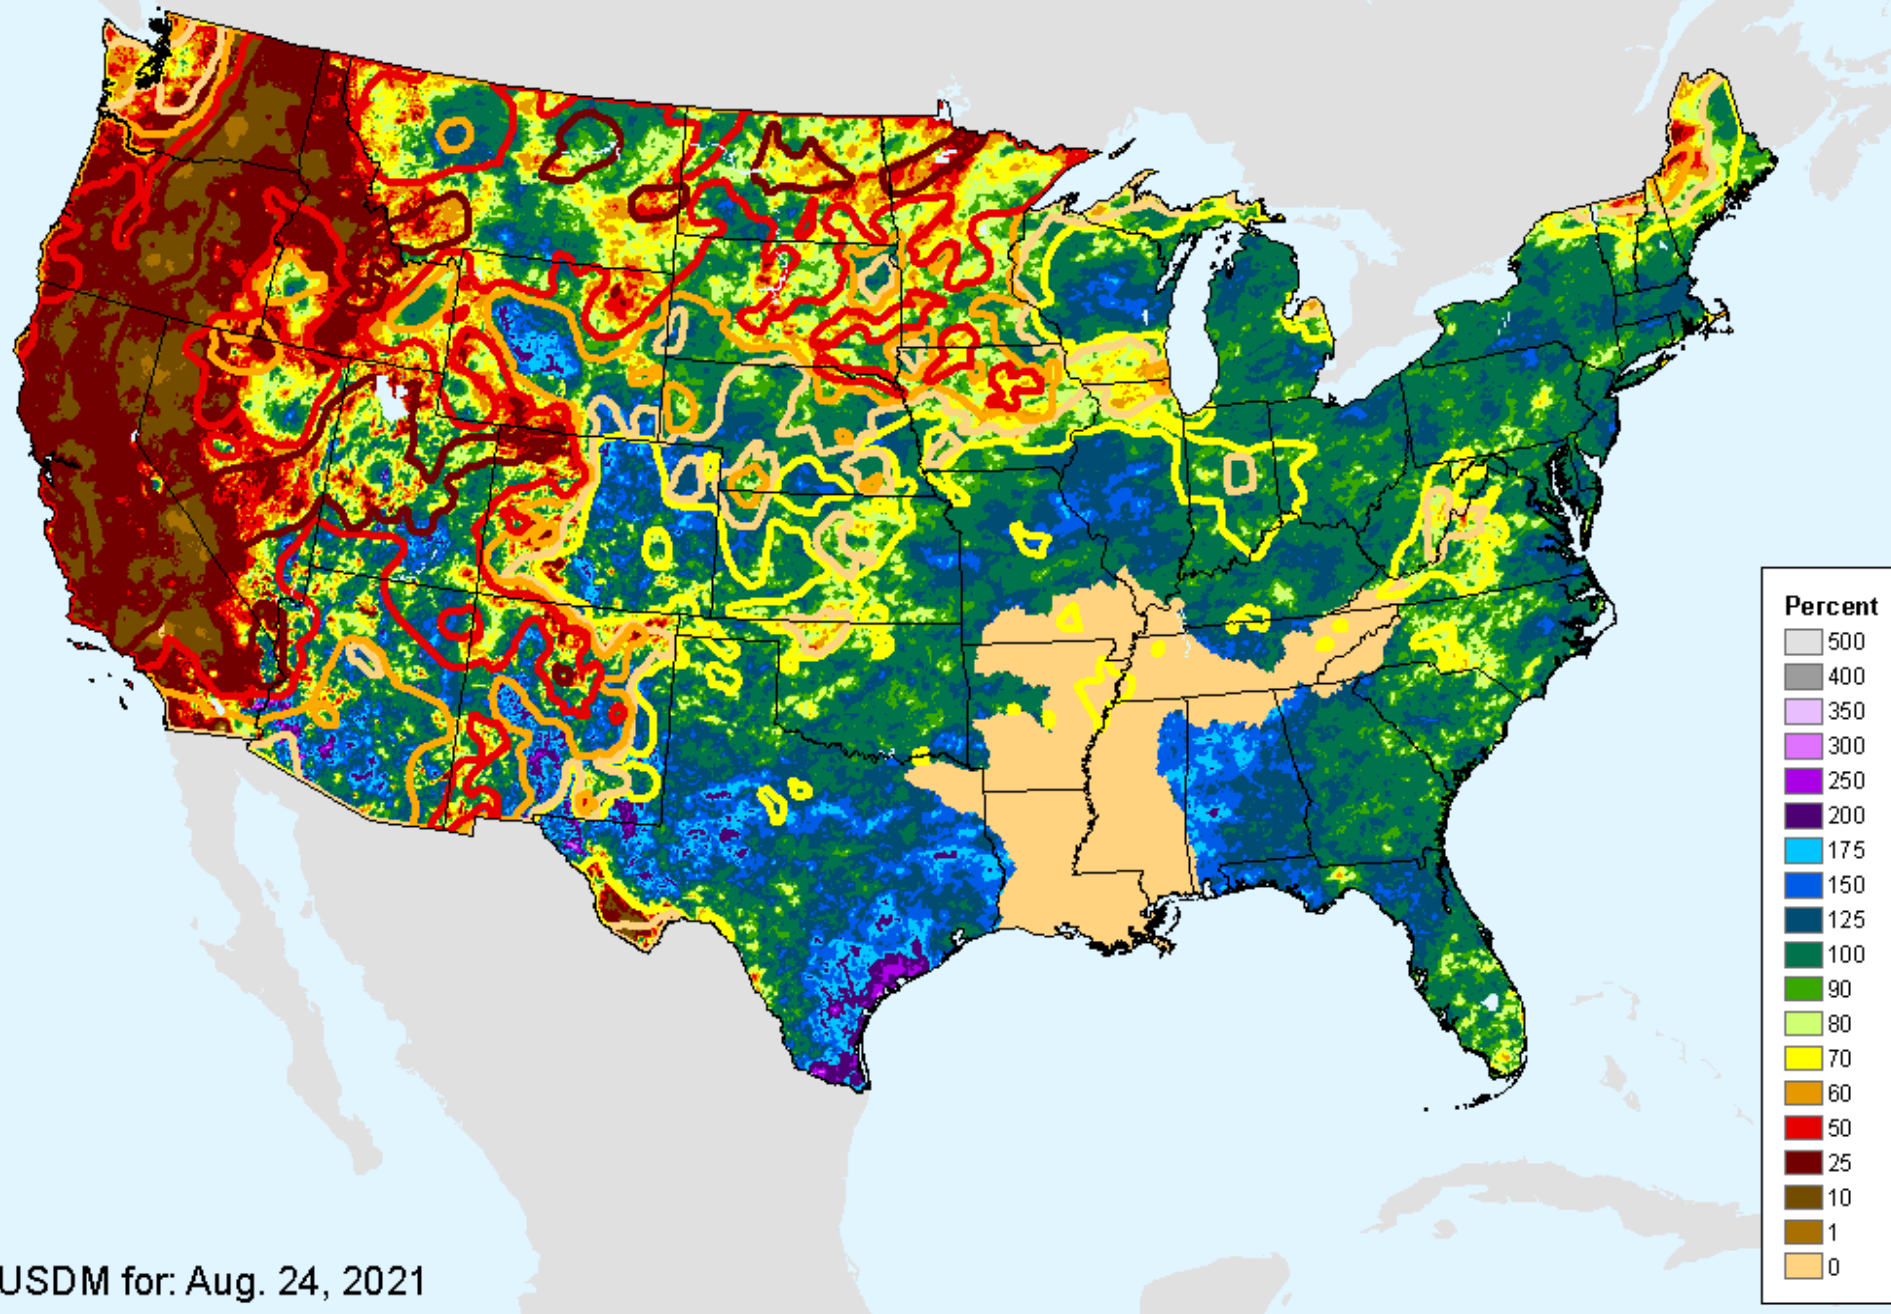

AHPS 180-Day Pct of Normal Pcp

As of: Tuesday, August 31, 2021

USDM for: Aug. 24, 2021