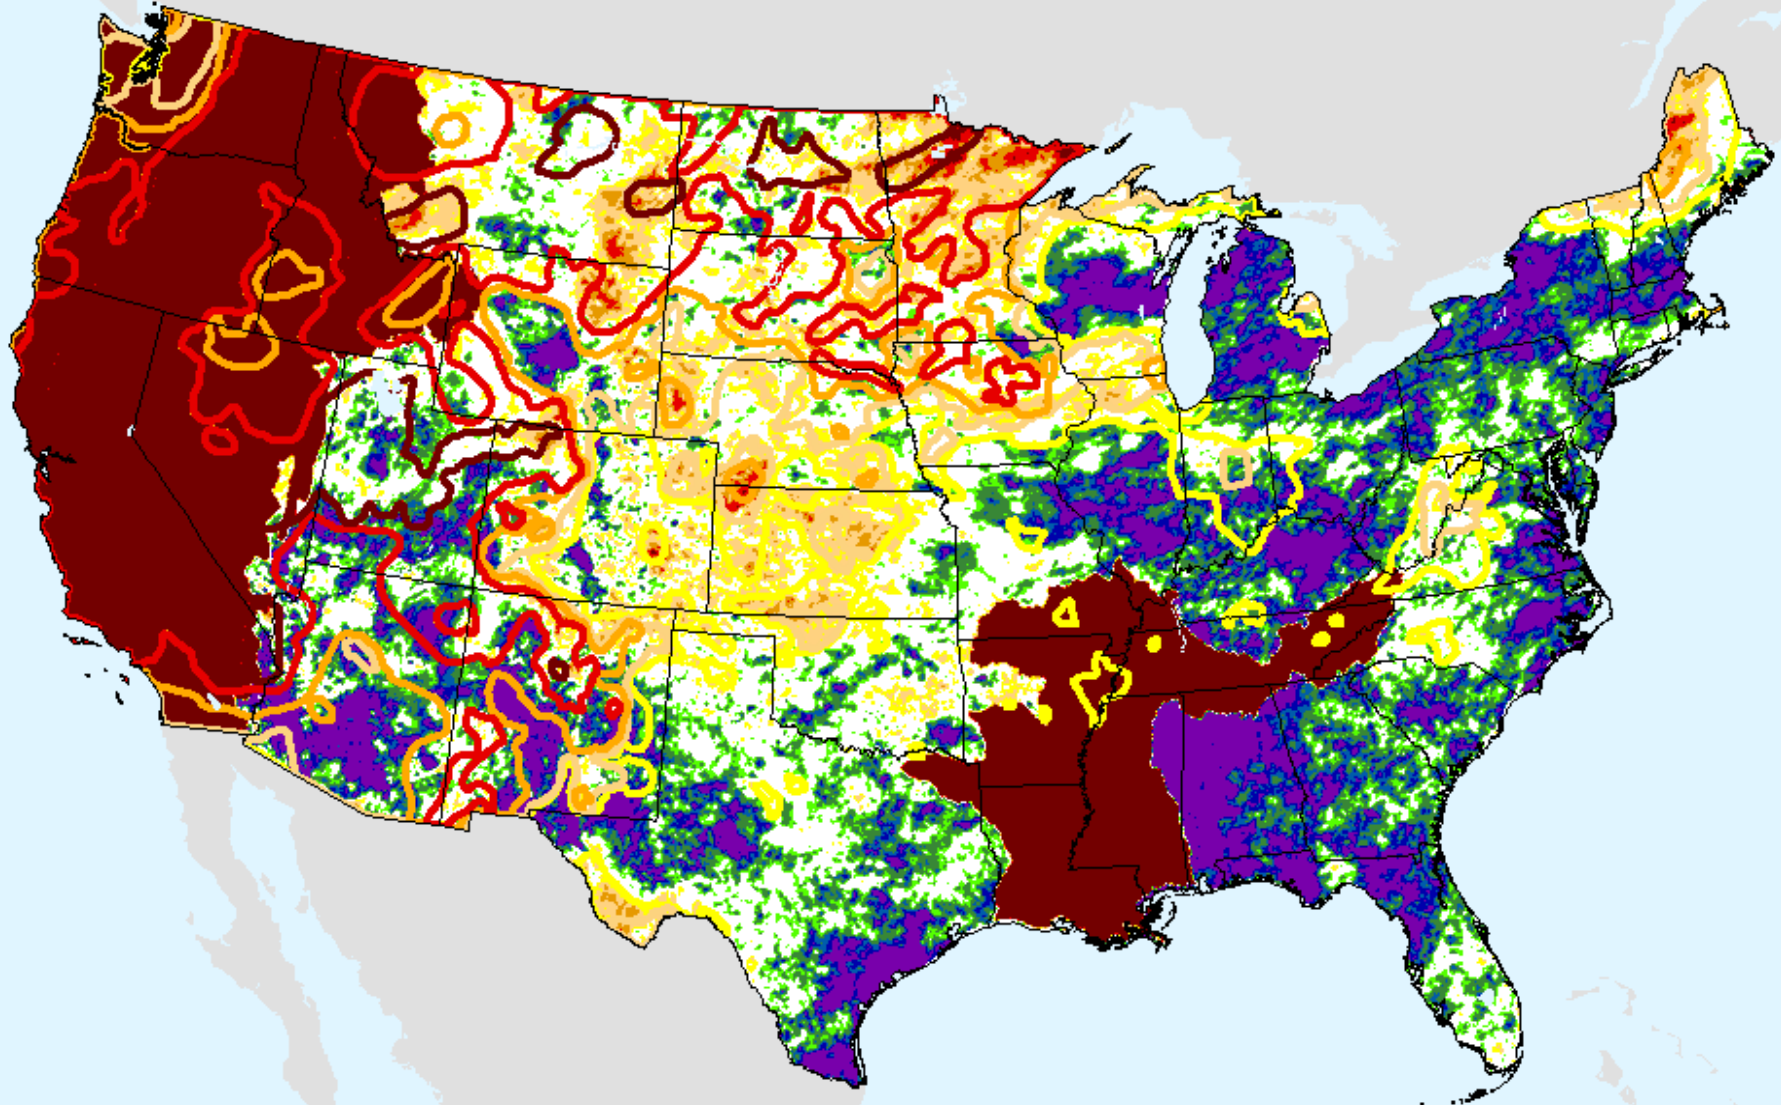

AHPS 3-month SPI

As of: Tuesday, August 31, 2021

USDM for: Aug. 24, 2021

SPI (USDM)