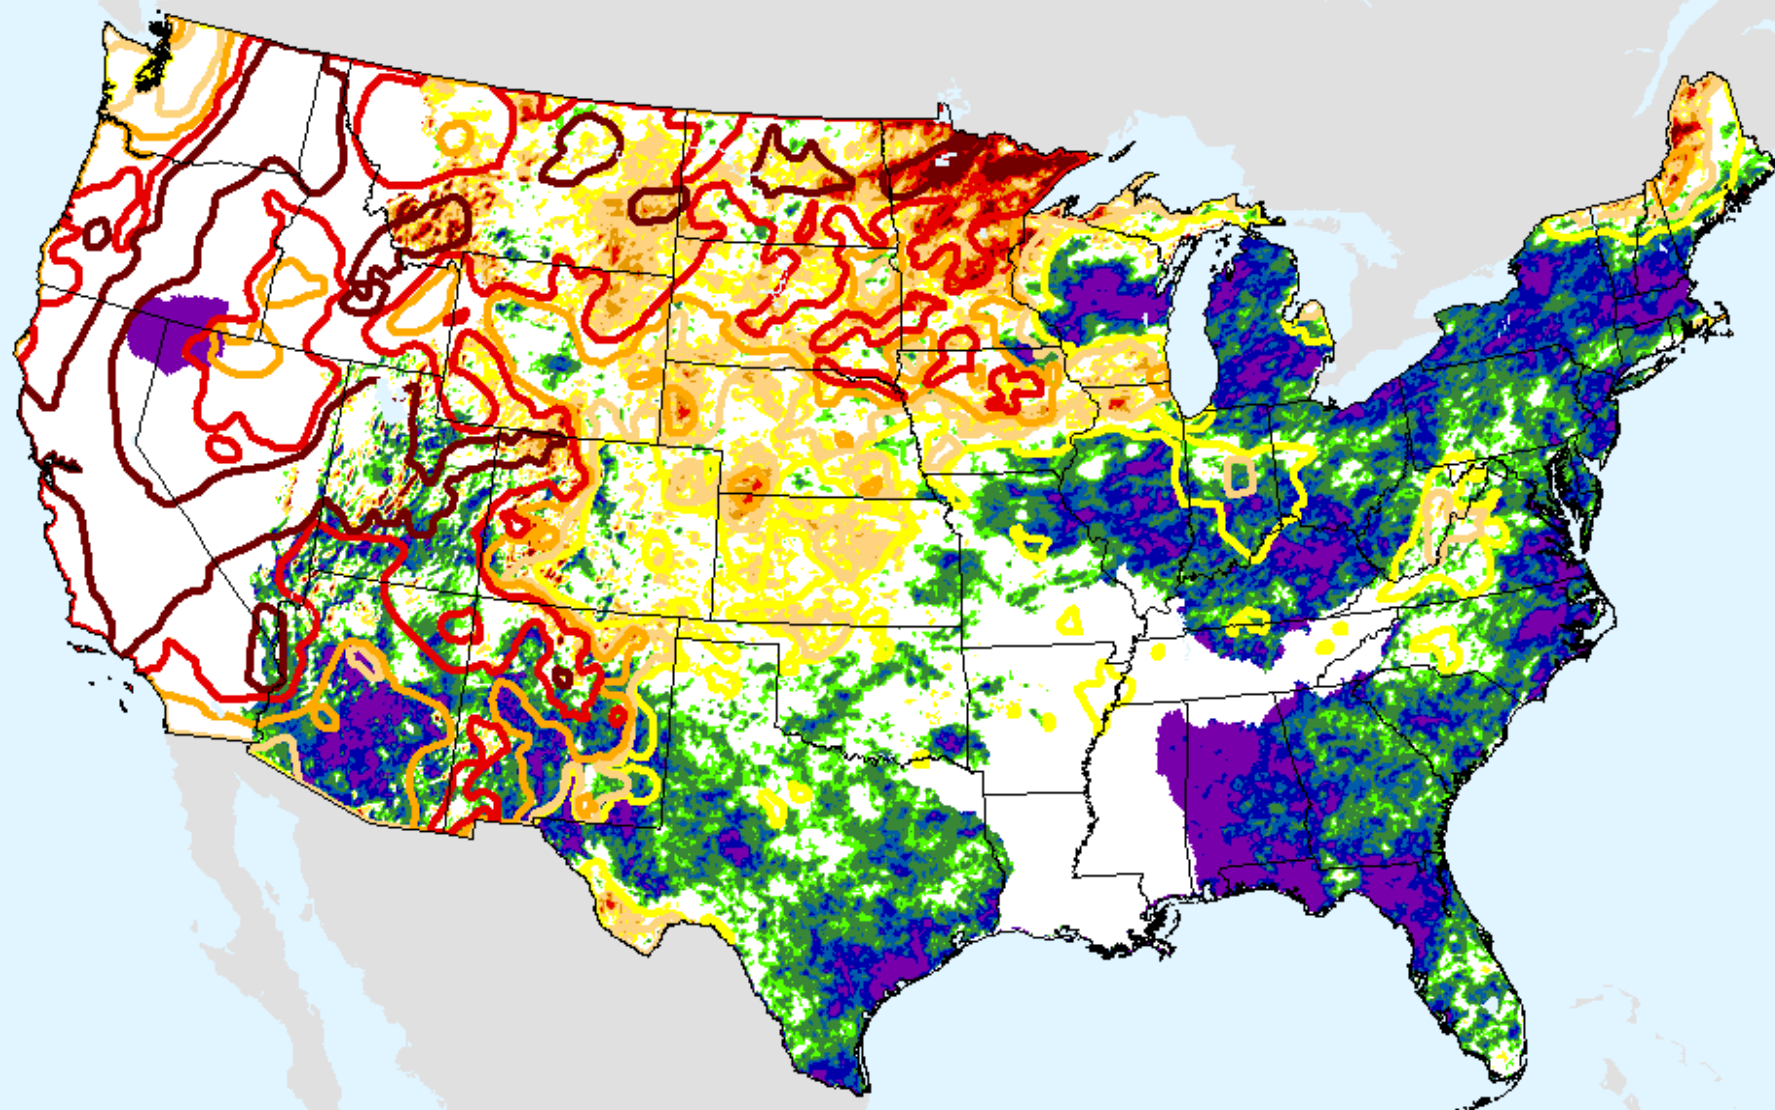

AHPS 3-month SPEI

As of: Tuesday, August 31, 2021

USDM for: Aug. 24, 2021

SPEI (USDM)