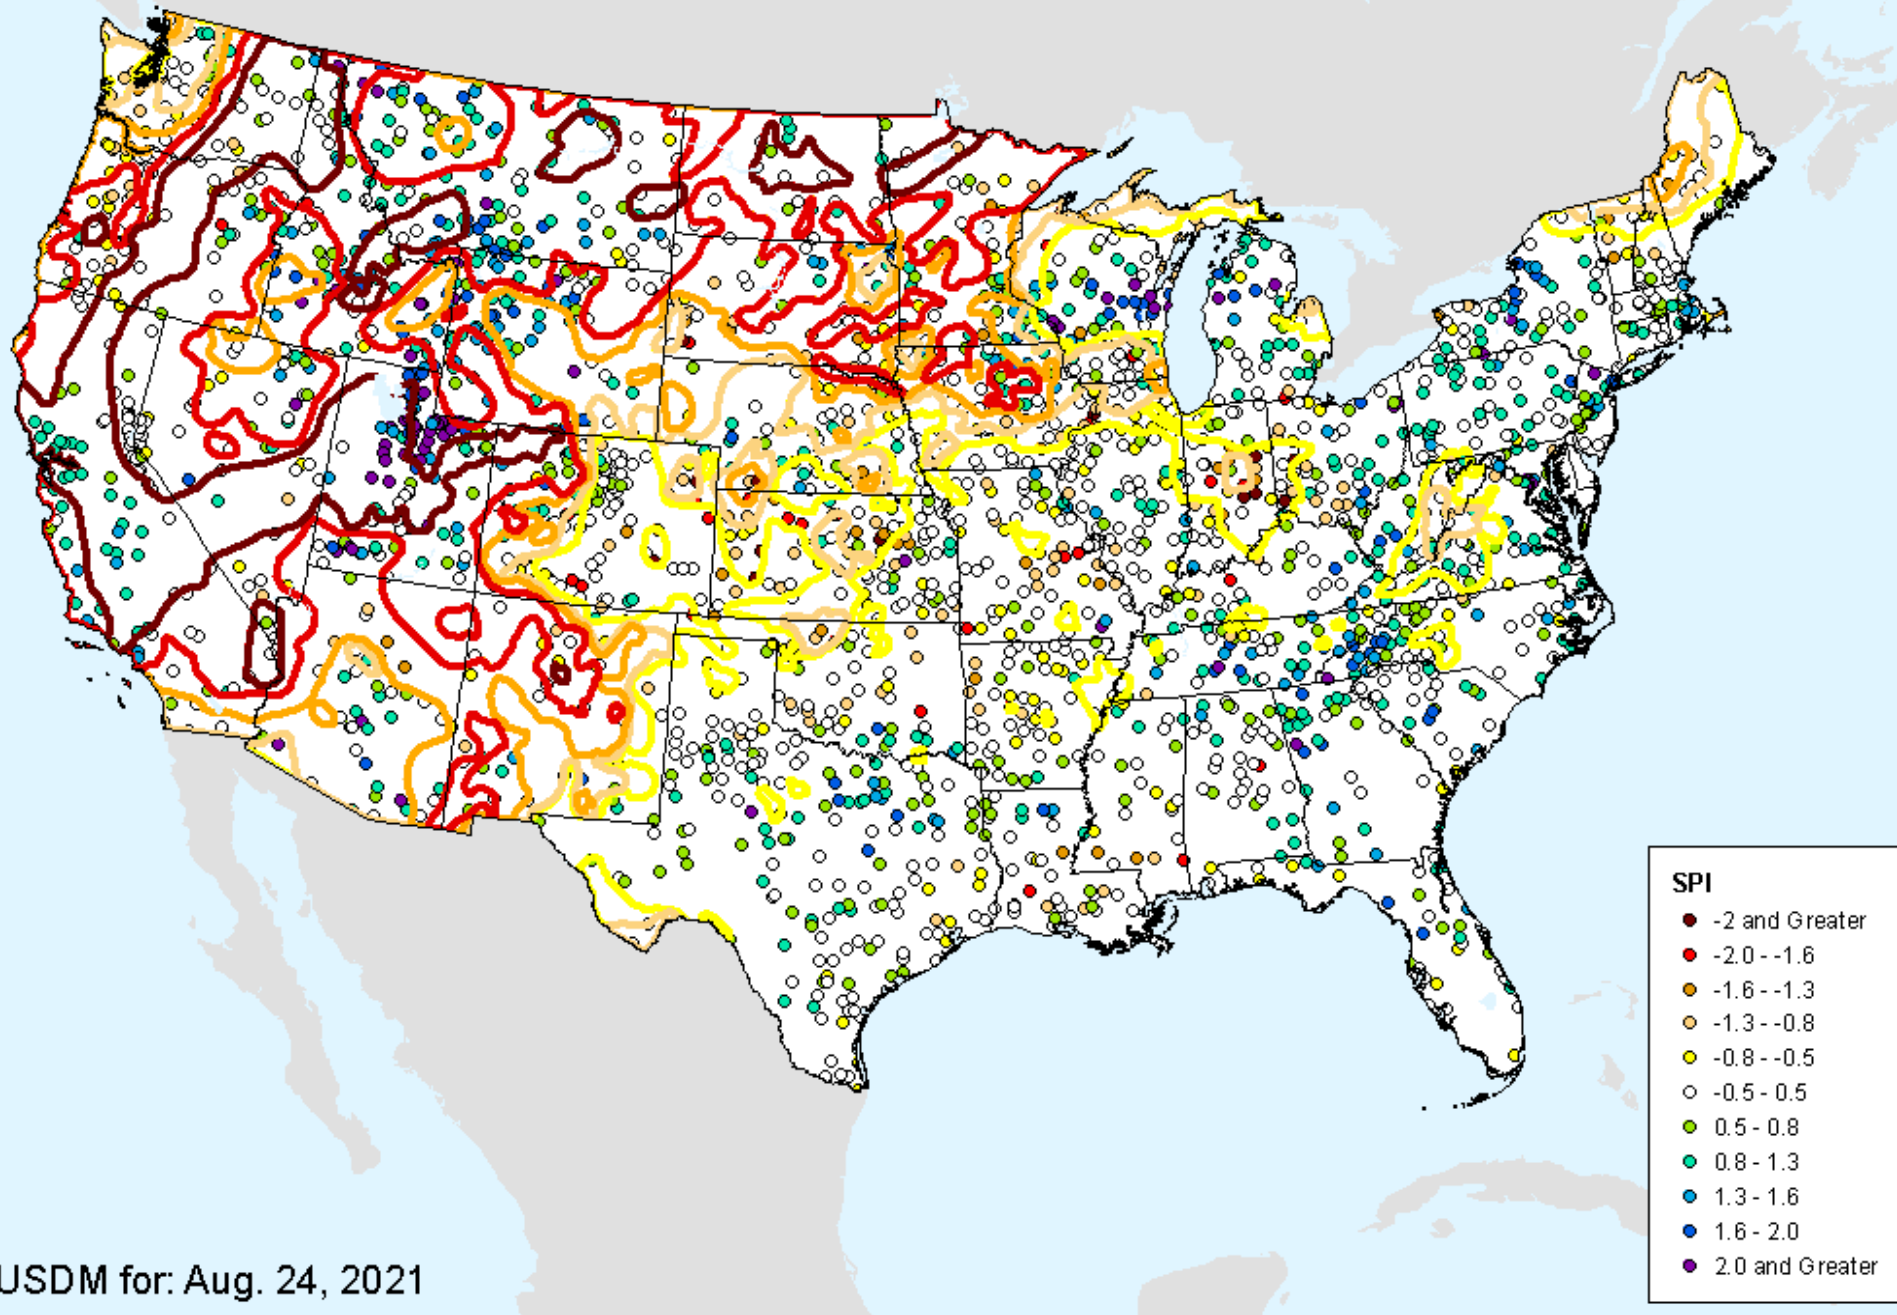

HPRCC 1-month SPI

As of: Tuesday, August 31, 2021