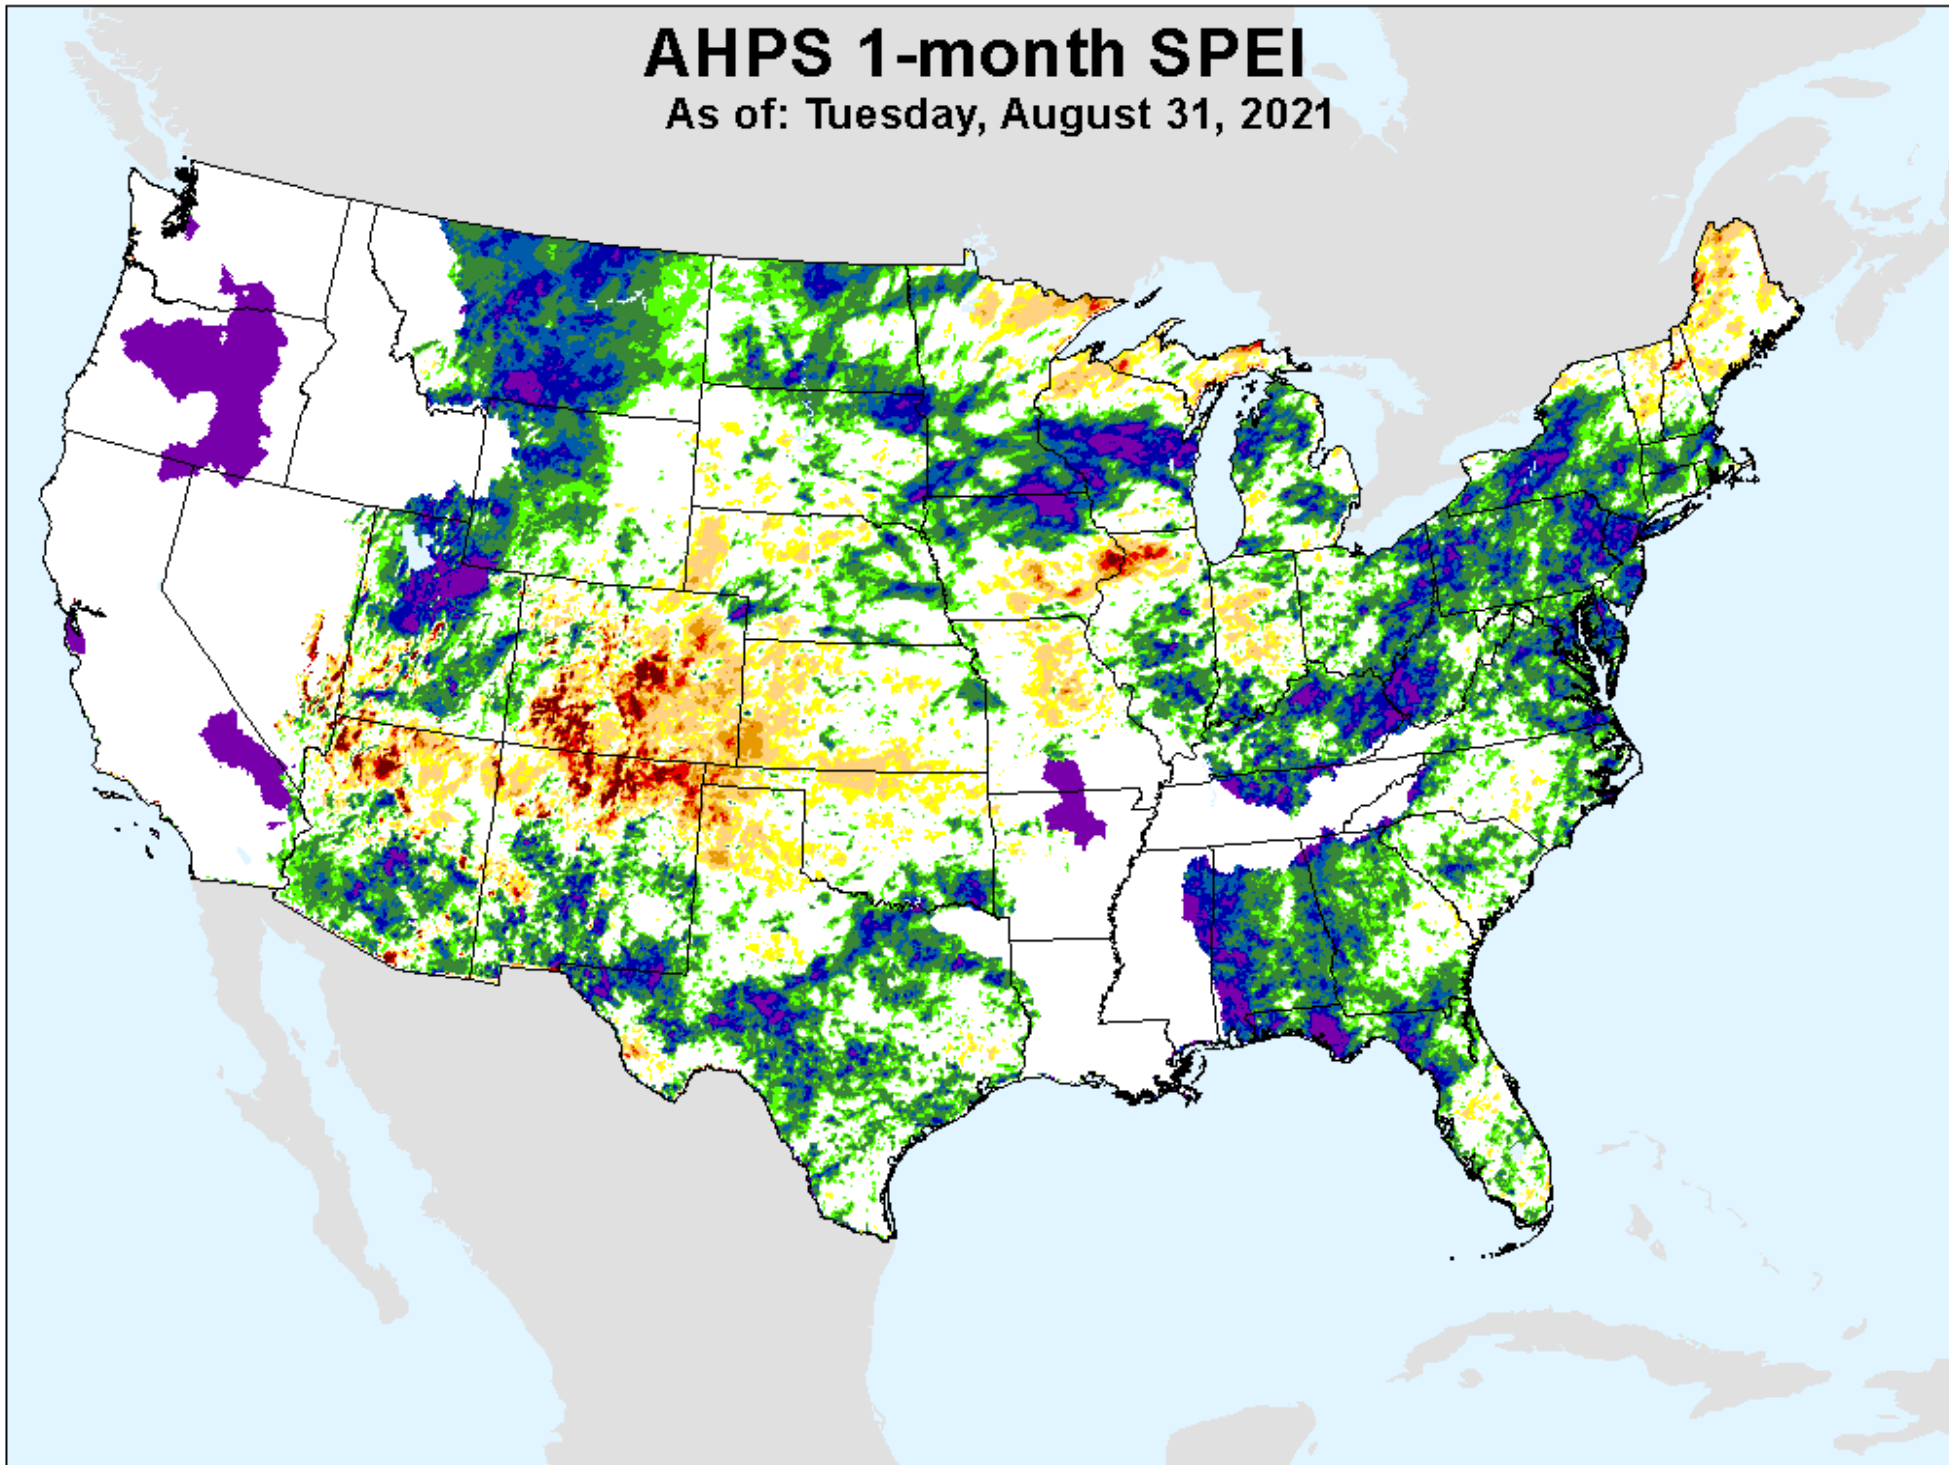

AHPS 1-month SPEI

As of: Tuesday, August 31, 2021

SPEI (USDM)