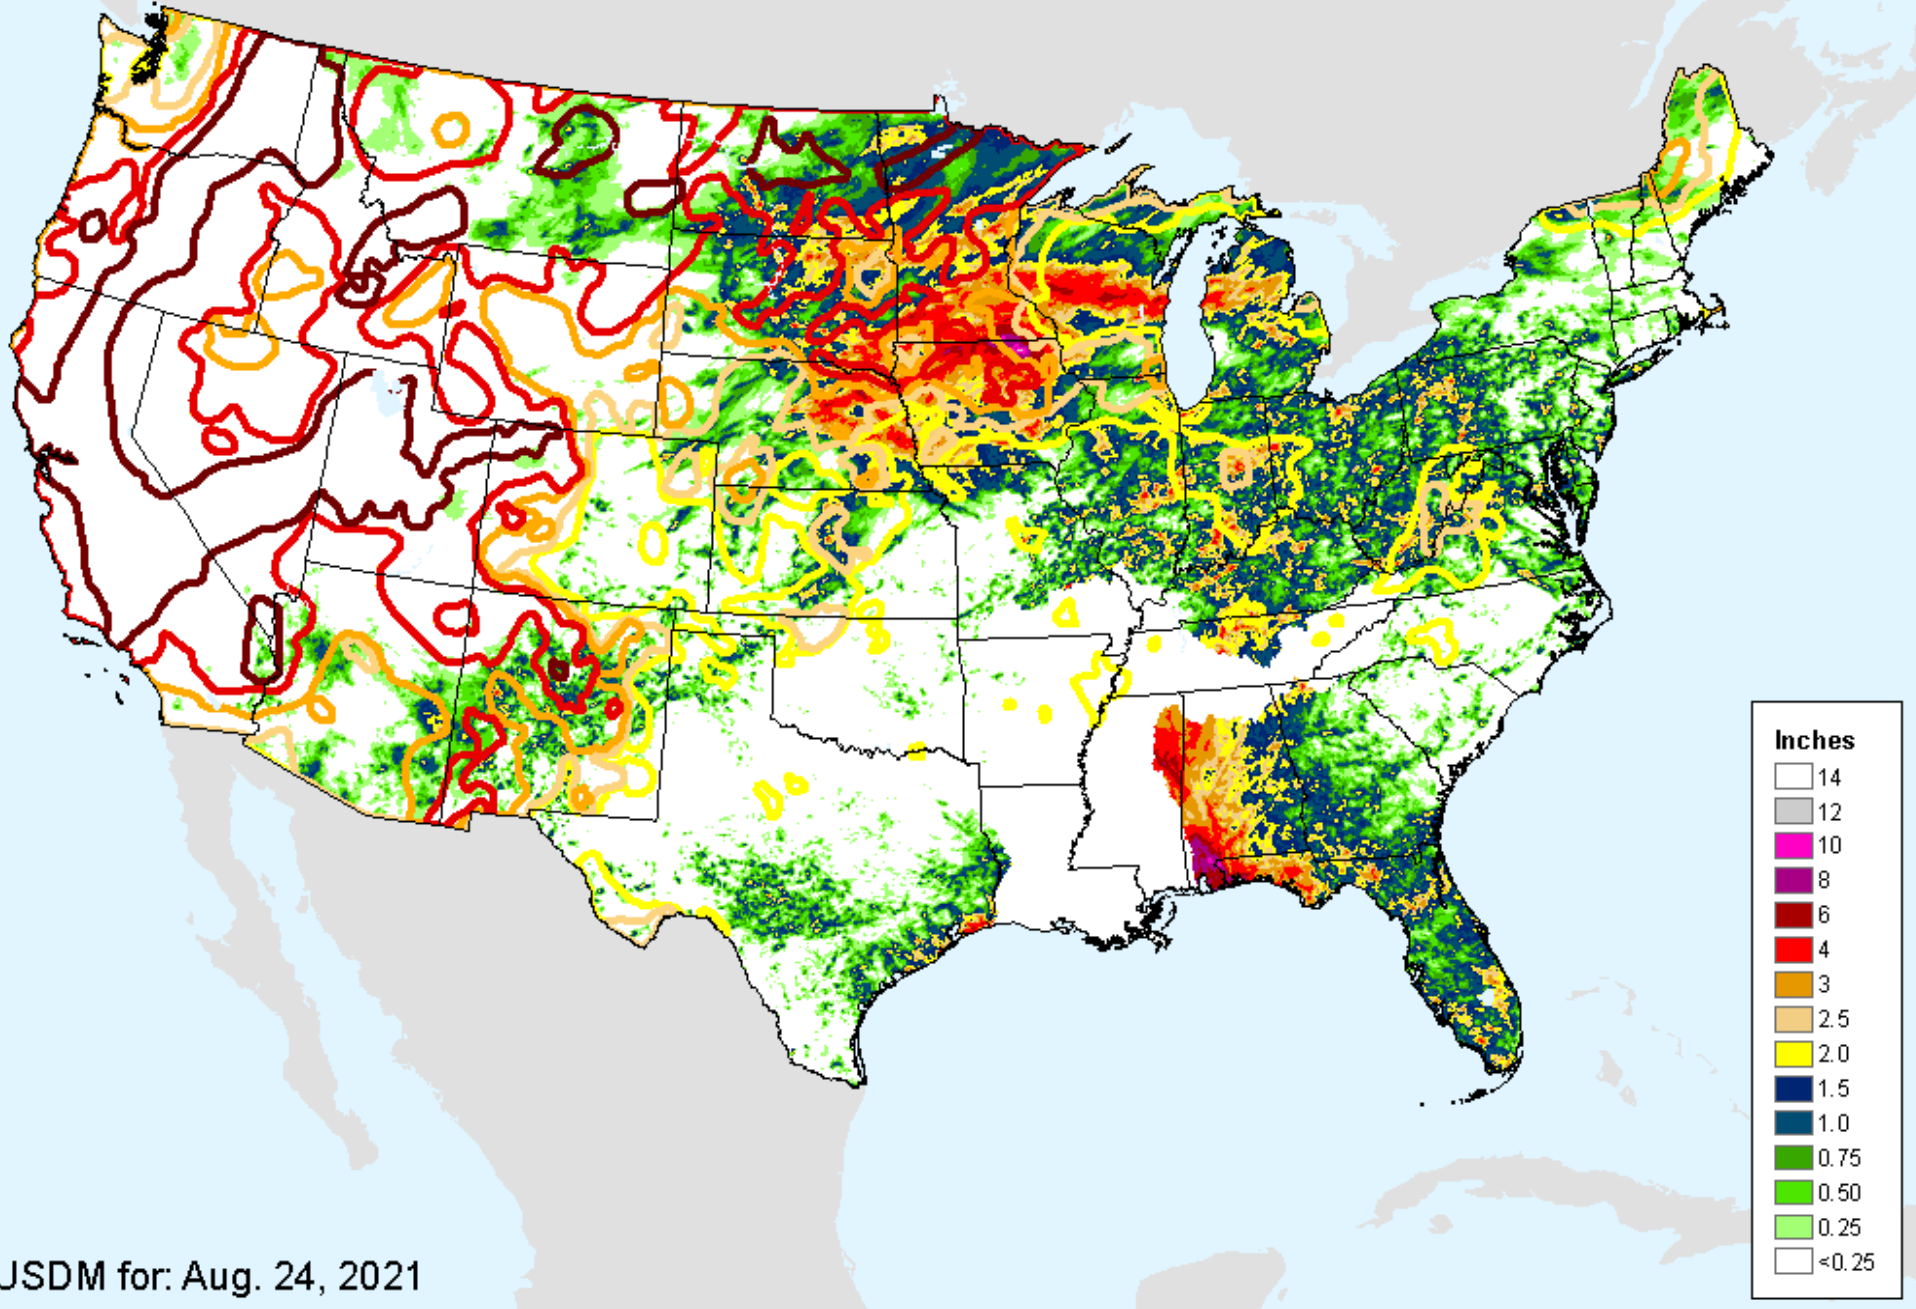

AHPS 7-Day Precipitation

As of: Tuesday, August 31, 2021