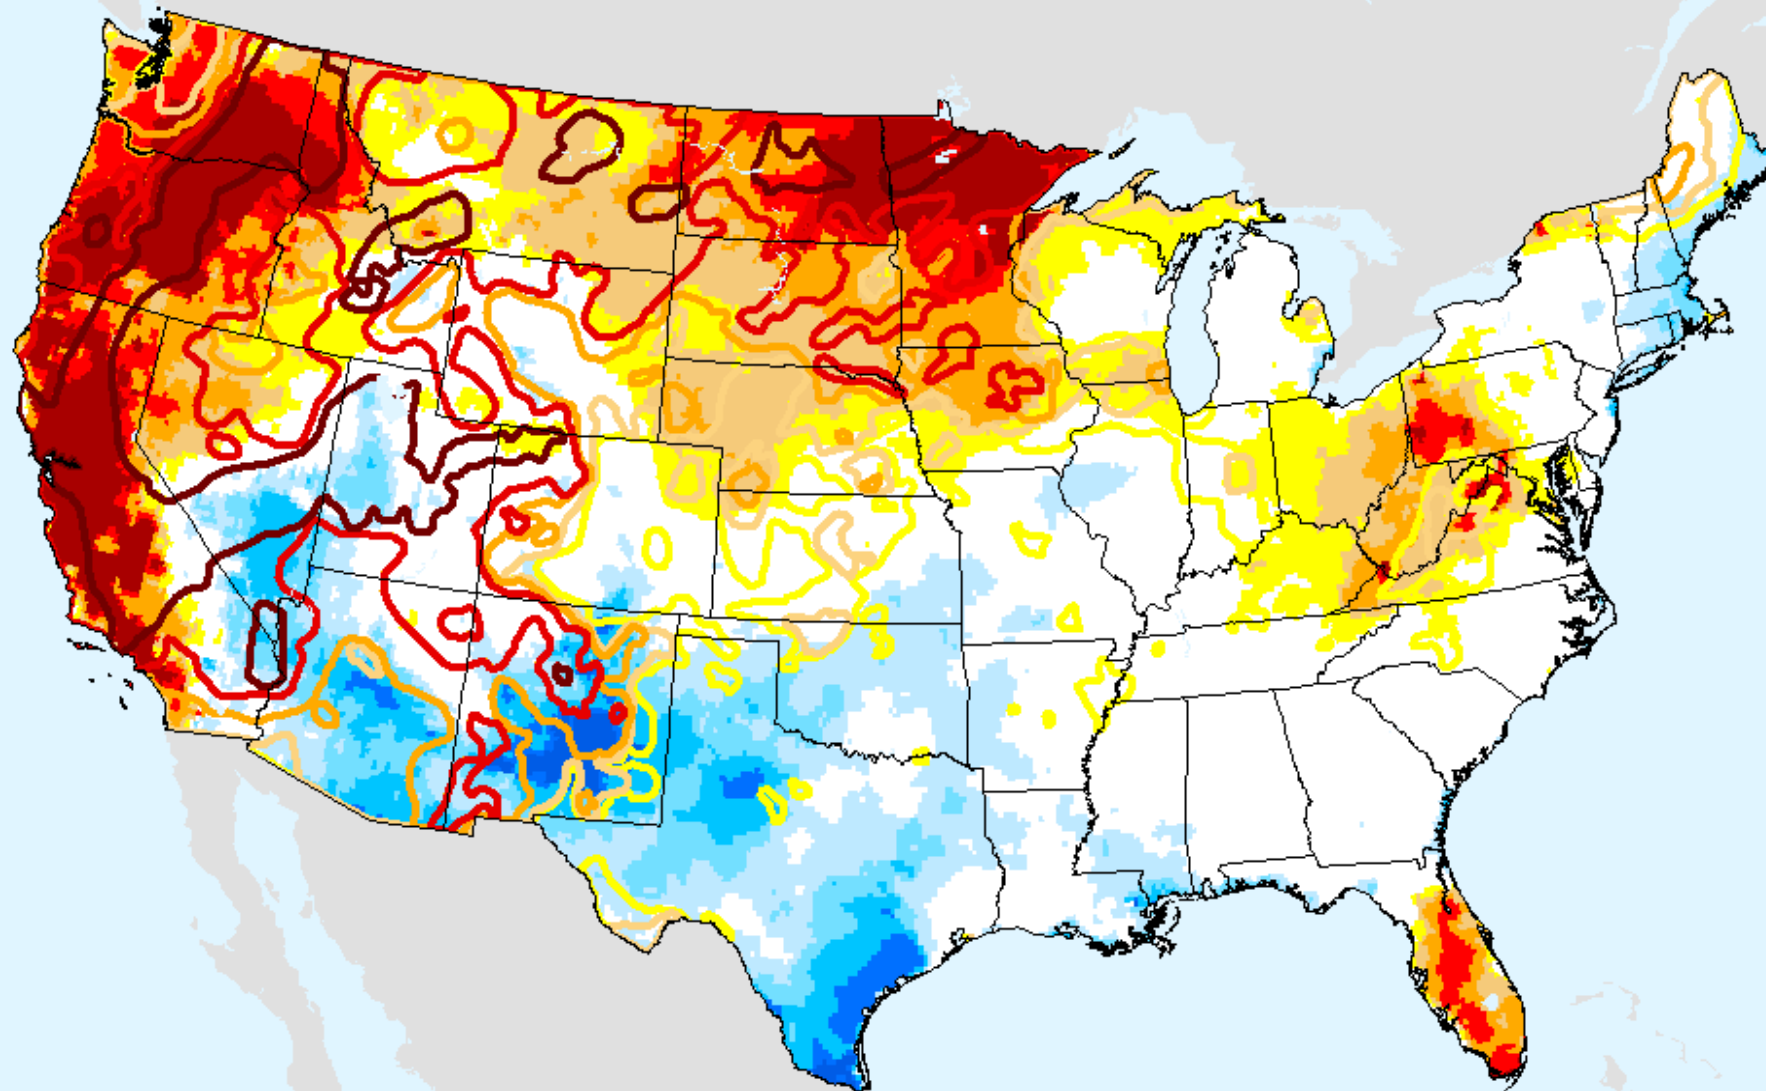

EDDI 9-week

As of: Tuesday, August 31, 2021

USDM for: Aug. 24, 2021