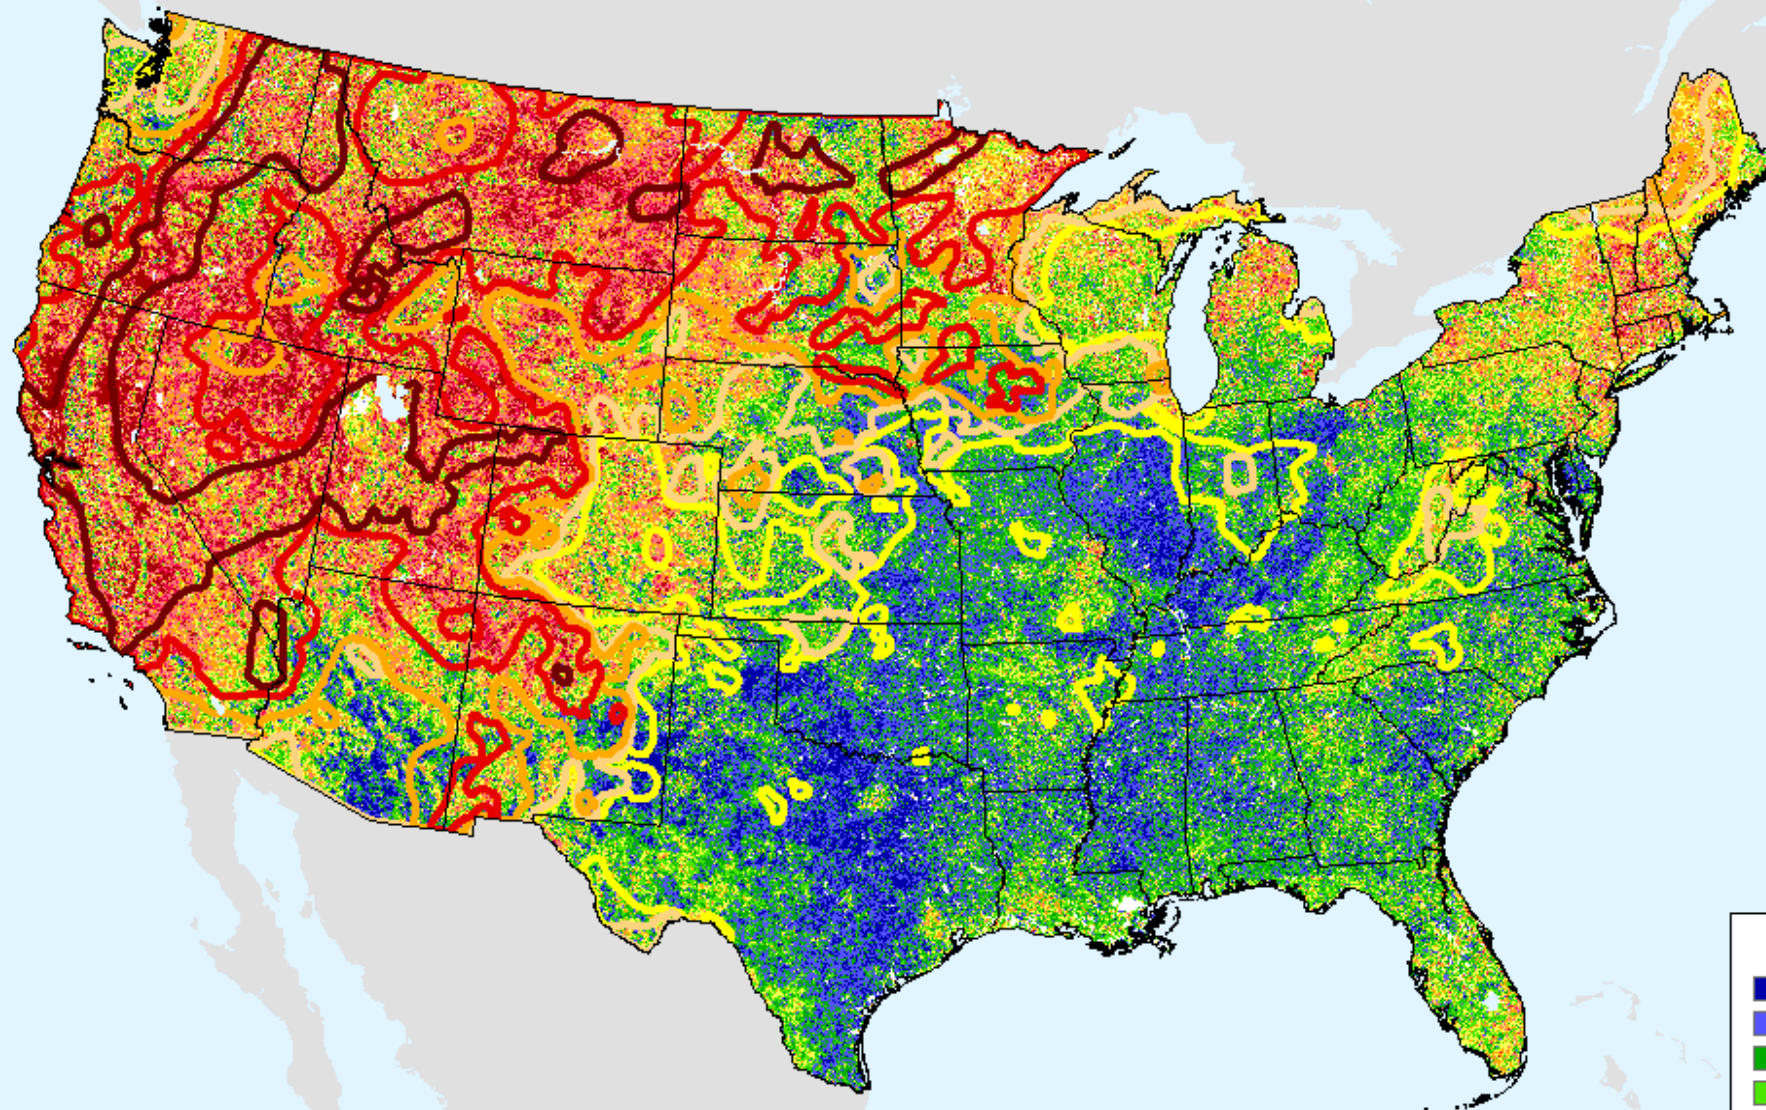

Vegetation Health Index

As of: Tuesday, August 31, 2021

USDM for: Aug. 24, 2021