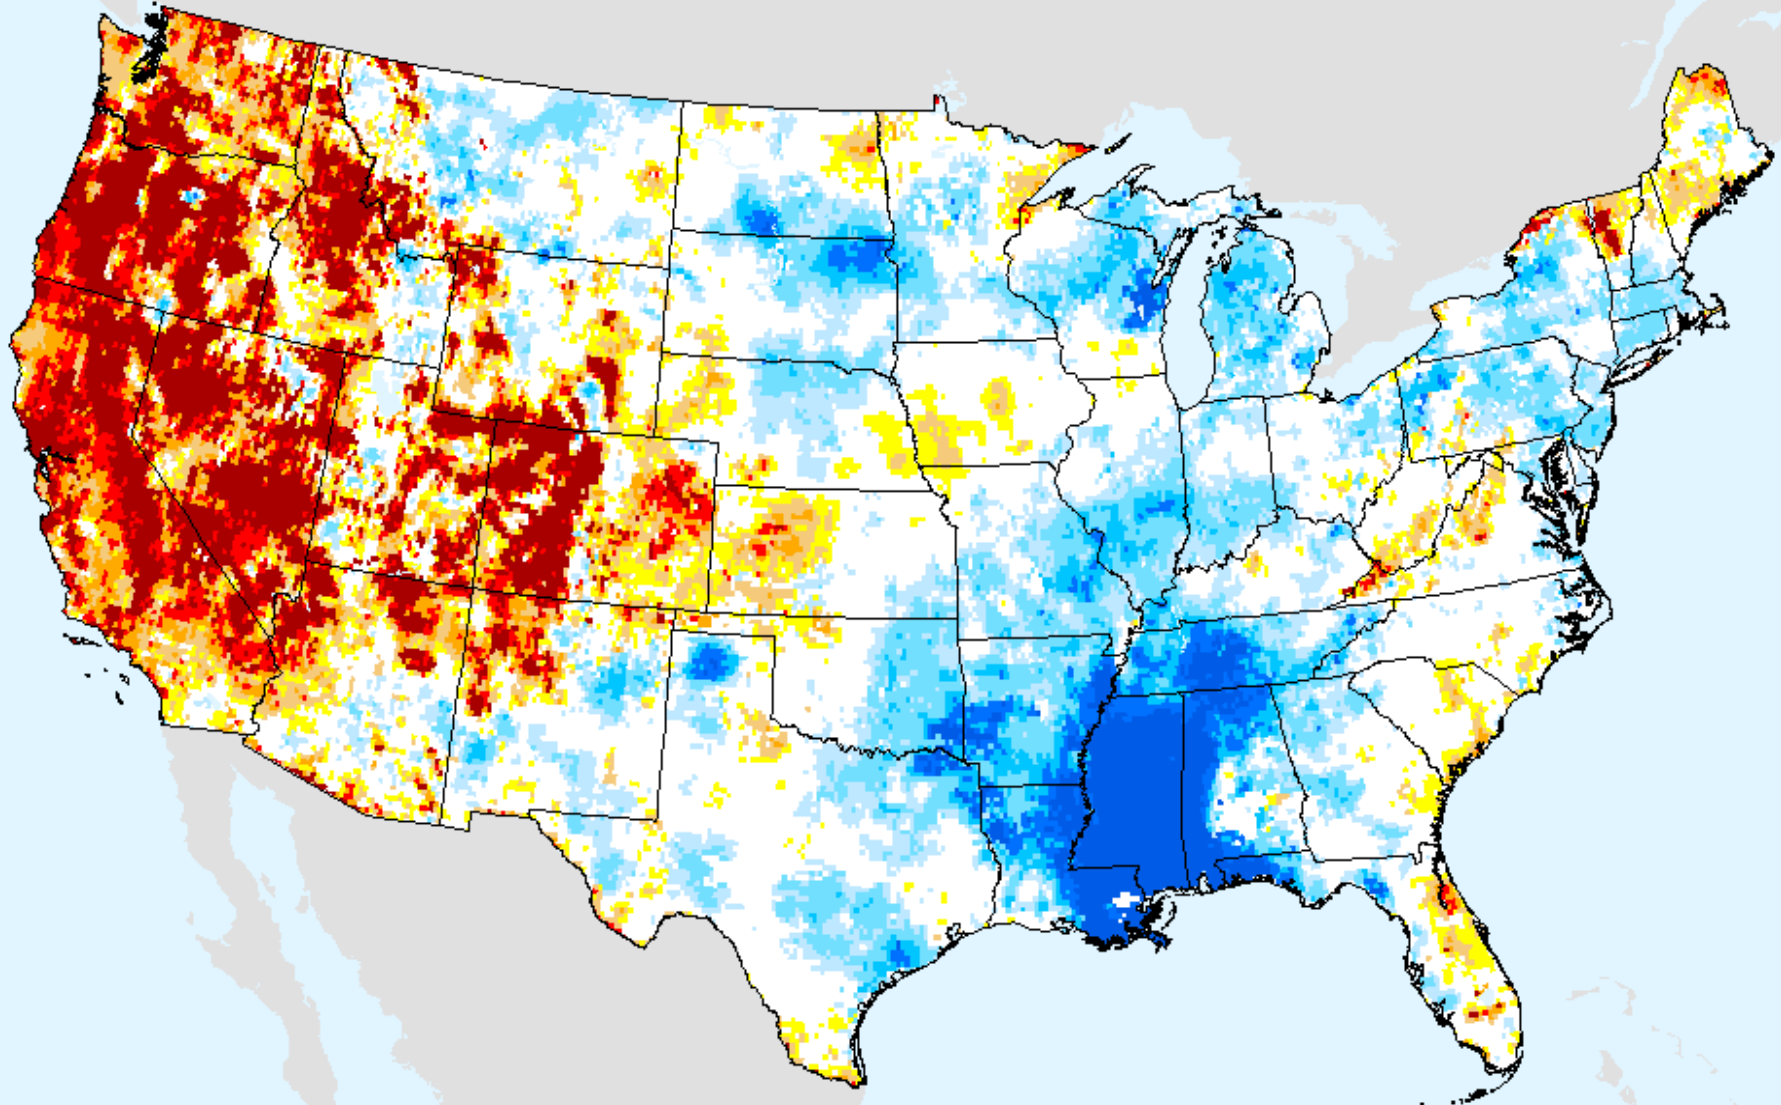

GRACE-Based Surface Soil Moisture Drought Indicator

As of: Tuesday, August 31, 2021