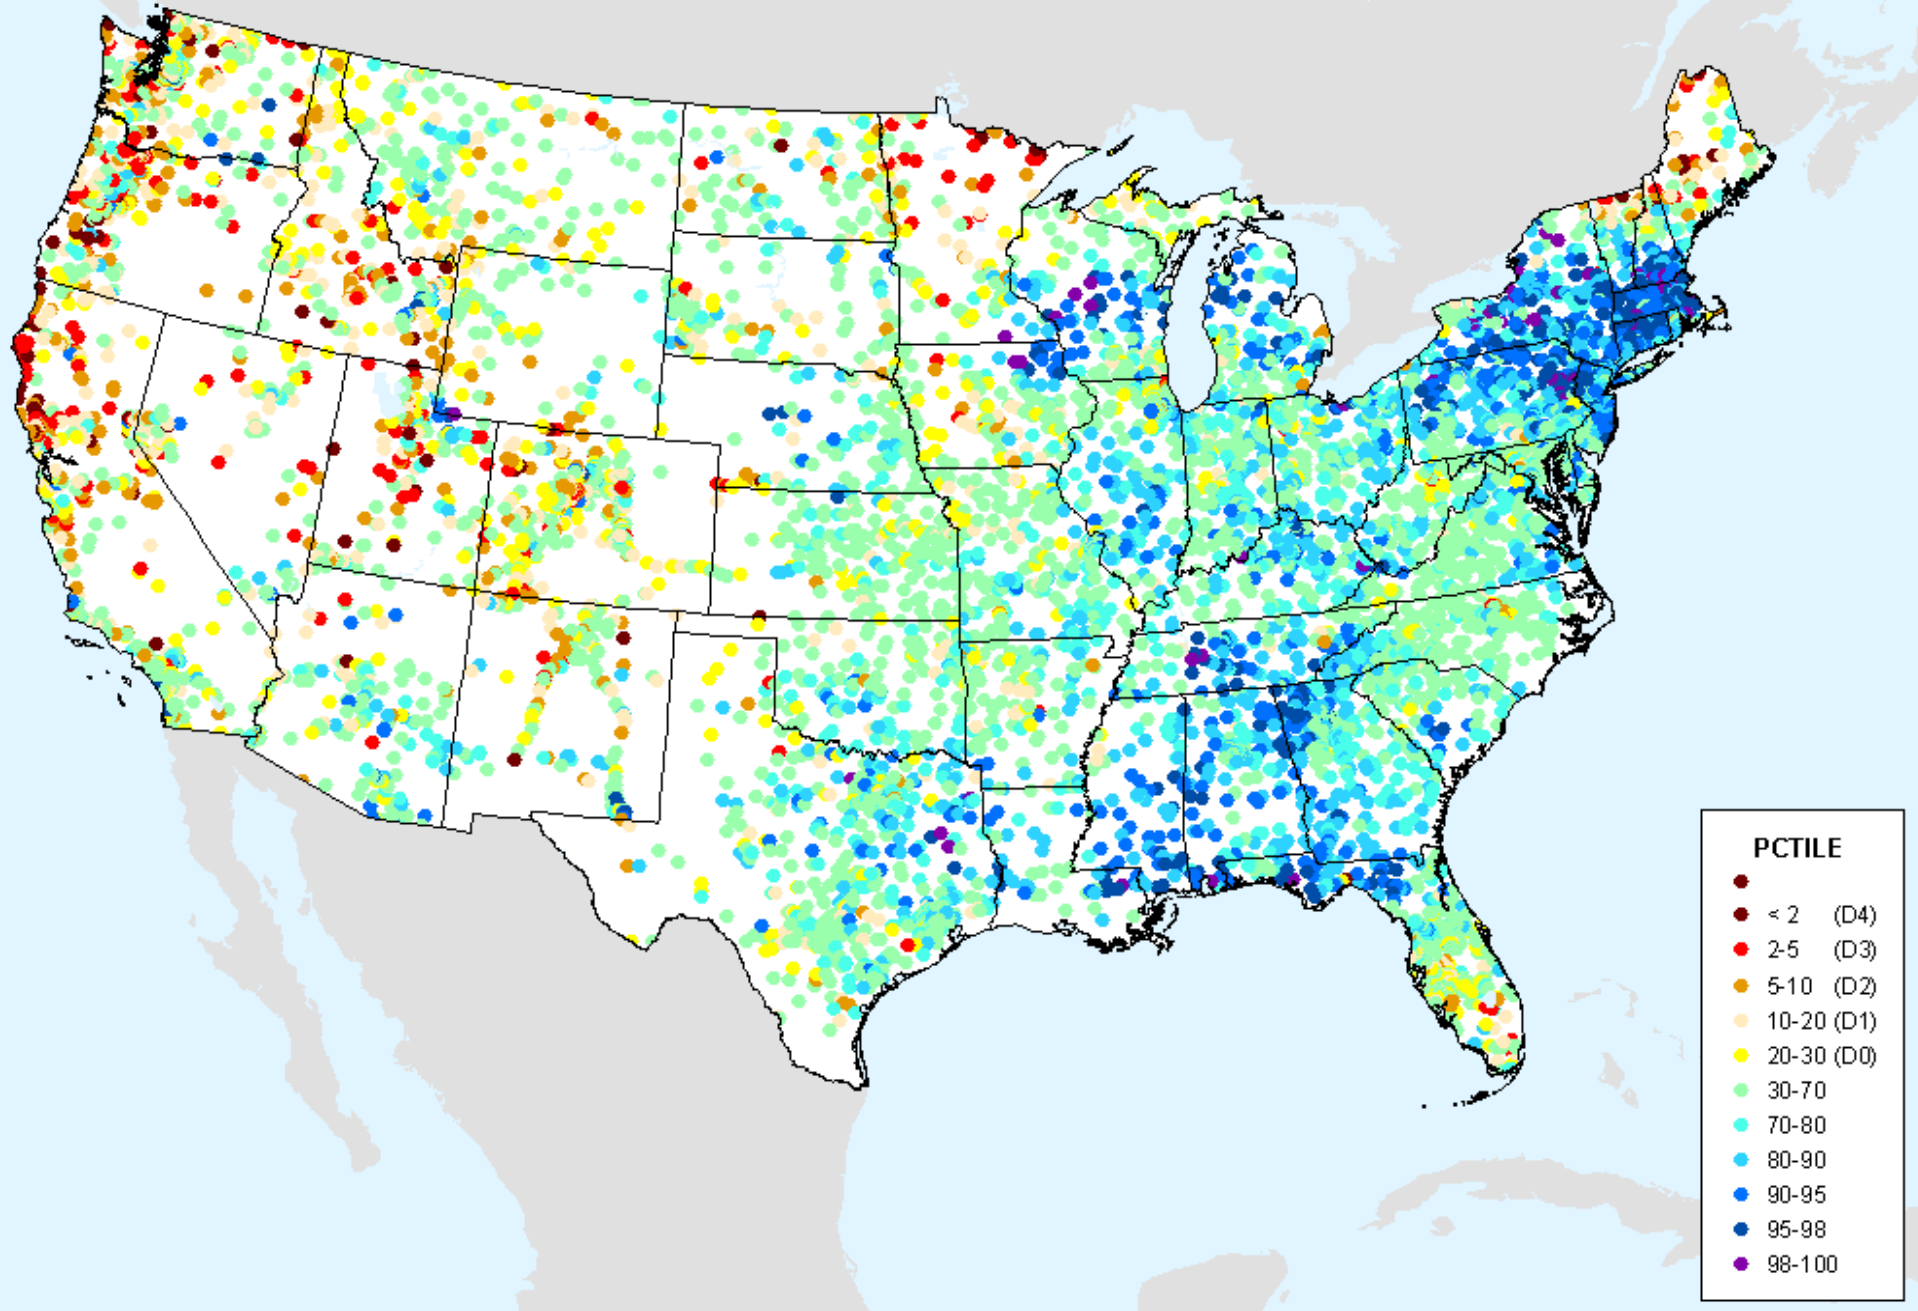

USGS 7-Day Avg Streamflow

As of: Tuesday, August 31, 2021