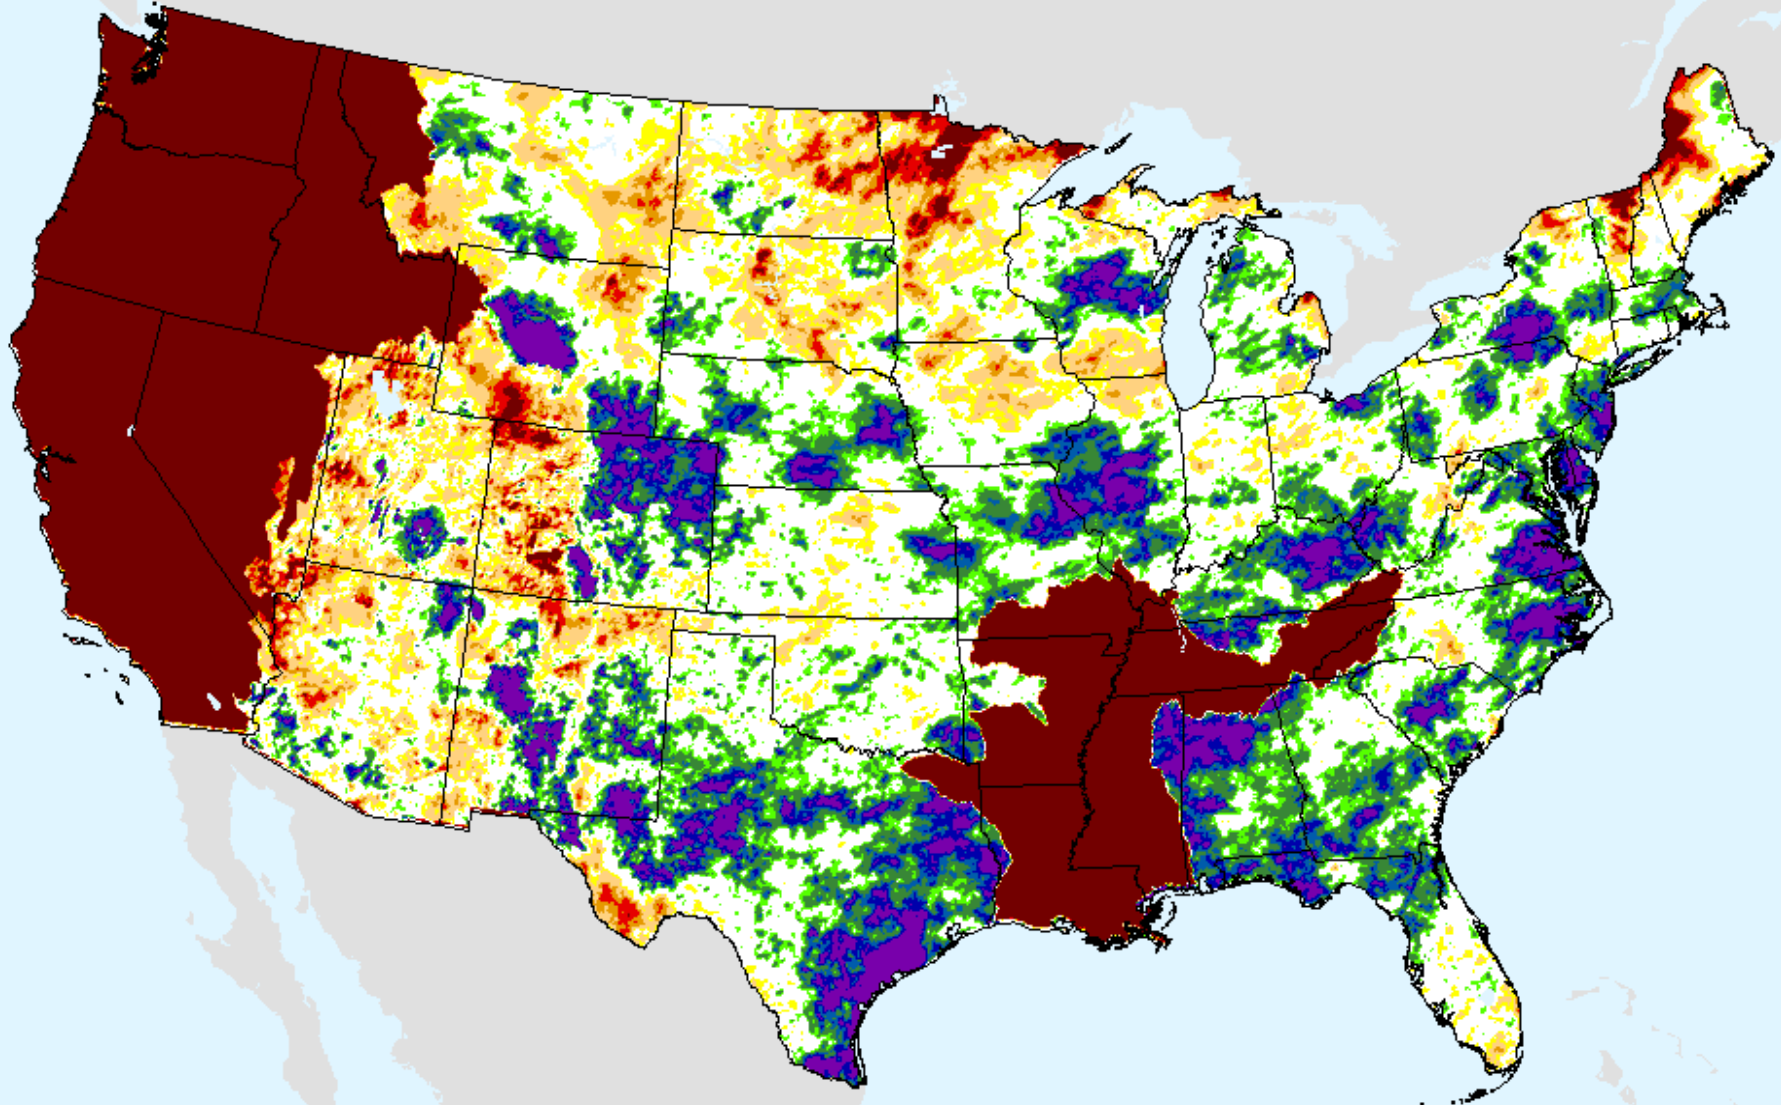

AHPS 9-month SPI

As of: Tuesday, August 31, 2021