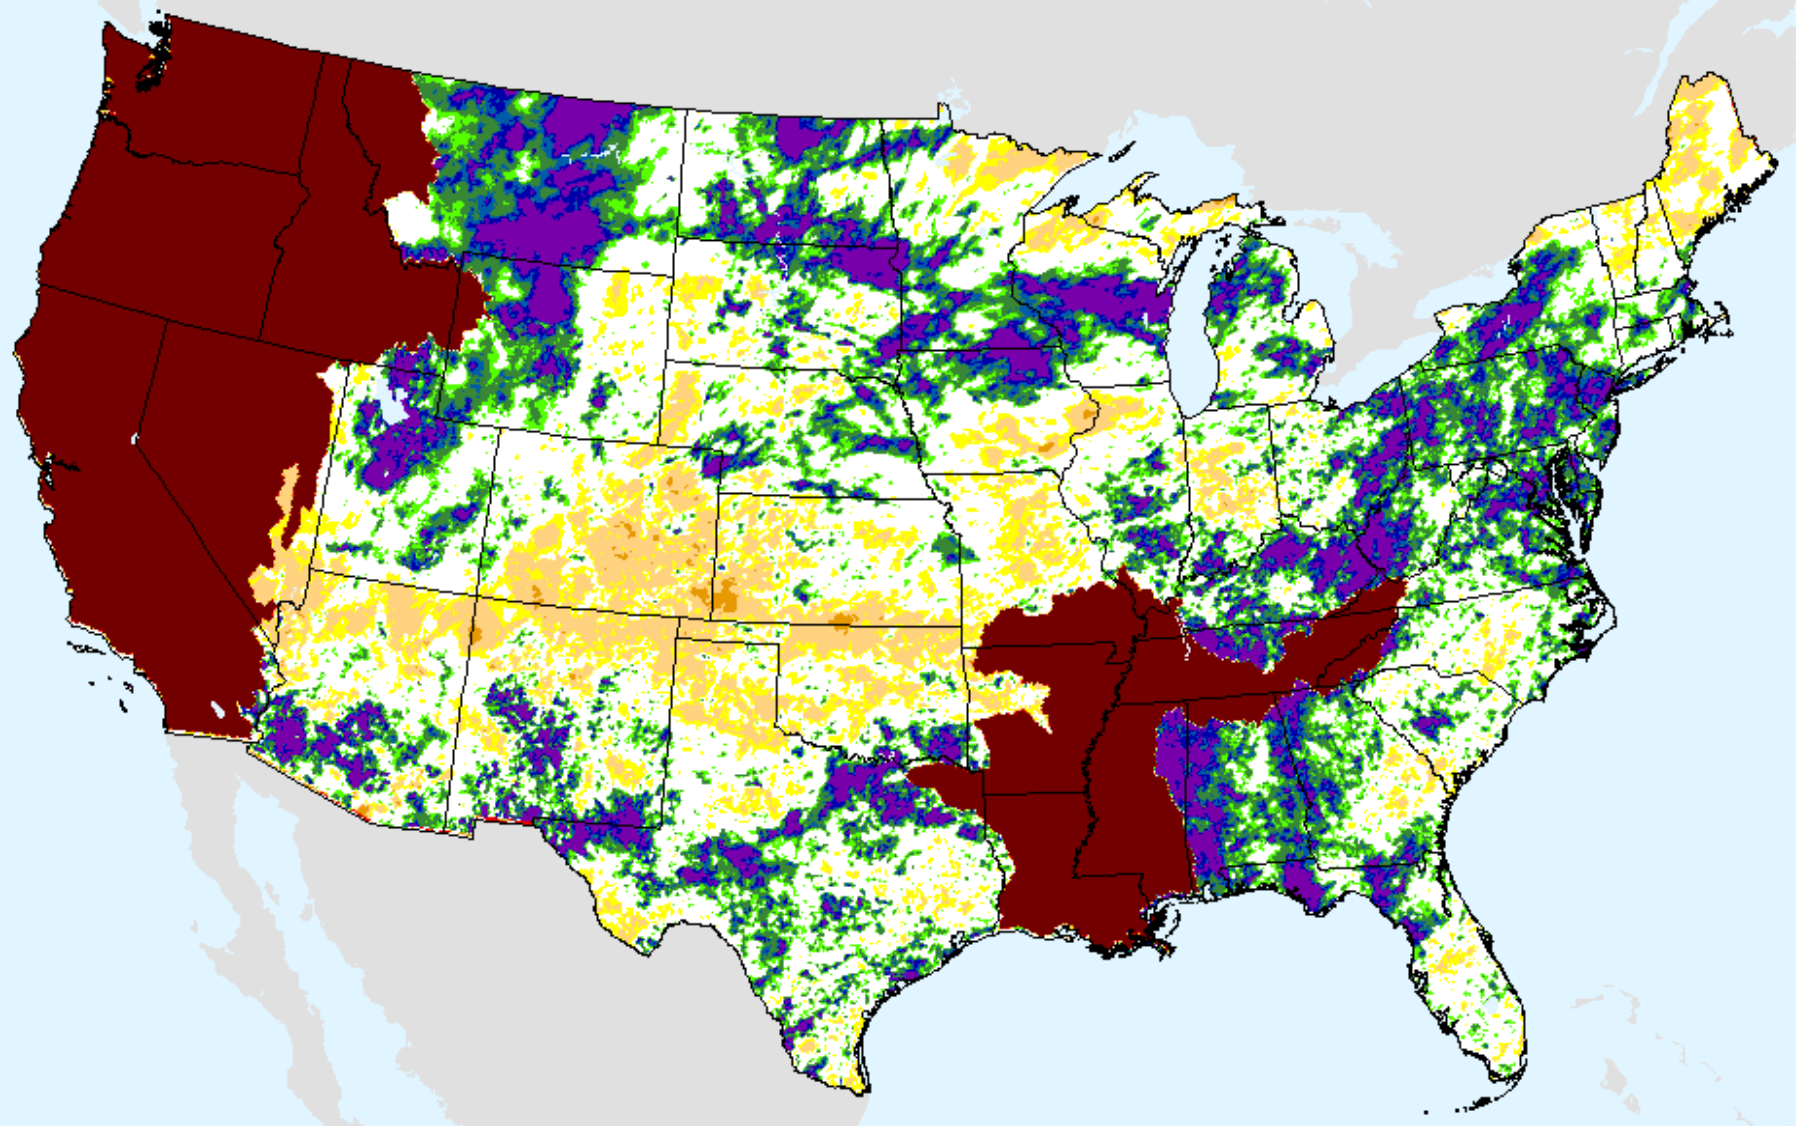

AHPS 1-month SPI

As of: Tuesday, August 31, 2021