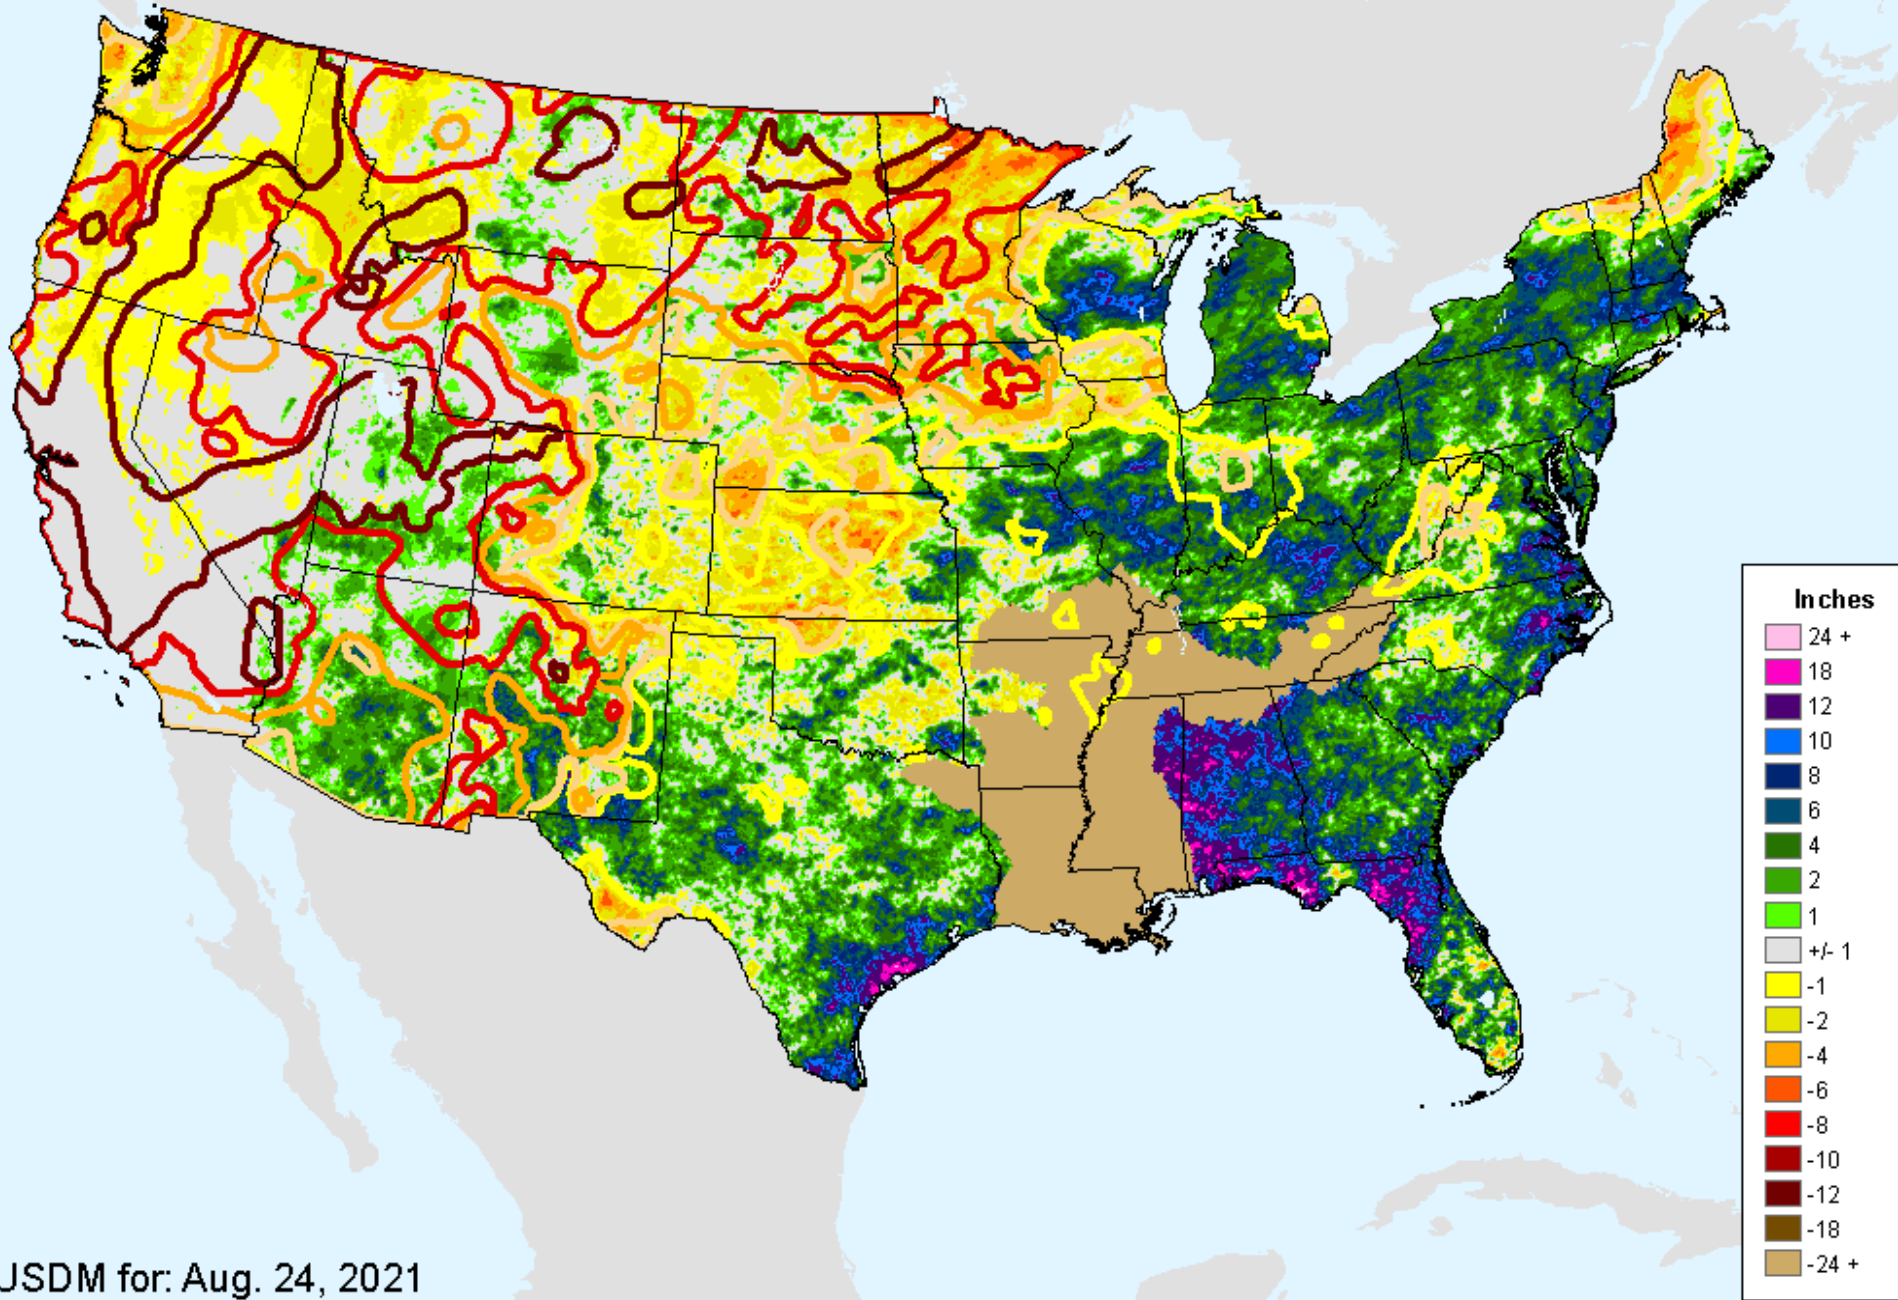

AHPS 90-Day Precip Departure

As of: Tuesday, August 31, 2021

USDM for: Aug. 24, 2021