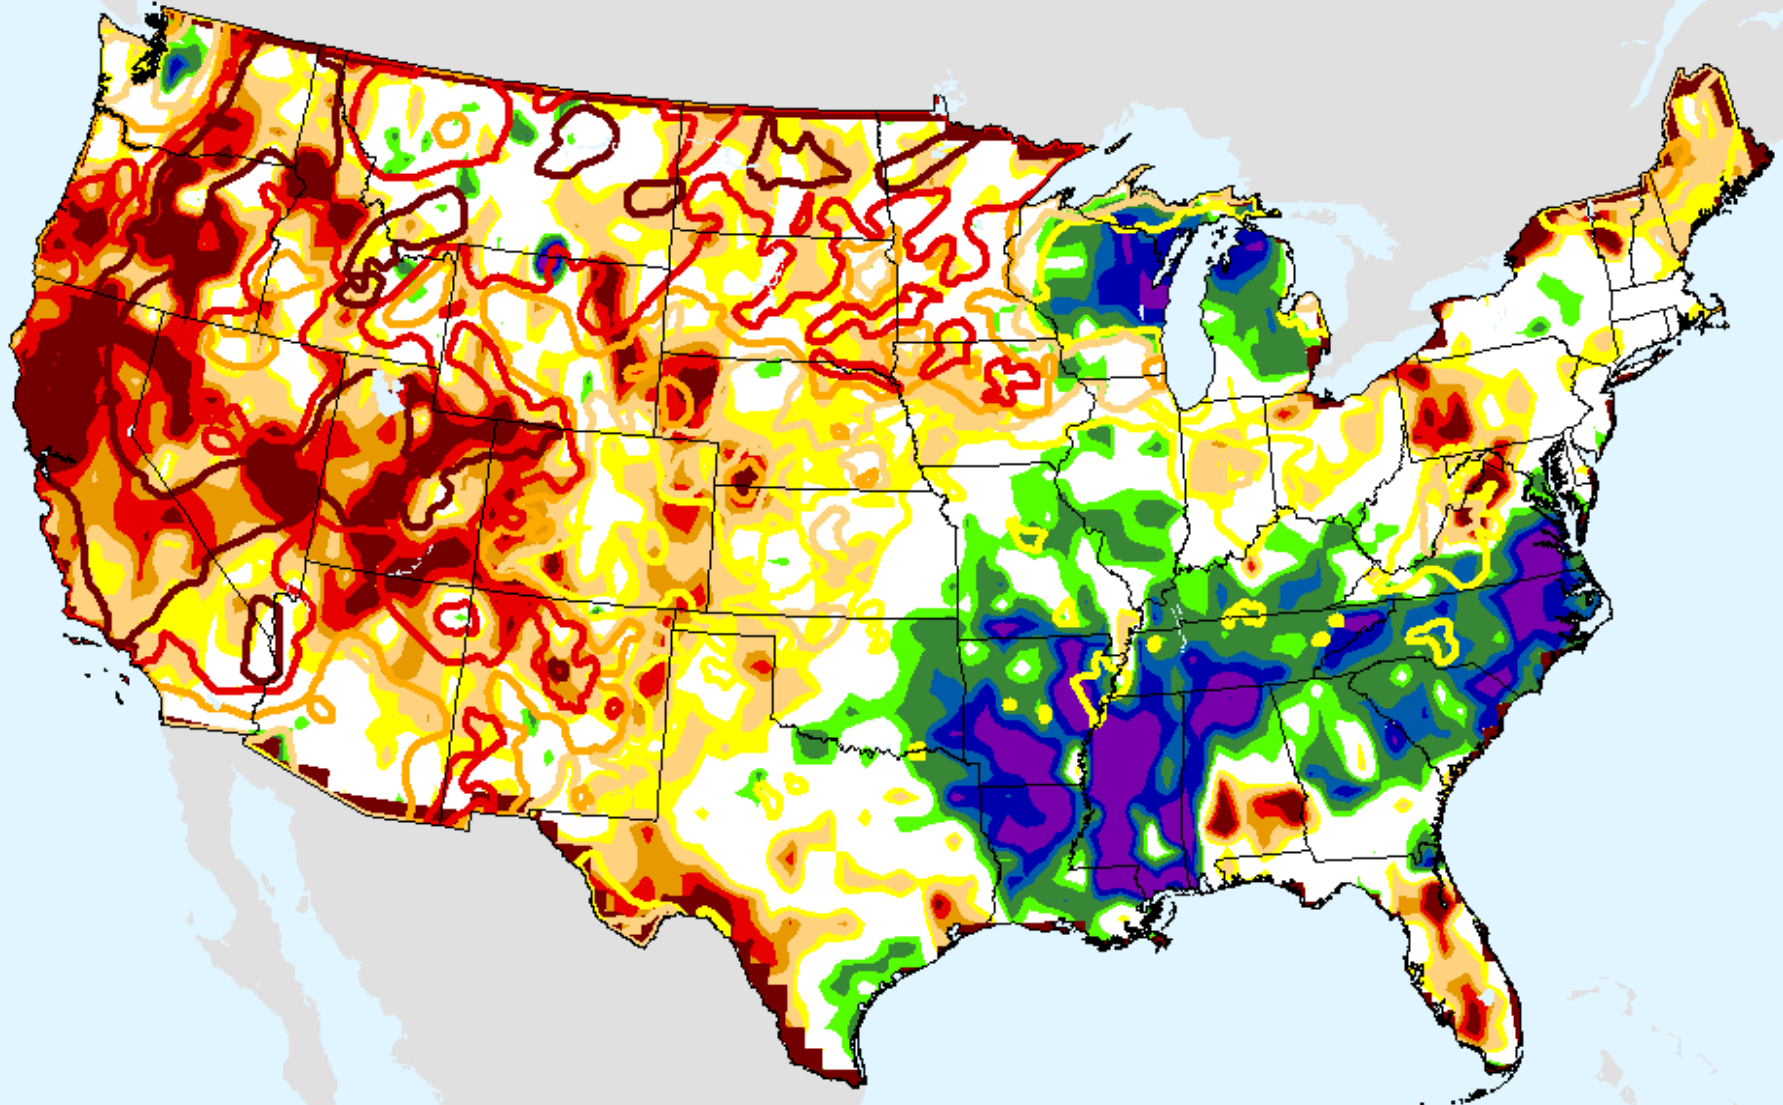

CPC 24-month SPI

As of: Tuesday, August 31, 2021

USDM for: Aug. 24, 2021

SPI (USDM)