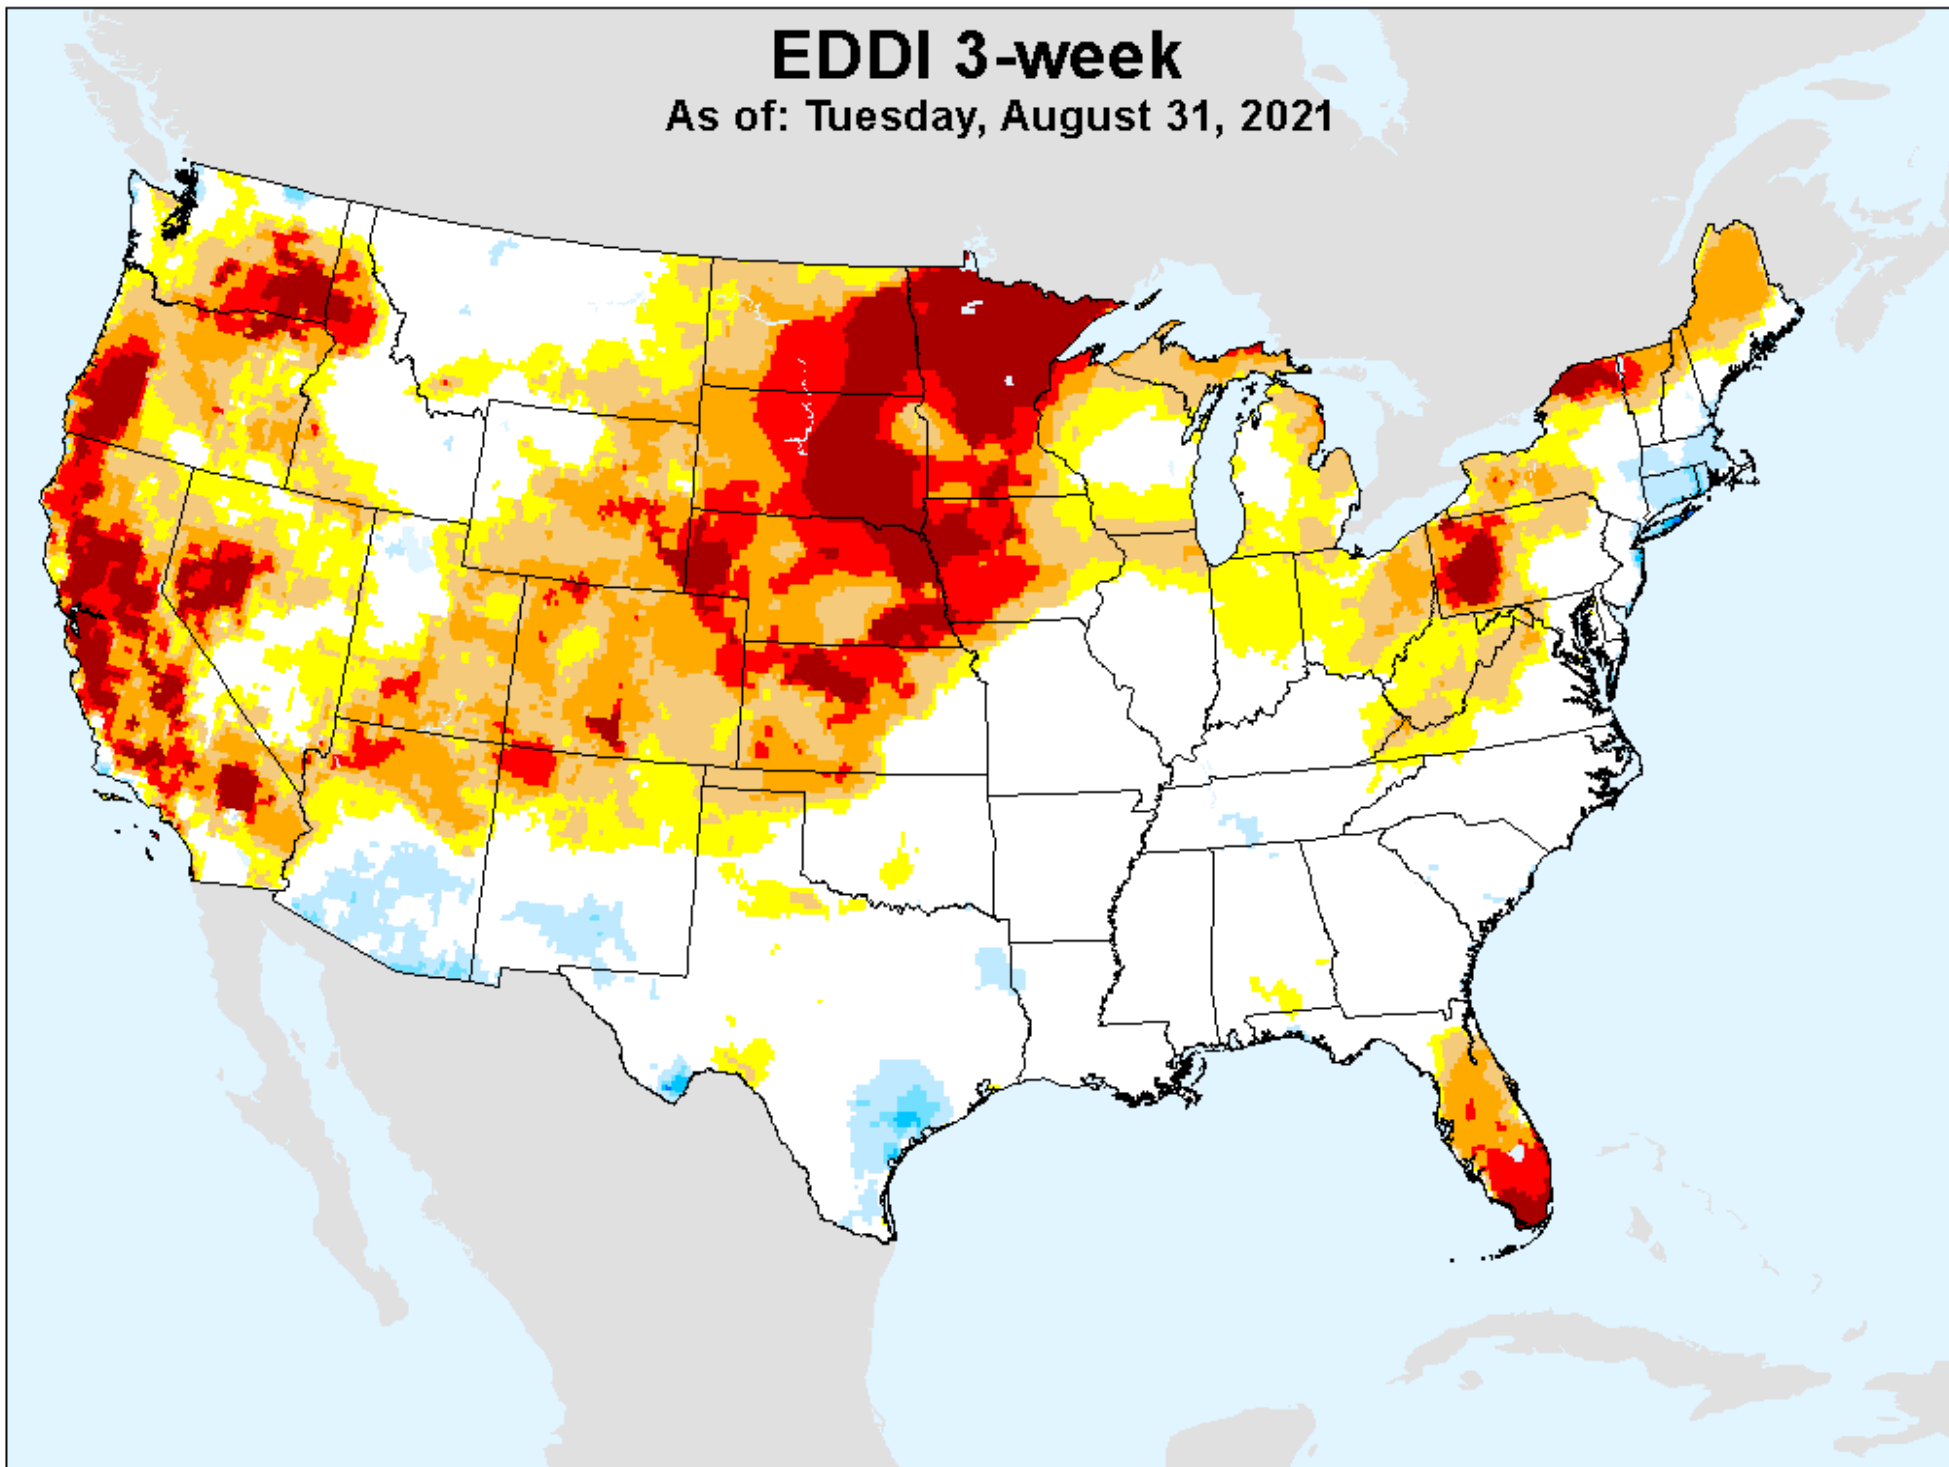

EDDI 3-week

As of: Tuesday, August 31, 2021