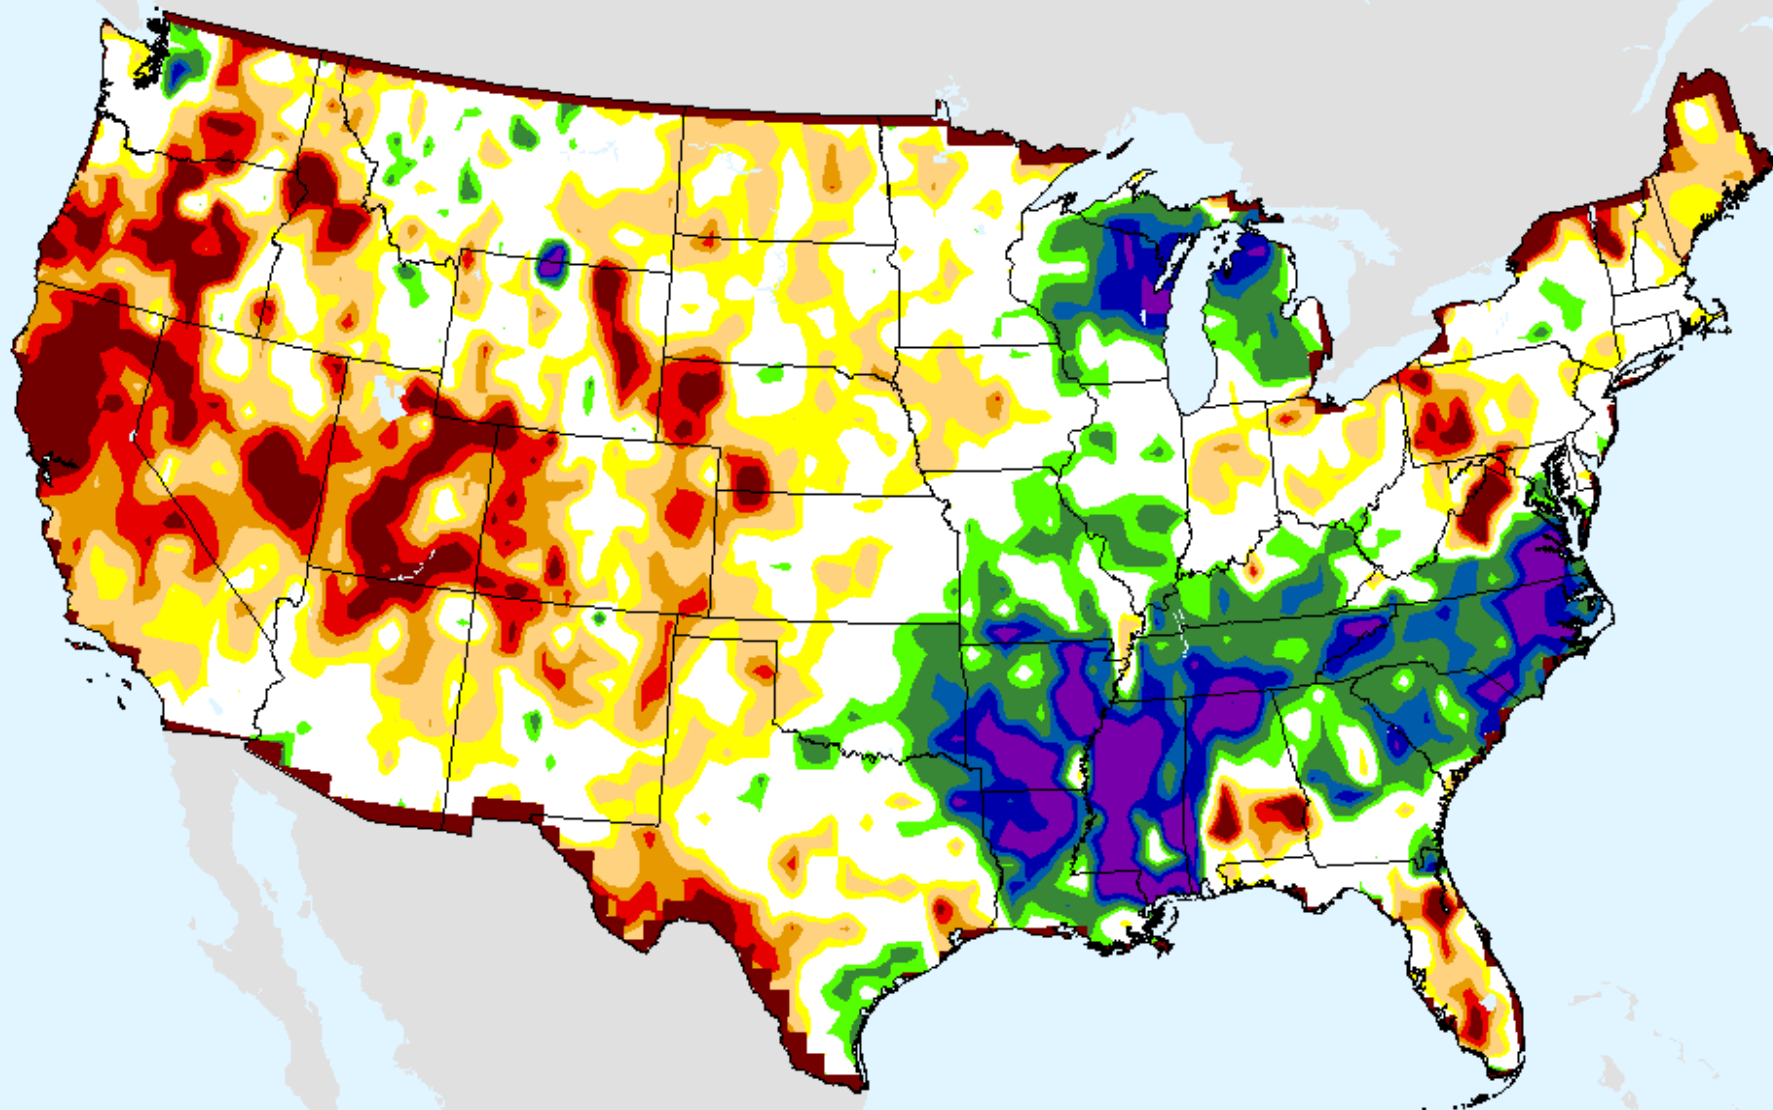

CPC 24-month SPI

As of: Tuesday, August 31, 2021