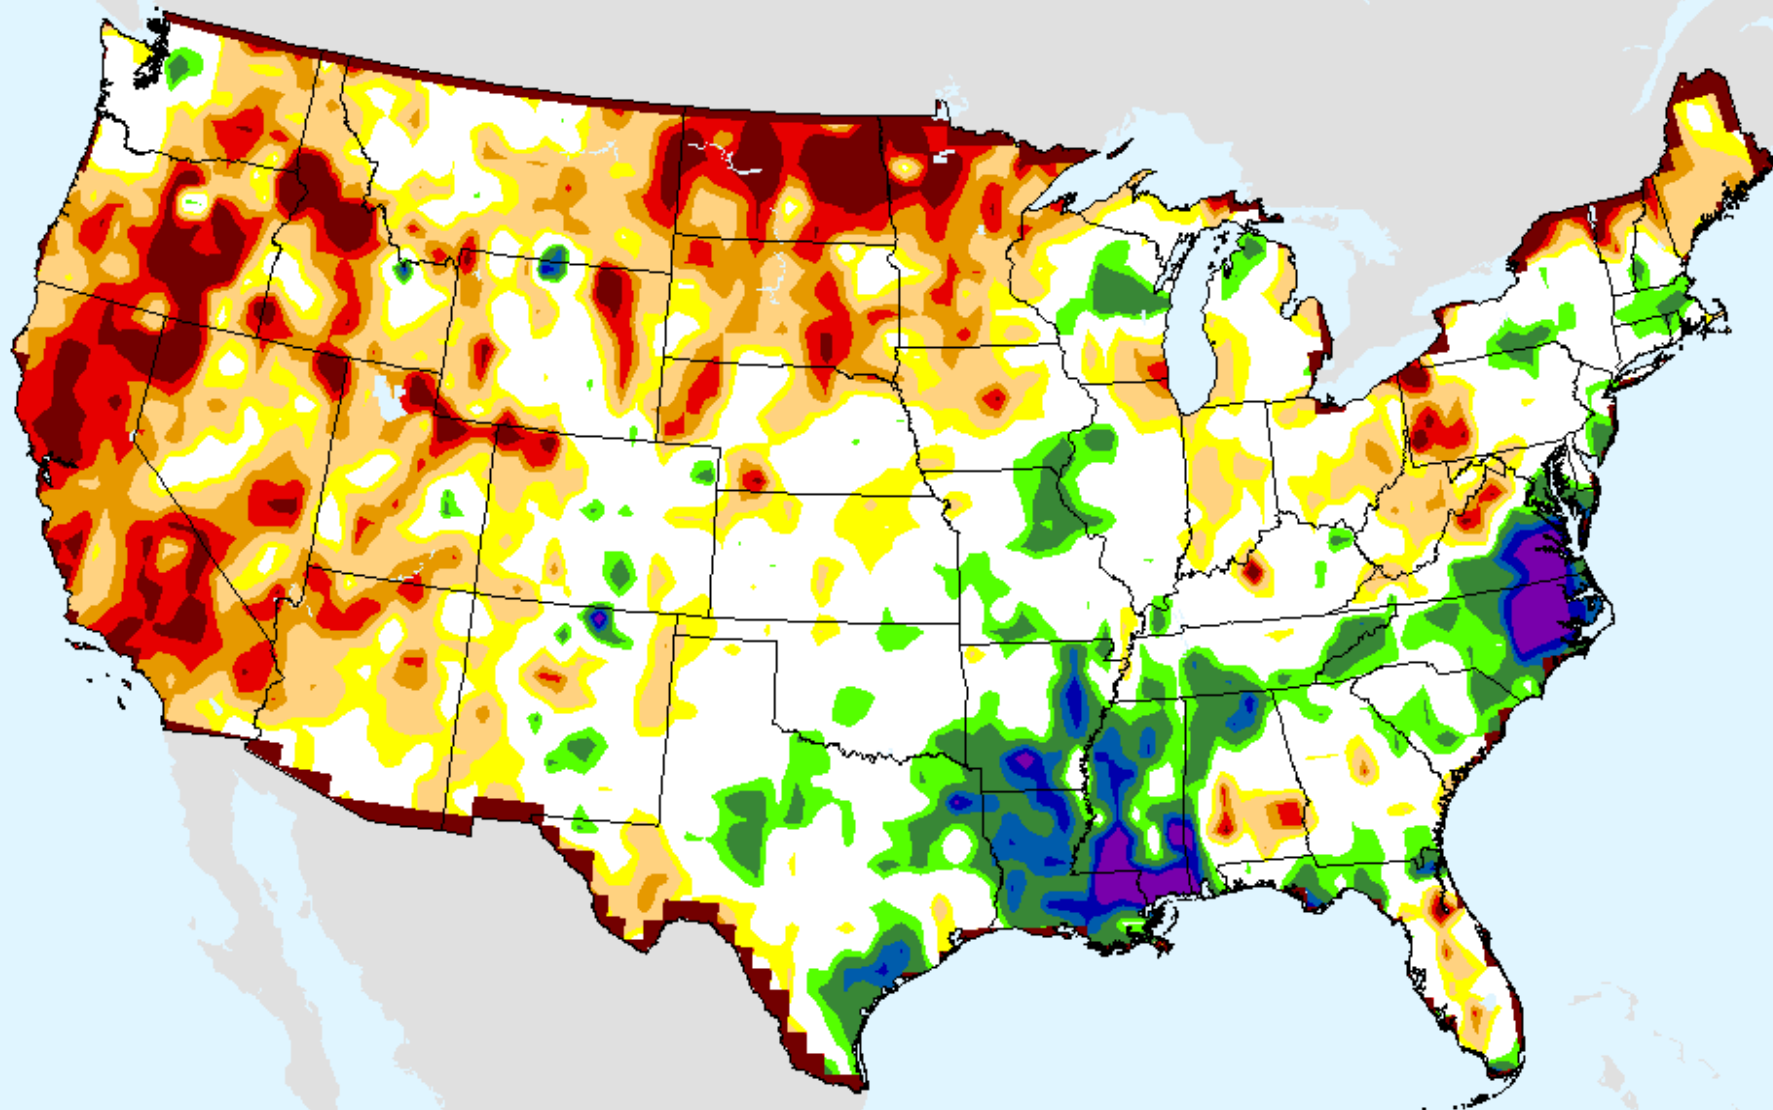

CPC 12-month SPI

As of: Tuesday, August 31, 2021