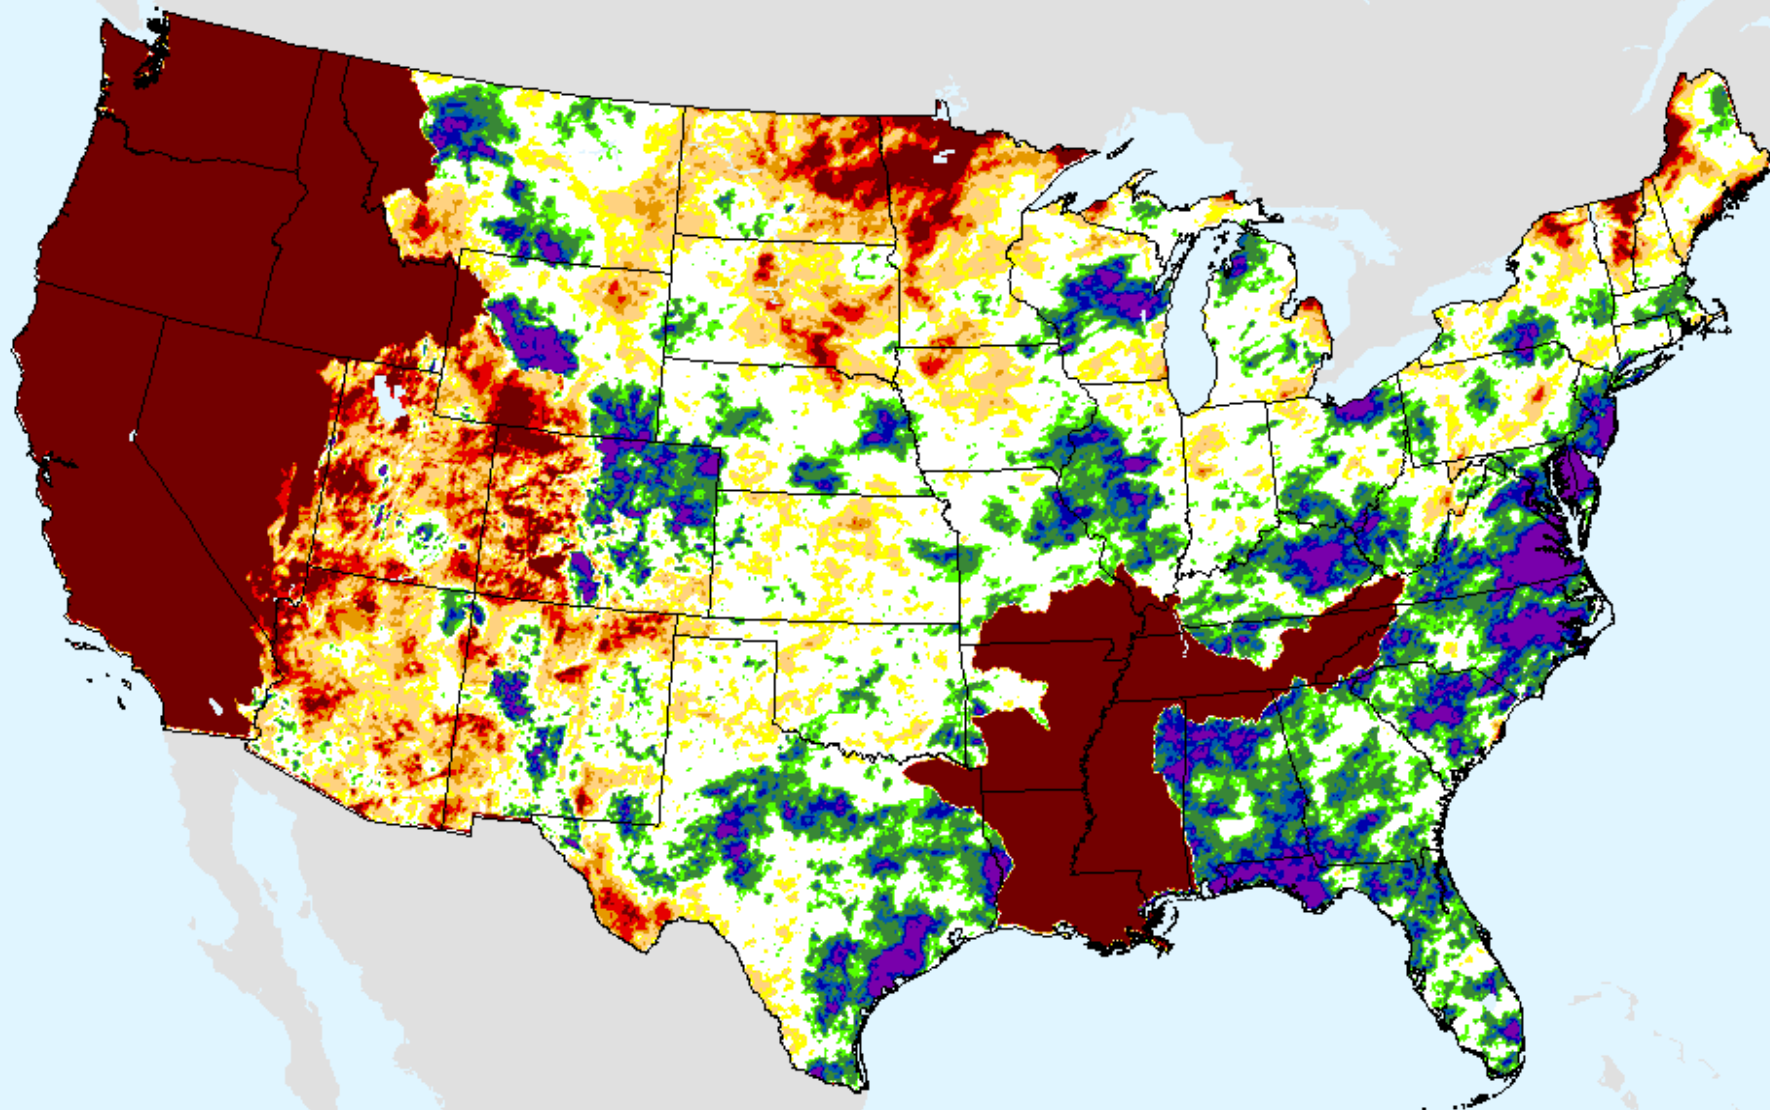

AHPS 12-month SPI

As of: Tuesday, August 31, 2021