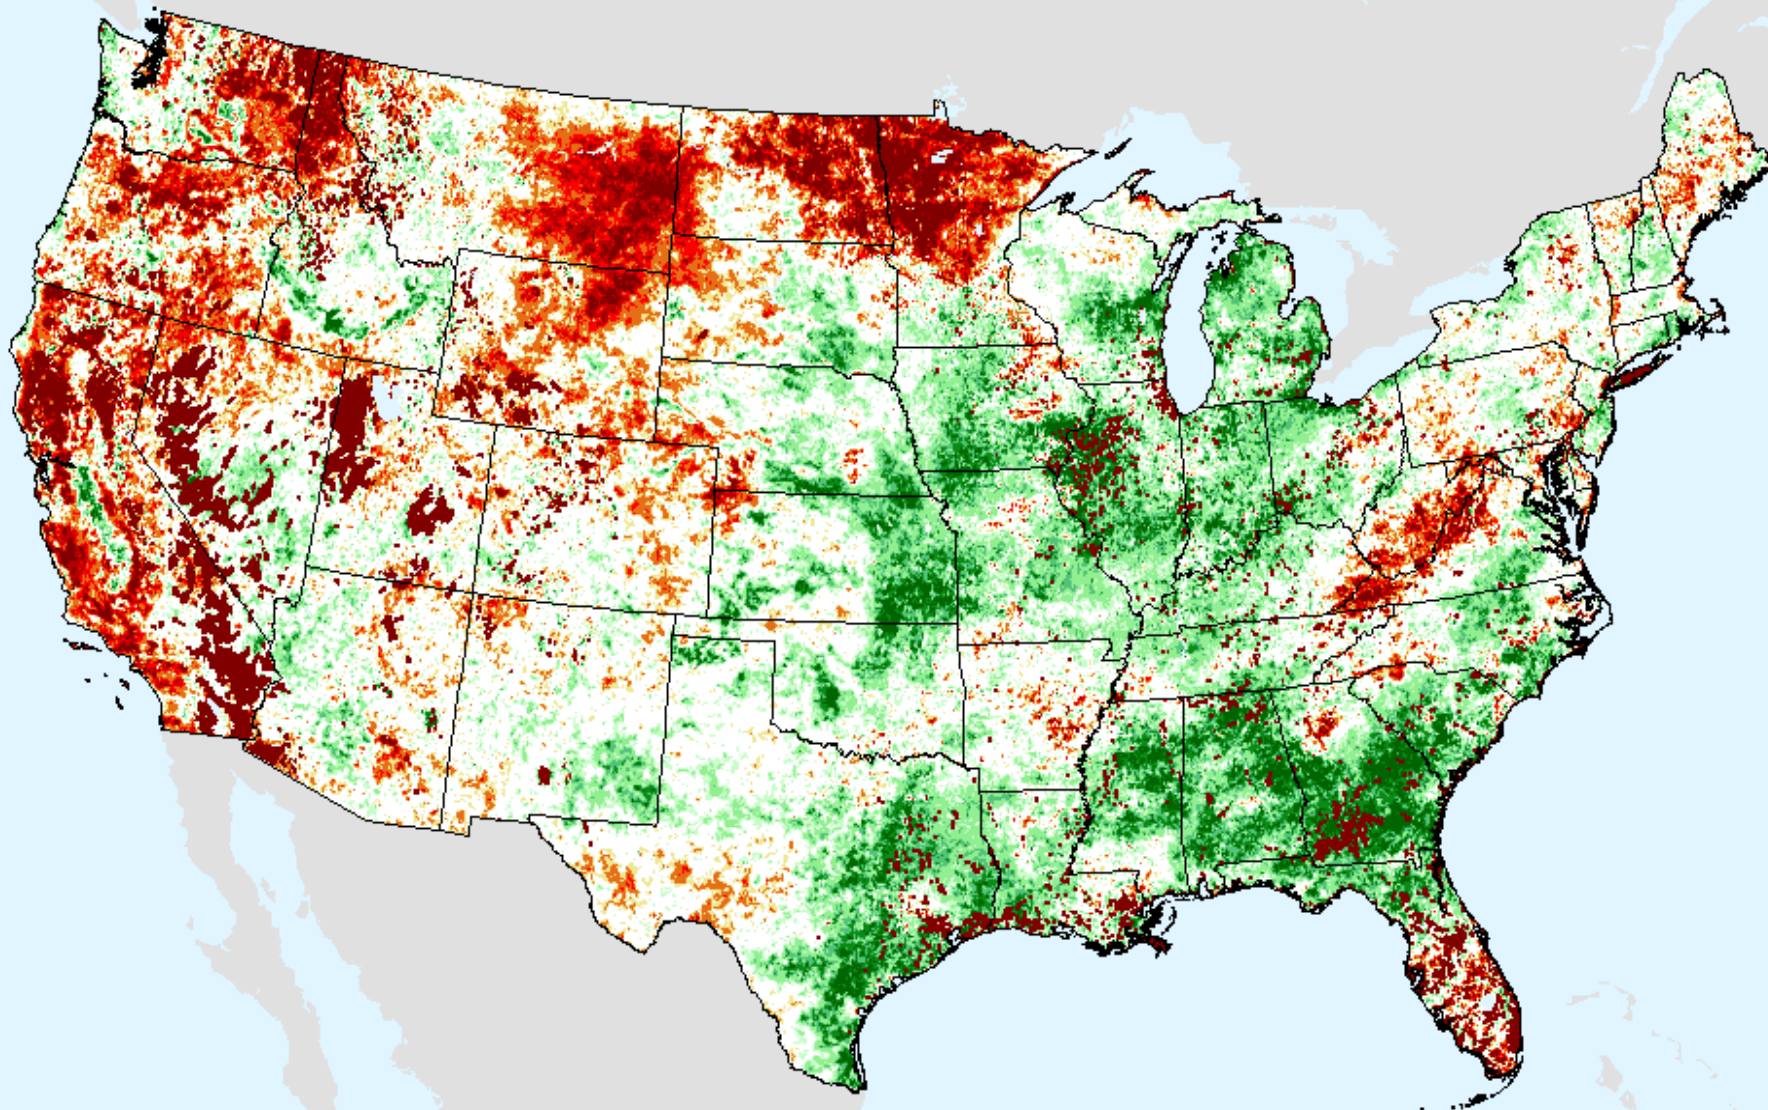

Evaporative Stress Index (ESI) 4-week

As of: Tuesday, August 31, 2021