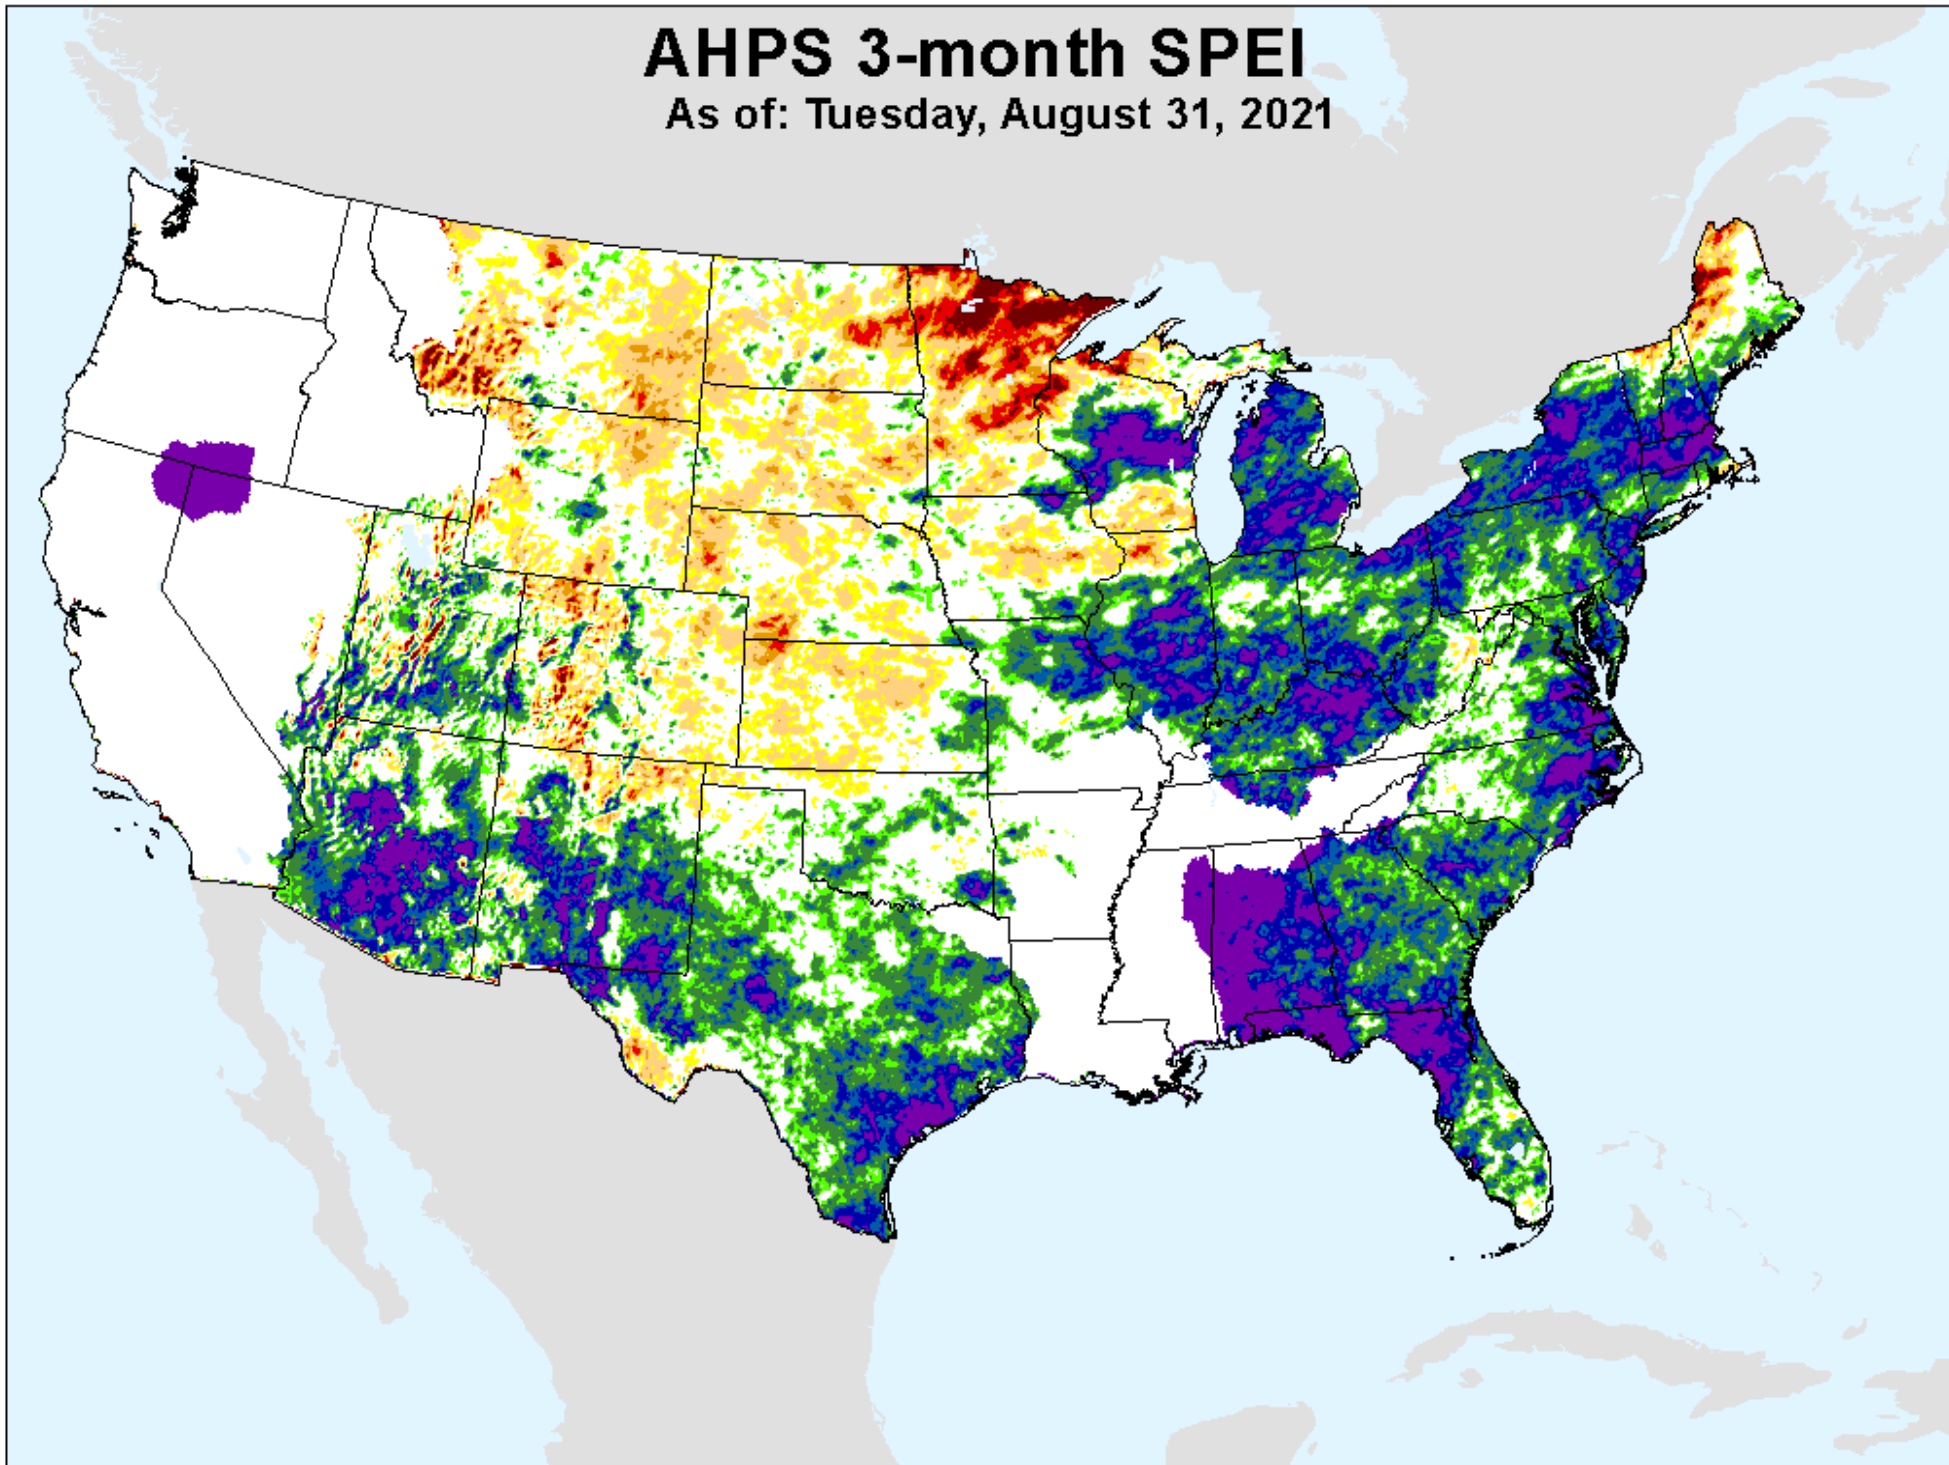

AHPS 3-month SPEI

As of: Tuesday, August 31, 2021

SPEI (USDM)