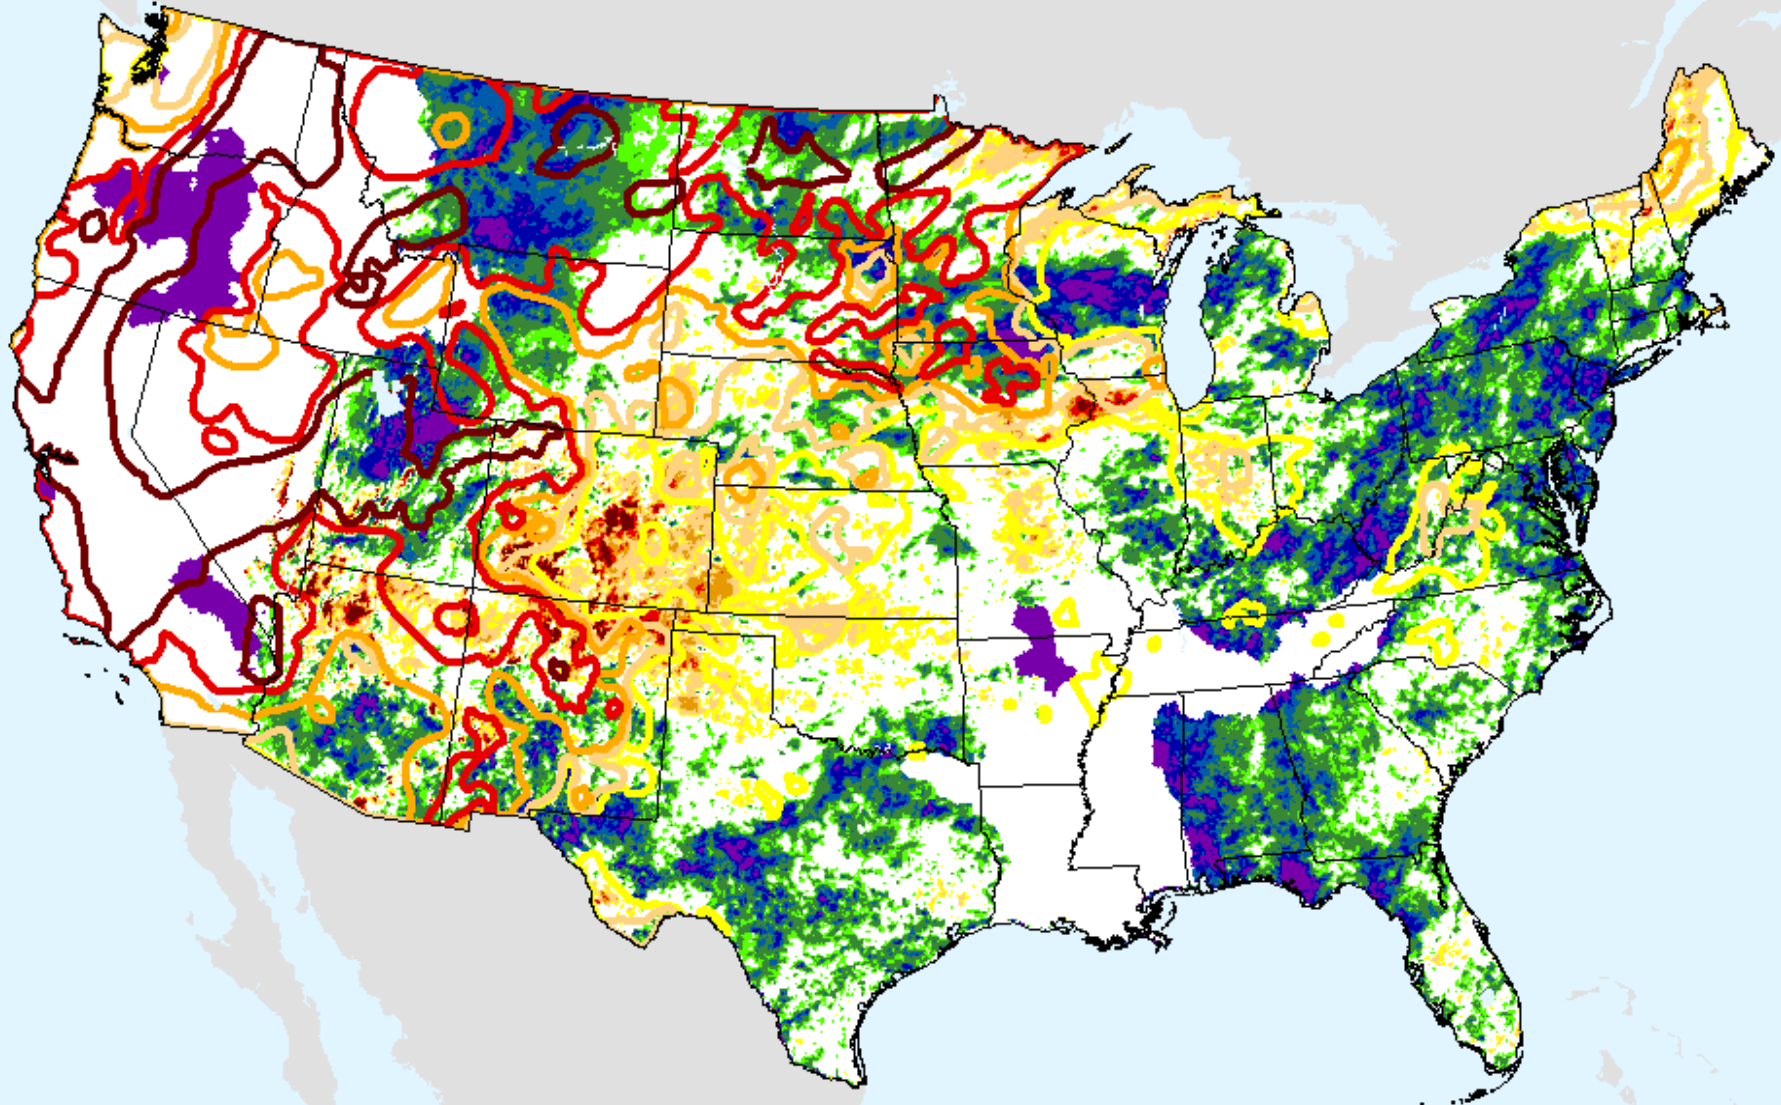

AHPS 1-month SPEI

As of: Tuesday, August 31, 2021

USDM for: Aug. 24, 2021

SPEI (USDM)