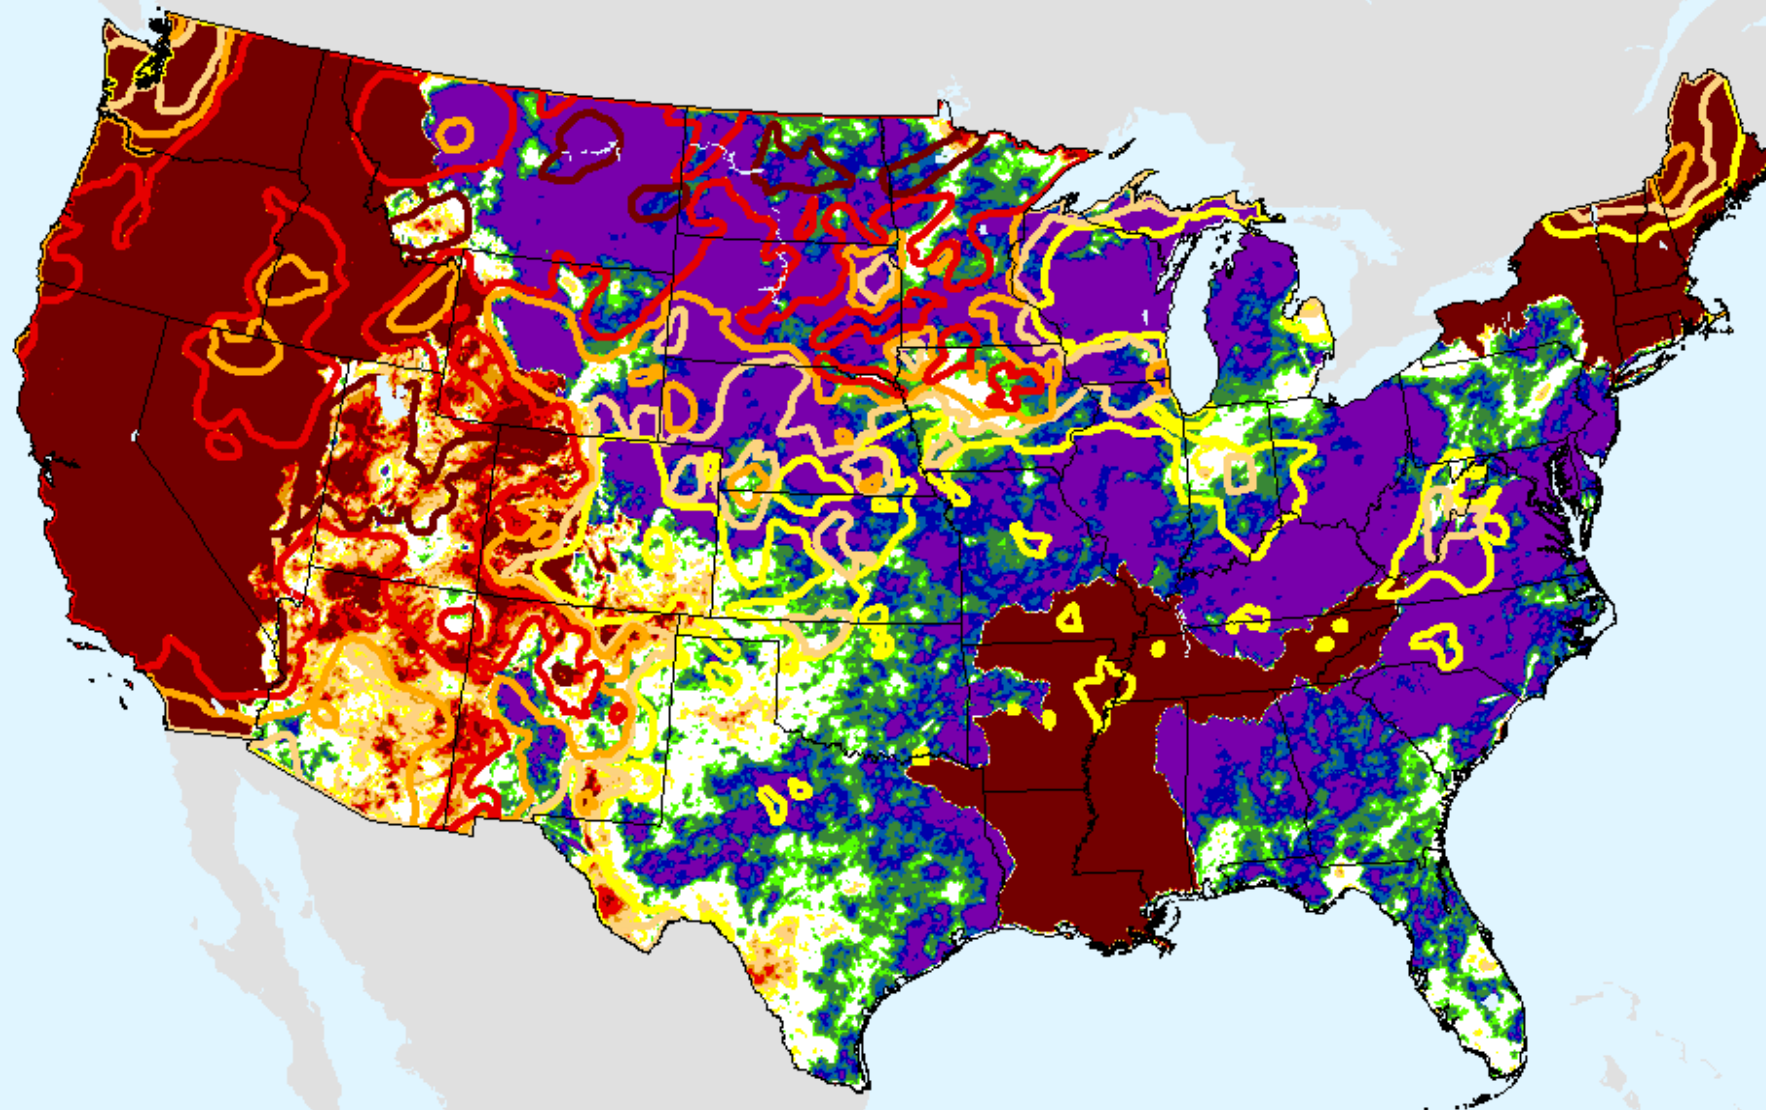

AHPS 36-month SPI

As of: Tuesday, August 31, 2021

USDM for: Aug. 24, 2021

SPI (USDM)