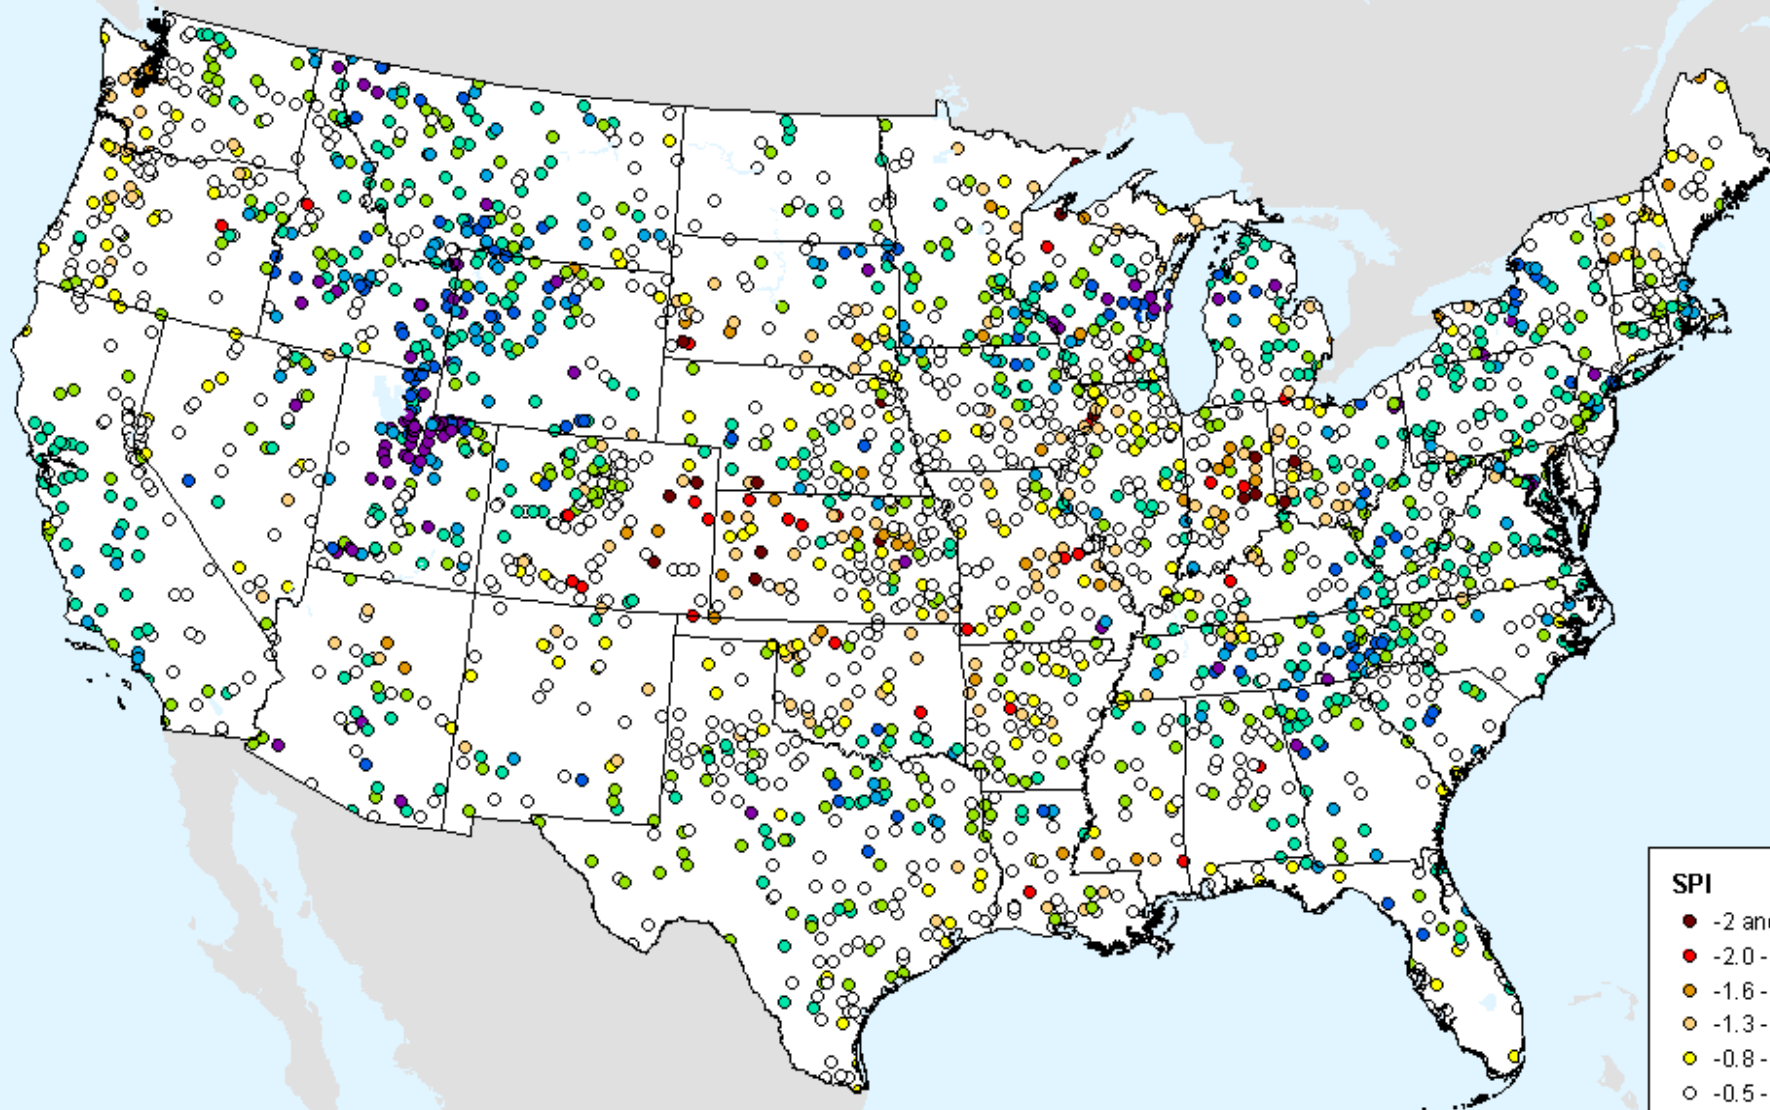

HPRCC 1-month SPI

As of: Tuesday, August 31, 2021

SPI

- -2 and Greater
- -2.0--1.6
- -1.6--1.3
- -1.3--0.8
- -0.8--0.5
- -0.5-0.5
- 0.5-0.8
- 0.8-1.3
- 1.3-1.6
- 1.6-2.0
- 2.0 and Greater