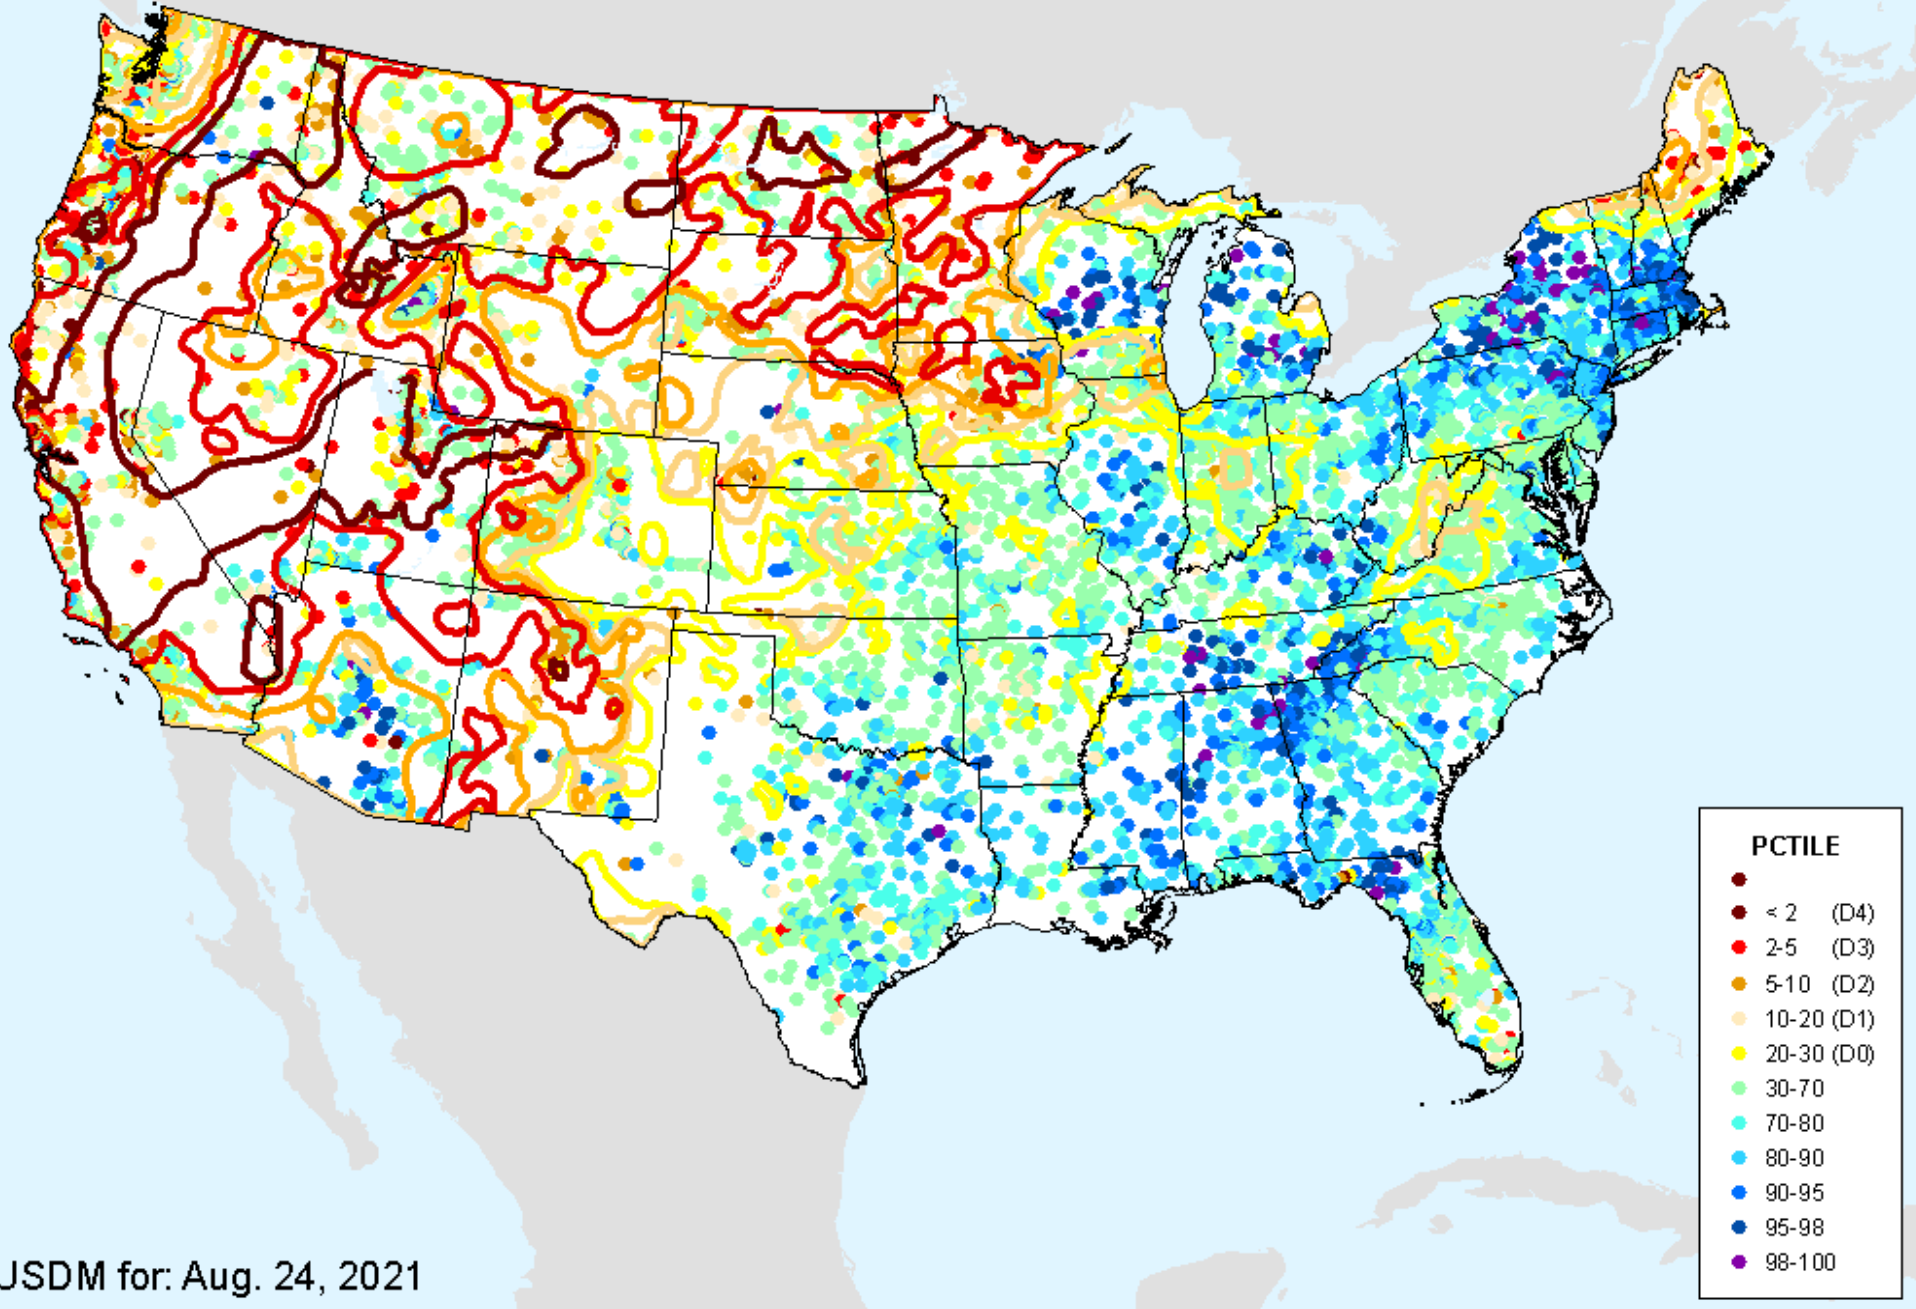

USGS 28-Day Avg Streamflow

As of: Tuesday, August 31, 2021

USDM for: Aug. 24, 2021