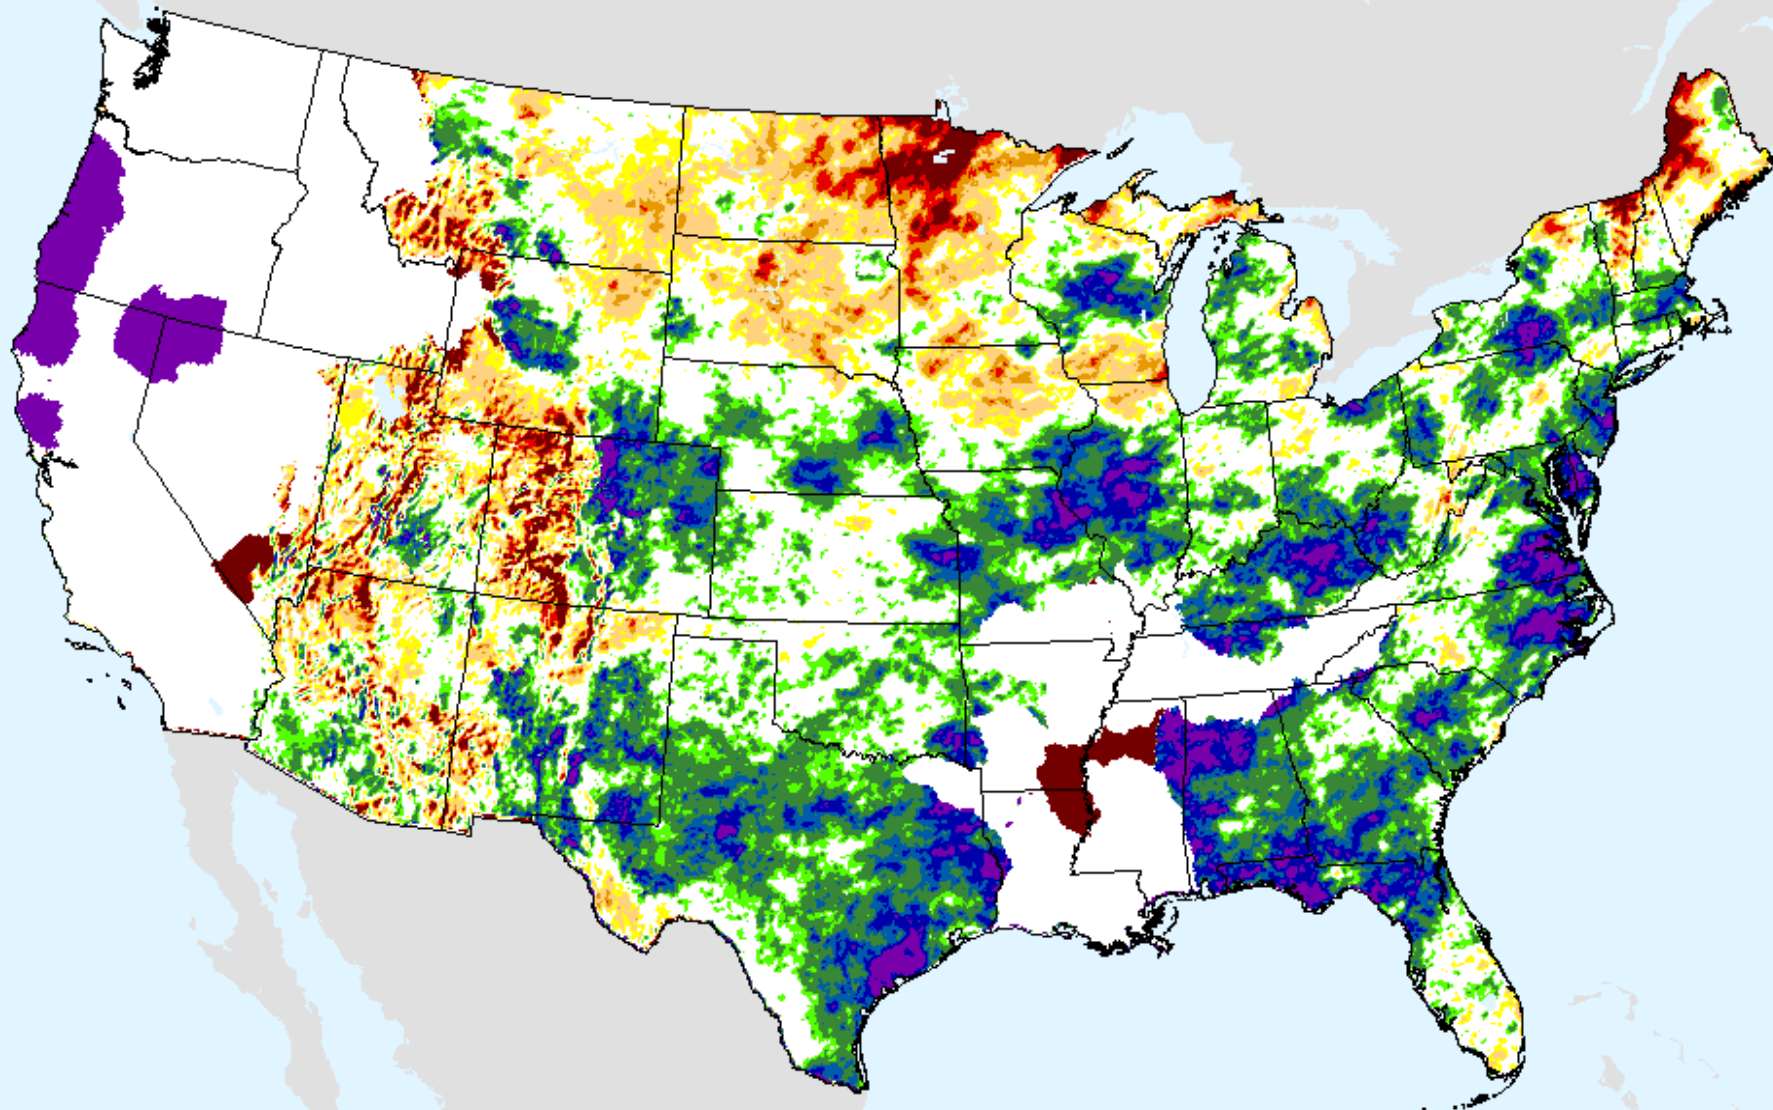

AHPS 9-month SPEI

As of: Tuesday, August 31, 2021

SPEI (USDM)