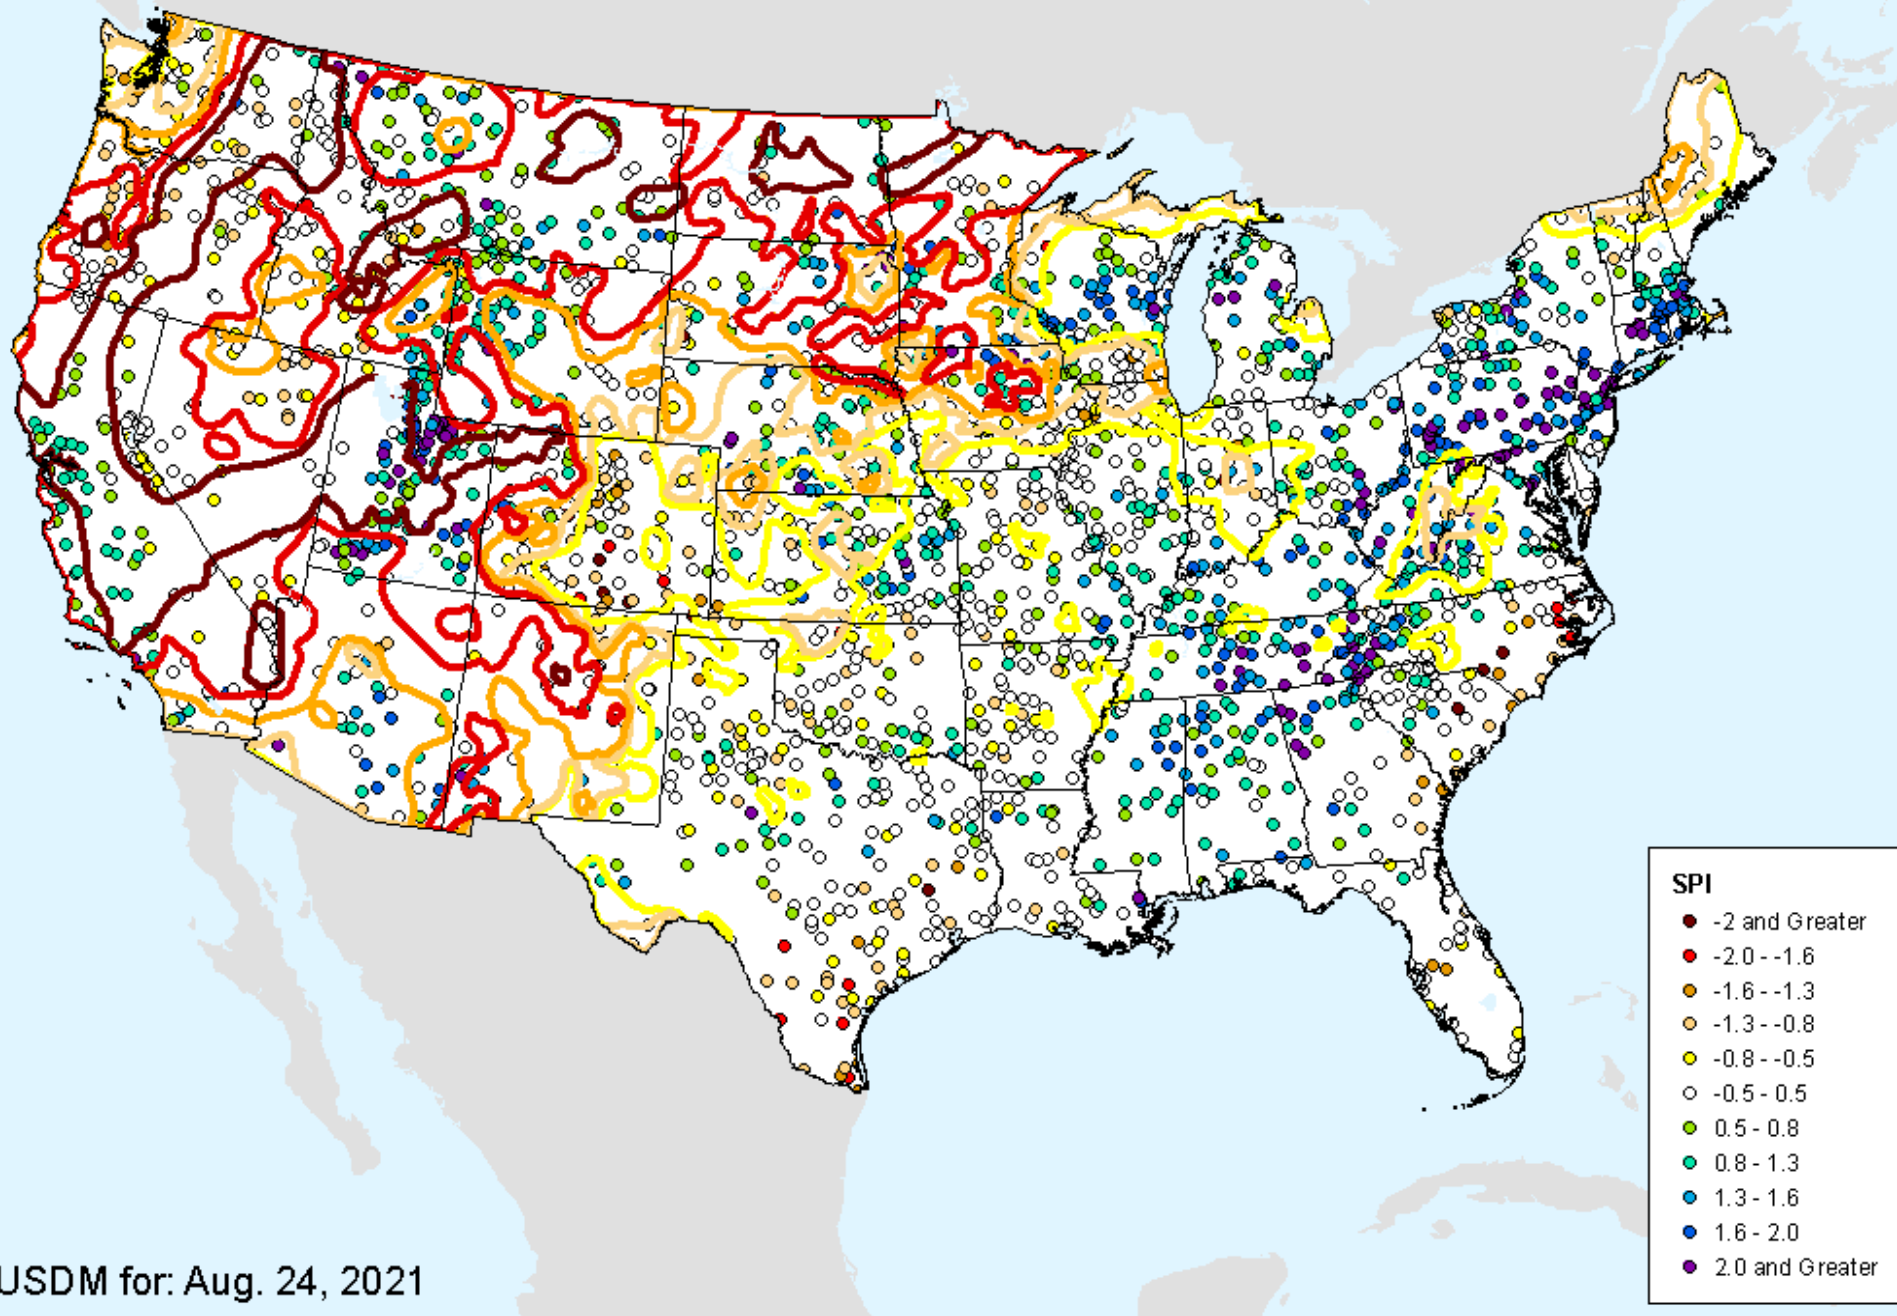

HPRCC 1-month SPI

As of: Tuesday, September 7, 2021