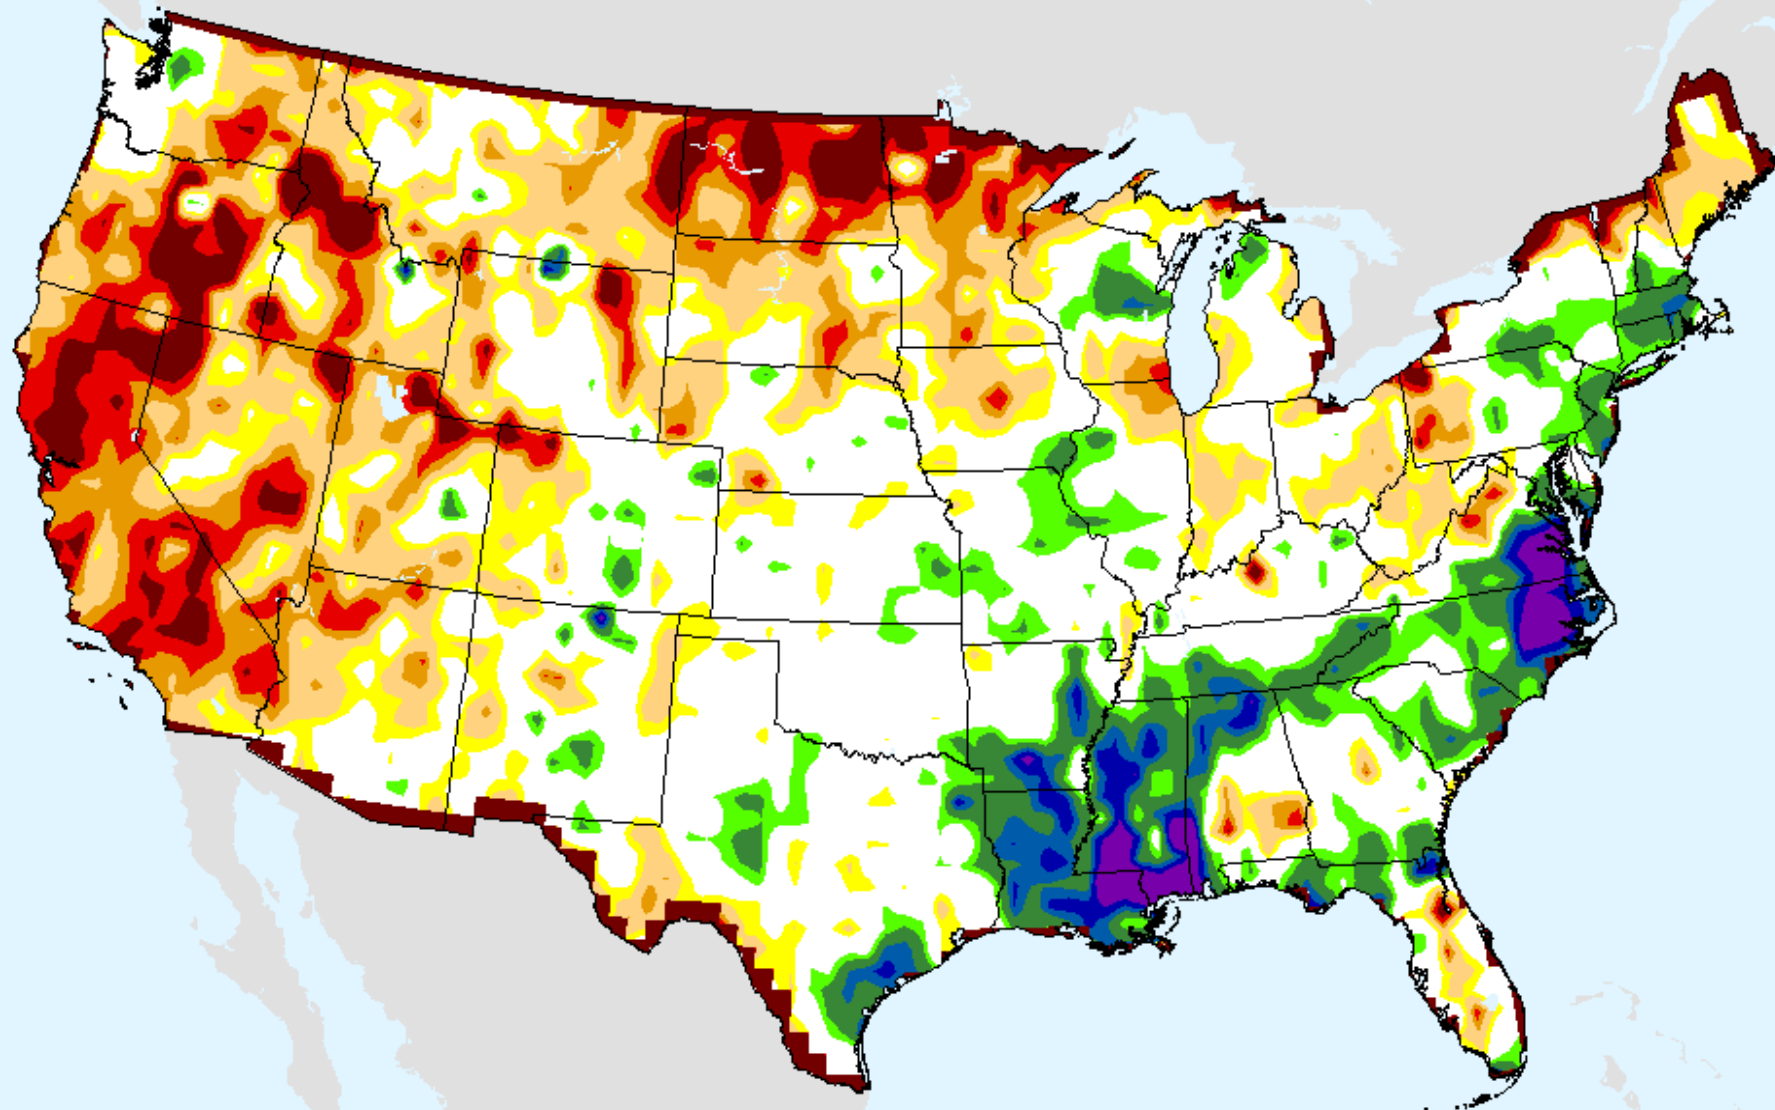

CPC 12-month SPI

As of: Tuesday, September 7, 2021

SPI (USDM)