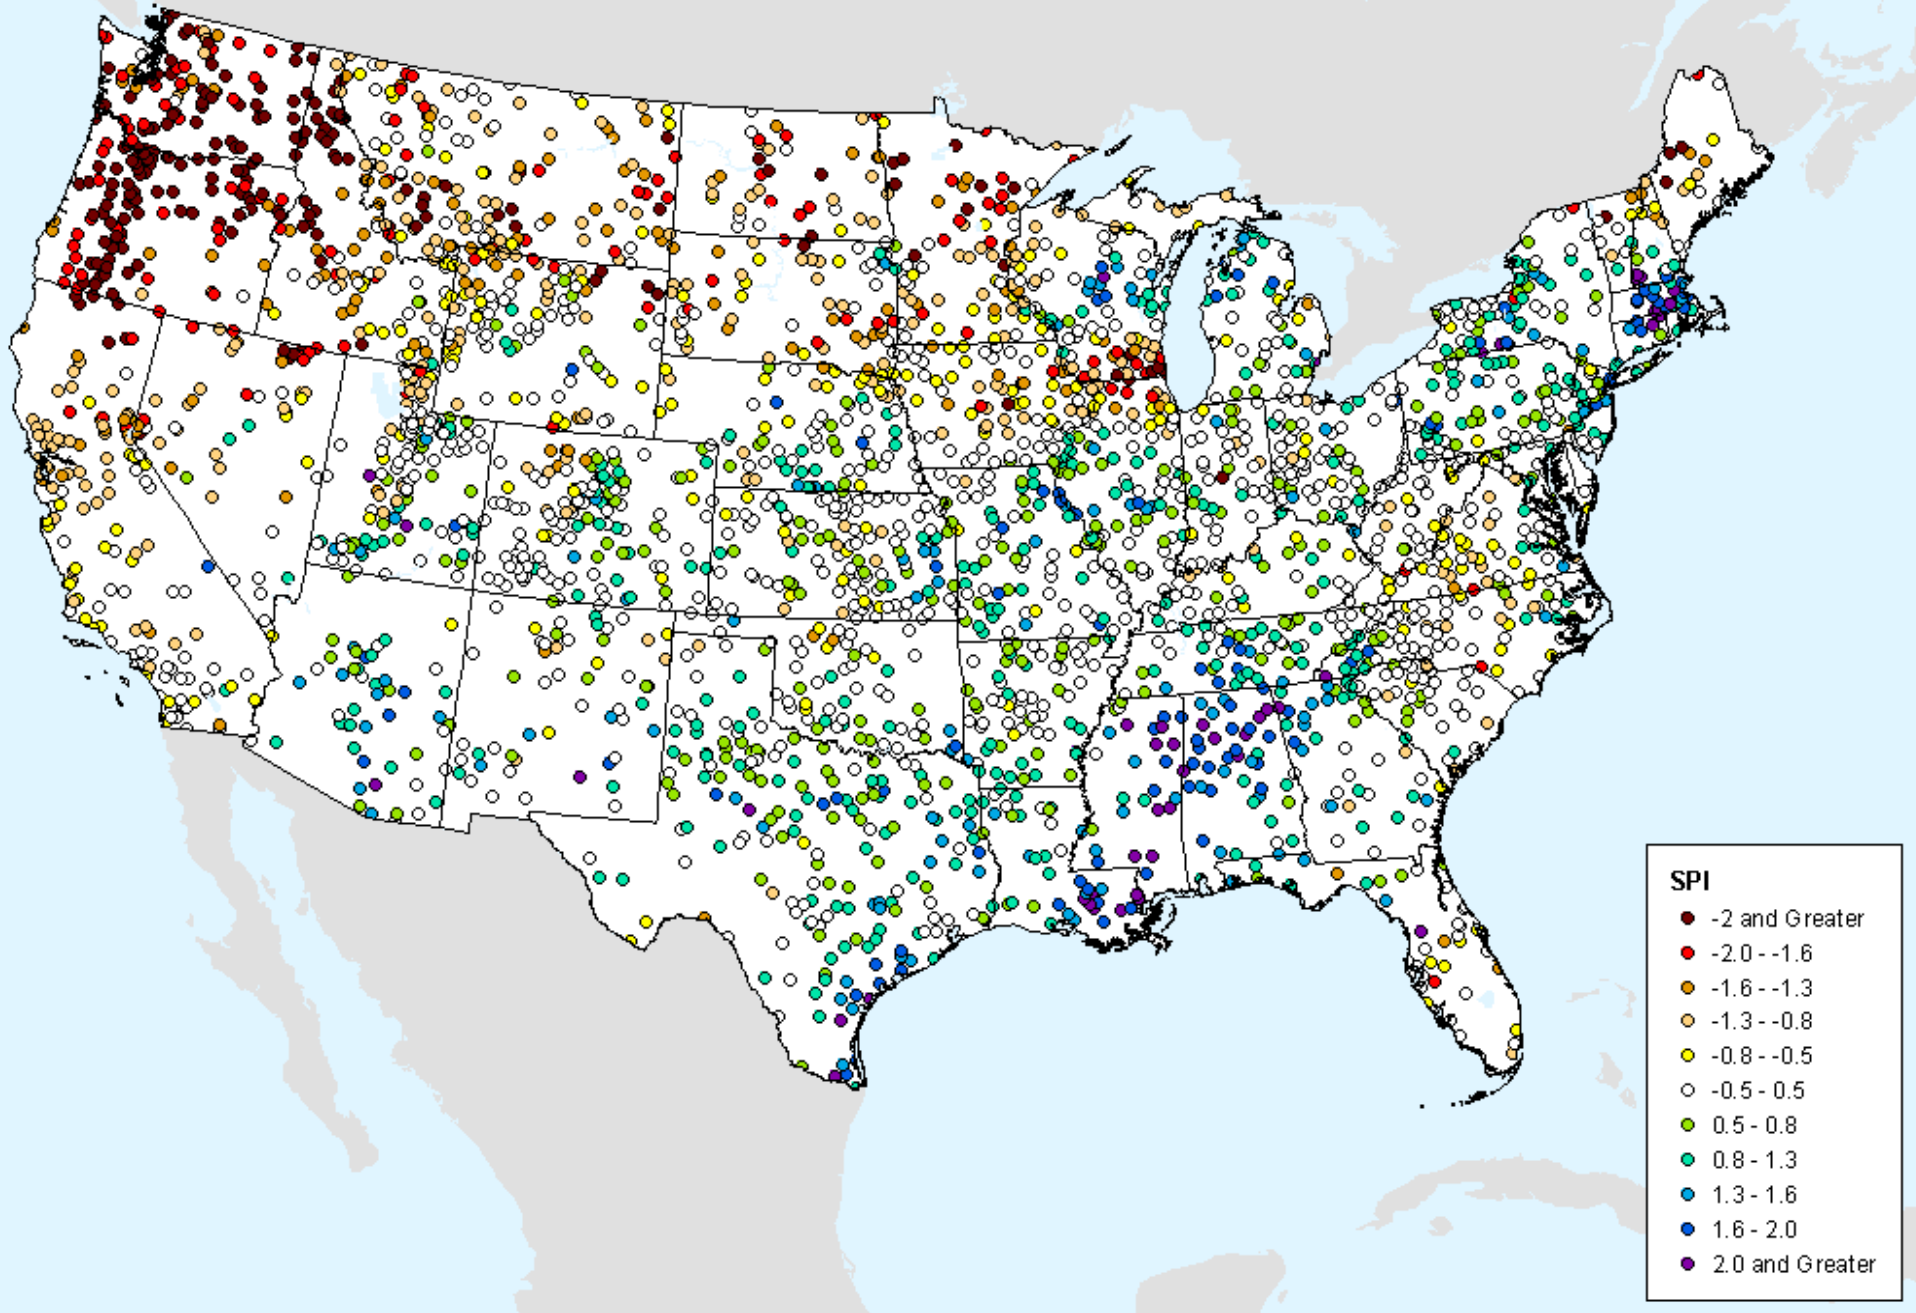

HPRCC 6-month SPI

As of: Tuesday, September 7, 2021