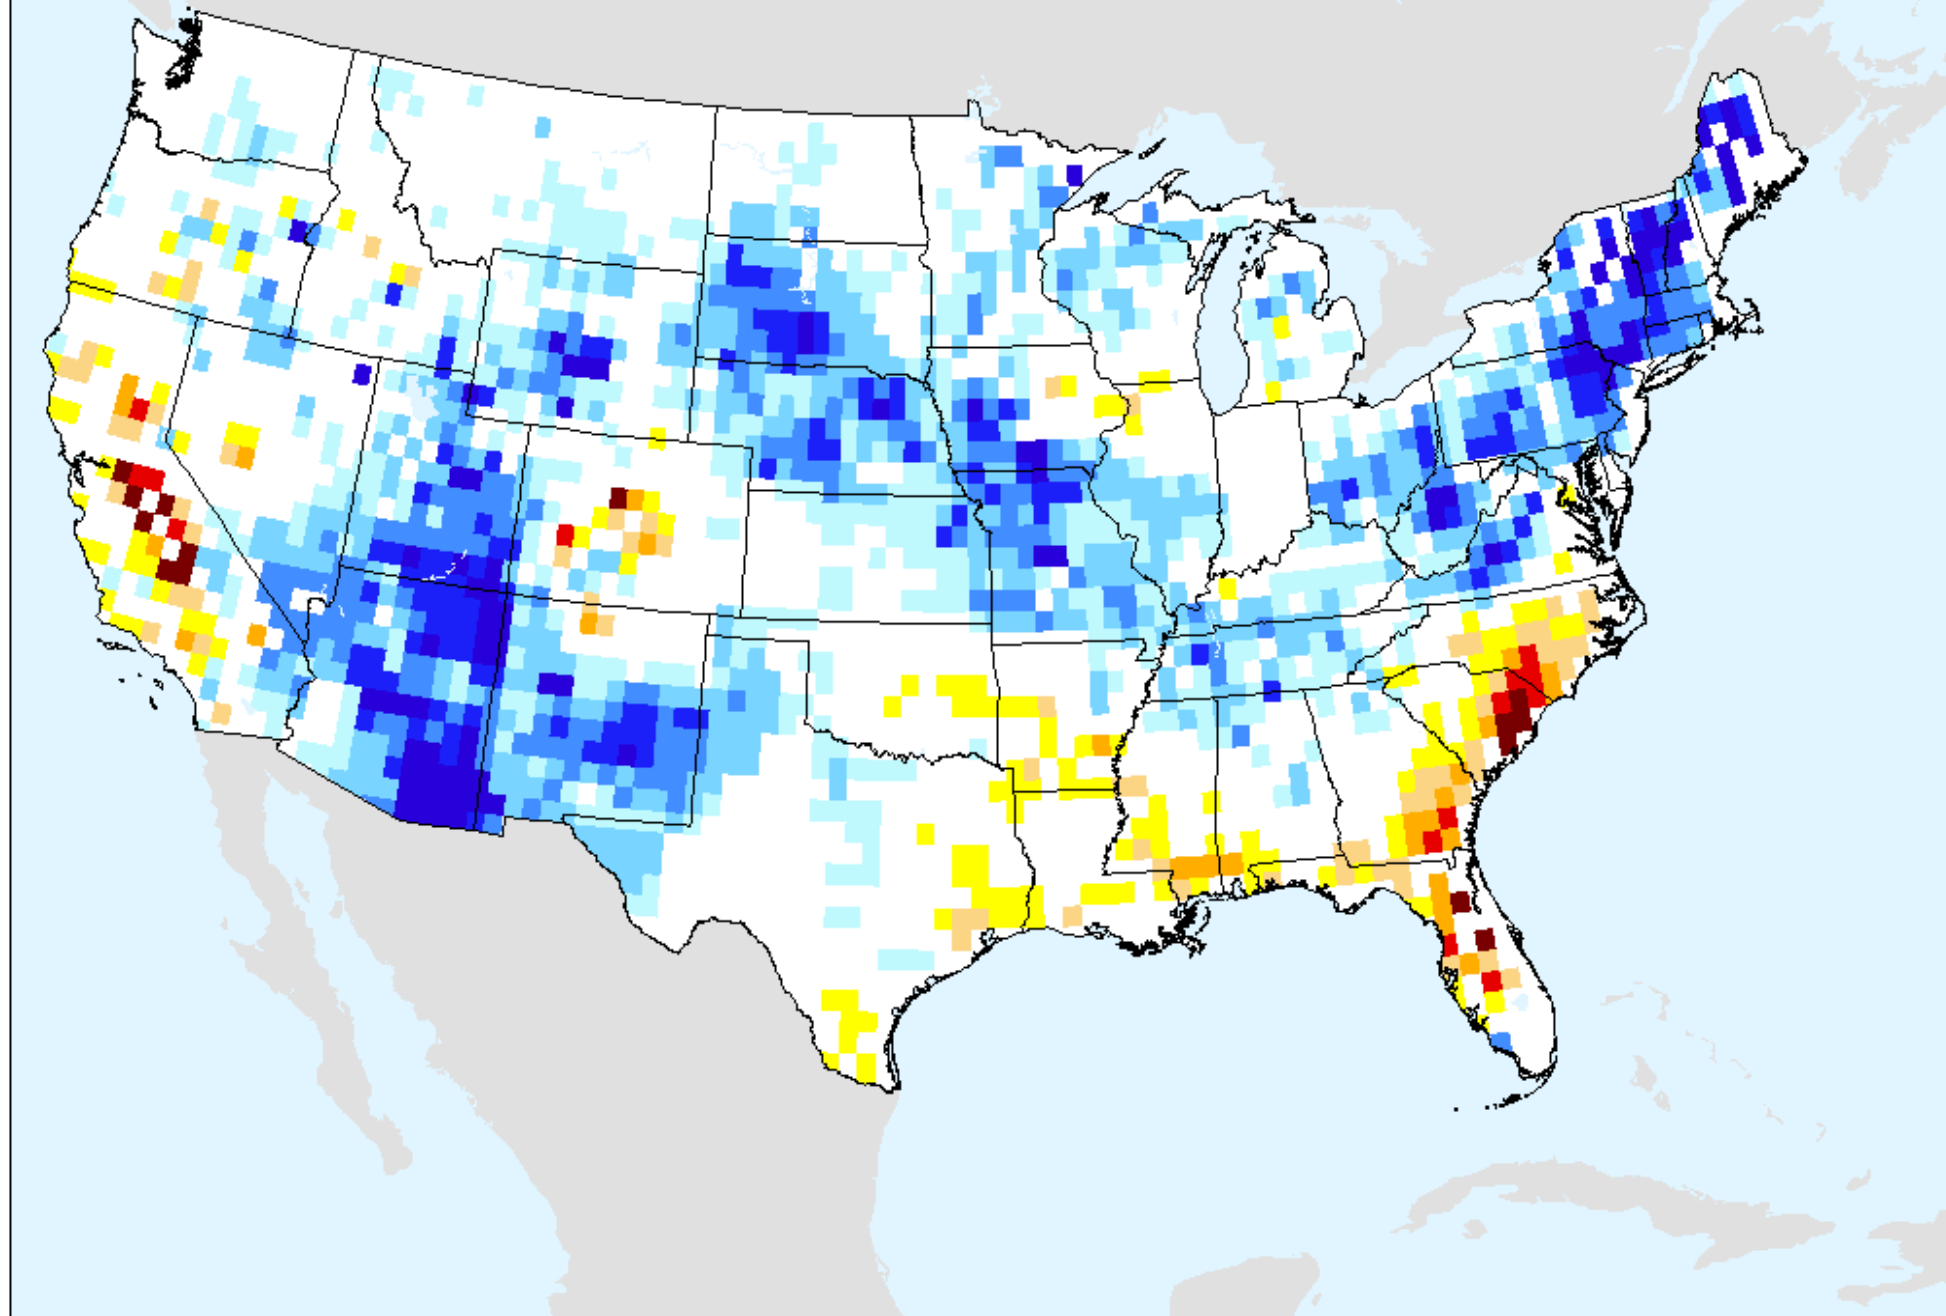

AIRS-Based Vapor Pressure Deficit 7 Day

As of: Tuesday, September 7, 2021

AIRS-Based Vapor Pressure Deficit 14 Day

As of: Tuesday, September 7, 2021

AIRS-Based Vapor Pressure Deficit 28 Day

As of: Tuesday, September 7, 2021