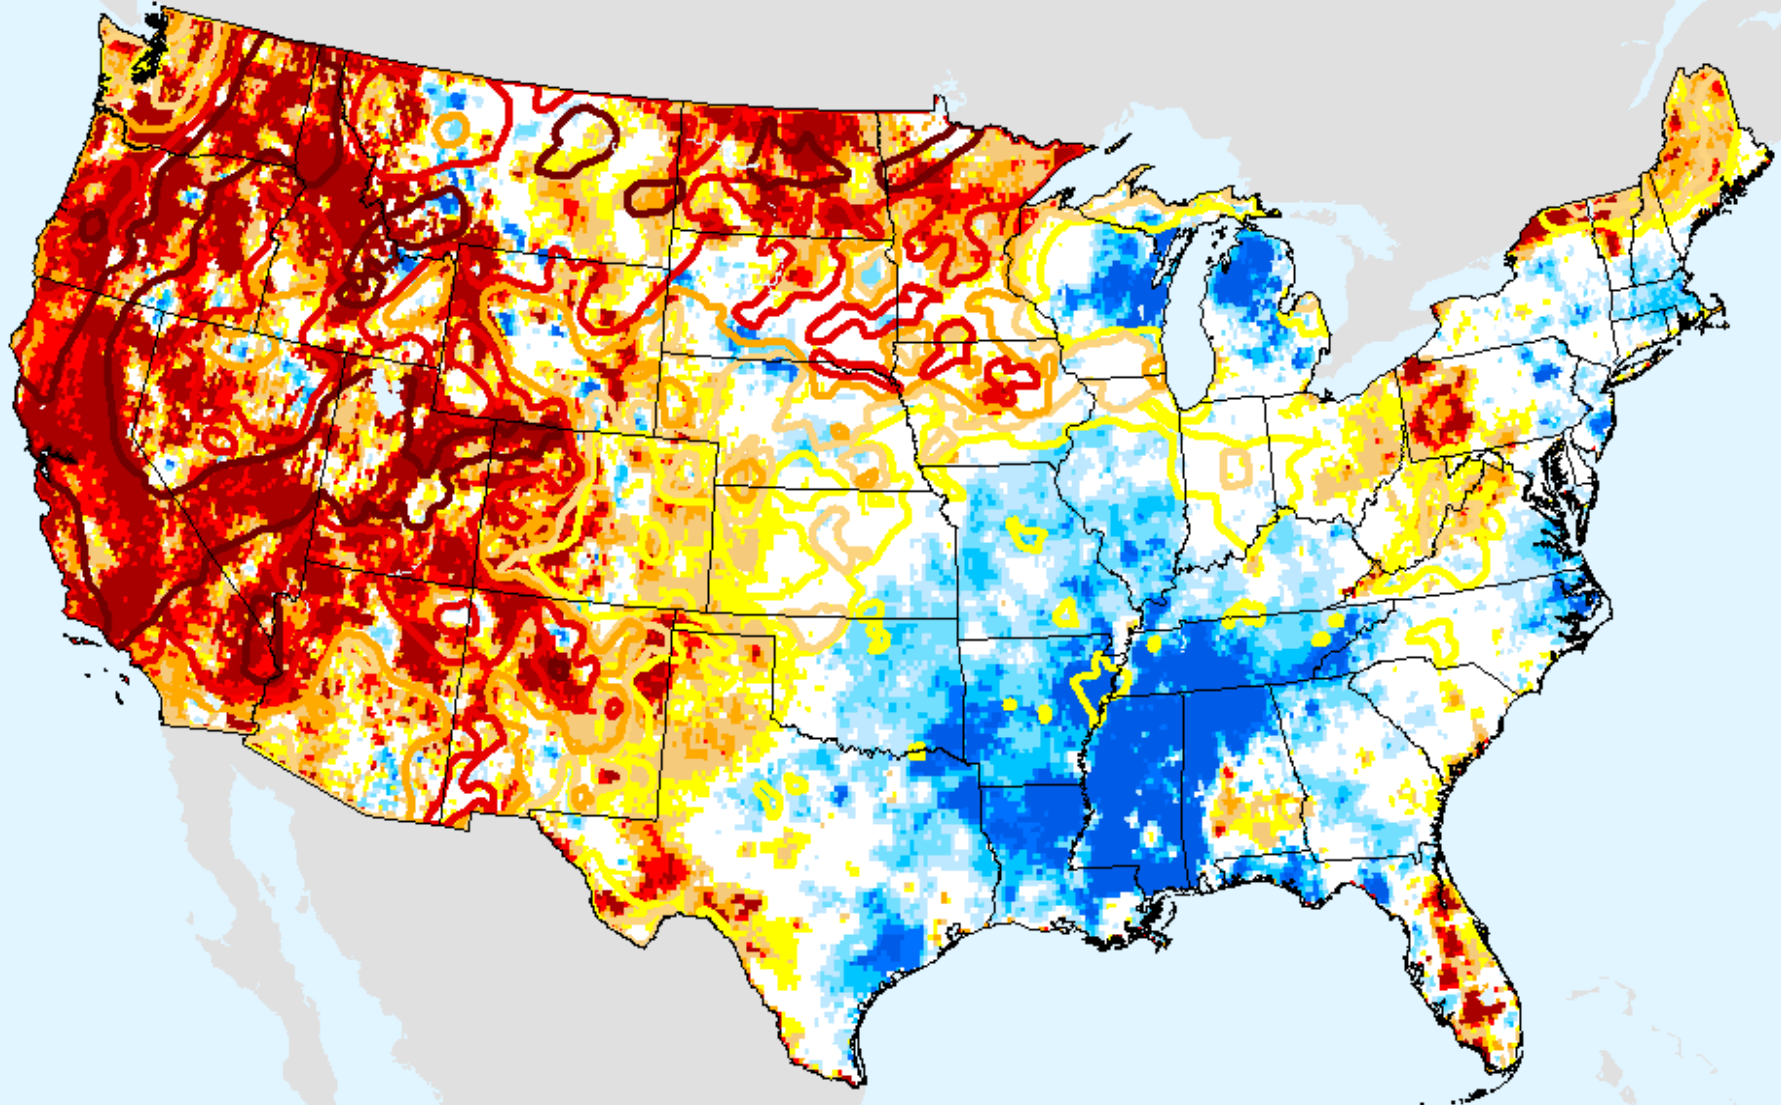

USDM for: Aug. 24, 2021

Evaporative Stress Index (ESI) 4-week

As of: Tuesday, September 7, 2021

GRACE-Based Shallow Groundwater Drought Indicator

As of: Tuesday, September 7, 2021

USDM for: Aug. 24, 2021

GRACE-Based Shallow Groundwater Drought Indicator