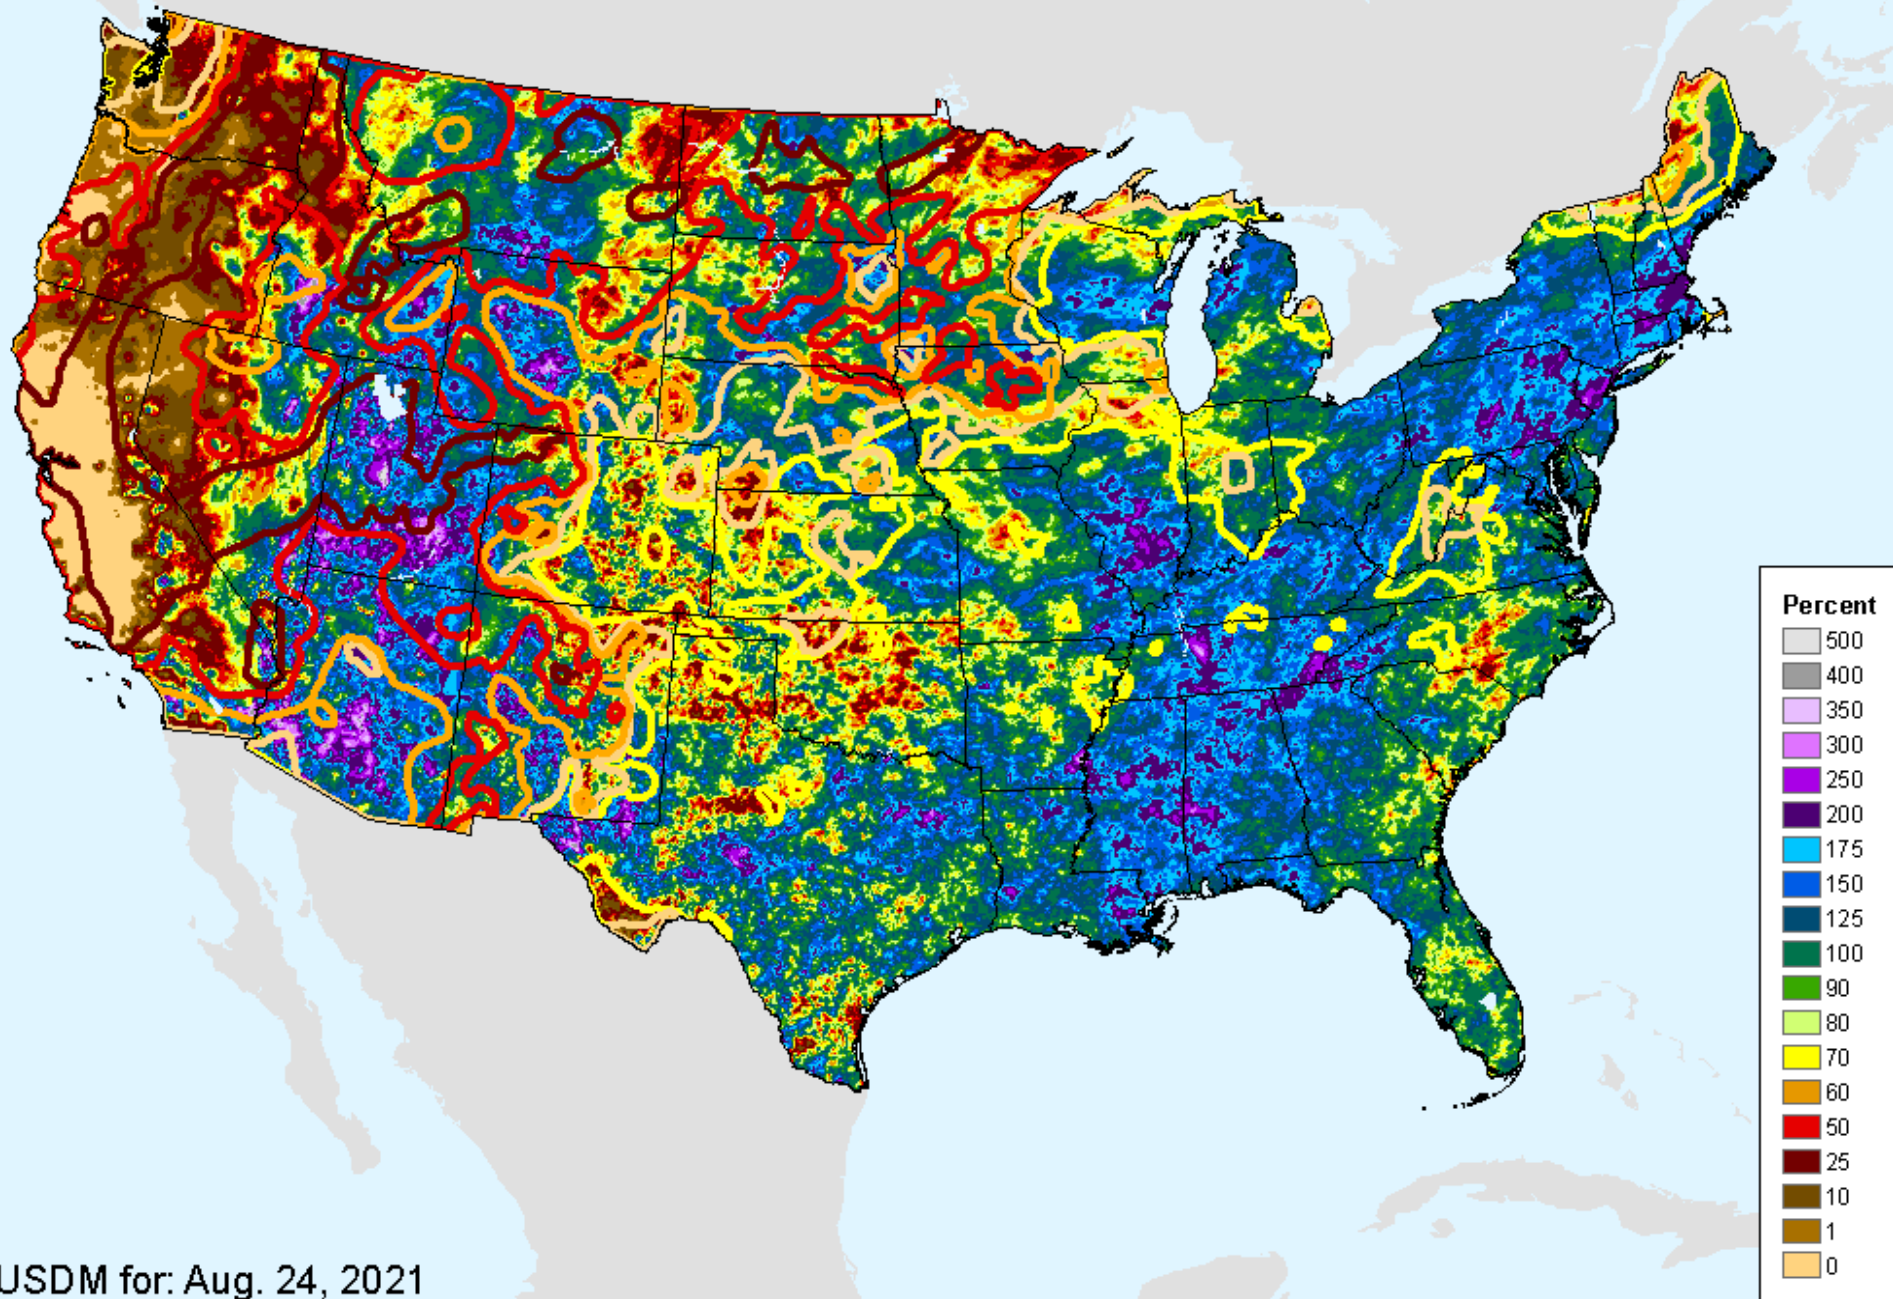

AHPS 60-Day Precip Departure

As of: Tuesday, September 7, 2021

USDM for: Aug. 24, 2021

AHPS 60-Day Precip Departure

As of: Tuesday, September 7, 2021

AHPS 60-Day Pct of Normal Pcp

As of: Tuesday, September 7, 2021