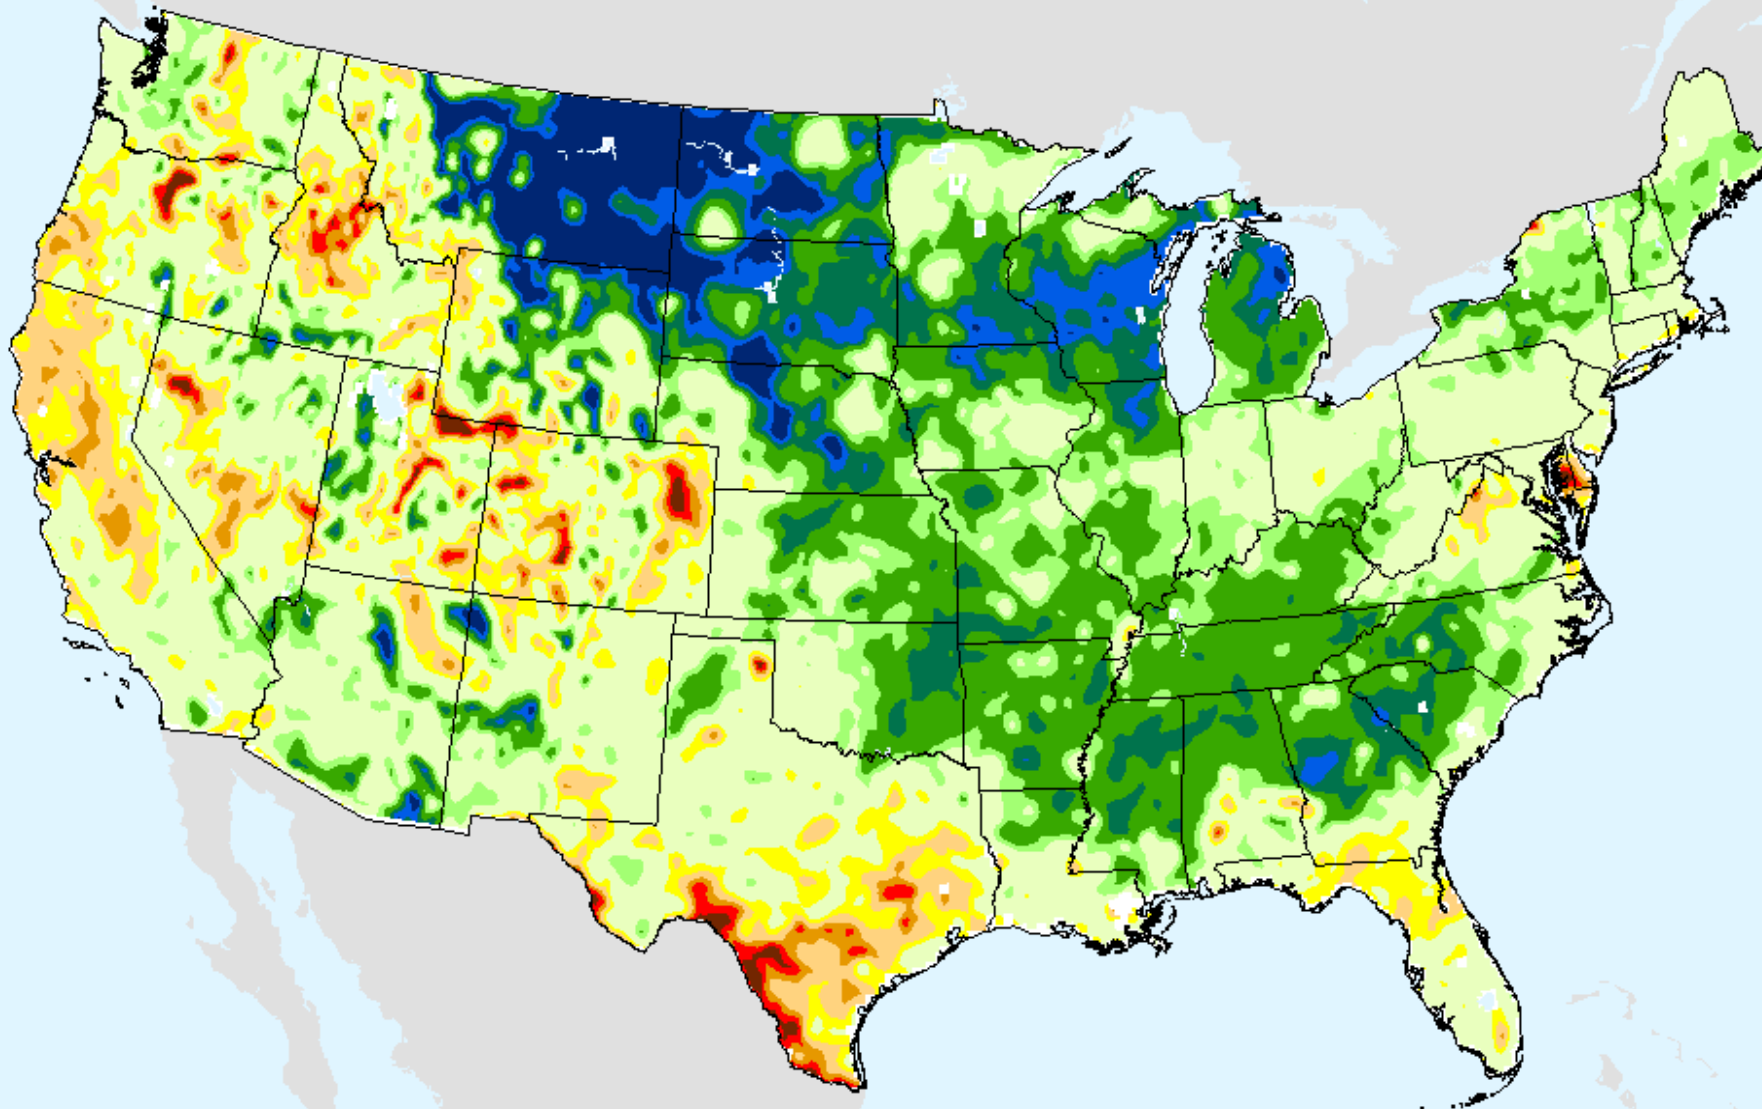

NLDAS Total Column Soil Moisture

As of: Tuesday, September 7, 2021

>98