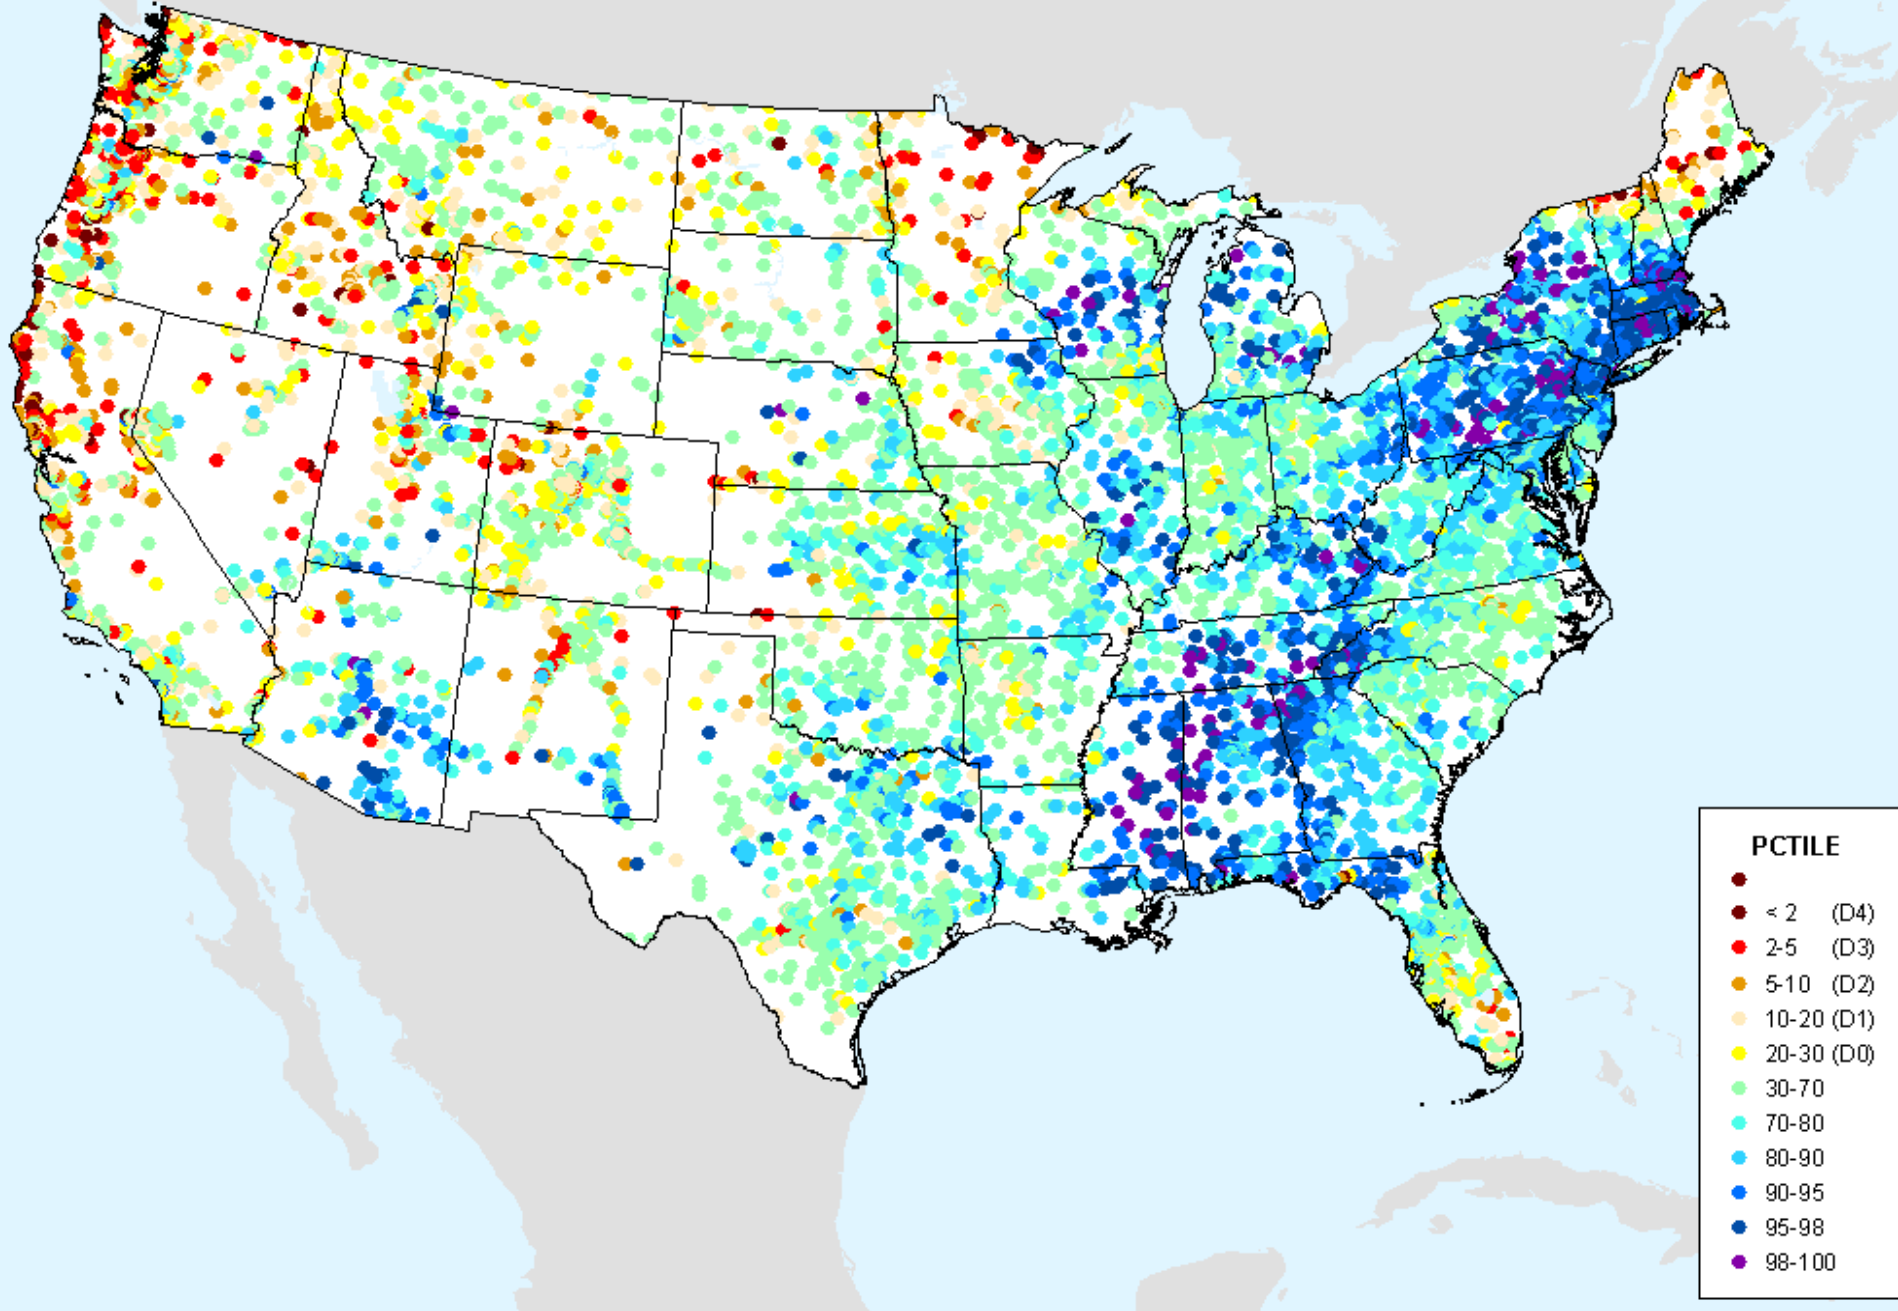

As of: Tuesday, September 7, 2021

PCTILE

- < 2 (D4)
- 2-5 (D3)
- 5-10 (D2)
- 10-20 (D1)
- 20-30 (D0)
- 30-70
- 70-80
- 80-90
- 90-95
- 95-98
- 98-100

USDM for: Aug. 24, 2021

USGS 28-Day Avg Streamflow

As of: Tuesday, September 7, 2021