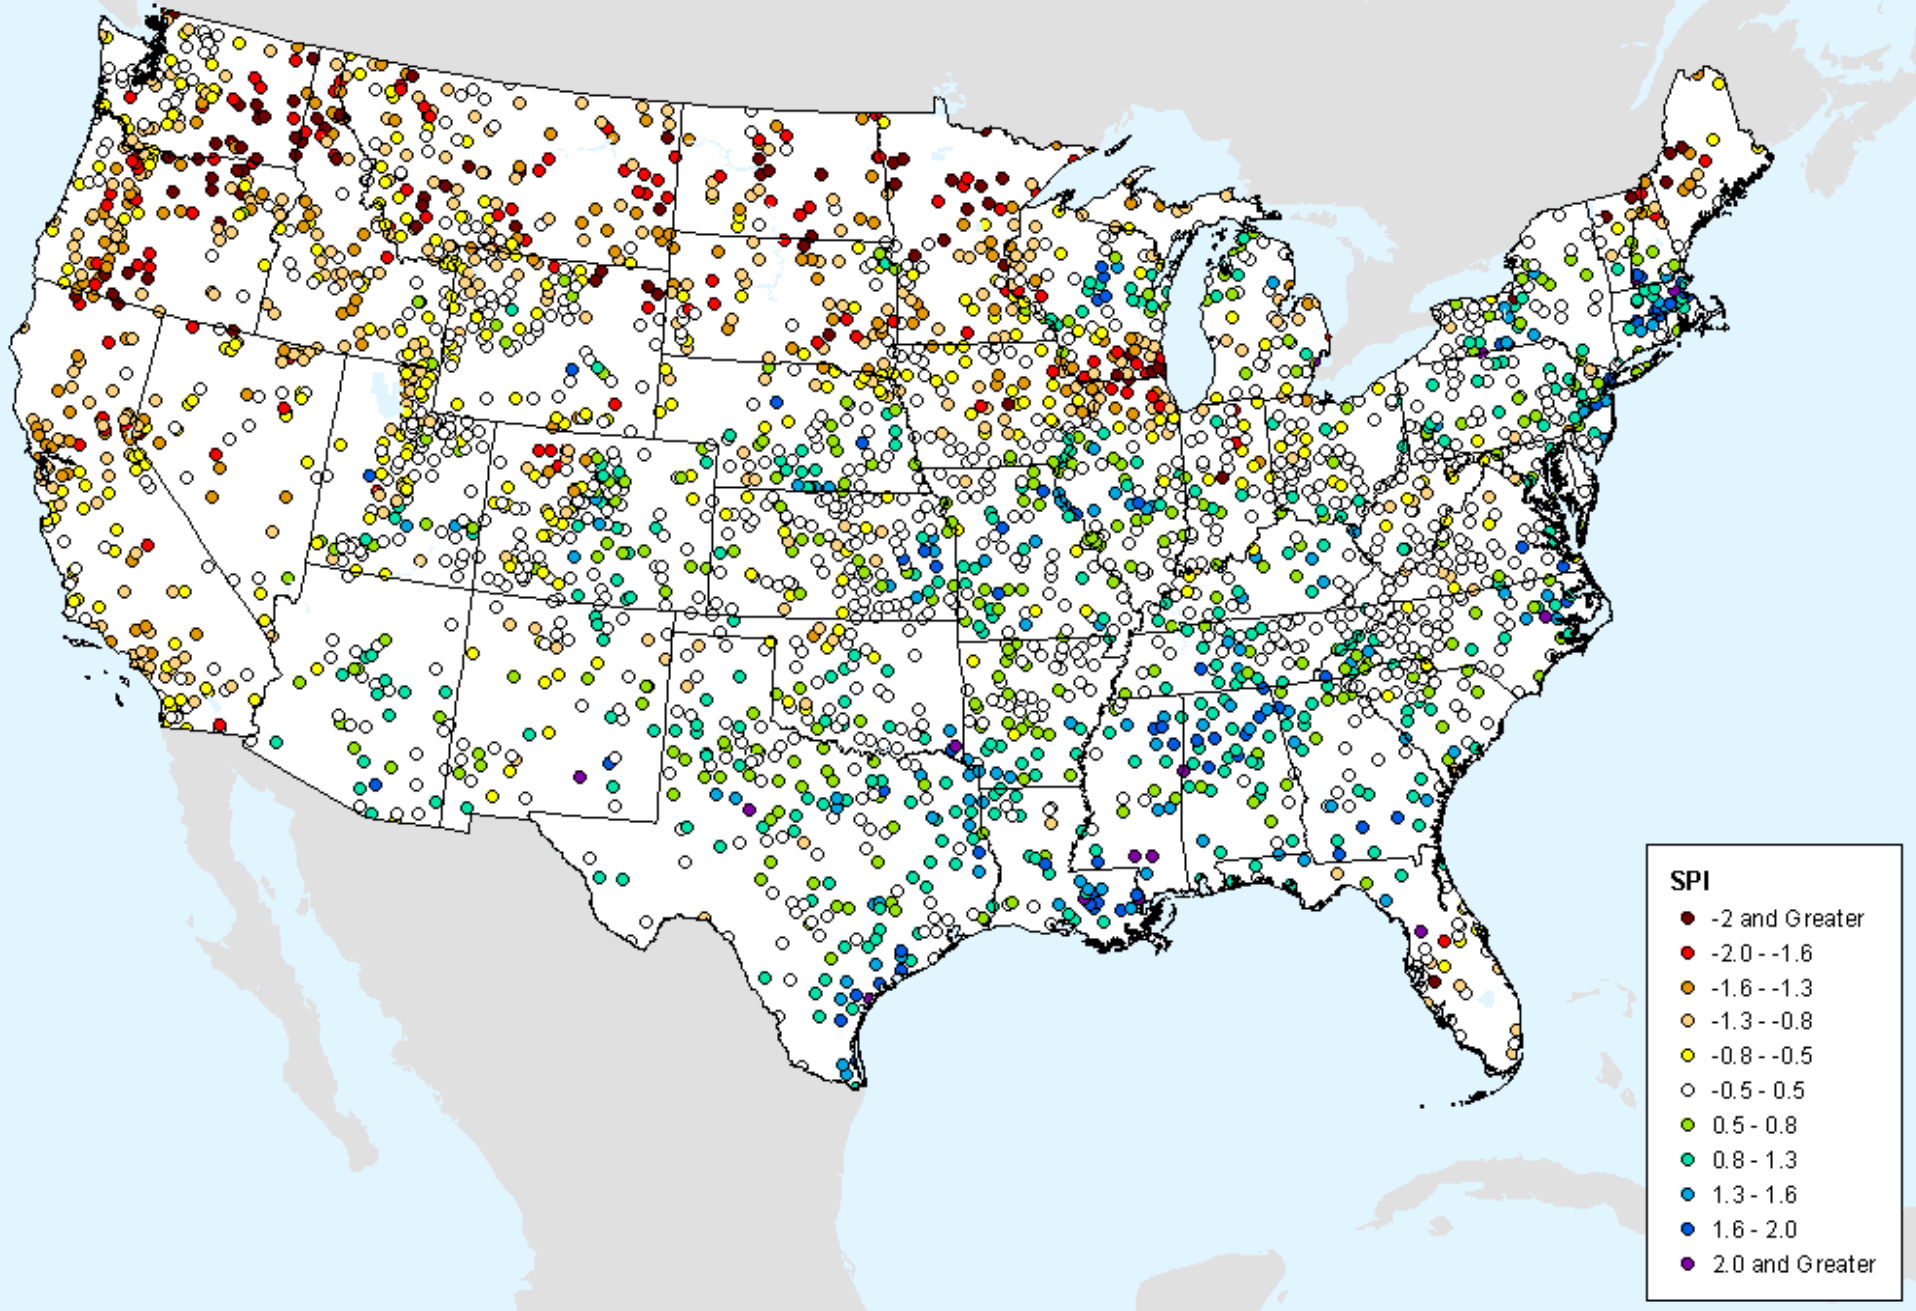

HPRCC Year-to-date SPI

As of: Tuesday, September 7, 2021