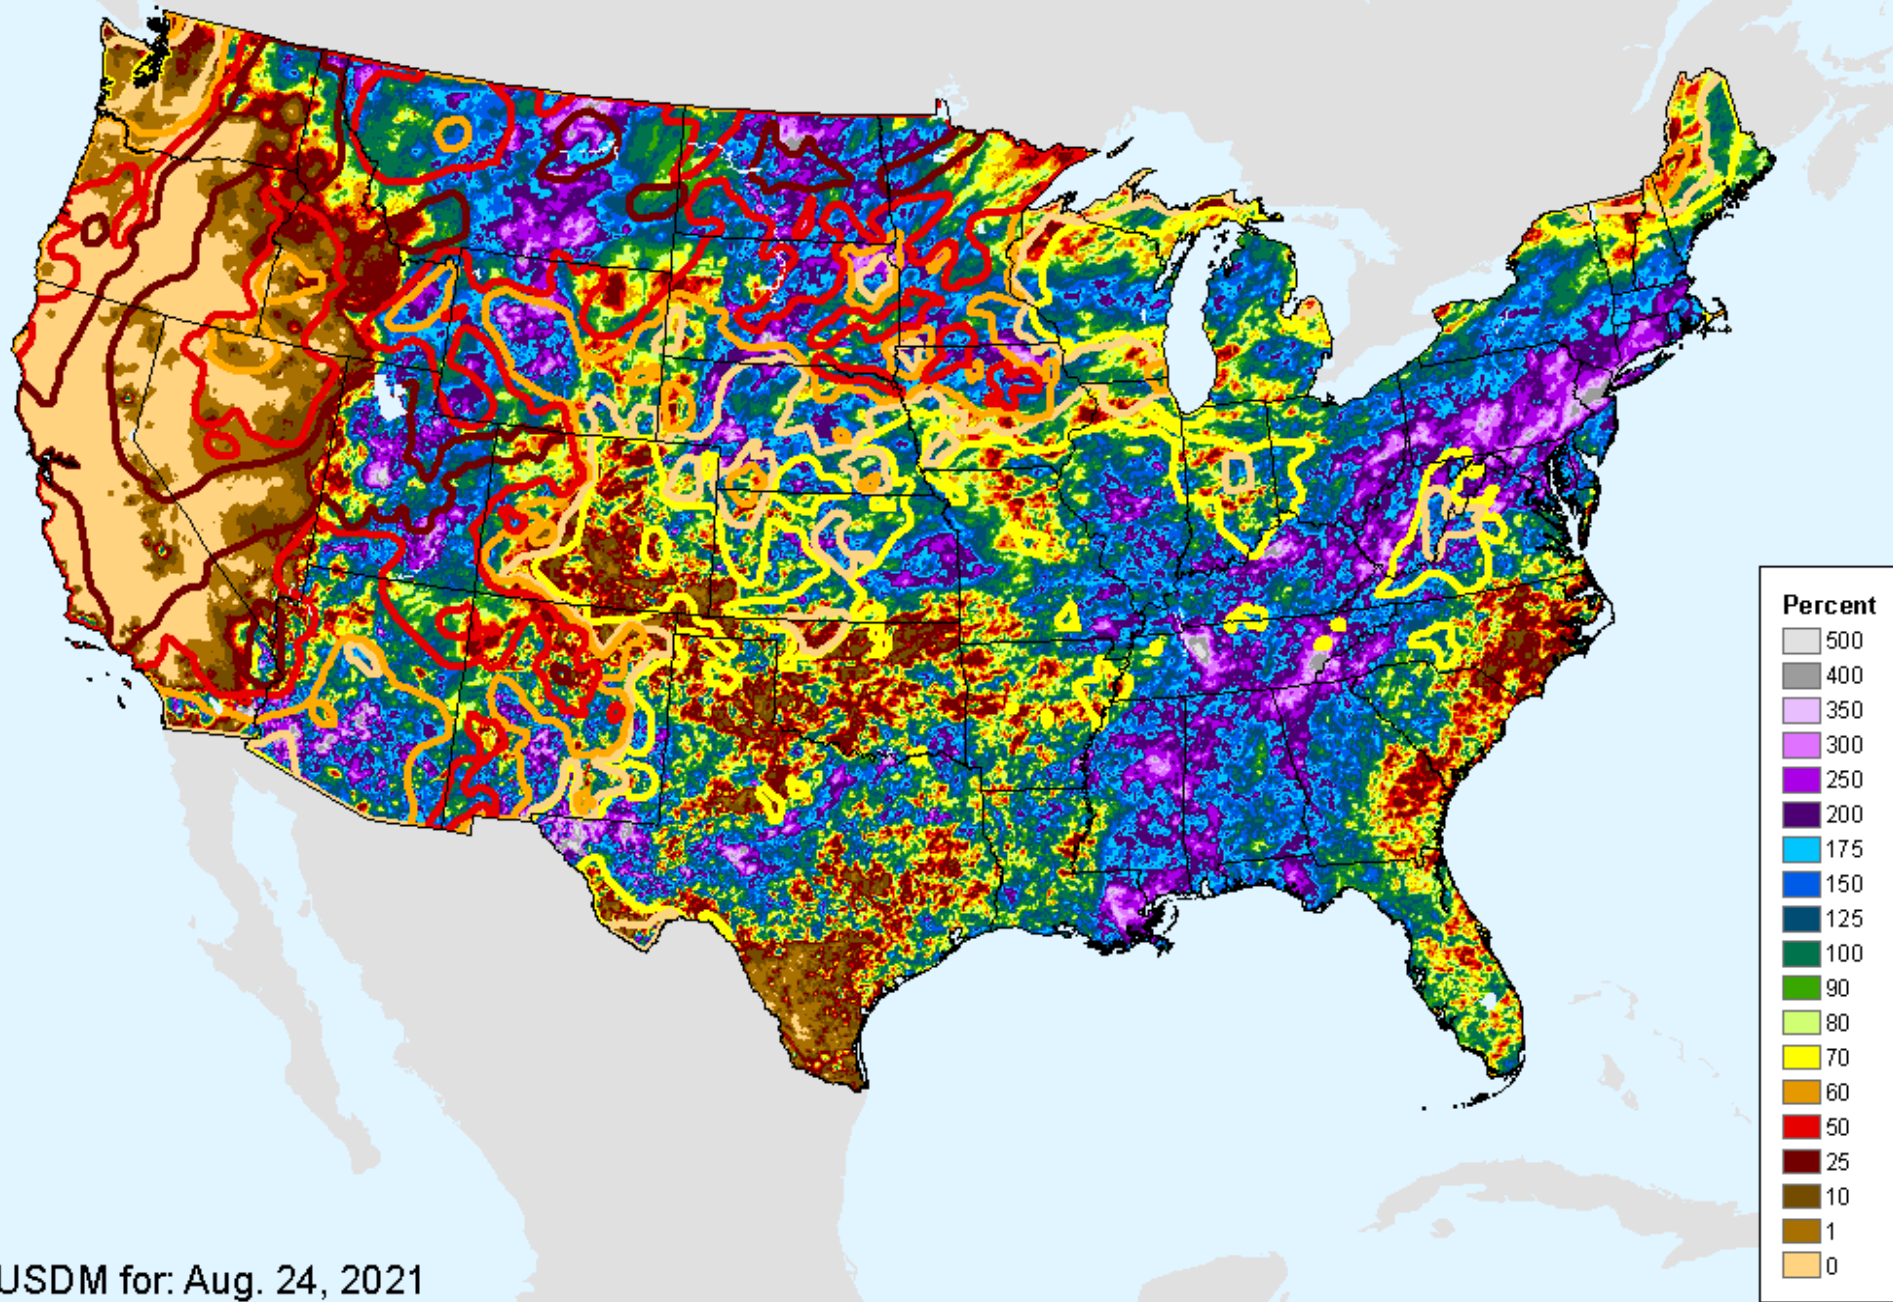

AHPS 30-Day Pct of Normal Pcp

As of: Tuesday, September 7, 2021

USDM for: Aug. 24, 2021