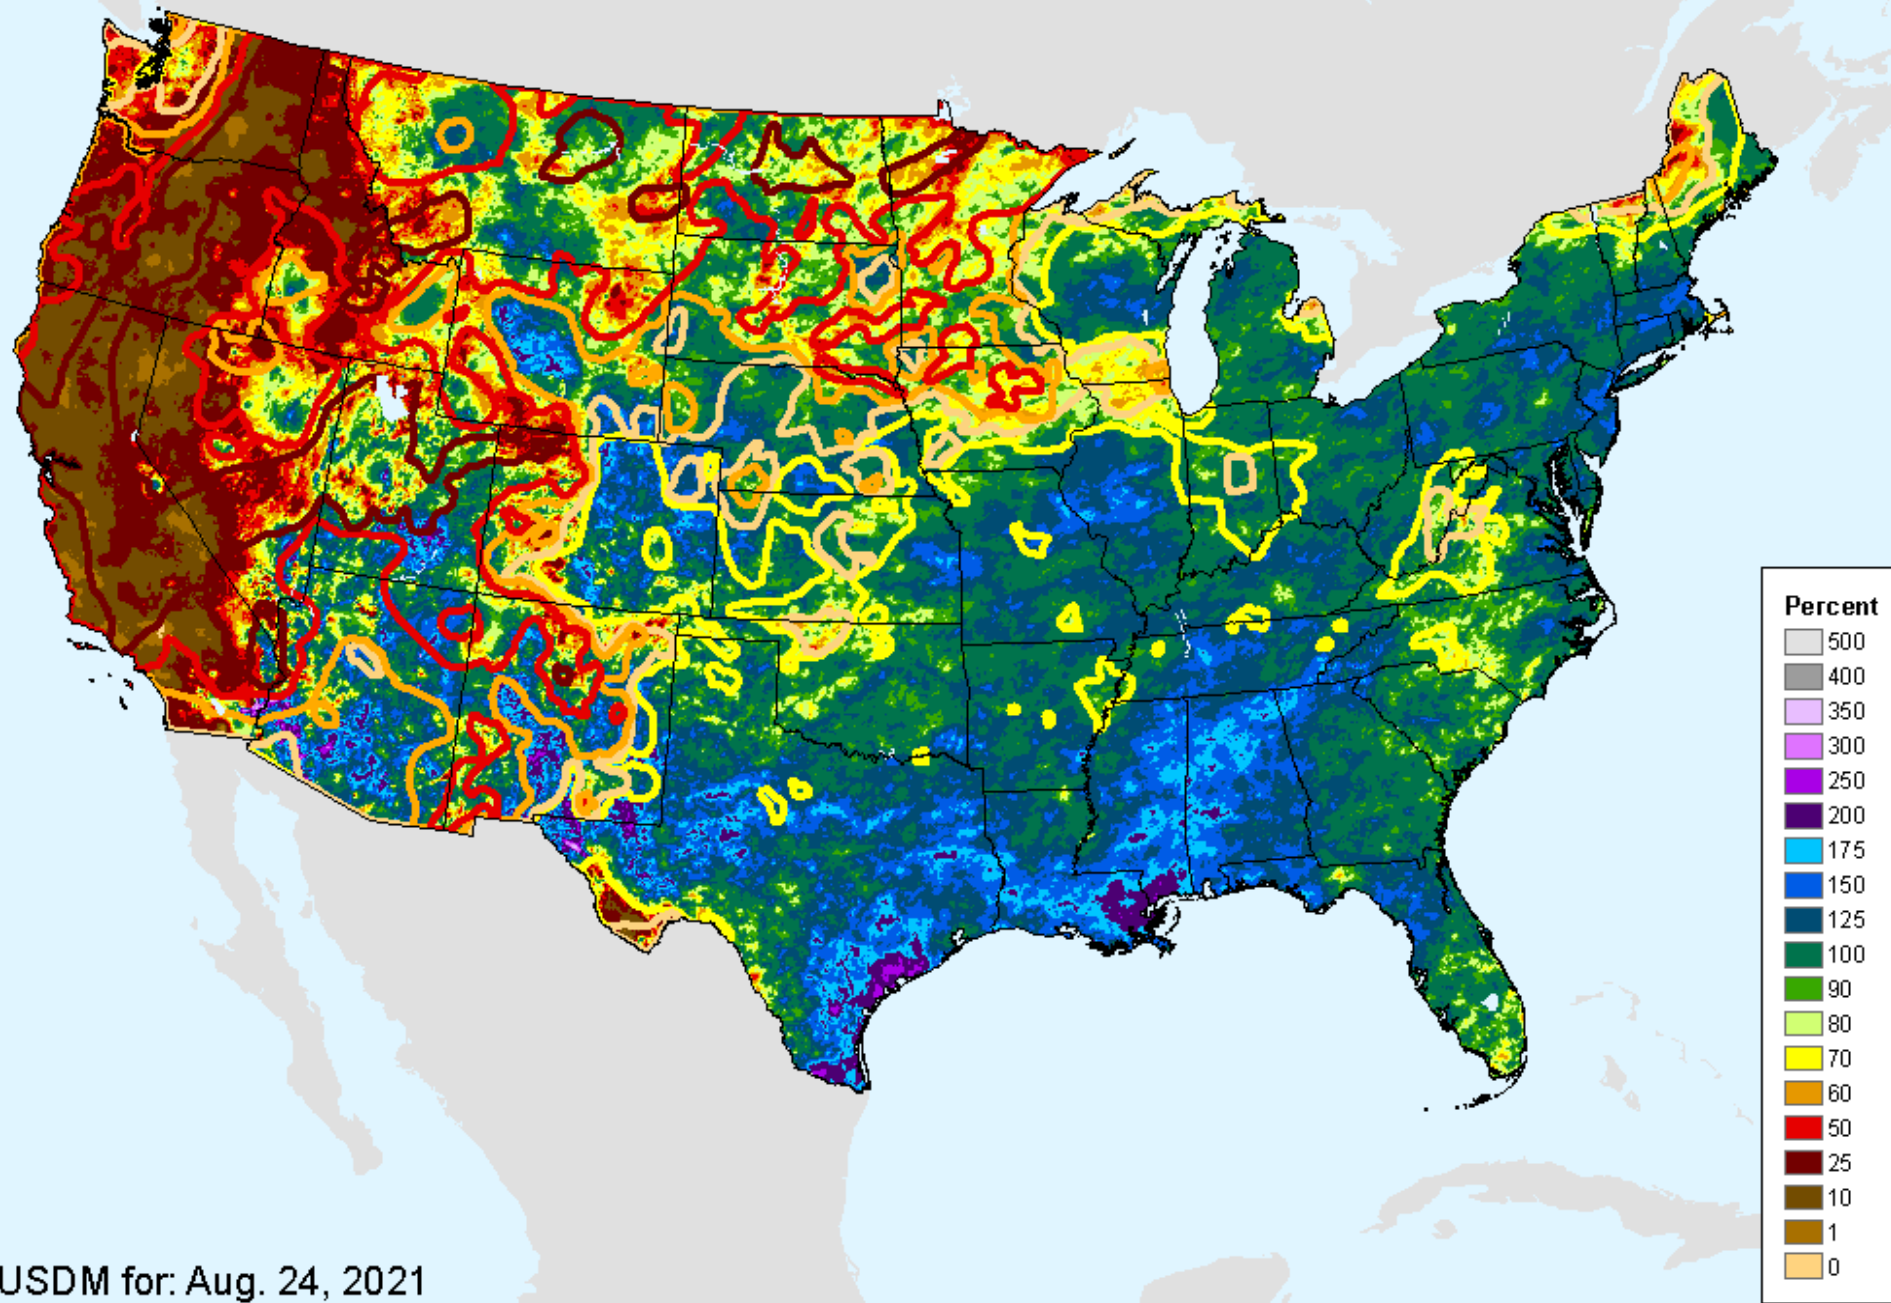

AHPS 180-Day Pct of Normal Pcp

As of: Tuesday, September 7, 2021

USDM for: Aug. 24, 2021