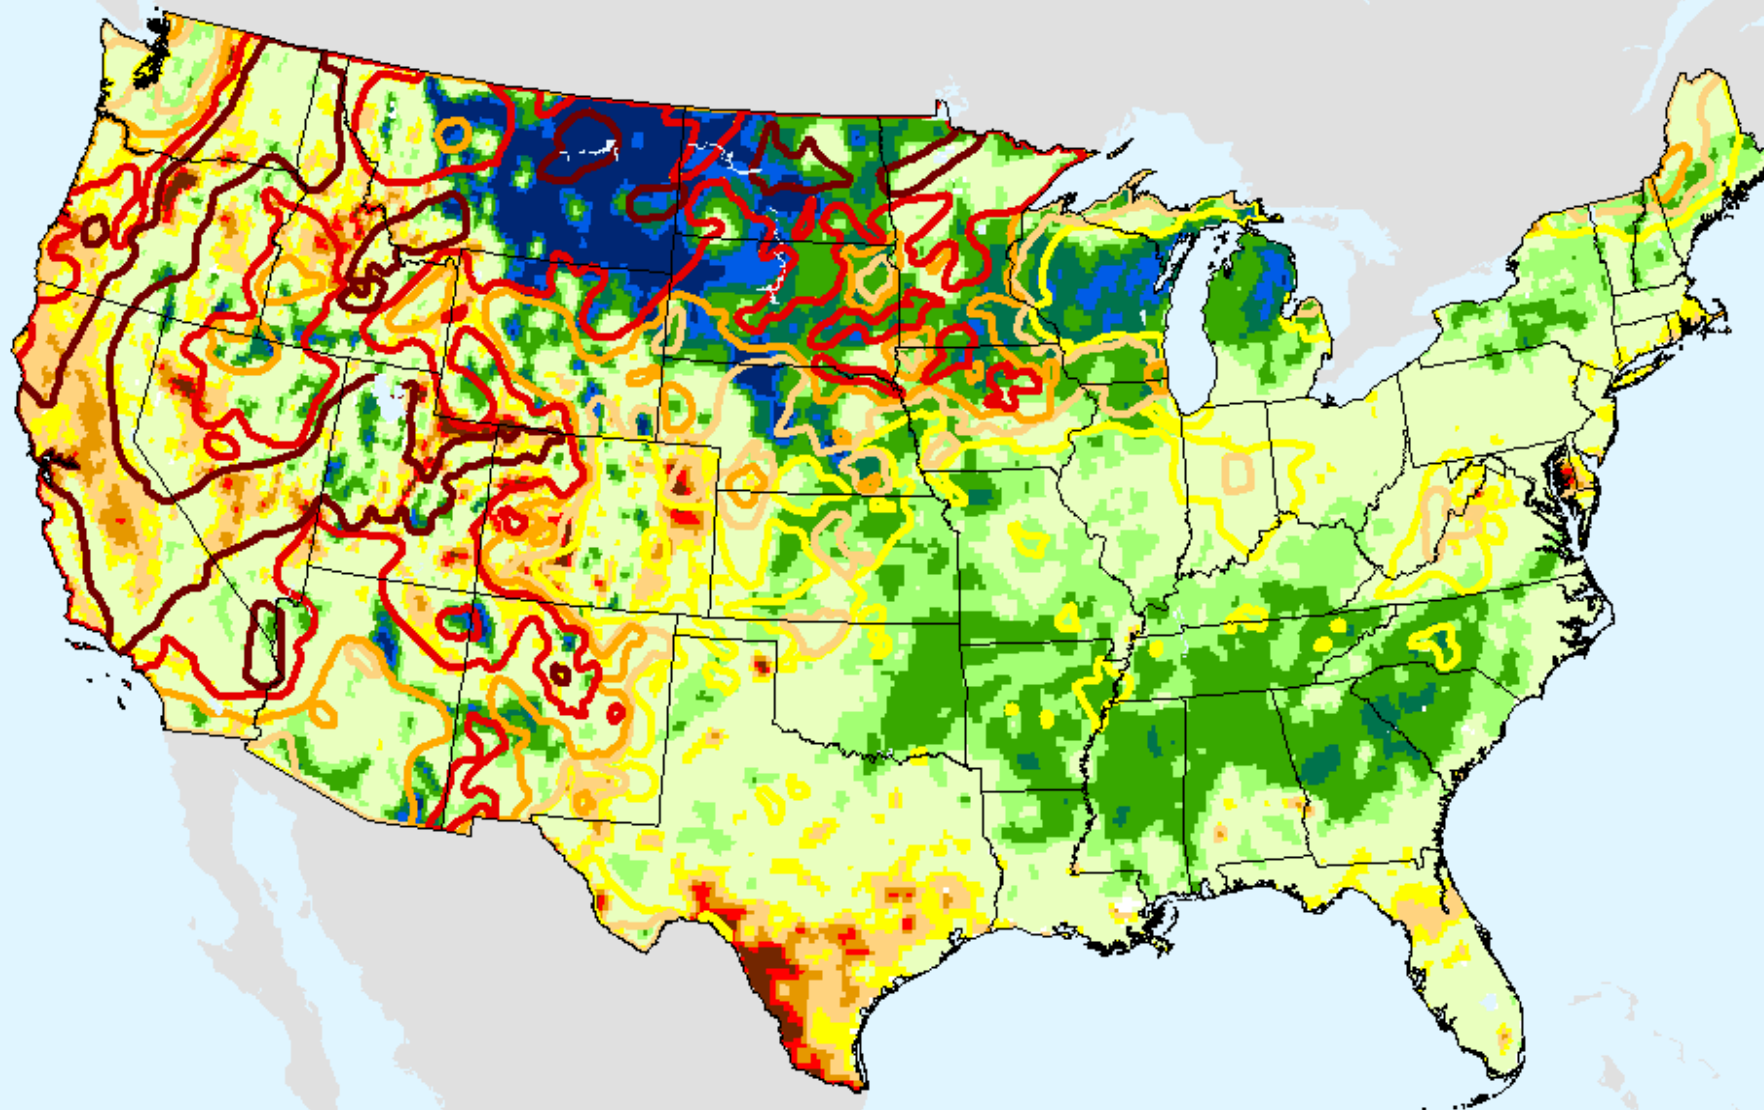

NLDAS Top 1m Soil Moisture

As of: Tuesday, September 7, 2021

USDM for: Aug. 24, 2021