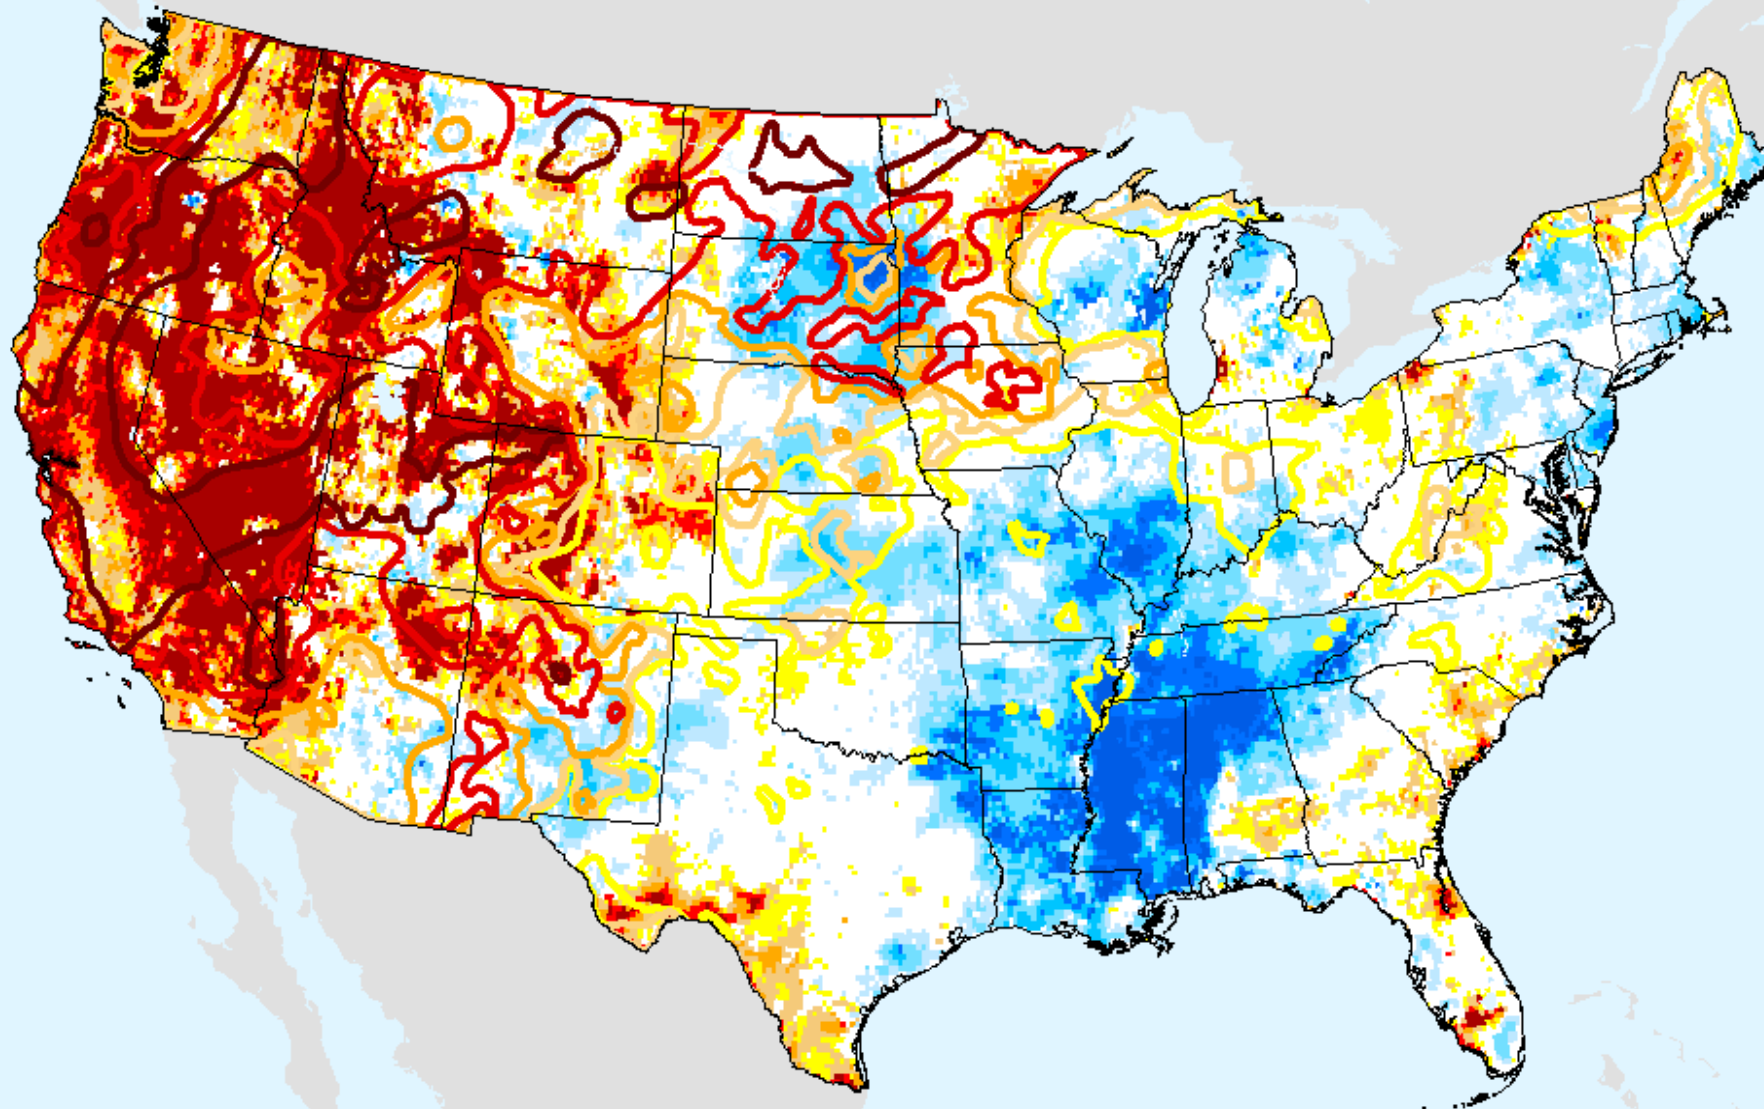

GRACE-Based Surface Soil Moisture Drought Indicator

As of: Tuesday, September 7, 2021

USDM for: Aug. 24, 2021