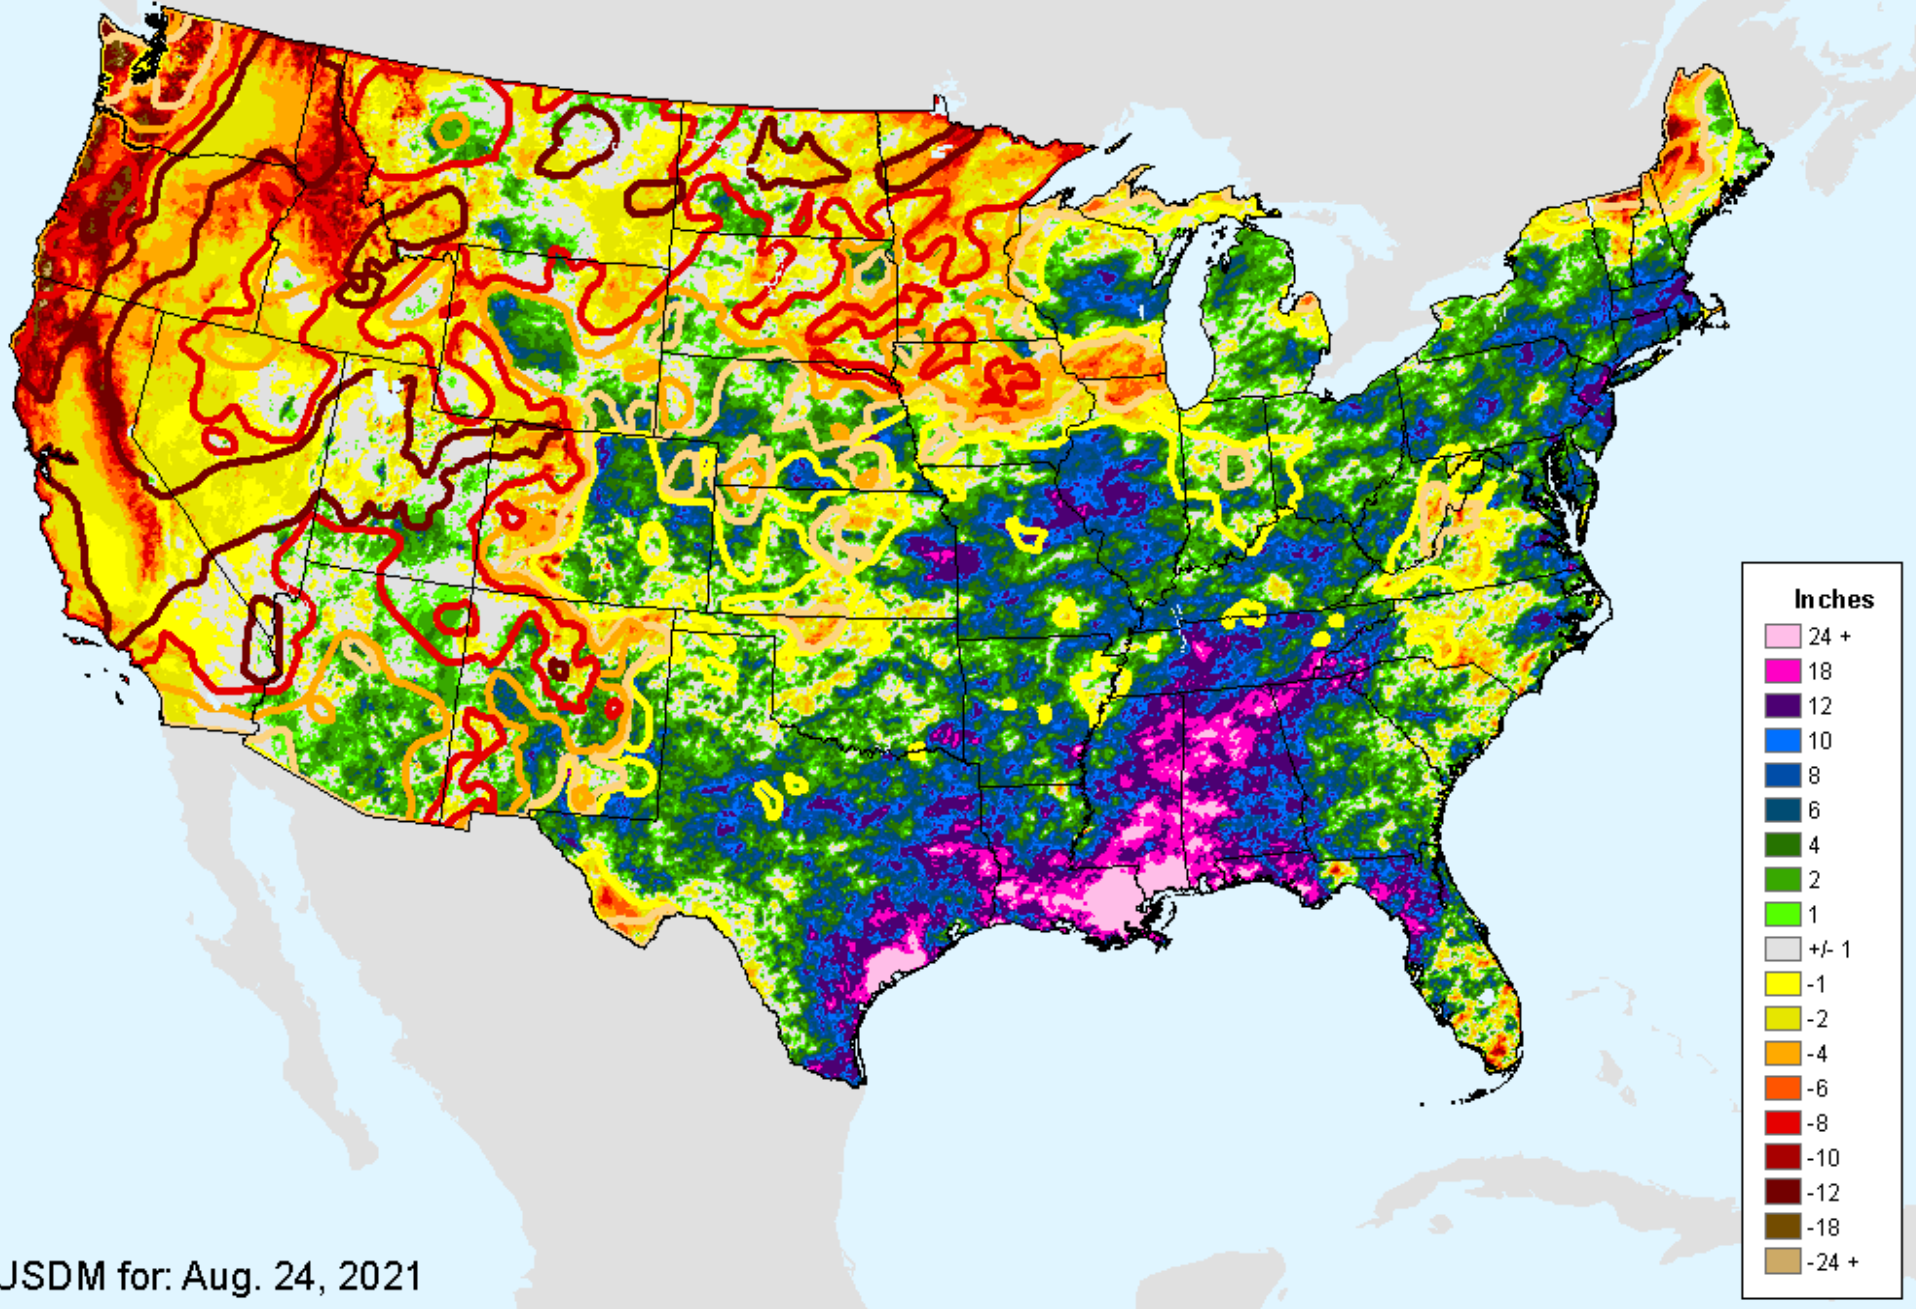

AHPS 180-Day Precip Departure

As of: Tuesday, September 7, 2021