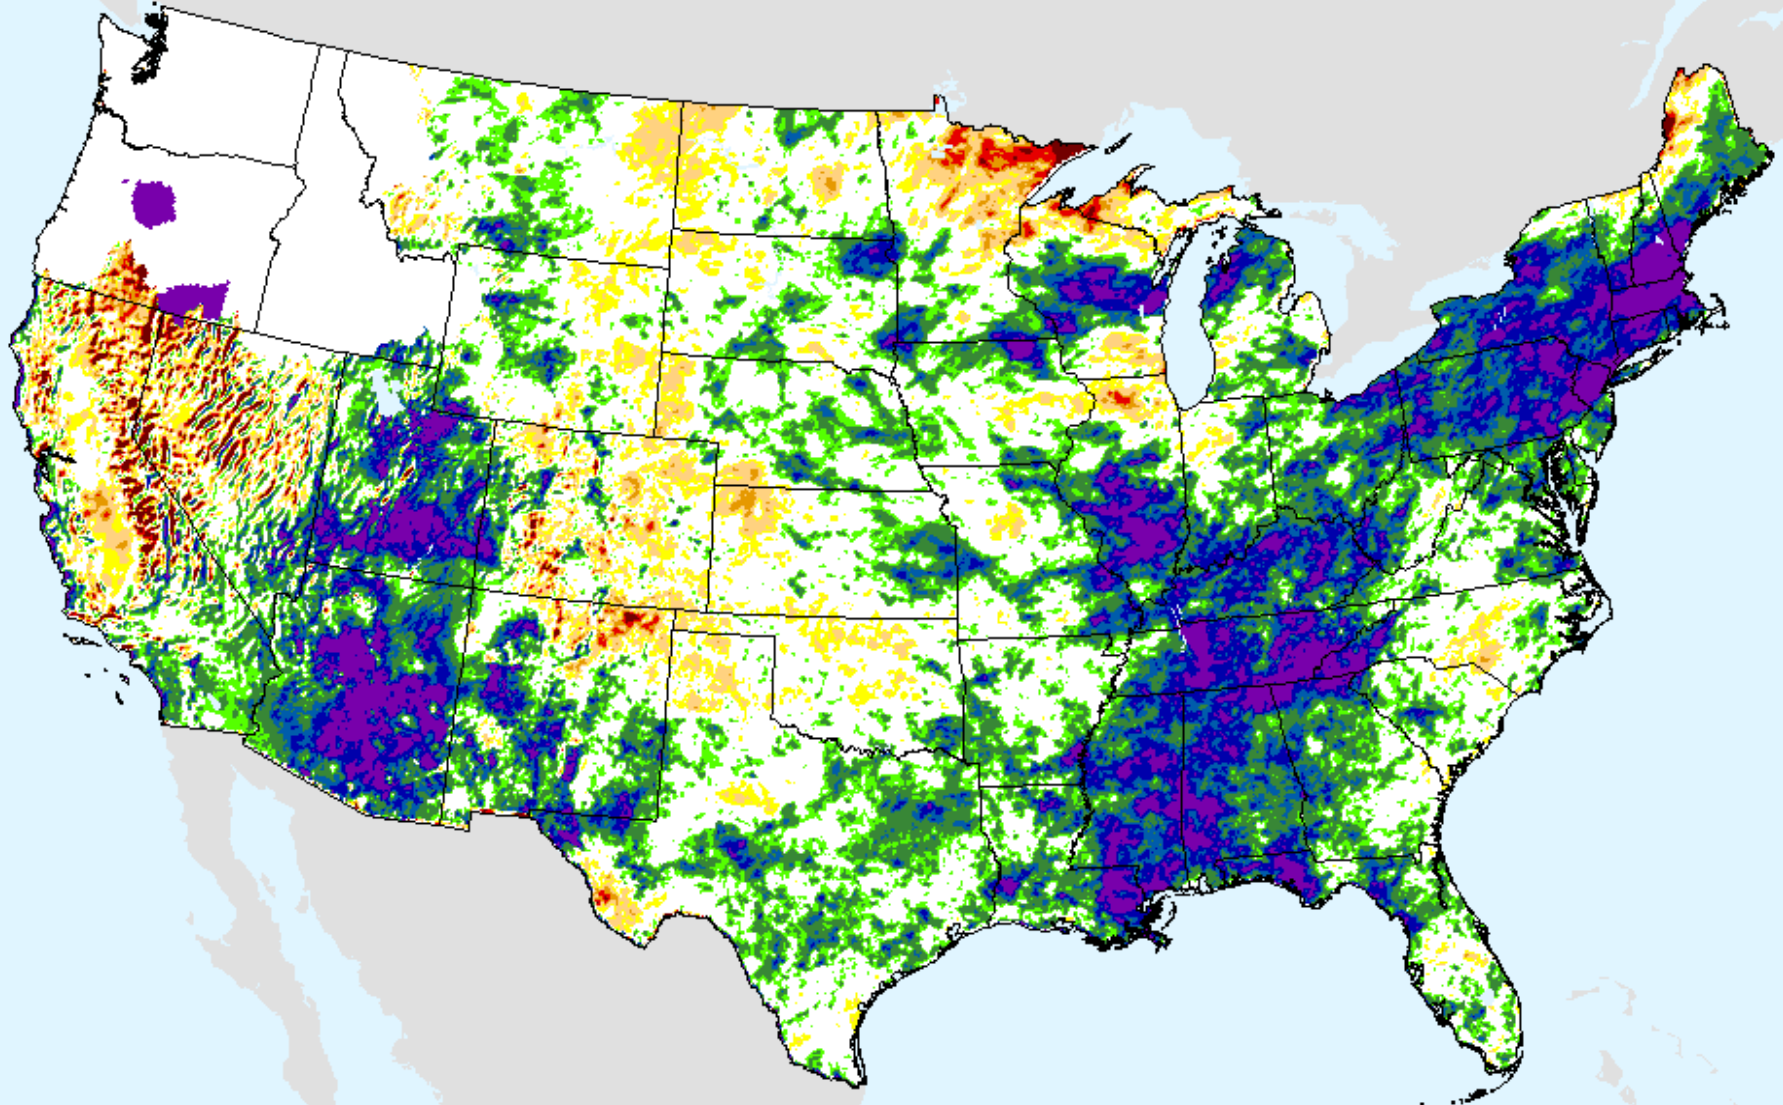

As of: Tuesday, September 7, 2021

SPEI (USDM)

AHPS 2-month SPEI

As of: Tuesday, September 7, 2021

USDM for: Aug. 24, 2021

SPEI (USDM)

AHPS 2-month SPEI

As of: Tuesday, September 7, 2021