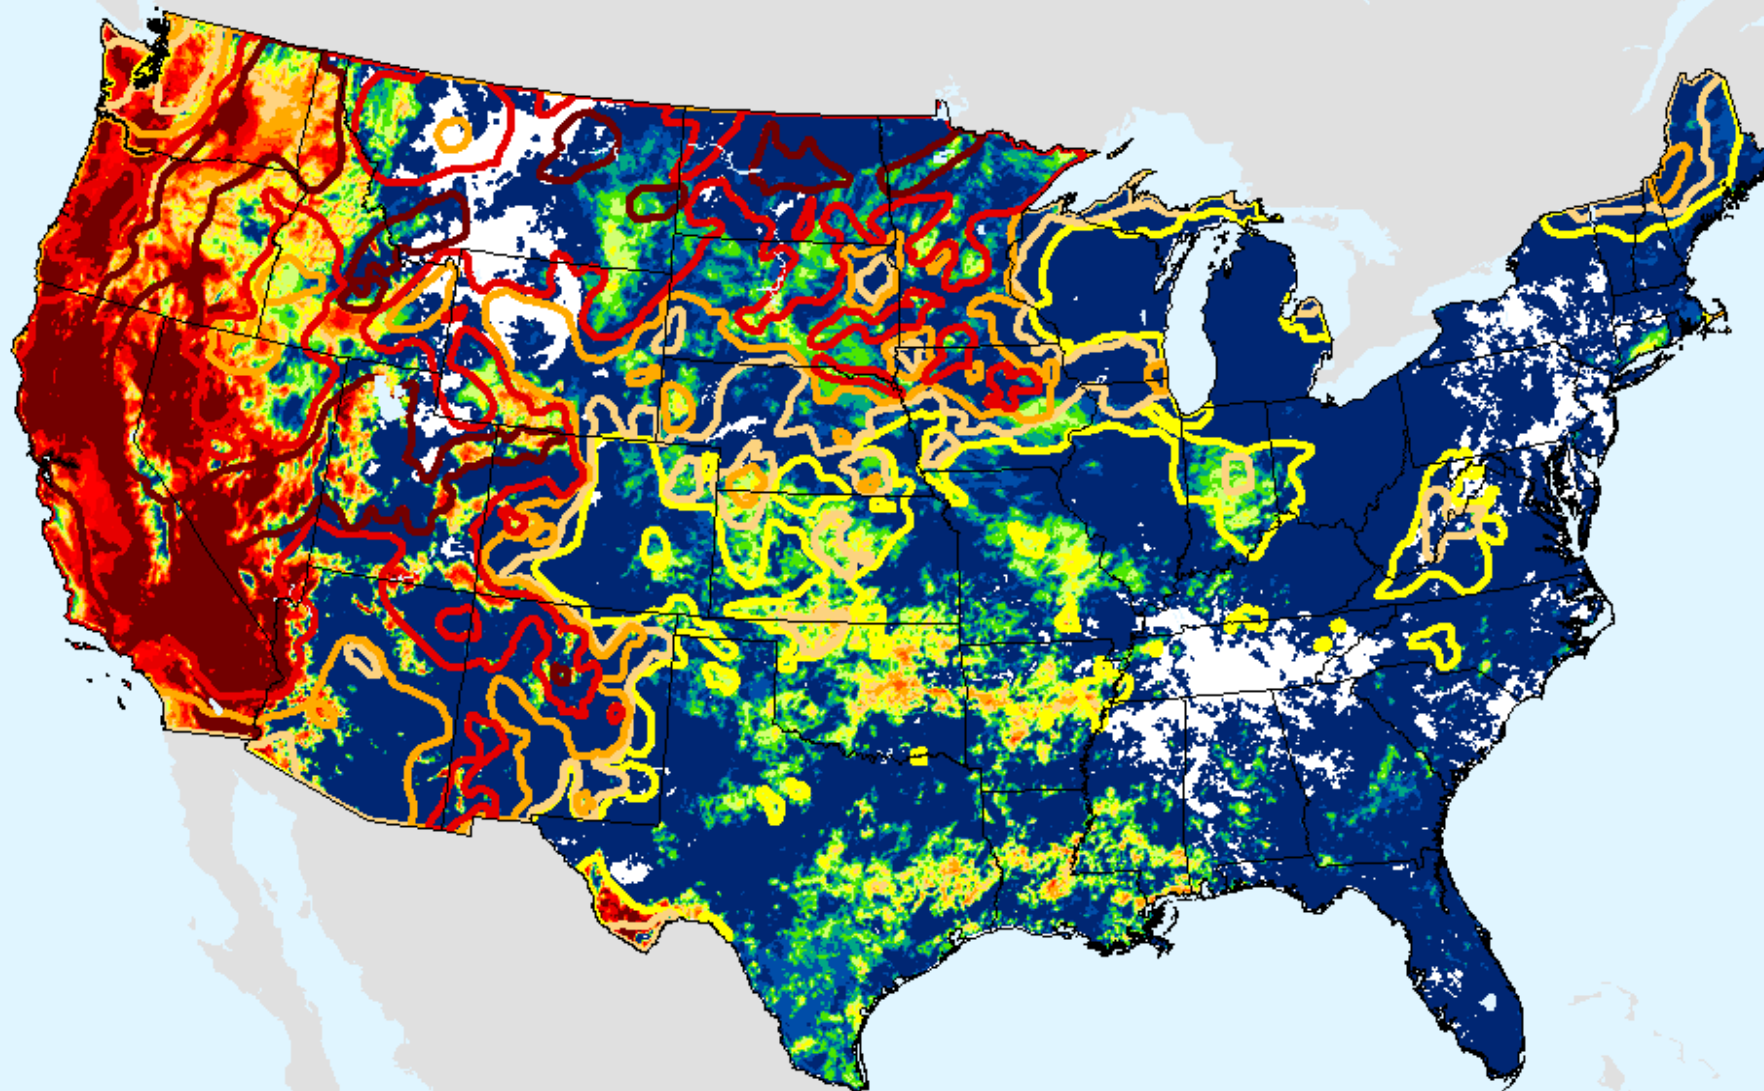

Keetch-Byram Drought Index (KBDI)

As of: Tuesday, September 7, 2021

USDM for: Aug. 24, 2021