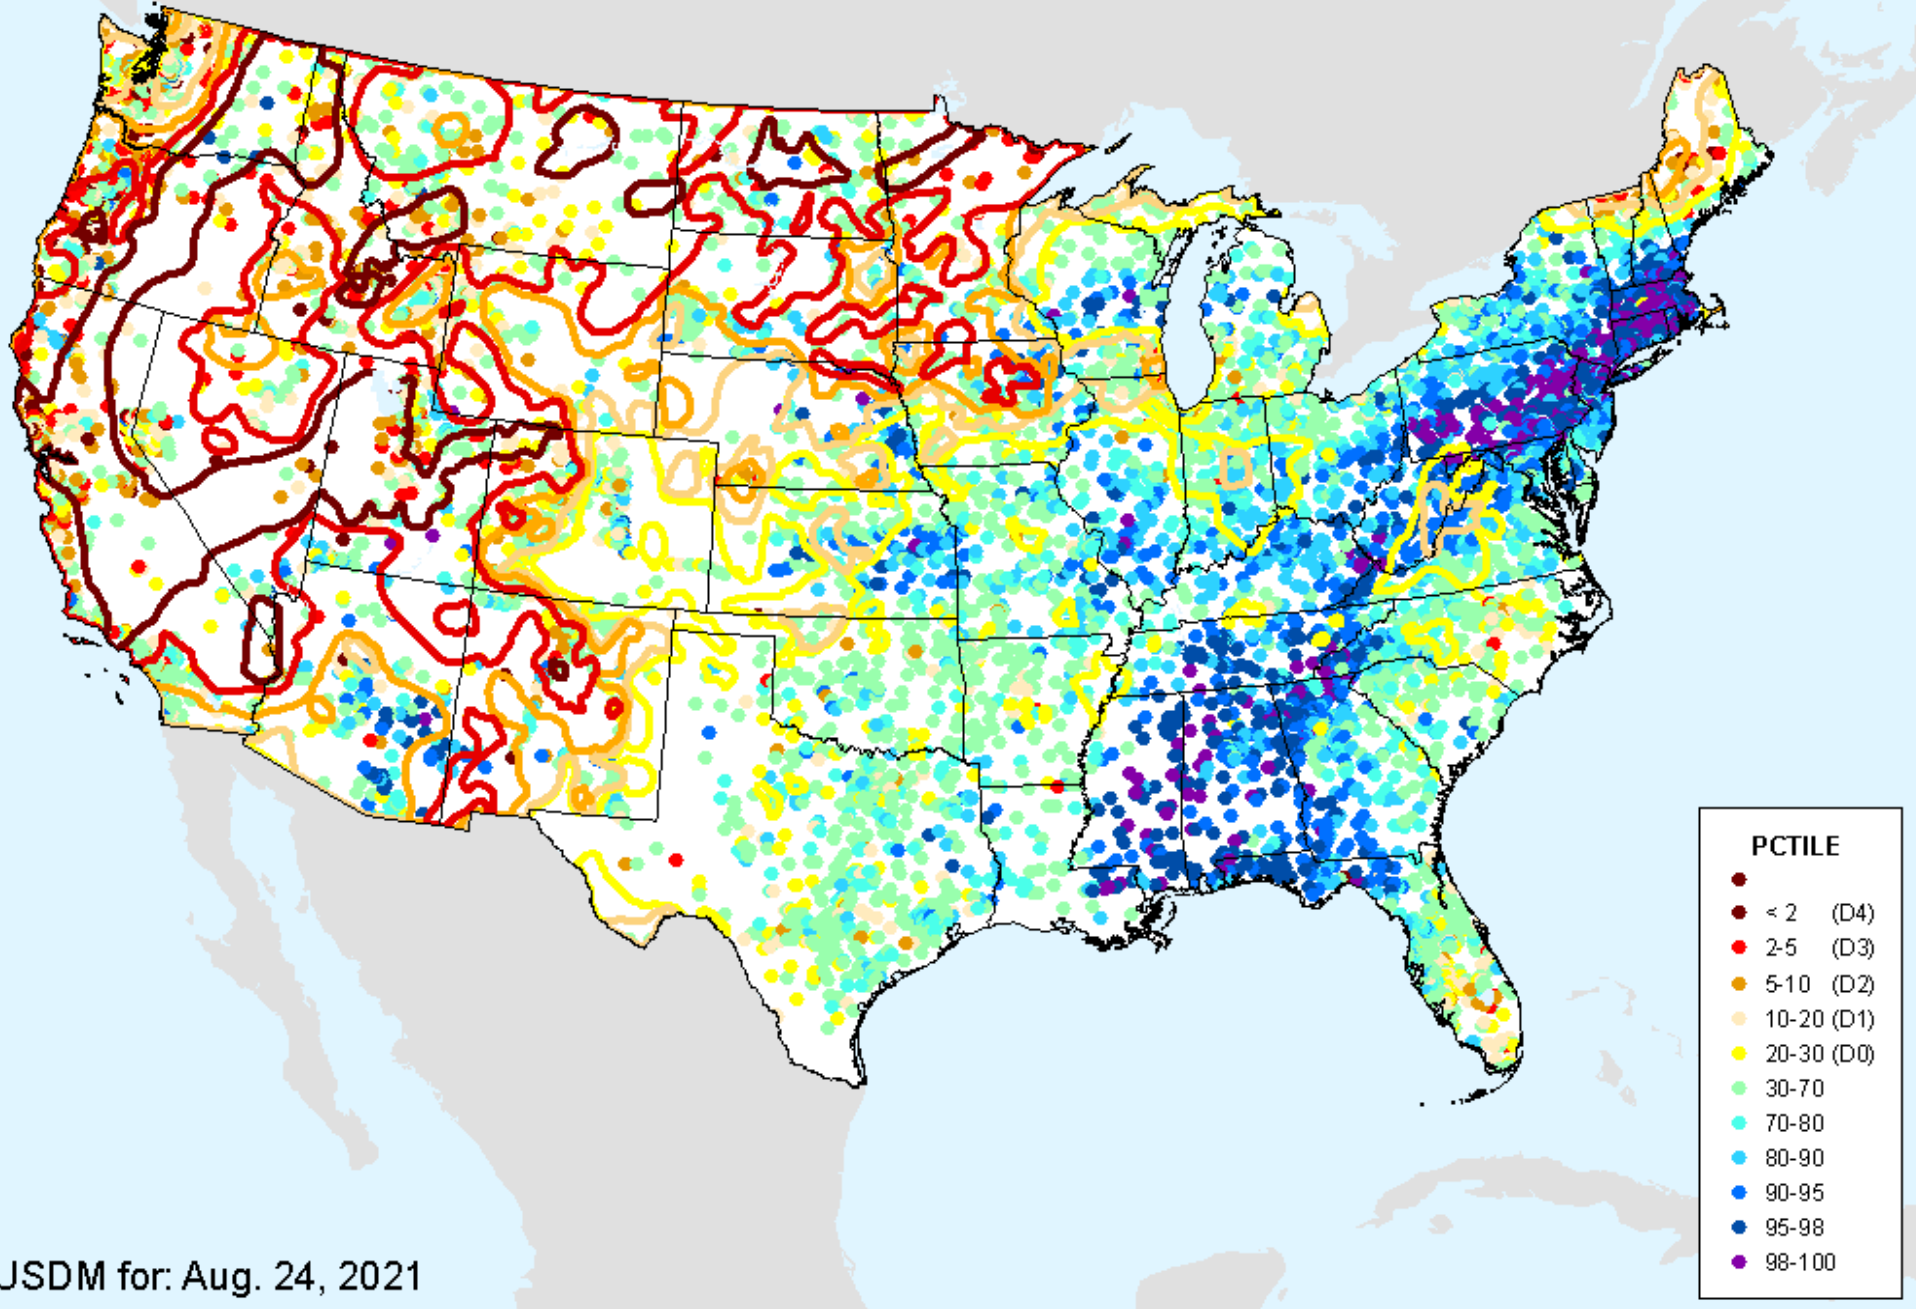

USGS 7-Day Avg Streamflow

As of: Tuesday, September 7, 2021