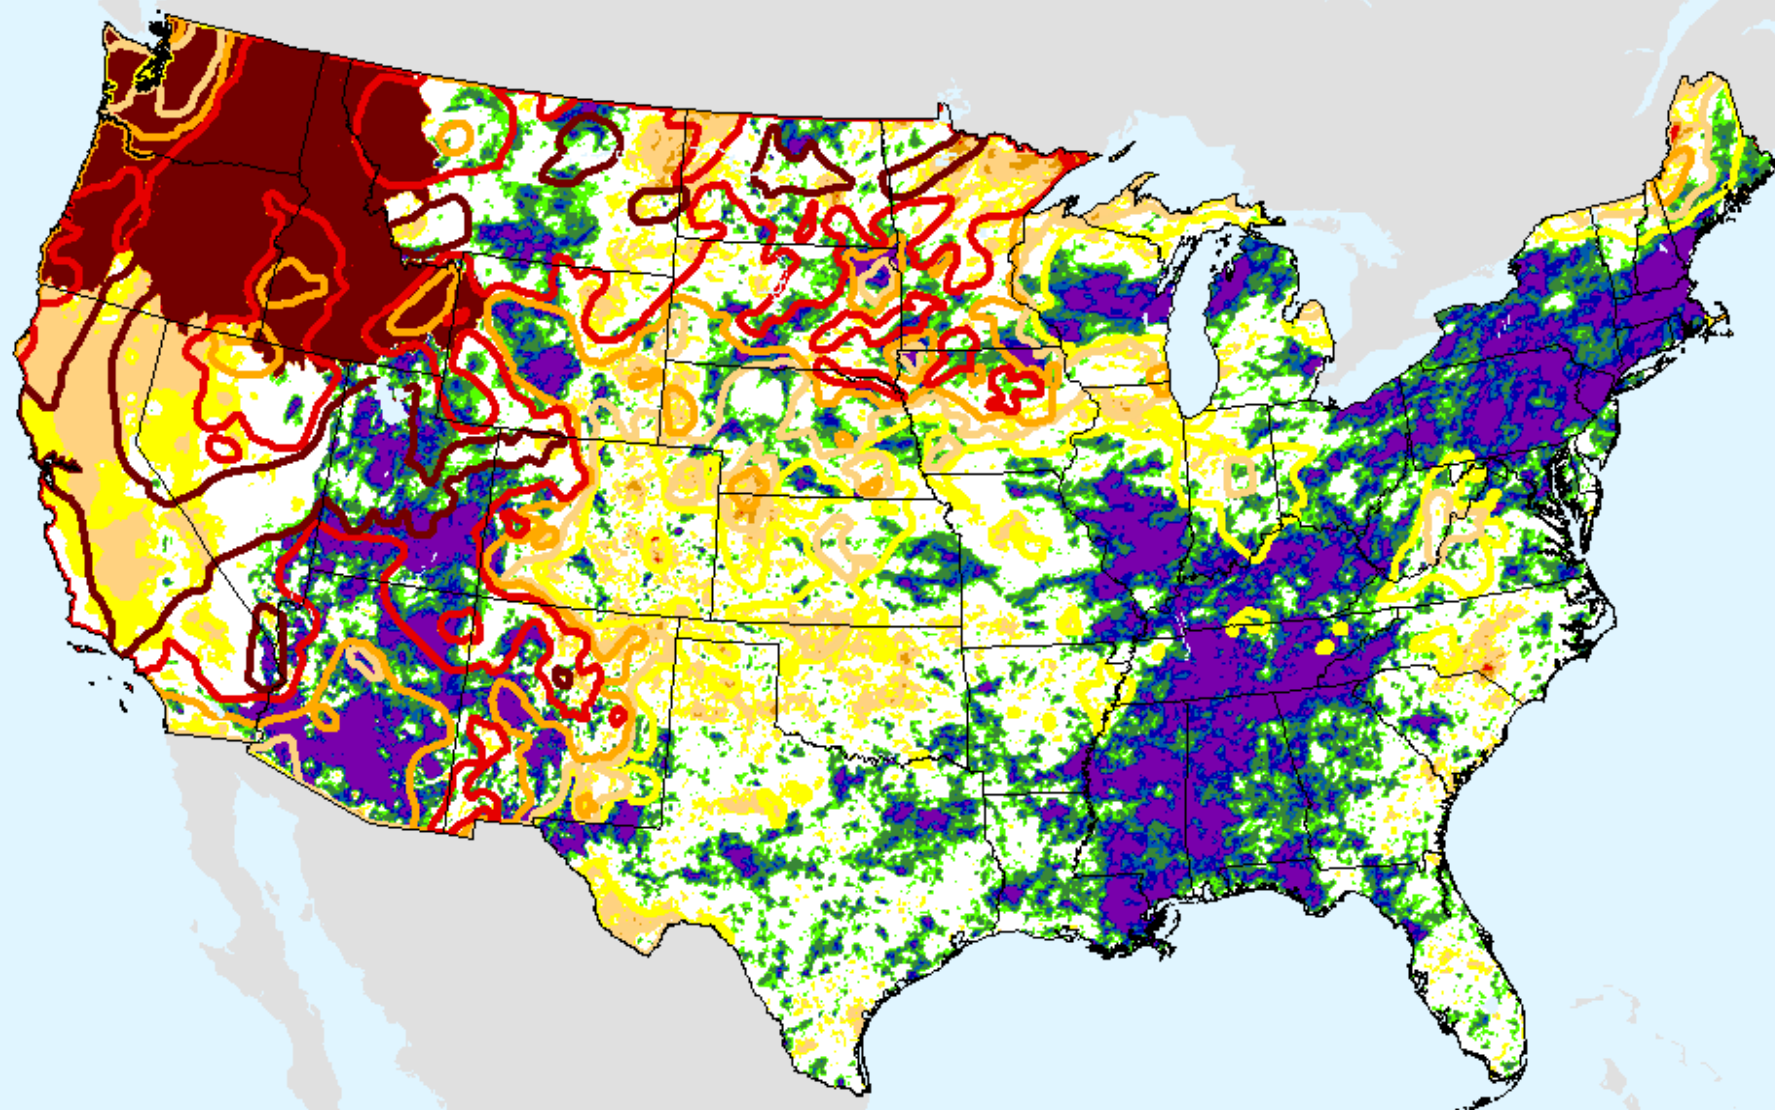

AHPS 2-month SPI

As of: Tuesday, September 7, 2021

USDM for: Aug. 24, 2021

SPI (USDM)