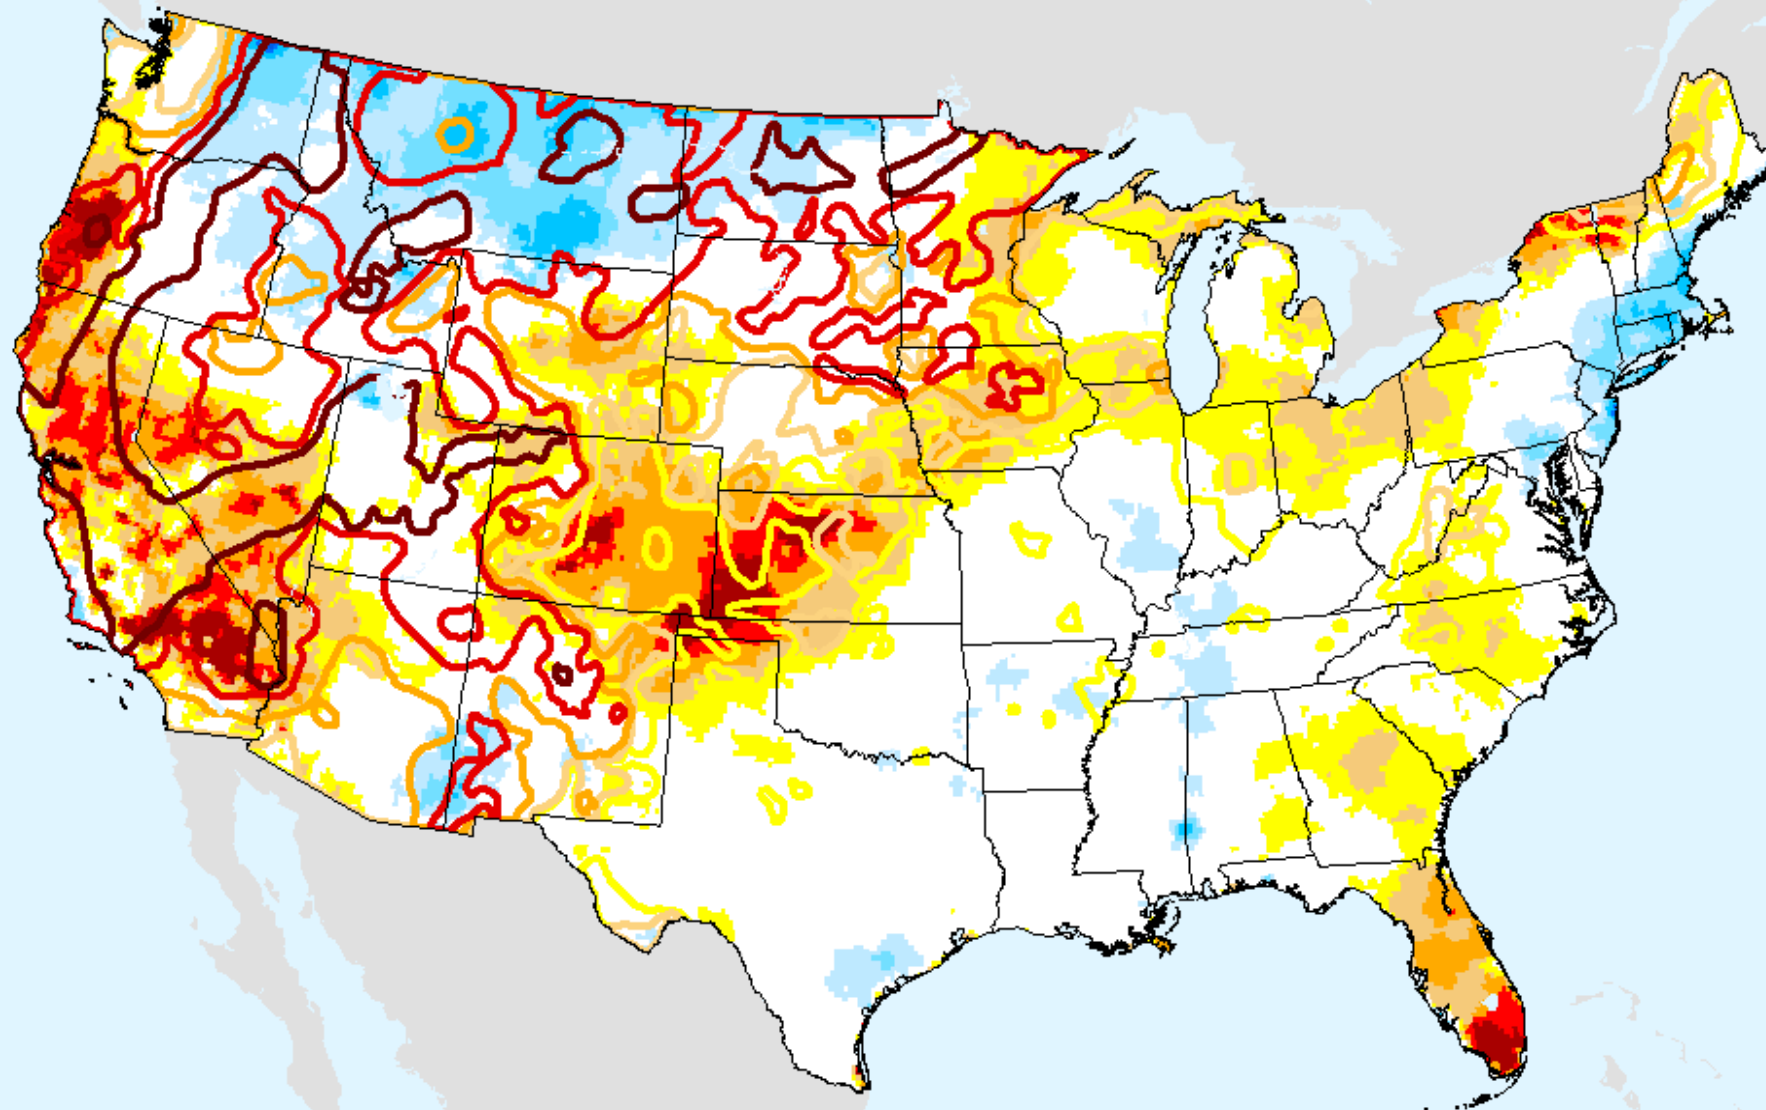

EDDI 2-week

As of: Tuesday, September 7, 2021

USDM for: Aug. 24, 2021