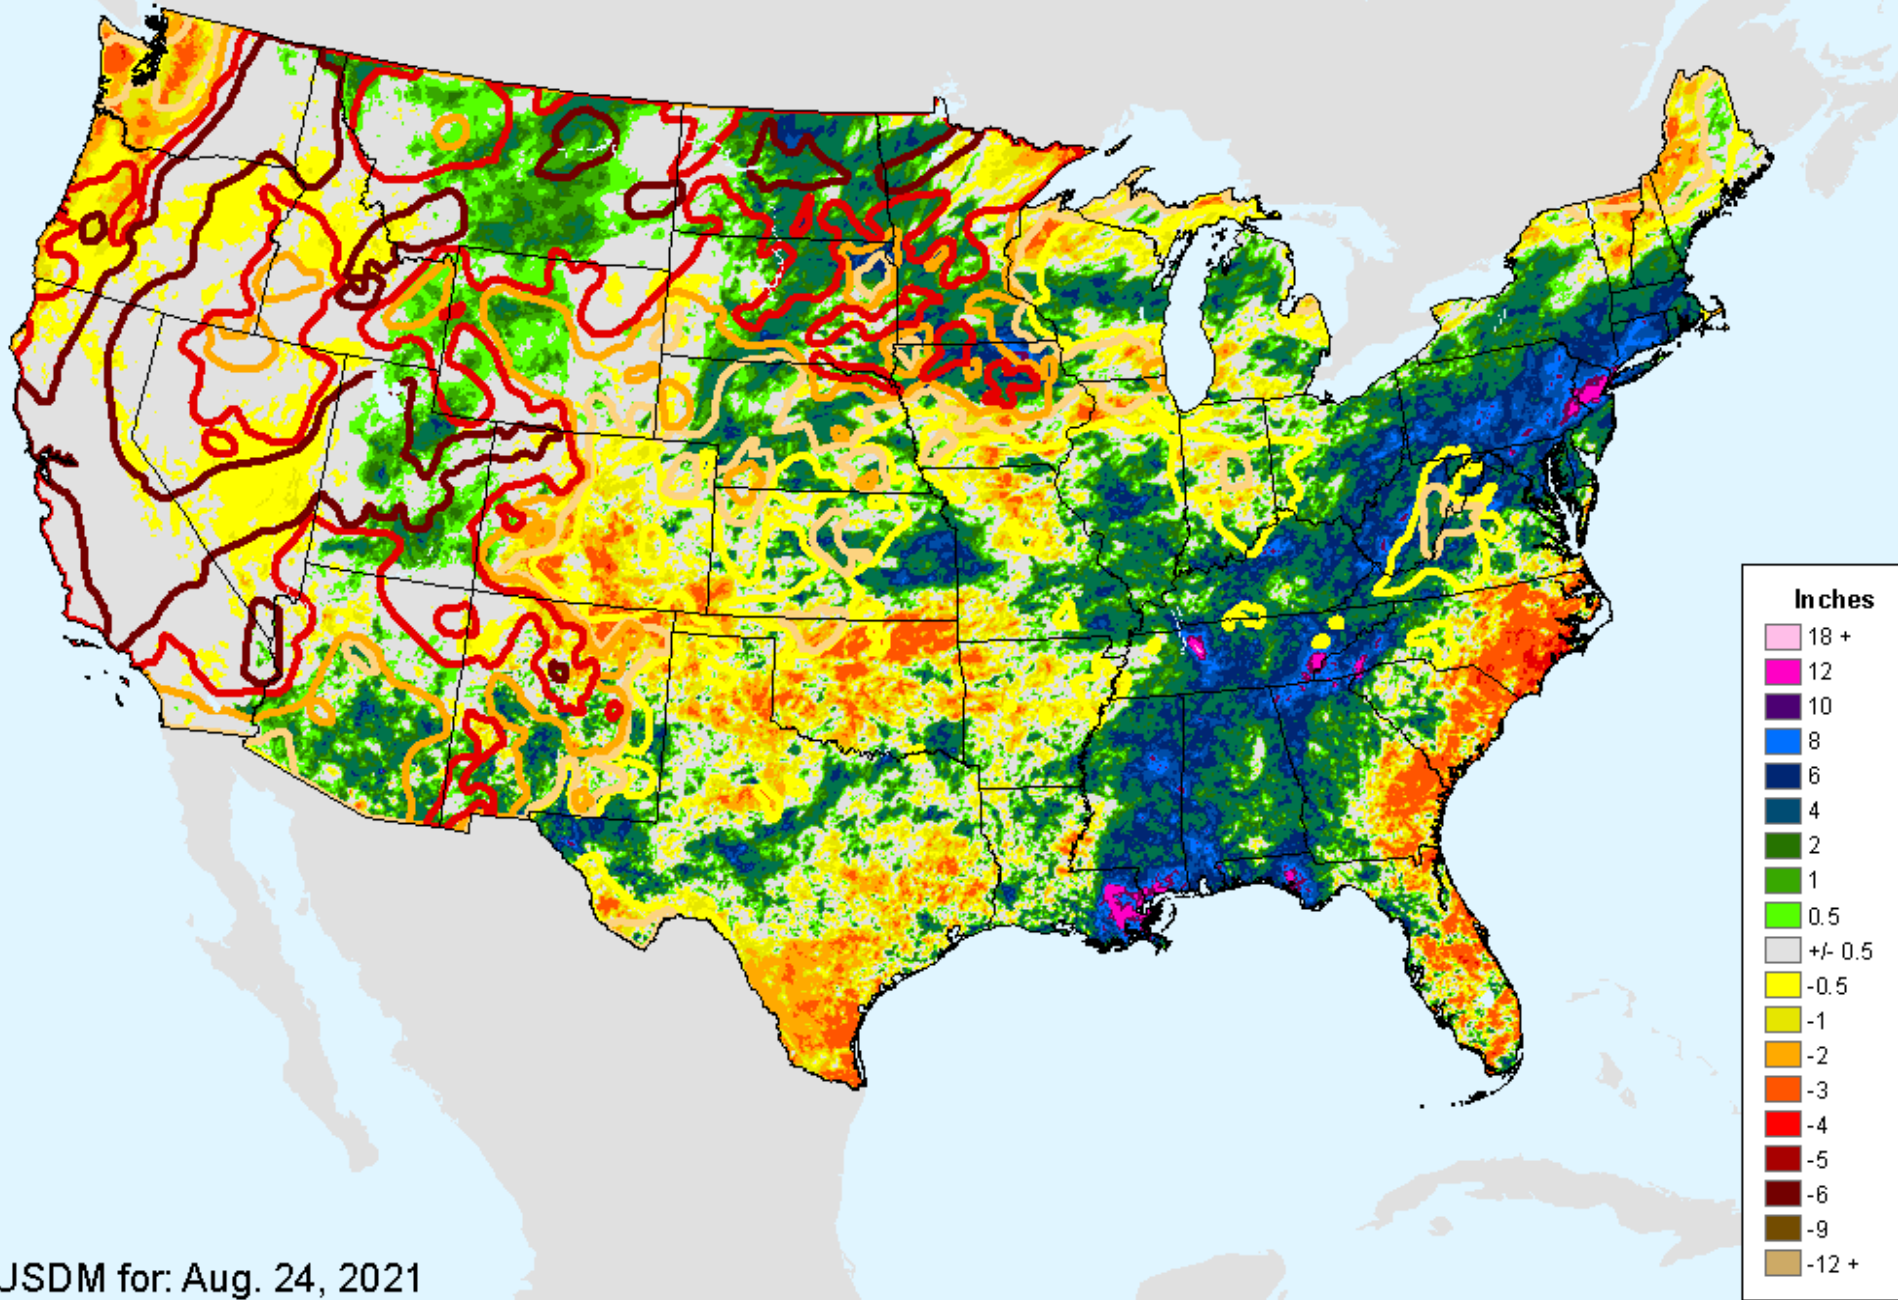

AHPS 30-Day Precip Departure

As of: Tuesday, September 7, 2021

USDM for: Aug. 24, 2021