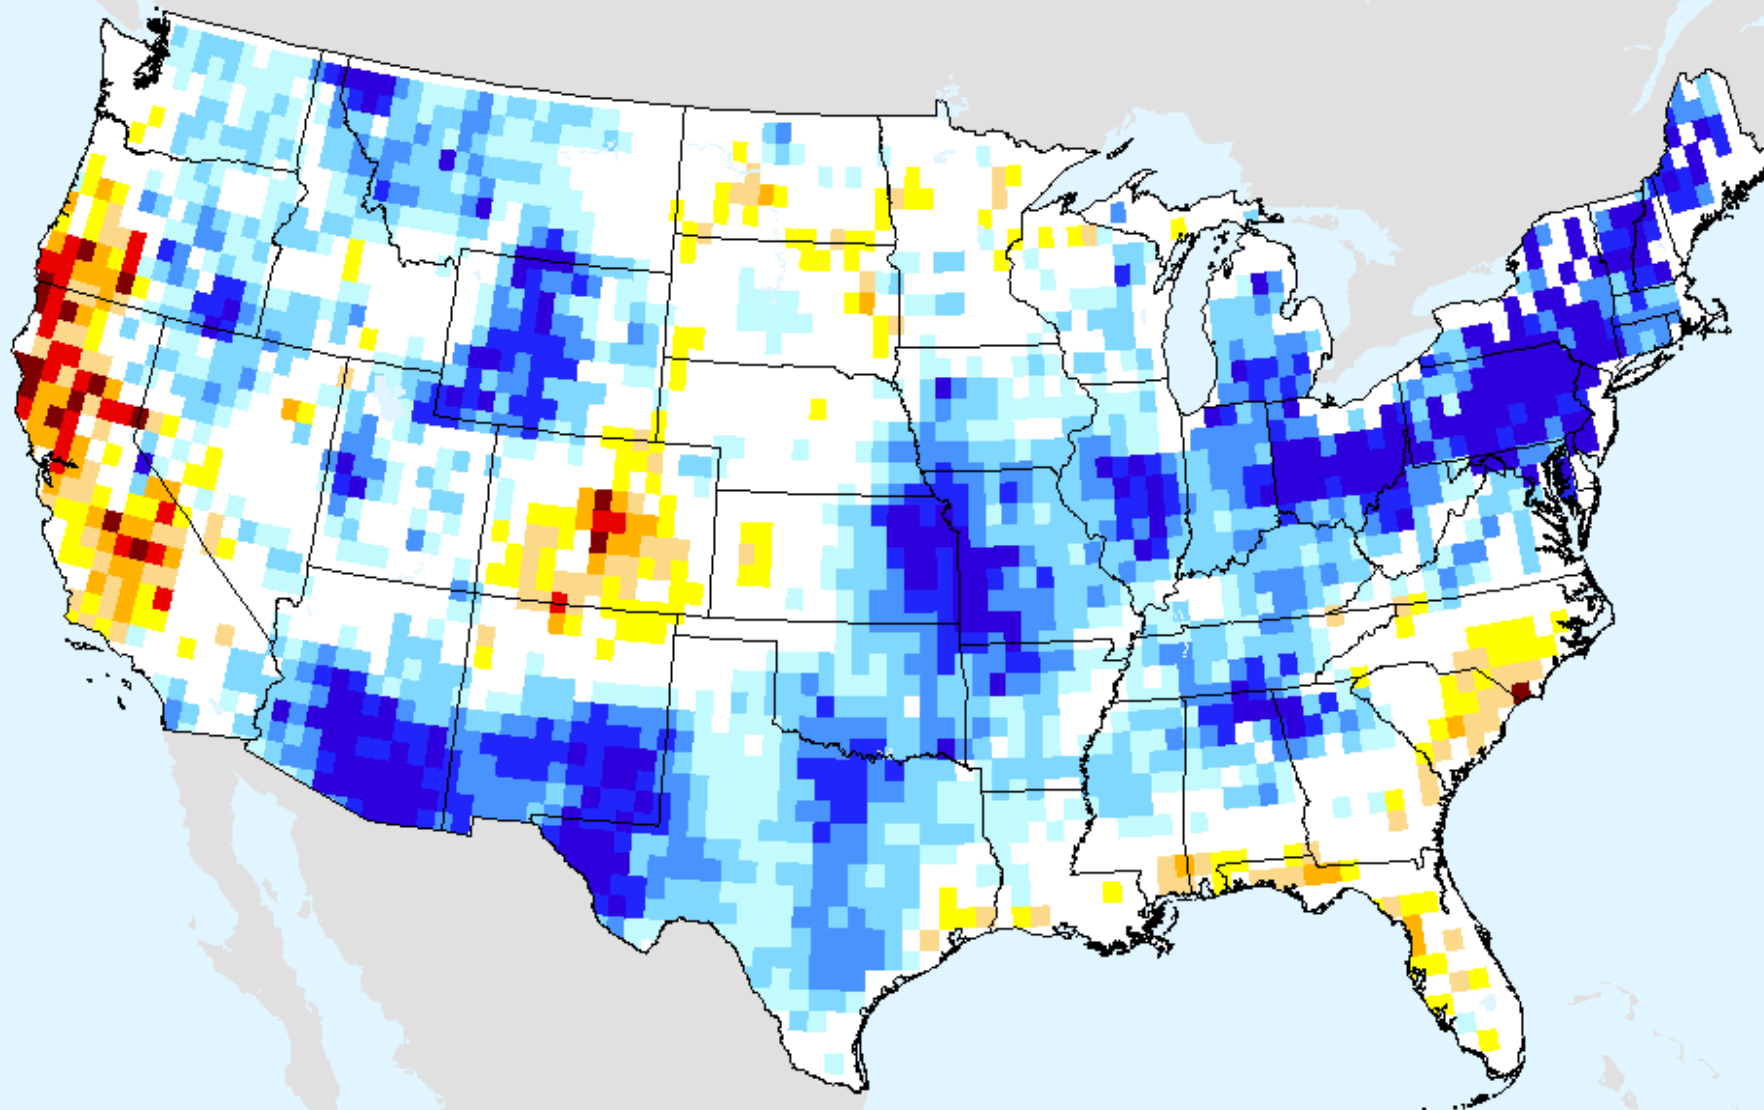

As of: Tuesday, September 7, 2021

AIRS-Based Surface Relative Humidity 14 Day

As of: Tuesday, September 7, 2021

AIRS-Based Surface Relative Humidity 28 Day

As of: Tuesday, September 7, 2021

AIRS-Based Retrieved Surface Air Temperature 7 Day