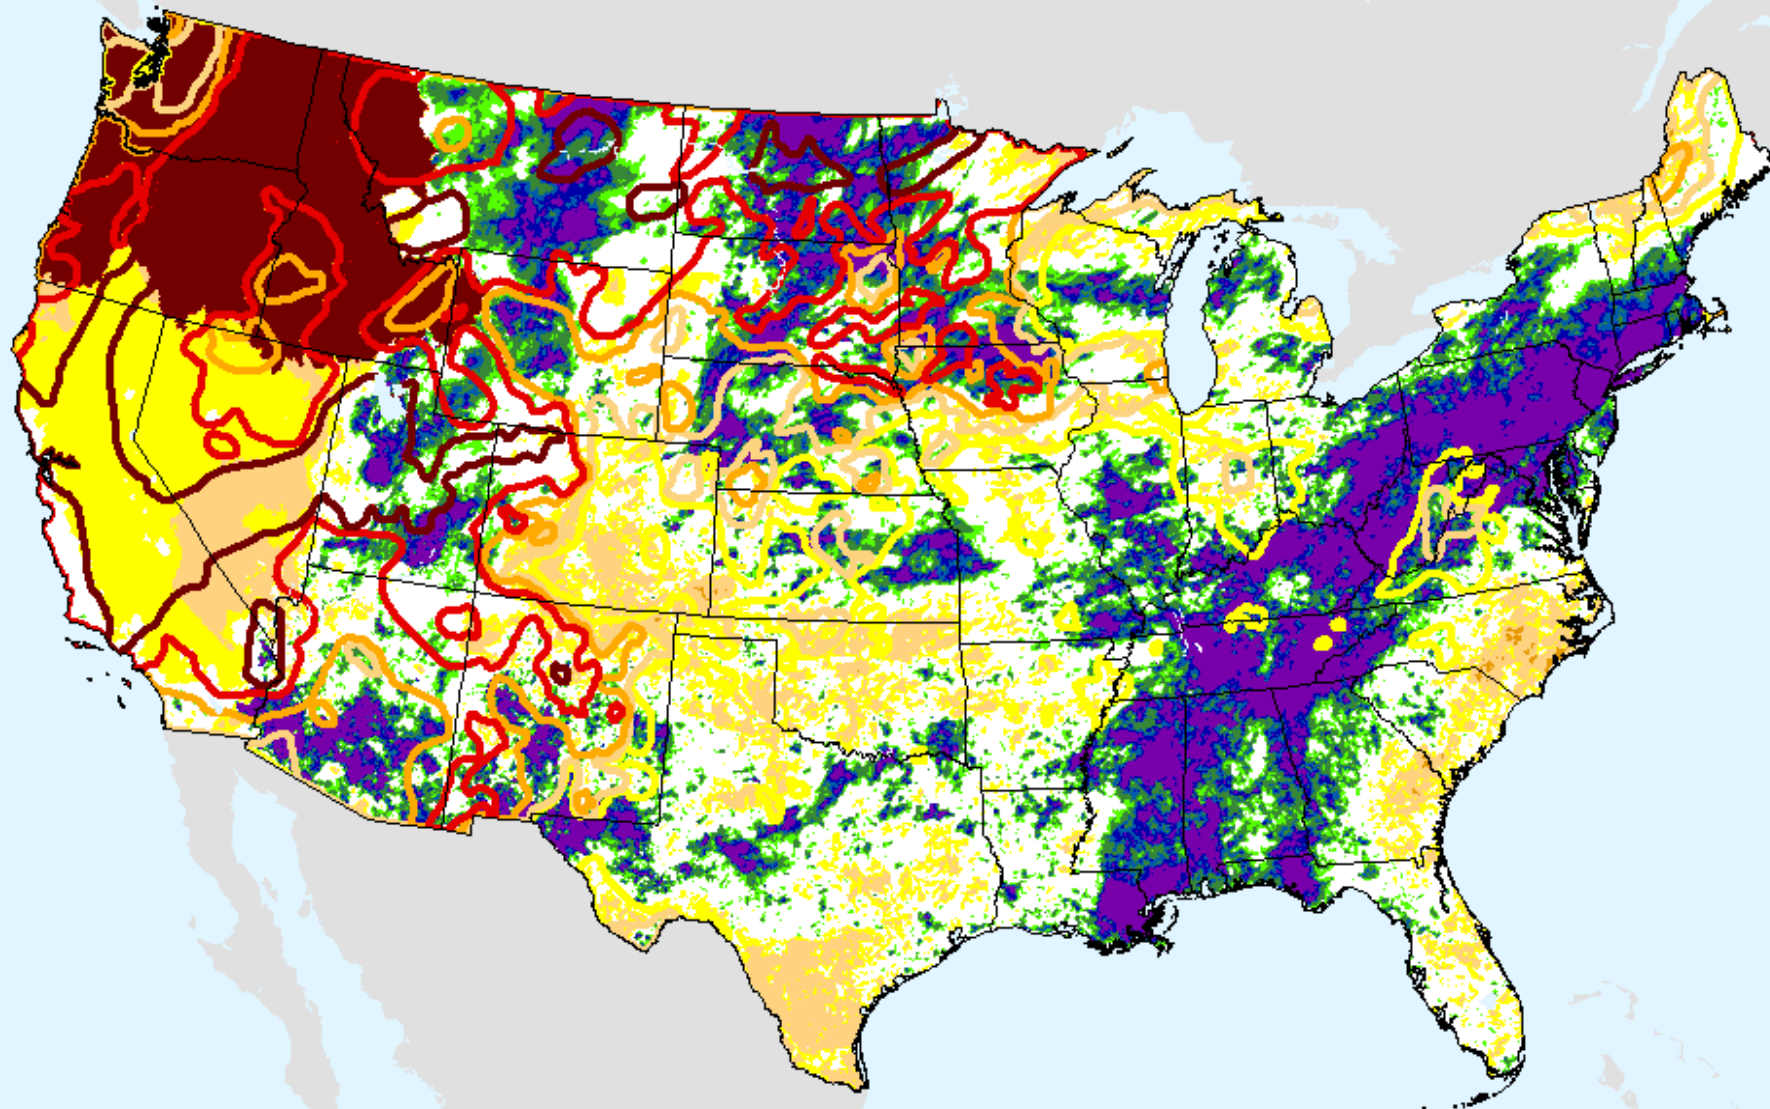

USDM for: Aug. 24, 2021

HPRCC Year-to-date SPI

As of: Tuesday, September 7, 2021

AHPS 1-month SPI

As of: Tuesday, September 7, 2021

USDM for: Aug. 24, 2021

SPI (USDM)

AHPS 1-month SPI