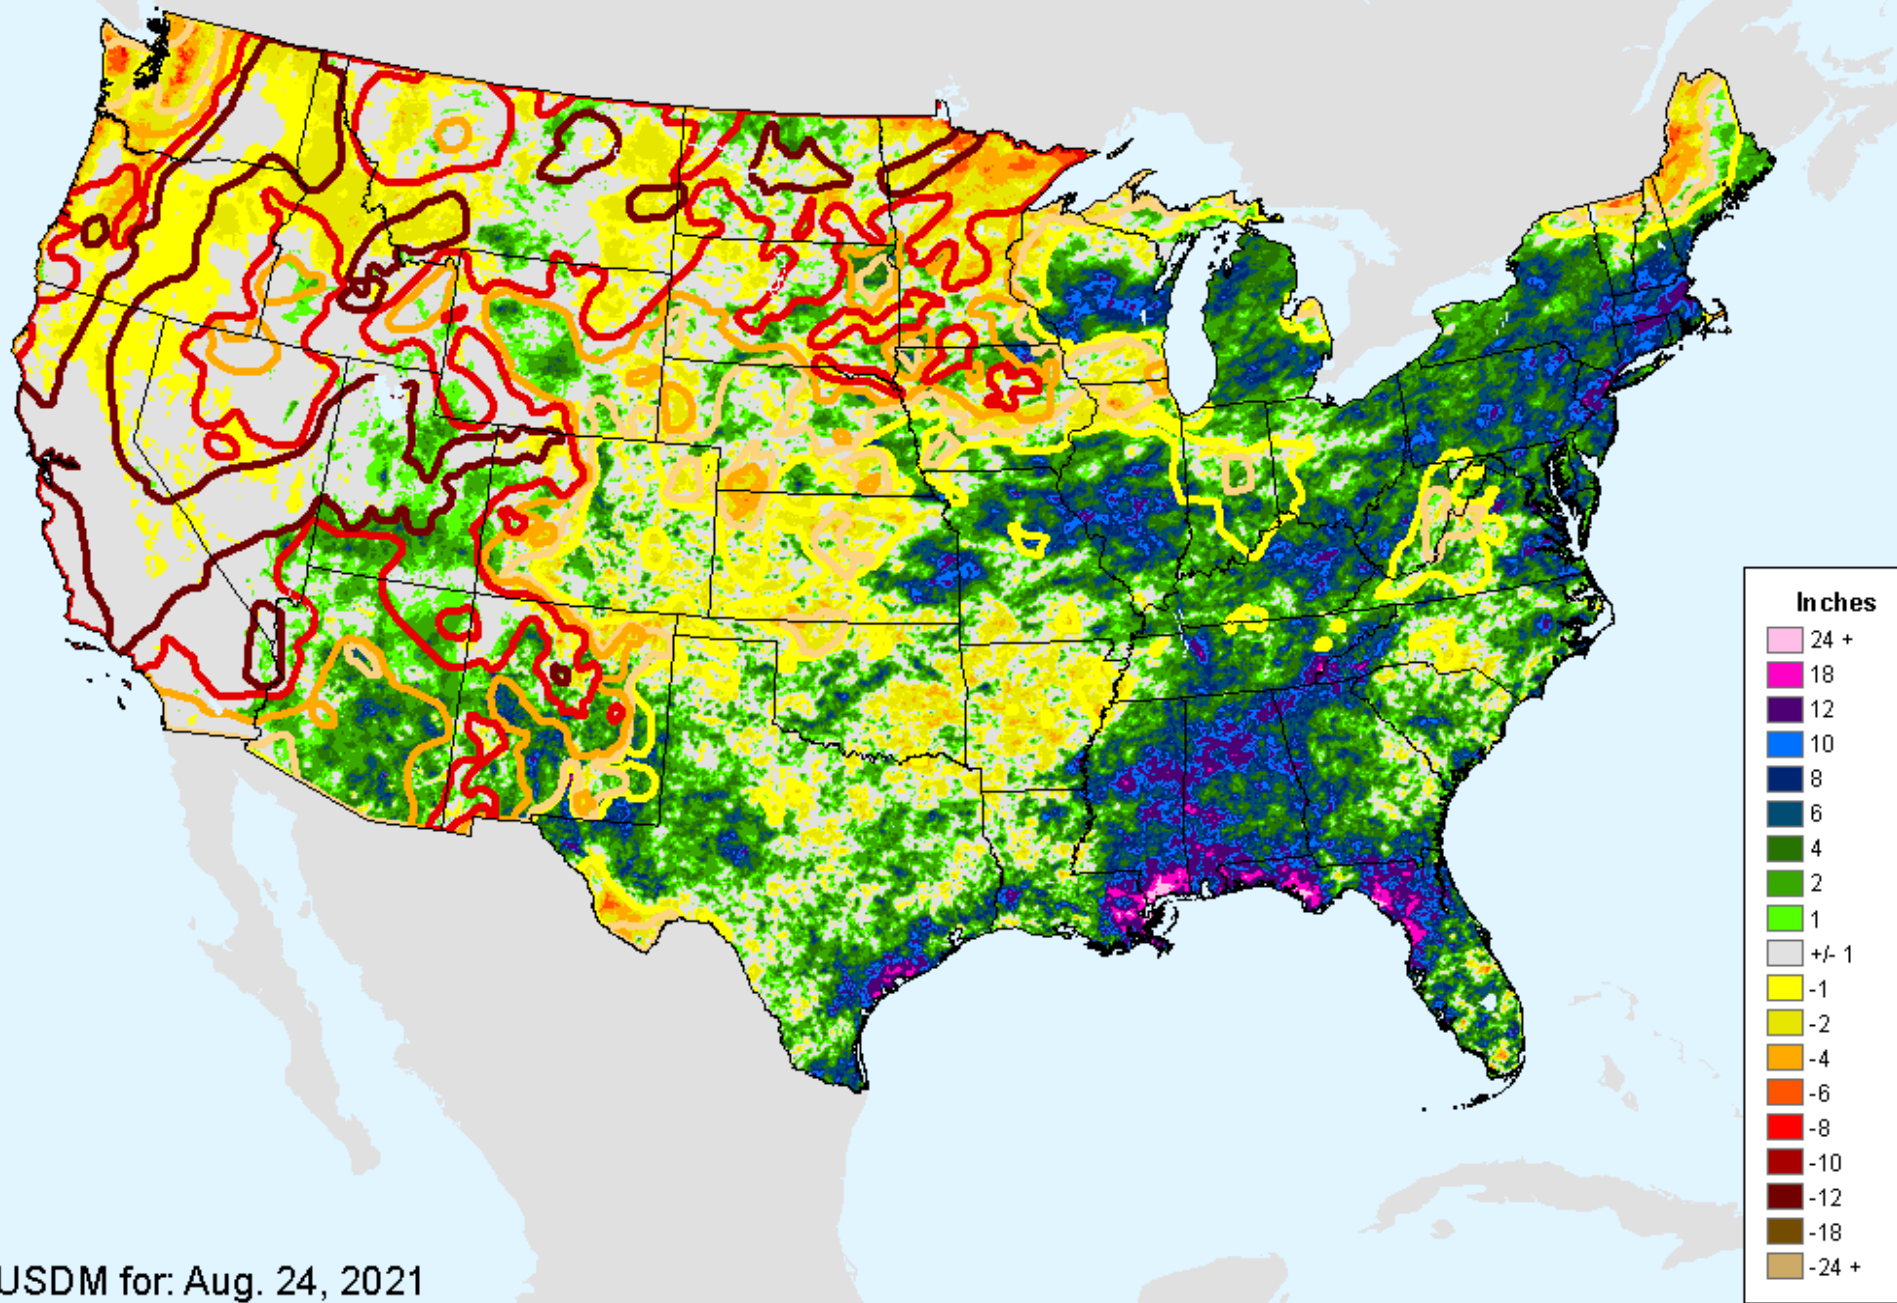

AHPS 90-Day Precip Departure

As of: Tuesday, September 7, 2021

USDM for: Aug. 24, 2021