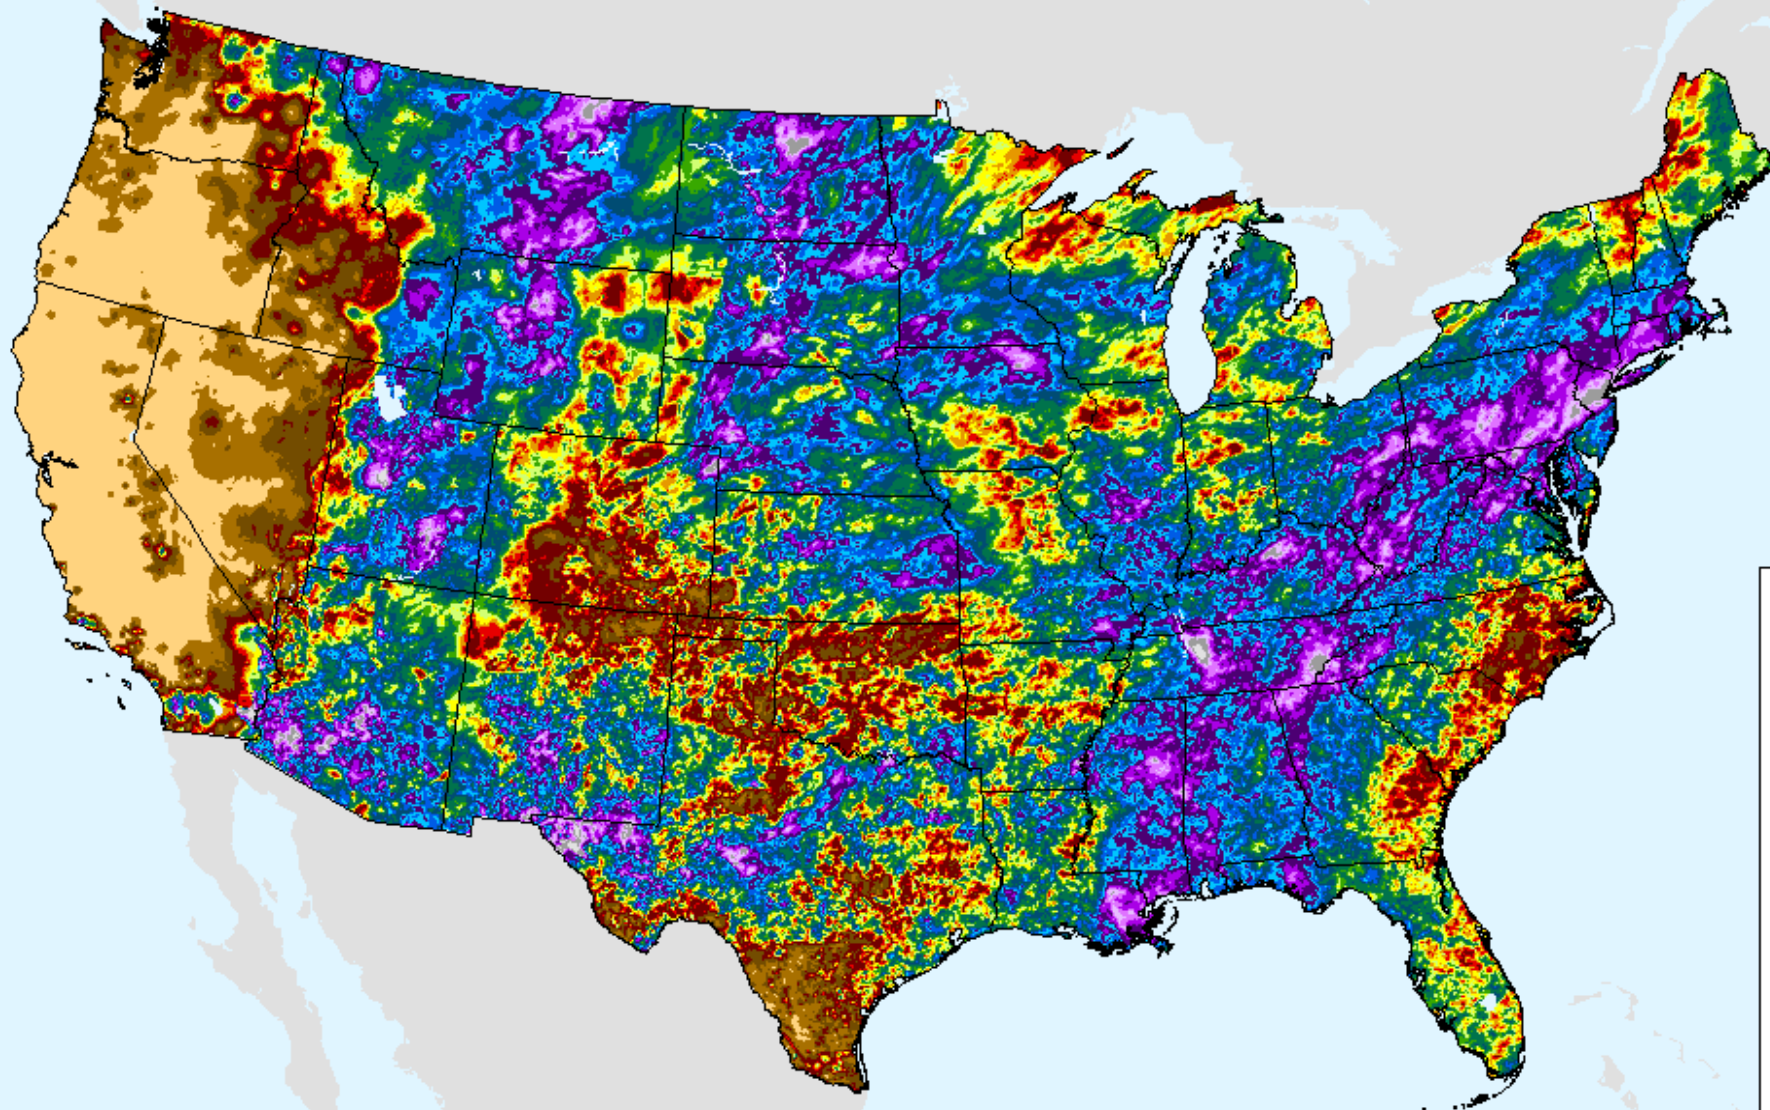

AHPS 30-Day Pct of Normal Pcp

As of: Tuesday, September 7, 2021

Percent

- 500
- 400
- 350
- 300
- 250
- 200
- 175
- 150
- 125
- 100
- 90
- 80
- 70
- 60
- 50
- 25
- 10
- 1
- 0