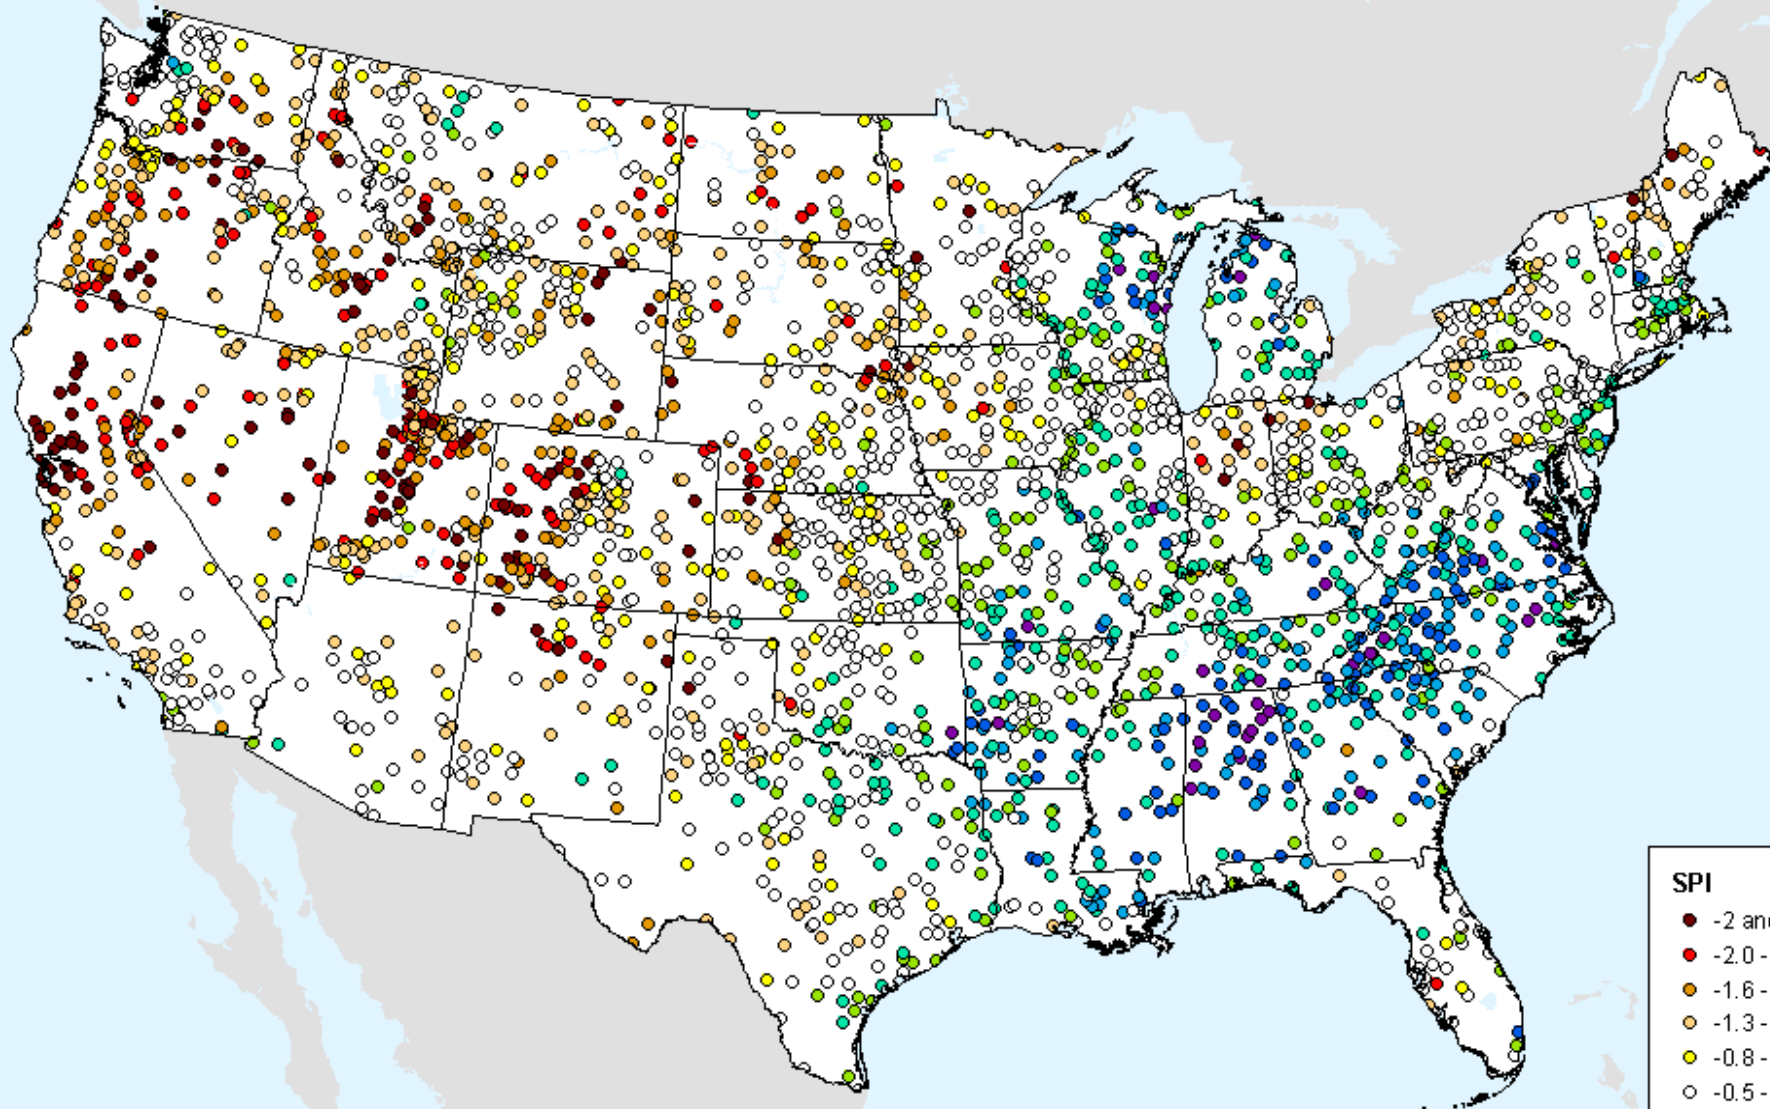

HPRCC 24-month SPI

As of: Tuesday, September 7, 2021

USDM for: Aug. 24, 2021

HPRCC 24-month SPI

As of: Tuesday, September 7, 2021

SPI

- -2 and Greater
- -2.0--1.6
- -1.6--1.3
- -1.3--0.8
- -0.8--0.5
- -0.5-0.5
- 0.5-0.8
- 0.8-1.3
- 1.3-1.6
- 1.6-2.0
- 2.0 and Greater