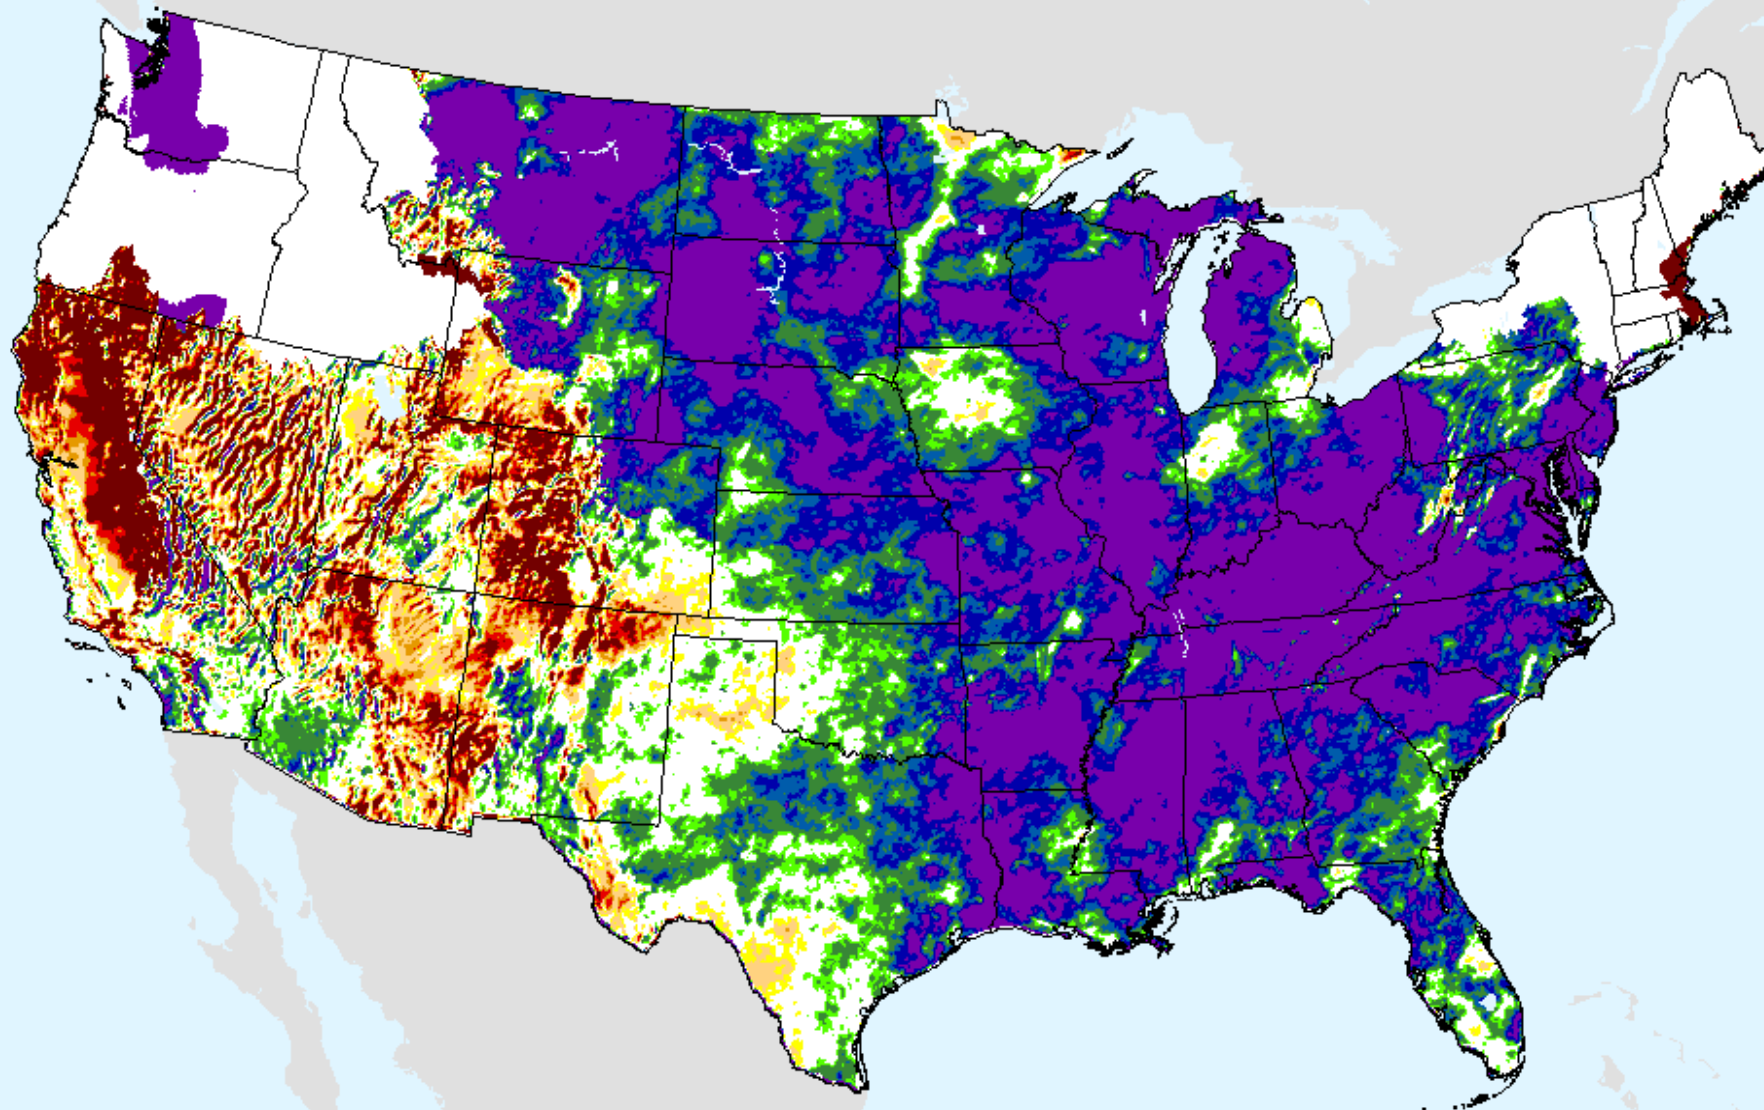

AHPS 36-month SPEI

As of: Tuesday, September 7, 2021

SPEI (USDM)