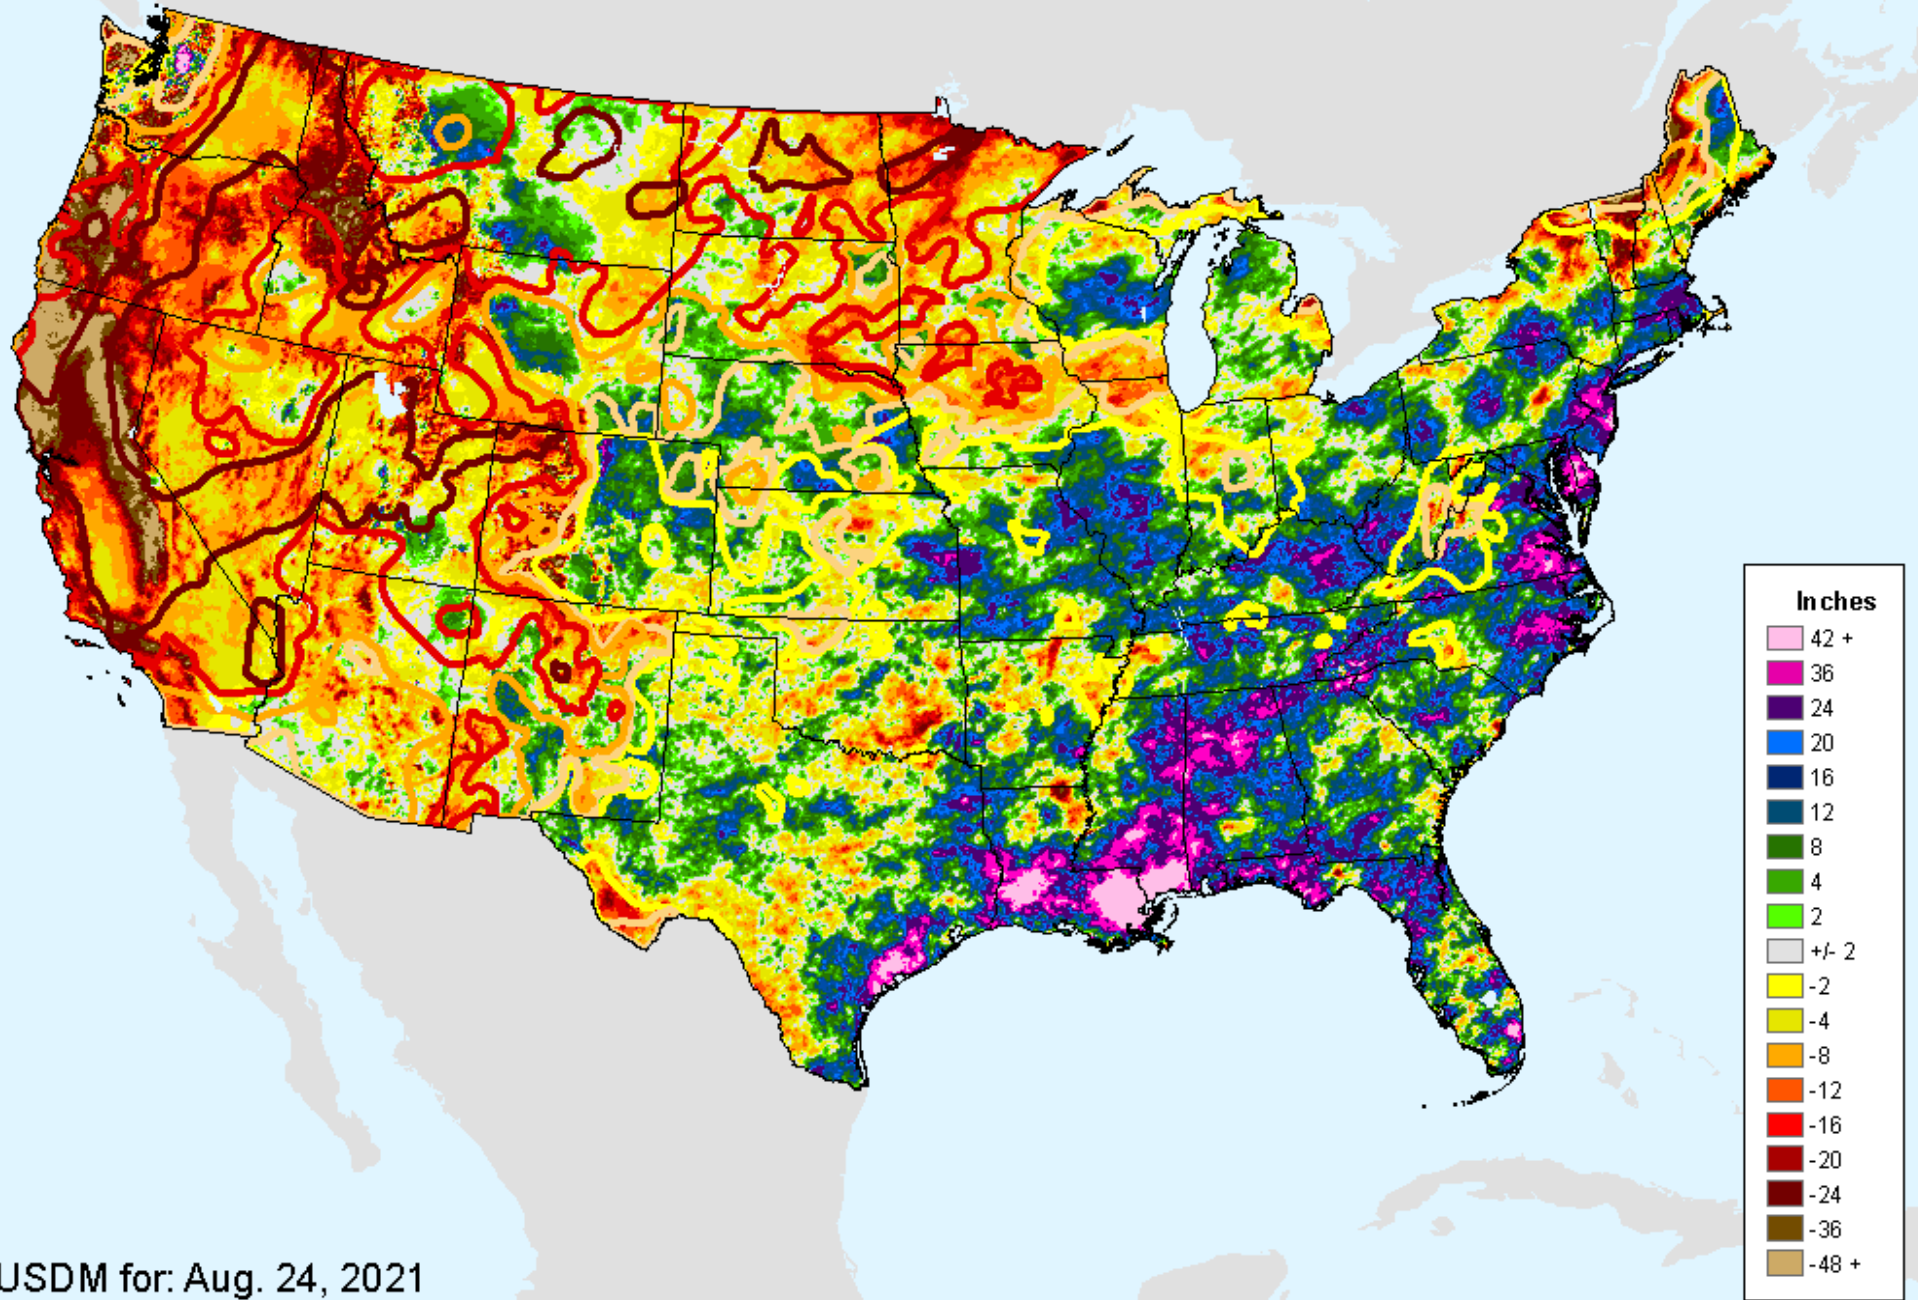

AHPS Water-Year Precip Departure

As of: Tuesday, September 7, 2021