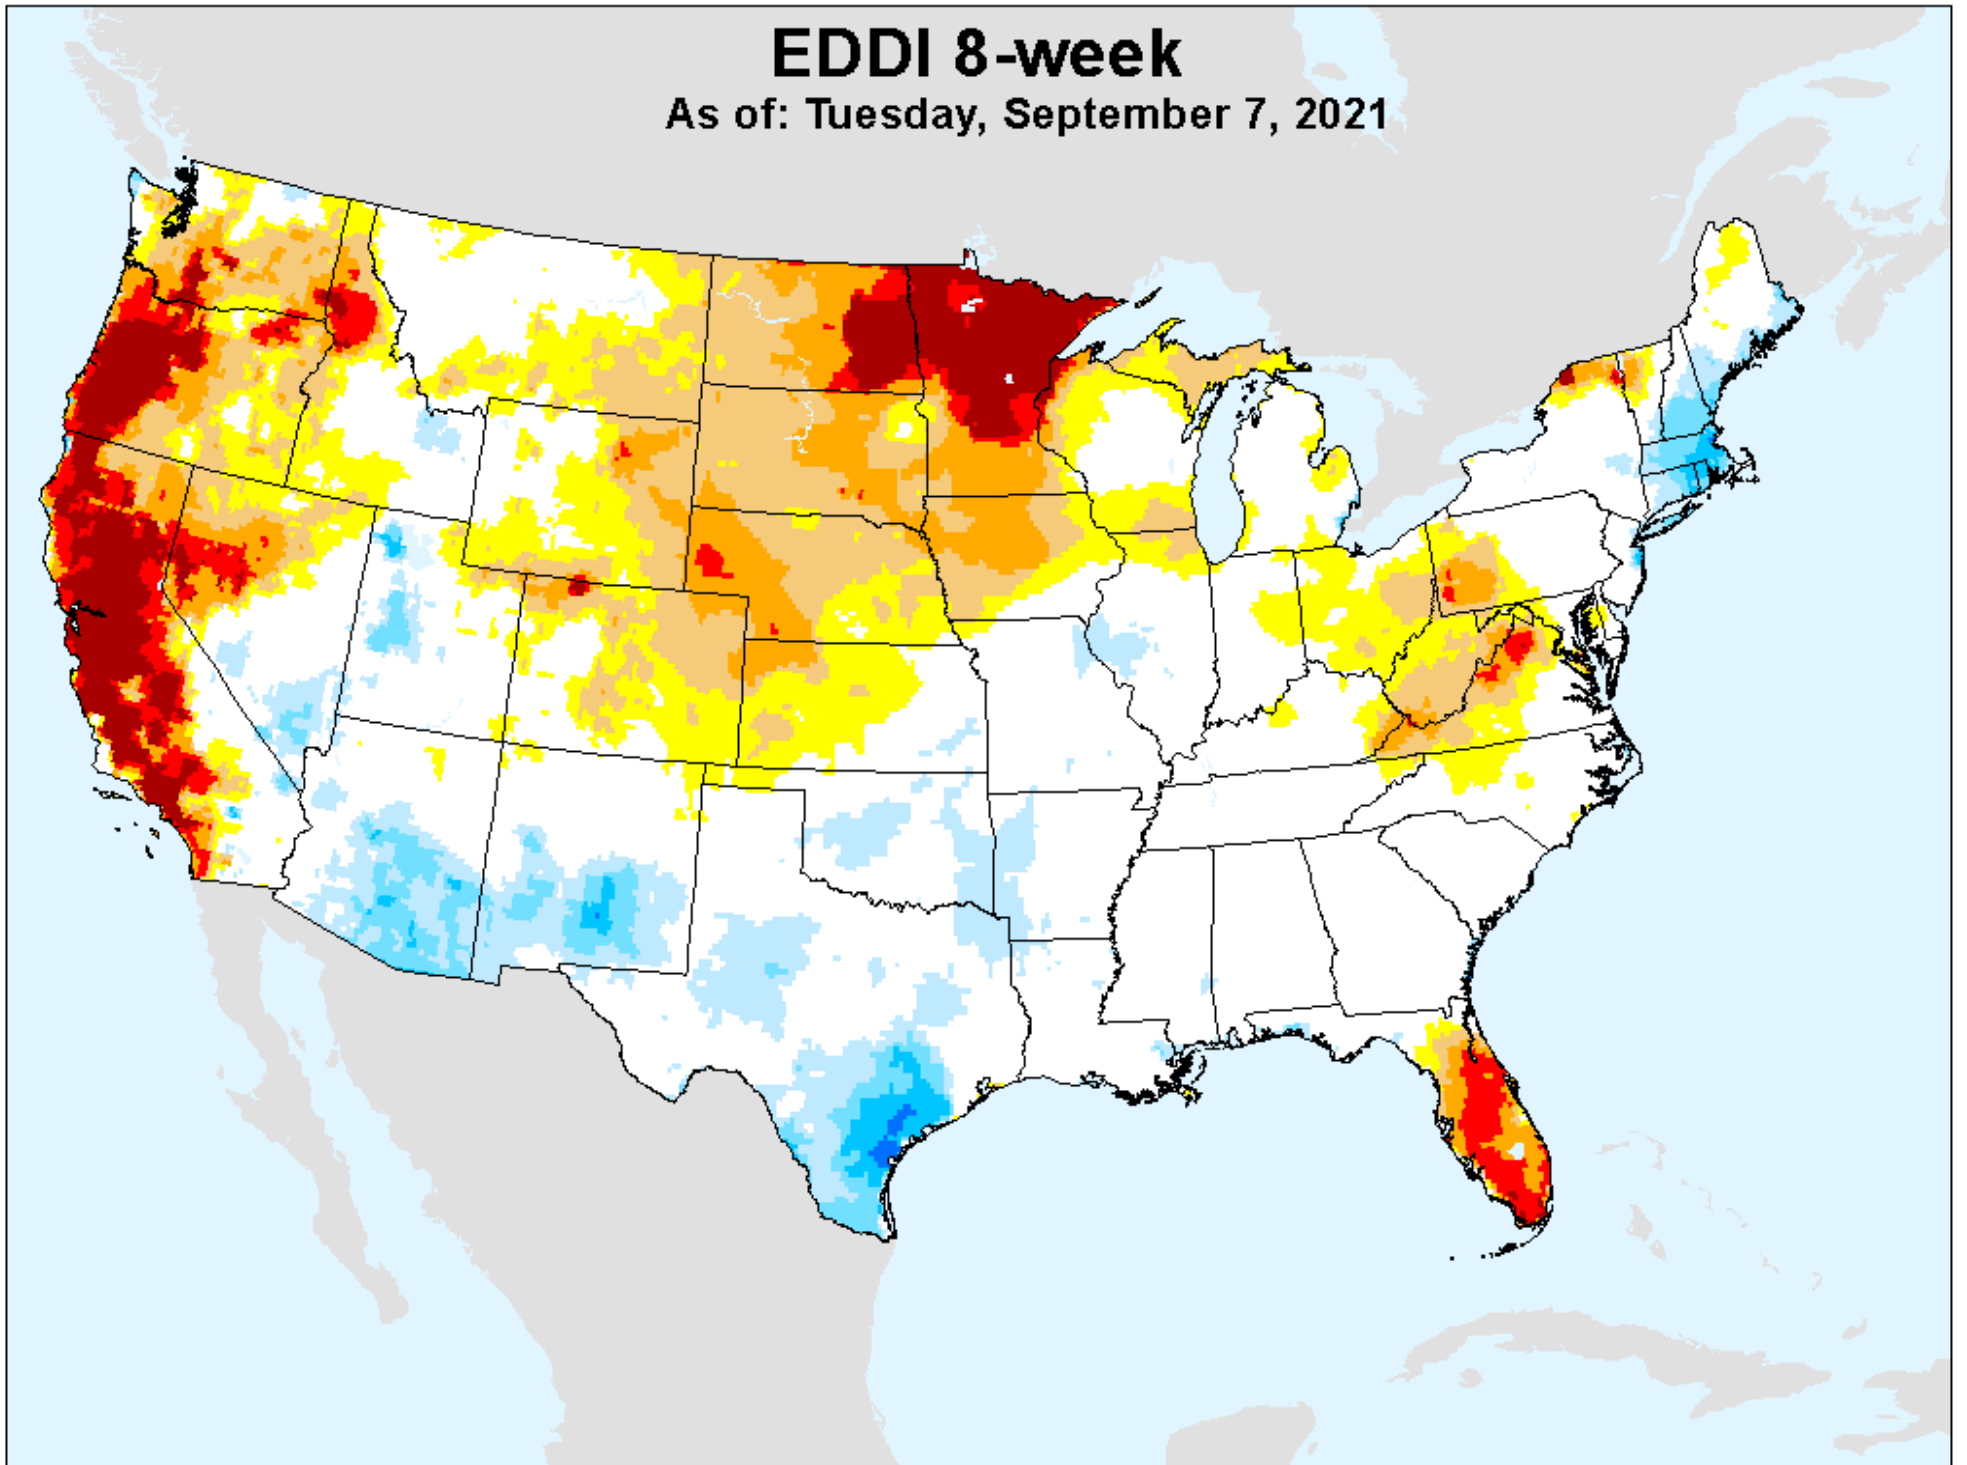

EDDI 8-week

As of: Tuesday, September 7, 2021