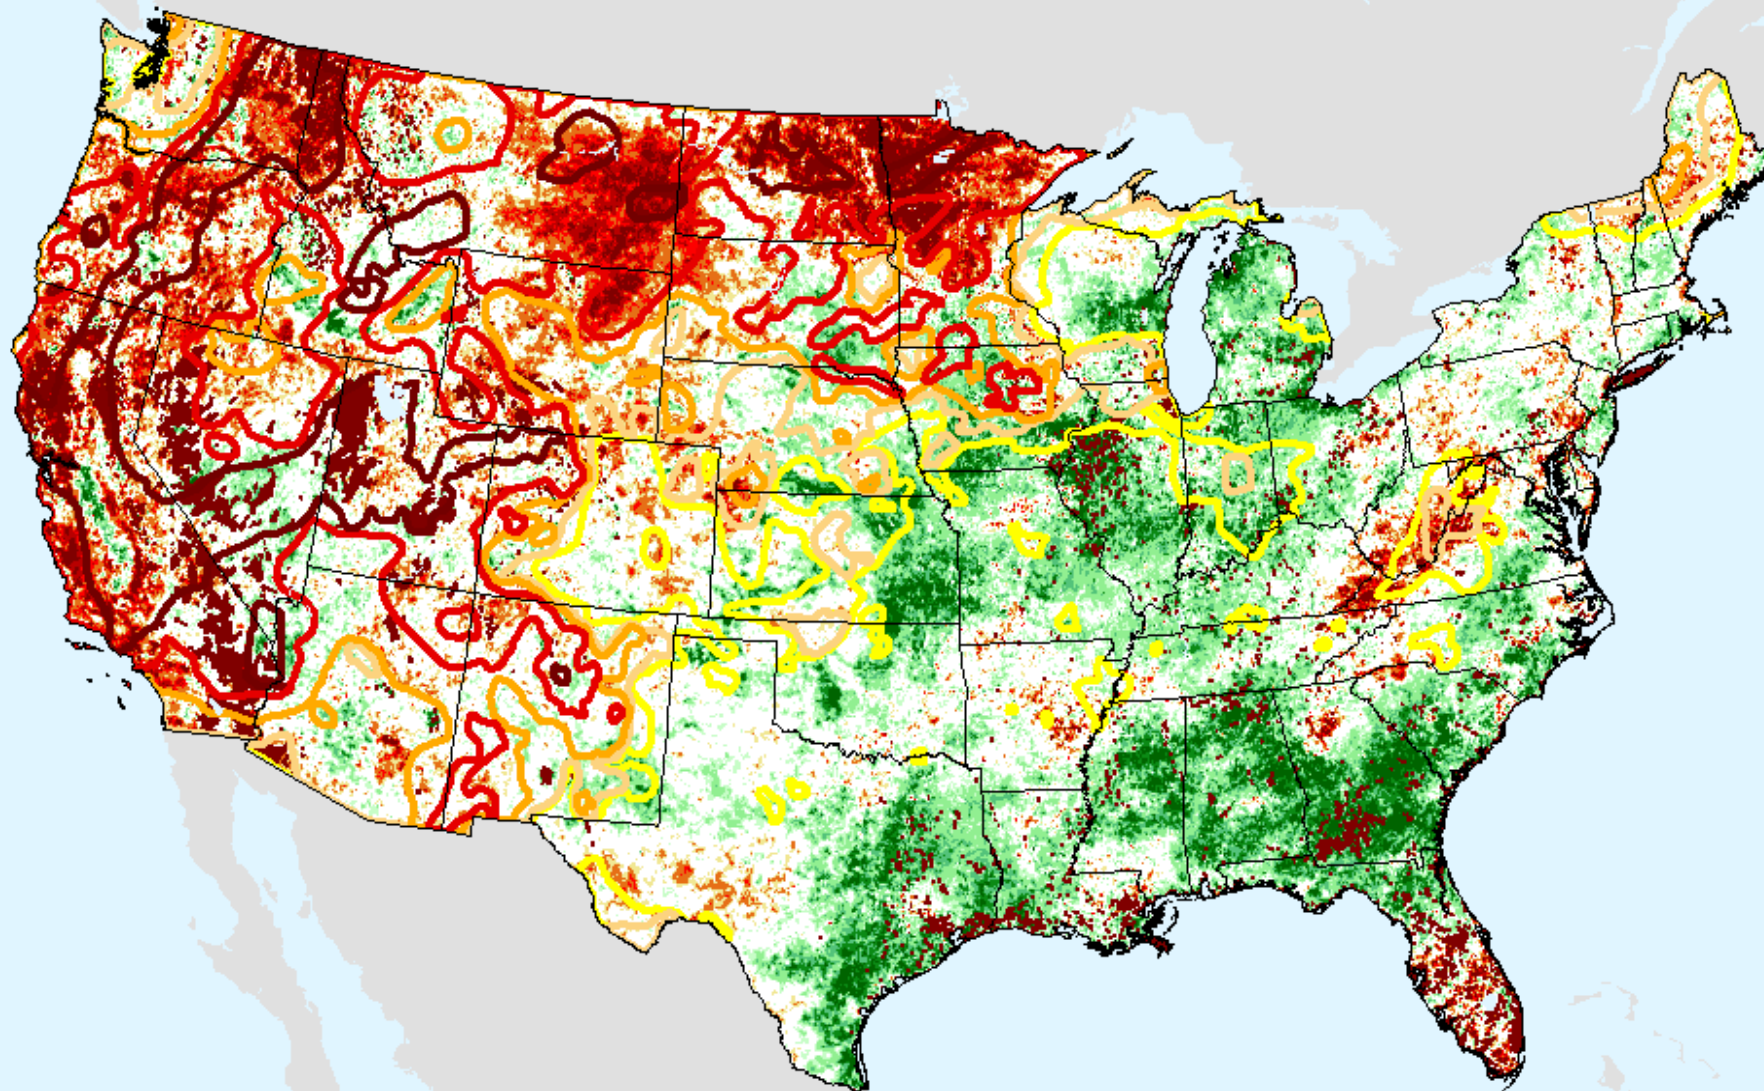

Evaporative Stress Index (ESI) 4-week

As of: Tuesday, September 7, 2021

USDM for: Aug. 24, 2021