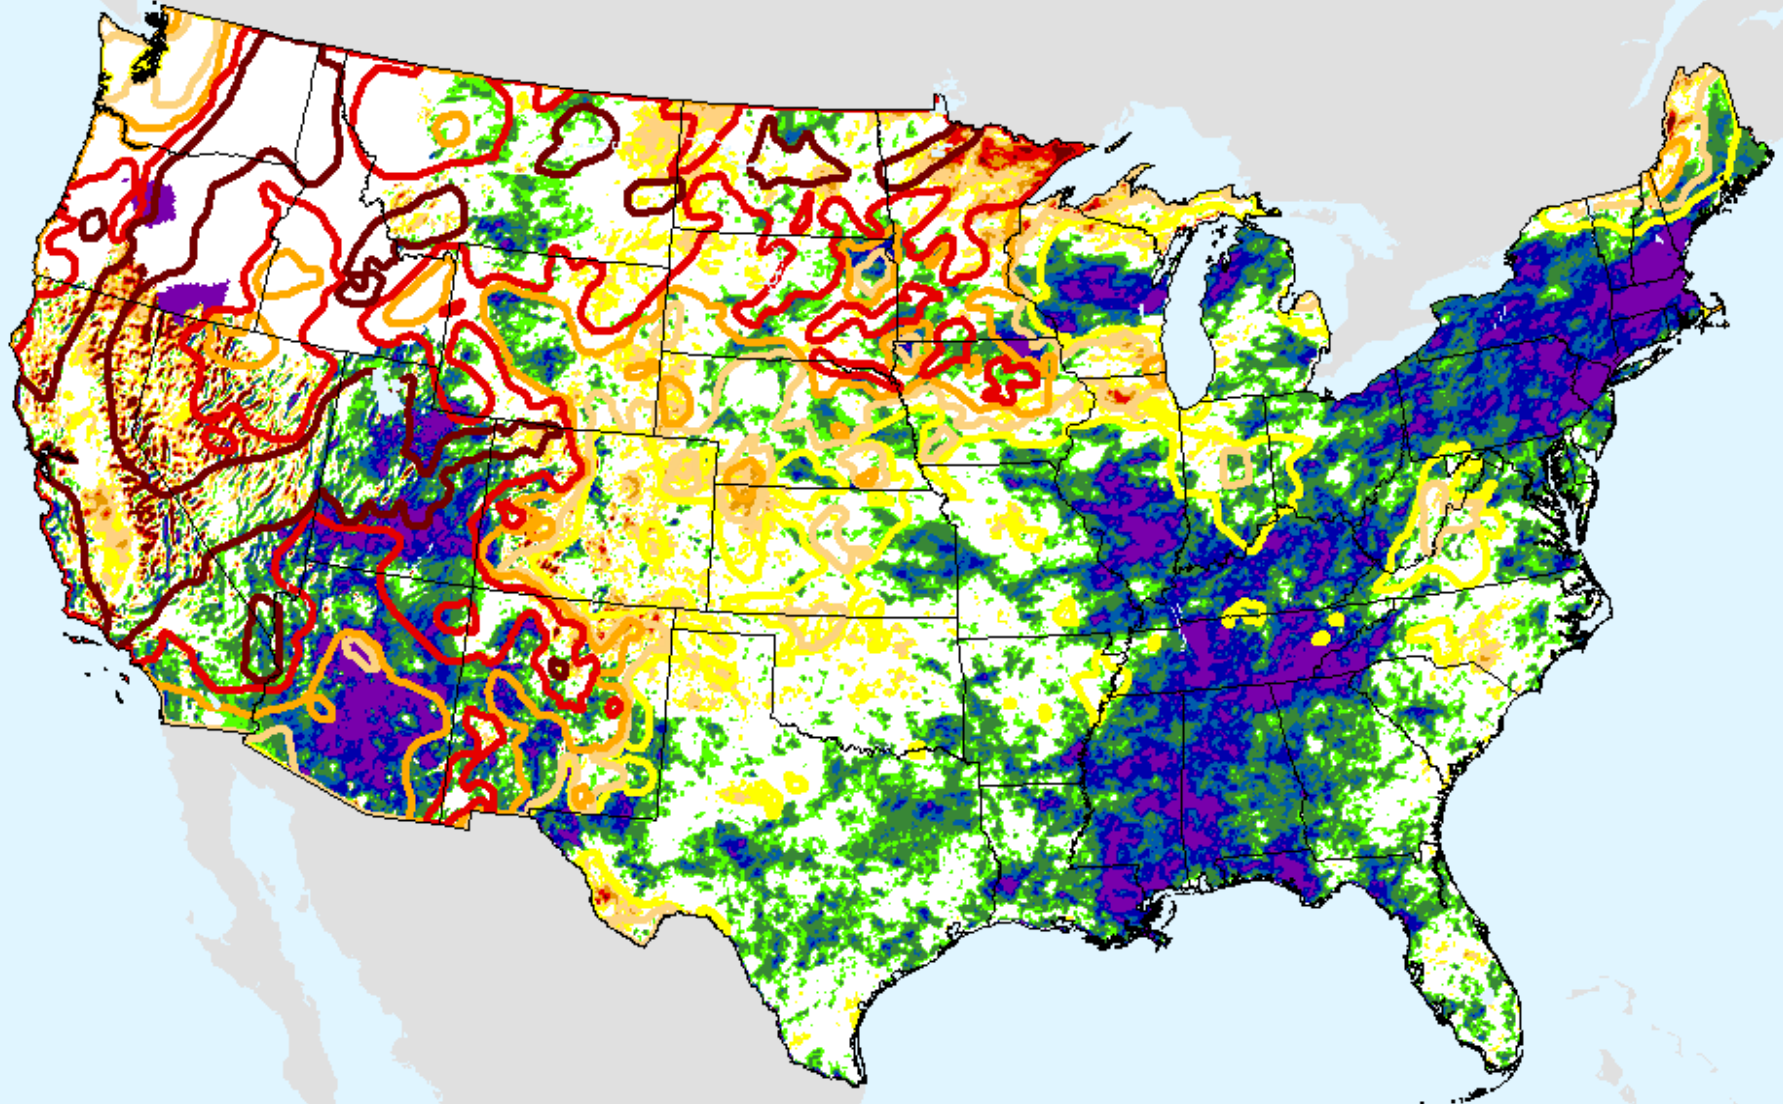

AHPS 2-month SPEI

As of: Tuesday, September 7, 2021

USDM for: Aug. 24, 2021

SPEI (USDM)