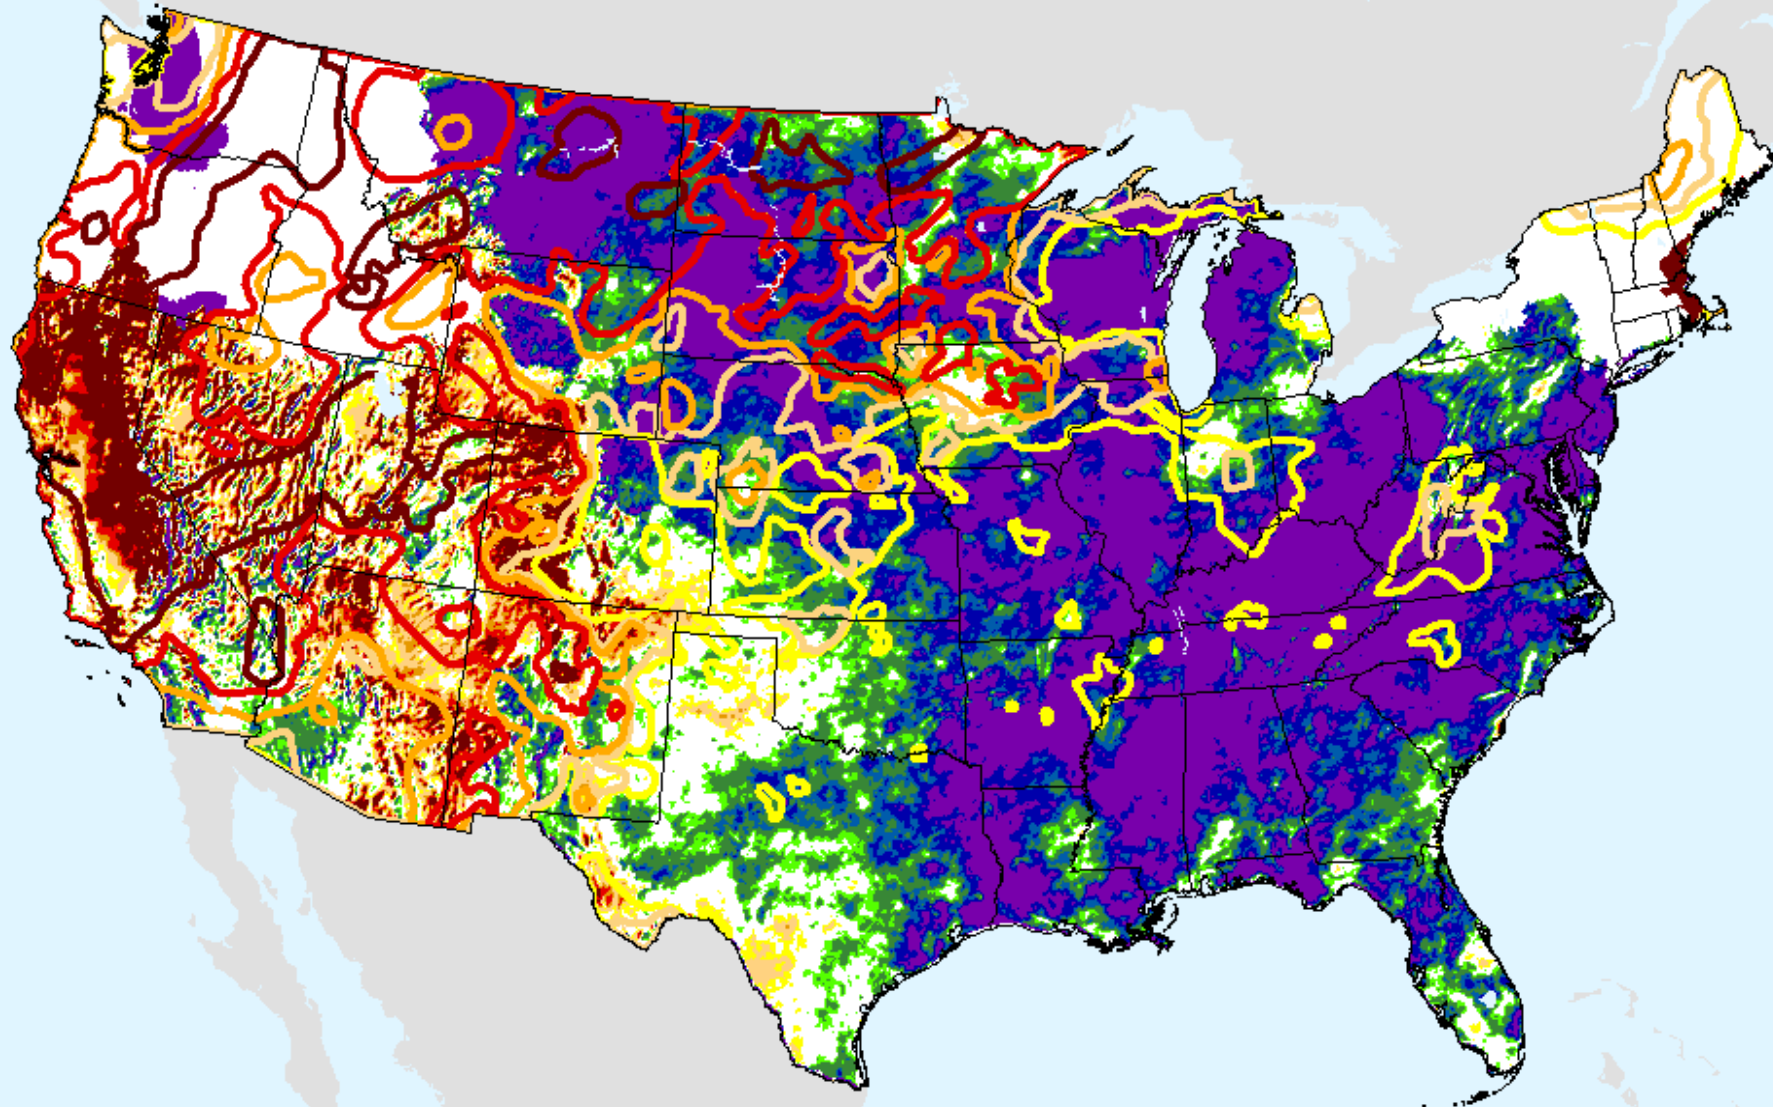

SPEI (USDM)

AHPS 24-month SPEI

As of: Tuesday, September 7, 2021

SPEI (USDM)

AHPS 36-month SPEI

As of: Tuesday, September 7, 2021

USDM for: Aug. 24, 2021

SPEI (USDM)