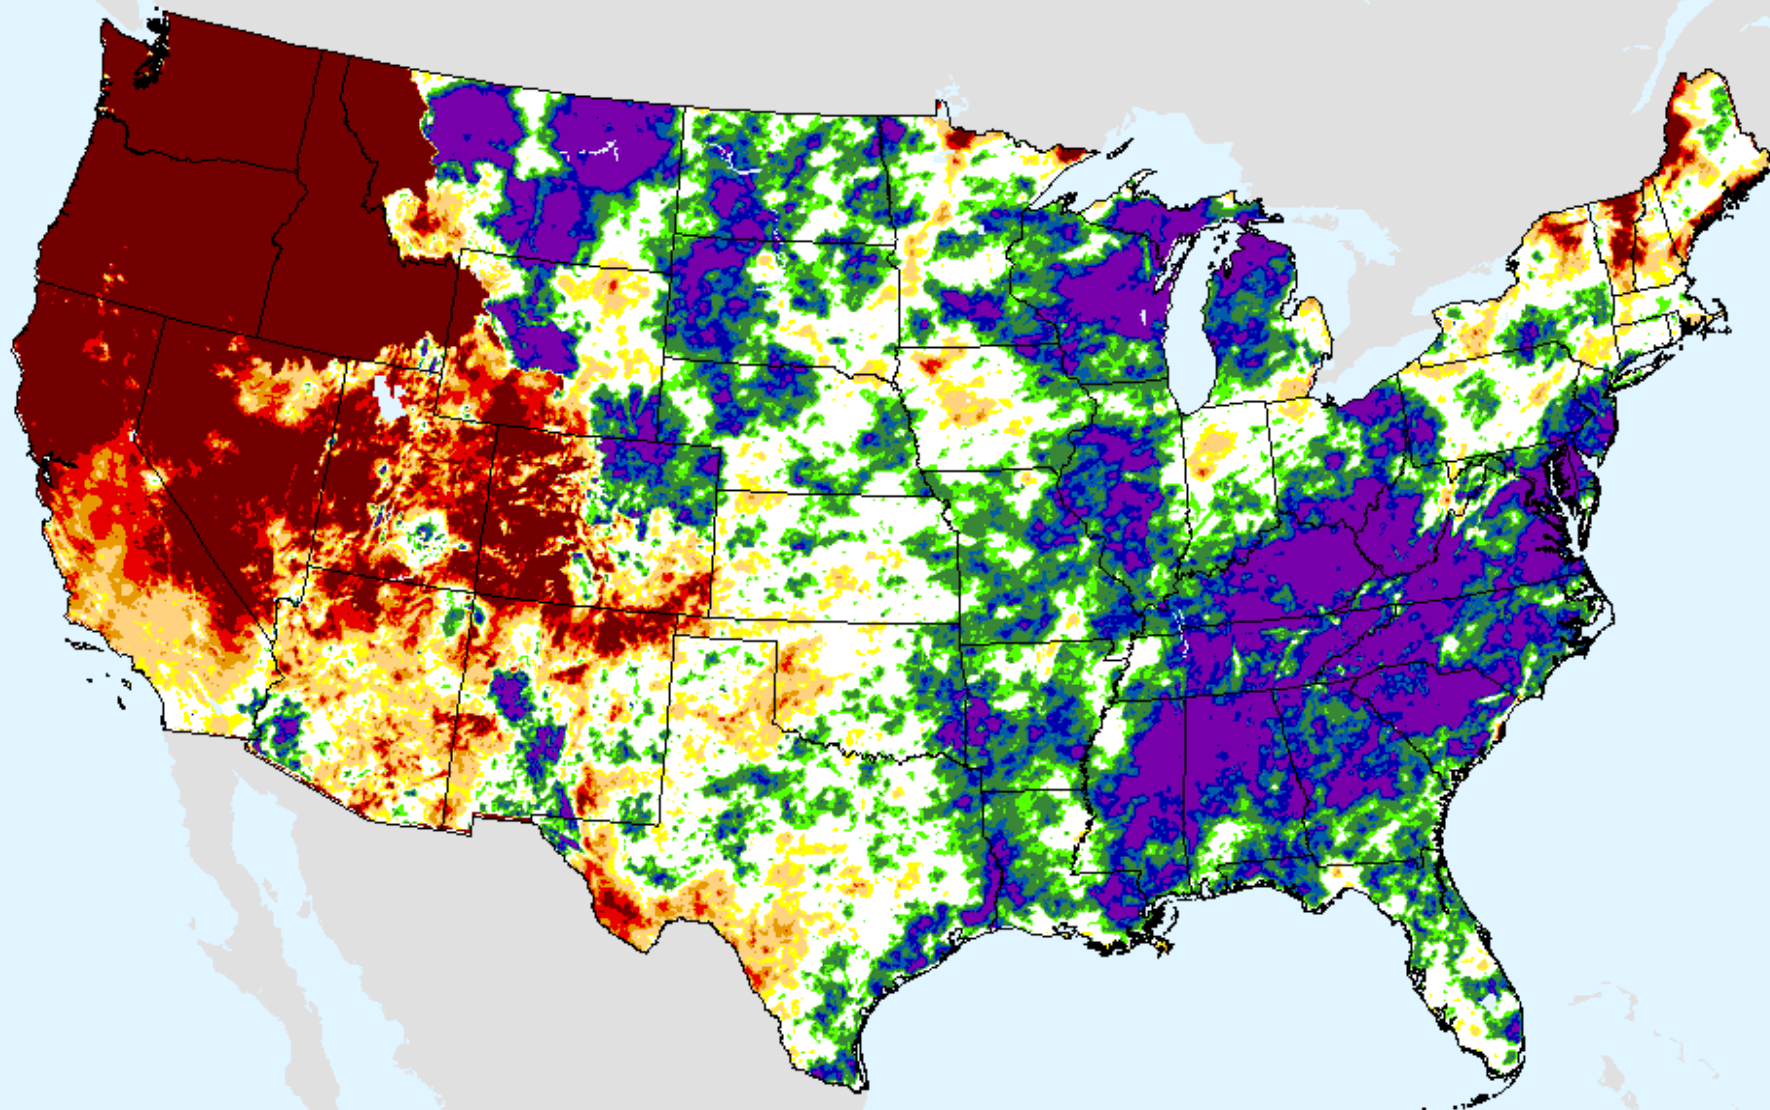

As of: Tuesday, September 7, 2021

USDM for: Aug. 24, 2021

SPI (USDM)

AHPS 24-month SPI

As of: Tuesday, September 7, 2021

AHPS 36-month SPI

As of: Tuesday, September 7, 2021

USDM for: Aug. 24, 2021