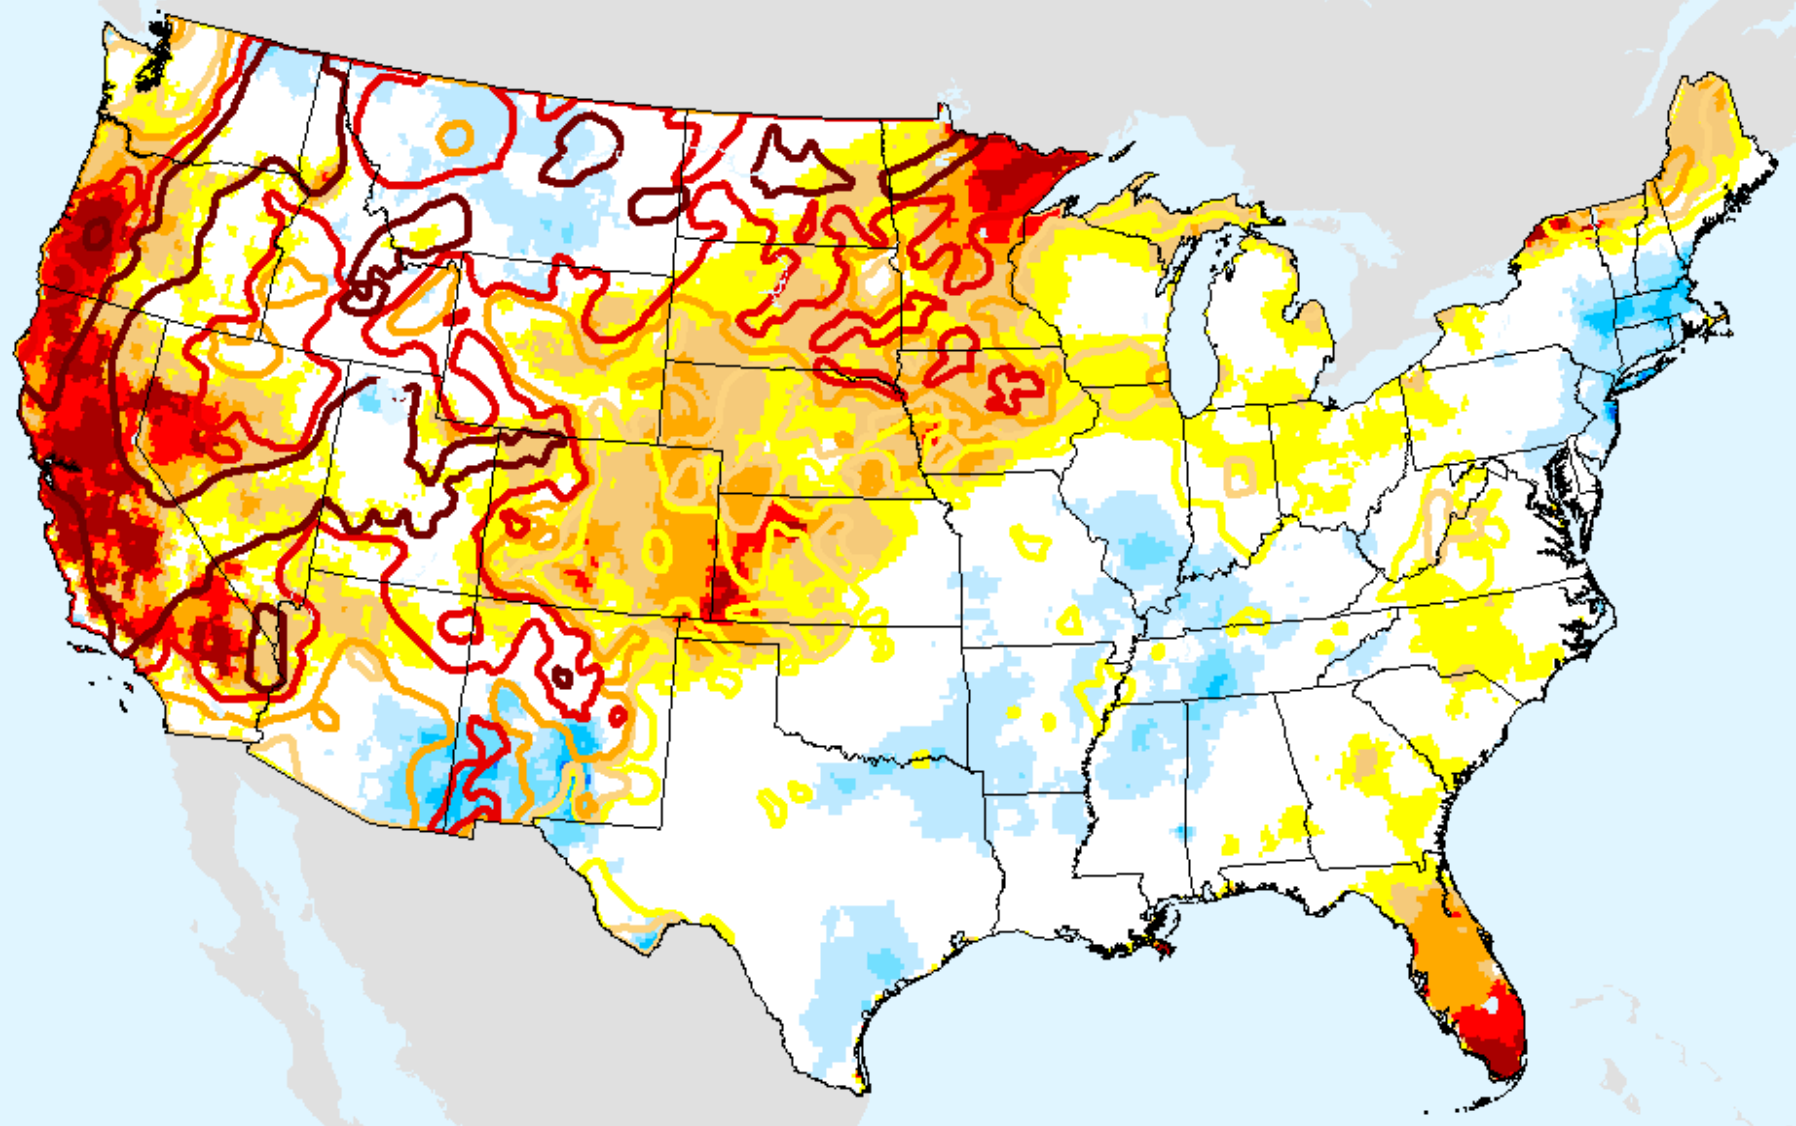

EDDI 2-week

As of: Tuesday, September 7, 2021

USDM for: Aug. 24, 2021

EDDI 2-week

As of: Tuesday, September 7, 2021

EDDI 3-week

As of: Tuesday, September 7, 2021

USDM for: Aug. 24, 2021