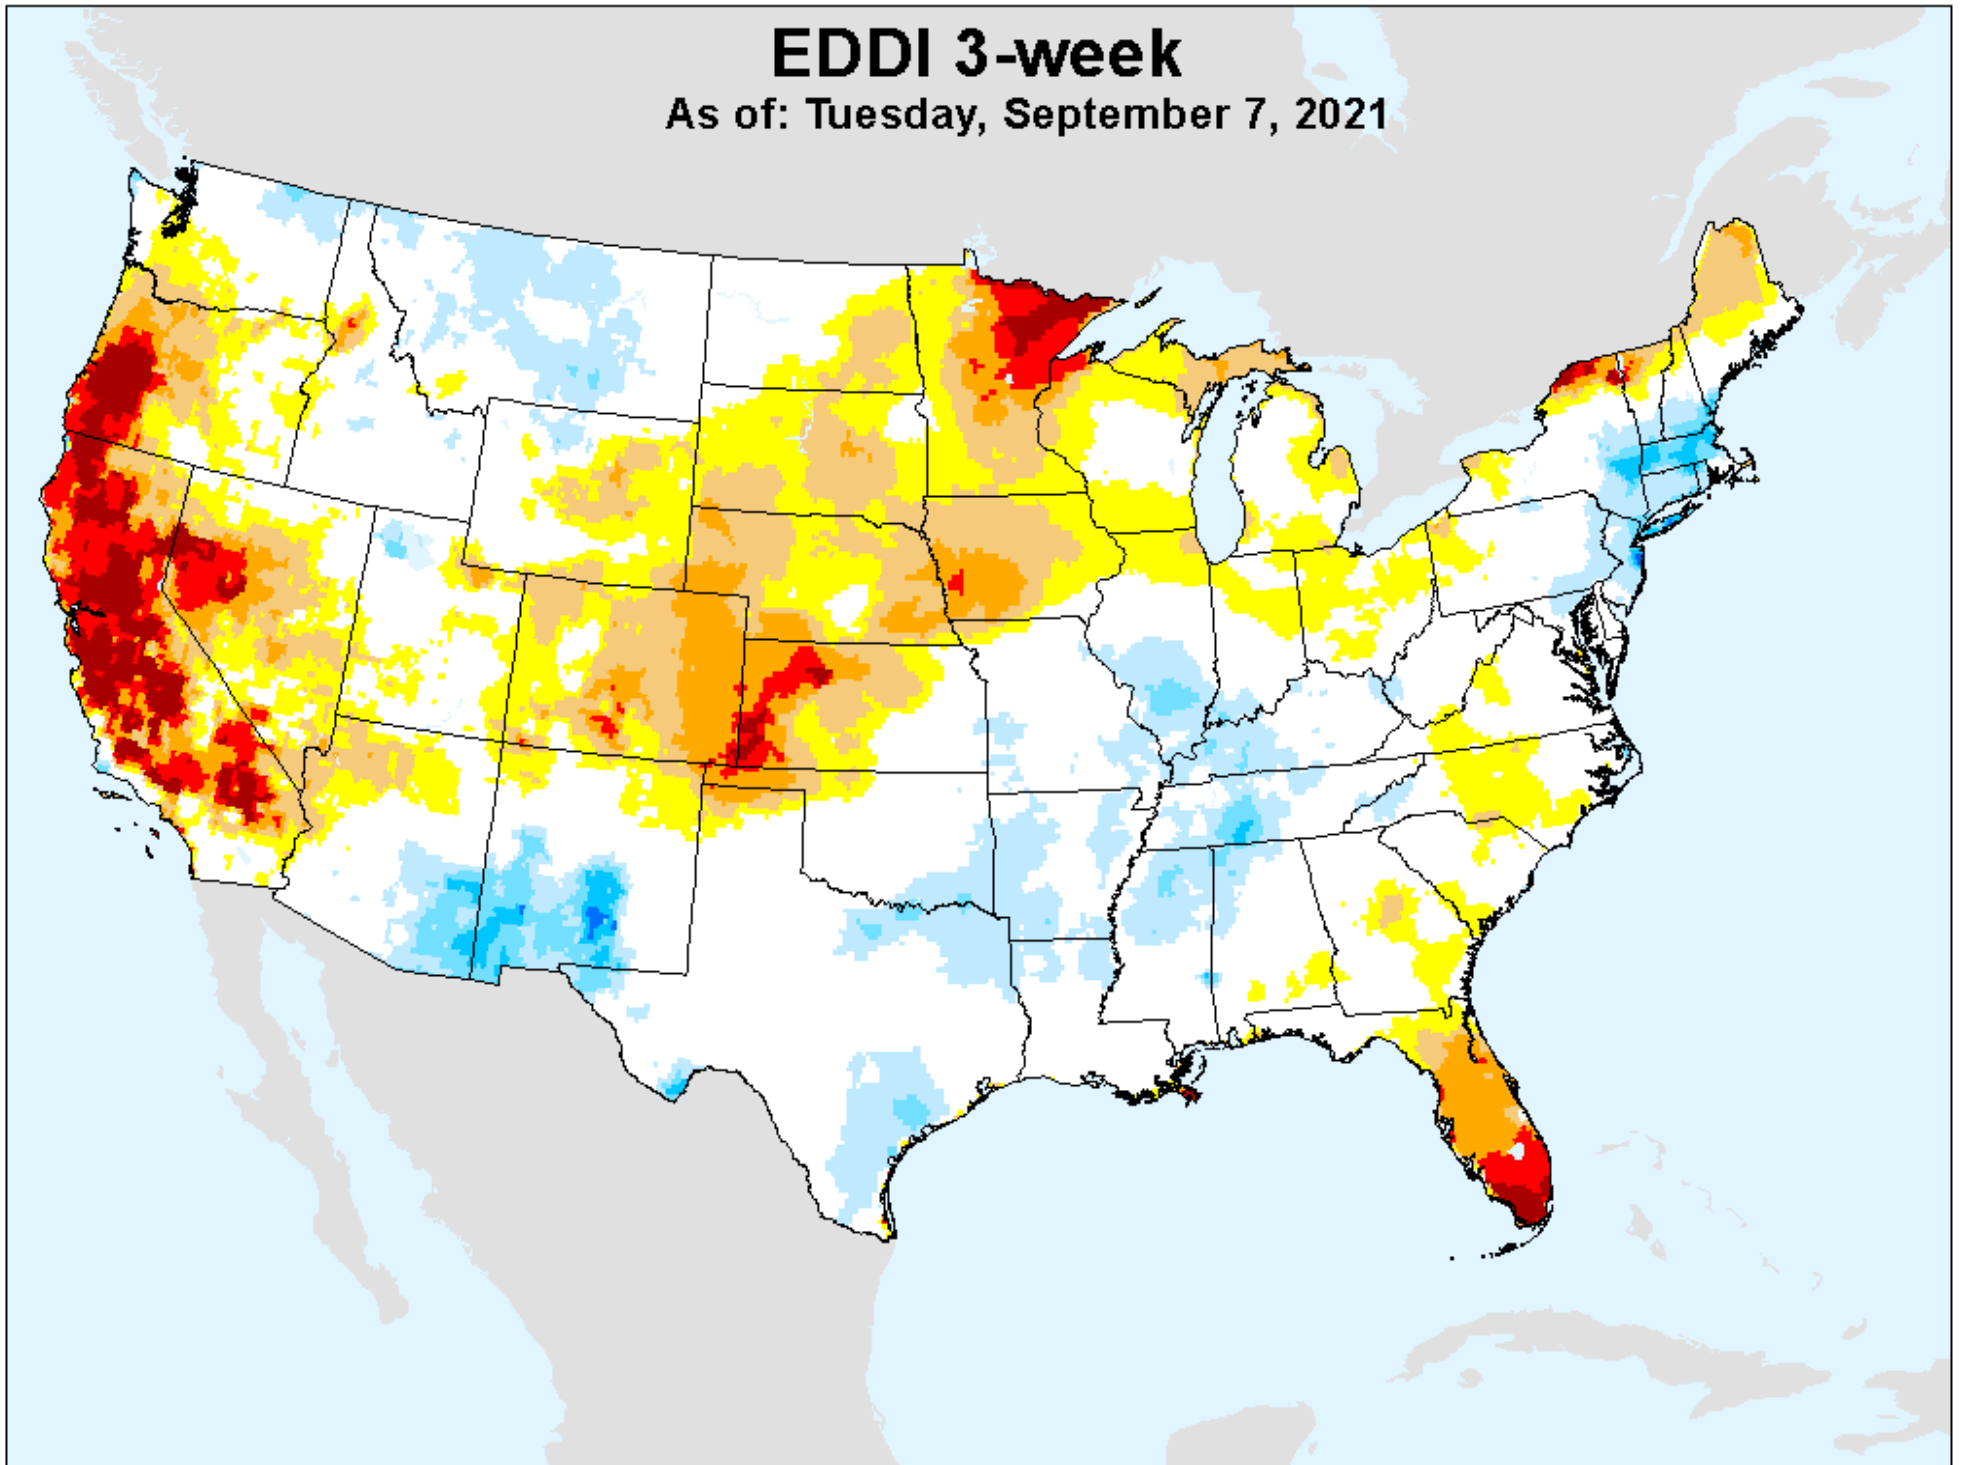

EDDI 3-week

As of: Tuesday, September 7, 2021