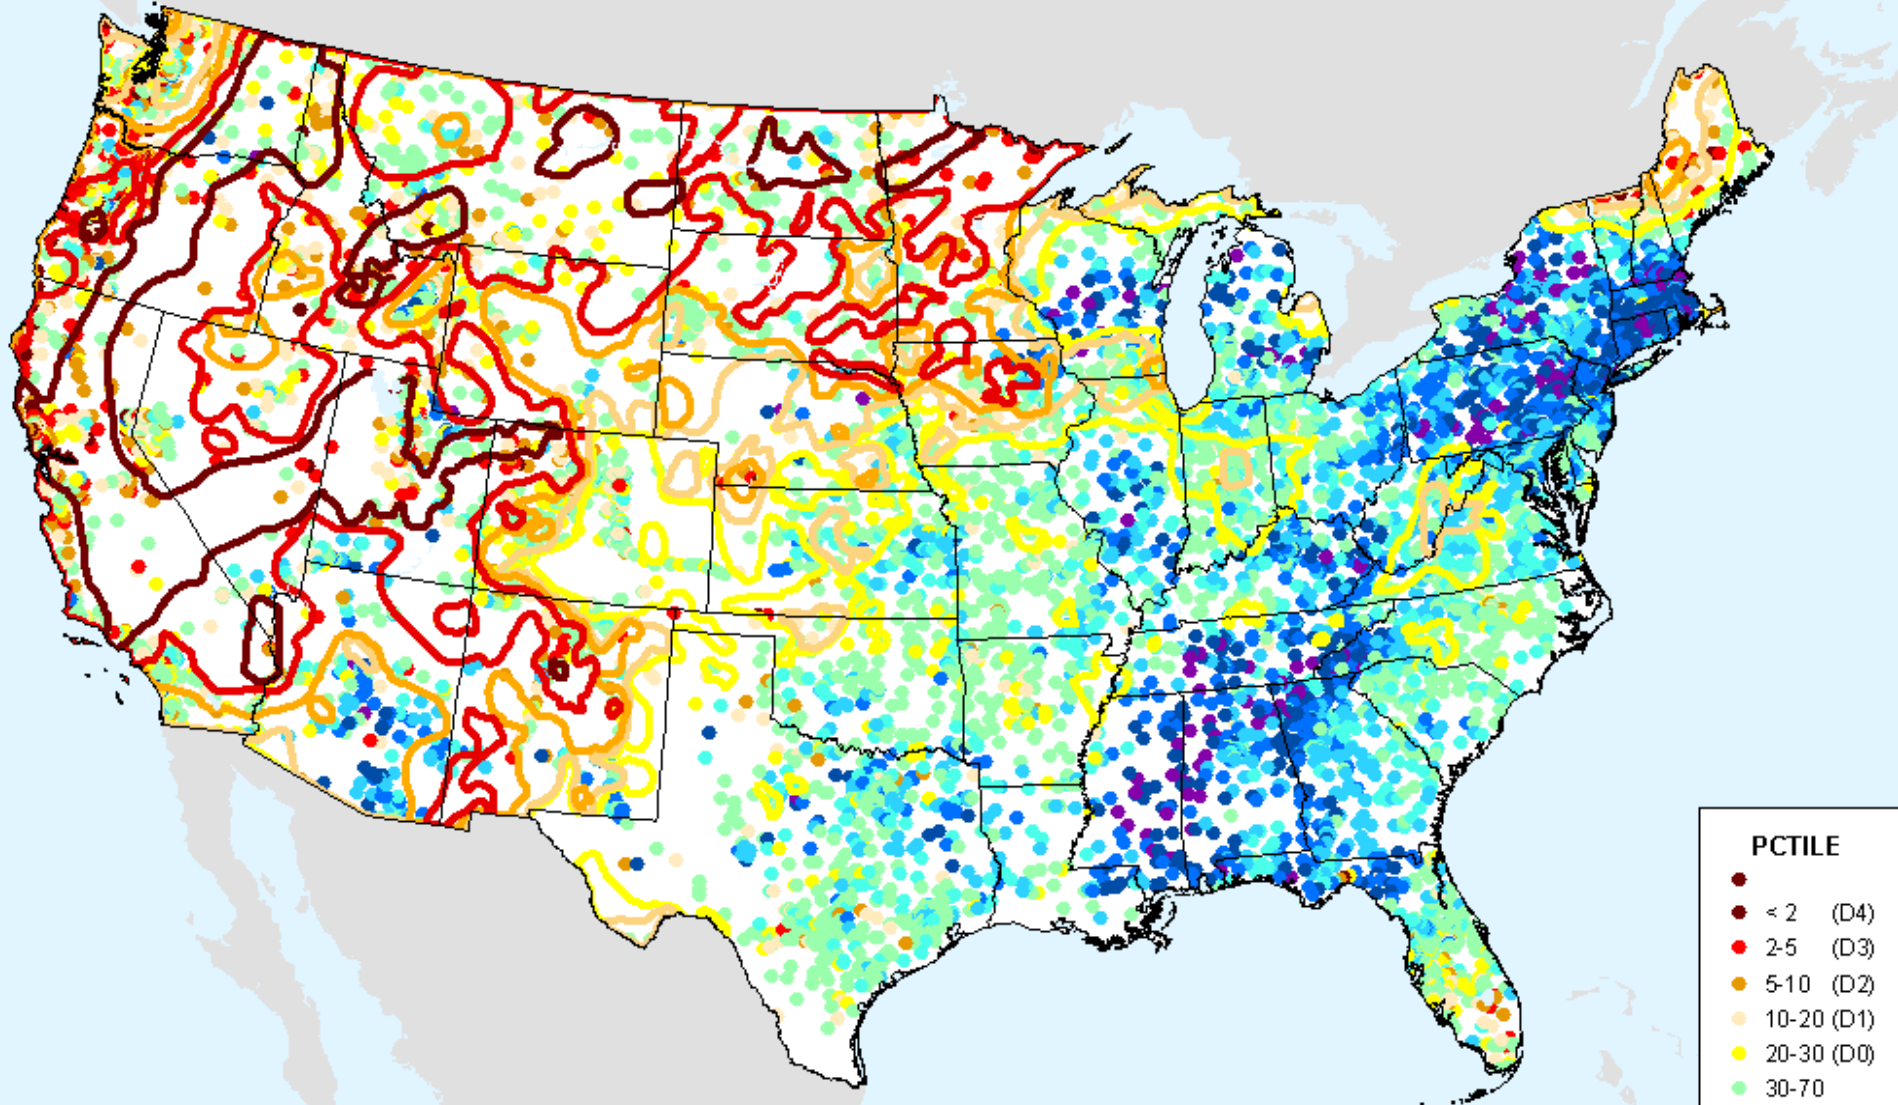

USGS 28-Day Avg Streamflow

As of: Tuesday, September 7, 2021

PCTILE

- < 2 (D4)
- 2-5 (D3)
- 5-10 (D2)
- 10-20 (D1)
- 20-30 (D0)
- 30-70
- 70-80
- 80-90
- 90-95
- 95-98
- 98-100

USDM for: Aug. 24, 2021