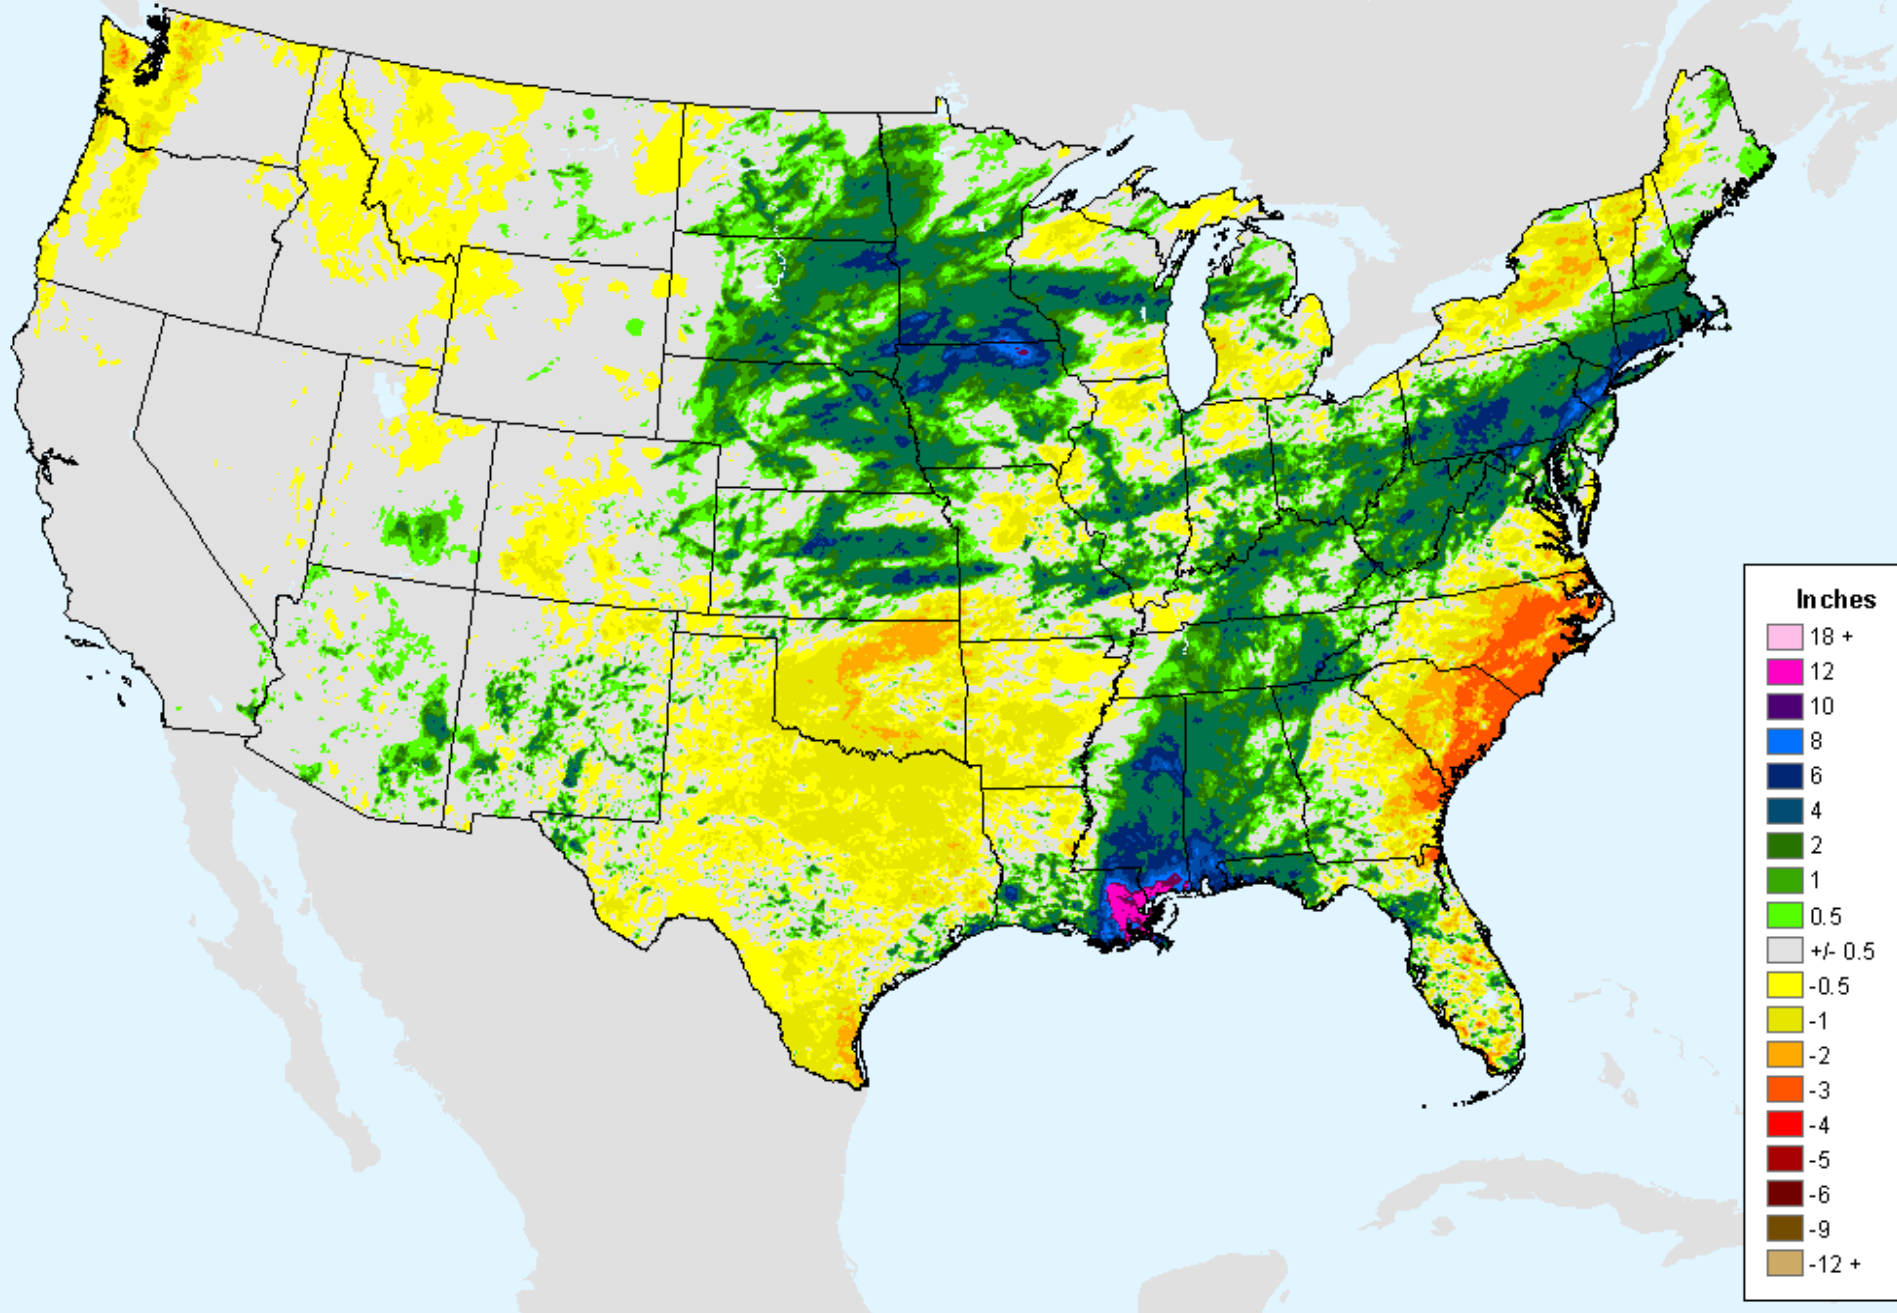

AHPS 14-Day Precip Departure

As of: Tuesday, September 7, 2021