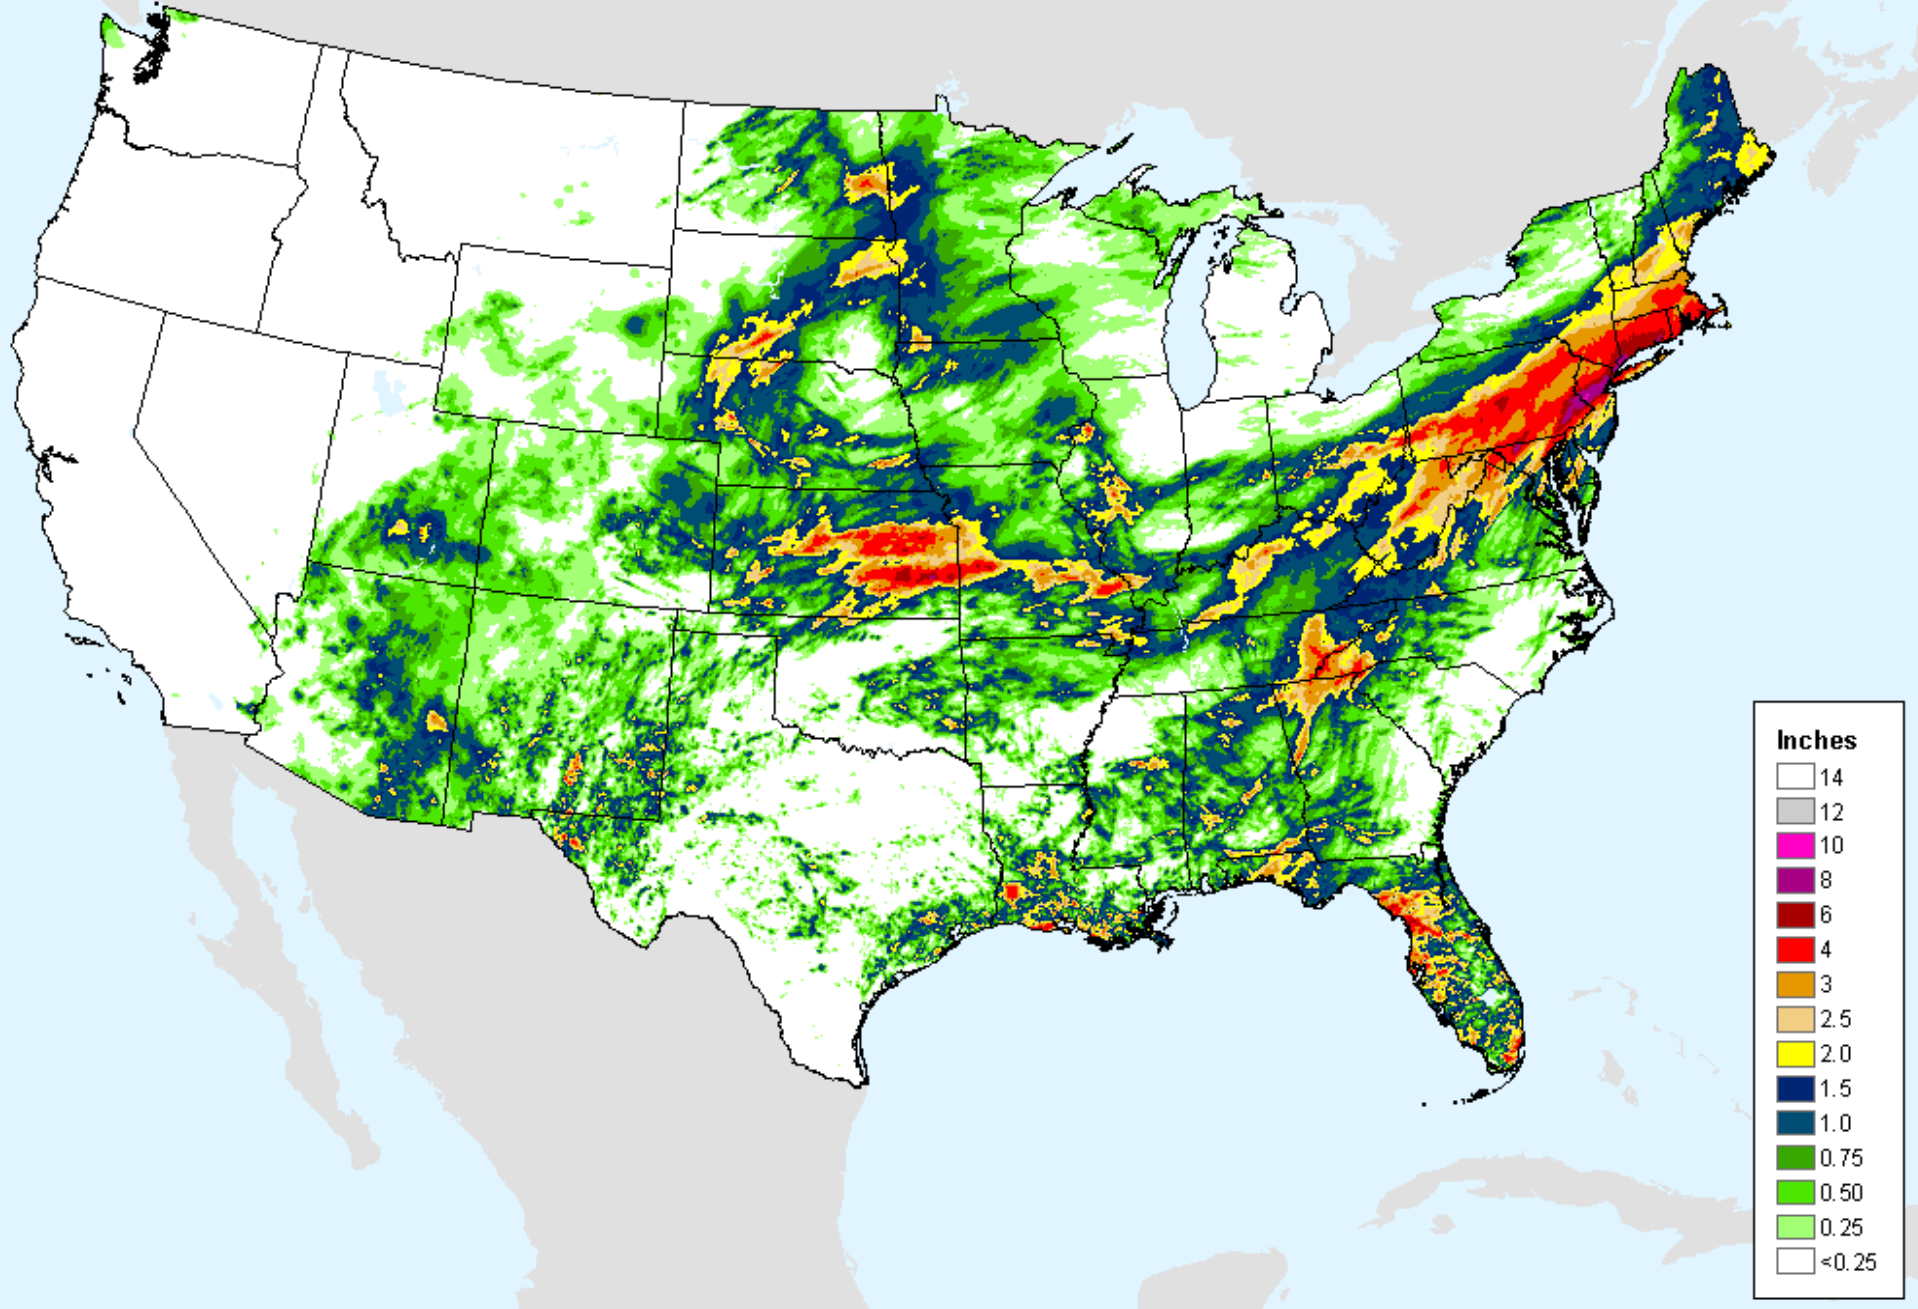

AHPS 7-Day Precipitation

As of: Tuesday, September 7, 2021

AHPS 7-Day Precipitation

As of: Tuesday, September 7, 2021

AHPS 14-Day Precip Departure

As of: Tuesday, September 7, 2021

USDM for: Aug. 24, 2021

AHPS 14-Day Precip Departure