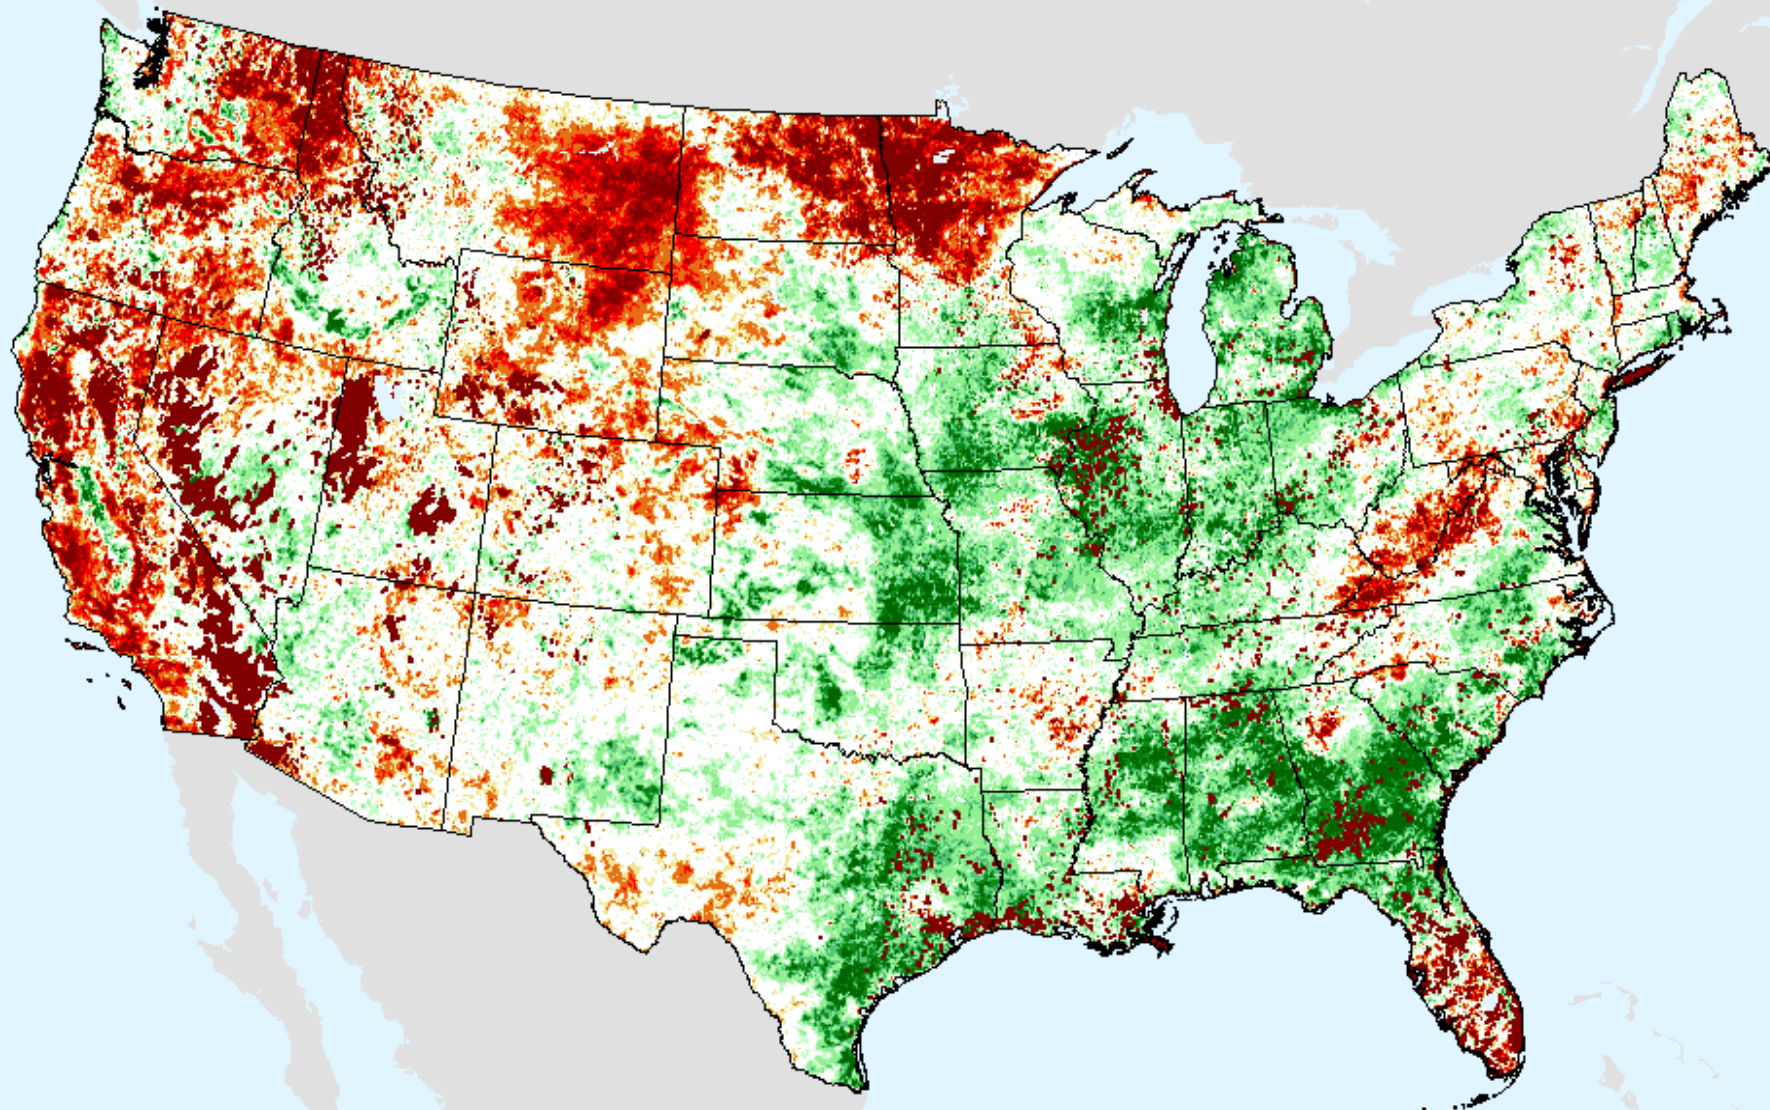

Evaporative Stress Index (ESI) 4-week

As of: Tuesday, September 7, 2021