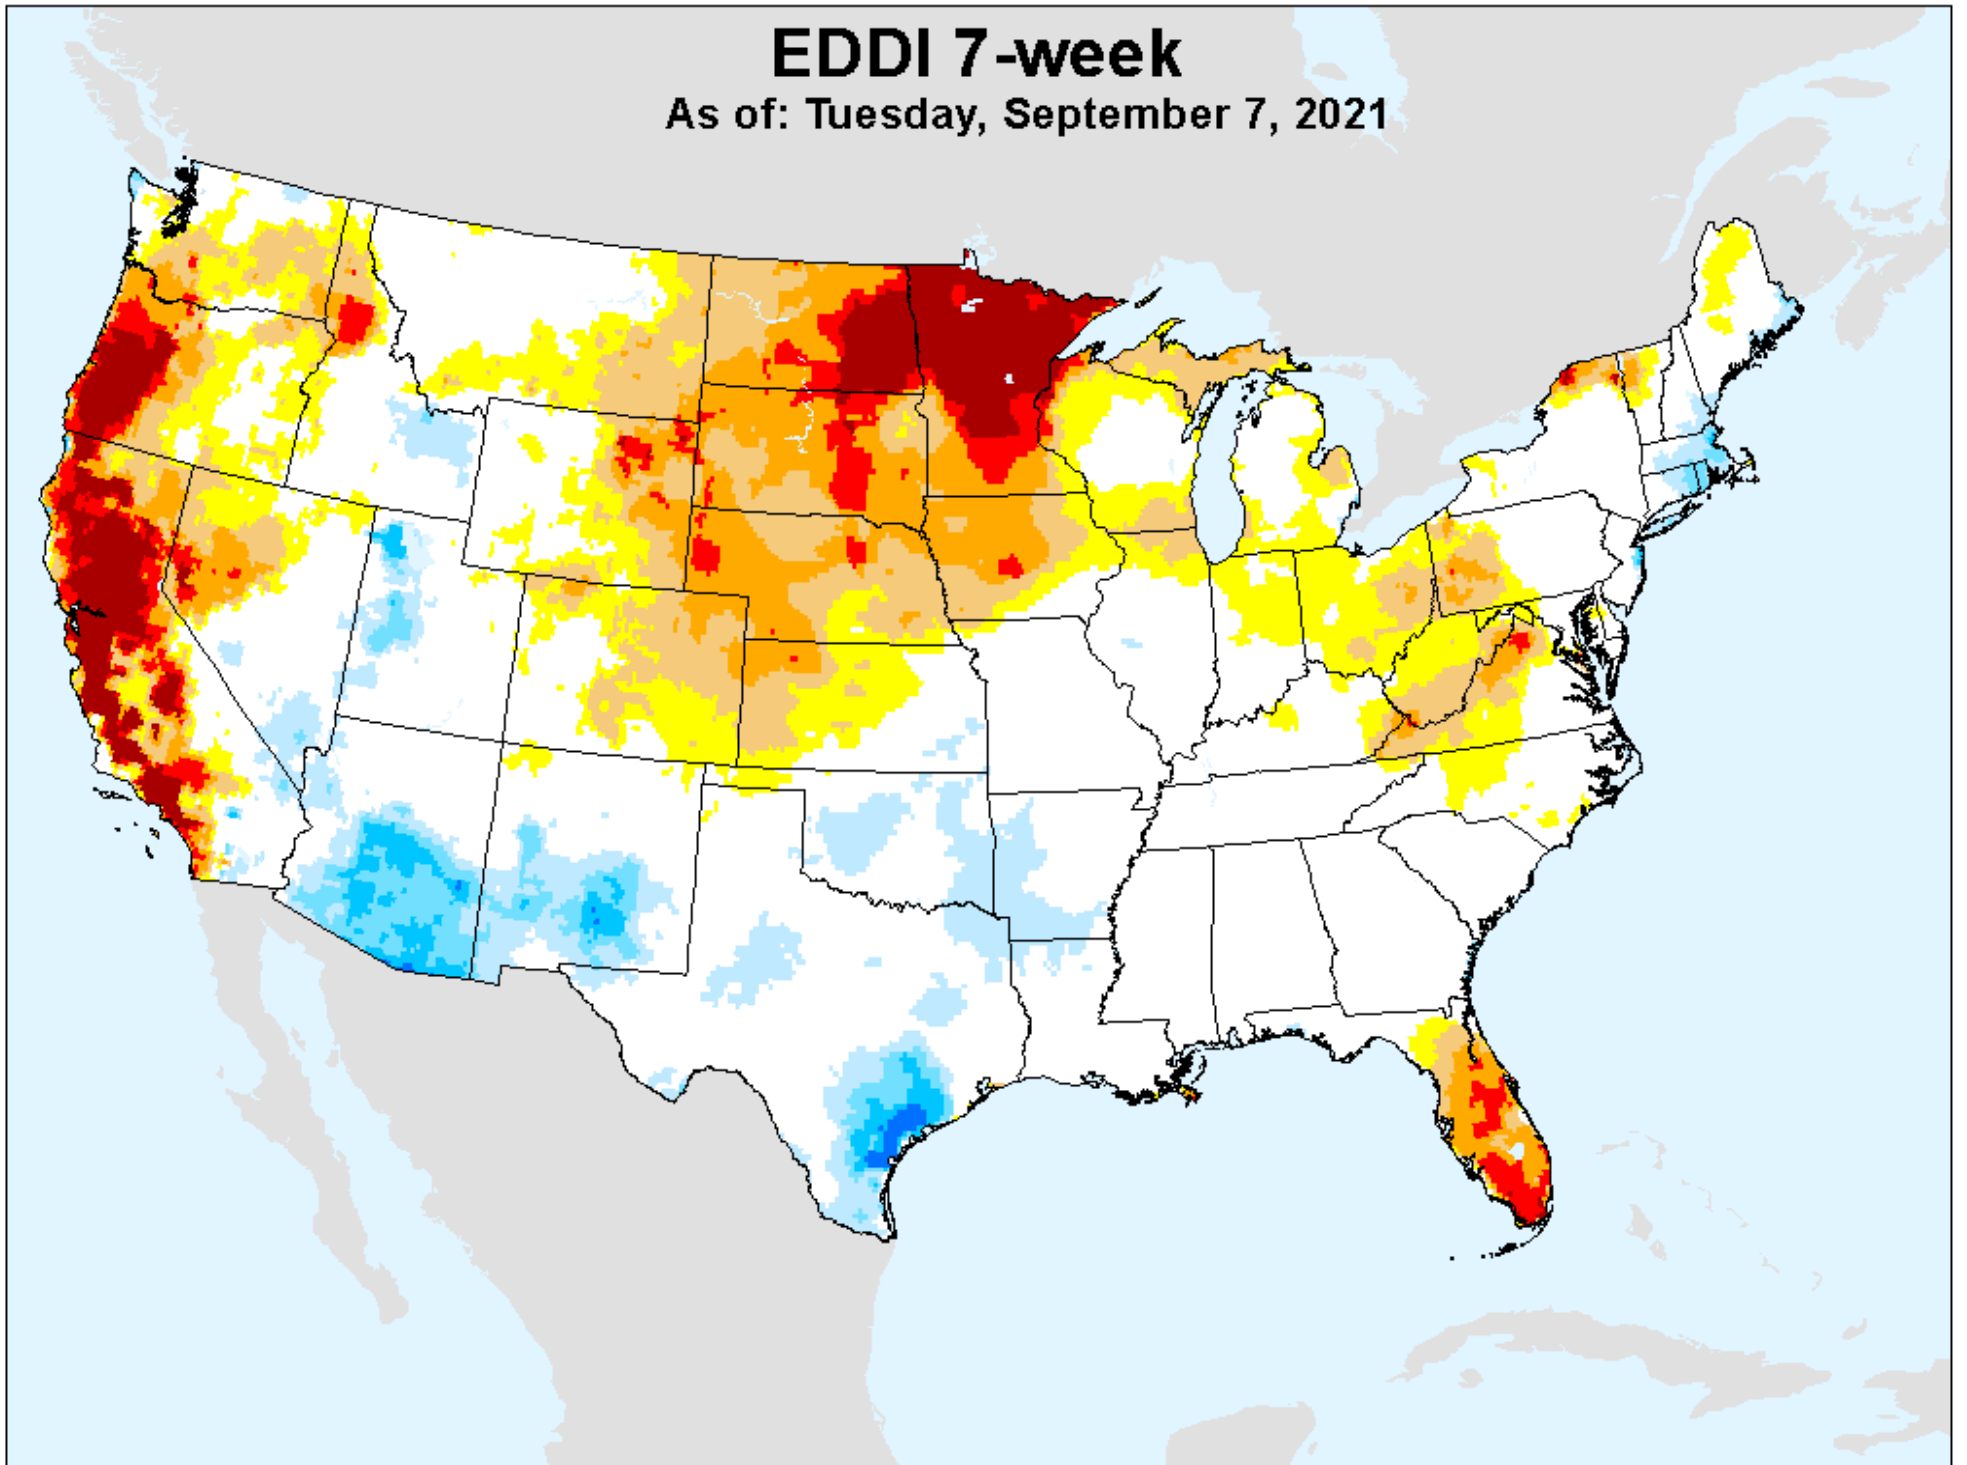

As of: Tuesday, September 7, 2021

EDDI 7-week

As of: Tuesday, September 7, 2021

USDM for: Aug. 24, 2021

EDDI 7-week

As of: Tuesday, September 7, 2021

EDDI 8-week

As of: Tuesday, September 7, 2021