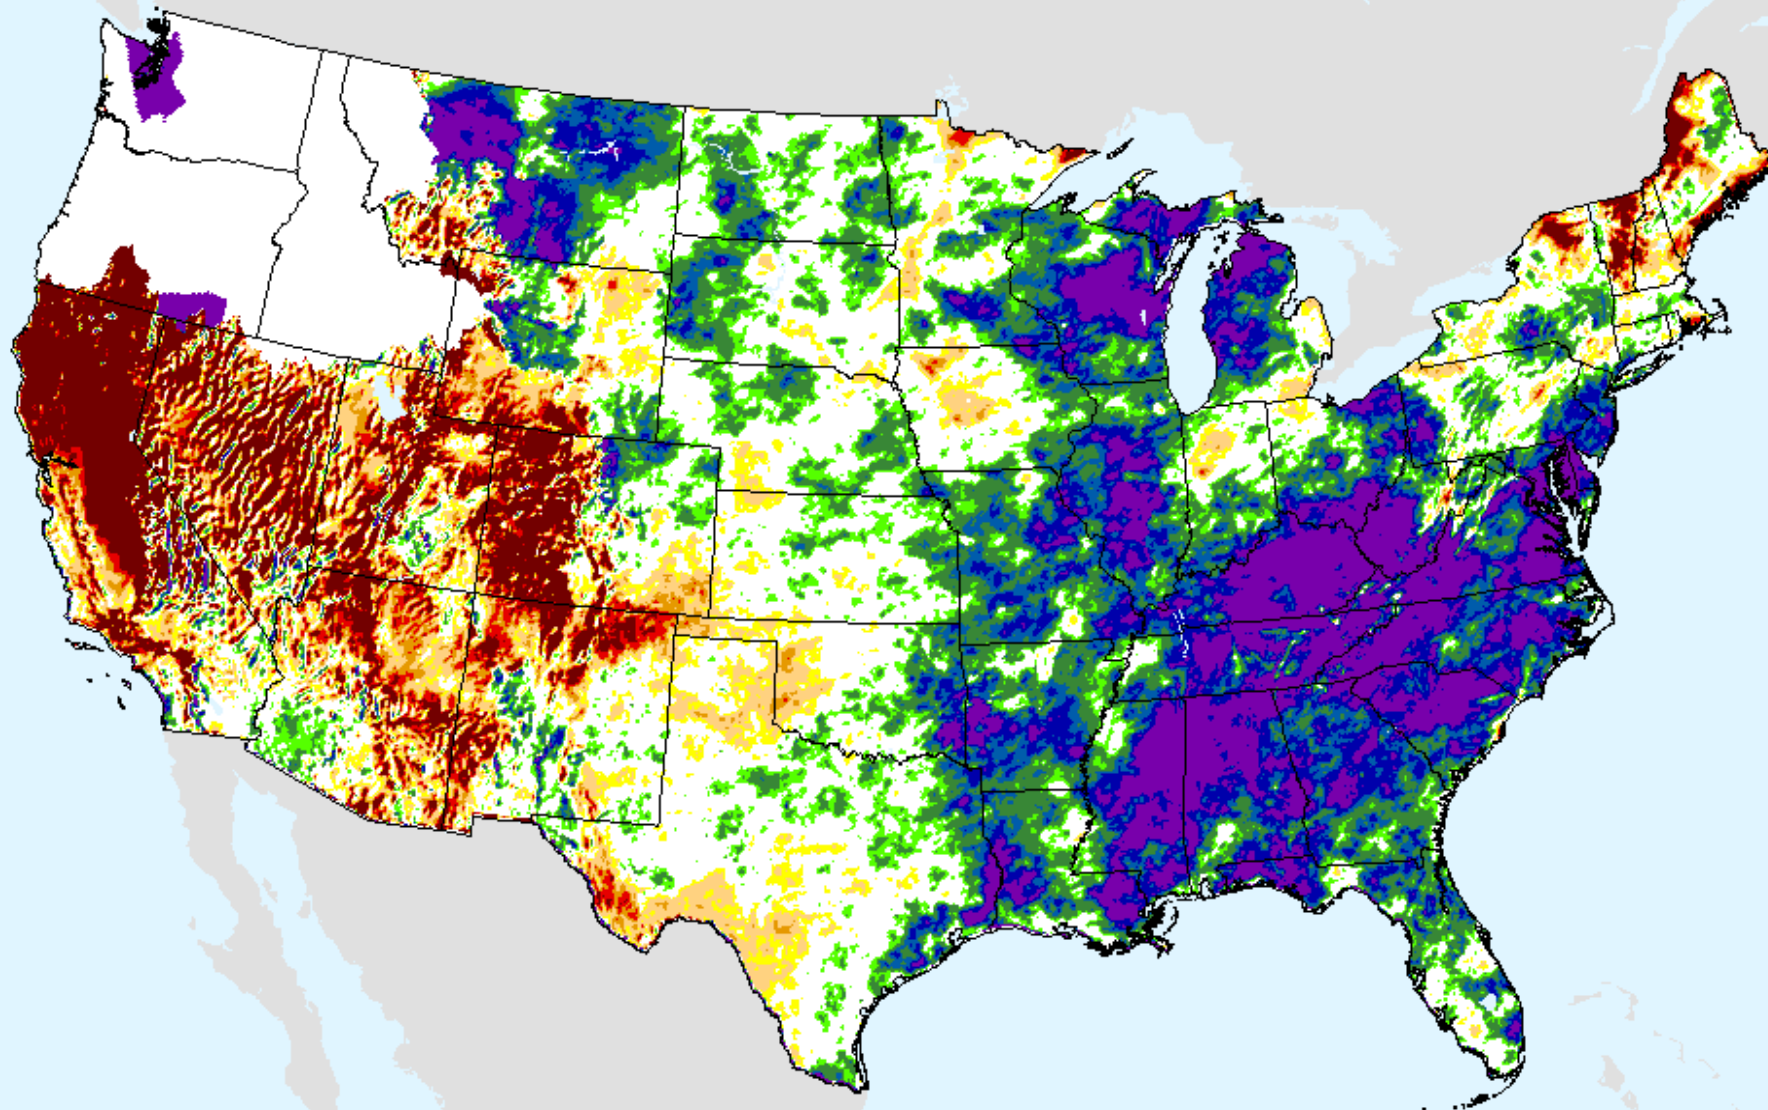

AHPS 24-month SPEI

As of: Tuesday, September 7, 2021

SPEI (USDM)