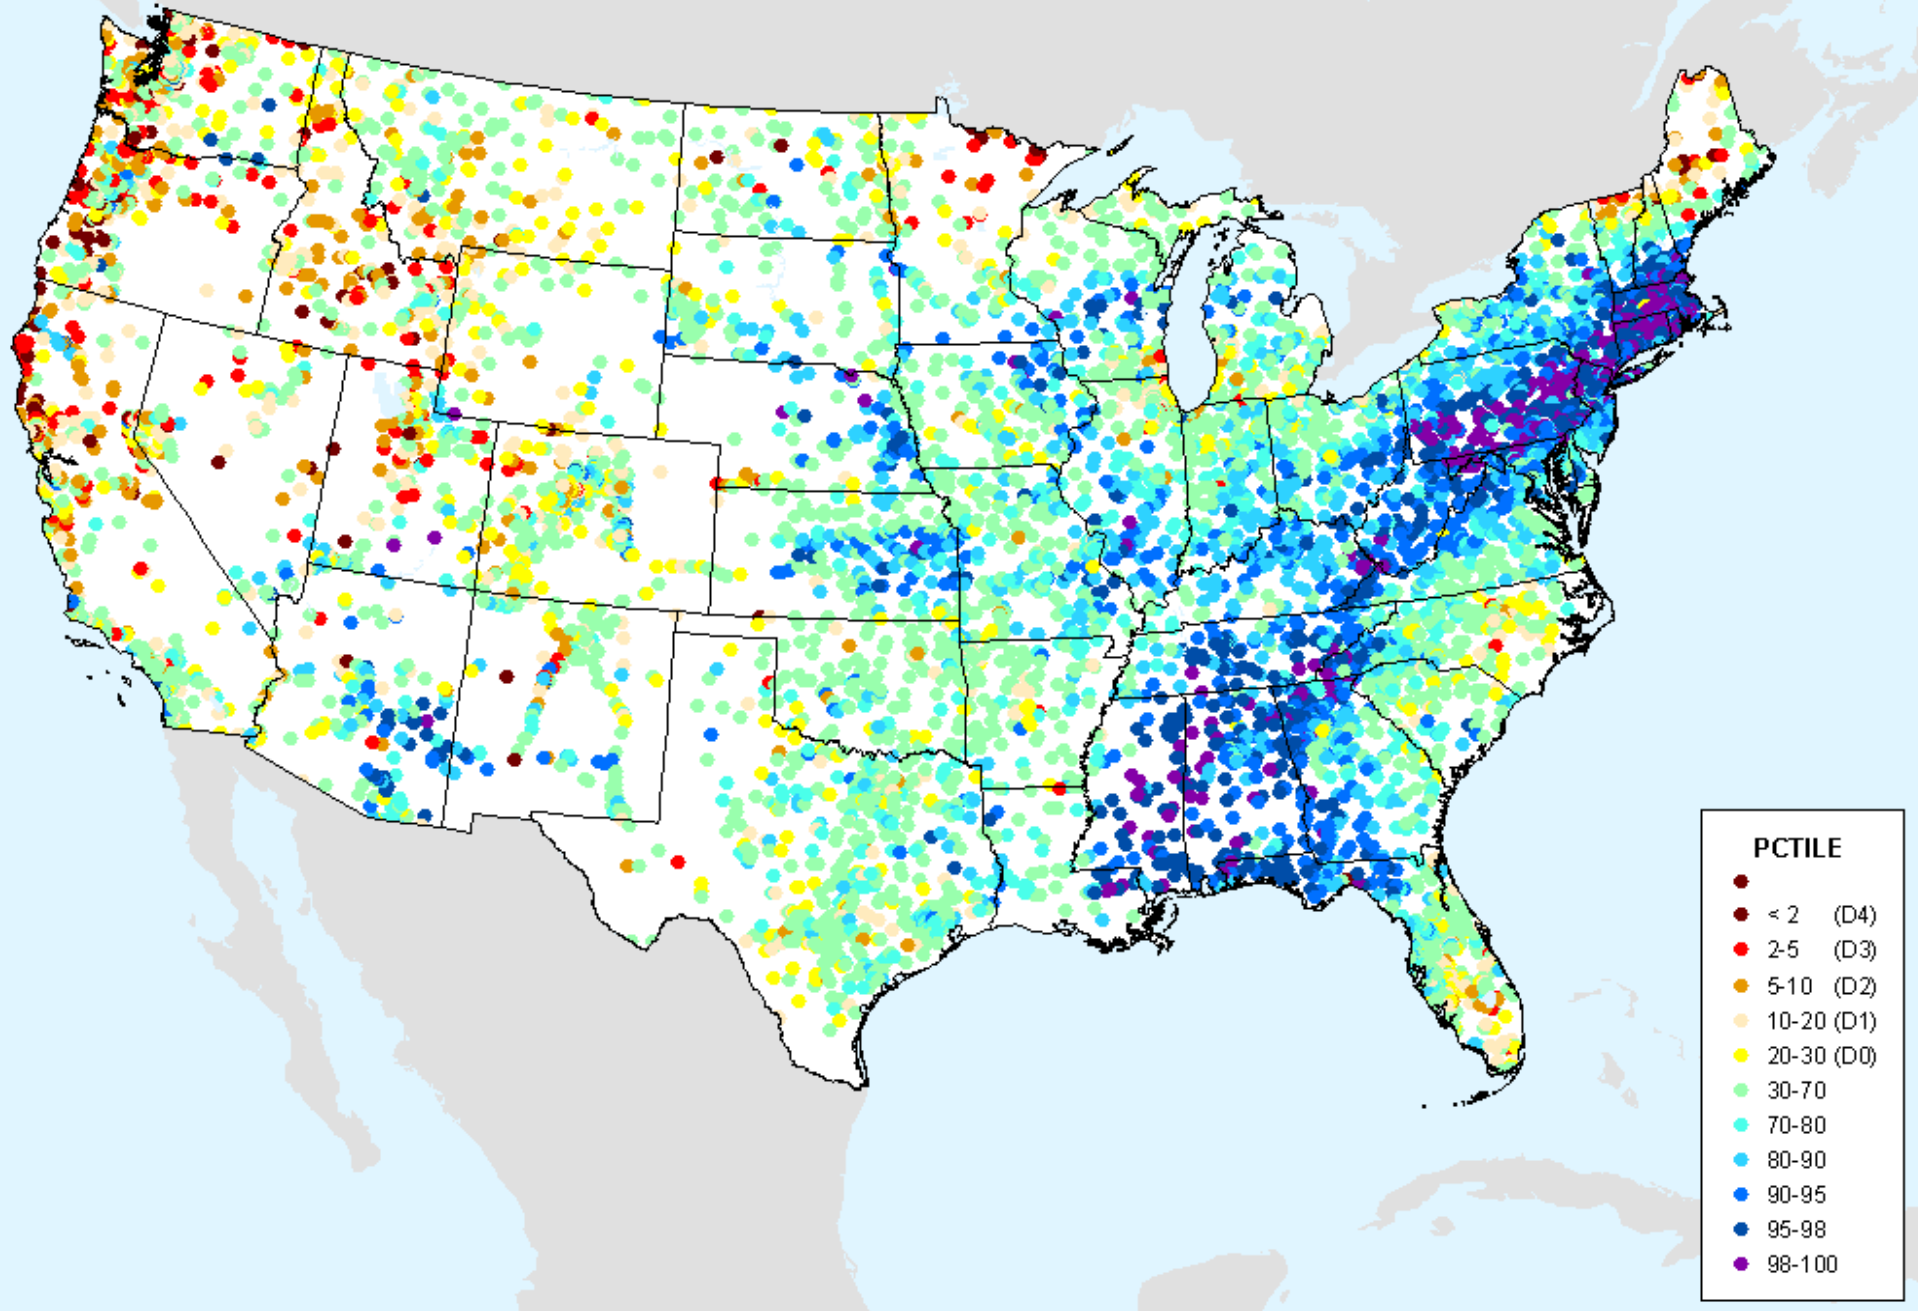

AHPS Water-Year Pct of Normal Pcp

As of: Tuesday, September 7, 2021

USGS 7-Day Avg Streamflow

As of: Tuesday, September 7, 2021

USGS 7-Day Avg Streamflow

As of: Tuesday, September 7, 2021

USGS 28-Day Avg Streamflow