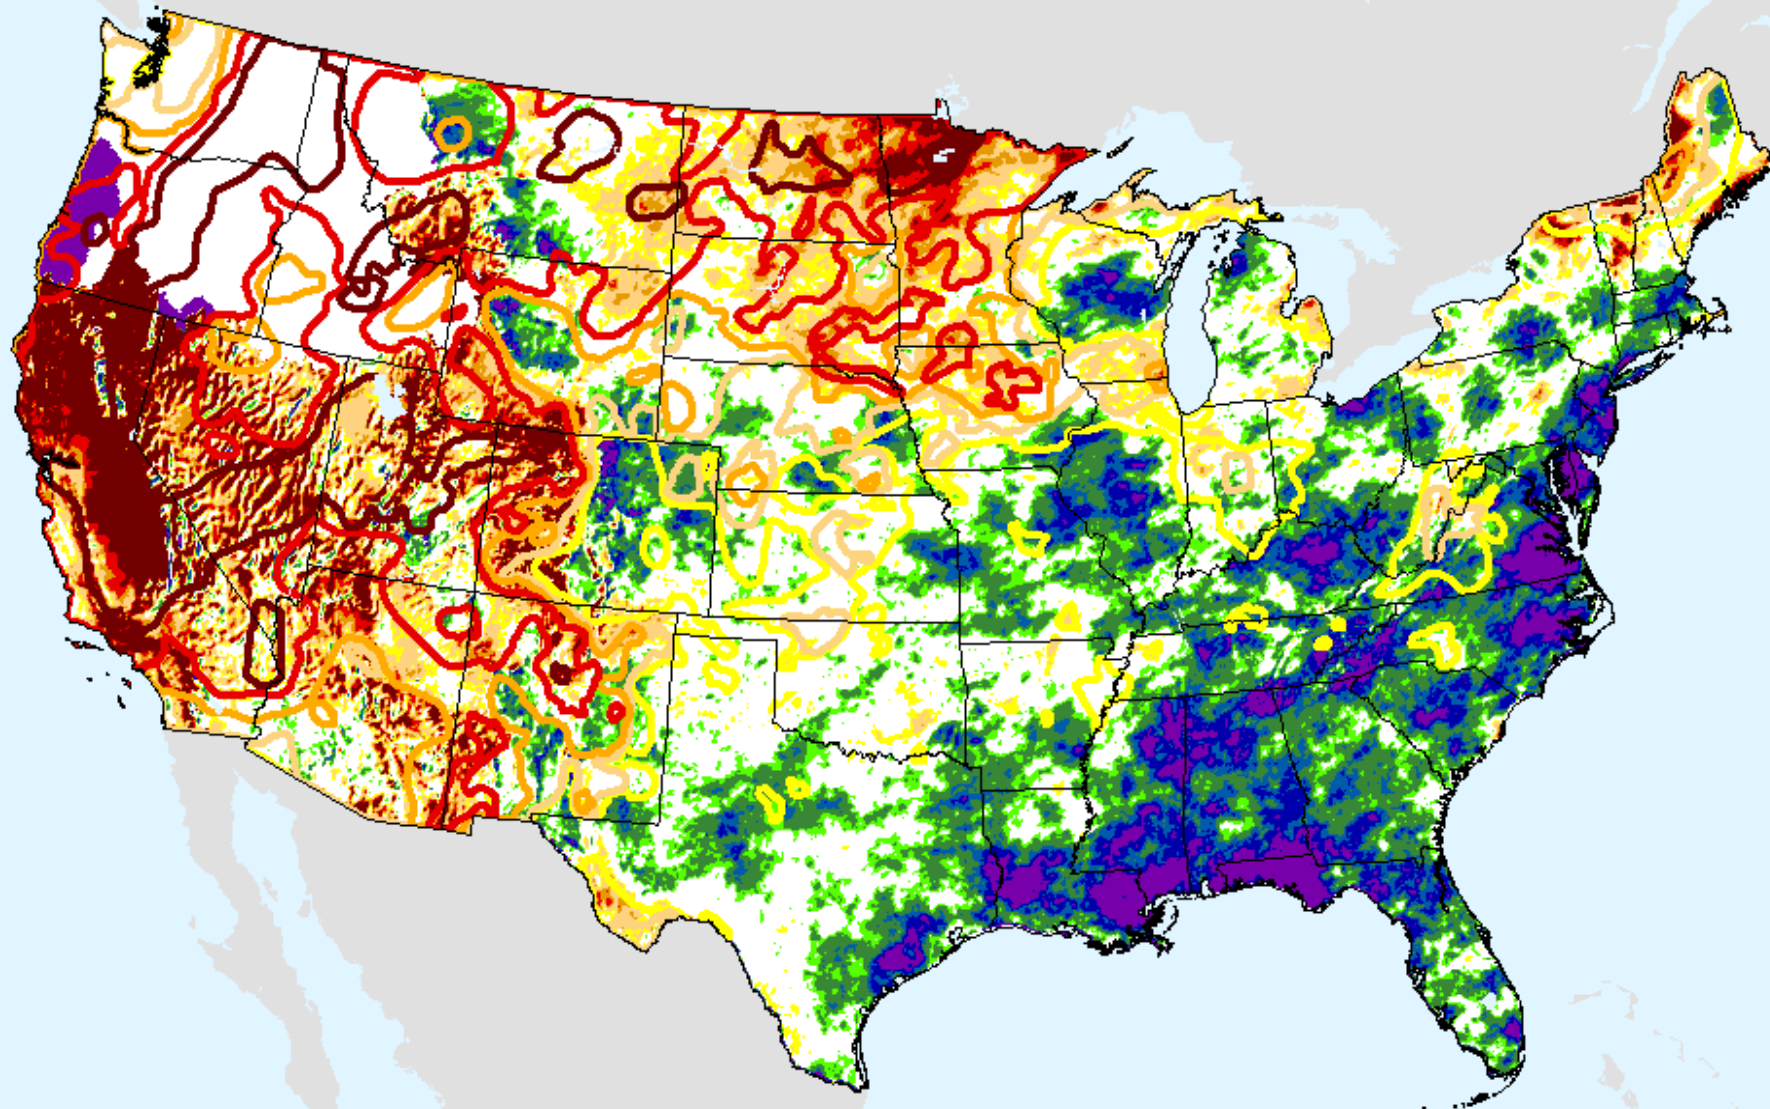

As of: Tuesday, September 7, 2021

USDM for: Aug. 24, 2021

SPEI (USDM)

AHPS 9-month SPEI

As of: Tuesday, September 7, 2021

SPEI (USDM)

AHPS 12-month SPEI

As of: Tuesday, September 7, 2021