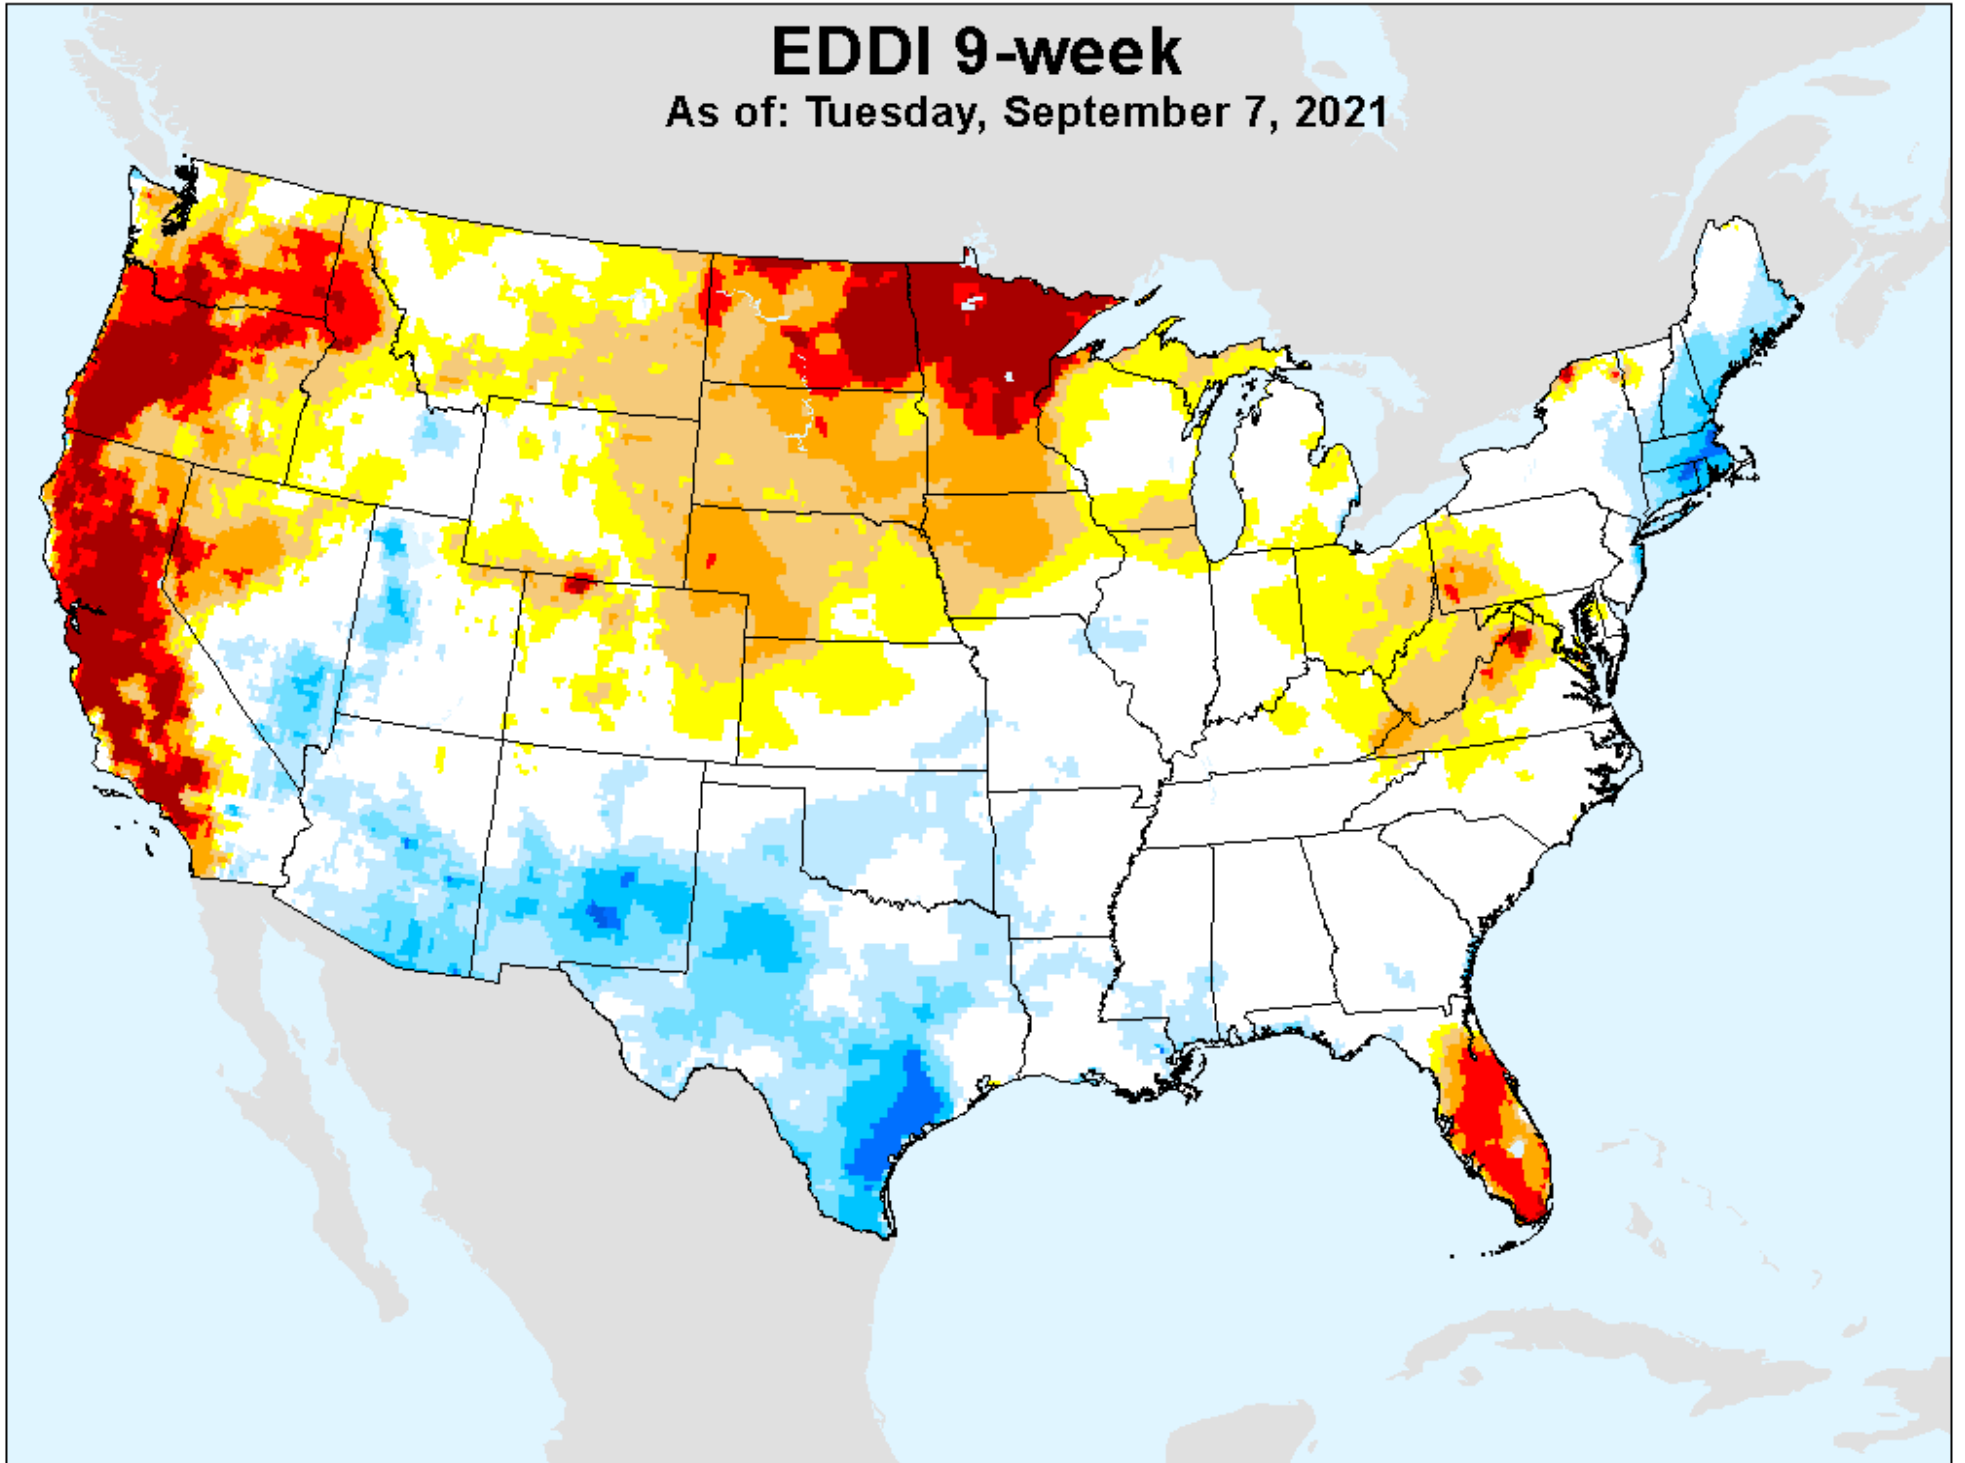

USDM for: Aug. 24, 2021

EDDI 8-week

As of: Tuesday, September 7, 2021

EDDI 9-week

As of: Tuesday, September 7, 2021

USDM for: Aug. 24, 2021

EDDI 9-week

As of: Tuesday, September 7, 2021