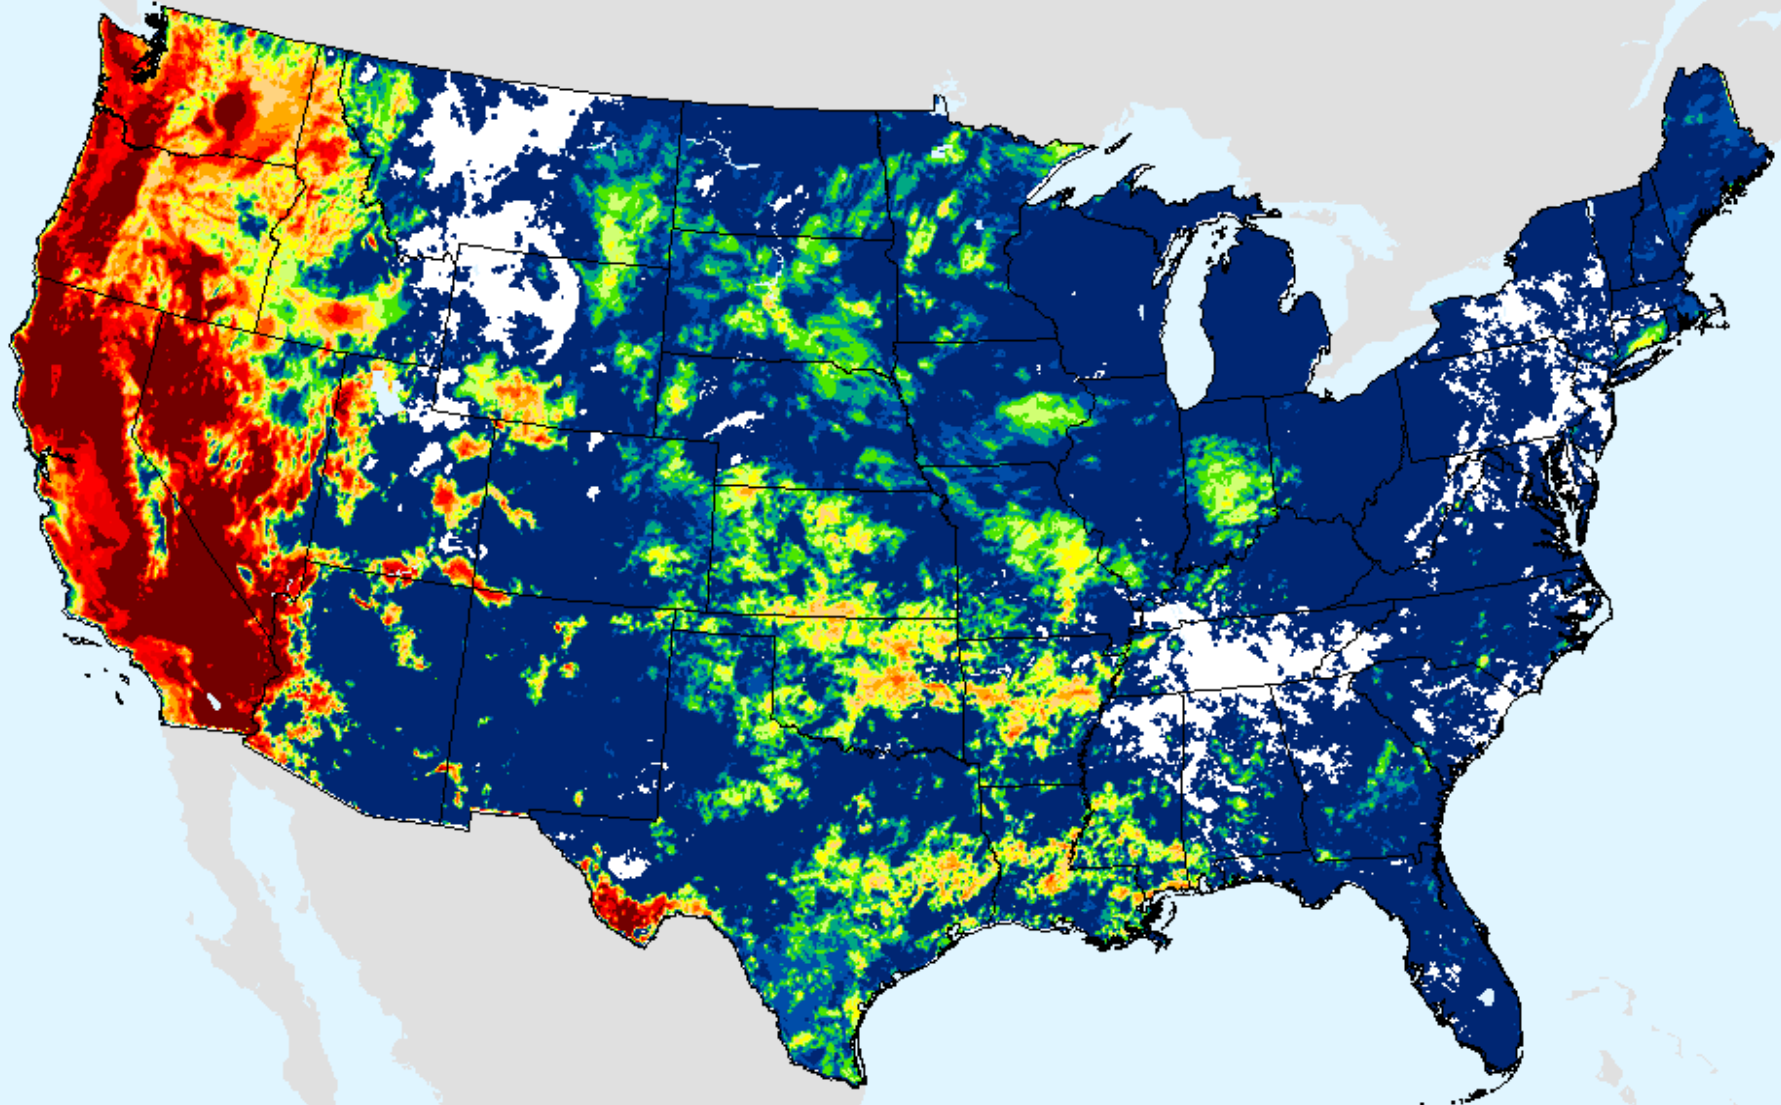

Keetch-Byram Drought Index (KBDI)

As of: Tuesday, September 7, 2021