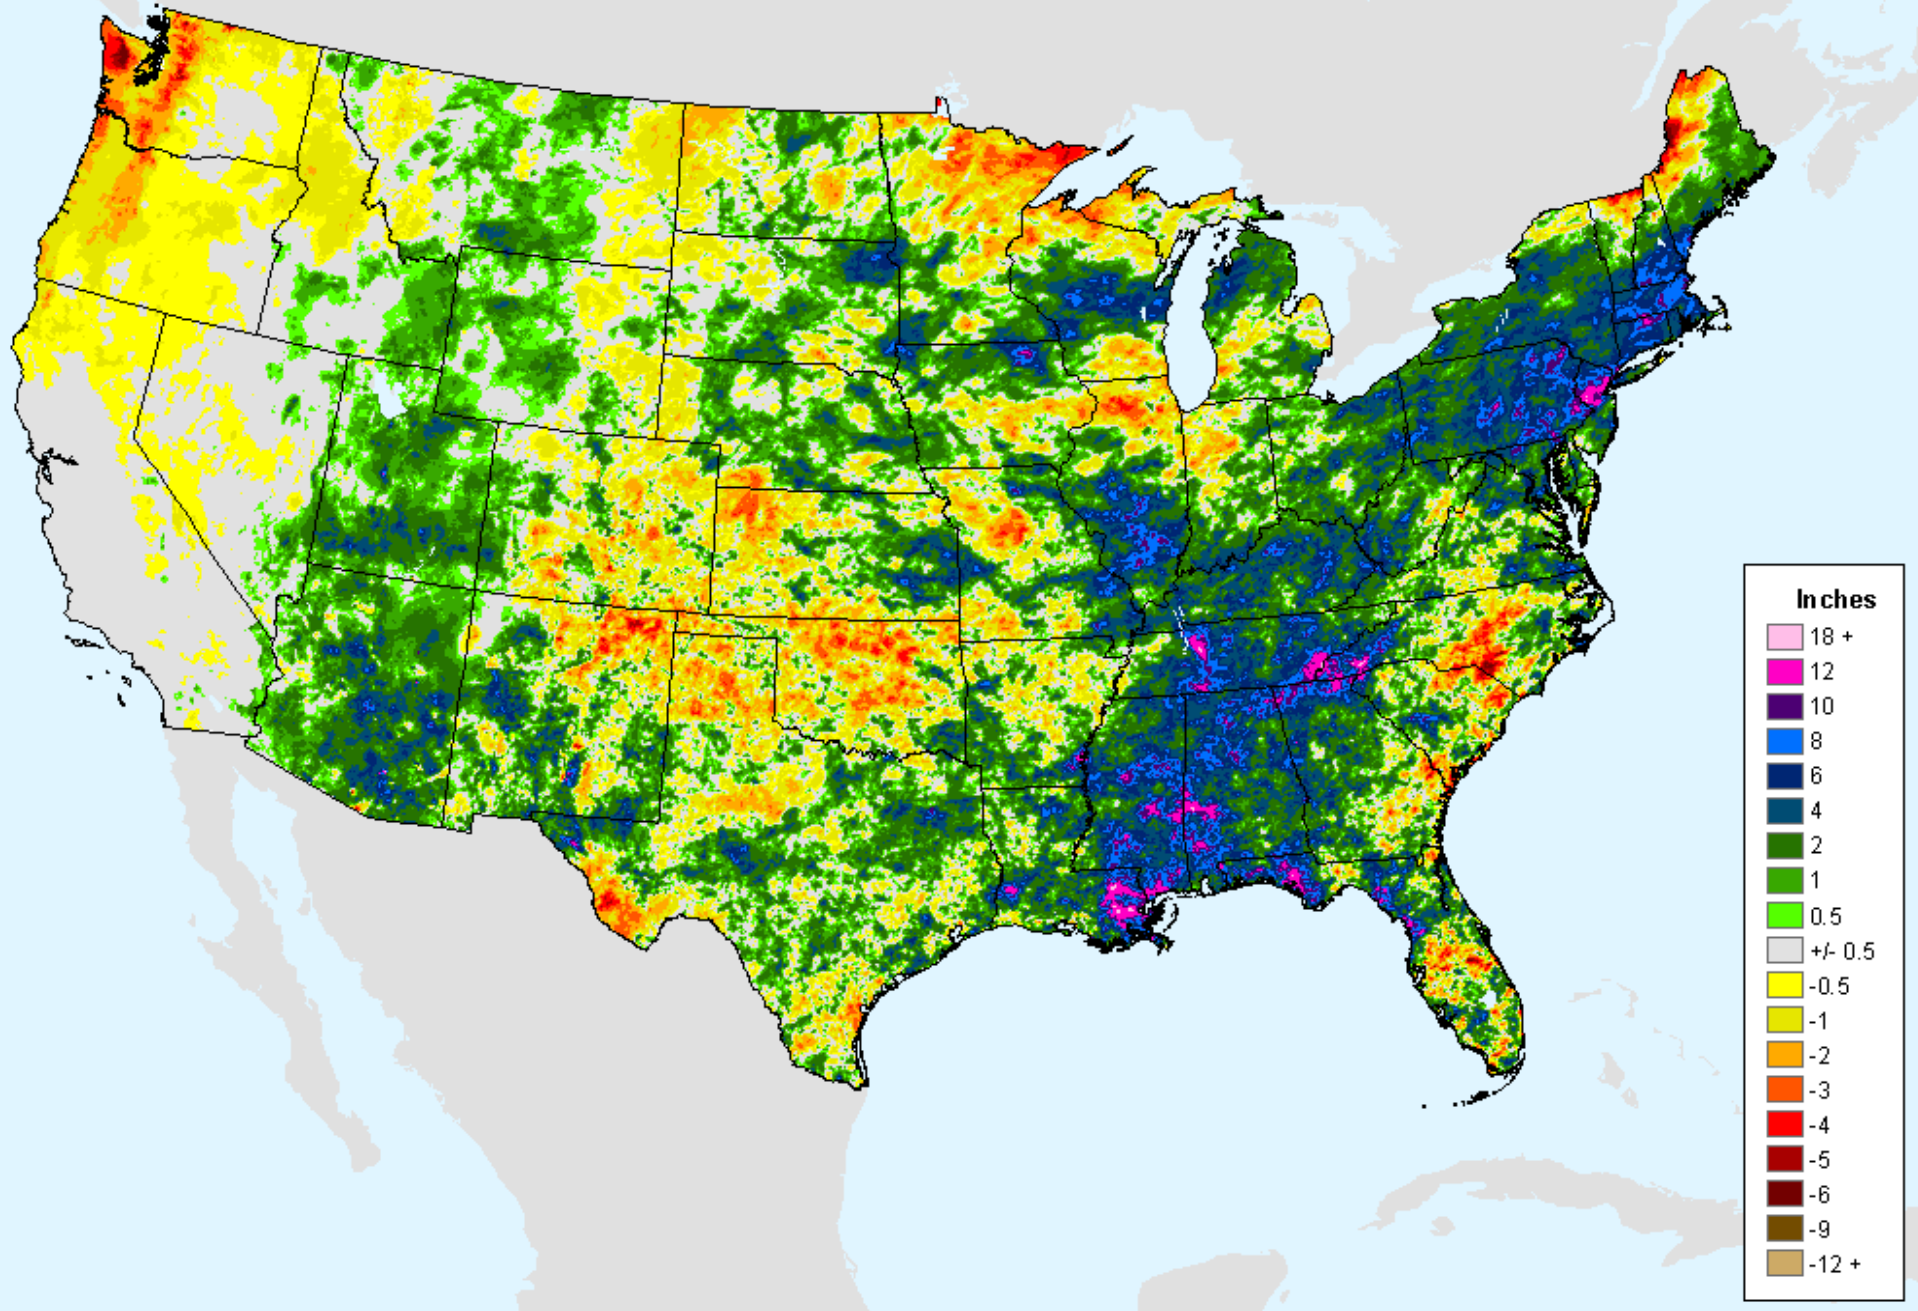

AHPS 60-Day Precip Departure

As of: Tuesday, September 7, 2021

USDM for: Aug. 24, 2021

AHPS 60-Day Precip Departure

As of: Tuesday, September 7, 2021

AHPS 60-Day Pct of Normal Pcp

As of: Tuesday, September 7, 2021