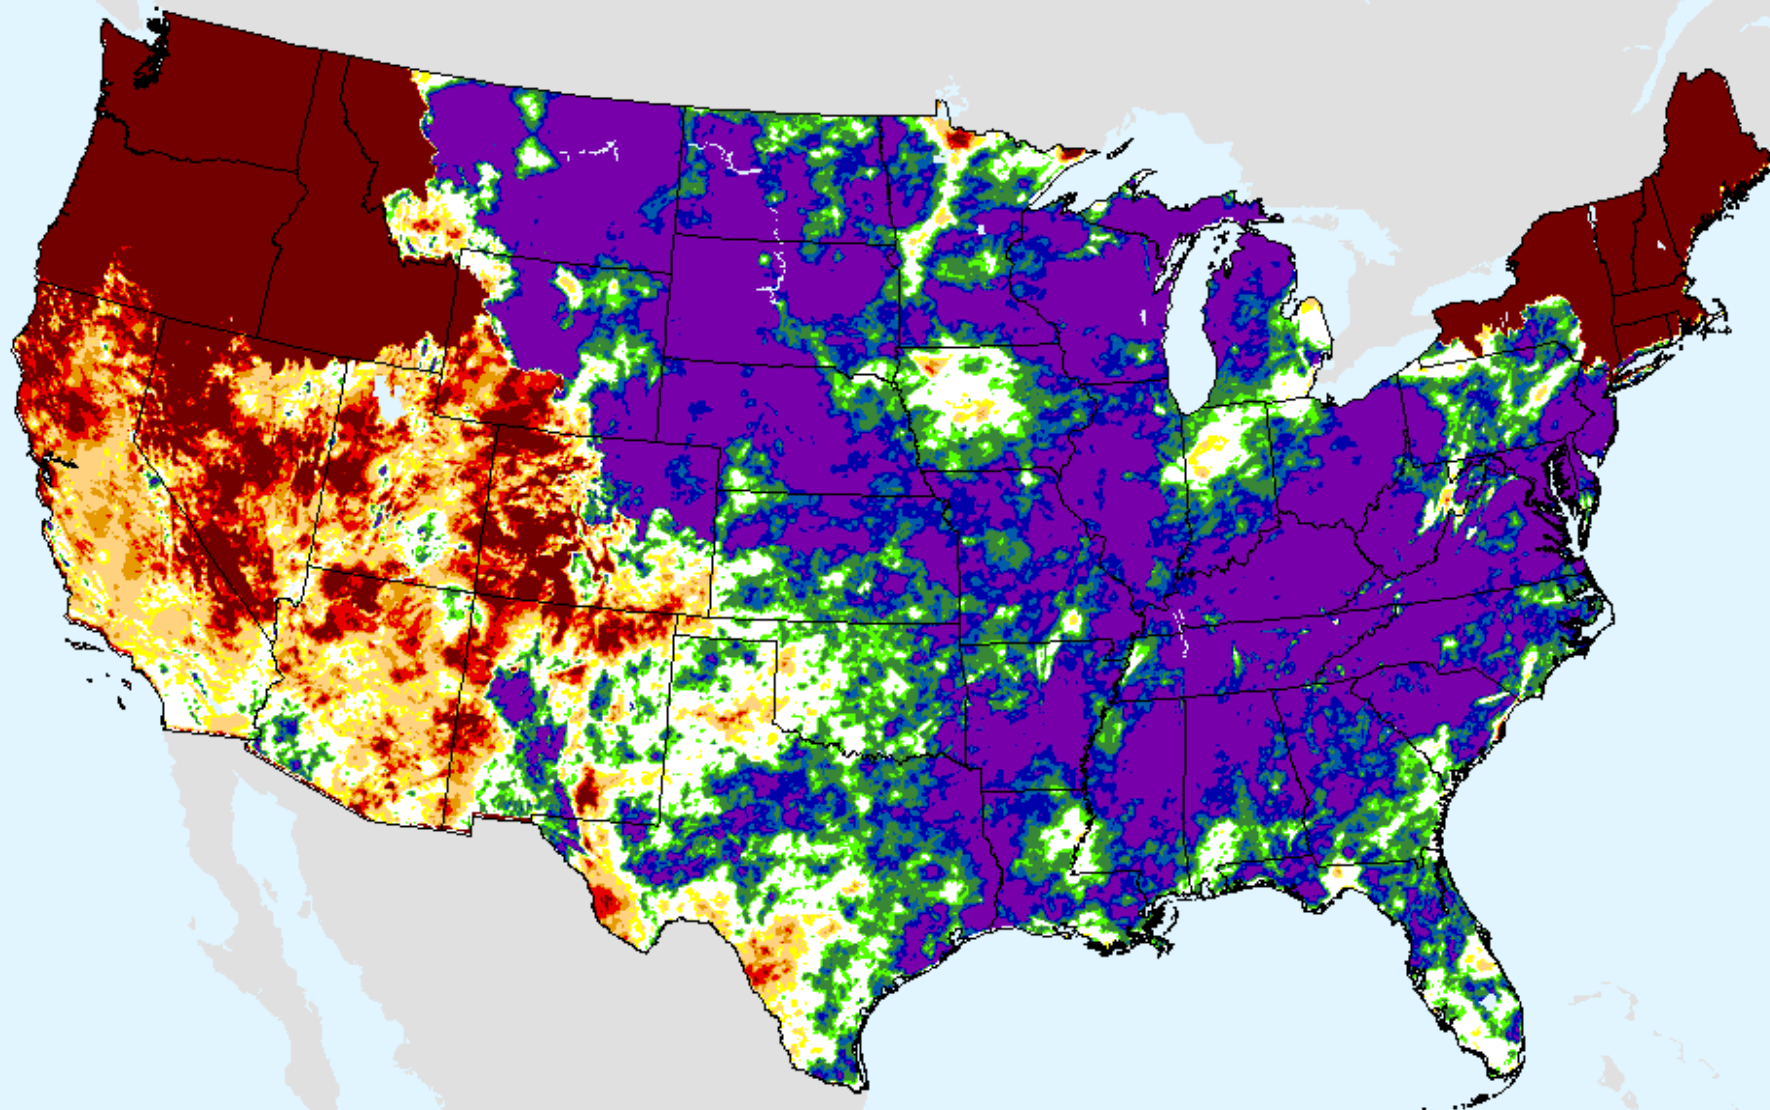

AHPS 36-month SPI

As of: Tuesday, September 7, 2021