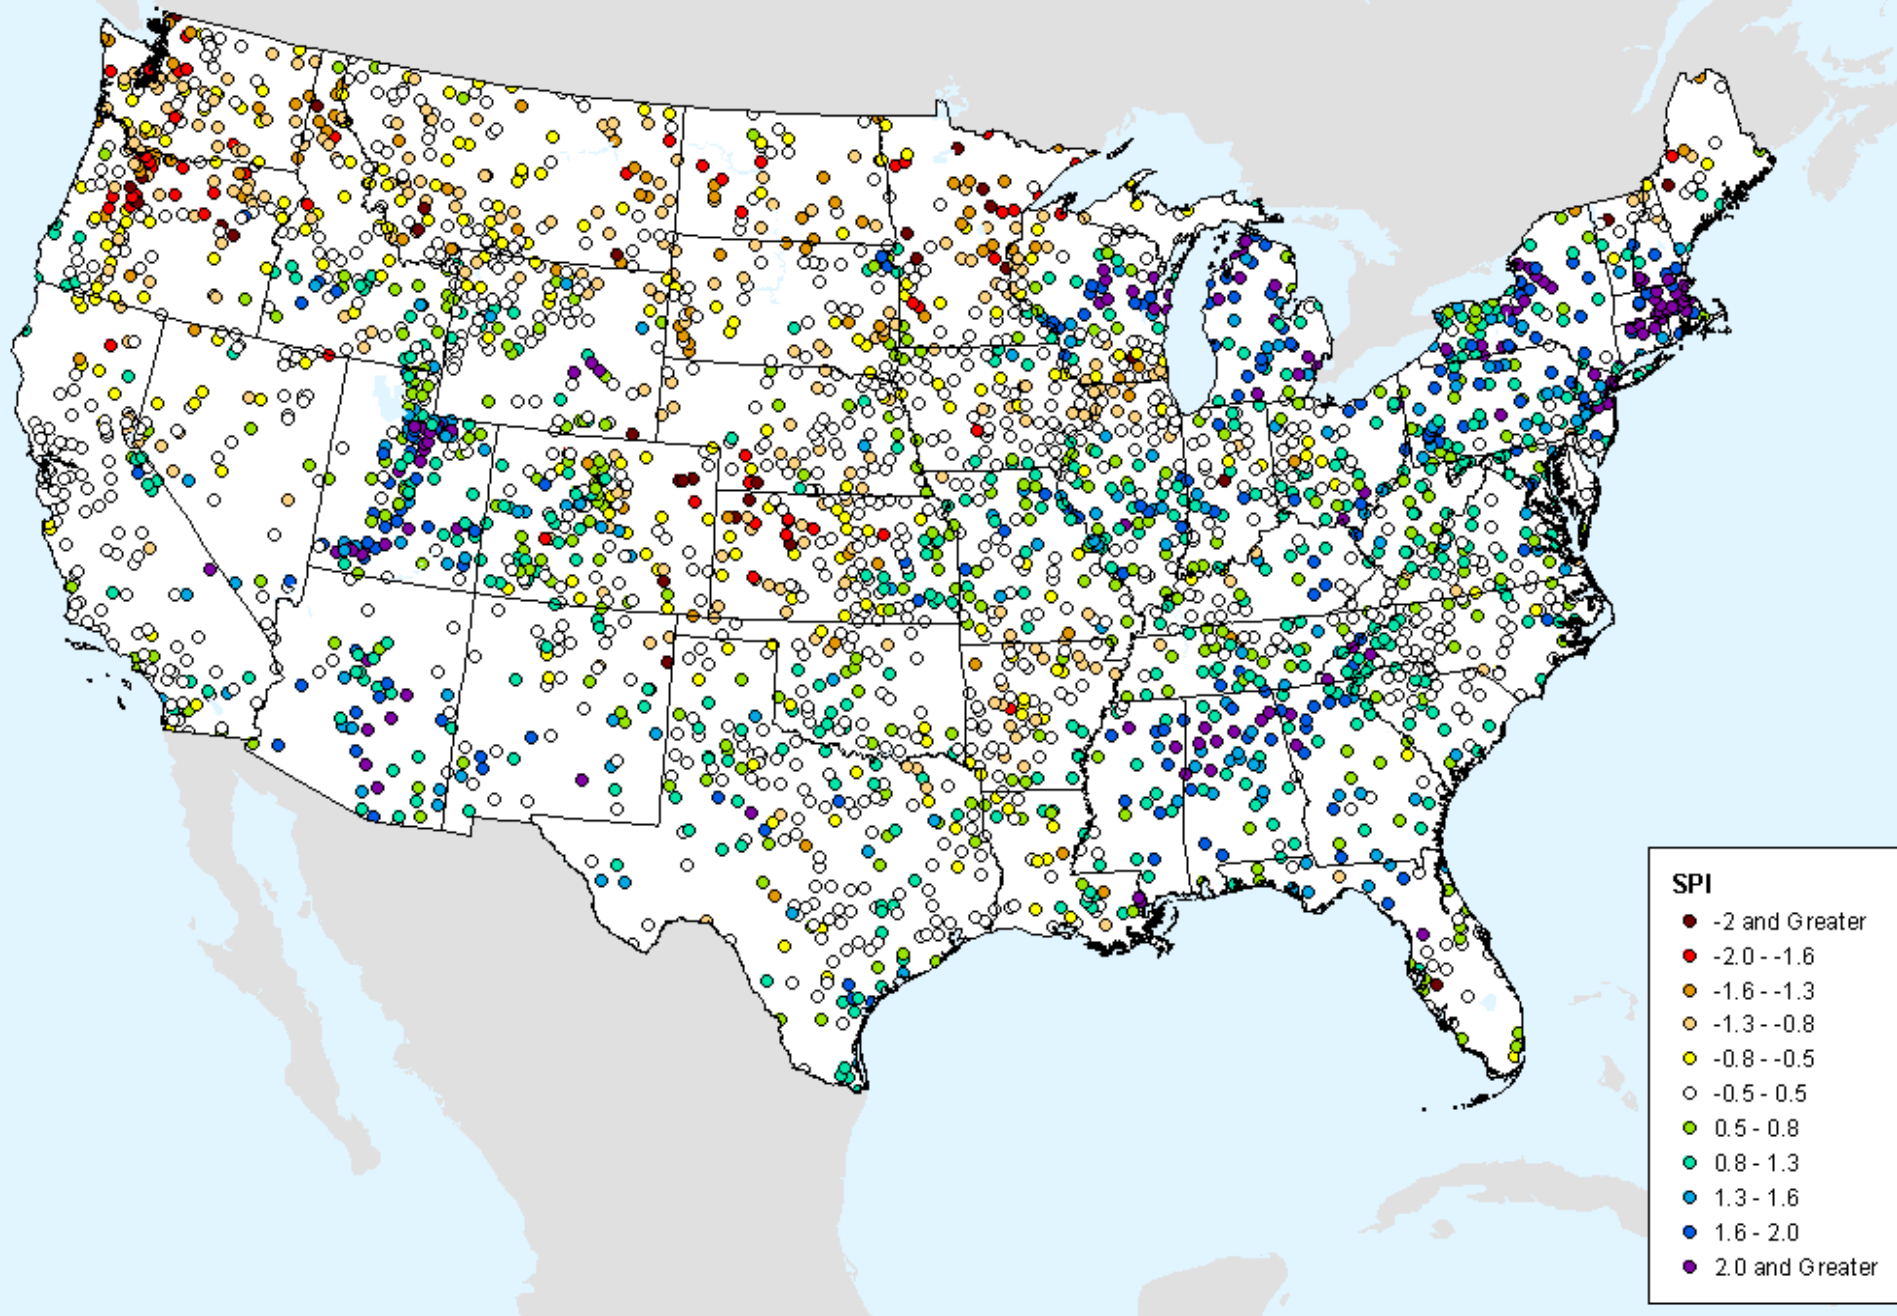

HPRCC 3-month SPI

As of: Tuesday, September 7, 2021

USDM for: Aug. 24, 2021

HPRCC 3-month SPI

As of: Tuesday, September 7, 2021

HPRCC 4-month SPI

As of: Tuesday, September 7, 2021

USDM for: Aug. 24, 2021