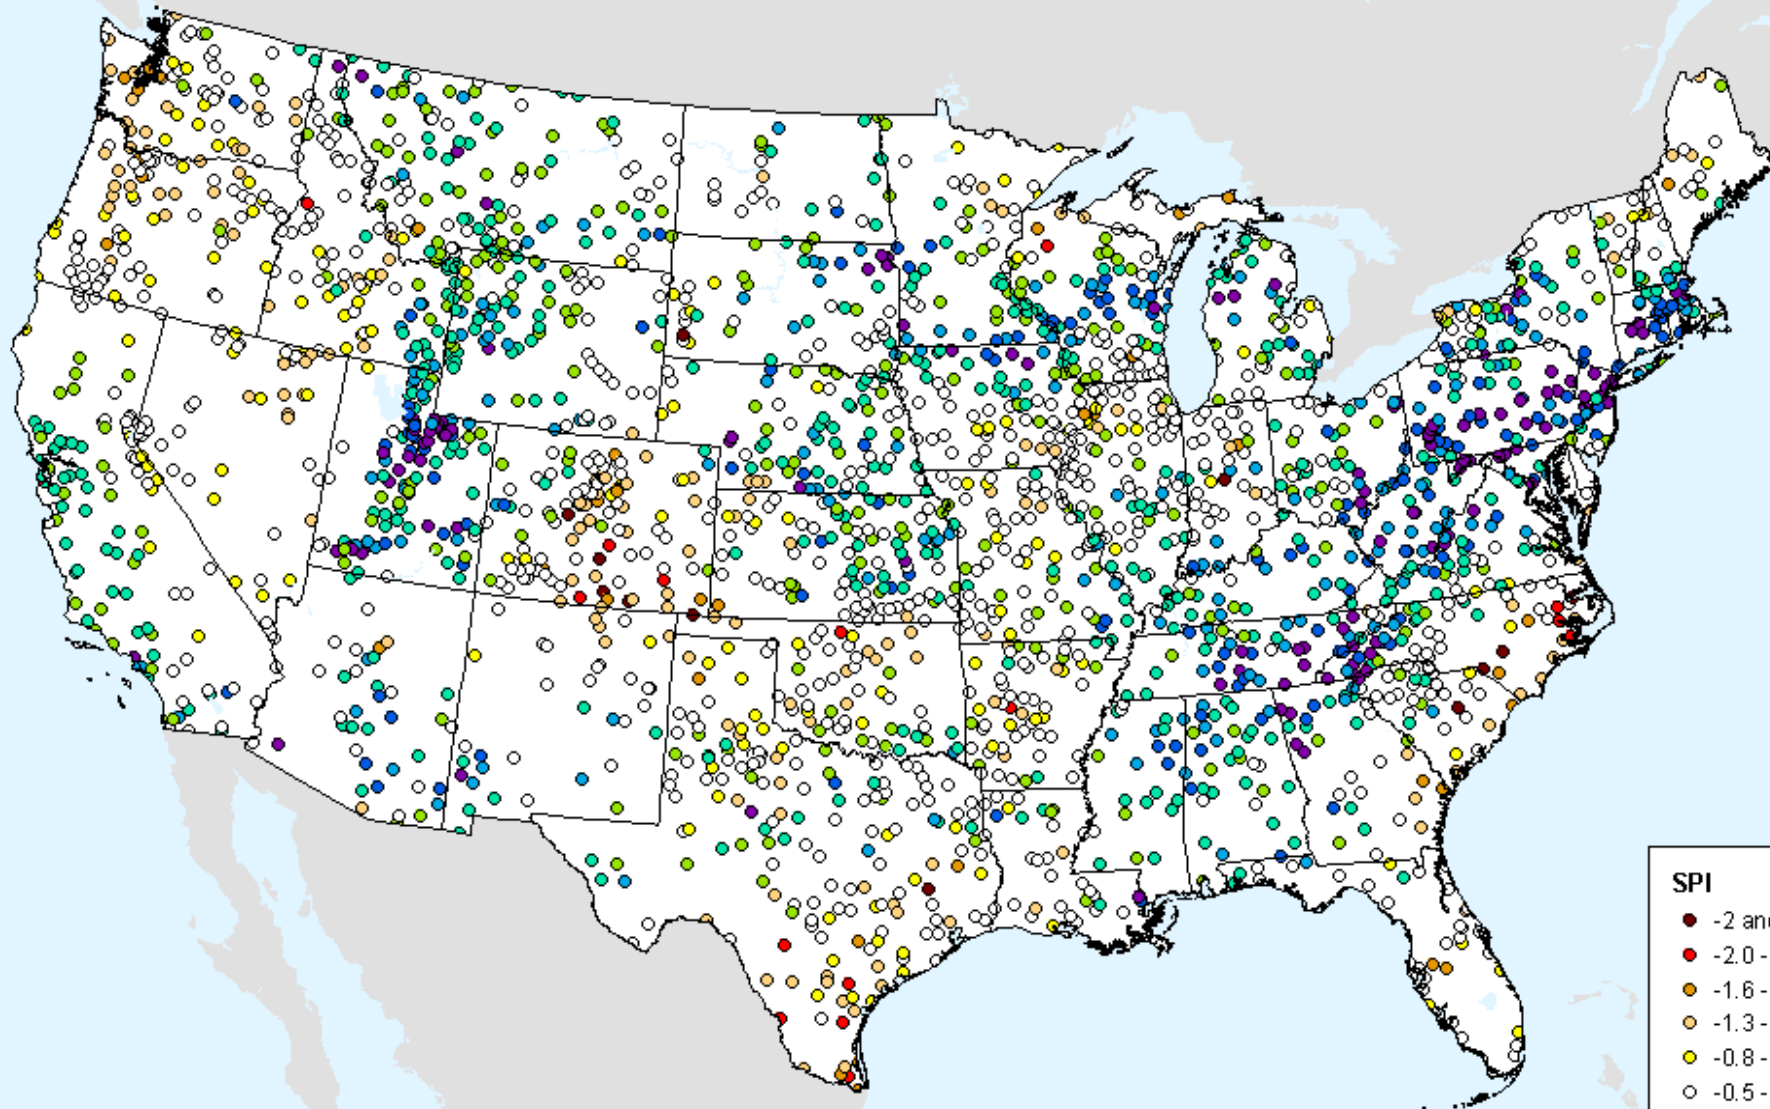

As of: Tuesday, September 7, 2021

SPI

- -2 and Greater
- -2.0--1.6
- -1.6--1.3
- -1.3--0.8
- -0.8--0.5
- -0.5-0.5
- 0.5-0.8
- 0.8-1.3
- 1.3-1.6
- 1.6-2.0
- 2.0 and Greater

HPRCC 2-month SPI

As of: Tuesday, September 7, 2021