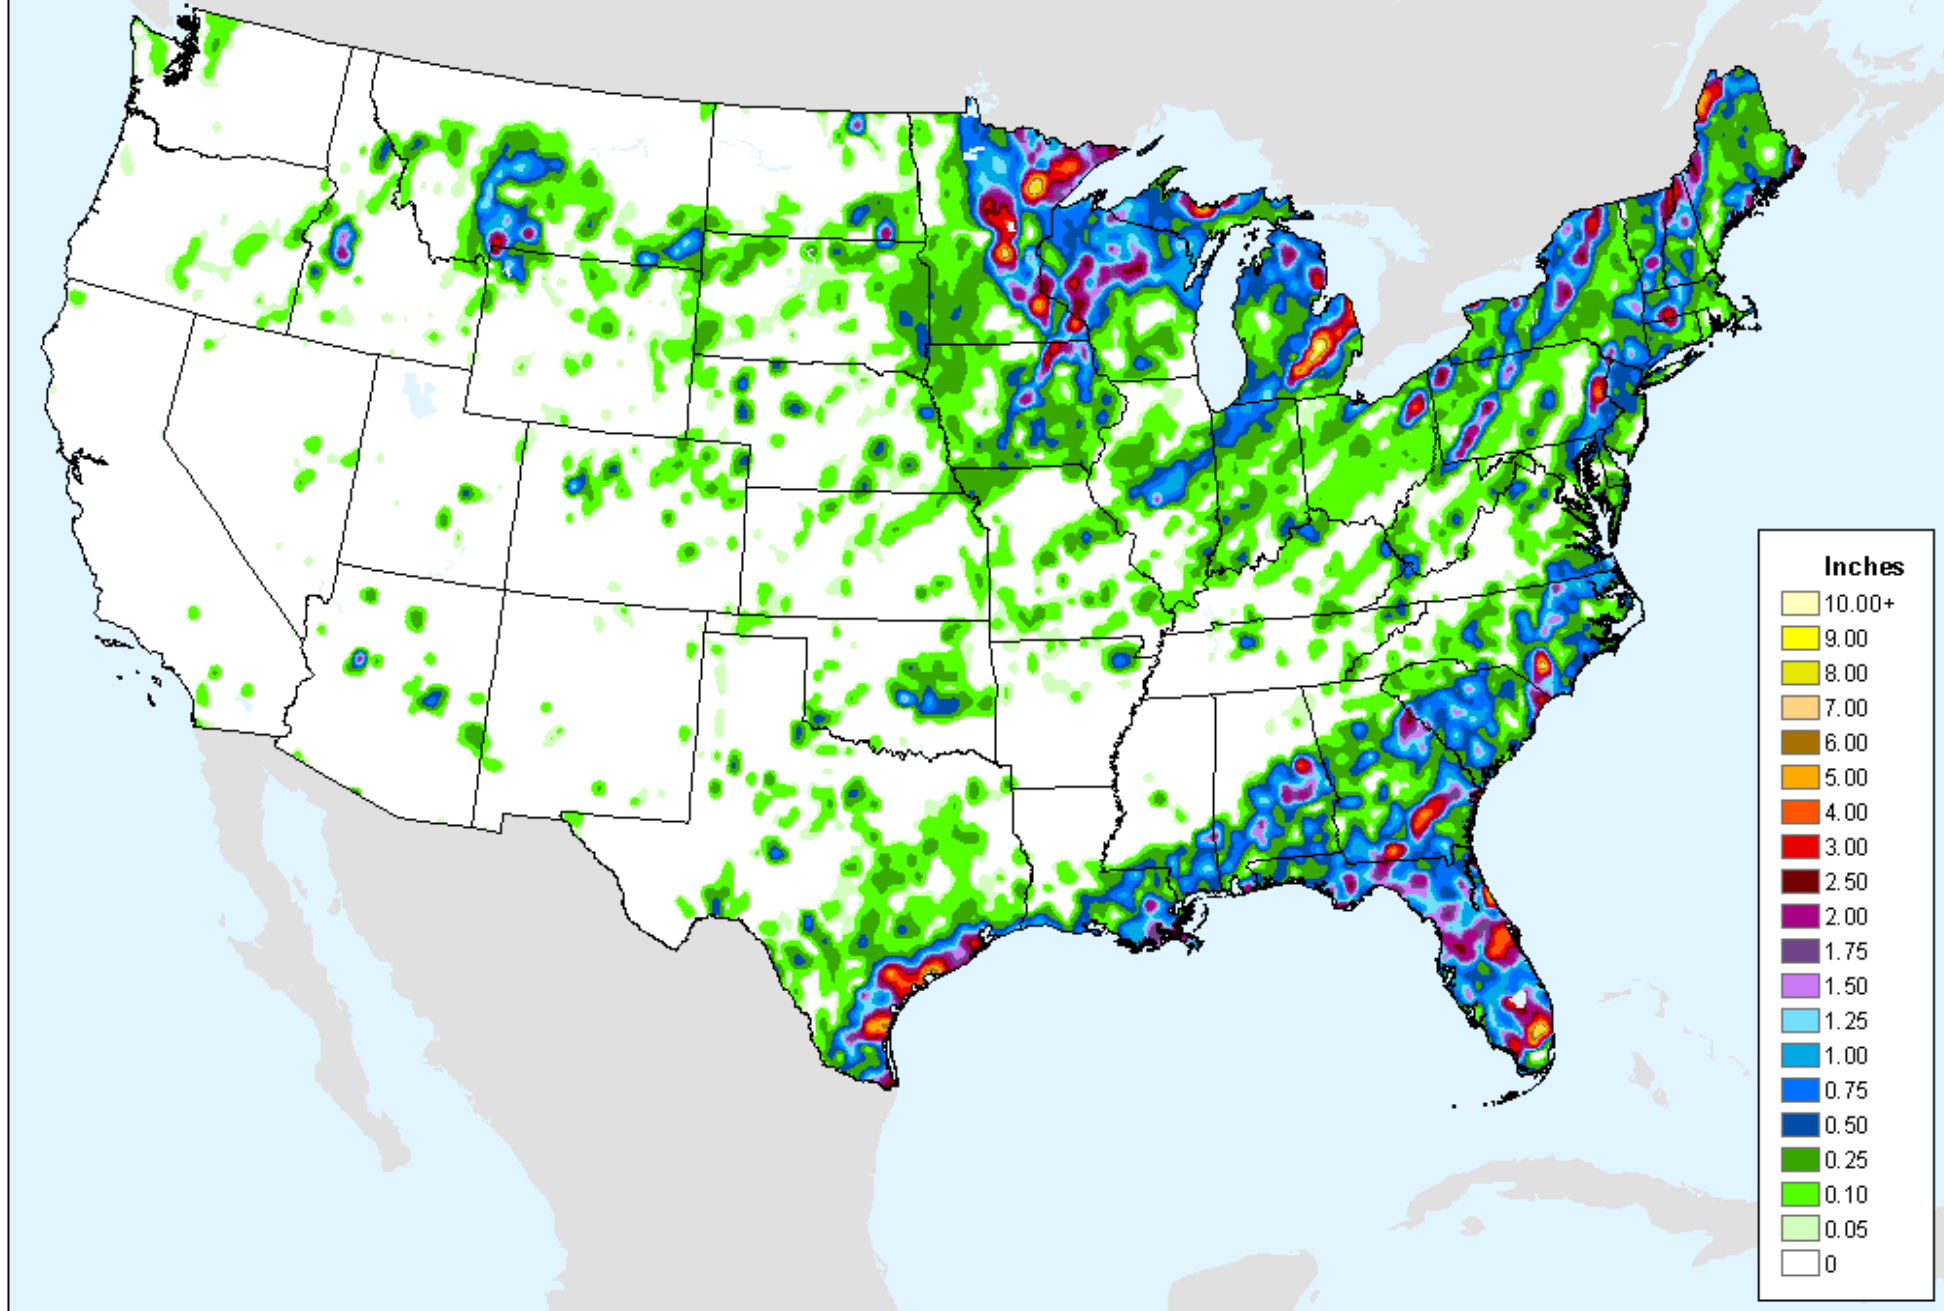

GFS (00z) 7-Day Precip Forecast

As of: Tuesday, September 7, 2021