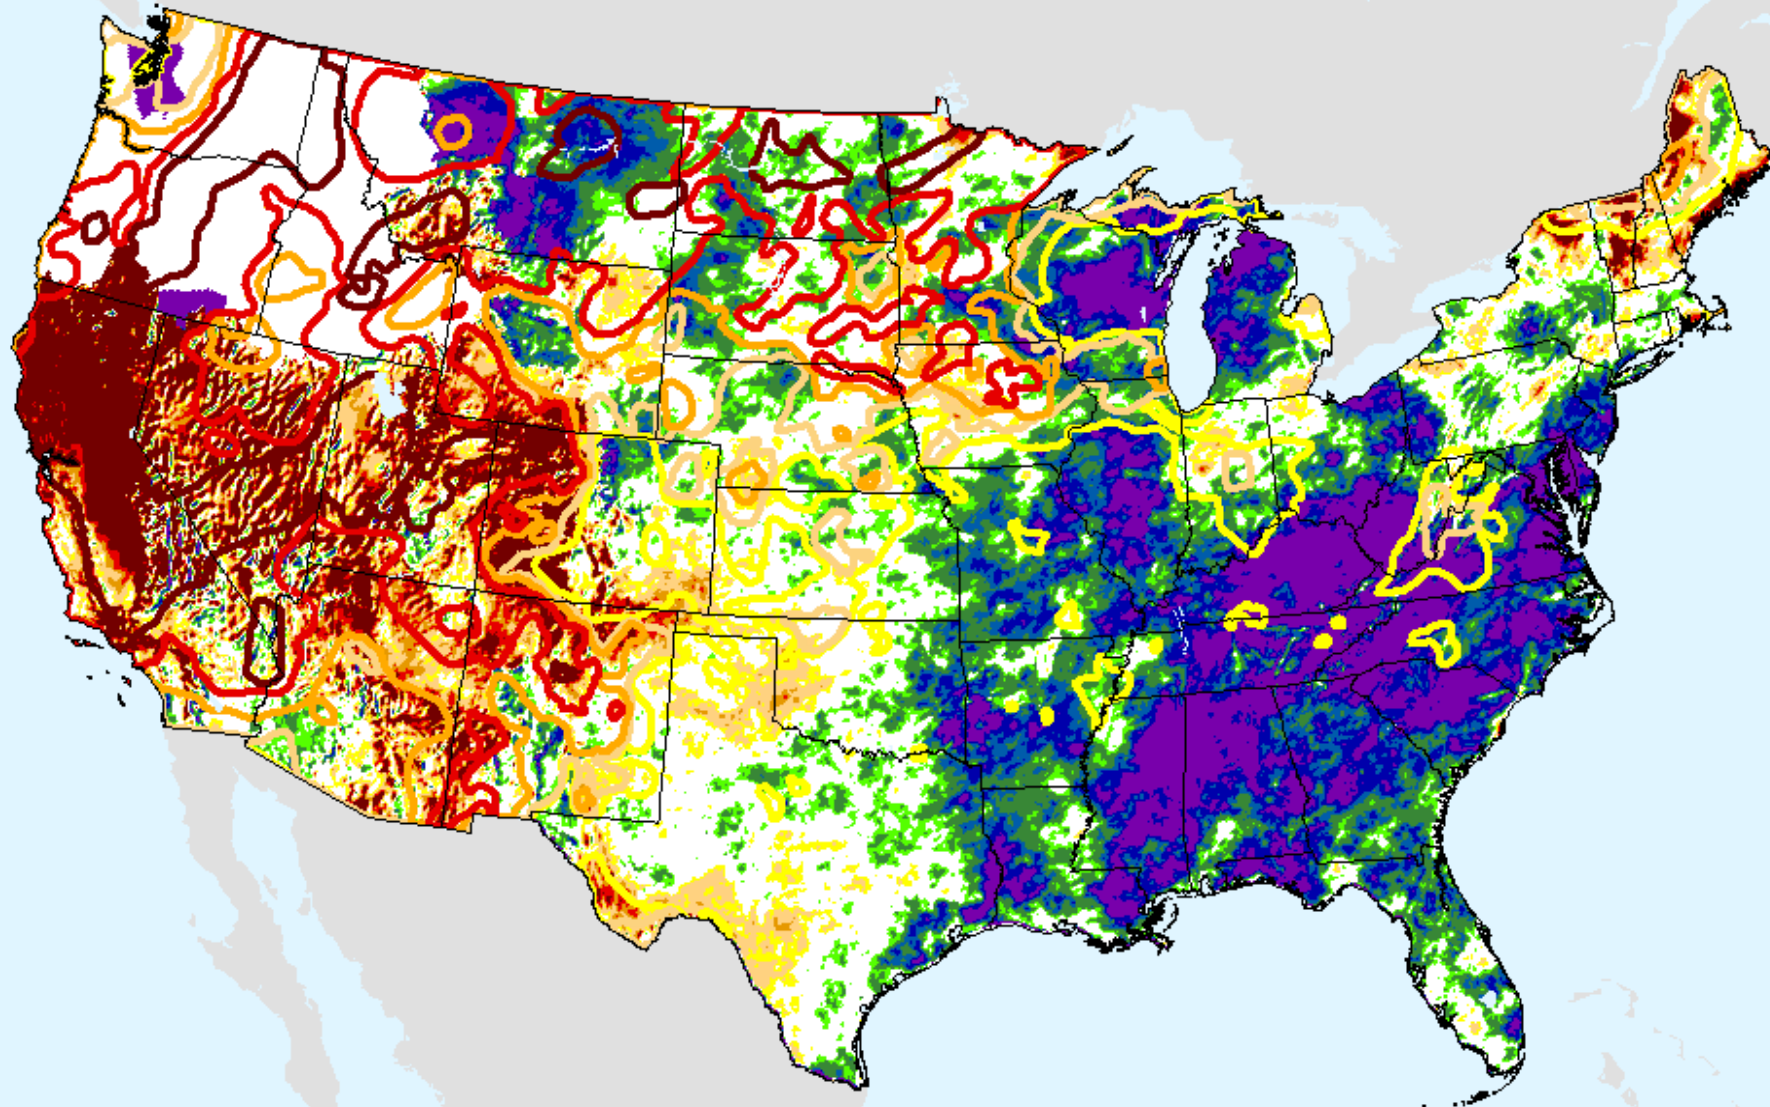

USDM for: Aug. 24, 2021

SPEI (USDM)

AHPS 12-month SPEI

As of: Tuesday, September 7, 2021

SPEI (USDM)

AHPS 24-month SPEI

As of: Tuesday, September 7, 2021

USDM for: Aug. 24, 2021