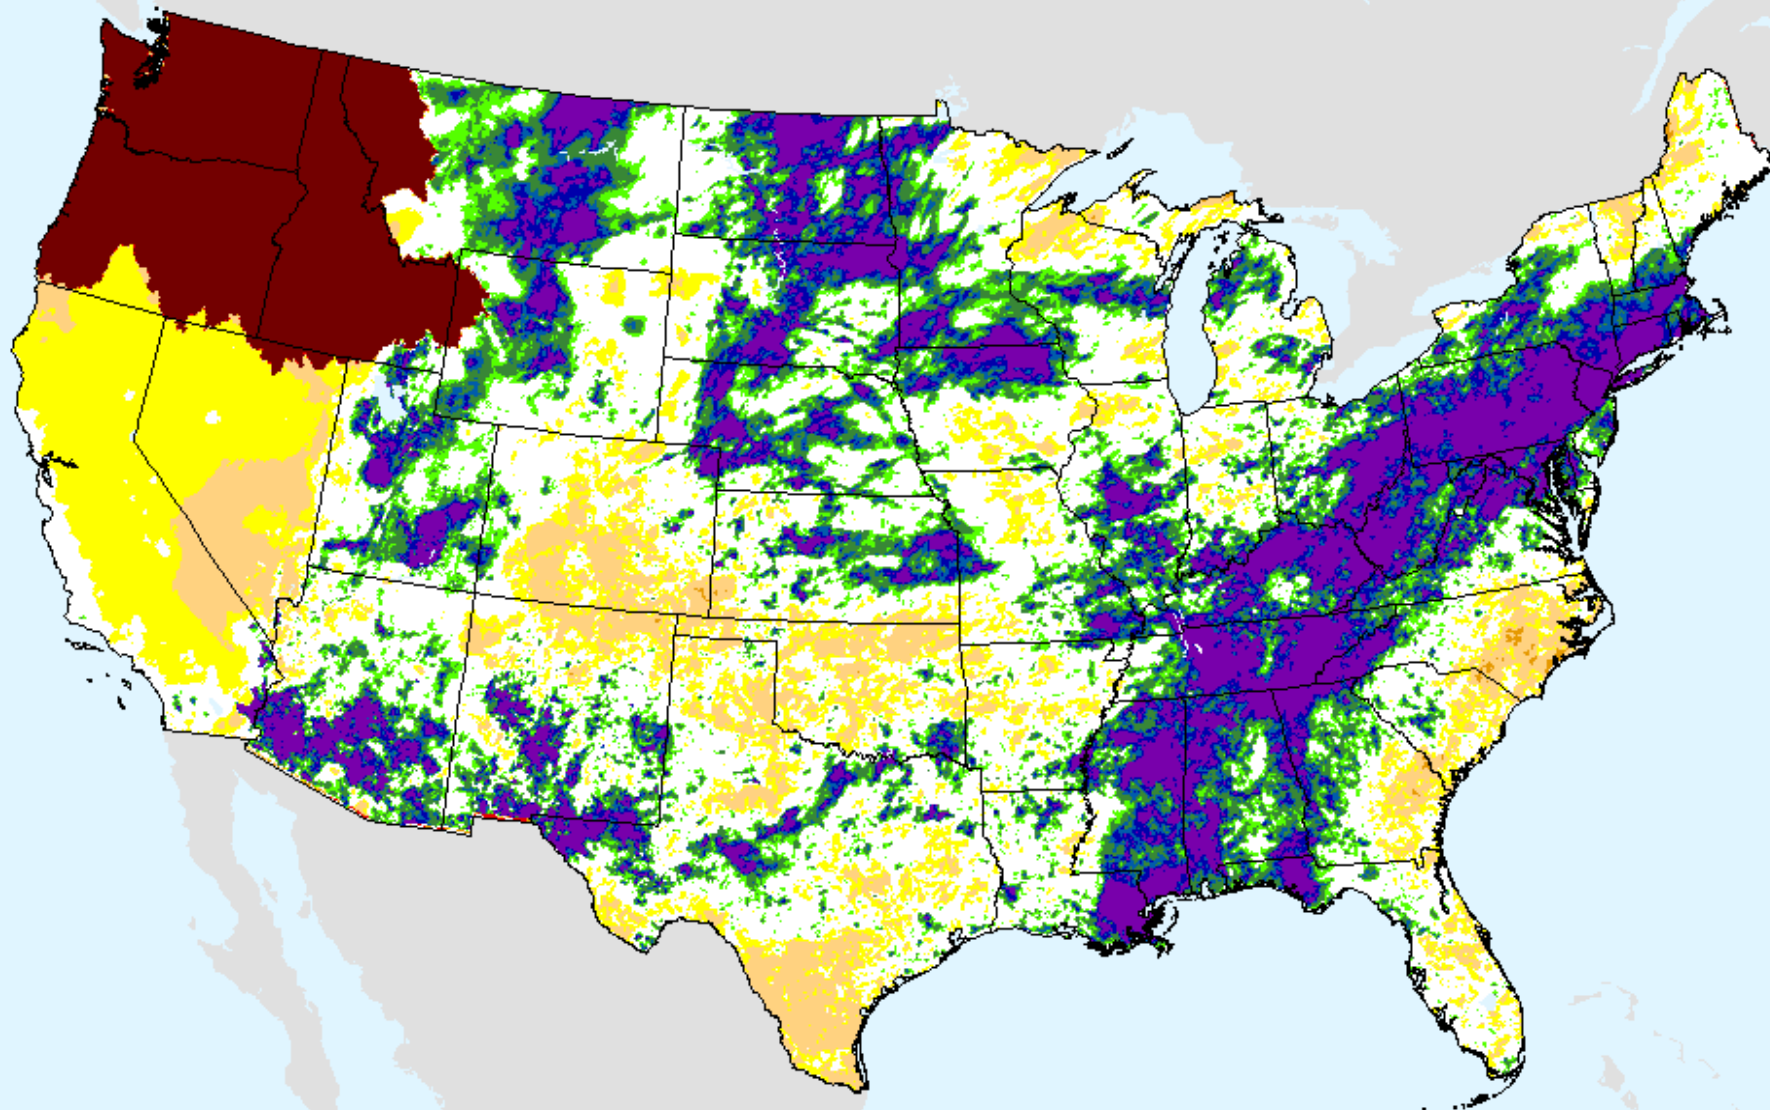

AHPS 1-month SPI

As of: Tuesday, September 7, 2021