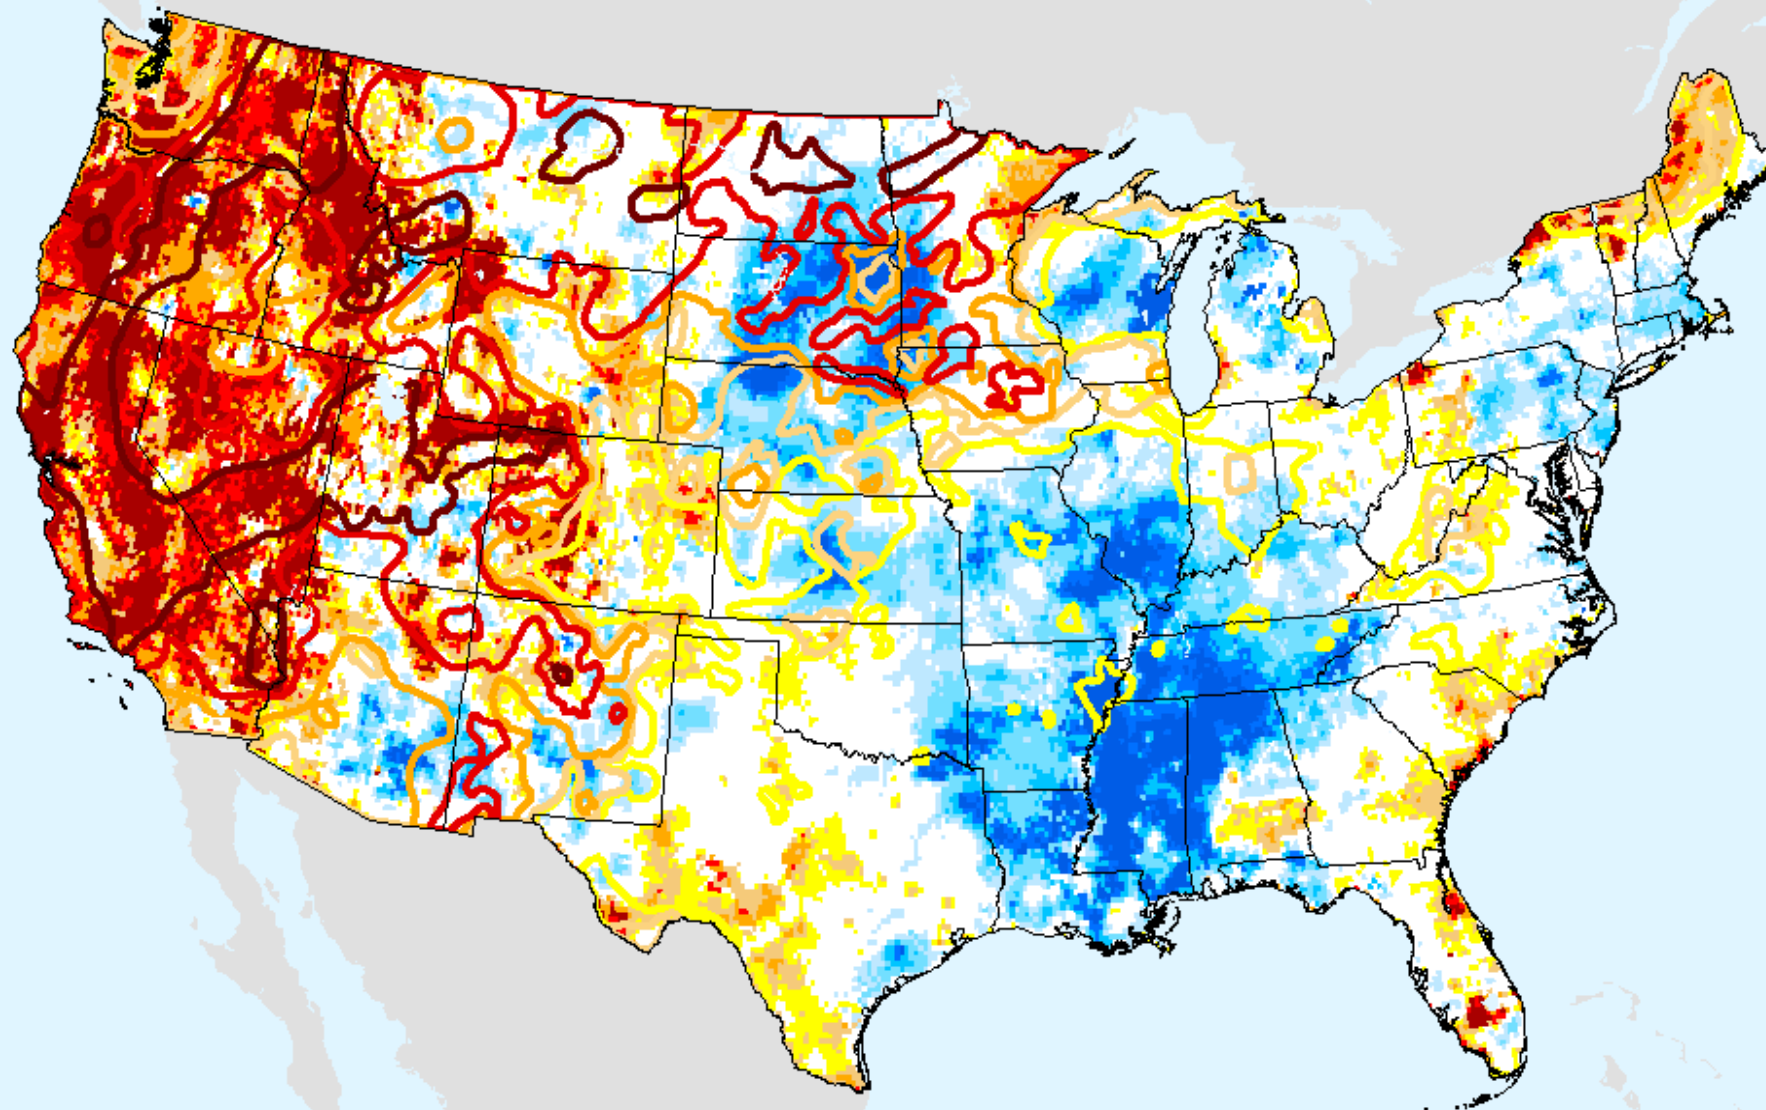

GRACE-Based Root Zone Soil Moisture Drought Indicator

As of: Tuesday, September 7, 2021

USDM for: Aug. 24, 2021