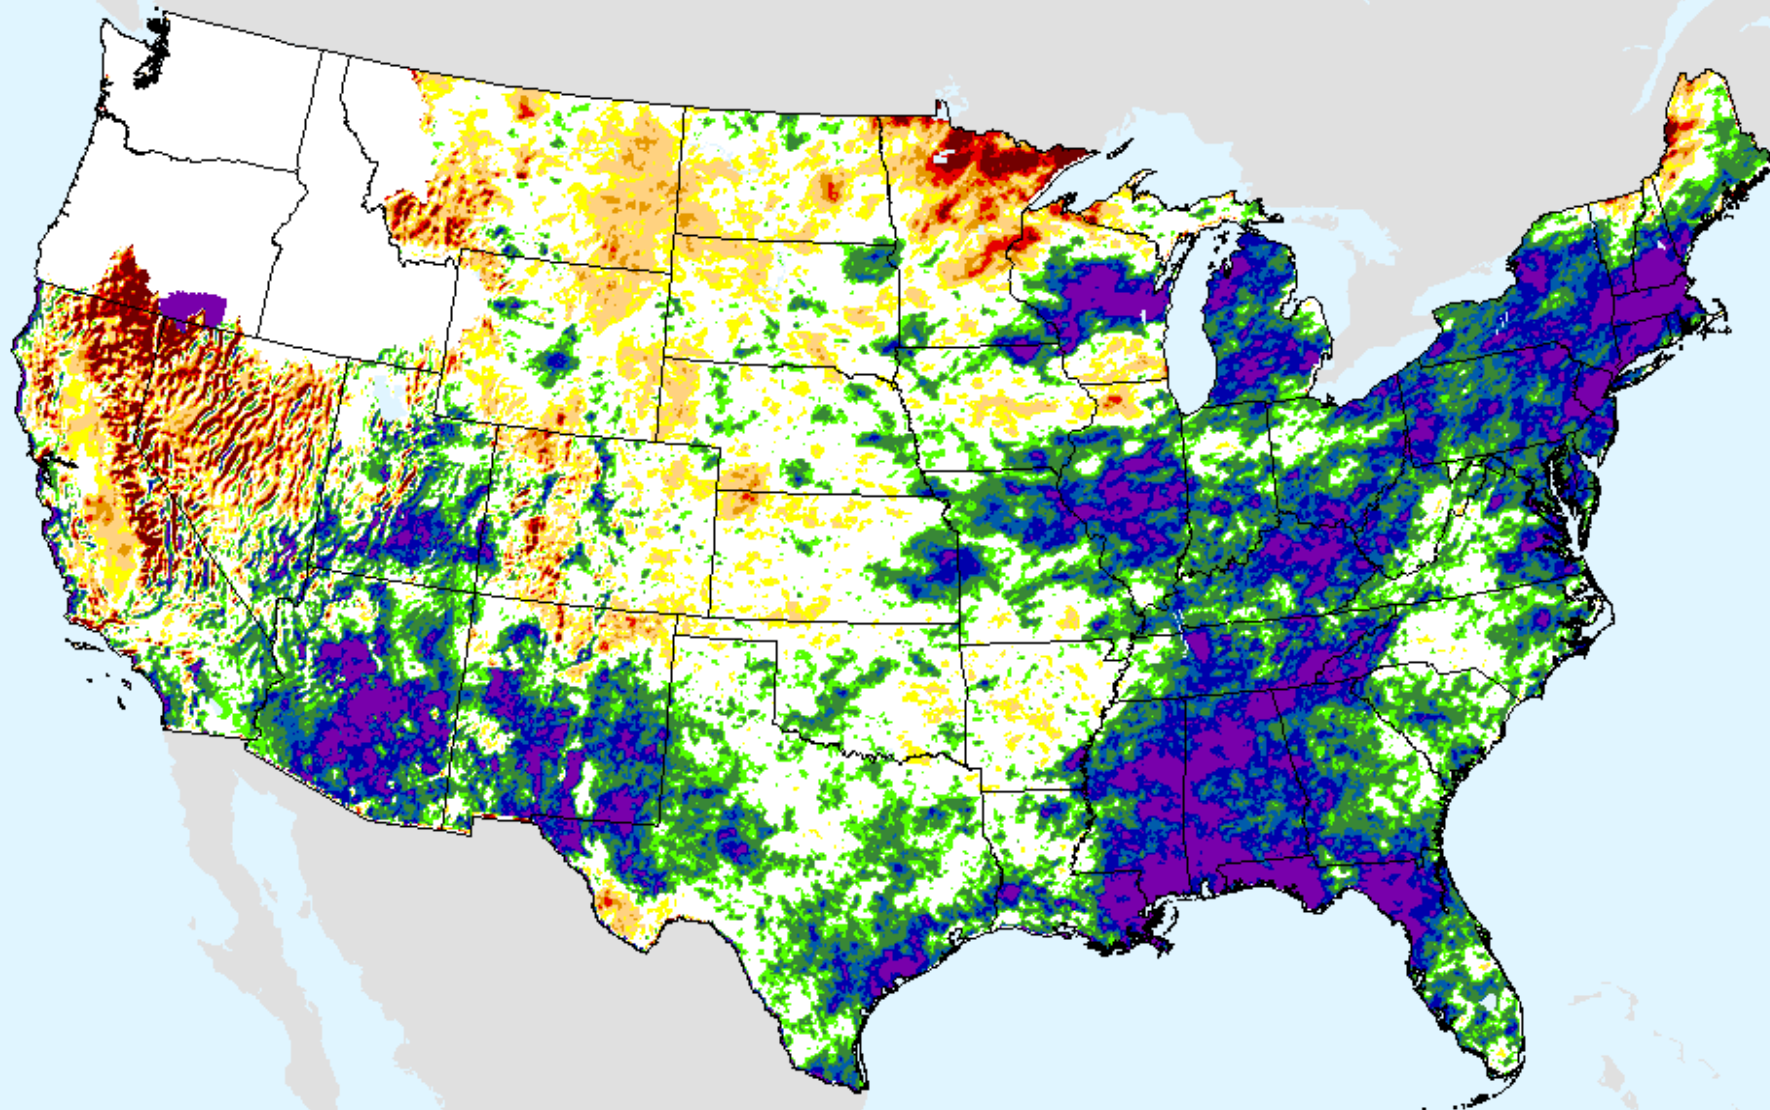

SPEI (USDM)

AHPS 3-month SPEI

As of: Tuesday, September 7, 2021

USDM for: Aug. 24, 2021

SPEI (USDM)

AHPS 3-month SPEI

As of: Tuesday, September 7, 2021

SPEI (USDM)