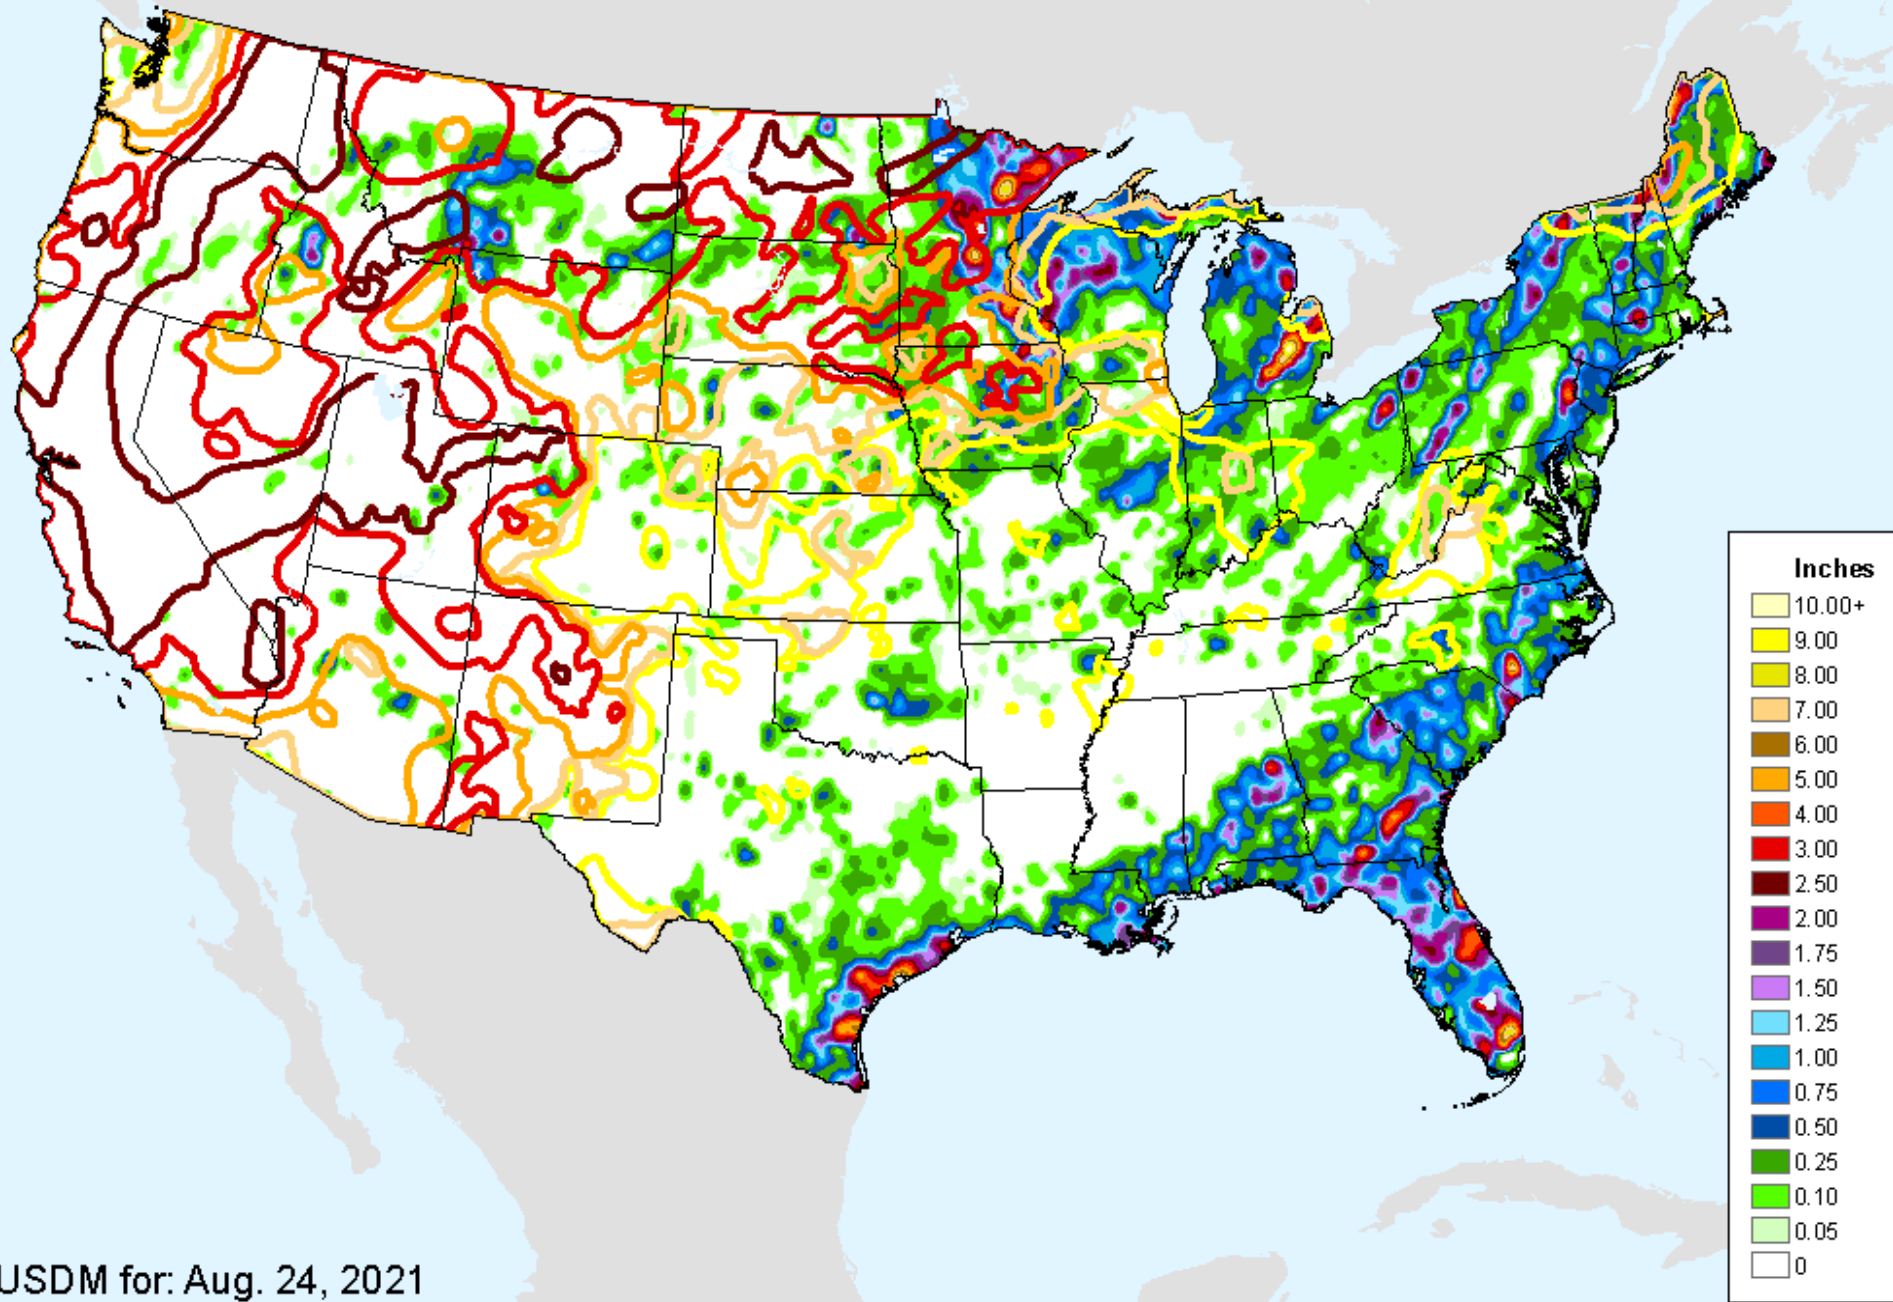

GFS (00z) 7-Day Precip Forecast

As of: Tuesday, September 7, 2021

USDM for: Aug. 24, 2021