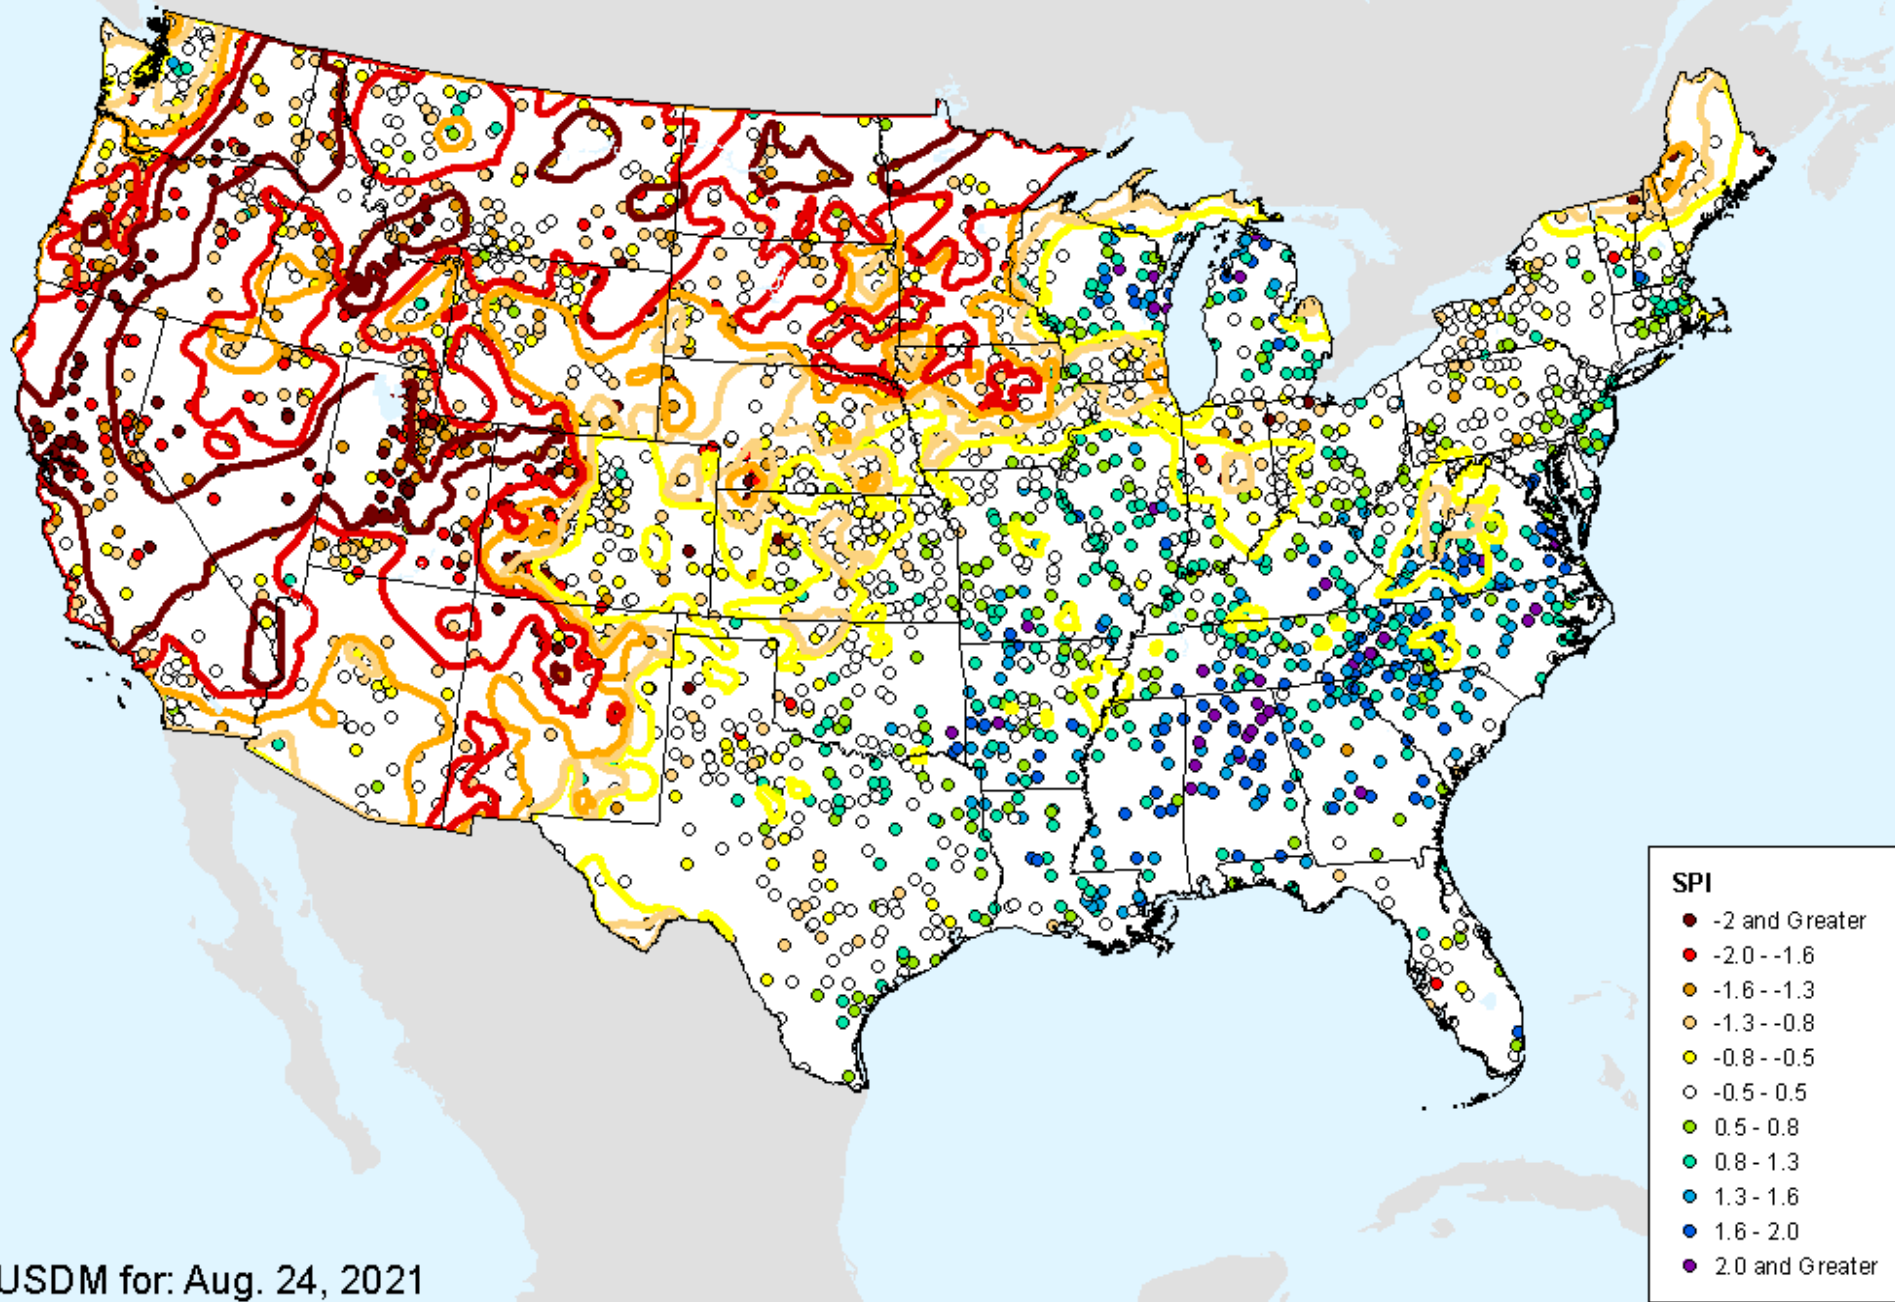

HPRCC 24-month SPI

As of: Tuesday, September 7, 2021

USDM for: Aug. 24, 2021