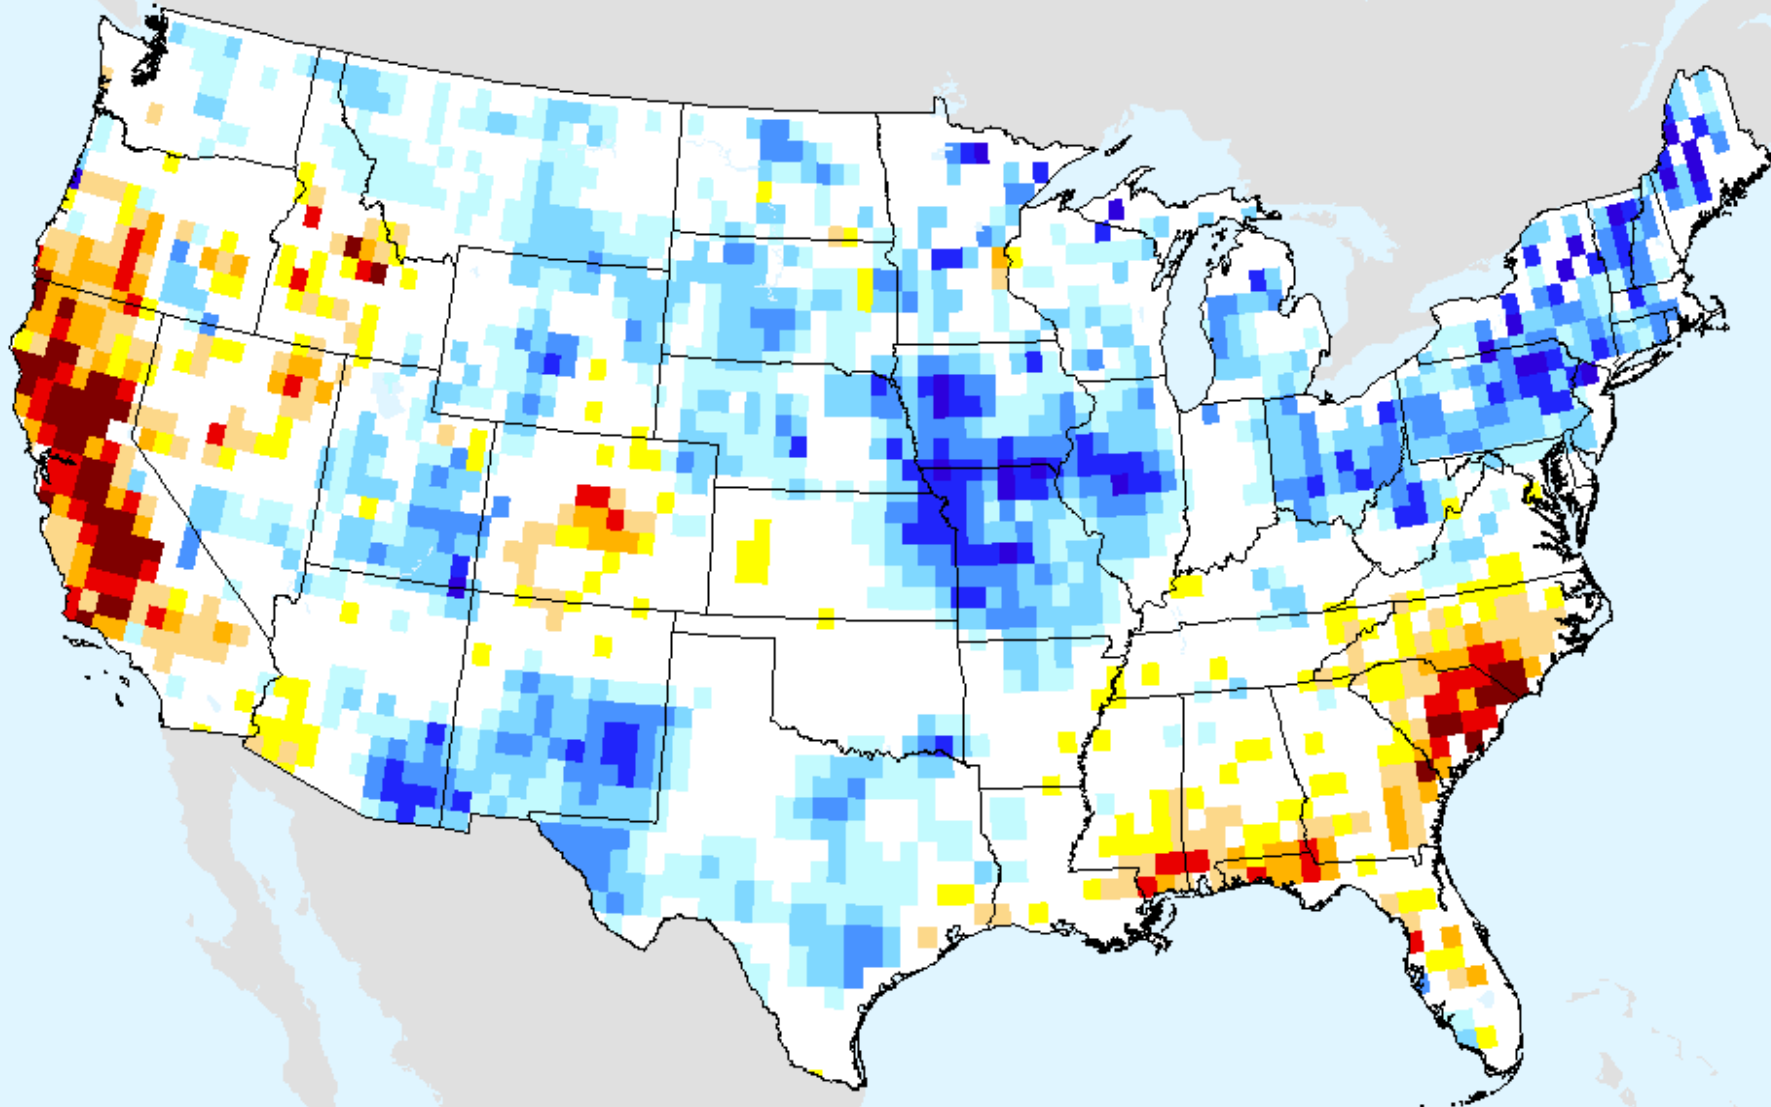

AIRS-Based Surface Relative Humidity 14 Day

As of: Tuesday, September 7, 2021