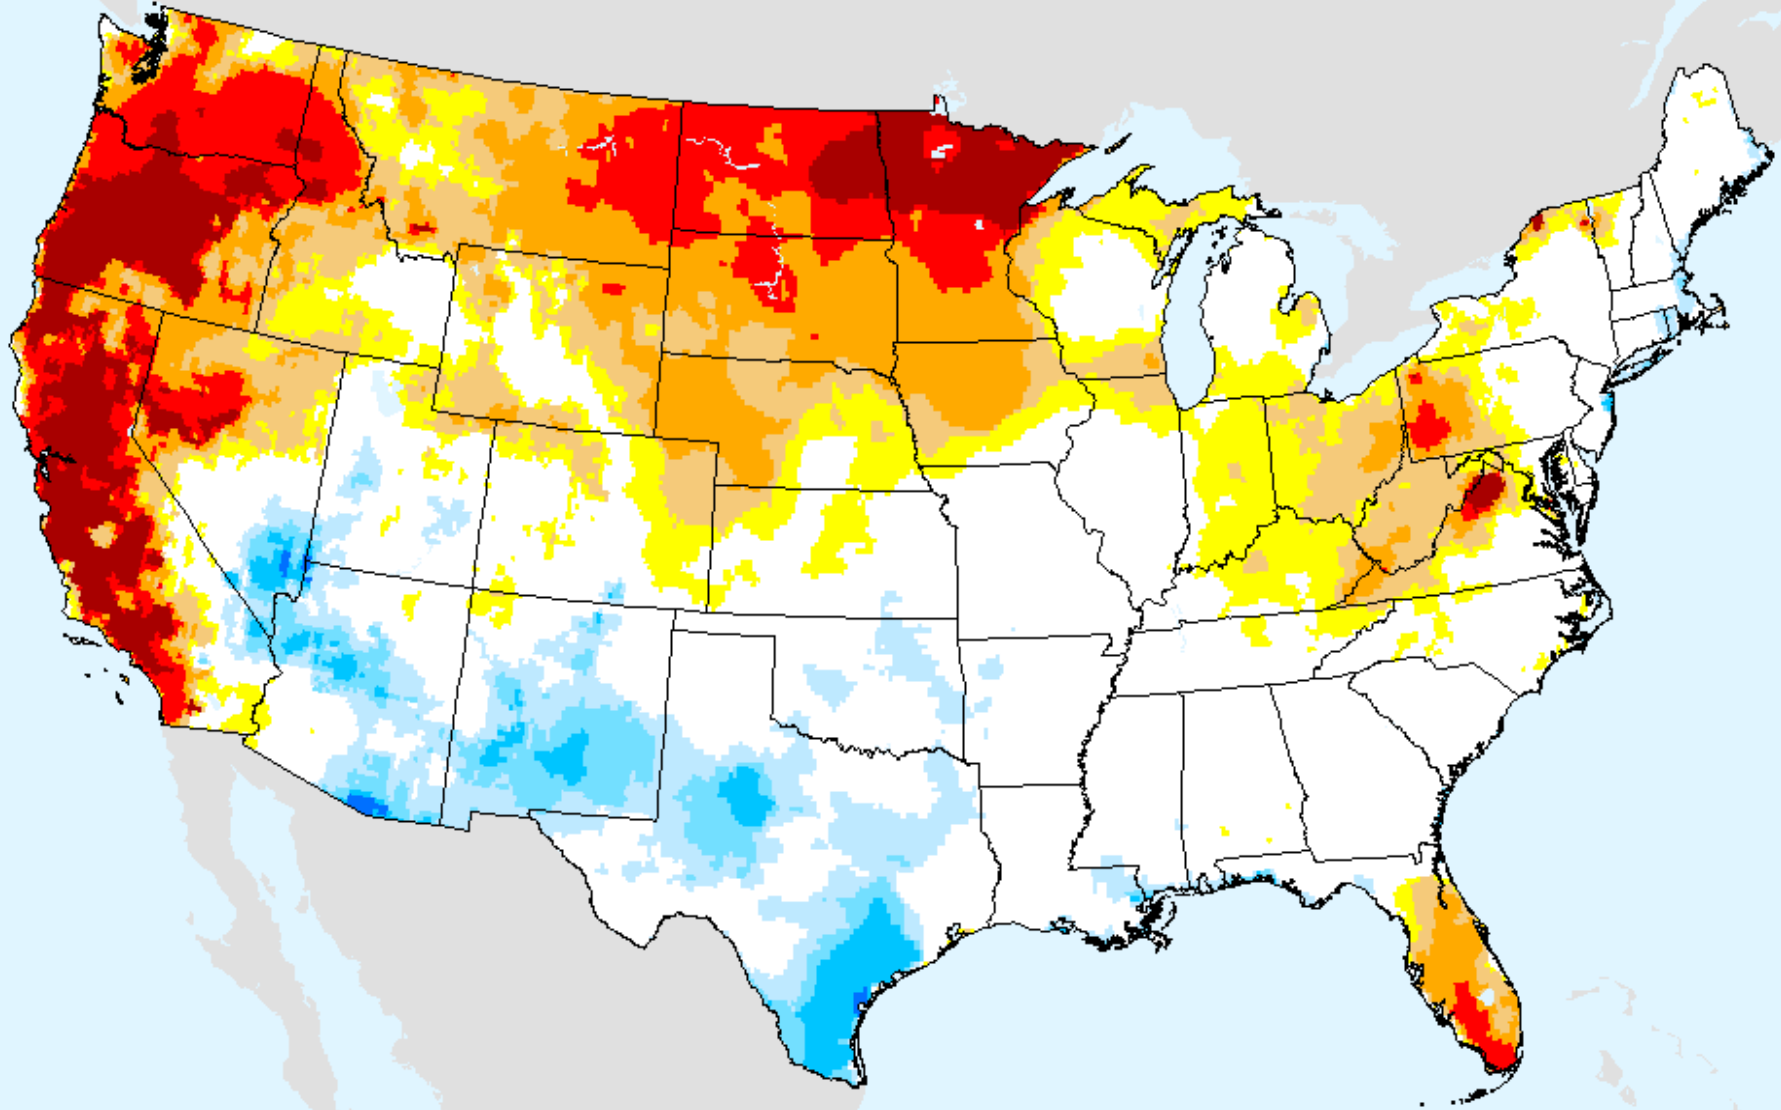

EDDI 11-week

As of: Tuesday, September 7, 2021

EDDI 12-week

As of: Tuesday, September 7, 2021

USDM for: Aug. 24, 2021

EDDI 12-week

As of: Tuesday, September 7, 2021

Vegetation Drought Response Index (VegDRI)