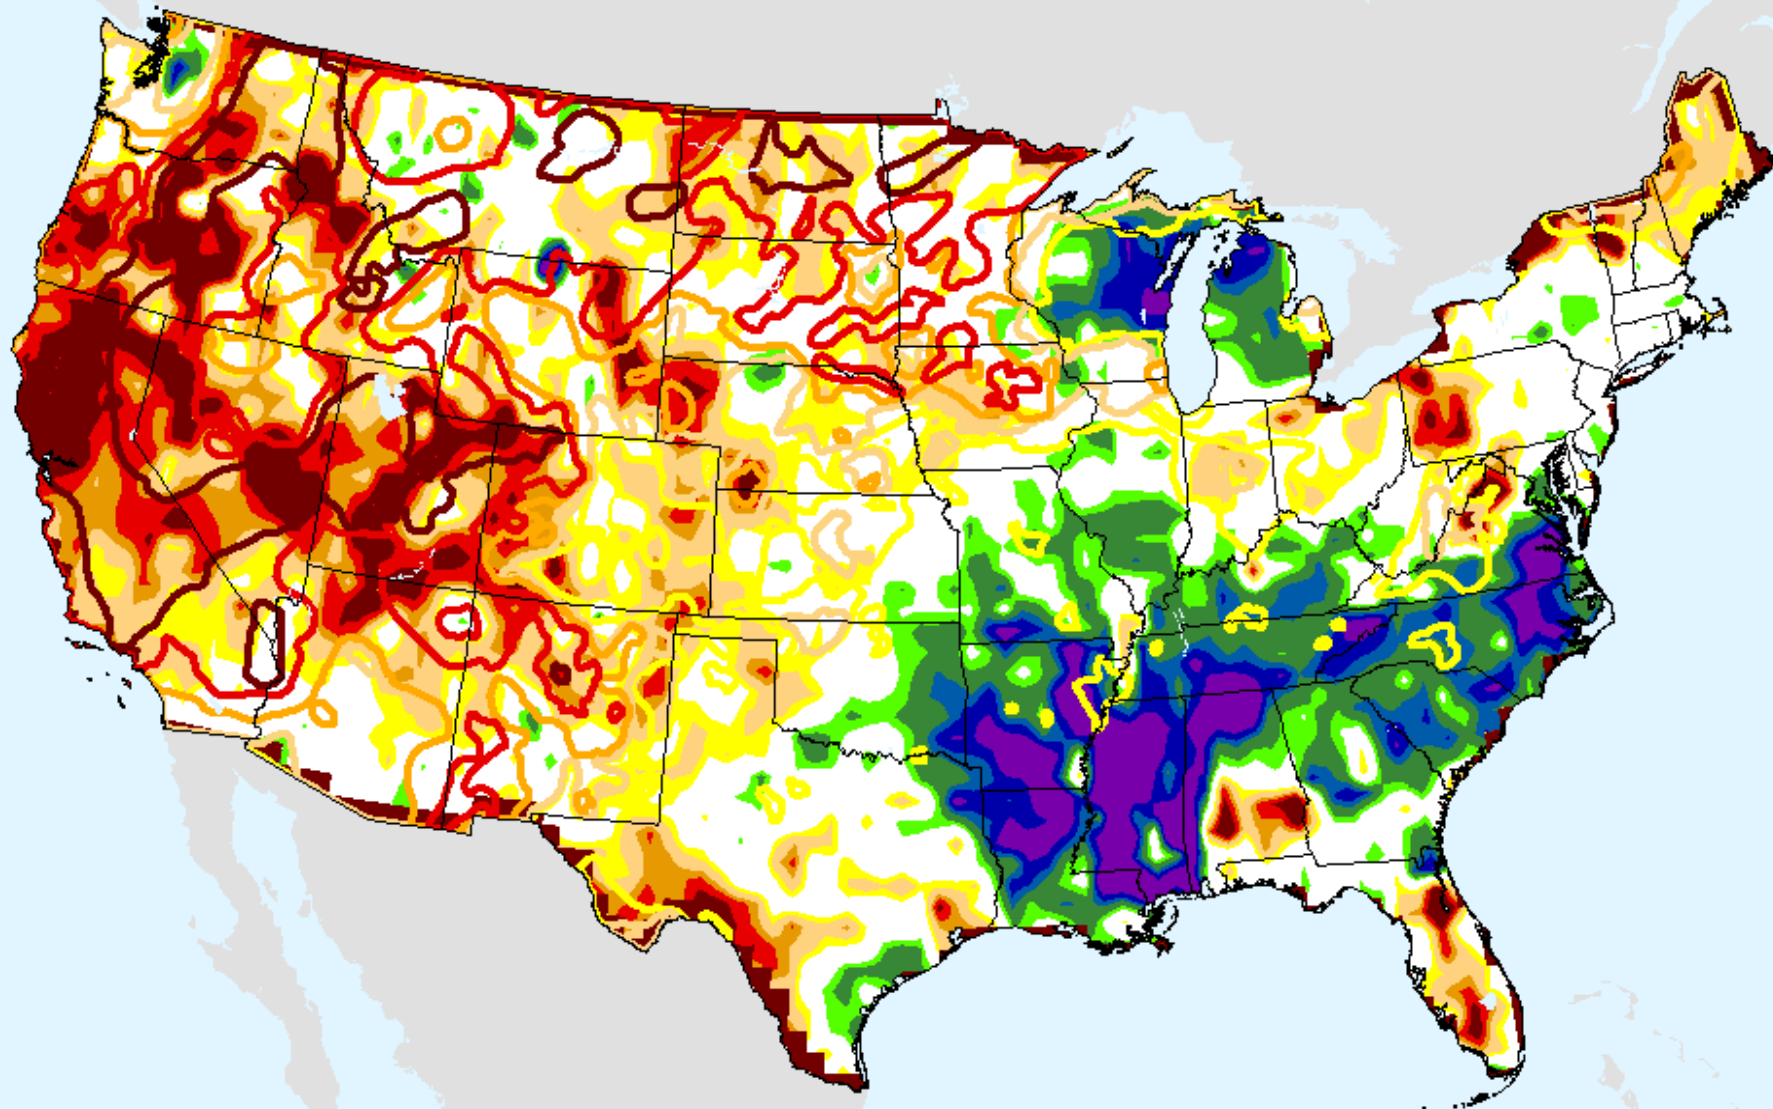

CPC 24-month SPI

As of: Tuesday, September 7, 2021

USDM for: Aug. 24, 2021

SPI (USDM)