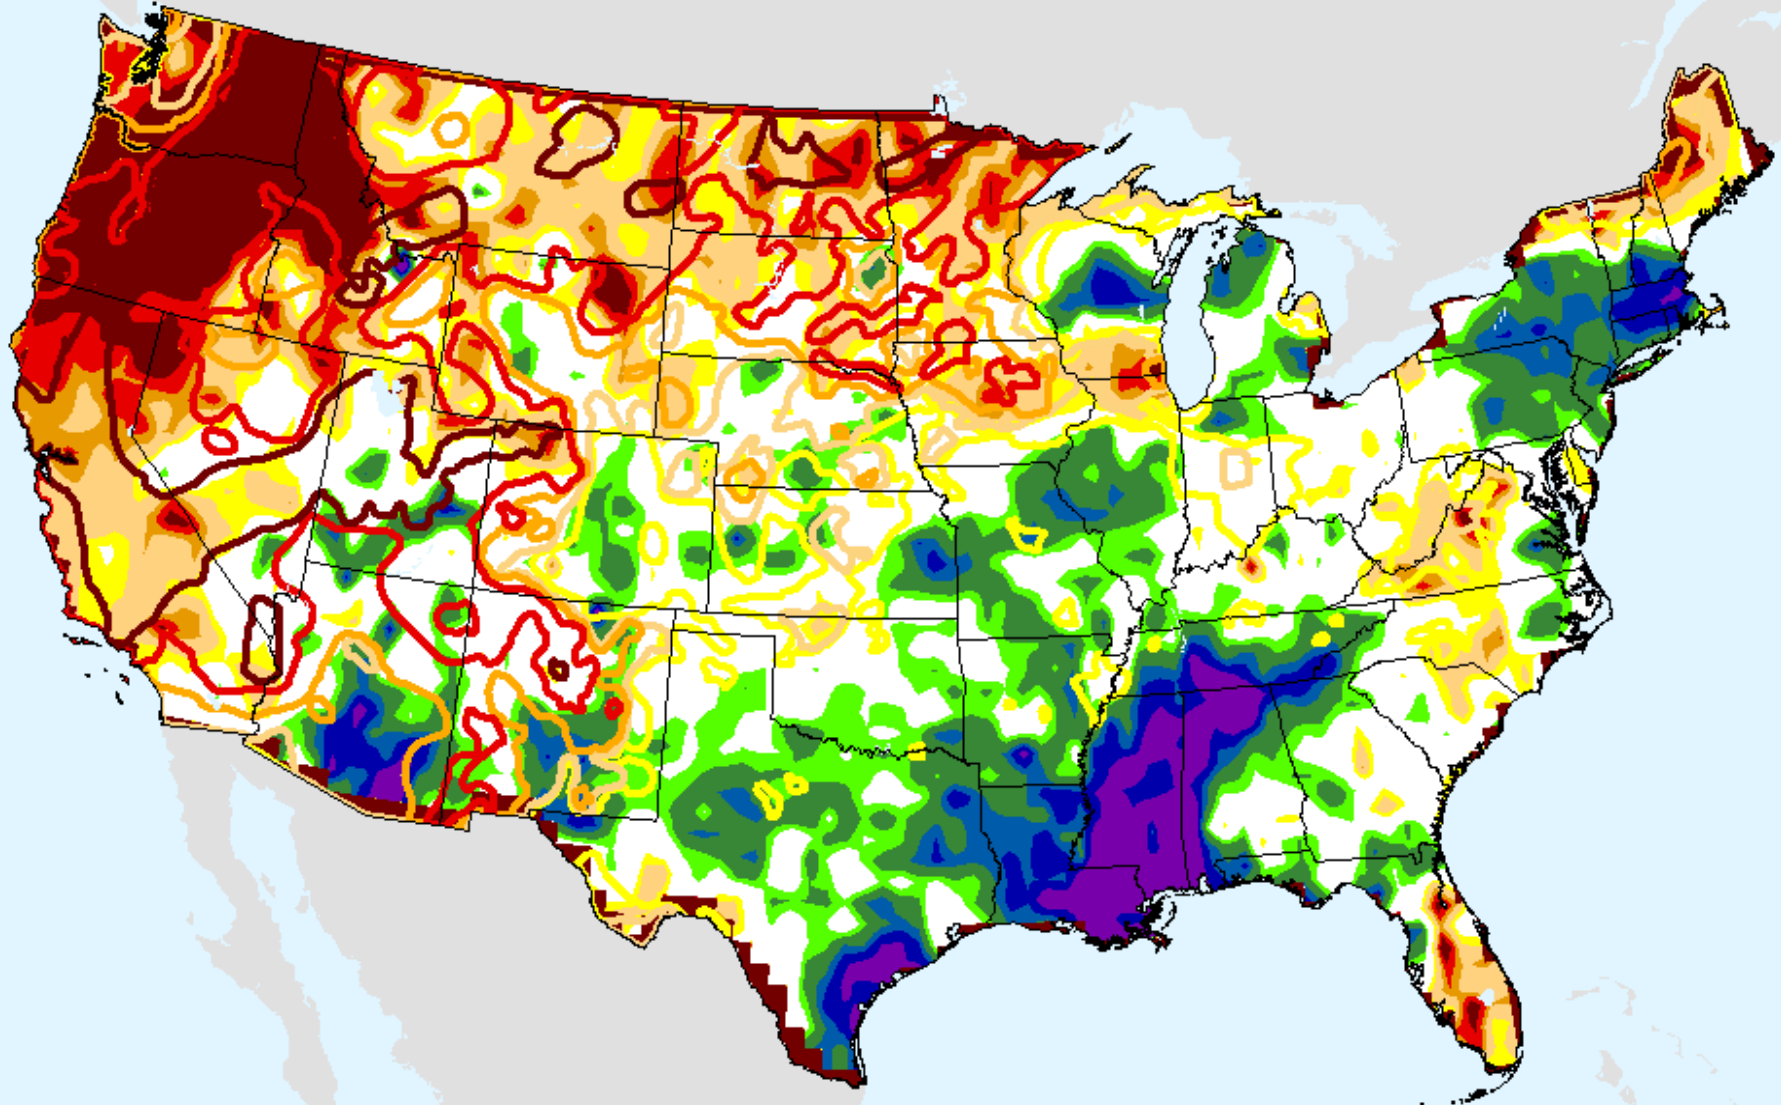

CPC 6-month SPI

As of: Tuesday, September 7, 2021

USDM for: Aug. 24, 2021

SPI (USDM)