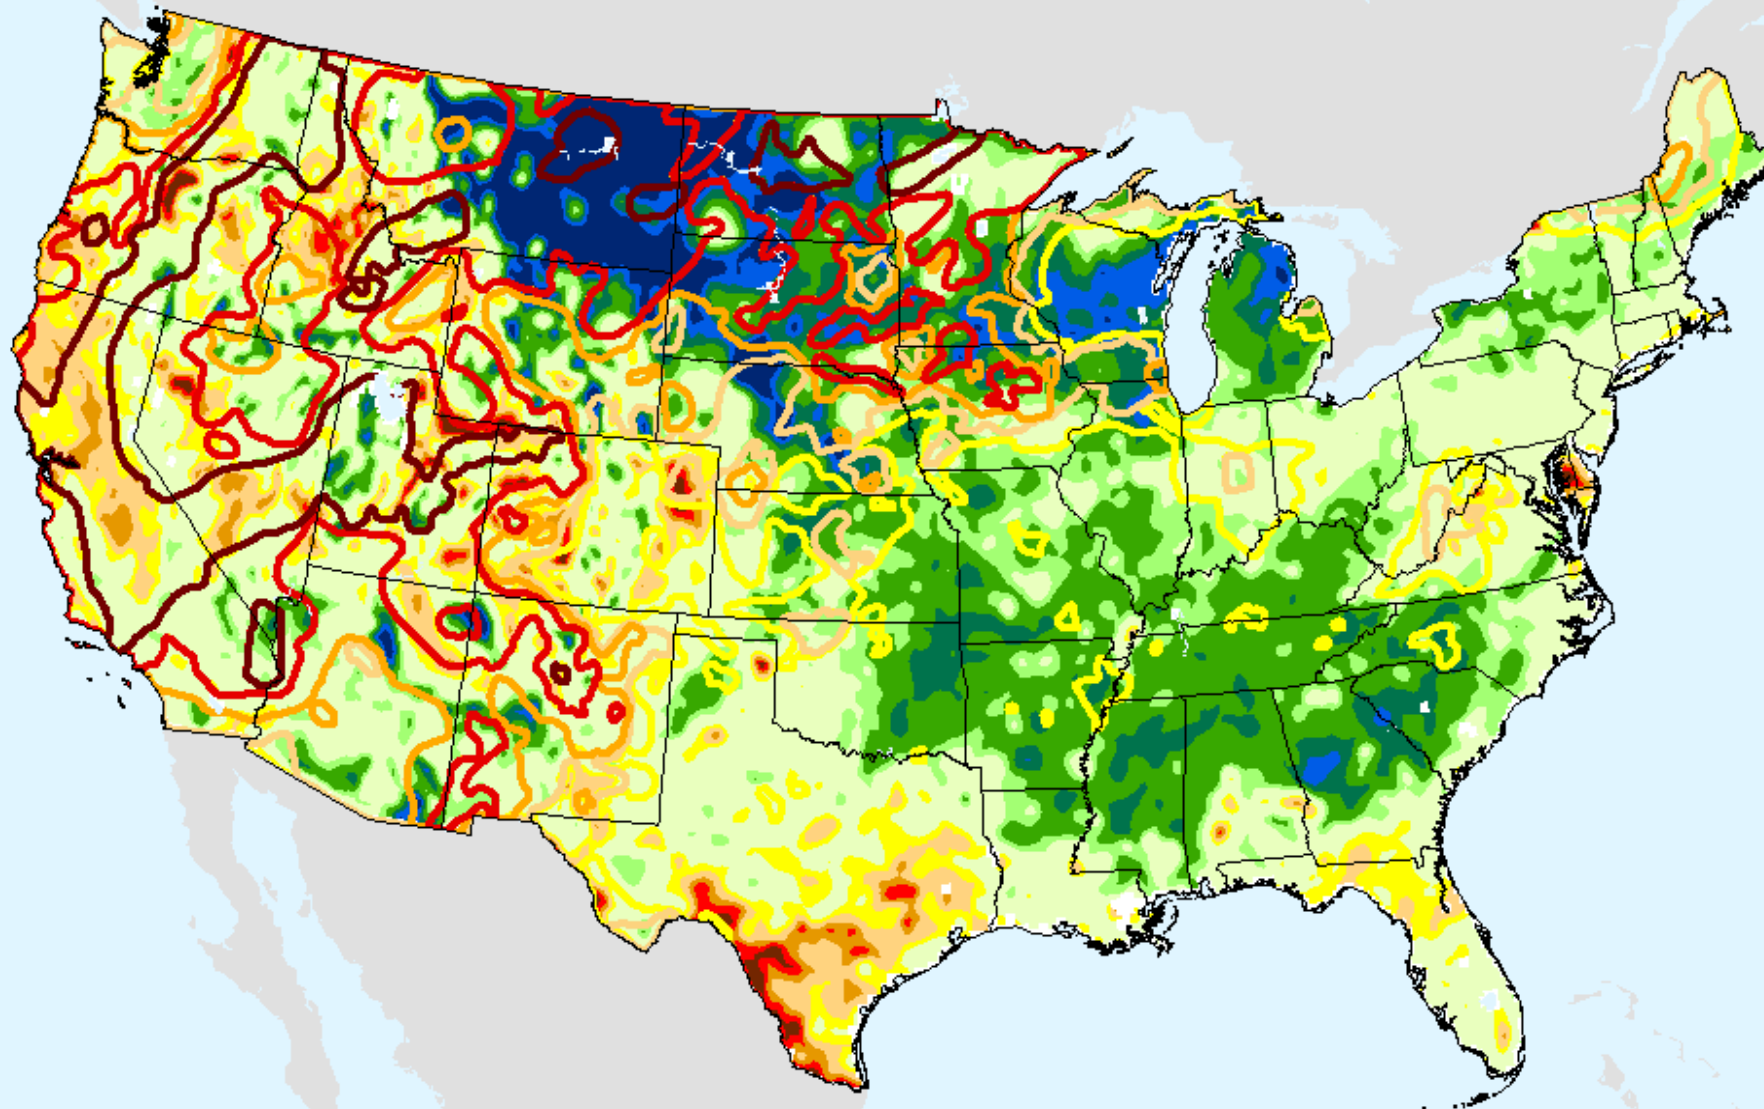

NLDAS Top 1m Soil Moisture

As of: Tuesday, September 7, 2021

USDM for: Aug. 24, 2021

NLDAS Top 1m Soil Moisture

As of: Tuesday, September 7, 2021

>98

NLDAS Total Column Soil Moisture

As of: Tuesday, September 7, 2021