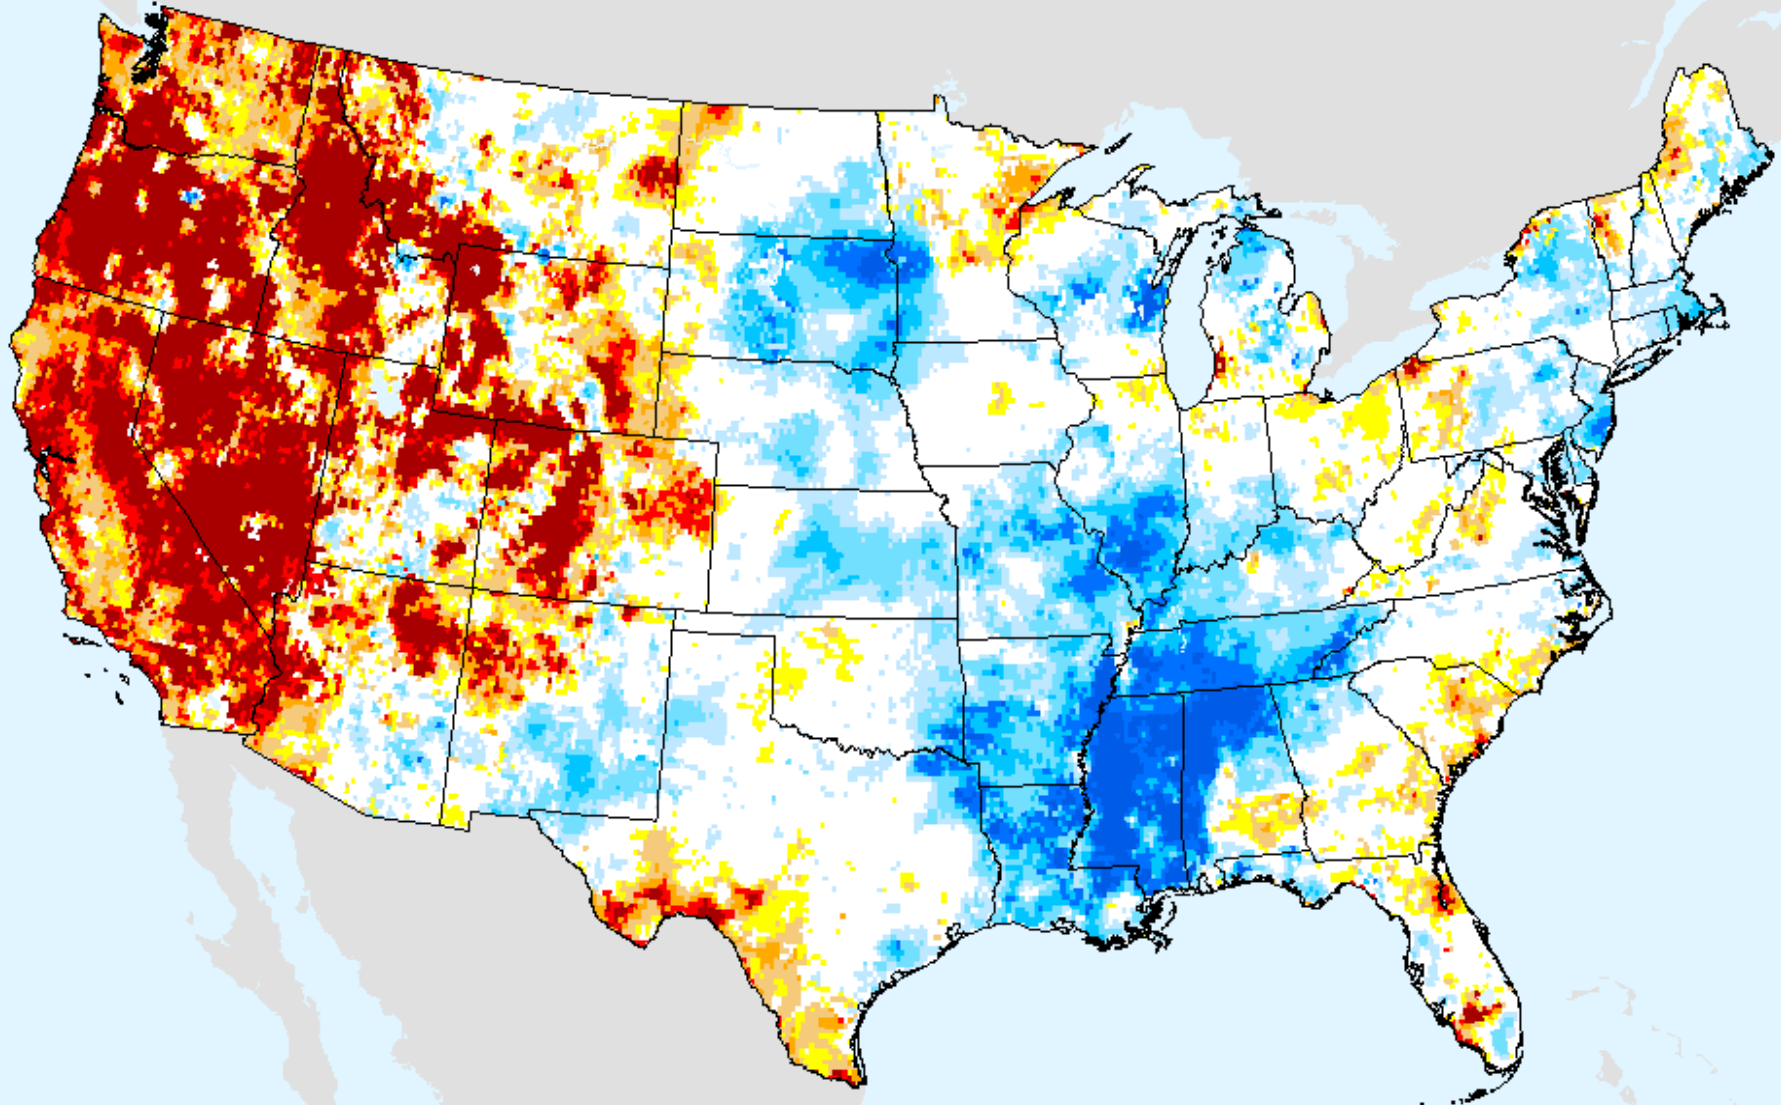

GRACE-Based Surface Soil Moisture Drought Indicator

As of: Tuesday, September 7, 2021