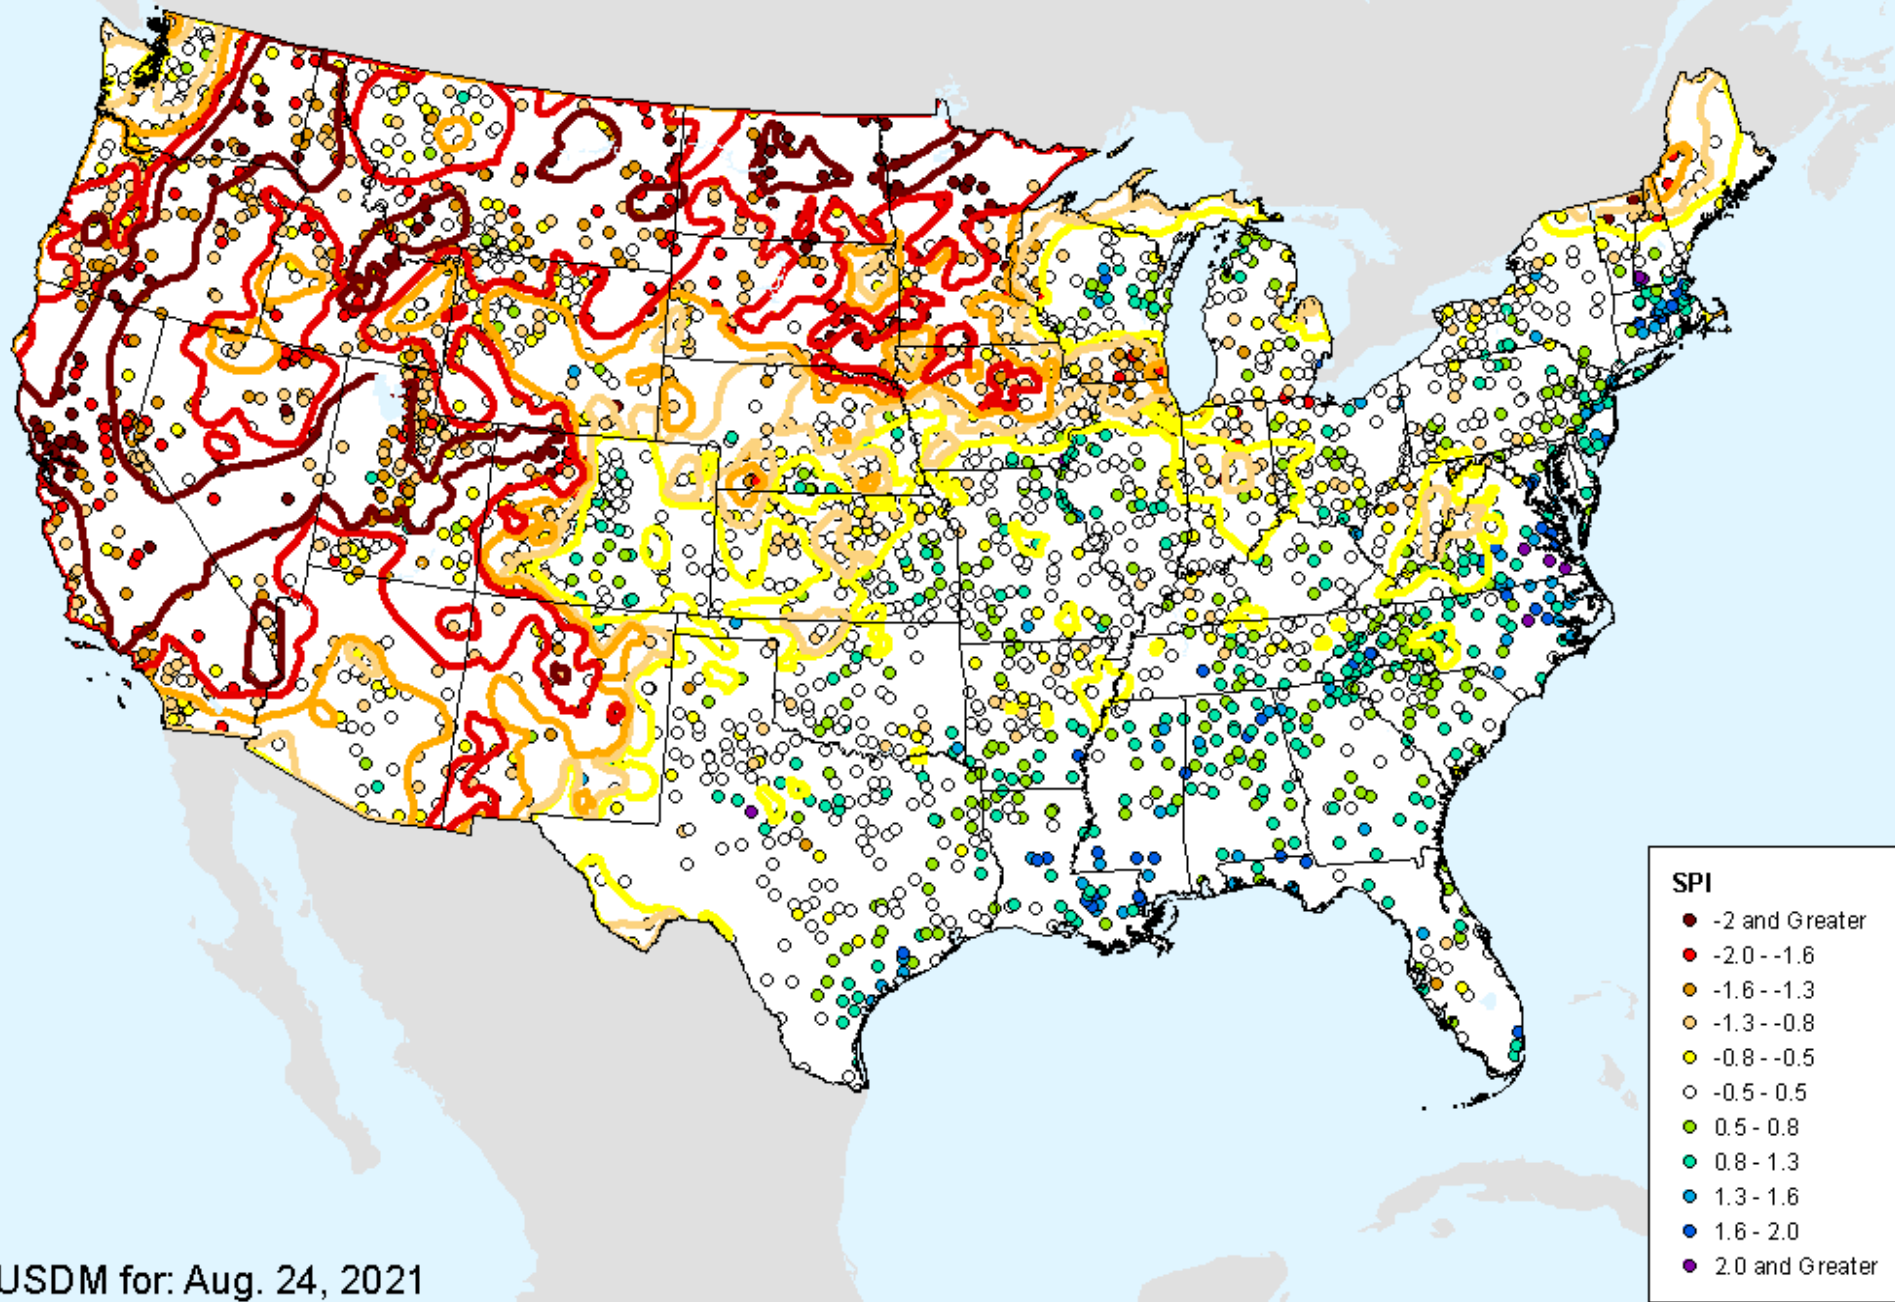

As of: Tuesday, September 7, 2021

SPI

- -2 and Greater
- -2.0--1.6
- -1.6--1.3
- -1.3--0.8
- -0.8--0.5
- -0.5-0.5
- 0.5-0.8
- 0.8-1.3
- 1.3-1.6
- 1.6-2.0
- 2.0 and Greater

HPRCC 12-month SPI

As of: Tuesday, September 7, 2021