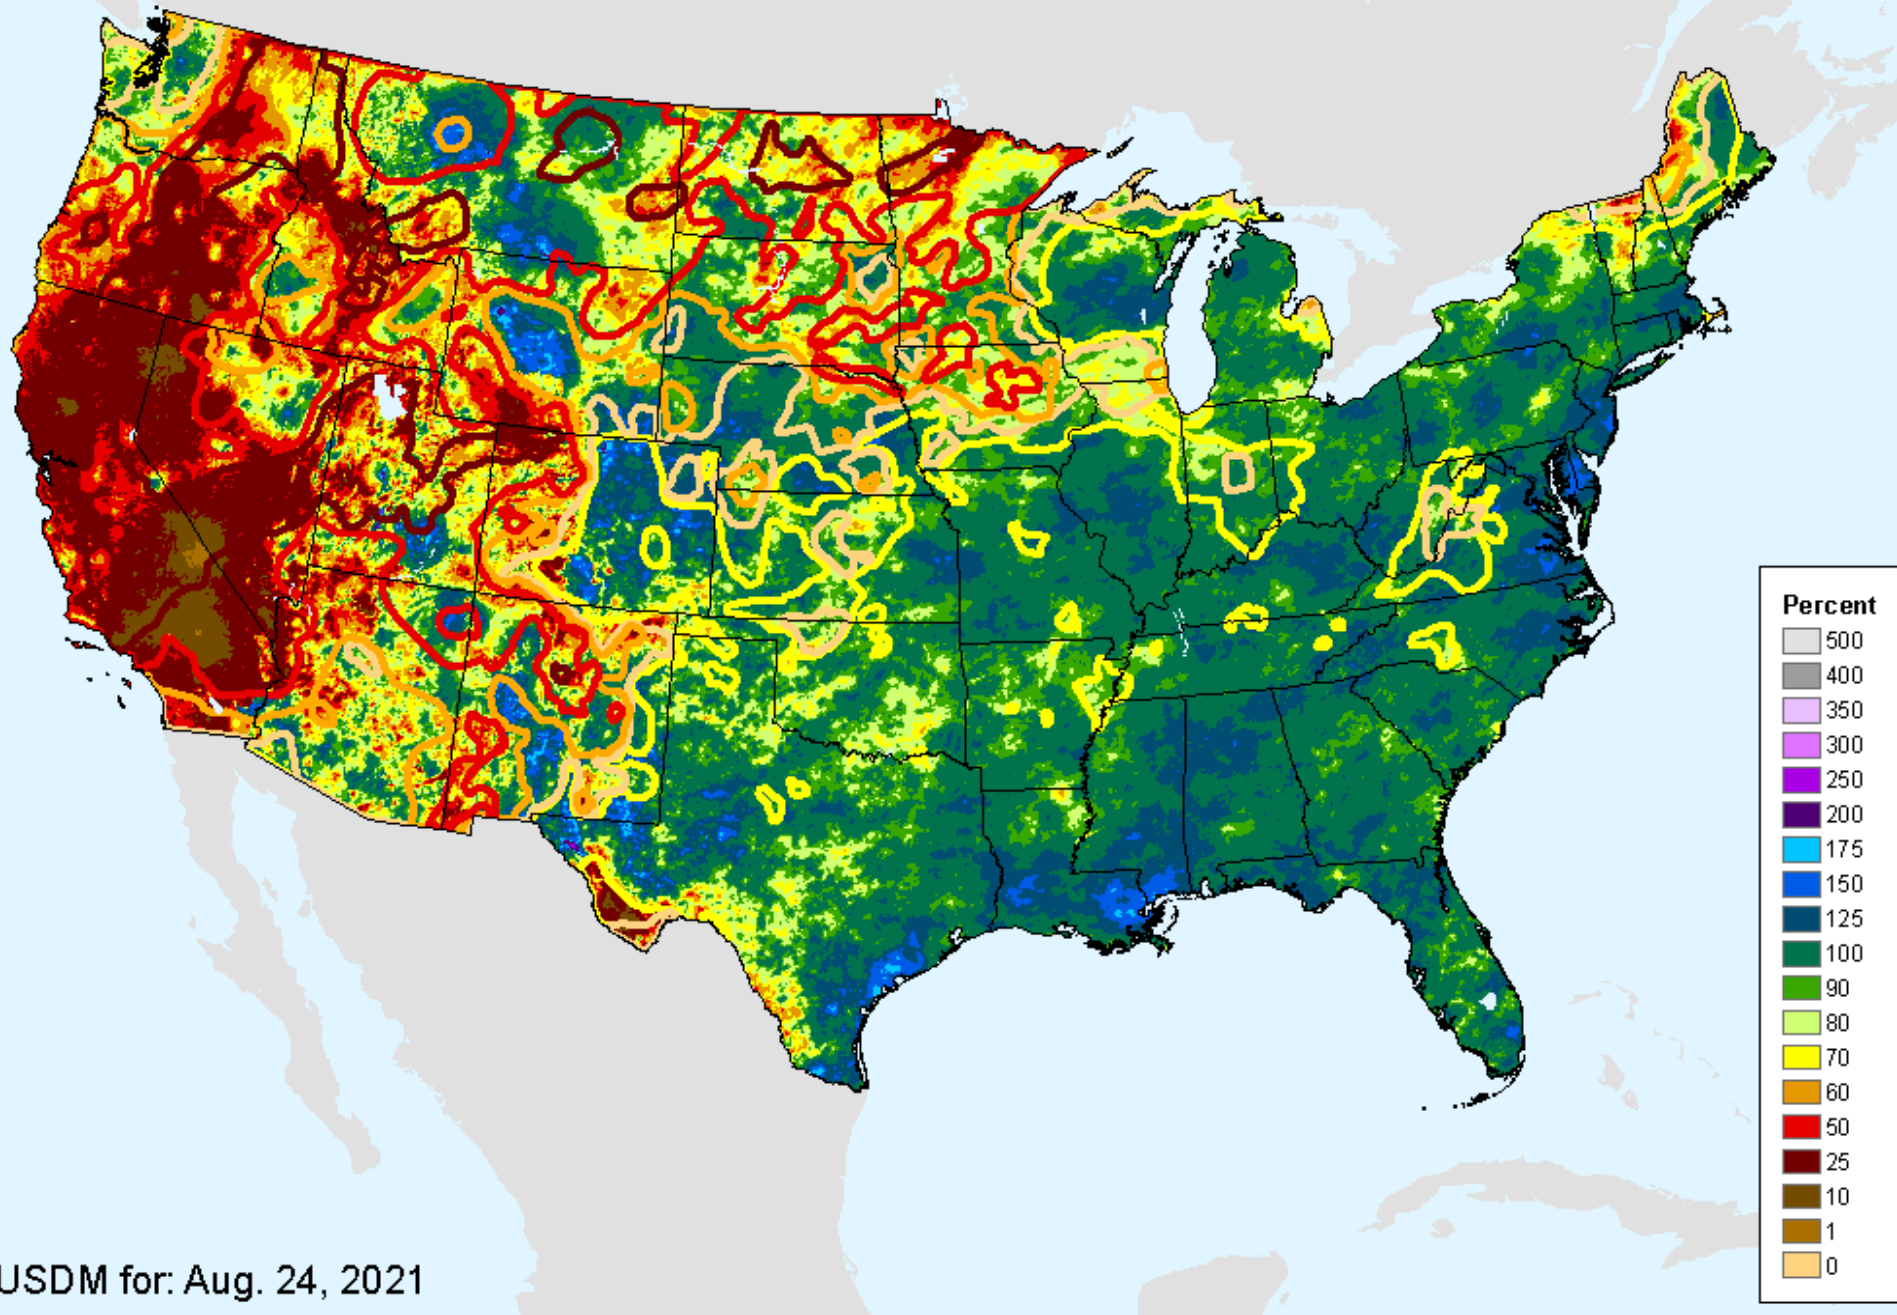

AHPS Water-Year Precip Departure

As of: Tuesday, September 7, 2021

AHPS Water-Year Precip Departure

As of: Tuesday, September 7, 2021

AHPS Water-Year Pct of Normal Pcp

As of: Tuesday, September 7, 2021

USDM for: Aug. 24, 2021