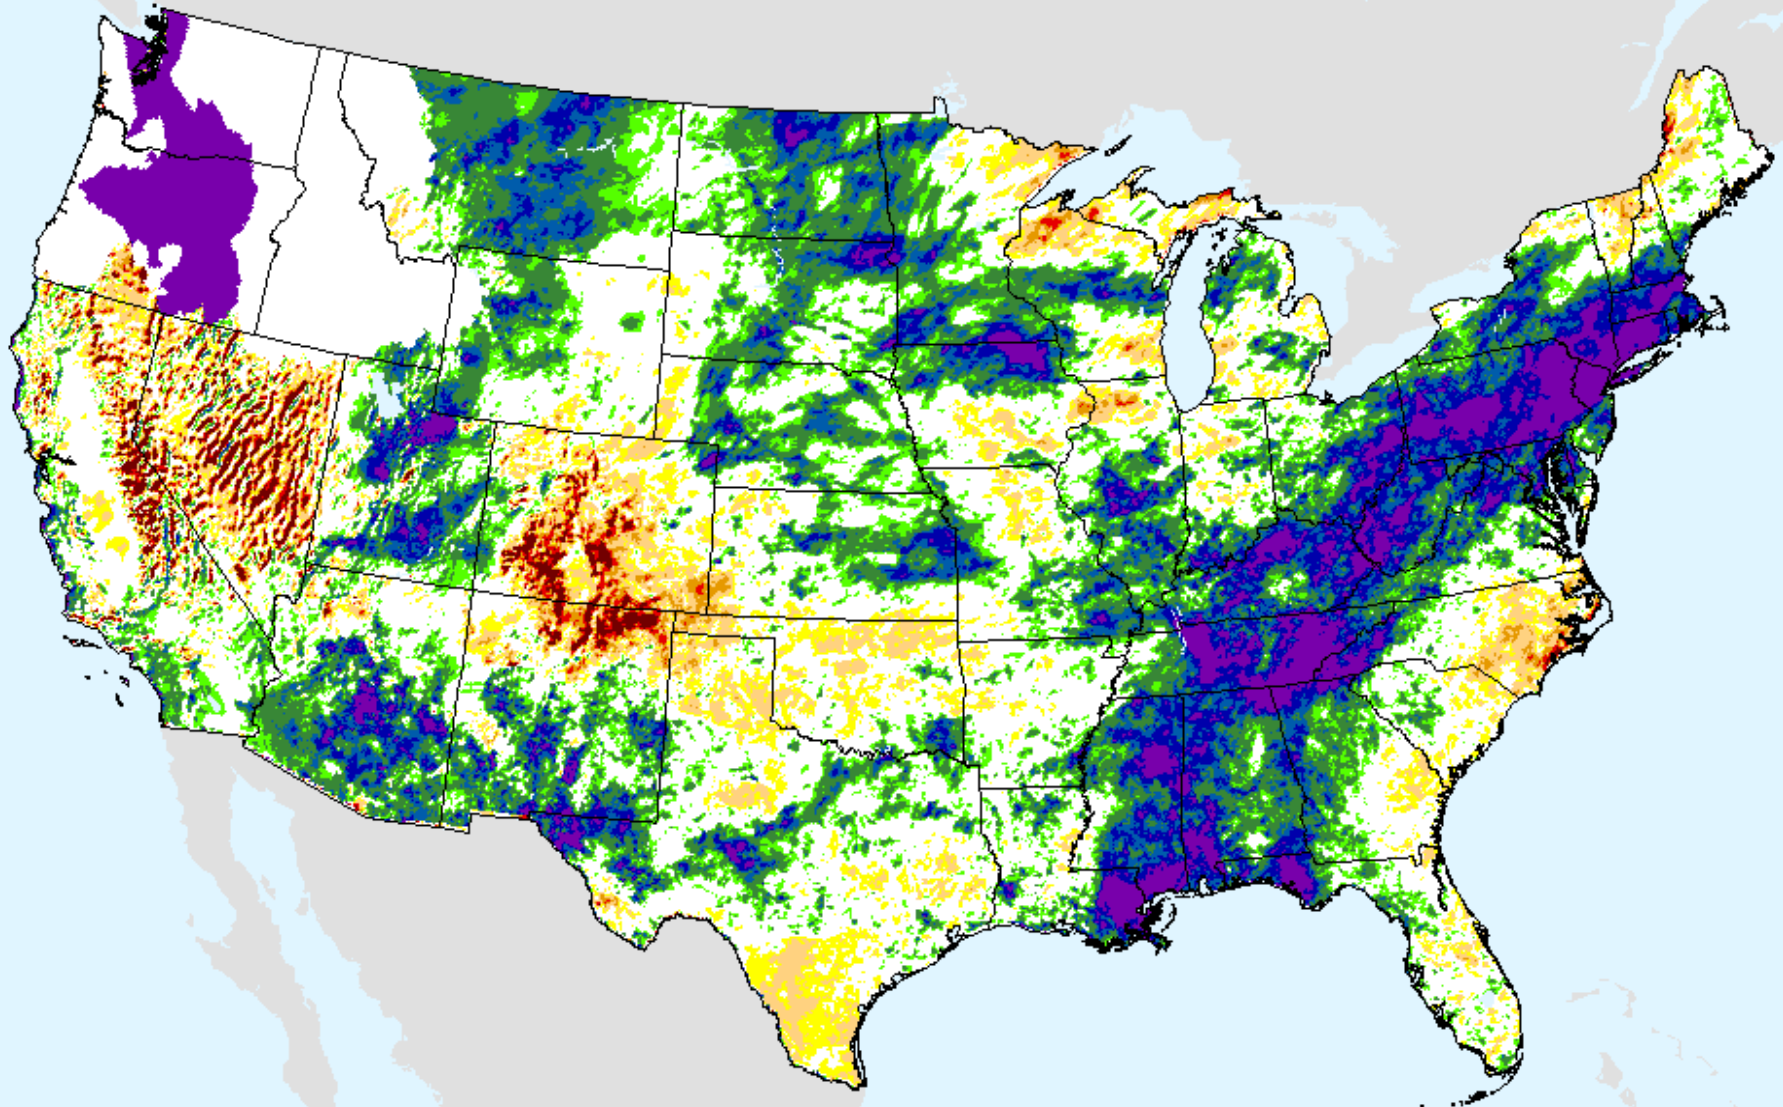

AHPS 1-month SPEI

As of: Tuesday, September 7, 2021

SPEI (USDM)