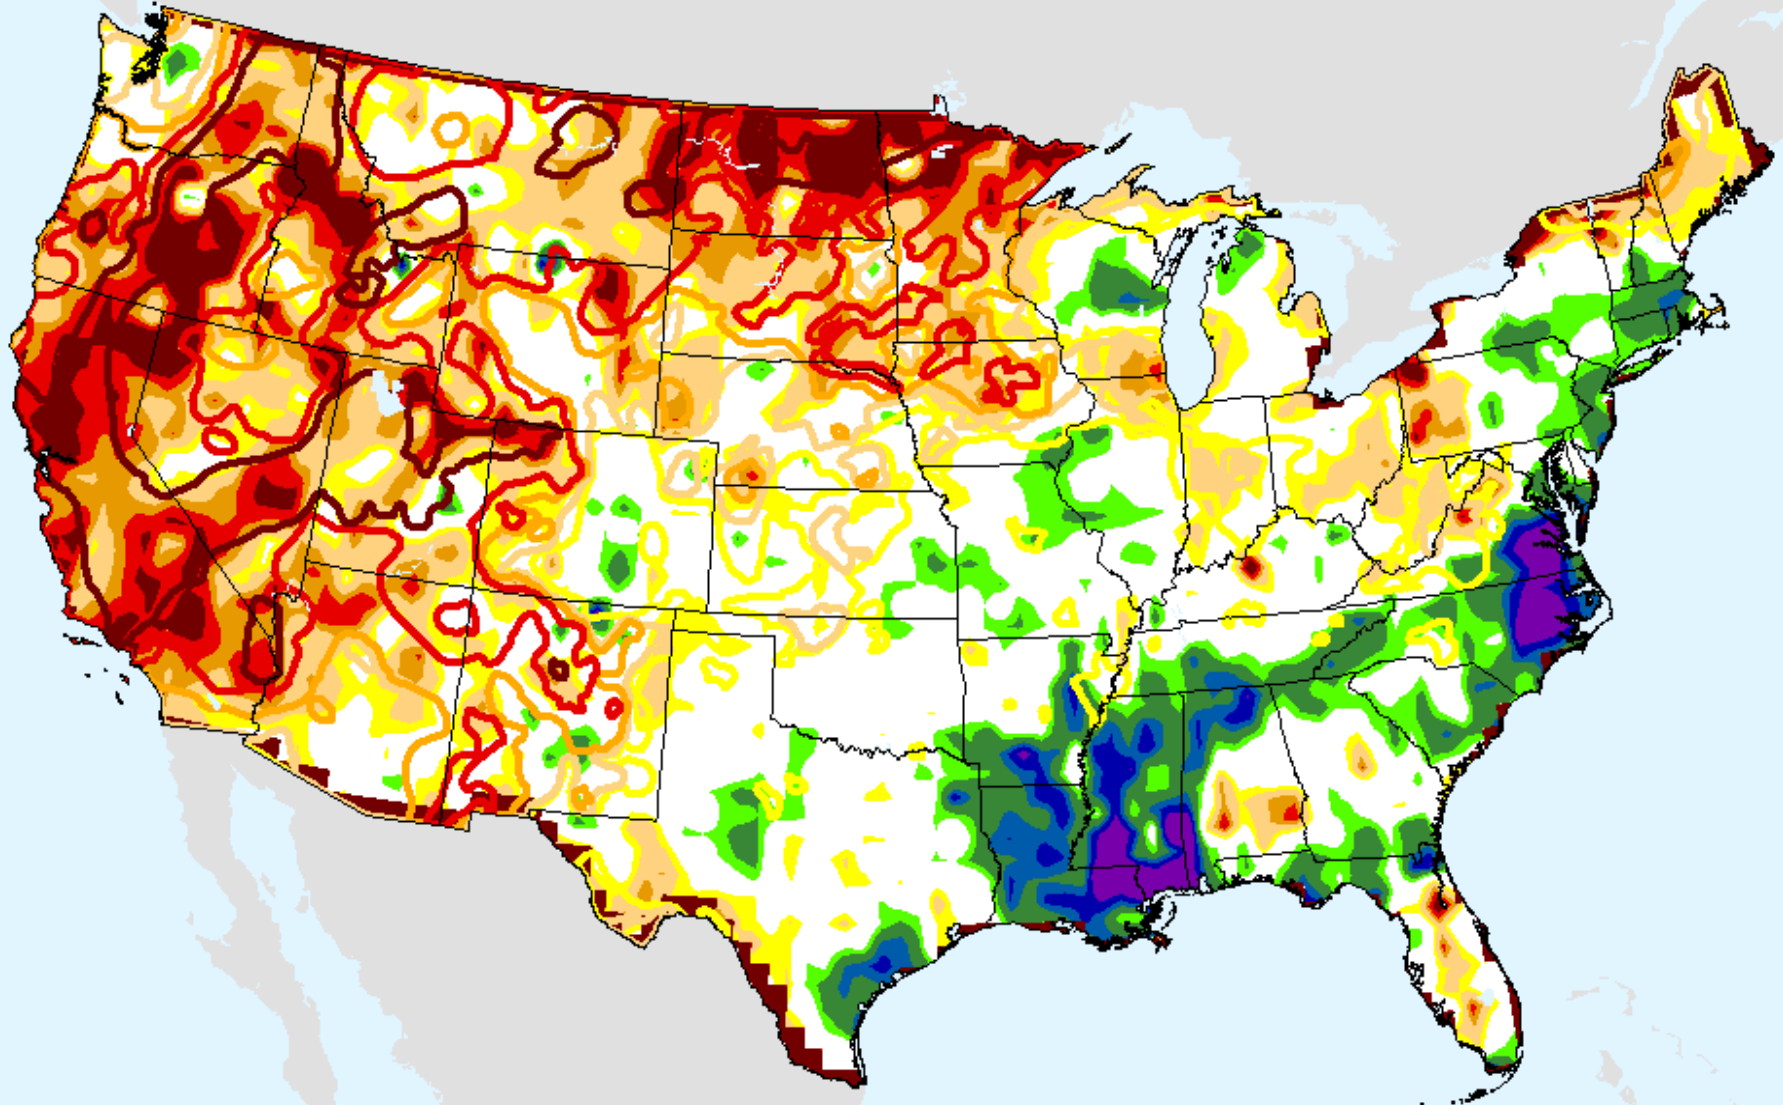

As of: Tuesday, June 15, 2021

USDM for: Jun. 8, 2021

SPI (USDM)

CPC 9-month SPI

As of: Tuesday, June 15, 2021

CPC 12-month SPI

As of: Tuesday, September 7, 2021

USDM for: Aug. 24, 2021