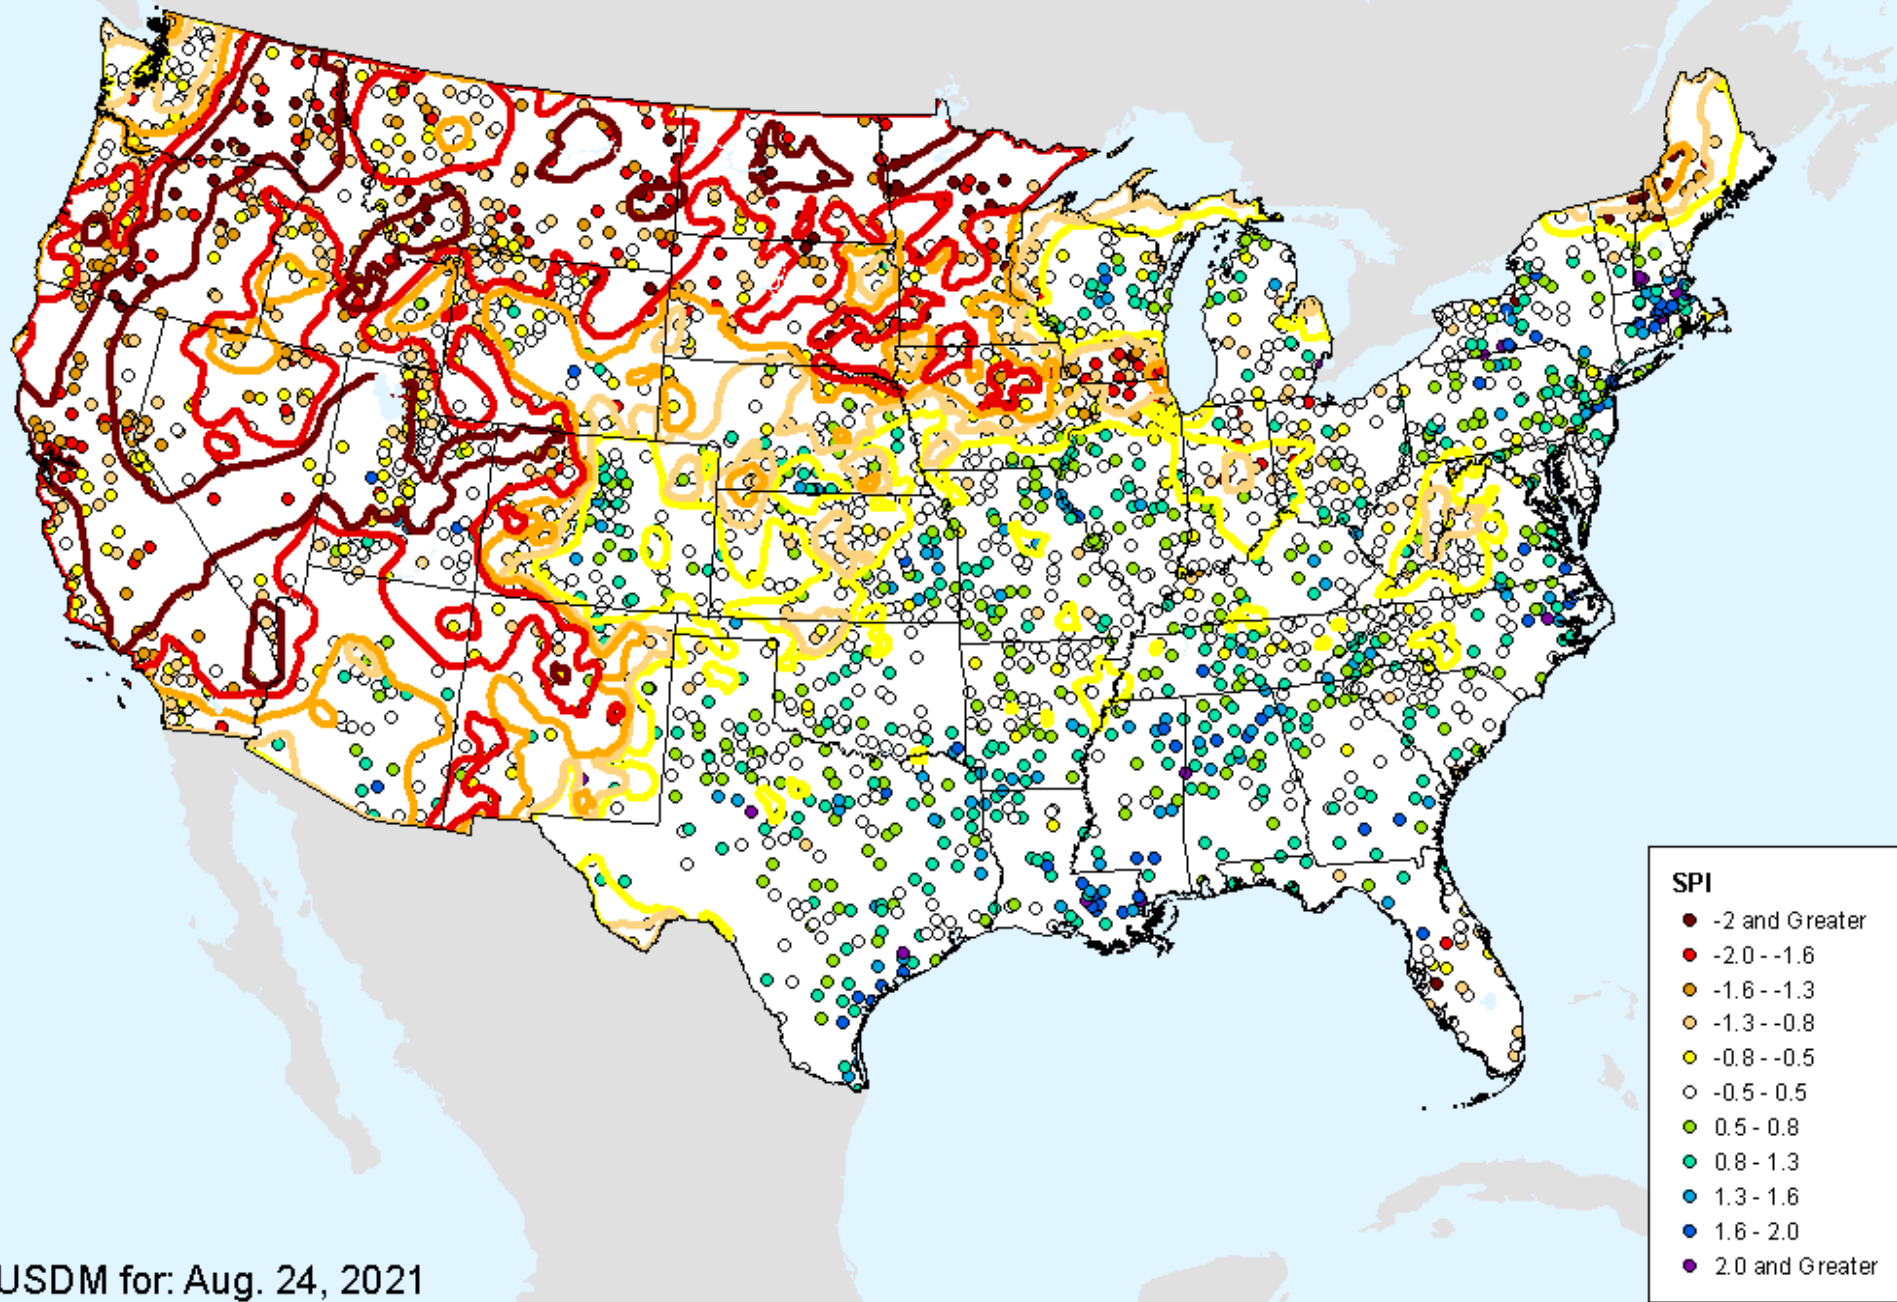

As of: Tuesday, September 7, 2021

USDM for: Aug. 24, 2021

HPRCC 6-month SPI

As of: Tuesday, September 7, 2021

HPRCC 9-month SPI

As of: Tuesday, September 7, 2021

USDM for: Aug. 24, 2021

HPRCC 9-month SPI