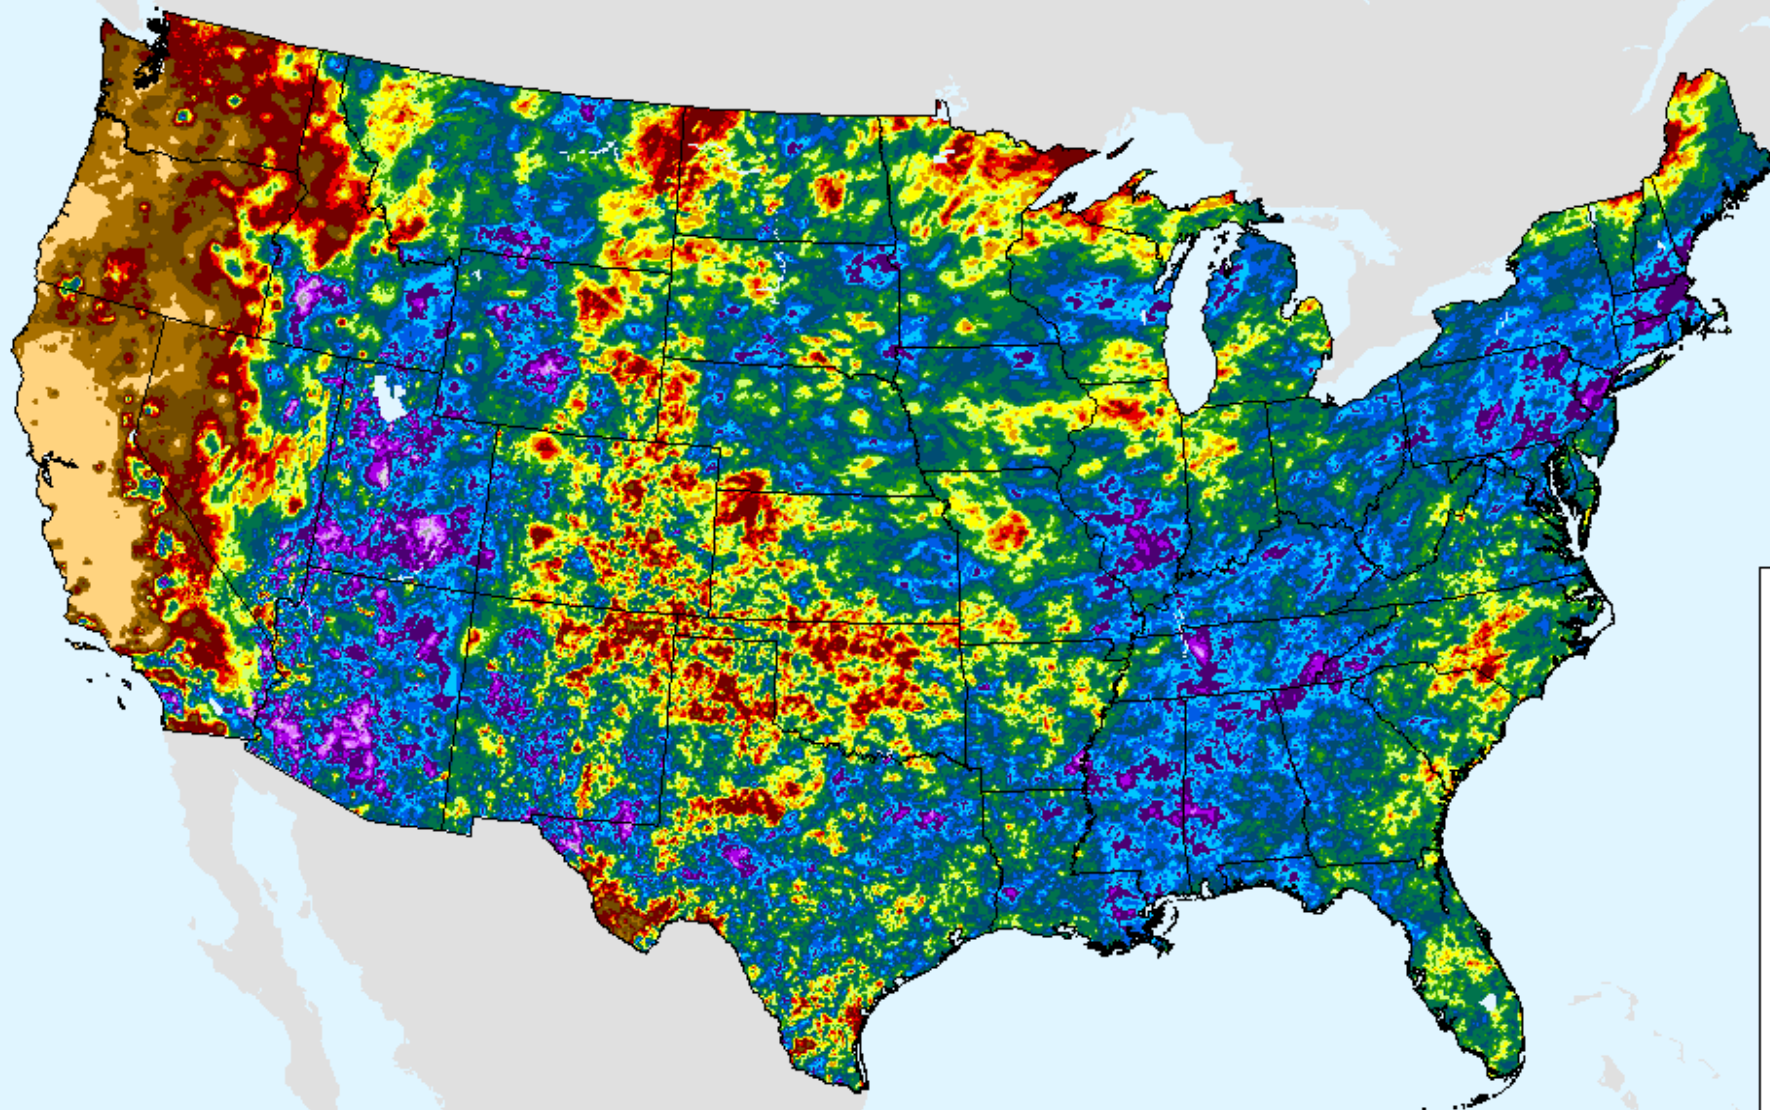

AHPS 60-Day Pct of Normal Pcp

As of: Tuesday, September 7, 2021

Percent

- 500
- 400
- 350
- 300
- 250
- 200
- 175
- 150
- 125
- 100
- 90
- 80
- 70
- 60
- 50
- 25
- 10
- 1
- 0