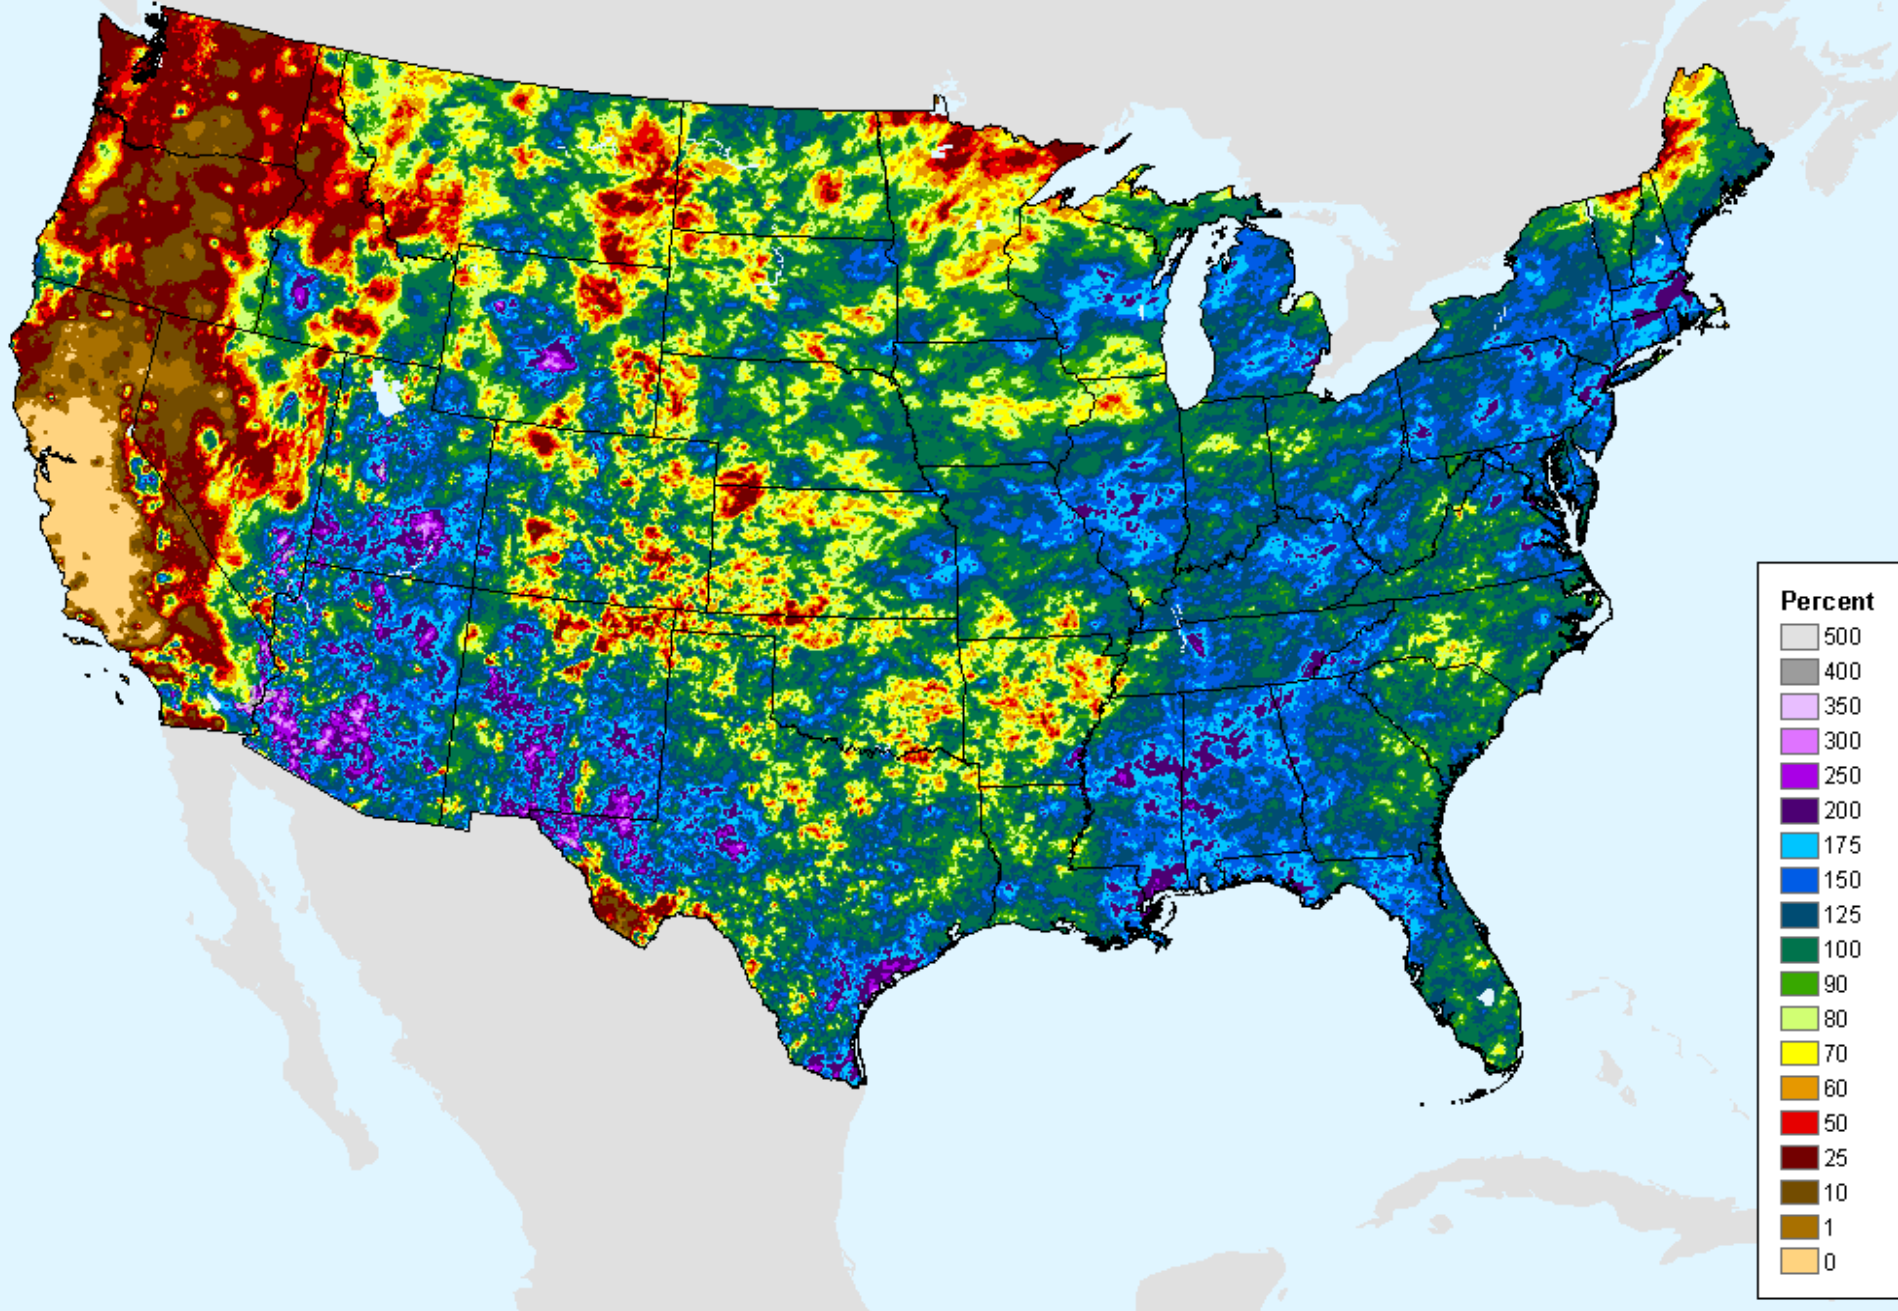

AHPS 90-Day Pct of Normal Pcp

As of: Tuesday, September 7, 2021