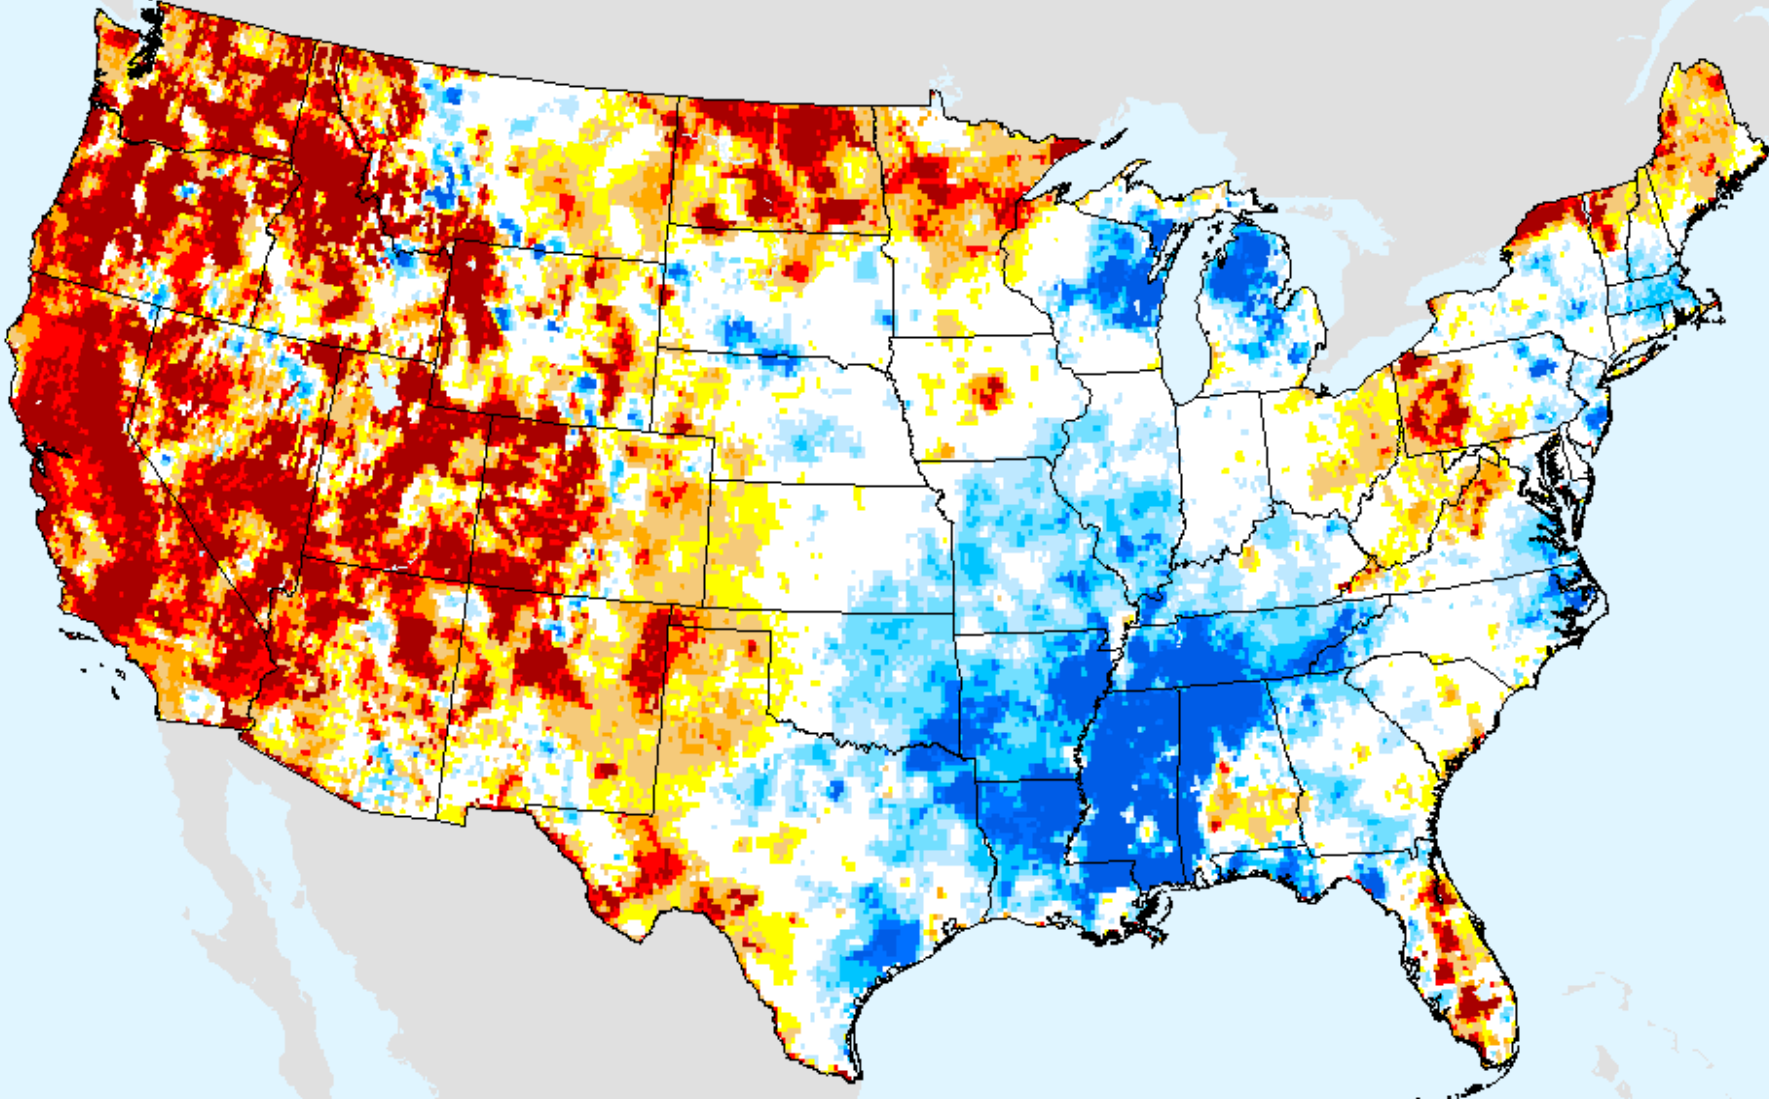

GRACE-Based Shallow Groundwater Drought Indicator

As of: Tuesday, September 7, 2021