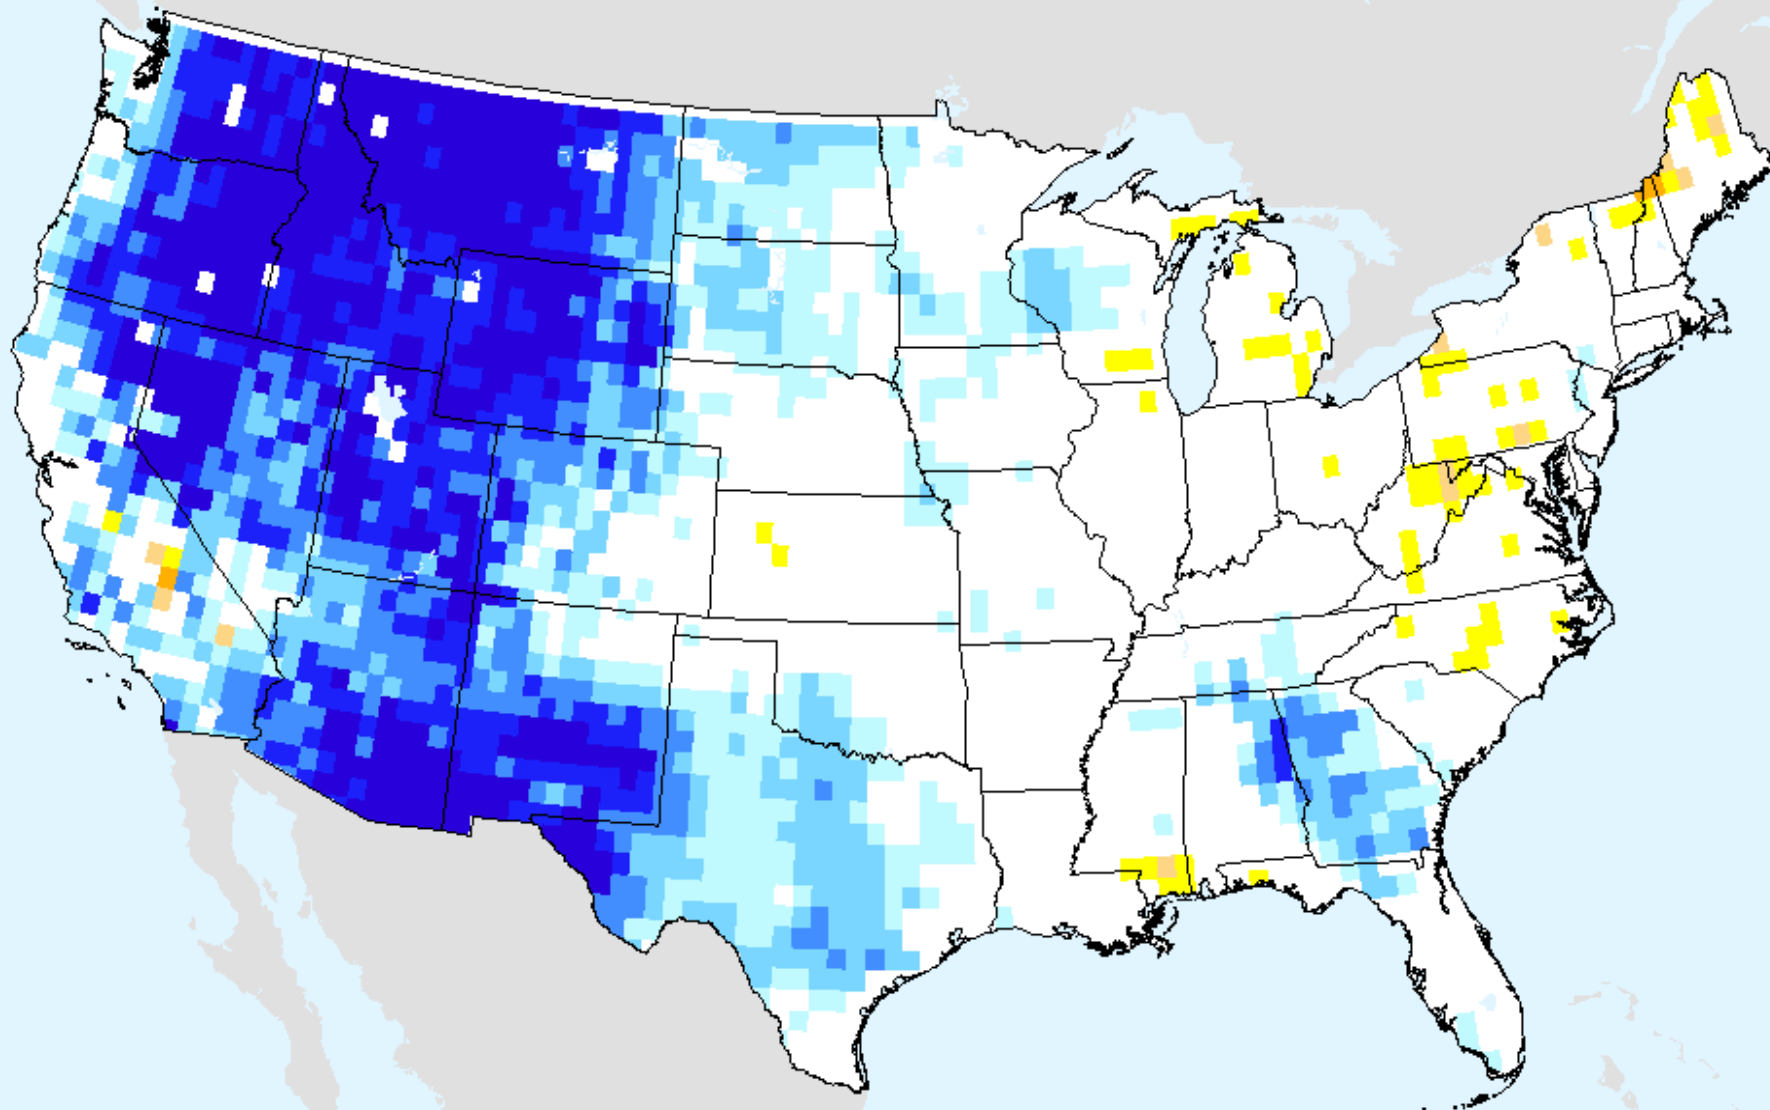

AIRS-Based Vapor Pressure Deficit 7 Day

As of: Tuesday, September 7, 2021

AIRS-Based Vapor Pressure Deficit 14 Day

As of: Tuesday, September 7, 2021

AIRS-Based Vapor Pressure Deficit 28 Day

As of: Tuesday, September 7, 2021