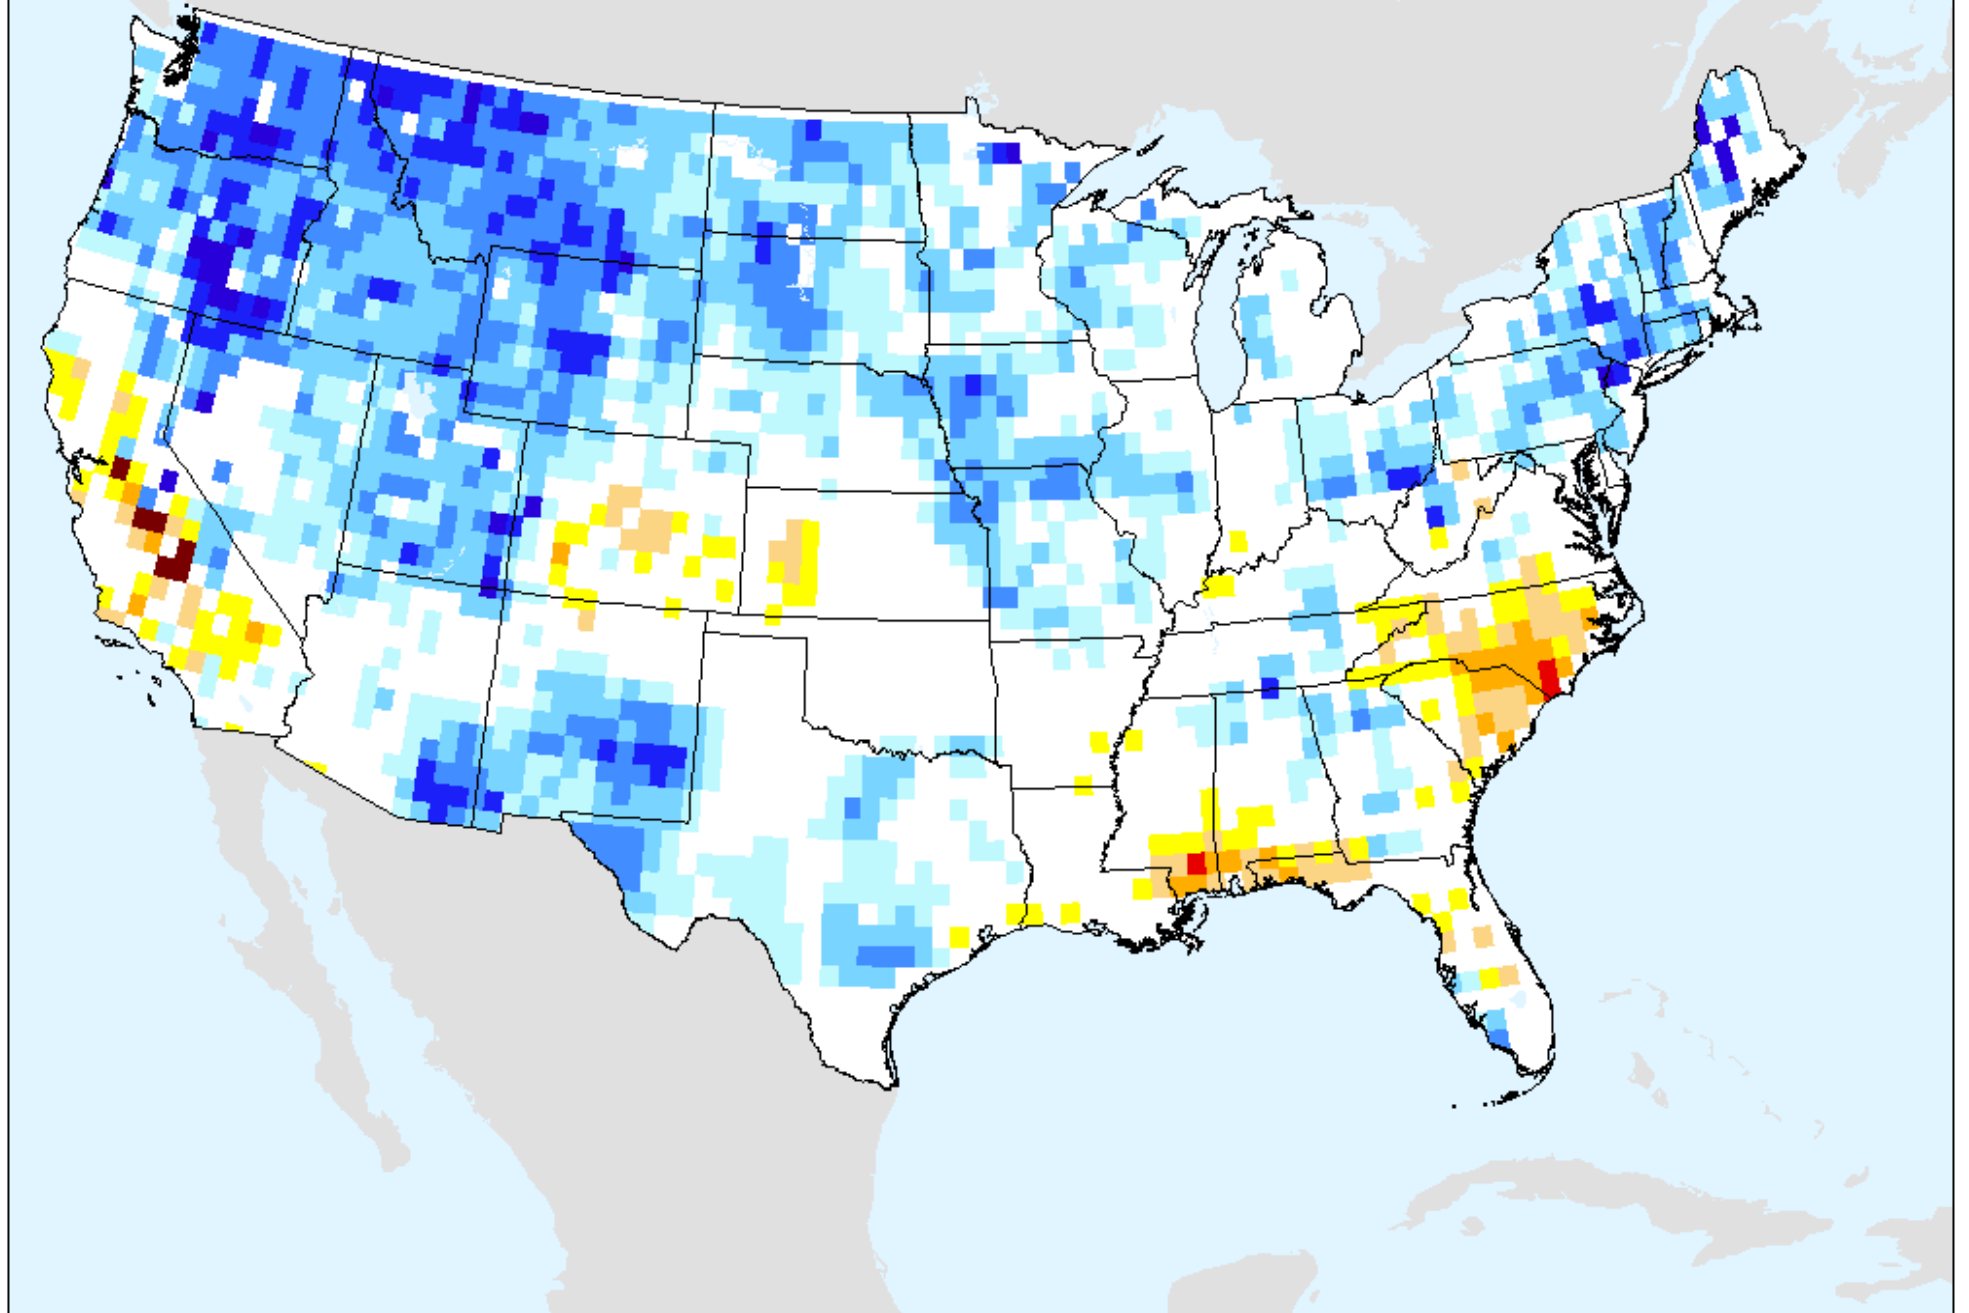

AIRS-Based Vapor Pressure Deficit 7 Day

As of: Tuesday, September 7, 2021

AIRS-Based Vapor Pressure Deficit 14 Day

As of: Tuesday, September 7, 2021

AIRS-Based Vapor Pressure Deficit 28 Day

As of: Tuesday, September 7, 2021