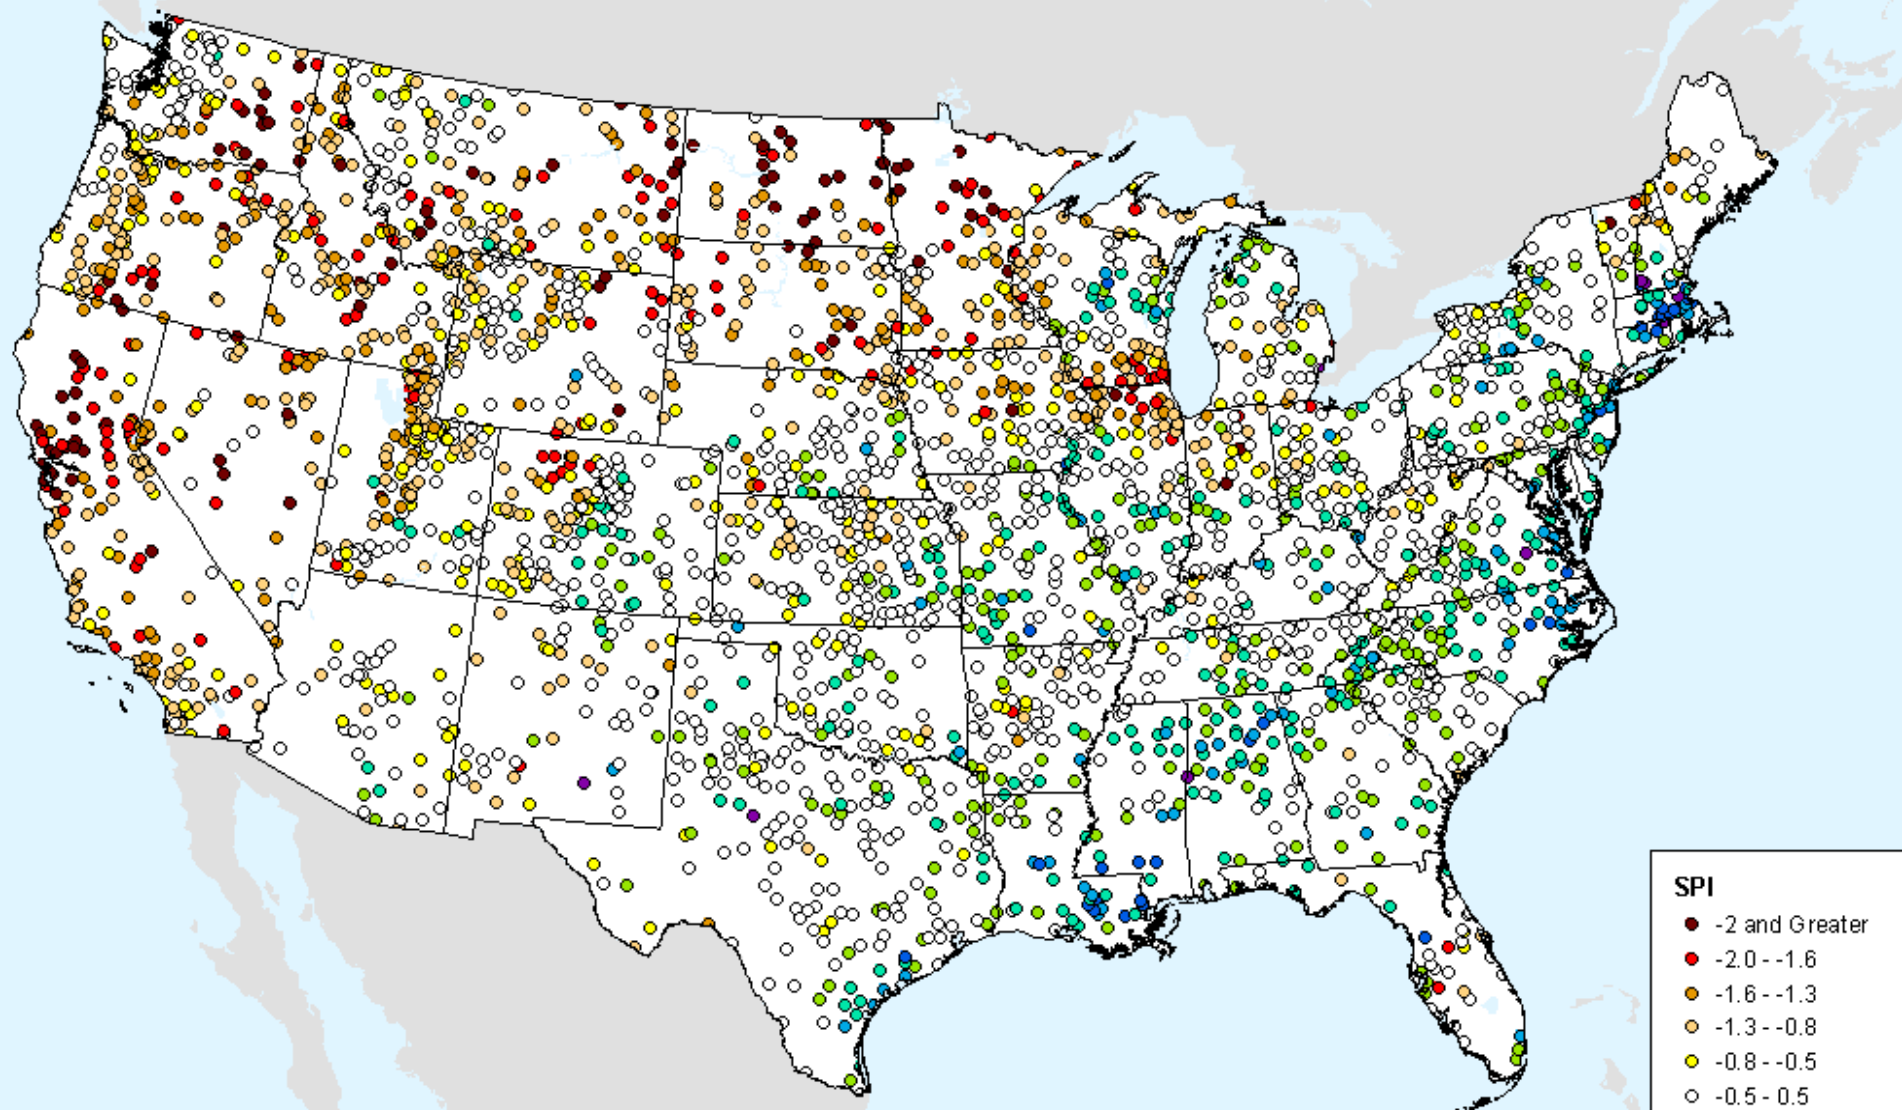

HPRCC Water Year-to-date SPI

As of: Tuesday, September 7, 2021

USDM for: Aug. 24, 2021

HPRCC Water Year-to-date SPI

As of: Tuesday, September 7, 2021

HPRCC Year-to-date SPI

As of: Tuesday, September 7, 2021