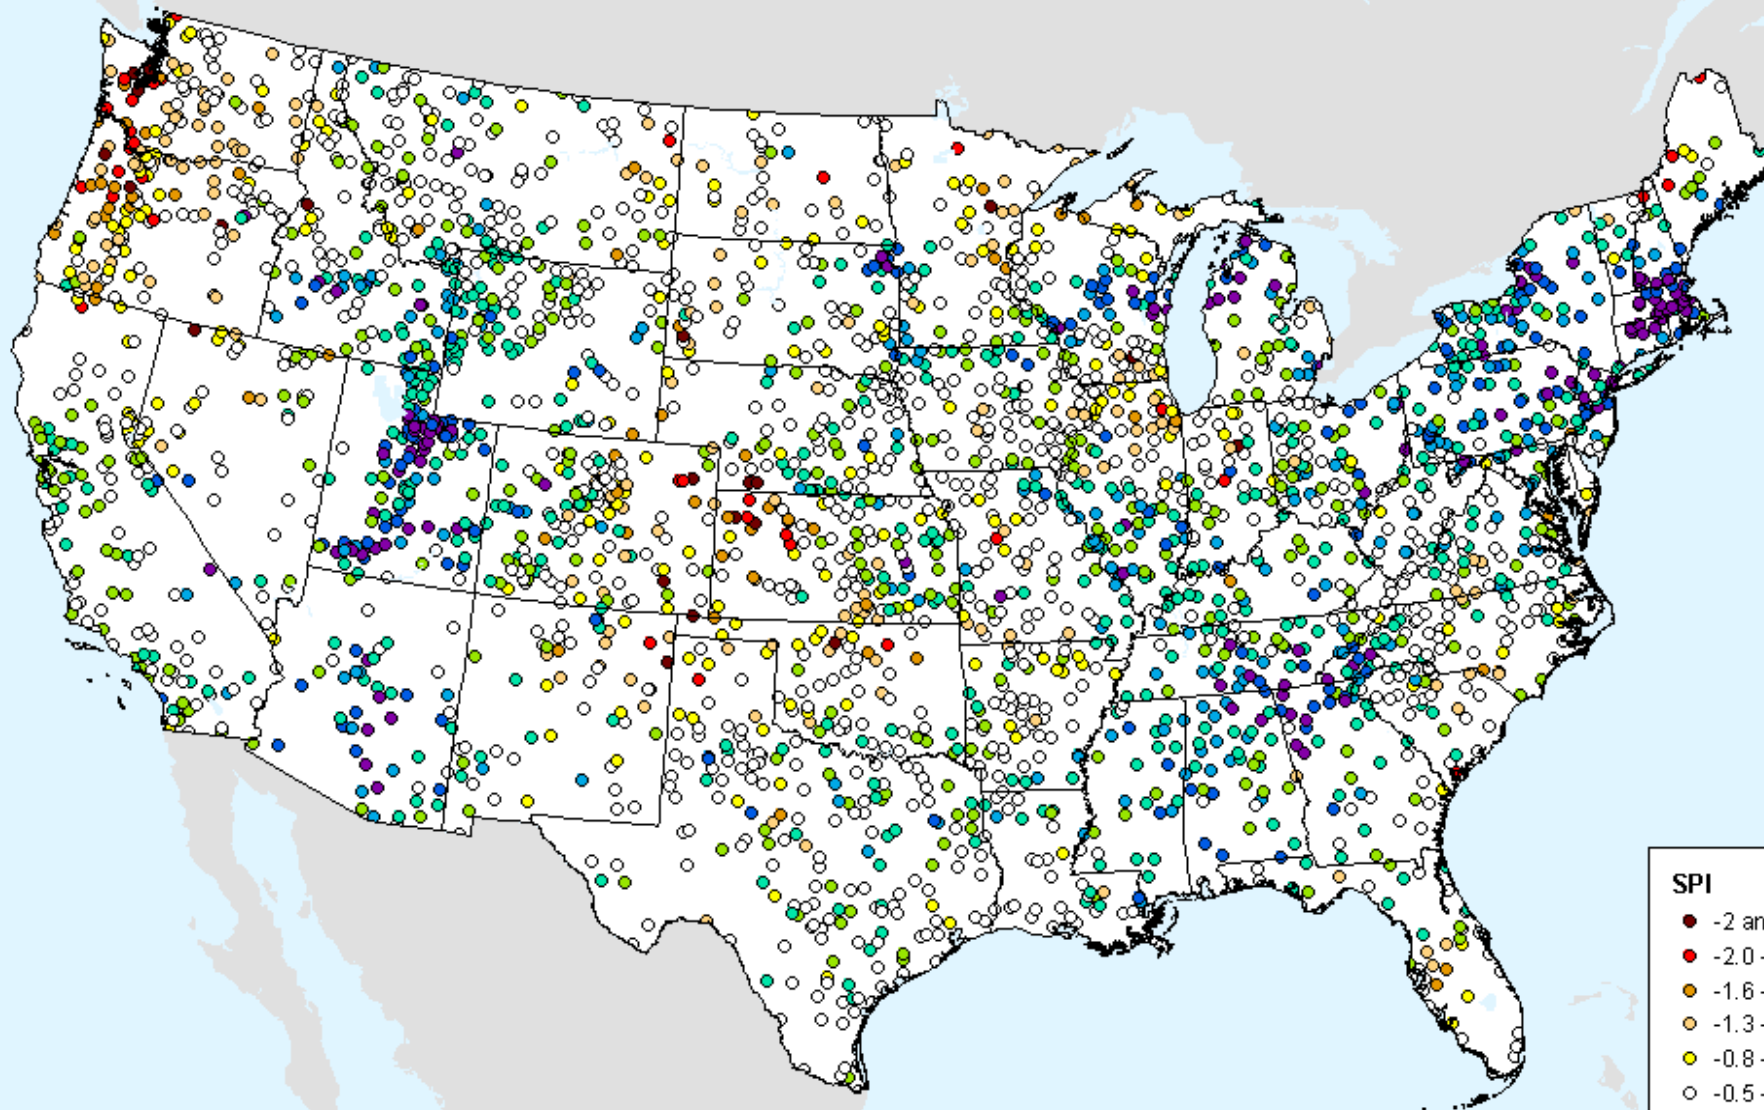

HPRCC 2-month SPI

As of: Tuesday, September 7, 2021

SPI

- -2 and Greater
- -2.0--1.6
- -1.6--1.3
- -1.3--0.8
- -0.8--0.5
- -0.5-0.5
- 0.5-0.8
- 0.8-1.3
- 1.3-1.6
- 1.6-2.0
- 2.0 and Greater