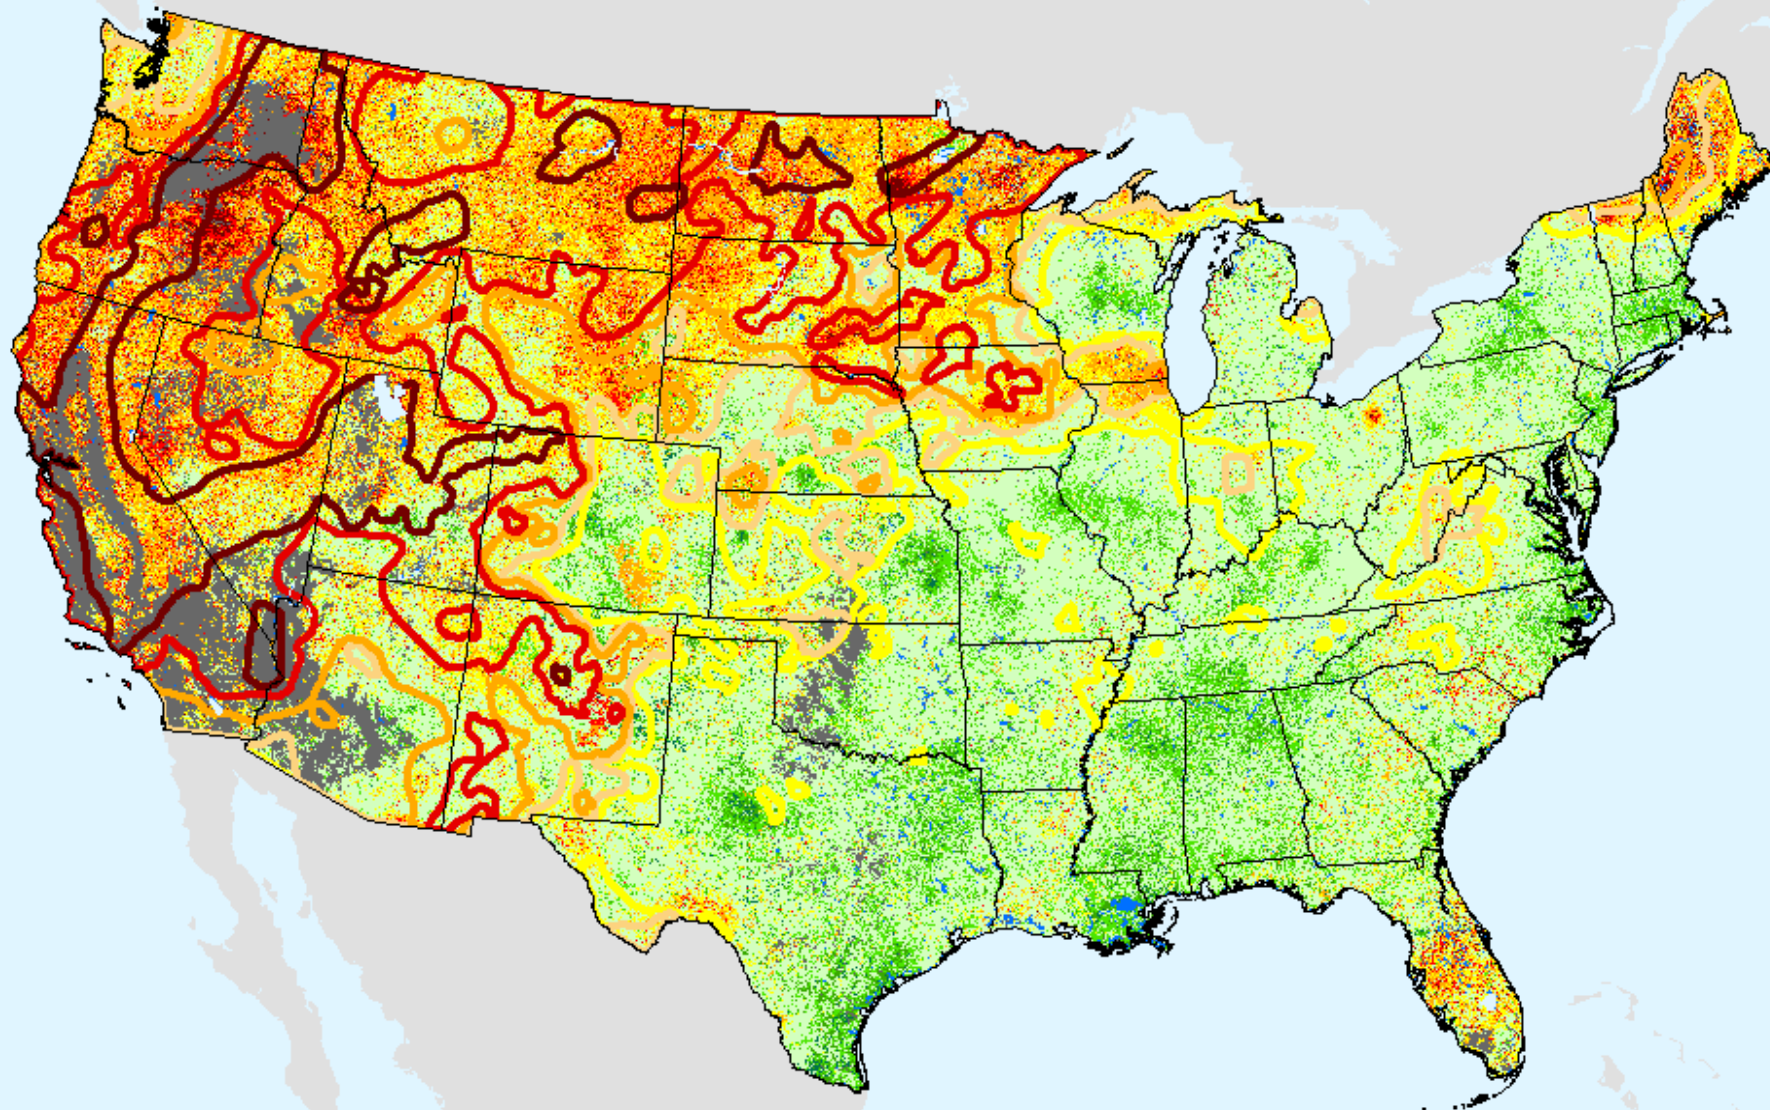

Vegetation Drought Response Index (VegDRI)

As of: Tuesday, September 7, 2021

USDM for: Aug. 24, 2021

□ Background