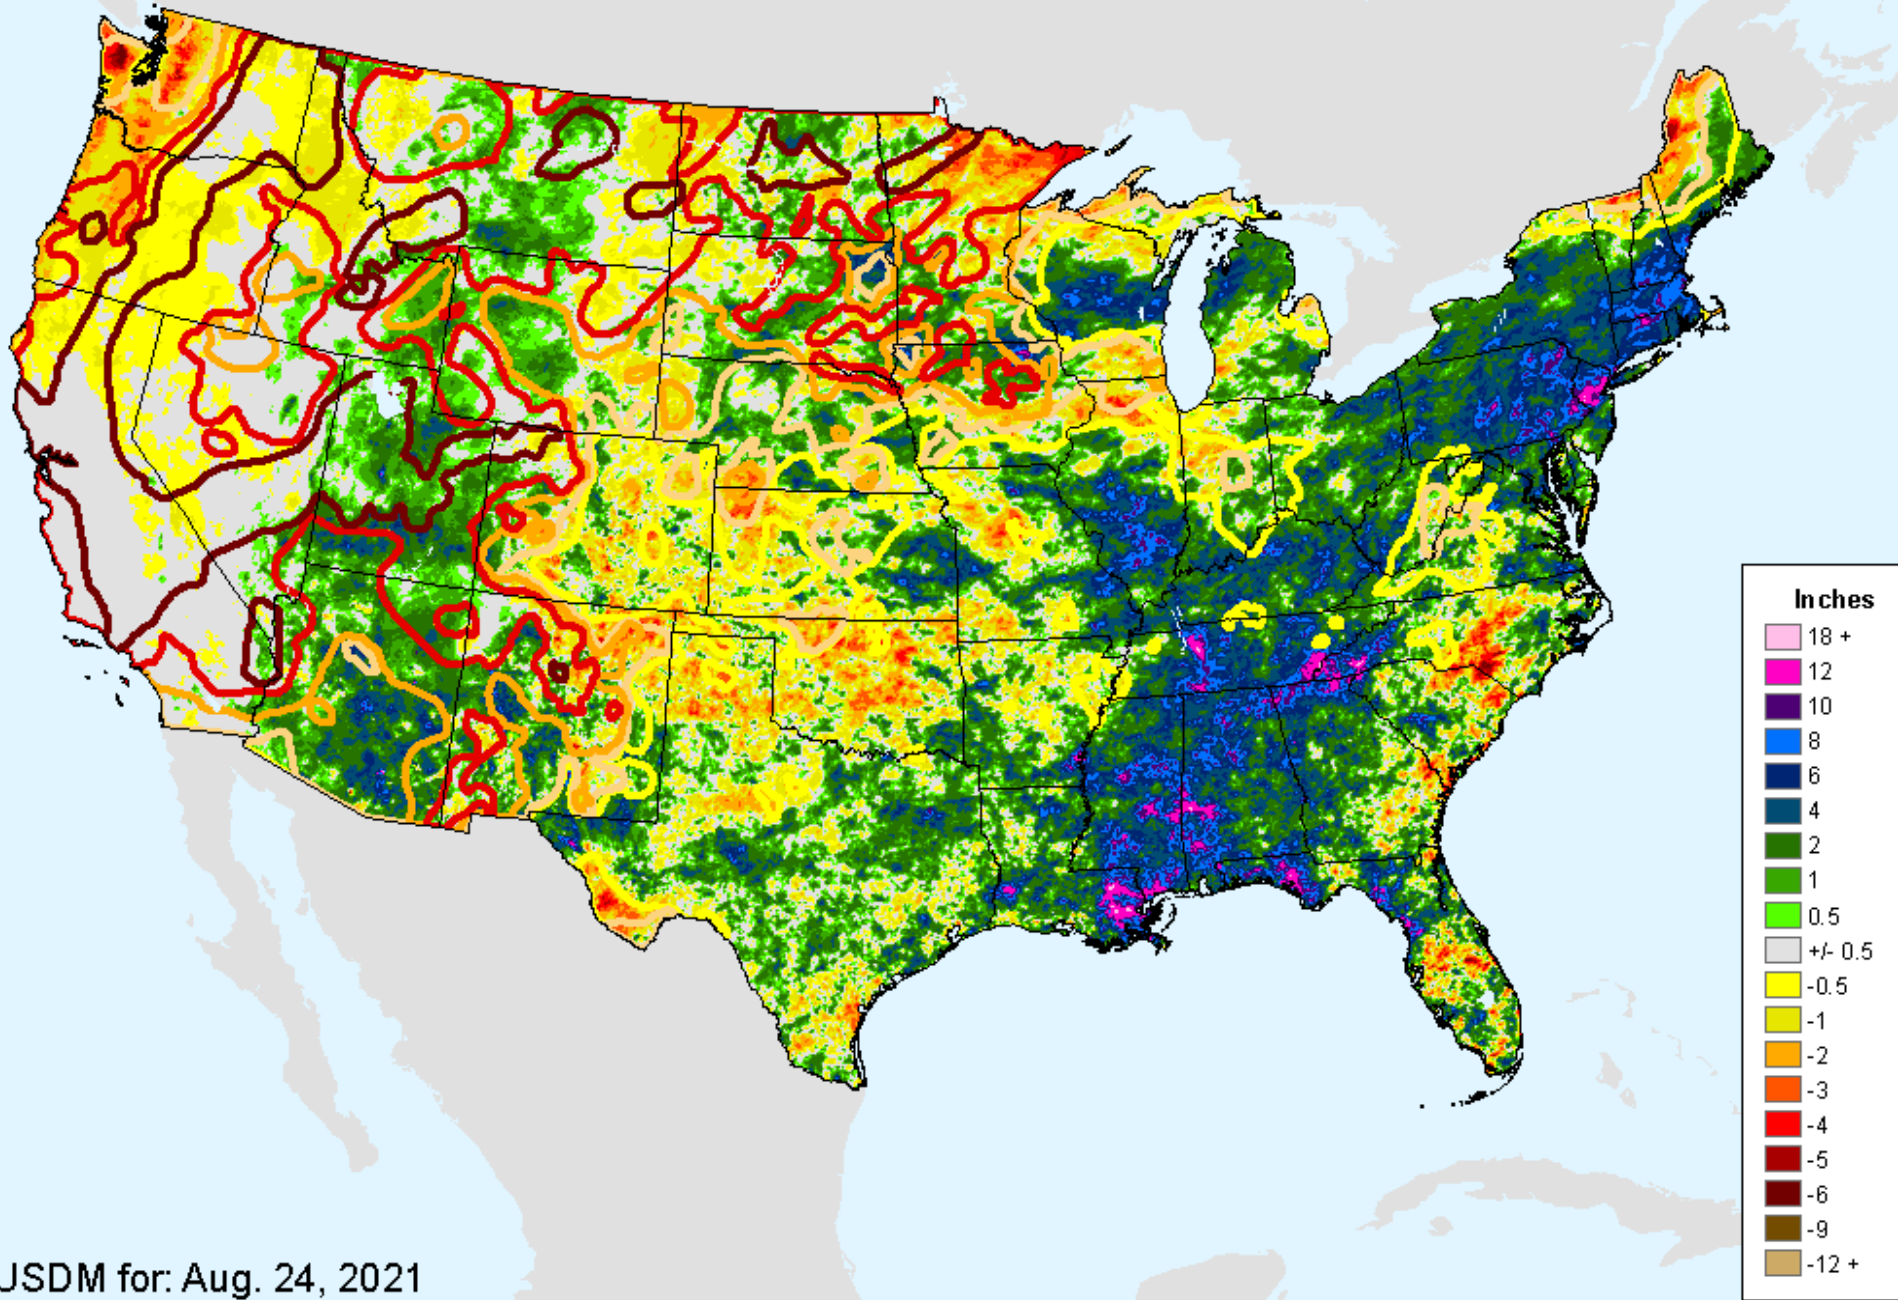

AHPS 60-Day Precip Departure

As of: Tuesday, September 7, 2021

USDM for: Aug. 24, 2021