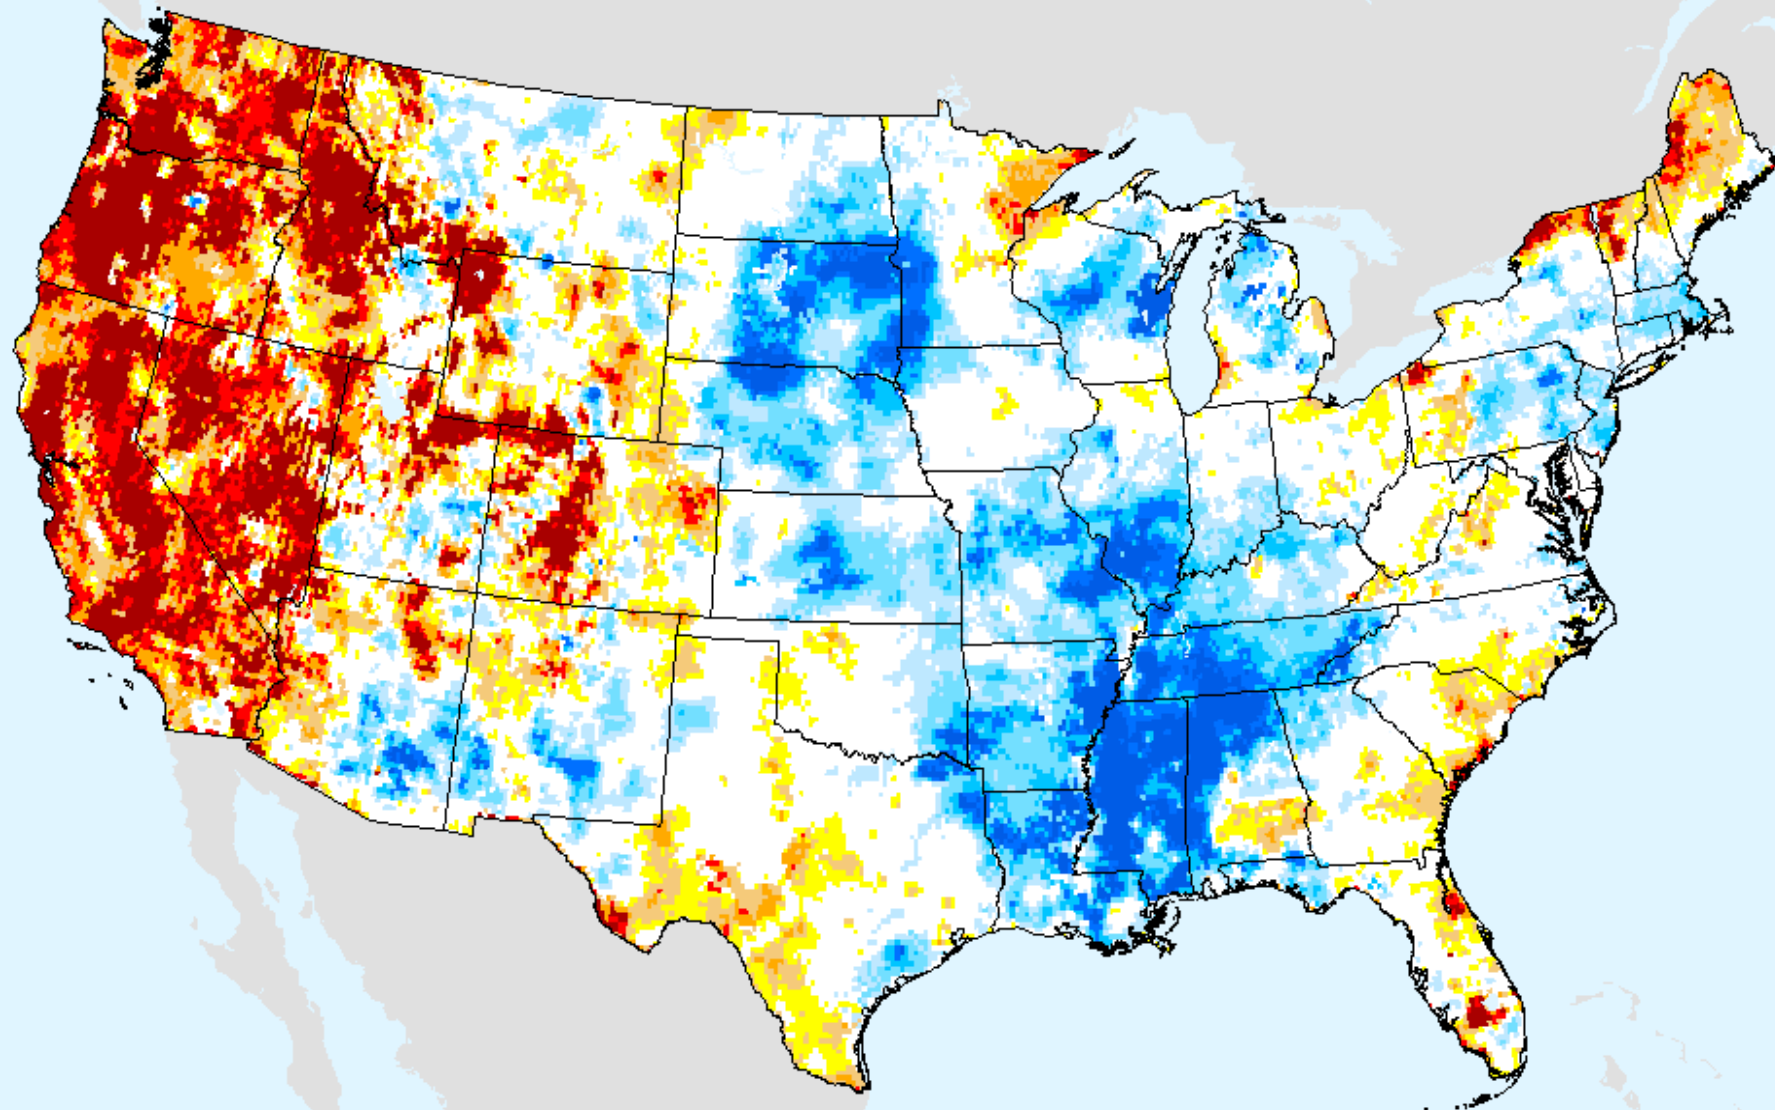

As of: Tuesday, September 7, 2021

GRACE-Based Root Zone Soil Moisture Drought Indicator

As of: Tuesday, September 7, 2021

USDM for: Aug. 24, 2021

GRACE-Based Root Zone Soil Moisture Drought Indicator

As of: Tuesday, September 7, 2021