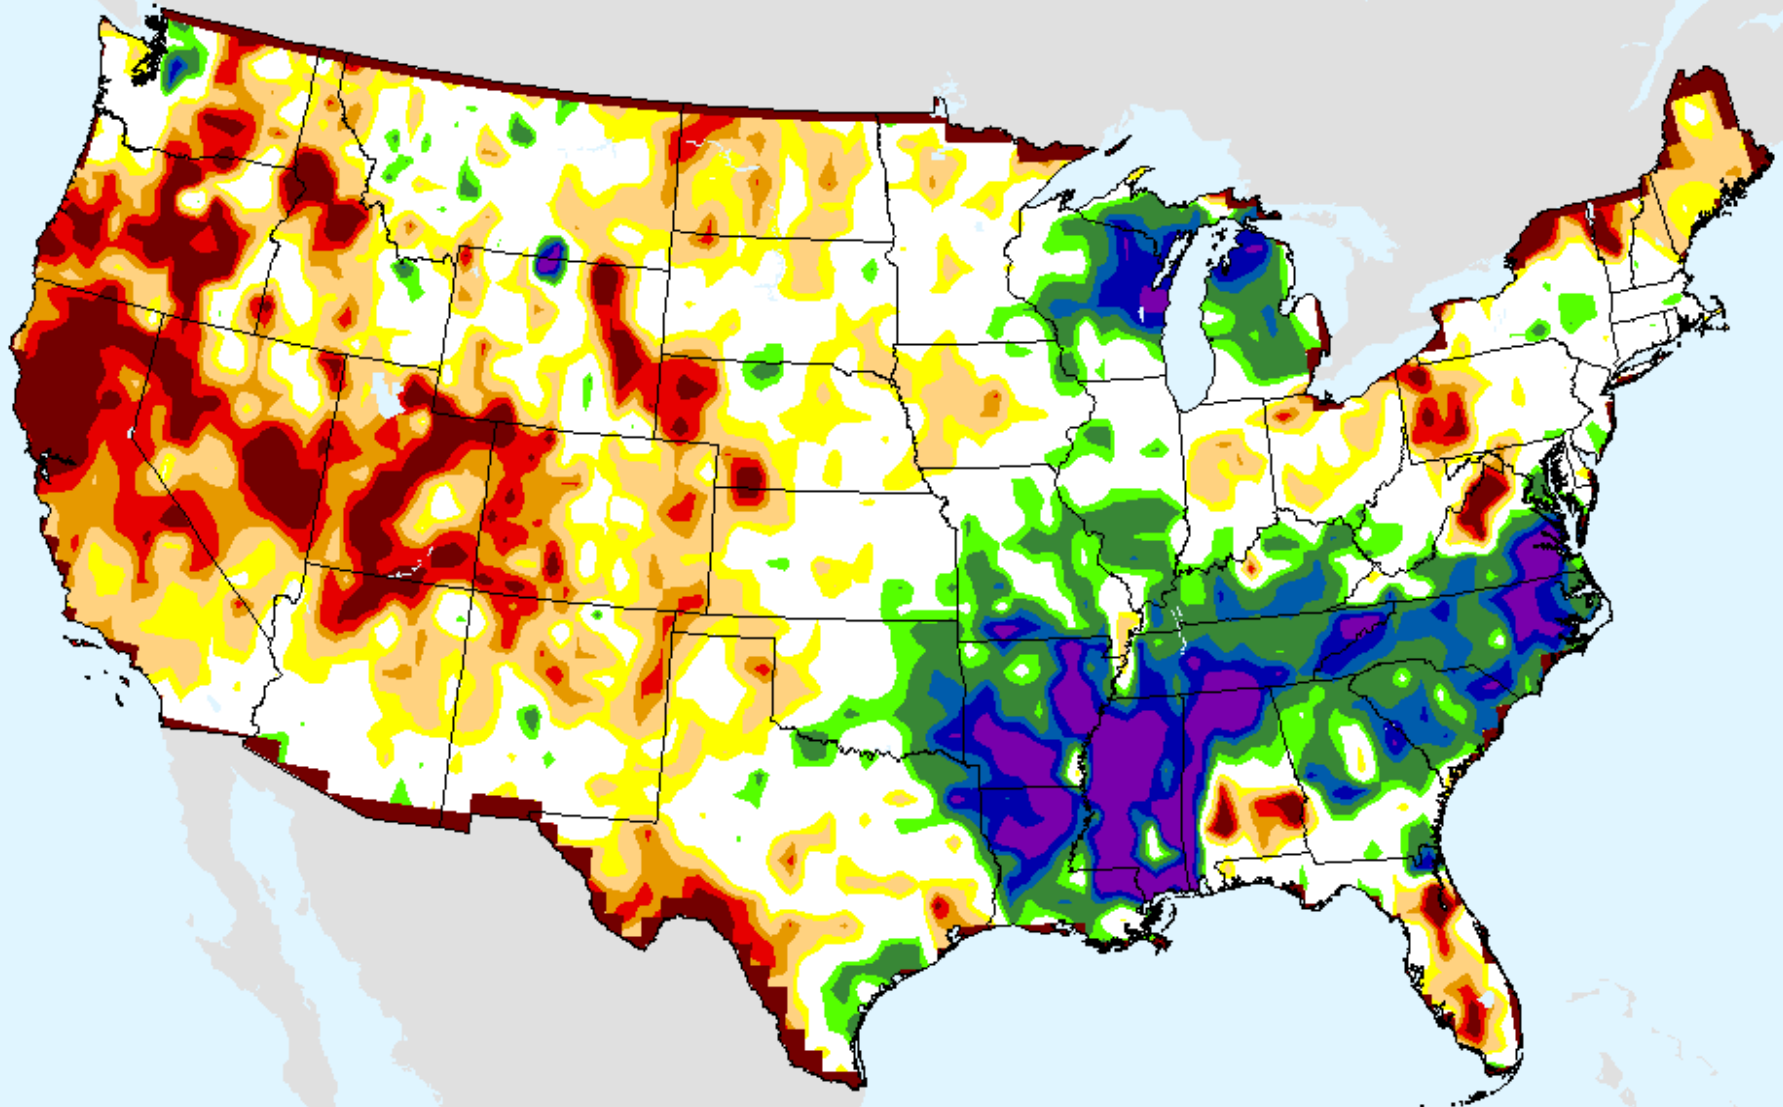

CPC 24-month SPI

As of: Tuesday, September 7, 2021

SPI (USDM)

Vegetation Health Index

As of: Tuesday, September 7, 2021

VHI	
85 - 100	Dark Blue
73 - 84	Blue
61 - 72	Green
49 - 60	Light Green
37 - 48	Yellow
25 - 36	Orange
13 - 24	Red
7 - 12	Dark Red
1 - 6	Black