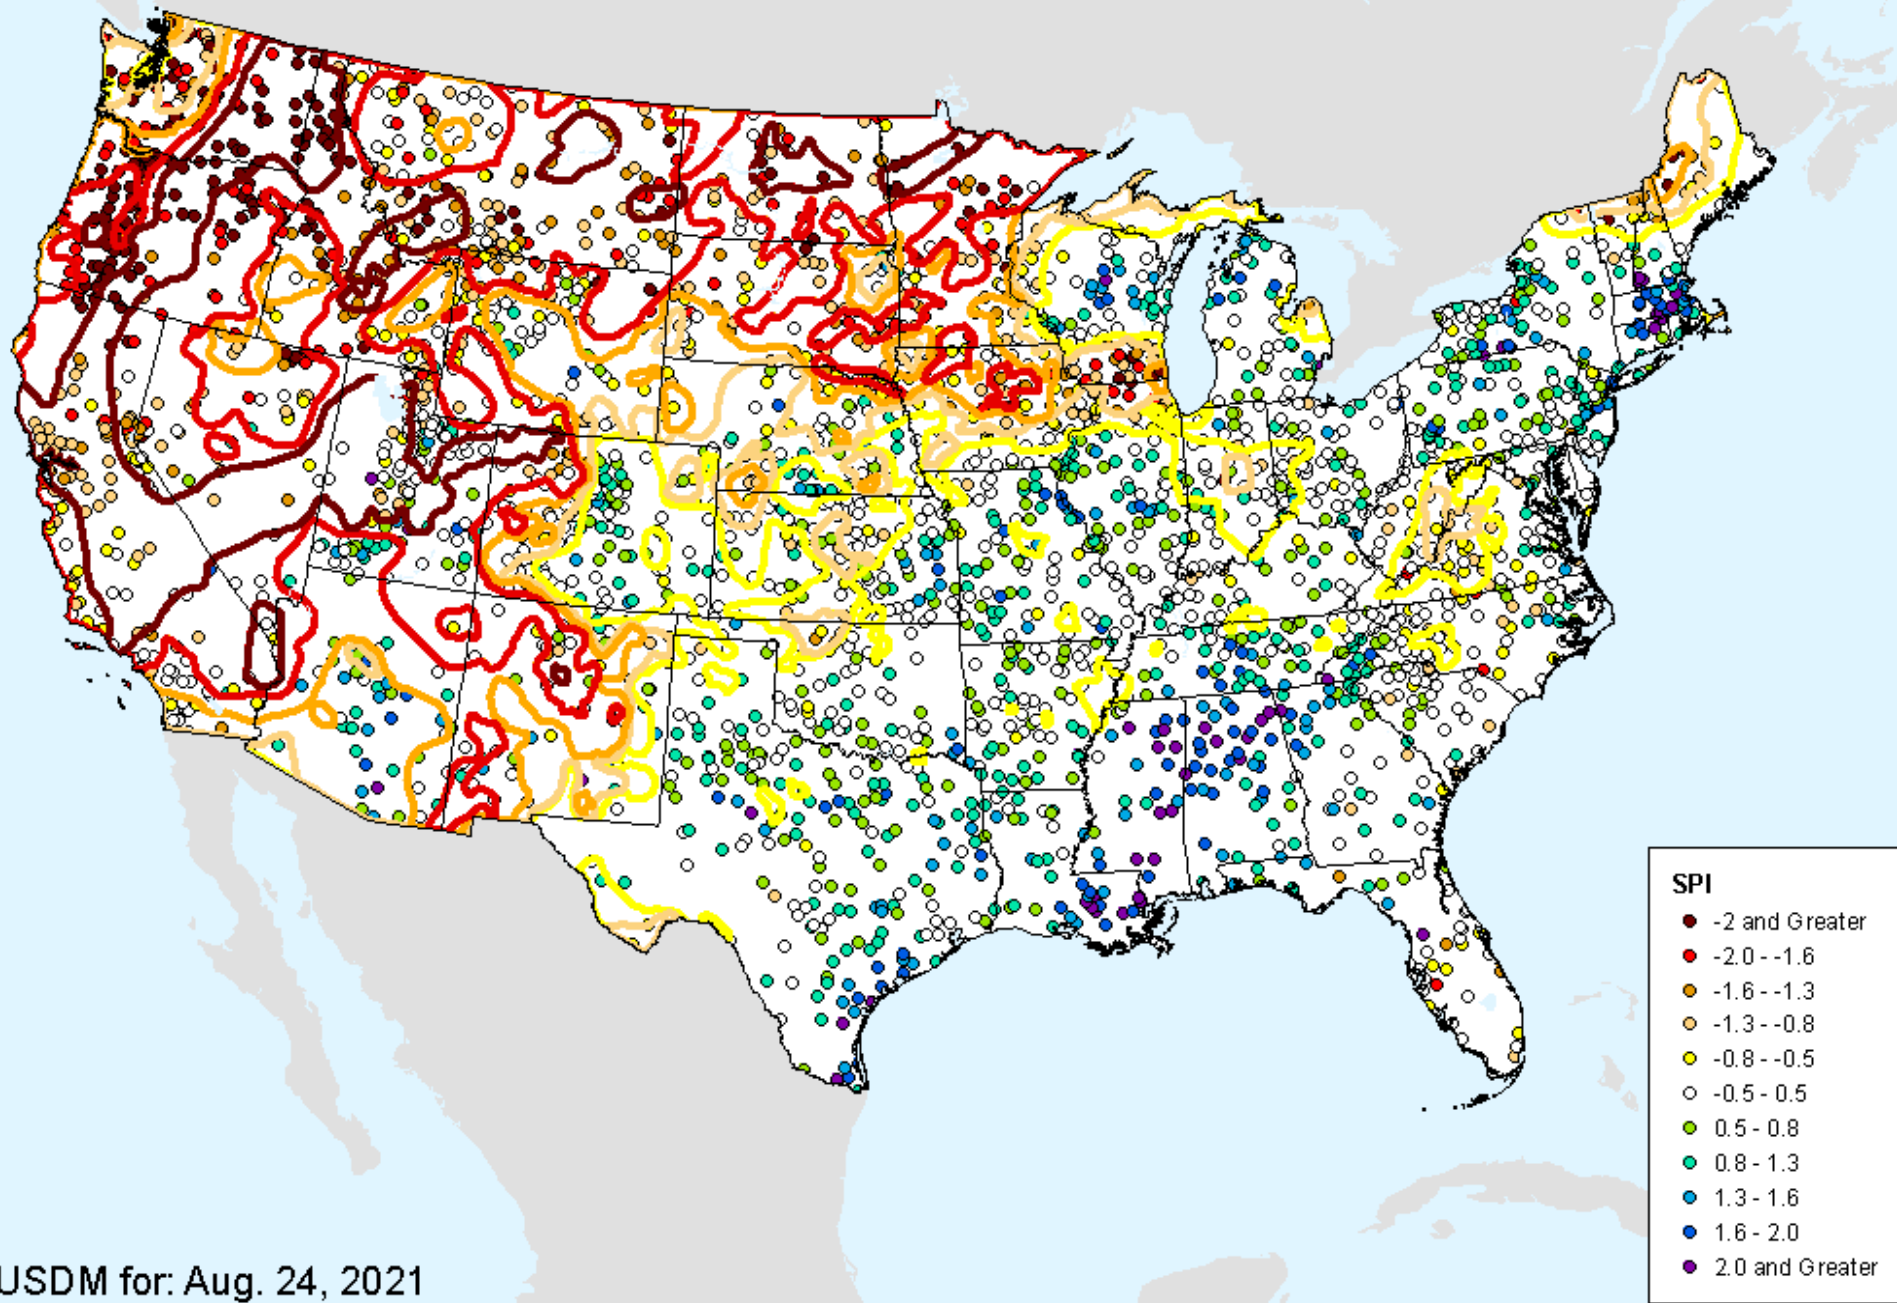

HPRCC 6-month SPI

As of: Tuesday, September 7, 2021

USDM for: Aug. 24, 2021