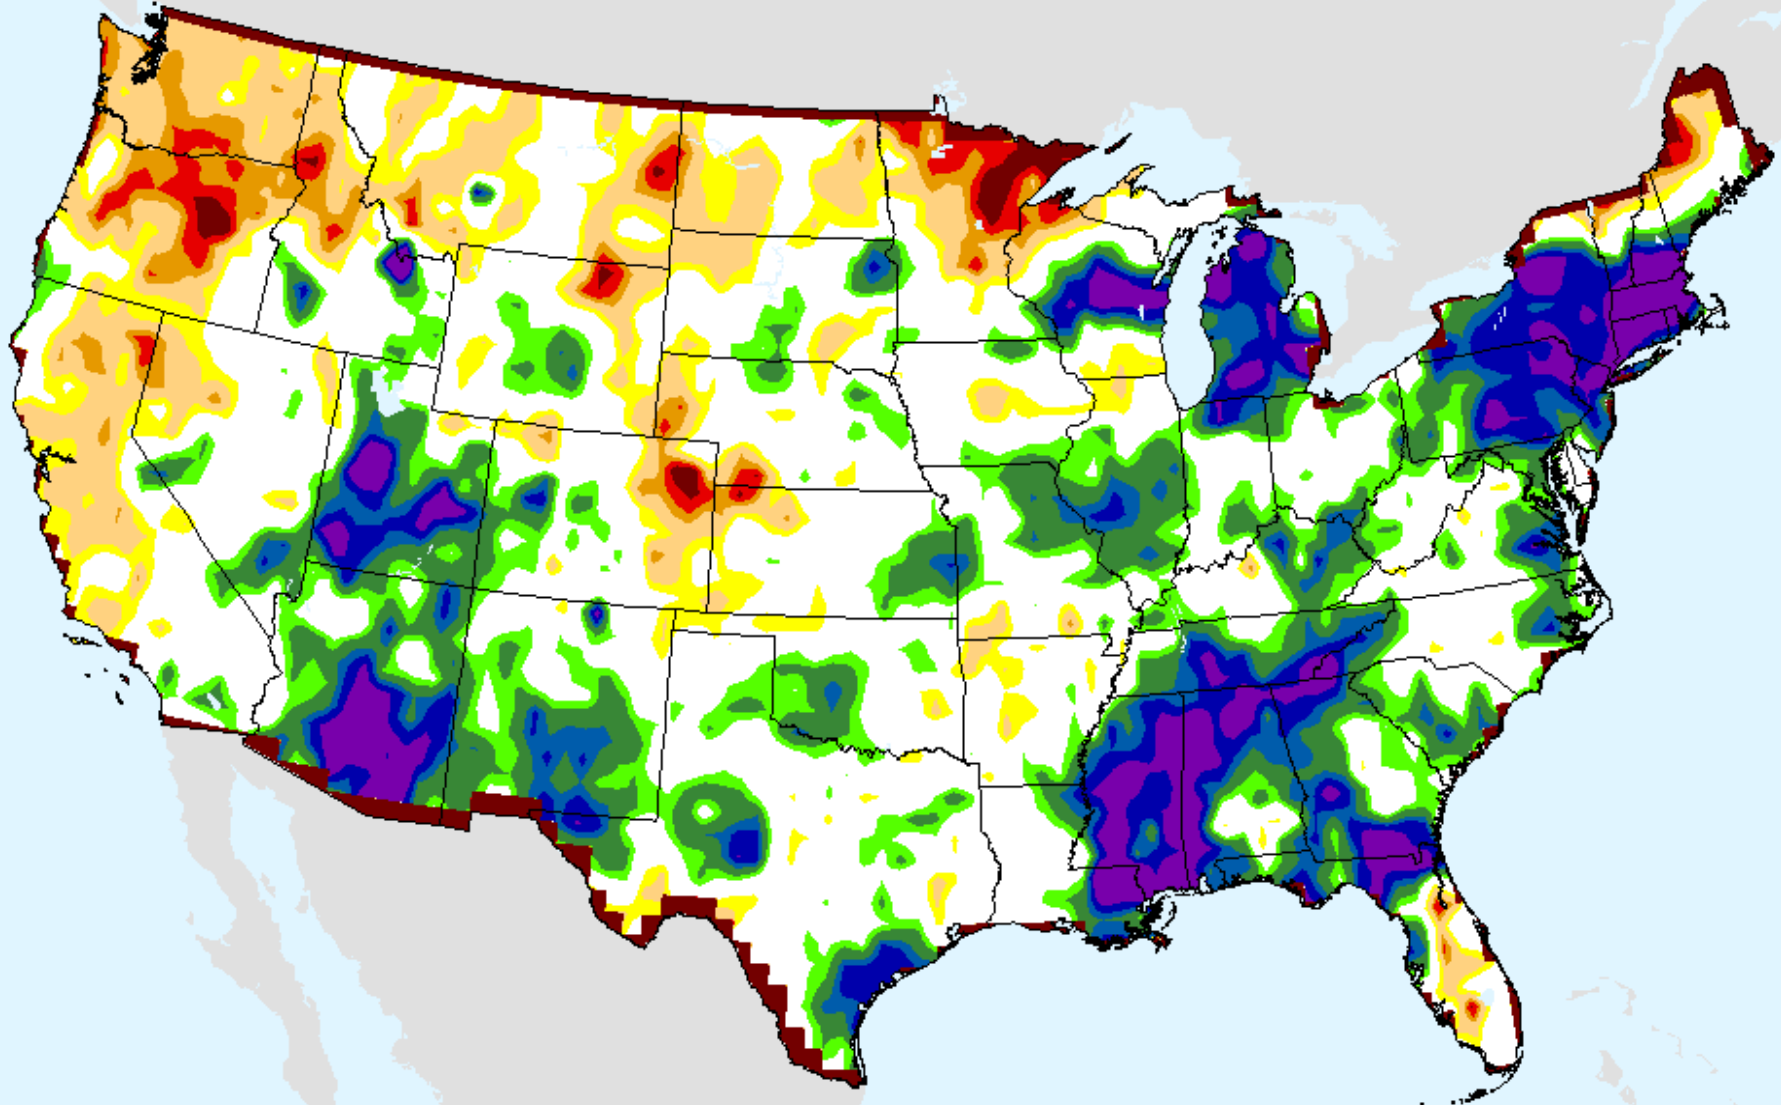

CPC 3-month SPI

As of: Tuesday, September 7, 2021