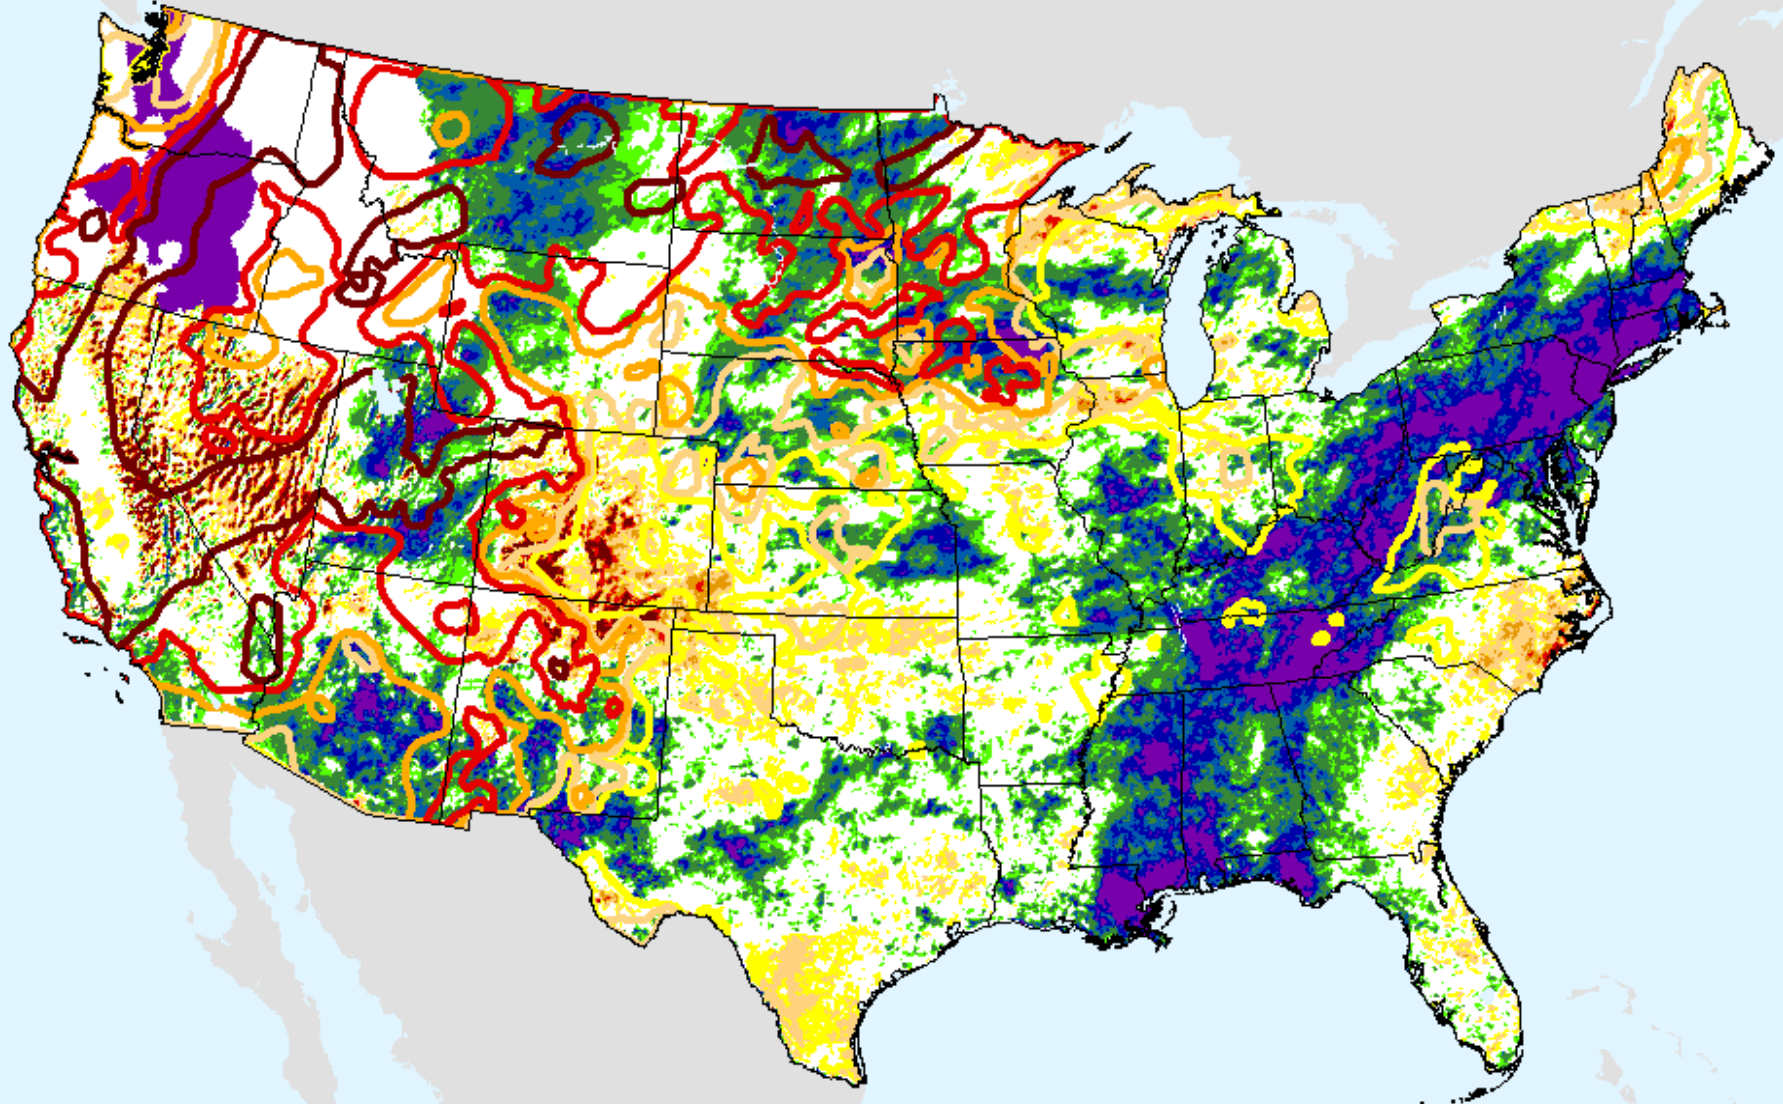

USDM for: Aug. 24, 2021

Keetch-Byram Drought Index (KBDI)

As of: Tuesday, September 7, 2021

AHPS 1-month SPEI

As of: Tuesday, September 7, 2021

USDM for: Aug. 24, 2021

SPEI (USDM)

AHPS 1-month SPEI