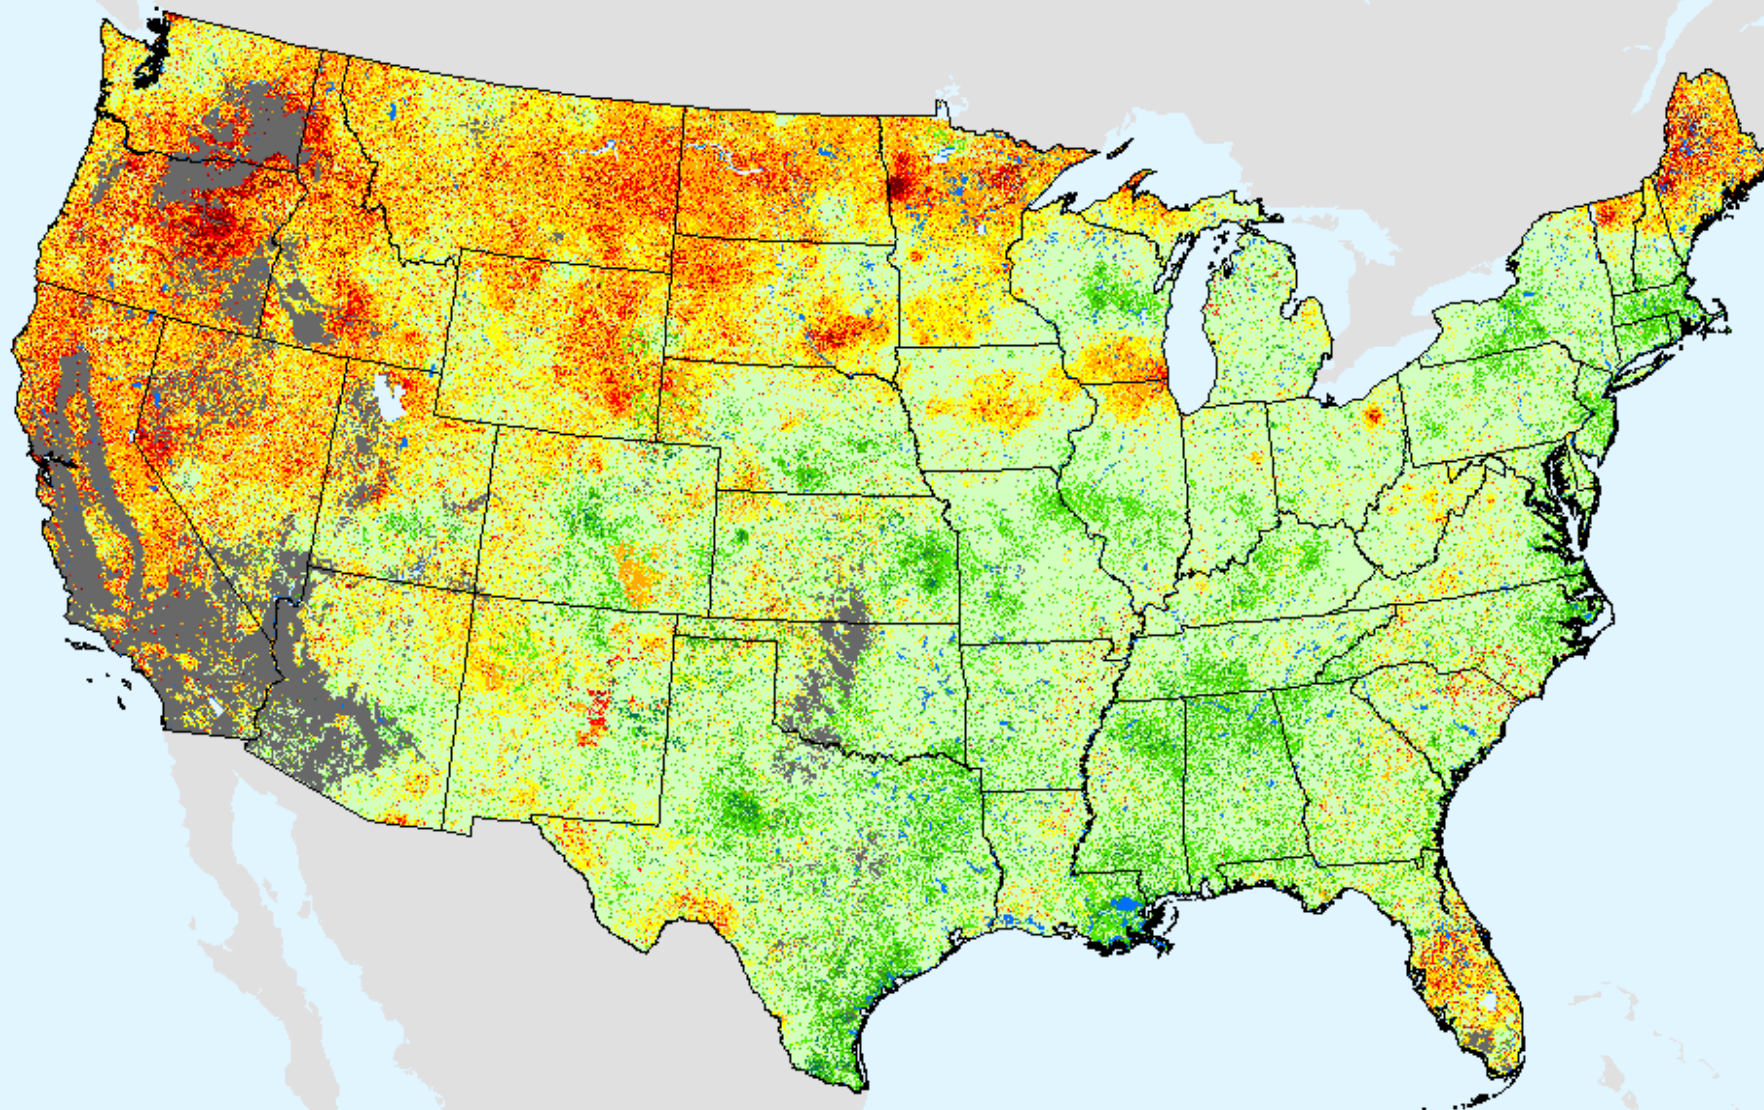

As of: Tuesday, September 7, 2021

USDM for: Aug. 24, 2021

□ Background

Vegetation Drought Response Index (VegDRI)

As of: Tuesday, September 7, 2021

□ BackGround

Evaporative Stress Index (ESI) 4-week

As of: Tuesday, September 7, 2021