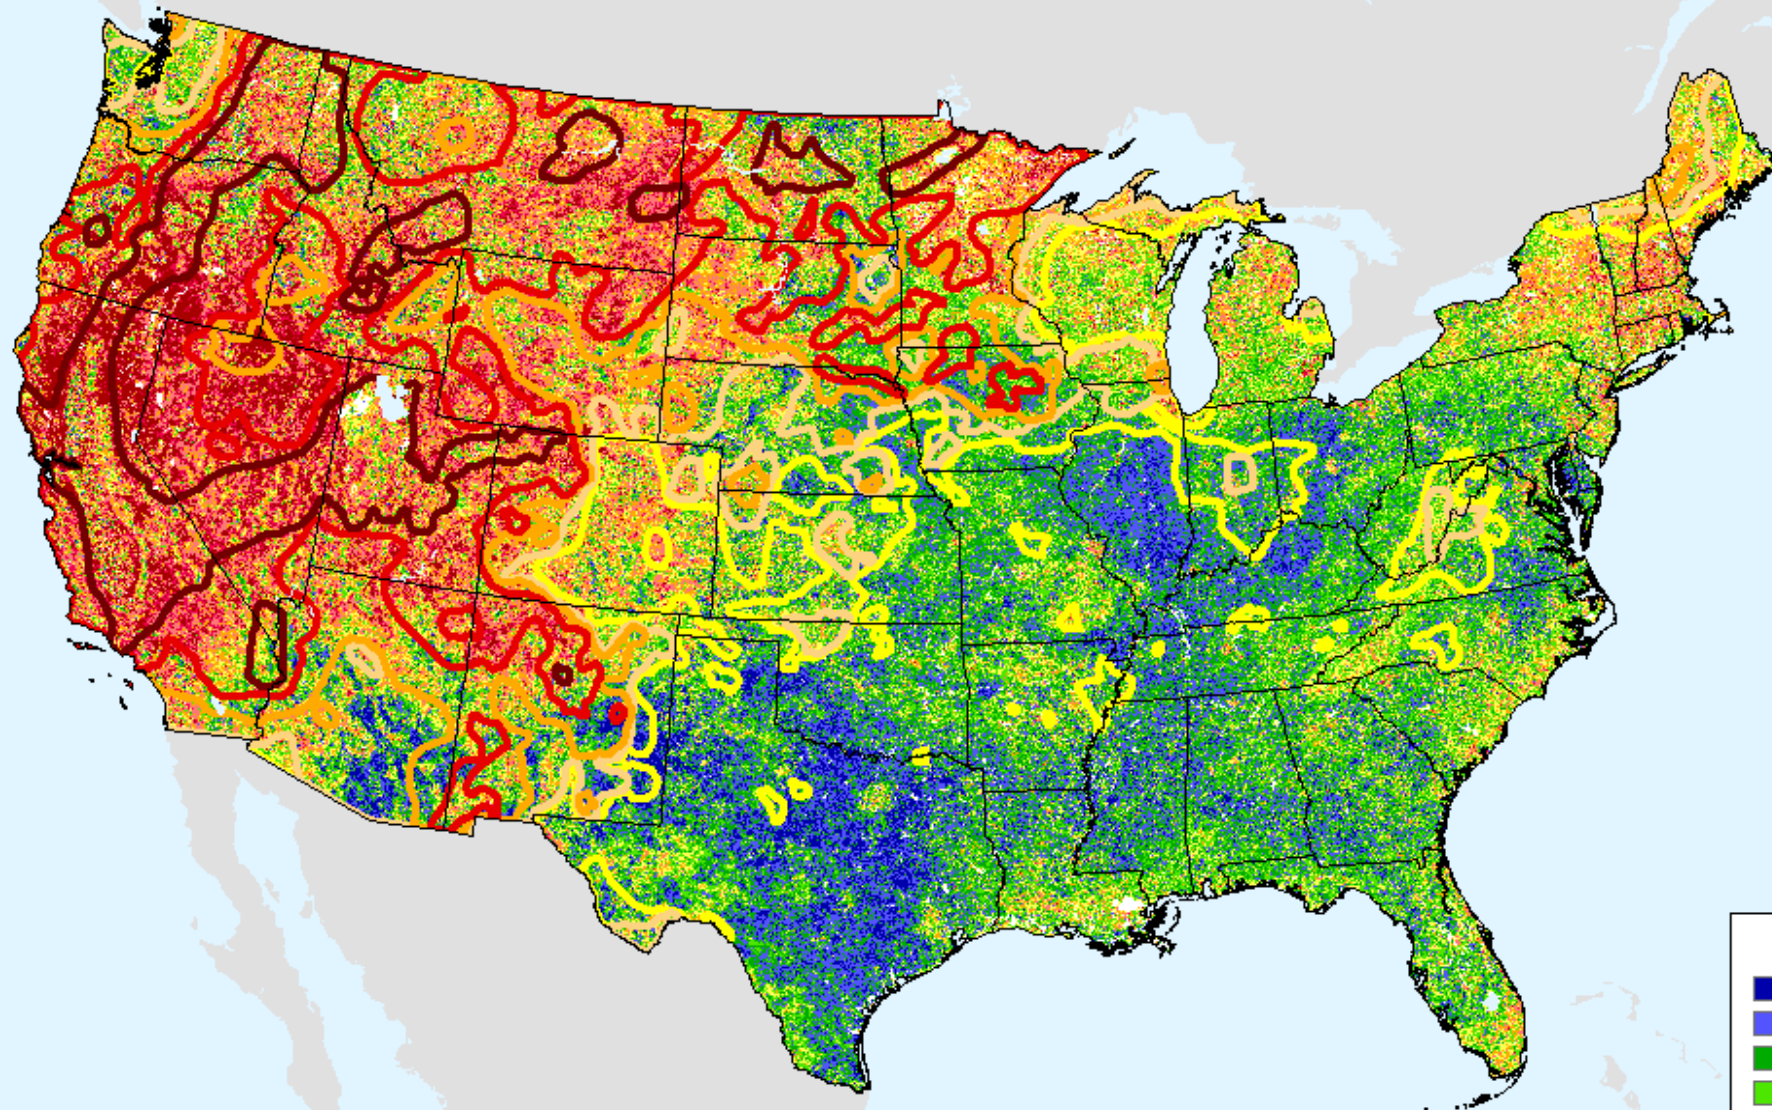

CPC 24-month SPI

As of: Tuesday, September 7, 2021

SPI (USDM)

Vegetation Health Index

As of: Tuesday, September 7, 2021

VHI	
85 - 100	Dark Blue
73 - 84	Blue
61 - 72	Green
49 - 60	Light Green
37 - 48	Yellow
25 - 36	Orange
13 - 24	Red
7 - 12	Dark Red
1 - 6	Black