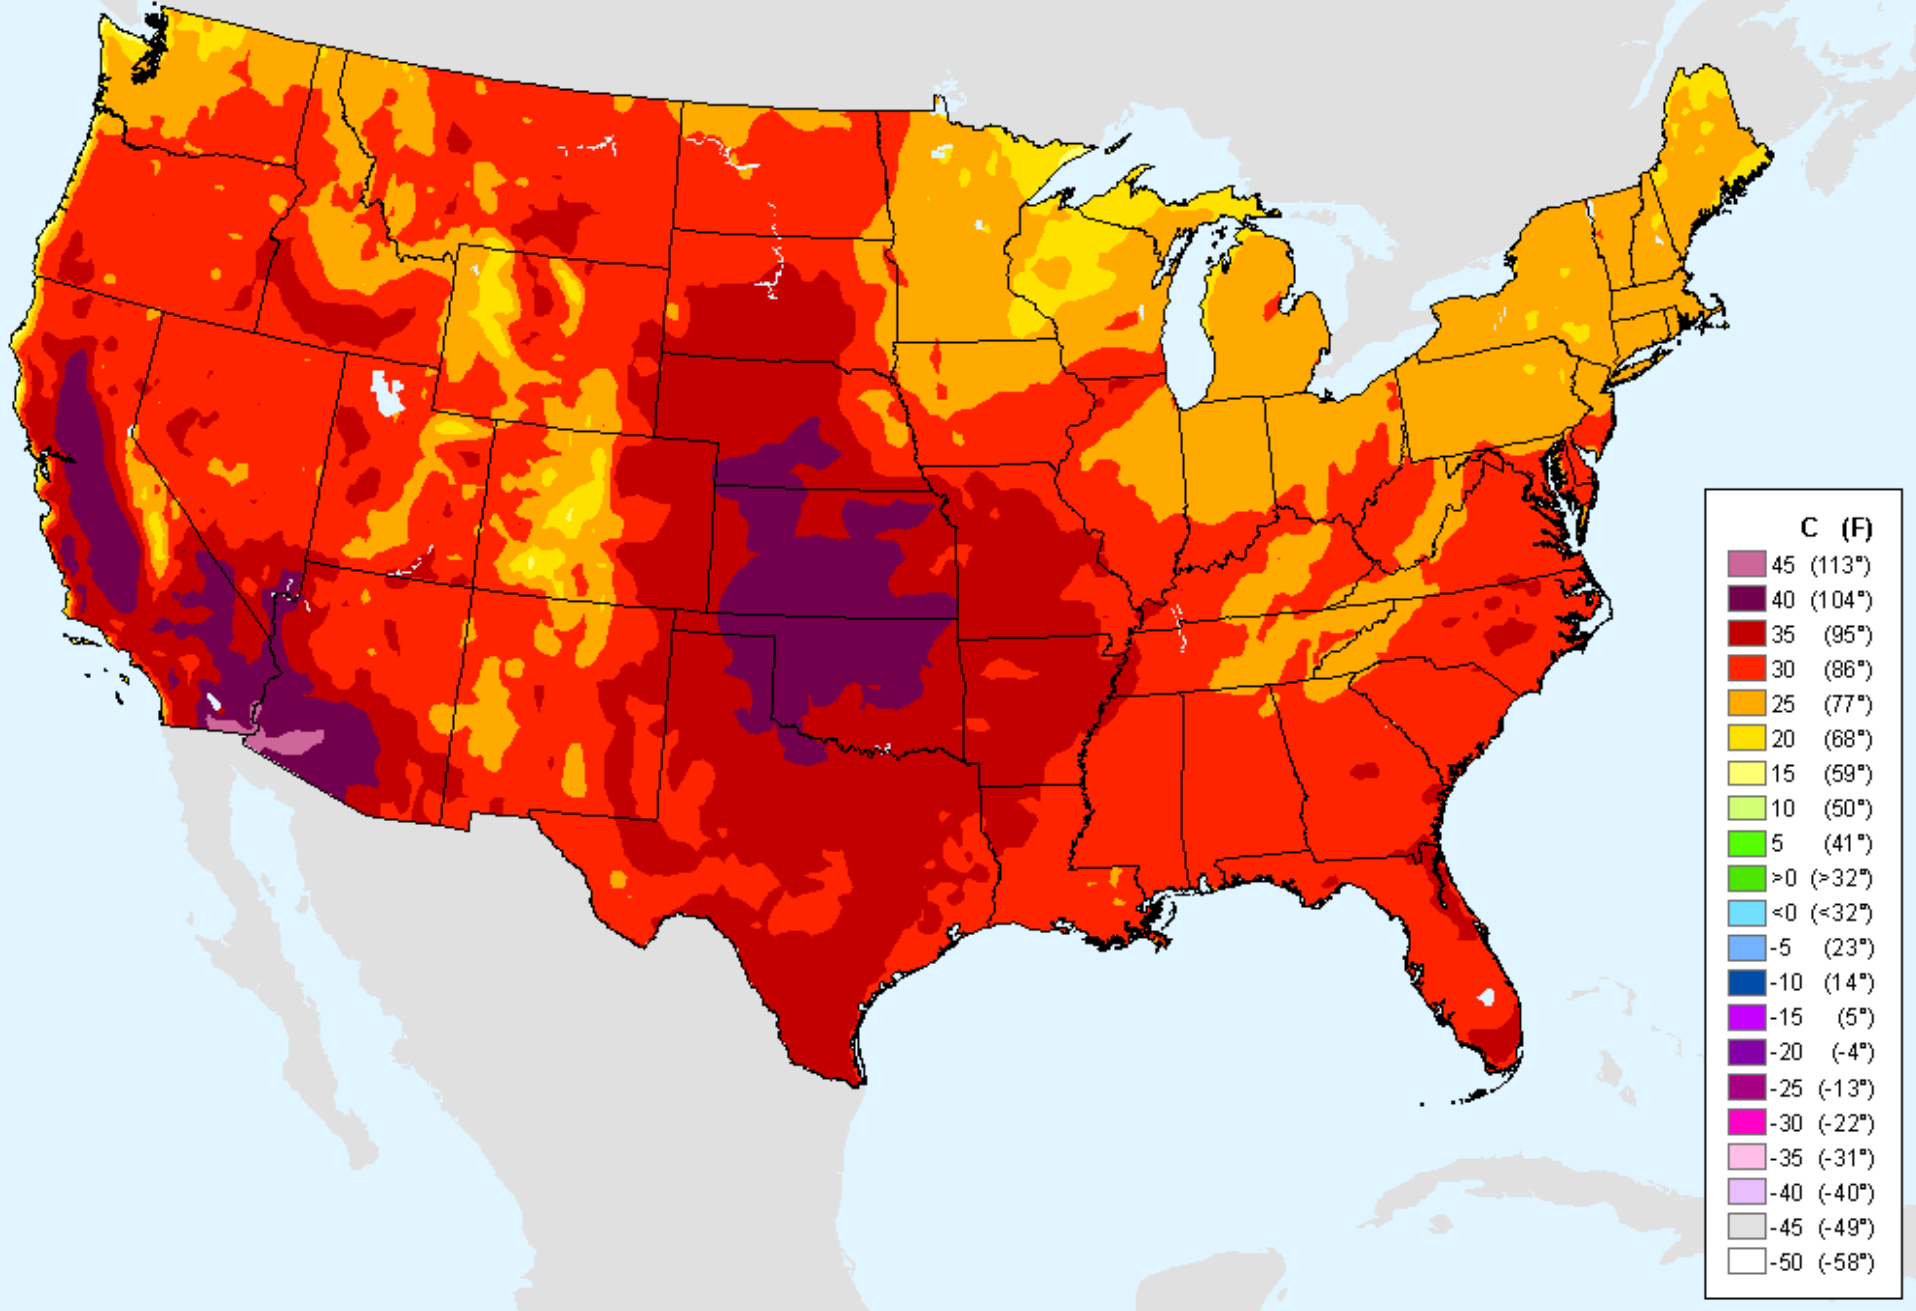

GFS (00z) 7-Day Max Temp Forecast

As of: Tuesday, September 7, 2021