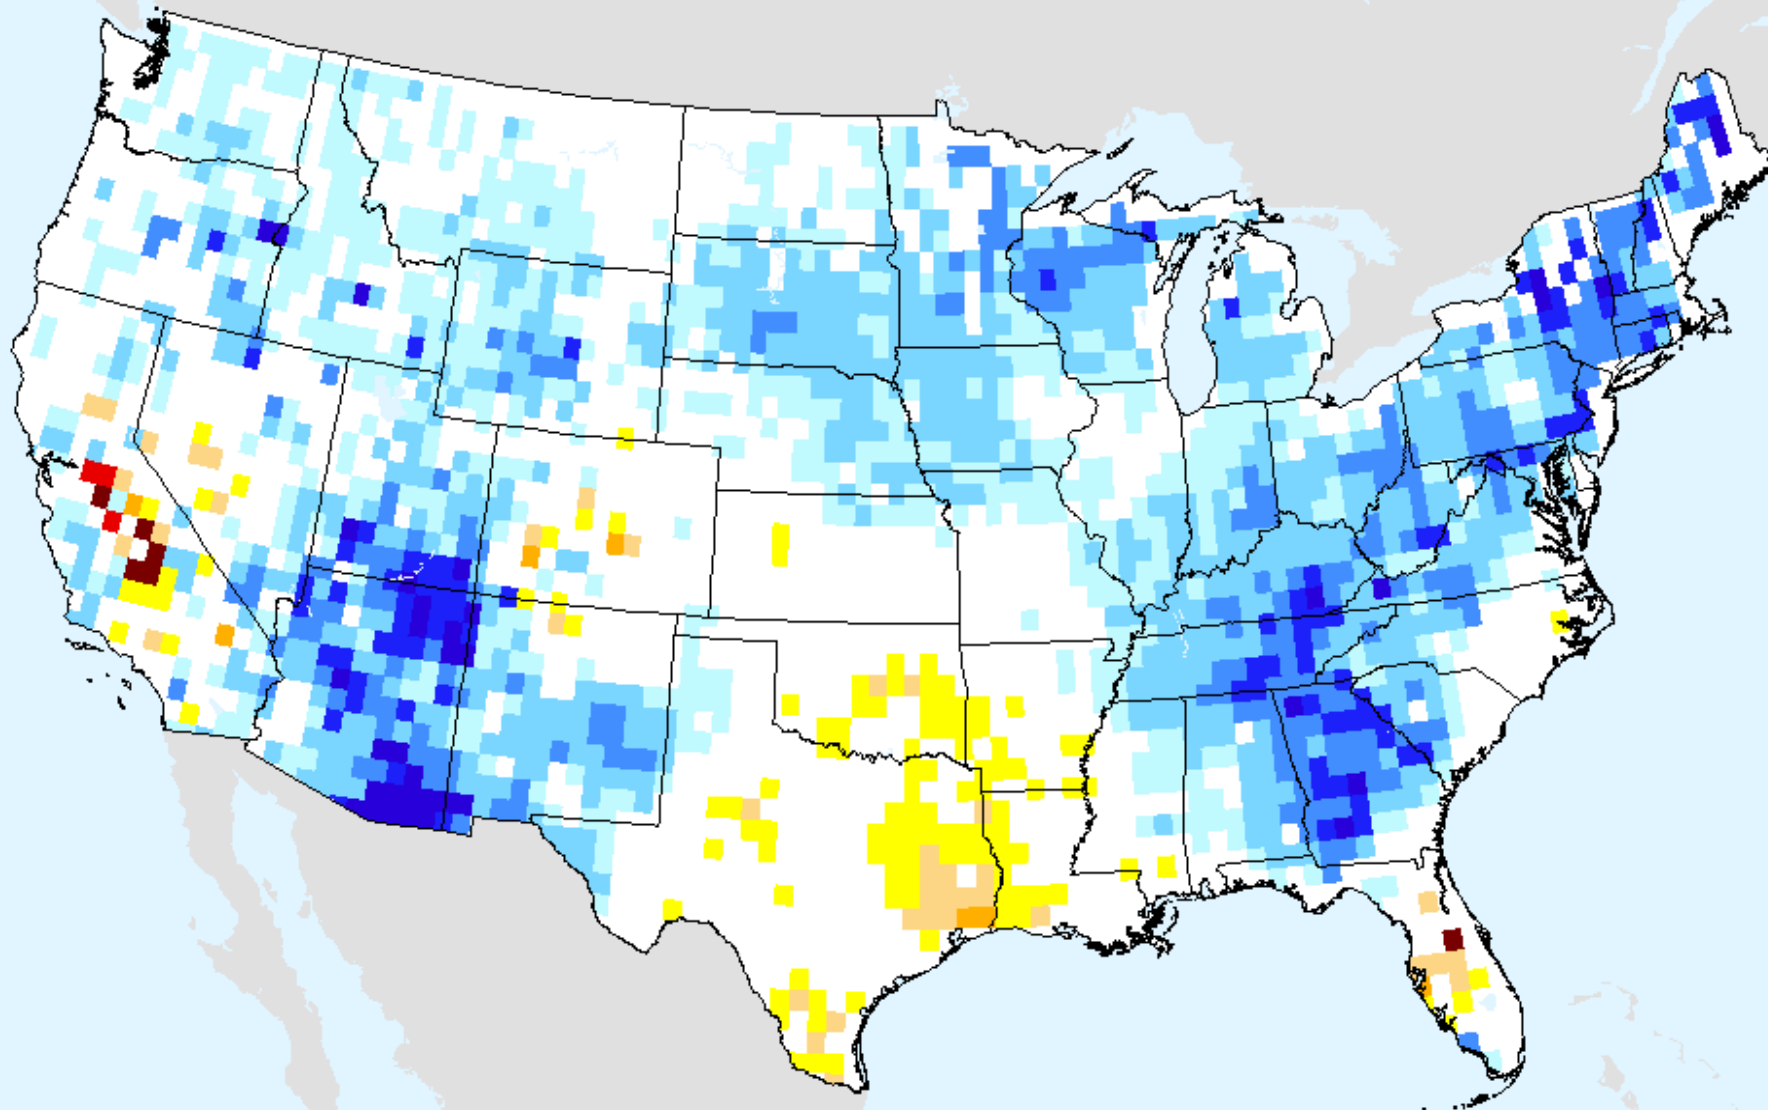

AIRS-Based Retrieved Surface Air Temperature 7 Day

As of: Tuesday, September 7, 2021