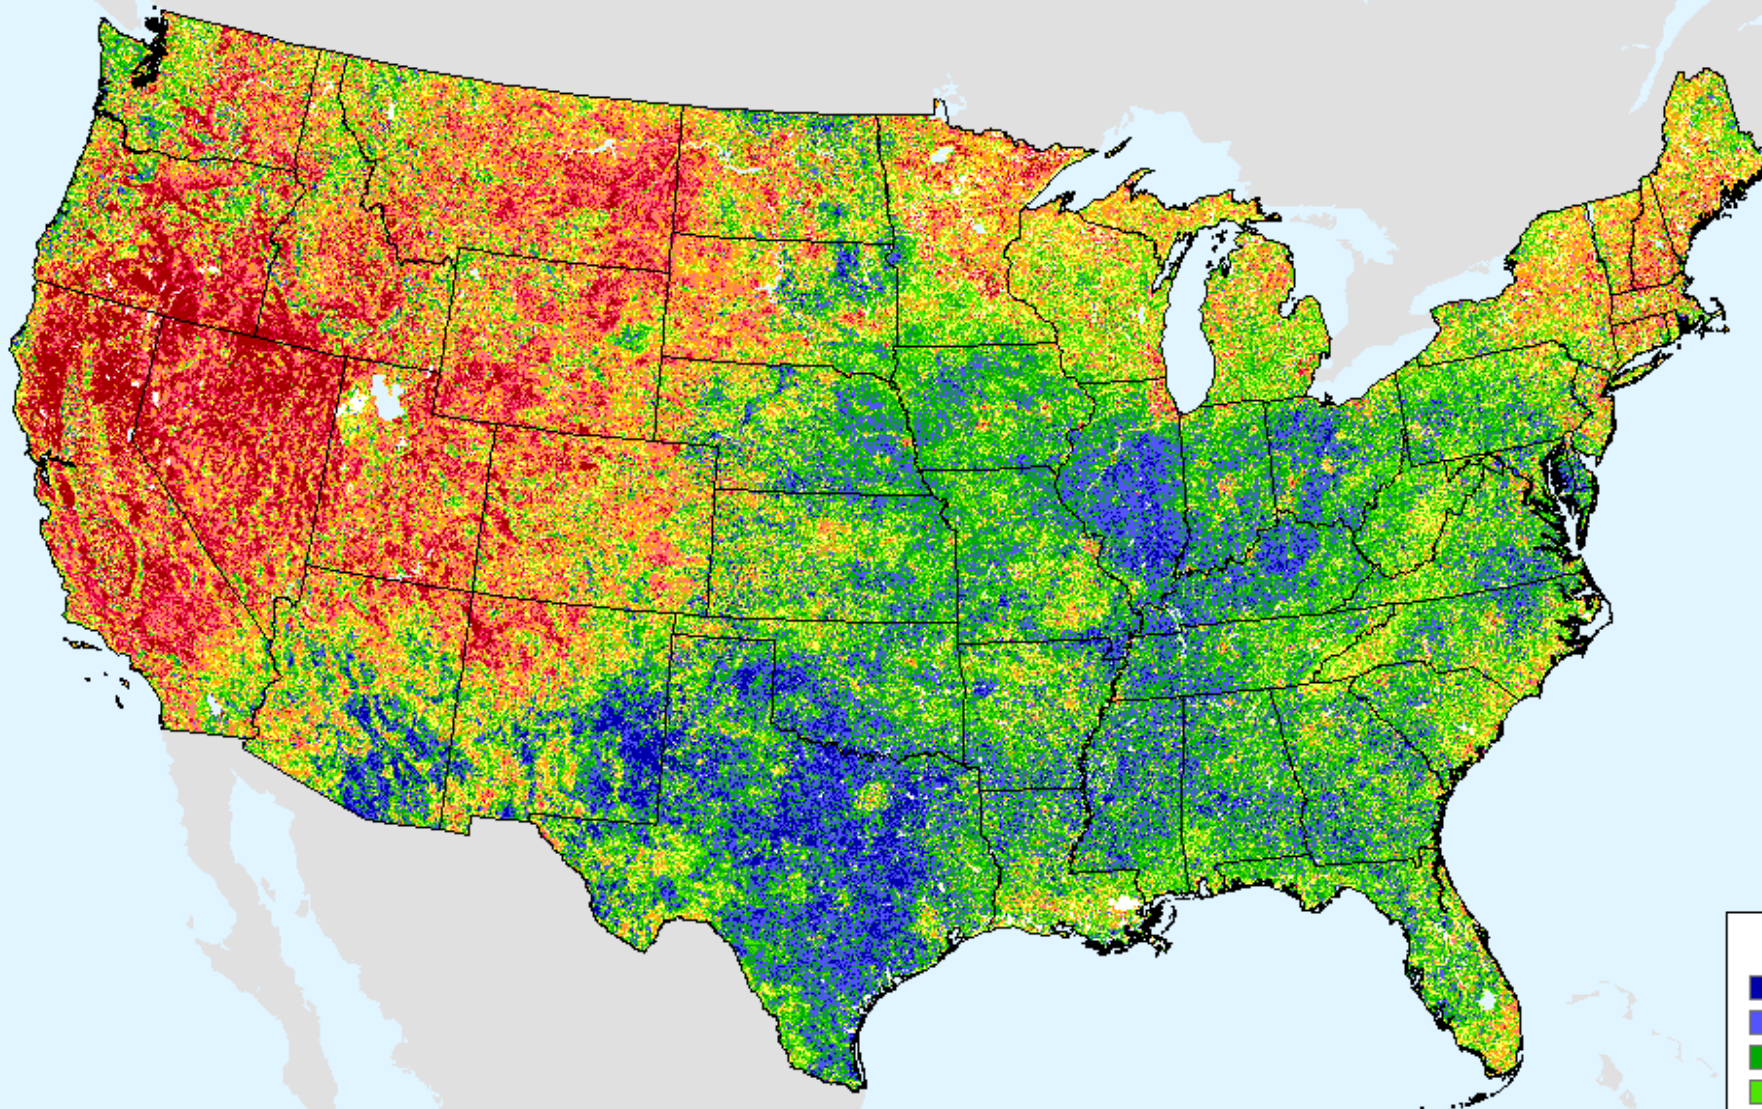

Vegetation Health Index

As of: Tuesday, September 7, 2021