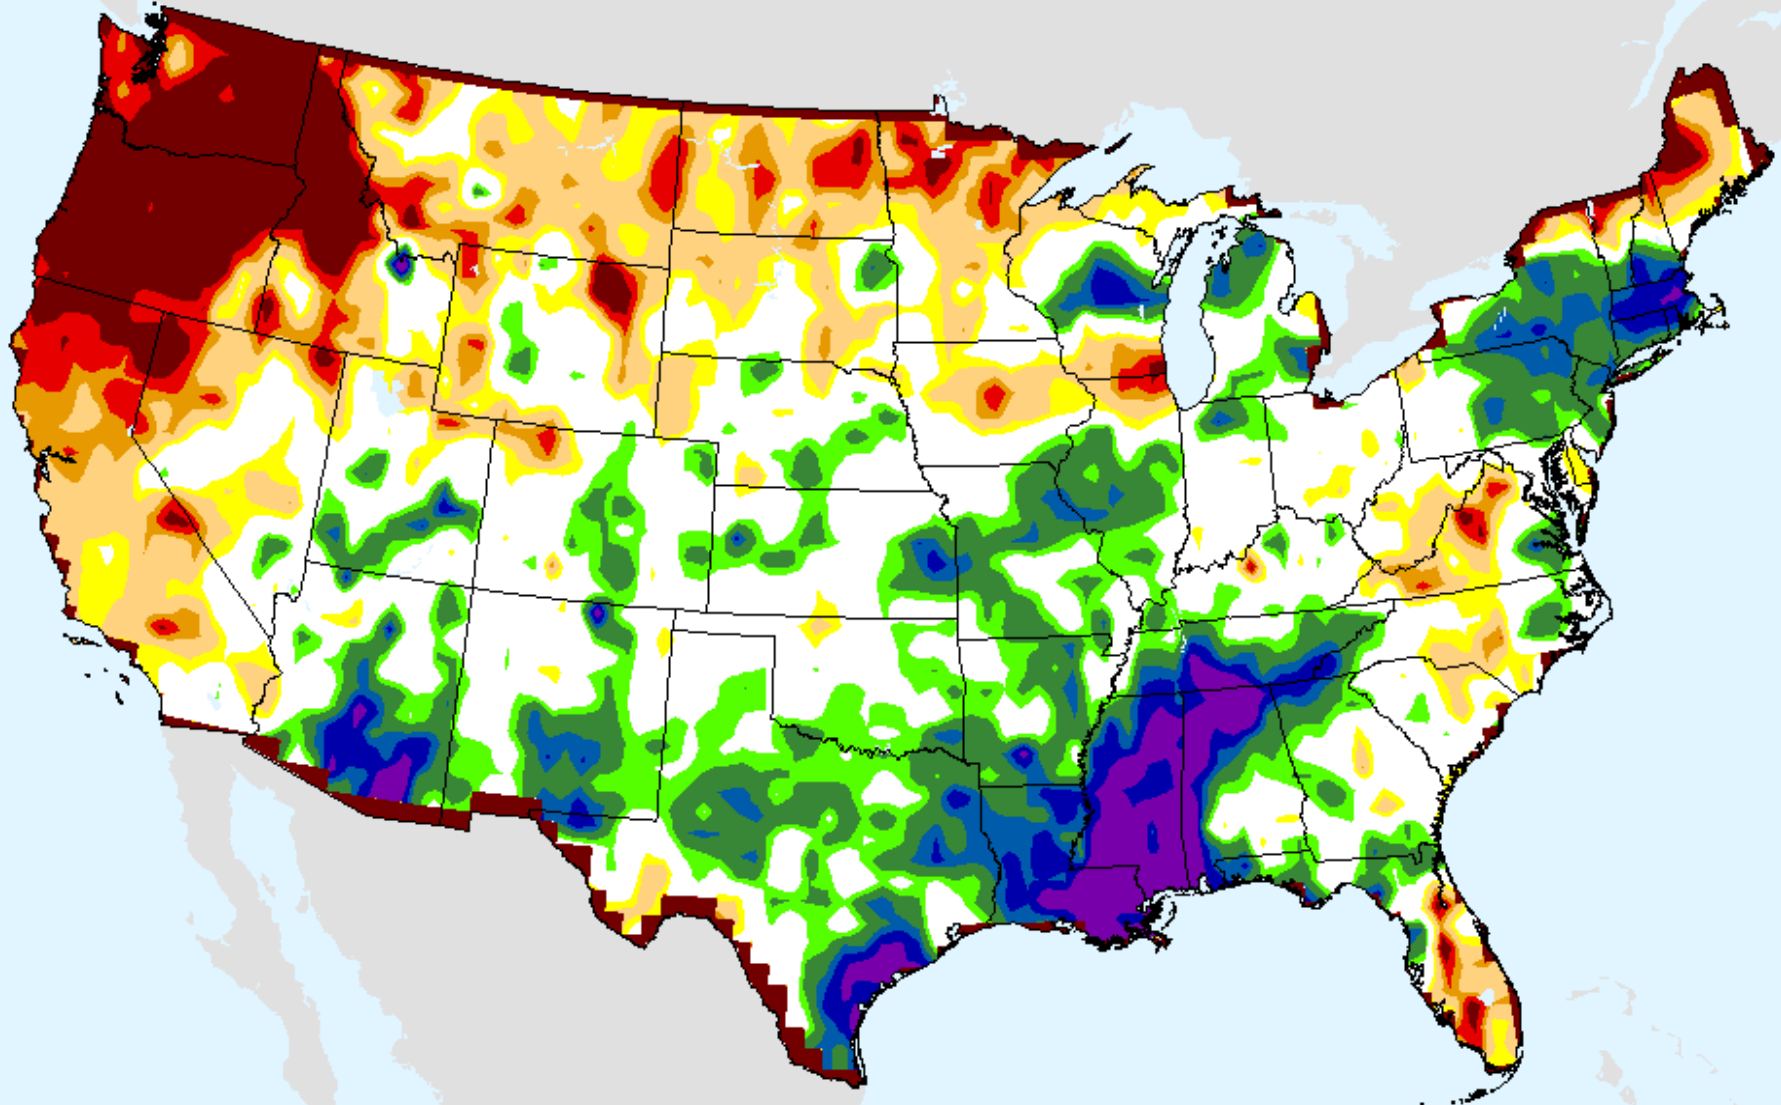

As of: Tuesday, September 7, 2021

CPC 6-month SPI

As of: Tuesday, September 7, 2021

USDM for: Aug. 24, 2021

SPI (USDM)

CPC 6-month SPI

As of: Tuesday, September 7, 2021

CPC 9-month SPI