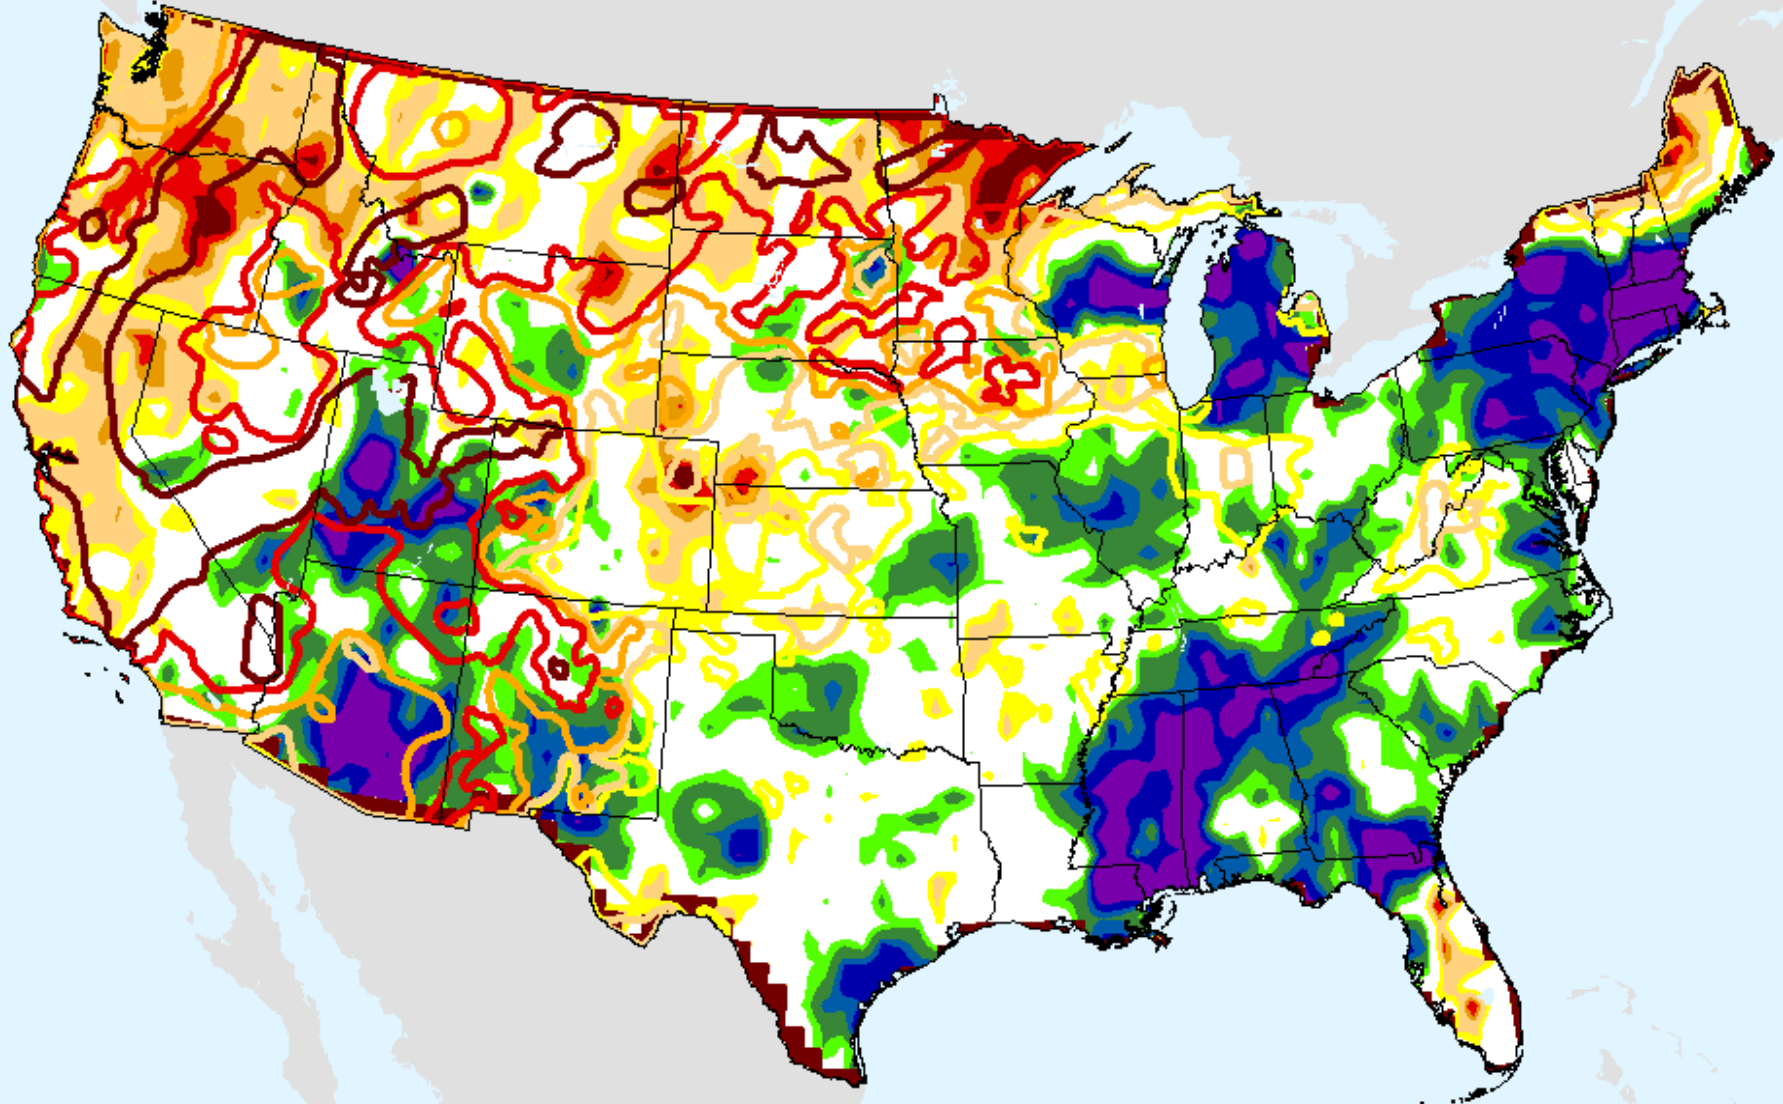

SPI (USDM)

AHPS 36-month SPI

As of: Tuesday, September 7, 2021

CPC 3-month SPI

As of: Tuesday, September 7, 2021

USDM for: Aug. 24, 2021

SPI (USDM)

CPC 3-month SPI