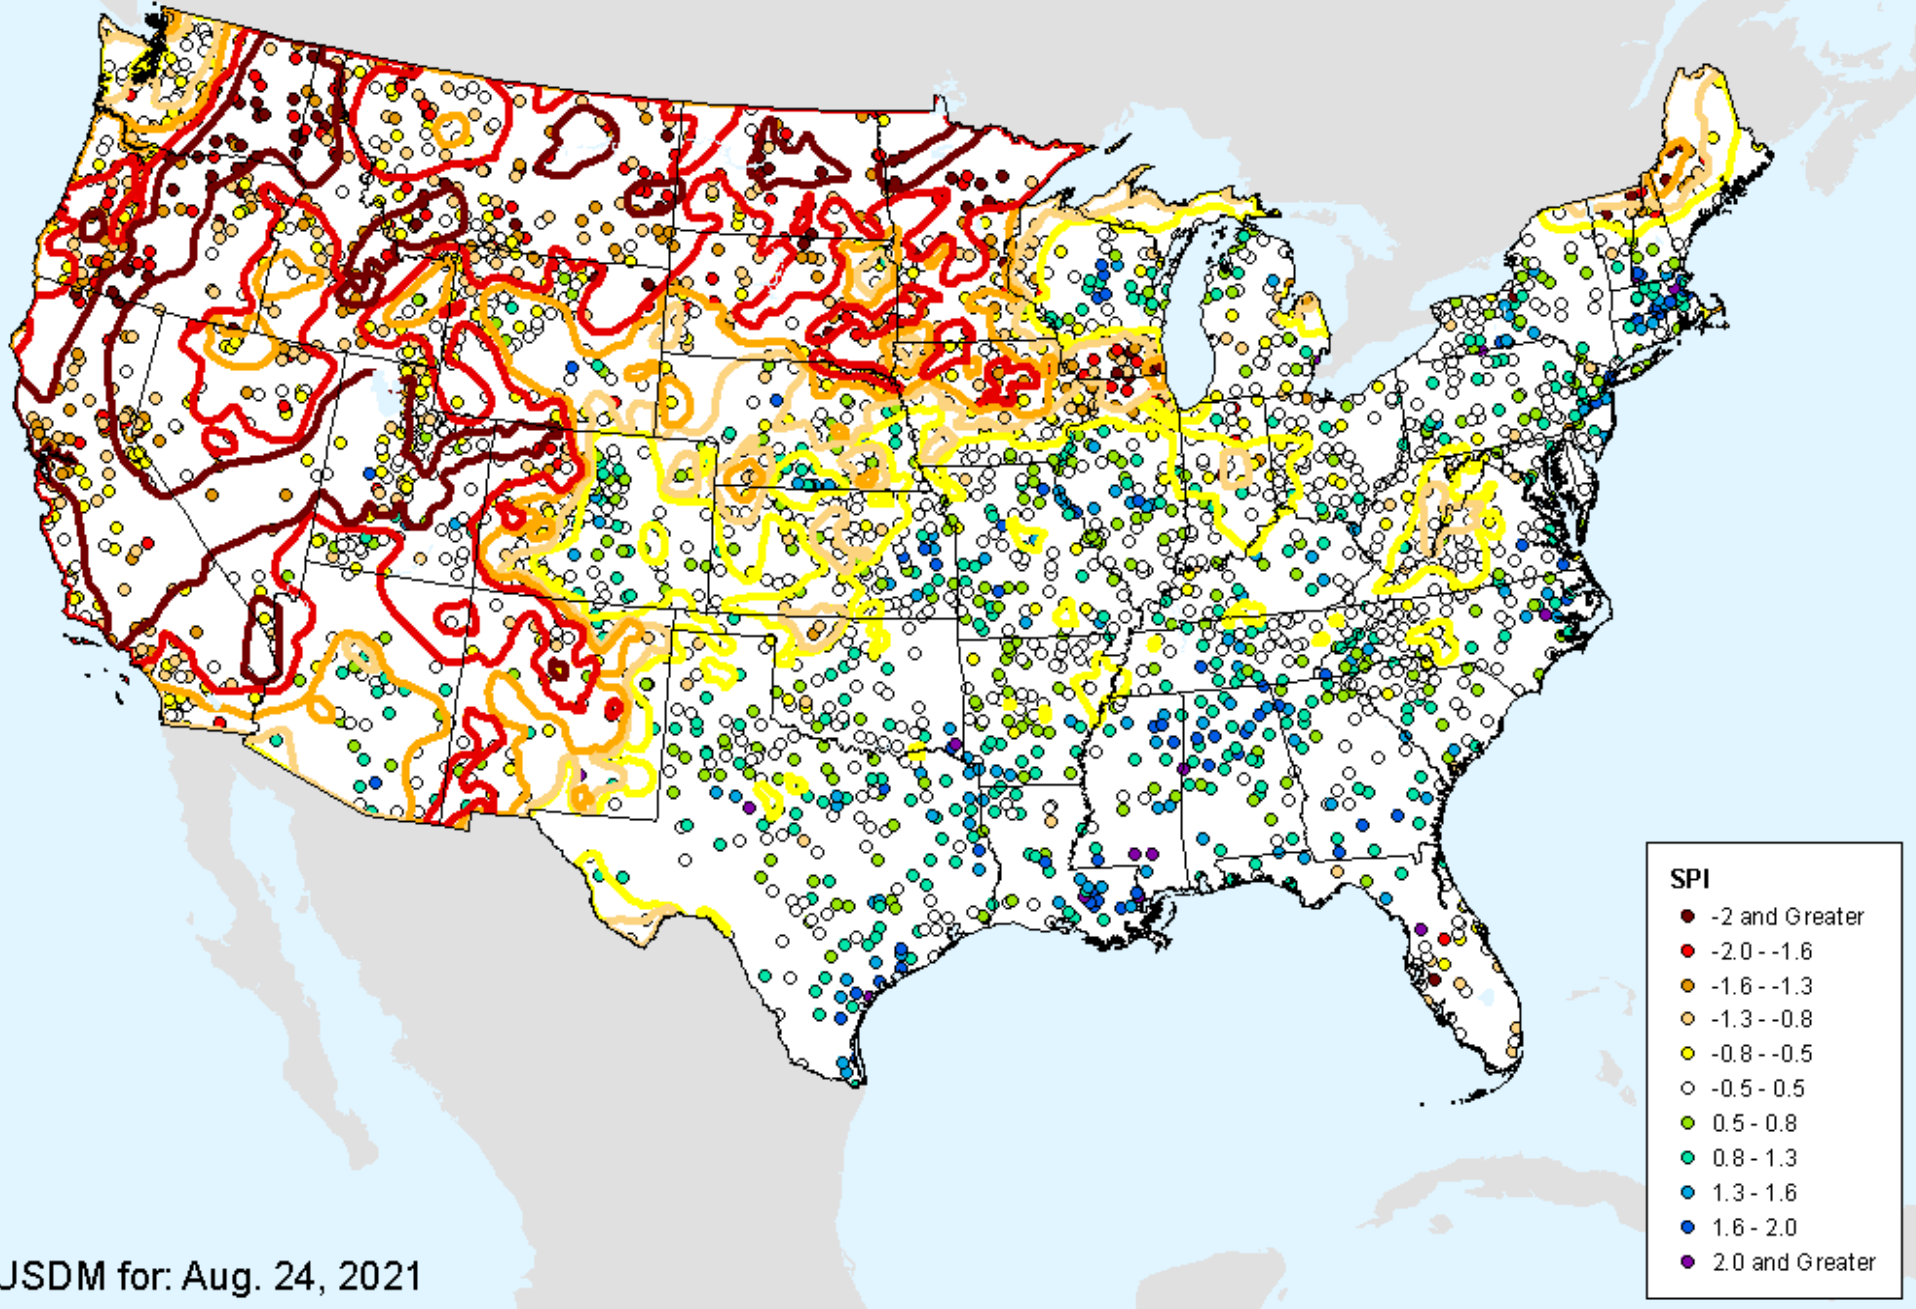

HPRCC Water Year-to-date SPI

As of: Tuesday, September 7, 2021

USDM for: Aug. 24, 2021

HPRCC Water Year-to-date SPI

As of: Tuesday, September 7, 2021

HPRCC Year-to-date SPI

As of: Tuesday, September 7, 2021