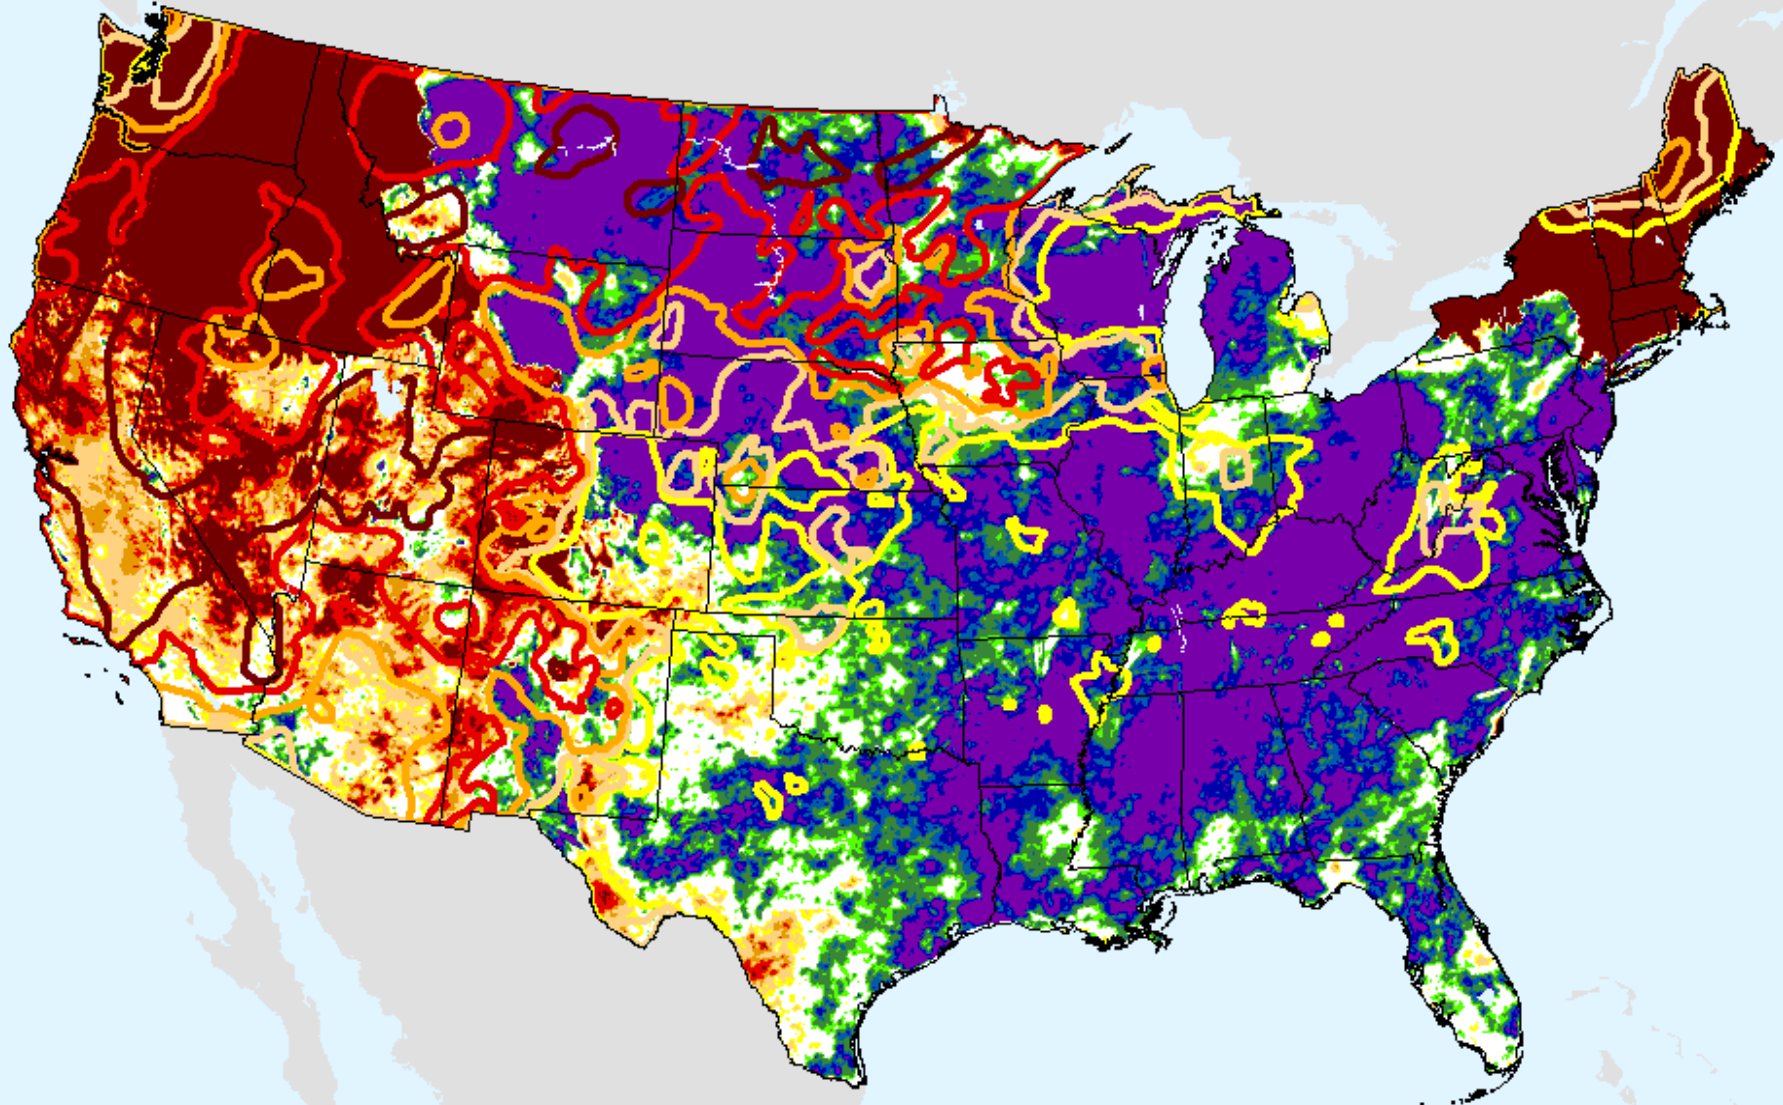

As of: Tuesday, September 7, 2021

USDM for: Aug. 24, 2021

SPI (USDM)

AHPS 24-month SPI

As of: Tuesday, September 7, 2021

AHPS 36-month SPI

As of: Tuesday, September 7, 2021

USDM for: Aug. 24, 2021