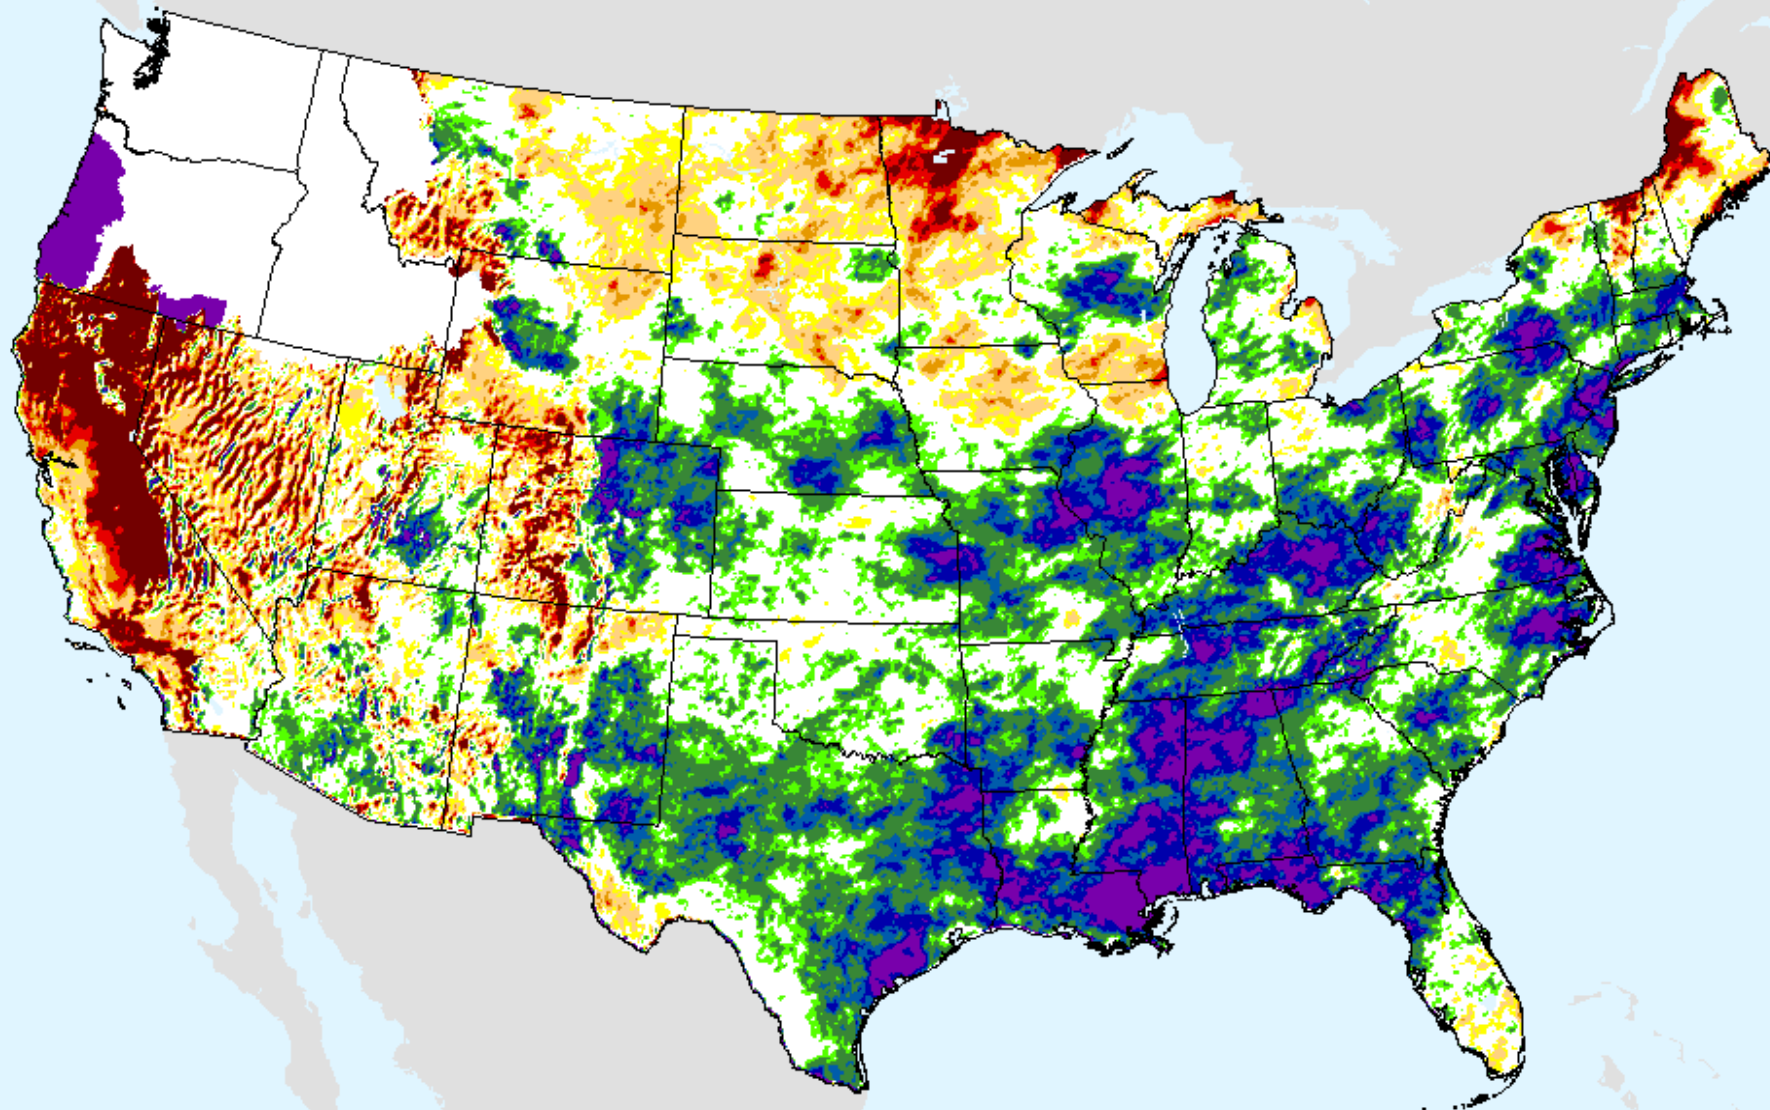

As of: Tuesday, September 7, 2021

USDM for: Aug. 24, 2021

SPEI (USDM)

AHPS 9-month SPEI

As of: Tuesday, September 7, 2021

SPEI (USDM)

AHPS 12-month SPEI

As of: Tuesday, September 7, 2021