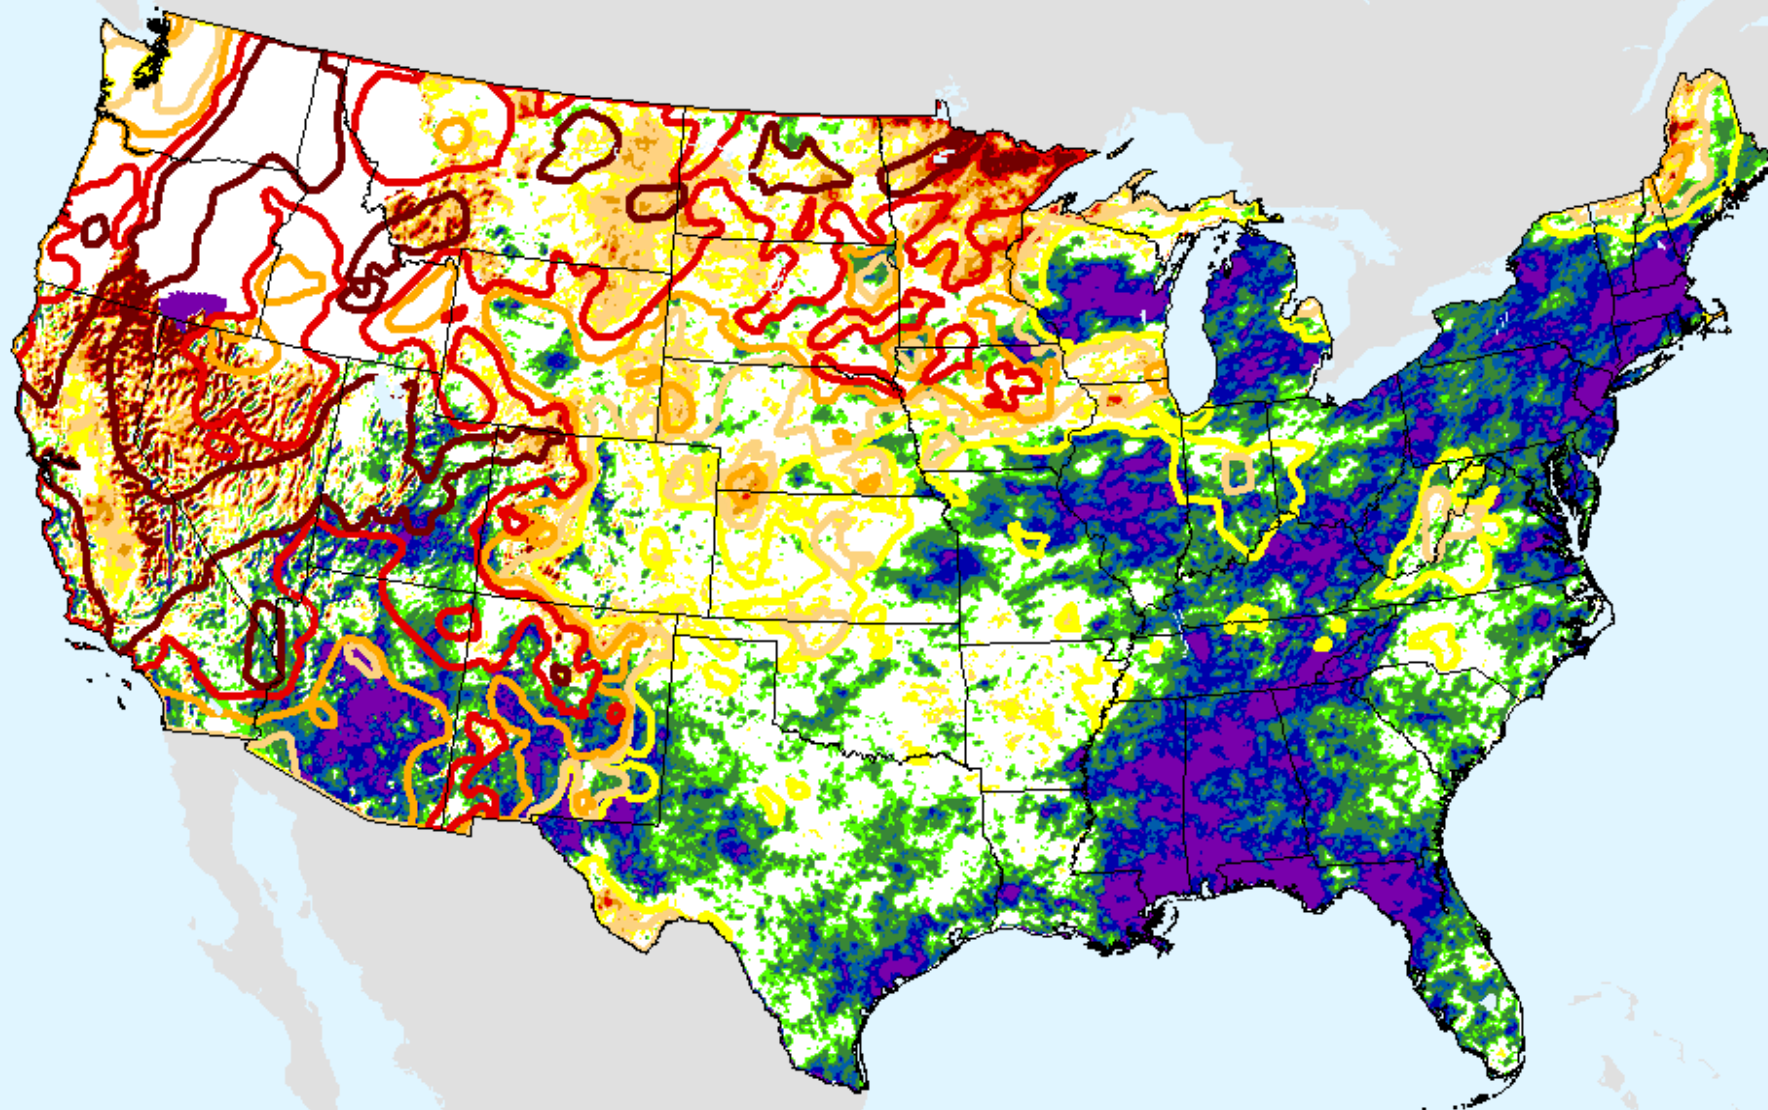

AHPS 3-month SPEI

As of: Tuesday, September 7, 2021

USDM for: Aug. 24, 2021

SPEI (USDM)