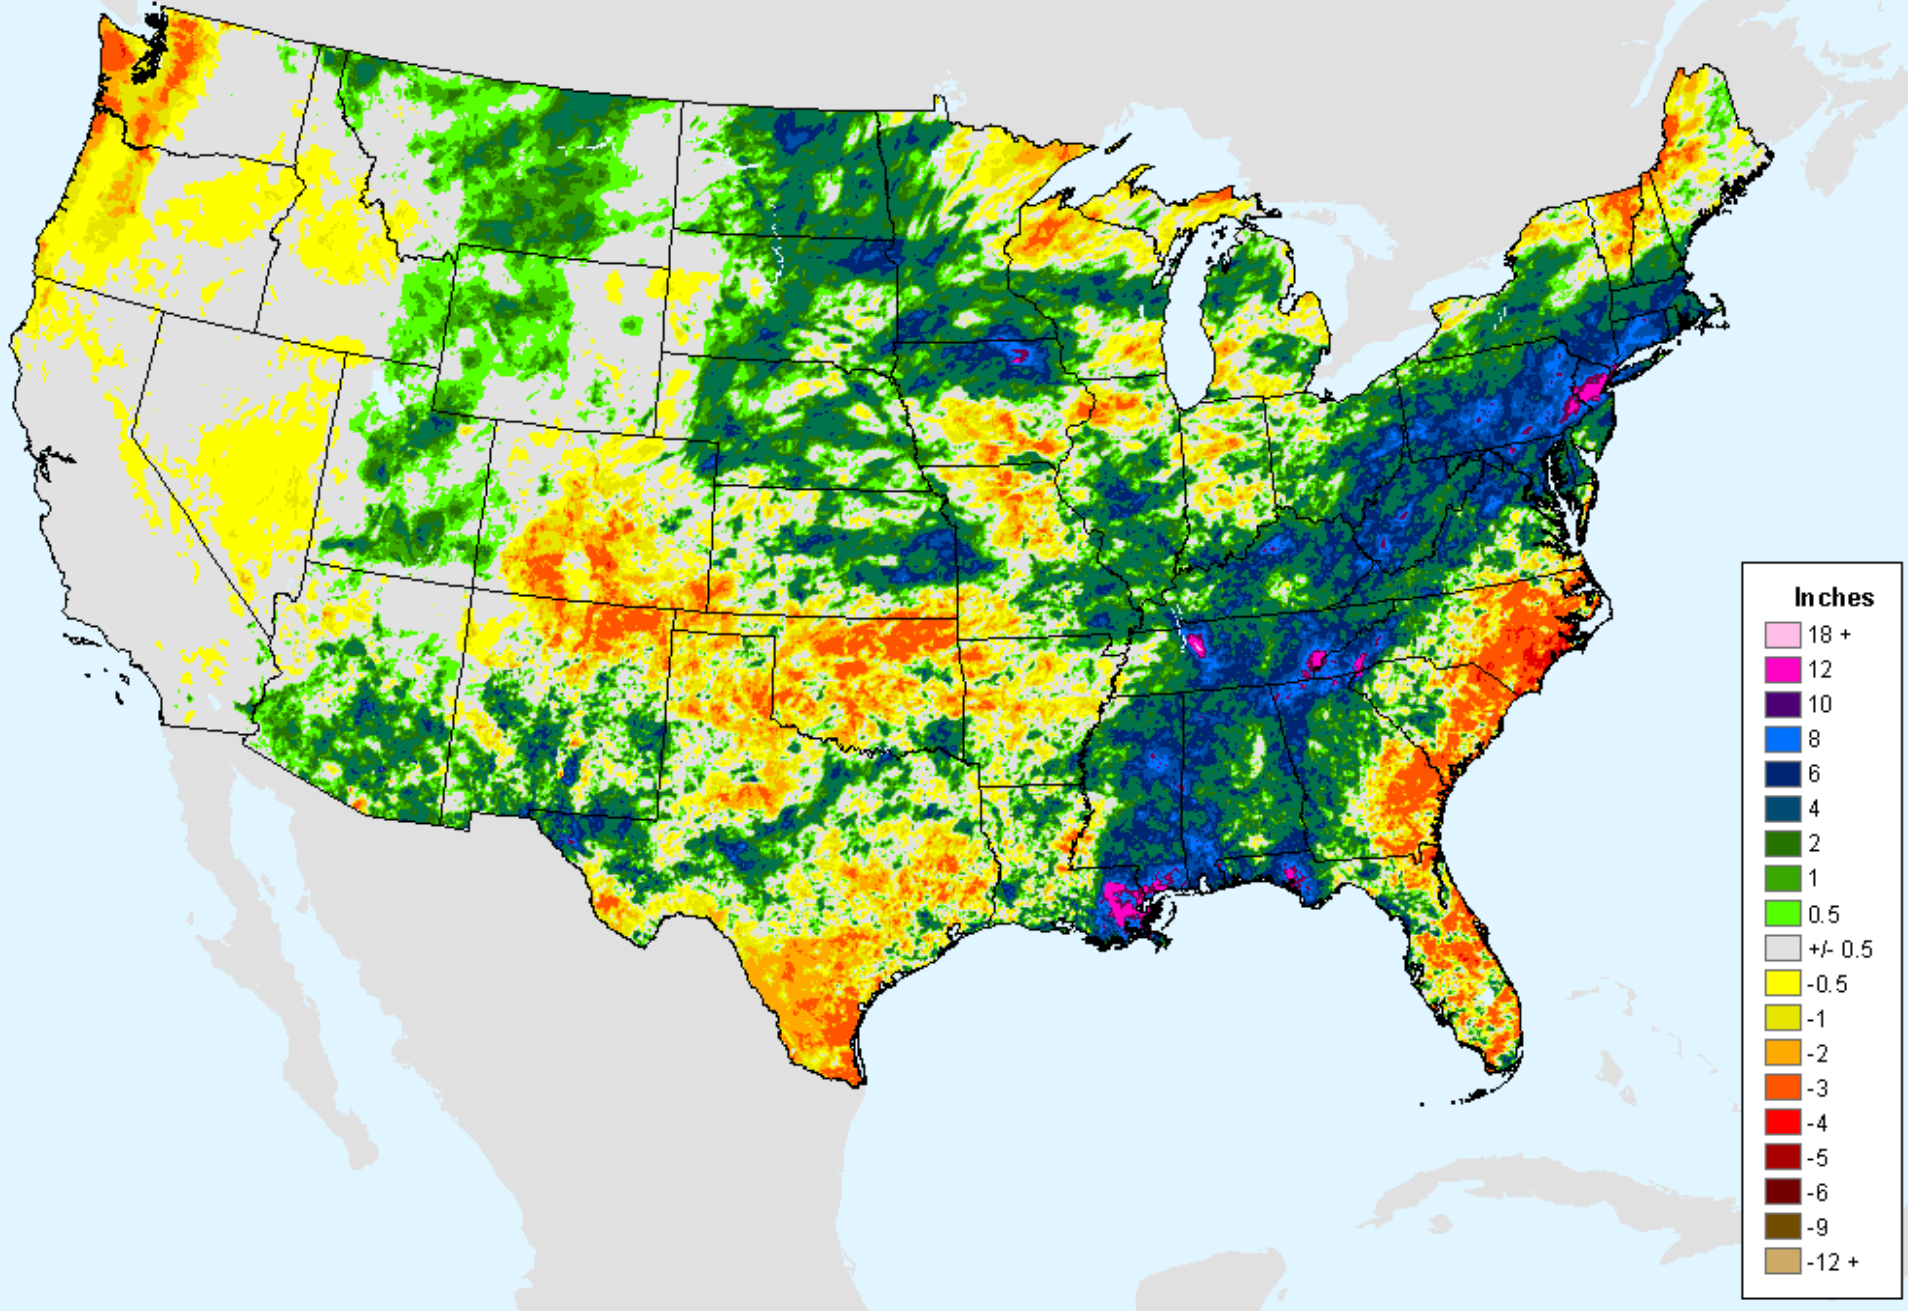

As of: Tuesday, September 7, 2021

AHPS 30-Day Precip Departure

As of: Tuesday, September 7, 2021

USDM for: Aug. 24, 2021

AHPS 30-Day Precip Departure

As of: Tuesday, September 7, 2021

AHPS 30-Day Pct of Normal Pcp