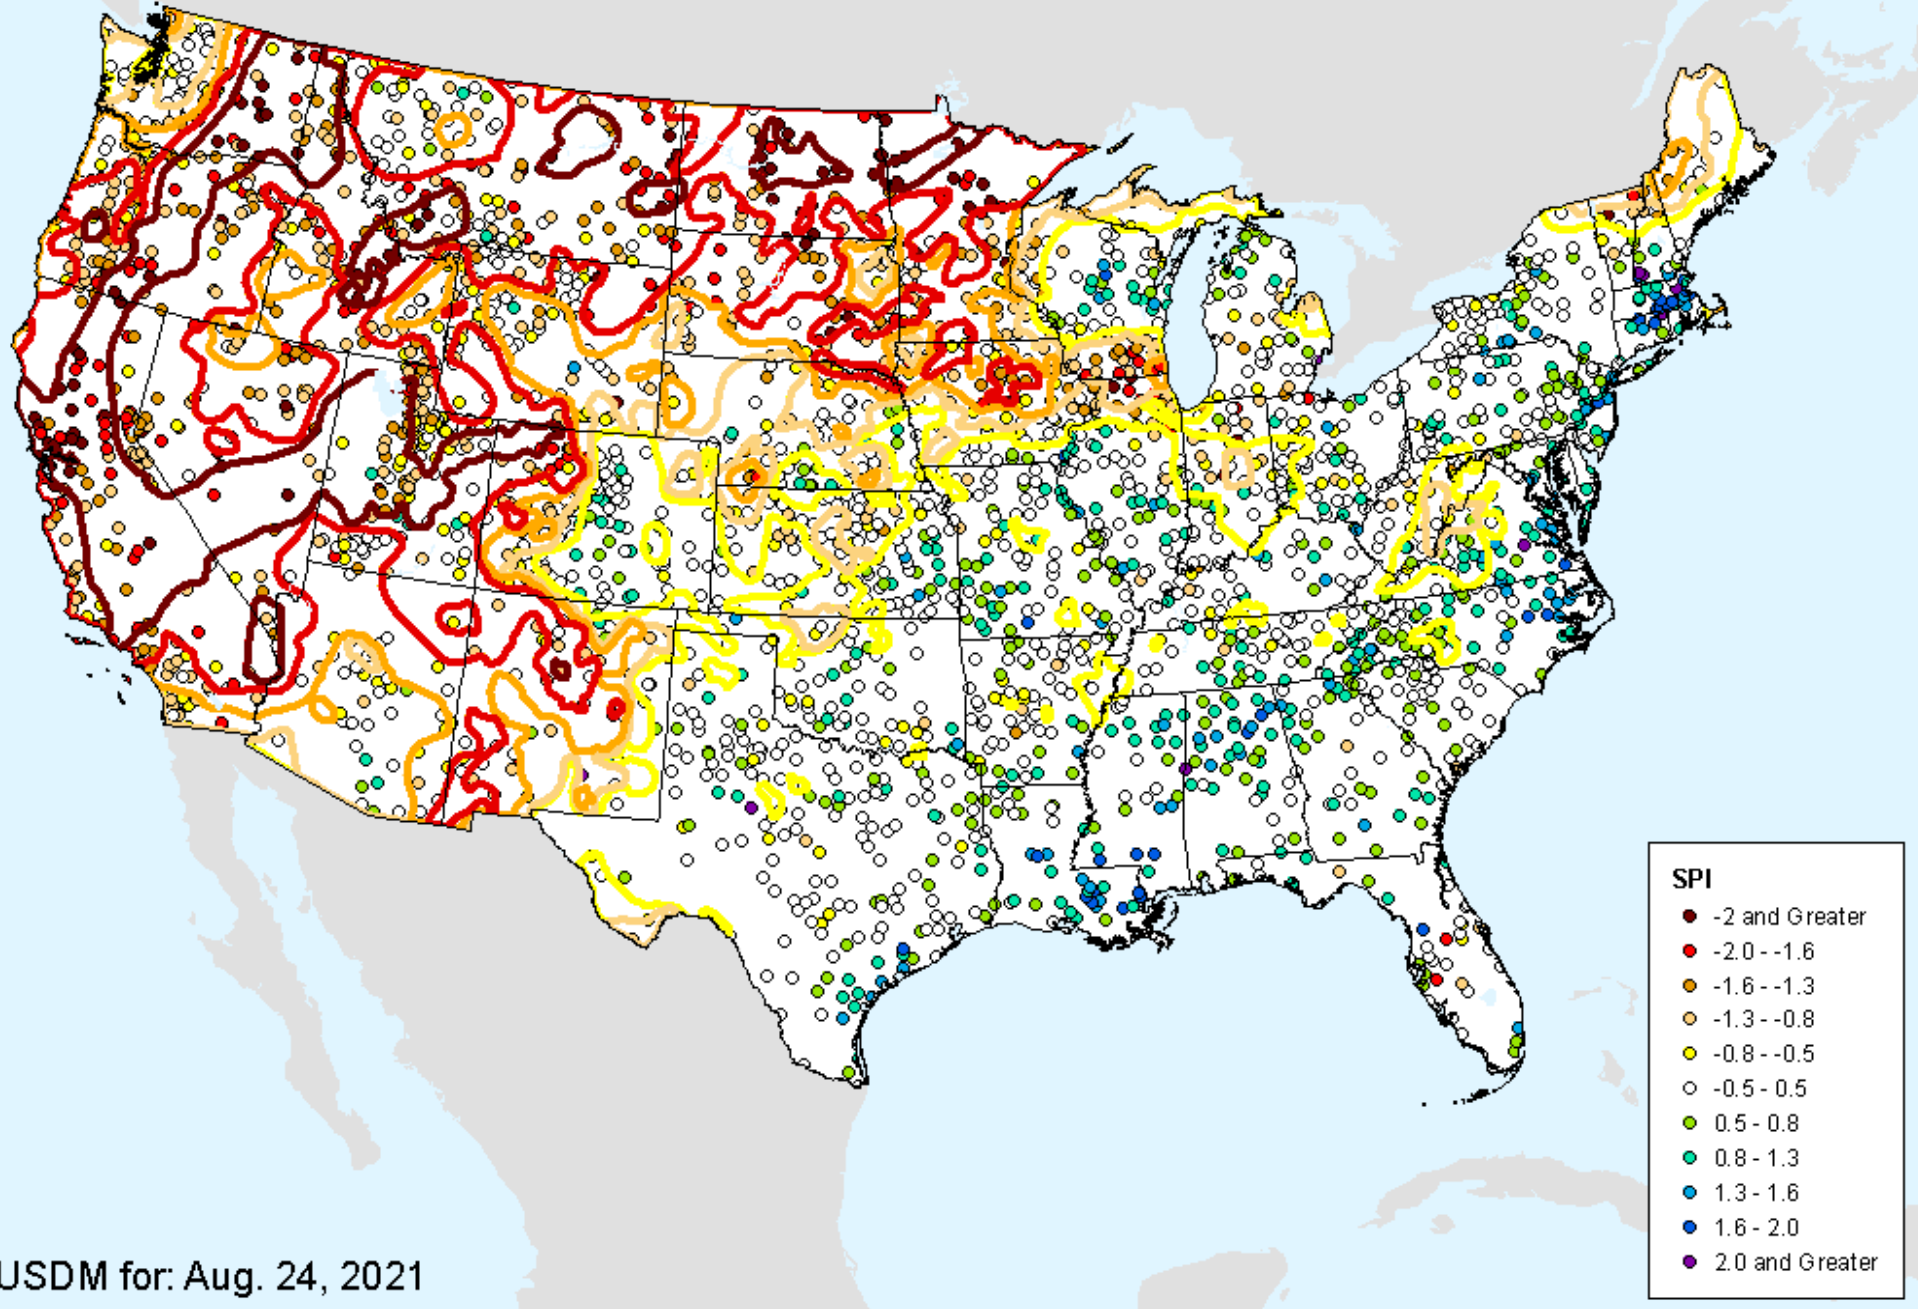

HPRCC Water Year-to-date SPI

As of: Tuesday, September 7, 2021

USDM for: Aug. 24, 2021