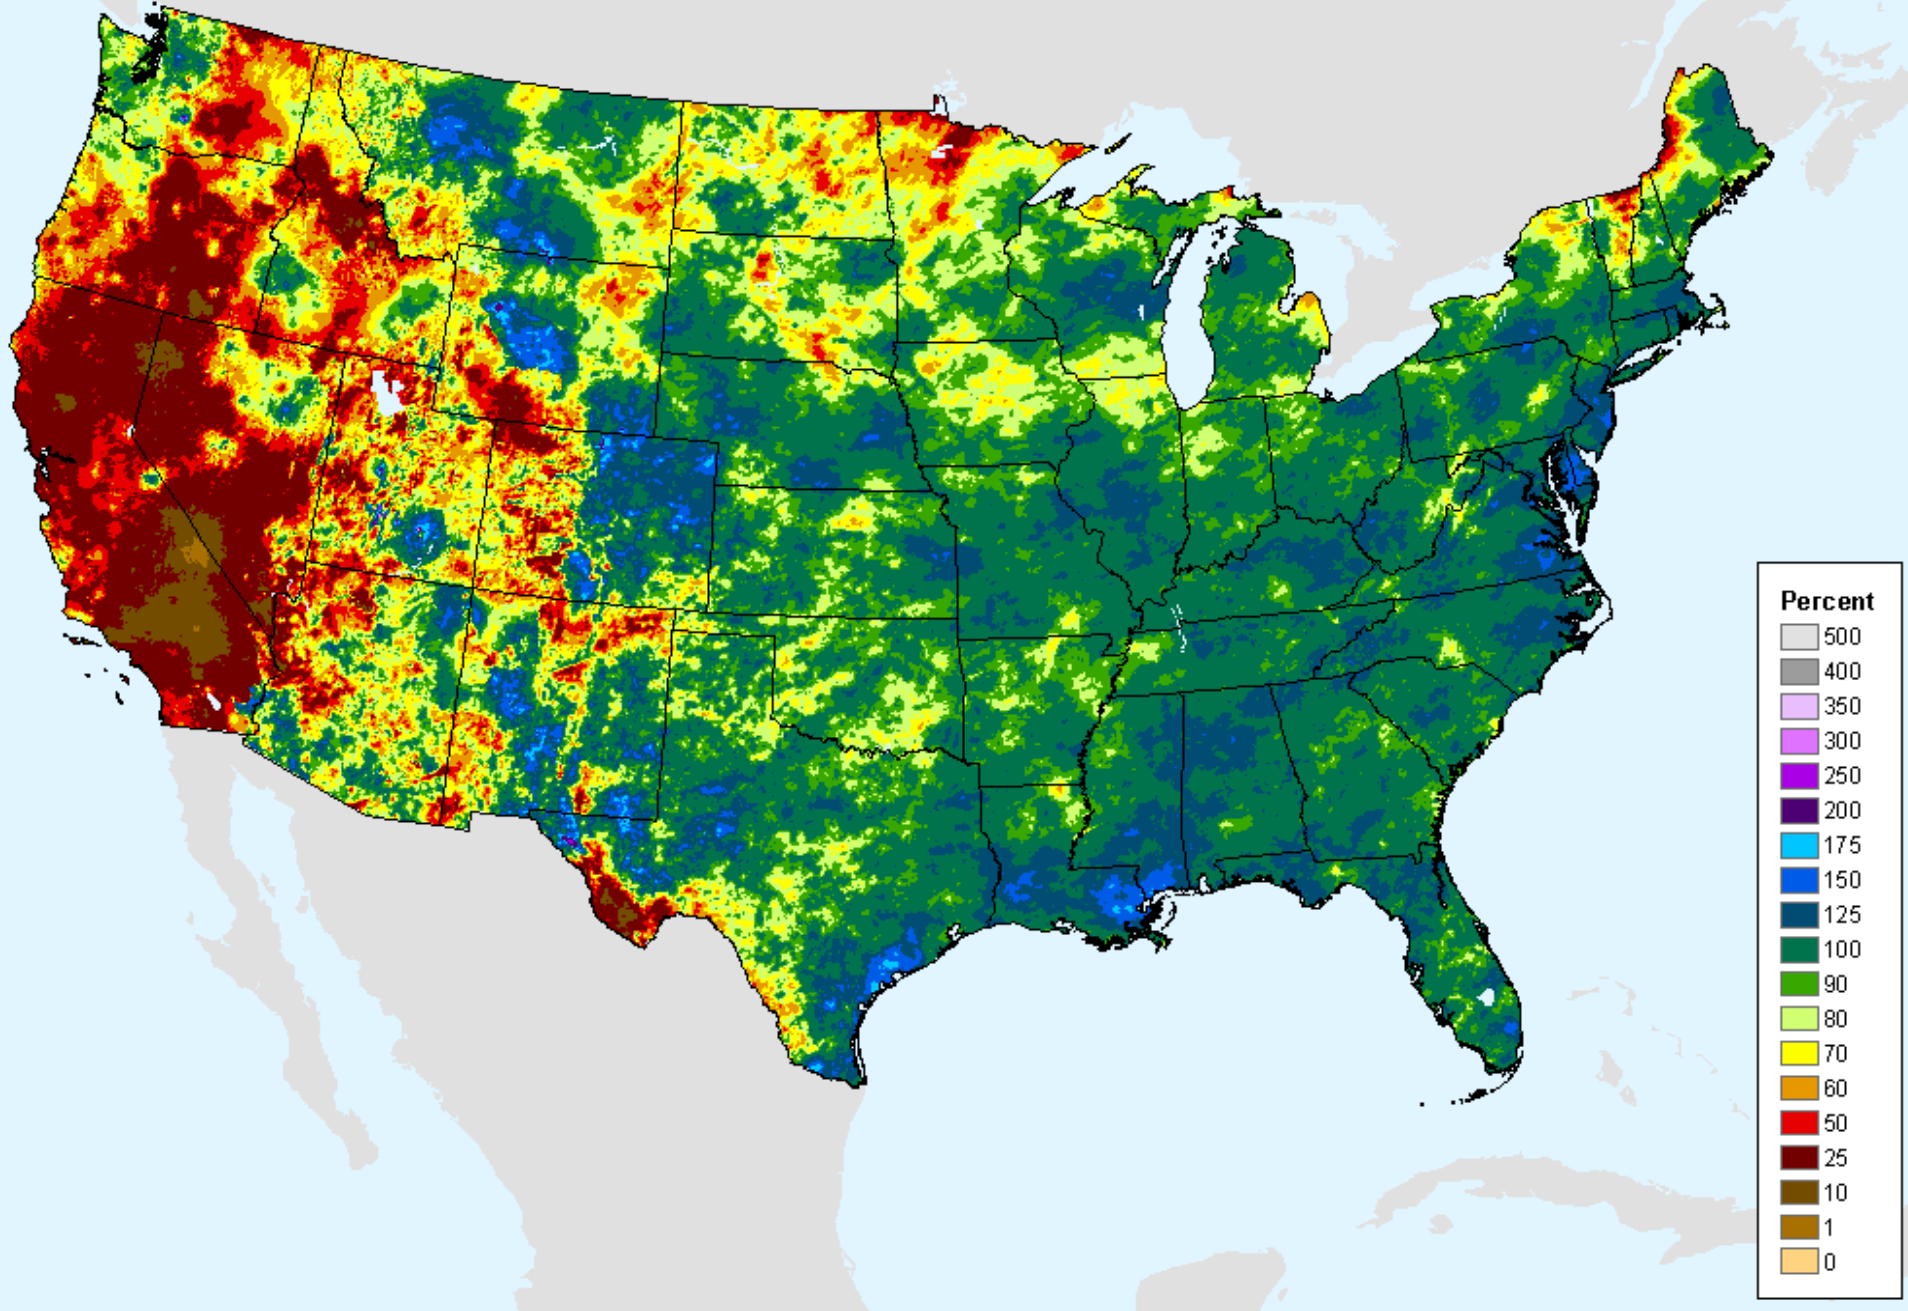

AHPS Water-Year Pct of Normal Pcp

As of: Tuesday, September 7, 2021