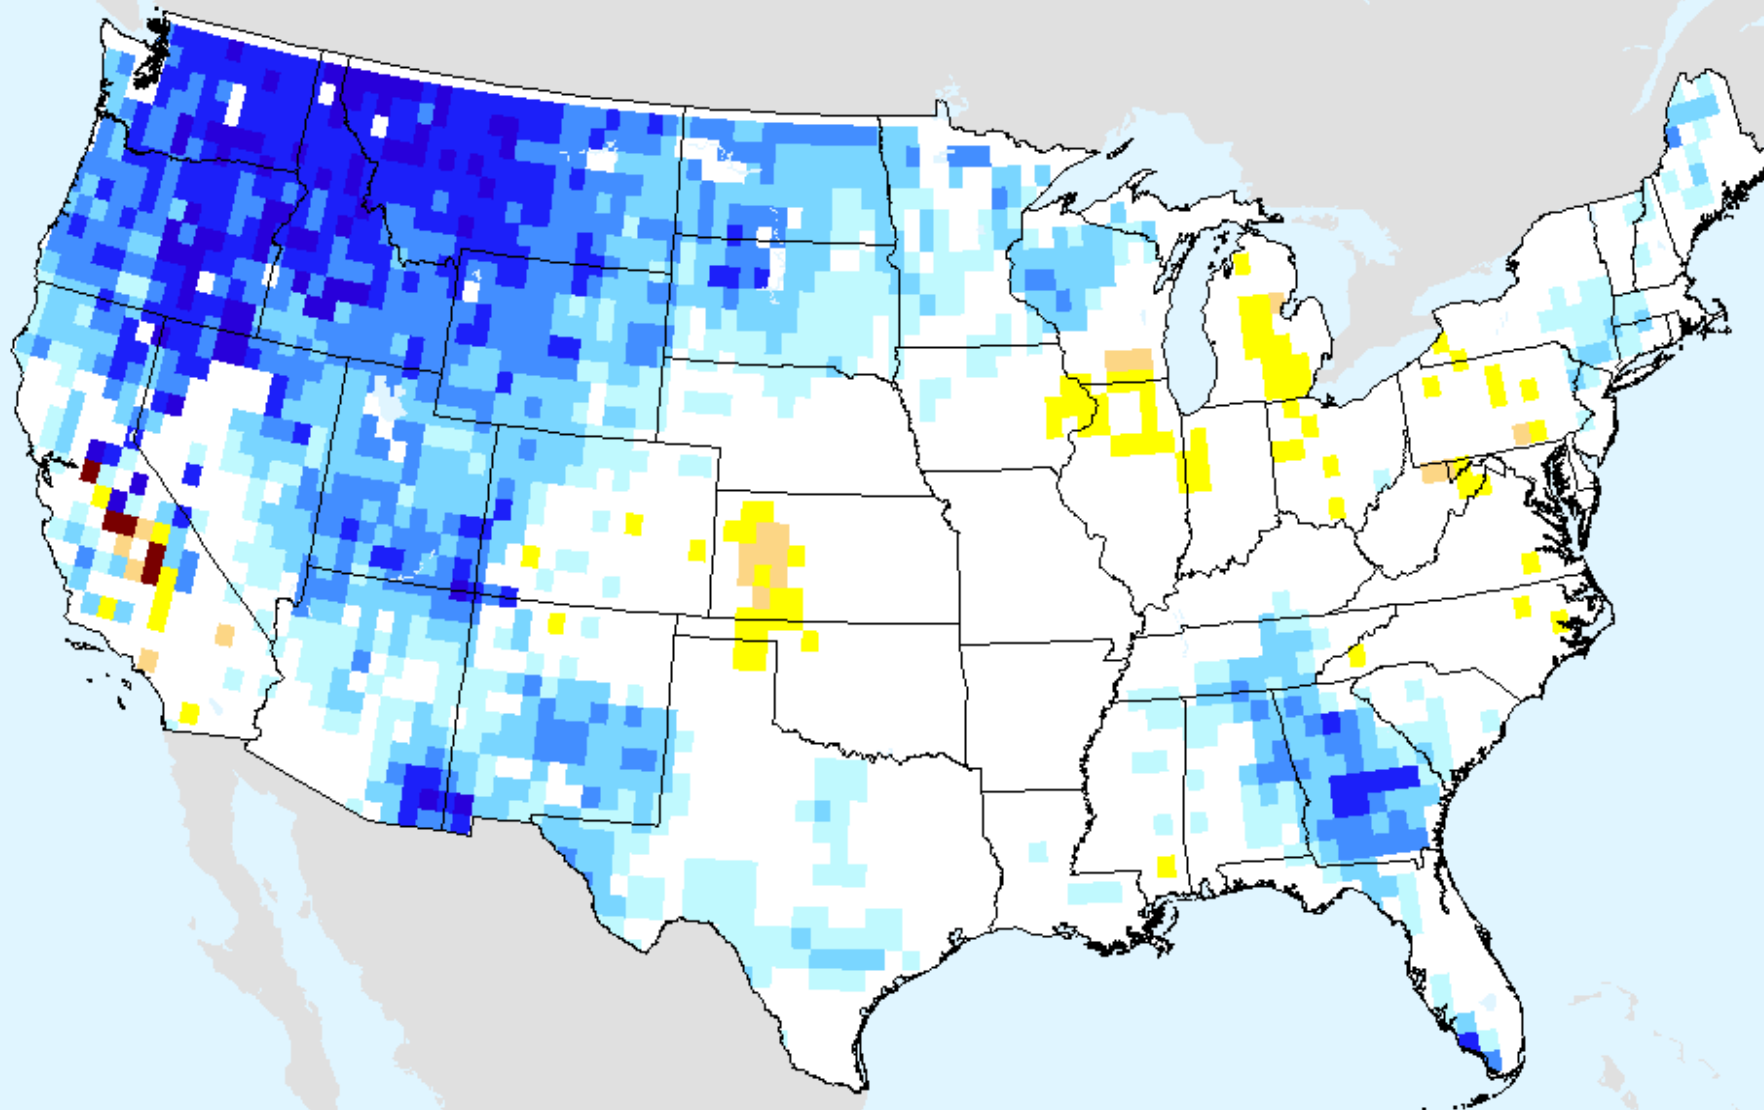

AIRS-Based Retrieved Surface Air Temperature 14 Day

As of: Tuesday, September 7, 2021