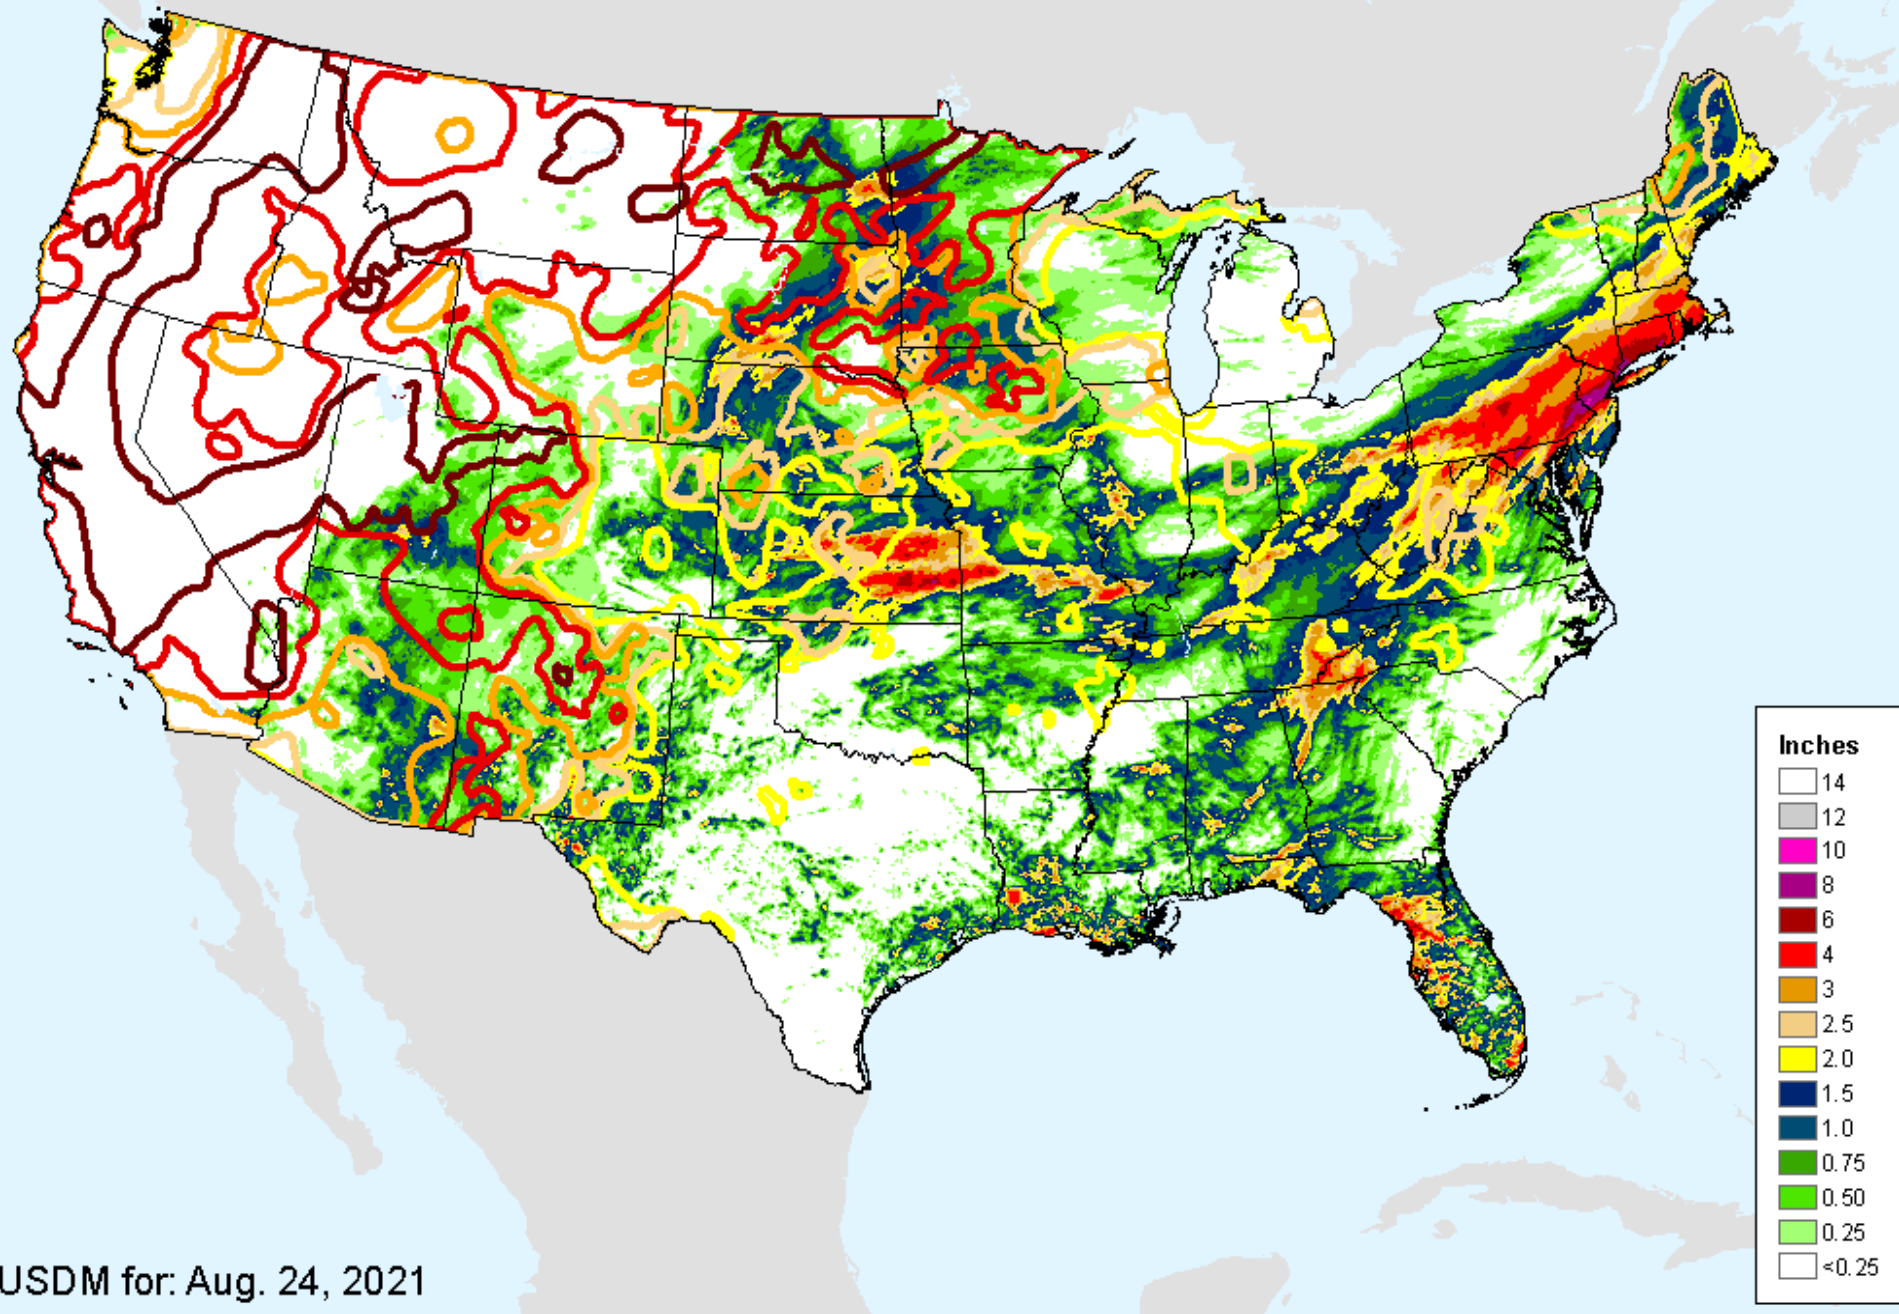

AHPS 7-Day Precipitation

As of: Tuesday, September 7, 2021

AHPS 7-Day Precipitation

As of: Tuesday, September 7, 2021

AHPS 14-Day Precip Departure

As of: Tuesday, September 7, 2021

USDM for: Aug. 24, 2021

AHPS 14-Day Precip Departure