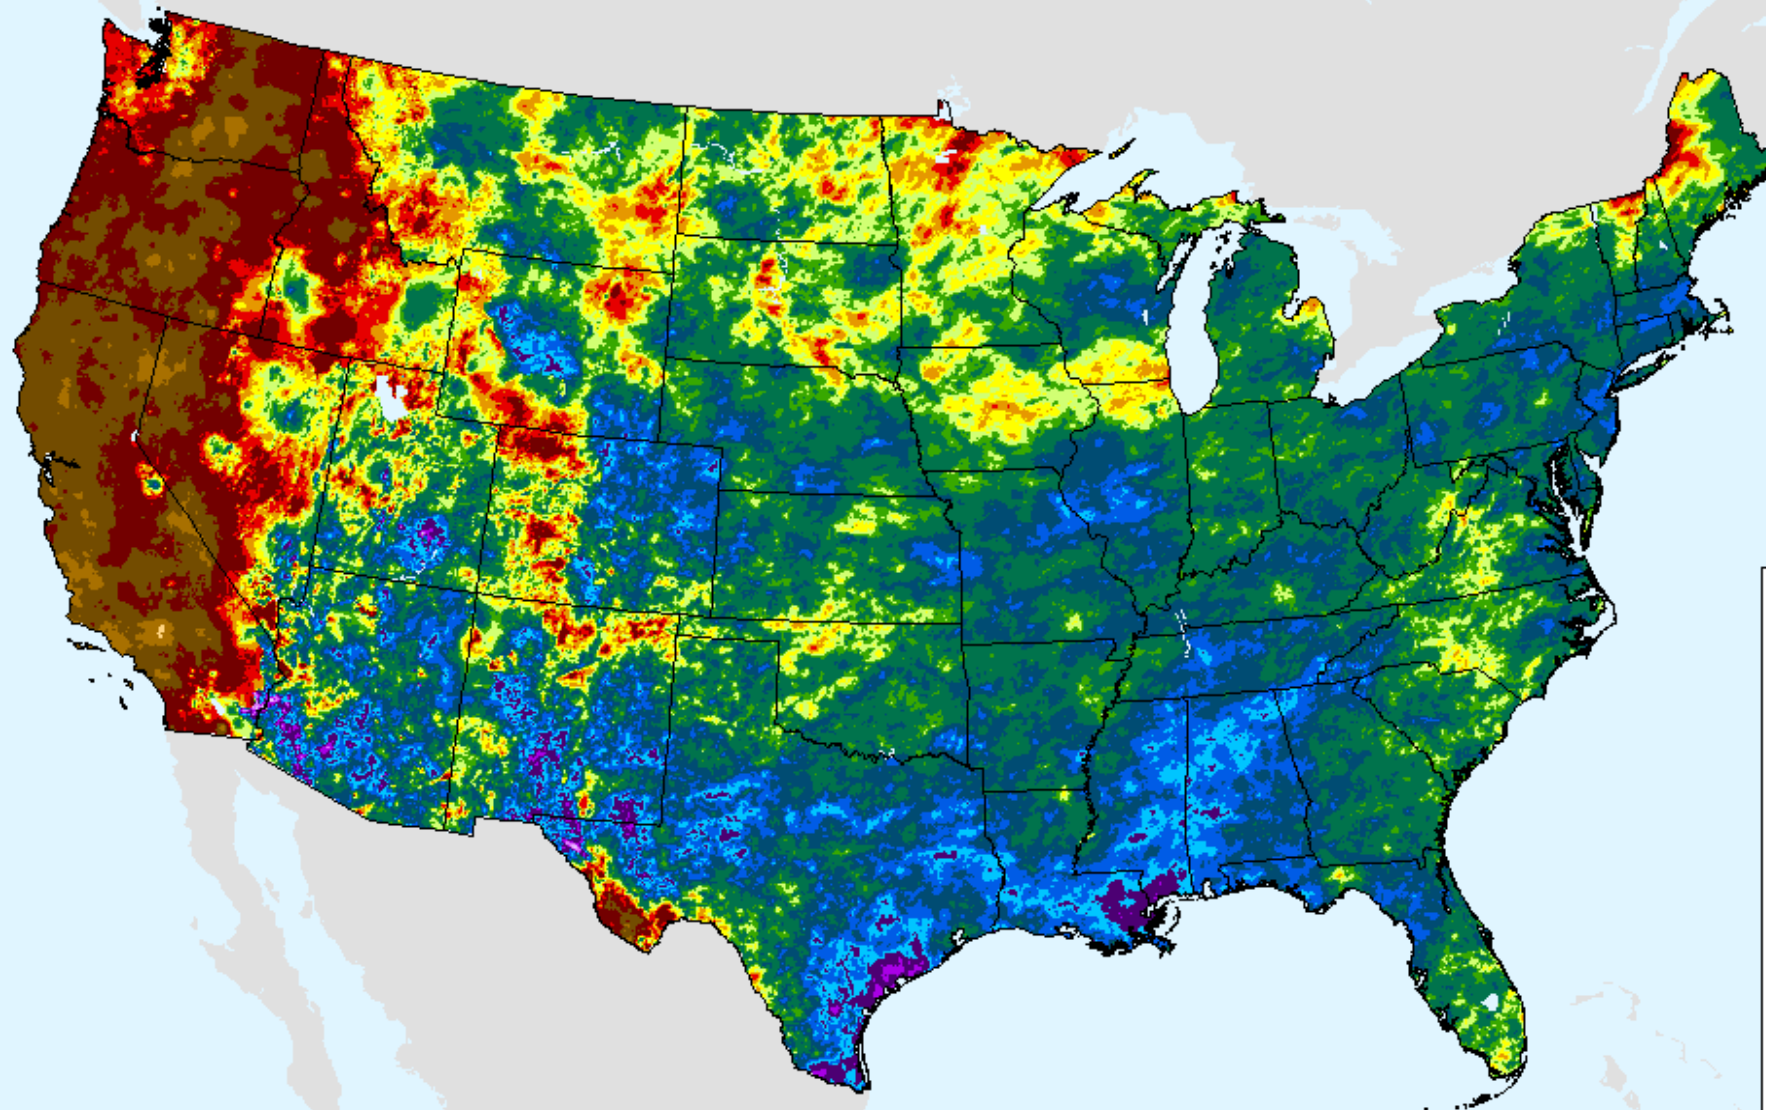

AHPS 180-Day Pct of Normal Pcp

As of: Tuesday, September 7, 2021

Percent

- 500
- 400
- 350
- 300
- 250
- 200
- 175
- 150
- 125
- 100
- 90
- 80
- 70
- 60
- 50
- 25
- 10
- 1
- 0