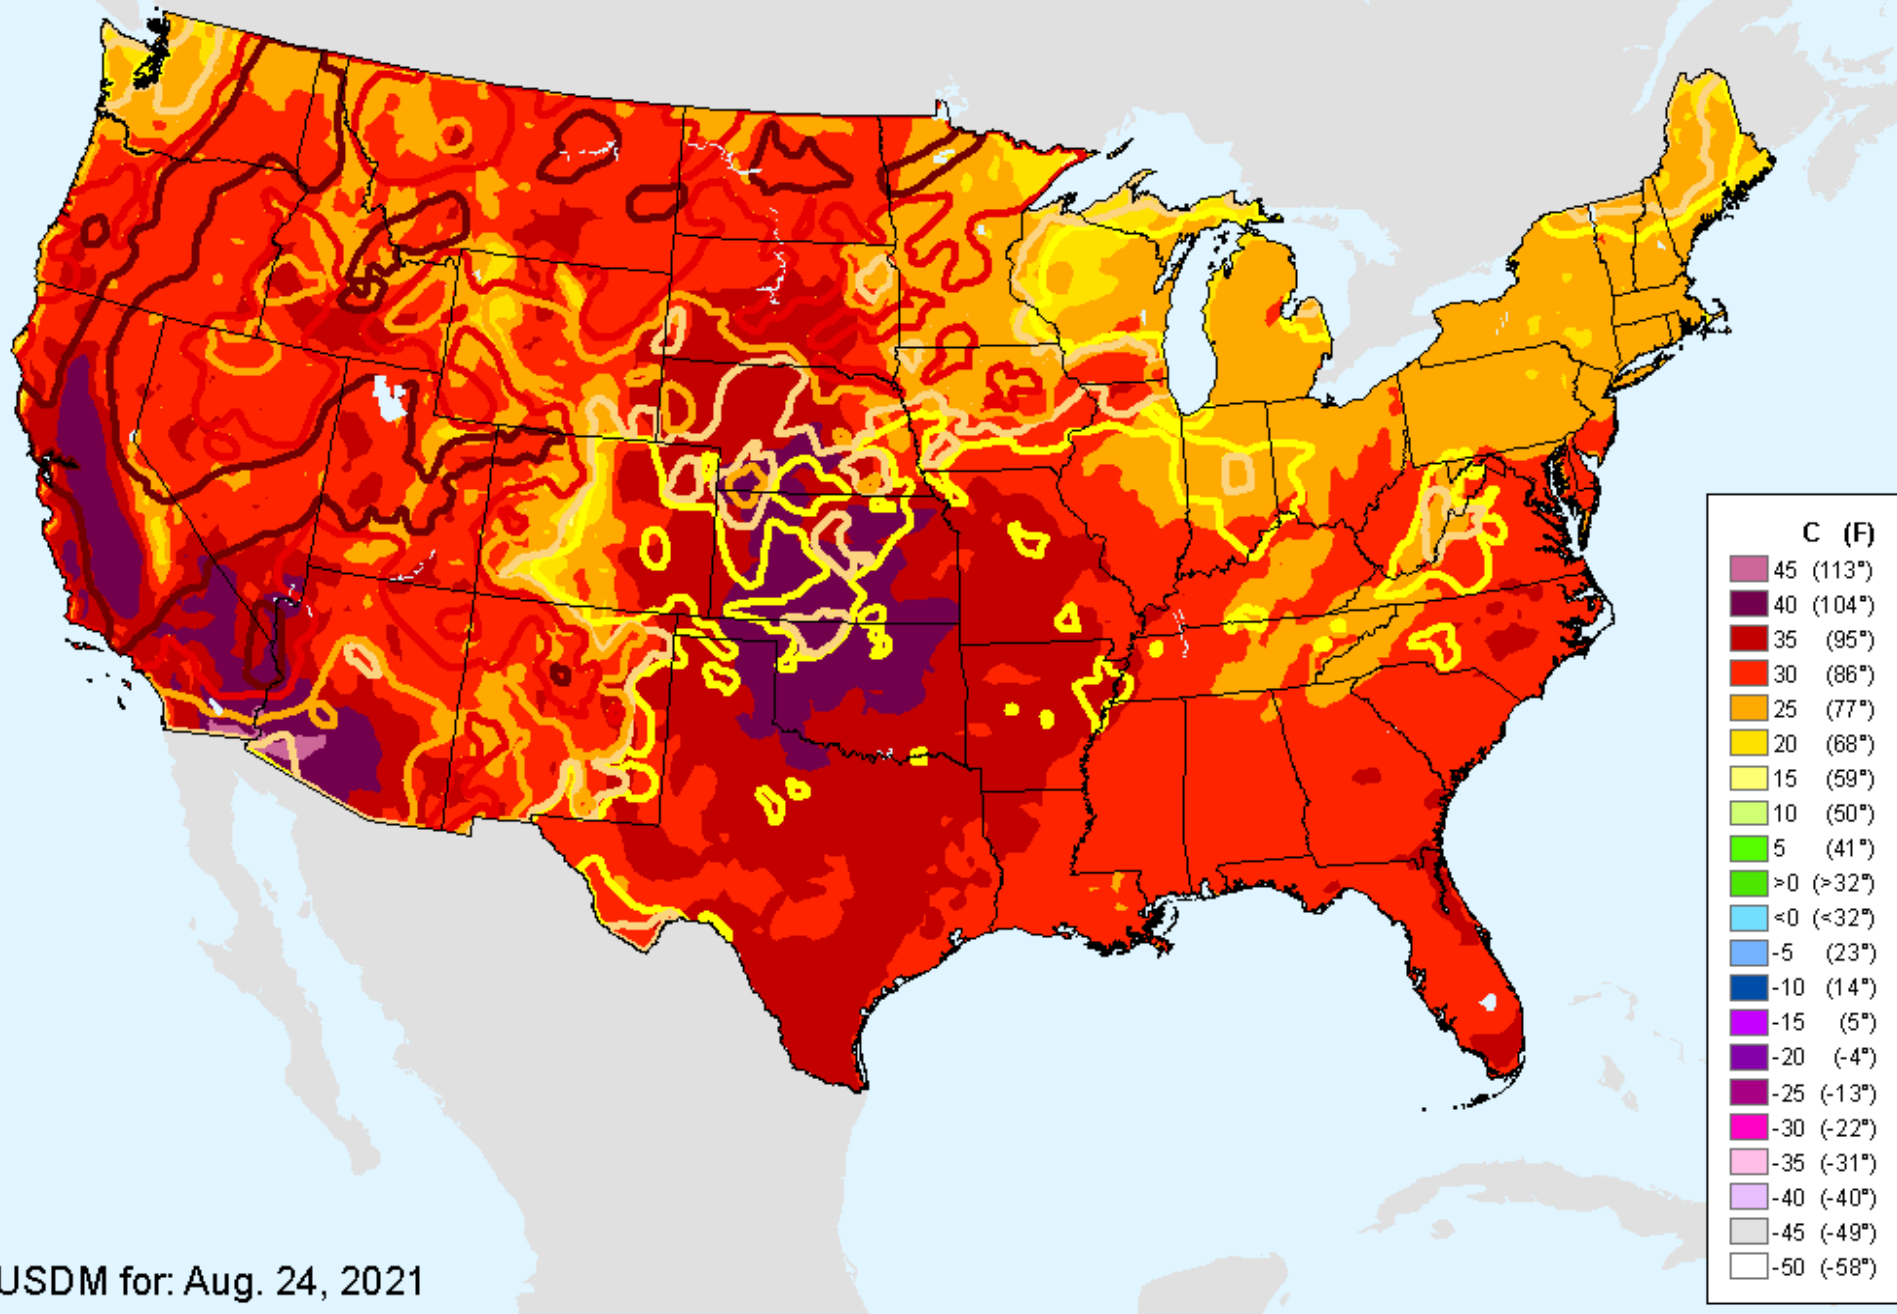

GFS (00z) 7-Day Max Temp Forecast

As of: Tuesday, September 7, 2021

USDM for: Aug. 24, 2021