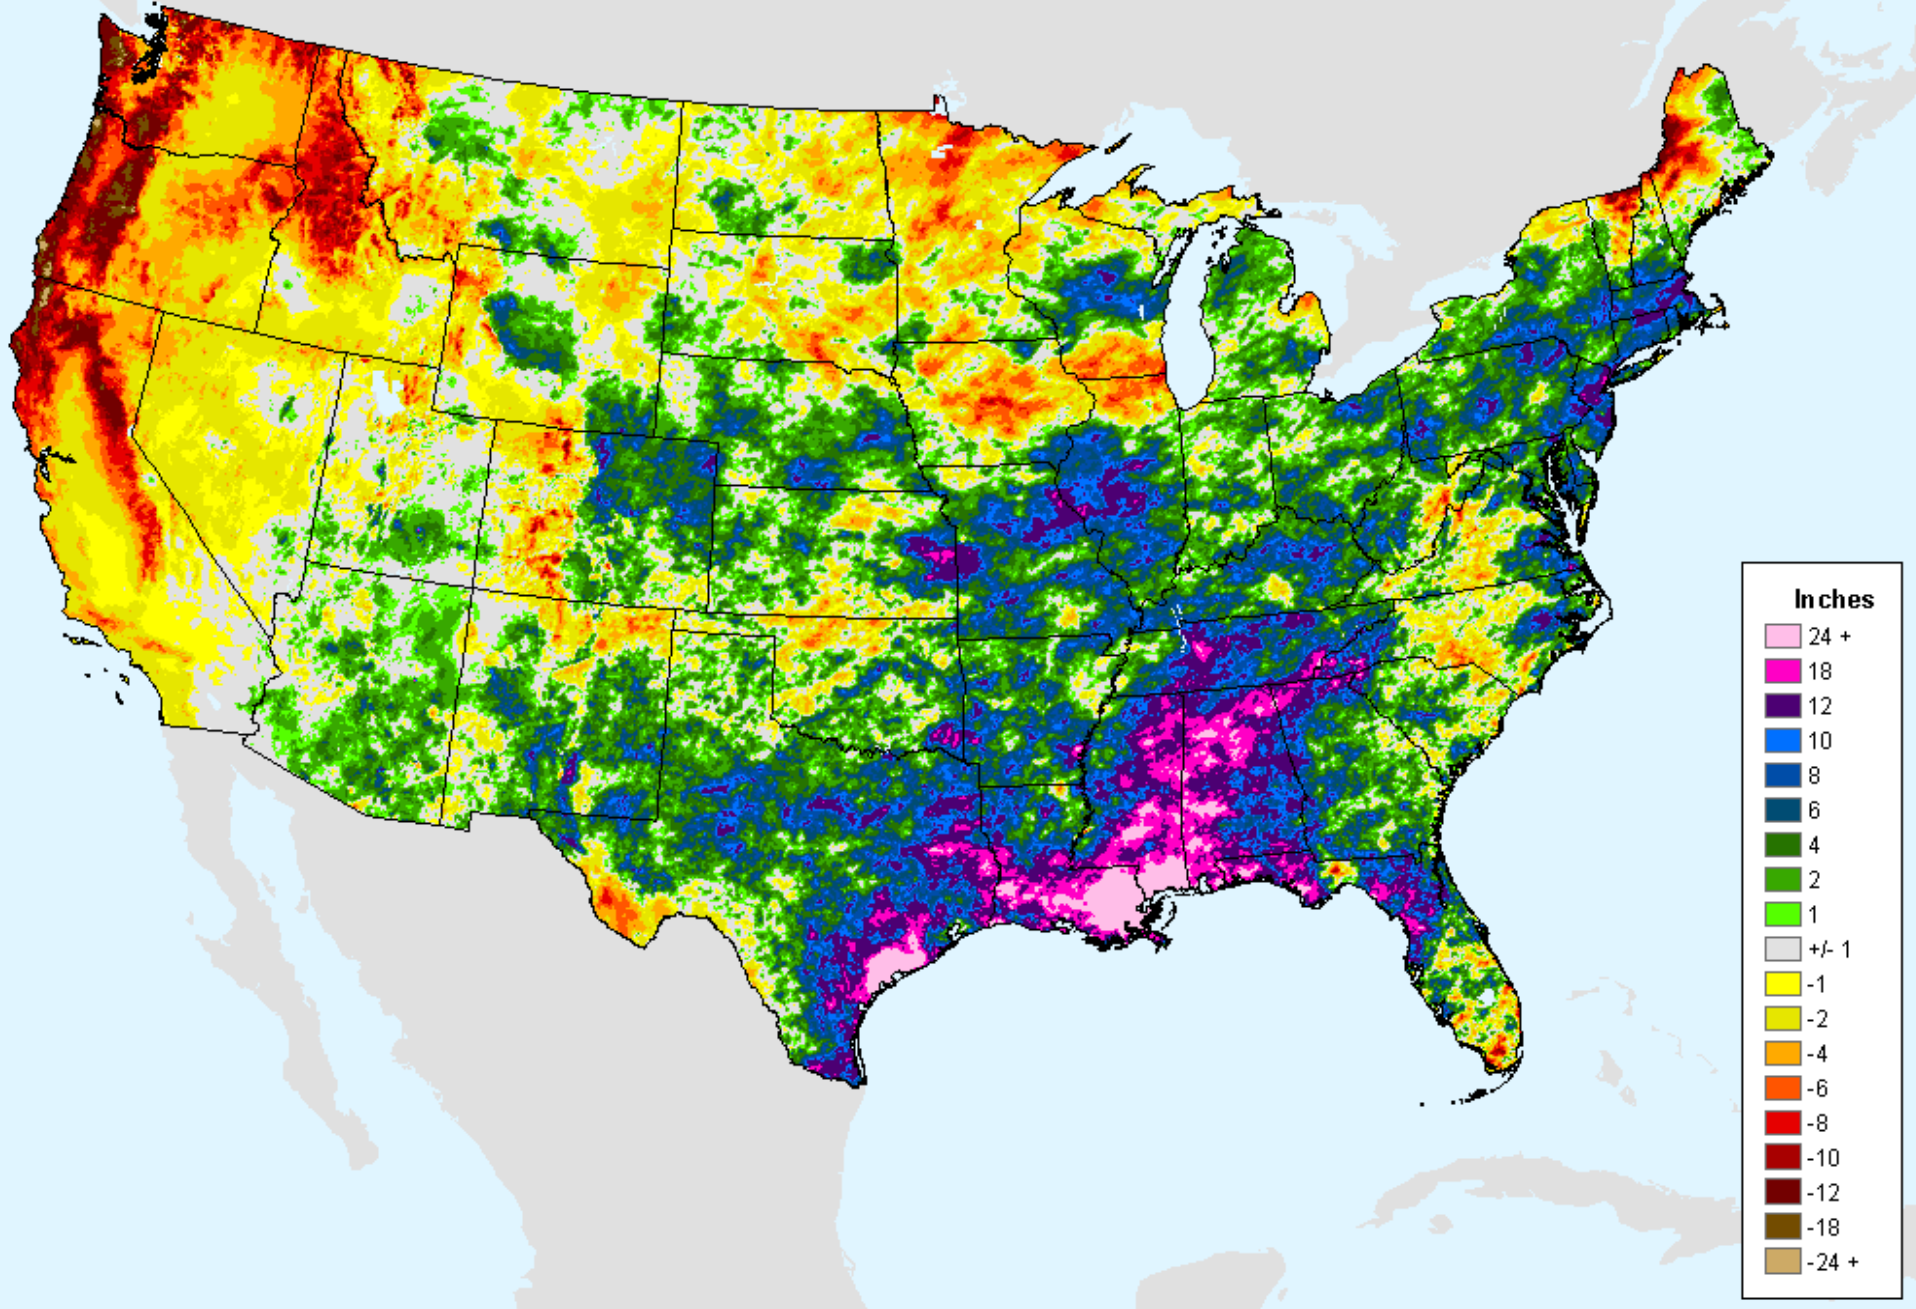

AHPS 90-Day Pct of Normal Pcp

As of: Tuesday, September 7, 2021

AHPS 180-Day Precip Departure

As of: Tuesday, September 7, 2021

AHPS 180-Day Precip Departure

As of: Tuesday, September 7, 2021

AHPS 180-Day Pct of Normal Pcp