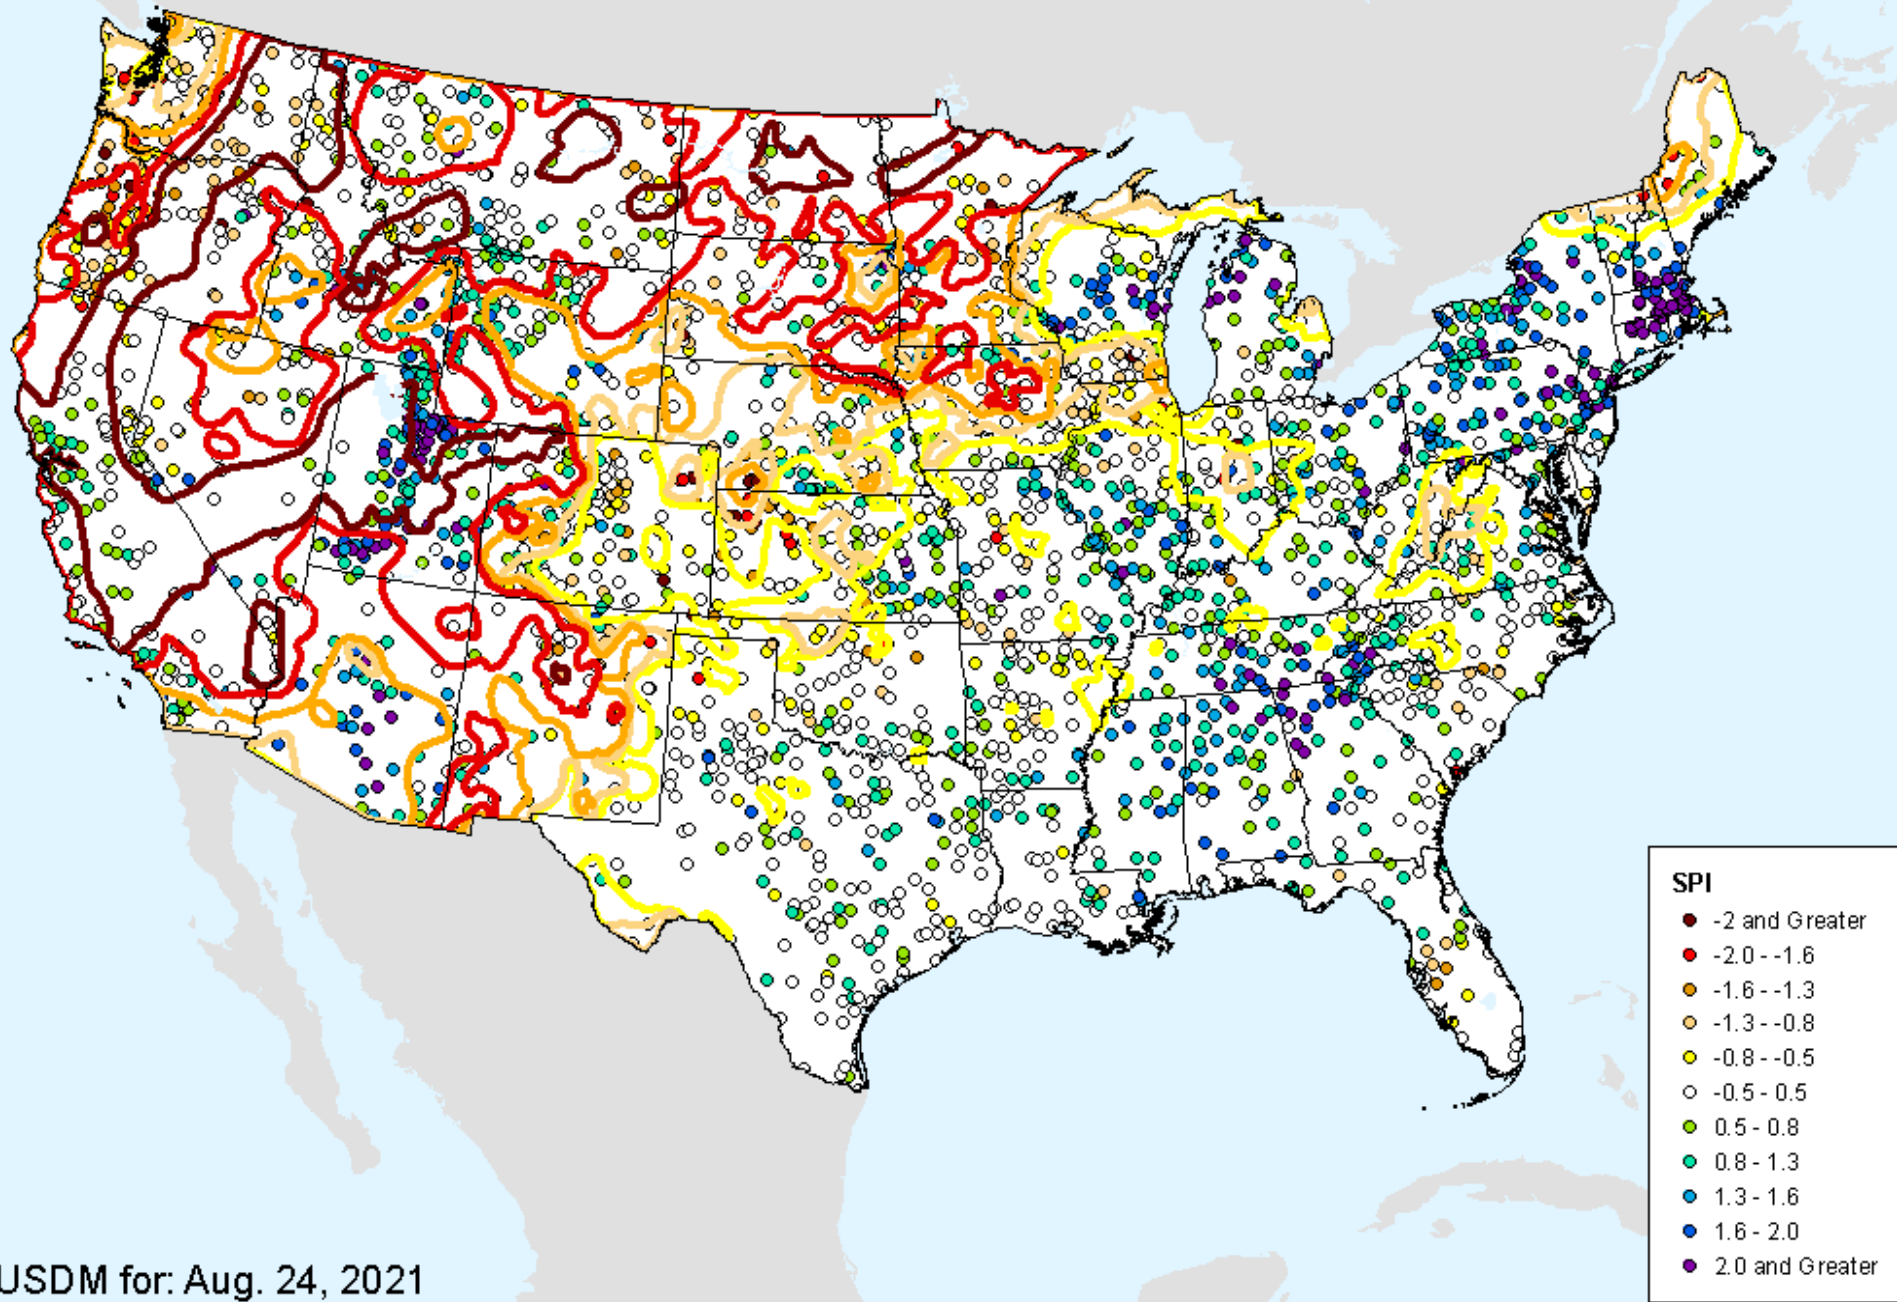

As of: Tuesday, September 7, 2021

SPI

- -2 and Greater
- -2.0--1.6
- -1.6--1.3
- -1.3--0.8
- -0.8--0.5
- -0.5-0.5
- 0.5-0.8
- 0.8-1.3
- 1.3-1.6
- 1.6-2.0
- 2.0 and Greater

HPRCC 2-month SPI

As of: Tuesday, September 7, 2021