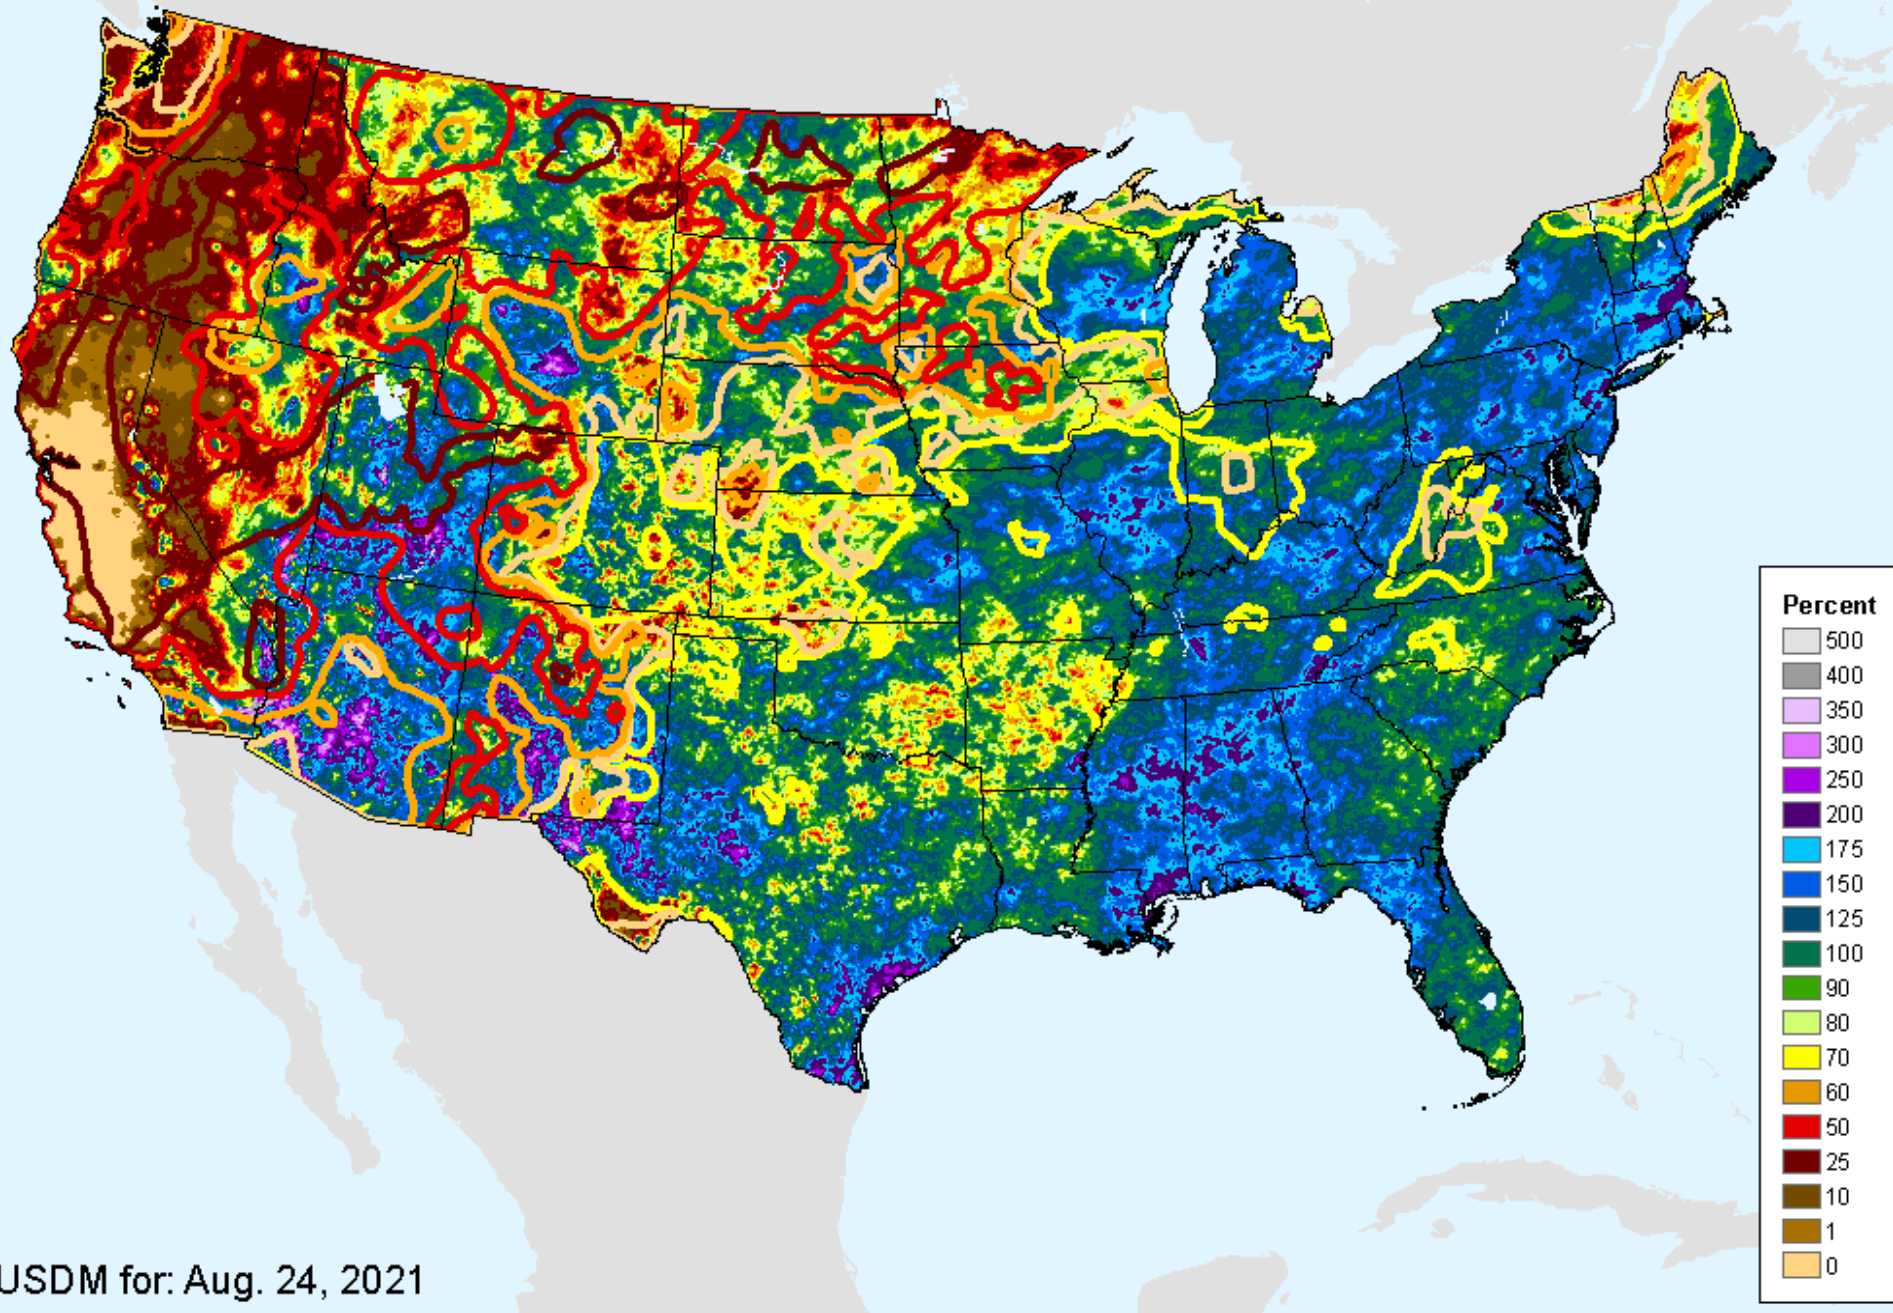

As of: Tuesday, September 7, 2021

USDM for: Aug. 24, 2021

AHPS 90-Day Precip Departure

As of: Tuesday, September 7, 2021

AHPS 90-Day Pct of Normal Pcp

As of: Tuesday, September 7, 2021

USDM for: Aug. 24, 2021