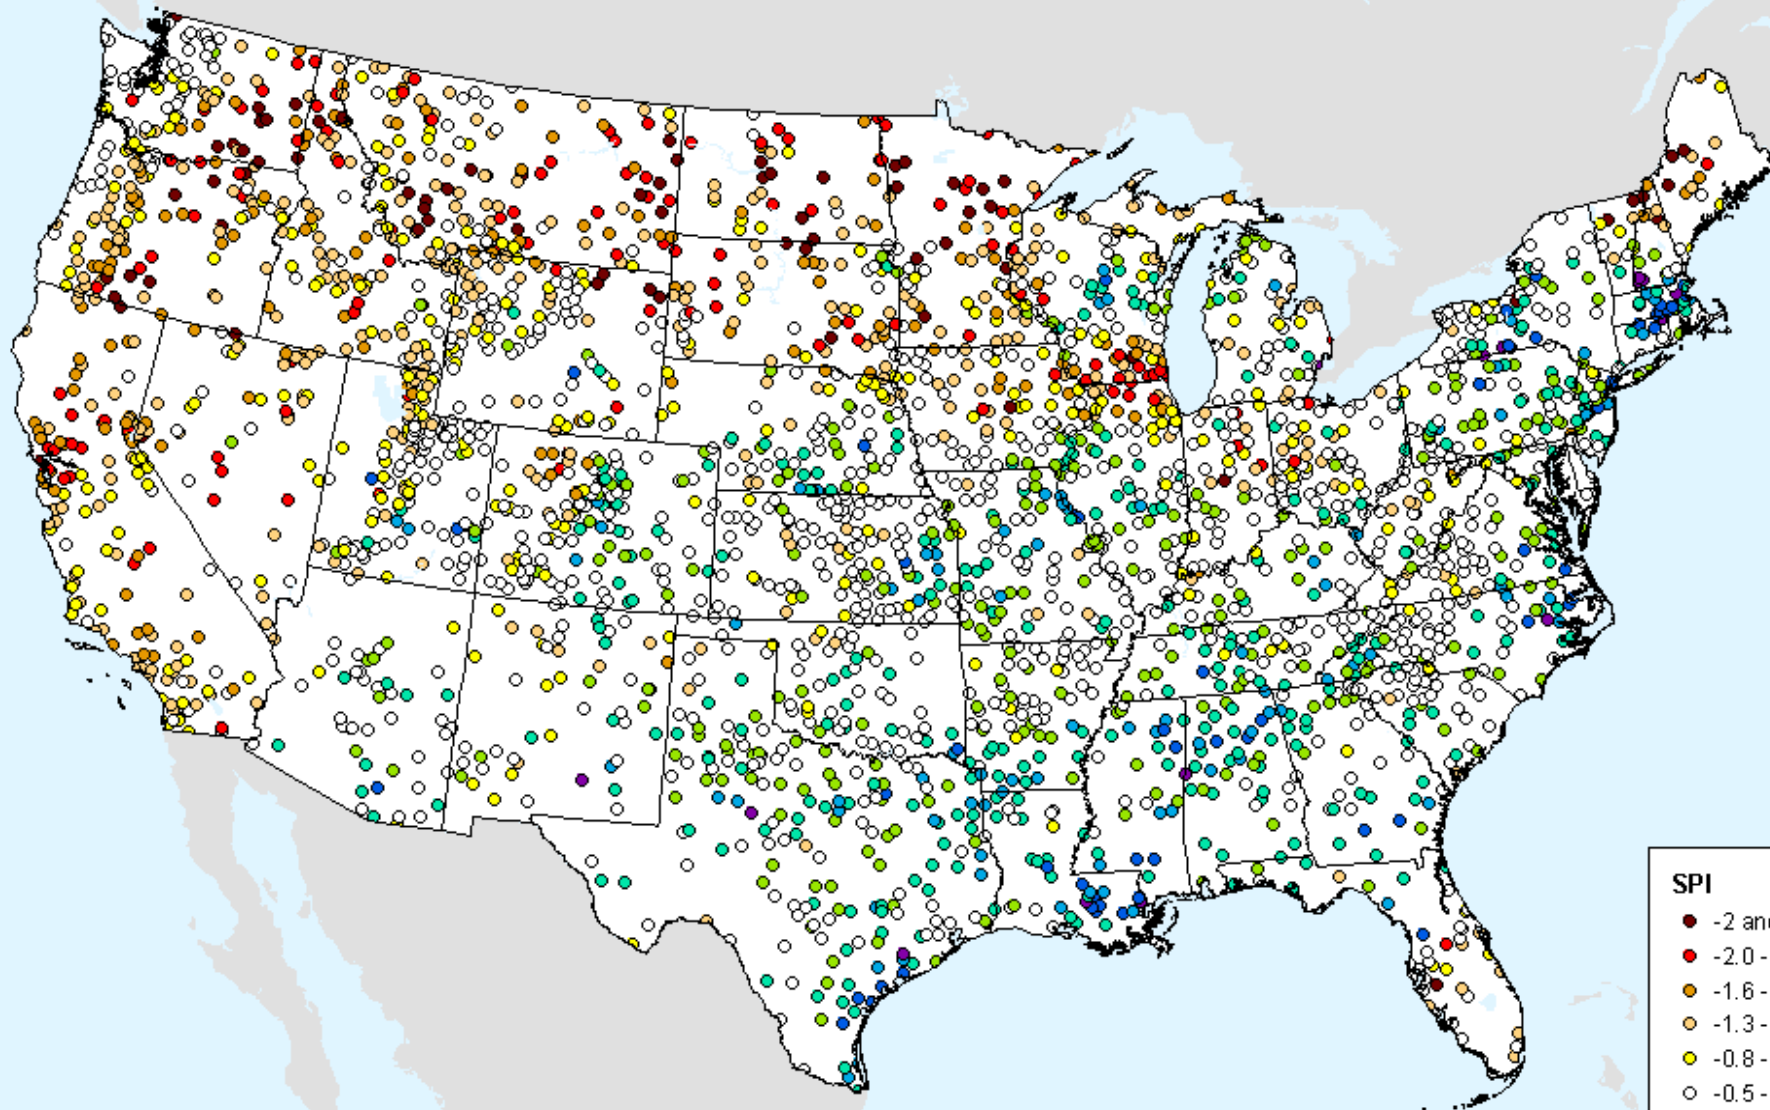

HPRCC 9-month SPI

As of: Tuesday, September 7, 2021

SPI

- -2 and Greater
- -2.0--1.6
- -1.6--1.3
- -1.3--0.8
- -0.8--0.5
- -0.5-0.5
- 0.5-0.8
- 0.8-1.3
- 1.3-1.6
- 1.6-2.0
- 2.0 and Greater