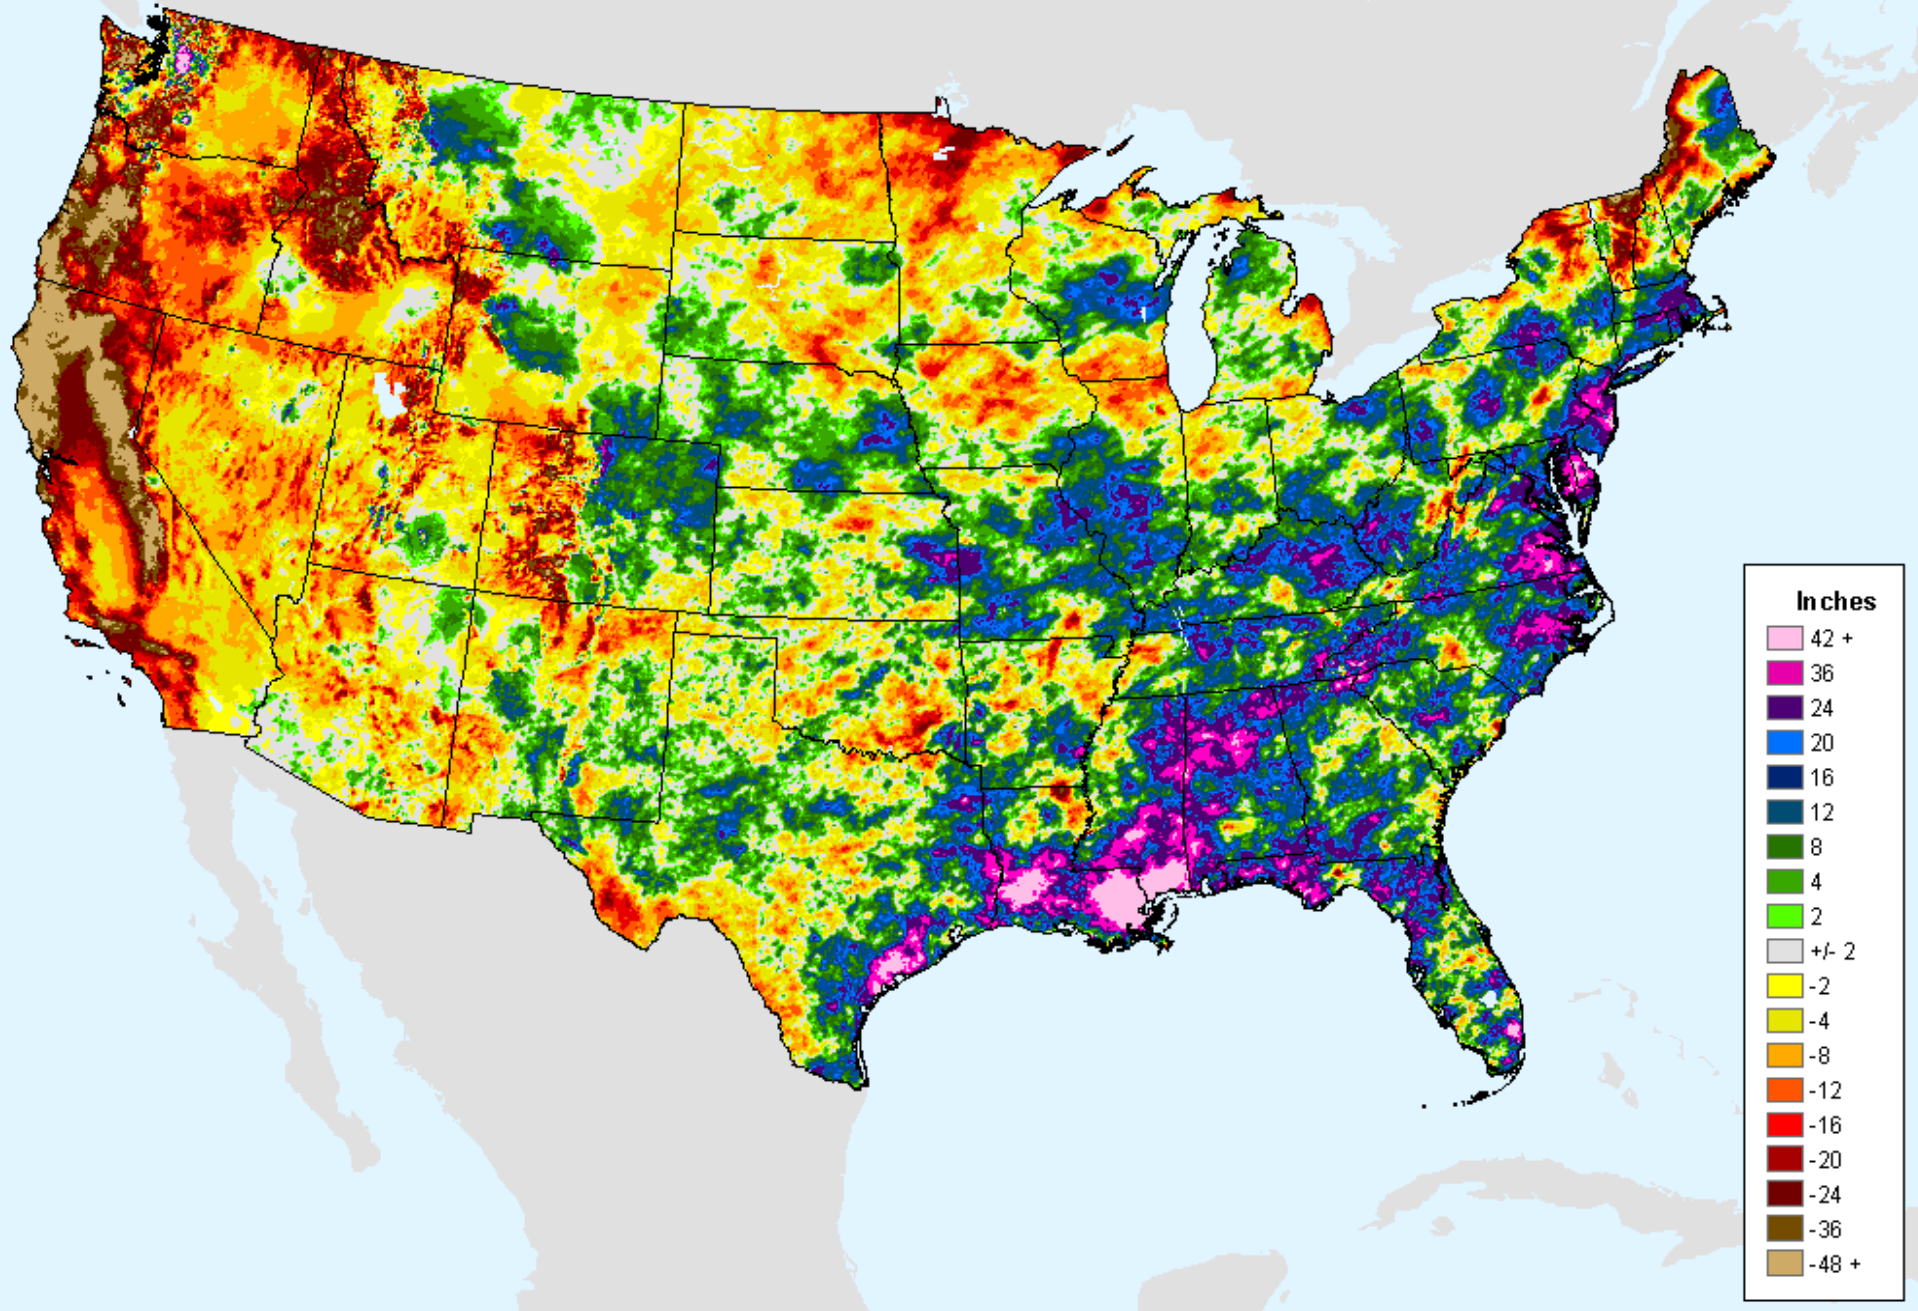

AHPS Water-Year Precip Departure

As of: Tuesday, September 7, 2021