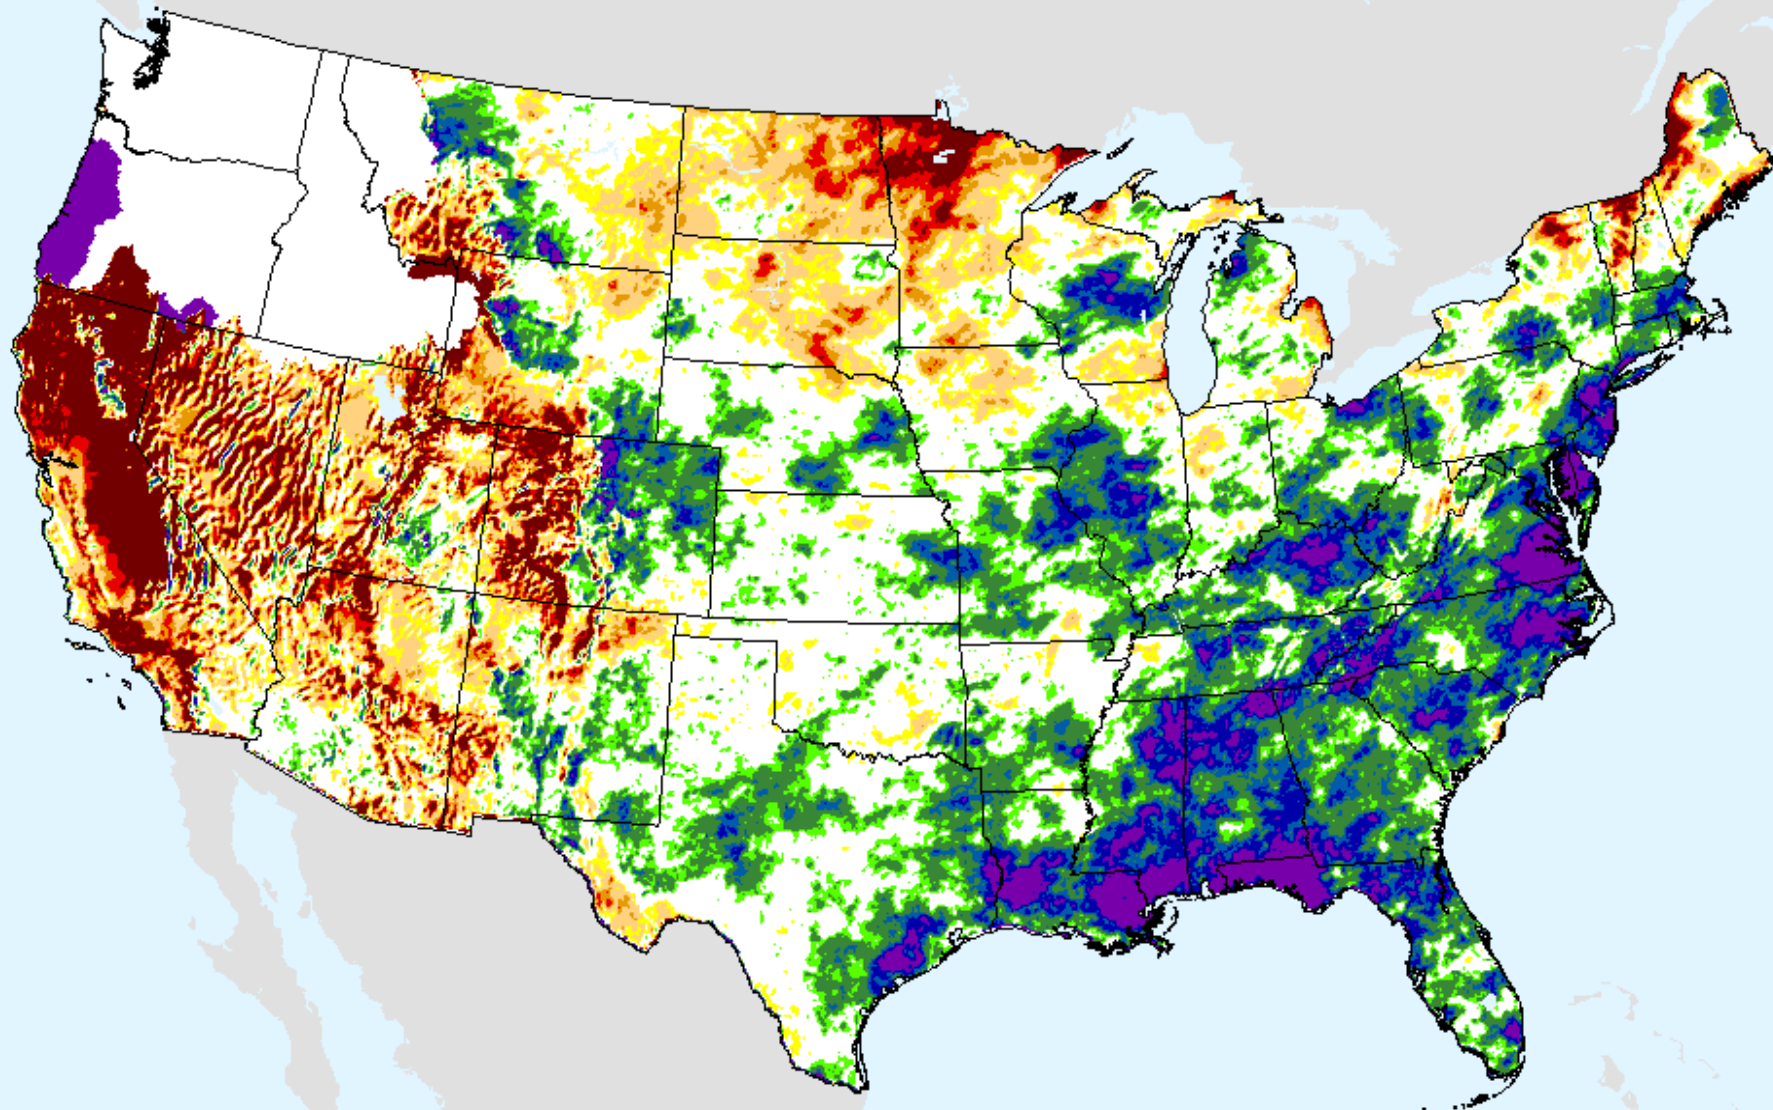

AHPS 12-month SPEI

As of: Tuesday, September 7, 2021

SPEI (USDM)