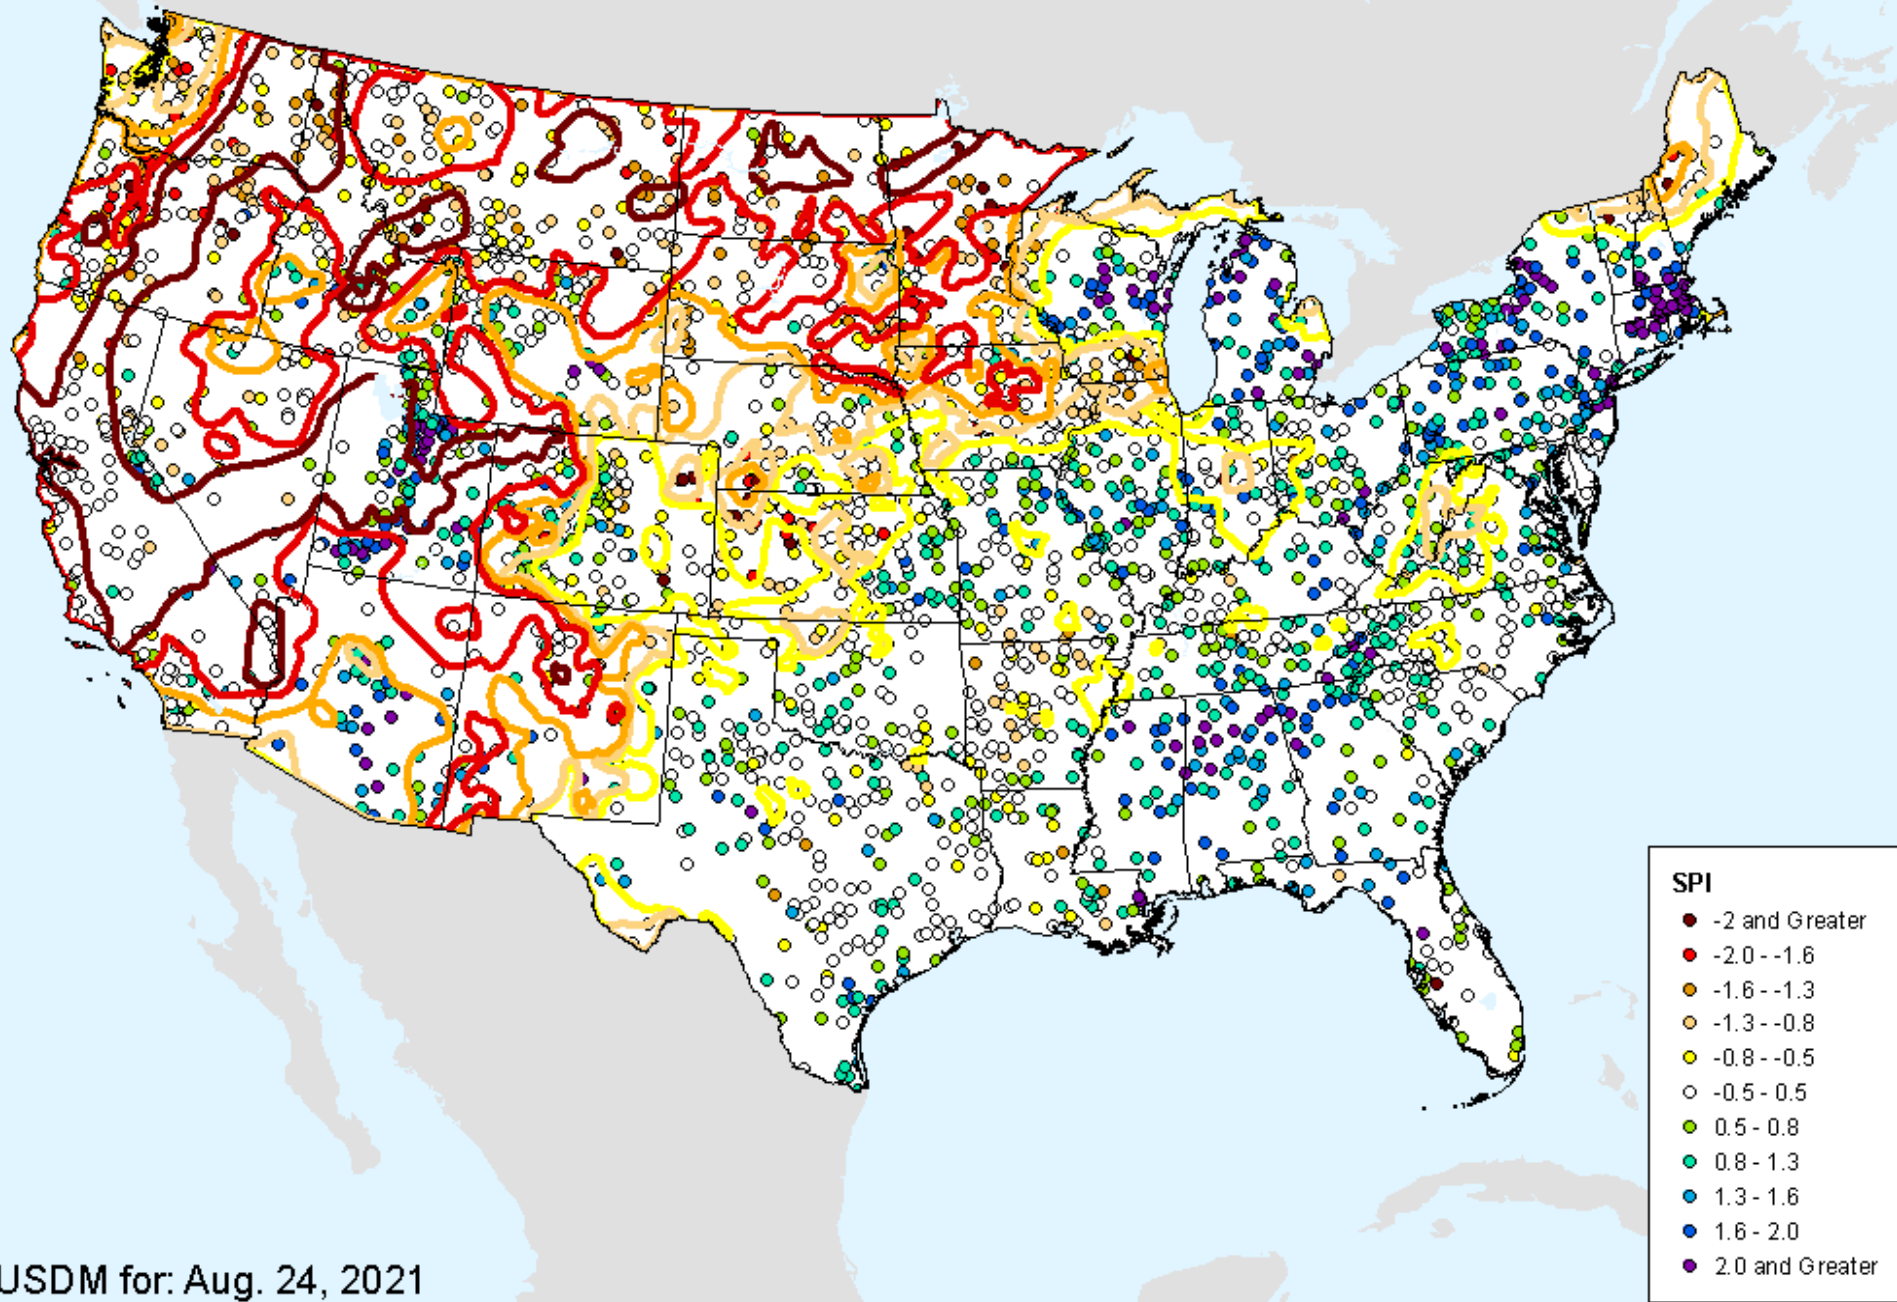

HPRCC 3-month SPI

As of: Tuesday, September 7, 2021

USDM for: Aug. 24, 2021