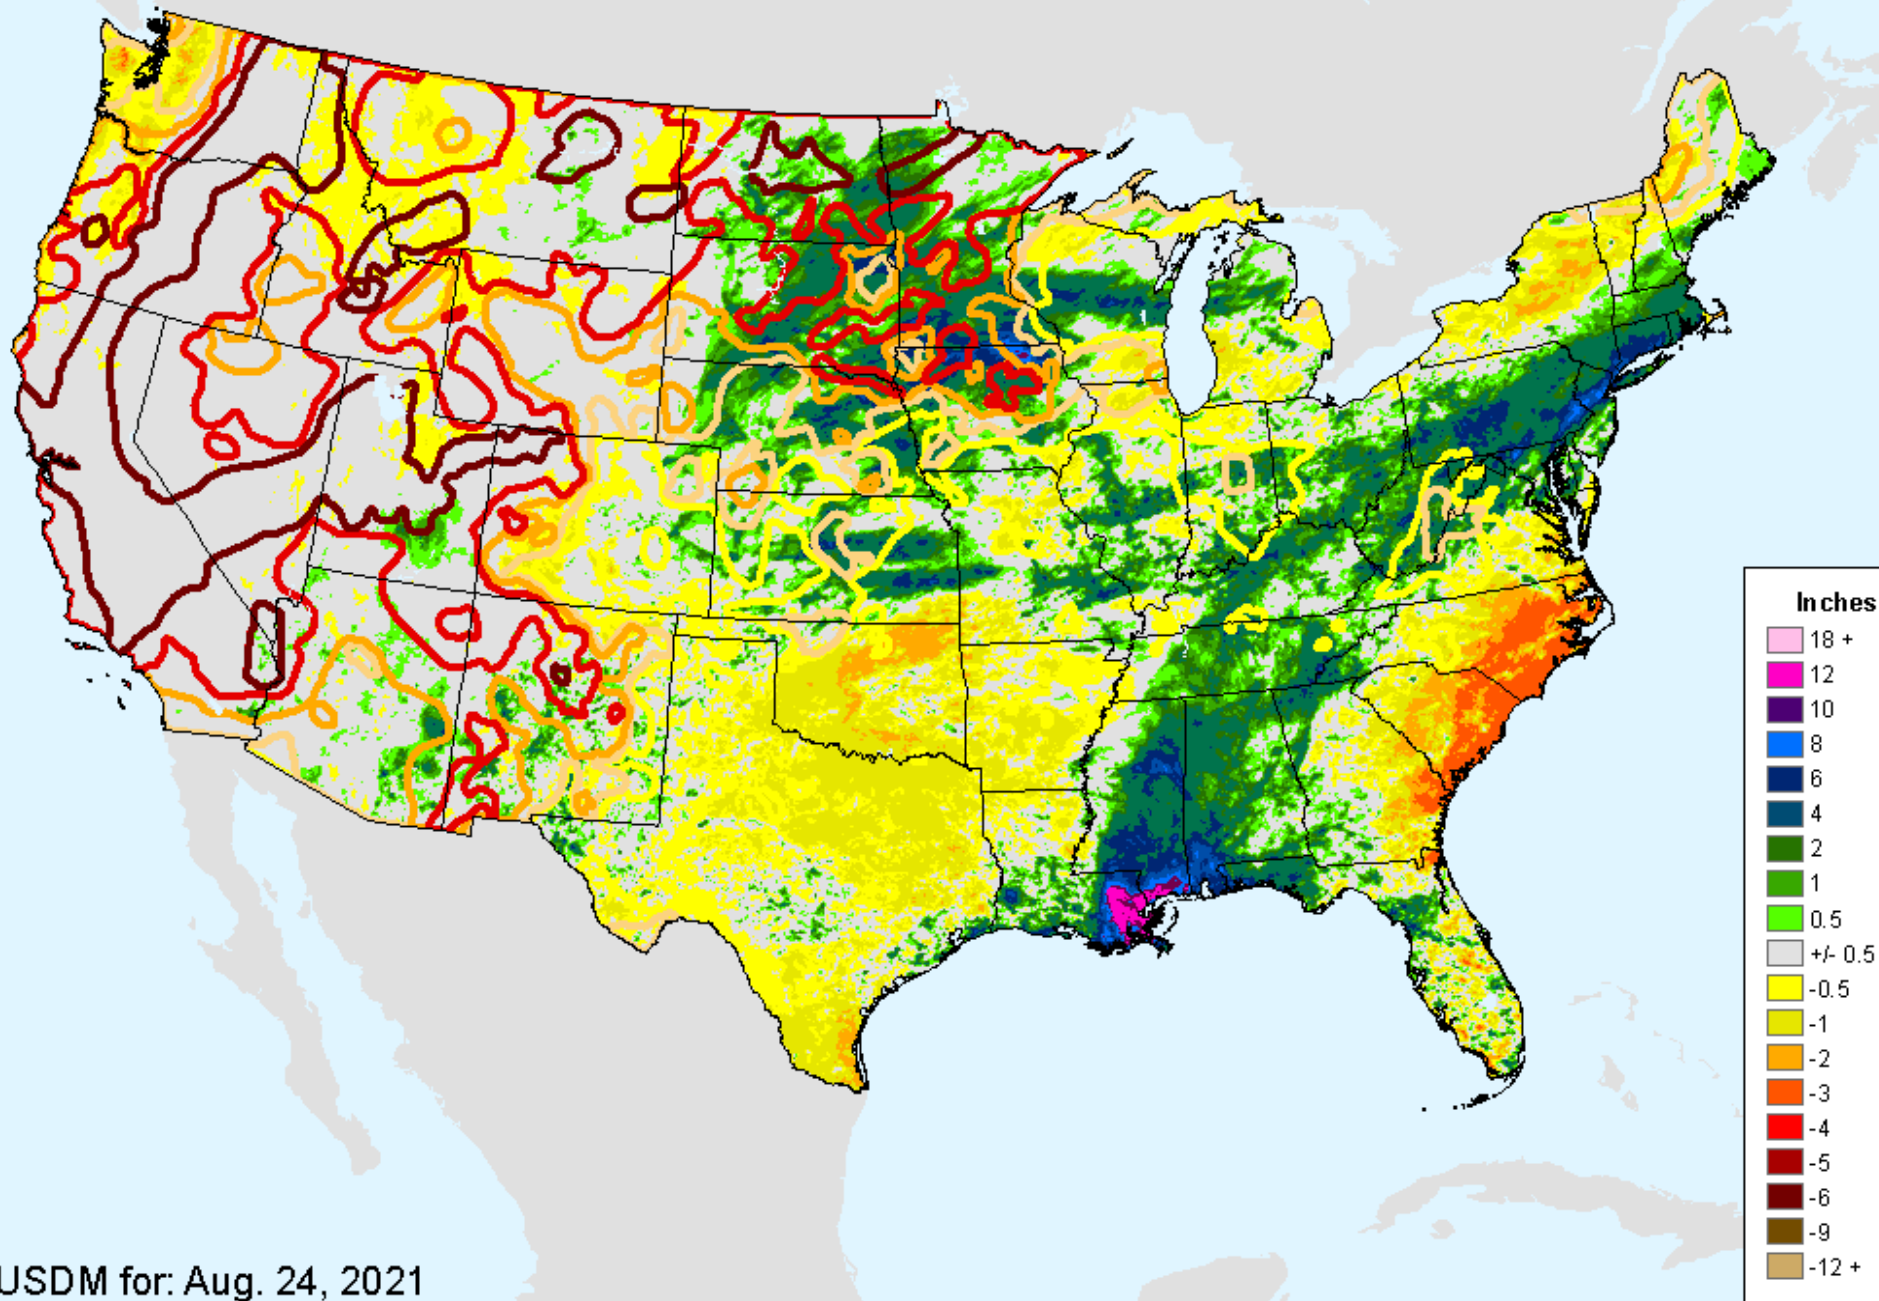

AHPS 7-Day Precipitation

As of: Tuesday, September 7, 2021

AHPS 7-Day Precipitation

As of: Tuesday, September 7, 2021

AHPS 14-Day Precip Departure

As of: Tuesday, September 7, 2021

USDM for: Aug. 24, 2021

AHPS 14-Day Precip Departure