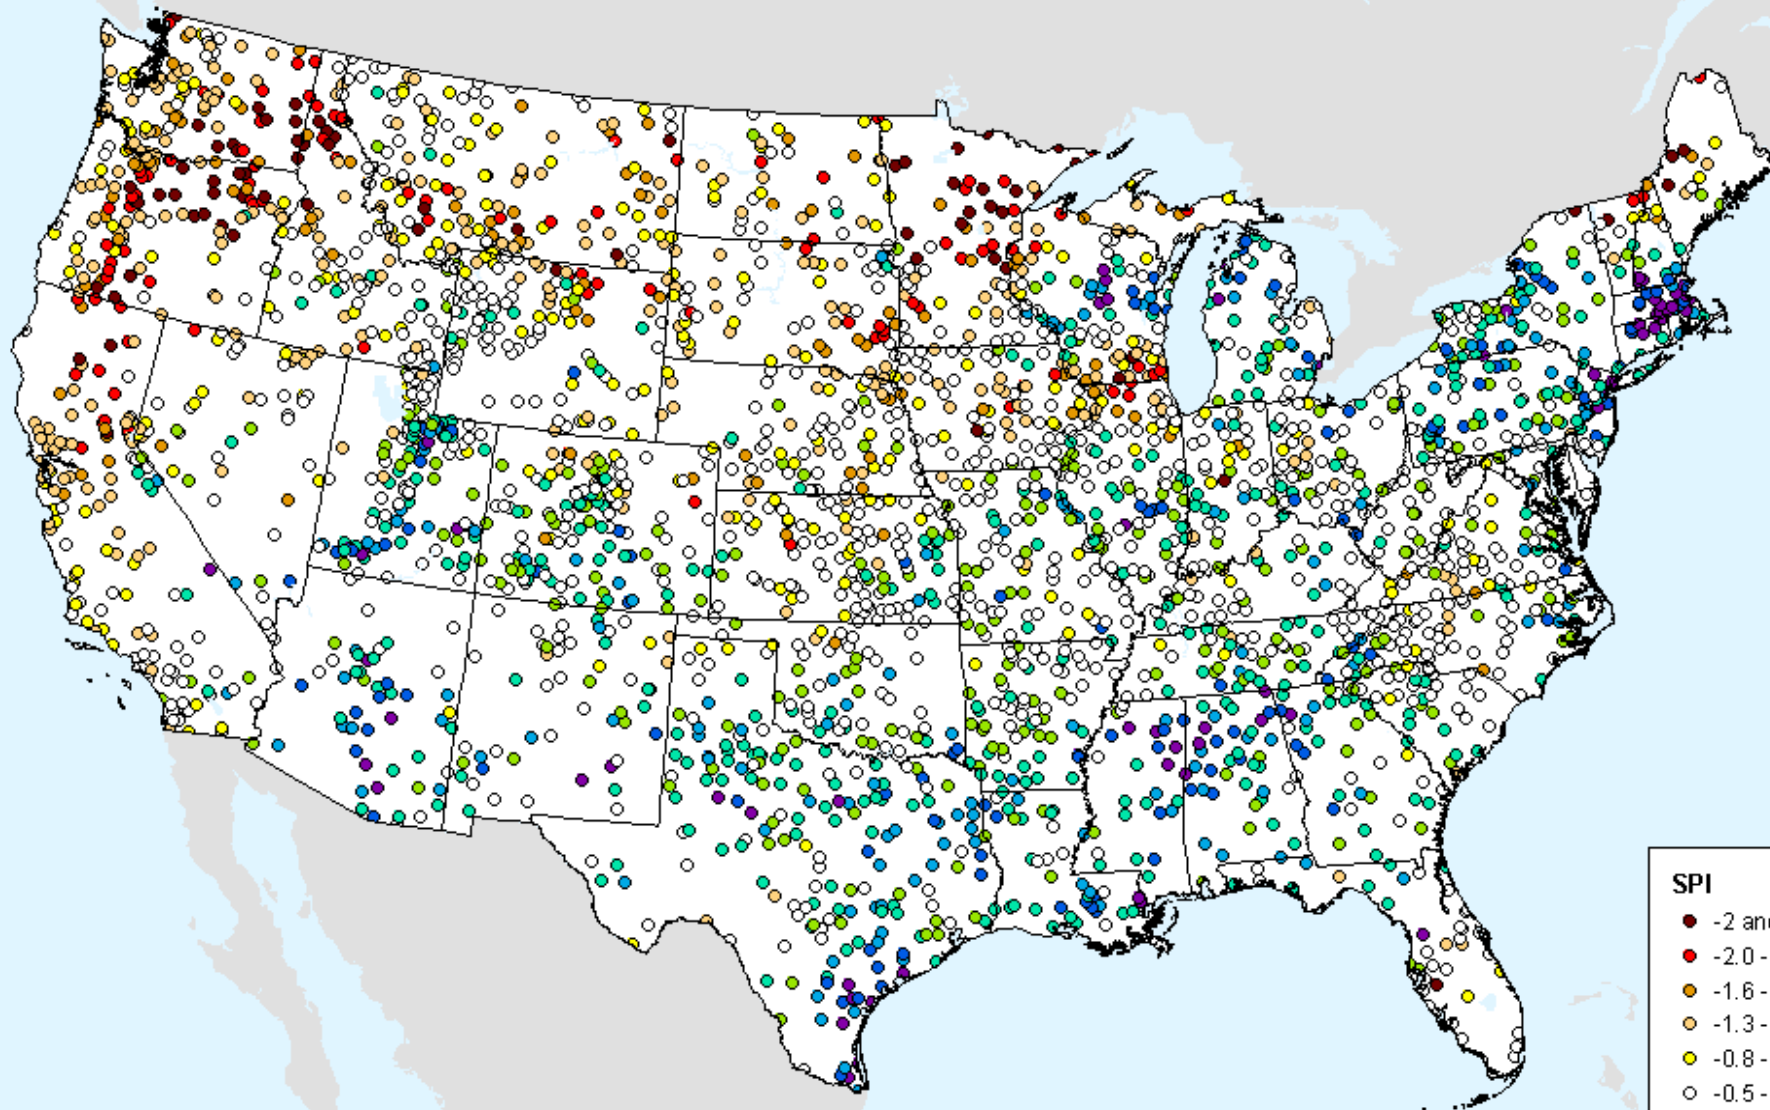

HPRCC 4-month SPI

As of: Tuesday, September 7, 2021

SPI

- -2 and Greater
- -2.0--1.6
- -1.6--1.3
- -1.3--0.8
- -0.8--0.5
- -0.5-0.5
- 0.5-0.8
- 0.8-1.3
- 1.3-1.6
- 1.6-2.0
- 2.0 and Greater