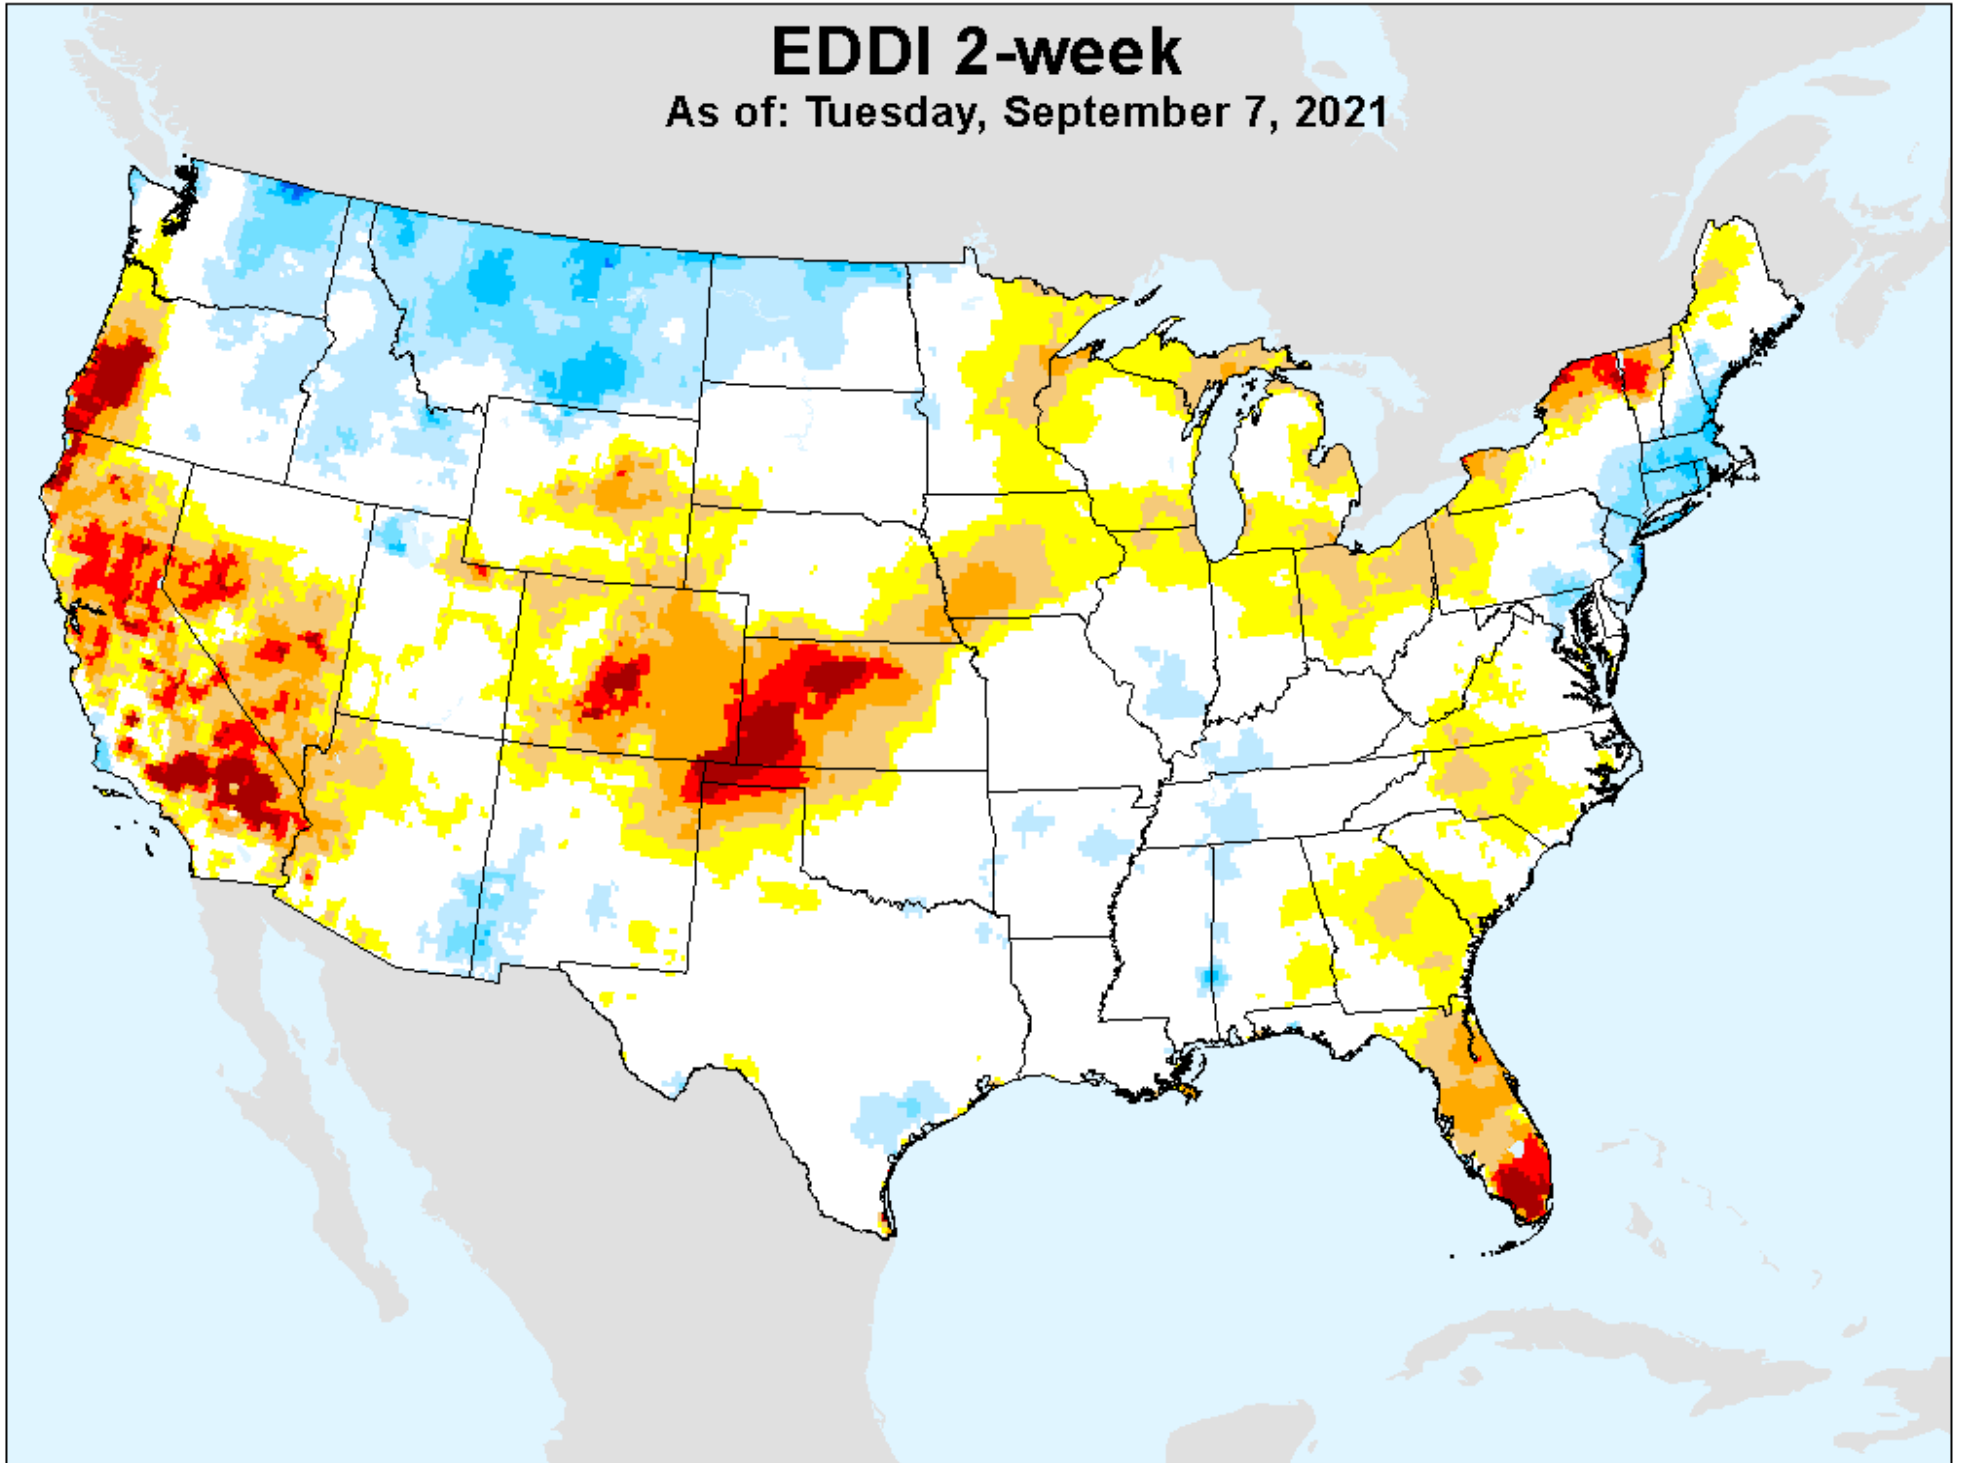

EDDI 2-week

As of: Tuesday, September 7, 2021

USDM for: Aug. 24, 2021

EDDI 2-week

As of: Tuesday, September 7, 2021

EDDI 3-week

As of: Tuesday, September 7, 2021

USDM for: Aug. 24, 2021