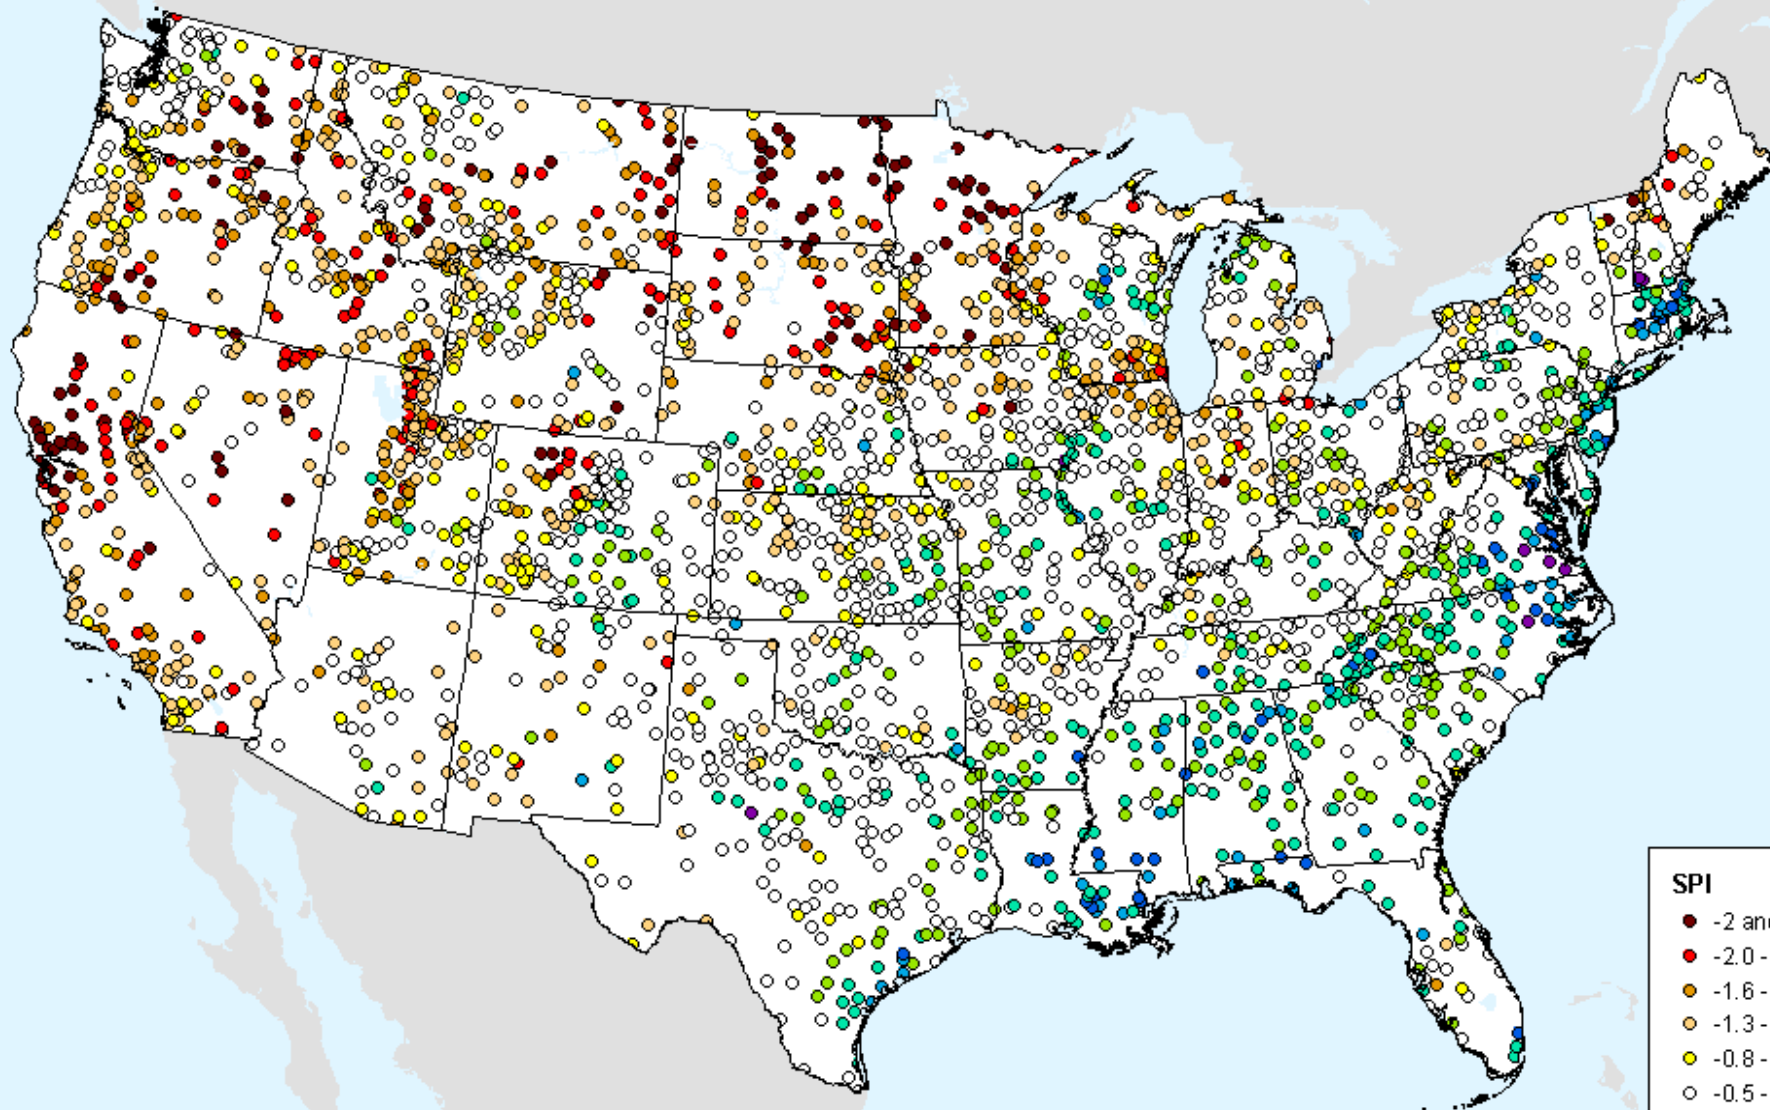

HPRCC 12-month SPI

As of: Tuesday, September 7, 2021

SPI

- -2 and Greater
- -2.0--1.6
- -1.6--1.3
- -1.3--0.8
- -0.8--0.5
- -0.5-0.5
- 0.5-0.8
- 0.8-1.3
- 1.3-1.6
- 1.6-2.0
- 2.0 and Greater