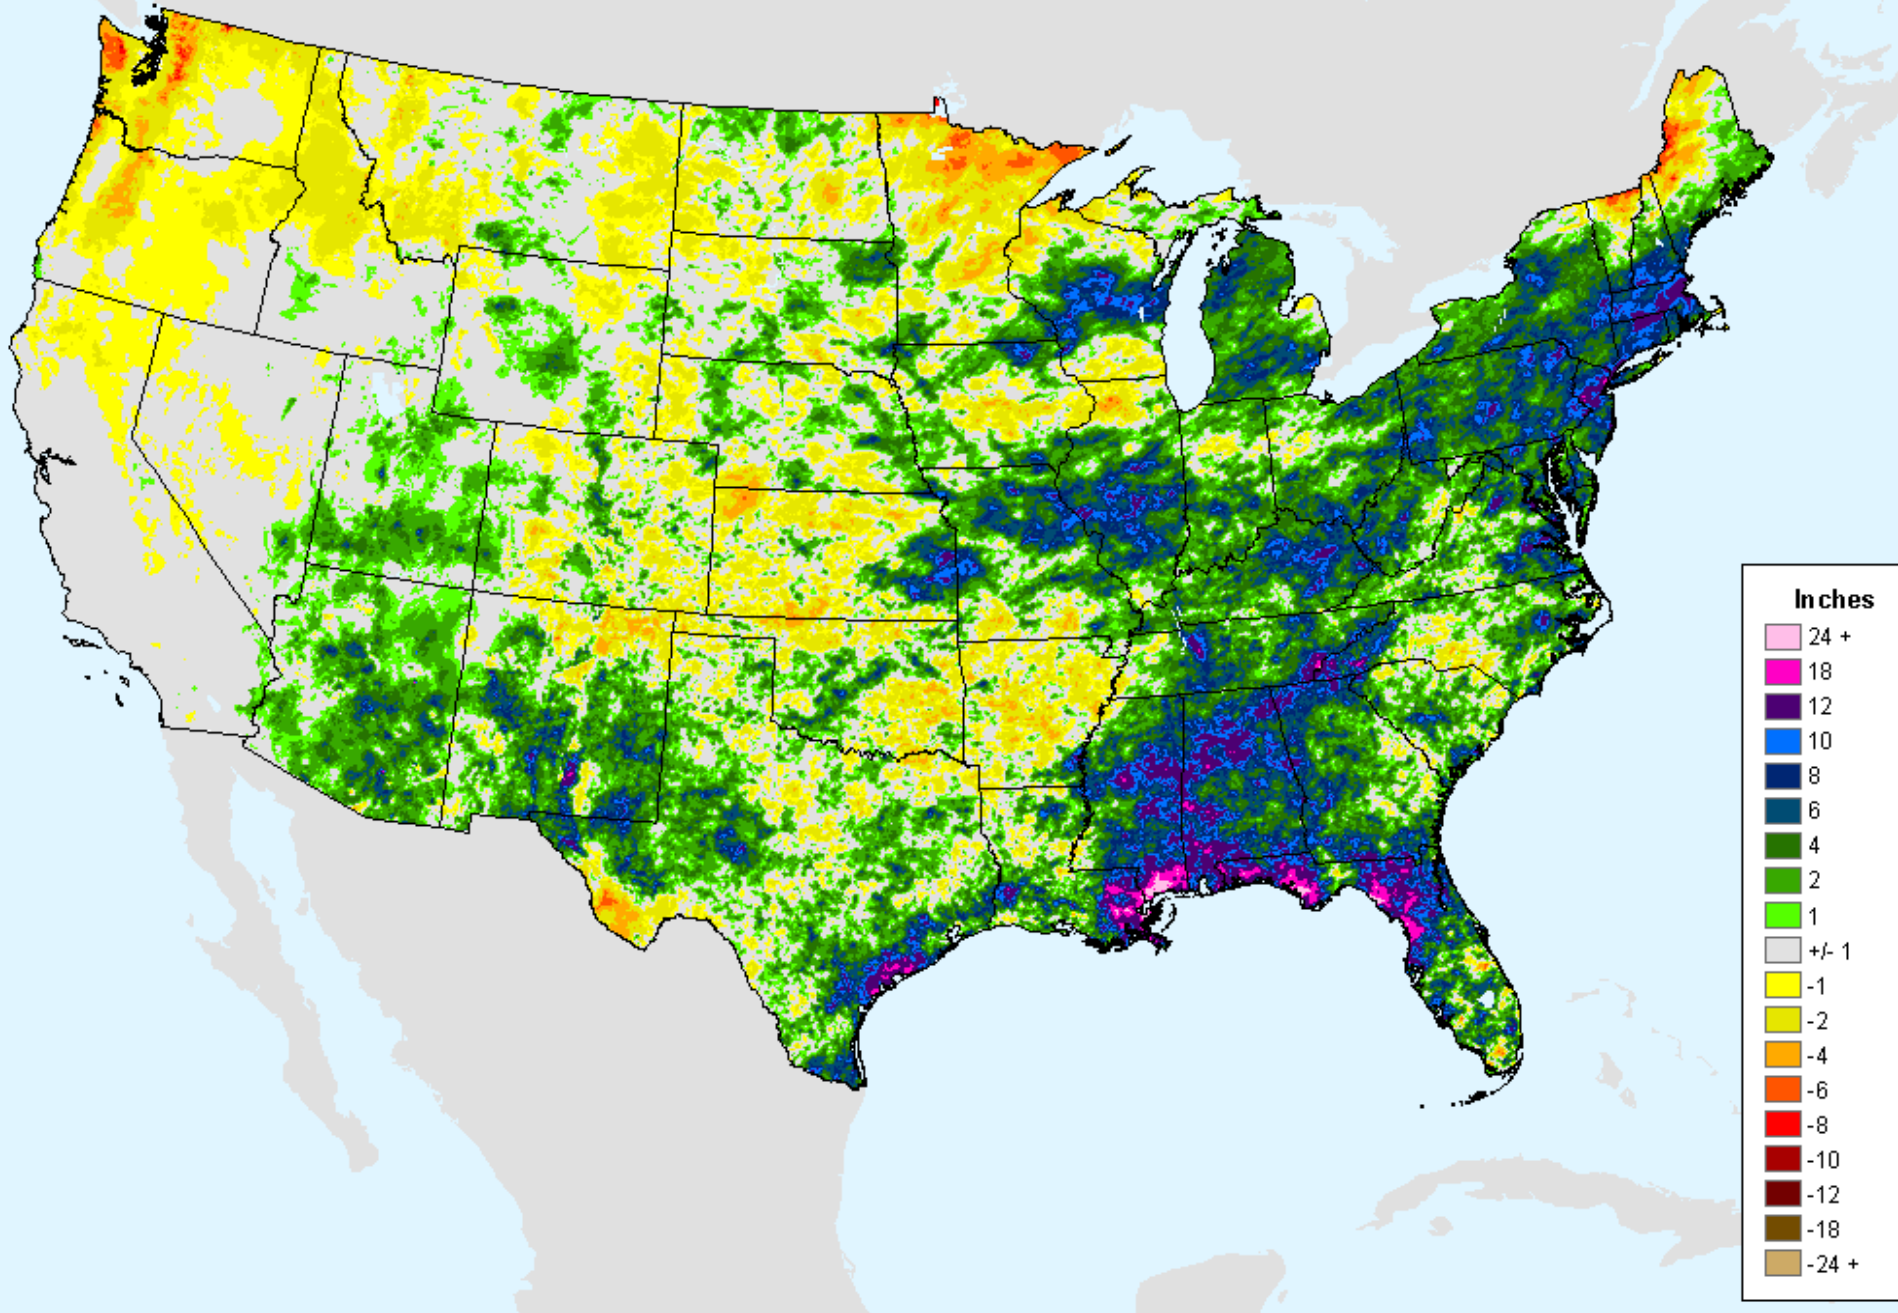

AHPS 90-Day Precip Departure

As of: Tuesday, September 7, 2021