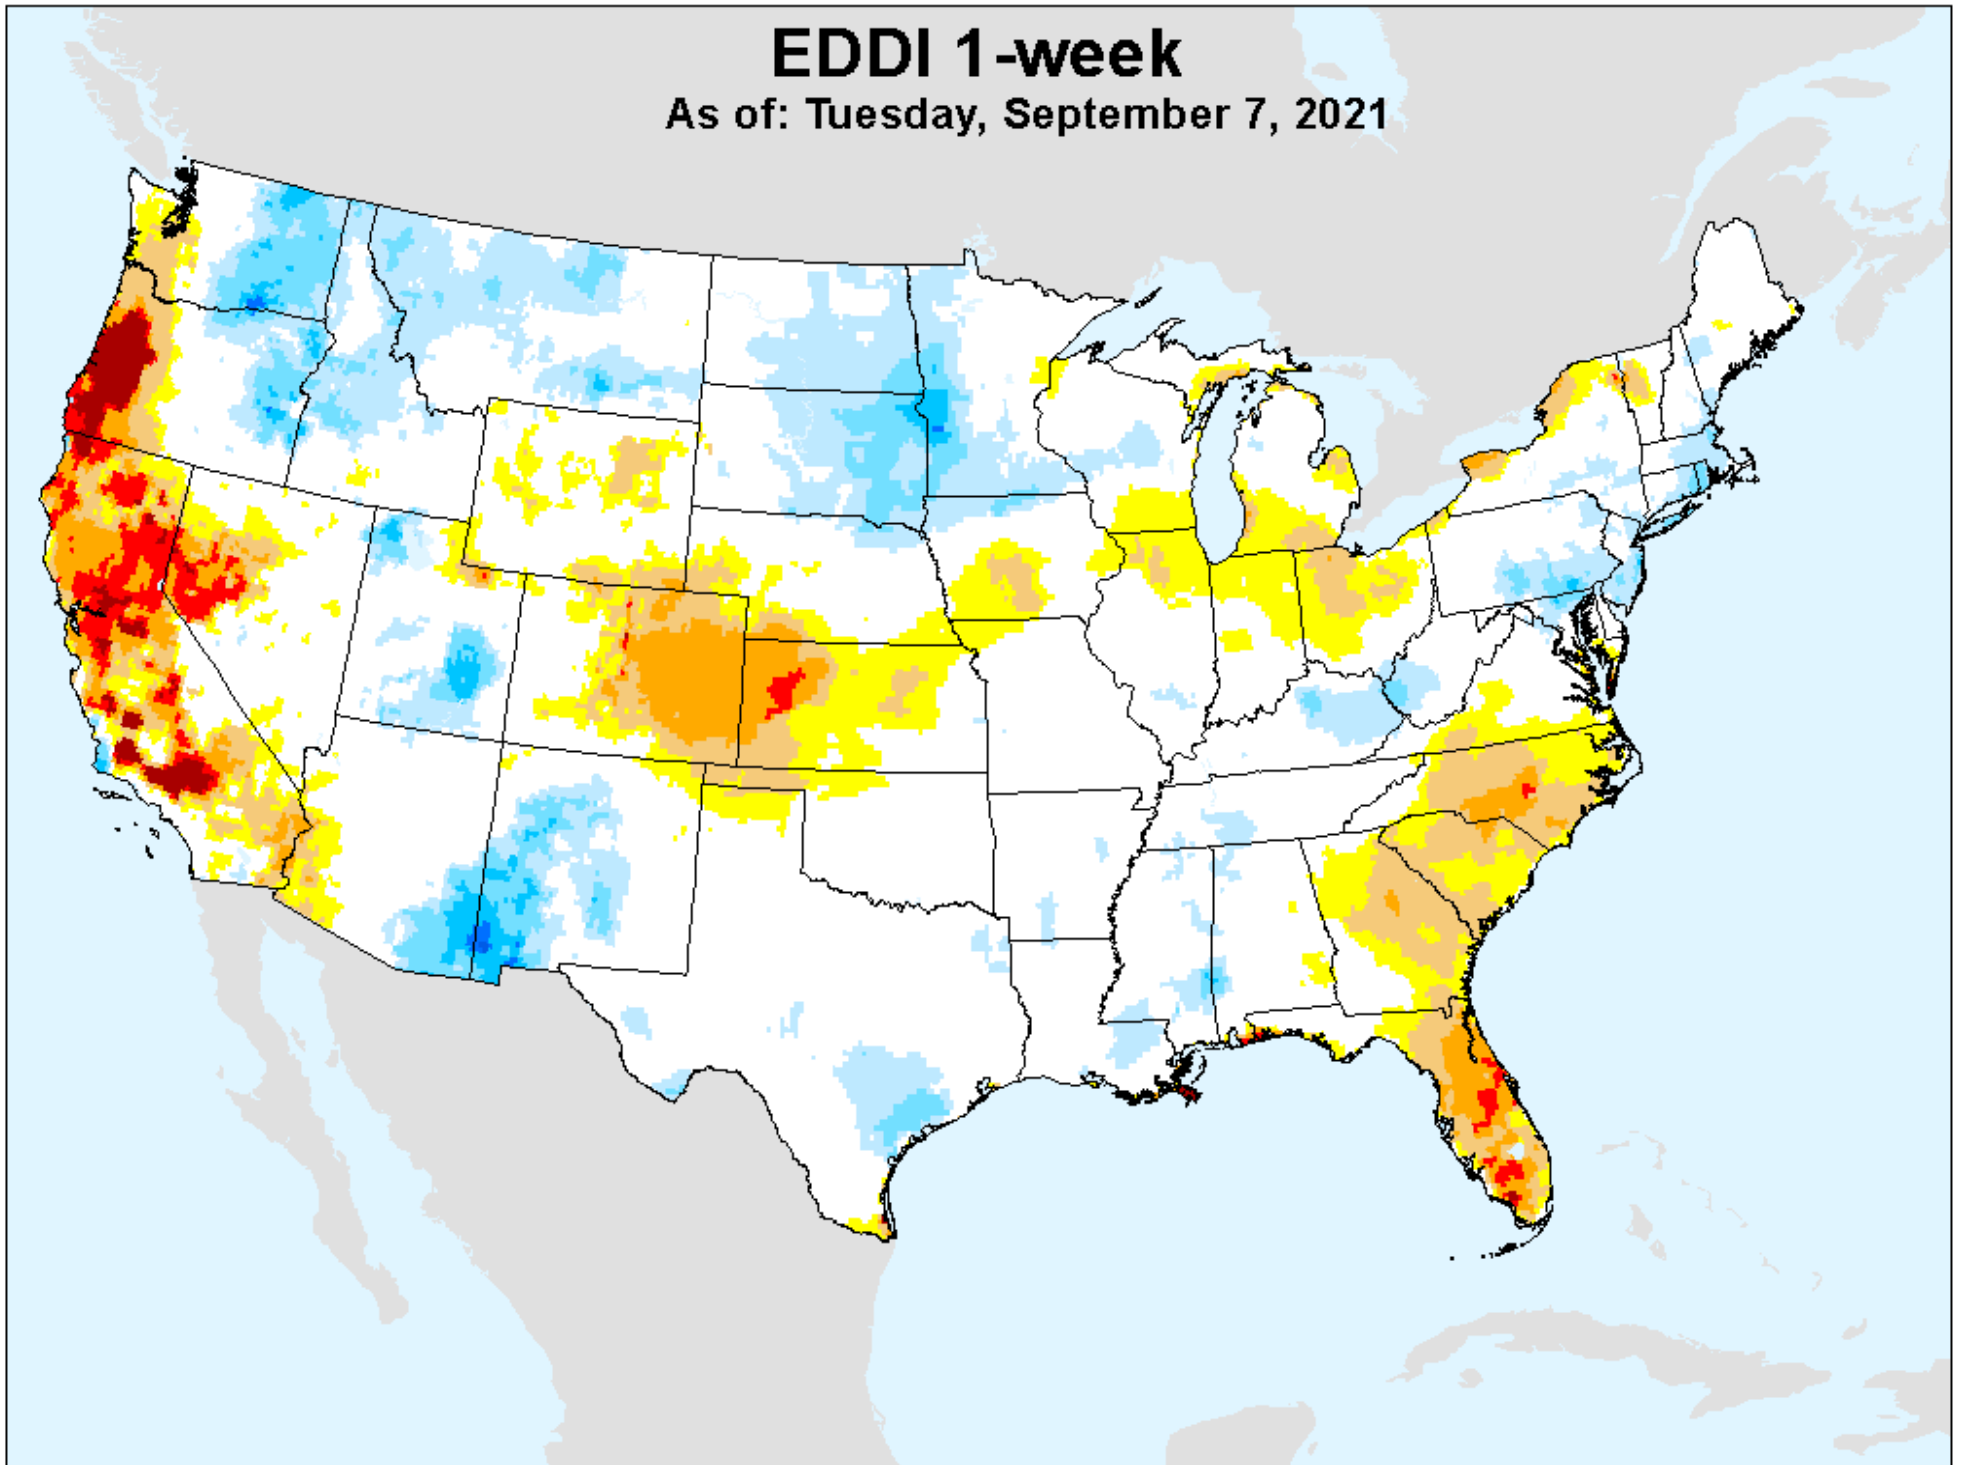

AHPS 36-month SPEI

As of: Tuesday, September 7, 2021

SPEI (USDM)

EDDI 1-week

As of: Tuesday, September 7, 2021

USDM for: Aug. 24, 2021

EDDI 1-week

As of: Tuesday, September 7, 2021