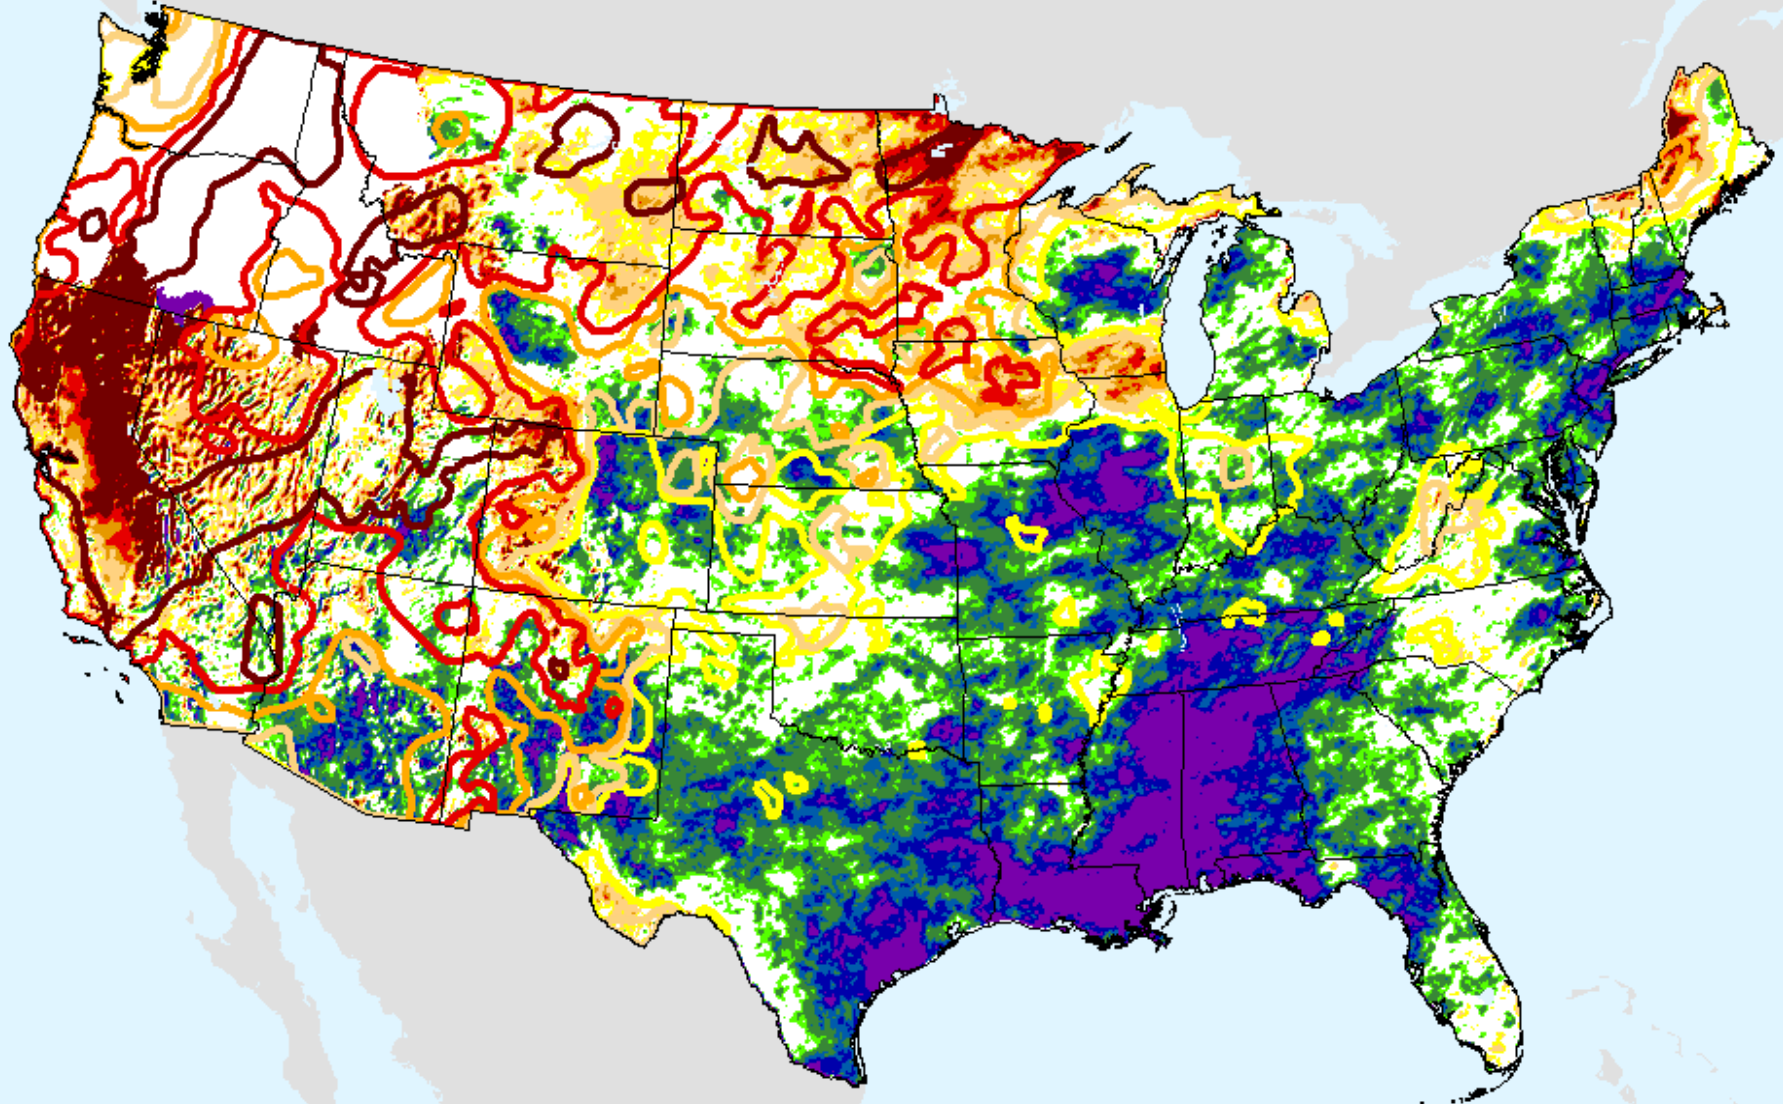

AHPS 6-month SPEI

As of: Tuesday, September 7, 2021

USDM for: Aug. 24, 2021

SPEI (USDM)