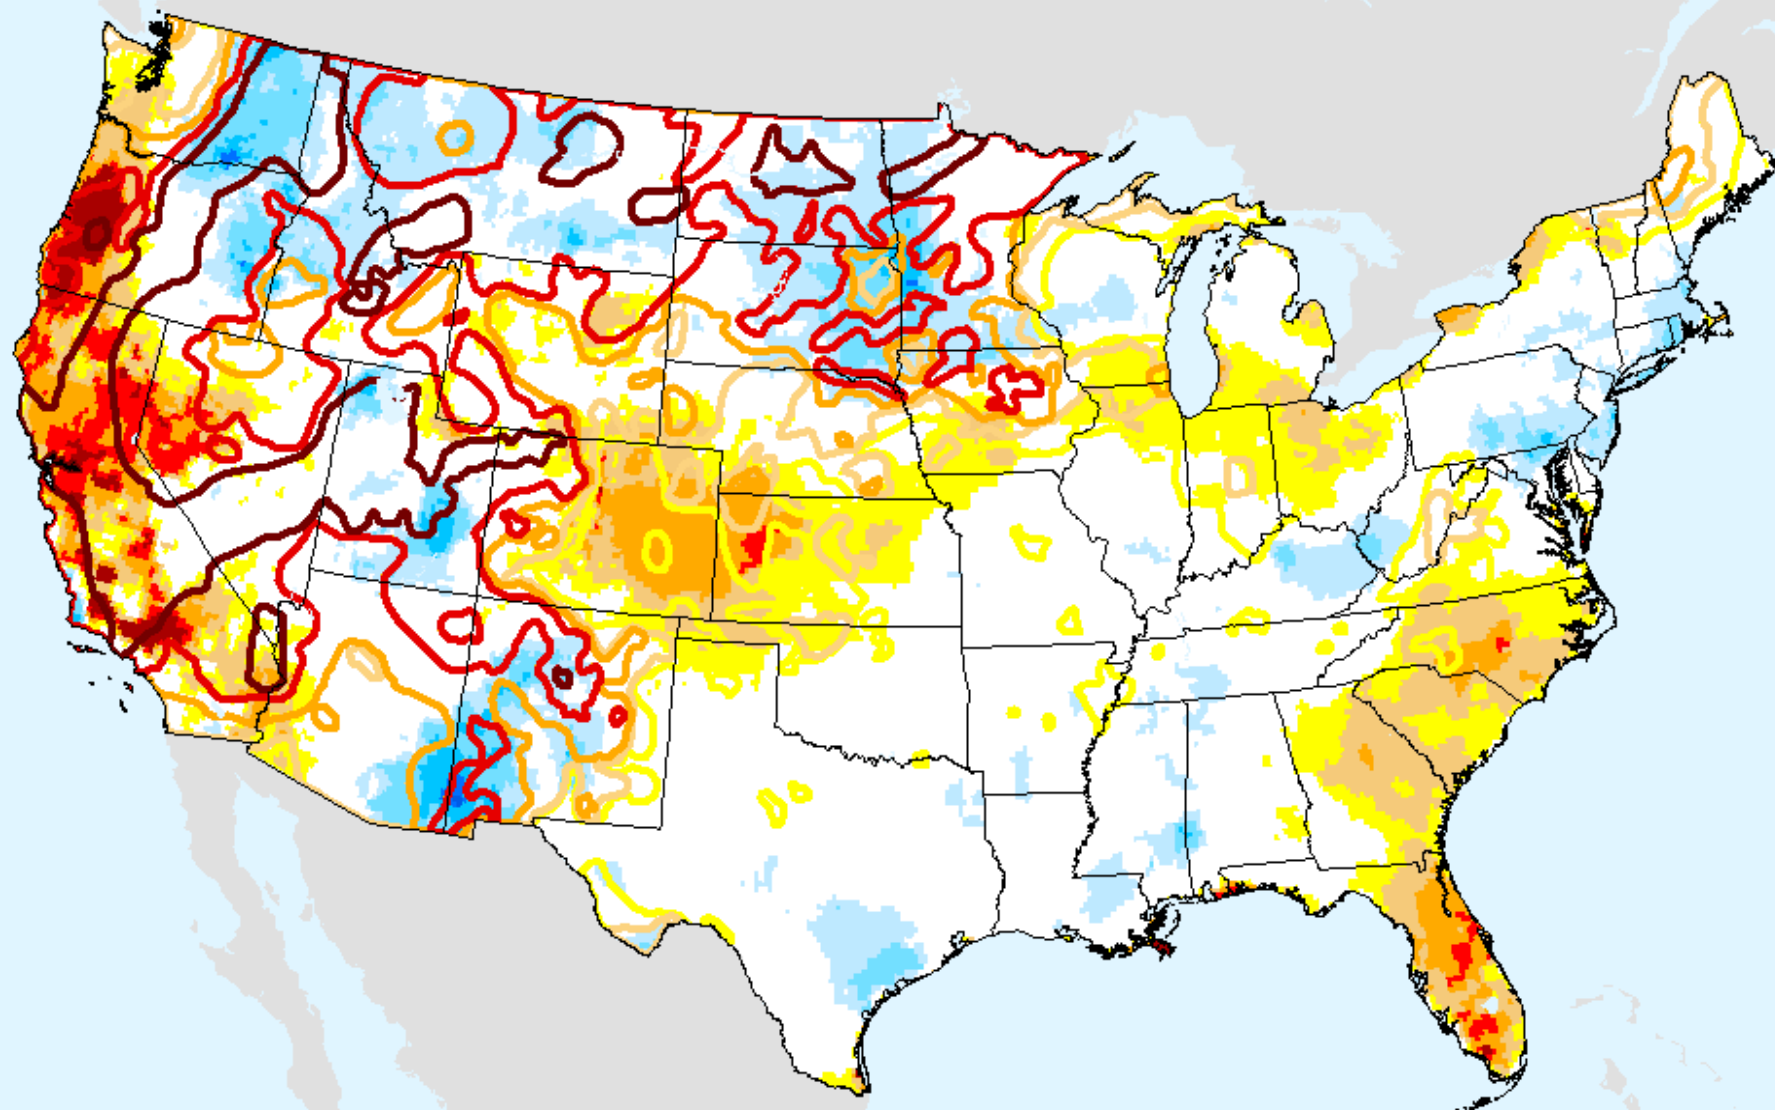

AHPS 36-month SPEI

As of: Tuesday, September 7, 2021

SPEI (USDM)

EDDI 1-week

As of: Tuesday, September 7, 2021

USDM for: Aug. 24, 2021

EDDI 1-week

As of: Tuesday, September 7, 2021