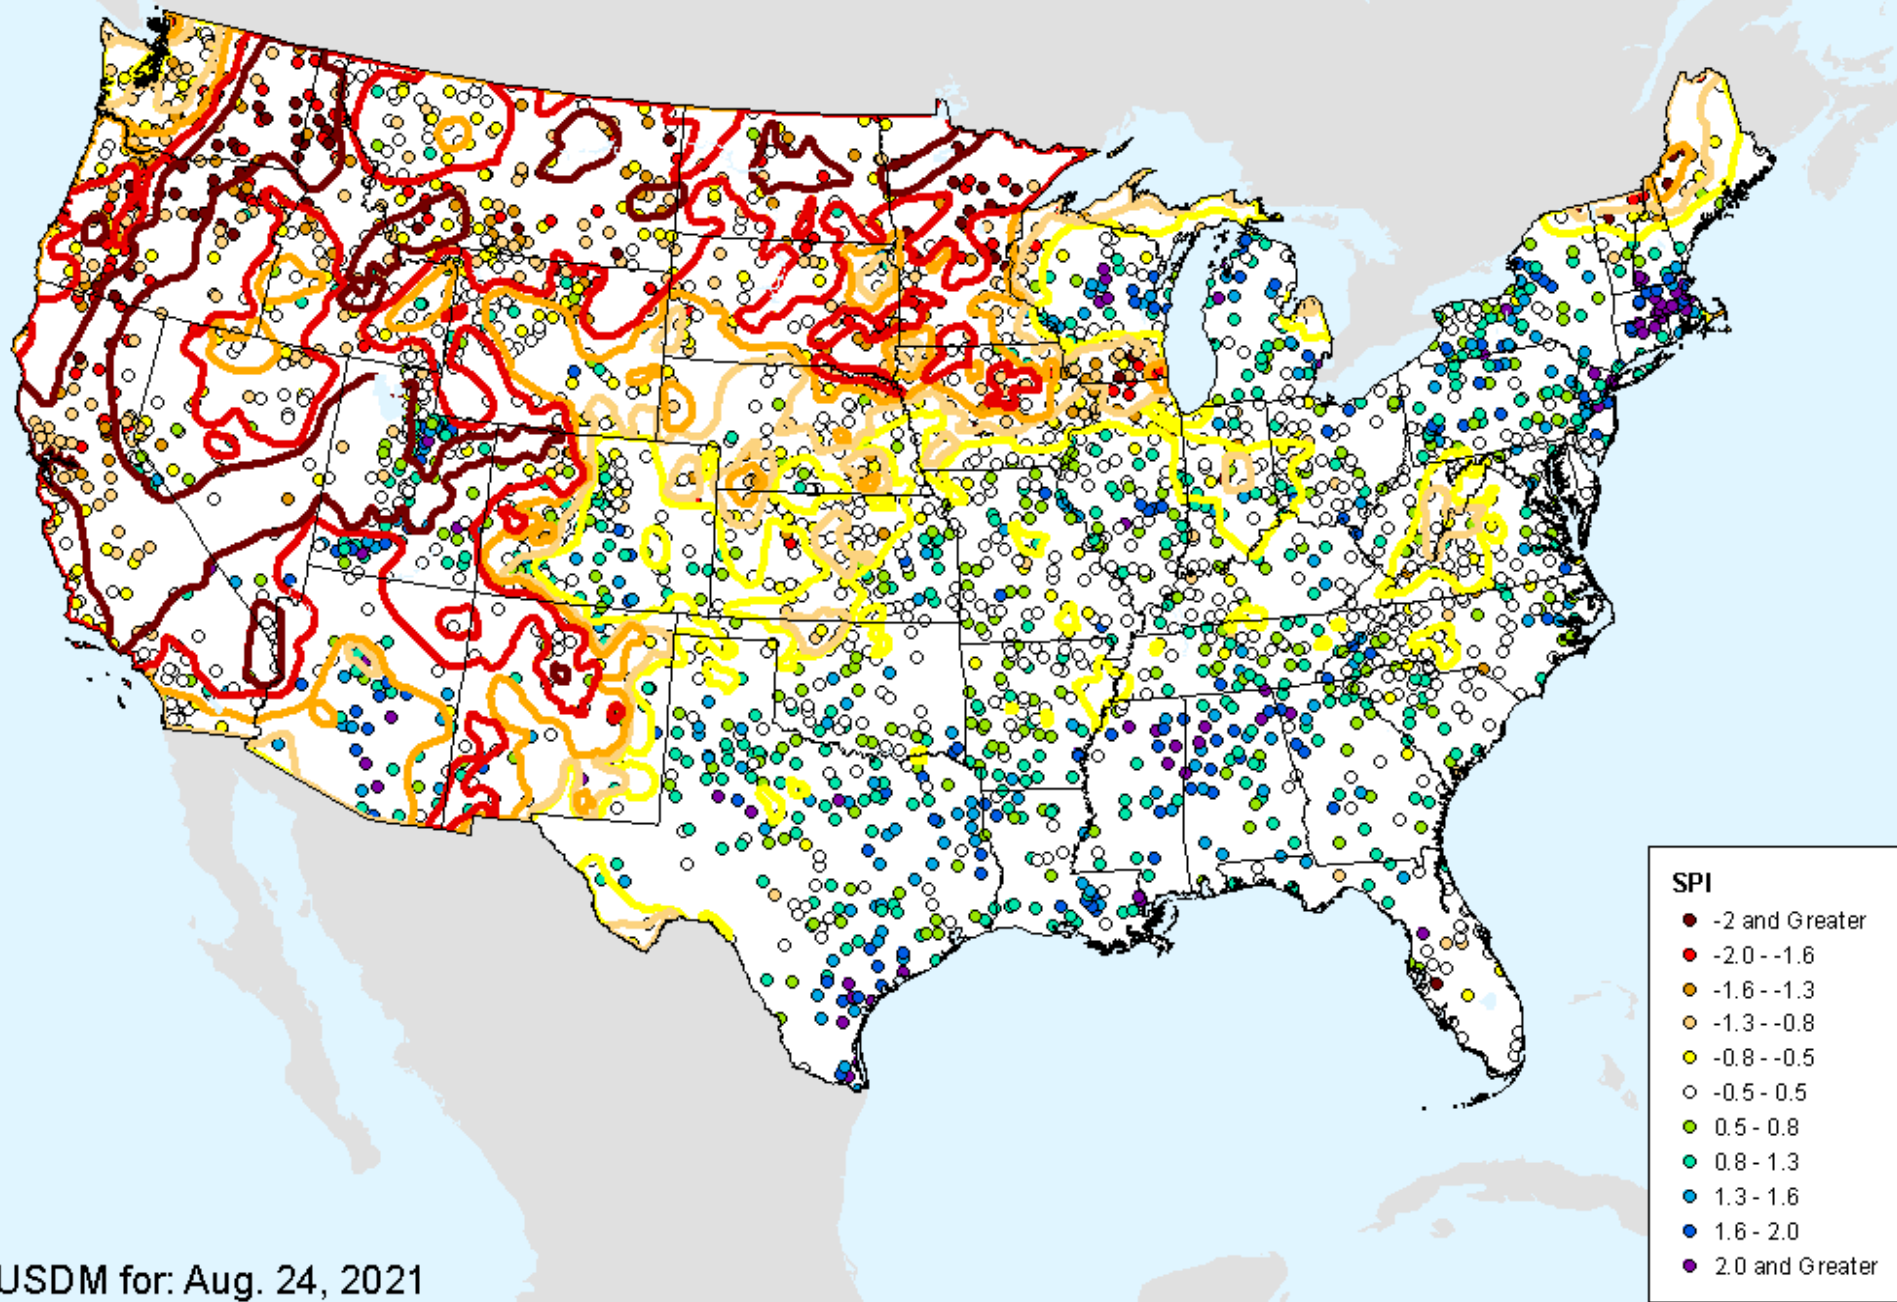

HPRCC 3-month SPI

As of: Tuesday, September 7, 2021

USDM for: Aug. 24, 2021

HPRCC 3-month SPI

As of: Tuesday, September 7, 2021

HPRCC 4-month SPI

As of: Tuesday, September 7, 2021

USDM for: Aug. 24, 2021