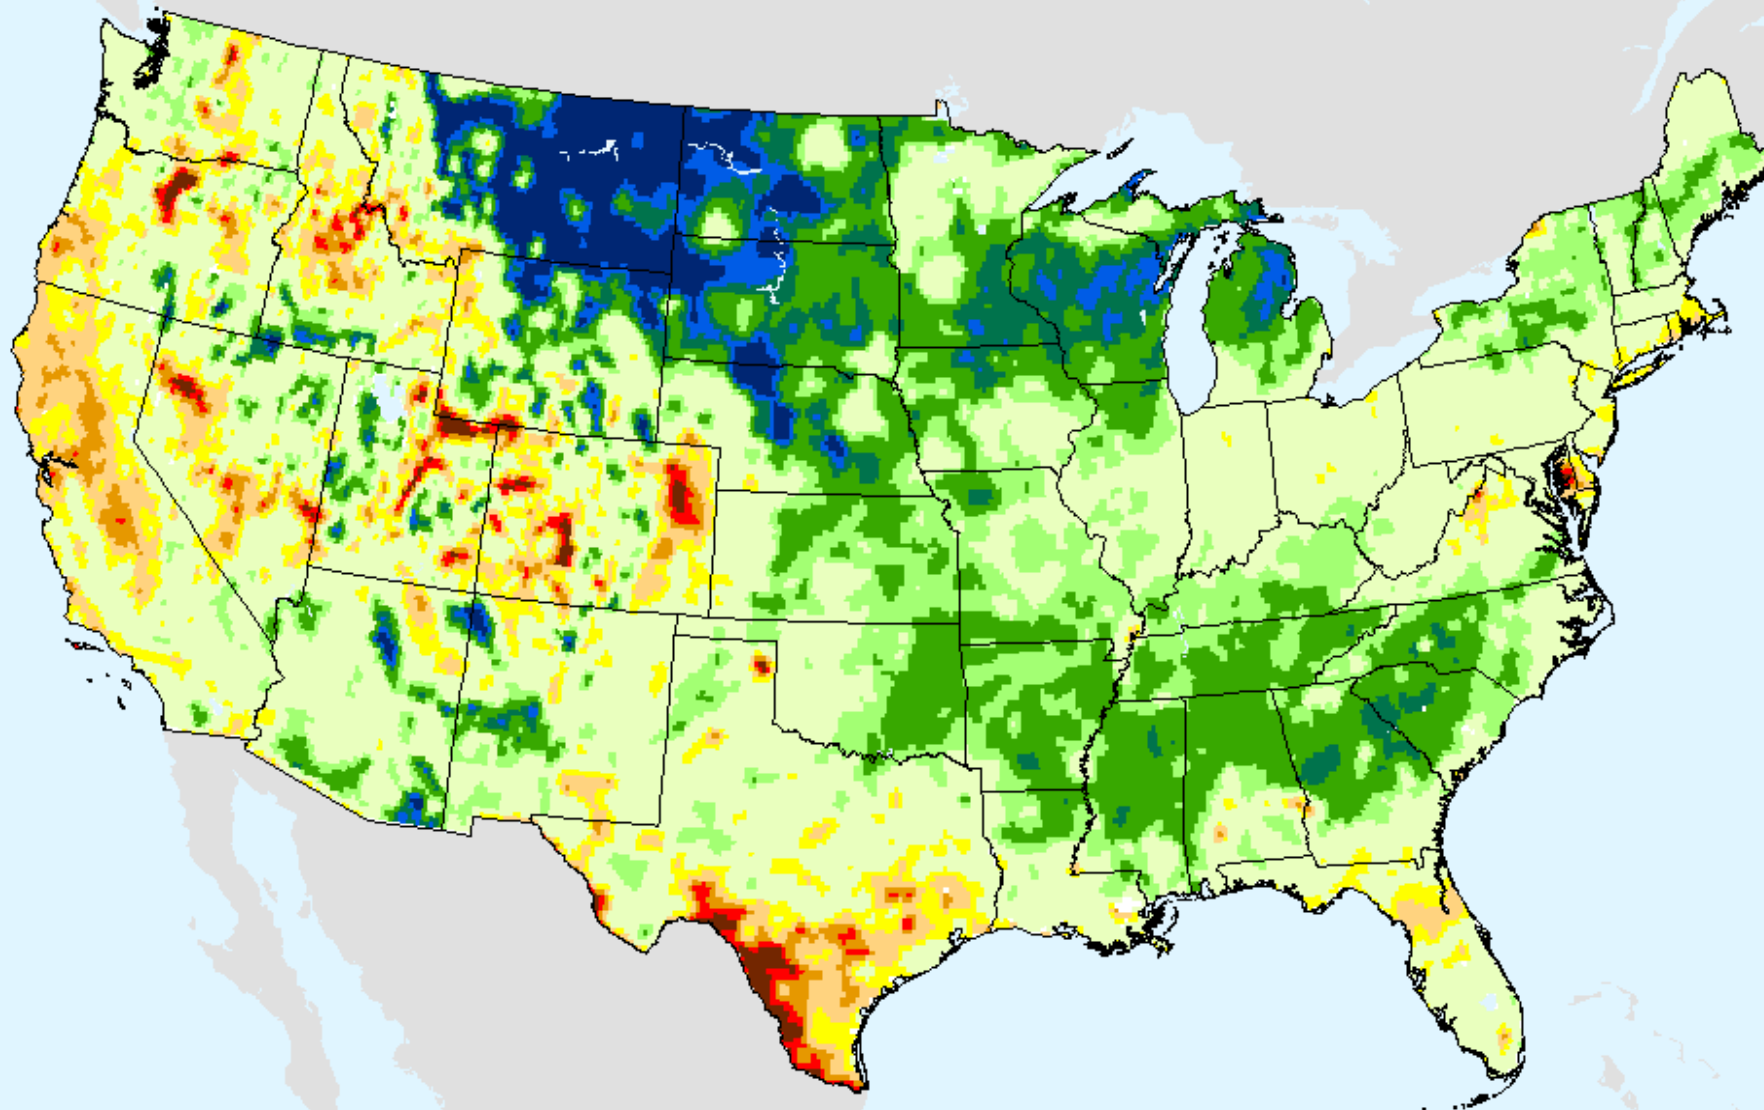

NLDAS Top 1m Soil Moisture

As of: Tuesday, September 7, 2021

USDM for: Aug. 24, 2021

NLDAS Top 1m Soil Moisture

As of: Tuesday, September 7, 2021

>98

NLDAS Total Column Soil Moisture

As of: Tuesday, September 7, 2021