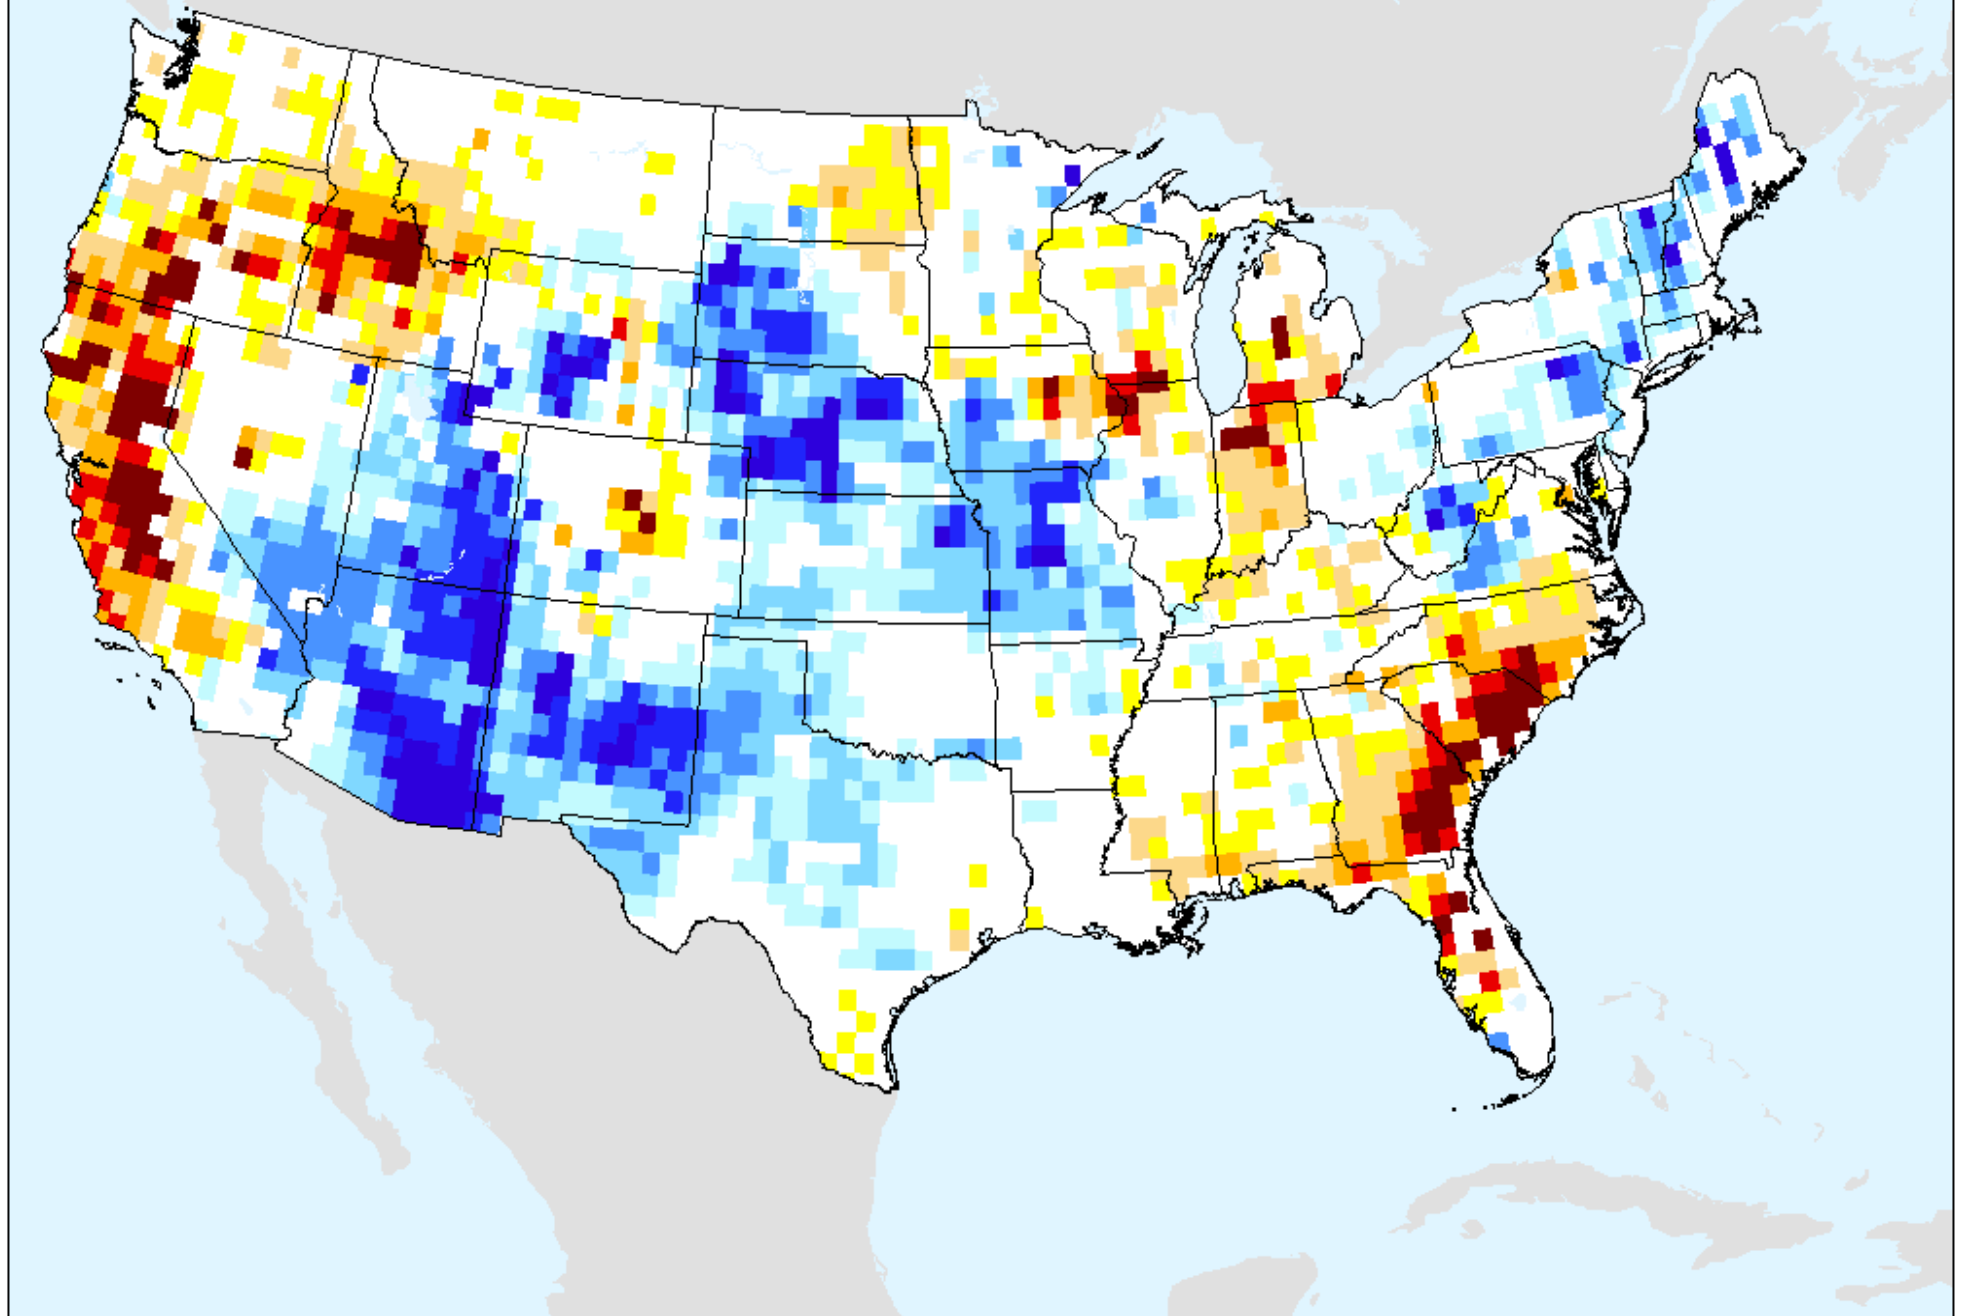

AIRS-Based Surface Relative Humidity 7 Day

As of: Tuesday, September 7, 2021