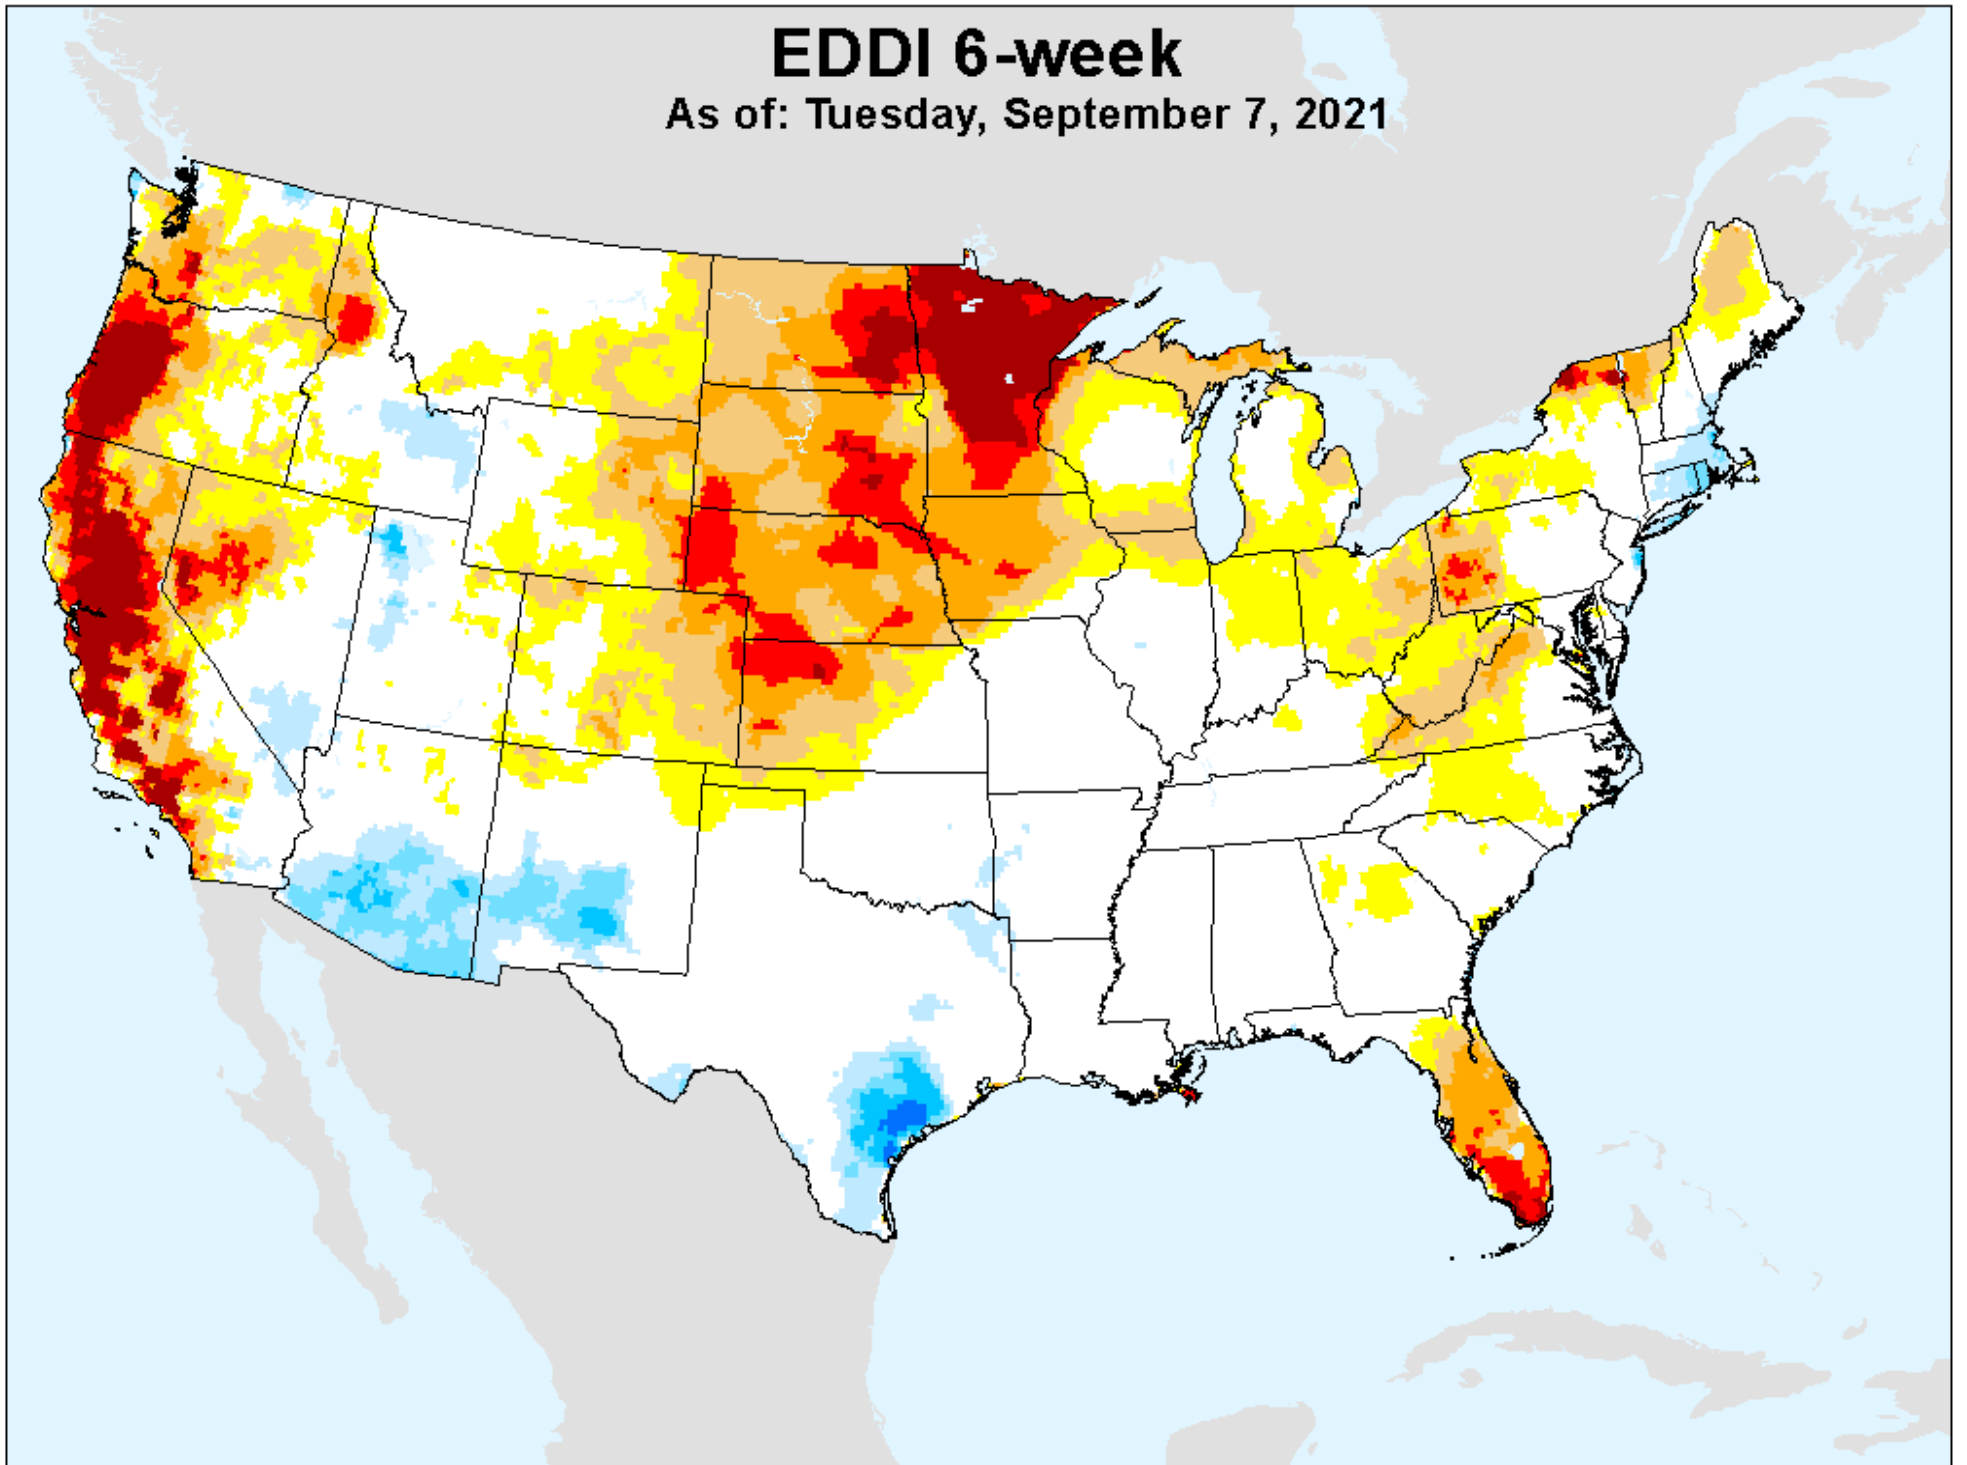

EDDI 6-week

As of: Tuesday, September 7, 2021