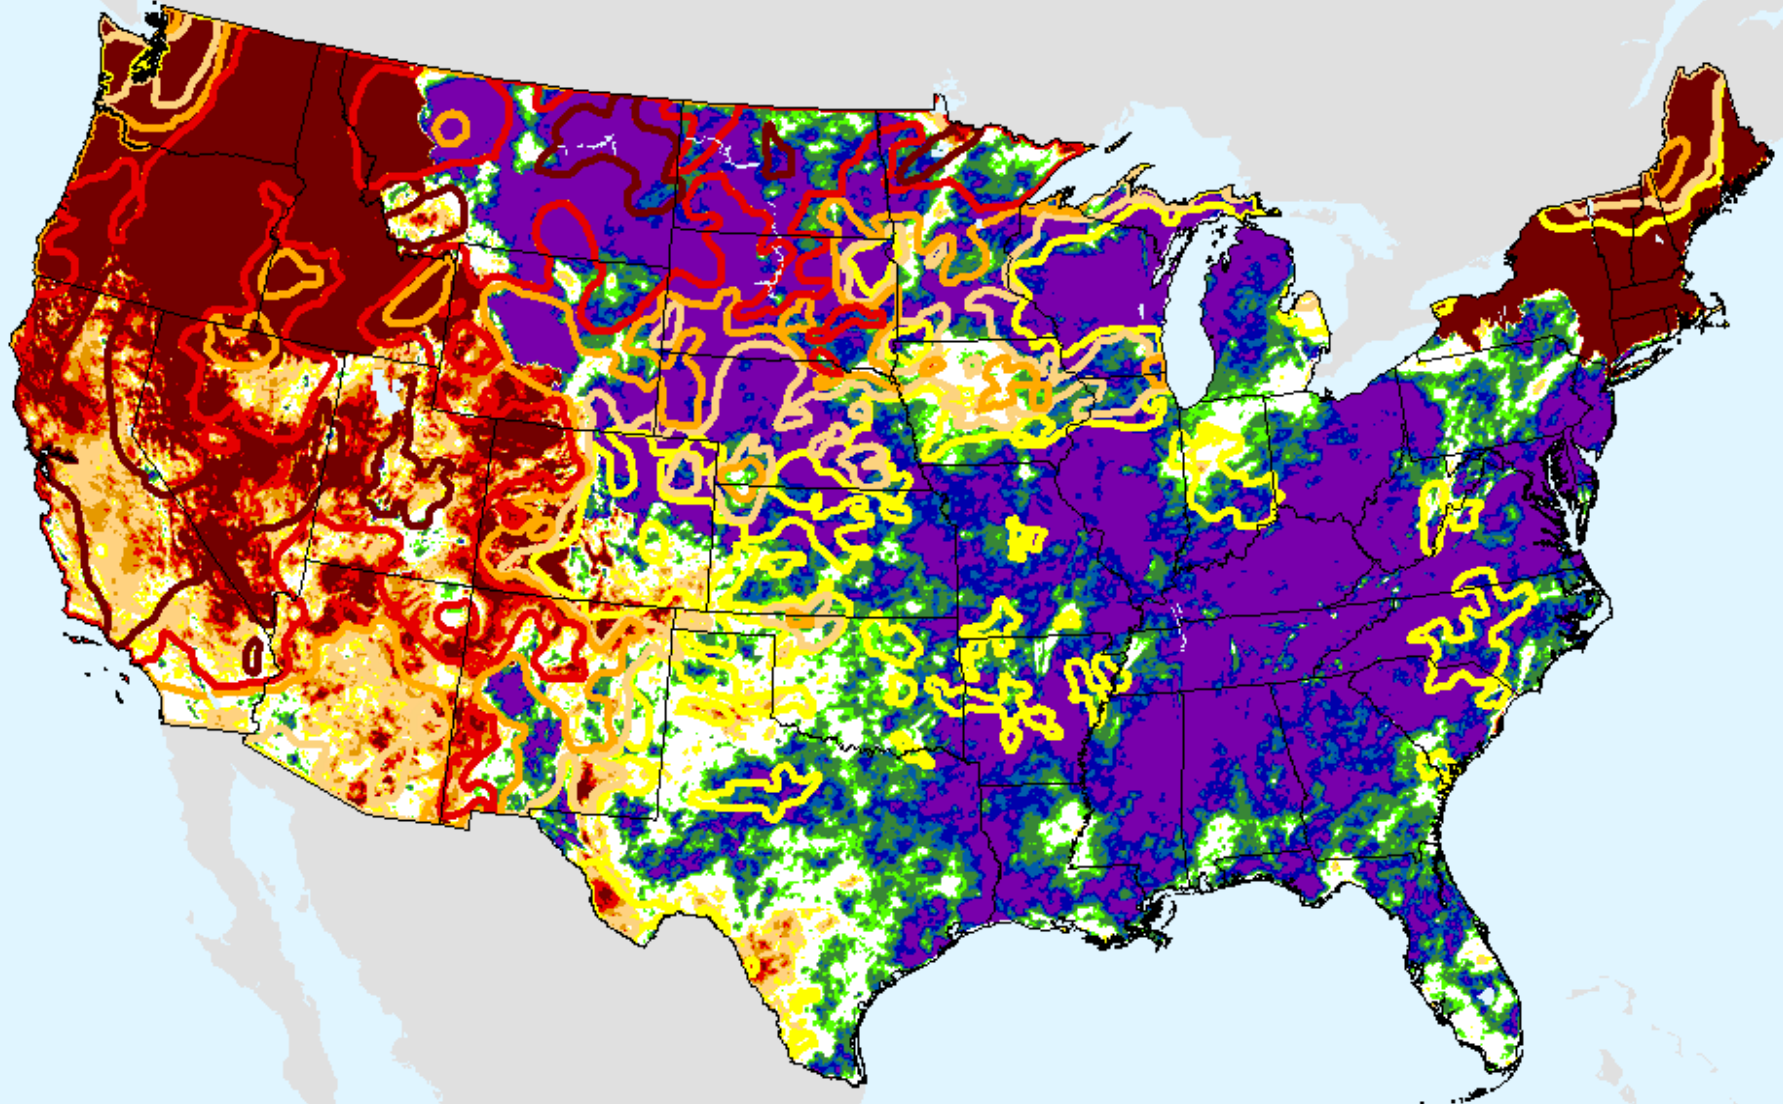

AHPS 36-month SPI

As of: Tuesday, September 21, 2021

USDM for: Sep. 7, 2021

SPI (USDM)