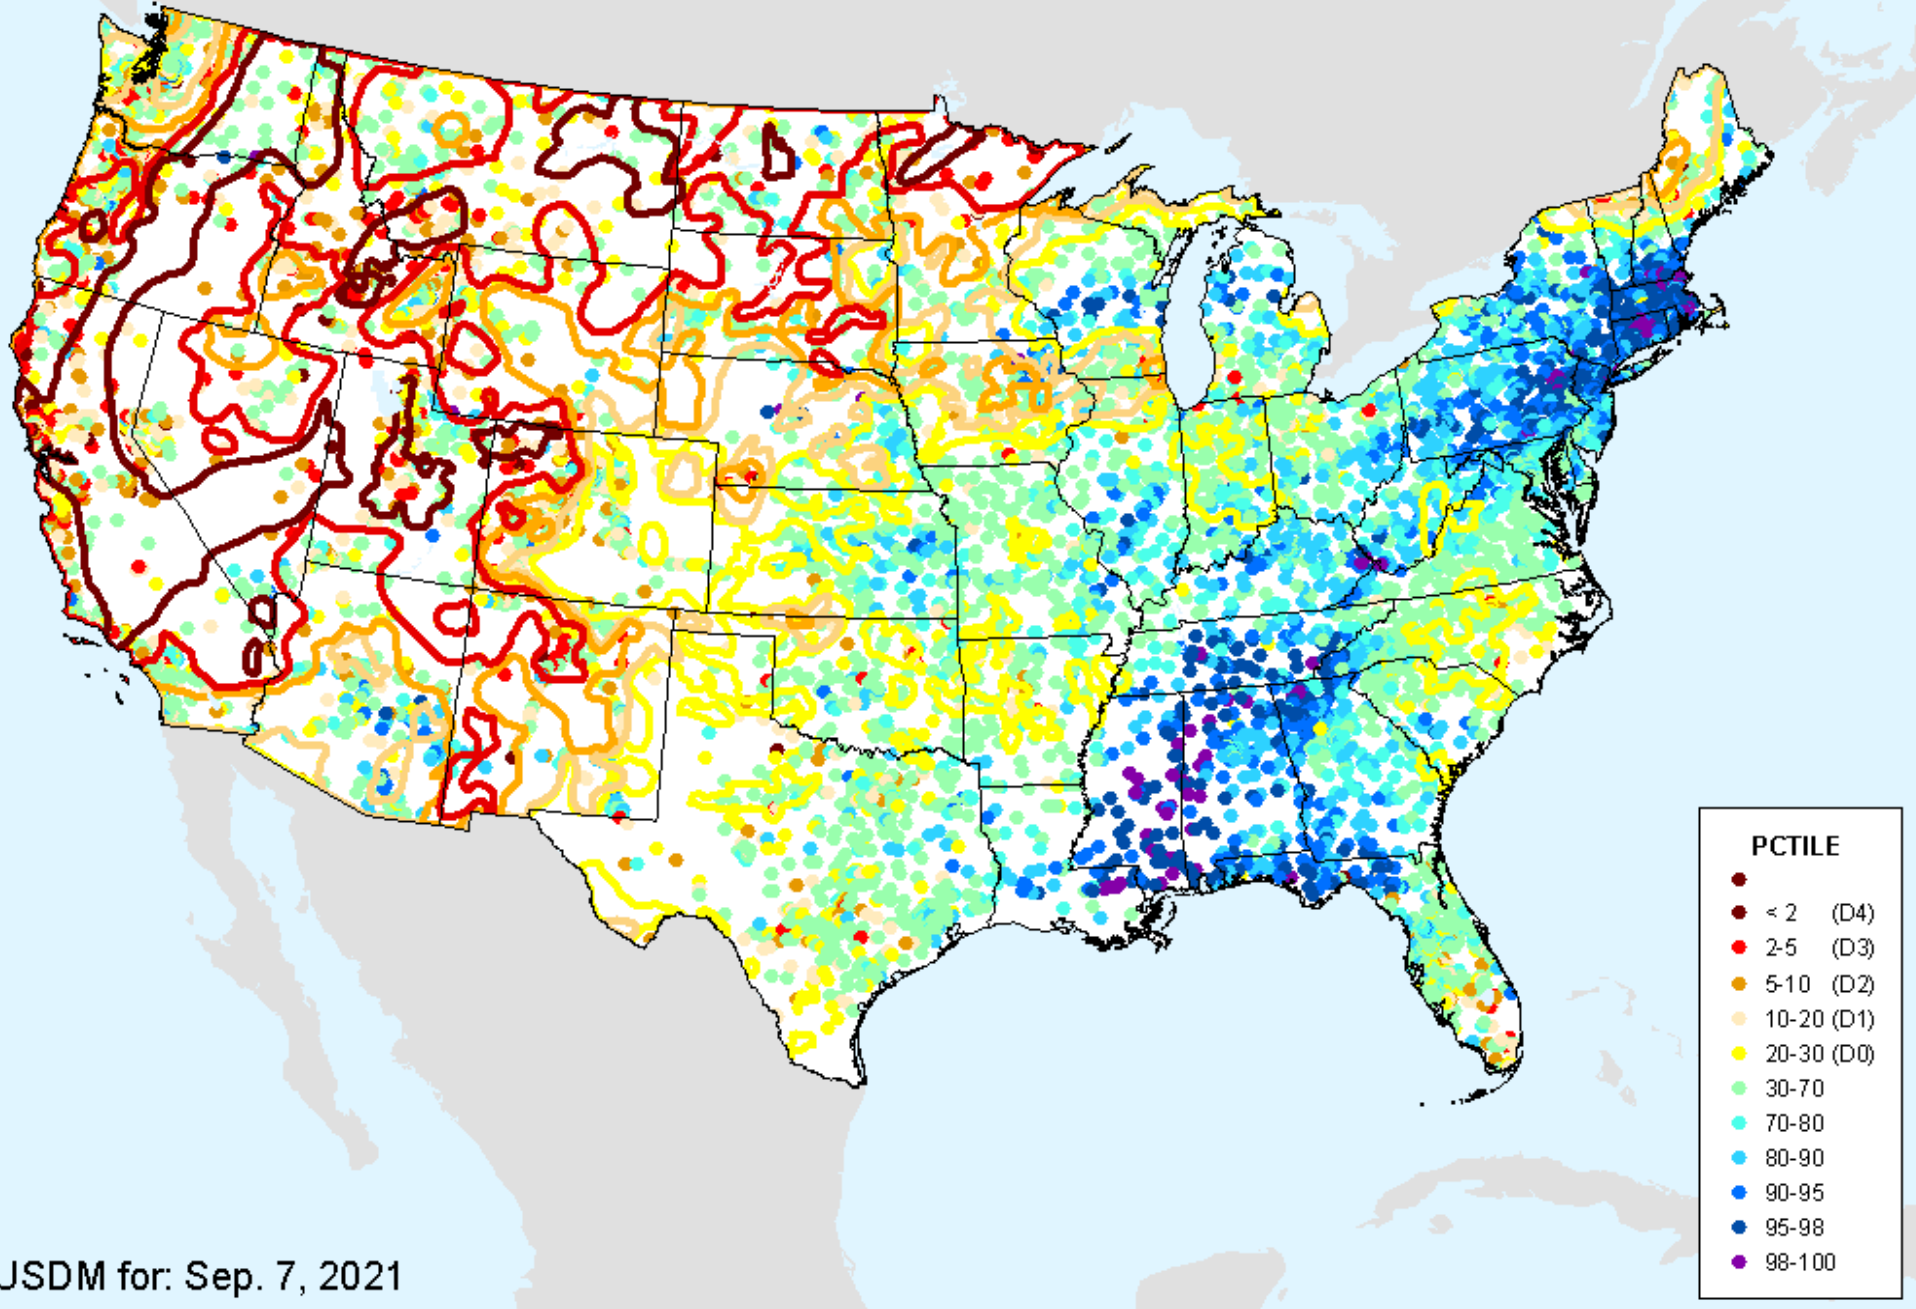

USGS 28-Day Avg Streamflow

As of: Tuesday, September 21, 2021

USDM for: Sep. 7, 2021