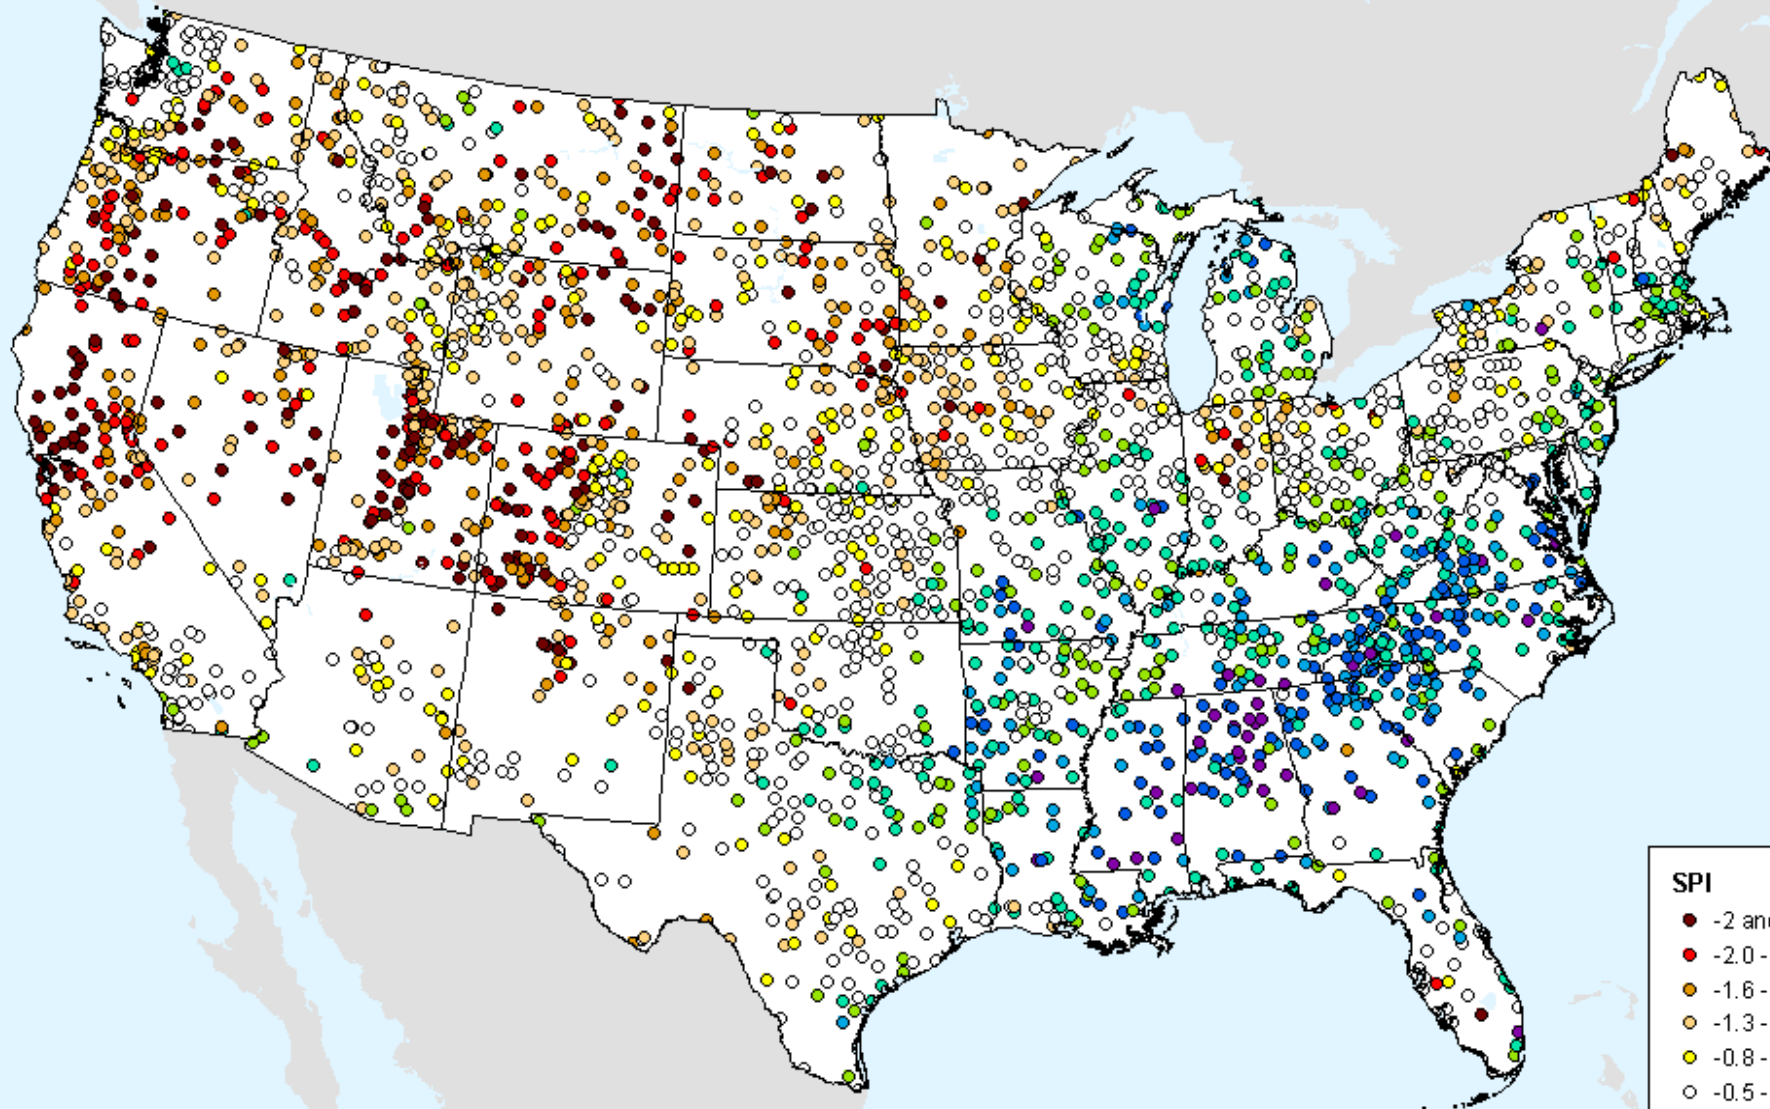

HPRCC 24-month SPI

As of: Tuesday, September 21, 2021

SPI

- -2 and Greater
- -2.0--1.6
- -1.6--1.3
- -1.3--0.8
- -0.8--0.5
- -0.5-0.5
- 0.5-0.8
- 0.8-1.3
- 1.3-1.6
- 1.6-2.0
- 2.0 and Greater