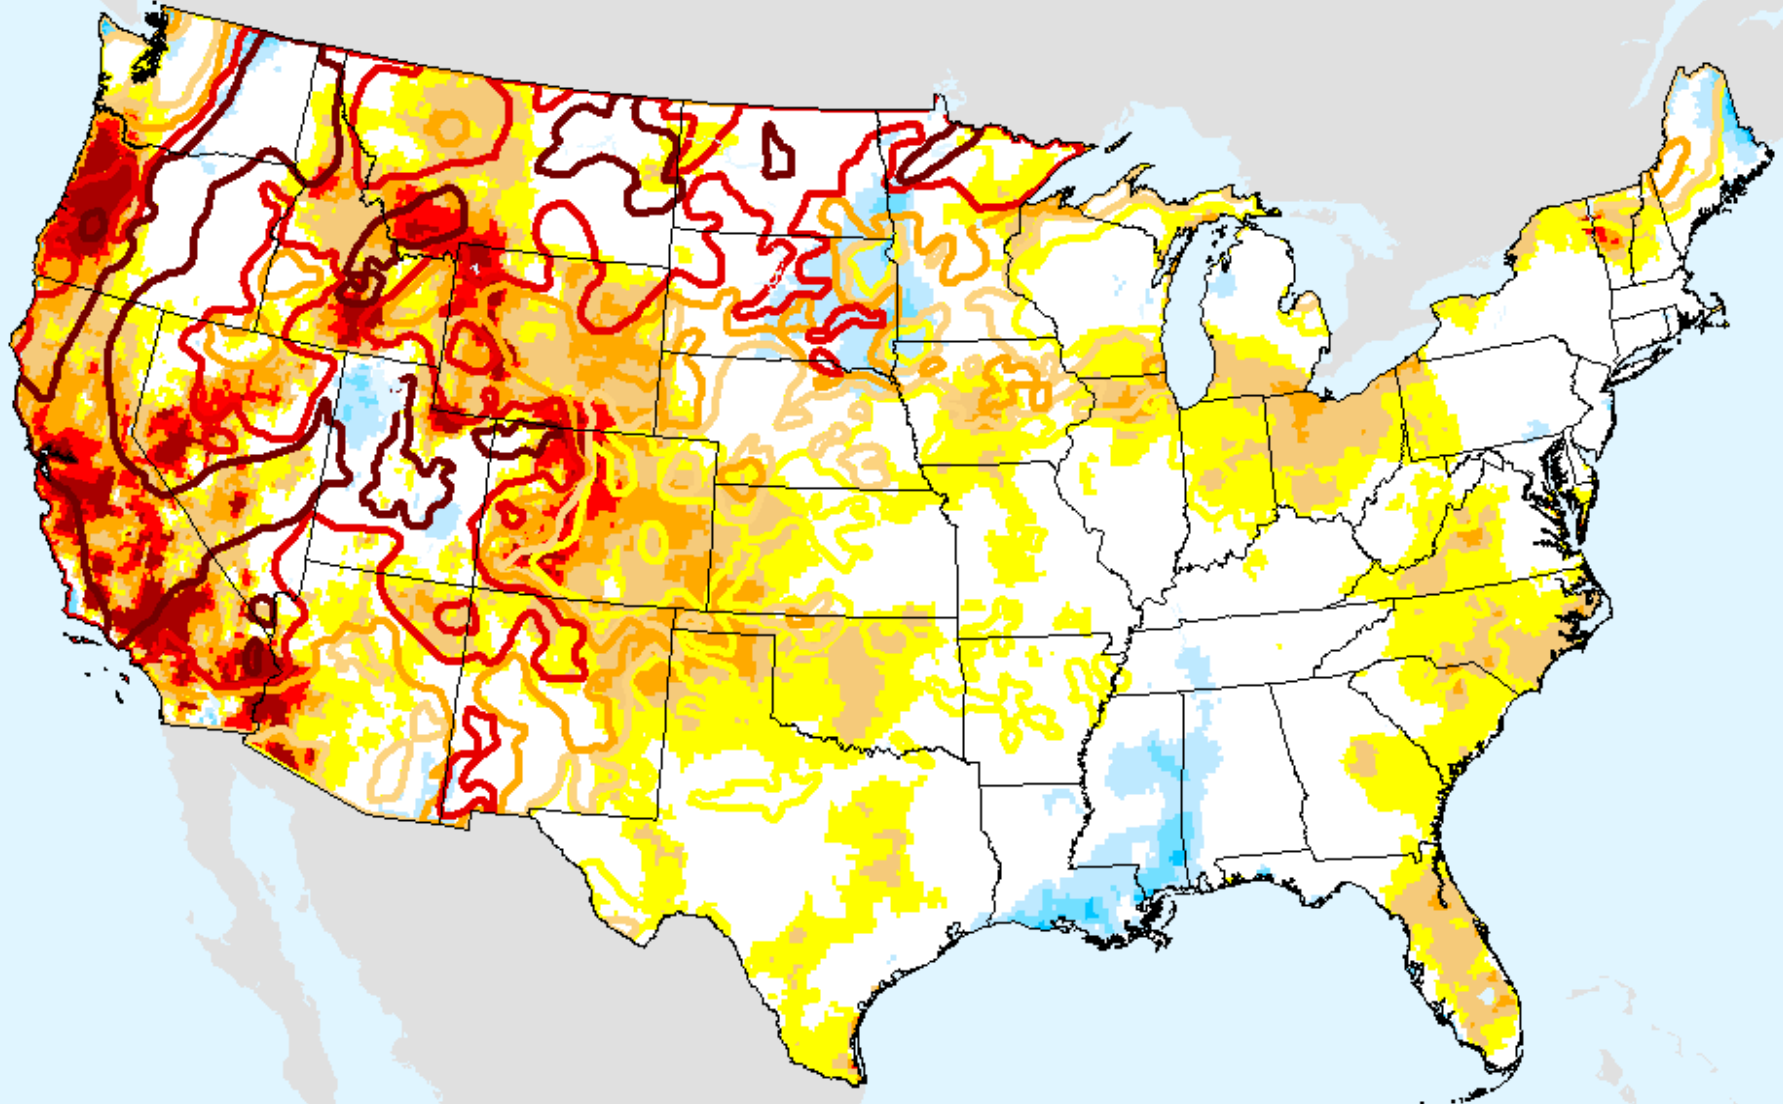

USDM for: Sep. 7, 2021

EDDI 2-week

As of: Tuesday, September 21, 2021

EDDI 3-week

As of: Tuesday, September 21, 2021

USDM for: Sep. 7, 2021

EDDI 3-week

As of: Tuesday, September 21, 2021