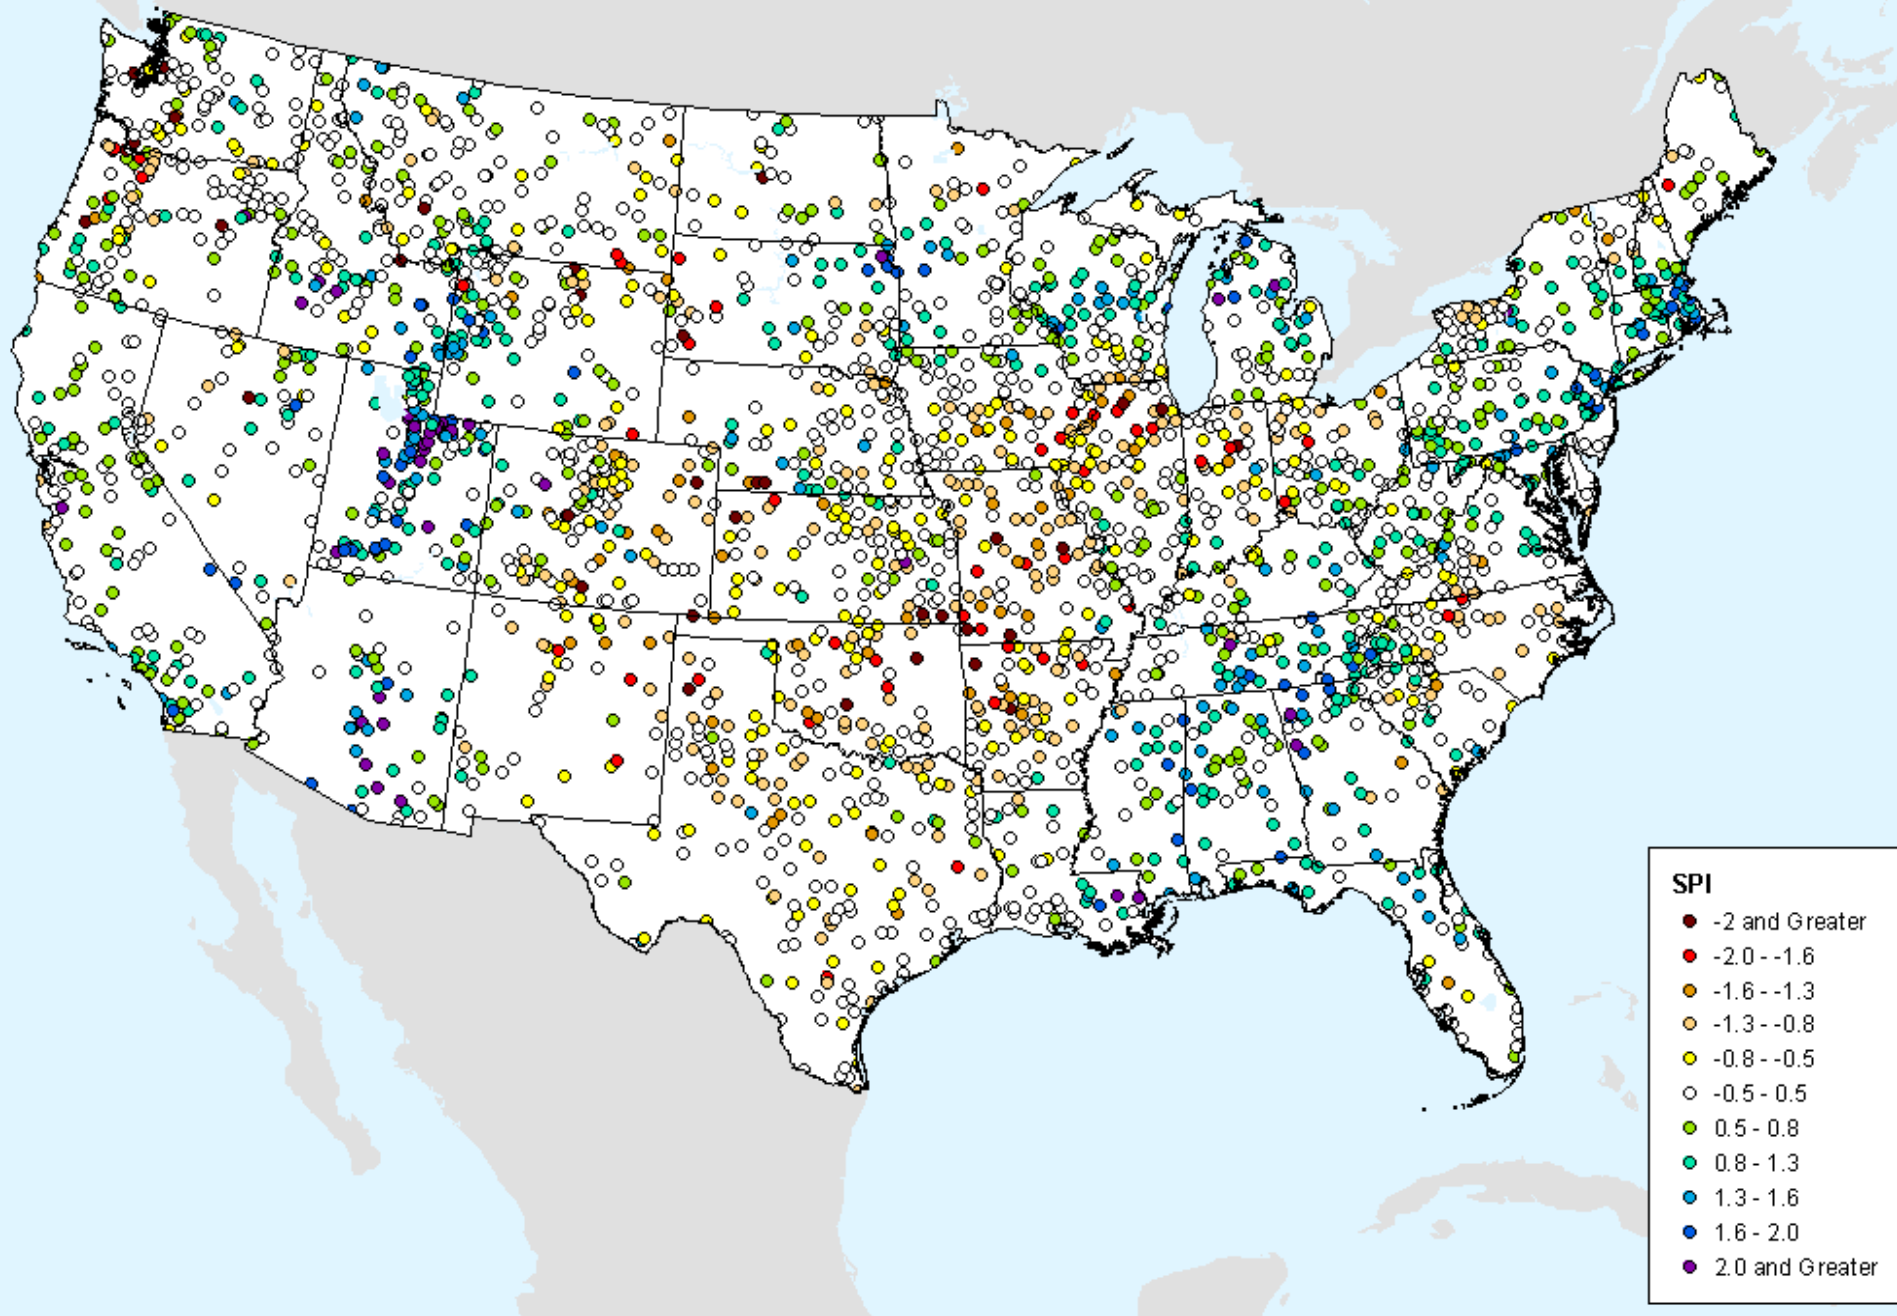

USDM for: Sep. 7, 2021

HPRCC 1-month SPI

As of: Tuesday, September 21, 2021

HPRCC 2-month SPI

As of: Tuesday, September 21, 2021

USDM for: Sep. 7, 2021

HPRCC 2-month SPI

As of: Tuesday, September 21, 2021