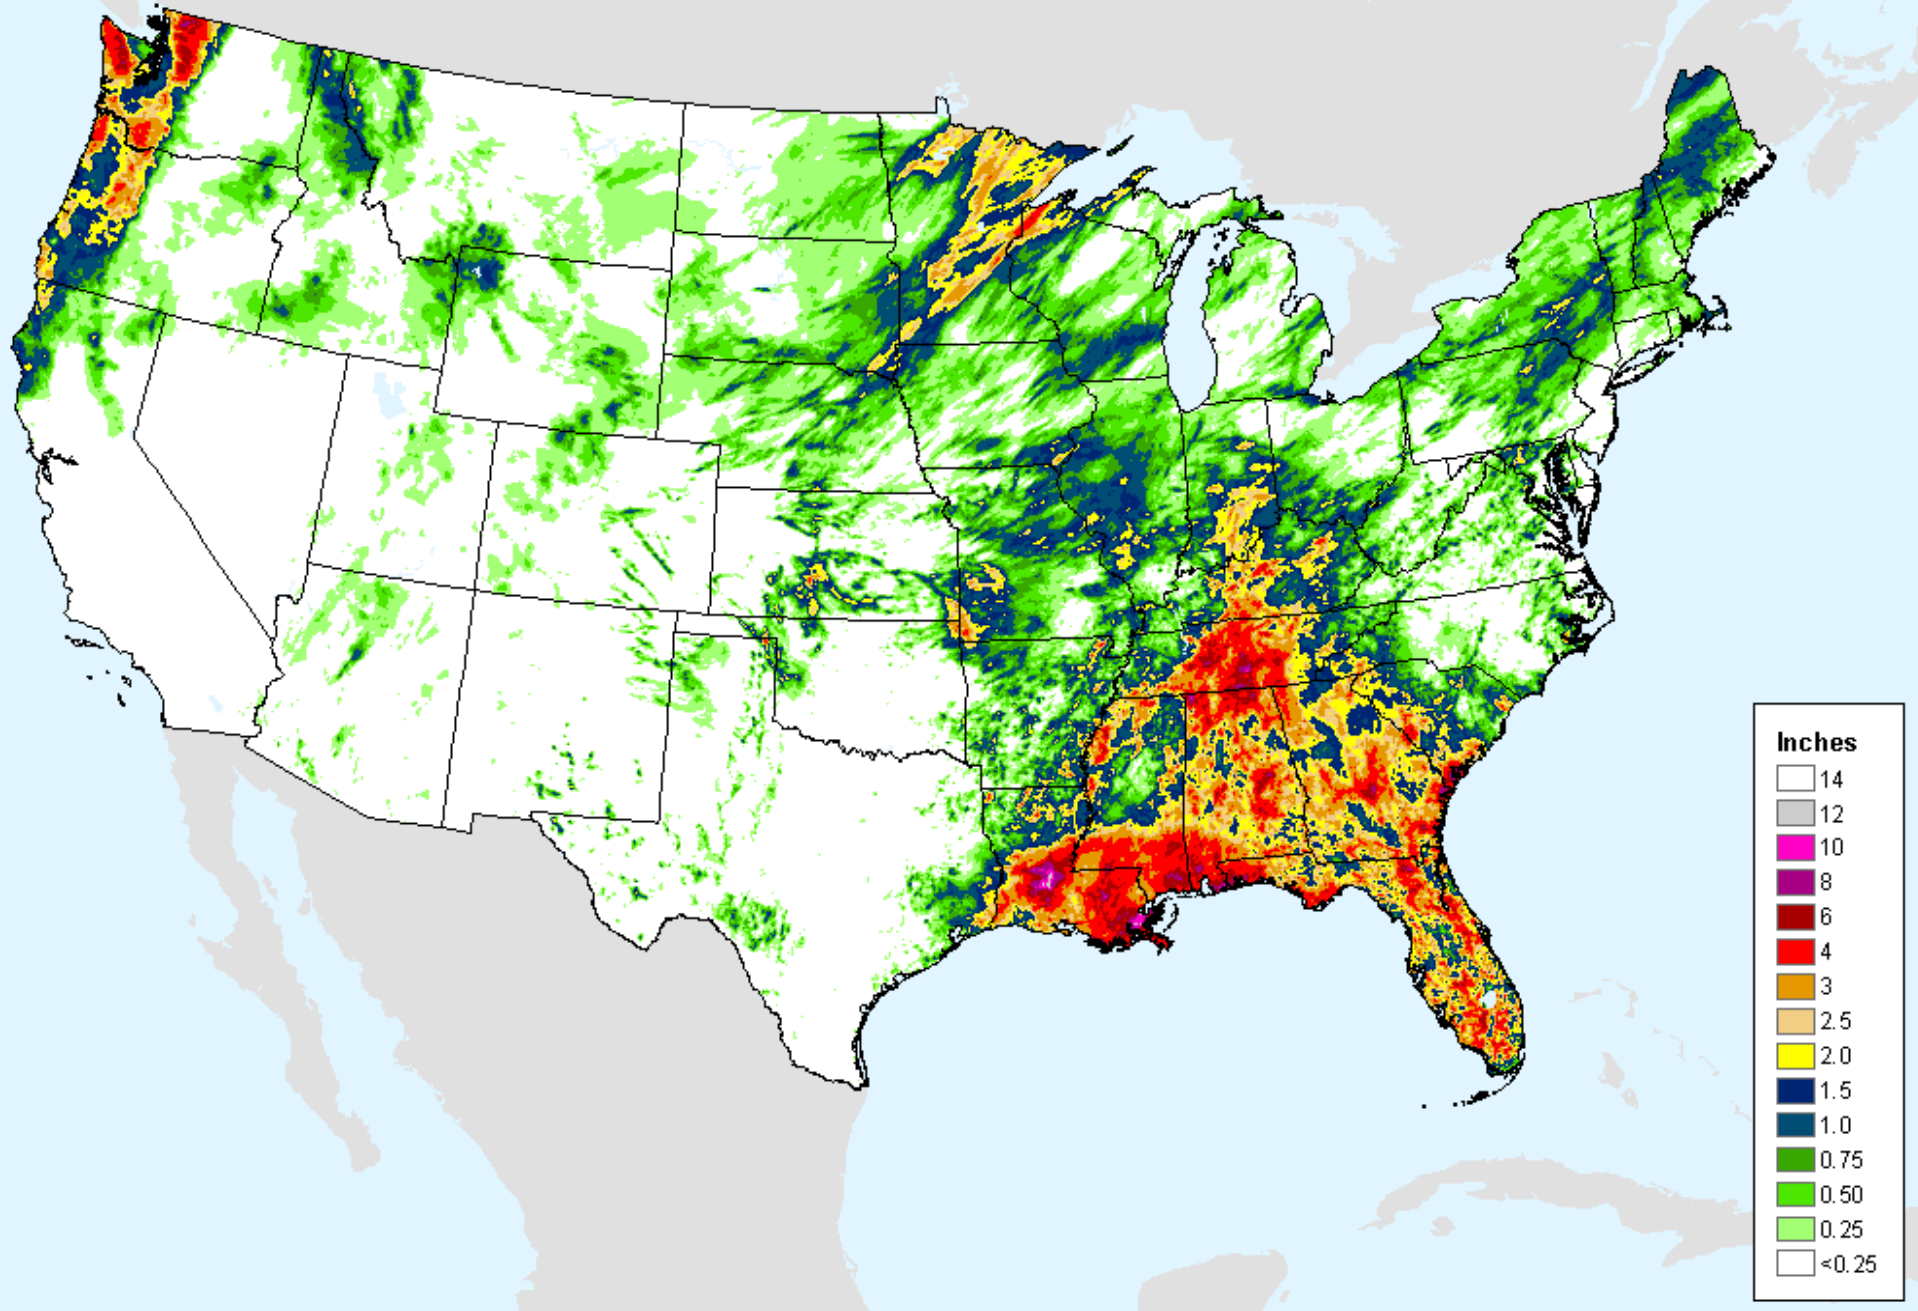

AHPS 7-Day Precipitation

As of: Tuesday, September 21, 2021

AHPS 7-Day Precipitation

As of: Tuesday, September 21, 2021

USDM for: Sep. 7, 2021

AHPS 14-Day Precip Departure

As of: Tuesday, September 21, 2021