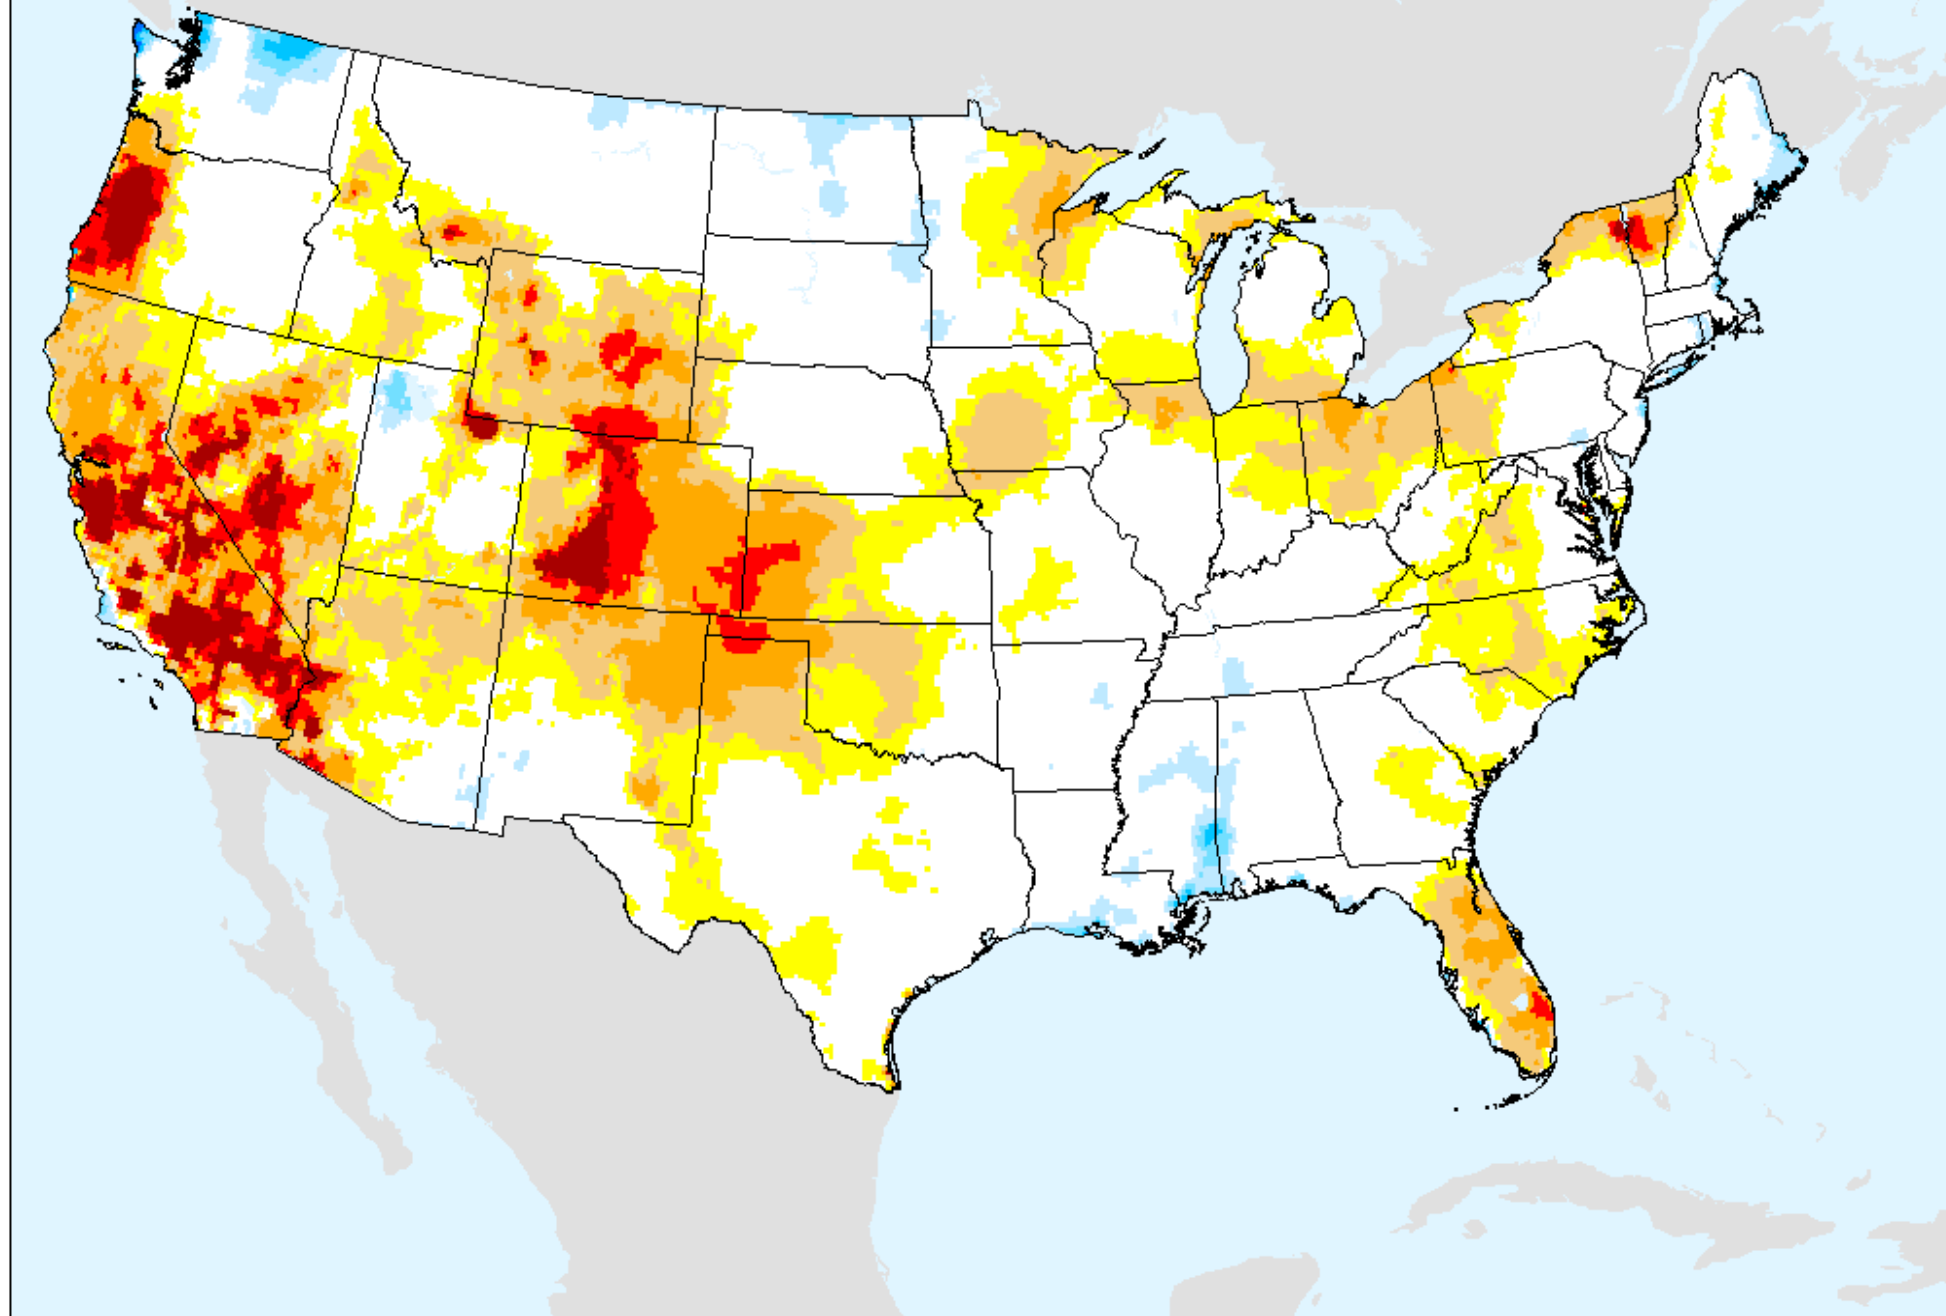

EDDI 4-week

As of: Tuesday, September 21, 2021

USDM for: Sep. 7, 2021

EDDI 4-week

As of: Tuesday, September 21, 2021

EDDI 5-week

As of: Tuesday, September 21, 2021

USDM for: Sep. 7, 2021