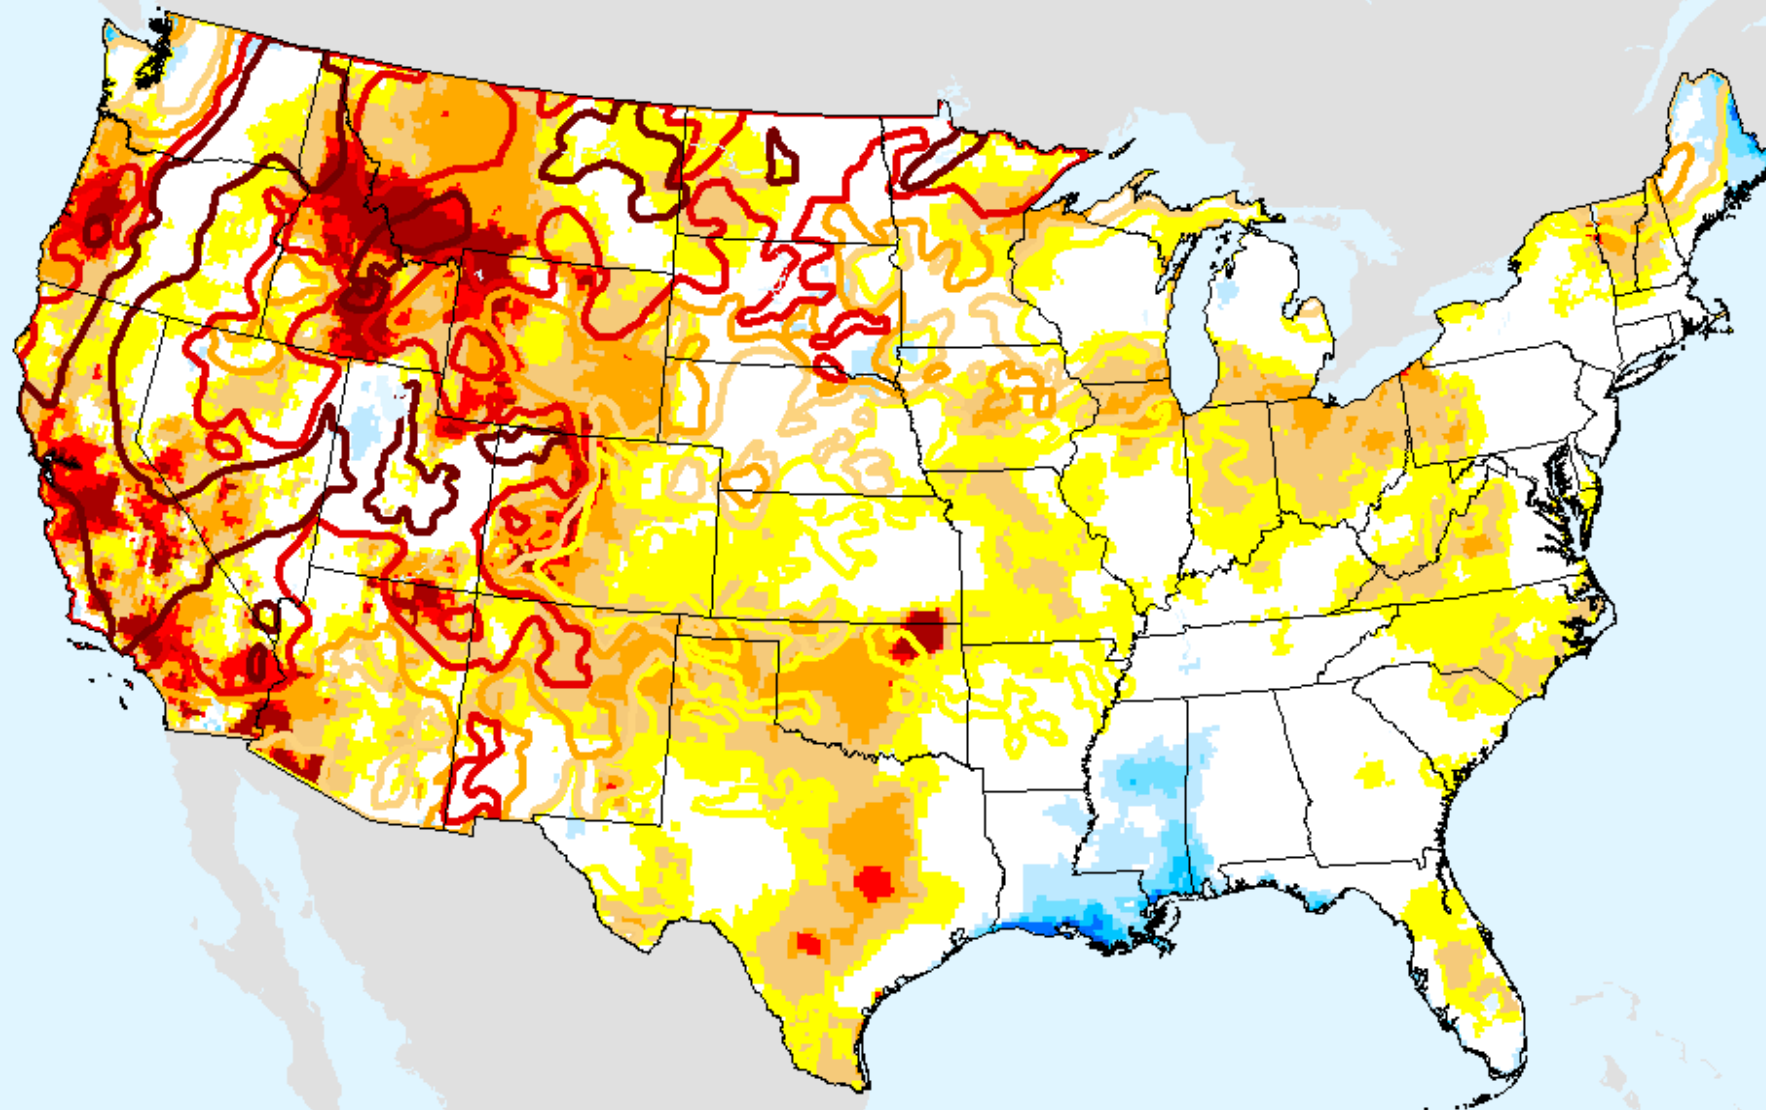

SPEI (USDM)

EDDI 1-week

As of: Tuesday, September 21, 2021

USDM for: Sep. 7, 2021

EDDI 1-week

As of: Tuesday, September 21, 2021

EDDI 2-week

As of: Tuesday, September 21, 2021