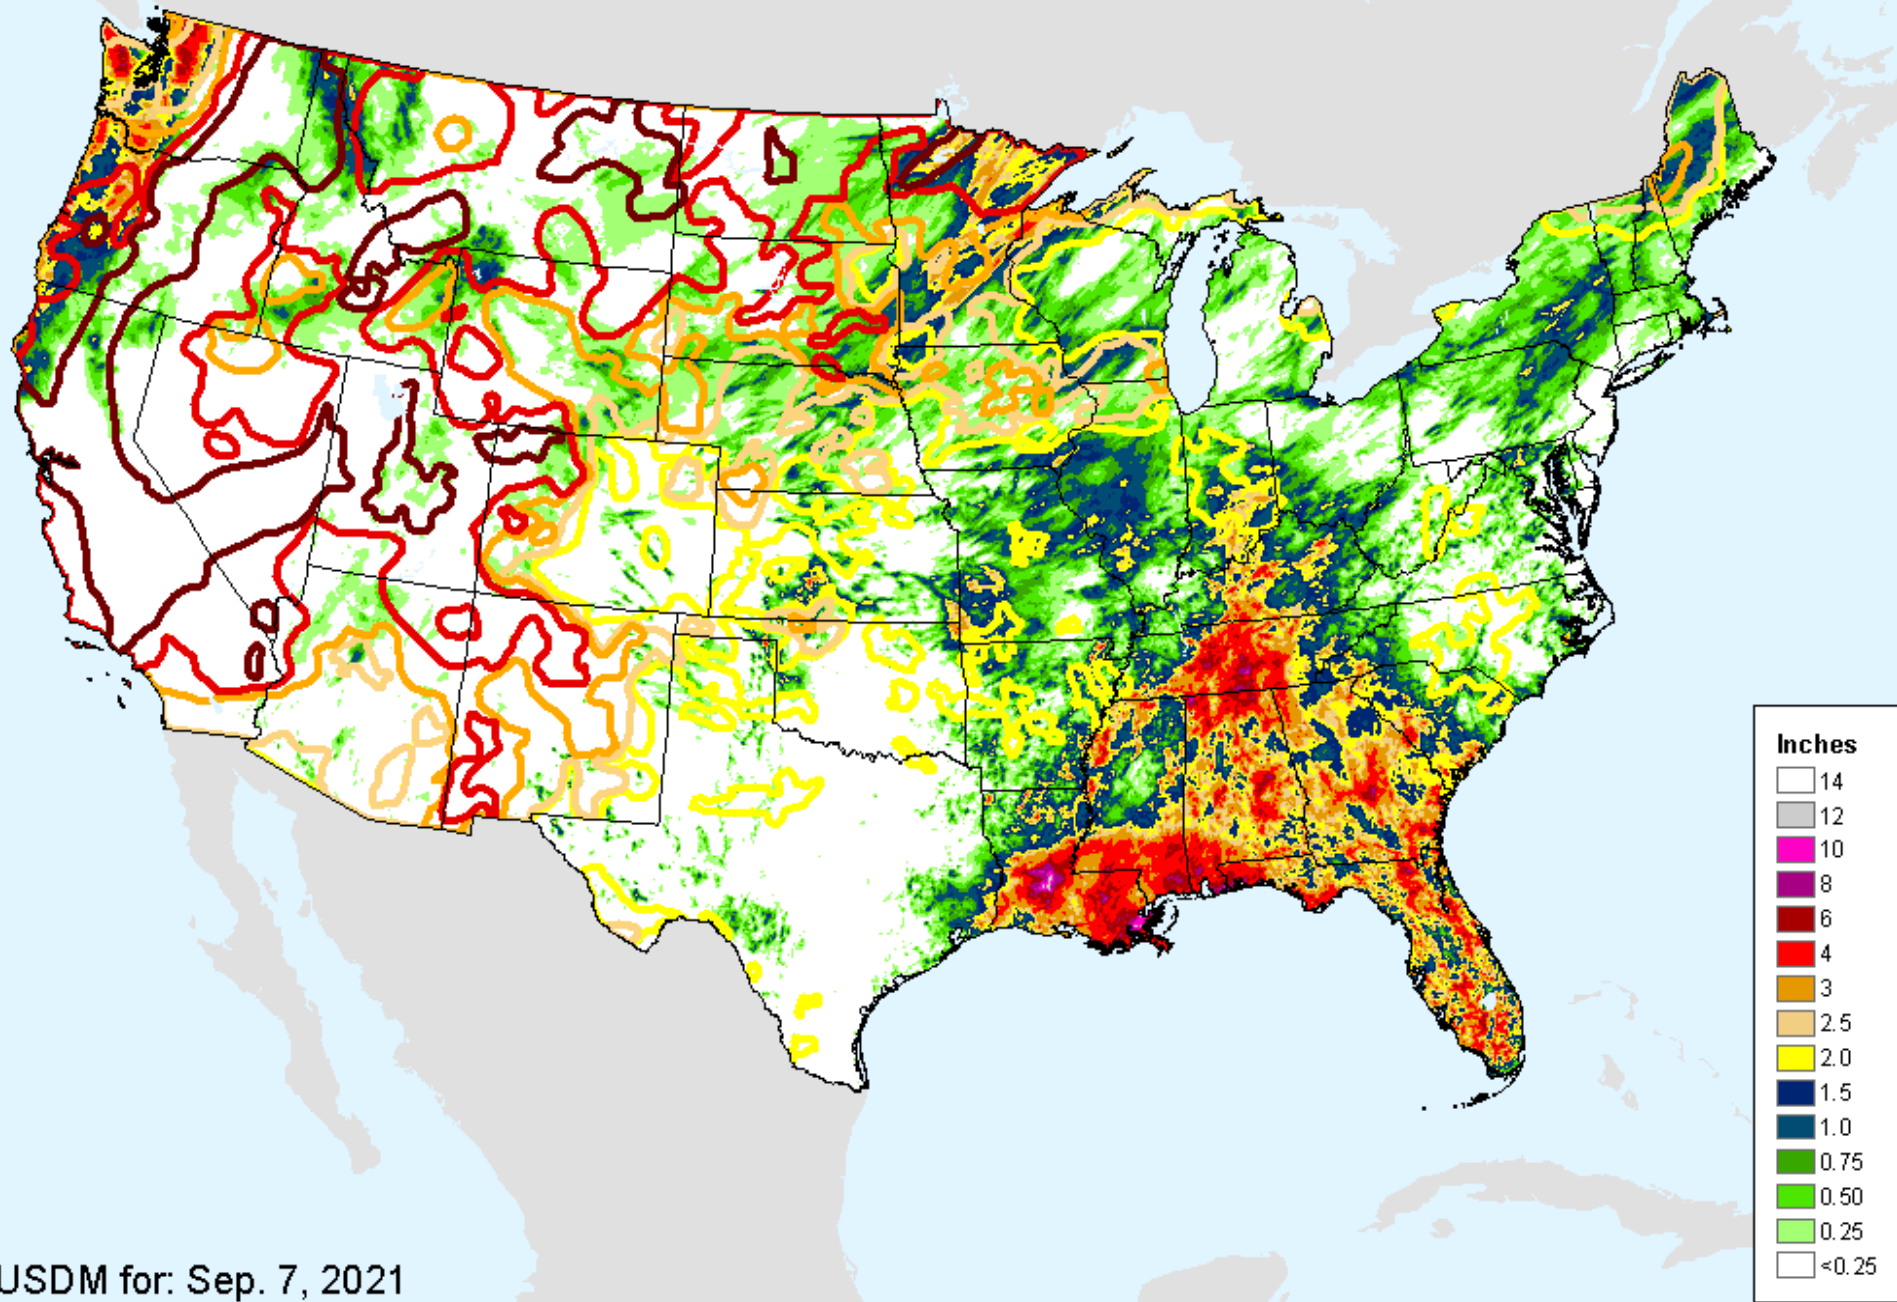

AHPS 7-Day Precipitation

As of: Tuesday, September 21, 2021

AHPS 7-Day Precipitation

As of: Tuesday, September 21, 2021

USDM for: Sep. 7, 2021

AHPS 14-Day Precip Departure

As of: Tuesday, September 21, 2021