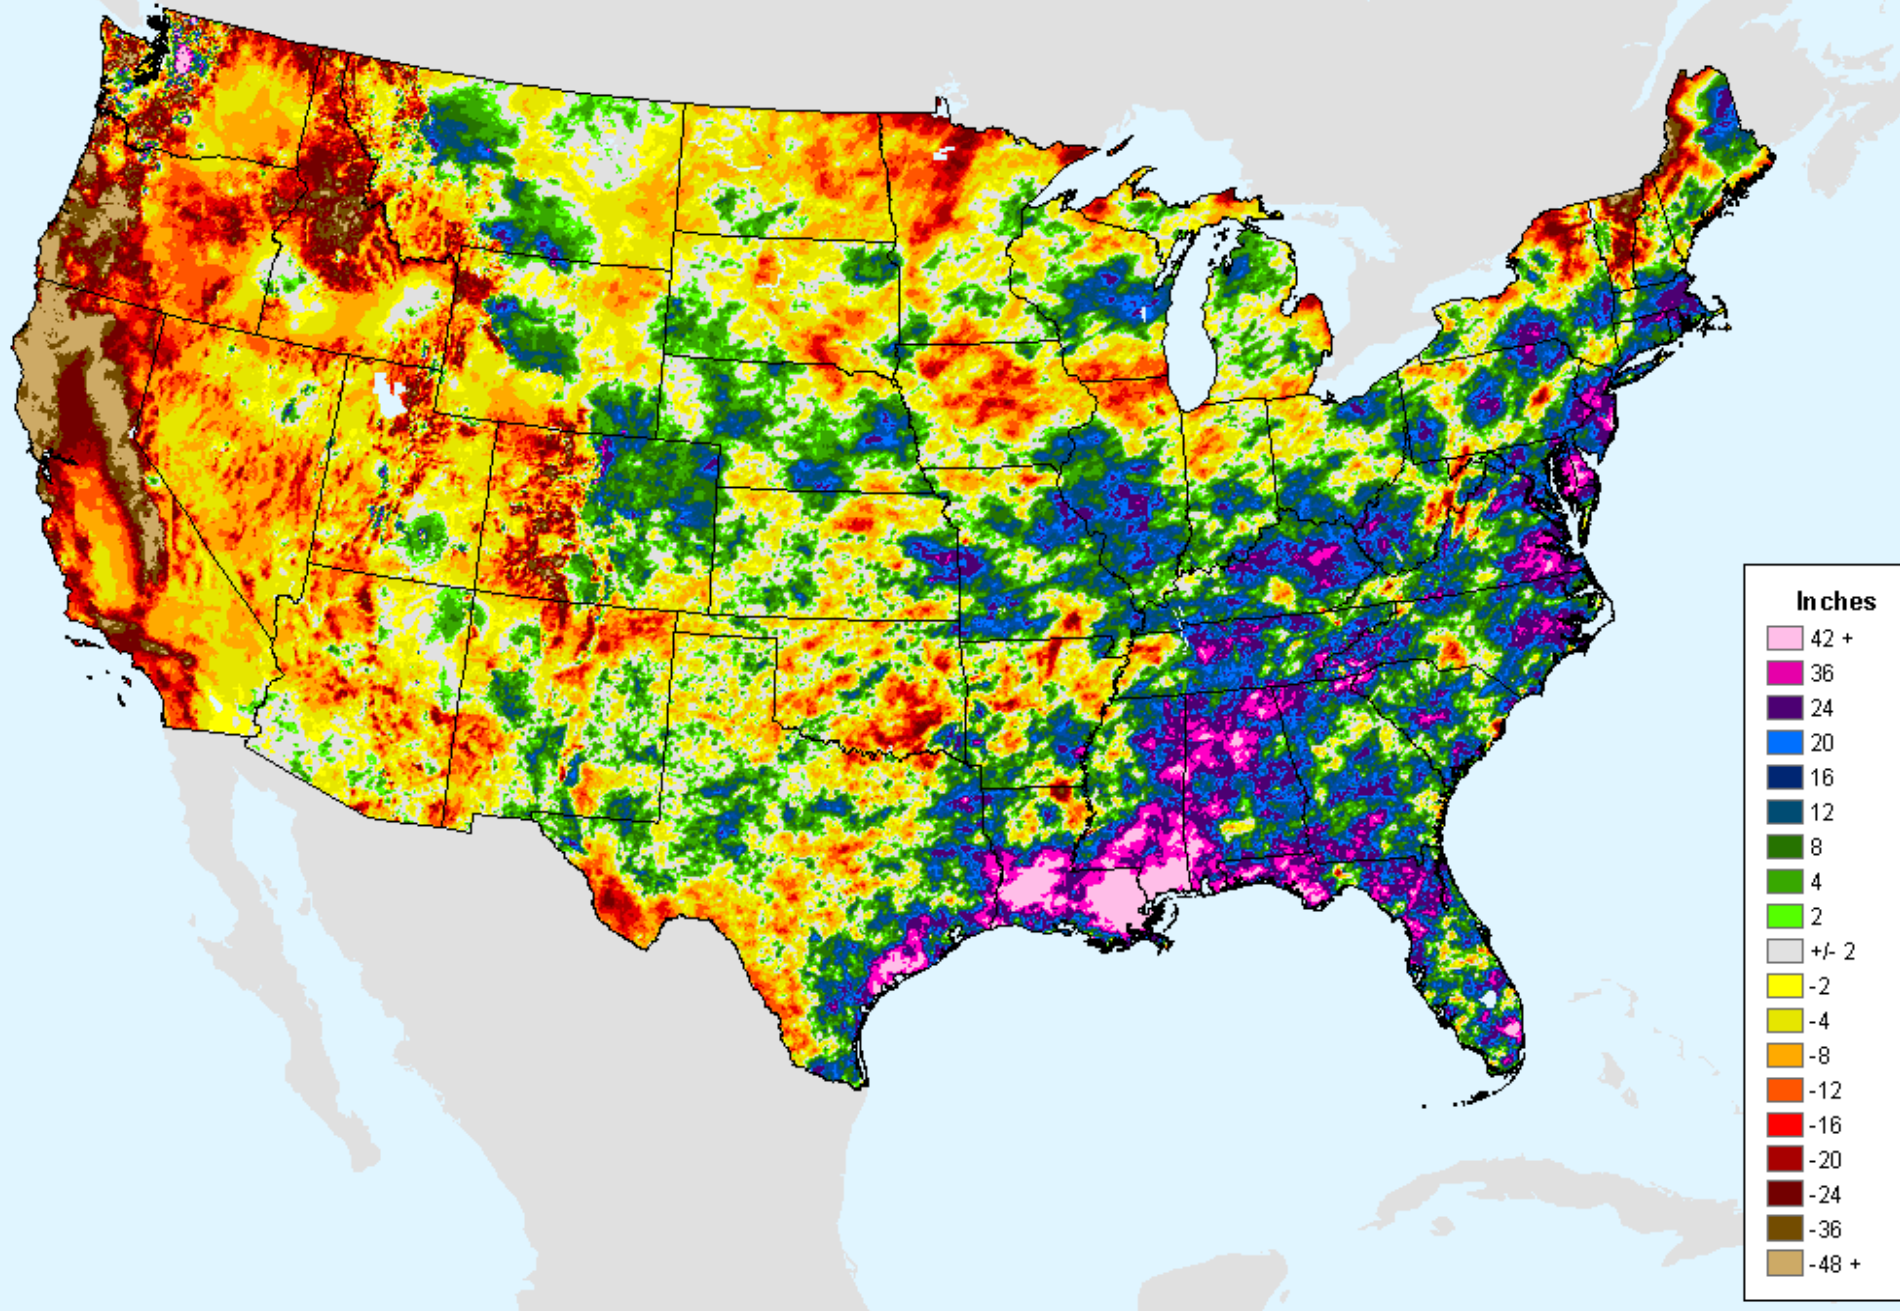

AHPS Water-Year Precip Departure

As of: Tuesday, September 21, 2021