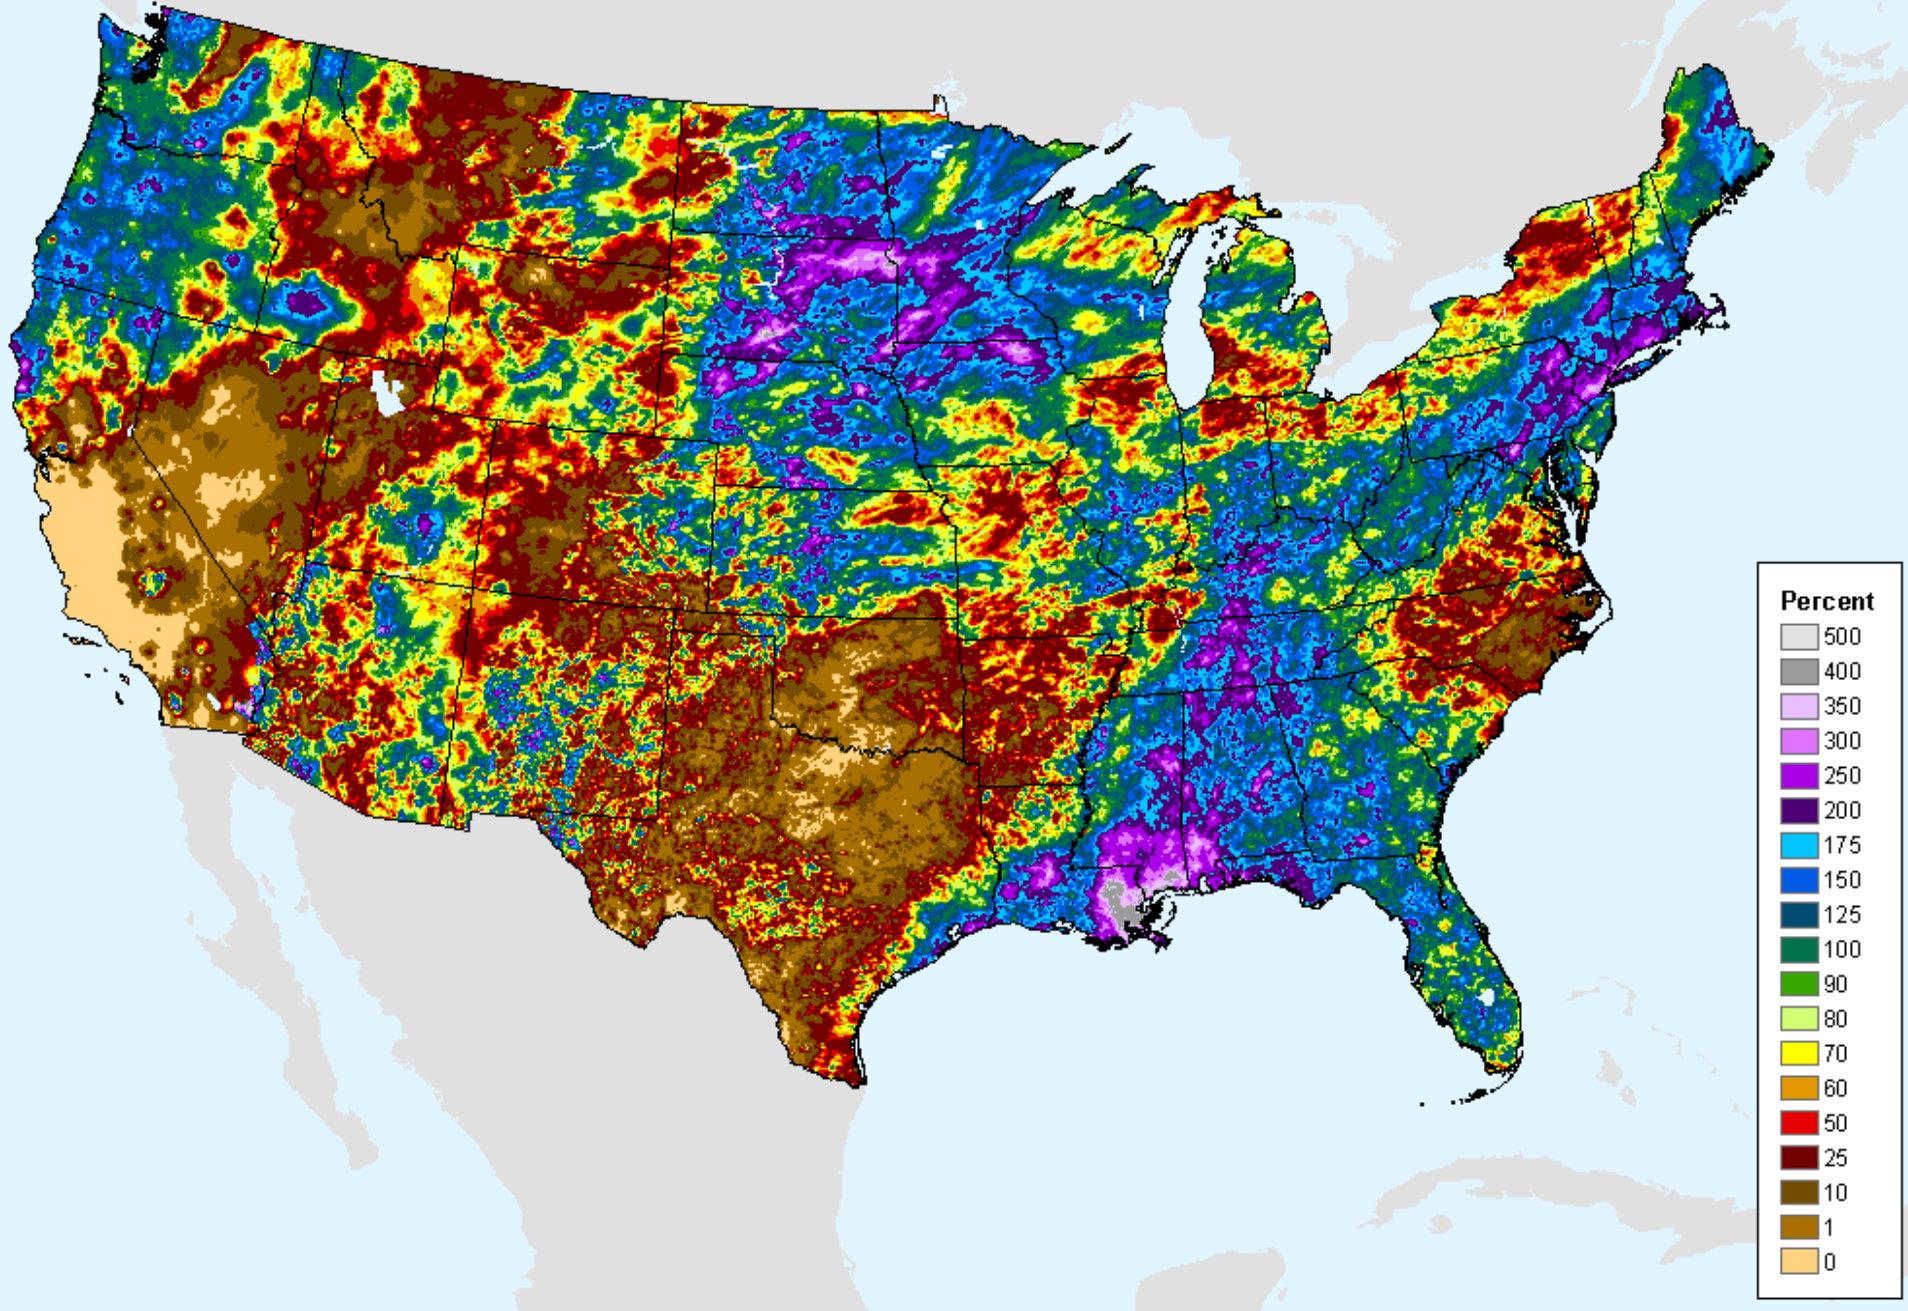

AHPS 30-Day Pct of Normal Pcp

As of: Tuesday, September 21, 2021