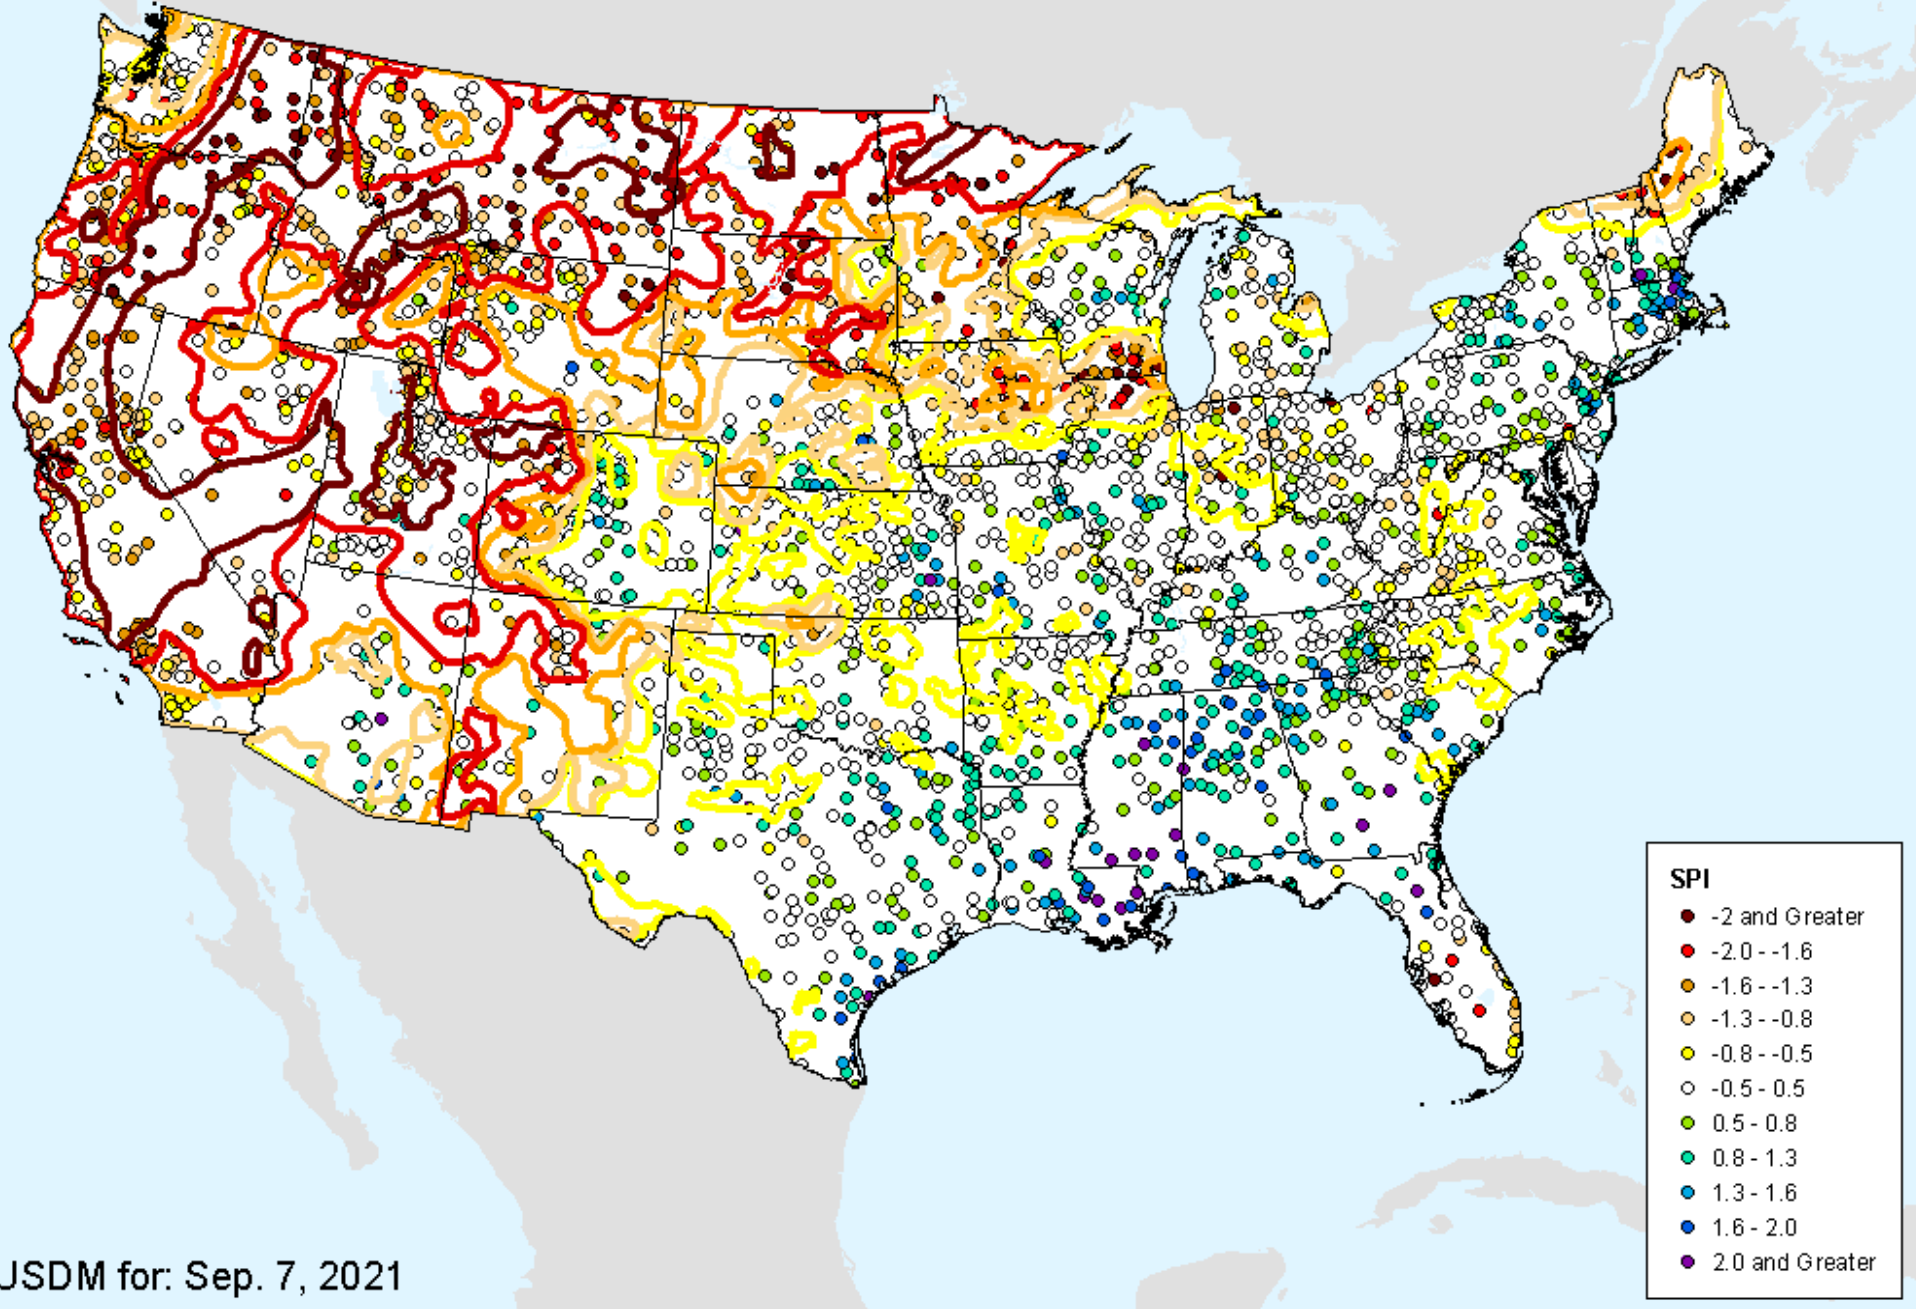

HPRCC Water Year-to-date SPI

As of: Tuesday, September 21, 2021

USDM for: Sep. 7, 2021

HPRCC Water Year-to-date SPI

As of: Tuesday, September 21, 2021

HPRCC Year-to-date SPI

As of: Tuesday, September 21, 2021