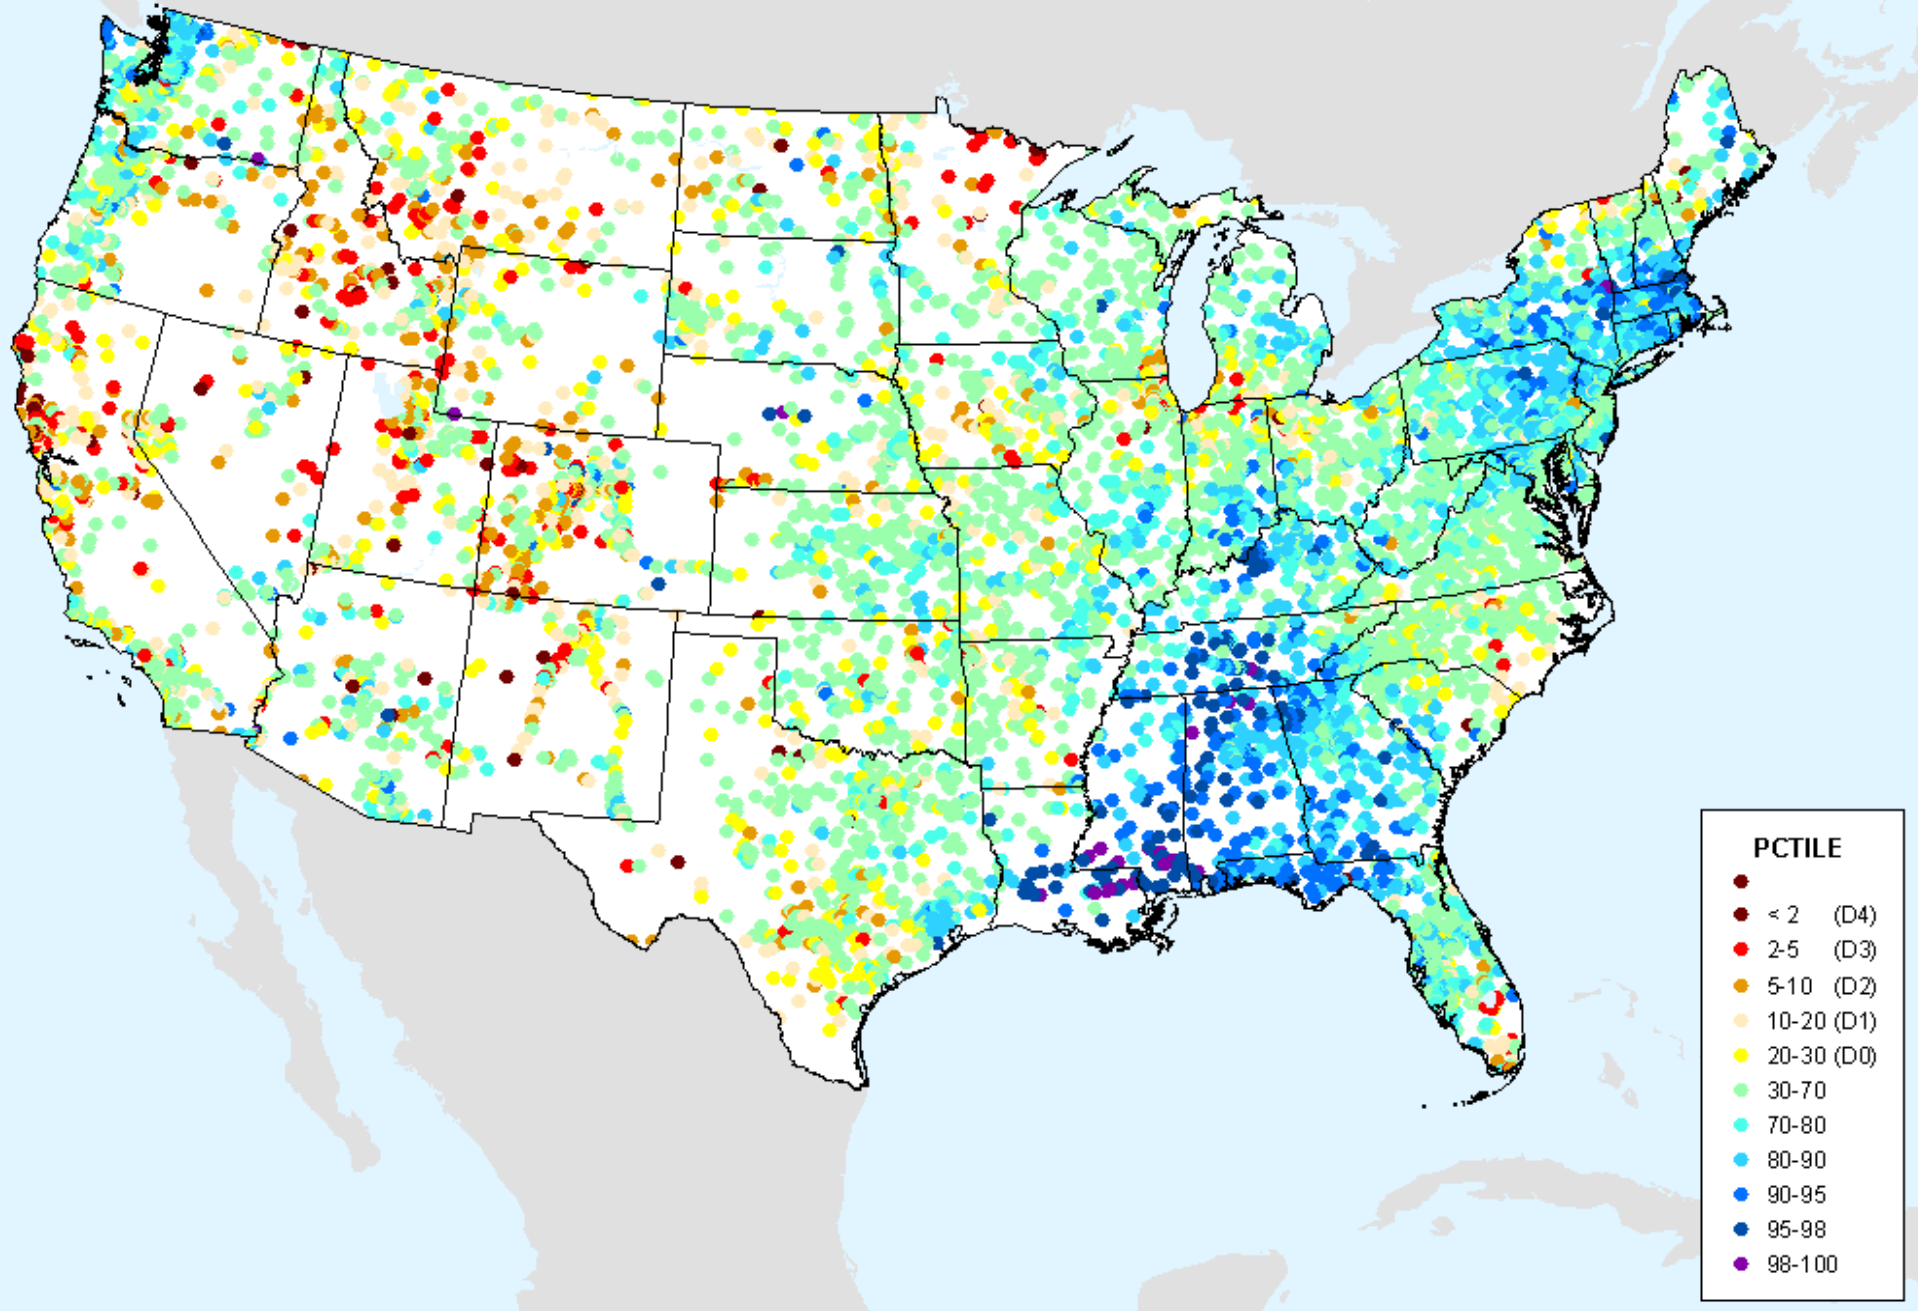

USGS 7-Day Avg Streamflow

As of: Tuesday, September 21, 2021