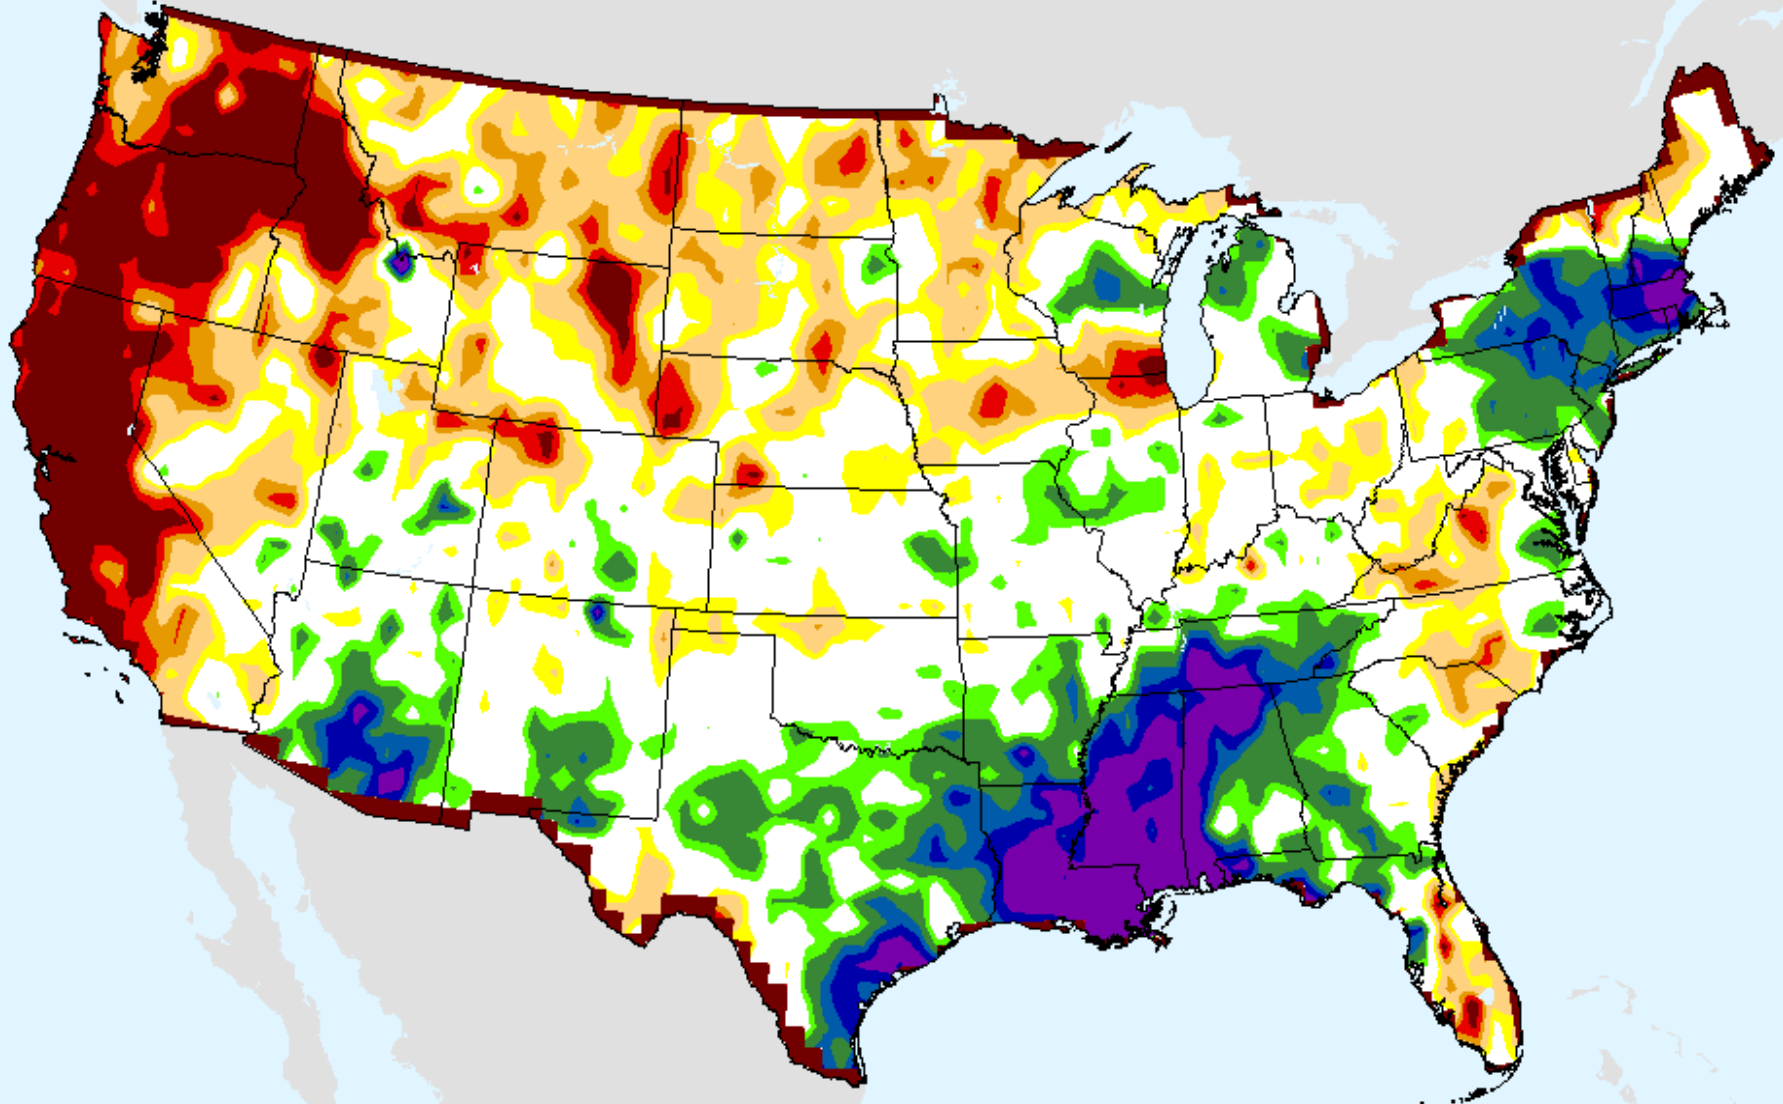

CPC 6-month SPI

As of: Tuesday, September 21, 2021