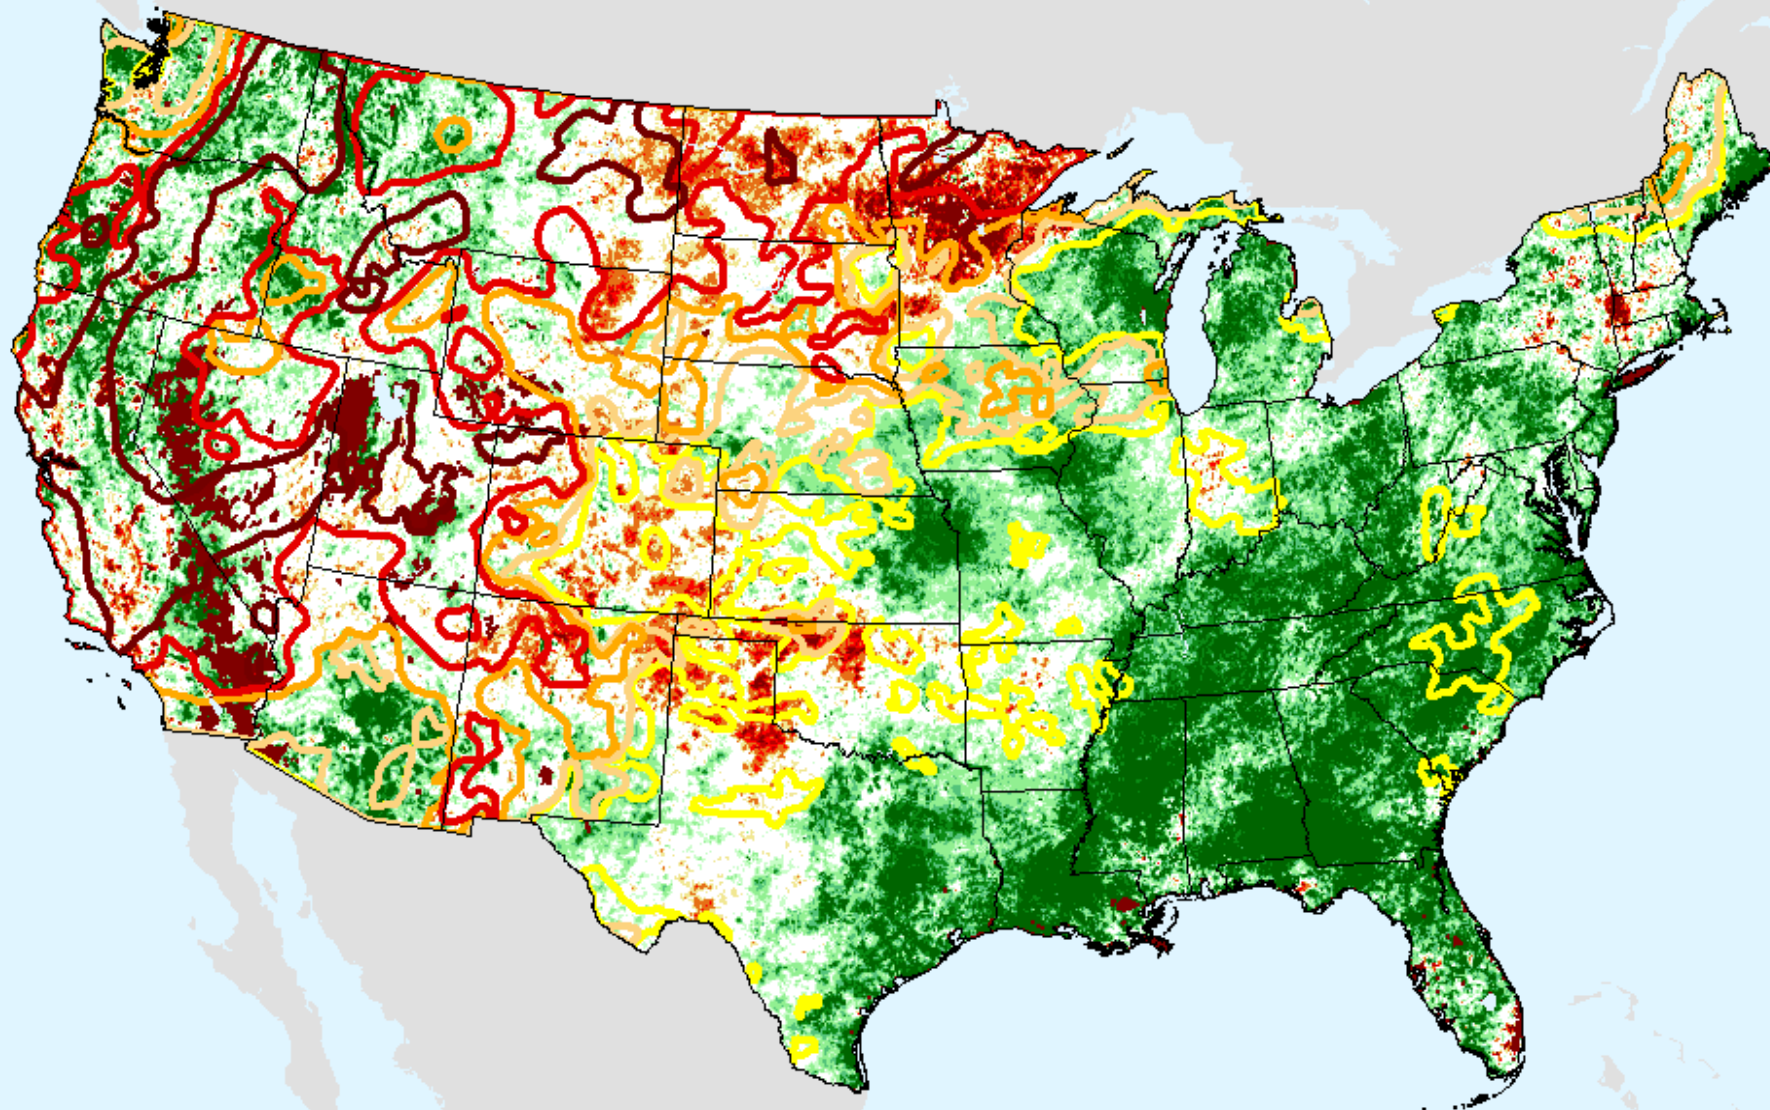

Background

Vegetation Drought Response Index (VegDRI)

As of: Tuesday, September 21, 2021

BackGround

Evaporative Stress Index (ESI) 4-week

As of: Tuesday, September 21, 2021

USDM for: Sep. 7, 2021

Evaporative Stress Index (ESI) 4-week