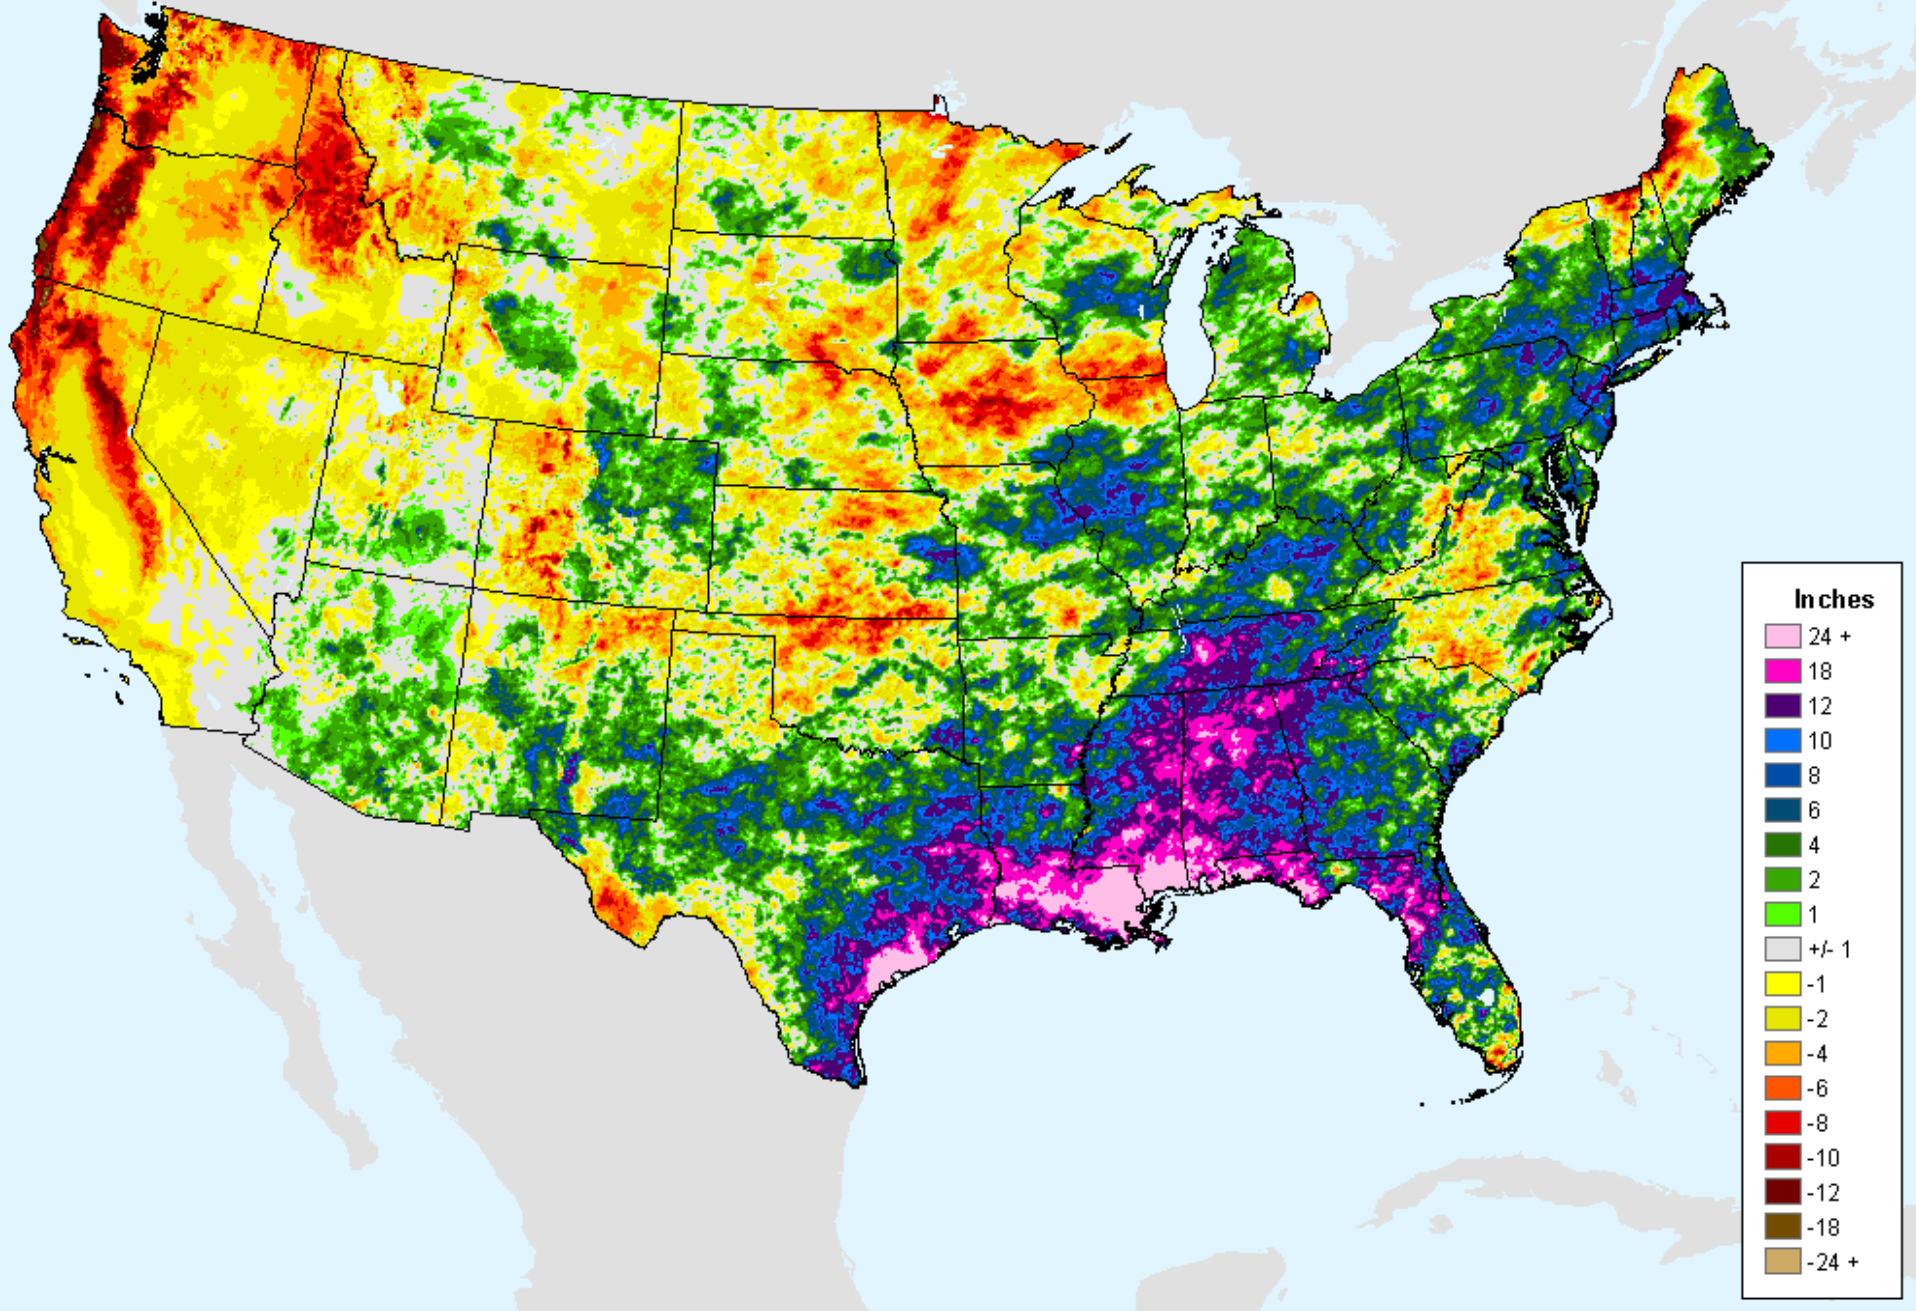

AHPS 180-Day Precip Departure

As of: Tuesday, September 21, 2021