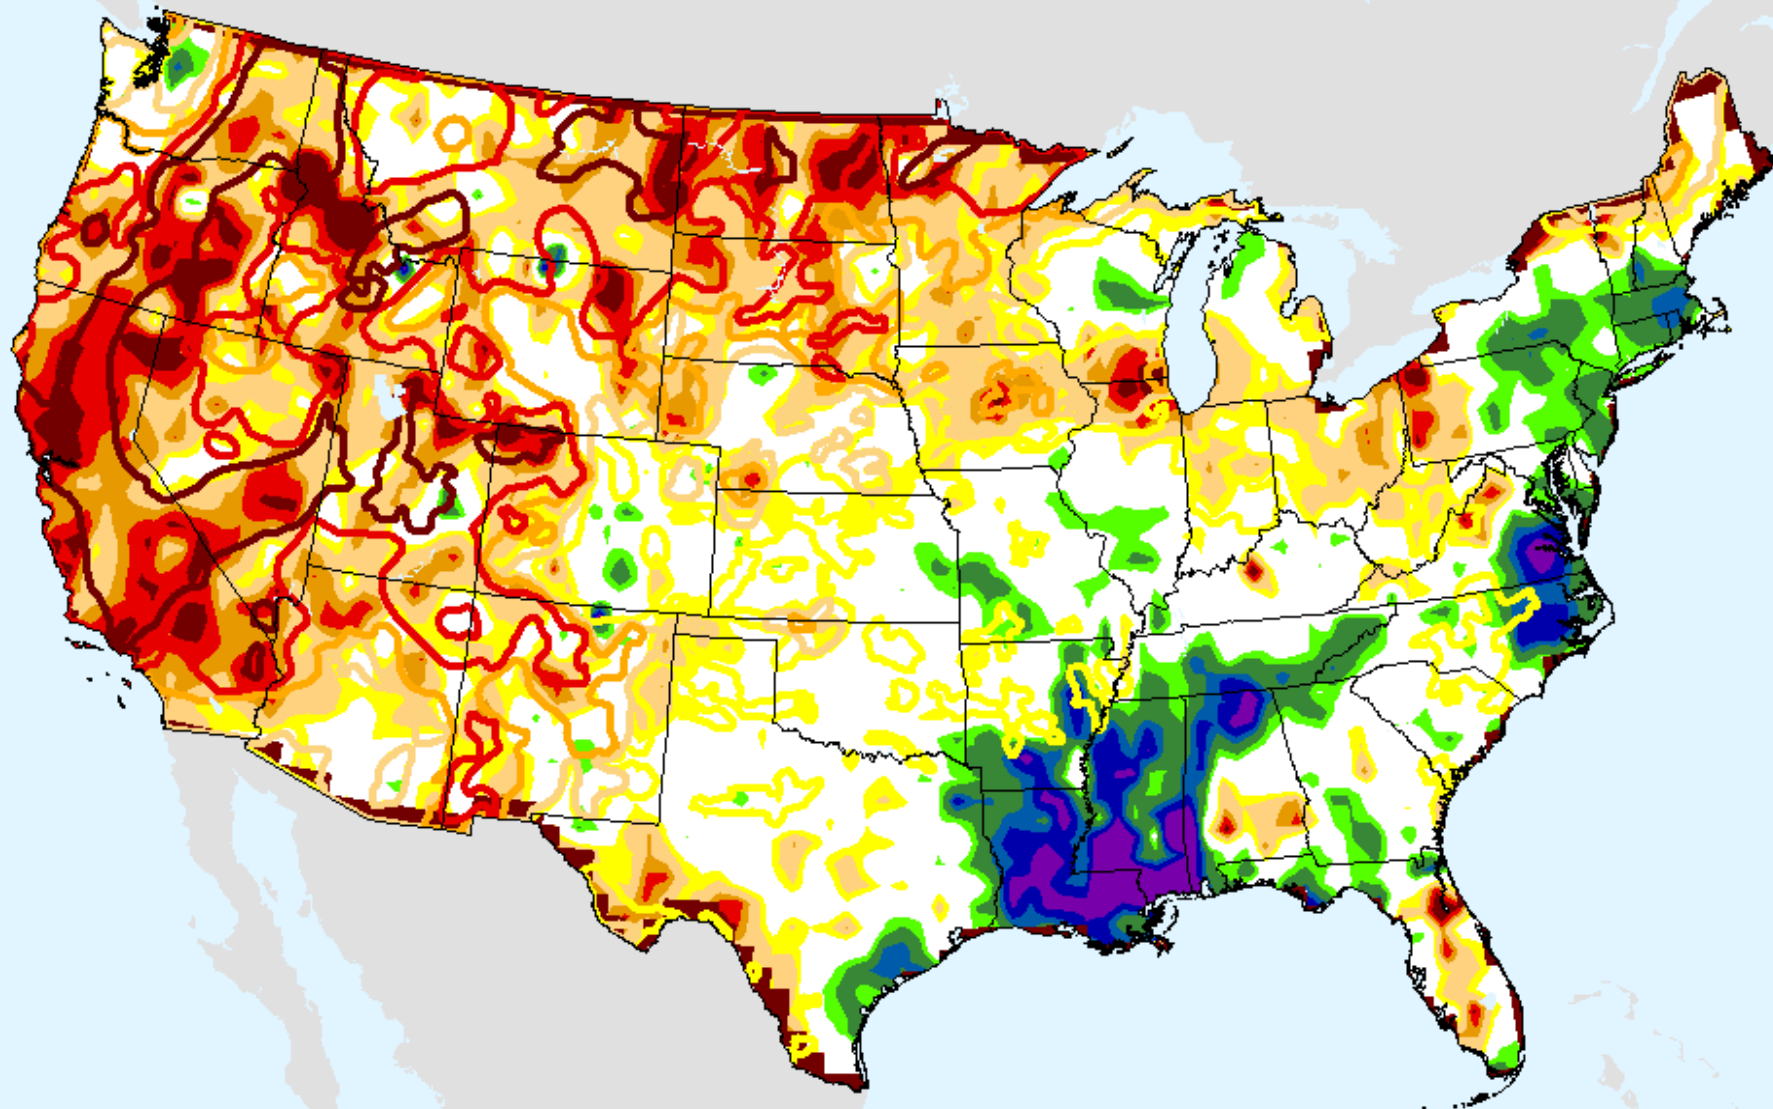

CPC 9-month SPI

As of: Tuesday, June 15, 2021

SPI (USDM)

CPC 12-month SPI

As of: Tuesday, September 21, 2021

USDM for: Sep. 7, 2021

SPI (USDM)

CPC 12-month SPI