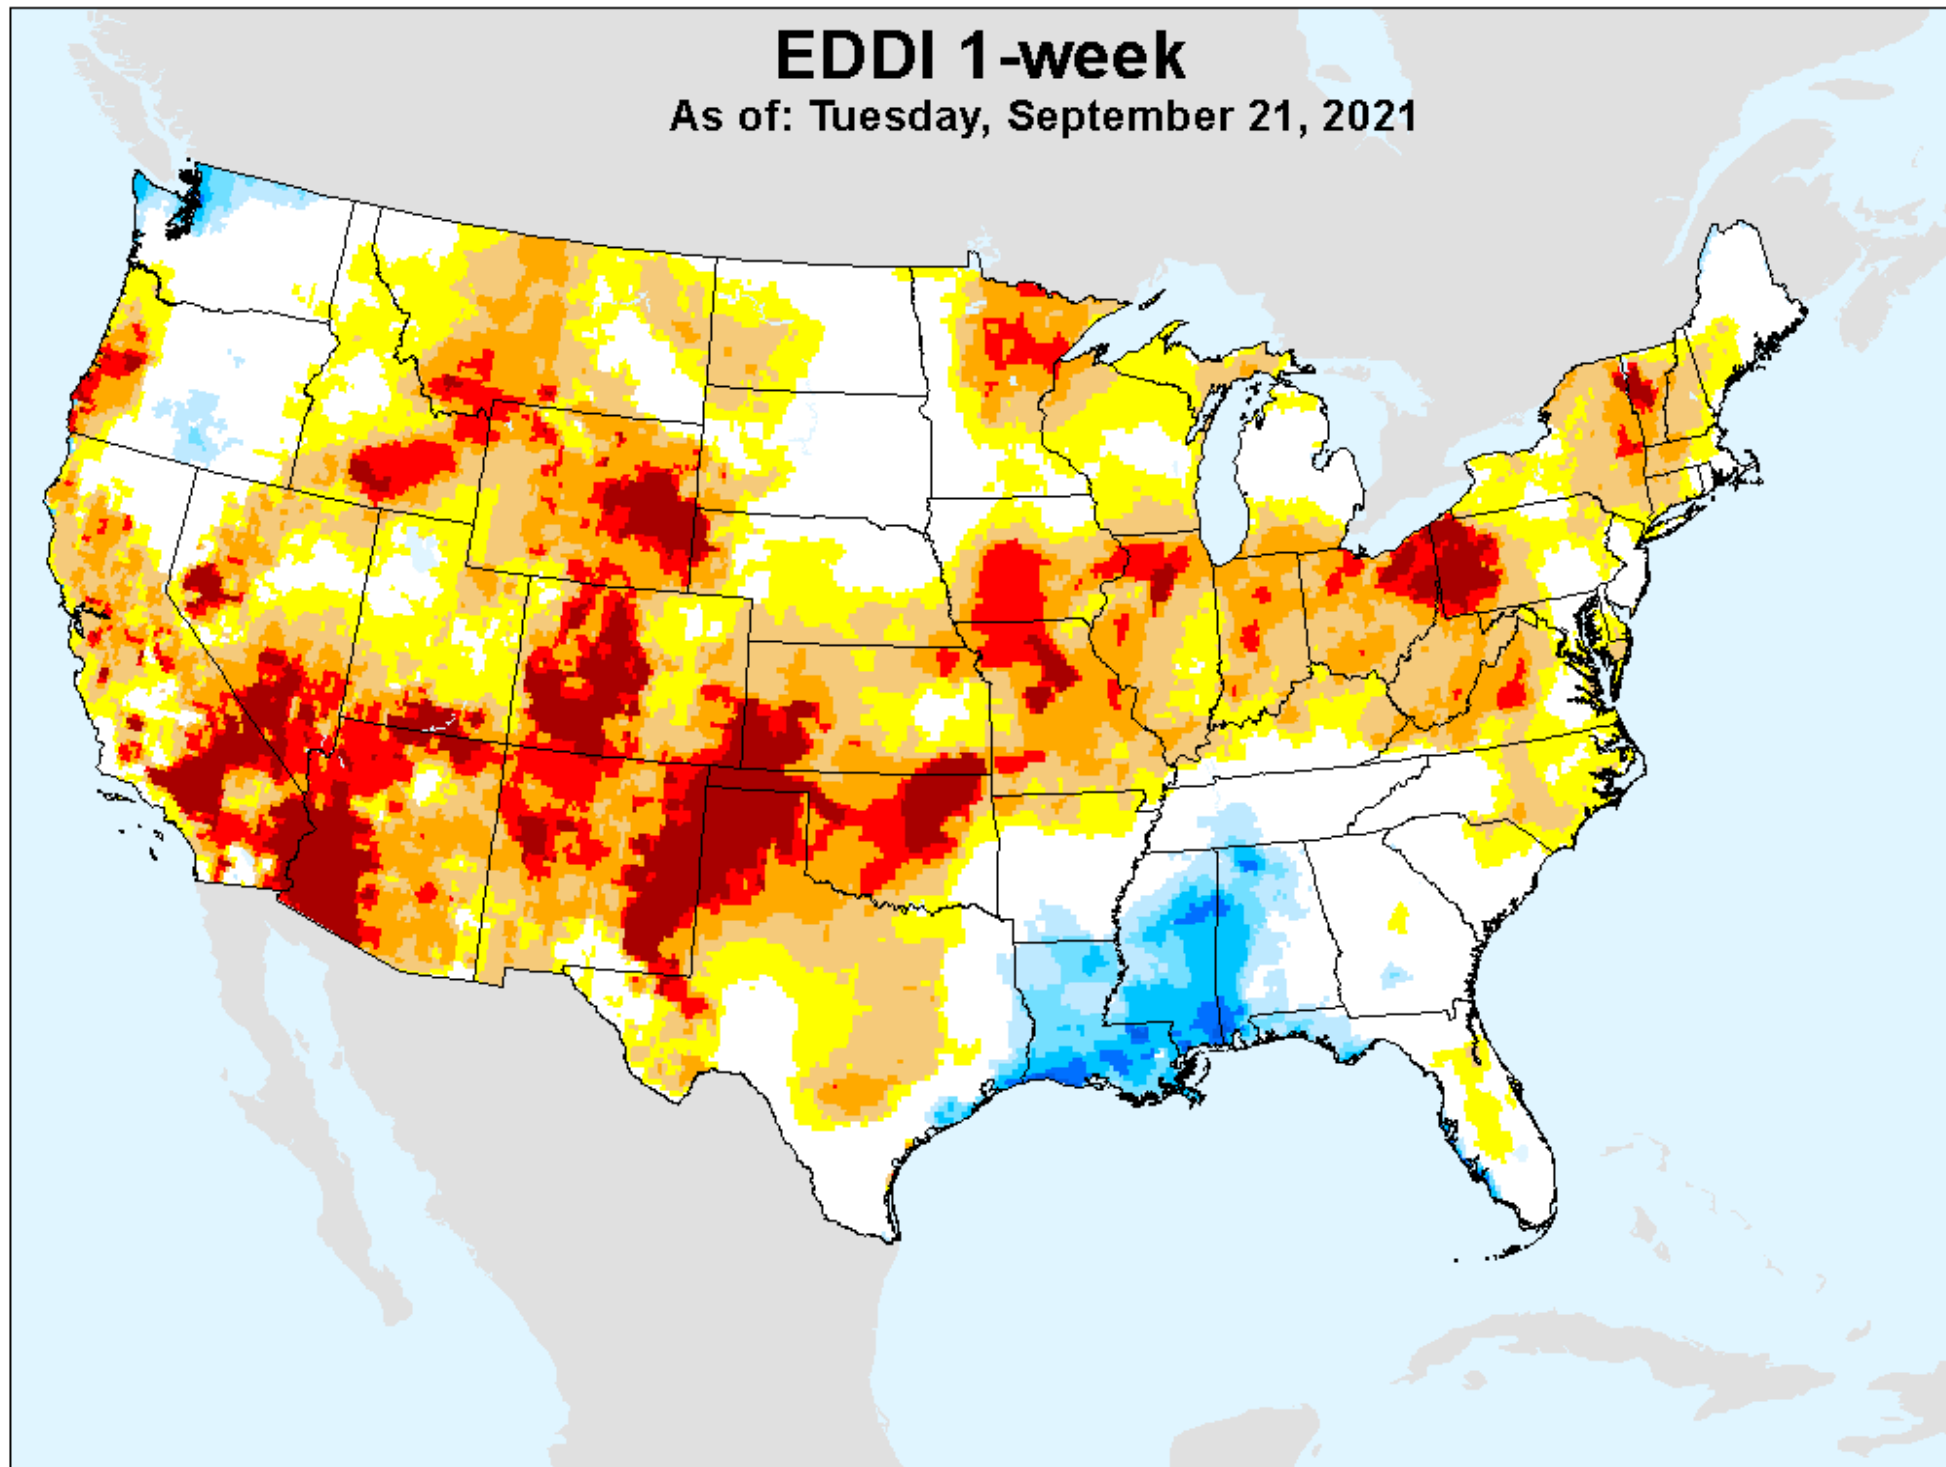

SPEI (USDM)

EDDI 1-week

As of: Tuesday, September 21, 2021

USDM for: Sep. 7, 2021

EDDI 1-week

As of: Tuesday, September 21, 2021

EDDI 2-week

As of: Tuesday, September 21, 2021