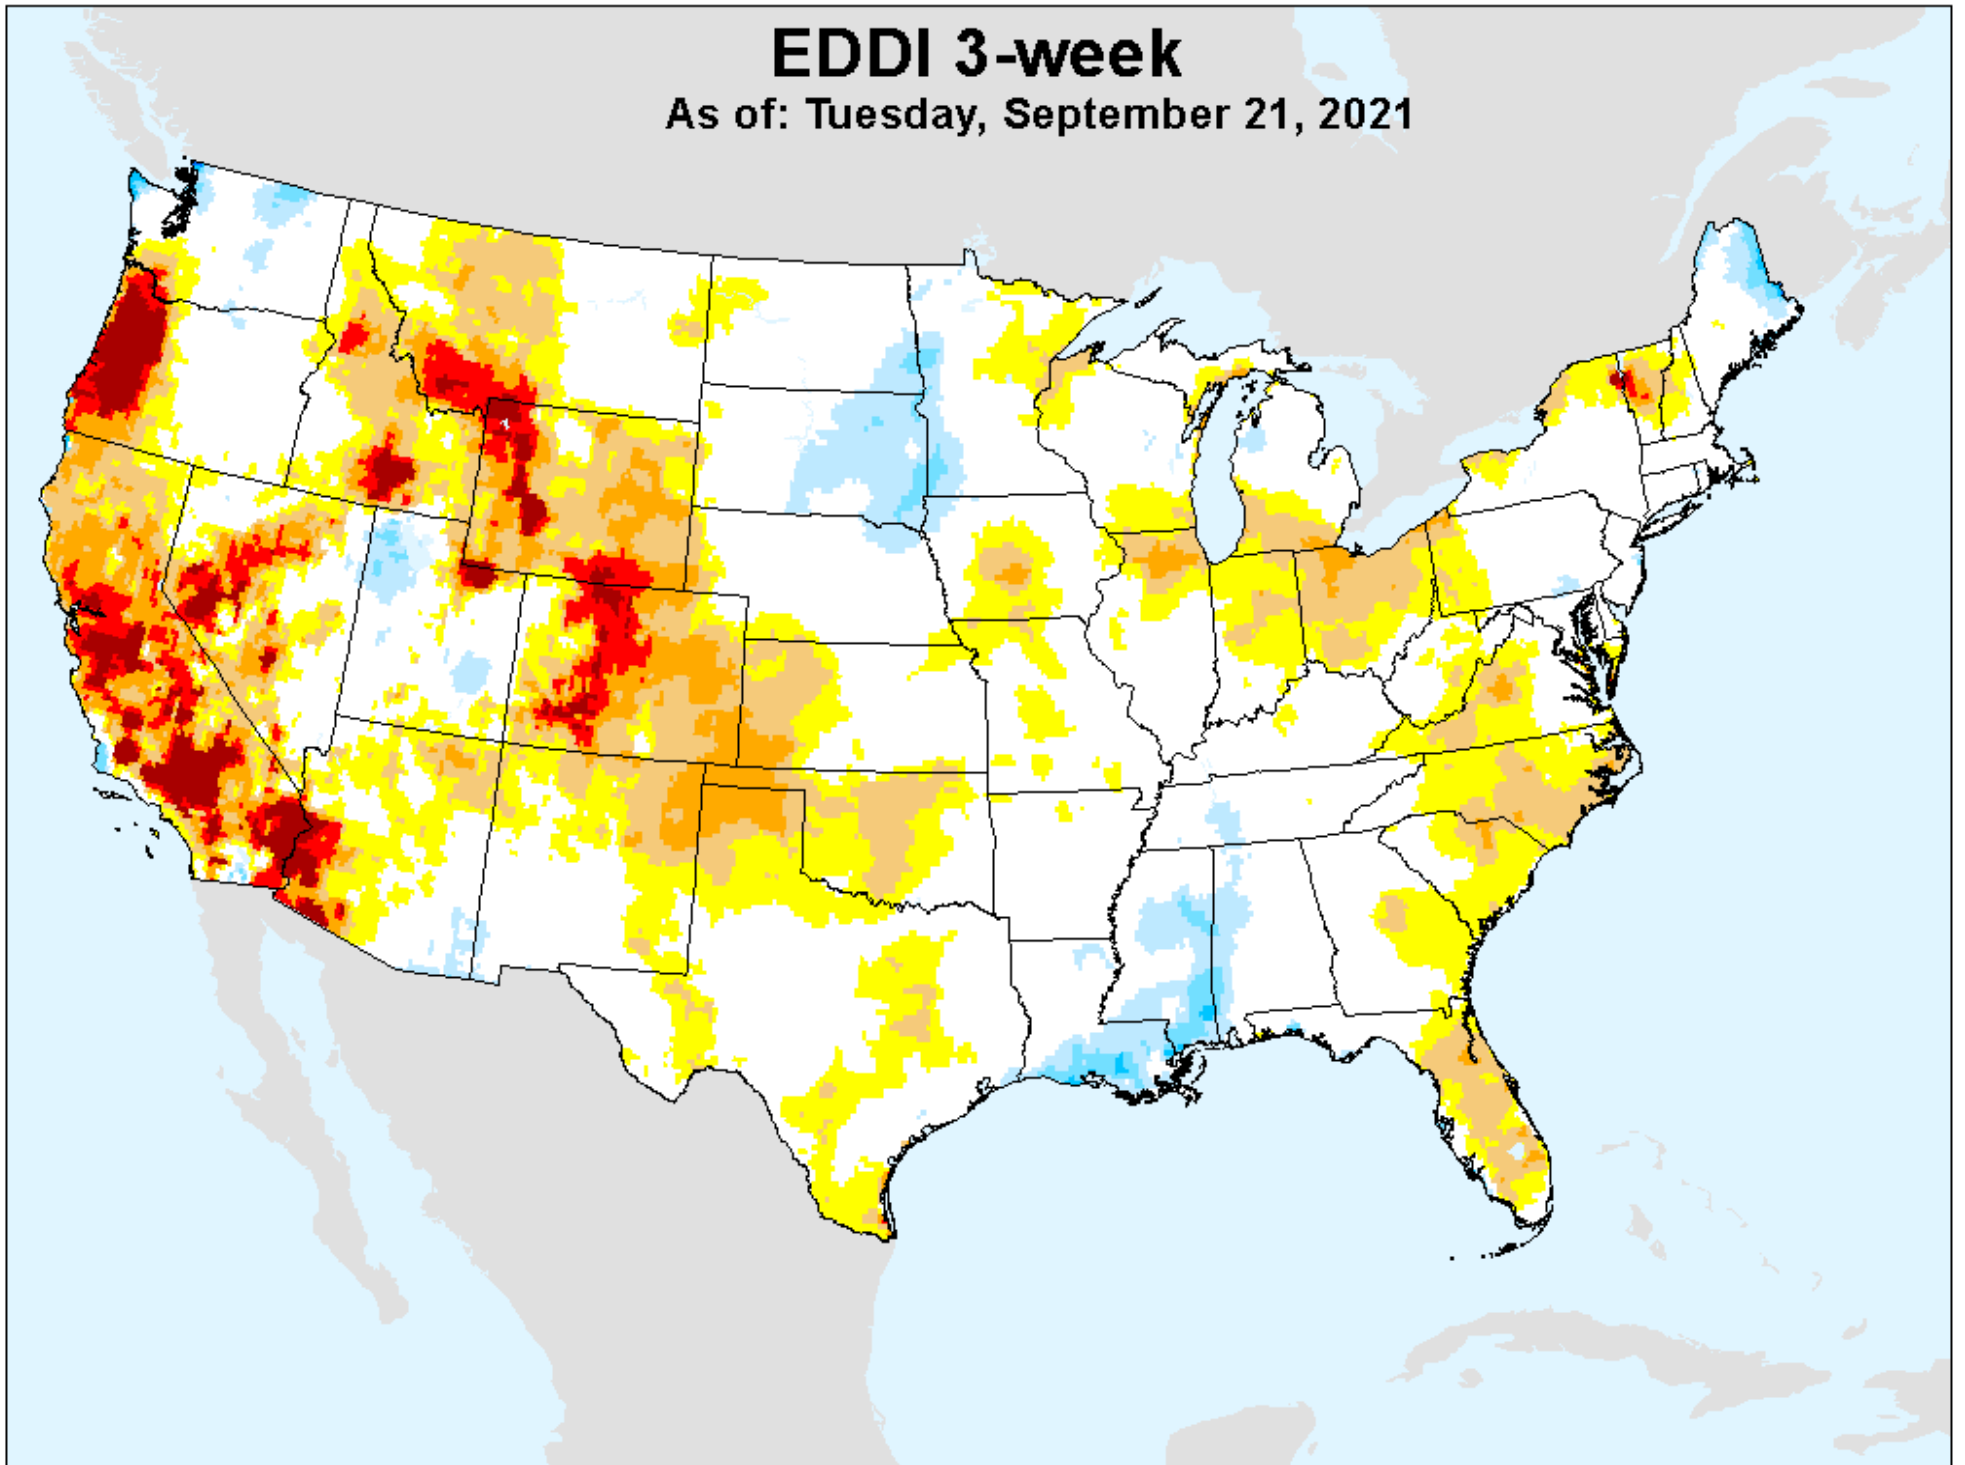

USDM for: Sep. 7, 2021

EDDI 2-week

As of: Tuesday, September 21, 2021

EDDI 3-week

As of: Tuesday, September 21, 2021

USDM for: Sep. 7, 2021

EDDI 3-week

As of: Tuesday, September 21, 2021