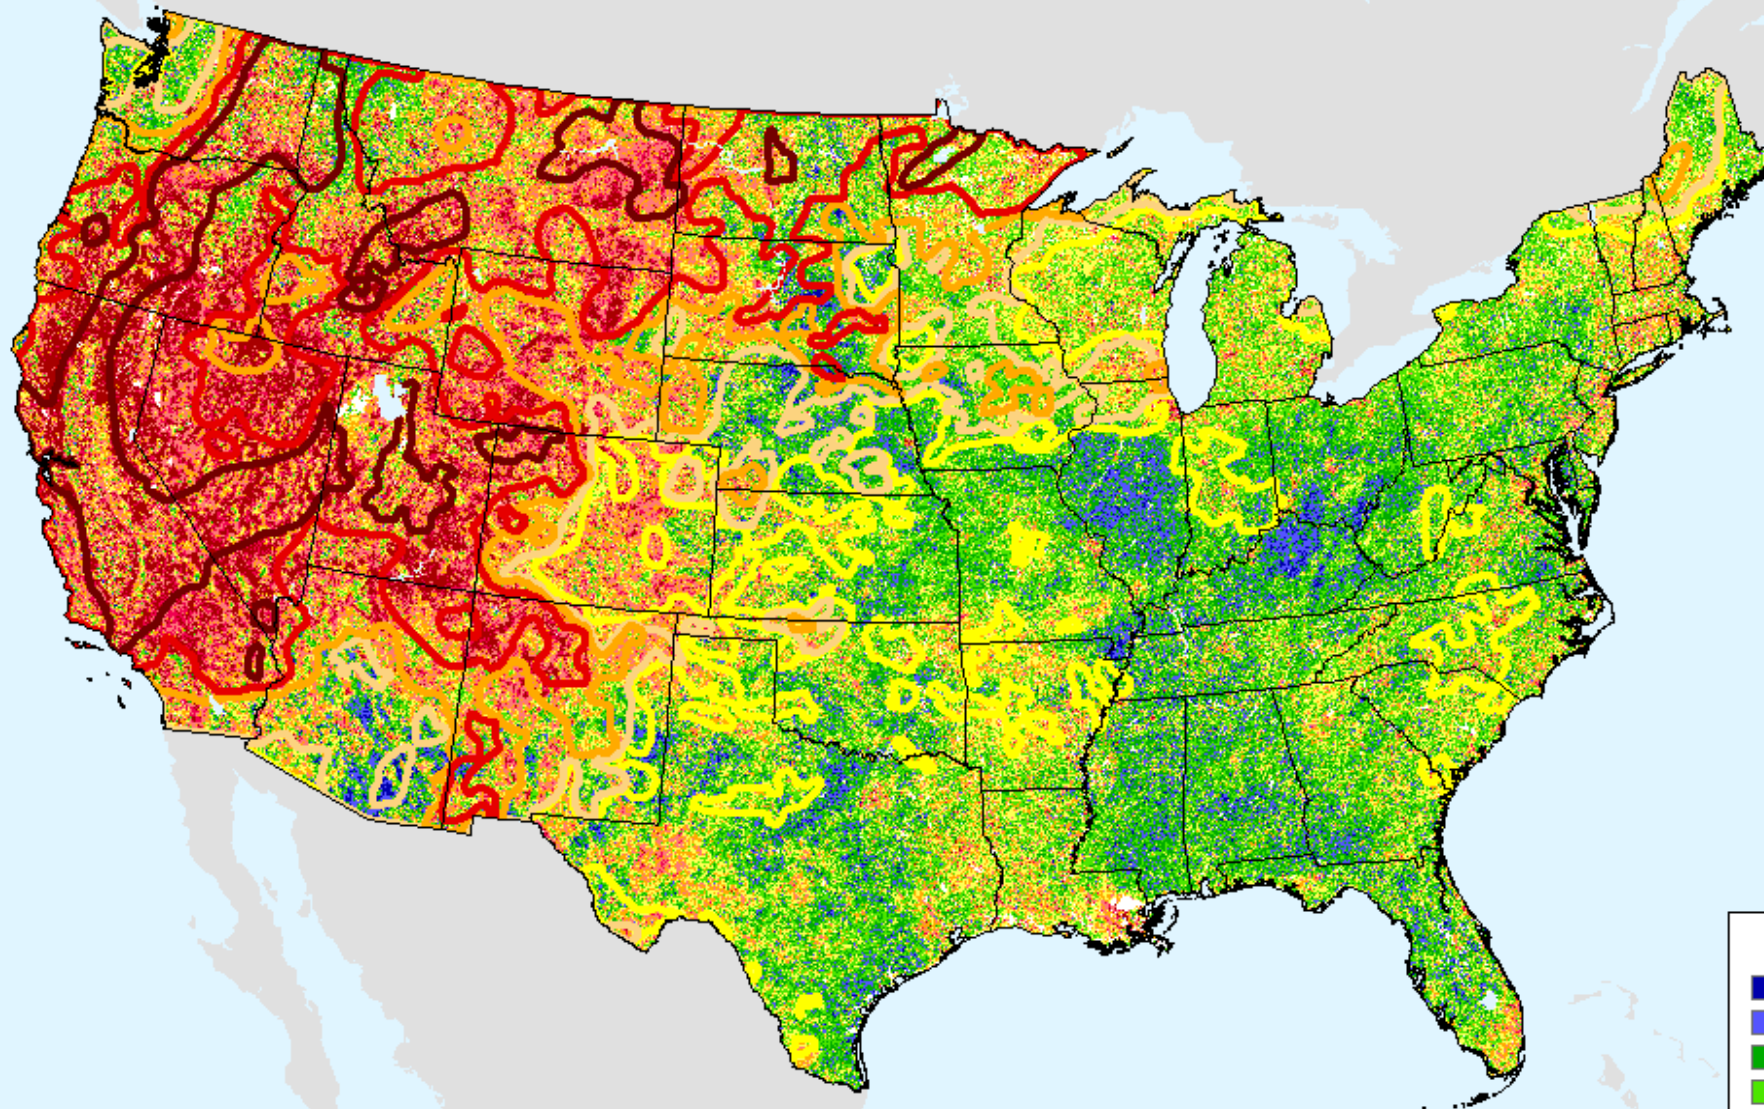

Vegetation Health Index

As of: Tuesday, September 21, 2021

USDM for: Sep. 7, 2021

Vegetation Health Index

As of: Tuesday, September 21, 2021

VHI

- 85 - 100
- 73 - 84
- 61 - 72
- 49 - 60
- 37 - 48
- 25 - 36
- 13 - 24
- 7 - 12
- 1 - 6