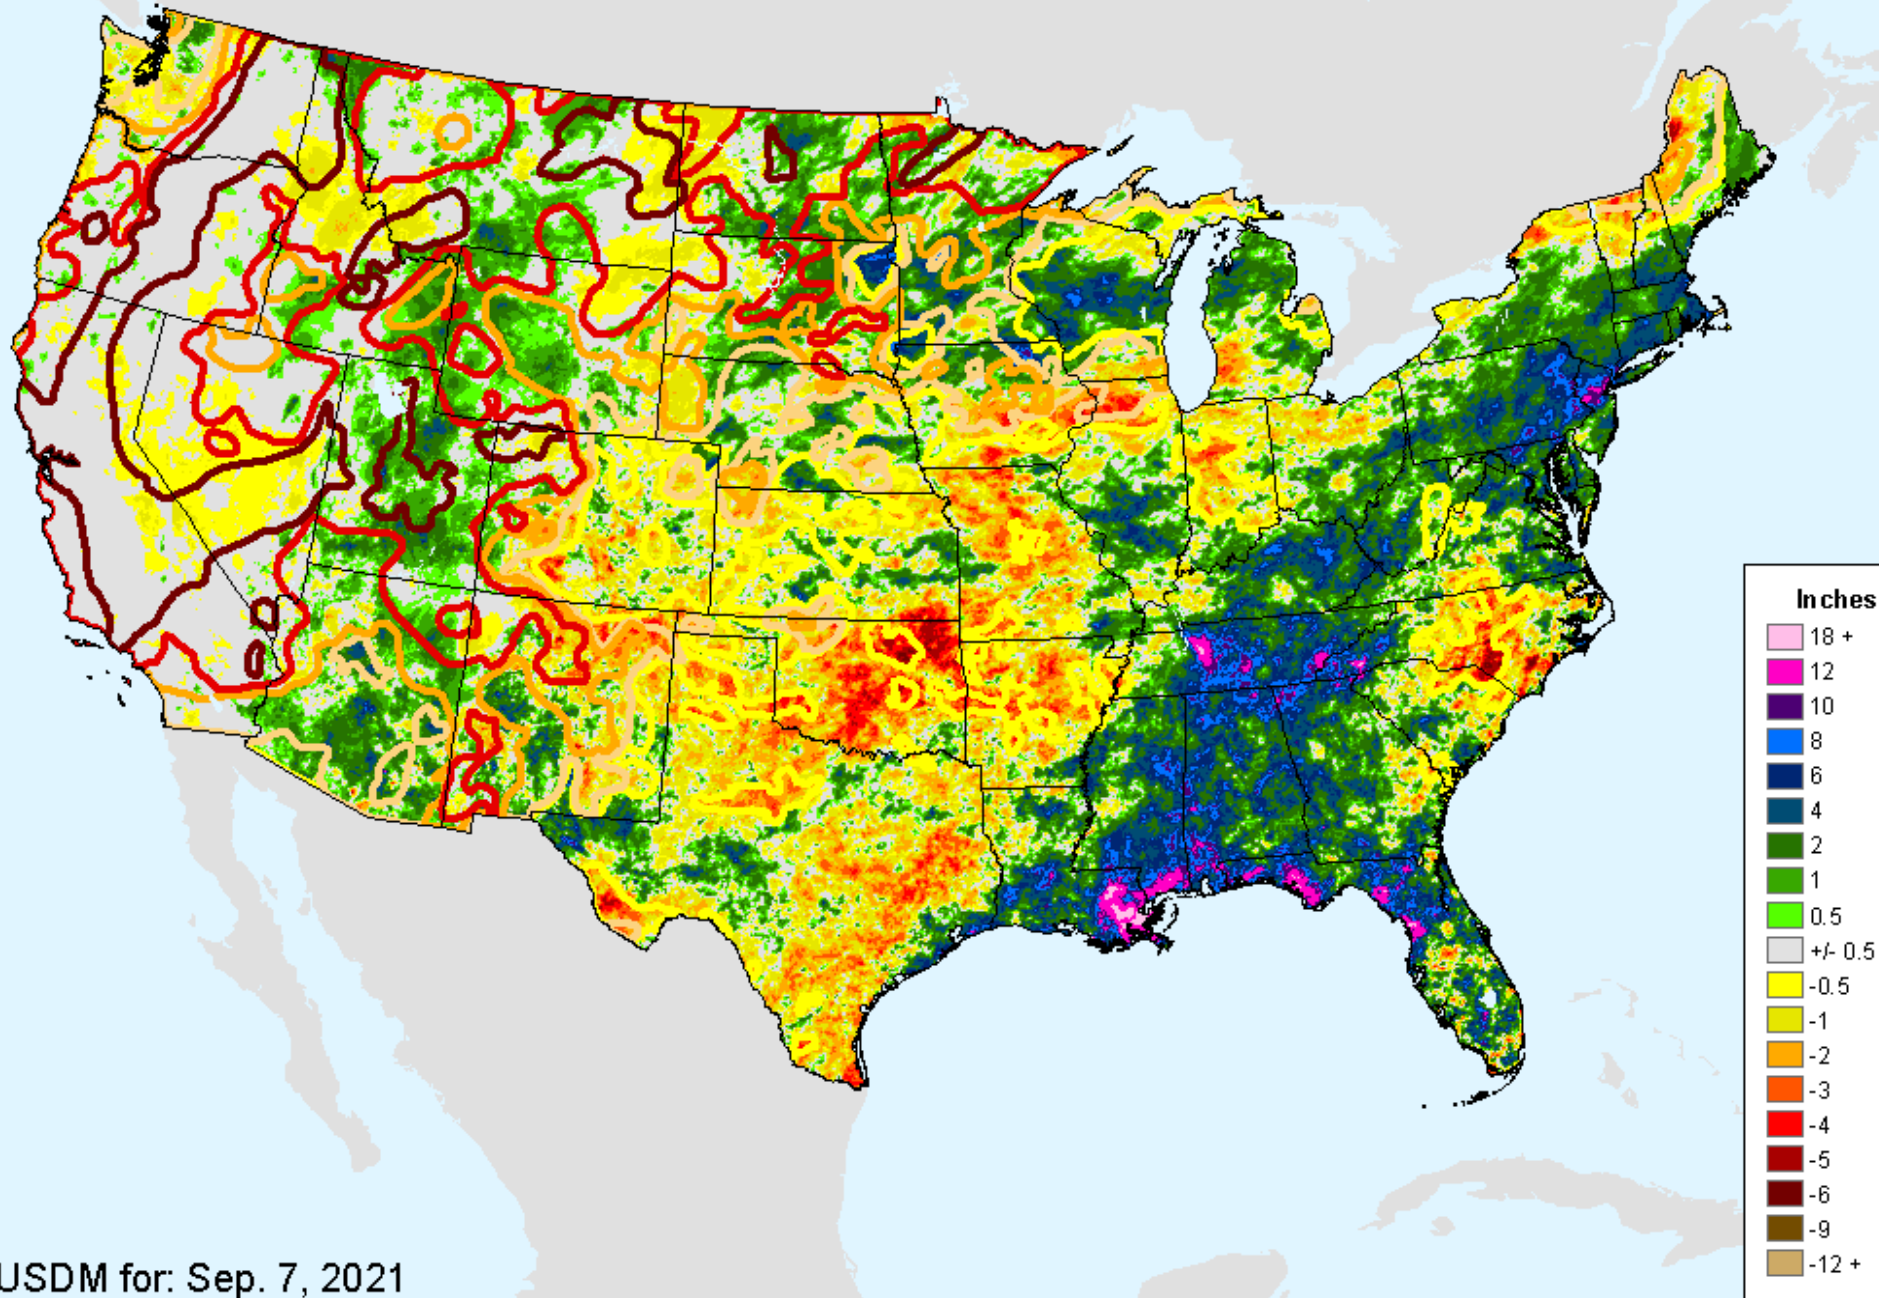

AHPS 30-Day Pct of Normal Pcp

As of: Tuesday, September 21, 2021

AHPS 30-Day Pct of Normal Pcp

As of: Tuesday, September 21, 2021

AHPS 60-Day Precip Departure

As of: Tuesday, September 21, 2021

USDM for: Sep. 7, 2021