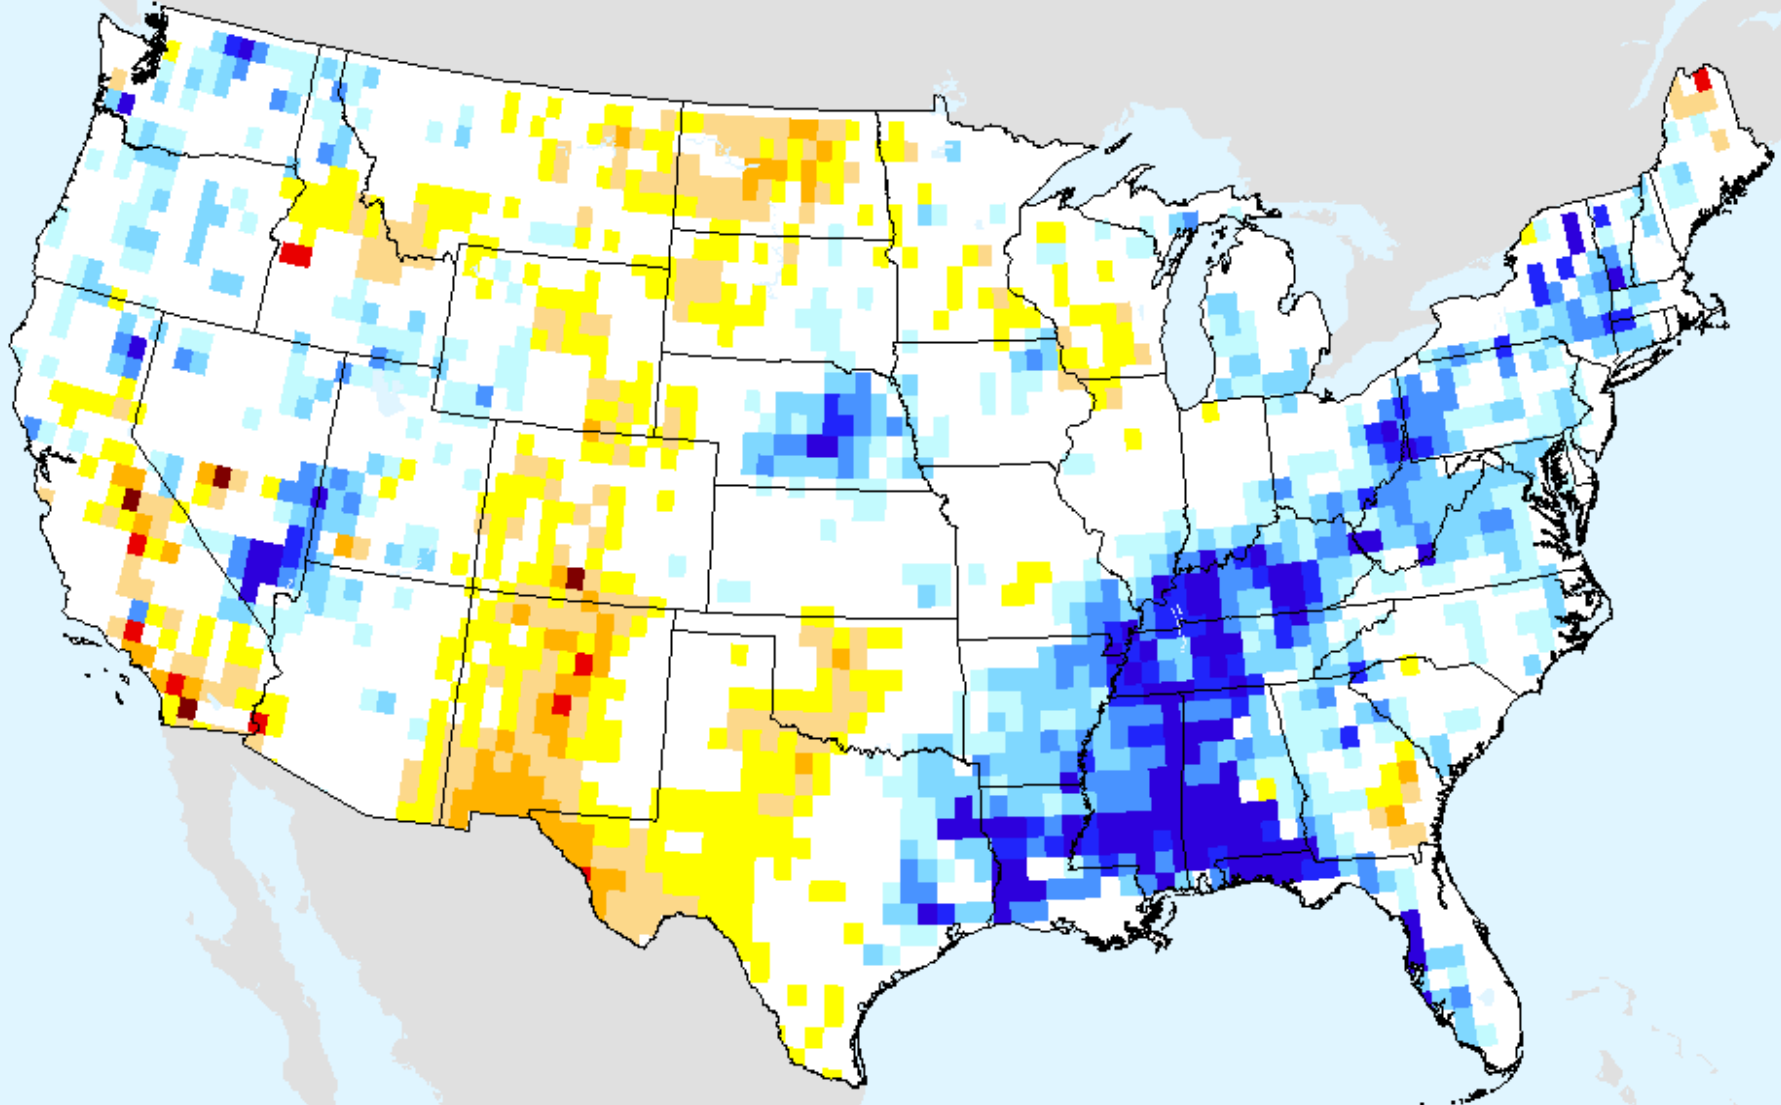

As of: Tuesday, September 21, 2021

USDM for: Sep. 7, 2021

GRACE-Based Surface Soil Moisture Drought Indicator

As of: Tuesday, September 21, 2021

AIRS-Based Surface Relative Humidity 7 Day

As of: Tuesday, September 21, 2021