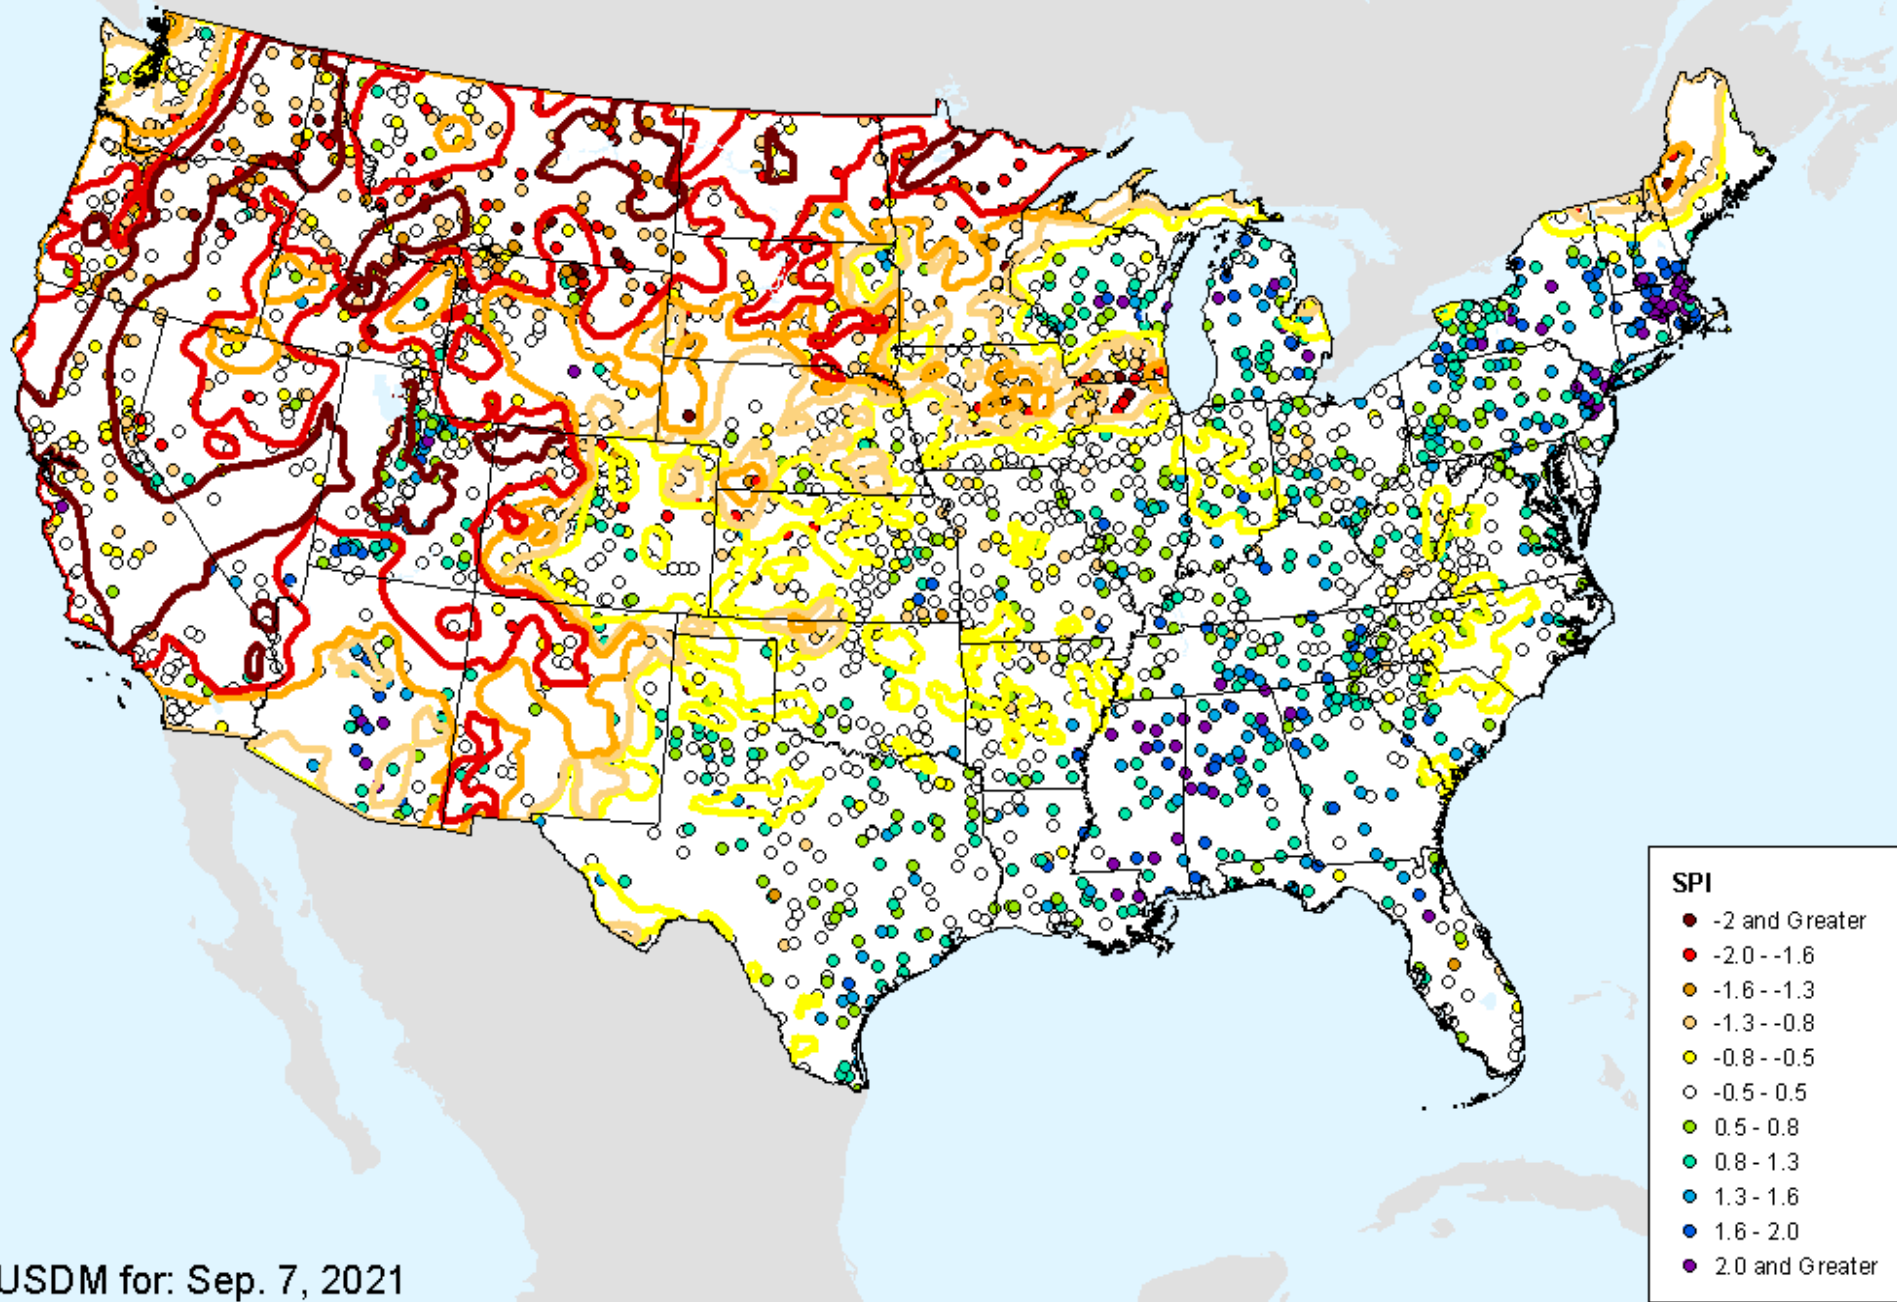

HPRCC 4-month SPI

As of: Tuesday, September 21, 2021

USDM for: Sep. 7, 2021