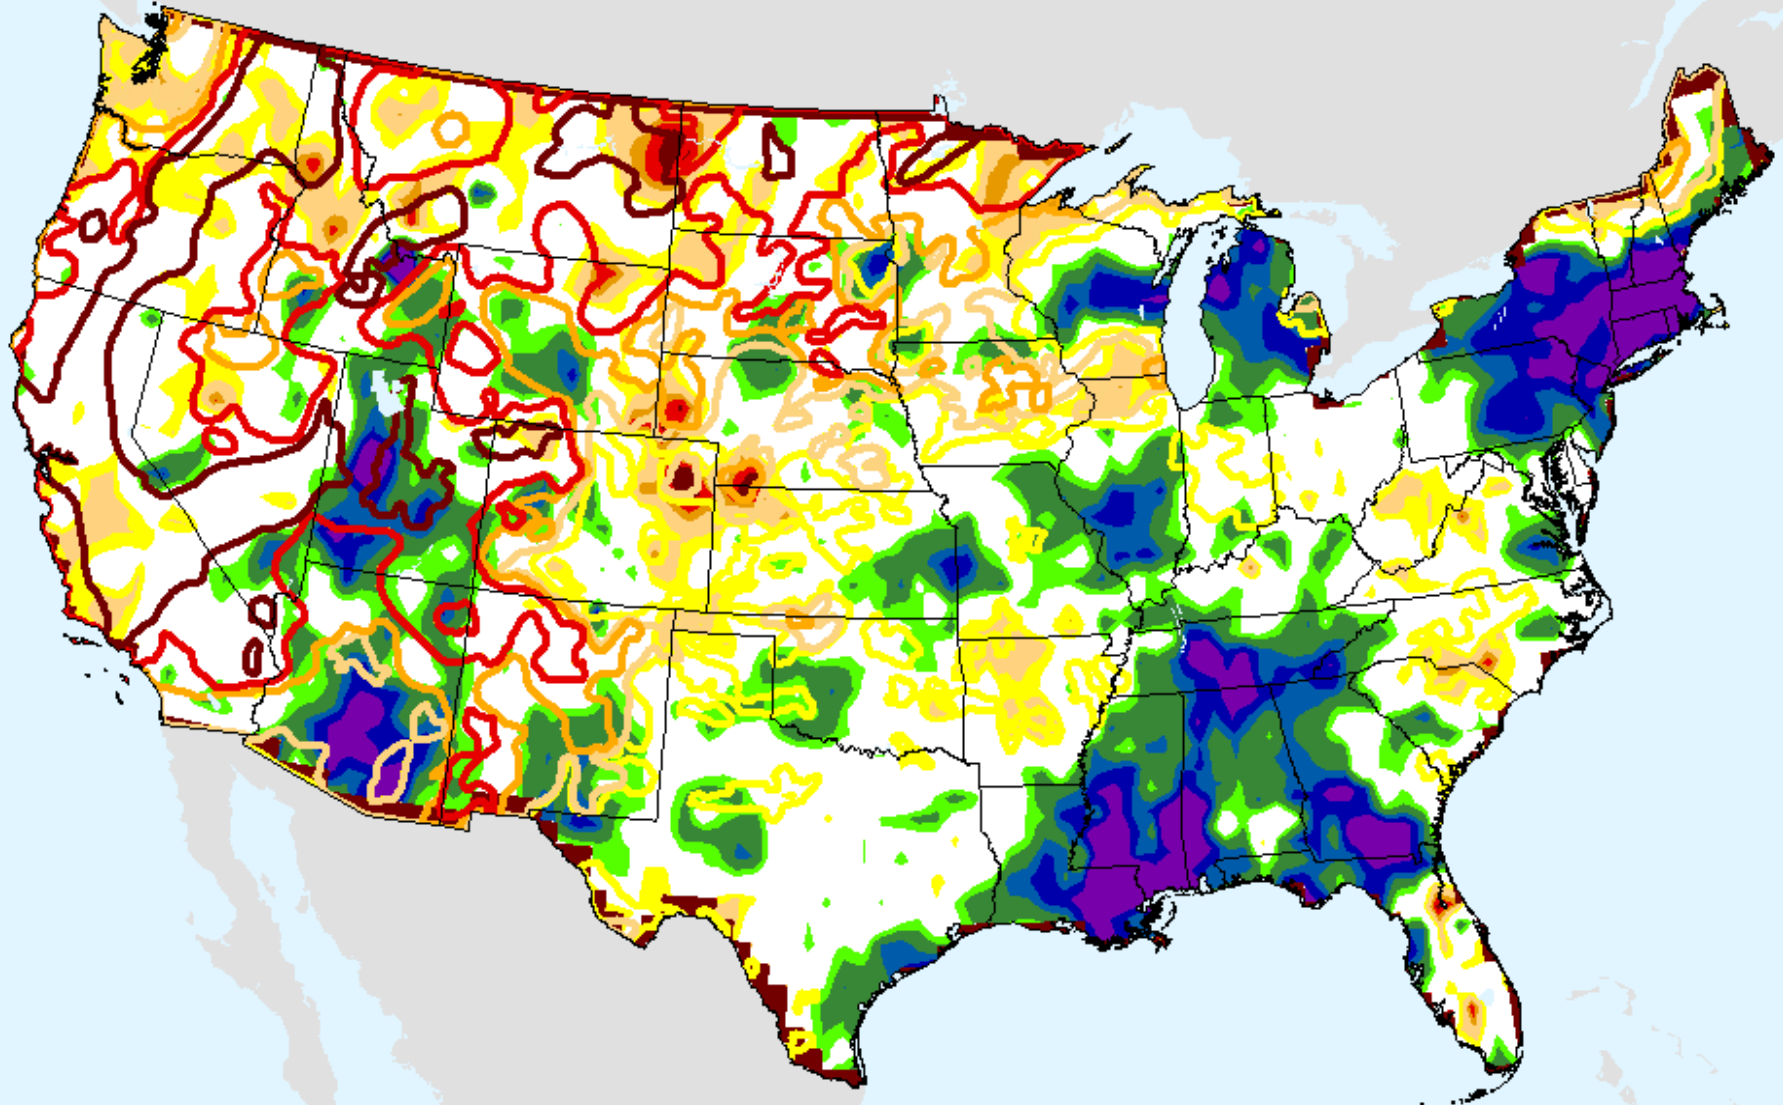

CPC 3-month SPI

As of: Tuesday, September 21, 2021

USDM for: Sep. 7, 2021

SPI (USDM)