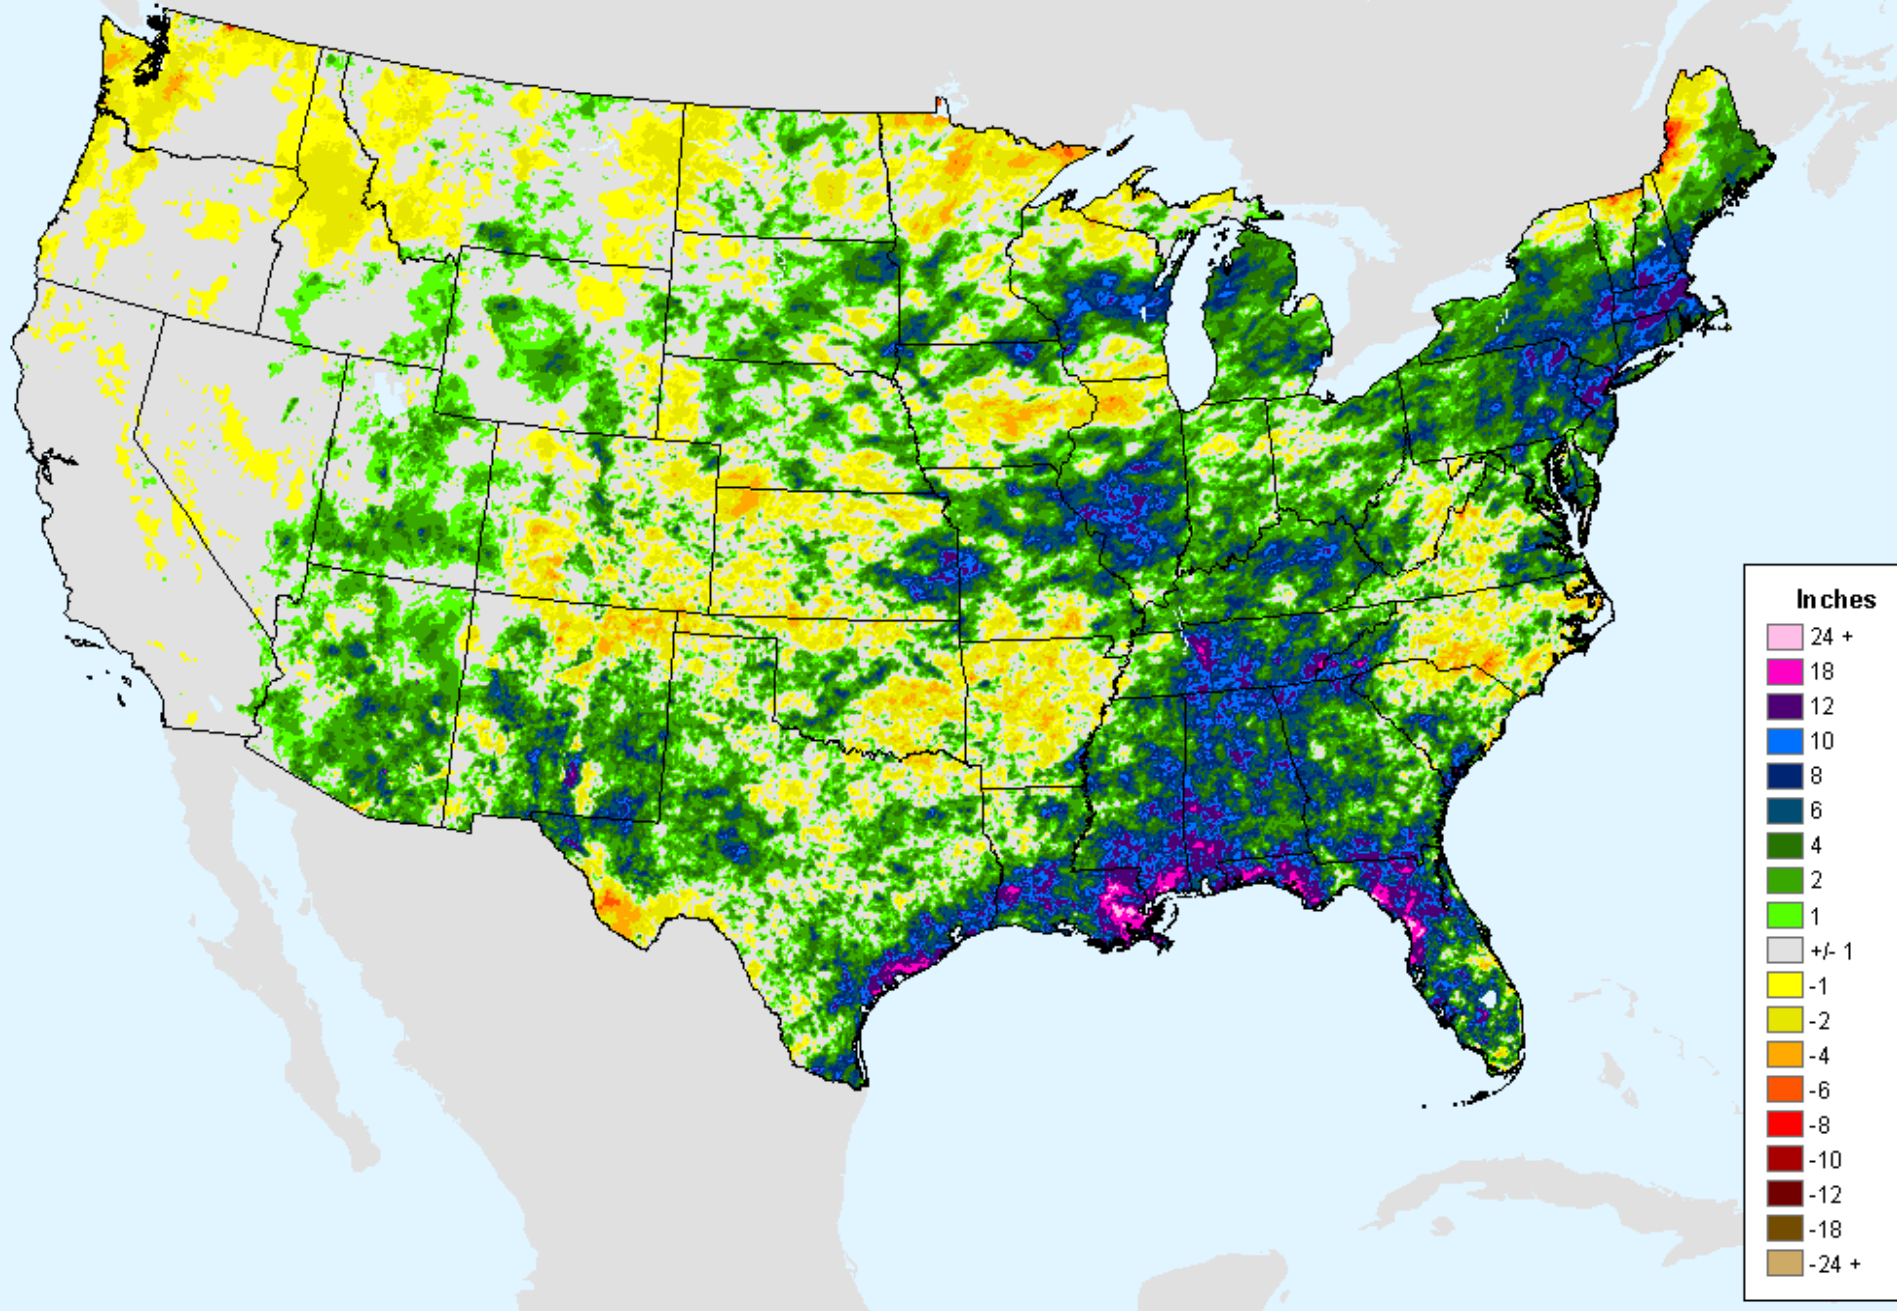

AHPS 90-Day Precip Departure

As of: Tuesday, September 21, 2021

USDM for: Sep. 7, 2021

AHPS 90-Day Precip Departure

As of: Tuesday, September 21, 2021

AHPS 90-Day Pct of Normal Pcp

As of: Tuesday, September 21, 2021