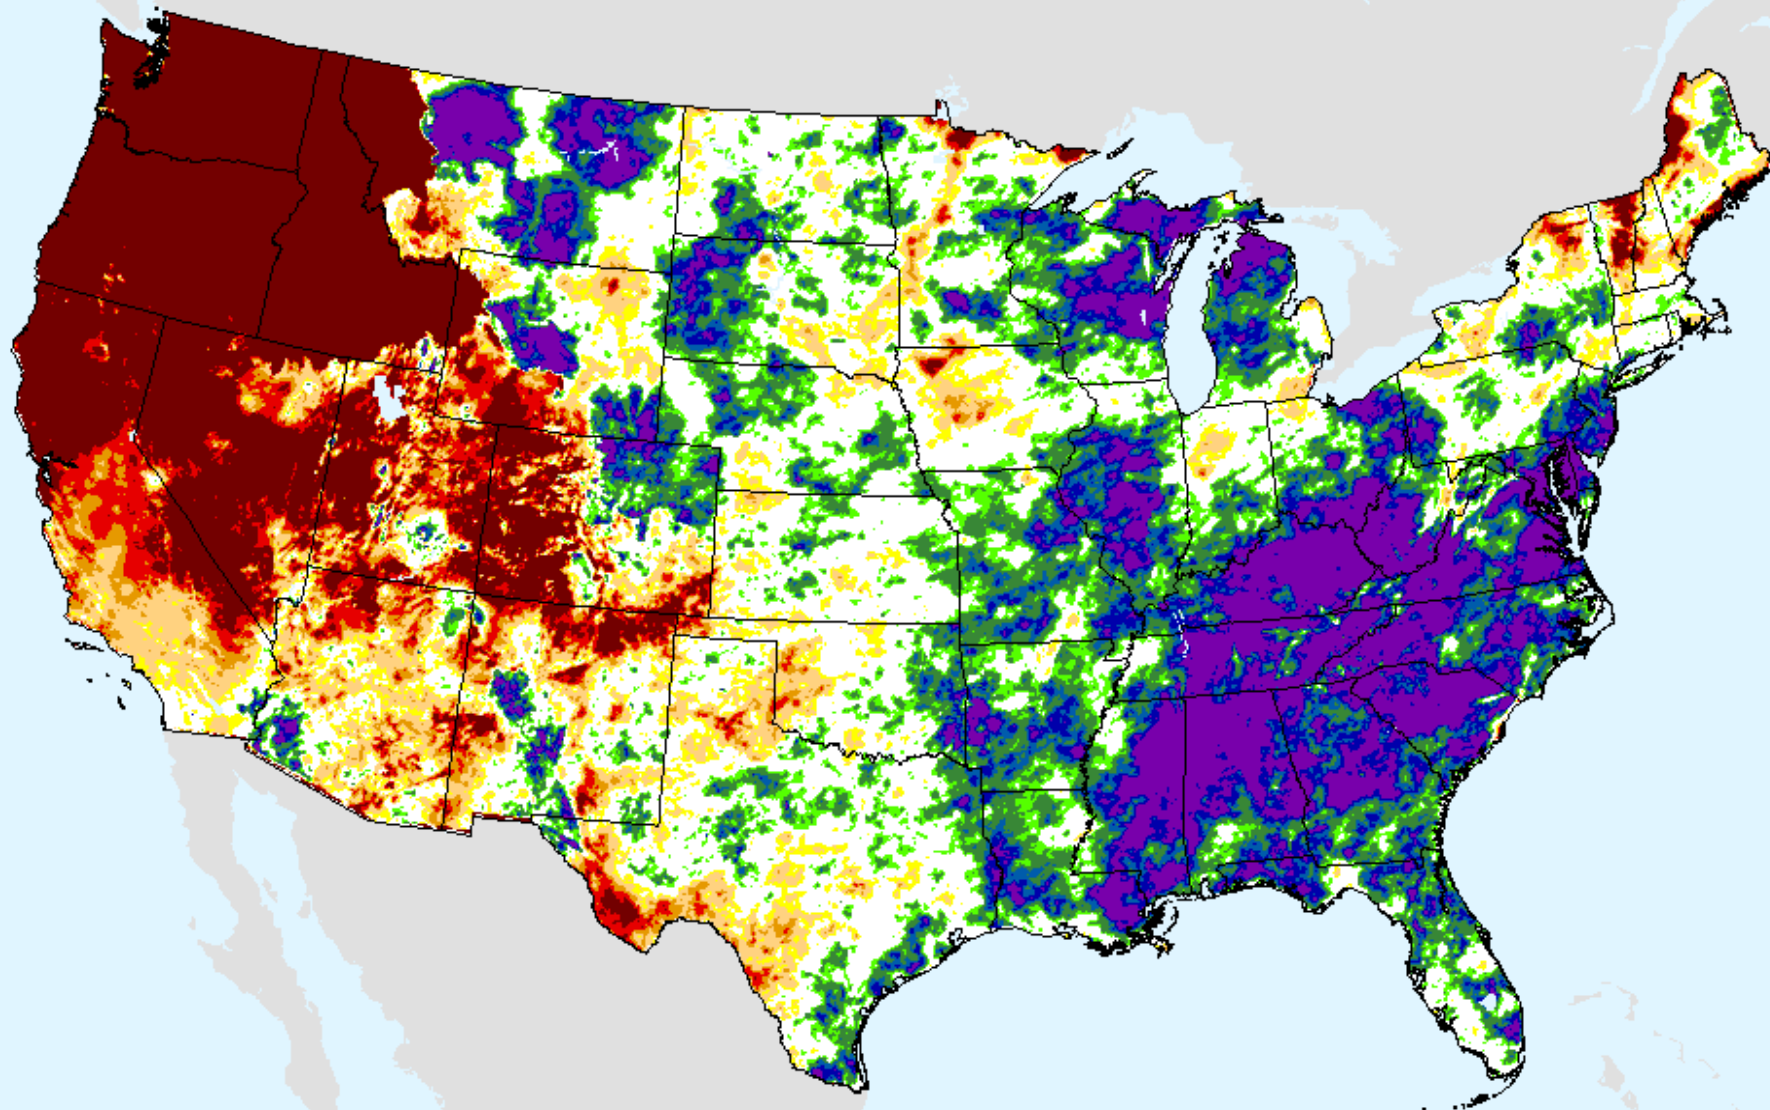

AHPS 24-month SPI

As of: Tuesday, September 21, 2021