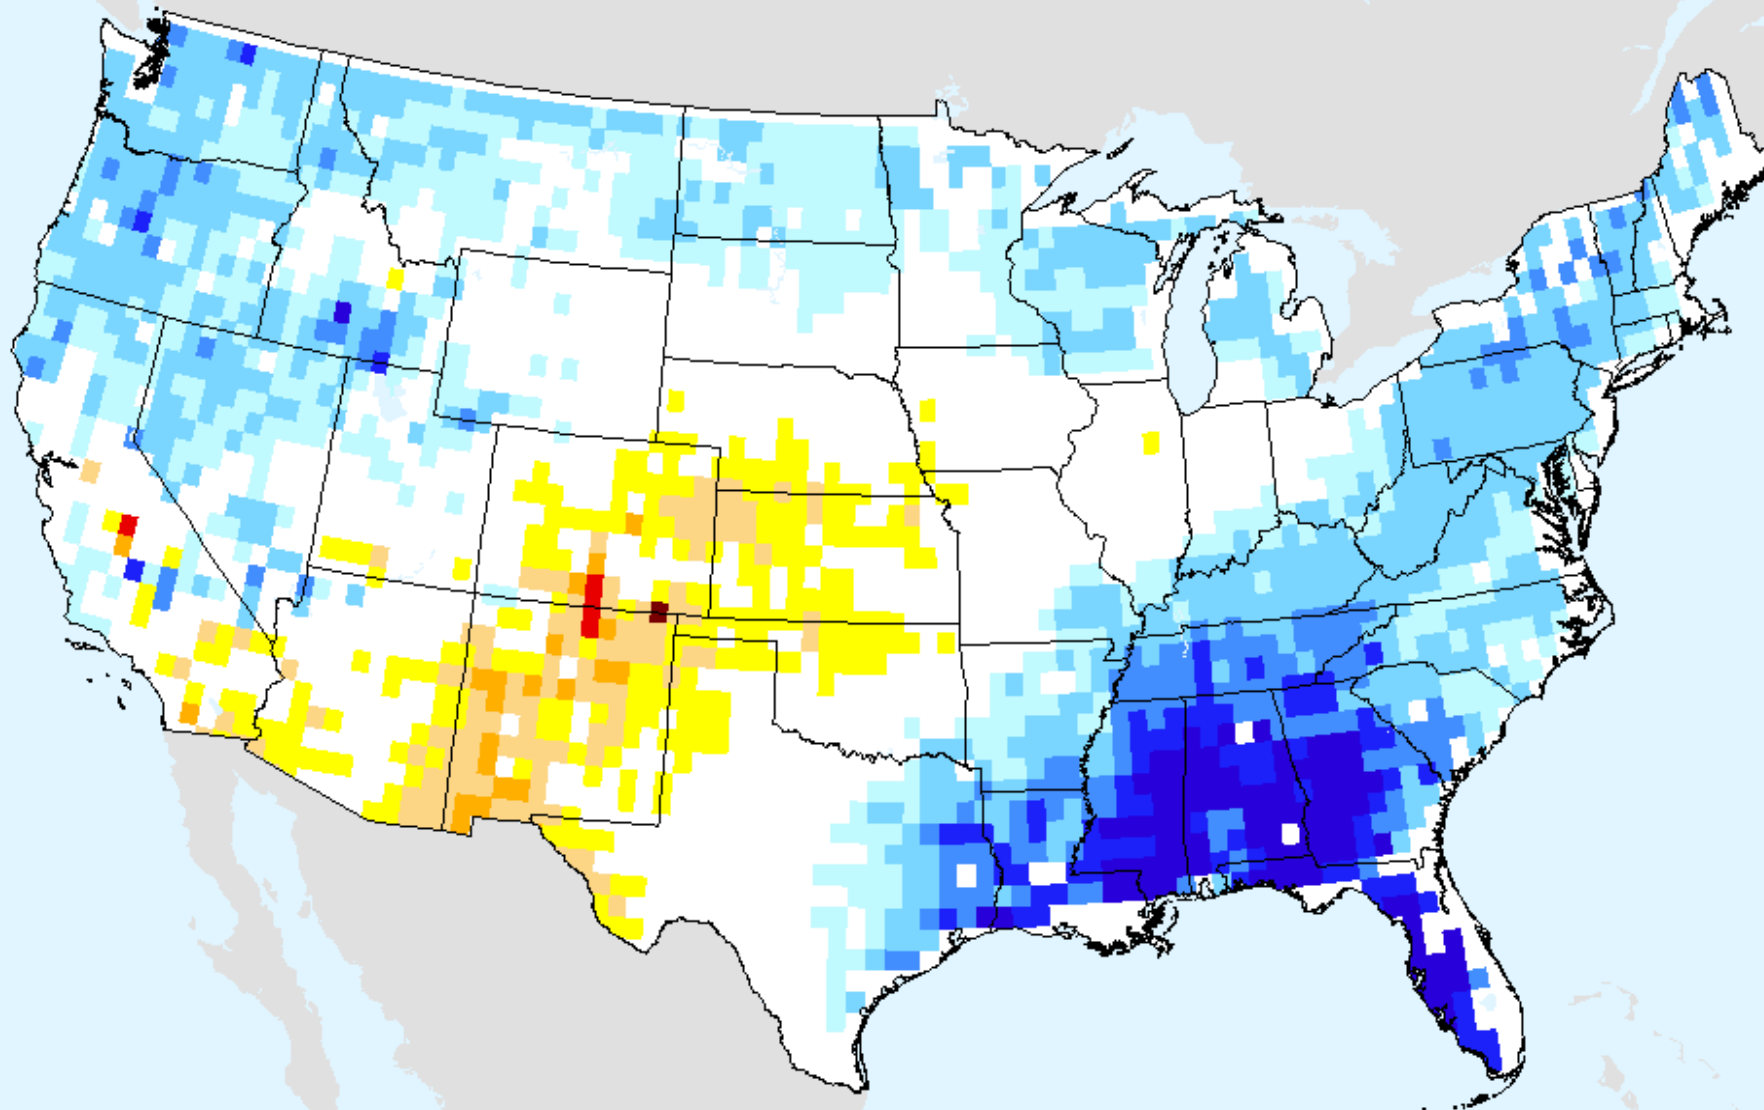

AIRS-Based Retrieved Surface Air Temperature 14 Day

As of: Tuesday, September 21, 2021