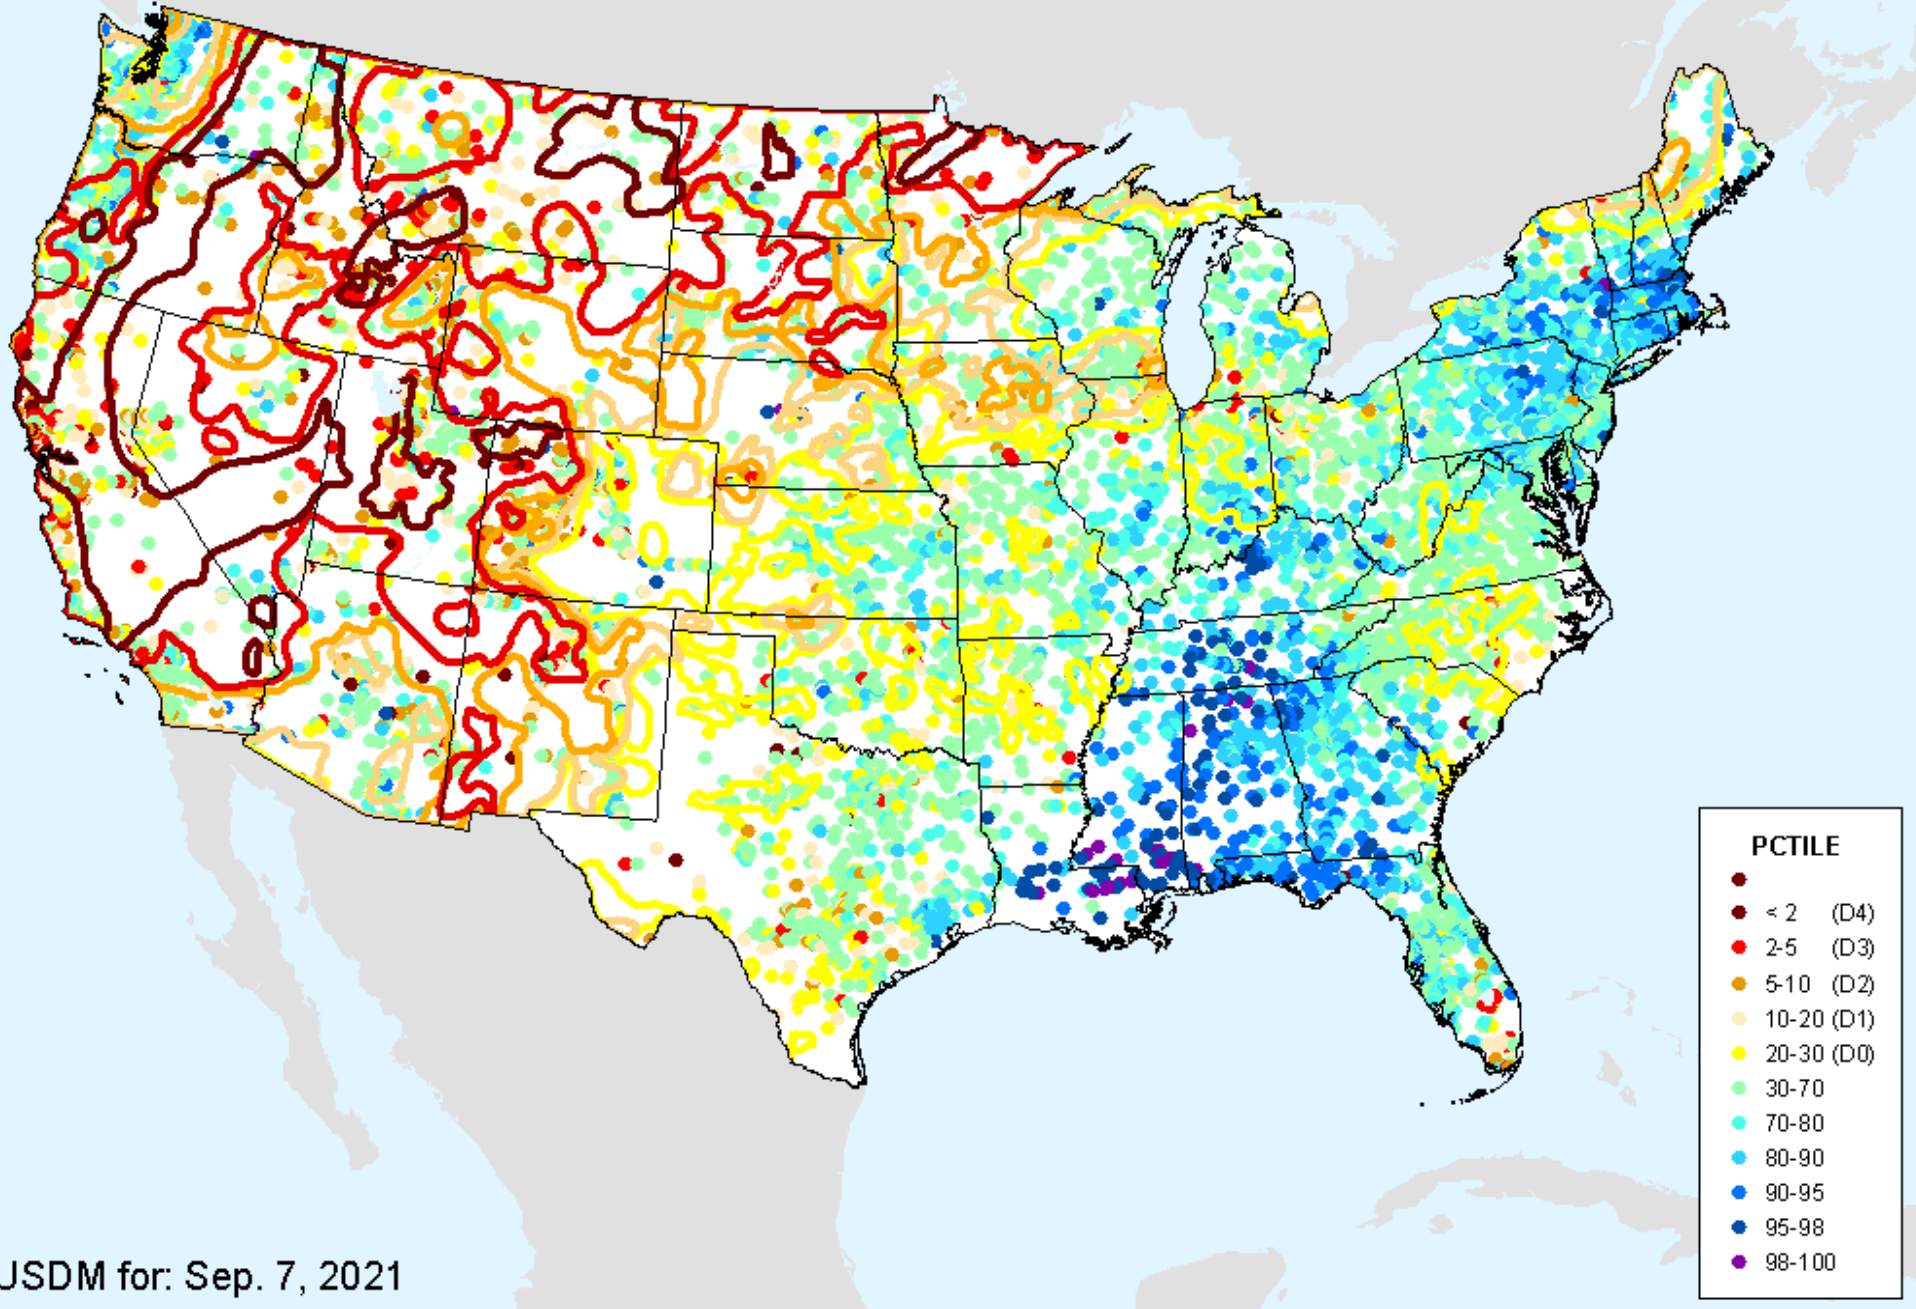

As of: Tuesday, September 21, 2021

Percent

- 500
- 400
- 350
- 300
- 250
- 200
- 175
- 150
- 125
- 100
- 90
- 80
- 70
- 60
- 50
- 25
- 10
- 1
- 0

USGS 7-Day Avg Streamflow

As of: Tuesday, September 21, 2021