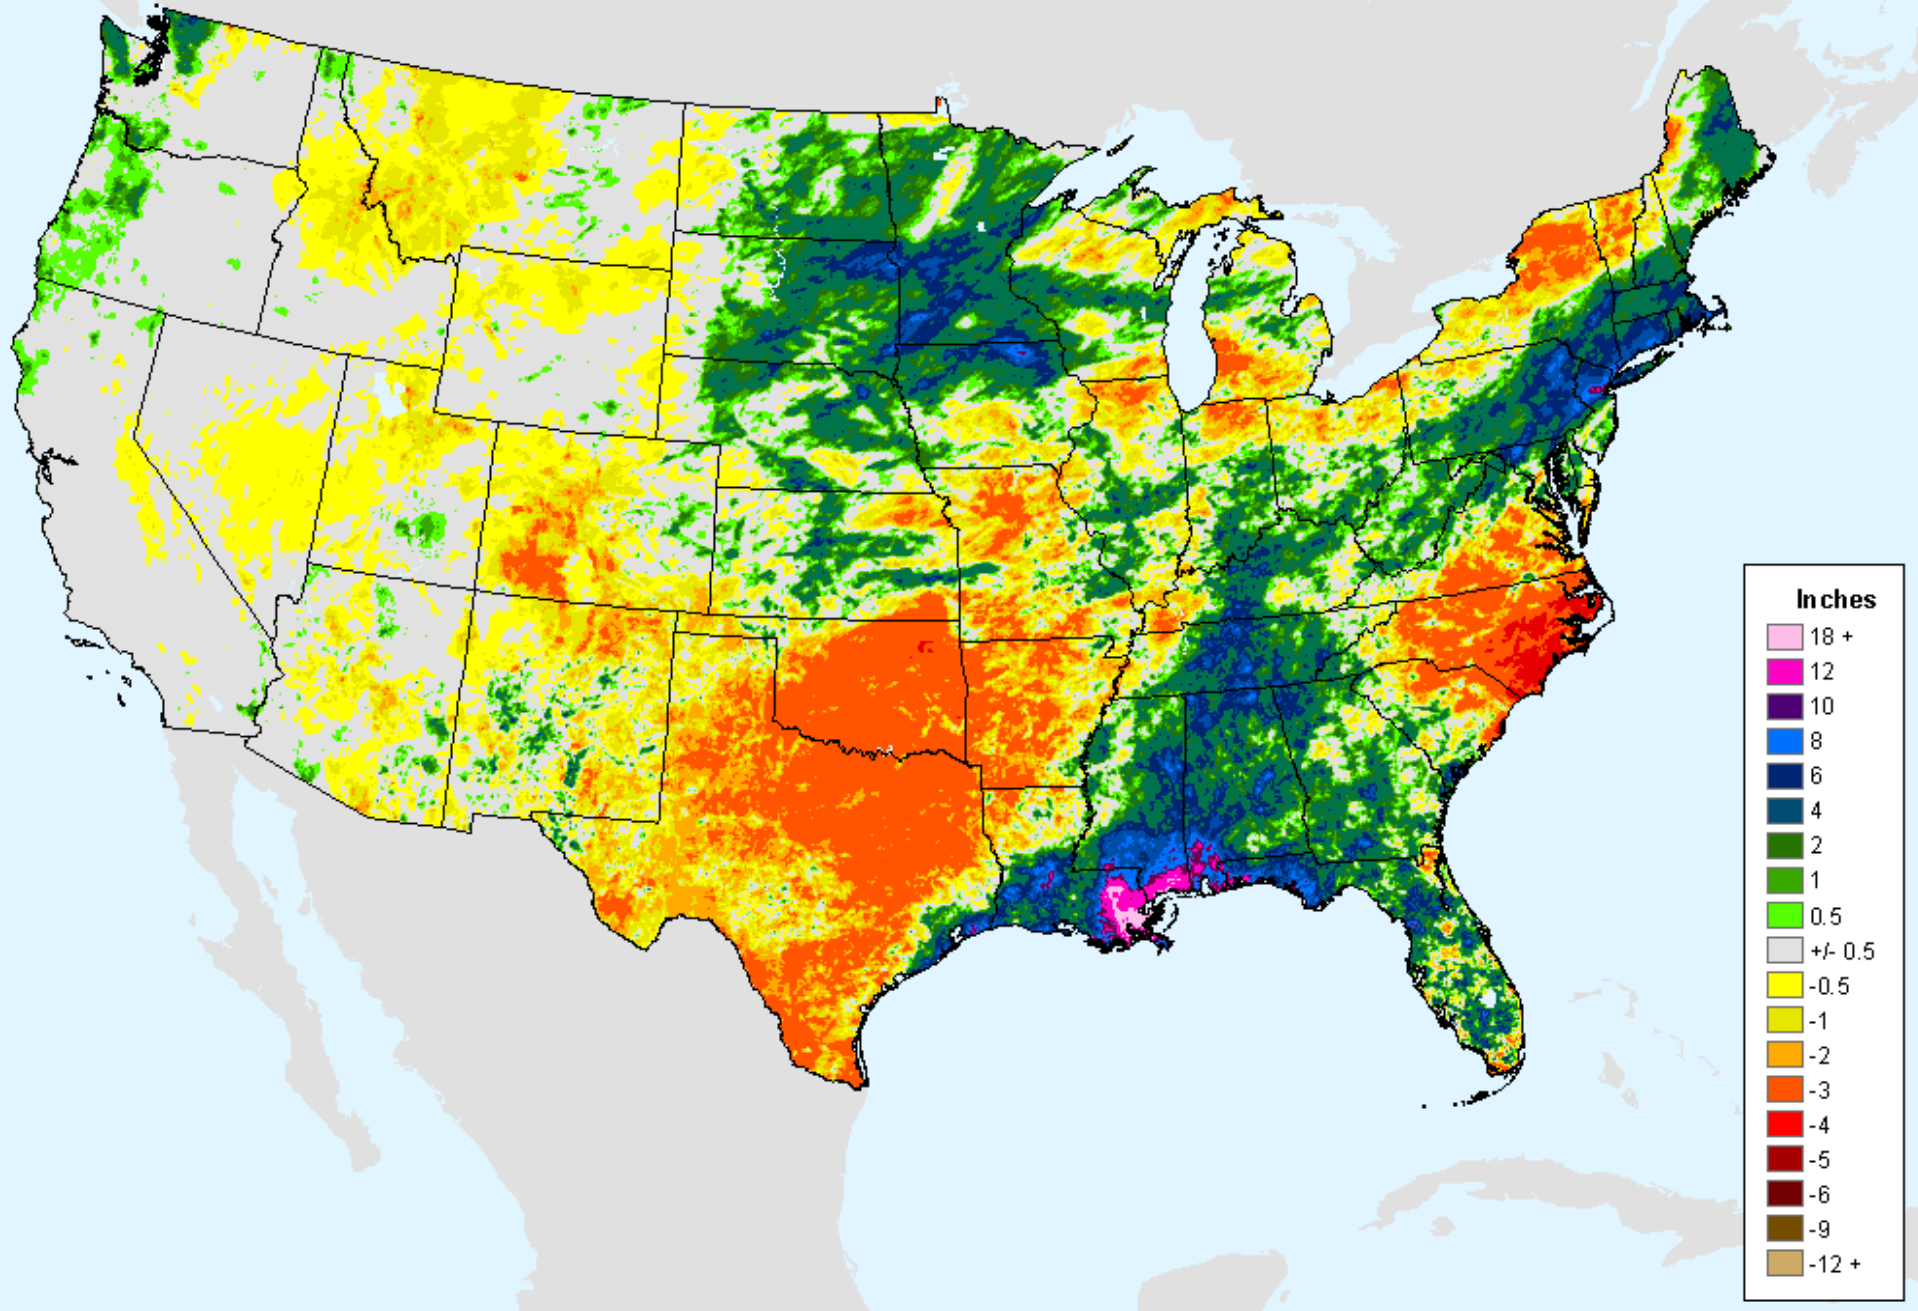

USDM for: Sep. 7, 2021

AHPS 14-Day Precip Departure

As of: Tuesday, September 21, 2021

AHPS 30-Day Precip Departure

As of: Tuesday, September 21, 2021

USDM for: Sep. 7, 2021

AHPS 30-Day Precip Departure

As of: Tuesday, September 21, 2021