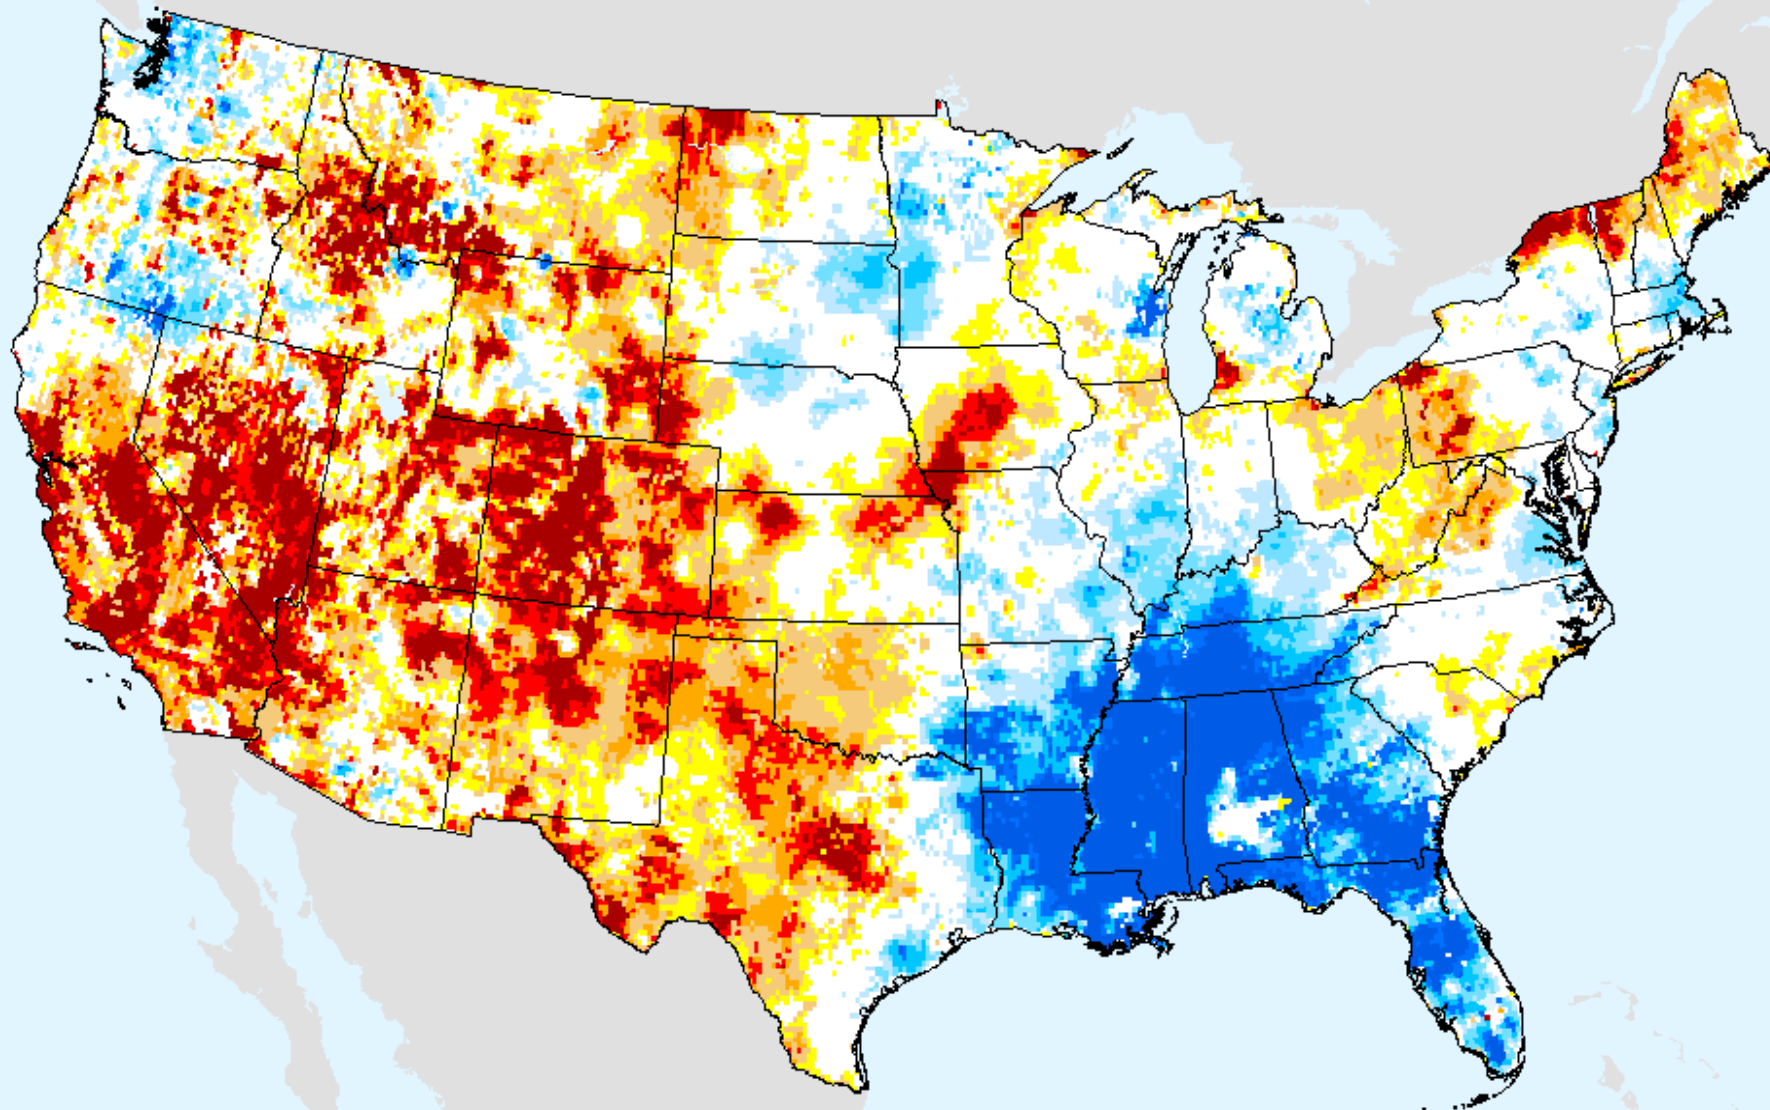

GRACE-Based Root Zone Soil Moisture Drought Indicator

As of: Tuesday, September 21, 2021

USDM for: Sep. 7, 2021

GRACE-Based Root Zone Soil Moisture Drought Indicator

As of: Tuesday, September 21, 2021

GRACE-Based Surface Soil Moisture Drought Indicator