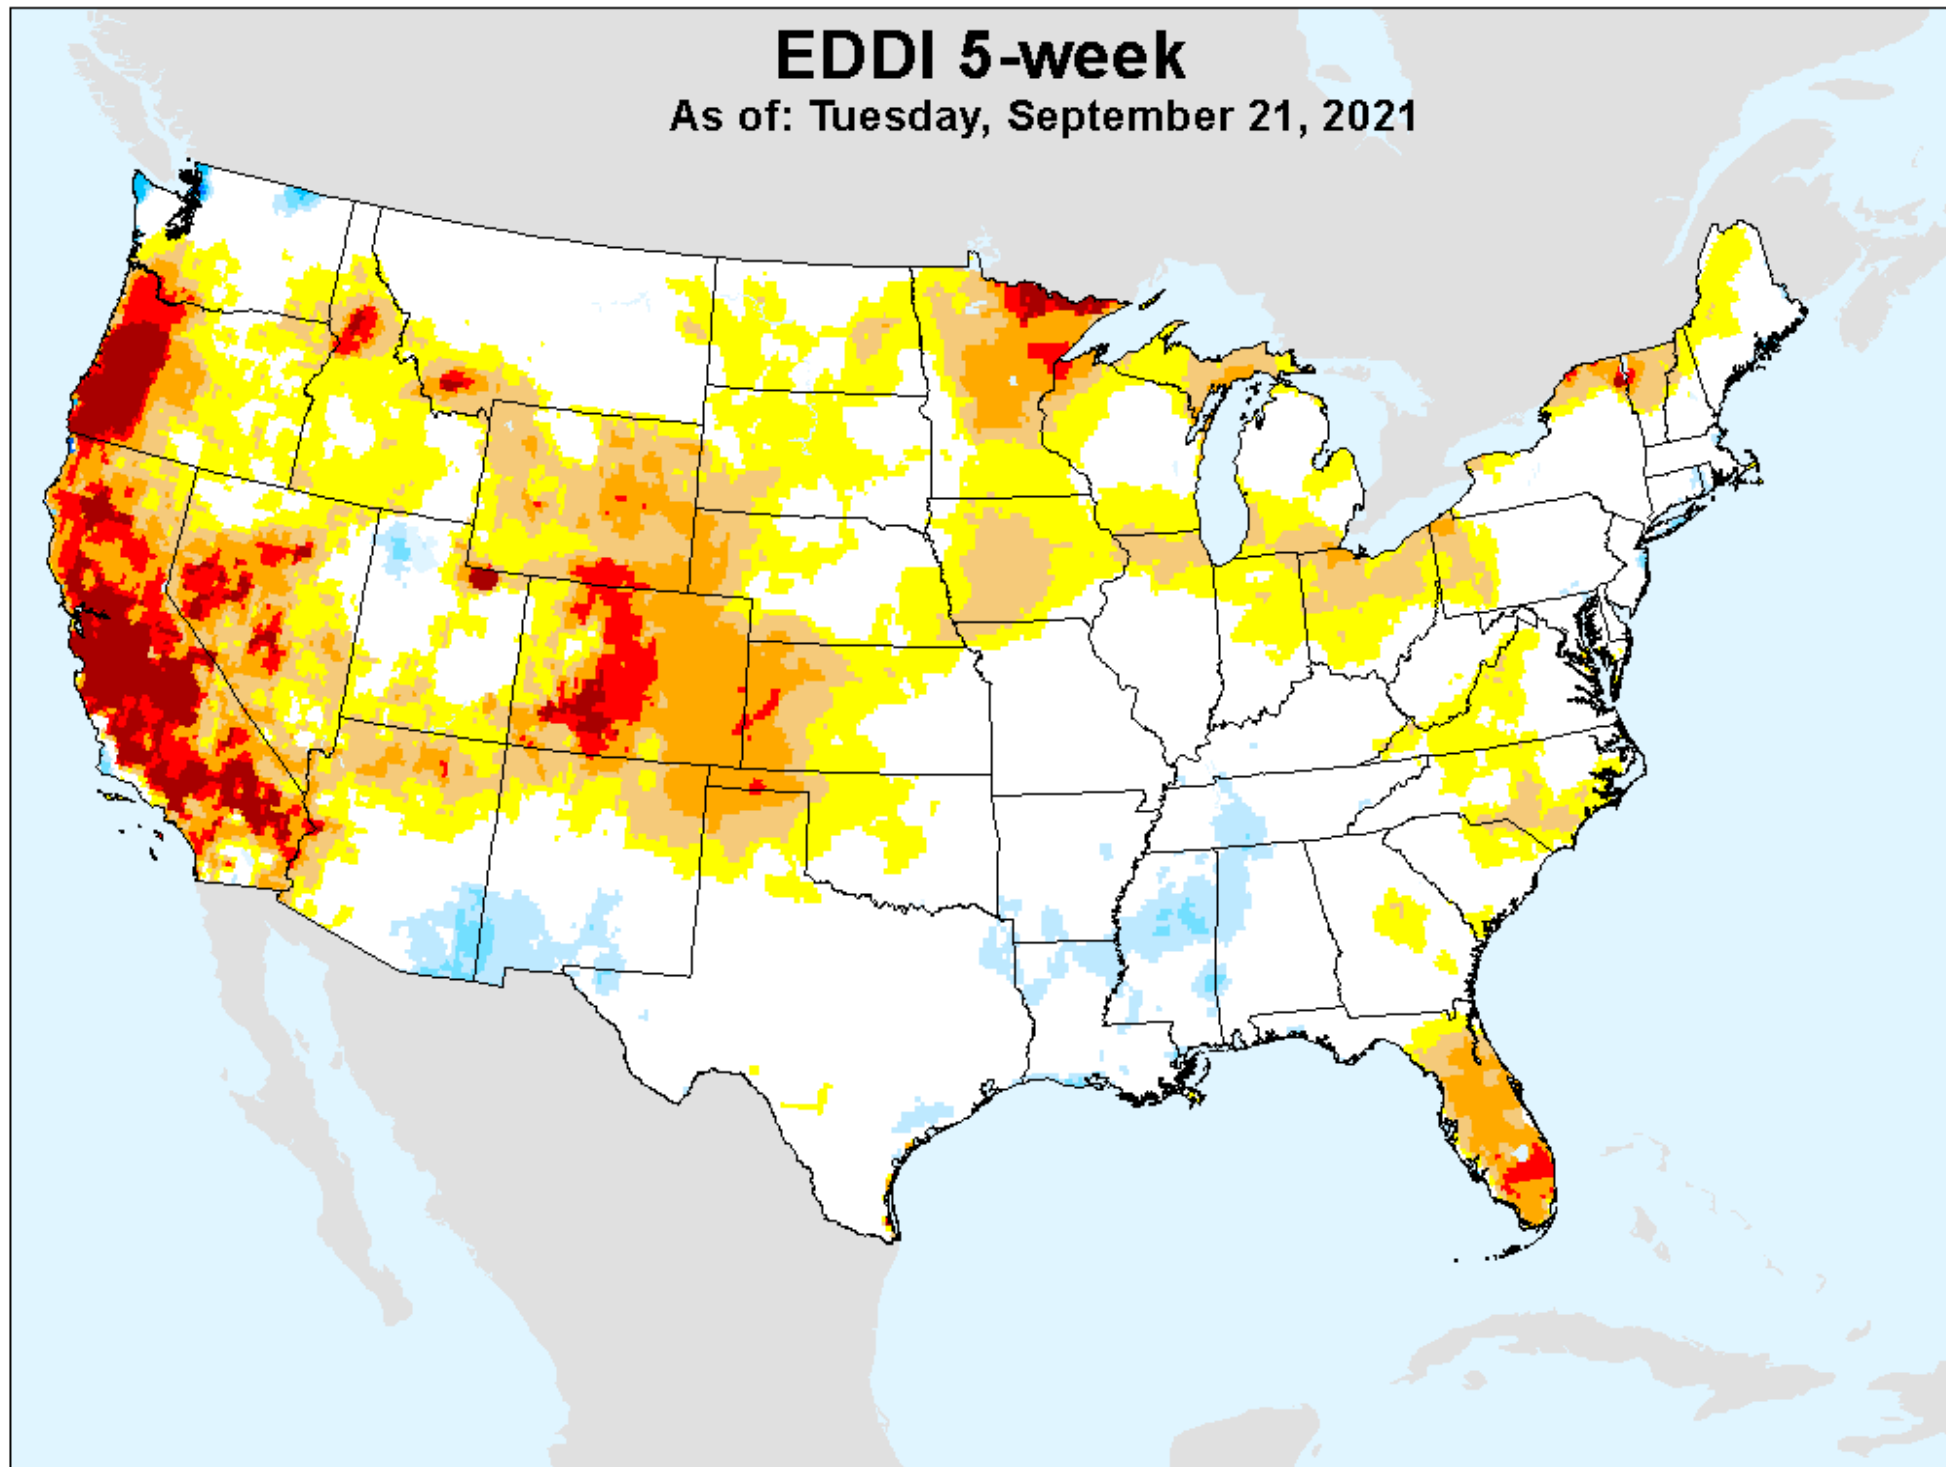

EDDI 5-week

As of: Tuesday, September 21, 2021