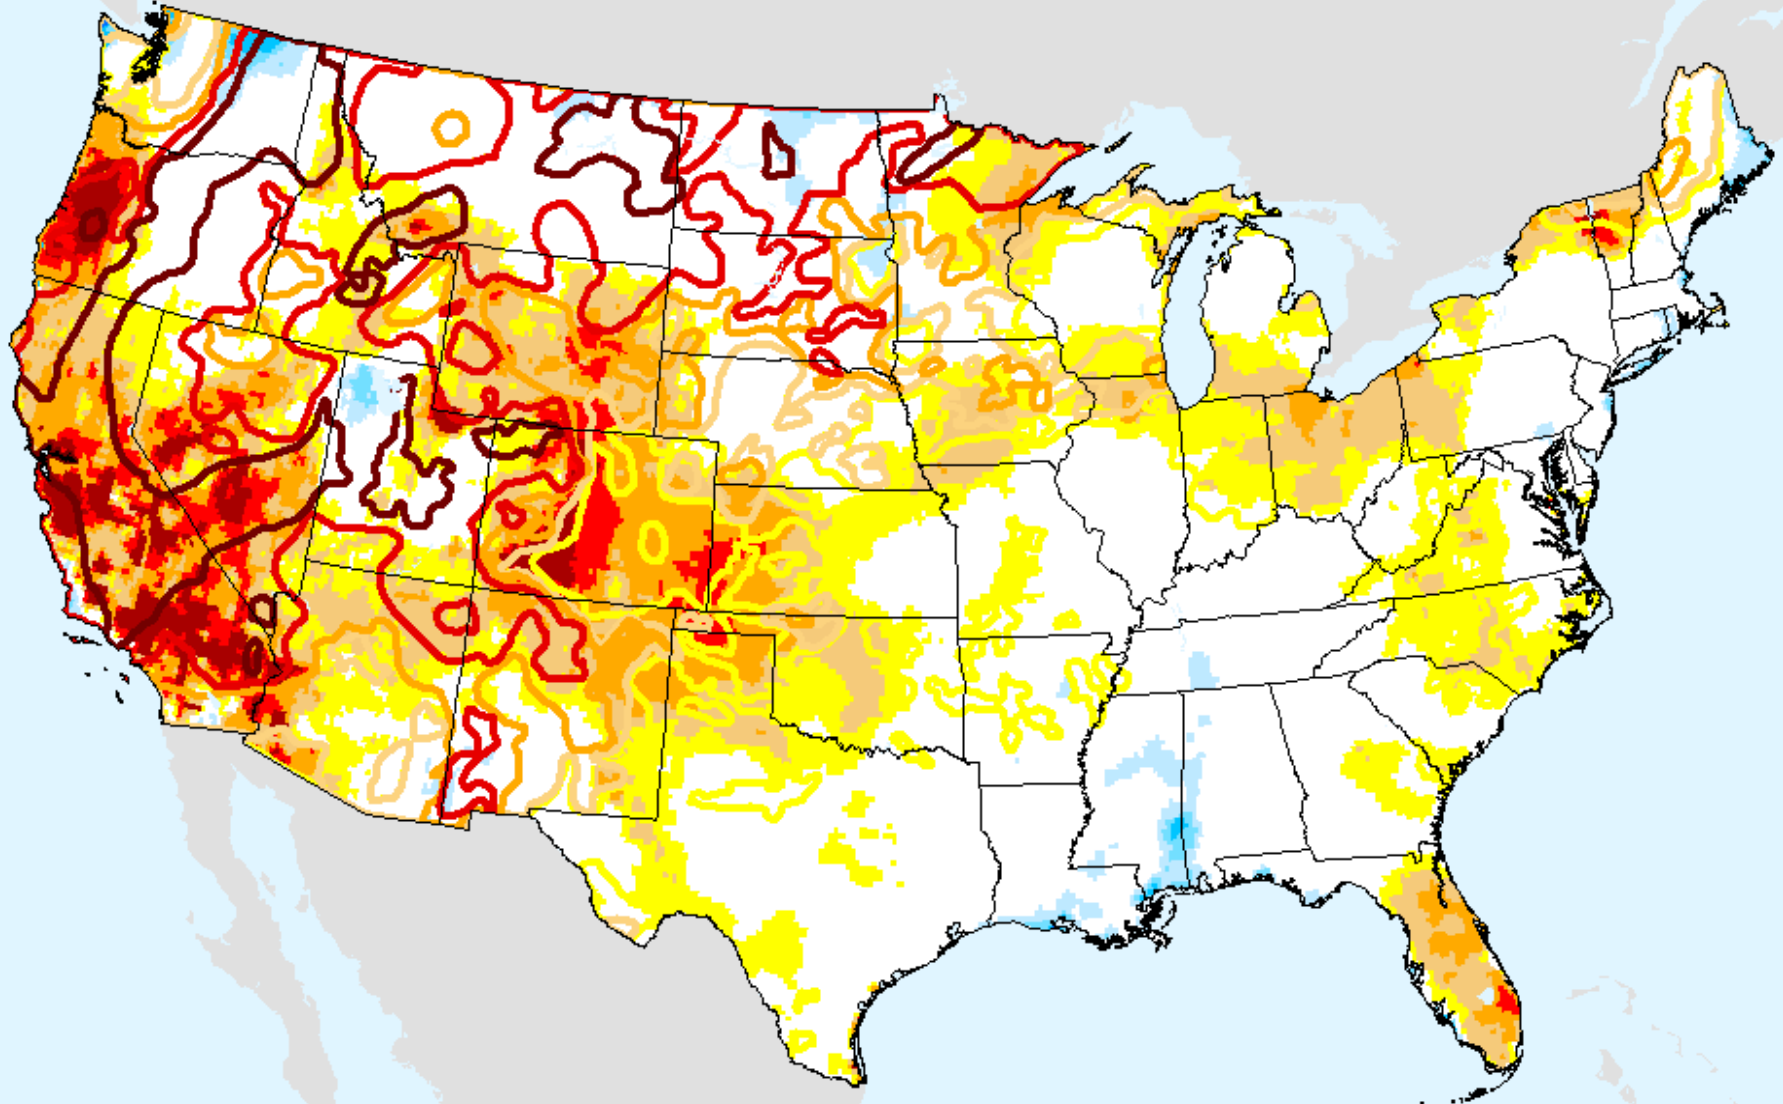

EDDI 4-week

As of: Tuesday, September 21, 2021

USDM for: Sep. 7, 2021