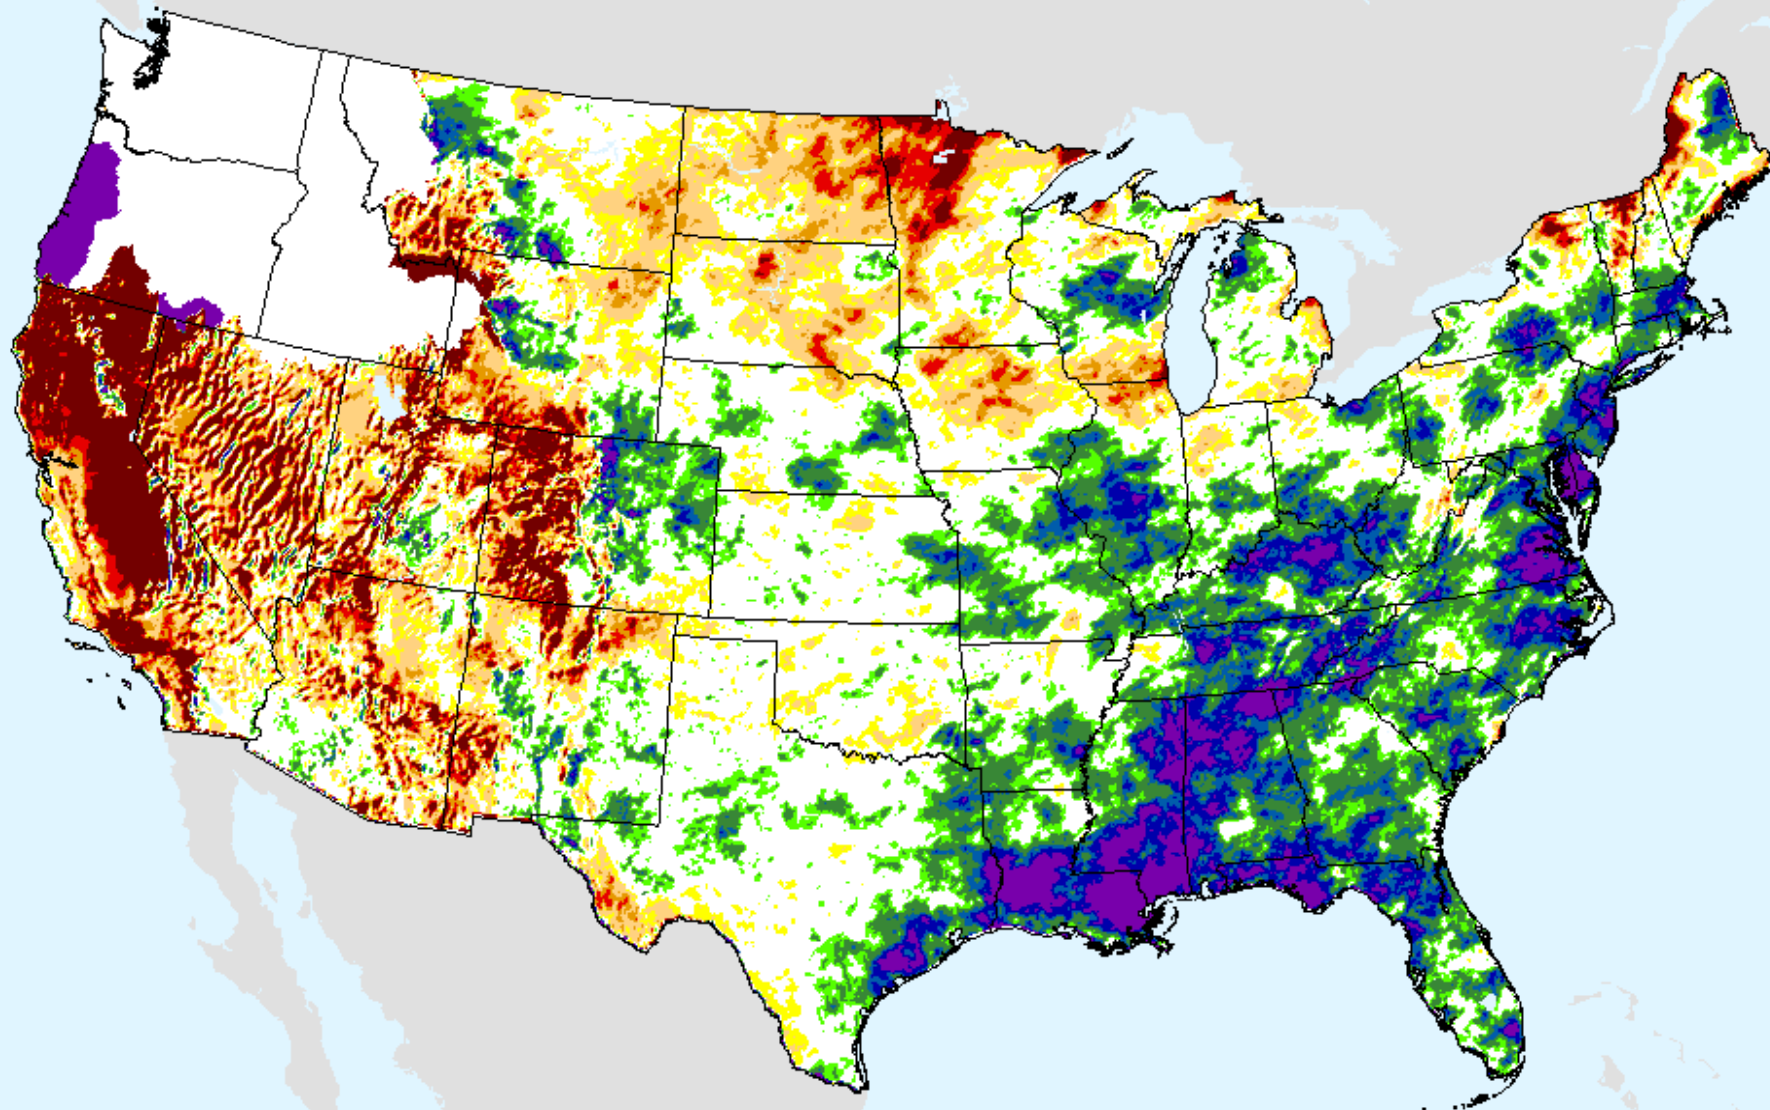

AHPS 12-month SPEI

As of: Tuesday, September 21, 2021

SPEI (USDM)