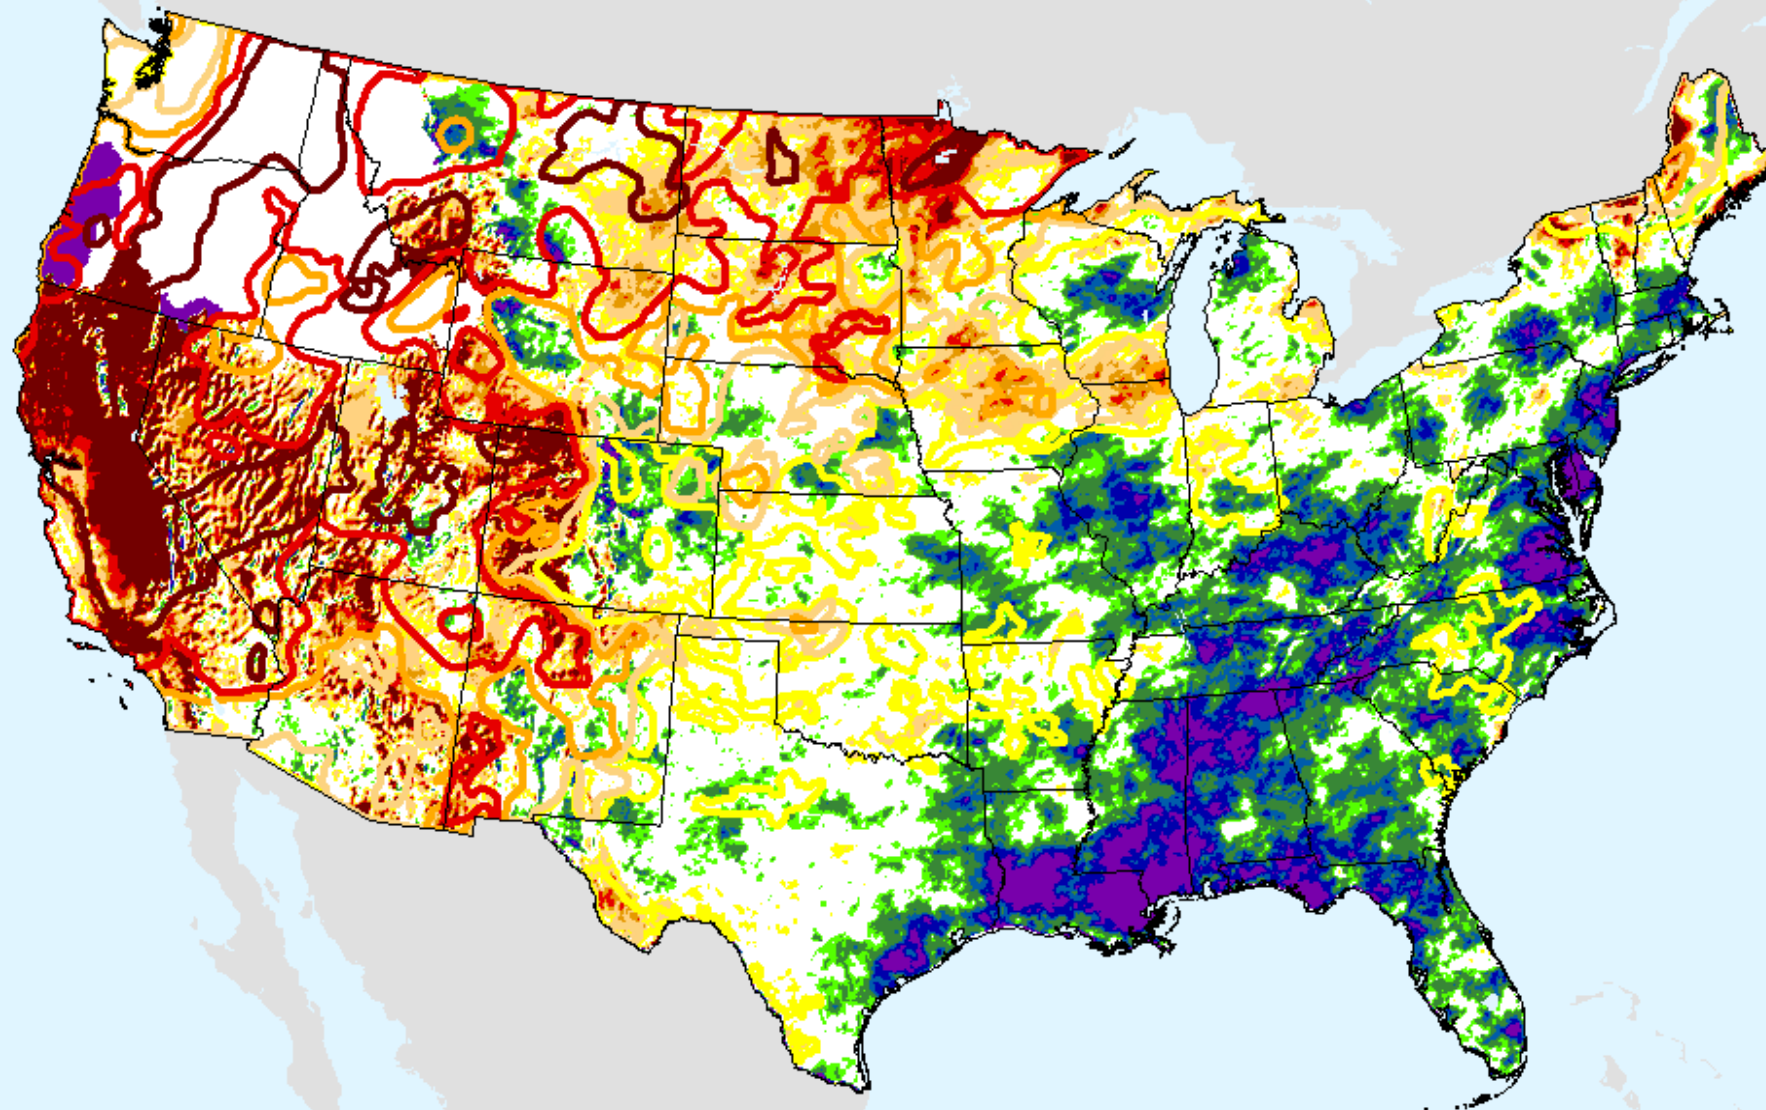

SPEI (USDM)

AHPS 9-month SPEI

As of: Tuesday, September 21, 2021

SPEI (USDM)

AHPS 12-month SPEI

As of: Tuesday, September 21, 2021

USDM for: Sep. 7, 2021

SPEI (USDM)