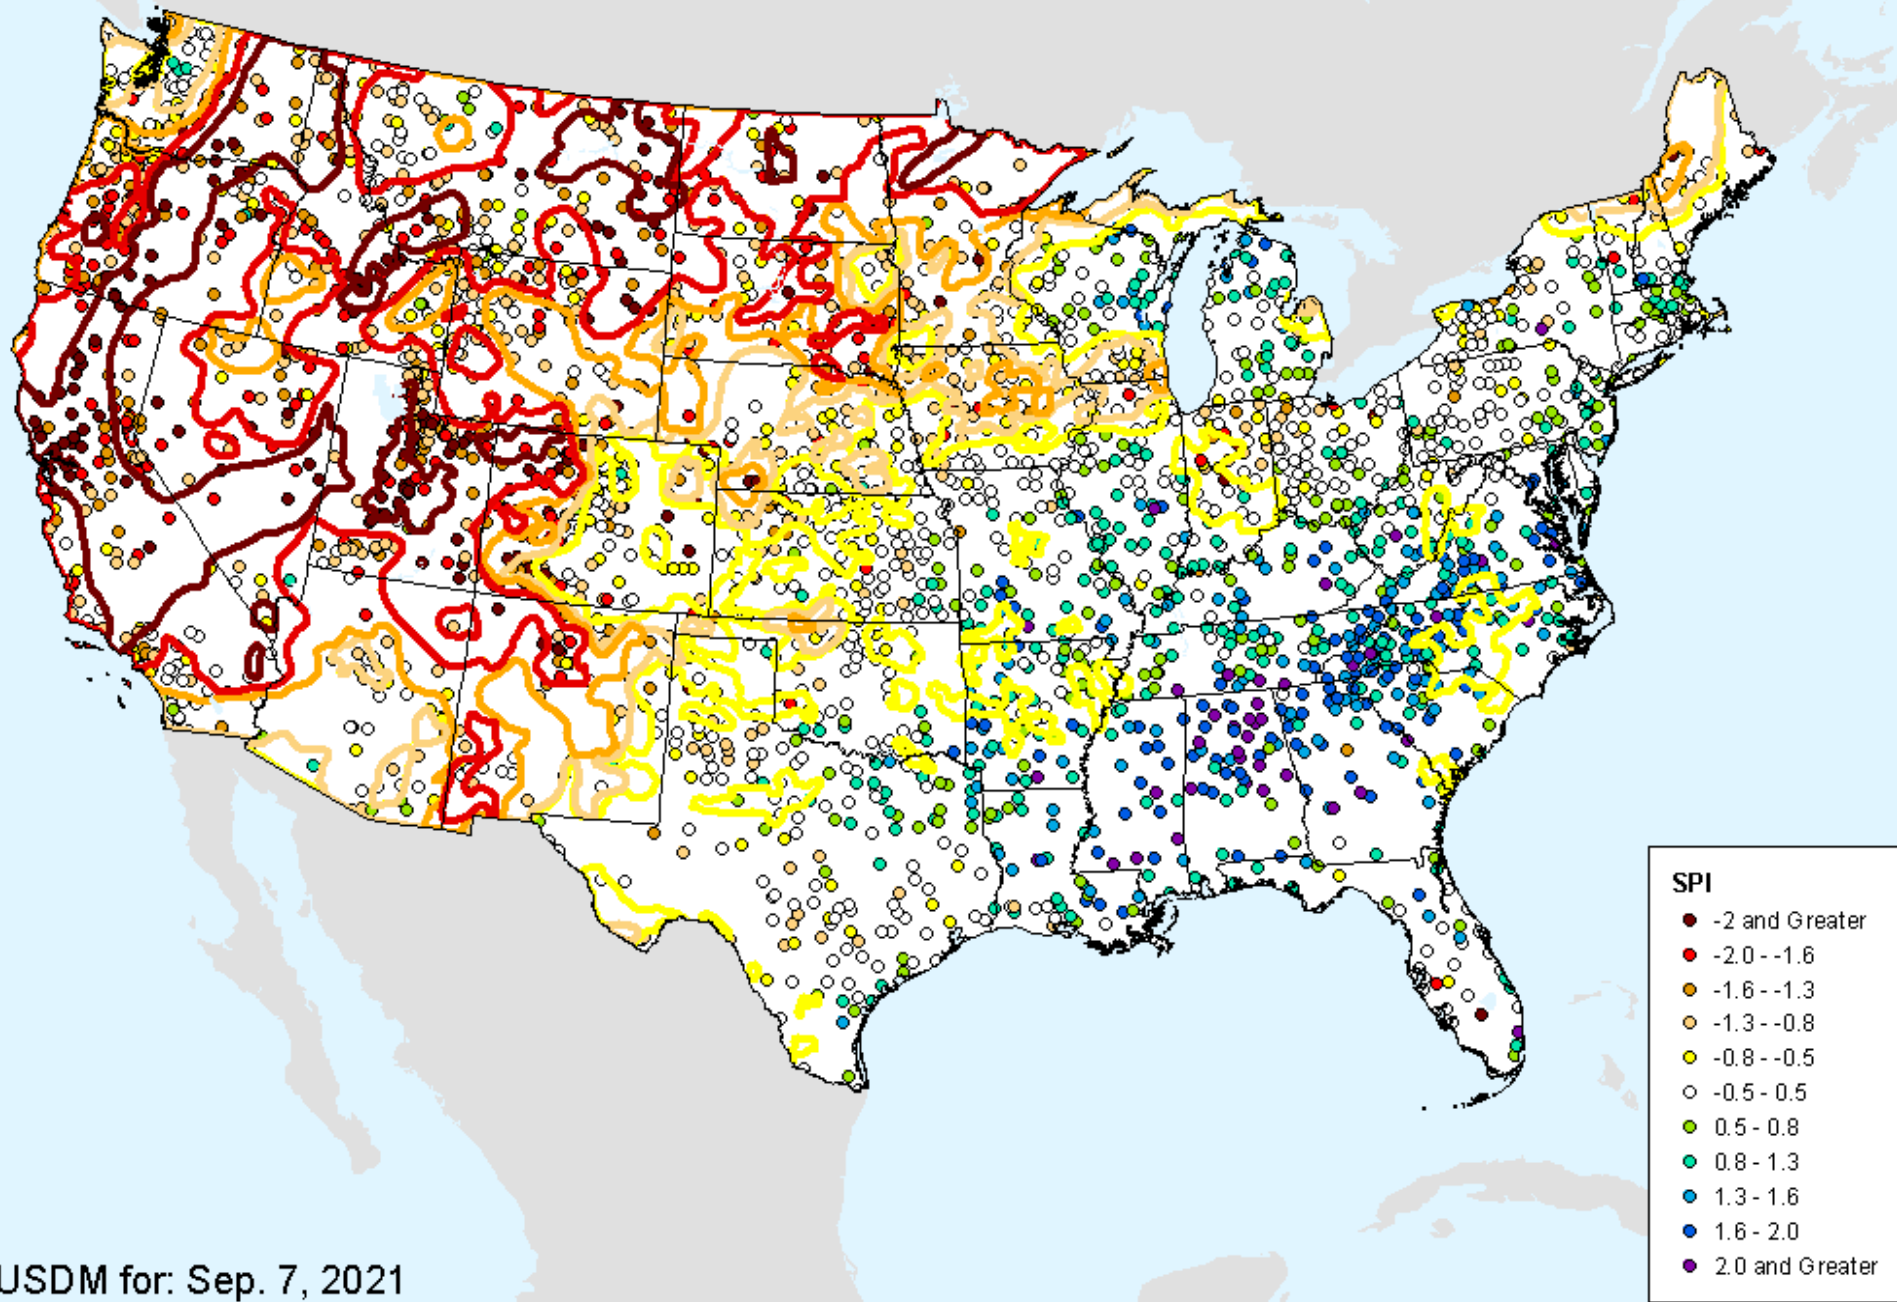

HPRCC 24-month SPI

As of: Tuesday, September 21, 2021

USDM for: Sep. 7, 2021