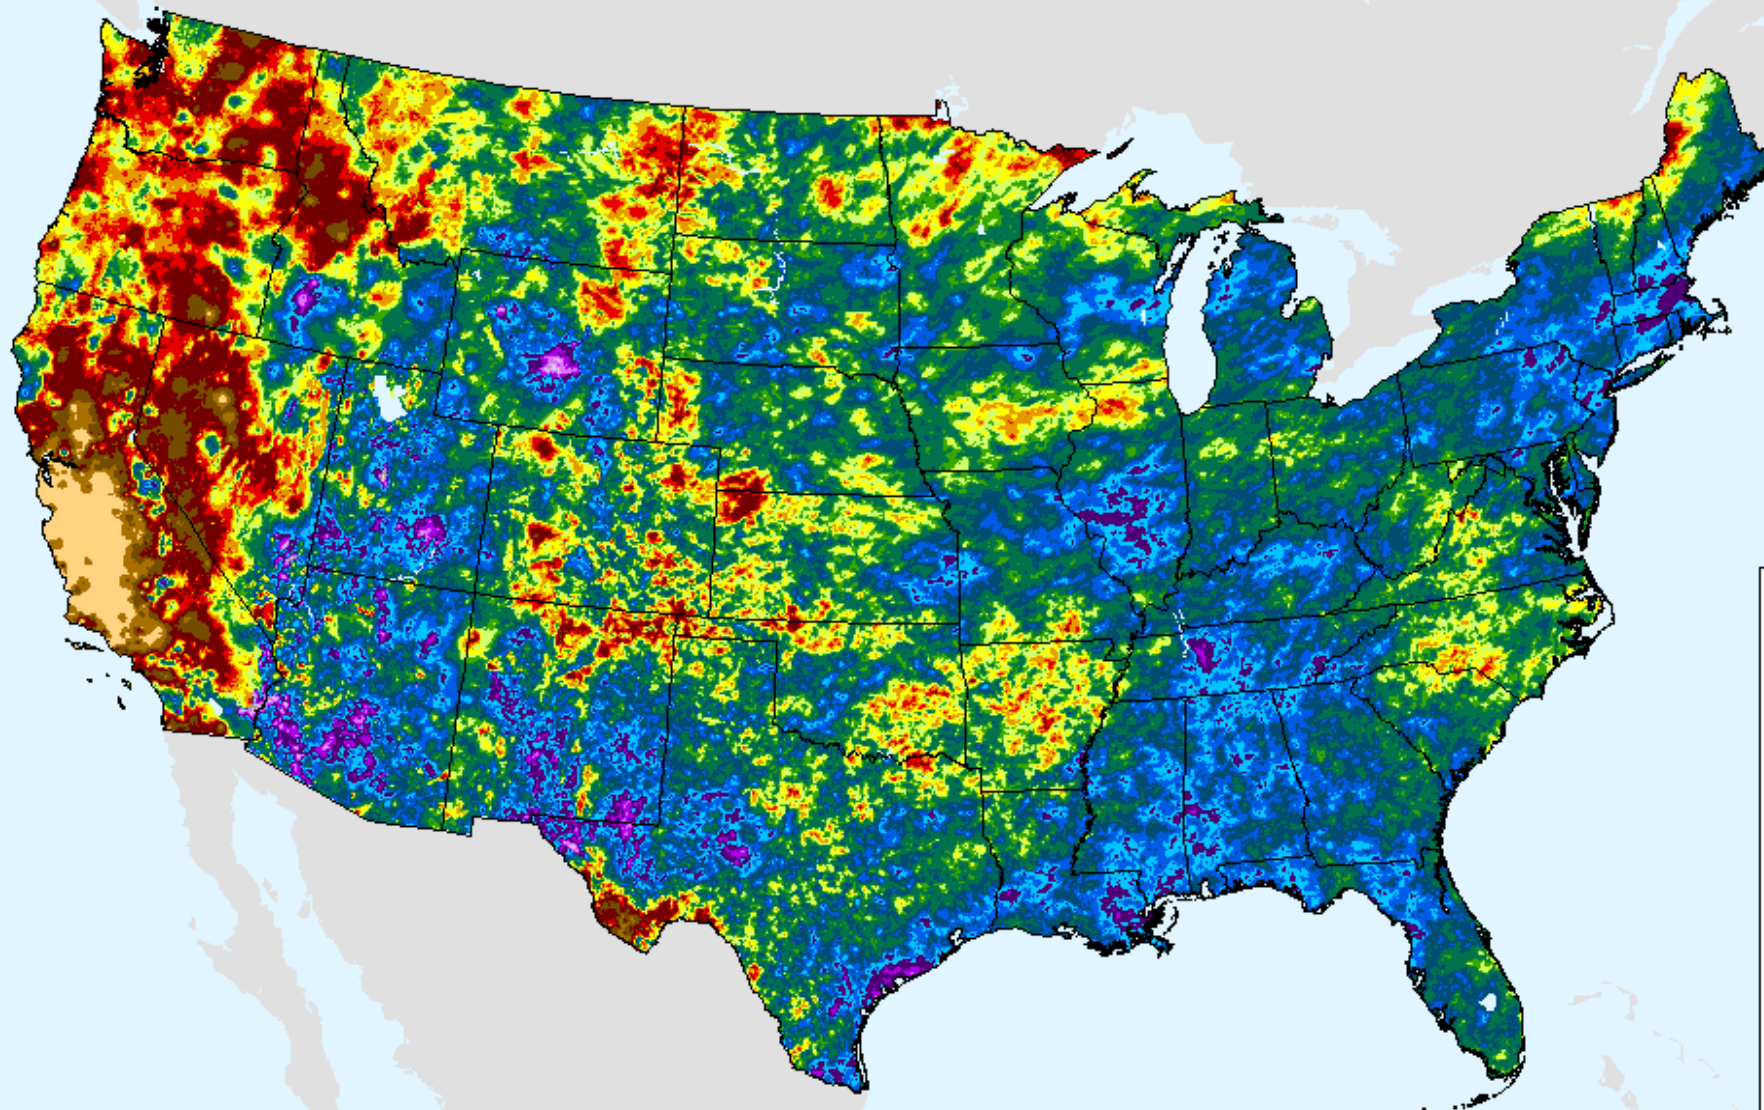

AHPS 90-Day Pct of Normal Pcp

As of: Tuesday, September 21, 2021

Percent

- 500
- 400
- 350
- 300
- 250
- 200
- 175
- 150
- 125
- 100
- 90
- 80
- 70
- 60
- 50
- 25
- 10
- 1
- 0