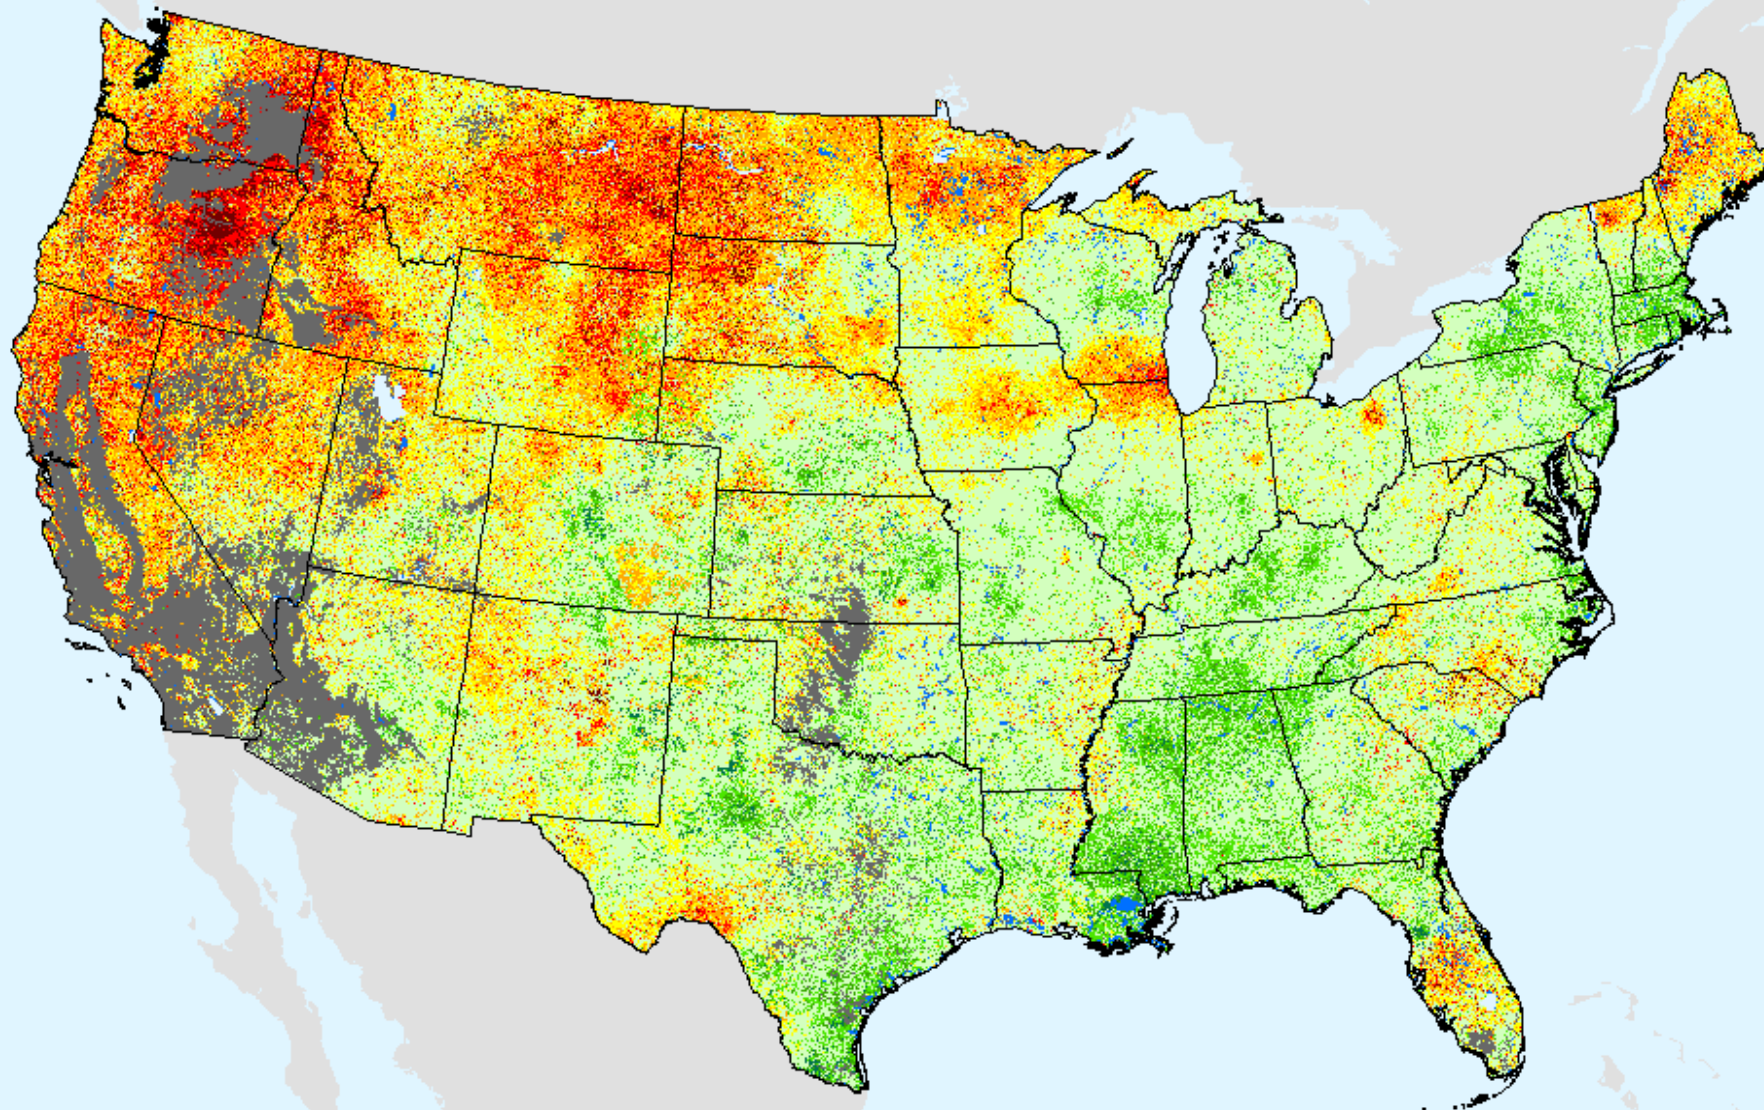

Vegetation Drought Response Index (VegDRI)

As of: Tuesday, September 21, 2021

☐ BackGround