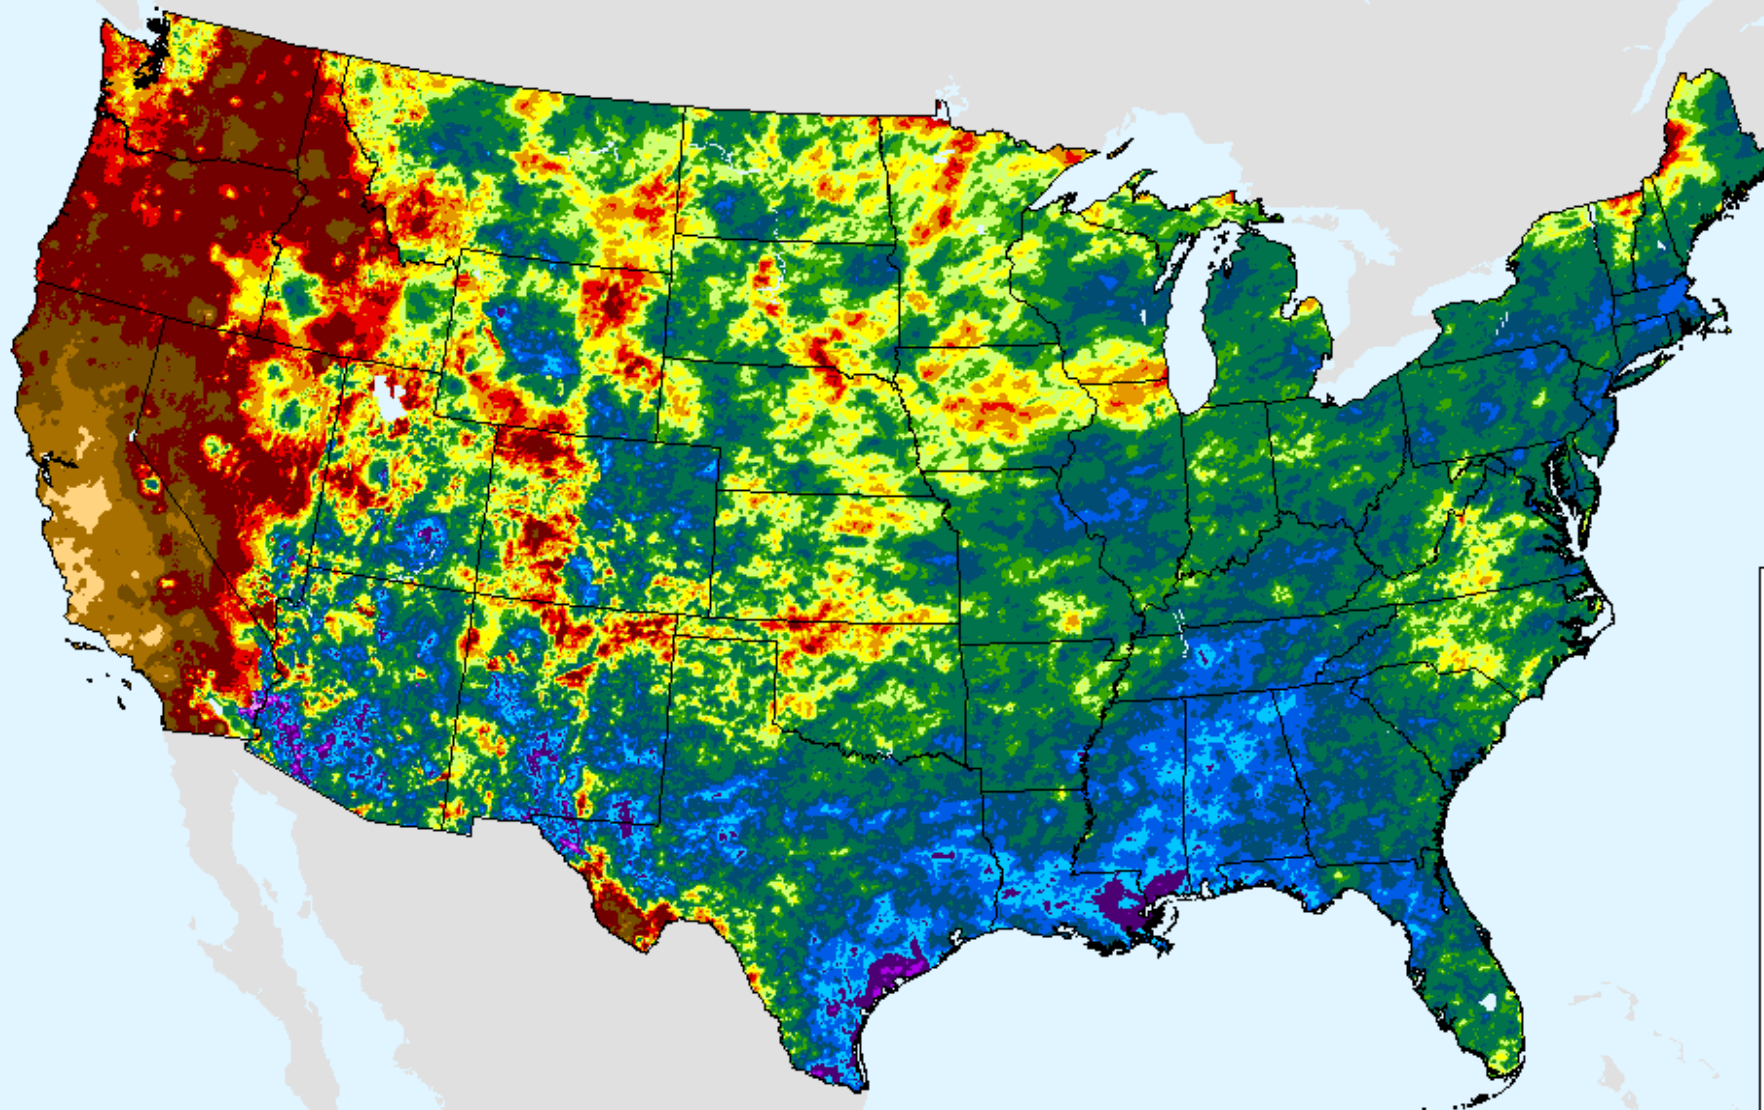

AHPS 180-Day Pct of Normal Pcp

As of: Tuesday, September 21, 2021

Percent

- 500
- 400
- 350
- 300
- 250
- 200
- 175
- 150
- 125
- 100
- 90
- 80
- 70
- 60
- 50
- 25
- 10
- 1
- 0