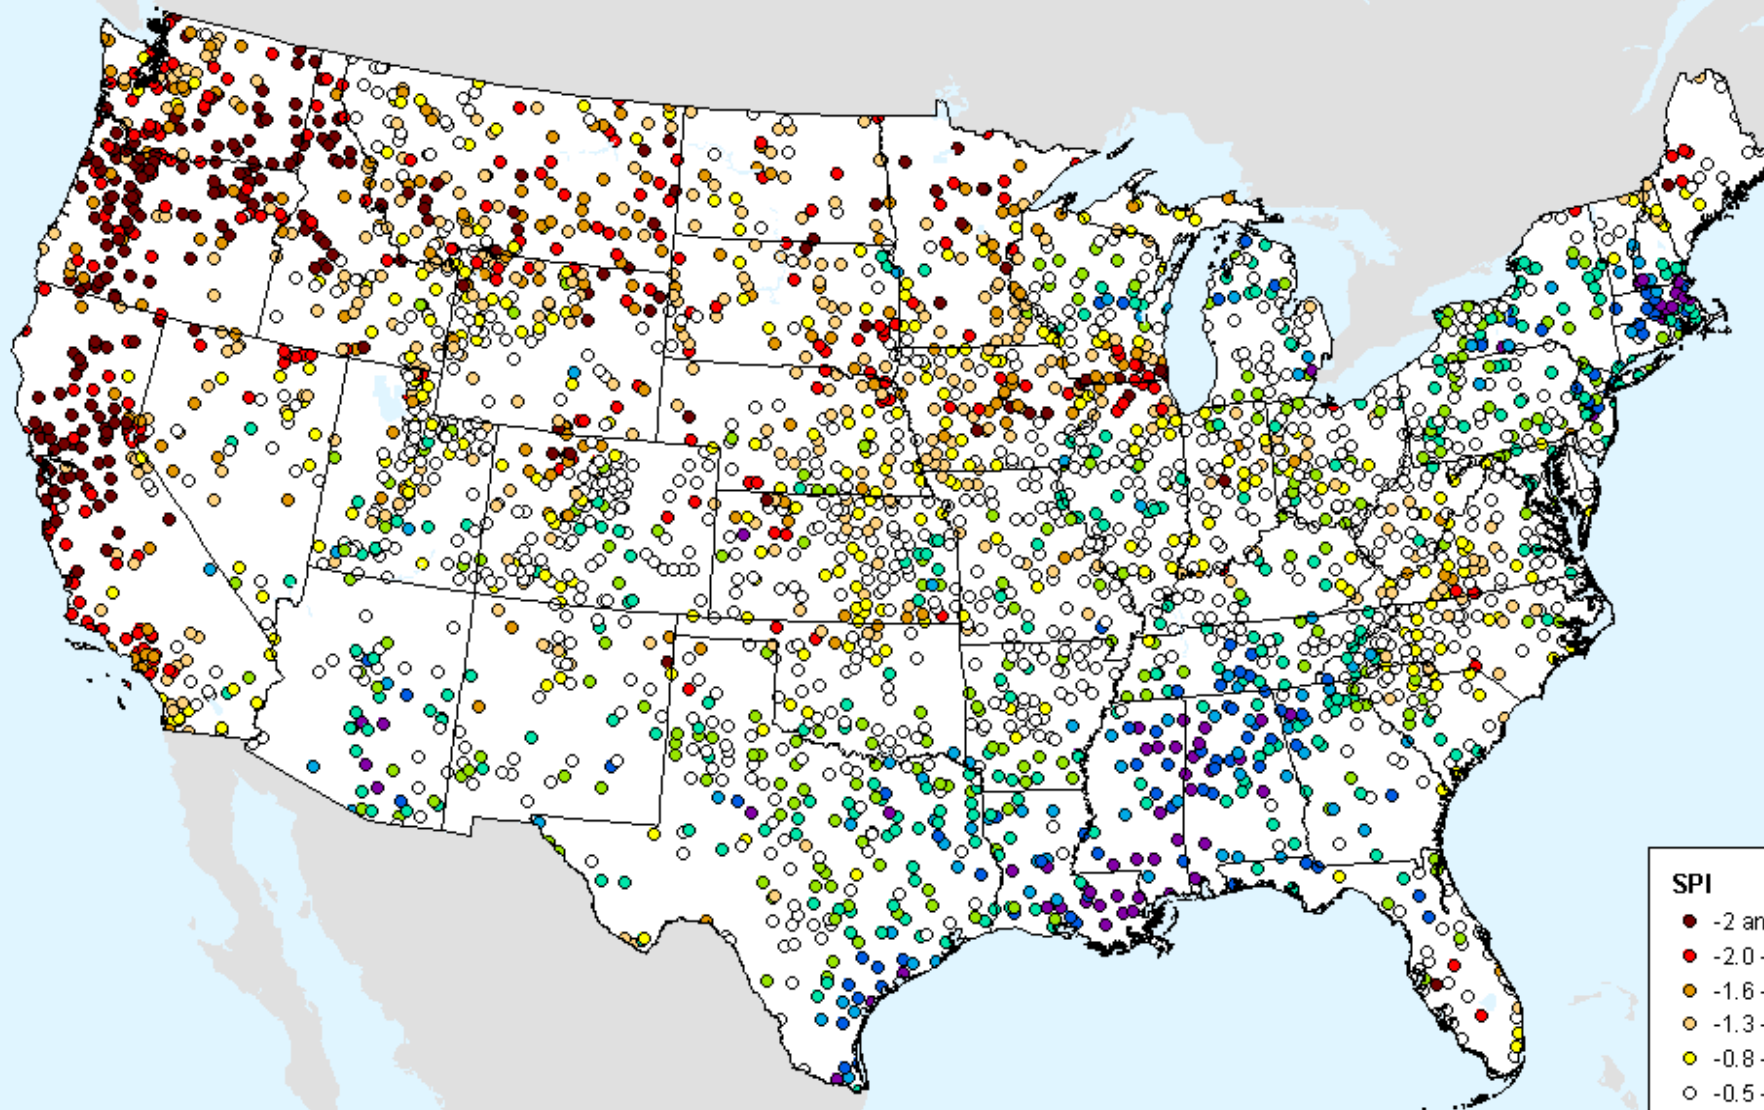

HPRCC 6-month SPI

As of: Tuesday, September 21, 2021

USDM for: Sep. 7, 2021

HPRCC 6-month SPI

As of: Tuesday, September 21, 2021

HPRCC 9-month SPI

As of: Tuesday, September 21, 2021

USDM for: Sep. 7, 2021