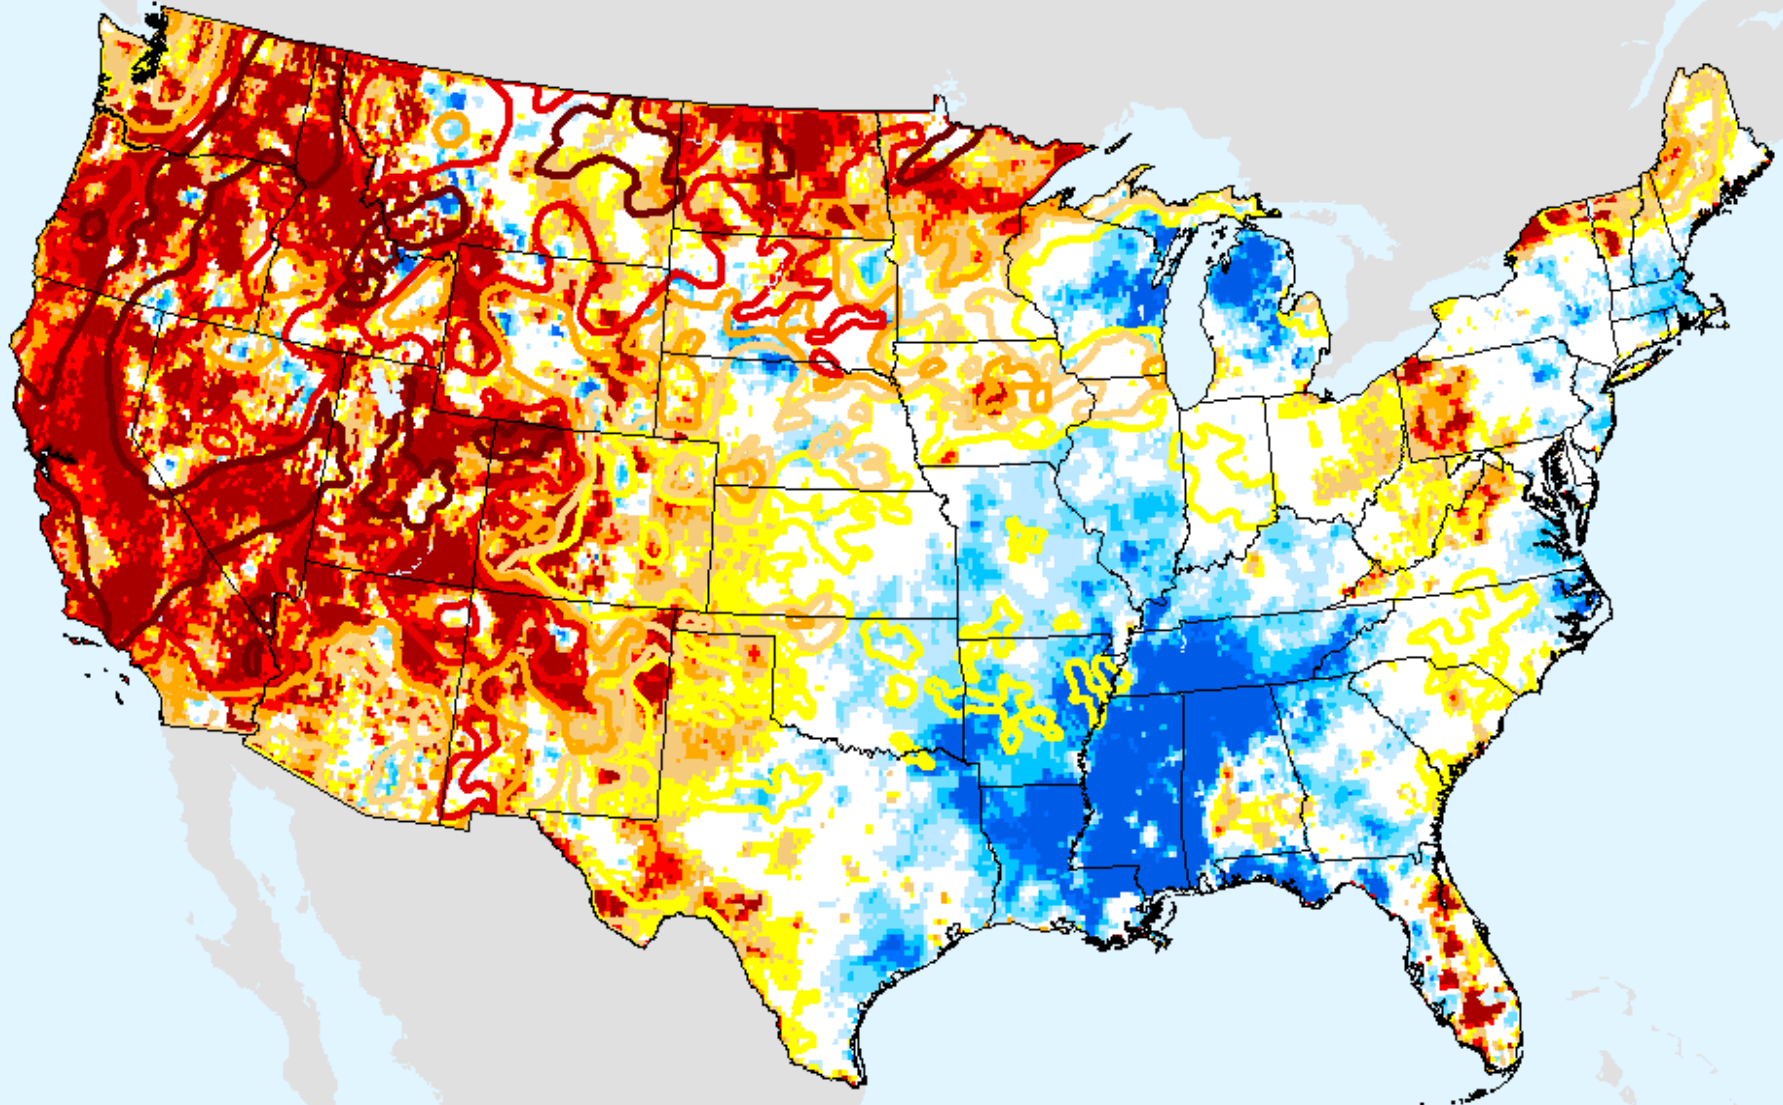

GRACE-Based Shallow Groundwater Drought Indicator

As of: Tuesday, September 21, 2021

USDM for: Sep. 7, 2021