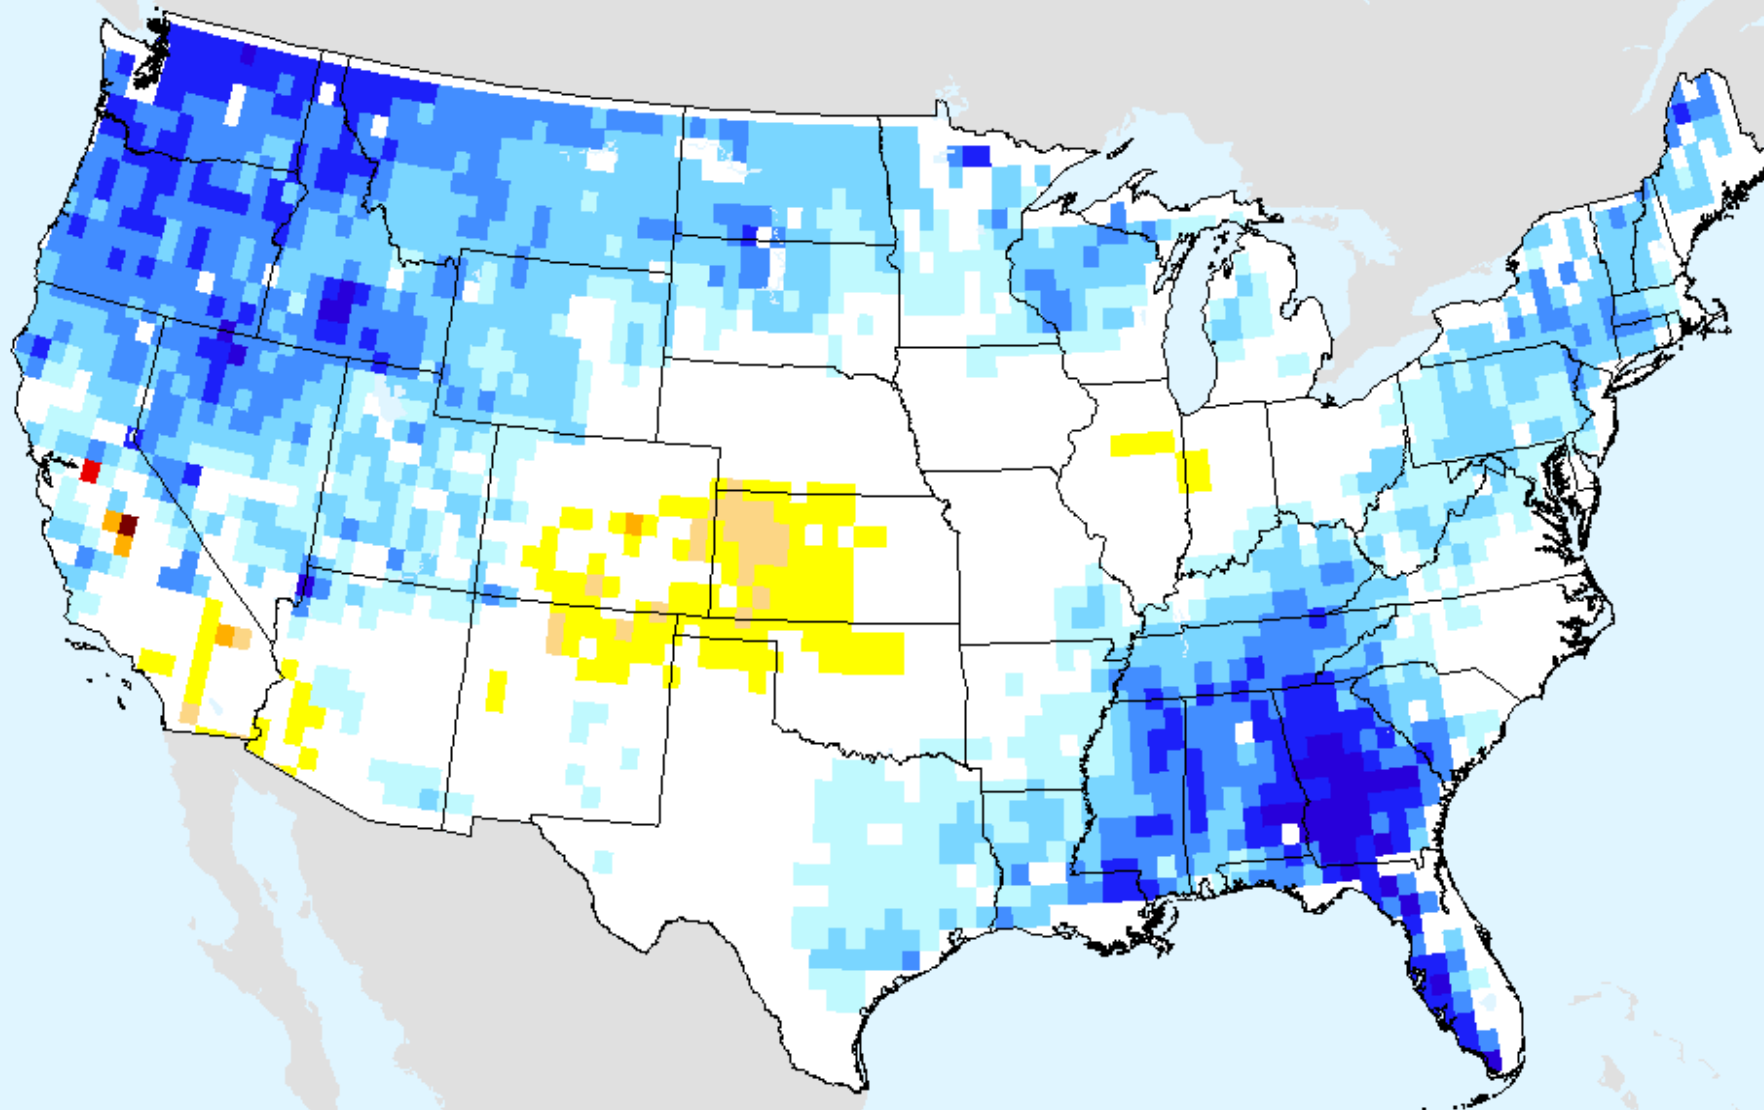

AIRS-Based Vapor Pressure Deficit 7 Day

As of: Tuesday, September 21, 2021

AIRS-Based Vapor Pressure Deficit 14 Day

As of: Tuesday, September 21, 2021

AIRS-Based Vapor Pressure Deficit 28 Day

As of: Tuesday, September 21, 2021