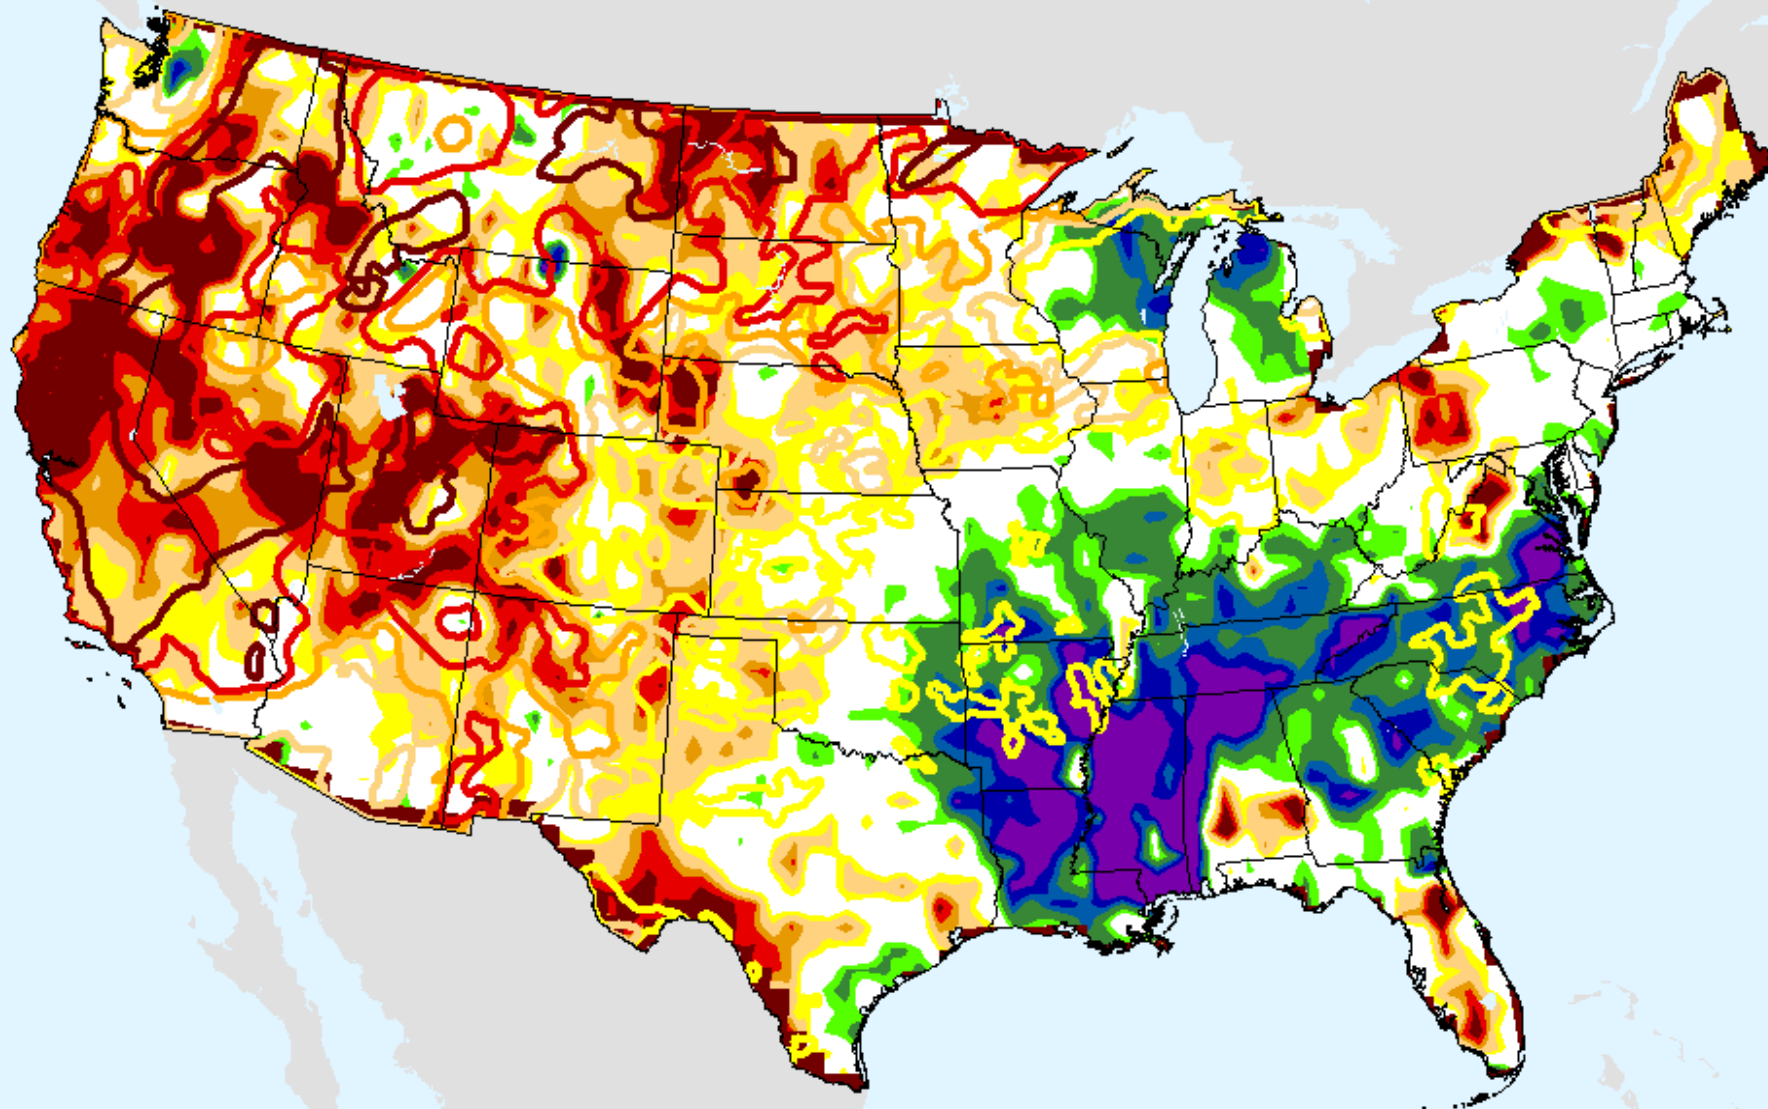

CPC 24-month SPI

As of: Tuesday, September 21, 2021

USDM for: Sep. 7, 2021

SPI (USDM)