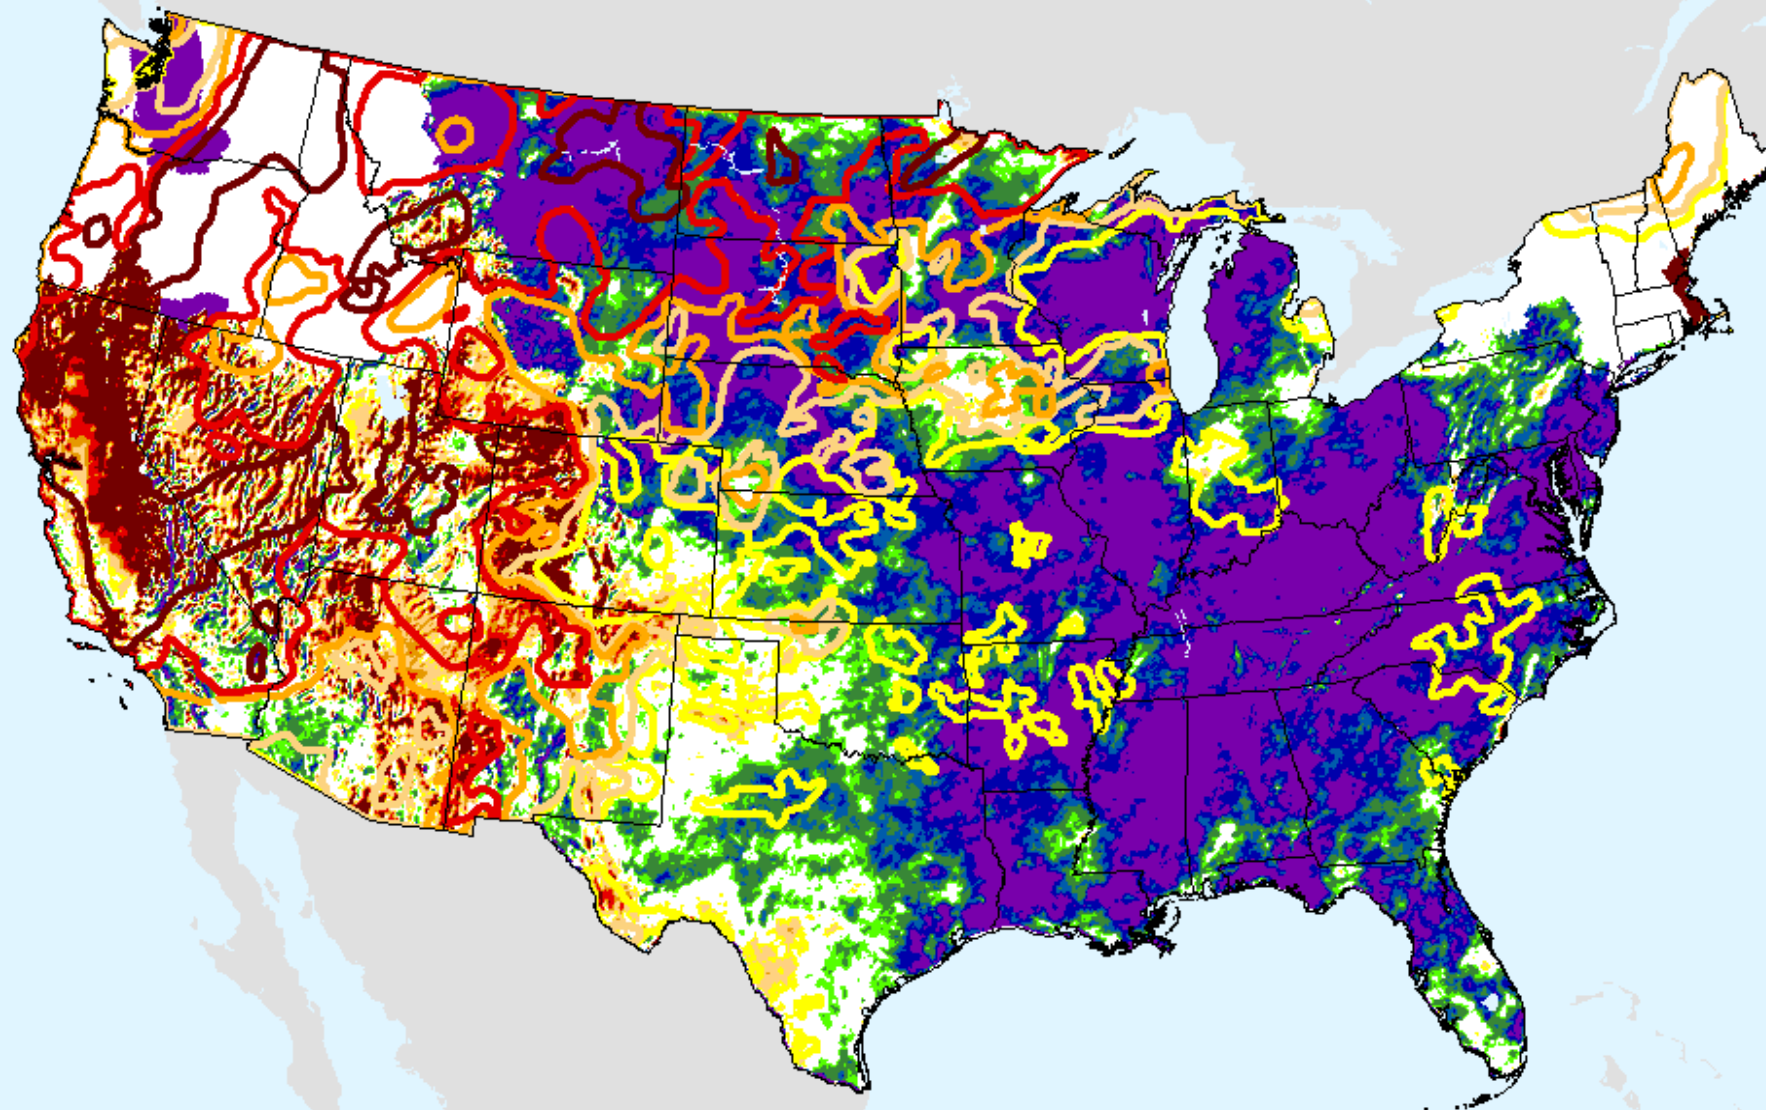

AHPS 36-month SPEI

As of: Tuesday, September 21, 2021

USDM for: Sep. 7, 2021

SPEI (USDM)