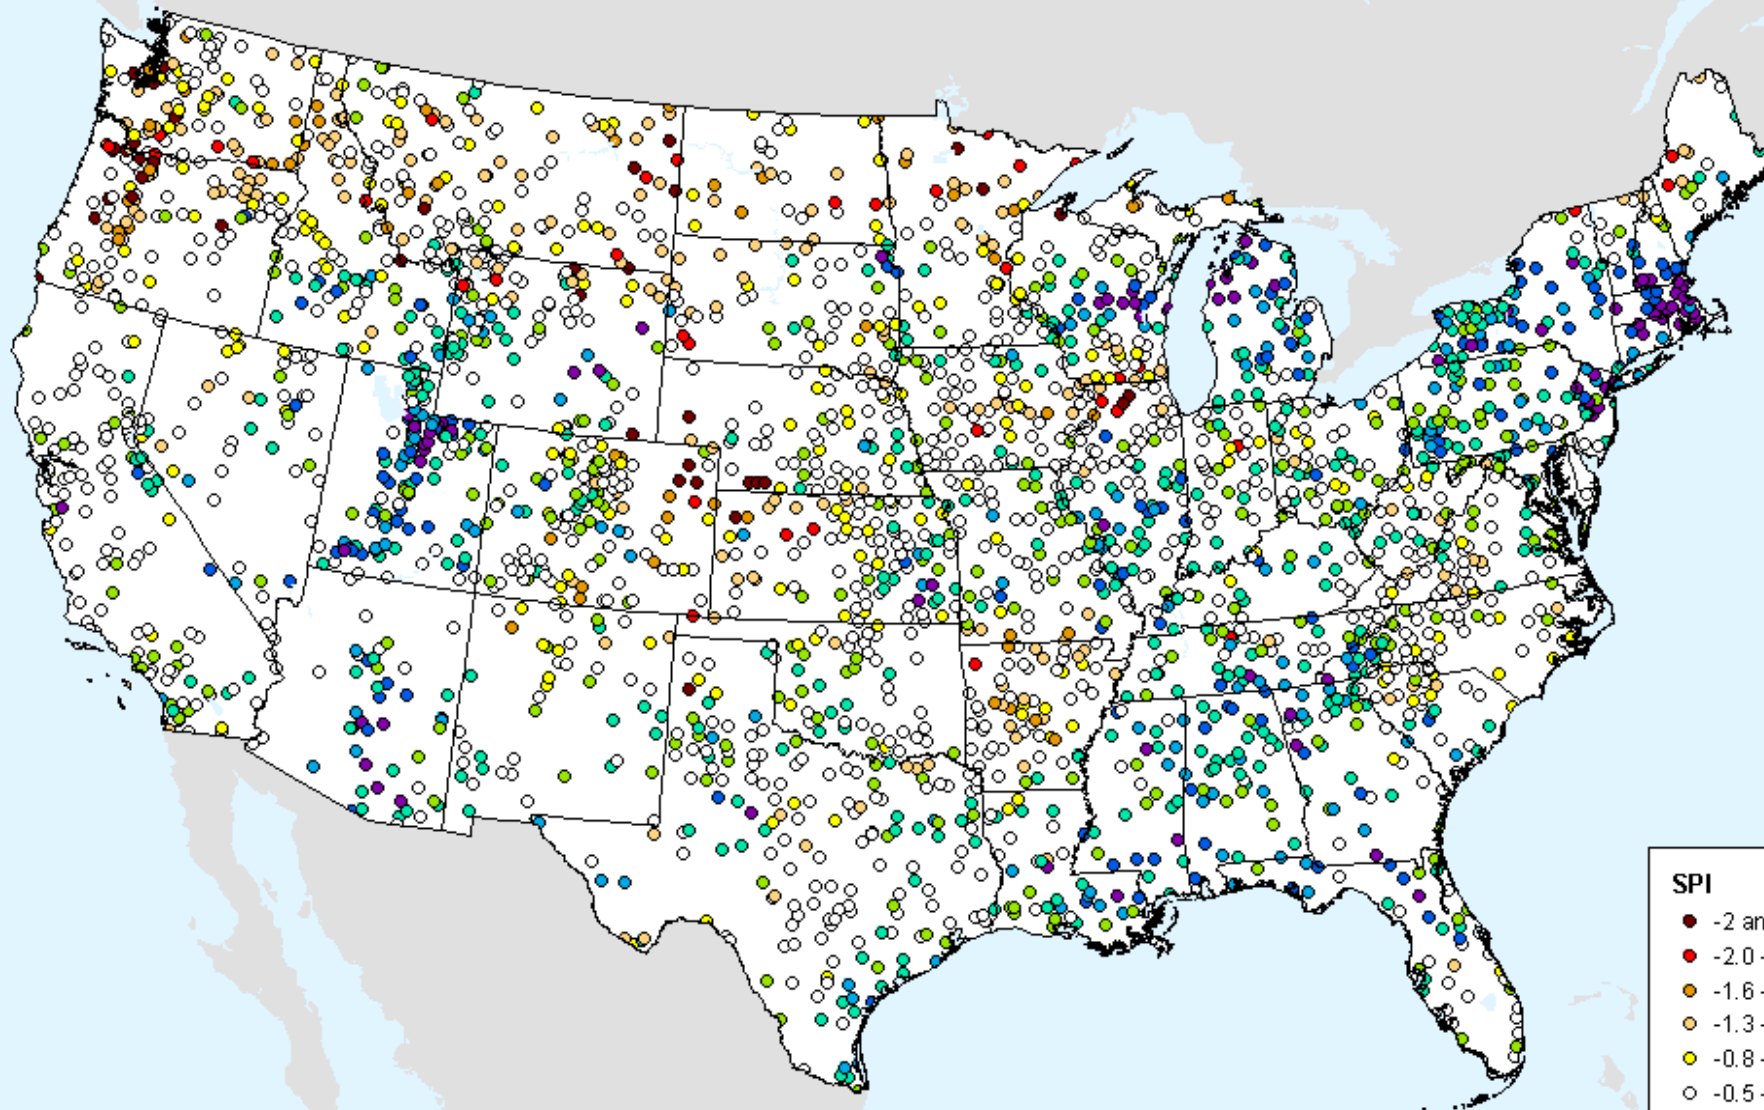

HPRCC 3-month SPI

As of: Tuesday, September 21, 2021

USDM for: Sep. 7, 2021

HPRCC 3-month SPI

As of: Tuesday, September 21, 2021

SPI

- -2 and Greater
- -2.0 -- -1.6
- -1.6 -- -1.3
- -1.3 -- -0.8
- -0.8 -- -0.5
- -0.5 - 0.5
- 0.5 - 0.8
- 0.8 - 1.3
- 1.3 - 1.6
- 1.6 - 2.0
- 2.0 and Greater