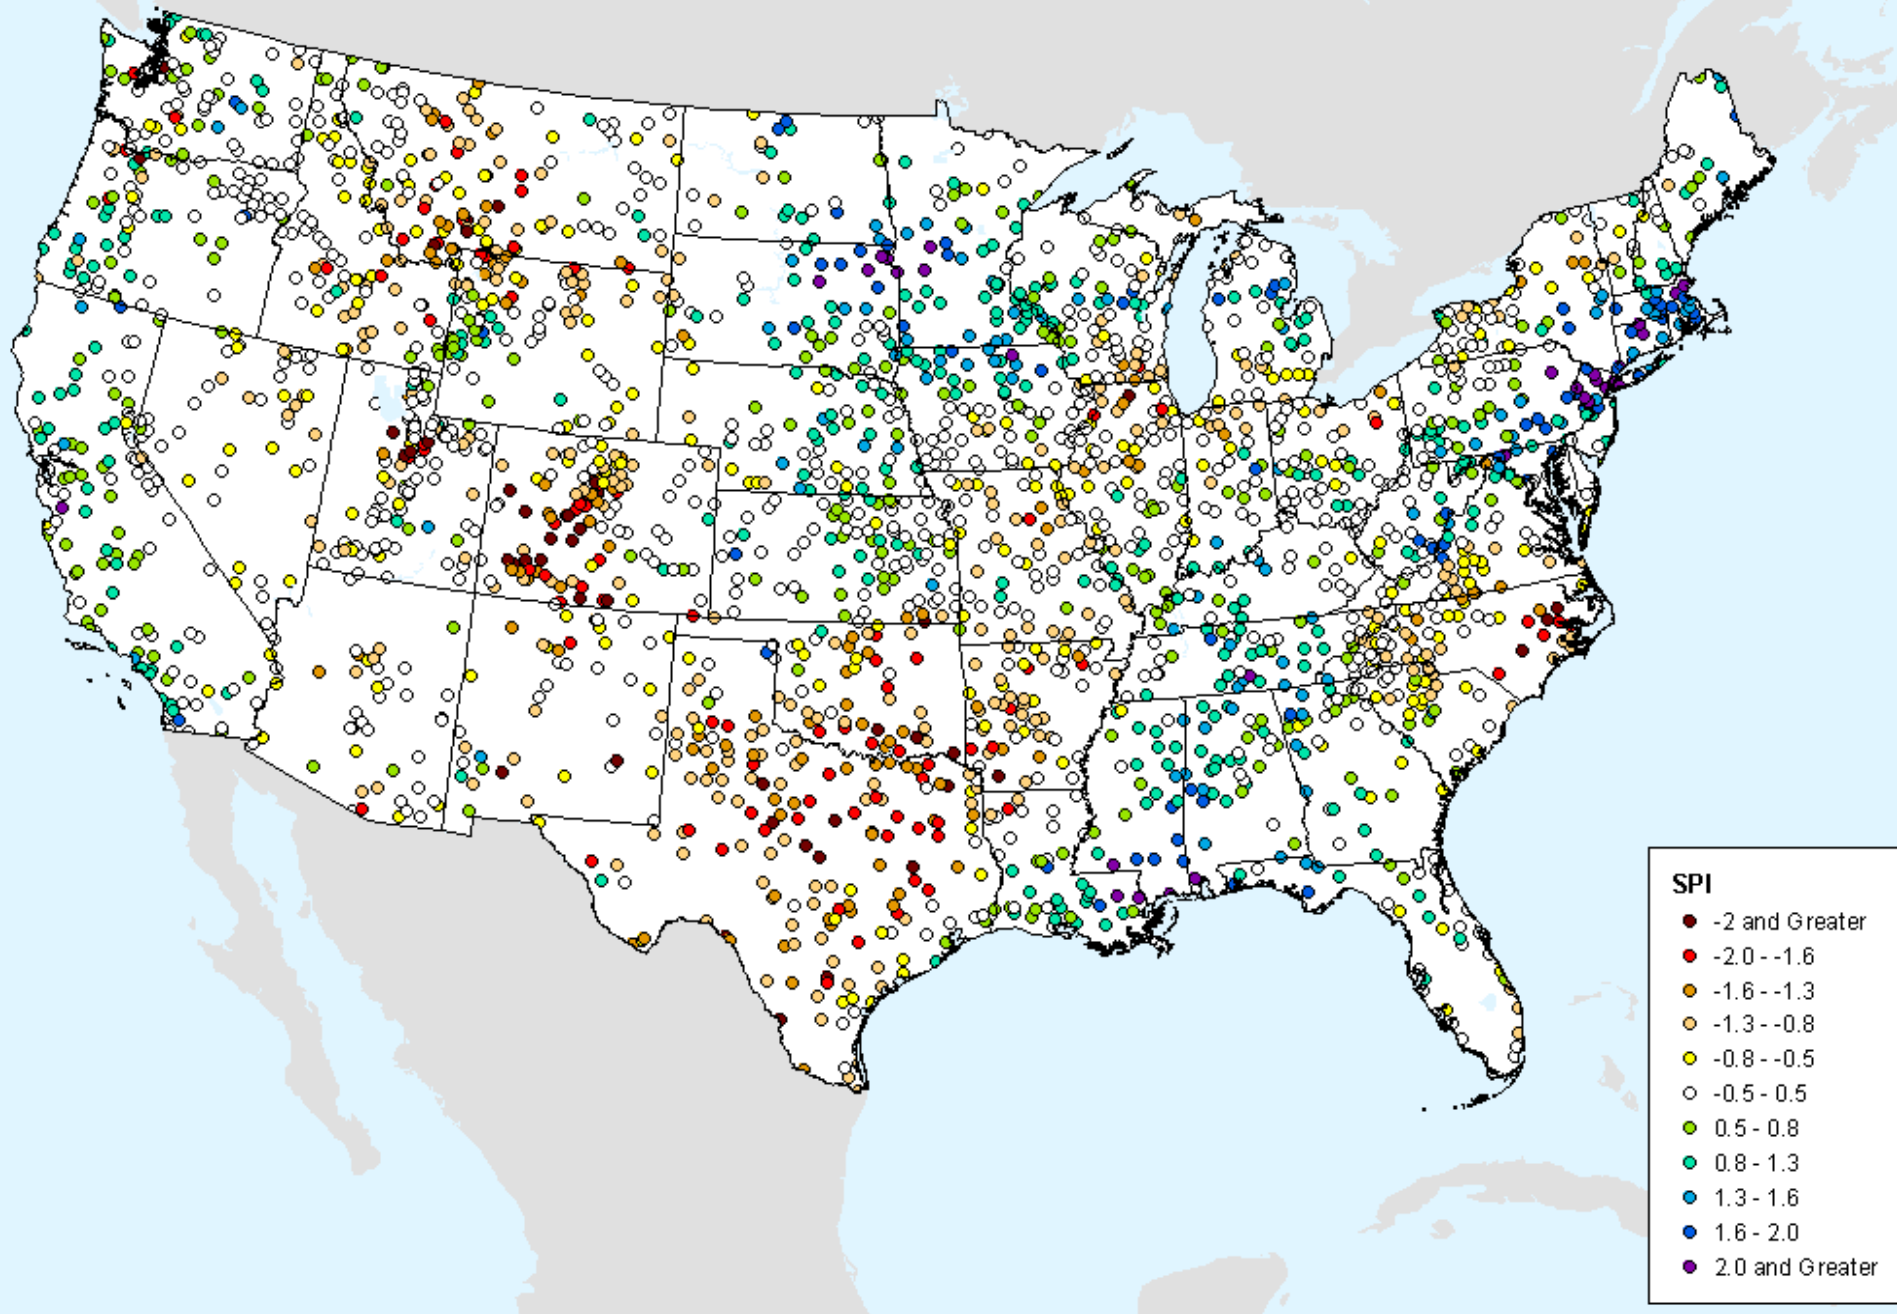

USDM for: Sep. 7, 2021

HPRCC 1-month SPI

As of: Tuesday, September 21, 2021

HPRCC 2-month SPI

As of: Tuesday, September 21, 2021

USDM for: Sep. 7, 2021

HPRCC 2-month SPI

As of: Tuesday, September 21, 2021