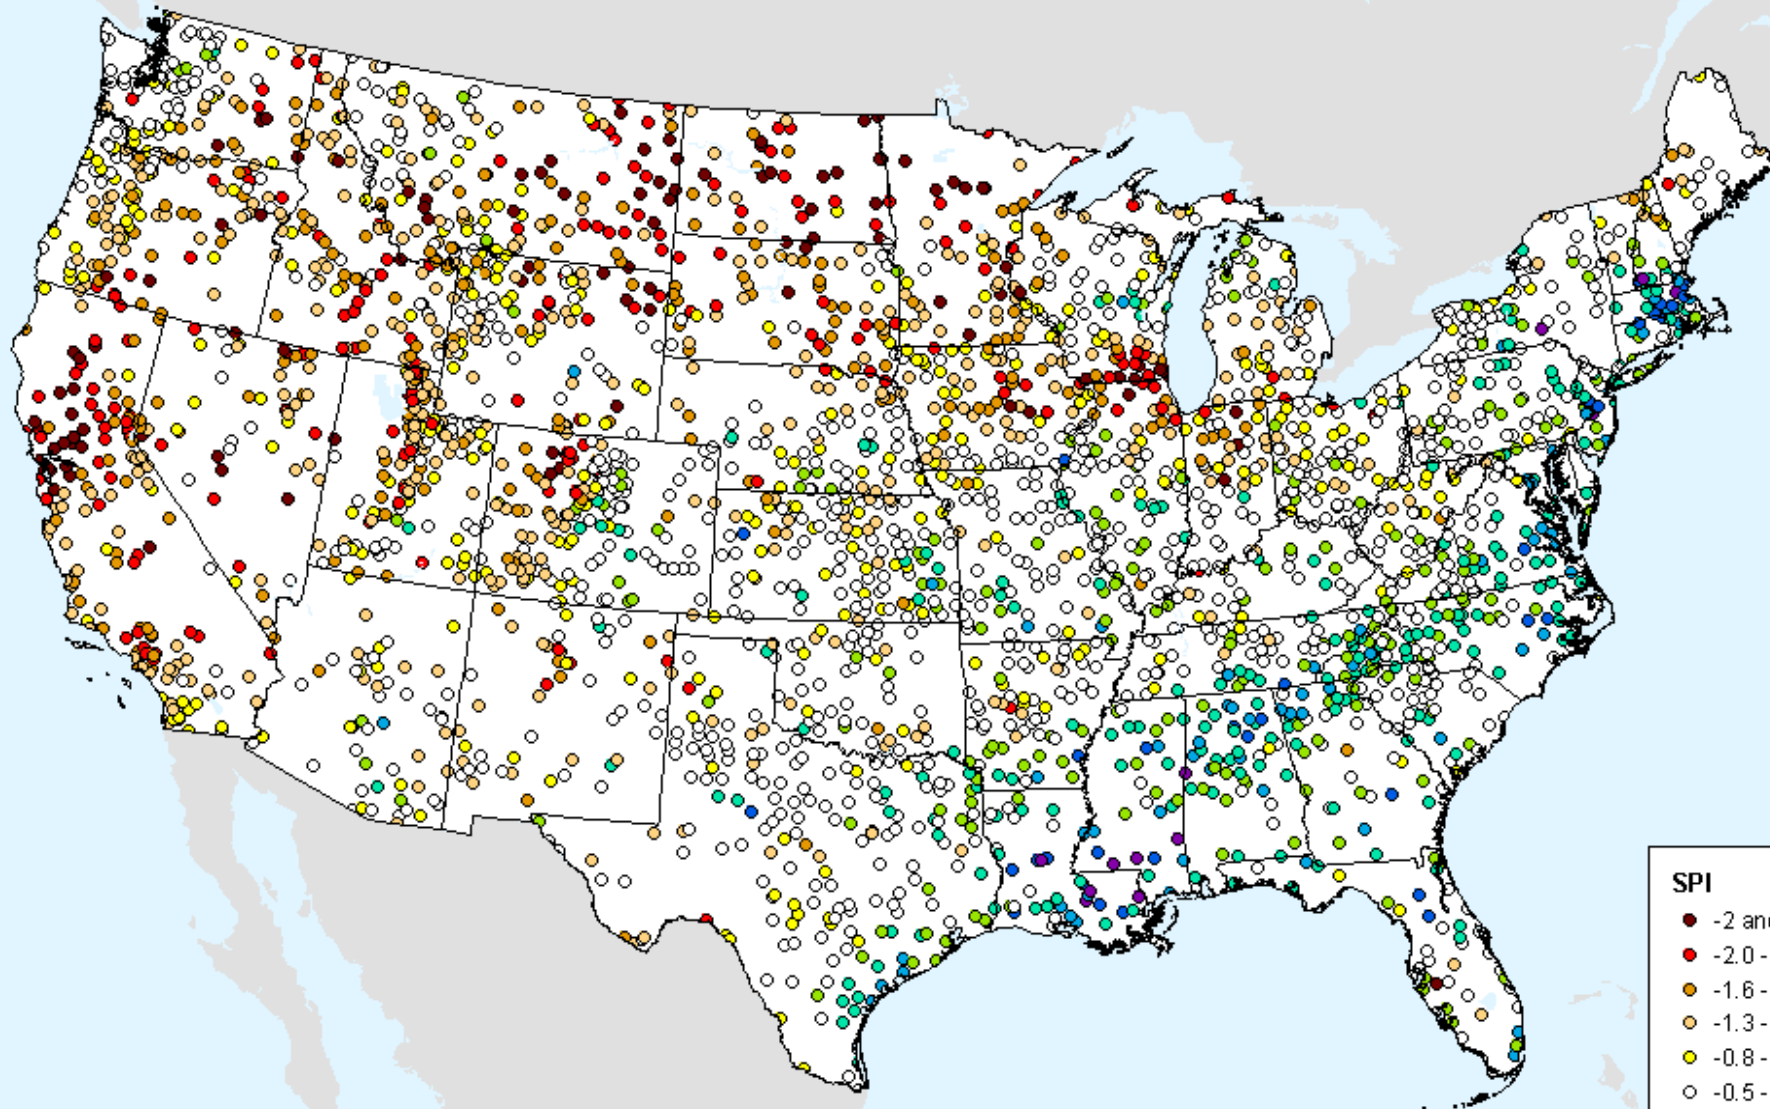

HPRCC 9-month SPI

As of: Tuesday, September 21, 2021

HPRCC 12-month SPI

As of: Tuesday, September 21, 2021

USDM for: Sep. 7, 2021

HPRCC 12-month SPI

As of: Tuesday, September 21, 2021

HPRCC 24-month SPI