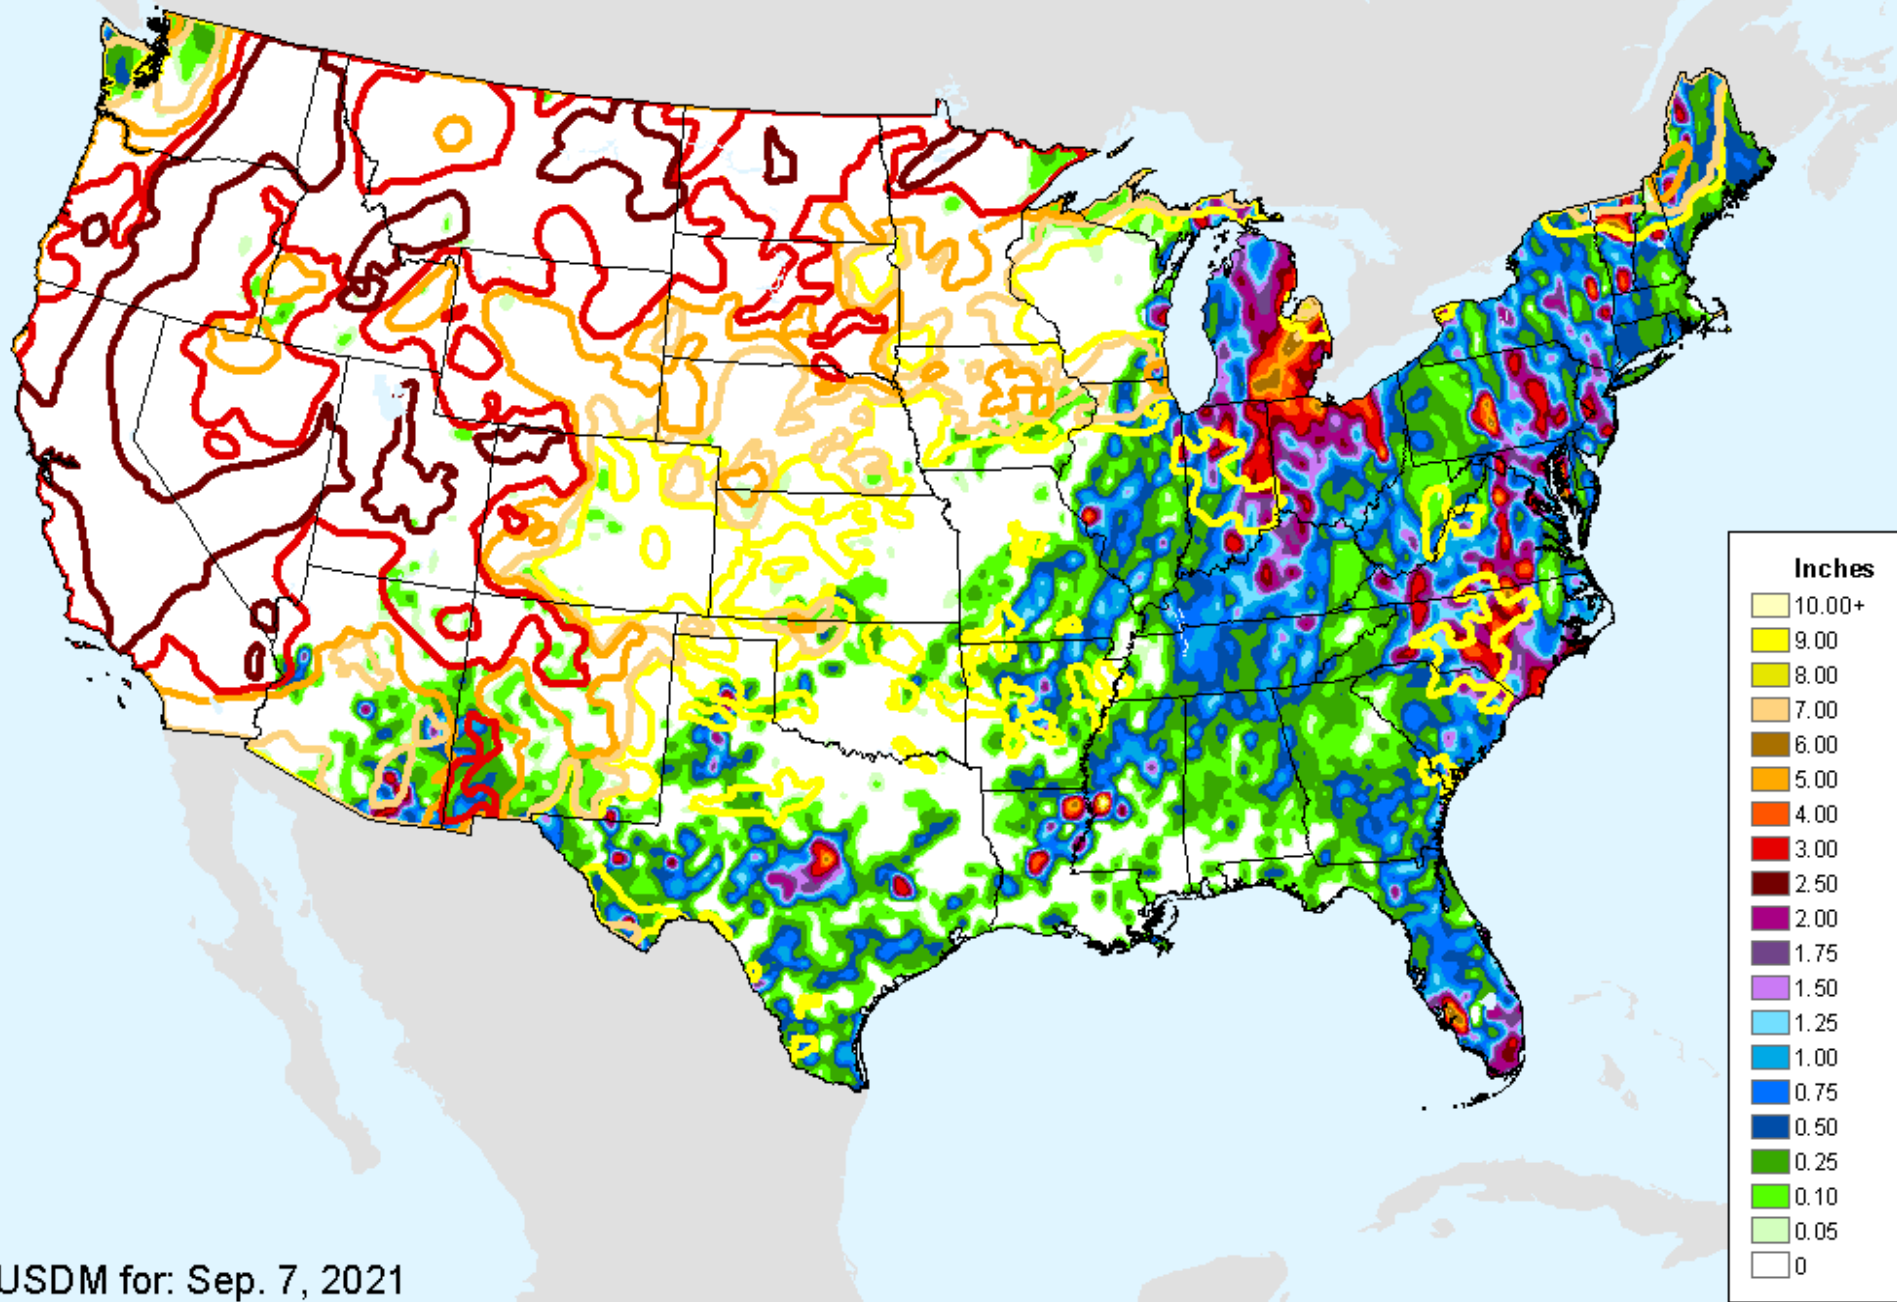

GFS (00z) 7-Day Precip Forecast

As of: Tuesday, September 21, 2021

USDM for: Sep. 7, 2021