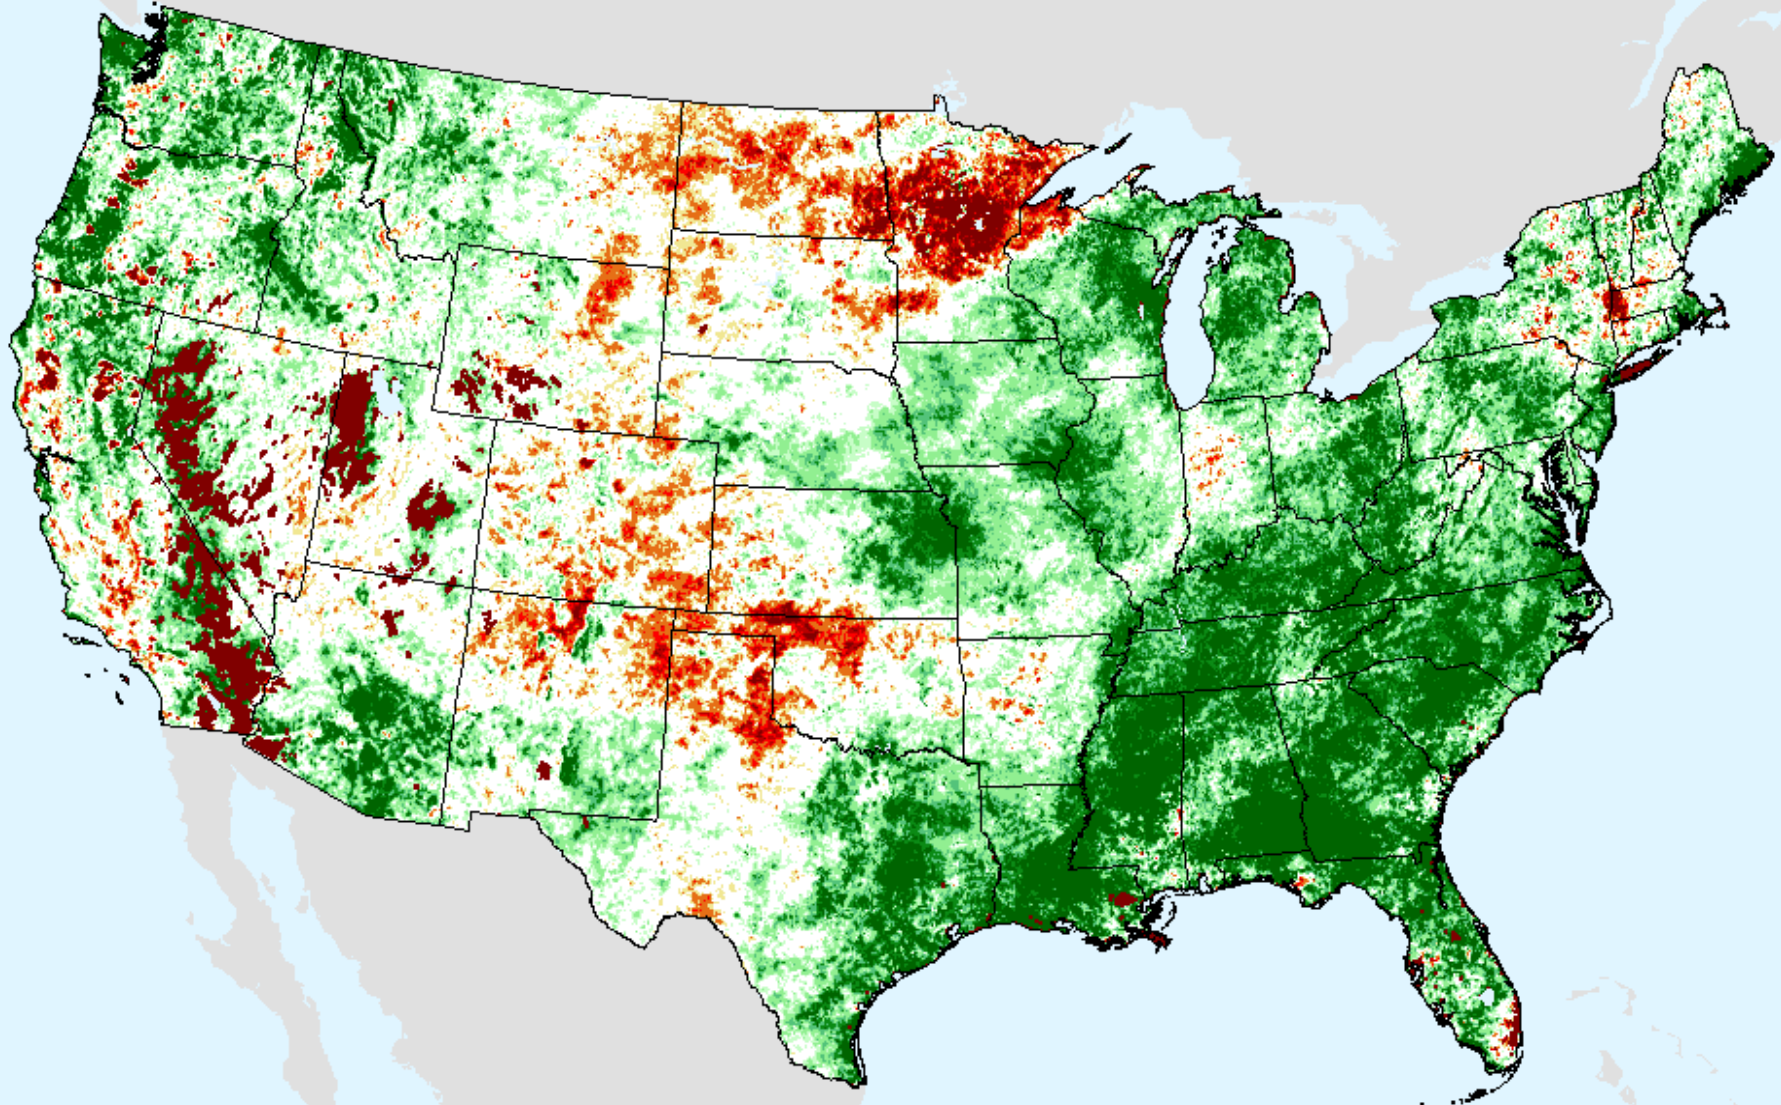

Evaporative Stress Index (ESI) 4-week

As of: Tuesday, September 21, 2021