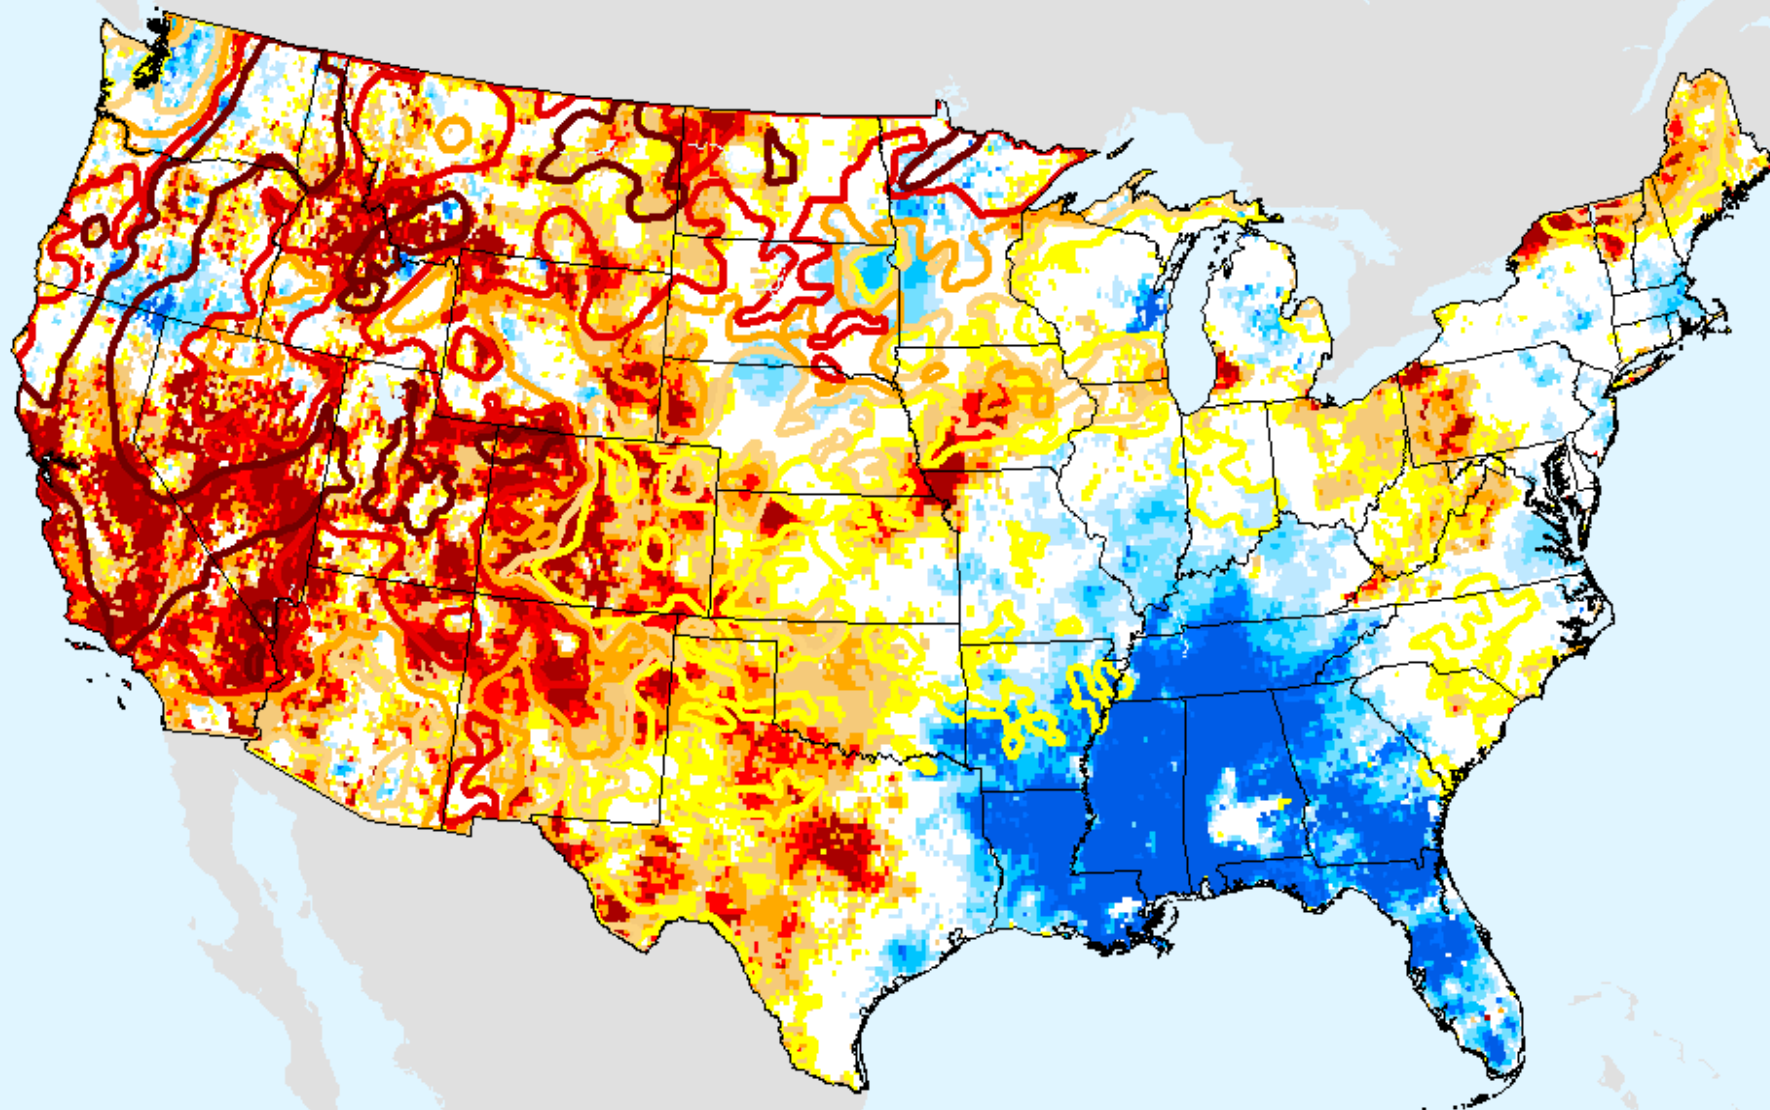

GRACE-Based Root Zone Soil Moisture Drought Indicator

As of: Tuesday, September 21, 2021

USDM for: Sep. 7, 2021