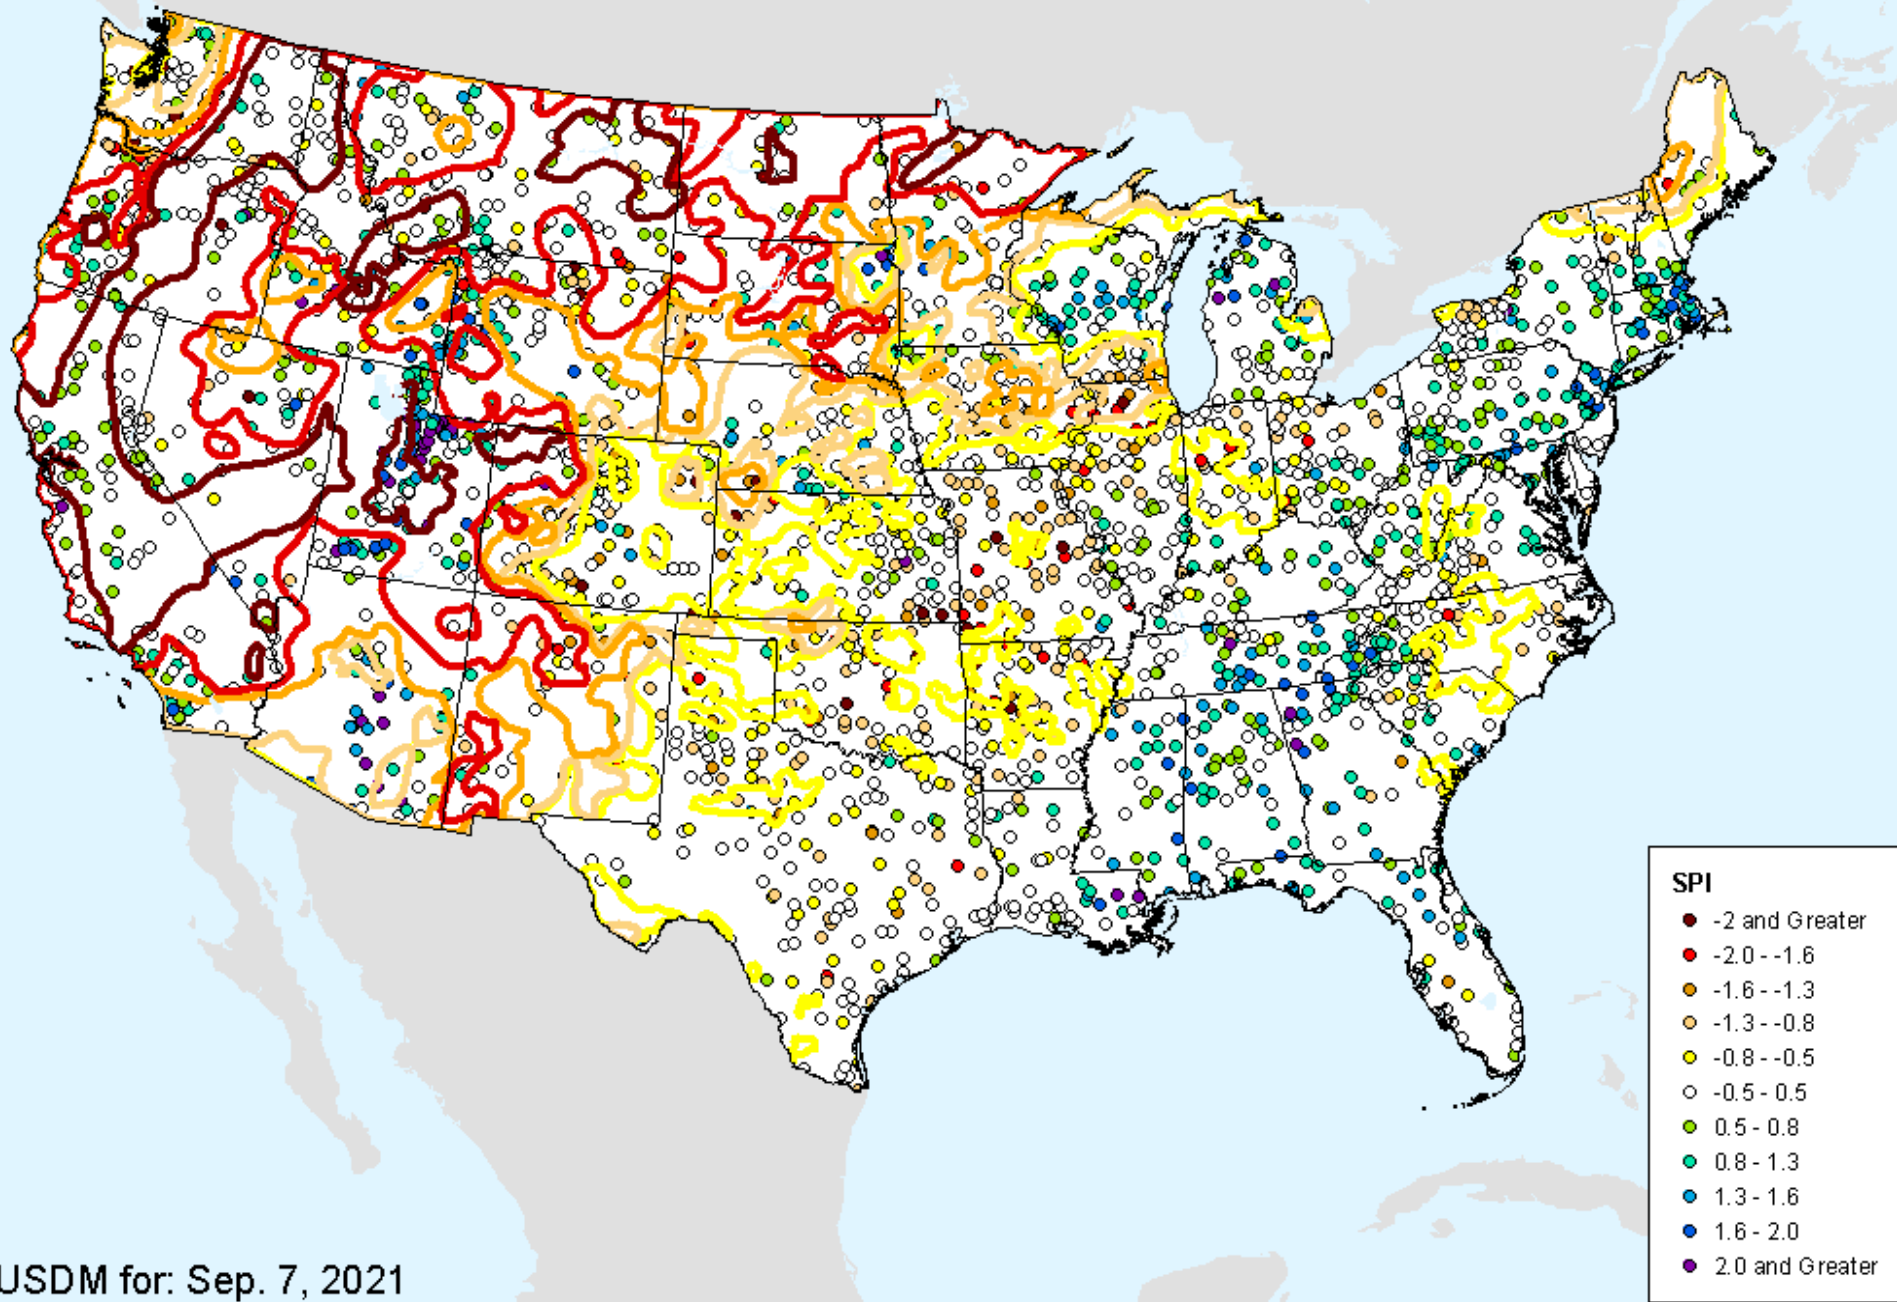

USDM for: Sep. 7, 2021

HPRCC 1-month SPI

As of: Tuesday, September 21, 2021

HPRCC 2-month SPI

As of: Tuesday, September 21, 2021

USDM for: Sep. 7, 2021

HPRCC 2-month SPI

As of: Tuesday, September 21, 2021