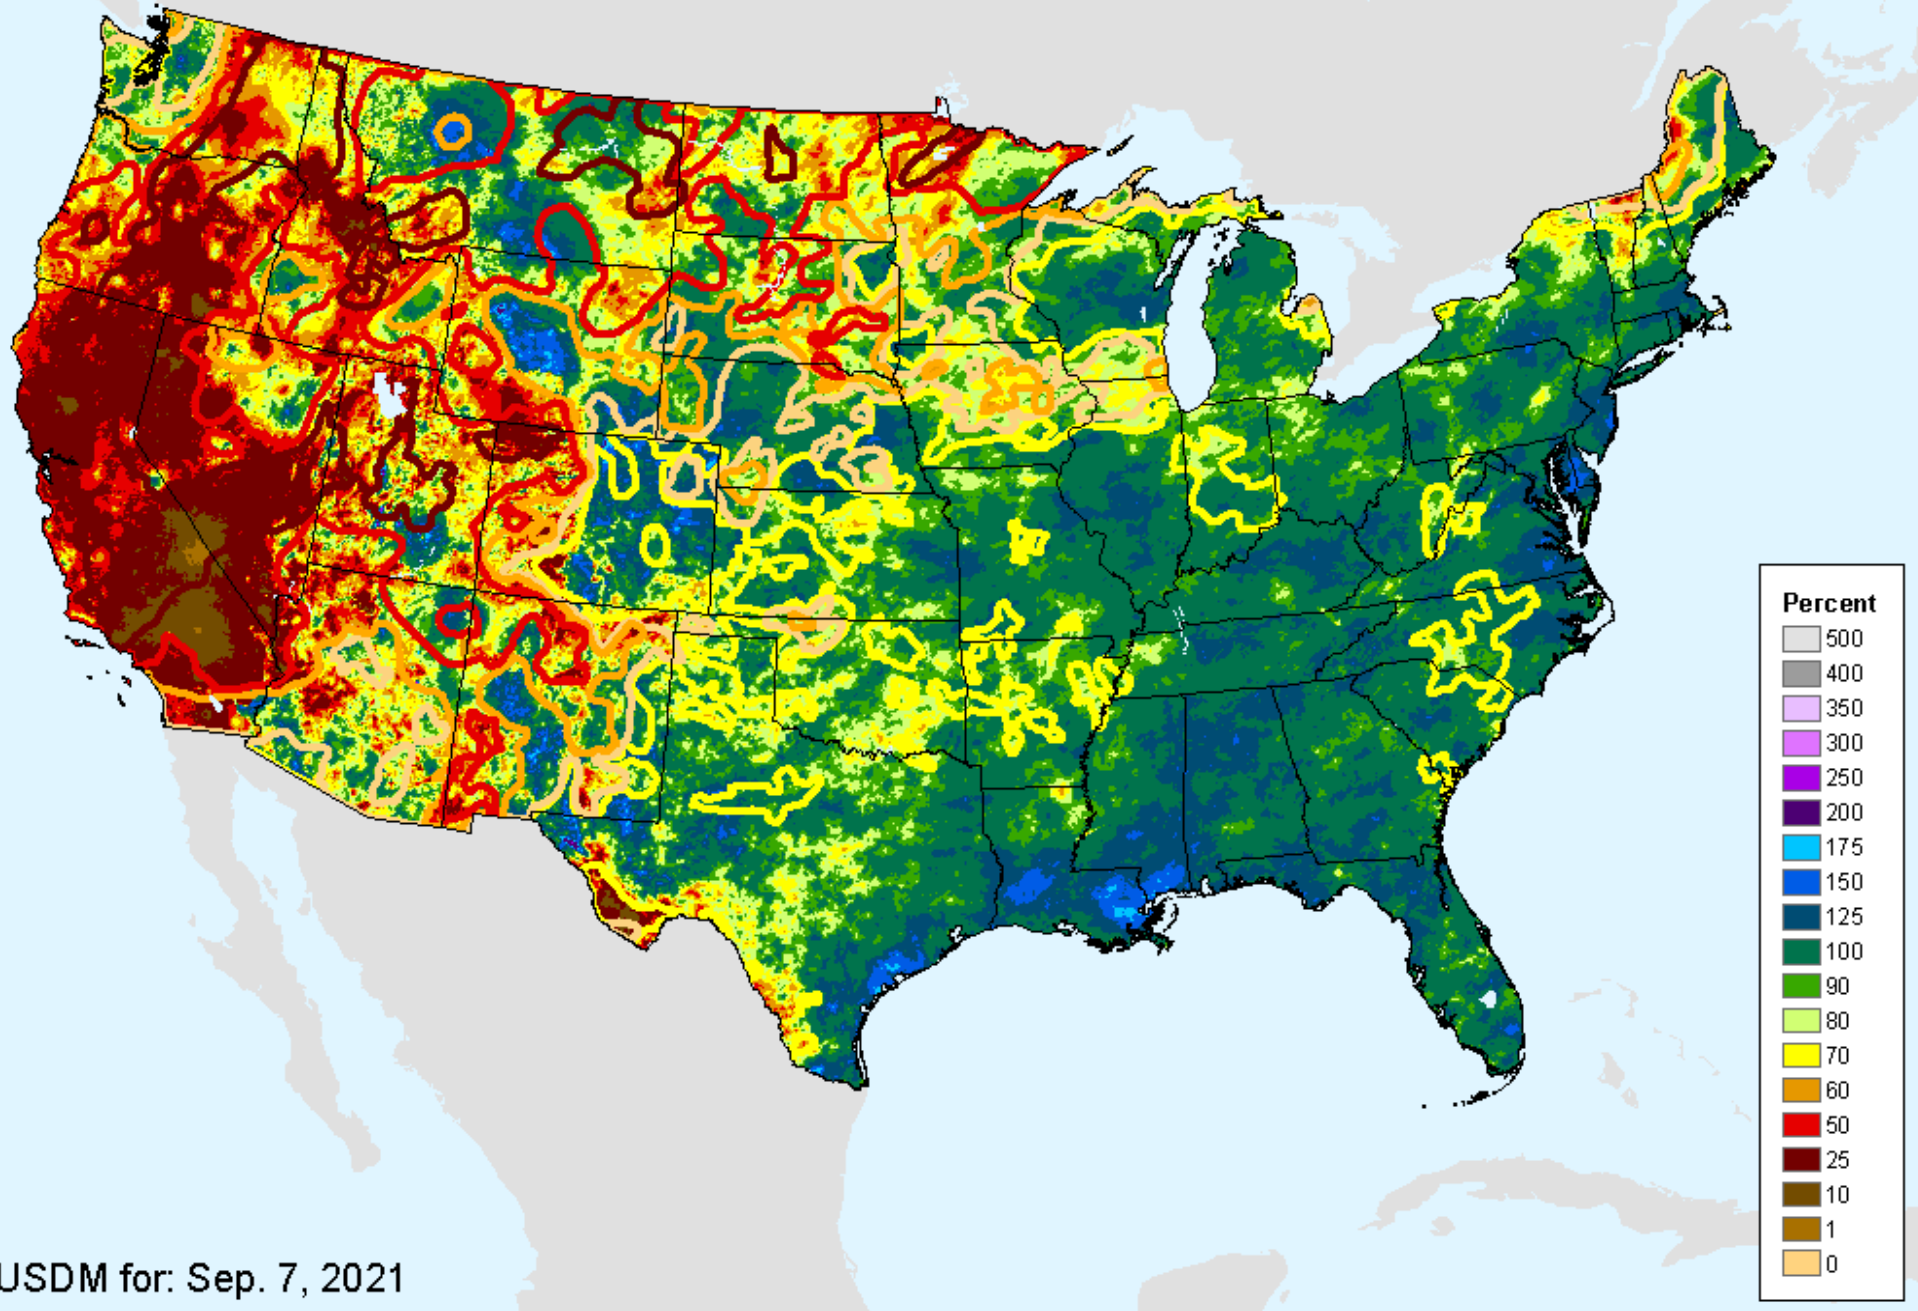

As of: Tuesday, September 21, 2021

AHPS Water-Year Precip Departure

As of: Tuesday, September 21, 2021

AHPS Water-Year Pct of Normal Pcp

As of: Tuesday, September 21, 2021

USDM for: Sep. 7, 2021

AHPS Water-Year Pct of Normal Pcp