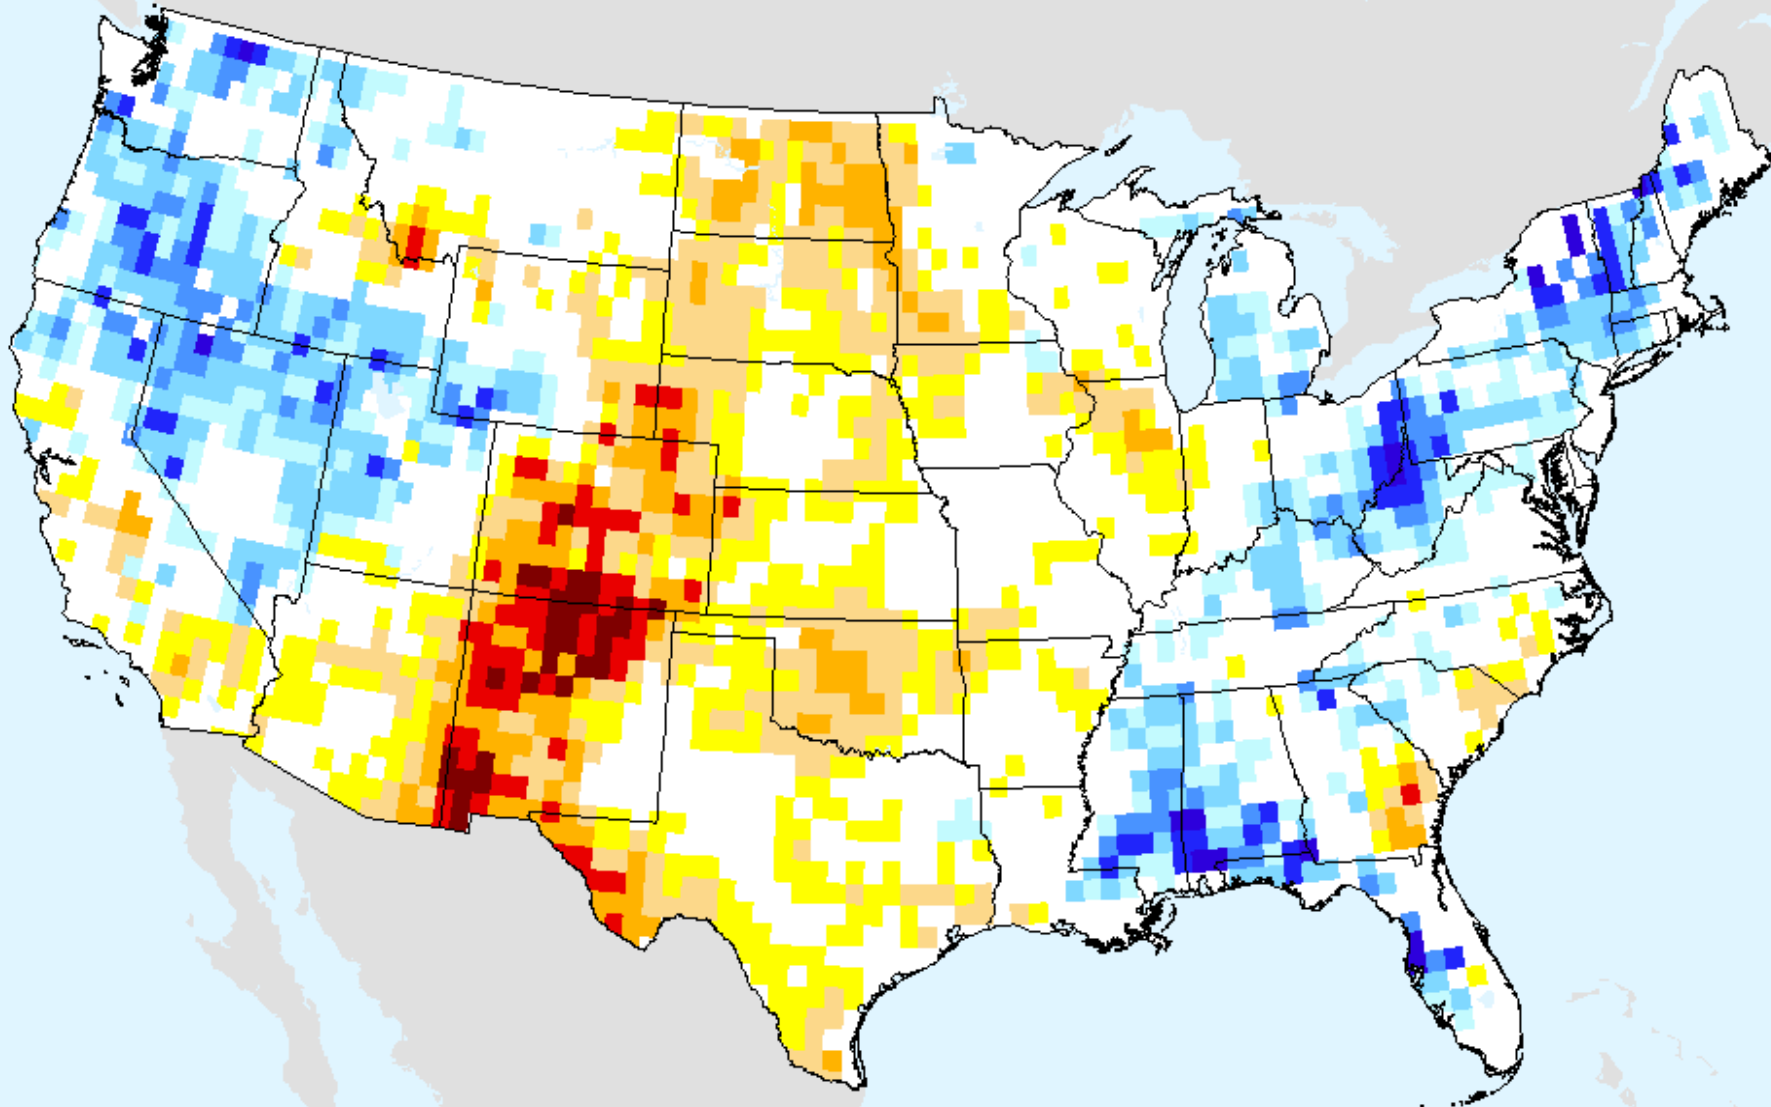

AIRS-Based Surface Relative Humidity 14 Day

As of: Tuesday, September 21, 2021