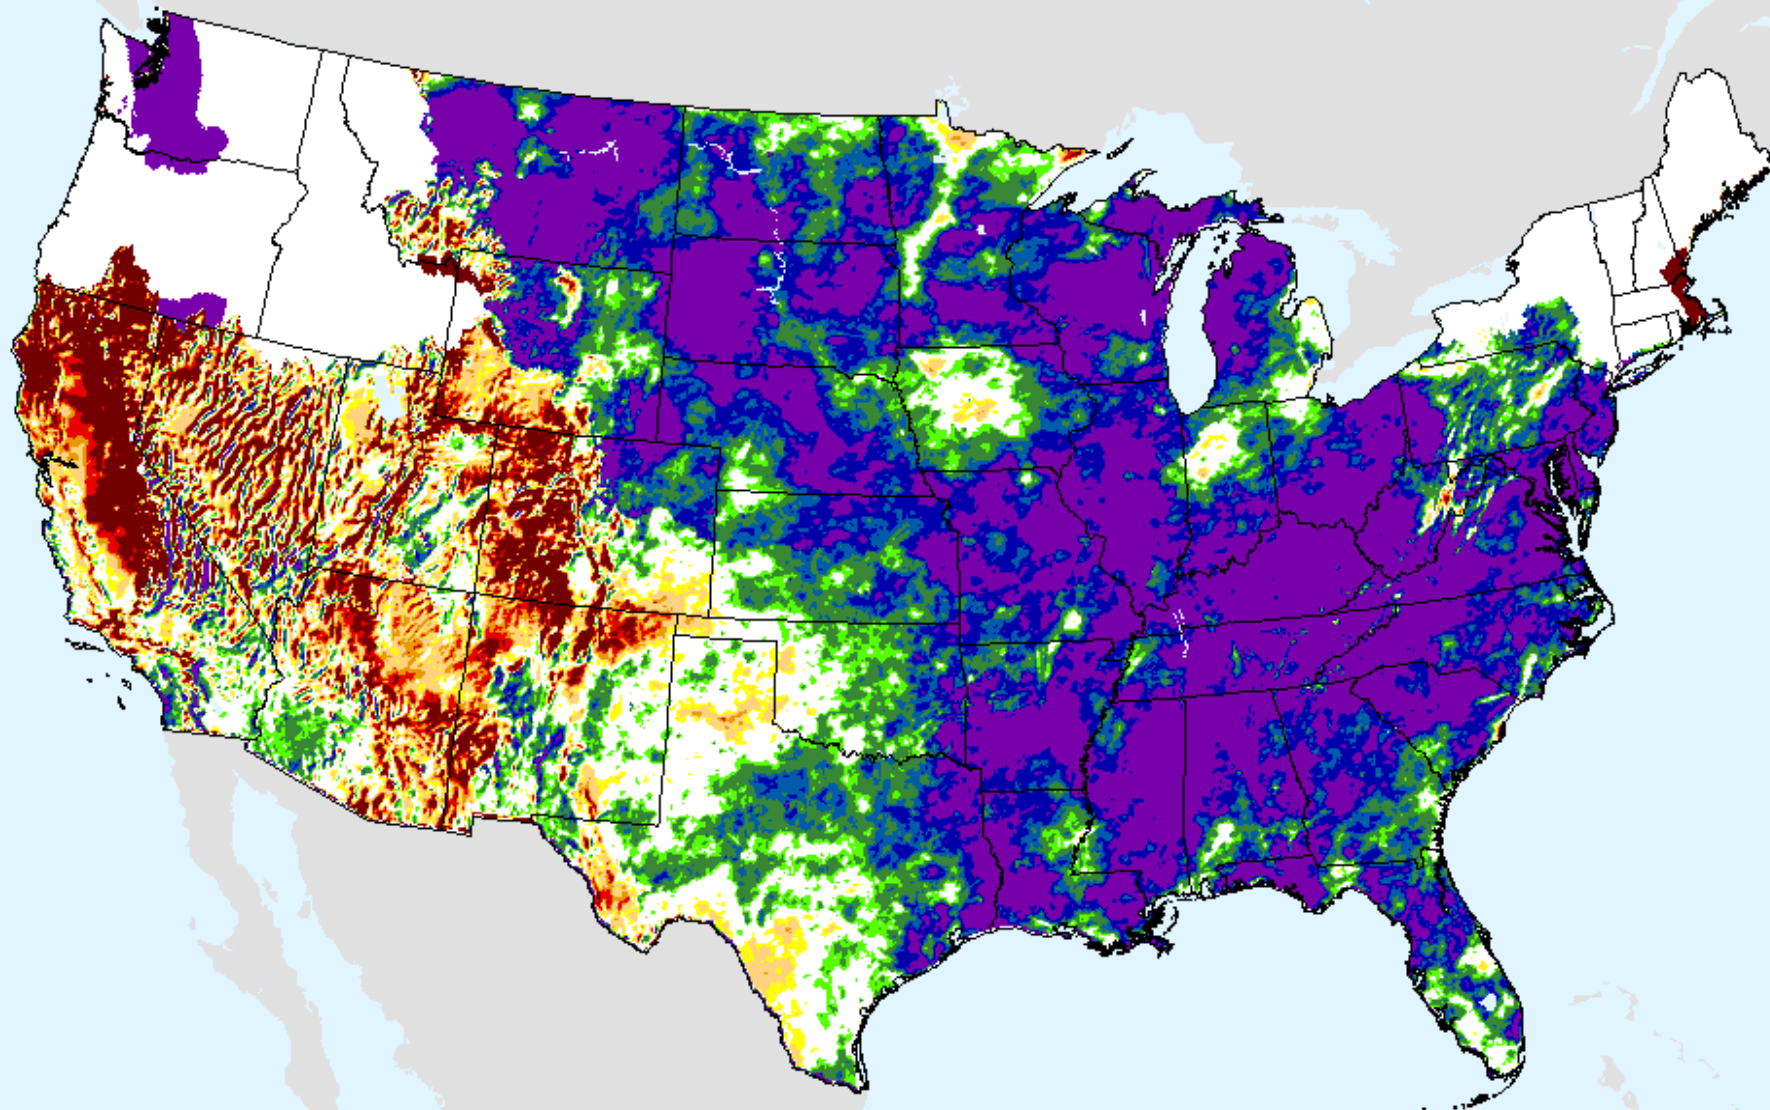

As of: Tuesday, September 21, 2021

SPEI (USDM)

AHPS 36-month SPEI

As of: Tuesday, September 21, 2021

USDM for: Sep. 7, 2021

SPEI (USDM)

AHPS 36-month SPEI

As of: Tuesday, September 21, 2021