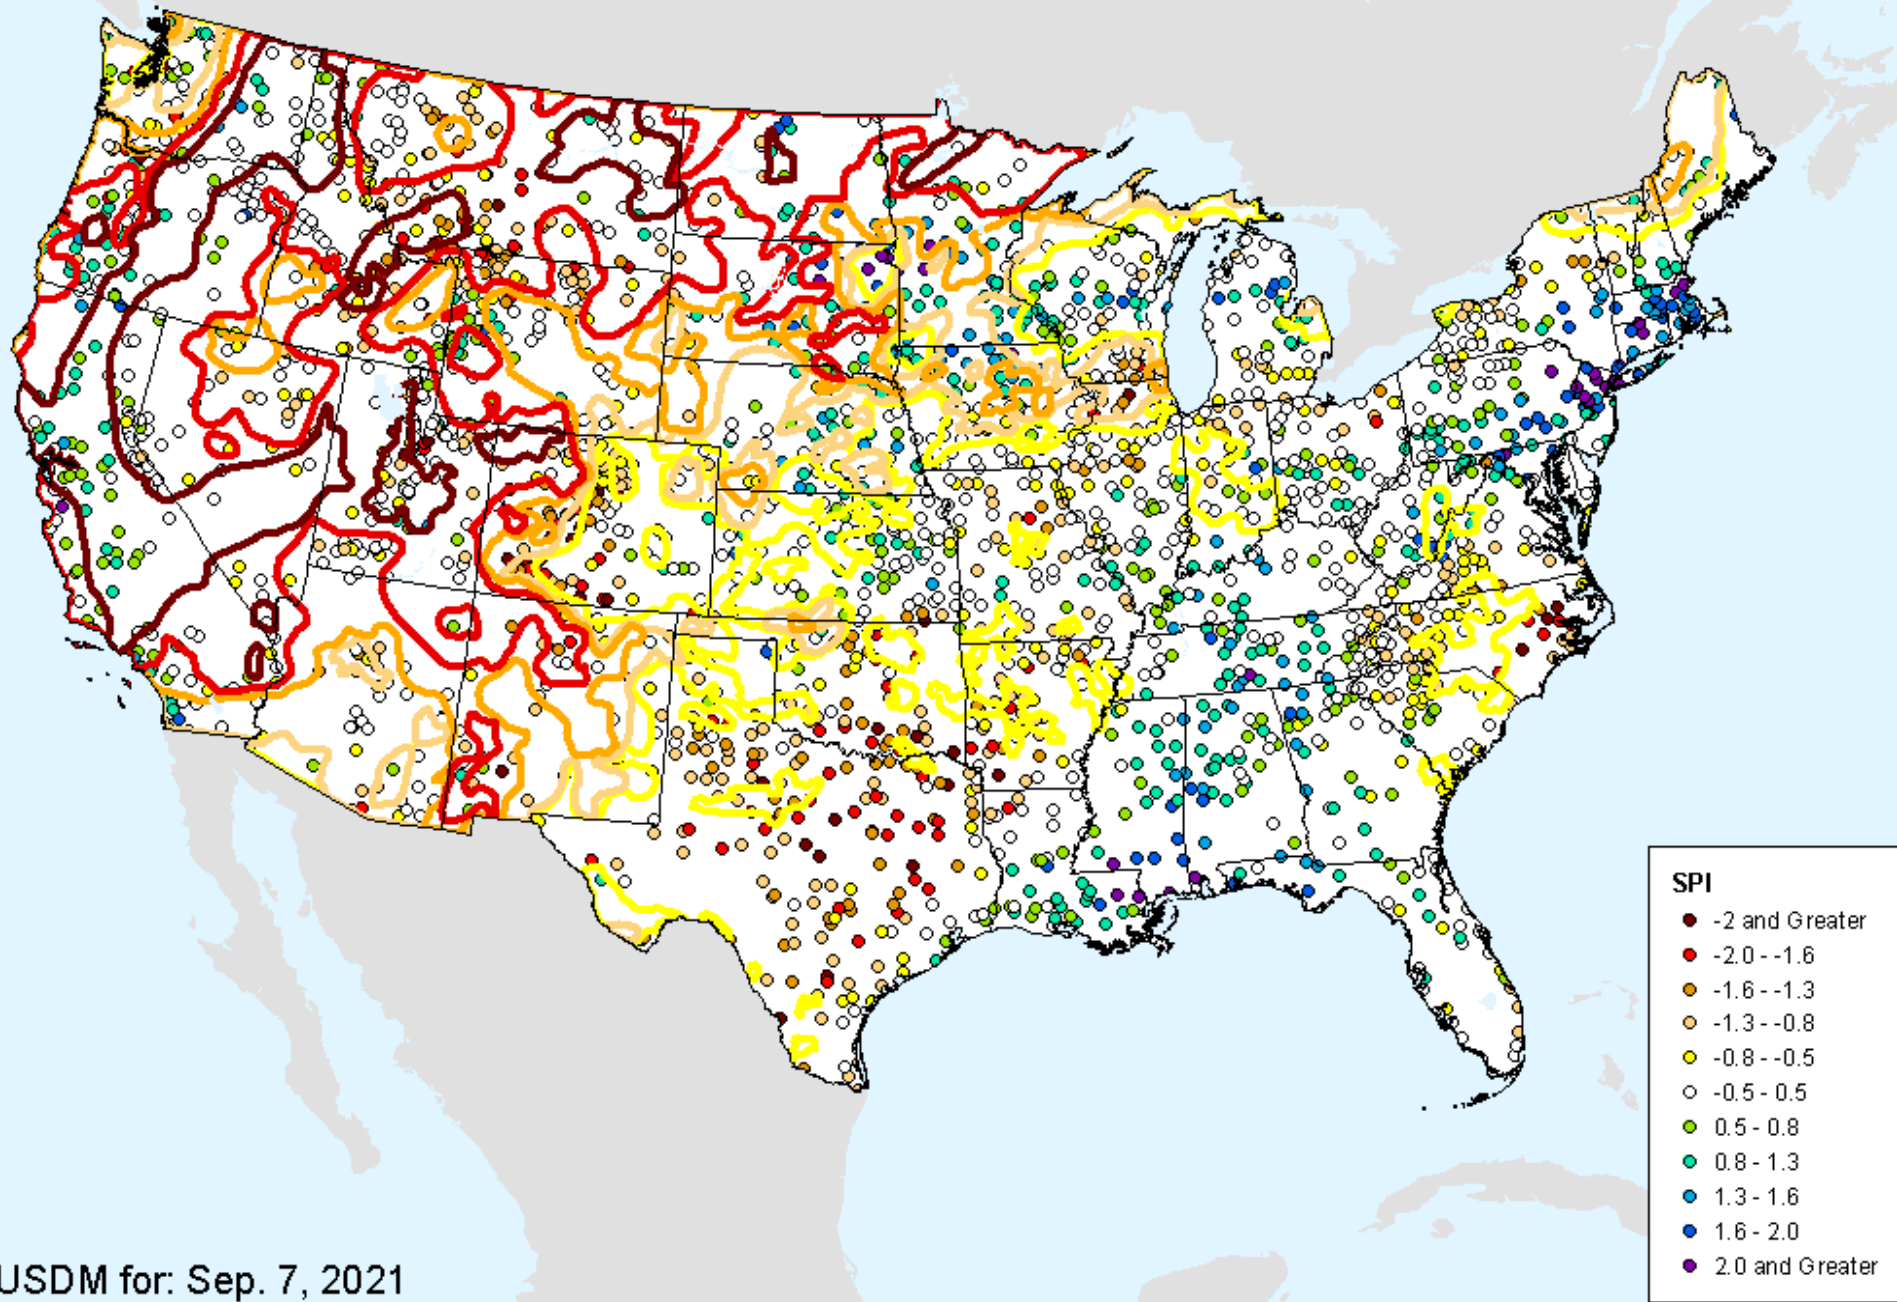

USDM for: Sep. 7, 2021

HPRCC 1-month SPI

As of: Tuesday, September 21, 2021

HPRCC 2-month SPI

As of: Tuesday, September 21, 2021

USDM for: Sep. 7, 2021

HPRCC 2-month SPI

As of: Tuesday, September 21, 2021