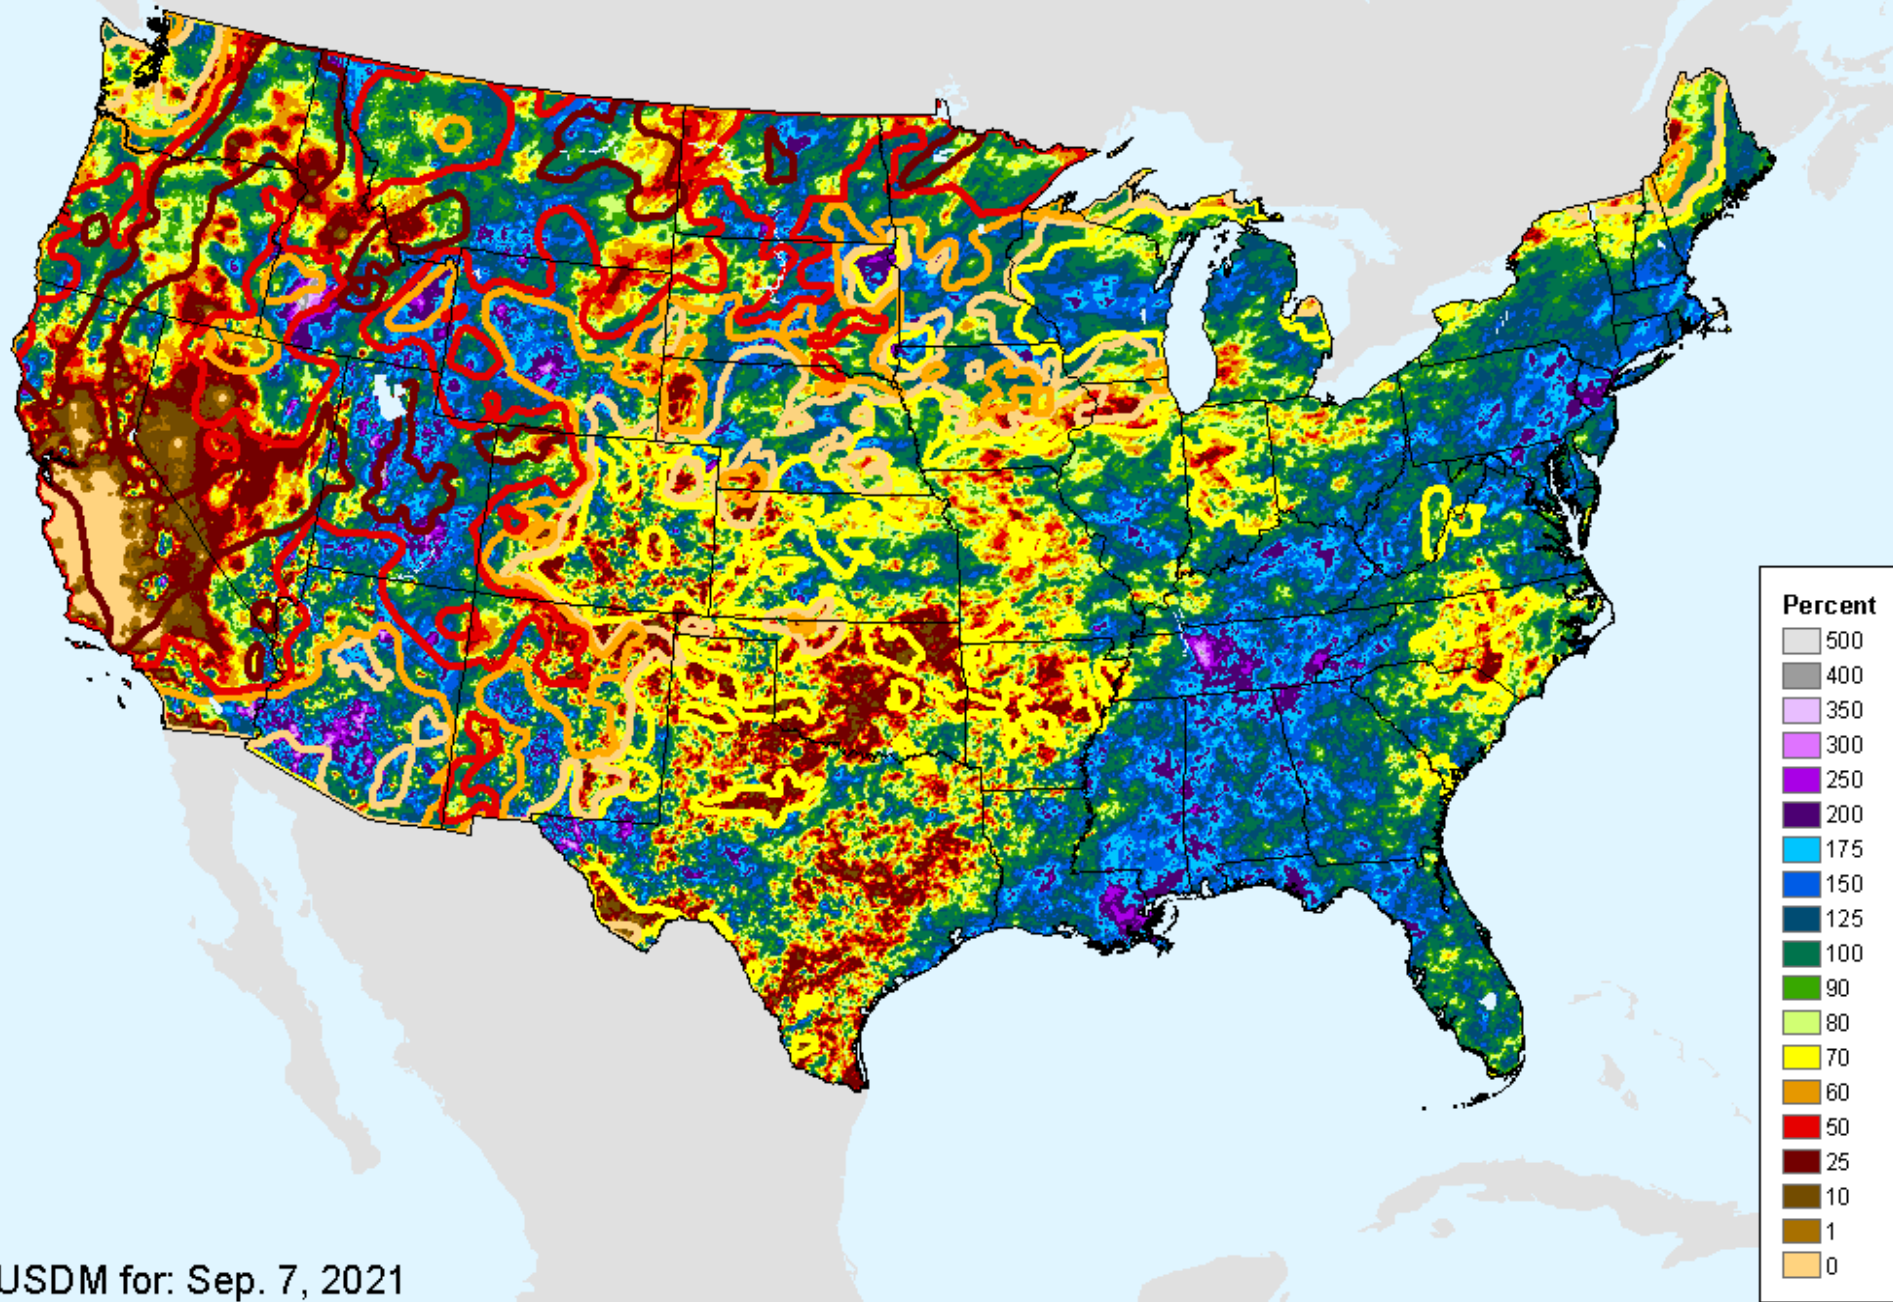

AHPS 60-Day Pct of Normal Pcp

As of: Tuesday, September 21, 2021