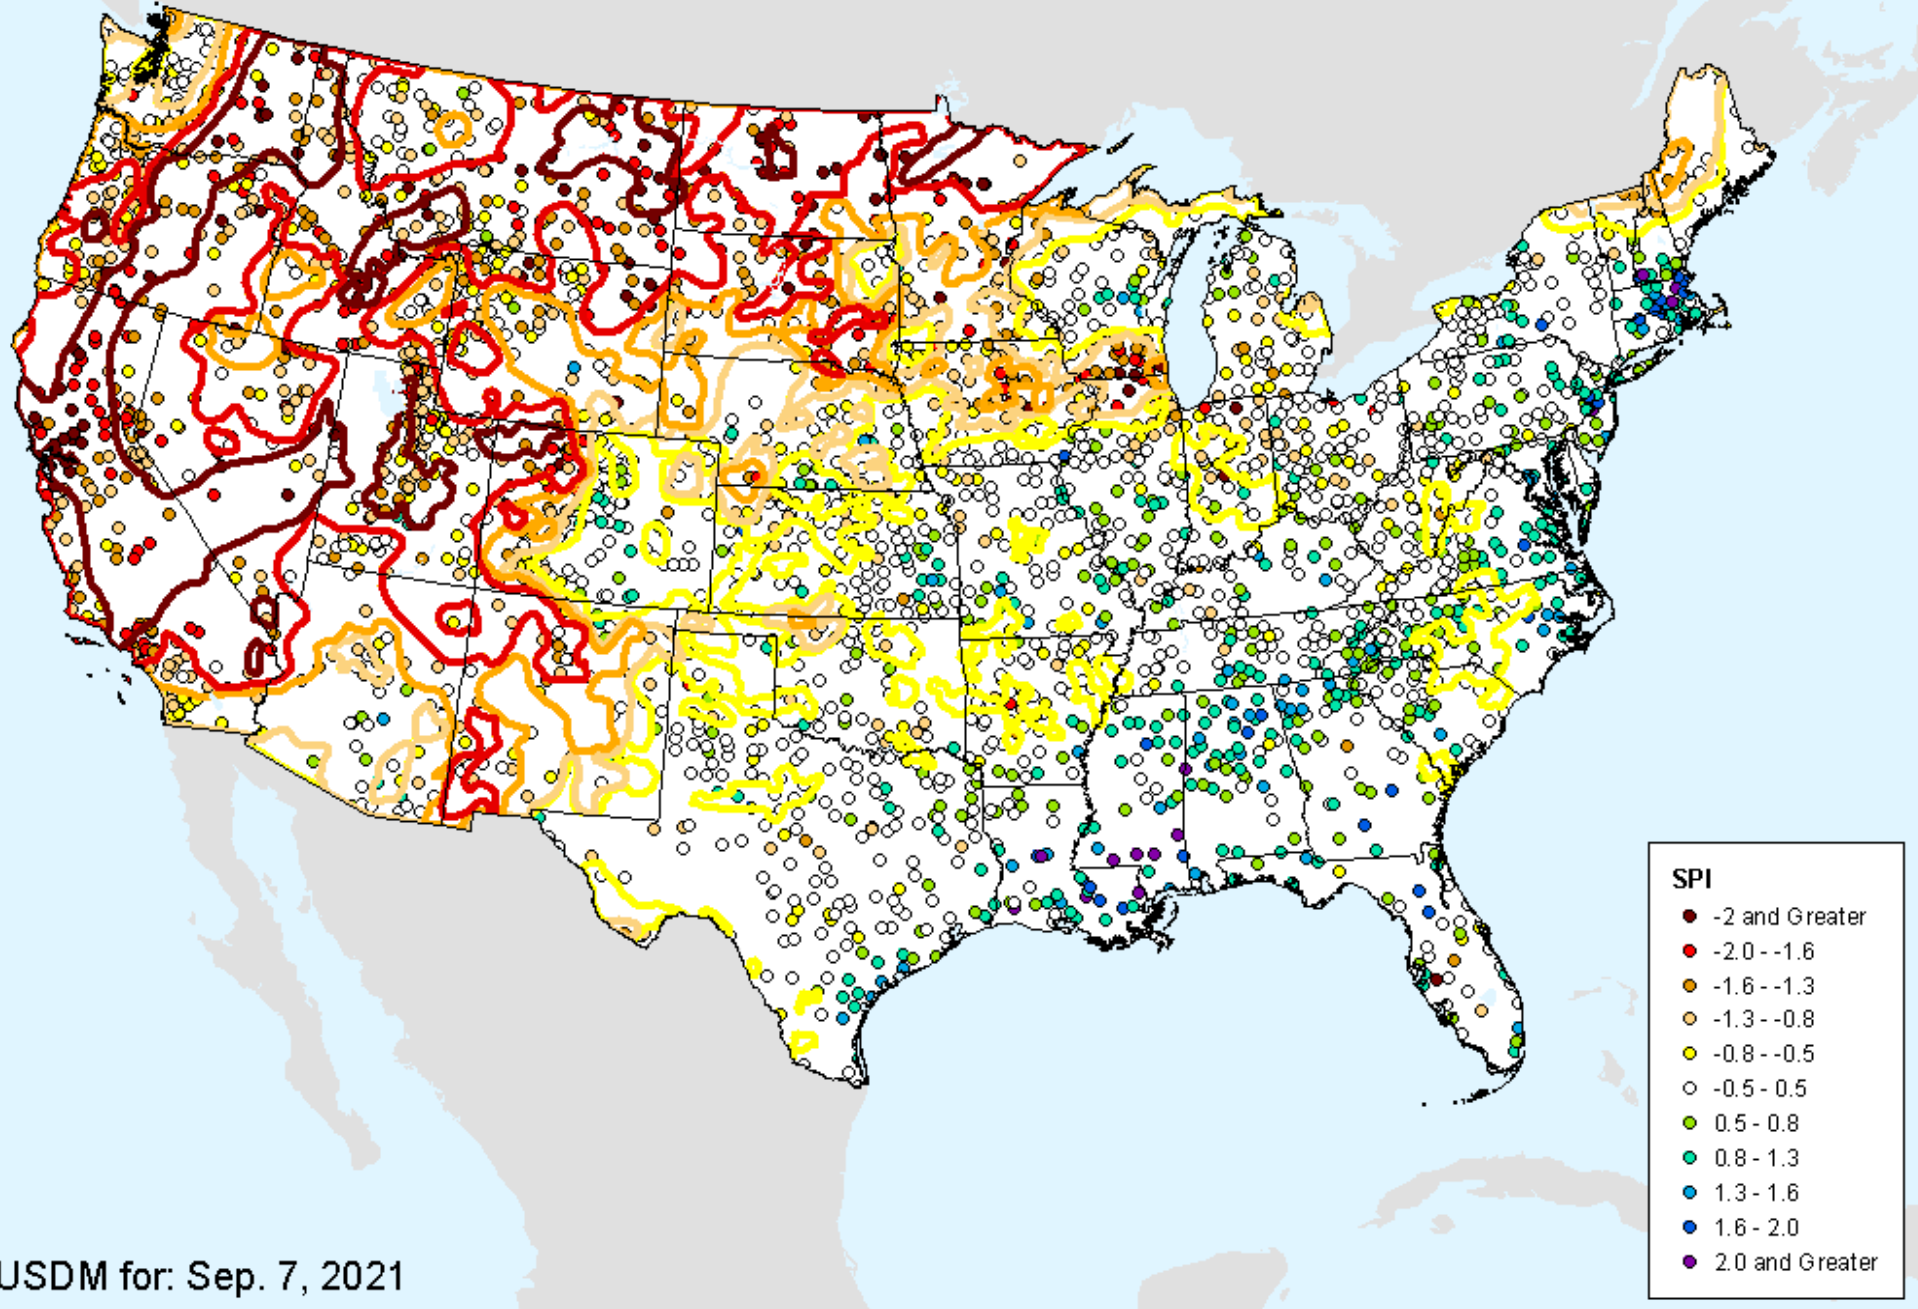

HPRCC Water Year-to-date SPI

As of: Tuesday, September 21, 2021

USDM for: Sep. 7, 2021