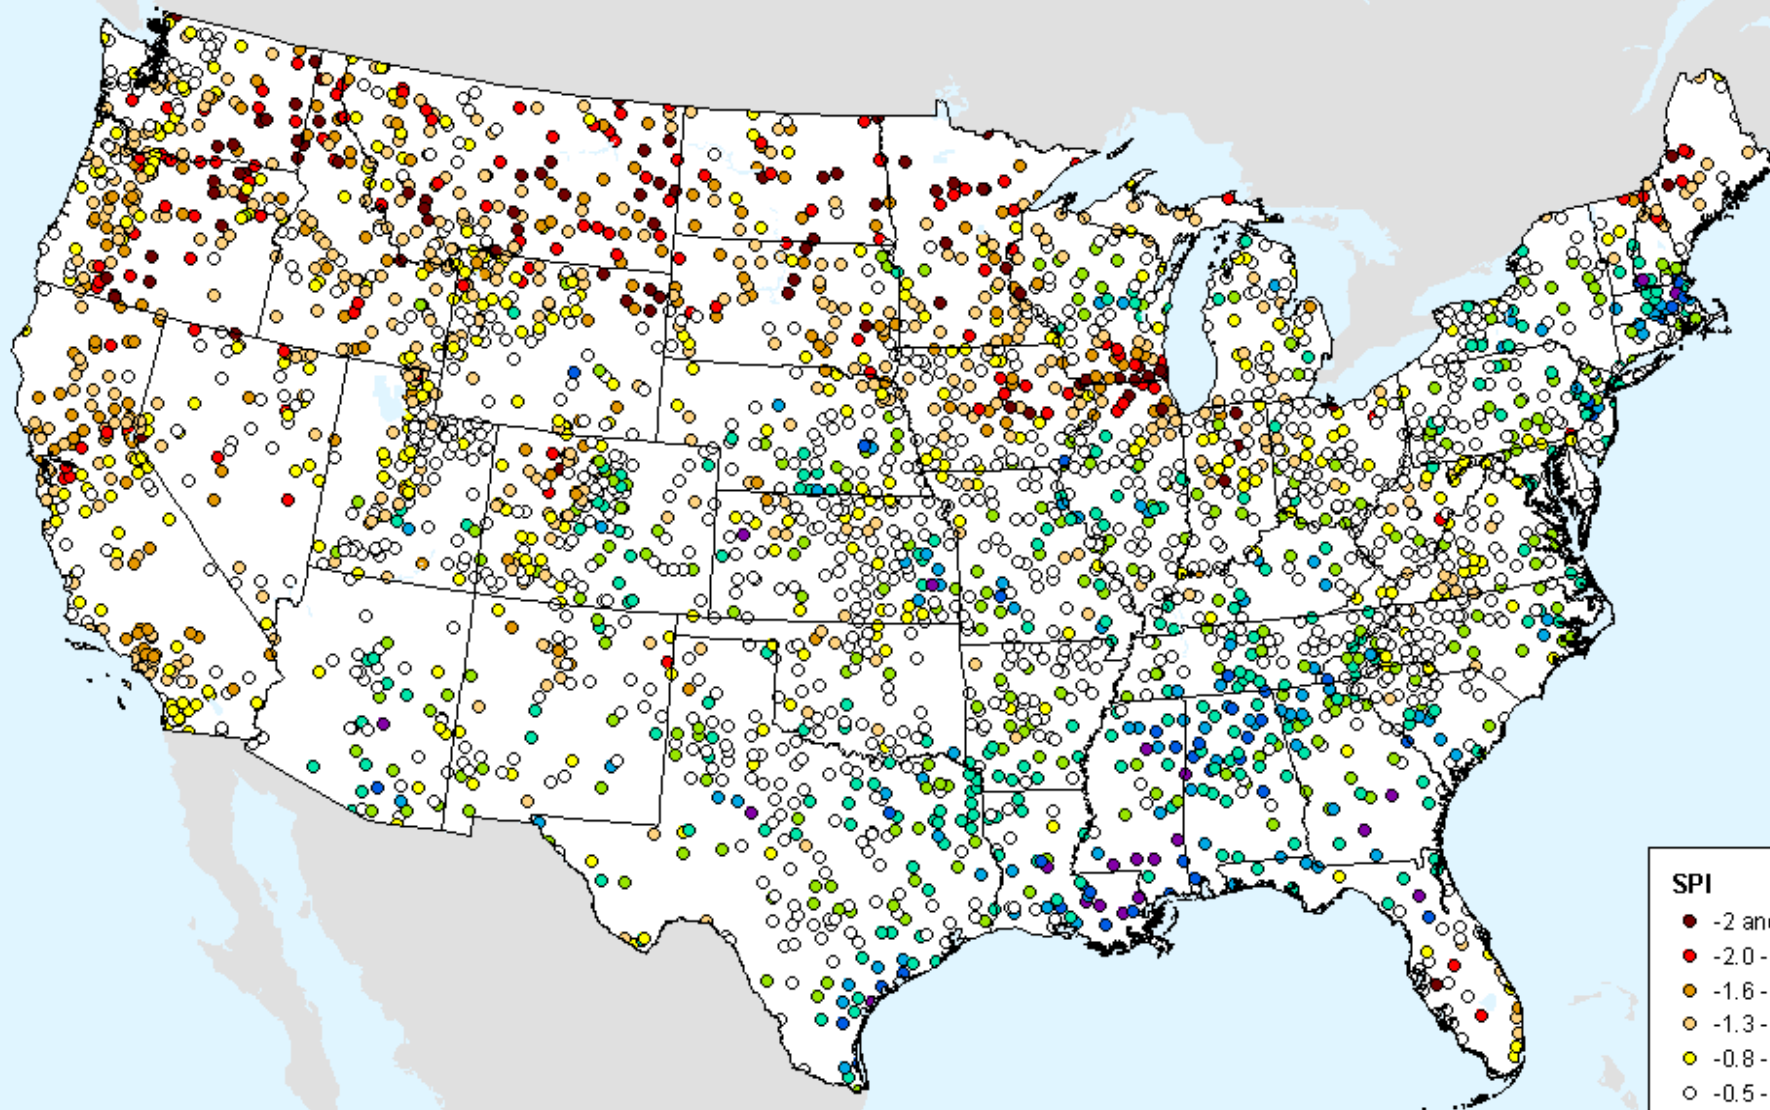

HPRCC Year-to-date SPI

As of: Tuesday, September 21, 2021

SPI

- -2 and Greater
- -2.0--1.6
- -1.6--1.3
- -1.3--0.8
- -0.8--0.5
- -0.5-0.5
- 0.5-0.8
- 0.8-1.3
- 1.3-1.6
- 1.6-2.0
- 2.0 and Greater