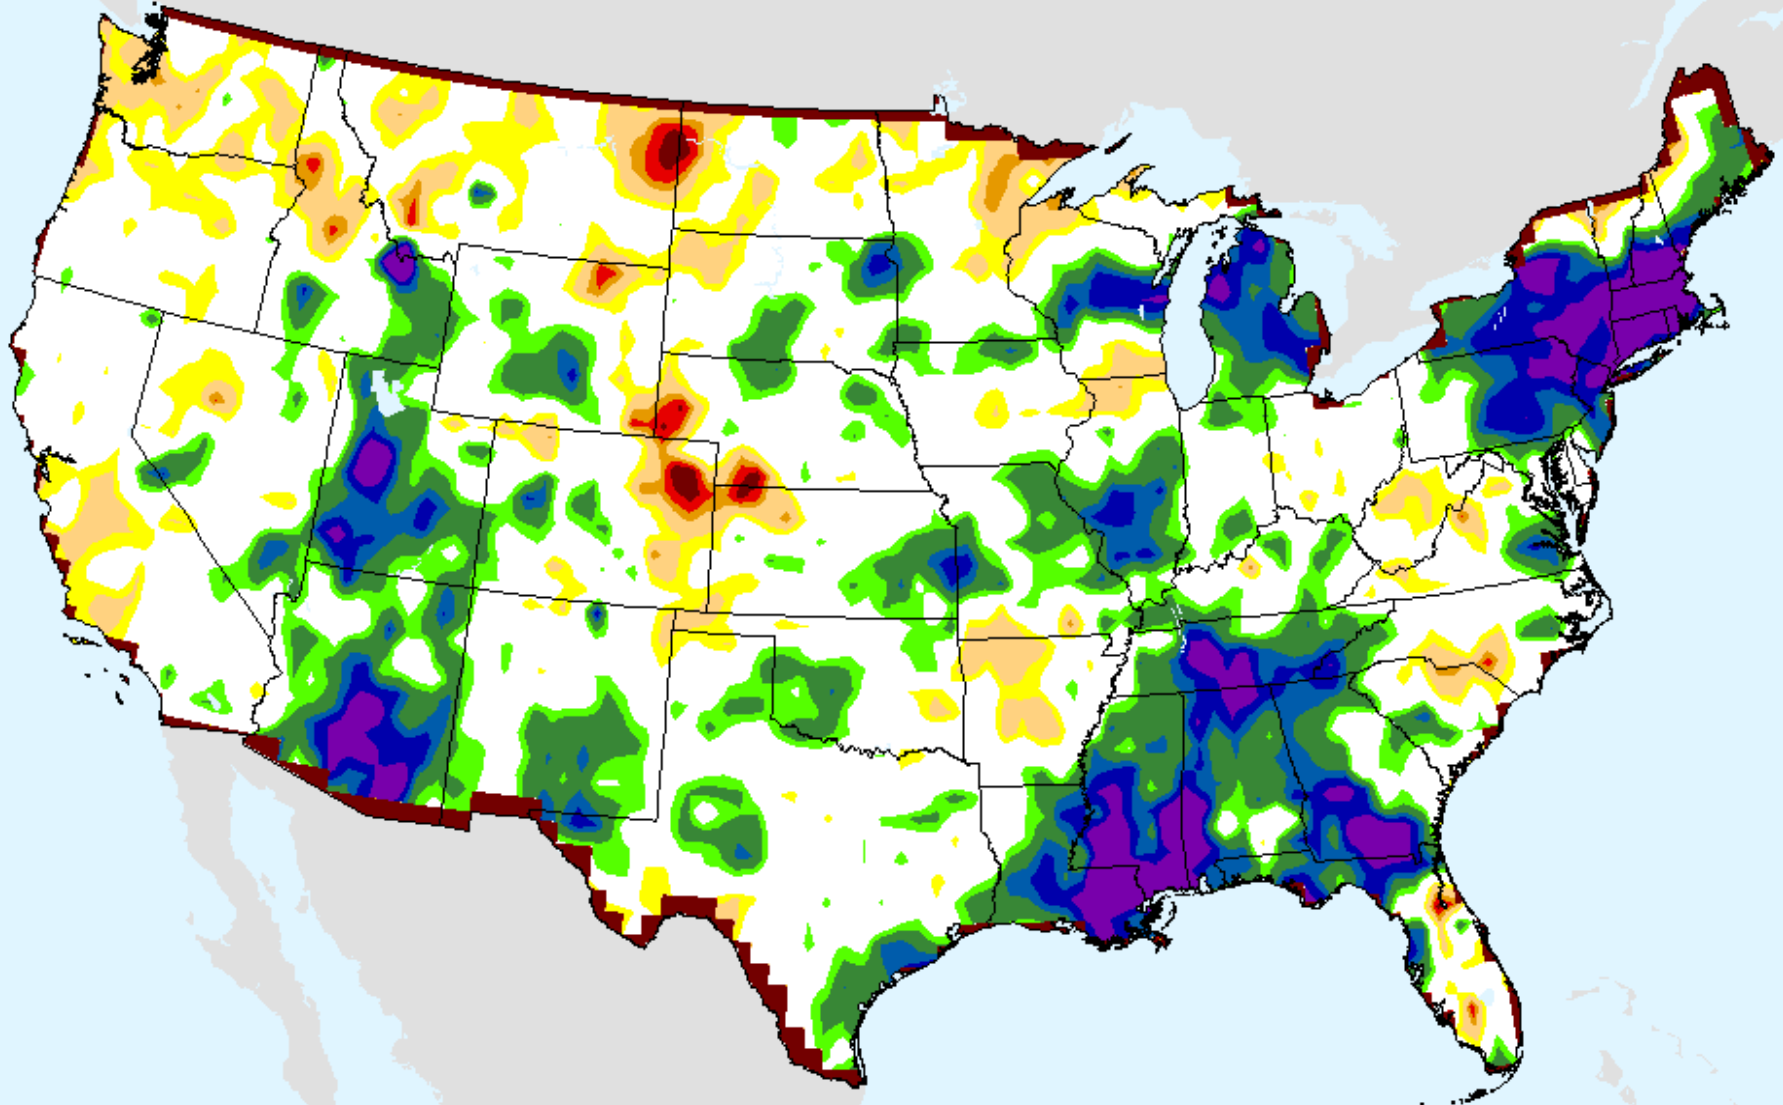

CPC 3-month SPI

As of: Tuesday, September 21, 2021

USDM for: Sep. 7, 2021

SPI (USDM)

CPC 3-month SPI

As of: Tuesday, September 21, 2021

CPC 6-month SPI

As of: Tuesday, September 21, 2021