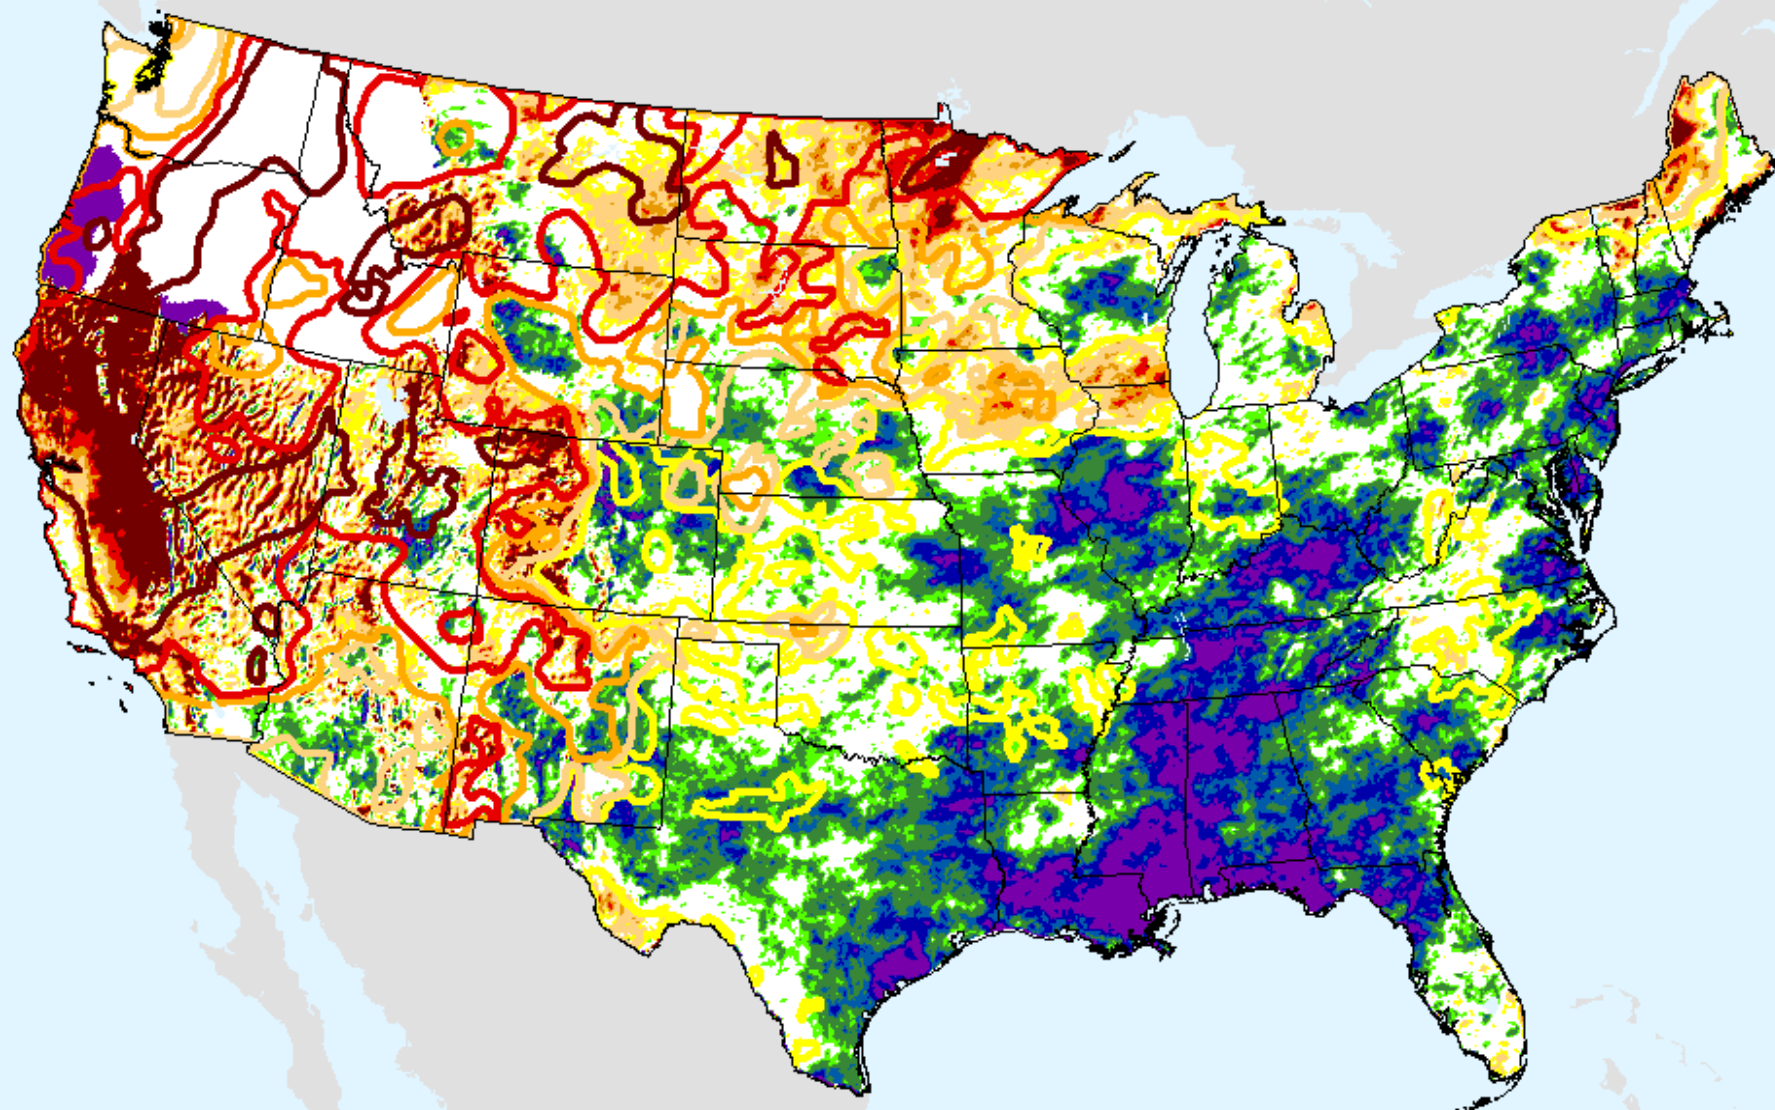

USDM for: Sep. 7, 2021

SPEI (USDM)

AHPS 6-month SPEI

As of: Tuesday, September 21, 2021

SPEI (USDM)

AHPS 9-month SPEI

As of: Tuesday, September 21, 2021

USDM for: Sep. 7, 2021