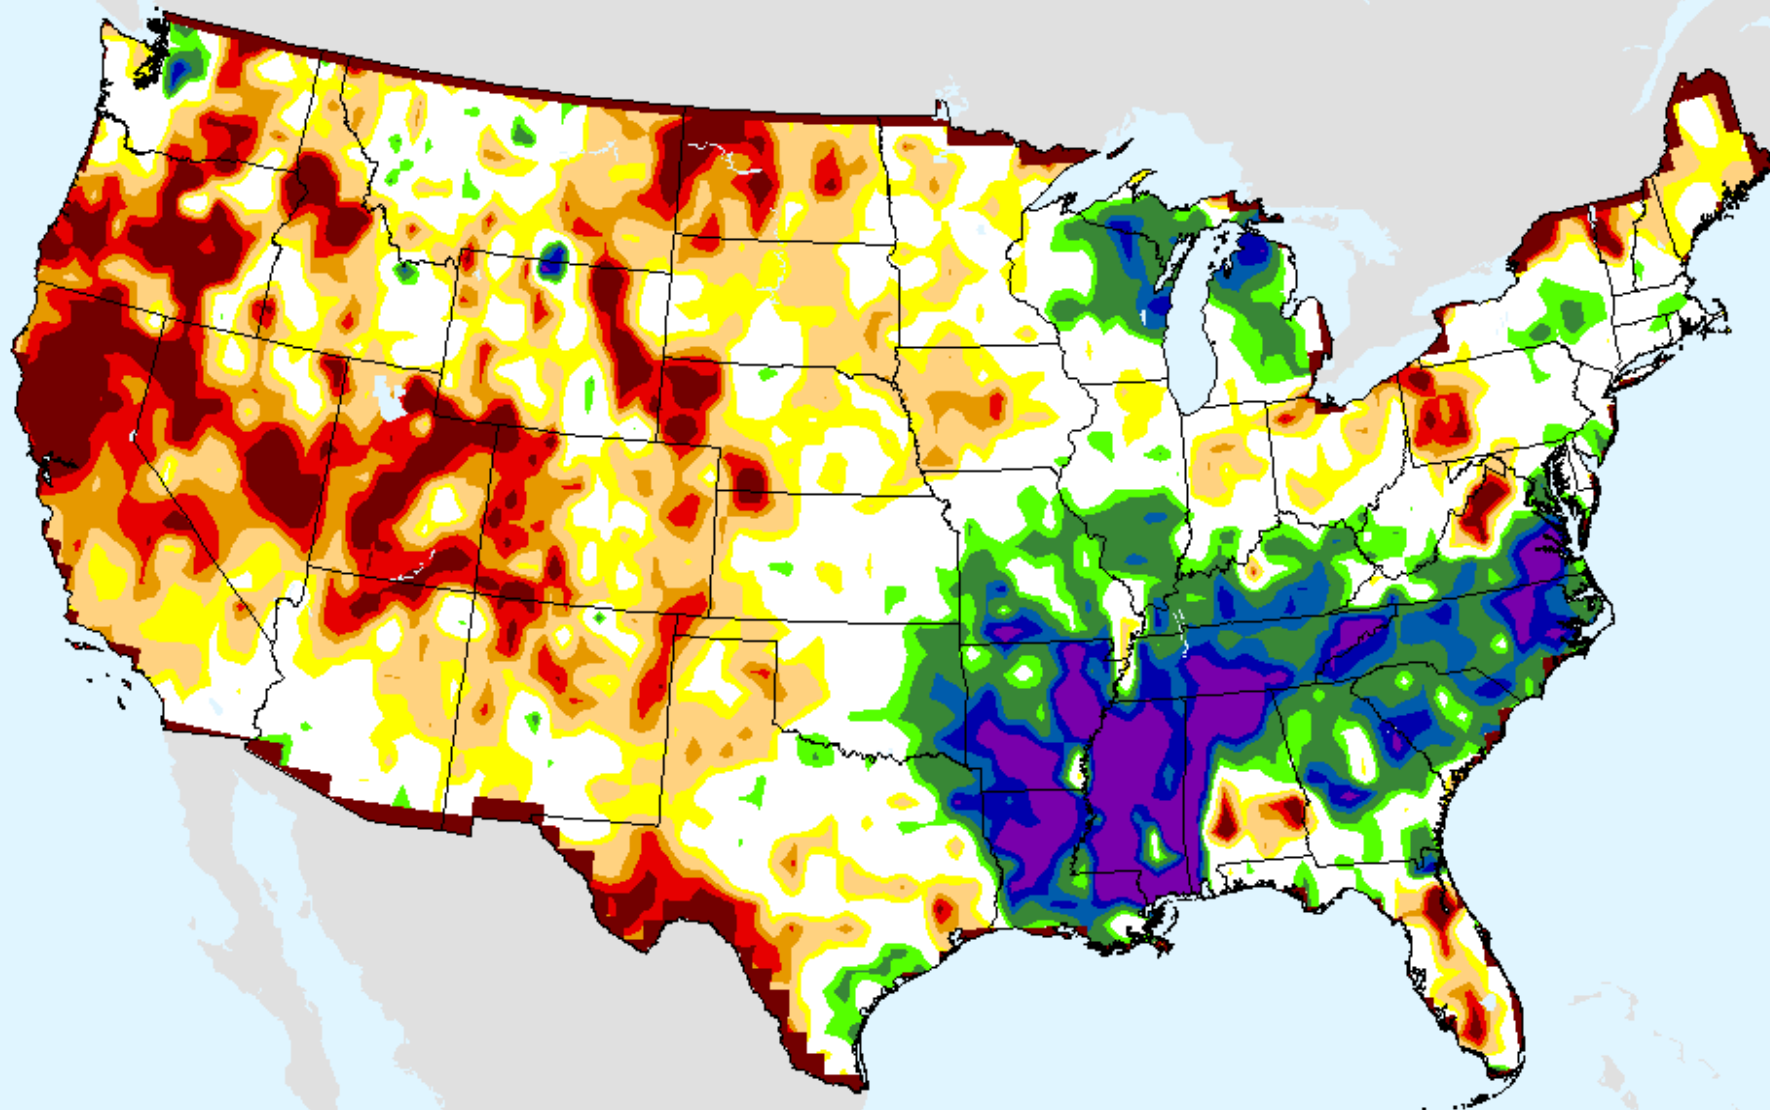

Vegetation Health Index

As of: Tuesday, September 21, 2021

USDM for: Sep. 7, 2021

Vegetation Health Index

As of: Tuesday, September 21, 2021

VHI

- 85 - 100
- 73 - 84
- 61 - 72
- 49 - 60
- 37 - 48
- 25 - 36
- 13 - 24
- 7 - 12
- 1 - 6