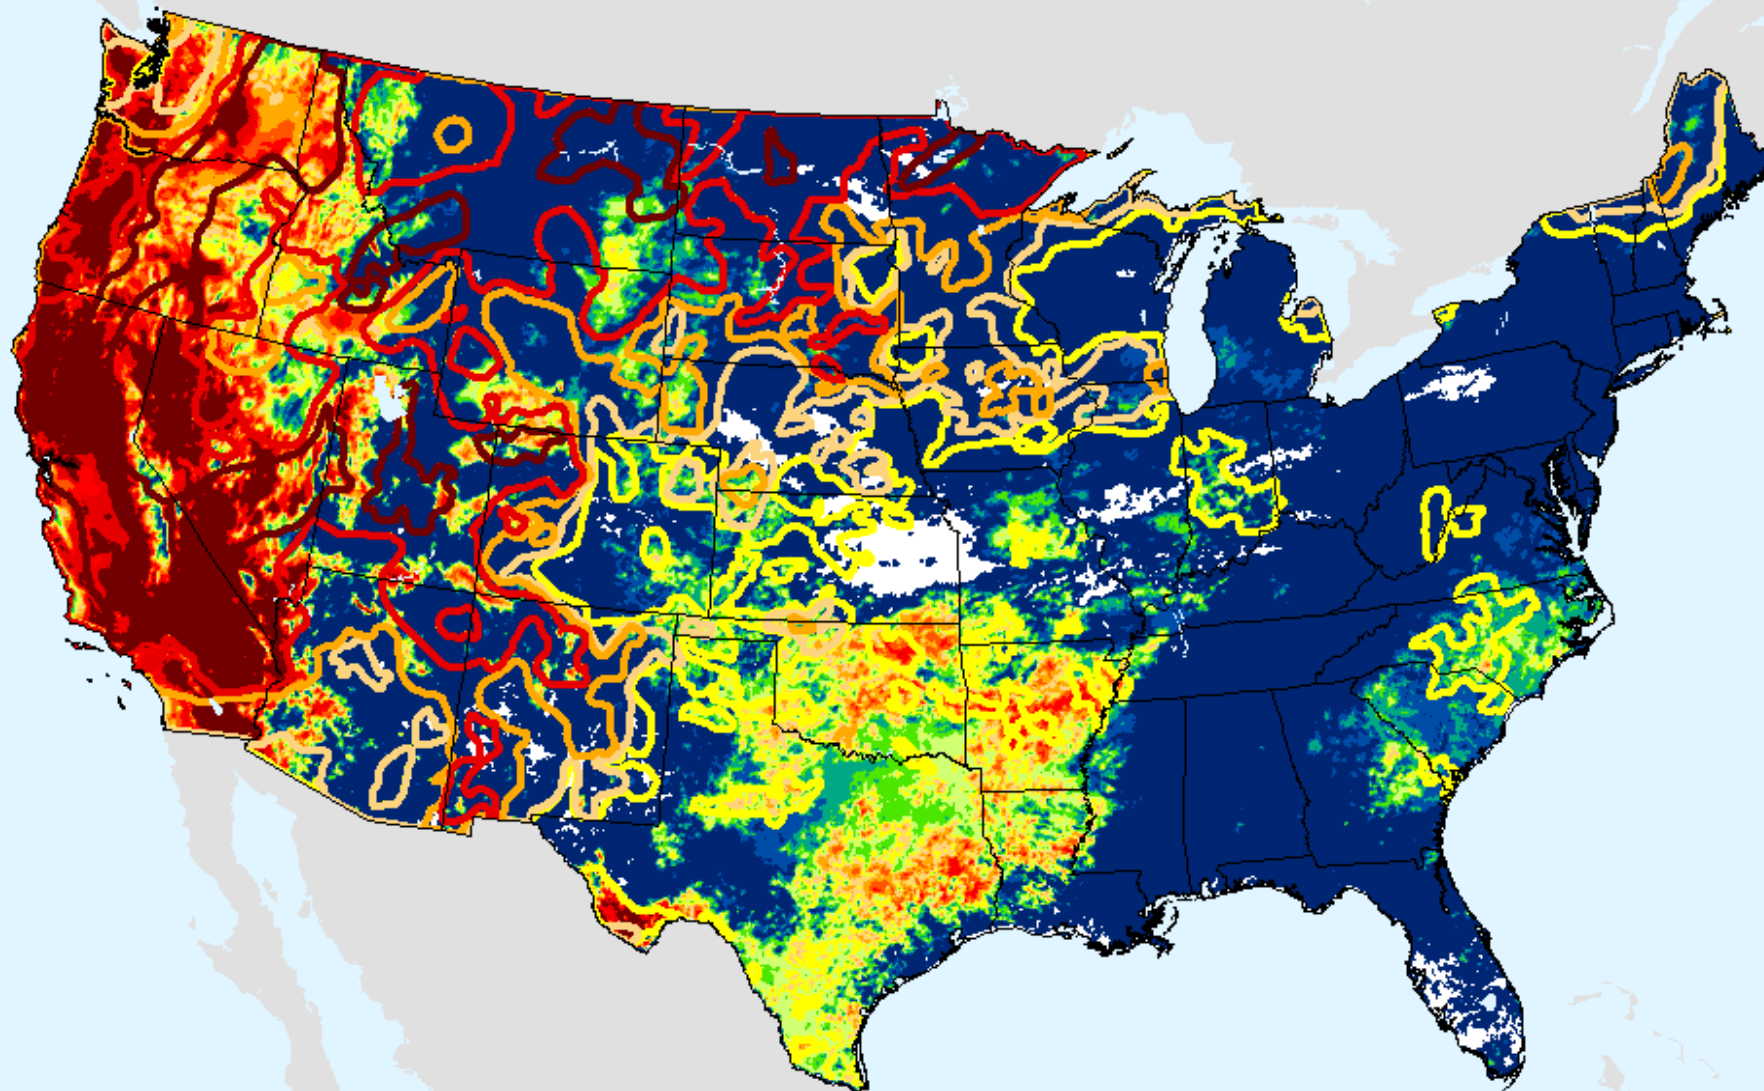

USDM for: Sep. 7, 2021

GFS (00z) 7-Day Max Temp Forecast

As of: Tuesday, September 21, 2021

Keetch-Byram Drought Index (KBDI)

As of: Tuesday, September 21, 2021

USDM for: Sep. 7, 2021

Keetch-Byram Drought Index (KBDI)