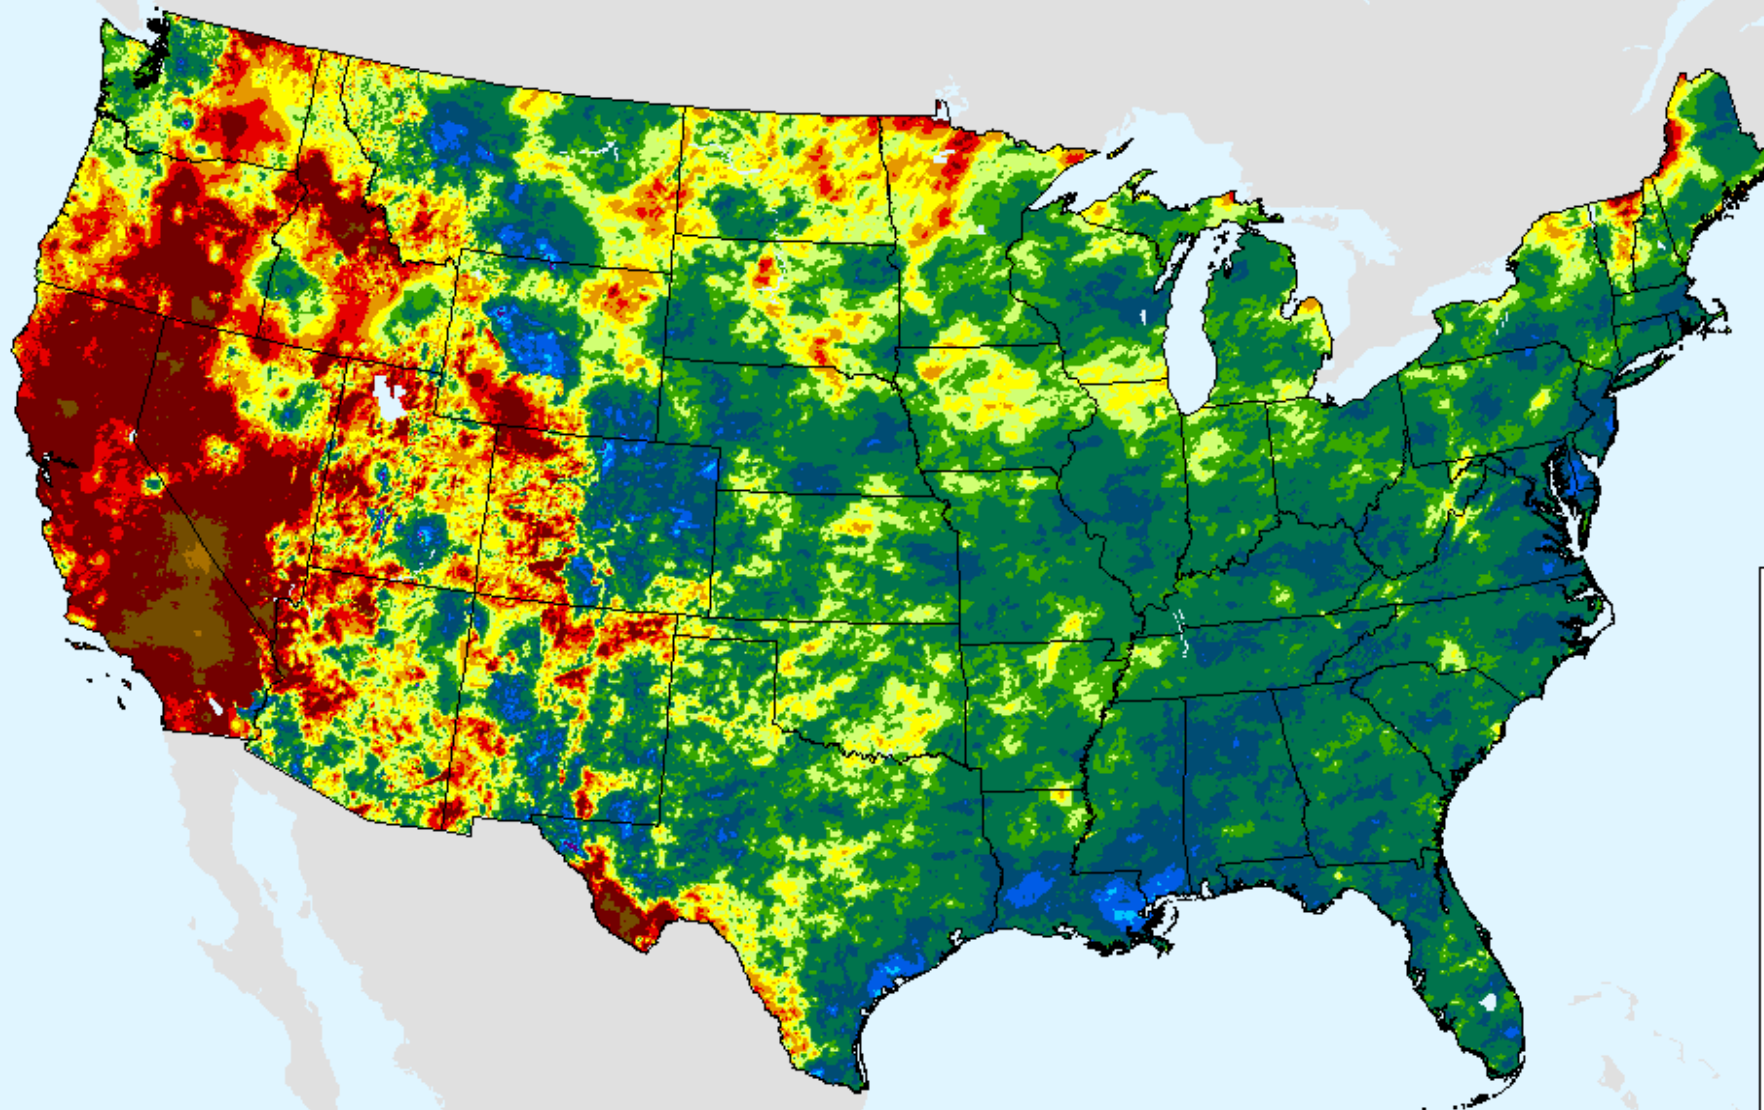

AHPS Water-Year Pct of Normal Pcp

As of: Tuesday, September 21, 2021

Percent

- 500
- 400
- 350
- 300
- 250
- 200
- 175
- 150
- 125
- 100
- 90
- 80
- 70
- 60
- 50
- 25
- 10
- 1
- 0