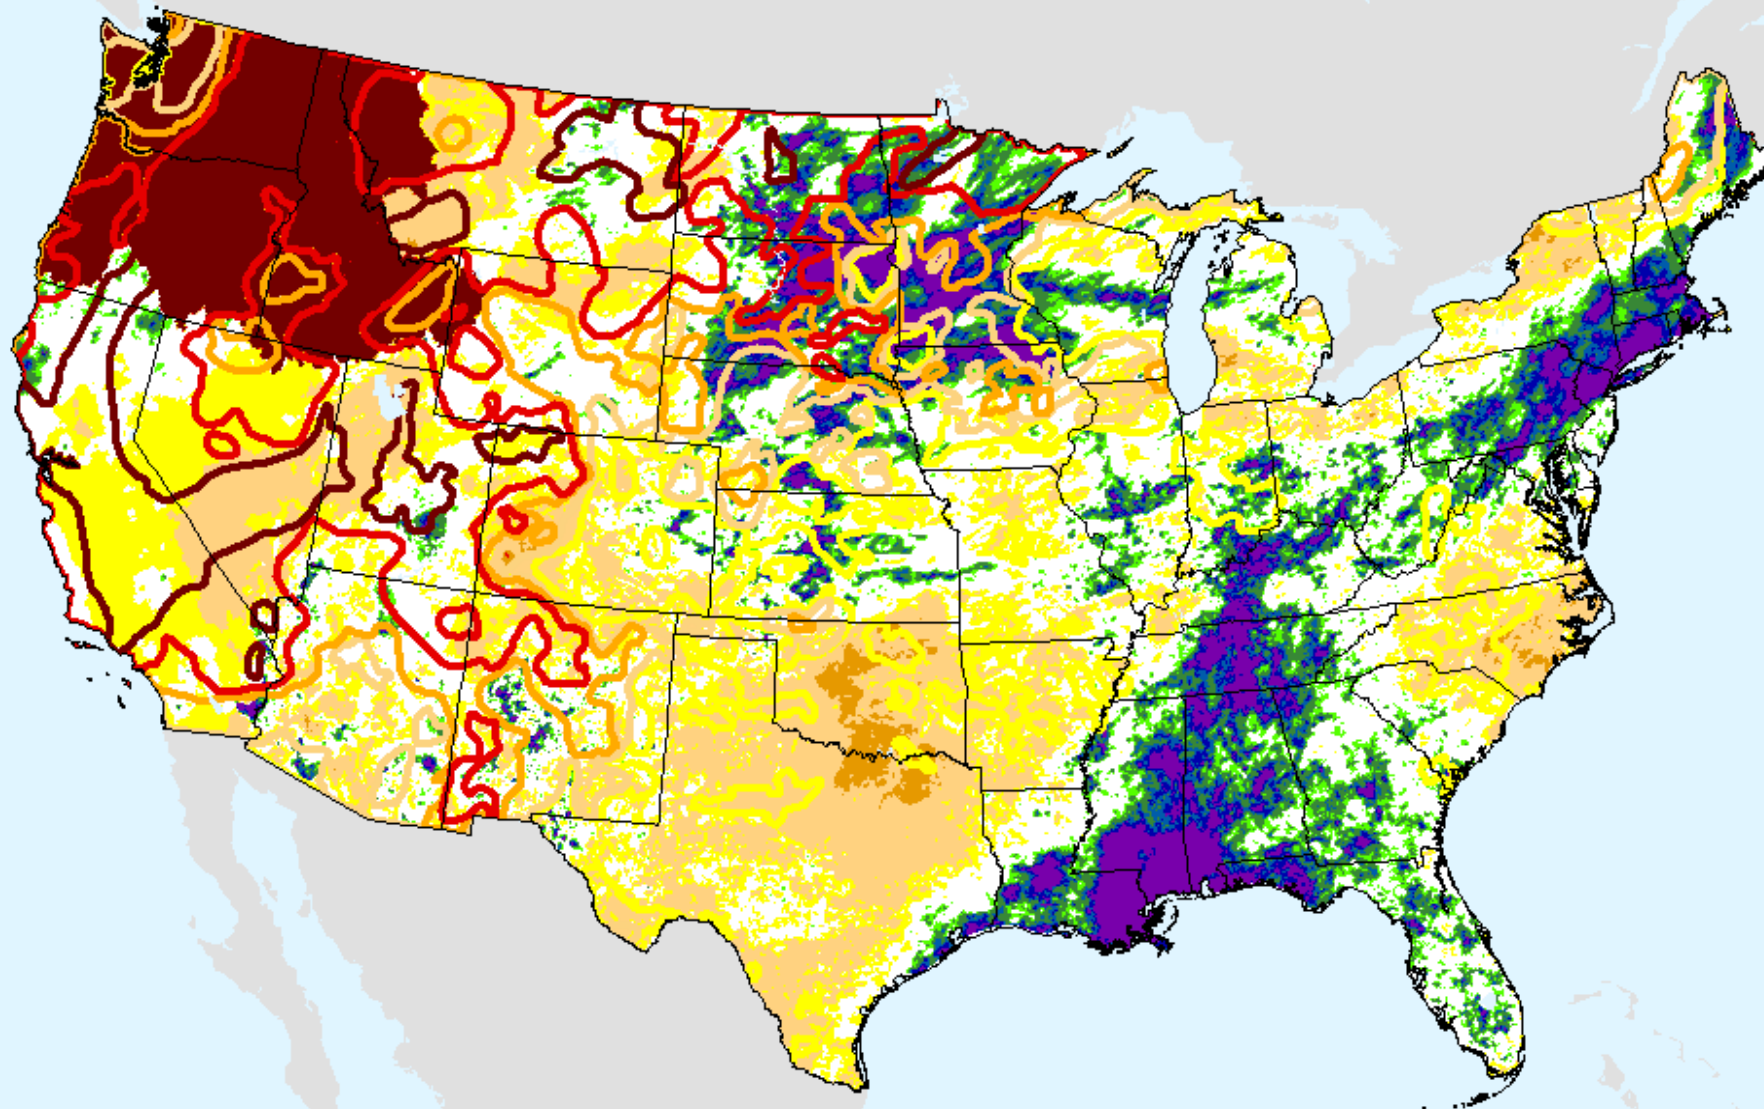

AHPS 1-month SPI

As of: Tuesday, September 21, 2021

USDM for: Sep. 7, 2021

SPI (USDM)