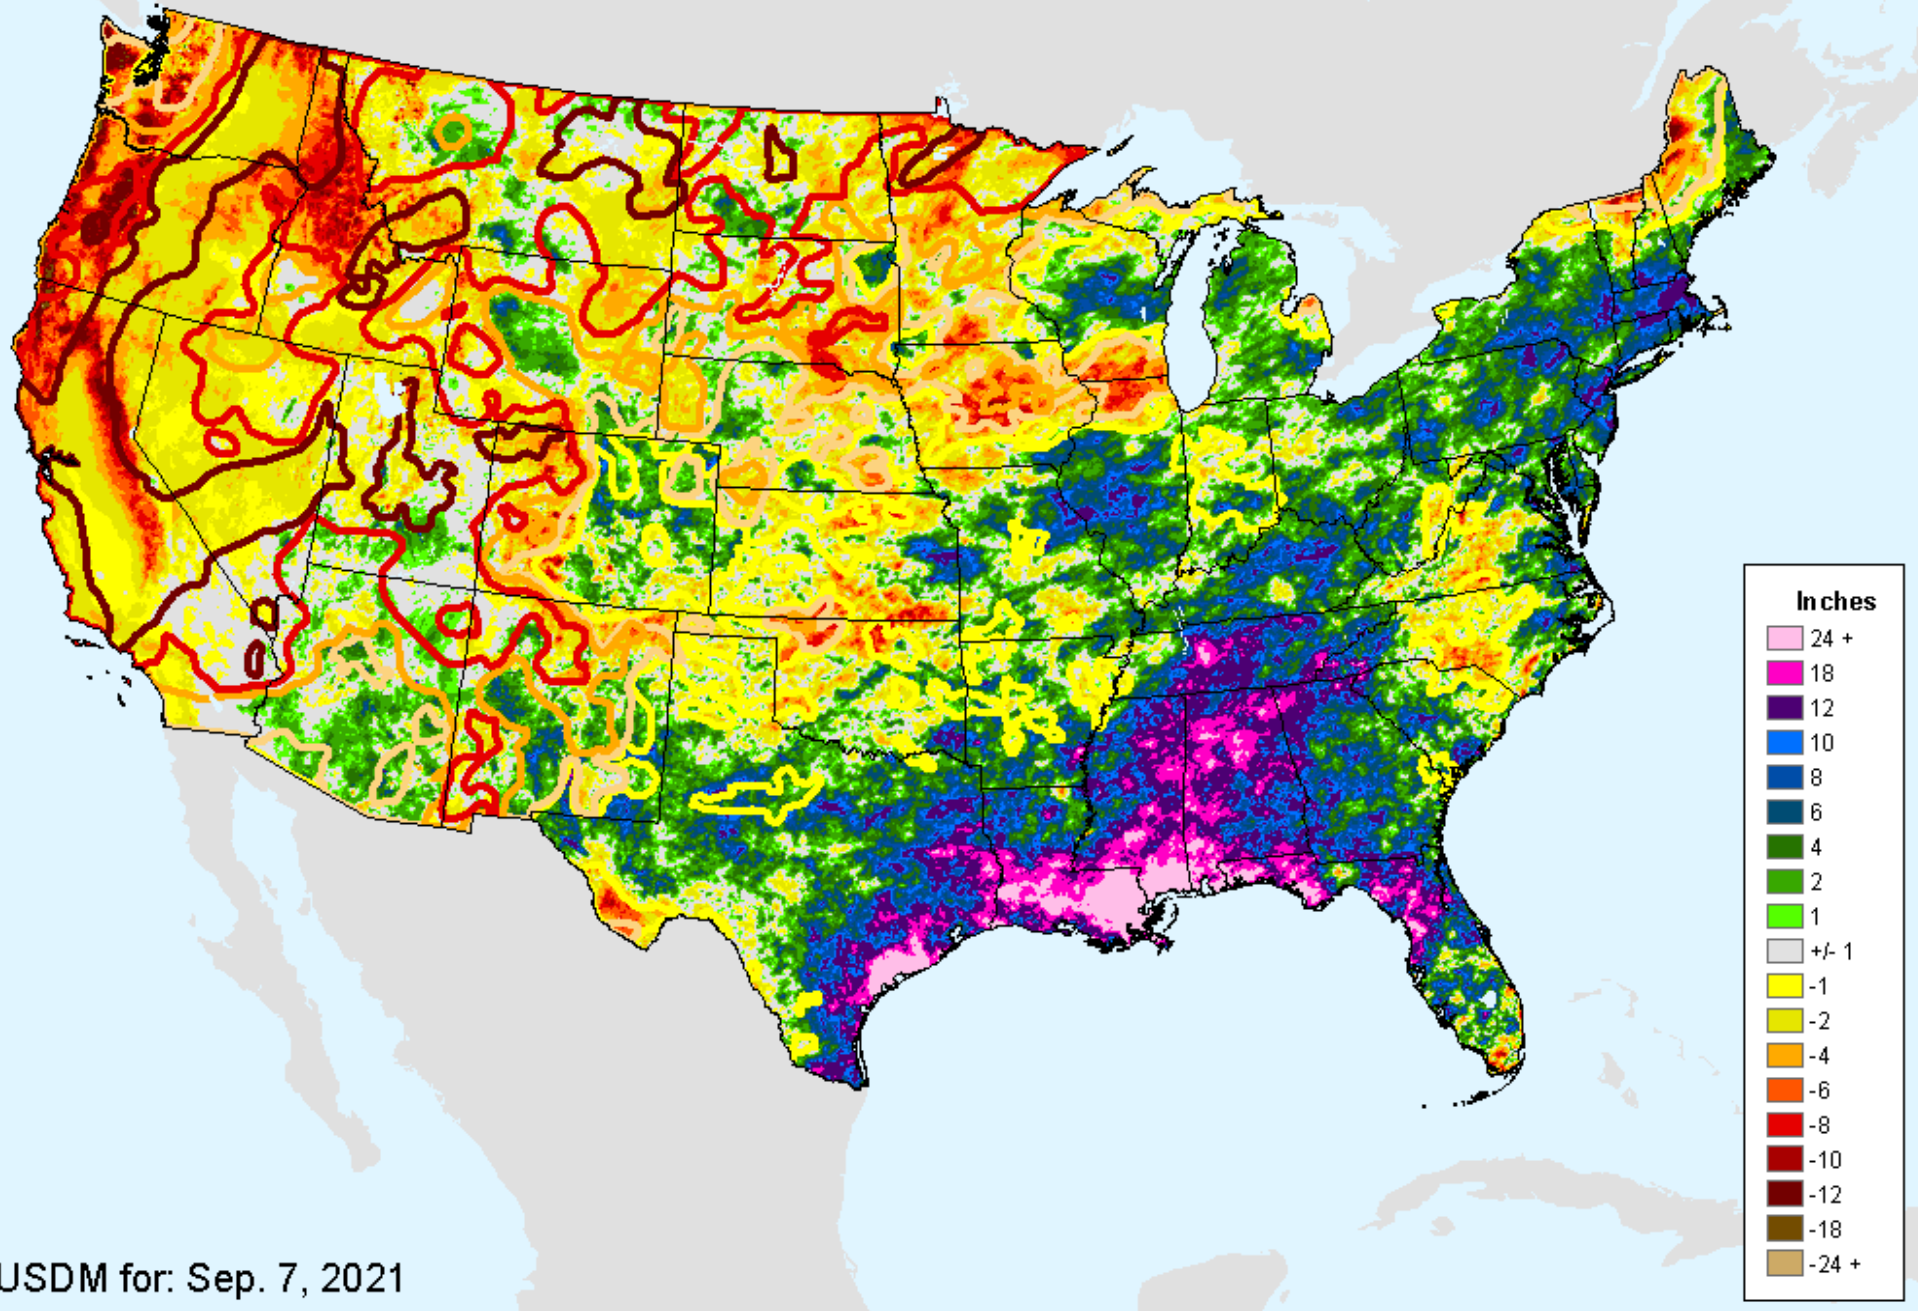

AHPS 180-Day Precip Departure

As of: Tuesday, September 21, 2021

USDM for: Sep. 7, 2021