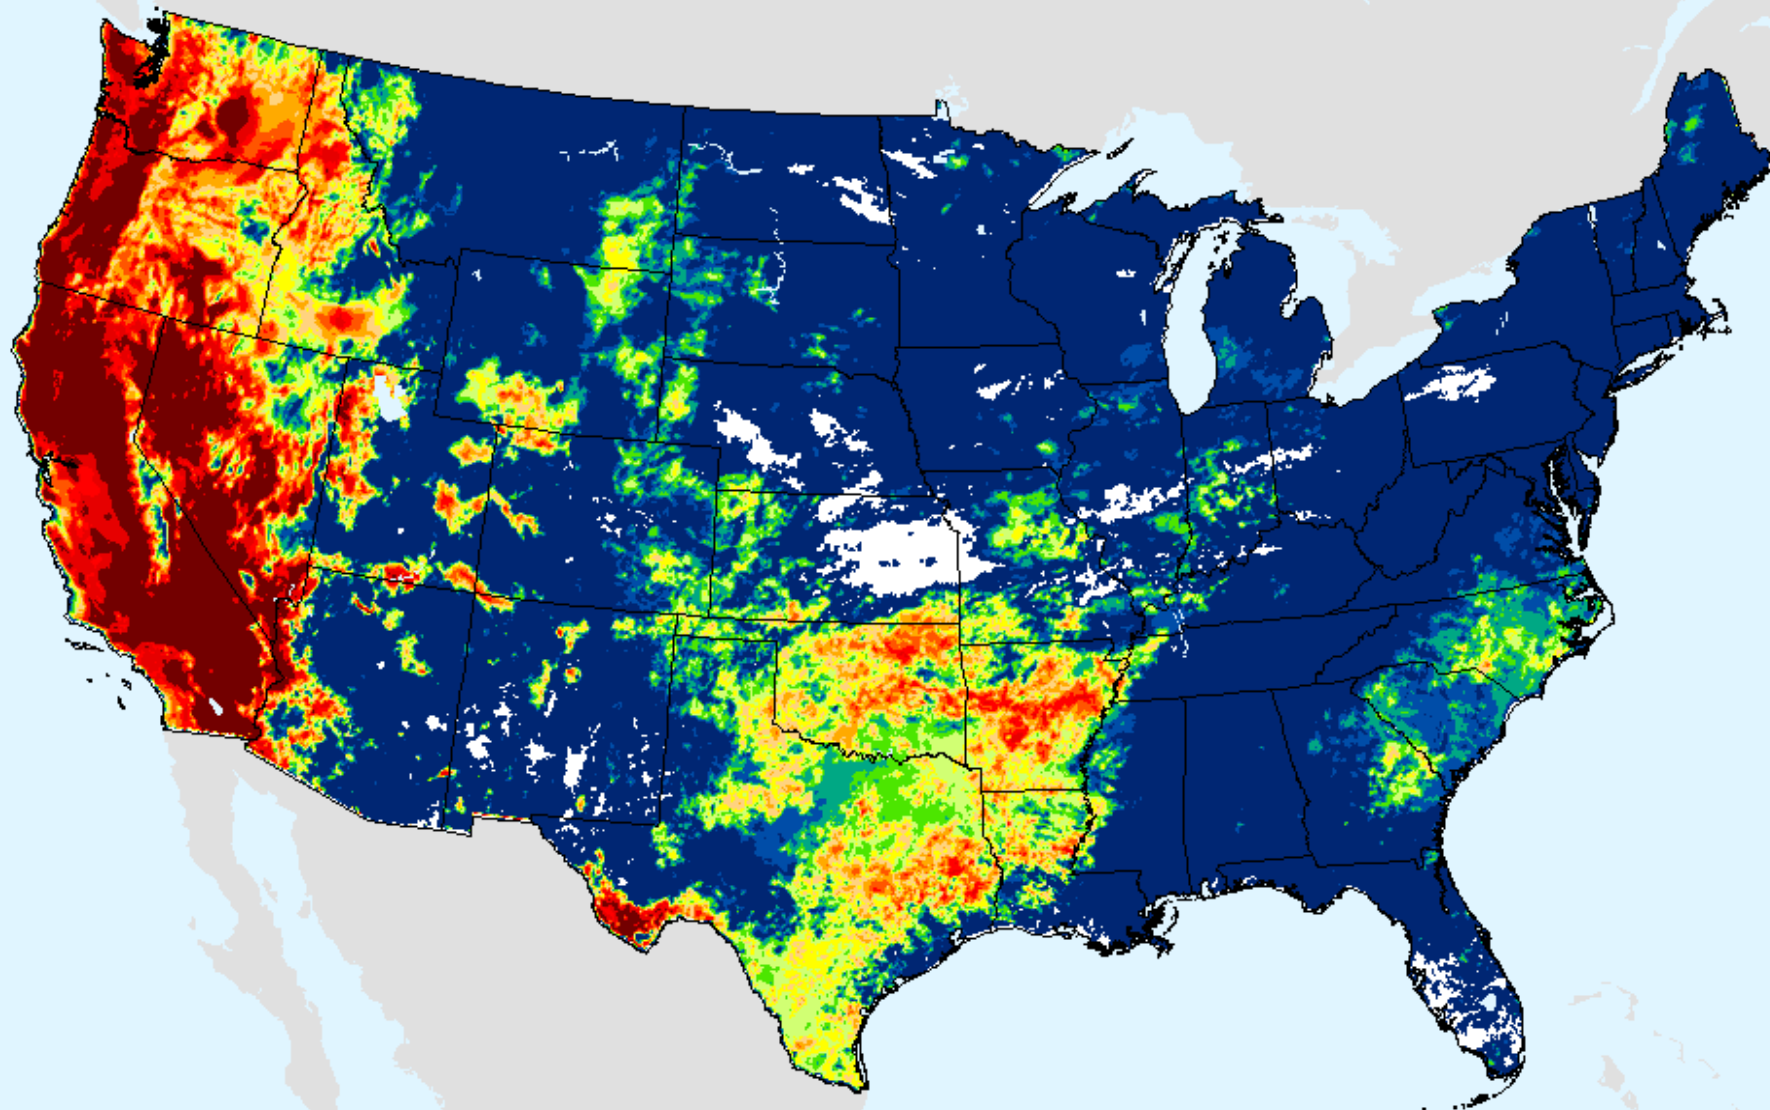

Keetch-Byram Drought Index (KBDI)

As of: Tuesday, September 21, 2021