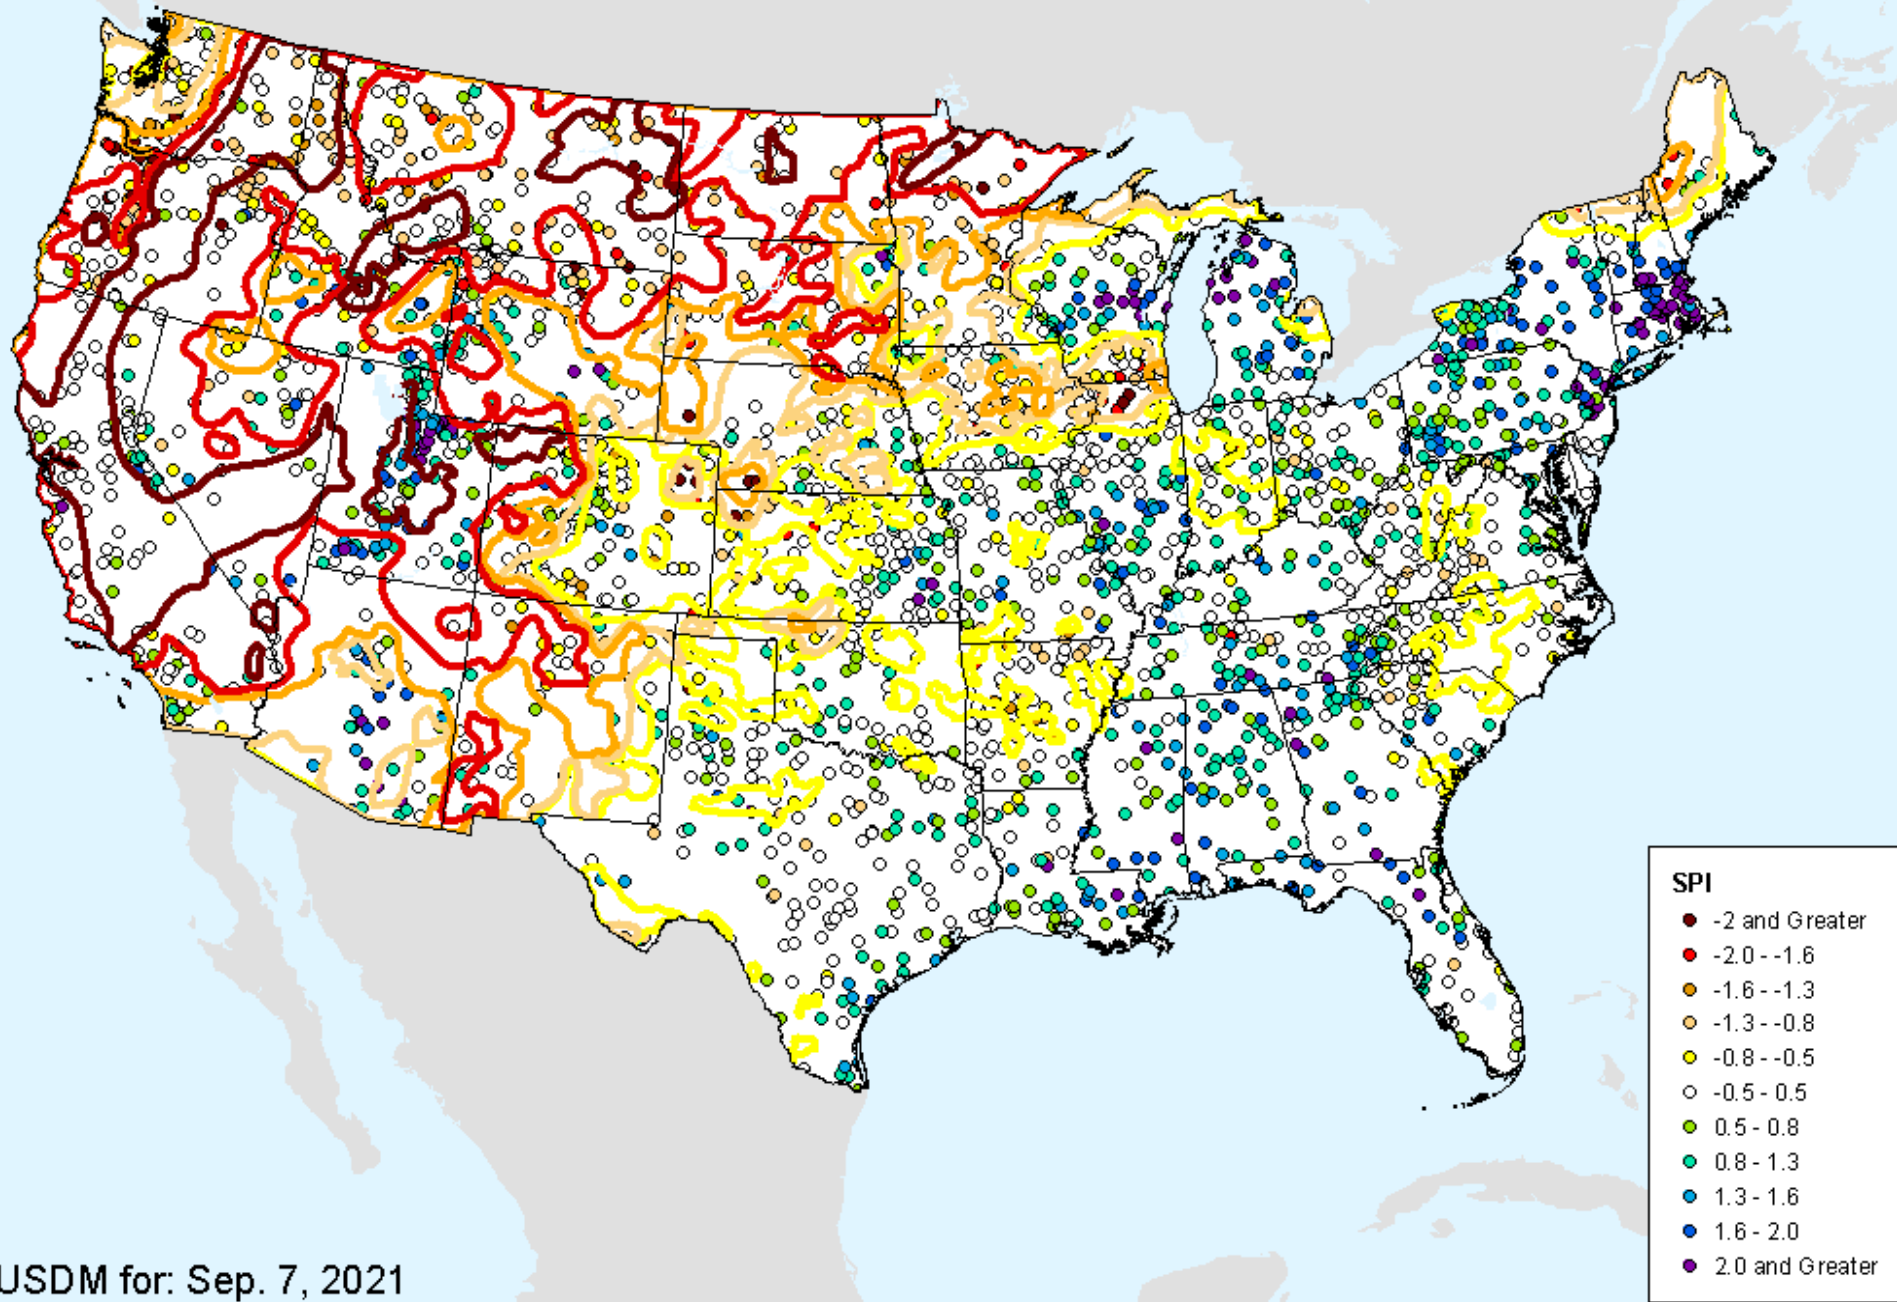

HPRCC 3-month SPI

As of: Tuesday, September 21, 2021

USDM for: Sep. 7, 2021