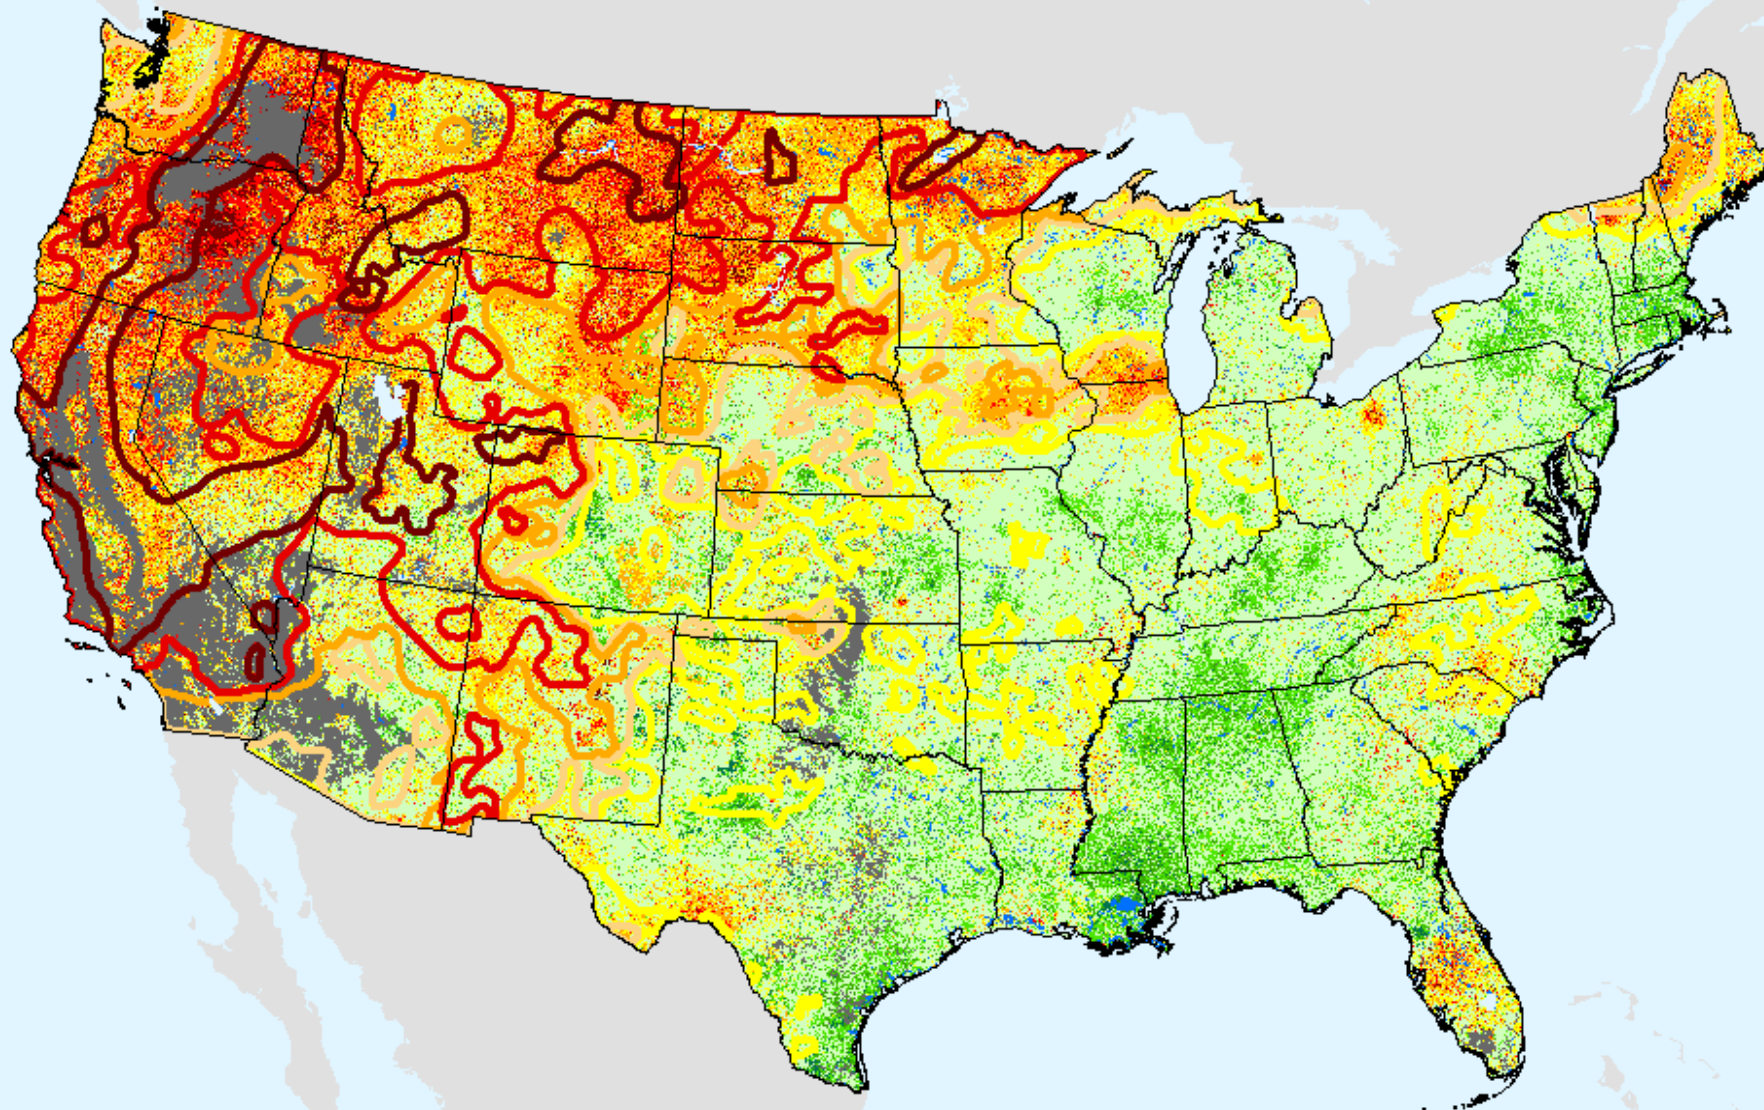

EDDI 12-week

As of: Tuesday, September 21, 2021

USDM for: Sep. 7, 2021

EDDI 12-week

As of: Tuesday, September 21, 2021

Vegetation Drought Response Index (VegDRI)

As of: Tuesday, September 21, 2021

USDM for: Sep. 7, 2021