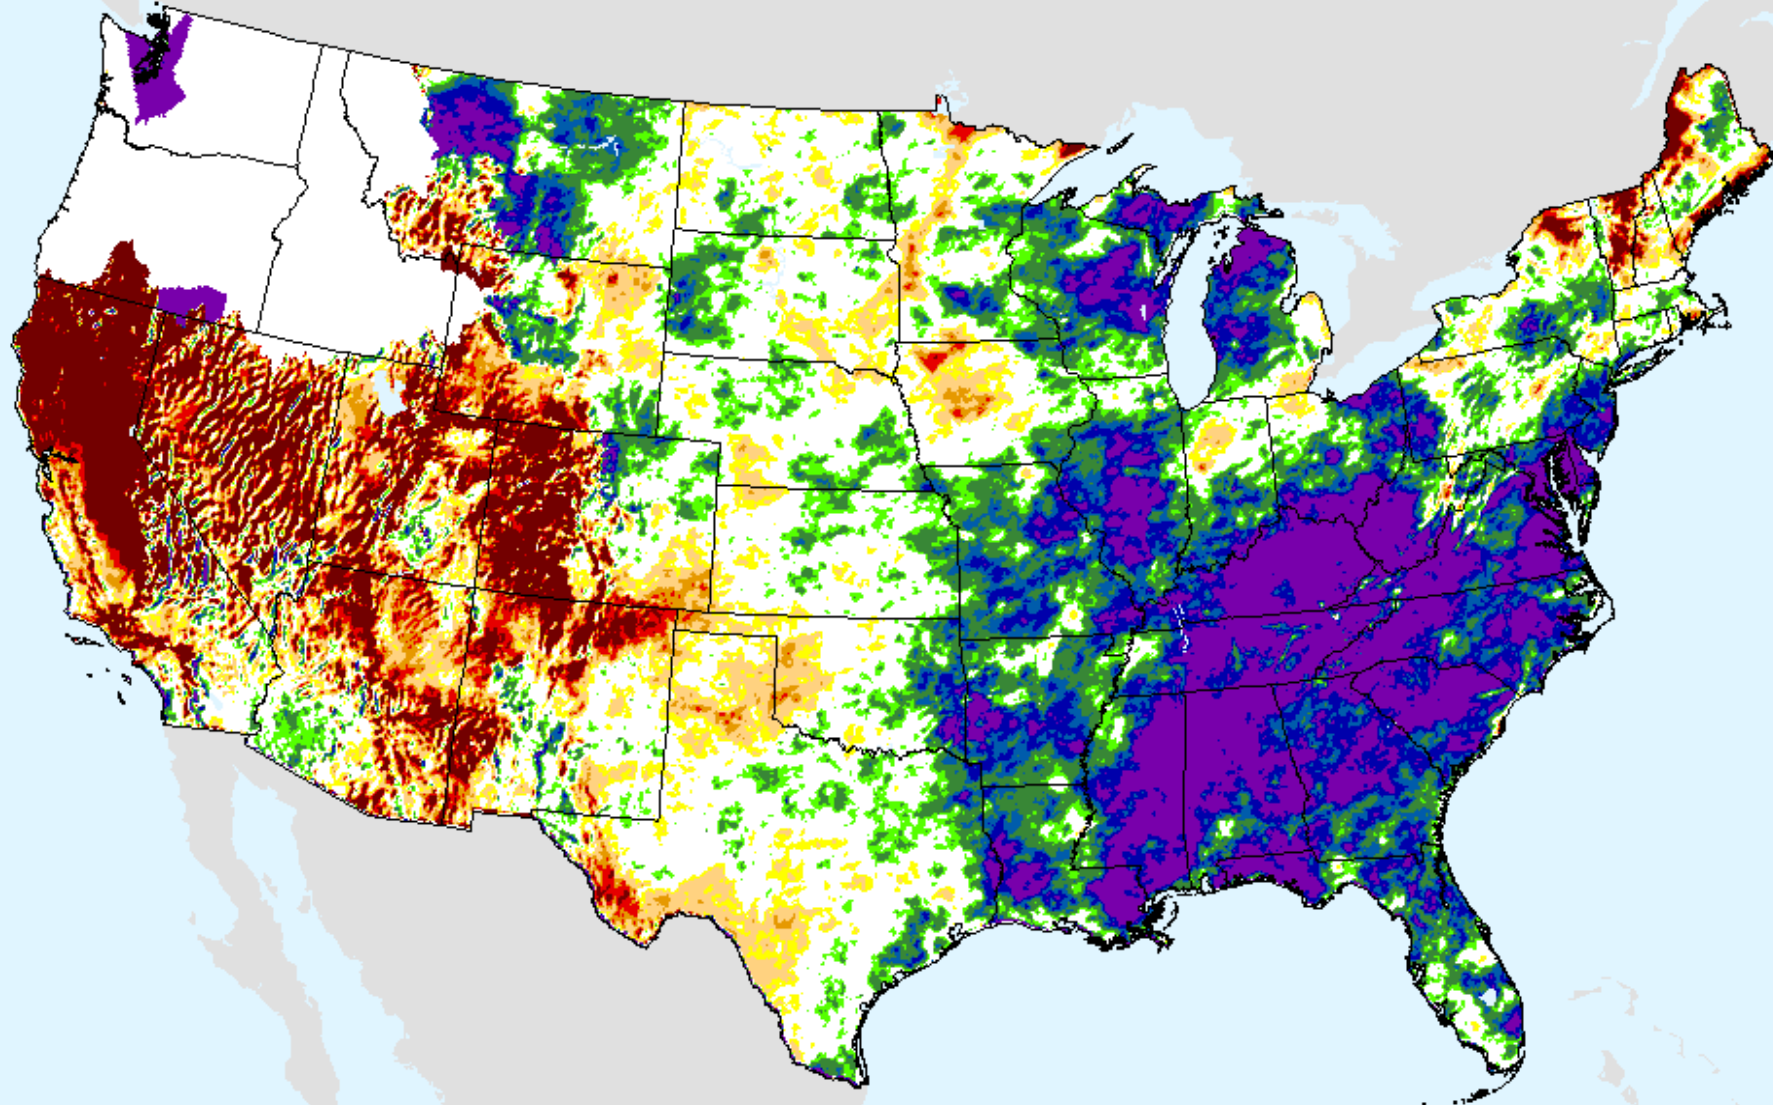

AHPS 24-month SPEI

As of: Tuesday, September 21, 2021

SPEI (USDM)