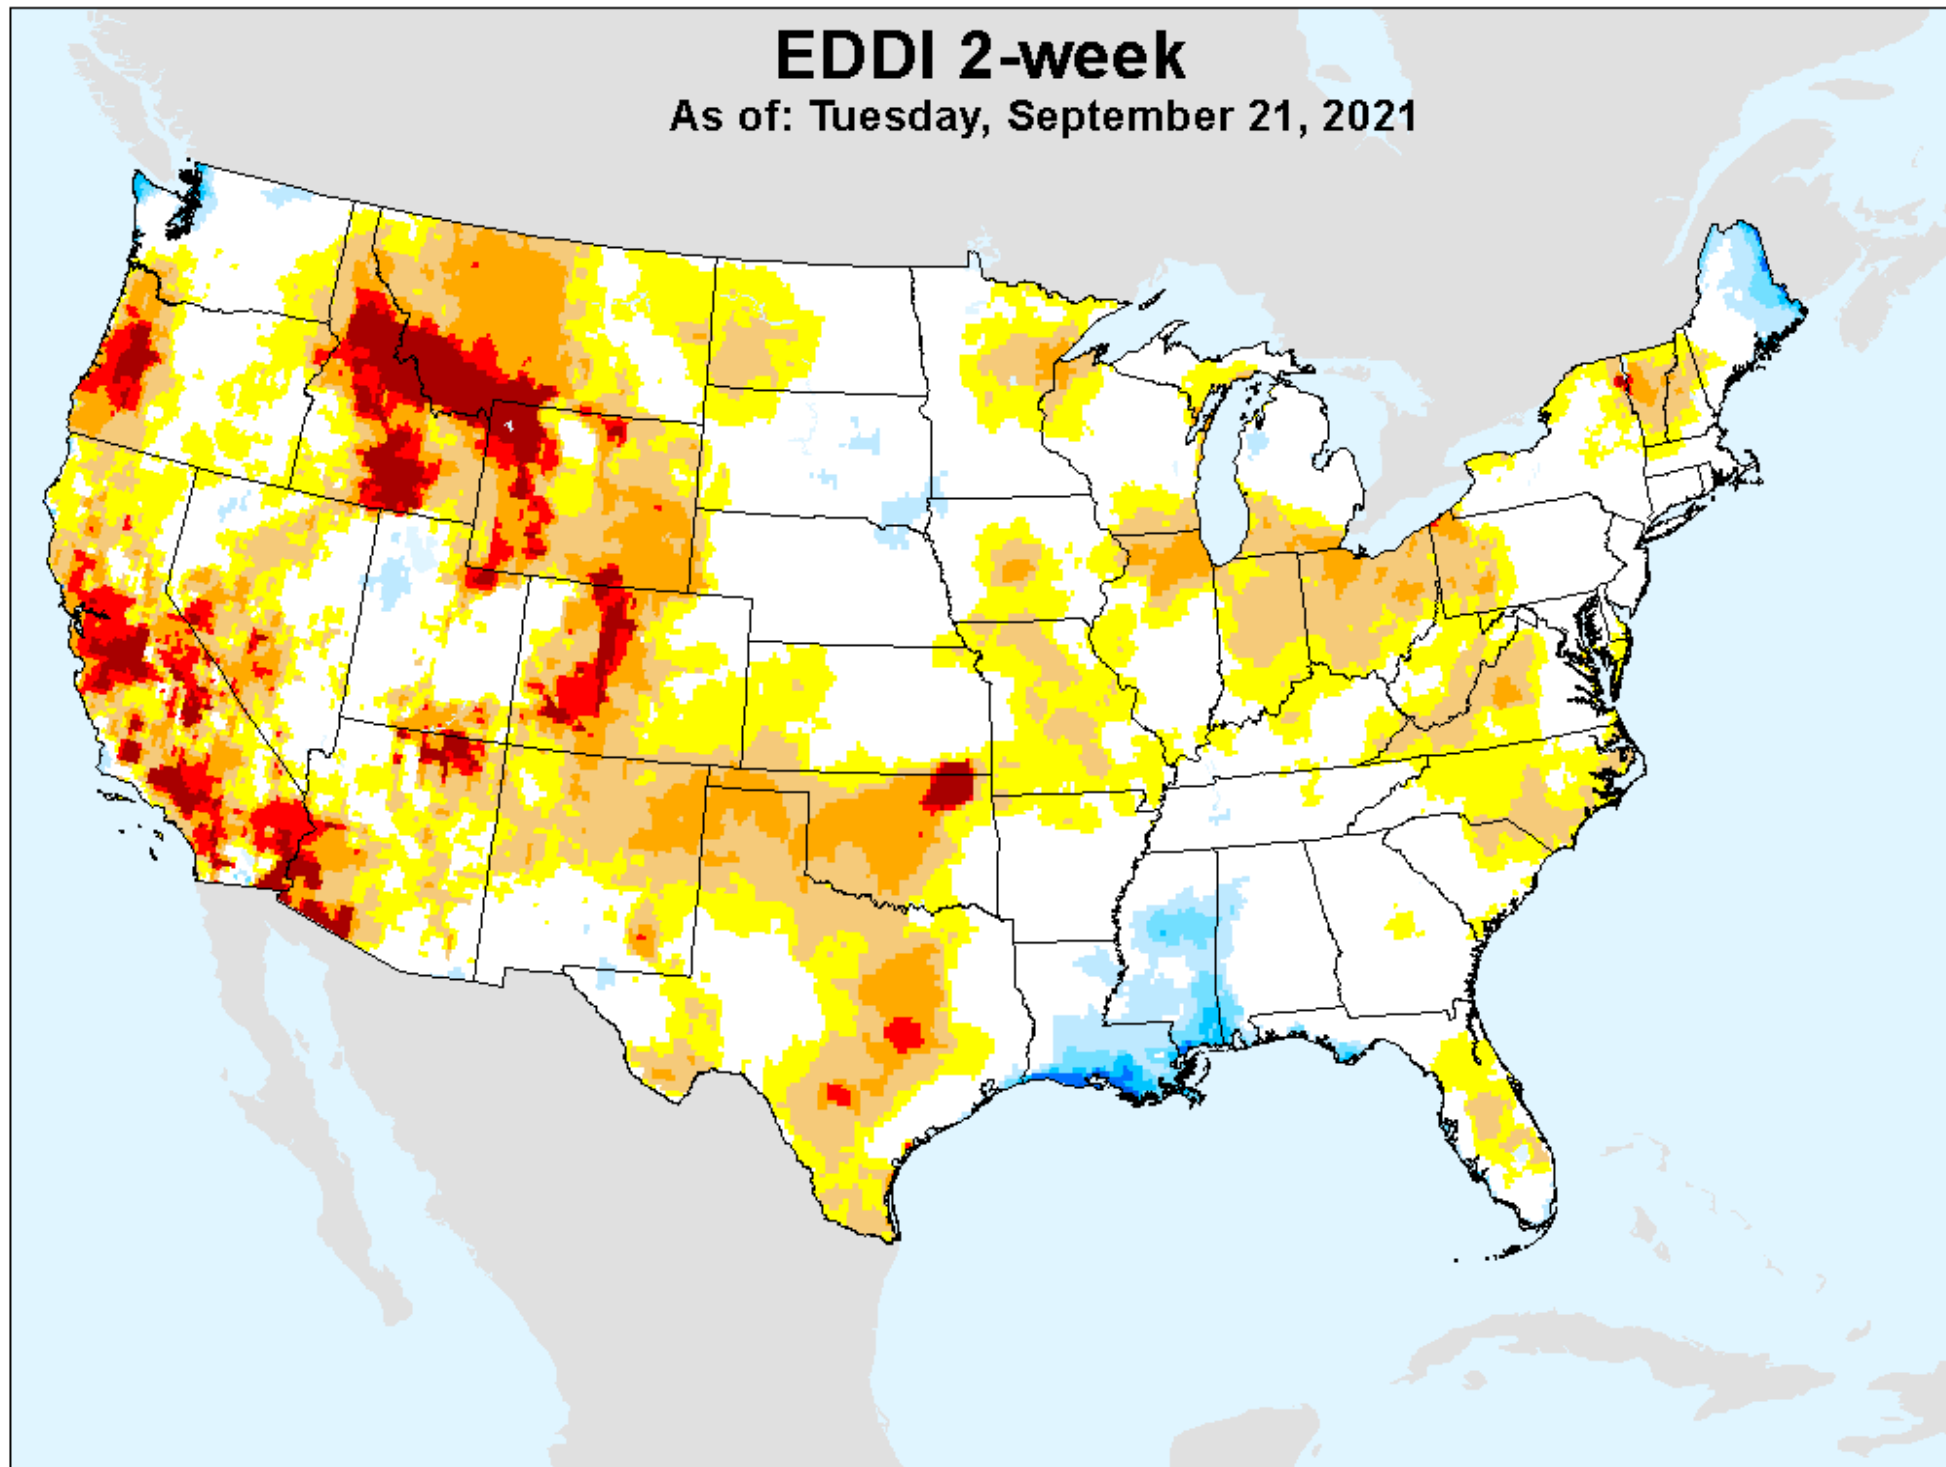

EDDI 2-week

As of: Tuesday, September 21, 2021