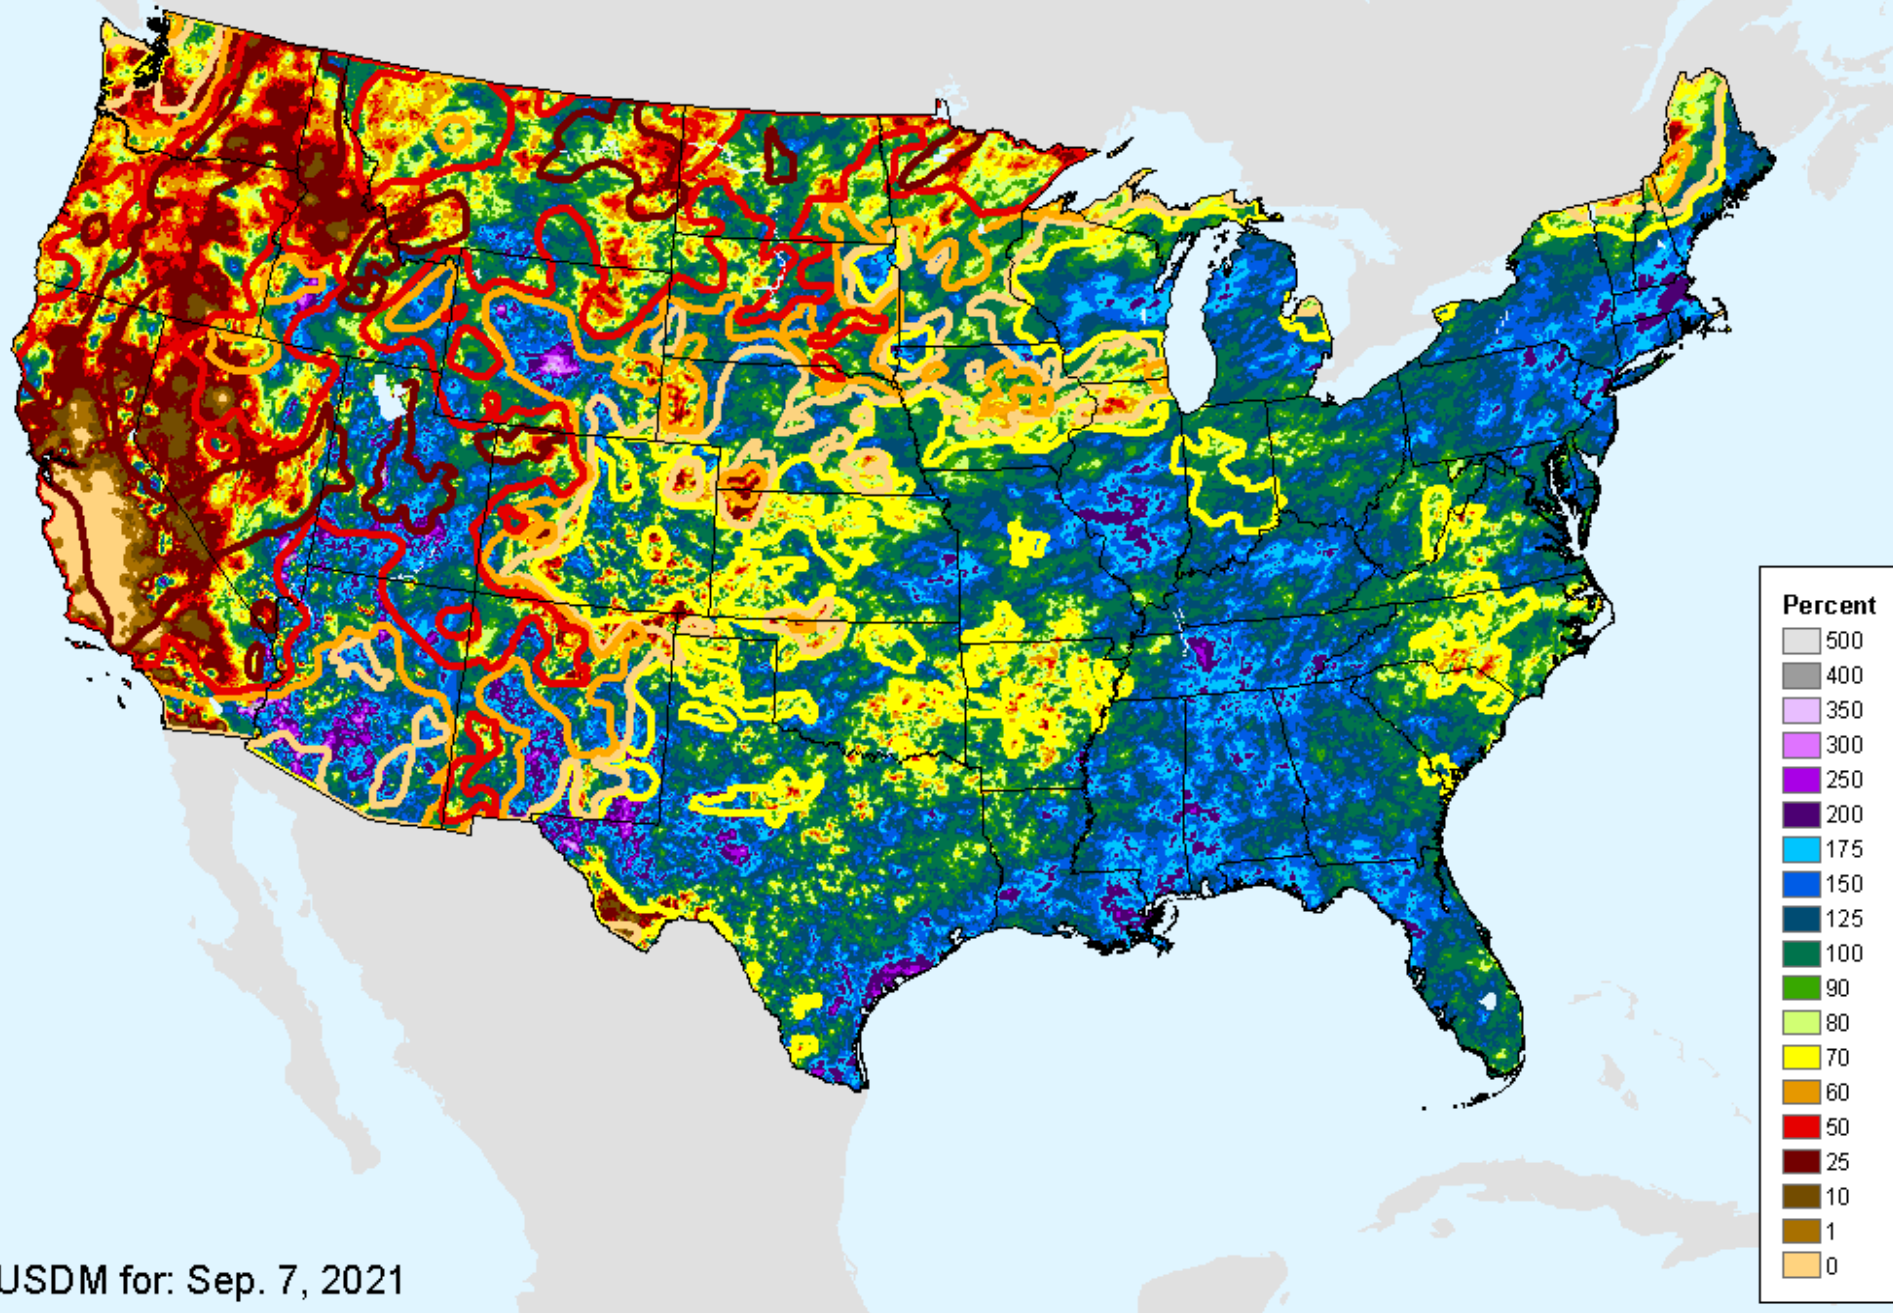

AHPS 90-Day Precip Departure

As of: Tuesday, September 21, 2021

USDM for: Sep. 7, 2021

AHPS 90-Day Precip Departure

As of: Tuesday, September 21, 2021

AHPS 90-Day Pct of Normal Pcp

As of: Tuesday, September 21, 2021