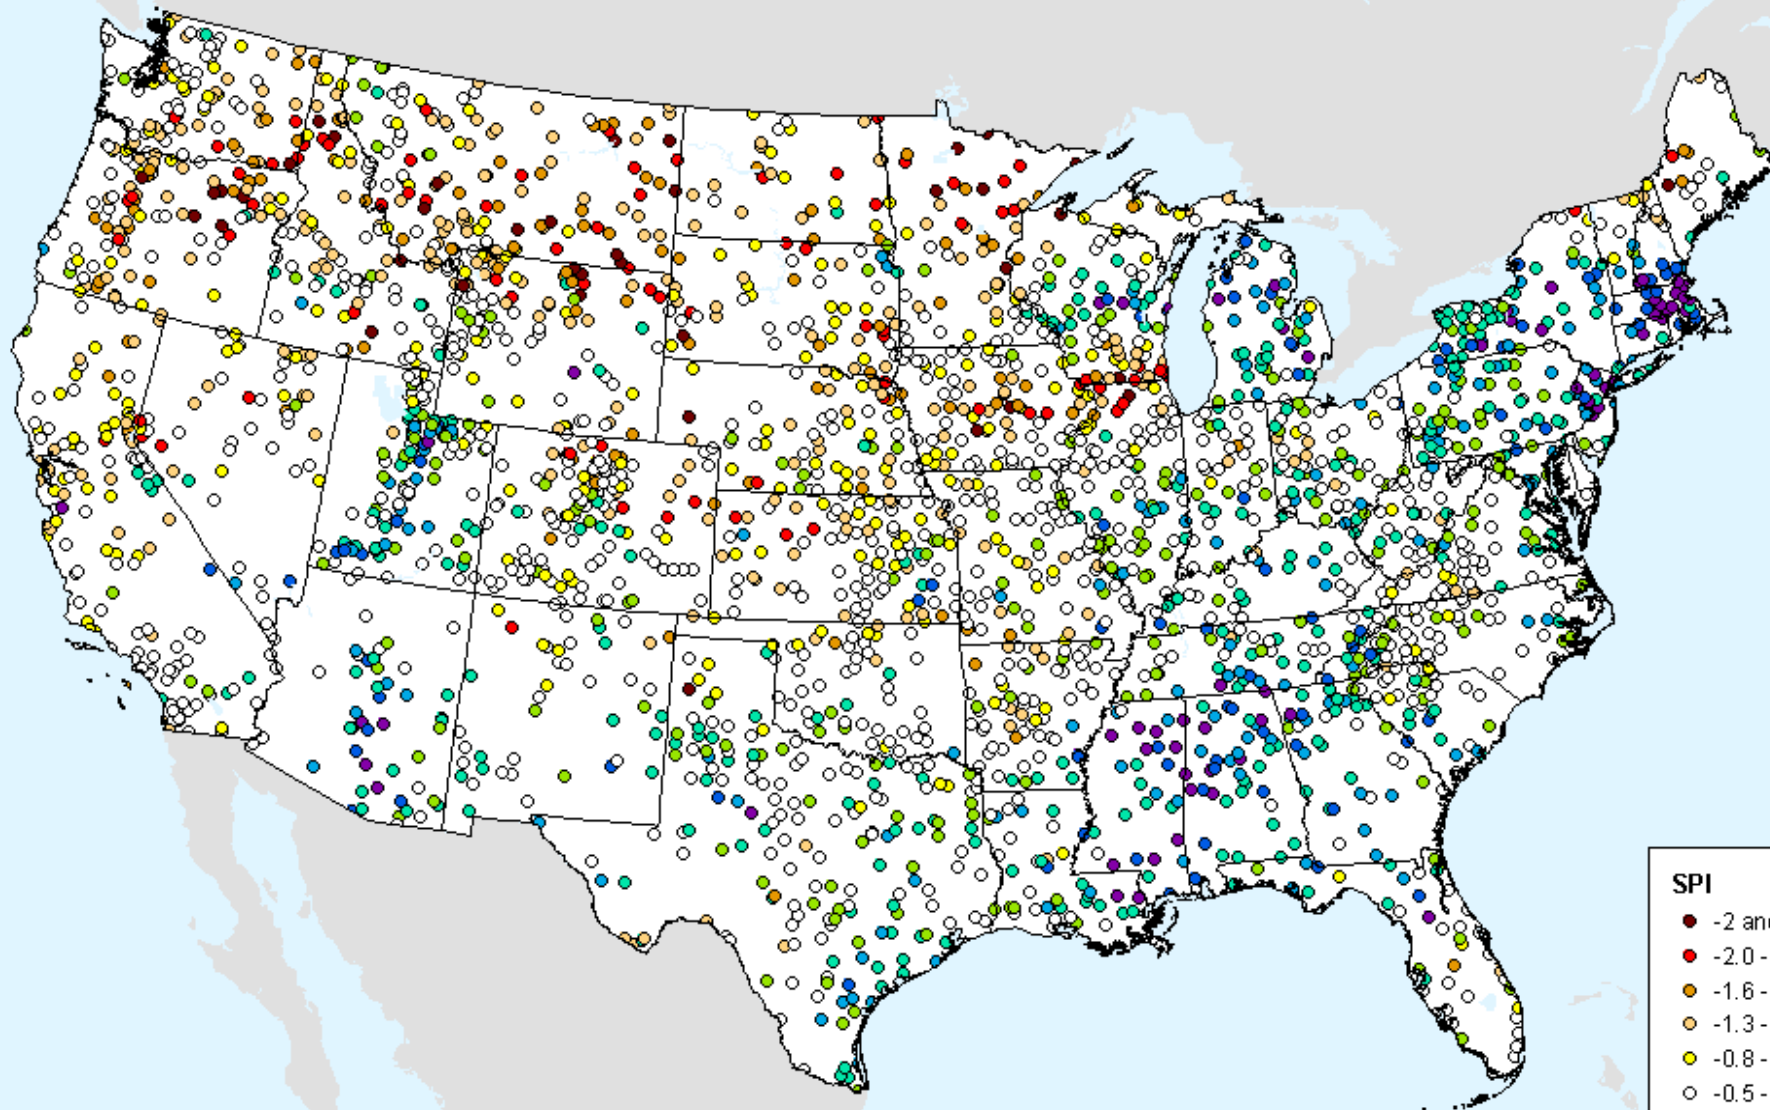

HPRCC 4-month SPI

As of: Tuesday, September 21, 2021

USDM for: Sep. 7, 2021

HPRCC 4-month SPI

As of: Tuesday, September 21, 2021

SPI

- -2 and Greater
- -2.0--1.6
- -1.6--1.3
- -1.3--0.8
- -0.8--0.5
- -0.5-0.5
- 0.5-0.8
- 0.8-1.3
- 1.3-1.6
- 1.6-2.0
- 2.0 and Greater