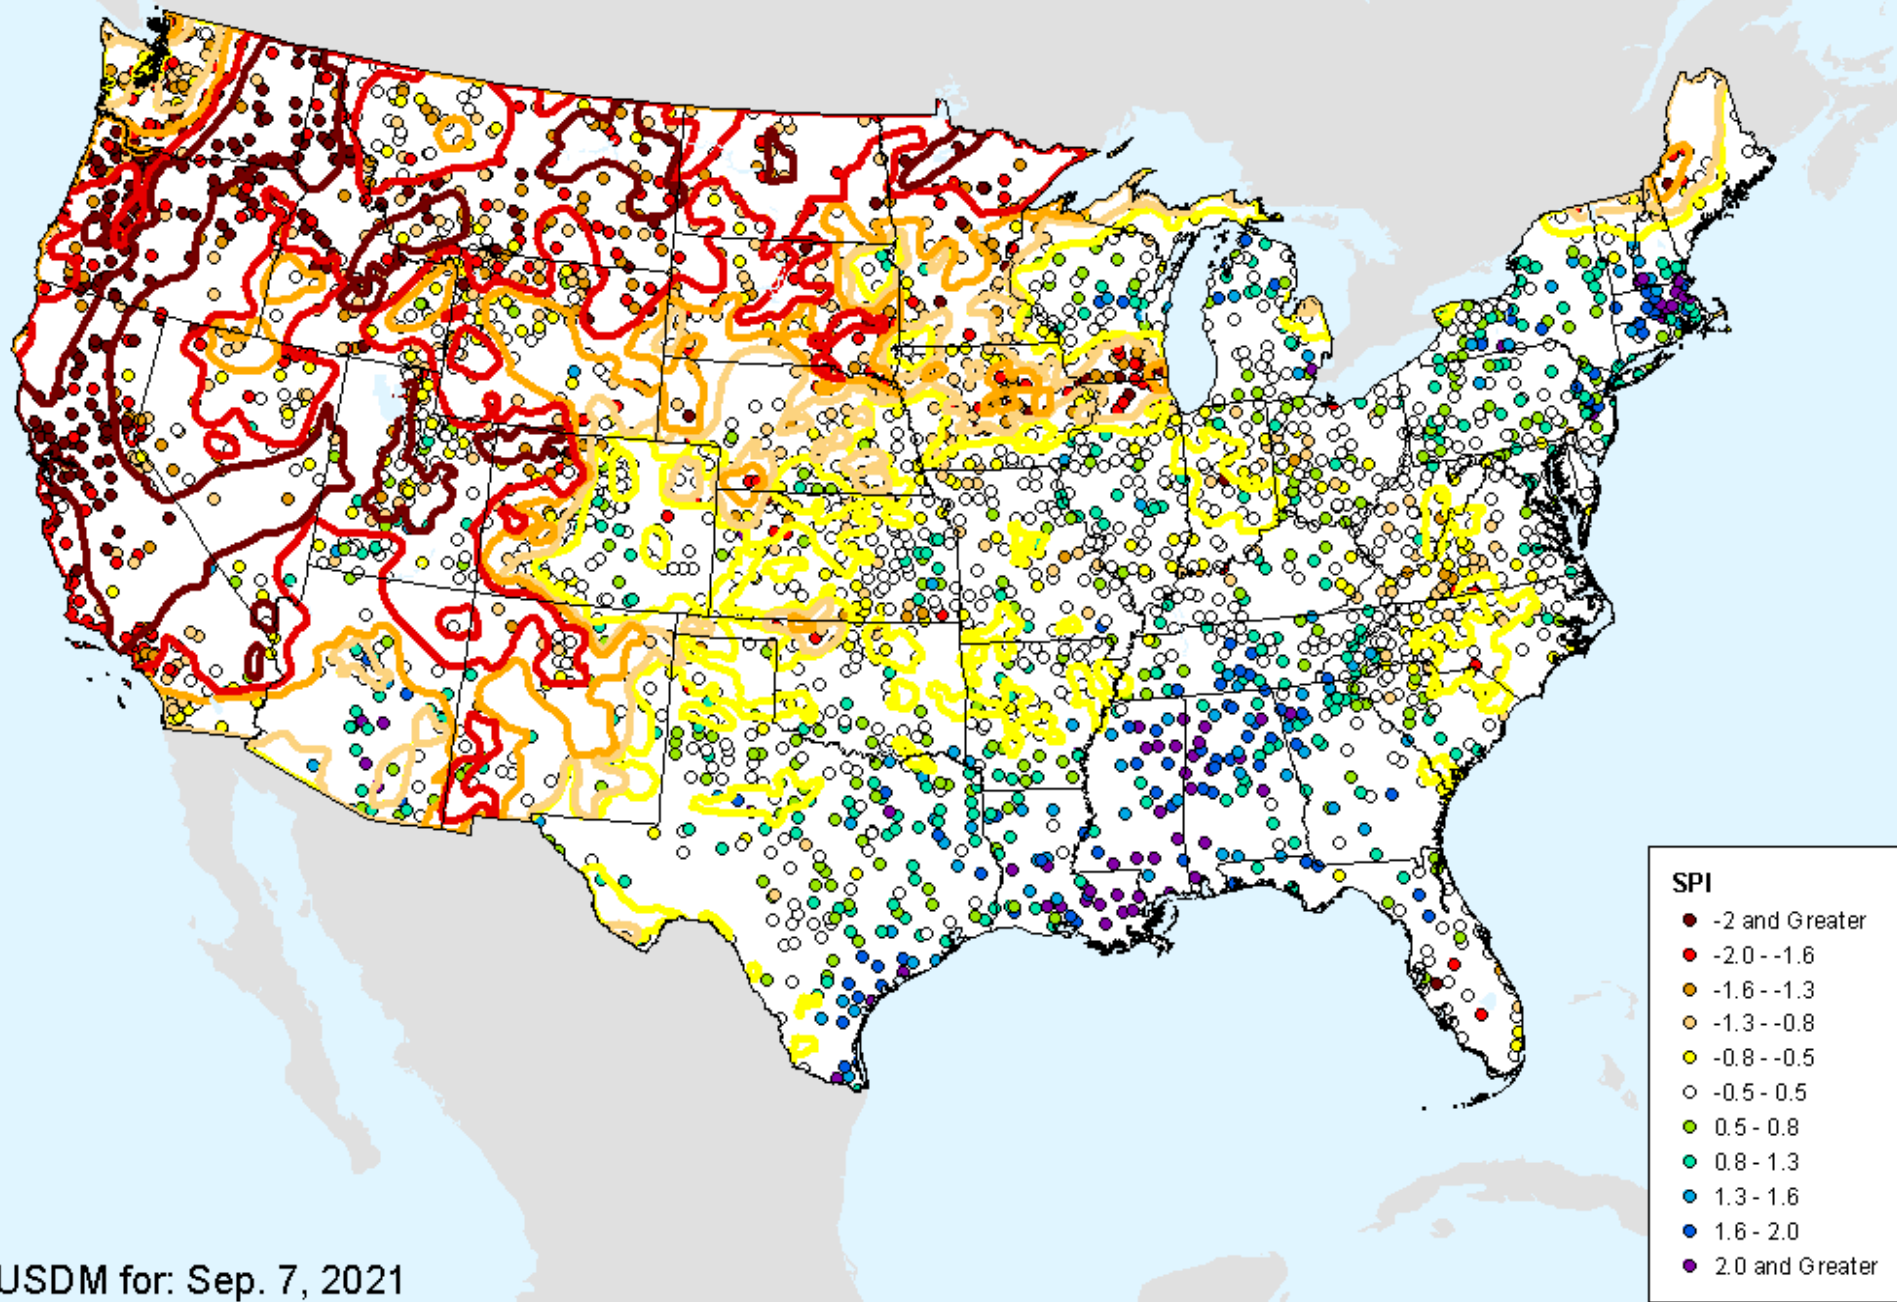

HPRCC 6-month SPI

As of: Tuesday, September 21, 2021

USDM for: Sep. 7, 2021