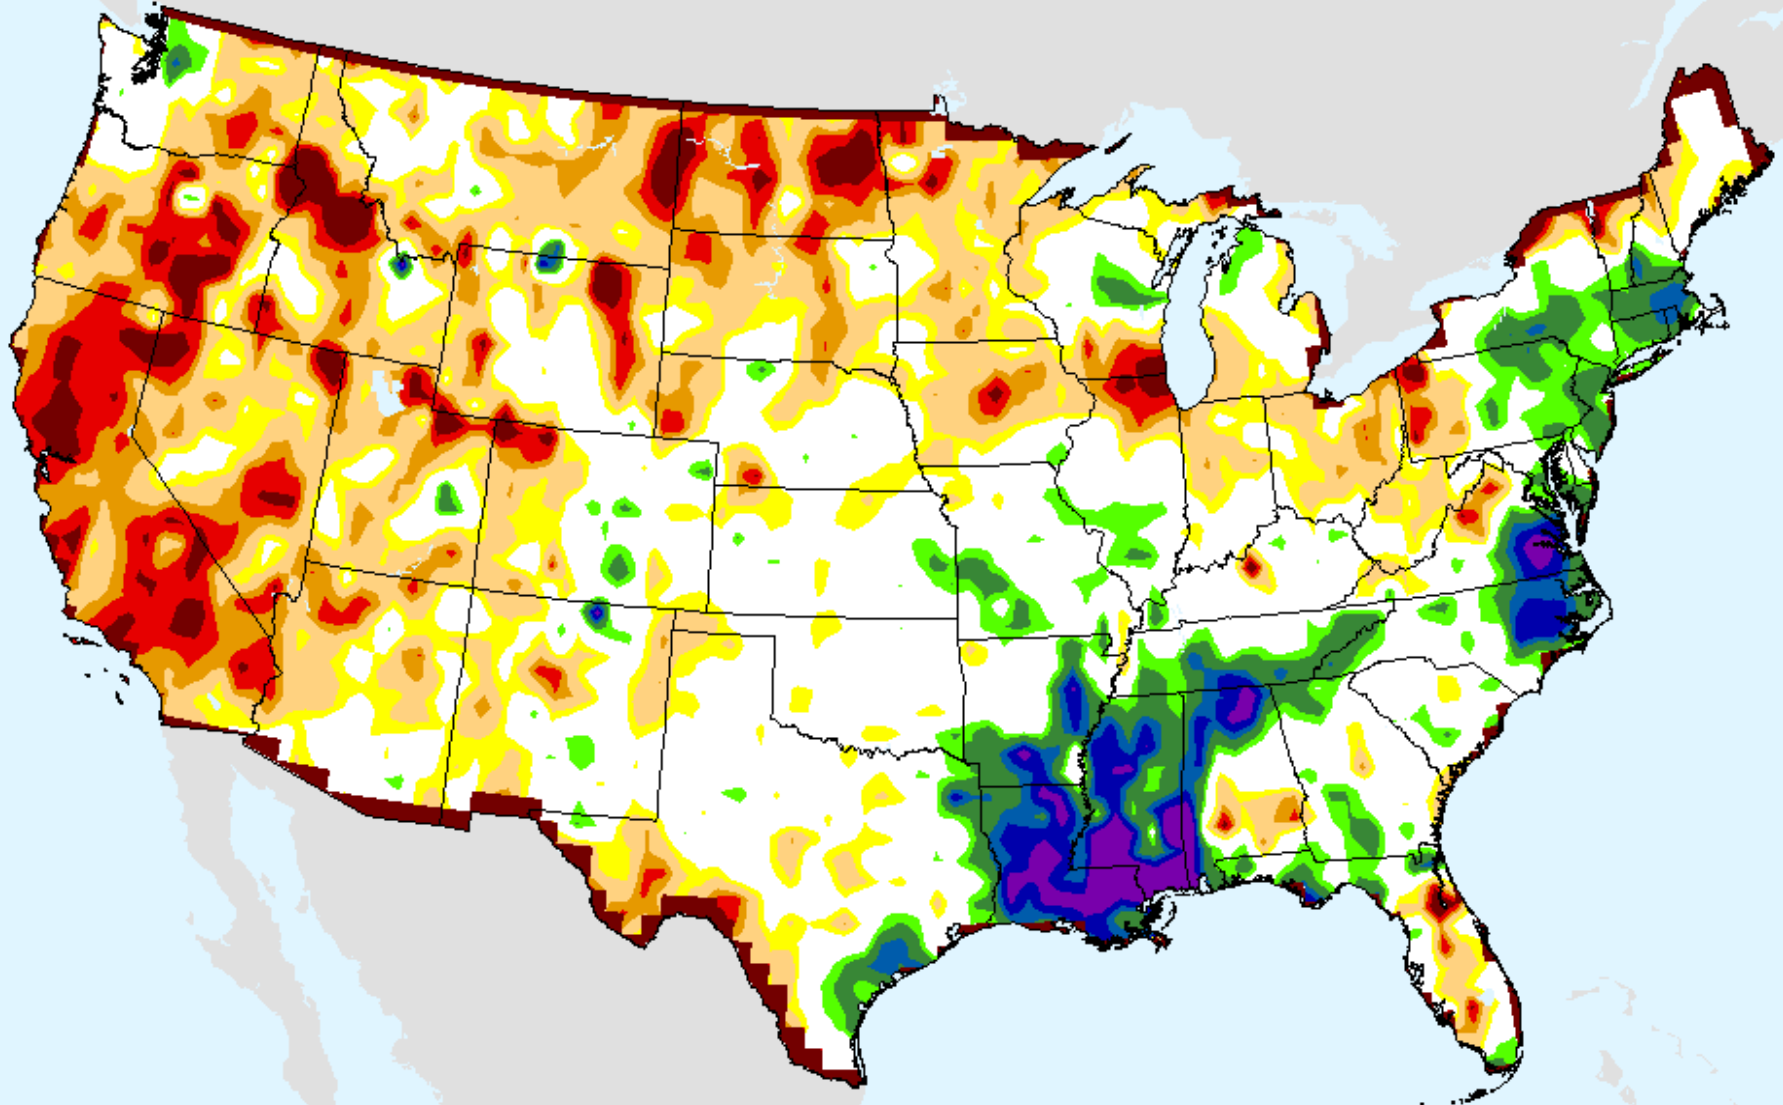

CPC 12-month SPI

As of: Tuesday, September 21, 2021

SPI (USDM)