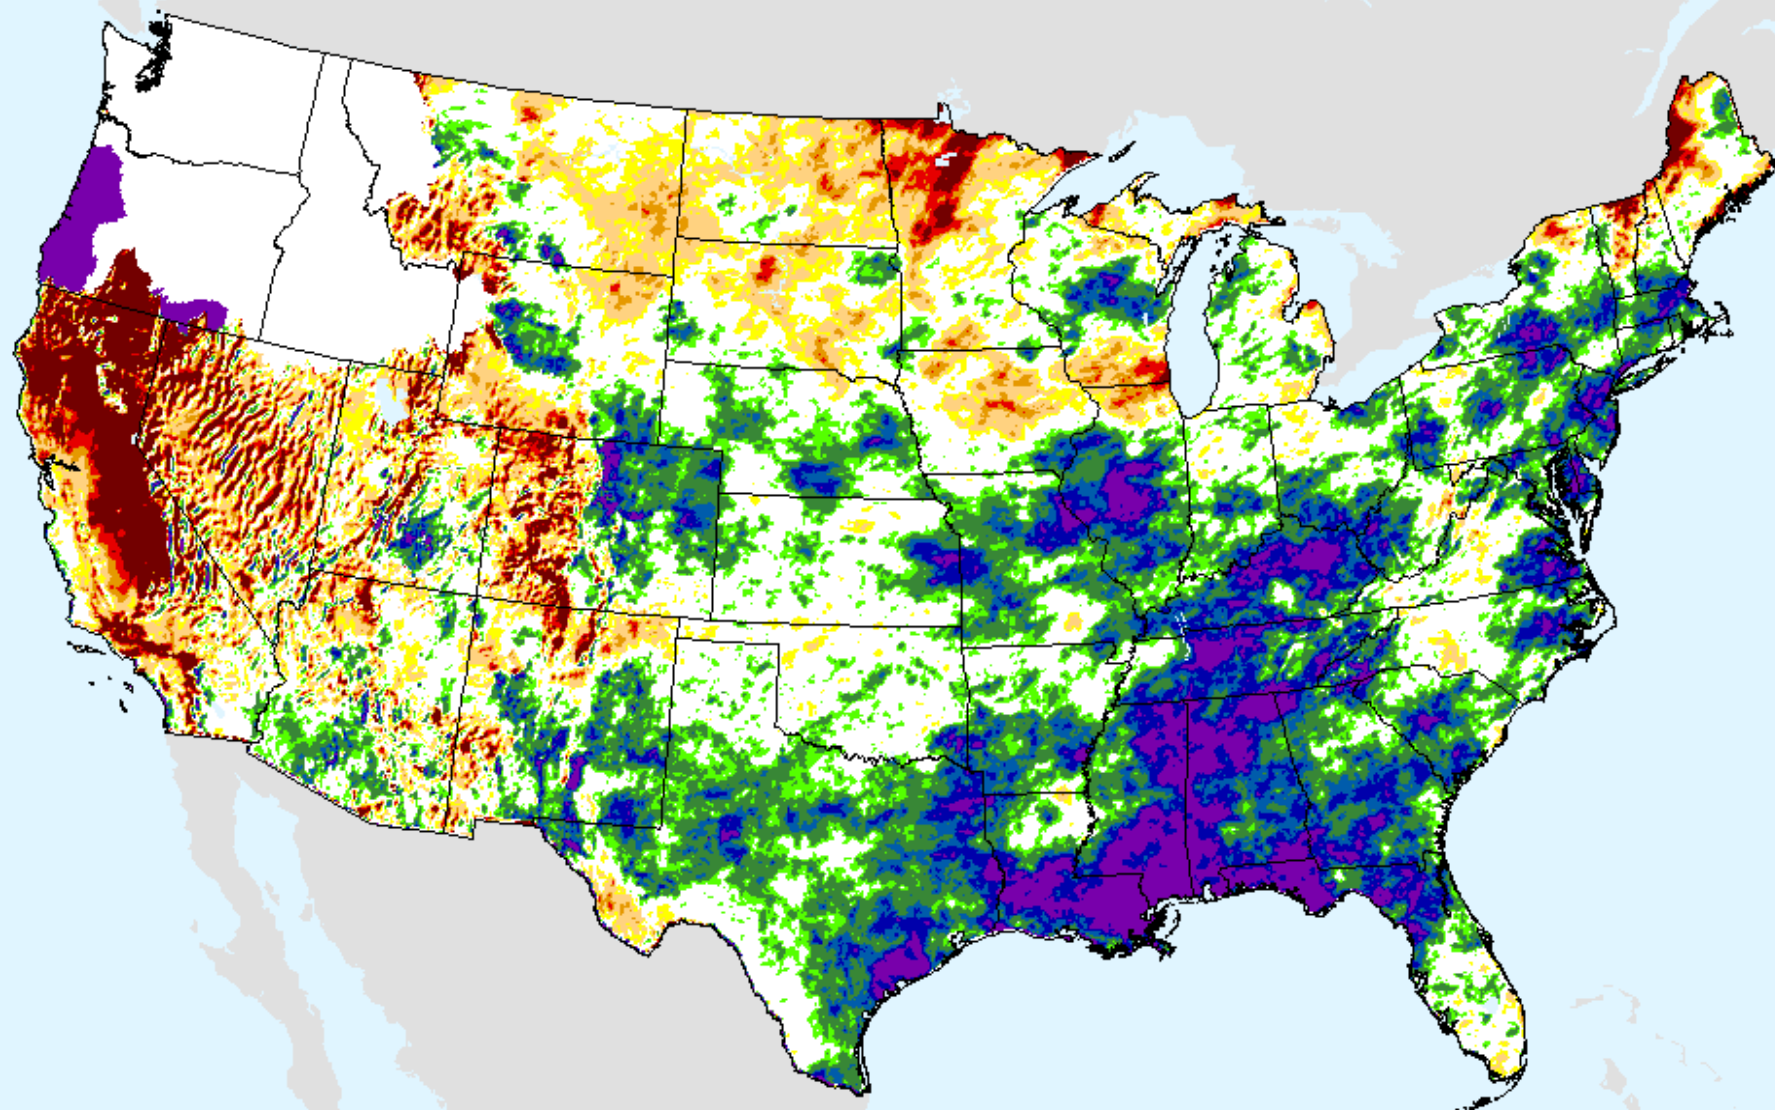

AHPS 9-month SPEI

As of: Tuesday, September 21, 2021

SPEI (USDM)