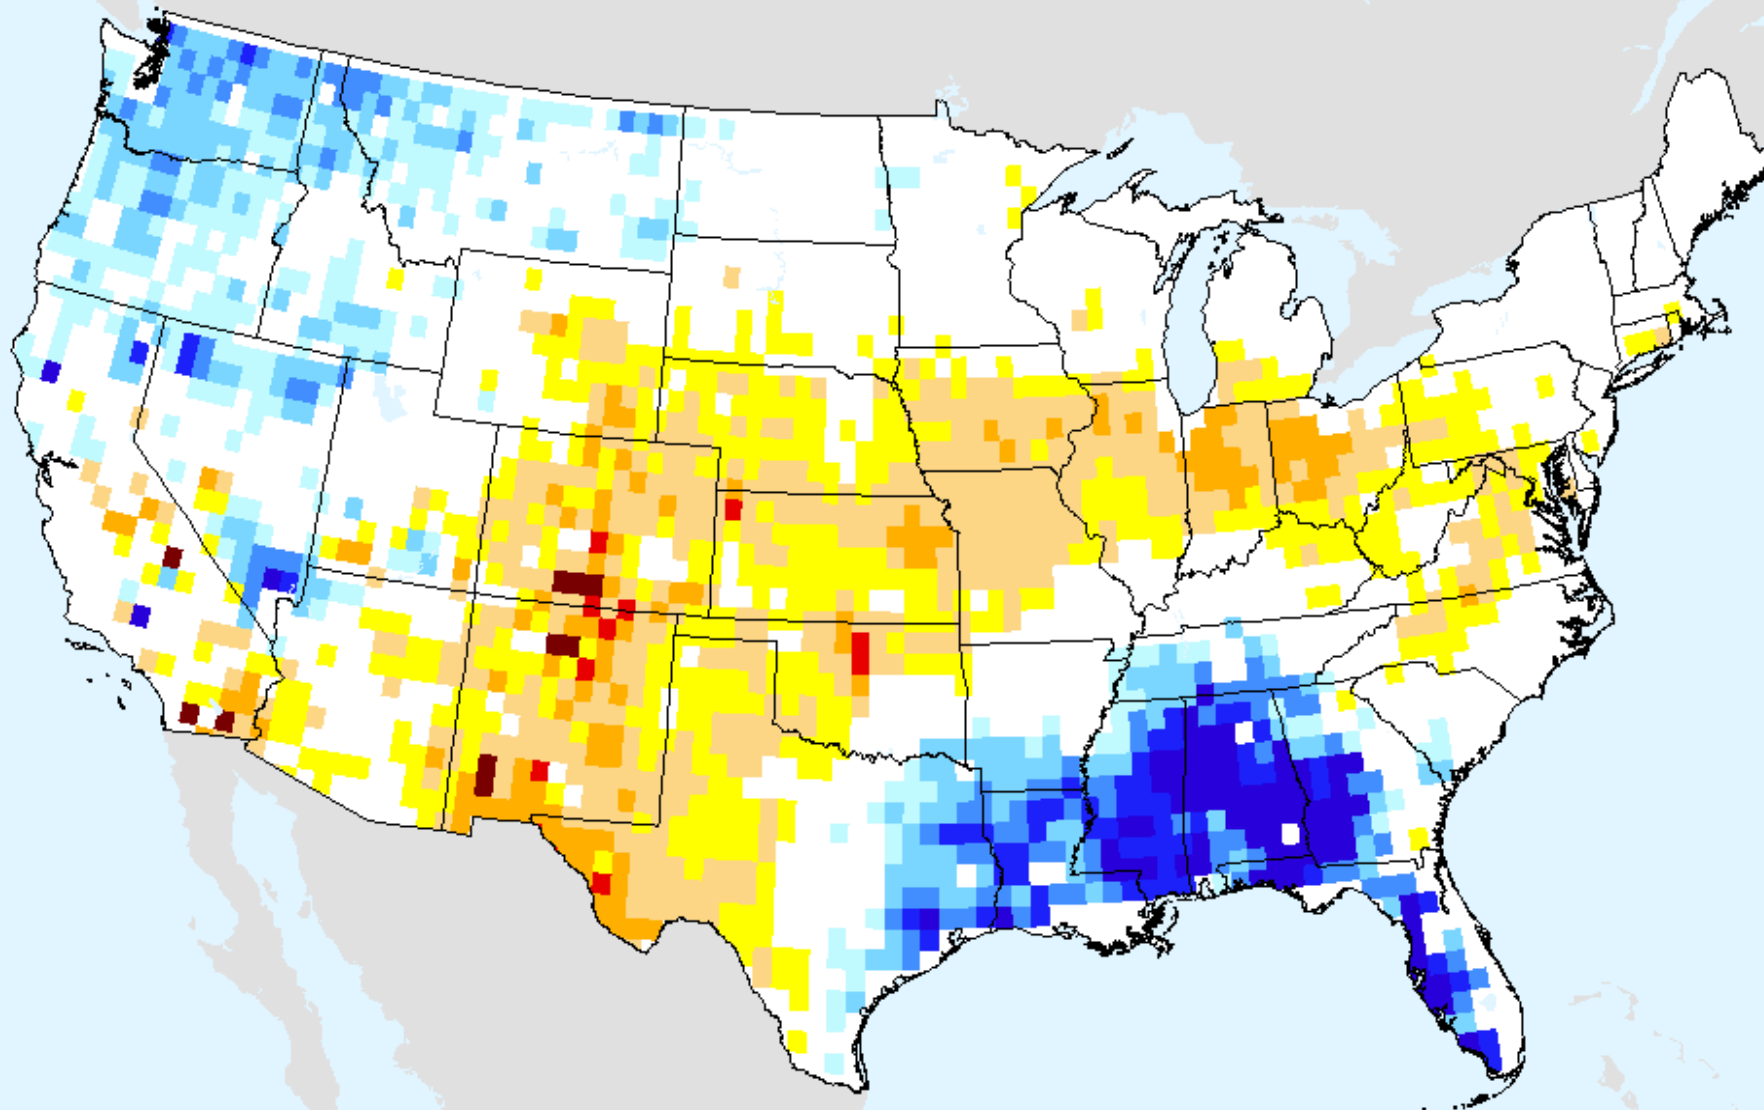

AIRS-Based Retrieved Surface Air Temperature 7 Day

As of: Tuesday, September 21, 2021