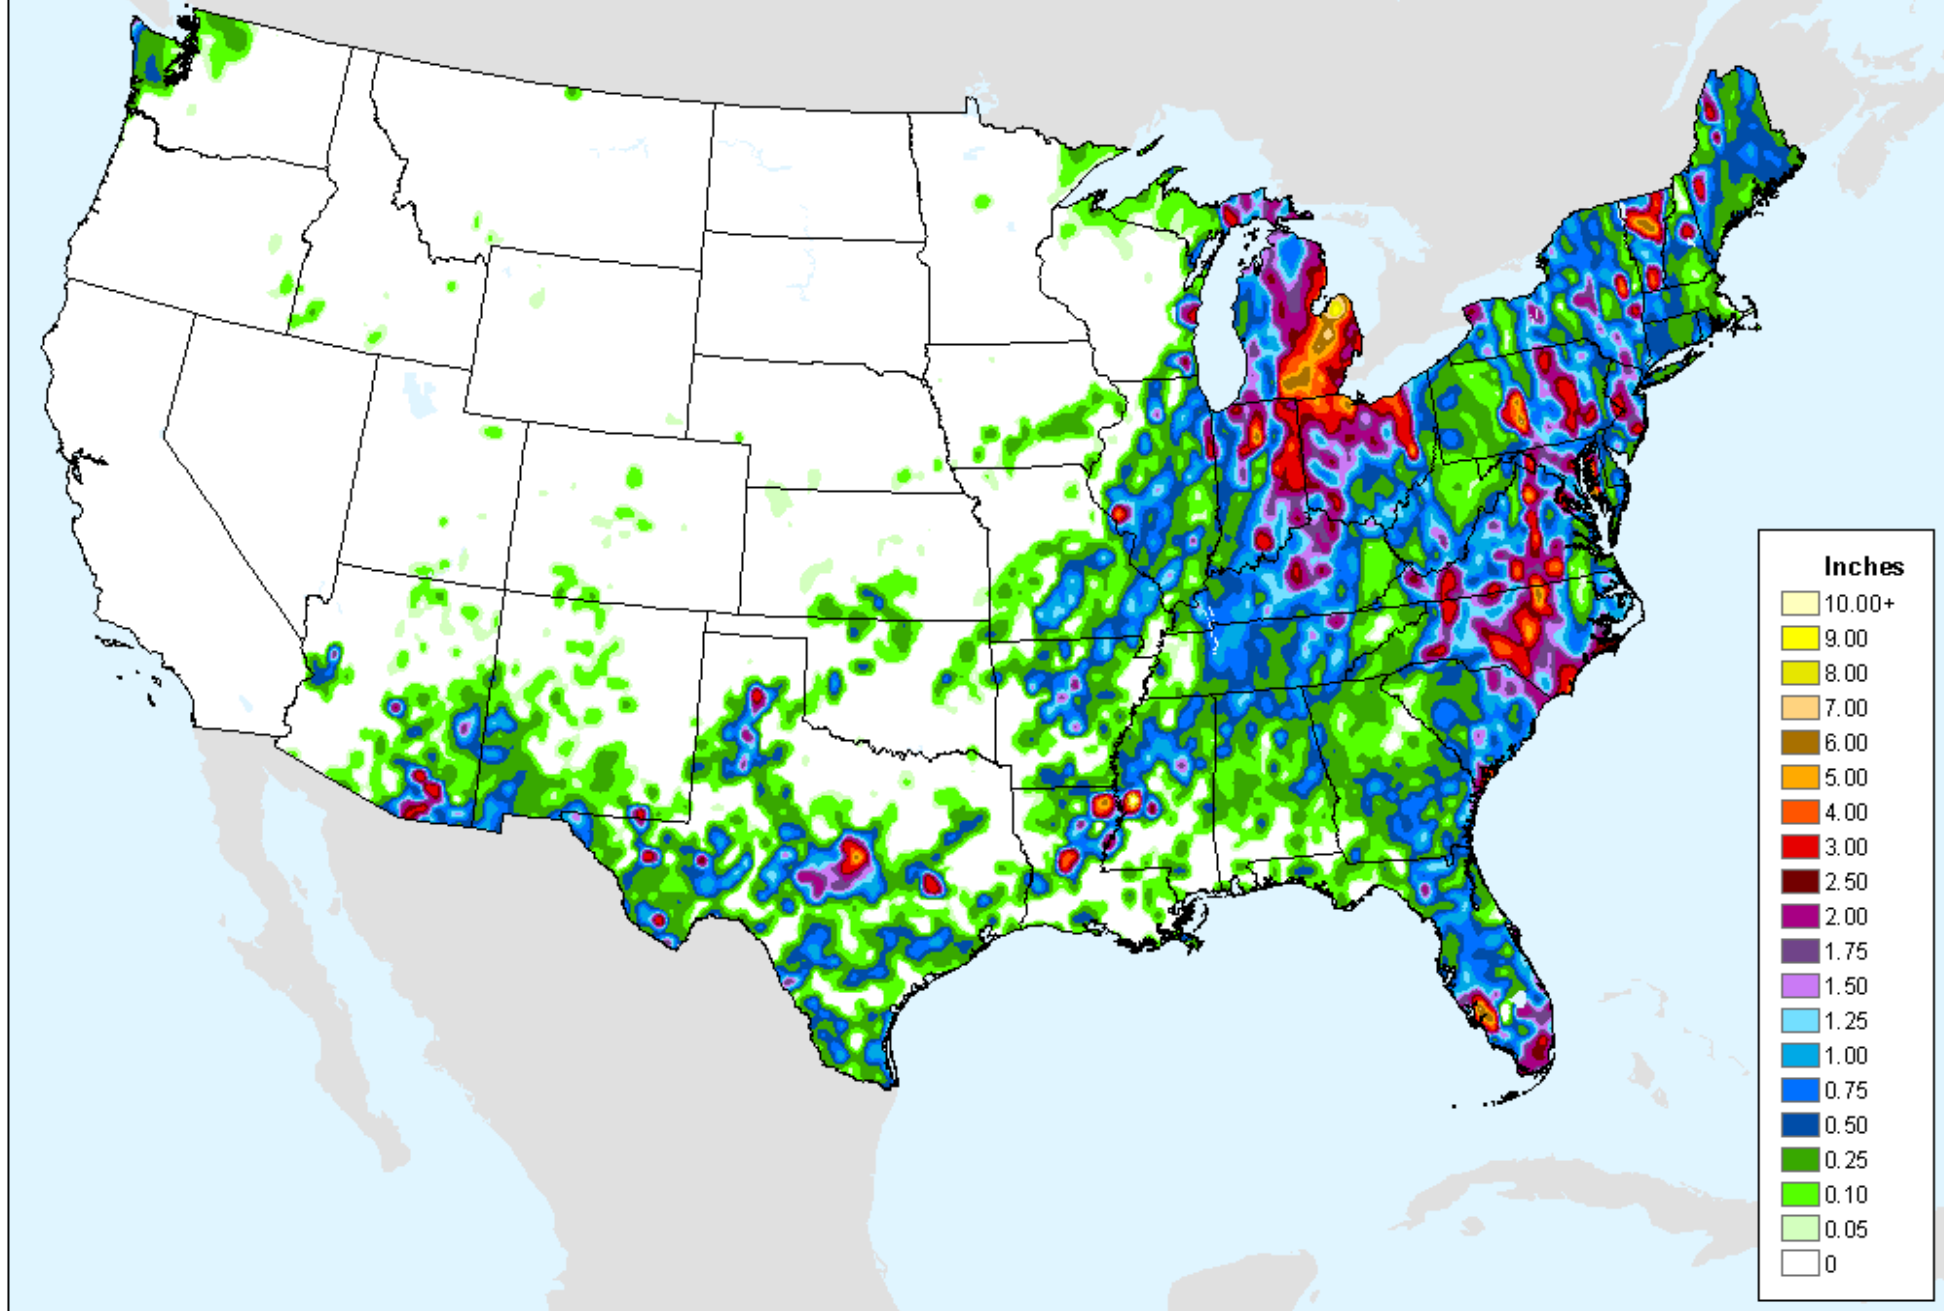

GFS (00z) 7-Day Precip Forecast

As of: Tuesday, September 21, 2021