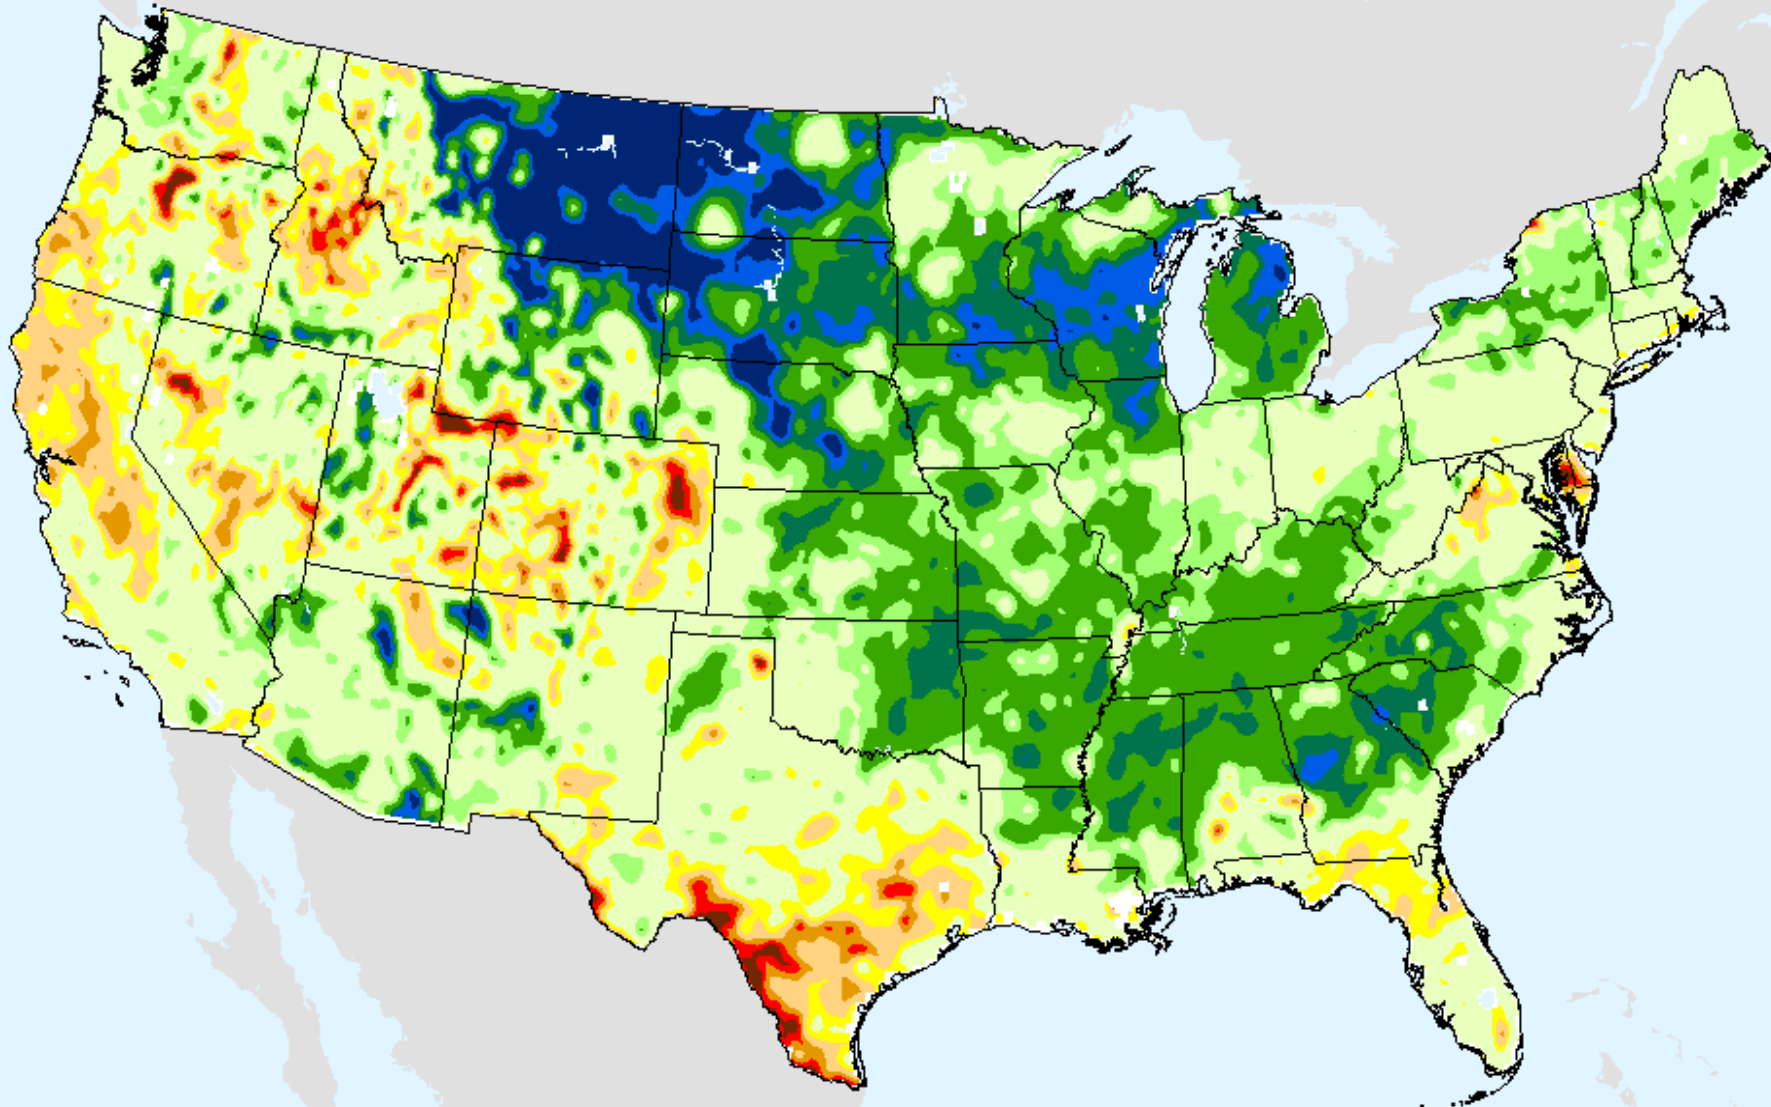

As of: Tuesday, September 21, 2021

USDM for: Sep. 7, 2021

>98

NLDAS Total Column Soil Moisture

As of: Tuesday, September 21, 2021

>98

HPRCC 1-month SPI

As of: Tuesday, September 21, 2021