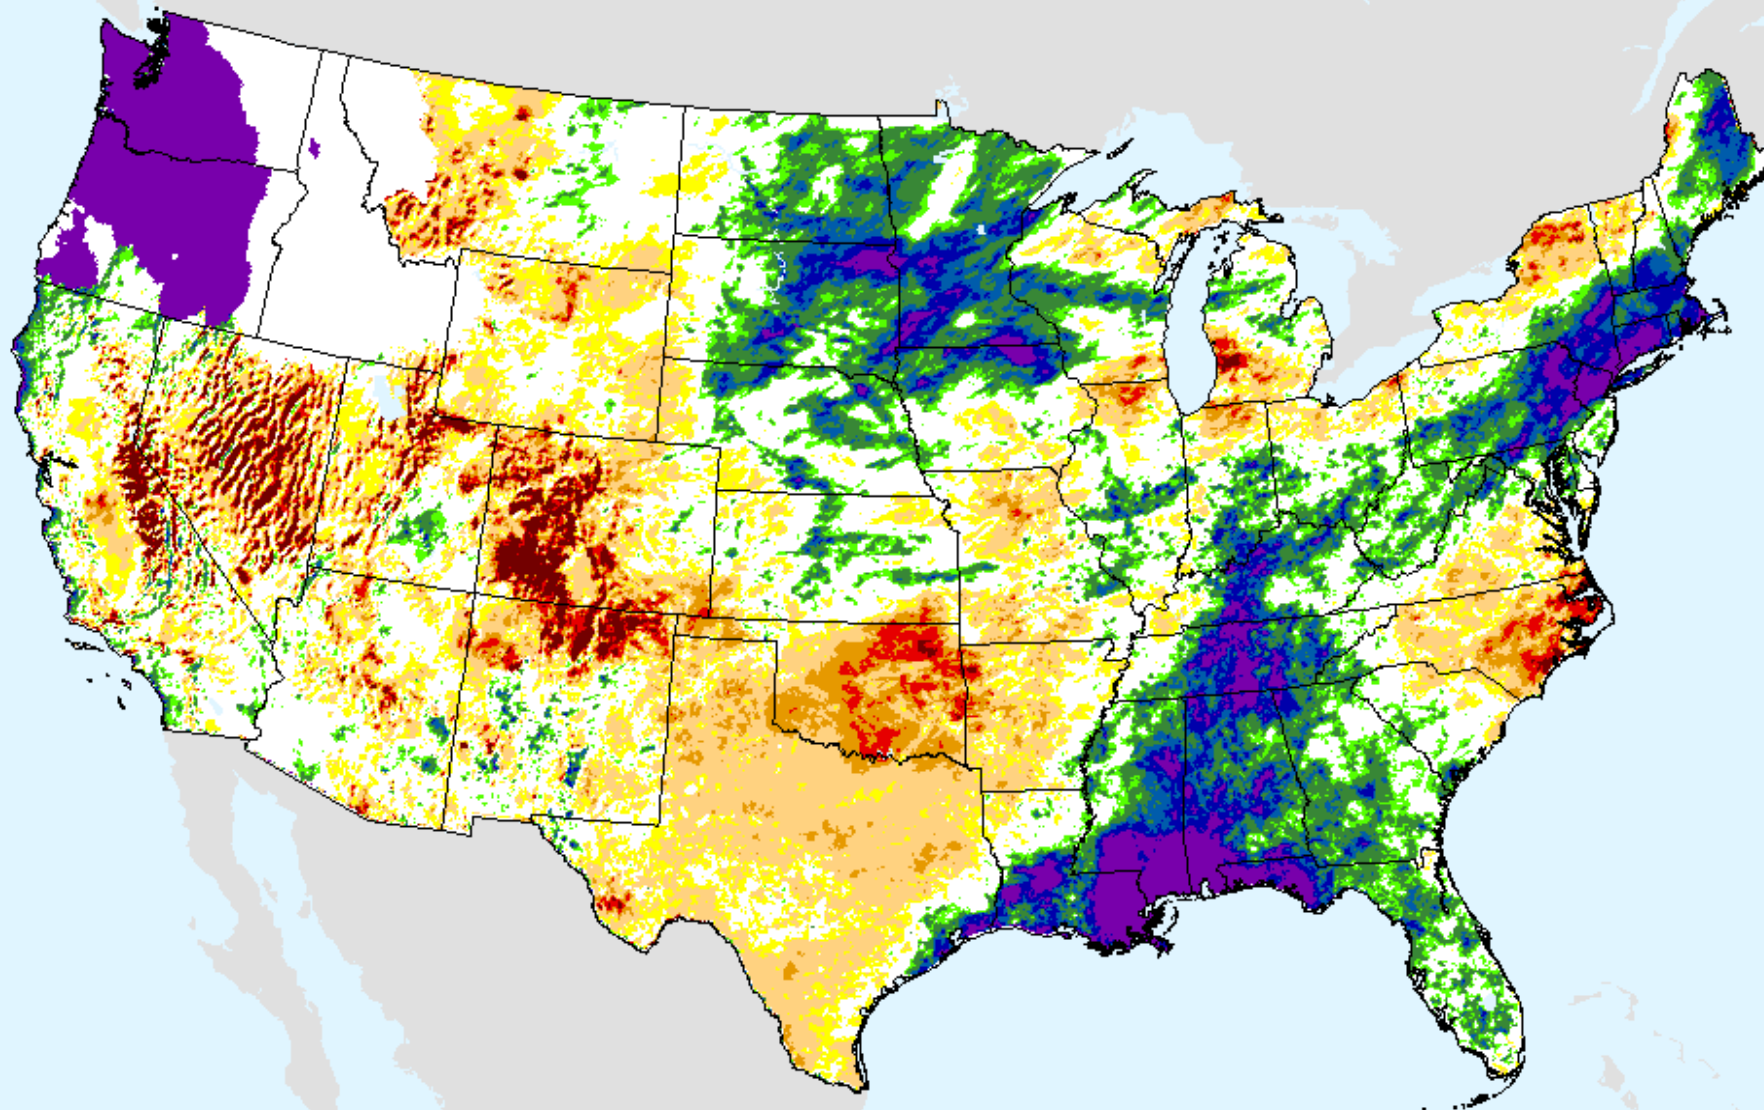

As of: Tuesday, September 21, 2021

AHPS 1-month SPEI

As of: Tuesday, September 21, 2021

USDM for: Sep. 7, 2021

SPEI (USDM)

AHPS 1-month SPEI

As of: Tuesday, September 21, 2021

SPEI (USDM)