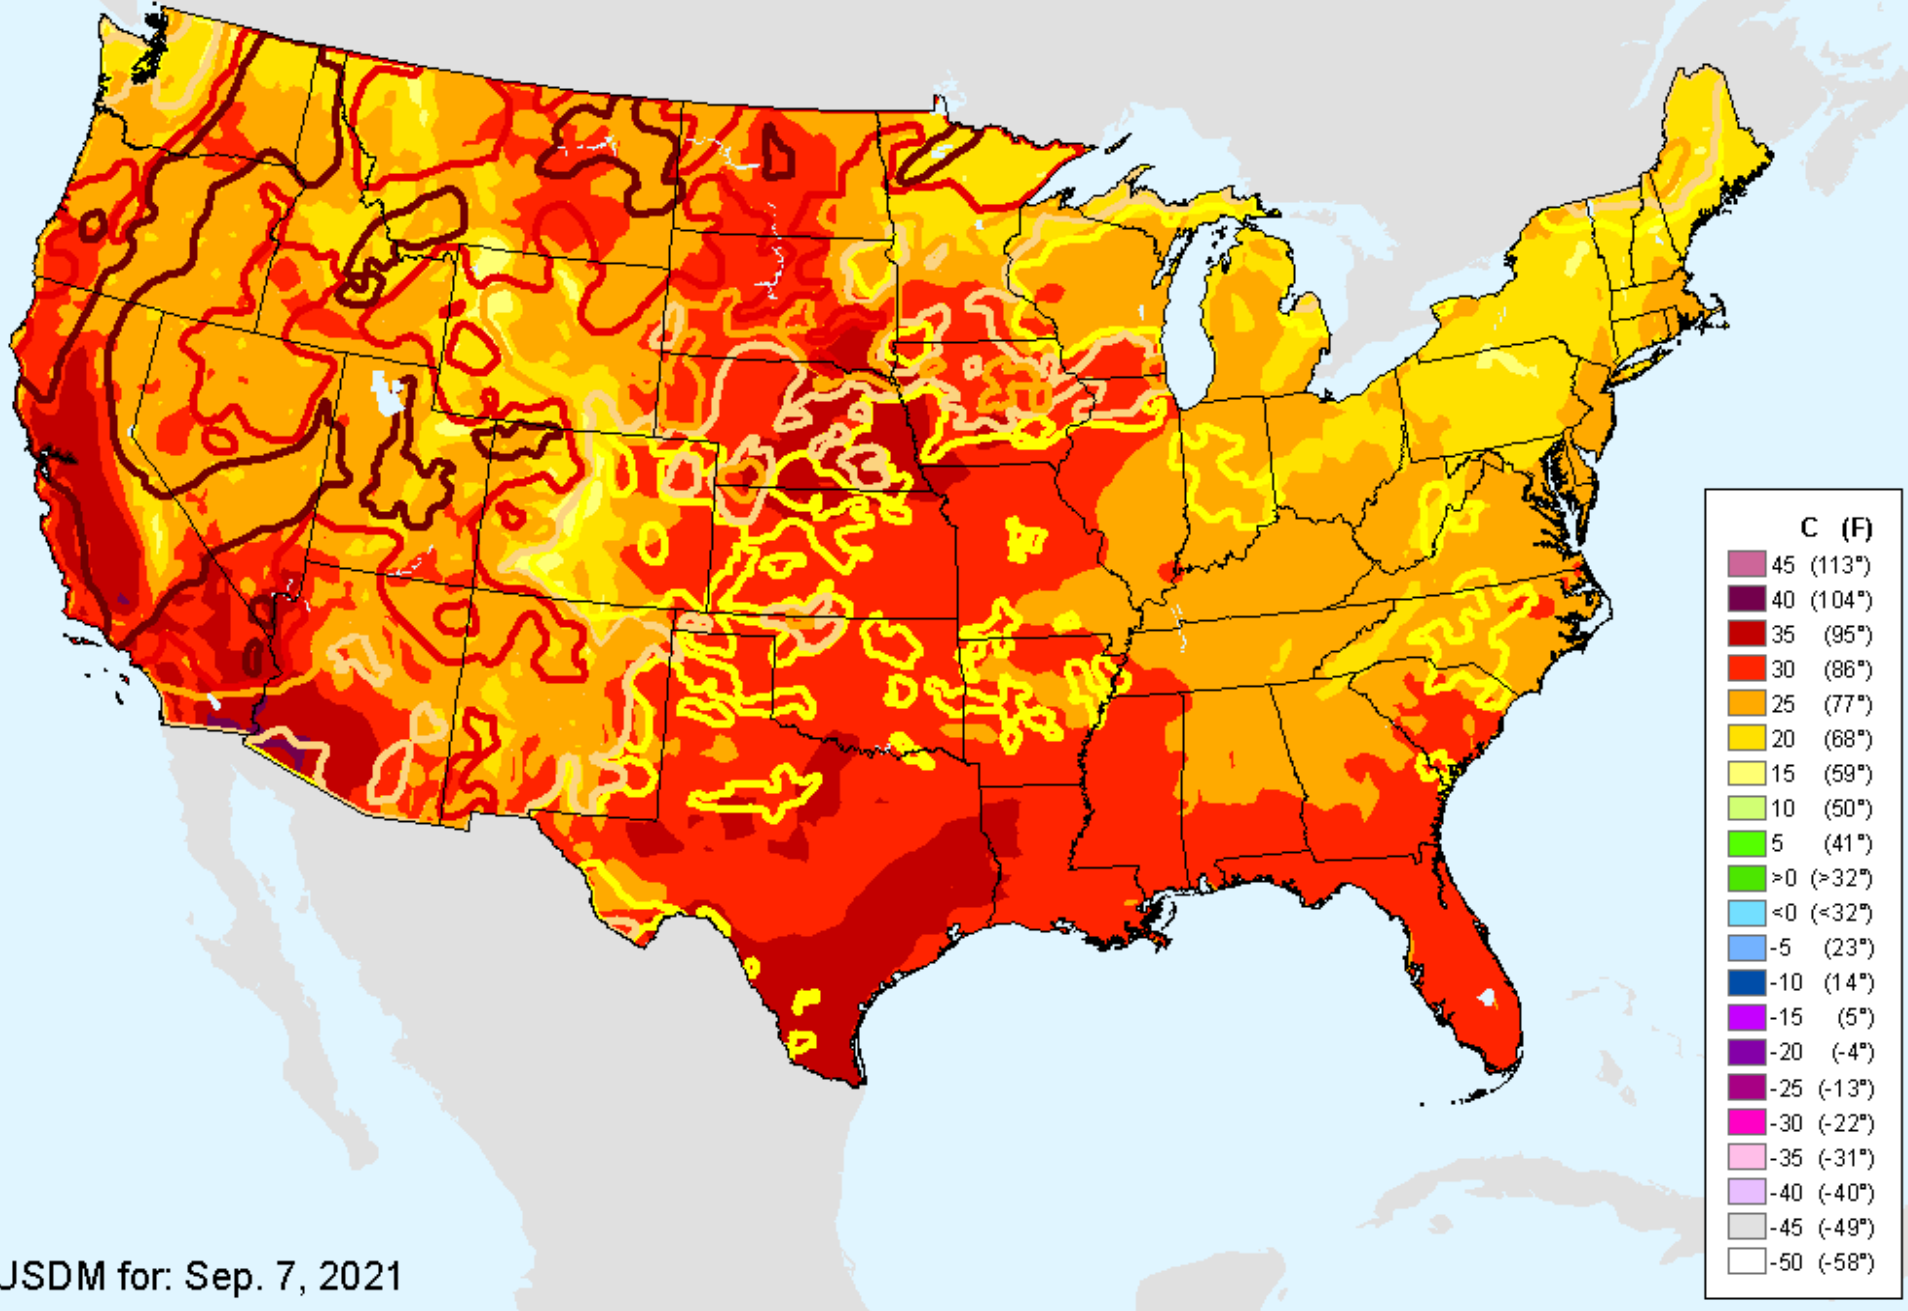

GFS (00z) 7-Day Max Temp Forecast

As of: Tuesday, September 21, 2021

USDM for: Sep. 7, 2021