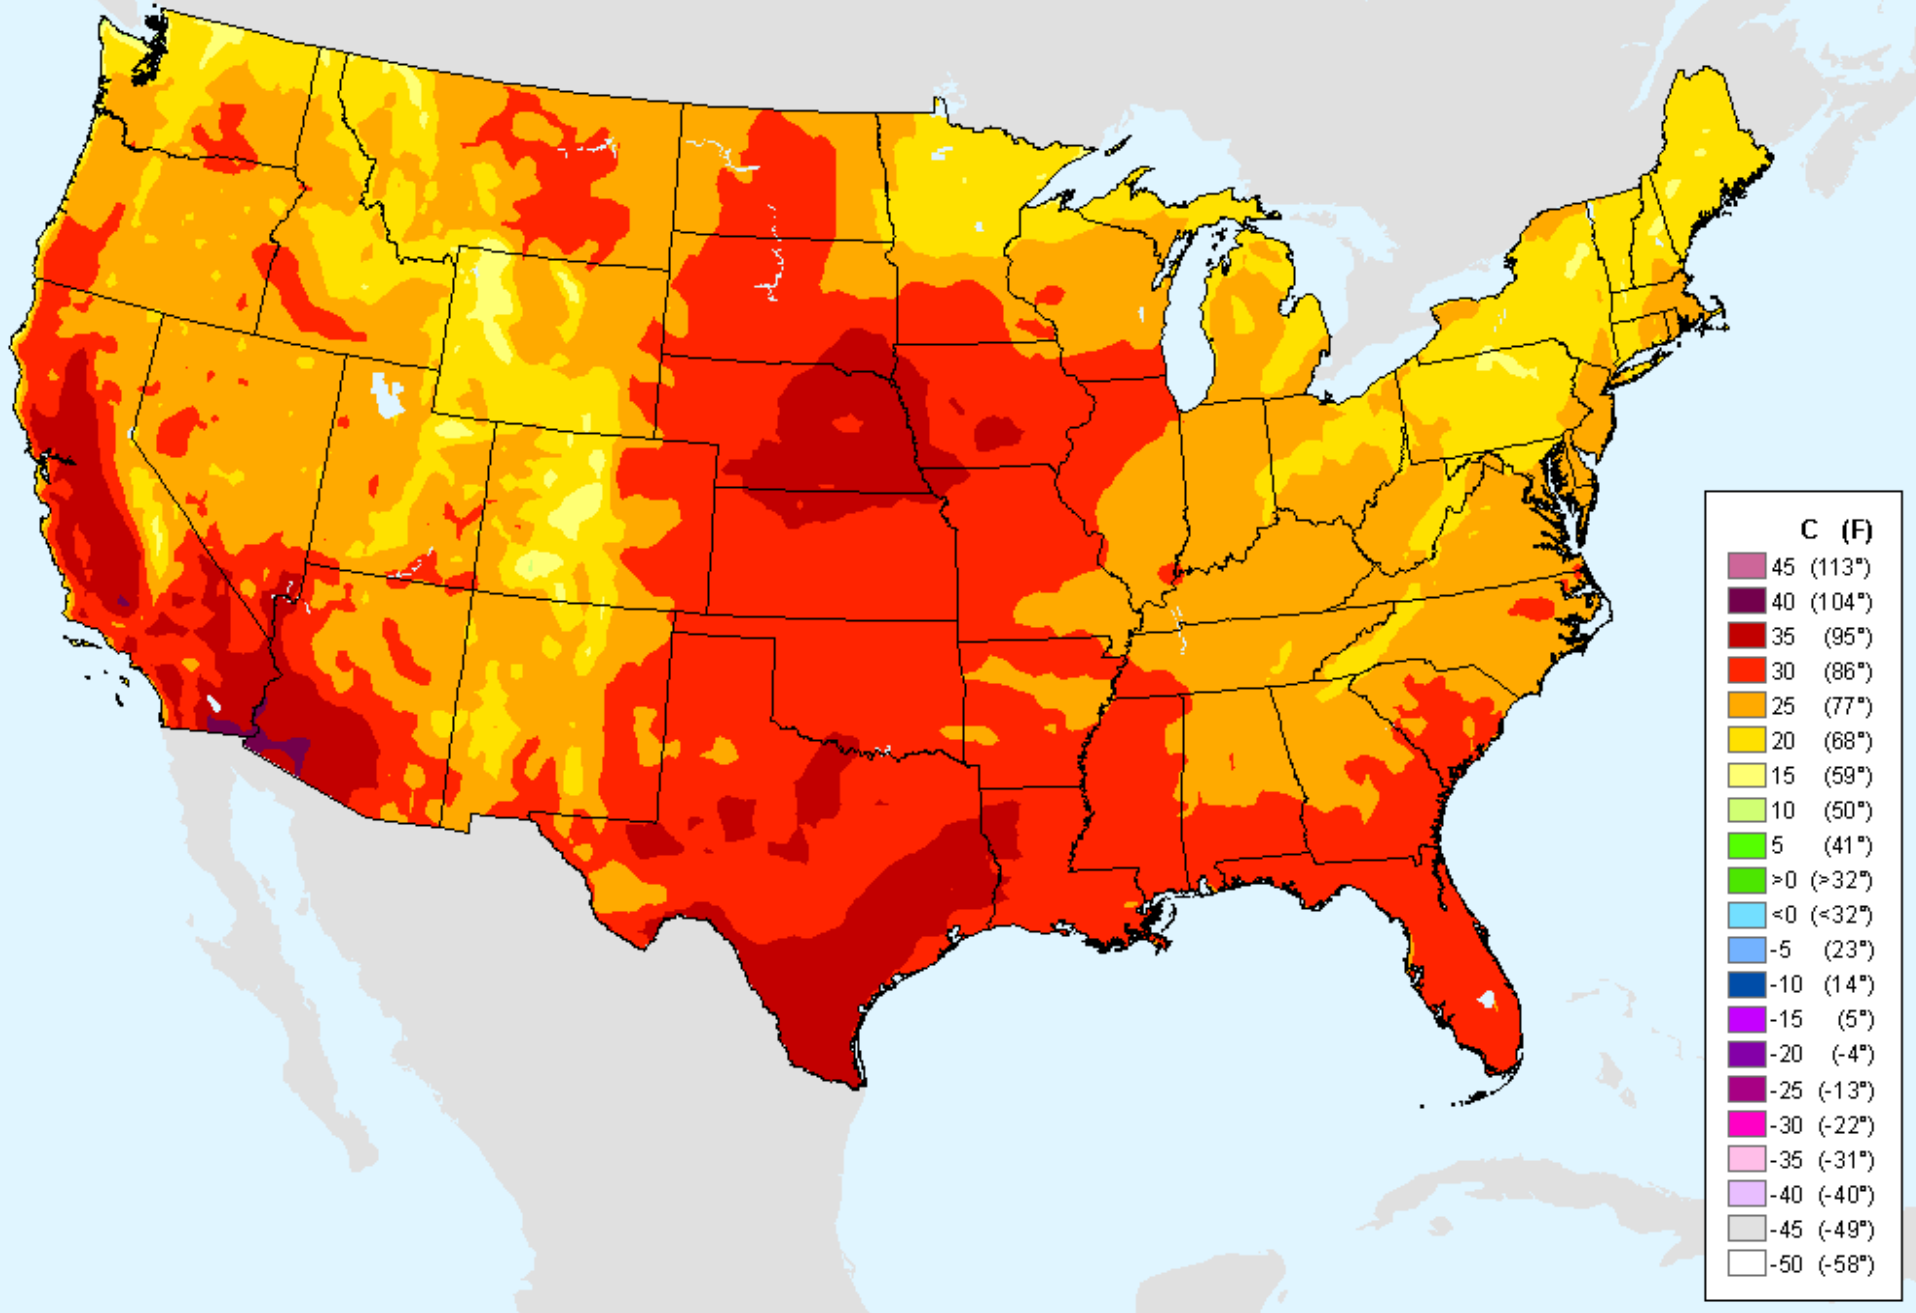

GFS (00z) 7-Day Max Temp Forecast

As of: Tuesday, September 21, 2021