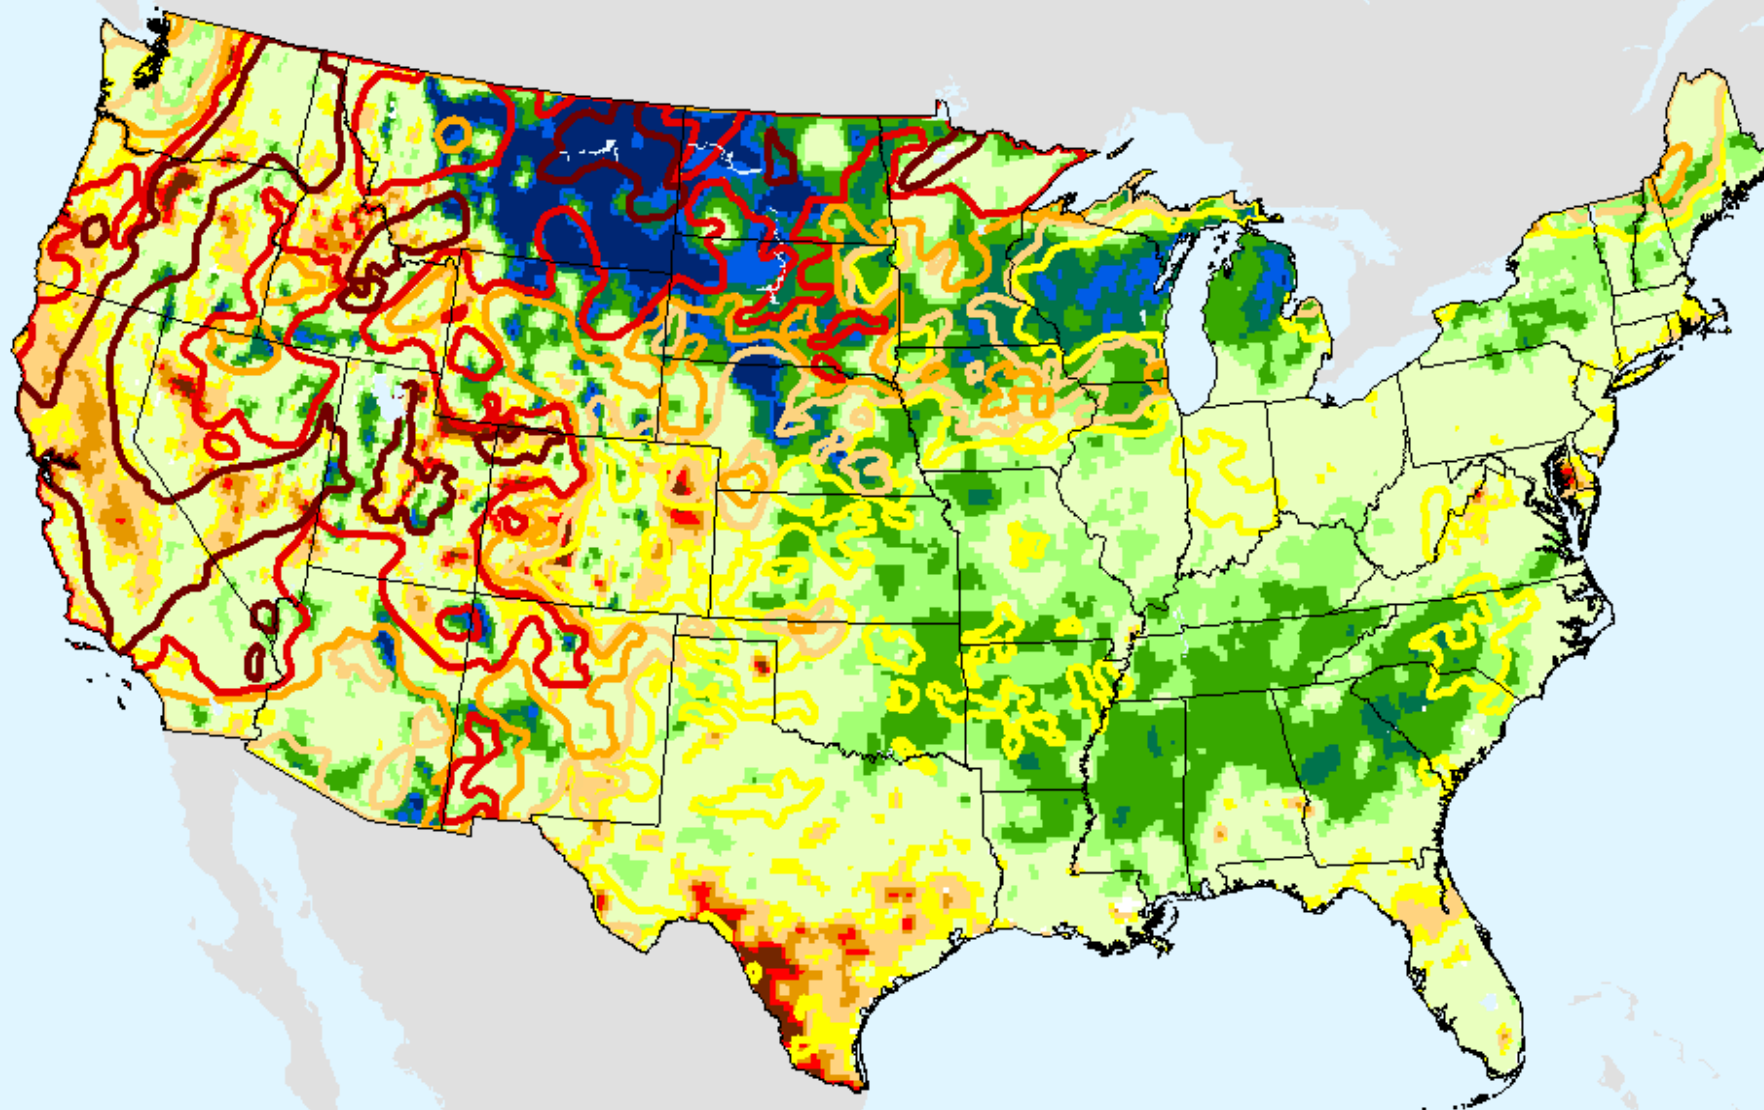

NLDAS Top 1m Soil Moisture

As of: Tuesday, September 21, 2021

USDM for: Sep. 7, 2021

>98