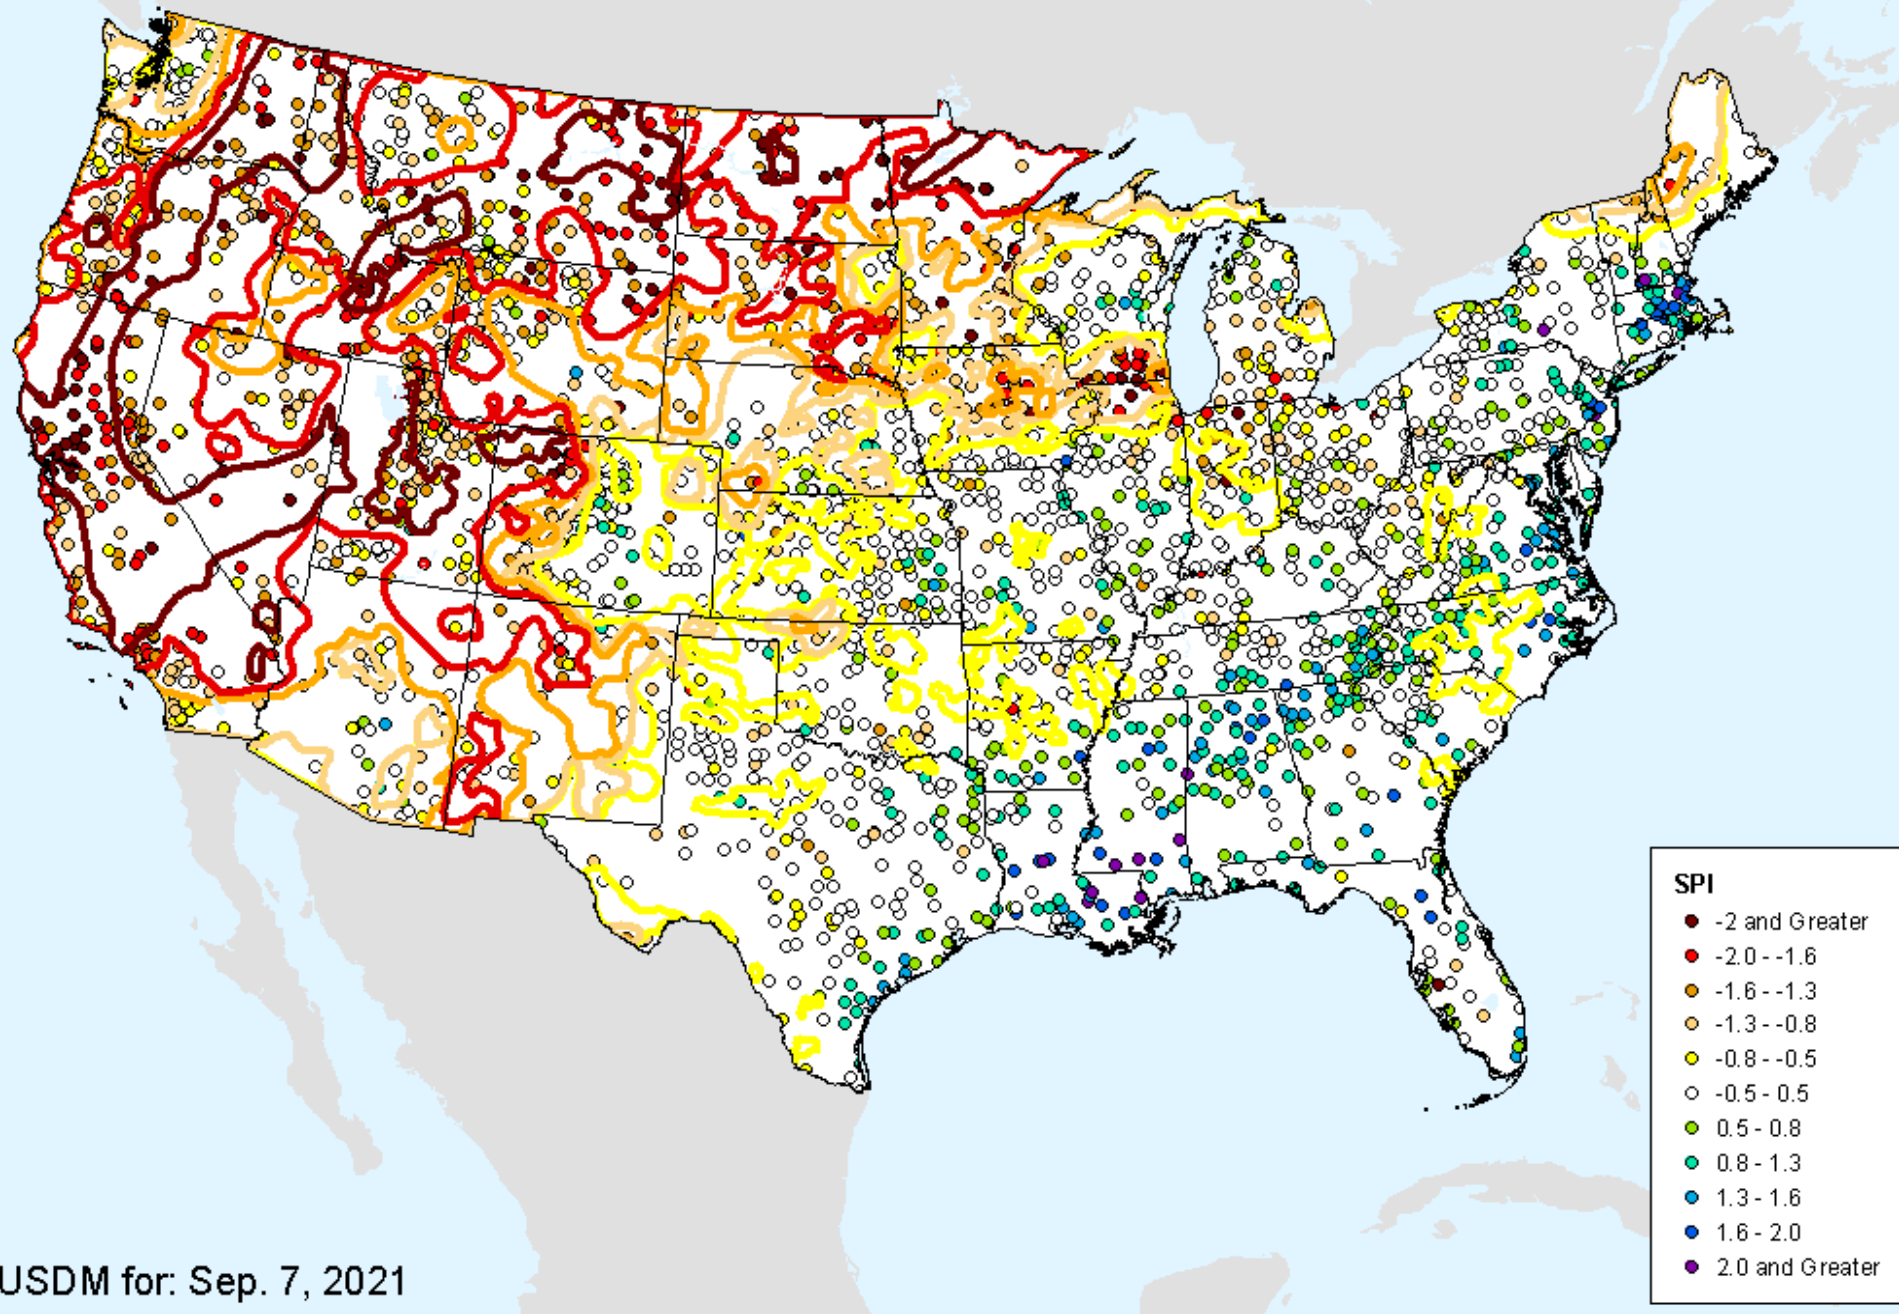

HPRCC 12-month SPI

As of: Tuesday, September 21, 2021

USDM for: Sep. 7, 2021