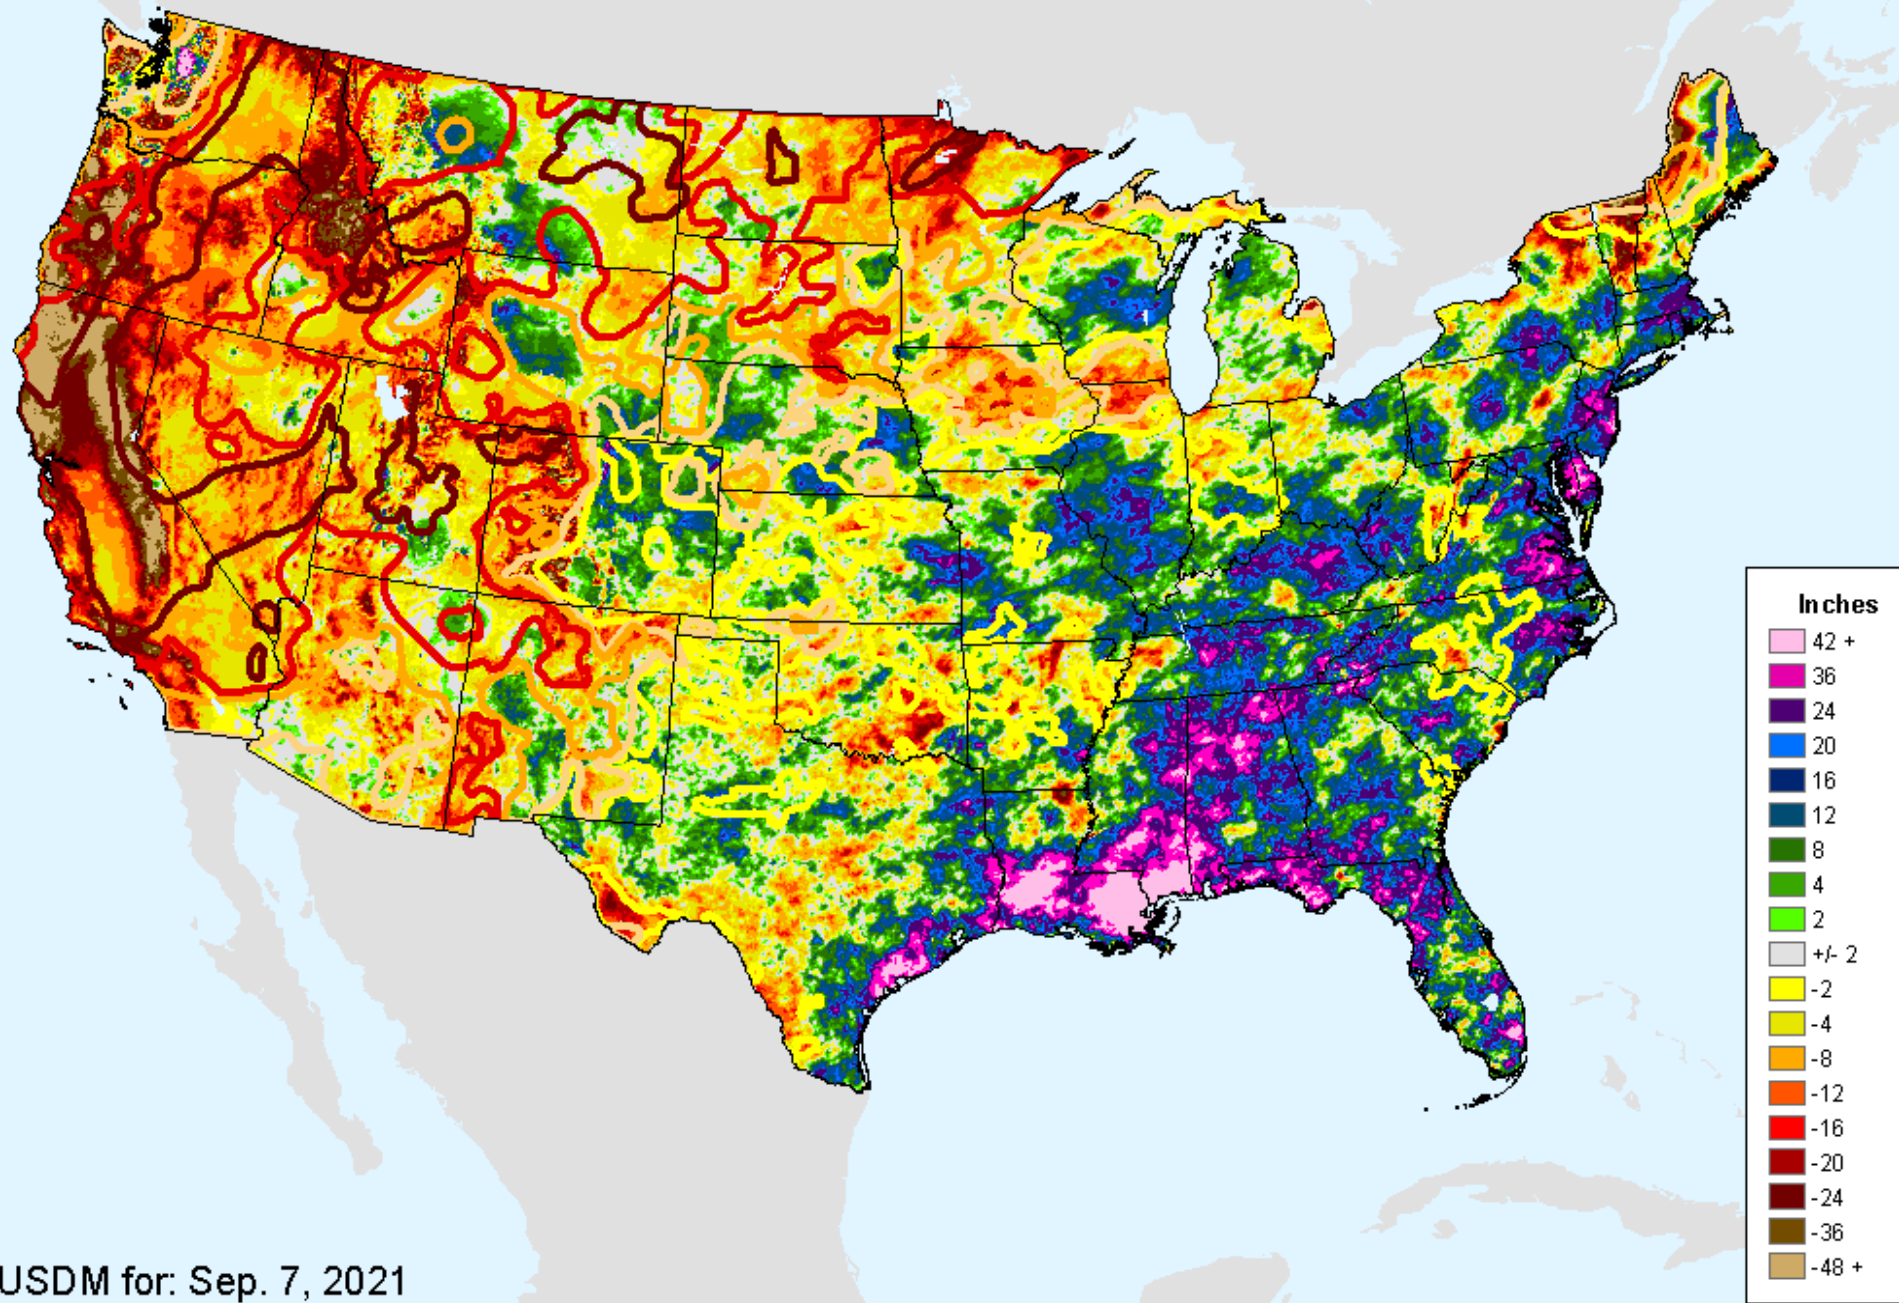

AHPS Water-Year Precip Departure

As of: Tuesday, September 21, 2021