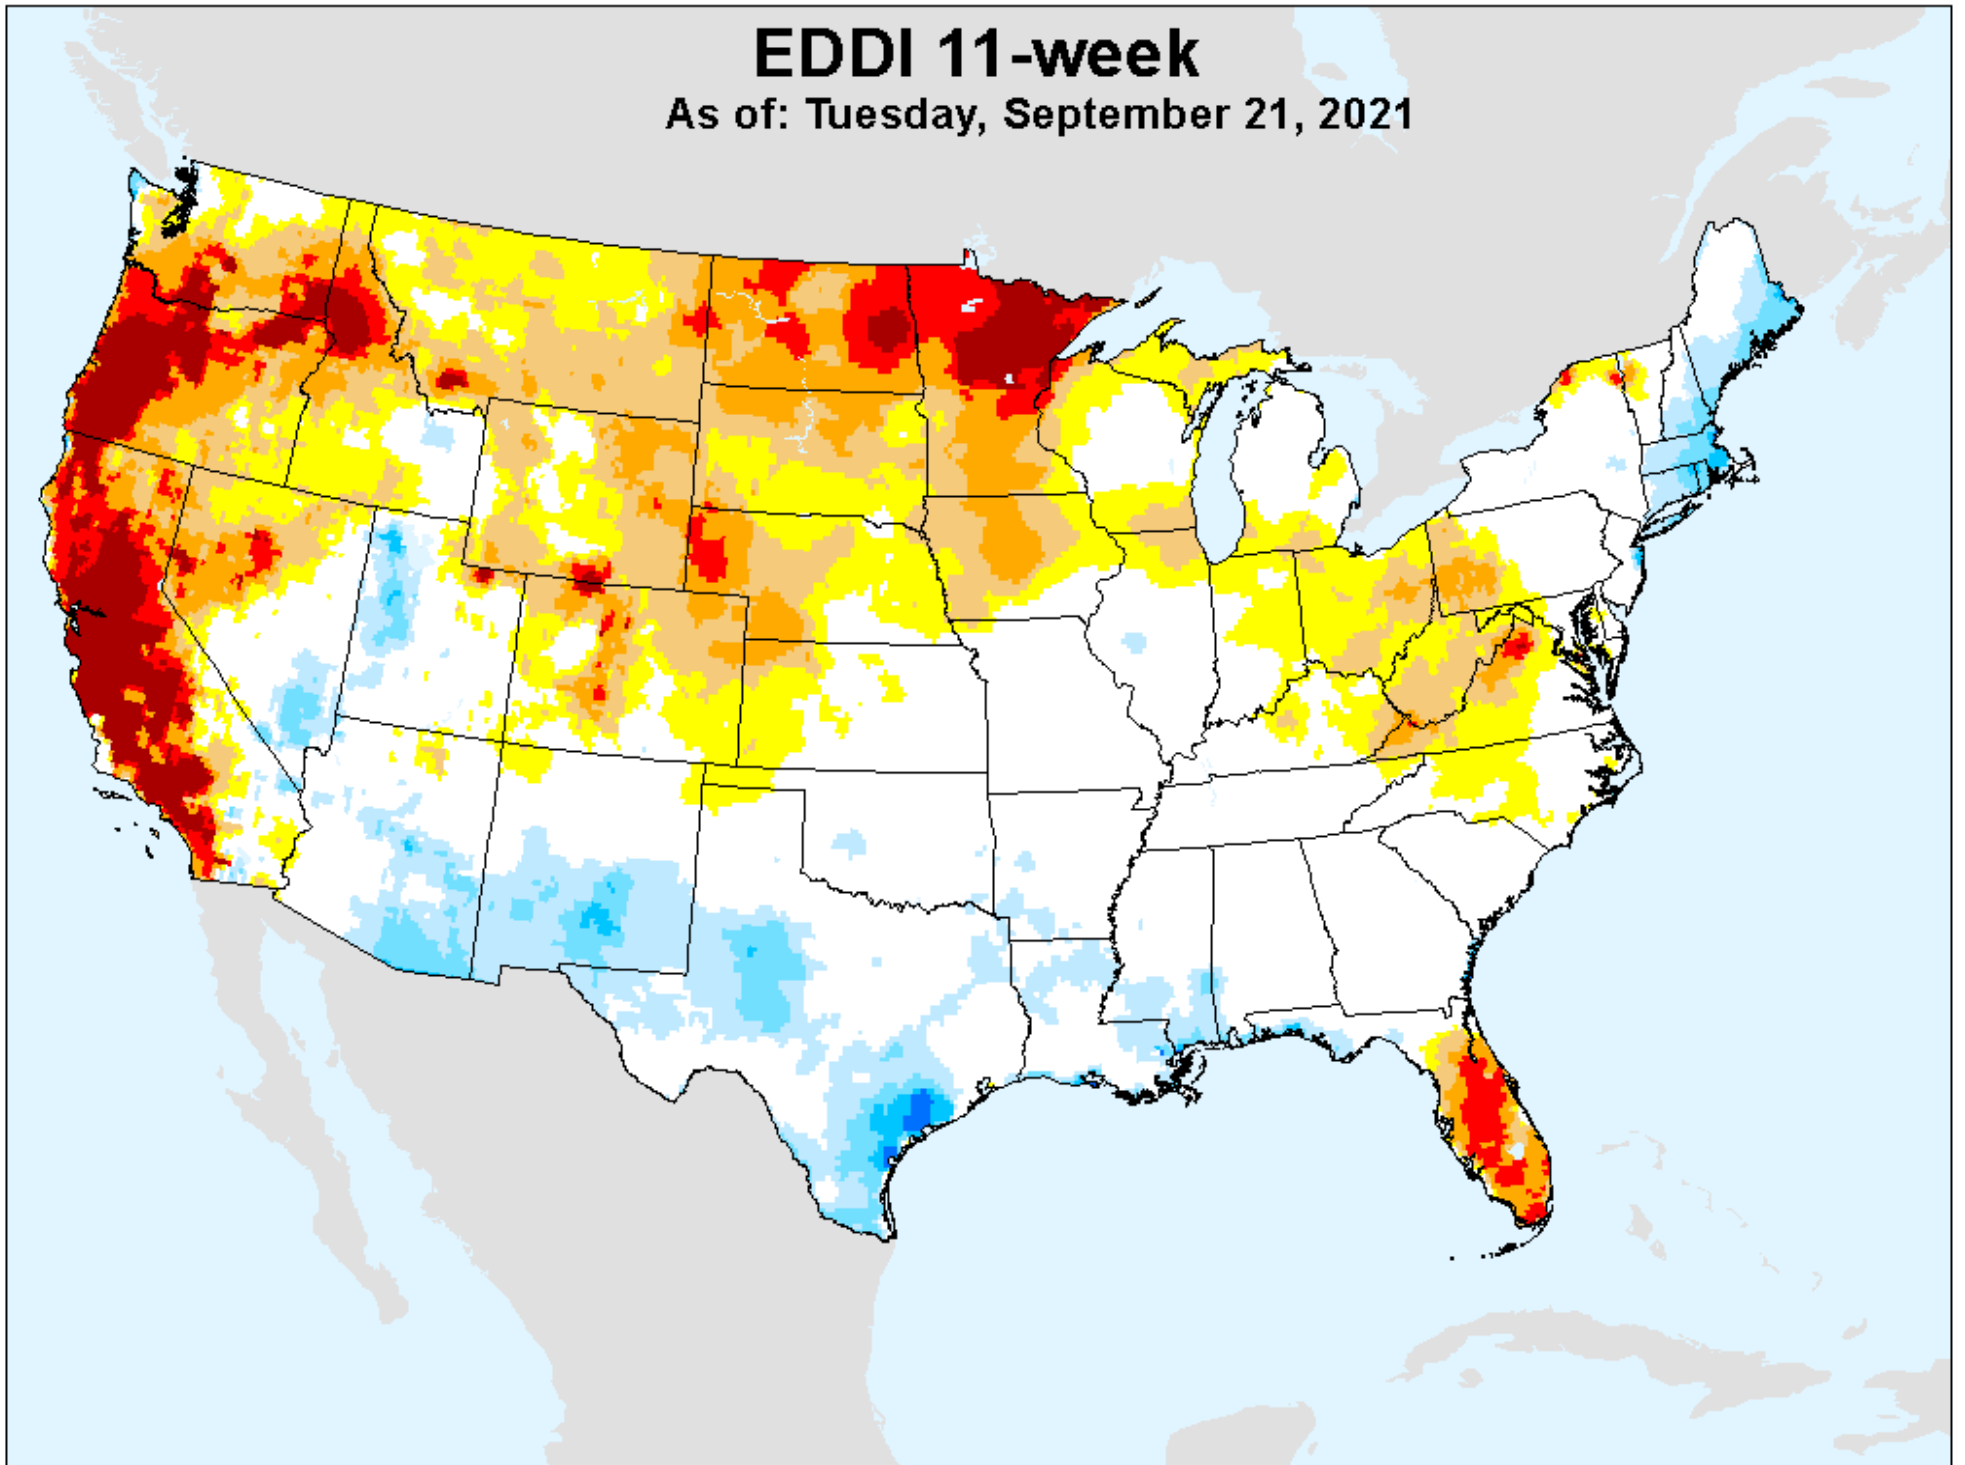

USDM for: Sep. 7, 2021

EDDI 10-week

As of: Tuesday, September 21, 2021

EDDI 11-week

As of: Tuesday, September 21, 2021

USDM for: Sep. 7, 2021

EDDI 11-week

As of: Tuesday, September 21, 2021