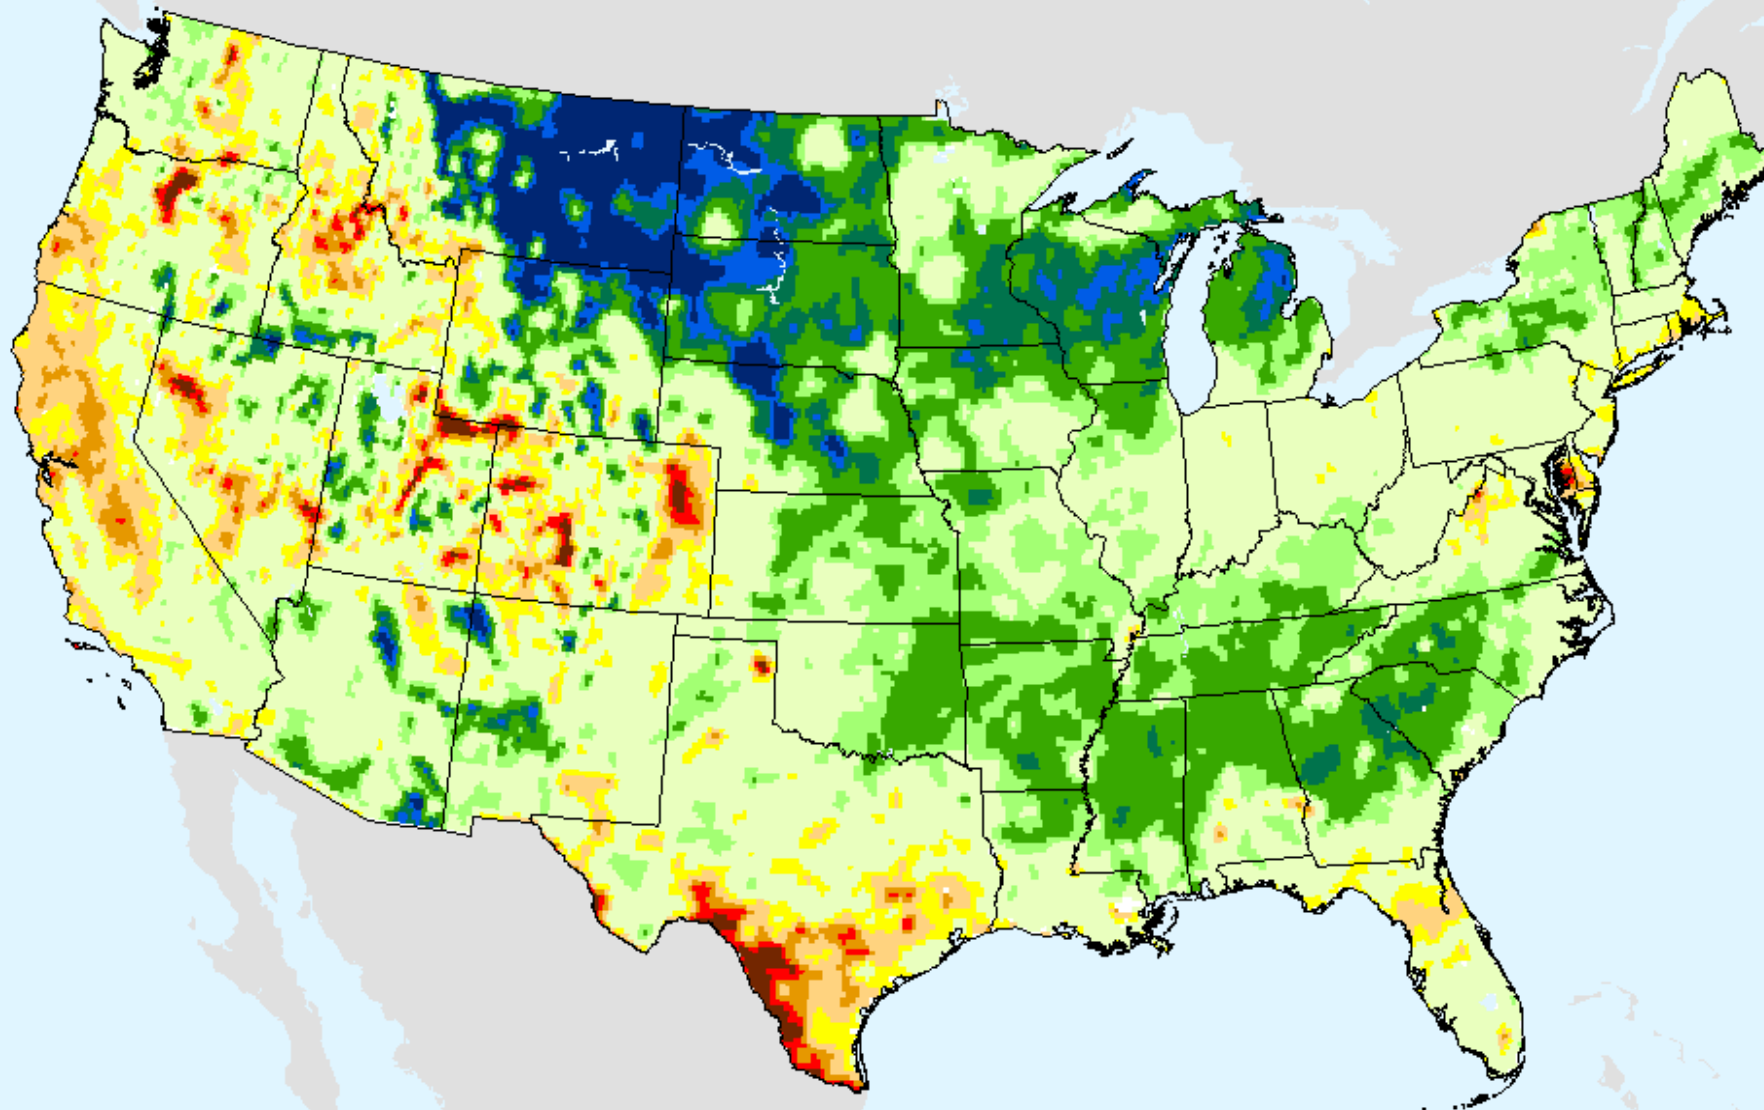

NLDAS Top 1m Soil Moisture

As of: Tuesday, September 21, 2021

USDM for: Sep. 7, 2021

>98

NLDAS Top 1m Soil Moisture

As of: Tuesday, September 21, 2021

>98

NLDAS Total Column Soil Moisture