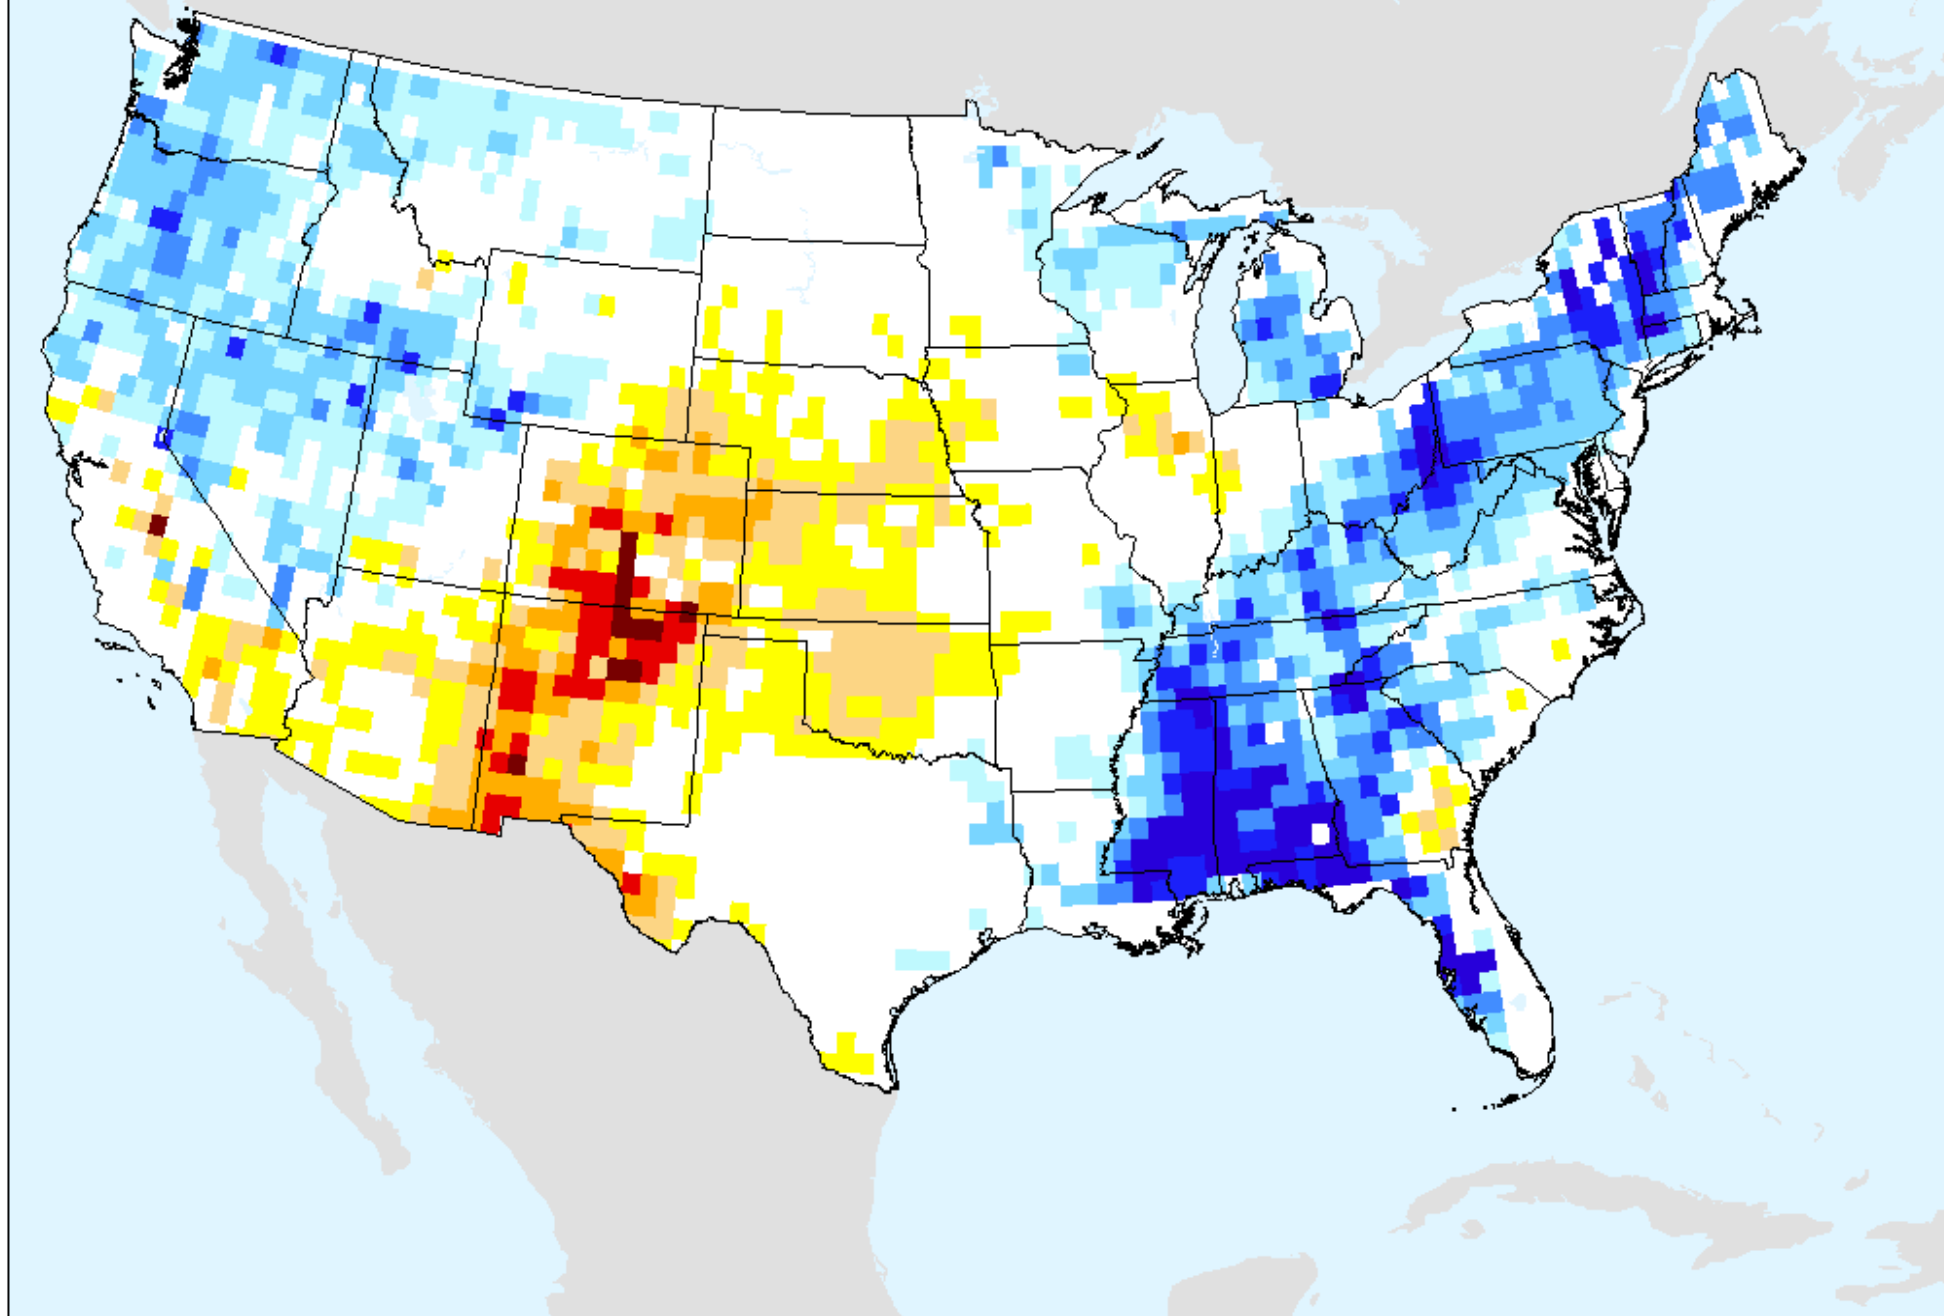

AIRS-Based Vapor Pressure Deficit 7 Day

As of: Tuesday, September 21, 2021

AIRS-Based Vapor Pressure Deficit 14 Day

As of: Tuesday, September 21, 2021

AIRS-Based Vapor Pressure Deficit 28 Day

As of: Tuesday, September 21, 2021