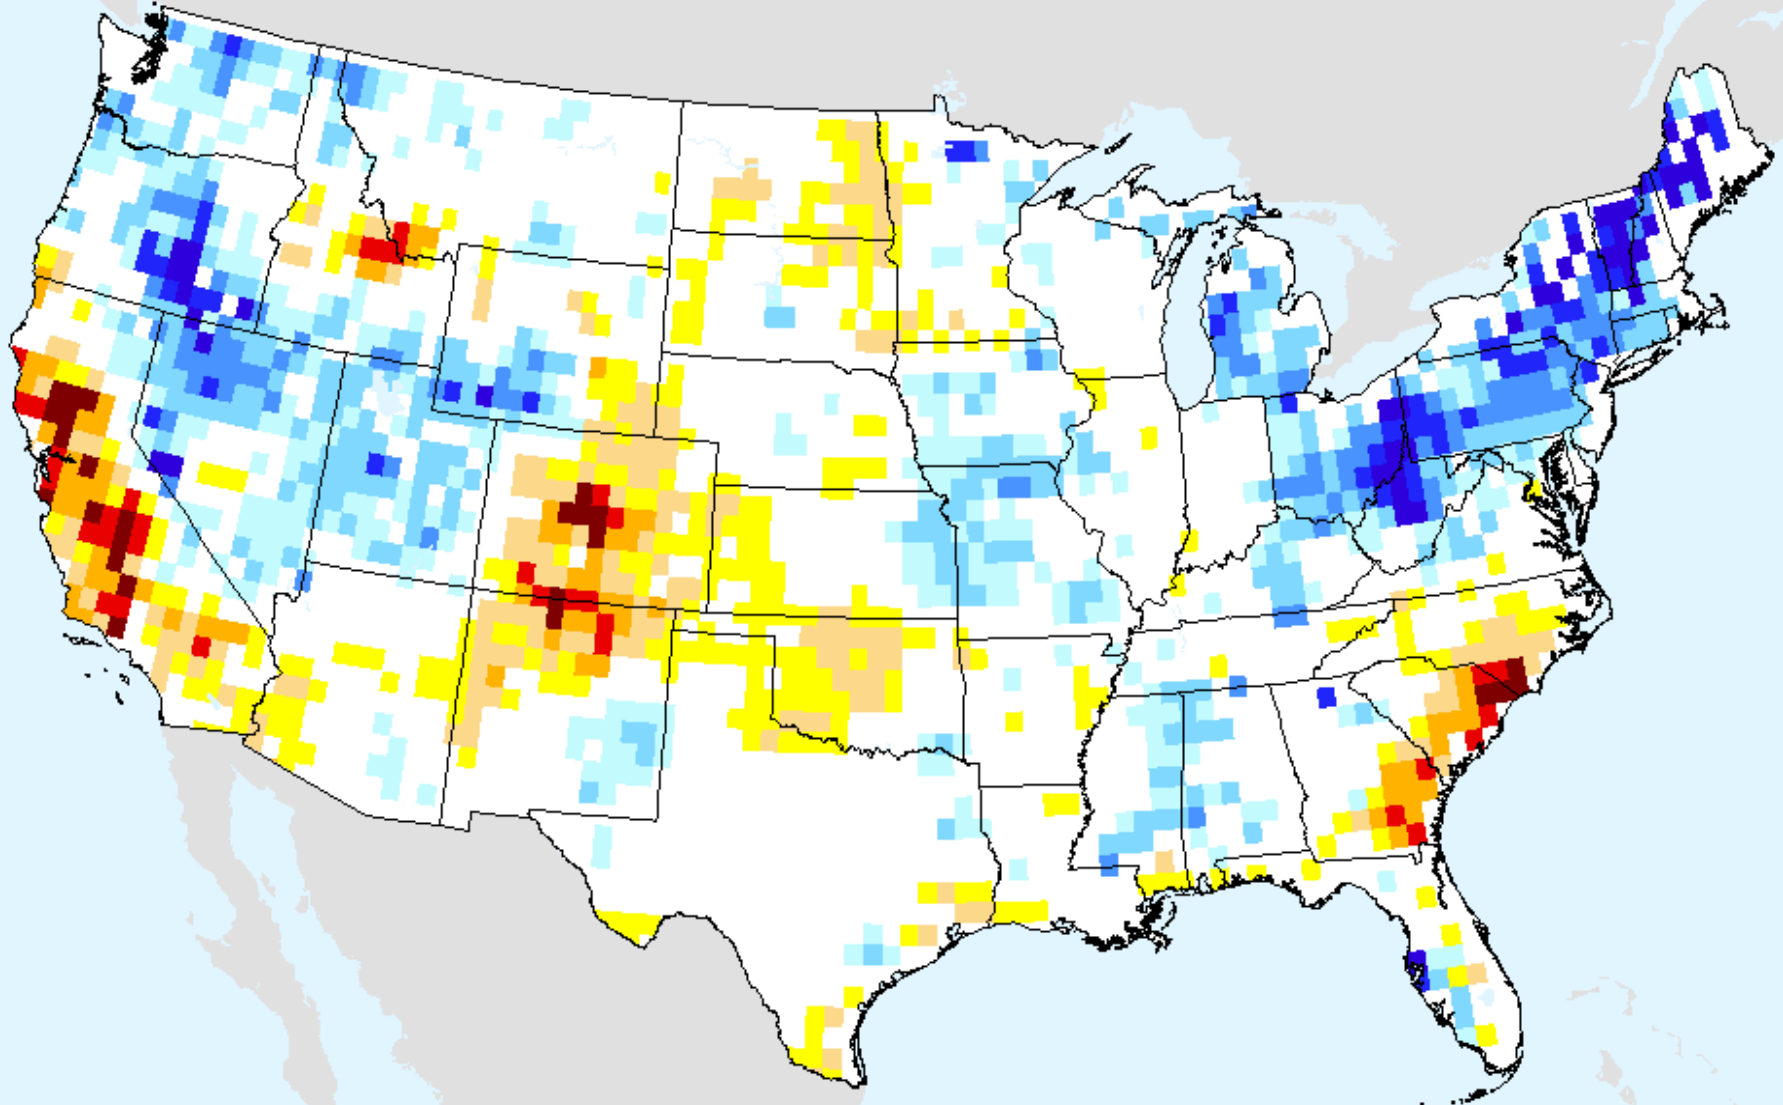

AIRS-Based Surface Relative Humidity 28 Day

As of: Tuesday, September 21, 2021