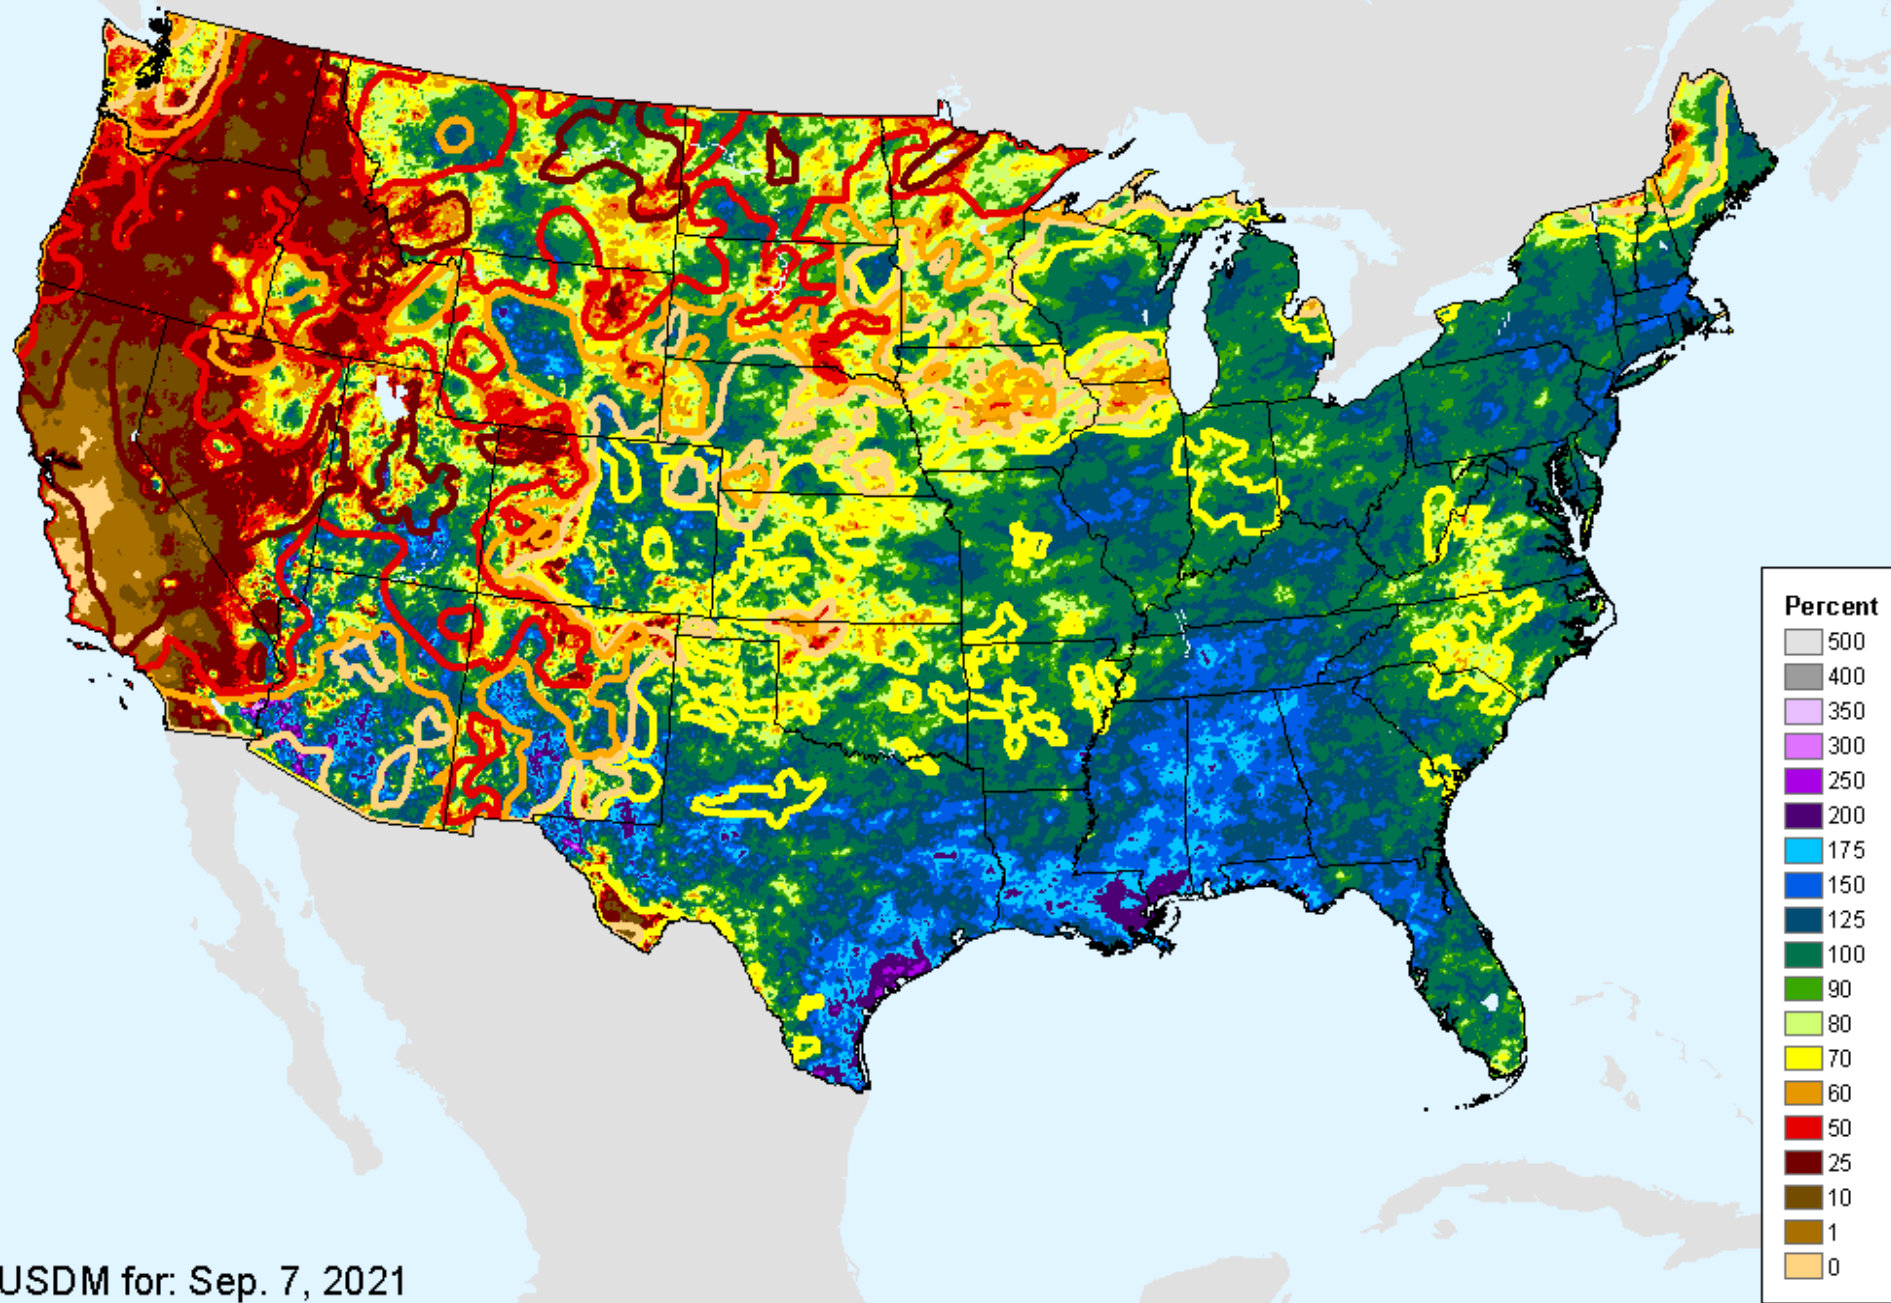

As of: Tuesday, September 21, 2021

USDM for: Sep. 7, 2021

AHPS 180-Day Precip Departure

As of: Tuesday, September 21, 2021

AHPS 180-Day Pct of Normal Pcp

As of: Tuesday, September 21, 2021

USDM for: Sep. 7, 2021