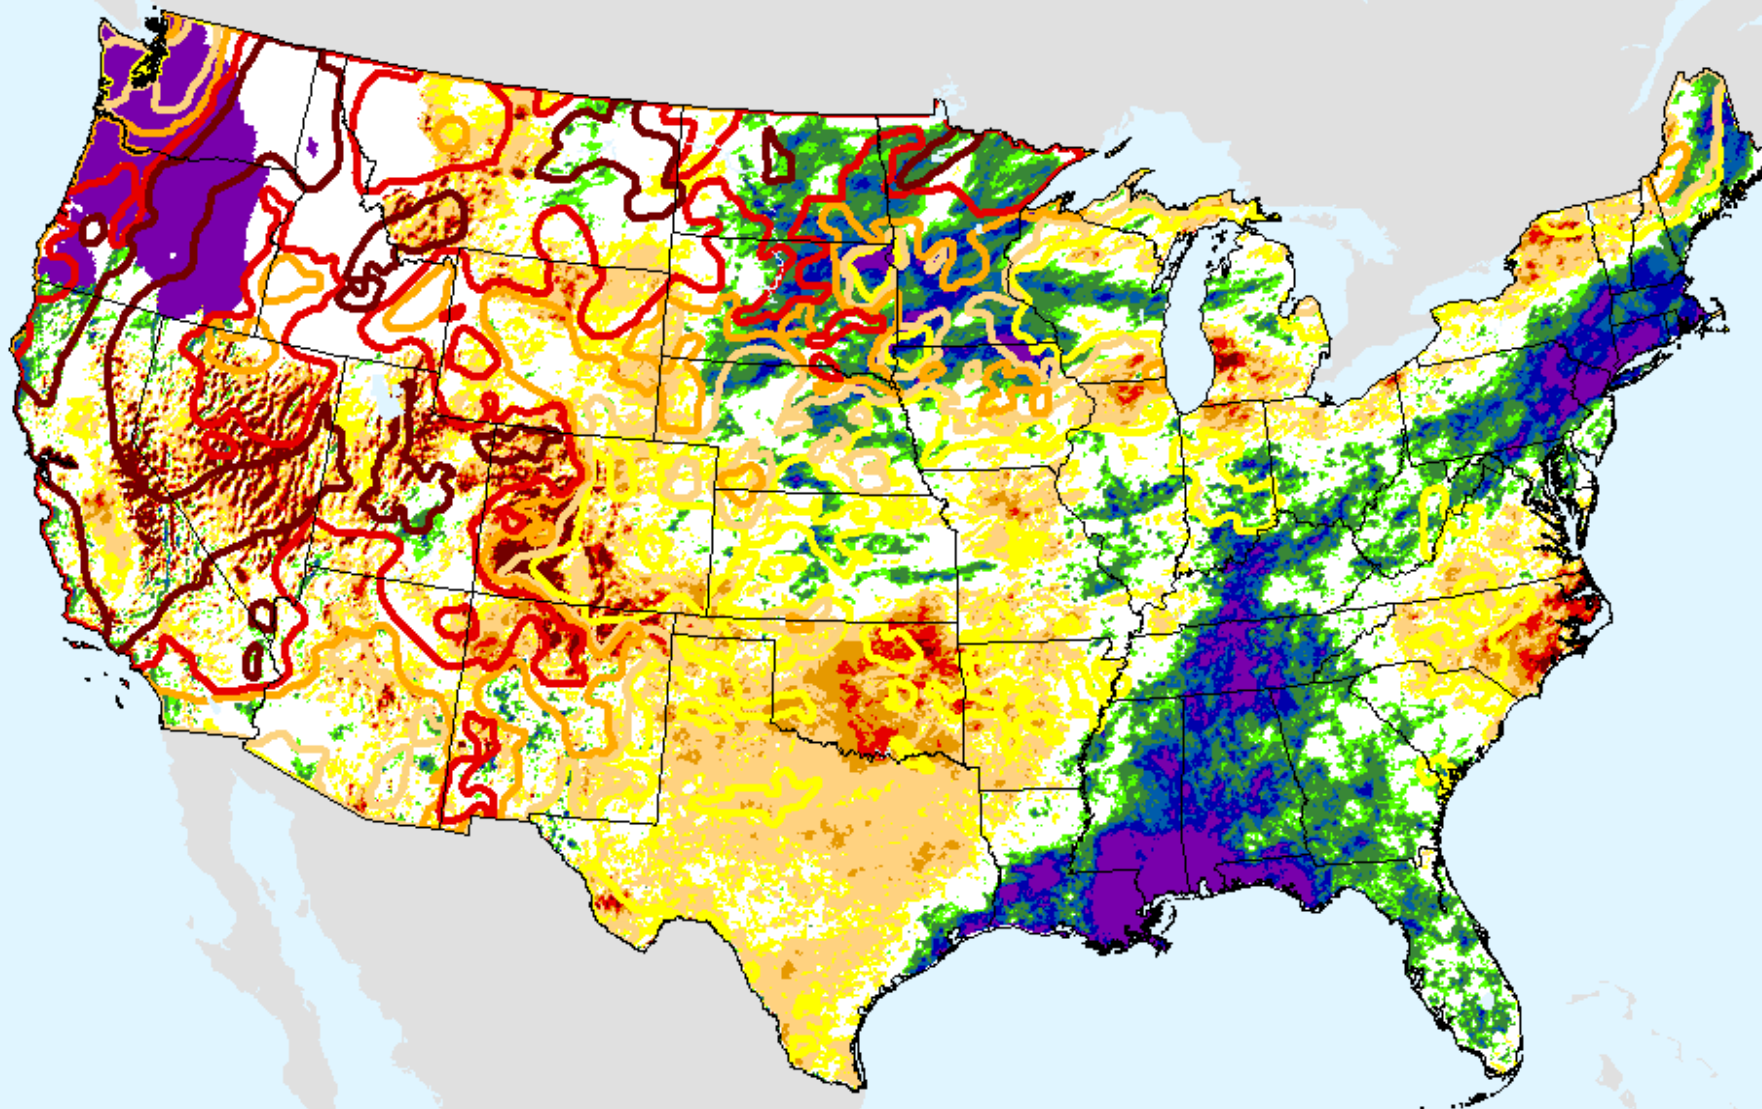

AHPS 1-month SPEI

As of: Tuesday, September 21, 2021

USDM for: Sep. 7, 2021

SPEI (USDM)