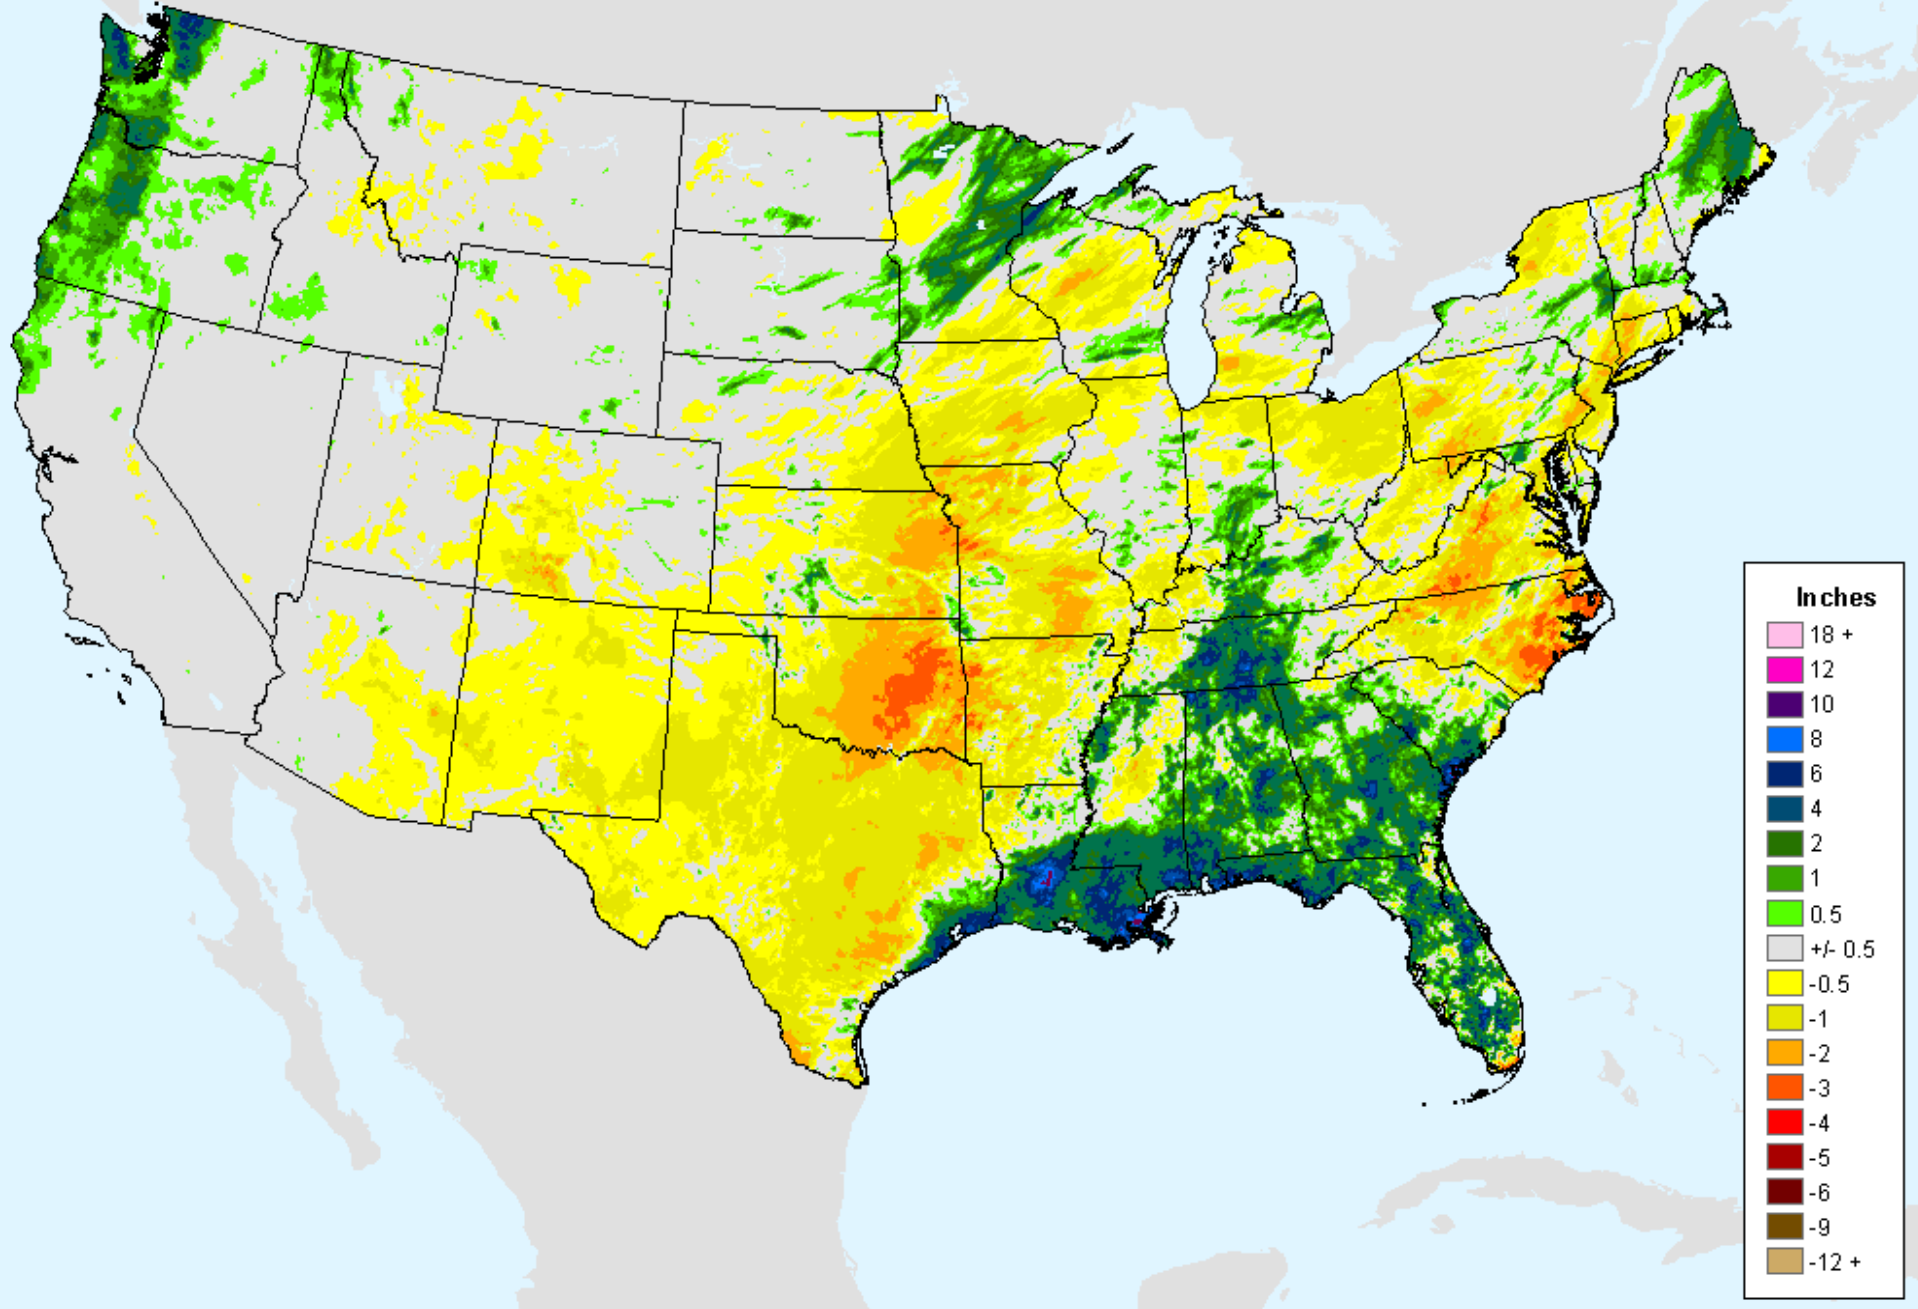

AHPS 14-Day Precip Departure

As of: Tuesday, September 21, 2021