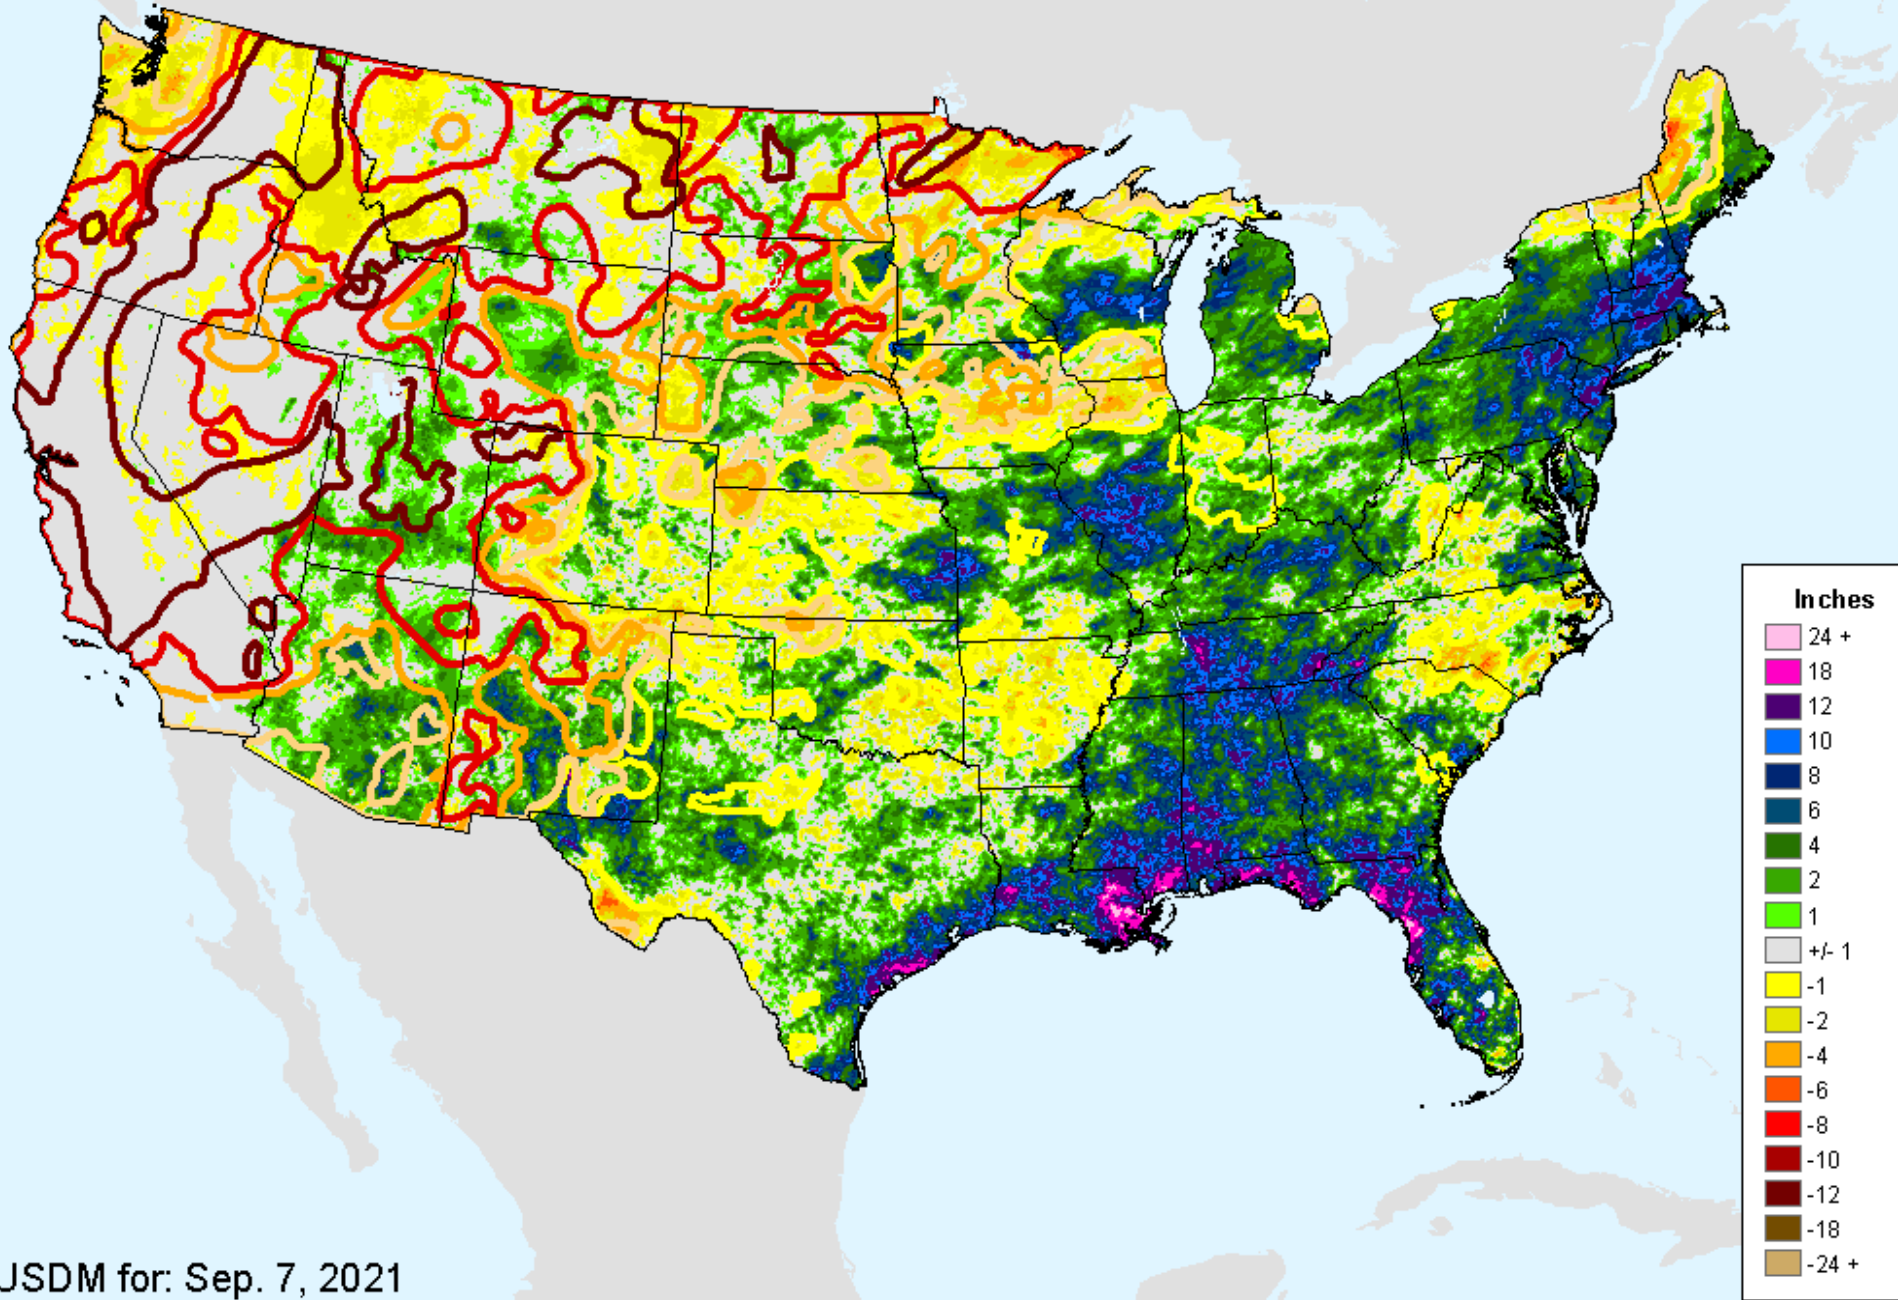

AHPS 90-Day Precip Departure

As of: Tuesday, September 21, 2021

USDM for: Sep. 7, 2021