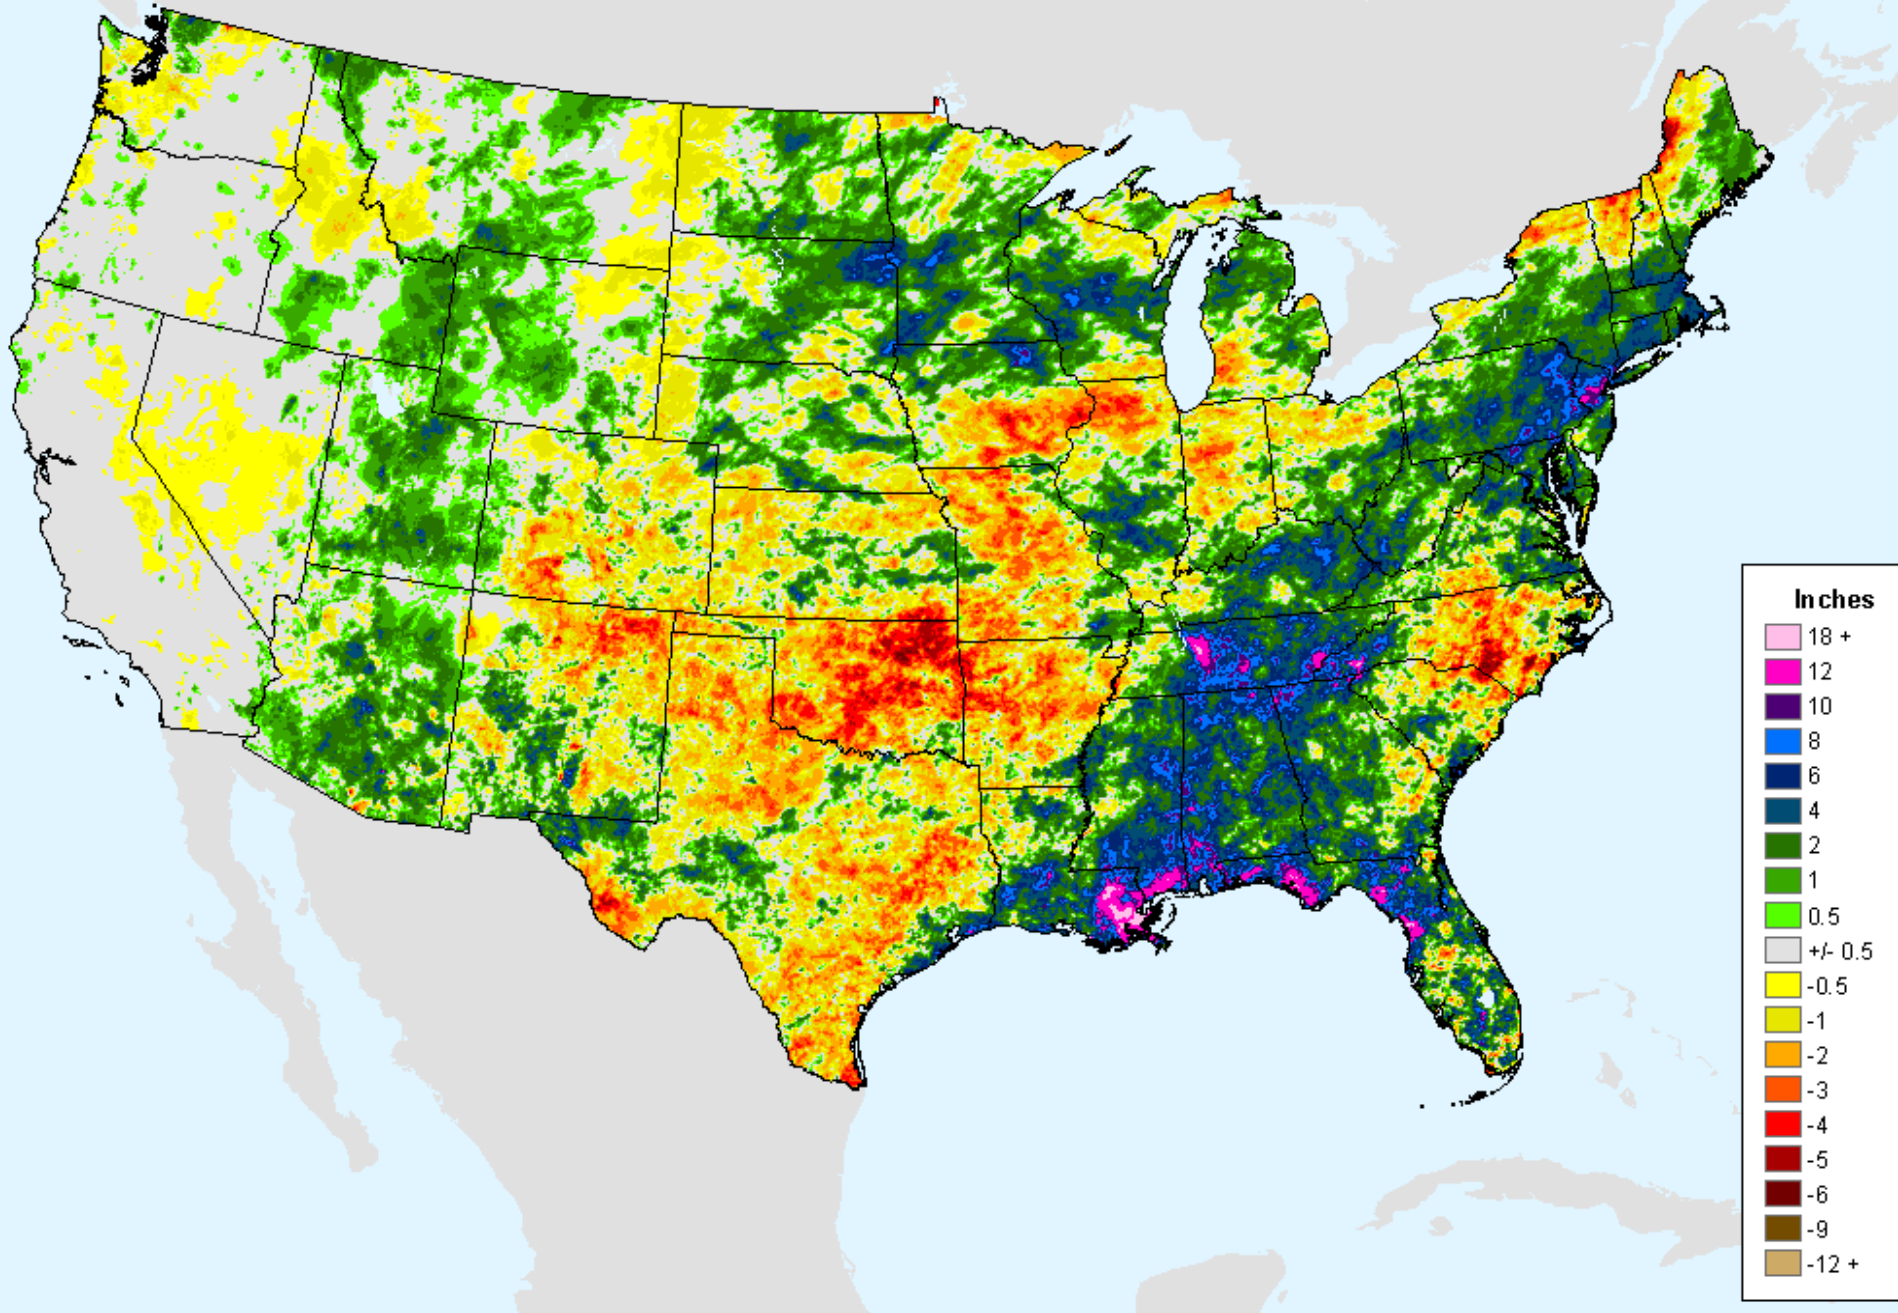

AHPS 60-Day Precip Departure

As of: Tuesday, September 21, 2021