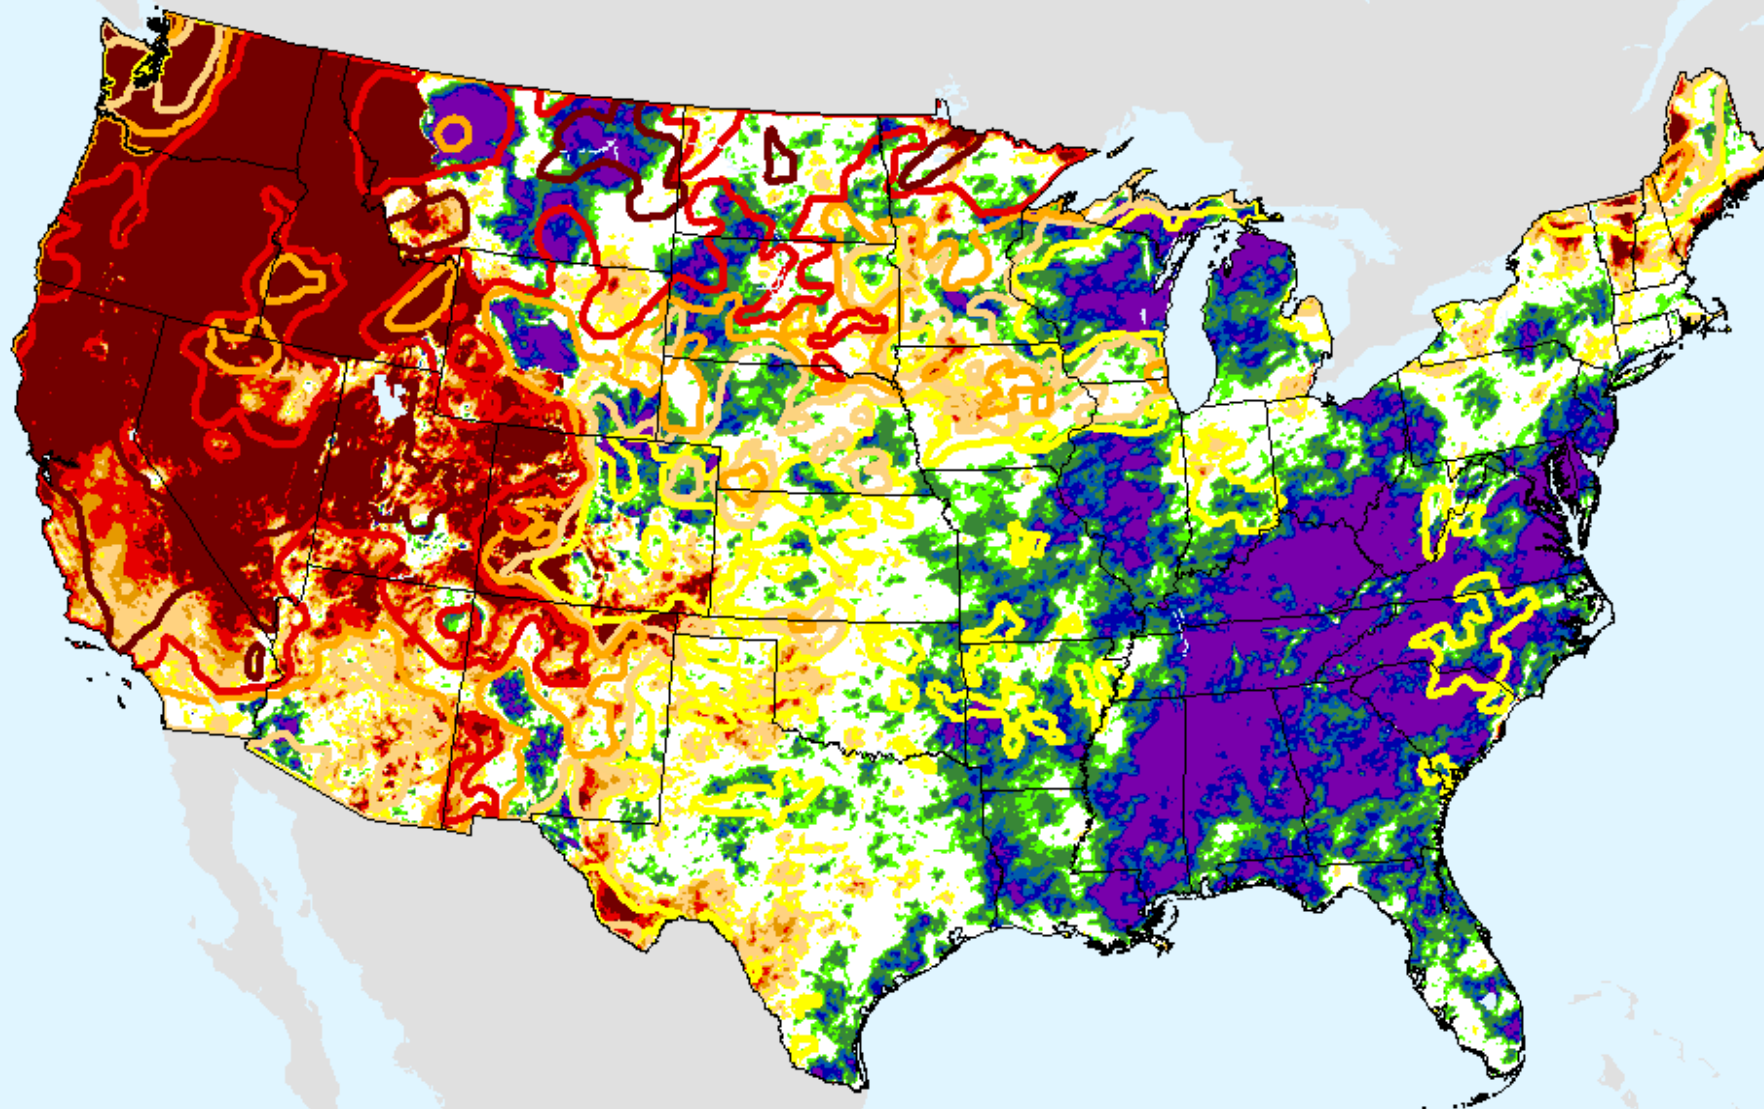

USDM for: Sep. 7, 2021

SPI (USDM)

AHPS 12-month SPI

As of: Tuesday, September 21, 2021

AHPS 24-month SPI

As of: Tuesday, September 21, 2021

USDM for: Sep. 7, 2021

SPI (USDM)