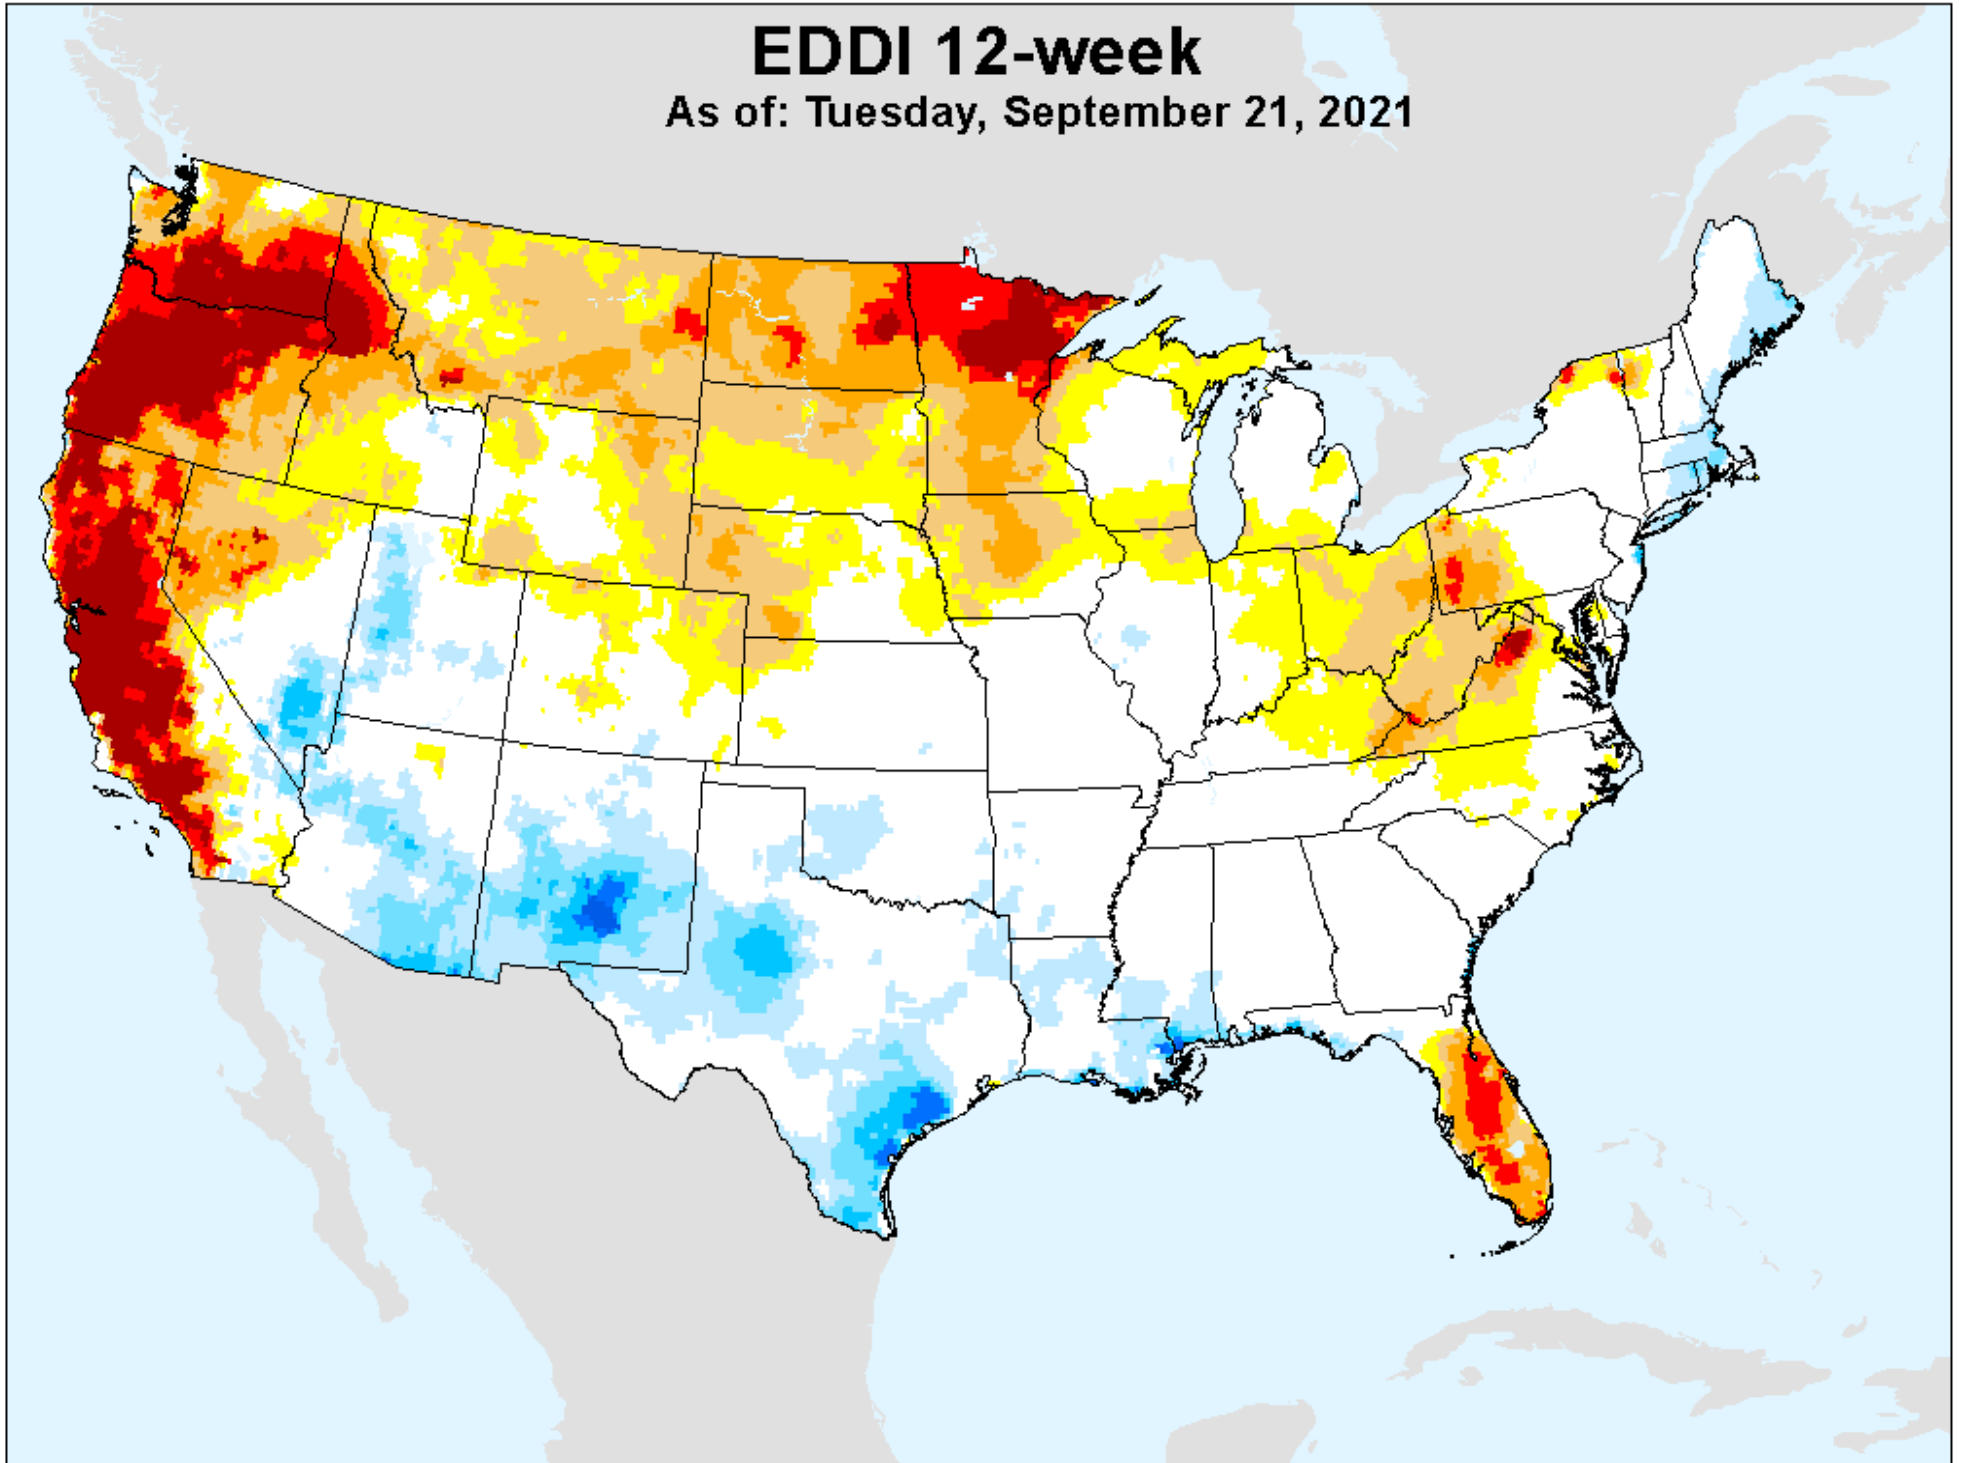

EDDI 12-week

As of: Tuesday, September 21, 2021

USDM for: Sep. 7, 2021

EDDI 12-week

As of: Tuesday, September 21, 2021

Vegetation Drought Response Index (VegDRI)

As of: Tuesday, September 21, 2021

USDM for: Sep. 7, 2021