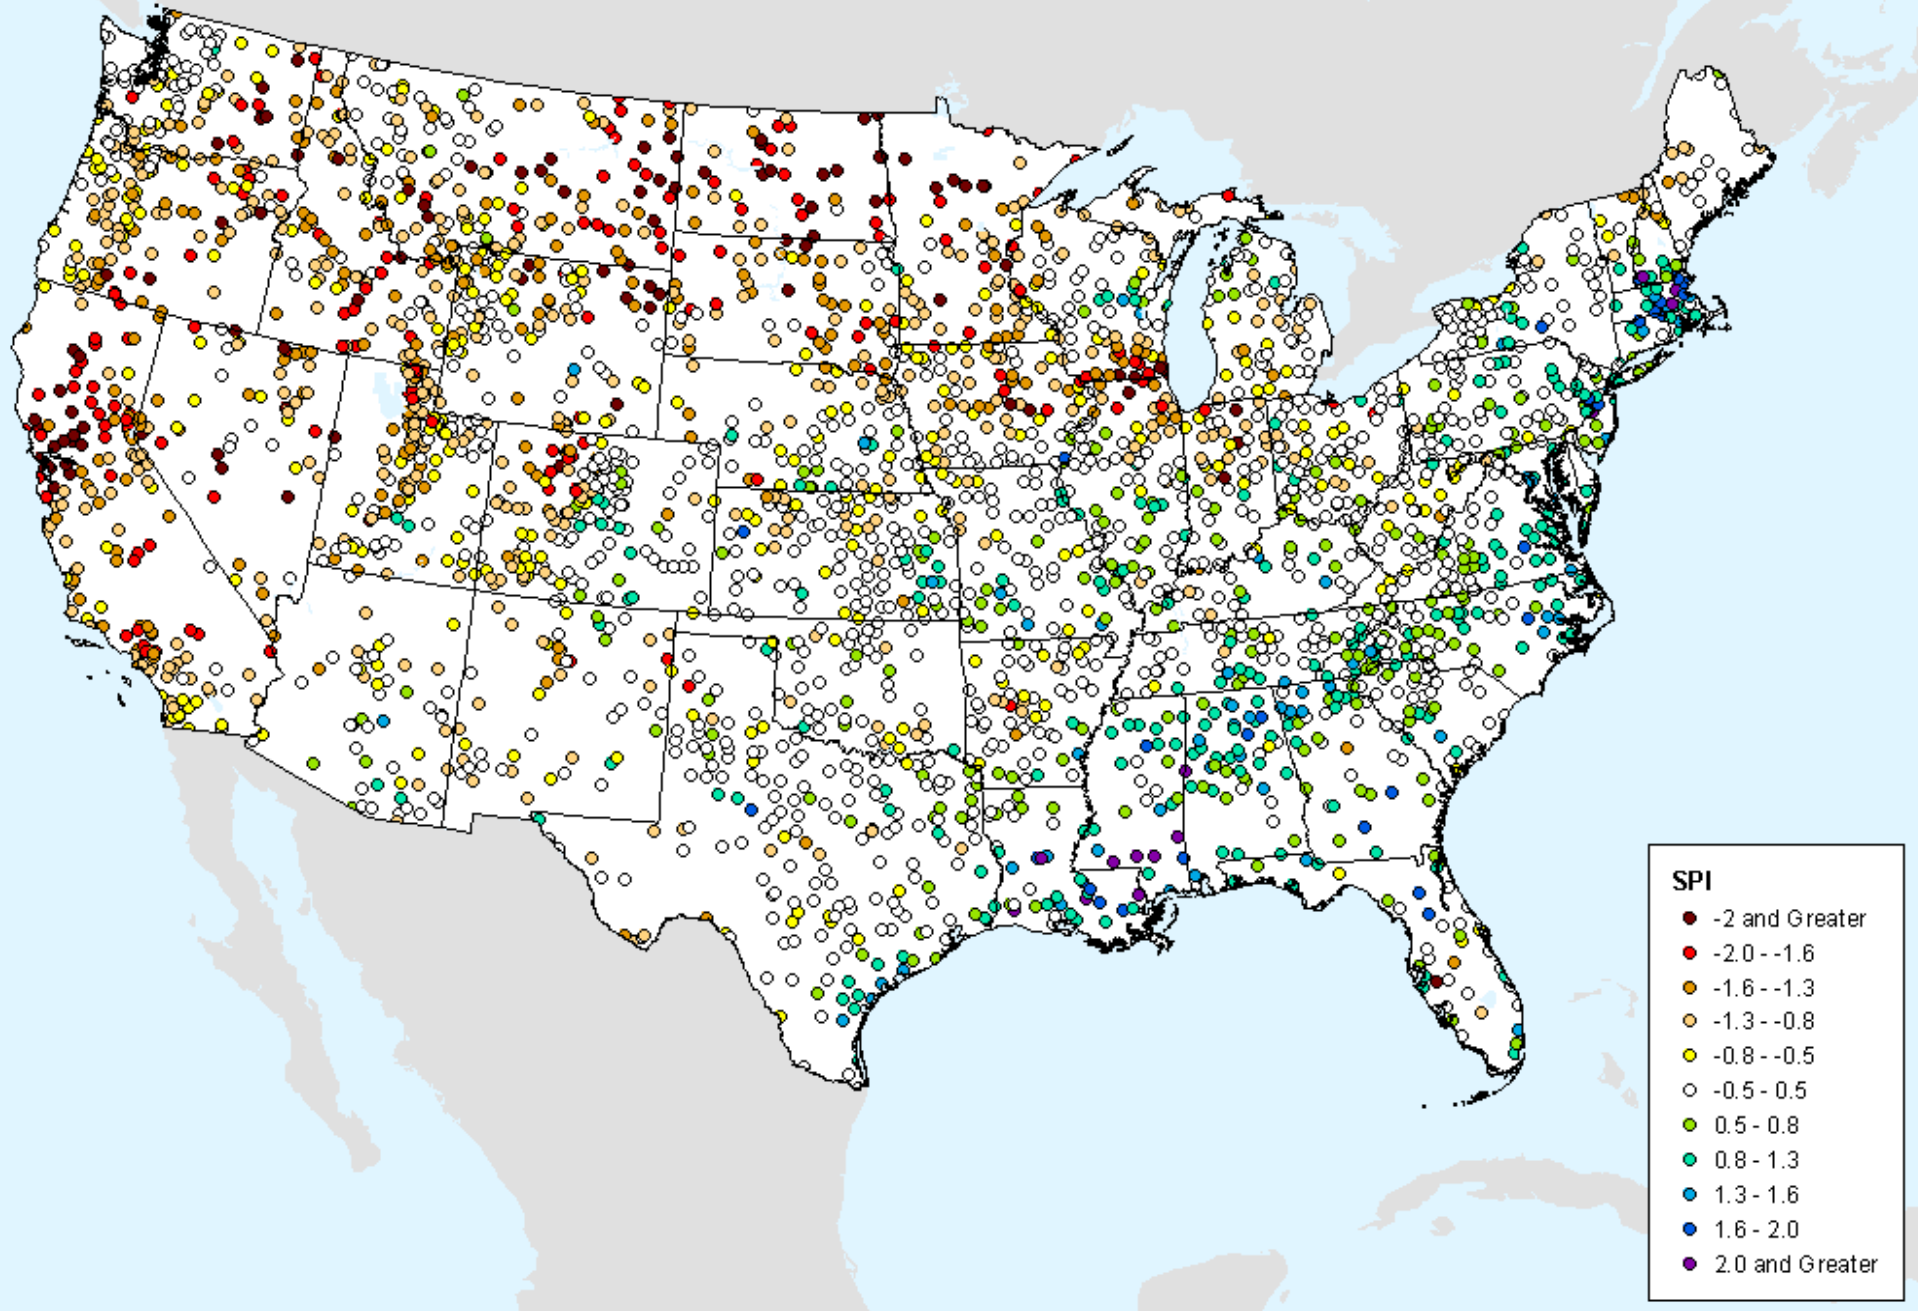

HPRCC Water Year-to-date SPI

As of: Tuesday, September 21, 2021

USDM for: Sep. 7, 2021

HPRCC Water Year-to-date SPI

As of: Tuesday, September 21, 2021

HPRCC Year-to-date SPI

As of: Tuesday, September 21, 2021