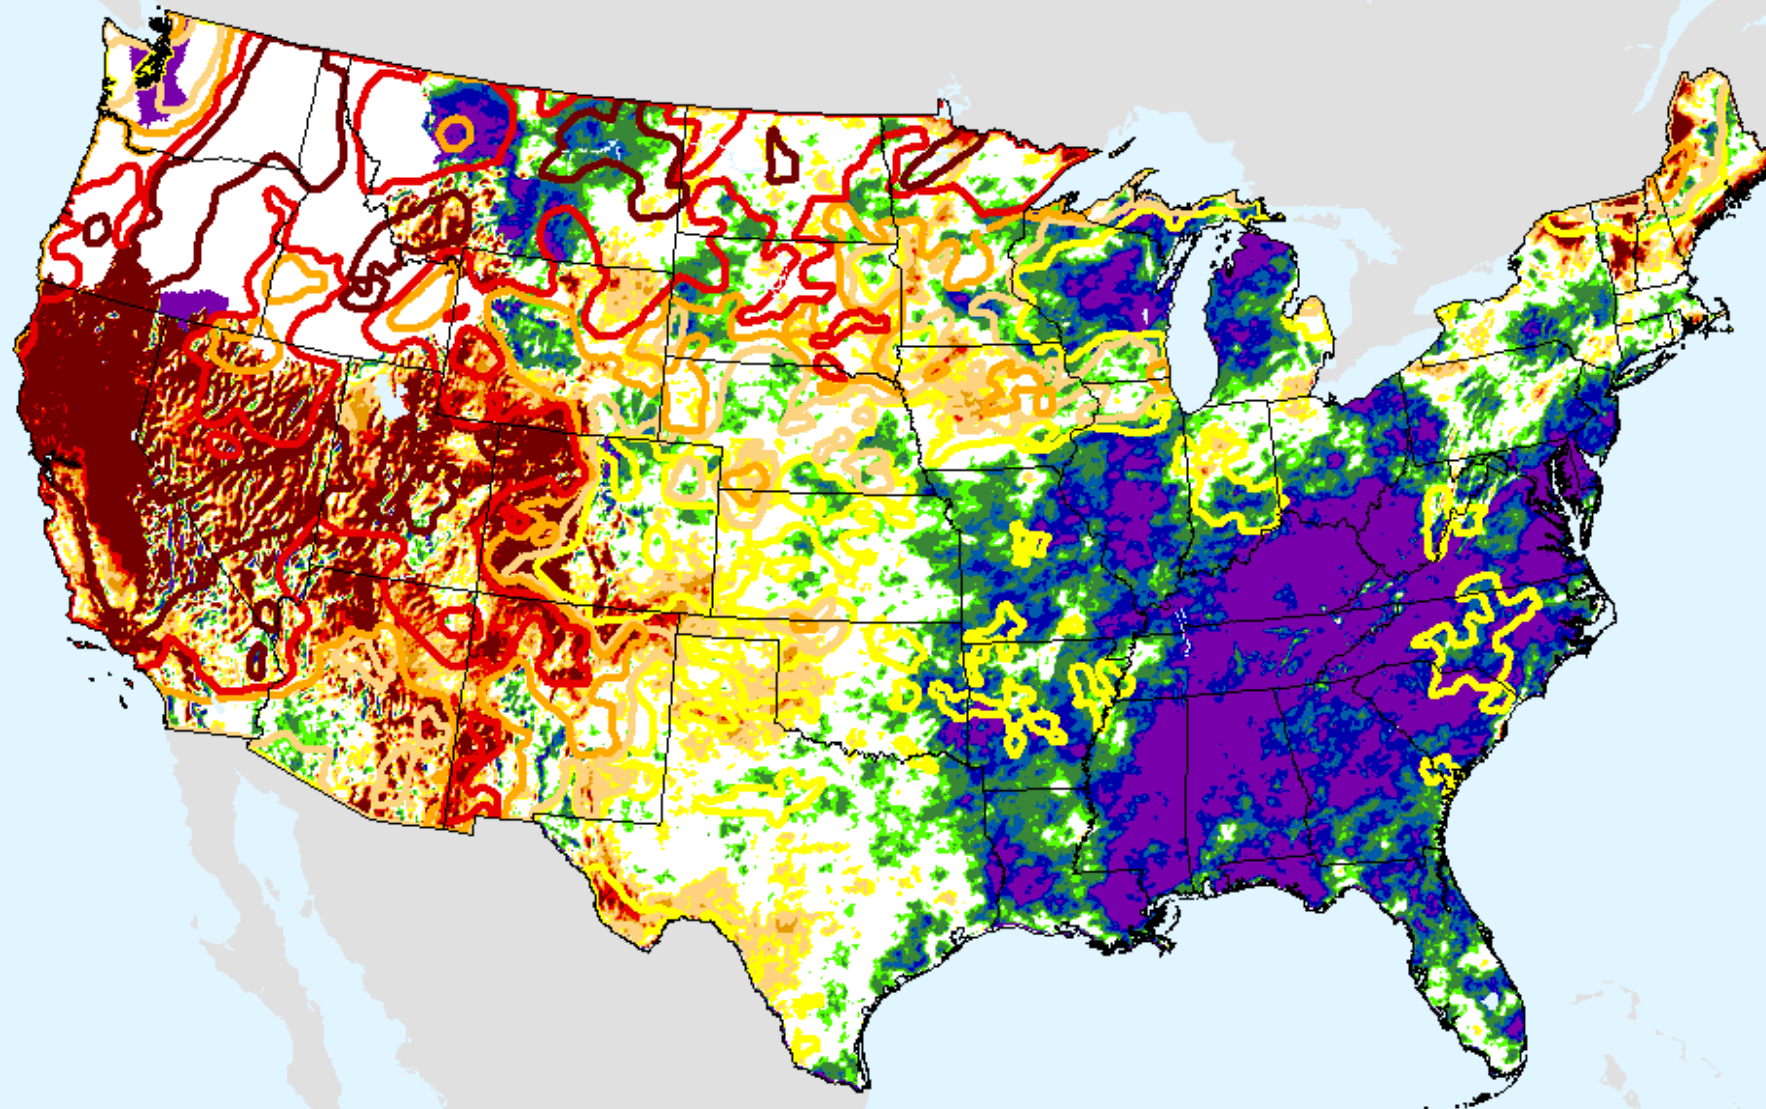

AHPS 12-month SPEI

As of: Tuesday, September 21, 2021

SPEI (USDM)

AHPS 24-month SPEI

As of: Tuesday, September 21, 2021

USDM for: Sep. 7, 2021

SPEI (USDM)

AHPS 24-month SPEI