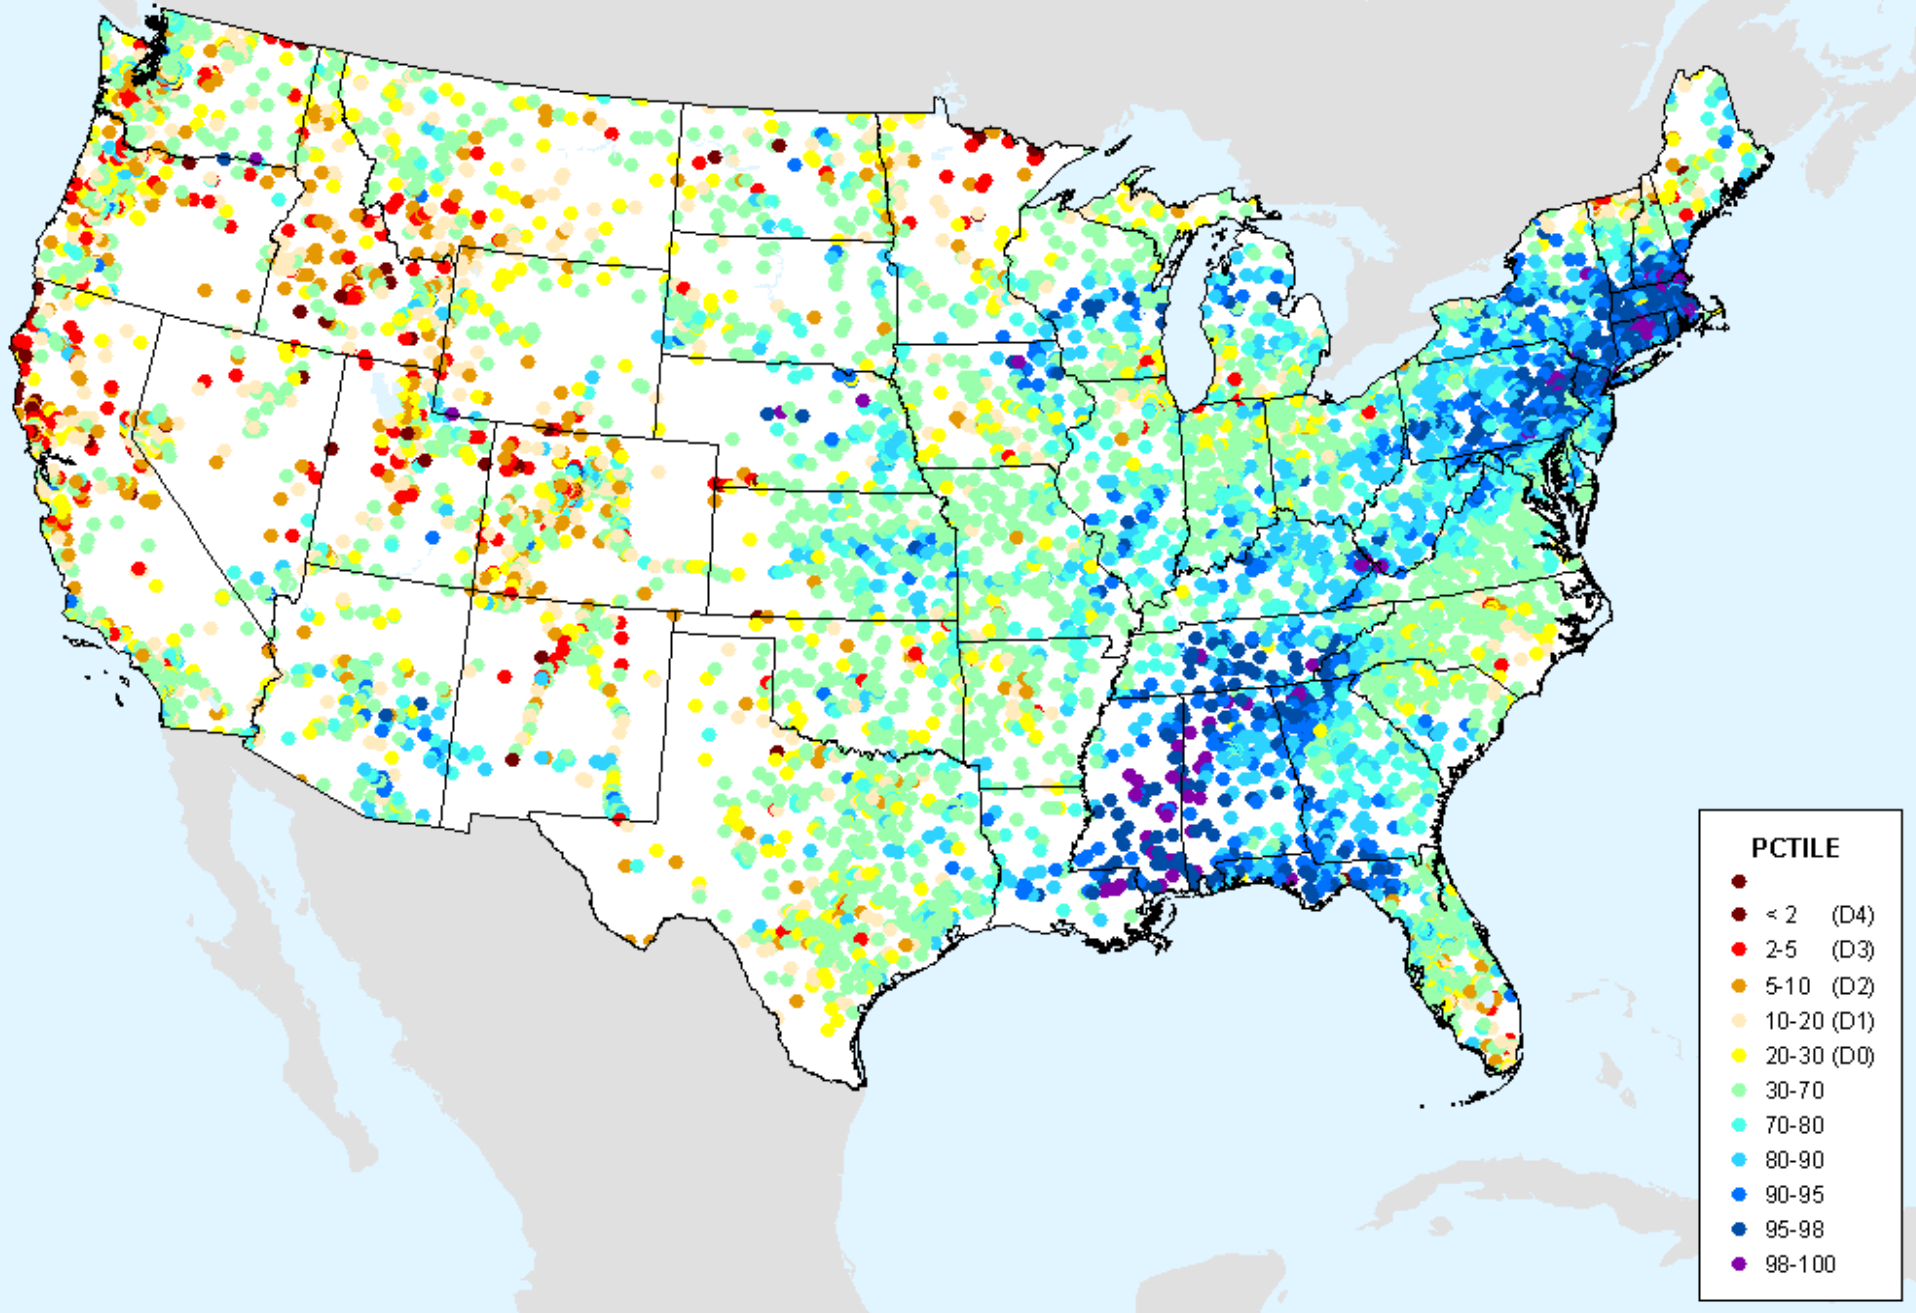

USGS 7-Day Avg Streamflow

As of: Tuesday, September 21, 2021

USGS 28-Day Avg Streamflow

As of: Tuesday, September 21, 2021

USDM for: Sep. 7, 2021

USGS 28-Day Avg Streamflow

As of: Tuesday, September 21, 2021