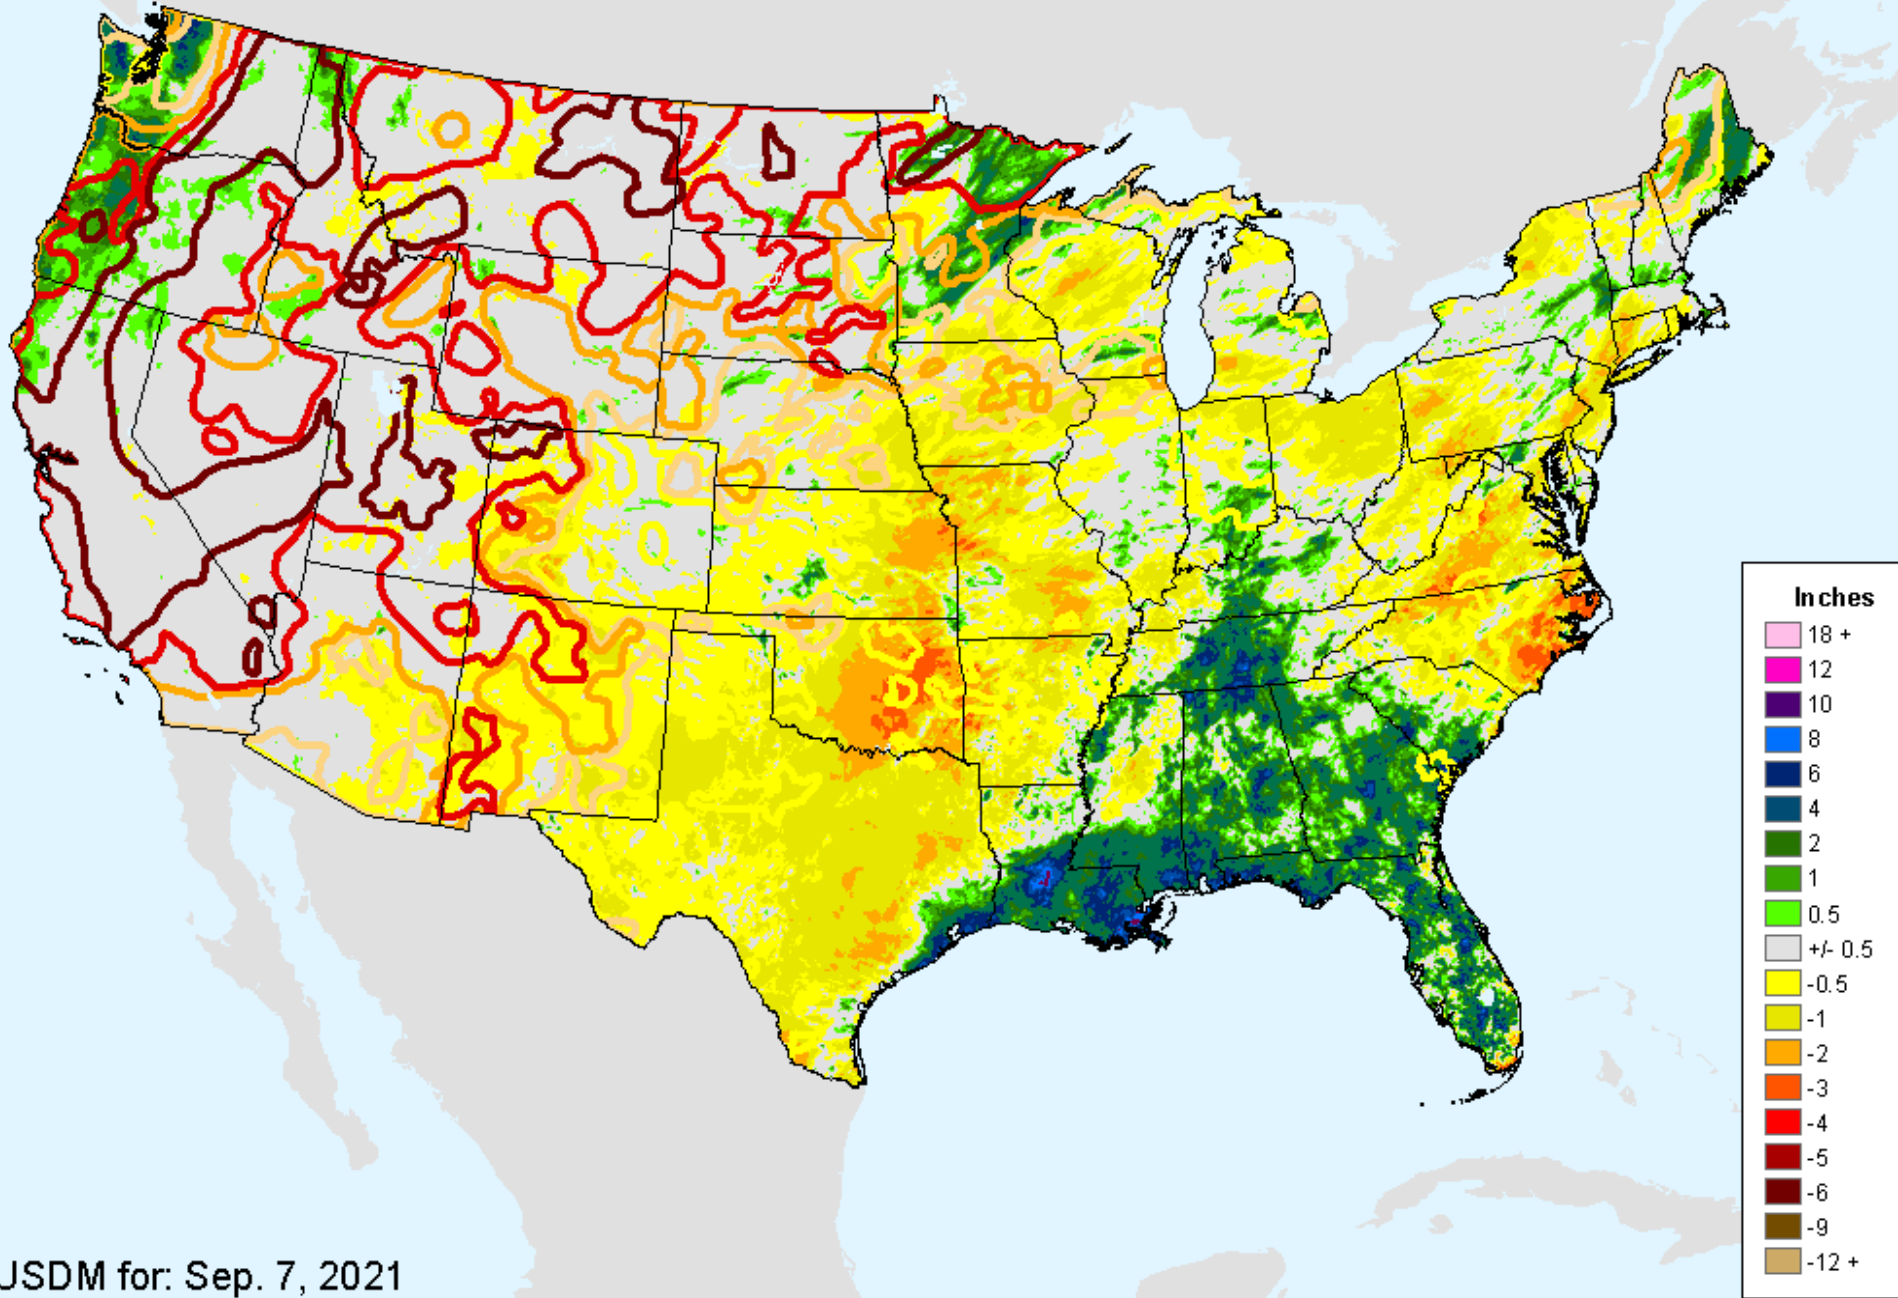

AHPS 7-Day Precipitation

As of: Tuesday, September 21, 2021

AHPS 7-Day Precipitation

As of: Tuesday, September 21, 2021

USDM for: Sep. 7, 2021

AHPS 14-Day Precip Departure

As of: Tuesday, September 21, 2021