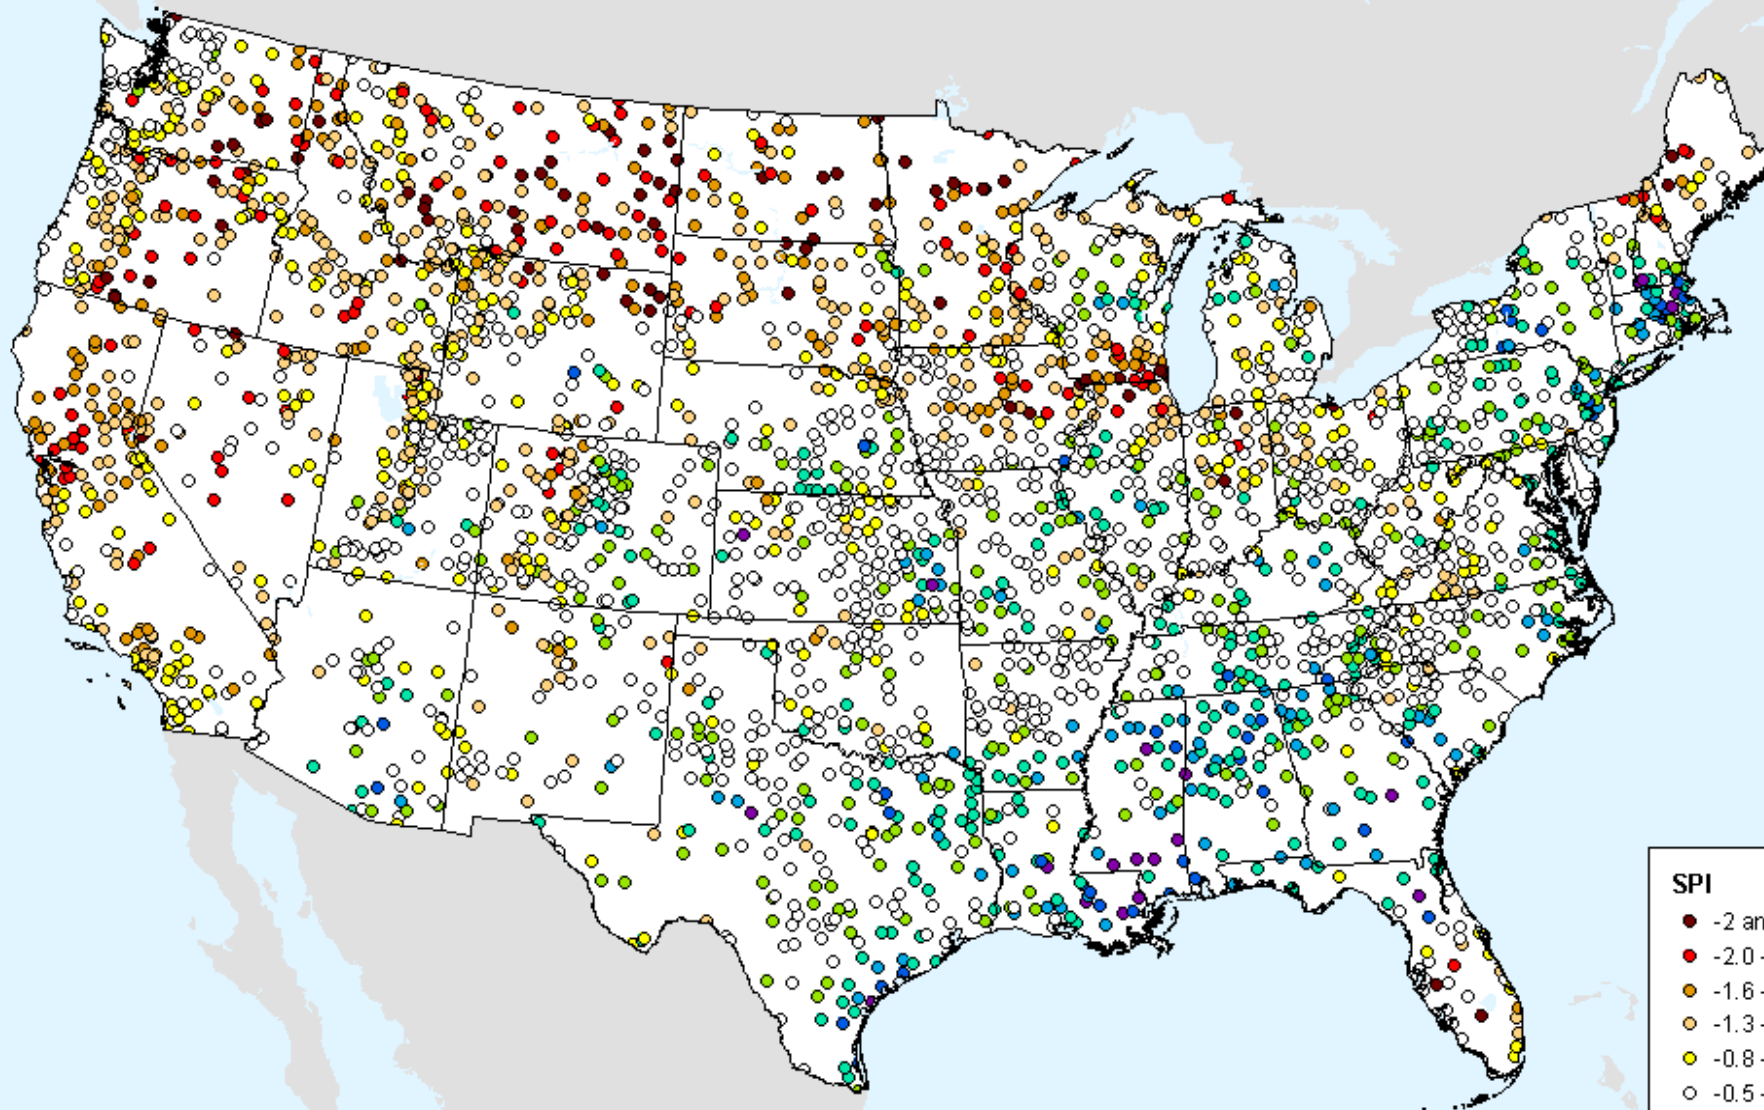

HPRCC 9-month SPI

As of: Tuesday, September 21, 2021