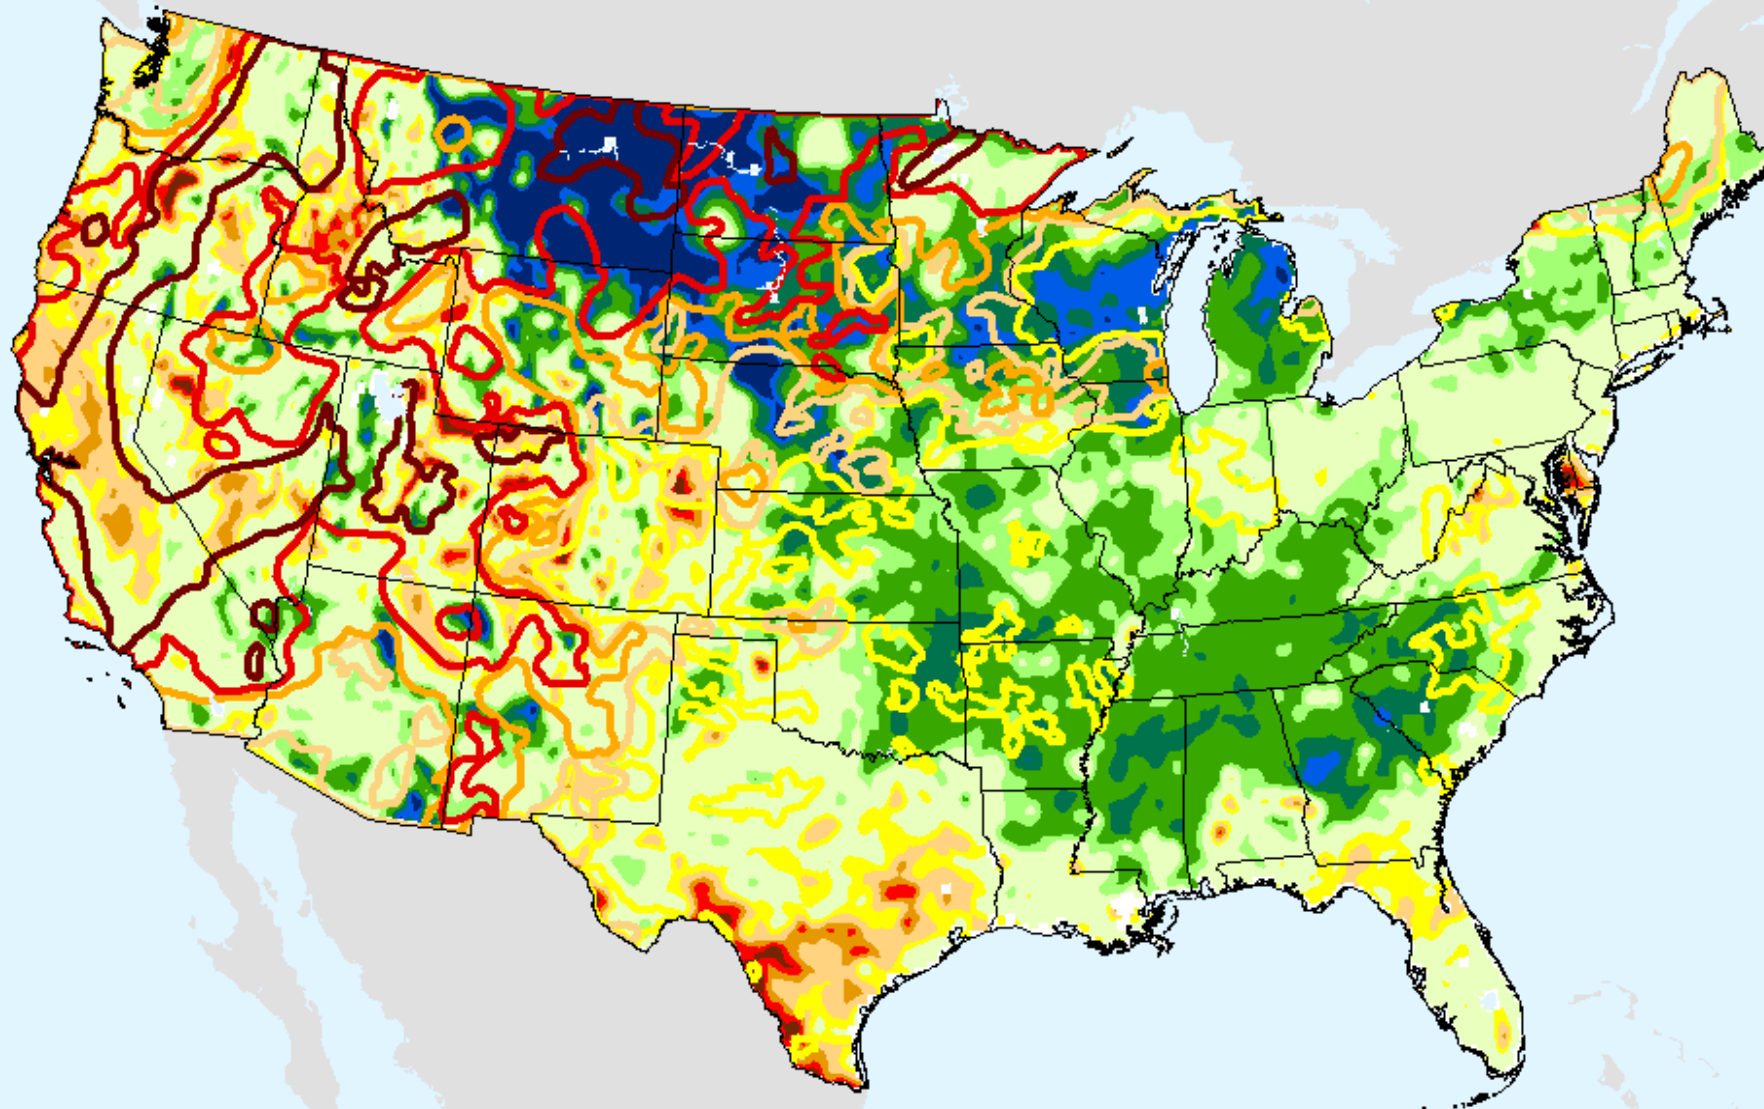

NLDAS Total Column Soil Moisture

As of: Tuesday, September 21, 2021

USDM for: Sep. 7, 2021

>98