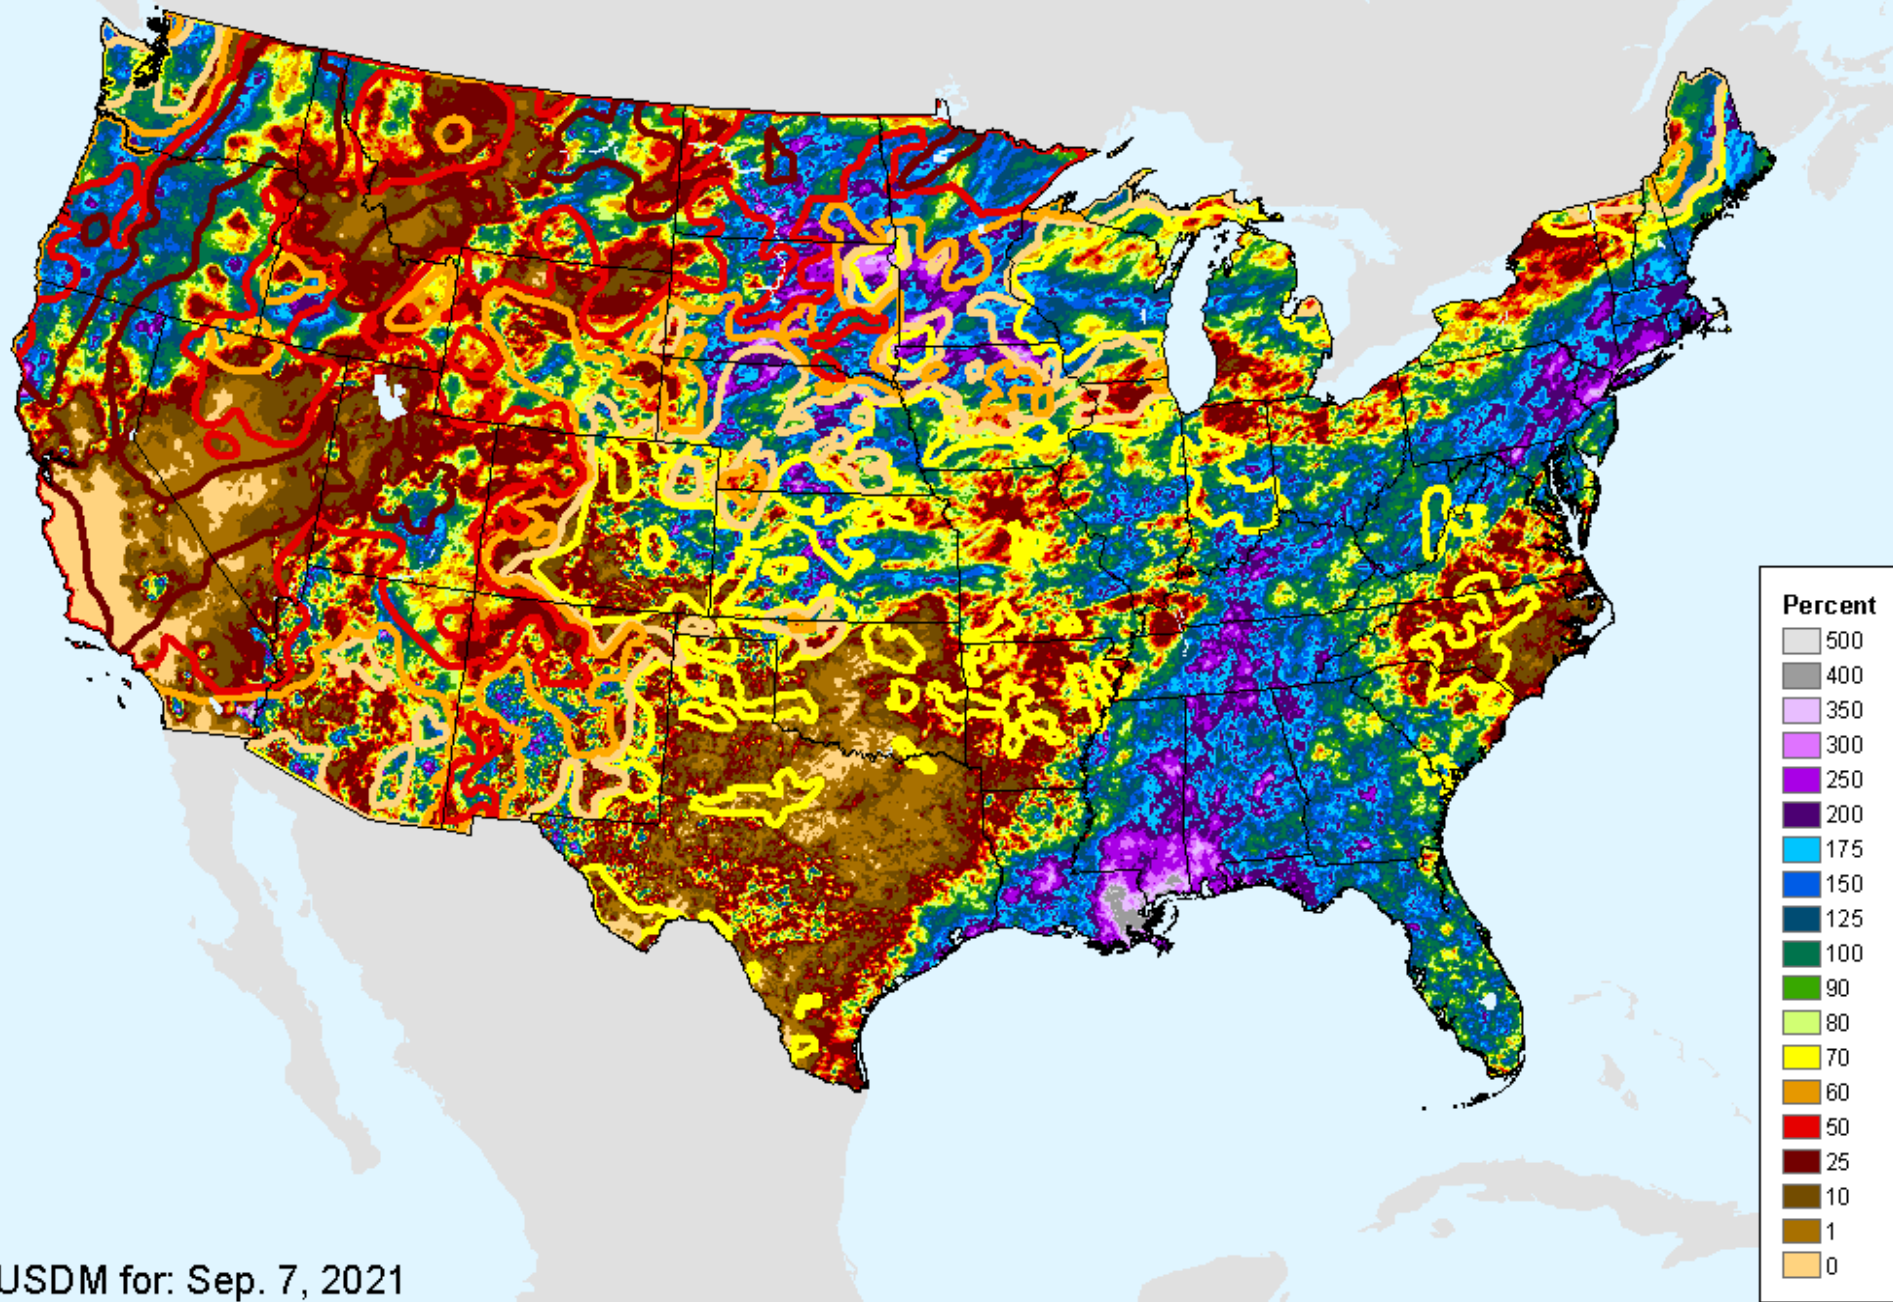

AHPS 30-Day Pct of Normal Pcp

As of: Tuesday, September 21, 2021