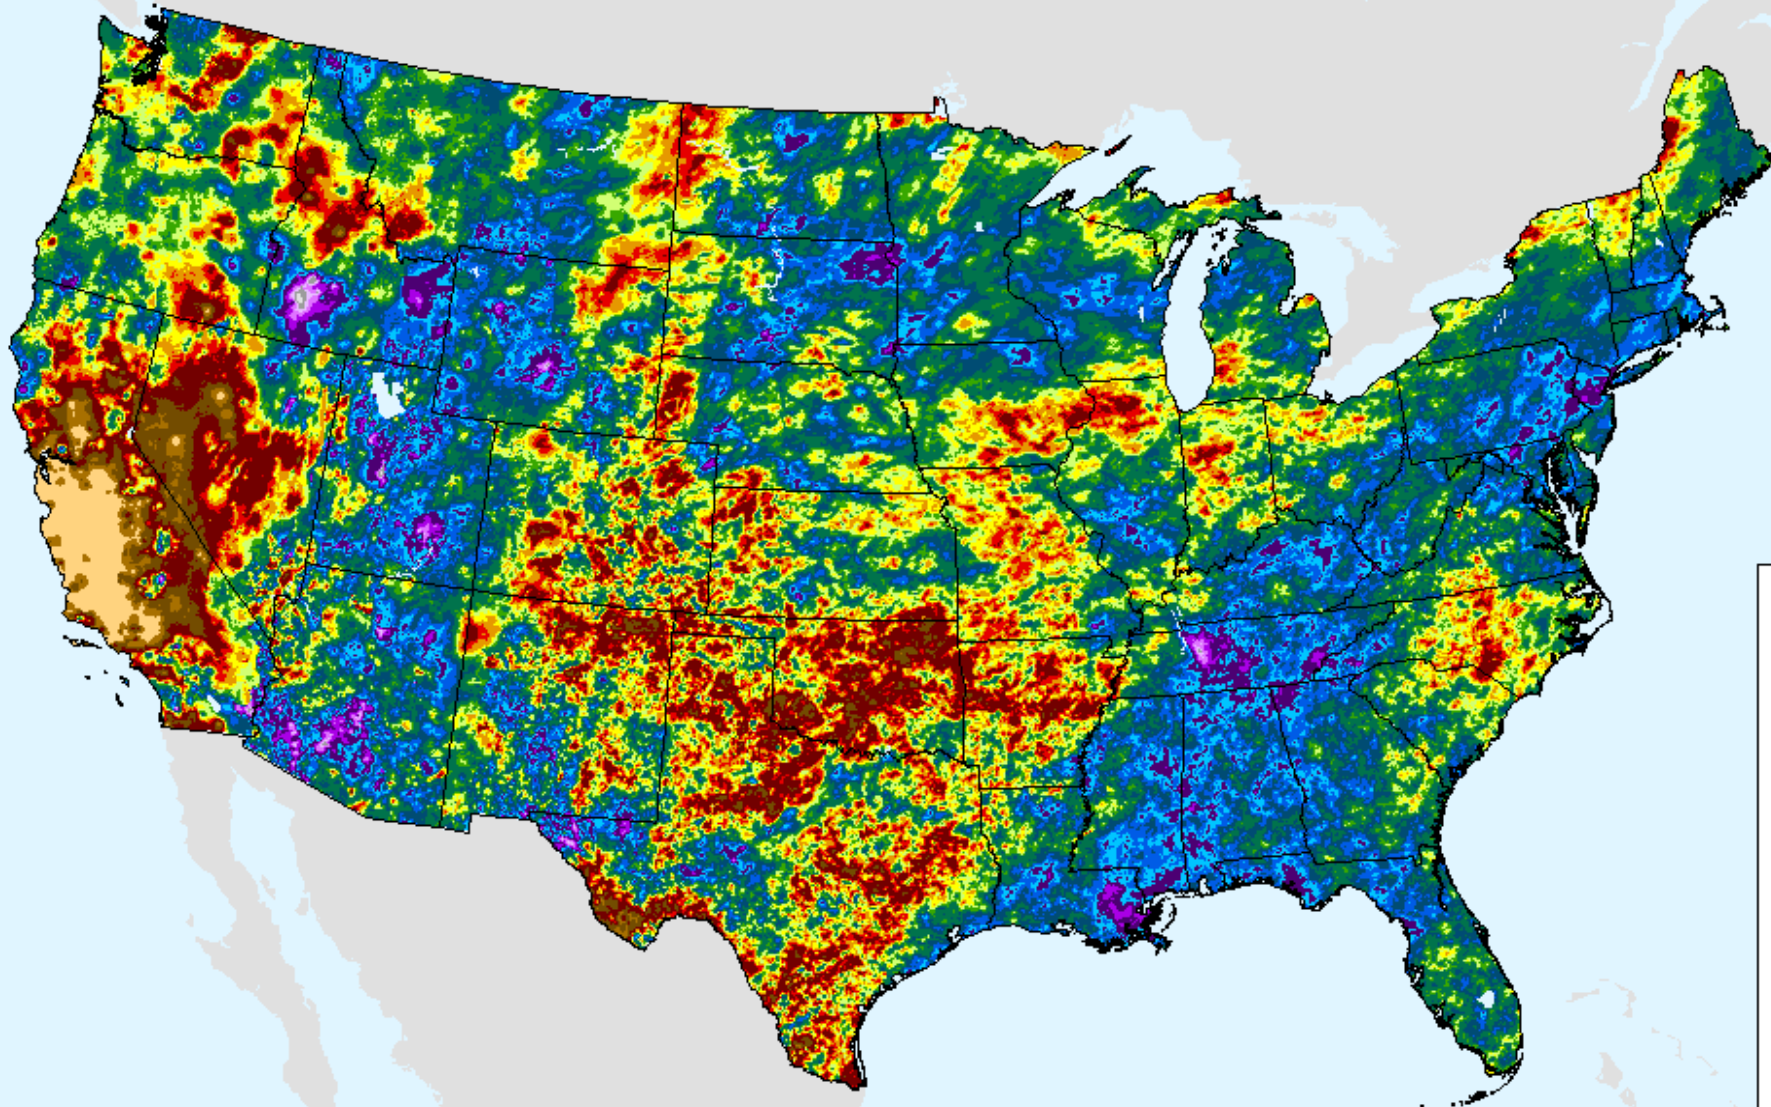

AHPS 60-Day Precip Departure

As of: Tuesday, September 21, 2021

AHPS 60-Day Pct of Normal Pcp

As of: Tuesday, September 21, 2021

AHPS 60-Day Pct of Normal Pcp

As of: Tuesday, September 21, 2021

Percent

- 500
- 400
- 350
- 300
- 250
- 200
- 175
- 150
- 125
- 100
- 90
- 80
- 70
- 60
- 50
- 25
- 10
- 1
- 0