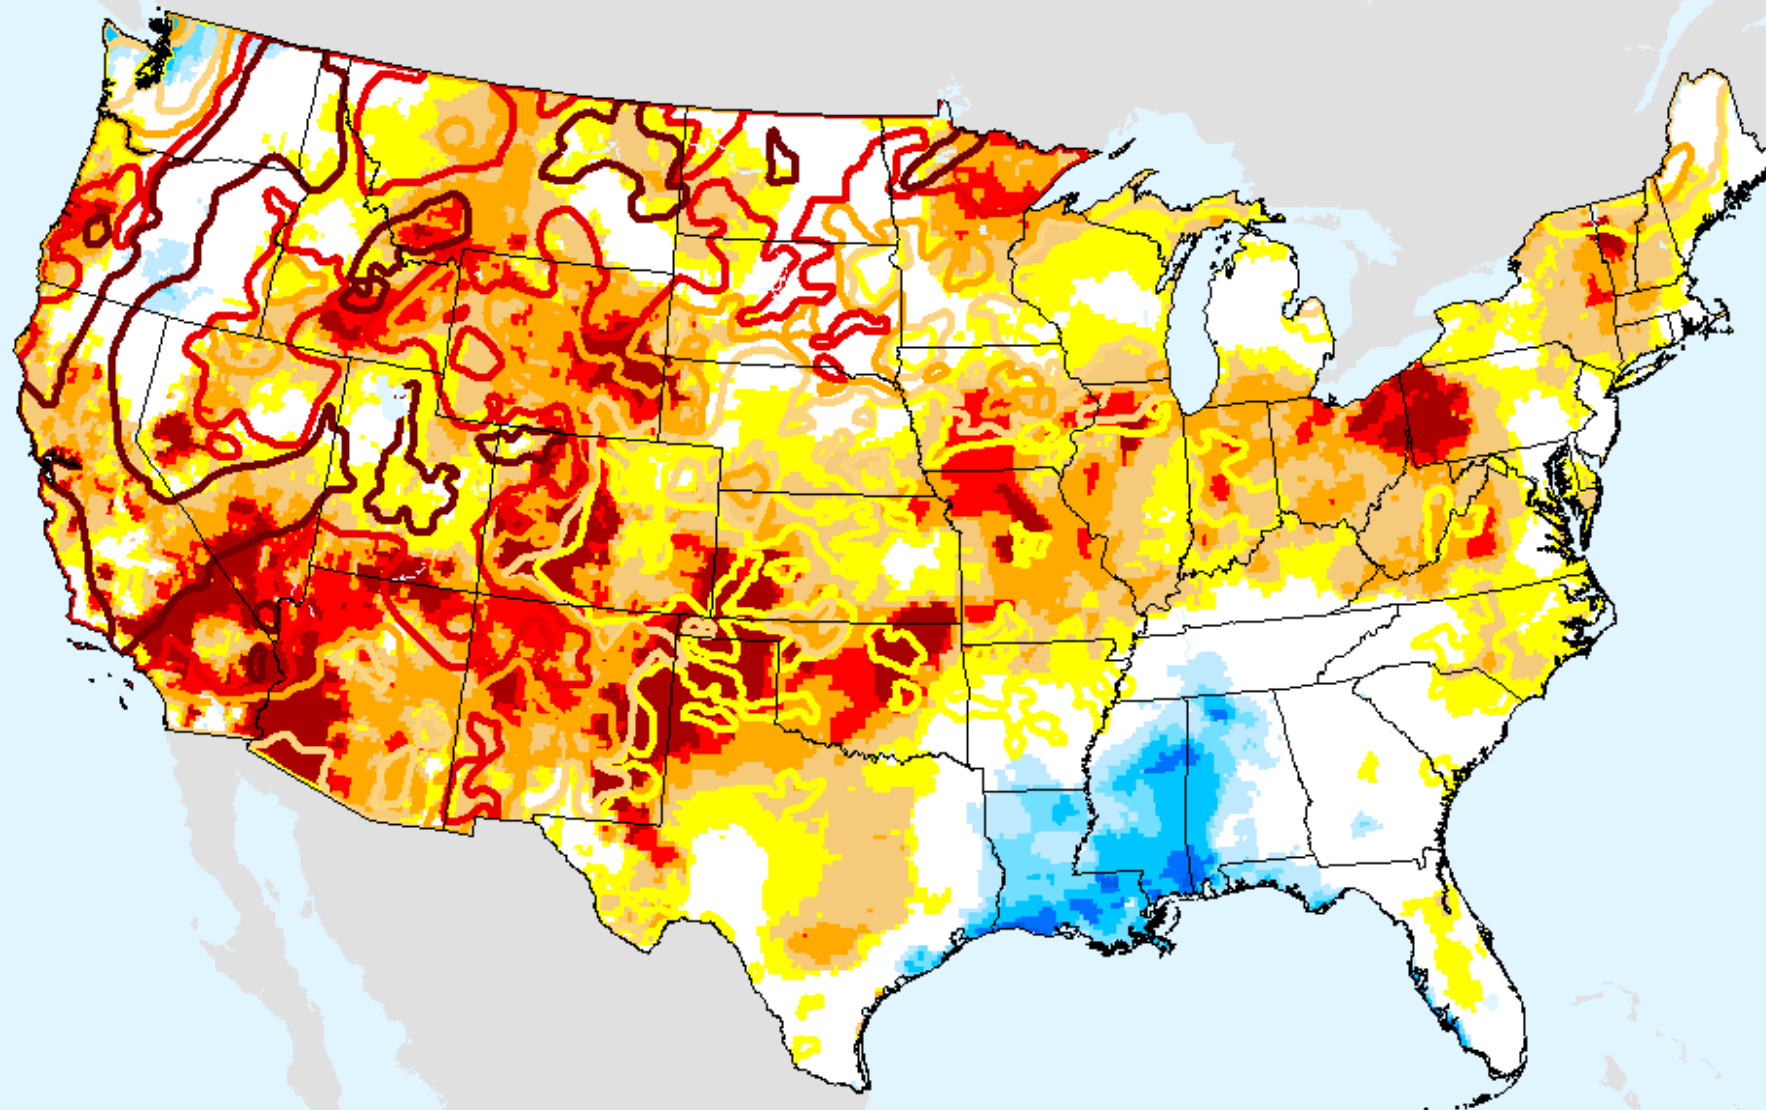

EDDI 1-week

As of: Tuesday, September 21, 2021

USDM for: Sep. 7, 2021