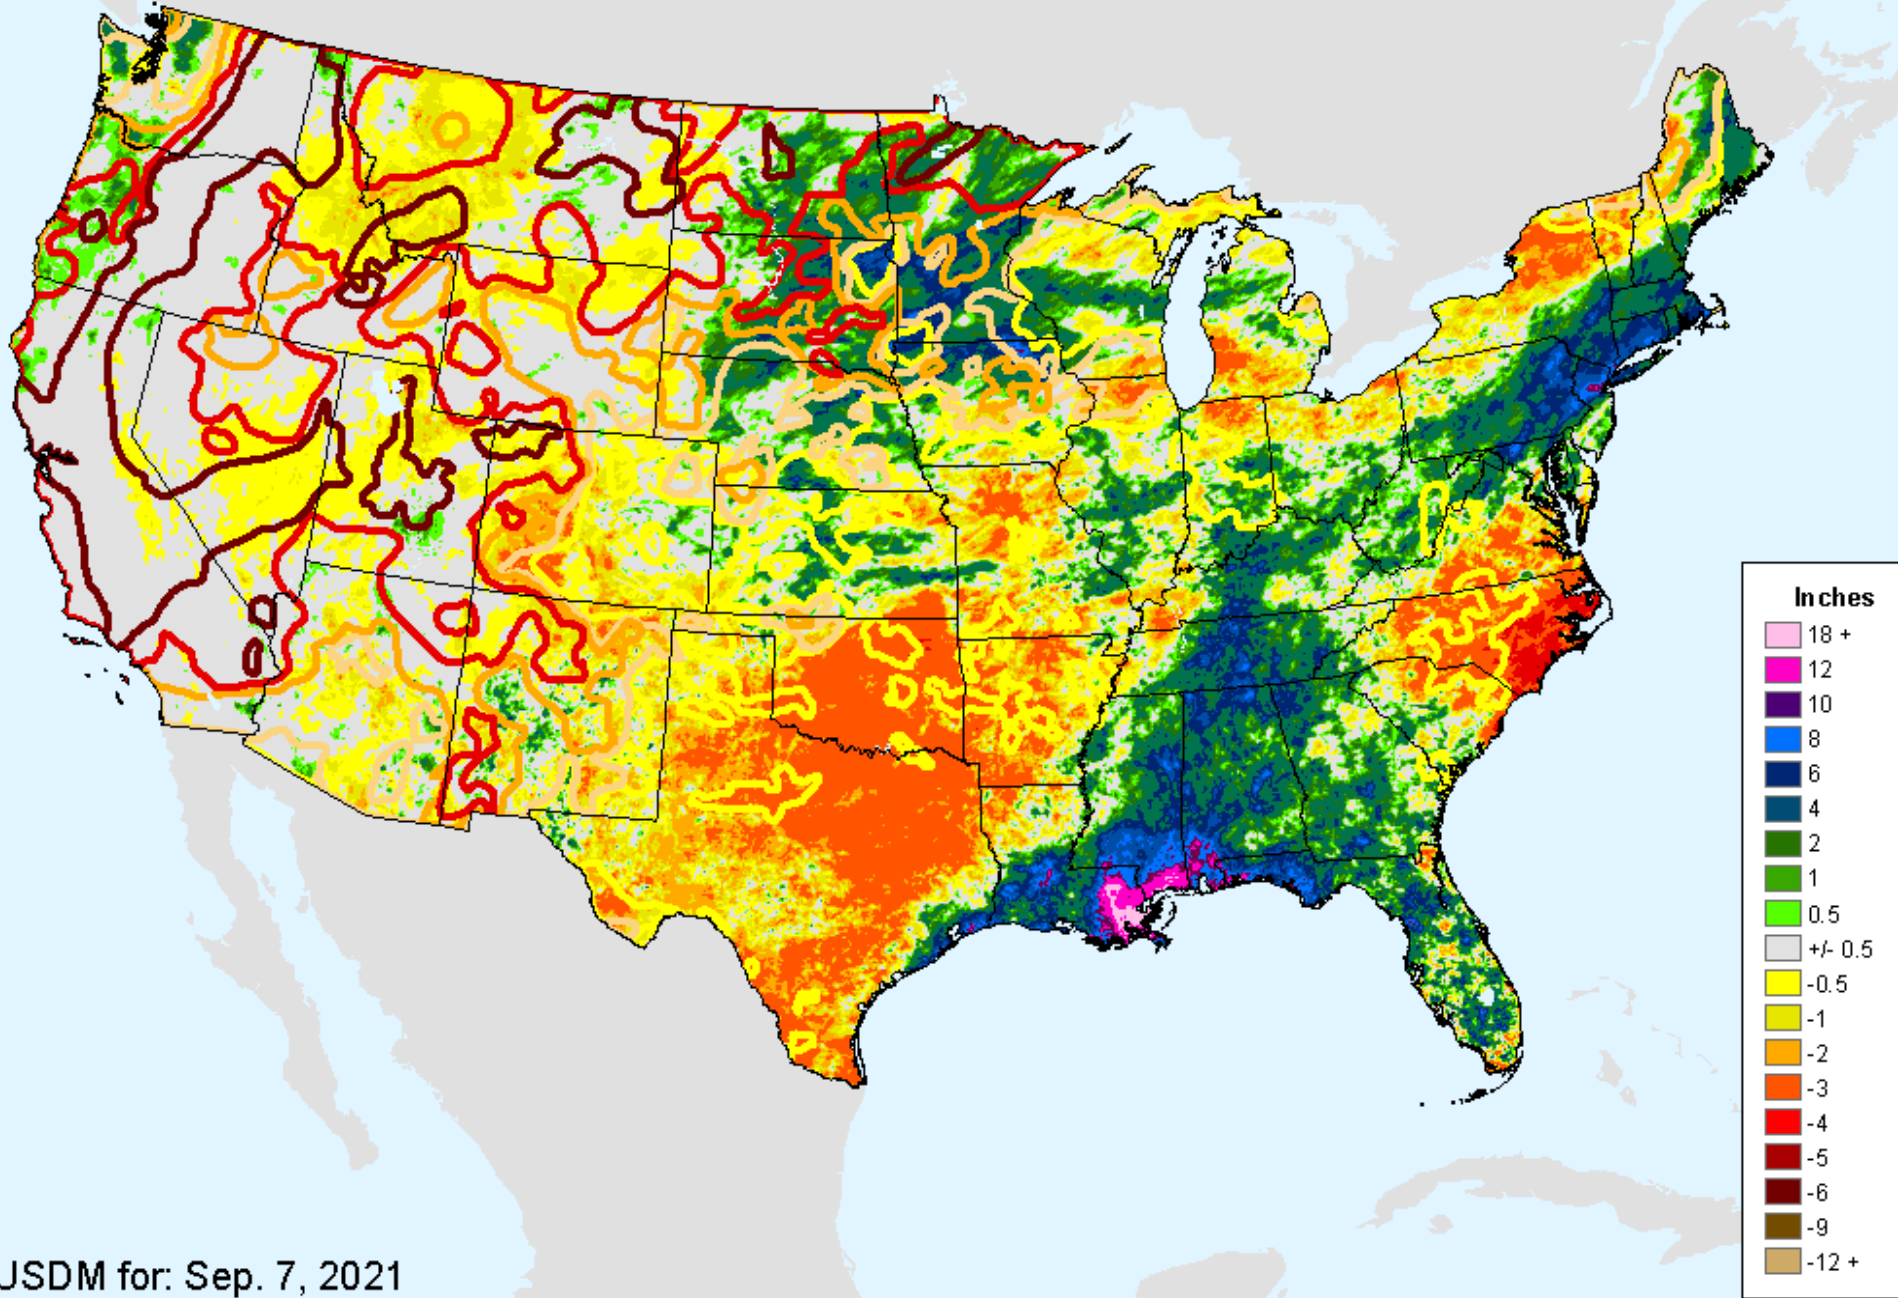

USDM for: Sep. 7, 2021

AHPS 14-Day Precip Departure

As of: Tuesday, September 21, 2021

AHPS 30-Day Precip Departure

As of: Tuesday, September 21, 2021

USDM for: Sep. 7, 2021

AHPS 30-Day Precip Departure

As of: Tuesday, September 21, 2021