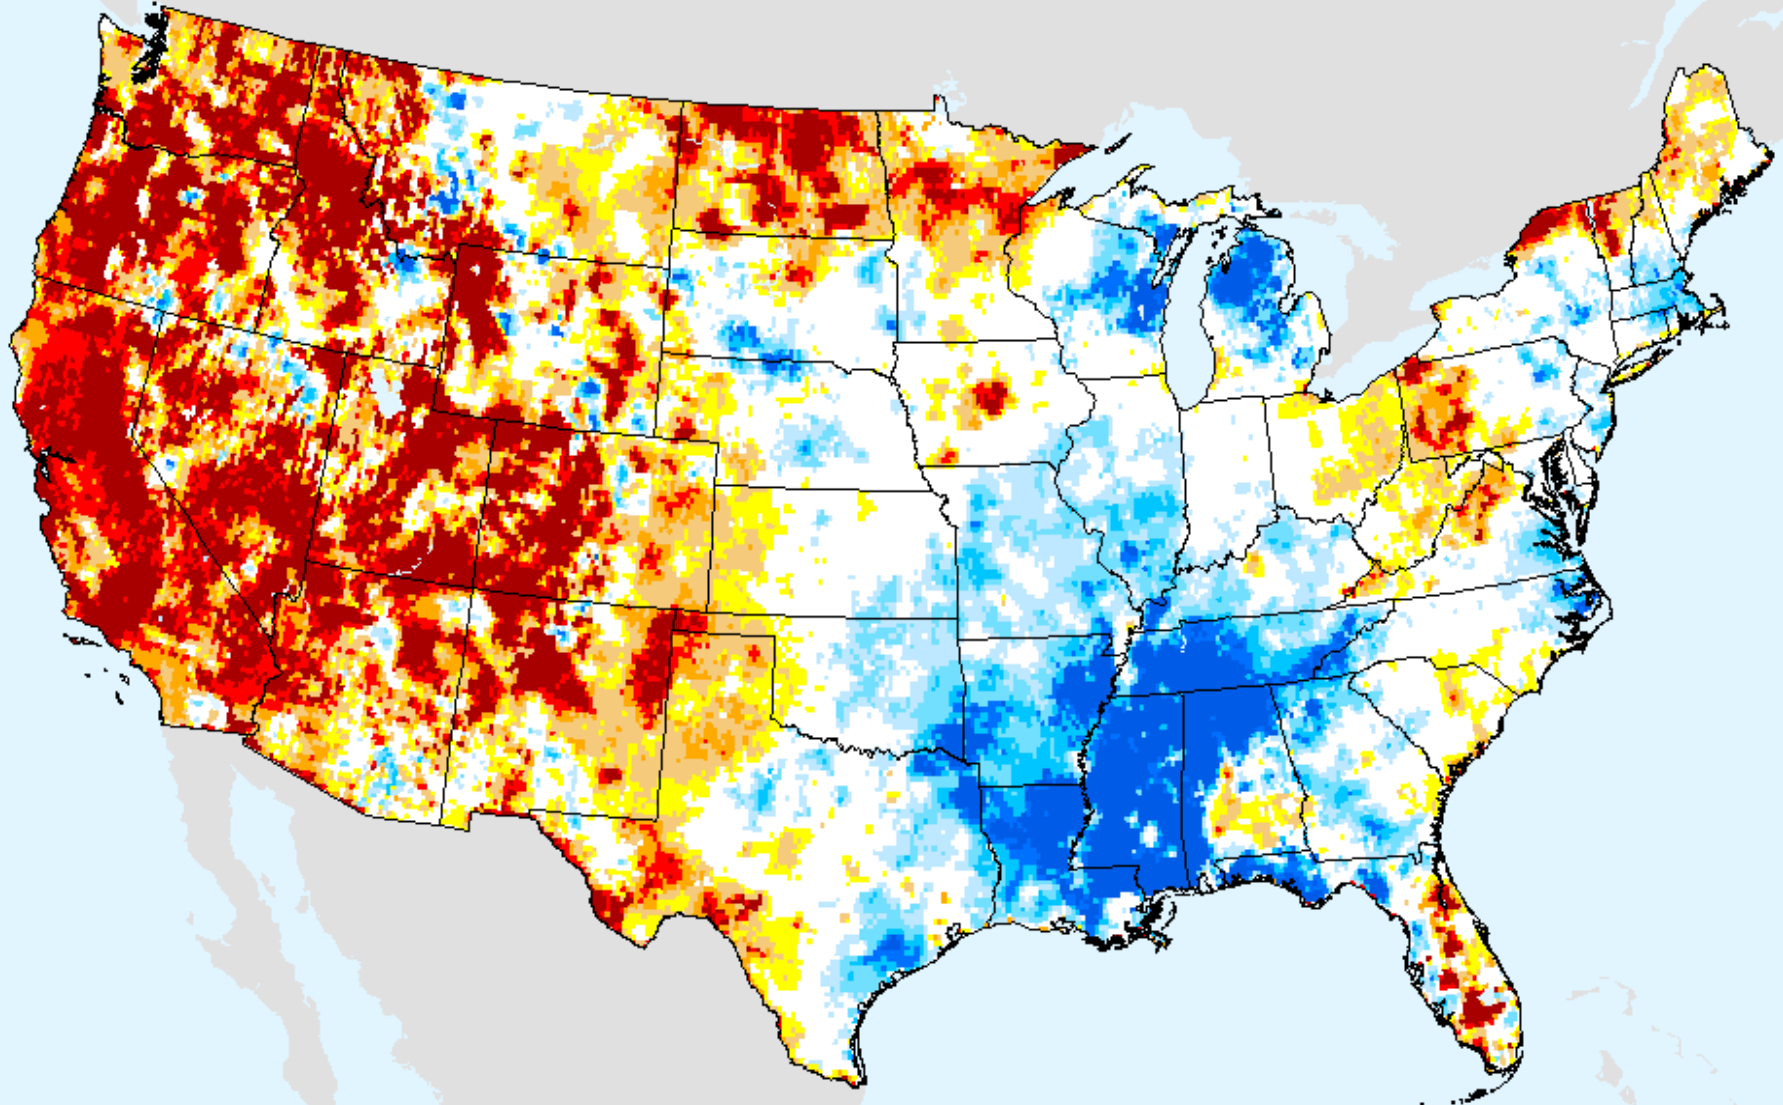

As of: Tuesday, September 21, 2021

GRACE-Based Shallow Groundwater Drought Indicator

As of: Tuesday, September 21, 2021

USDM for: Sep. 7, 2021

GRACE-Based Shallow Groundwater Drought Indicator

As of: Tuesday, September 21, 2021