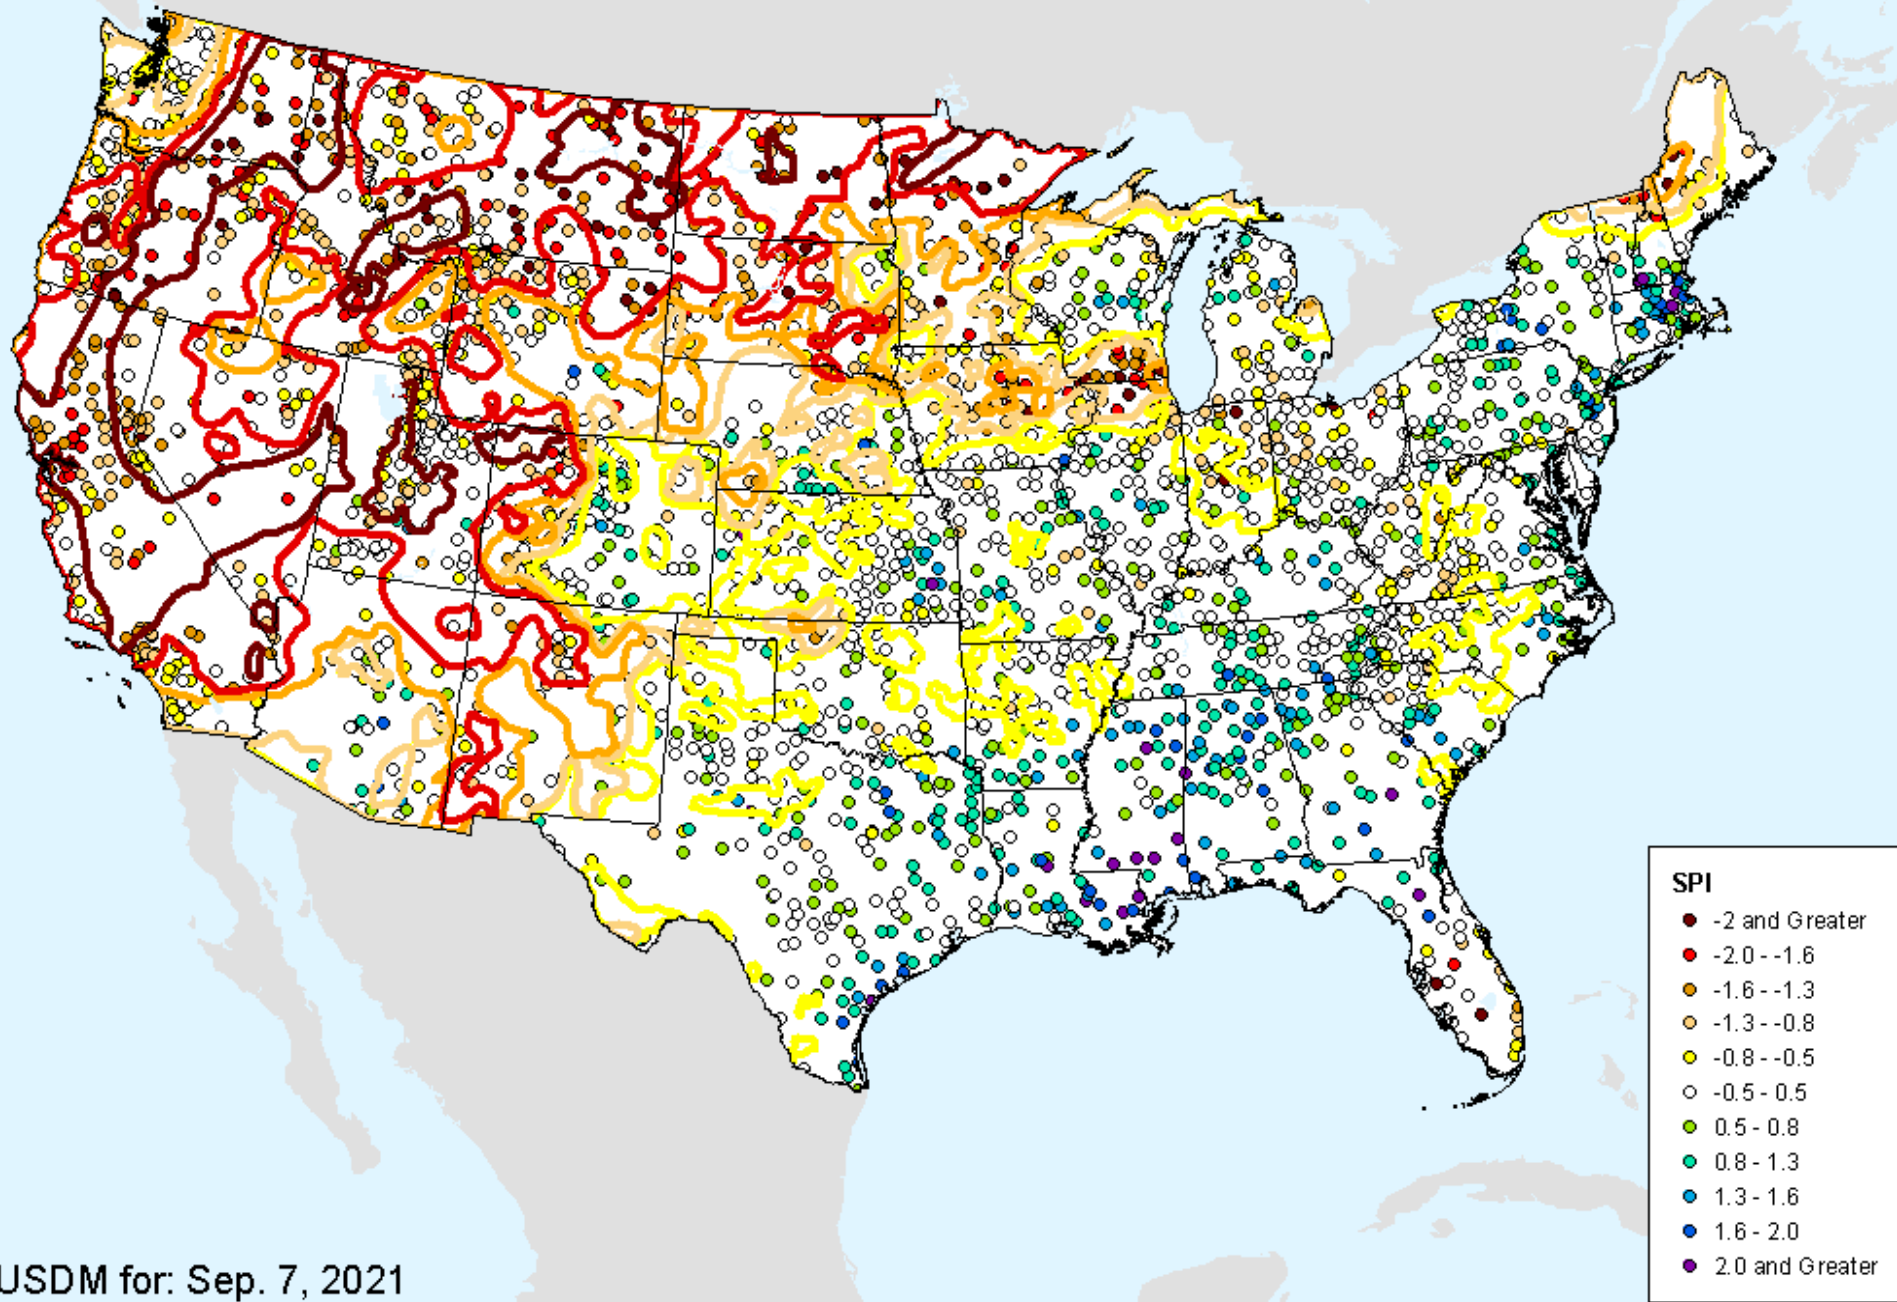

HPRCC 6-month SPI

As of: Tuesday, September 21, 2021

USDM for: Sep. 7, 2021

HPRCC 6-month SPI

As of: Tuesday, September 21, 2021

HPRCC 9-month SPI

As of: Tuesday, September 21, 2021

USDM for: Sep. 7, 2021