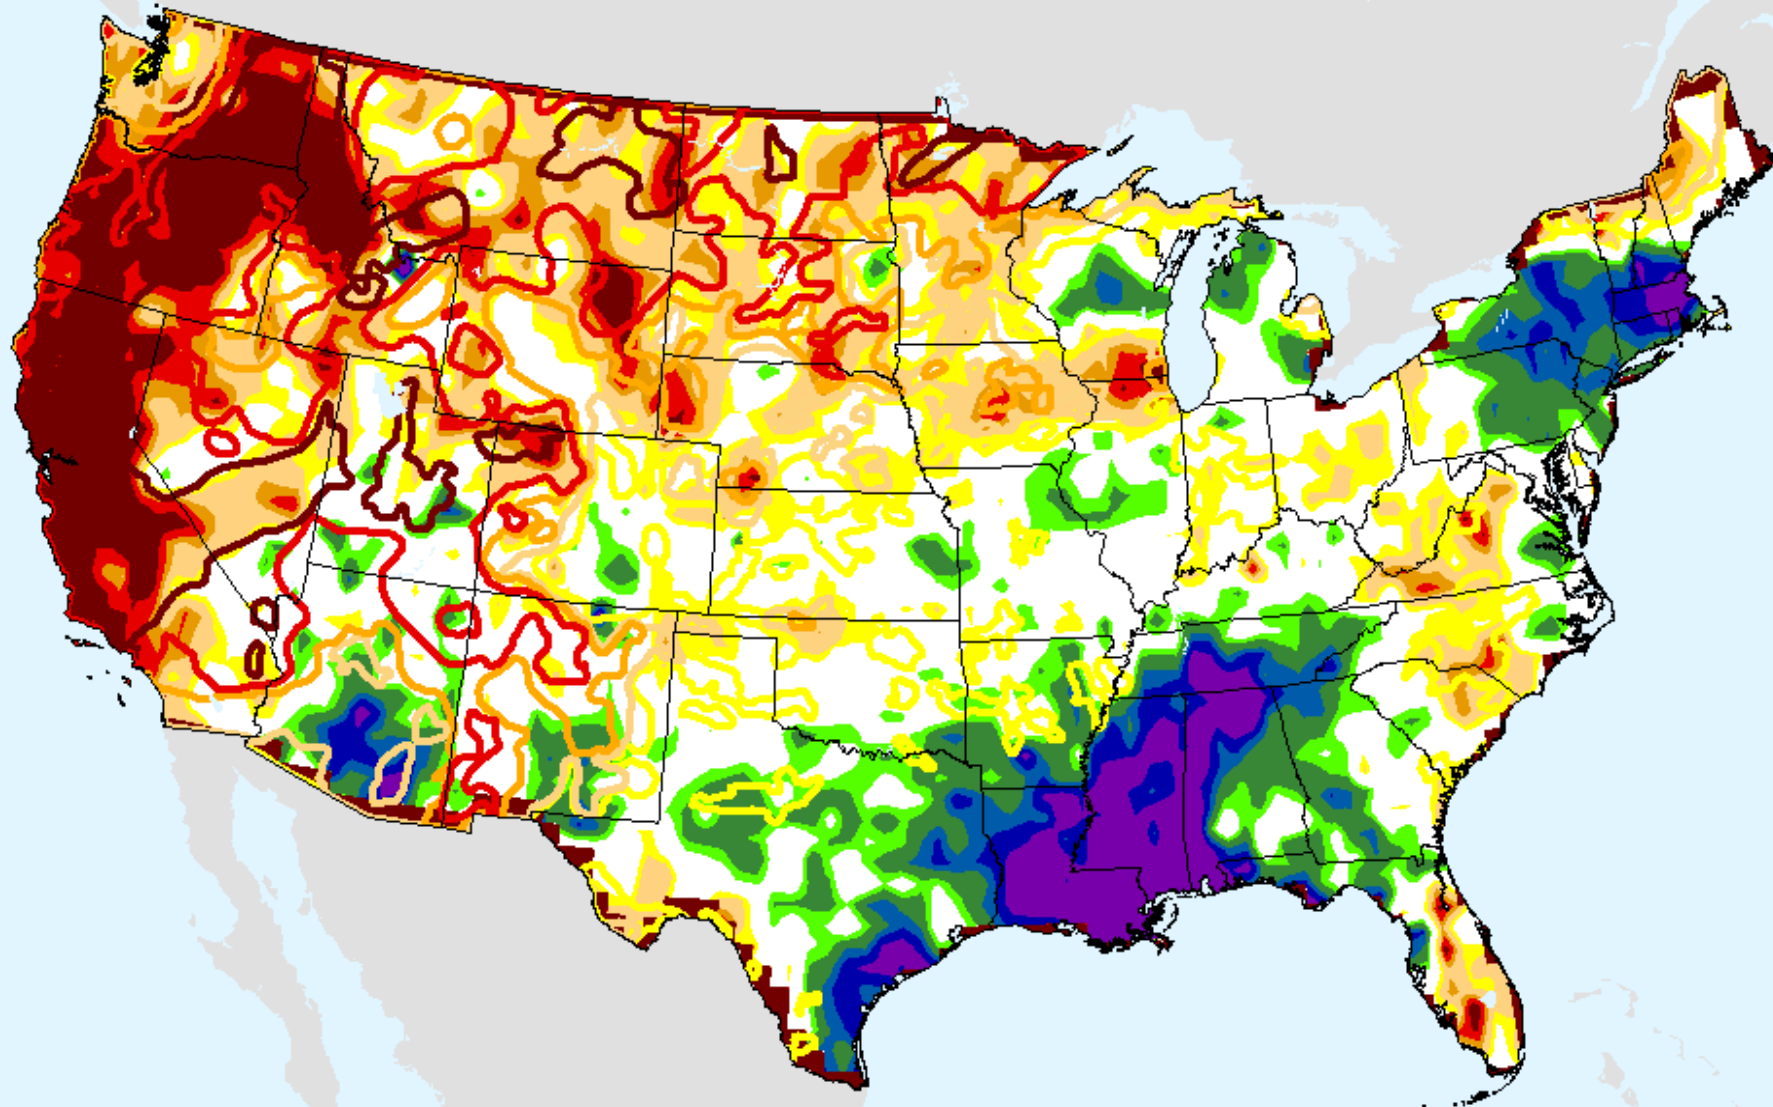

CPC 3-month SPI

As of: Tuesday, September 21, 2021

USDM for: Sep. 7, 2021

SPI (USDM)

CPC 3-month SPI

As of: Tuesday, September 21, 2021

CPC 6-month SPI

As of: Tuesday, September 21, 2021