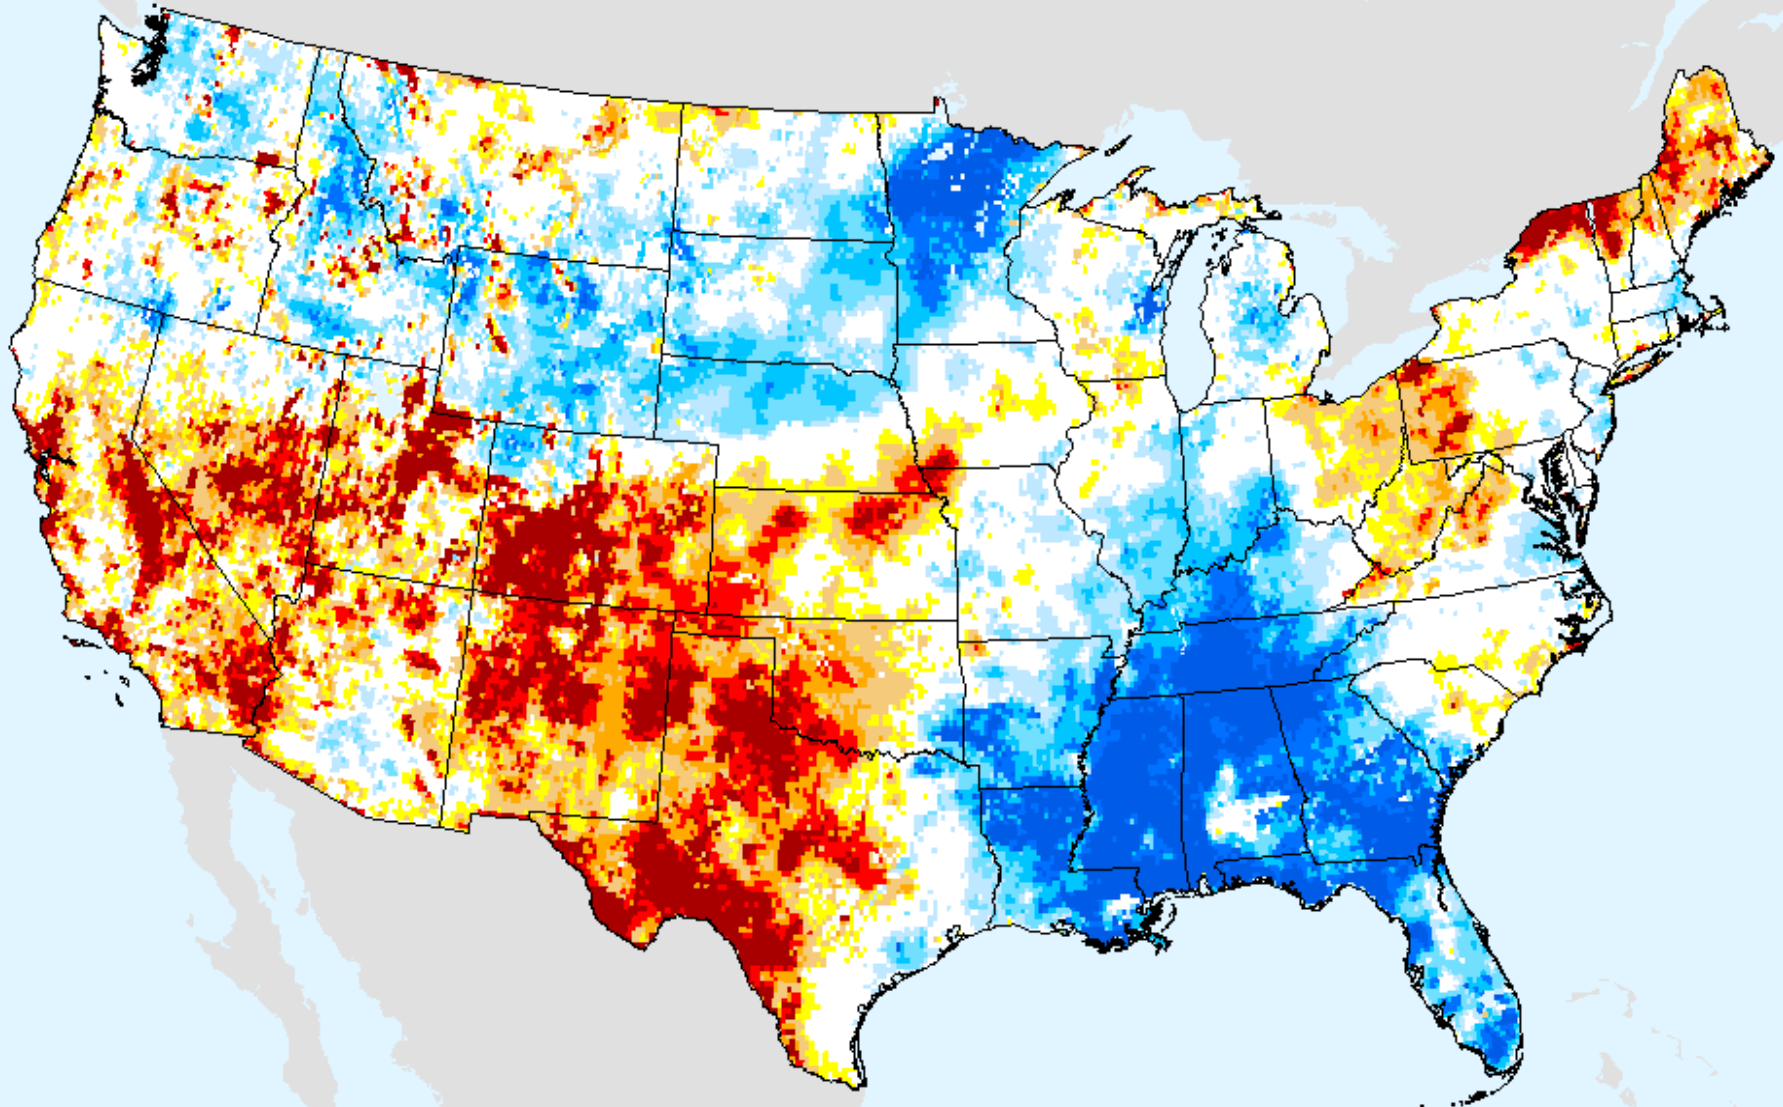

GRACE-Based Surface Soil Moisture Drought Indicator

As of: Tuesday, September 21, 2021