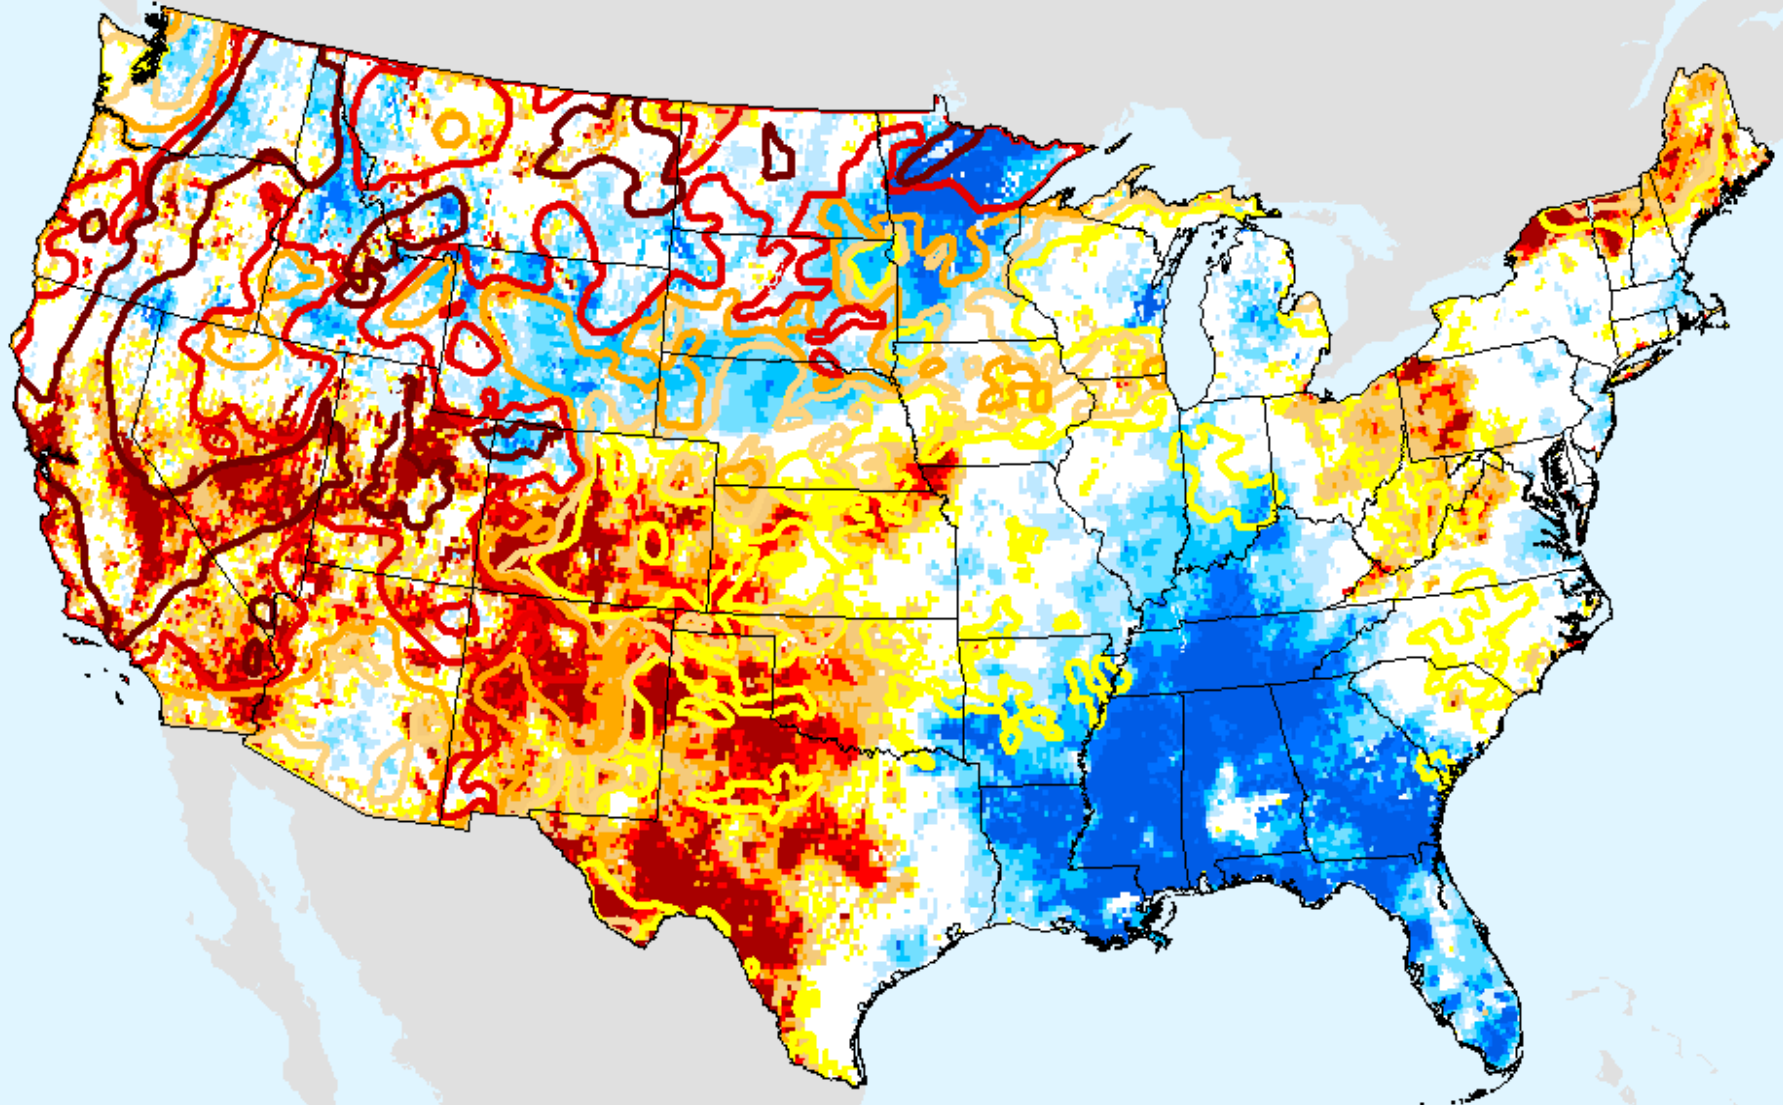

GRACE-Based Surface Soil Moisture Drought Indicator

As of: Tuesday, September 21, 2021

USDM for: Sep. 7, 2021