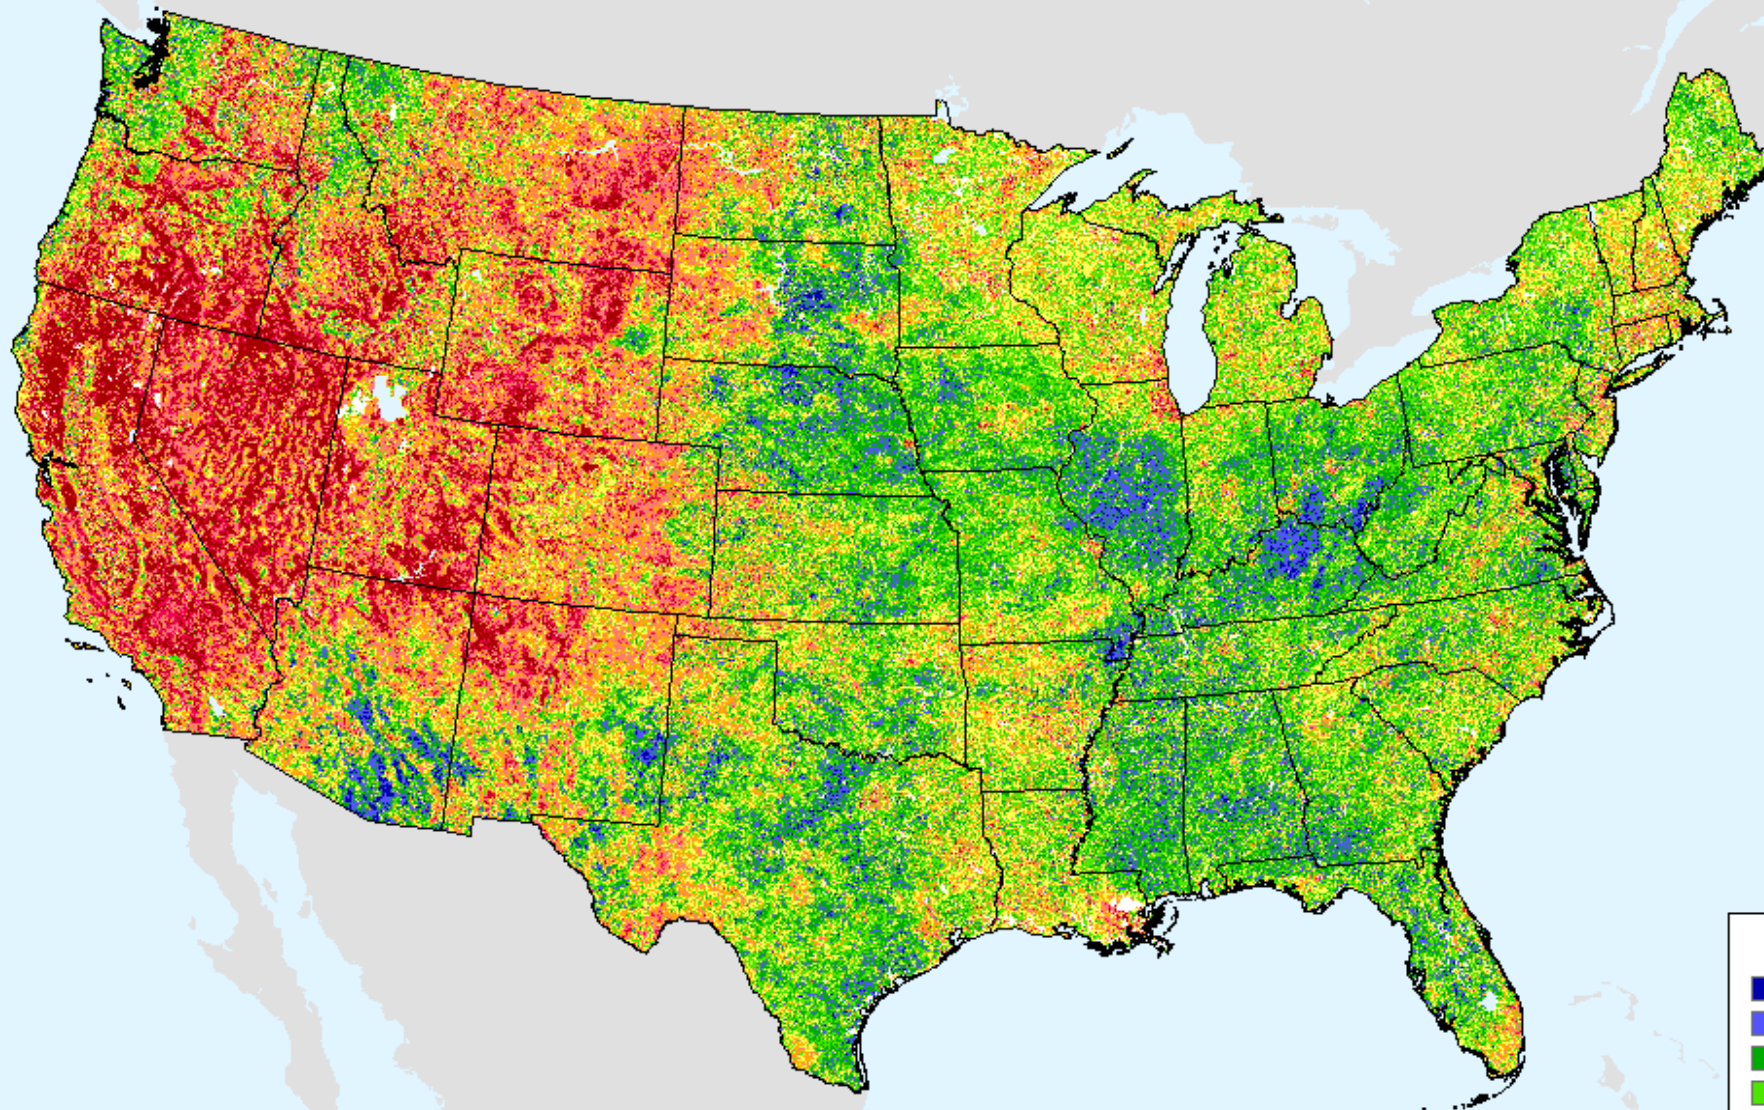

Vegetation Health Index

As of: Tuesday, September 21, 2021

USDM for: Sep. 7, 2021

Vegetation Health Index

As of: Tuesday, September 21, 2021

VHI

- 85 - 100
- 73 - 84
- 61 - 72
- 49 - 60
- 37 - 48
- 25 - 36
- 13 - 24
- 7 - 12
- 1 - 6