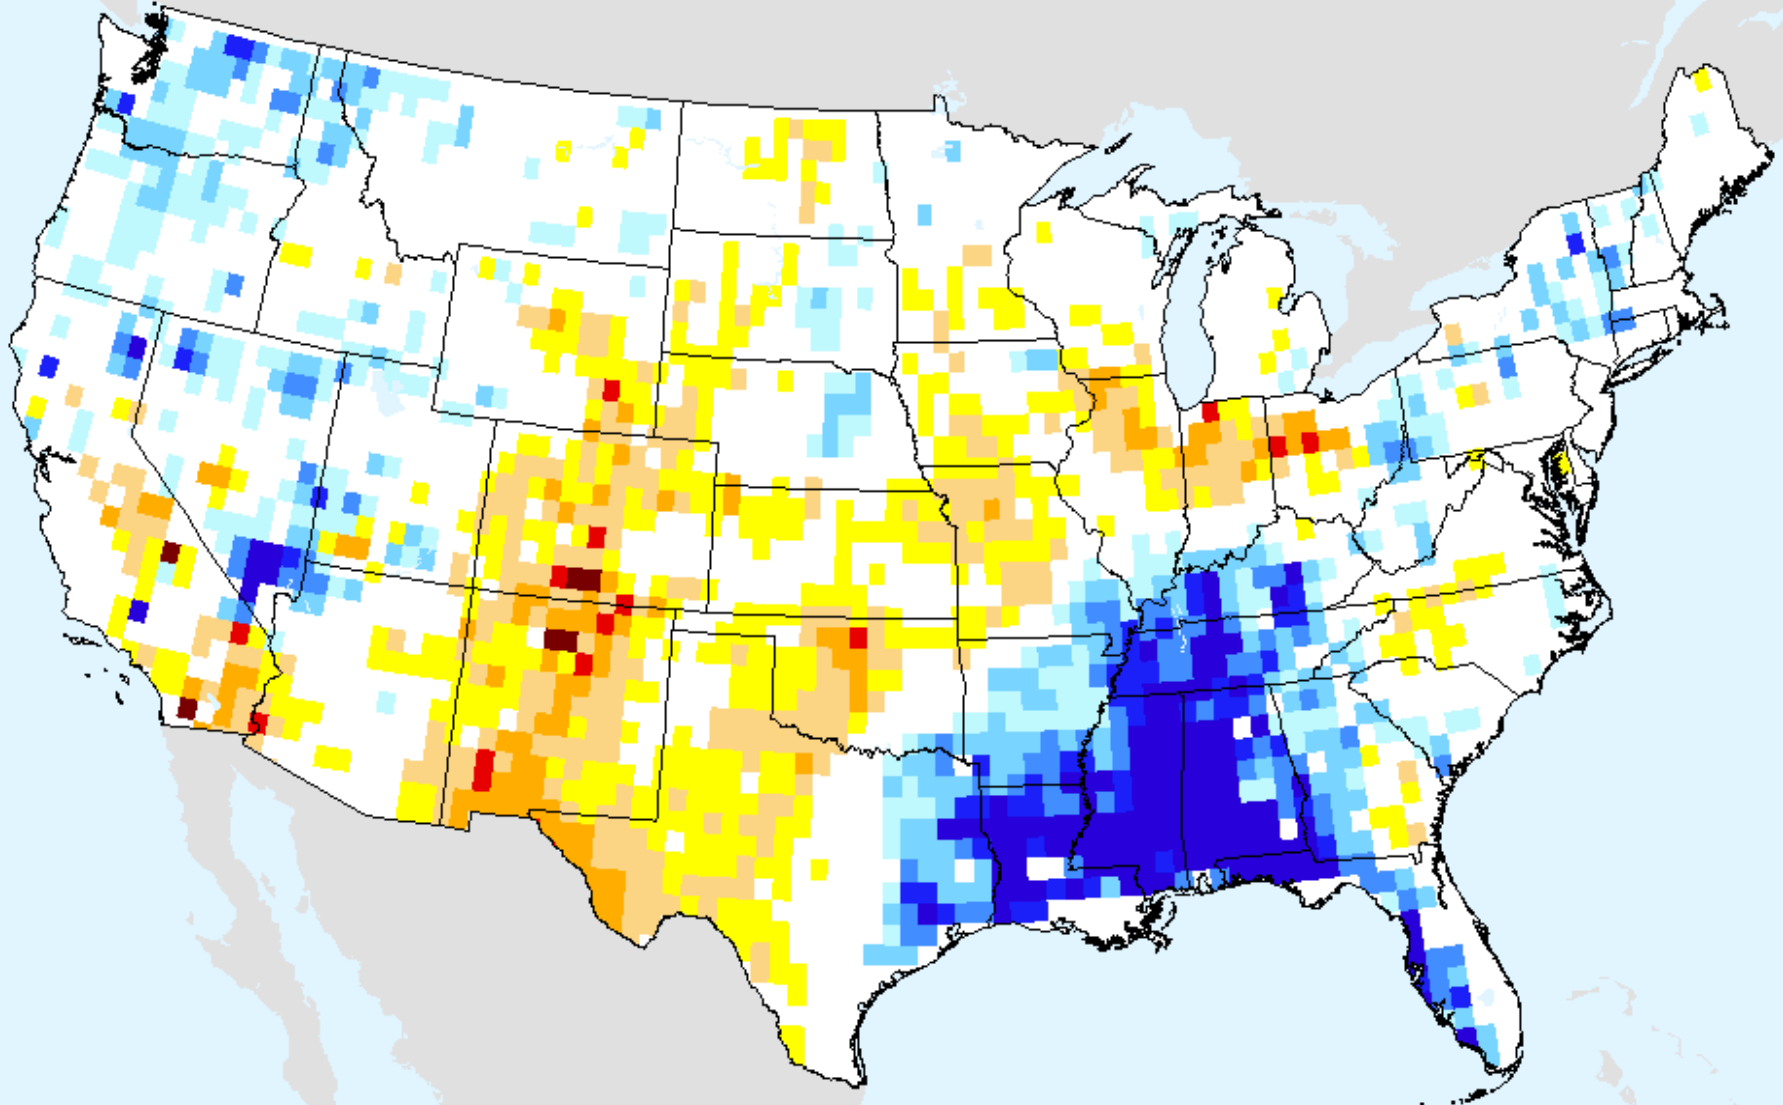

AIRS-Based Vapor Pressure Deficit 7 Day

As of: Tuesday, September 21, 2021

AIRS-Based Vapor Pressure Deficit 14 Day

As of: Tuesday, September 21, 2021

AIRS-Based Vapor Pressure Deficit 28 Day

As of: Tuesday, September 21, 2021