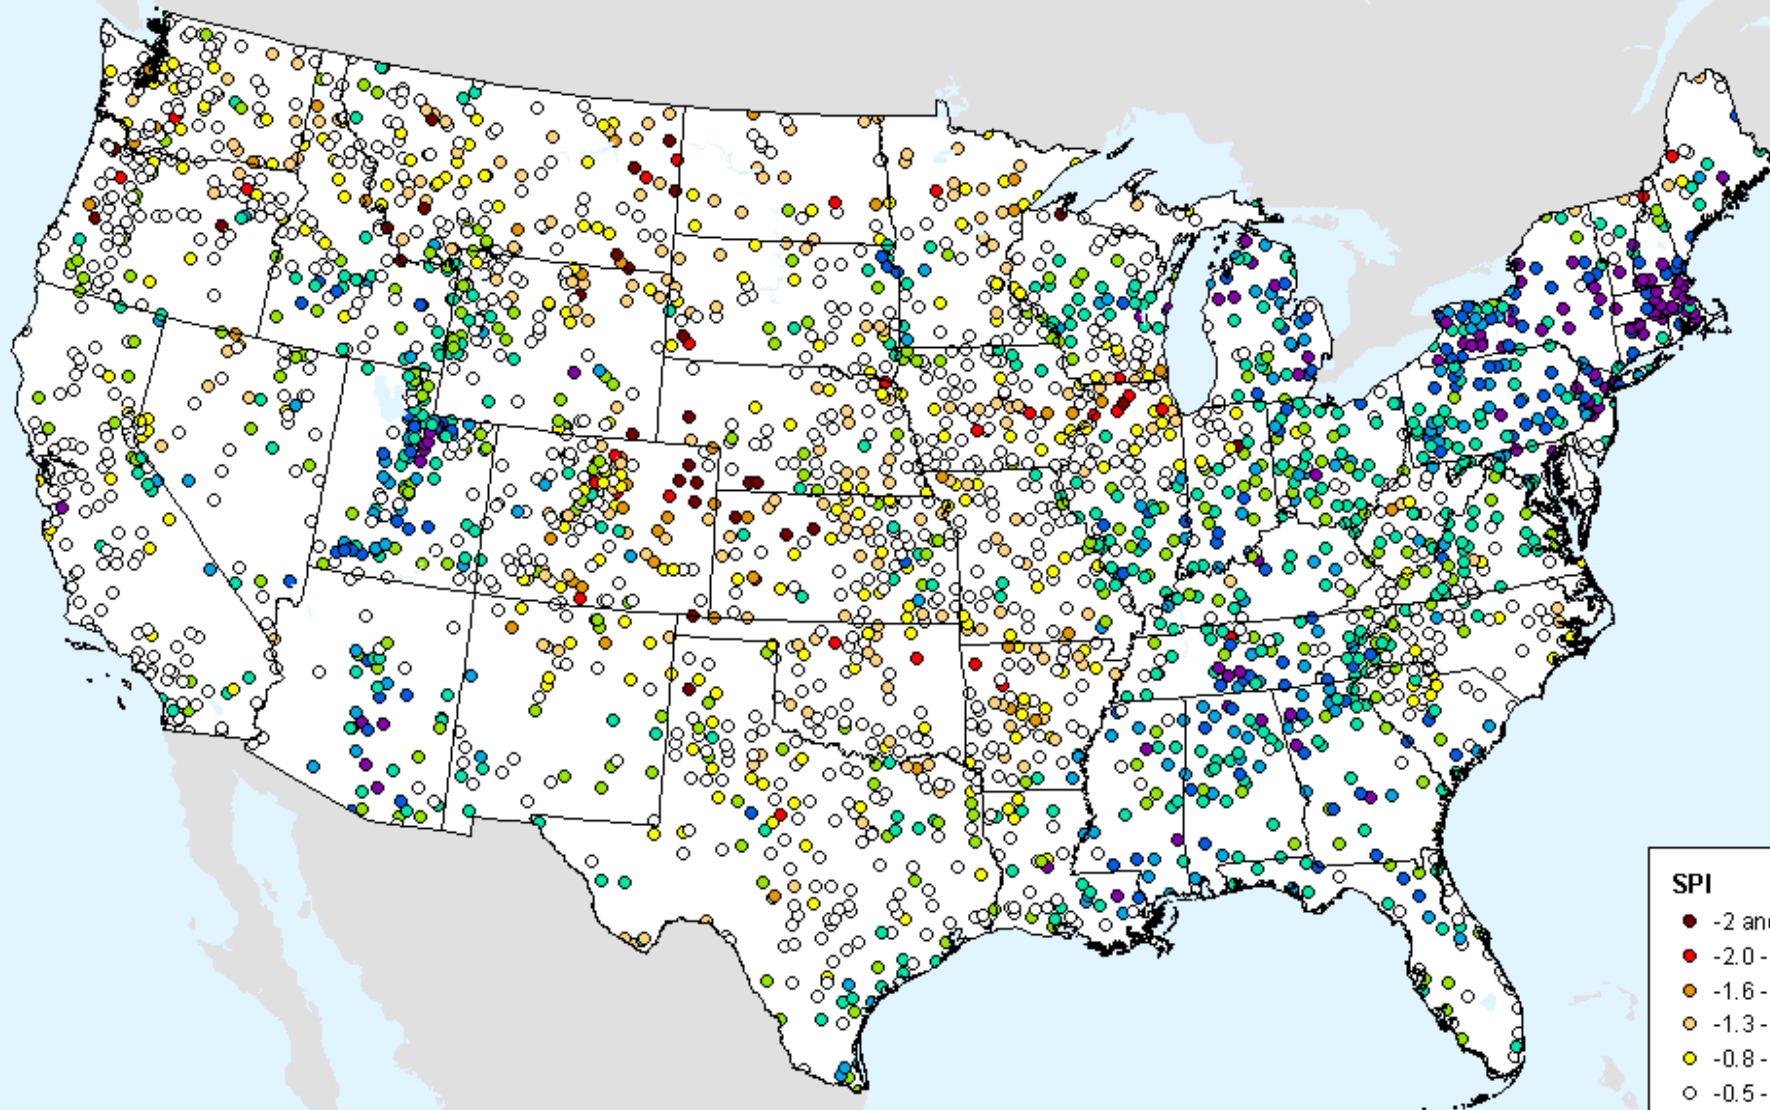

HPRCC 3-month SPI

As of: Tuesday, September 28, 2021

SPI

- -2 and Greater
- -2.0--1.6
- -1.6--1.3
- -1.3--0.8
- -0.8--0.5
- -0.5-0.5
- 0.5-0.8
- 0.8-1.3
- 1.3-1.6
- 1.6-2.0
- 2.0 and Greater