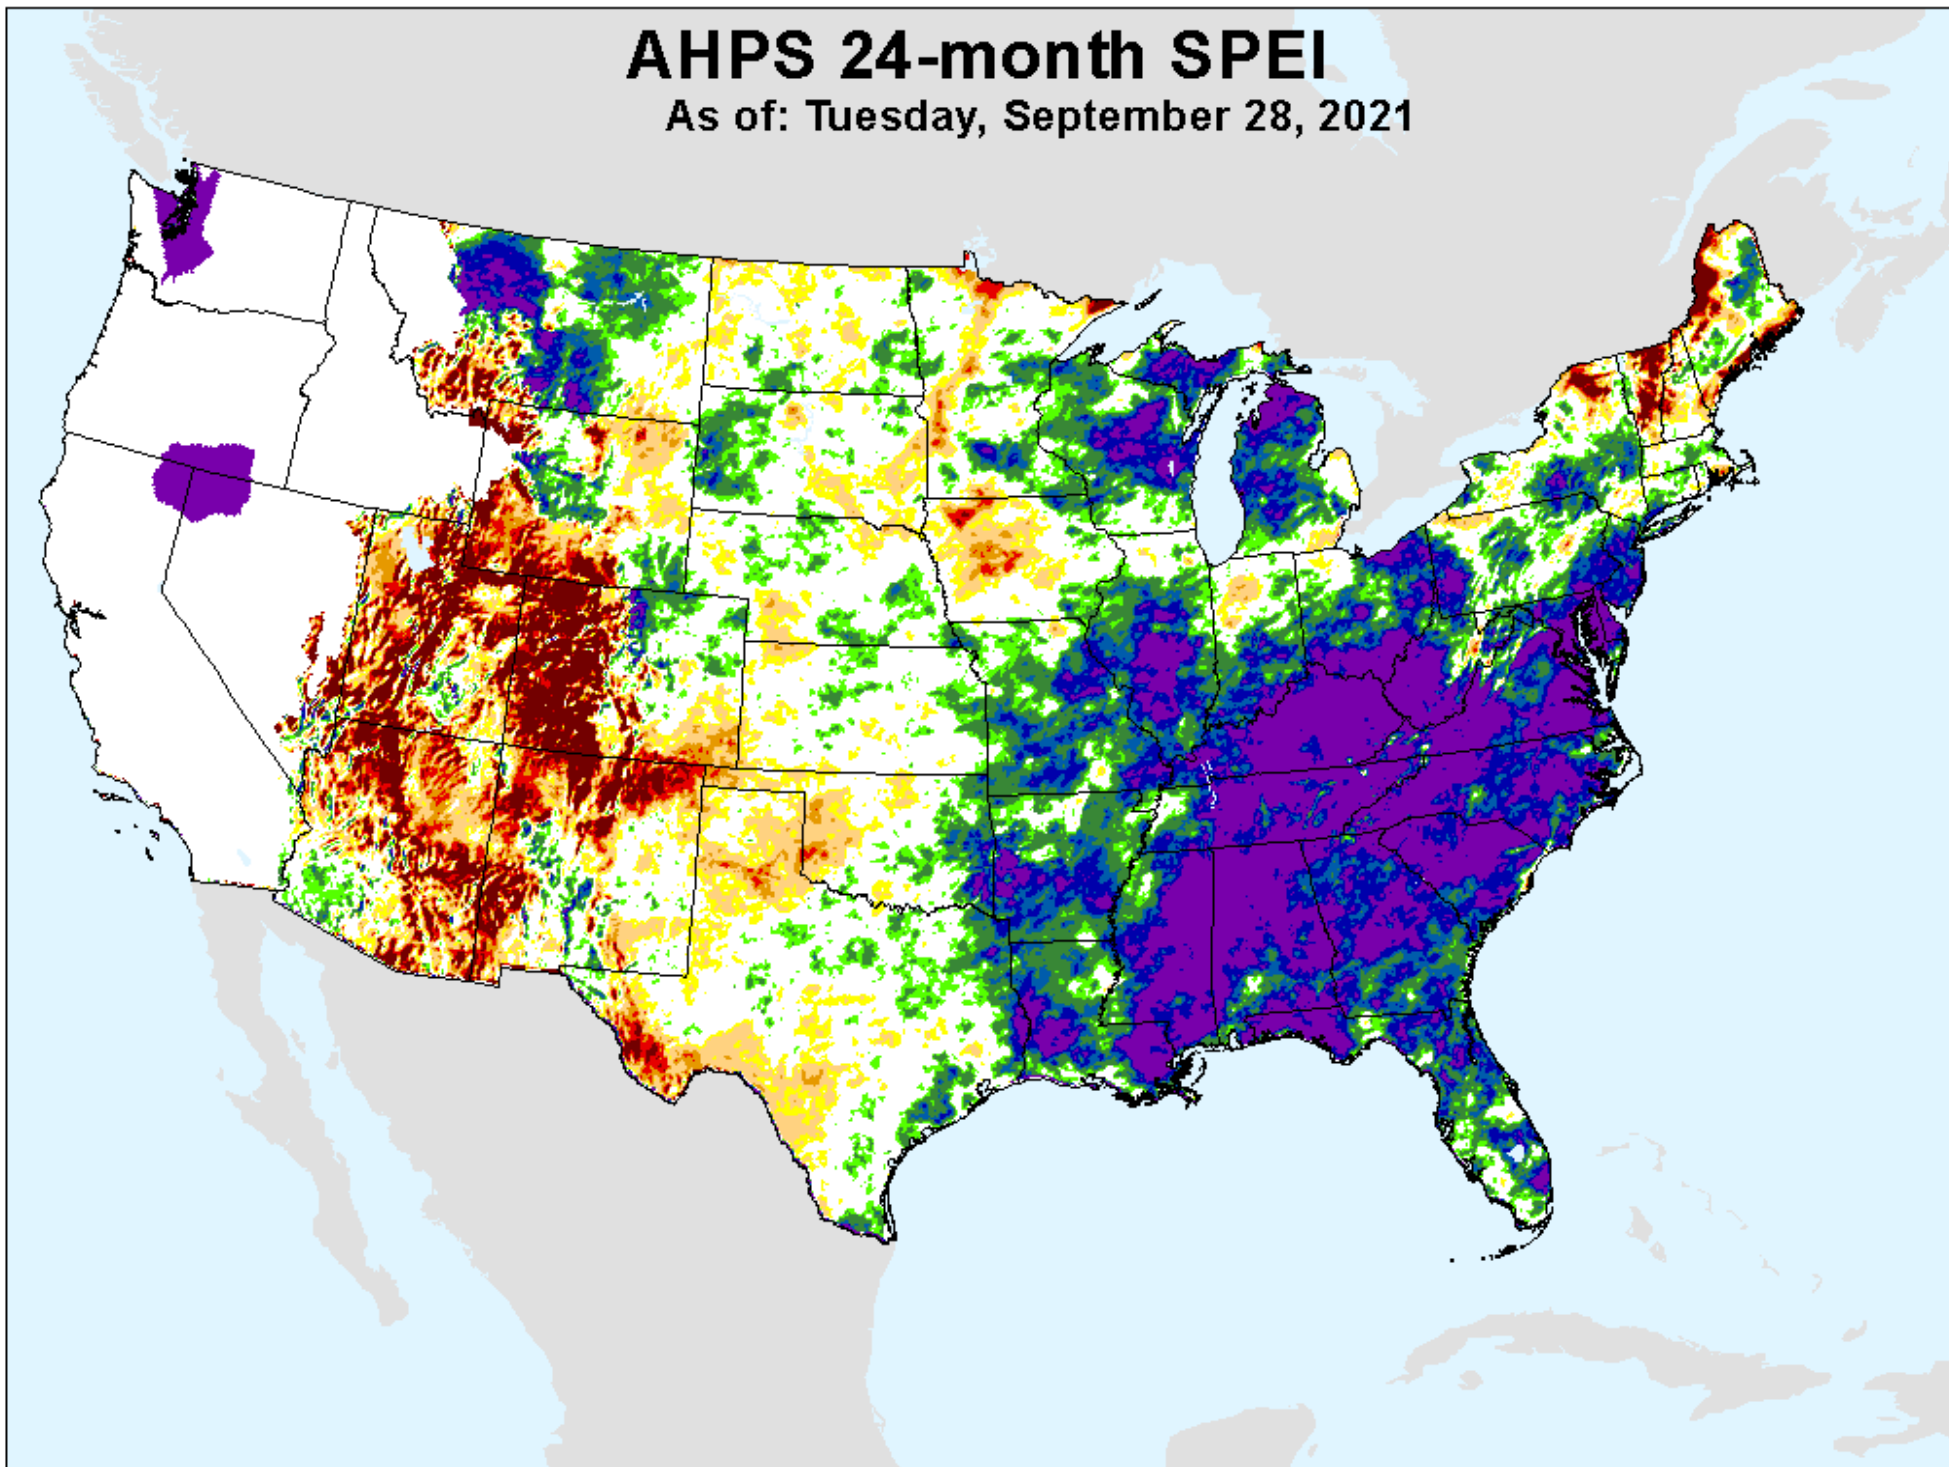

AHPS 24-month SPEI

As of: Tuesday, September 28, 2021

SPEI (USDM)