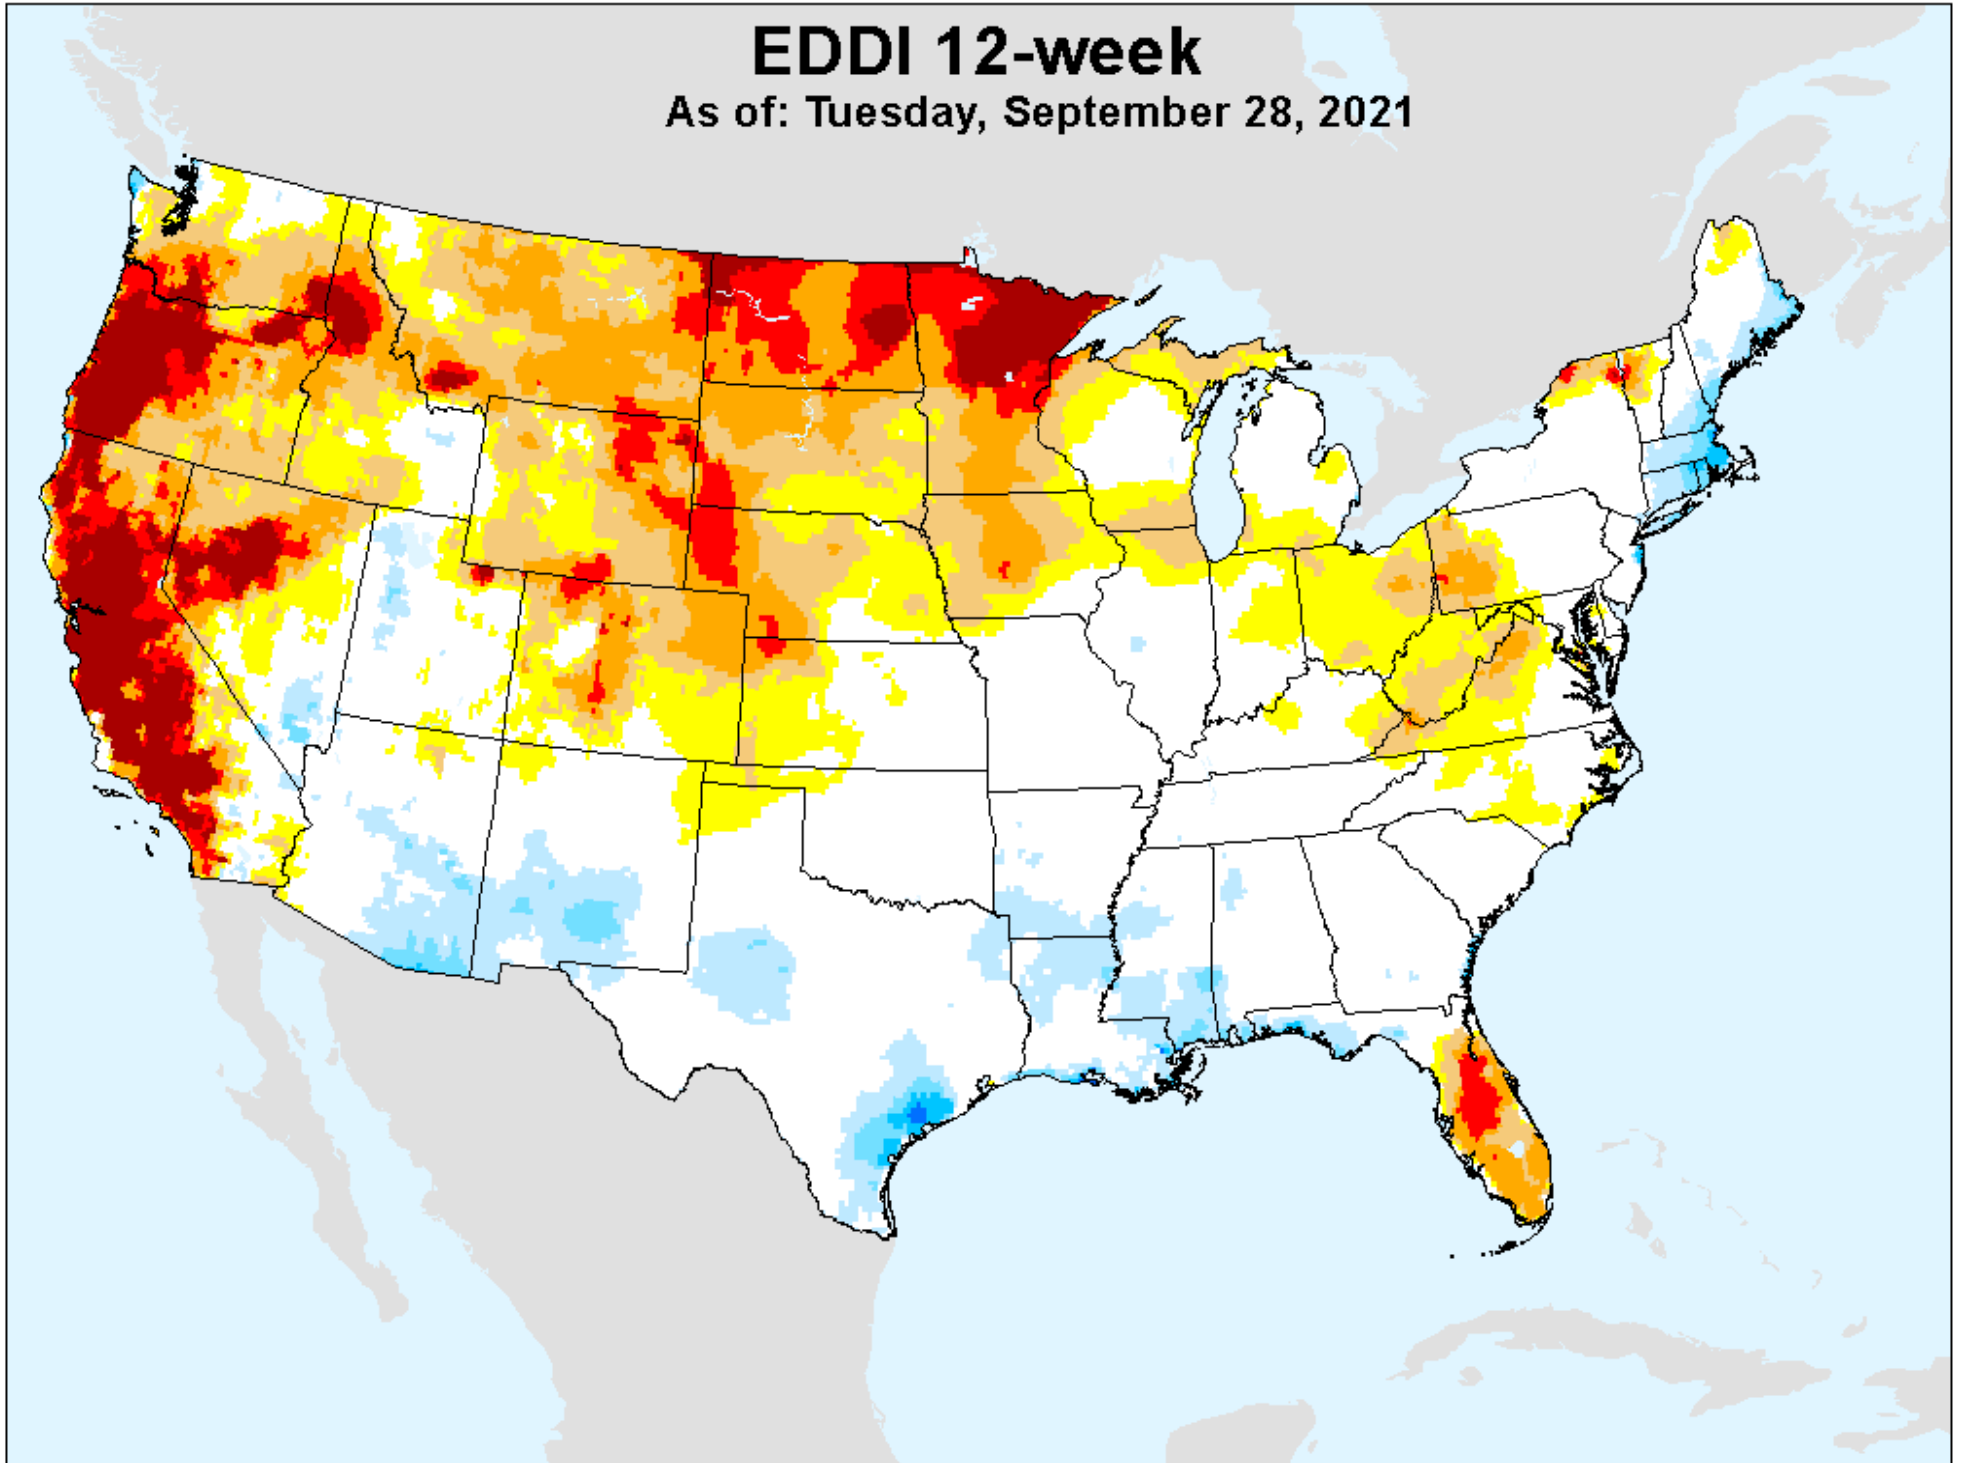

EDDI 12-week

As of: Tuesday, September 28, 2021

USDM for: Sep. 14, 2021

EDDI 12-week

As of: Tuesday, September 28, 2021

Vegetation Drought Response Index (VegDRI)

As of: Tuesday, September 28, 2021

USDM for: Sep. 14, 2021