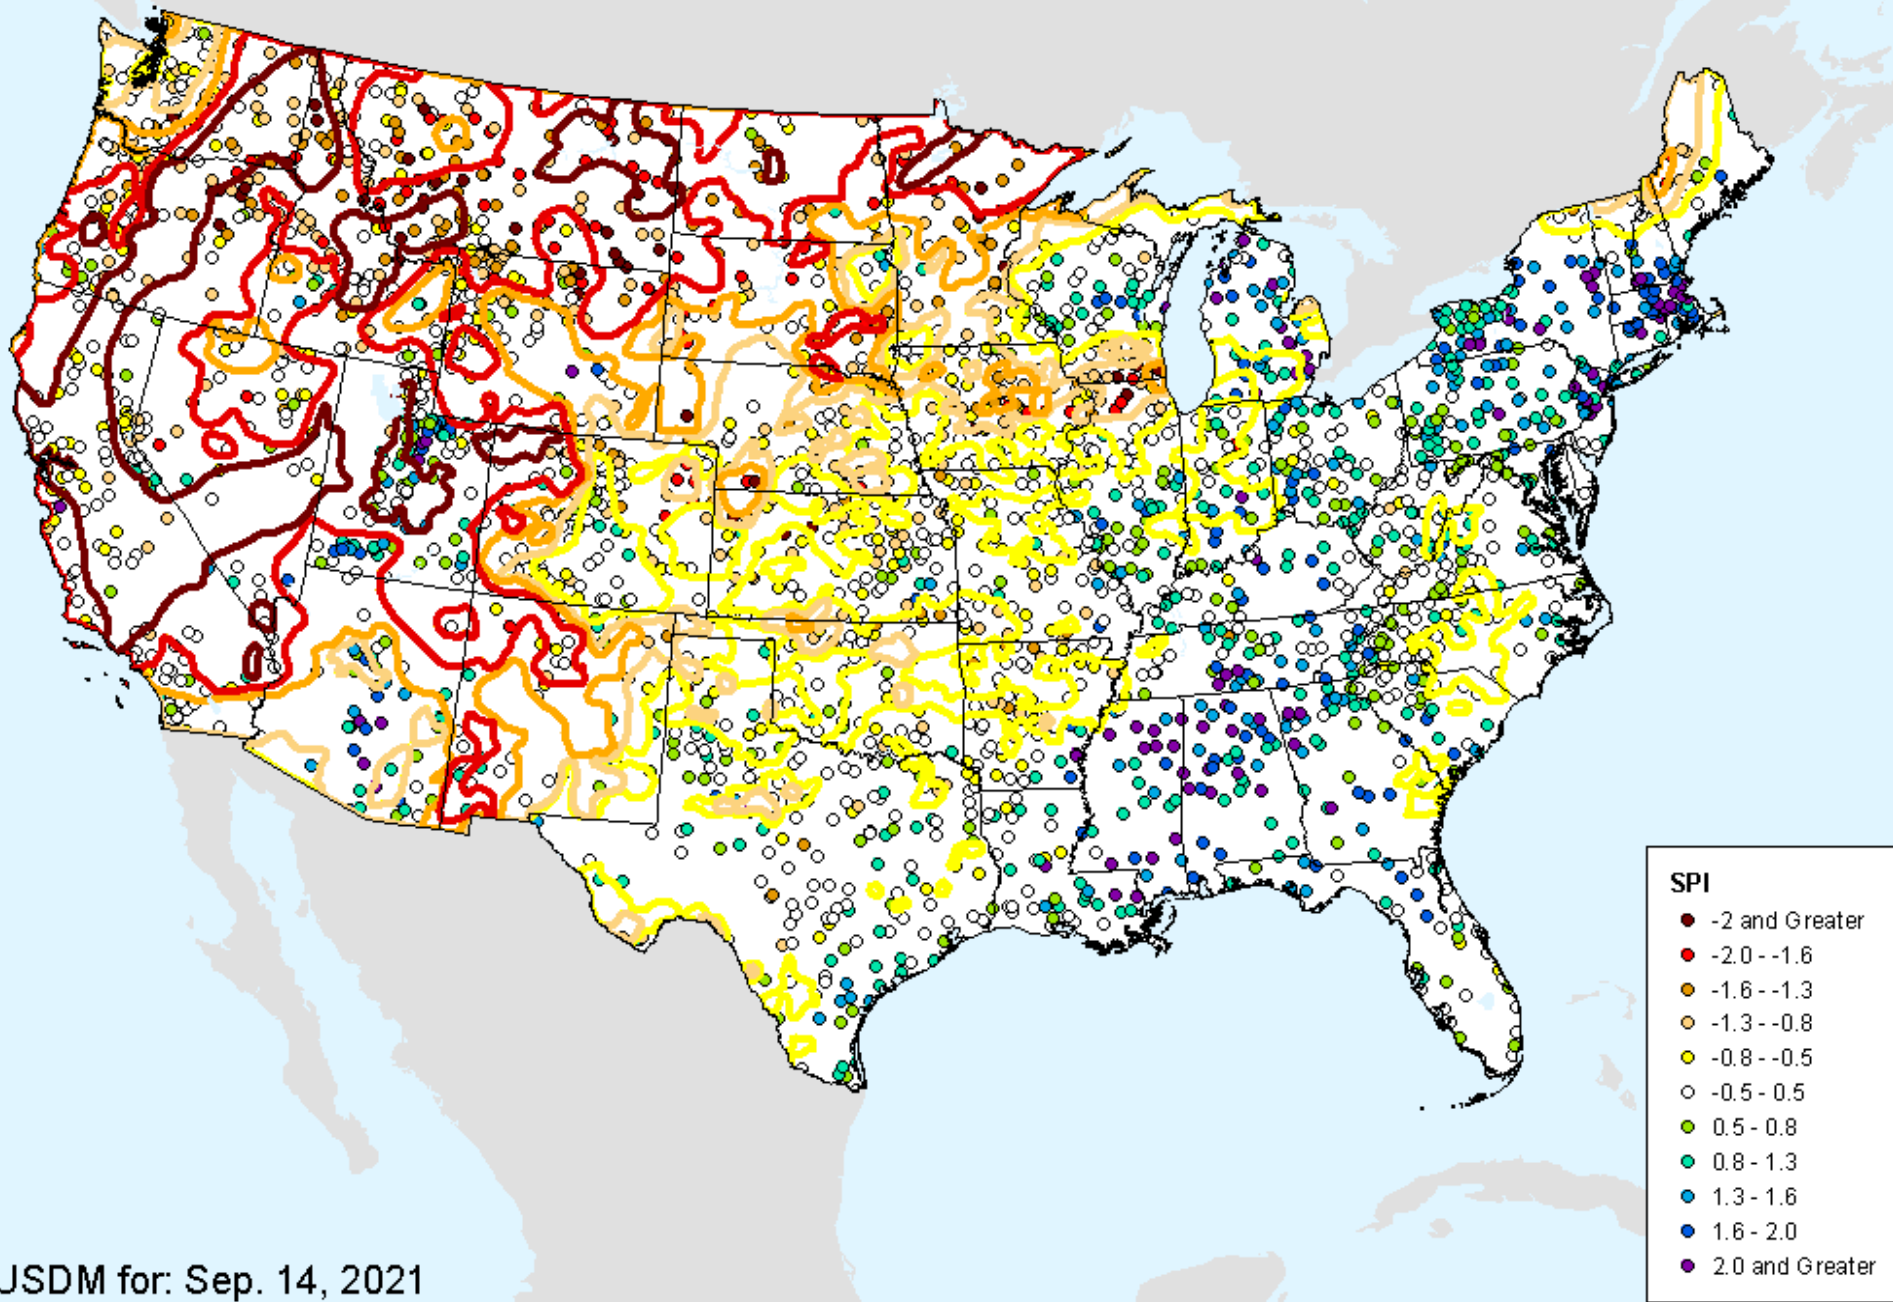

As of: Tuesday, September 28, 2021

SPI

- -2 and Greater
- -2.0--1.6
- -1.6--1.3
- -1.3--0.8
- -0.8--0.5
- -0.5-0.5
- 0.5-0.8
- 0.8-1.3
- 1.3-1.6
- 1.6-2.0
- 2.0 and Greater

HPRCC 4-month SPI

As of: Tuesday, September 28, 2021