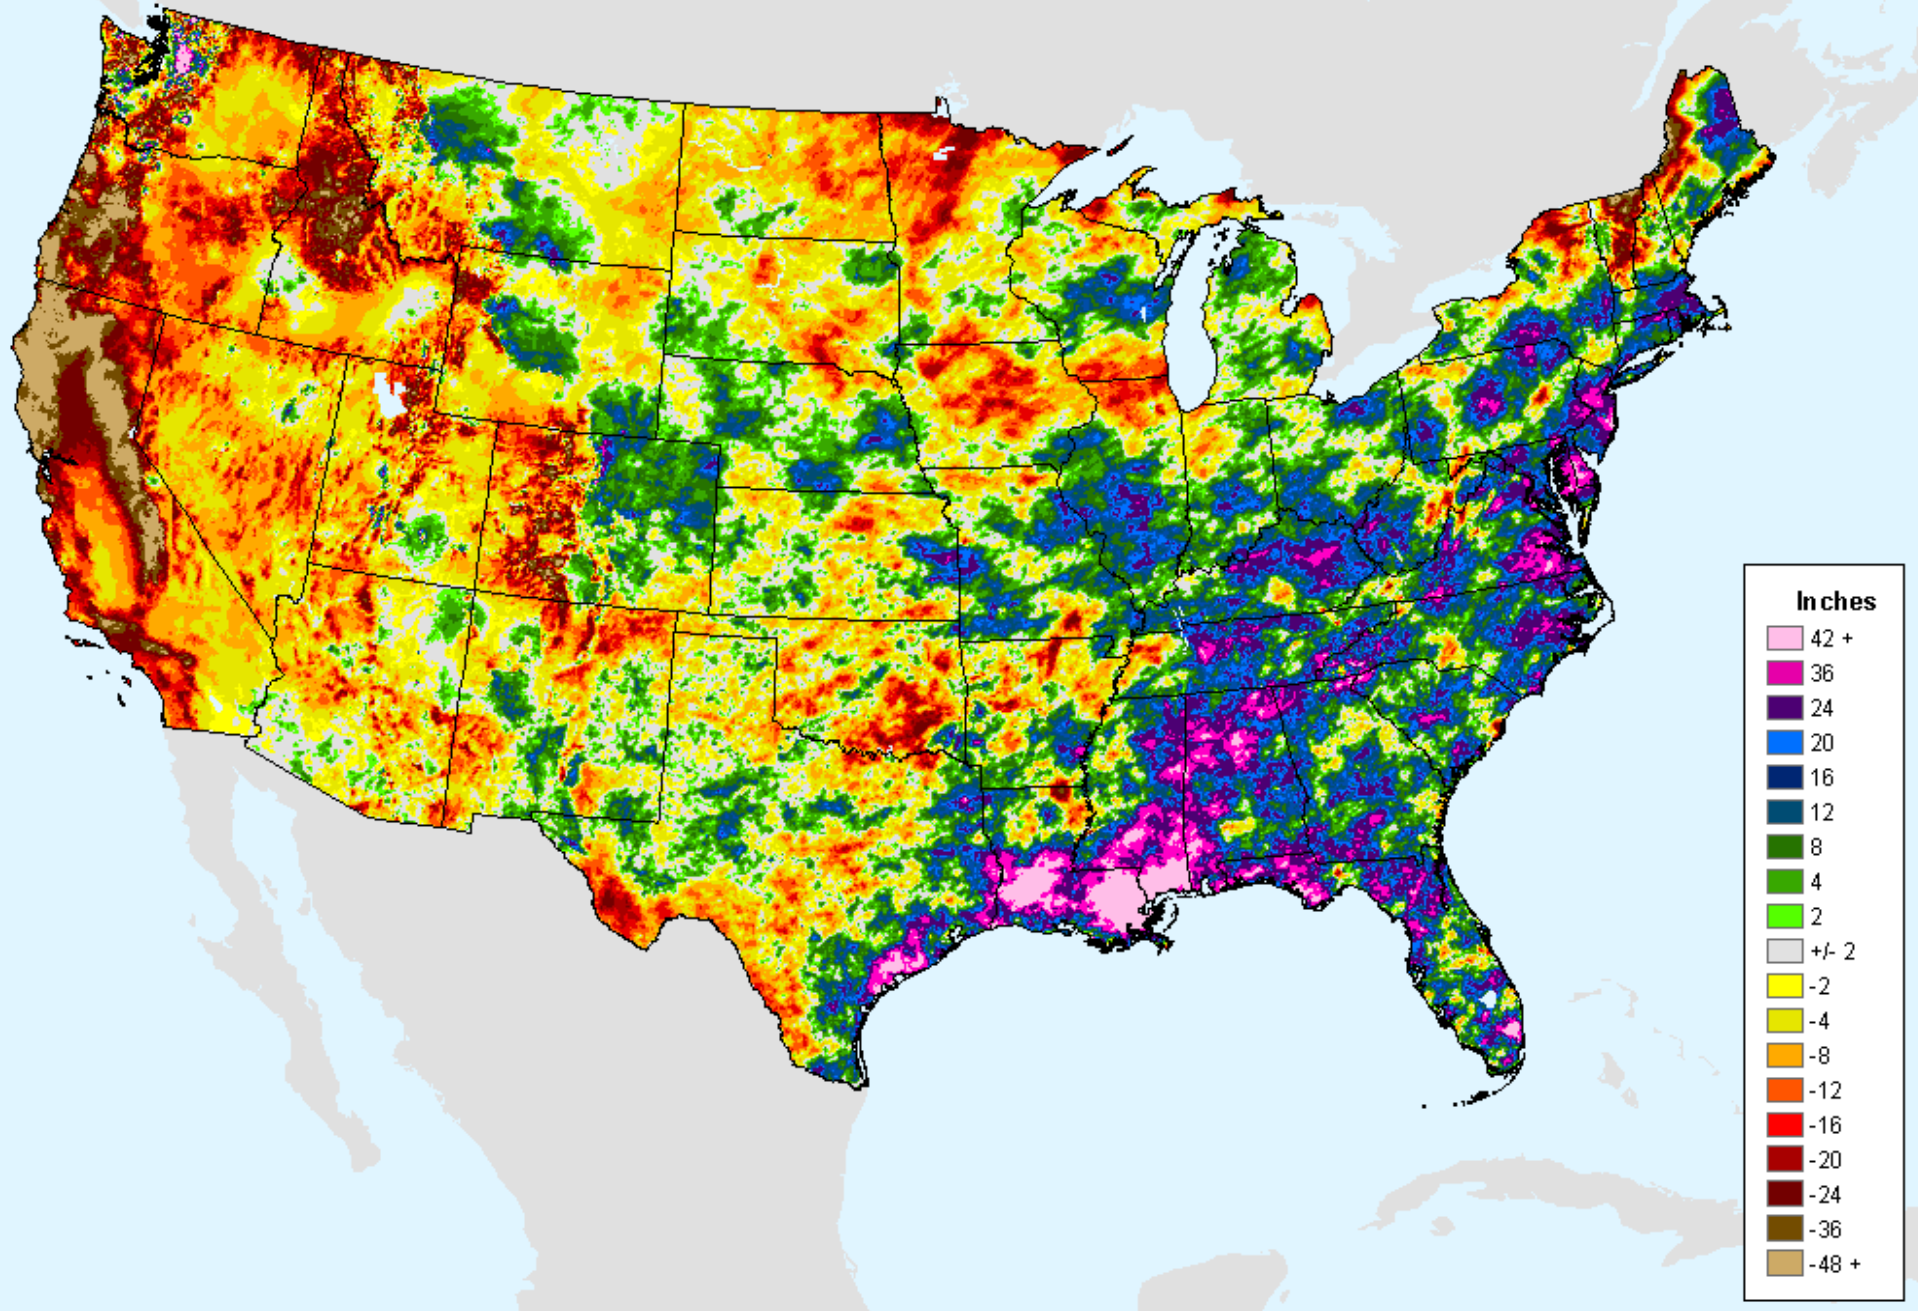

AHPS Water-Year Precip Departure

As of: Tuesday, September 28, 2021

USDM for: Sep. 14, 2021

AHPS Water-Year Precip Departure

As of: Tuesday, September 28, 2021

AHPS Water-Year Pct of Normal Pcp

As of: Tuesday, September 28, 2021