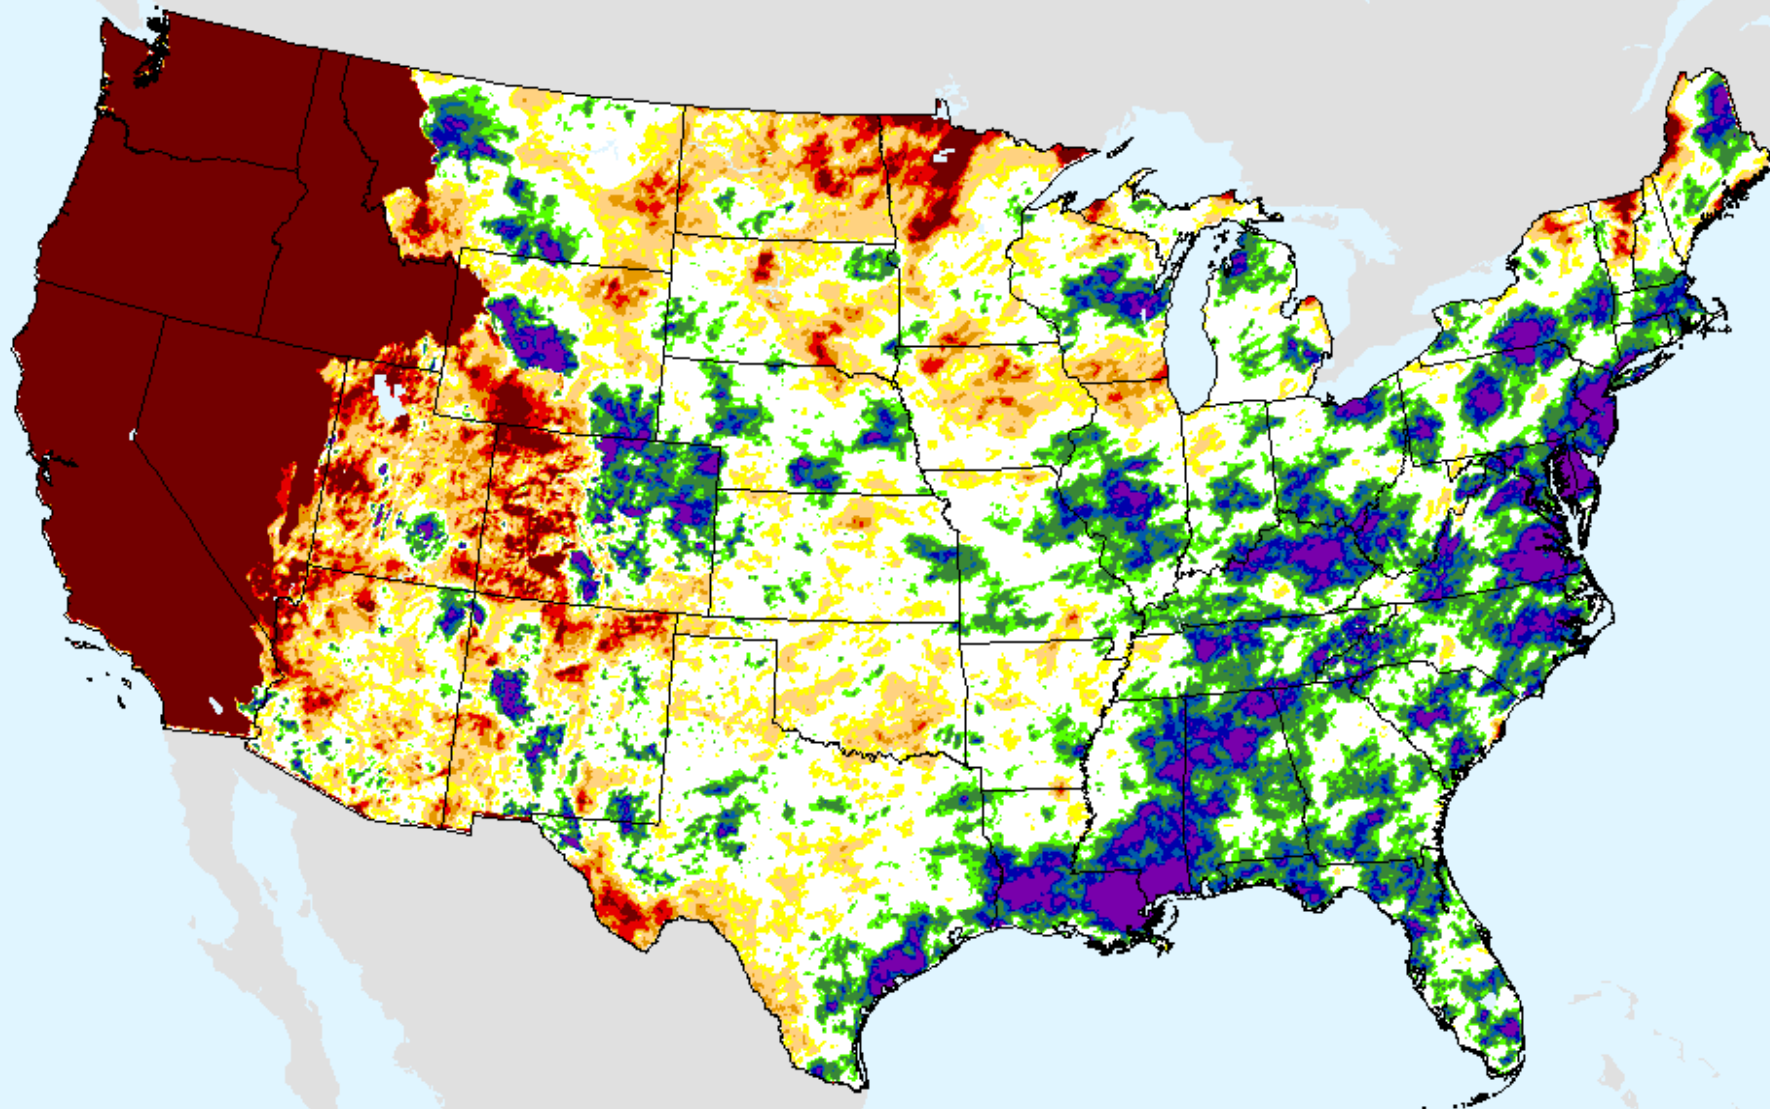

AHPS 12-month SPI

As of: Tuesday, September 28, 2021

USDM for: Sep. 14, 2021

SPI (USDM)

AHPS 12-month SPI

As of: Tuesday, September 28, 2021

AHPS 24-month SPI

As of: Tuesday, September 28, 2021