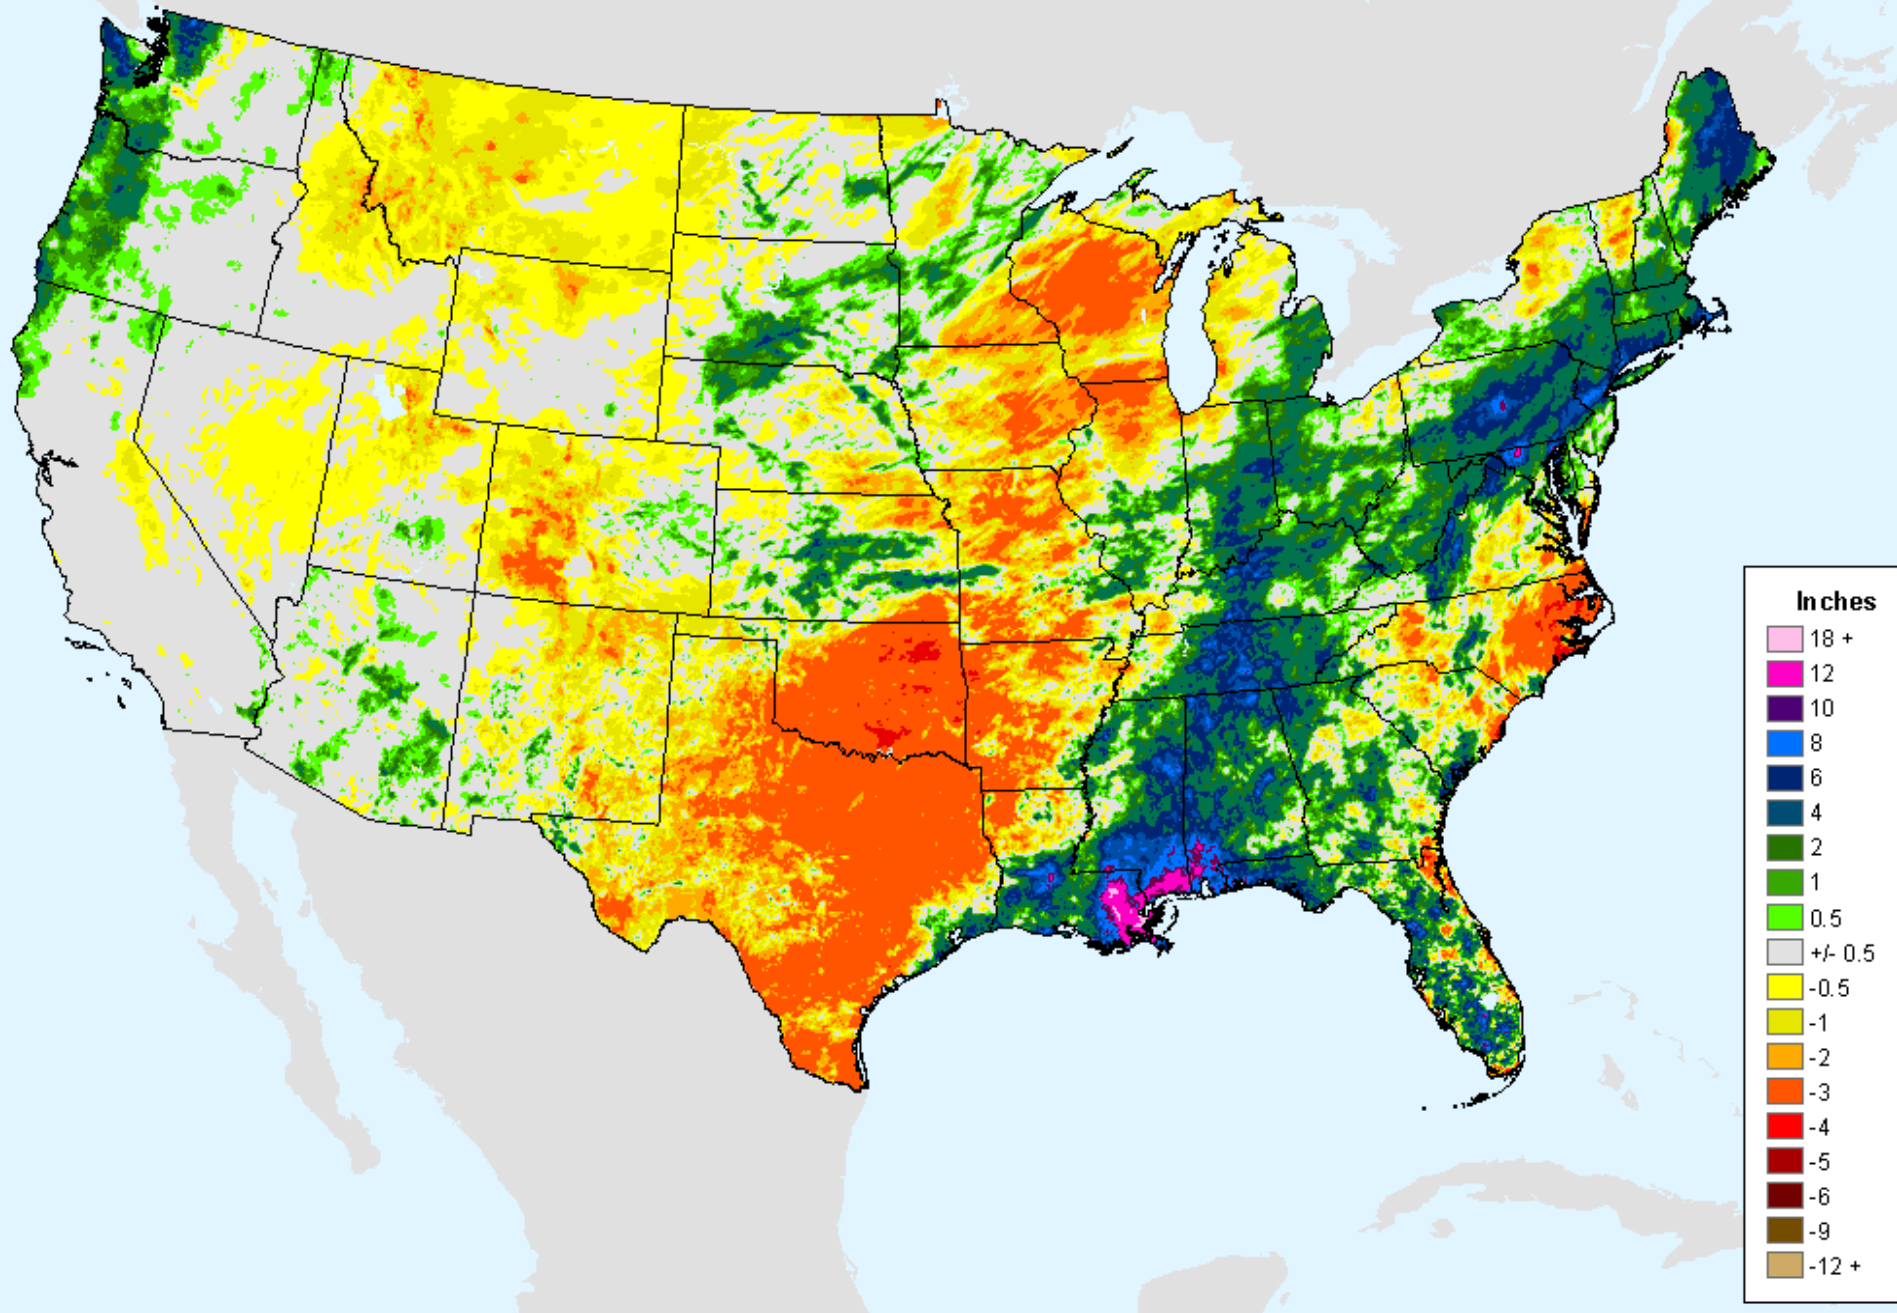

USDM for: Sep. 14, 2021

AHPS 14-Day Precip Departure

As of: Tuesday, September 28, 2021

AHPS 30-Day Precip Departure

As of: Tuesday, September 28, 2021

USDM for: Sep. 14, 2021

AHPS 30-Day Precip Departure

As of: Tuesday, September 28, 2021