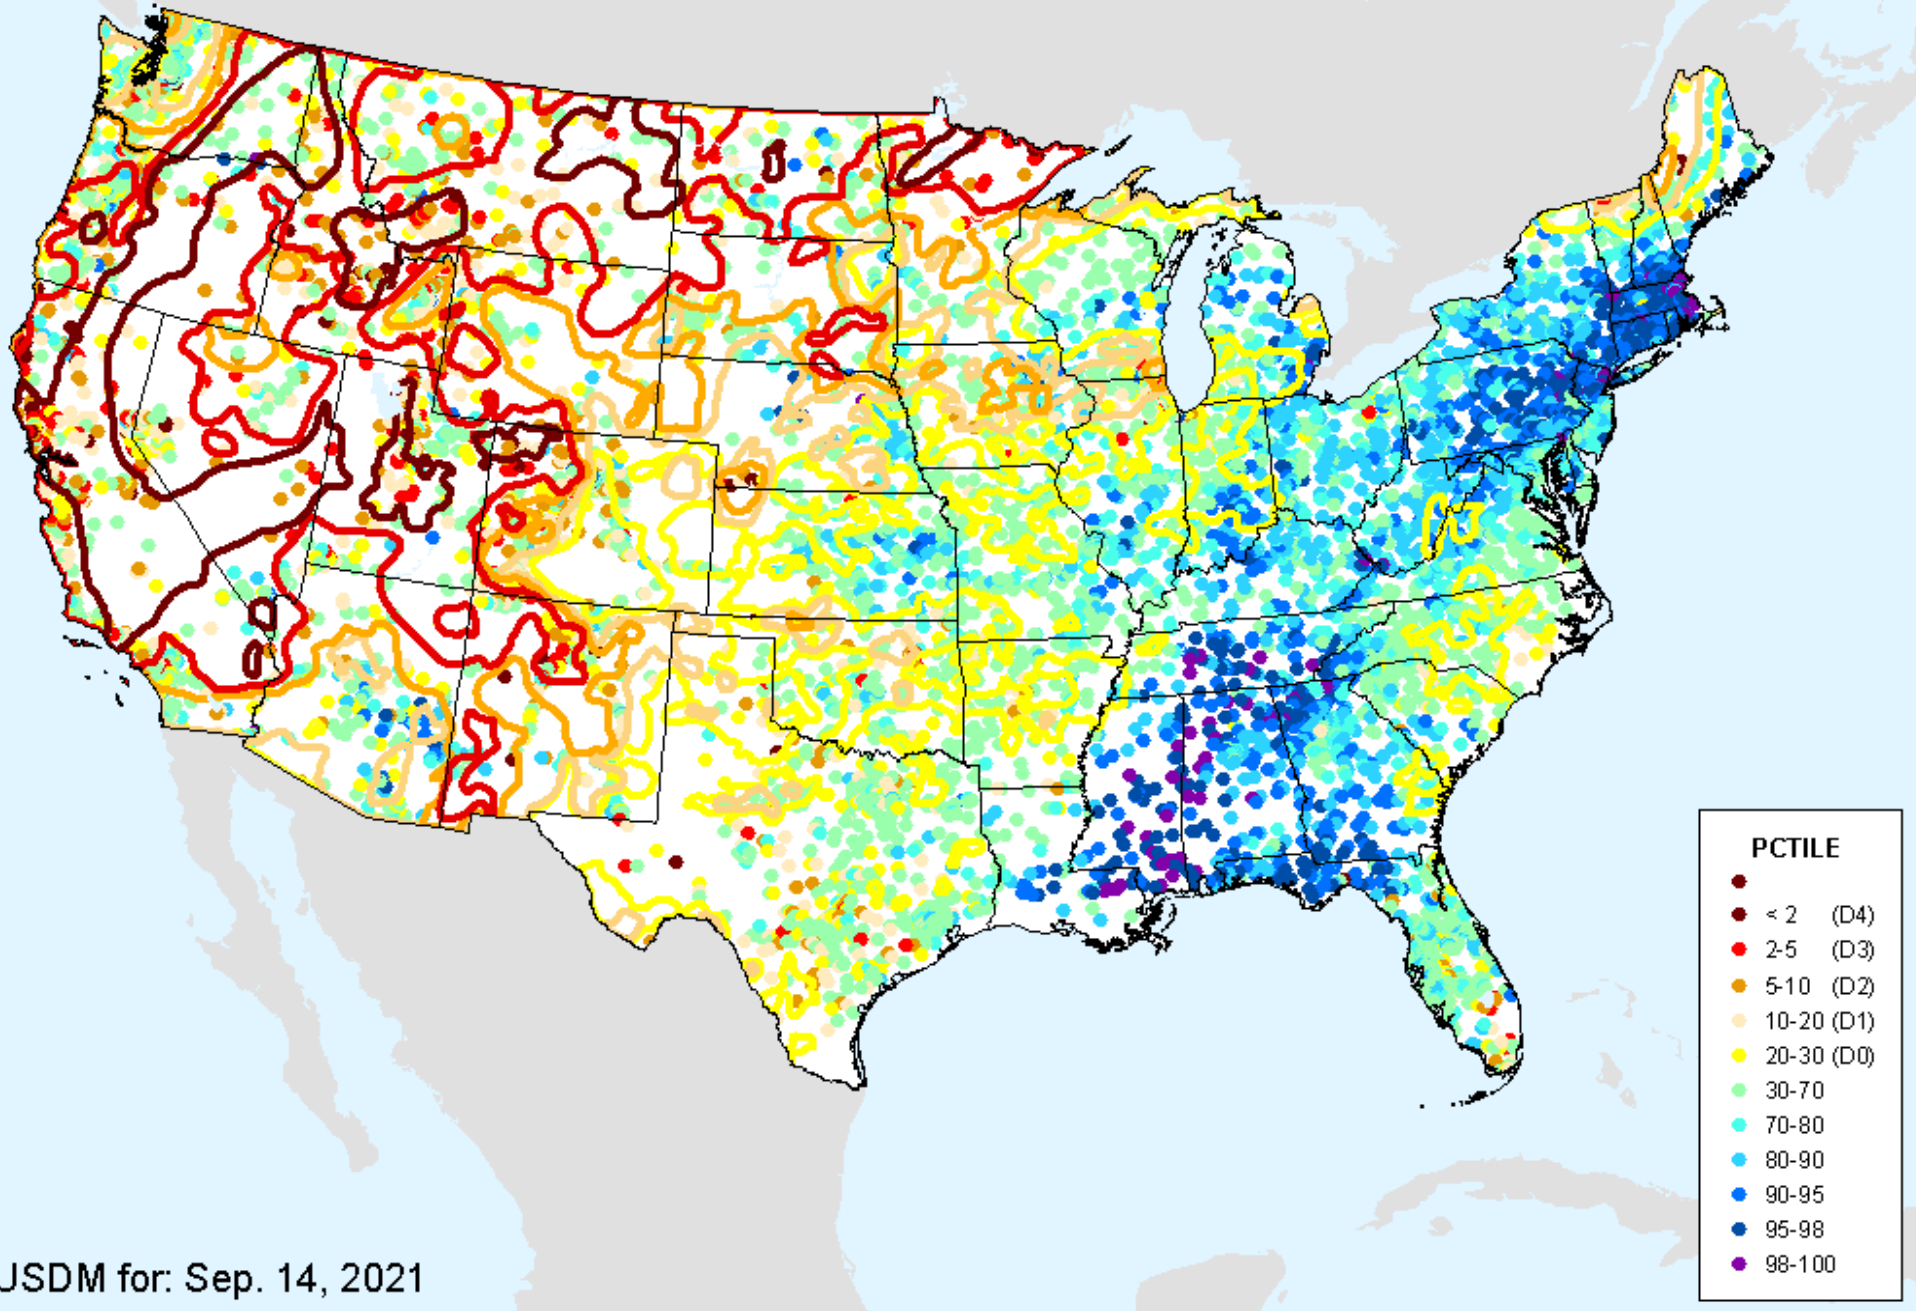

USGS 28-Day Avg Streamflow

As of: Tuesday, September 28, 2021

USDM for: Sep. 14, 2021