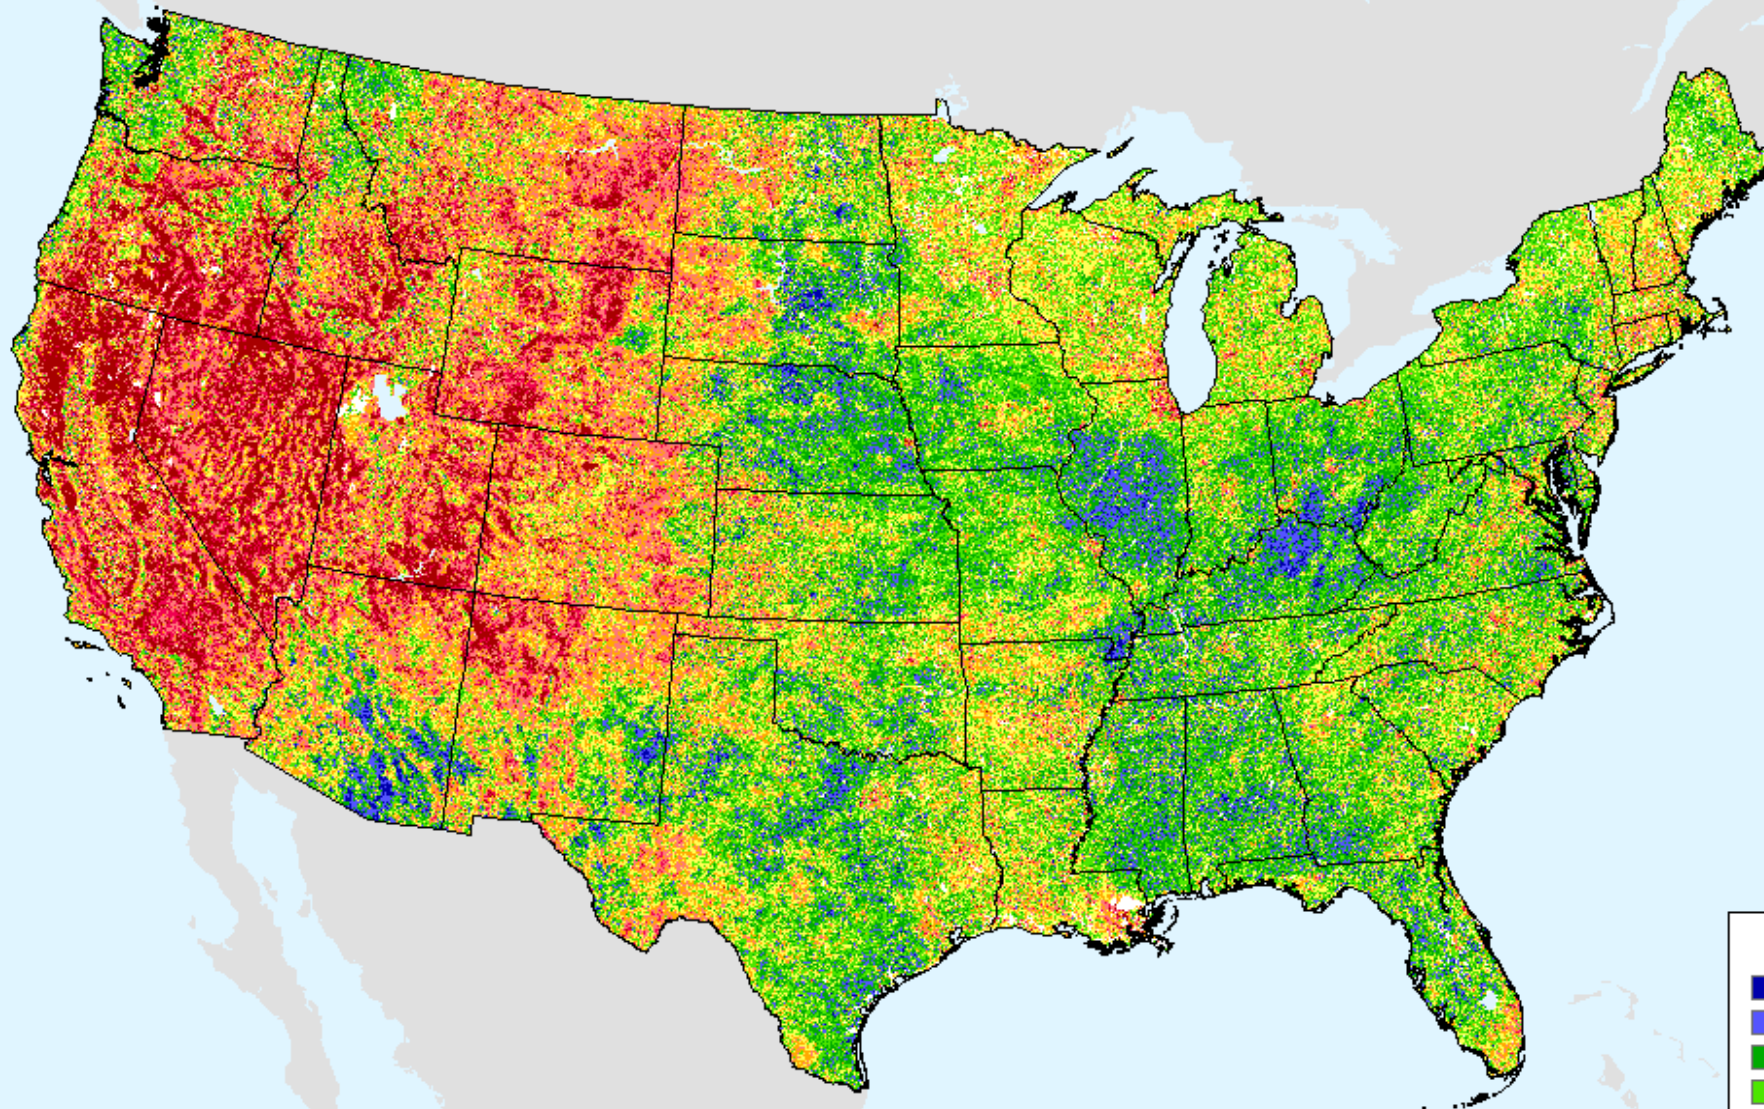

As of: Tuesday, September 28, 2021

Vegetation Health Index

As of: Tuesday, September 28, 2021

USDM for: Sep. 14, 2021

Vegetation Health Index

As of: Tuesday, September 28, 2021

VHI	
85 - 100	Dark Blue
73 - 84	Medium Blue
61 - 72	Green
49 - 60	Light Green
37 - 48	Yellow
25 - 36	Orange
13 - 24	Red
7 - 12	Magenta
1 - 6	Dark Red