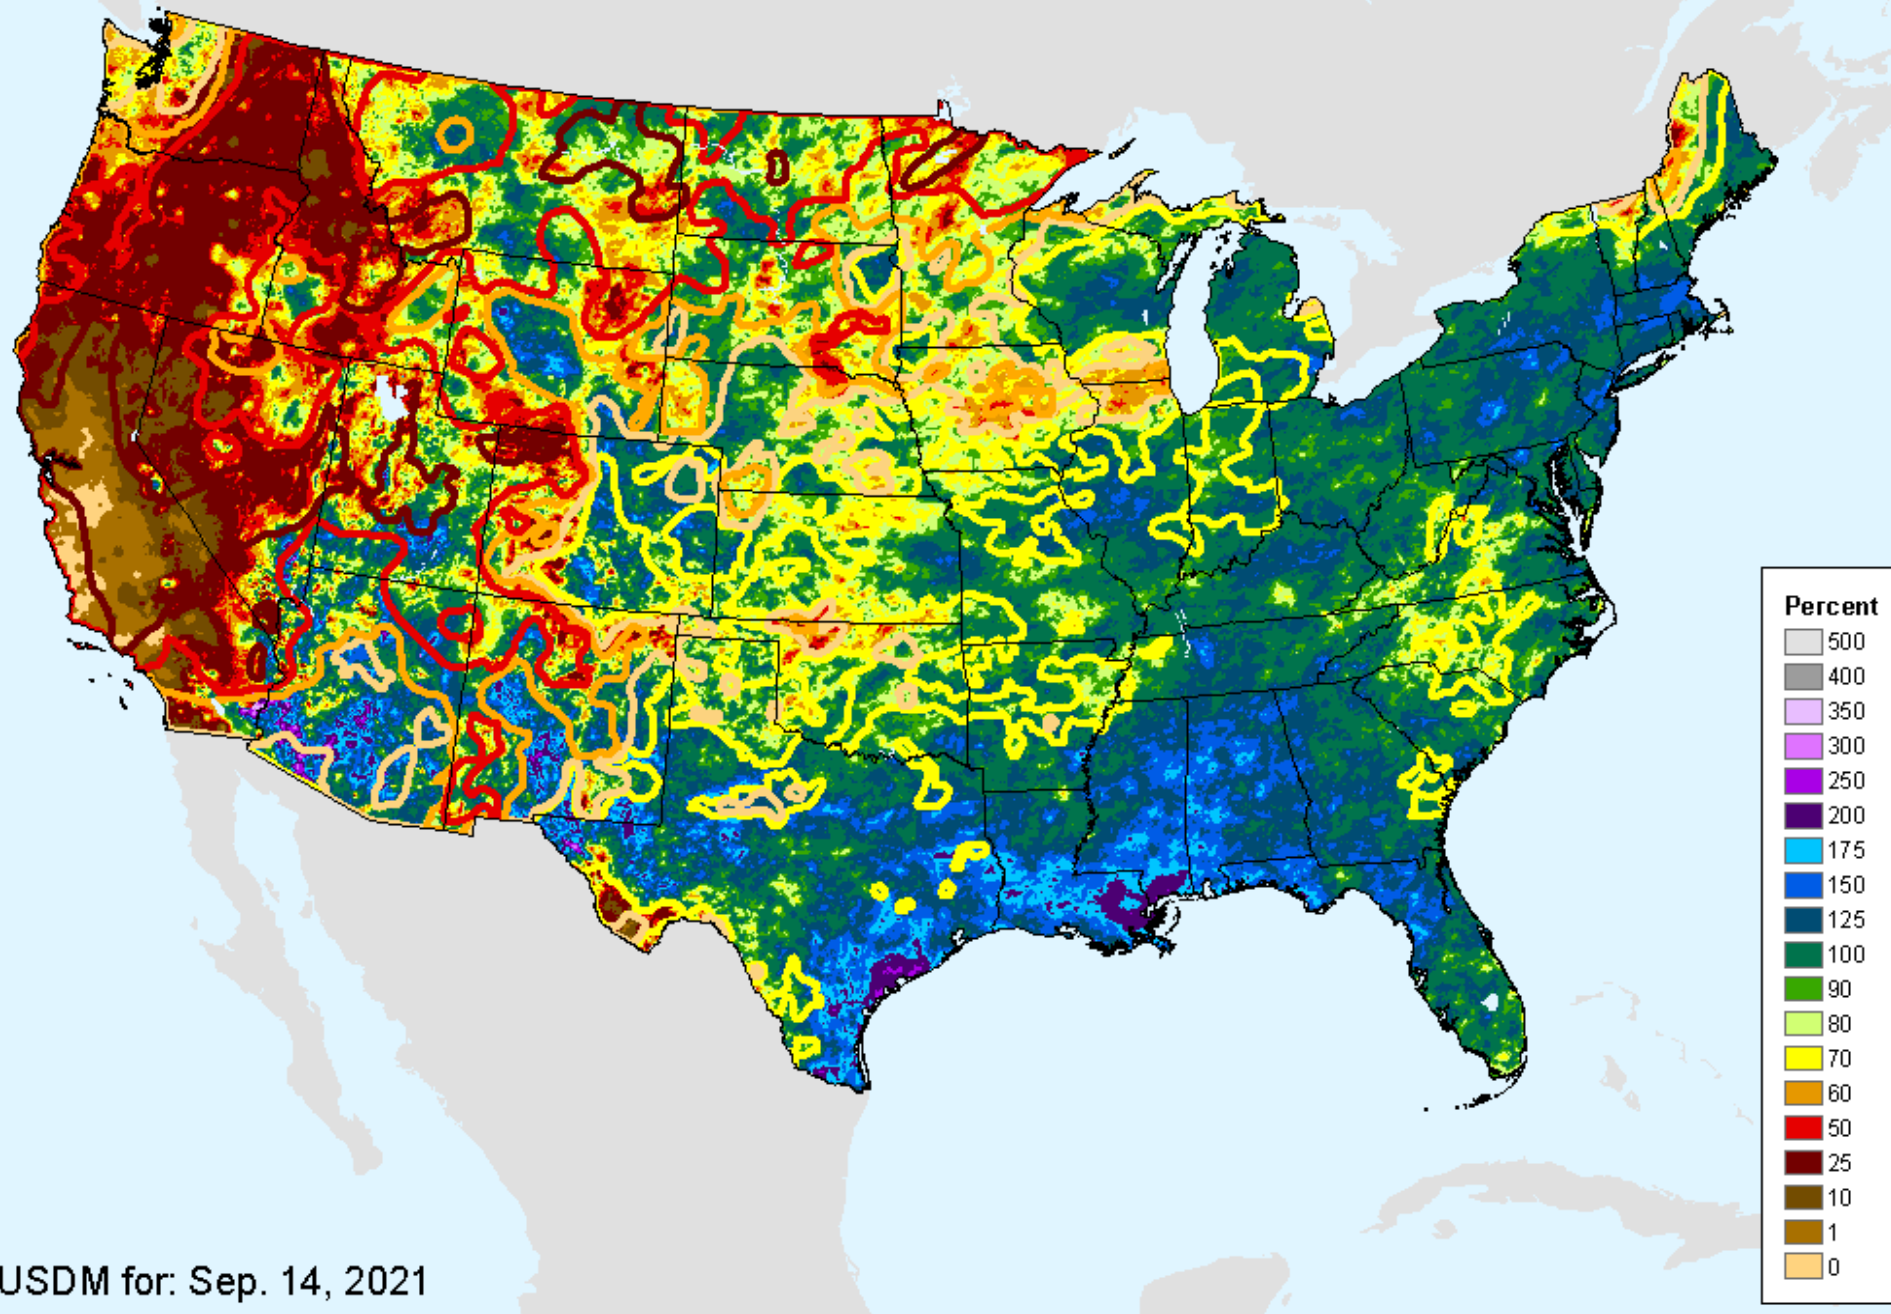

AHPS 180-Day Pct of Normal Pcp

As of: Tuesday, September 28, 2021

USDM for: Sep. 14, 2021