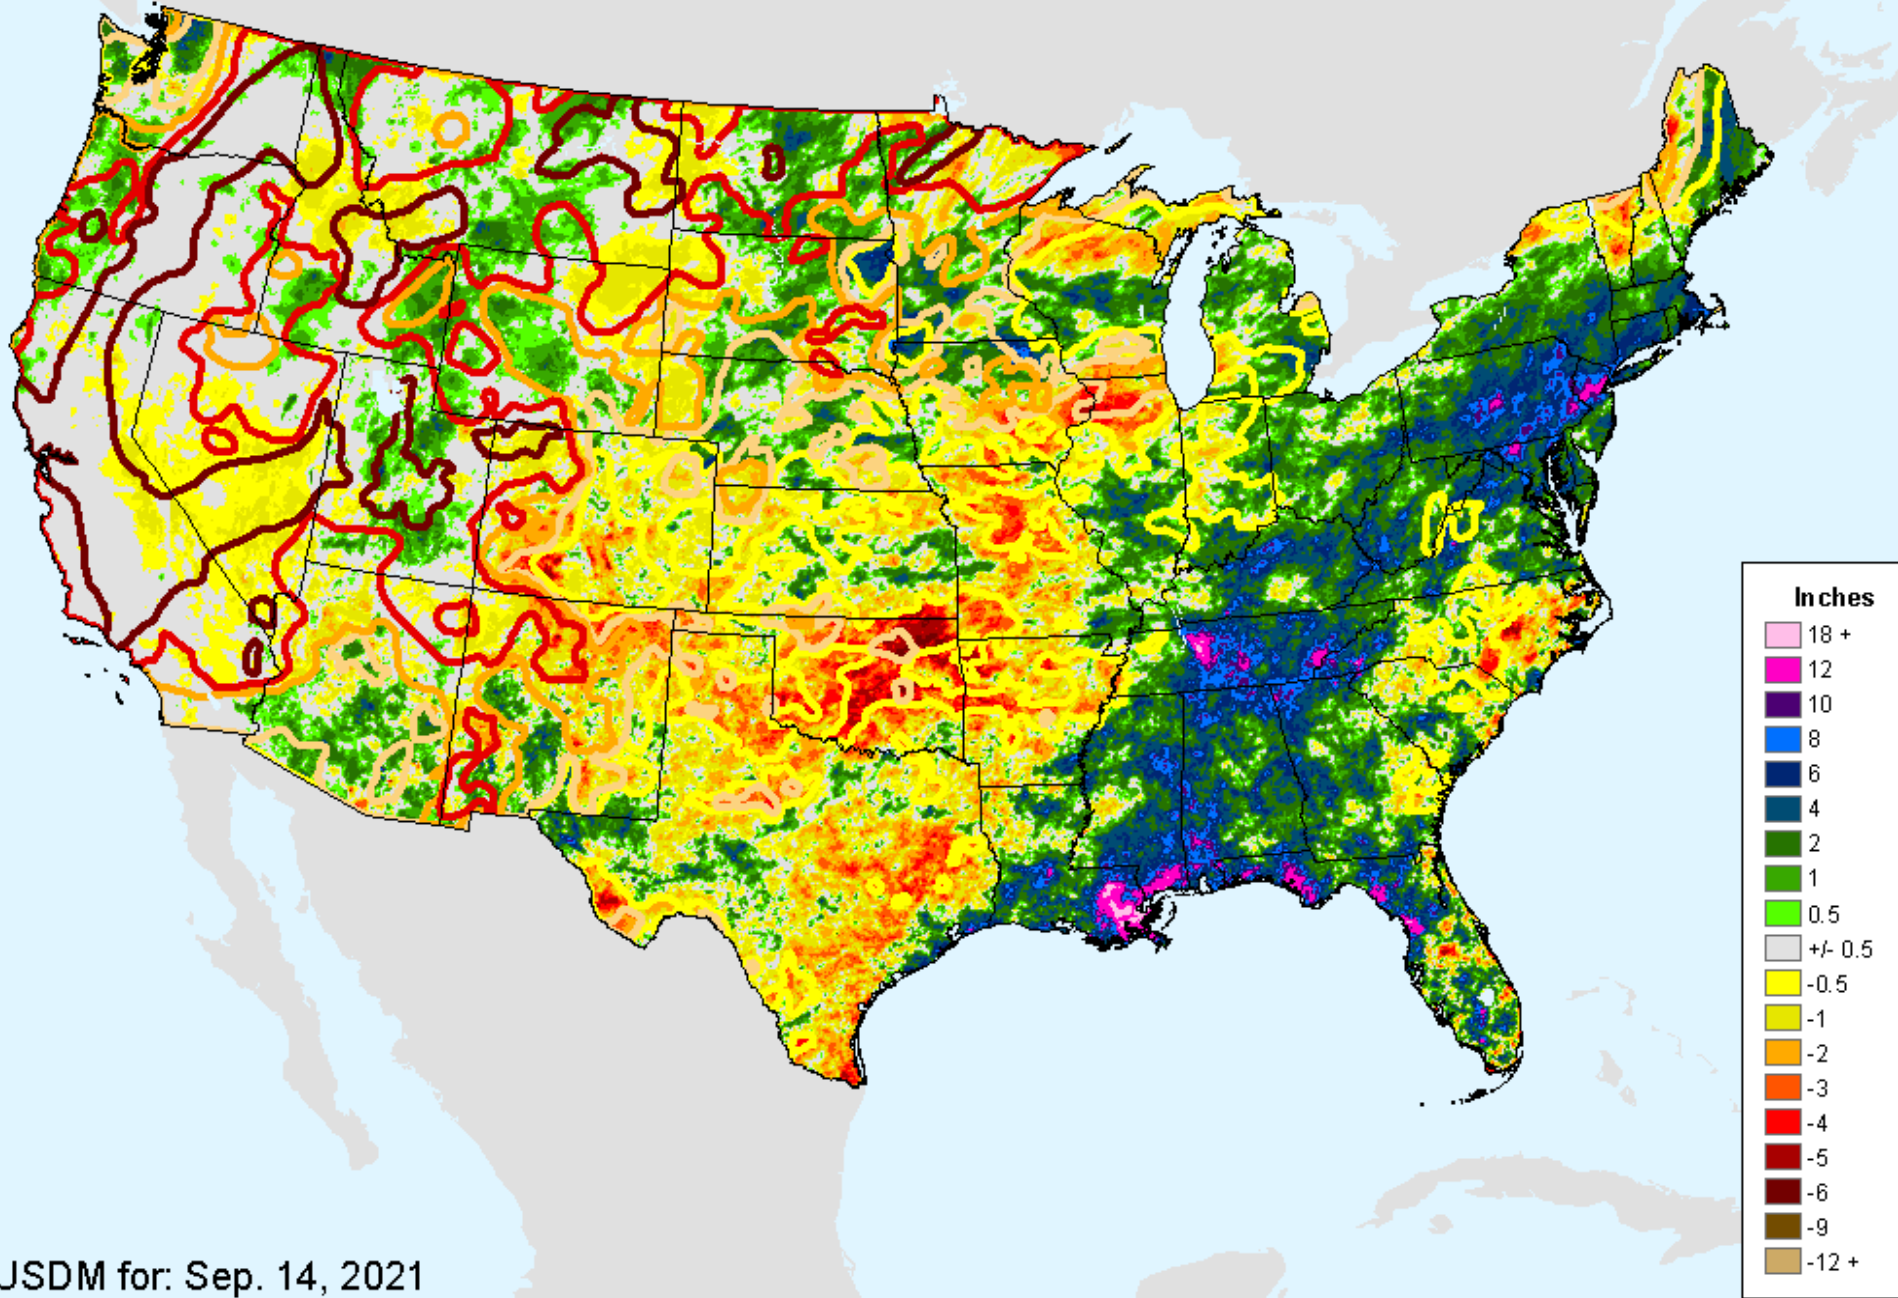

AHPS 30-Day Pct of Normal Pcp

As of: Tuesday, September 28, 2021

USDM for: Sep. 14, 2021

AHPS 30-Day Pct of Normal Pcp

As of: Tuesday, September 28, 2021

Percent

AHPS 60-Day Precip Departure

As of: Tuesday, September 28, 2021