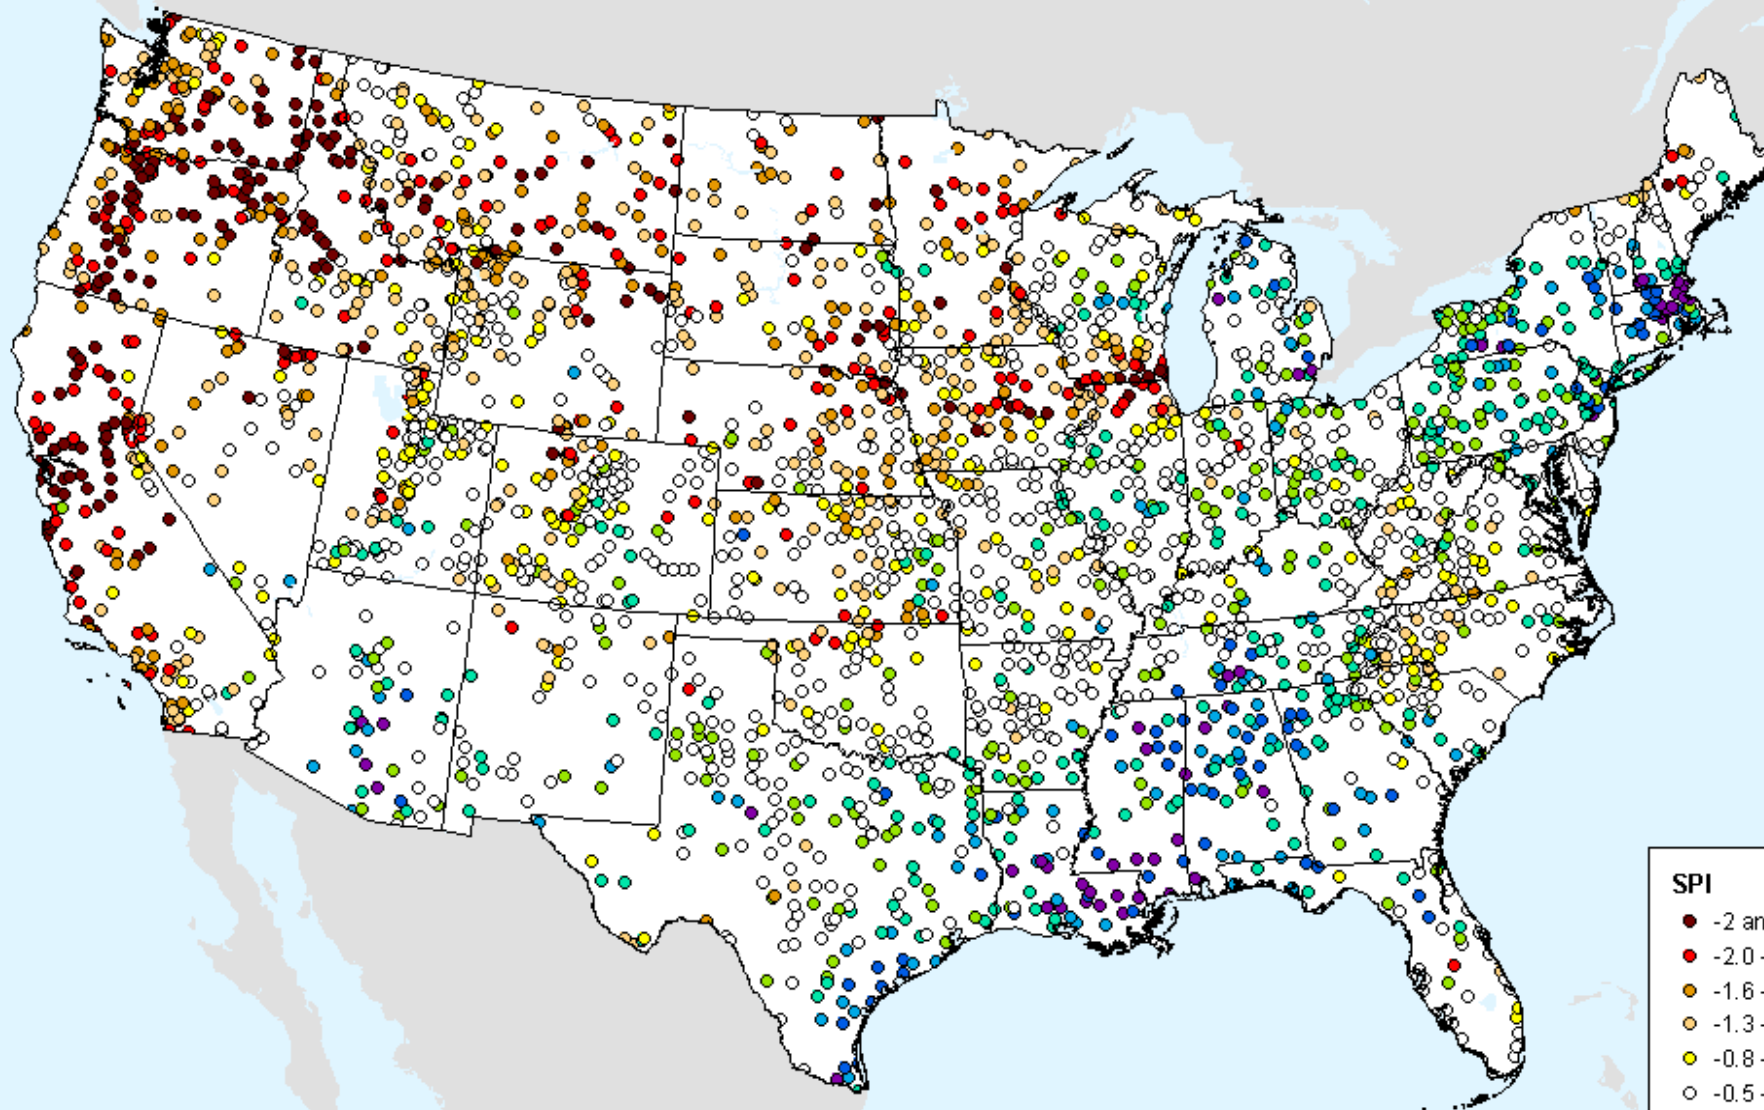

HPRCC 6-month SPI

As of: Tuesday, September 28, 2021

USDM for: Sep. 14, 2021

HPRCC 6-month SPI

As of: Tuesday, September 28, 2021

SPI

- -2 and Greater
- -2.0--1.6
- -1.6--1.3
- -1.3--0.8
- -0.8--0.5
- -0.5-0.5
- 0.5-0.8
- 0.8-1.3
- 1.3-1.6
- 1.6-2.0
- 2.0 and Greater