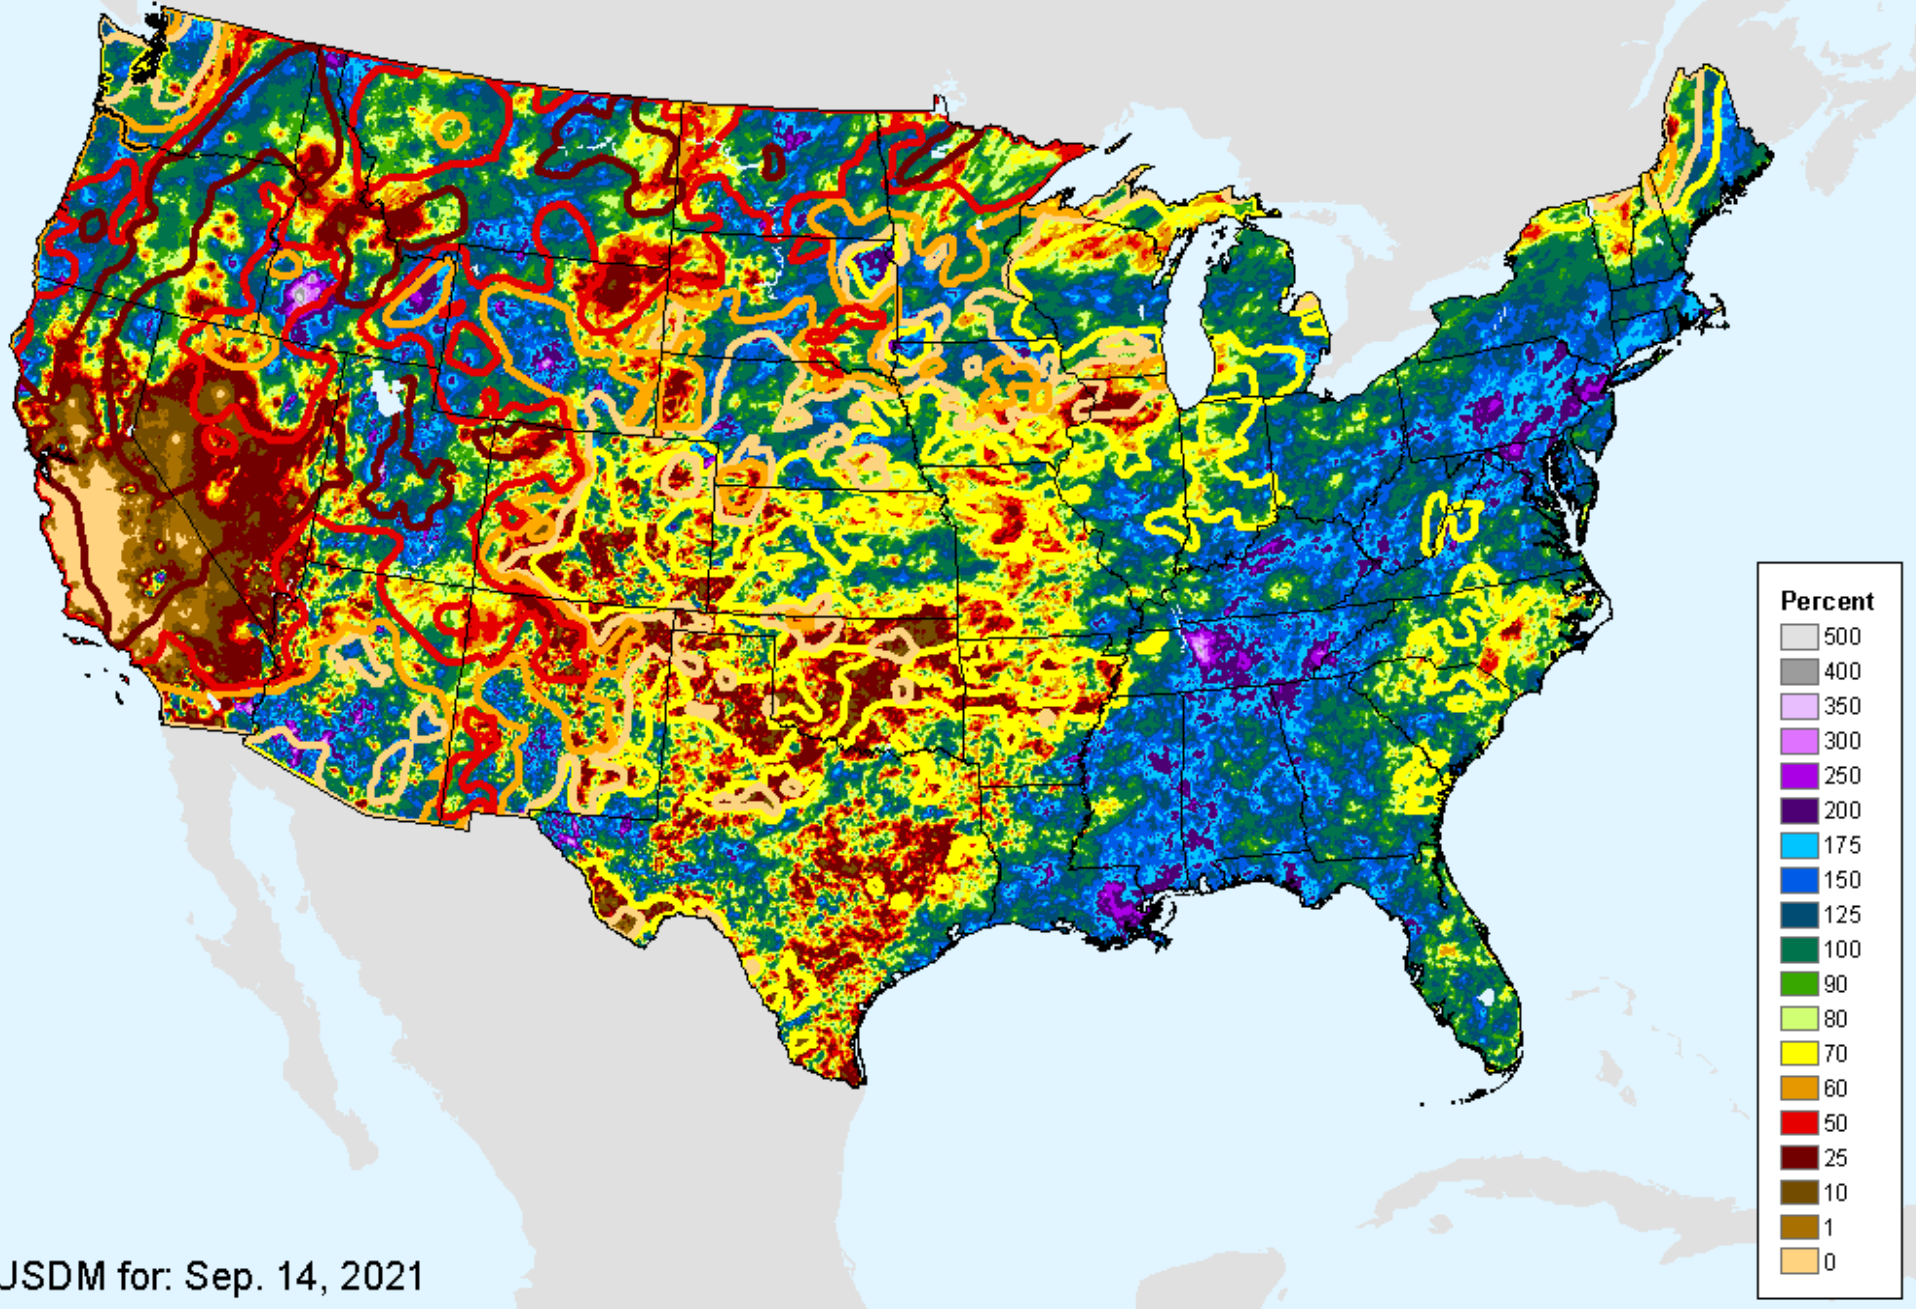

USDM for: Sep. 14, 2021

AHPS 60-Day Precip Departure

As of: Tuesday, September 28, 2021

AHPS 60-Day Pct of Normal Pcp

As of: Tuesday, September 28, 2021

USDM for: Sep. 14, 2021

AHPS 60-Day Pct of Normal Pcp