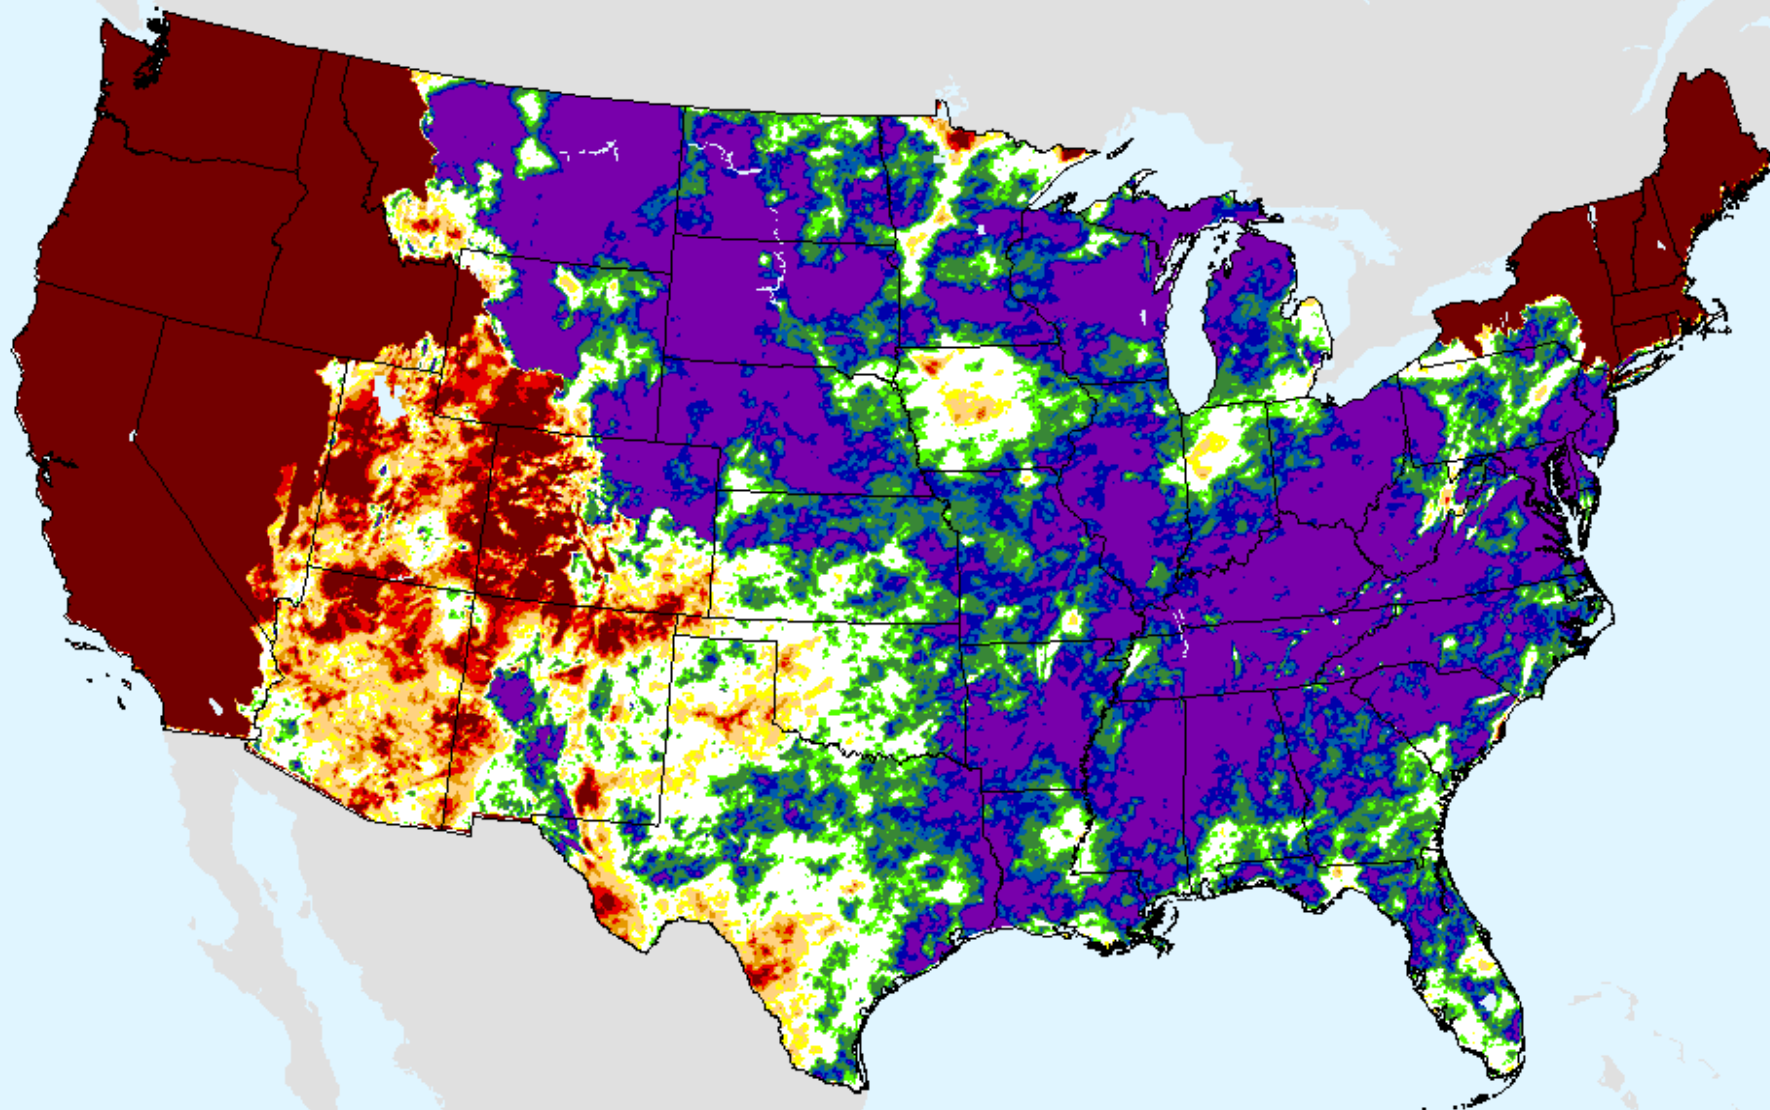

AHPS 36-month SPI

As of: Tuesday, September 28, 2021