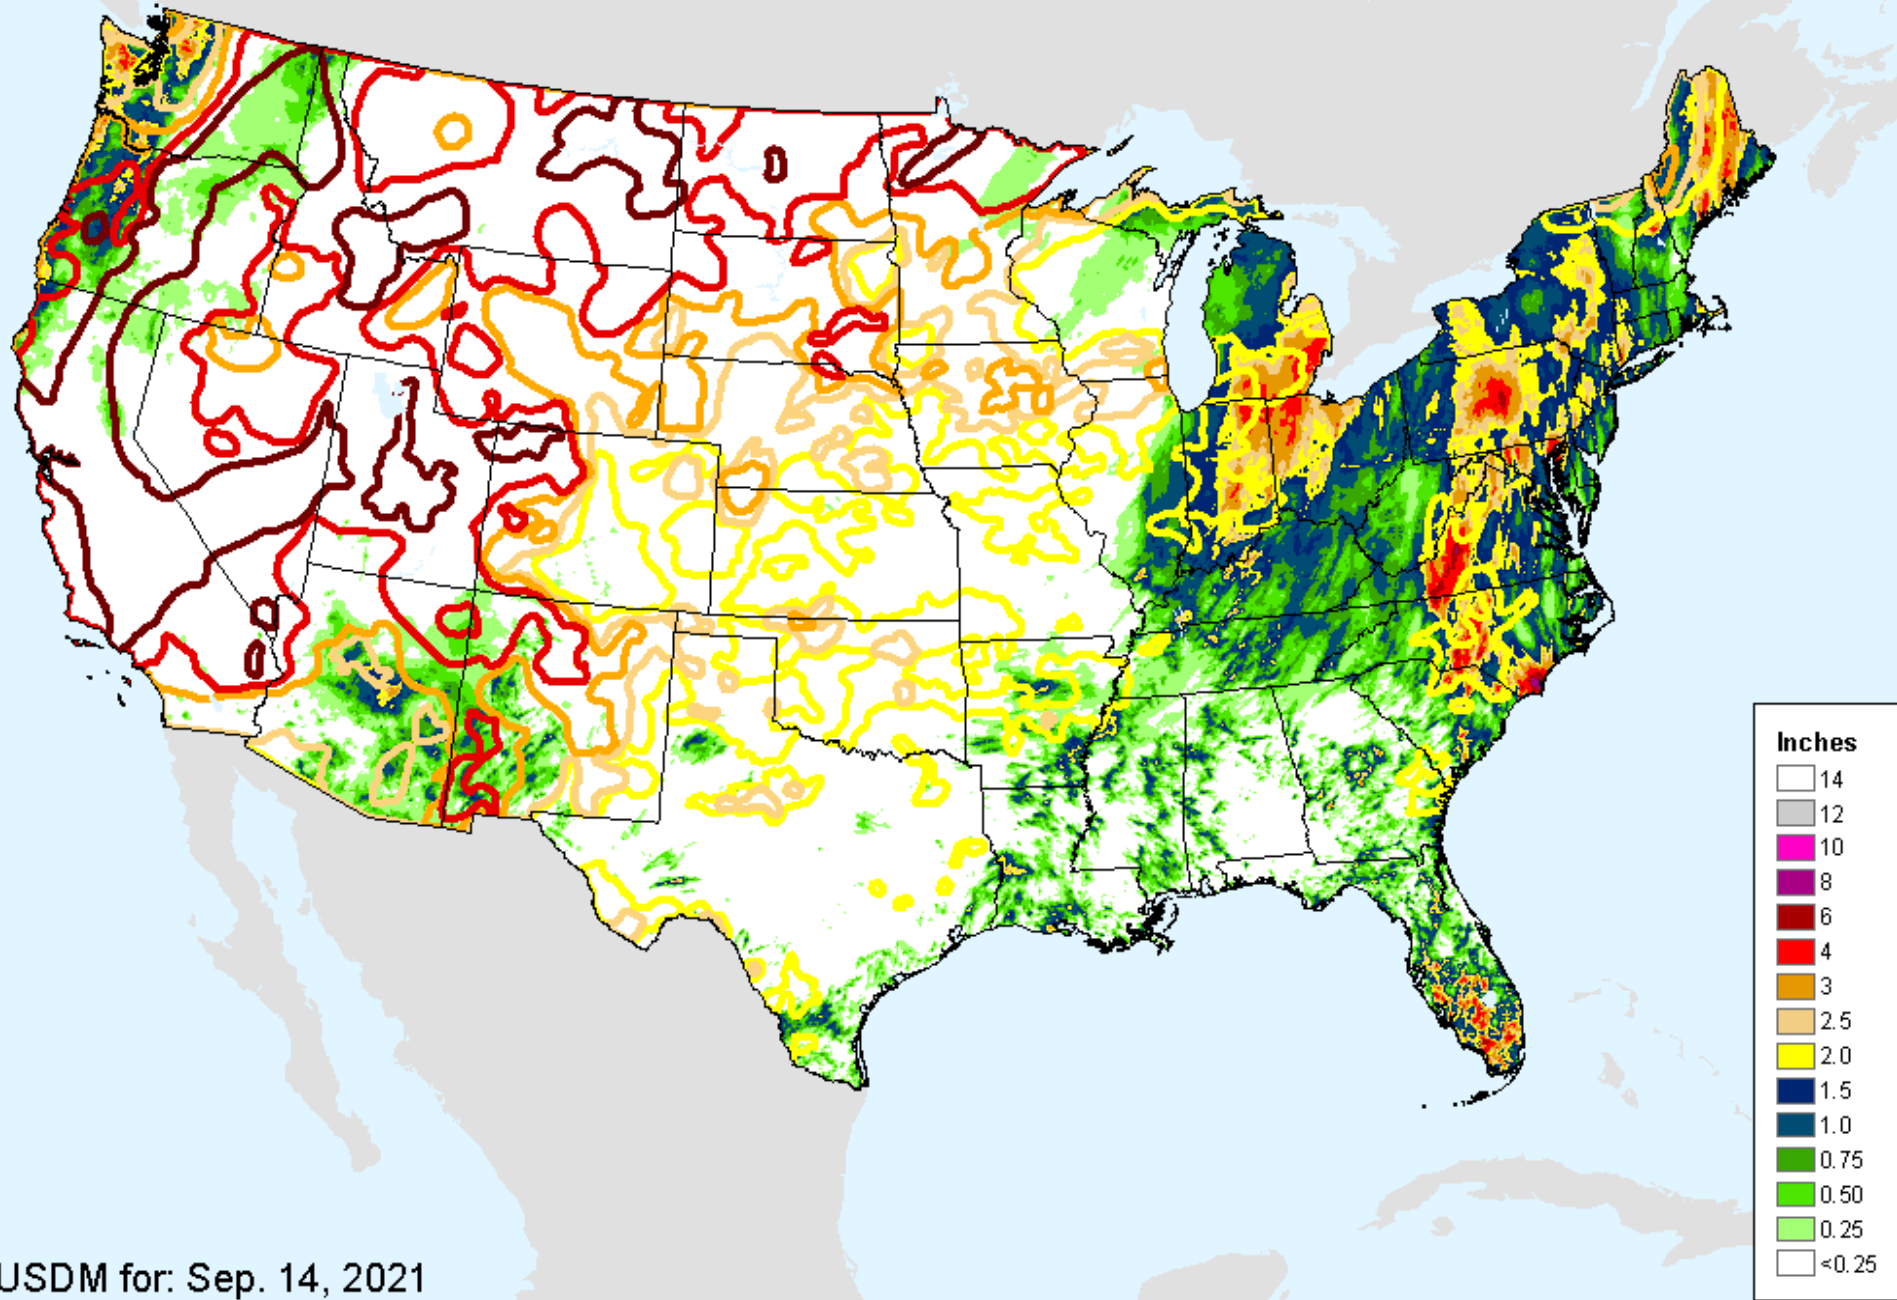

AHPS 7-Day Precipitation

As of: Tuesday, September 28, 2021

AHPS 7-Day Precipitation

As of: Tuesday, September 28, 2021

USDM for: Sep. 14, 2021

AHPS 14-Day Precip Departure

As of: Tuesday, September 28, 2021