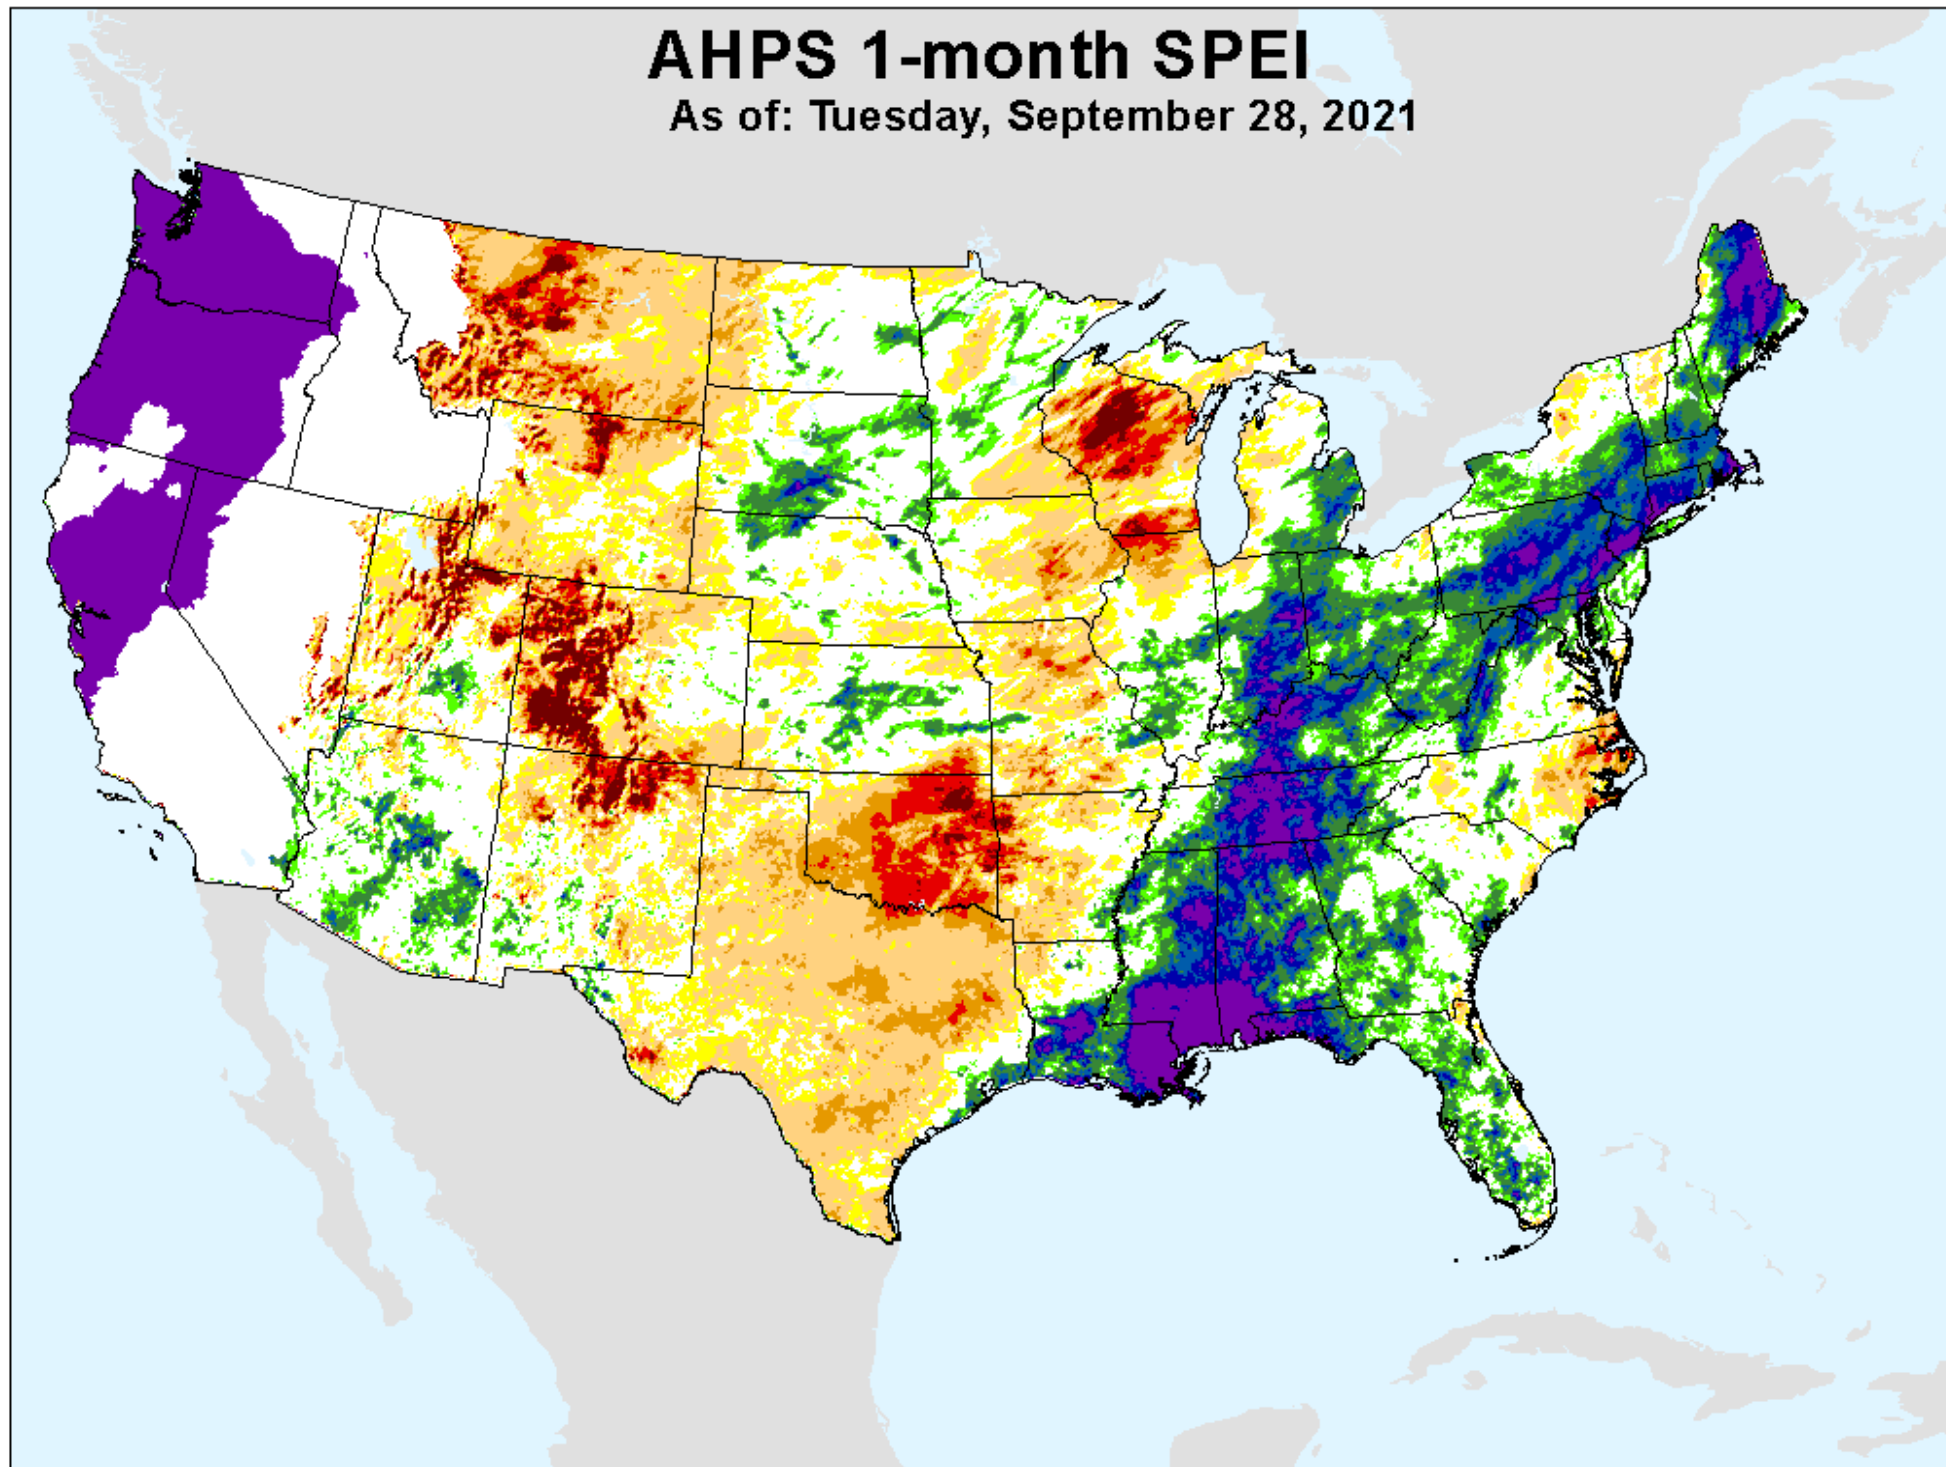

As of: Tuesday, September 28, 2021

AHPS 1-month SPEI

As of: Tuesday, September 28, 2021

USDM for: Sep. 14, 2021

SPEI (USDM)

AHPS 1-month SPEI

As of: Tuesday, September 28, 2021

SPEI (USDM)