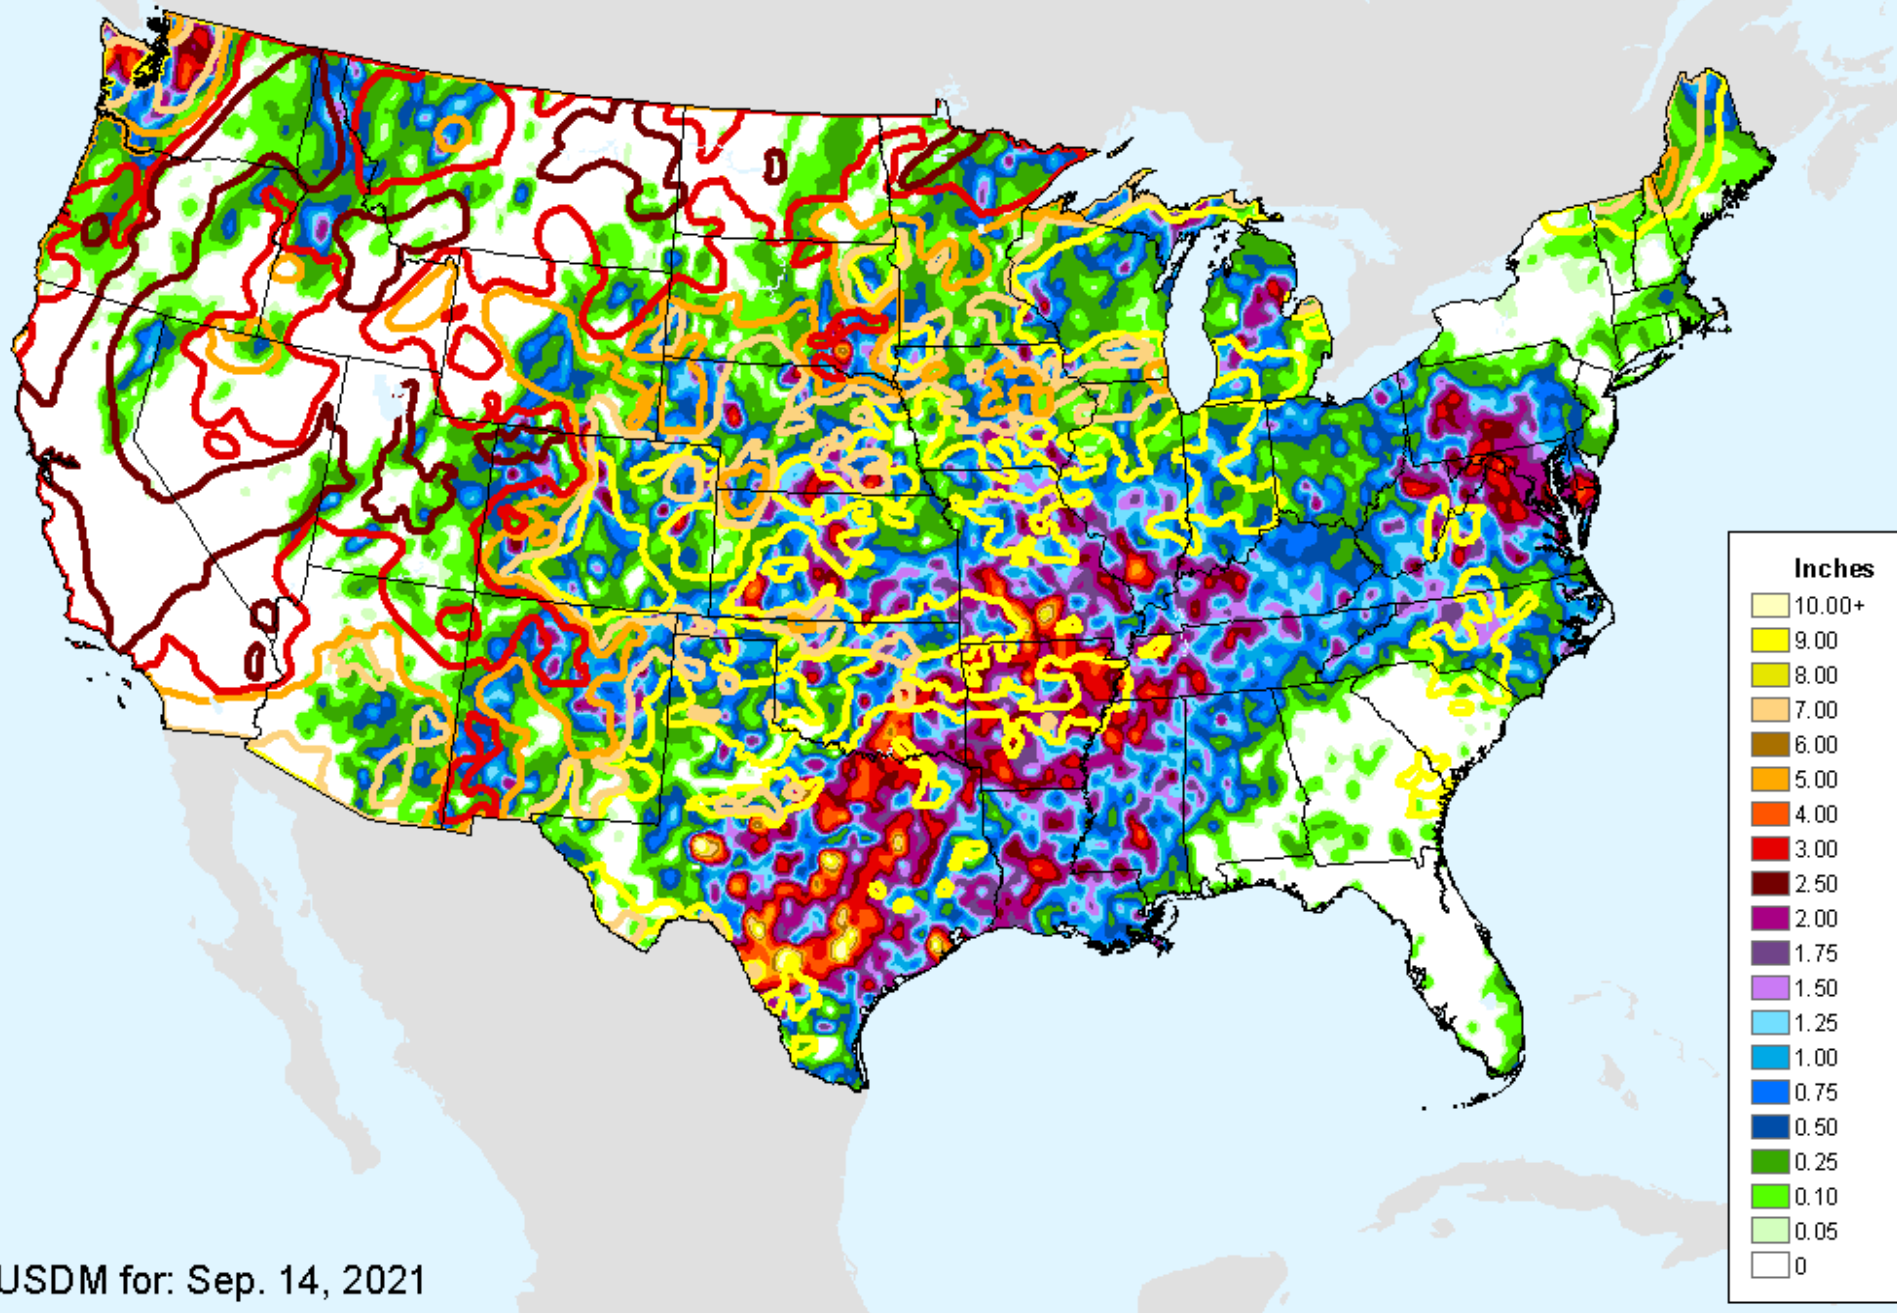

GFS (00z) 7-Day Precip Forecast

As of: Tuesday, September 28, 2021

USDM for: Sep. 14, 2021