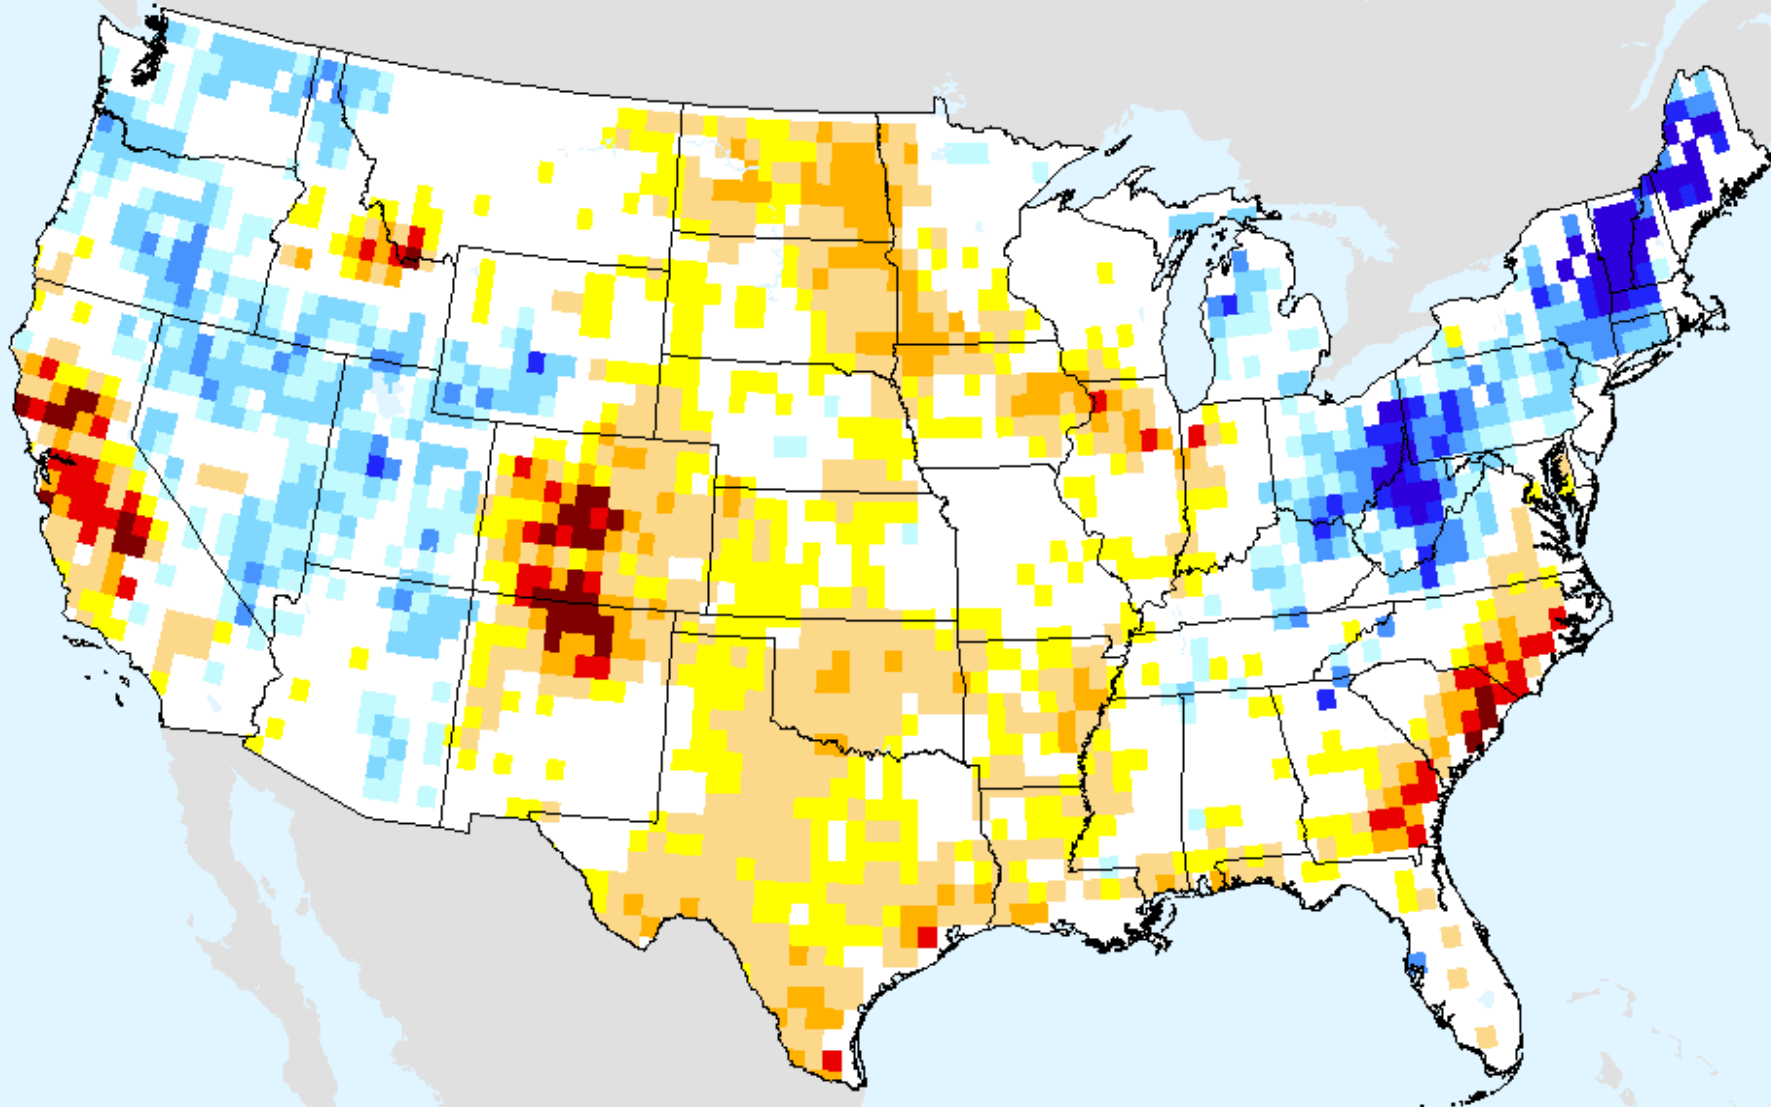

AIRS-Based Surface Relative Humidity 28 Day

As of: Tuesday, September 28, 2021