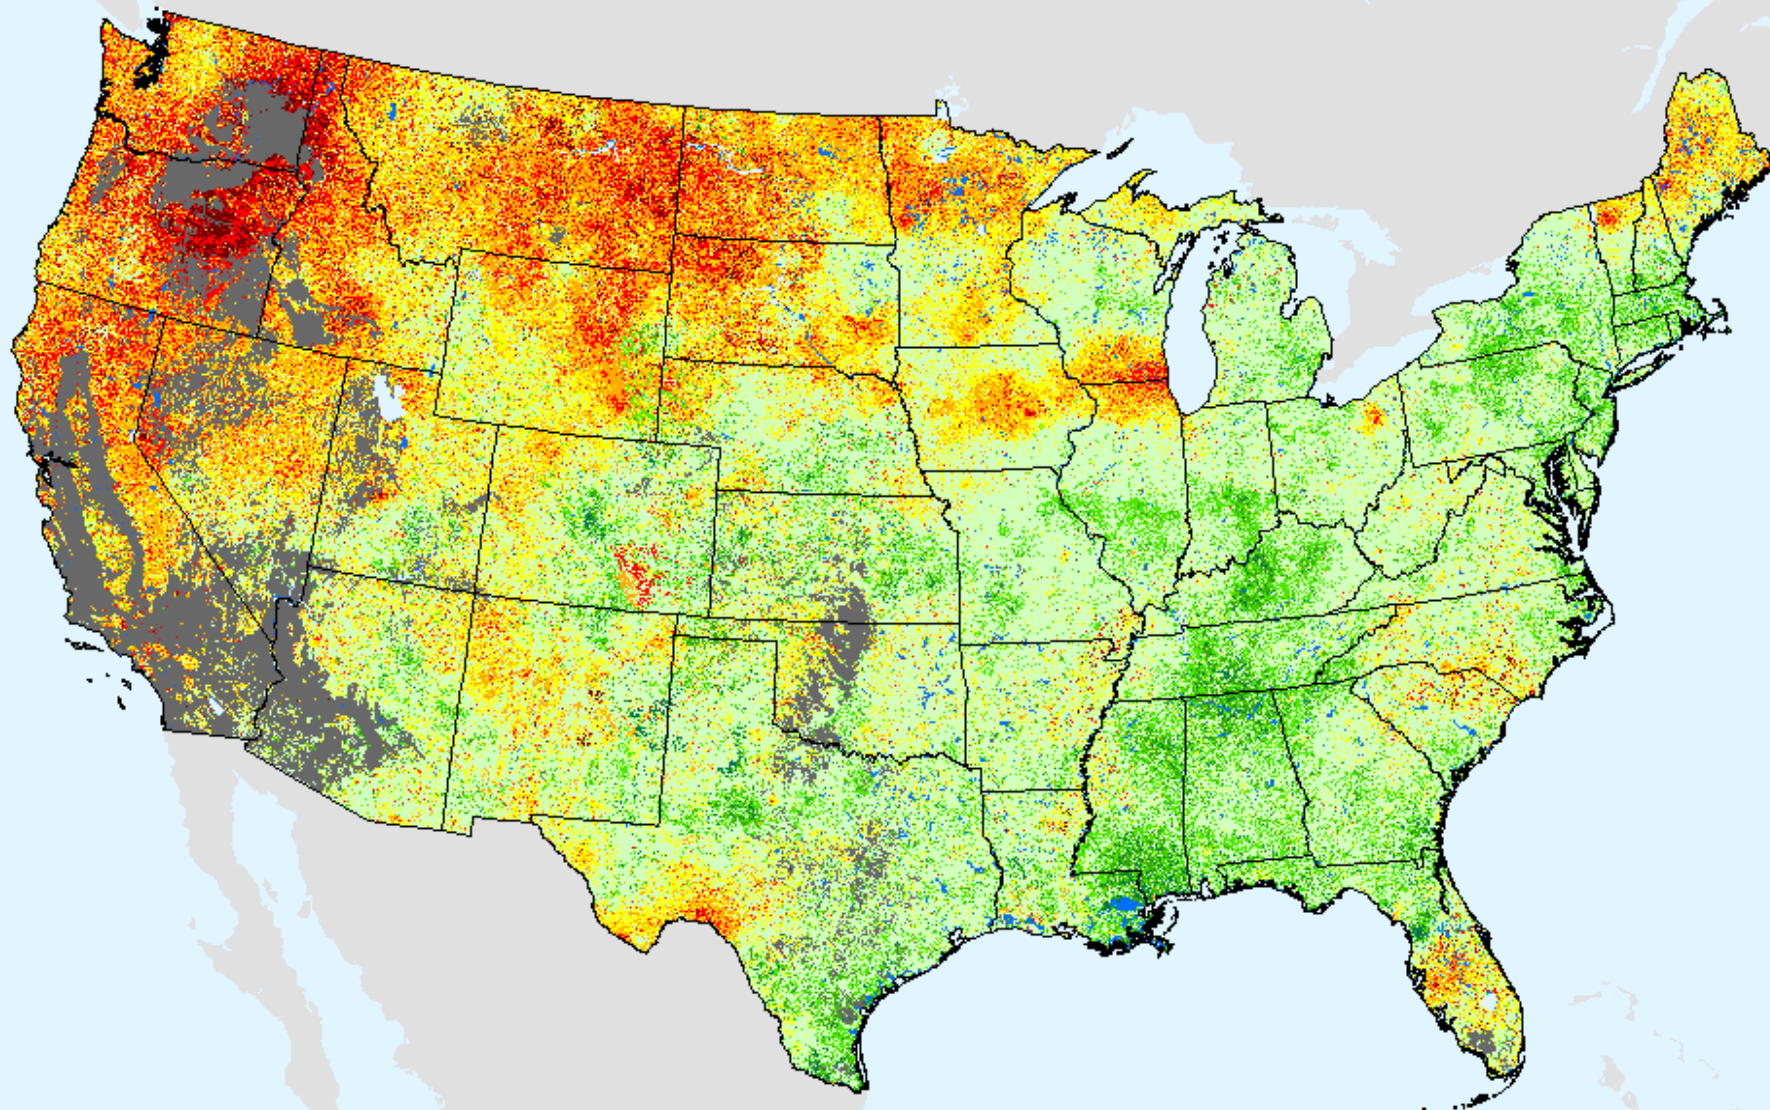

Vegetation Drought Response Index (VegDRI)

As of: Tuesday, September 28, 2021

☐ BackGround