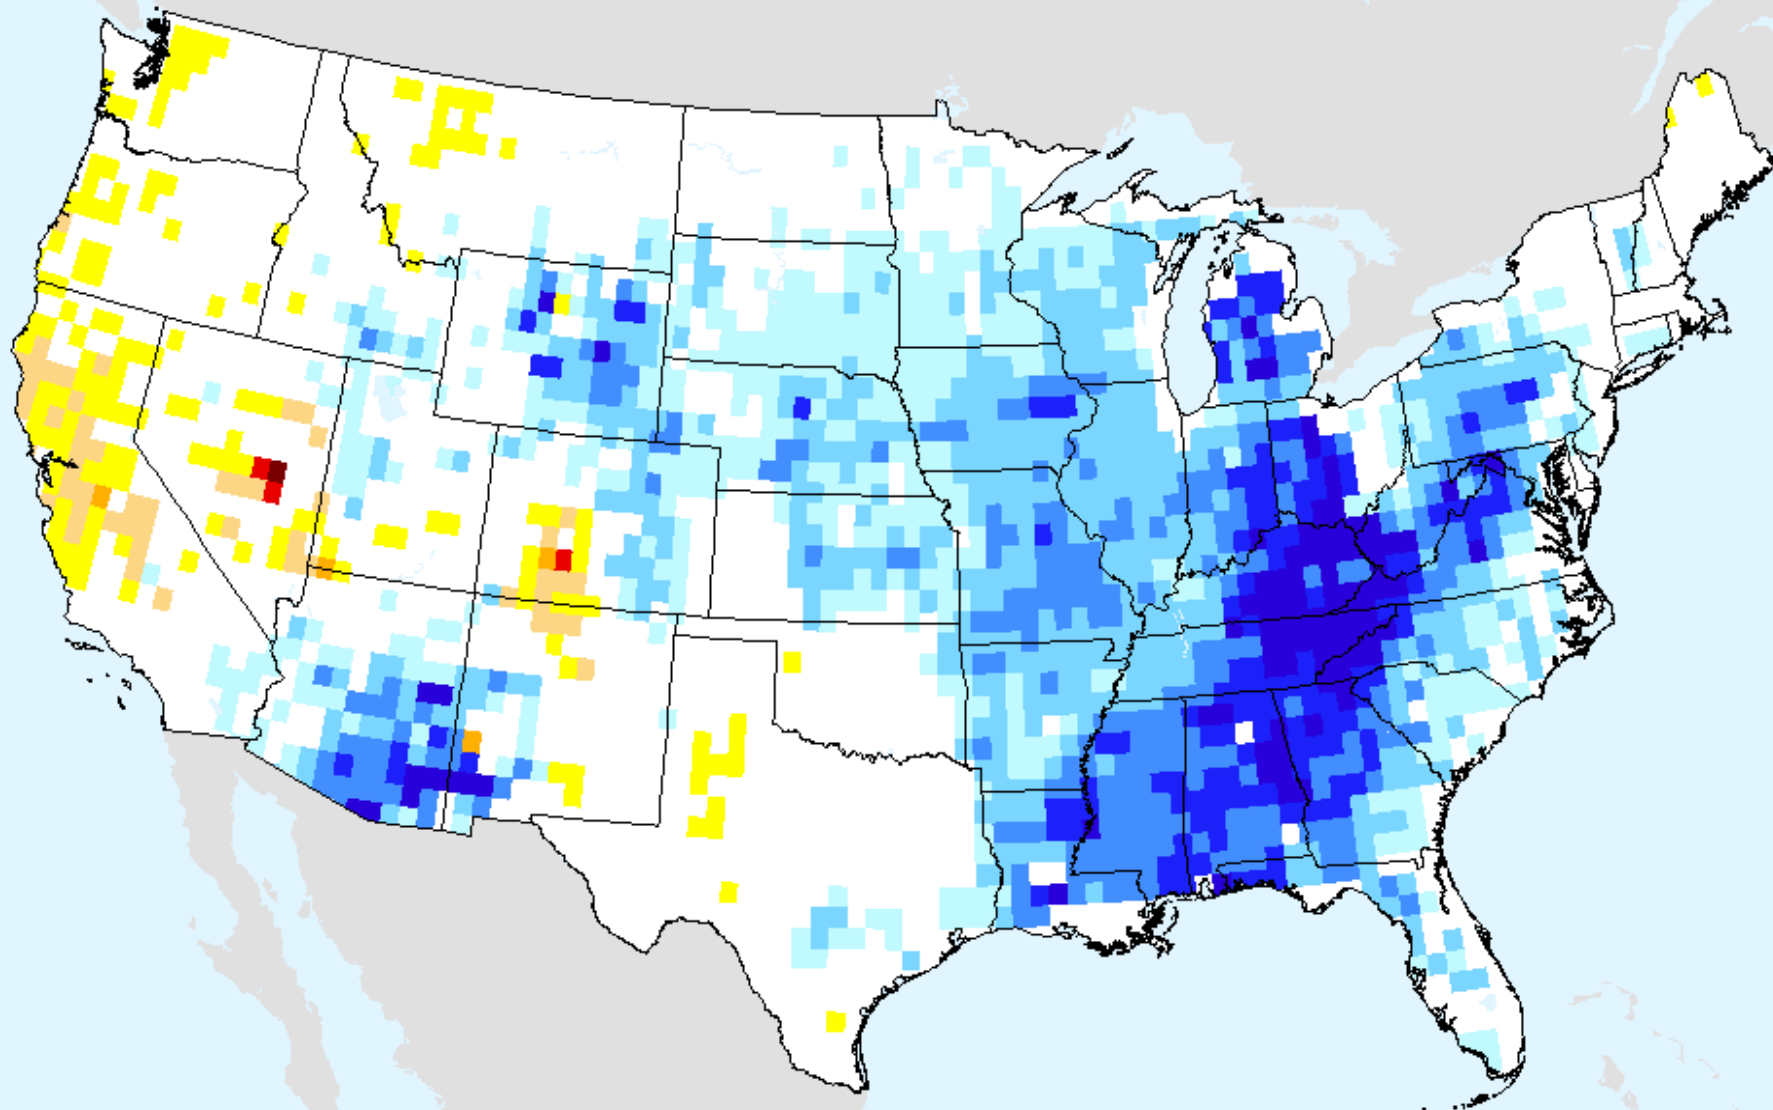

AIRS-Based Retrieved Surface Air Temperature 7 Day

As of: Tuesday, September 28, 2021