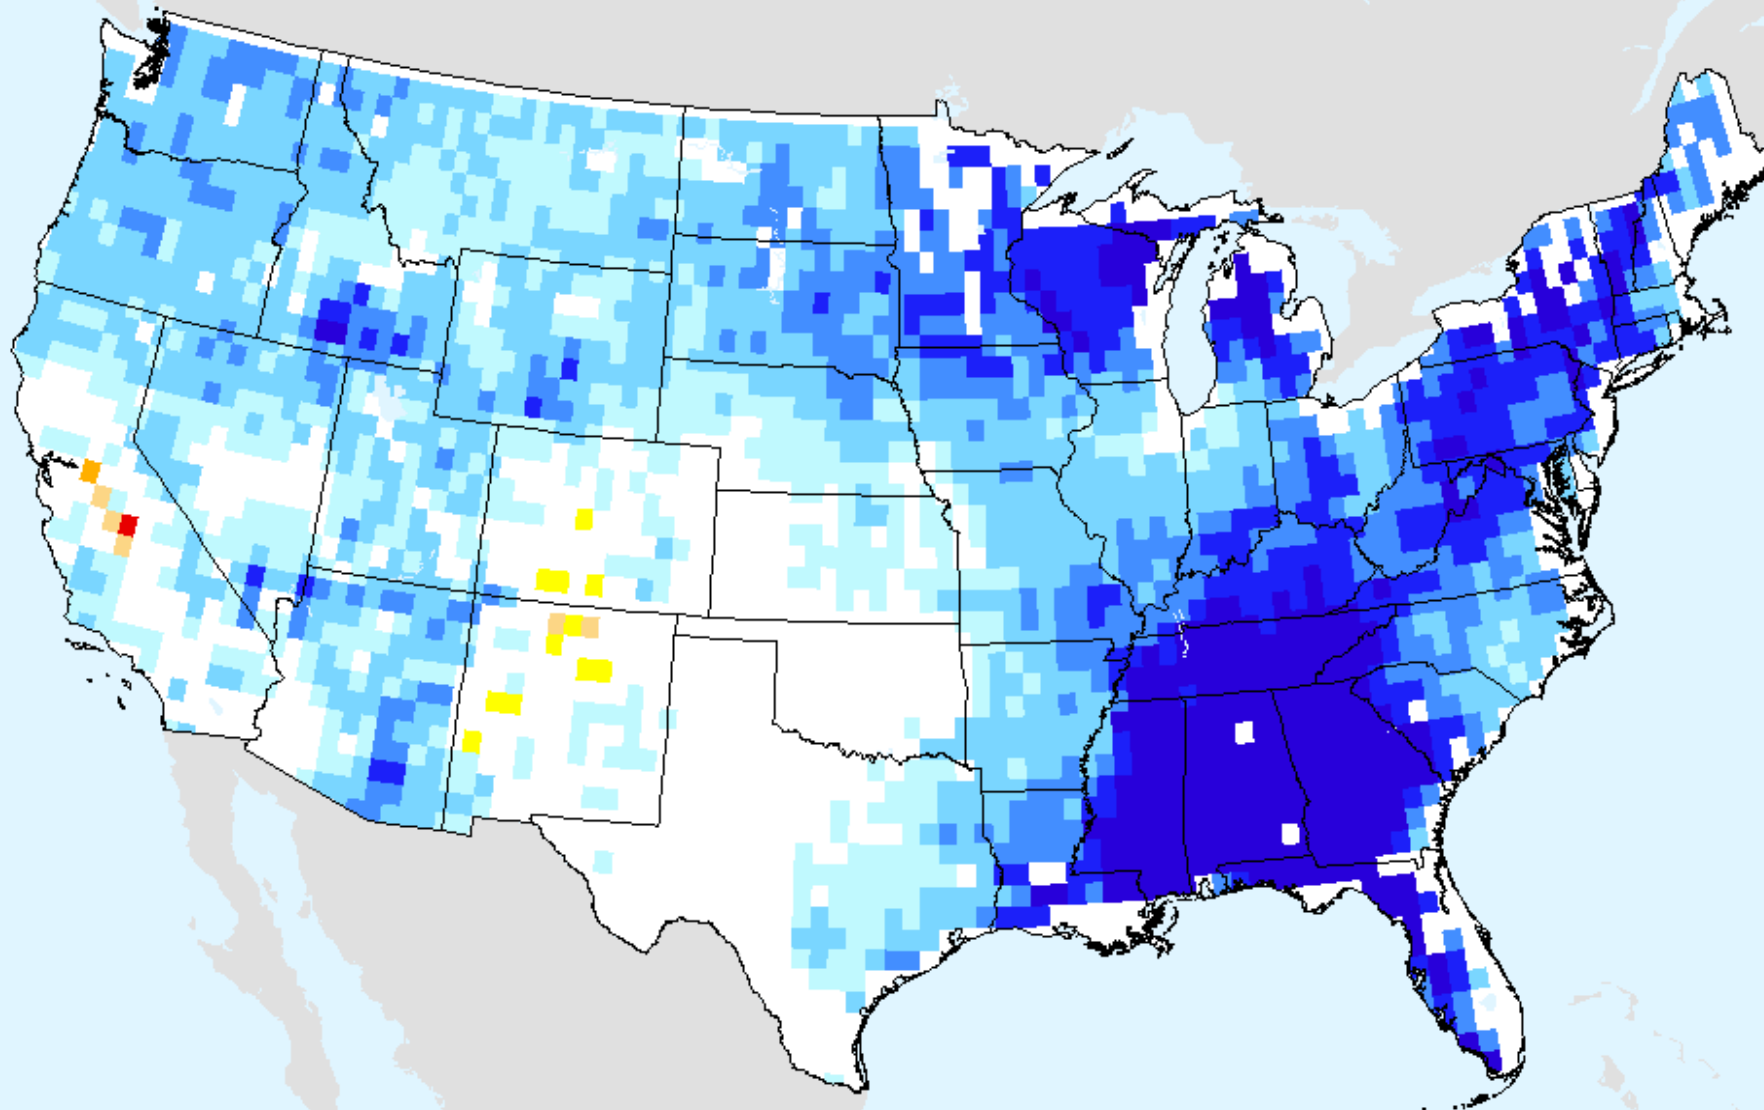

AIRS-Based Vapor Pressure Deficit 7 Day

As of: Tuesday, September 28, 2021

AIRS-Based Vapor Pressure Deficit 14 Day

As of: Tuesday, September 28, 2021

AIRS-Based Vapor Pressure Deficit 28 Day

As of: Tuesday, September 28, 2021