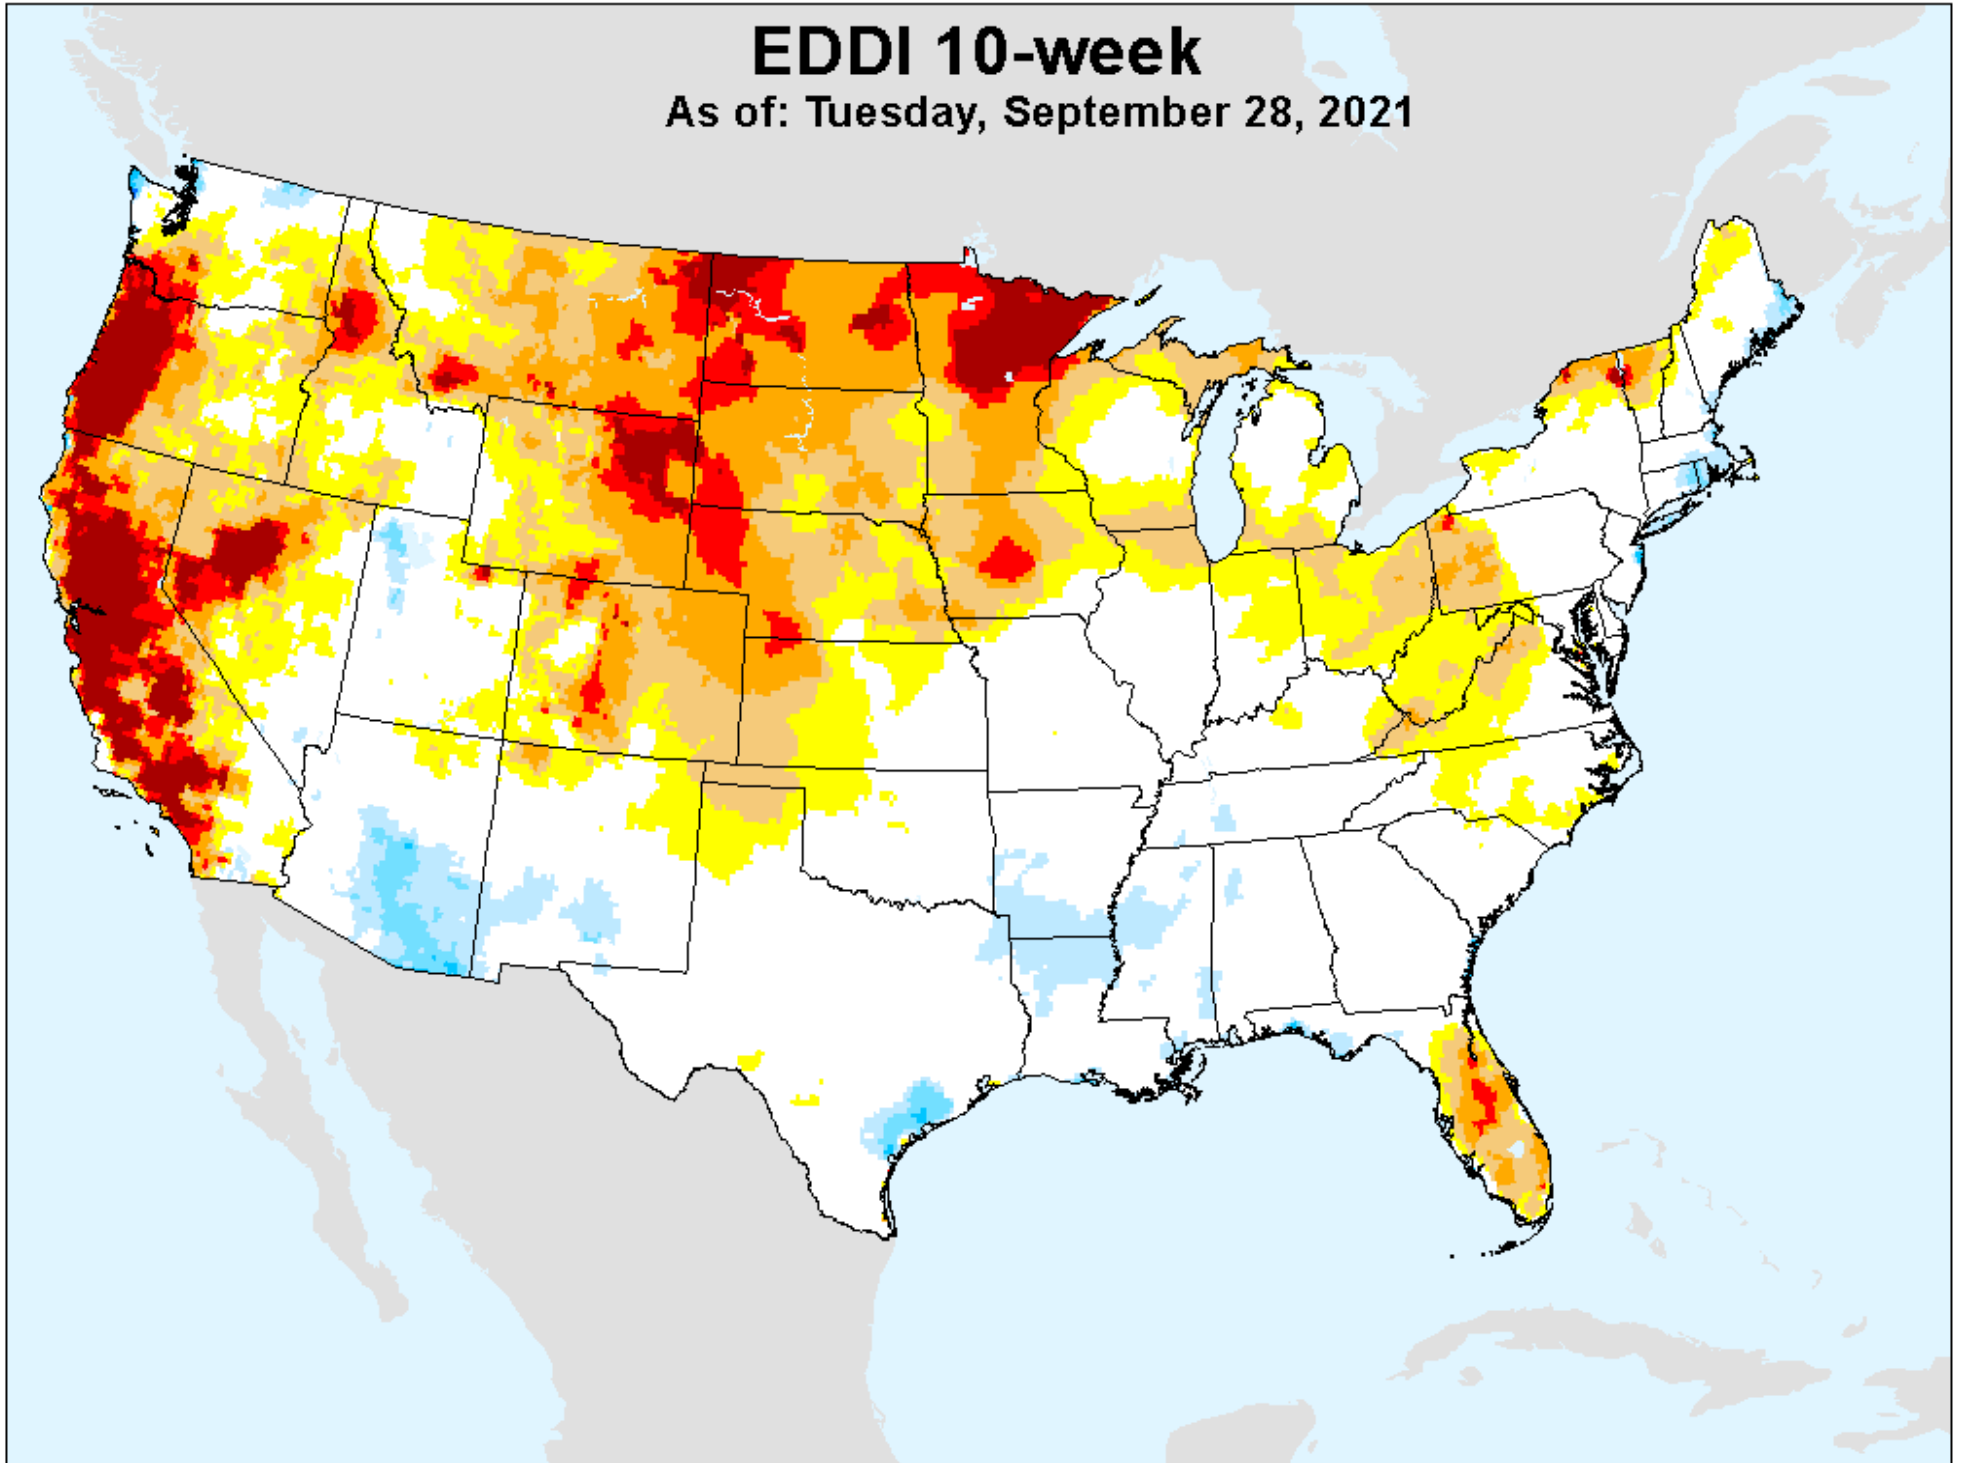

EDDI 10-week

As of: Tuesday, September 28, 2021