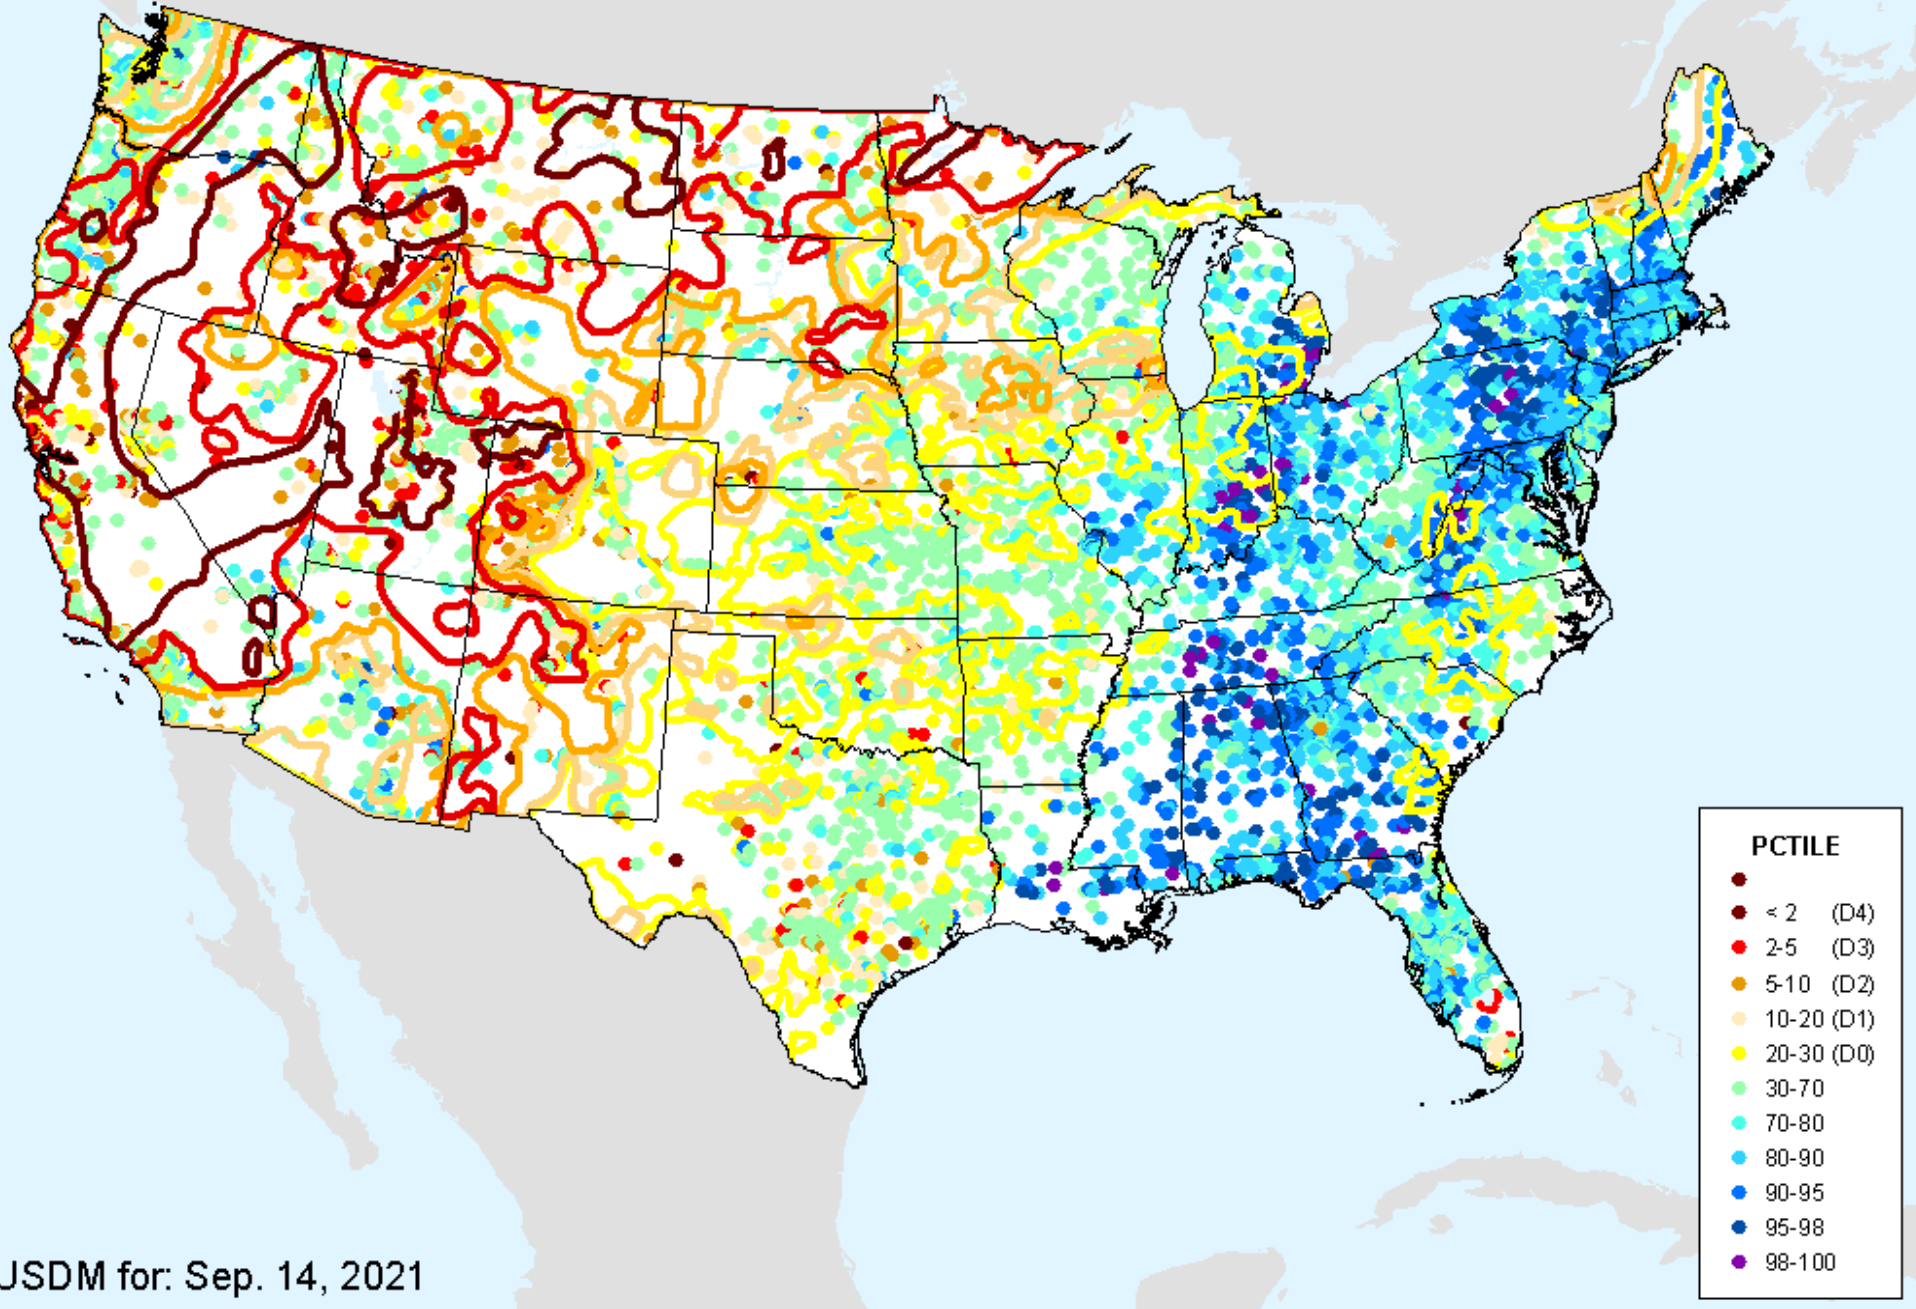

USDM for: Sep. 14, 2021

AHPS Water-Year Pct of Normal Pcp

As of: Tuesday, September 28, 2021

USGS 7-Day Avg Streamflow

As of: Tuesday, September 28, 2021

USDM for: Sep. 14, 2021

USGS 7-Day Avg Streamflow

As of: Tuesday, September 28, 2021