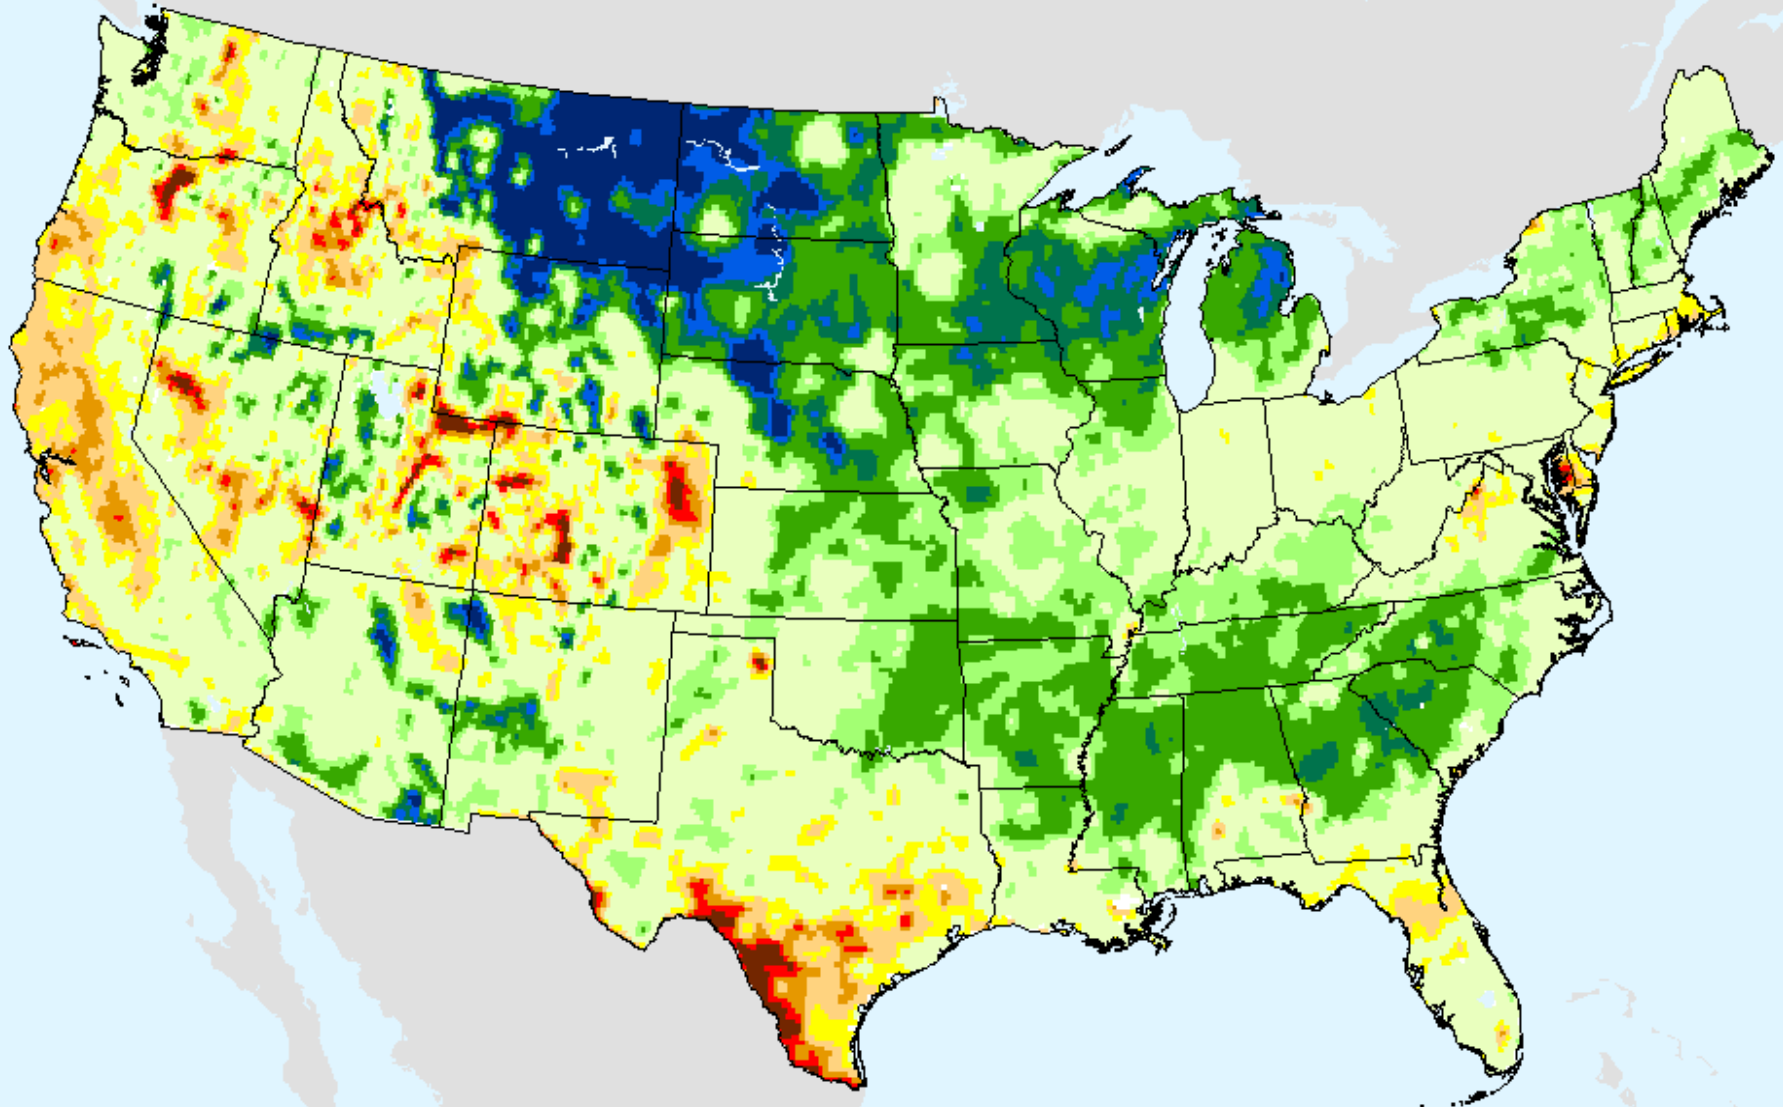

NLDAS Top 1m Soil Moisture

As of: Tuesday, September 28, 2021