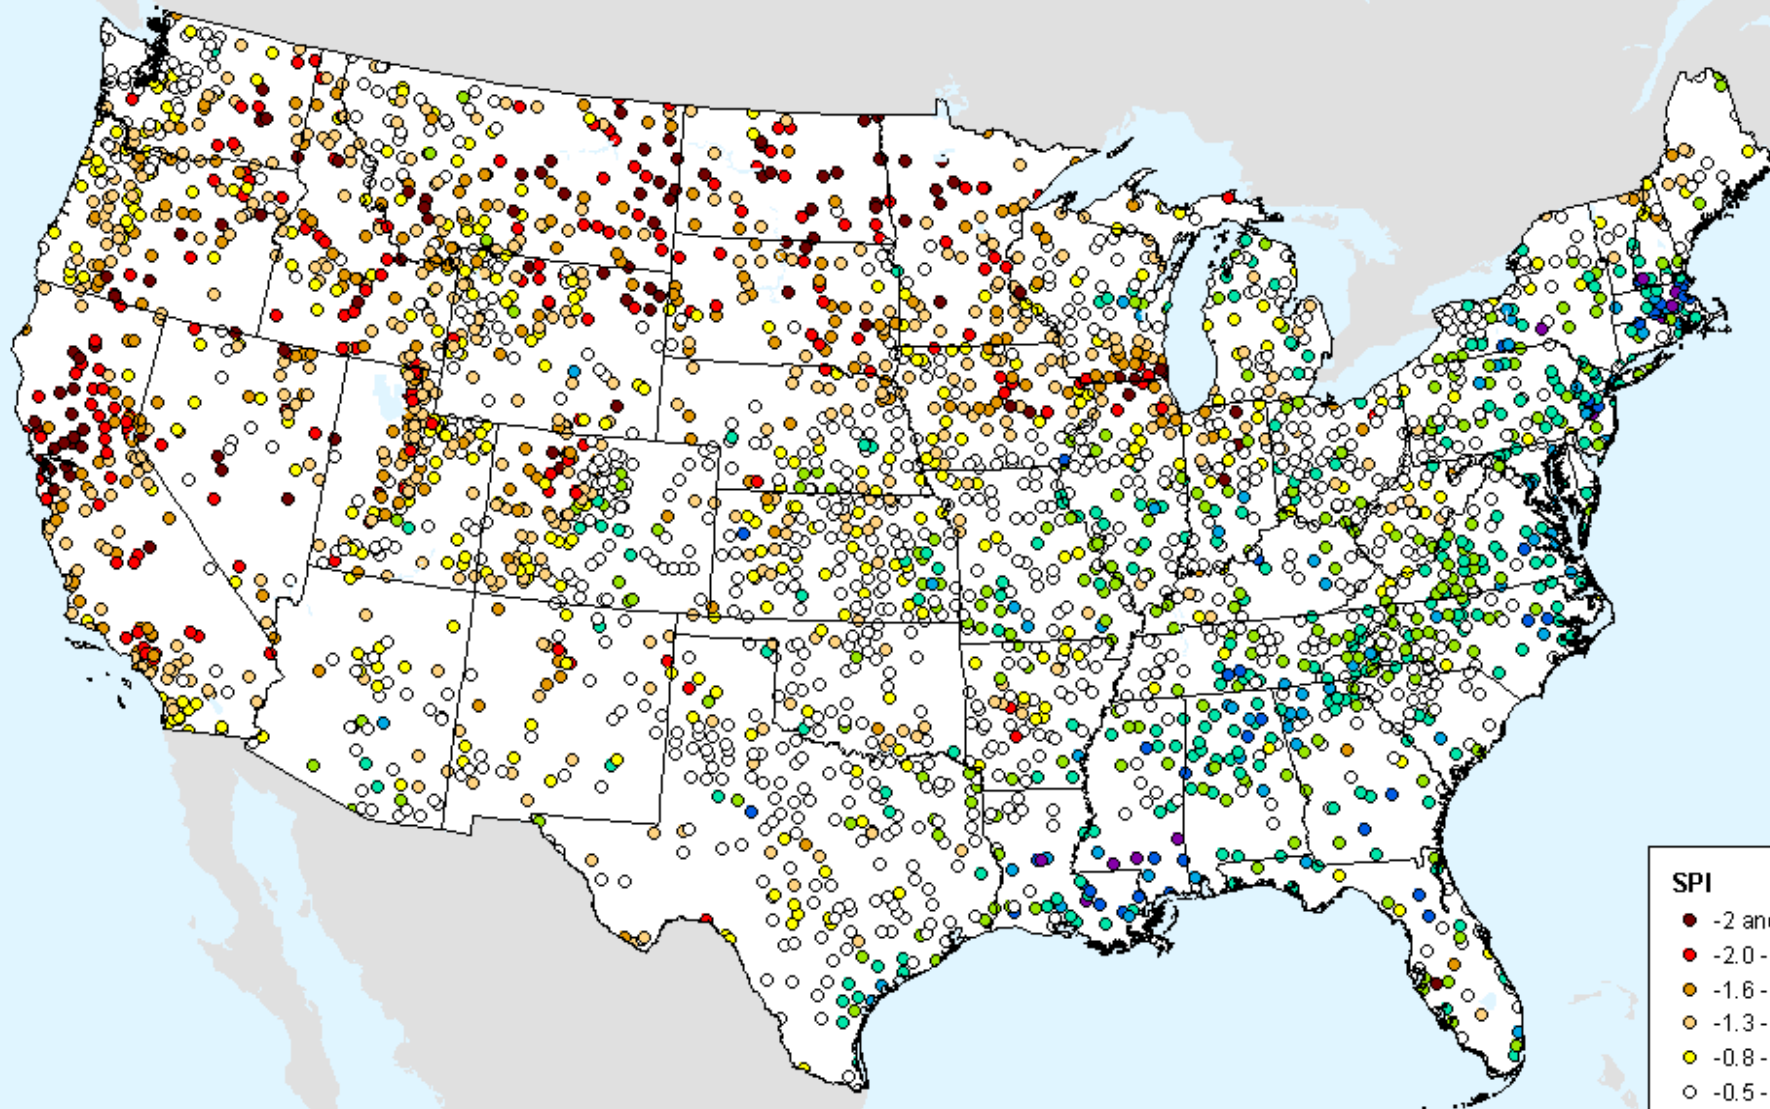

HPRCC 12-month SPI

As of: Tuesday, September 28, 2021

USDM for: Sep. 14, 2021

HPRCC 12-month SPI

As of: Tuesday, September 28, 2021

HPRCC 24-month SPI

As of: Tuesday, September 28, 2021

USDM for: Sep. 14, 2021