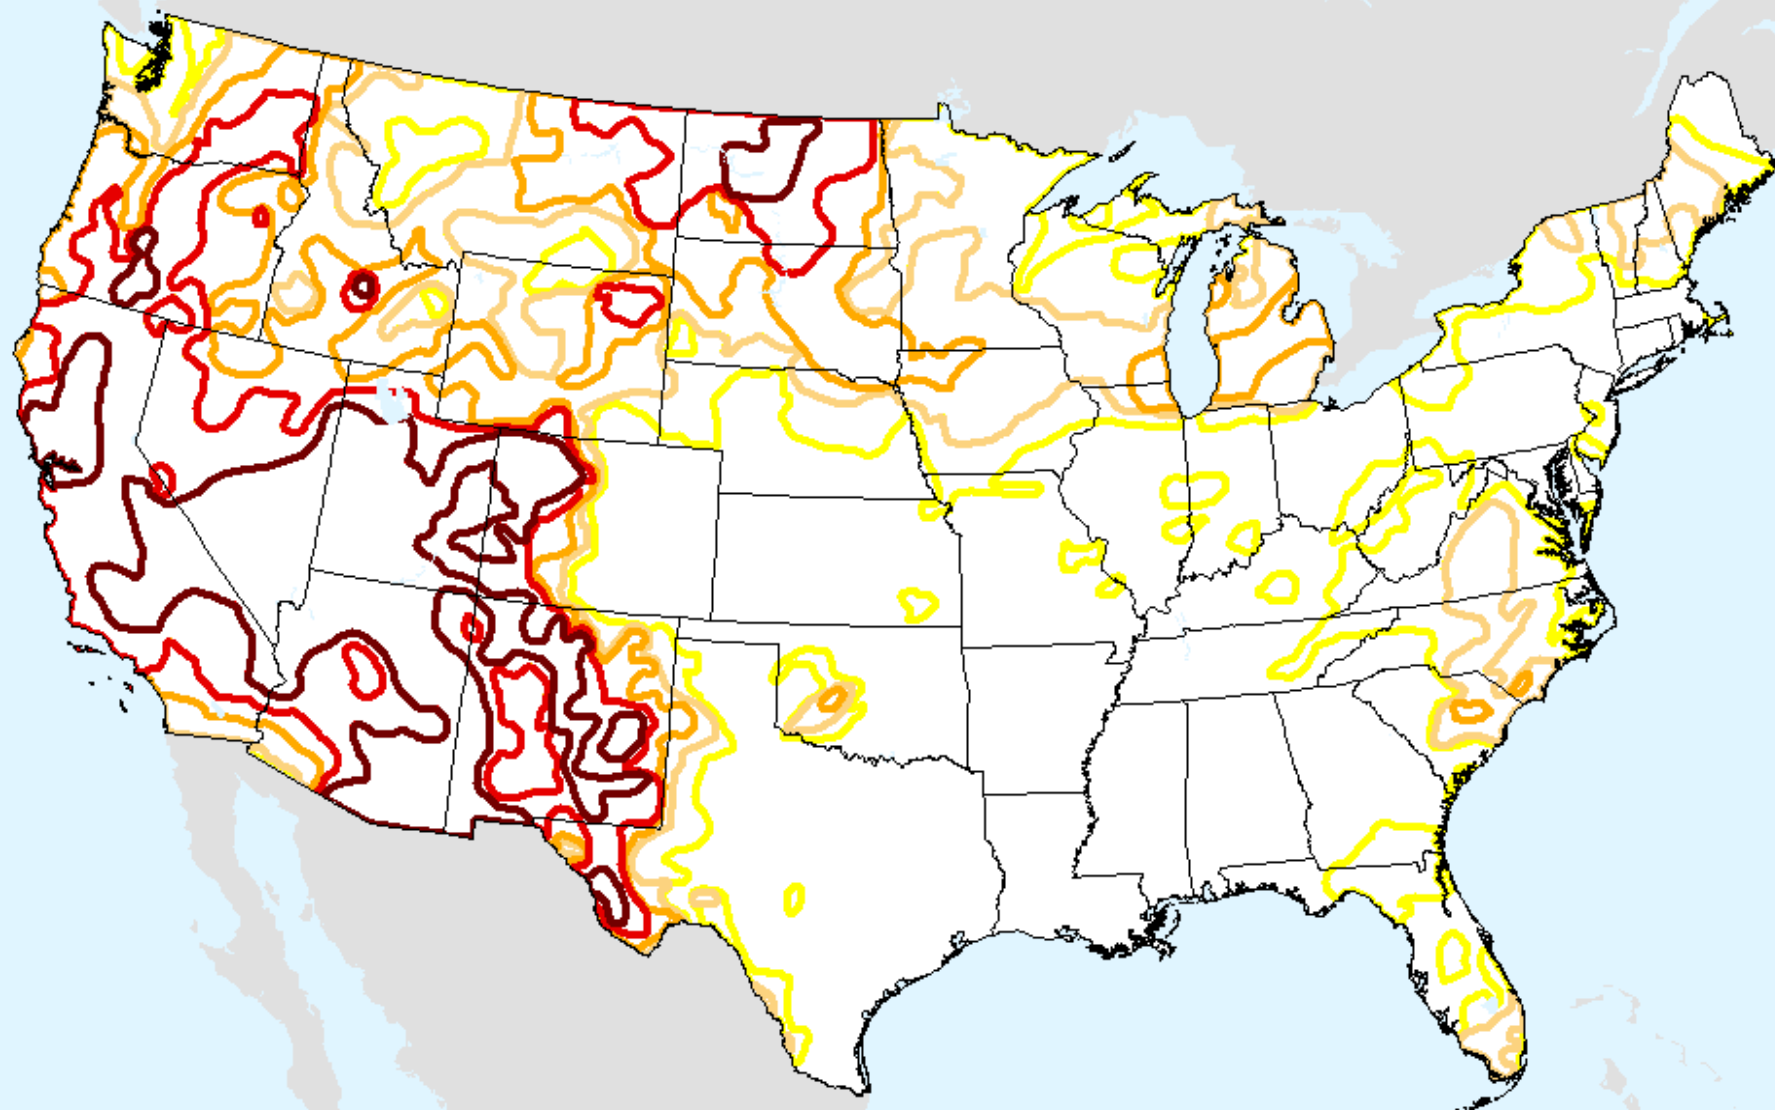

CPC 6-month SPI

As of: Tuesday, September 28, 2021

USDM for: Sep. 14, 2021

SPI (USDM)

CPC 6-month SPI

As of: Tuesday, September 28, 2021

CPC 9-month SPI

As of: Tuesday, June 15, 2021