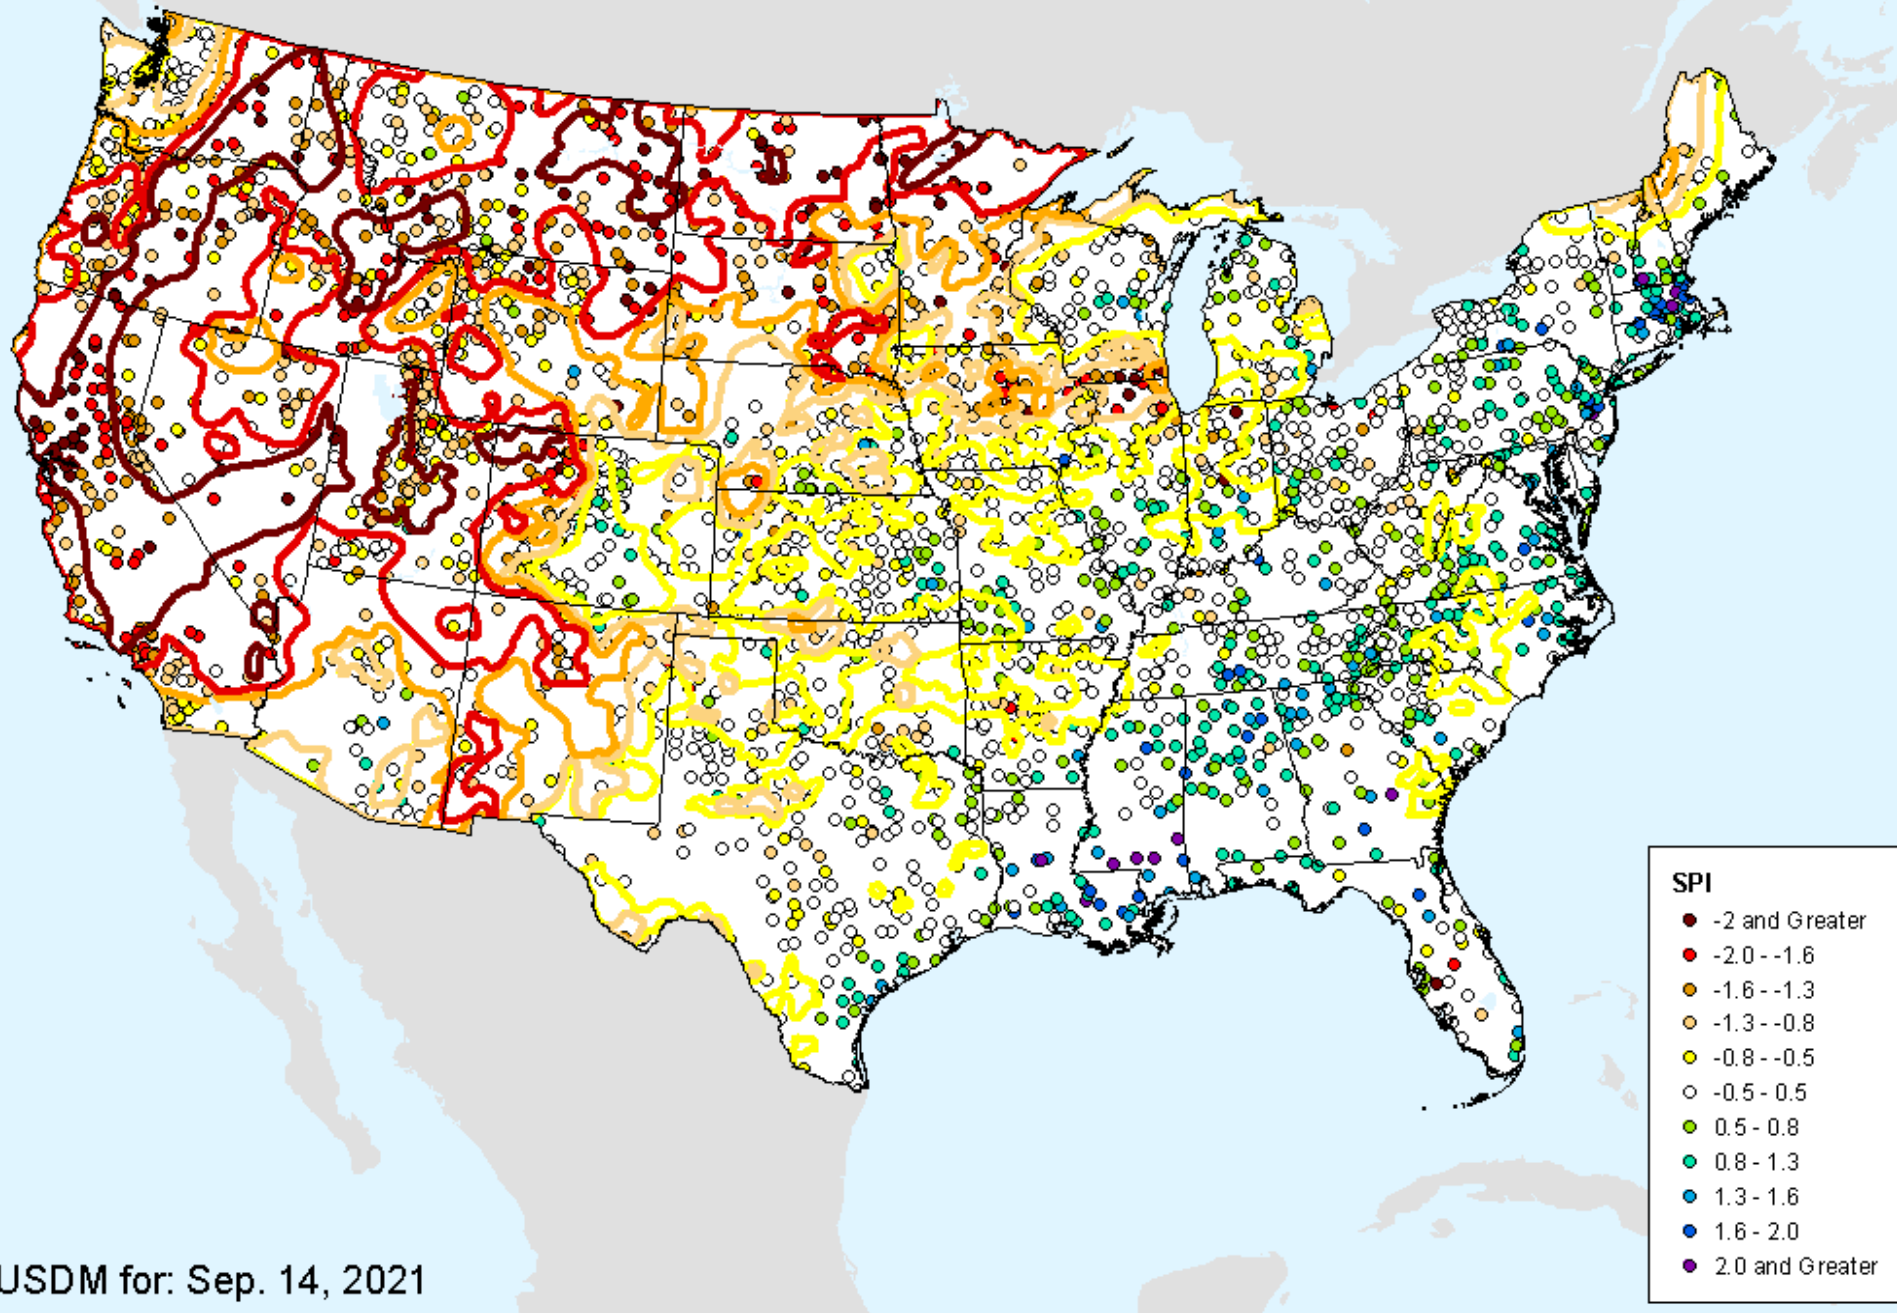

HPRCC Water Year-to-date SPI

As of: Tuesday, September 28, 2021