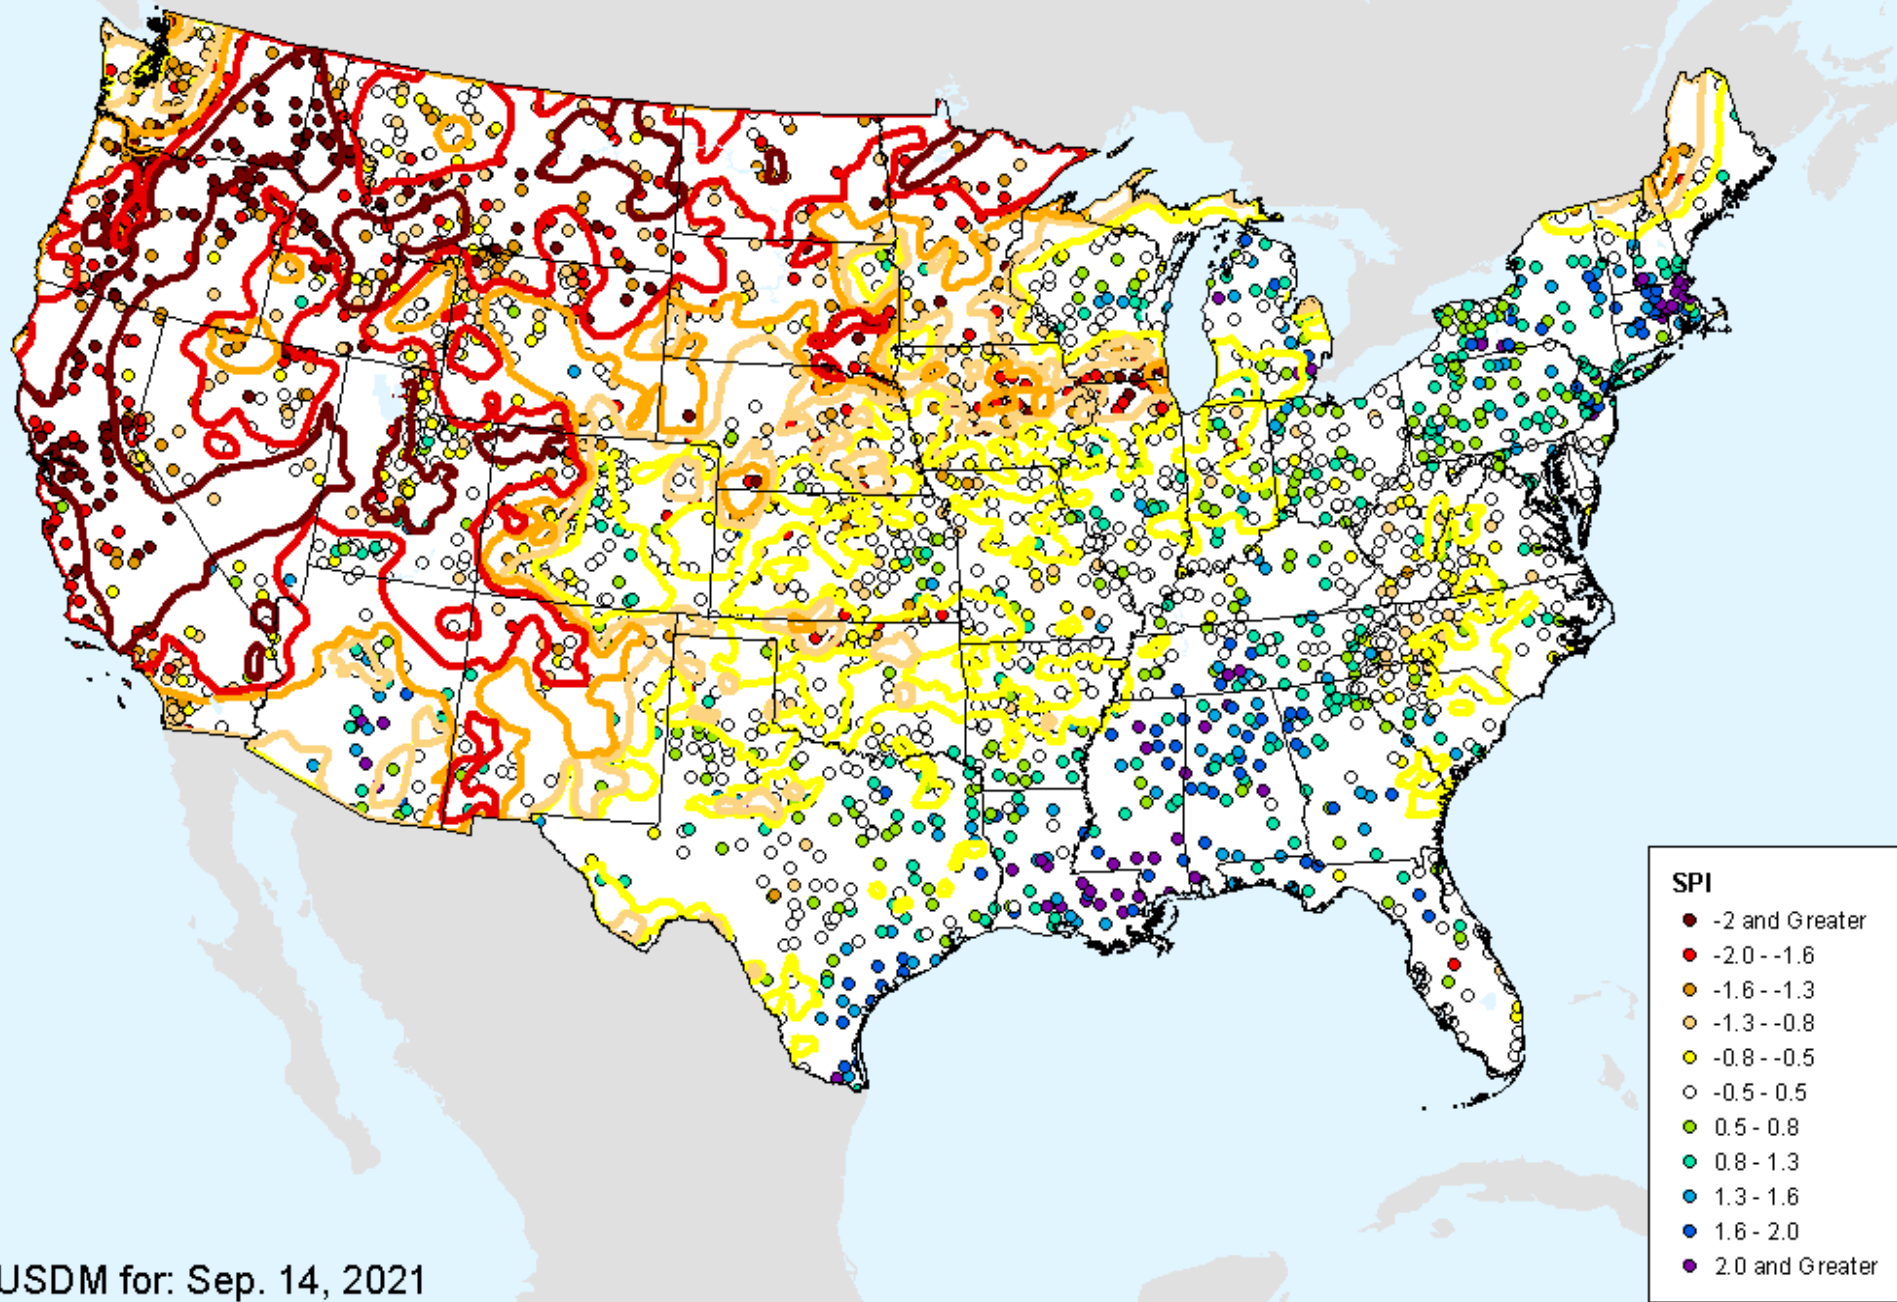

HPRCC 6-month SPI

As of: Tuesday, September 28, 2021

USDM for: Sep. 14, 2021