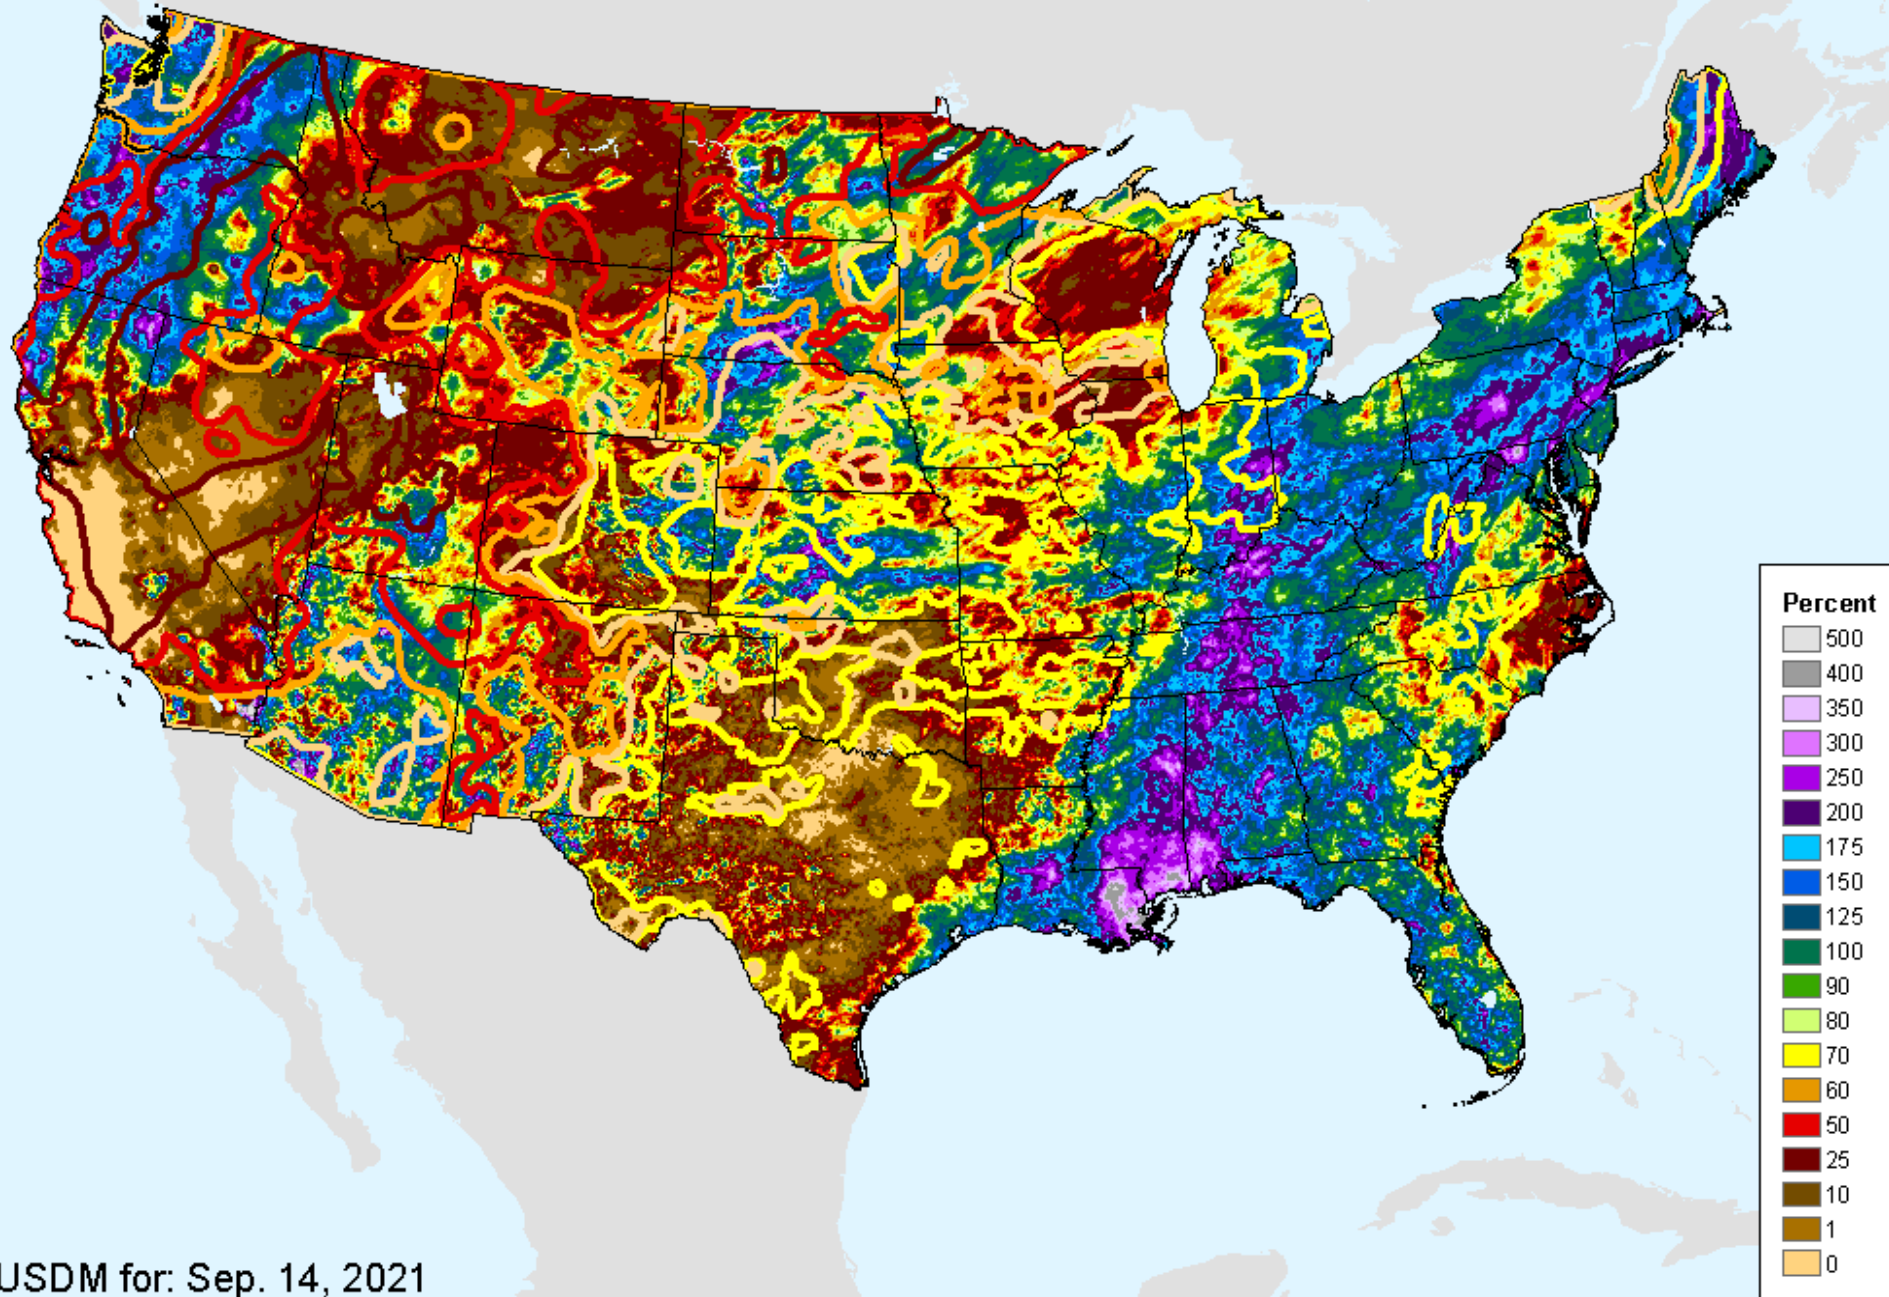

AHPS 30-Day Pct of Normal Pcp

As of: Tuesday, September 28, 2021

USDM for: Sep. 14, 2021