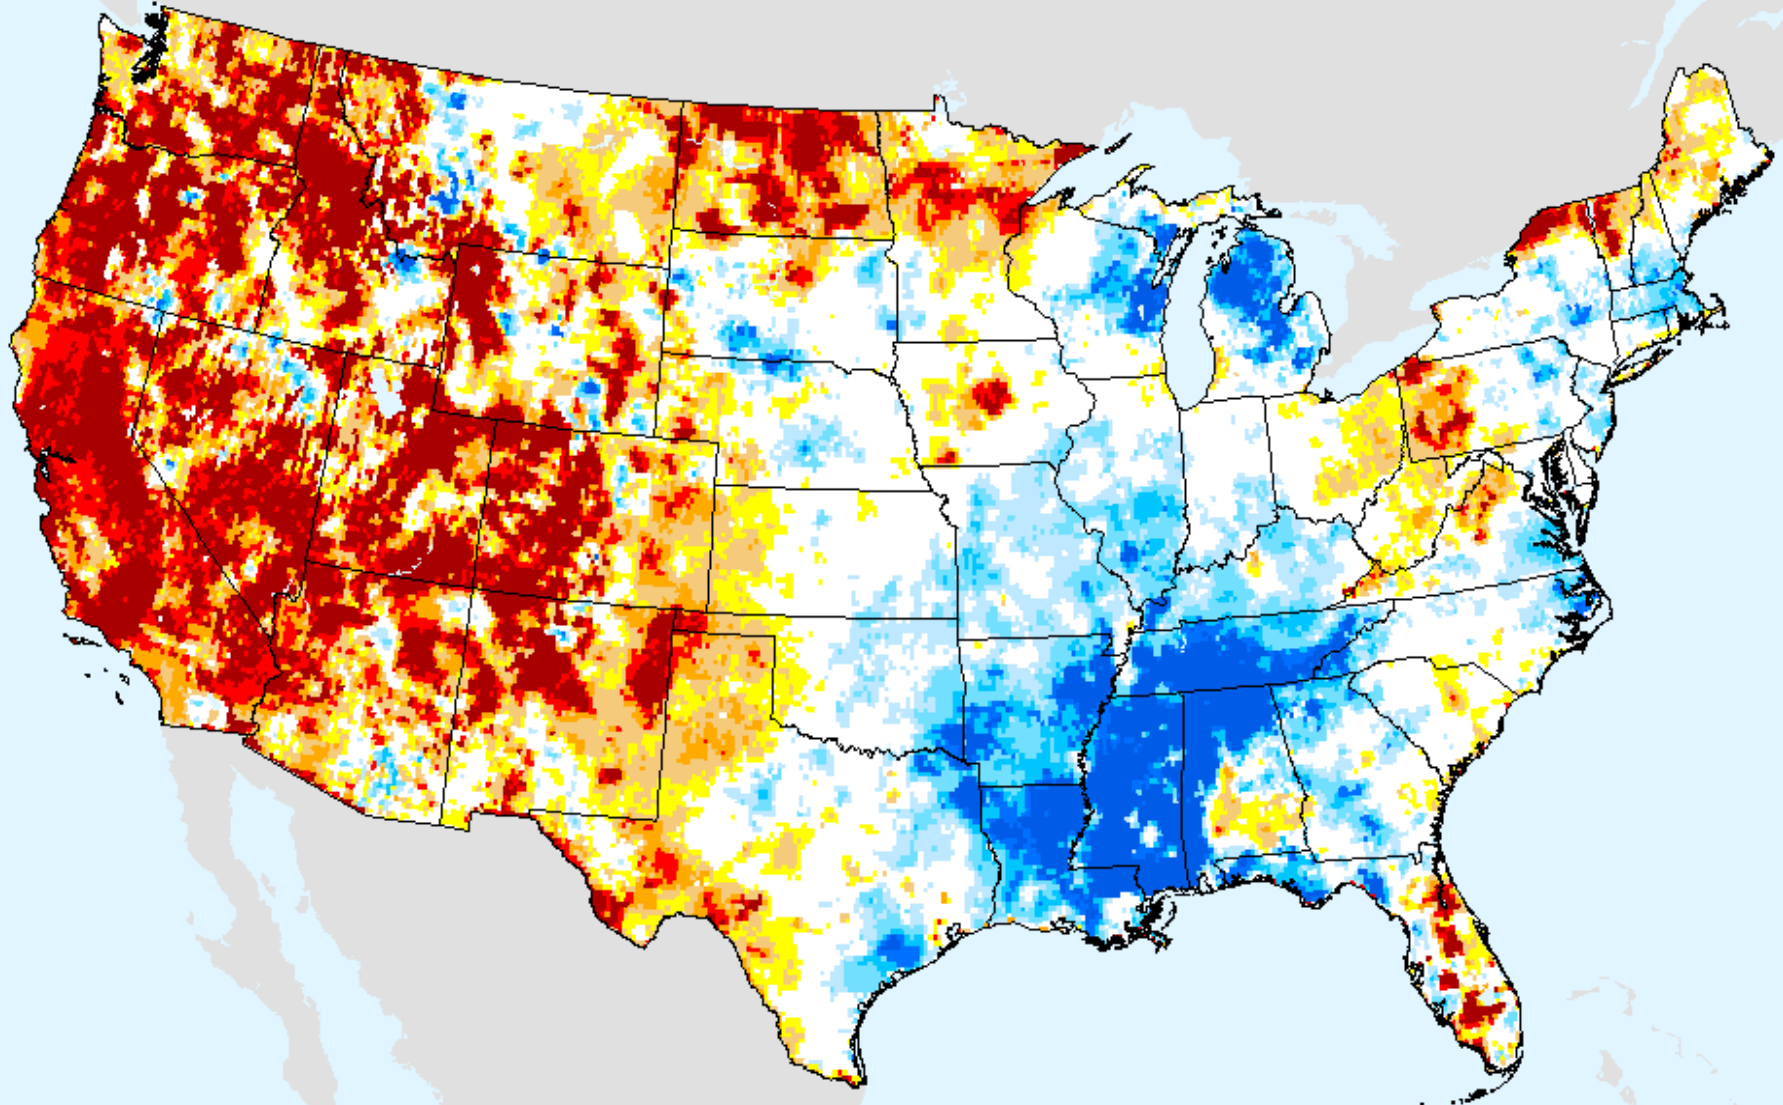

As of: Tuesday, September 28, 2021

GRACE-Based Shallow Groundwater Drought Indicator

As of: Tuesday, September 28, 2021

USDM for: Sep. 14, 2021

GRACE-Based Shallow Groundwater Drought Indicator

As of: Tuesday, September 28, 2021