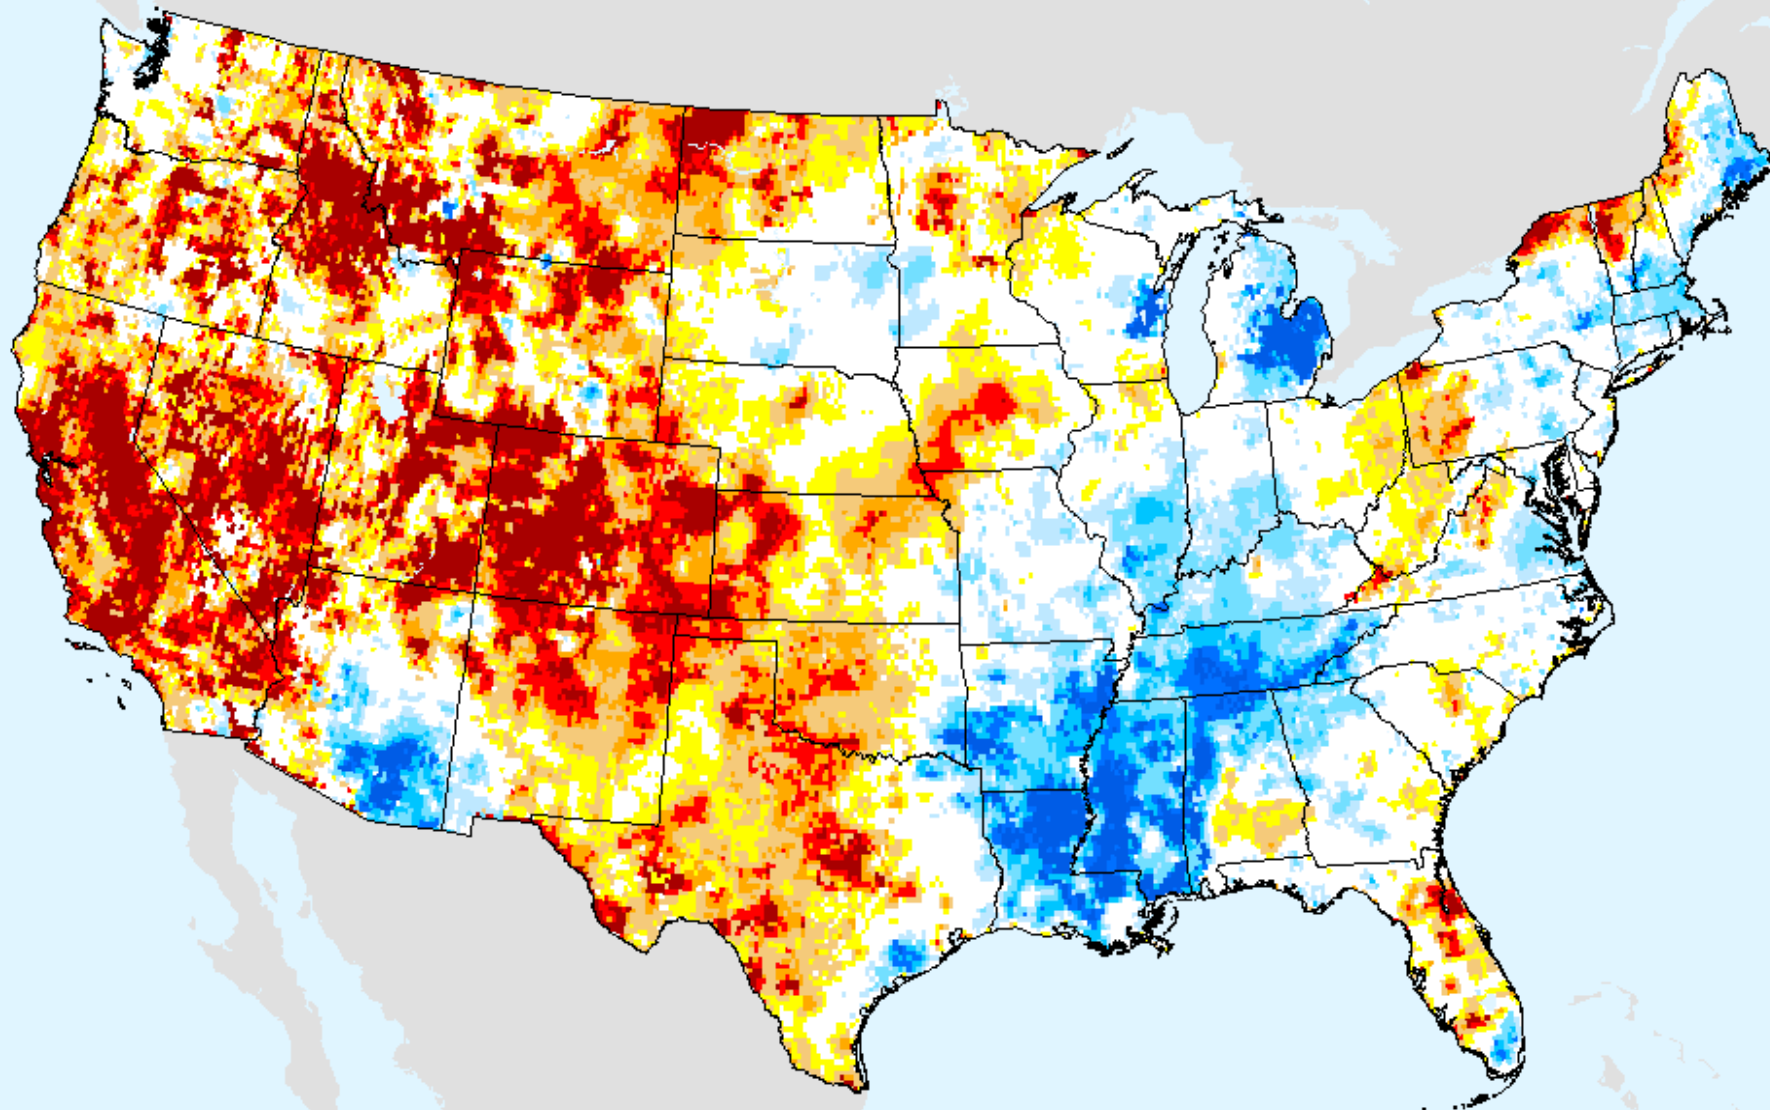

GRACE-Based Root Zone Soil Moisture Drought Indicator

As of: Tuesday, September 28, 2021

USDM for: Sep. 14, 2021

GRACE-Based Root Zone Soil Moisture Drought Indicator

As of: Tuesday, September 28, 2021

GRACE-Based Surface Soil Moisture Drought Indicator