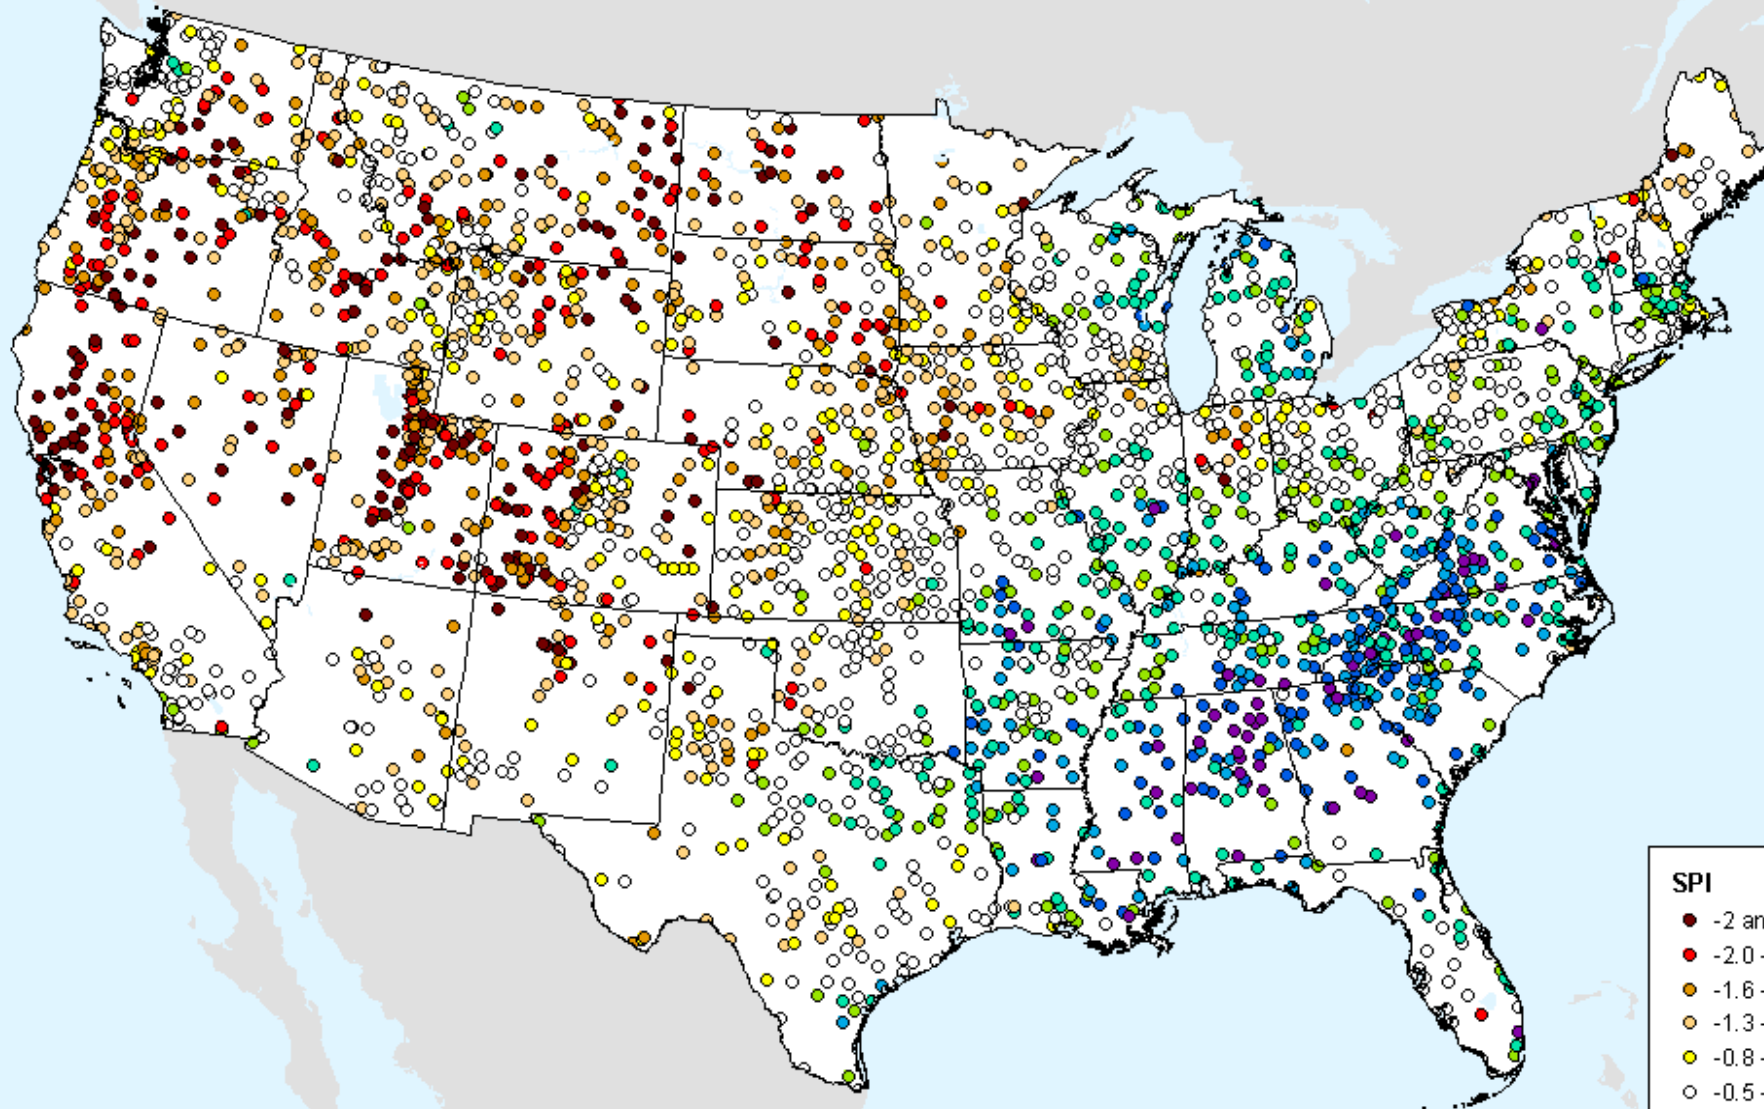

HPRCC 24-month SPI

As of: Tuesday, September 28, 2021

SPI

- -2 and Greater
- -2.0--1.6
- -1.6--1.3
- -1.3--0.8
- -0.8--0.5
- -0.5-0.5
- 0.5-0.8
- 0.8-1.3
- 1.3-1.6
- 1.6-2.0
- 2.0 and Greater