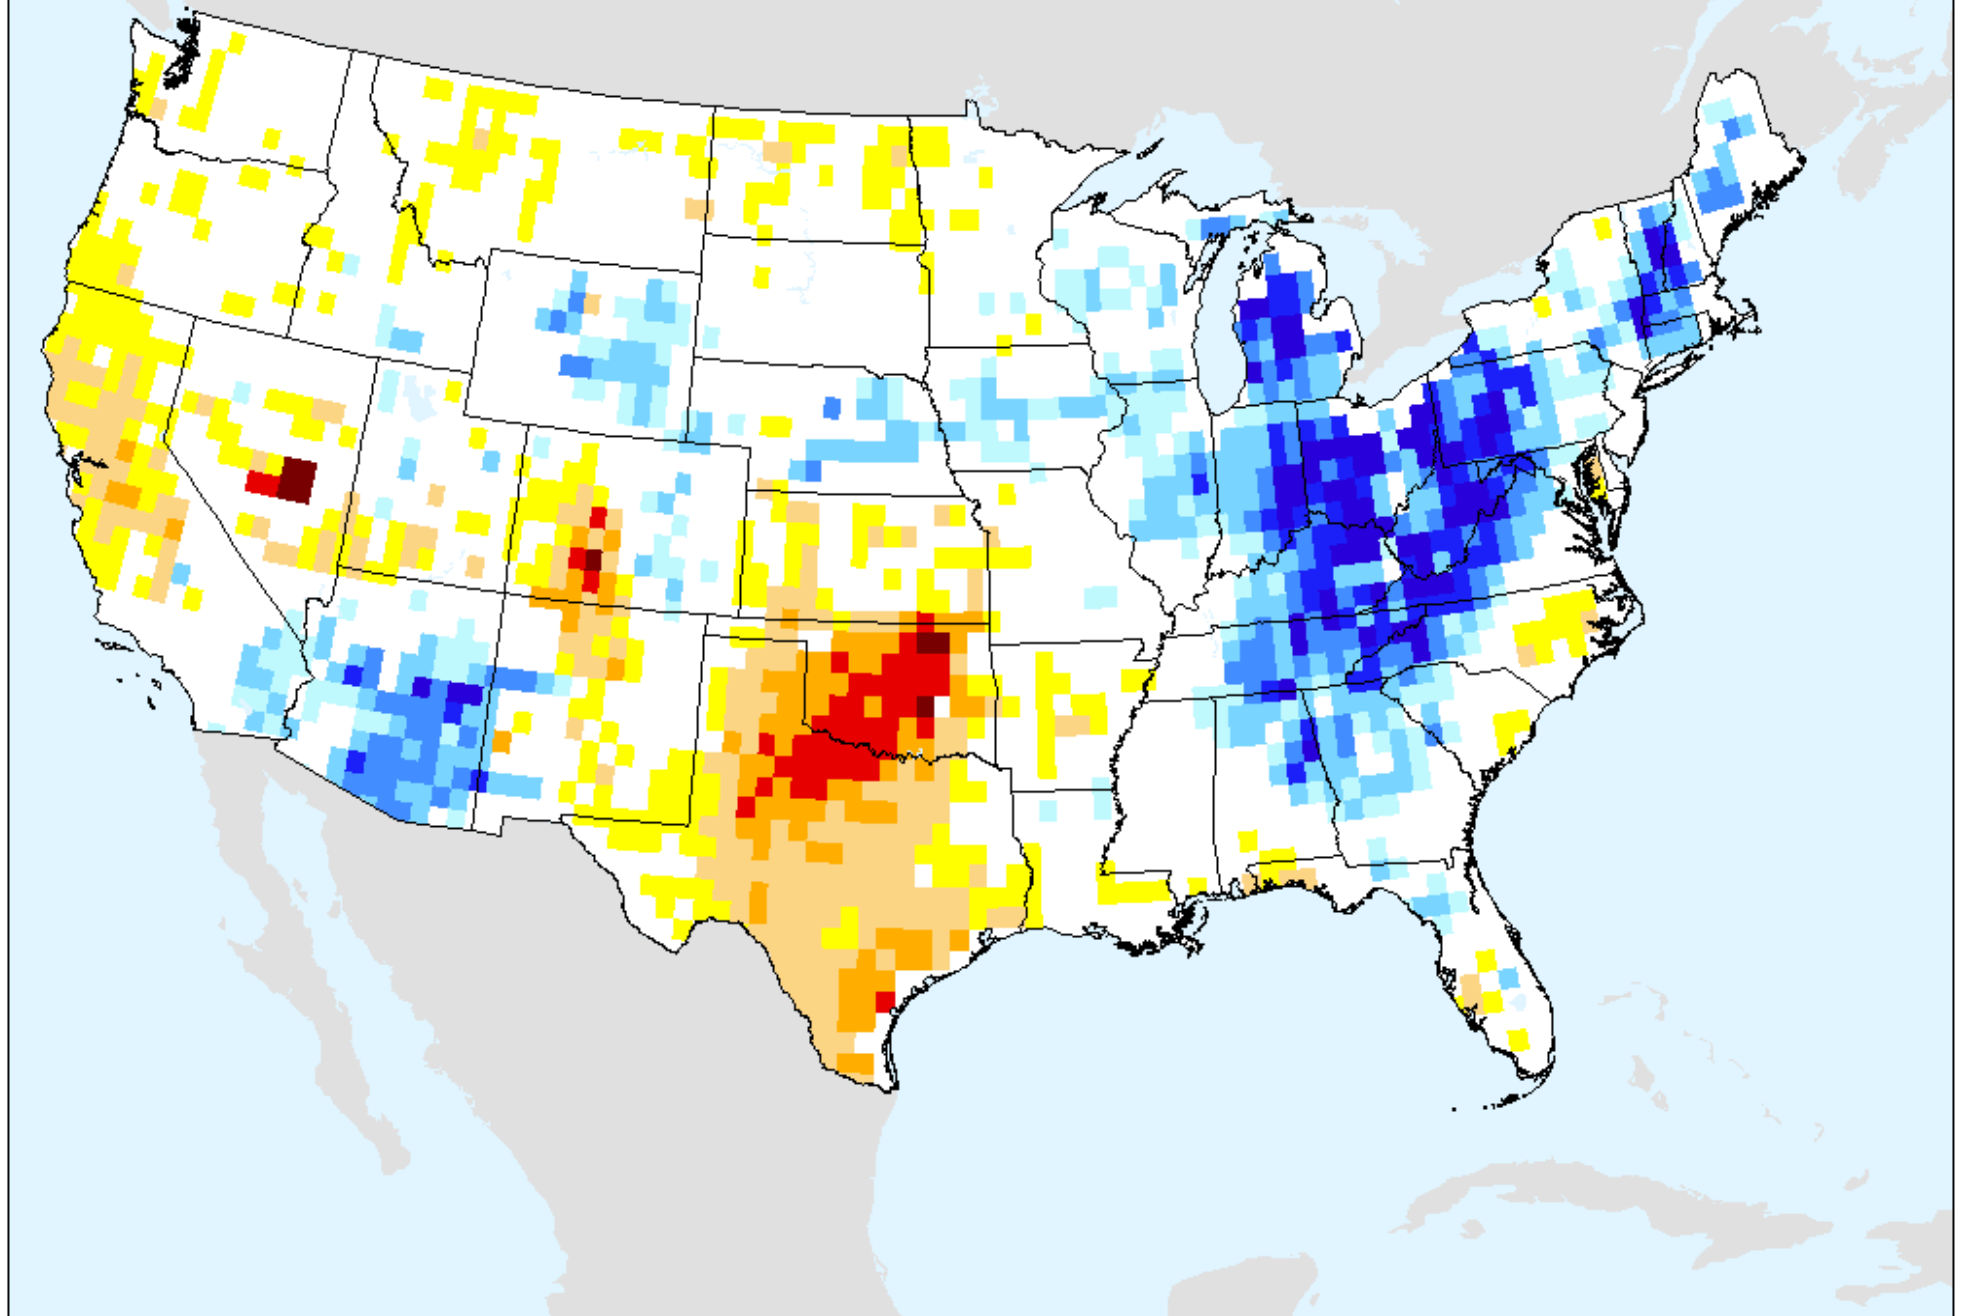

AIRS-Based Vapor Pressure Deficit 7 Day

As of: Tuesday, September 28, 2021

AIRS-Based Vapor Pressure Deficit 14 Day

As of: Tuesday, September 28, 2021

AIRS-Based Vapor Pressure Deficit 28 Day

As of: Tuesday, September 28, 2021