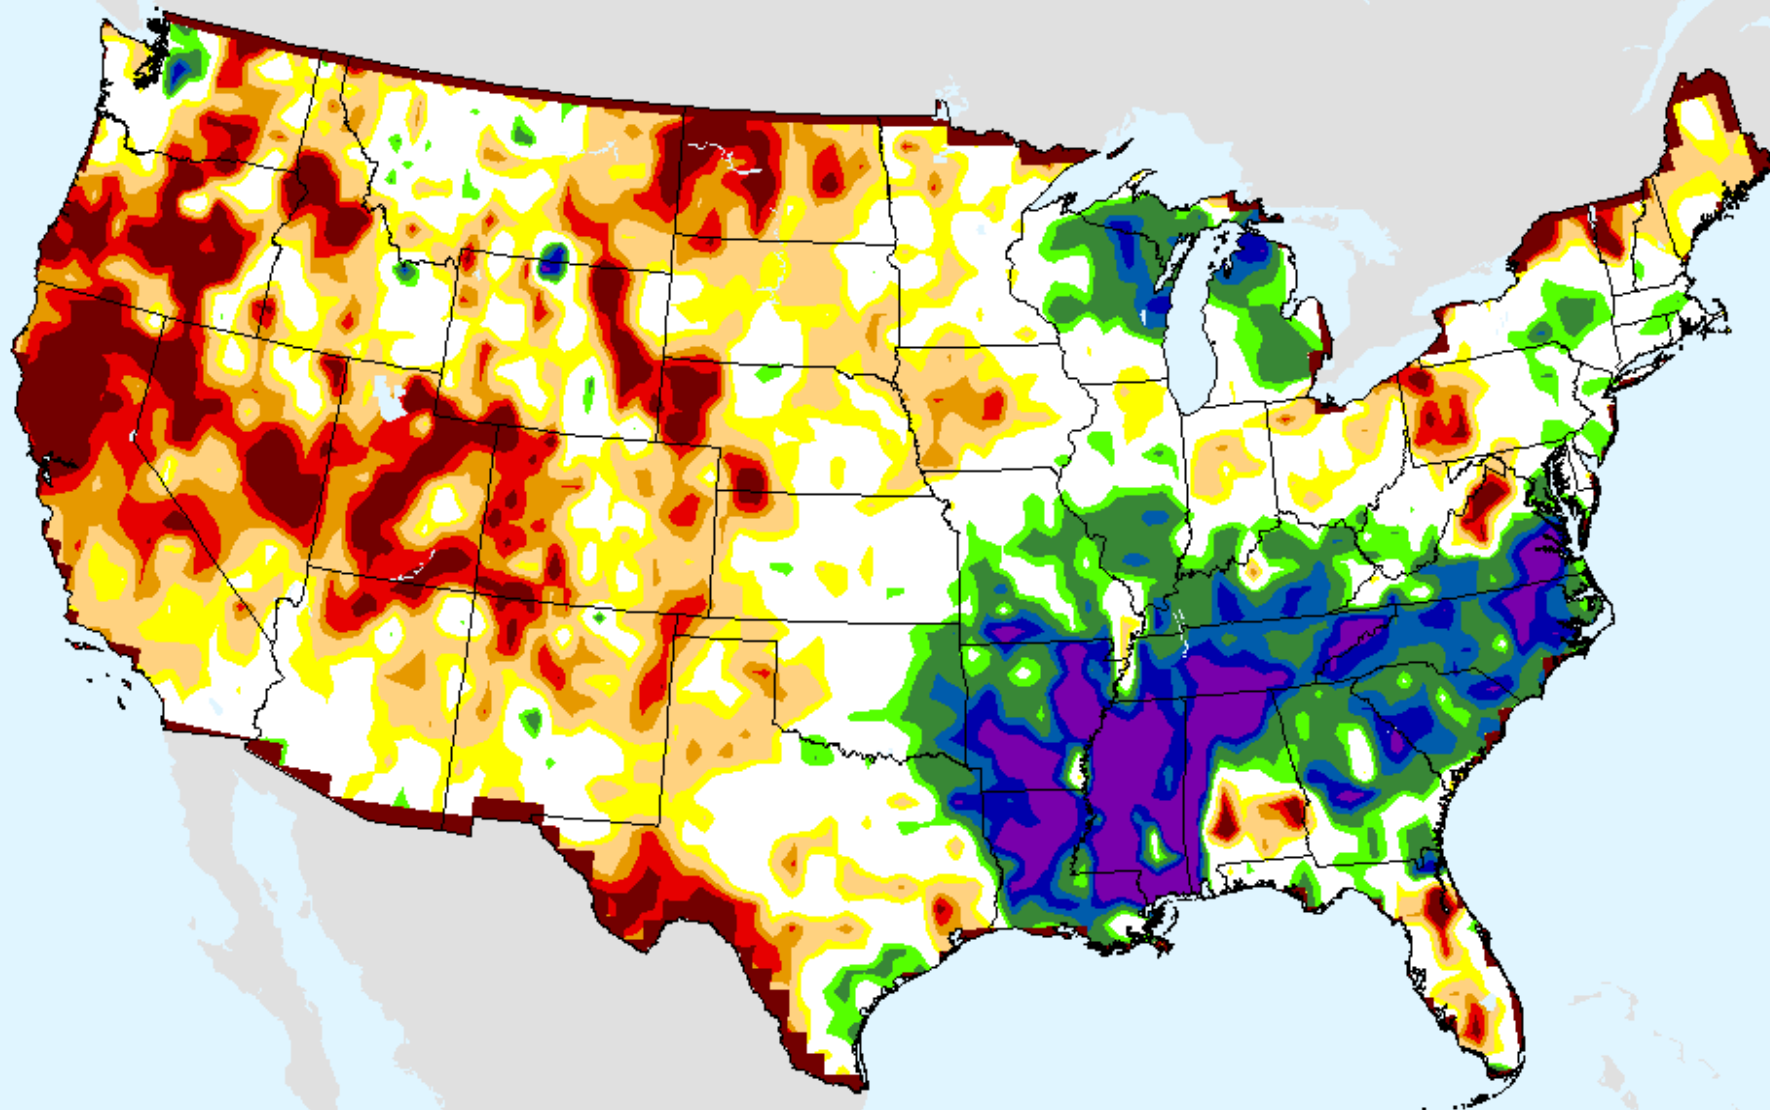

As of: Tuesday, September 28, 2021

Vegetation Health Index

As of: Tuesday, September 28, 2021

USDM for: Sep. 14, 2021

Vegetation Health Index

As of: Tuesday, September 28, 2021

VHI	
85 - 100	Dark Blue
73 - 84	Medium Blue
61 - 72	Green
49 - 60	Light Green
37 - 48	Yellow
25 - 36	Orange
13 - 24	Red
7 - 12	Magenta
1 - 6	Dark Red