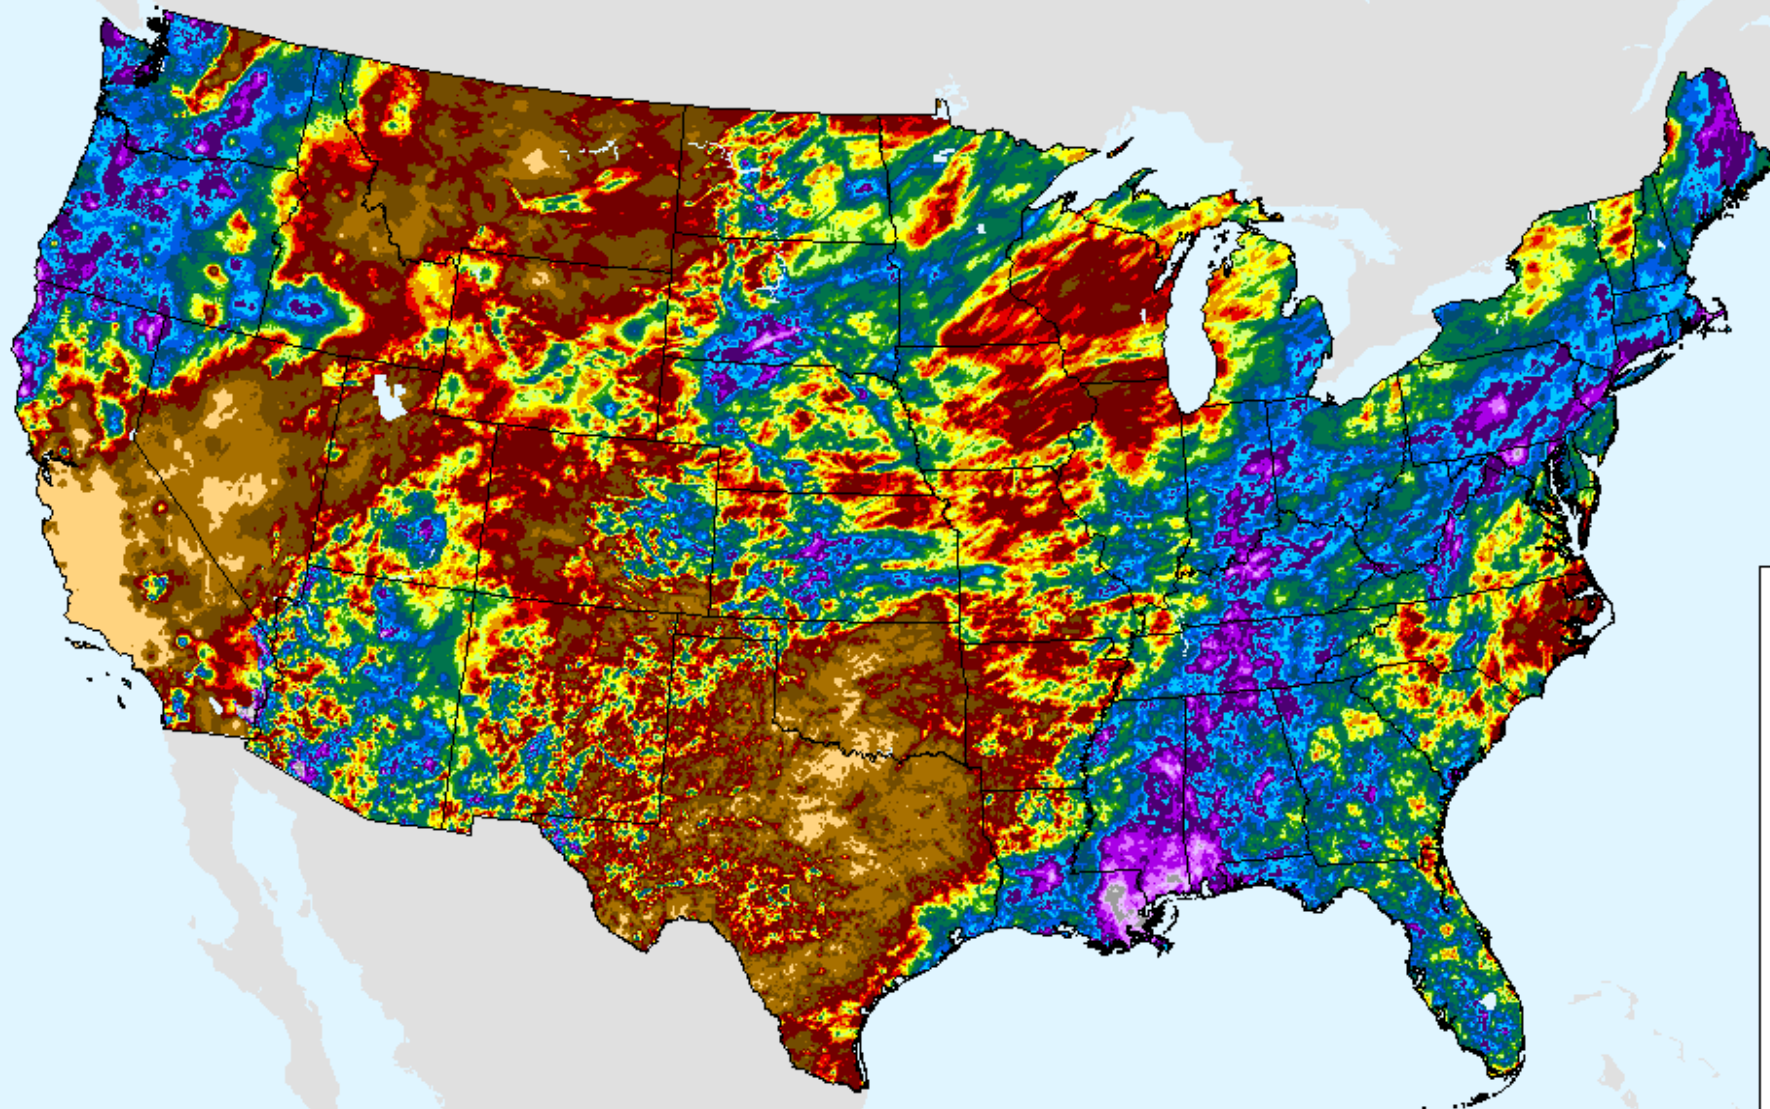

AHPS 30-Day Pct of Normal Pcp

As of: Tuesday, September 28, 2021

USDM for: Sep. 14, 2021

AHPS 30-Day Pct of Normal Pcp

As of: Tuesday, September 28, 2021

Percent

AHPS 60-Day Precip Departure

As of: Tuesday, September 28, 2021