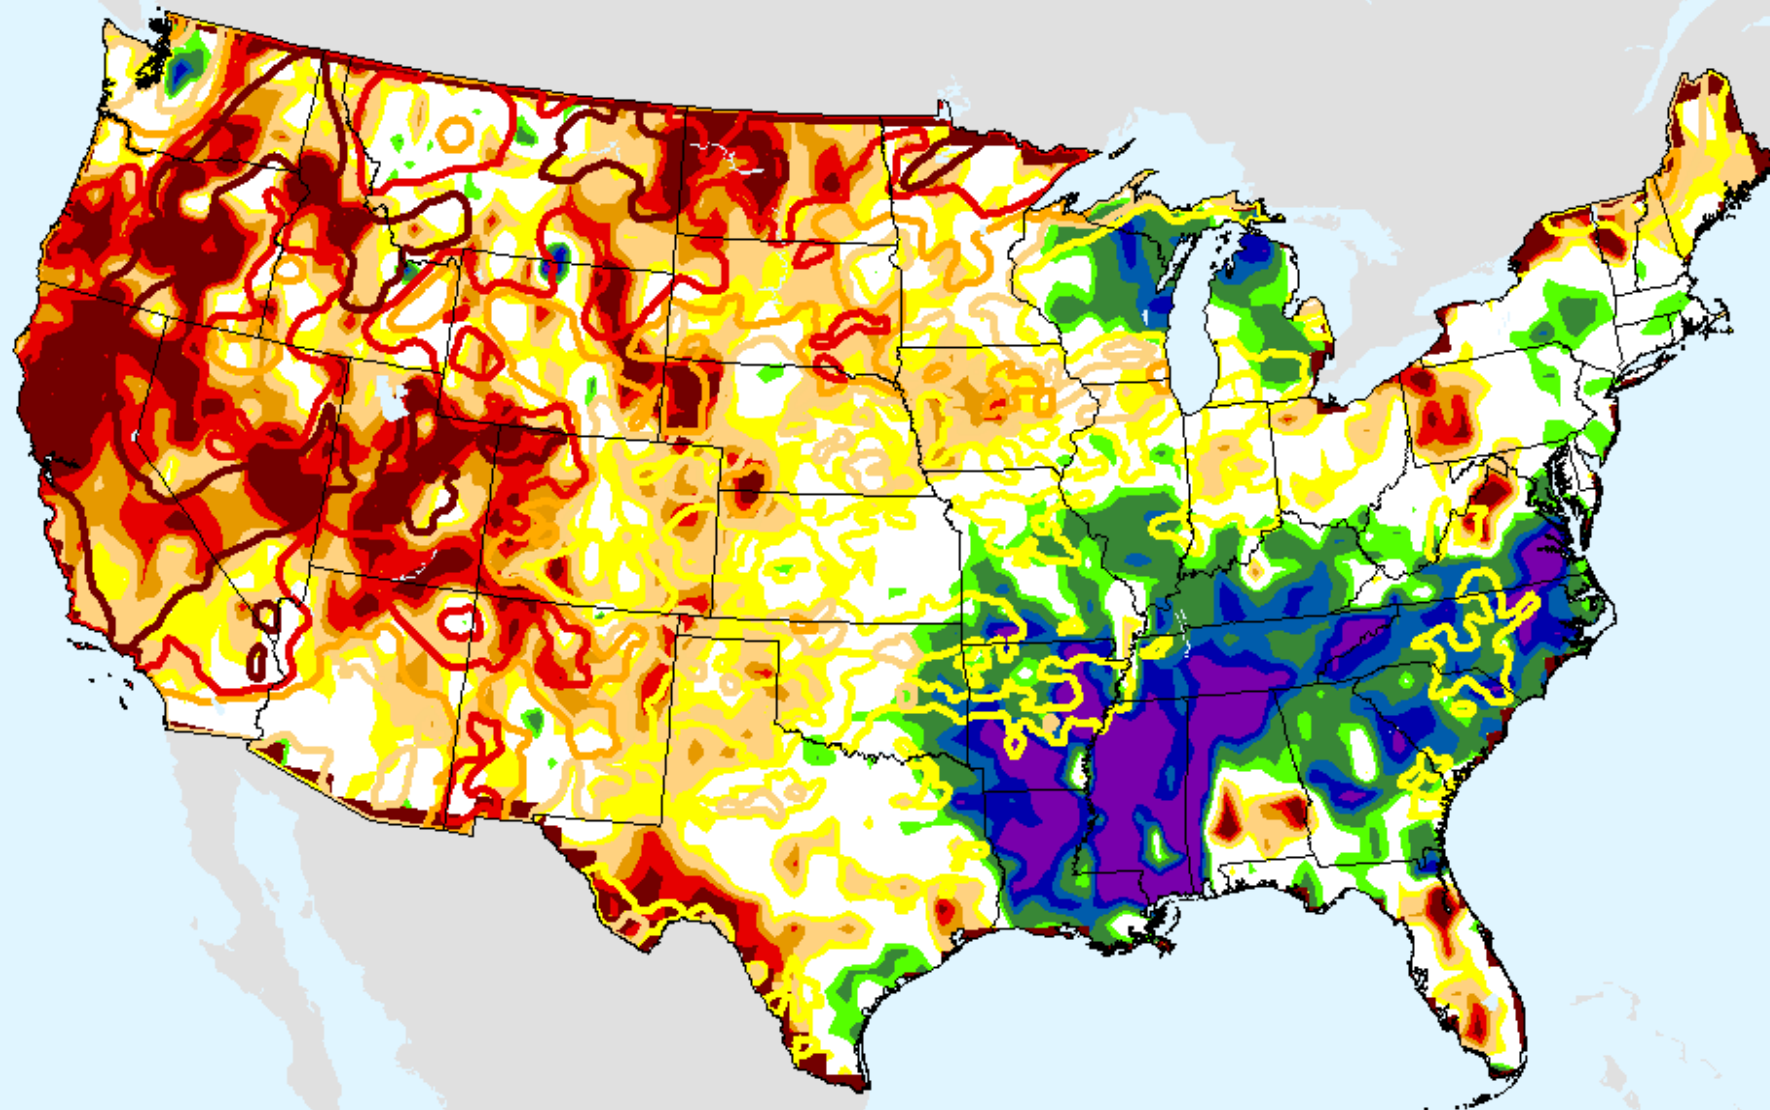

CPC 24-month SPI

As of: Tuesday, September 28, 2021

USDM for: Sep. 14, 2021

SPI (USDM)