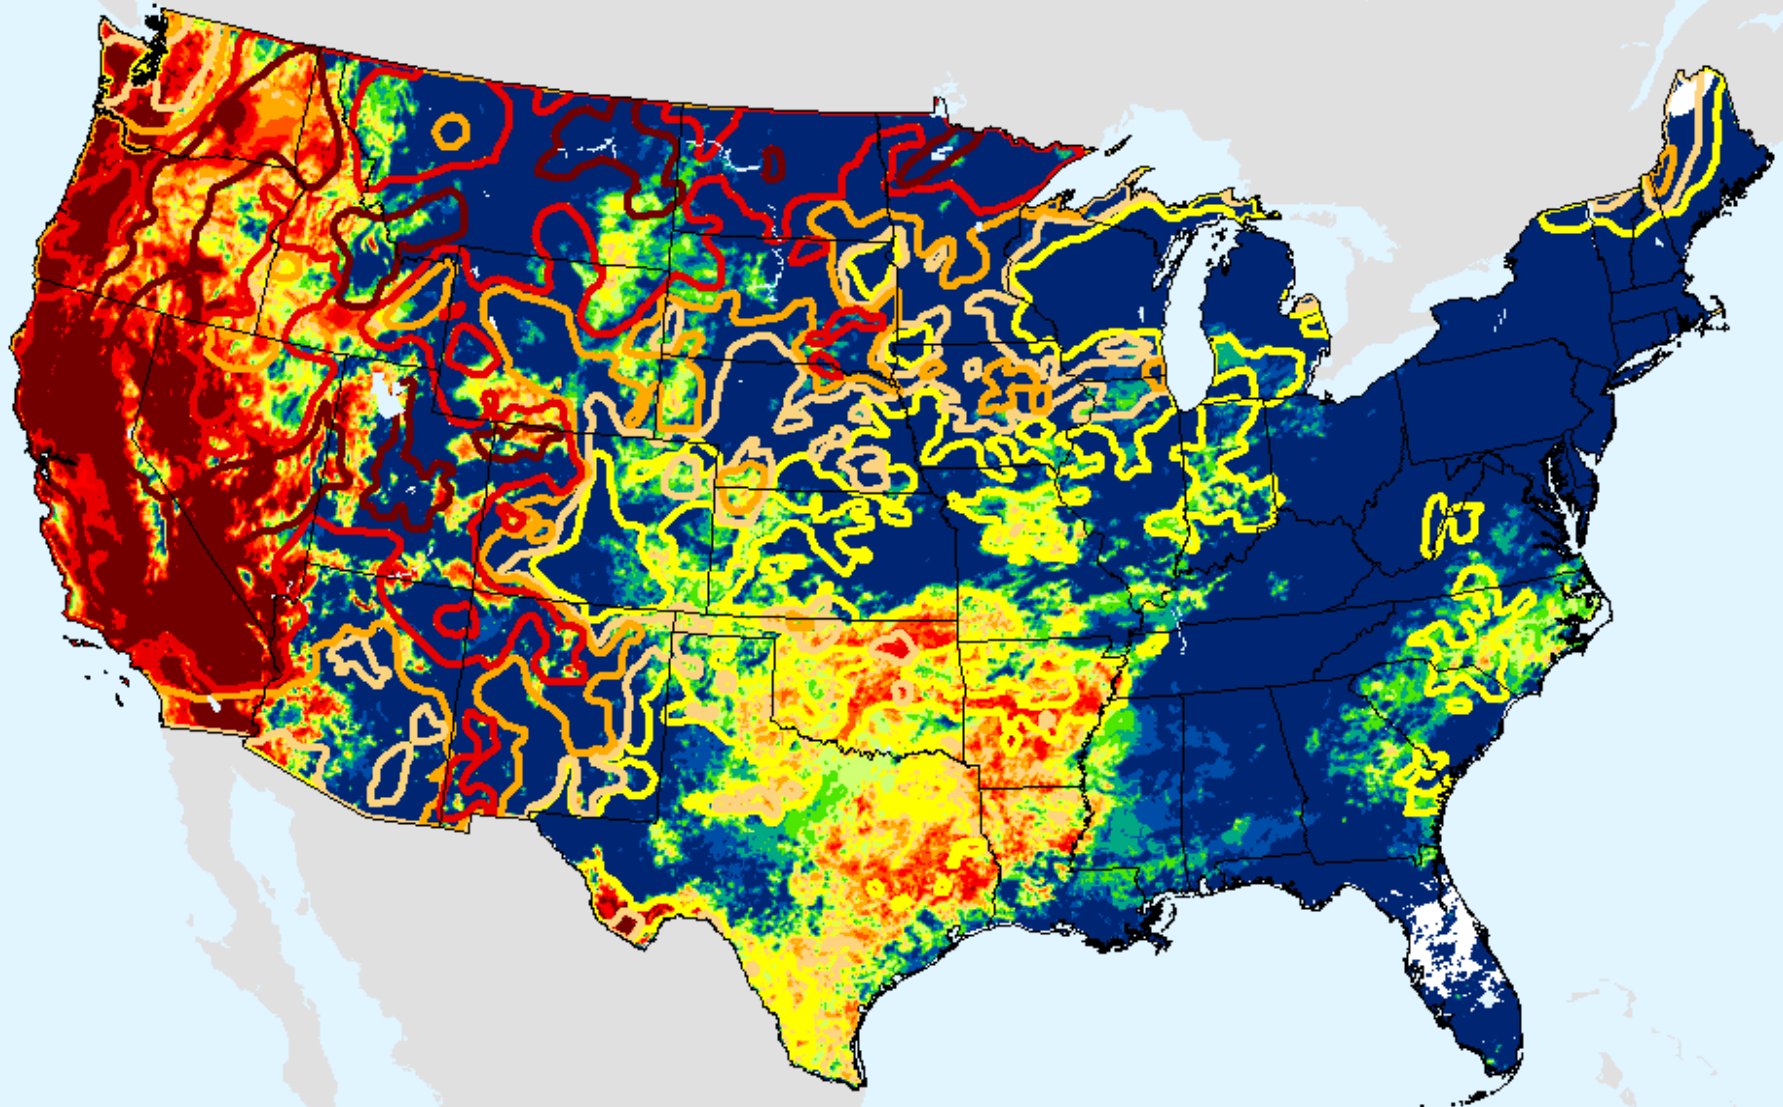

USDM for: Sep. 14, 2021

GFS (00z) 7-Day Max Temp Forecast

As of: Tuesday, September 28, 2021

Keetch-Byram Drought Index (KBDI)

As of: Tuesday, September 28, 2021

USDM for: Sep. 14, 2021

Keetch-Byram Drought Index (KBDI)