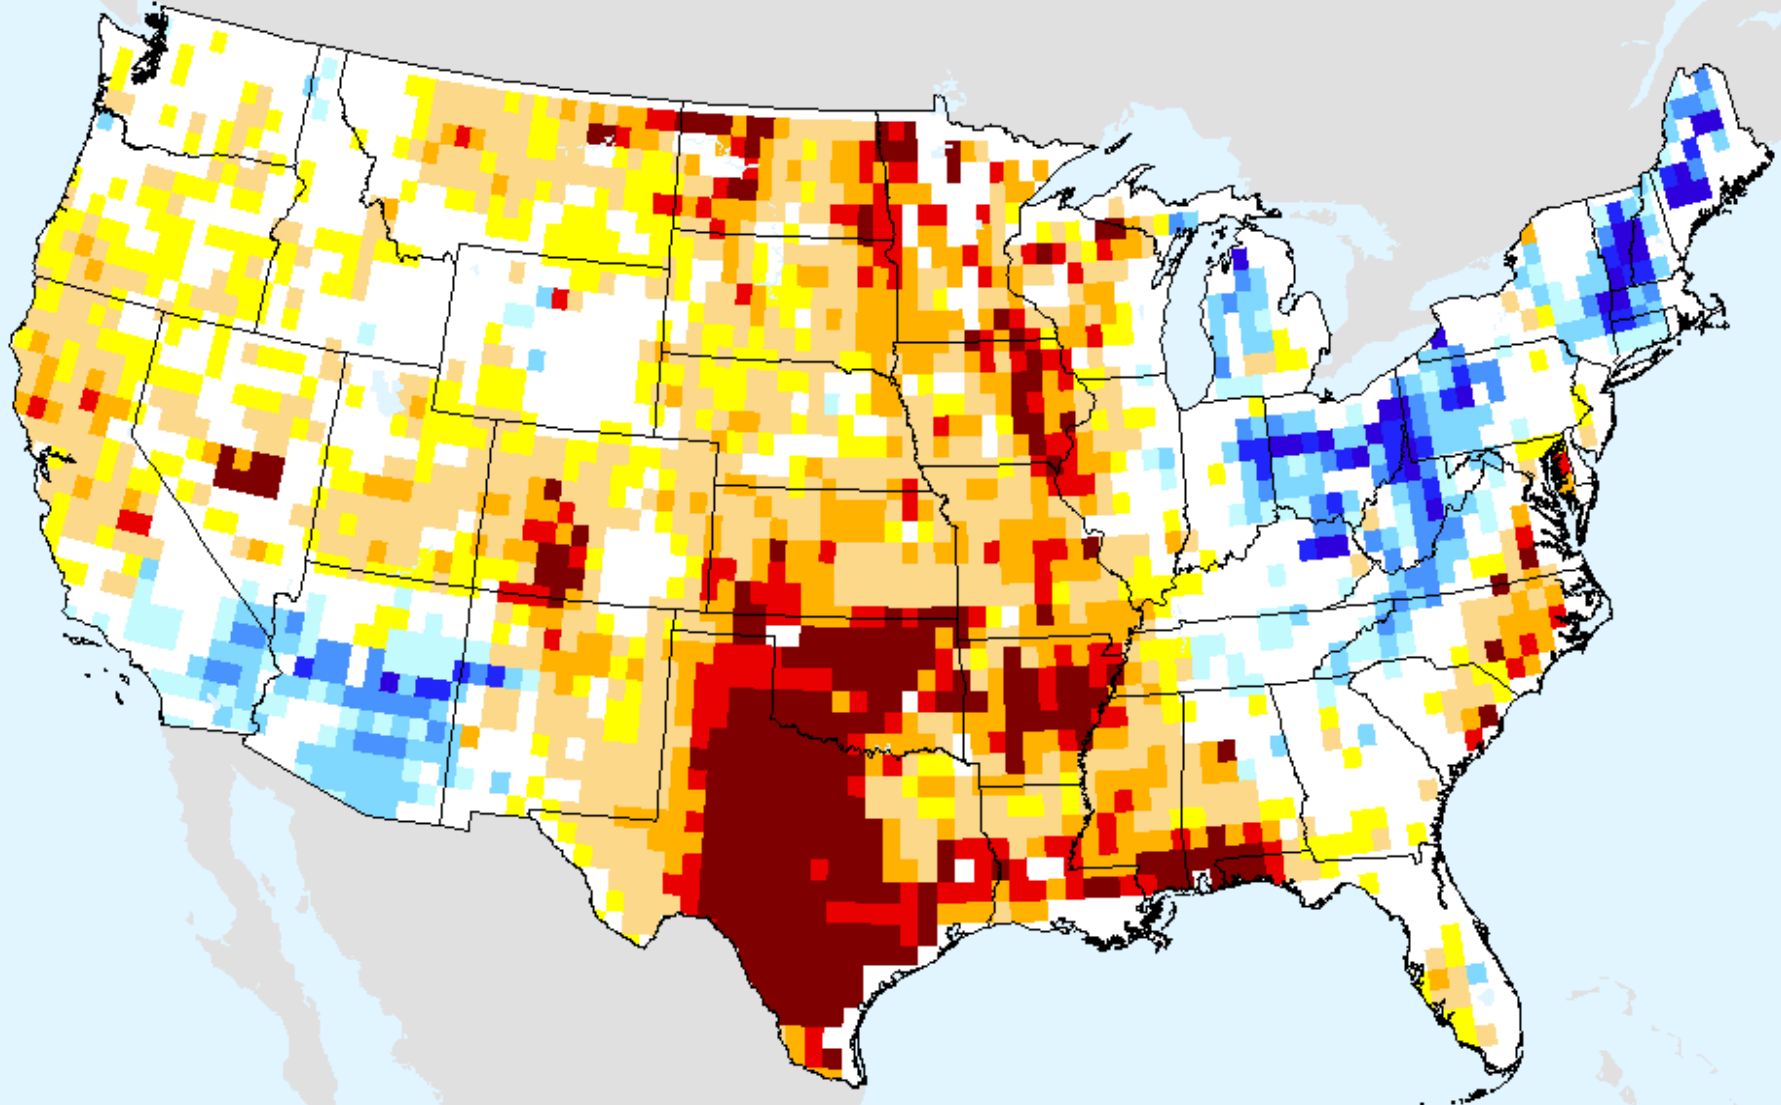

As of: Tuesday, September 28, 2021

USDM for: Sep. 14, 2021

GRACE-Based Surface Soil Moisture Drought Indicator

As of: Tuesday, September 28, 2021

AIRS-Based Surface Relative Humidity 7 Day

As of: Tuesday, September 28, 2021