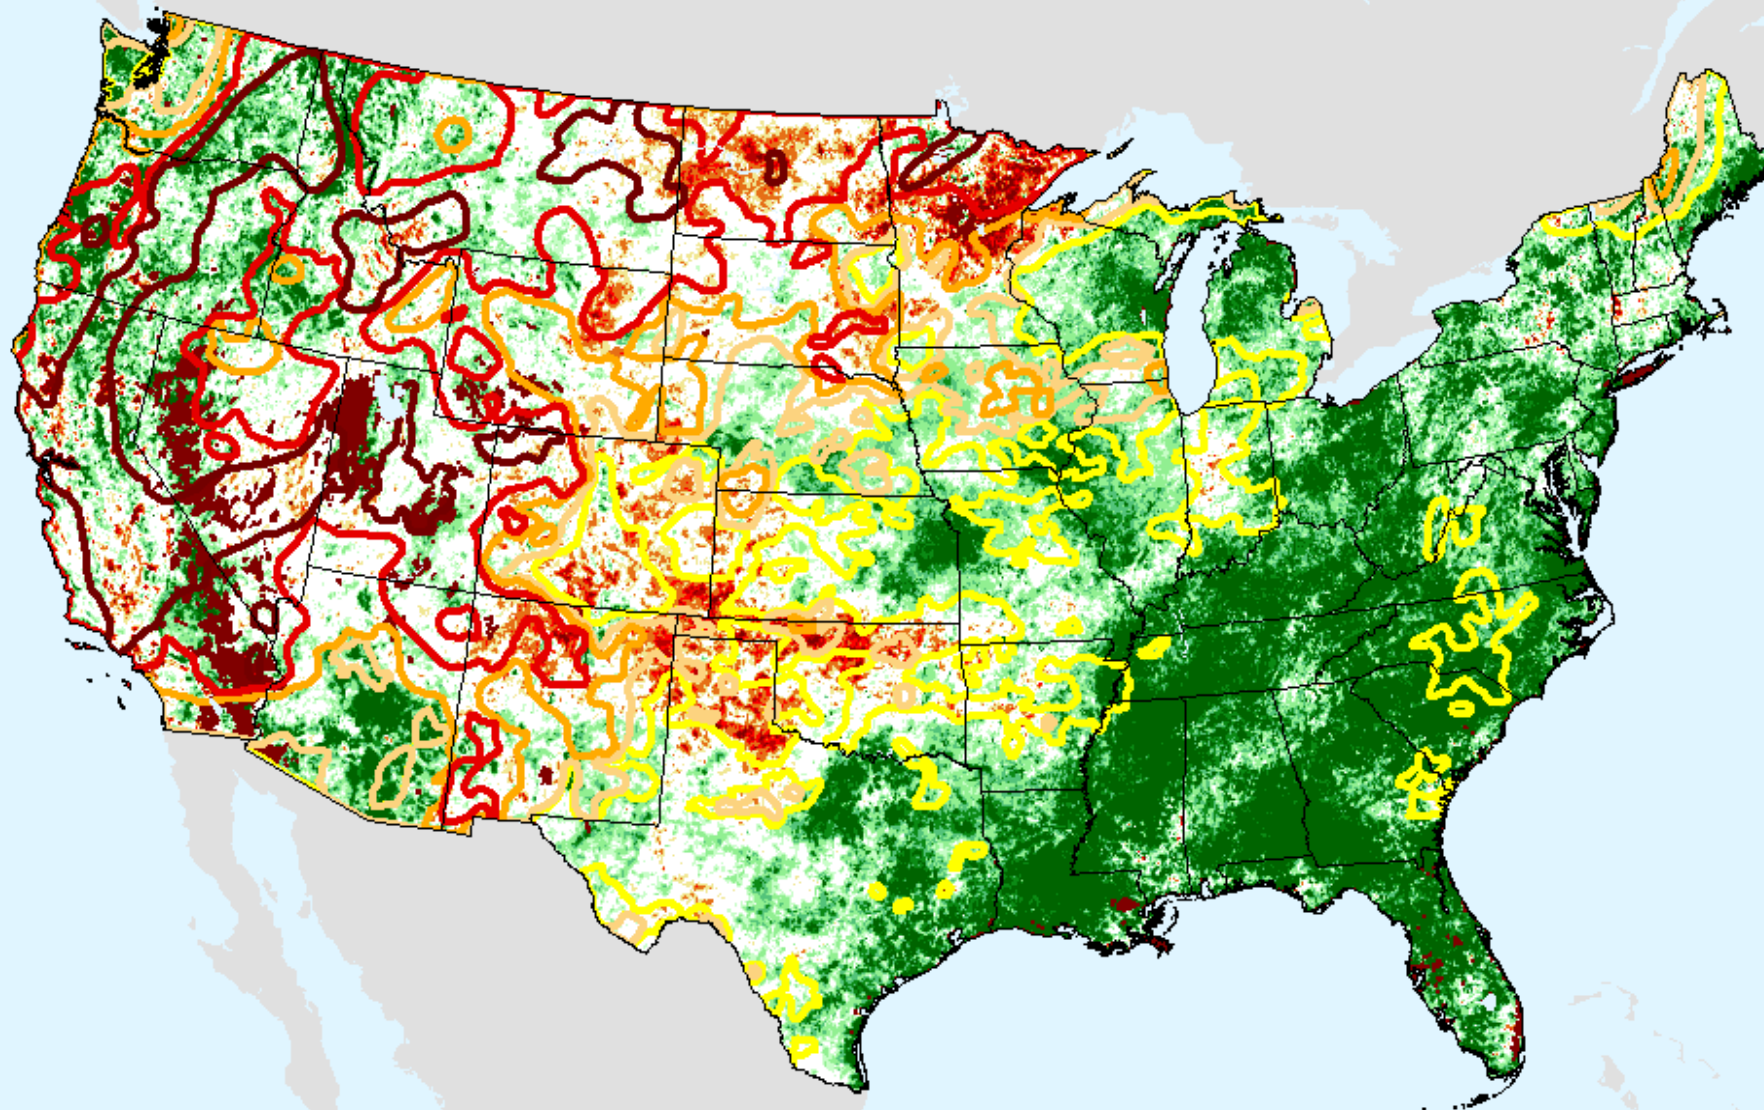

Background

Vegetation Drought Response Index (VegDRI)

As of: Tuesday, September 28, 2021

BackGround

Evaporative Stress Index (ESI) 4-week

As of: Tuesday, September 28, 2021

USDM for: Sep. 14, 2021

Evaporative Stress Index (ESI) 4-week