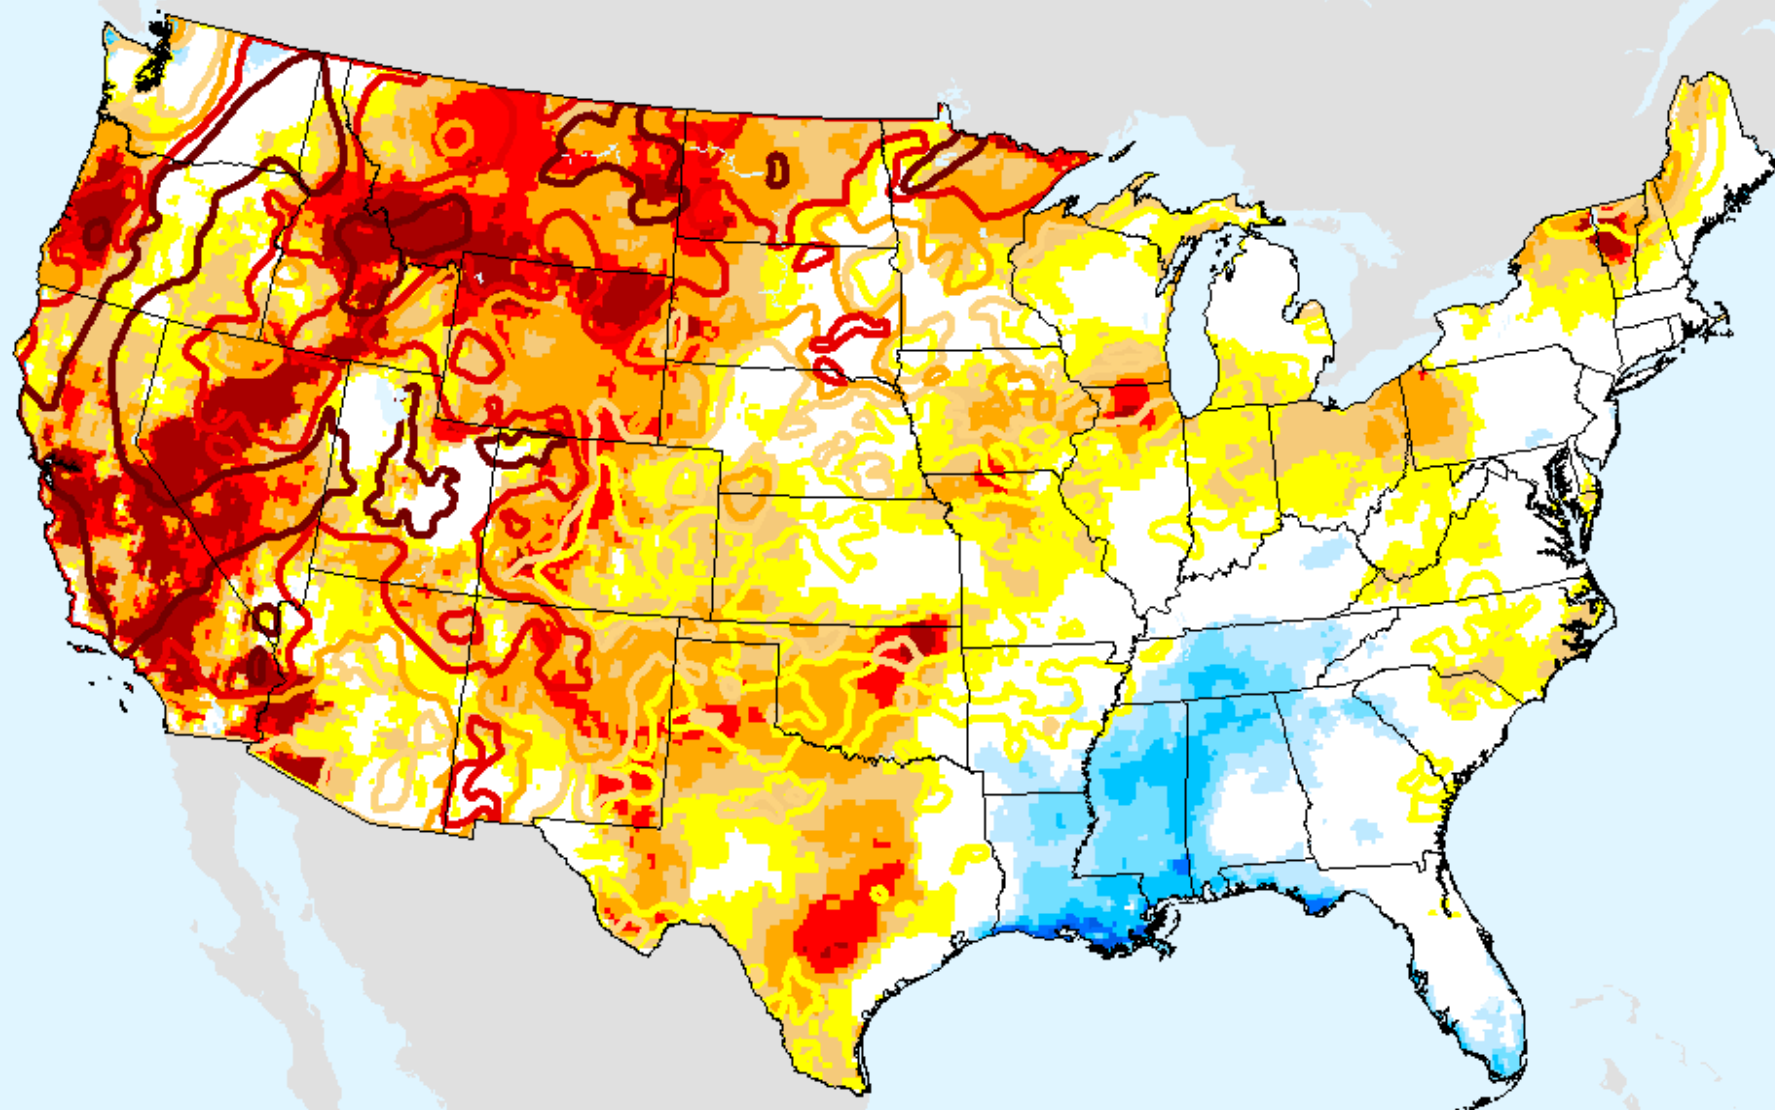

USDM for: Sep. 14, 2021

EDDI 2-week

As of: Tuesday, September 28, 2021

EDDI 3-week

As of: Tuesday, September 28, 2021

USDM for: Sep. 14, 2021

EDDI 3-week

As of: Tuesday, September 28, 2021