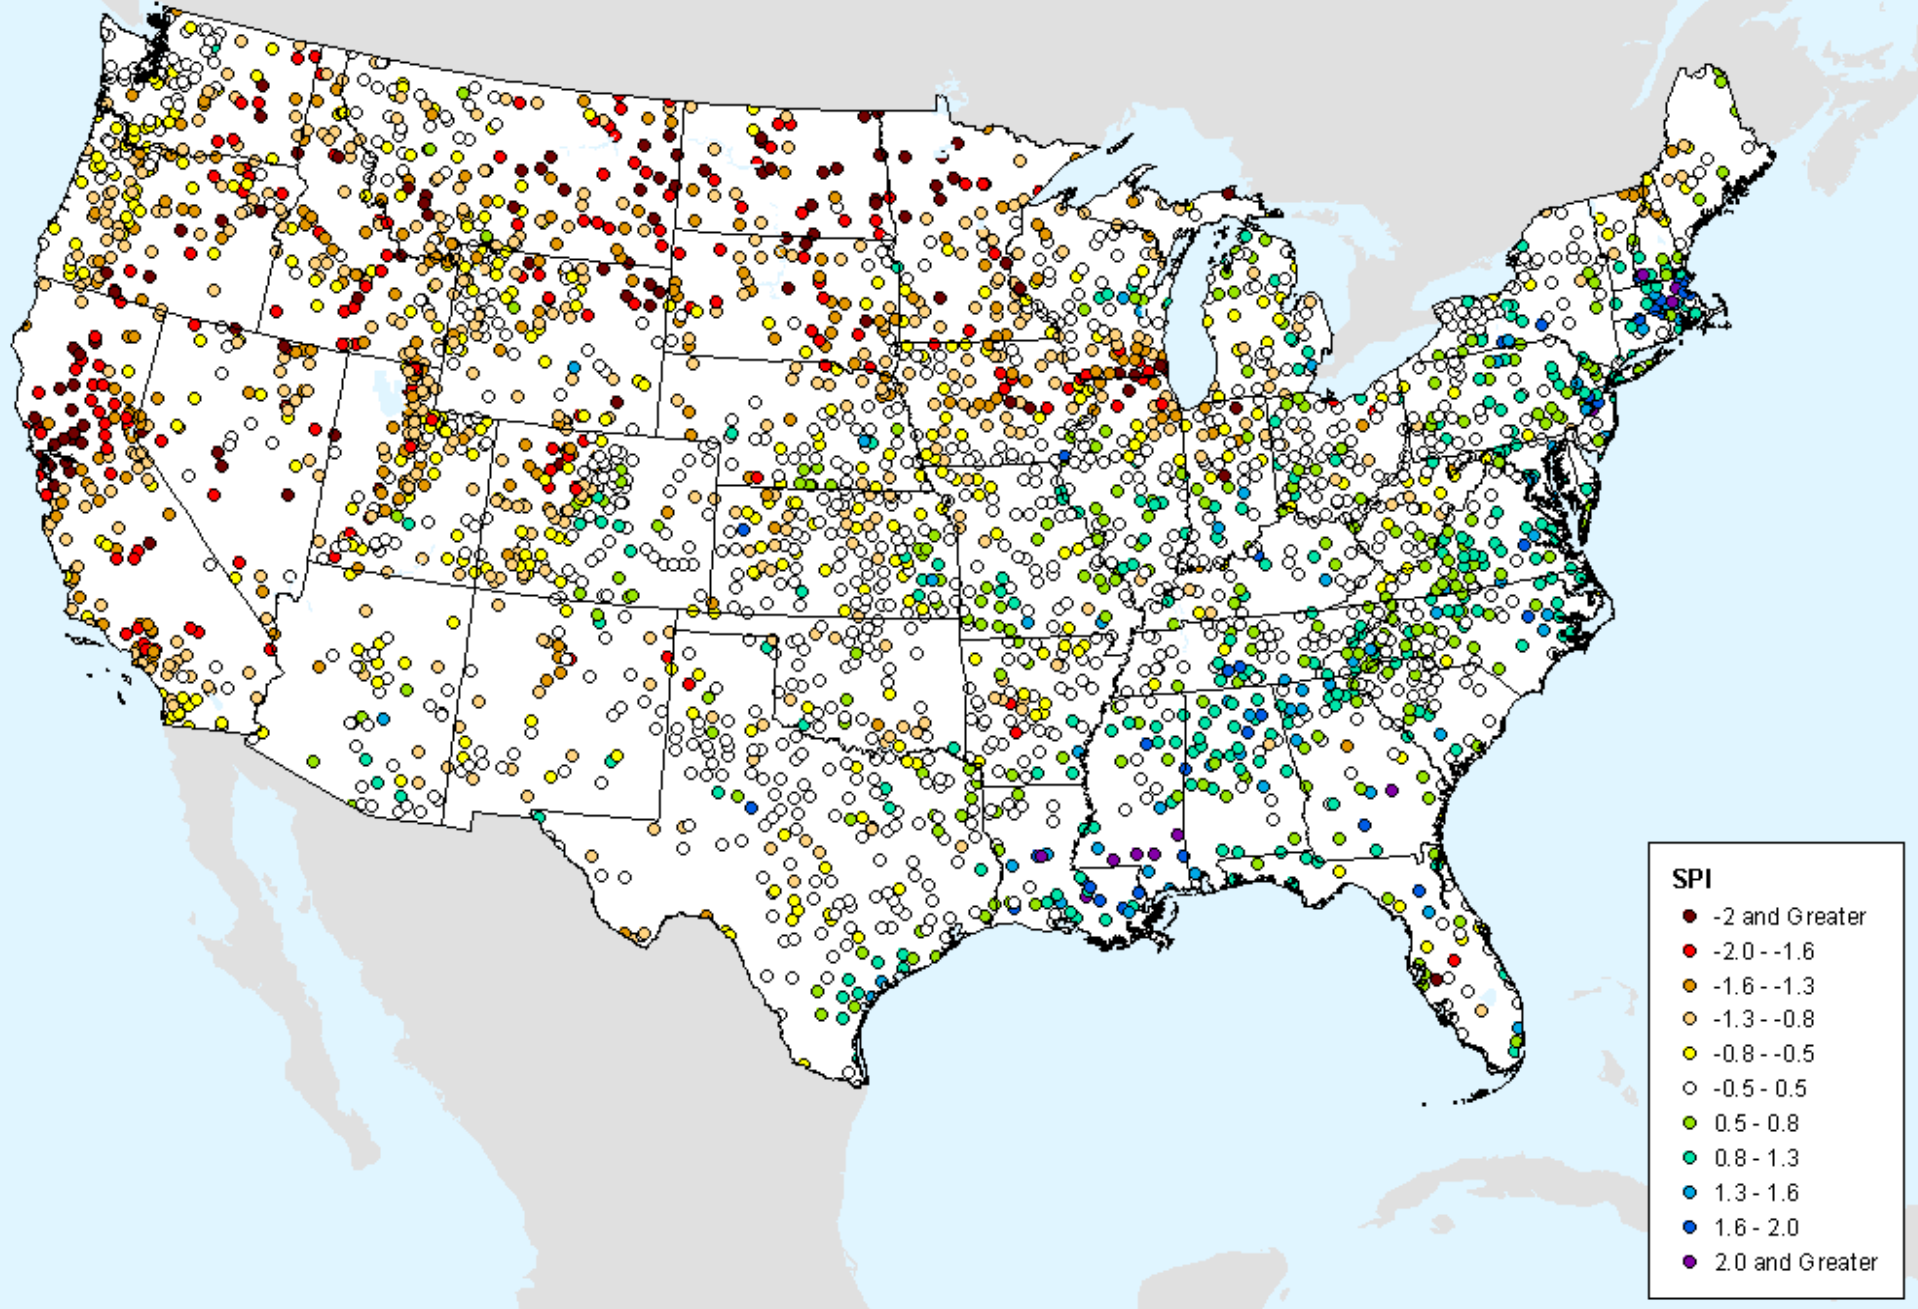

HPRCC Water Year-to-date SPI

As of: Tuesday, September 28, 2021