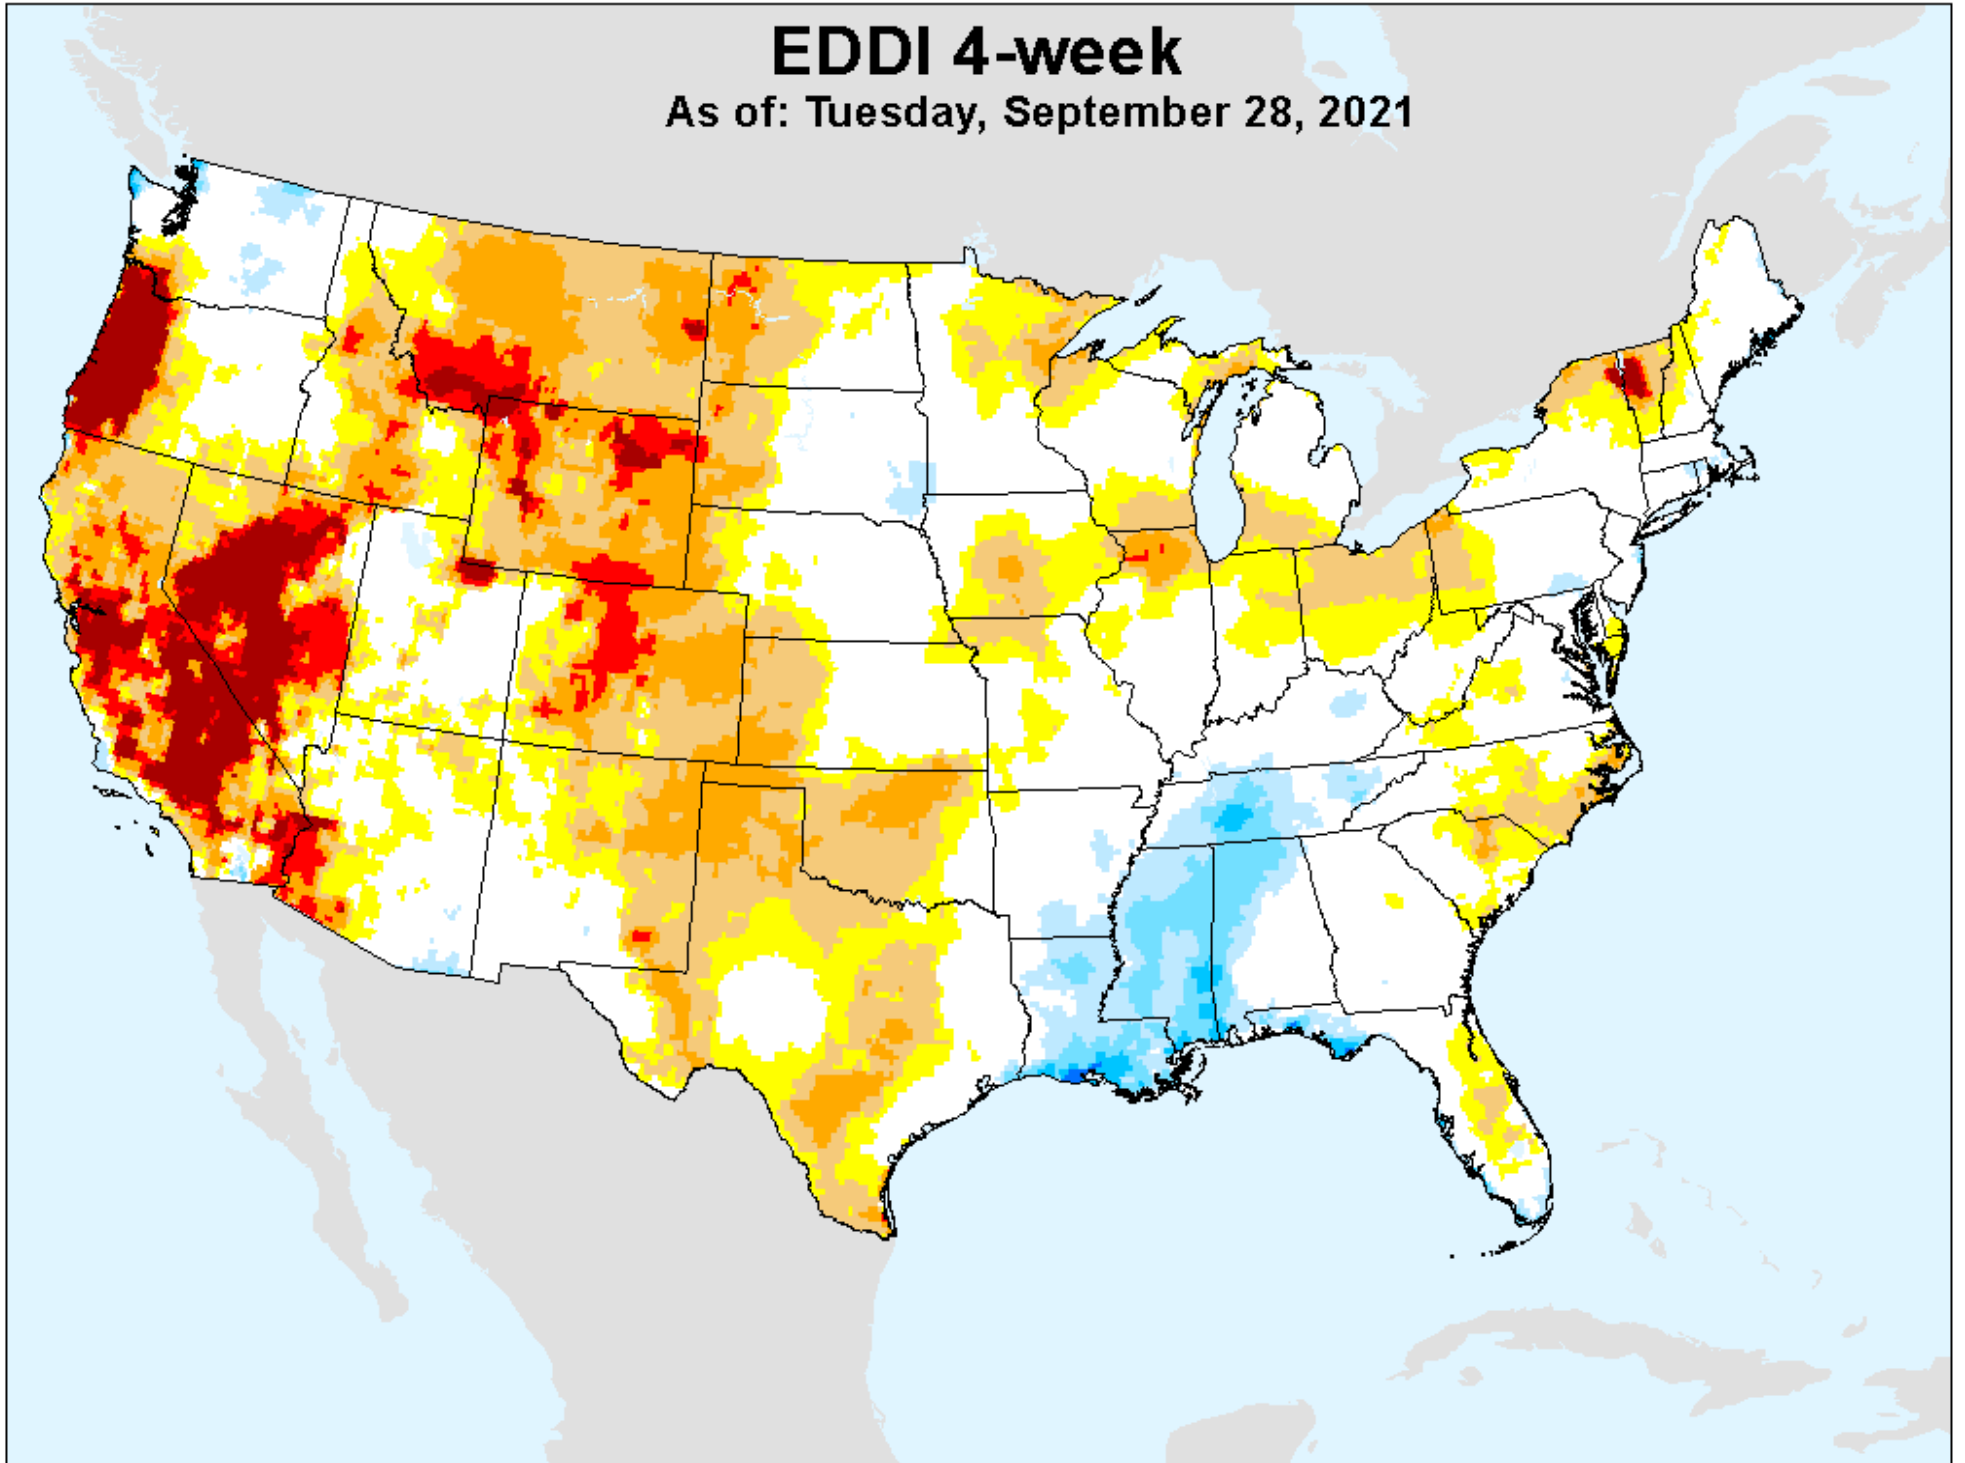

EDDI 4-week

As of: Tuesday, September 28, 2021

USDM for: Sep. 14, 2021

EDDI 4-week

As of: Tuesday, September 28, 2021

EDDI 5-week

As of: Tuesday, September 28, 2021

USDM for: Sep. 14, 2021