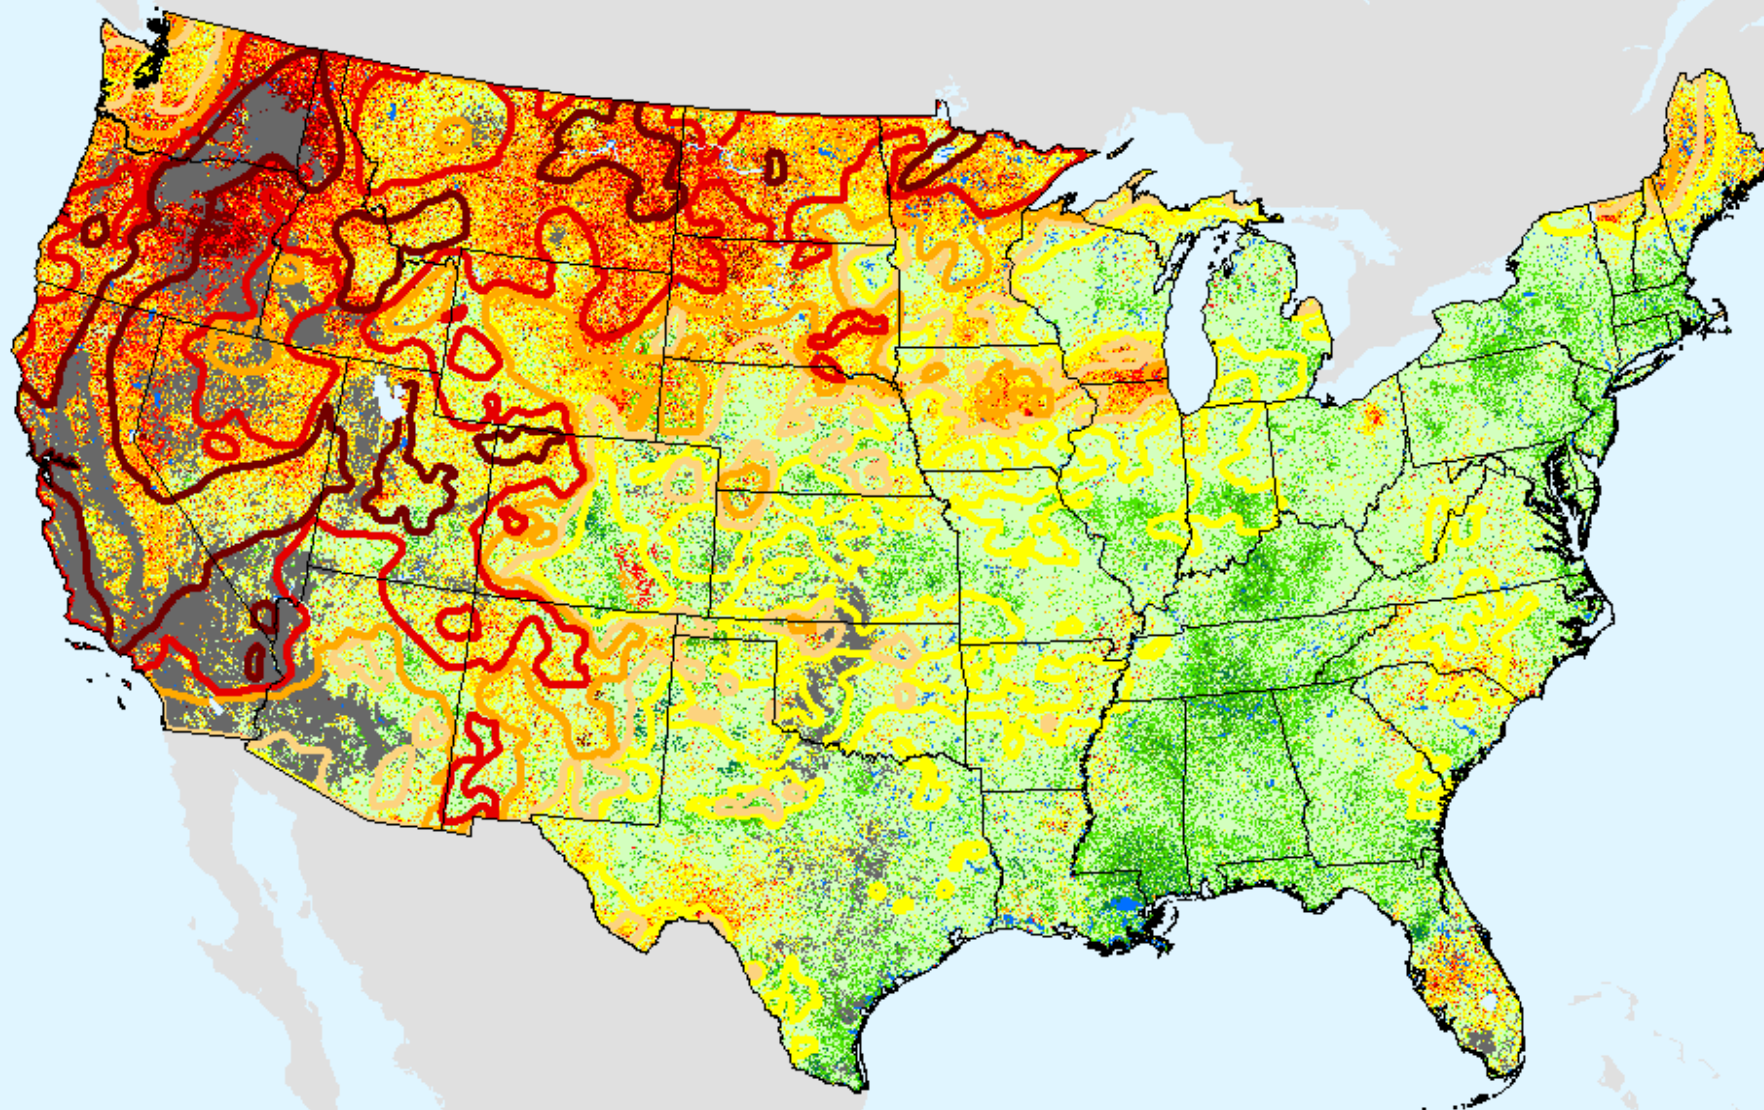

EDDI 12-week

As of: Tuesday, September 28, 2021

USDM for: Sep. 14, 2021

EDDI 12-week

As of: Tuesday, September 28, 2021

Vegetation Drought Response Index (VegDRI)

As of: Tuesday, September 28, 2021

USDM for: Sep. 14, 2021