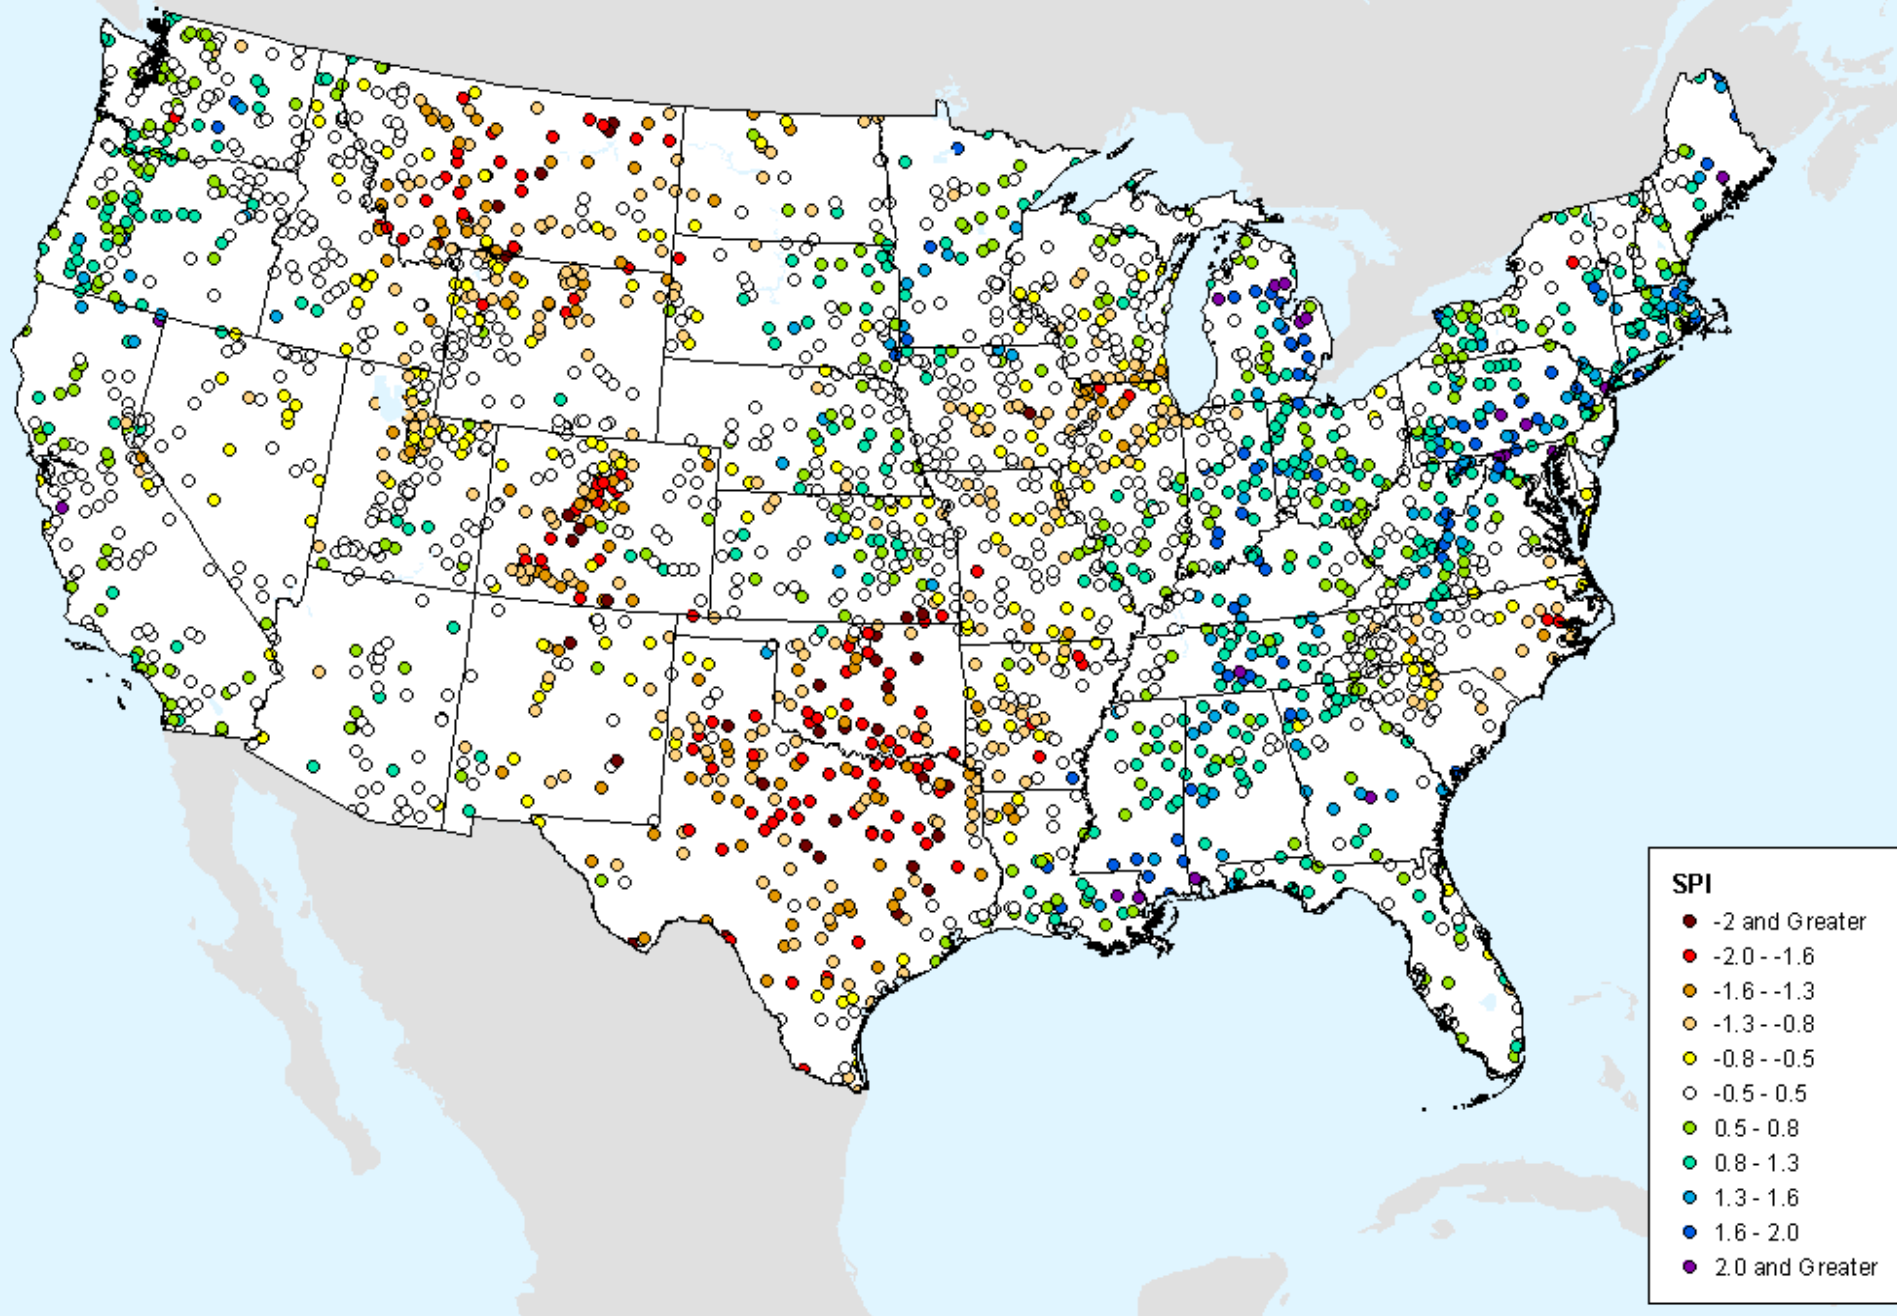

NLDAS Total Column Soil Moisture

As of: Tuesday, September 28, 2021

HPRCC 1-month SPI

As of: Tuesday, September 28, 2021

USDM for: Sep. 14, 2021

HPRCC 1-month SPI

As of: Tuesday, September 28, 2021

HPRCC 2-month SPI