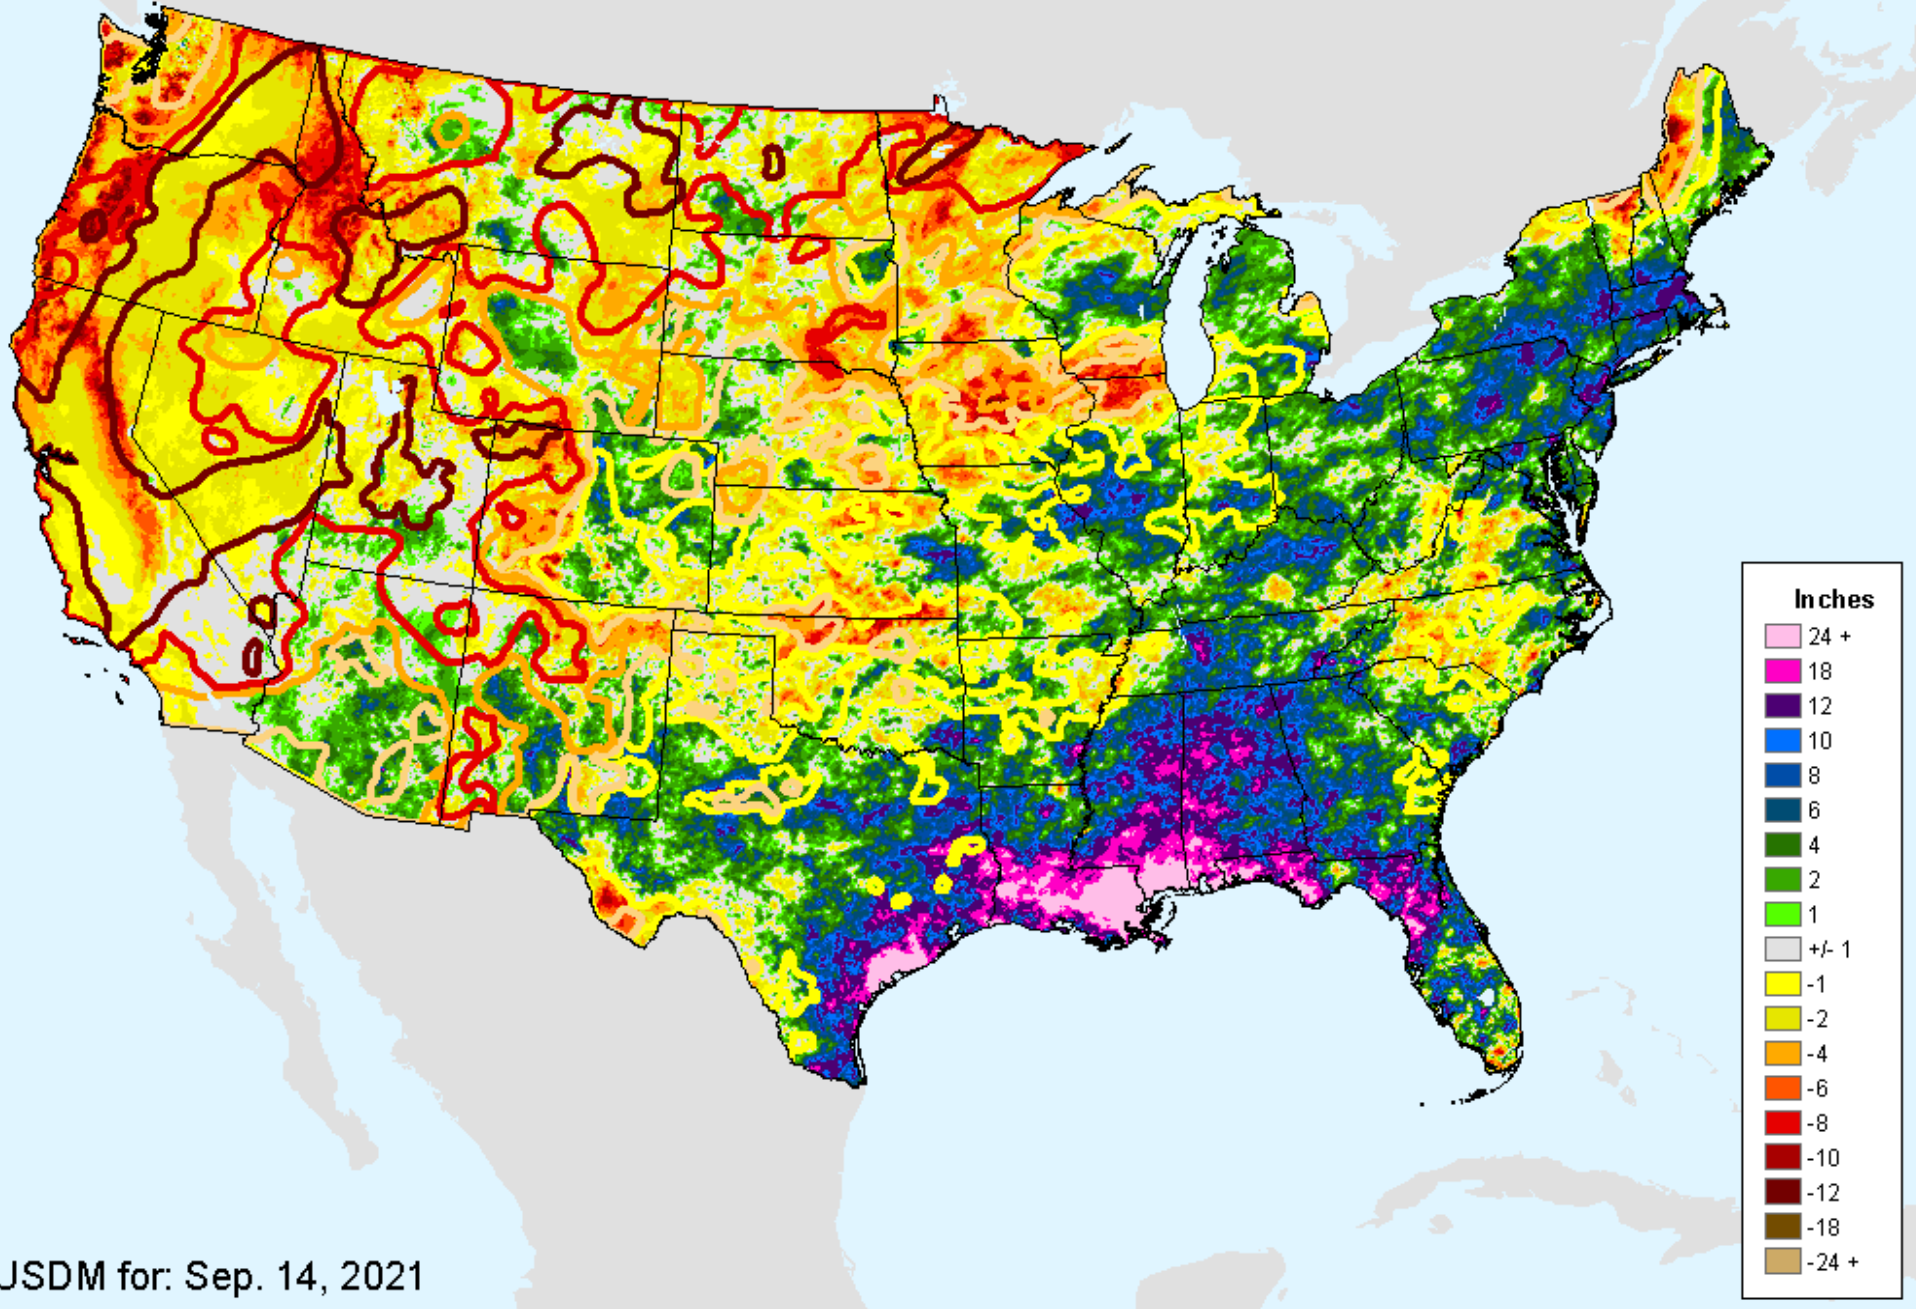

AHPS 180-Day Precip Departure

As of: Tuesday, September 28, 2021

USDM for: Sep. 14, 2021