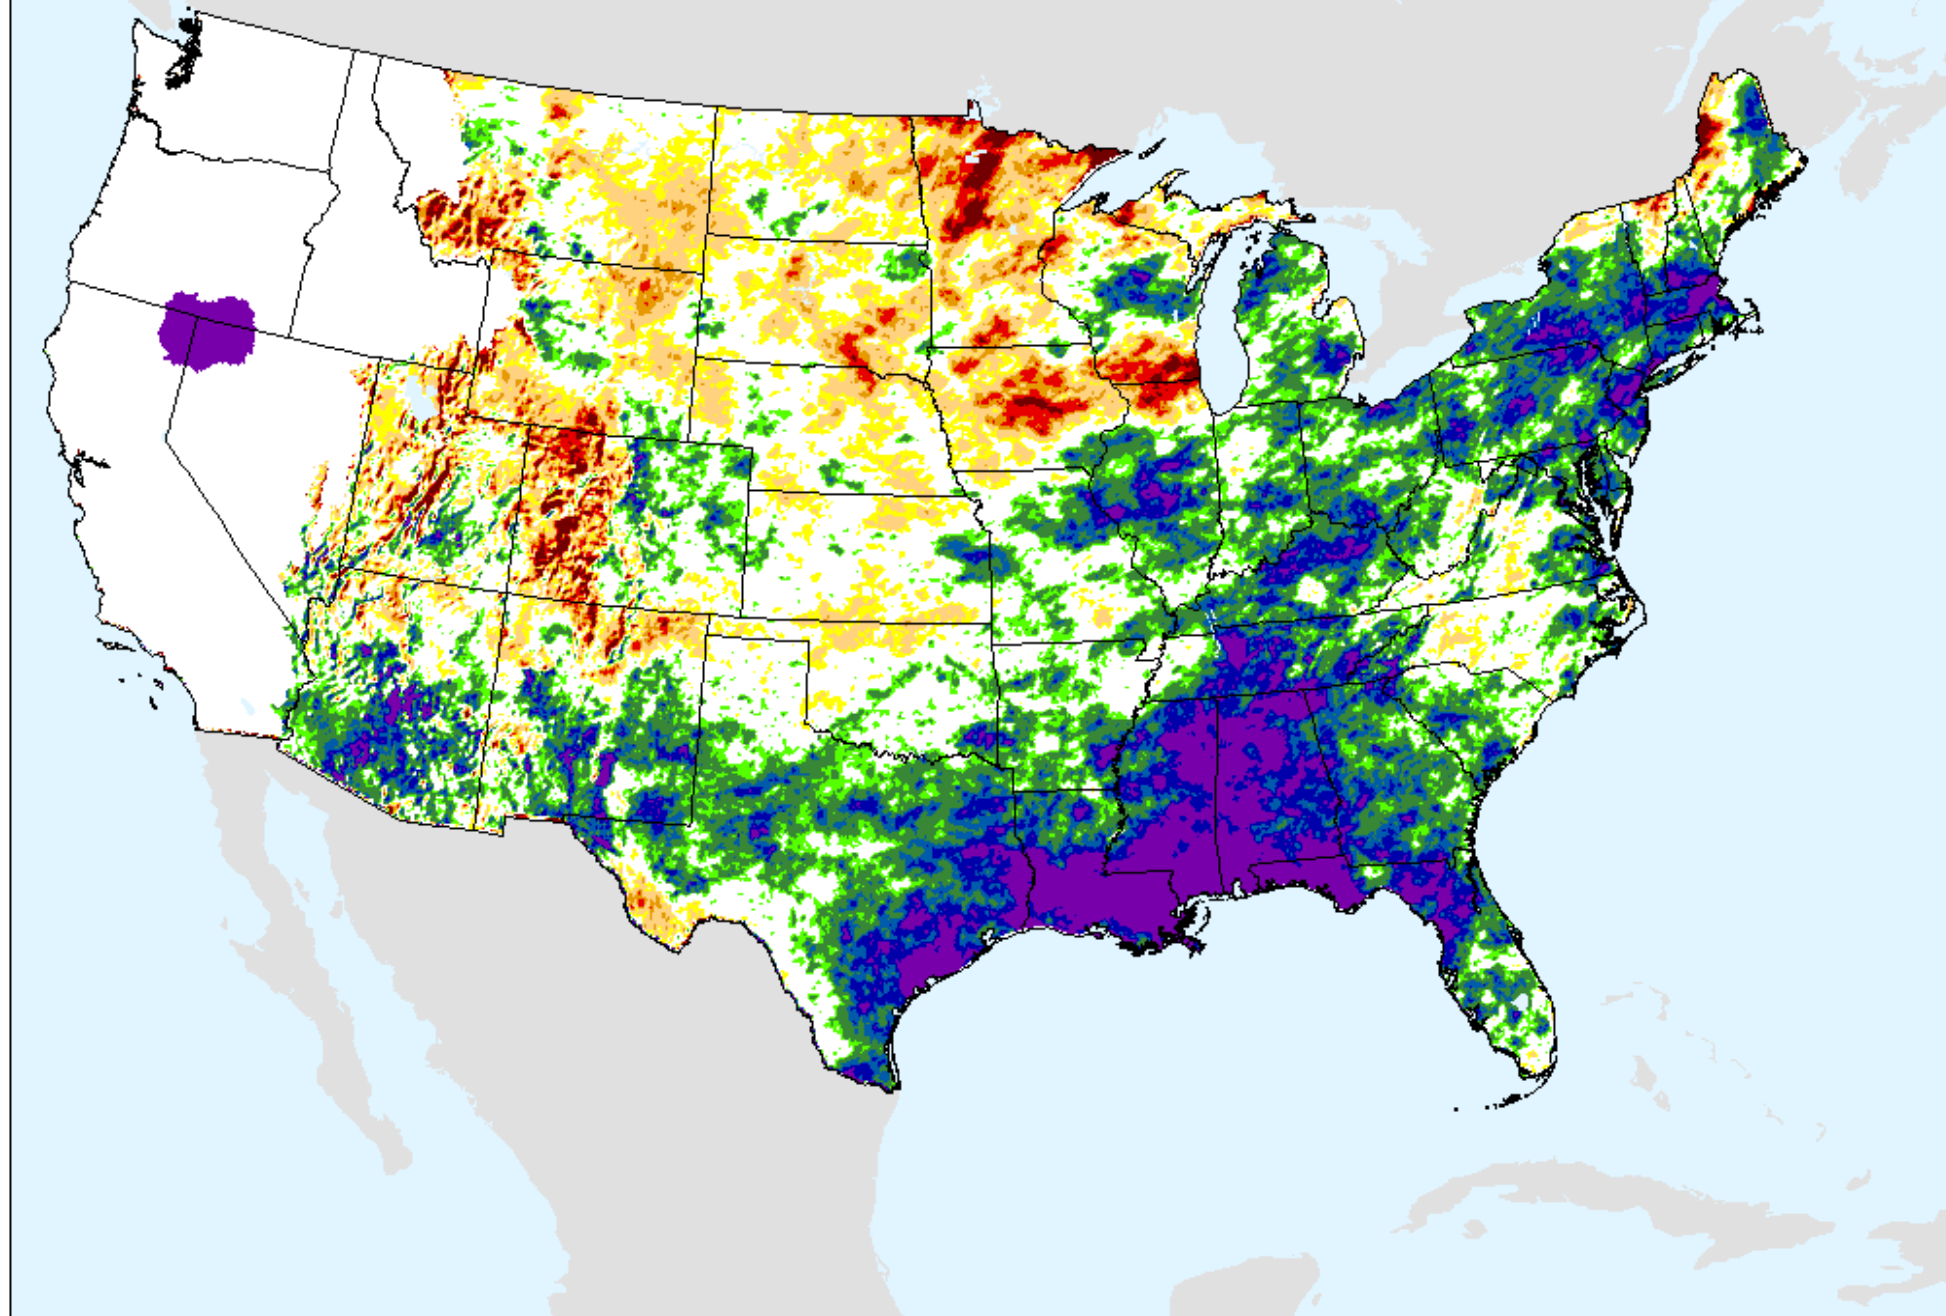

AHPS 6-month SPEI

As of: Tuesday, September 28, 2021

SPEI (USDM)