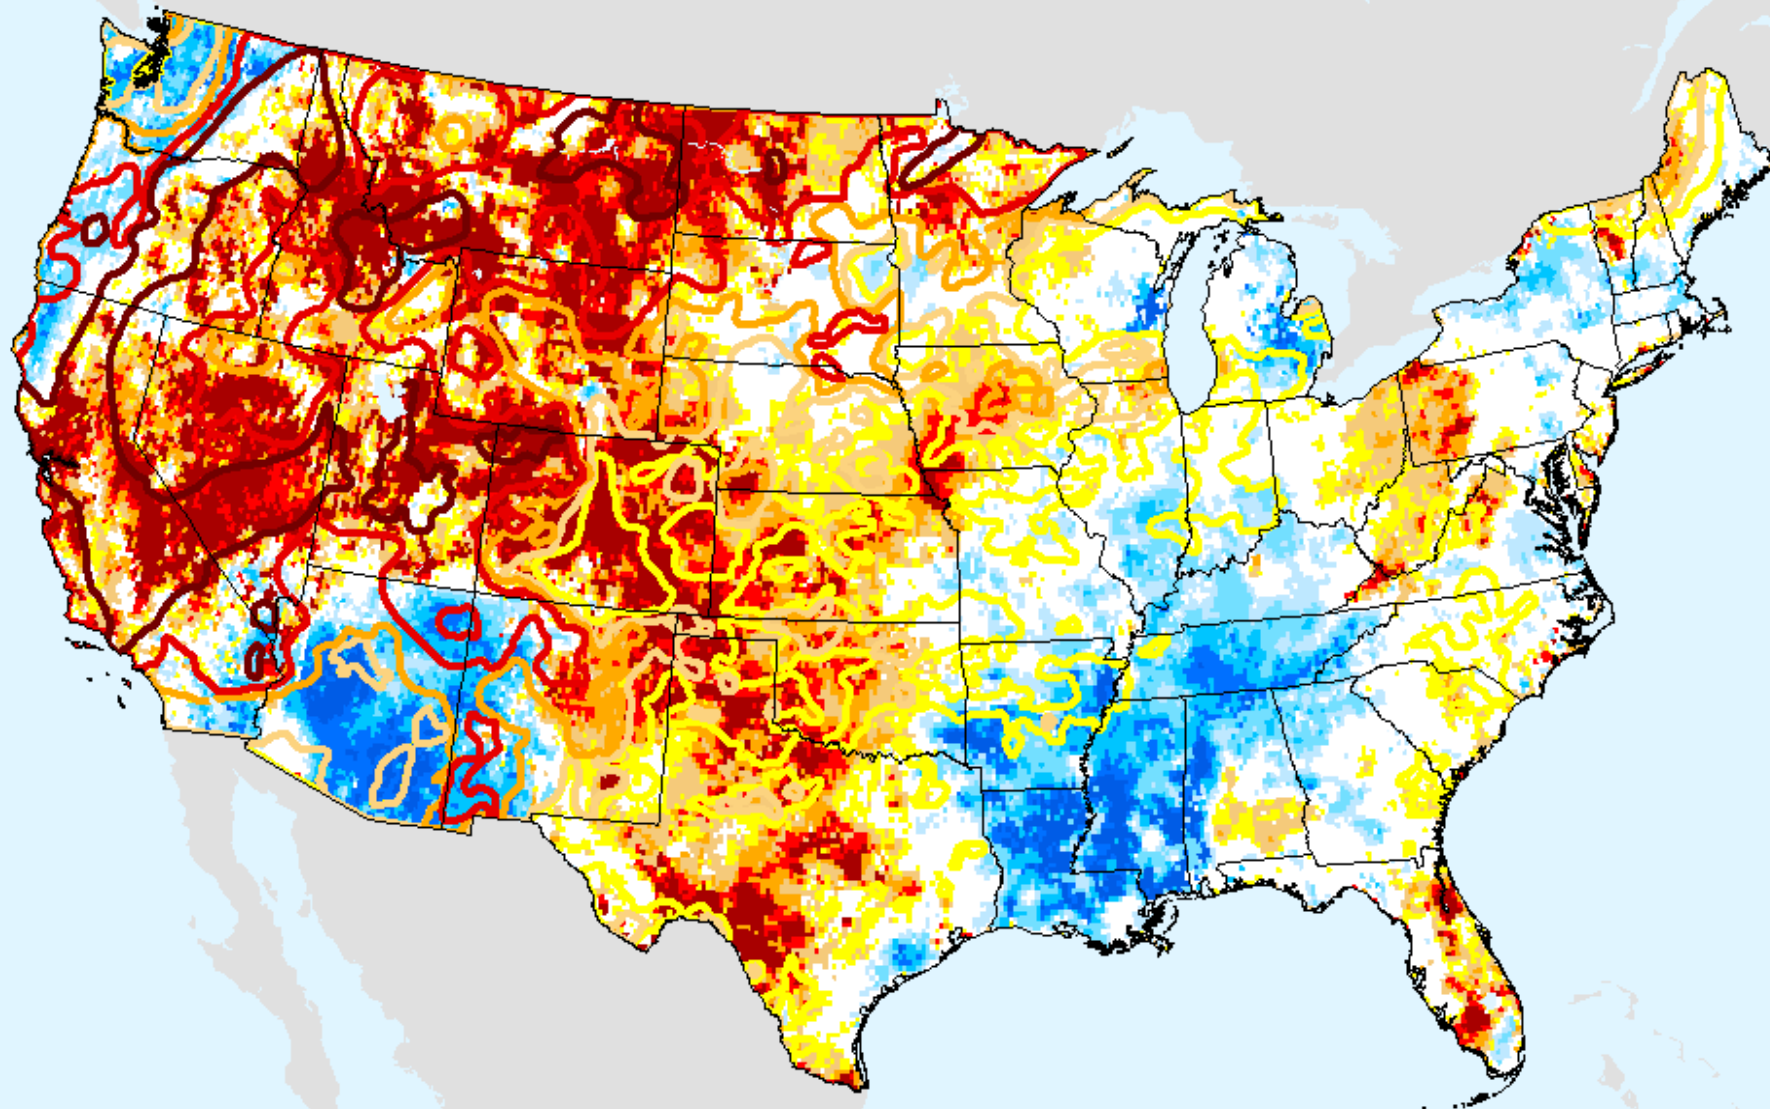

GRACE-Based Surface Soil Moisture Drought Indicator

As of: Tuesday, September 28, 2021

USDM for: Sep. 14, 2021