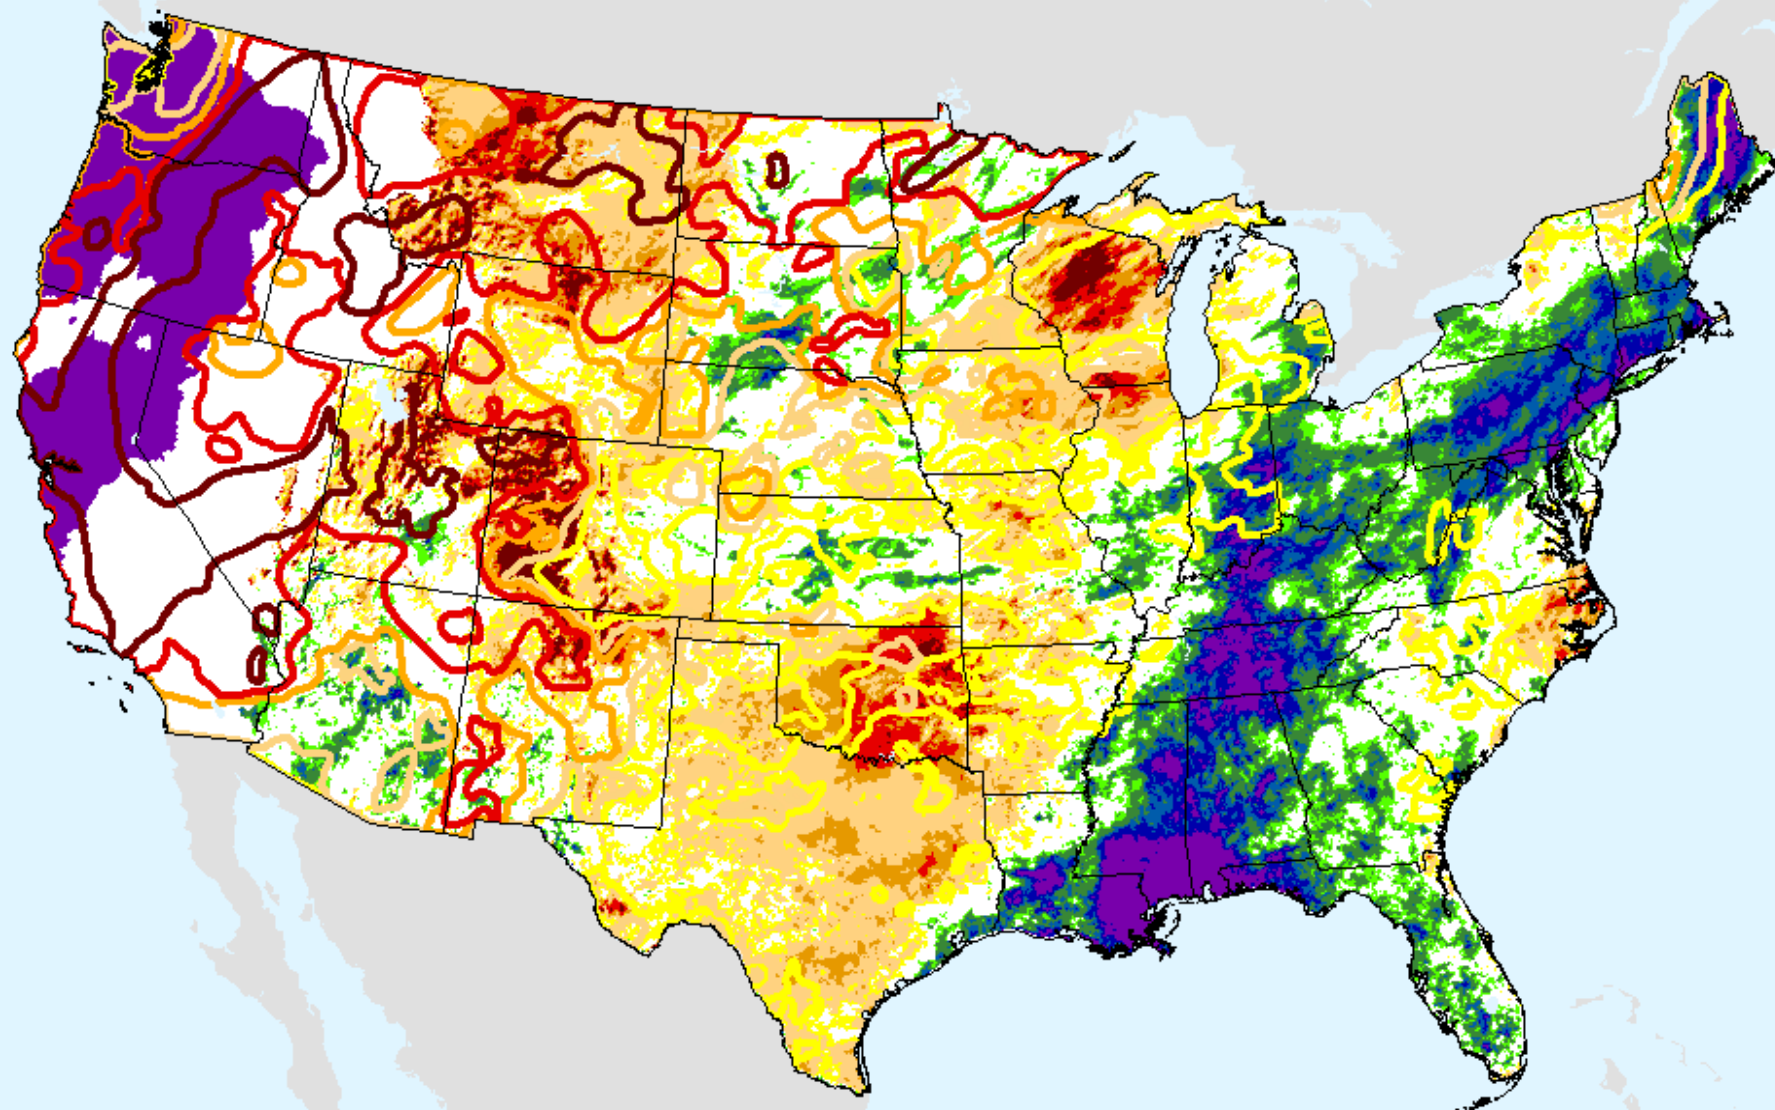

AHPS 1-month SPEI

As of: Tuesday, September 28, 2021

USDM for: Sep. 14, 2021

SPEI (USDM)