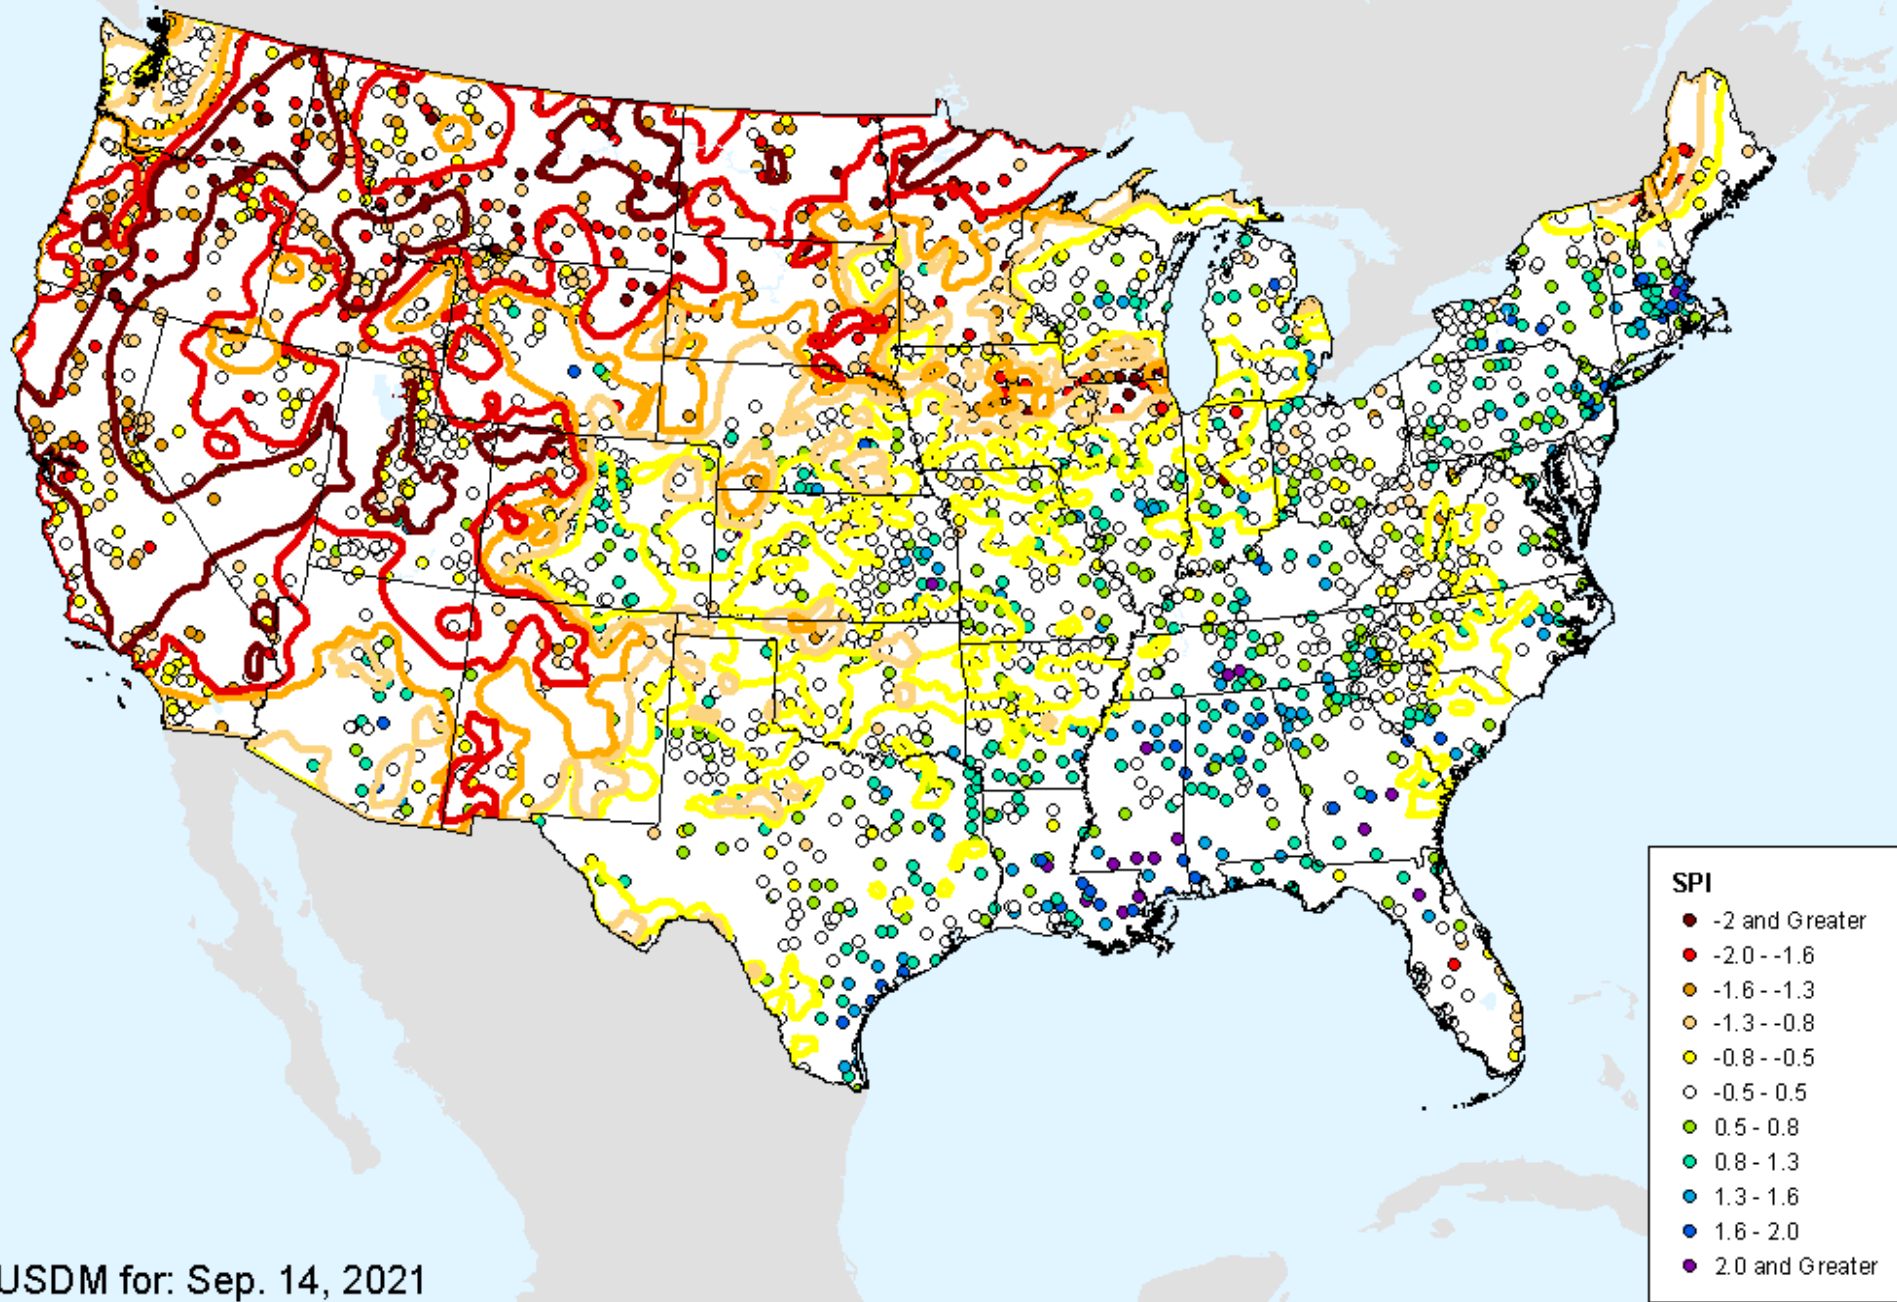

HPRCC 9-month SPI

As of: Tuesday, September 28, 2021

USDM for: Sep. 14, 2021