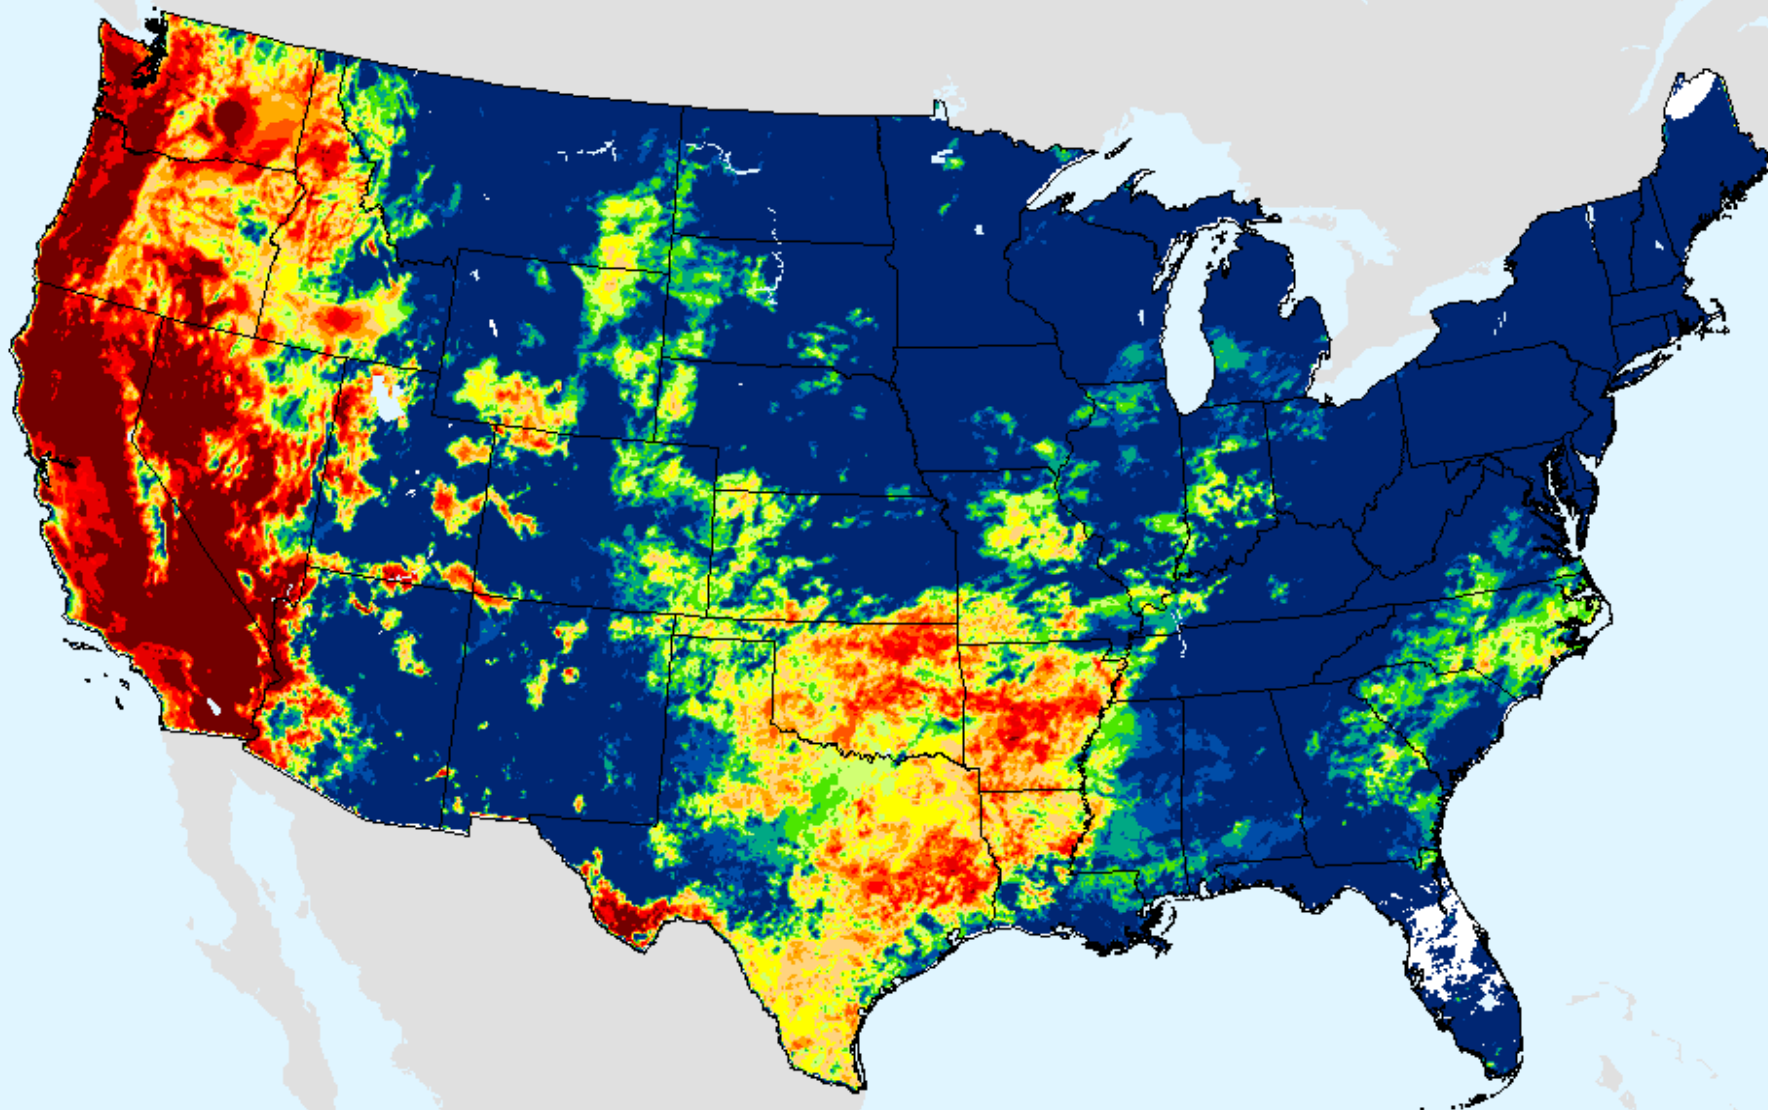

Keetch-Byram Drought Index (KBDI)

As of: Tuesday, September 28, 2021