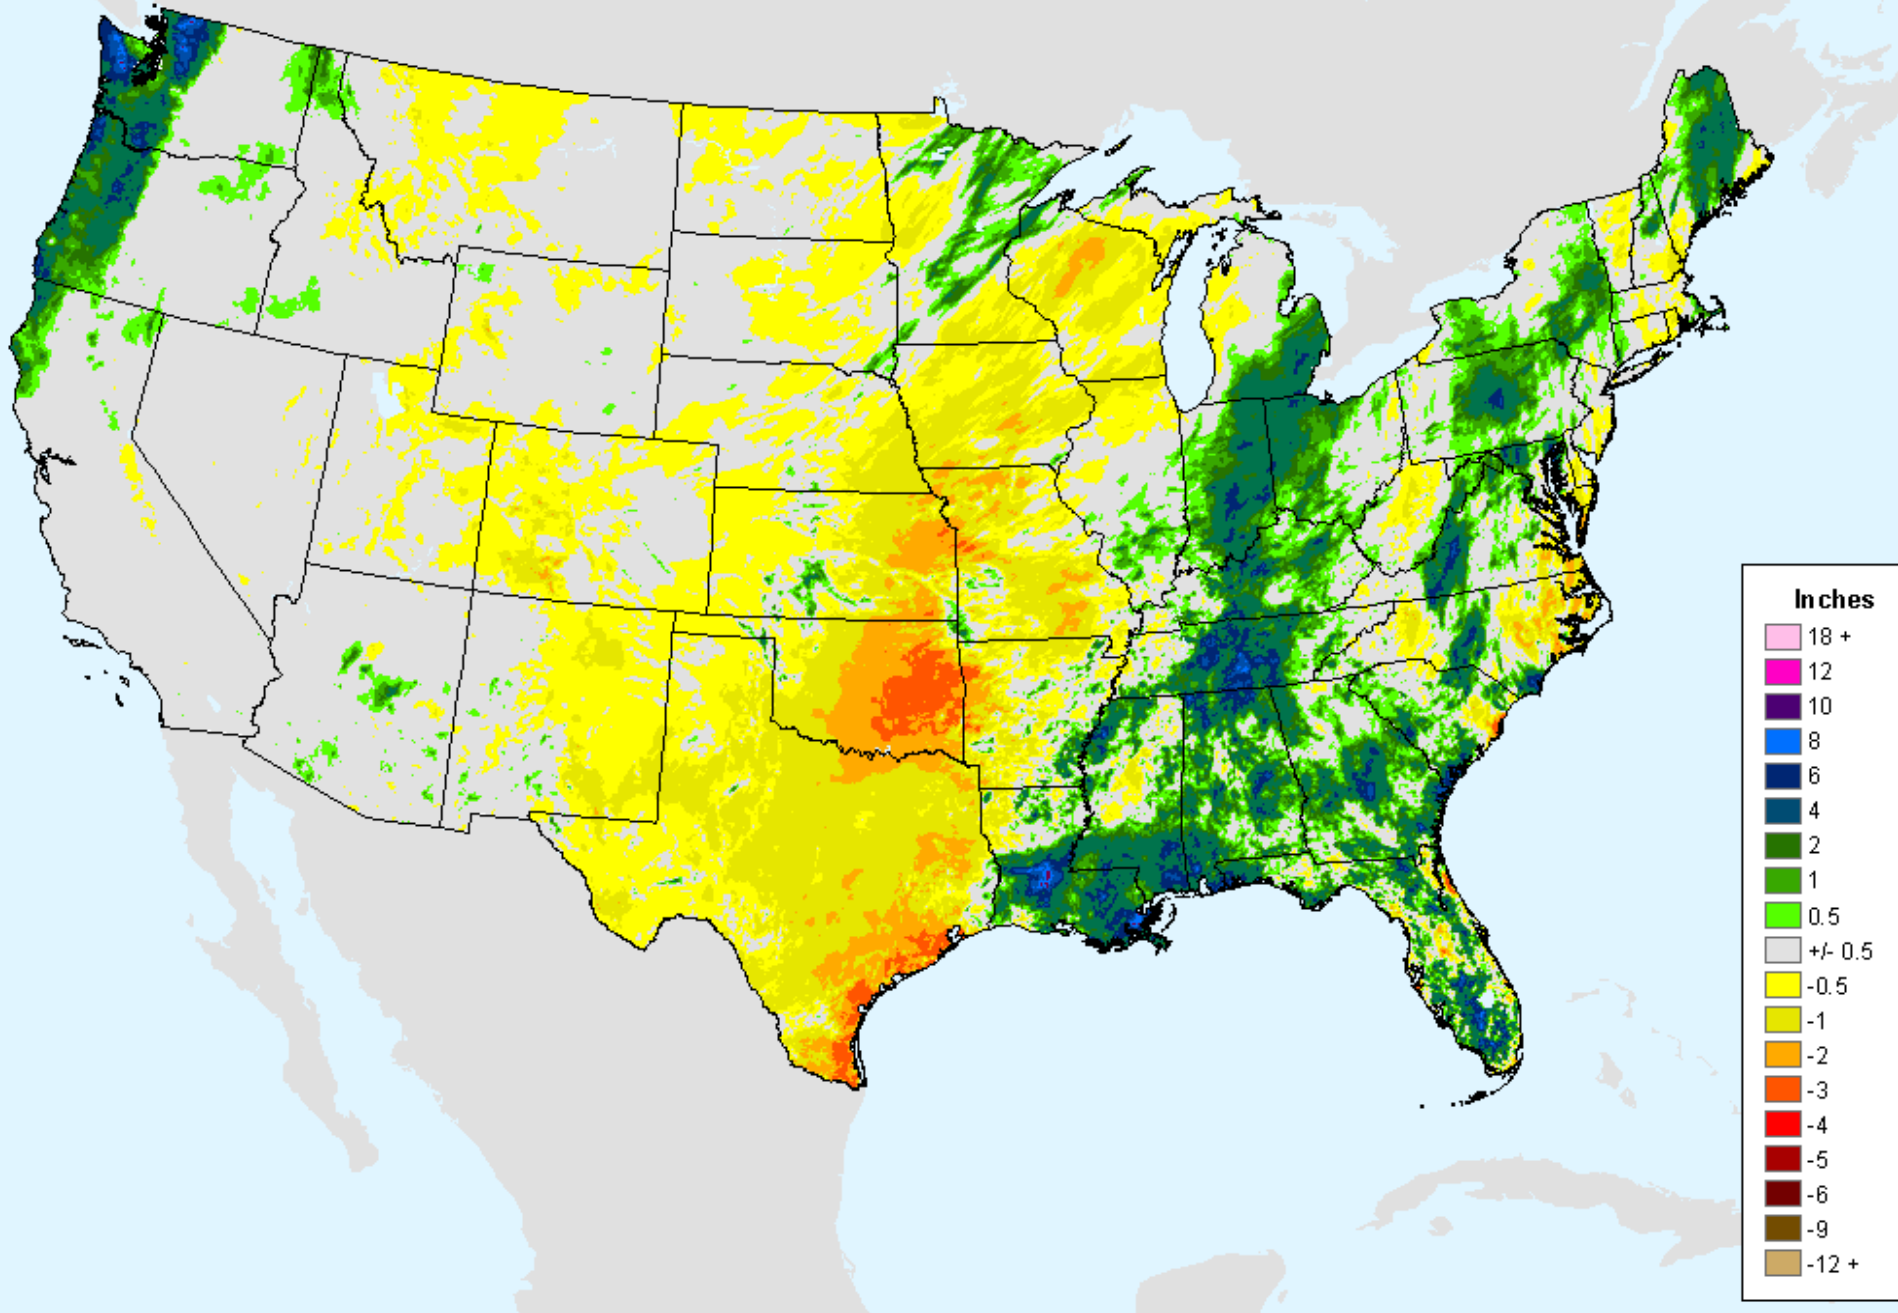

AHPS 14-Day Precip Departure

As of: Tuesday, September 28, 2021