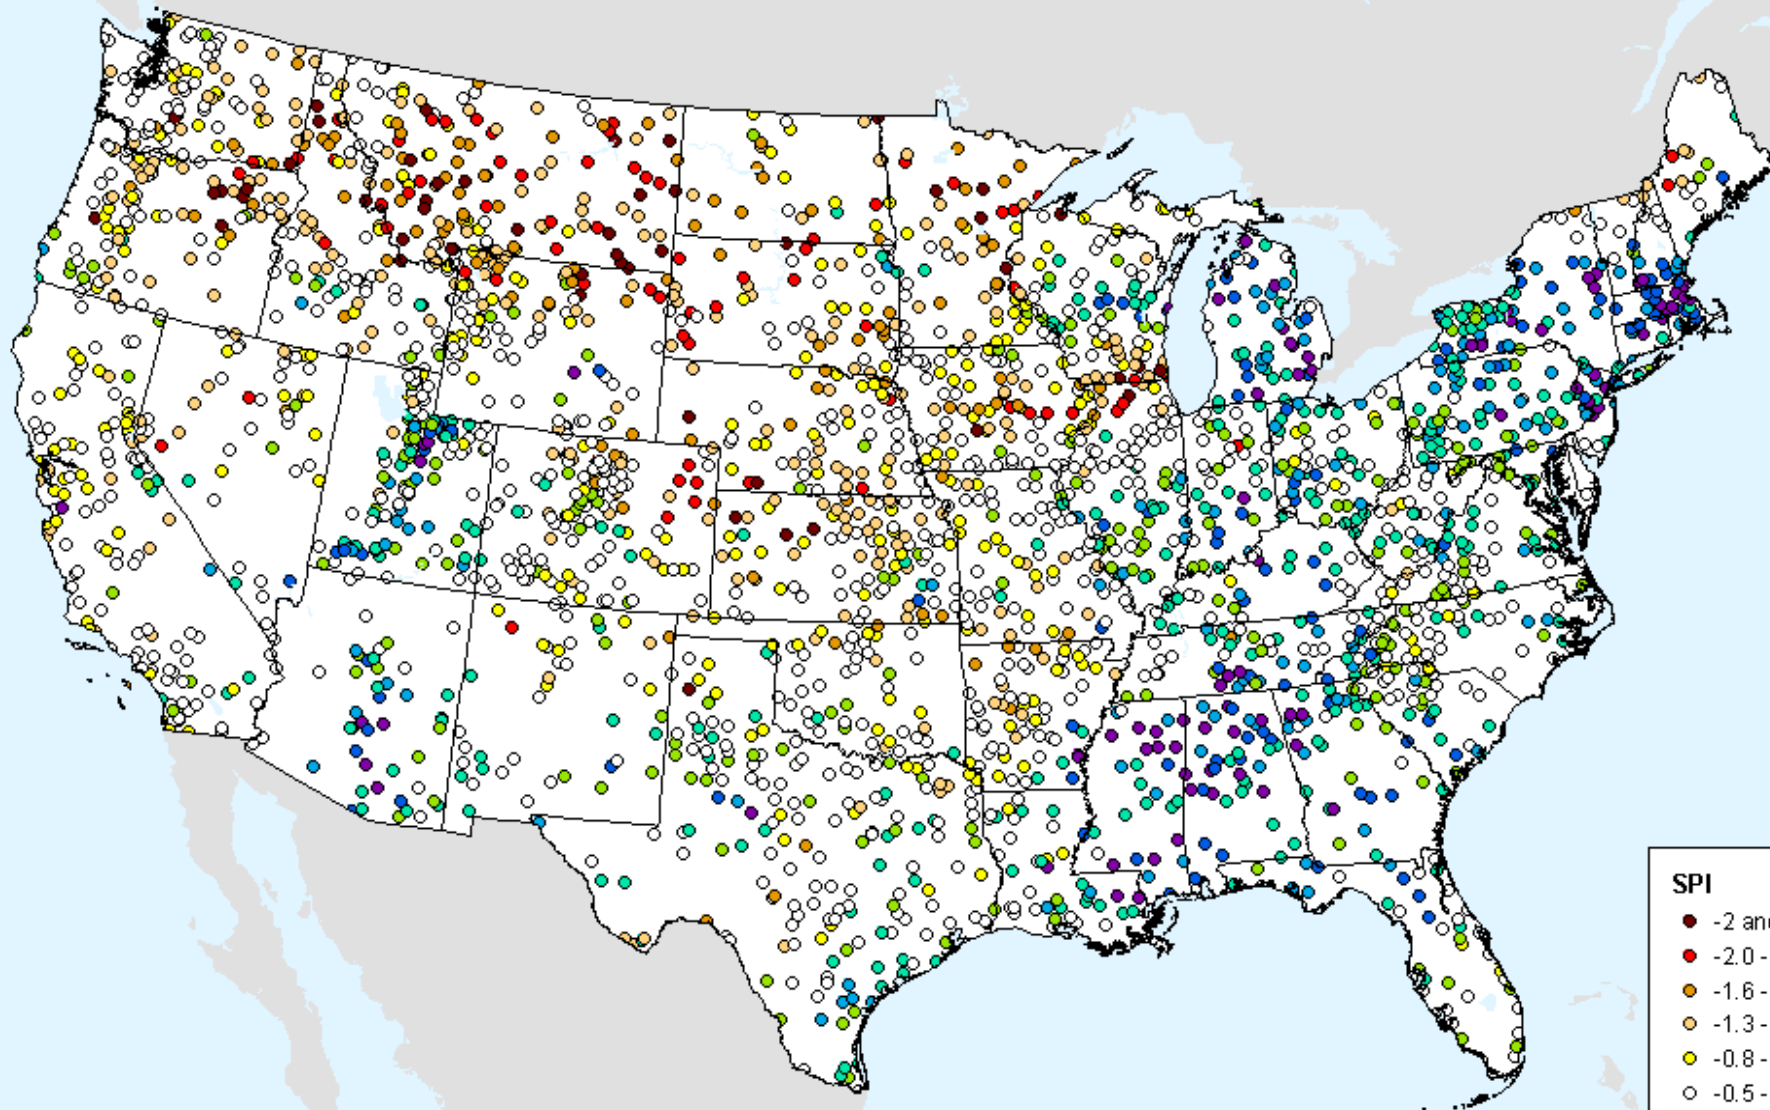

HPRCC 4-month SPI

As of: Tuesday, September 28, 2021

SPI

- -2 and Greater
- -2.0--1.6
- -1.6--1.3
- -1.3--0.8
- -0.8--0.5
- -0.5-0.5
- 0.5-0.8
- 0.8-1.3
- 1.3-1.6
- 1.6-2.0
- 2.0 and Greater