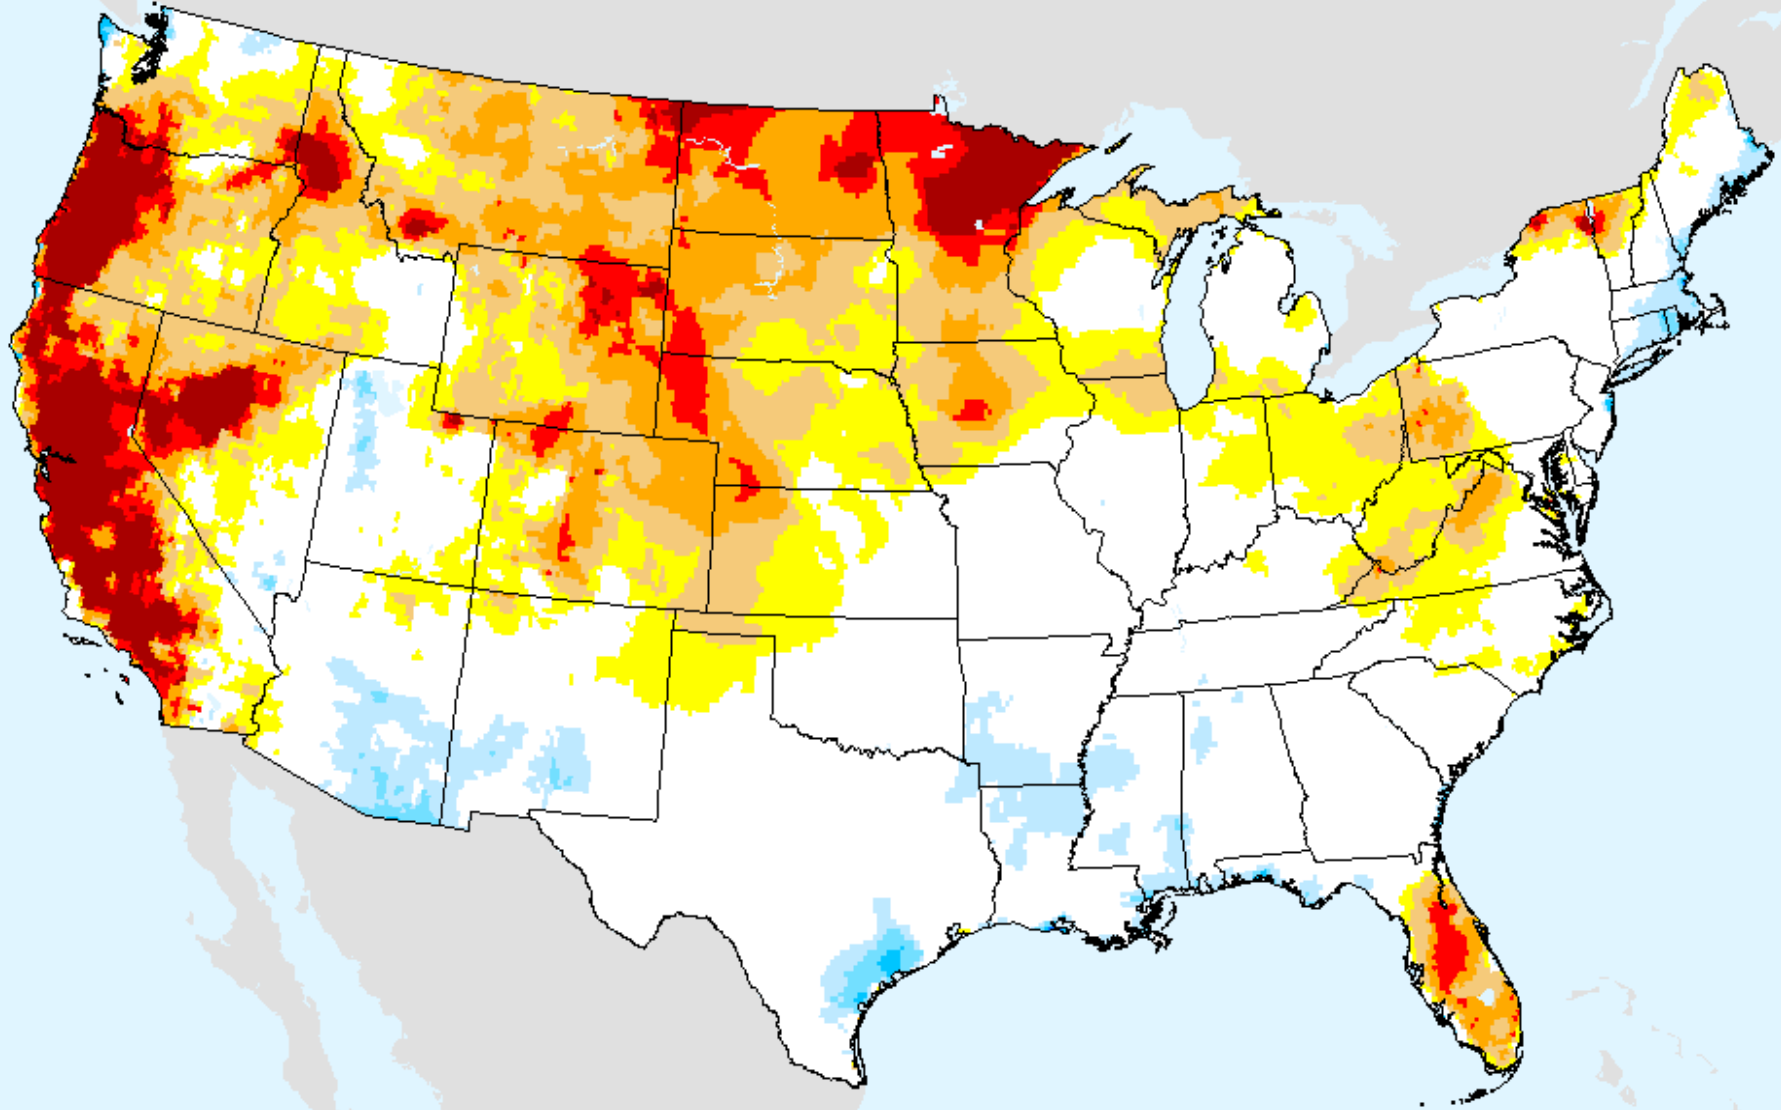

USDM for: Sep. 14, 2021

EDDI 10-week

As of: Tuesday, September 28, 2021

EDDI 11-week

As of: Tuesday, September 28, 2021

USDM for: Sep. 14, 2021

EDDI 11-week

As of: Tuesday, September 28, 2021