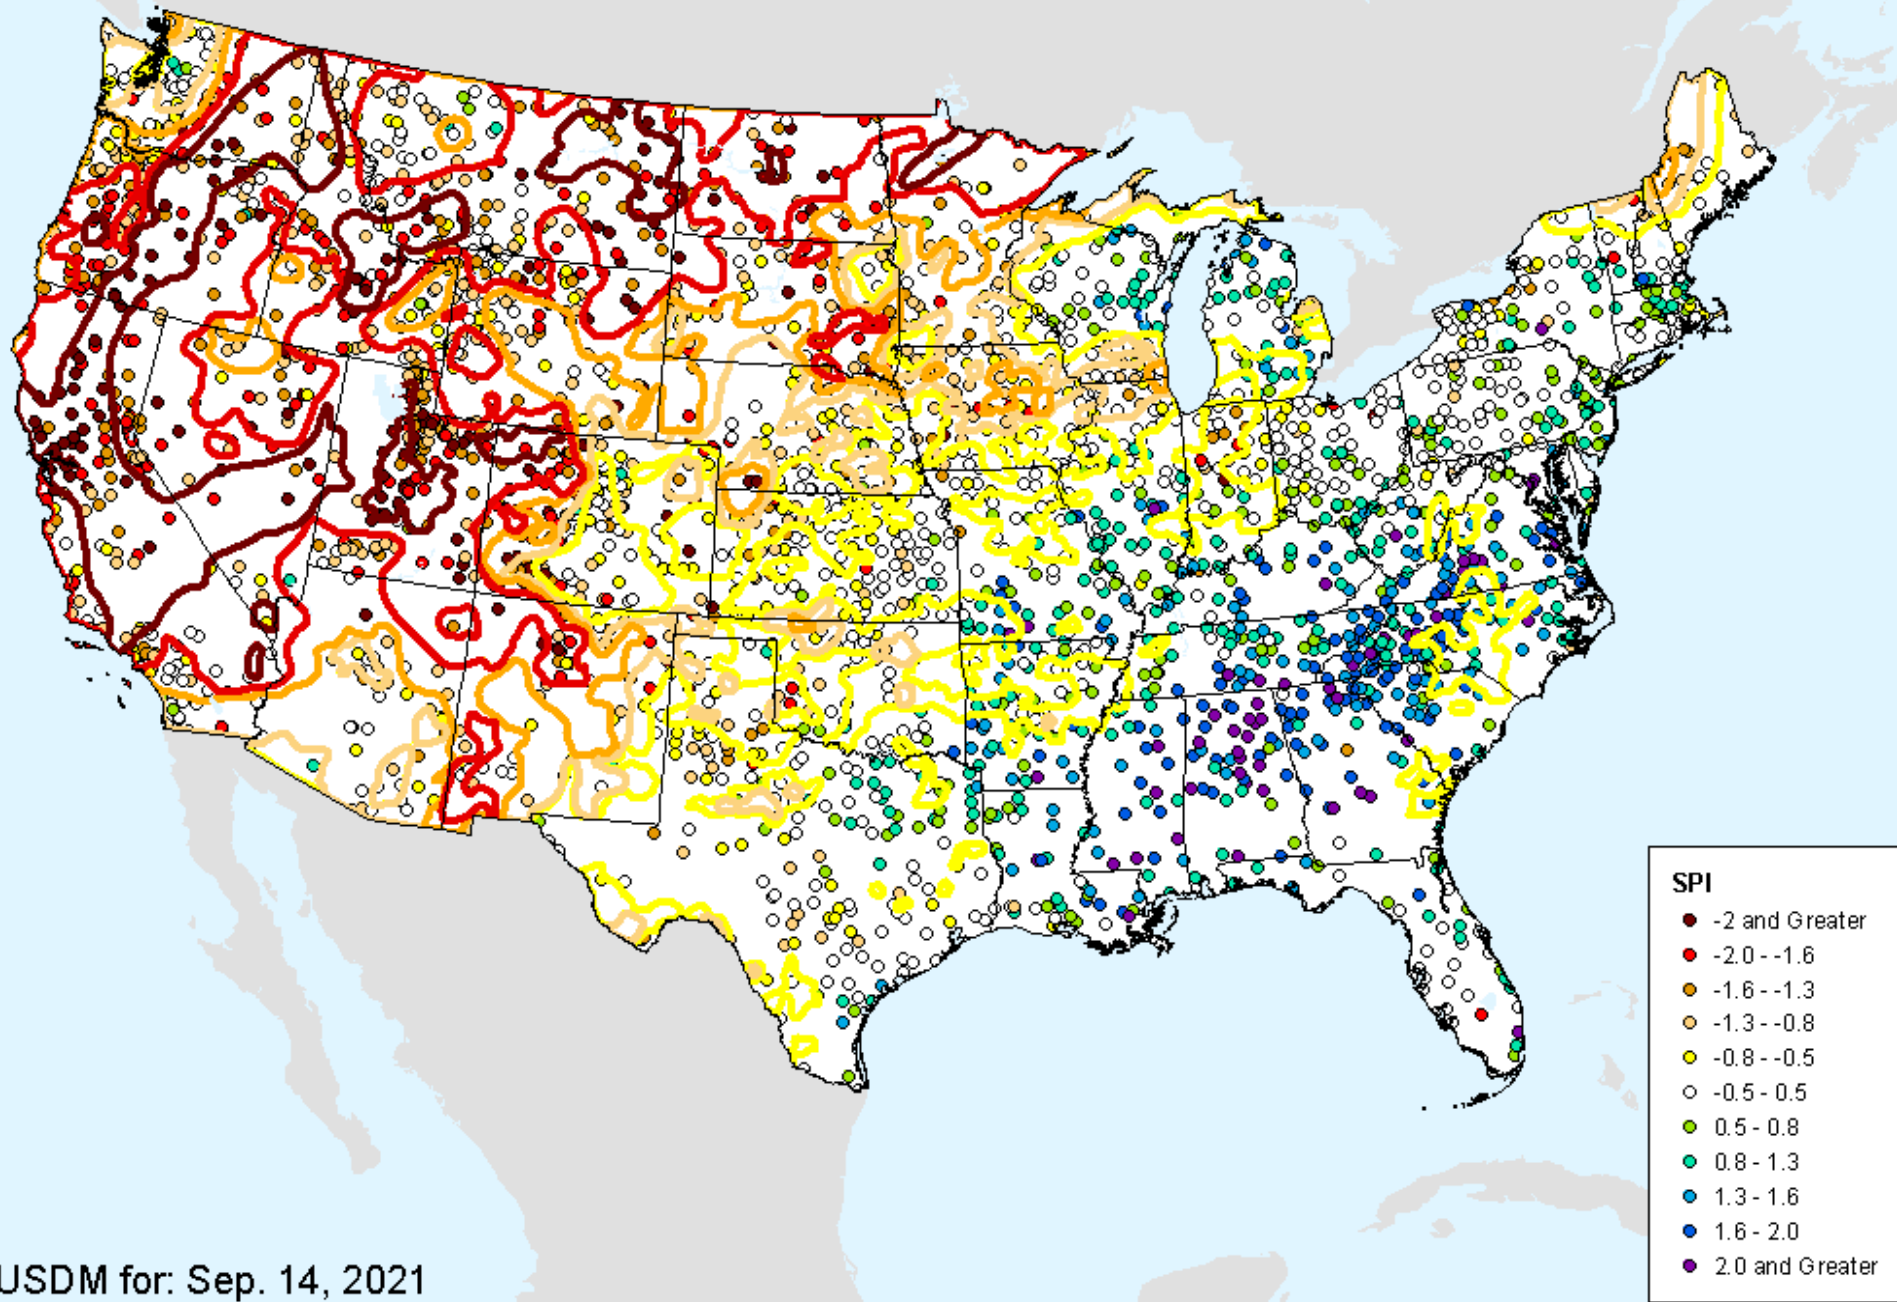

HPRCC 12-month SPI

As of: Tuesday, September 28, 2021

USDM for: Sep. 14, 2021

HPRCC 12-month SPI

As of: Tuesday, September 28, 2021

HPRCC 24-month SPI

As of: Tuesday, September 28, 2021

USDM for: Sep. 14, 2021