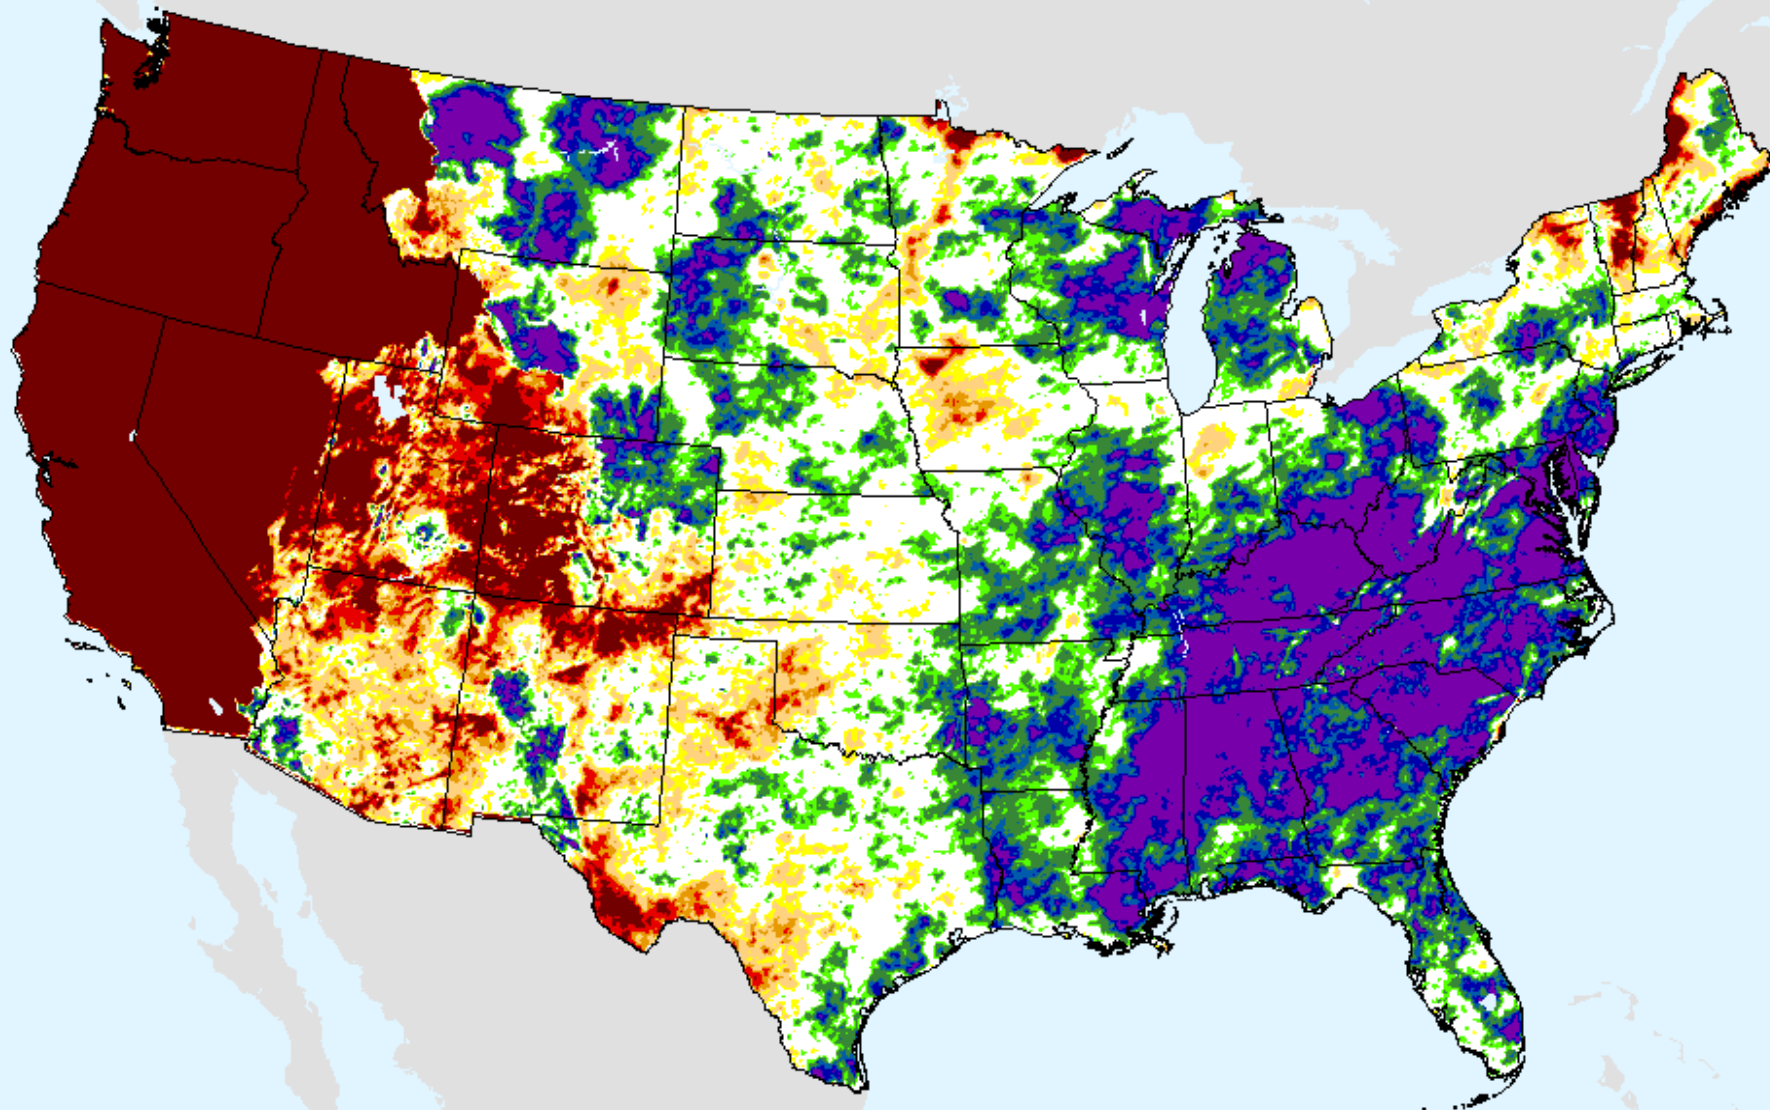

AHPS 24-month SPI

As of: Tuesday, September 28, 2021