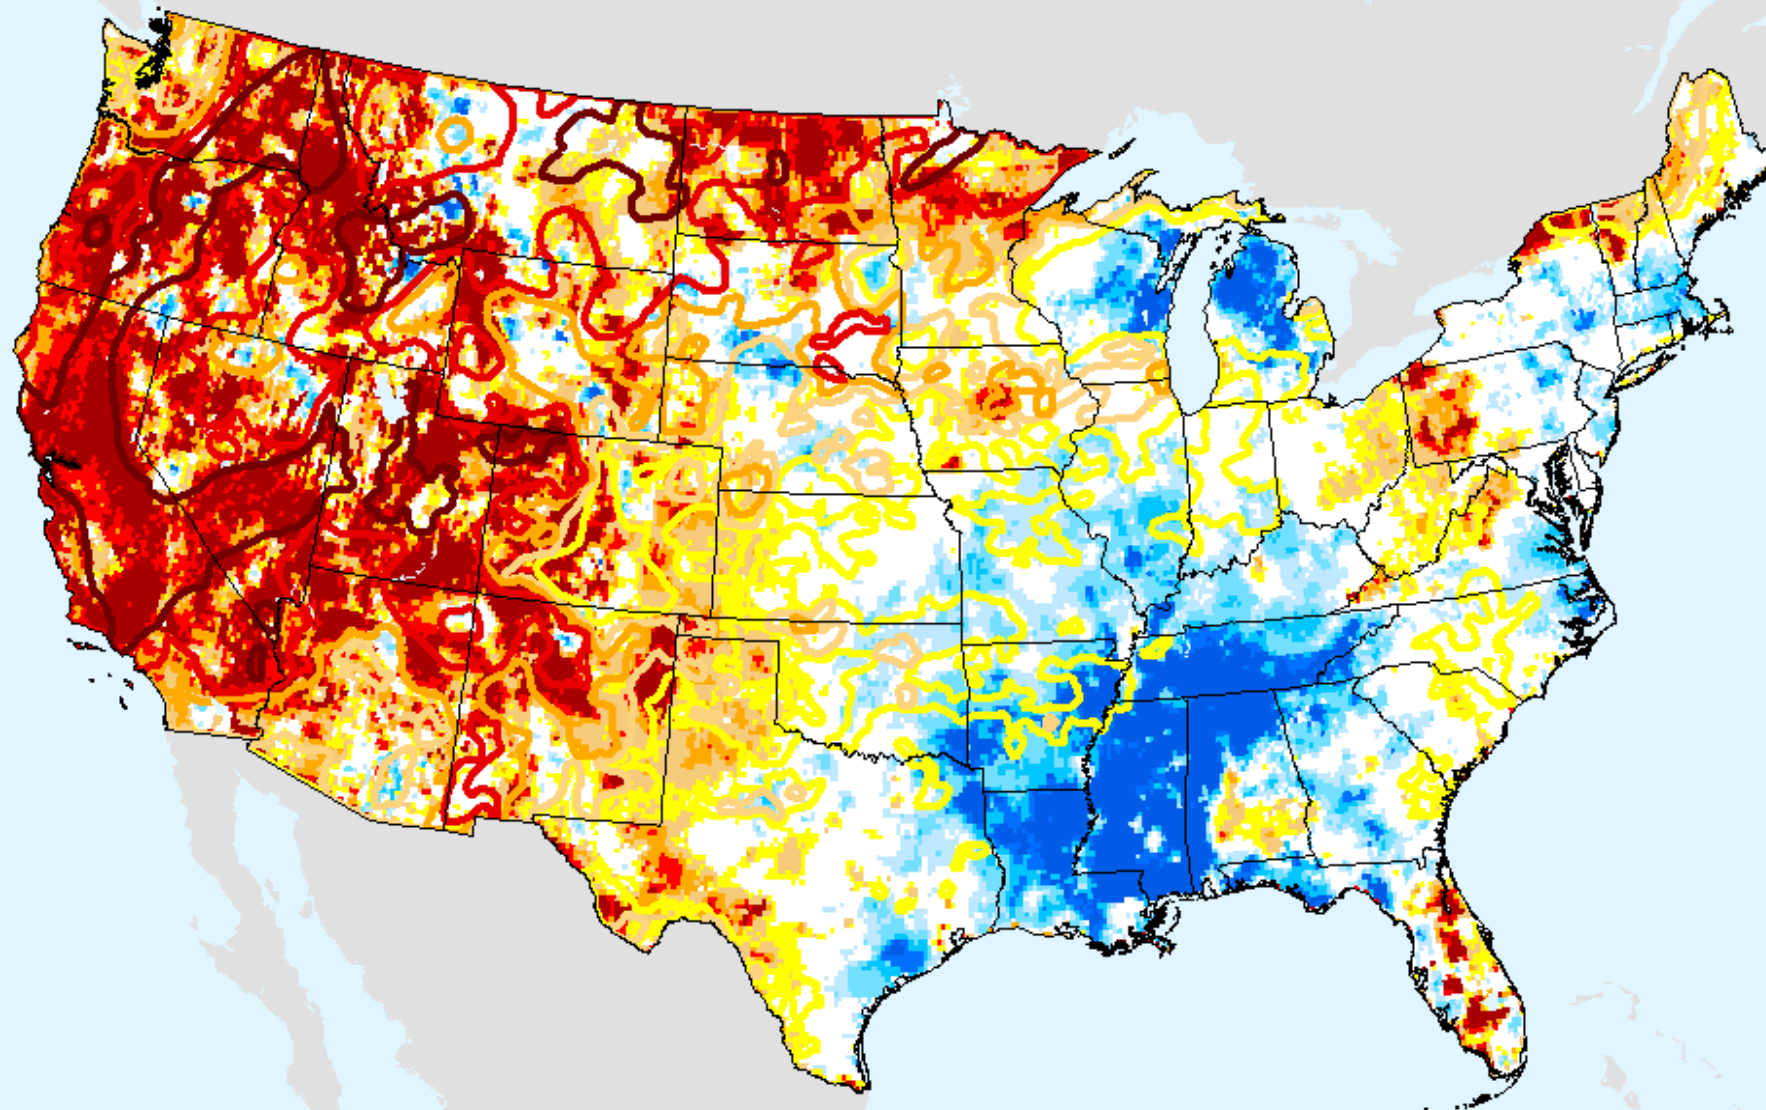

GRACE-Based Shallow Groundwater Drought Indicator

As of: Tuesday, September 28, 2021

USDM for: Sep. 14, 2021