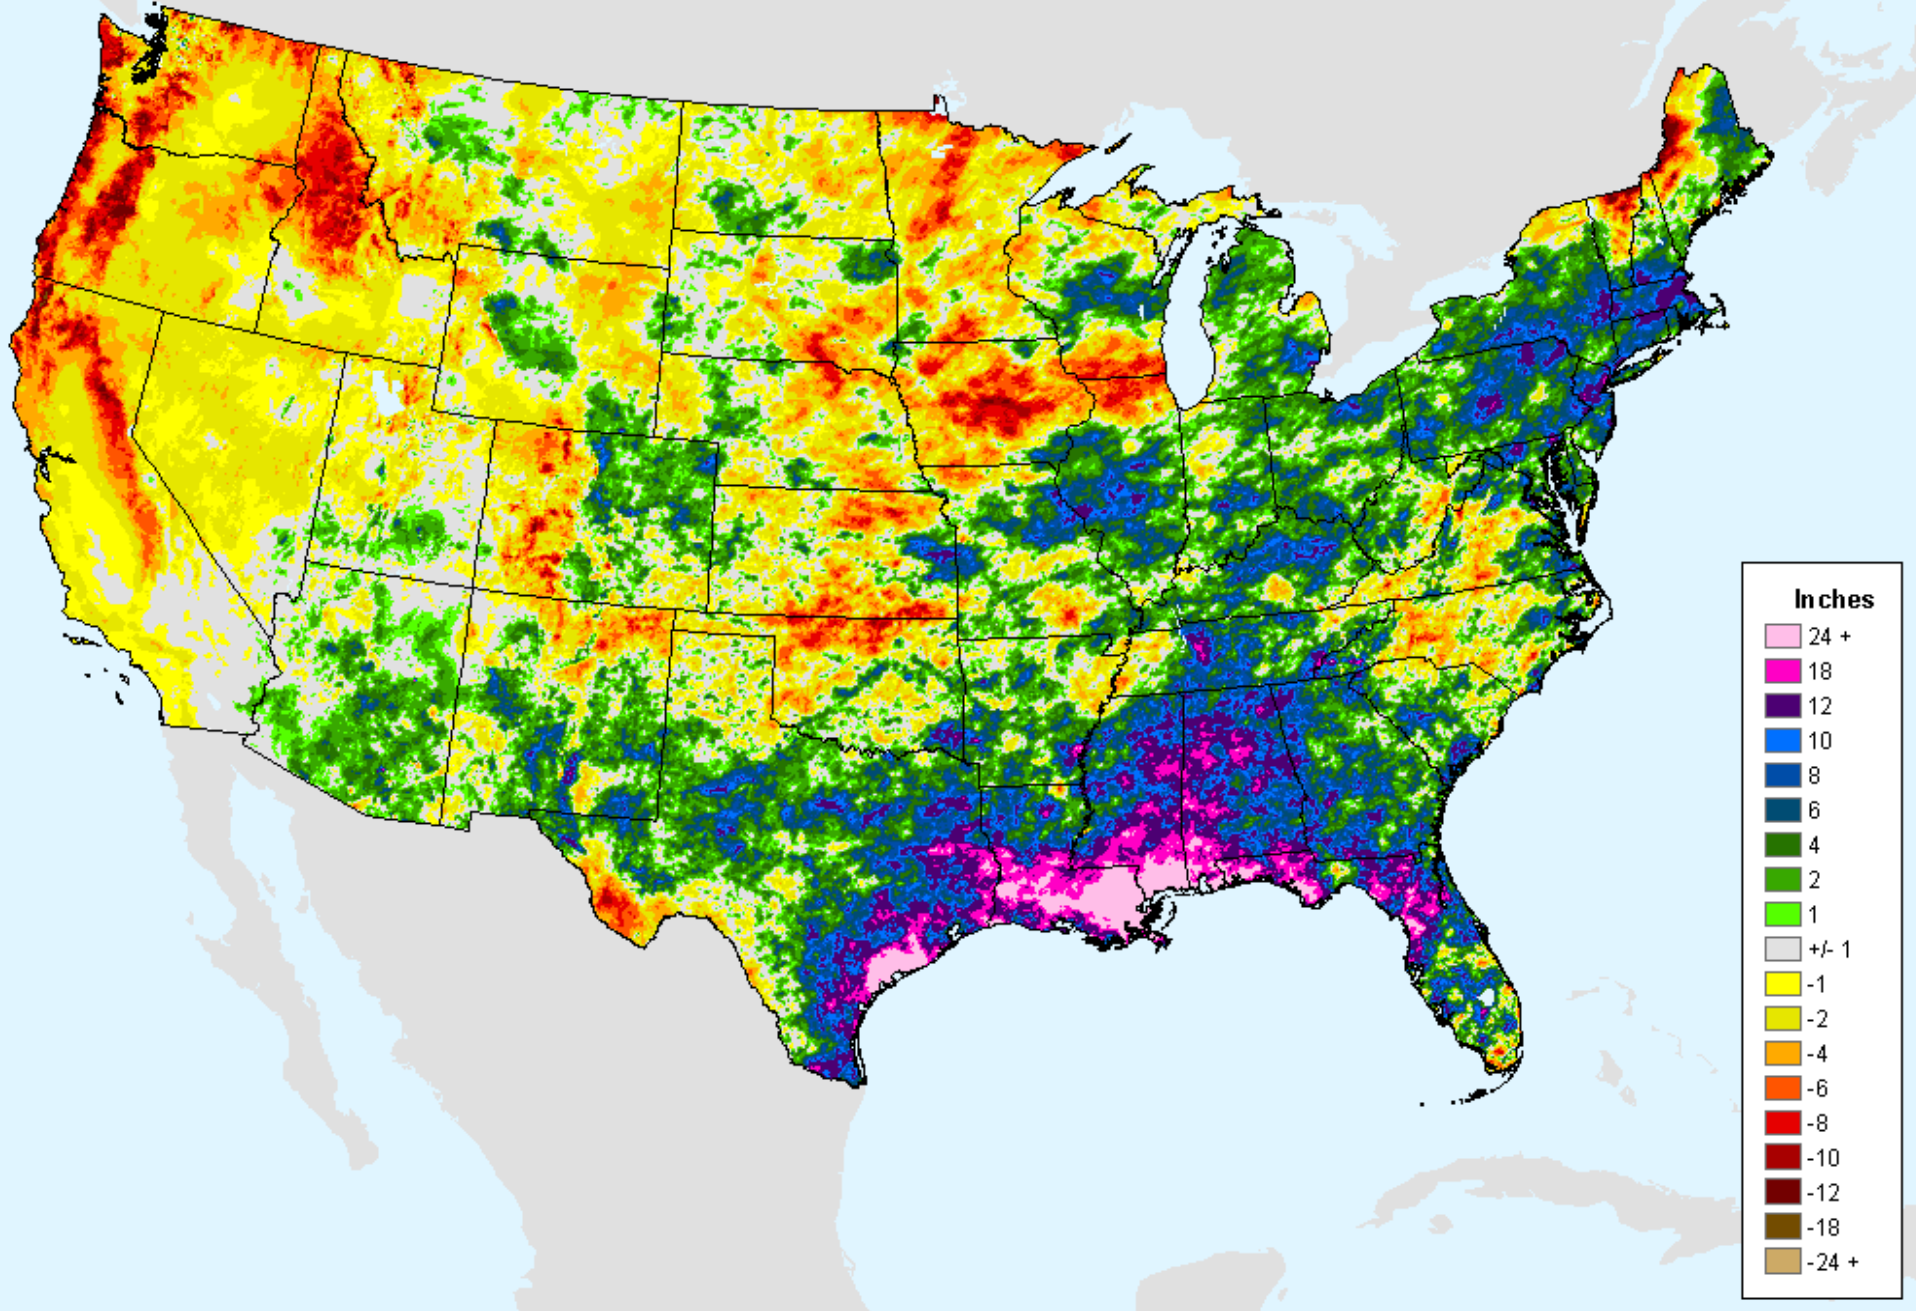

As of: Tuesday, September 28, 2021

AHPS 180-Day Precip Departure

As of: Tuesday, September 28, 2021

USDM for: Sep. 14, 2021

AHPS 180-Day Precip Departure

As of: Tuesday, September 28, 2021

AHPS 180-Day Pct of Normal Pcp