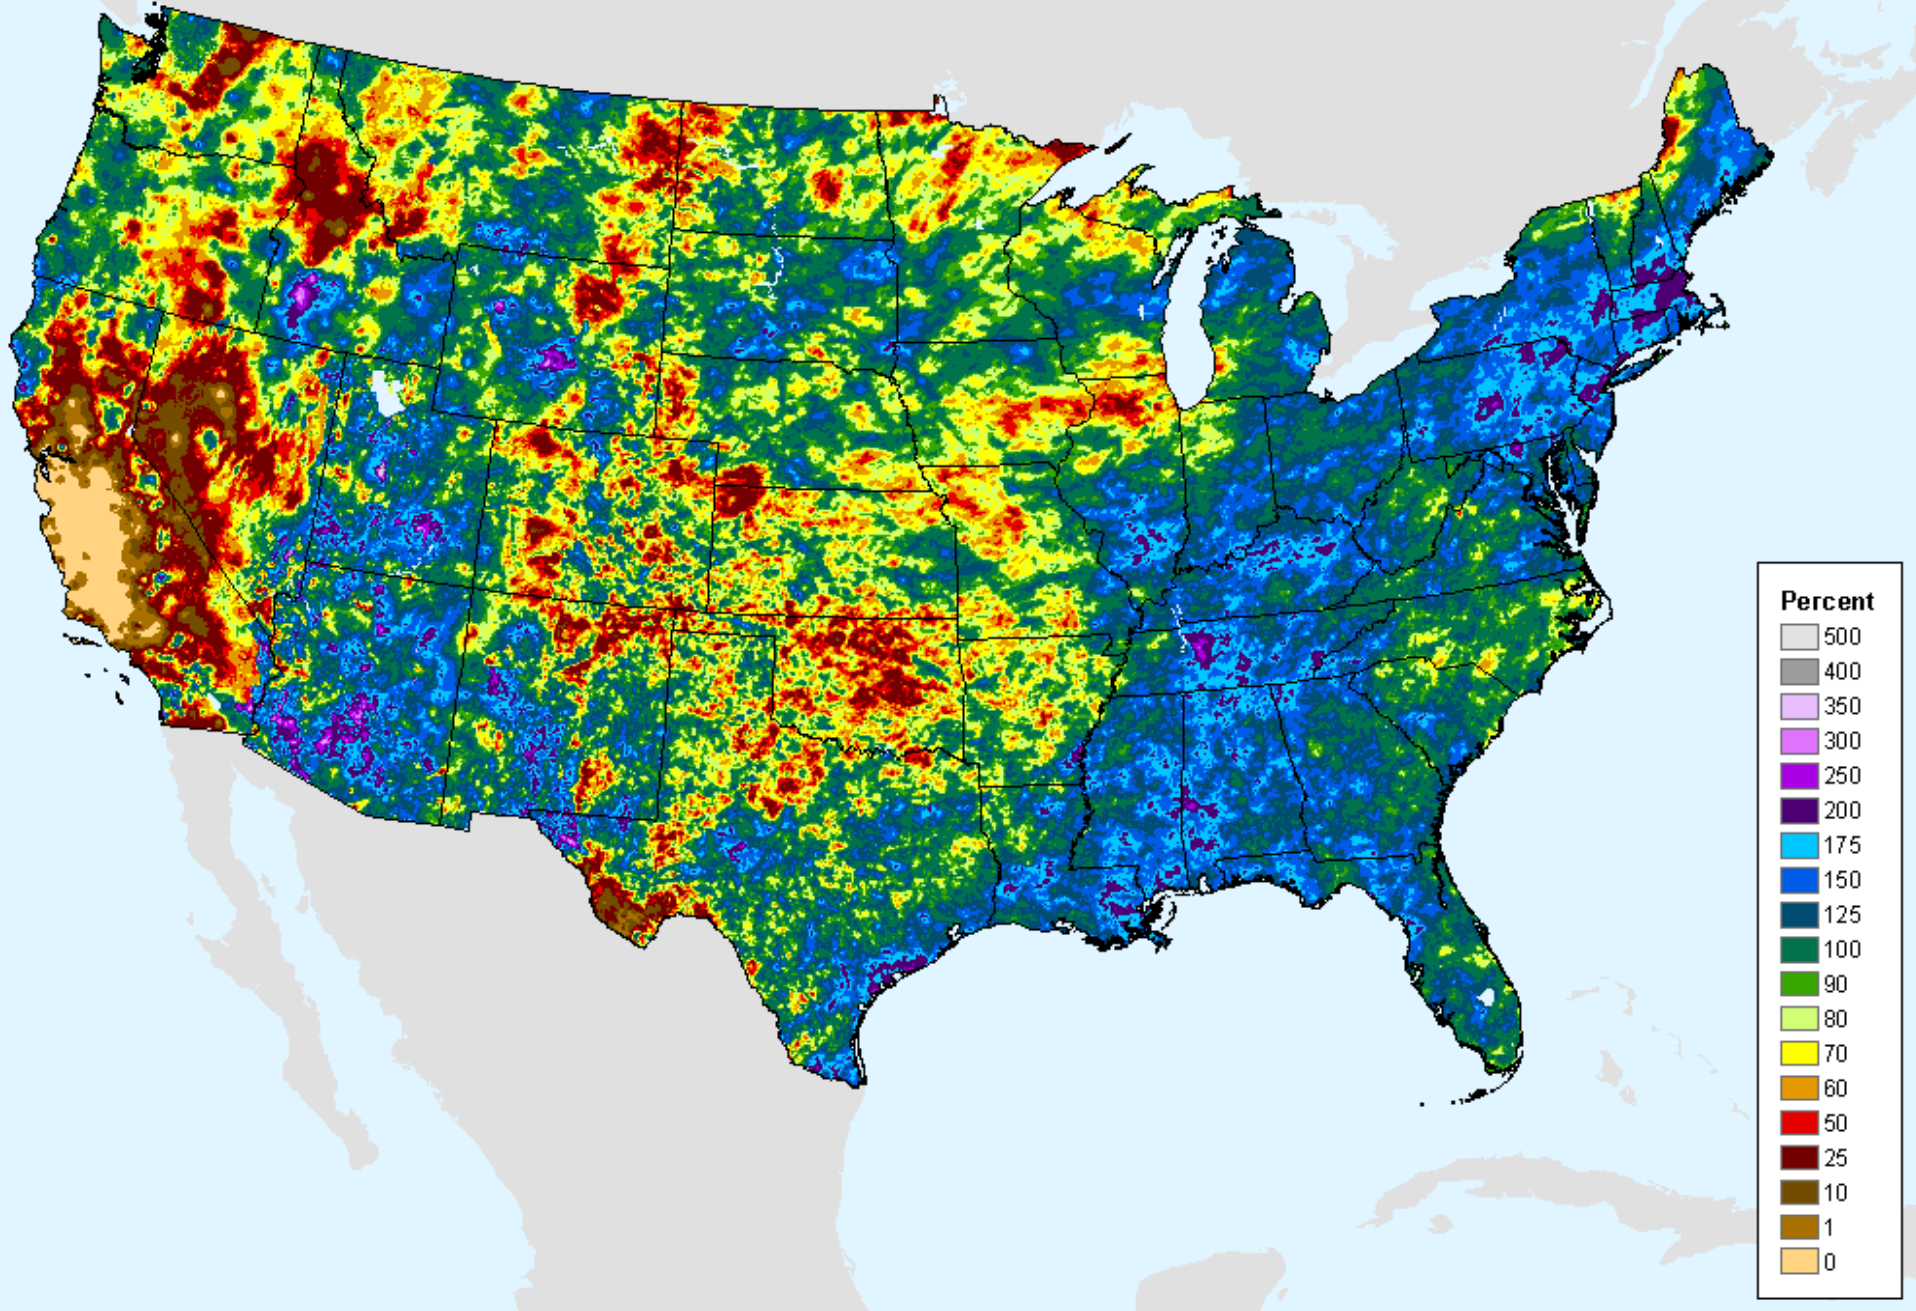

AHPS 90-Day Pct of Normal Pcp

As of: Tuesday, September 28, 2021