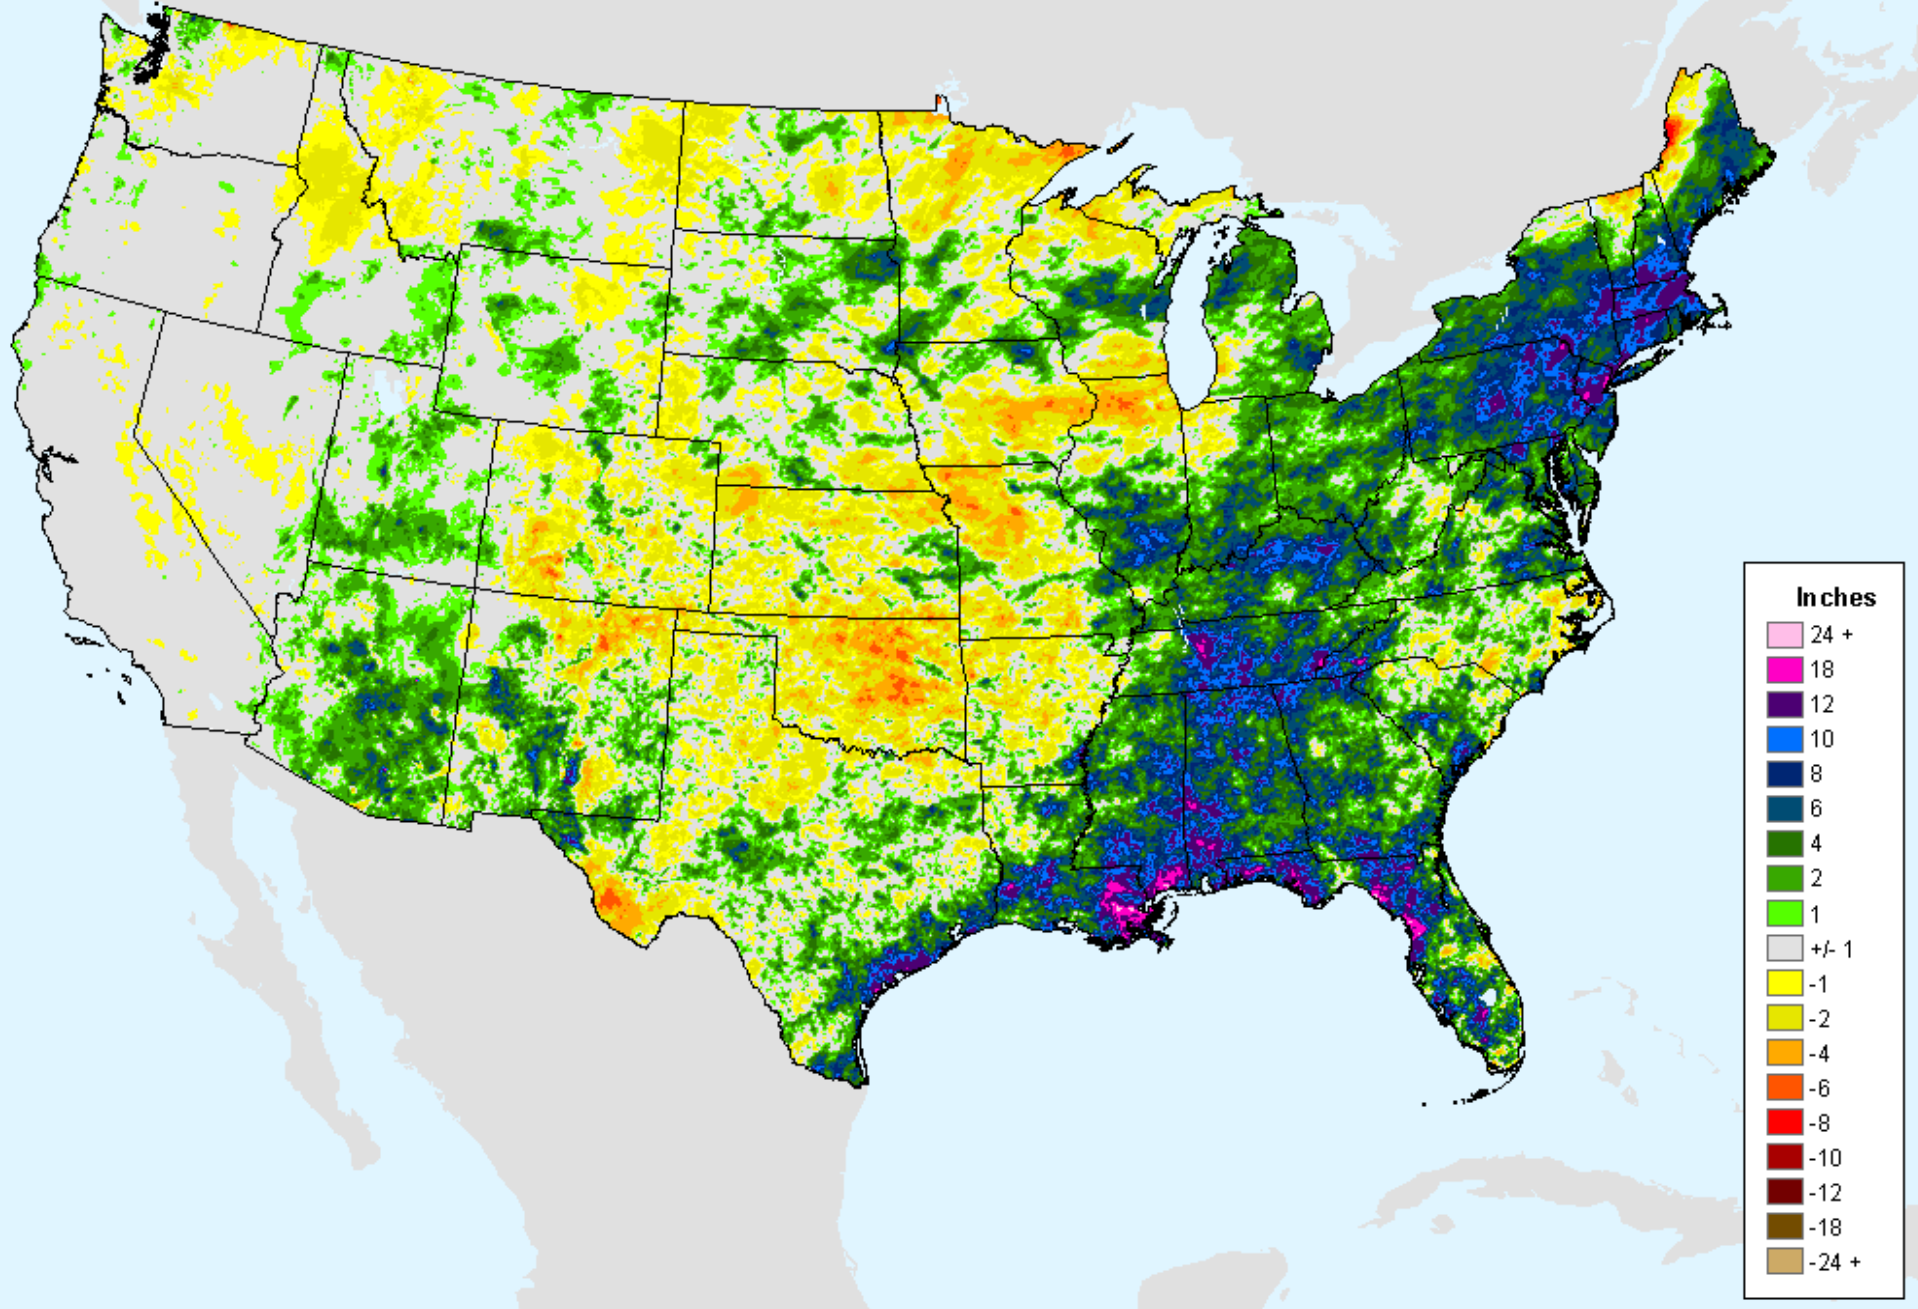

AHPS 90-Day Precip Departure

As of: Tuesday, September 28, 2021