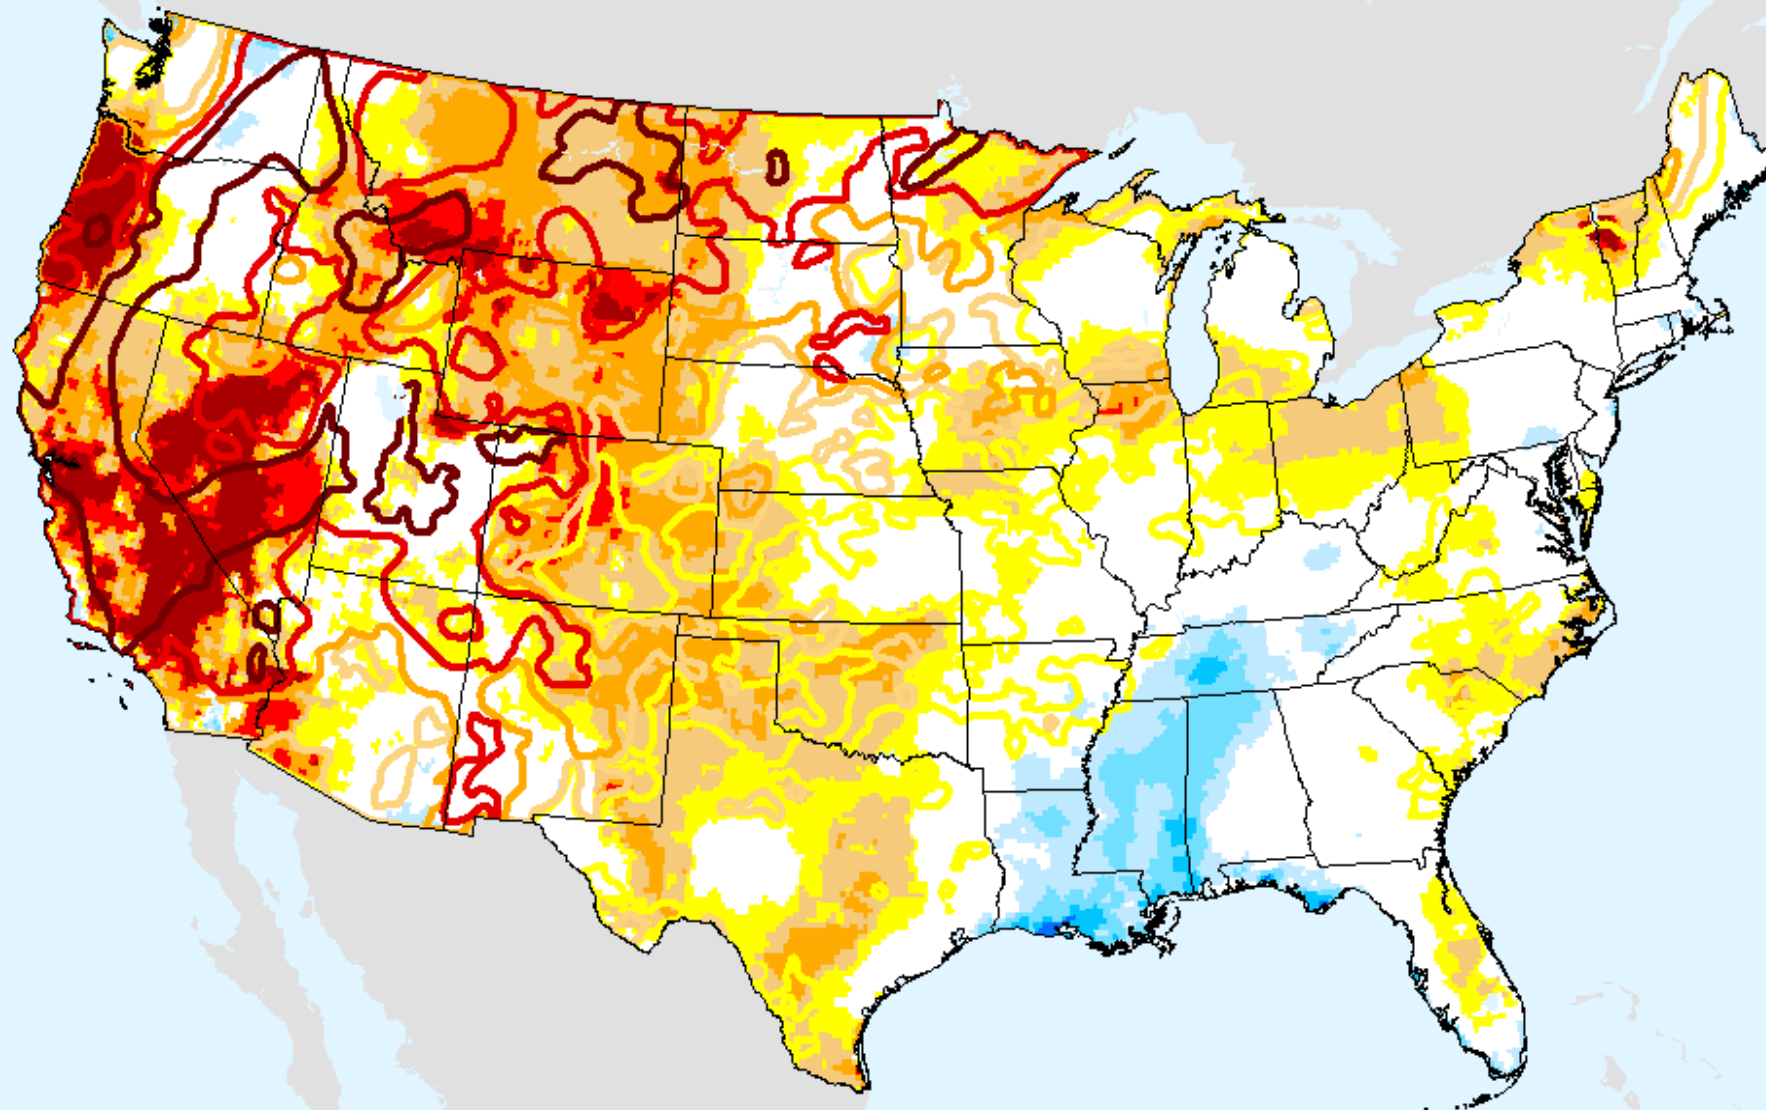

EDDI 4-week

As of: Tuesday, September 28, 2021

USDM for: Sep. 14, 2021