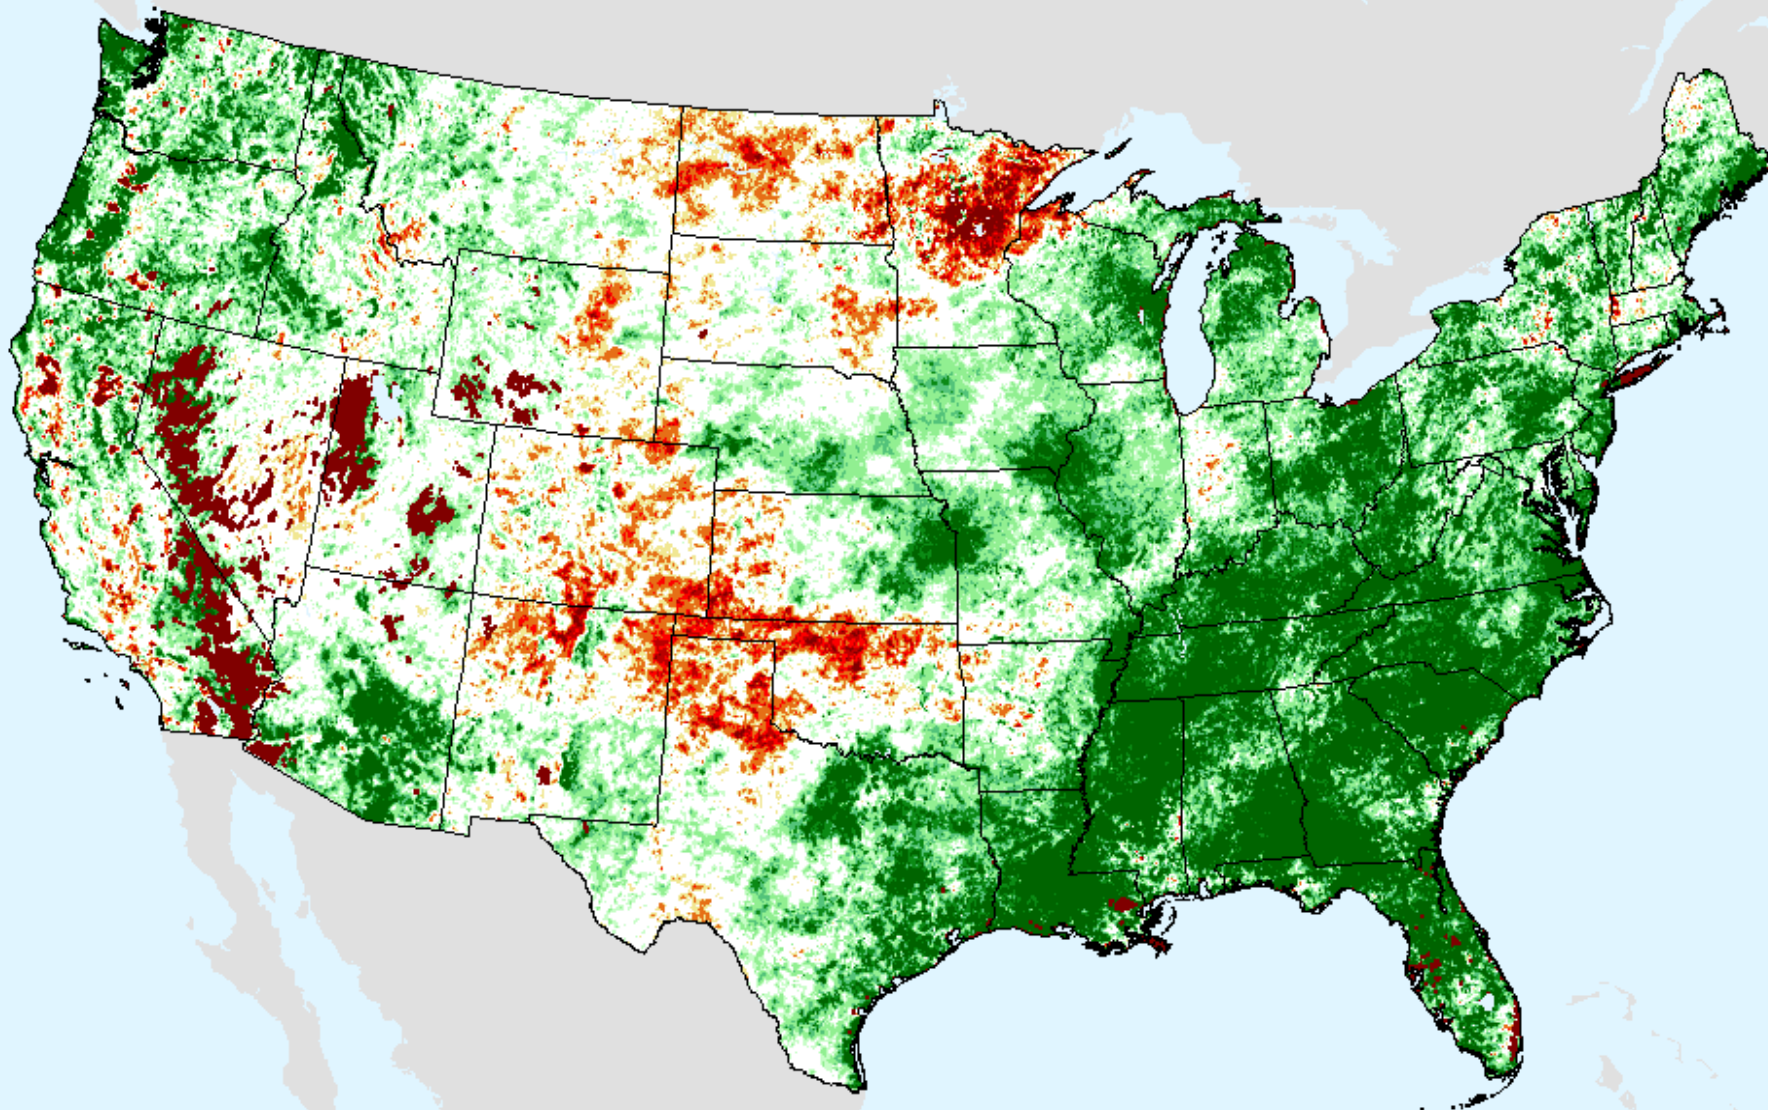

Evaporative Stress Index (ESI) 4-week

As of: Tuesday, September 28, 2021