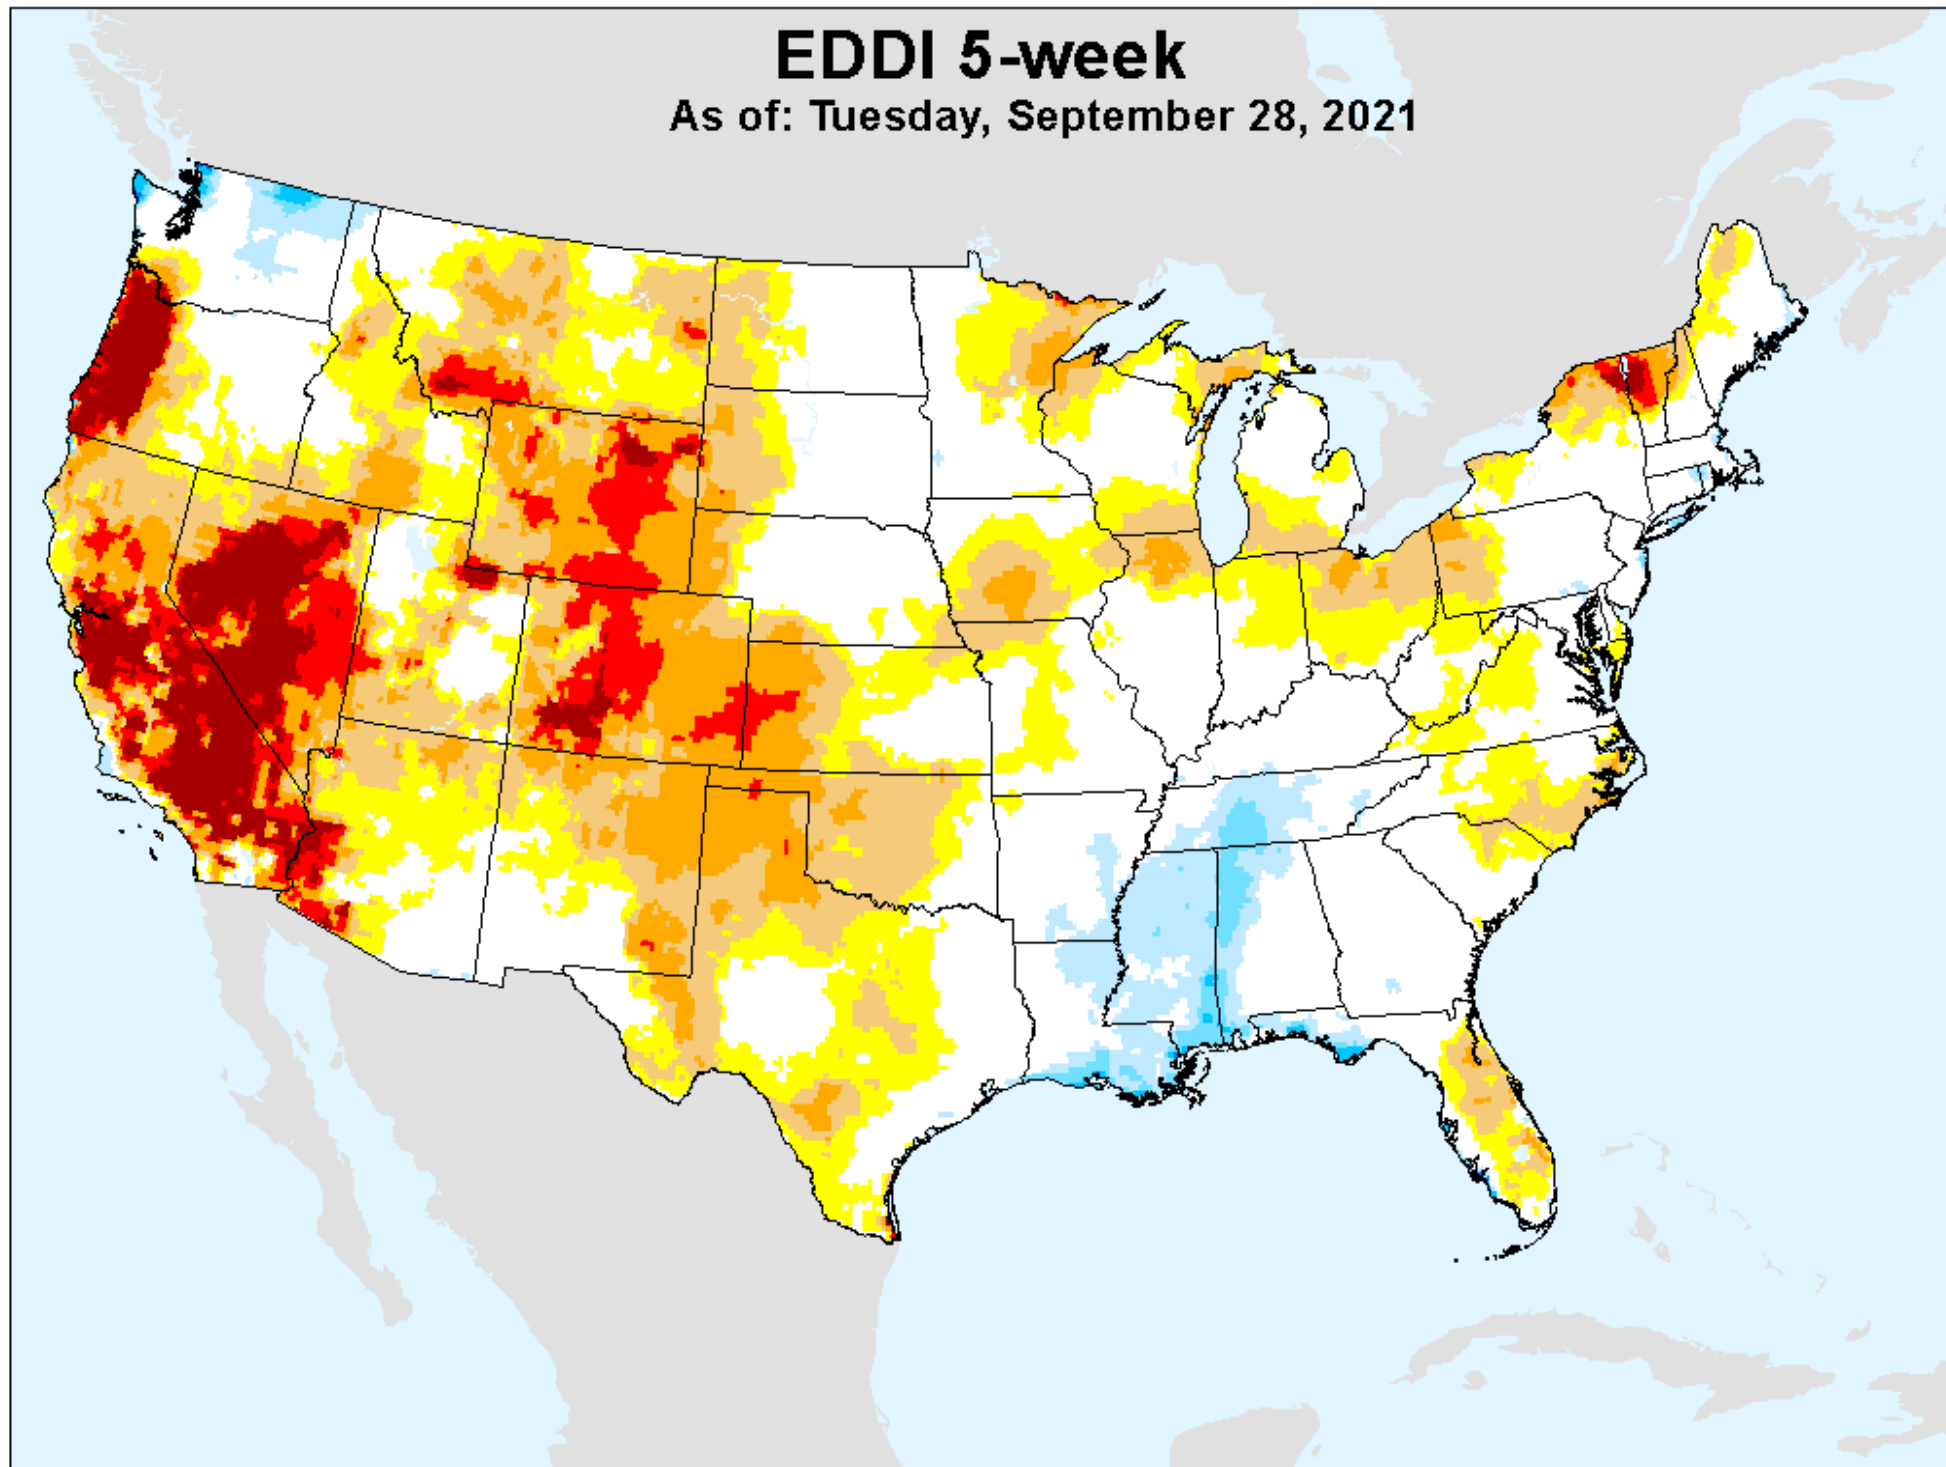

EDDI 5-week

As of: Tuesday, September 28, 2021