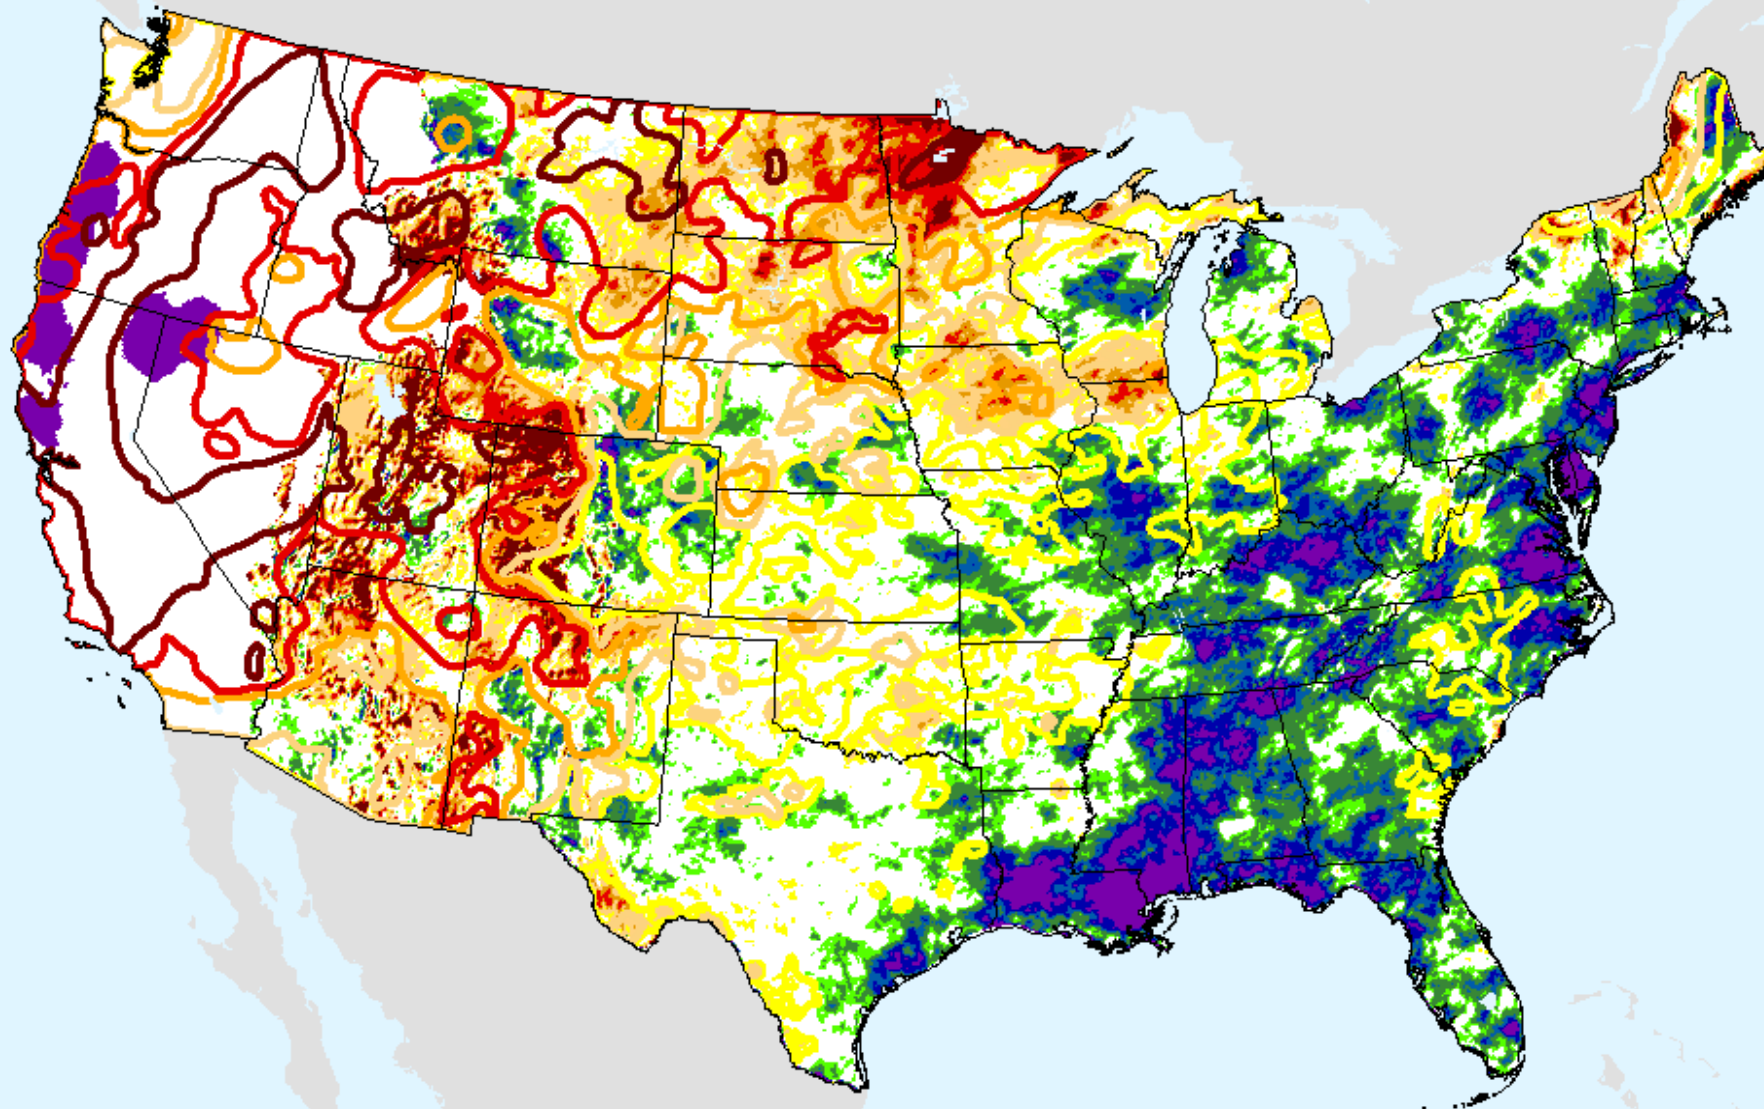

SPEI (USDM)

AHPS 9-month SPEI

As of: Tuesday, September 28, 2021

SPEI (USDM)

AHPS 12-month SPEI

As of: Tuesday, September 28, 2021

USDM for: Sep. 14, 2021

SPEI (USDM)