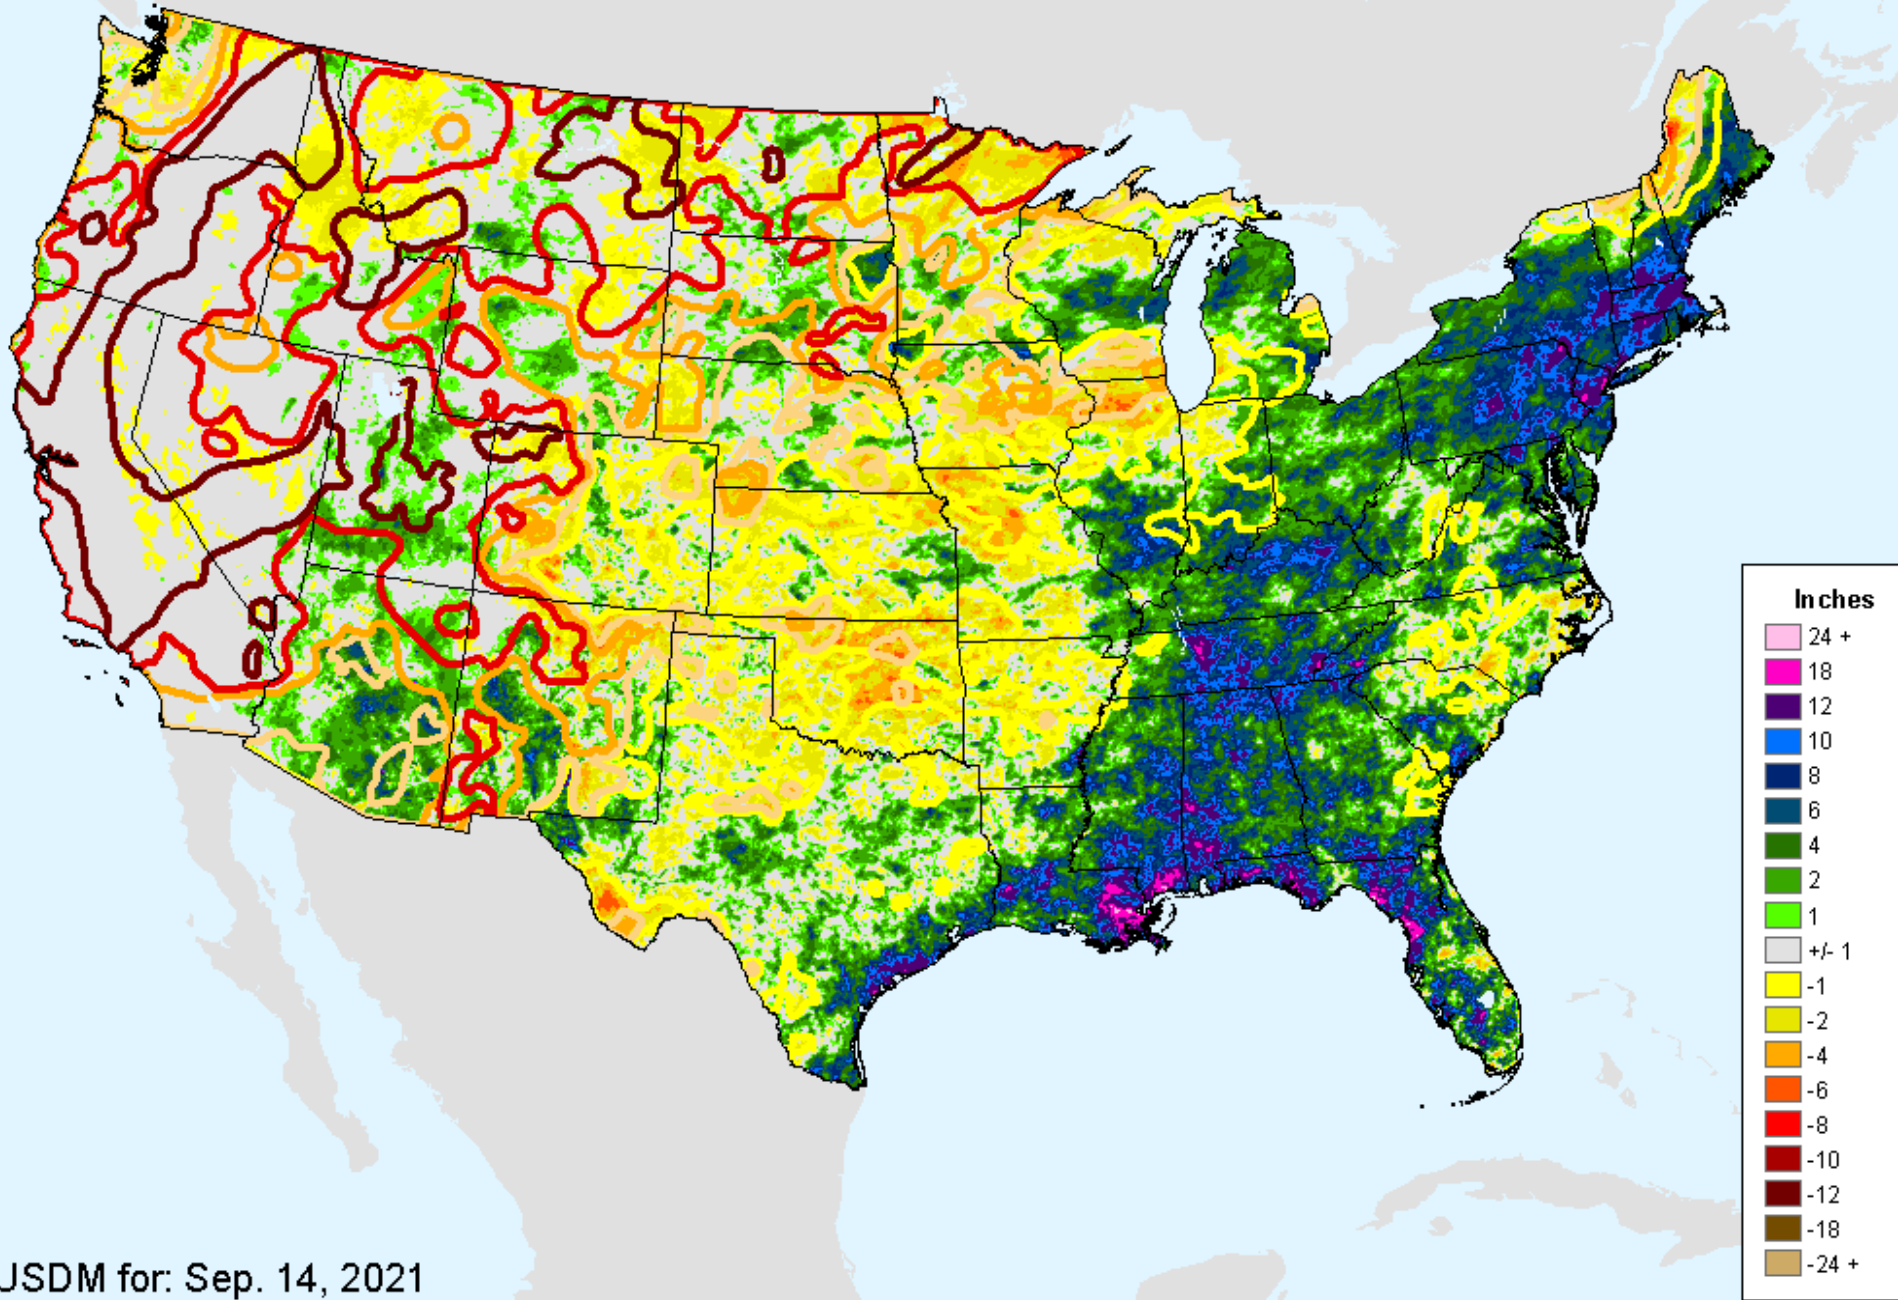

As of: Tuesday, September 28, 2021

Percent

- 500
- 400
- 350
- 300
- 250
- 200
- 175
- 150
- 125
- 100
- 90
- 80
- 70
- 60
- 50
- 25
- 10
- 1
- 0

AHPS 90-Day Precip Departure

As of: Tuesday, September 28, 2021