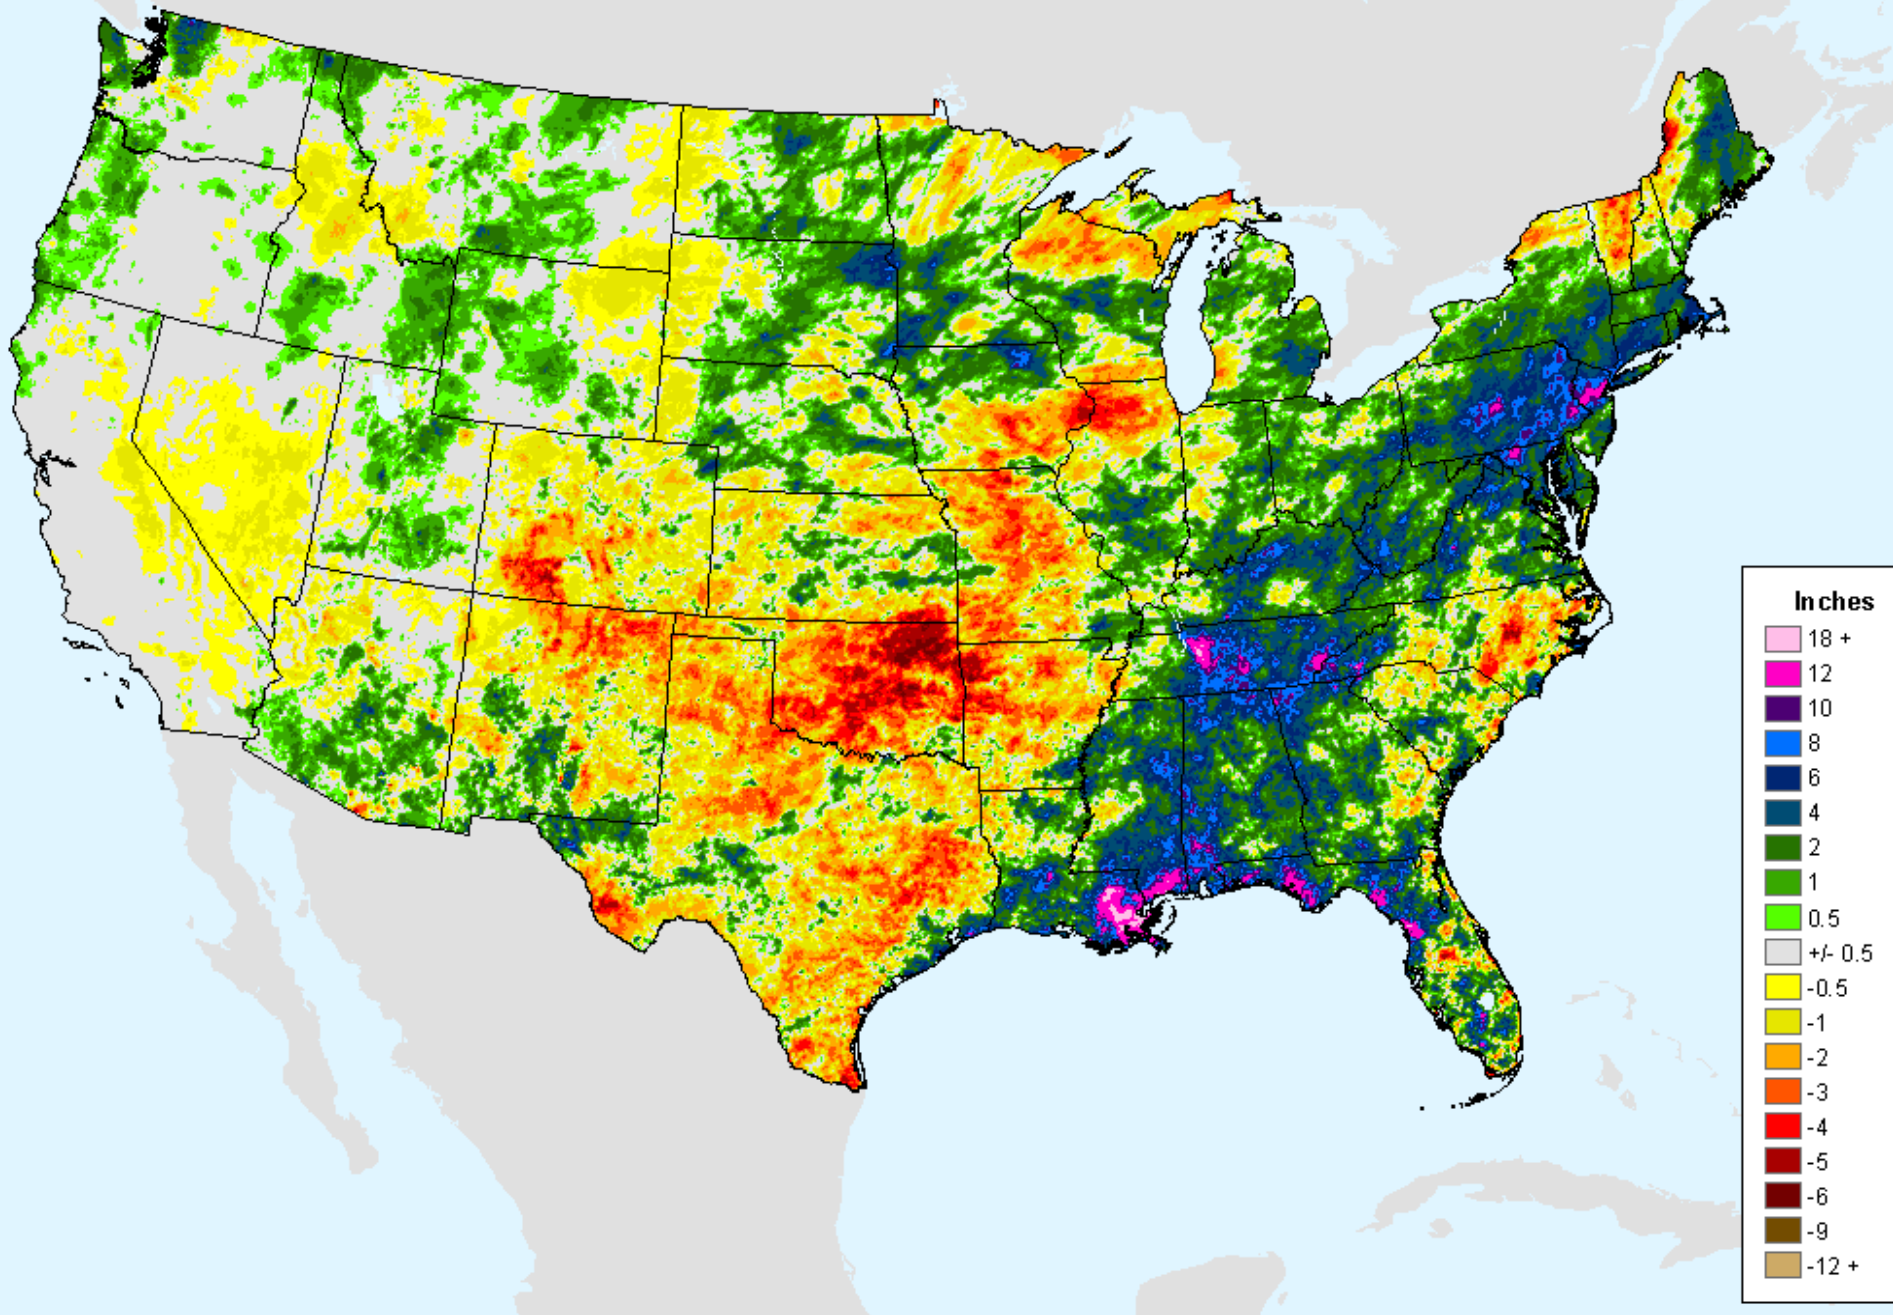

AHPS 60-Day Precip Departure

As of: Tuesday, September 28, 2021