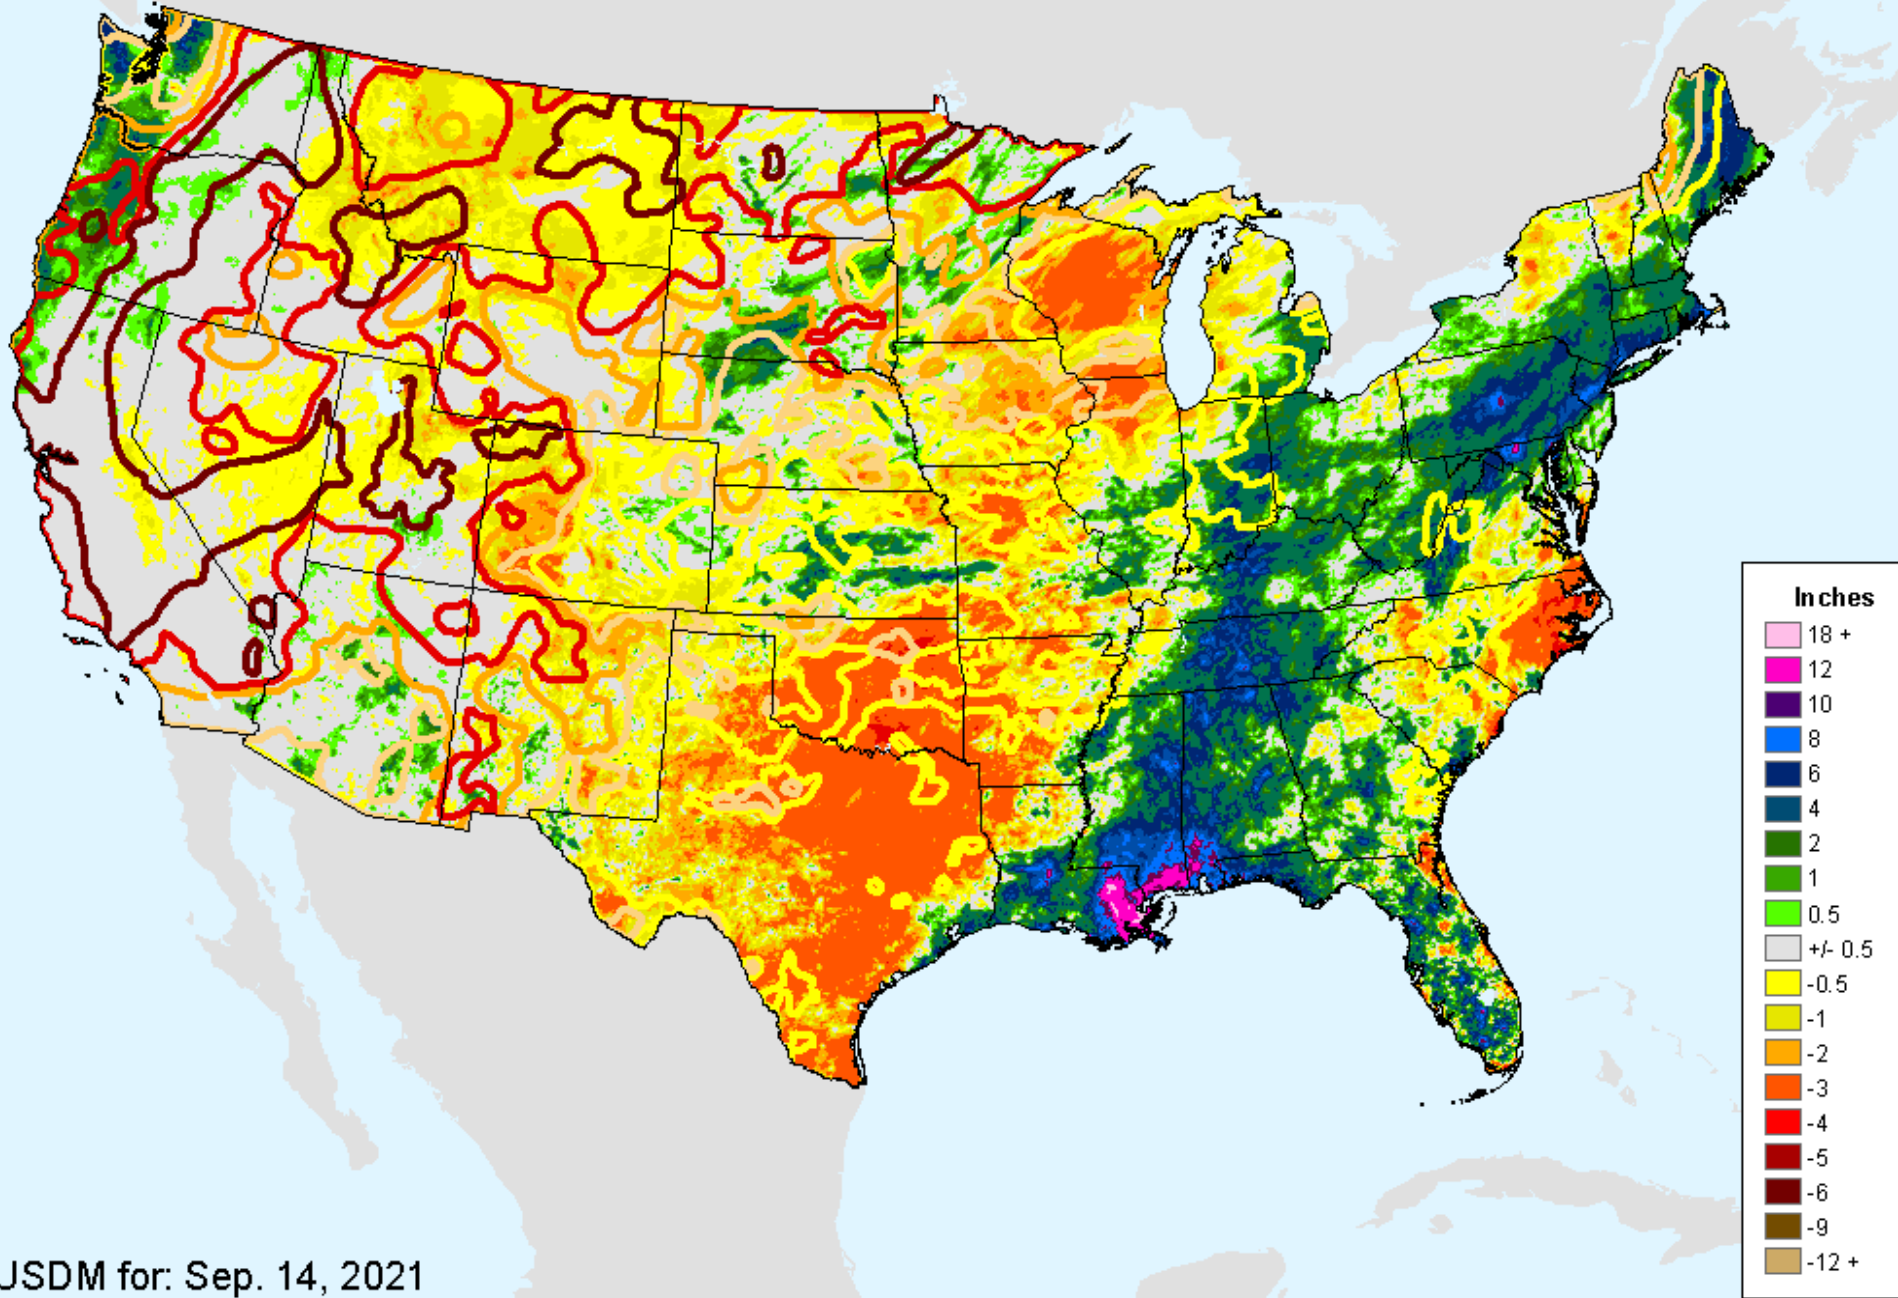

USDM for: Sep. 14, 2021

AHPS 14-Day Precip Departure

As of: Tuesday, September 28, 2021

AHPS 30-Day Precip Departure

As of: Tuesday, September 28, 2021

USDM for: Sep. 14, 2021

AHPS 30-Day Precip Departure

As of: Tuesday, September 28, 2021