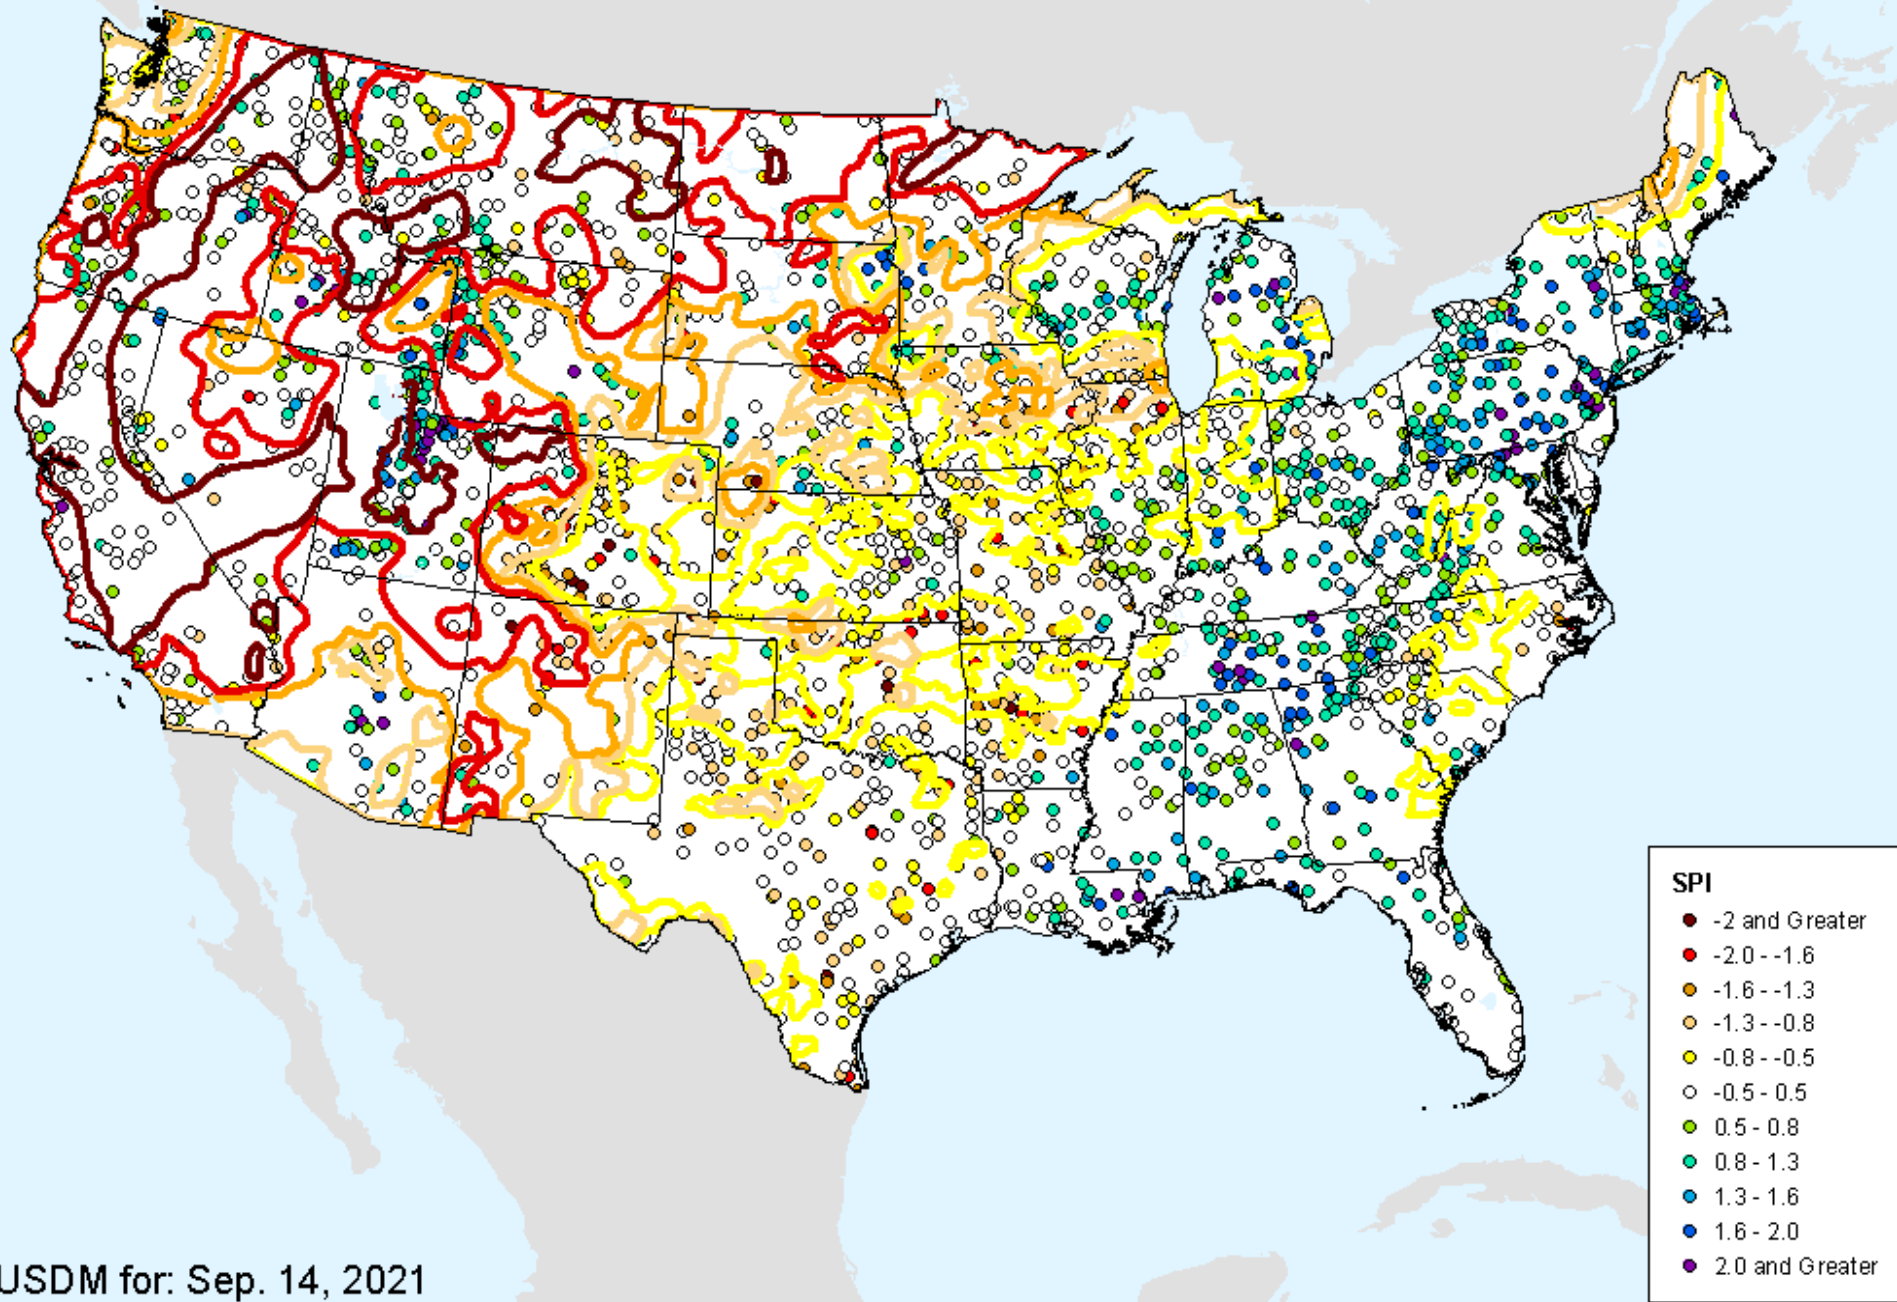

HPRCC 2-month SPI

As of: Tuesday, September 28, 2021

USDM for: Sep. 14, 2021