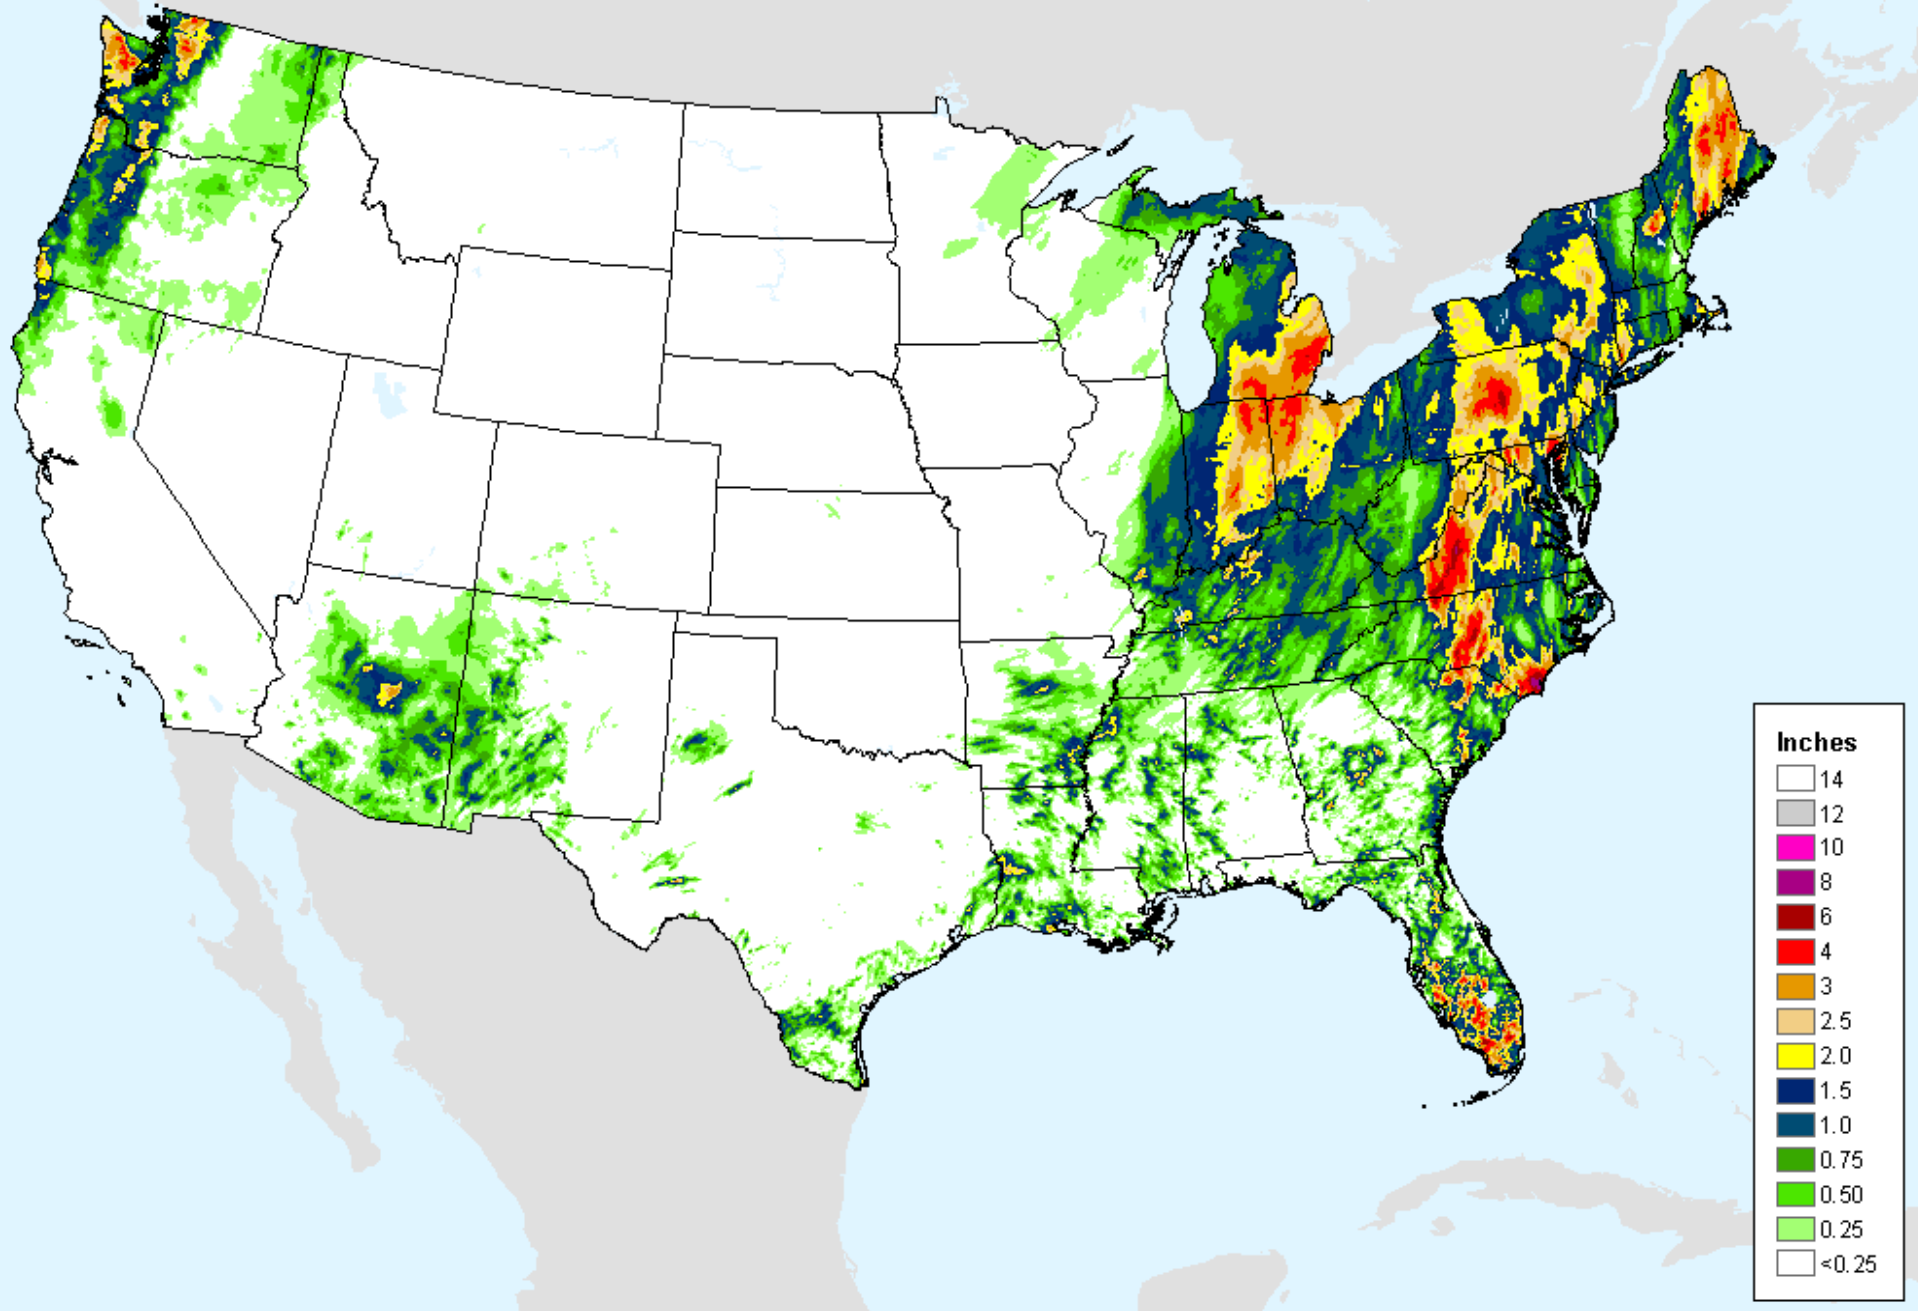

AHPS 7-Day Precipitation

As of: Tuesday, September 28, 2021

AHPS 7-Day Precipitation

As of: Tuesday, September 28, 2021

USDM for: Sep. 14, 2021

AHPS 14-Day Precip Departure

As of: Tuesday, September 28, 2021