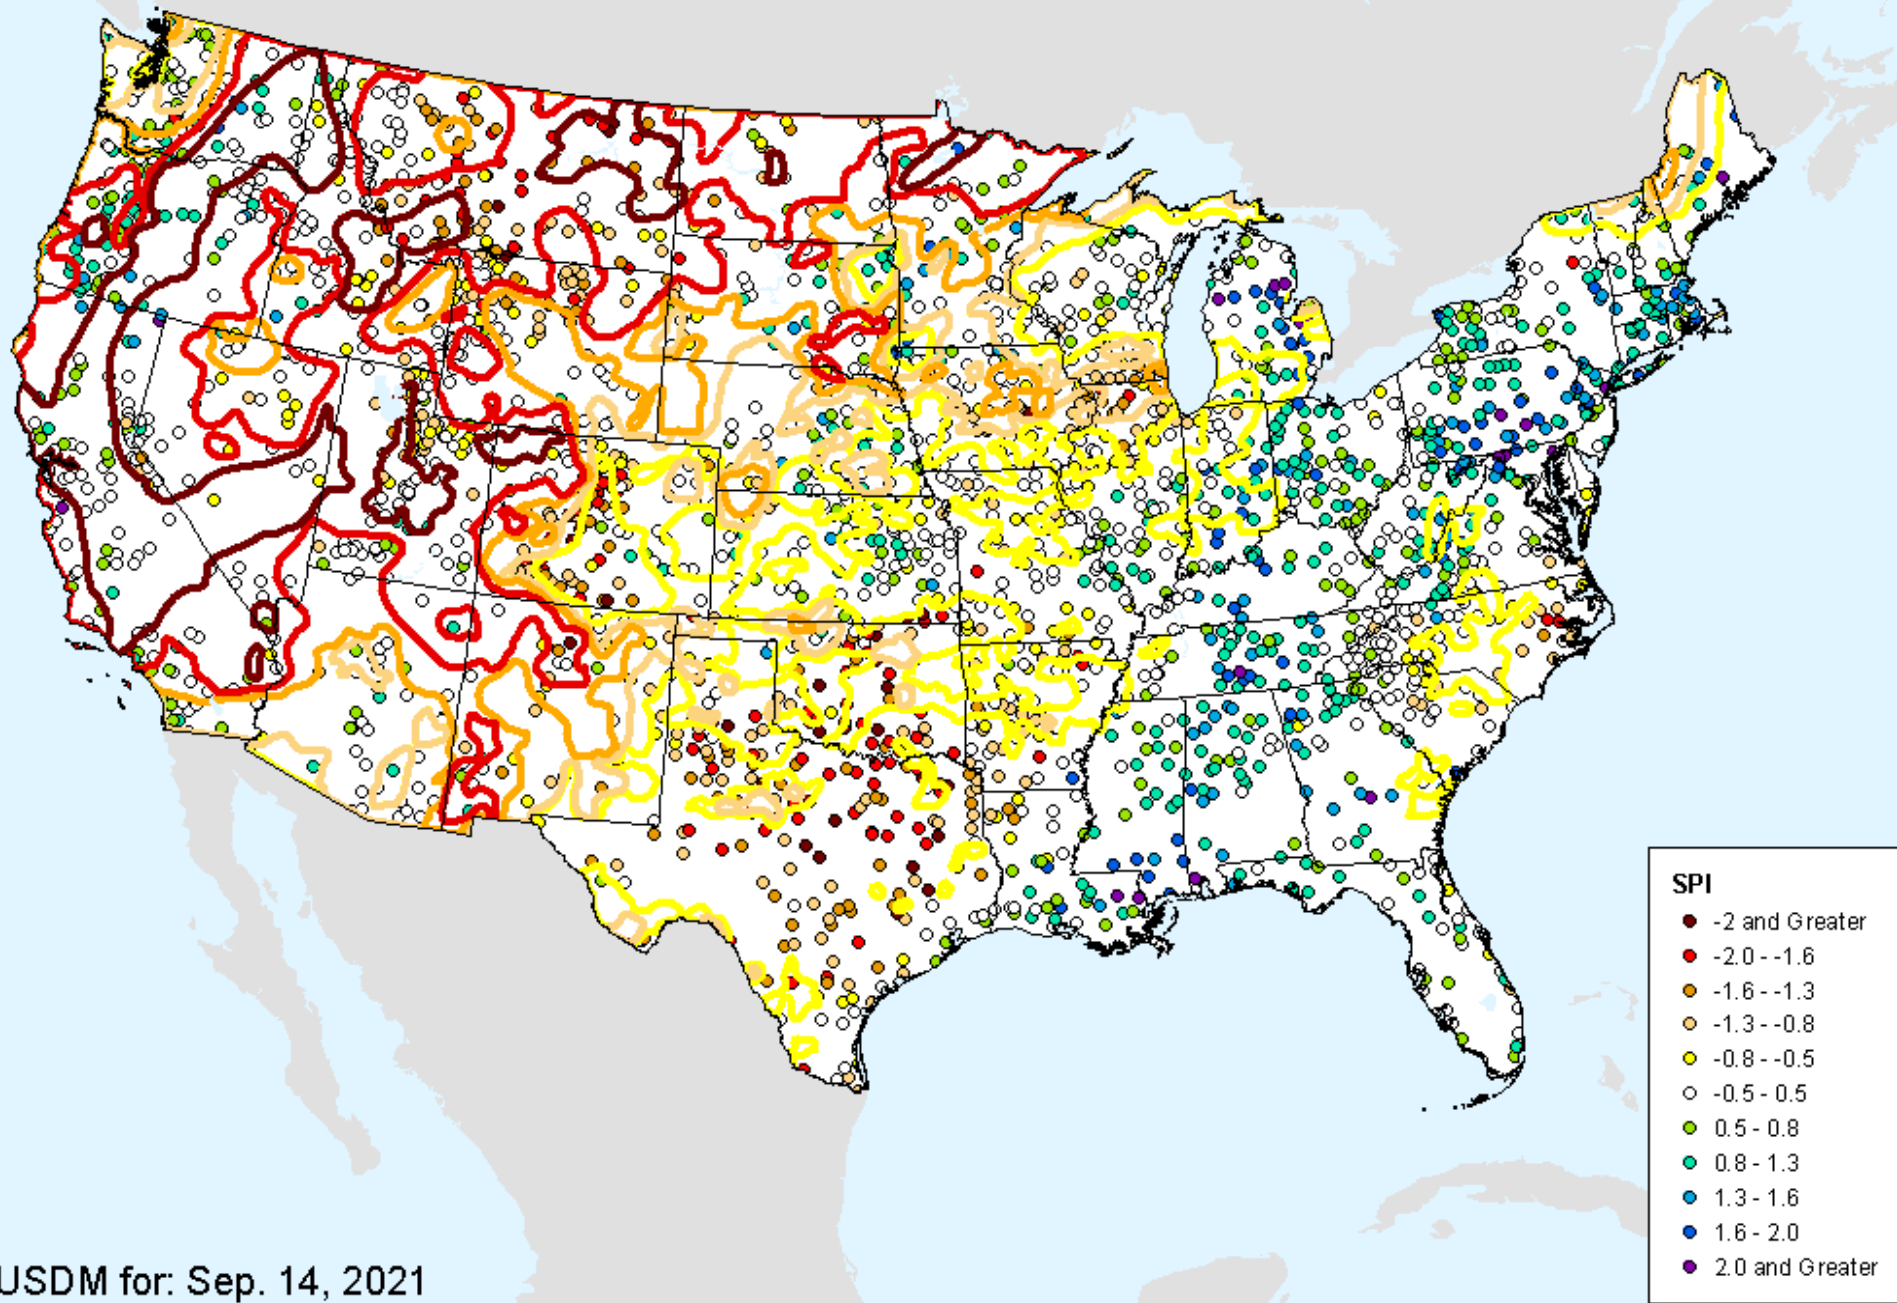

HPRCC 1-month SPI

As of: Tuesday, September 28, 2021

USDM for: Sep. 14, 2021