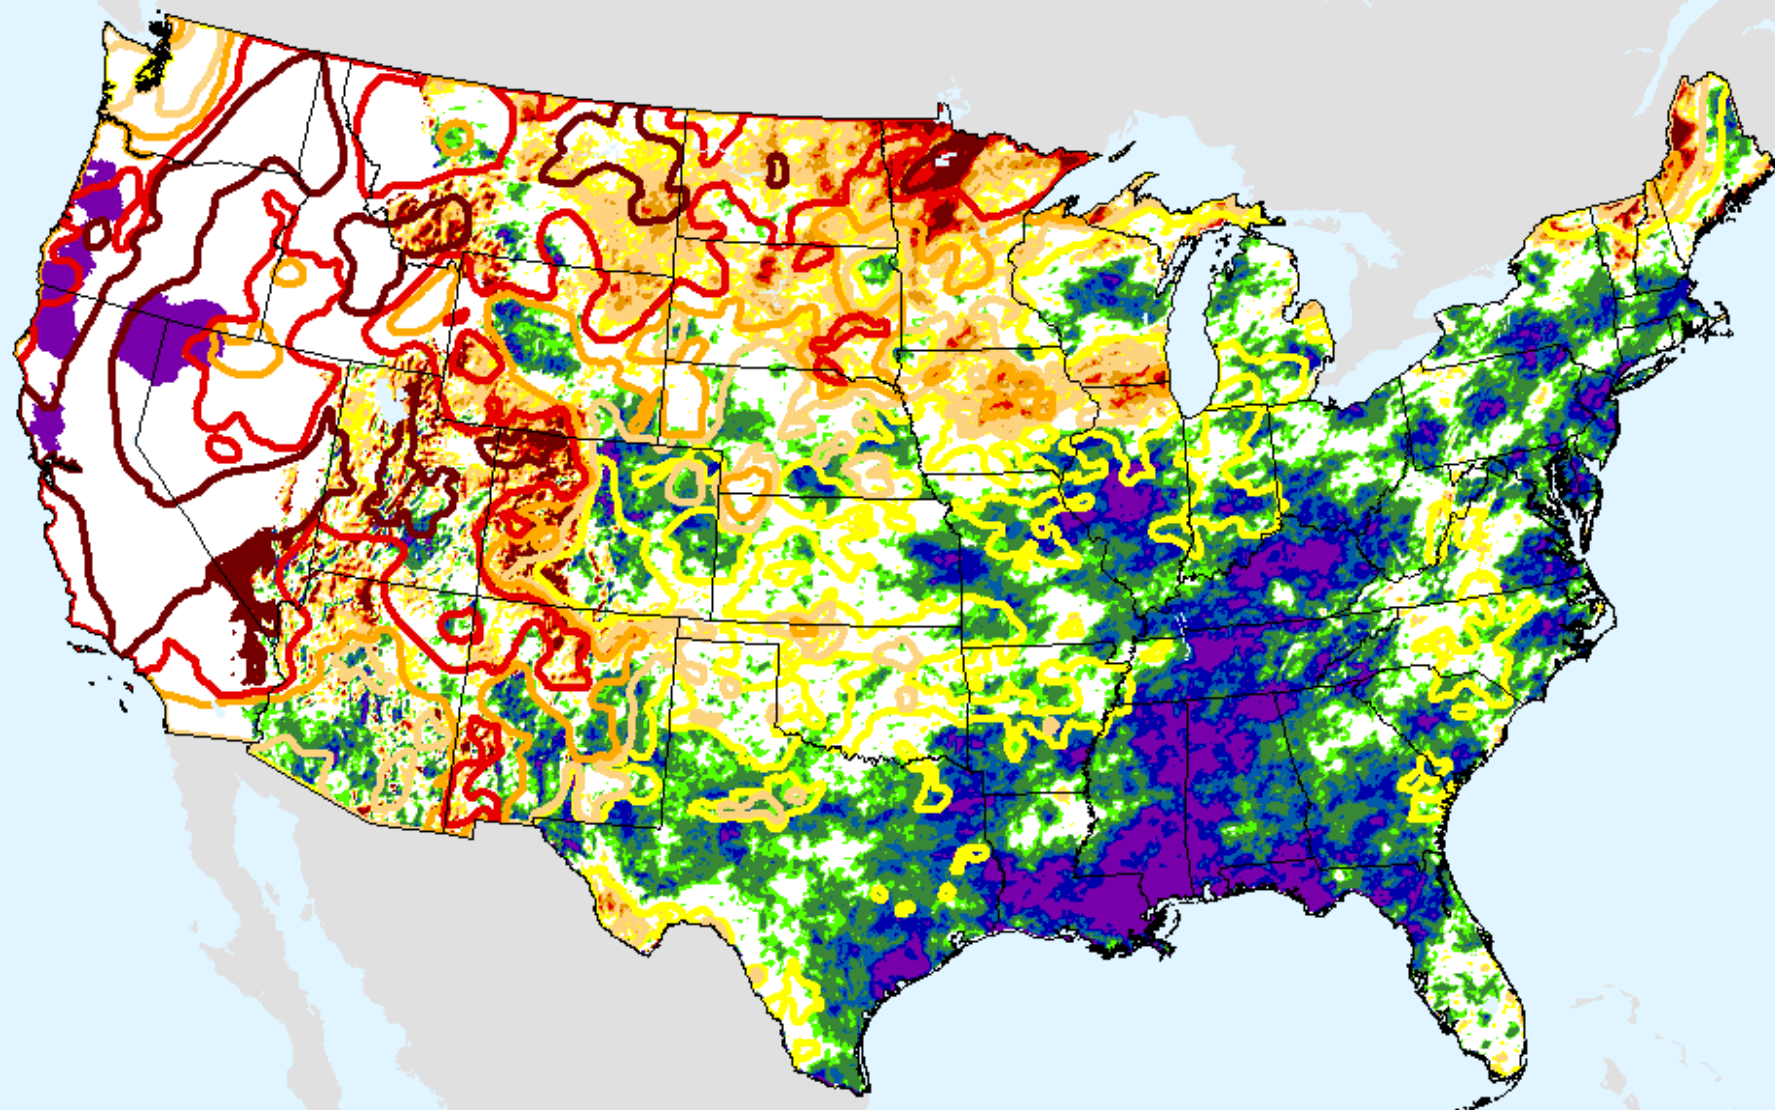

USDM for: Sep. 14, 2021

SPEI (USDM)

AHPS 6-month SPEI

As of: Tuesday, September 28, 2021

SPEI (USDM)

AHPS 9-month SPEI

As of: Tuesday, September 28, 2021

USDM for: Sep. 14, 2021