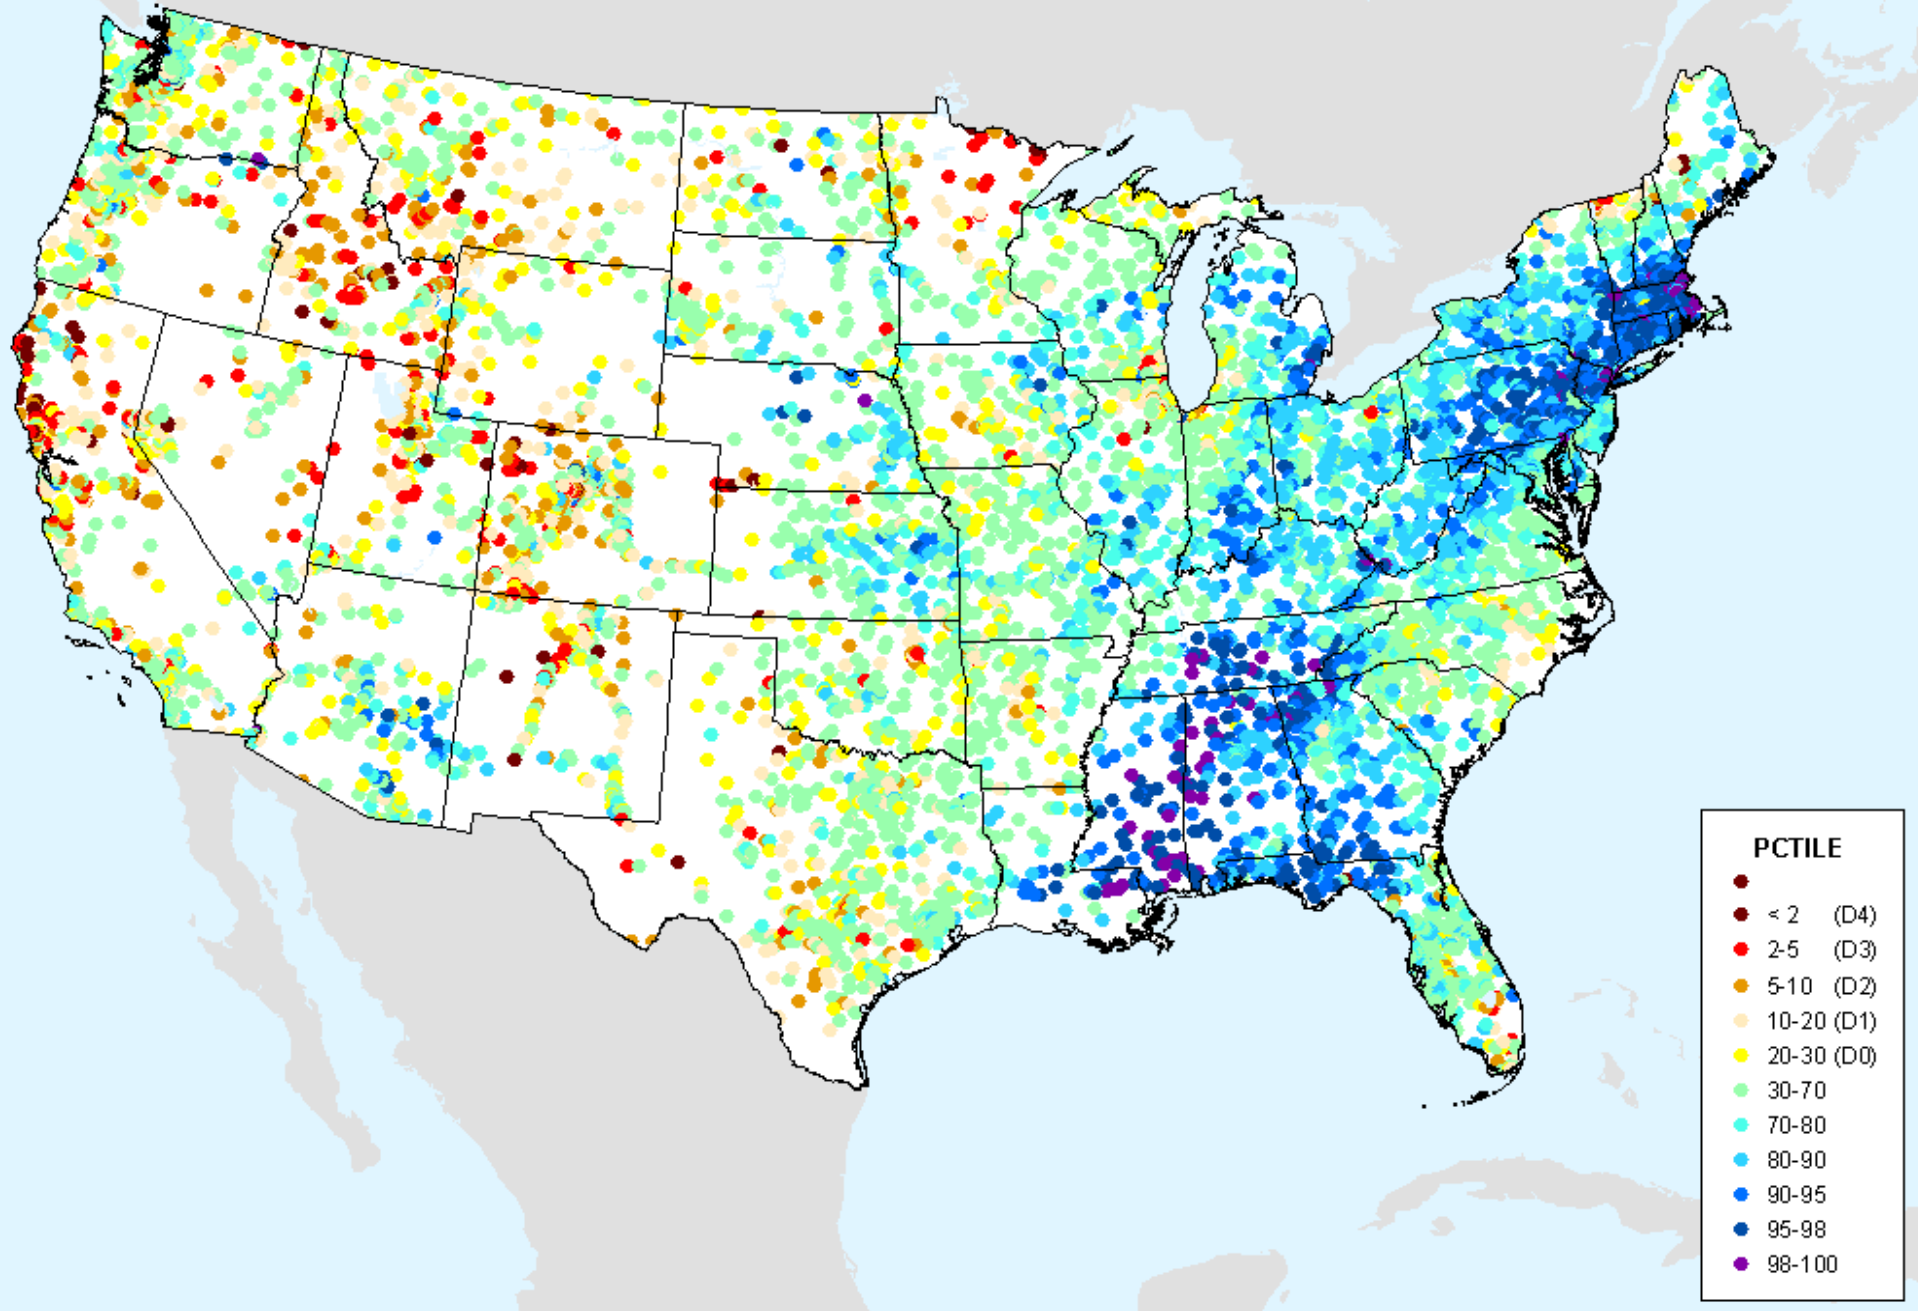

USGS 28-Day Avg Streamflow

As of: Tuesday, September 28, 2021

USDM for: Sep. 14, 2021

USGS 28-Day Avg Streamflow

As of: Tuesday, September 28, 2021

NLDAS Top 1m Soil Moisture

As of: Tuesday, September 28, 2021