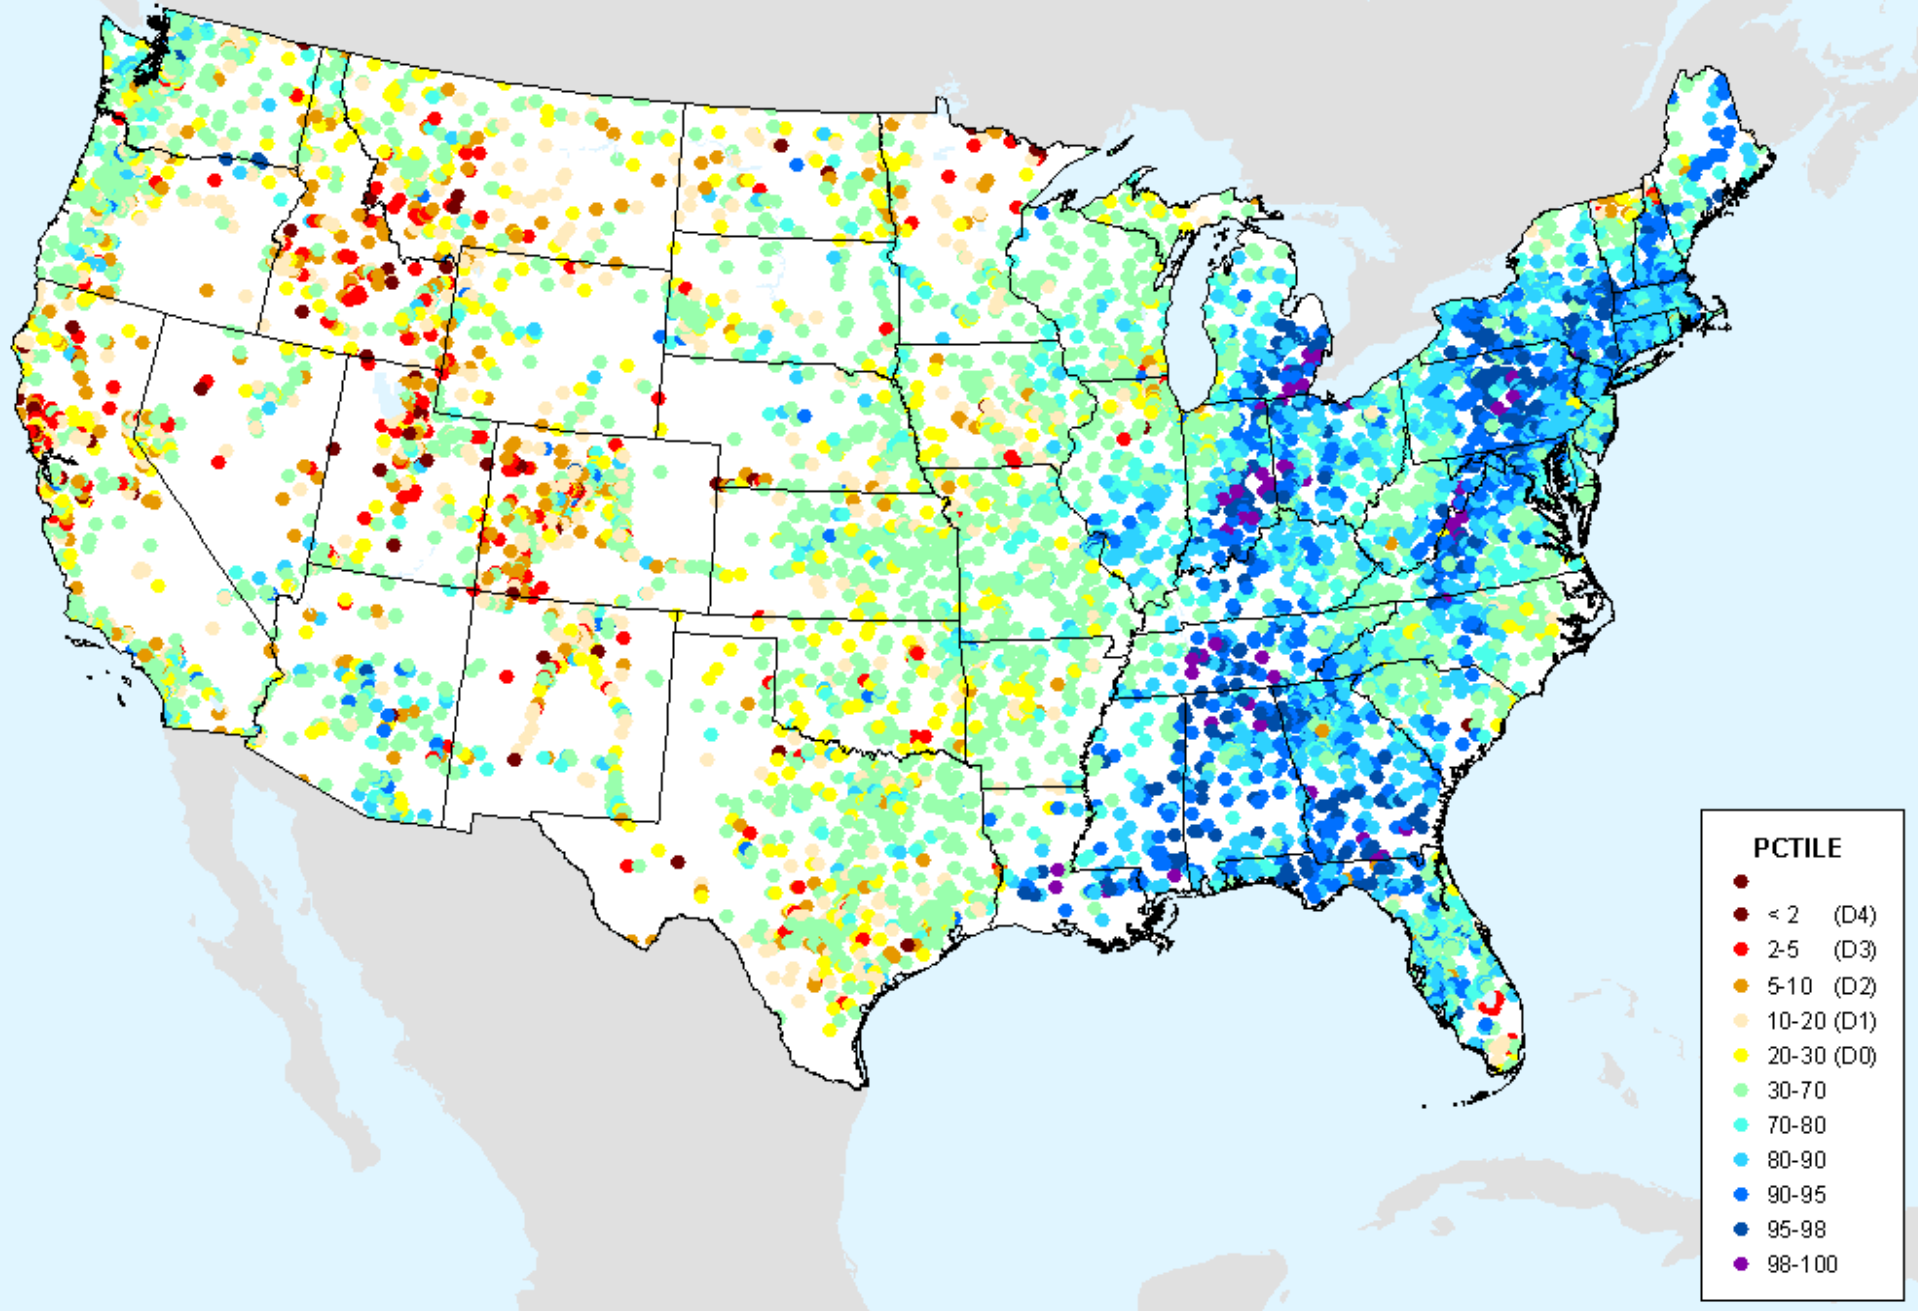

USDM for: Sep. 14, 2021

AHPS Water-Year Pct of Normal Pcp

As of: Tuesday, September 28, 2021

USGS 7-Day Avg Streamflow

As of: Tuesday, September 28, 2021

USDM for: Sep. 14, 2021

USGS 7-Day Avg Streamflow

As of: Tuesday, September 28, 2021