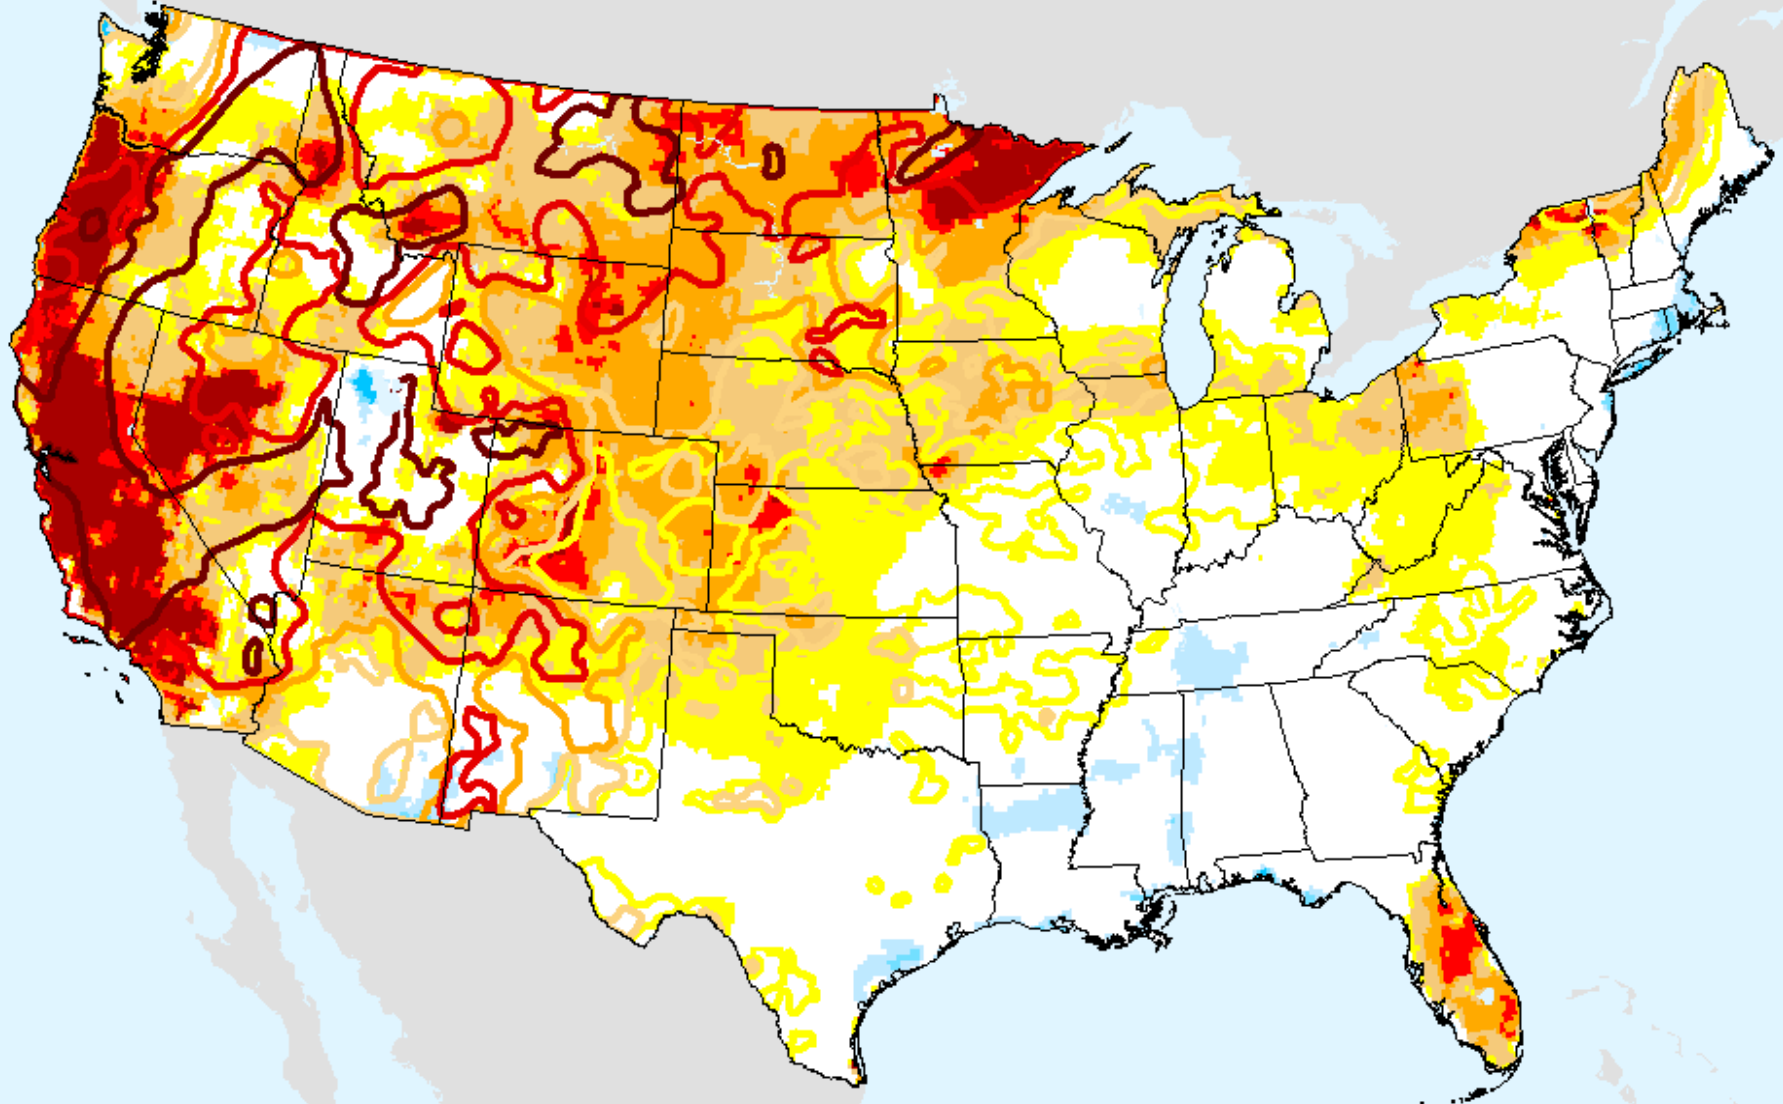

As of: Tuesday, September 28, 2021

USDM for: Sep. 14, 2021

EDDI 7-week

As of: Tuesday, September 28, 2021

EDDI 8-week

As of: Tuesday, September 28, 2021

USDM for: Sep. 14, 2021

EDDI 8-week