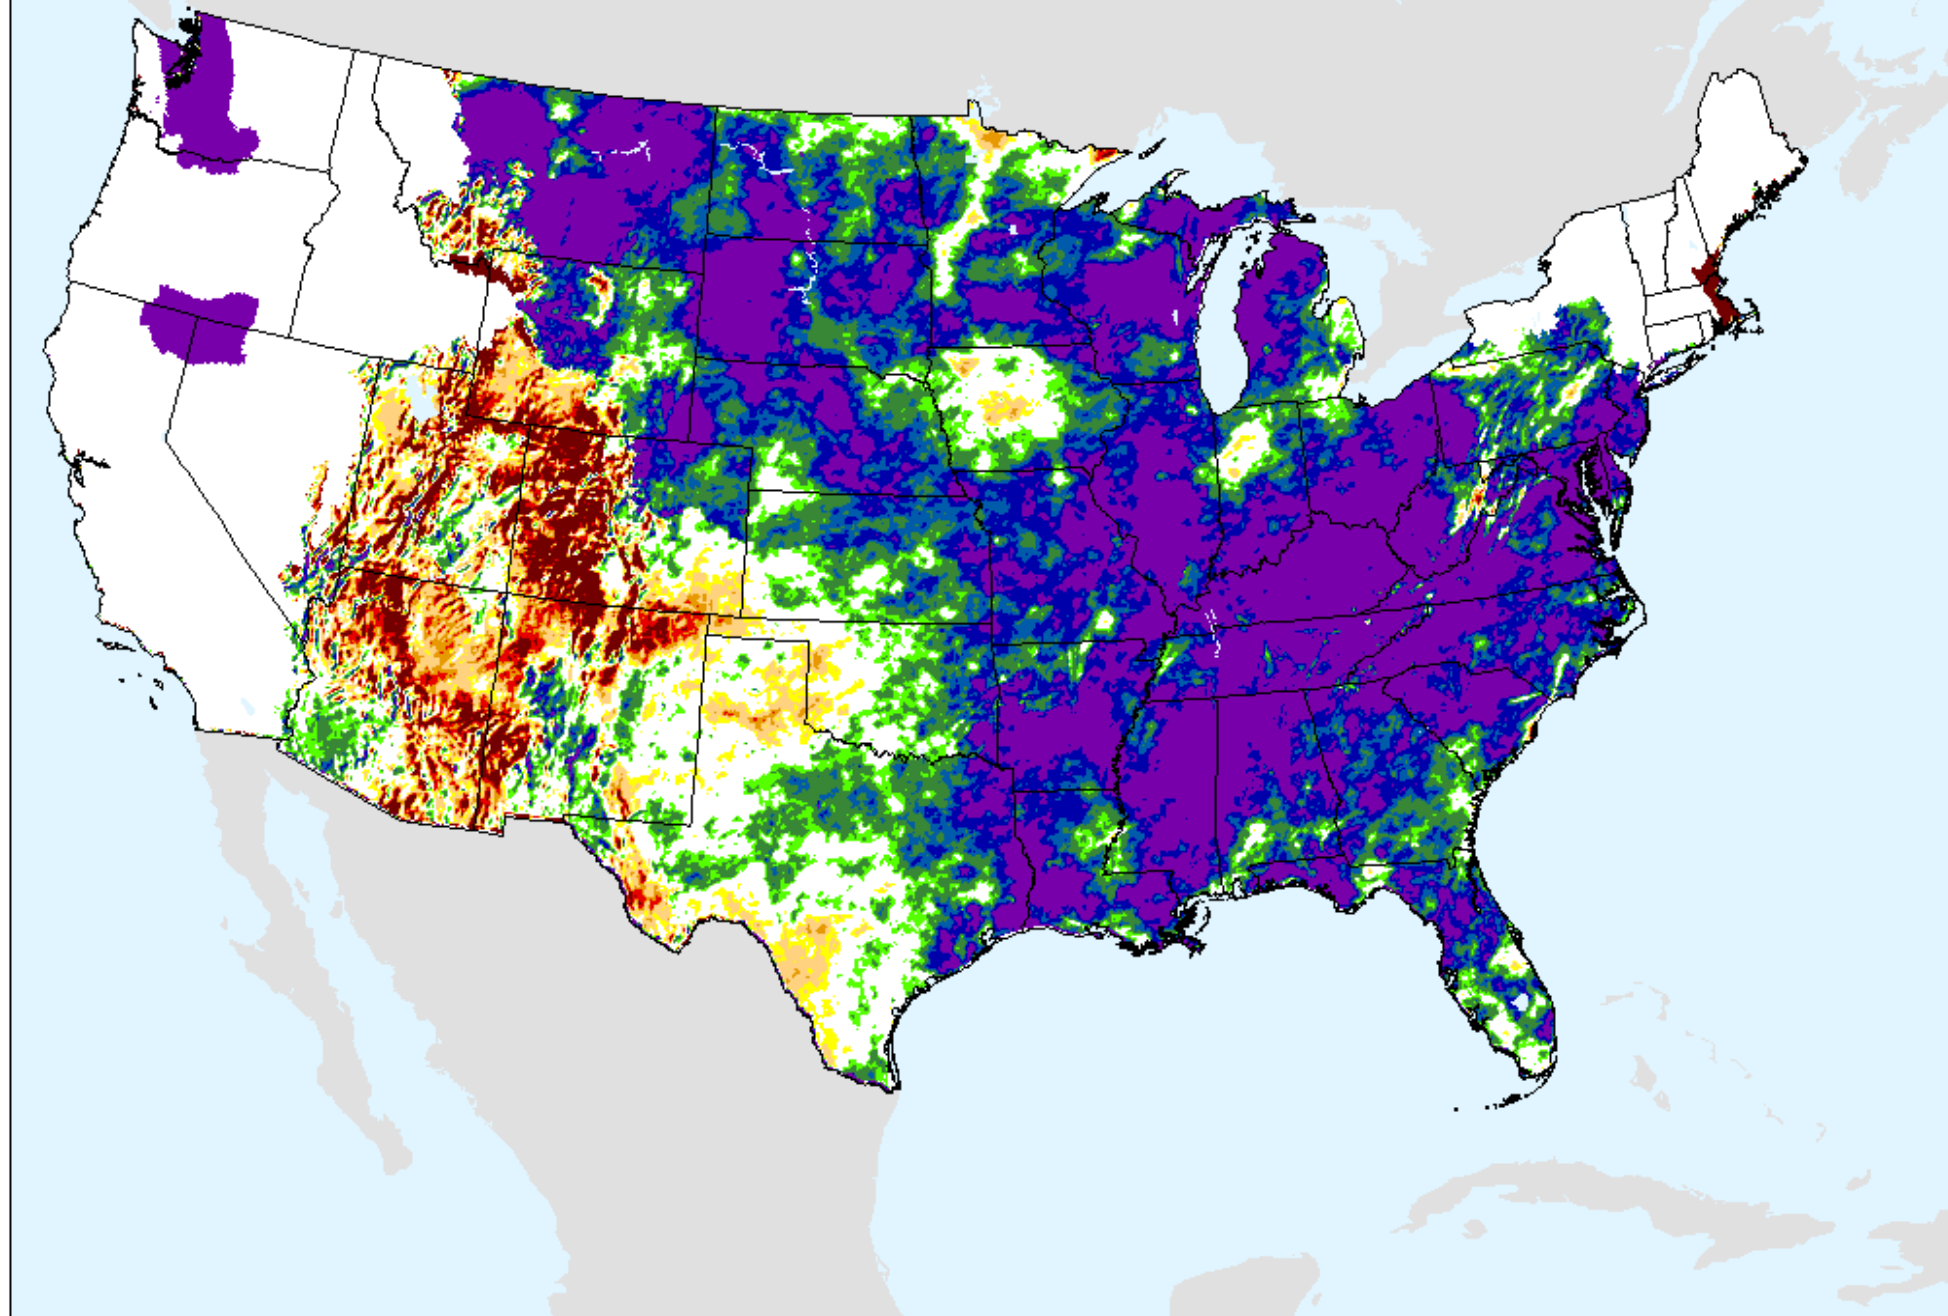

As of: Tuesday, September 28, 2021

SPEI (USDM)

AHPS 36-month SPEI

As of: Tuesday, September 28, 2021

USDM for: Sep. 14, 2021

SPEI (USDM)

AHPS 36-month SPEI

As of: Tuesday, September 28, 2021