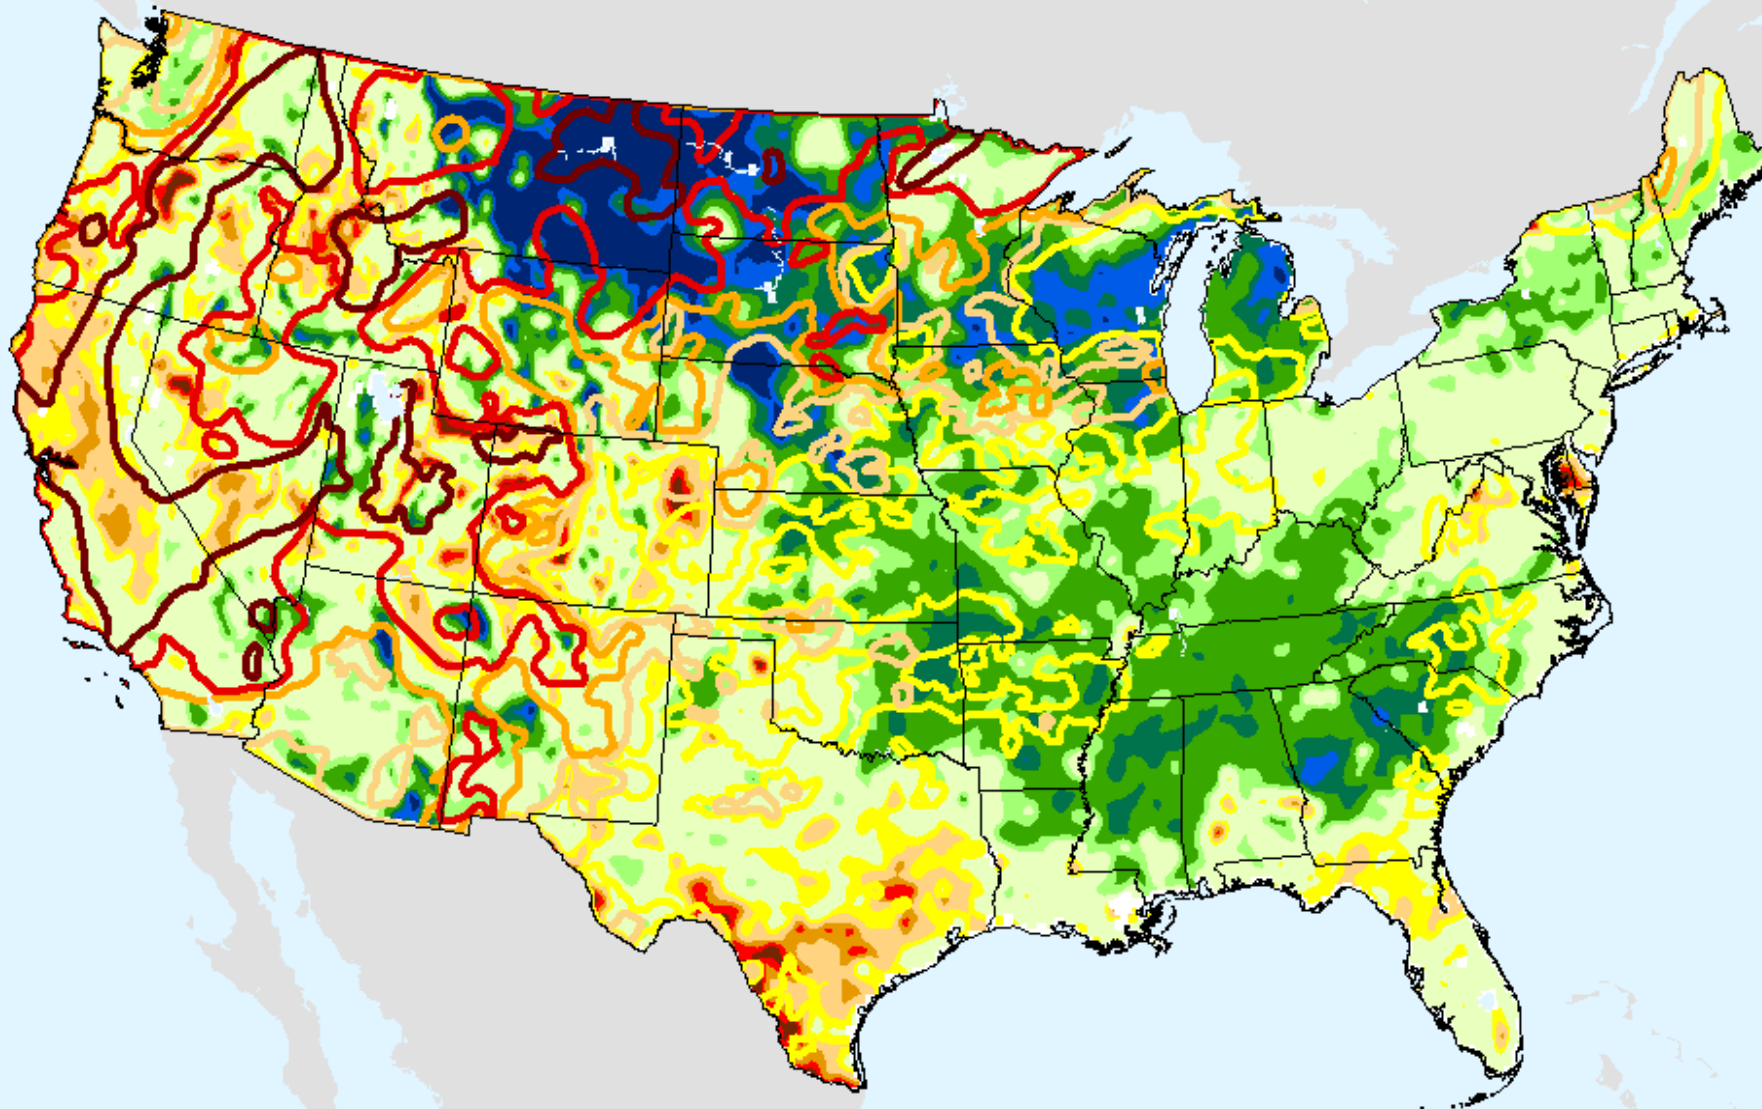

USDM for: Sep. 14, 2021

>98

NLDAS Top 1m Soil Moisture

As of: Tuesday, September 28, 2021

NLDAS Total Column Soil Moisture

As of: Tuesday, September 28, 2021

USDM for: Sep. 14, 2021

>98