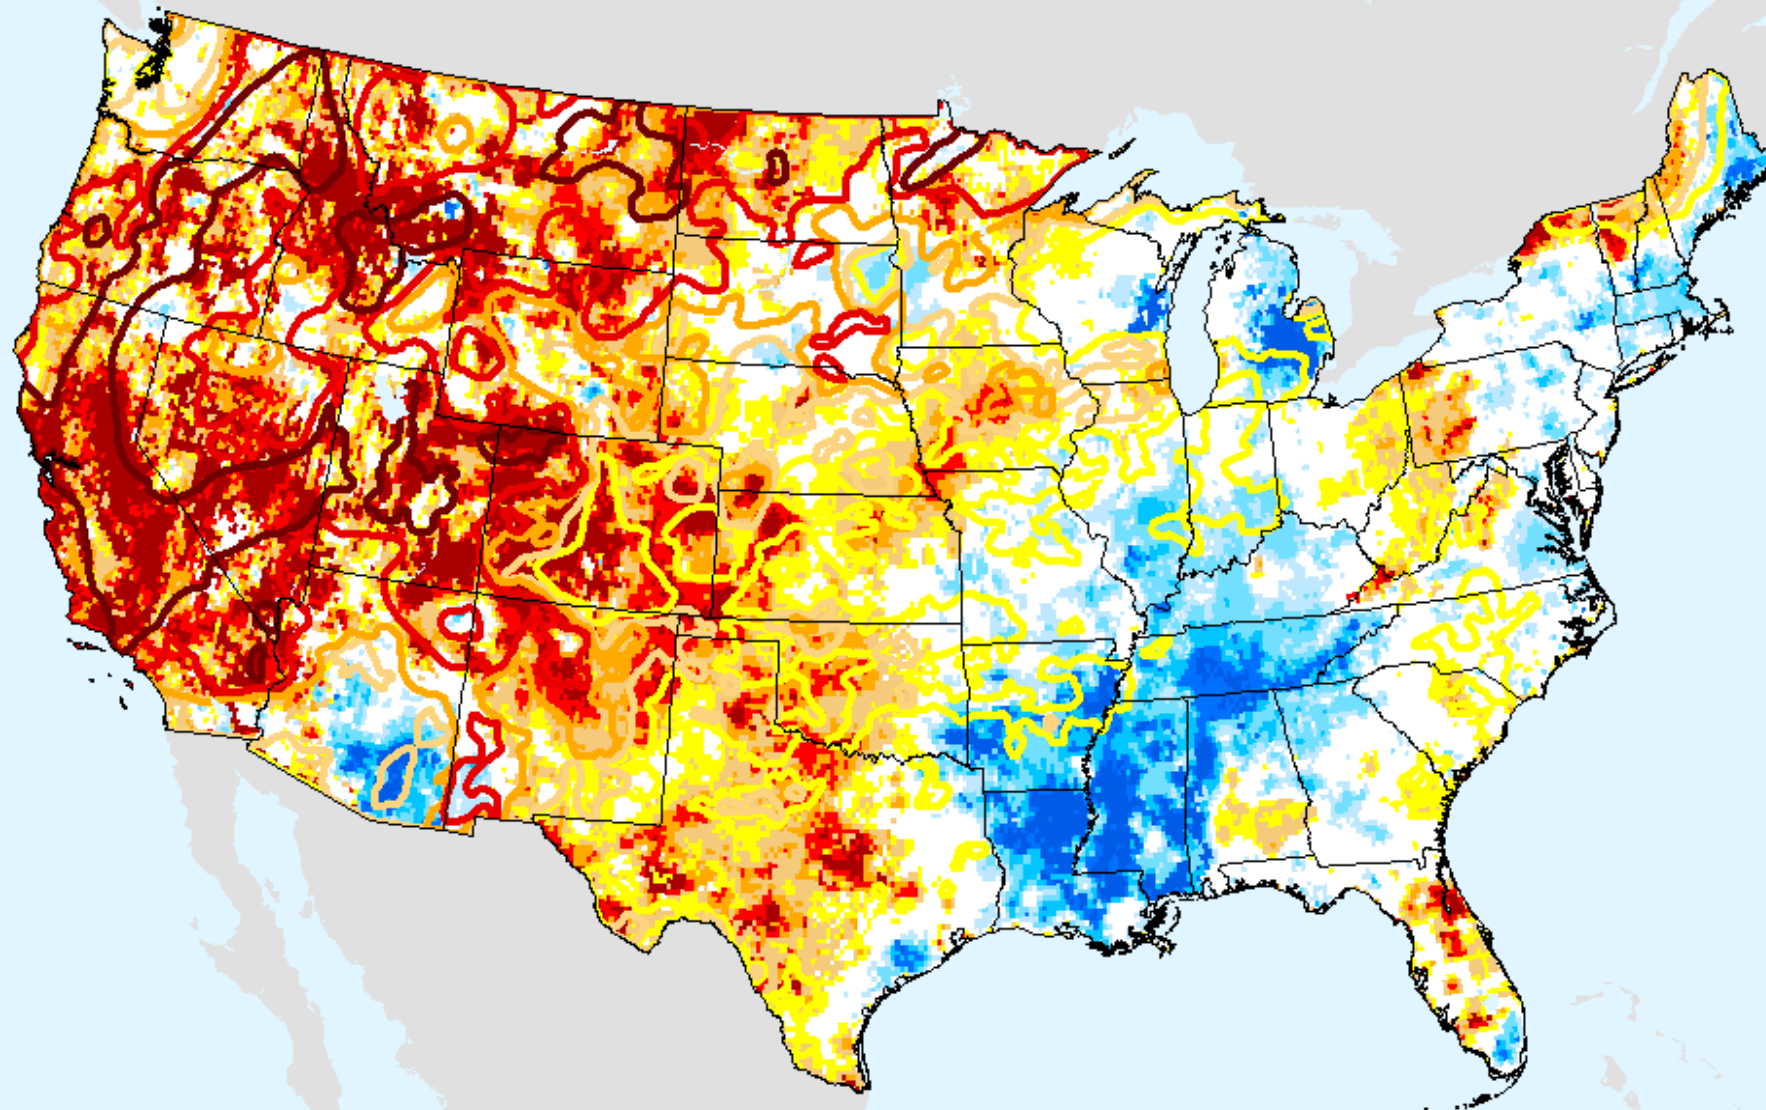

GRACE-Based Root Zone Soil Moisture Drought Indicator

As of: Tuesday, September 28, 2021

USDM for: Sep. 14, 2021