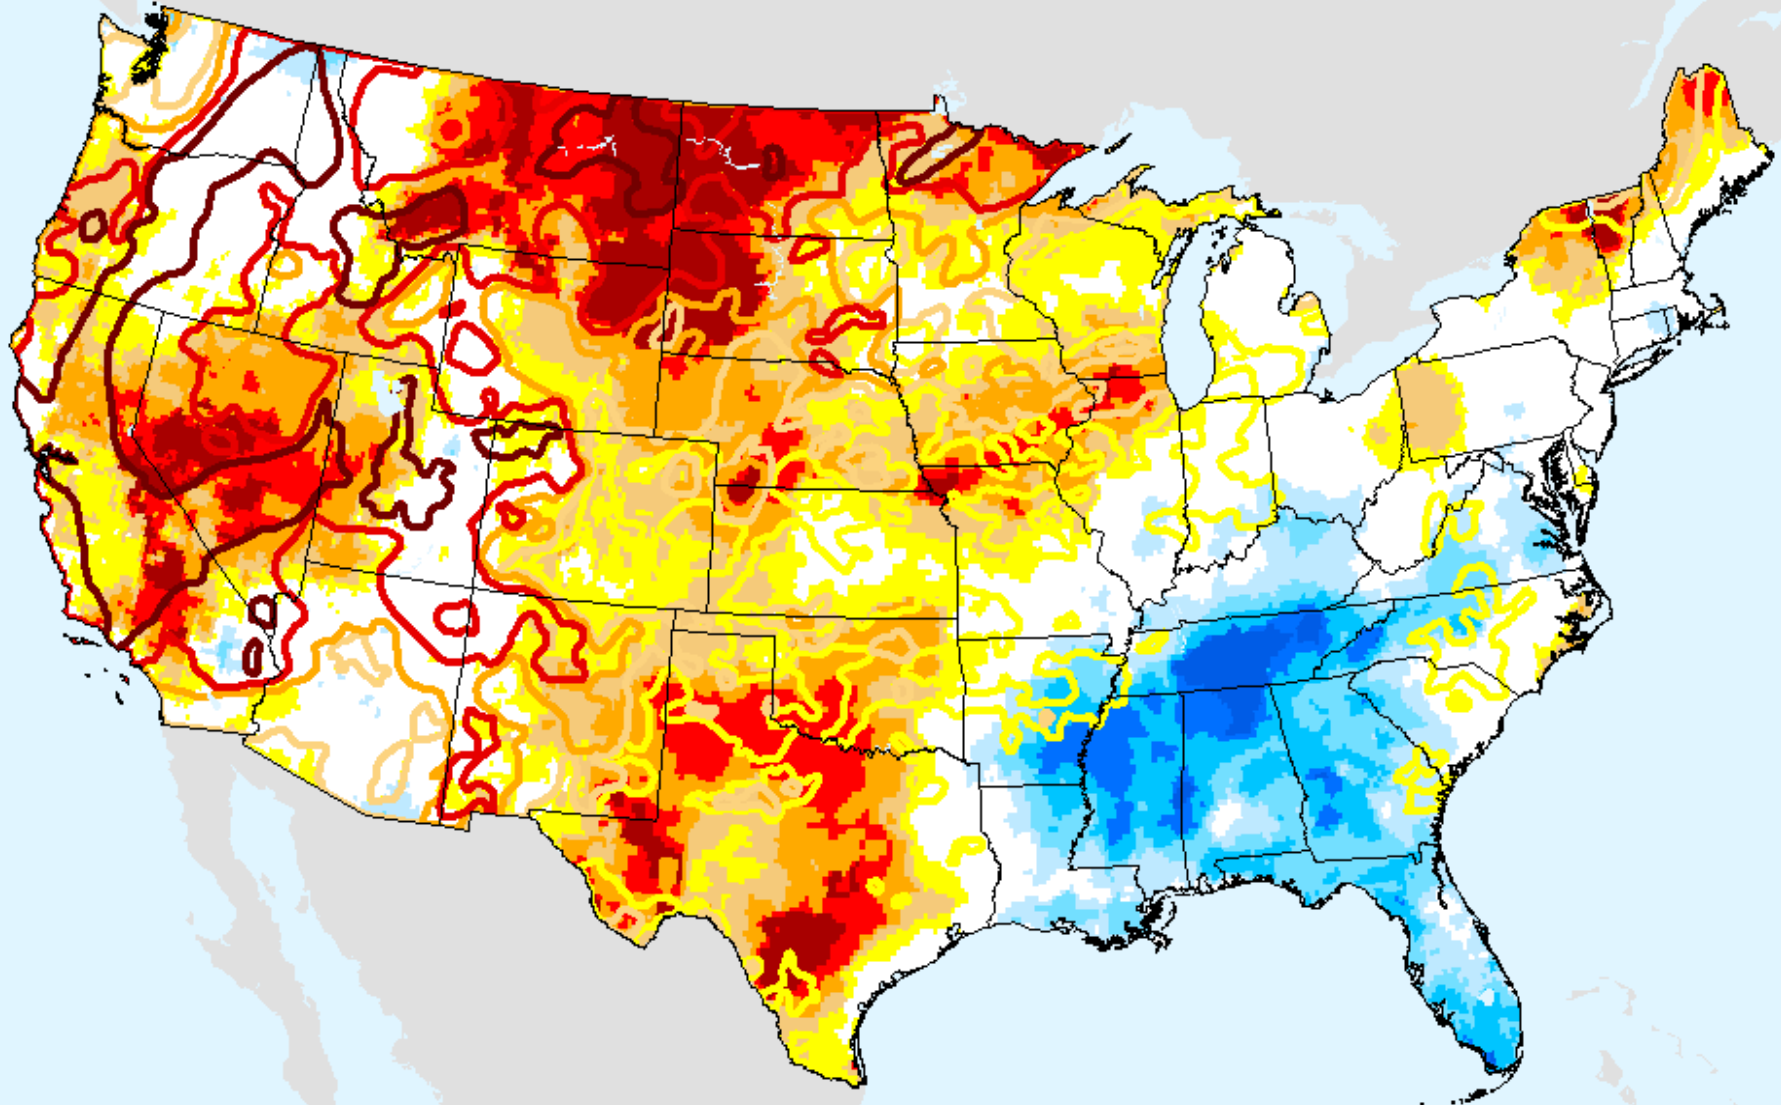

EDDI 1-week

As of: Tuesday, September 28, 2021

USDM for: Sep. 14, 2021