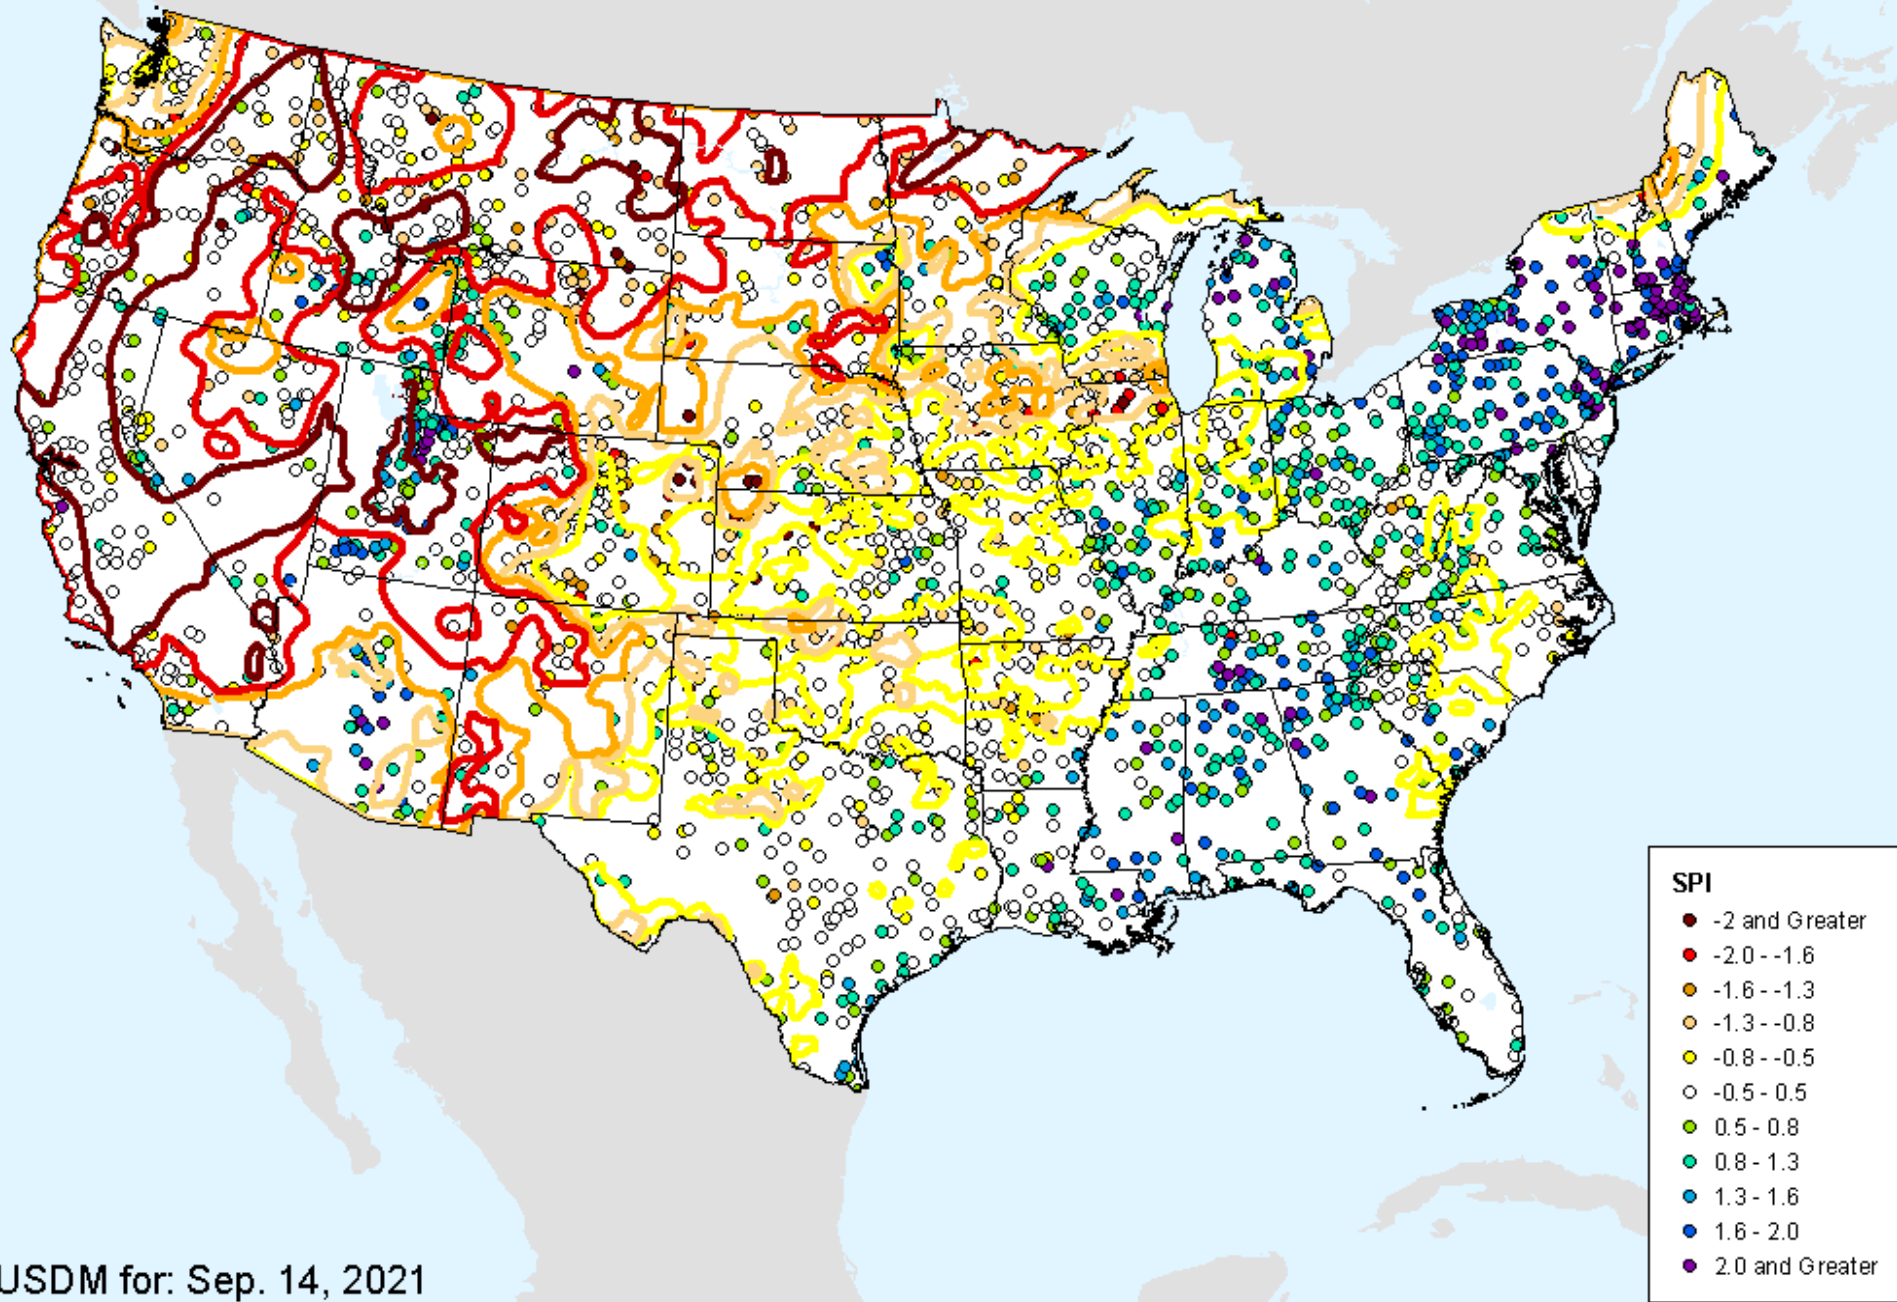

As of: Tuesday, September 28, 2021

USDM for: Sep. 14, 2021

HPRCC 2-month SPI

As of: Tuesday, September 28, 2021

HPRCC 3-month SPI

As of: Tuesday, September 28, 2021

USDM for: Sep. 14, 2021

HPRCC 3-month SPI