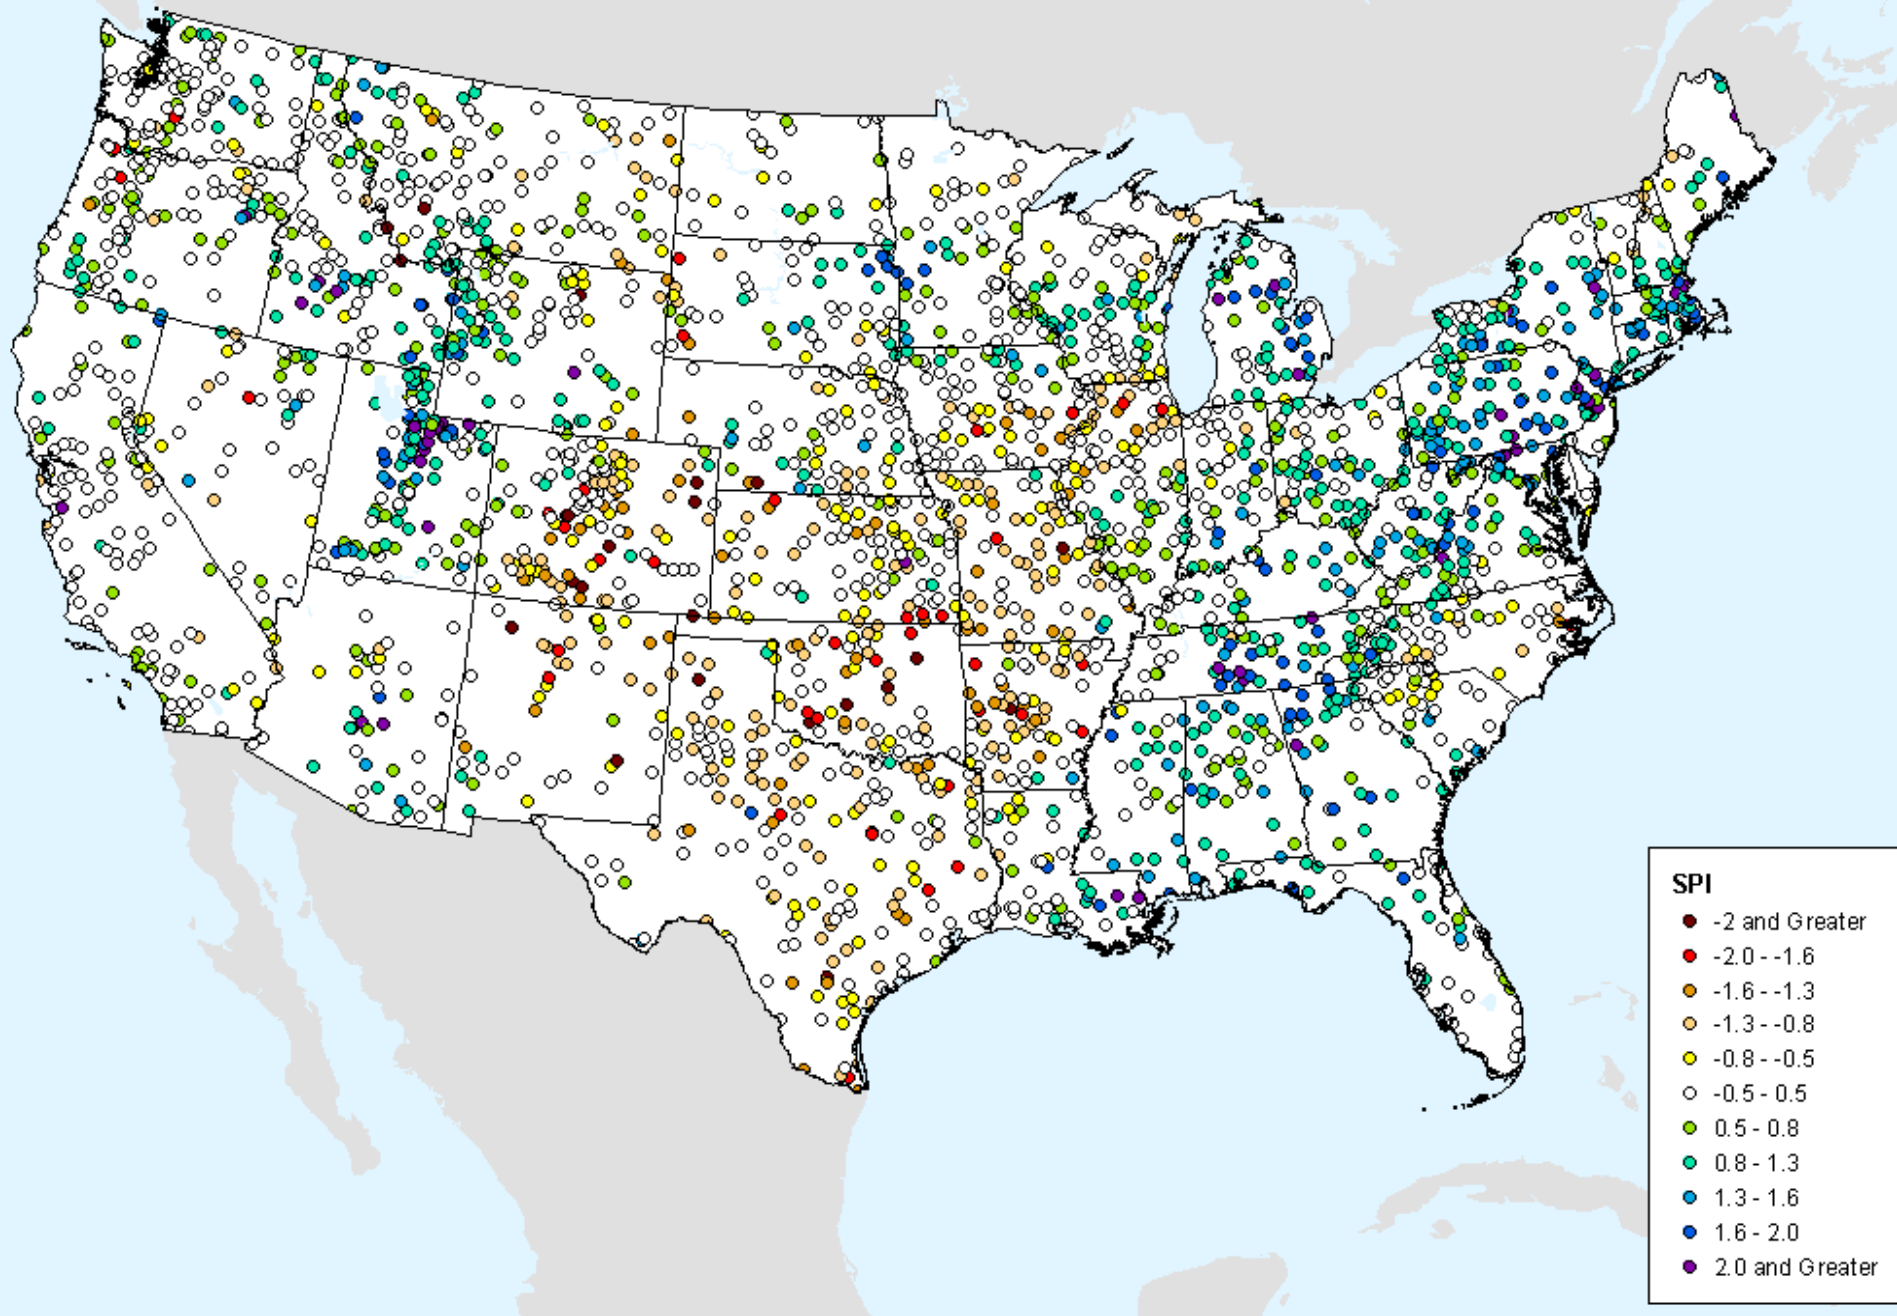

HPRCC 2-month SPI

As of: Tuesday, September 28, 2021