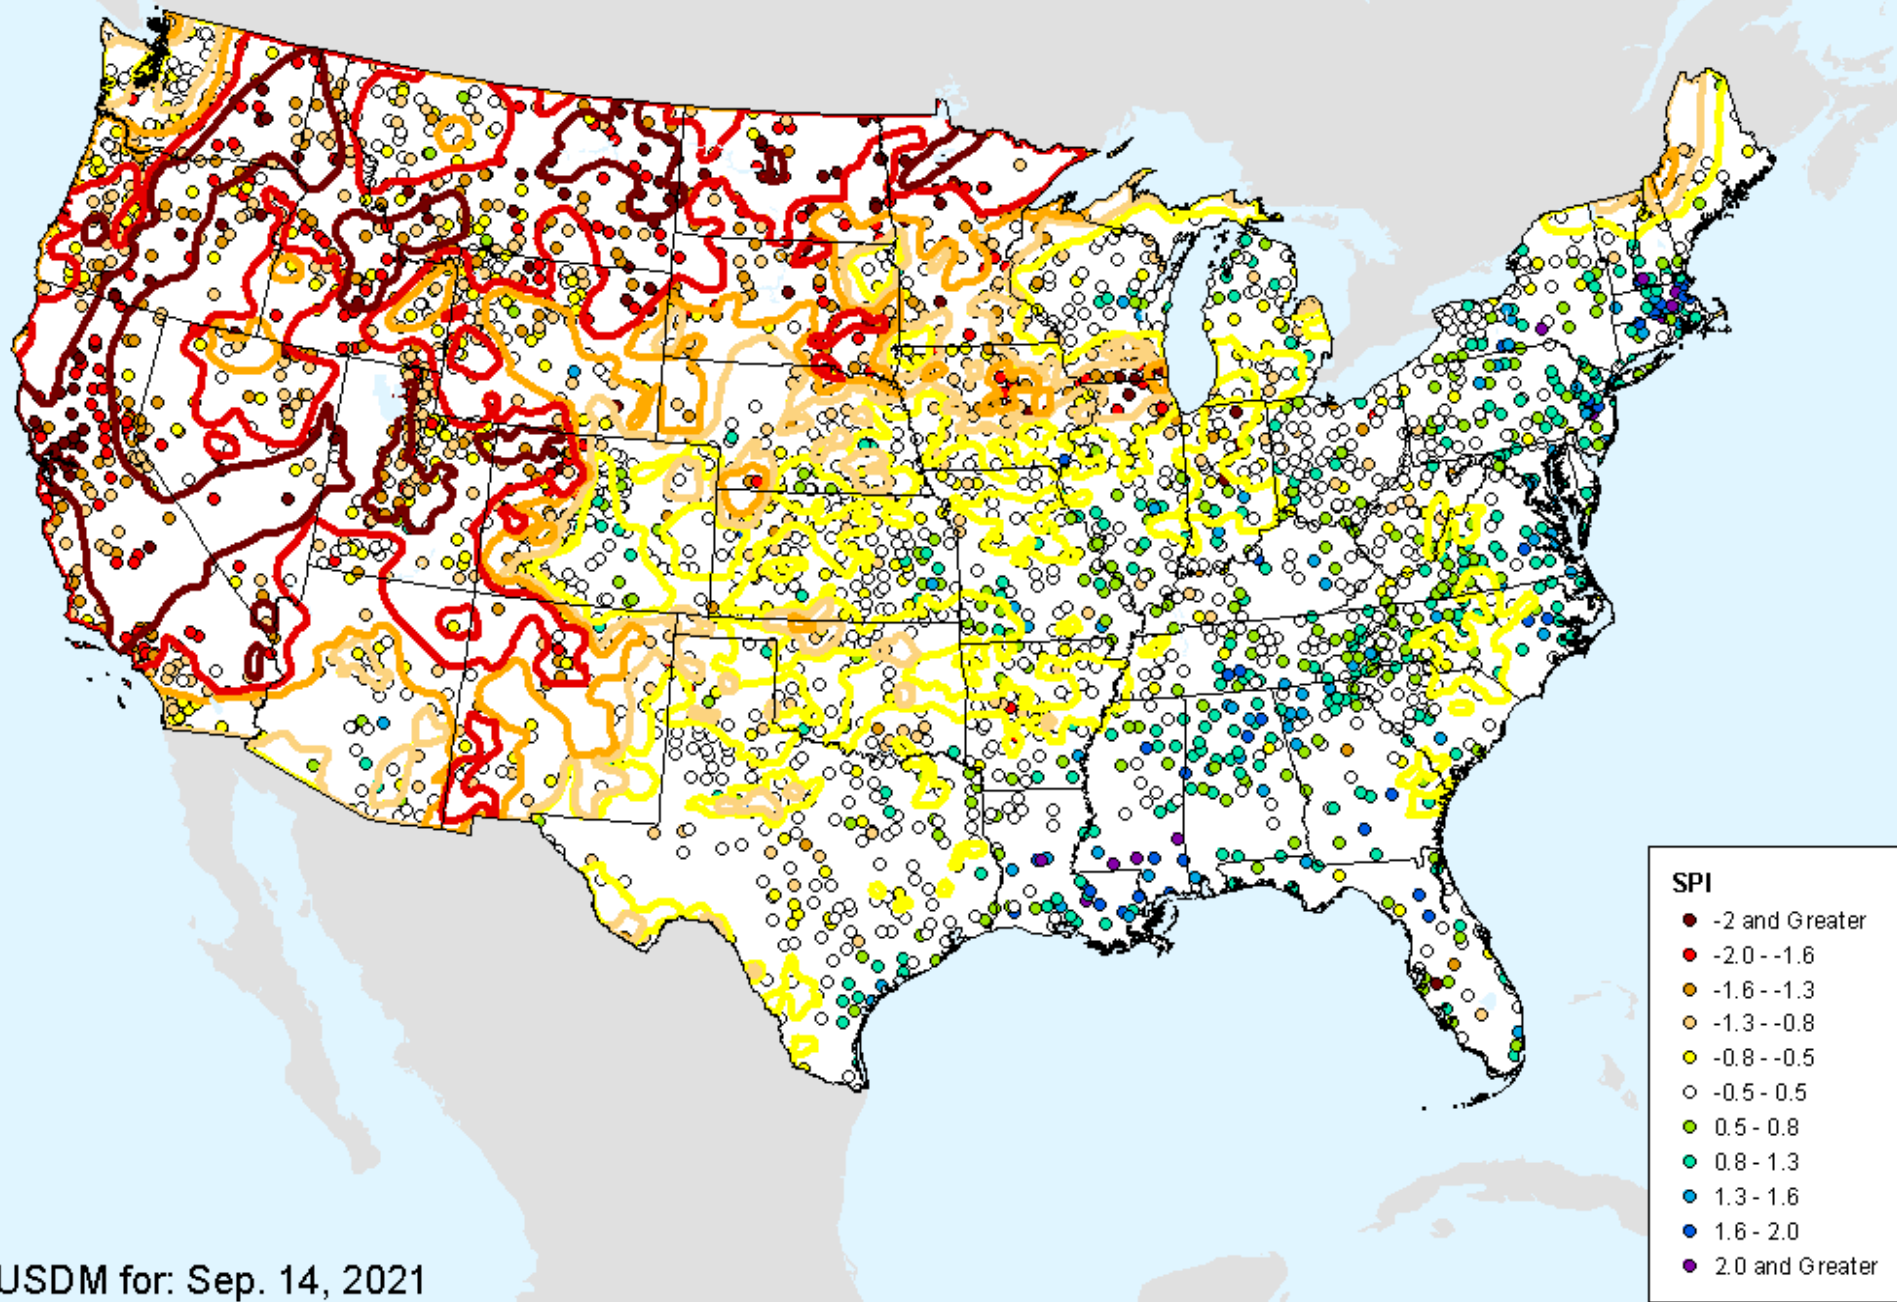

HPRCC 12-month SPI

As of: Tuesday, September 28, 2021

USDM for: Sep. 14, 2021