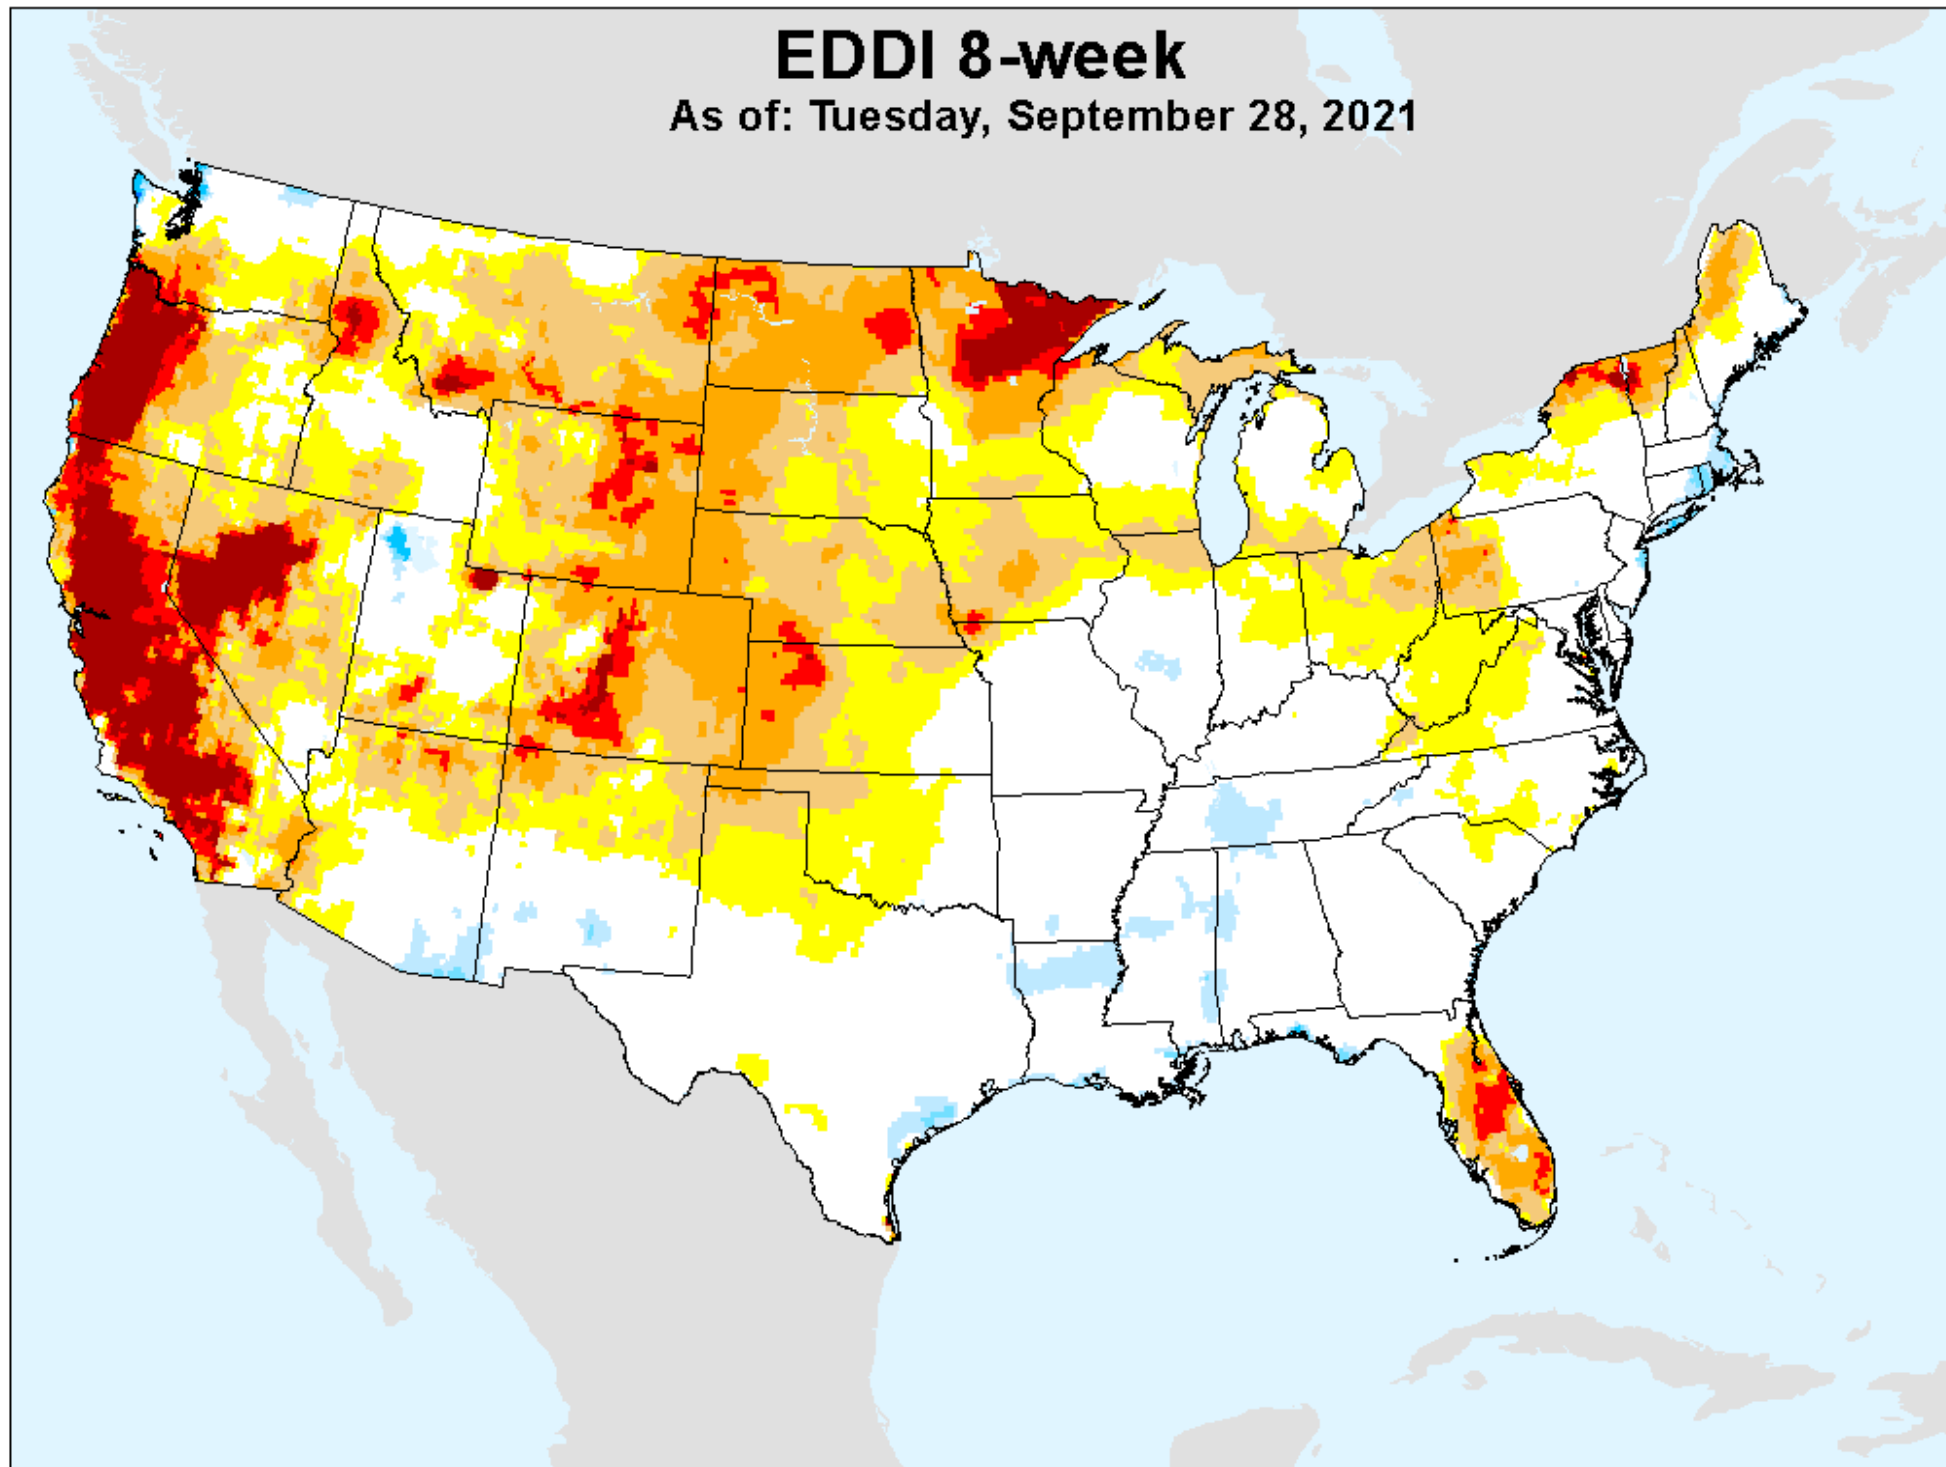

EDDI 8-week

As of: Tuesday, September 28, 2021