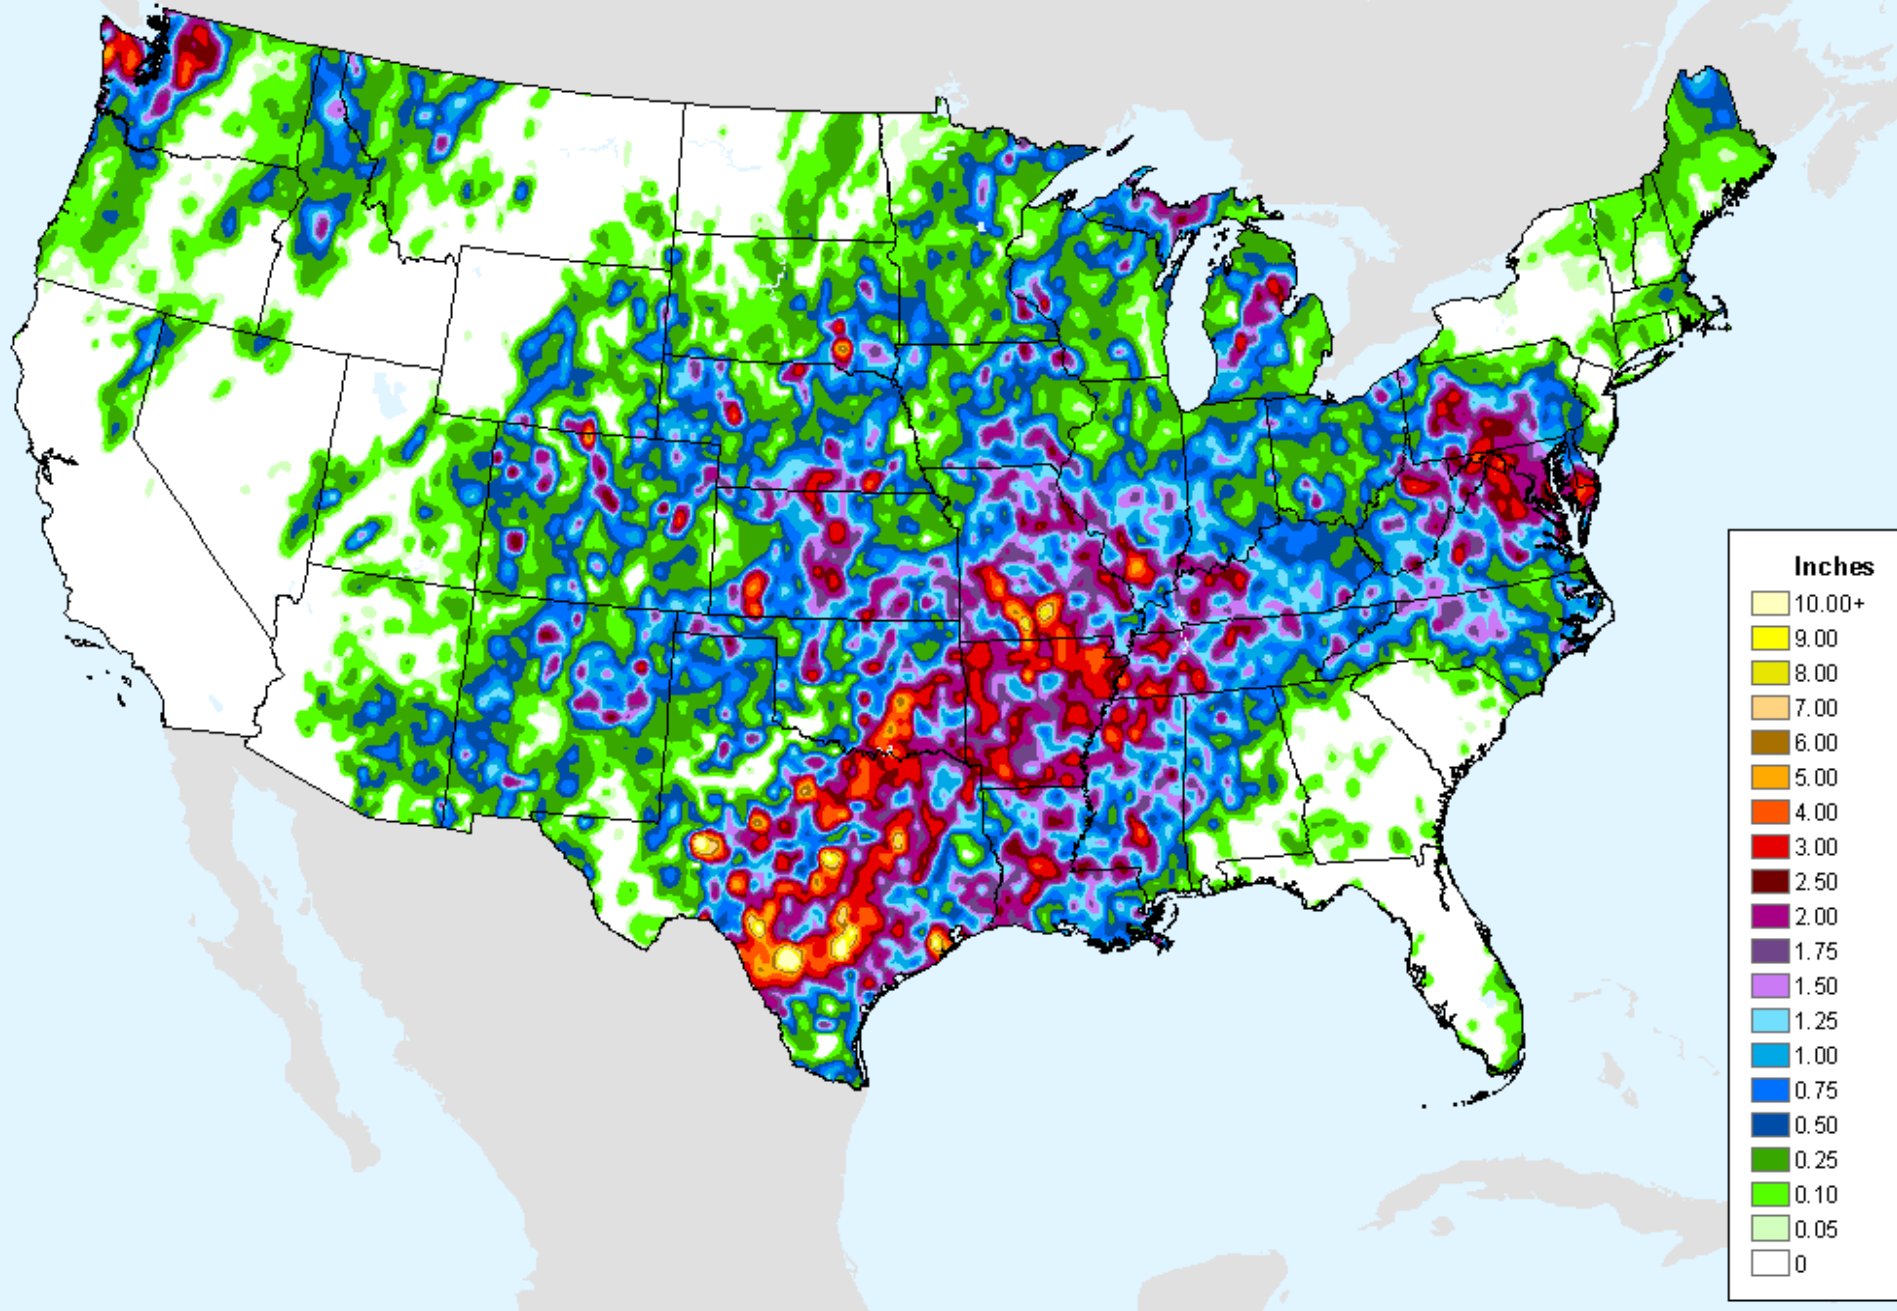

GFS (00z) 7-Day Precip Forecast

As of: Tuesday, September 28, 2021