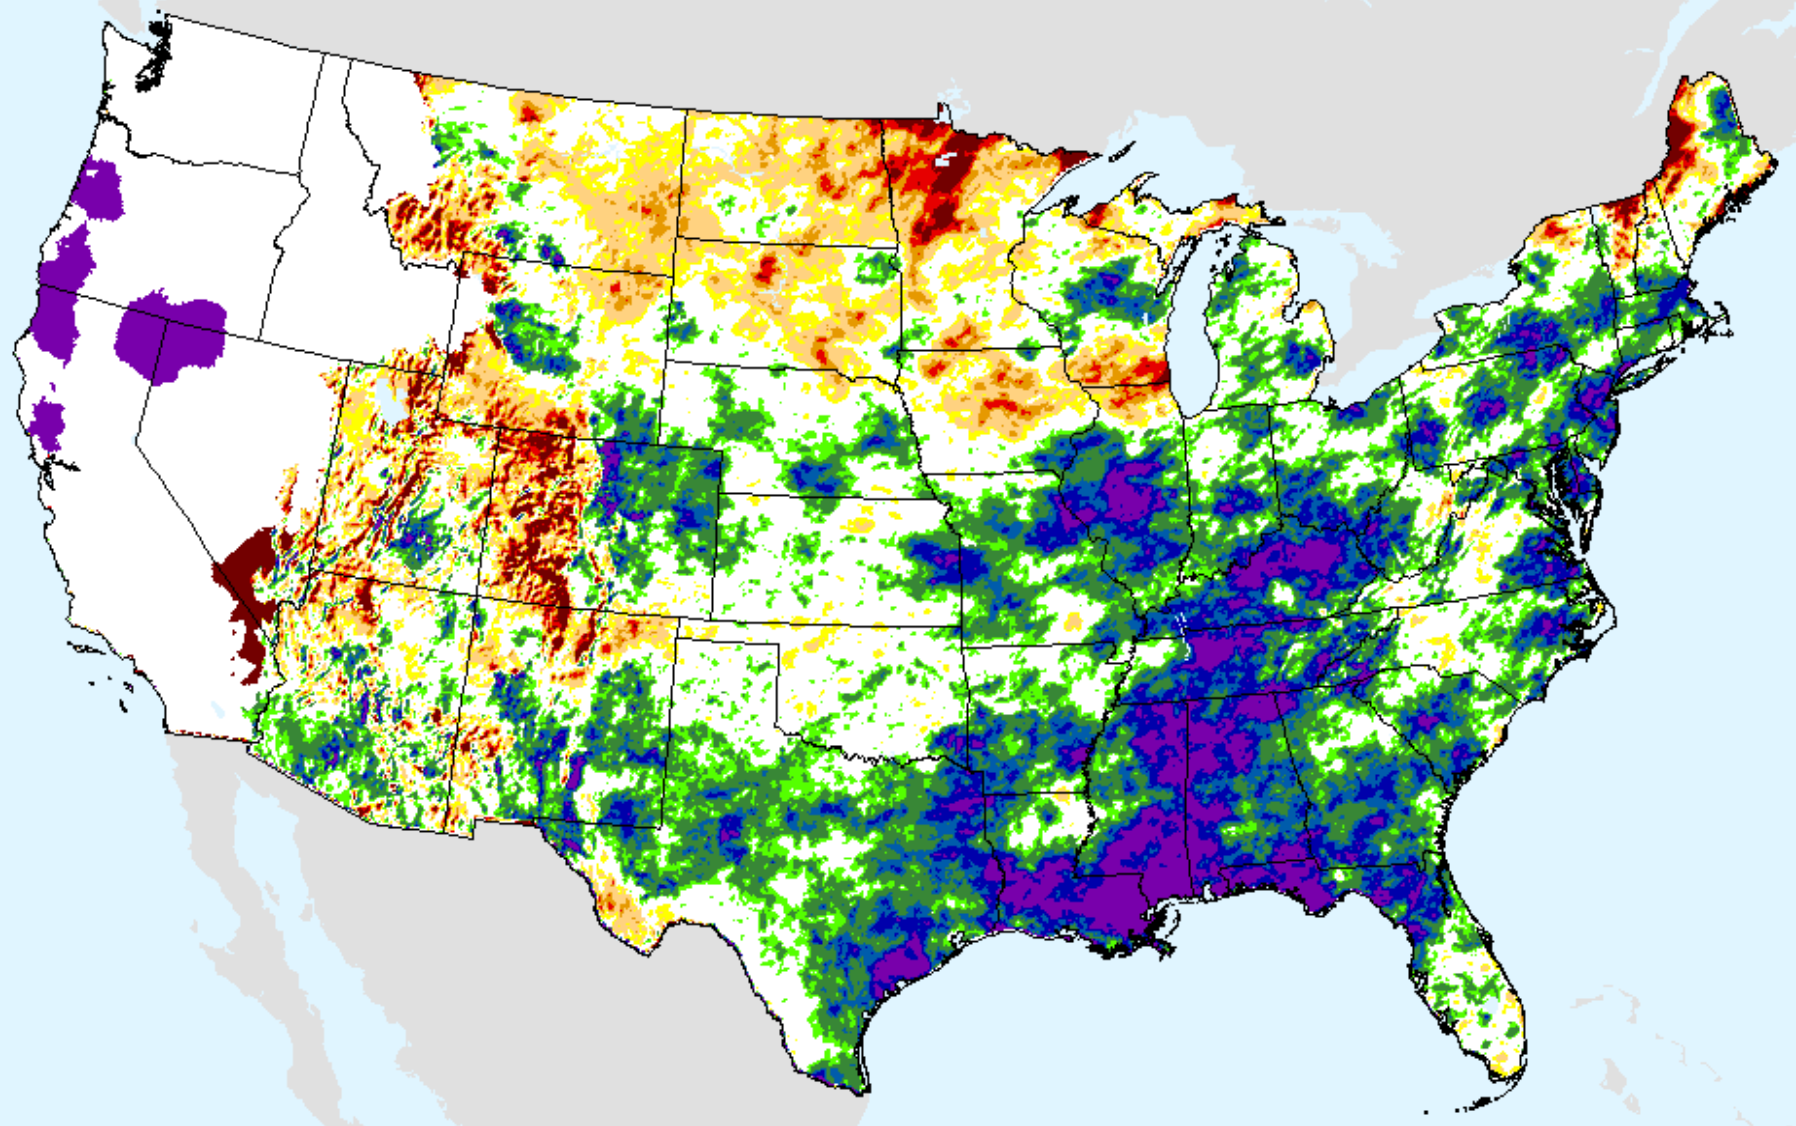

AHPS 9-month SPEI

As of: Tuesday, September 28, 2021

SPEI (USDM)