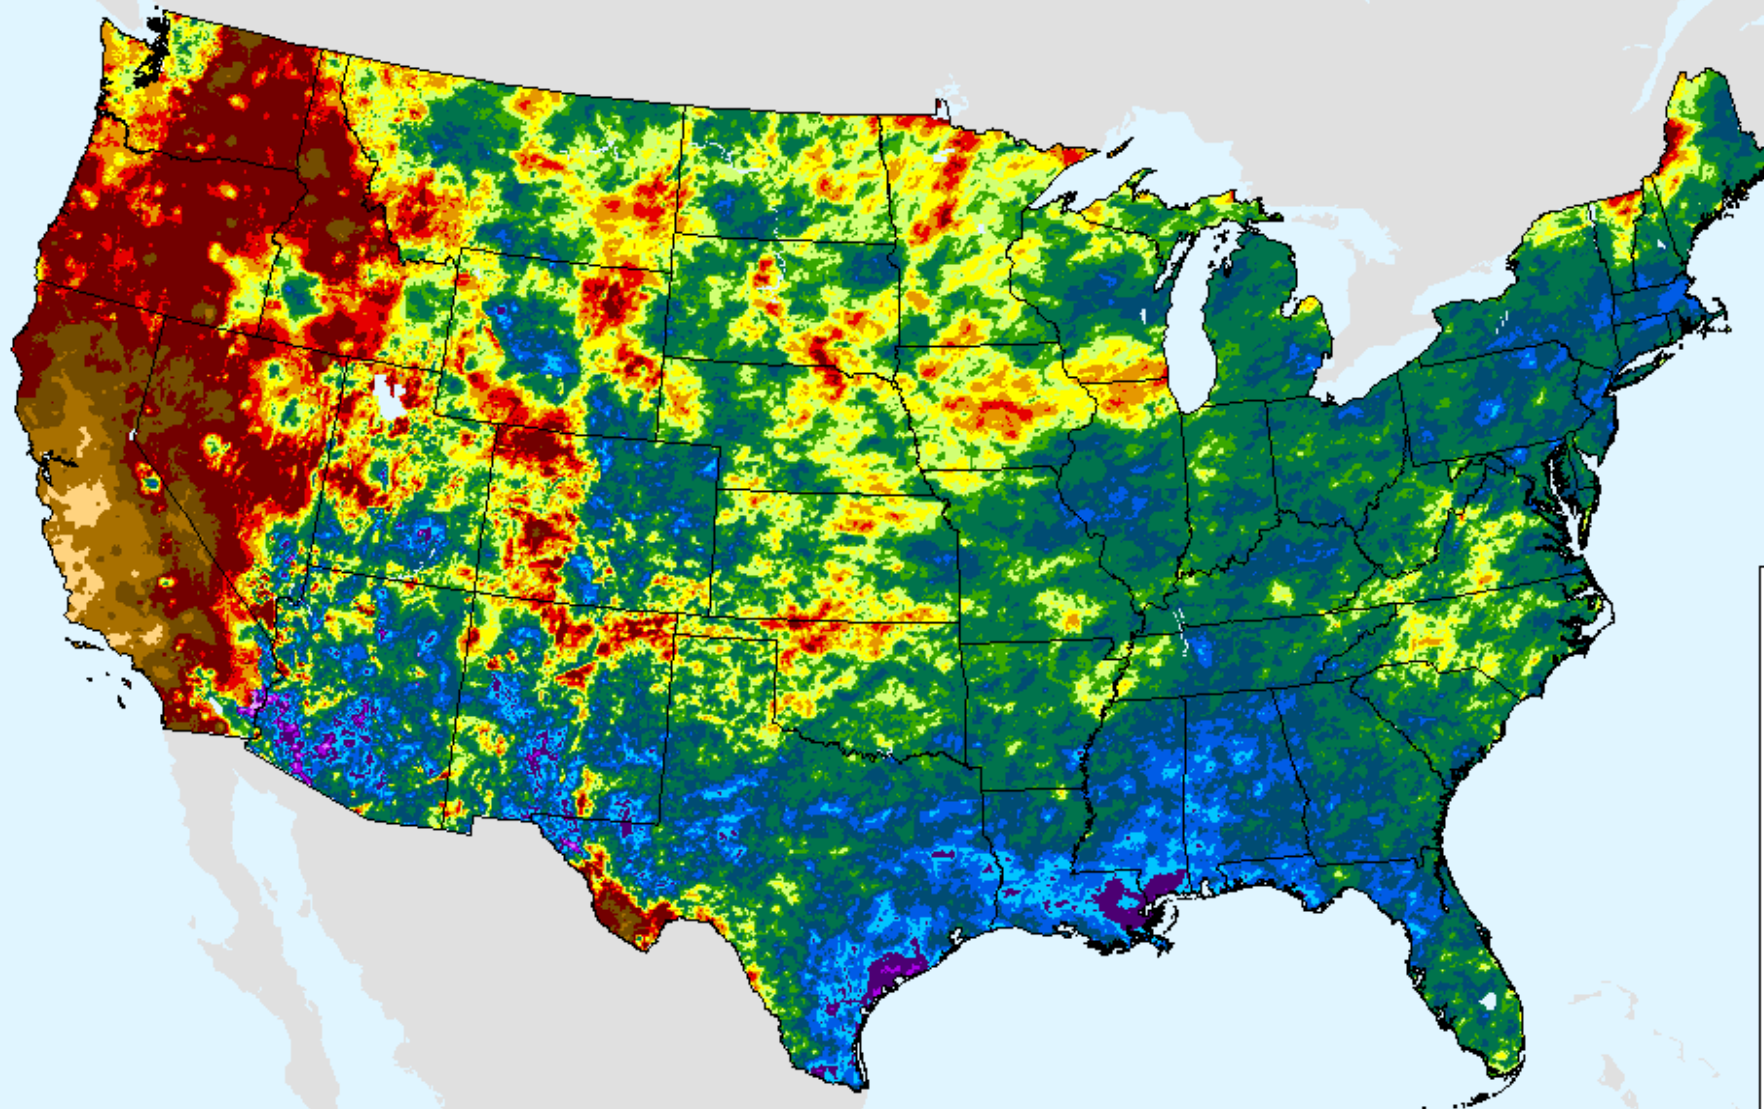

AHPS 180-Day Pct of Normal Pcp

As of: Tuesday, September 28, 2021

Percent

- 500
- 400
- 350
- 300
- 250
- 200
- 175
- 150
- 125
- 100
- 90
- 80
- 70
- 60
- 50
- 25
- 10
- 1
- 0