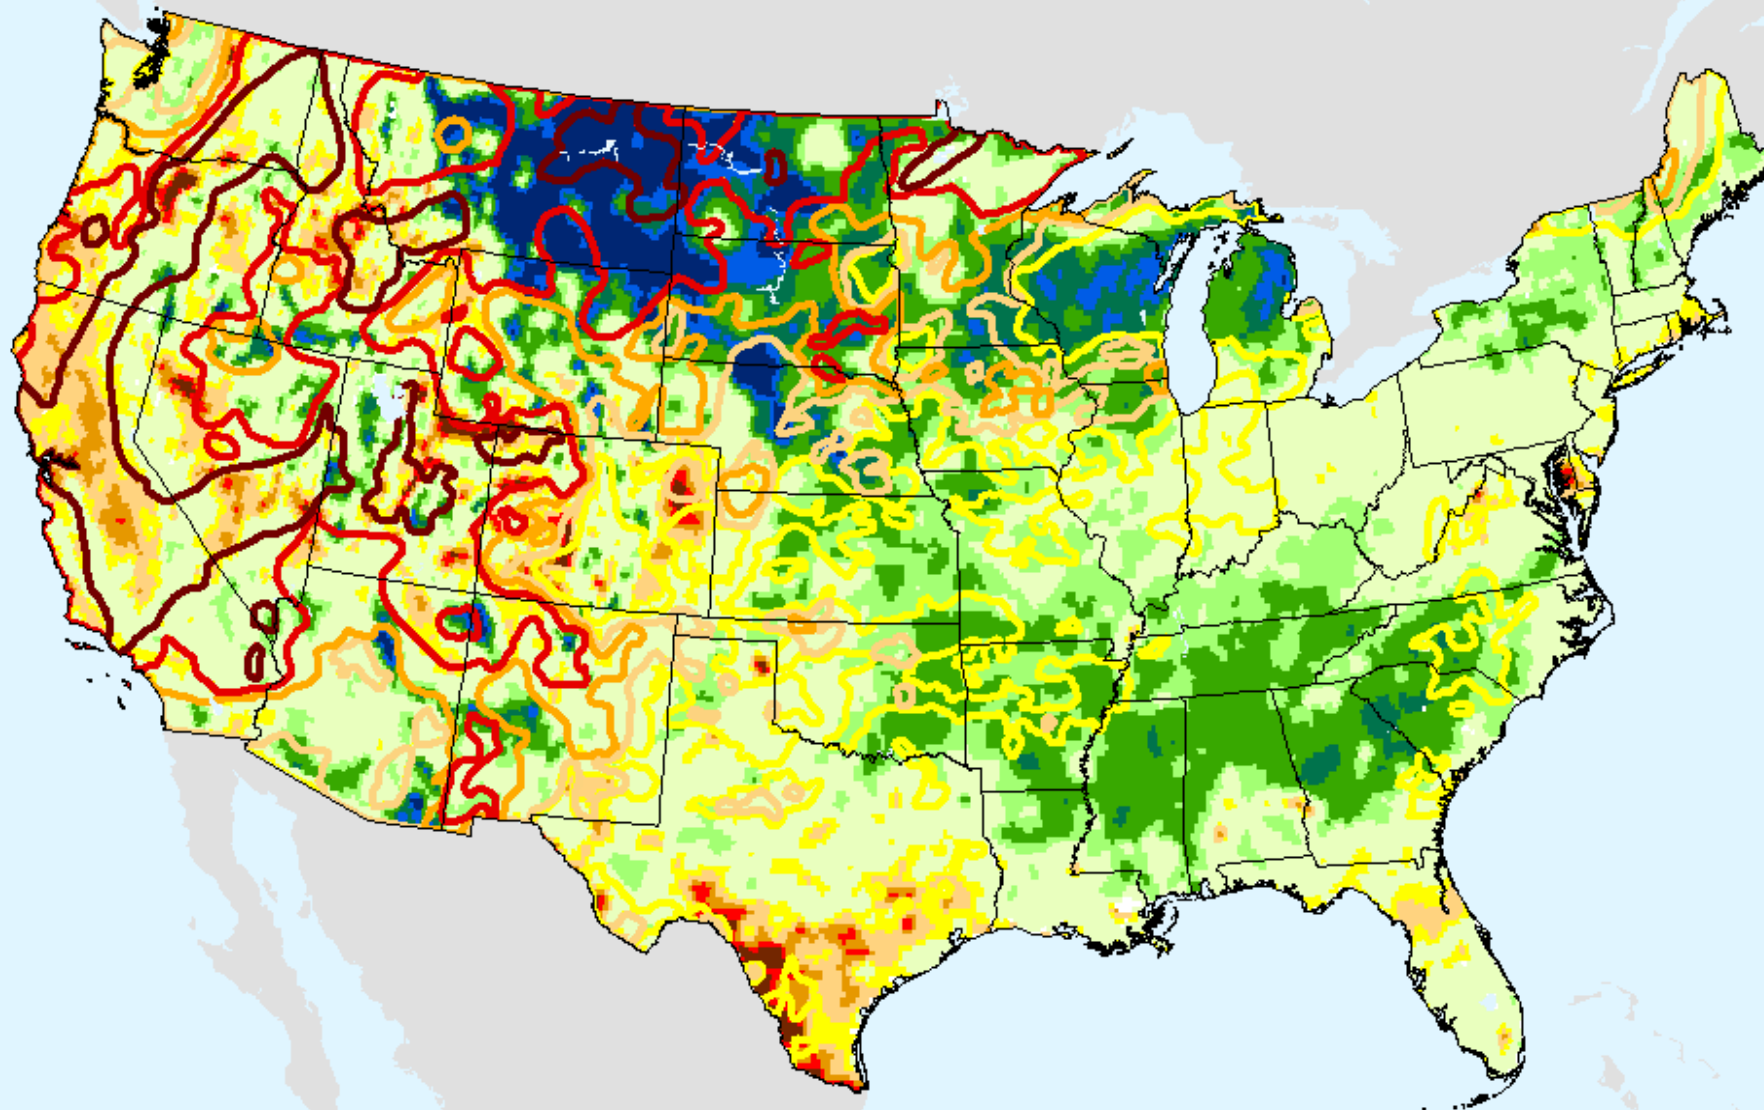

USGS 28-Day Avg Streamflow

As of: Tuesday, September 28, 2021

USDM for: Sep. 14, 2021

USGS 28-Day Avg Streamflow

As of: Tuesday, September 28, 2021

NLDAS Top 1m Soil Moisture

As of: Tuesday, September 28, 2021