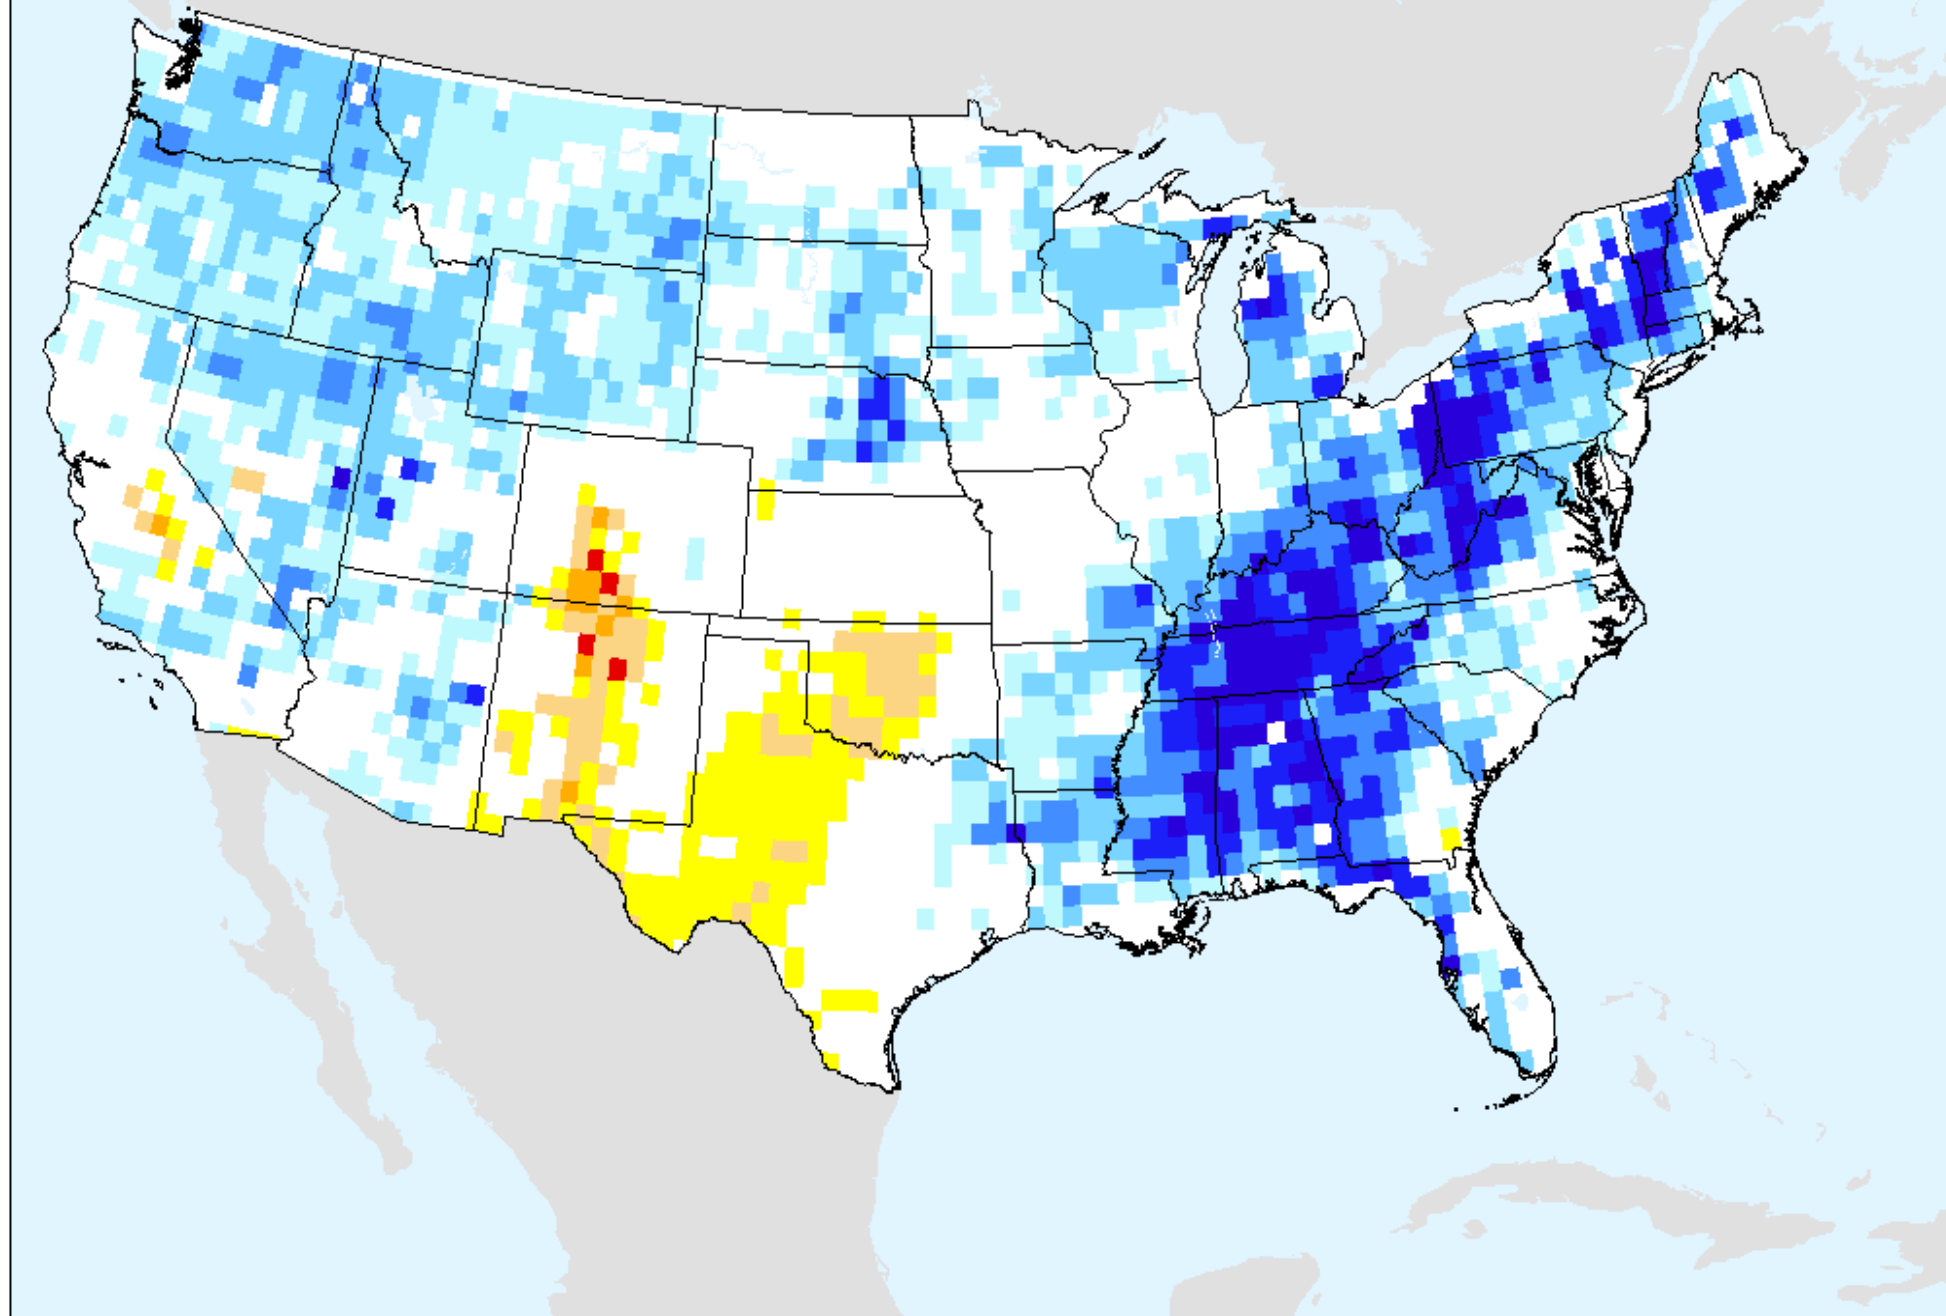

AIRS-Based Vapor Pressure Deficit 7 Day

As of: Tuesday, September 28, 2021

AIRS-Based Vapor Pressure Deficit 14 Day

As of: Tuesday, September 28, 2021

AIRS-Based Vapor Pressure Deficit 28 Day

As of: Tuesday, September 28, 2021