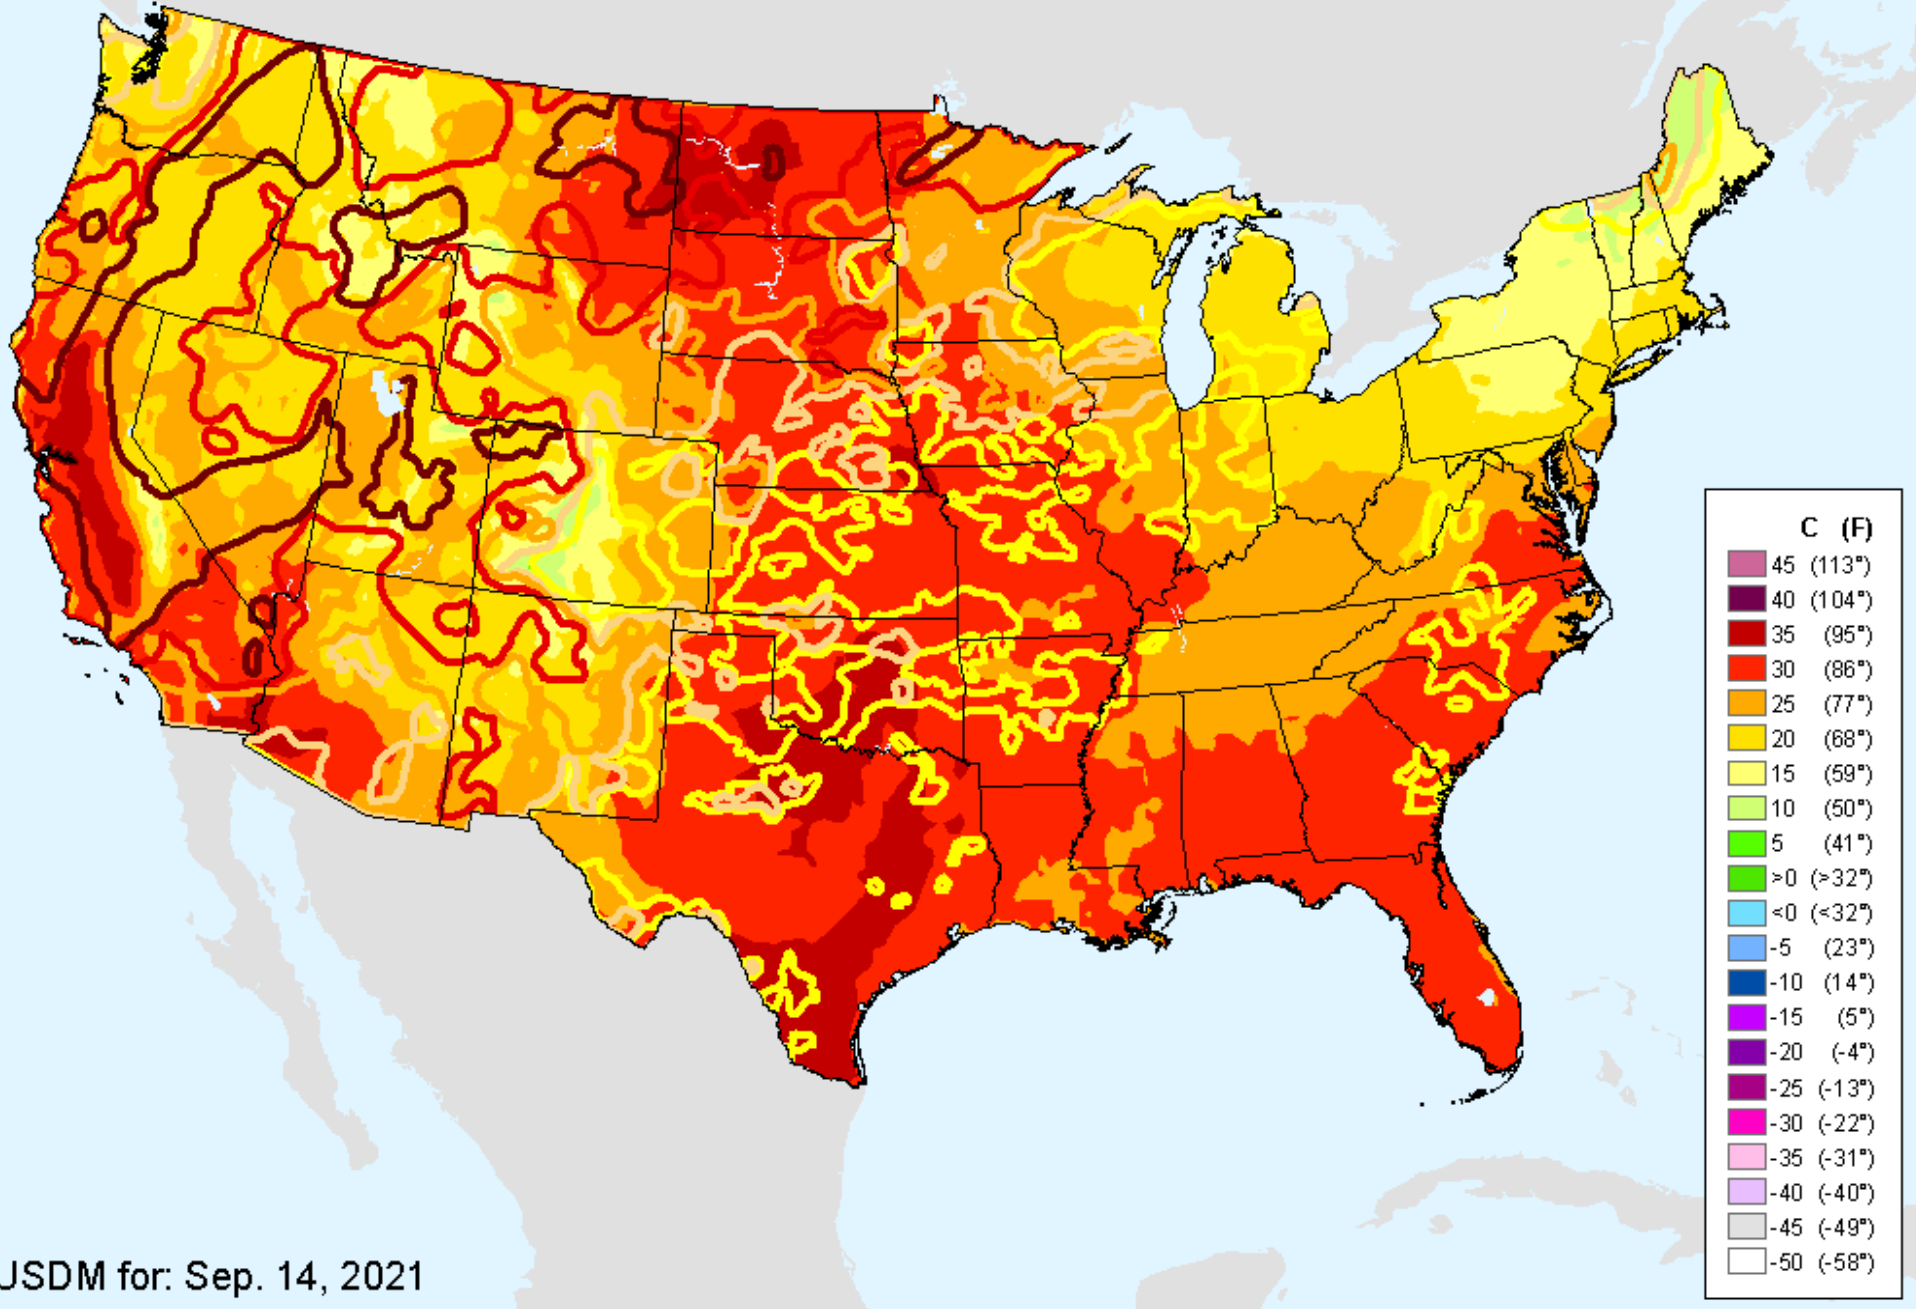

GFS (00z) 7-Day Max Temp Forecast

As of: Tuesday, September 28, 2021

USDM for: Sep. 14, 2021