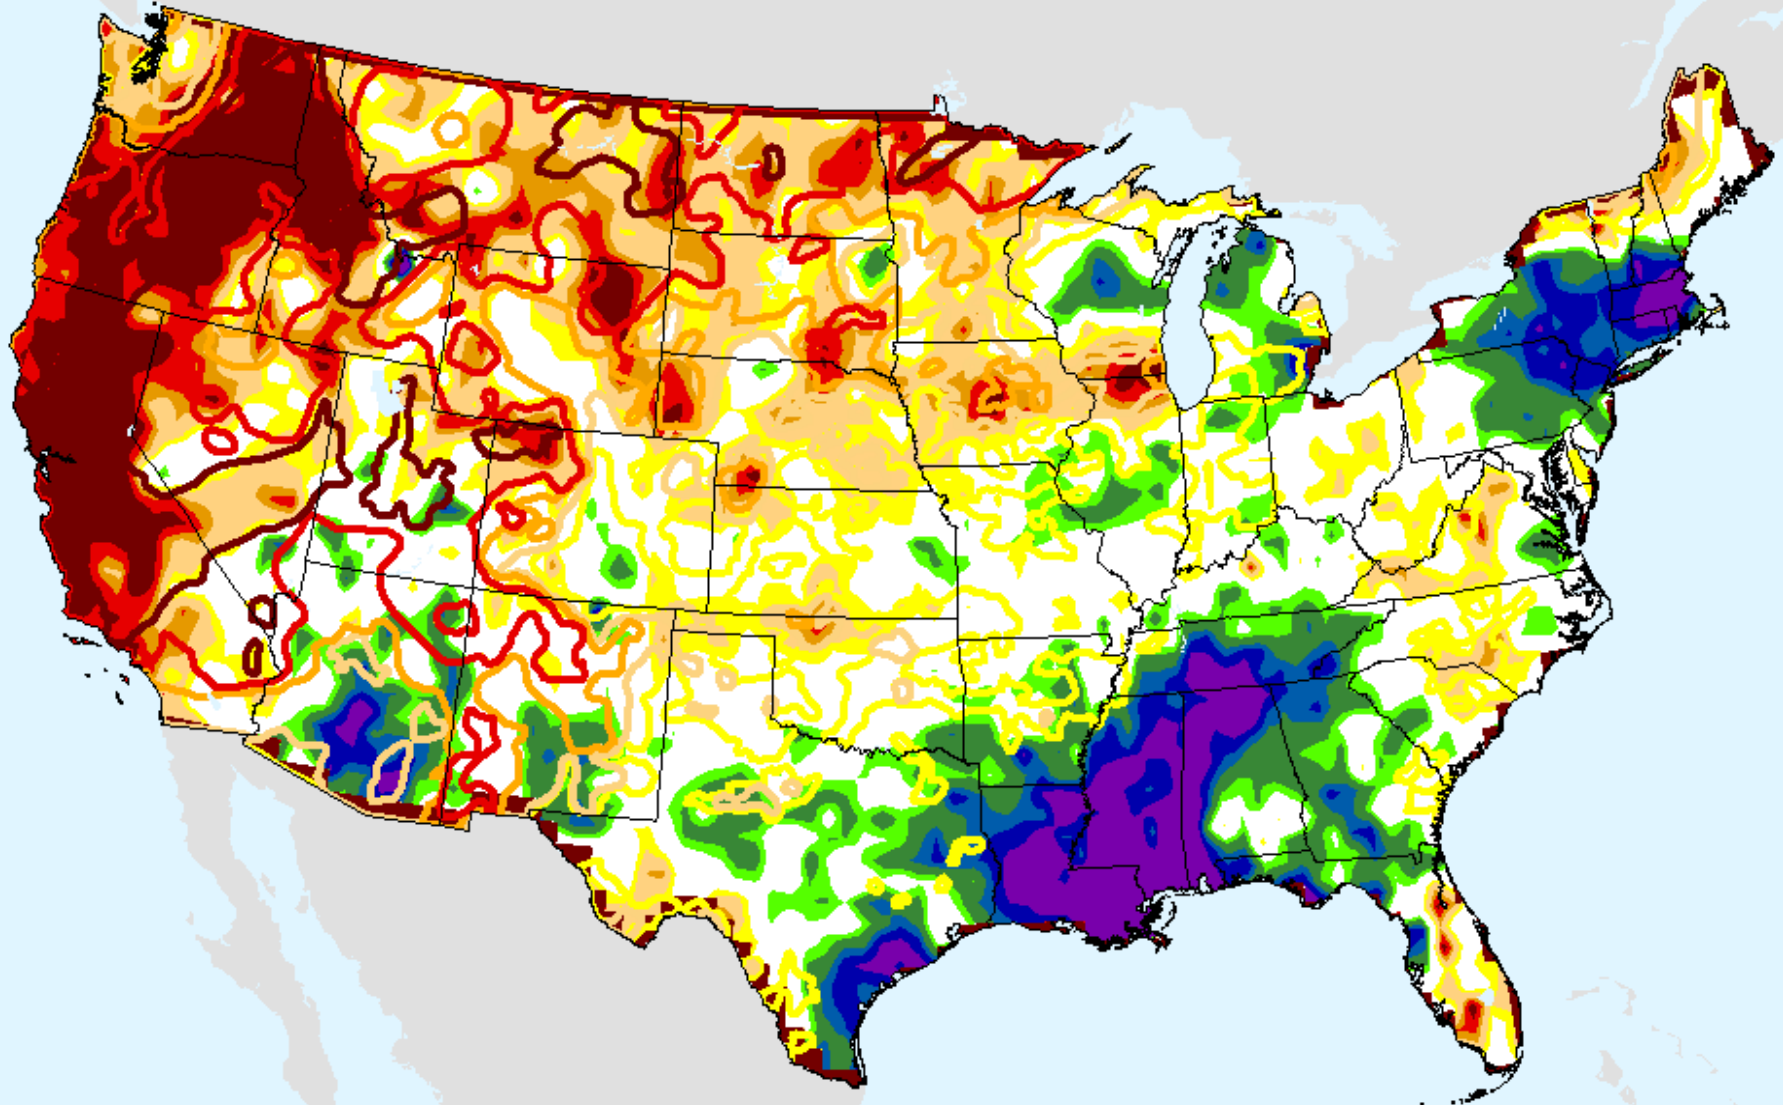

CPC 6-month SPI

As of: Tuesday, September 28, 2021

USDM for: Sep. 14, 2021

SPI (USDM)