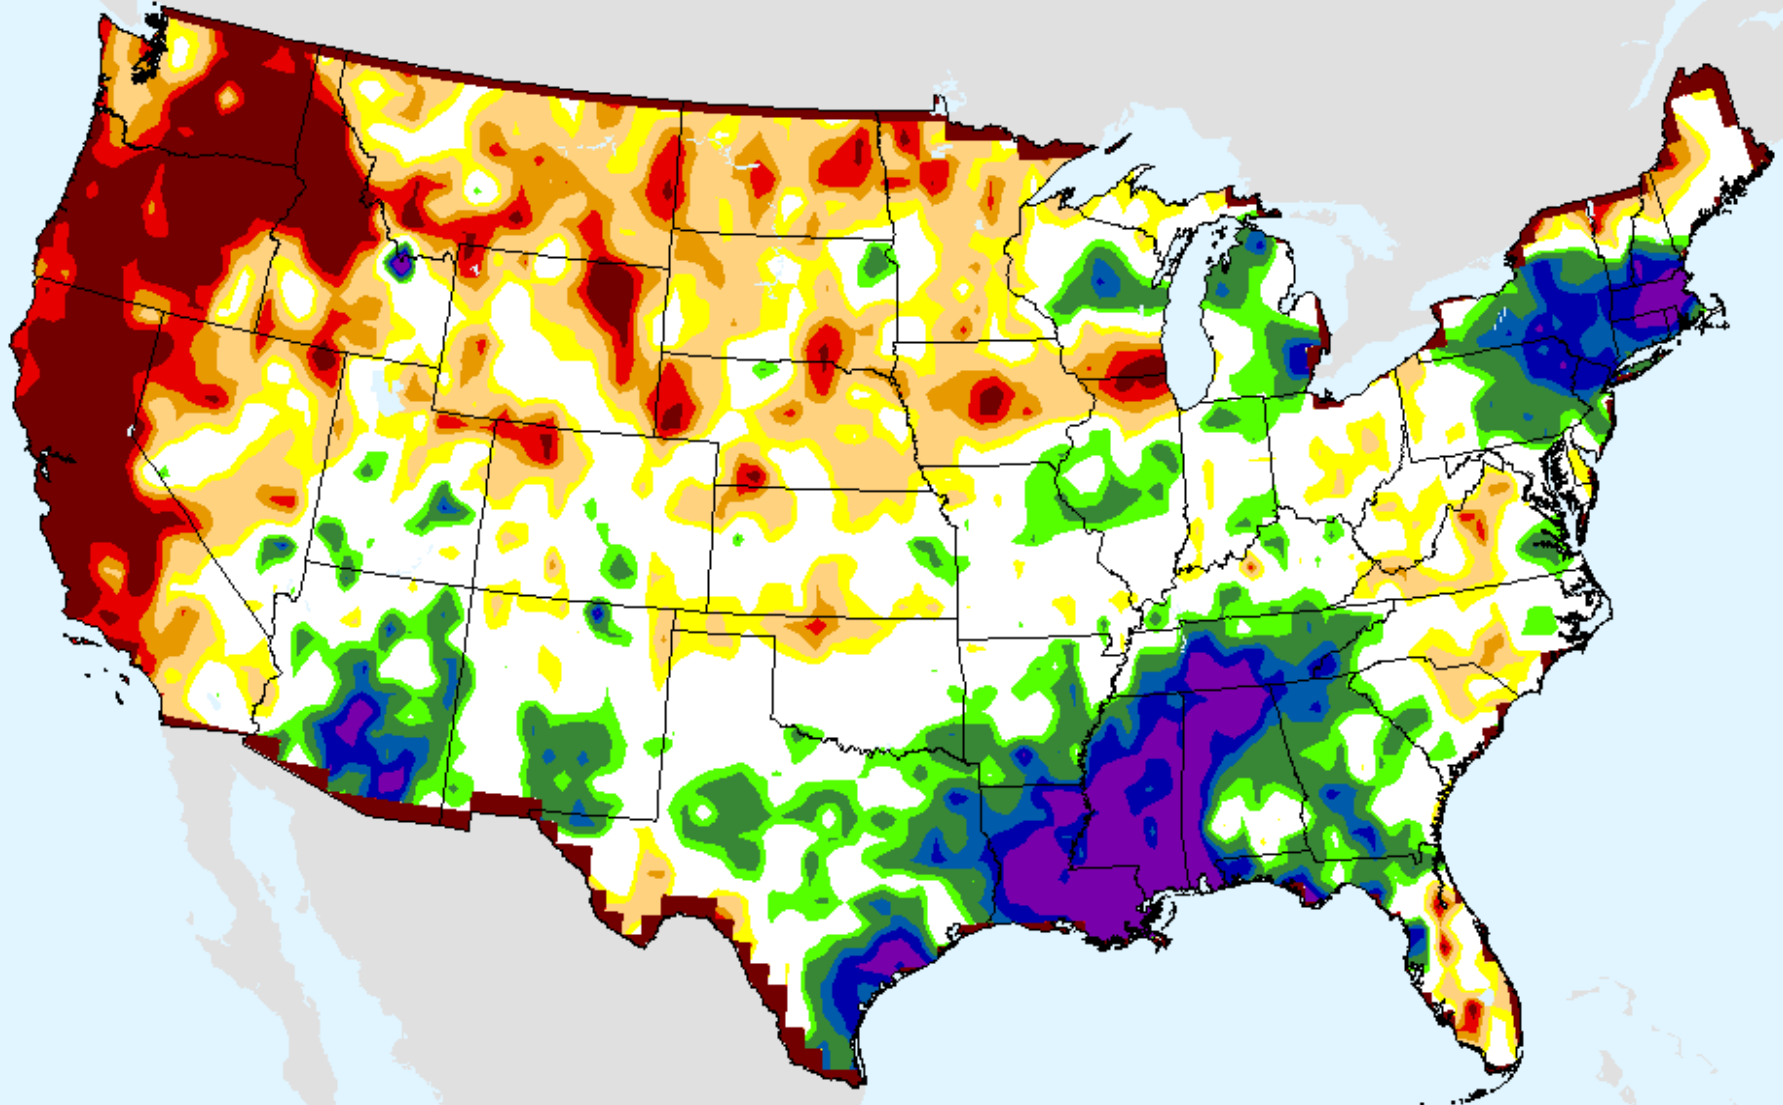

CPC 6-month SPI

As of: Tuesday, September 28, 2021

USDM for: Sep. 14, 2021

SPI (USDM)

CPC 6-month SPI

As of: Tuesday, September 28, 2021

CPC 9-month SPI

As of: Tuesday, June 15, 2021