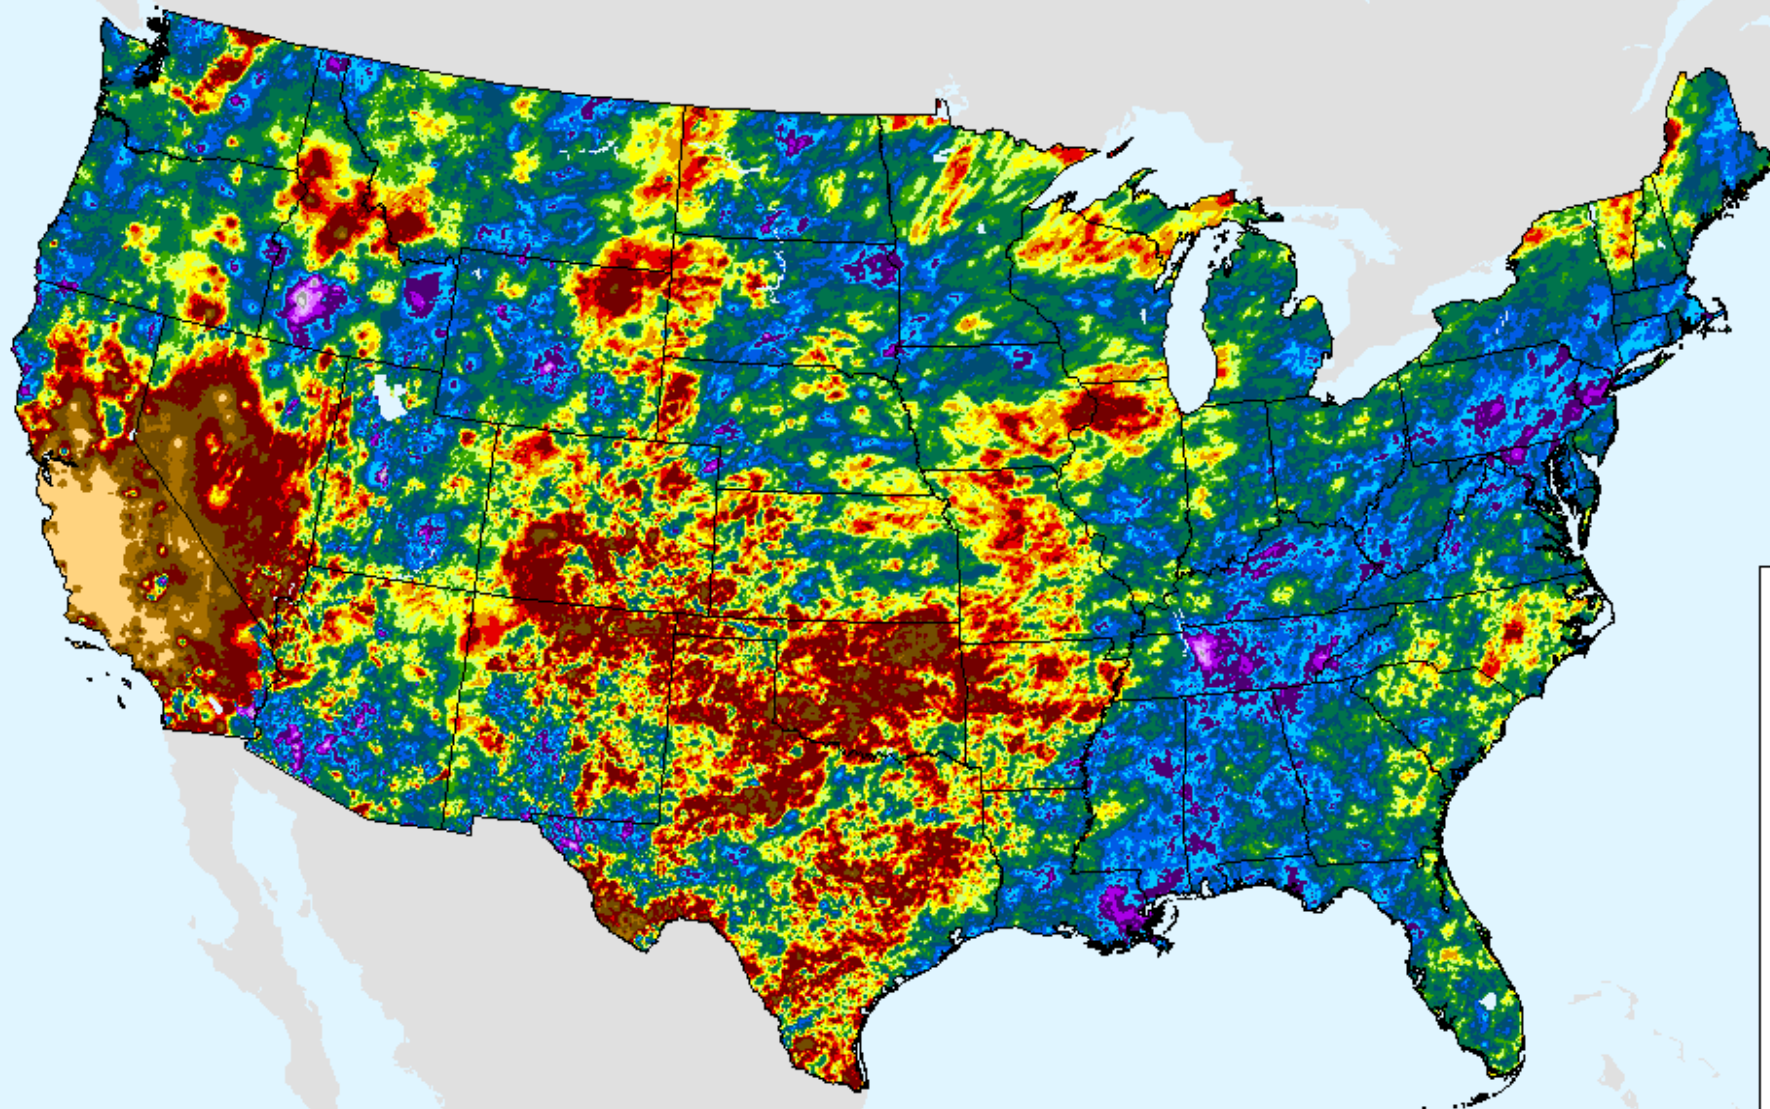

AHPS 60-Day Pct of Normal Pcp

As of: Tuesday, September 28, 2021

Percent

- 500
- 400
- 350
- 300
- 250
- 200
- 175
- 150
- 125
- 100
- 90
- 80
- 70
- 60
- 50
- 25
- 10
- 1
- 0