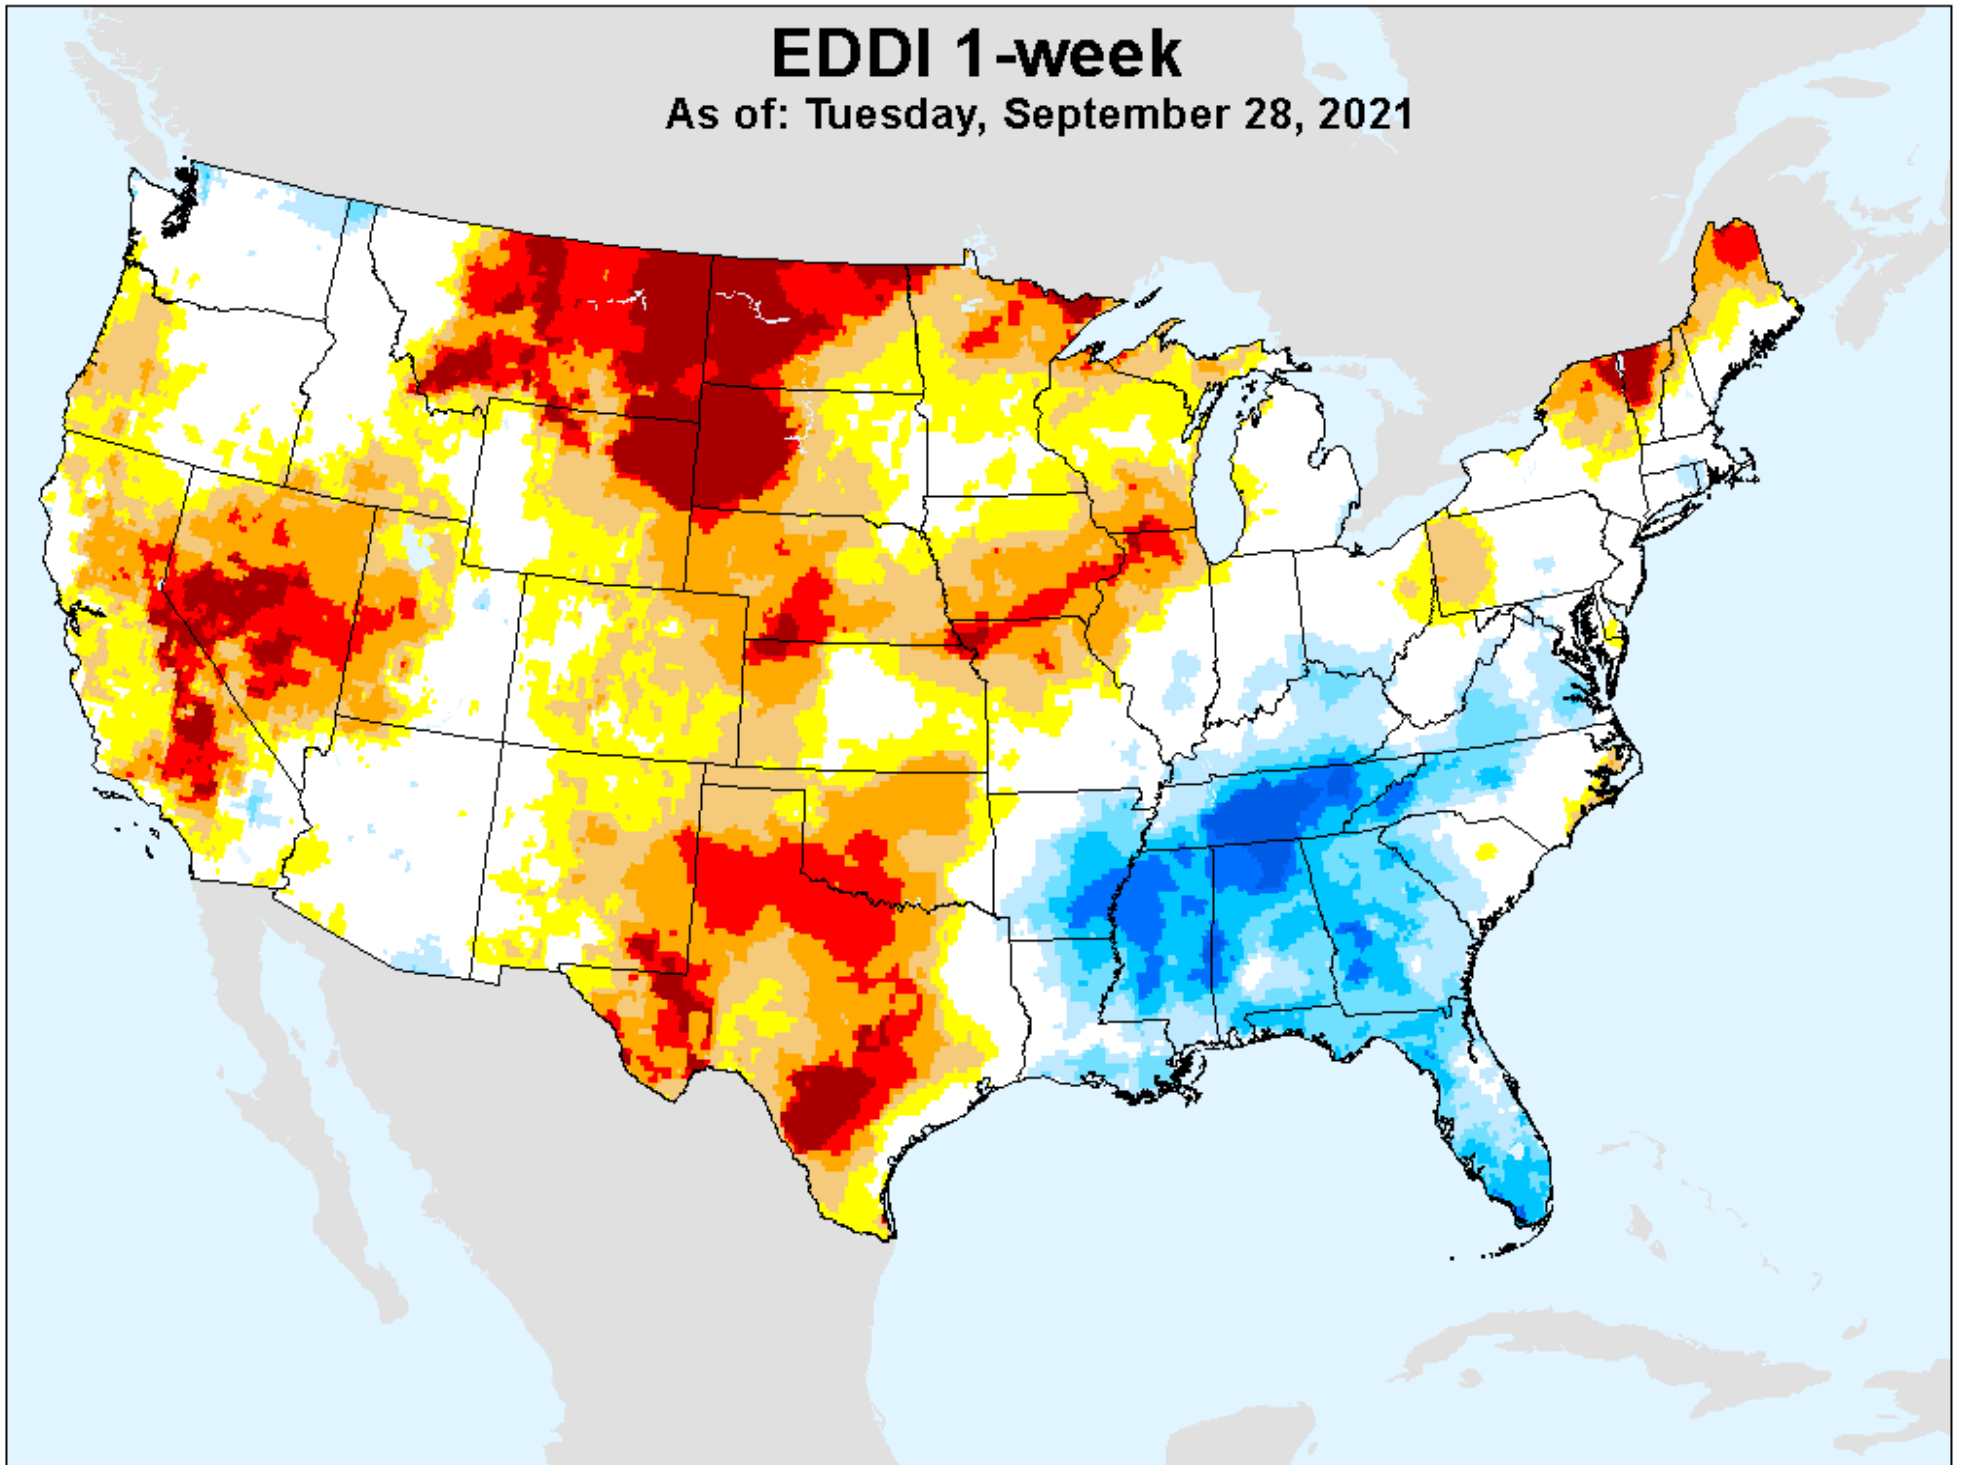

SPEI (USDM)

EDDI 1-week

As of: Tuesday, September 28, 2021

USDM for: Sep. 14, 2021

EDDI 1-week

As of: Tuesday, September 28, 2021

EDDI 2-week

As of: Tuesday, September 28, 2021