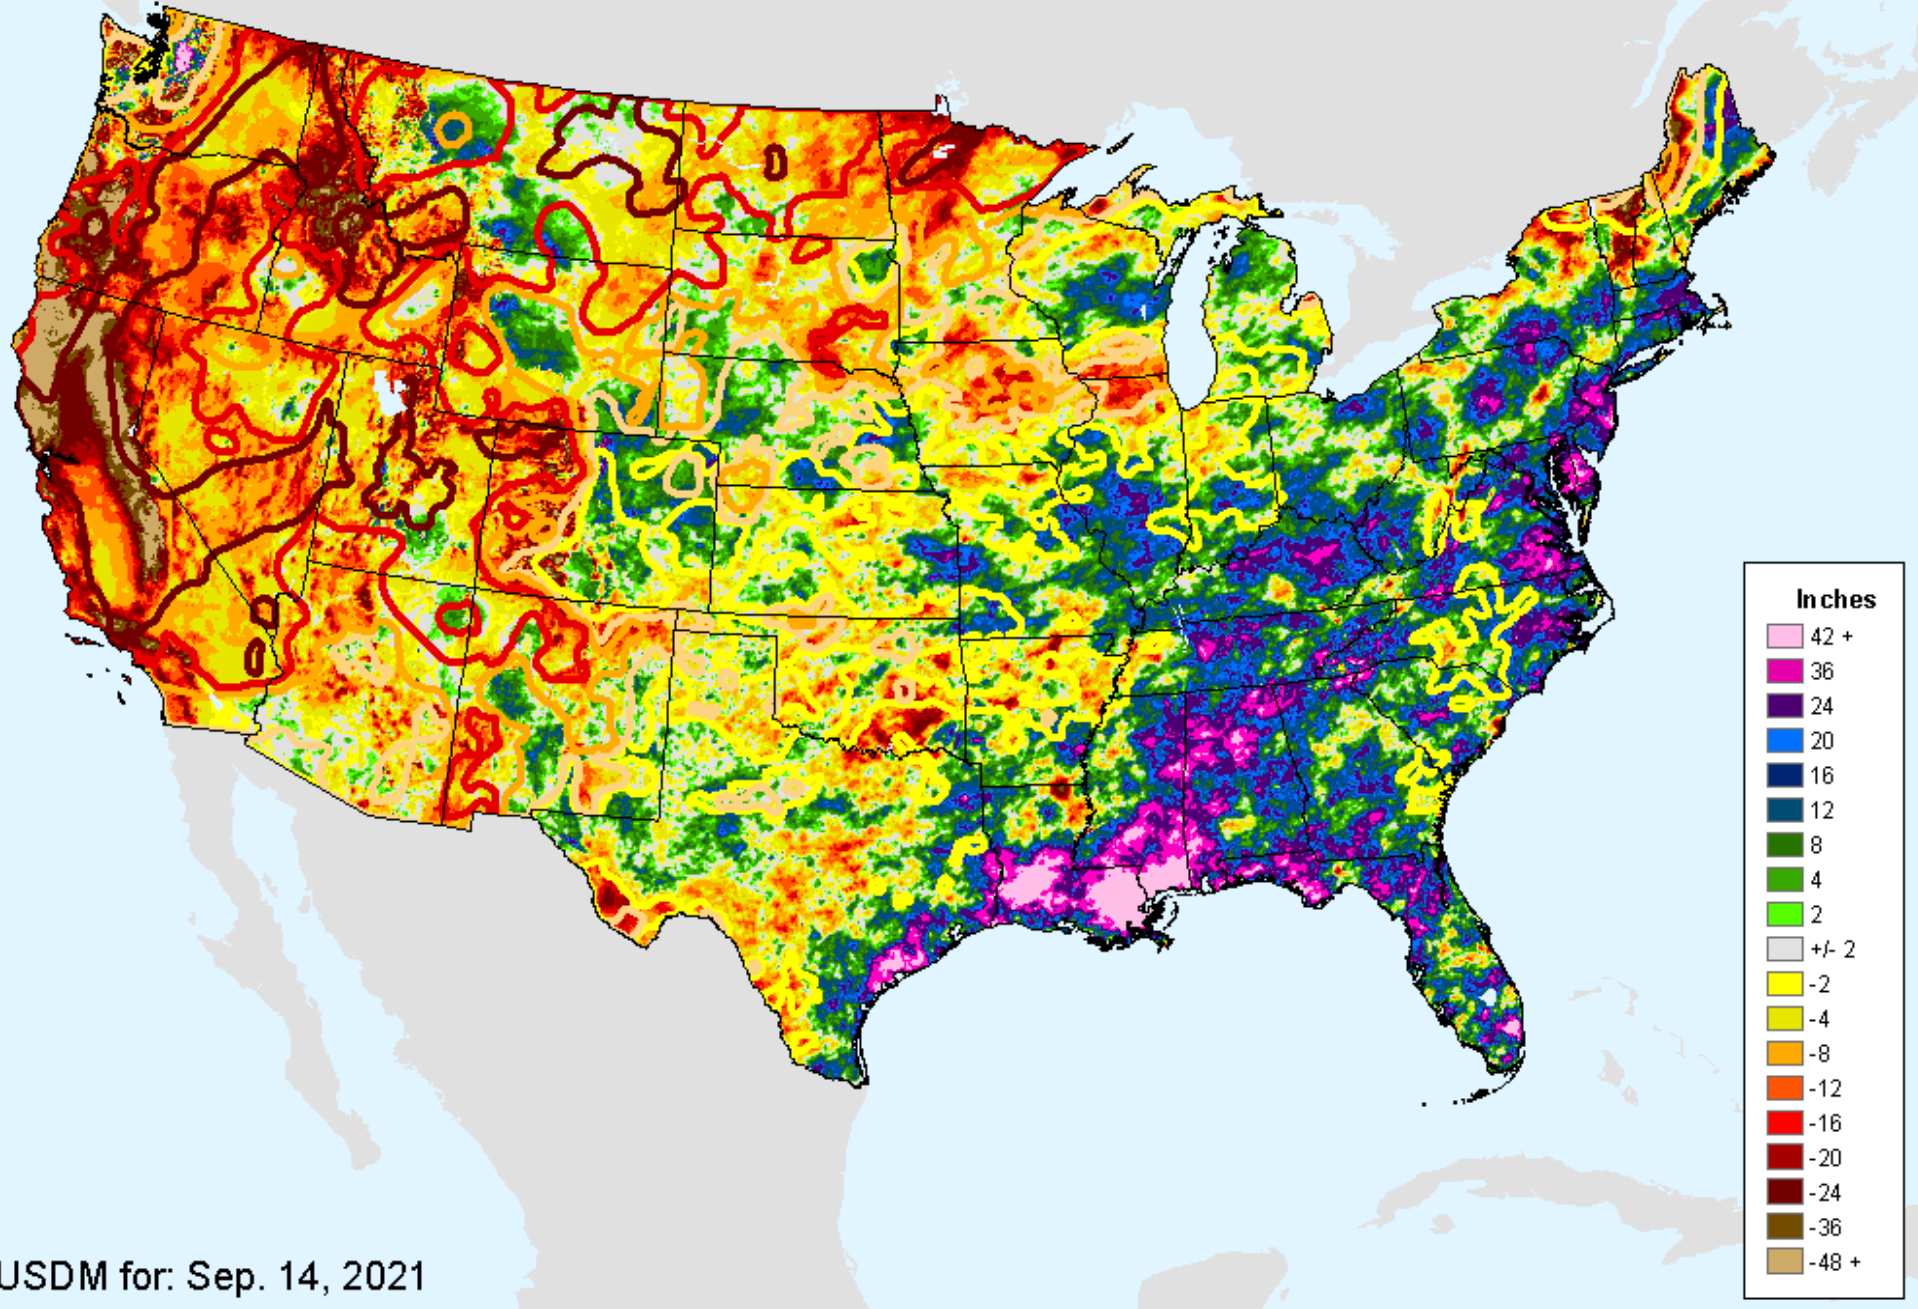

AHPS Water-Year Precip Departure

As of: Tuesday, September 28, 2021

USDM for: Sep. 14, 2021