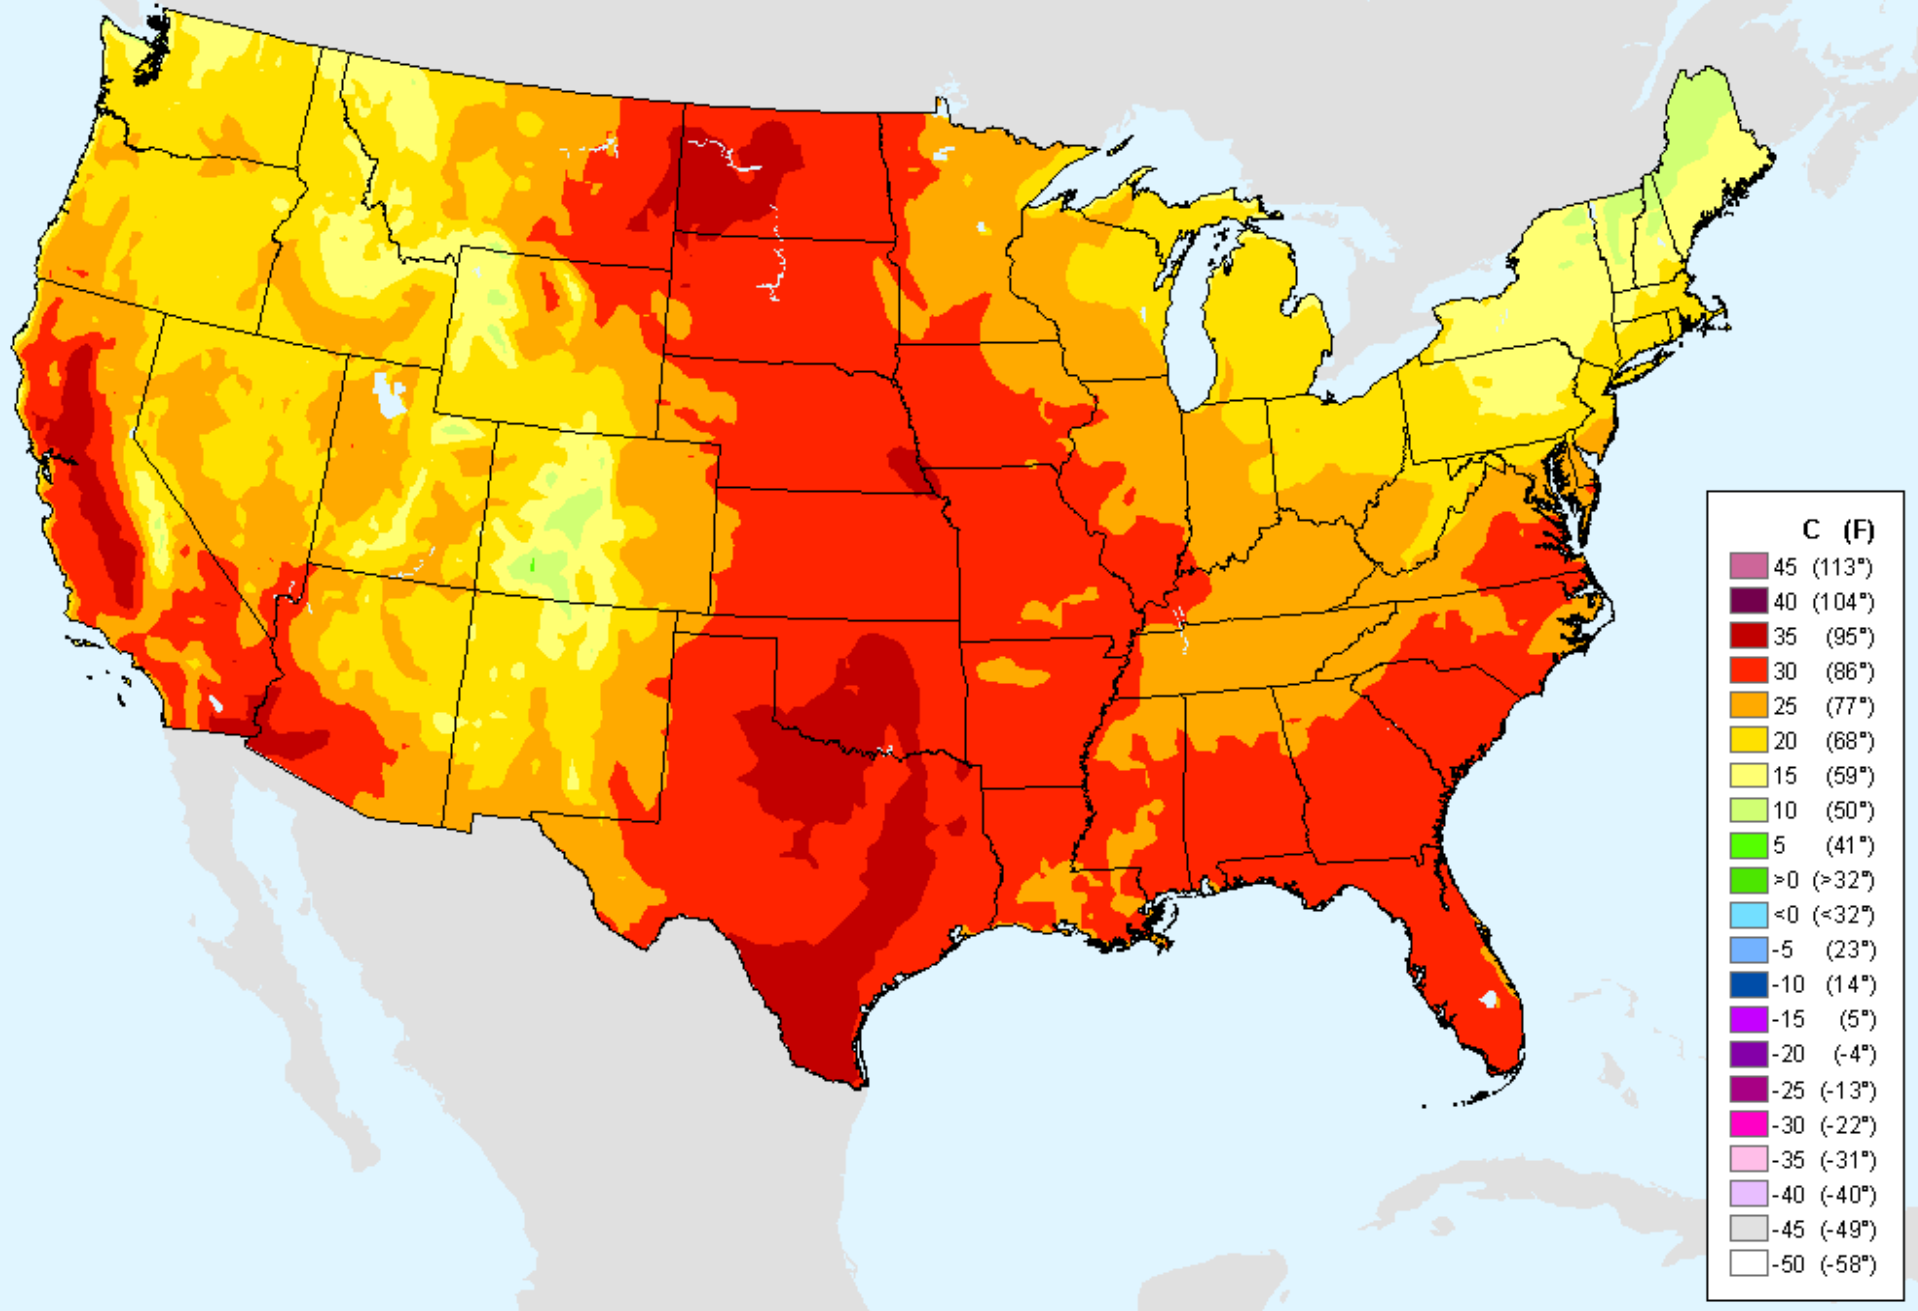

GFS (00z) 7-Day Max Temp Forecast

As of: Tuesday, September 28, 2021