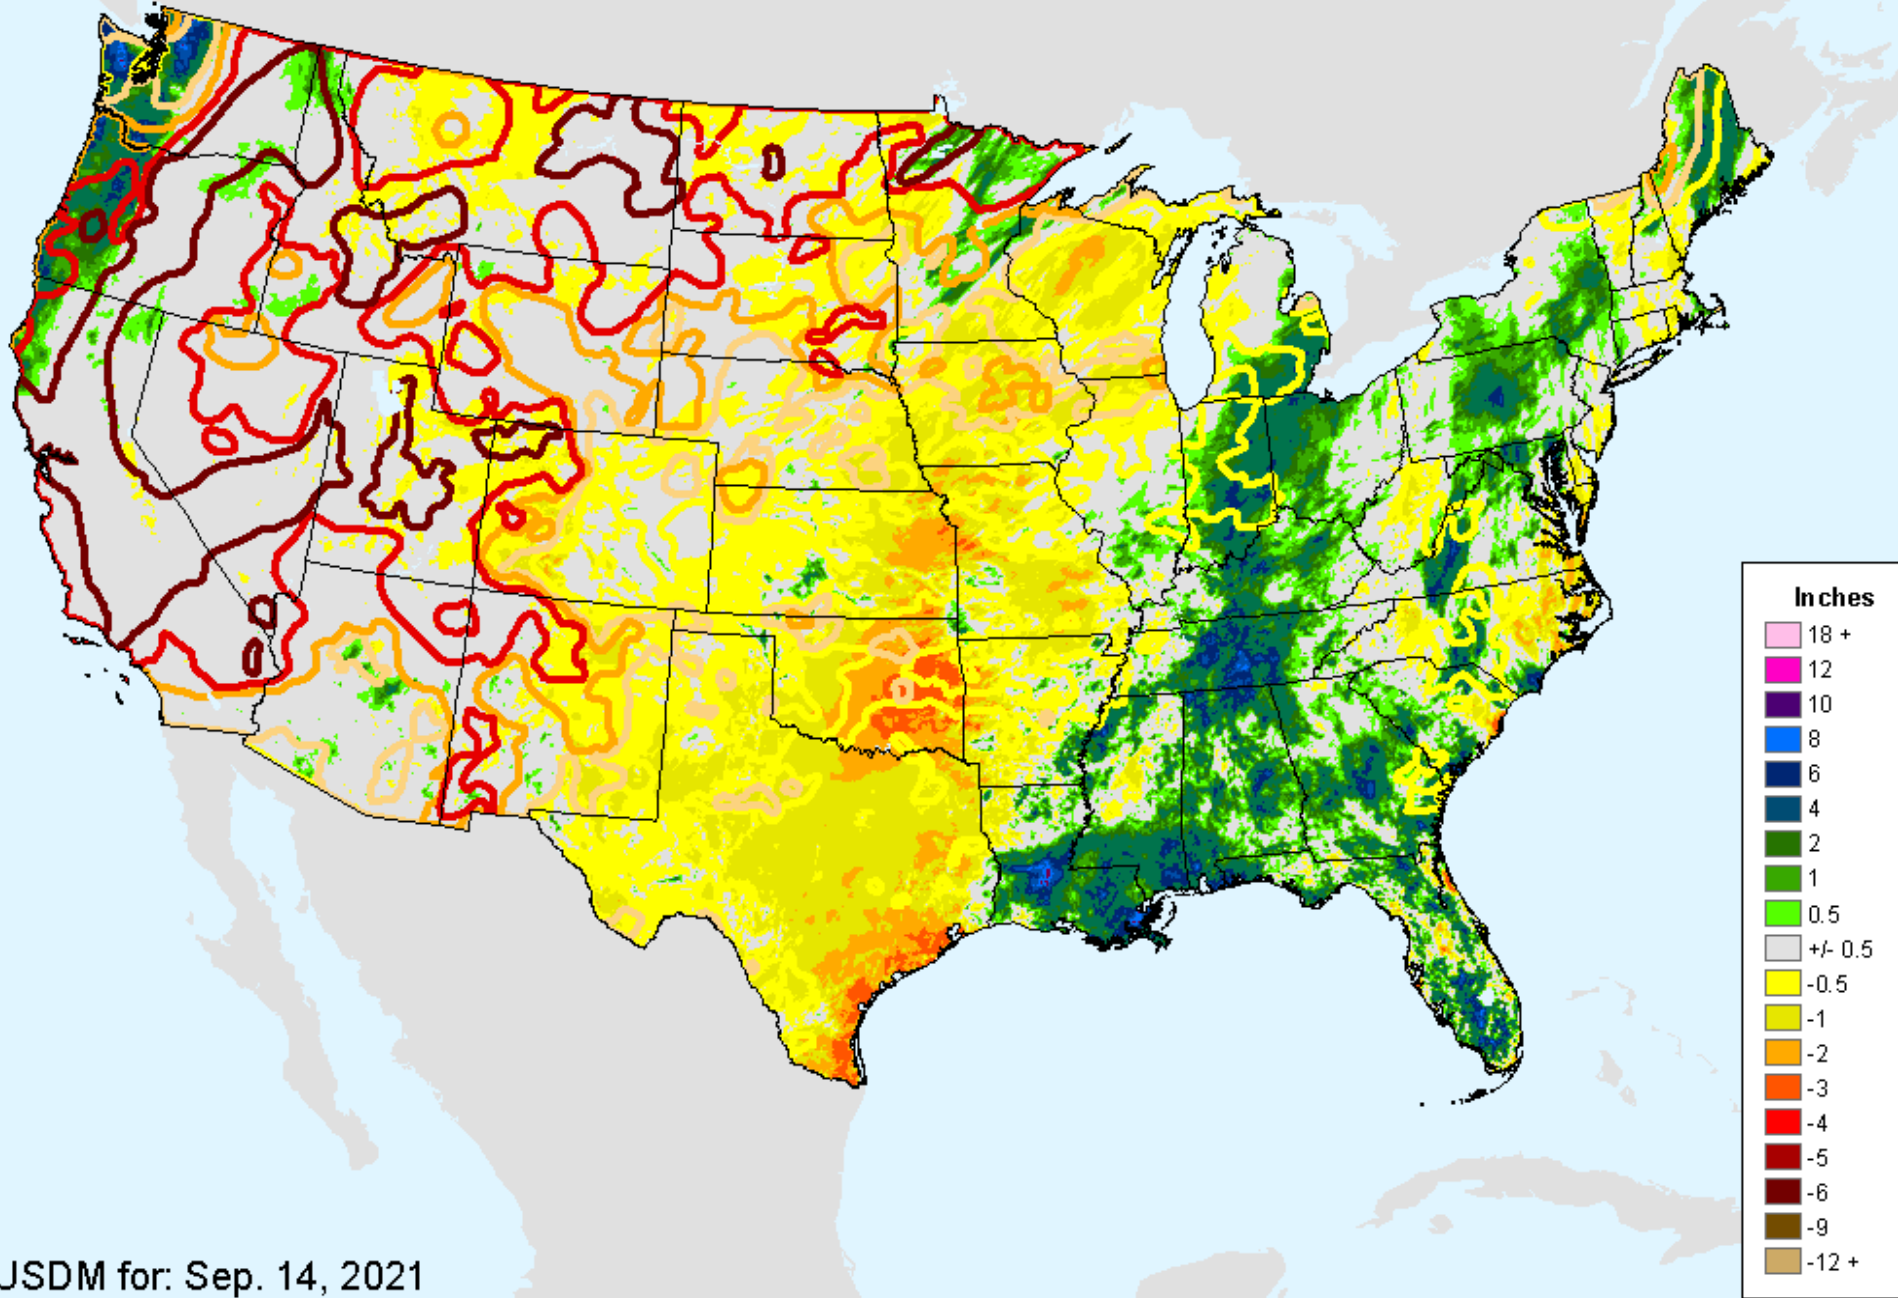

AHPS 7-Day Precipitation

As of: Tuesday, September 28, 2021

AHPS 7-Day Precipitation

As of: Tuesday, September 28, 2021

USDM for: Sep. 14, 2021

AHPS 14-Day Precip Departure

As of: Tuesday, September 28, 2021