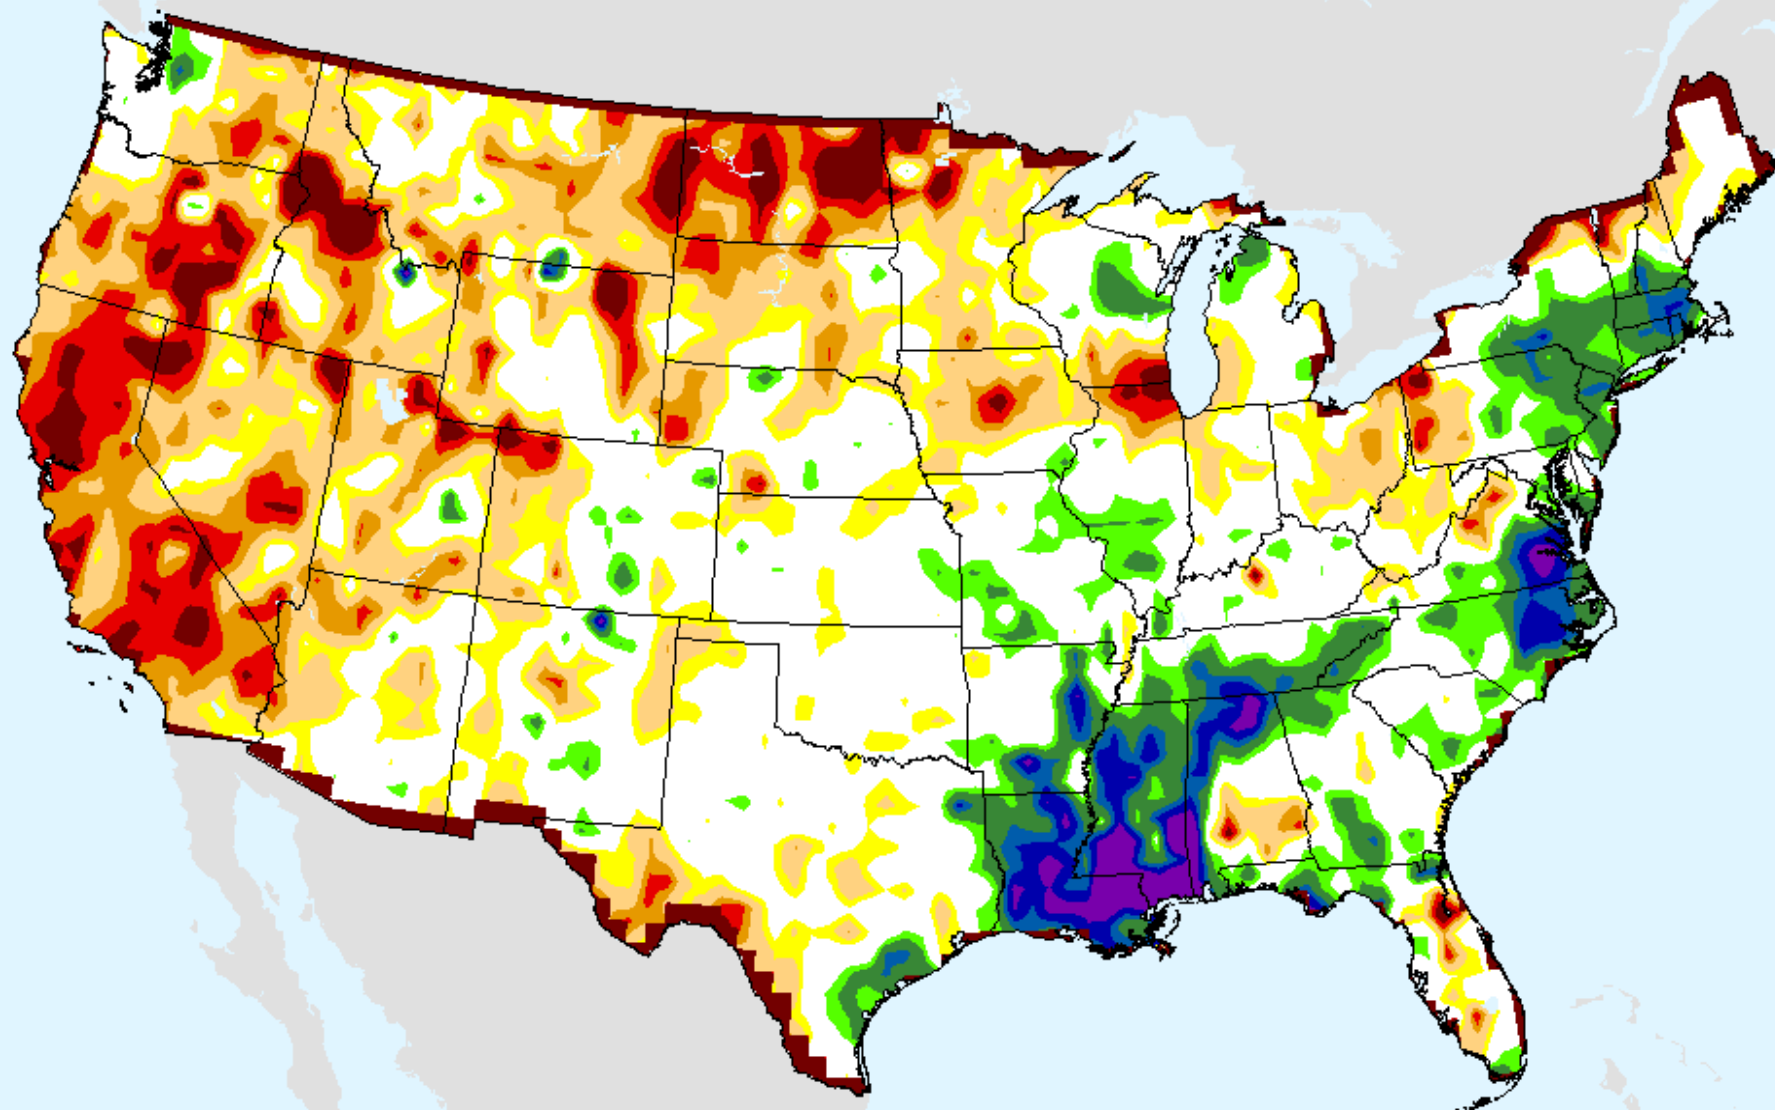

CPC 12-month SPI

As of: Tuesday, September 28, 2021