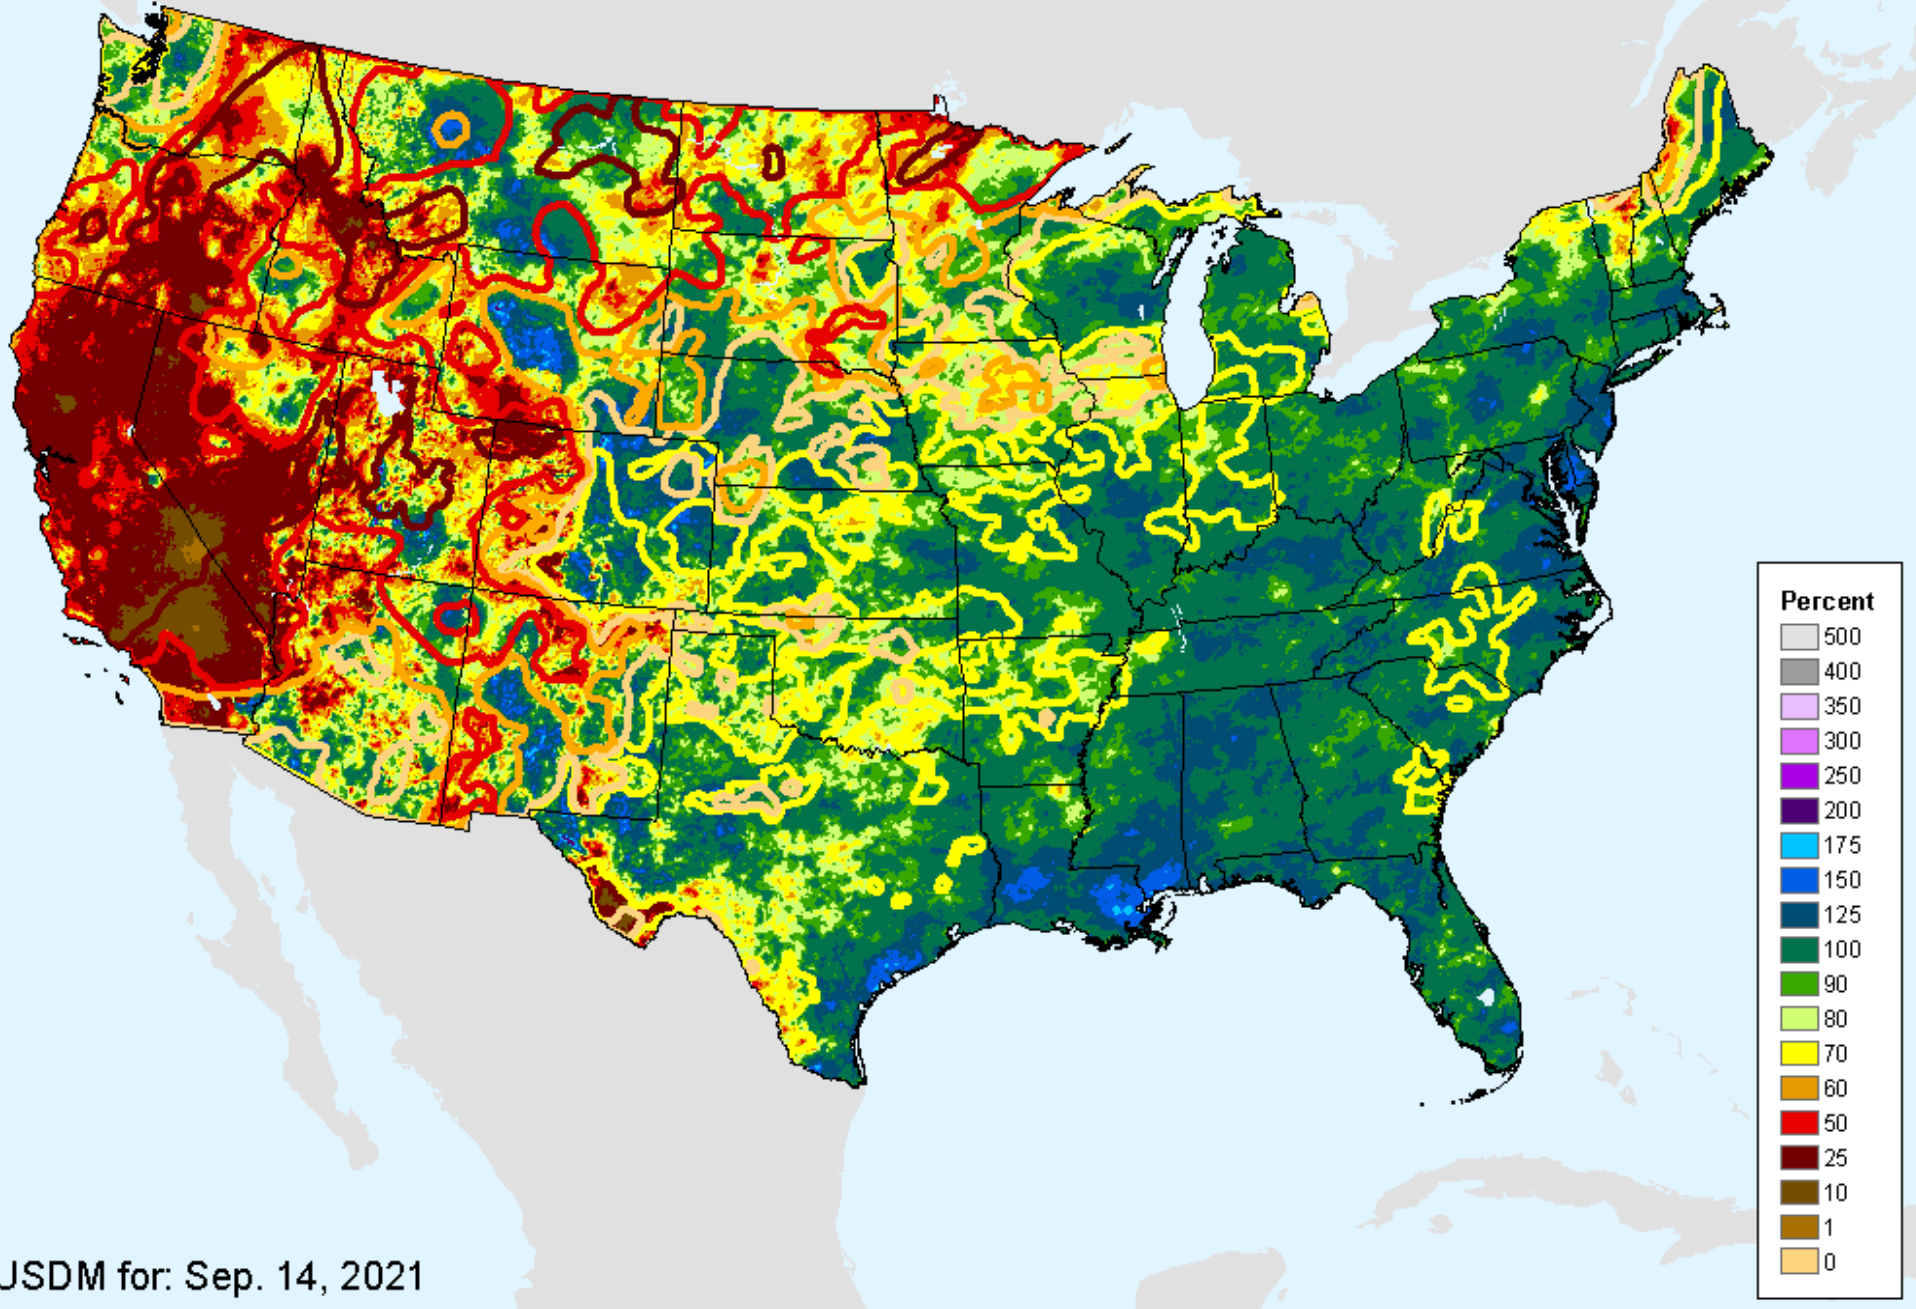

AHPS Water-Year Precip Departure

As of: Tuesday, September 28, 2021

USDM for: Sep. 14, 2021

AHPS Water-Year Precip Departure

As of: Tuesday, September 28, 2021

AHPS Water-Year Pct of Normal Pcp

As of: Tuesday, September 28, 2021