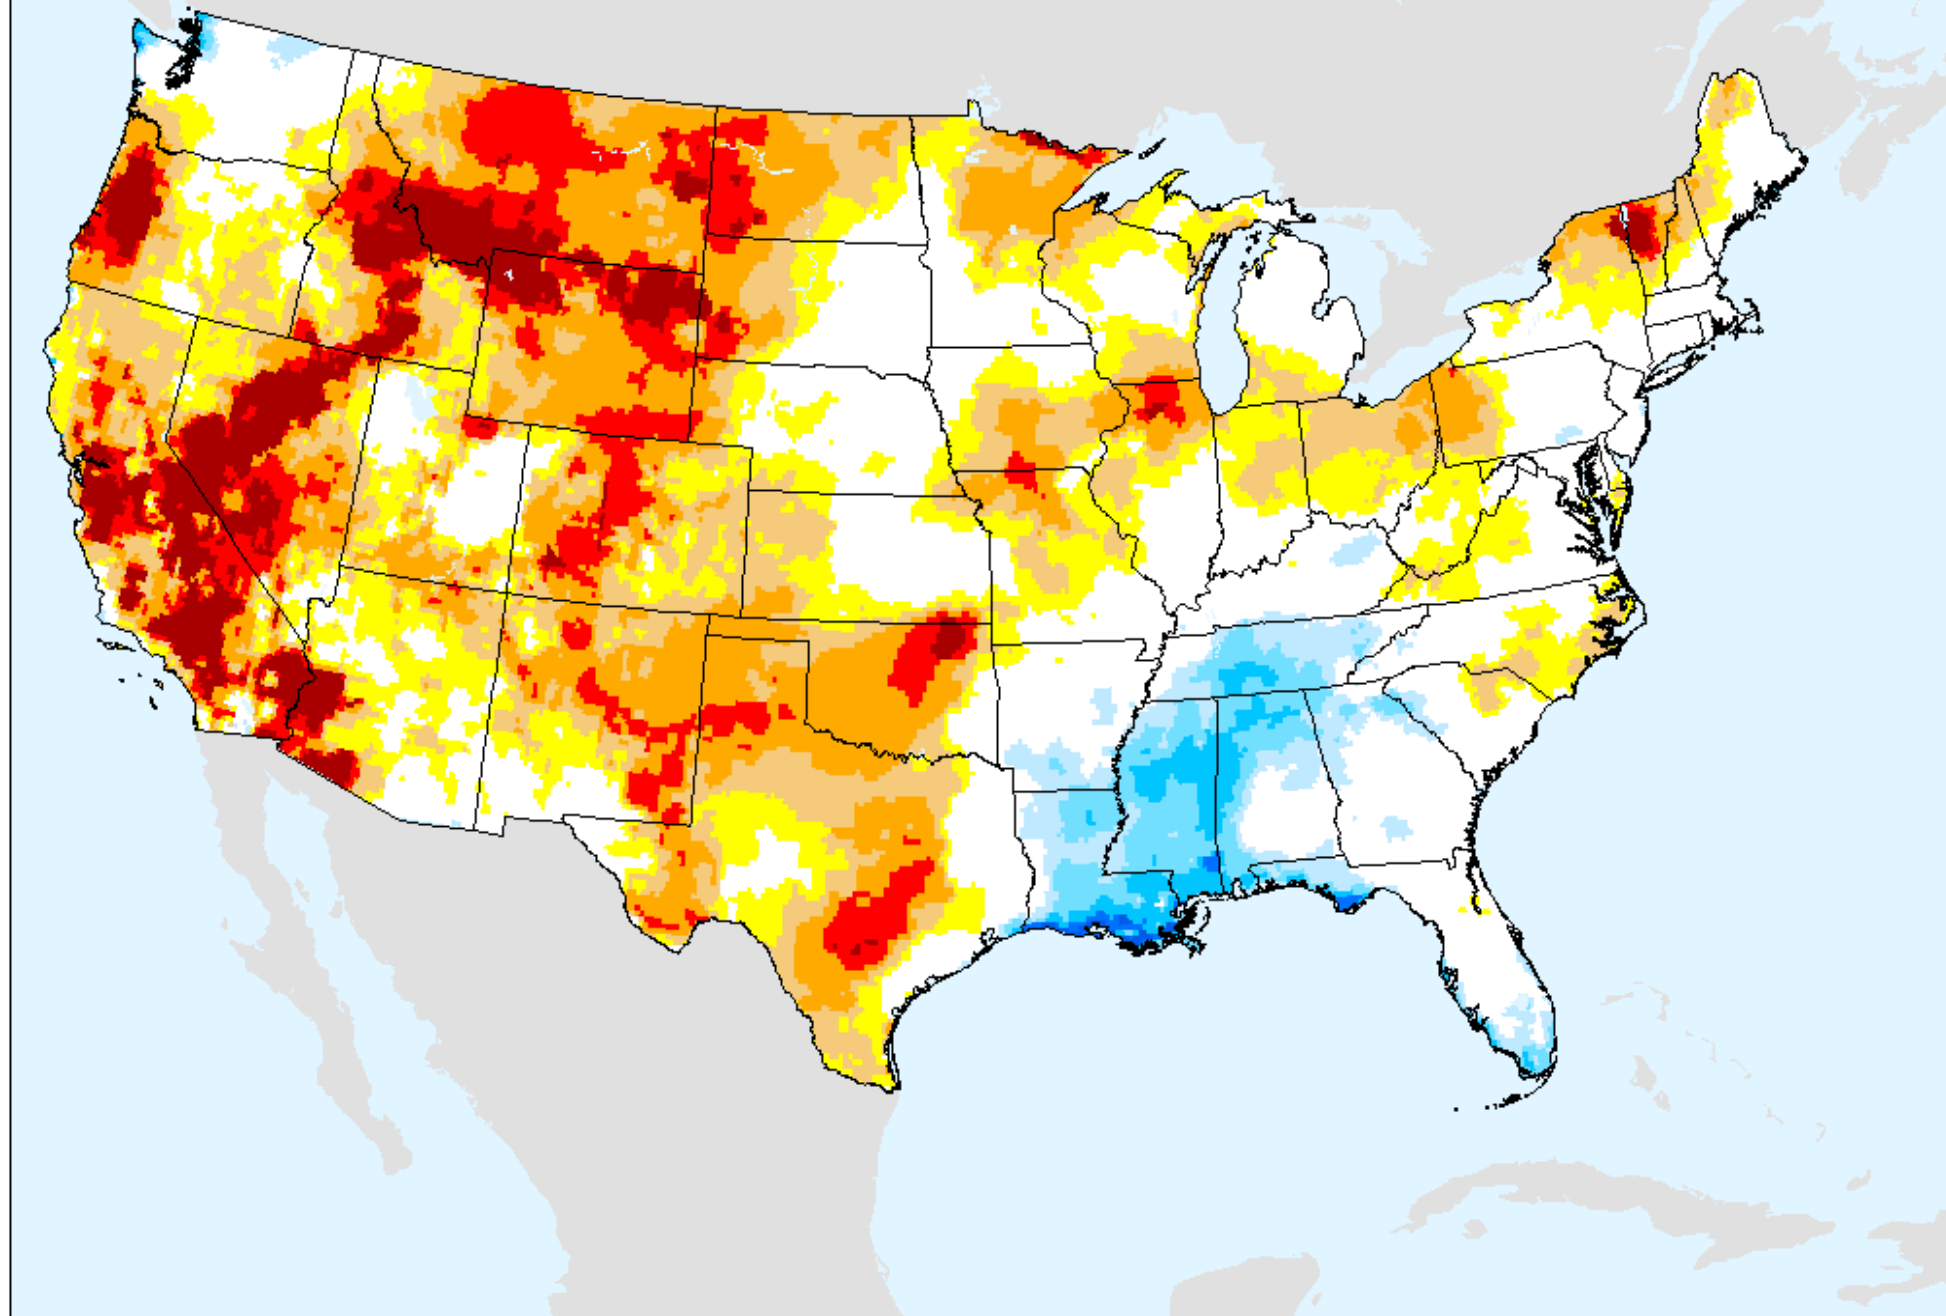

USDM for: Sep. 14, 2021

EDDI 2-week

As of: Tuesday, September 28, 2021

EDDI 3-week

As of: Tuesday, September 28, 2021

USDM for: Sep. 14, 2021

EDDI 3-week

As of: Tuesday, September 28, 2021