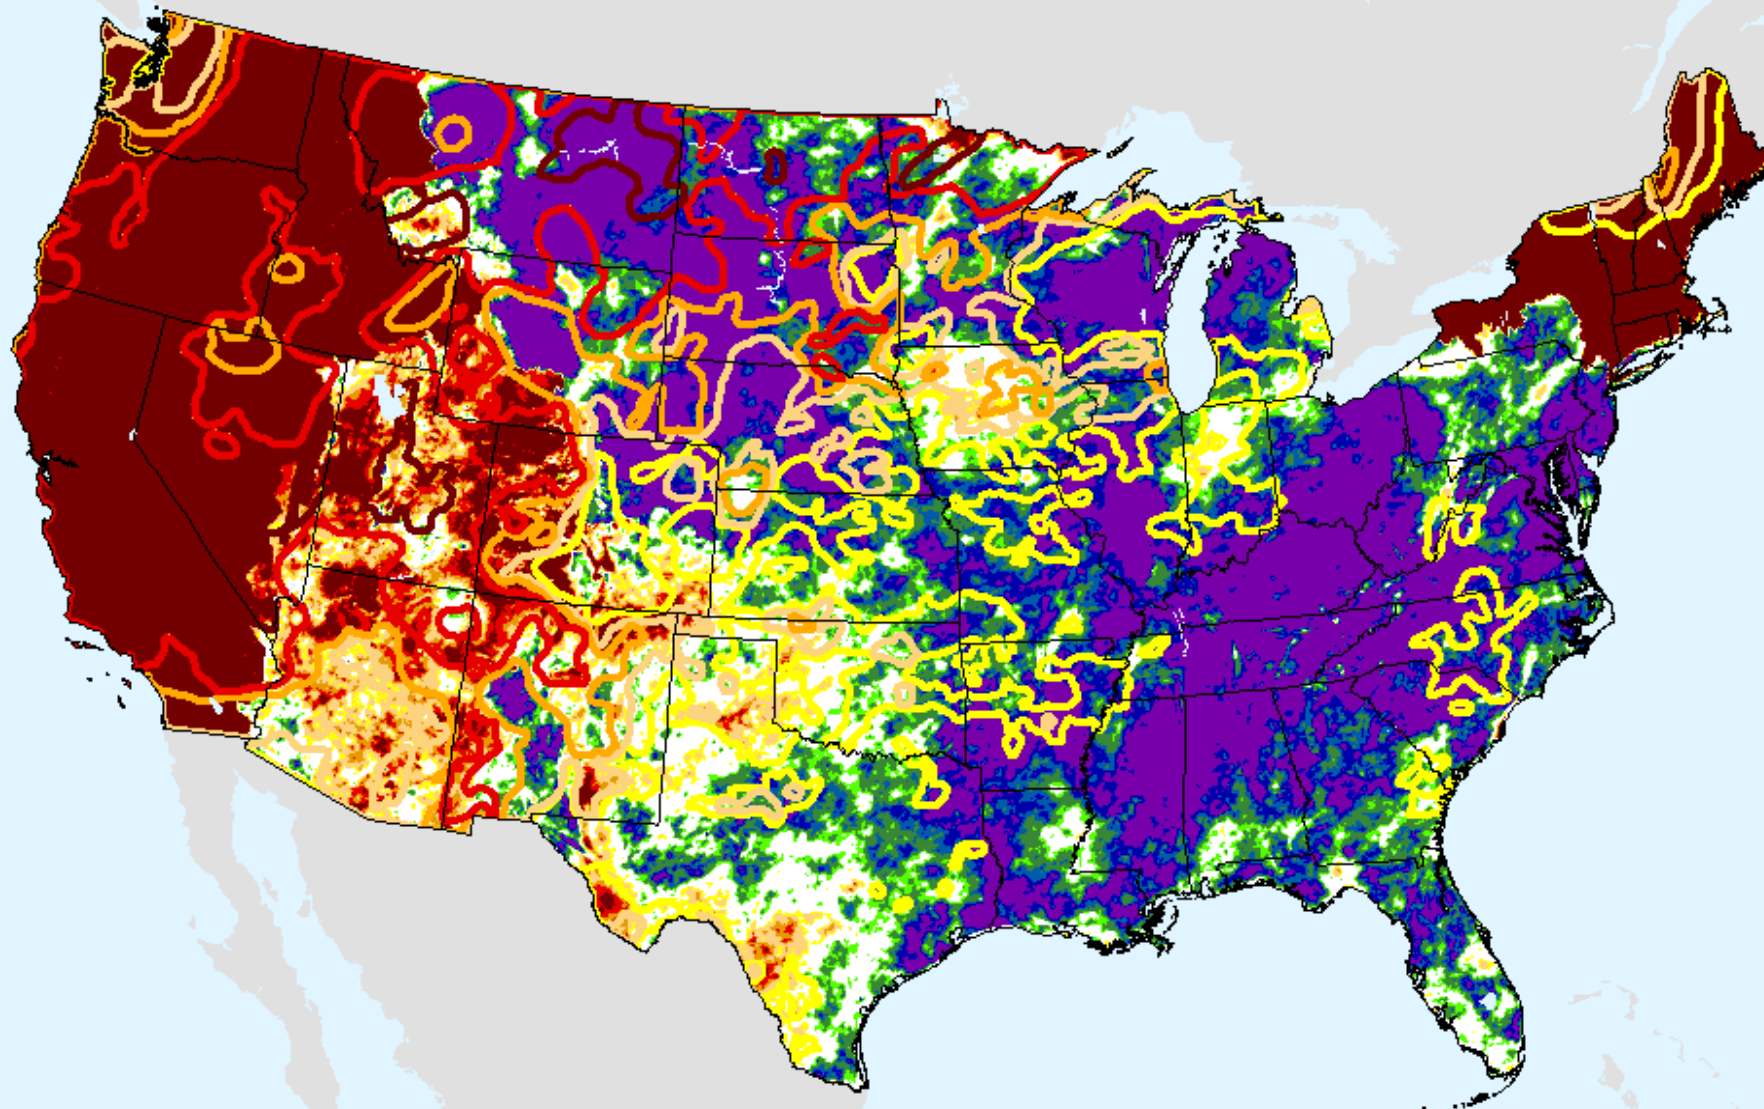

USDM for: Sep. 14, 2021

SPI (USDM)

AHPS 24-month SPI

As of: Tuesday, September 28, 2021

AHPS 36-month SPI

As of: Tuesday, September 28, 2021

USDM for: Sep. 14, 2021

SPI (USDM)