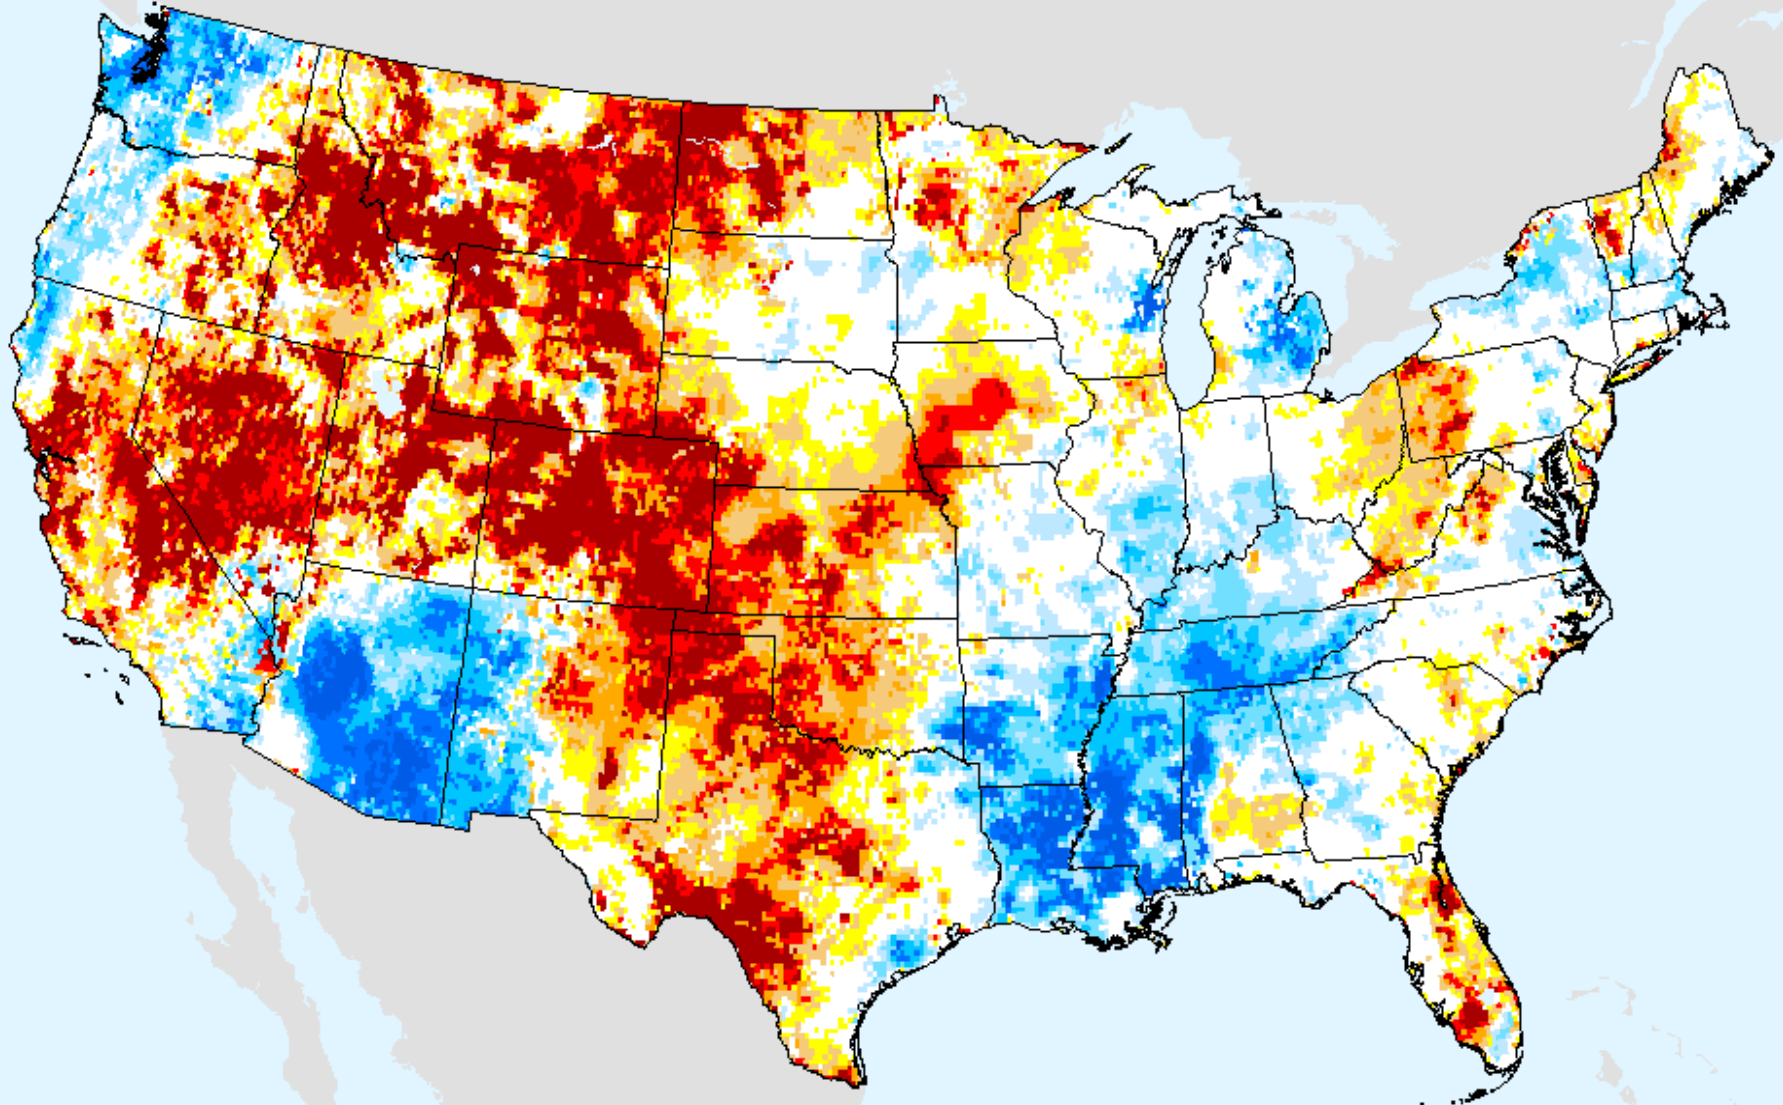

GRACE-Based Surface Soil Moisture Drought Indicator

As of: Tuesday, September 28, 2021