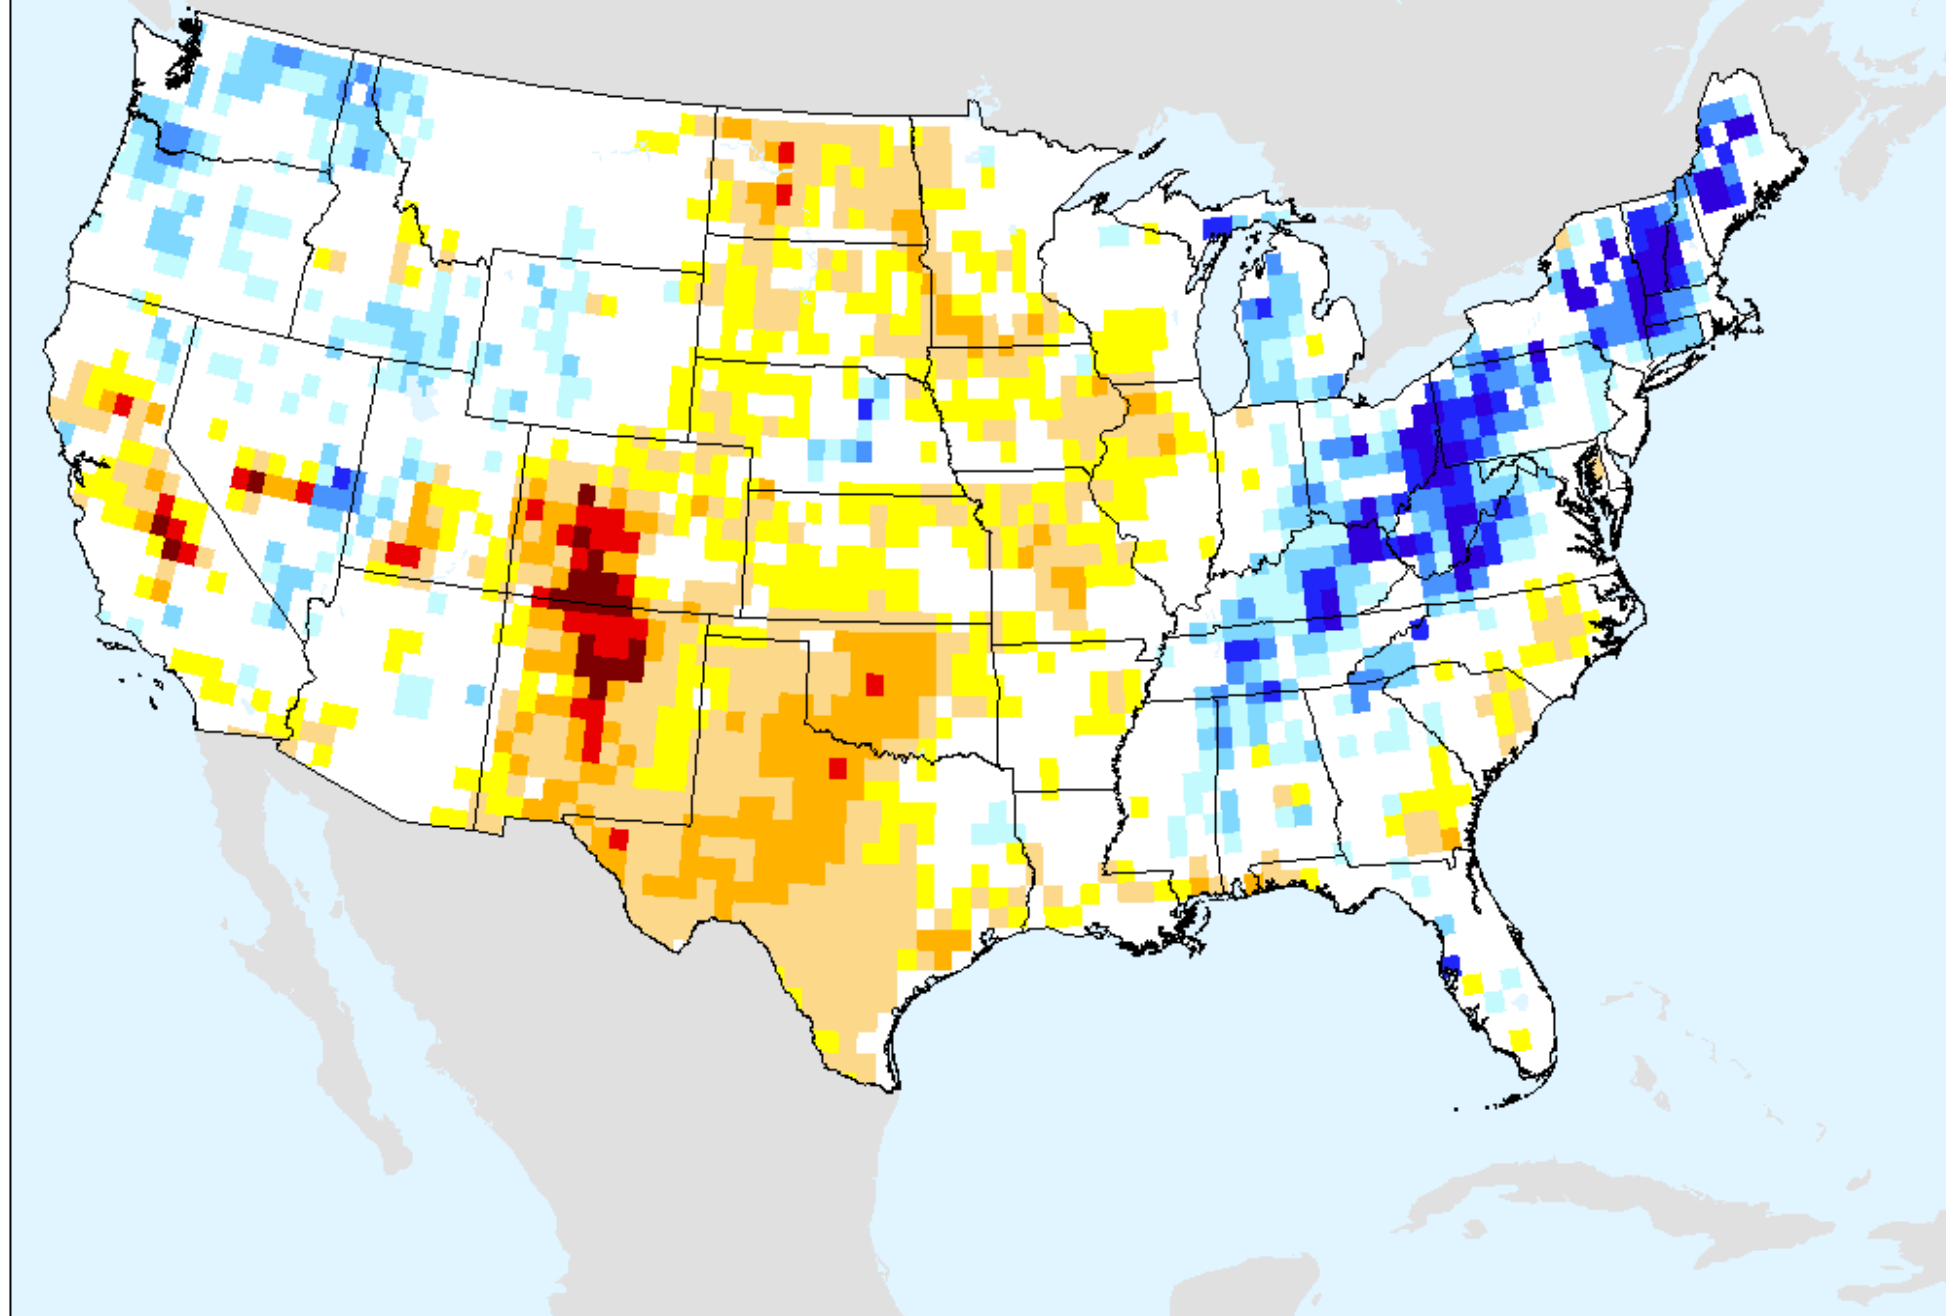

AIRS-Based Surface Relative Humidity 14 Day

As of: Tuesday, September 28, 2021