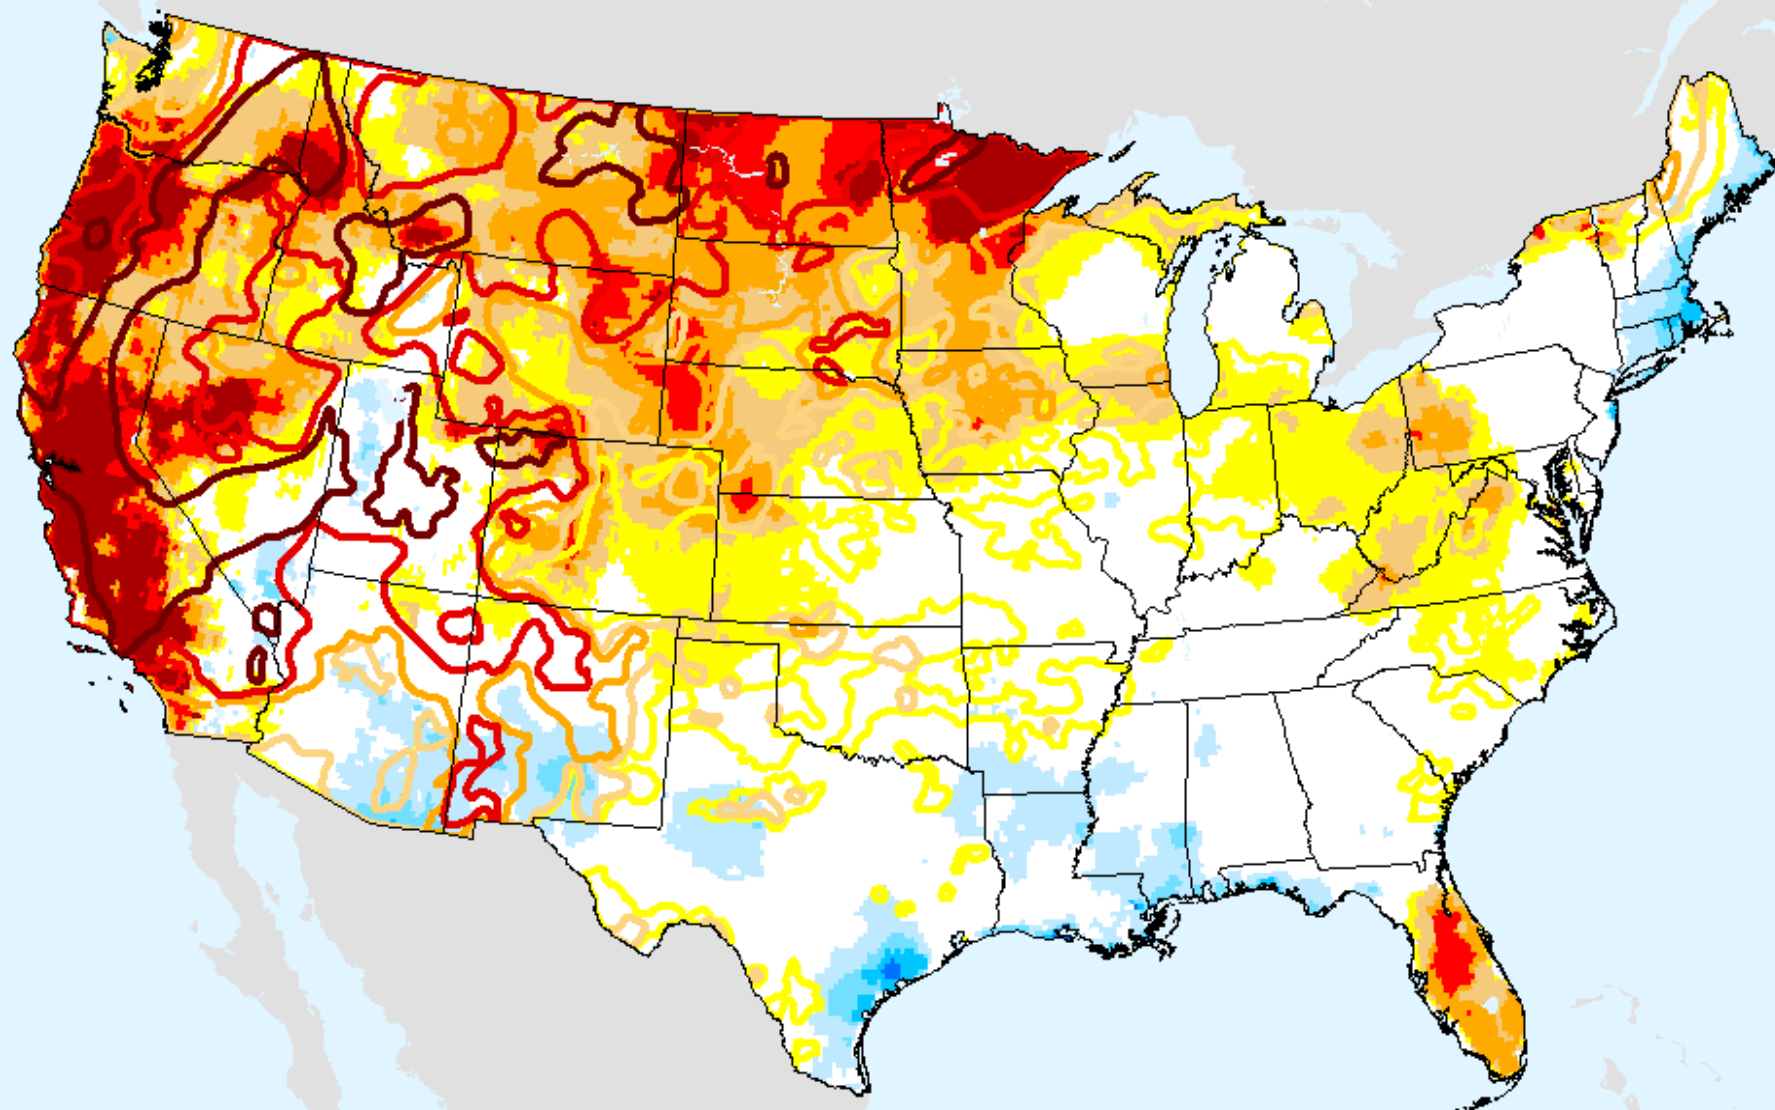

EDDI 12-week

As of: Tuesday, September 28, 2021

USDM for: Sep. 14, 2021