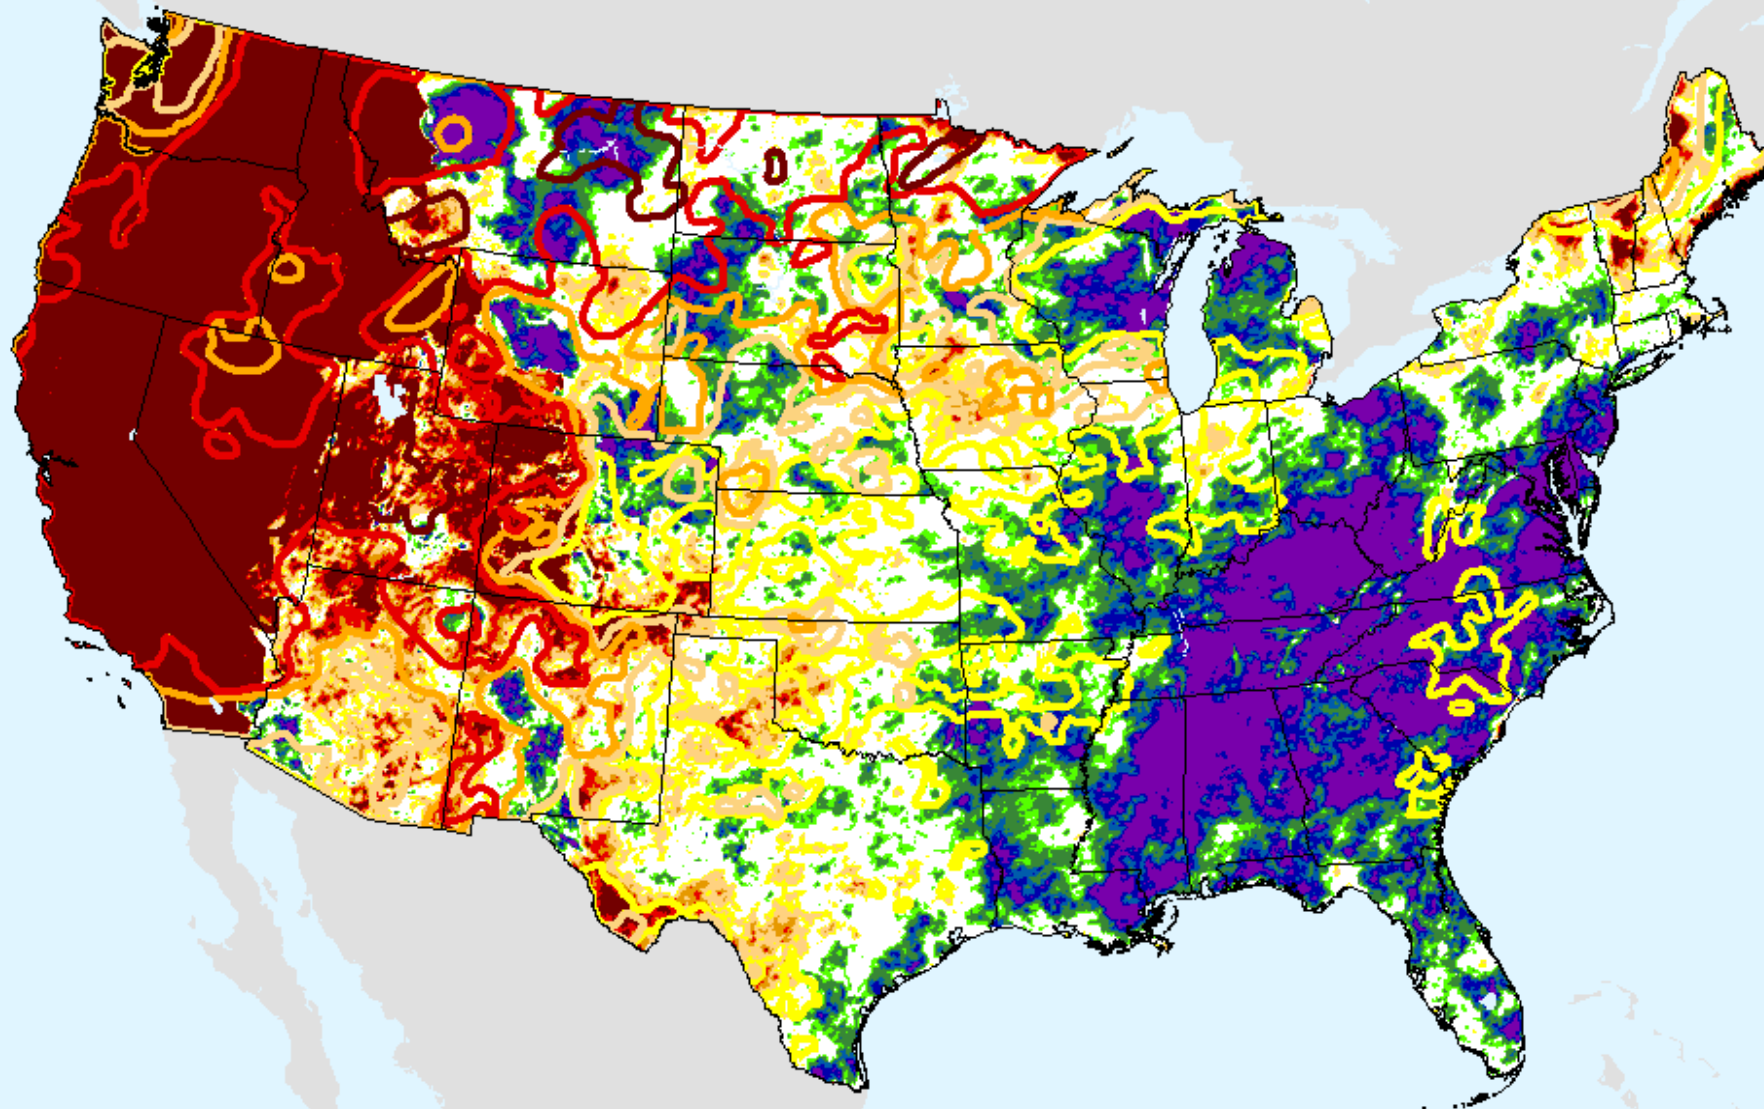

AHPS 12-month SPI

As of: Tuesday, September 28, 2021

USDM for: Sep. 14, 2021

SPI (USDM)

AHPS 12-month SPI

As of: Tuesday, September 28, 2021

AHPS 24-month SPI

As of: Tuesday, September 28, 2021