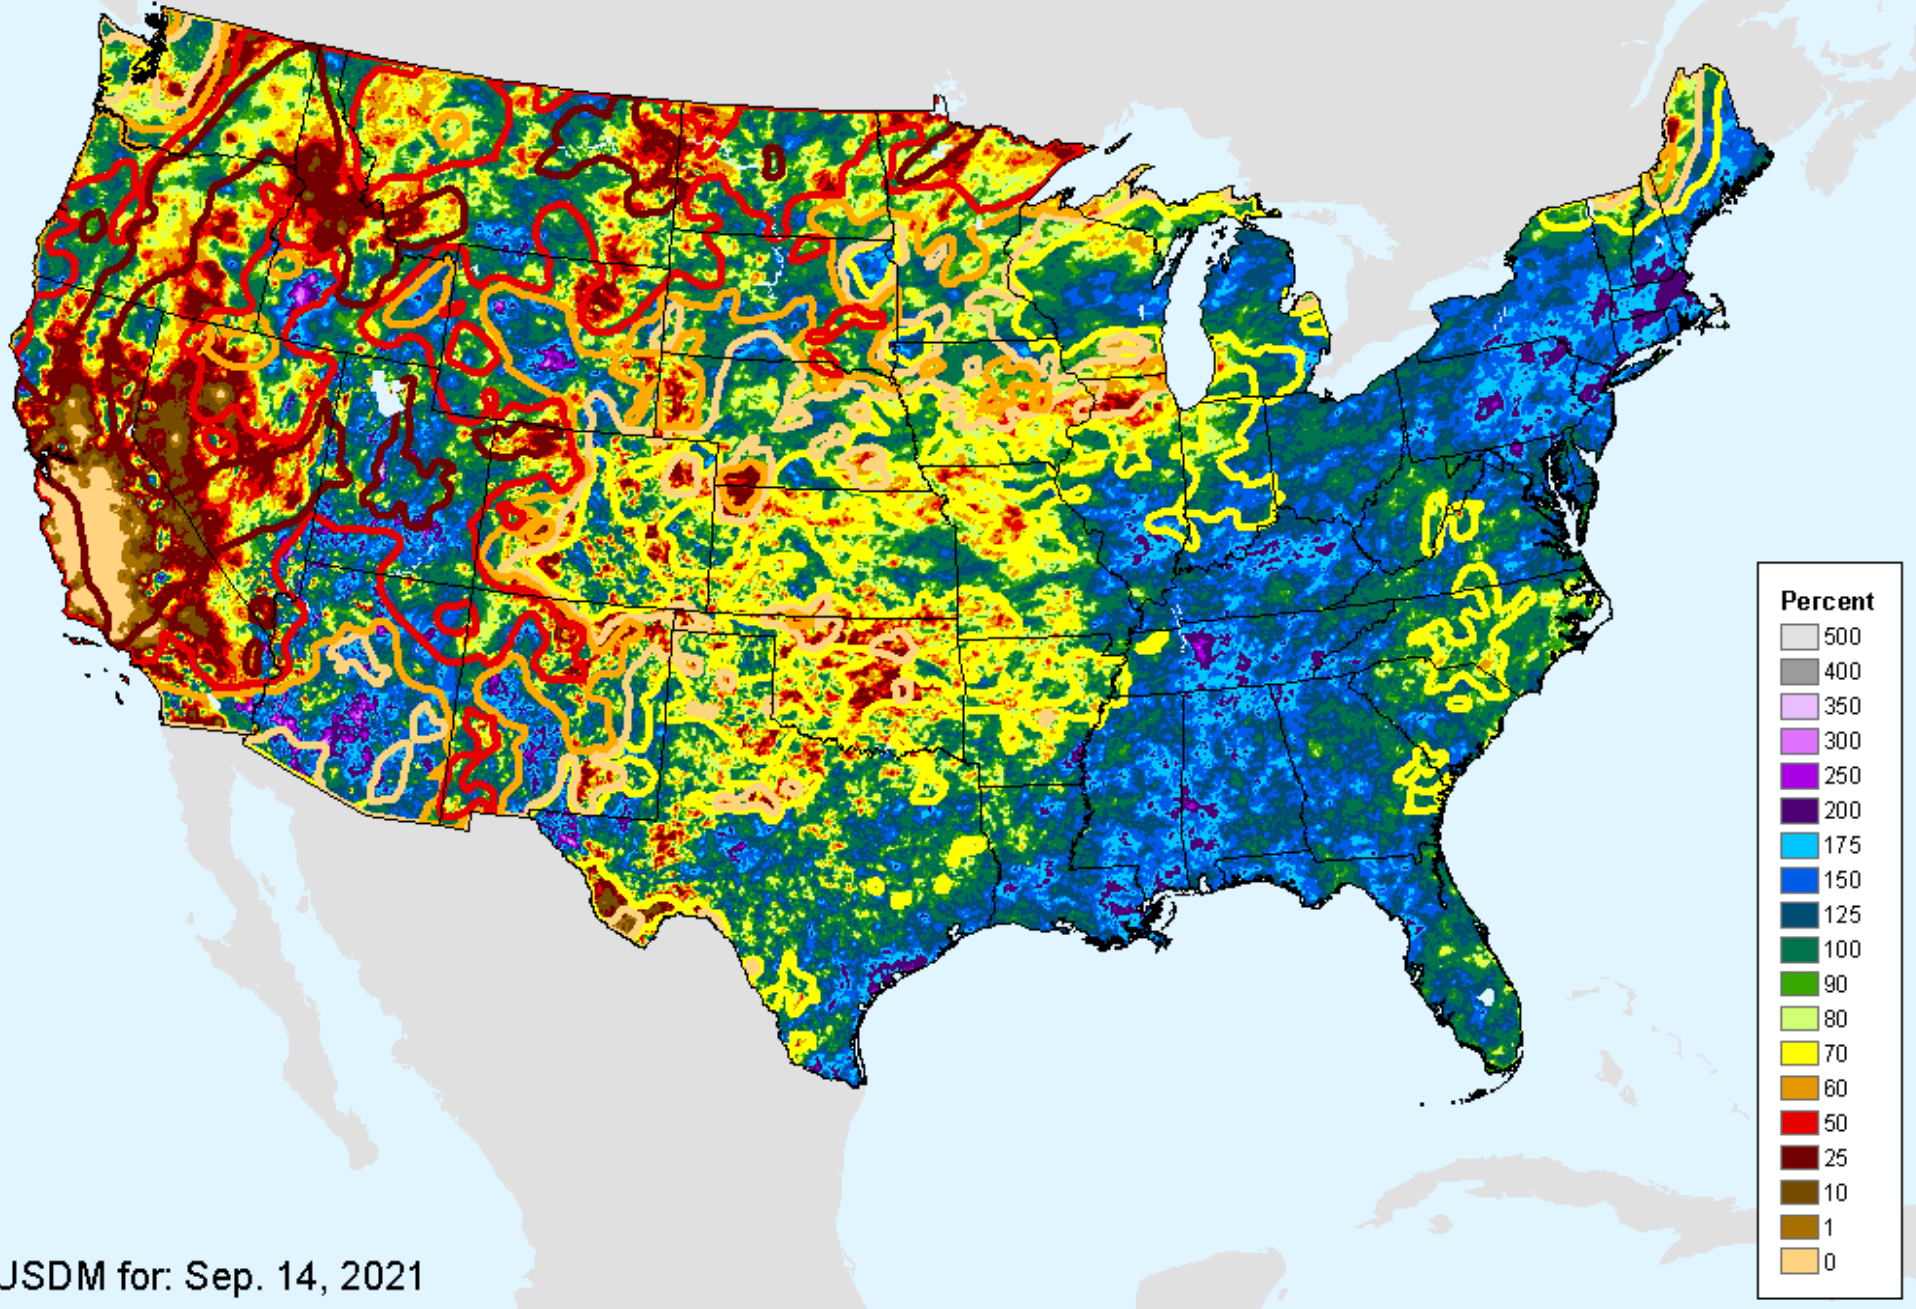

USDM for: Sep. 14, 2021

AHPS 90-Day Precip Departure

As of: Tuesday, September 28, 2021

AHPS 90-Day Pct of Normal Pcp

As of: Tuesday, September 28, 2021

USDM for: Sep. 14, 2021

AHPS 90-Day Pct of Normal Pcp