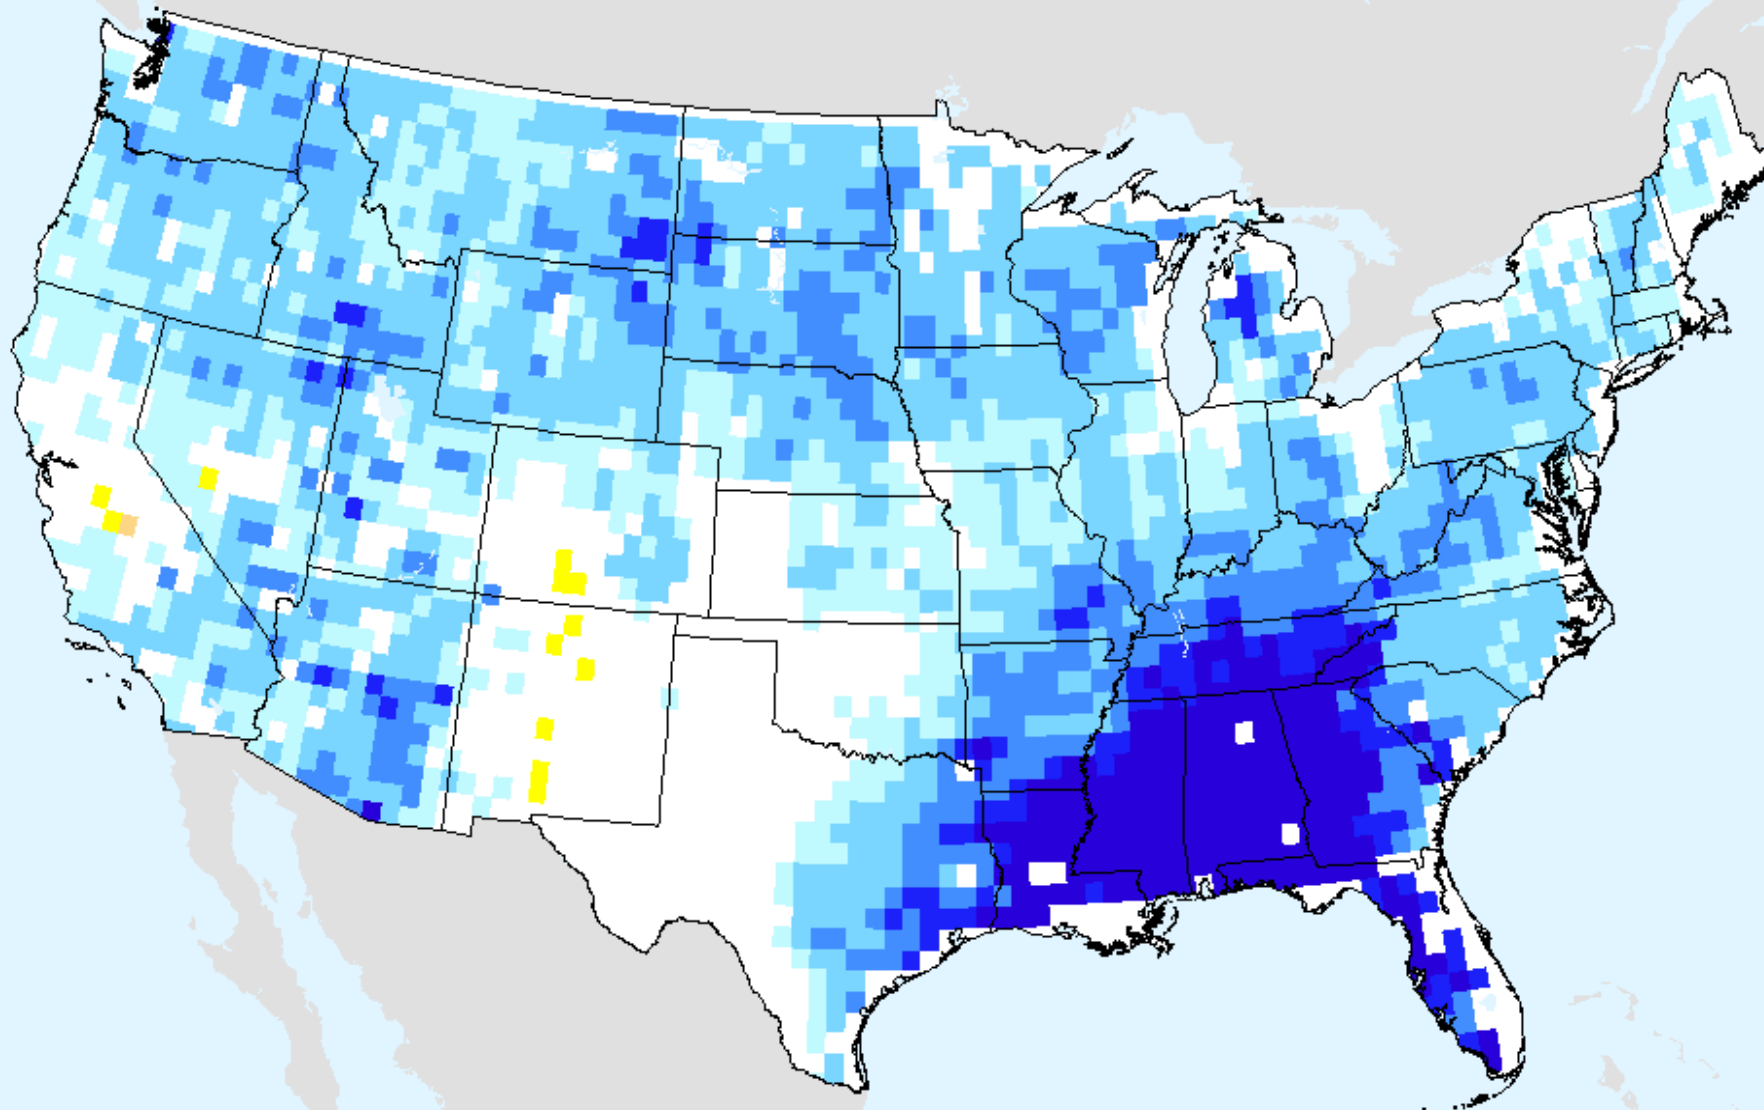

AIRS-Based Retrieved Surface Air Temperature 14 Day

As of: Tuesday, September 28, 2021