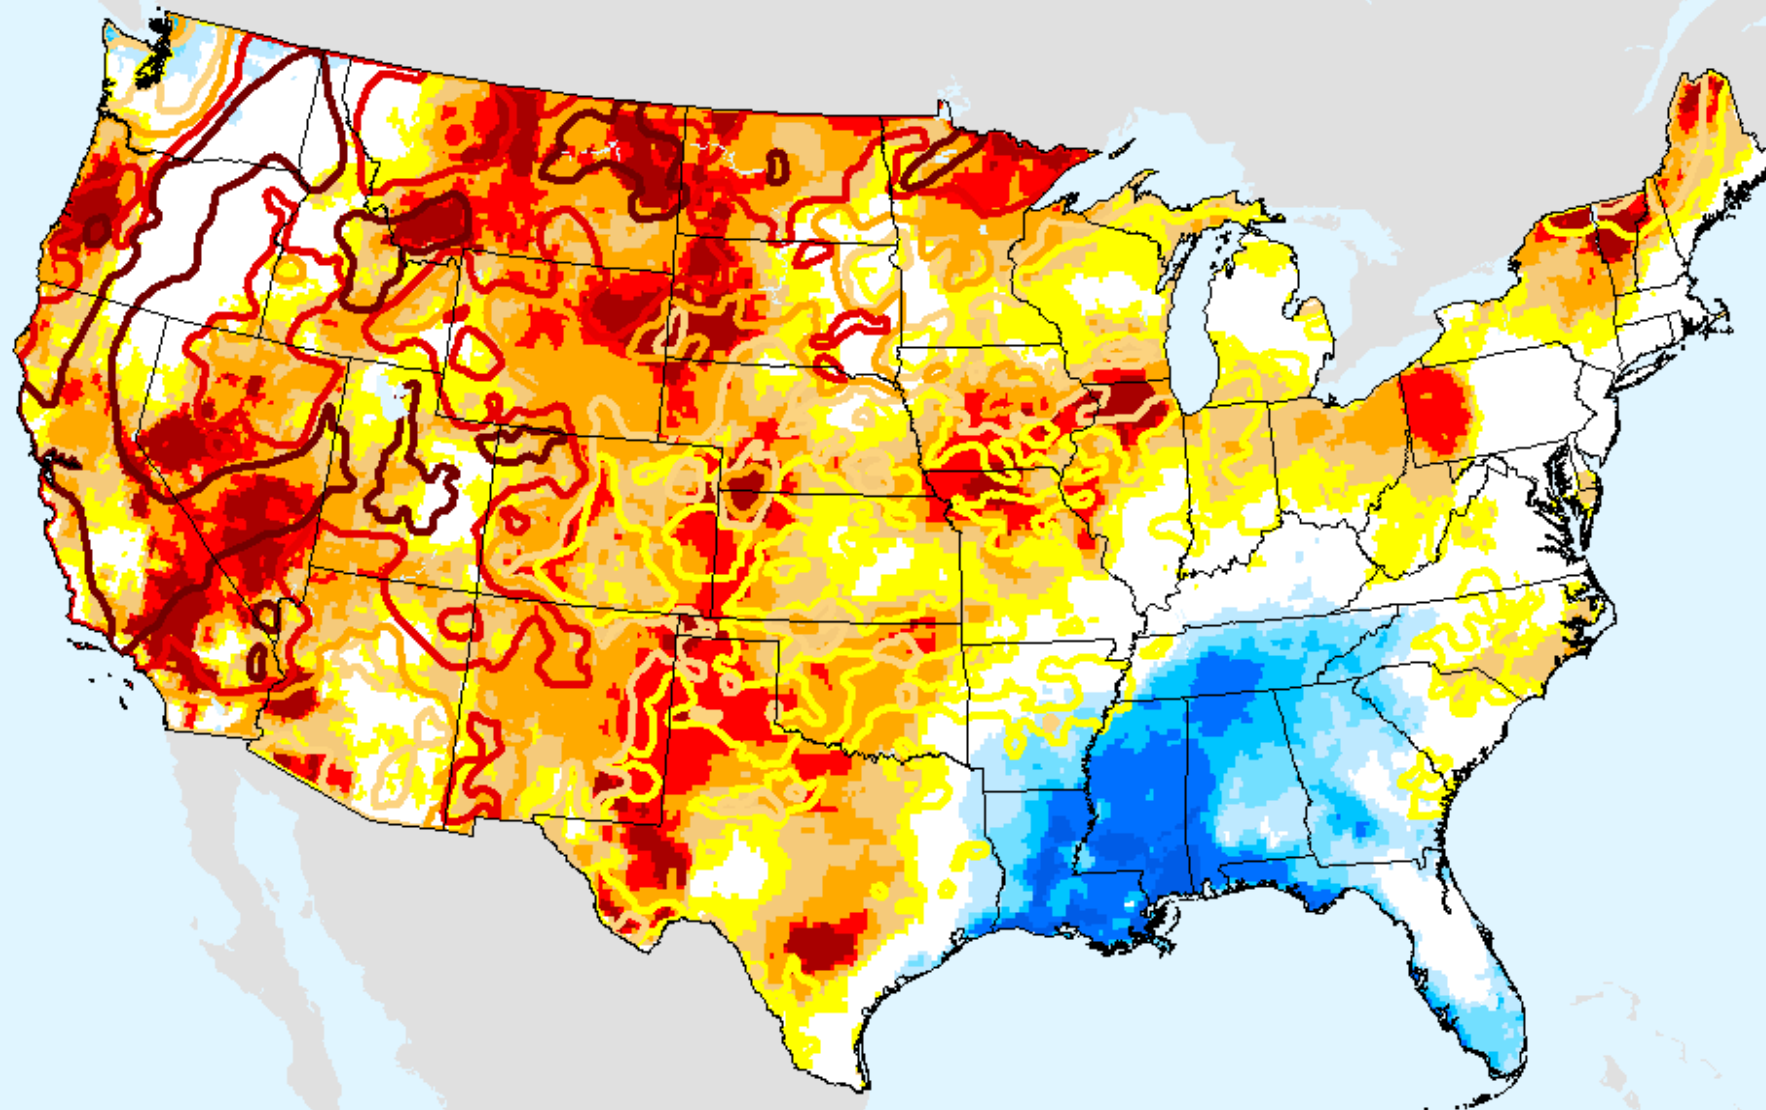

SPEI (USDM)

EDDI 1-week

As of: Tuesday, September 28, 2021

USDM for: Sep. 14, 2021

EDDI 1-week

As of: Tuesday, September 28, 2021

EDDI 2-week

As of: Tuesday, September 28, 2021