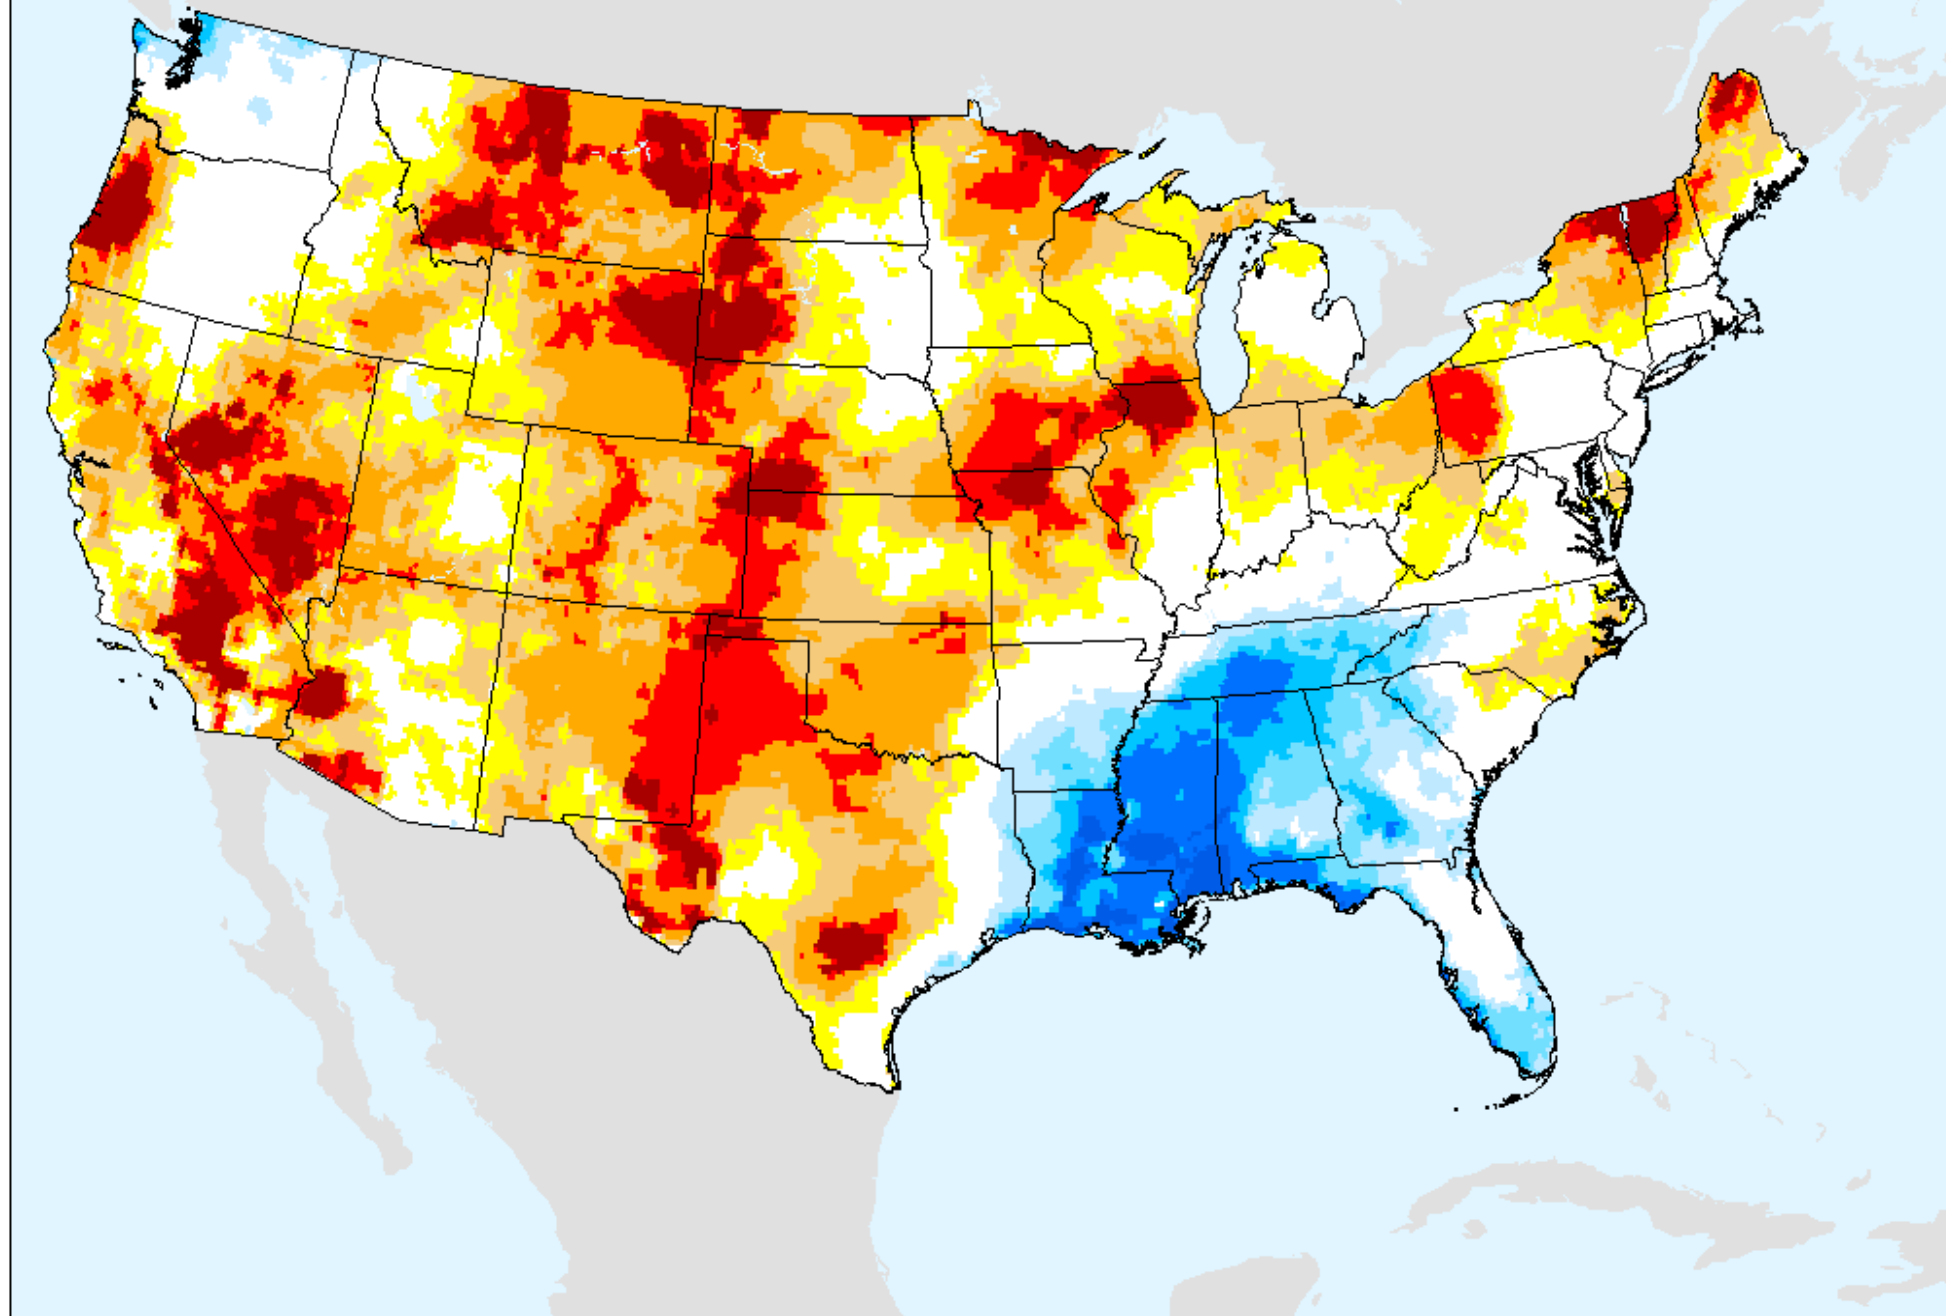

EDDI 2-week

As of: Tuesday, September 28, 2021