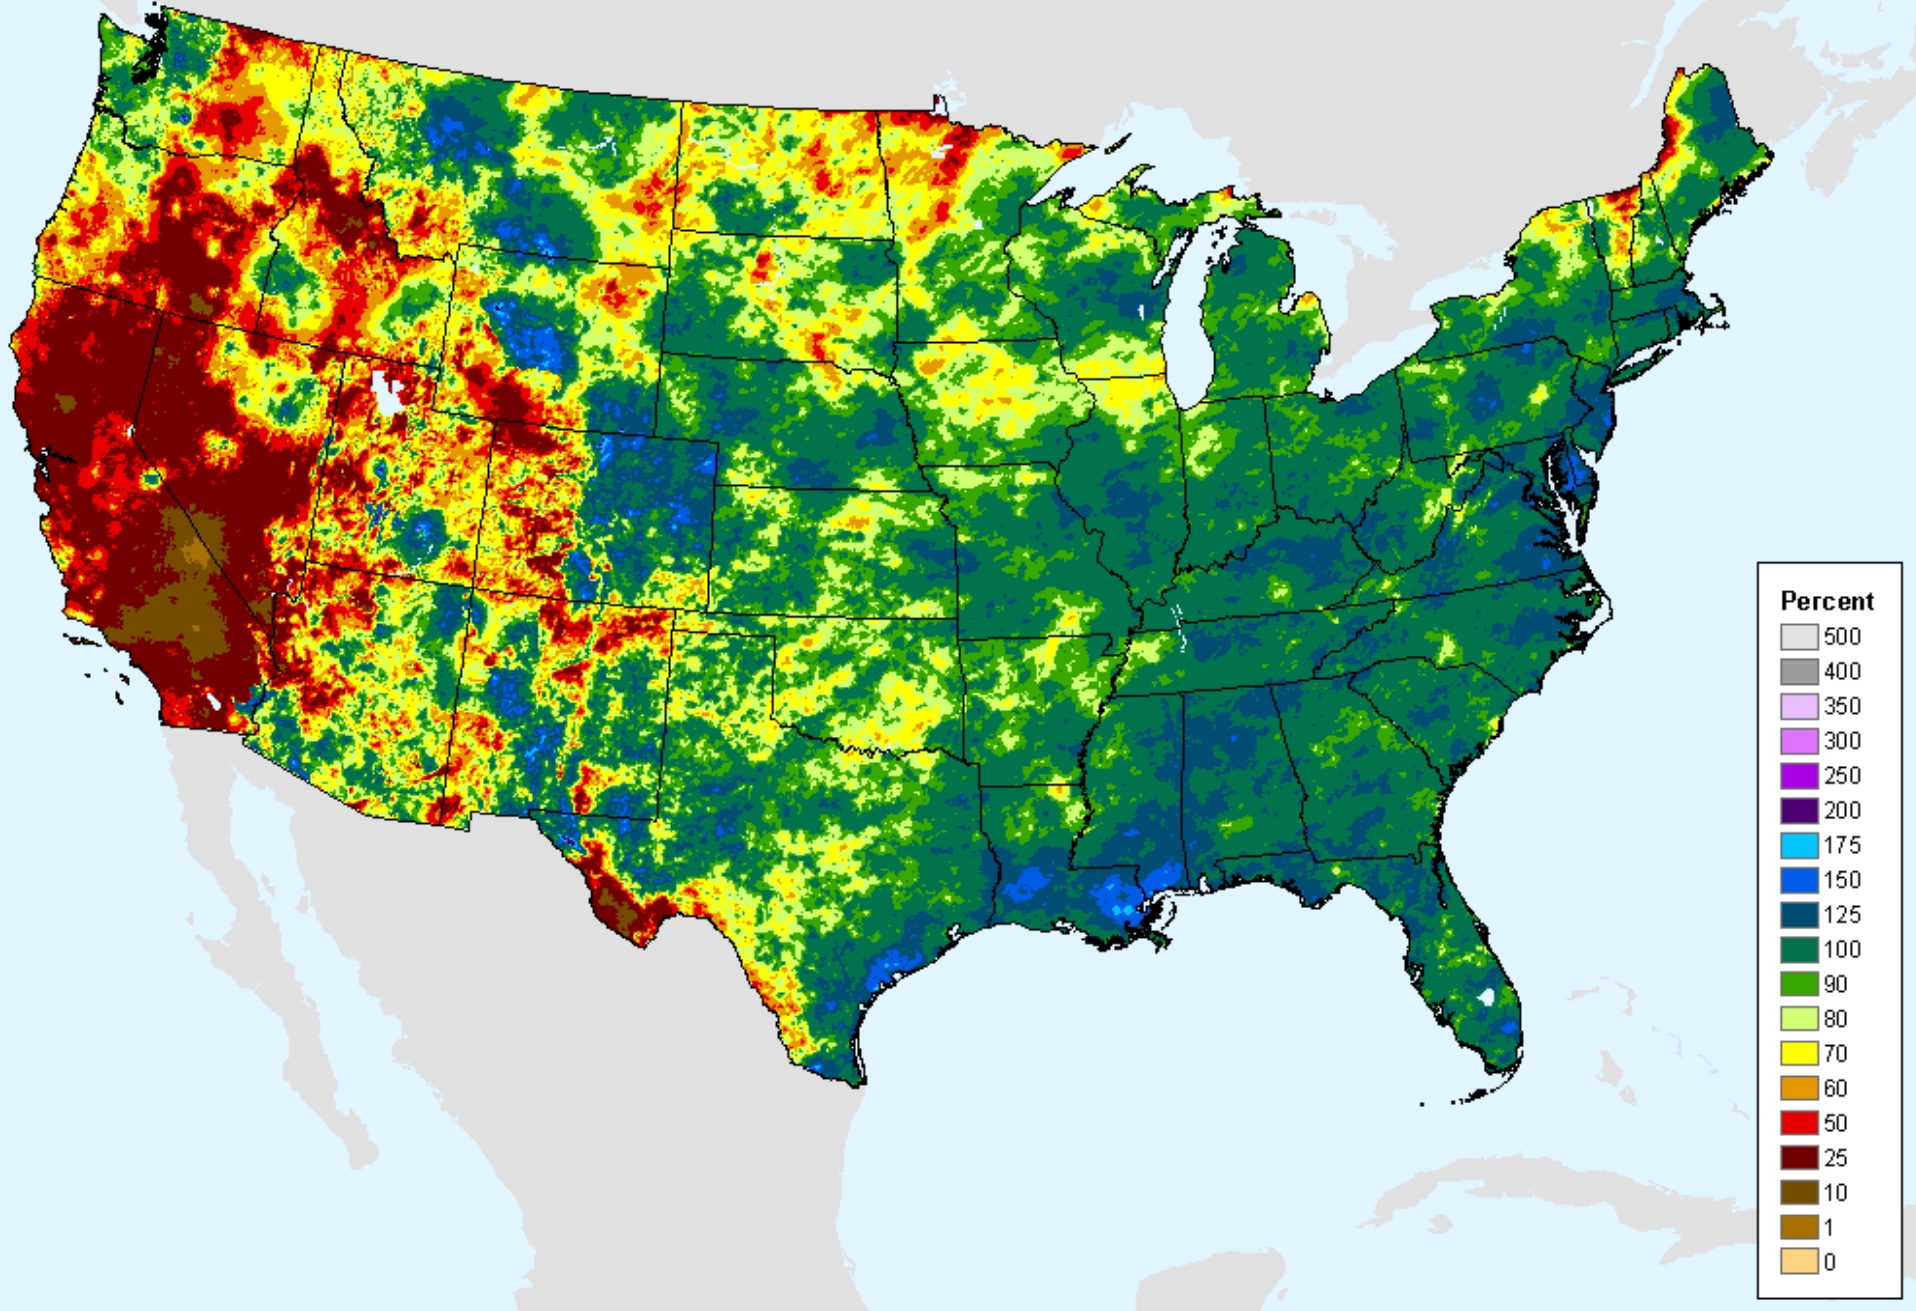

AHPS Water-Year Pct of Normal Pcp

As of: Tuesday, September 28, 2021