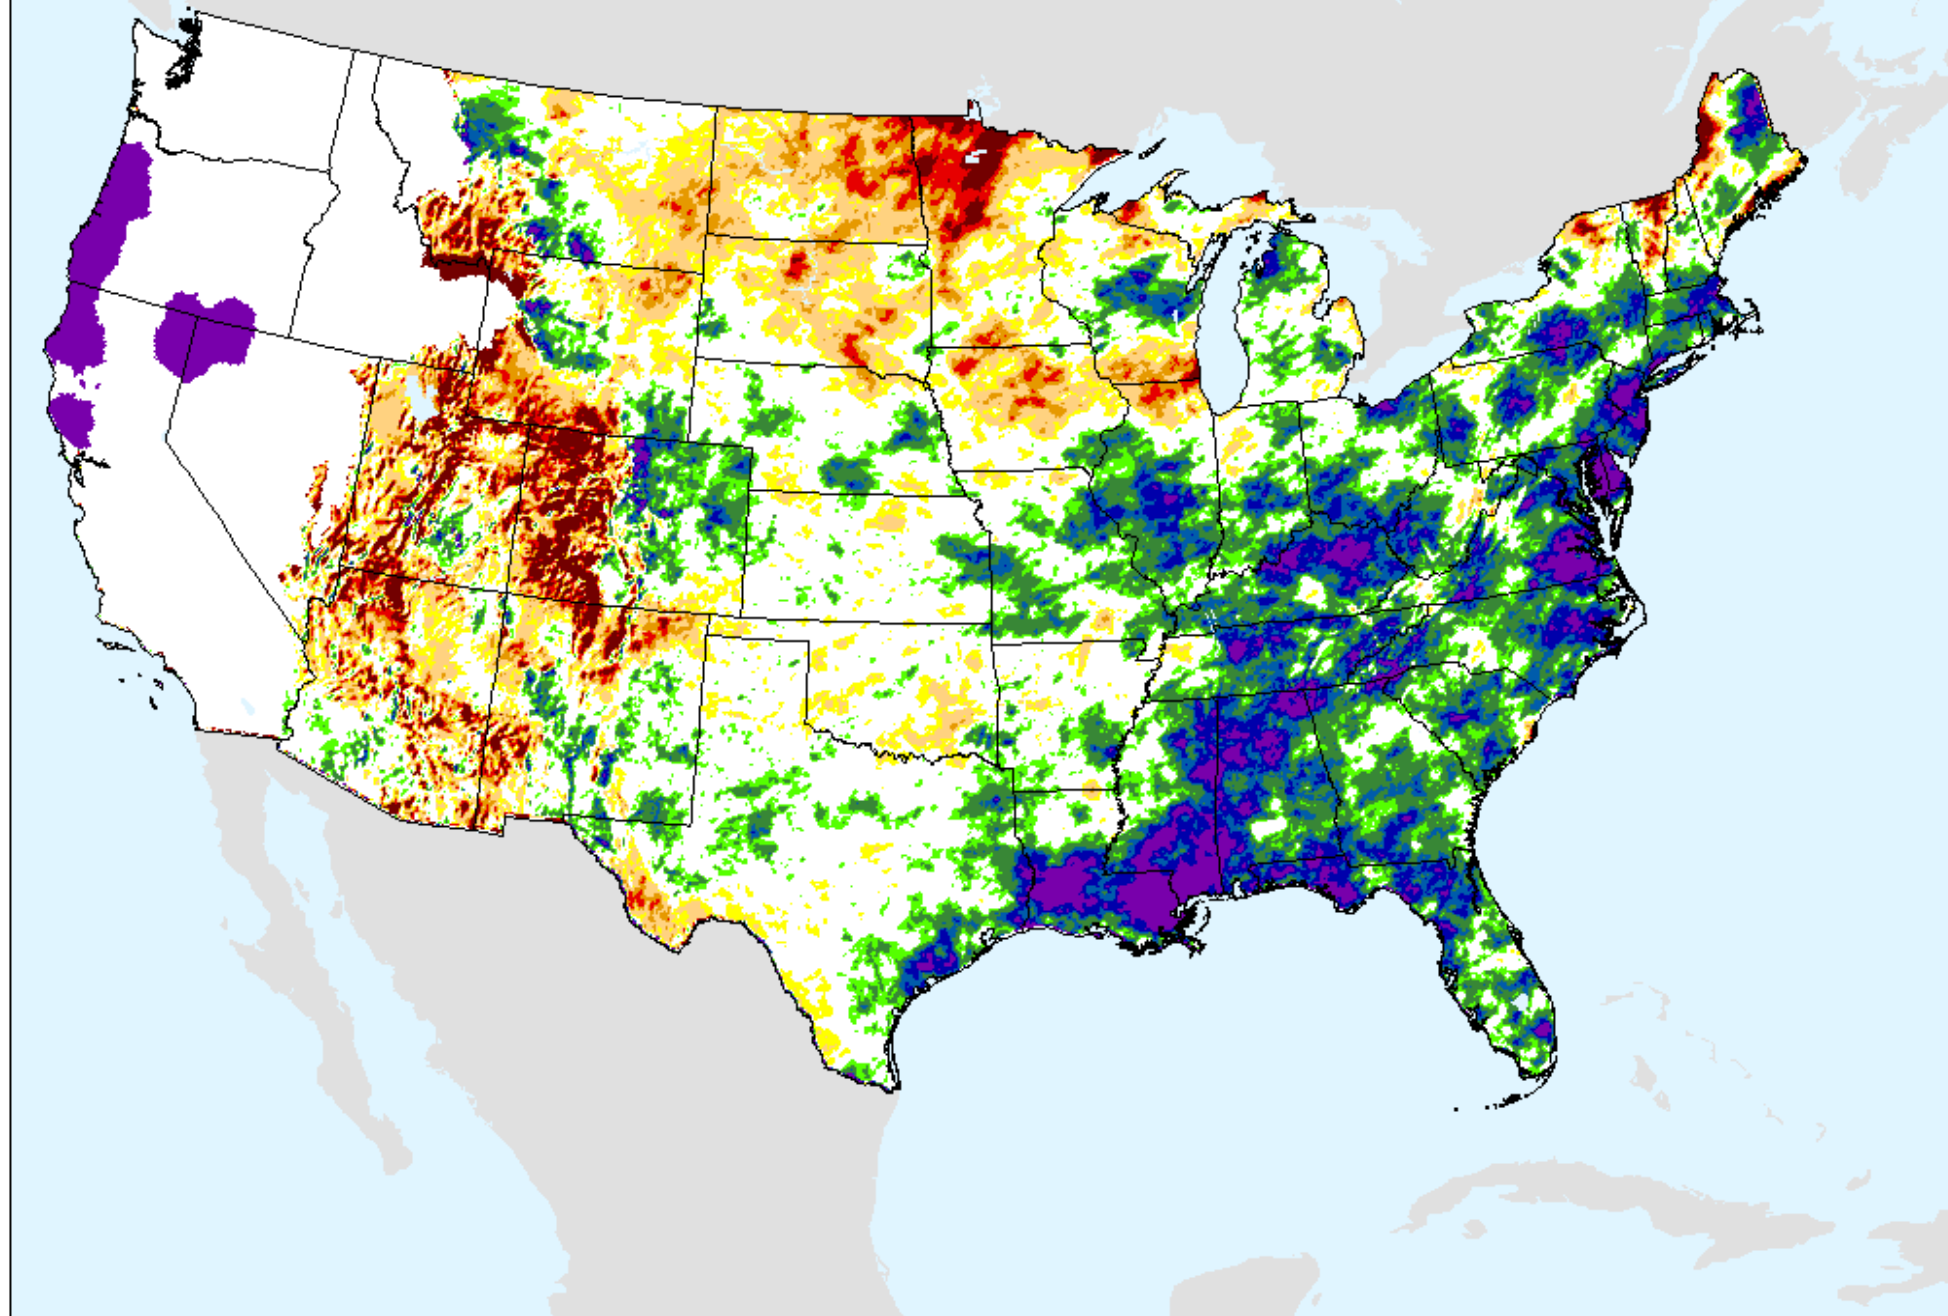

AHPS 12-month SPEI

As of: Tuesday, September 28, 2021

SPEI (USDM)