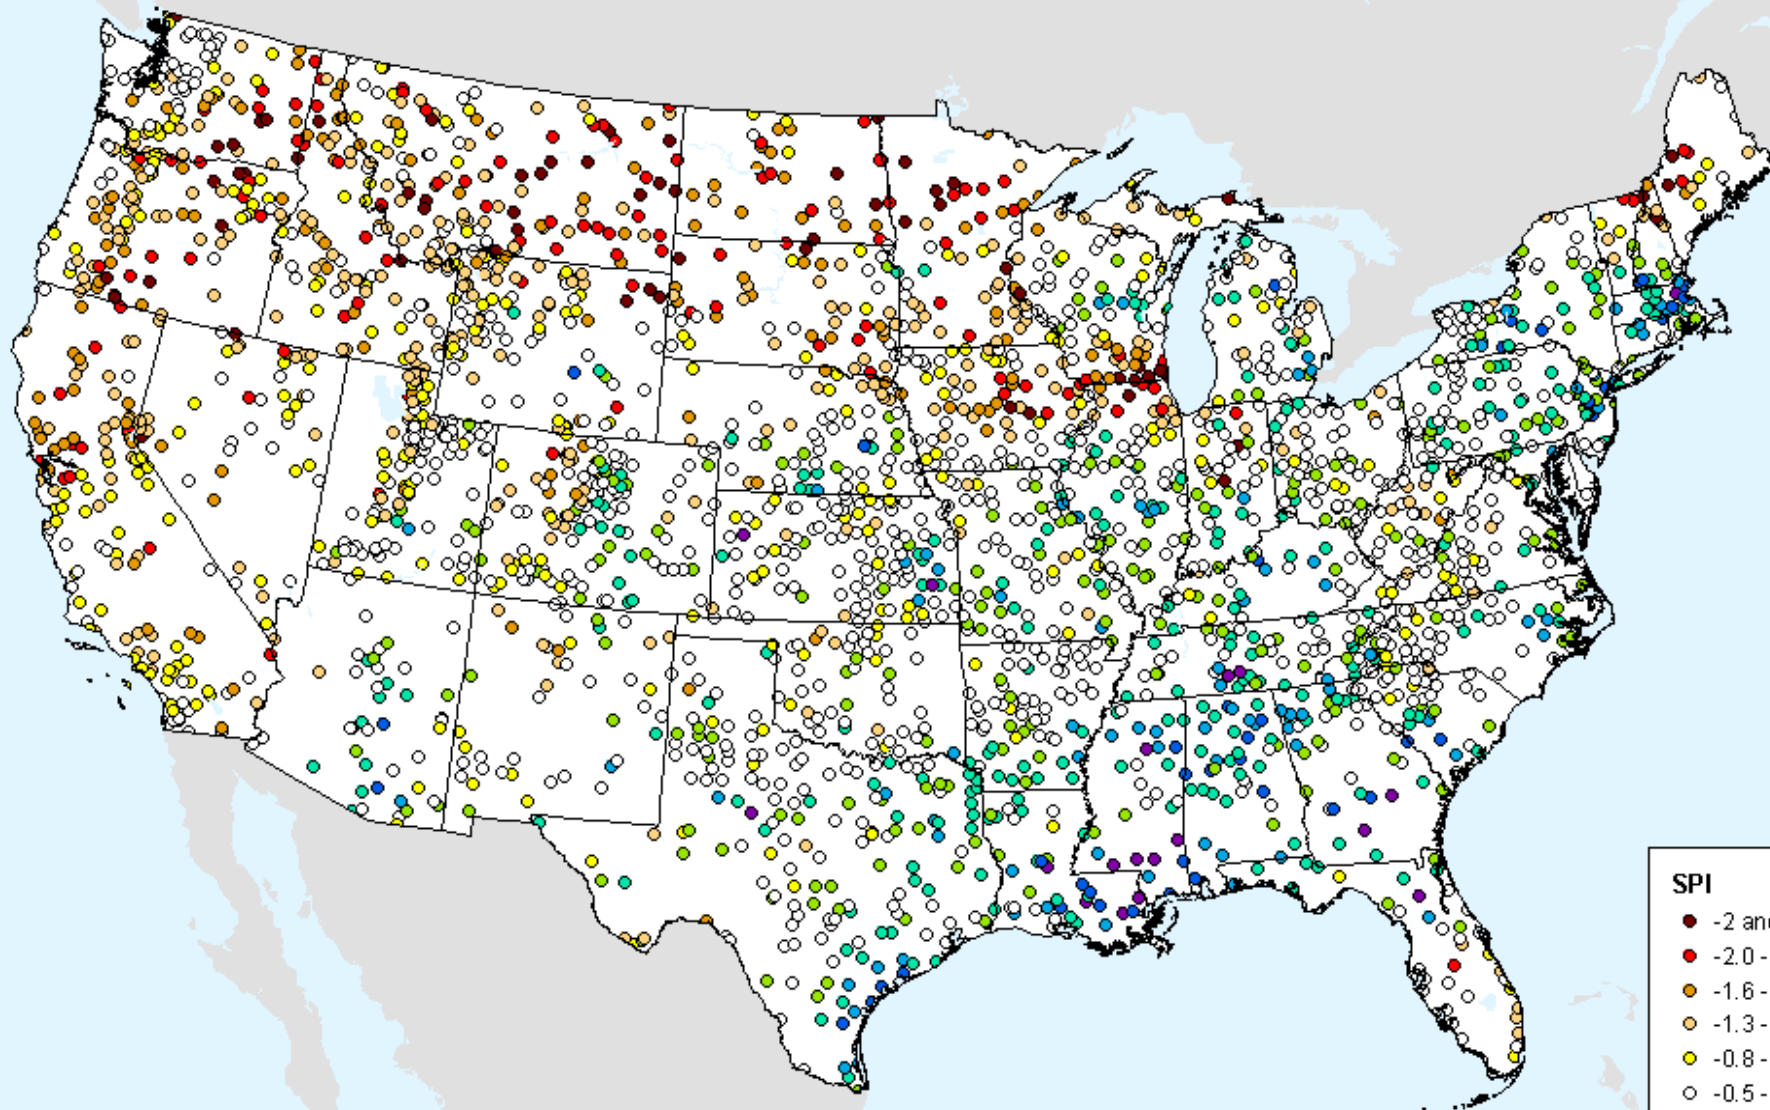

HPRCC 9-month SPI

As of: Tuesday, September 28, 2021

USDM for: Sep. 14, 2021

HPRCC 9-month SPI

As of: Tuesday, September 28, 2021

SPI

- -2 and Greater
- -2.0--1.6
- -1.6--1.3
- -1.3--0.8
- -0.8--0.5
- -0.5-0.5
- 0.5-0.8
- 0.8-1.3
- 1.3-1.6
- 1.6-2.0
- 2.0 and Greater