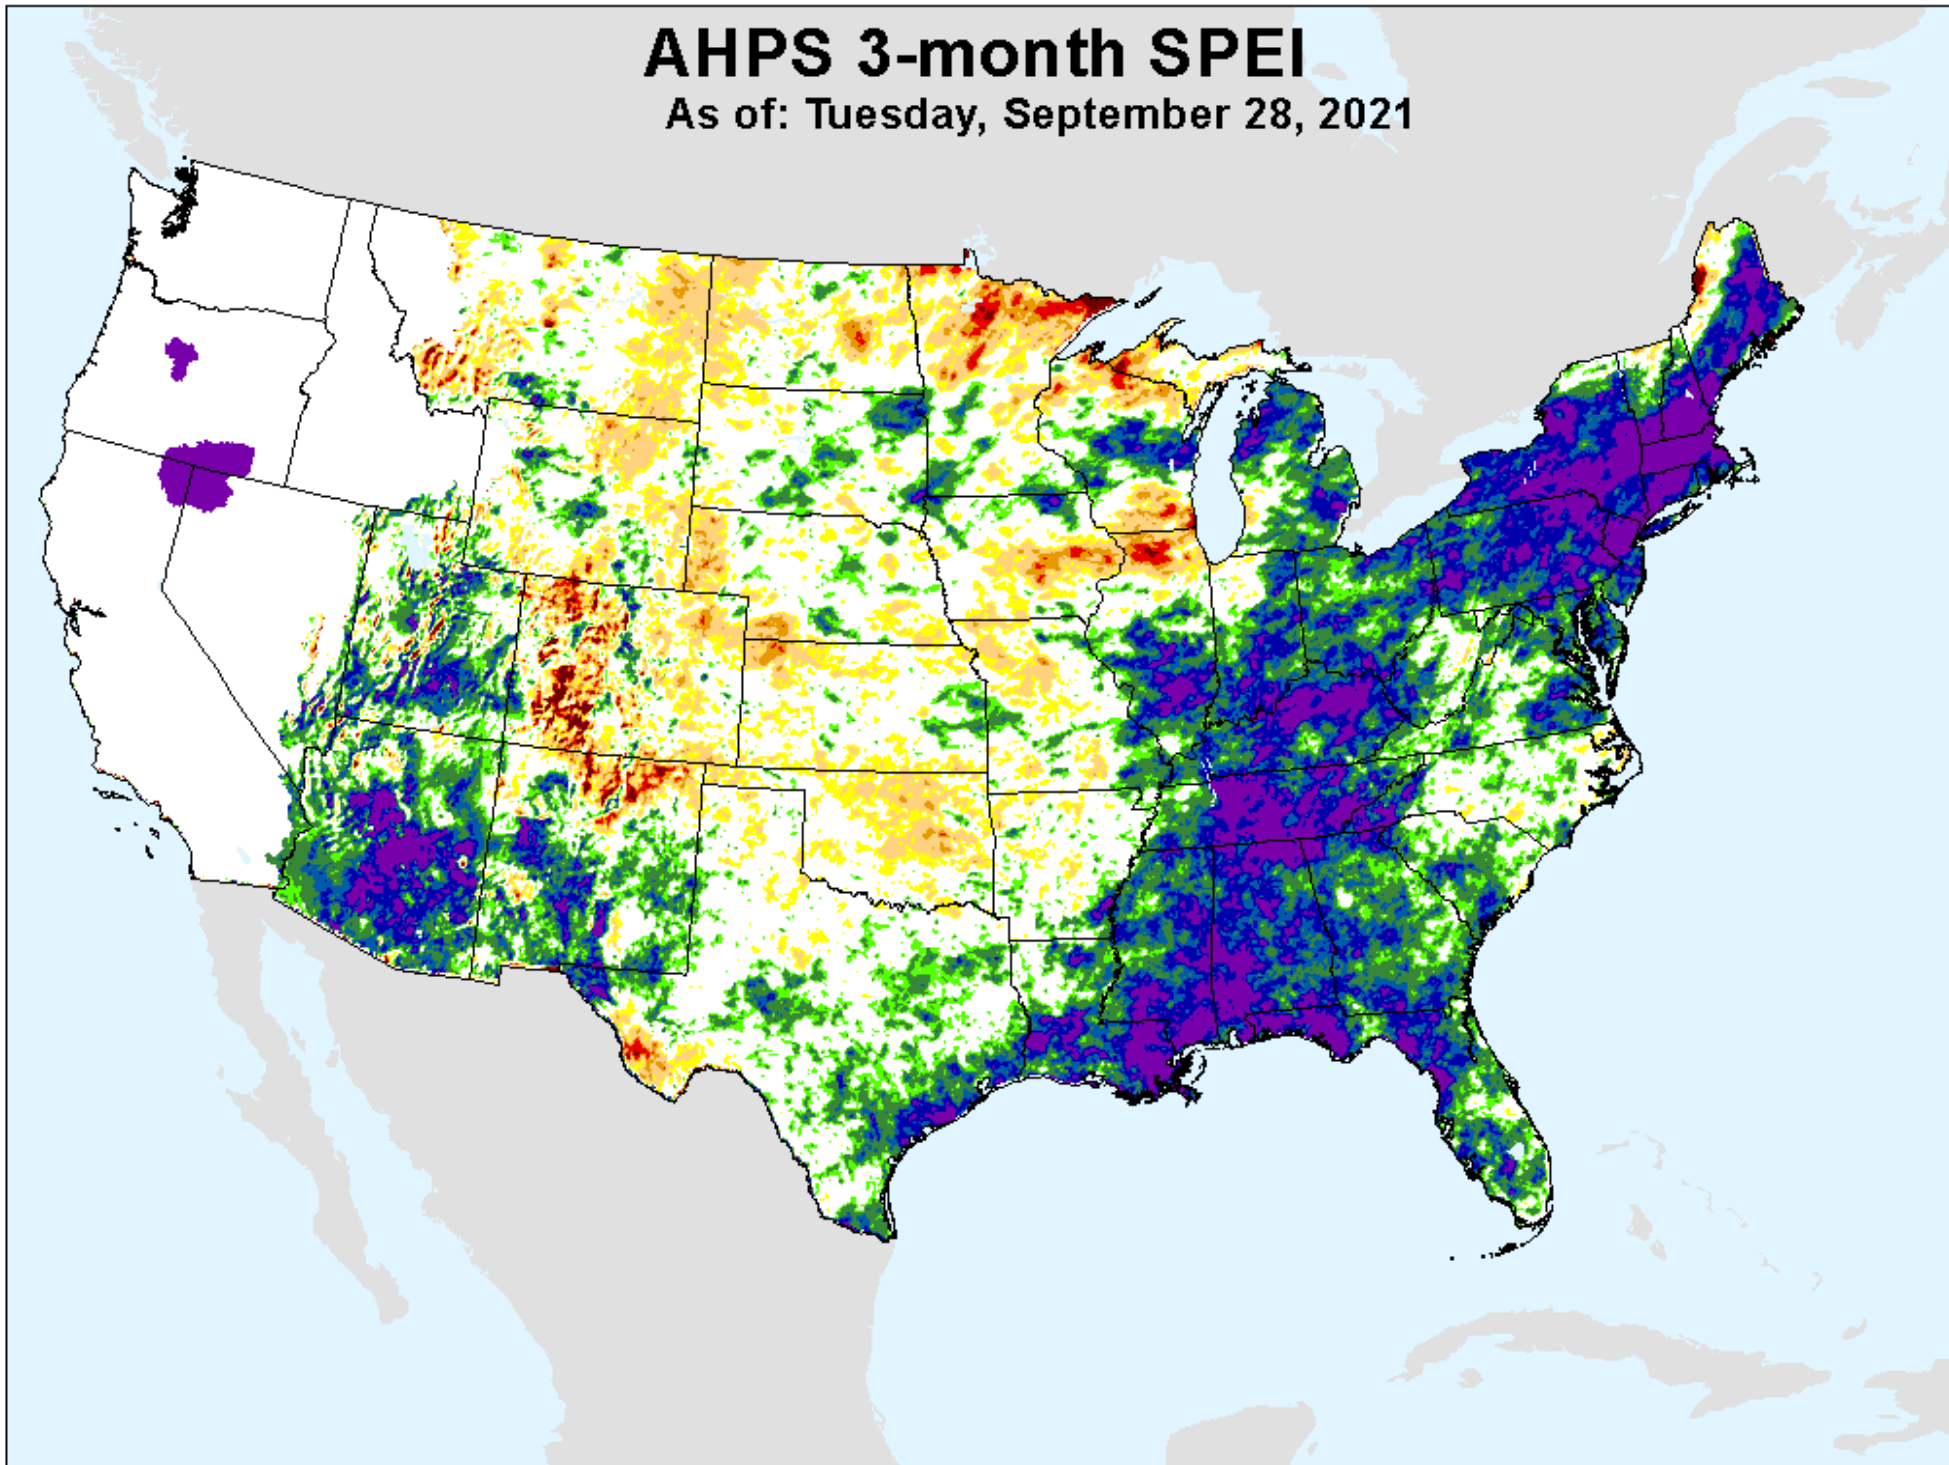

As of: Tuesday, September 28, 2021

USDM for: Sep. 14, 2021

SPEI (USDM)

AHPS 3-month SPEI

As of: Tuesday, September 28, 2021

SPEI (USDM)

AHPS 6-month SPEI

As of: Tuesday, September 28, 2021