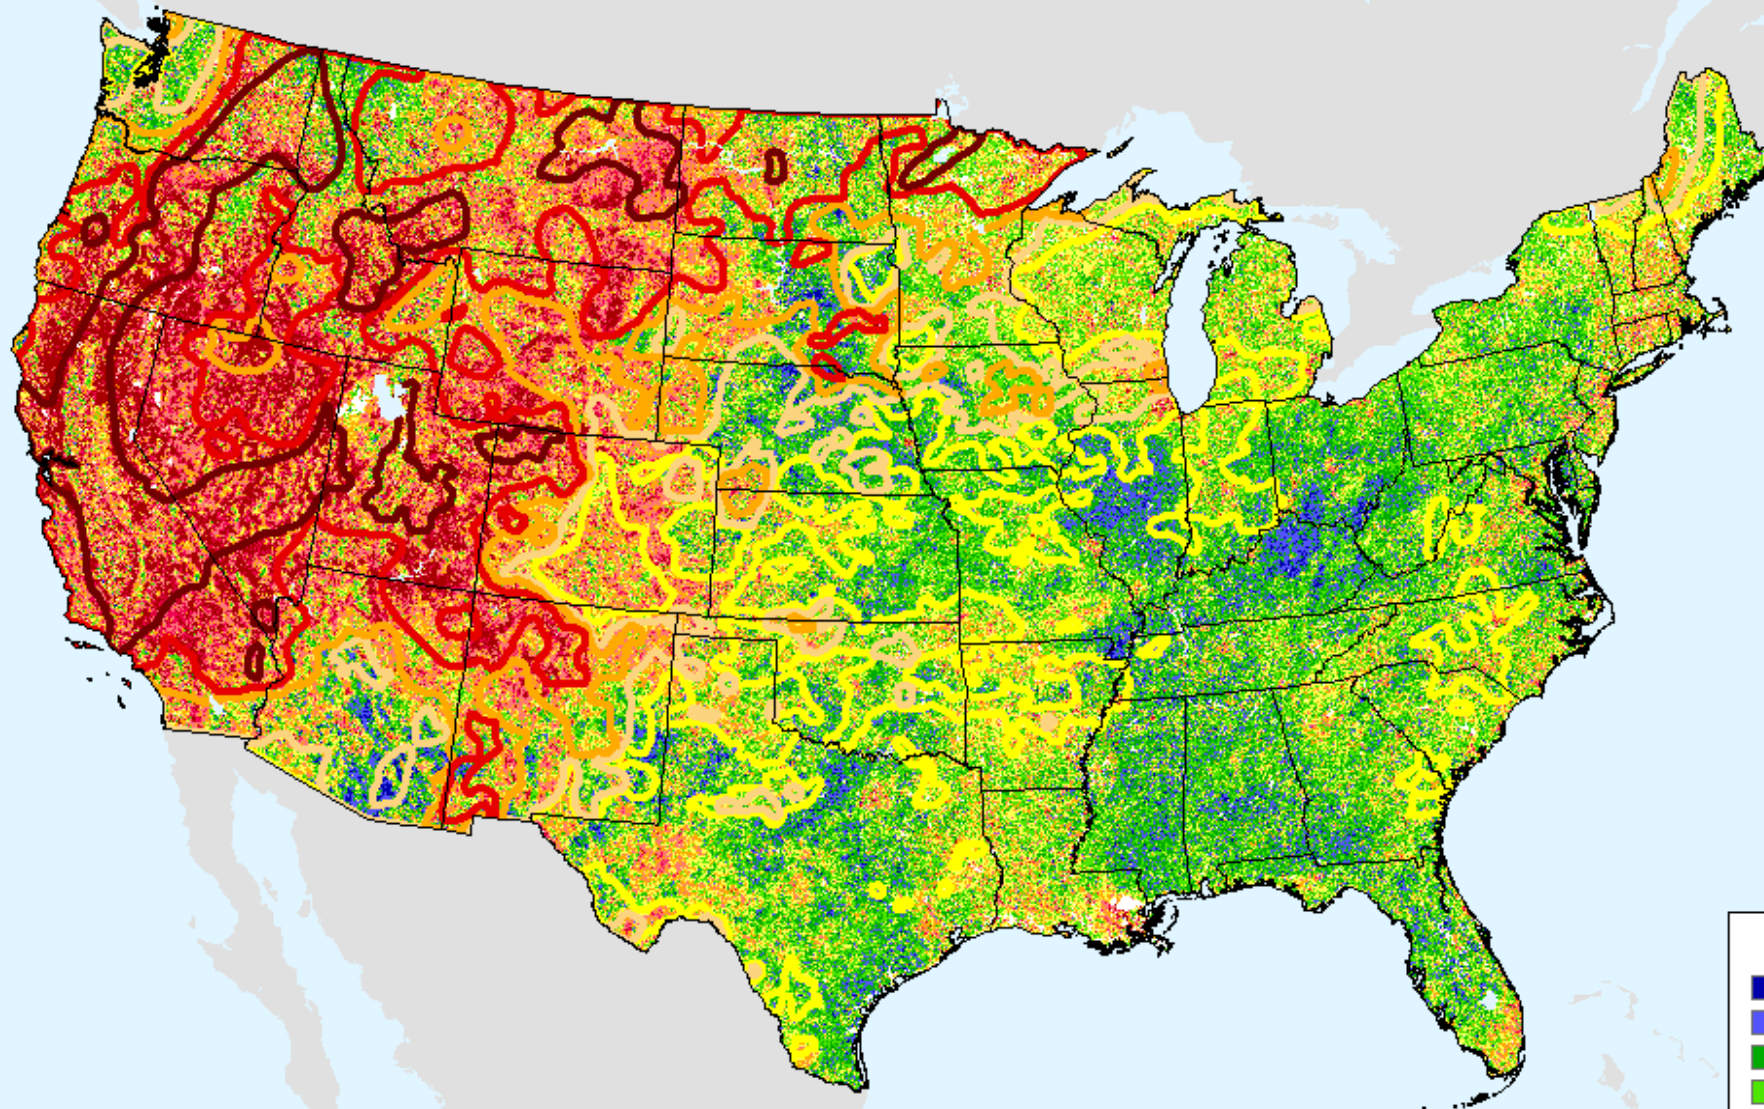

As of: Tuesday, September 28, 2021

Vegetation Health Index

As of: Tuesday, September 28, 2021

USDM for: Sep. 14, 2021

Vegetation Health Index

As of: Tuesday, September 28, 2021

VHI	
85 - 100	Dark Blue
73 - 84	Medium Blue
61 - 72	Green
49 - 60	Light Green
37 - 48	Yellow
25 - 36	Orange
13 - 24	Red
7 - 12	Magenta
1 - 6	Dark Red