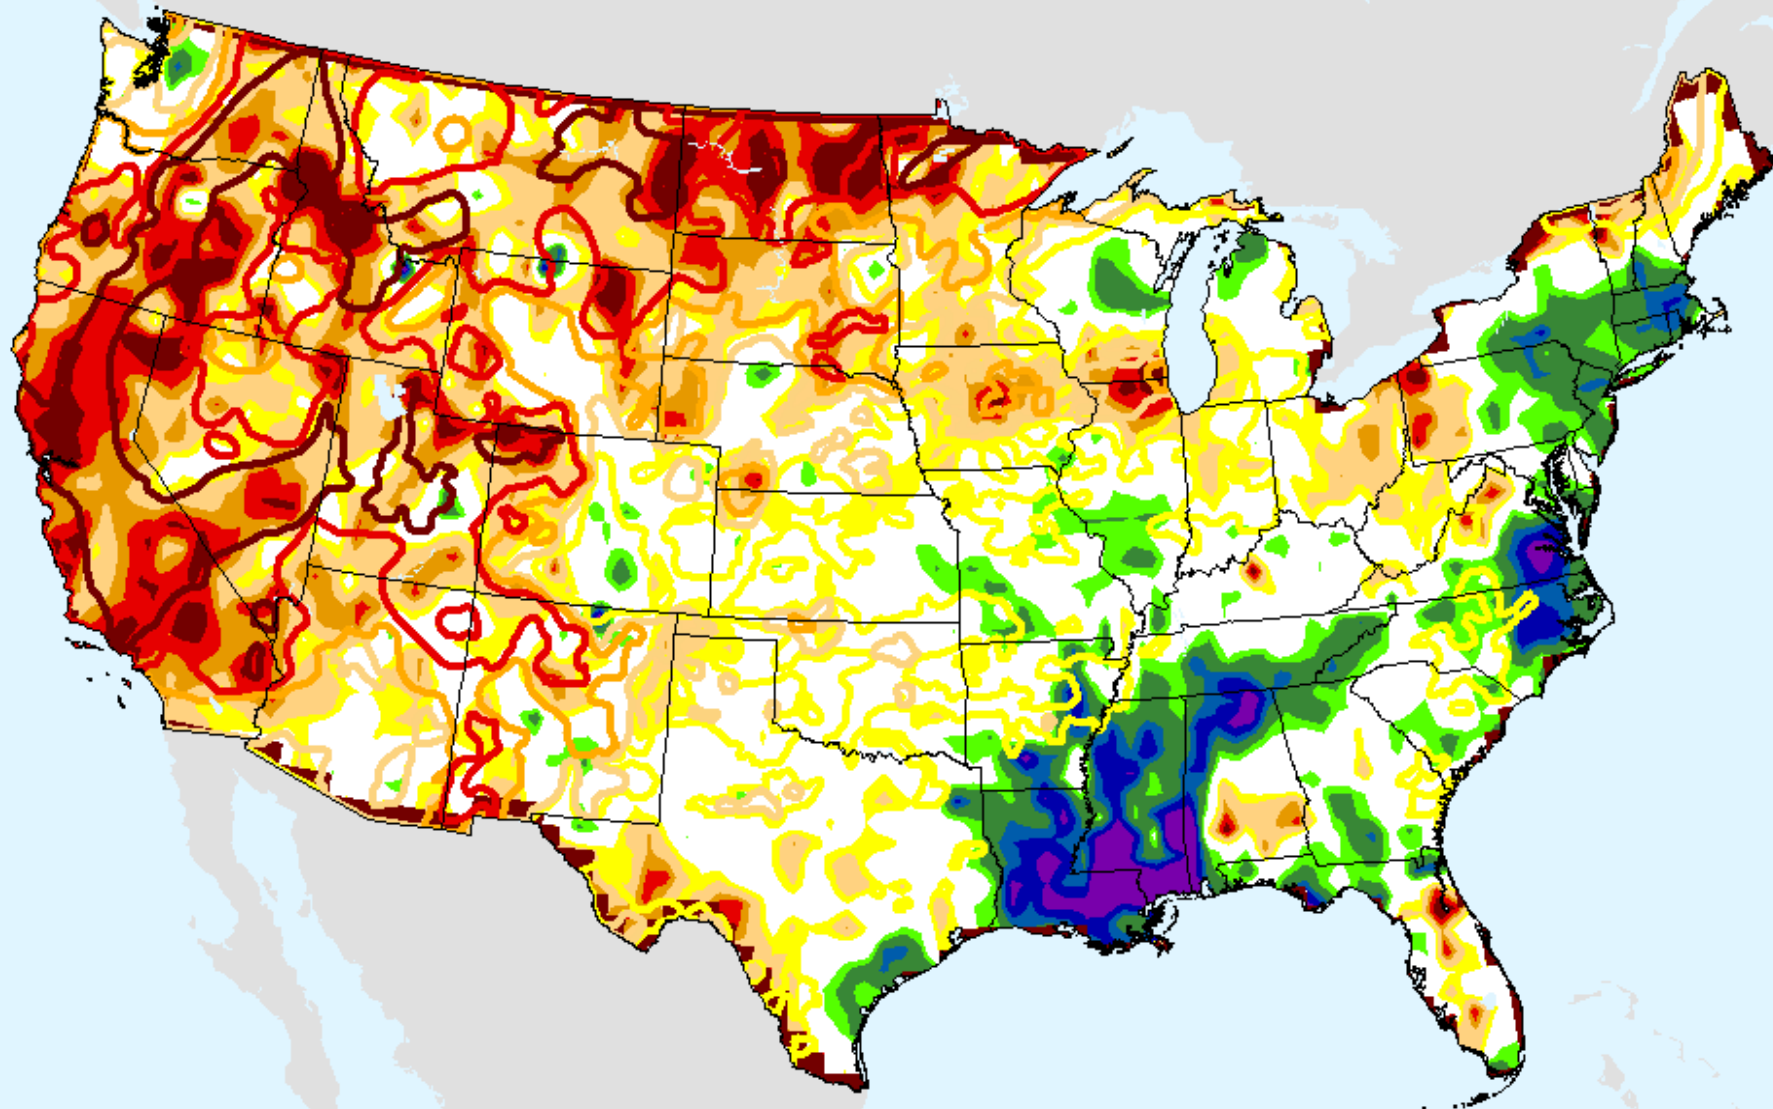

USDM for: Jun. 8, 2021

SPI (USDM)

CPC 9-month SPI

As of: Tuesday, June 15, 2021

SPI (USDM)

CPC 12-month SPI

As of: Tuesday, September 28, 2021

USDM for: Sep. 14, 2021