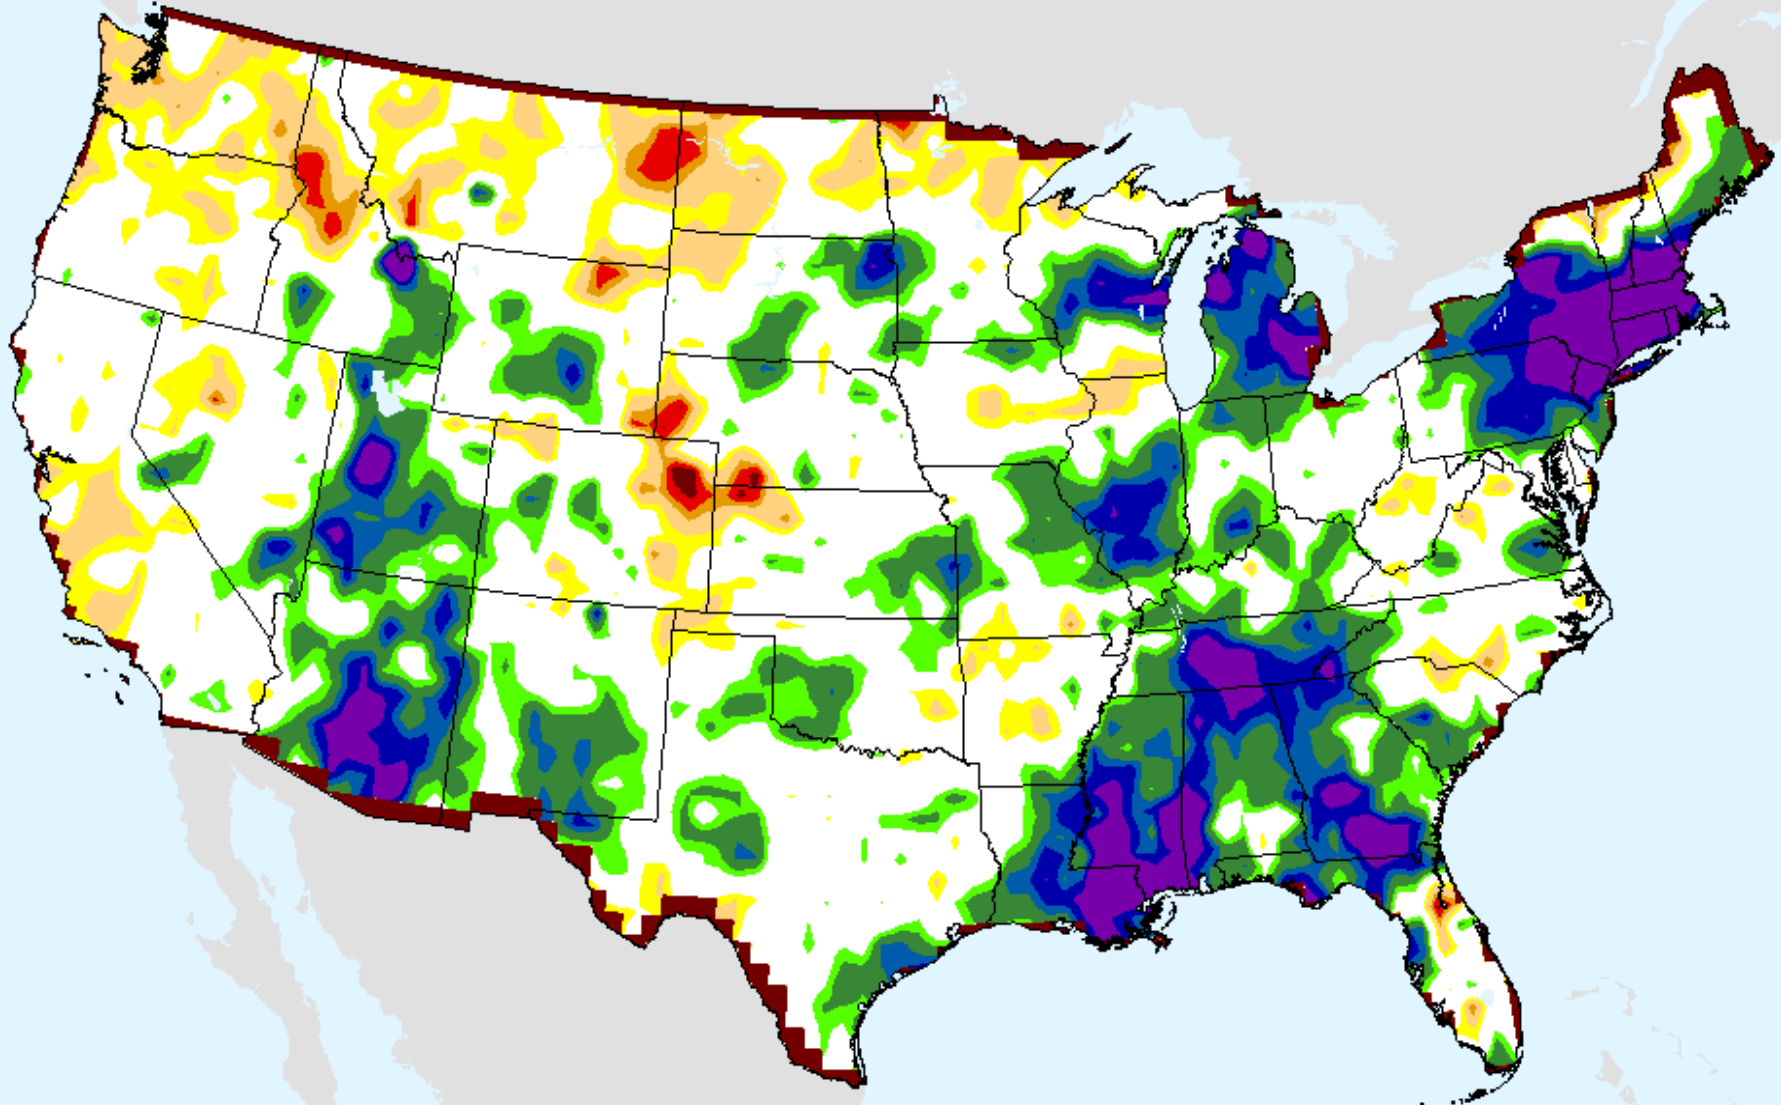

AHPS 36-month SPI

As of: Tuesday, September 28, 2021

CPC 3-month SPI

As of: Tuesday, September 28, 2021

USDM for: Sep. 14, 2021

SPI (USDM)

CPC 3-month SPI

As of: Tuesday, September 28, 2021