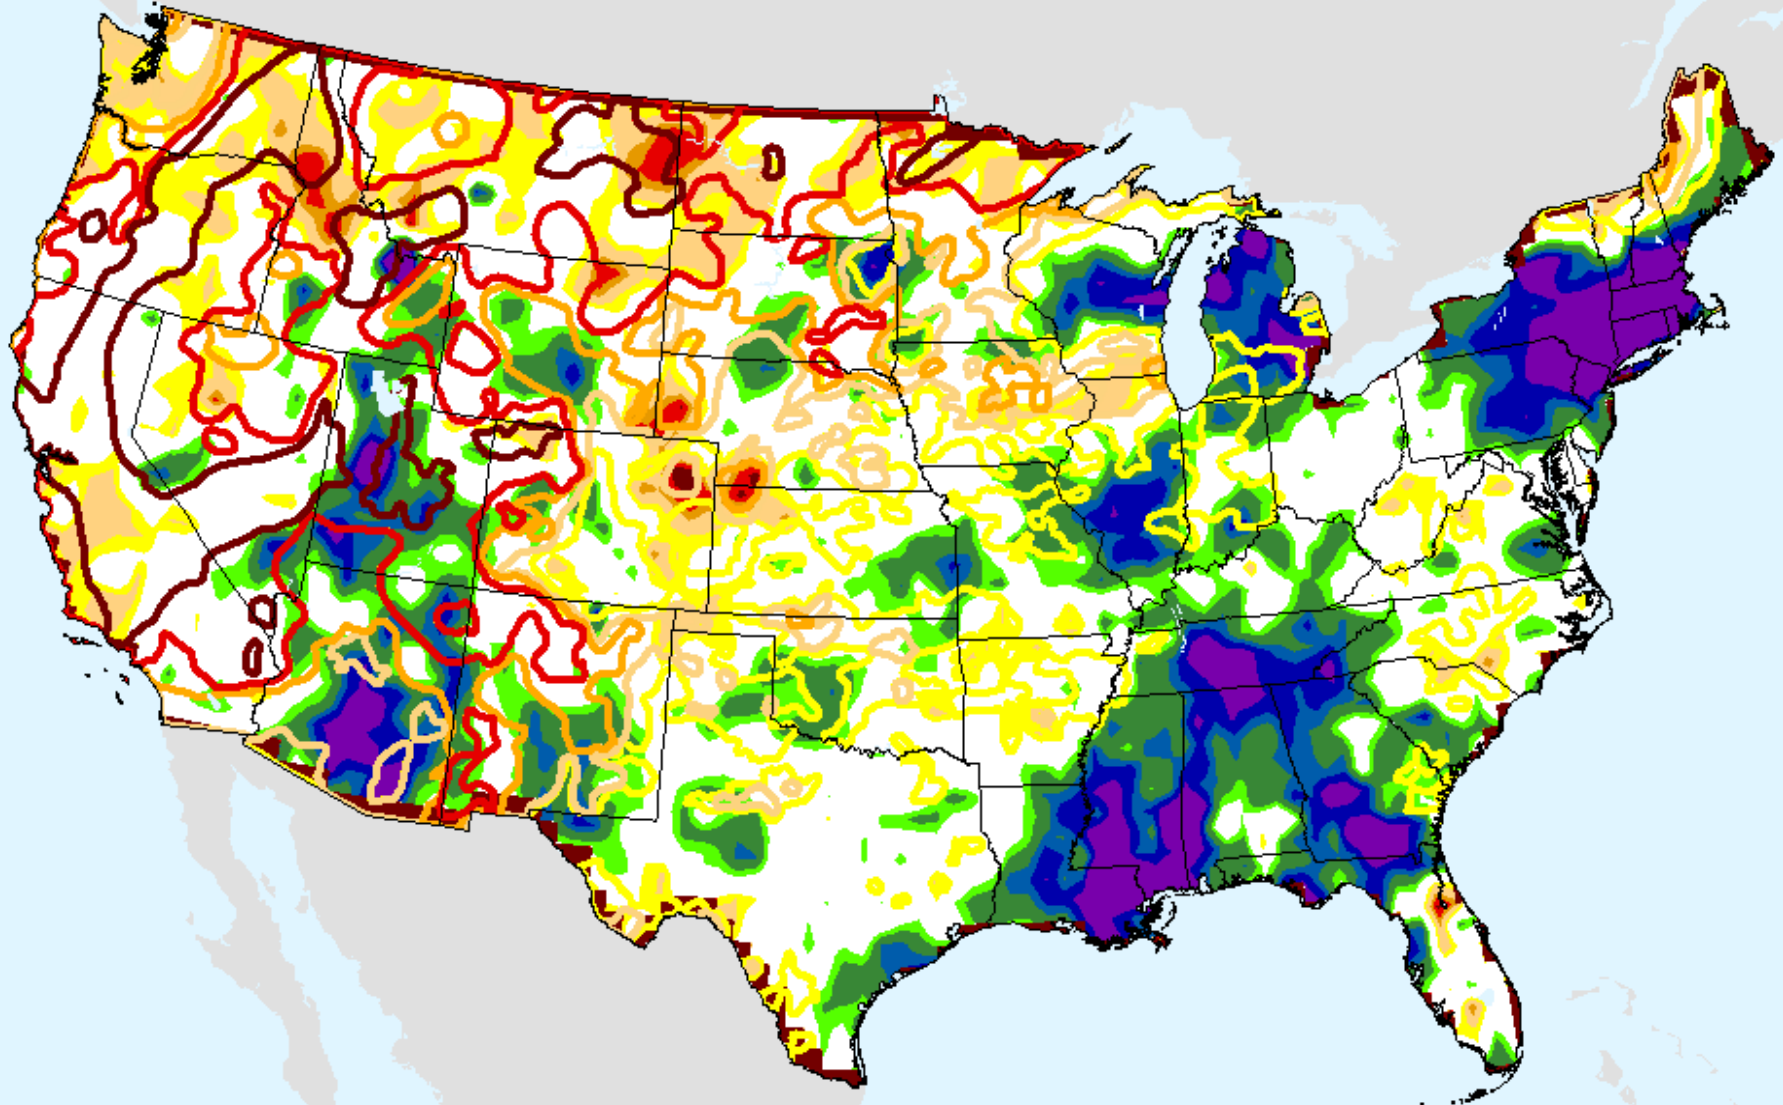

CPC 3-month SPI

As of: Tuesday, September 28, 2021

USDM for: Sep. 14, 2021

SPI (USDM)