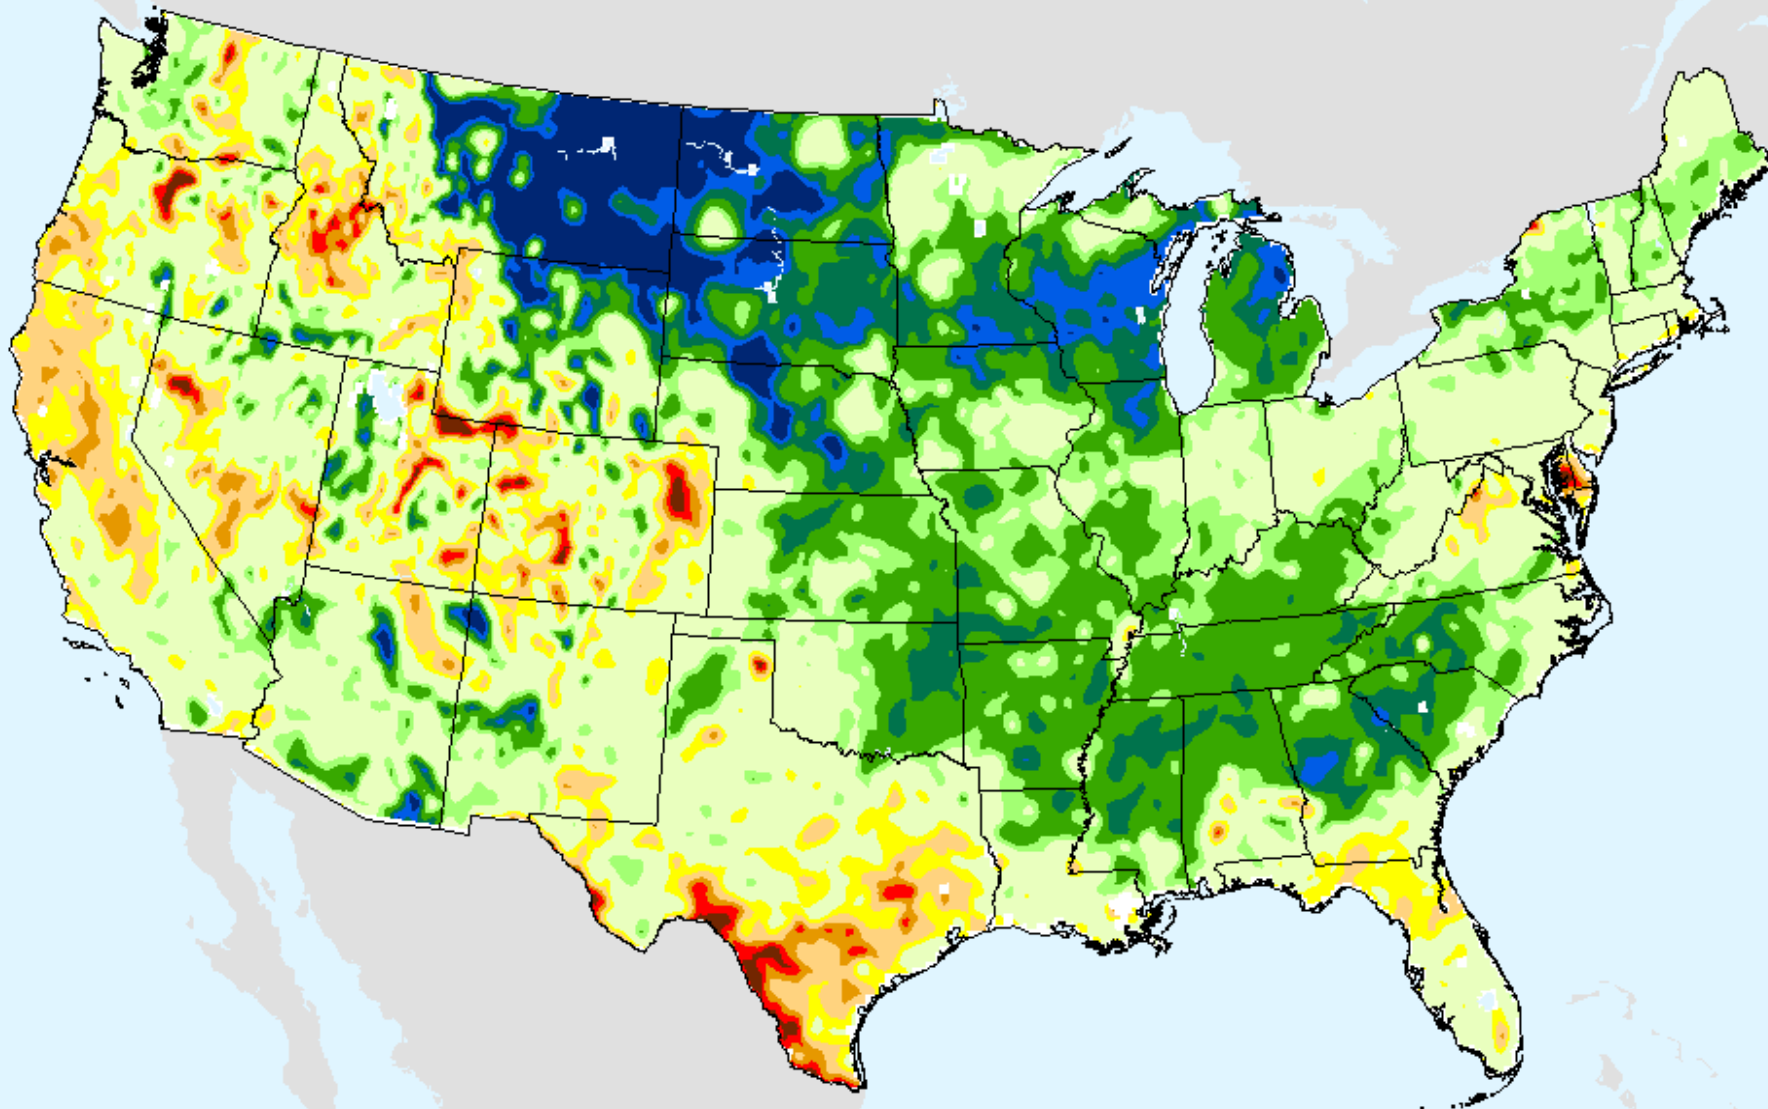

NLDAS Total Column Soil Moisture

As of: Tuesday, September 28, 2021