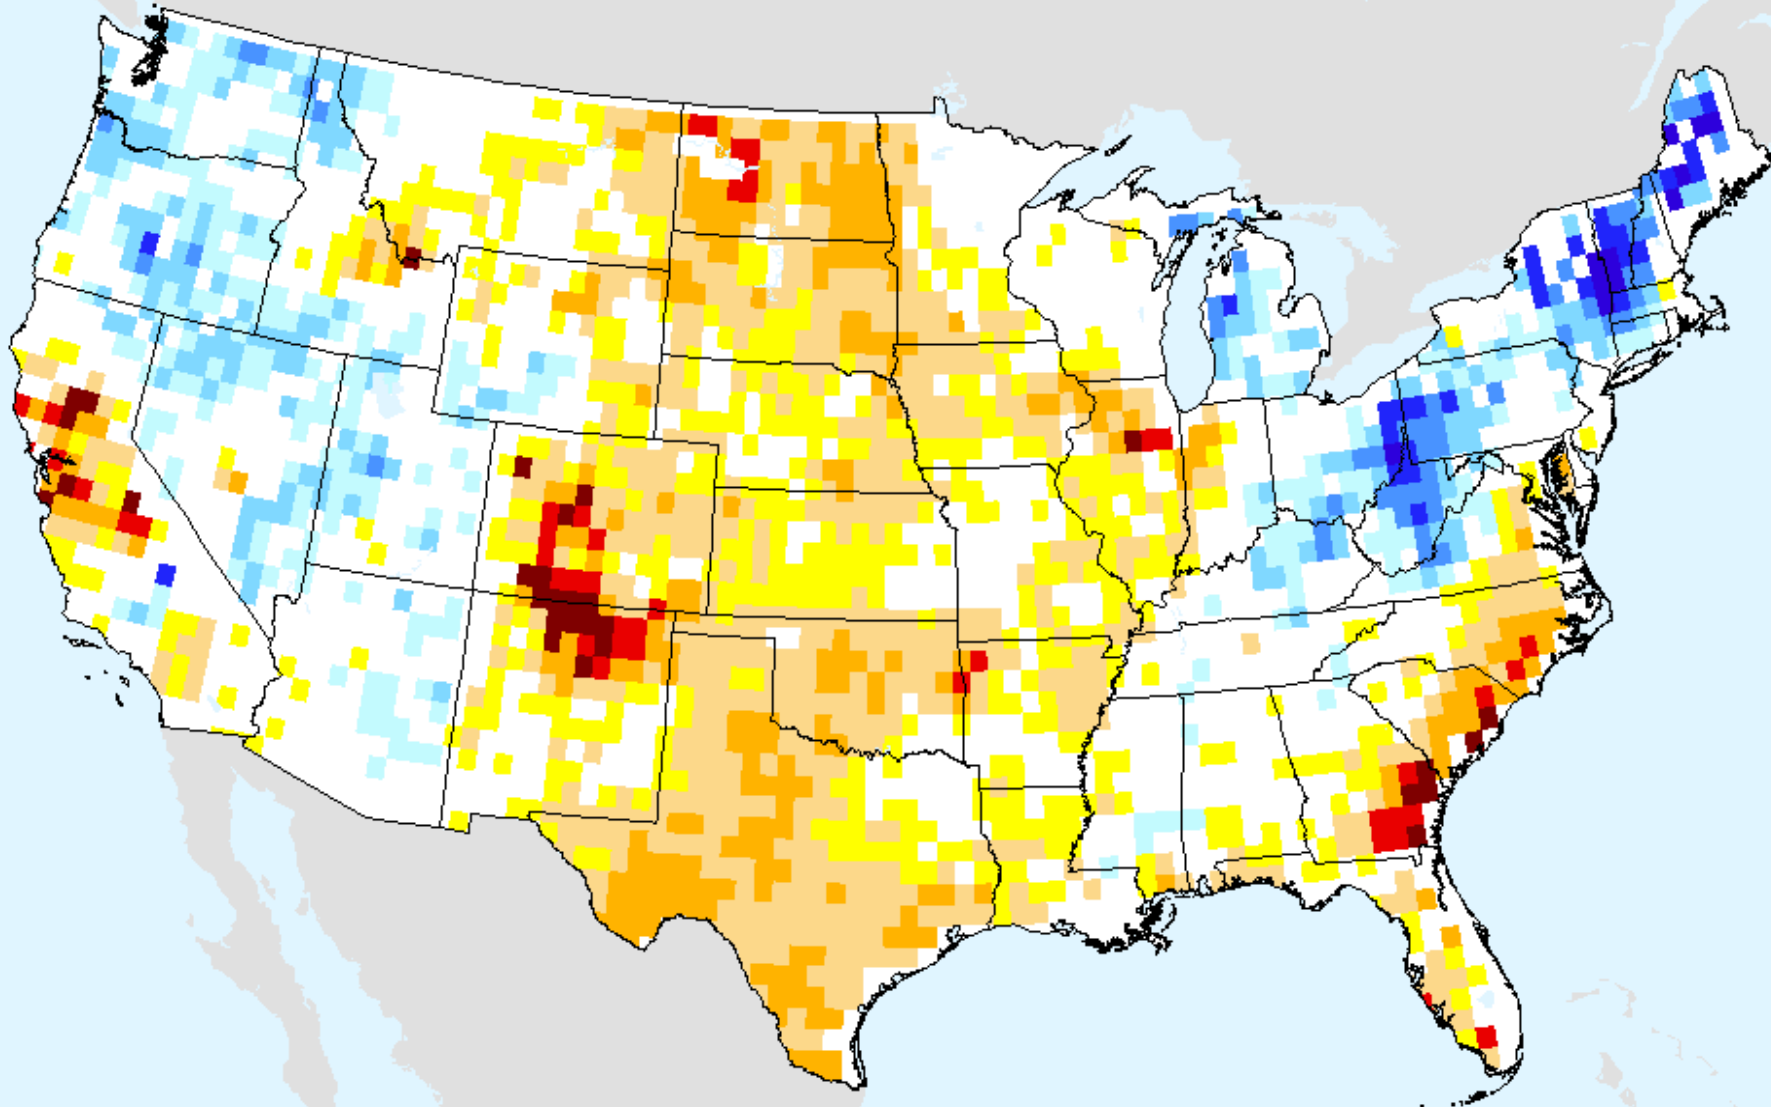

AIRS-Based Surface Relative Humidity 28 Day

As of: Wednesday, October 6, 2021