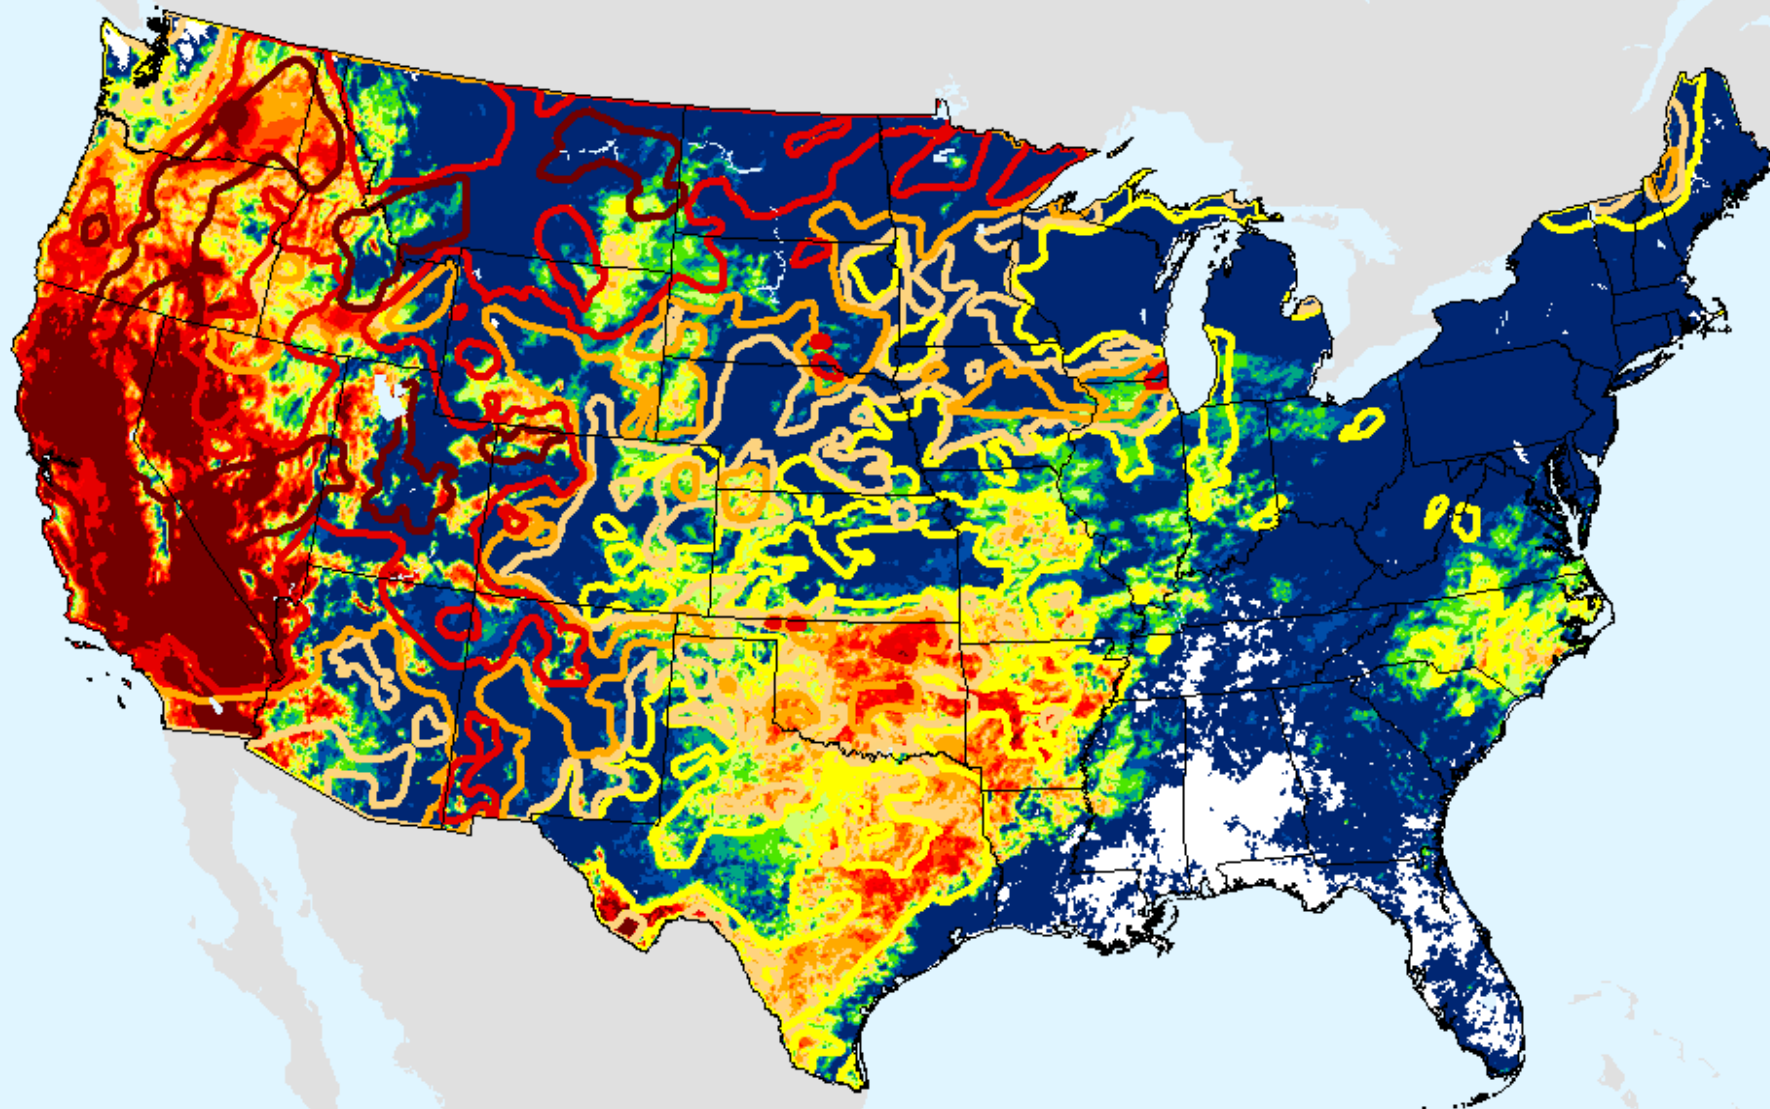

Keetch-Byram Drought Index (KBDI)

As of: Wednesday, October 6, 2021

USDM for: Sep. 28, 2021