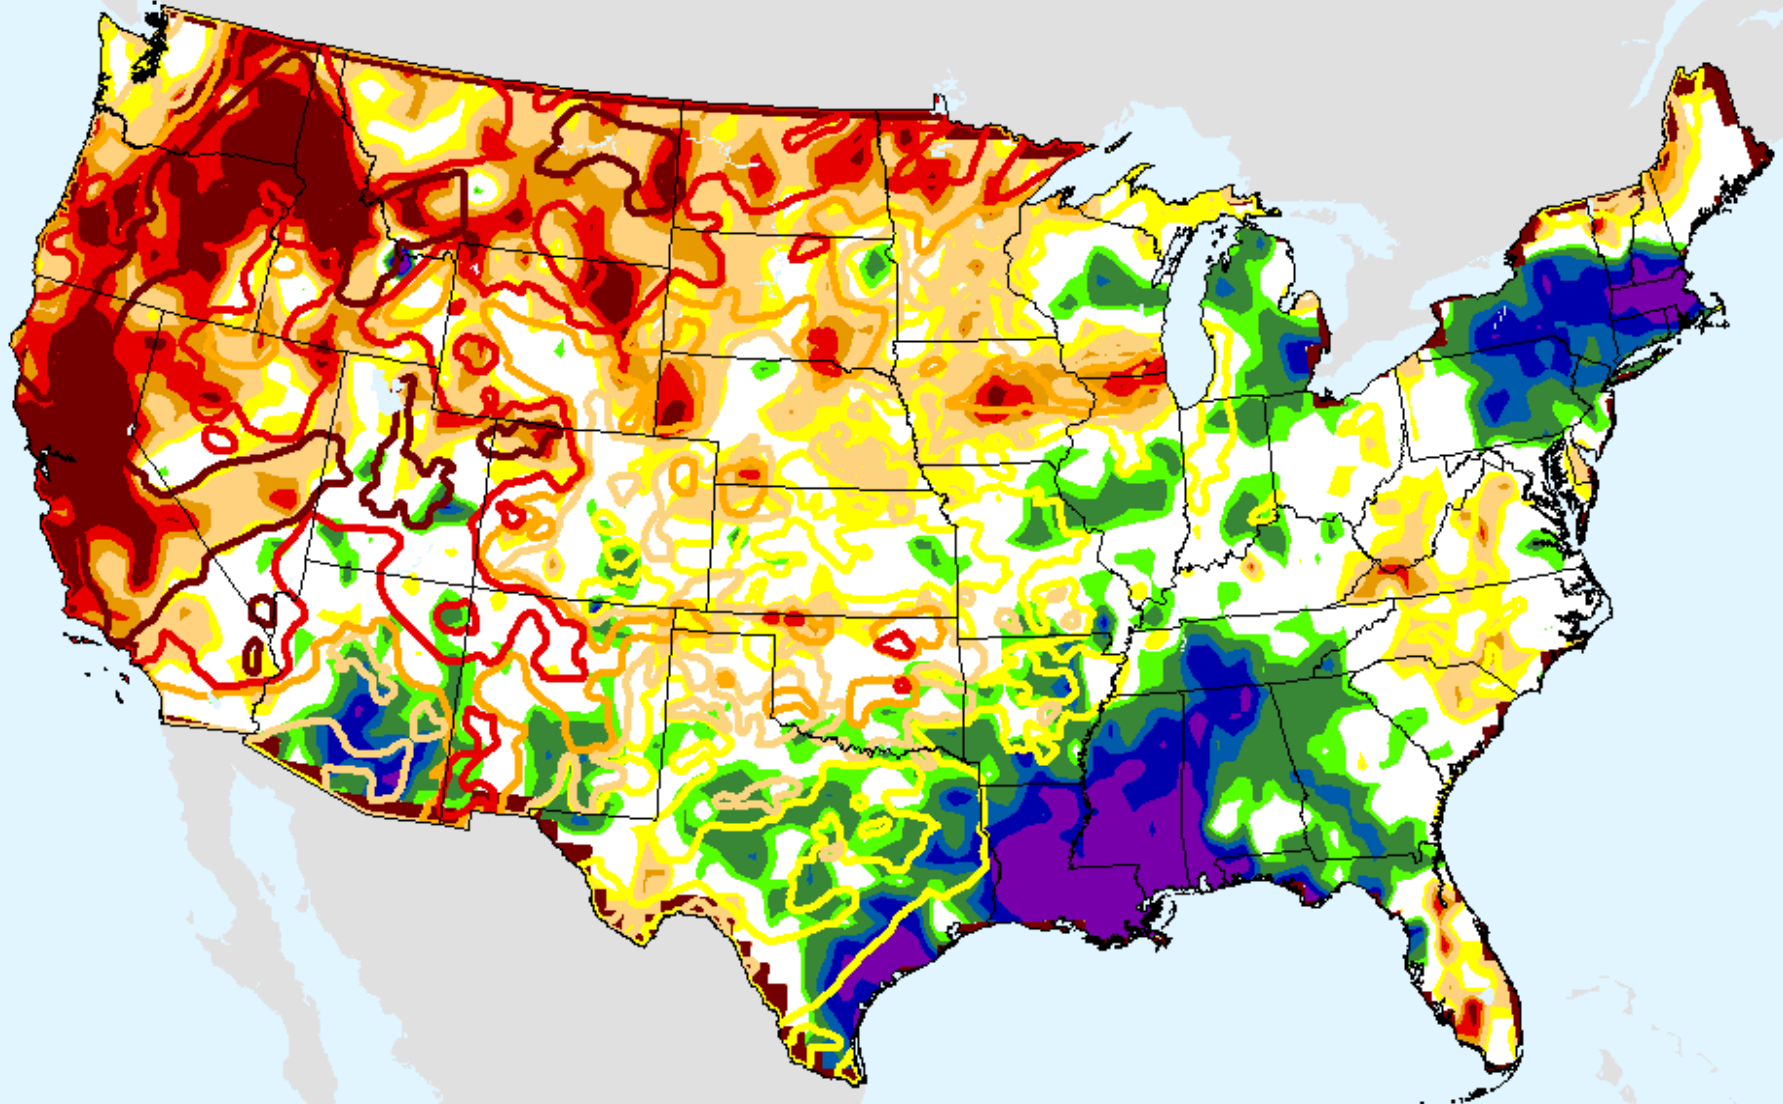

CPC 6-month SPI

As of: Wednesday, October 6, 2021

USDM for: Sep. 28, 2021

SPI (USDM)