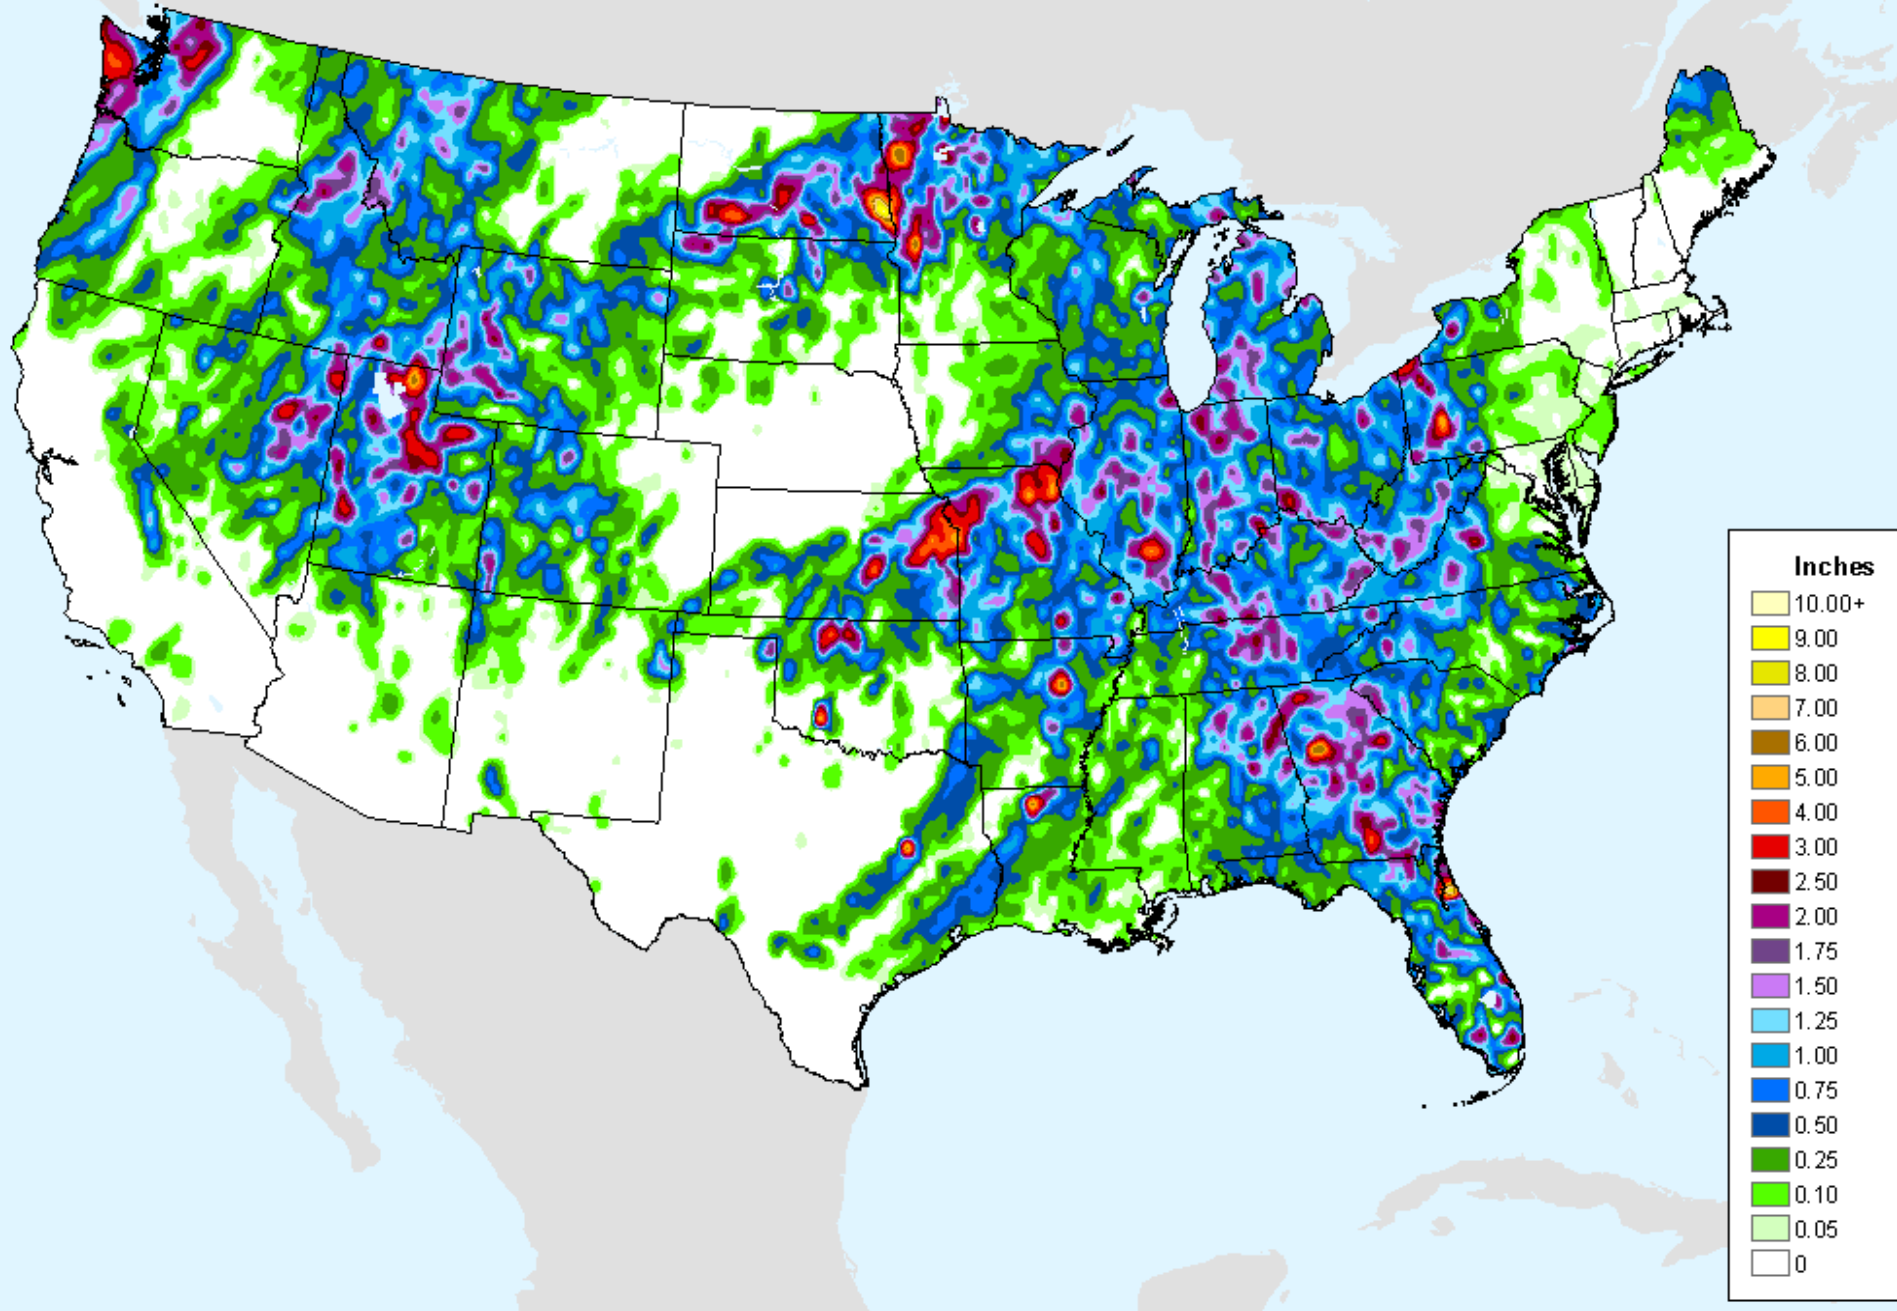

GFS (00z) 7-Day Precip Forecast

As of: Wednesday, October 6, 2021