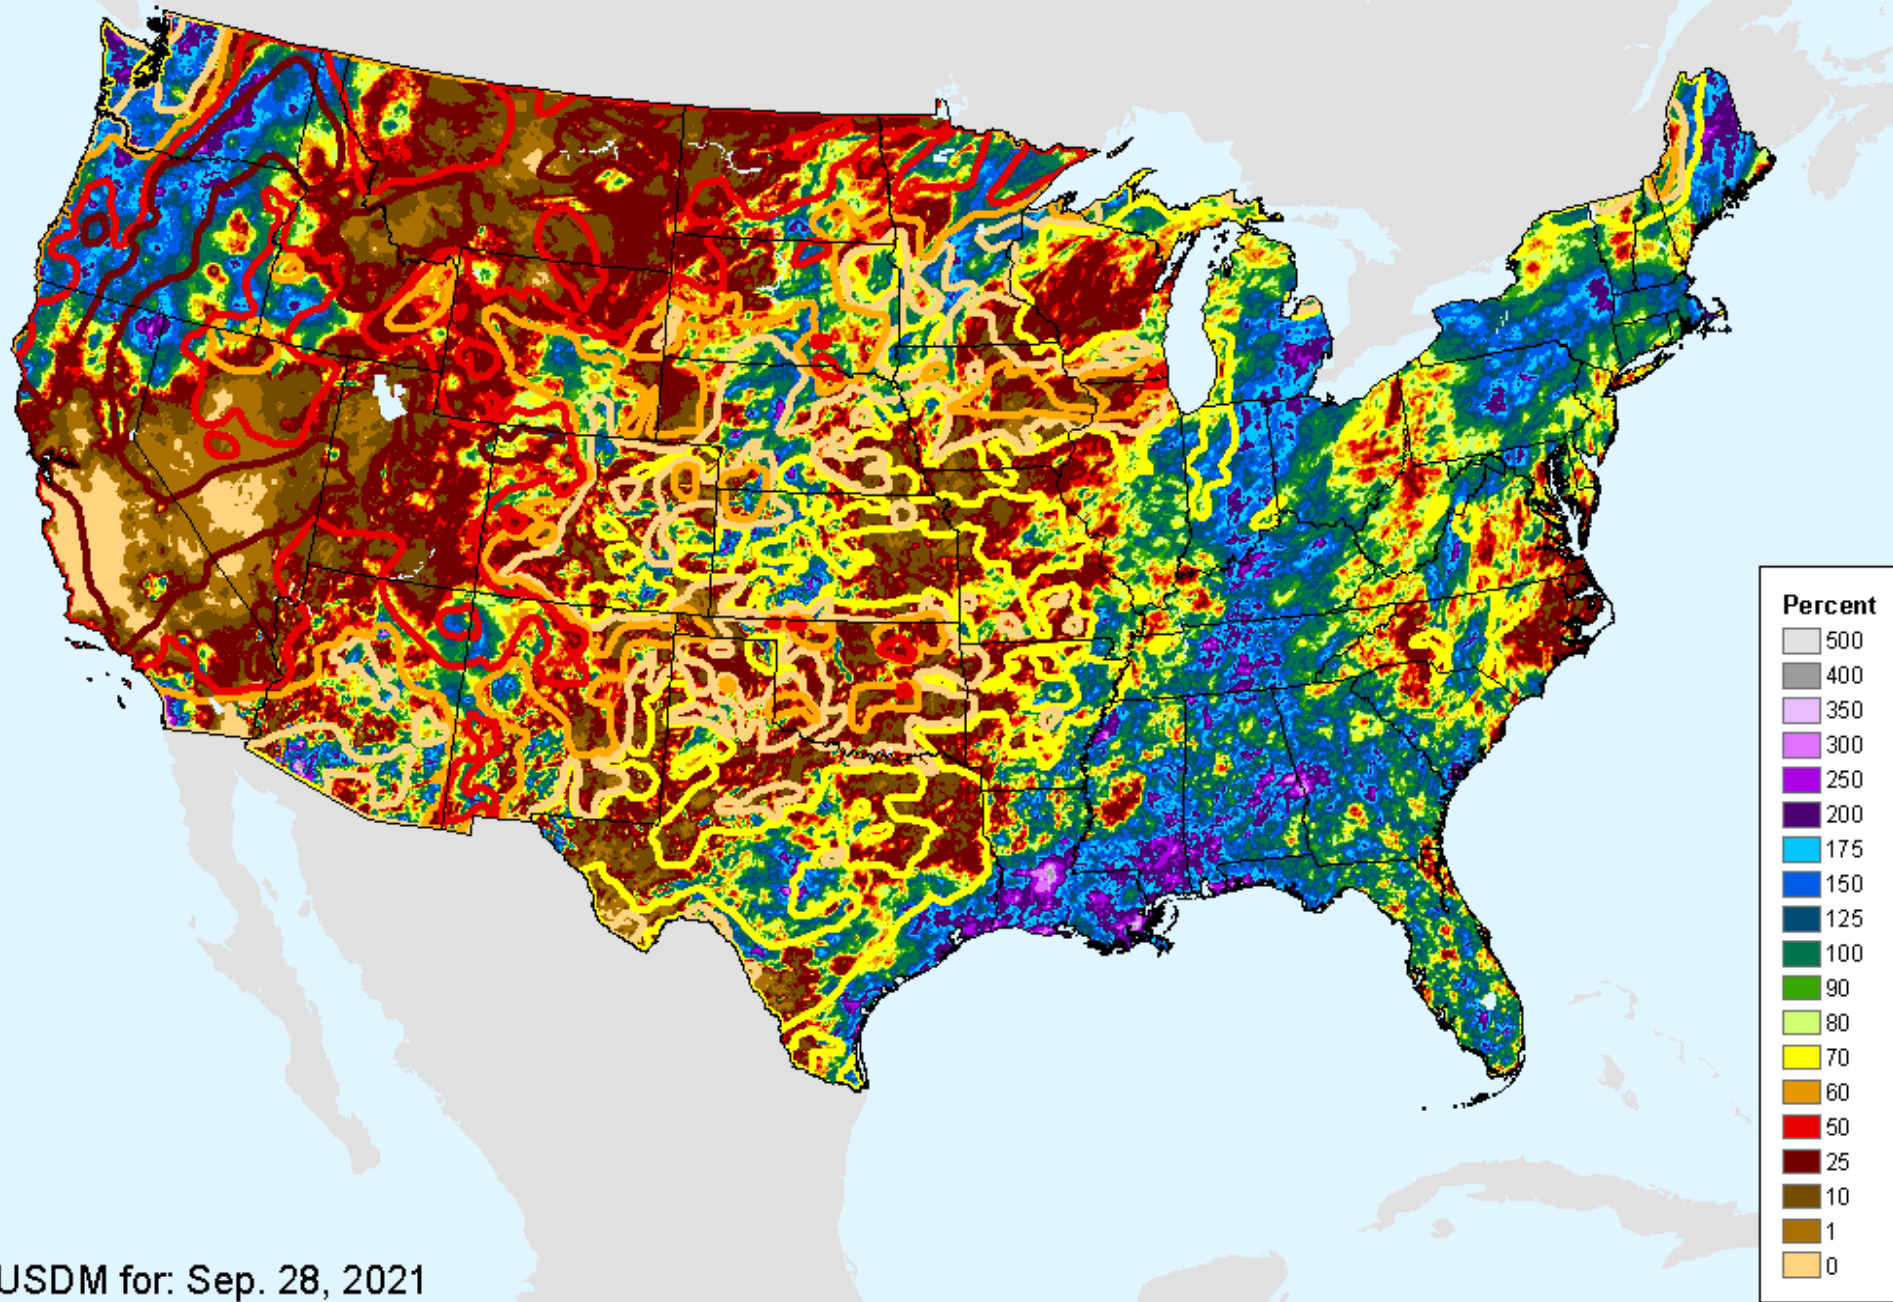

AHPS 30-Day Pct of Normal Pcp

As of: Wednesday, October 6, 2021

USDM for: Sep. 28, 2021