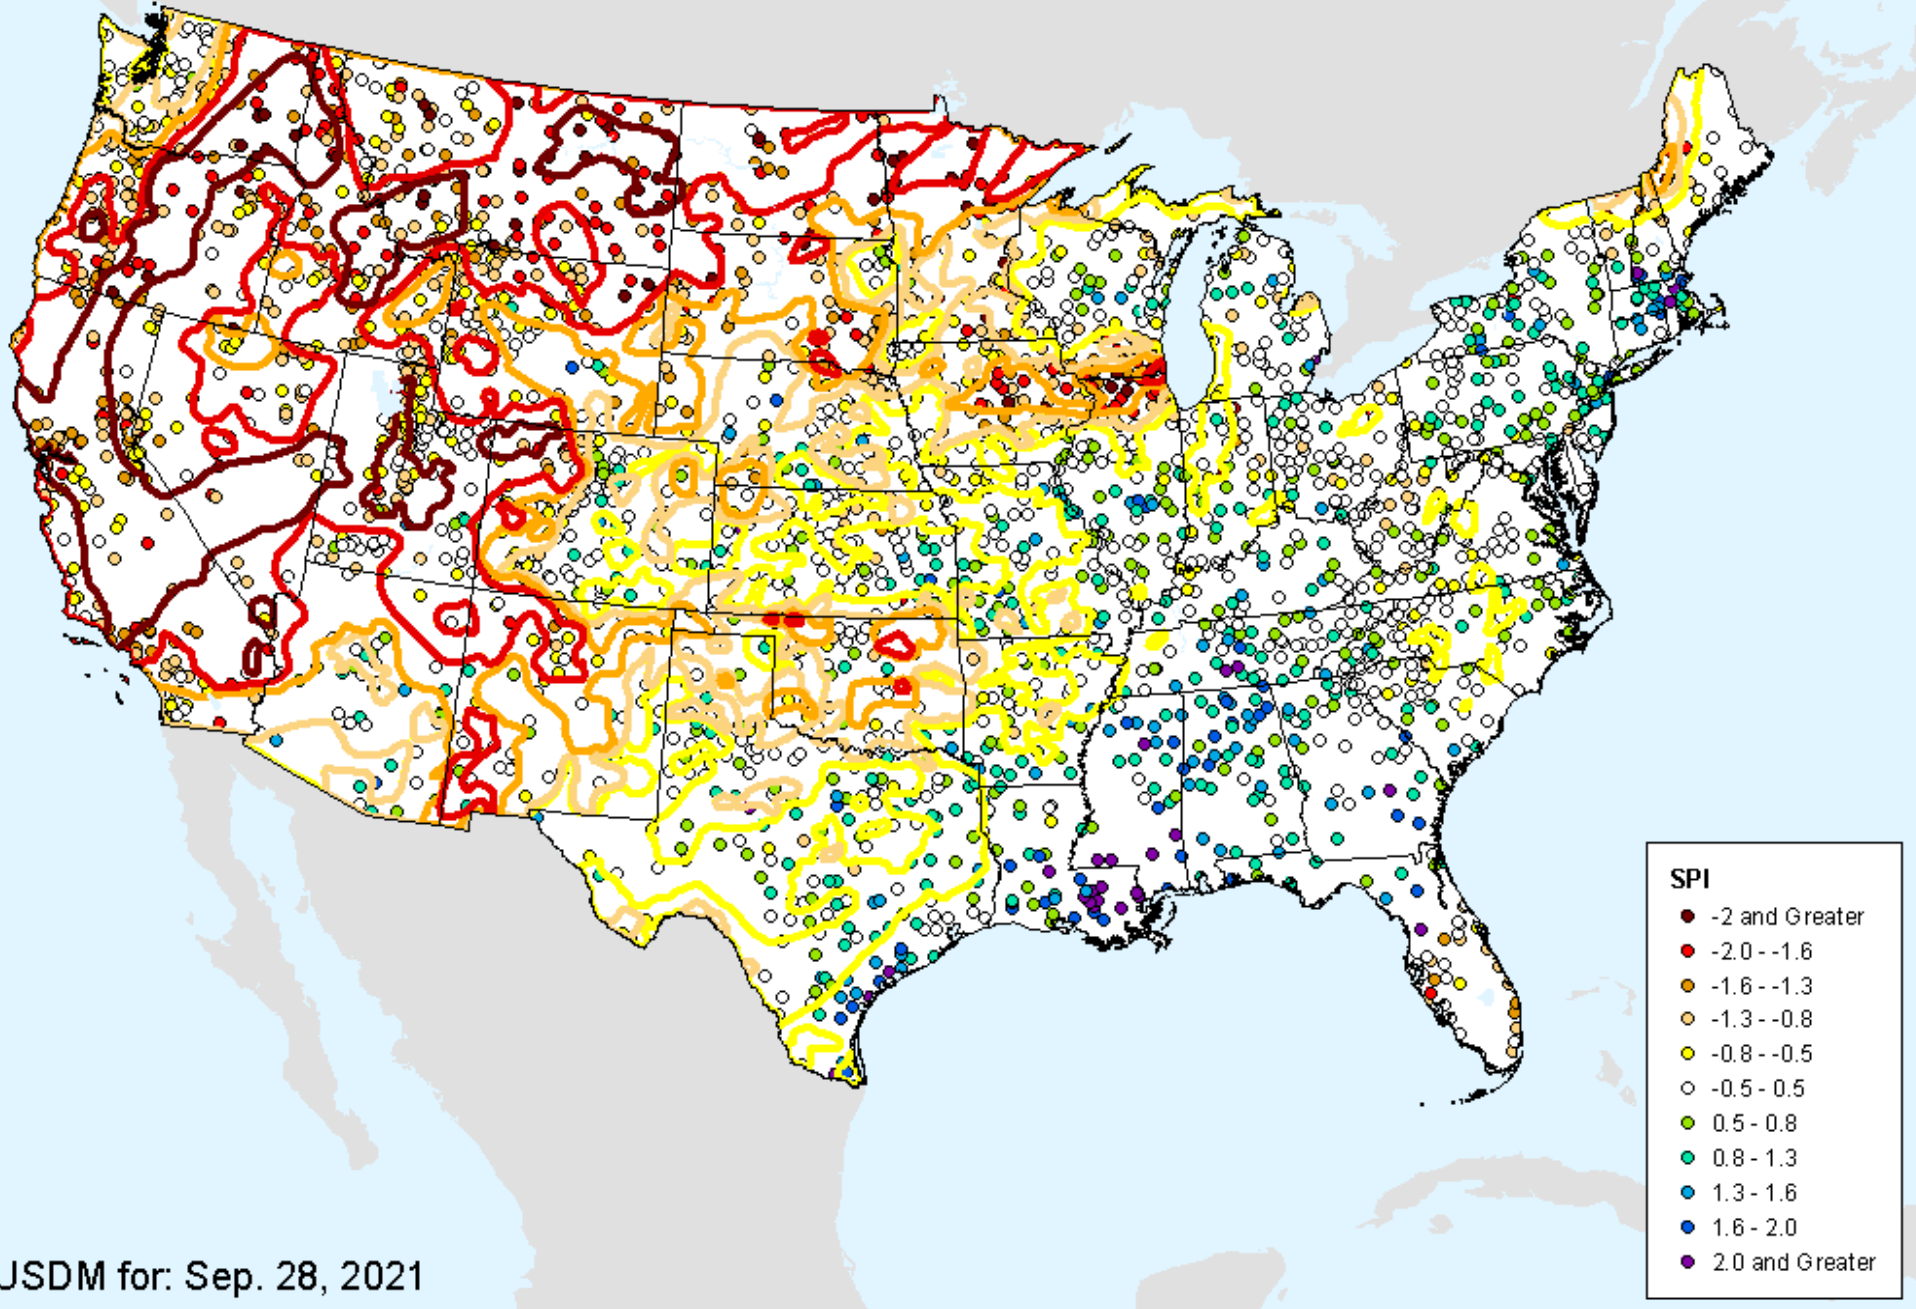

HPRCC Water Year-to-date SPI

As of: Wednesday, October 6, 2021

USDM for: Sep. 28, 2021

HPRCC Water Year-to-date SPI

As of: Wednesday, October 6, 2021

HPRCC Year-to-date SPI

As of: Wednesday, October 6, 2021