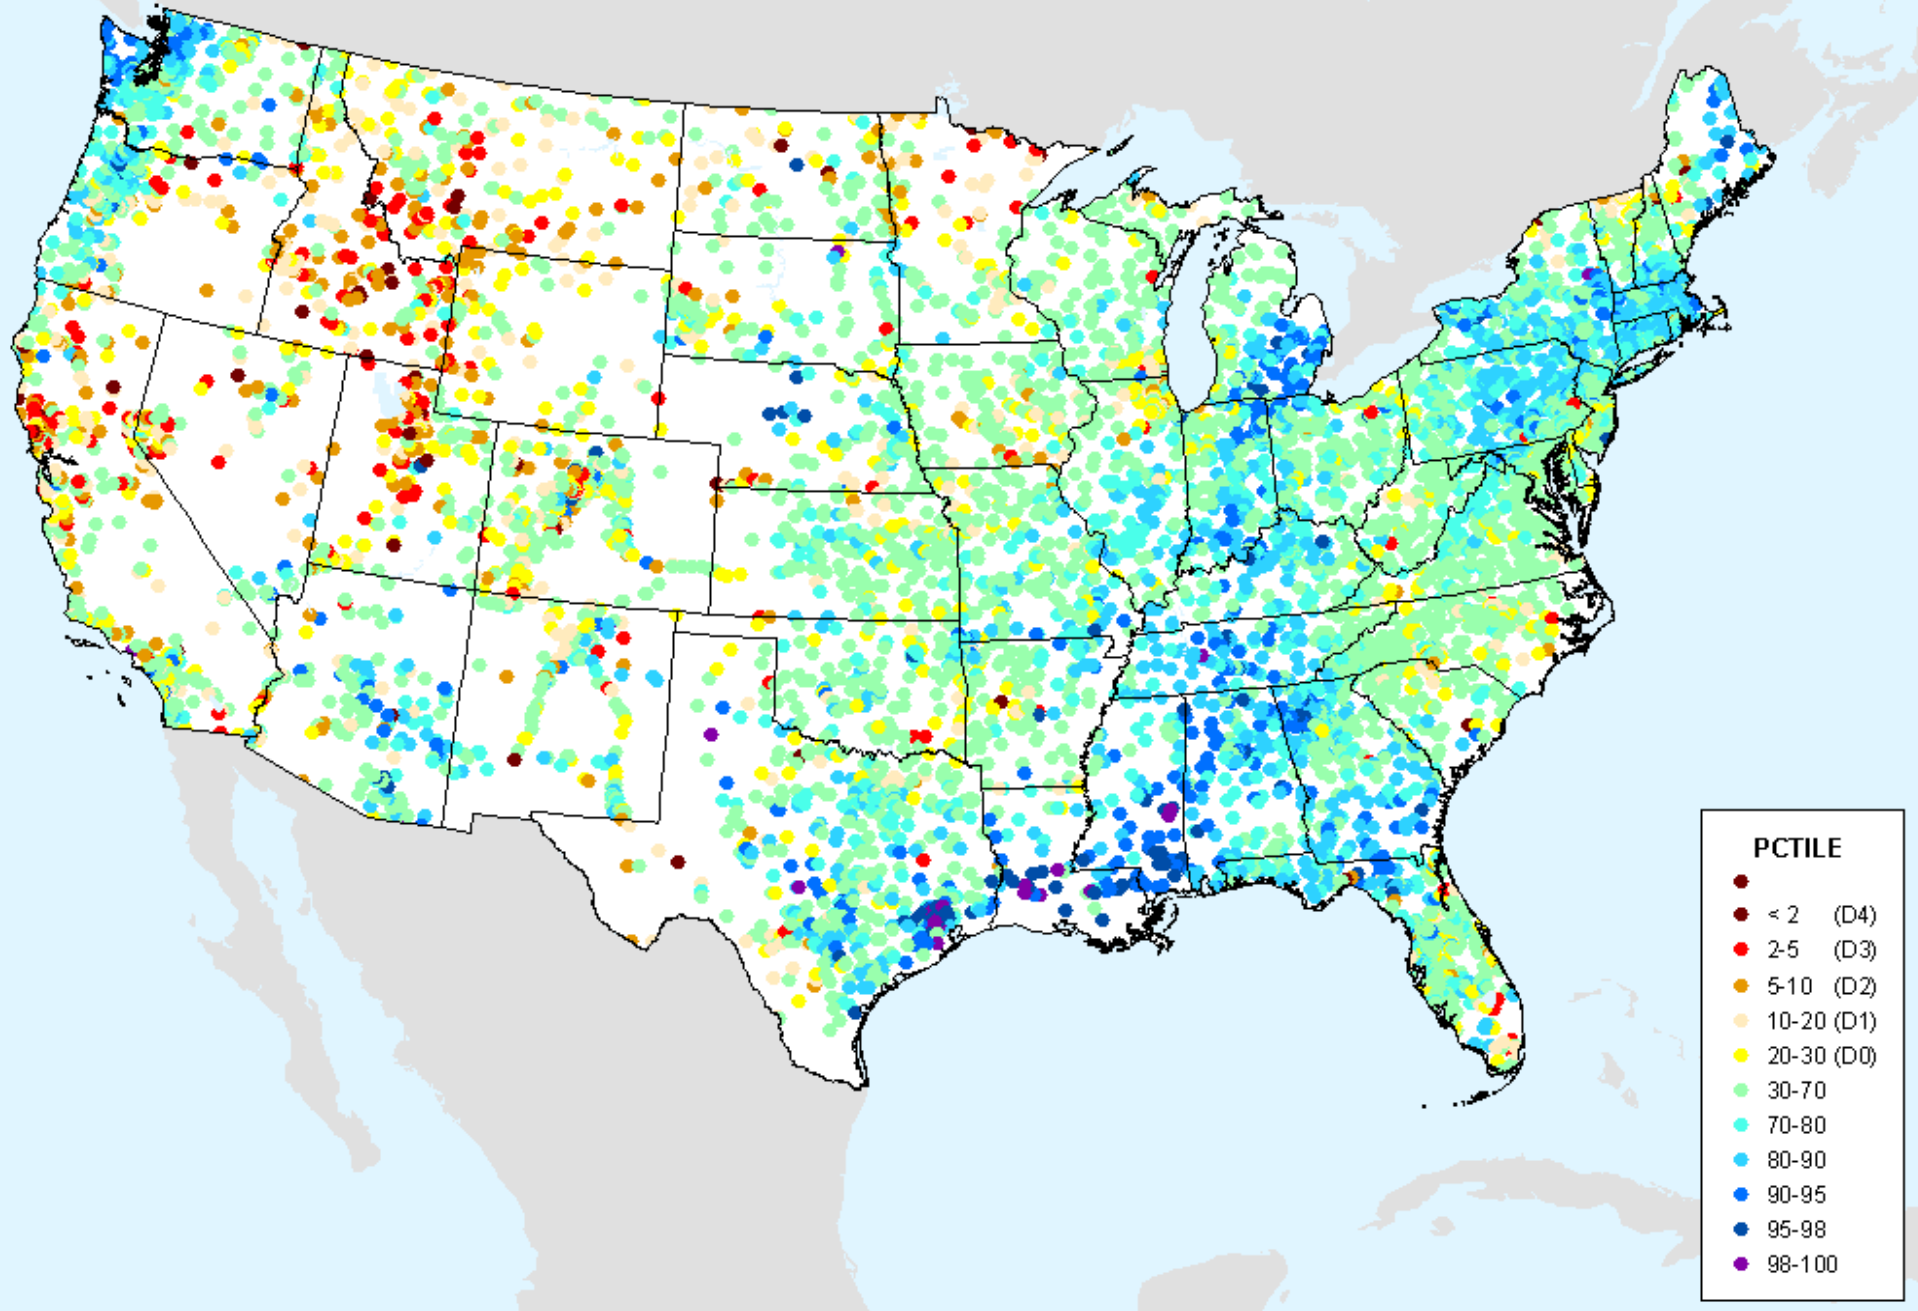

USGS 7-Day Avg Streamflow

As of: Wednesday, October 6, 2021