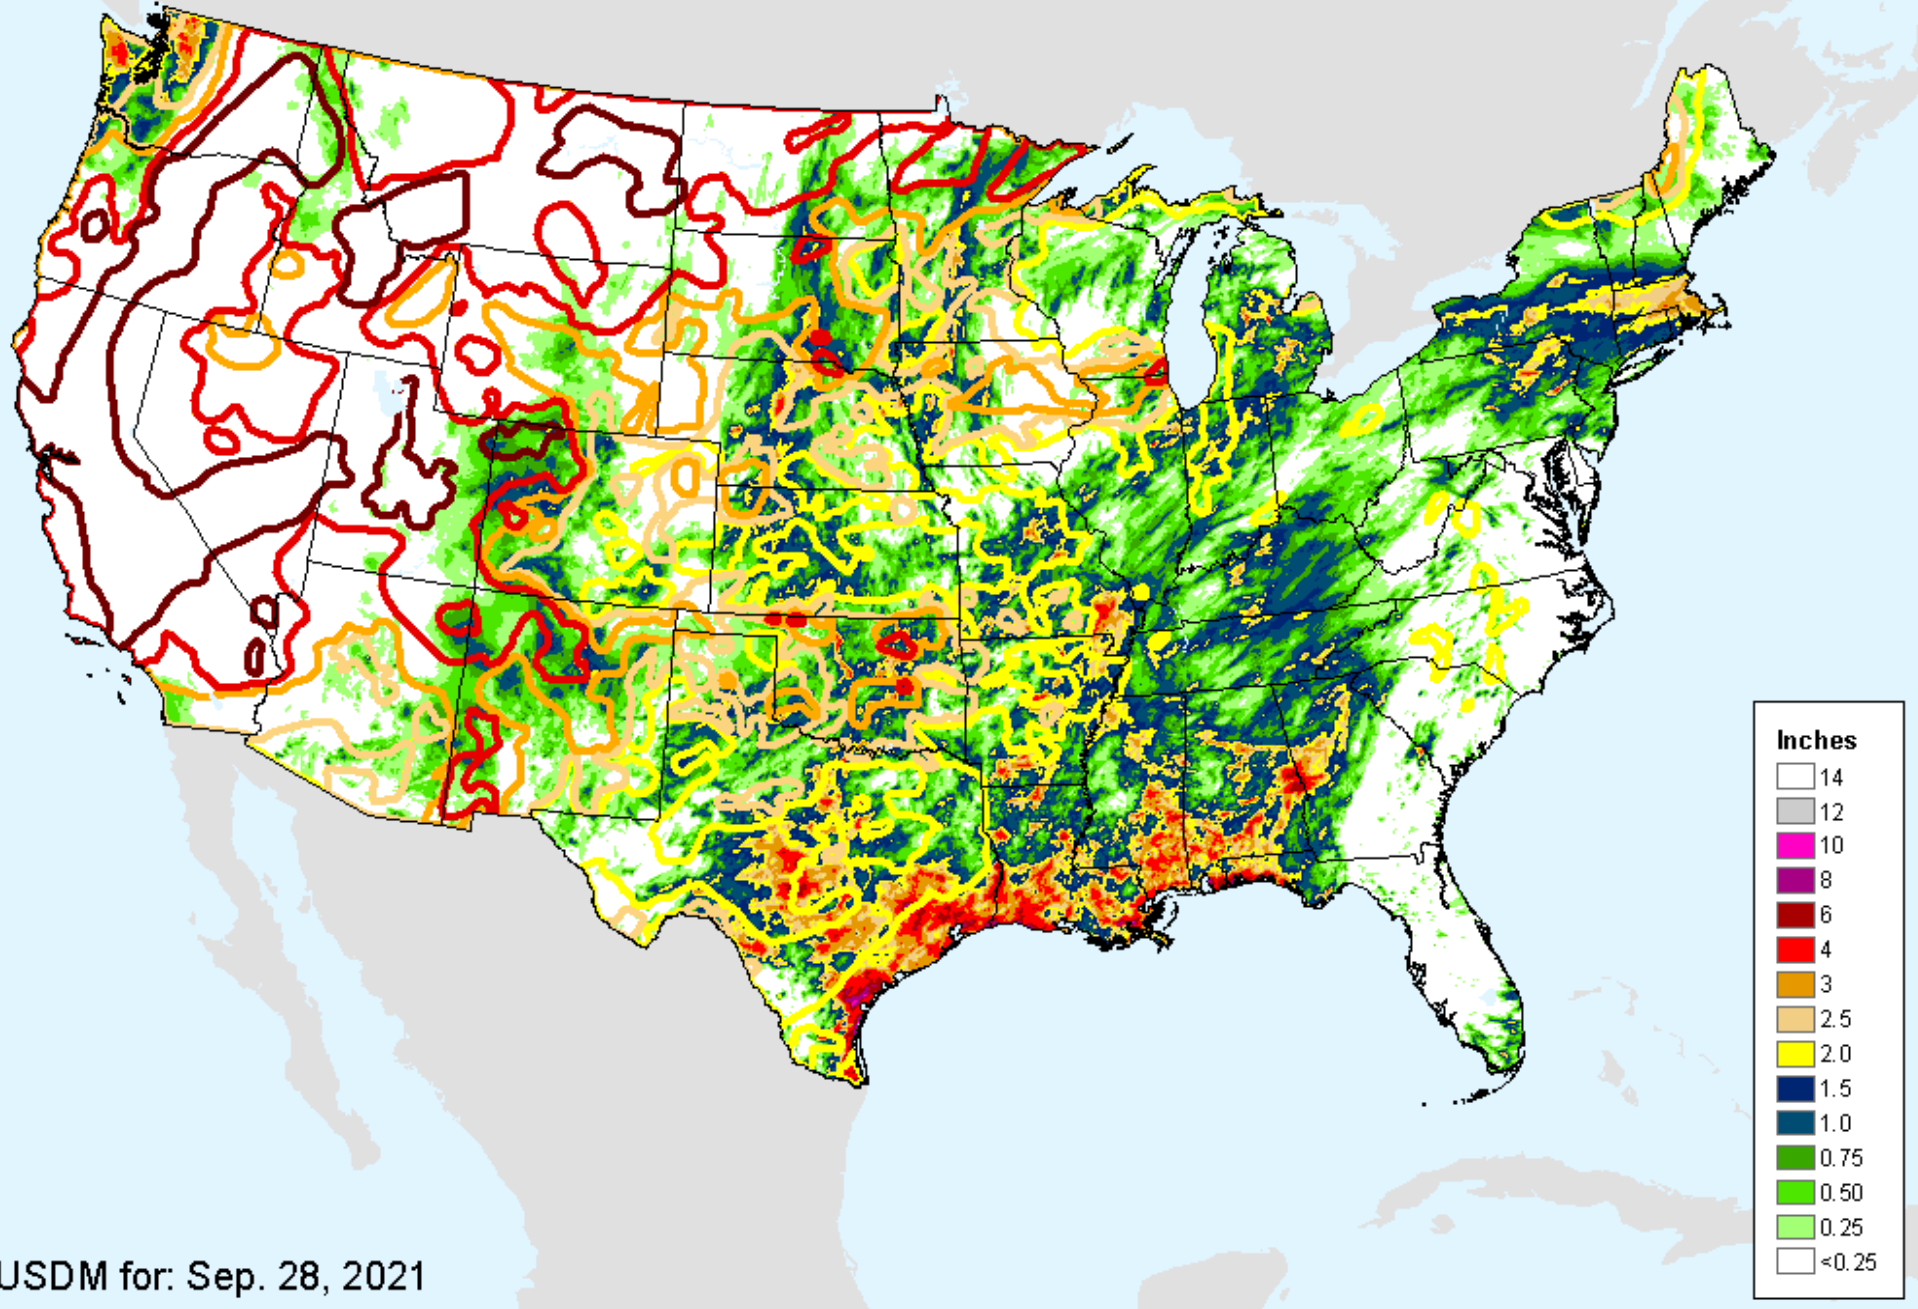

AHPS 7-Day Precipitation

As of: Wednesday, October 6, 2021

AHPS 7-Day Precipitation

As of: Wednesday, October 6, 2021

USDM for: Sep. 28, 2021

AHPS 14-Day Precip Departure

As of: Wednesday, October 6, 2021

USDM for: Sep. 28, 2021