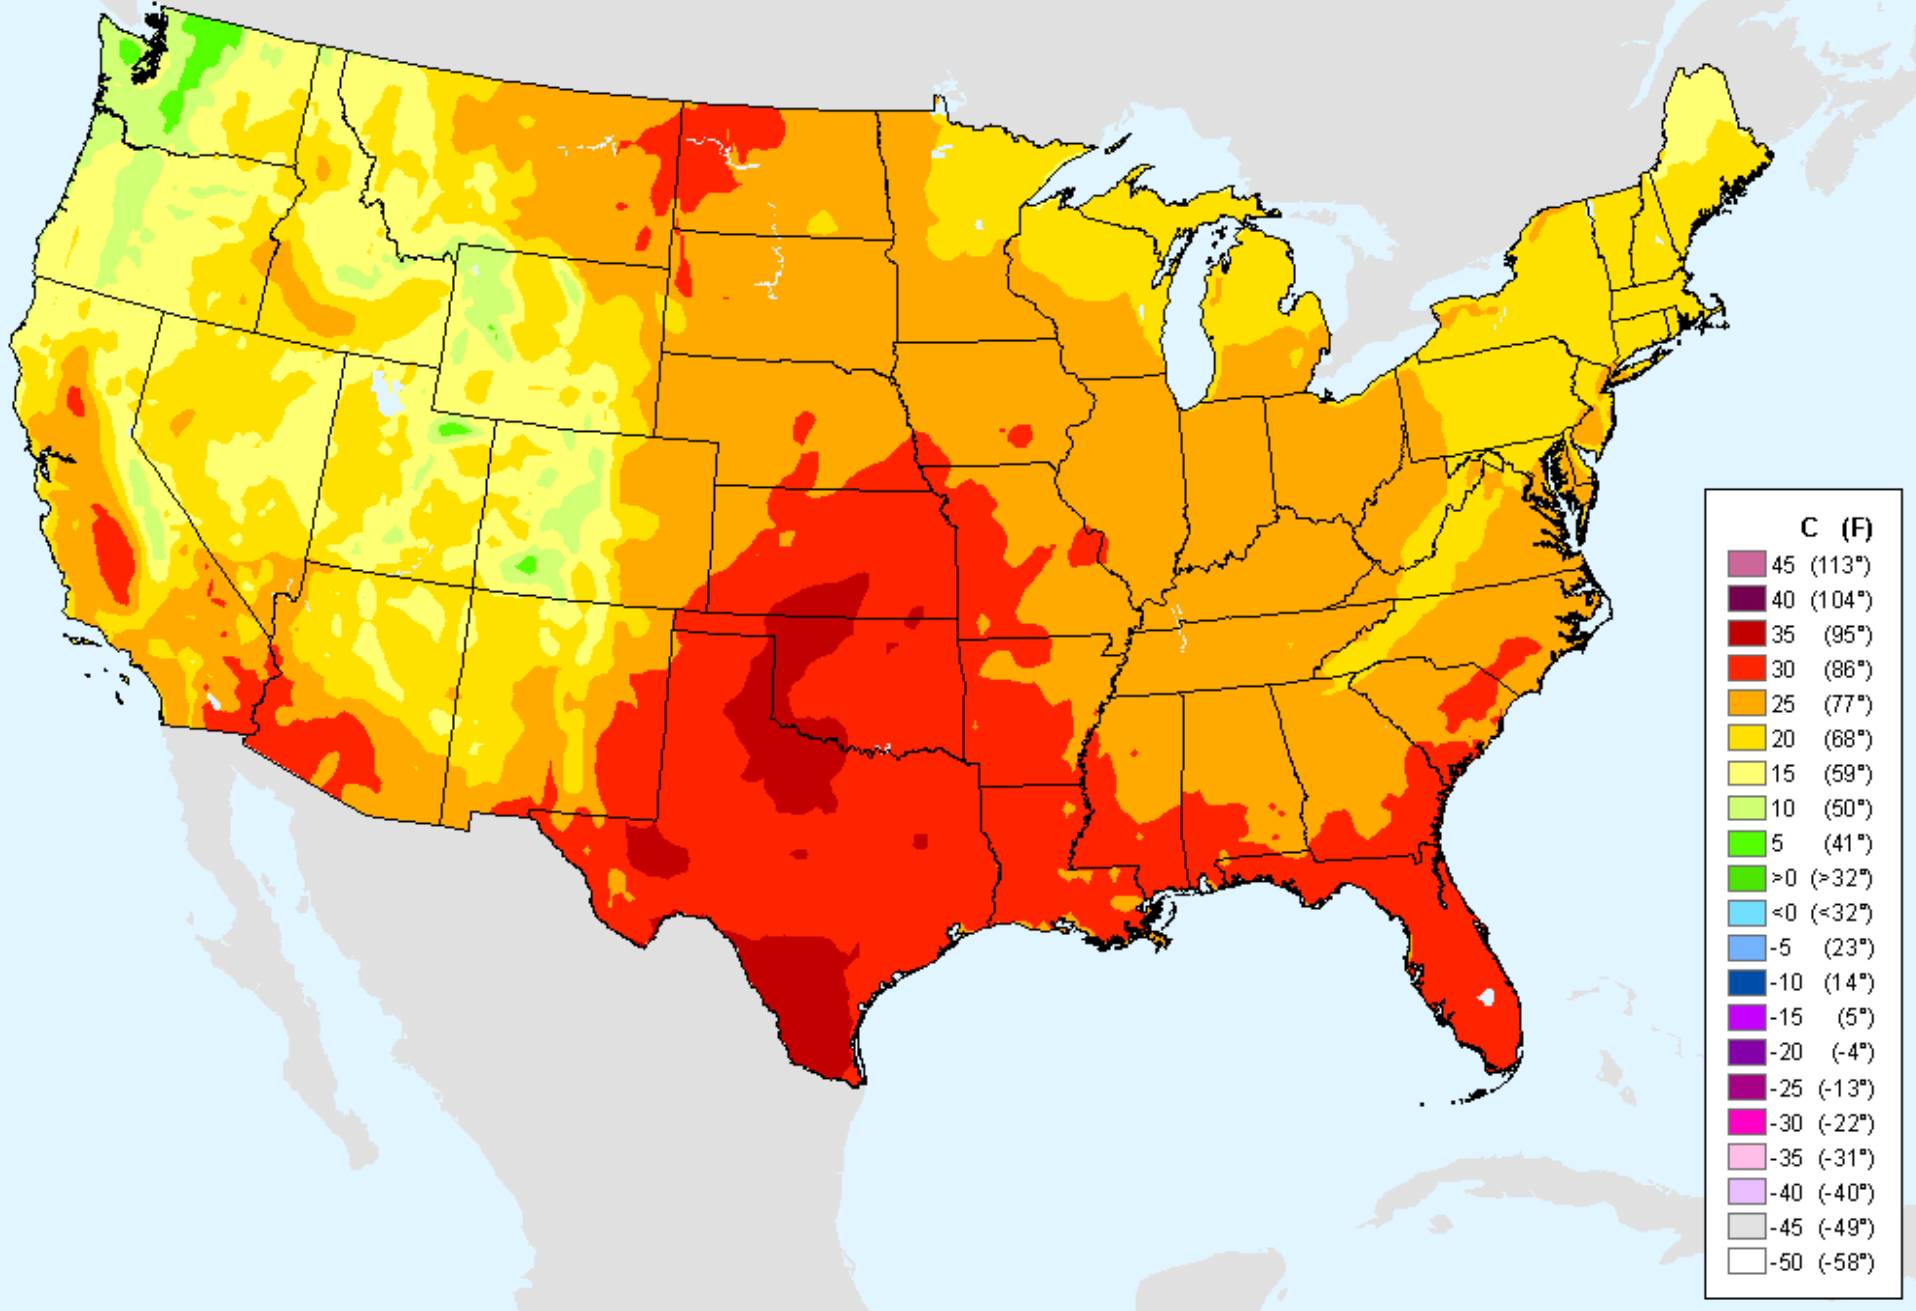

GFS (00z) 7-Day Max Temp Forecast

As of: Wednesday, October 6, 2021