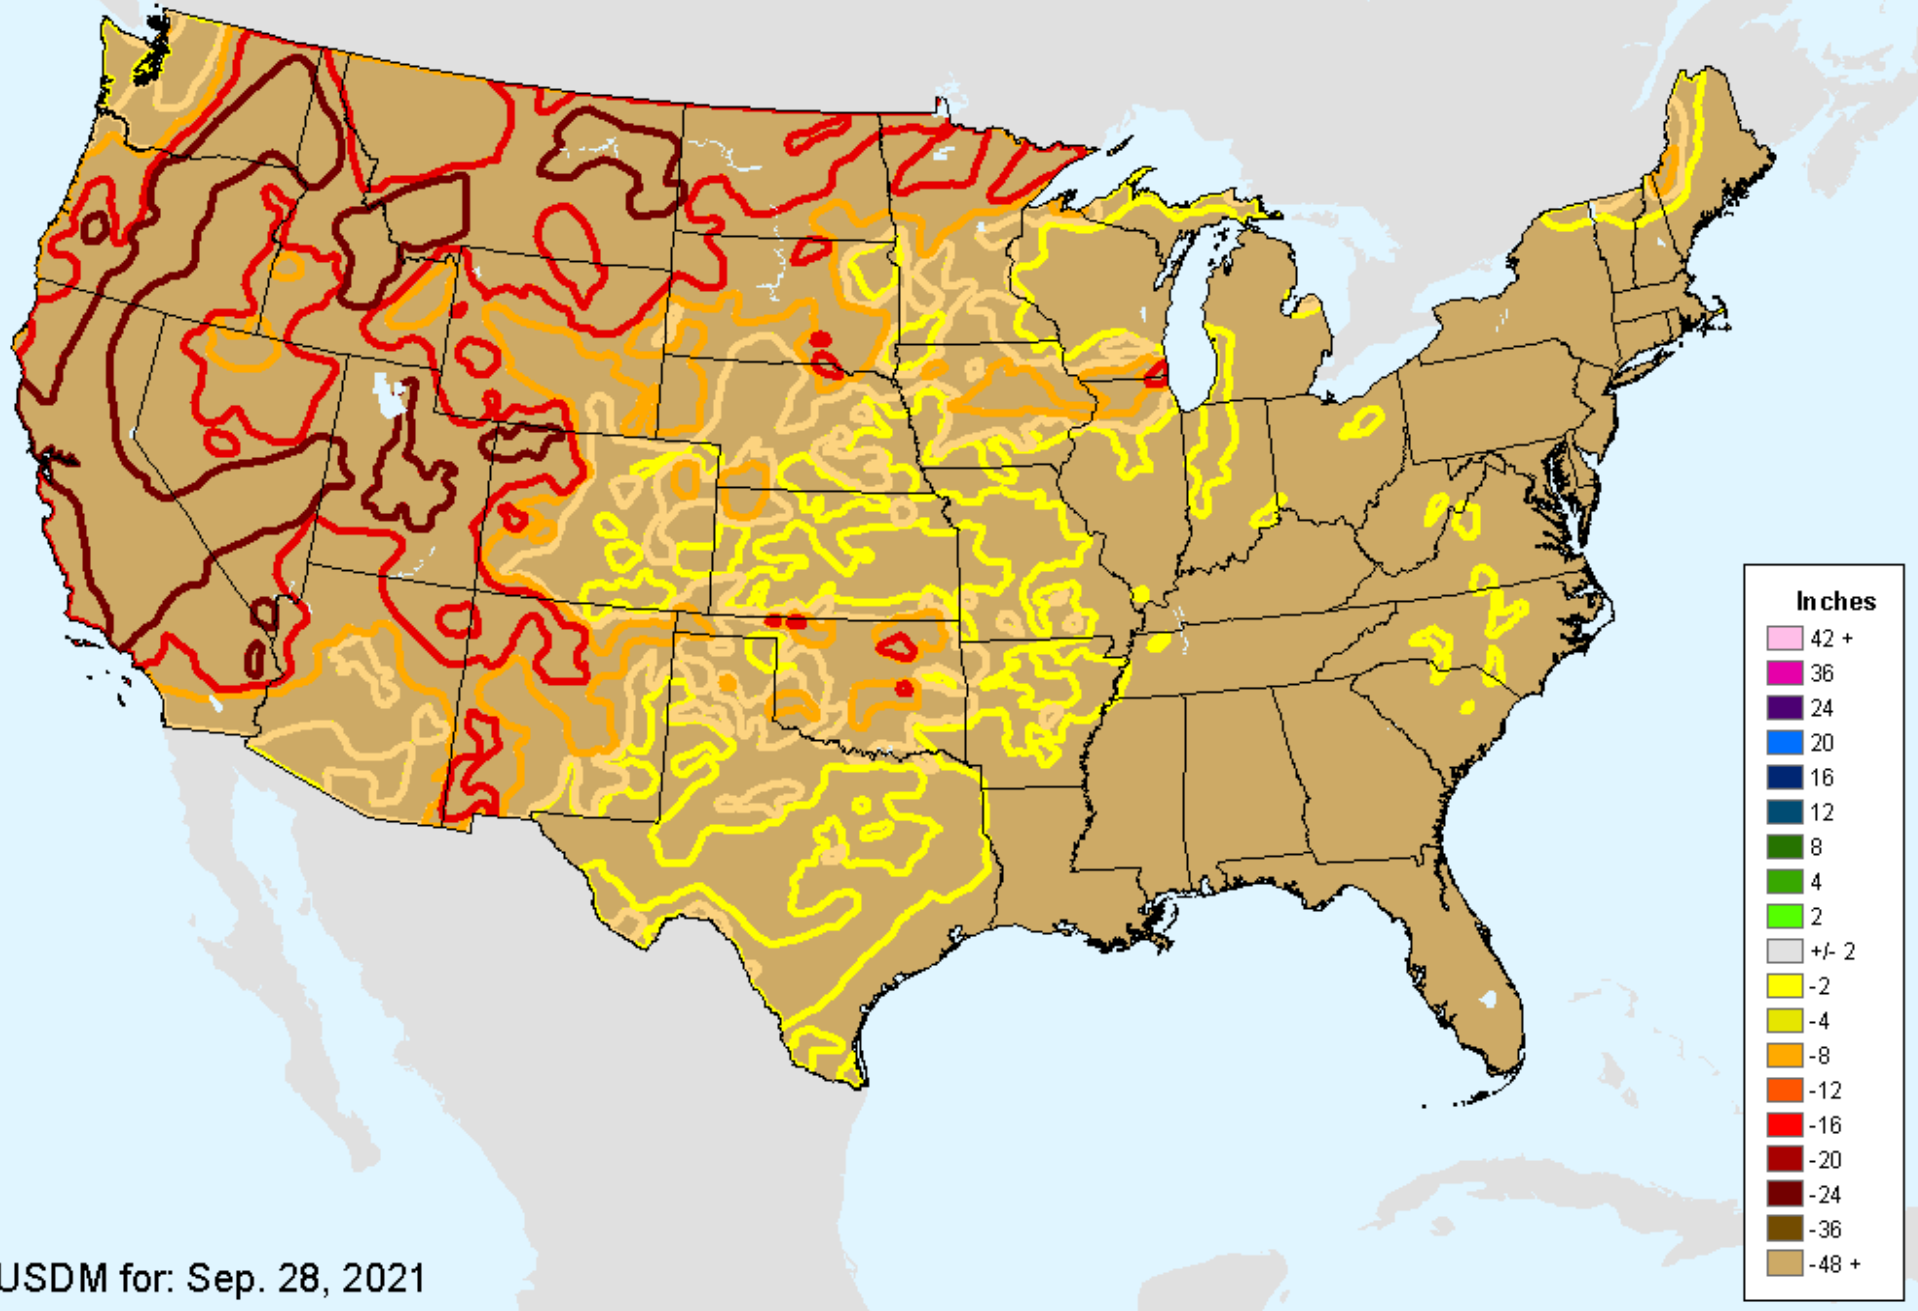

AHPS Water-Year Precip Departure

As of: Wednesday, October 6, 2021

USDM for: Sep. 28, 2021