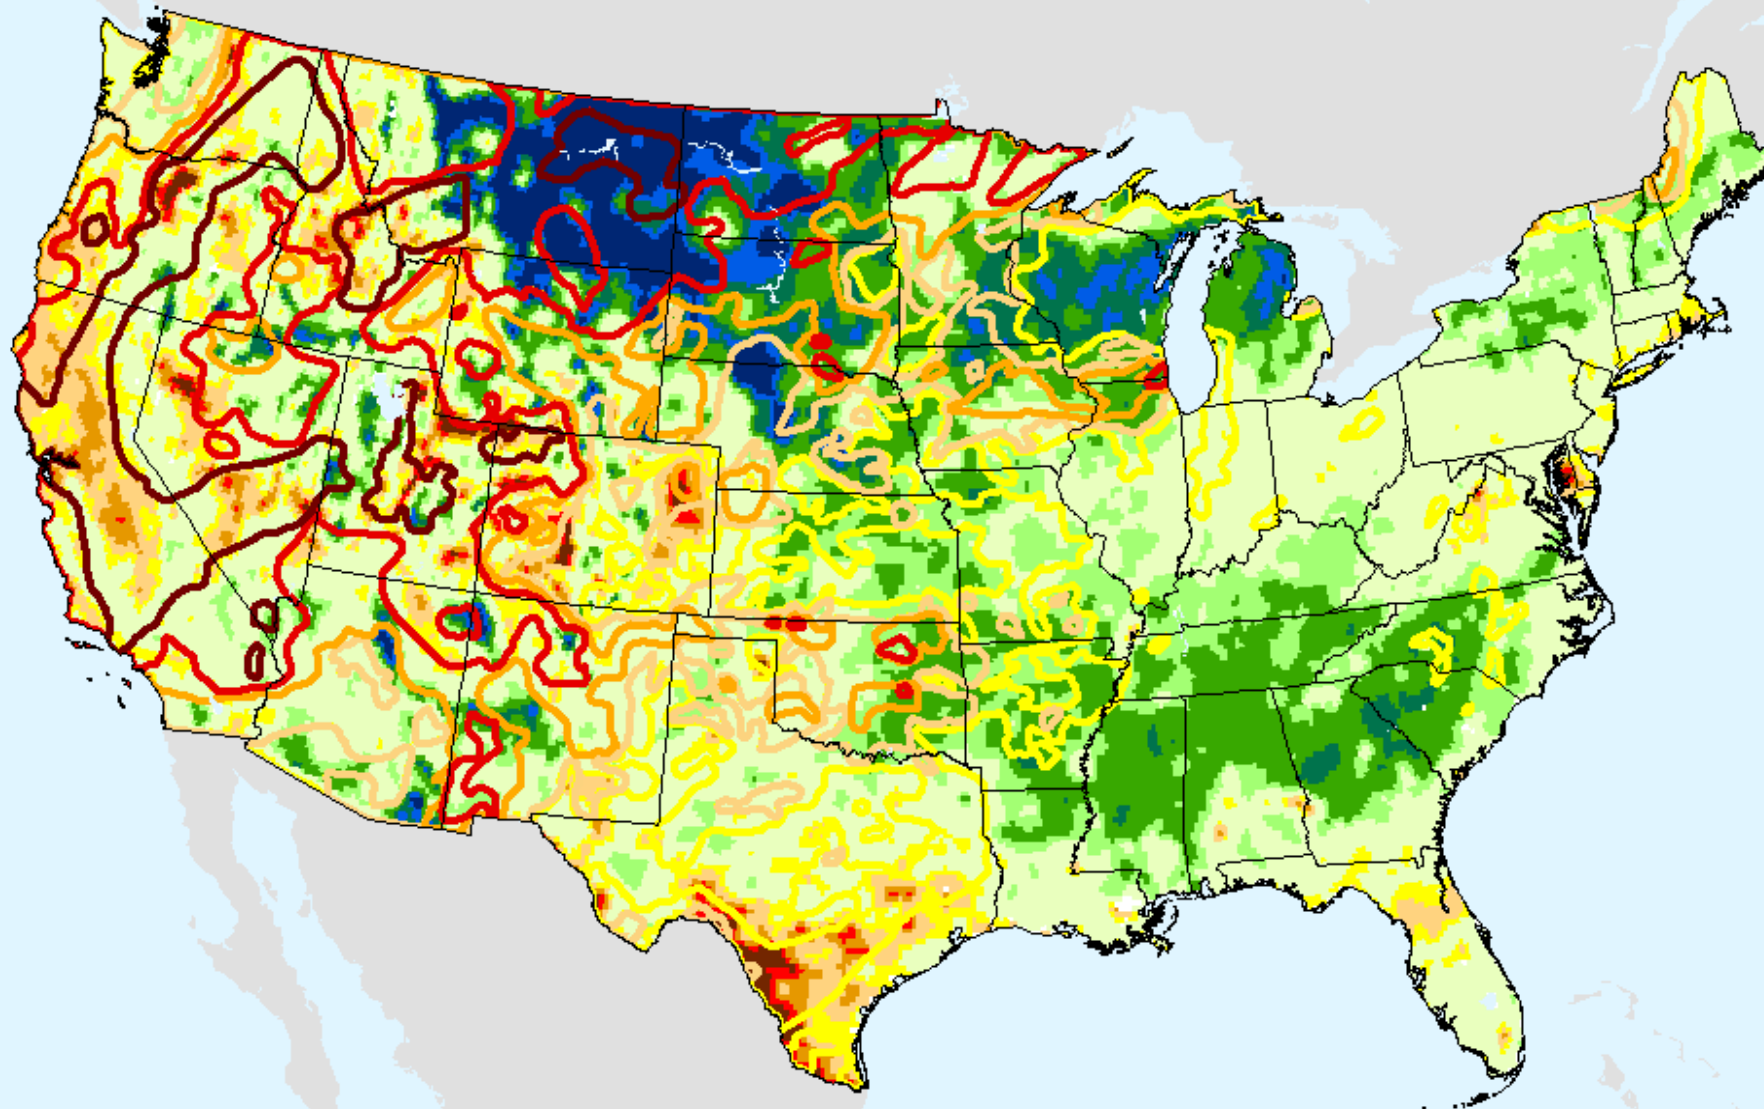

NLDAS Top 1m Soil Moisture

As of: Wednesday, October 6, 2021

USDM for: Sep. 28, 2021