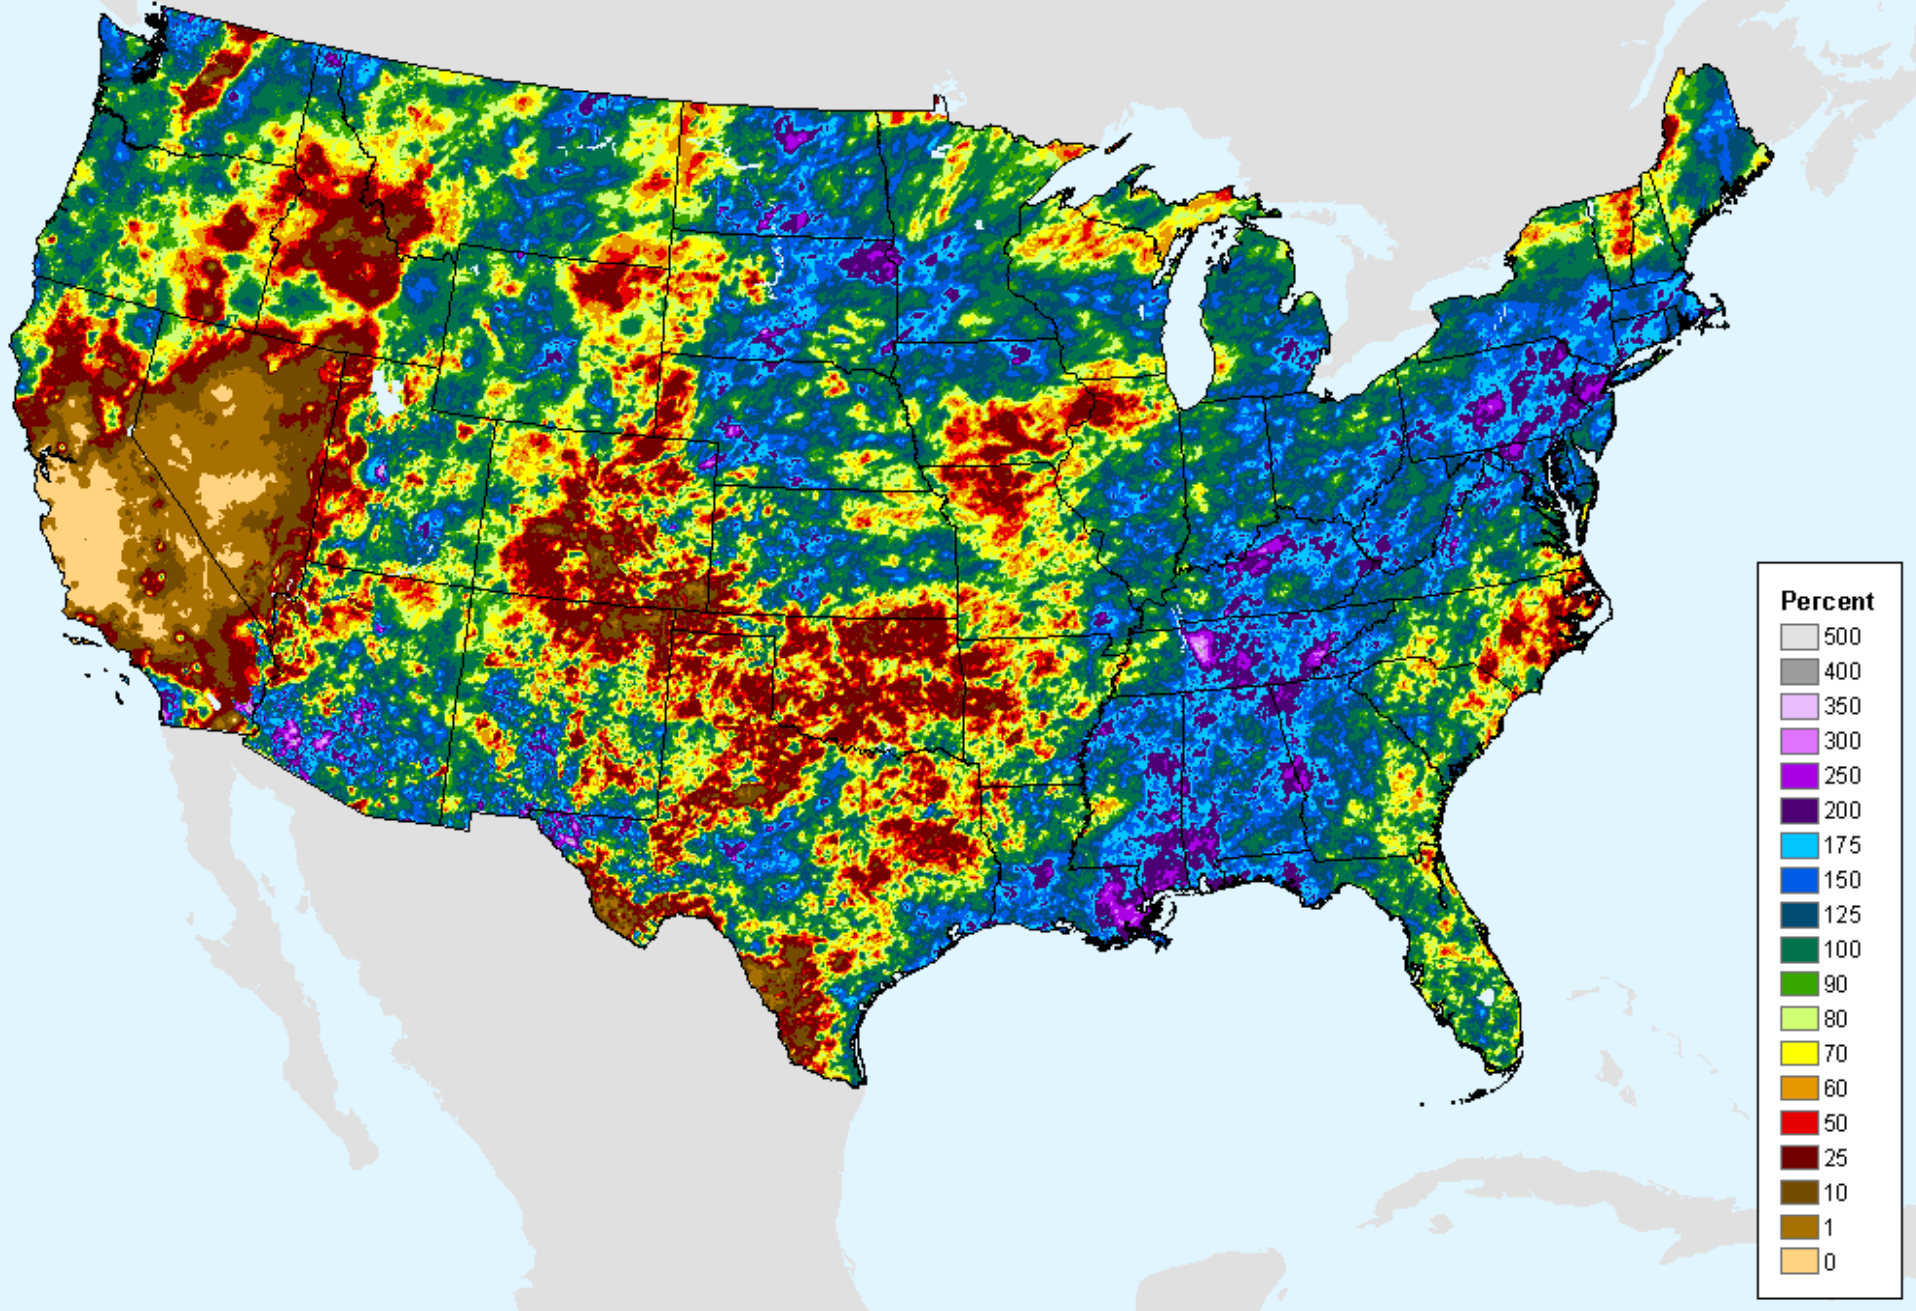

AHPS 60-Day Pct of Normal Pcp

As of: Wednesday, October 6, 2021