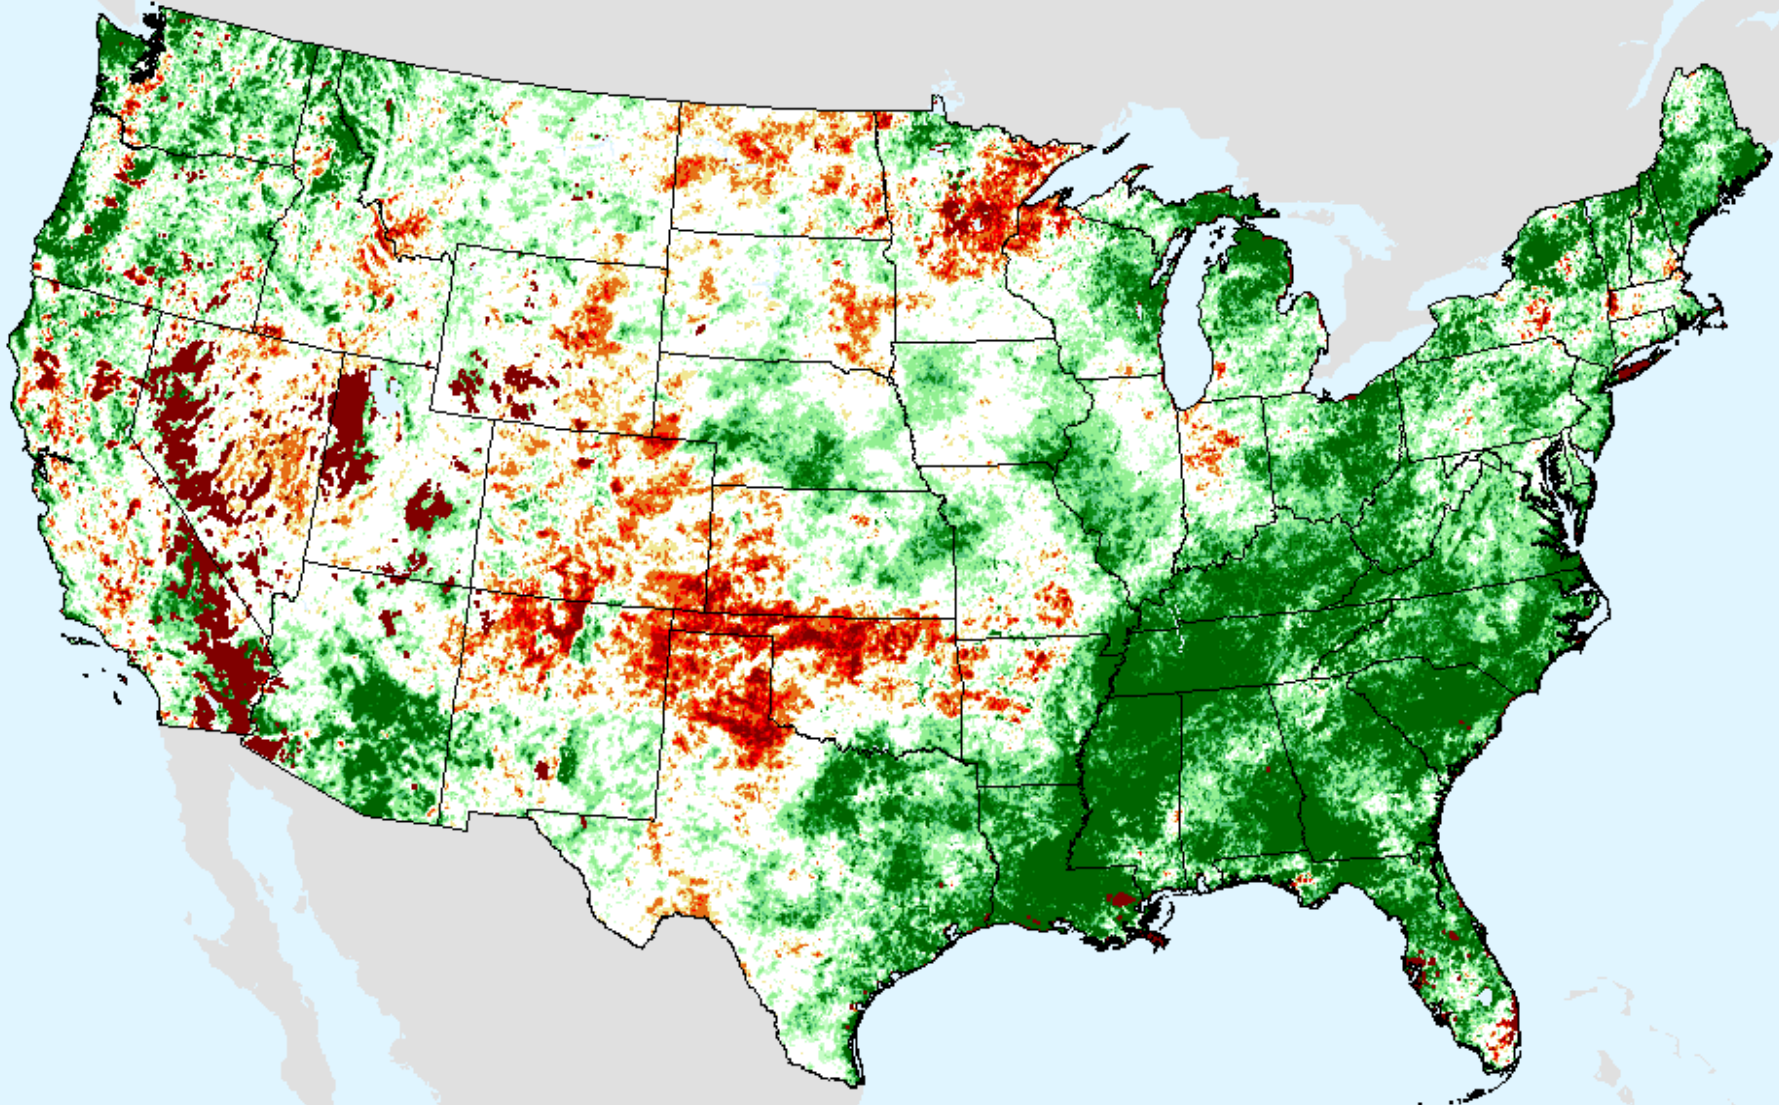

Evaporative Stress Index (ESI) 4-week

As of: Wednesday, October 6, 2021