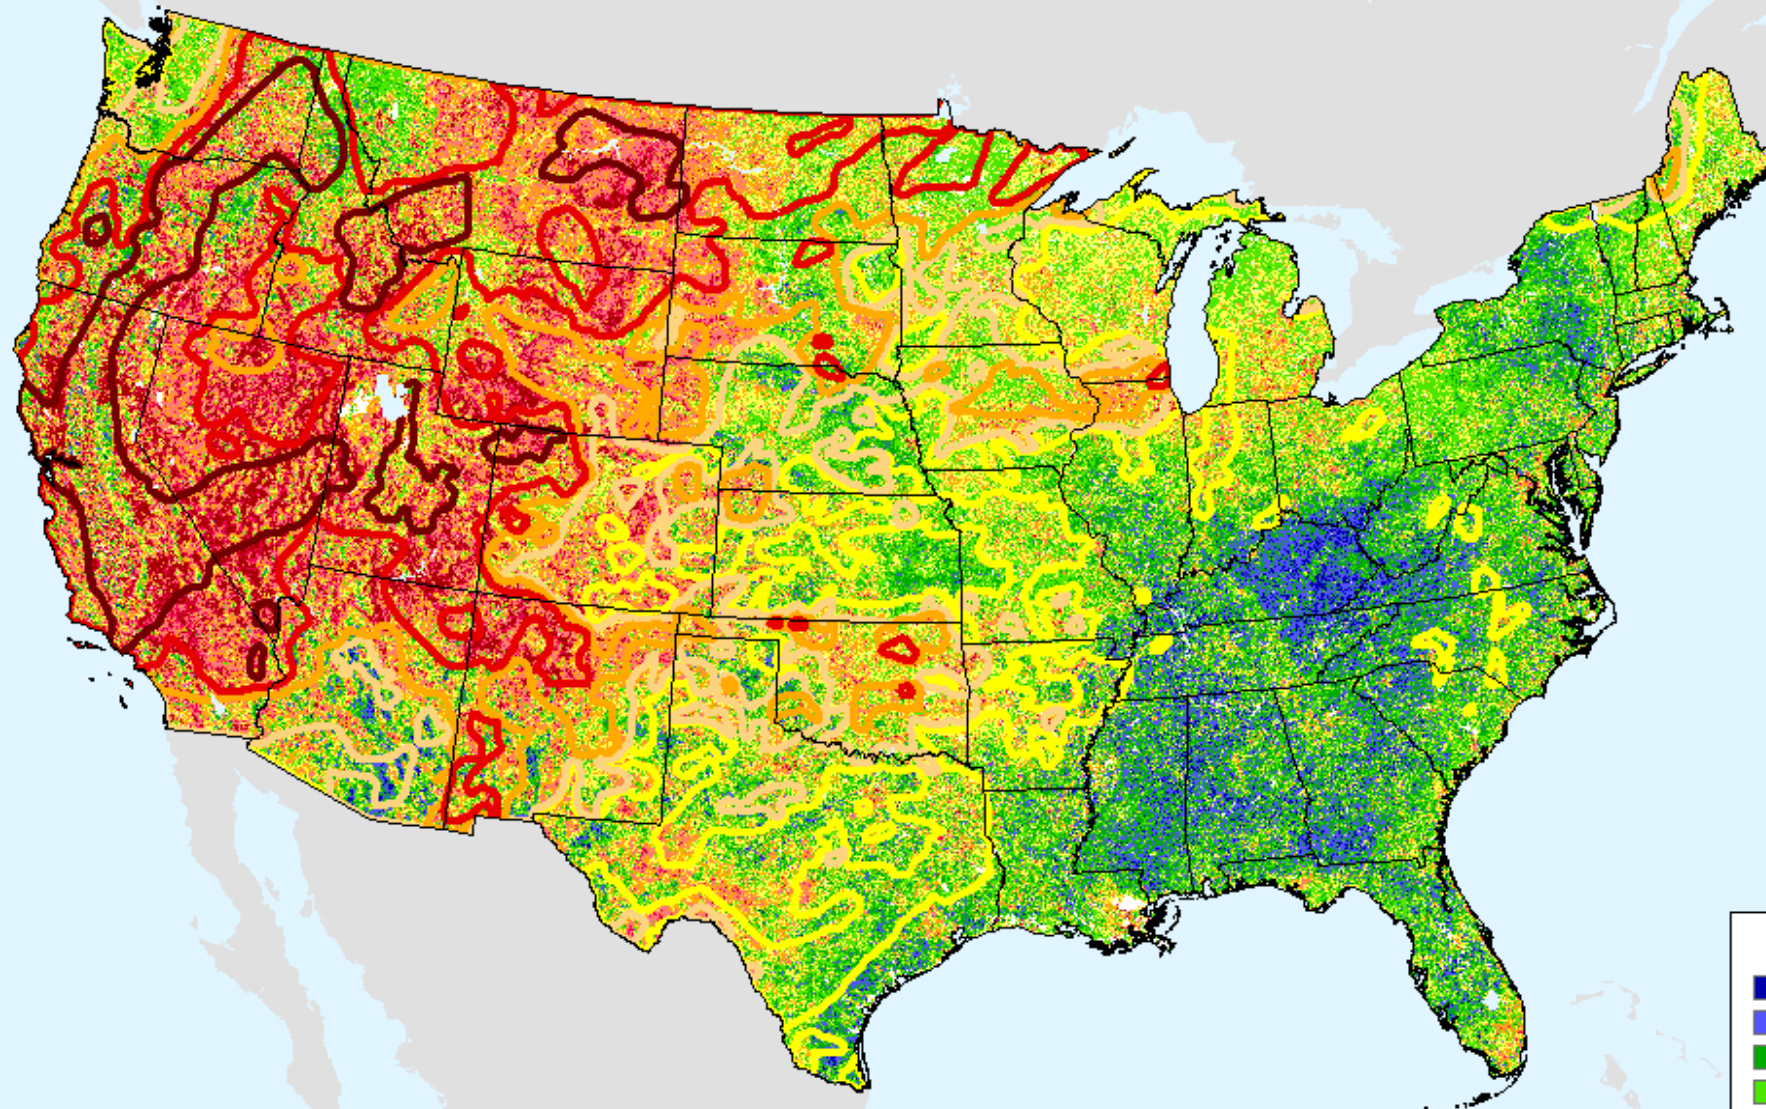

Vegetation Health Index

As of: Wednesday, October 6, 2021

USDM for: Sep. 28, 2021