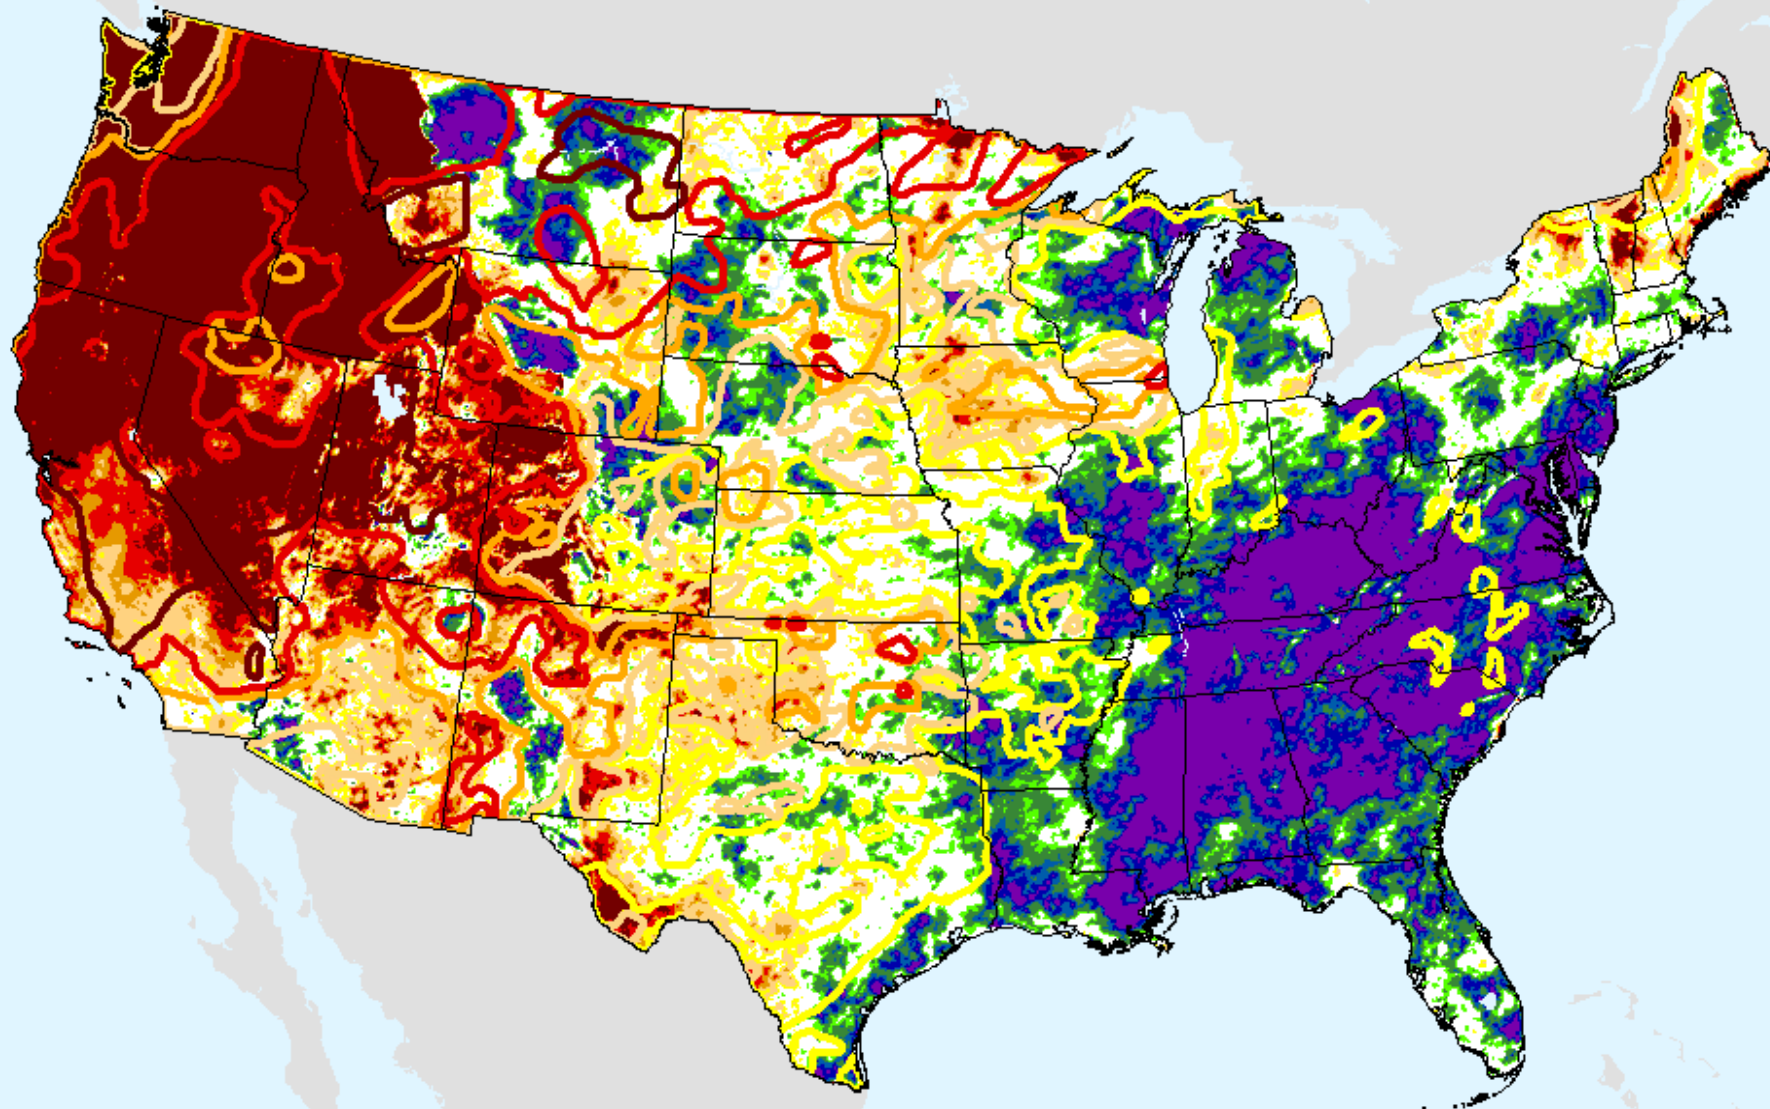

AHPS 12-month SPI

As of: Wednesday, October 6, 2021

USDM for: Sep. 28, 2021

SPI (USDM)

AHPS 12-month SPI

As of: Wednesday, October 6, 2021

AHPS 24-month SPI

As of: Wednesday, October 6, 2021