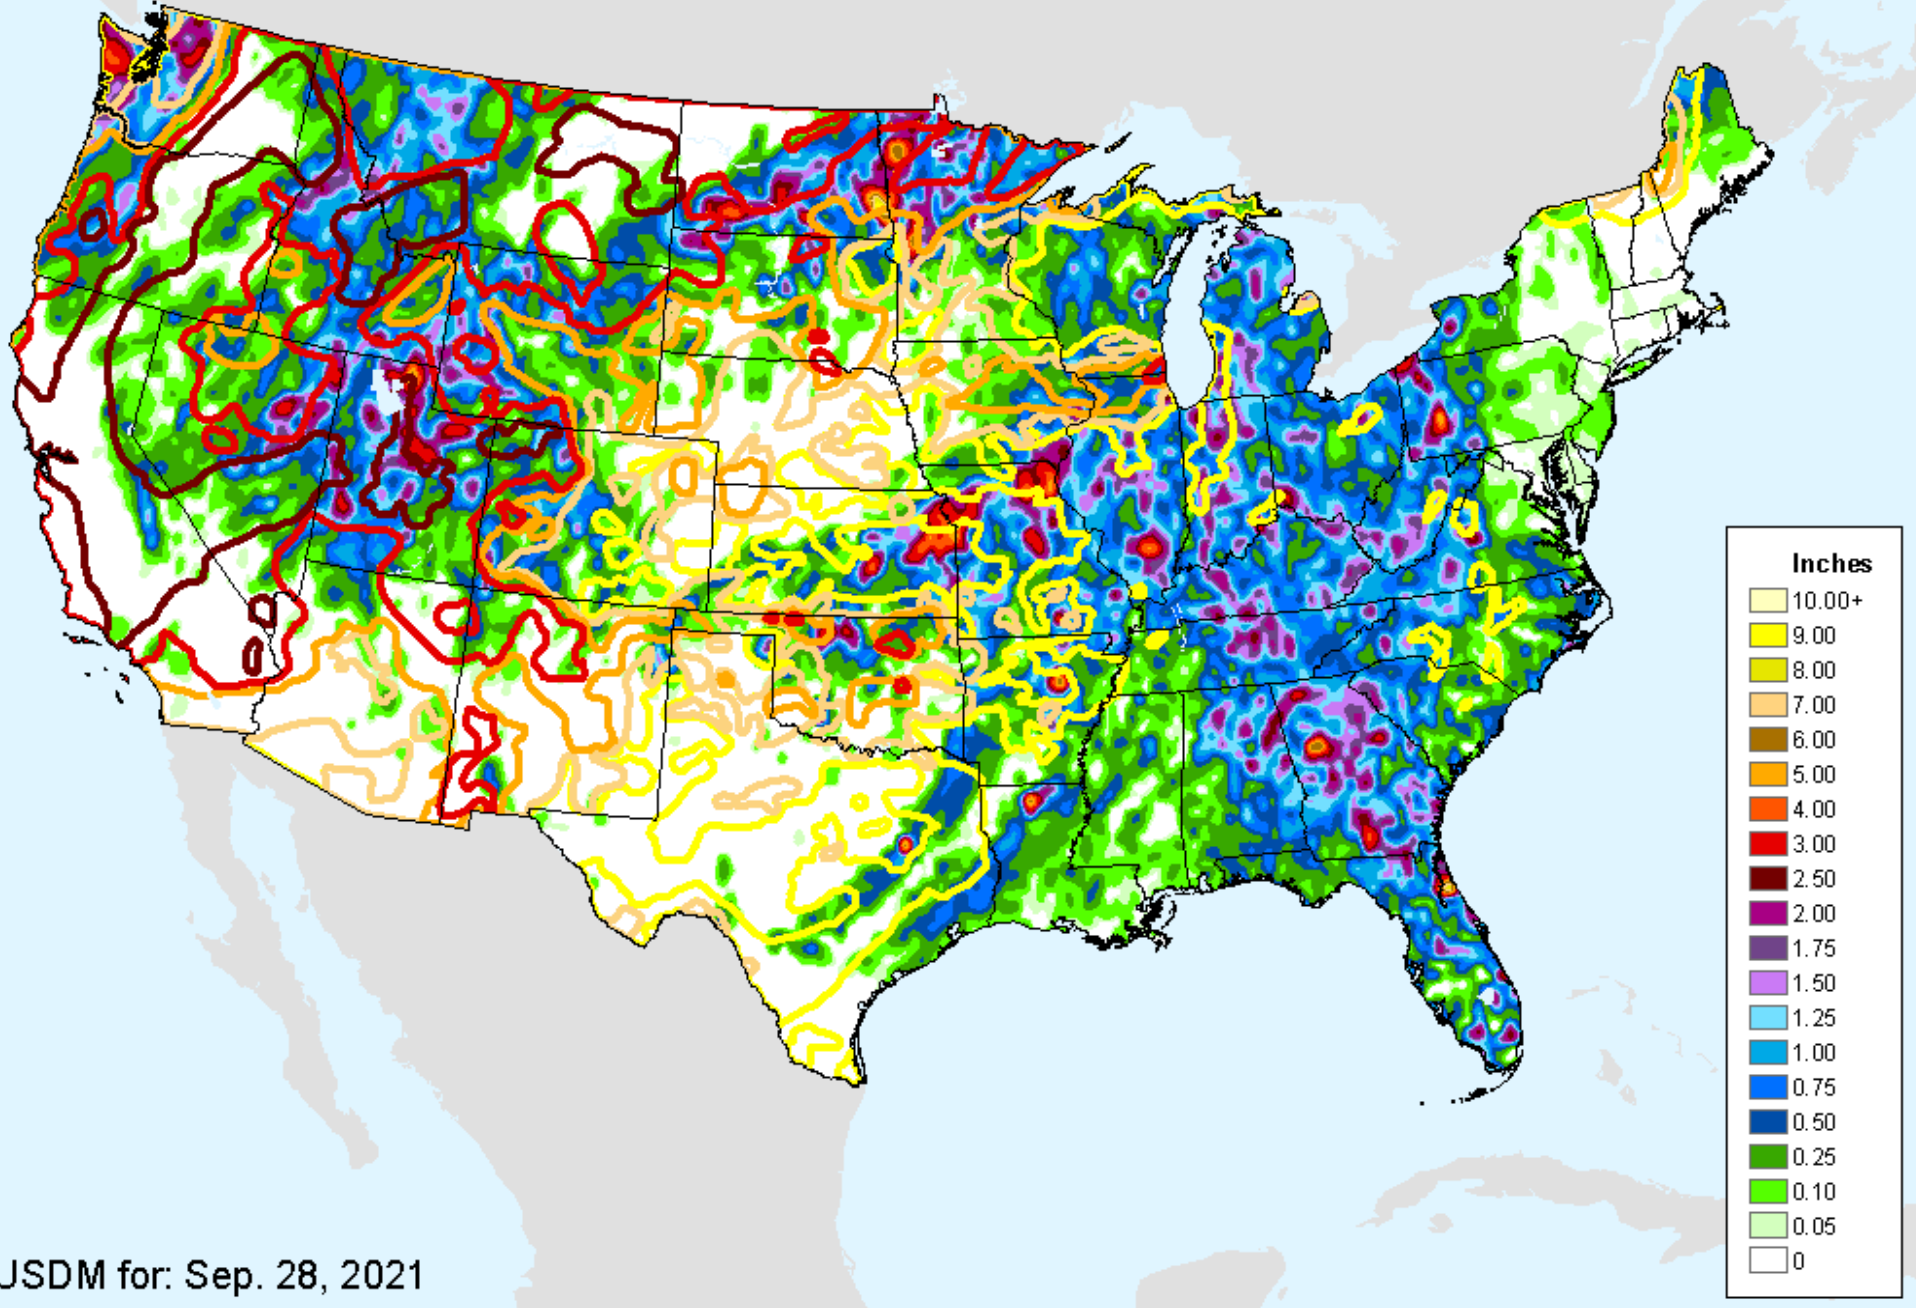

GFS (00z) 7-Day Precip Forecast

As of: Wednesday, October 6, 2021

USDM for: Sep. 28, 2021