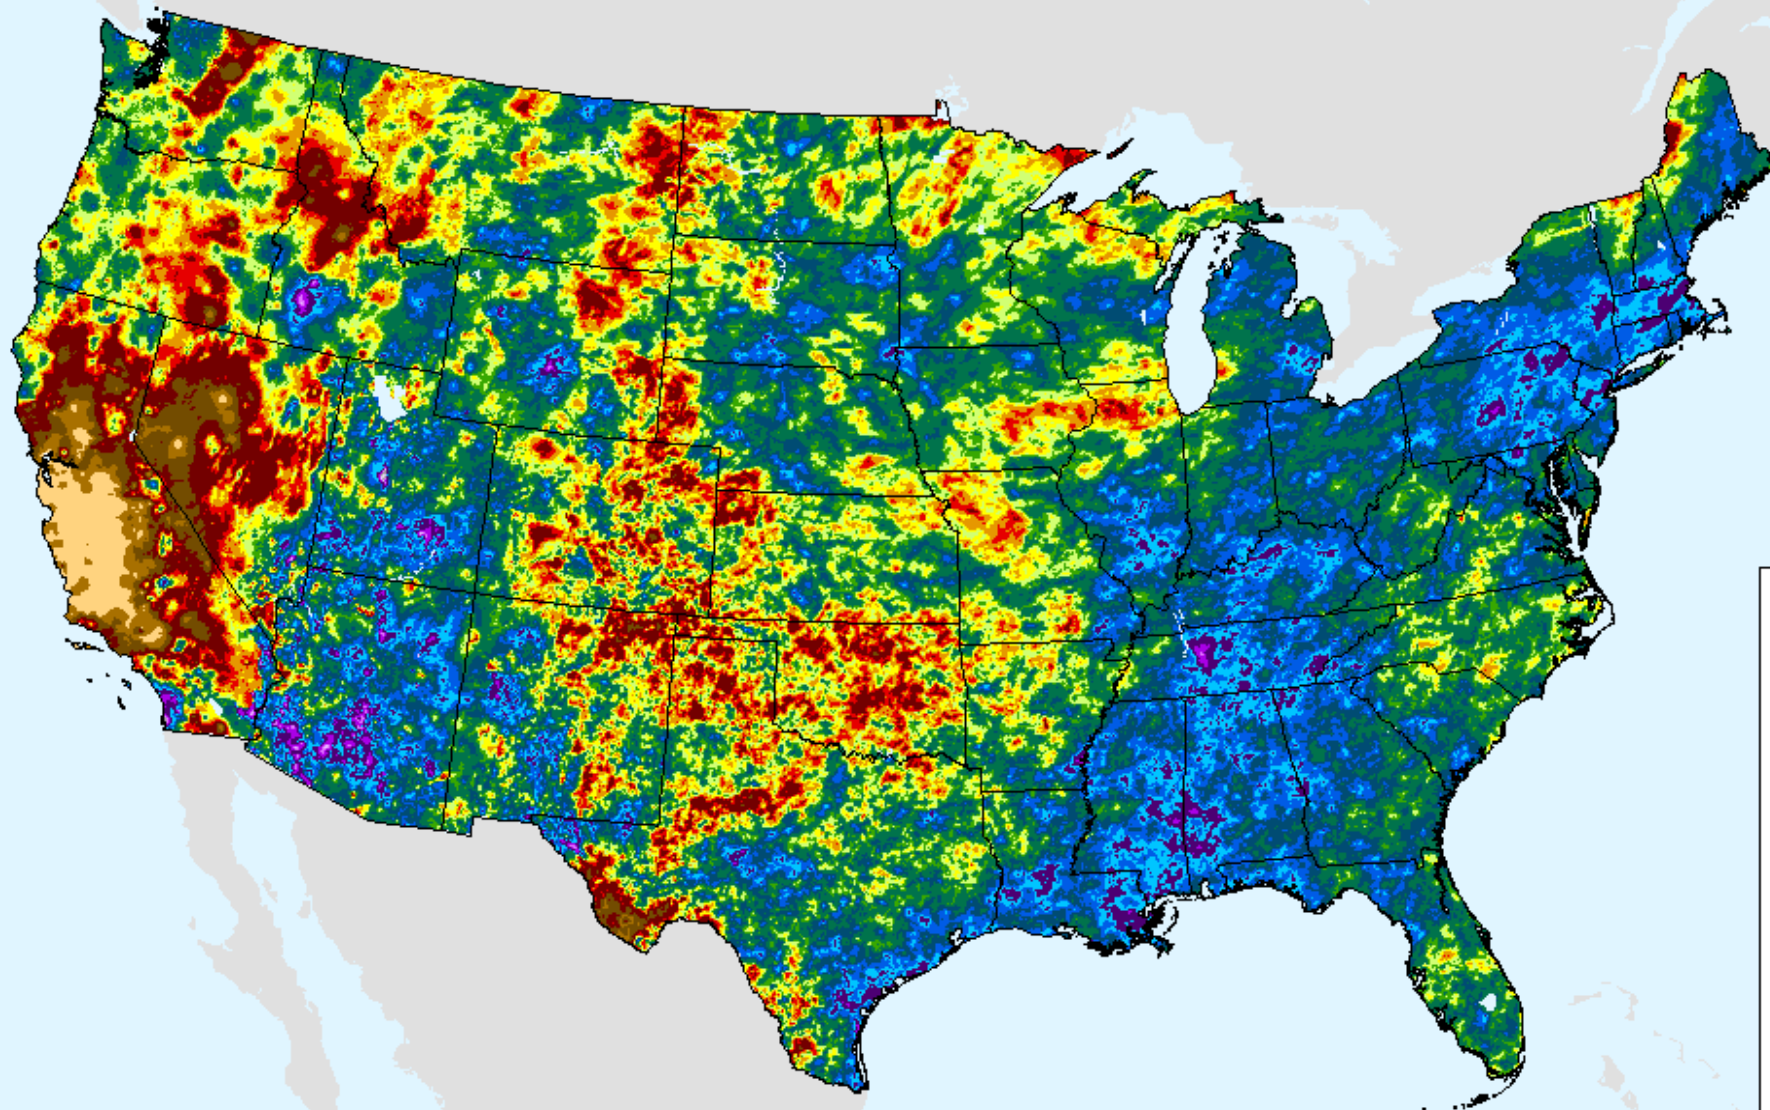

AHPS 90-Day Pct of Normal Pcp

As of: Wednesday, October 6, 2021

USDM for: Sep. 28, 2021

AHPS 90-Day Pct of Normal Pcp

As of: Wednesday, October 6, 2021

Percent

- 500
- 400
- 350
- 300
- 250
- 200
- 175
- 150
- 125
- 100
- 90
- 80
- 70
- 60
- 50
- 25
- 10
- 1
- 0