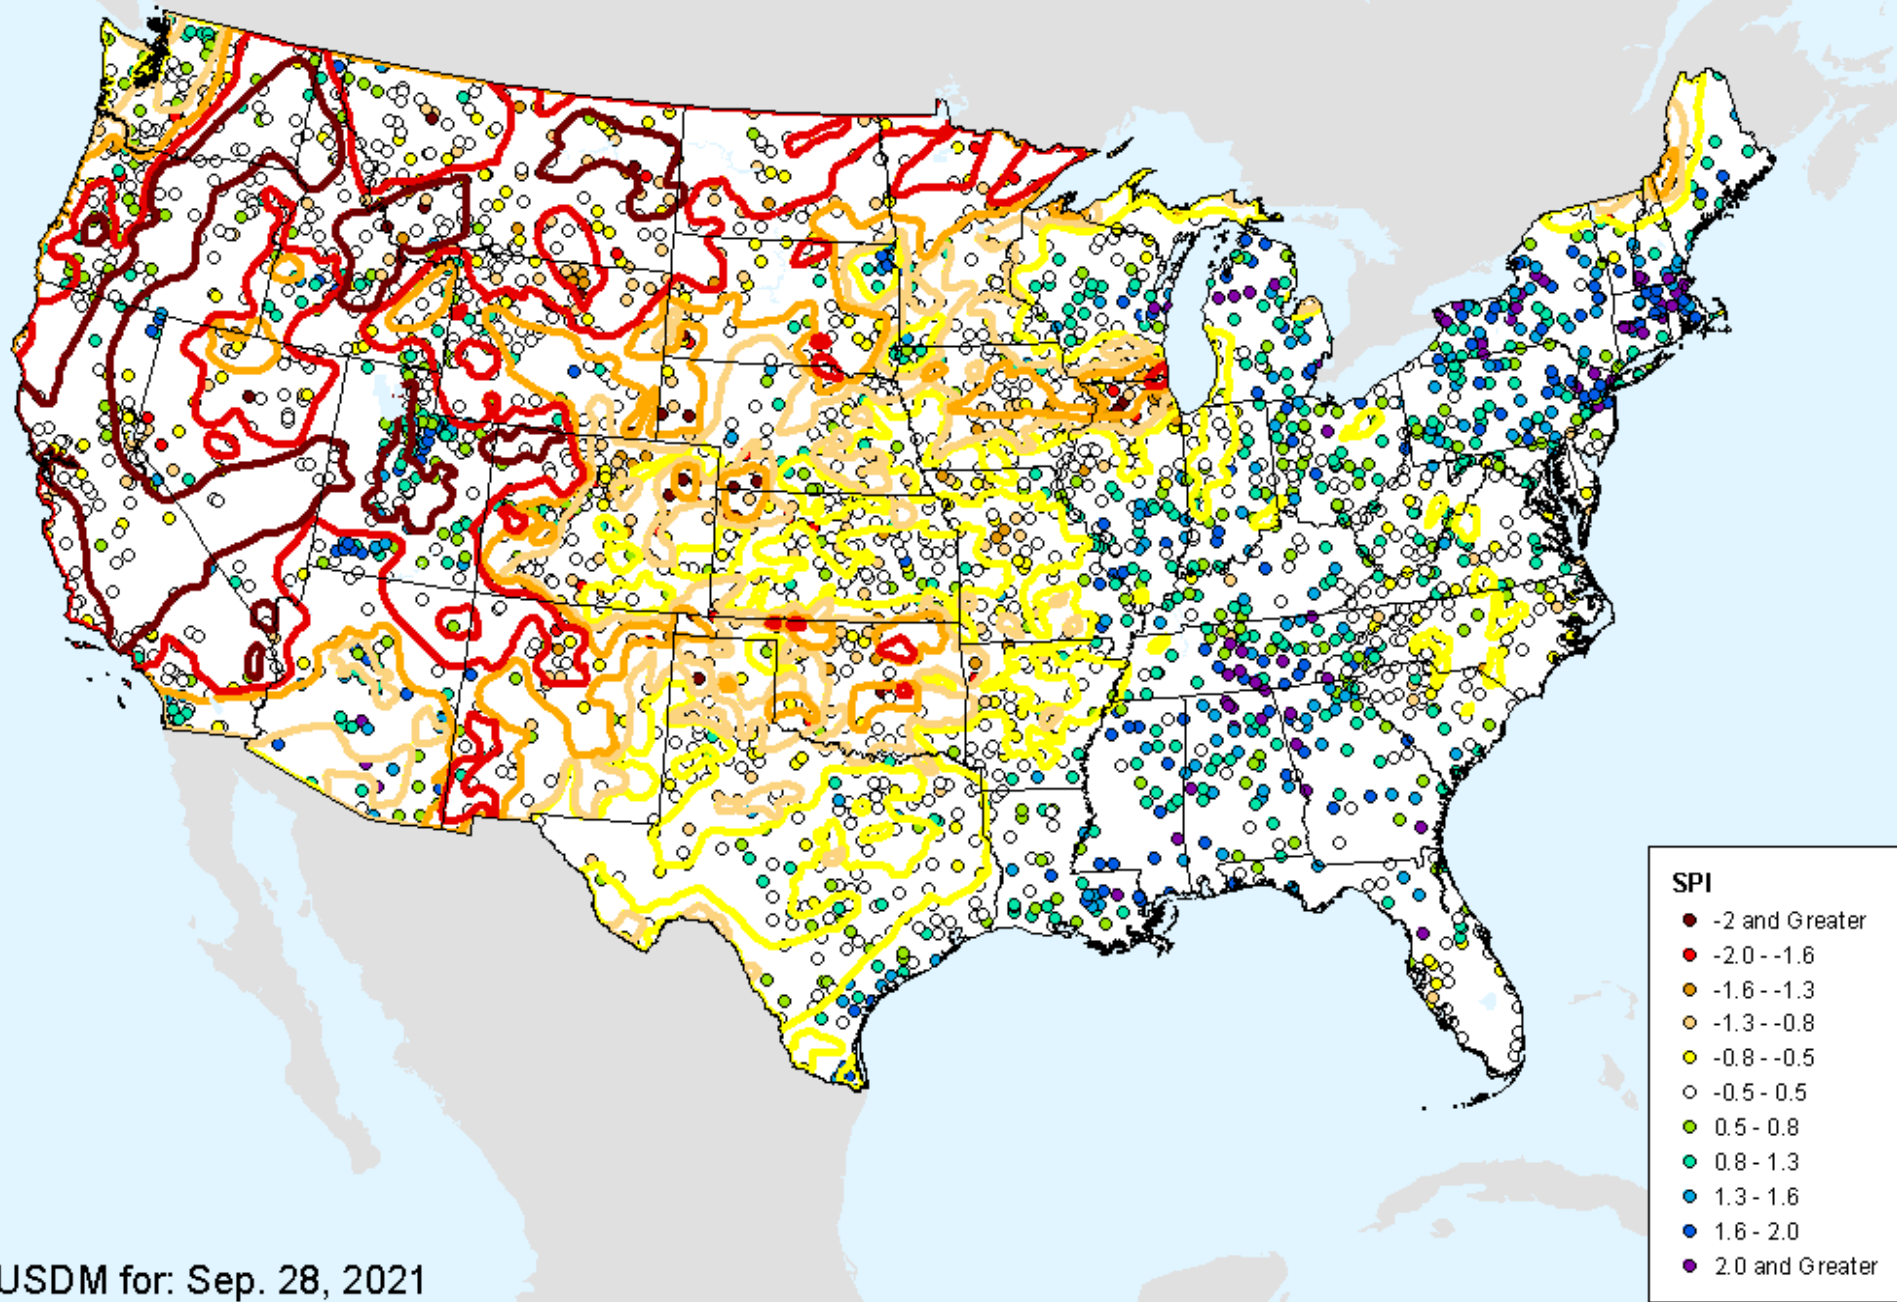

HPRCC 3-month SPI

As of: Wednesday, October 6, 2021

USDM for: Sep. 28, 2021