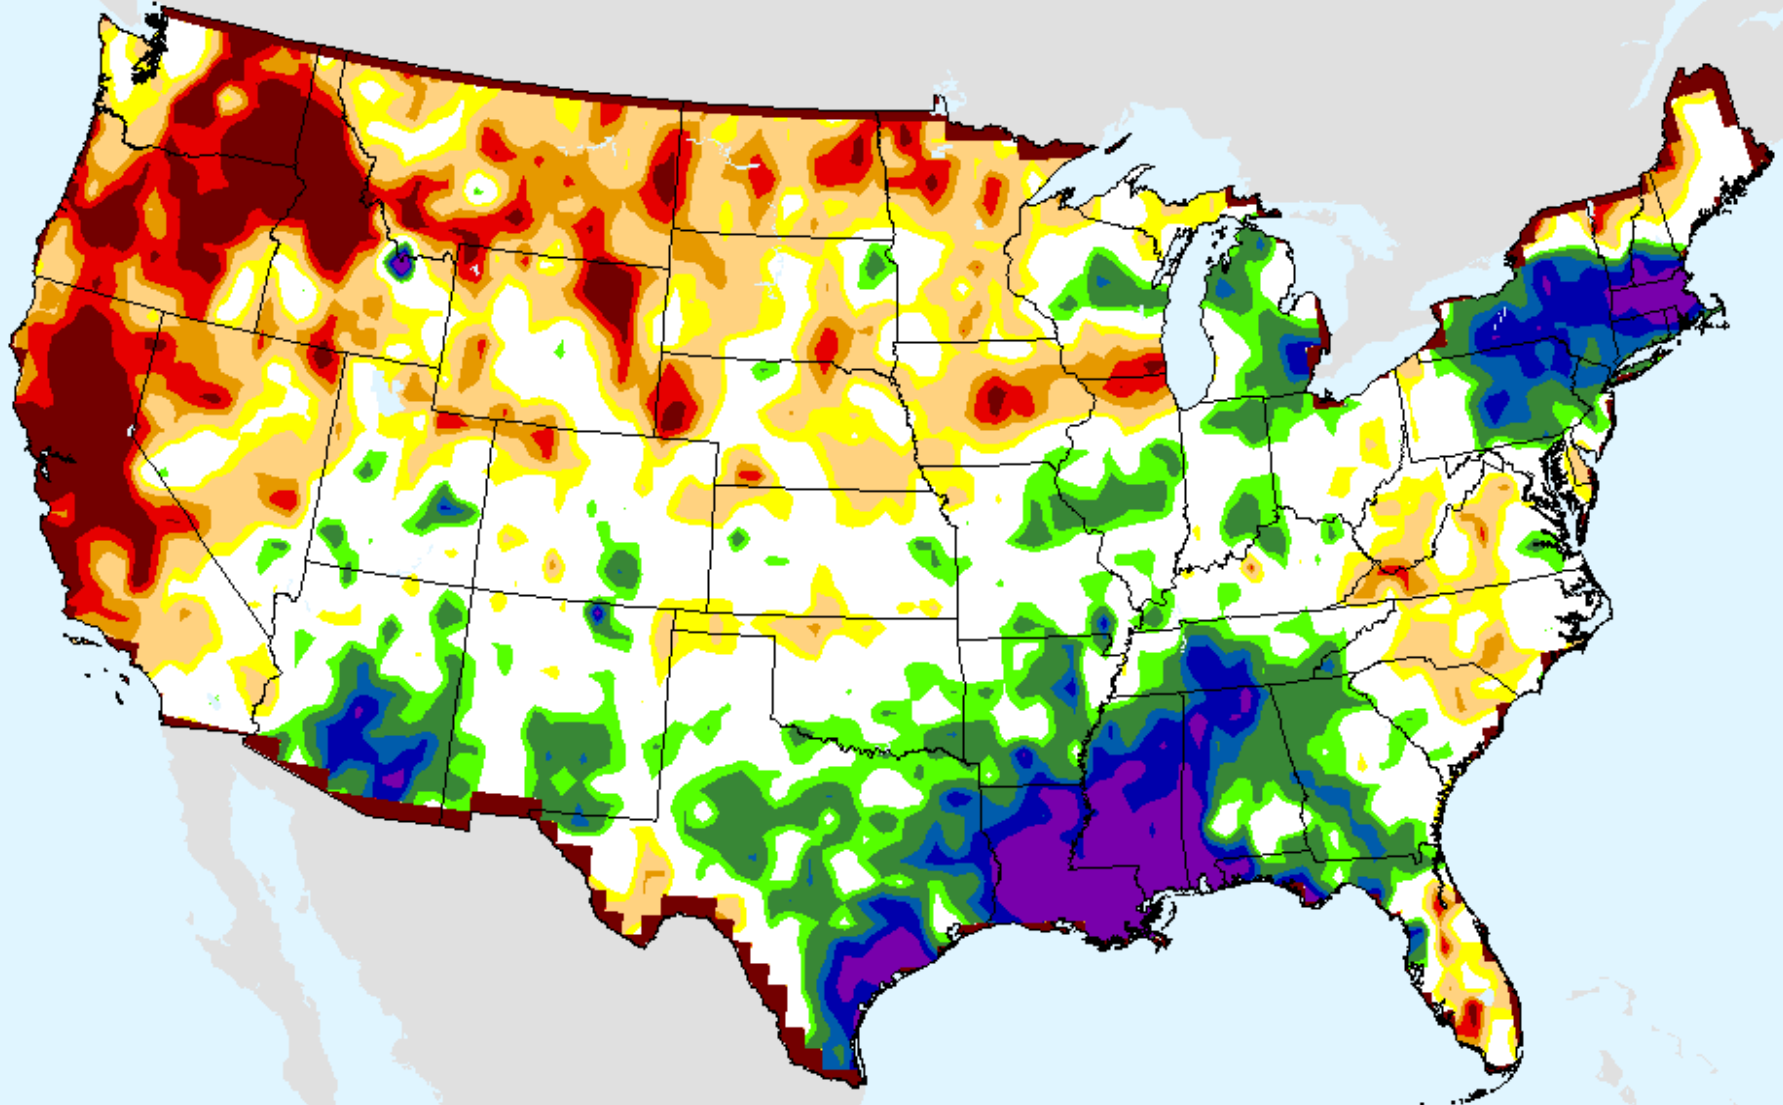

As of: Wednesday, October 6, 2021

CPC 6-month SPI

As of: Wednesday, October 6, 2021

USDM for: Sep. 28, 2021

SPI (USDM)

CPC 6-month SPI

As of: Wednesday, October 6, 2021

CPC 9-month SPI