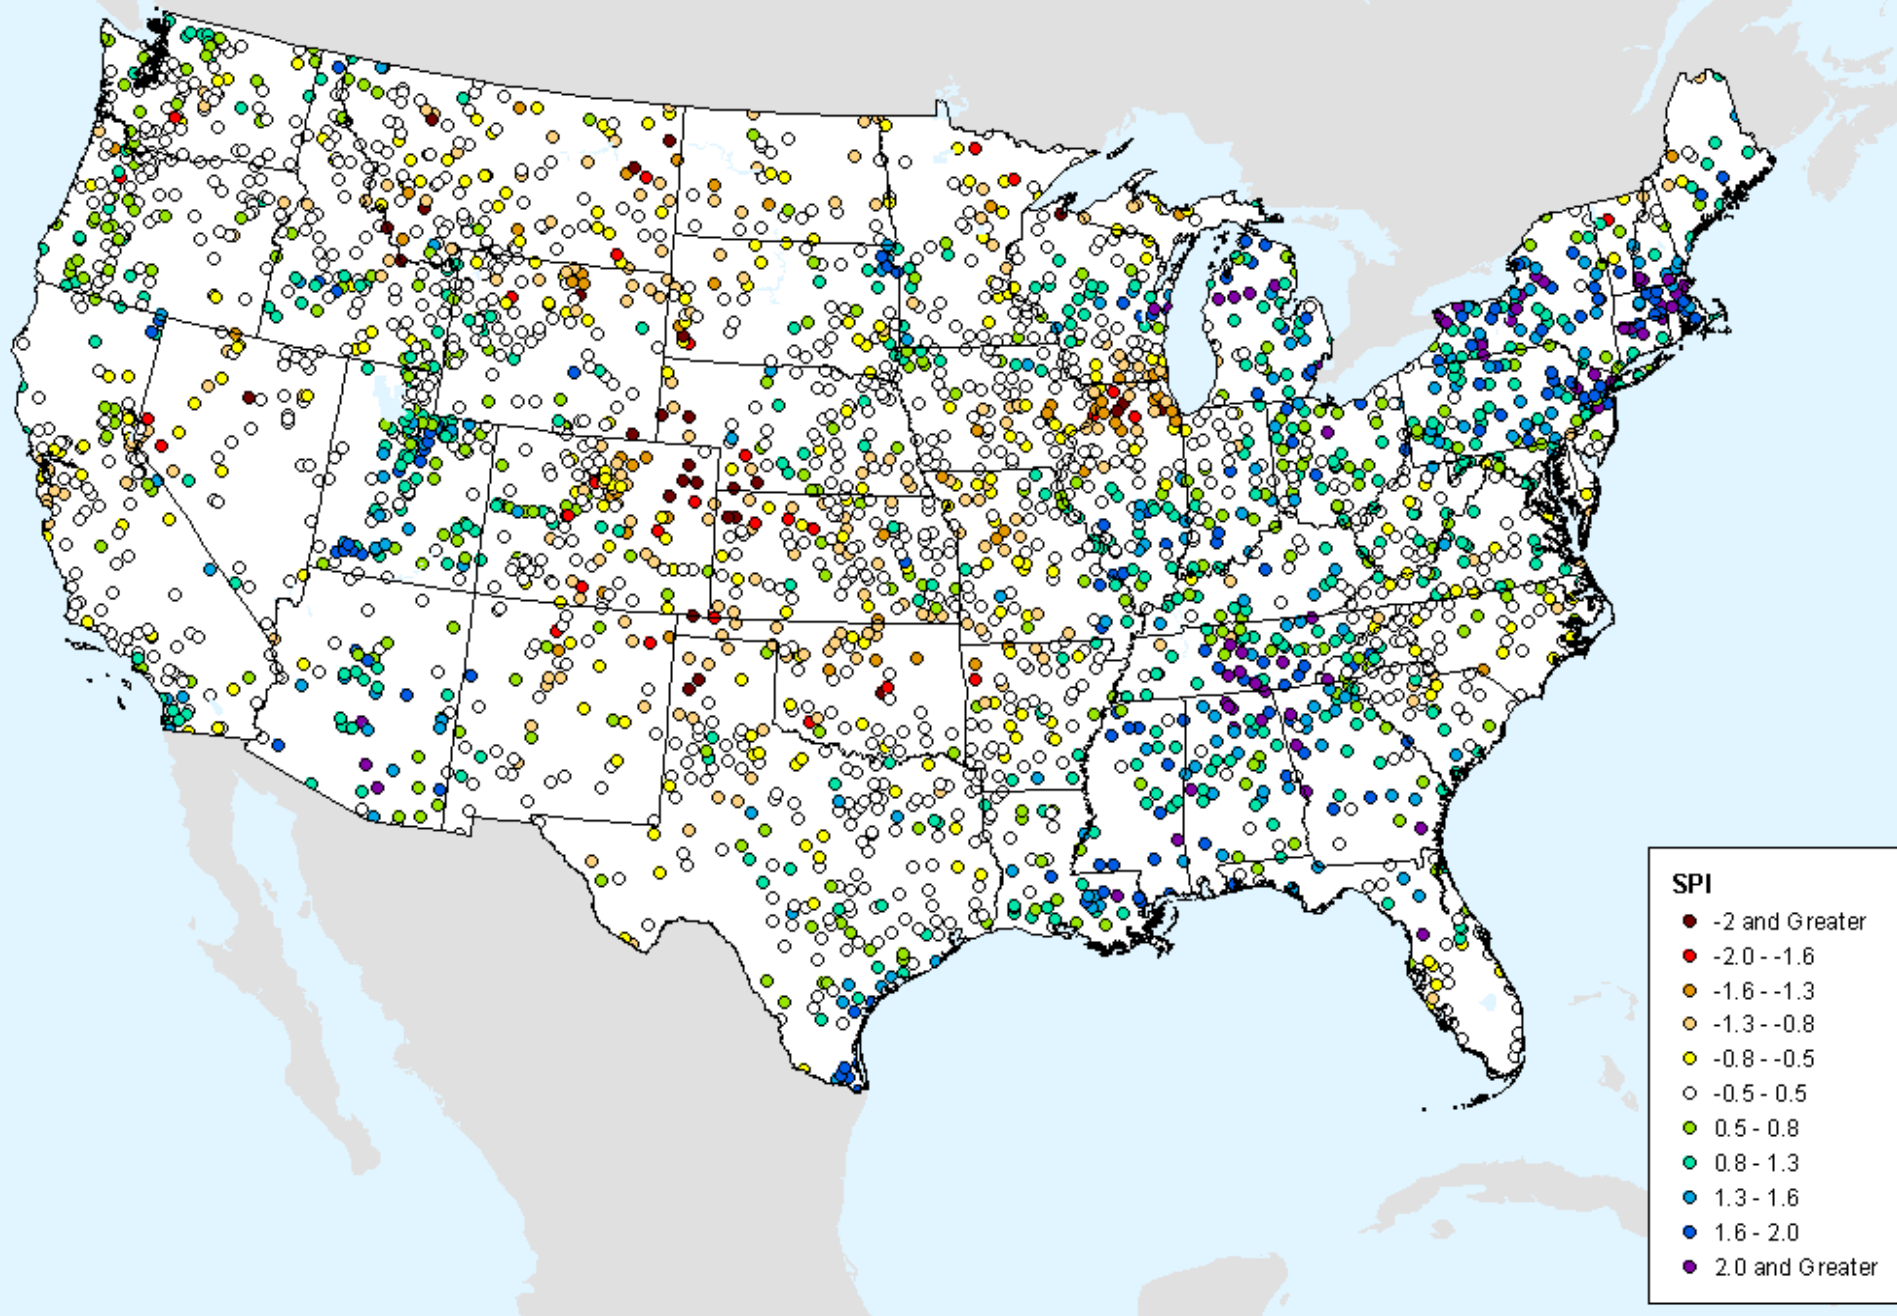

HPRCC 3-month SPI

As of: Wednesday, October 6, 2021

USDM for: Sep. 28, 2021

HPRCC 3-month SPI

As of: Wednesday, October 6, 2021

HPRCC 4-month SPI

As of: Wednesday, October 6, 2021

USDM for: Sep. 28, 2021