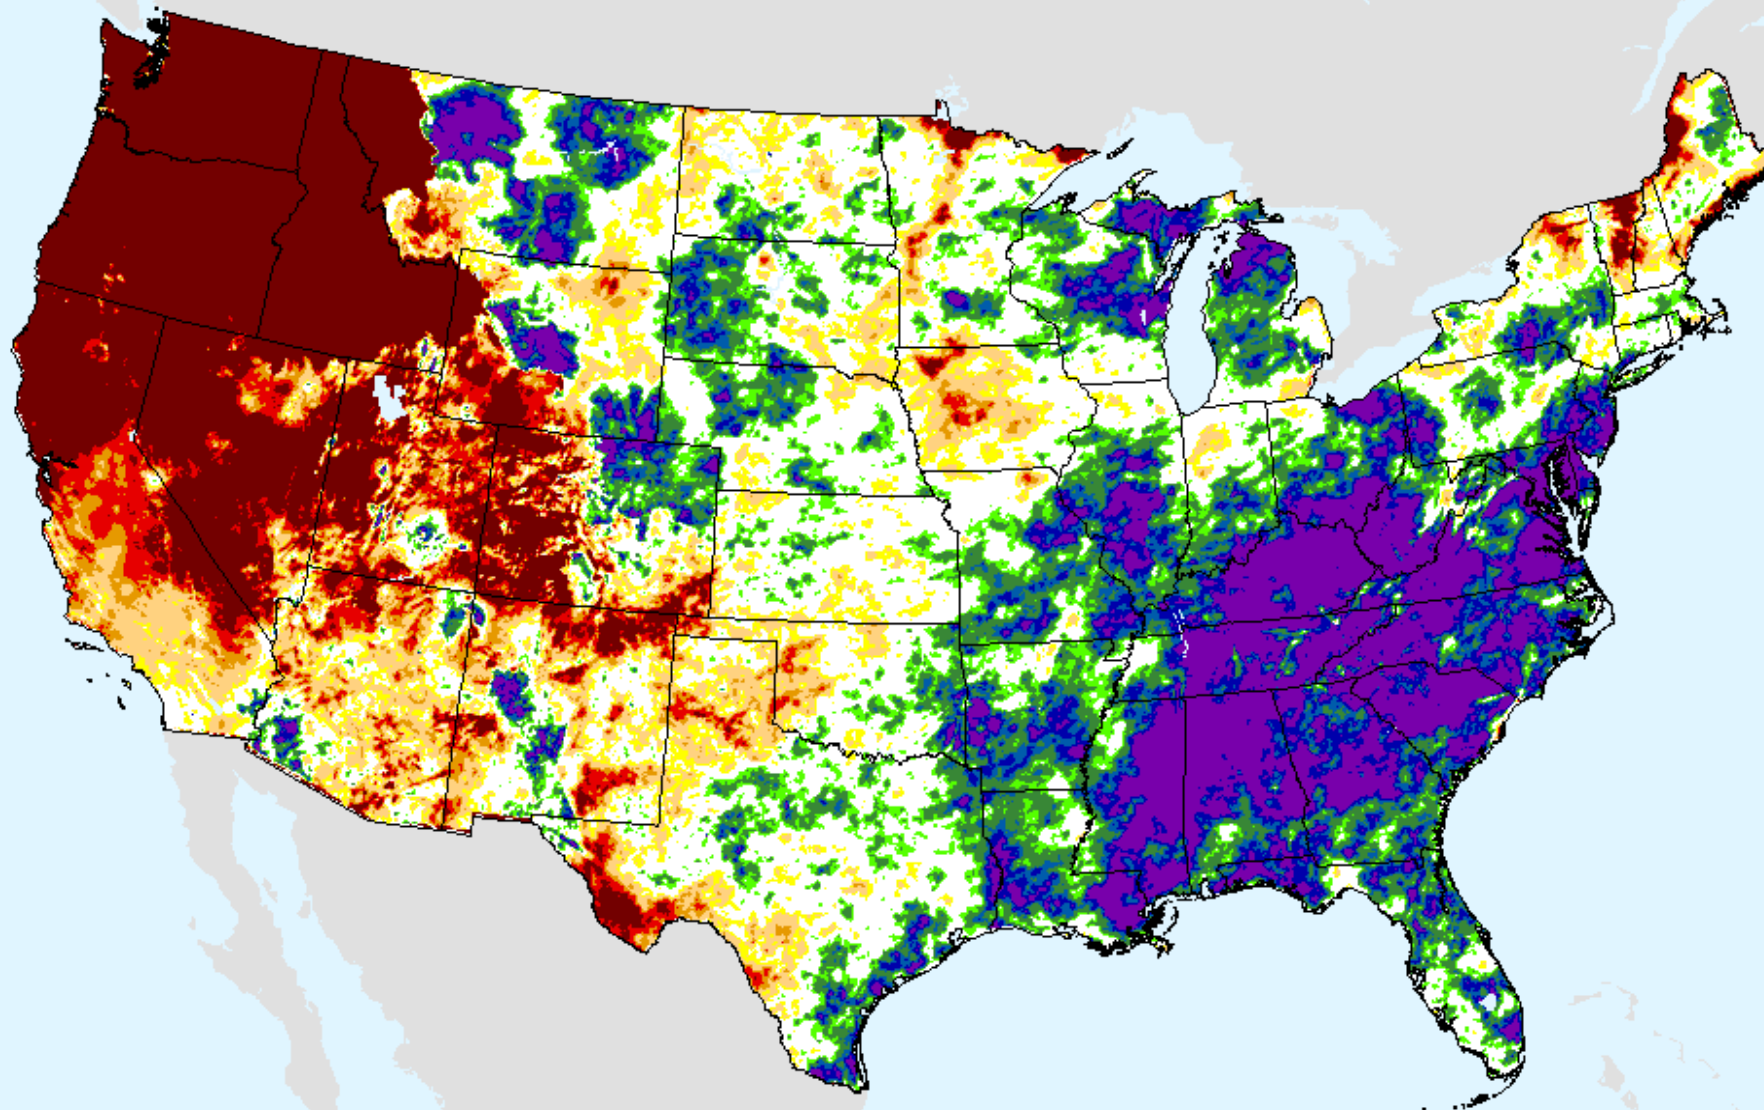

AHPS 24-month SPI

As of: Wednesday, October 6, 2021

SPI (USDM)