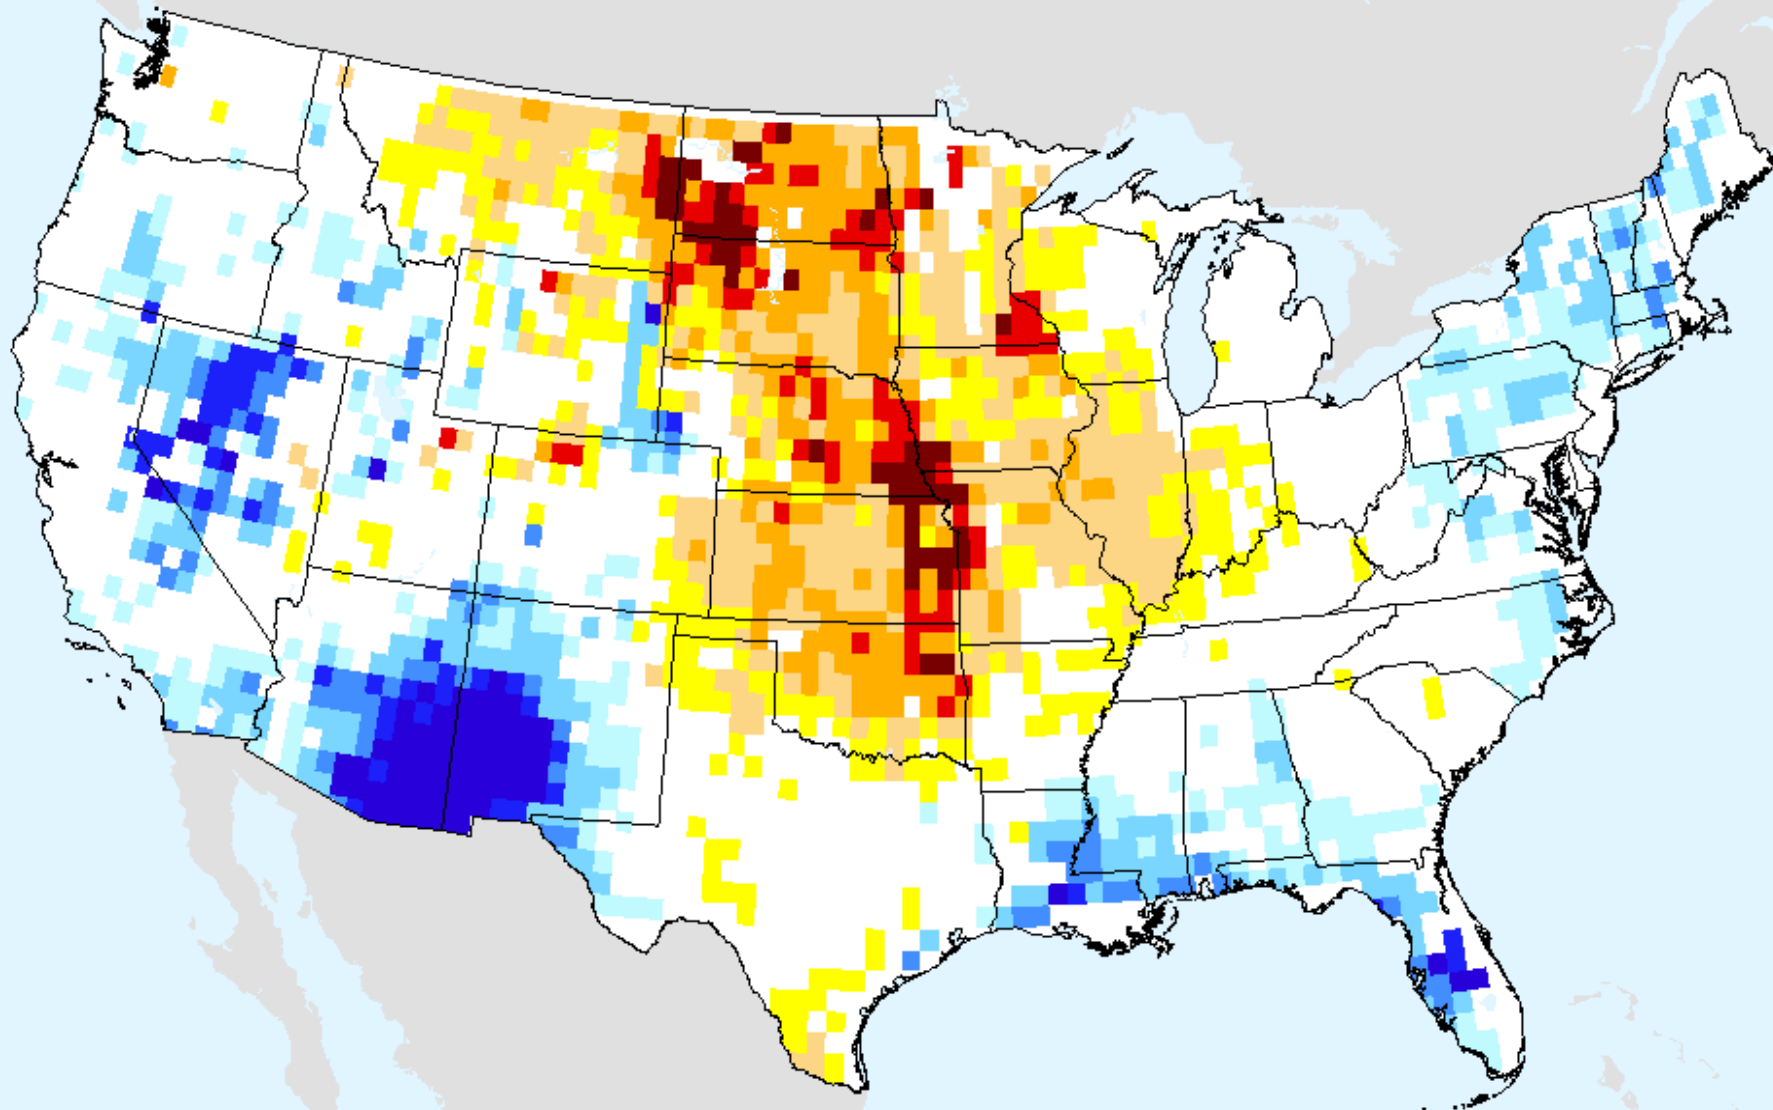

AIRS-Based Retrieved Surface Air Temperature 7 Day

As of: Wednesday, October 6, 2021