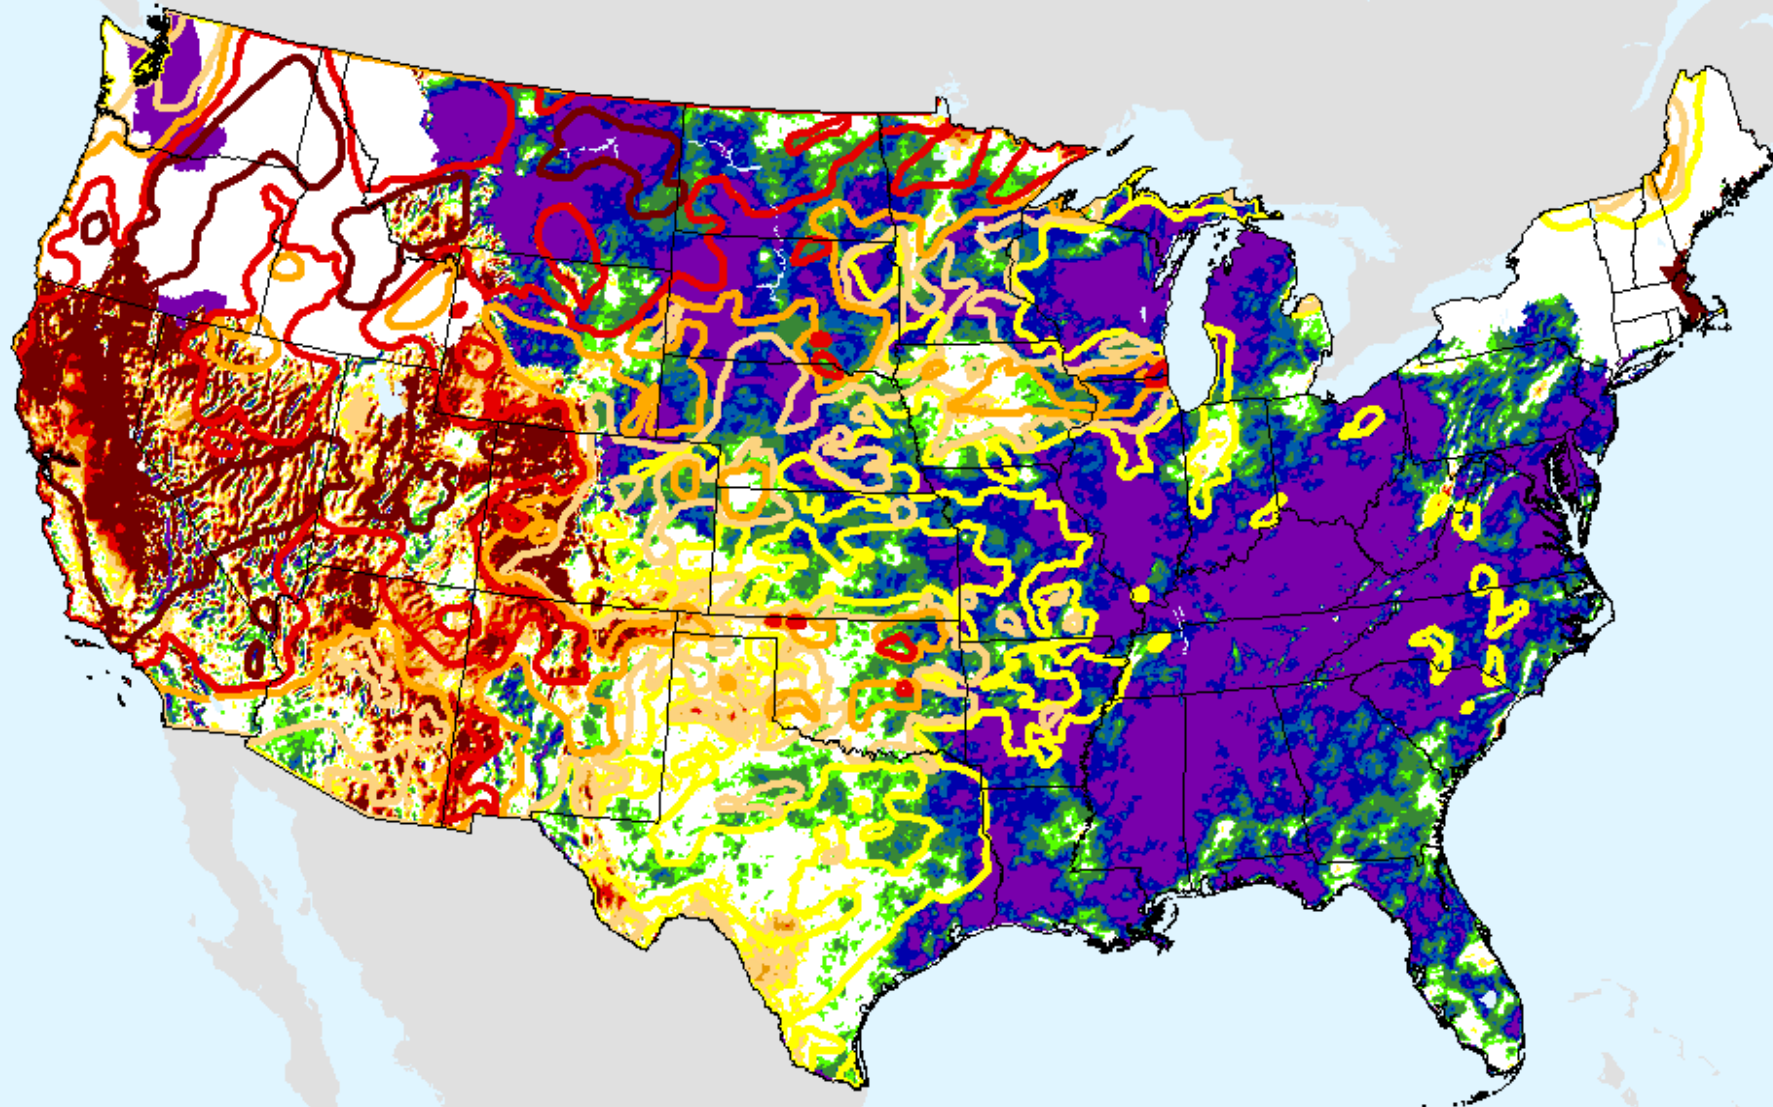

AHPS 36-month SPEI

As of: Wednesday, October 6, 2021

USDM for: Sep. 28, 2021

SPEI (USDM)