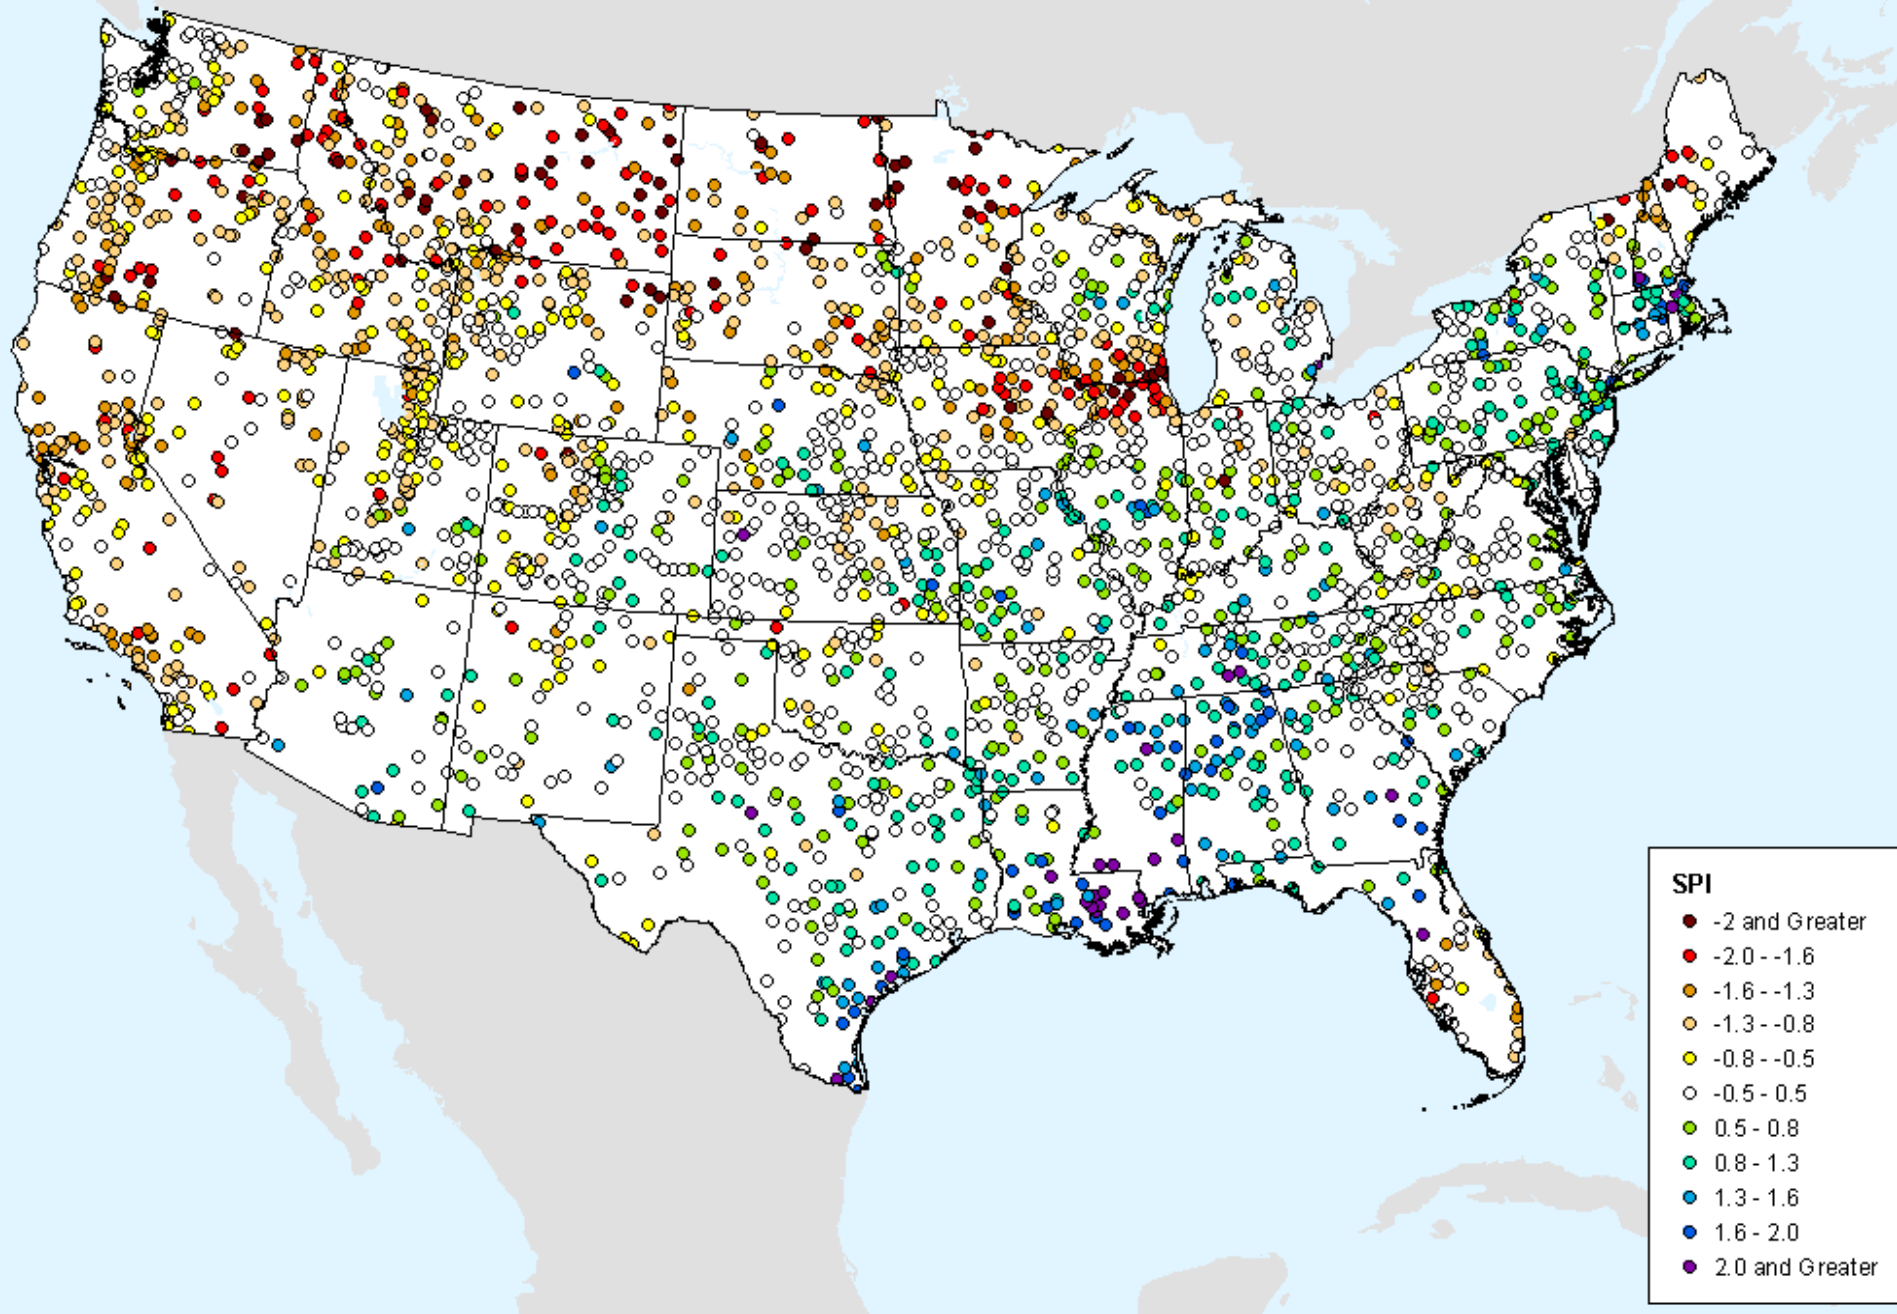

HPRCC Year-to-date SPI

As of: Wednesday, October 6, 2021