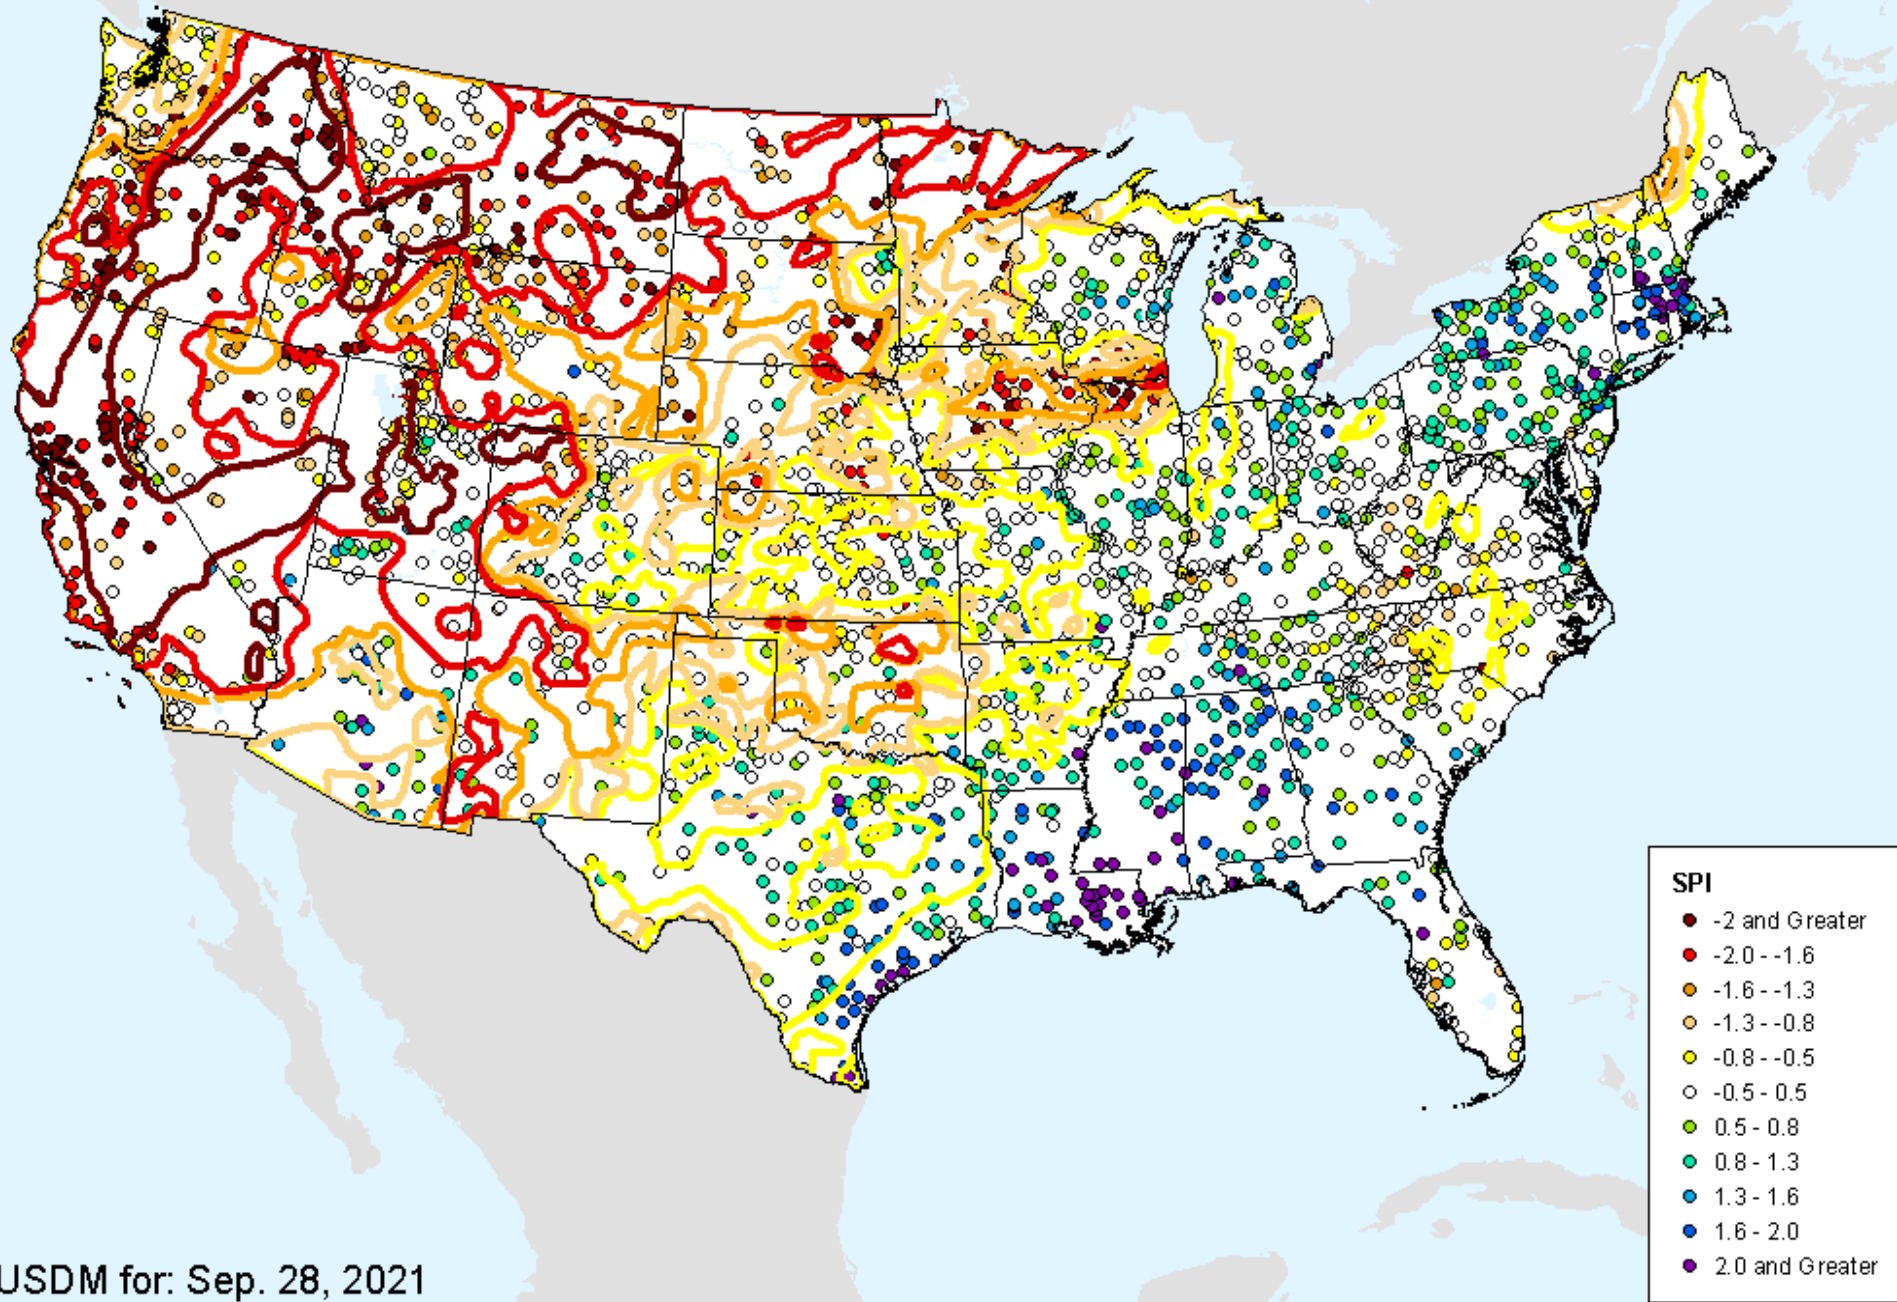

HPRCC 6-month SPI

As of: Wednesday, October 6, 2021

USDM for: Sep. 28, 2021