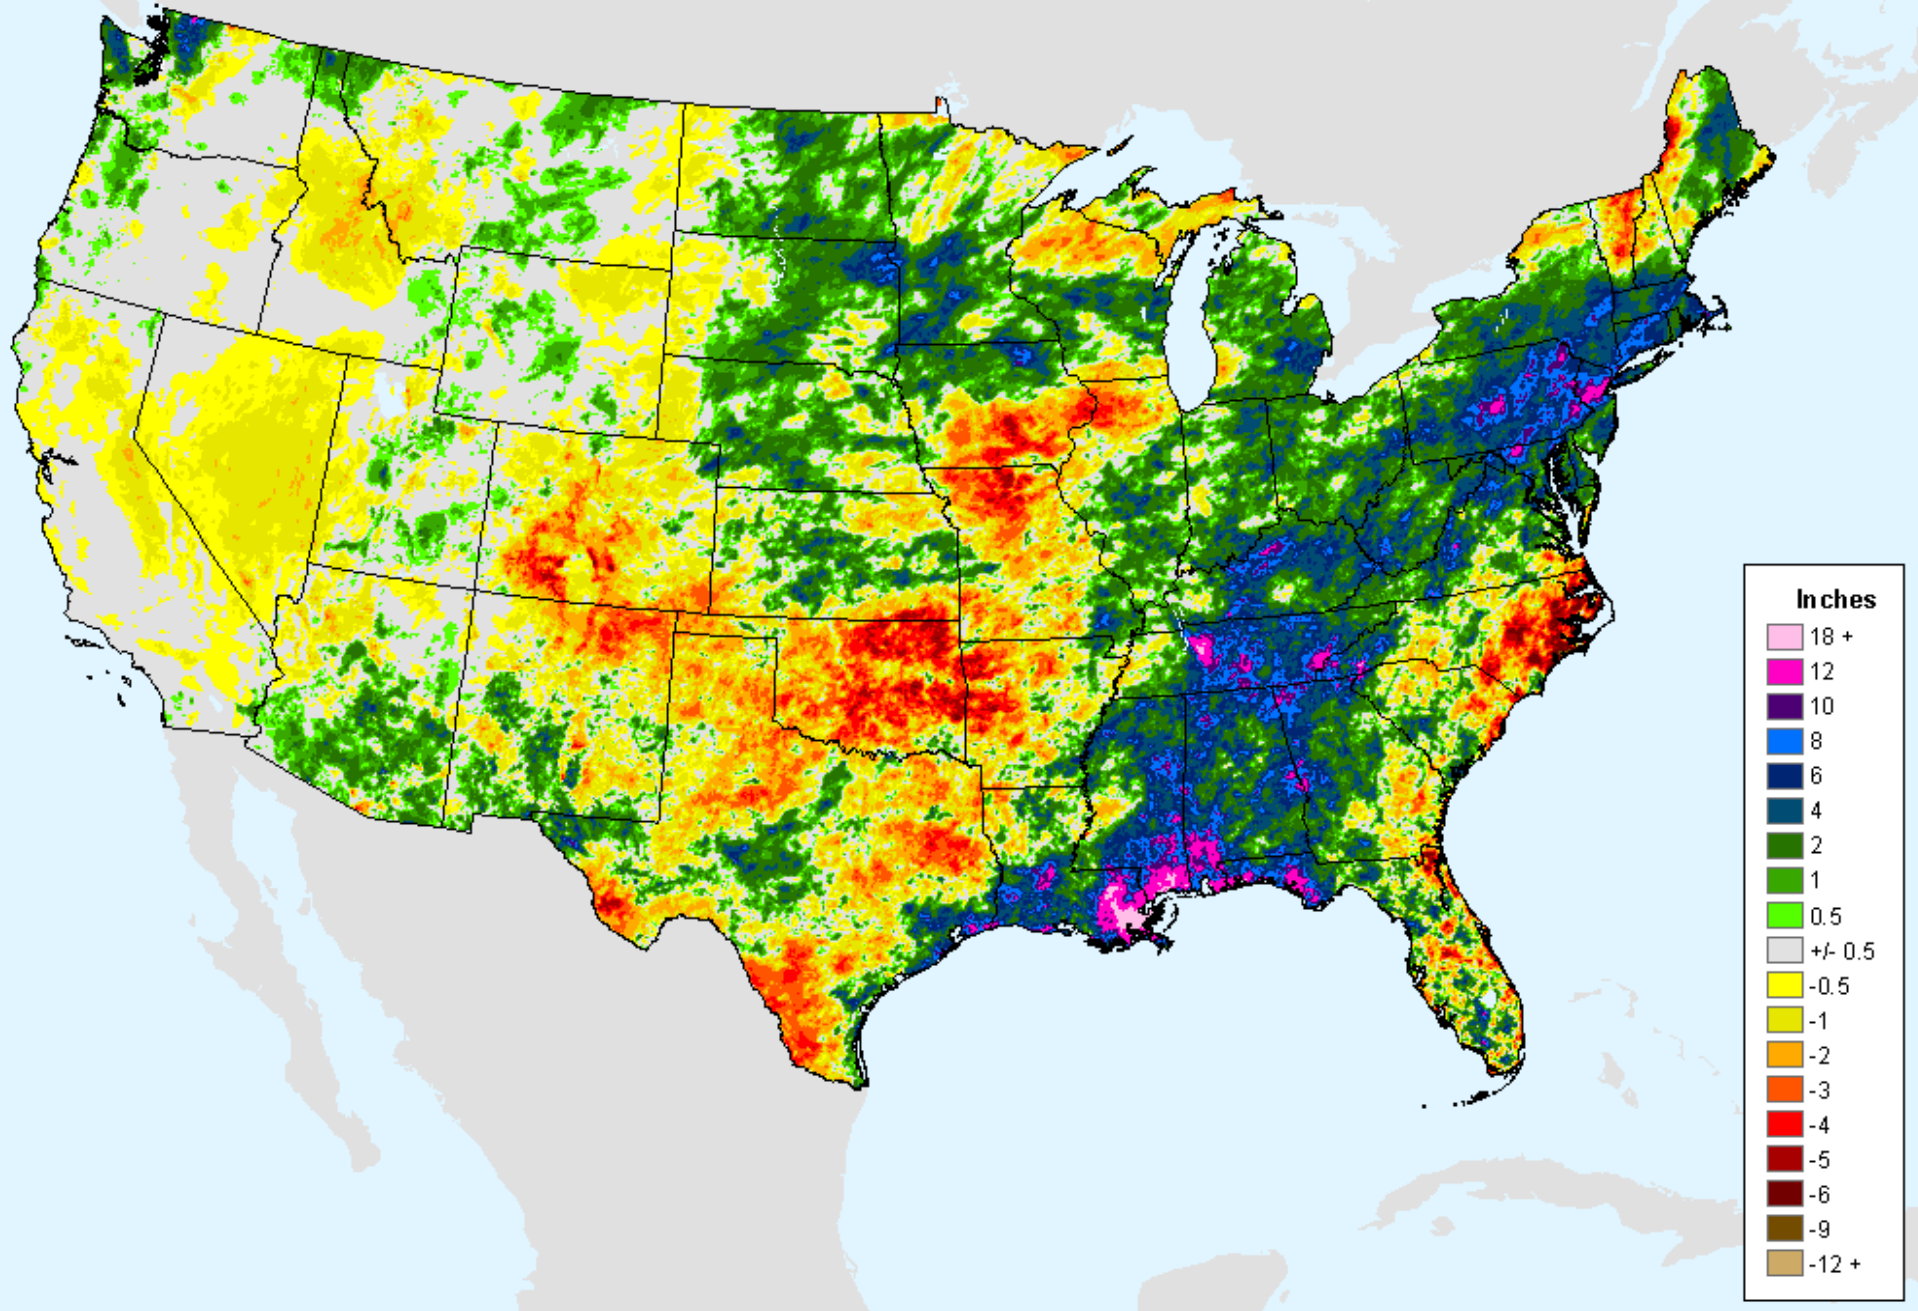

AHPS 60-Day Precip Departure

As of: Wednesday, October 6, 2021

USDM for: Sep. 28, 2021

AHPS 60-Day Precip Departure

As of: Wednesday, October 6, 2021

AHPS 60-Day Pct of Normal Pcp

As of: Wednesday, October 6, 2021