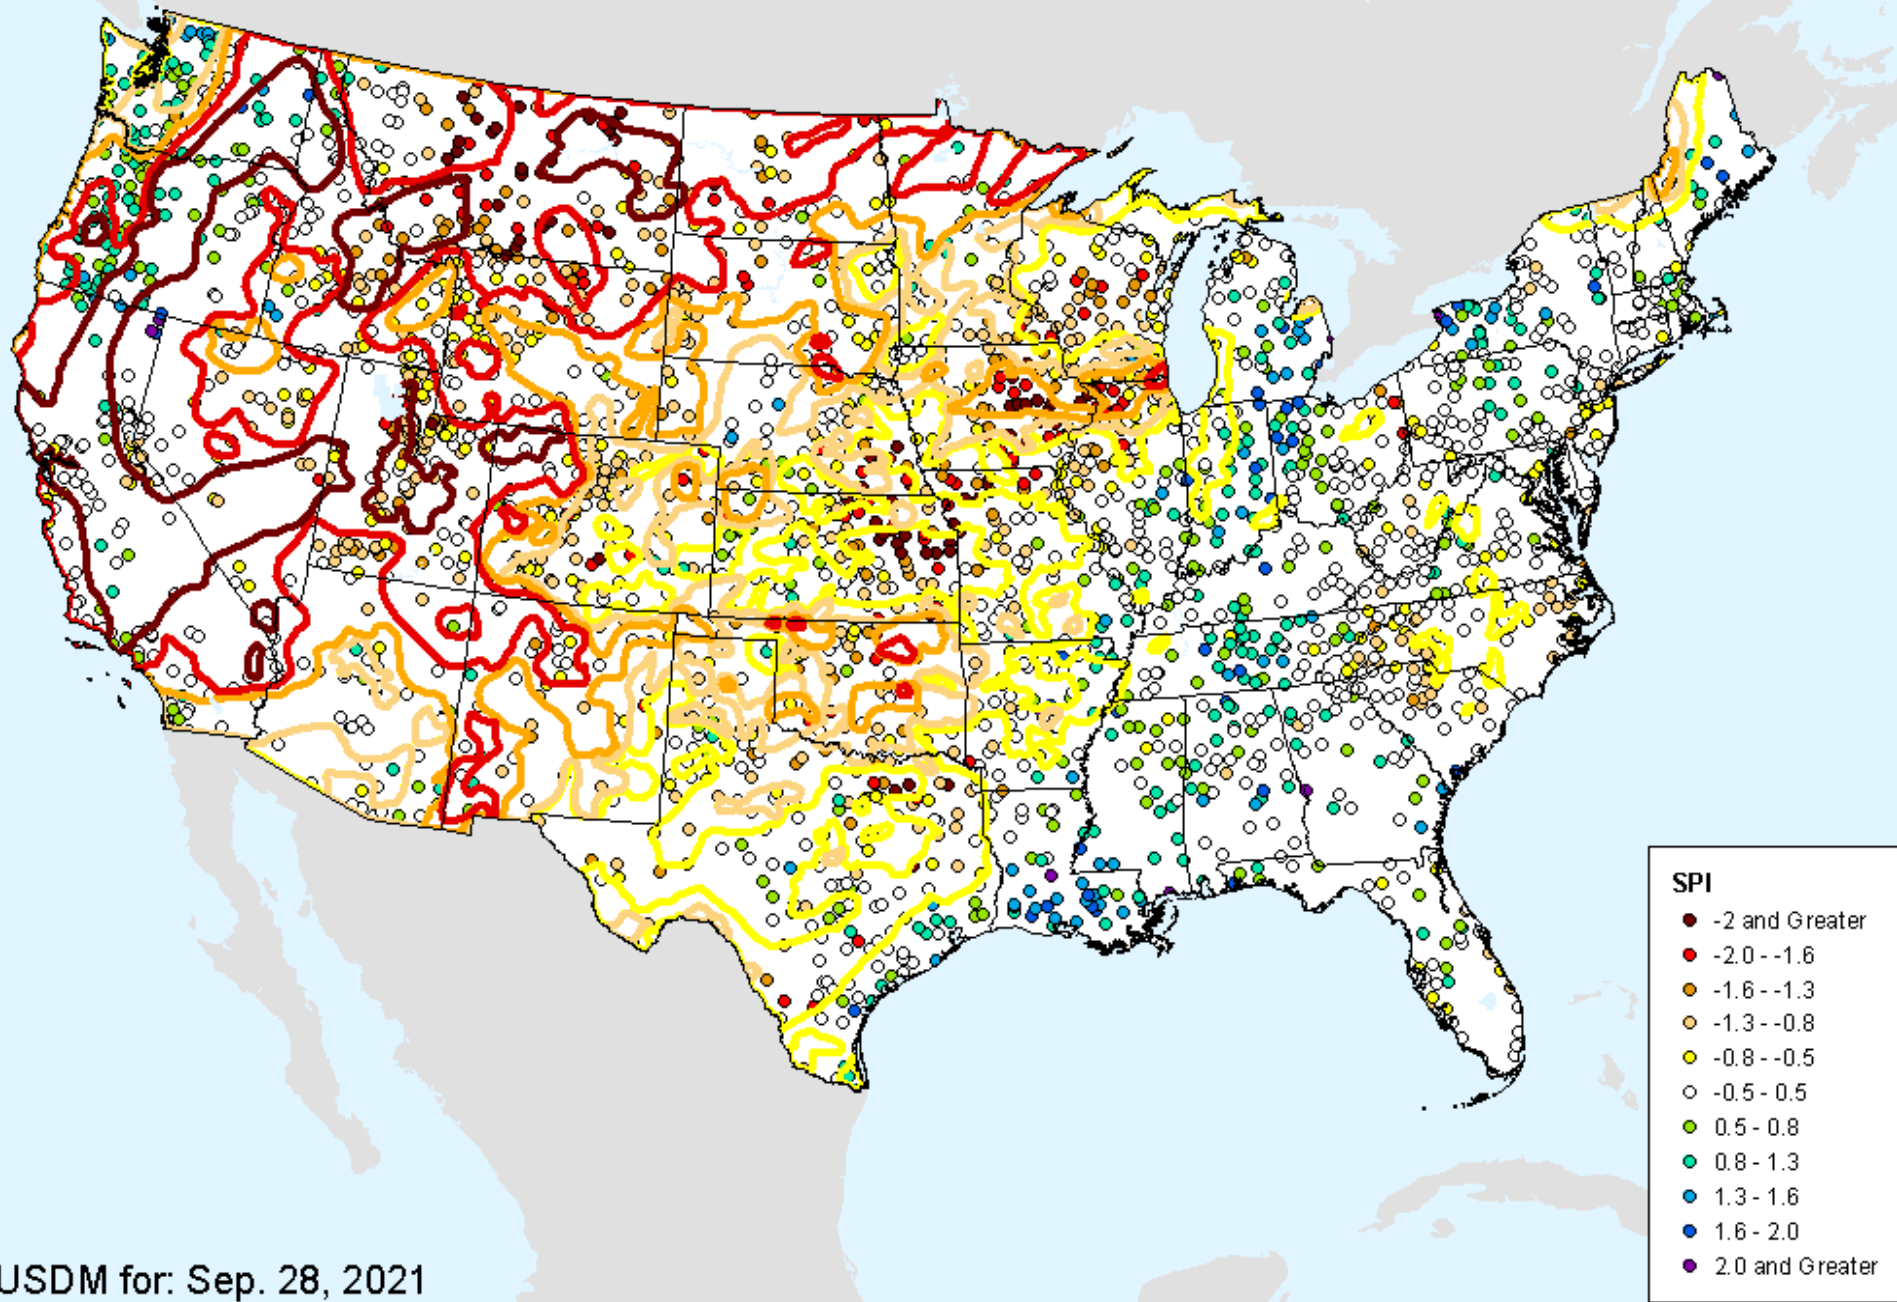

As of: Wednesday, October 6, 2021

USDM for: Sep. 28, 2021

>98

NLDAS Total Column Soil Moisture

As of: Wednesday, October 6, 2021

>98

HPRCC 1-month SPI

As of: Wednesday, October 6, 2021