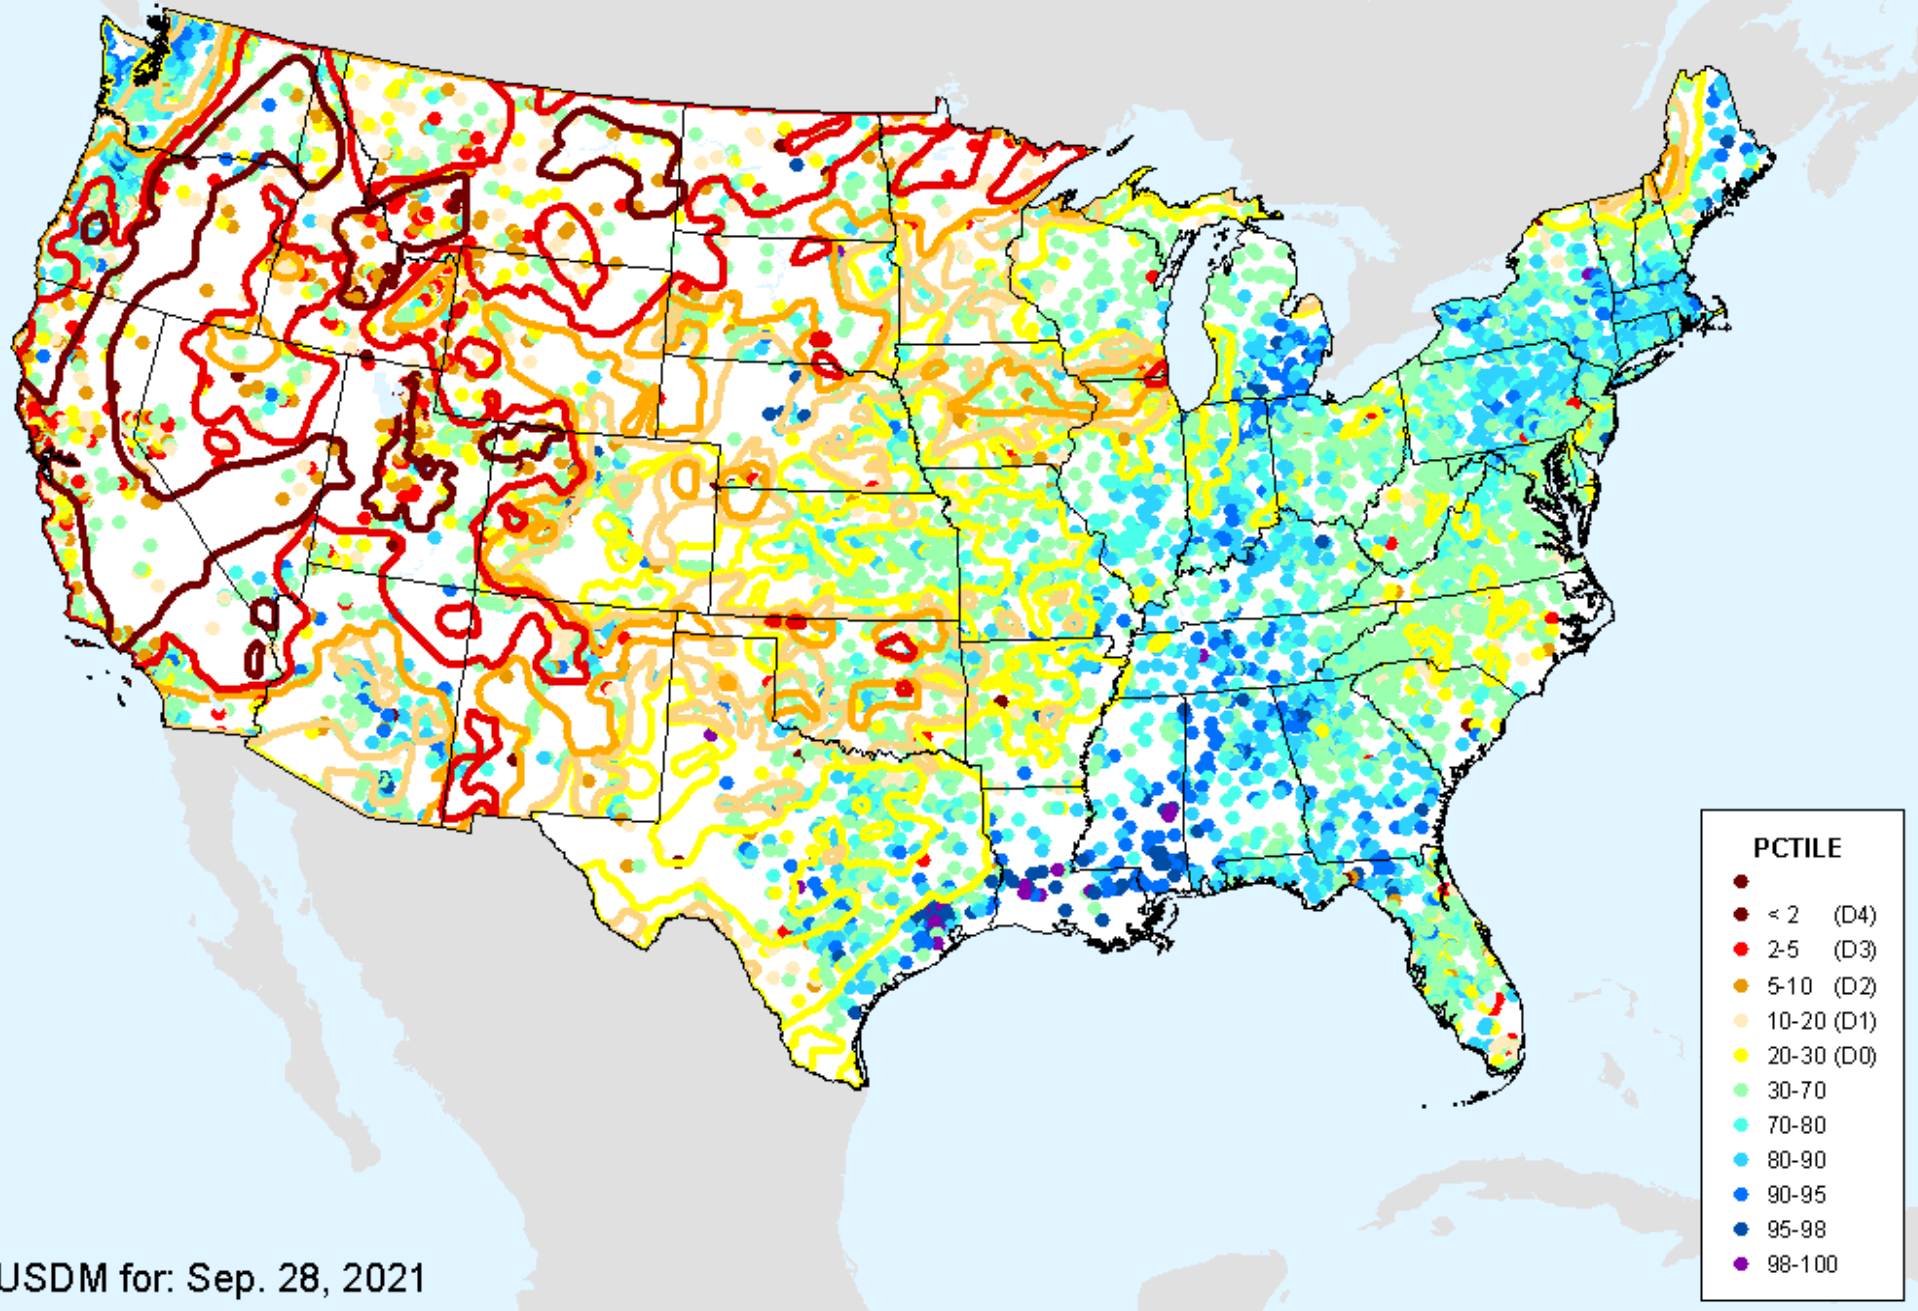

USGS 7-Day Avg Streamflow

As of: Wednesday, October 6, 2021

USDM for: Sep. 28, 2021