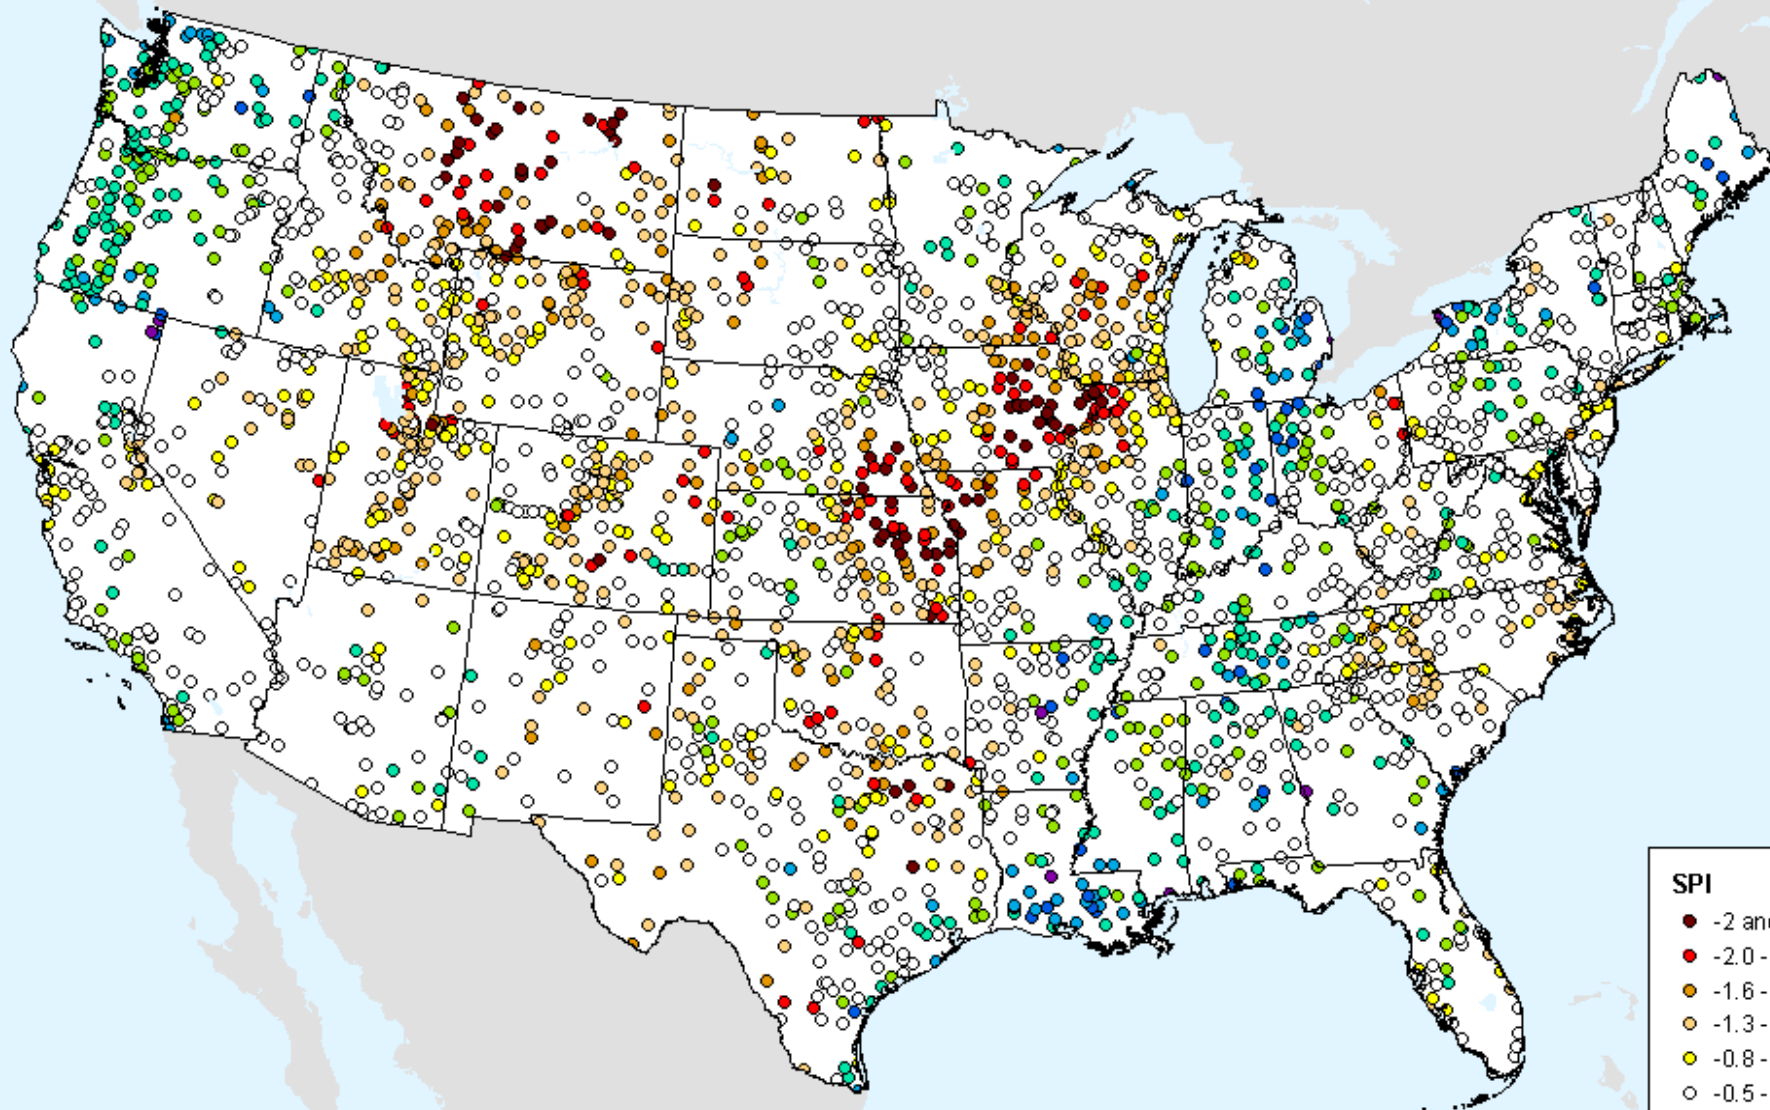

USDM for: Sep. 28, 2021

HPRCC 1-month SPI

As of: Wednesday, October 6, 2021

SPI

- -2 and Greater
- -2.0--1.6
- -1.6--1.3
- -1.3--0.8
- -0.8--0.5
- -0.5-0.5
- 0.5-0.8
- 0.8-1.3
- 1.3-1.6
- 1.6-2.0
- 2.0 and Greater