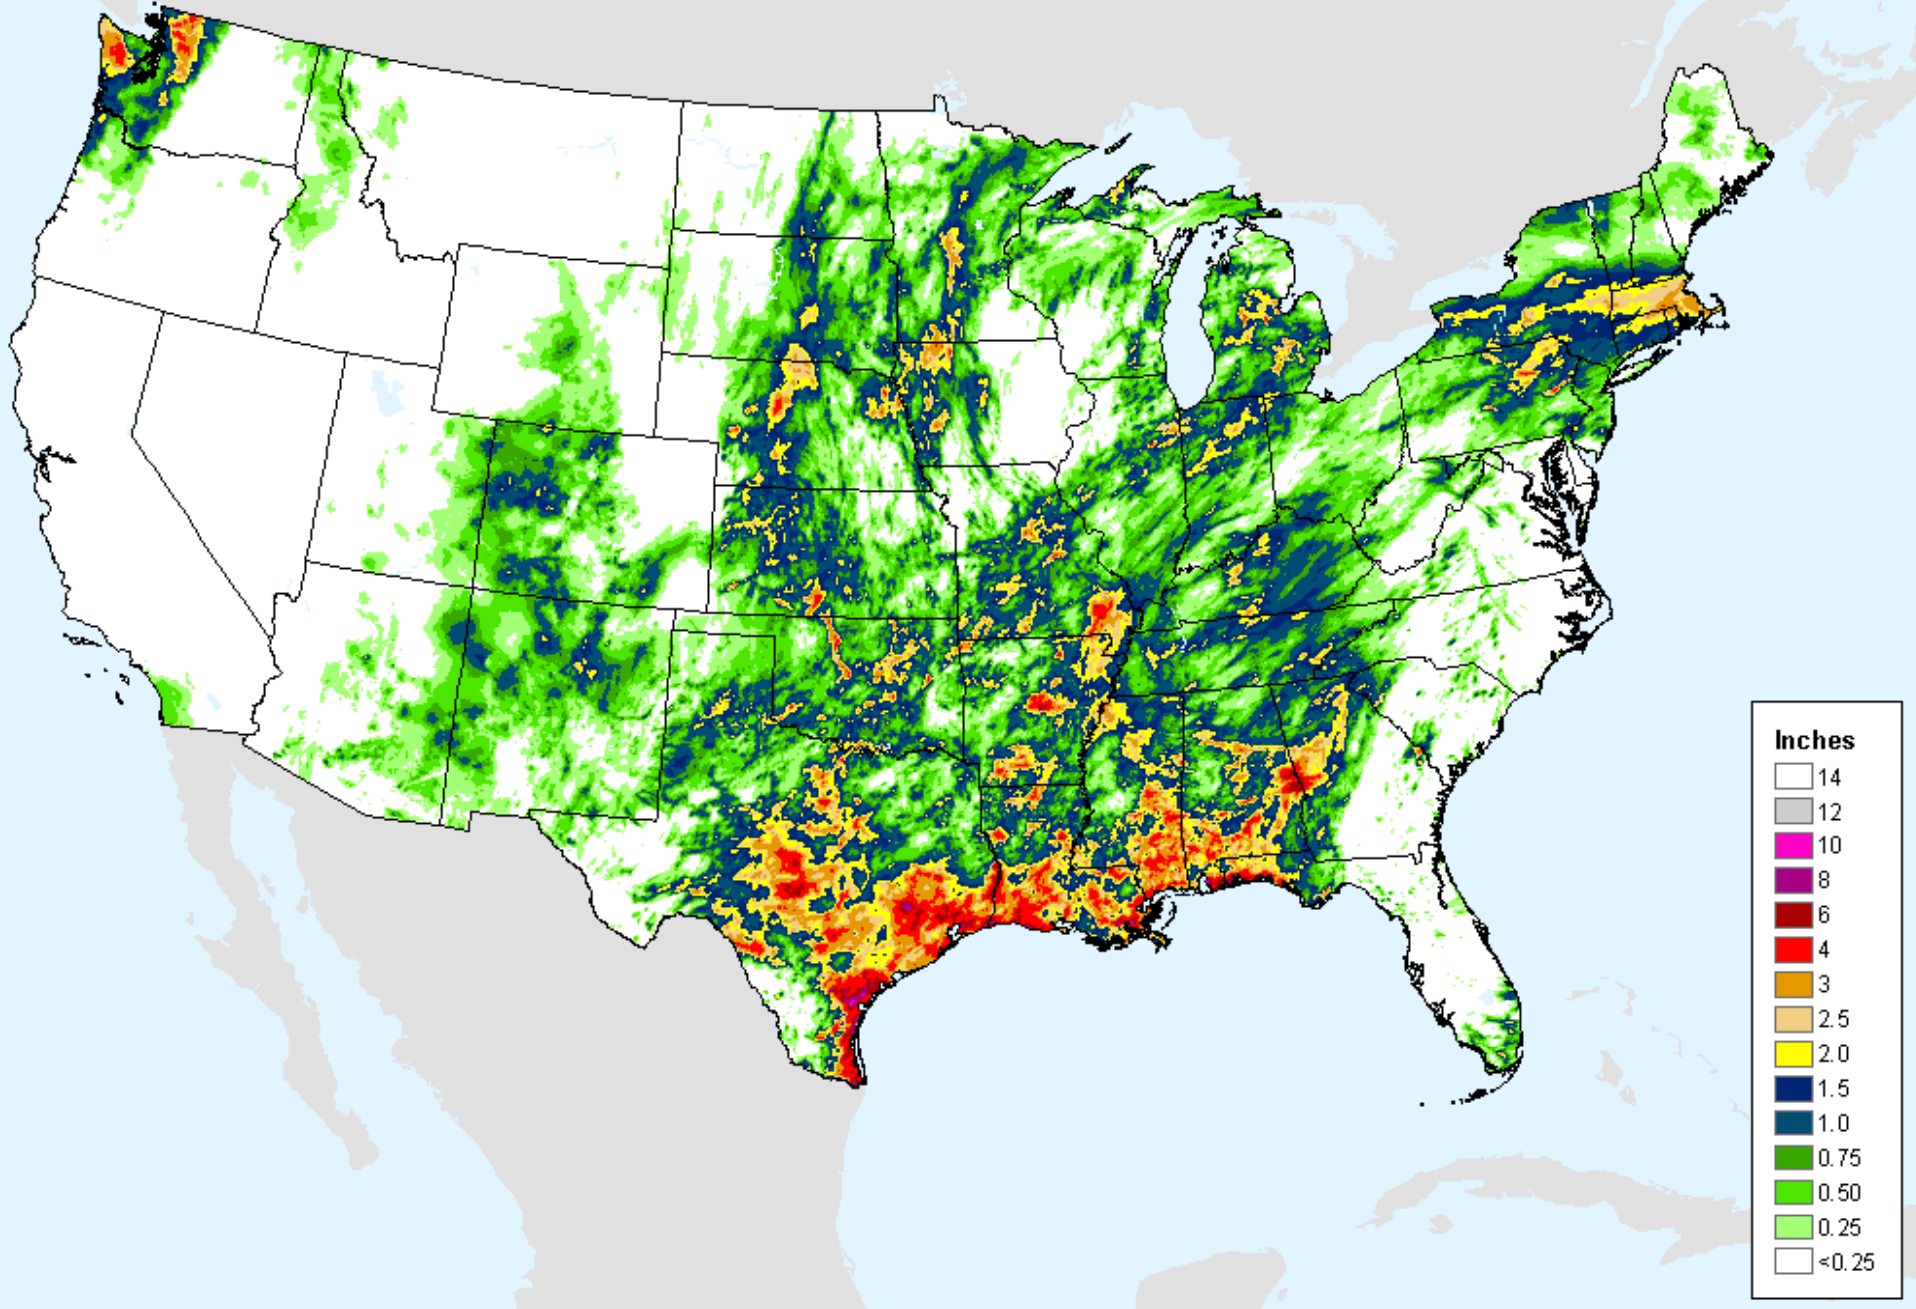

AHPS 7-Day Precipitation

As of: Wednesday, October 6, 2021

AHPS 7-Day Precipitation

As of: Wednesday, October 6, 2021

USDM for: Sep. 28, 2021

AHPS 14-Day Precip Departure

As of: Wednesday, October 6, 2021

USDM for: Sep. 28, 2021