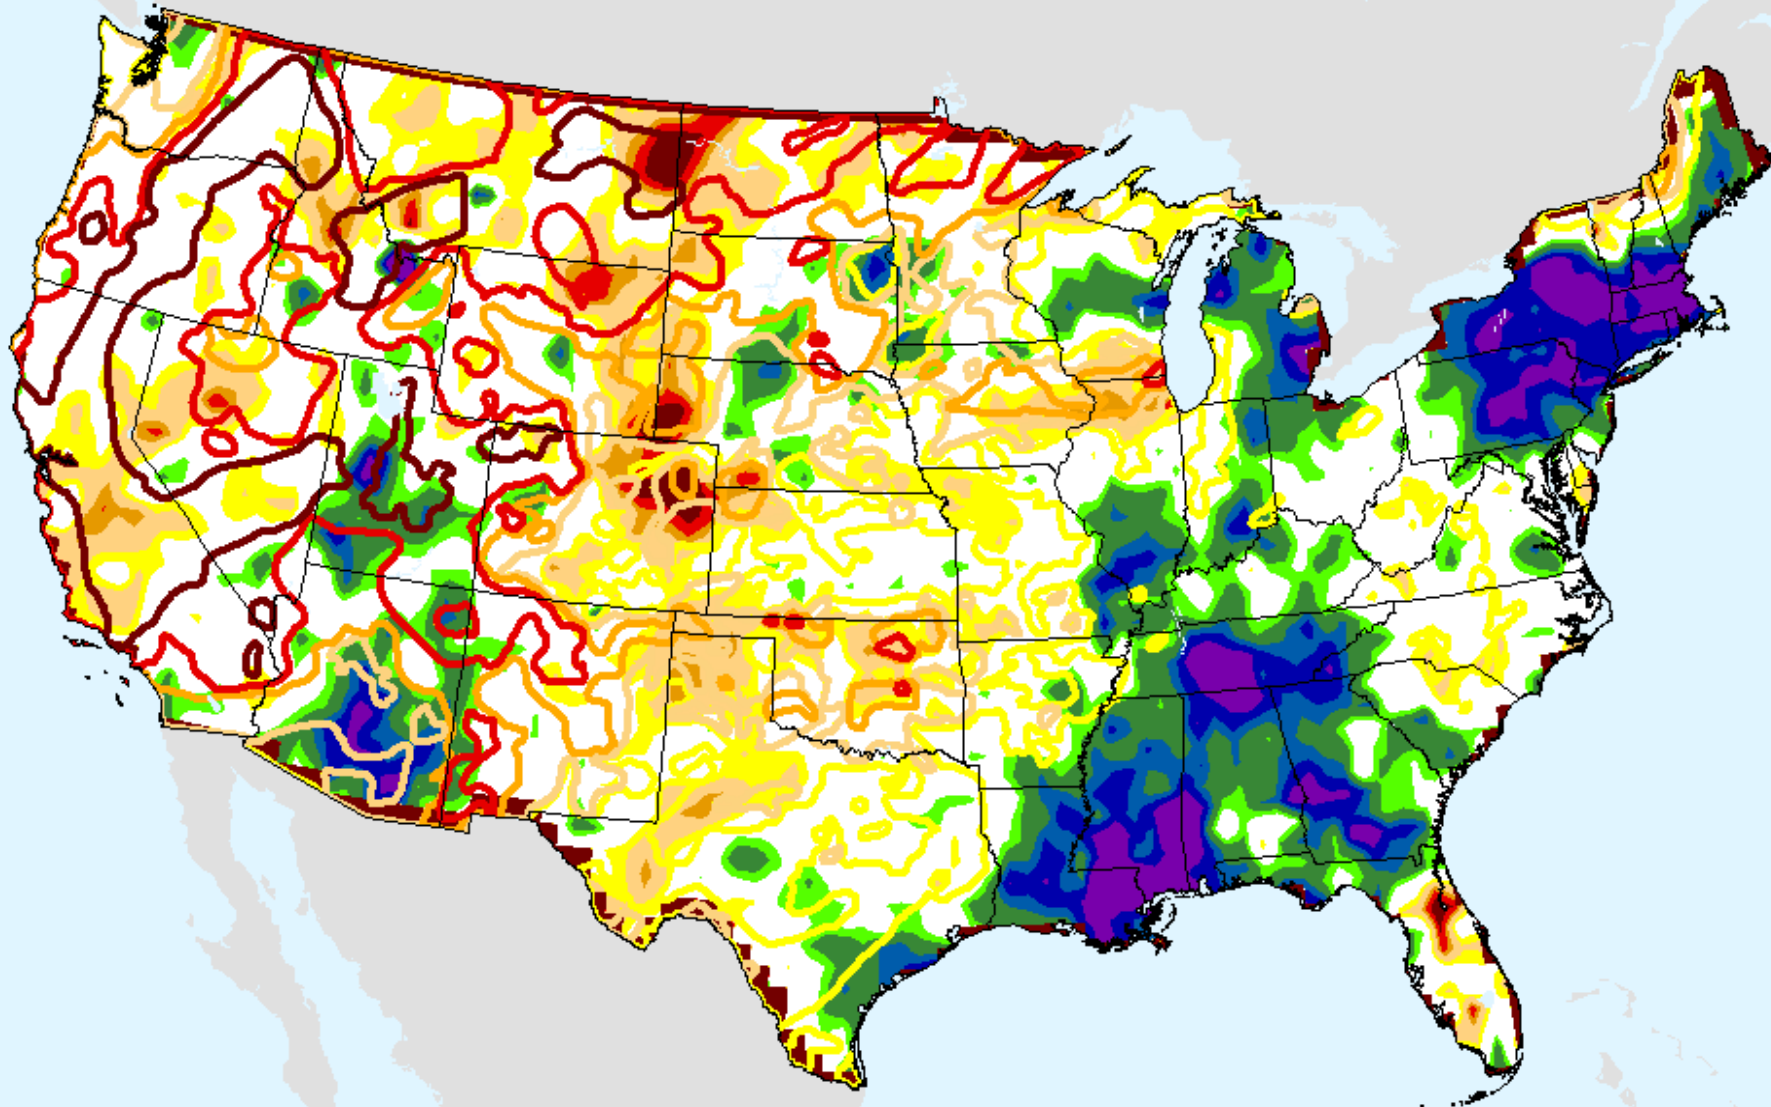

SPI (USDM)

AHPS 36-month SPI

As of: Wednesday, October 6, 2021

CPC 3-month SPI

As of: Wednesday, October 6, 2021

USDM for: Sep. 28, 2021

SPI (USDM)

CPC 3-month SPI