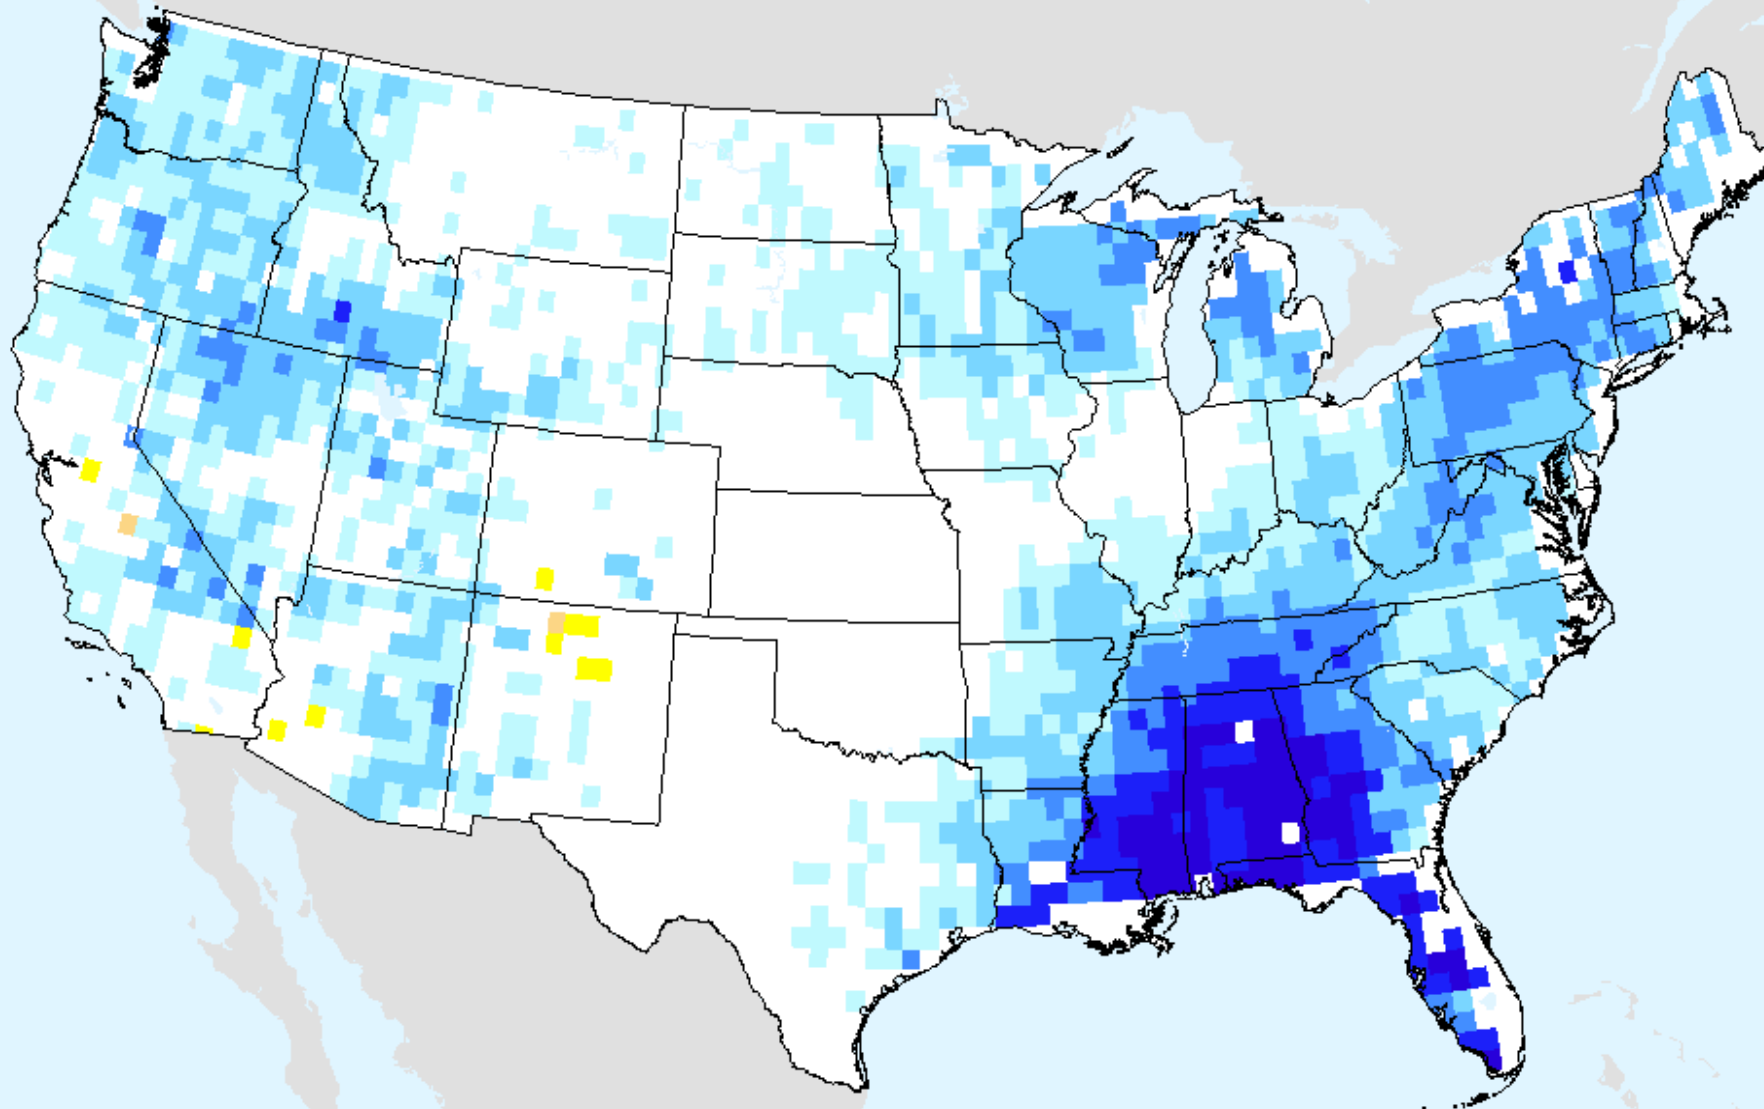

AIRS-Based Vapor Pressure Deficit 7 Day

As of: Wednesday, October 6, 2021

AIRS-Based Vapor Pressure Deficit 14 Day

As of: Wednesday, October 6, 2021

AIRS-Based Vapor Pressure Deficit 28 Day

As of: Wednesday, October 6, 2021