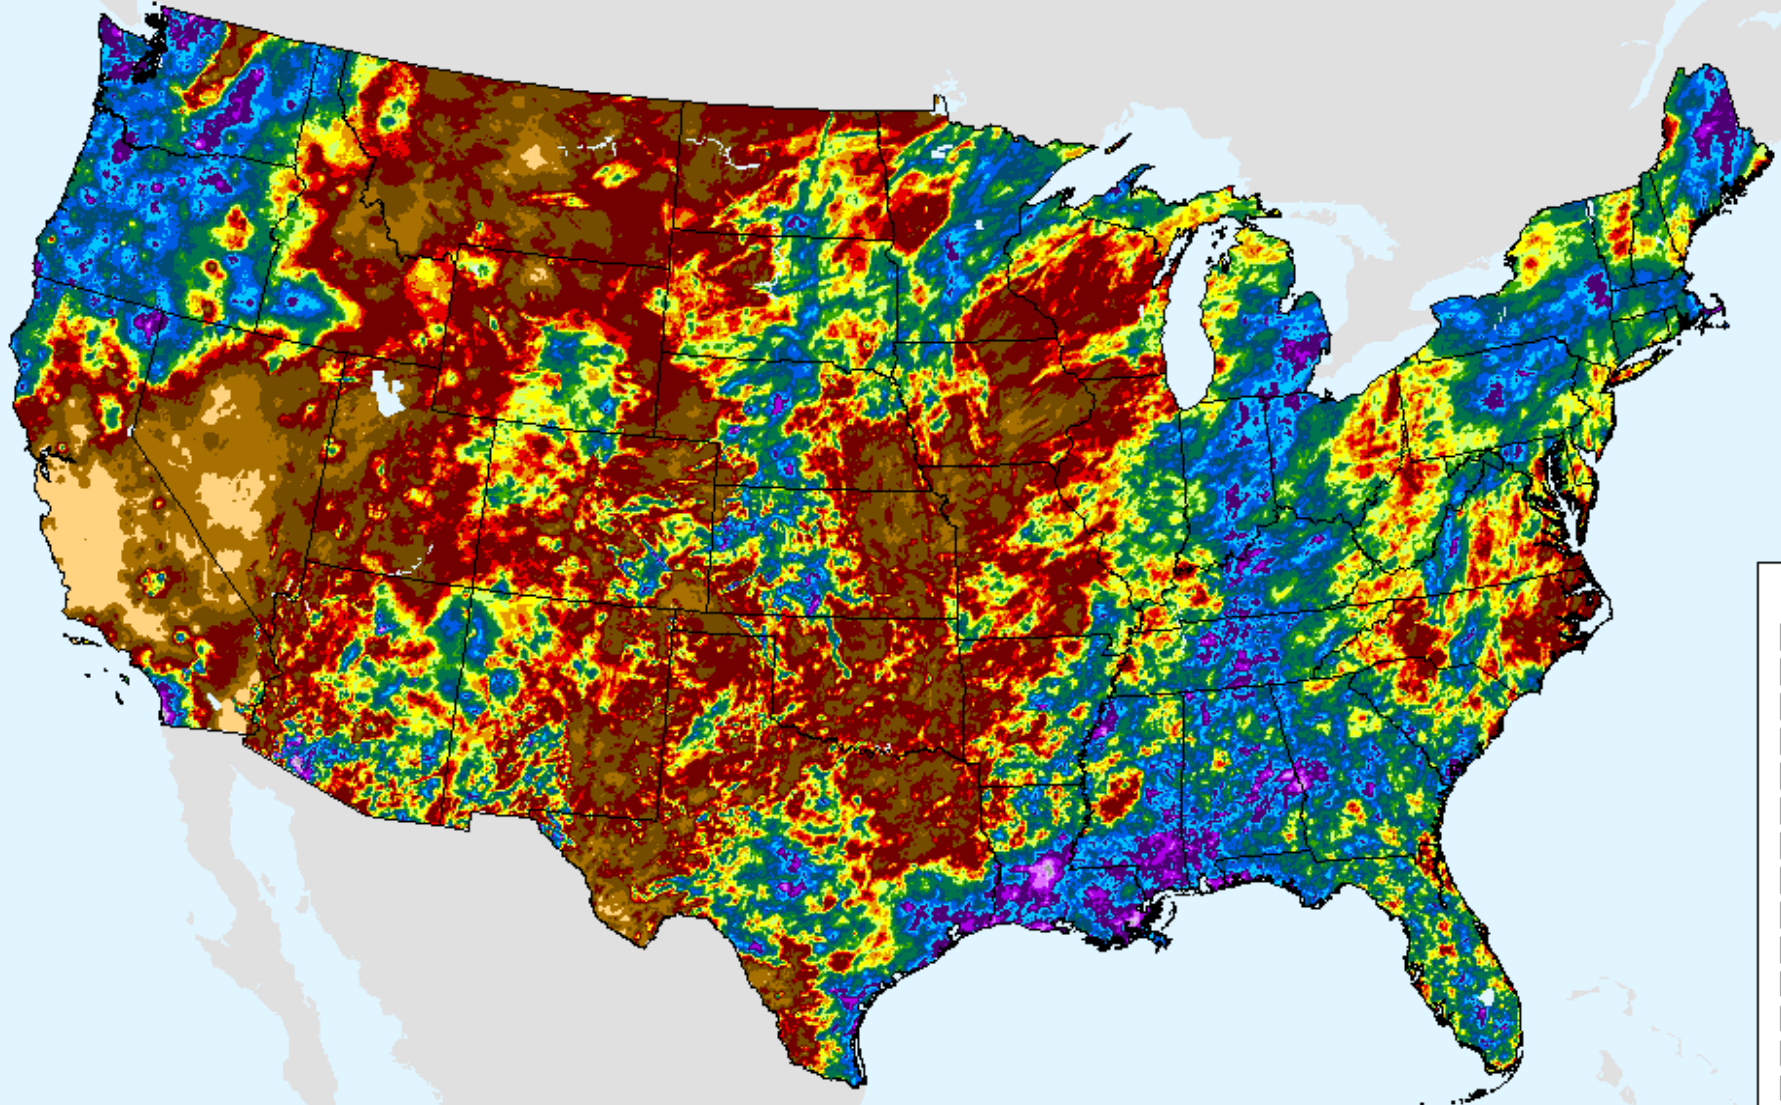

AHPS 30-Day Pct of Normal Pcp

As of: Wednesday, October 6, 2021

USDM for: Sep. 28, 2021

AHPS 30-Day Pct of Normal Pcp

As of: Wednesday, October 6, 2021

Percent

- 500
- 400
- 350
- 300
- 250
- 200
- 175
- 150
- 125
- 100
- 90
- 80
- 70
- 60
- 50
- 25
- 10
- 1
- 0