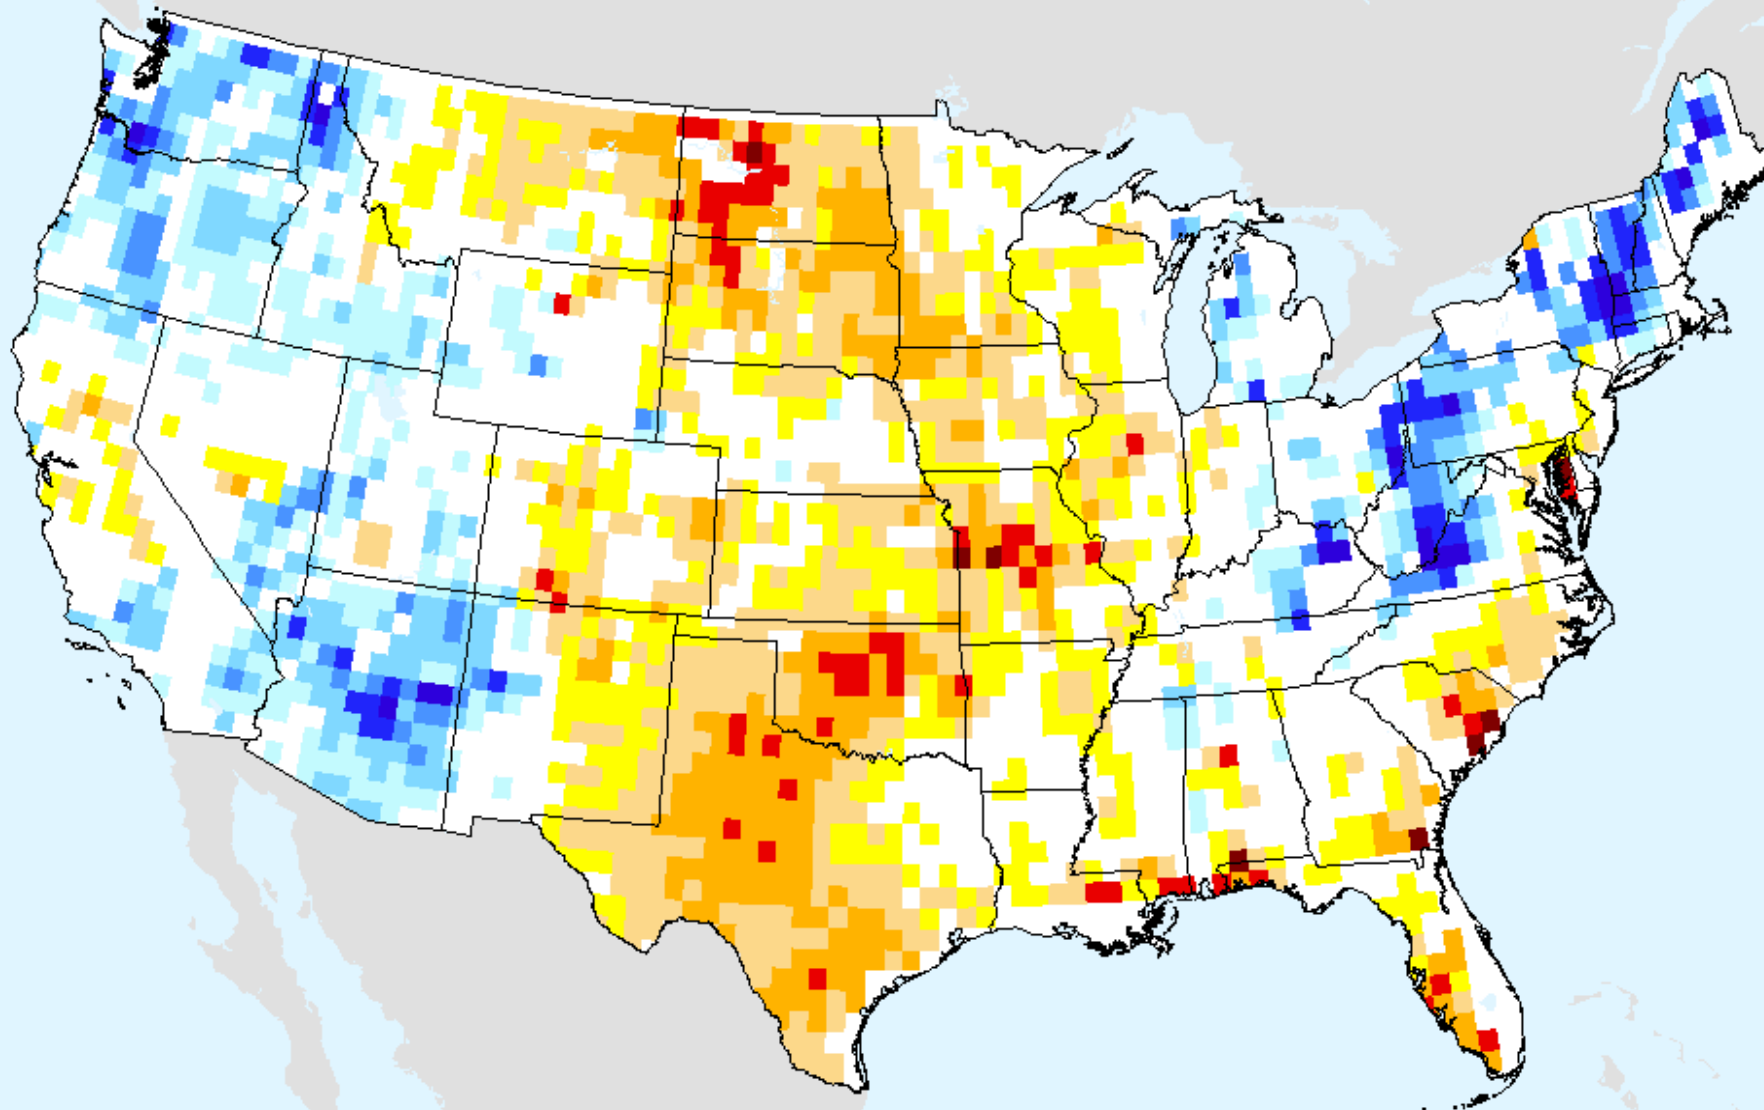

AIRS-Based Surface Relative Humidity 14 Day

As of: Wednesday, October 6, 2021