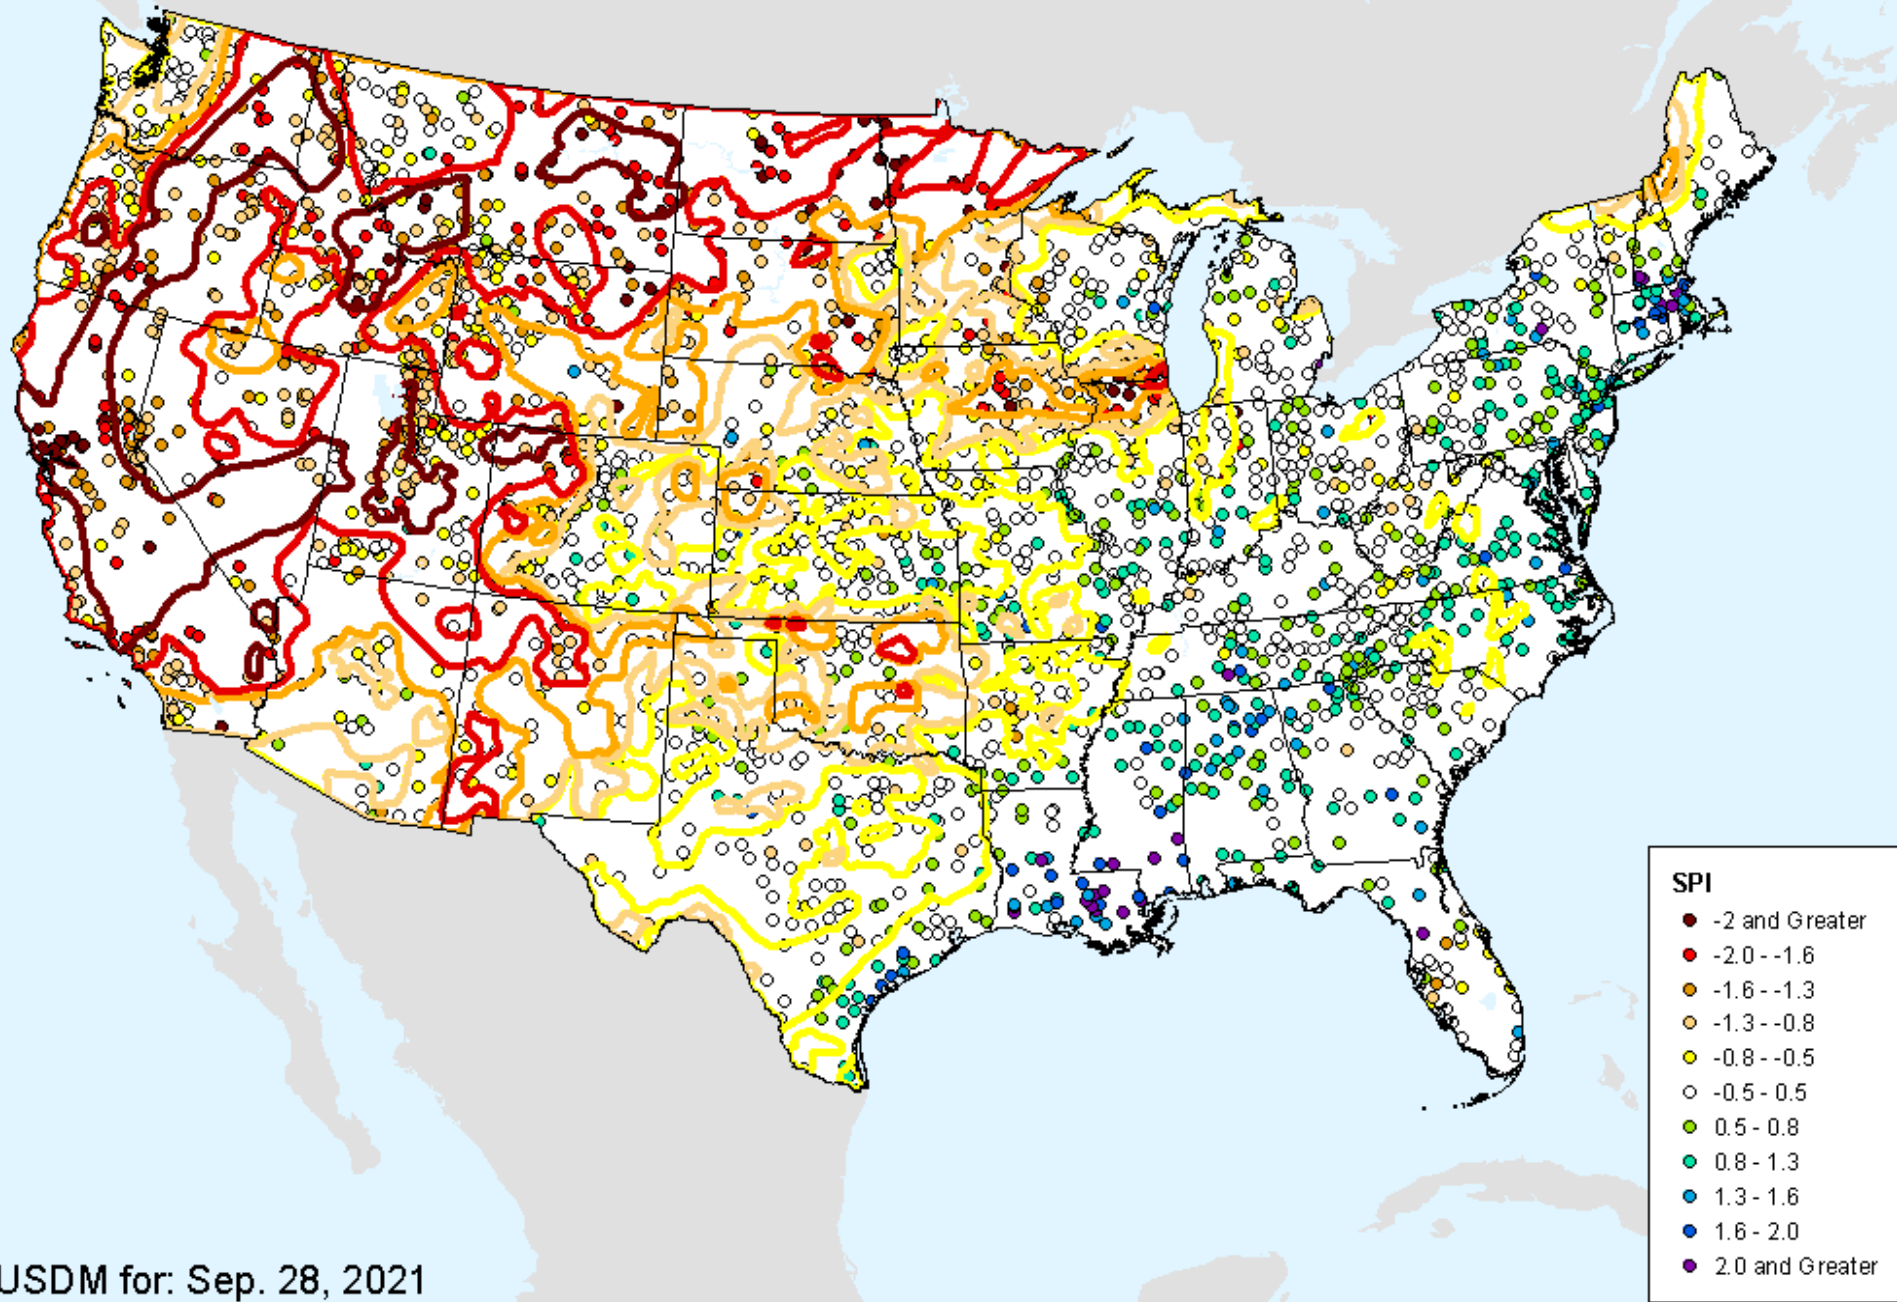

As of: Wednesday, October 6, 2021

USDM for: Sep. 28, 2021

HPRCC 9-month SPI

As of: Wednesday, October 6, 2021

HPRCC 12-month SPI

As of: Wednesday, October 6, 2021

HPRCC 12-month SPI

As of: Wednesday, October 6, 2021