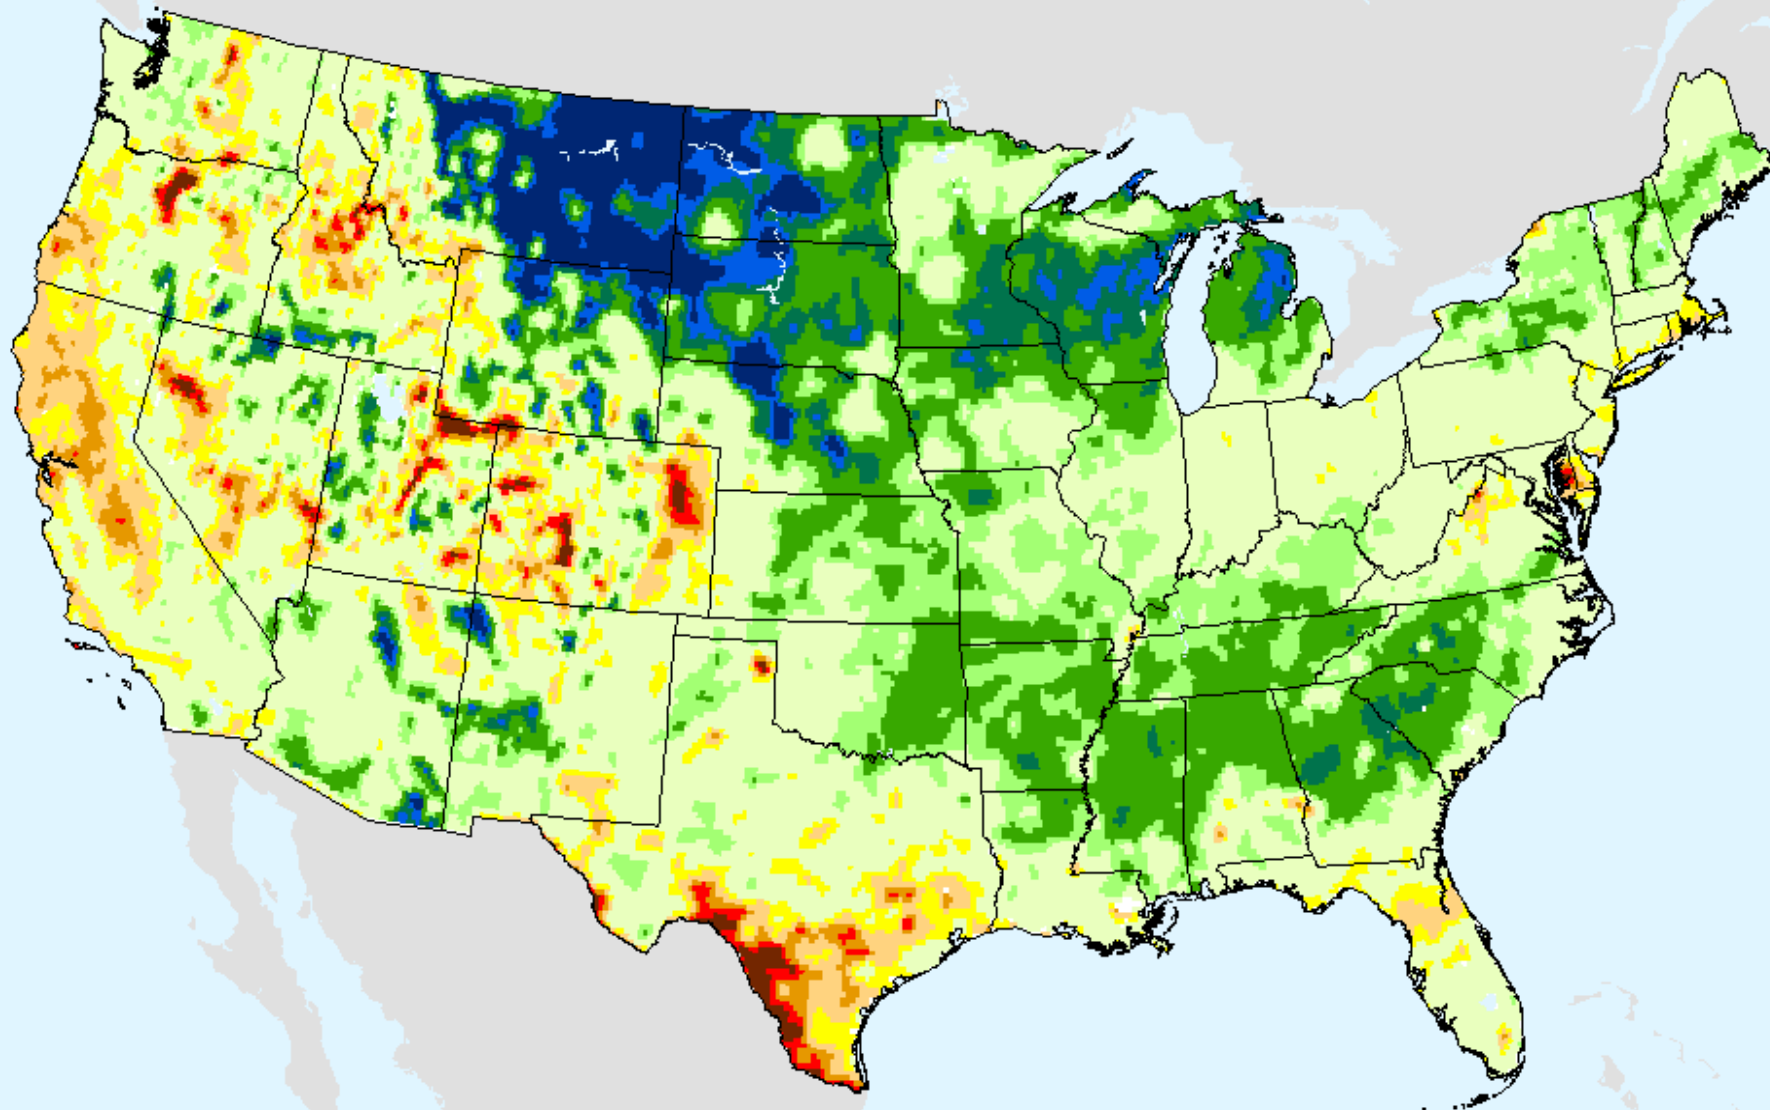

As of: Wednesday, October 6, 2021

NLDAS Top 1m Soil Moisture

As of: Wednesday, October 6, 2021

USDM for: Sep. 28, 2021

NLDAS Top 1m Soil Moisture

As of: Wednesday, October 6, 2021

NLDAS Total Column Soil Moisture