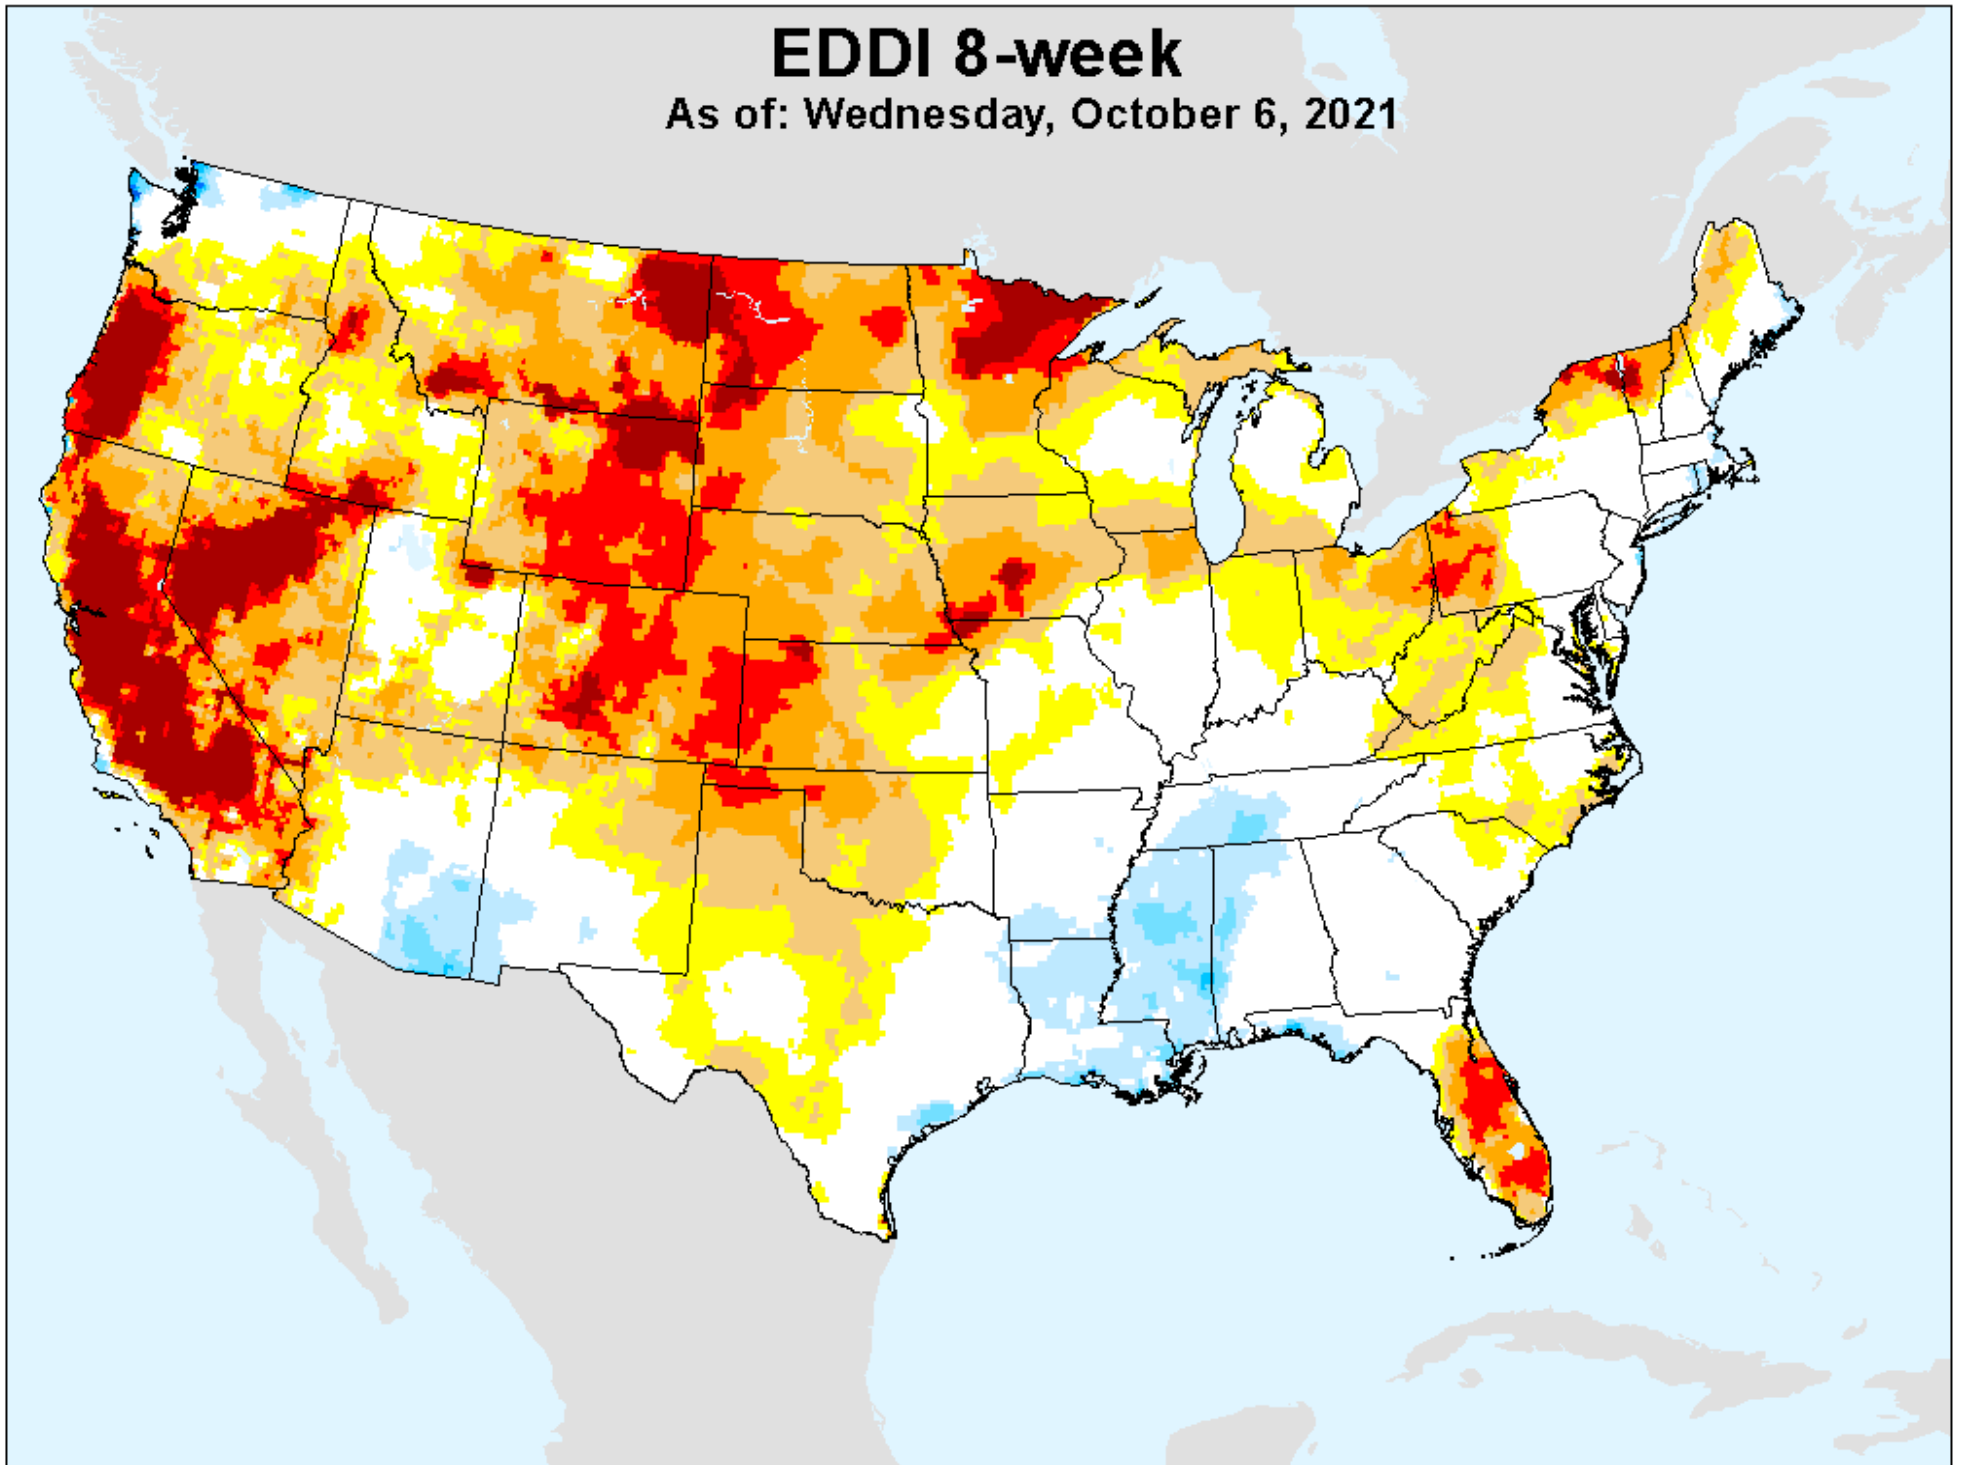

USDM for: Sep. 28, 2021

EDDI 7-week

As of: Wednesday, October 6, 2021

EDDI 8-week

As of: Wednesday, October 6, 2021

USDM for: Sep. 28, 2021

EDDI 8-week

As of: Wednesday, October 6, 2021