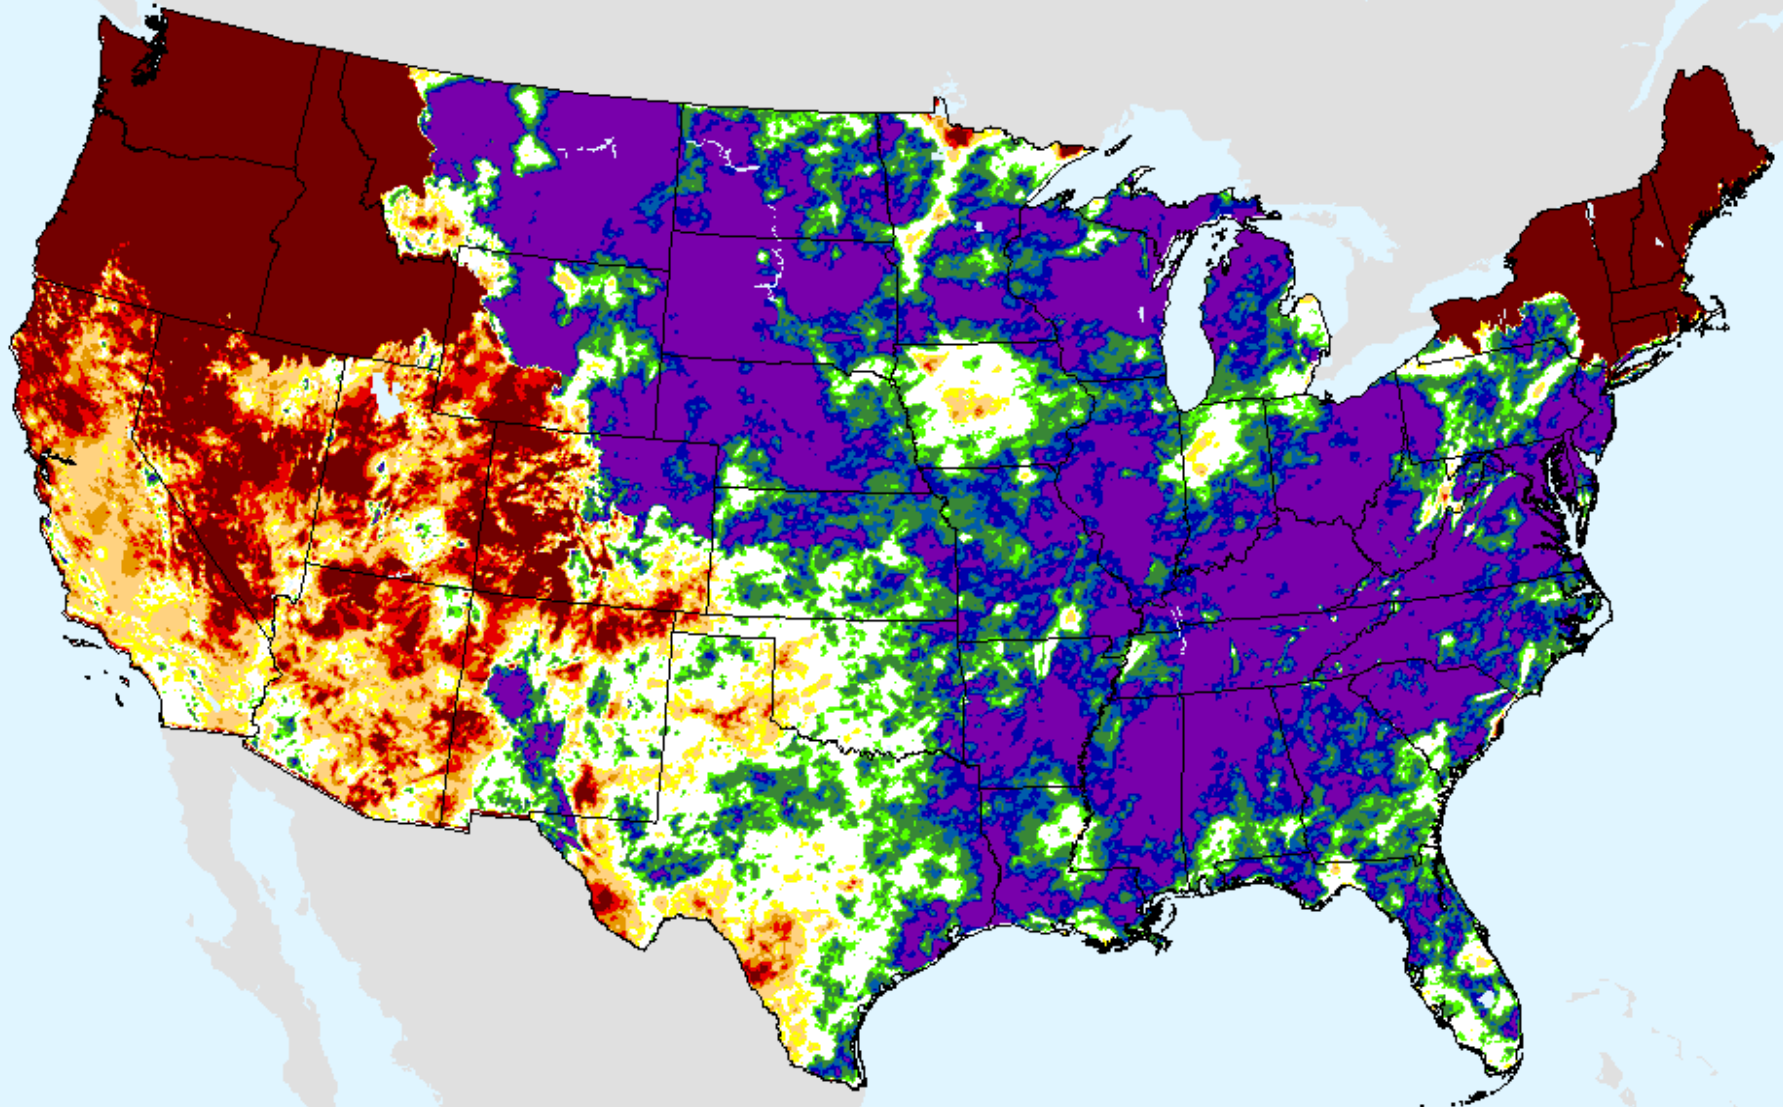

AHPS 36-month SPI

As of: Wednesday, October 6, 2021