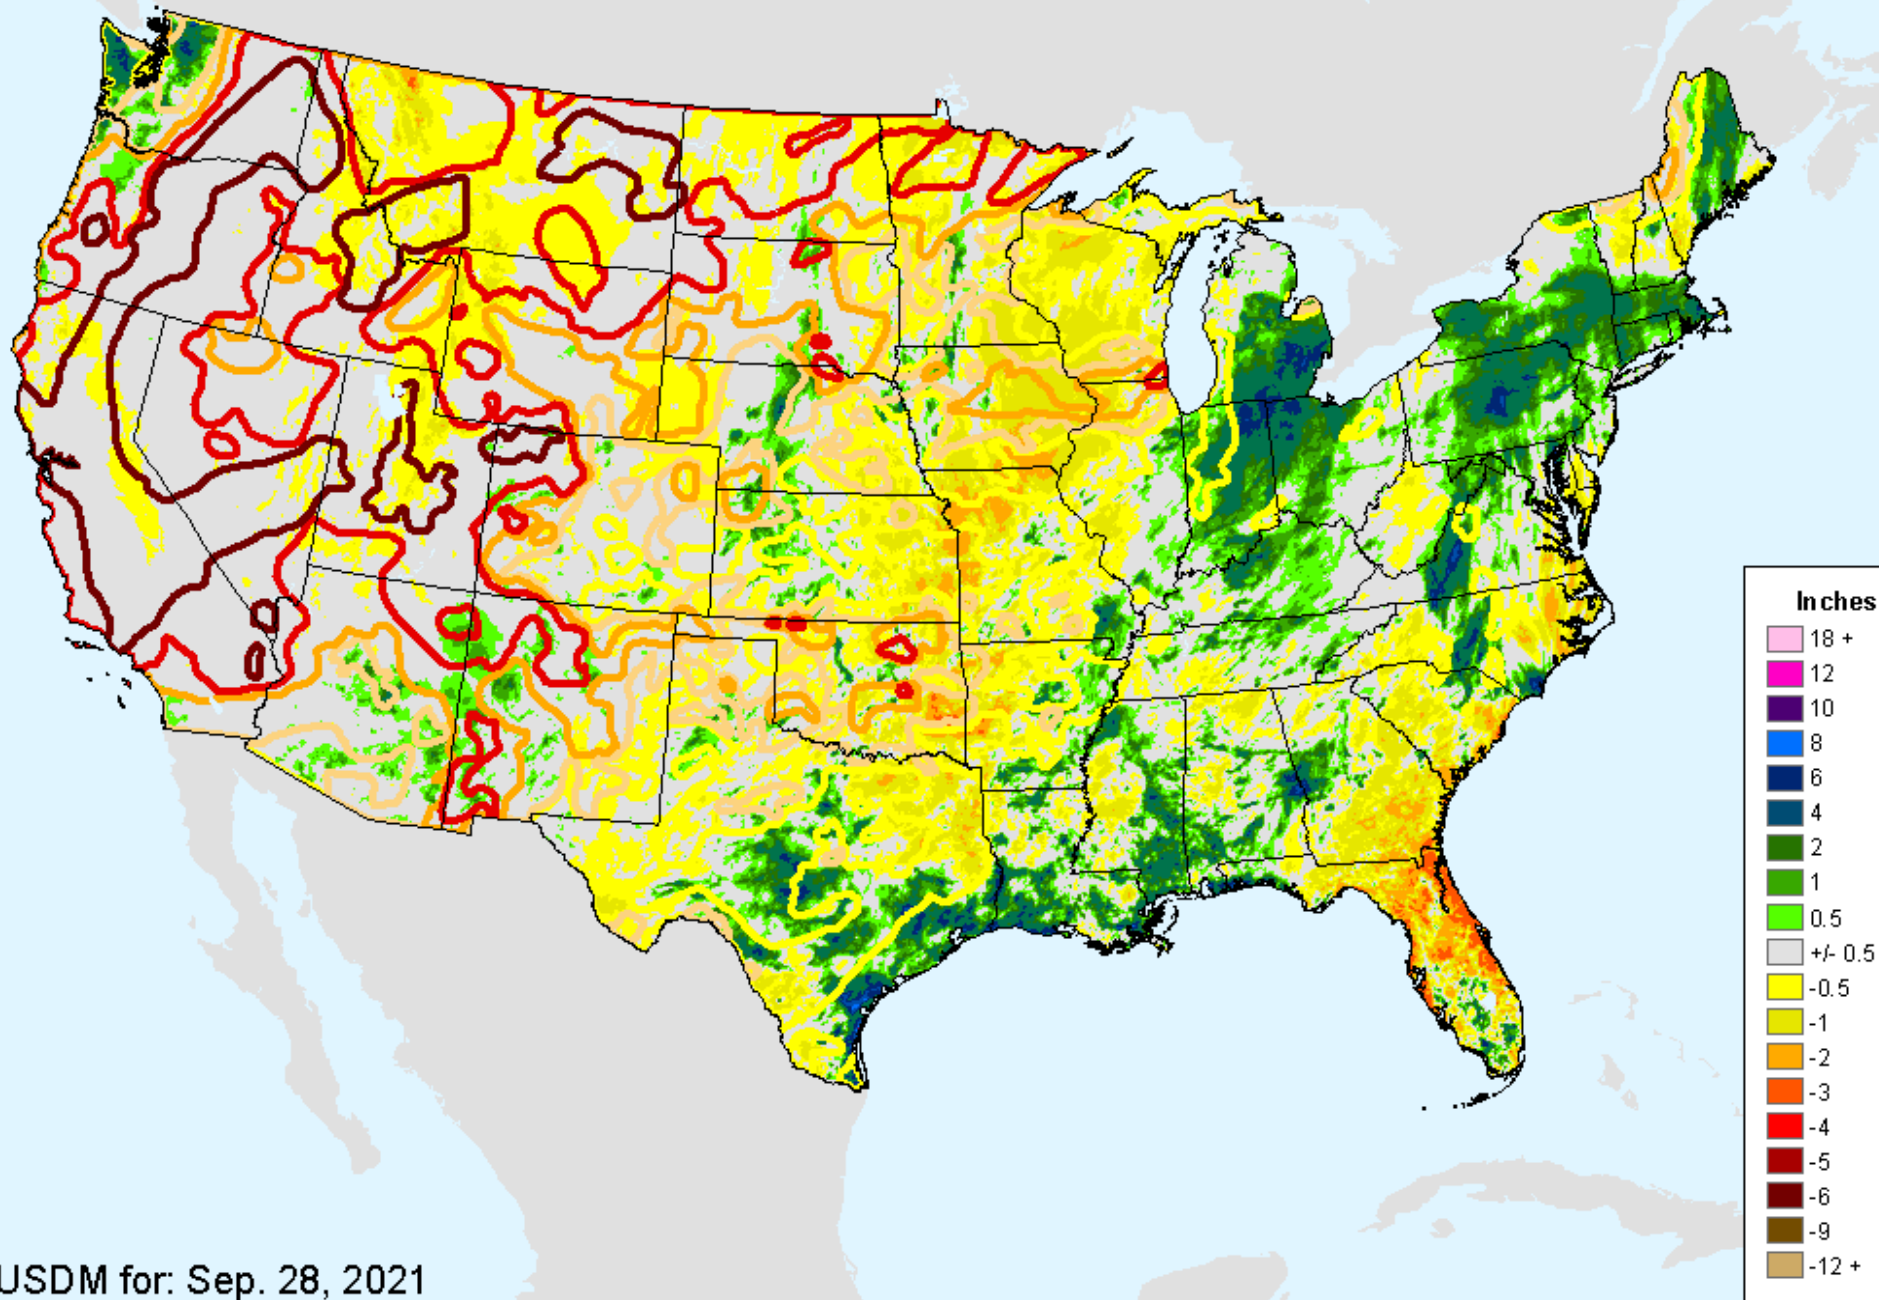

AHPS 7-Day Precipitation

As of: Wednesday, October 6, 2021

AHPS 7-Day Precipitation

As of: Wednesday, October 6, 2021

USDM for: Sep. 28, 2021

AHPS 14-Day Precip Departure

As of: Wednesday, October 6, 2021

USDM for: Sep. 28, 2021