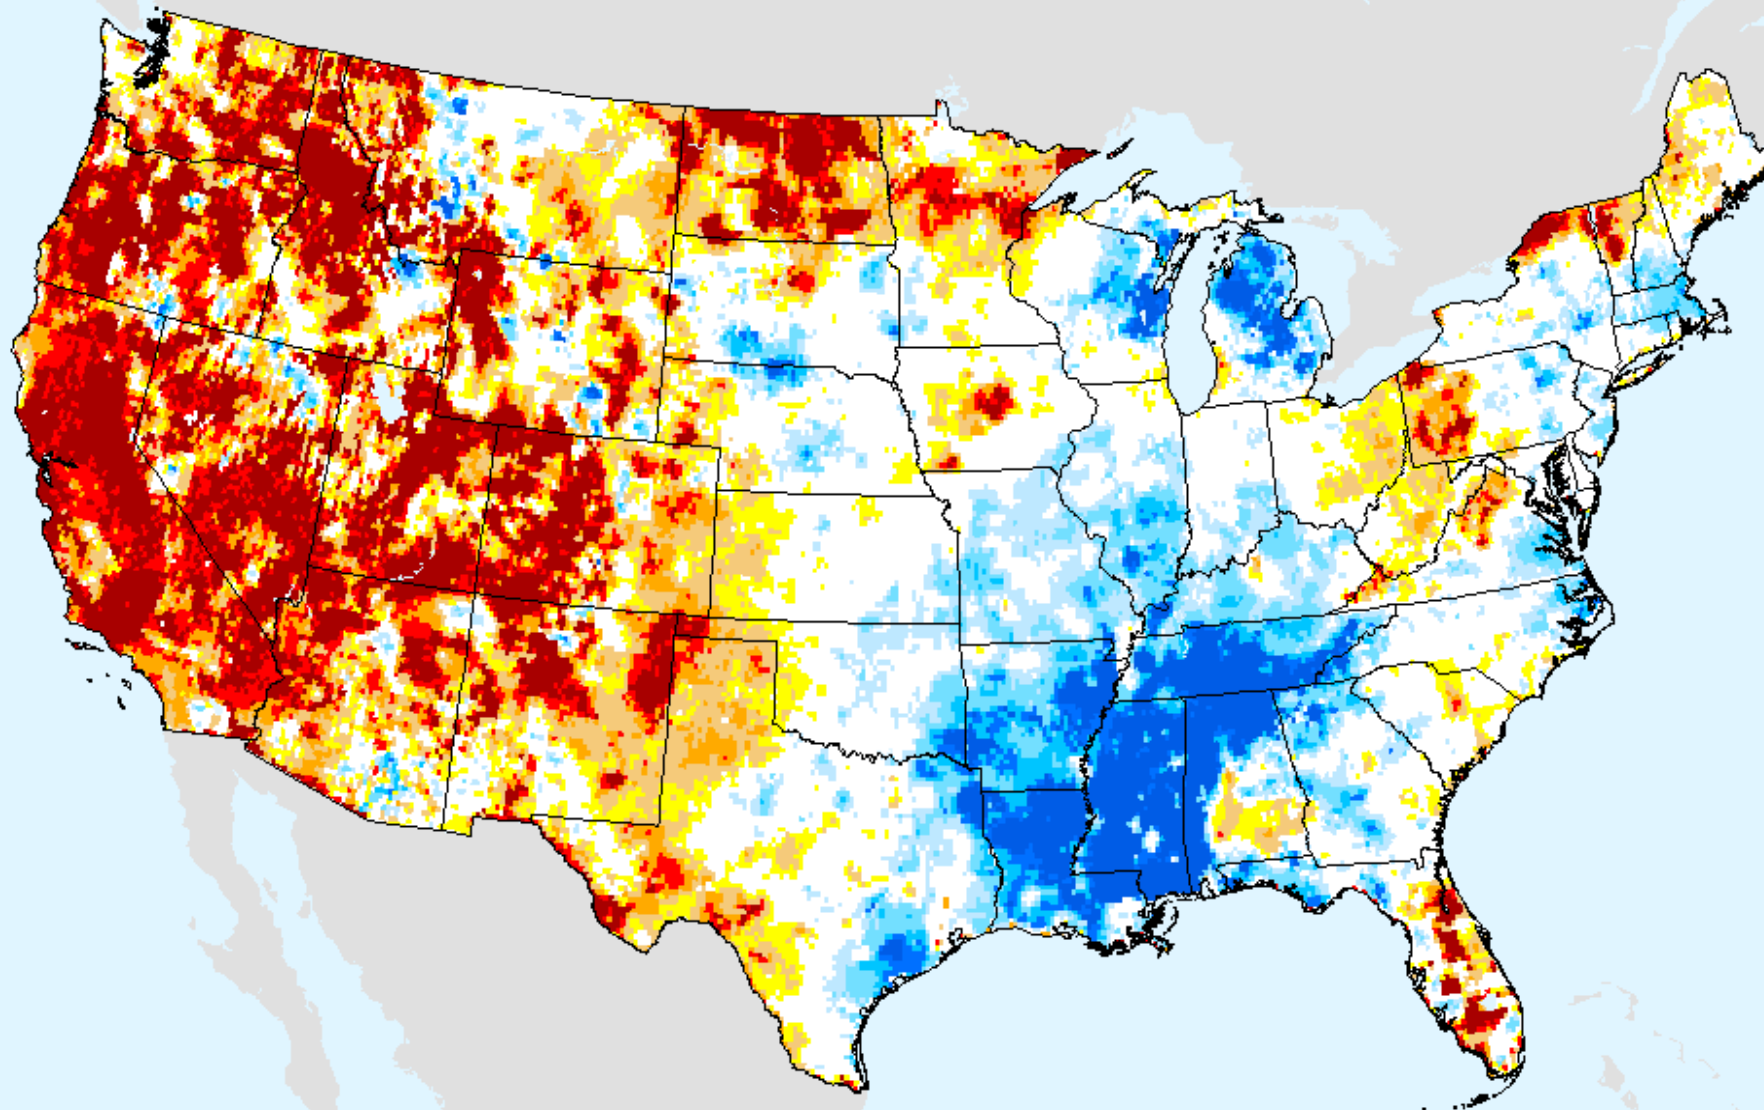

As of: Wednesday, October 6, 2021

GRACE-Based Shallow Groundwater Drought Indicator

As of: Wednesday, October 6, 2021

USDM for: Sep. 28, 2021

GRACE-Based Shallow Groundwater Drought Indicator

As of: Wednesday, October 6, 2021