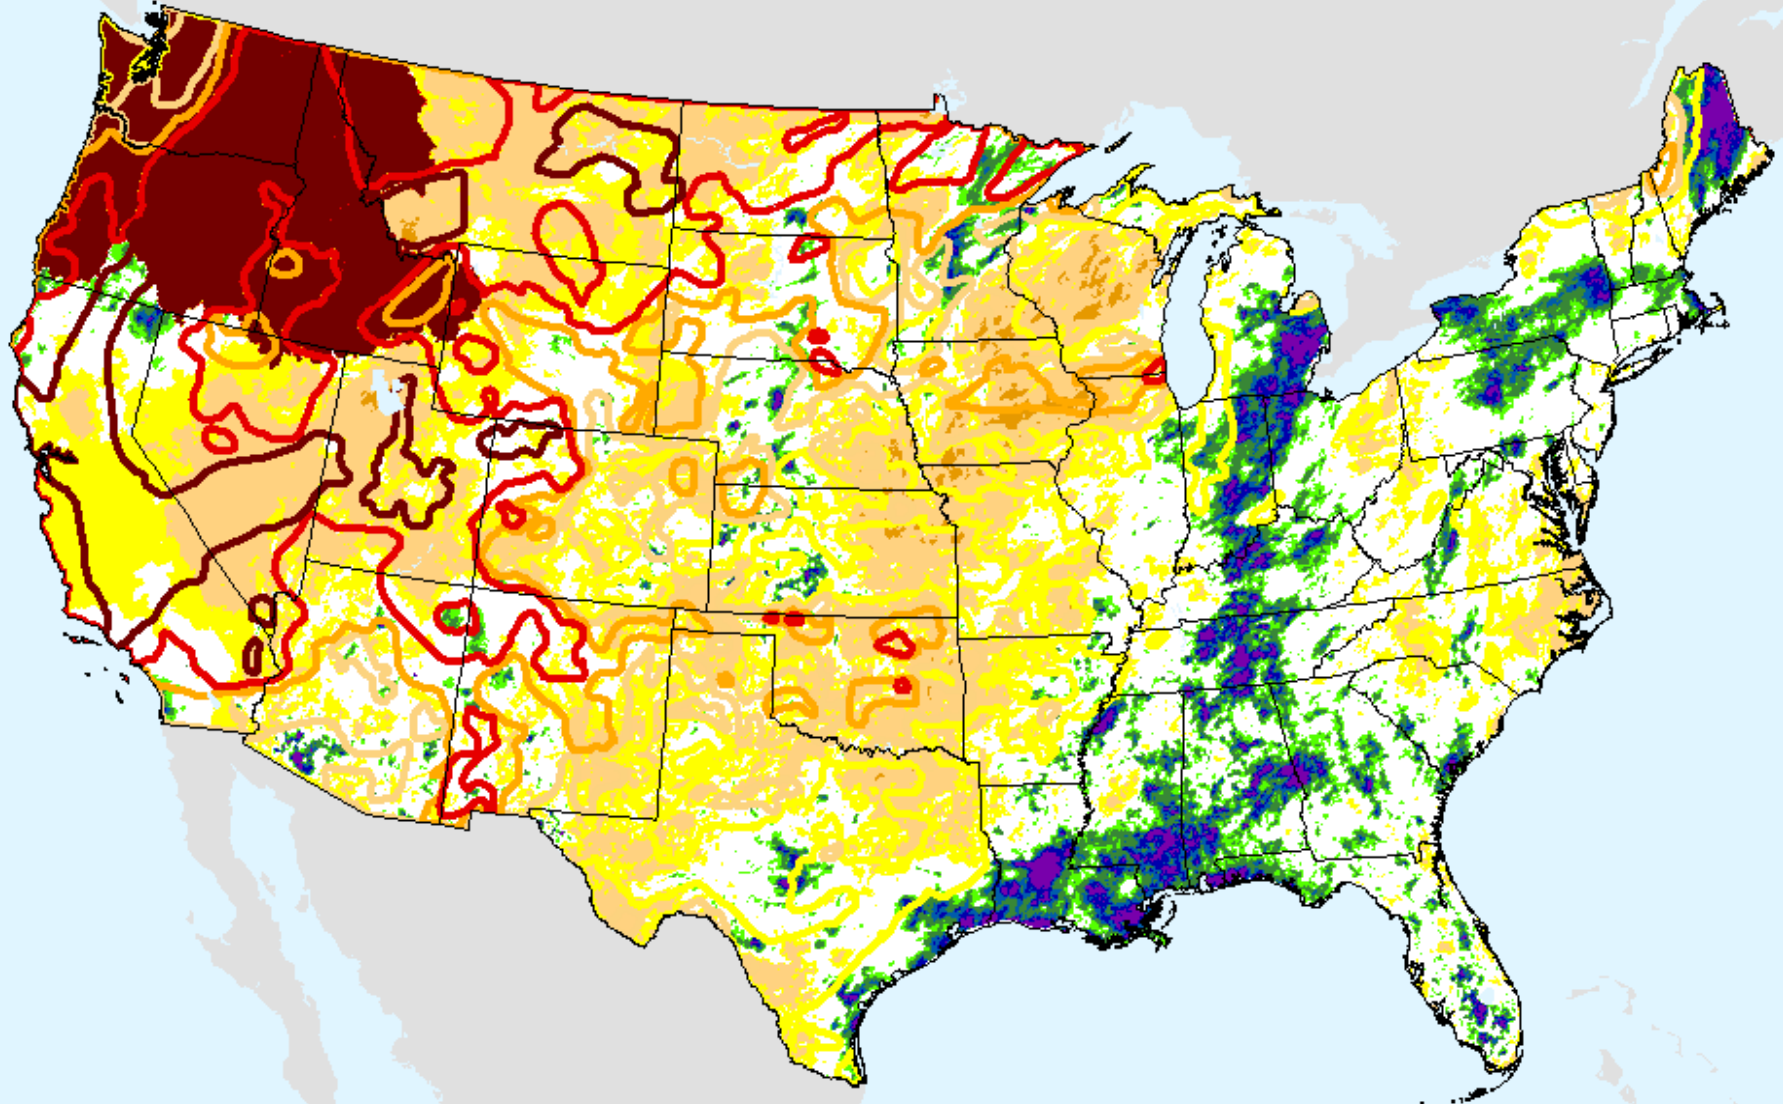

AHPS 1-month SPI

As of: Wednesday, October 6, 2021

USDM for: Sep. 28, 2021

SPI (USDM)