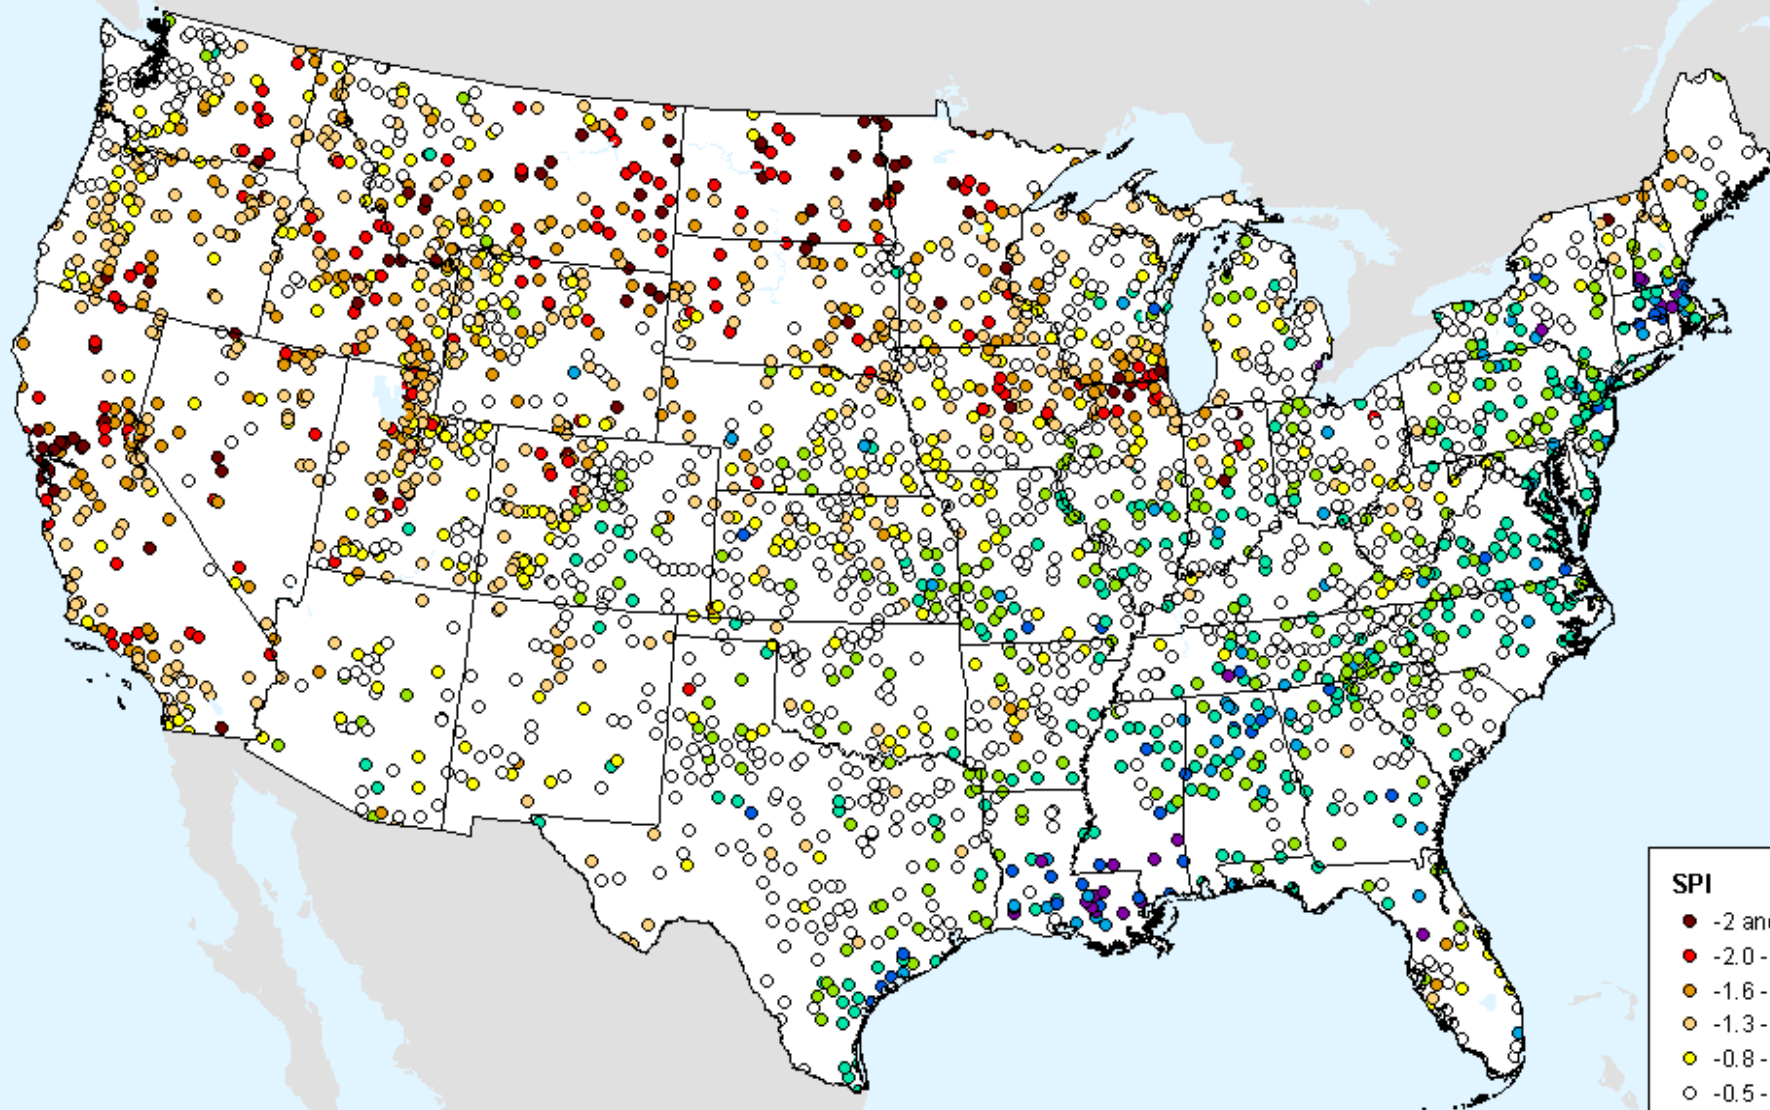

As of: Wednesday, October 6, 2021

USDM for: Sep. 28, 2021

HPRCC 9-month SPI

As of: Wednesday, October 6, 2021

HPRCC 12-month SPI

As of: Wednesday, October 6, 2021

HPRCC 12-month SPI

As of: Wednesday, October 6, 2021