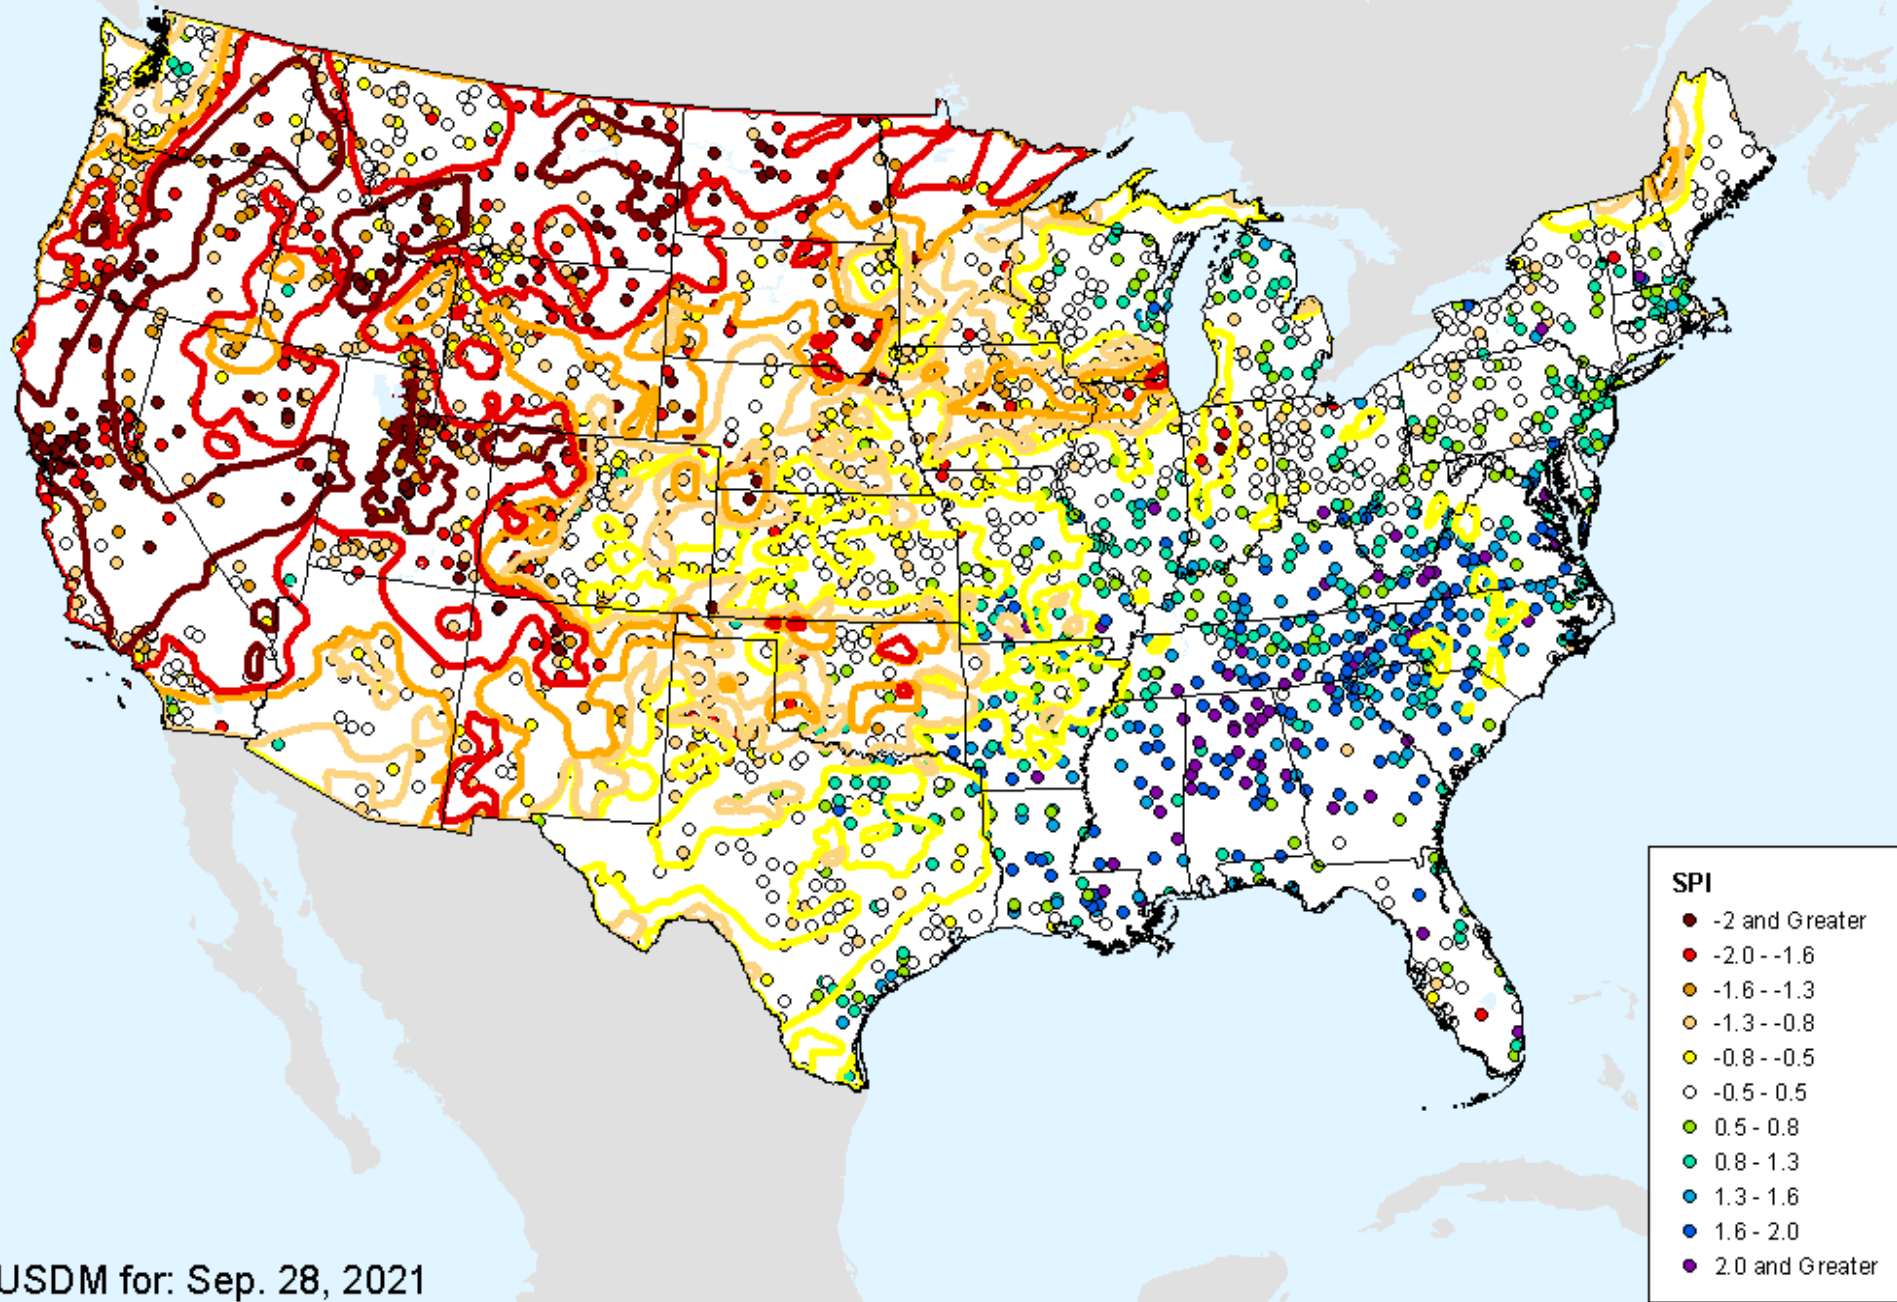

HPRCC 24-month SPI

As of: Wednesday, October 6, 2021

USDM for: Sep. 28, 2021