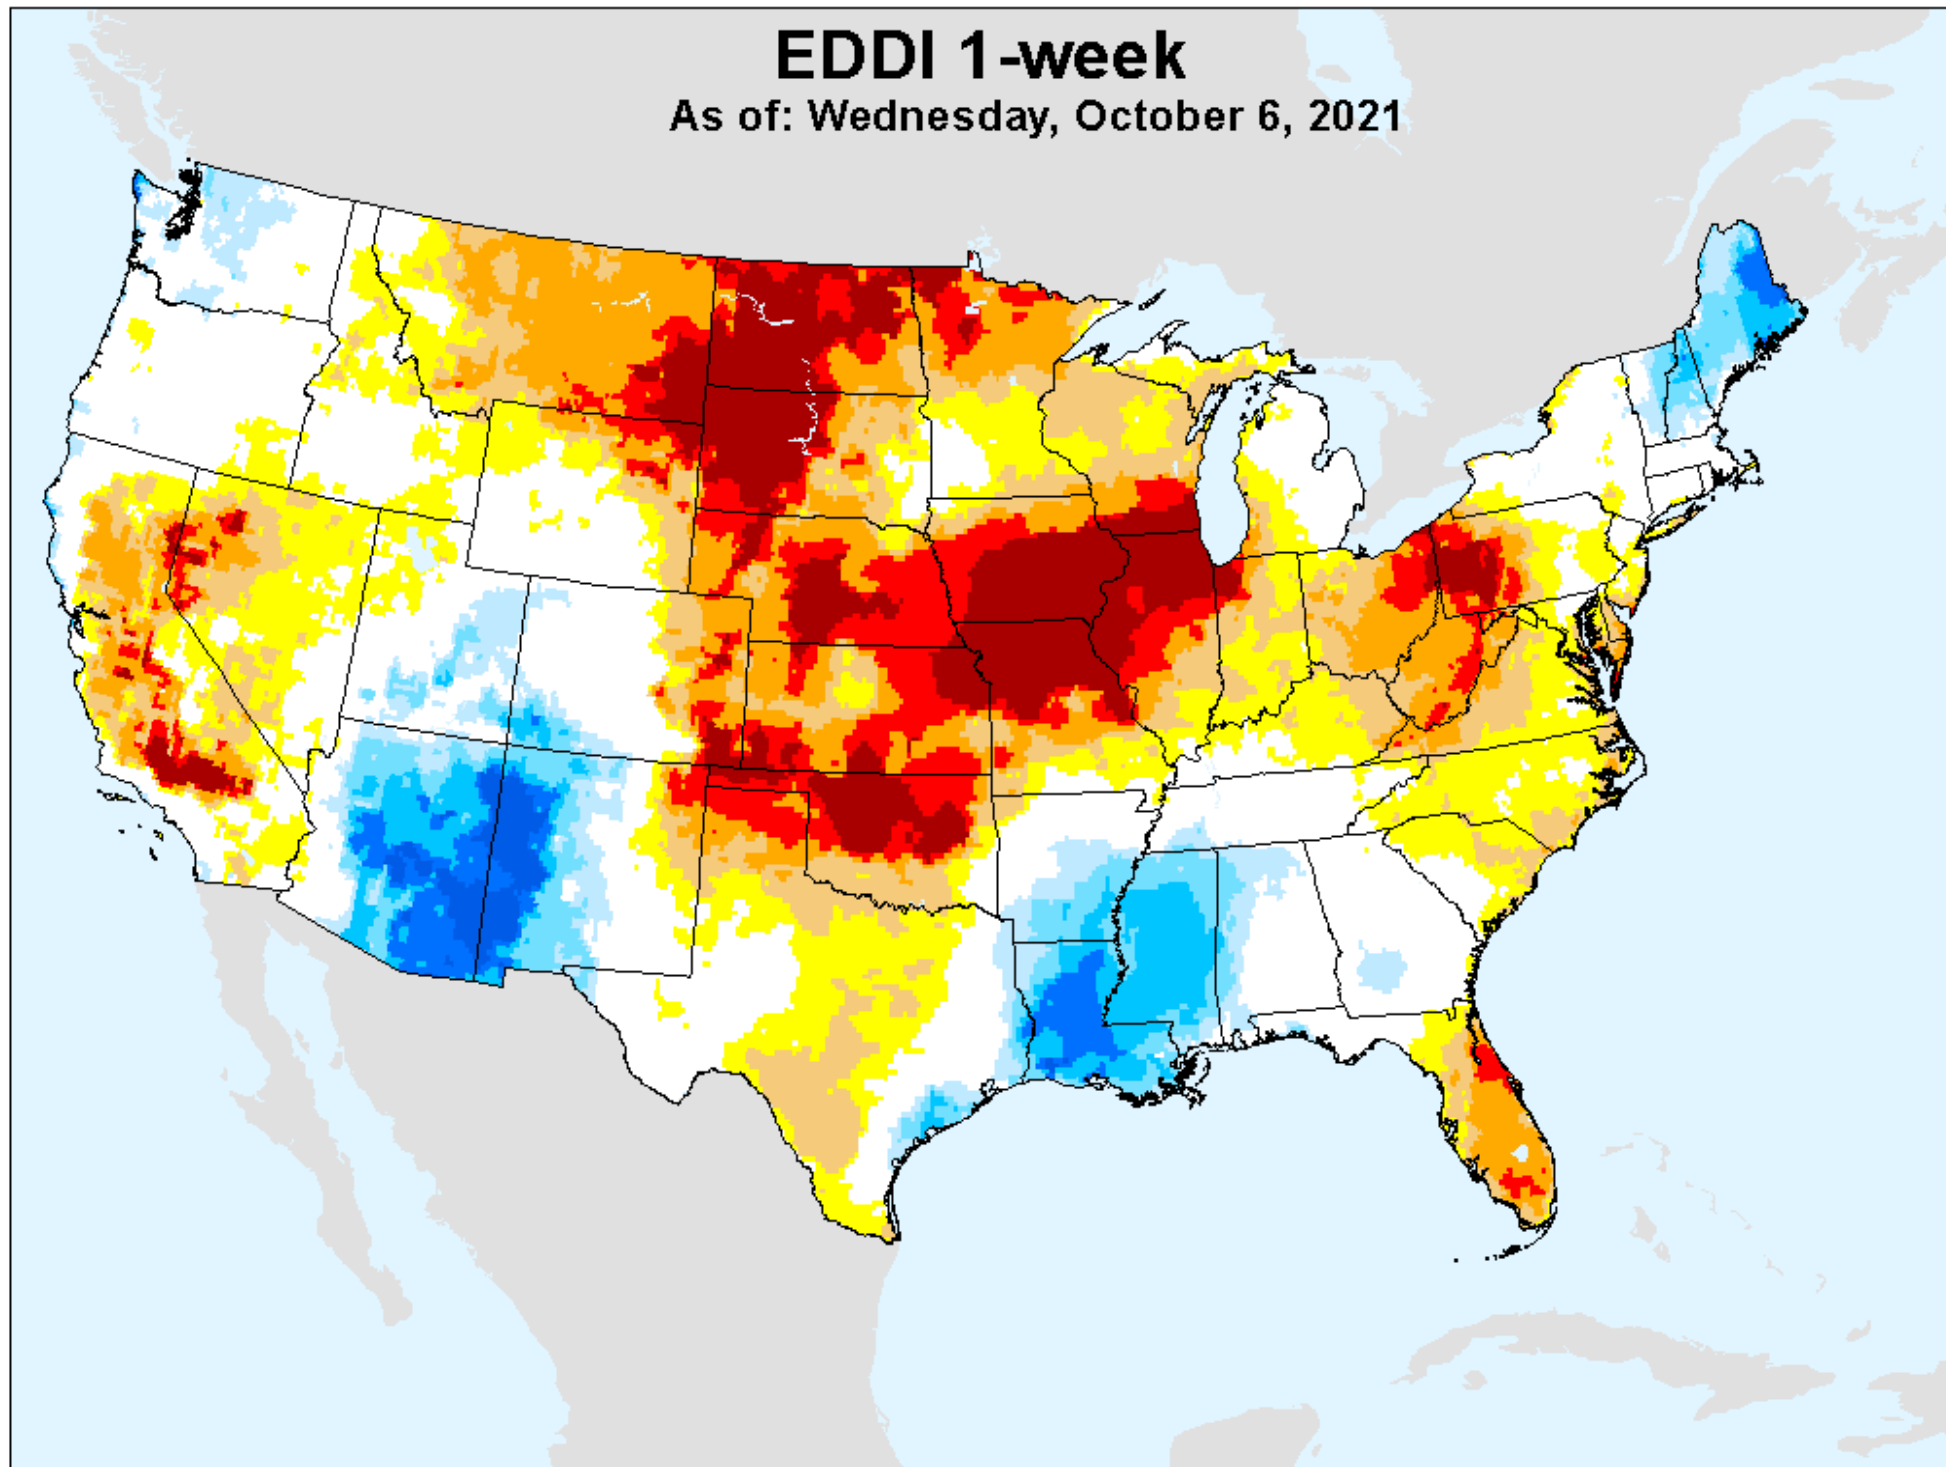

EDDI 1-week

As of: Wednesday, October 6, 2021

USDM for: Sep. 28, 2021

EDDI 1-week

As of: Wednesday, October 6, 2021

EDDI 2-week

As of: Wednesday, October 6, 2021

USDM for: Sep. 28, 2021