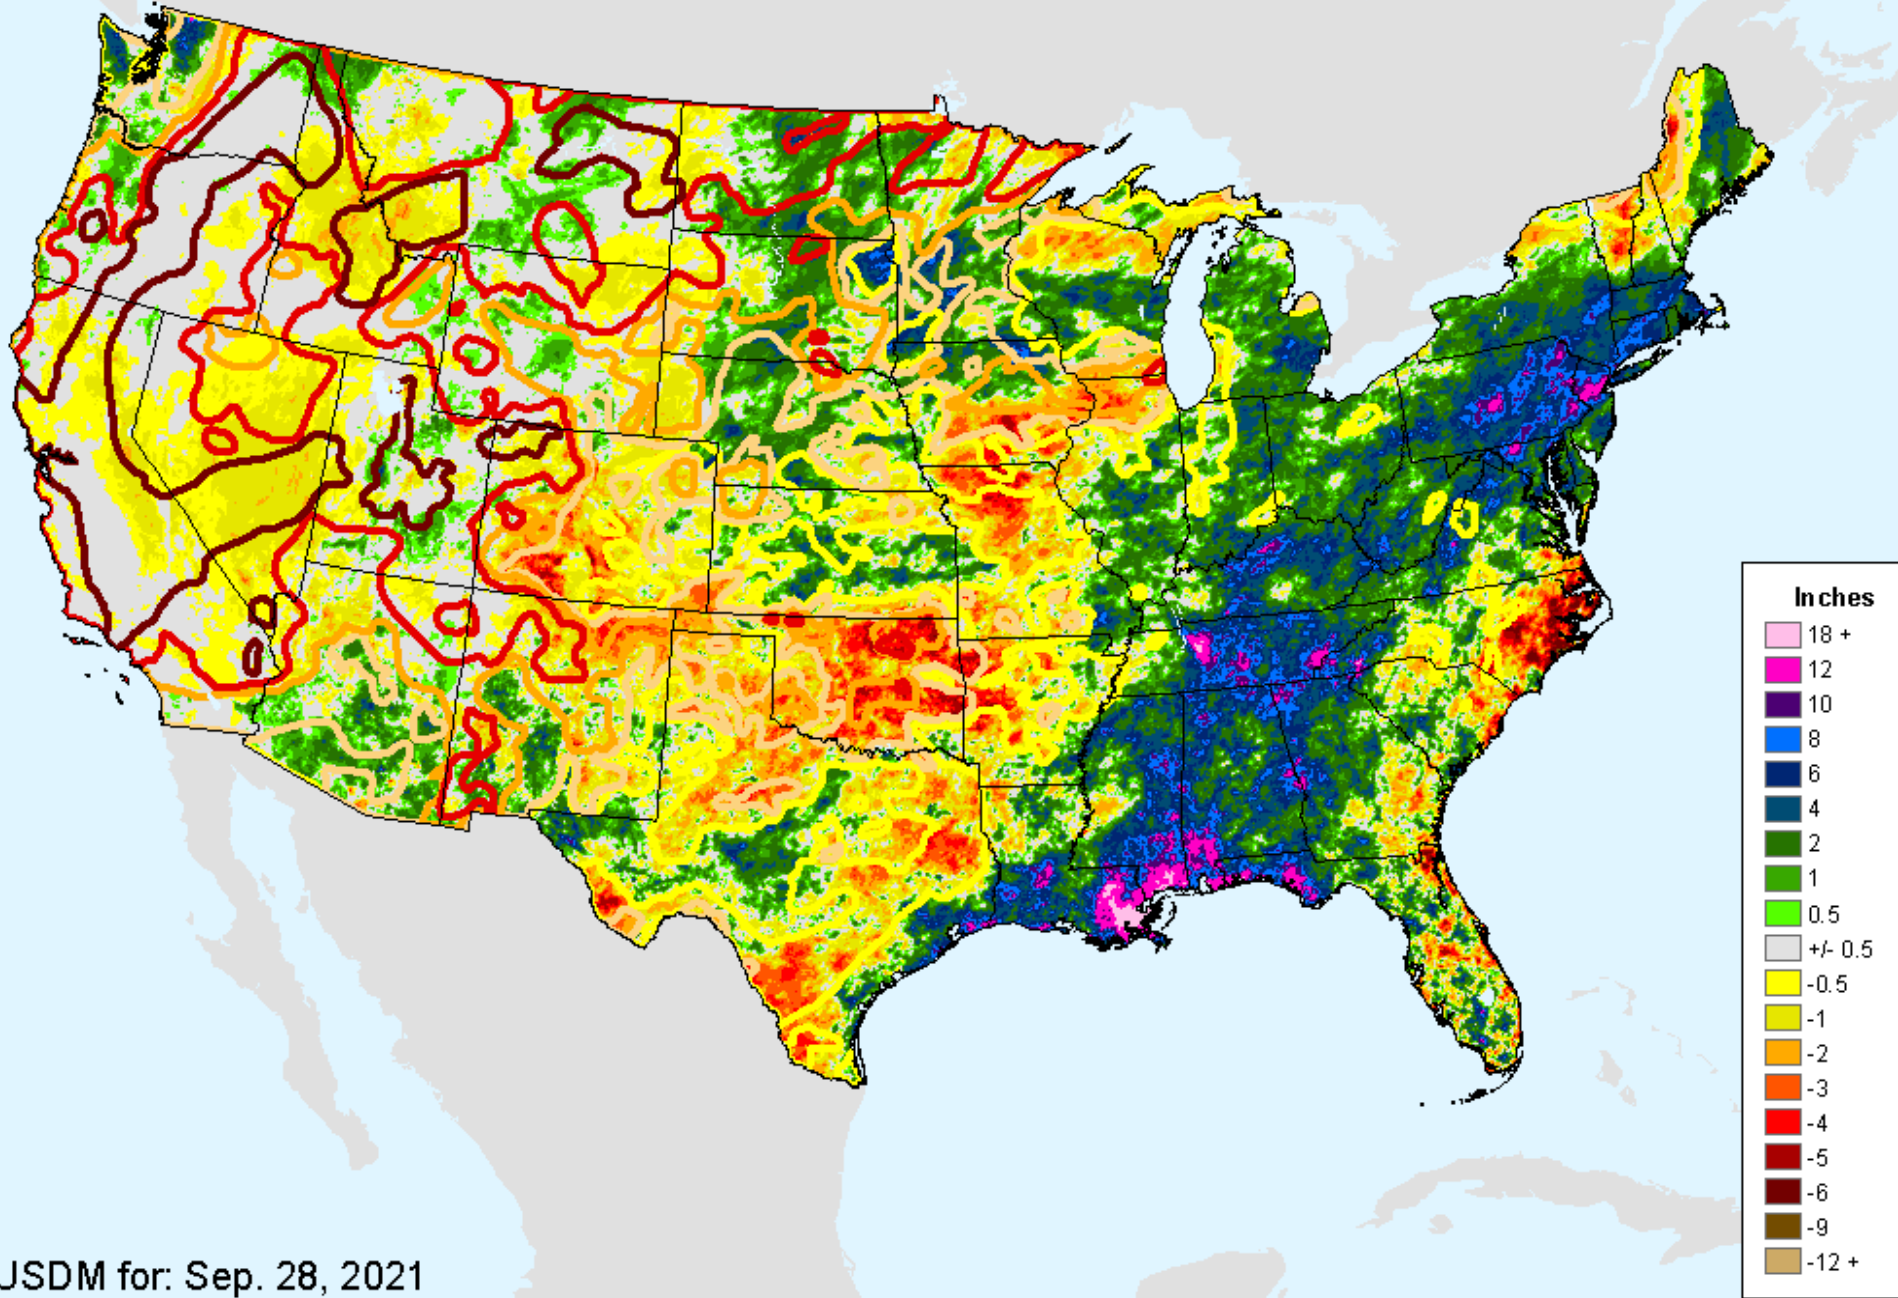

AHPS 60-Day Precip Departure

As of: Wednesday, October 6, 2021

USDM for: Sep. 28, 2021