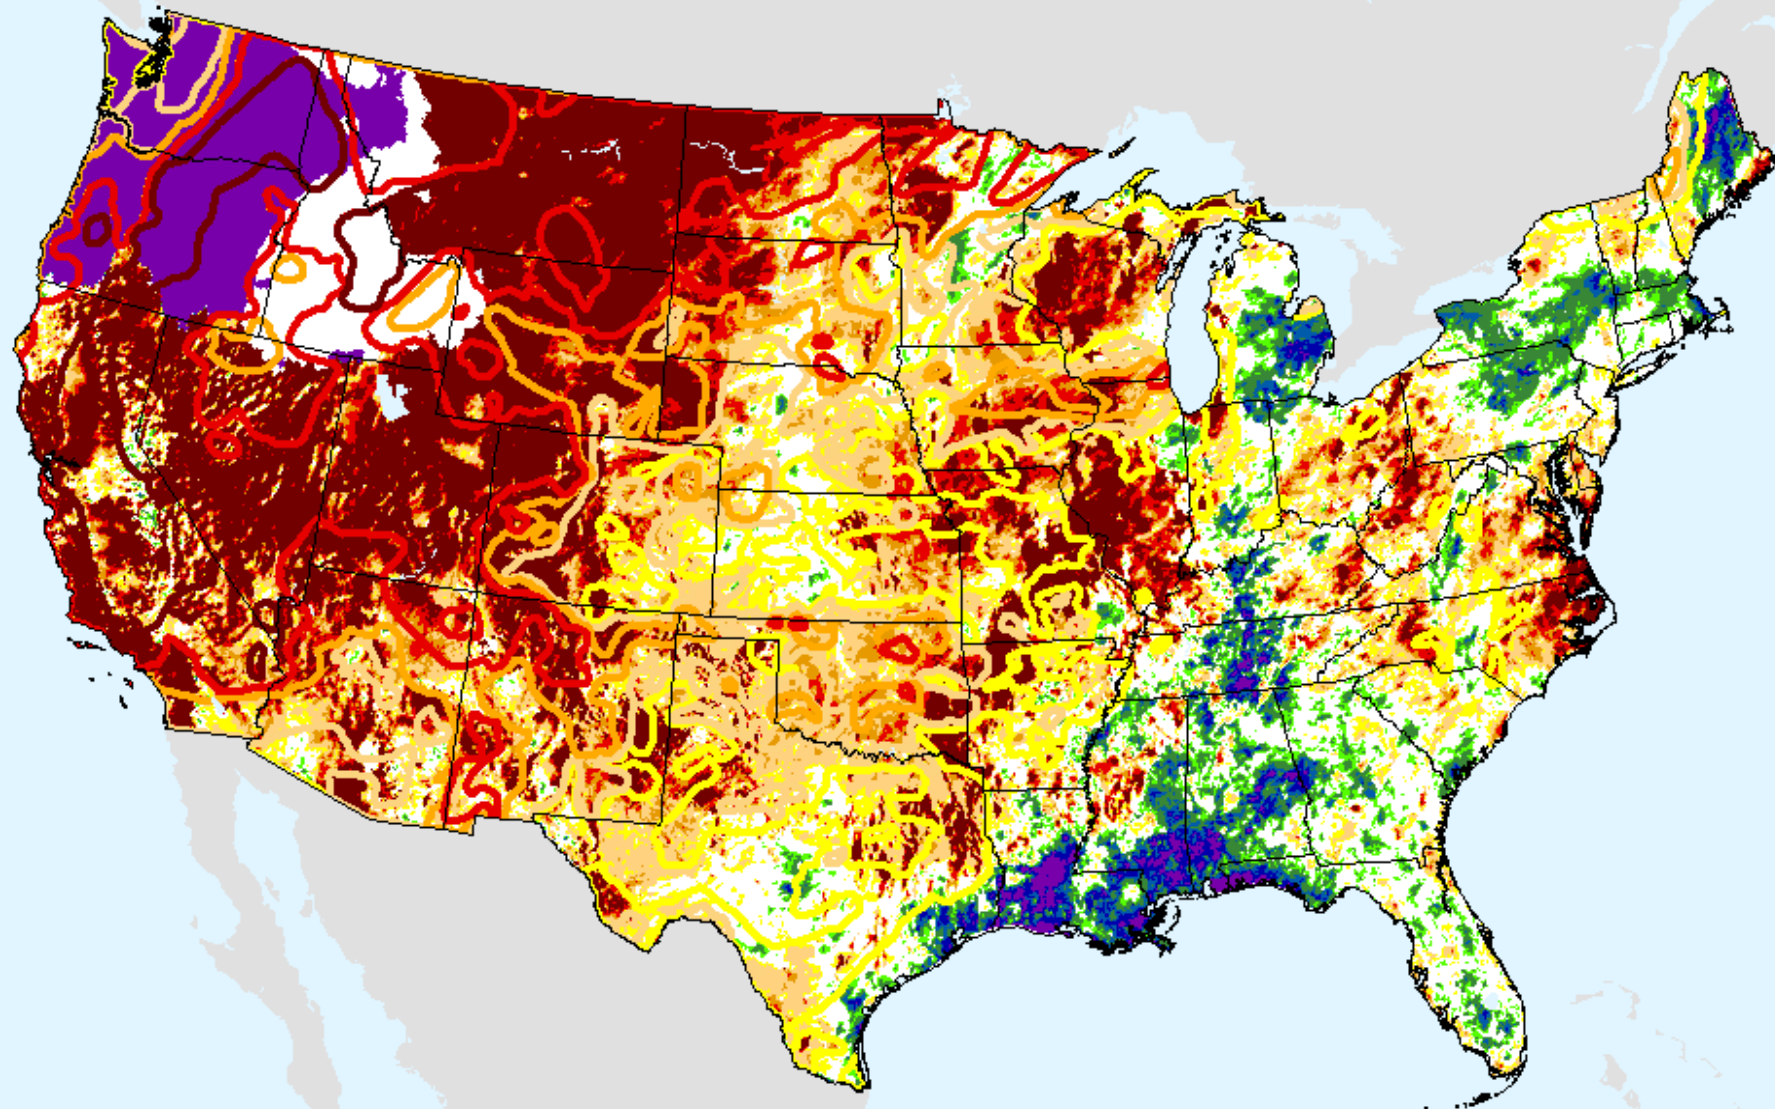

AHPS 1-month SPEI

As of: Wednesday, October 6, 2021

USDM for: Sep. 28, 2021

SPEI (USDM)