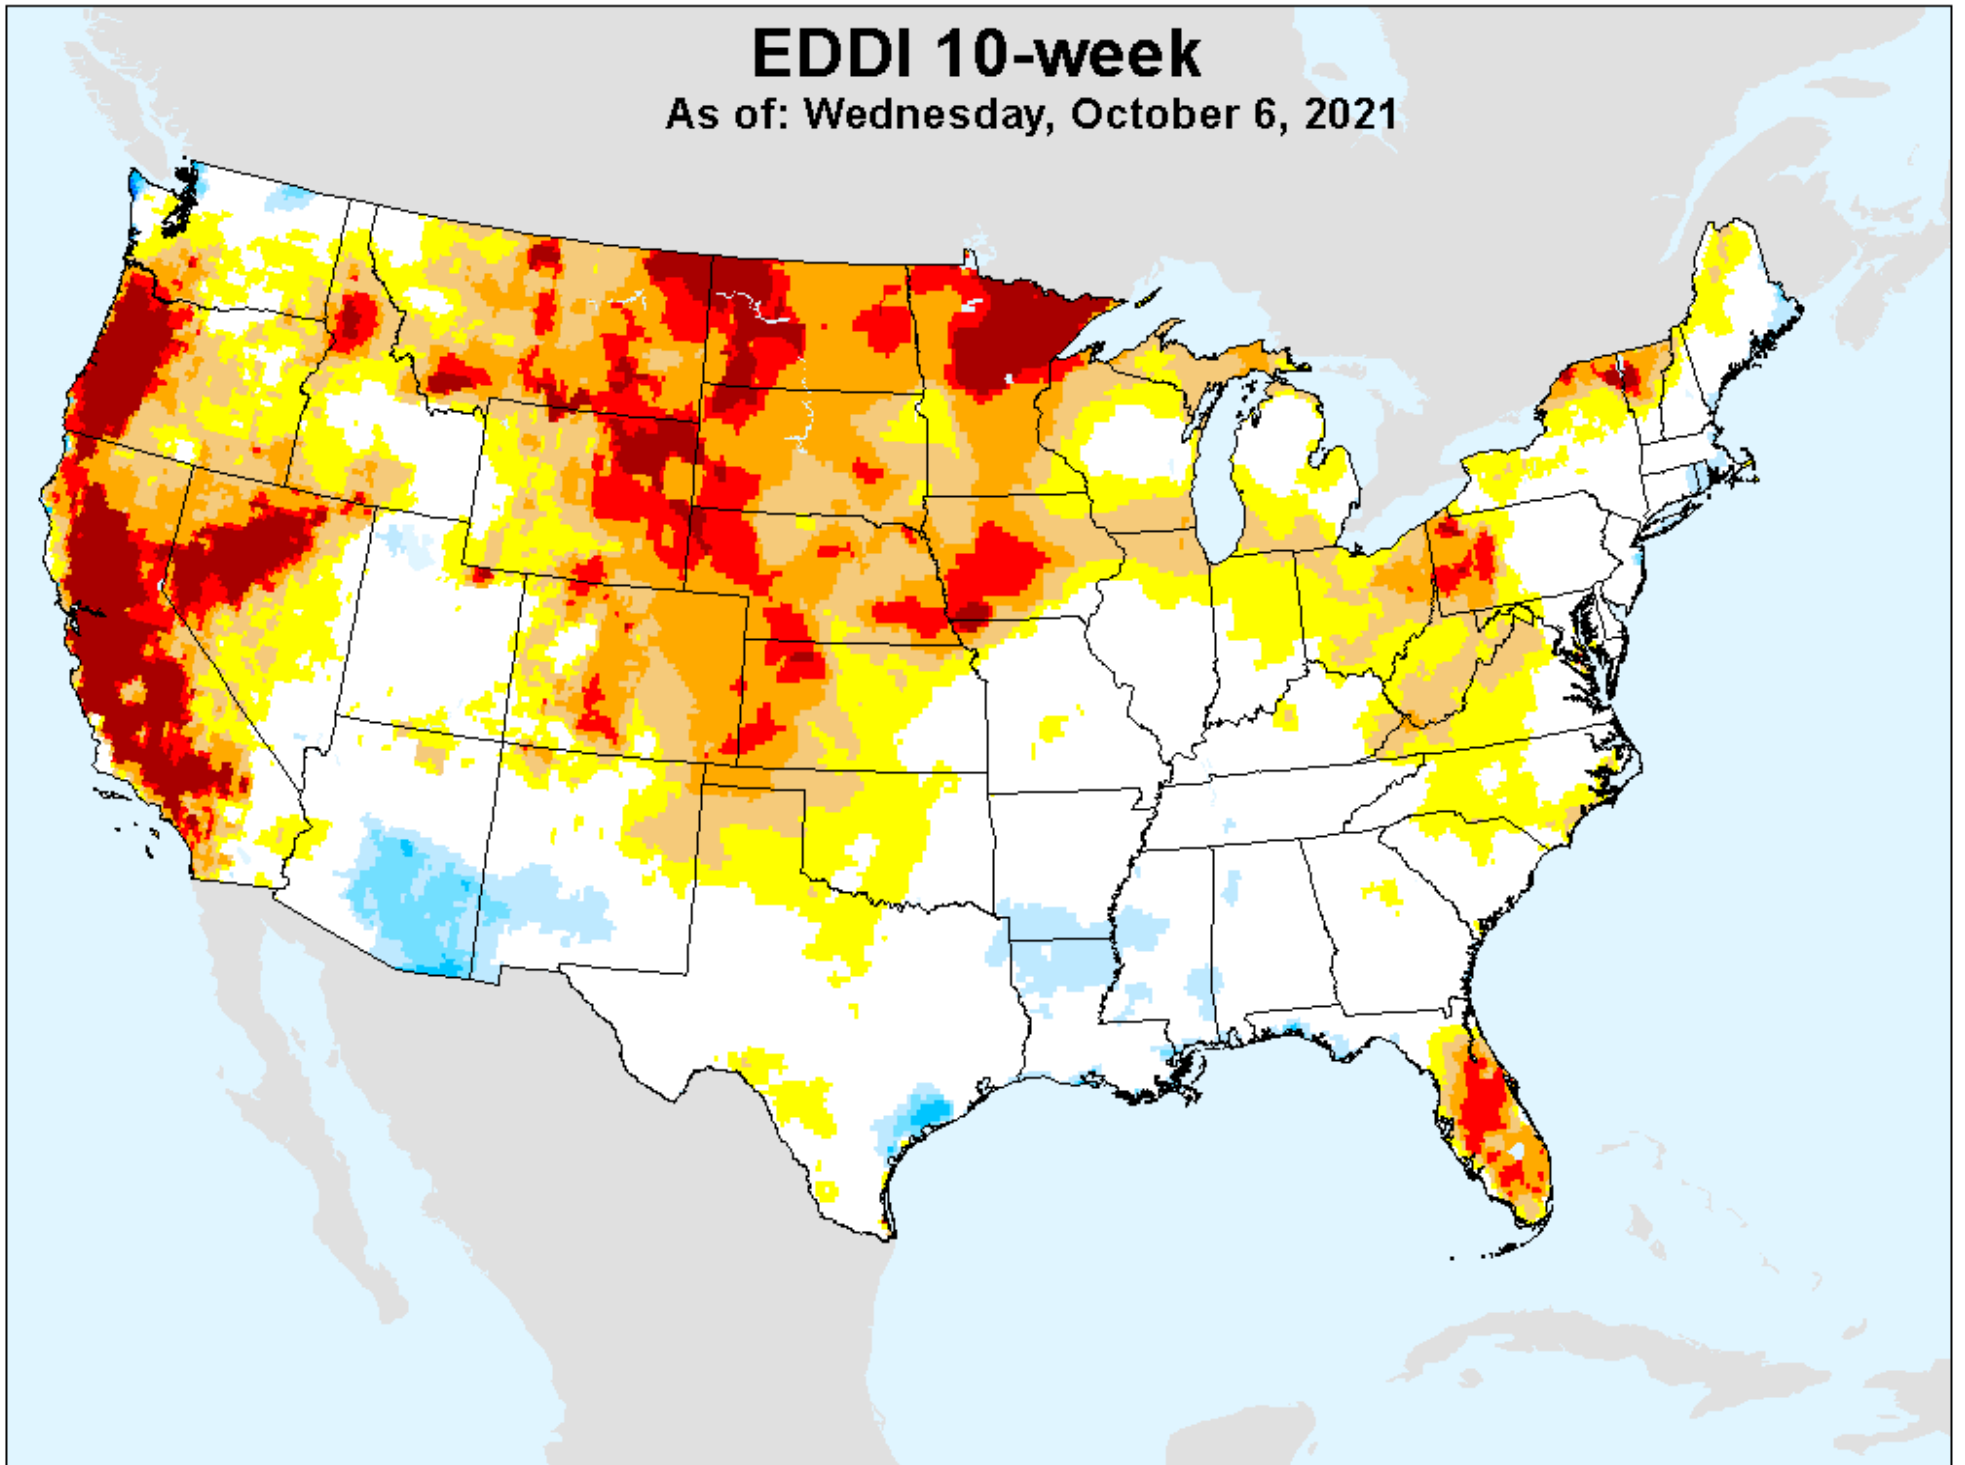

EDDI 10-week

As of: Wednesday, October 6, 2021