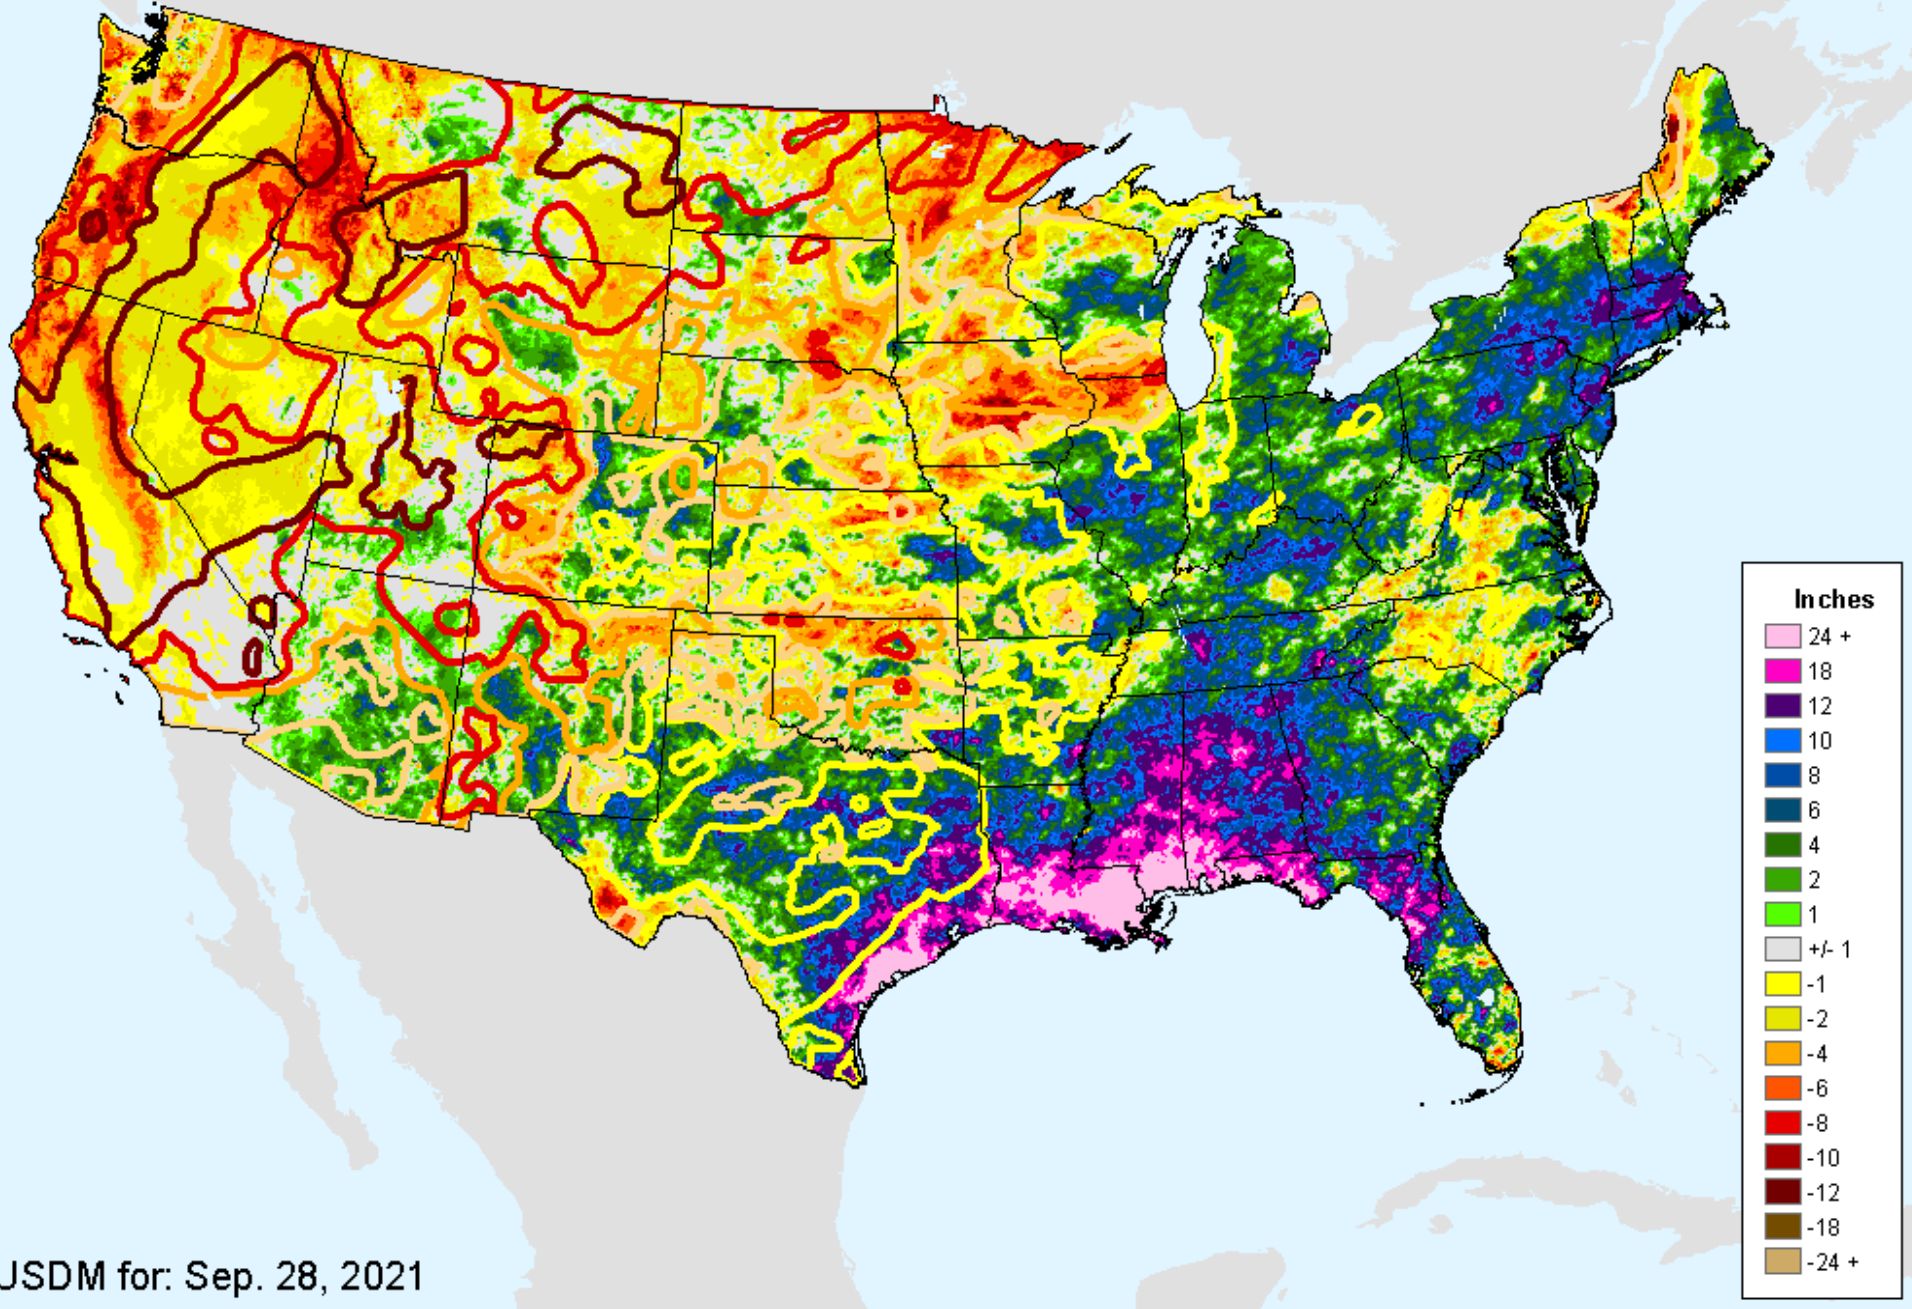

AHPS 180-Day Precip Departure

As of: Wednesday, October 6, 2021

USDM for: Sep. 28, 2021