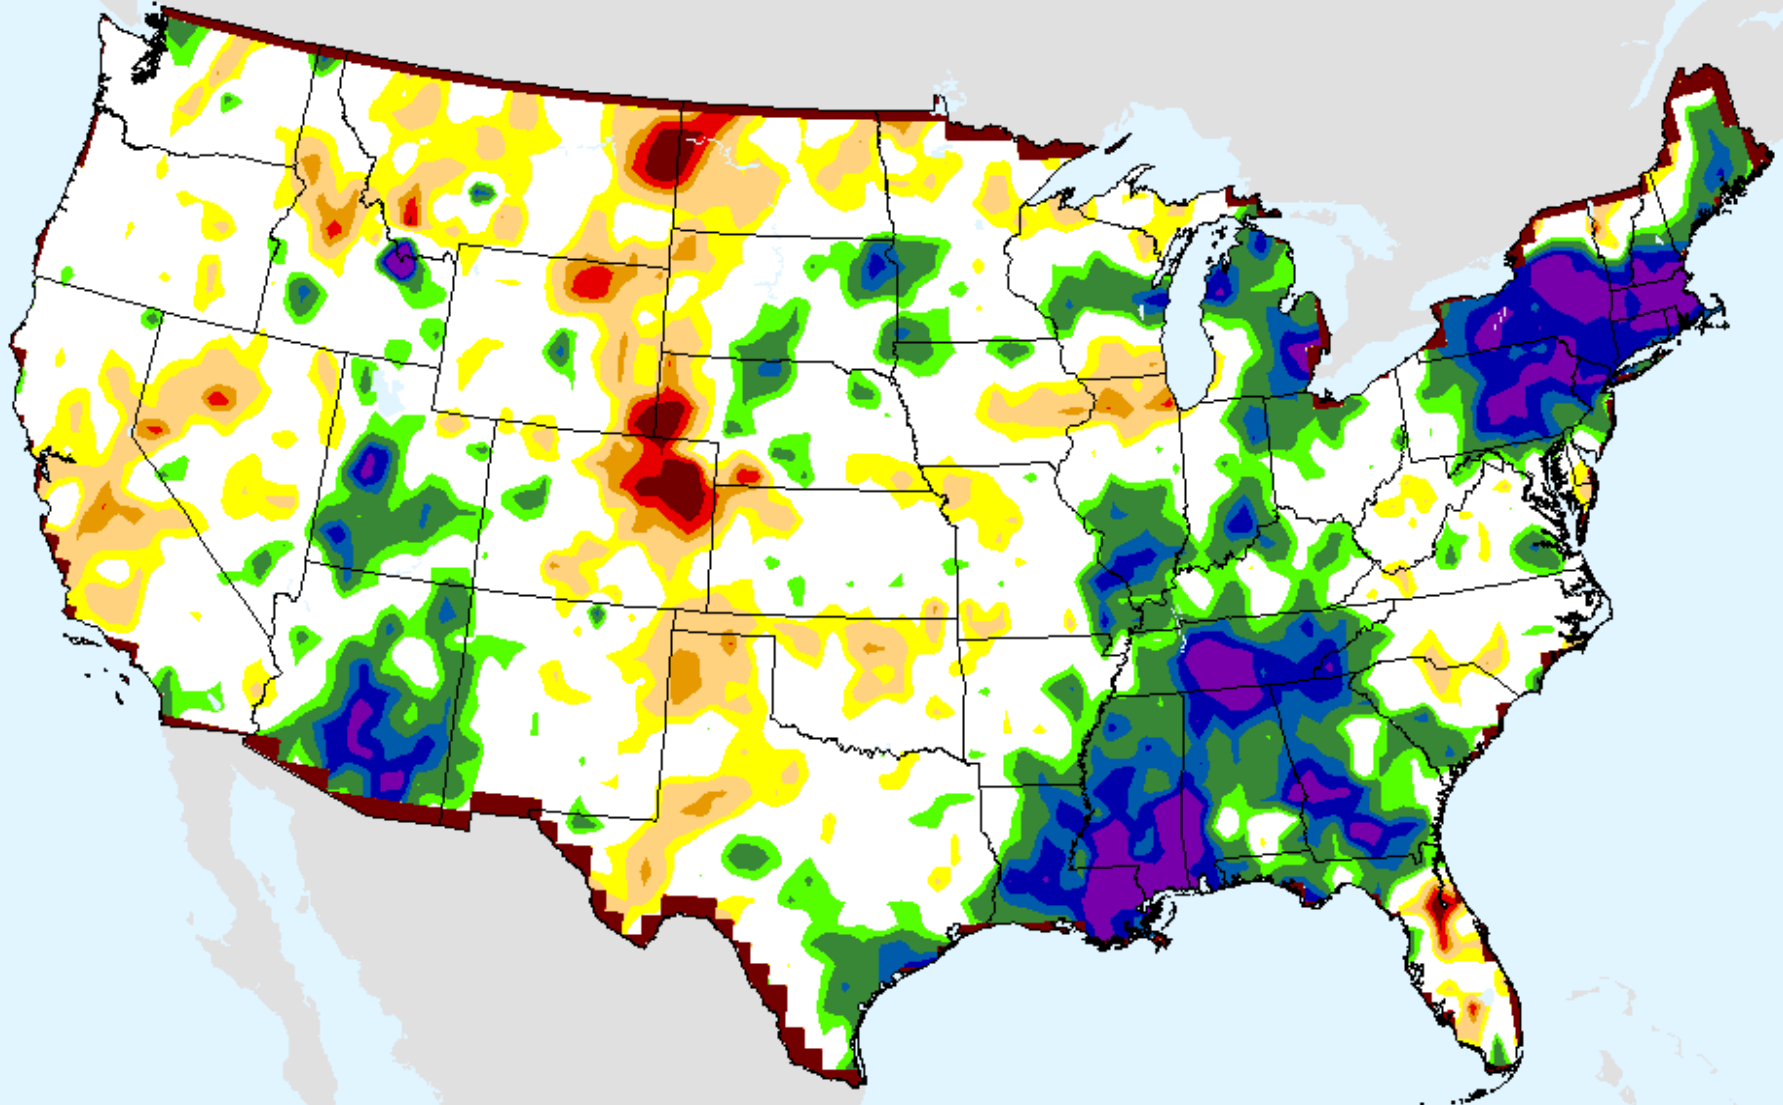

CPC 3-month SPI

As of: Wednesday, October 6, 2021