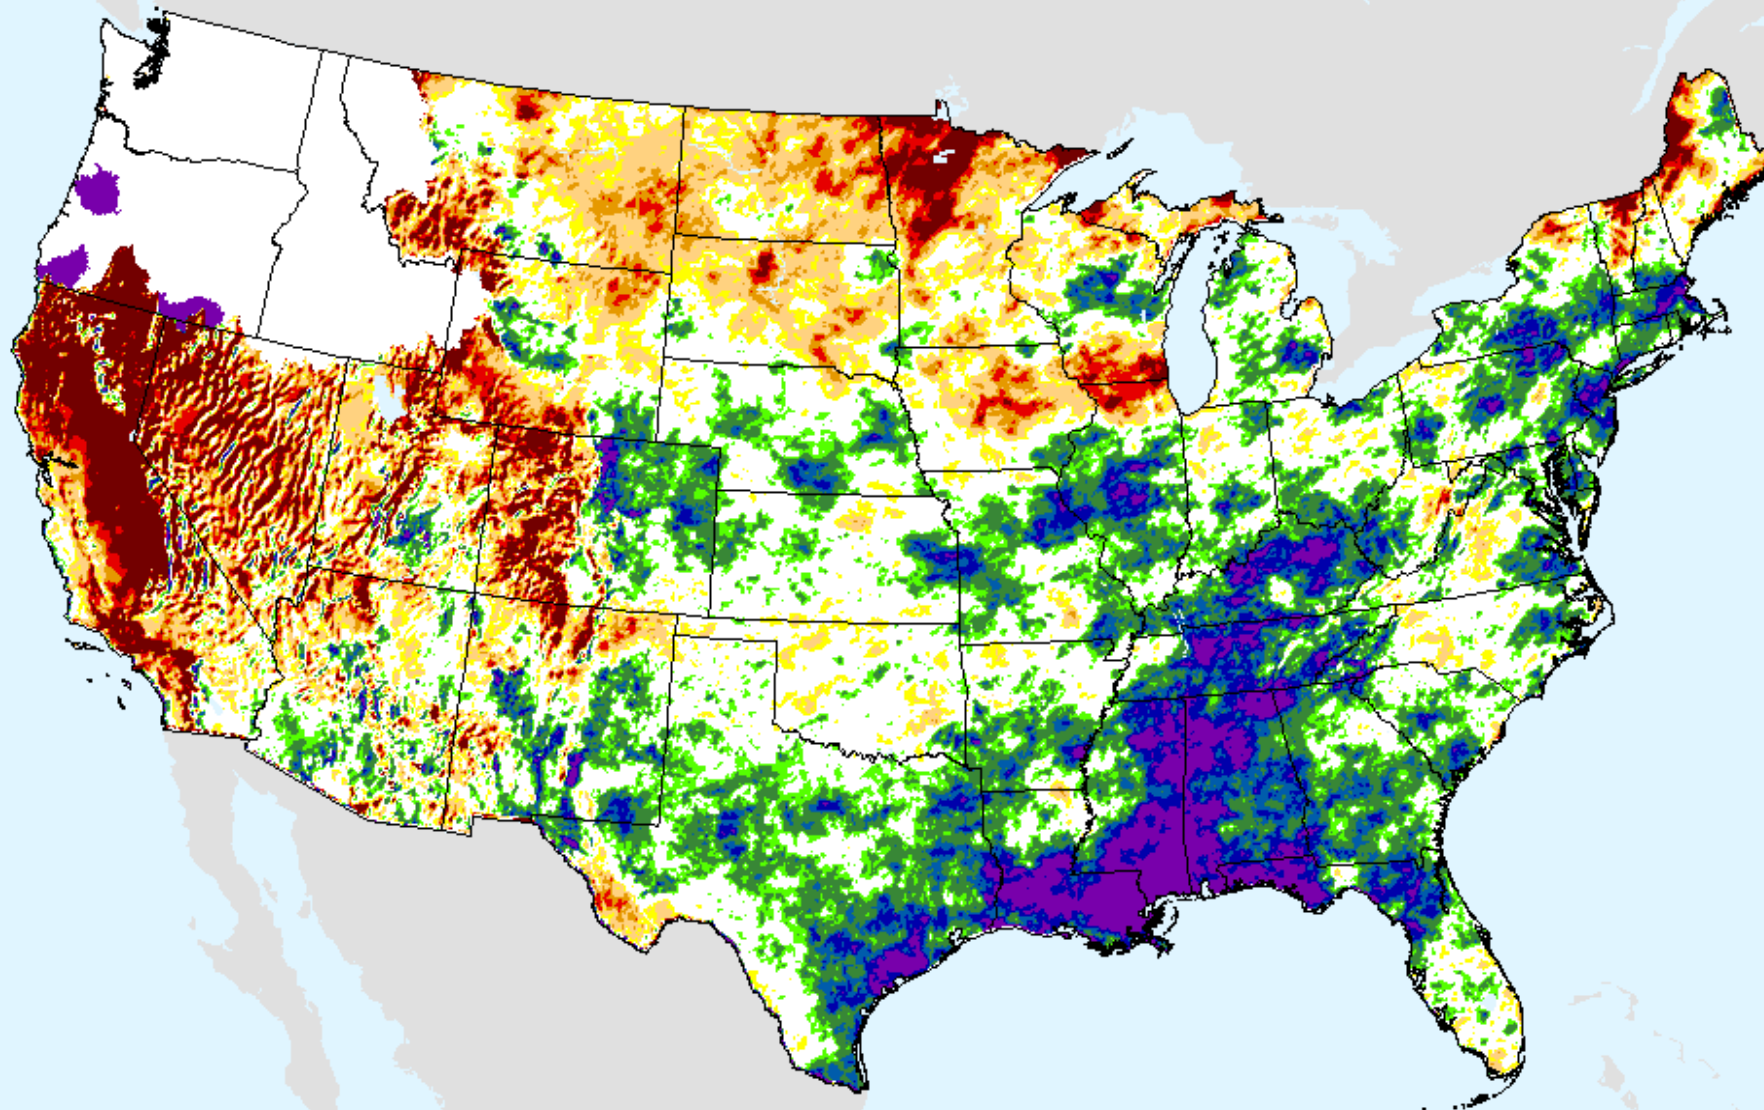

AHPS 9-month SPEI

As of: Wednesday, October 6, 2021

SPEI (USDM)