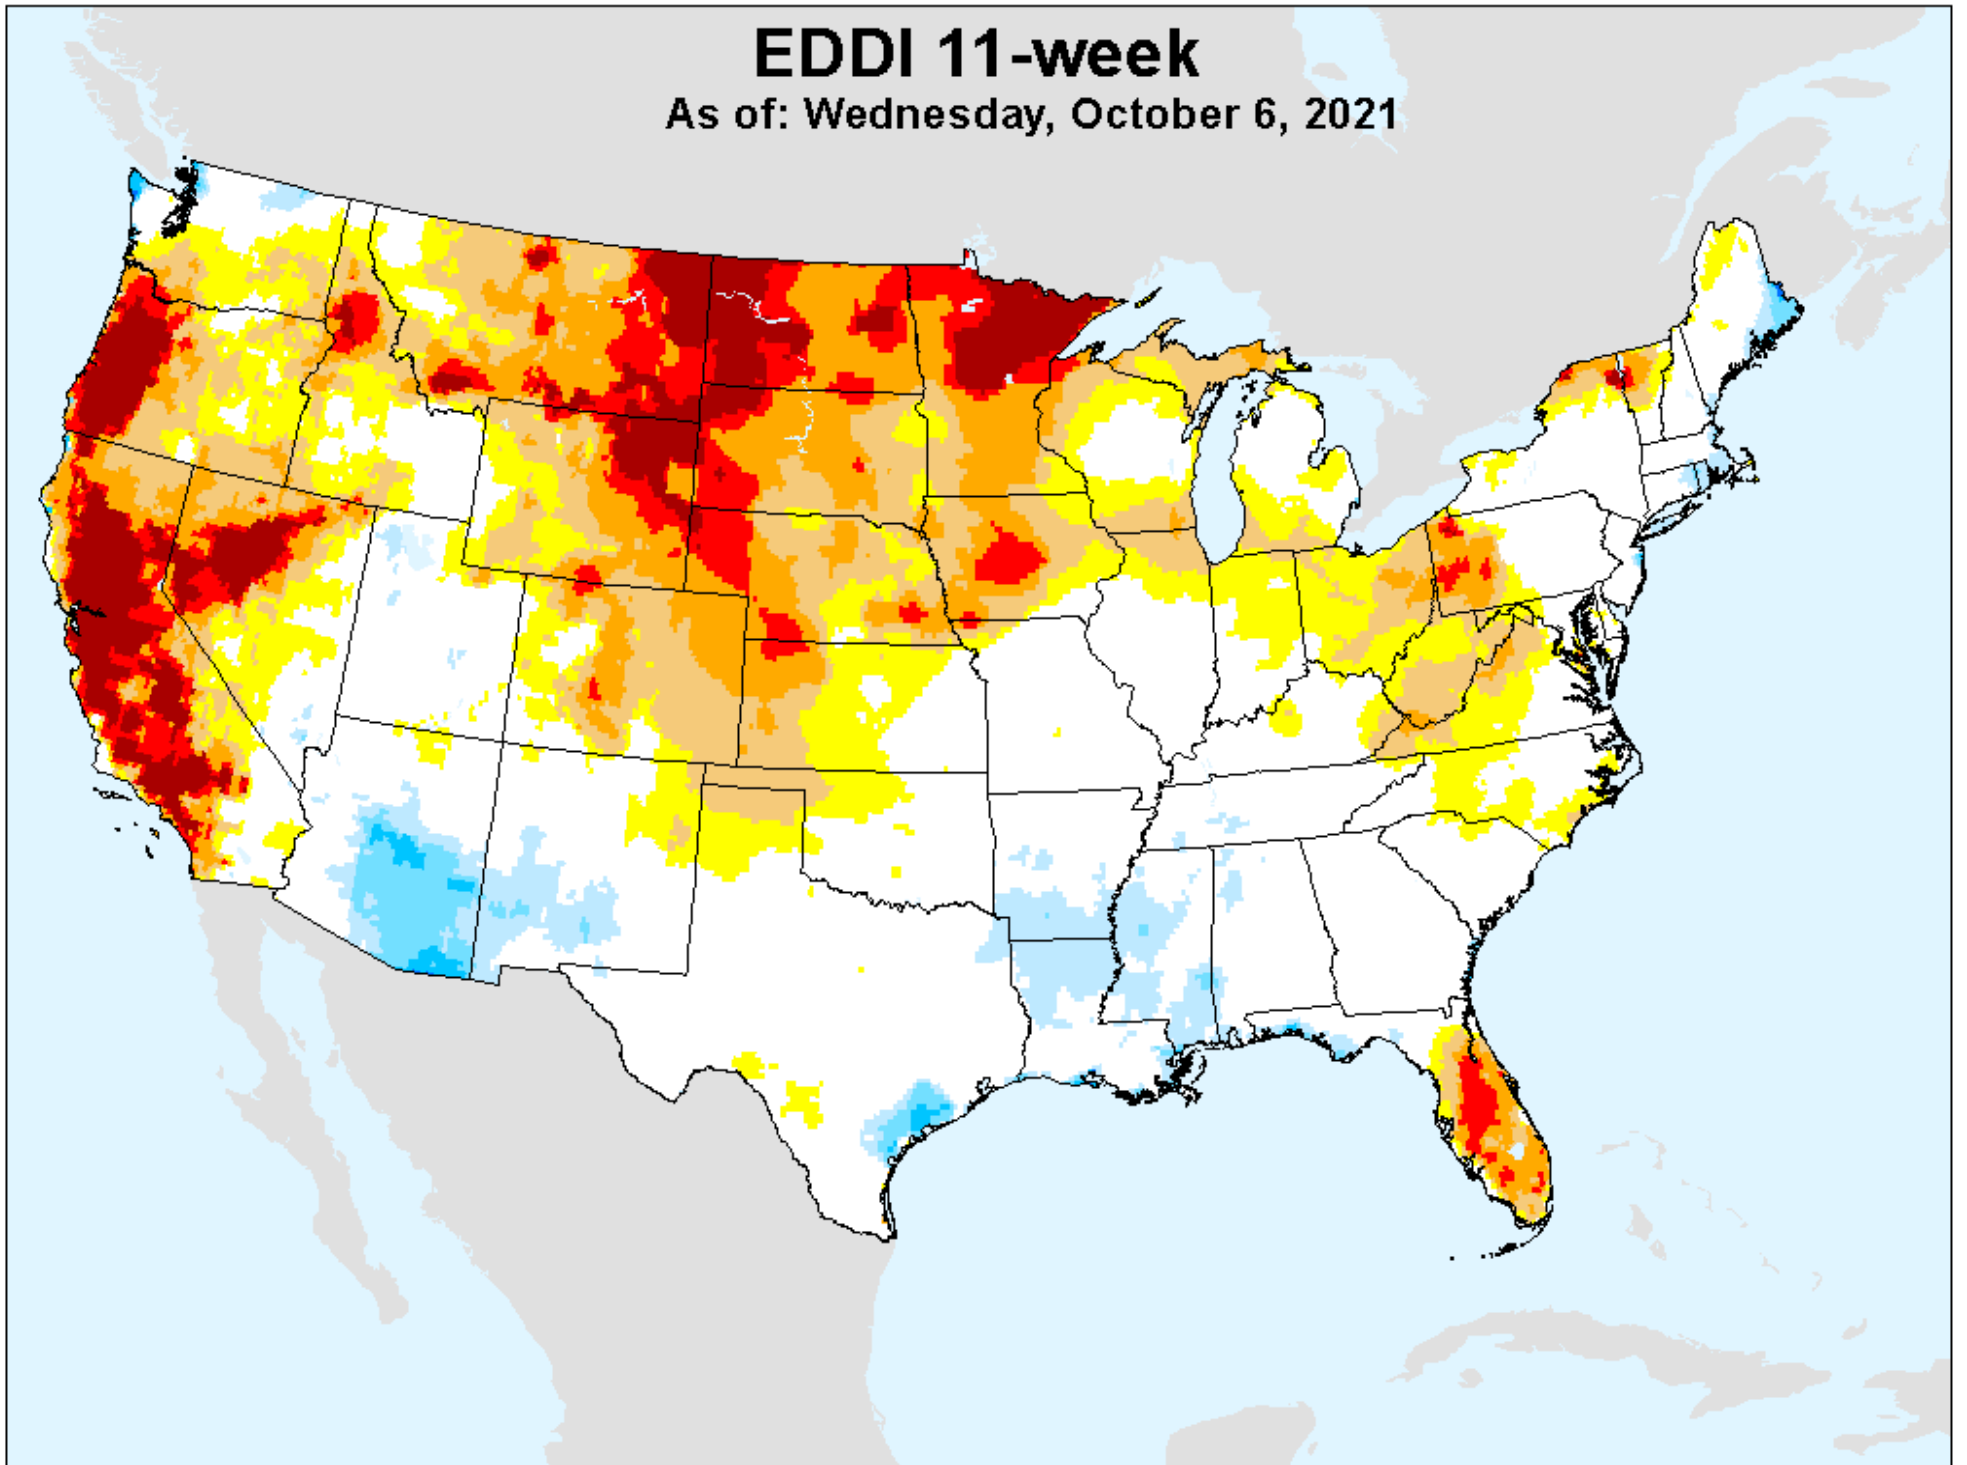

EDDI 10-week

As of: Wednesday, October 6, 2021

EDDI 11-week

As of: Wednesday, October 6, 2021

USDM for: Sep. 28, 2021

EDDI 11-week

As of: Wednesday, October 6, 2021

EDDI 12-week