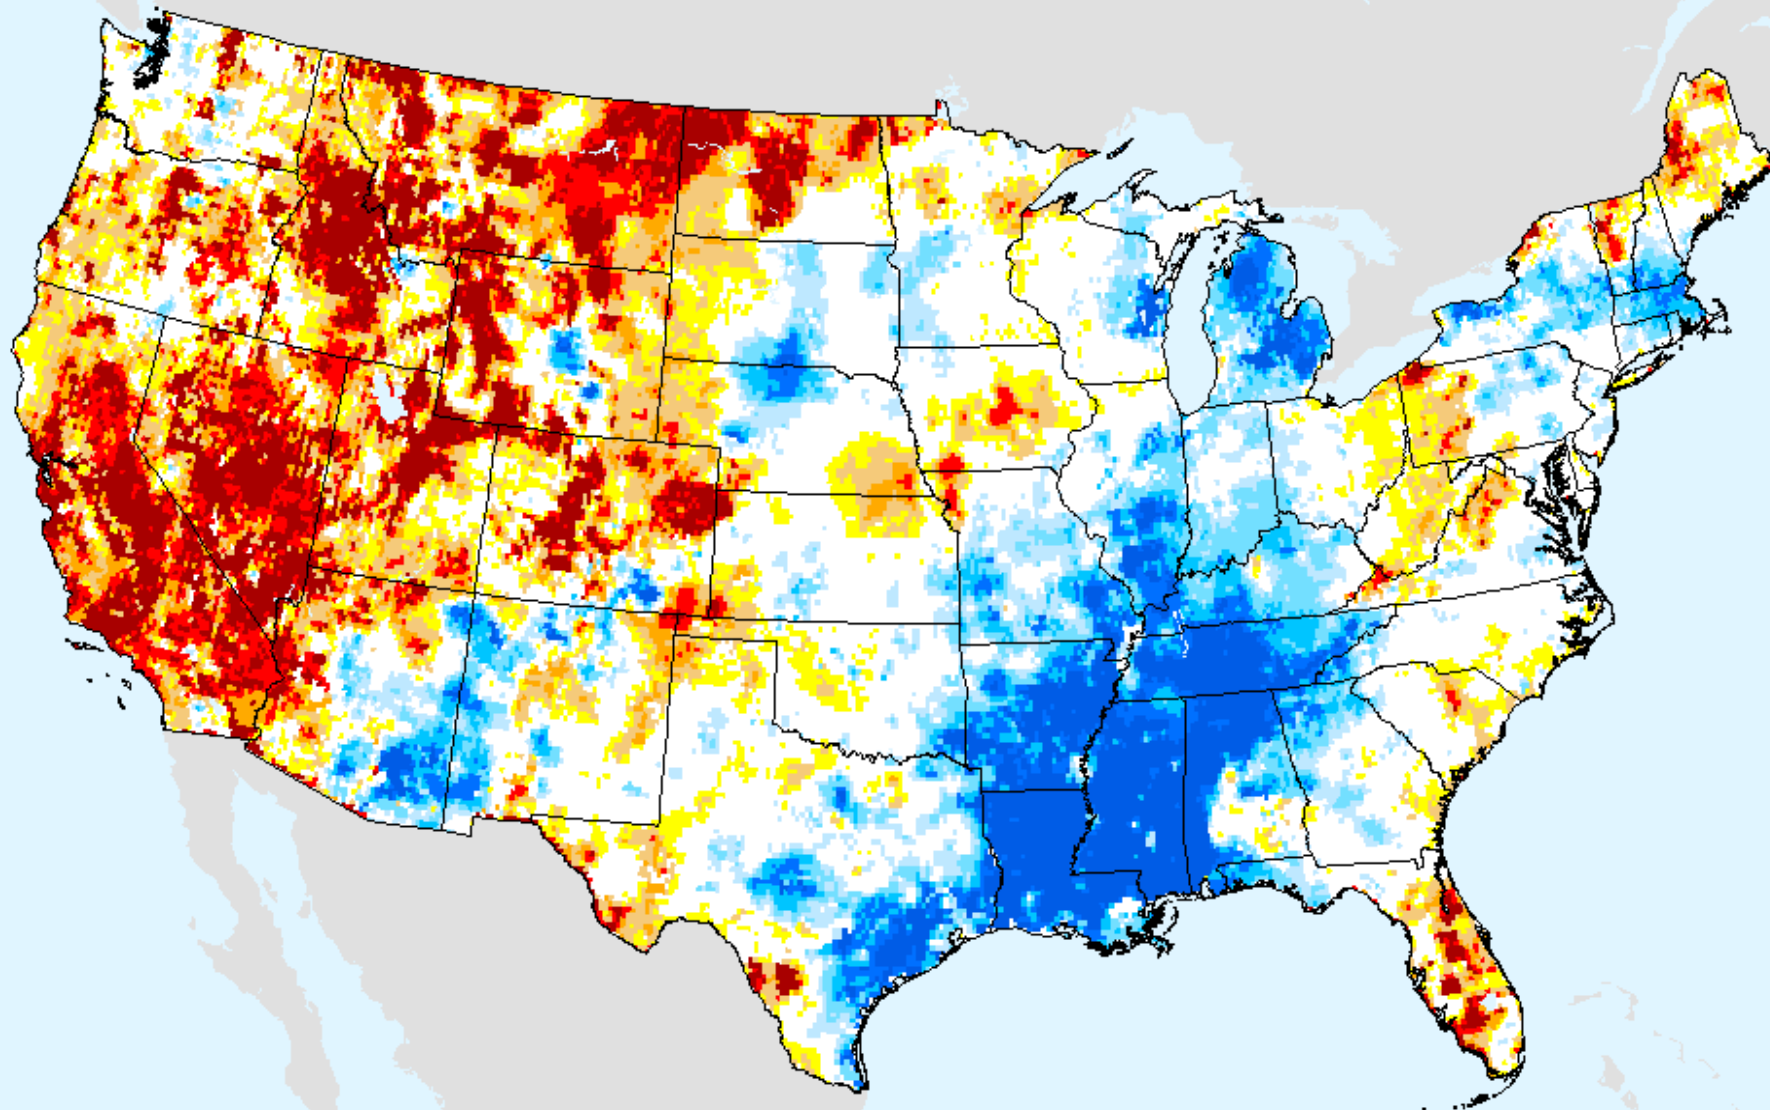

GRACE-Based Root Zone Soil Moisture Drought Indicator

As of: Wednesday, October 6, 2021

USDM for: Sep. 28, 2021

GRACE-Based Root Zone Soil Moisture Drought Indicator

As of: Wednesday, October 6, 2021

GRACE-Based Surface Soil Moisture Drought Indicator