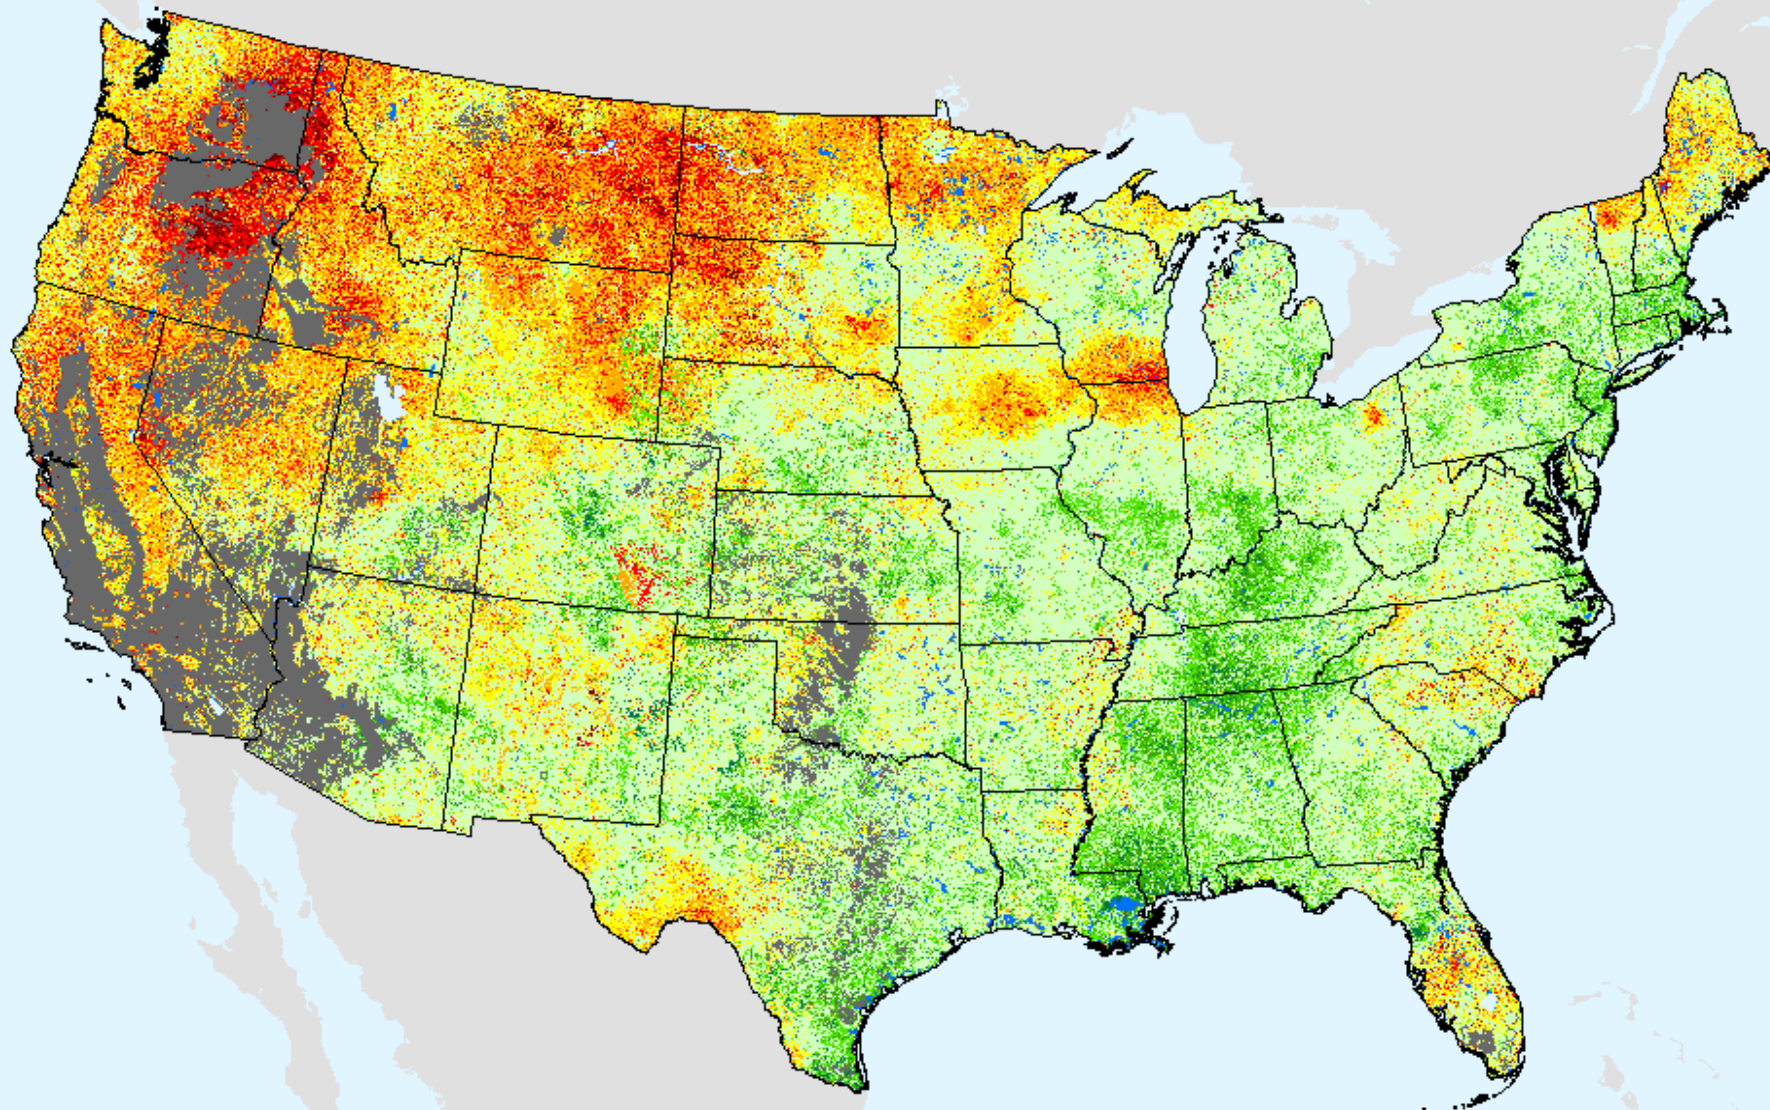

Vegetation Drought Response Index (VegDRI)

As of: Wednesday, October 6, 2021

☐ Background