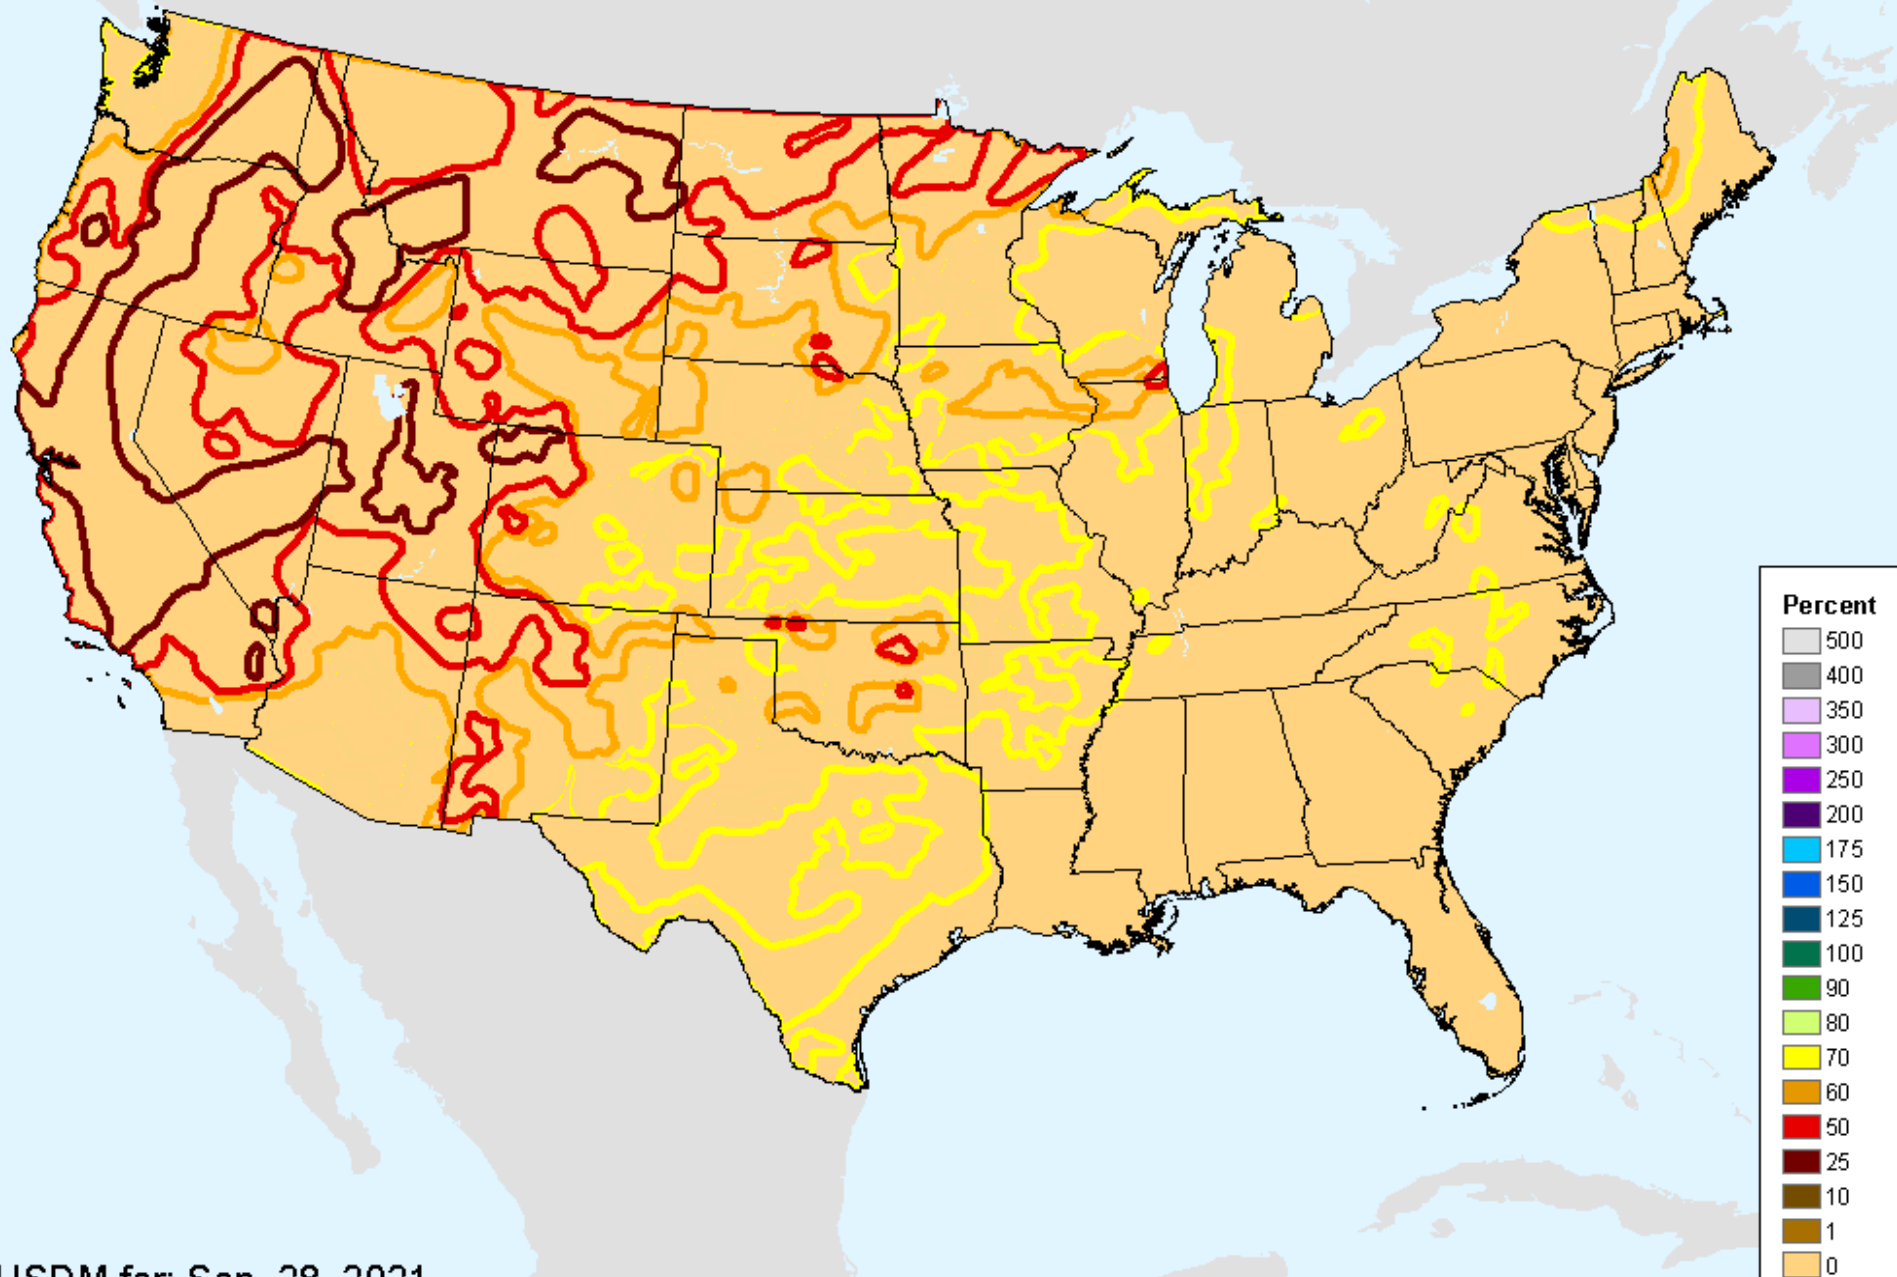

As of: Wednesday, October 6, 2021

USDM for: Sep. 28, 2021

AHPS Water-Year Precip Departure

As of: Wednesday, October 6, 2021

AHPS Water-Year Pct of Normal Pcp

As of: Wednesday, October 6, 2021

USDM for: Sep. 28, 2021