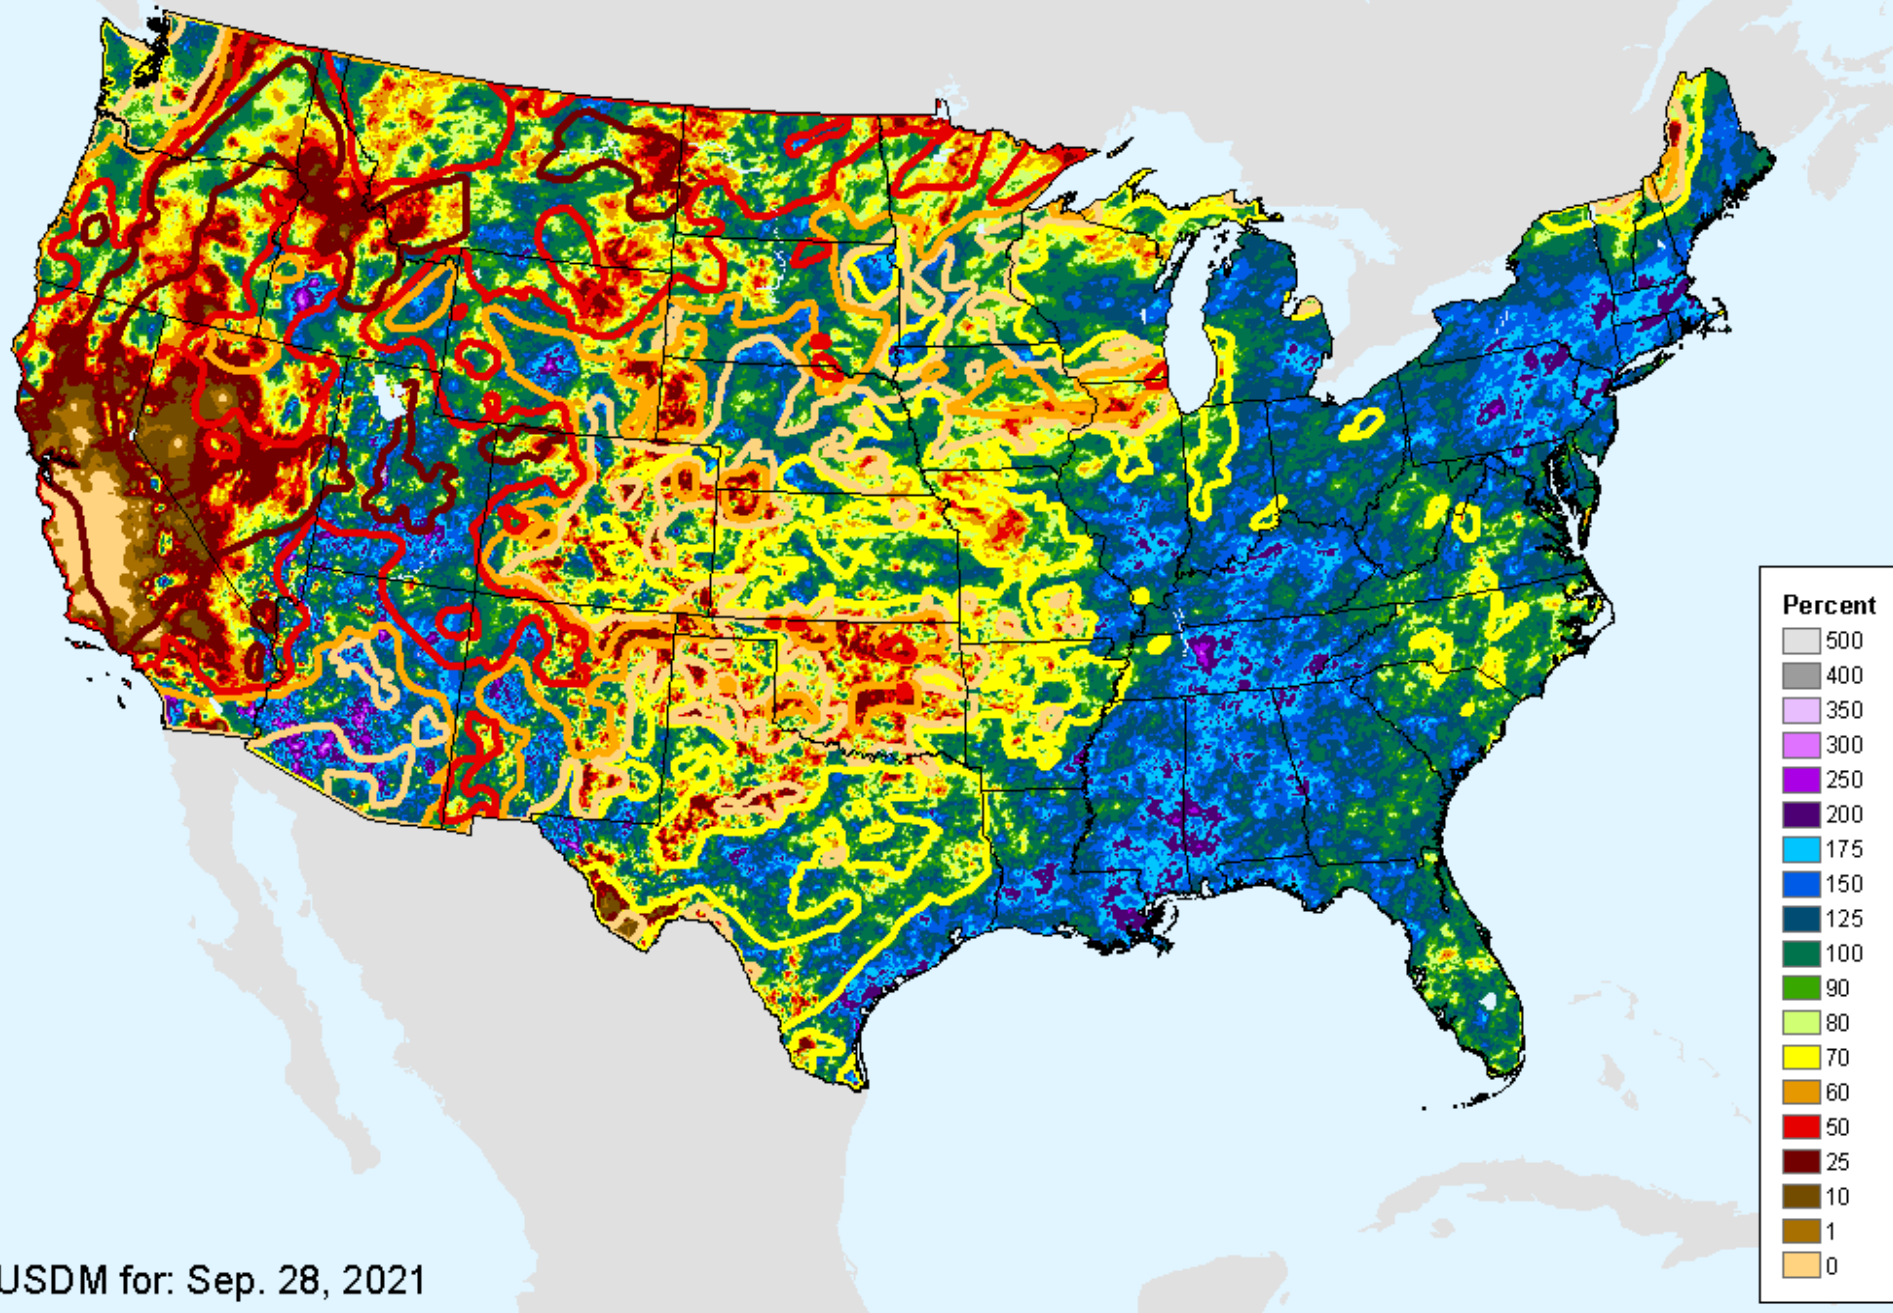

AHPS 90-Day Pct of Normal Pcp

As of: Wednesday, October 6, 2021

USDM for: Sep. 28, 2021