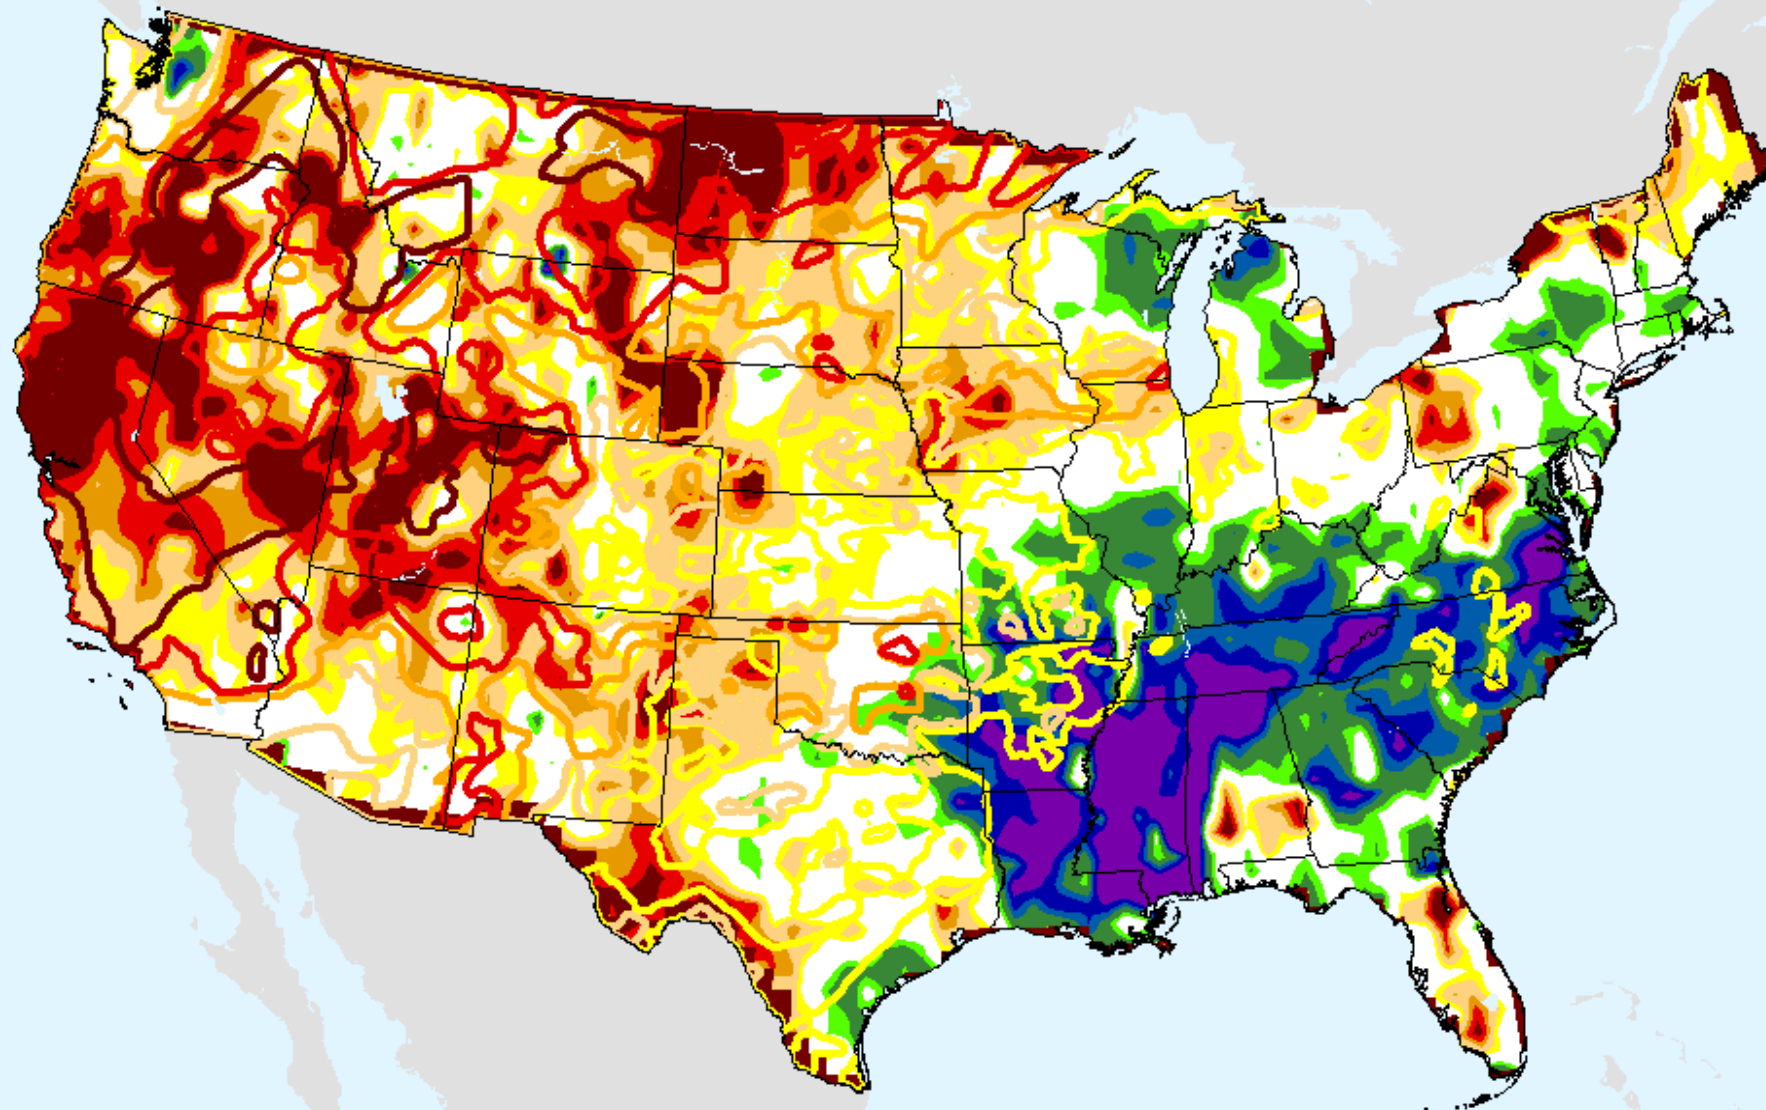

USDM for: Sep. 28, 2021

SPI (USDM)

CPC 12-month SPI

As of: Wednesday, October 6, 2021

CPC 24-month SPI

As of: Wednesday, October 6, 2021

USDM for: Sep. 28, 2021

SPI (USDM)