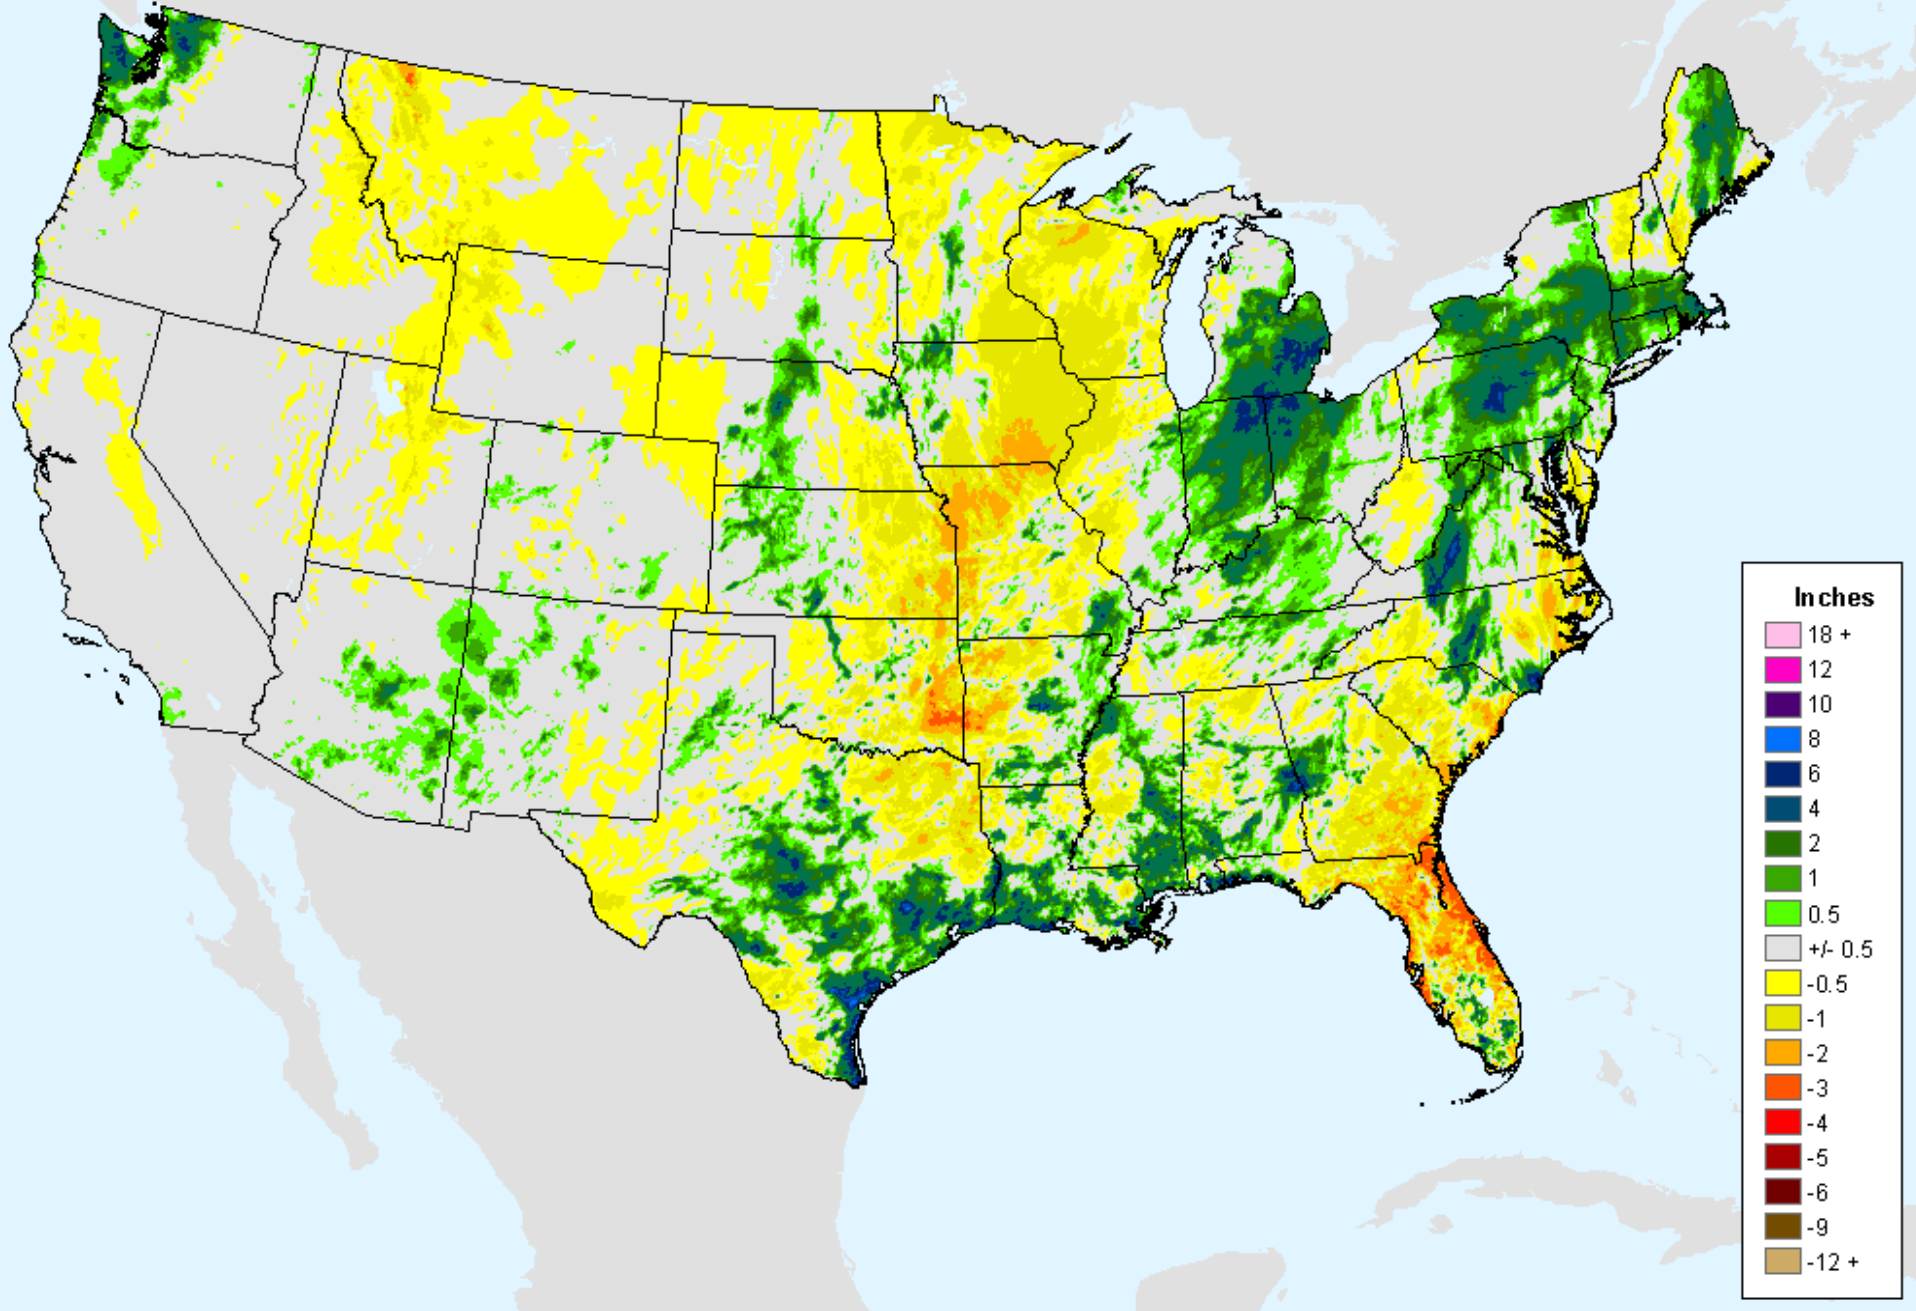

AHPS 14-Day Precip Departure

As of: Wednesday, October 6, 2021