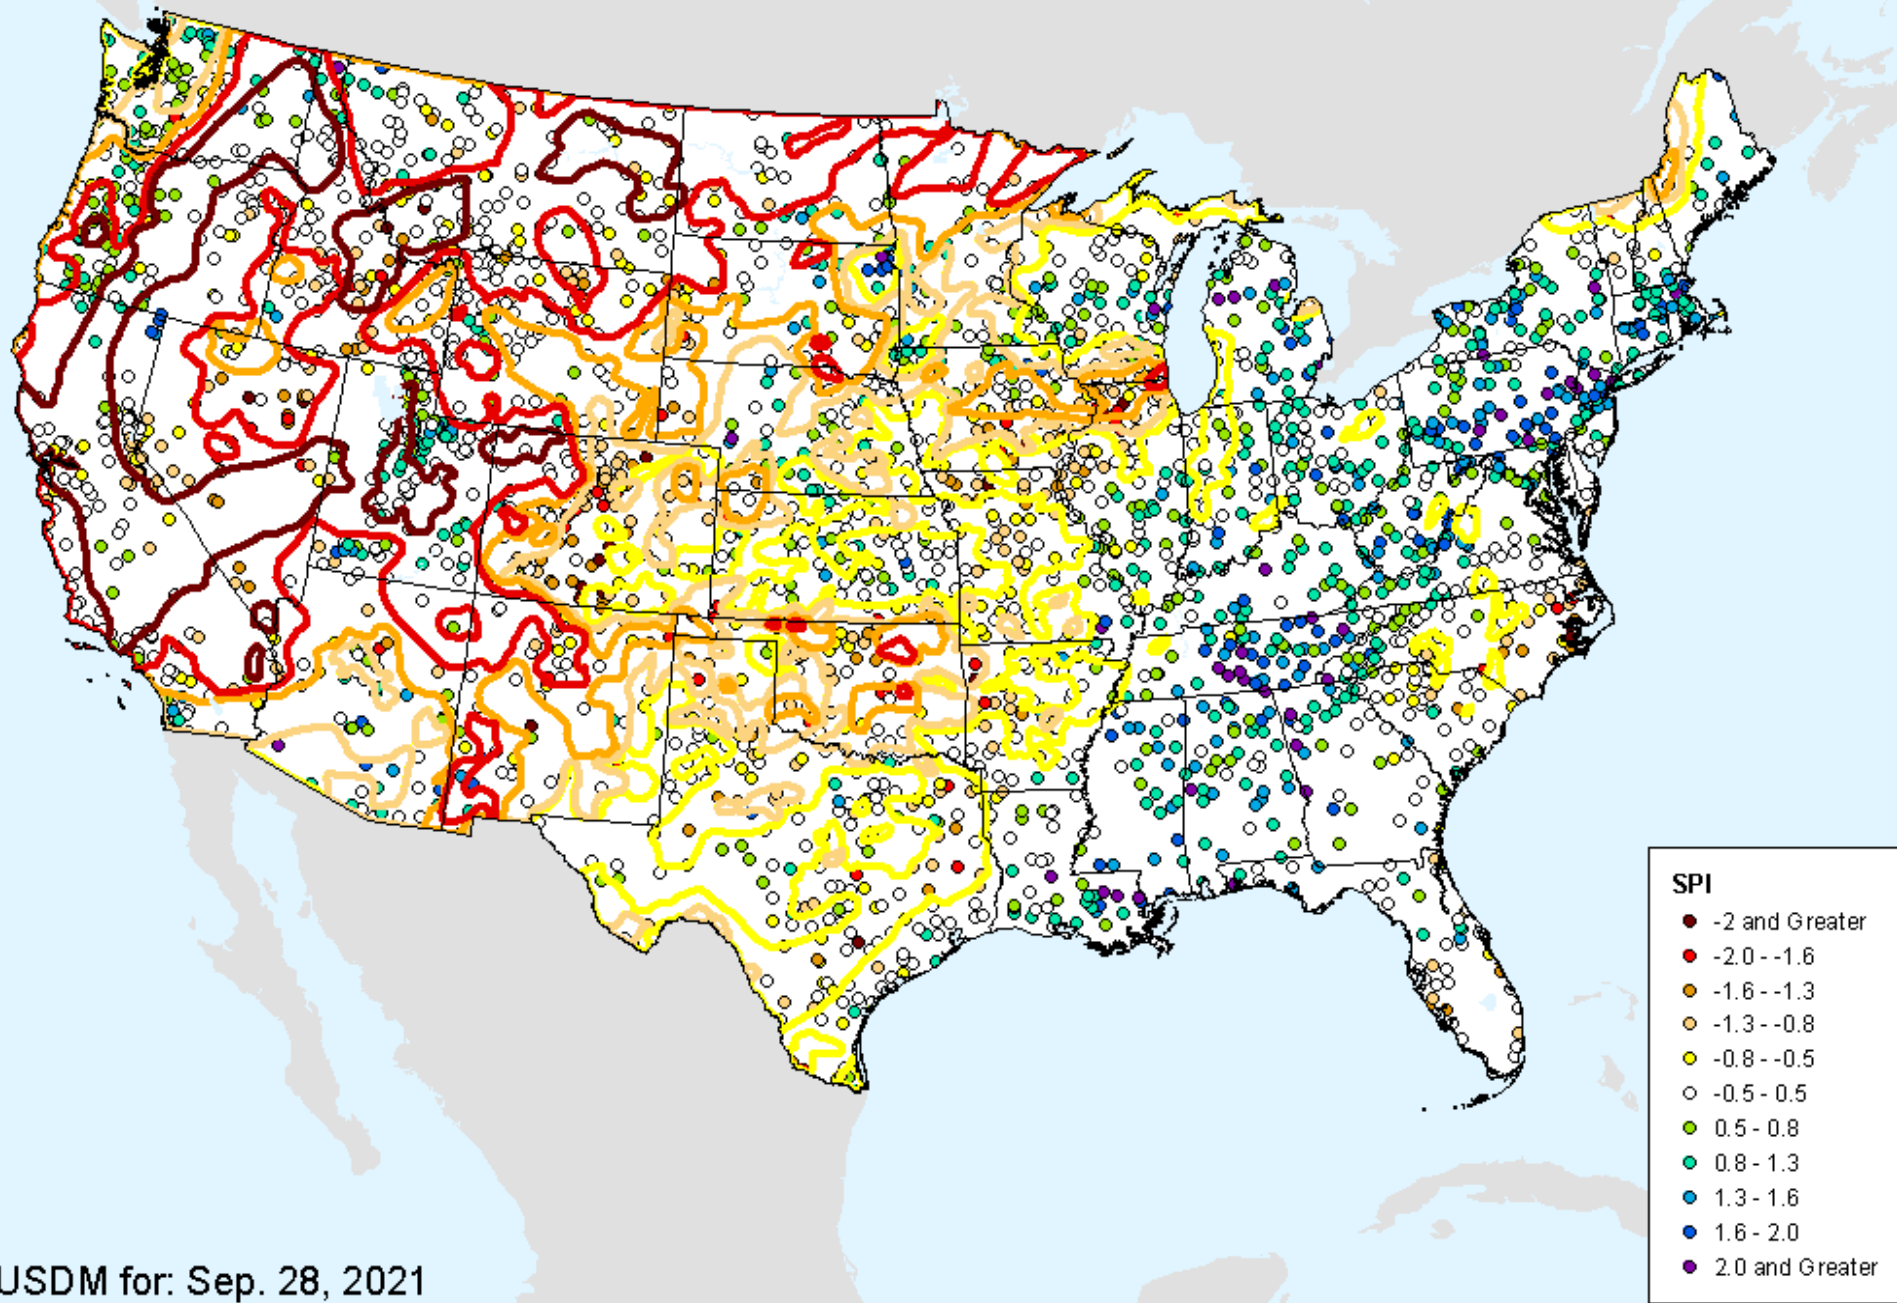

HPRCC 2-month SPI

As of: Wednesday, October 6, 2021

USDM for: Sep. 28, 2021