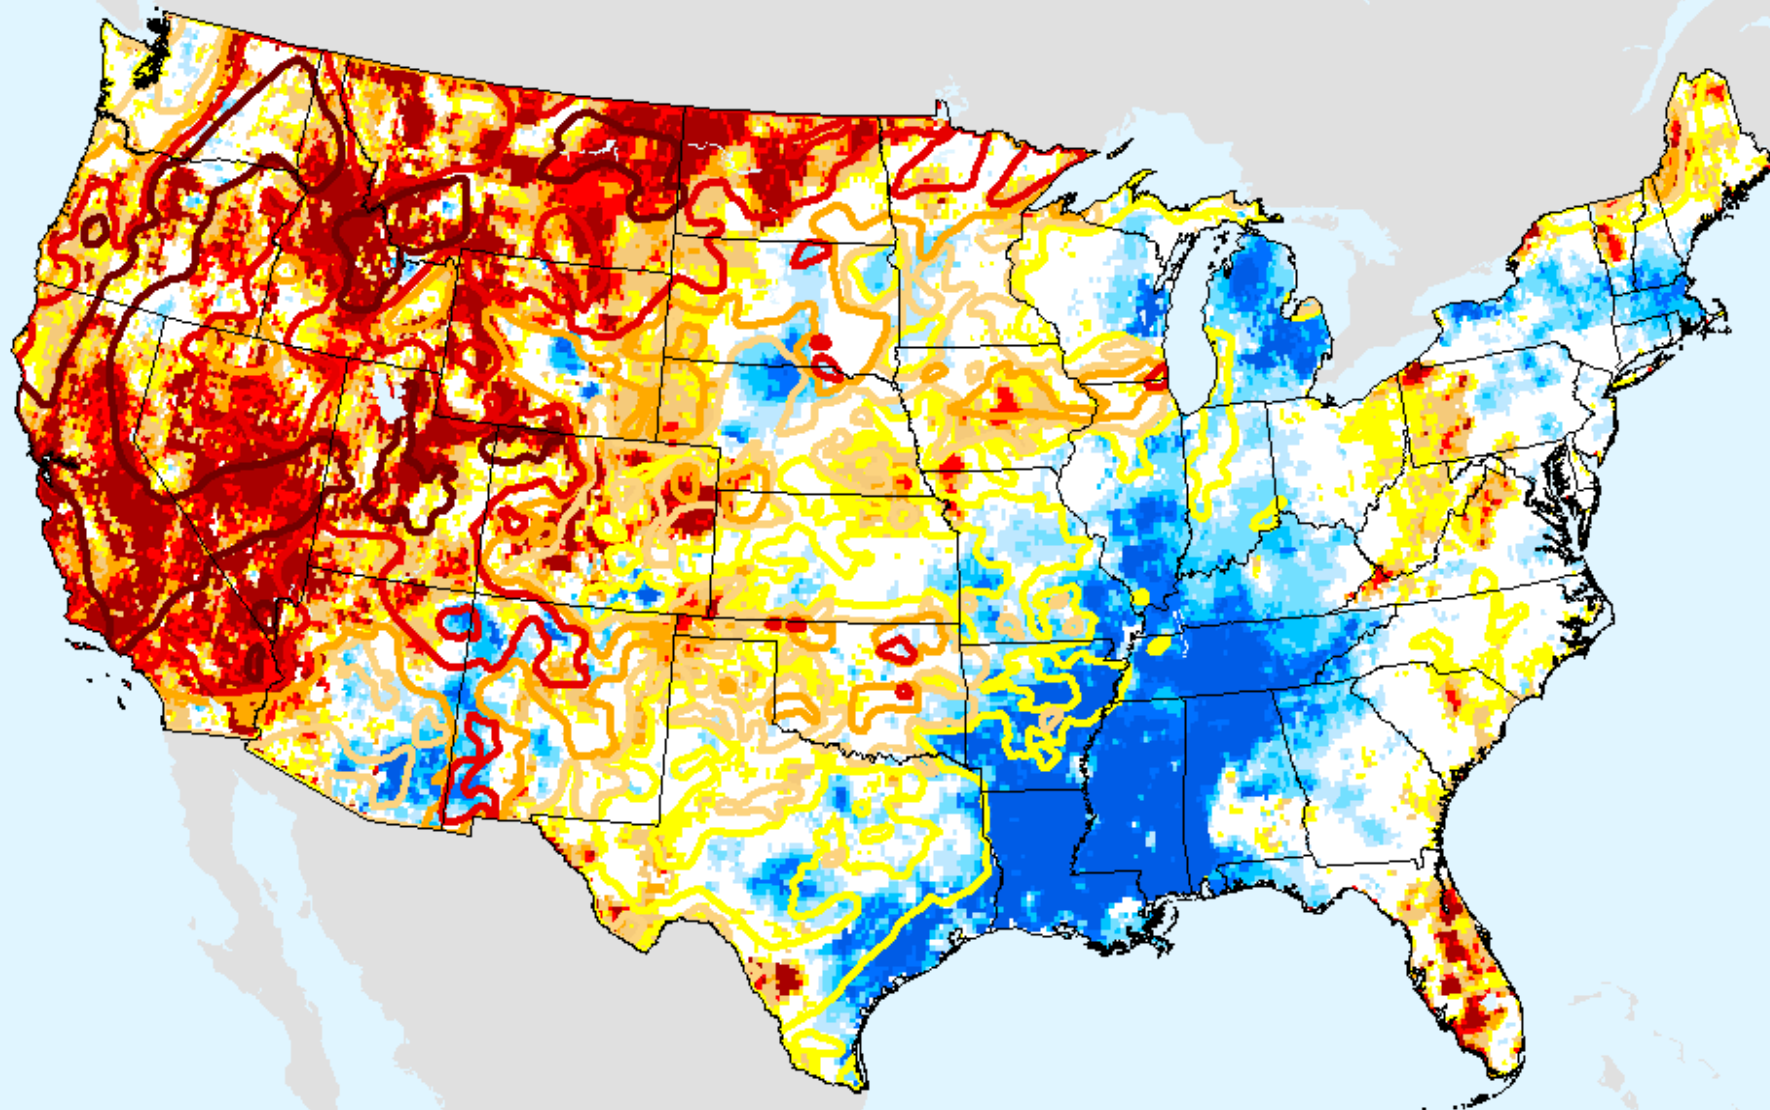

GRACE-Based Root Zone Soil Moisture Drought Indicator

As of: Wednesday, October 6, 2021

USDM for: Sep. 28, 2021