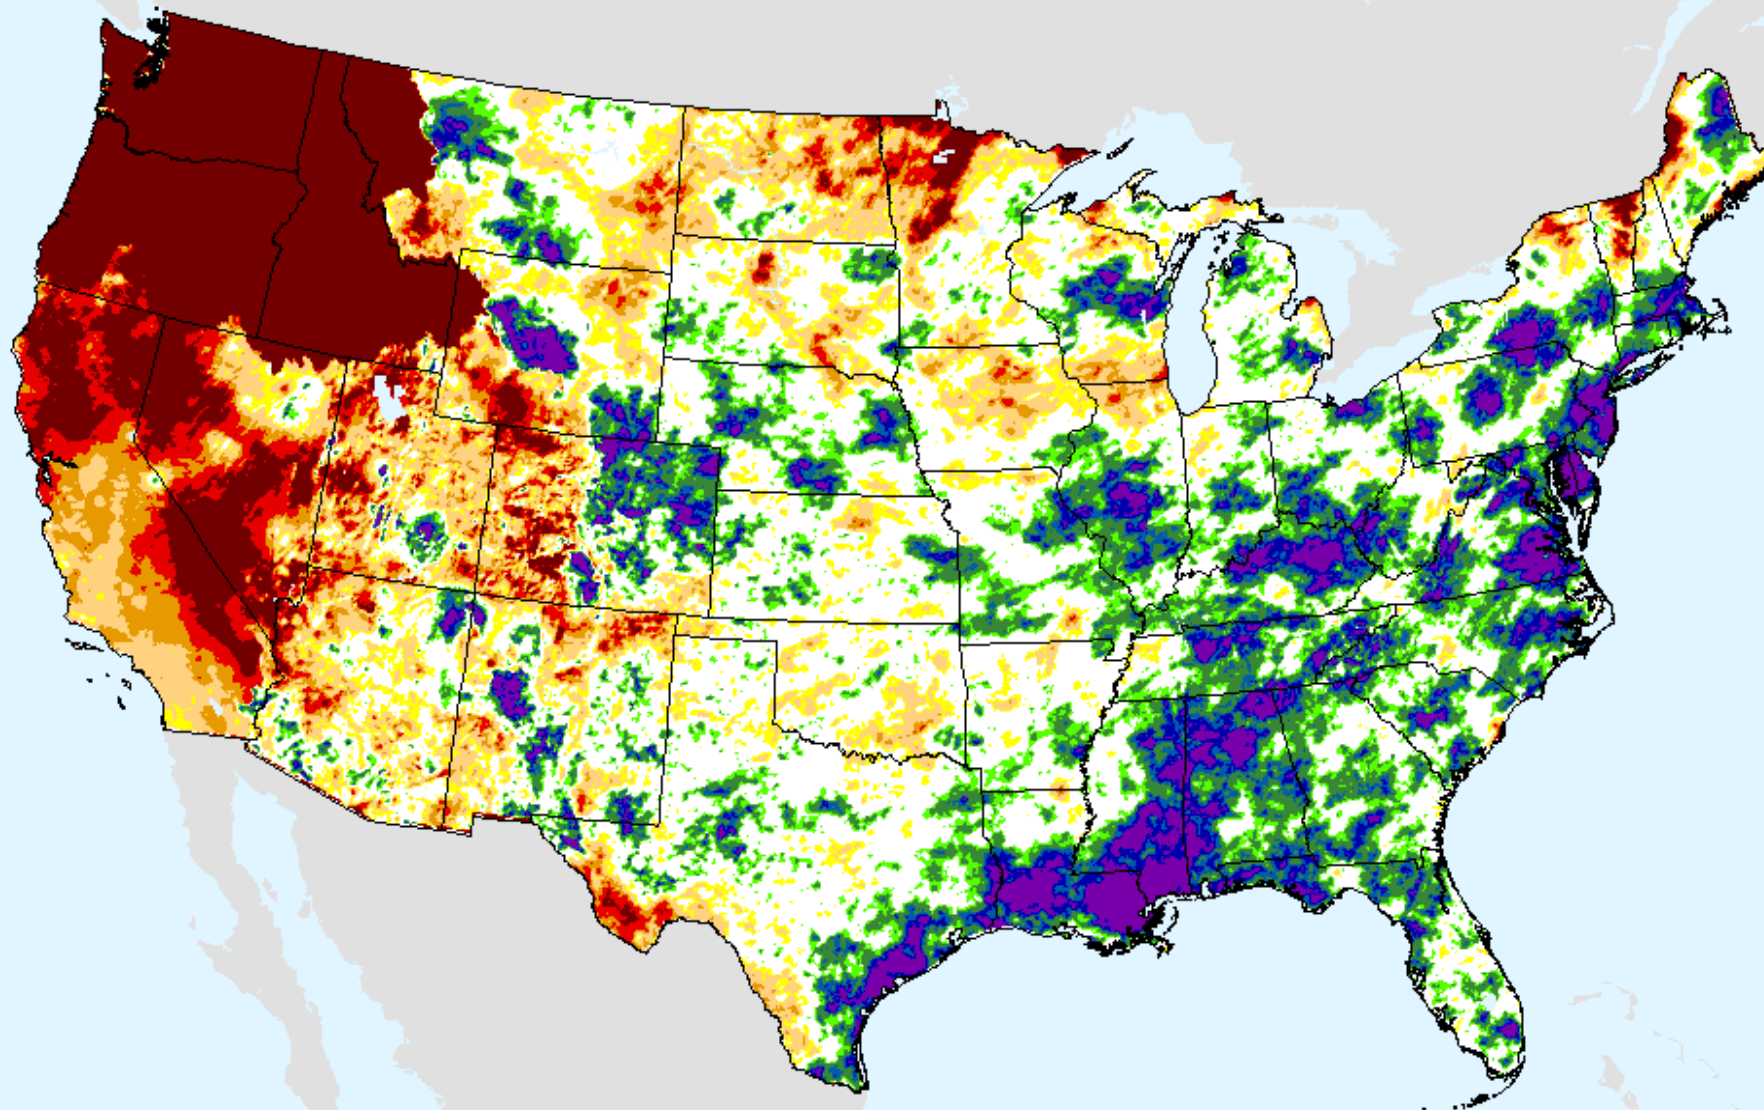

AHPS 12-month SPI

As of: Wednesday, October 6, 2021

USDM for: Sep. 28, 2021

SPI (USDM)

AHPS 12-month SPI

As of: Wednesday, October 6, 2021

AHPS 24-month SPI

As of: Wednesday, October 6, 2021