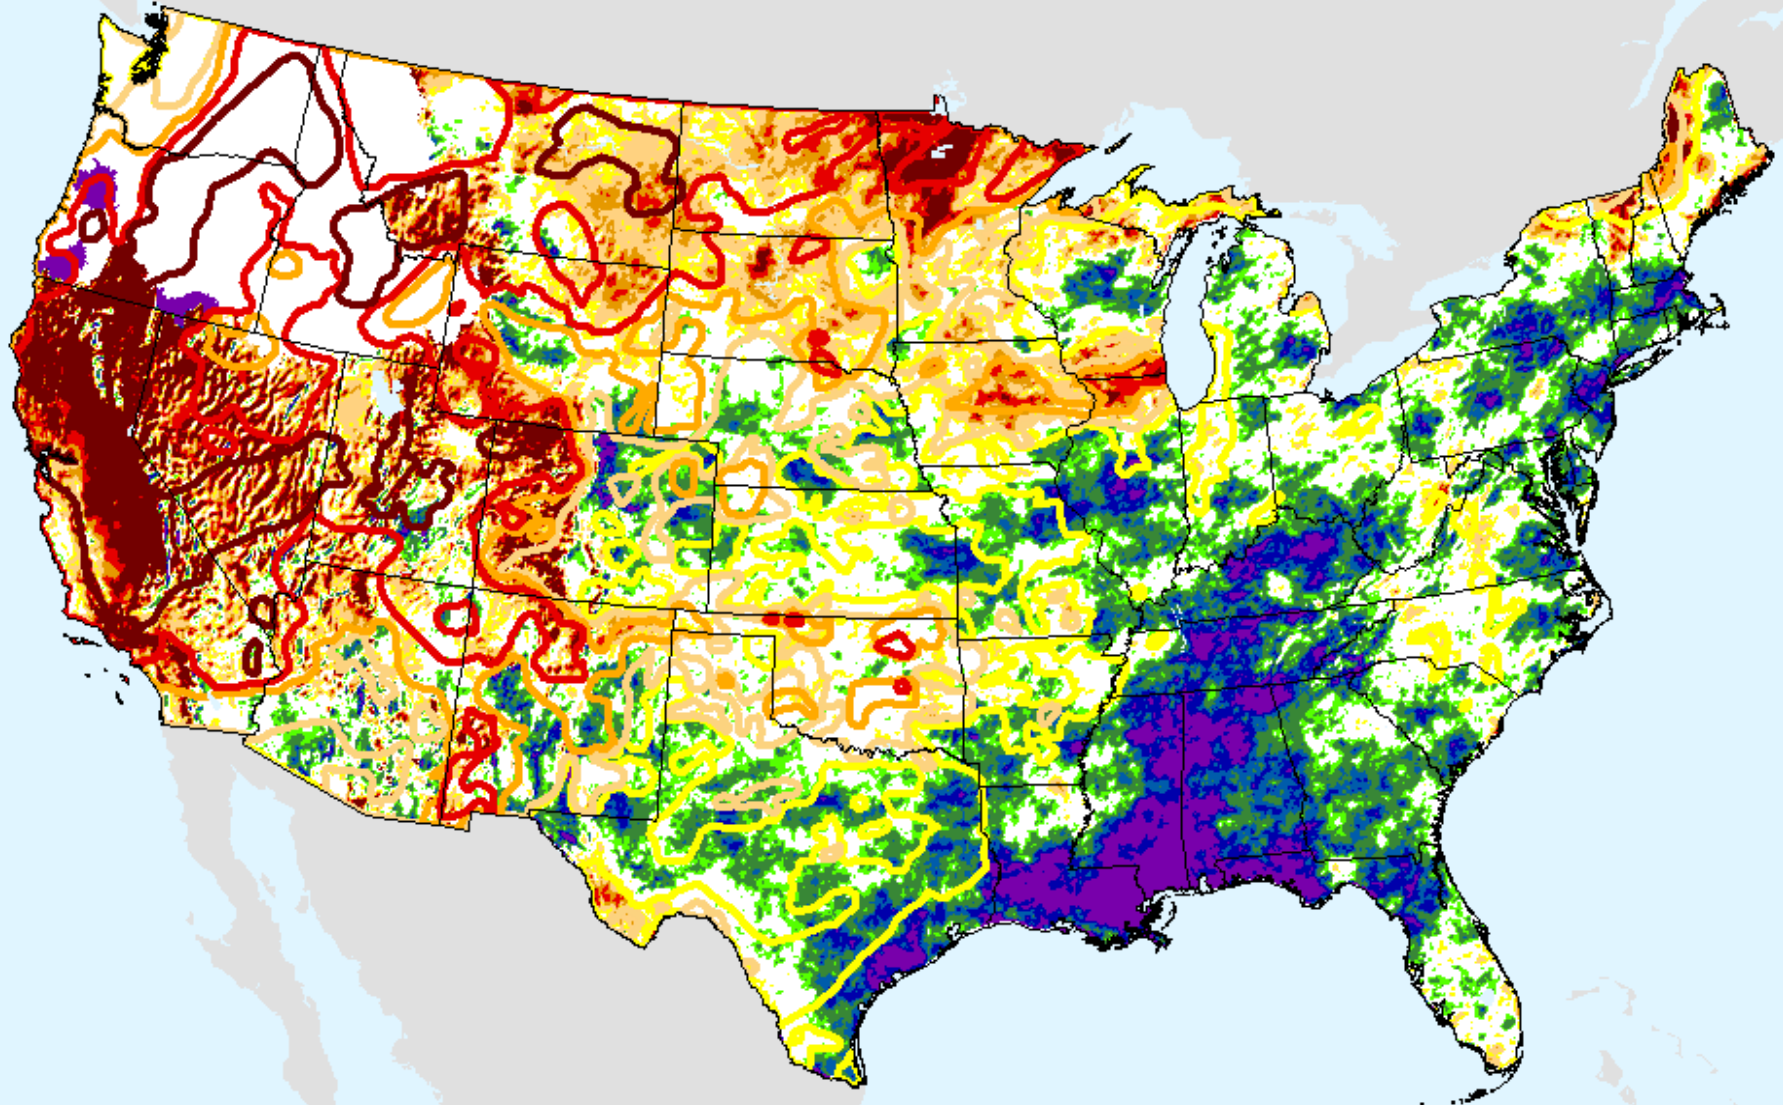

SPEI (USDM)

AHPS 6-month SPEI

As of: Wednesday, October 6, 2021

SPEI (USDM)

AHPS 9-month SPEI

As of: Wednesday, October 6, 2021

USDM for: Sep. 28, 2021

SPEI (USDM)