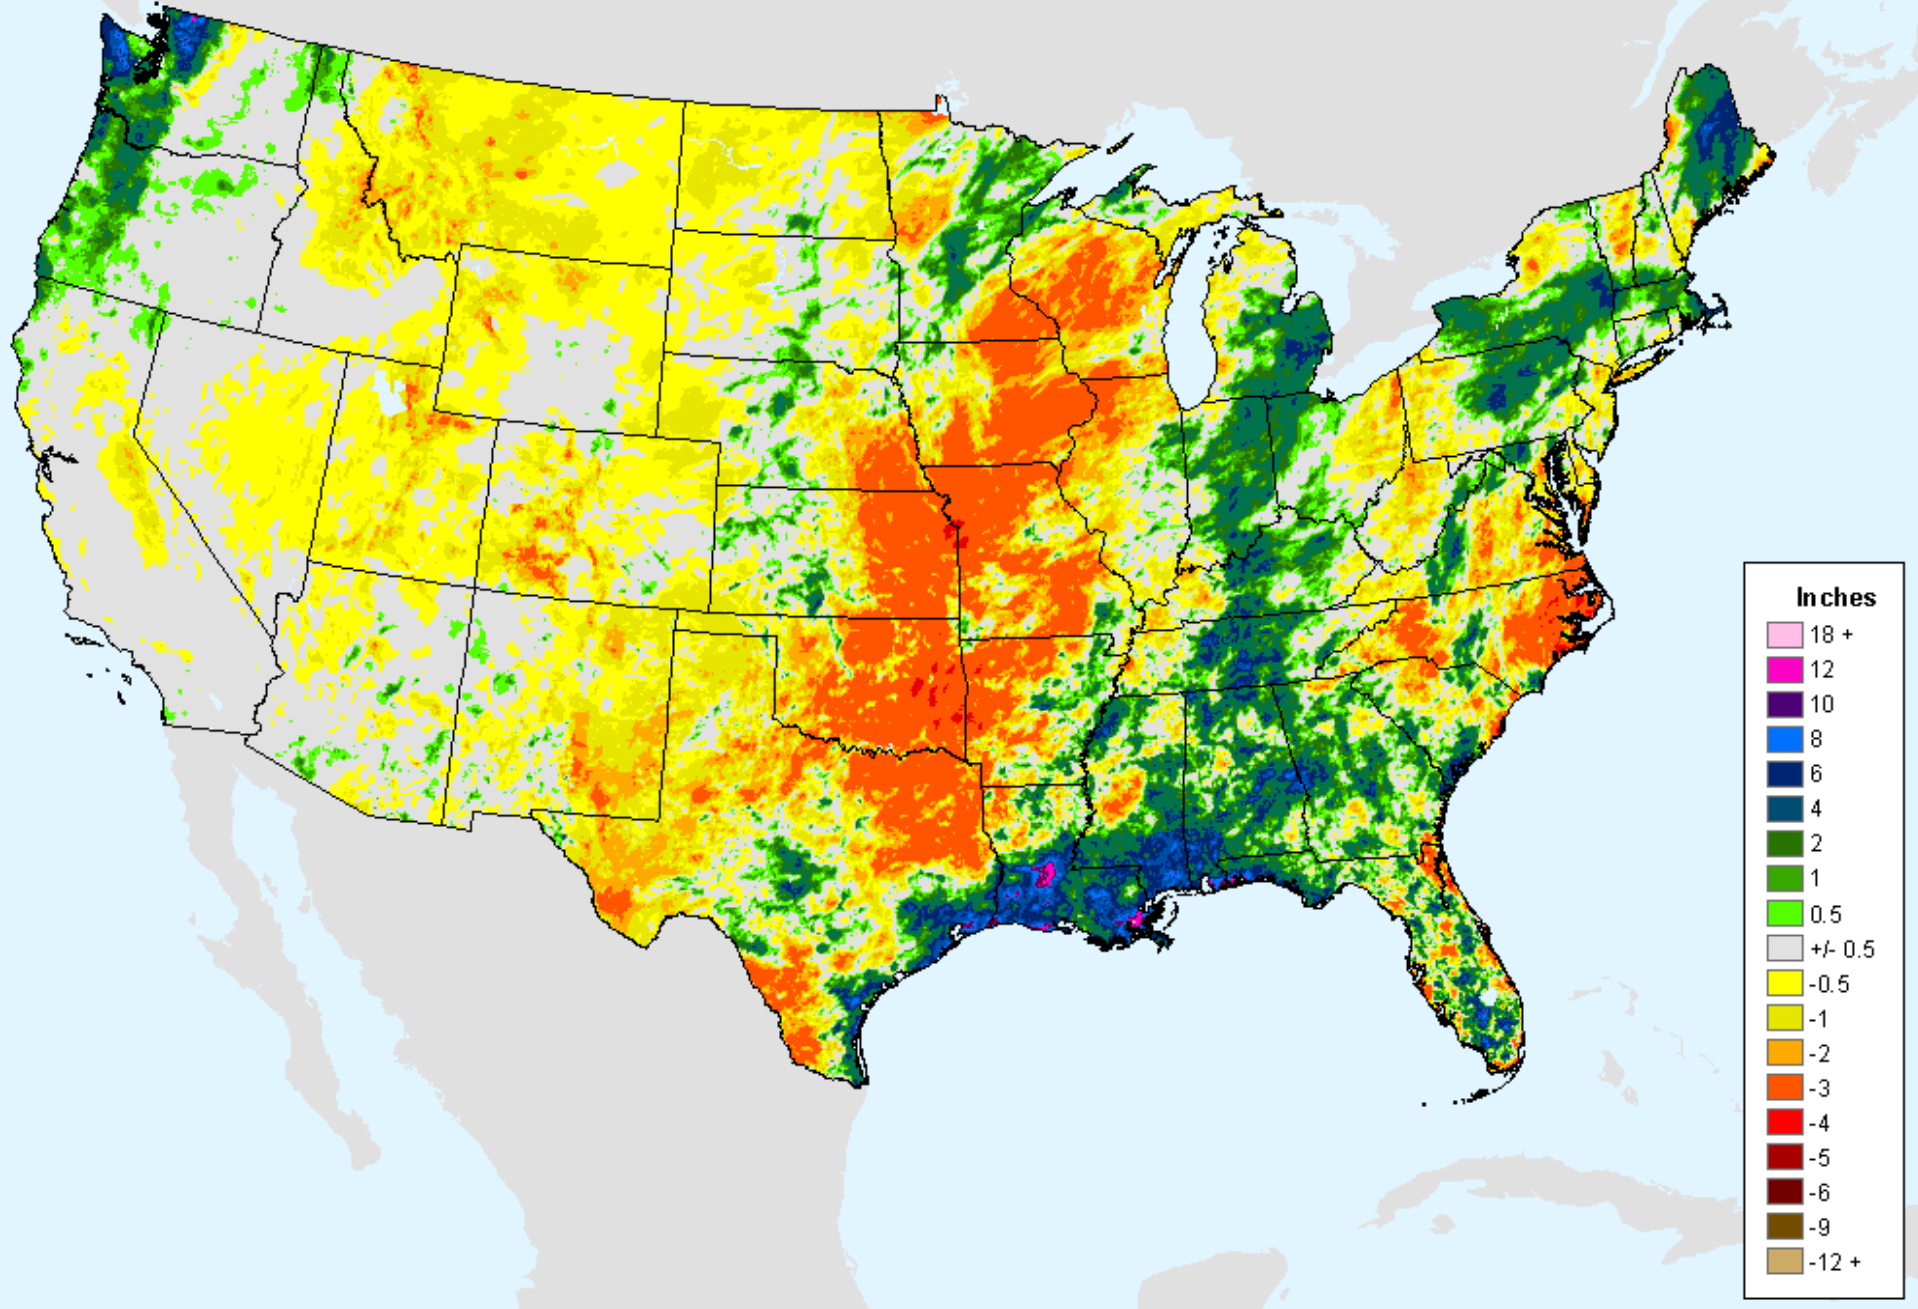

AHPS 14-Day Precip Departure

As of: Wednesday, October 6, 2021

AHPS 30-Day Precip Departure

As of: Wednesday, October 6, 2021

USDM for: Sep. 28, 2021

AHPS 30-Day Precip Departure

As of: Wednesday, October 6, 2021