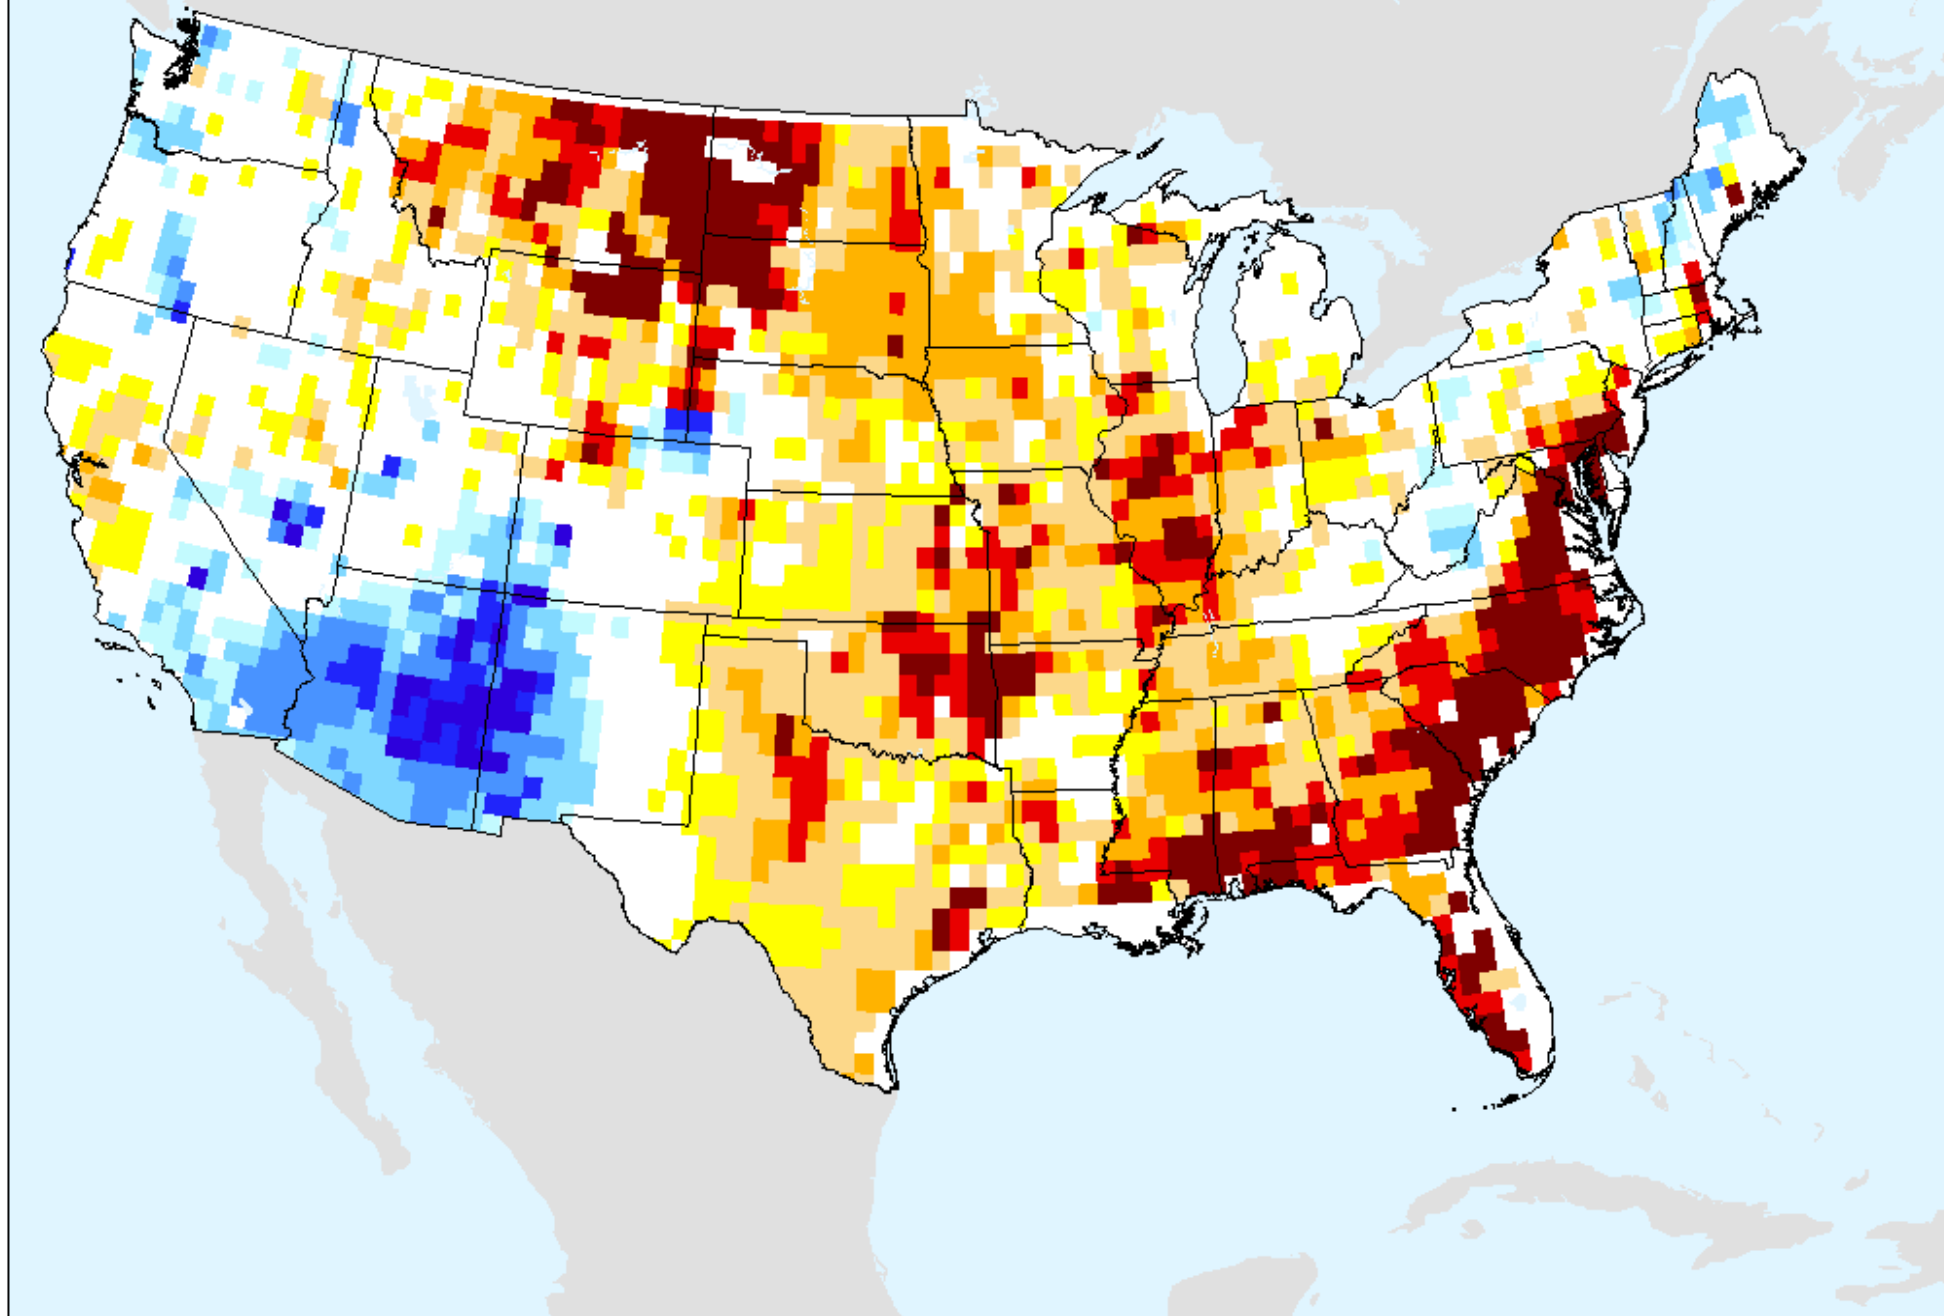

As of: Wednesday, October 6, 2021

USDM for: Sep. 28, 2021

GRACE-Based Surface Soil Moisture Drought Indicator

As of: Wednesday, October 6, 2021

AIRS-Based Surface Relative Humidity 7 Day

As of: Wednesday, October 6, 2021