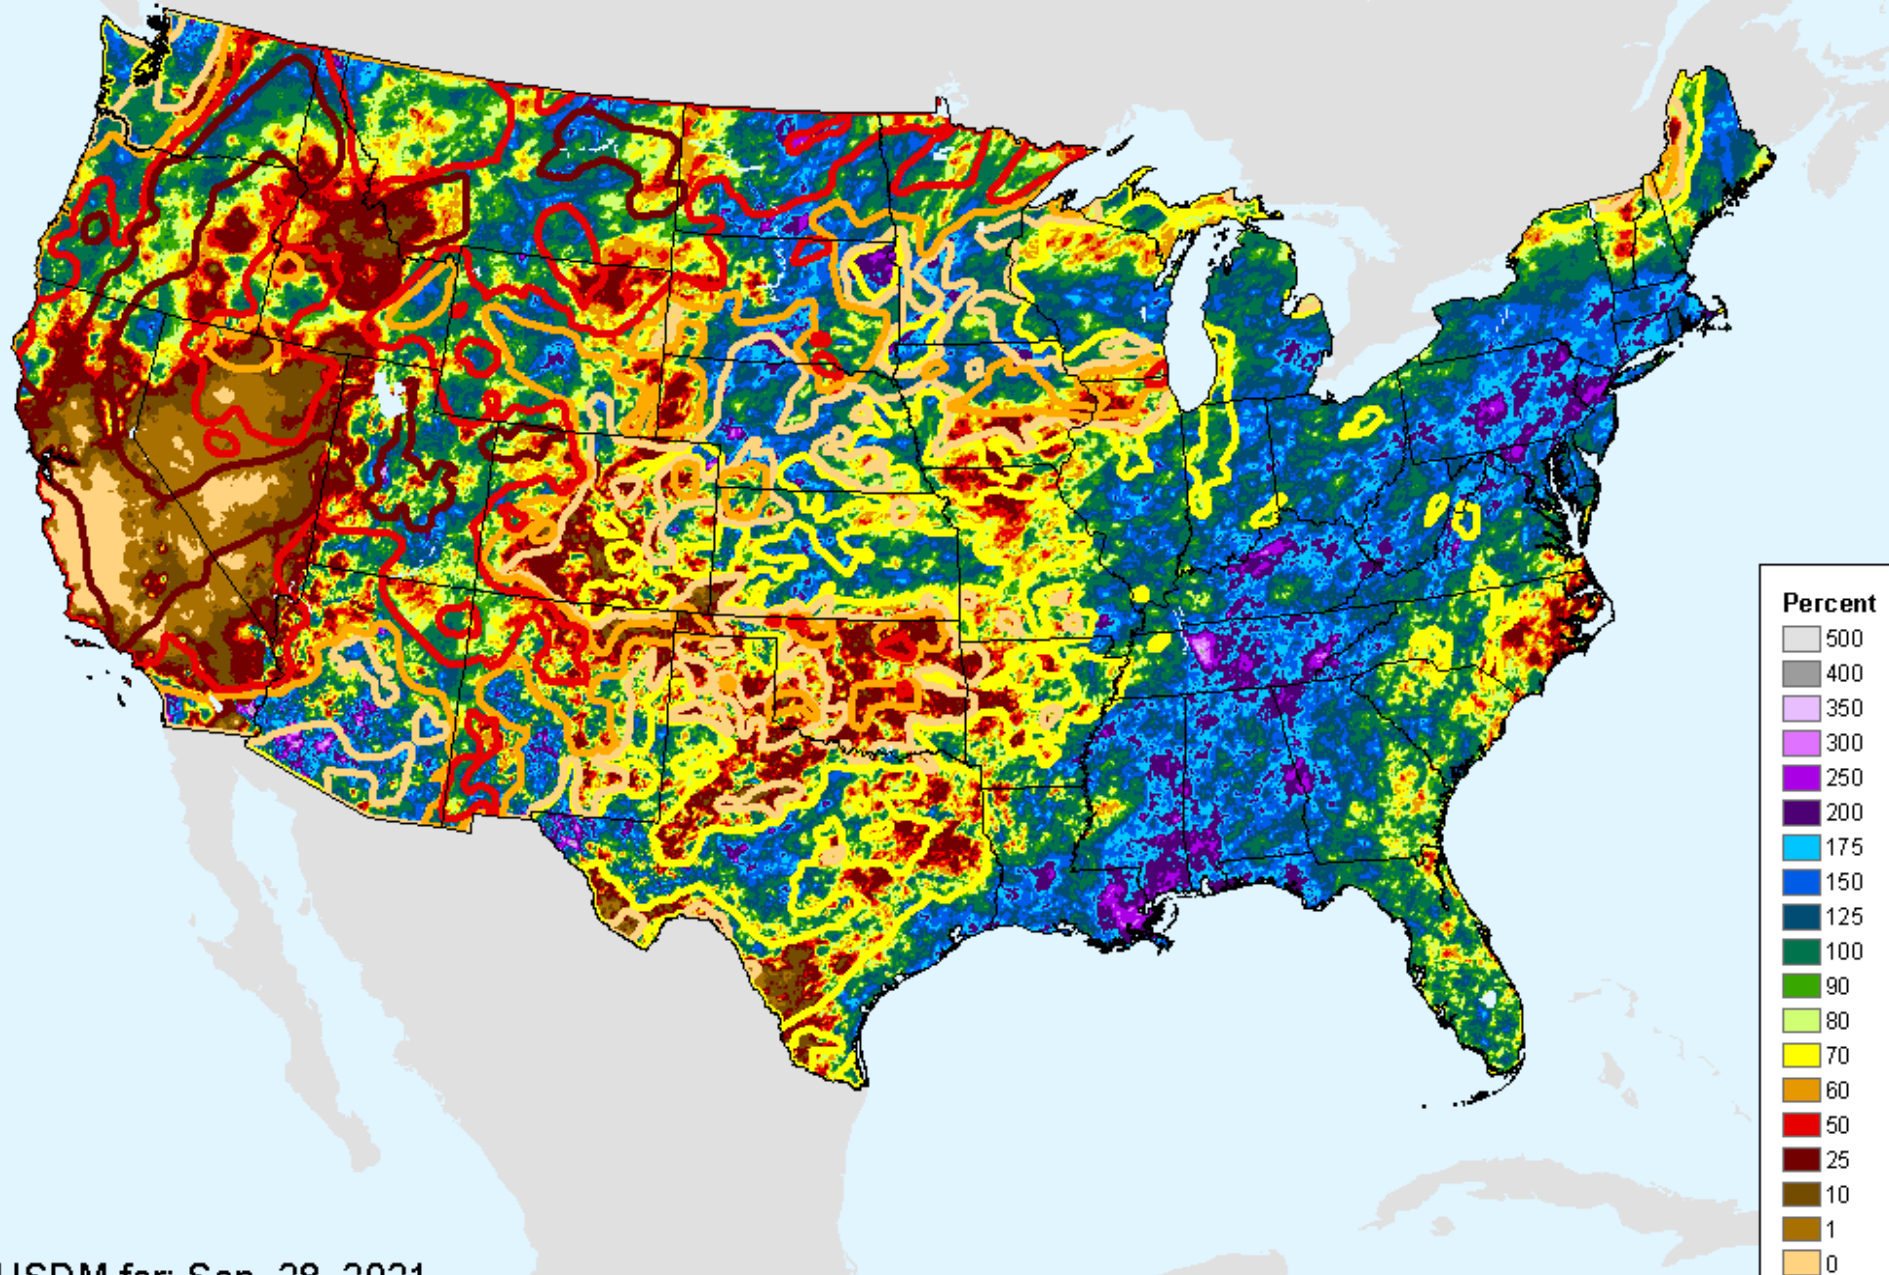

AHPS 60-Day Precip Departure

As of: Wednesday, October 6, 2021

USDM for: Sep. 28, 2021

AHPS 60-Day Precip Departure

As of: Wednesday, October 6, 2021

AHPS 60-Day Pct of Normal Pcp

As of: Wednesday, October 6, 2021