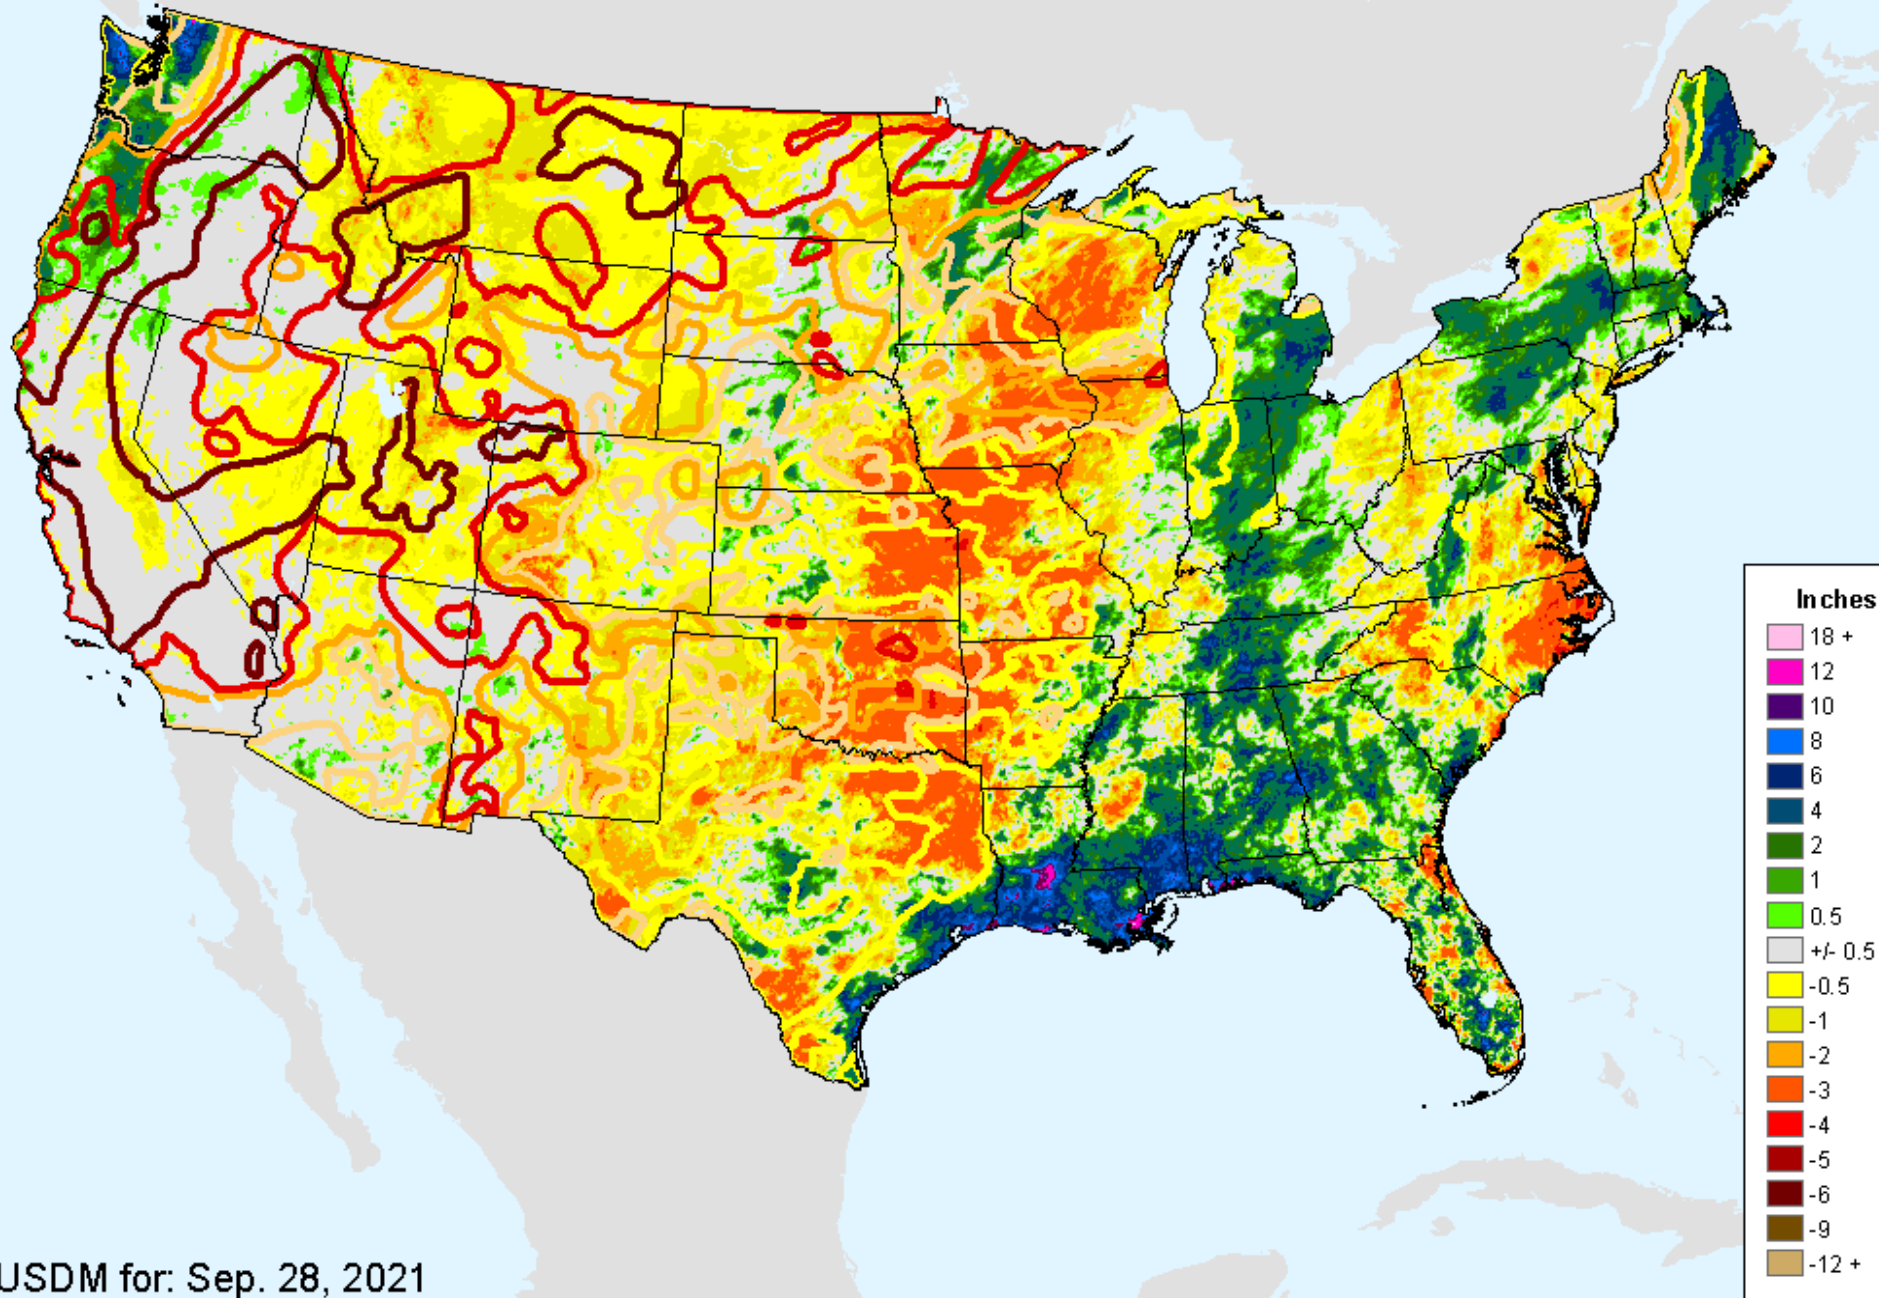

AHPS 30-Day Precip Departure

As of: Wednesday, October 6, 2021

USDM for: Sep. 28, 2021