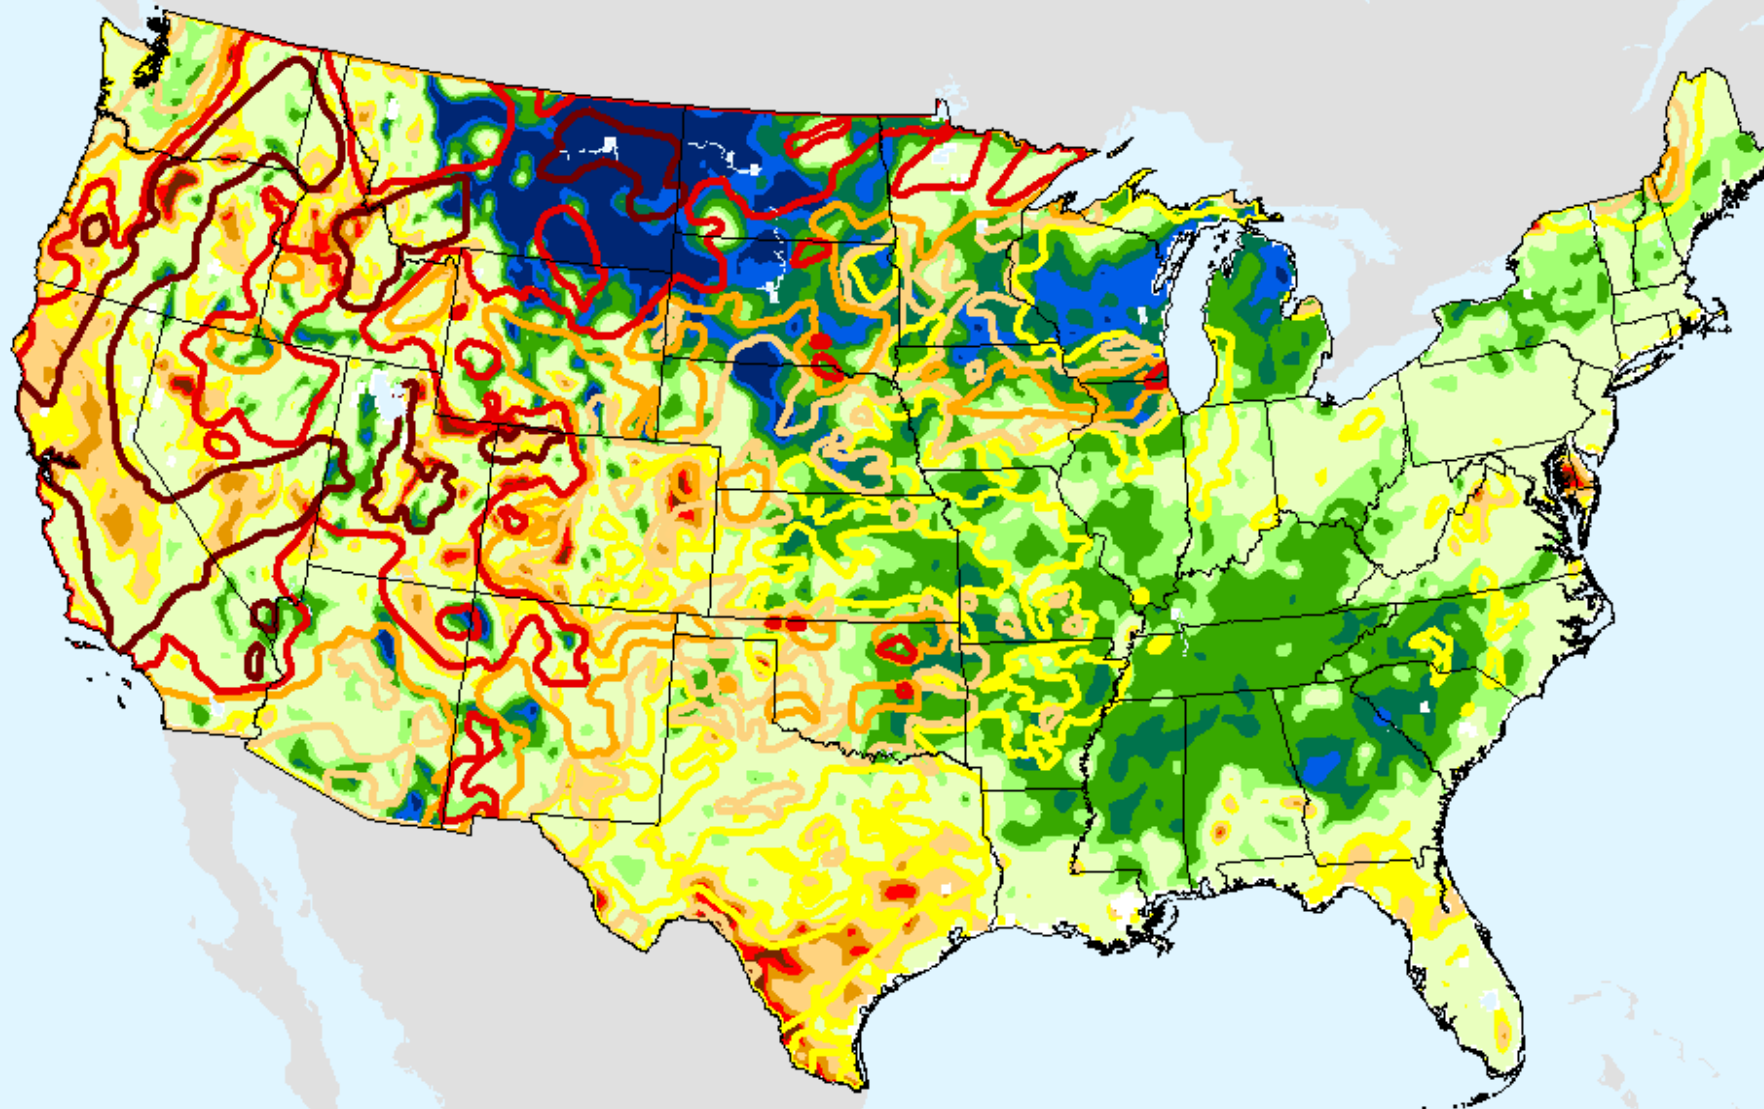

NLDAS Total Column Soil Moisture

As of: Wednesday, October 6, 2021

USDM for: Sep. 28, 2021

>98