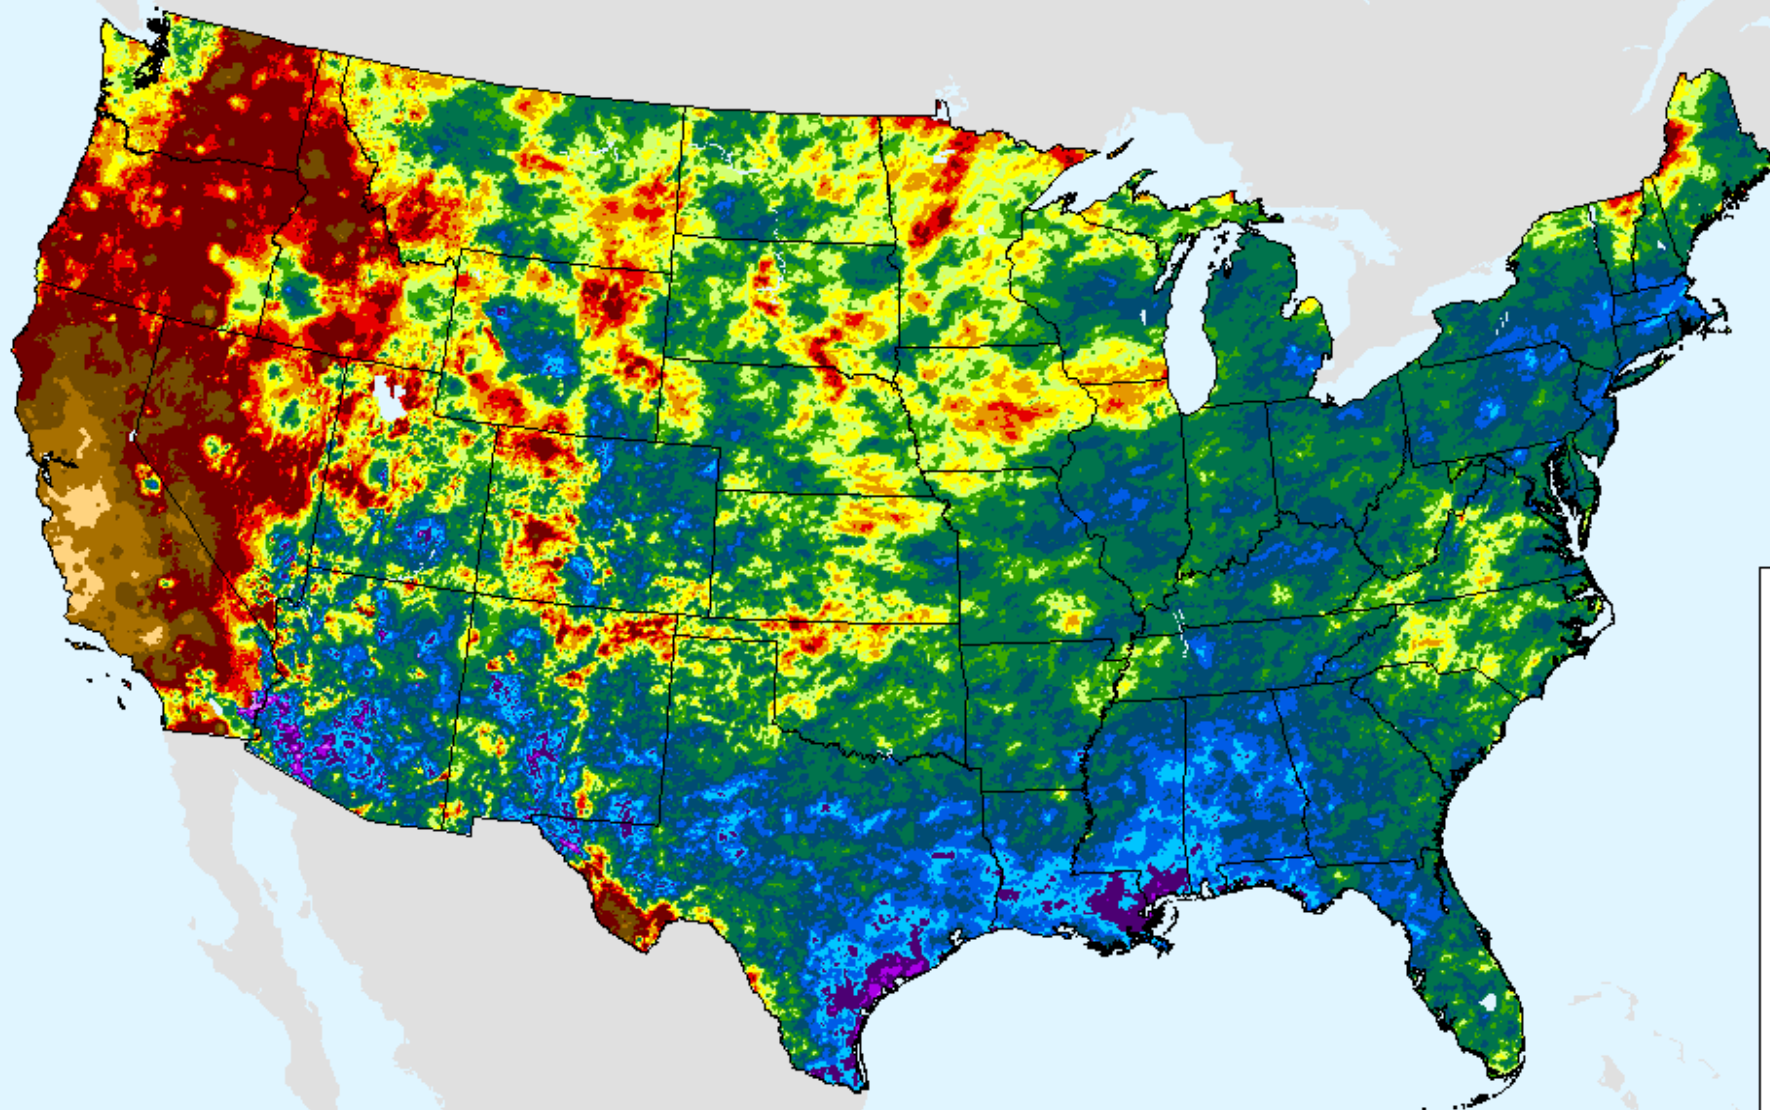

AHPS 180-Day Pct of Normal Pcp

As of: Wednesday, October 6, 2021

Percent

- 500
- 400
- 350
- 300
- 250
- 200
- 175
- 150
- 125
- 100
- 90
- 80
- 70
- 60
- 50
- 25
- 10
- 1
- 0