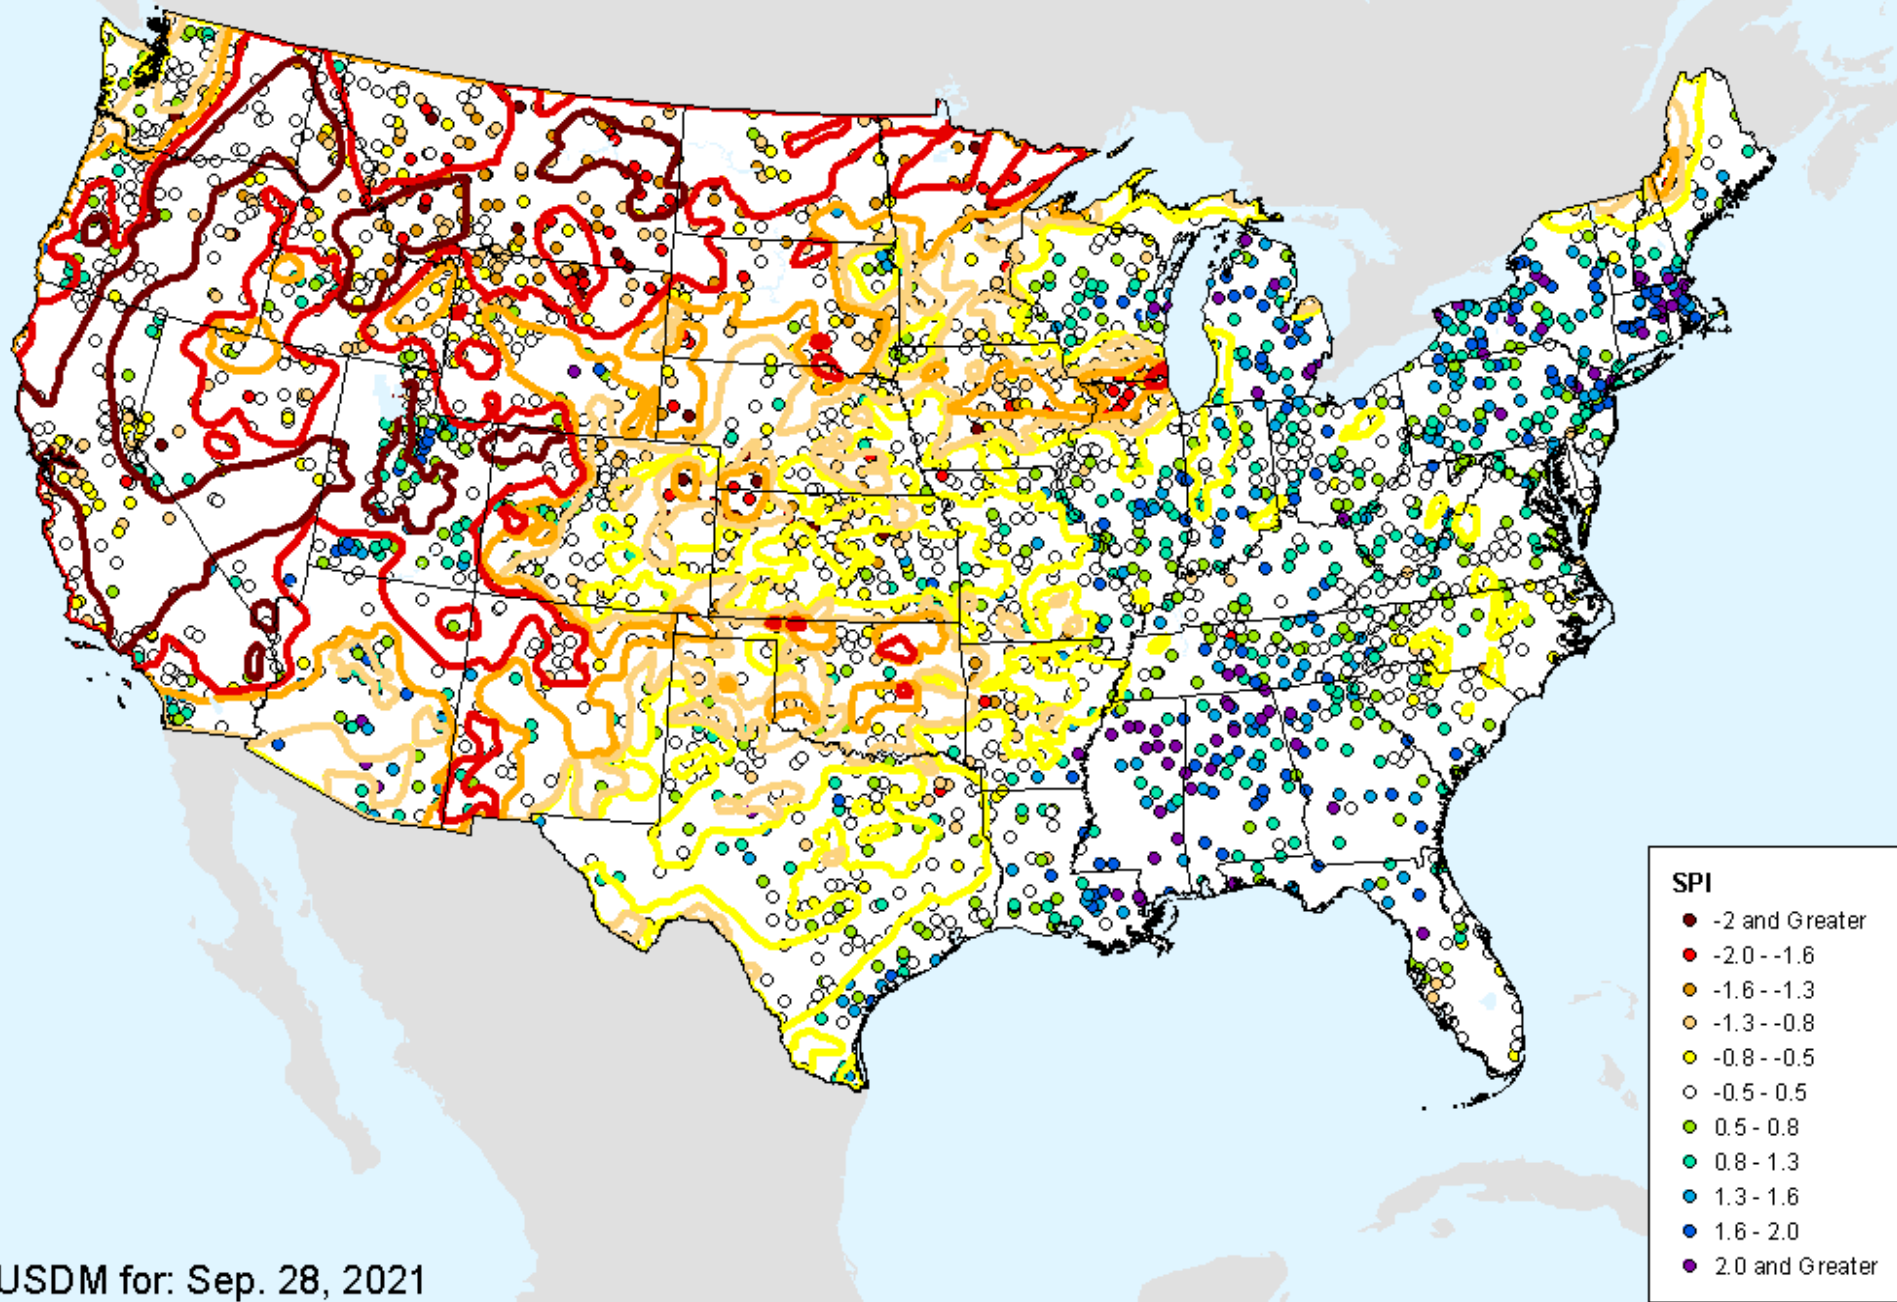

HPRCC 3-month SPI

As of: Wednesday, October 6, 2021

USDM for: Sep. 28, 2021

HPRCC 3-month SPI

As of: Wednesday, October 6, 2021

HPRCC 4-month SPI

As of: Wednesday, October 6, 2021

USDM for: Sep. 28, 2021