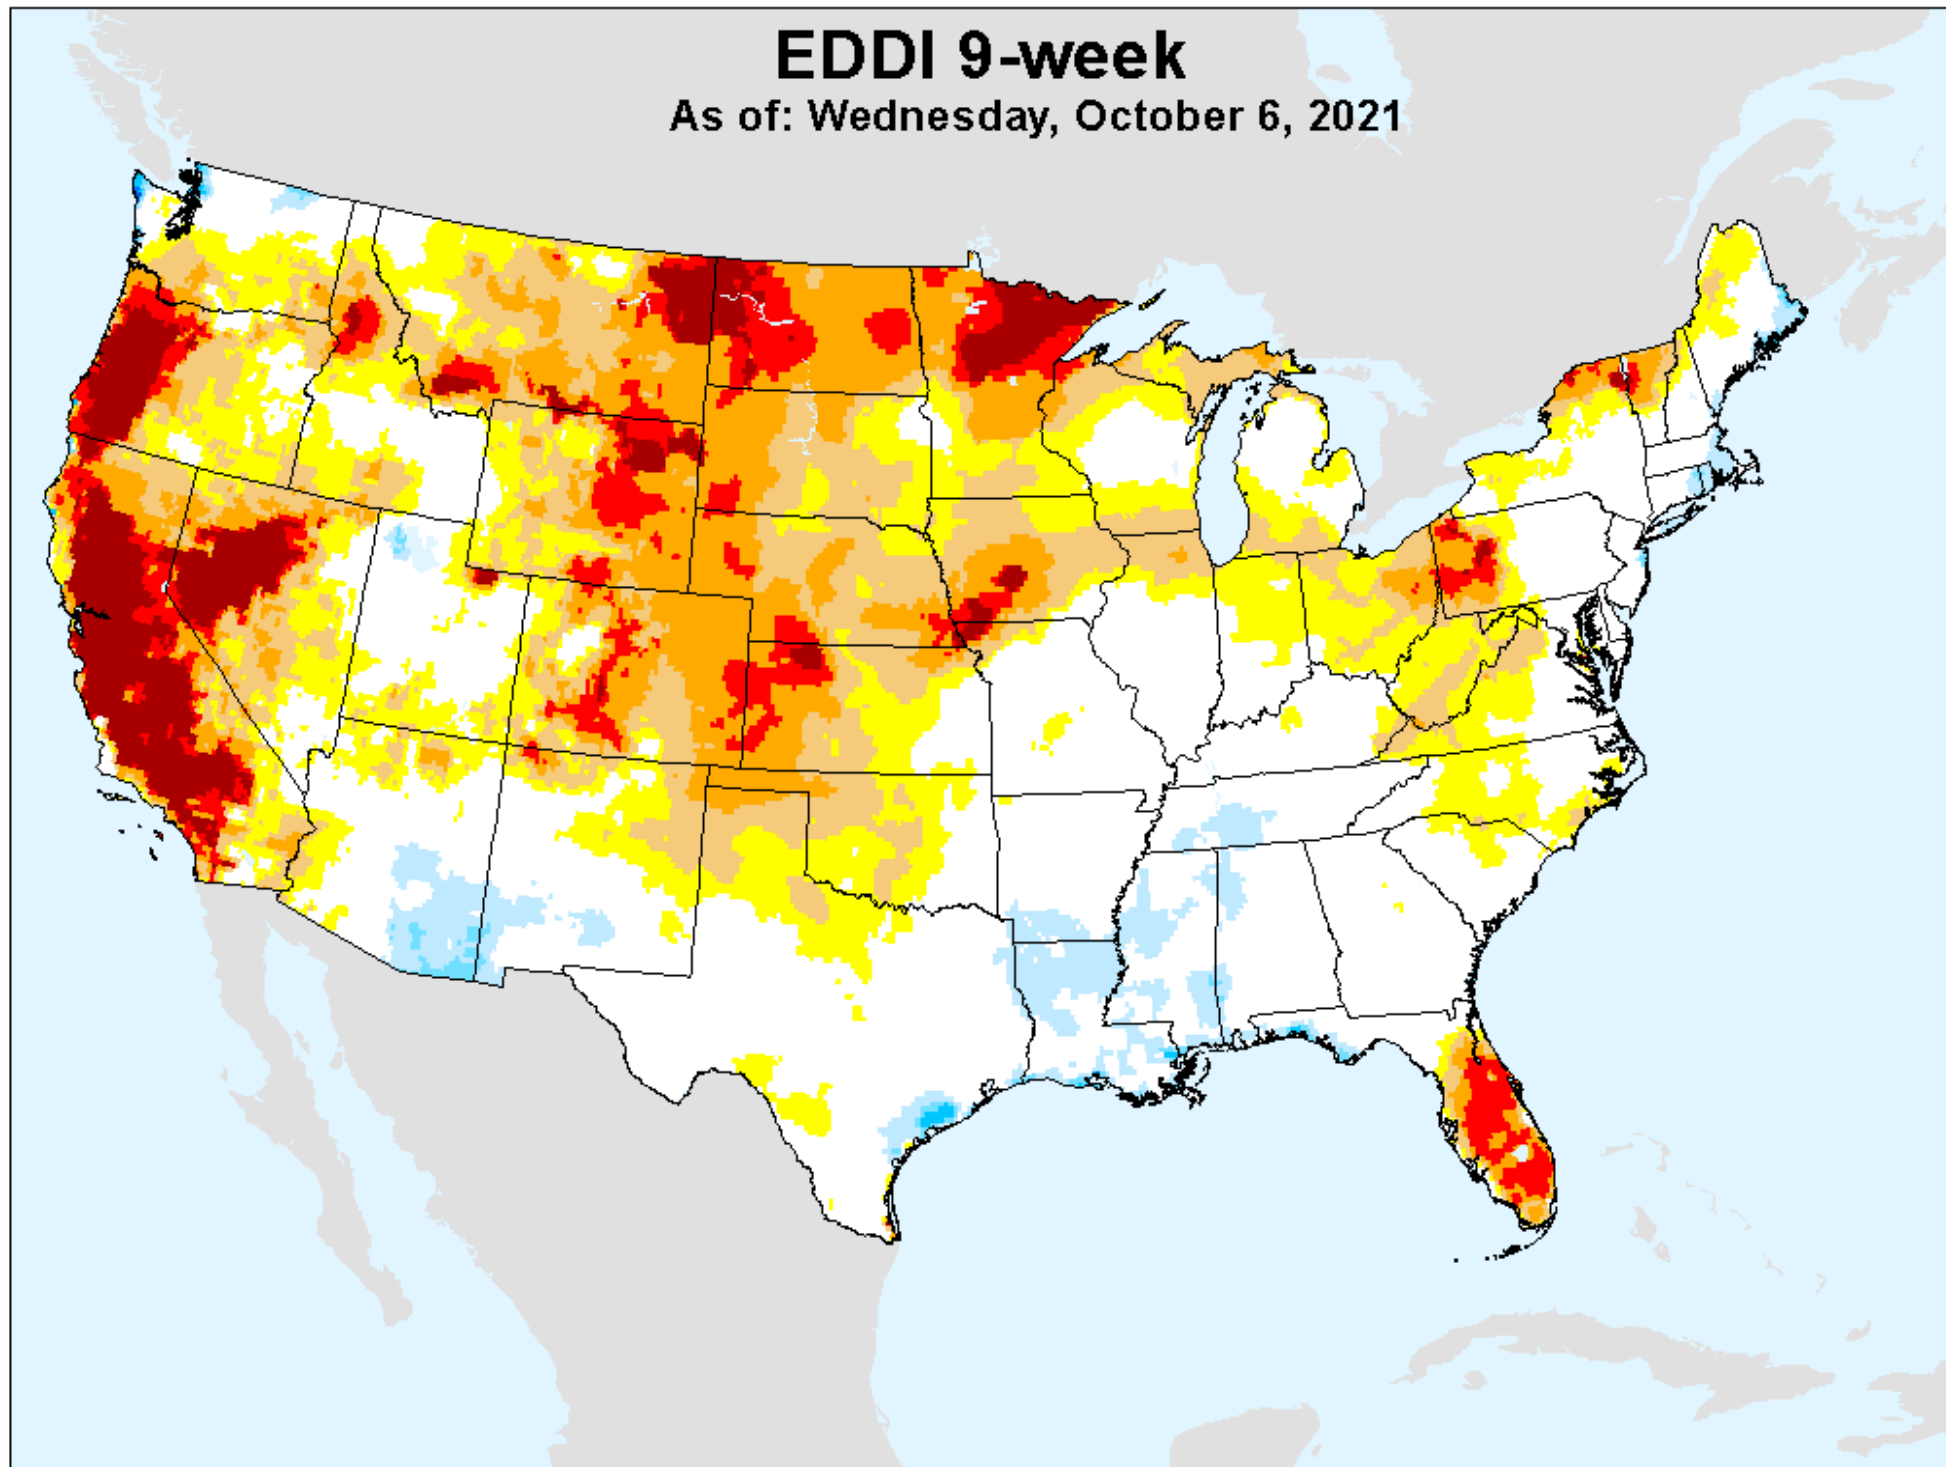

EDDI 9-week

As of: Wednesday, October 6, 2021

USDM for: Sep. 28, 2021

EDDI 9-week

As of: Wednesday, October 6, 2021

EDDI 10-week

As of: Wednesday, October 6, 2021

USDM for: Sep. 28, 2021