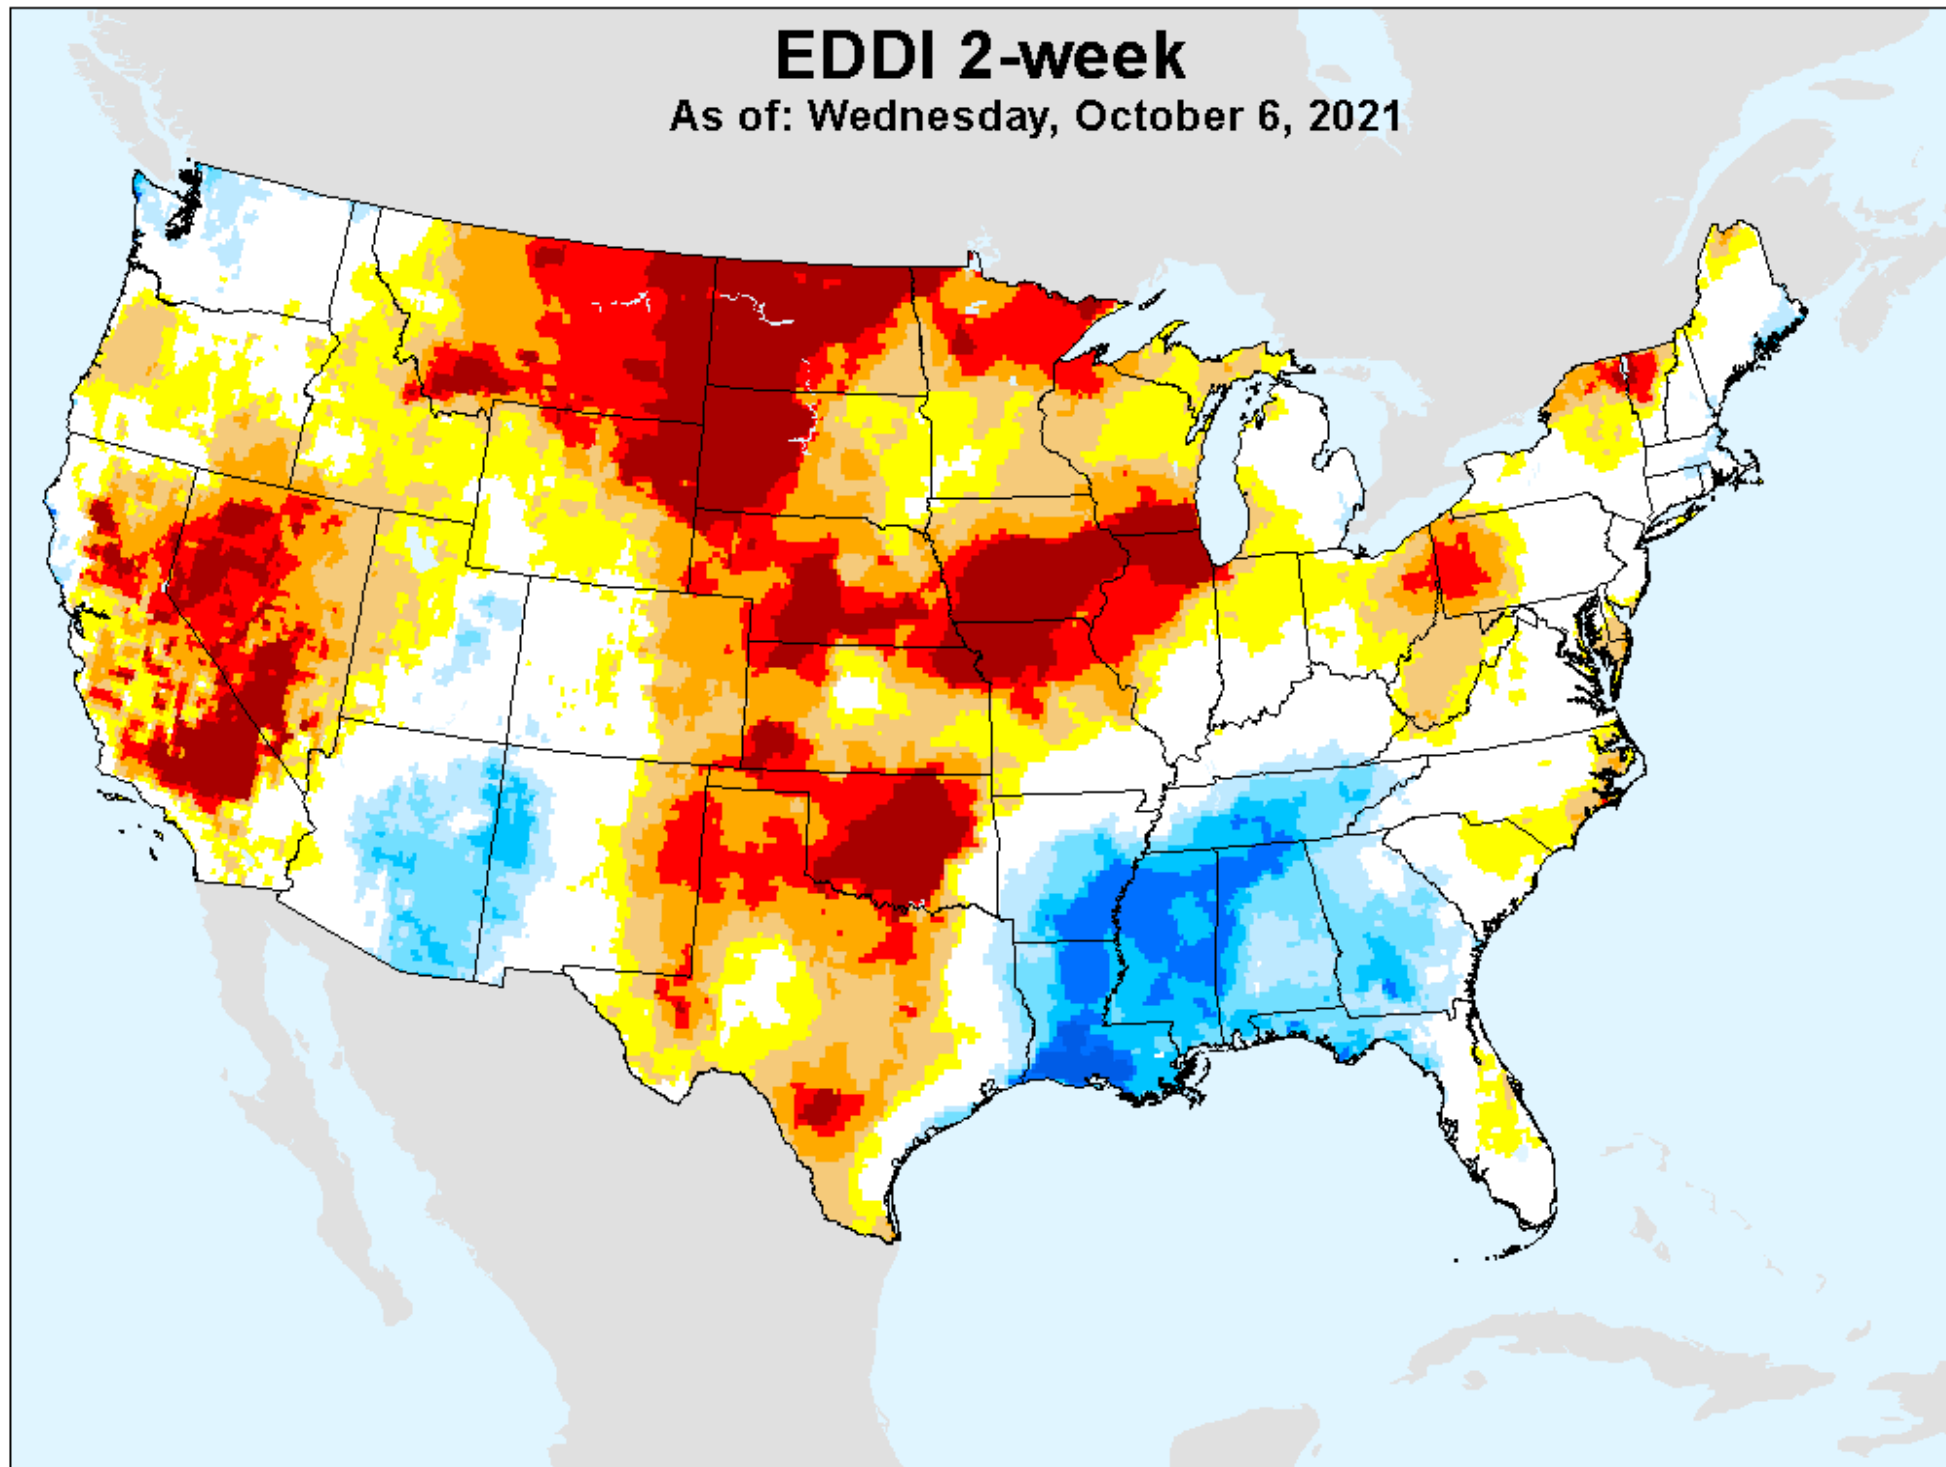

EDDI 2-week

As of: Wednesday, October 6, 2021