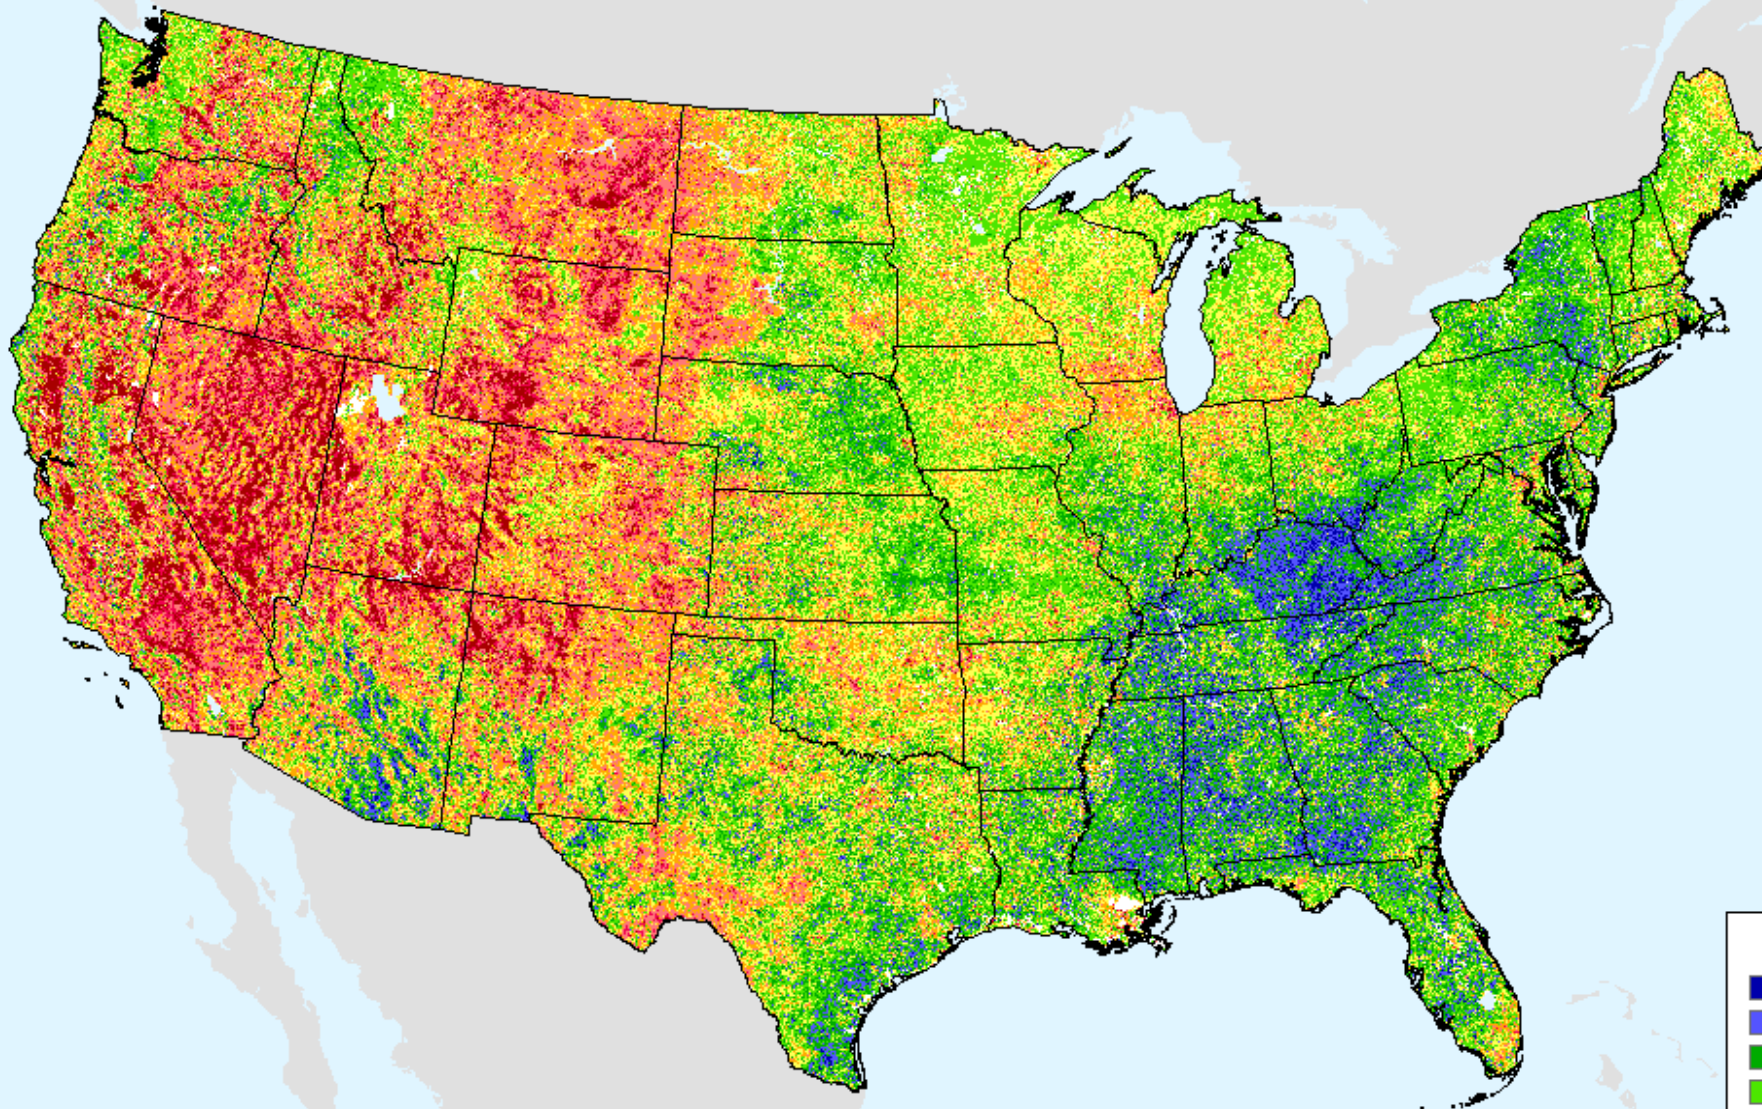

CPC 24-month SPI

As of: Wednesday, October 6, 2021

Vegetation Health Index

As of: Wednesday, October 6, 2021

USDM for: Sep. 28, 2021

Vegetation Health Index

As of: Wednesday, October 6, 2021

GFS (00z) 7-Day Precip Forecast