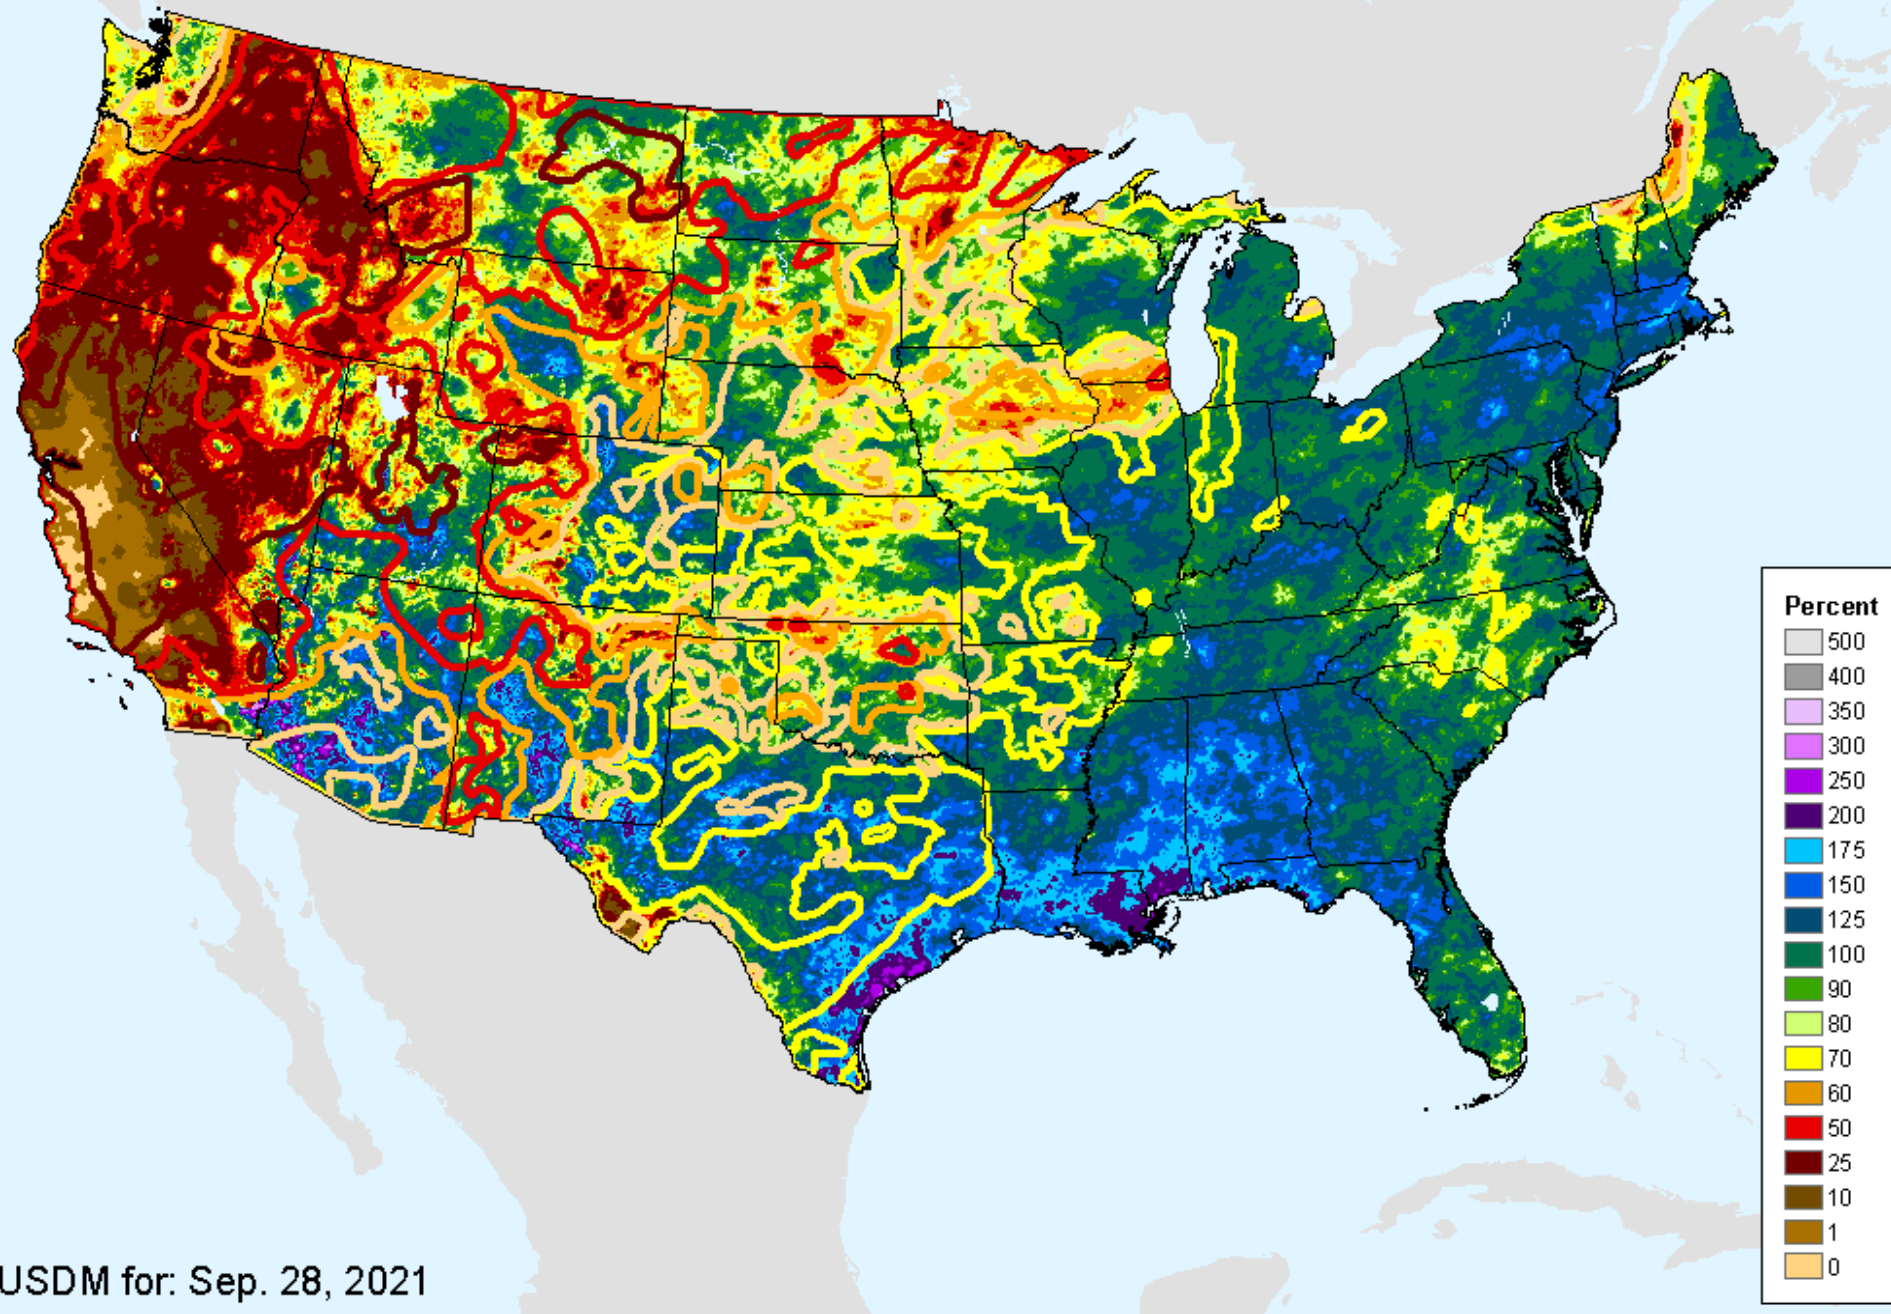

AHPS 180-Day Precip Departure

As of: Wednesday, October 6, 2021

USDM for: Sep. 28, 2021

AHPS 180-Day Precip Departure

As of: Wednesday, October 6, 2021

AHPS 180-Day Pct of Normal Pcp

As of: Wednesday, October 6, 2021