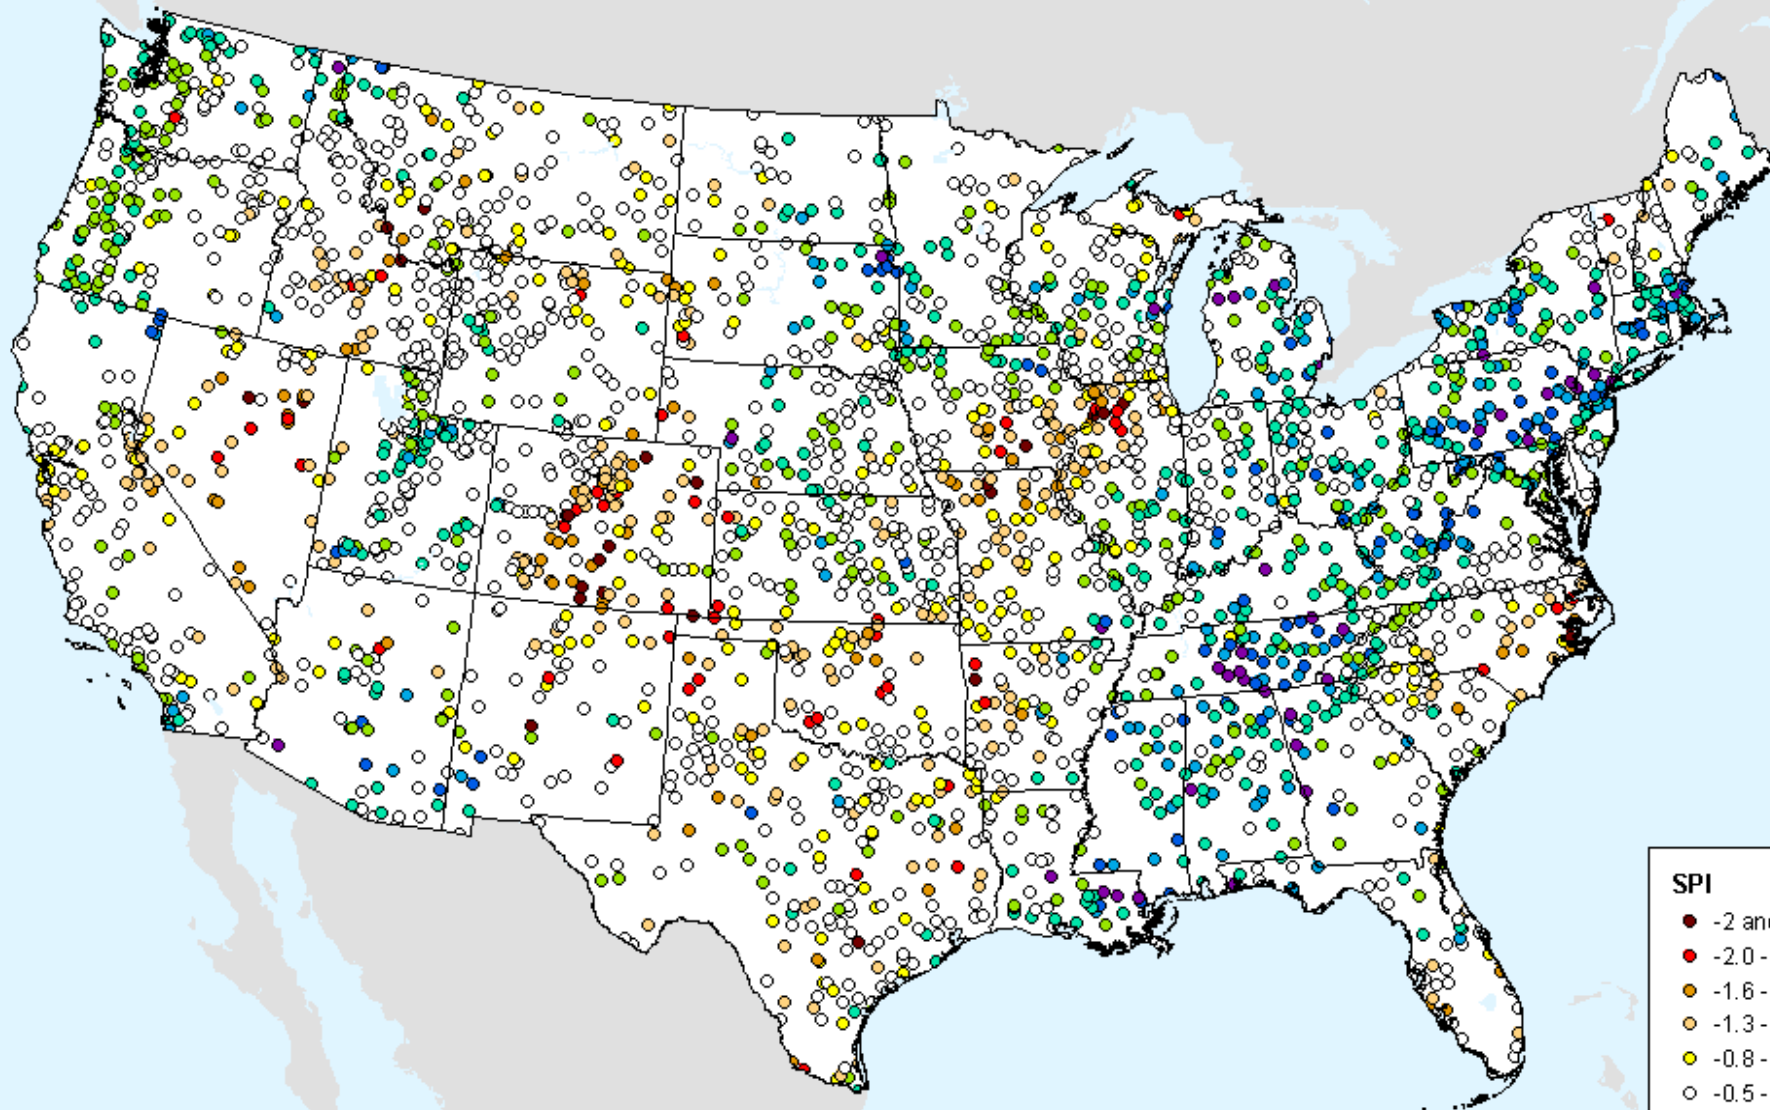

HPRCC 2-month SPI

As of: Wednesday, October 6, 2021

USDM for: Sep. 28, 2021

HPRCC 2-month SPI

As of: Wednesday, October 6, 2021

SPI

- -2 and Greater
- -2.0--1.6
- -1.6--1.3
- -1.3--0.8
- -0.8--0.5
- -0.5-0.5
- 0.5-0.8
- 0.8-1.3
- 1.3-1.6
- 1.6-2.0
- 2.0 and Greater