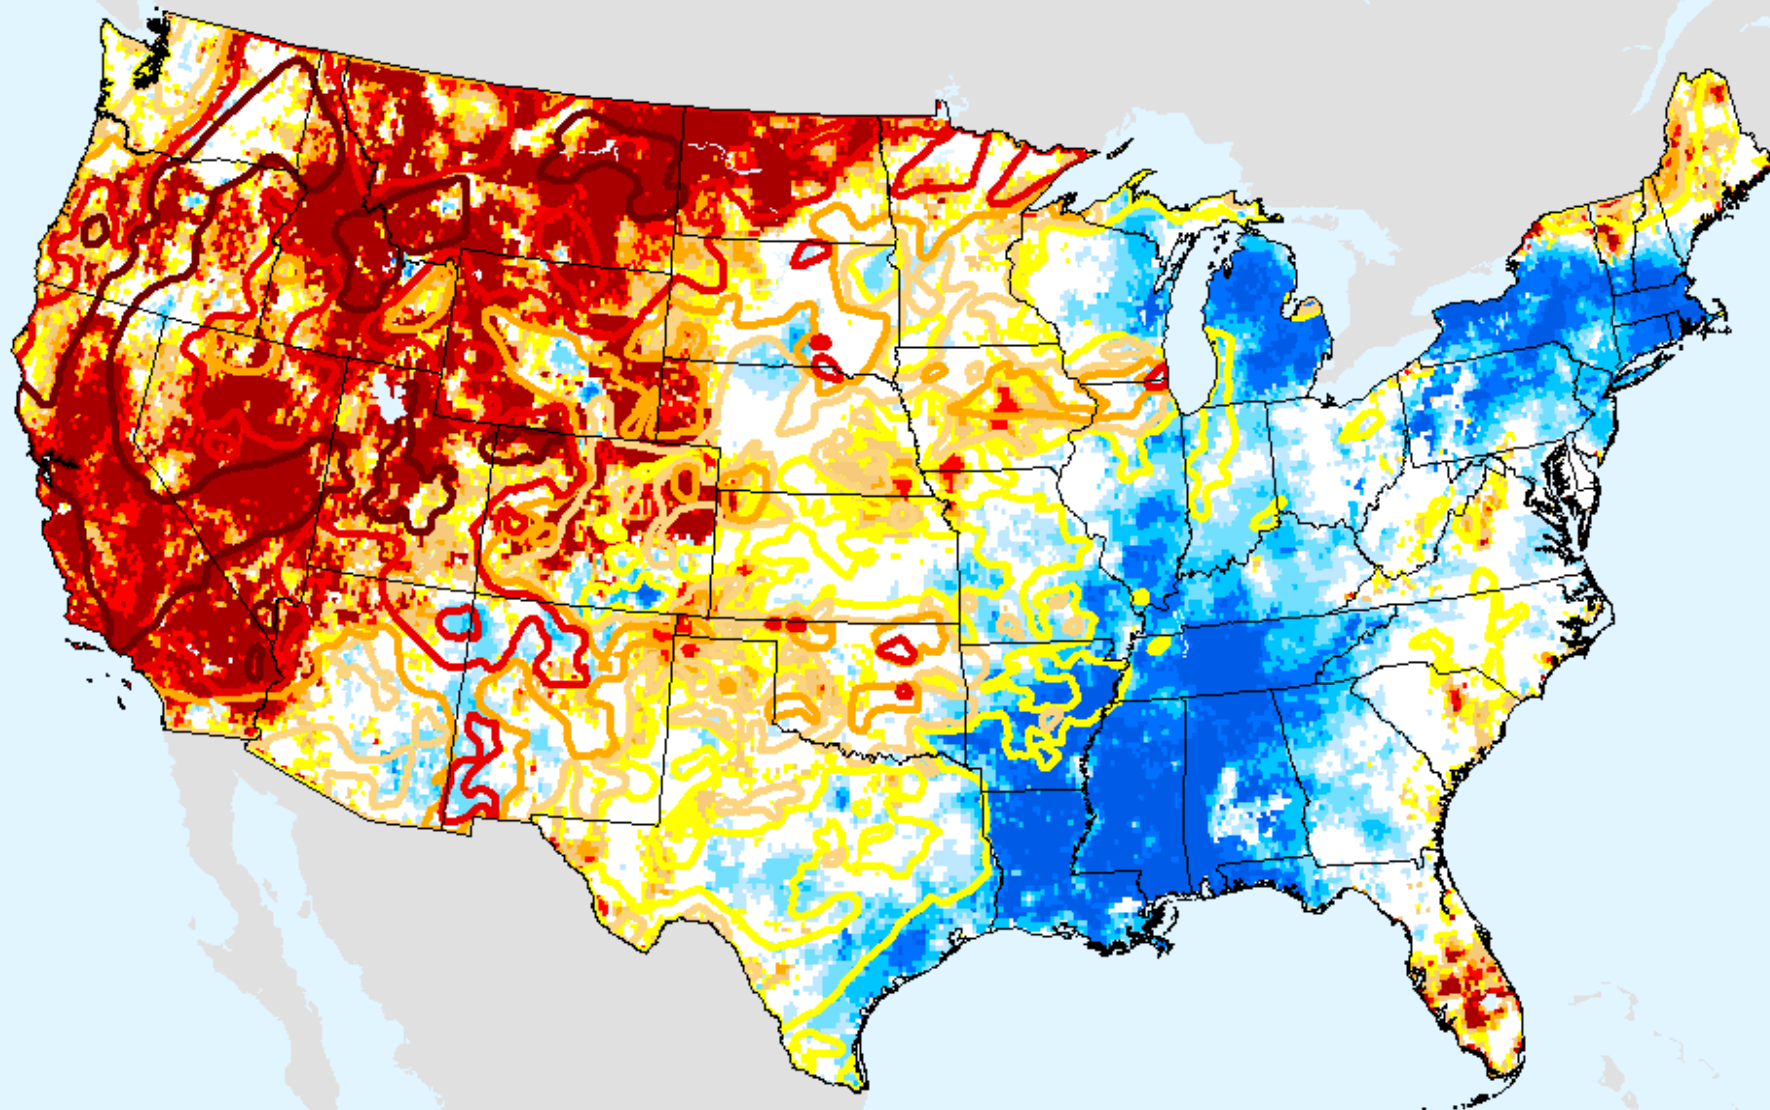

GRACE-Based Surface Soil Moisture Drought Indicator

As of: Wednesday, October 6, 2021

USDM for: Sep. 28, 2021