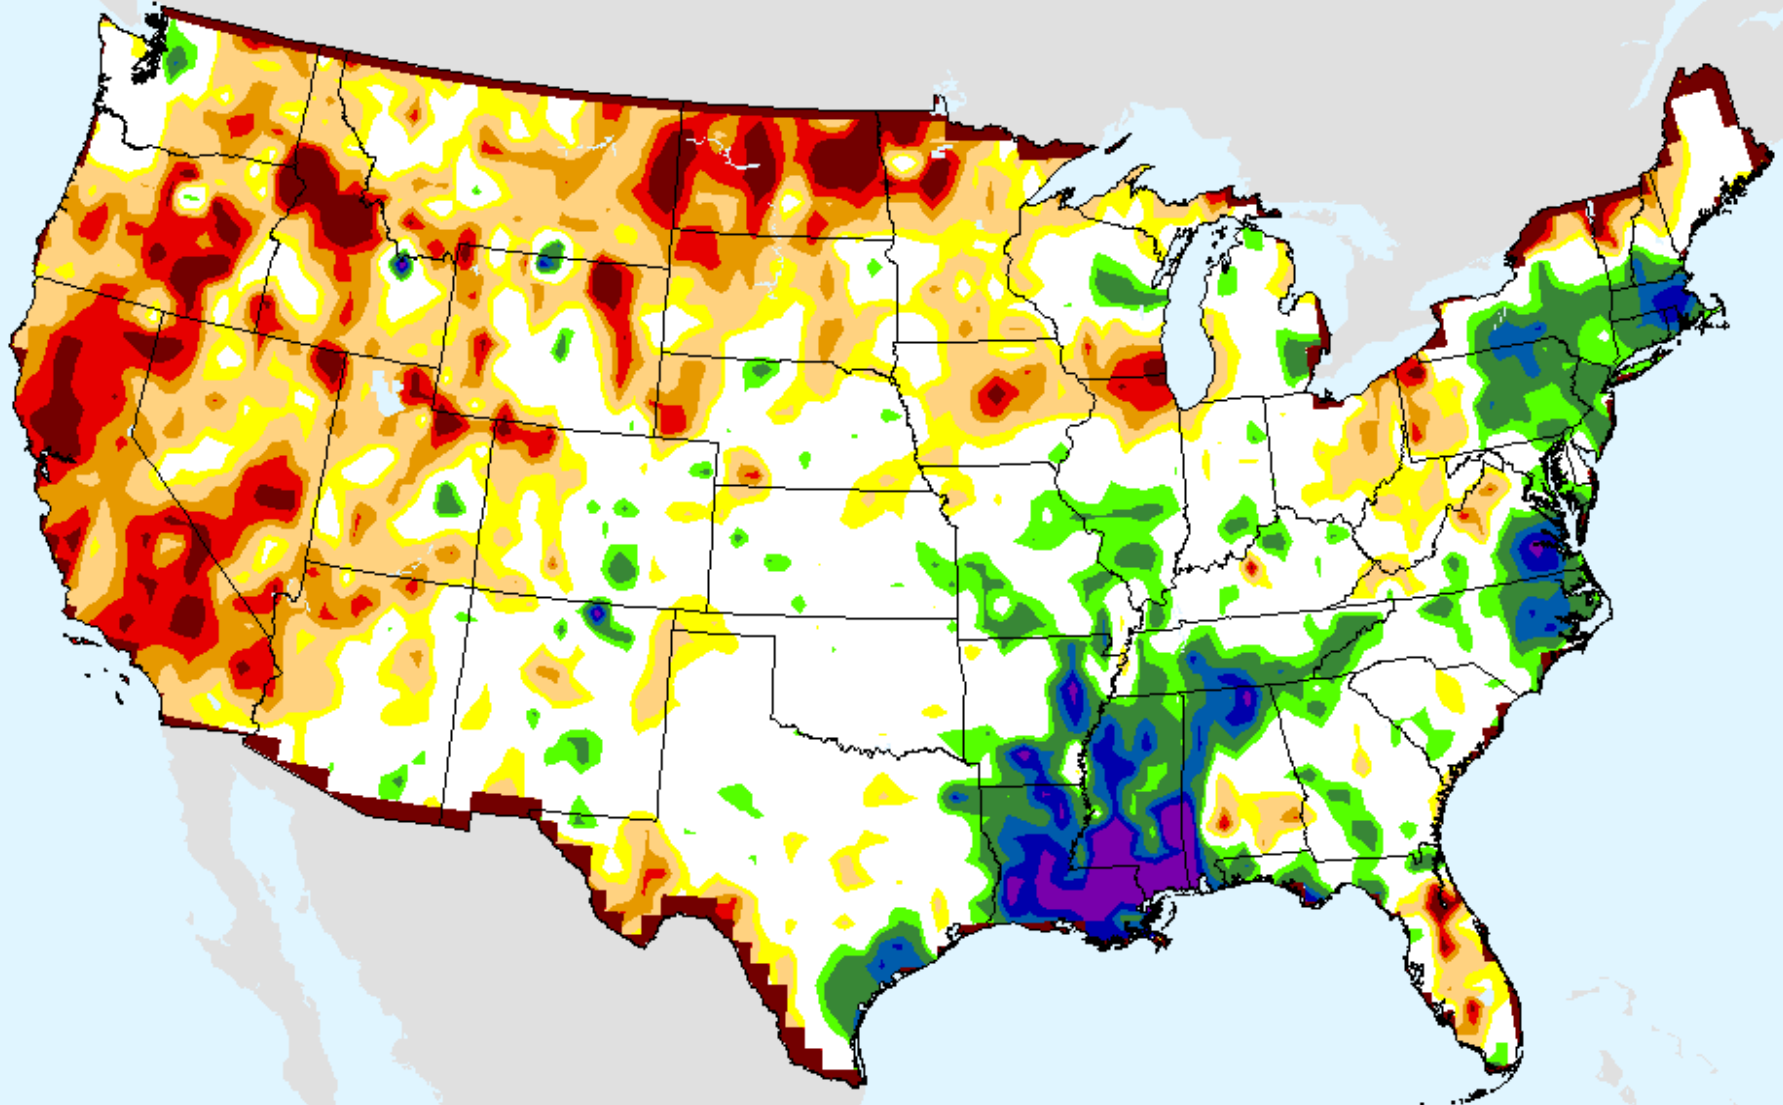

CPC 12-month SPI

As of: Wednesday, October 6, 2021