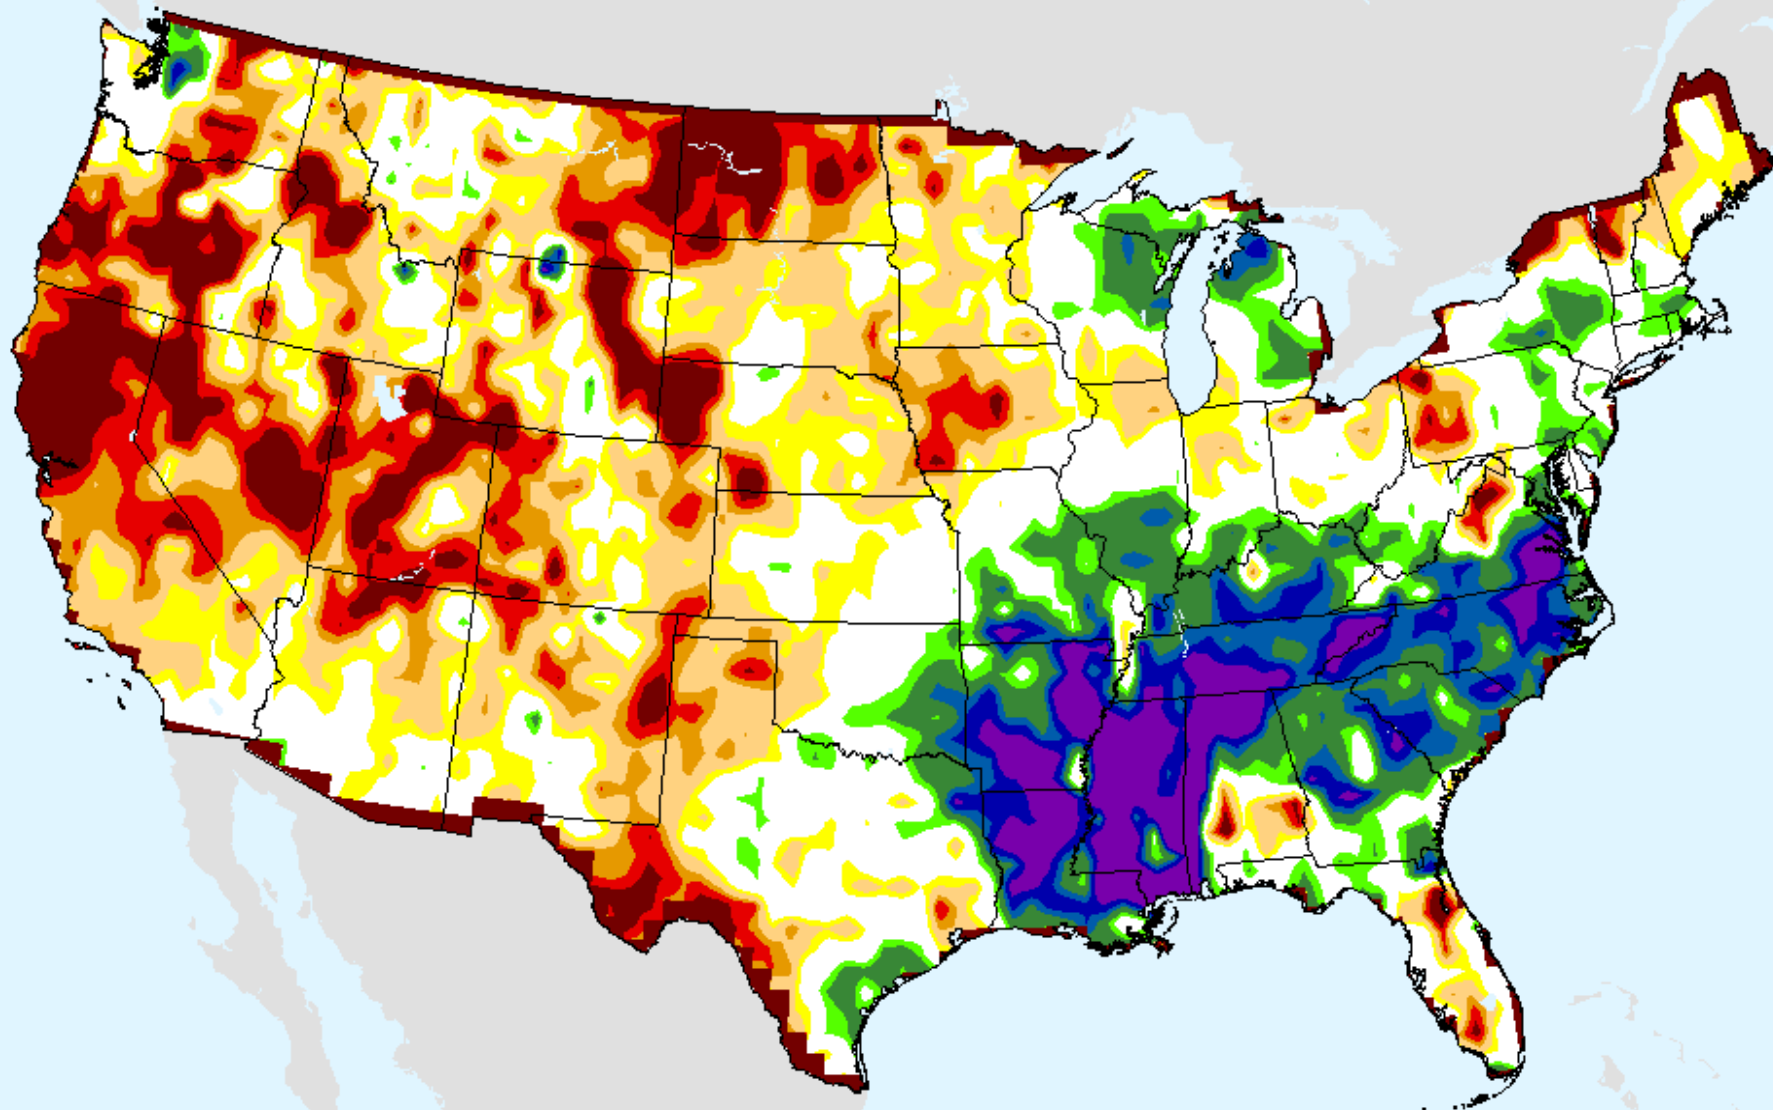

CPC 24-month SPI

As of: Wednesday, October 6, 2021