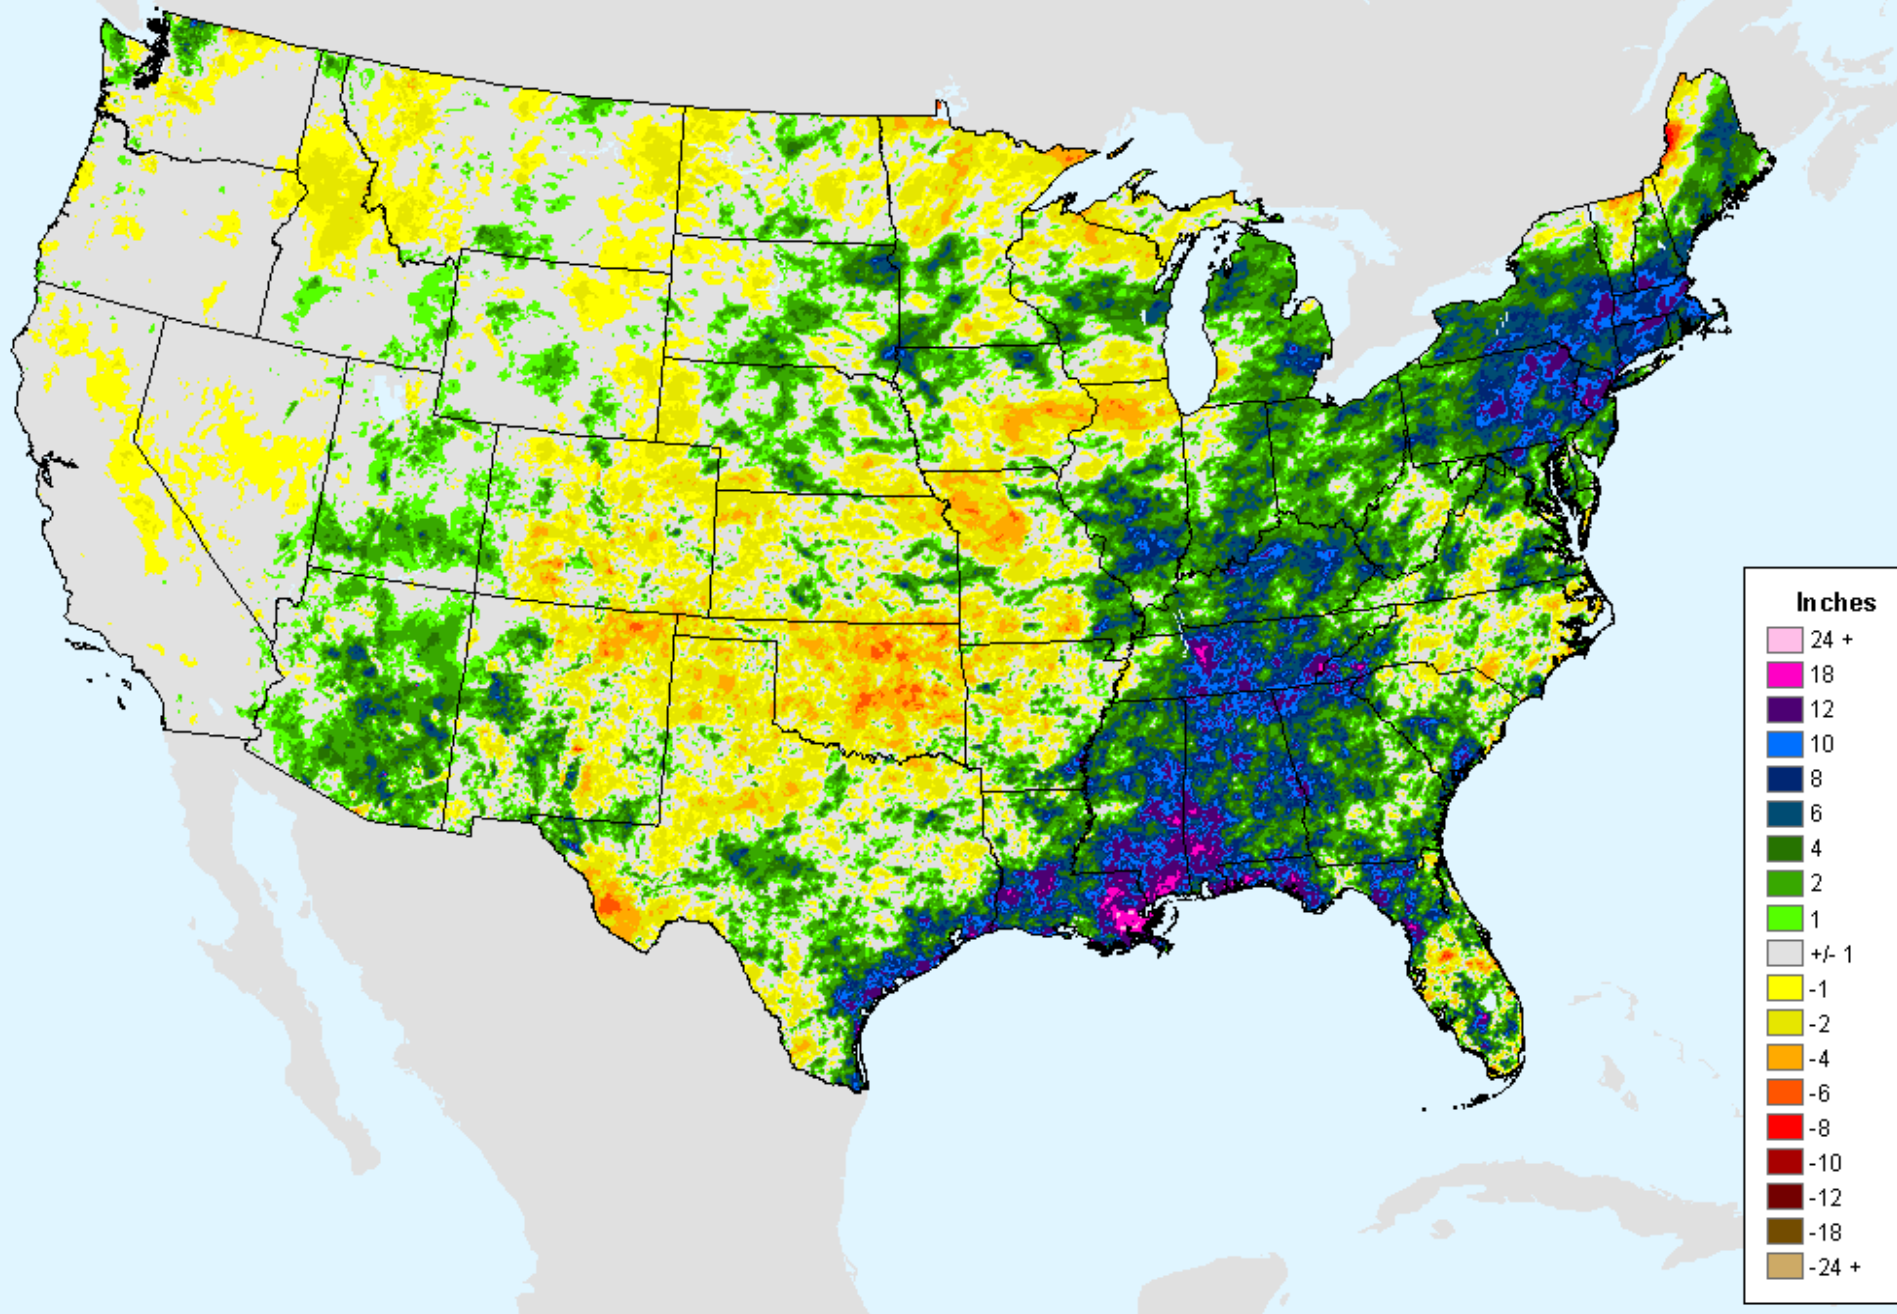

USDM for: Sep. 28, 2021

AHPS 60-Day Pct of Normal Pcp

As of: Wednesday, October 6, 2021

AHPS 90-Day Precip Departure

As of: Wednesday, October 6, 2021

USDM for: Sep. 28, 2021

AHPS 90-Day Precip Departure

As of: Wednesday, October 6, 2021