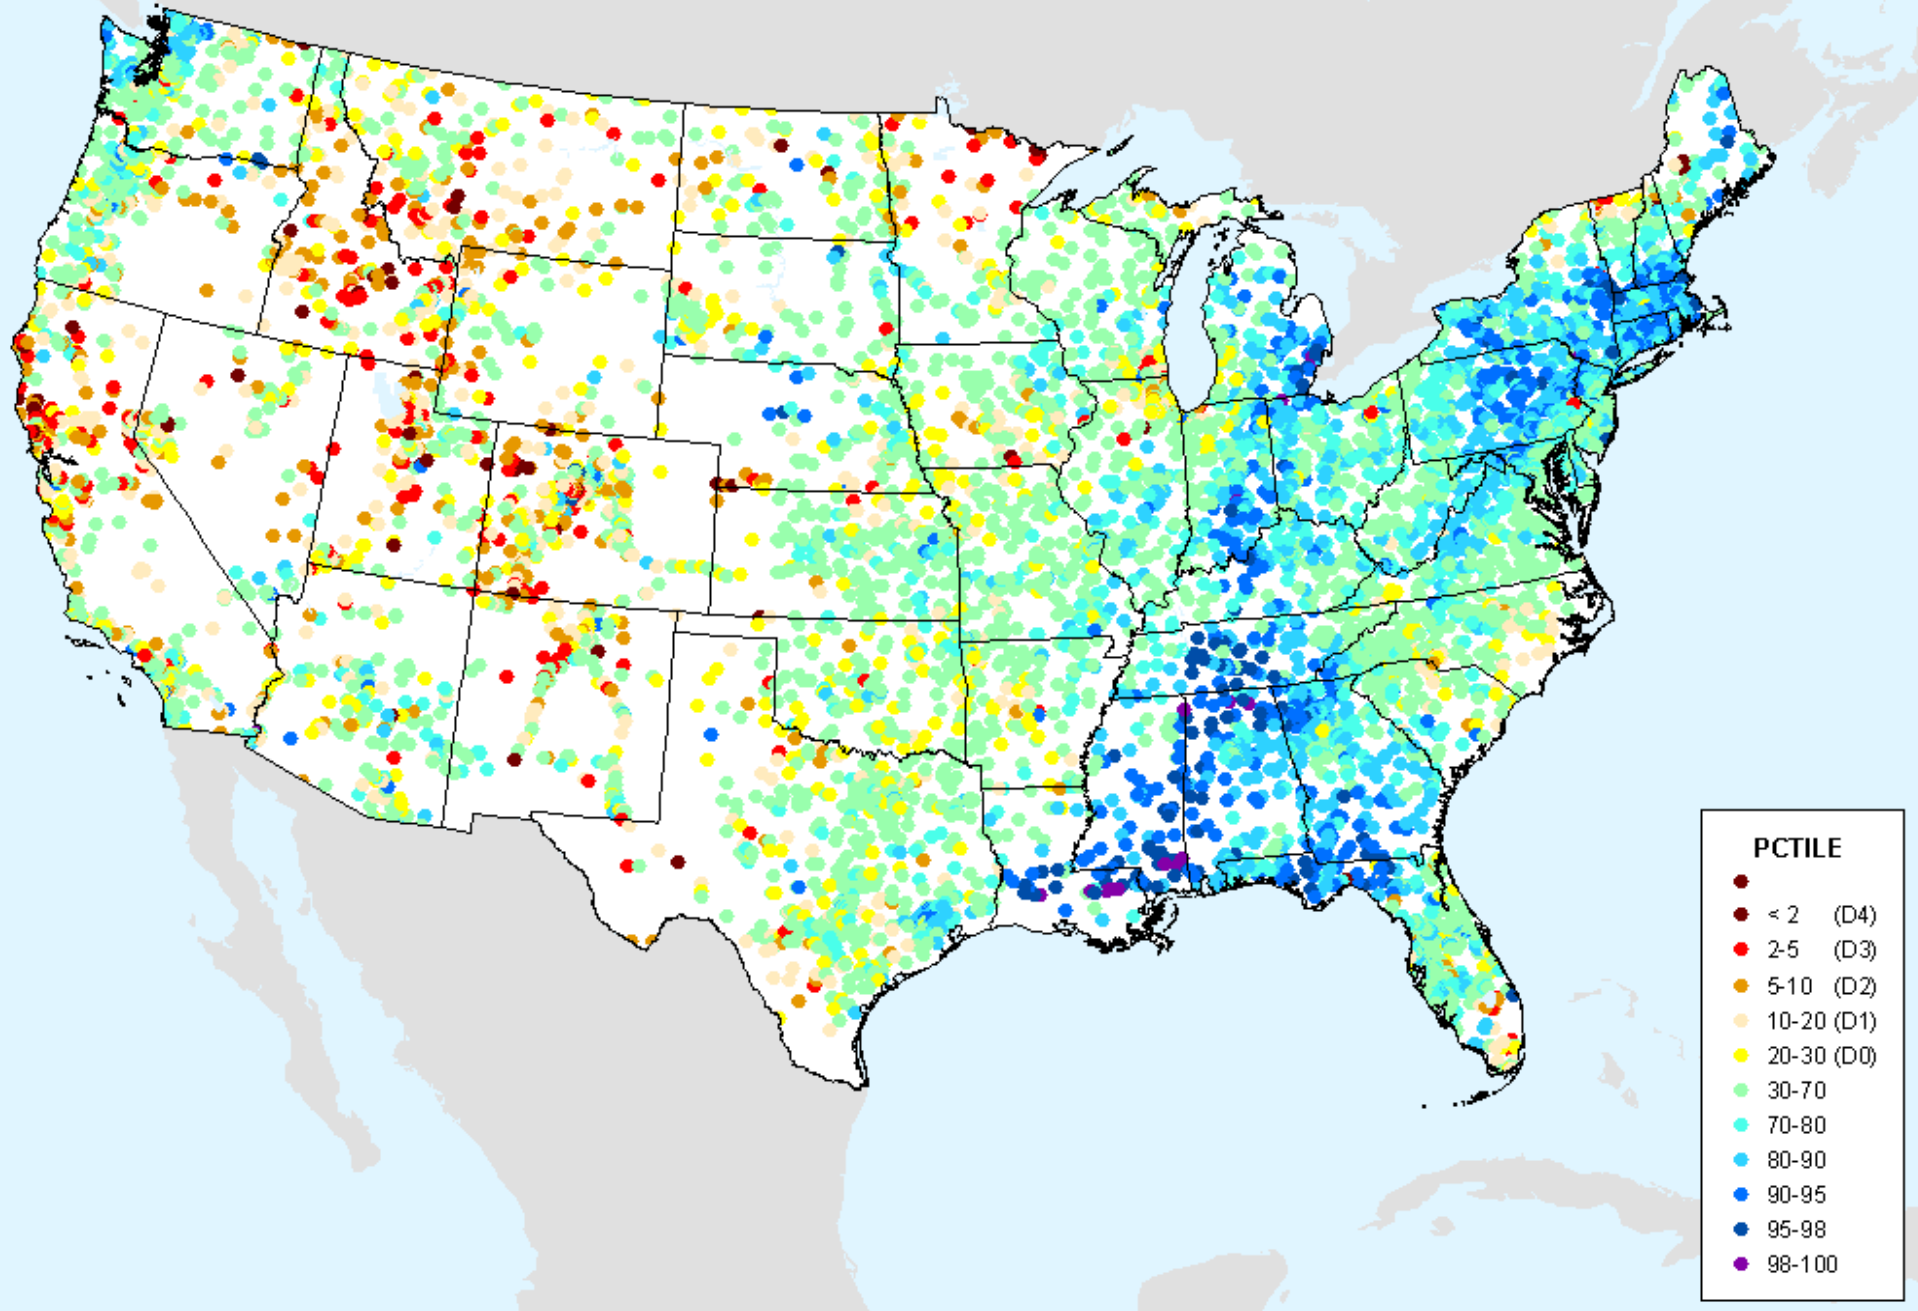

USGS 28-Day Avg Streamflow

As of: Wednesday, October 6, 2021