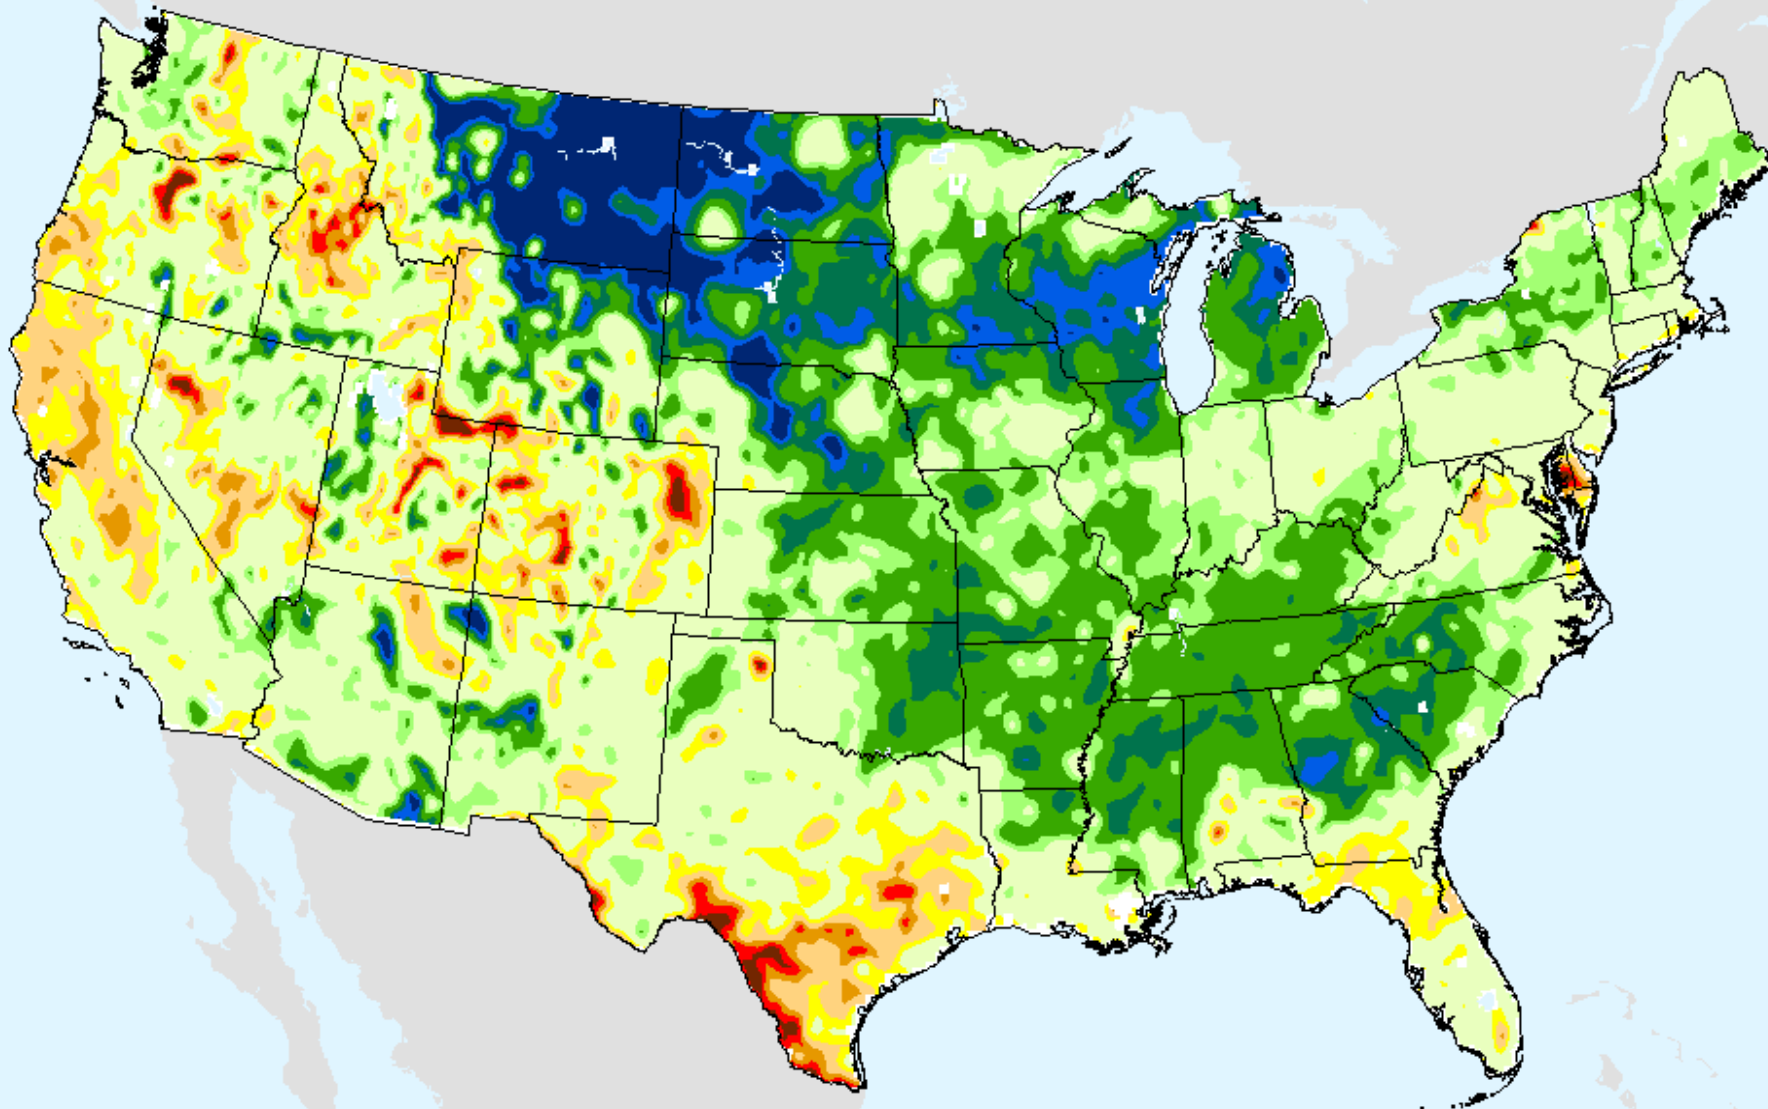

As of: Wednesday, October 6, 2021

USDM for: Sep. 28, 2021

>98

NLDAS Total Column Soil Moisture

As of: Wednesday, October 6, 2021

>98

HPRCC 1-month SPI

As of: Wednesday, October 6, 2021