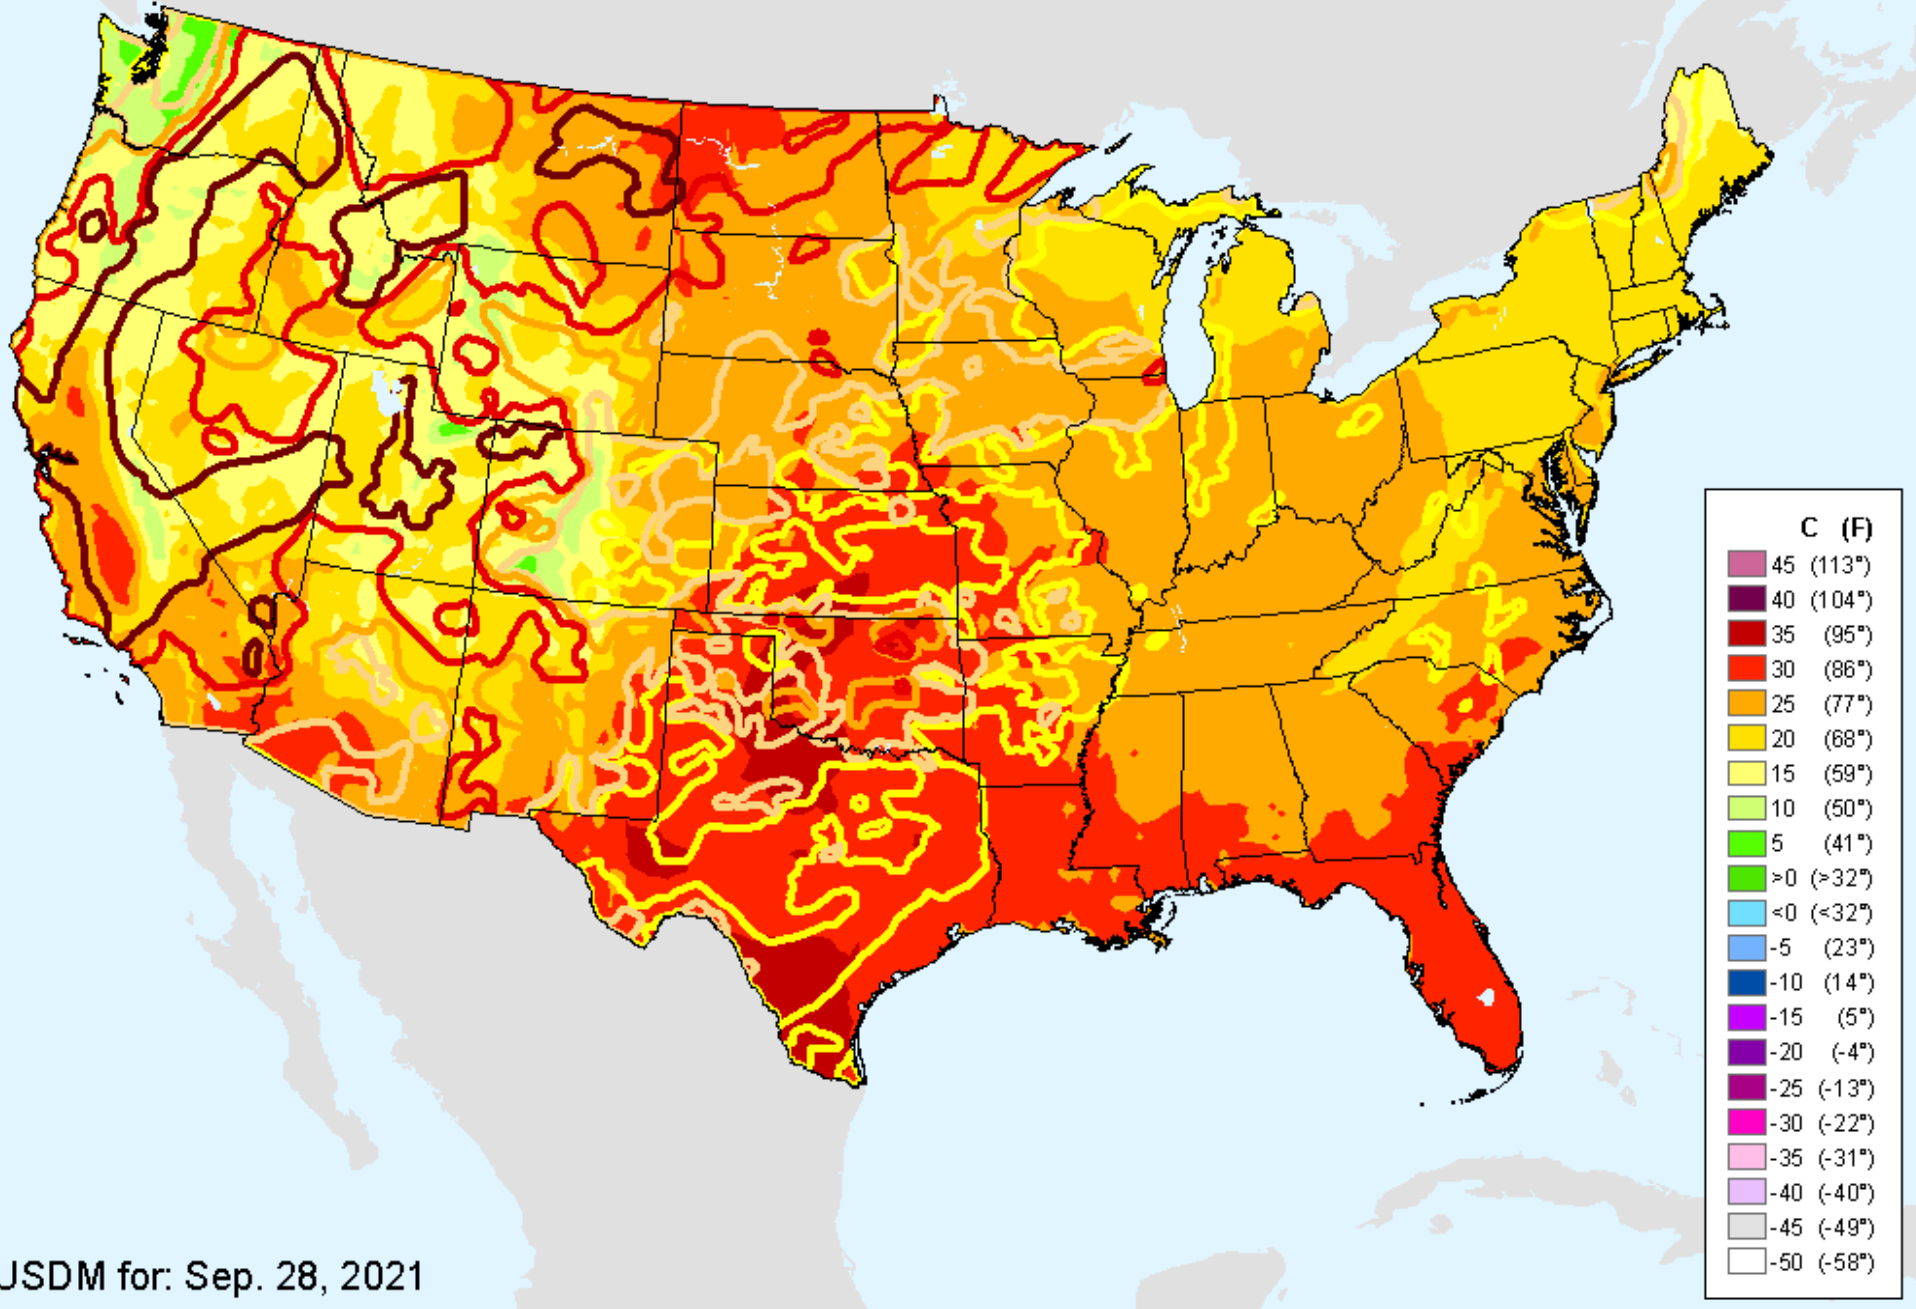

GFS (00z) 7-Day Max Temp Forecast

As of: Wednesday, October 6, 2021

USDM for: Sep. 28, 2021