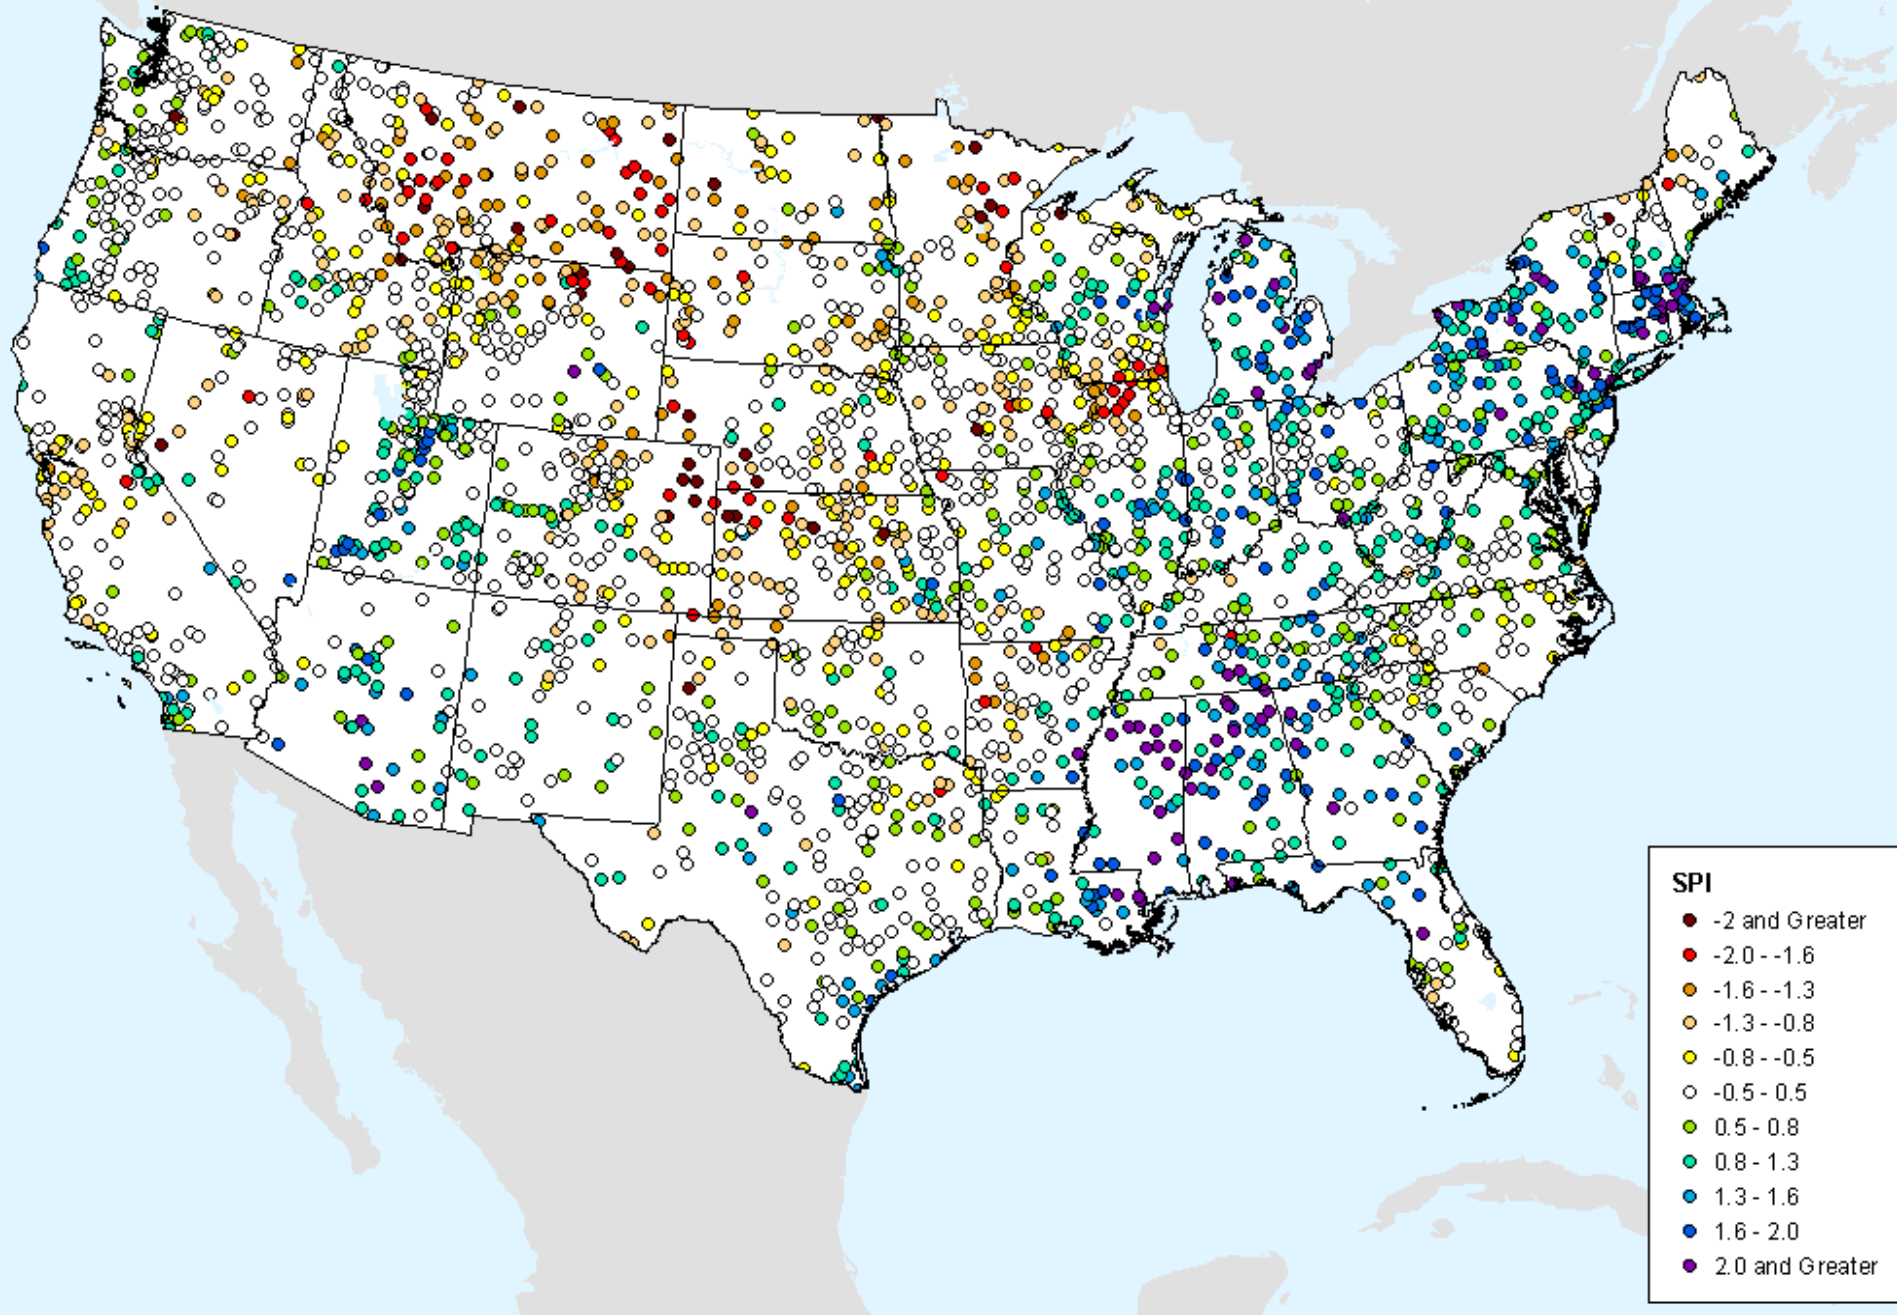

HPRCC 4-month SPI

As of: Wednesday, October 6, 2021