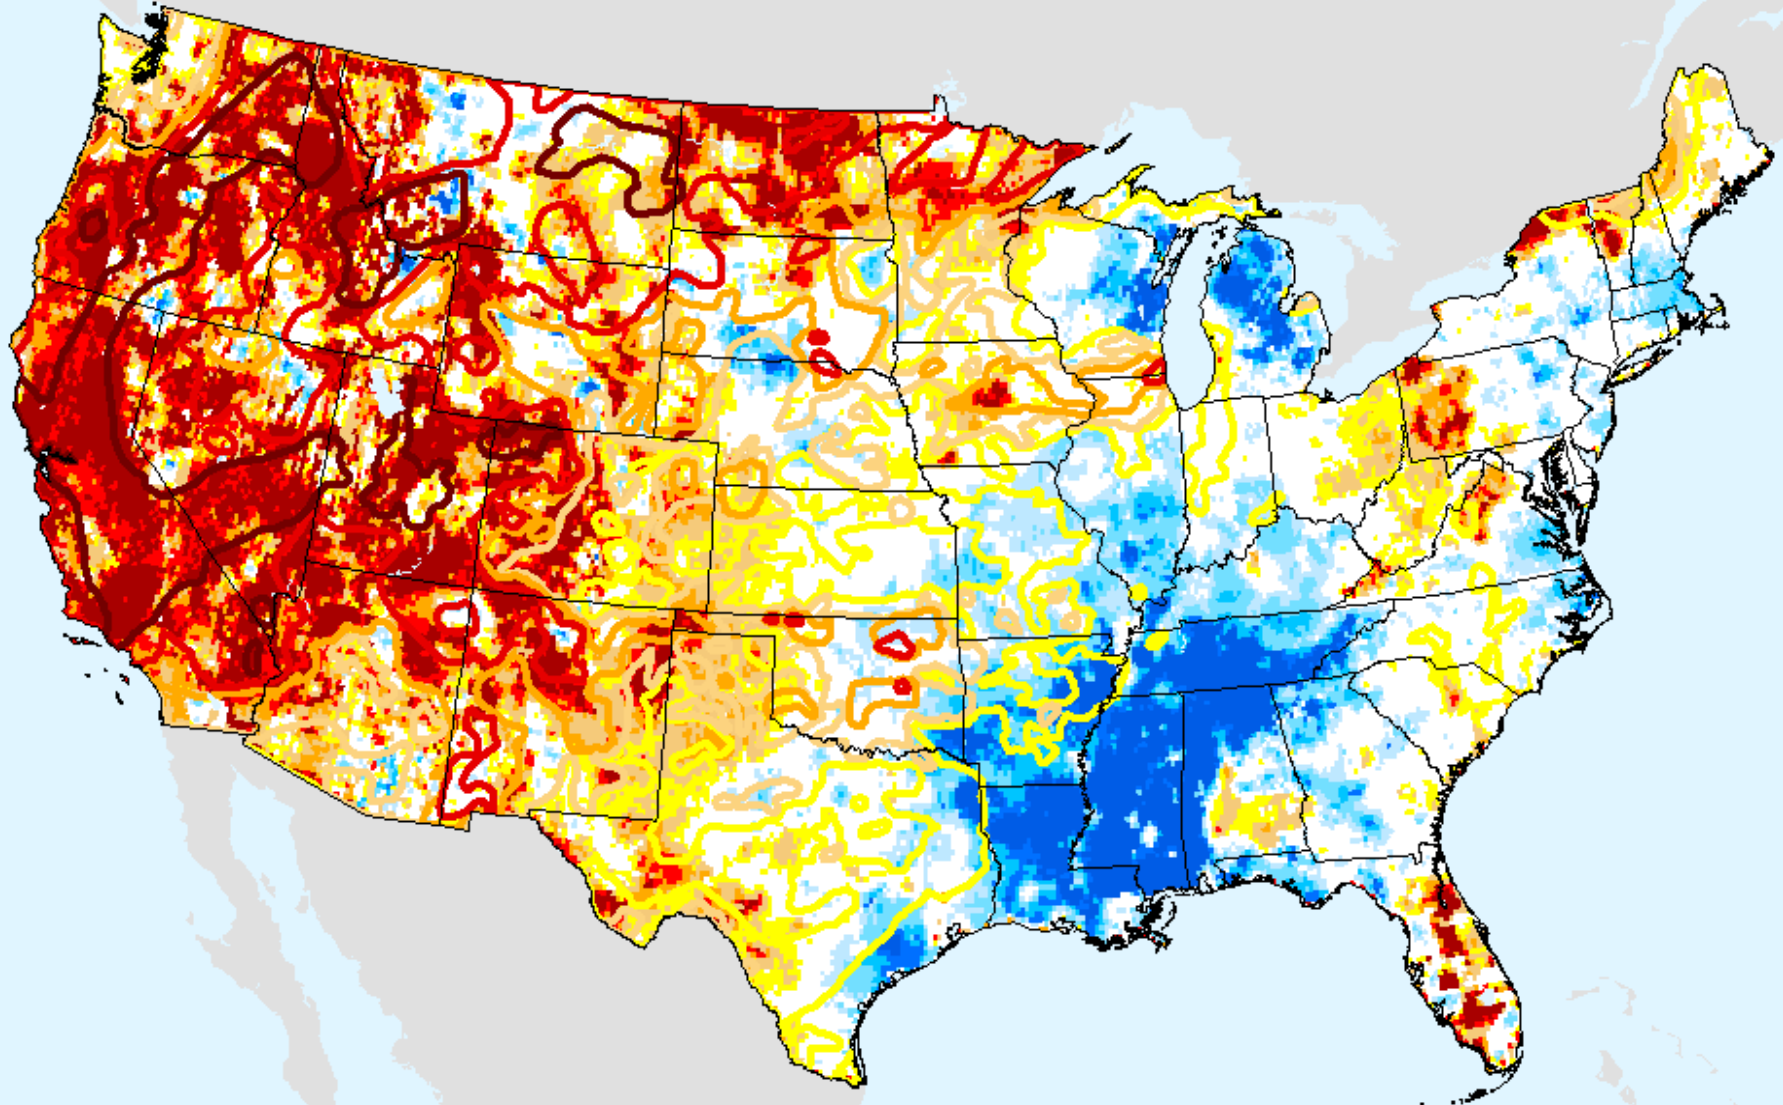

GRACE-Based Shallow Groundwater Drought Indicator

As of: Wednesday, October 6, 2021

USDM for: Sep. 28, 2021