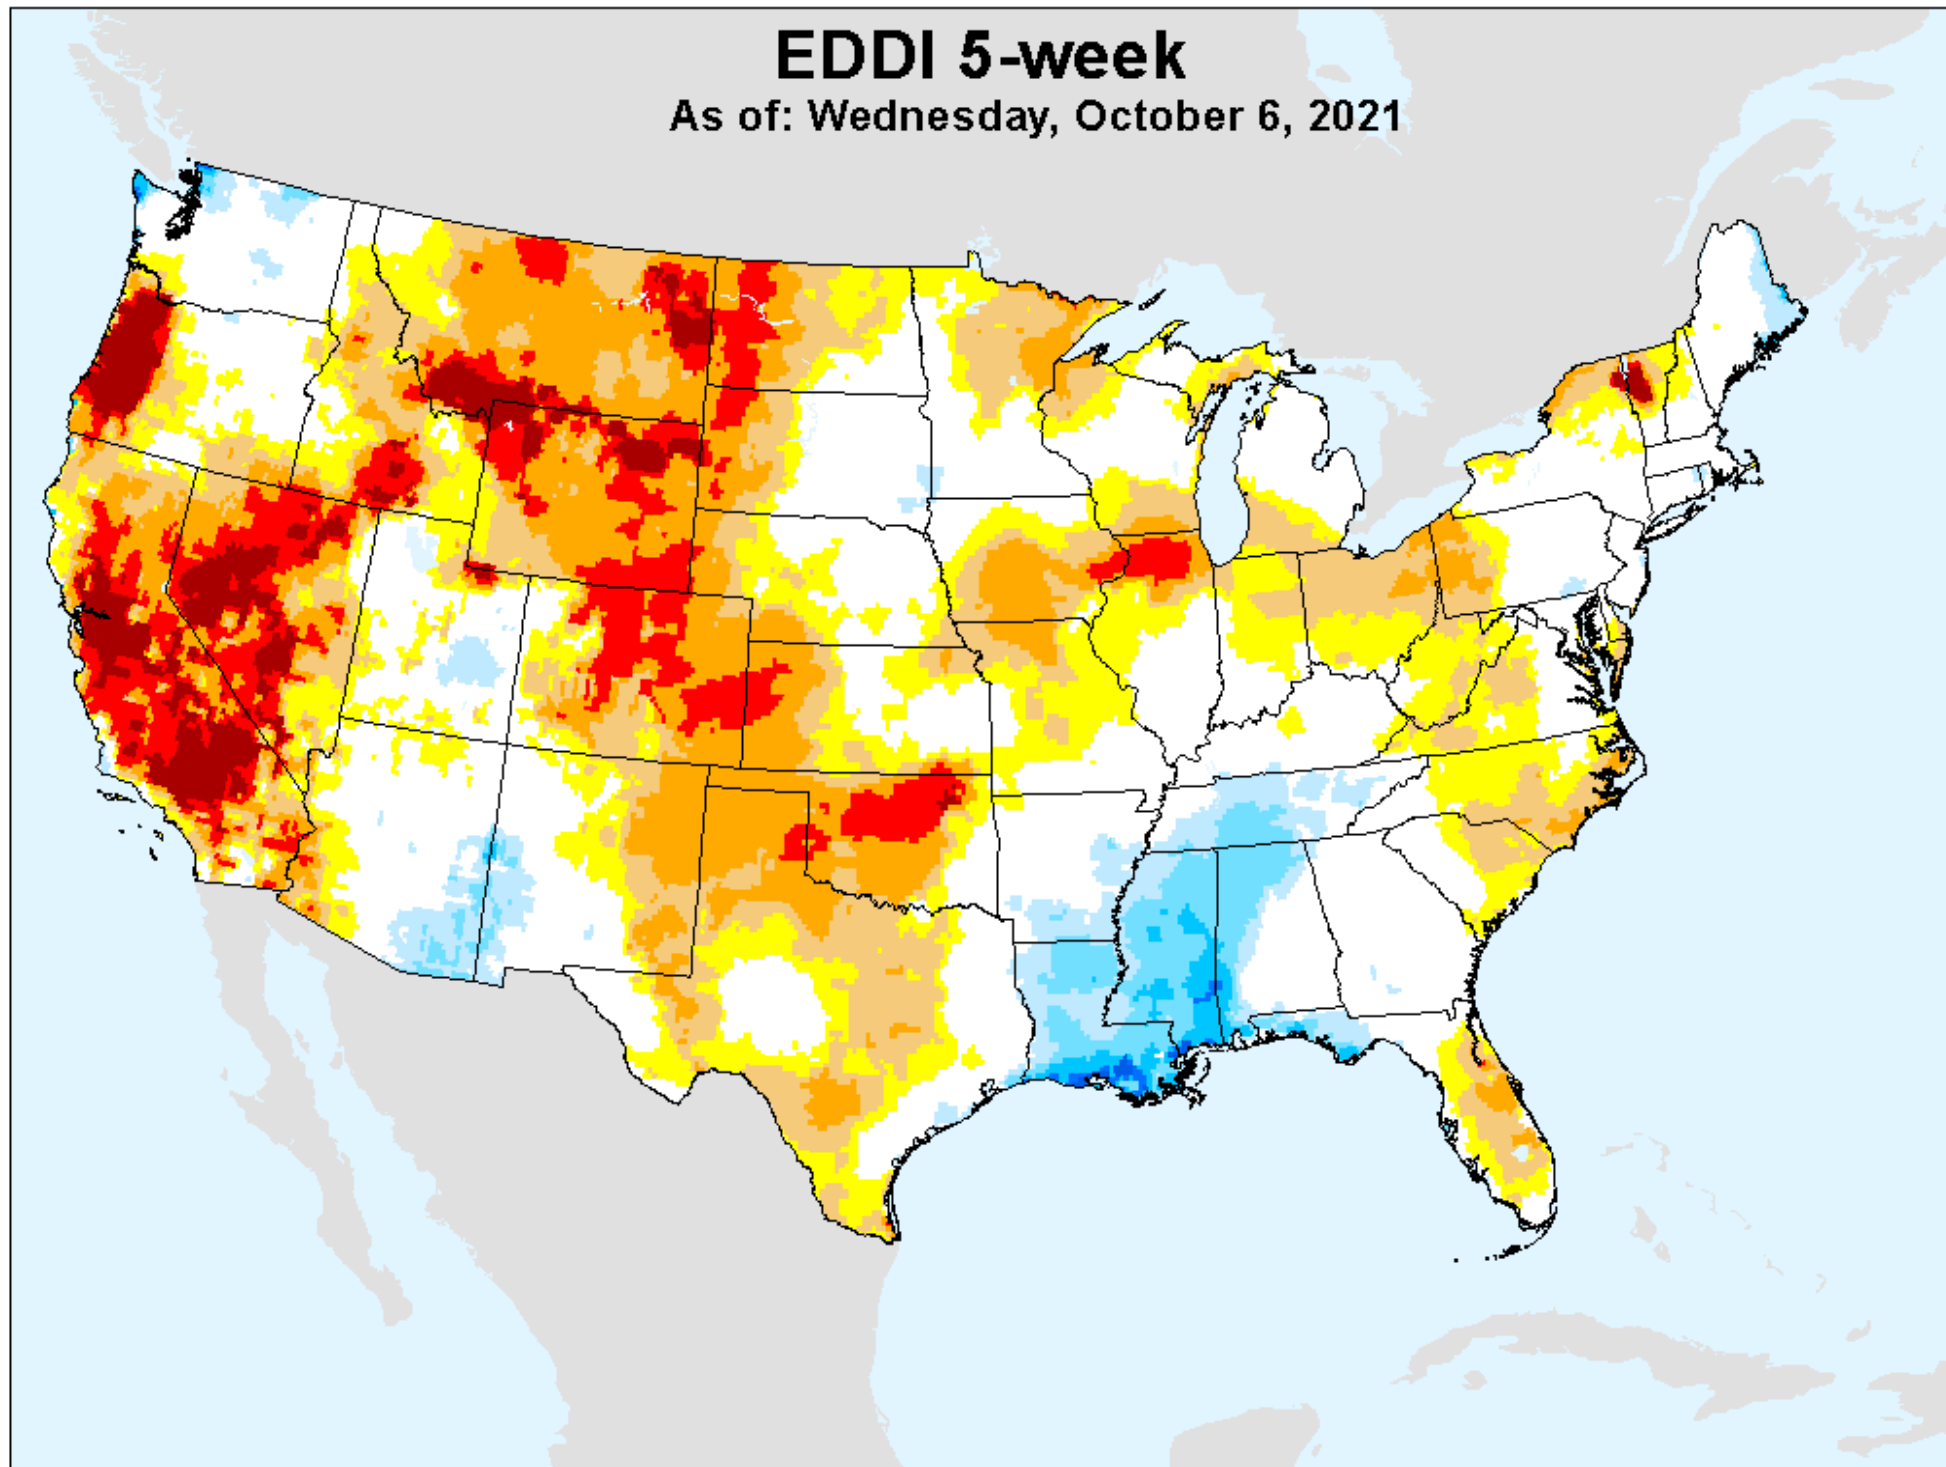

EDDI 5-week

As of: Wednesday, October 6, 2021