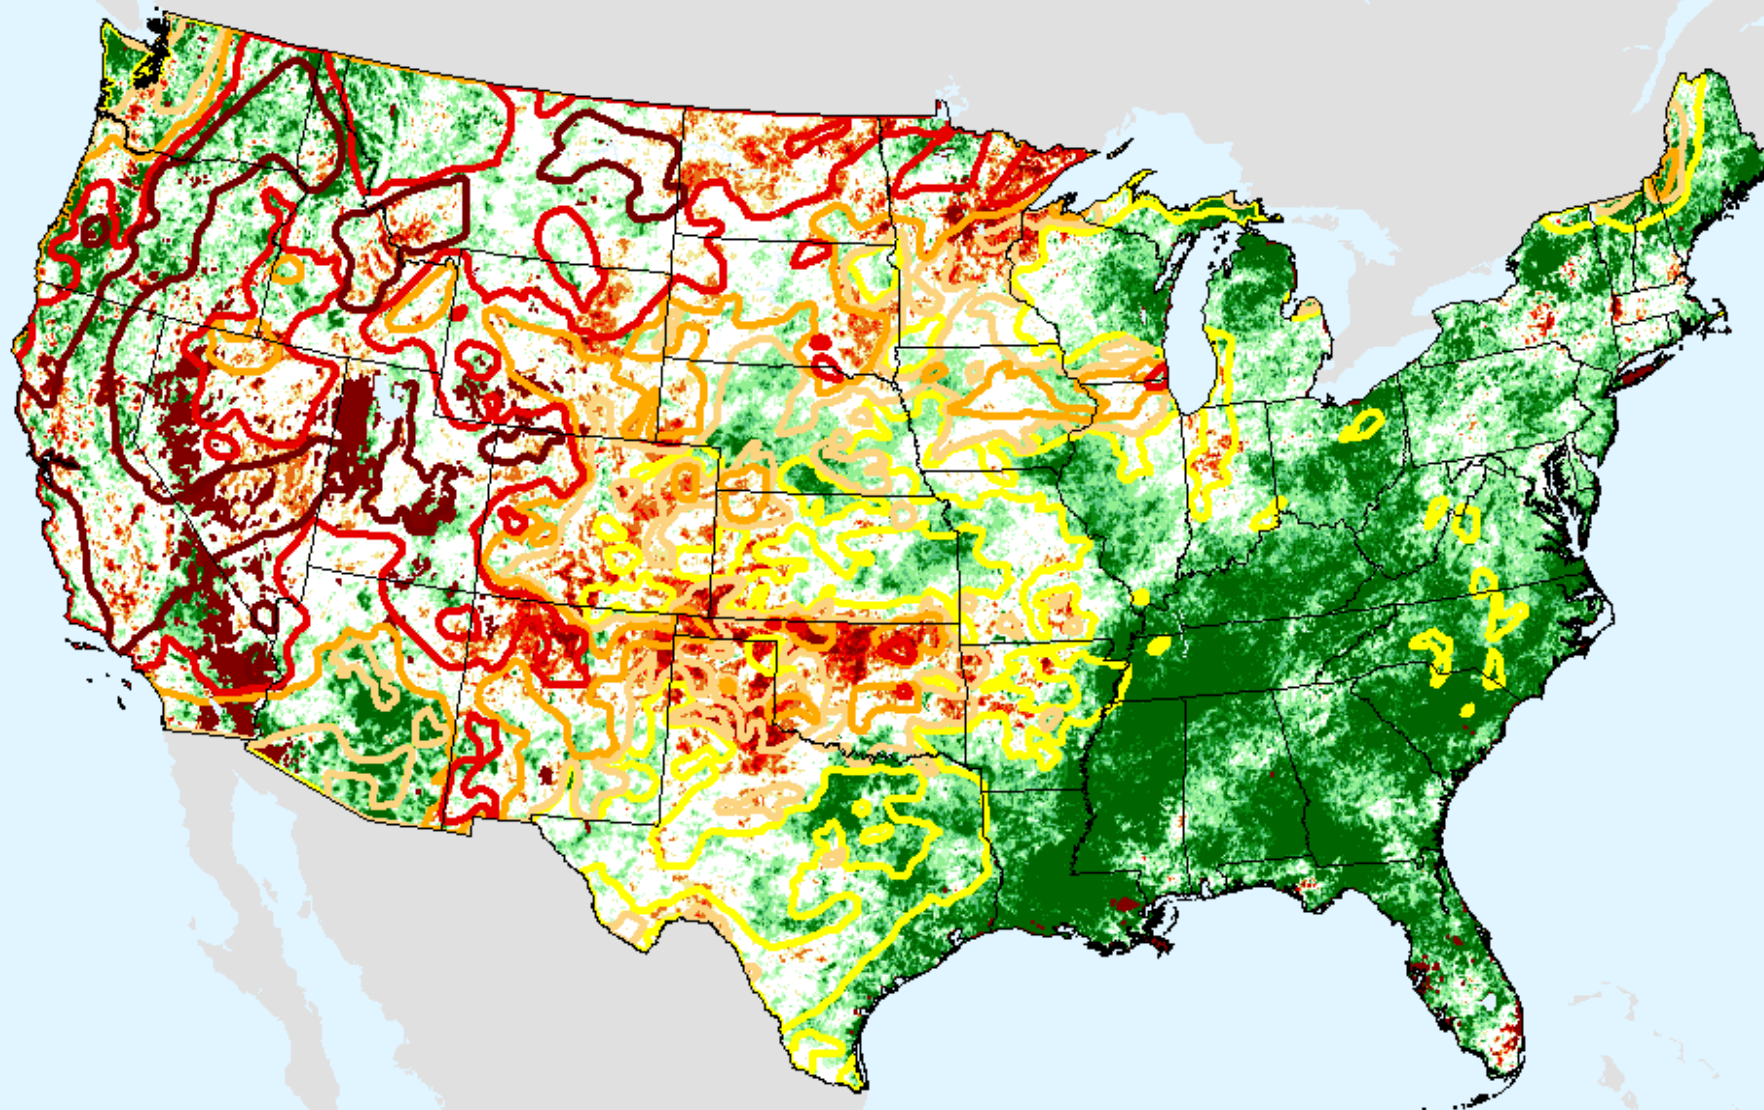

Vegetation Drought Response Index (VegDRI)

As of: Wednesday, October 6, 2021

Background

Evaporative Stress Index (ESI) 4-week

As of: Wednesday, October 6, 2021

USDM for: Sep. 28, 2021

Evaporative Stress Index (ESI) 4-week