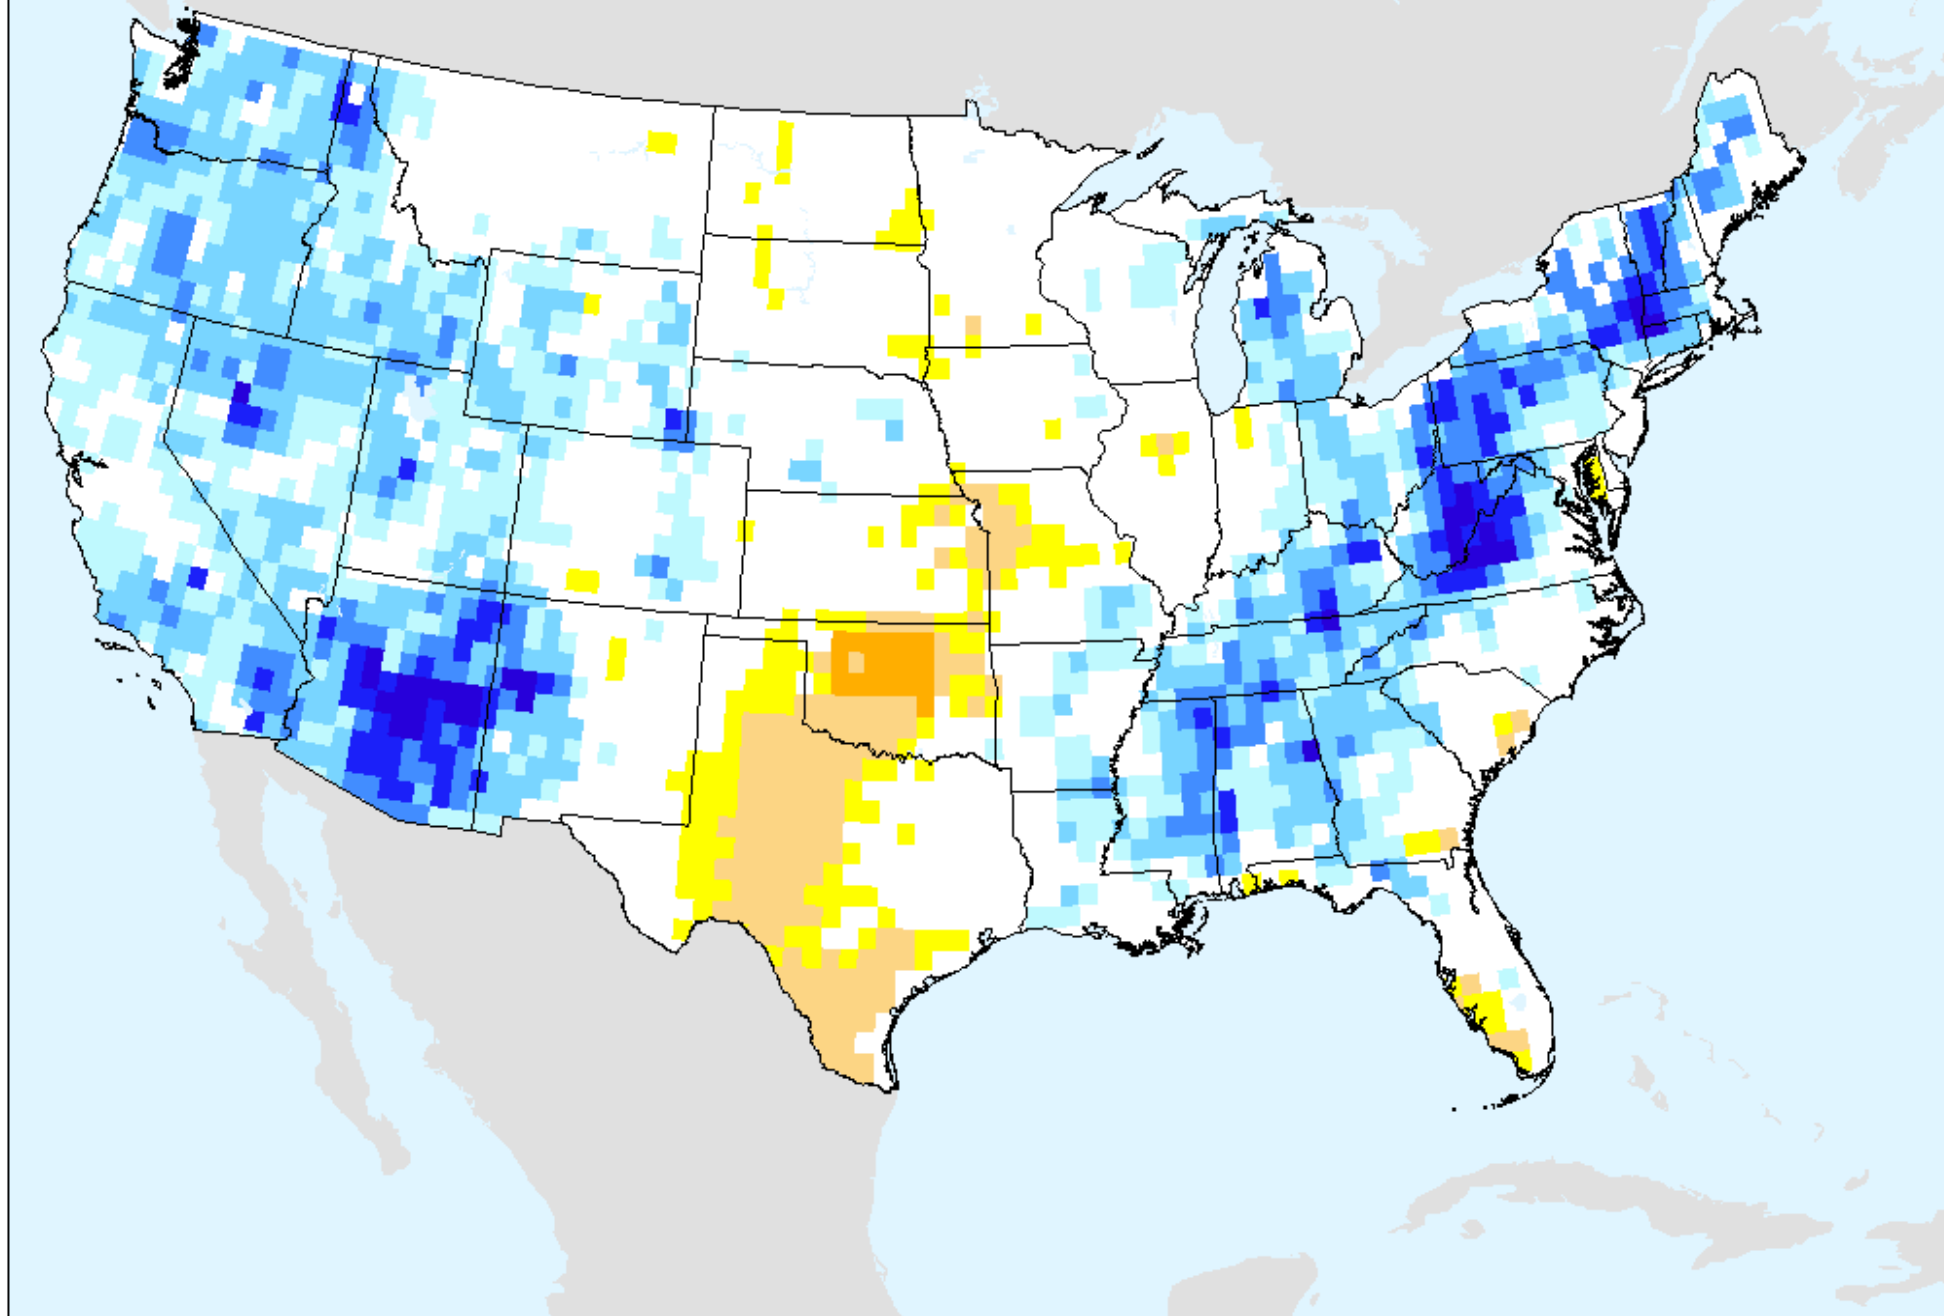

AIRS-Based Vapor Pressure Deficit 7 Day

As of: Wednesday, October 6, 2021

AIRS-Based Vapor Pressure Deficit 14 Day

As of: Wednesday, October 6, 2021

AIRS-Based Vapor Pressure Deficit 28 Day

As of: Wednesday, October 6, 2021