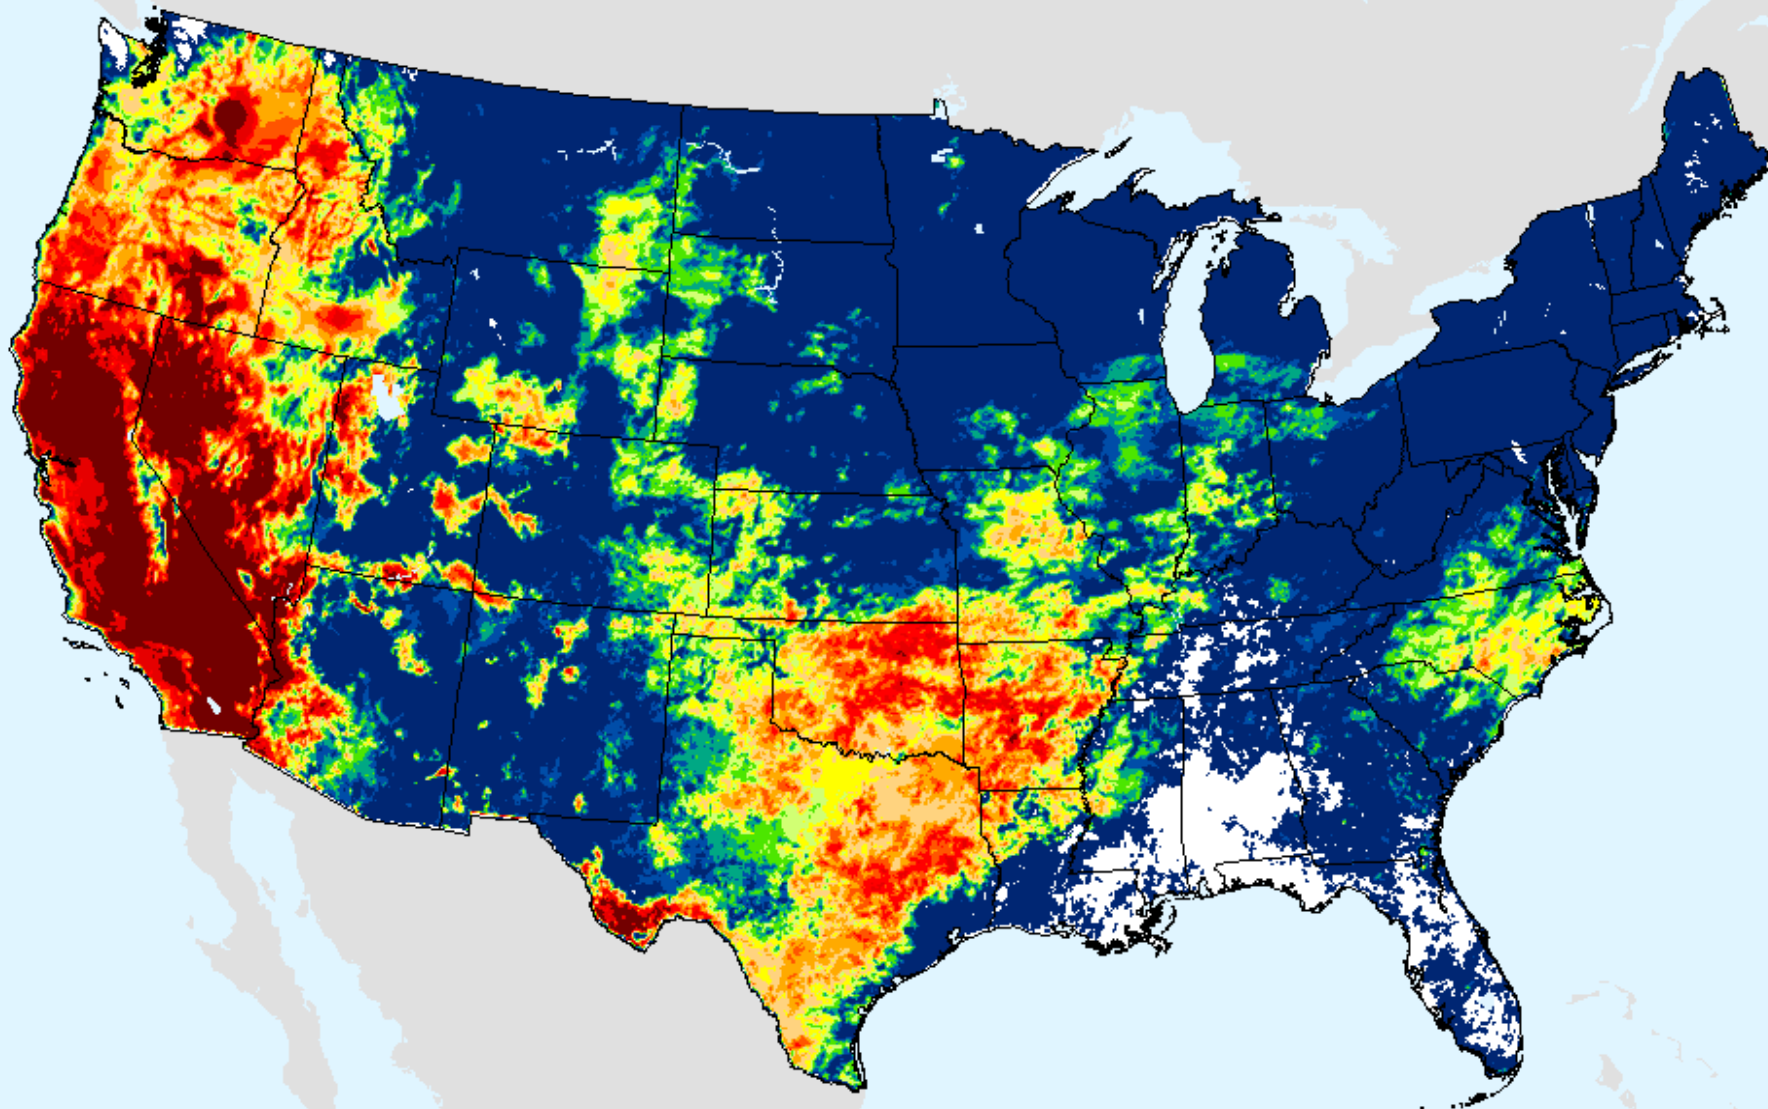

GFS (00z) 7-Day Max Temp Forecast

As of: Wednesday, October 6, 2021

Keetch-Byram Drought Index (KBDI)

As of: Wednesday, October 6, 2021

USDM for: Sep. 28, 2021

Keetch-Byram Drought Index (KBDI)

As of: Wednesday, October 6, 2021