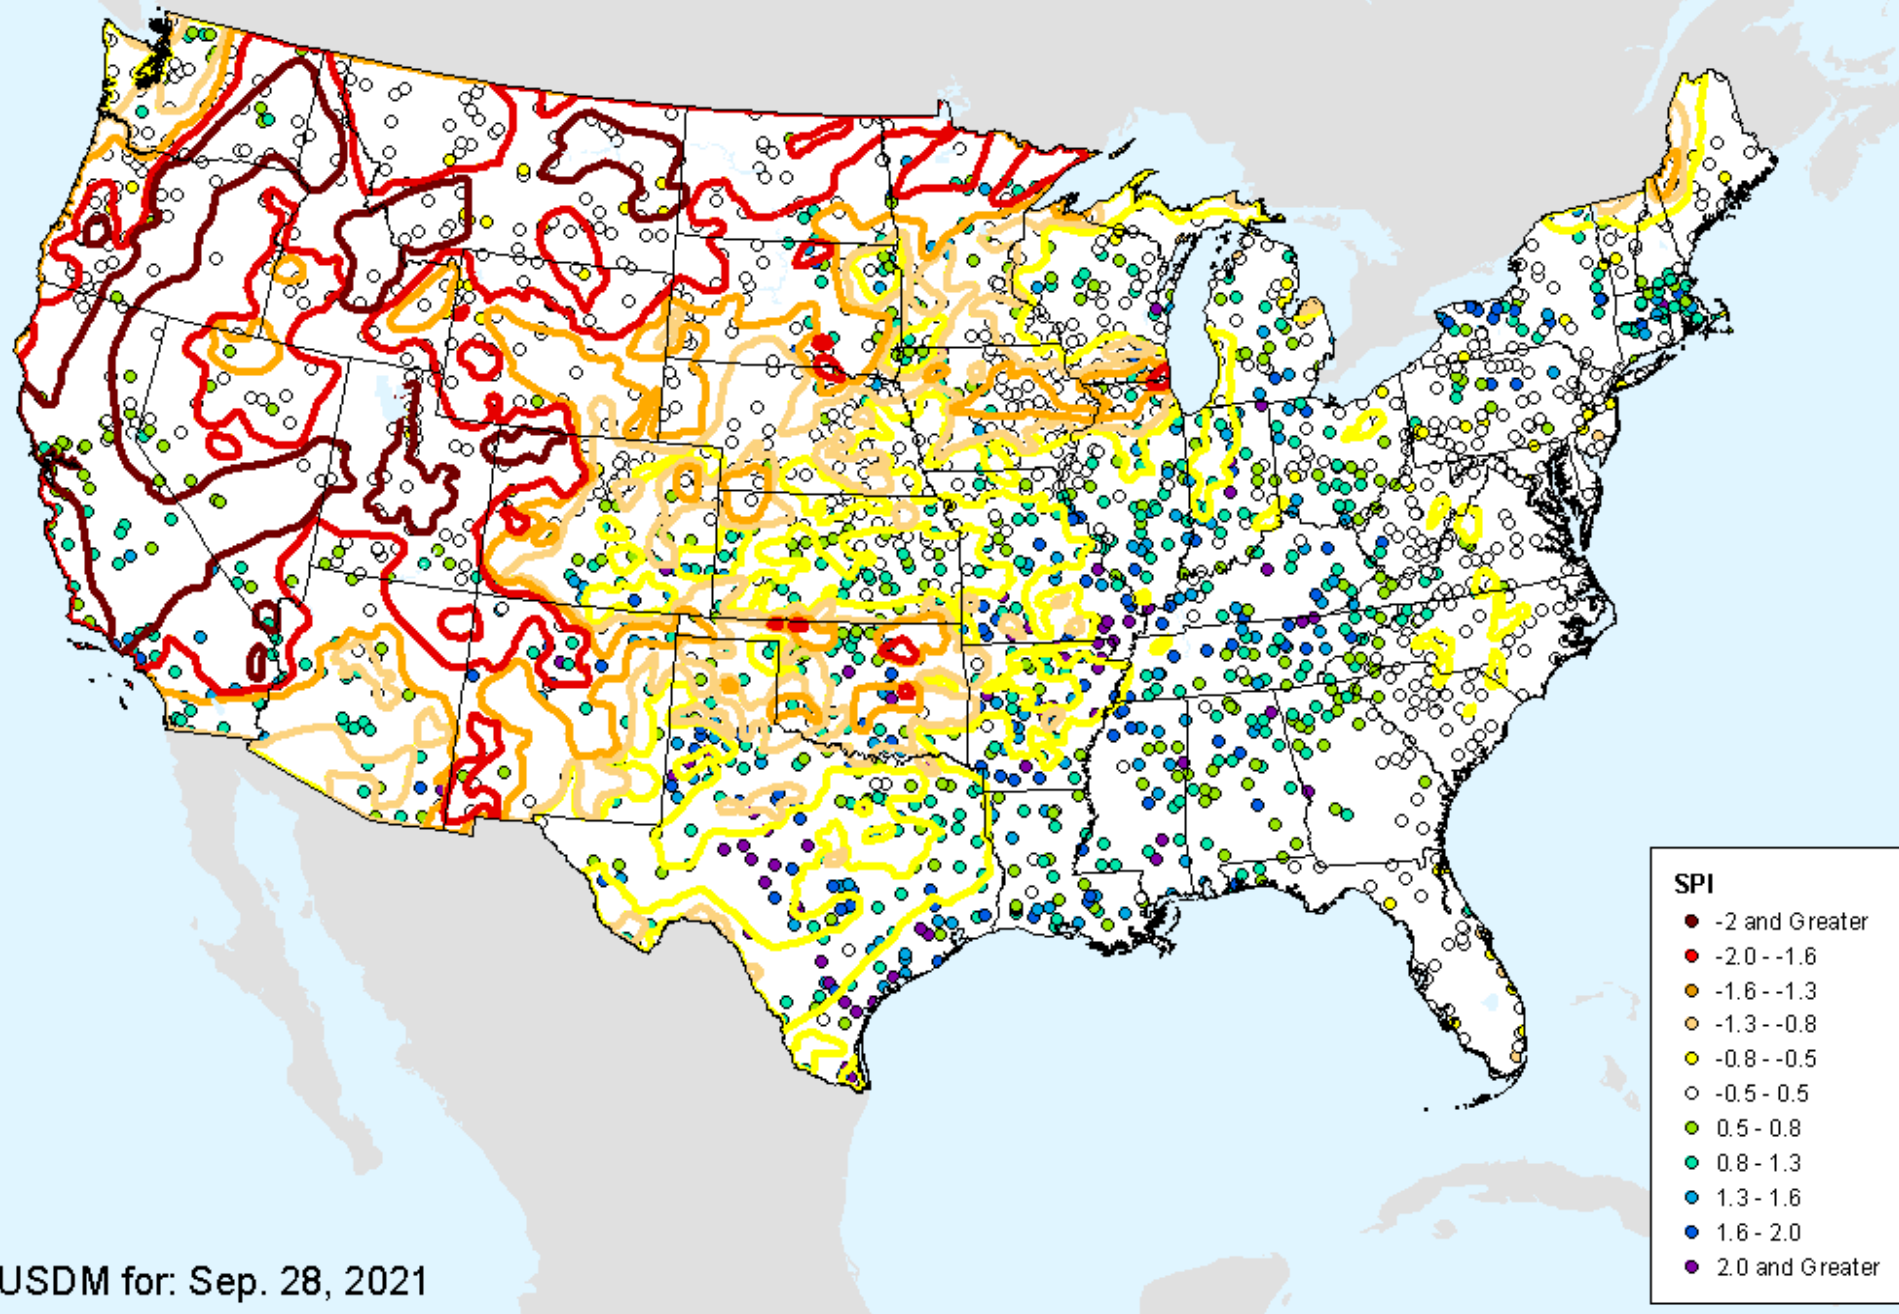

HPRCC Water Year-to-date SPI

As of: Wednesday, October 6, 2021

USDM for: Sep. 28, 2021