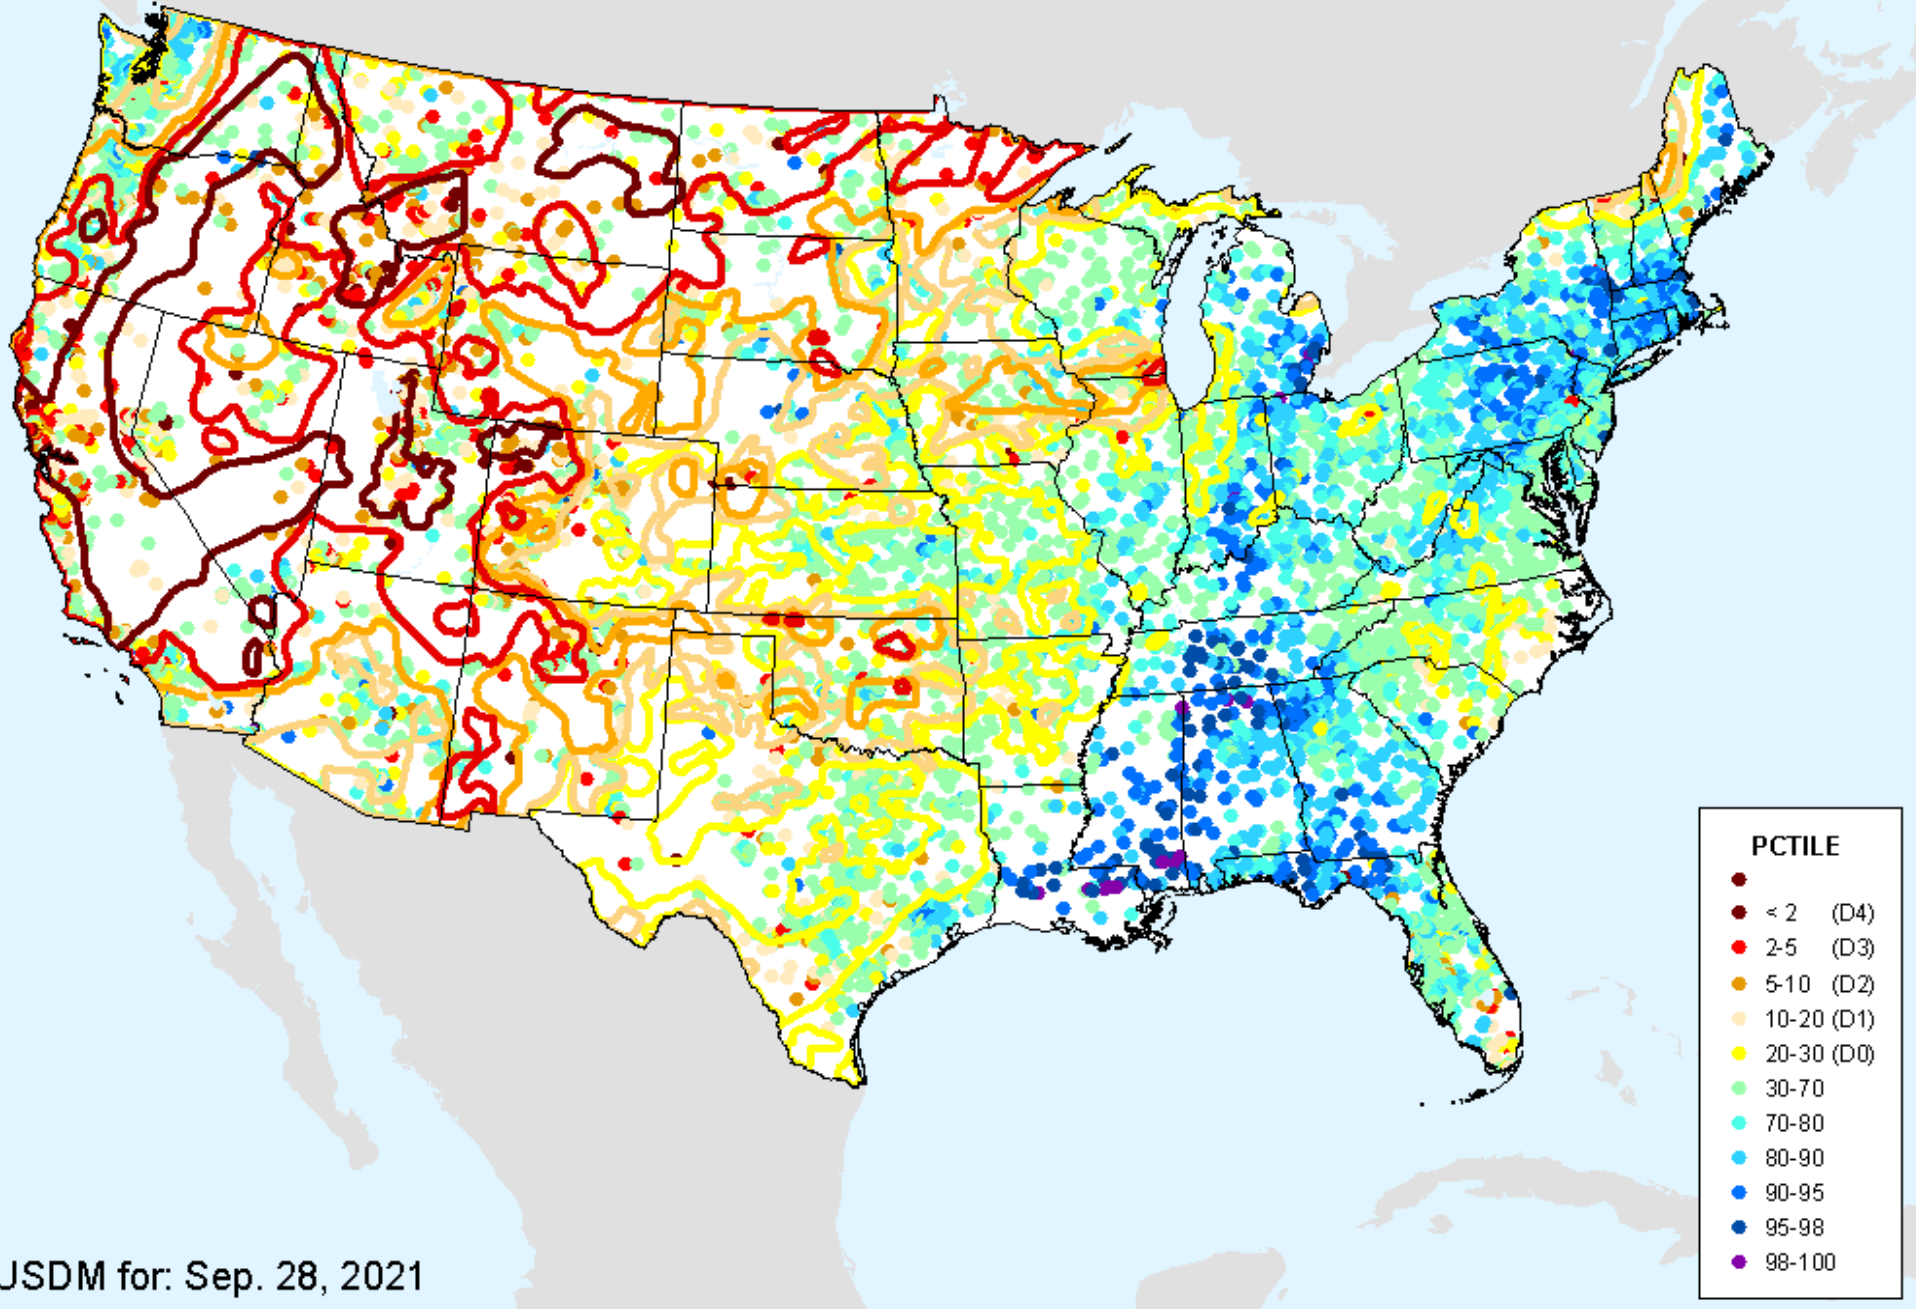

As of: Wednesday, October 6, 2021

USDM for: Sep. 28, 2021

USGS 7-Day Avg Streamflow

As of: Wednesday, October 6, 2021

USGS 28-Day Avg Streamflow

As of: Wednesday, October 6, 2021

USDM for: Sep. 28, 2021

USGS 28-Day Avg Streamflow