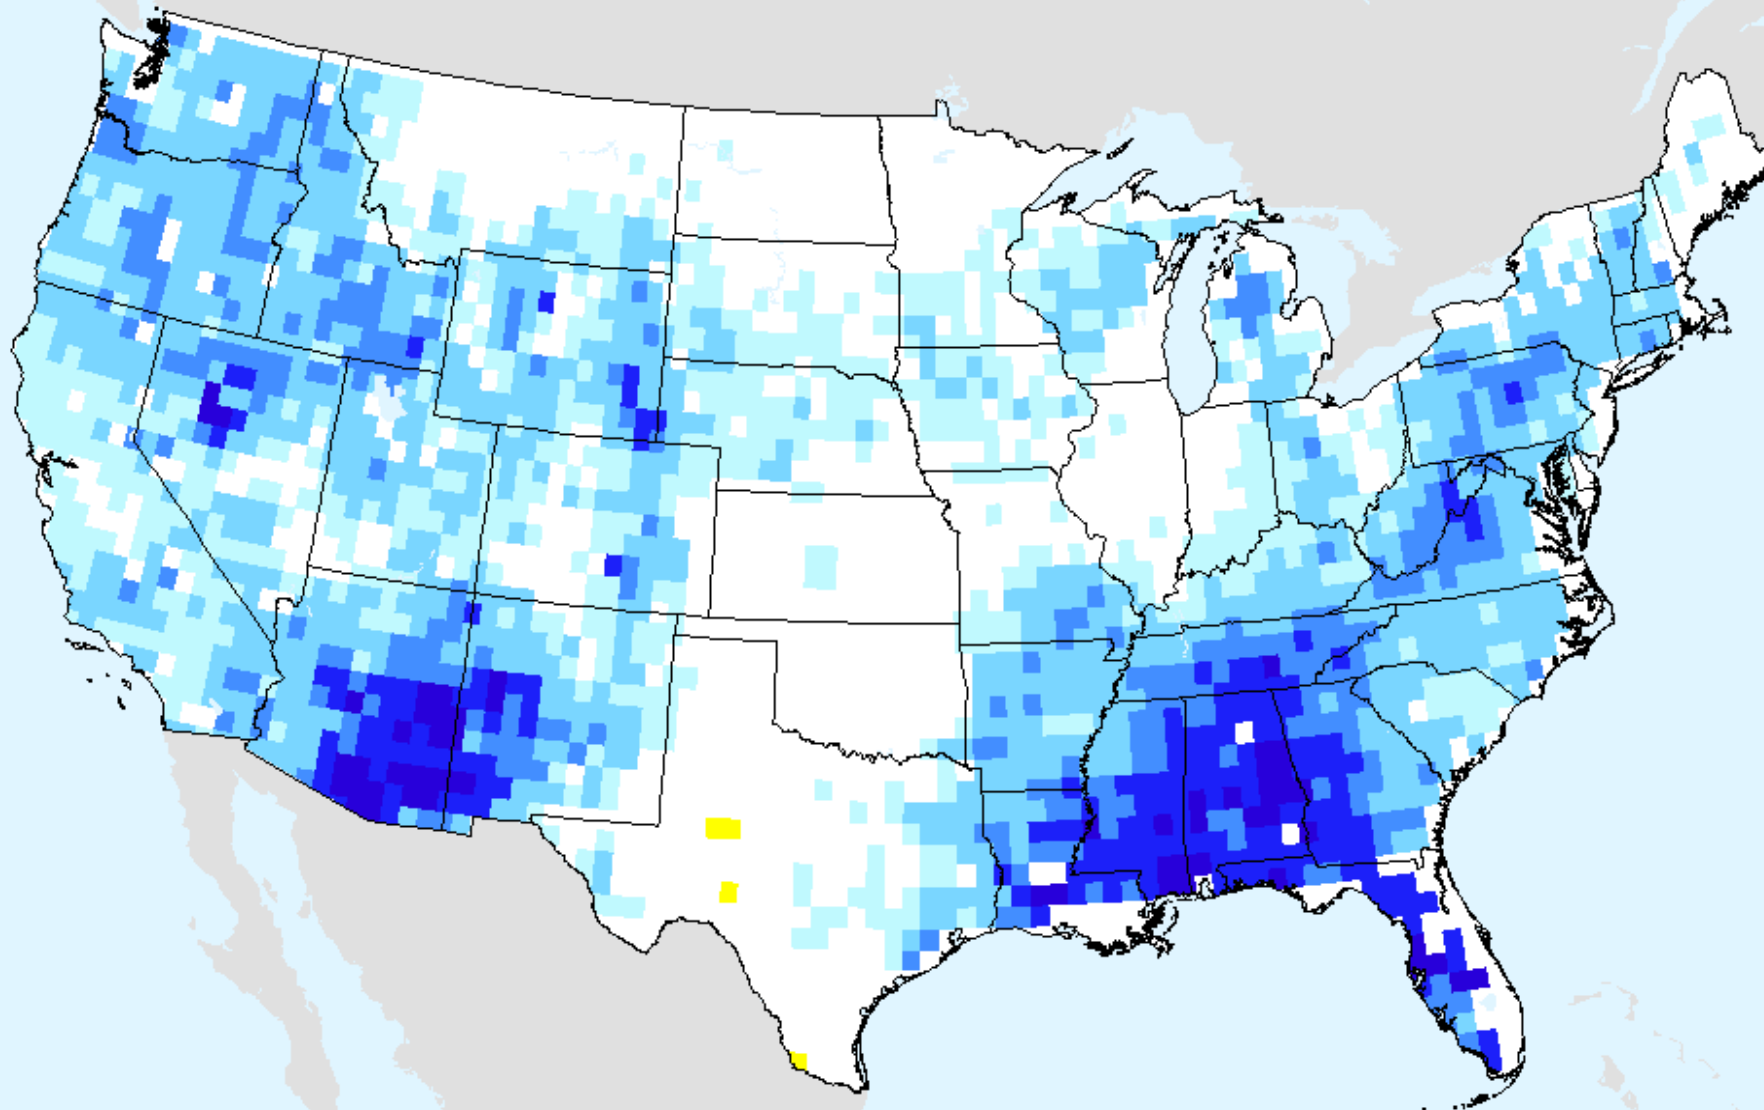

AIRS-Based Retrieved Surface Air Temperature 14 Day

As of: Wednesday, October 6, 2021