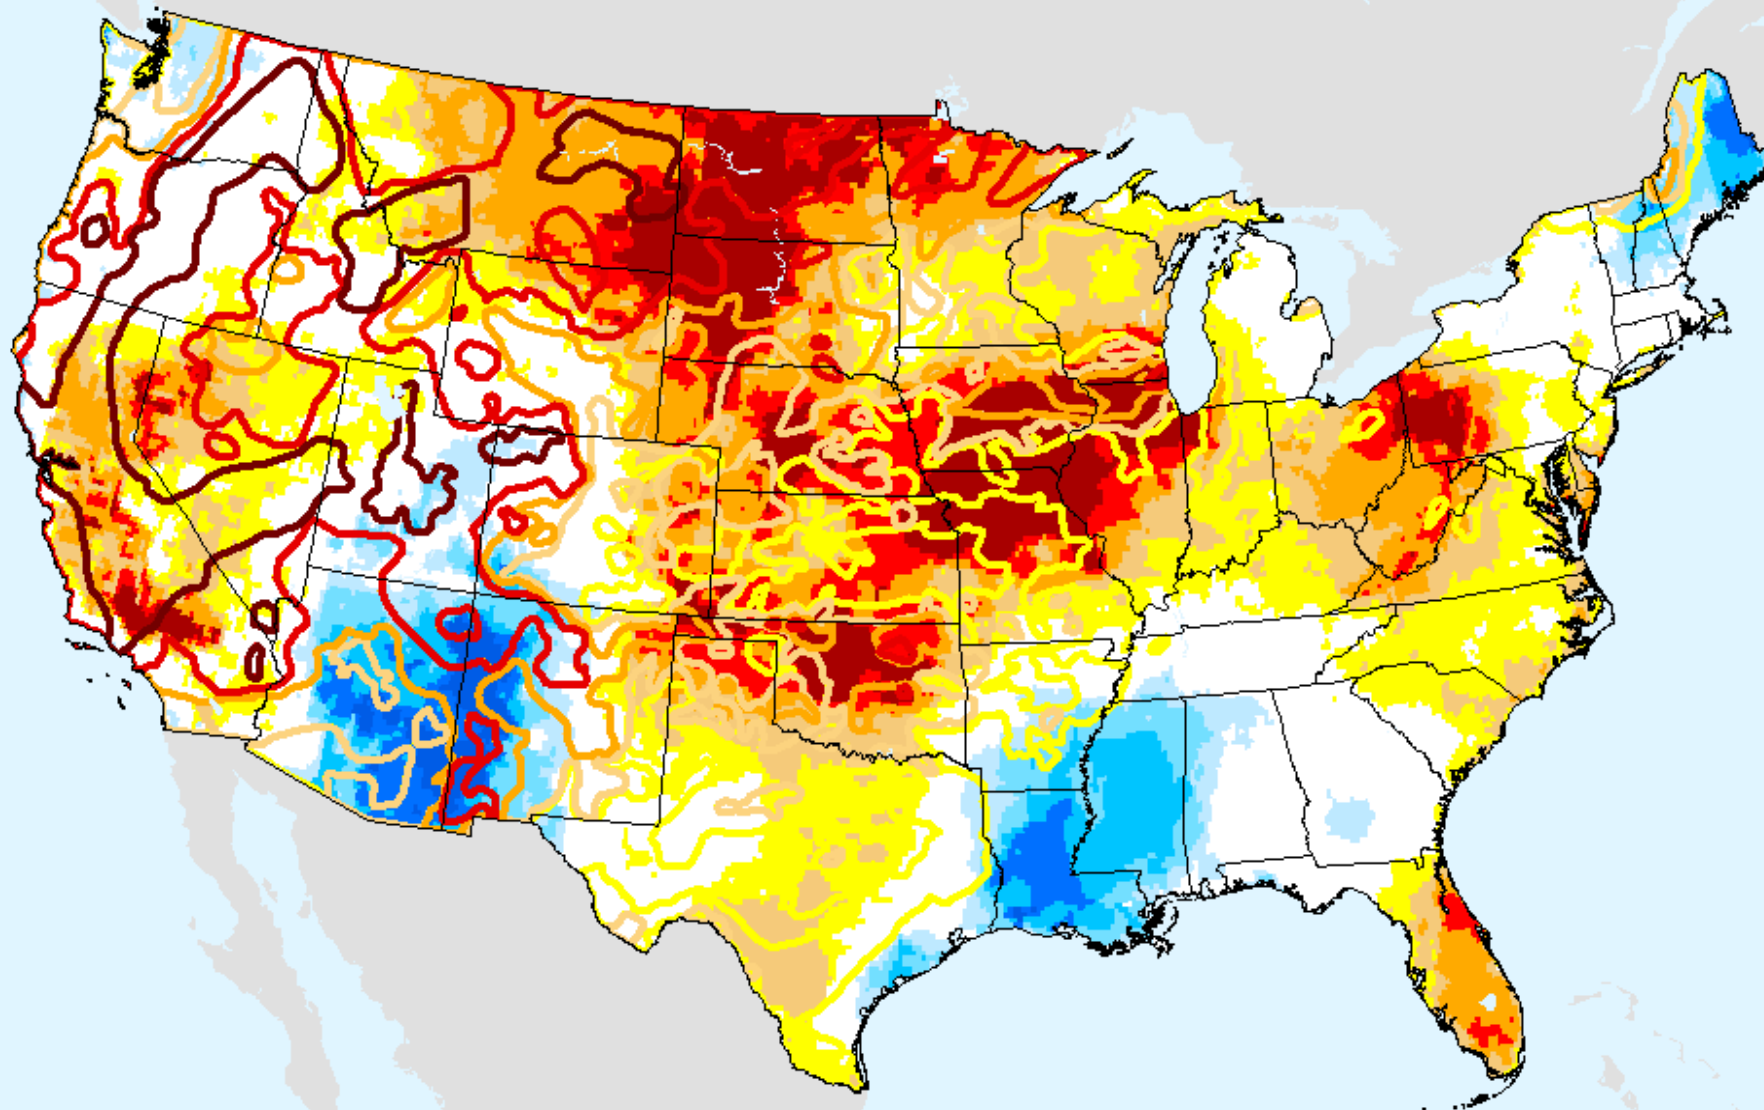

EDDI 1-week

As of: Wednesday, October 6, 2021

USDM for: Sep. 28, 2021