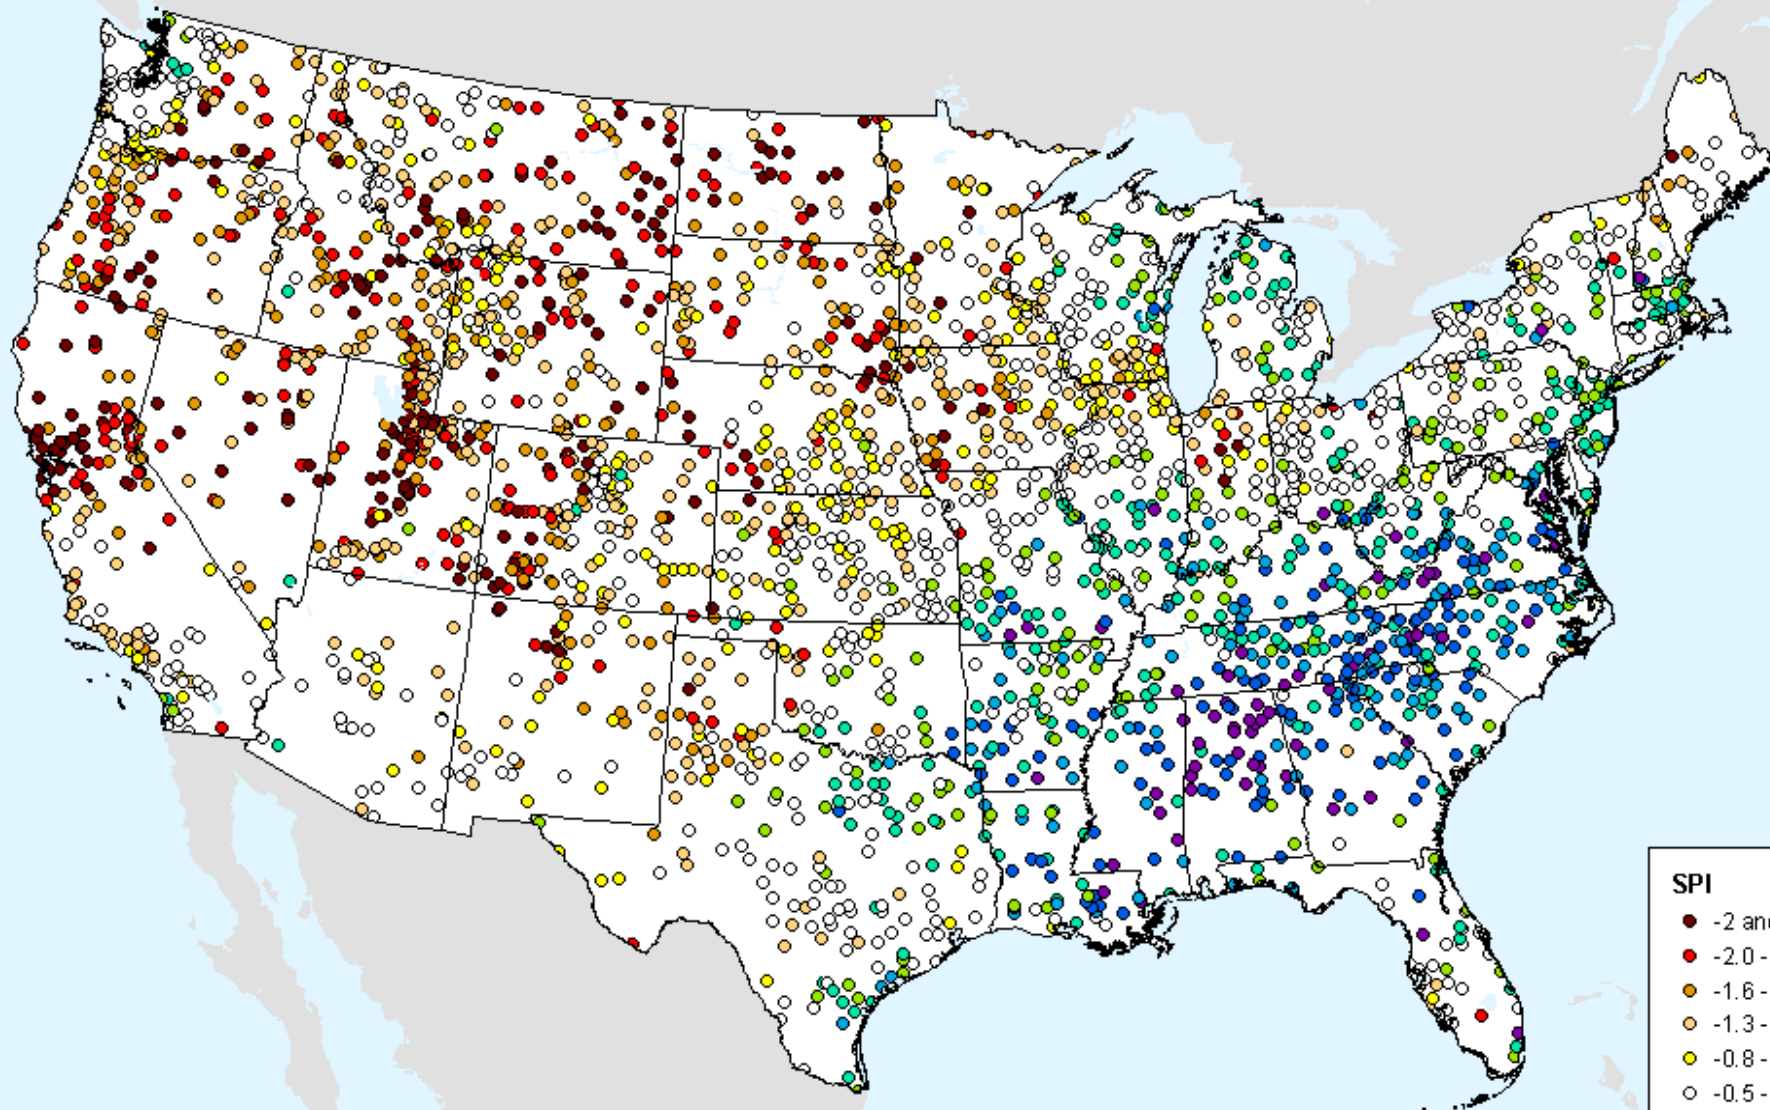

HPRCC 24-month SPI

As of: Wednesday, October 6, 2021

USDM for: Sep. 28, 2021

HPRCC 24-month SPI

As of: Wednesday, October 6, 2021

SPI

- -2 and Greater
- -2.0--1.6
- -1.6--1.3
- -1.3--0.8
- -0.8--0.5
- -0.5-0.5
- 0.5-0.8
- 0.8-1.3
- 1.3-1.6
- 1.6-2.0
- 2.0 and Greater