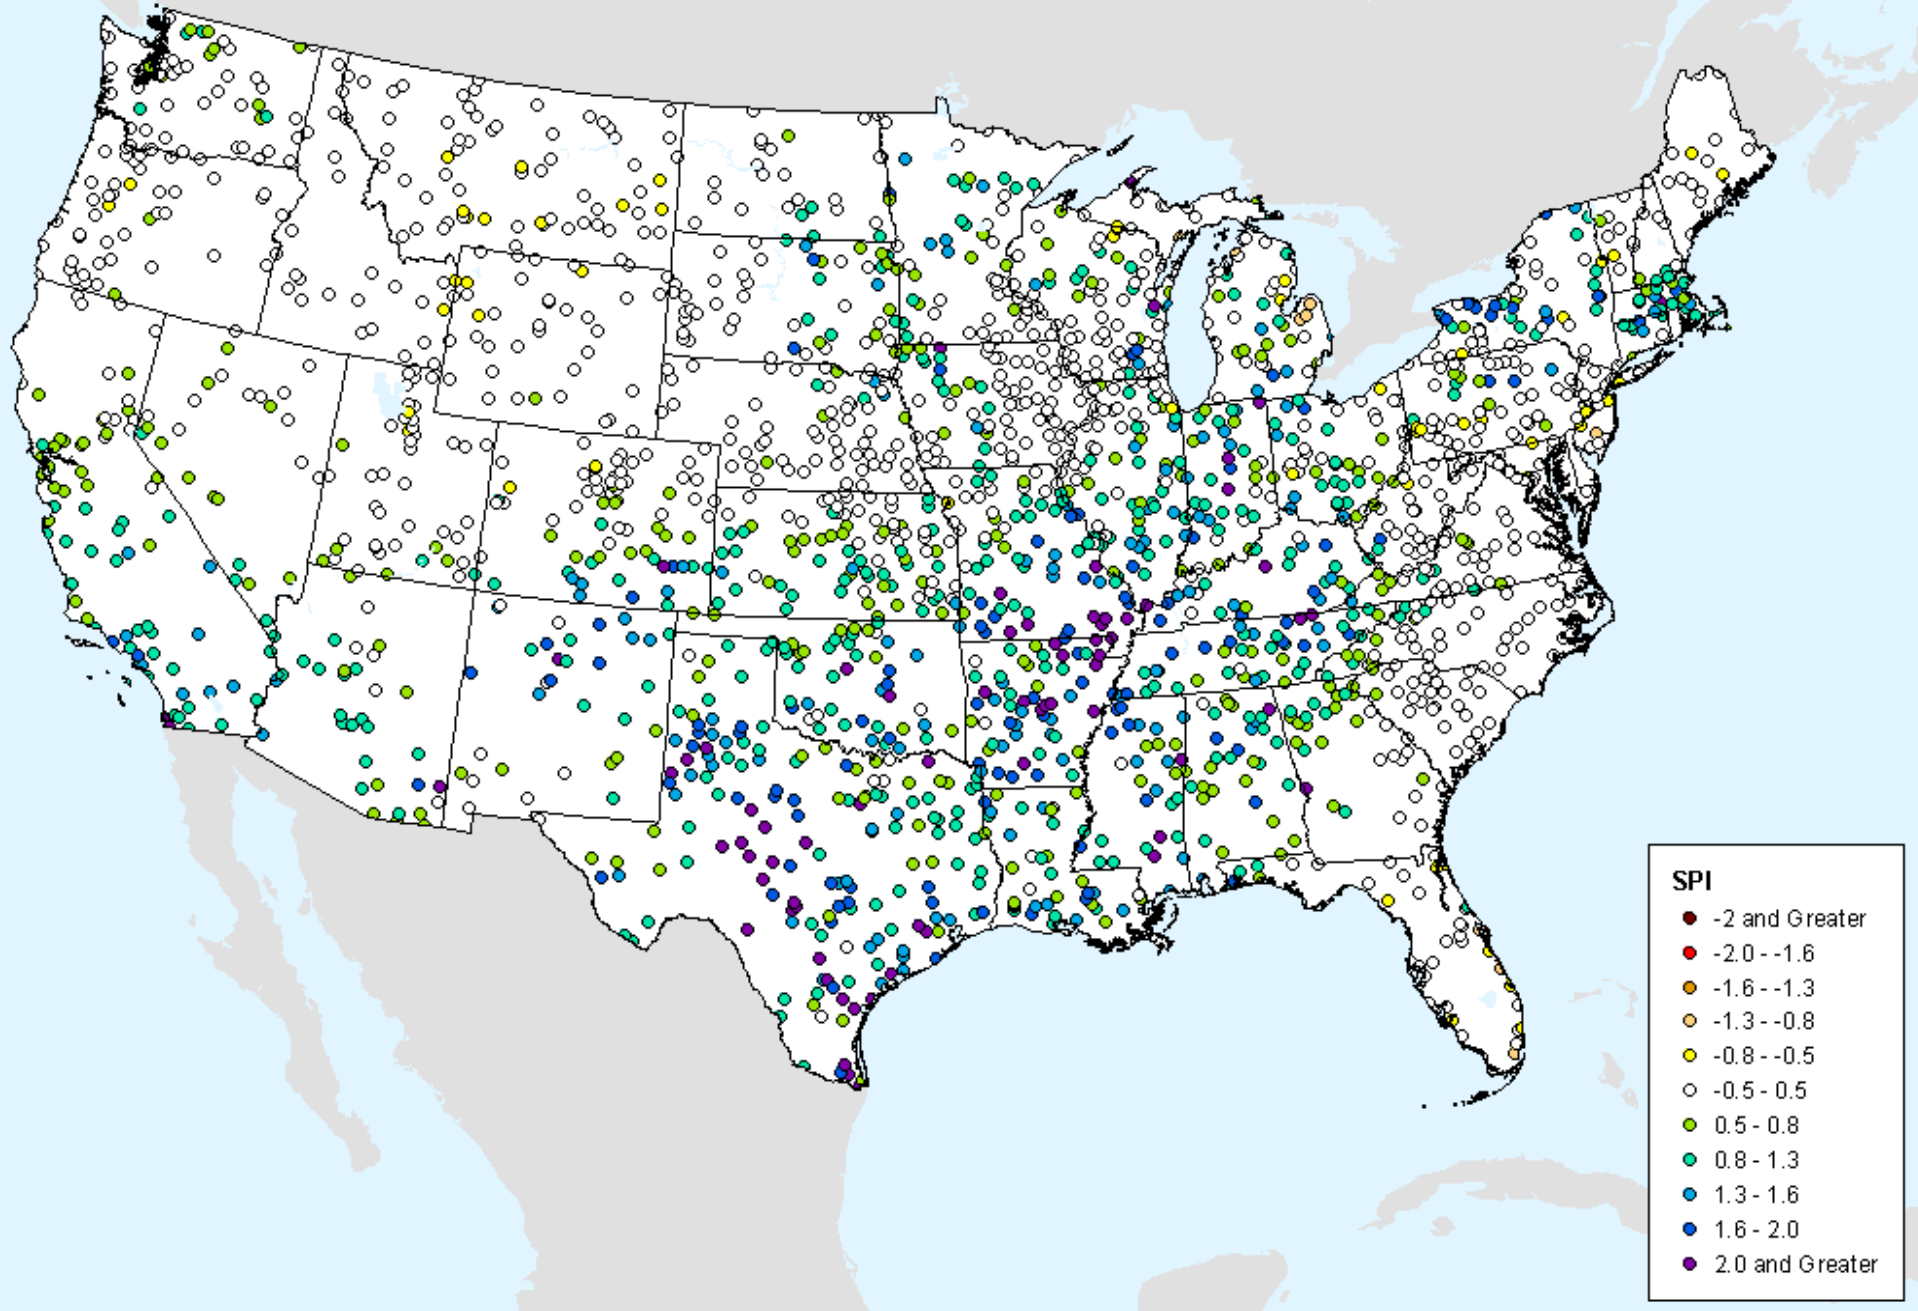

HPRCC Water Year-to-date SPI

As of: Wednesday, October 6, 2021

USDM for: Sep. 28, 2021

HPRCC Water Year-to-date SPI

As of: Wednesday, October 6, 2021

HPRCC Year-to-date SPI

As of: Wednesday, October 6, 2021