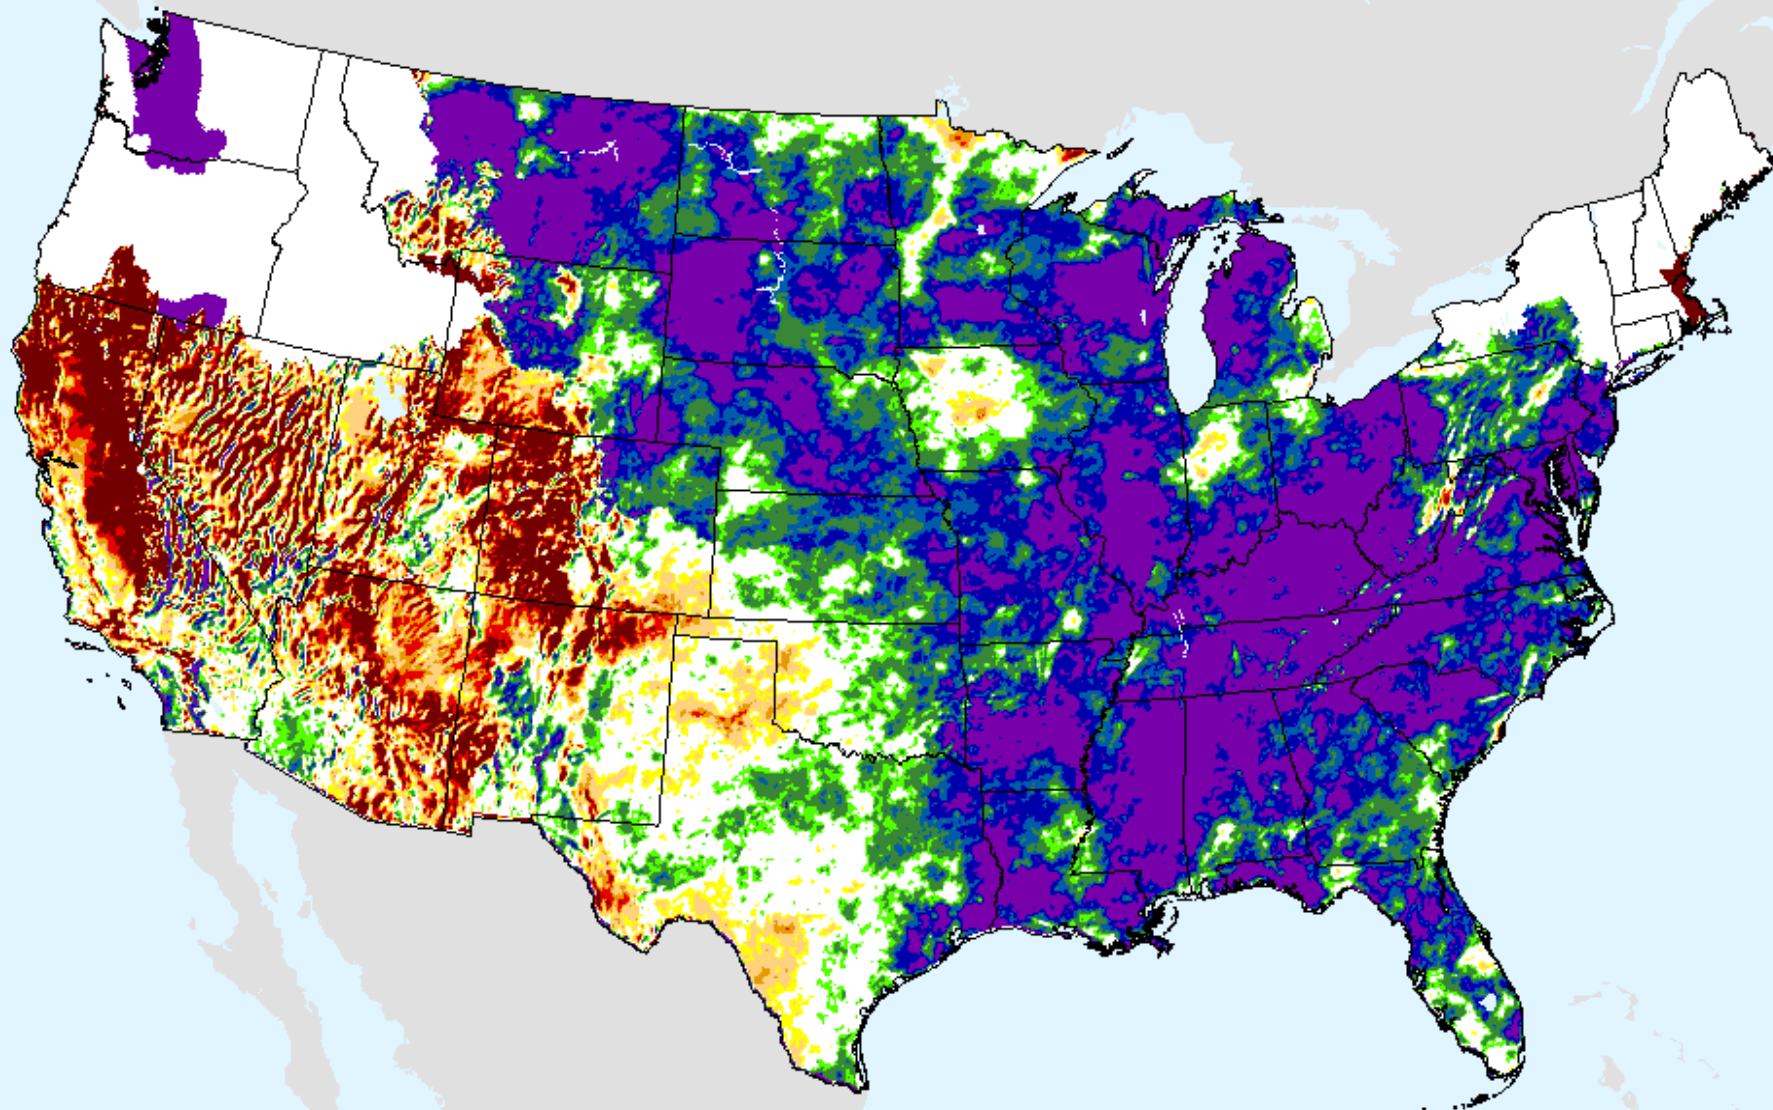

SPEI (USDM)

AHPS 36-month SPEI

As of: Wednesday, October 6, 2021

USDM for: Sep. 28, 2021

SPEI (USDM)

AHPS 36-month SPEI

As of: Wednesday, October 6, 2021

SPEI (USDM)