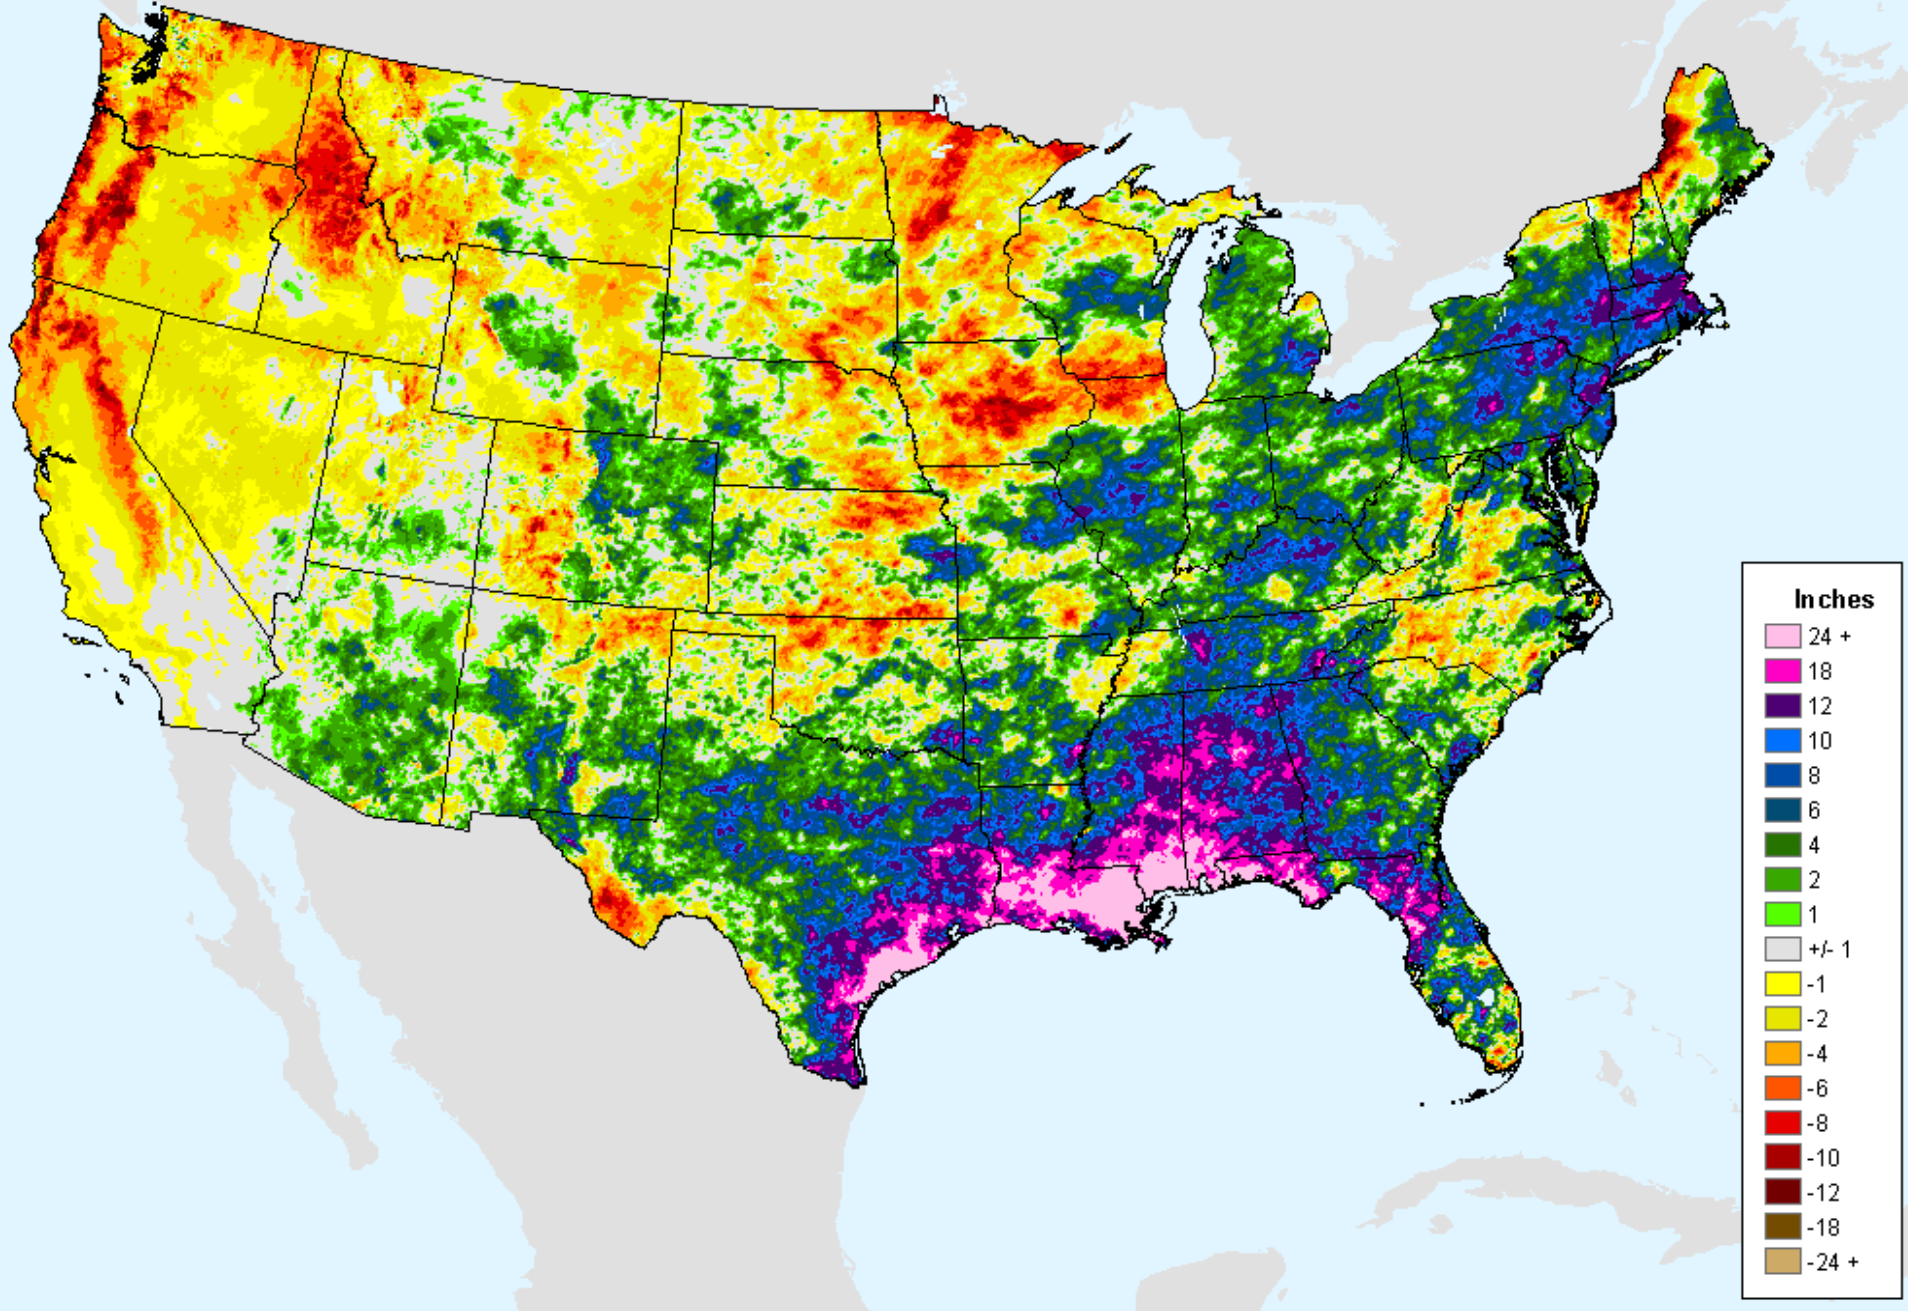

AHPS 180-Day Precip Departure

As of: Wednesday, October 6, 2021

USDM for: Sep. 28, 2021

AHPS 180-Day Precip Departure

As of: Wednesday, October 6, 2021

AHPS 180-Day Pct of Normal Pcp

As of: Wednesday, October 6, 2021