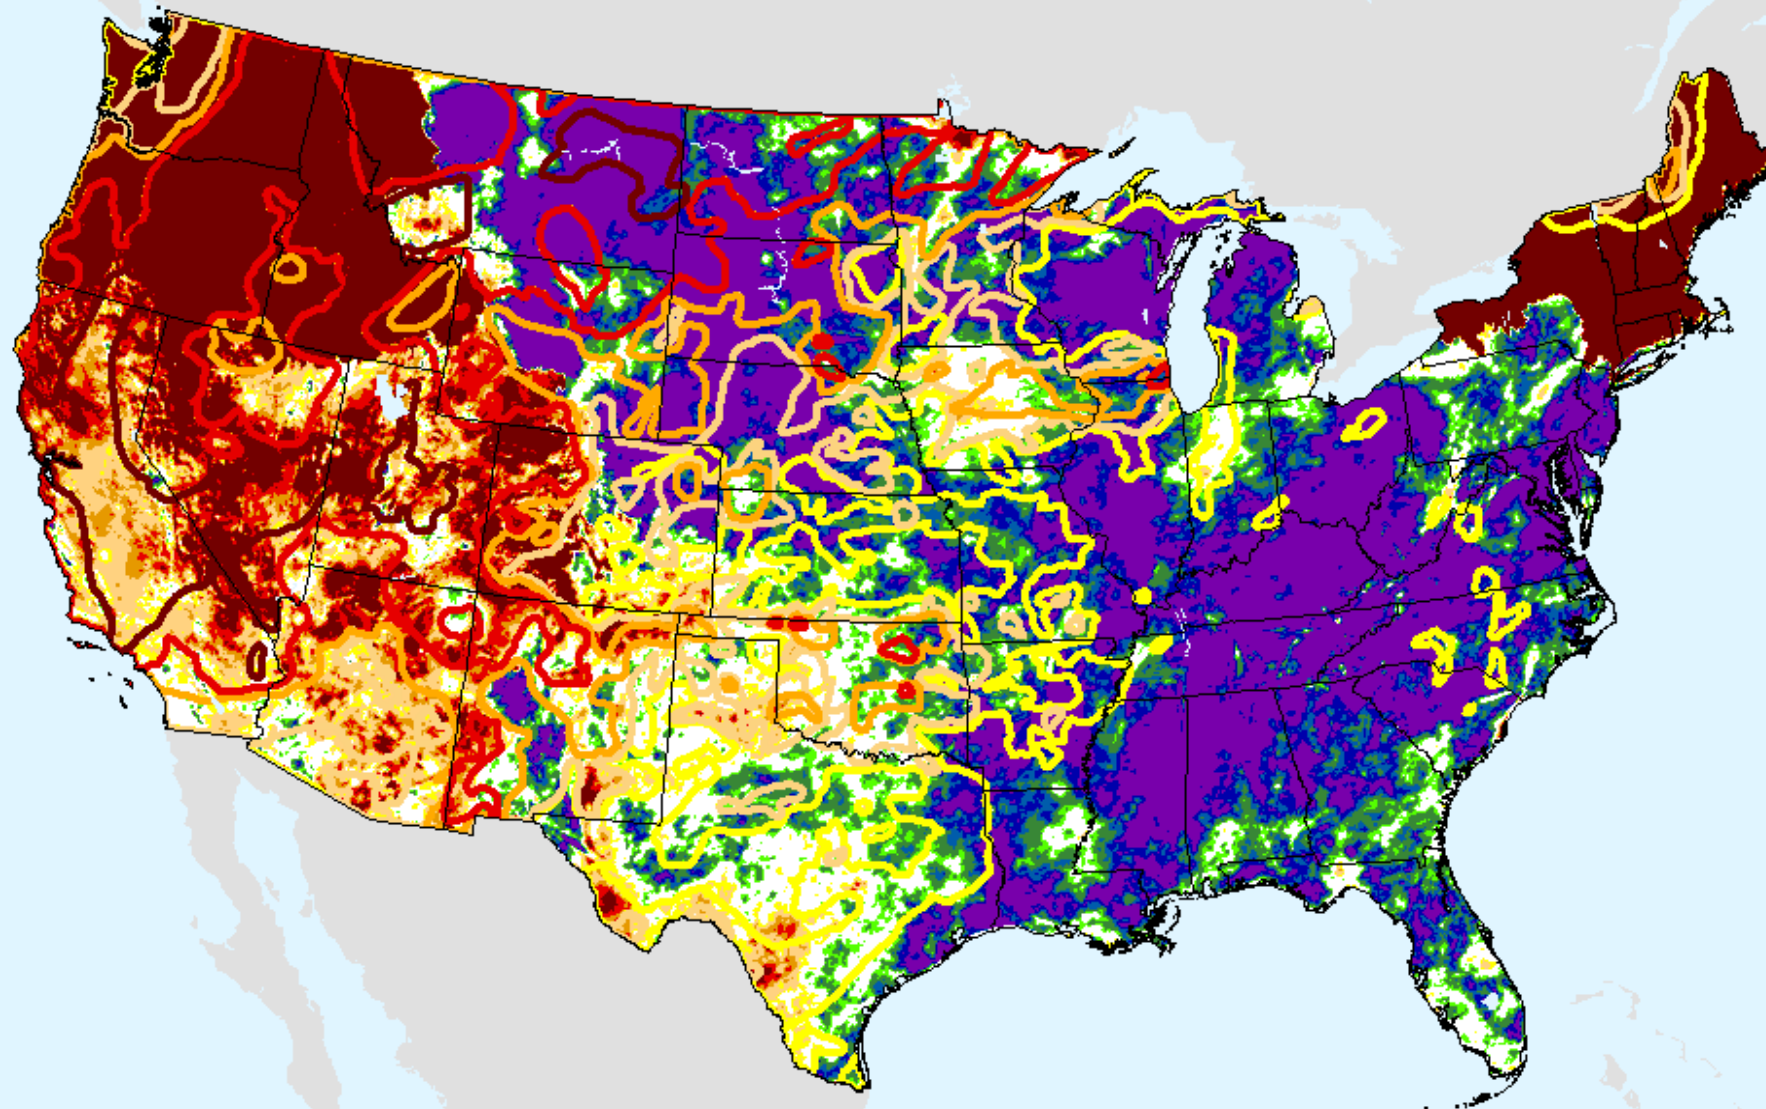

USDM for: Sep. 28, 2021

SPI (USDM)

AHPS 24-month SPI

As of: Wednesday, October 6, 2021

SPI (USDM)

AHPS 36-month SPI

As of: Wednesday, October 6, 2021

USDM for: Sep. 28, 2021