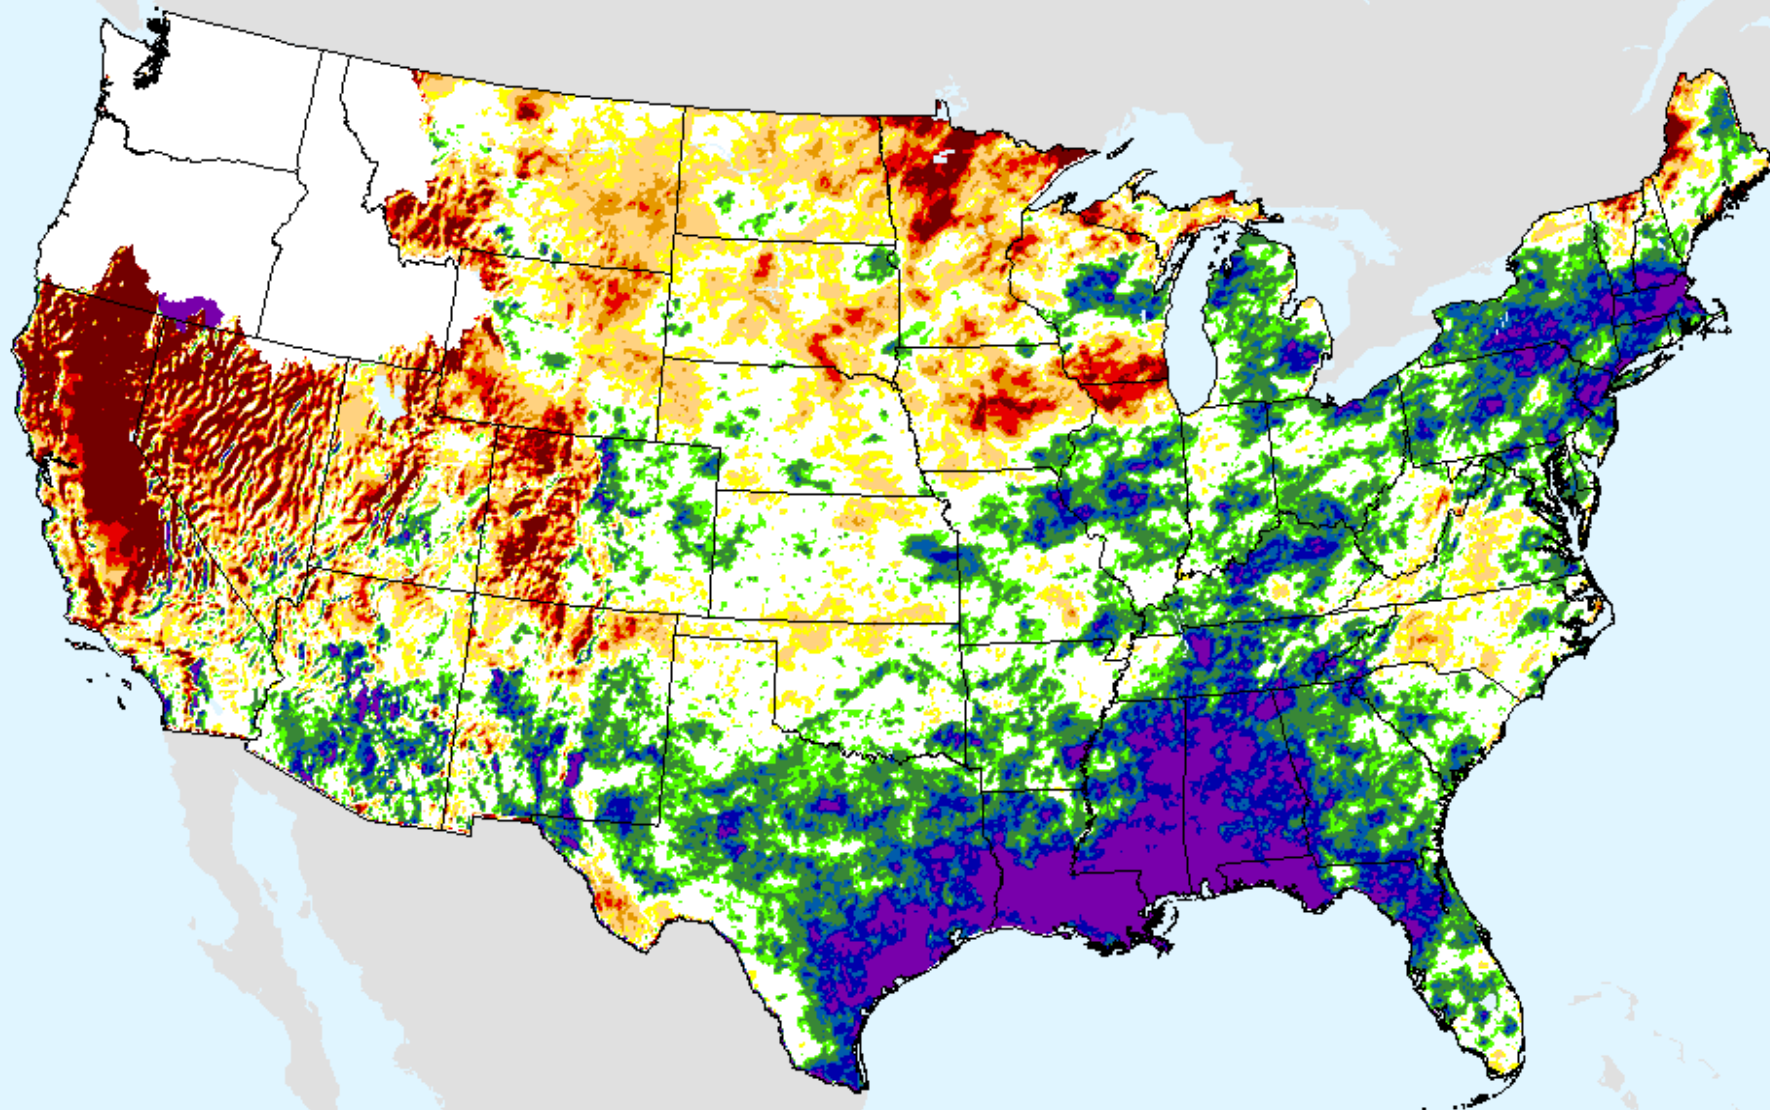

AHPS 6-month SPEI

As of: Wednesday, October 6, 2021

SPEI (USDM)