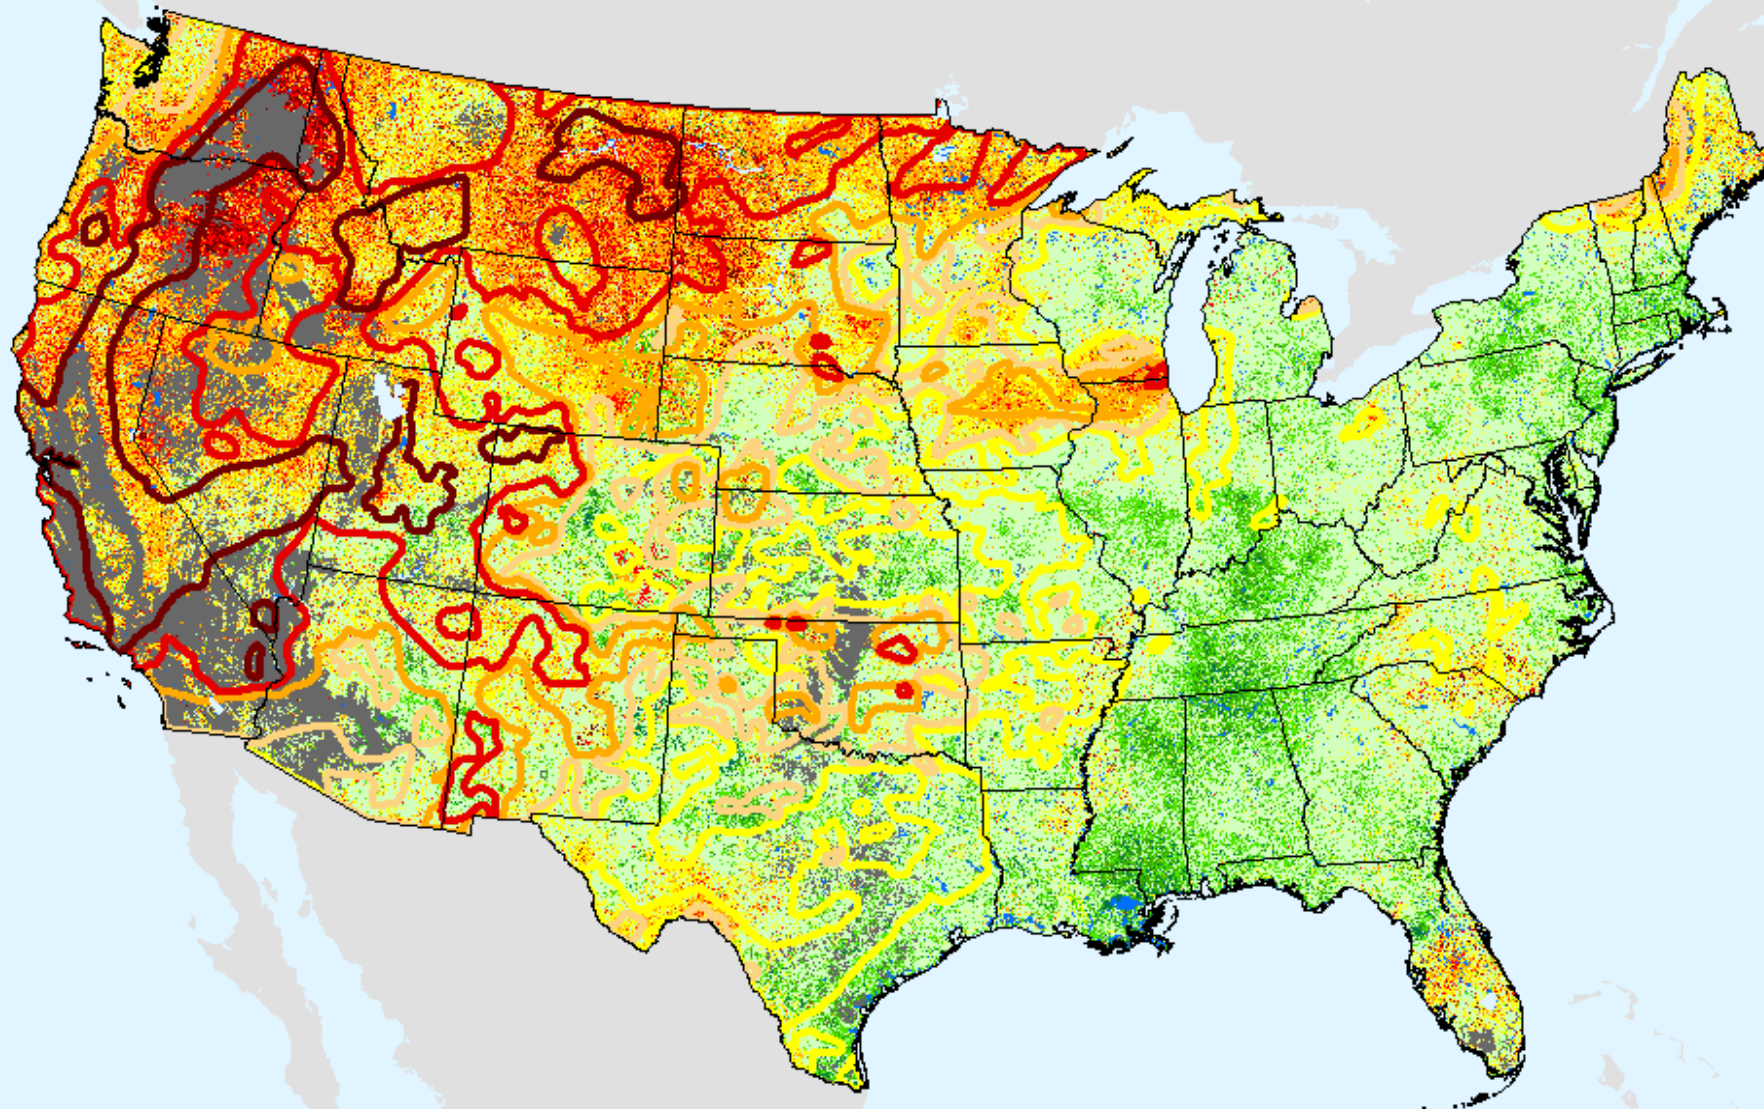

As of: Wednesday, October 6, 2021

USDM for: Sep. 28, 2021

EDDI 12-week

As of: Wednesday, October 6, 2021

Vegetation Drought Response Index (VegDRI)

As of: Wednesday, October 6, 2021

USDM for: Sep. 28, 2021

Background