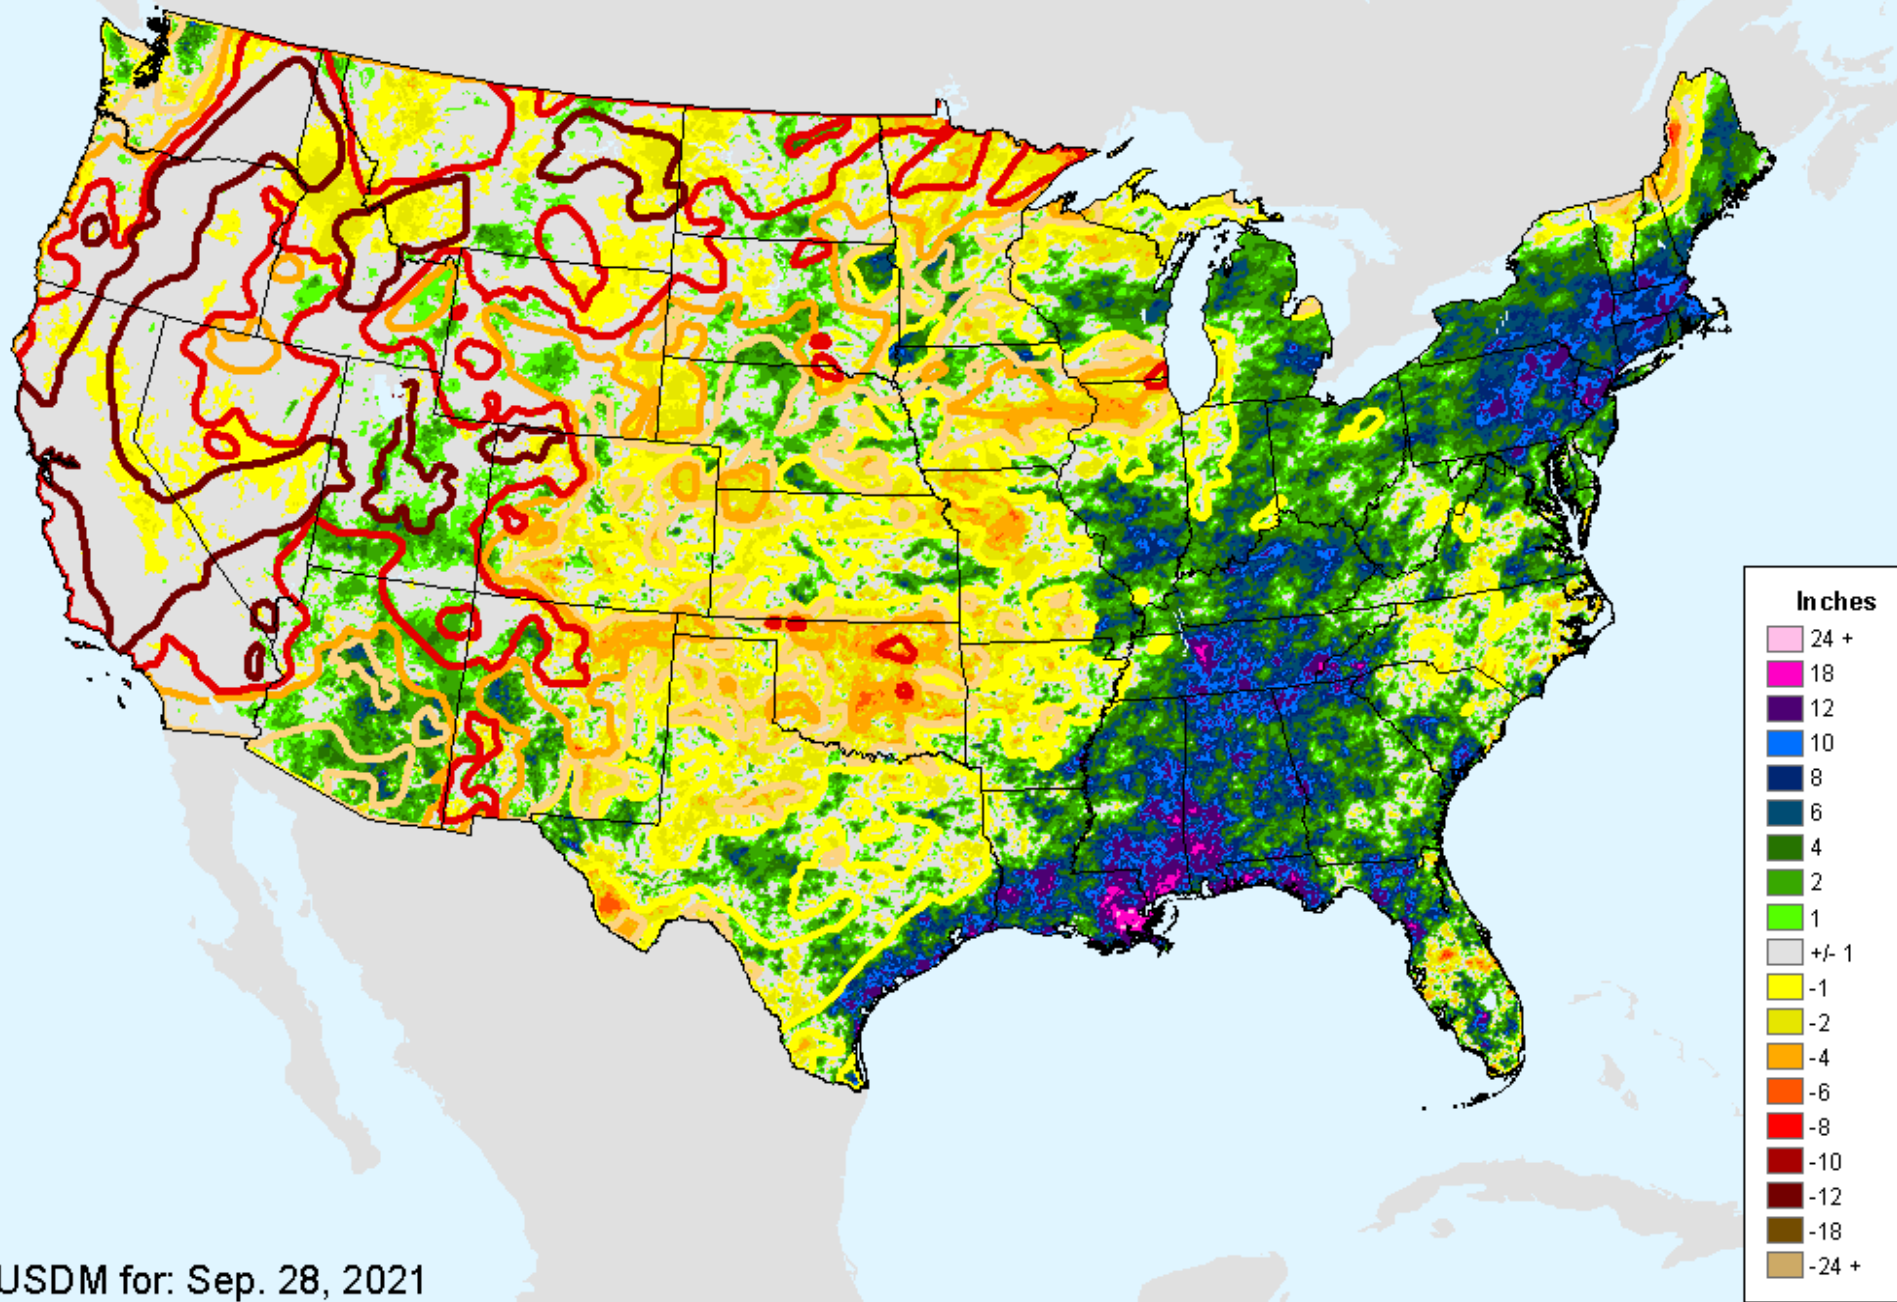

USDM for: Sep. 28, 2021

AHPS 60-Day Pct of Normal Pcp

As of: Wednesday, October 6, 2021

AHPS 90-Day Precip Departure

As of: Wednesday, October 6, 2021

USDM for: Sep. 28, 2021

AHPS 90-Day Precip Departure

As of: Wednesday, October 6, 2021