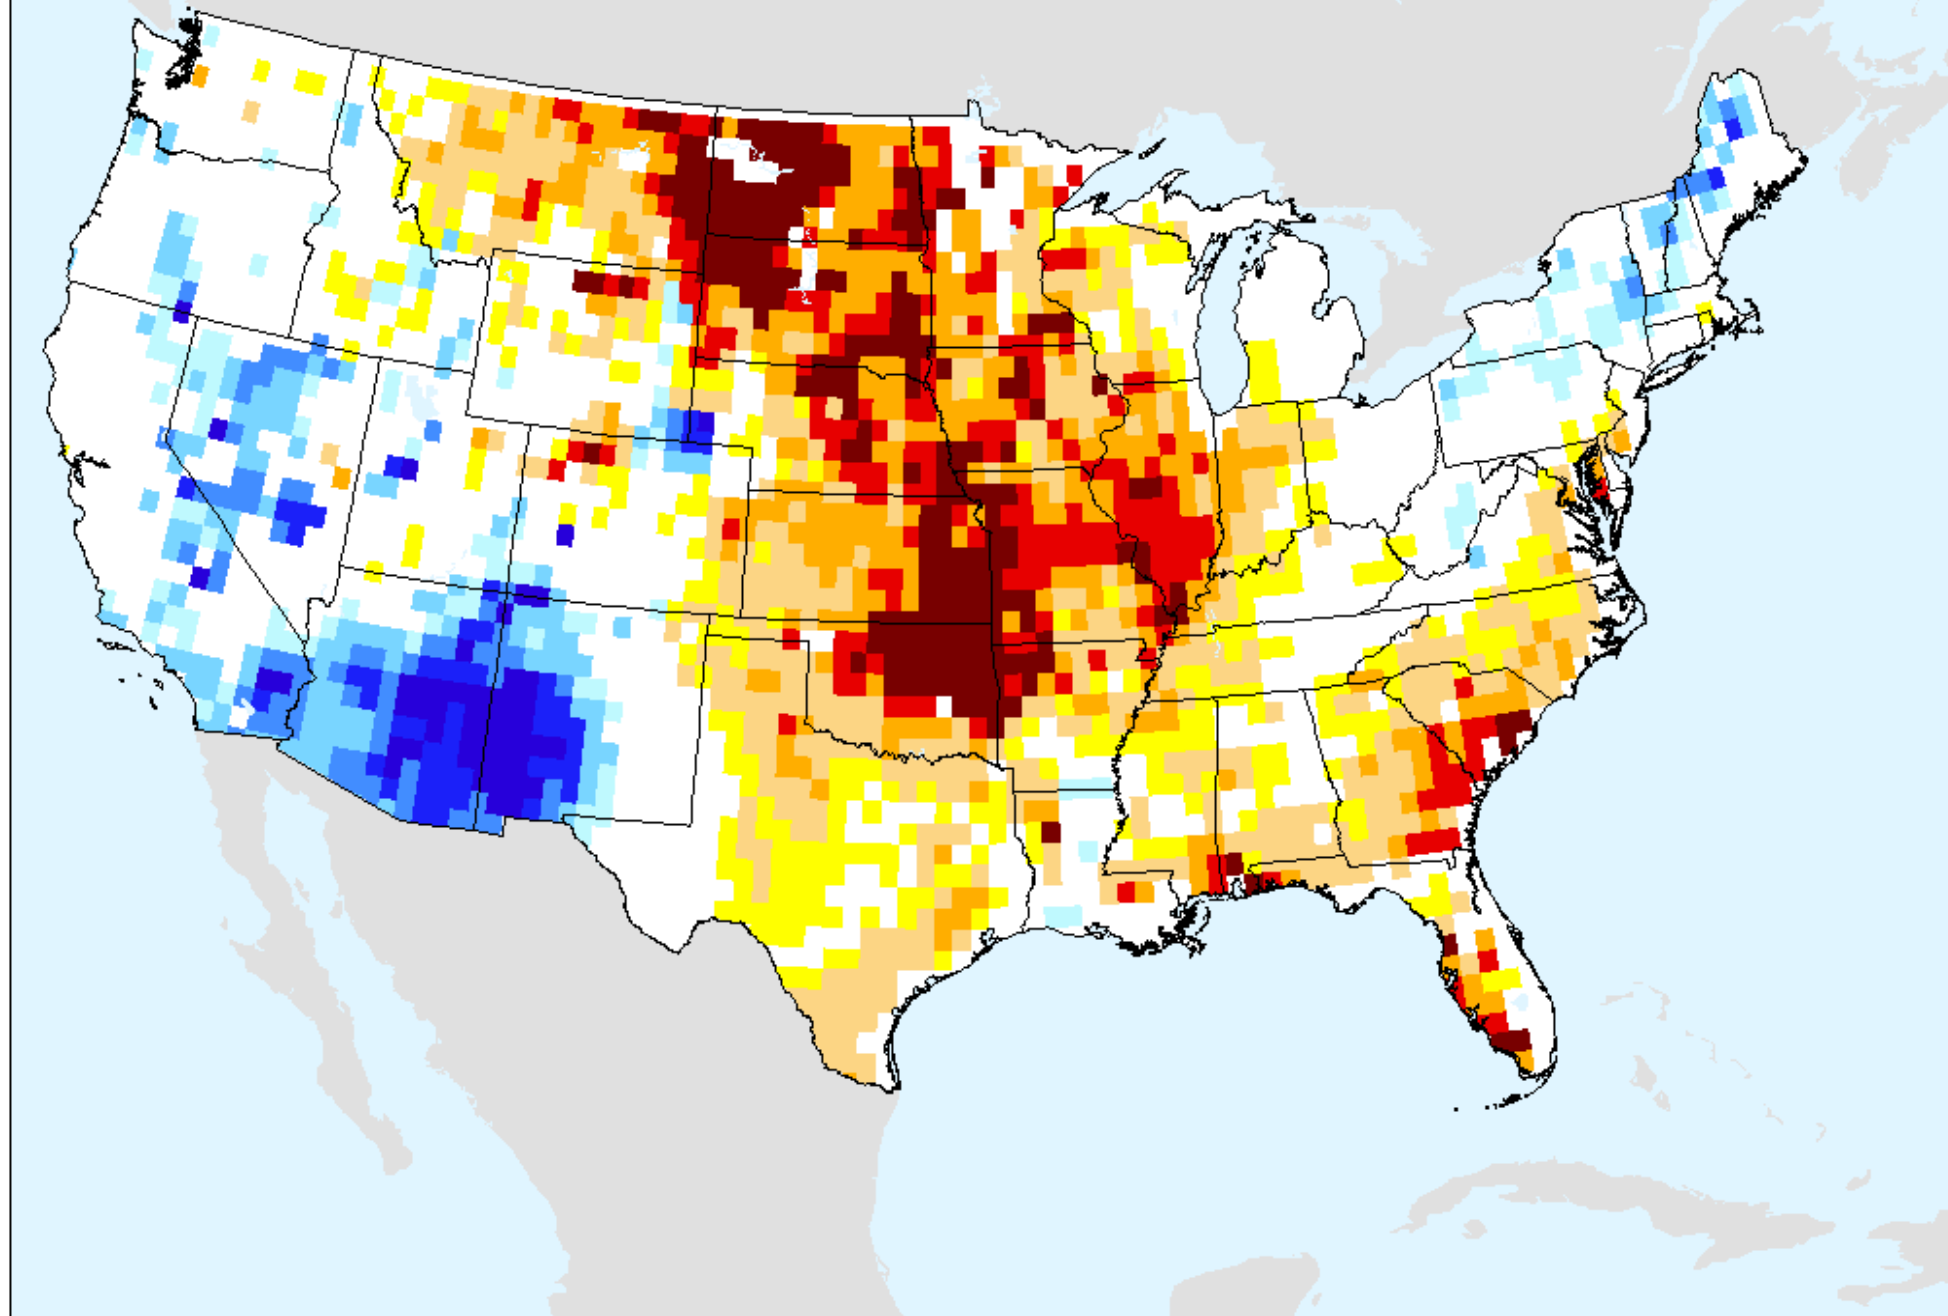

AIRS-Based Vapor Pressure Deficit 7 Day

As of: Wednesday, October 6, 2021