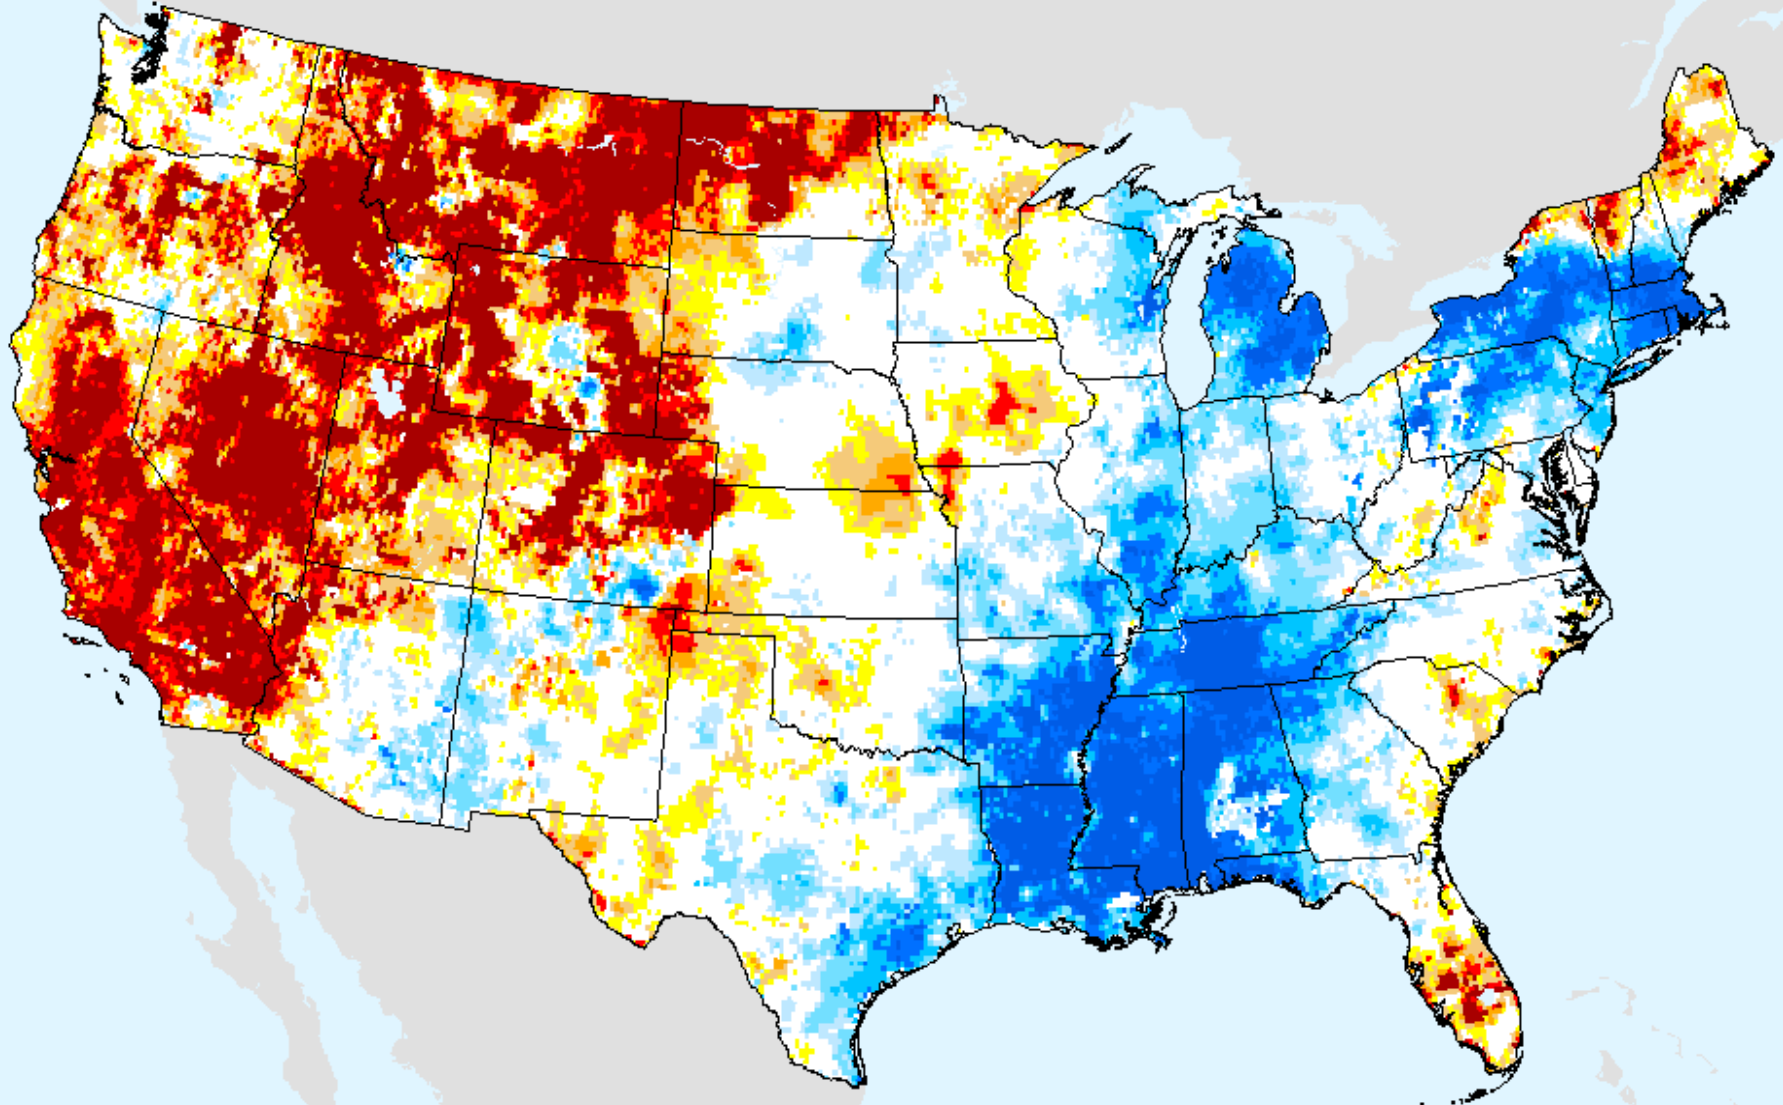

GRACE-Based Surface Soil Moisture Drought Indicator

As of: Wednesday, October 6, 2021