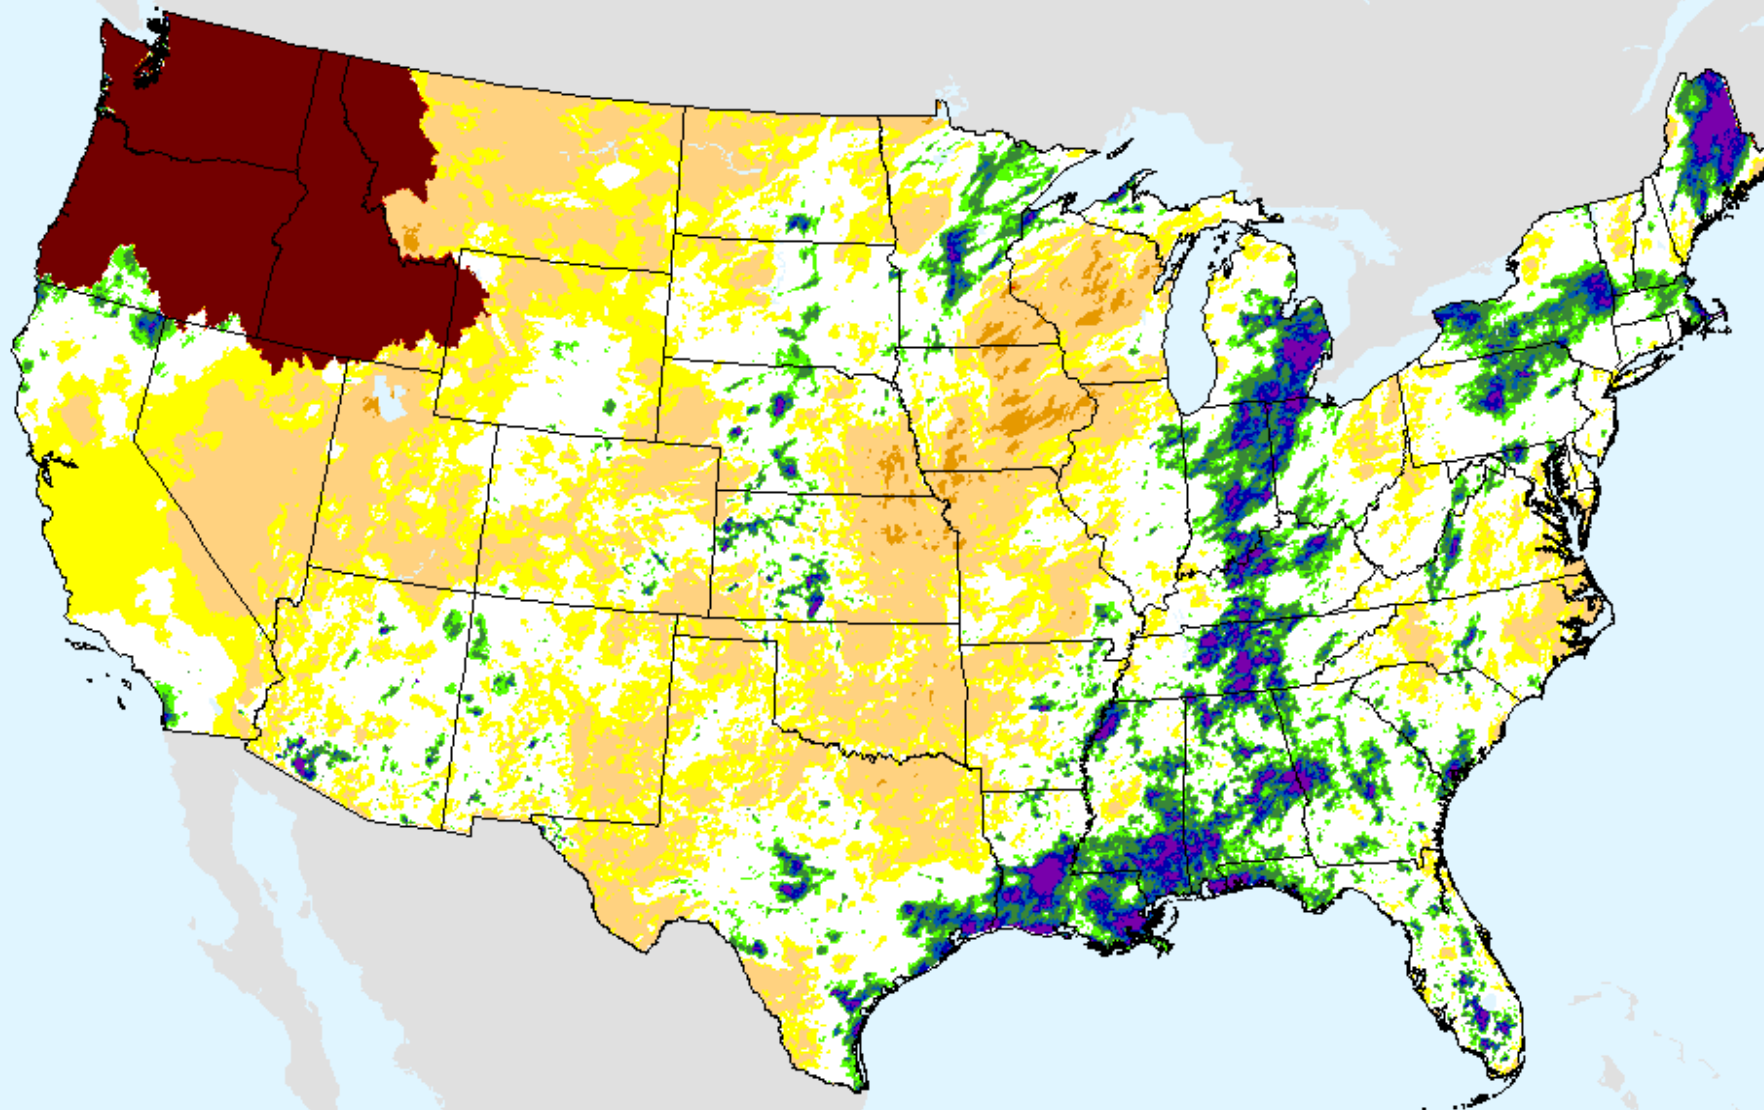

HPRCC Year-to-date SPI

As of: Wednesday, October 6, 2021

AHPS 1-month SPI

As of: Wednesday, October 6, 2021

USDM for: Sep. 28, 2021

SPI (USDM)

AHPS 1-month SPI

As of: Wednesday, October 6, 2021