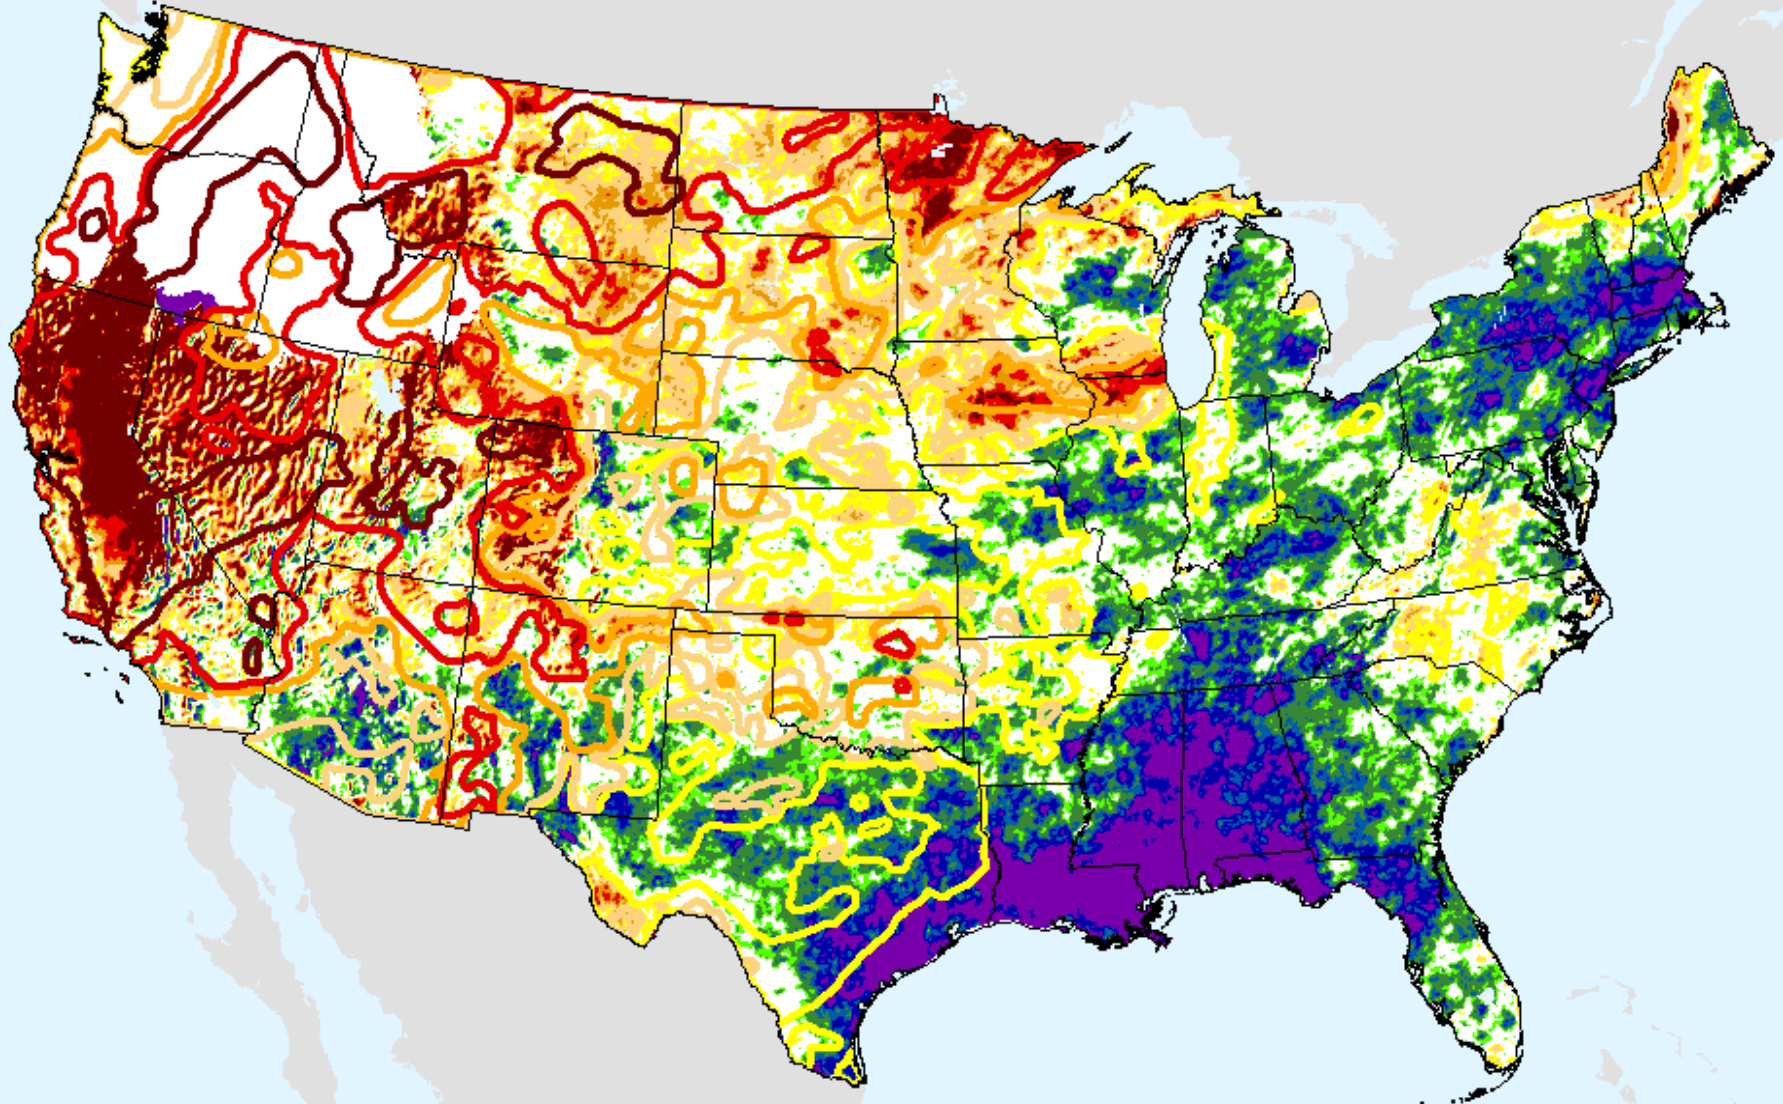

USDM for: Sep. 28, 2021

SPEI (USDM)

AHPS 3-month SPEI

As of: Wednesday, October 6, 2021

SPEI (USDM)

AHPS 6-month SPEI

As of: Wednesday, October 6, 2021

USDM for: Sep. 28, 2021