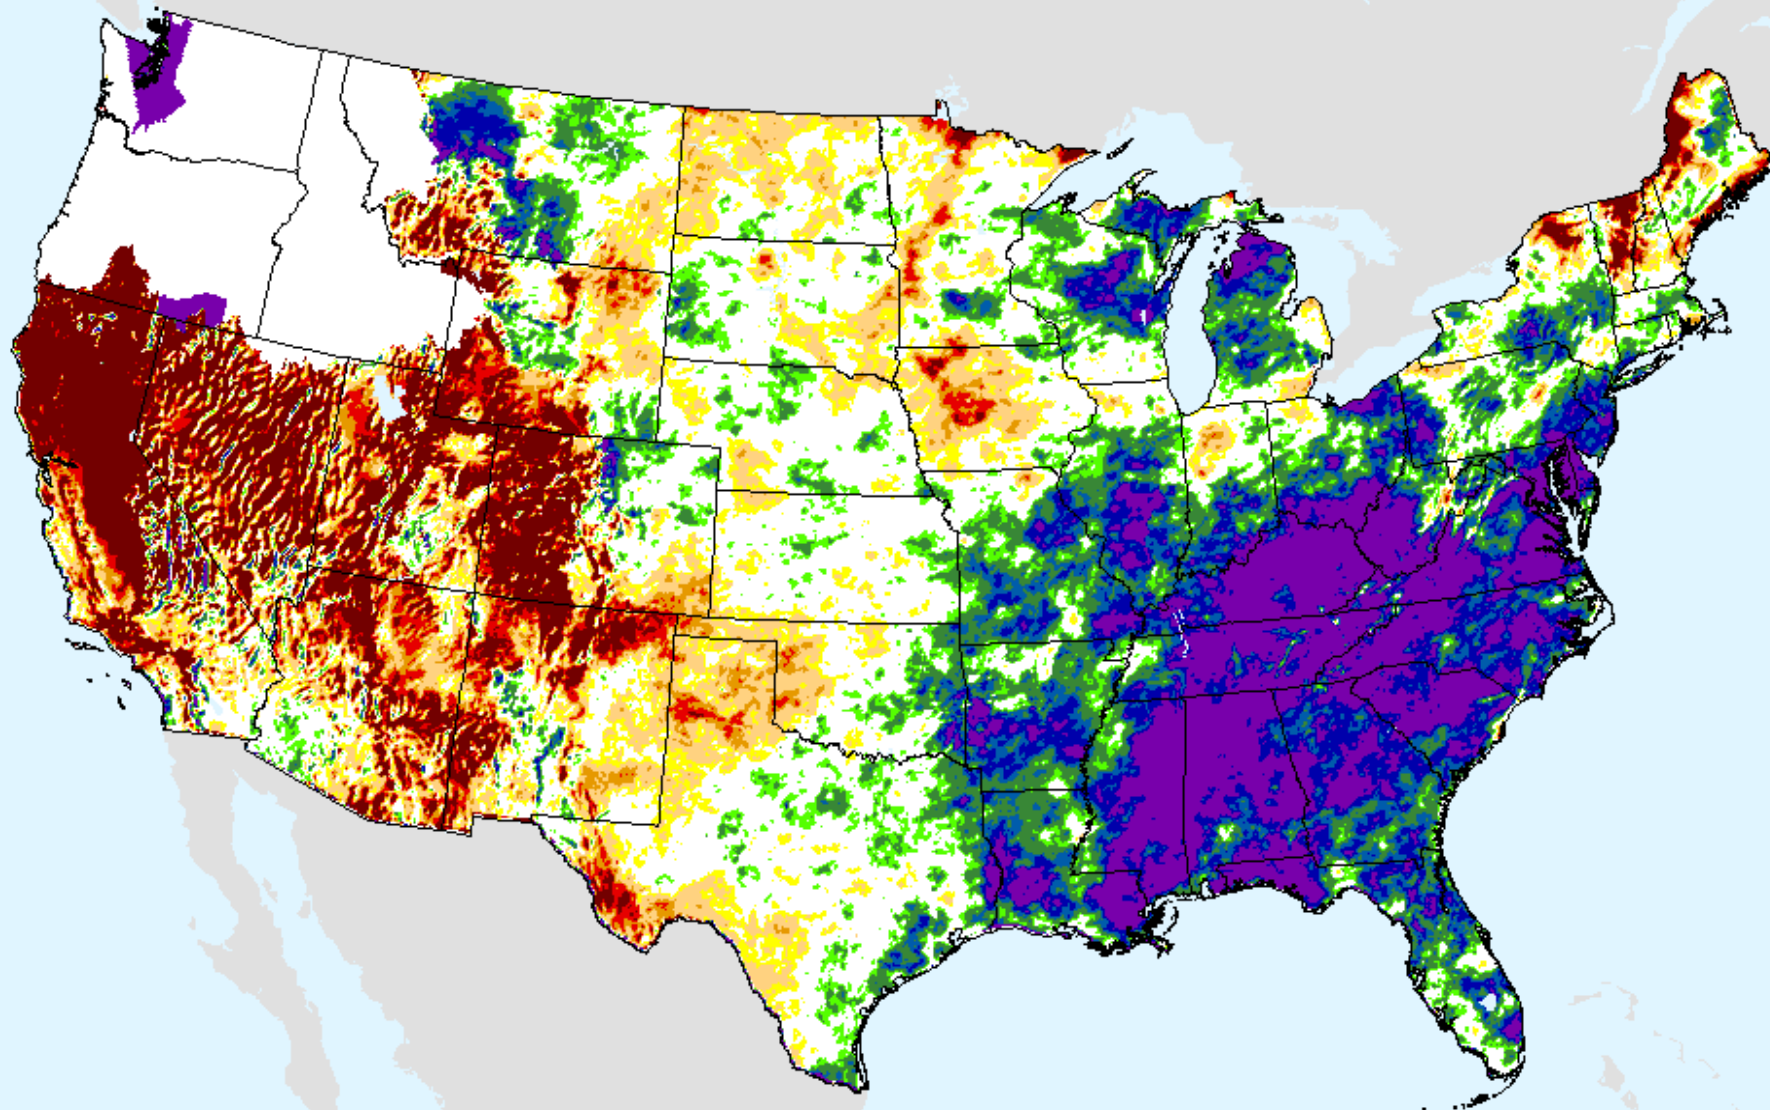

As of: Wednesday, October 6, 2021

SPEI (USDM)

AHPS 24-month SPEI

As of: Wednesday, October 6, 2021

USDM for: Sep. 28, 2021

SPEI (USDM)

AHPS 24-month SPEI

As of: Wednesday, October 6, 2021