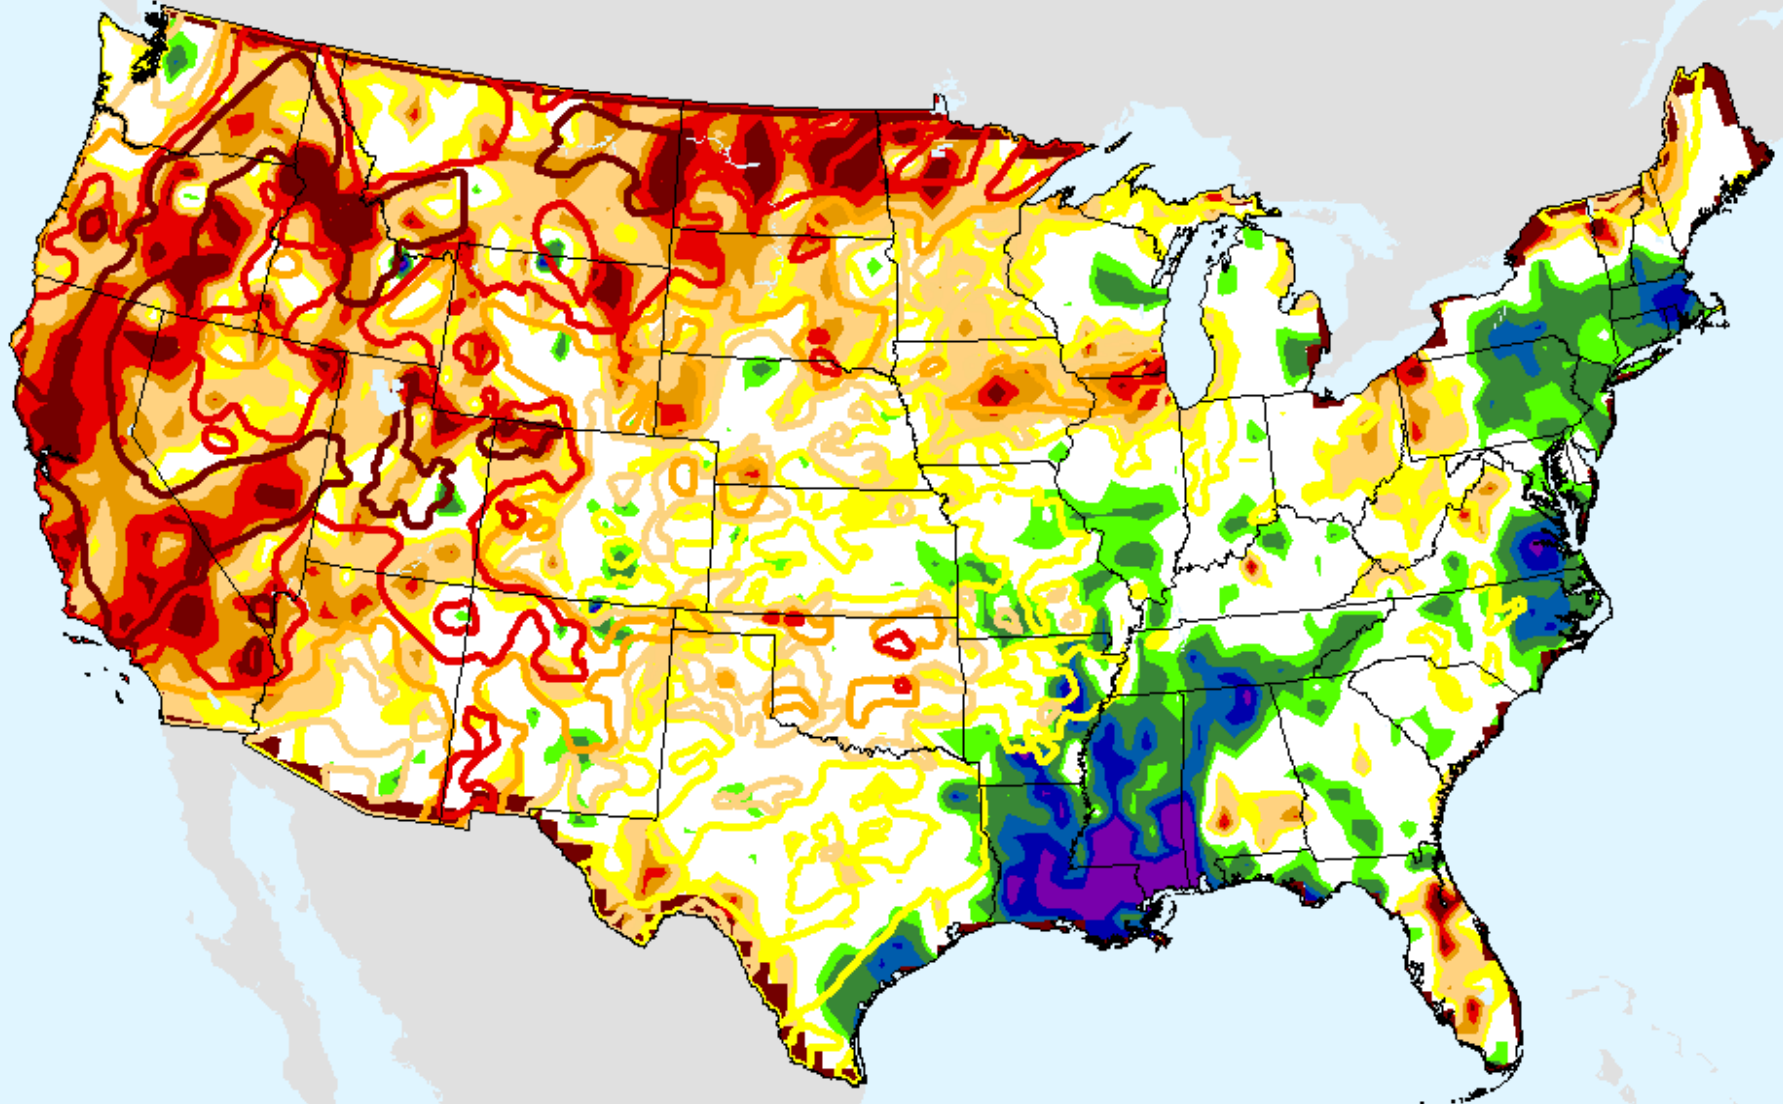

As of: Tuesday, June 15, 2021

USDM for: Jun. 8, 2021

SPI (USDM)

CPC 9-month SPI

As of: Tuesday, June 15, 2021

SPI (USDM)

CPC 12-month SPI

As of: Wednesday, October 6, 2021