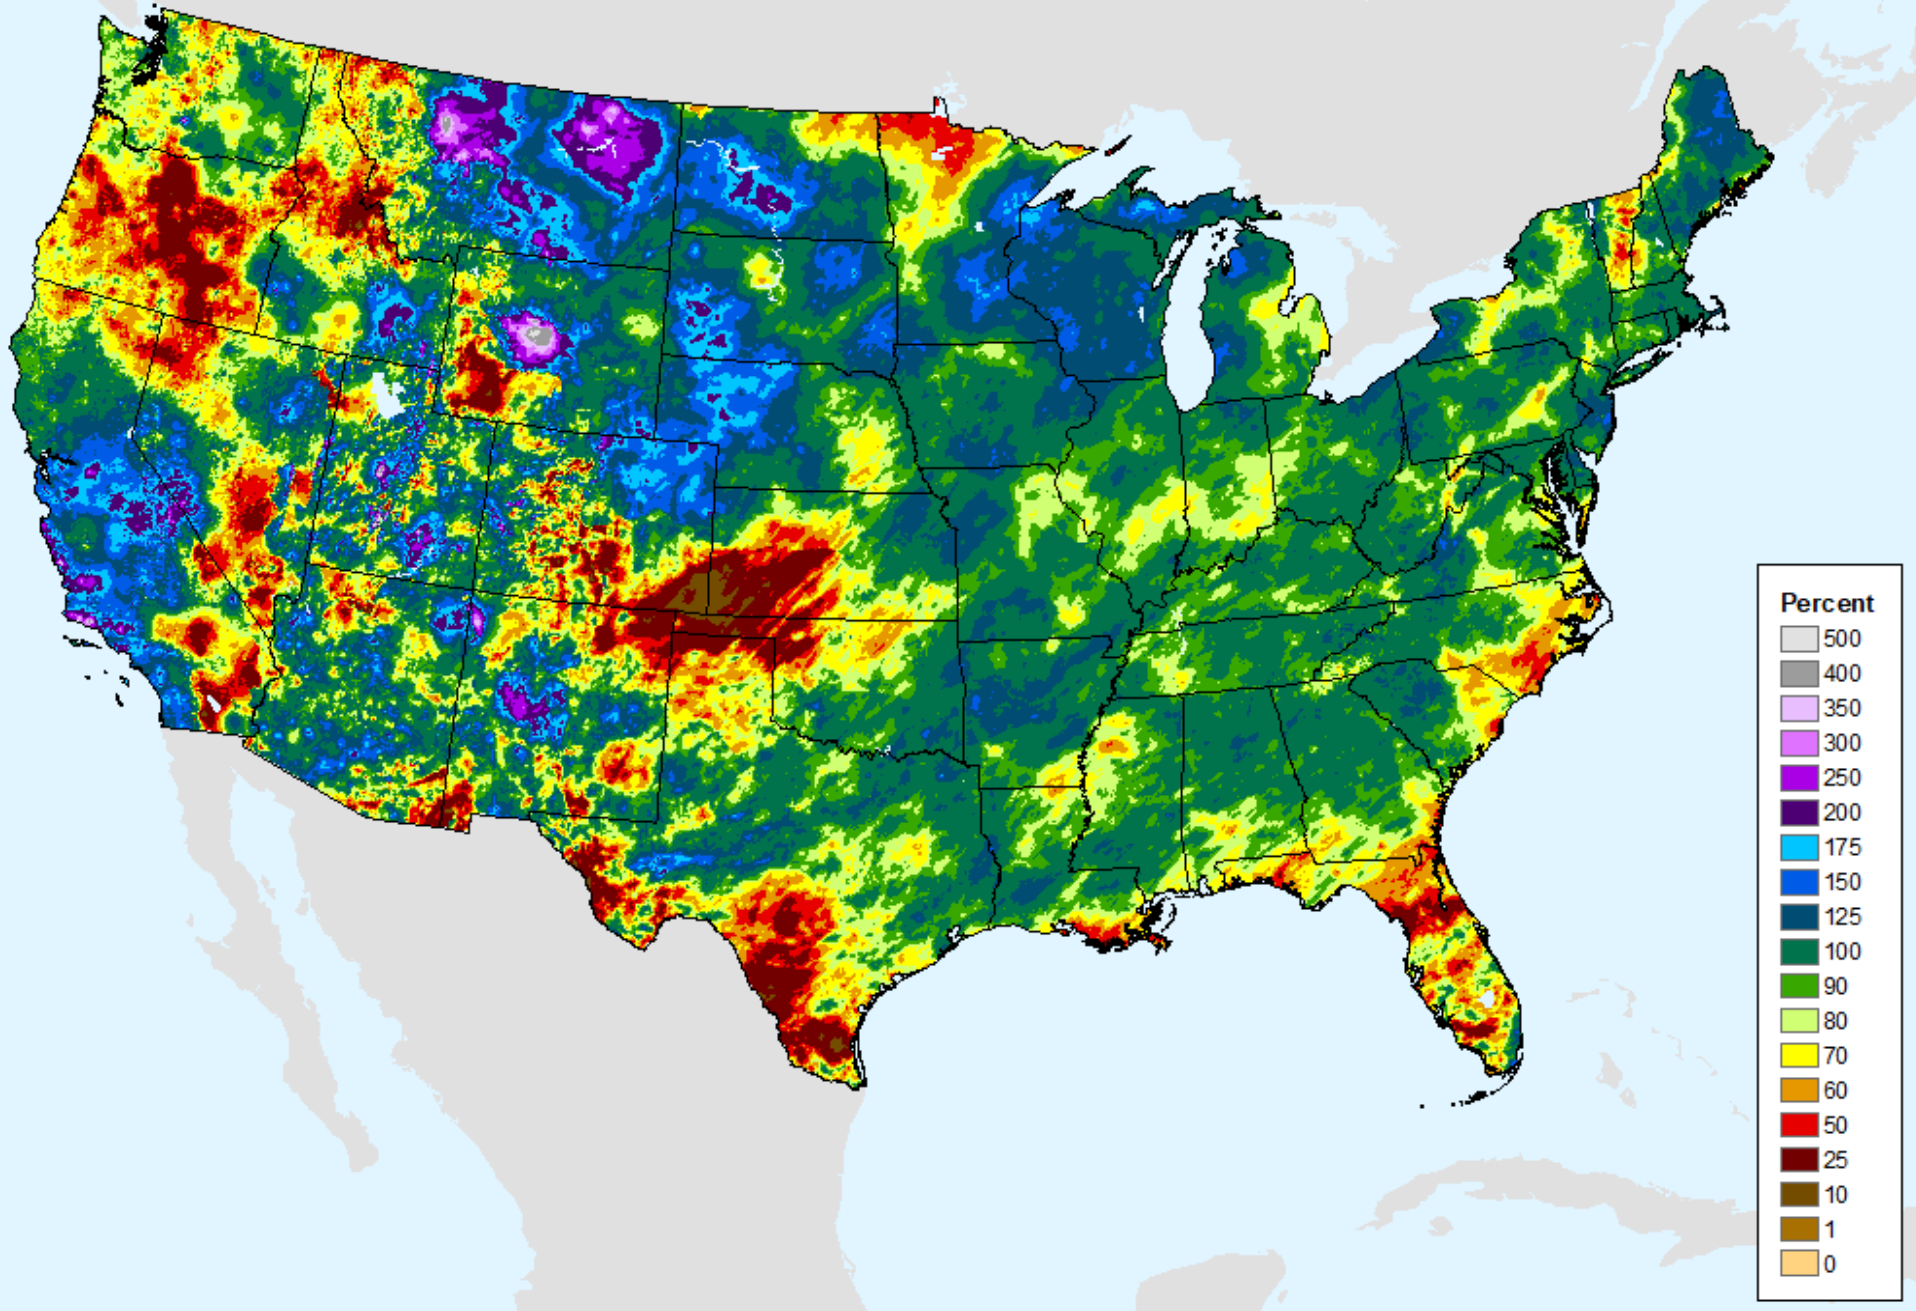

AHPS Water-Year Pct of Normal Pcp

As of: Tuesday, March 7, 2023