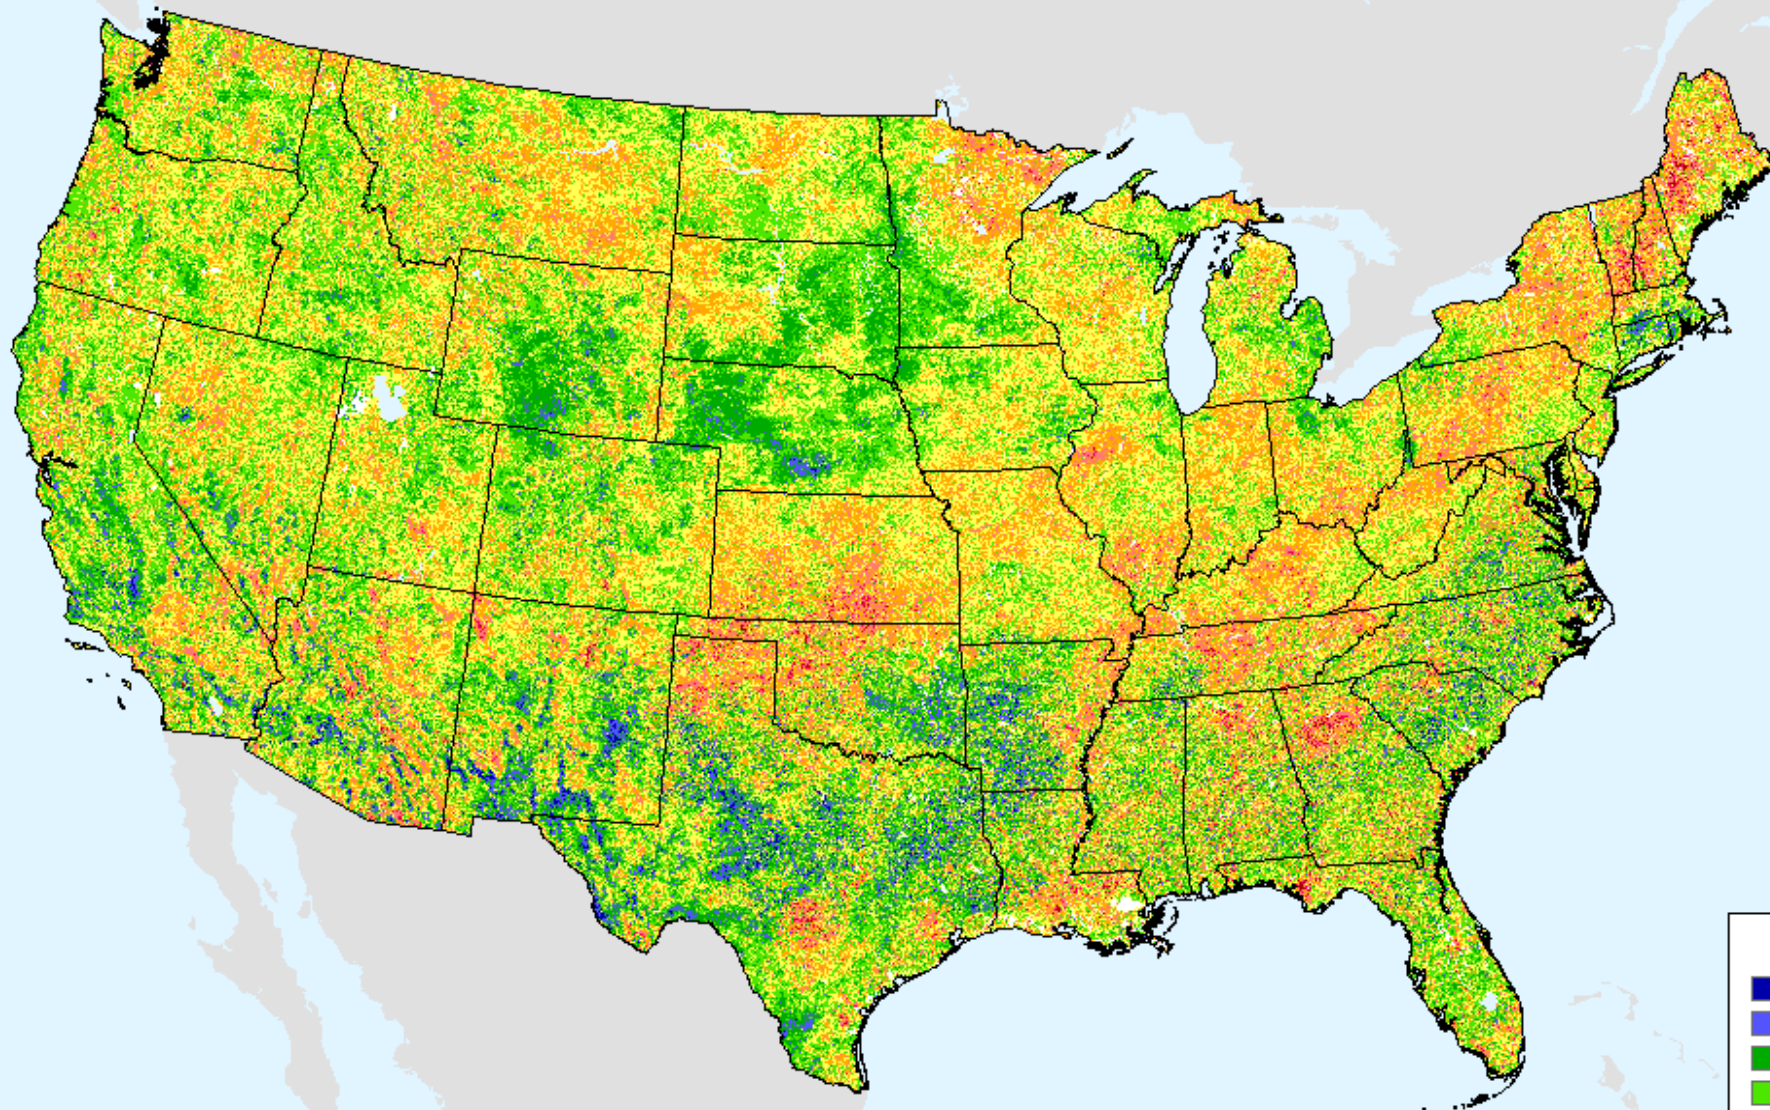

Vegetation Health Index

As of: Tuesday, March 7, 2023

USDM for: Feb. 28, 2023

Vegetation Health Index

As of: Tuesday, March 7, 2023

GFS (00z) 7-Day Precip Forecast

As of: Tuesday, March 7, 2023

USDM for: Feb. 28, 2023