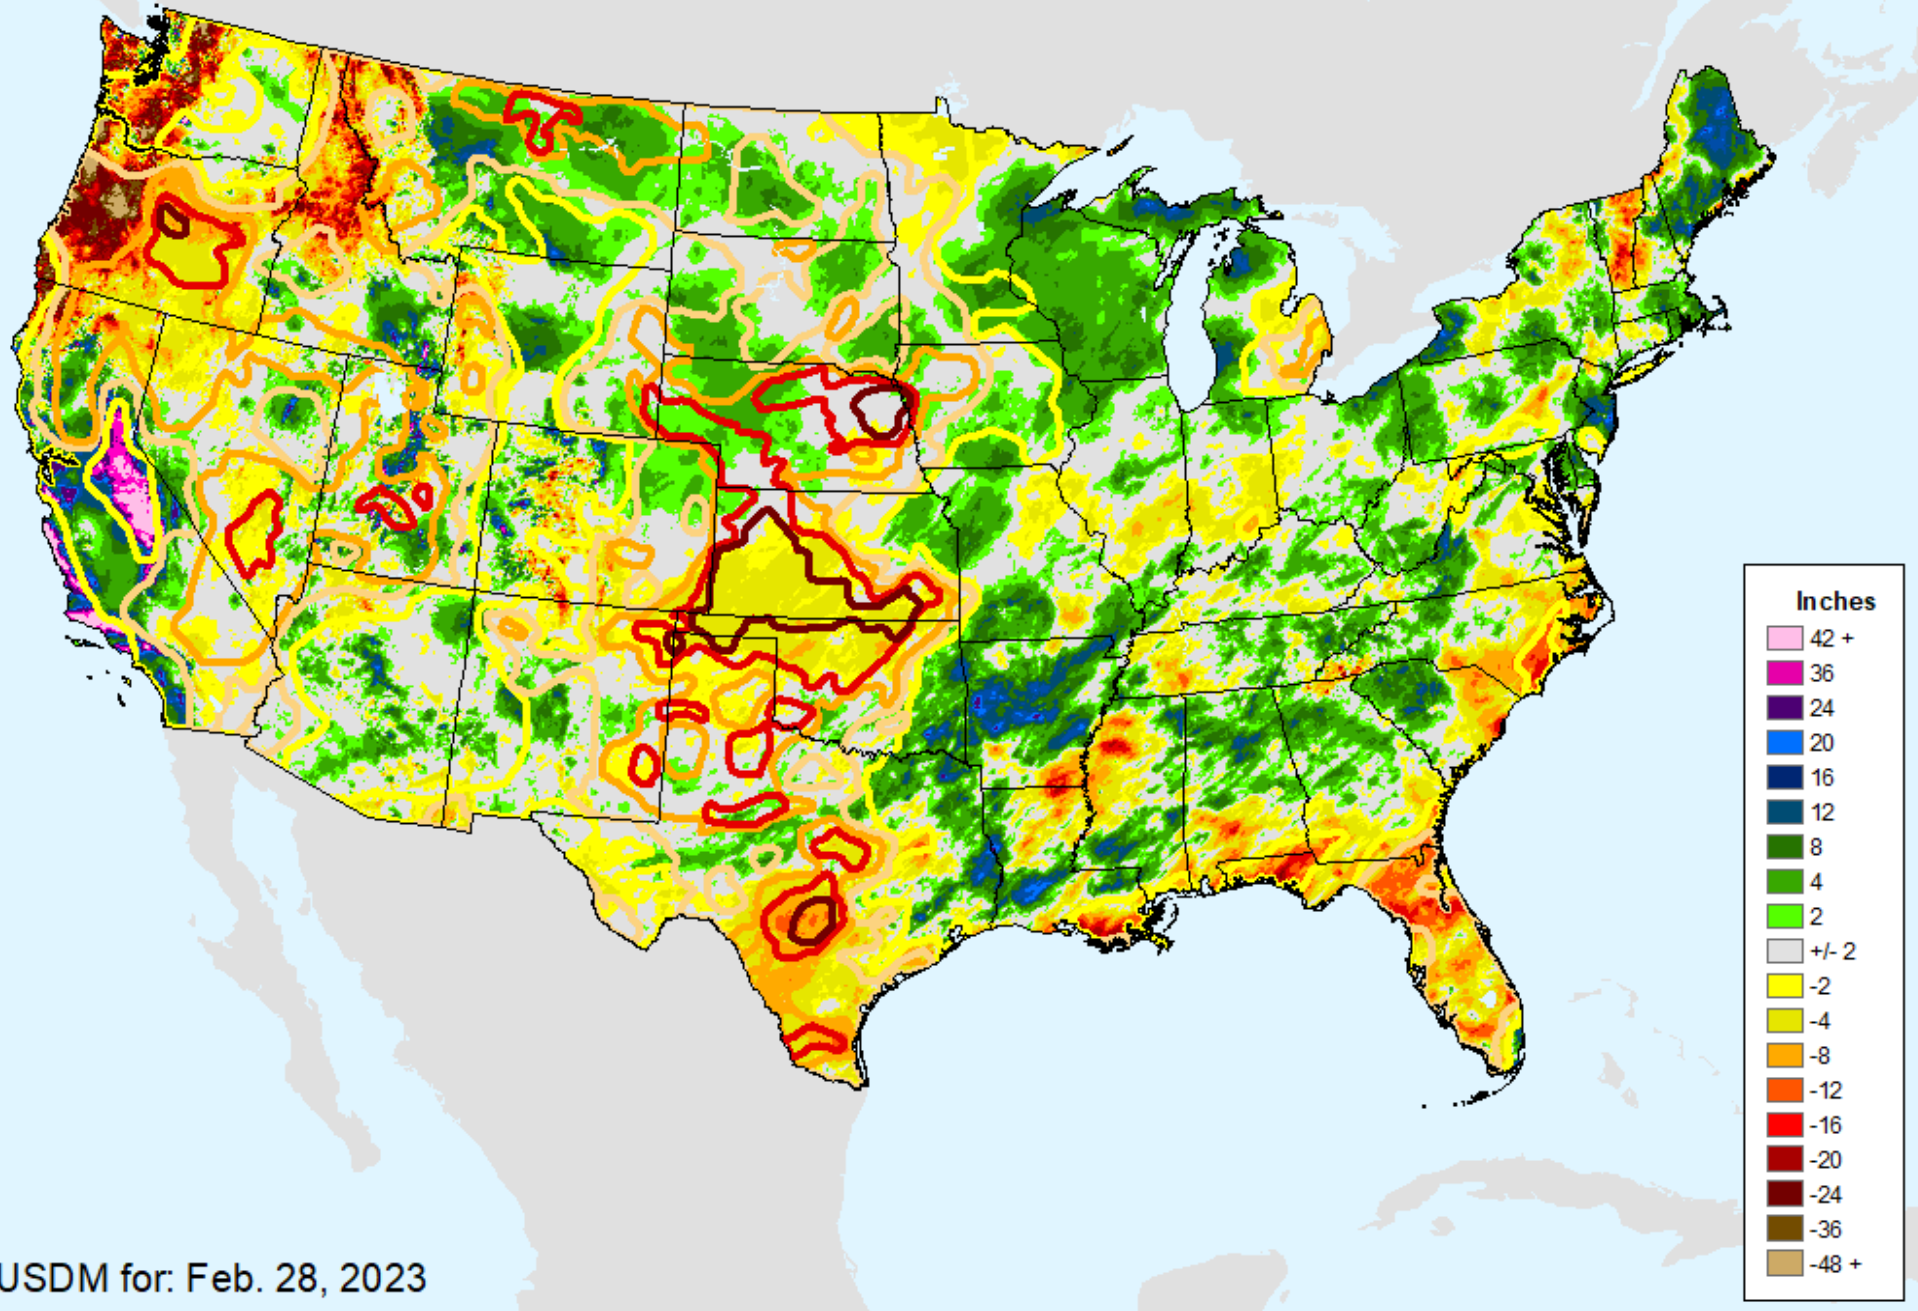

AHPS Water-Year Precip Departure

As of: Tuesday, March 7, 2023

USDM for: Feb. 28, 2023