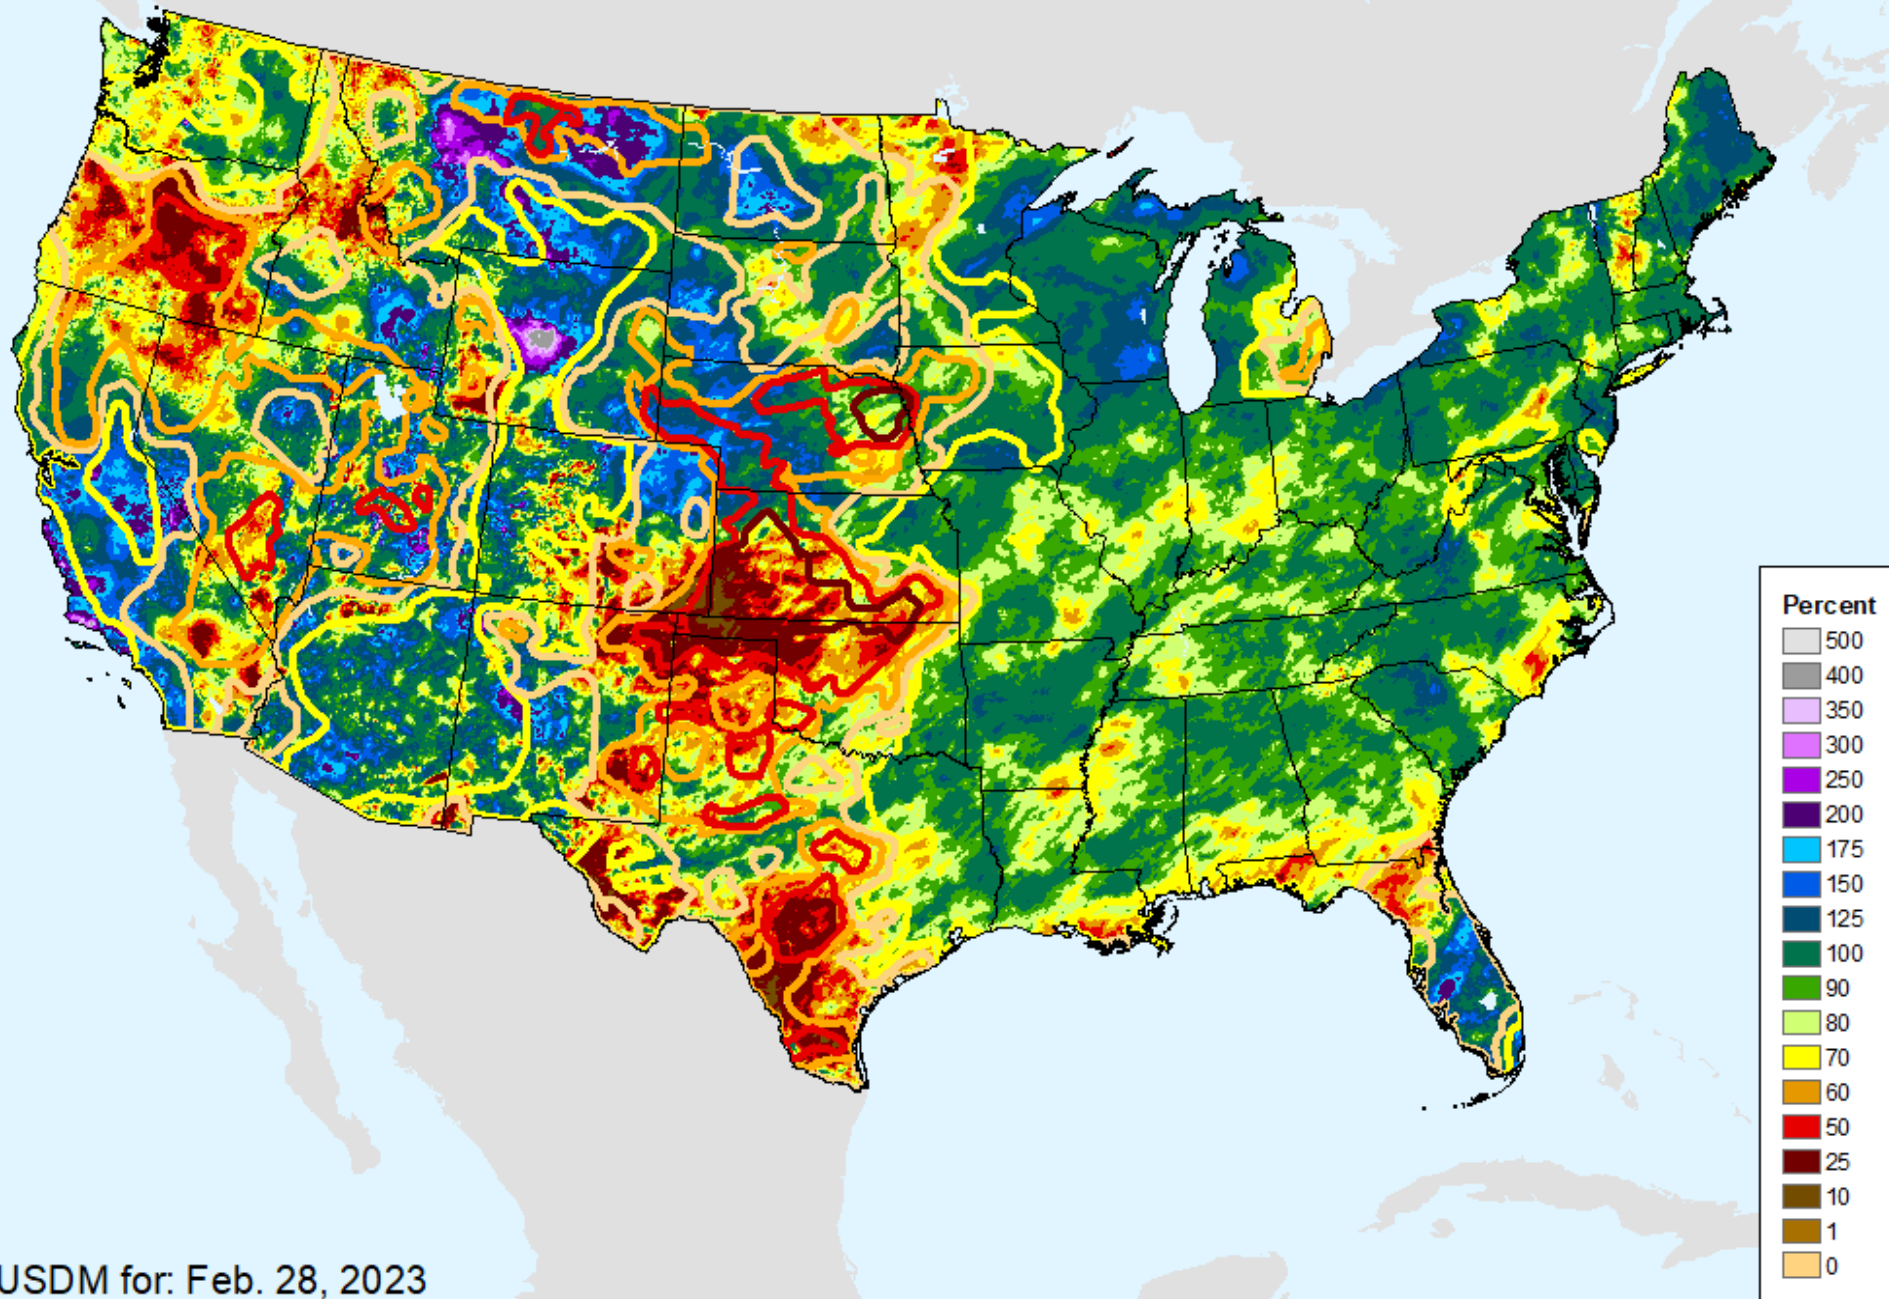

As of: Tuesday, March 7, 2023

USDM for: Feb. 28, 2023

AHPS 180-Day Precip Departure

As of: Tuesday, March 7, 2023

AHPS 180-Day Pct of Normal Pcp

As of: Tuesday, March 7, 2023

USDM for: Feb. 28, 2023

AHPS 180-Day Pct of Normal Pcp