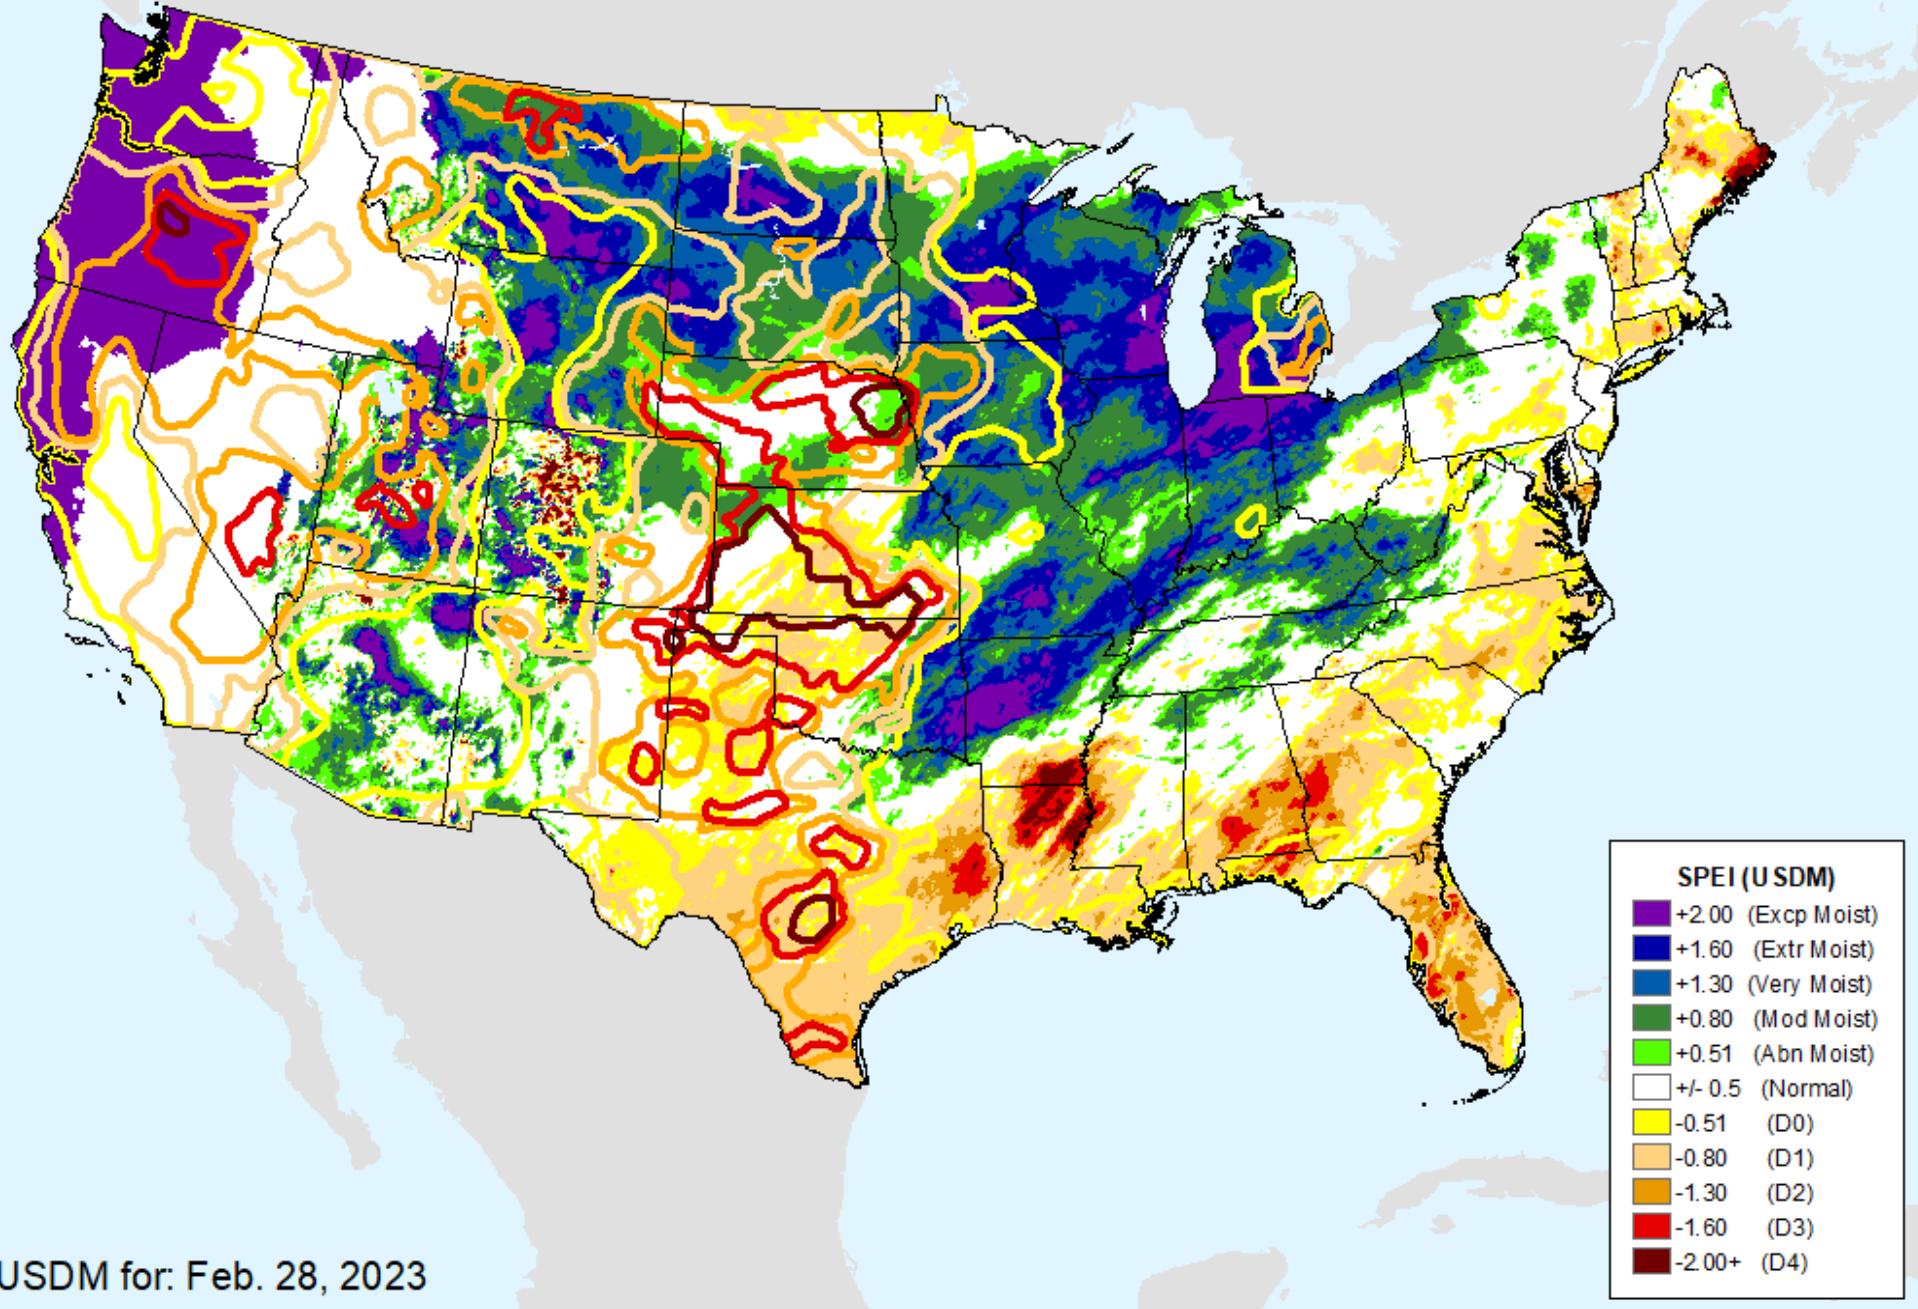

Keetch-Byram Drought Index (KBDI)

As of: Tuesday, March 7, 2023

Keetch-Byram Drought Index (KBDI)

As of: Tuesday, March 7, 2023

AHPS 1-month SPEI

As of: Tuesday, March 7, 2023

USDM for: Feb. 28, 2023

AHPS 1-month SPEI