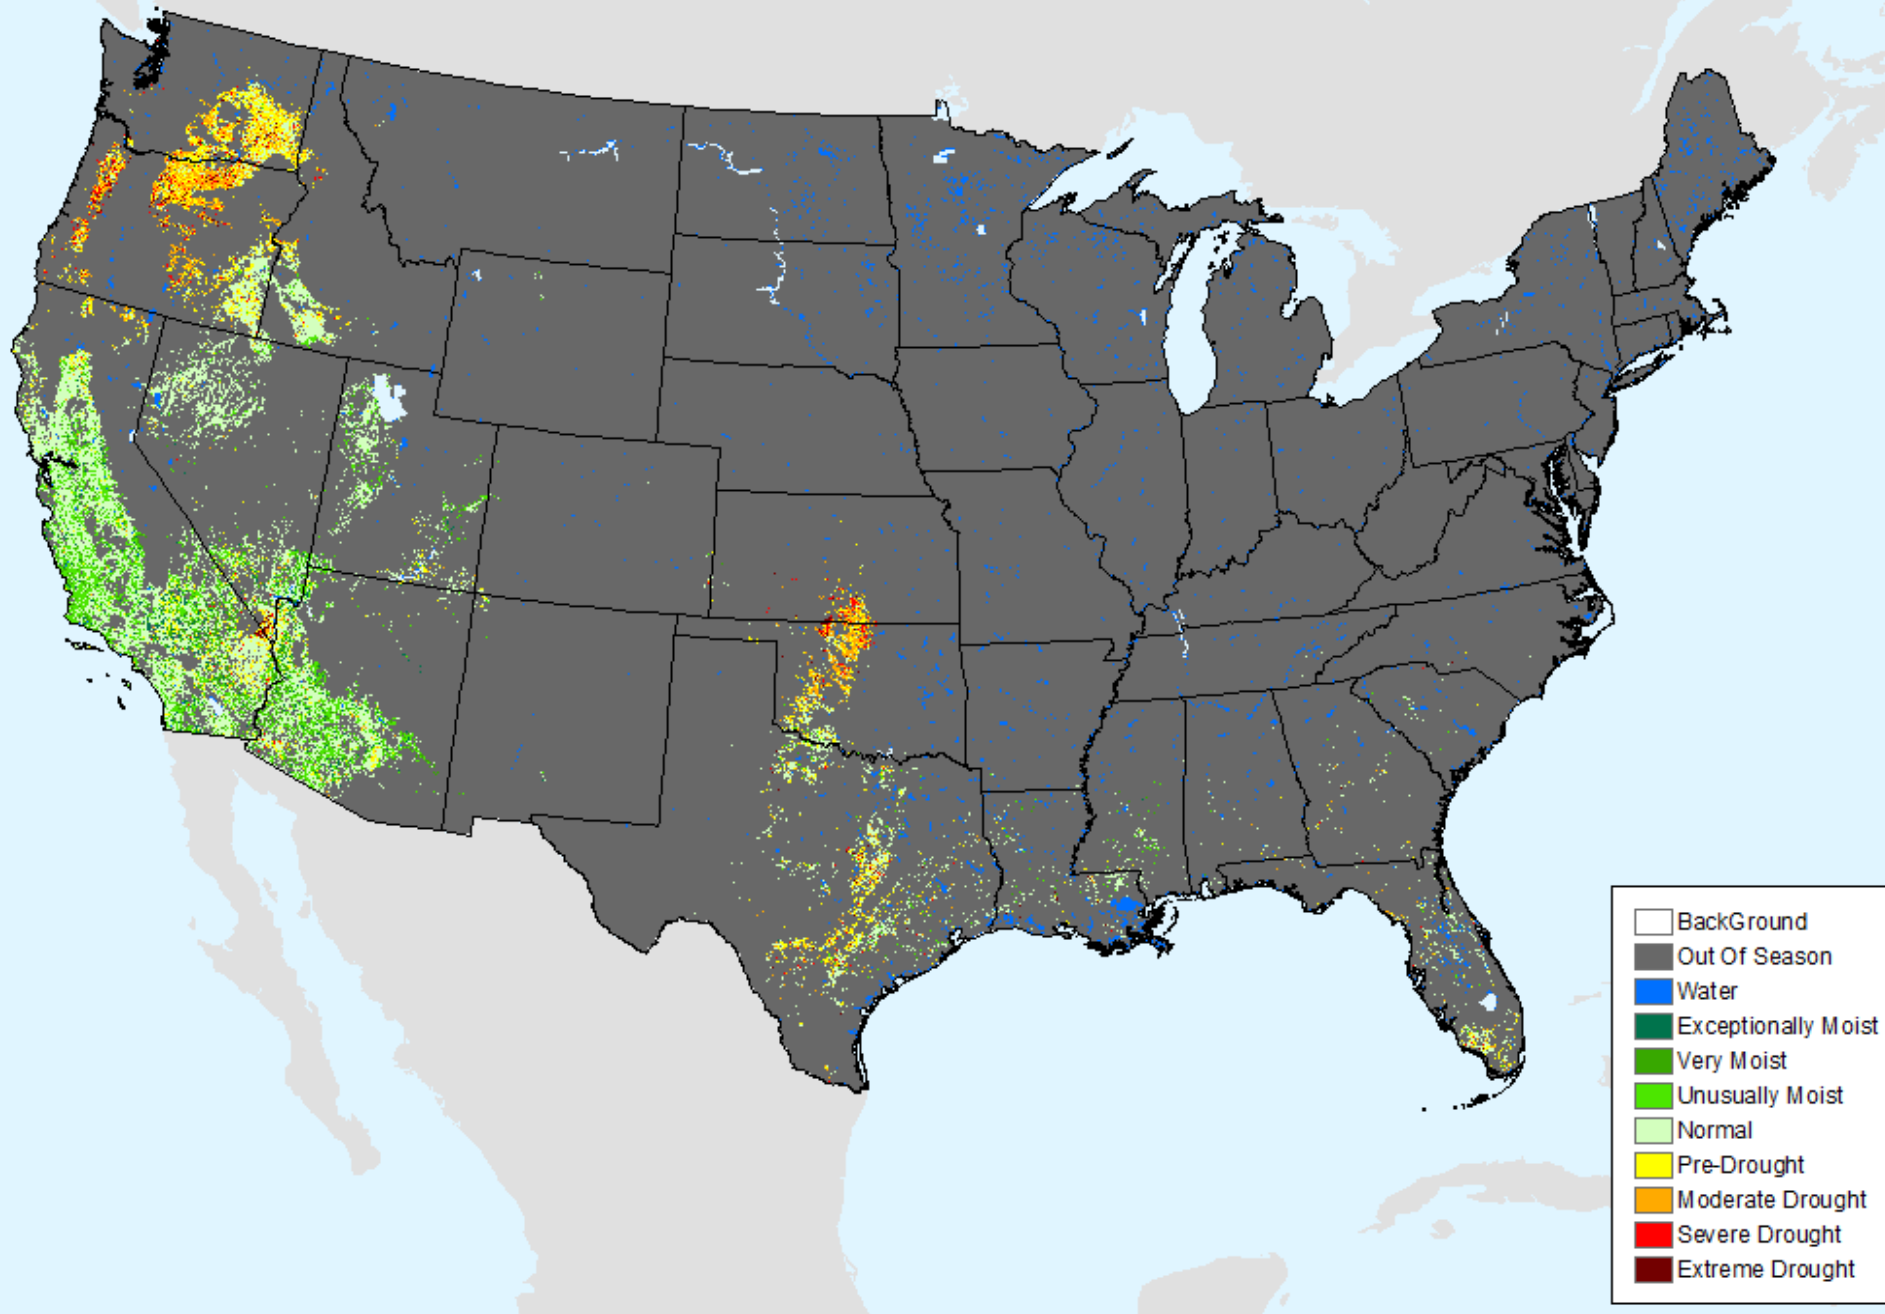

As of: Tuesday, March 7, 2023

Vegetation Drought Response Index (VegDRI)

As of: Tuesday, March 7, 2023

USDM for: Feb. 28, 2023

Vegetation Drought Response Index (VegDRI)

As of: Tuesday, March 7, 2023

Evaporative Stress Index (ESI) 4-week