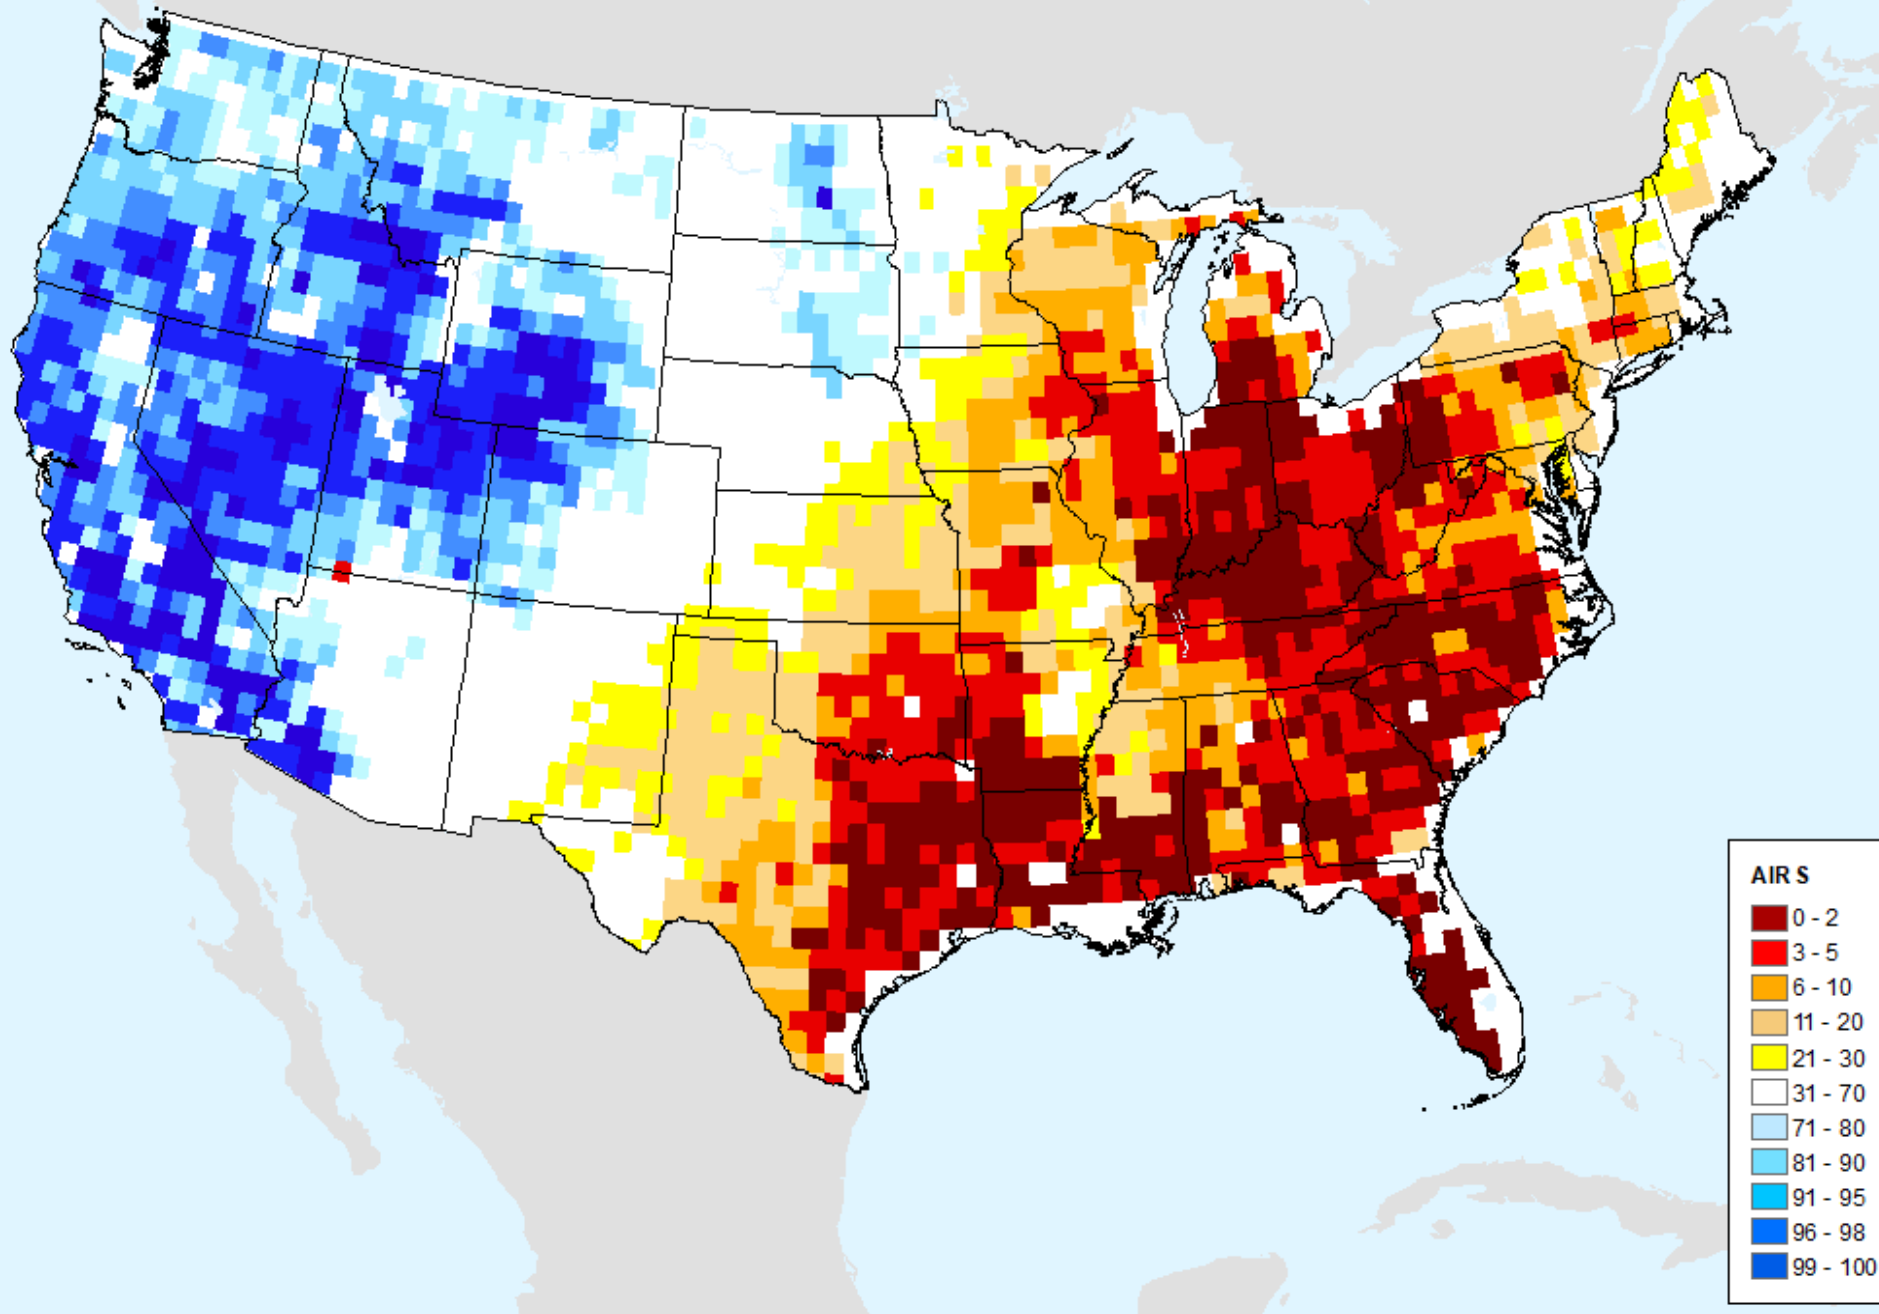

AIRS-Based Retrieved Surface Air Temperature 7 Day

As of: Tuesday, March 7, 2023