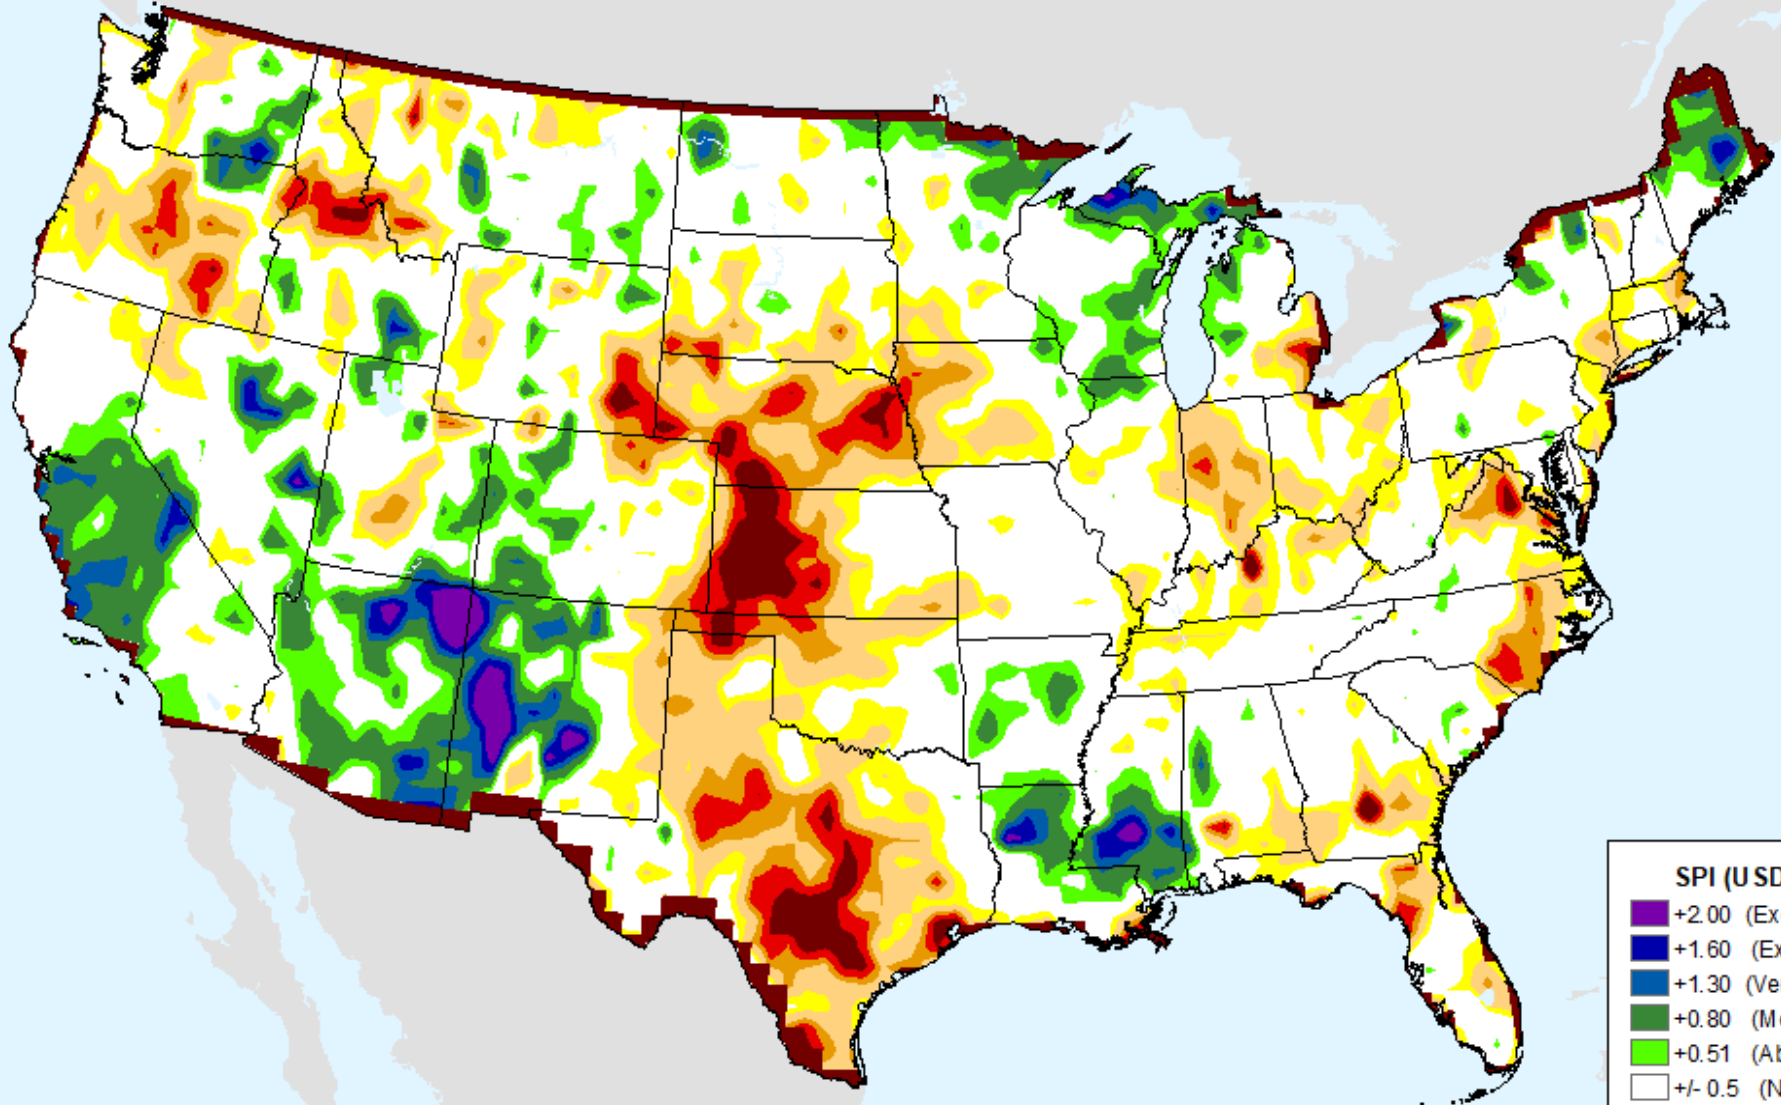

CPC 12-month SPI

As of: Tuesday, March 7, 2023

USDM for: Feb. 28, 2023

CPC 12-month SPI

As of: Tuesday, March 7, 2023

SPI (USDM)	
Dark Purple	+2.00 (Excp Moist)
Dark Blue	+1.60 (Extr Moist)
Blue	+1.30 (Very Moist)
Dark Green	+0.80 (Mod Moist)
Light Green	+0.51 (Abn Moist)
White	+/- 0.5 (Normal)
Yellow	-0.51 (D0)
Light Orange	-0.80 (D1)
Orange	-1.30 (D2)
Red	-1.60 (D3)
Dark Red	-2.00+ (D4)