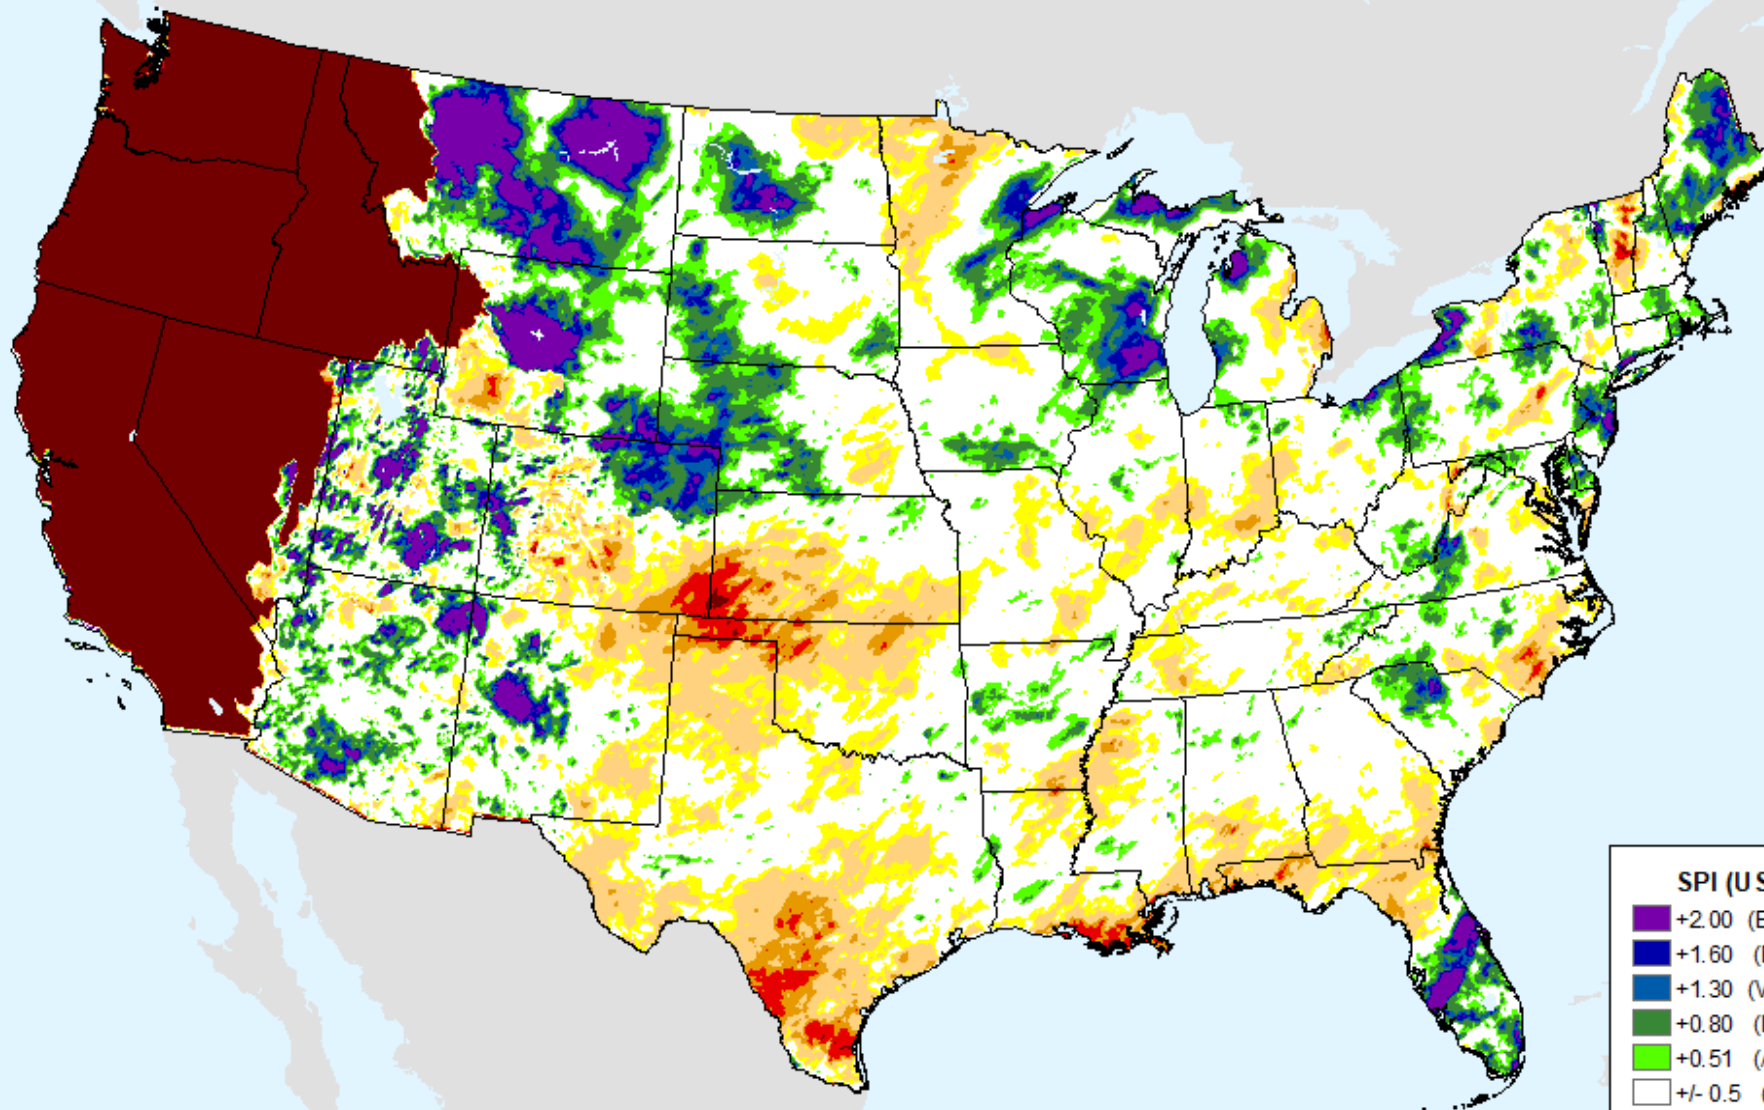

AHPS 6-month SPI

As of: Tuesday, March 7, 2023

SPI (USDM)

- +2.00 (Excp Moist)
- +1.60 (Extr Moist)
- +1.30 (Very Moist)
- +0.80 (Mod Moist)
- +0.51 (Abn Moist)
- +/- 0.5 (Normal)
- -0.51 (D0)
- -0.80 (D1)
- -1.30 (D2)
- -1.60 (D3)
- -2.00+ (D4)