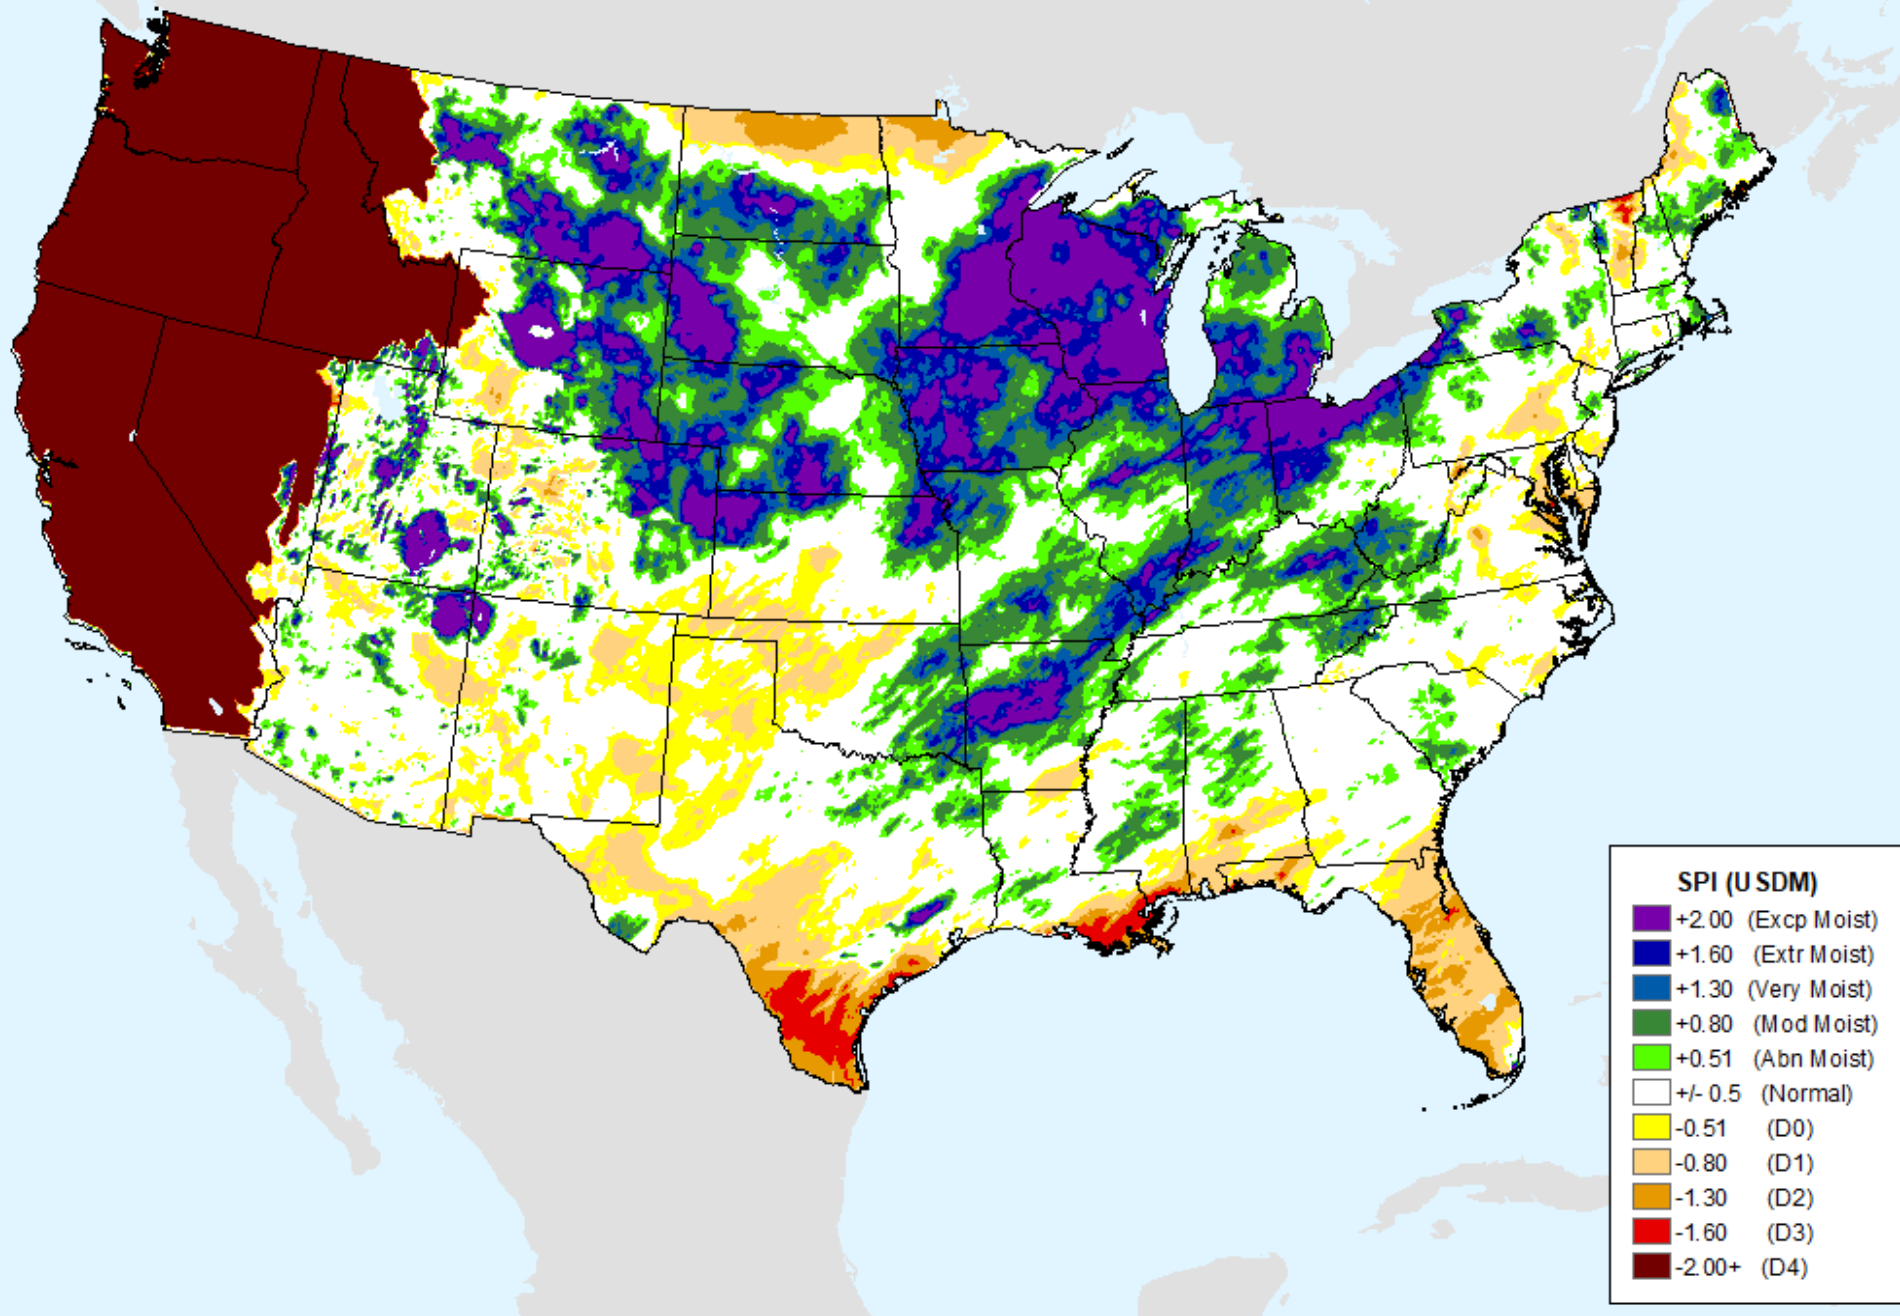

AHPS 2-month SPI

As of: Tuesday, March 7, 2023