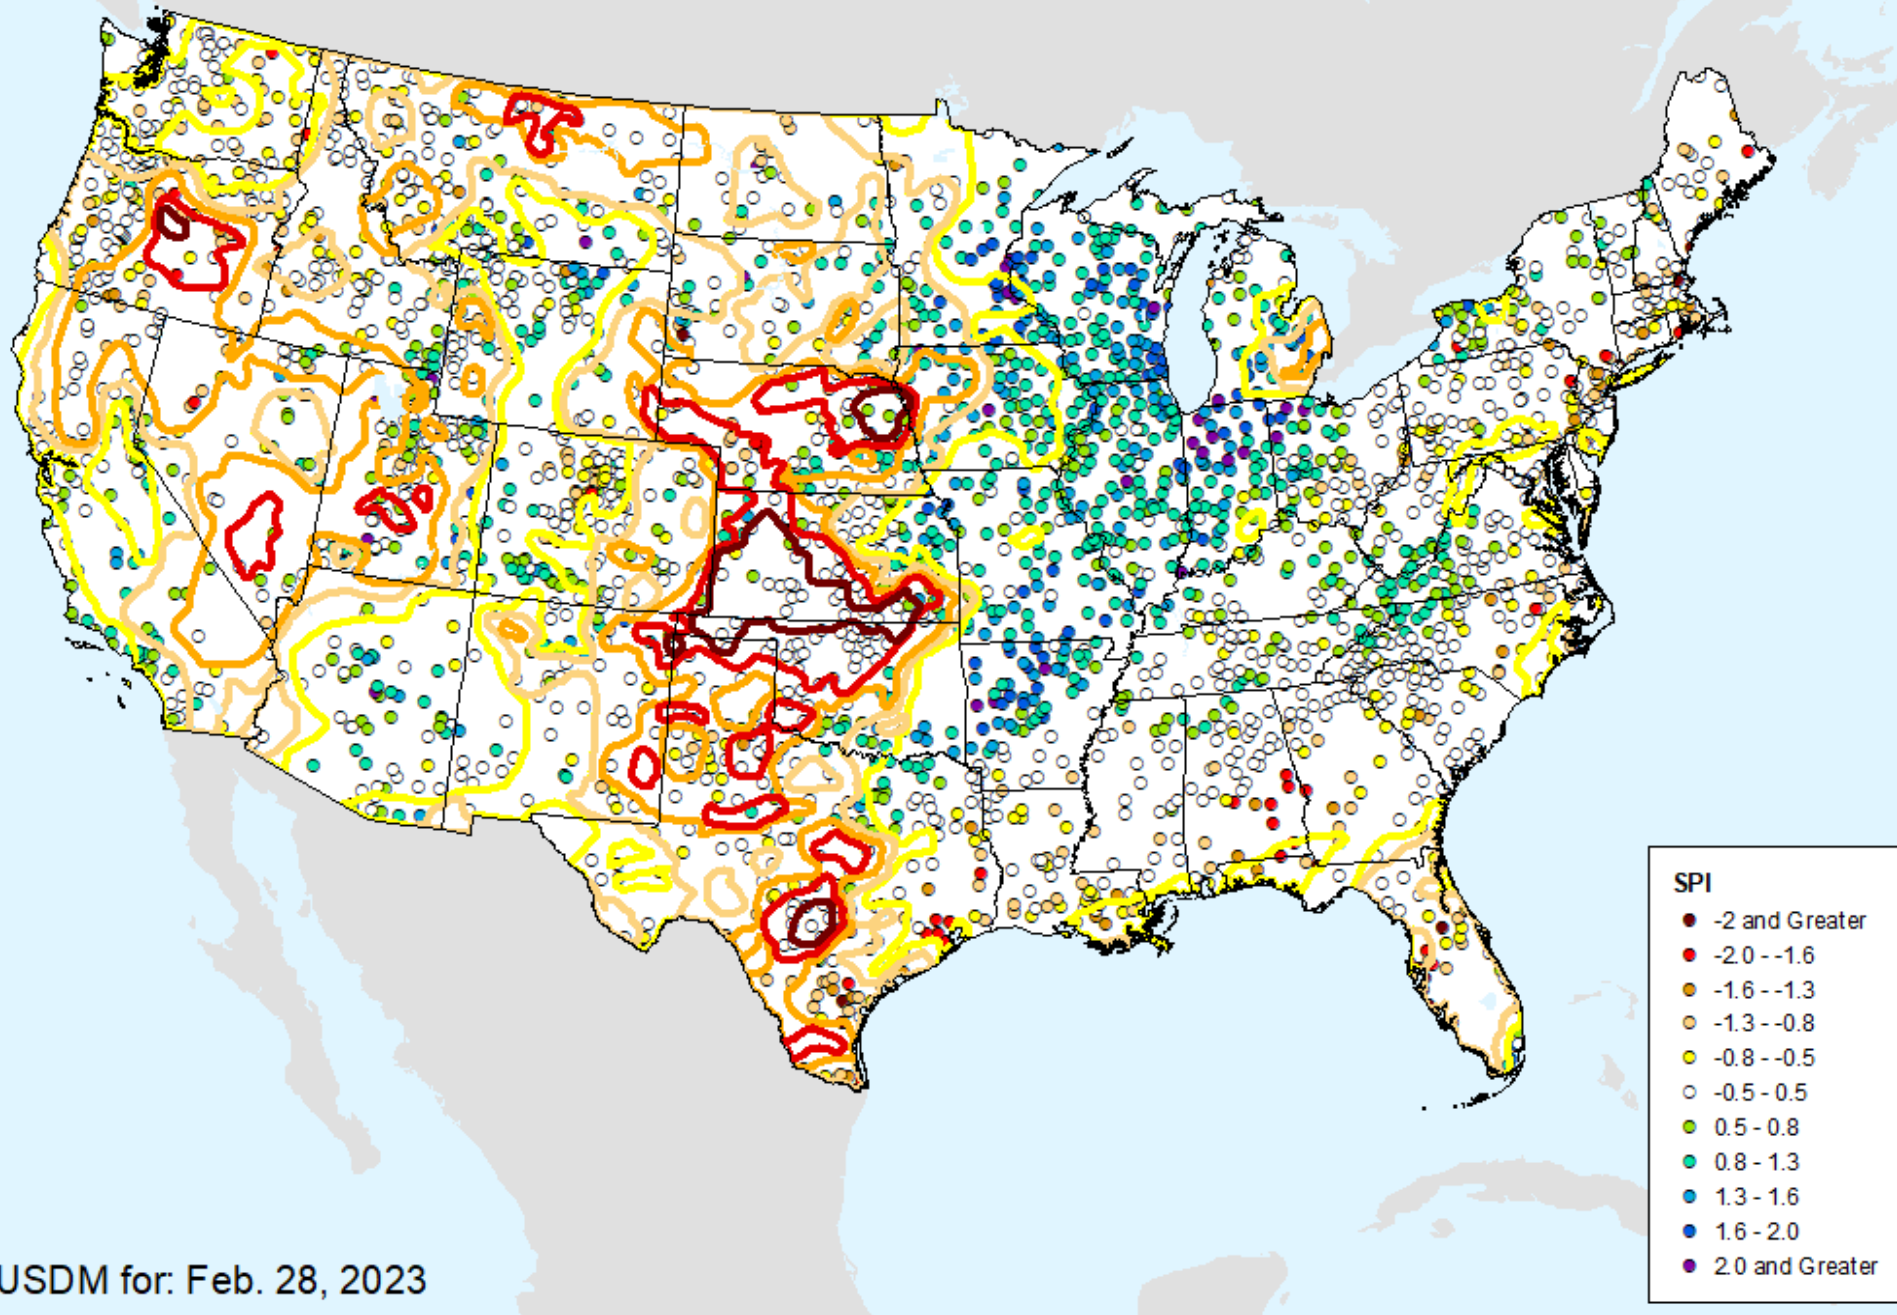

HPRCC 1-month SPI

As of: Tuesday, March 7, 2023

HPRCC 1-month SPI

As of: Tuesday, March 7, 2023

SPI

- -2 and Greater
- -2.0 -- -1.6
- -1.6 -- -1.3
- -1.3 -- -0.8
- -0.8 -- -0.5
- -0.5 - 0.5
- 0.5 - 0.8
- 0.8 - 1.3
- 1.3 - 1.6
- 1.6 - 2.0
- 2.0 and Greater