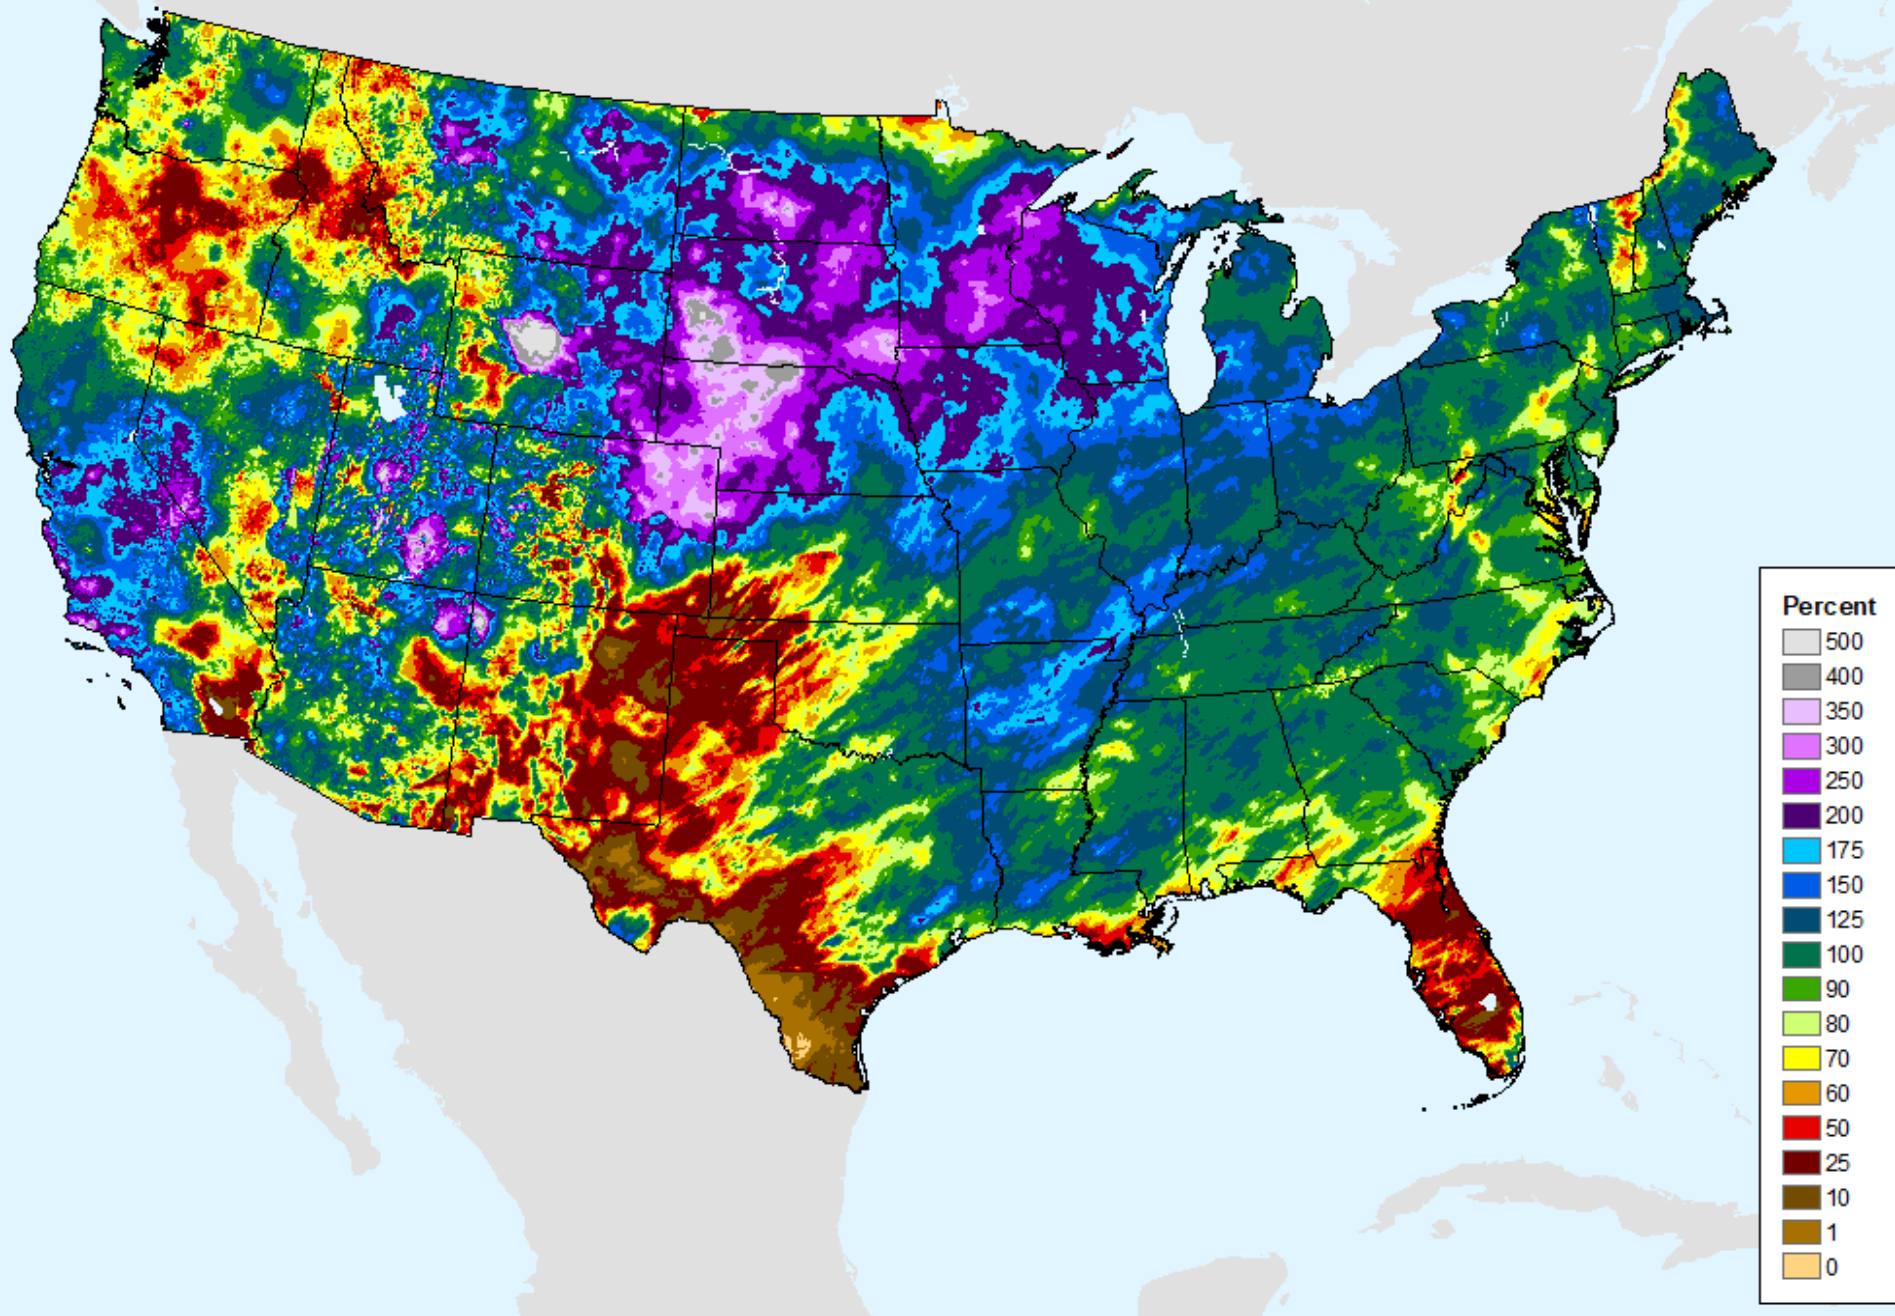

AHPS 90-Day Precip Departure

As of: Tuesday, March 7, 2023

AHPS 90-Day Pct of Normal Pcp

As of: Tuesday, March 7, 2023

USDM for: Feb. 28, 2023

AHPS 90-Day Pct of Normal Pcp

As of: Tuesday, March 7, 2023

AHPS 180-Day Precip Departure