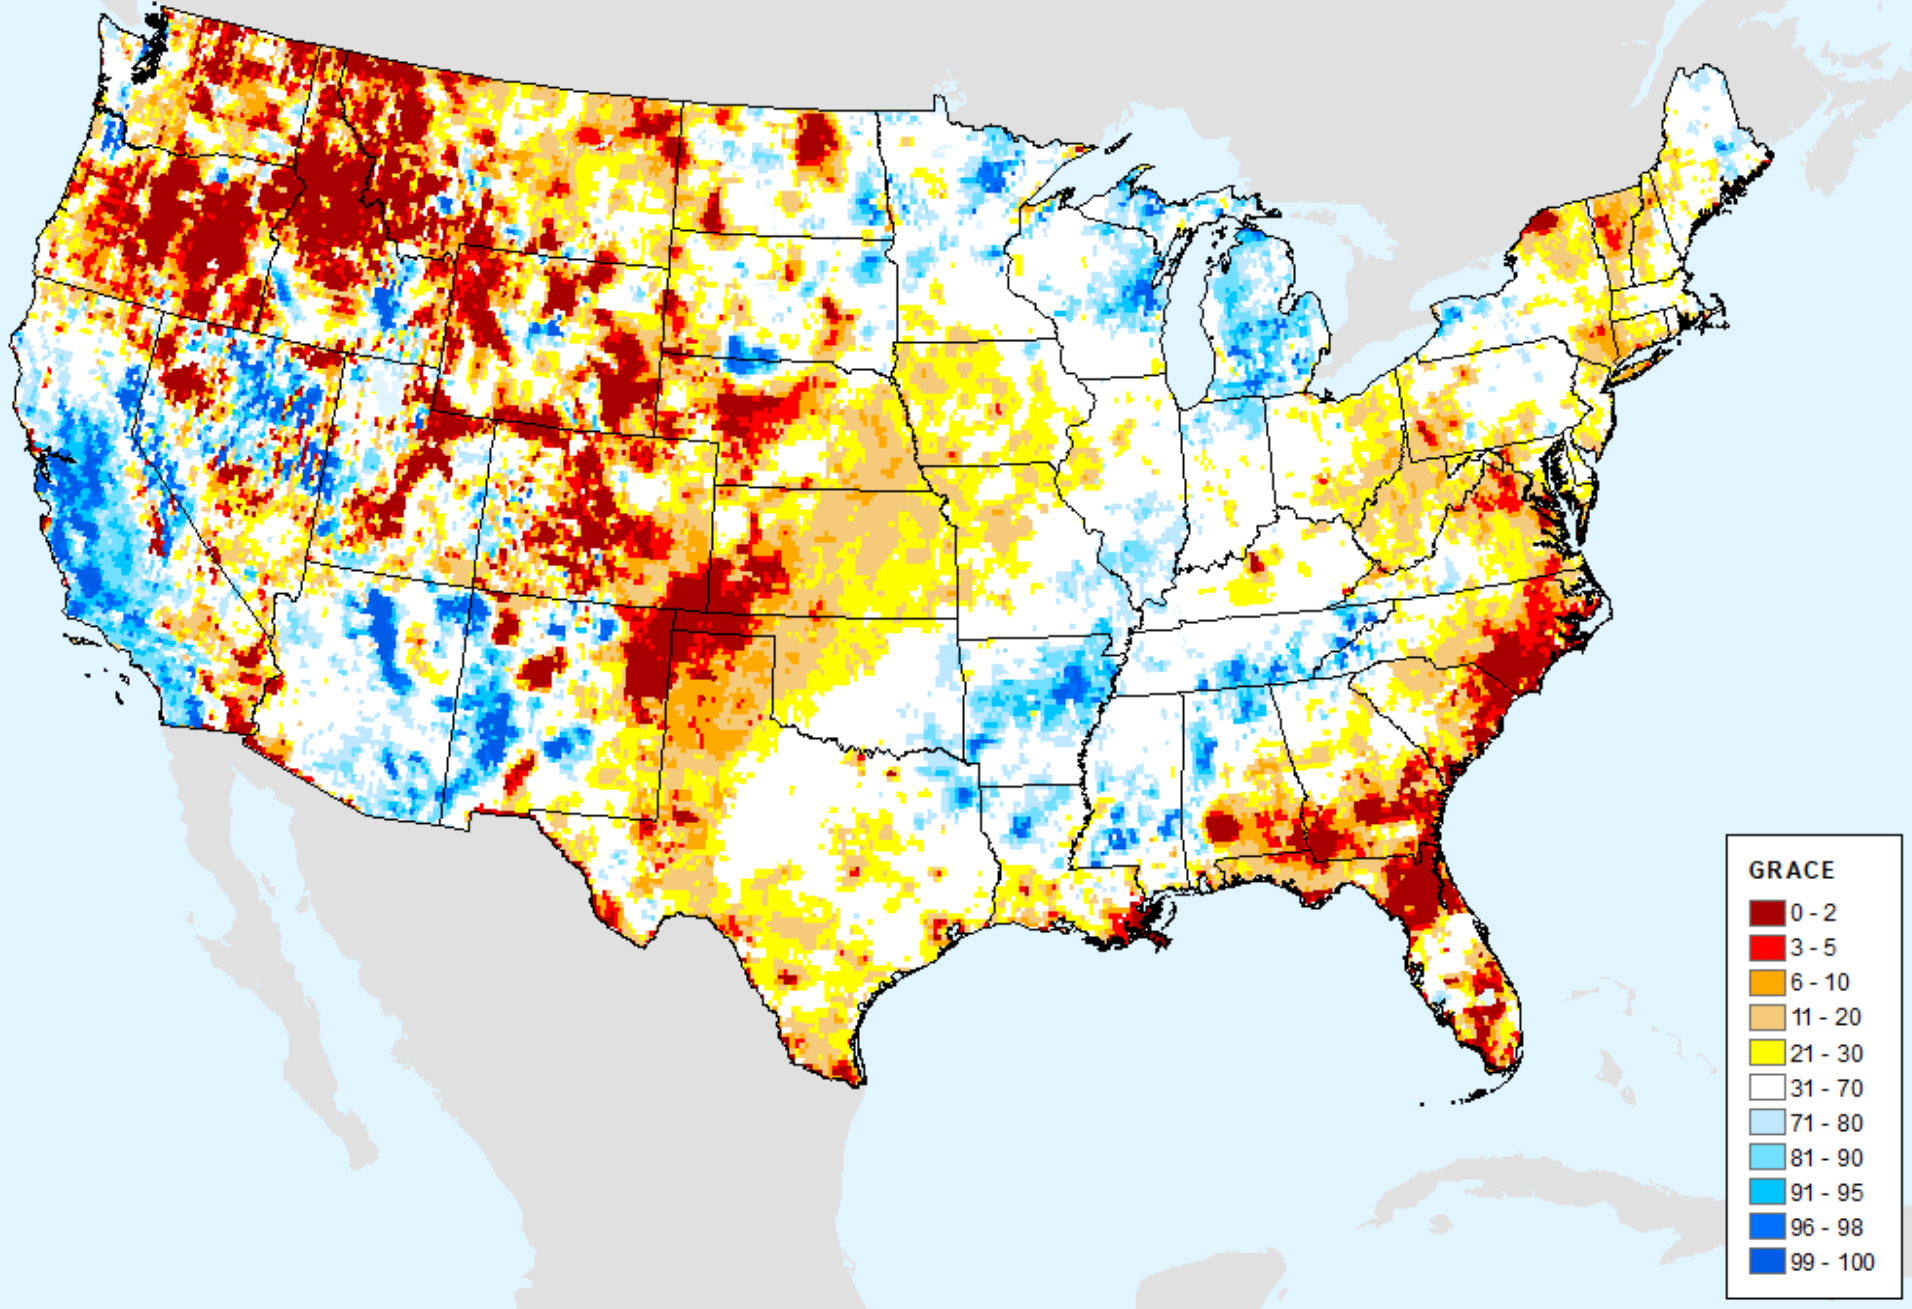

GRACE-Based Root Zone Soil Moisture Drought Indicator

As of: Tuesday, March 7, 2023