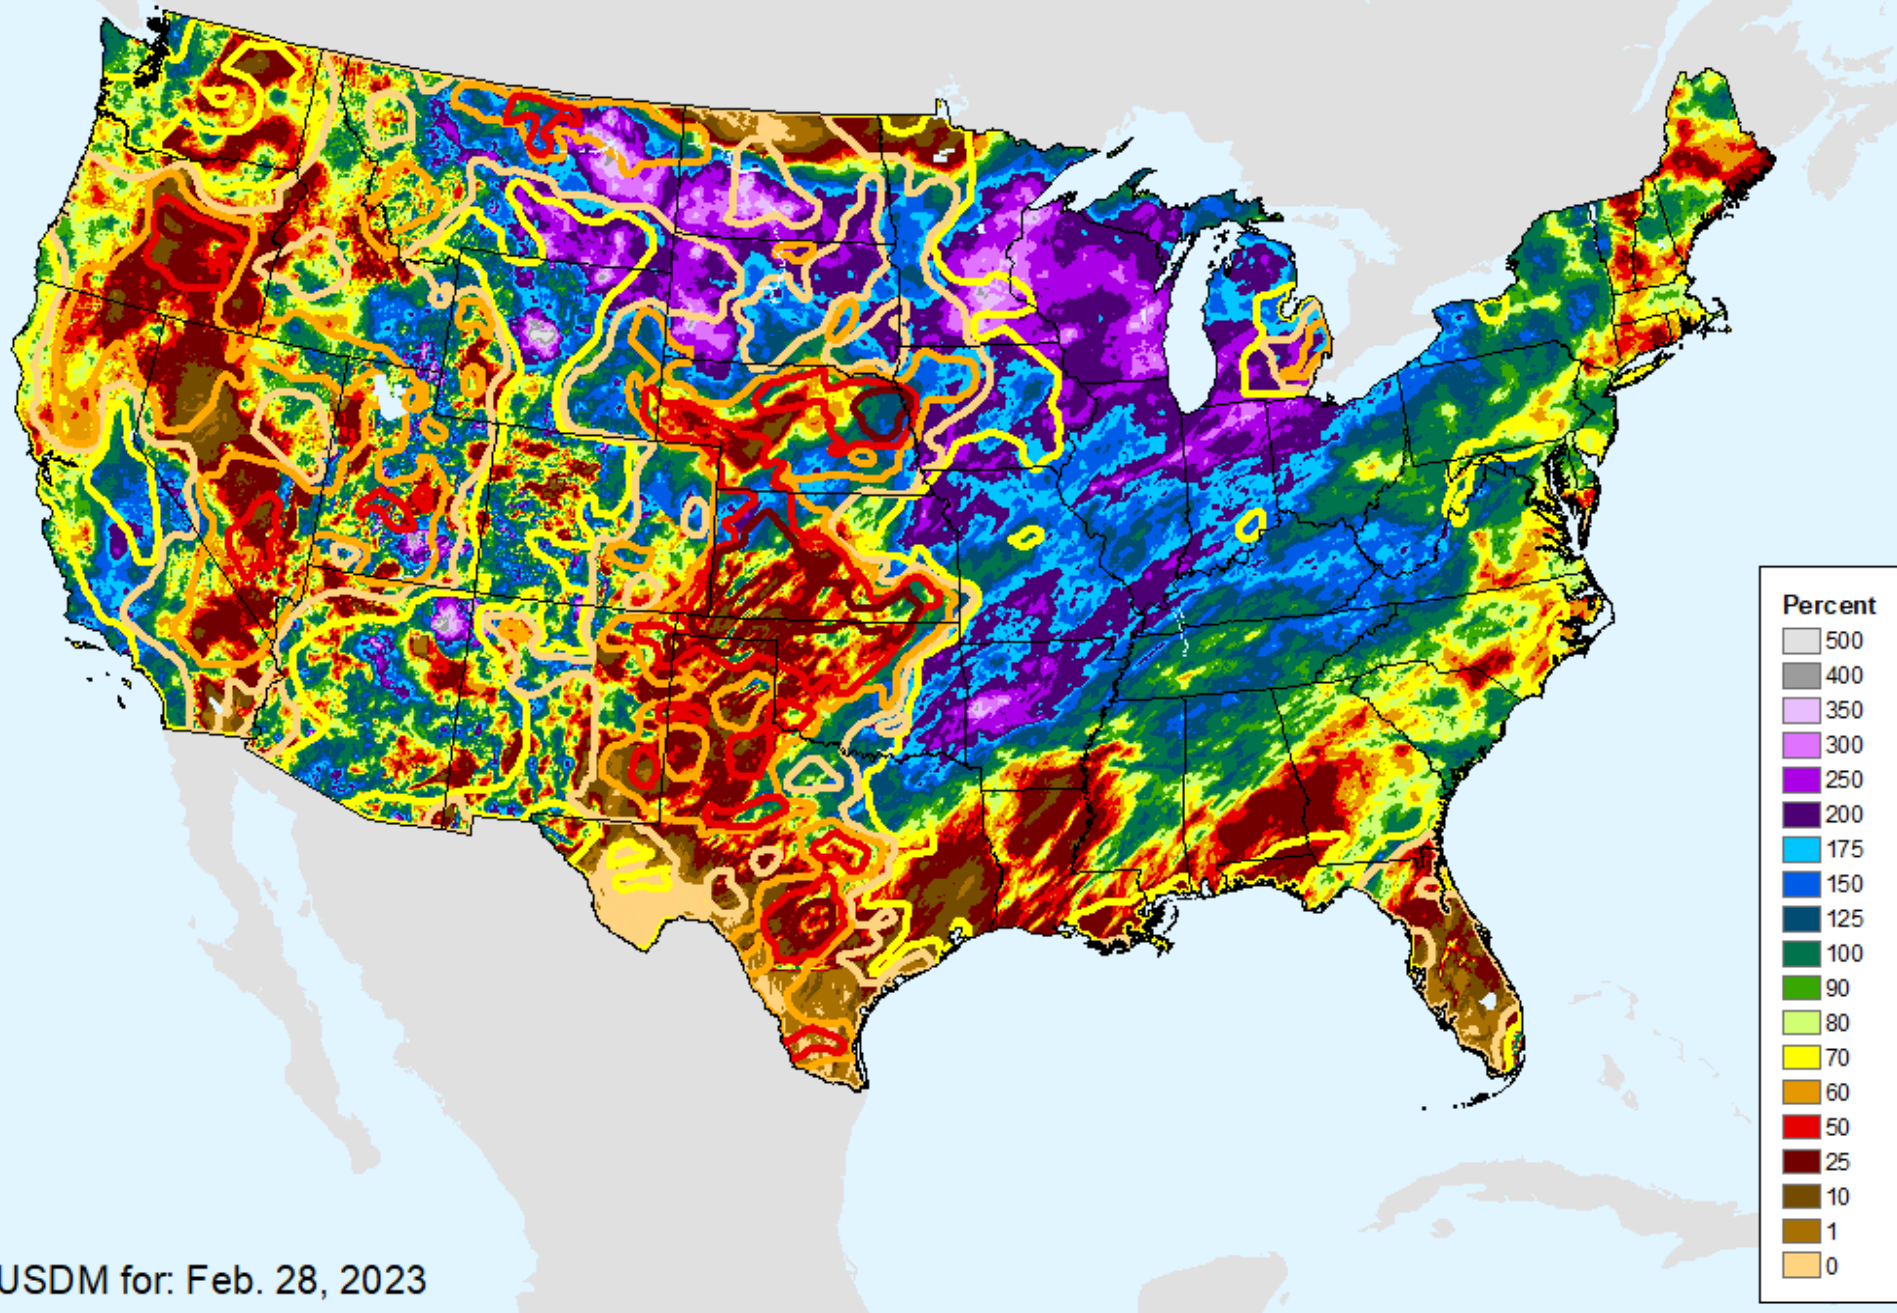

AHPS 30-Day Pct of Normal Pcp

As of: Tuesday, March 7, 2023