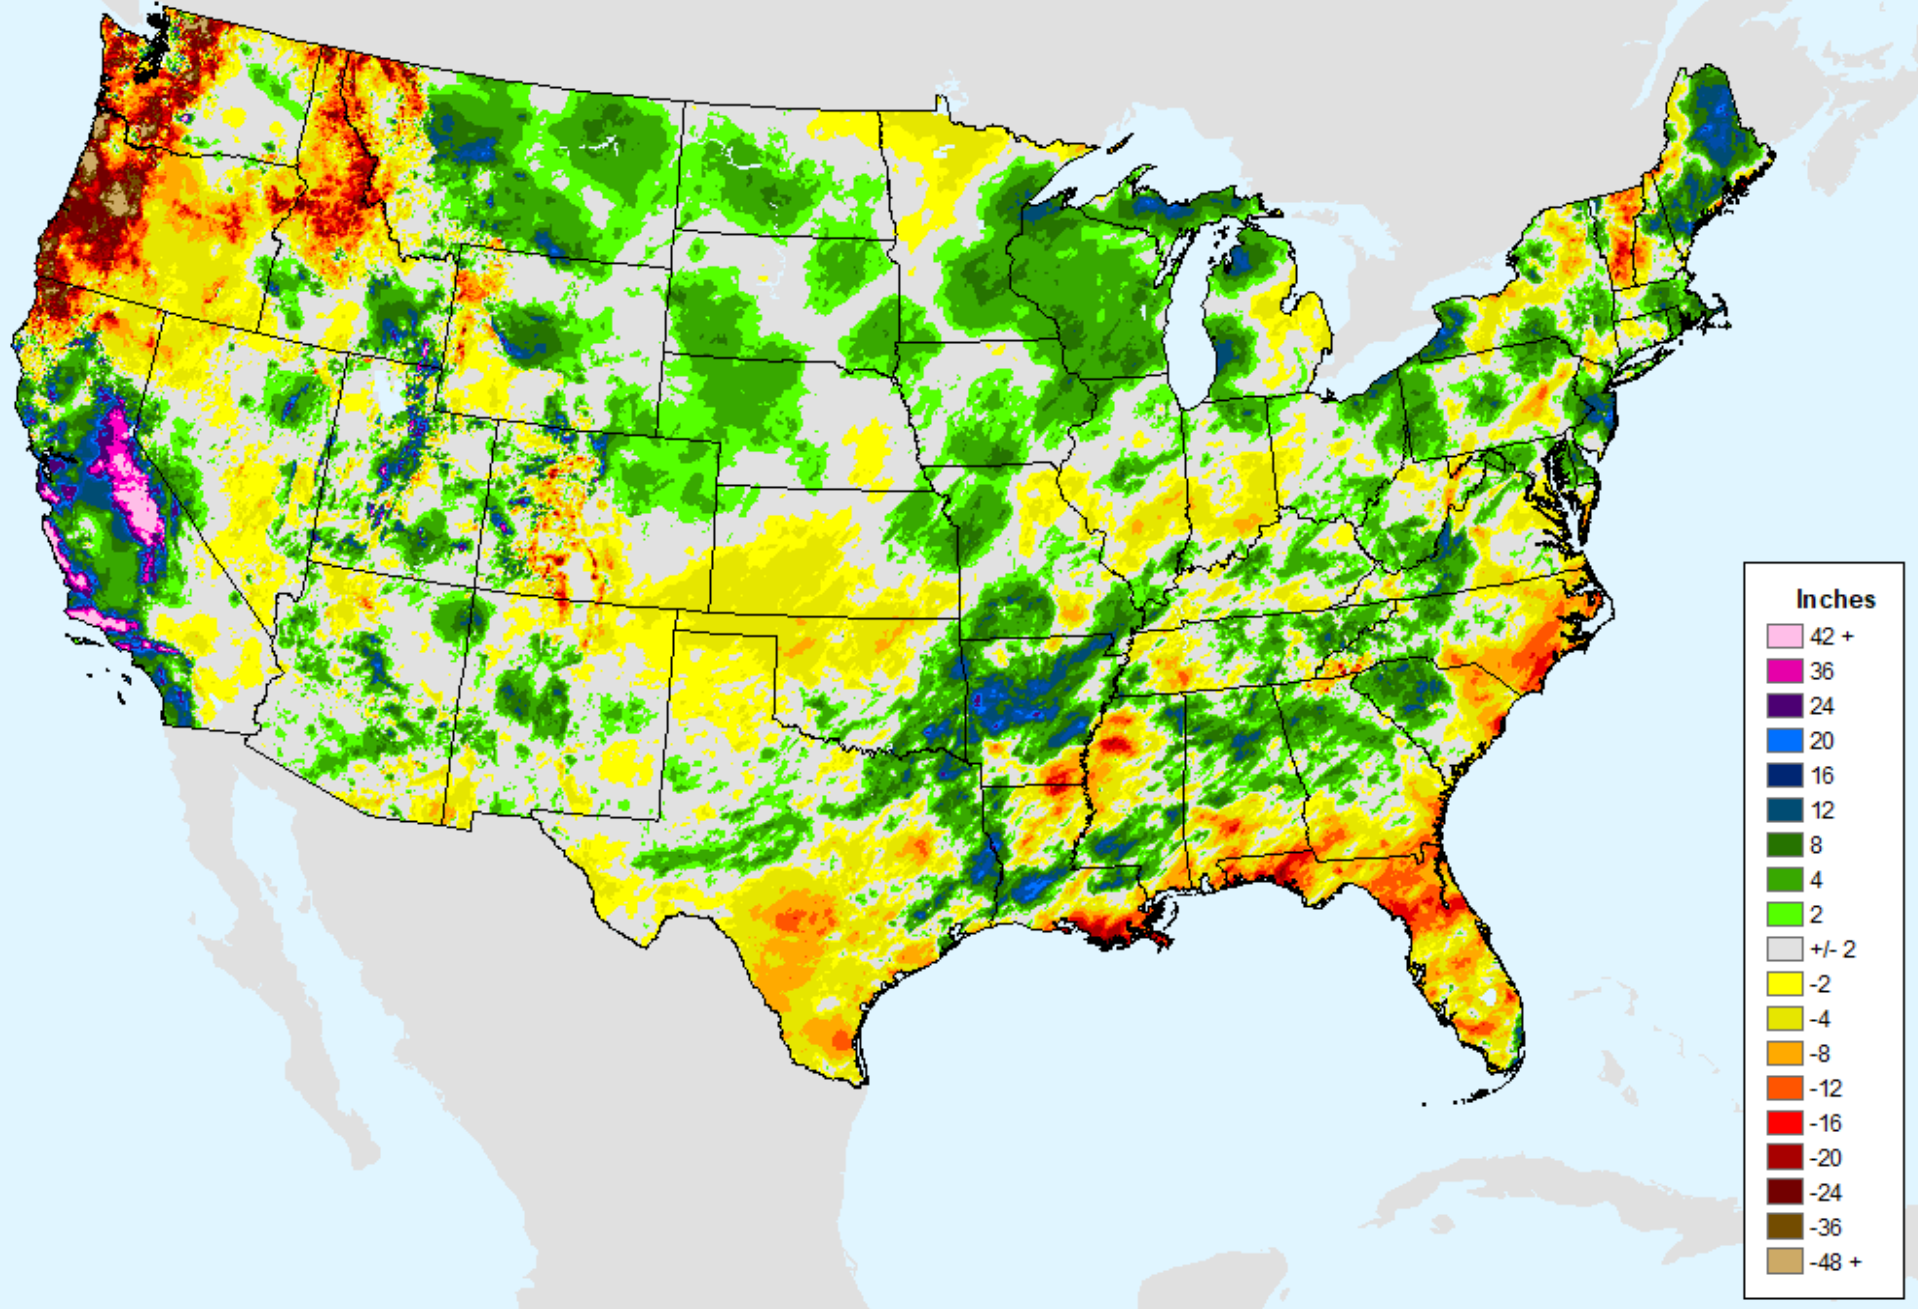

As of: Tuesday, March 7, 2023

AHPS Water-Year Precip Departure

As of: Tuesday, March 7, 2023

USDM for: Feb. 28, 2023

AHPS Water-Year Precip Departure

As of: Tuesday, March 7, 2023

AHPS Water-Year Pct of Normal Pcp