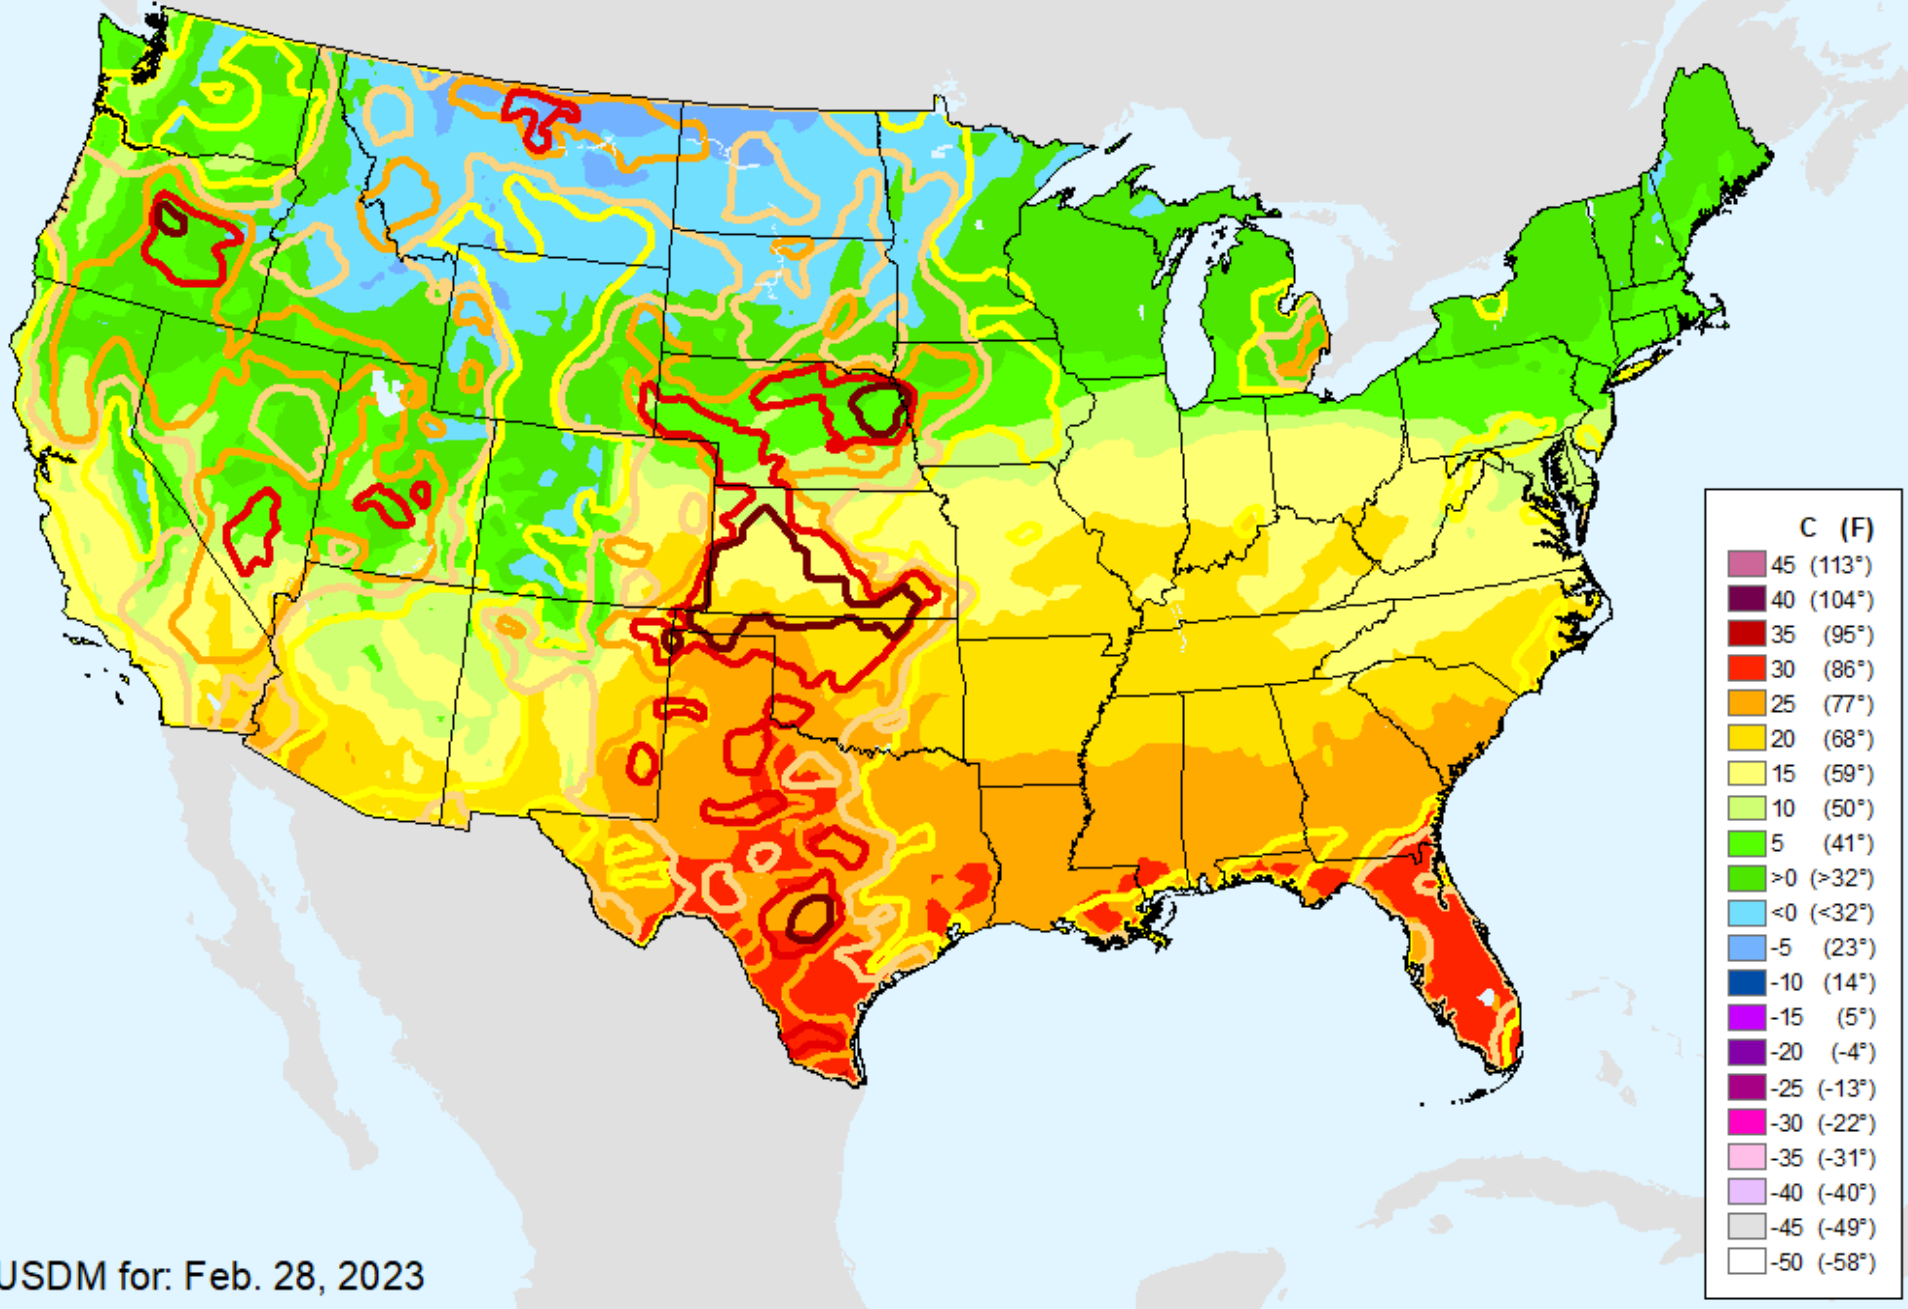

GFS (00z) 7-Day Max Temp Forecast

As of: Tuesday, March 7, 2023

USDM for: Feb. 28, 2023