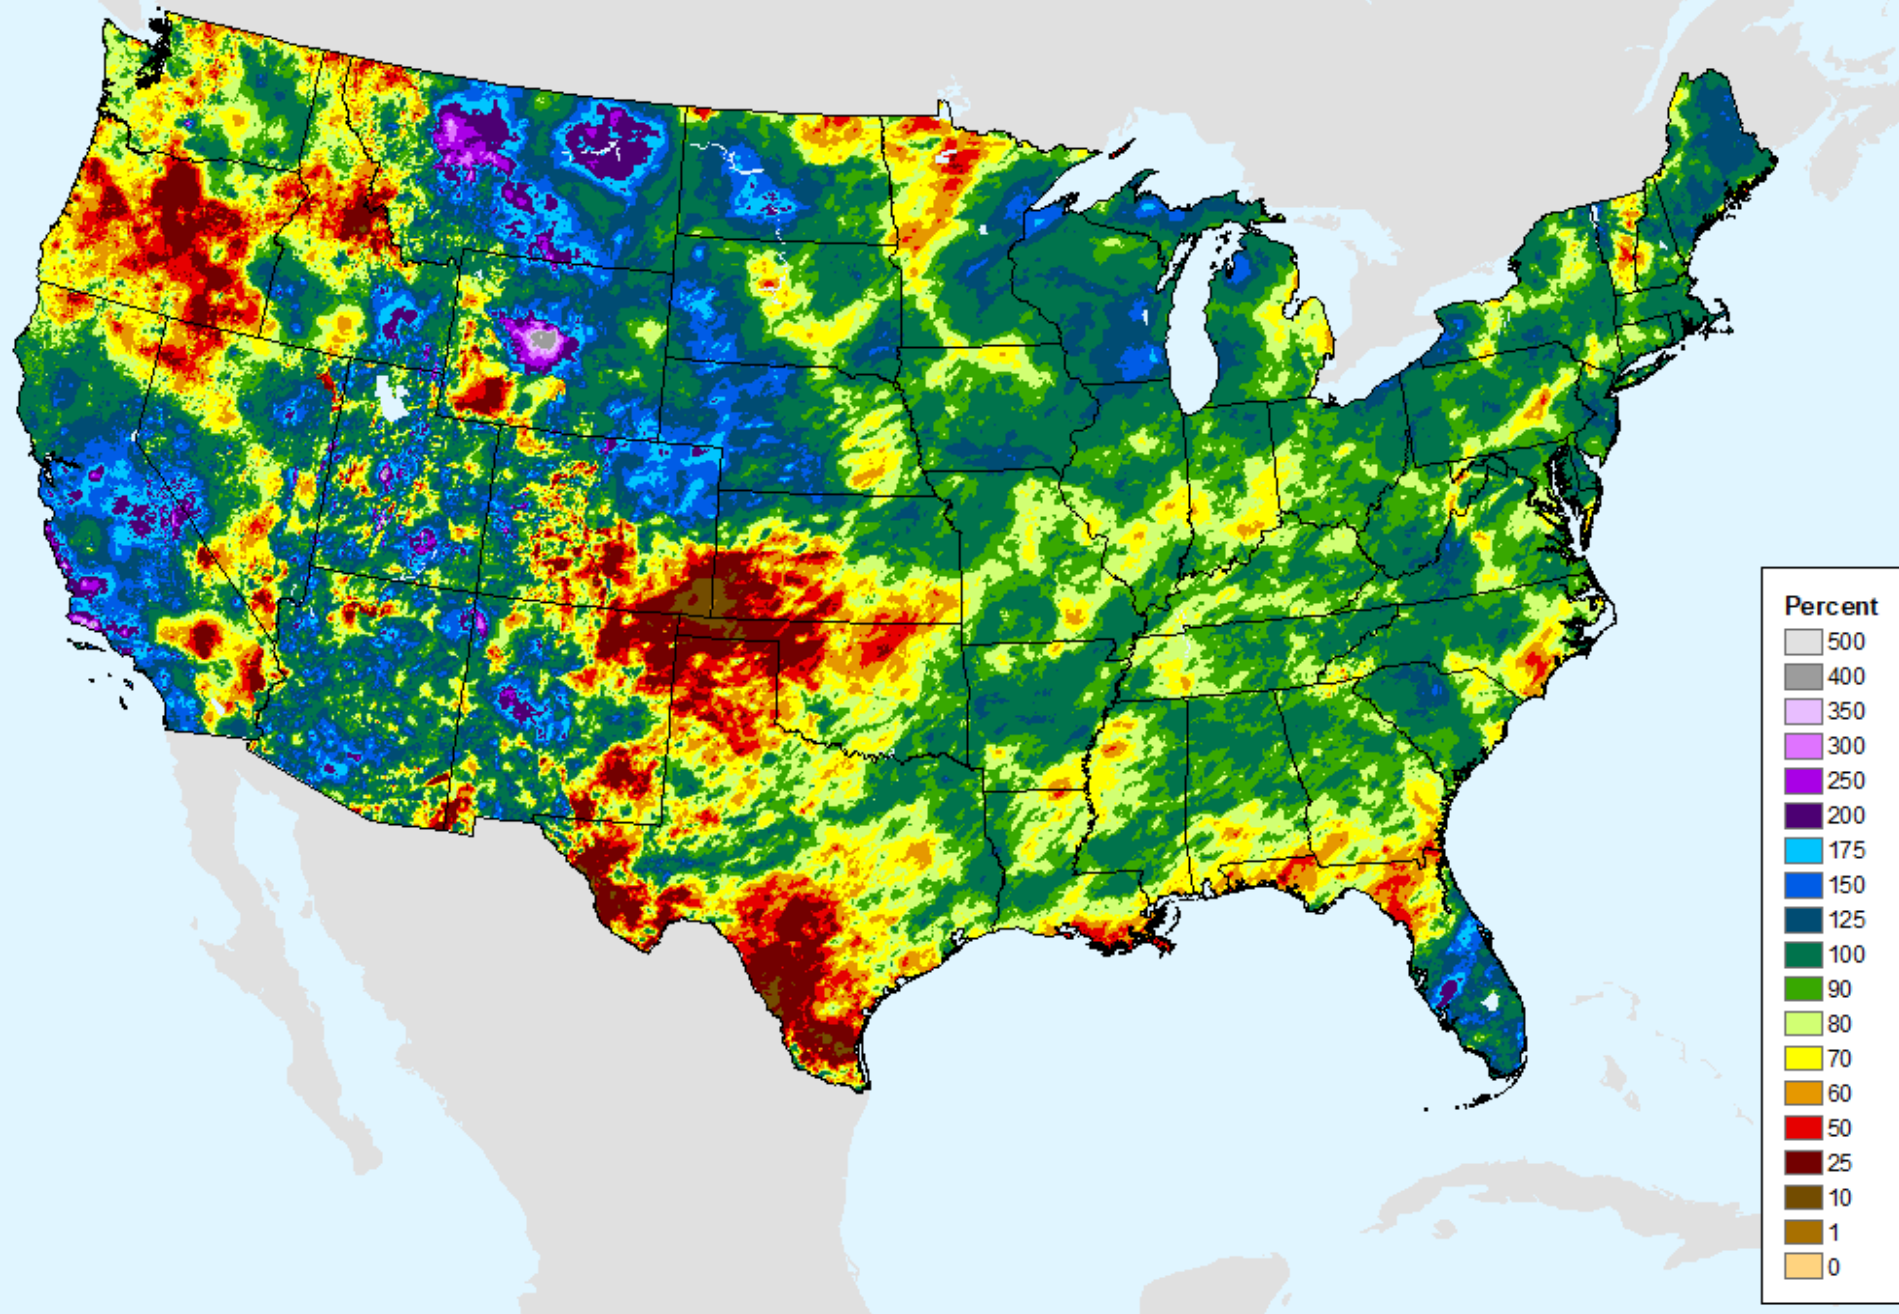

AHPS 180-Day Pct of Normal Pcp

As of: Tuesday, March 7, 2023