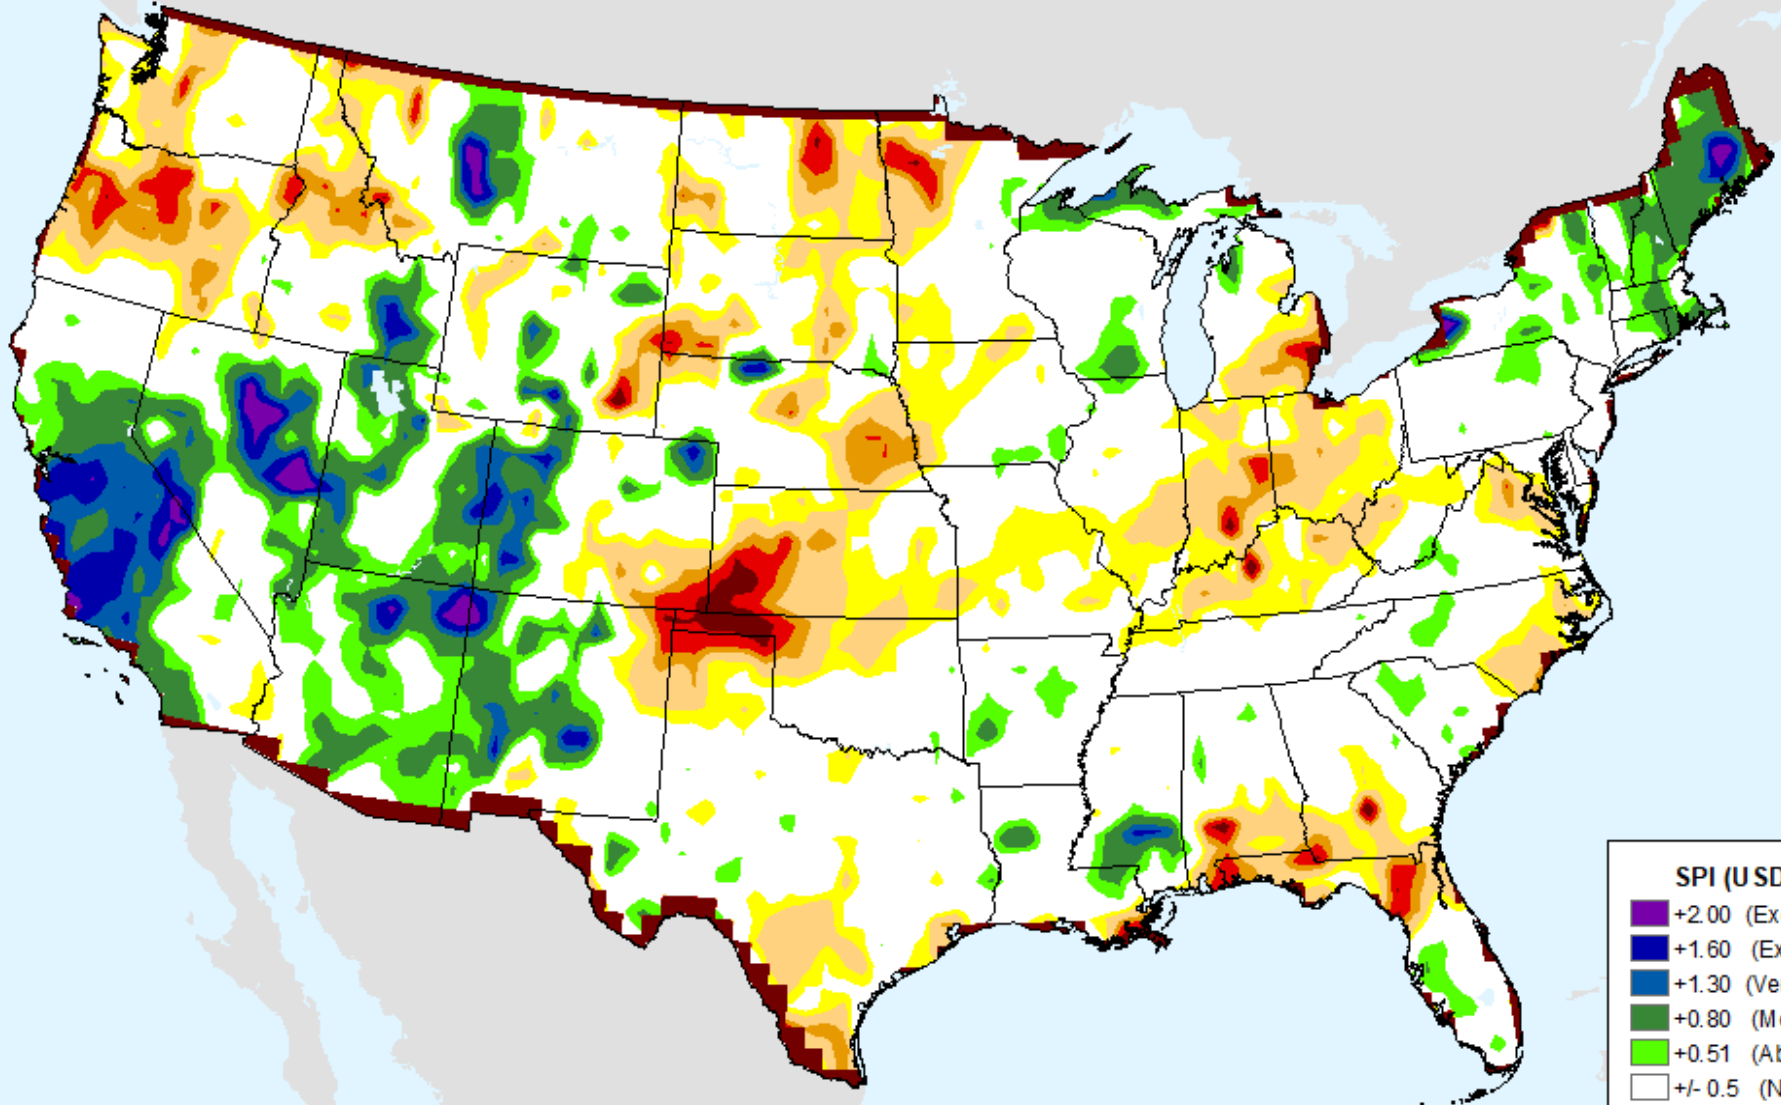

CPC 6-month SPI

As of: Tuesday, March 7, 2023

SPI (USDM)	
Dark Purple	+2.00 (Excp Moist)
Blue	+1.60 (Extr Moist)
Dark Blue	+1.30 (Very Moist)
Green	+0.80 (Mod Moist)
Light Green	+0.51 (Abn Moist)
White	+/- 0.5 (Normal)
Yellow	-0.51 (D0)
Light Orange	-0.80 (D1)
Orange	-1.30 (D2)
Red	-1.60 (D3)
Dark Red	-2.00+ (D4)