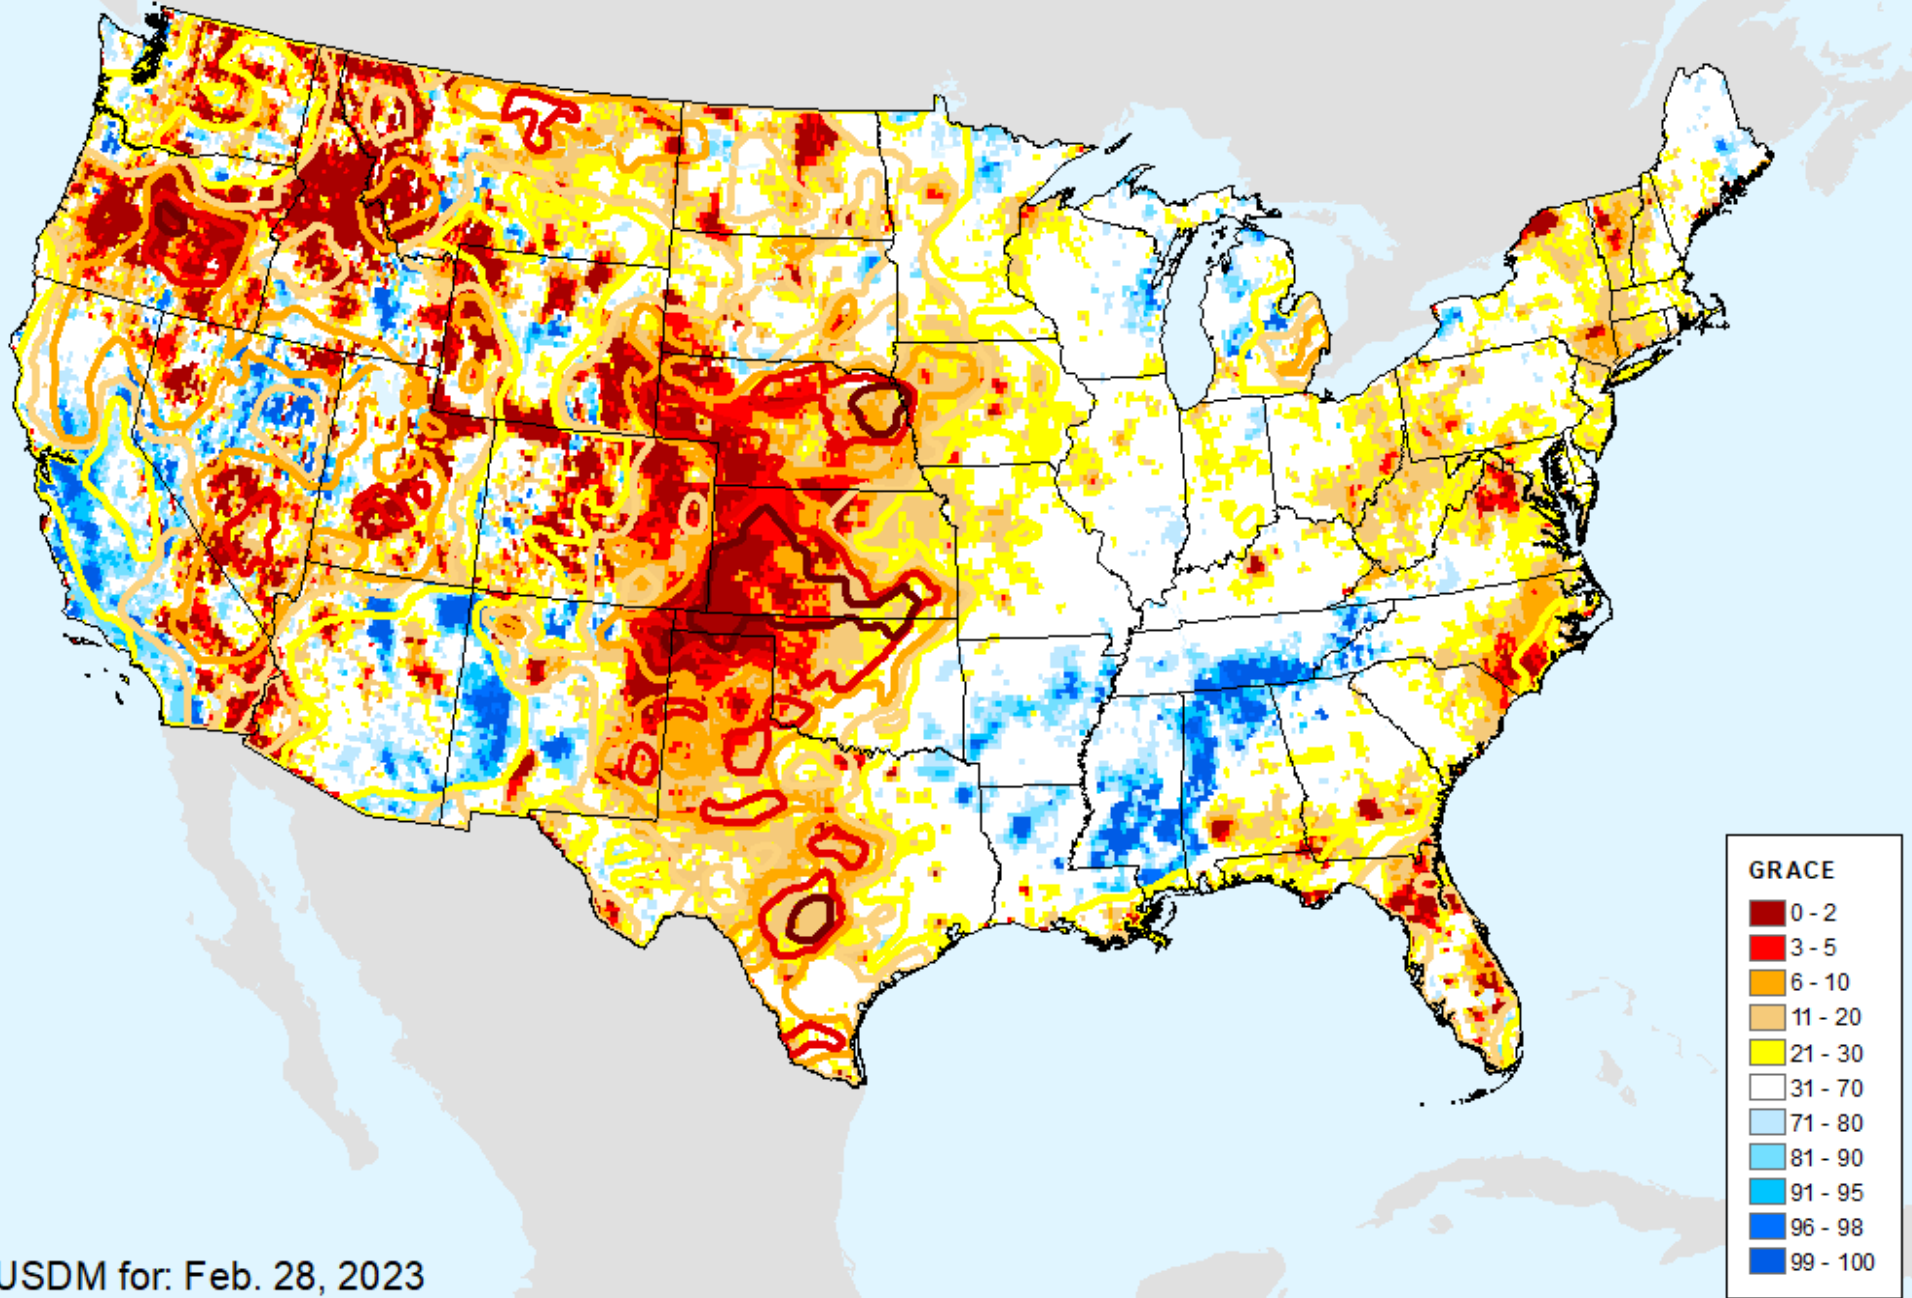

As of: Tuesday, March 7, 2023

USDM for: Feb. 28, 2023

Evaporative Stress Index (ESI) 4-week

As of: Tuesday, March 7, 2023

GRACE-Based Shallow Groundwater Drought Indicator

As of: Tuesday, March 7, 2023

USDM for: Feb. 28, 2023