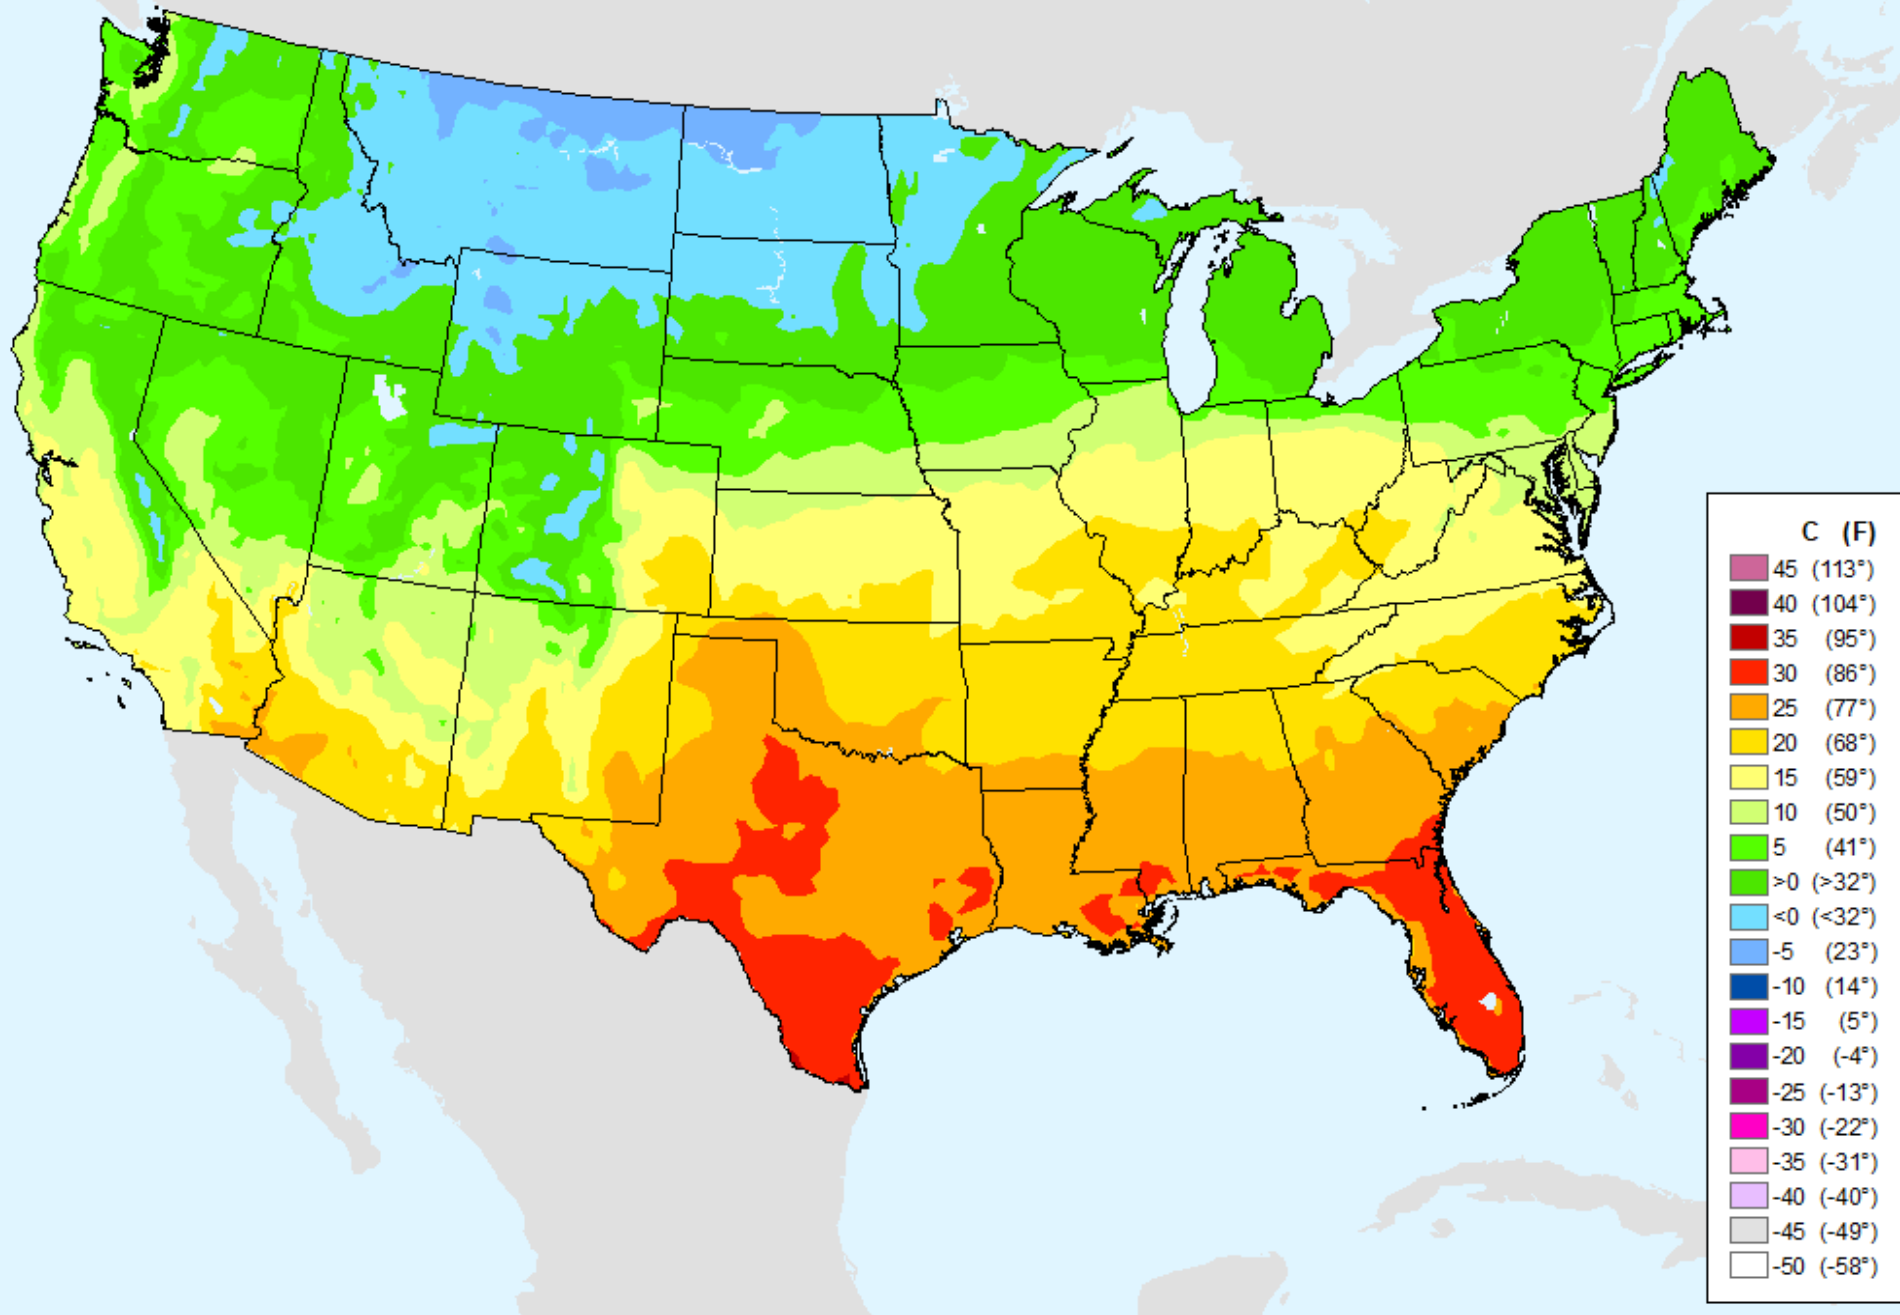

Keetch-Byram Drought Index (KBDI)

As of: Tuesday, March 7, 2023

Keetch-Byram Drought Index (KBDI)

As of: Tuesday, March 7, 2023

AHPS 1-month SPEI

As of: Tuesday, March 7, 2023

USDM for: Feb. 28, 2023

AHPS 1-month SPEI