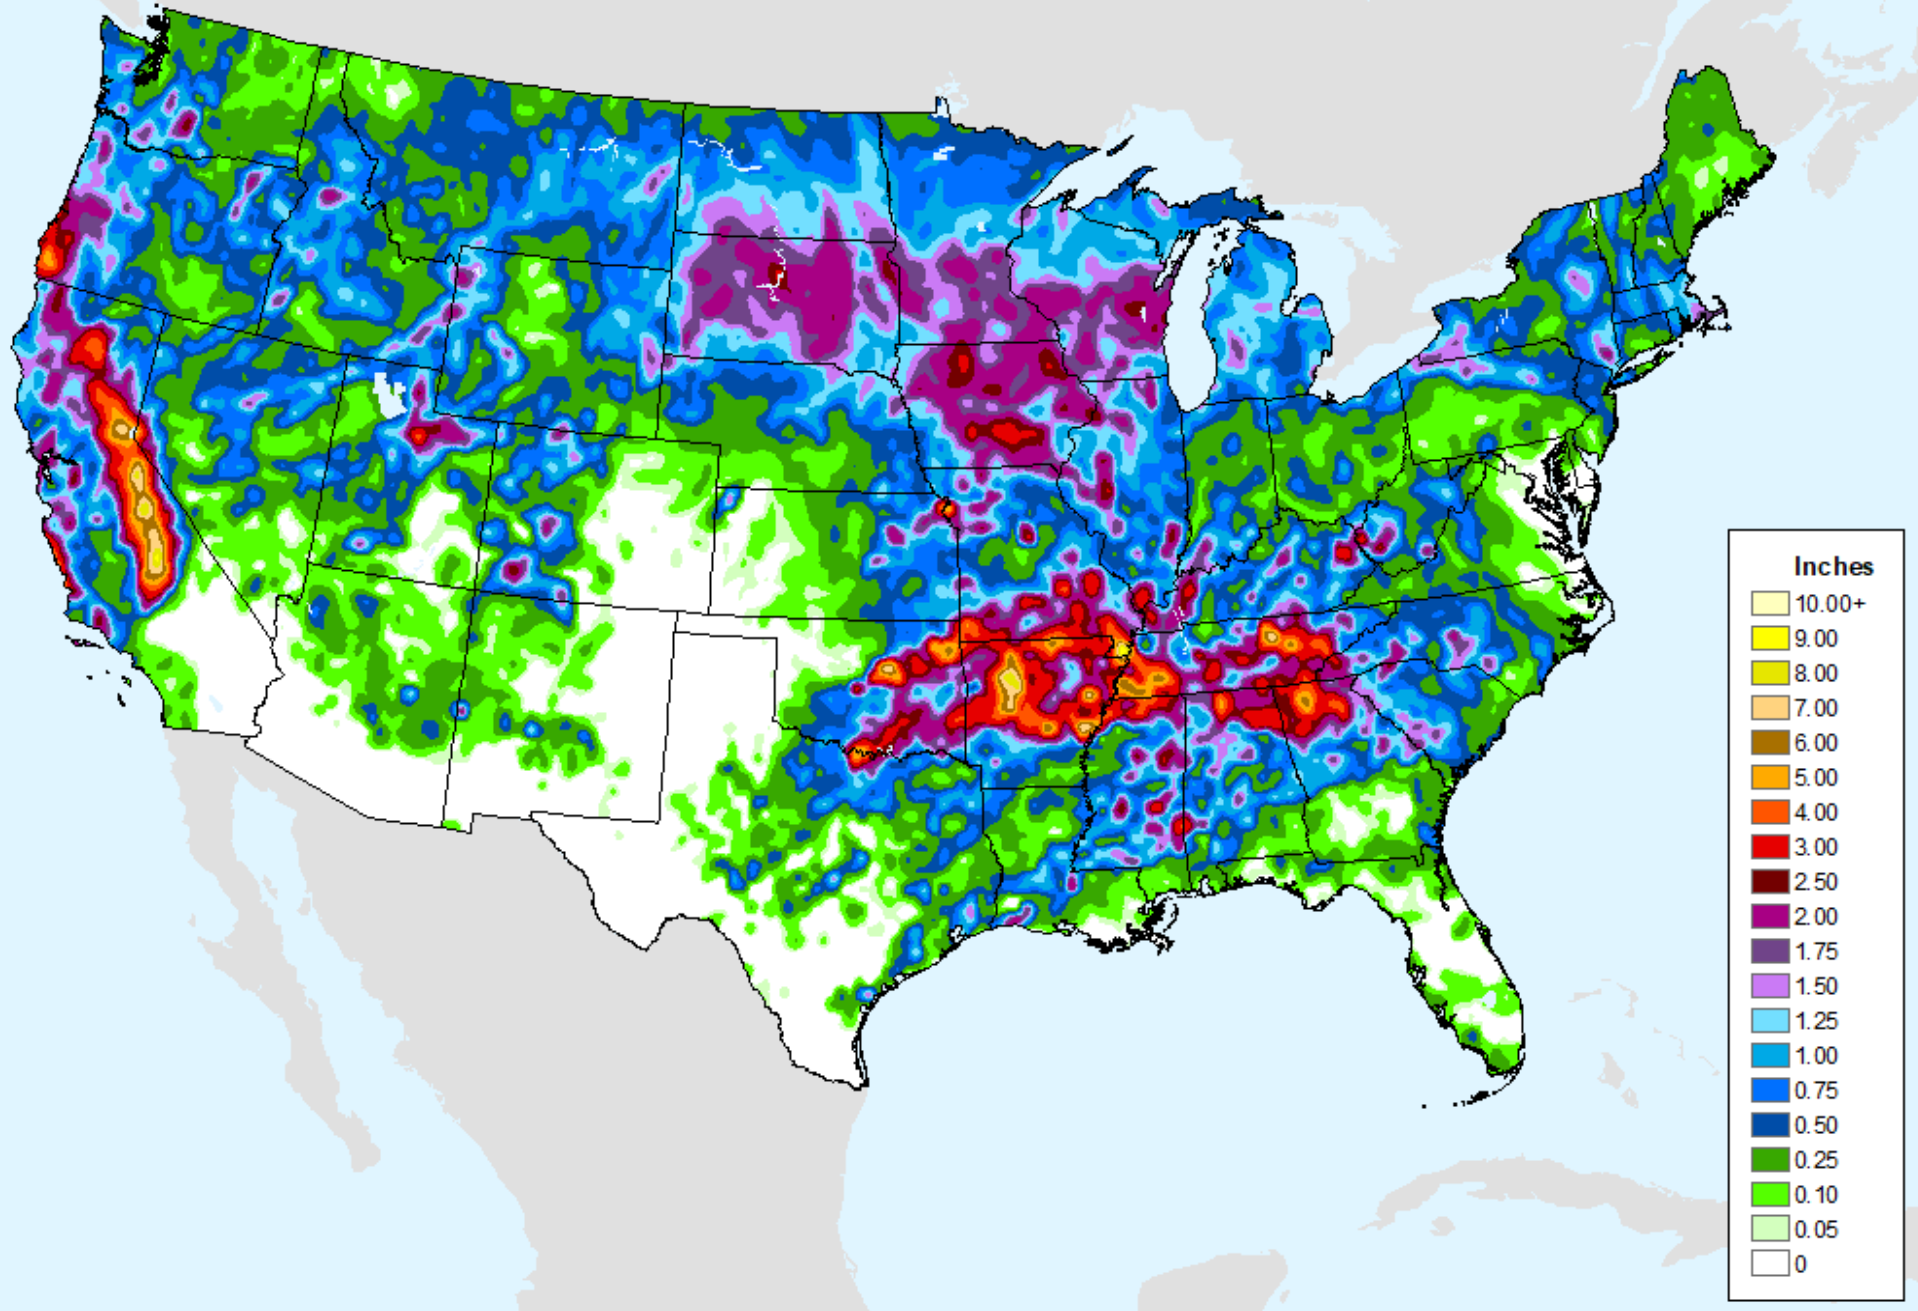

GFS (00z) 7-Day Precip Forecast

As of: Tuesday, March 7, 2023