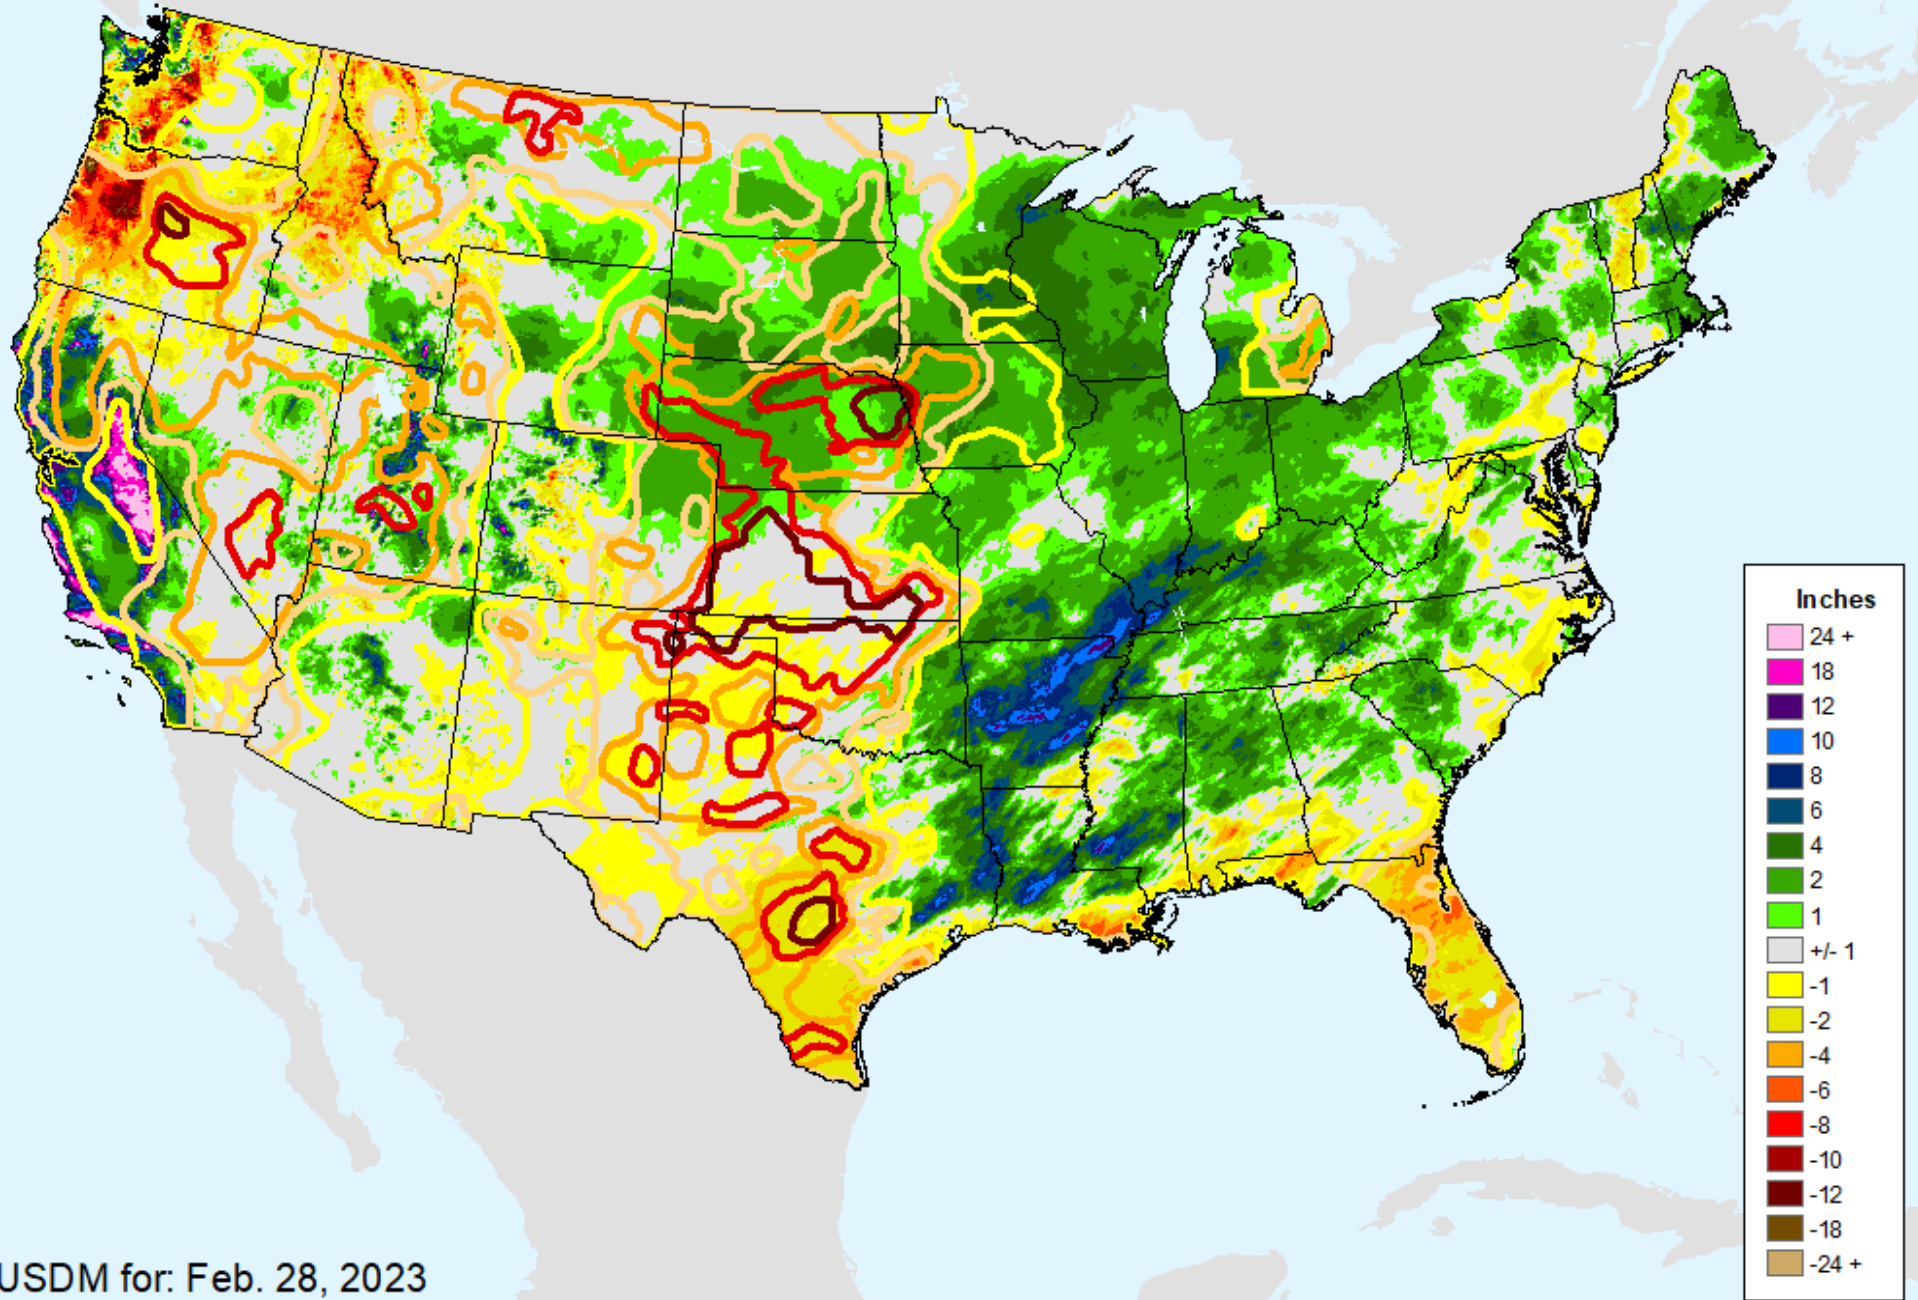

AHPS 60-Day Pct of Normal Pcp

As of: Tuesday, March 7, 2023

USDM for: Feb. 28, 2023

AHPS 60-Day Pct of Normal Pcp

As of: Tuesday, March 7, 2023

AHPS 90-Day Precip Departure

As of: Tuesday, March 7, 2023

USDM for: Feb. 28, 2023