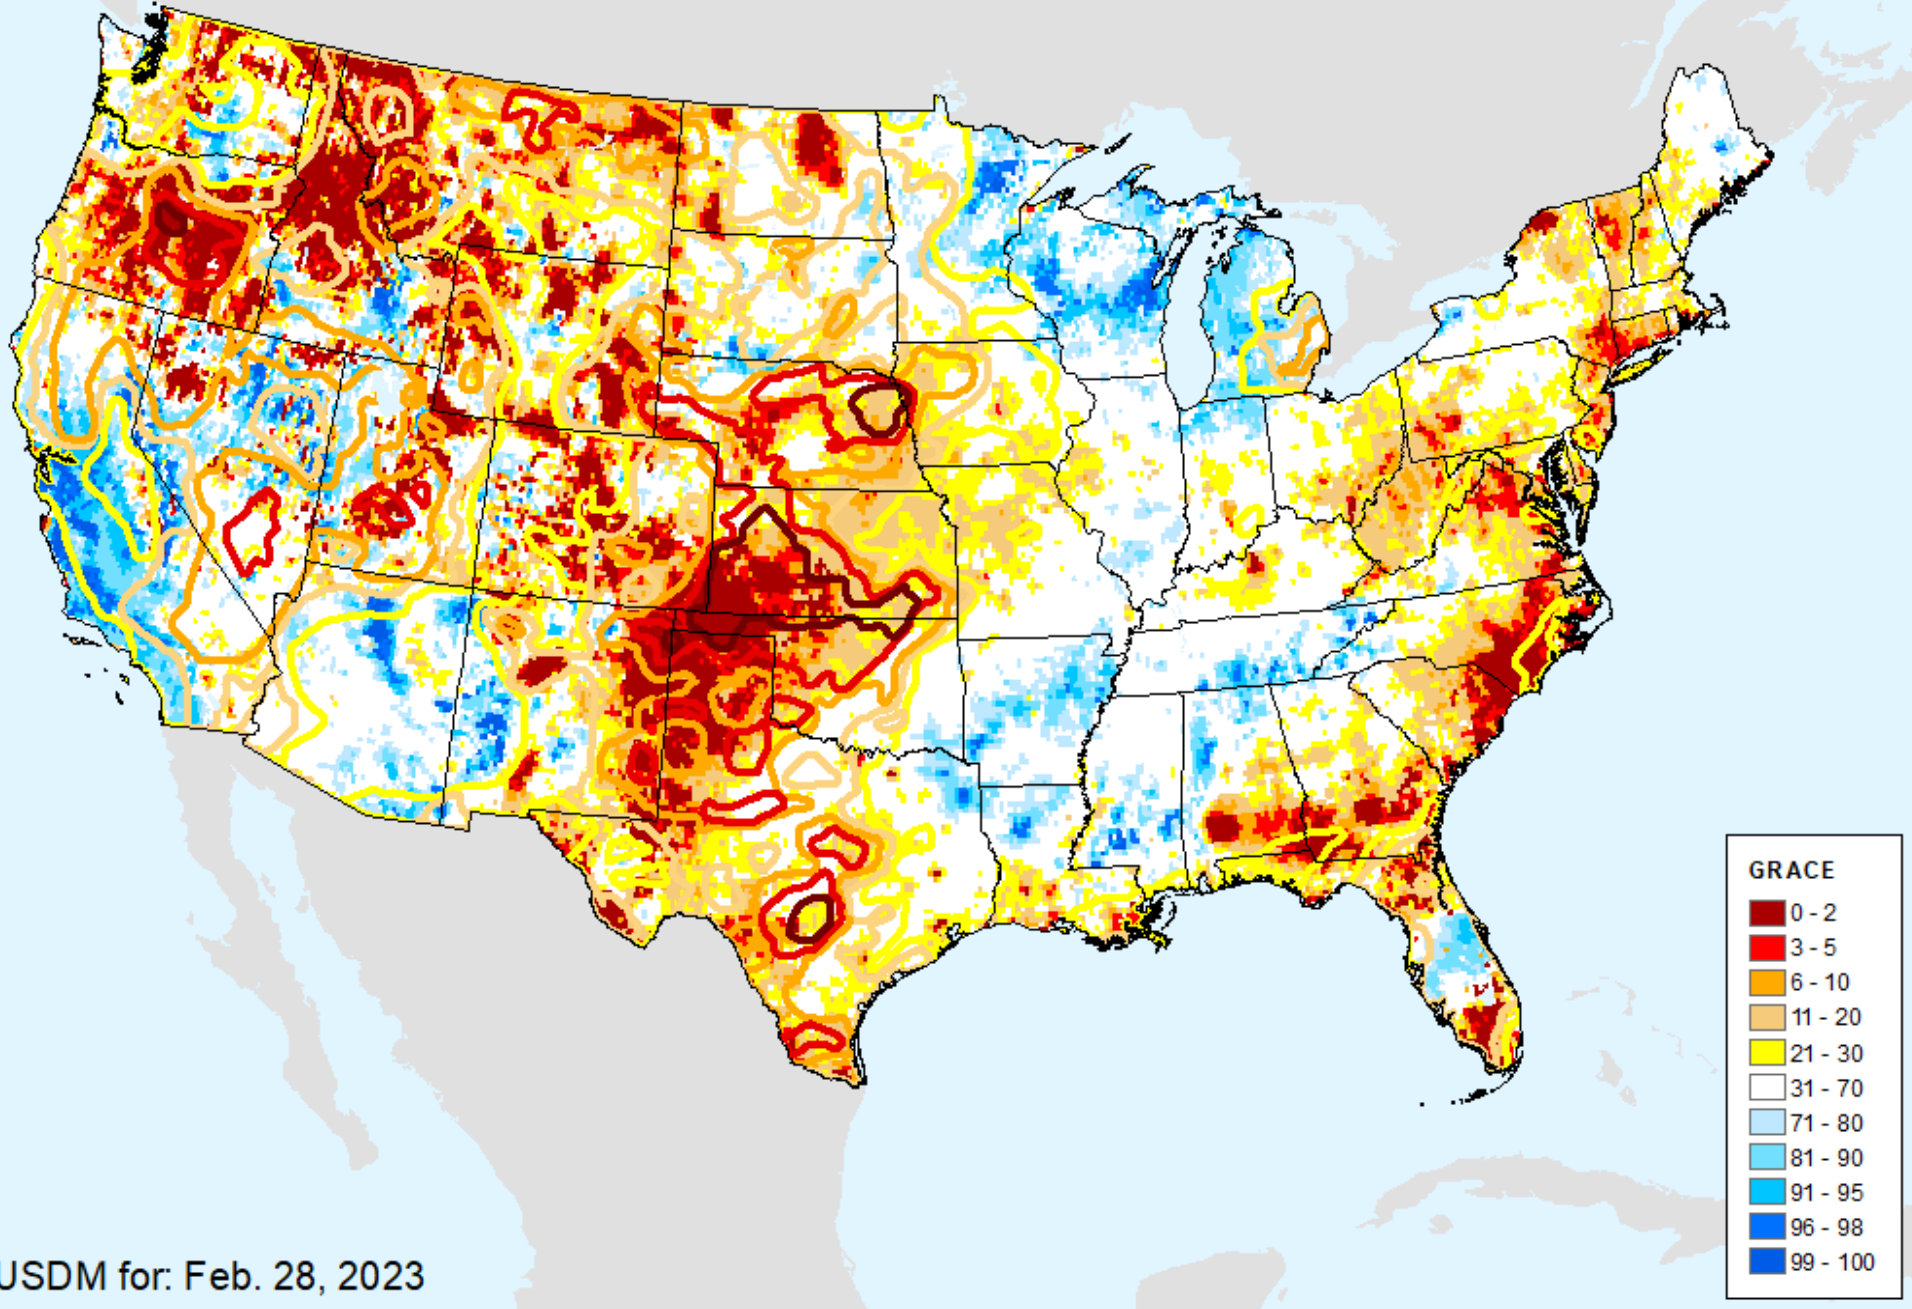

GRACE-Based Surface Soil Moisture Drought Indicator

As of: Tuesday, March 7, 2023