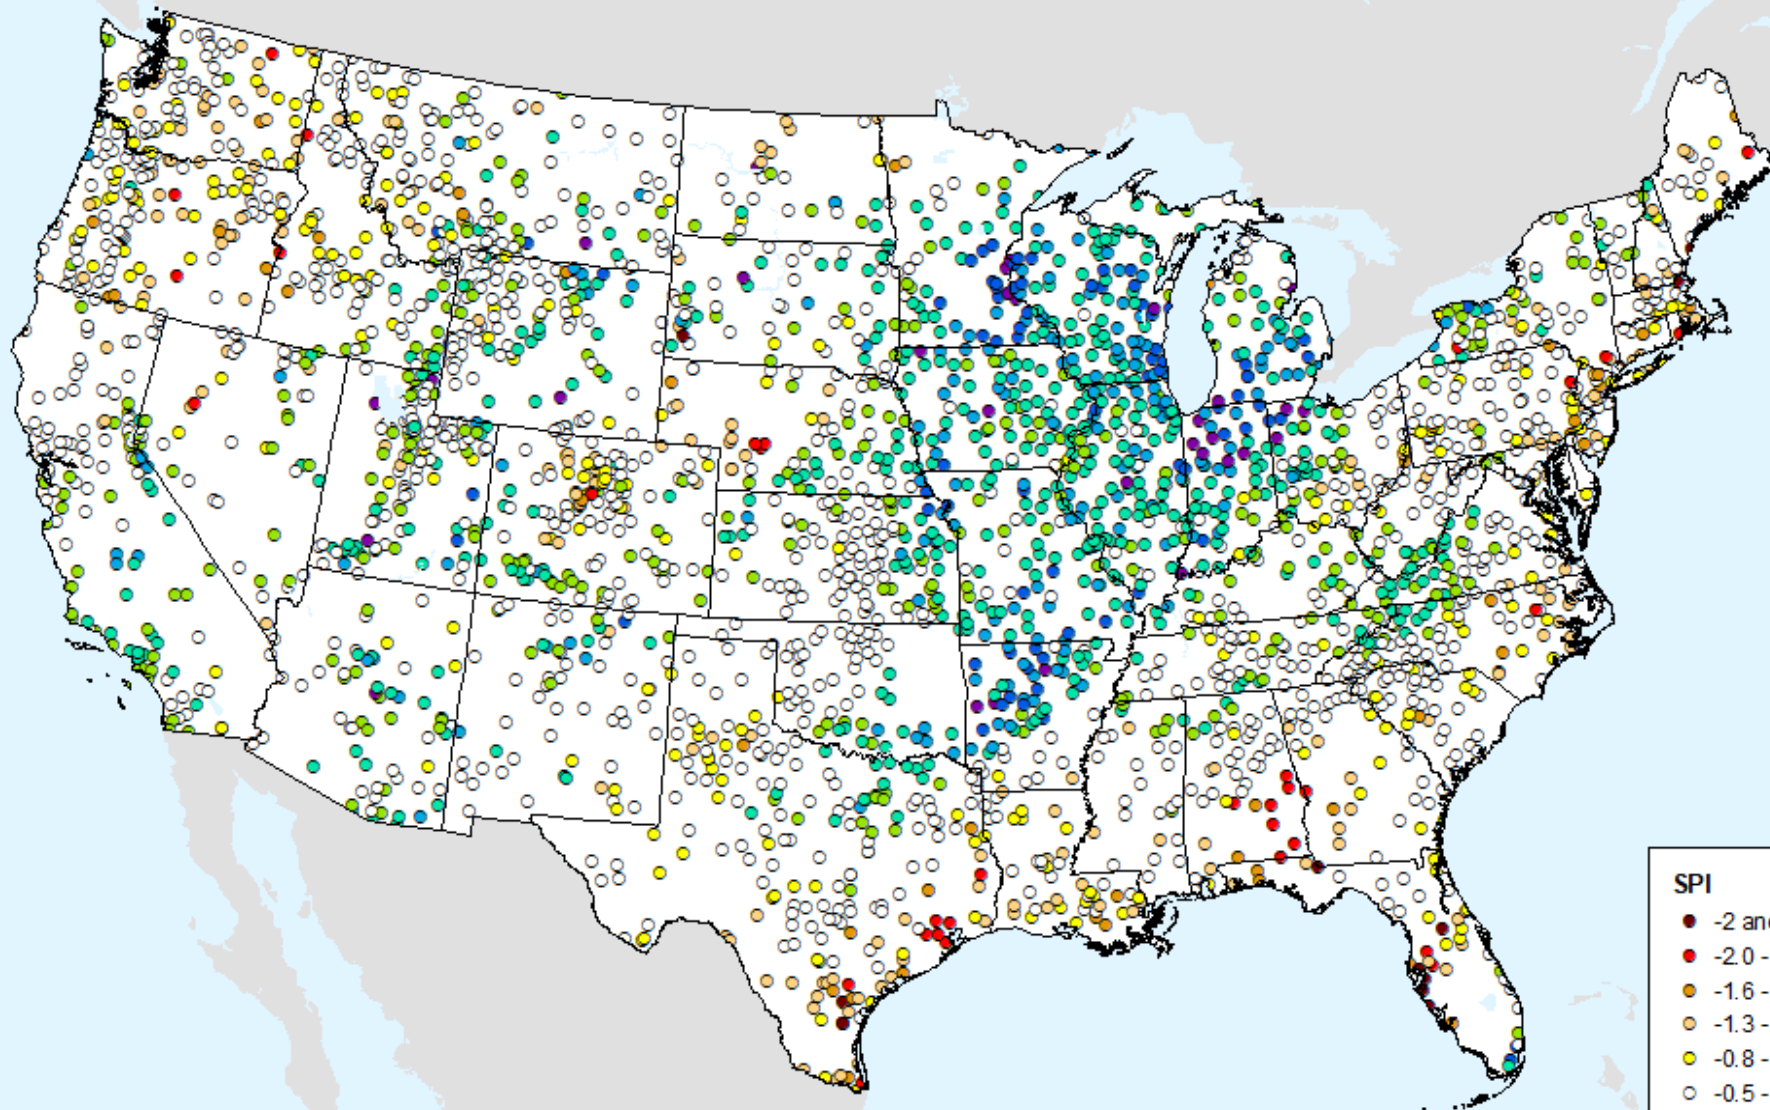

HPRCC 1-month SPI

As of: Tuesday, March 7, 2023

HPRCC 1-month SPI

As of: Tuesday, March 7, 2023

SPI

- -2 and Greater
- -2.0 -- -1.6
- -1.6 -- -1.3
- -1.3 -- -0.8
- -0.8 -- -0.5
- -0.5 - 0.5
- 0.5 - 0.8
- 0.8 - 1.3
- 1.3 - 1.6
- 1.6 - 2.0
- 2.0 and Greater