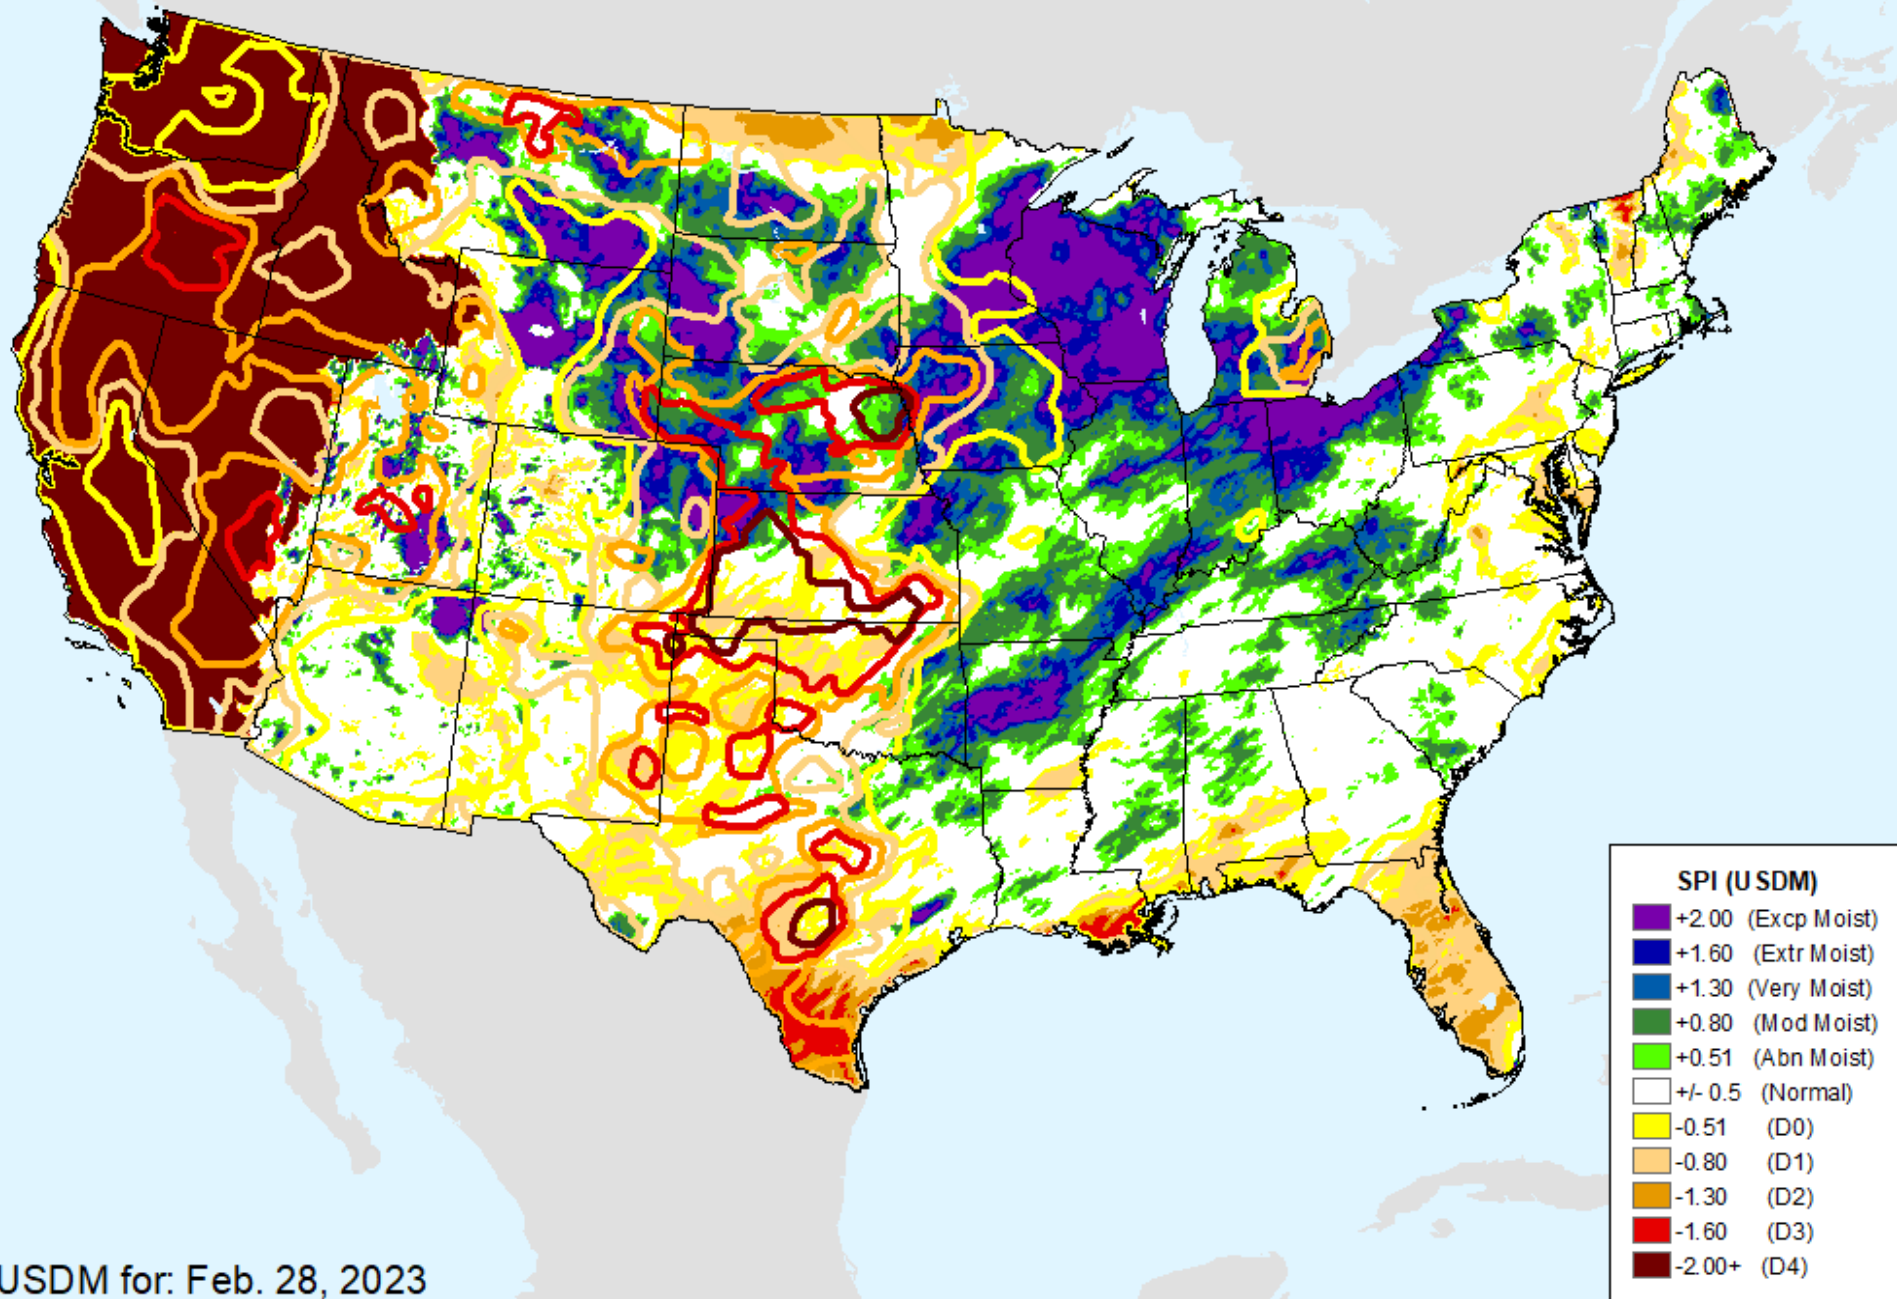

AHPS 2-month SPI

As of: Tuesday, March 7, 2023