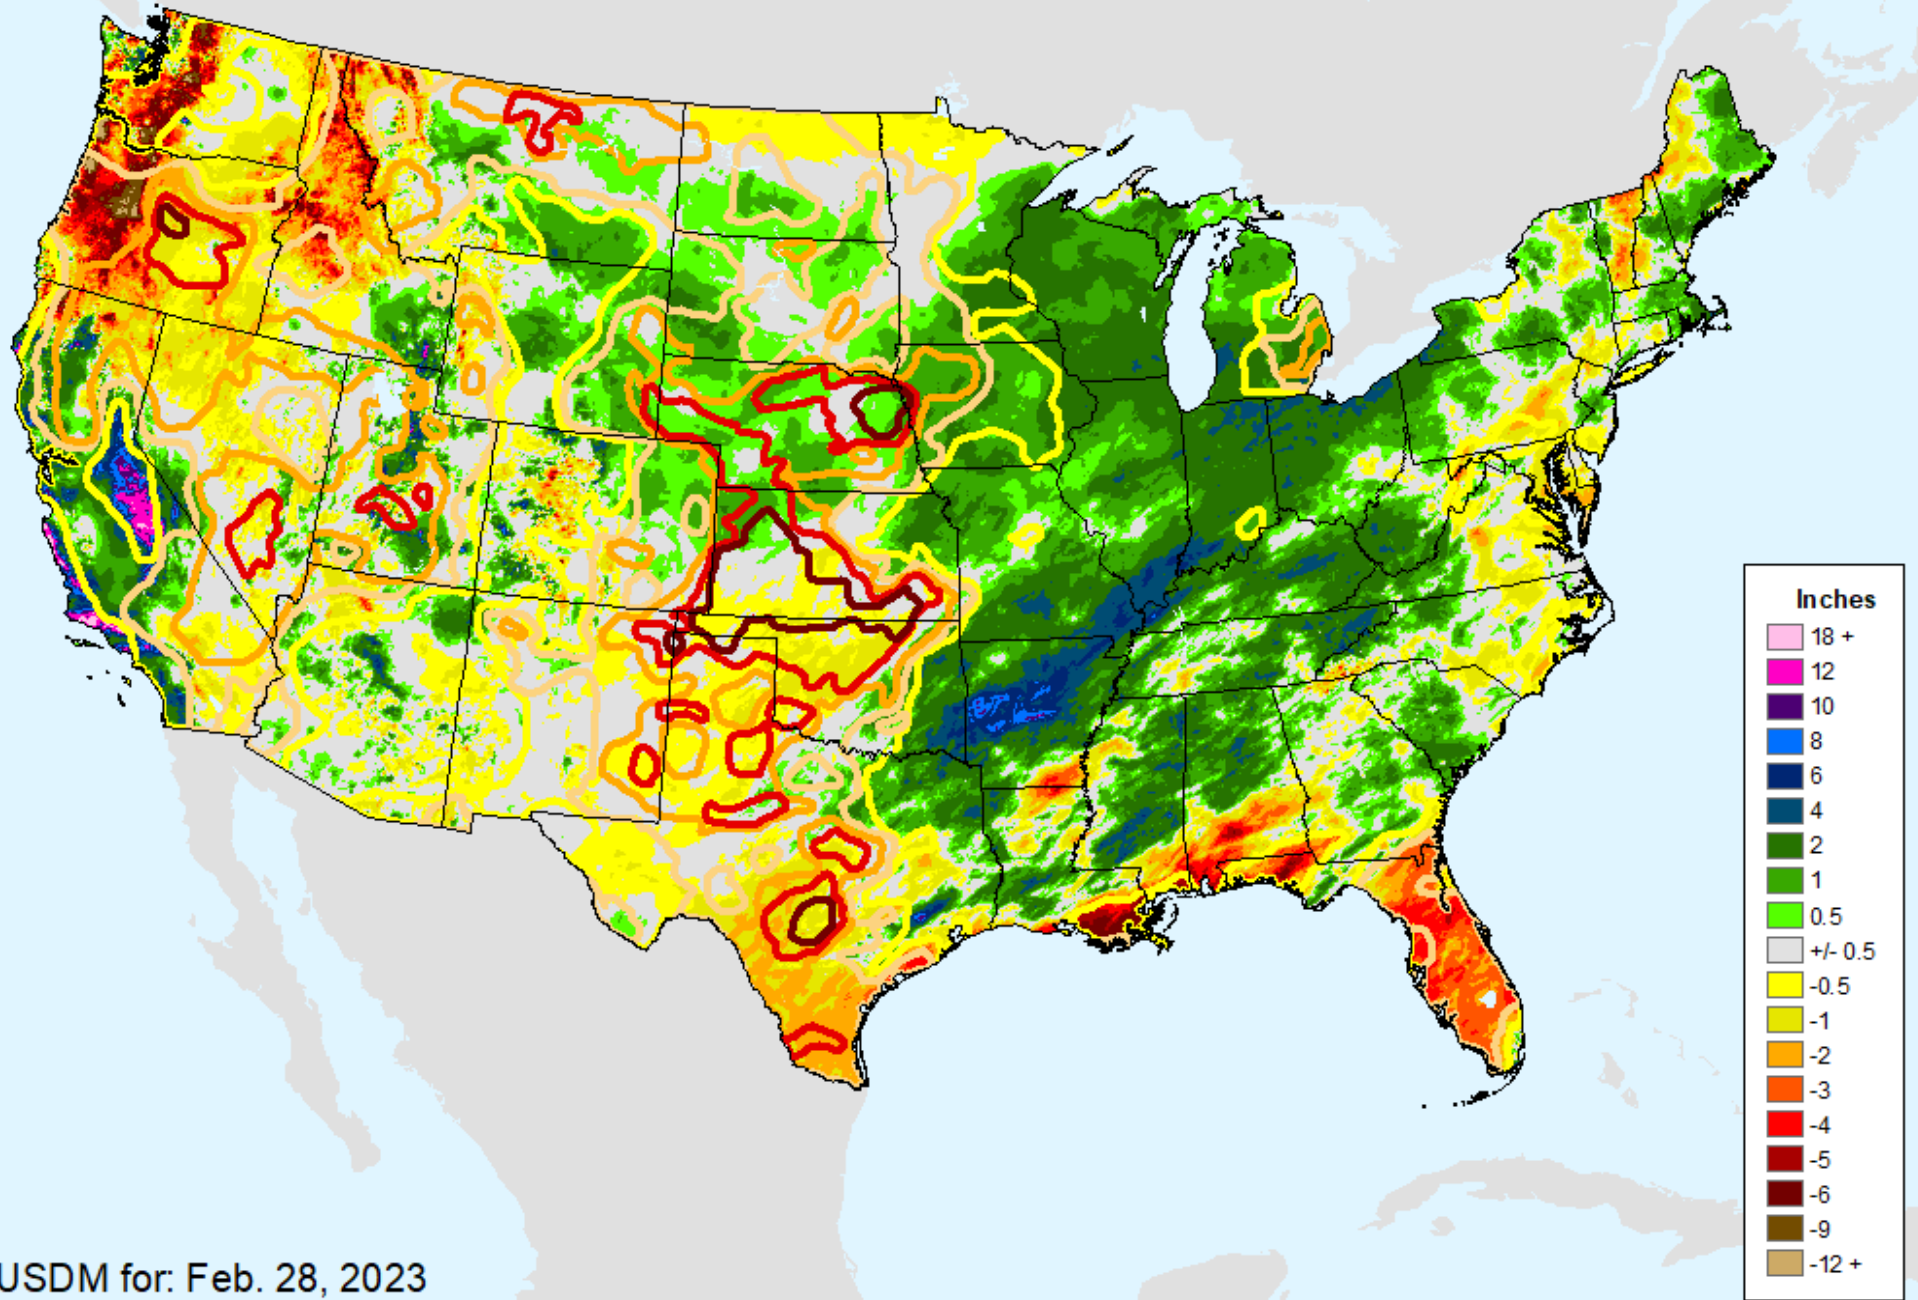

As of: Tuesday, March 7, 2023

AHPS 30-Day Pct of Normal Pcp

As of: Tuesday, March 7, 2023

AHPS 60-Day Precip Departure

As of: Tuesday, March 7, 2023

USDM for: Feb. 28, 2023

AHPS 60-Day Precip Departure

As of: Tuesday, March 7, 2023