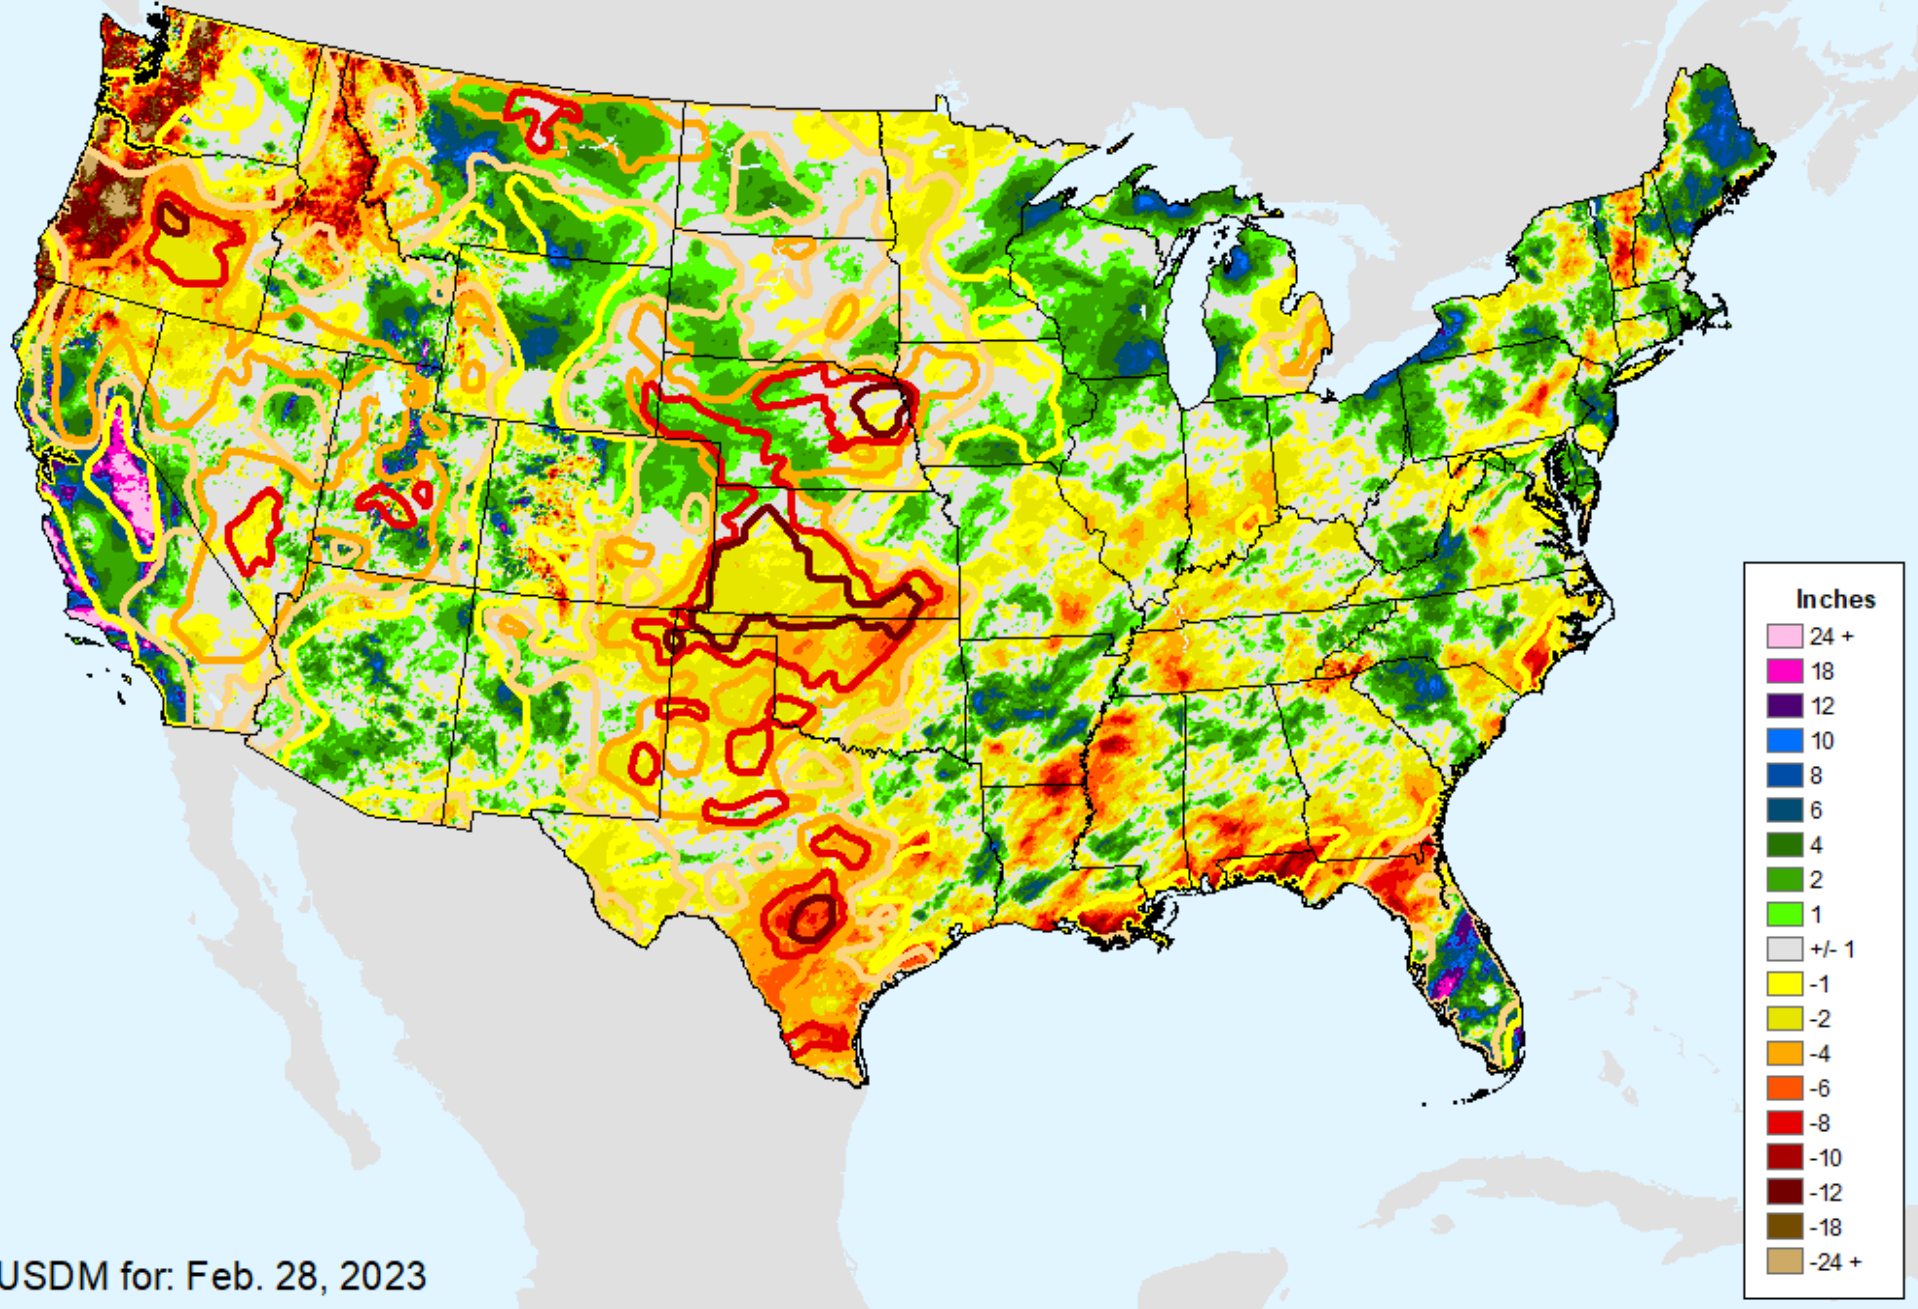

AHPS 180-Day Precip Departure

As of: Tuesday, March 7, 2023

USDM for: Feb. 28, 2023