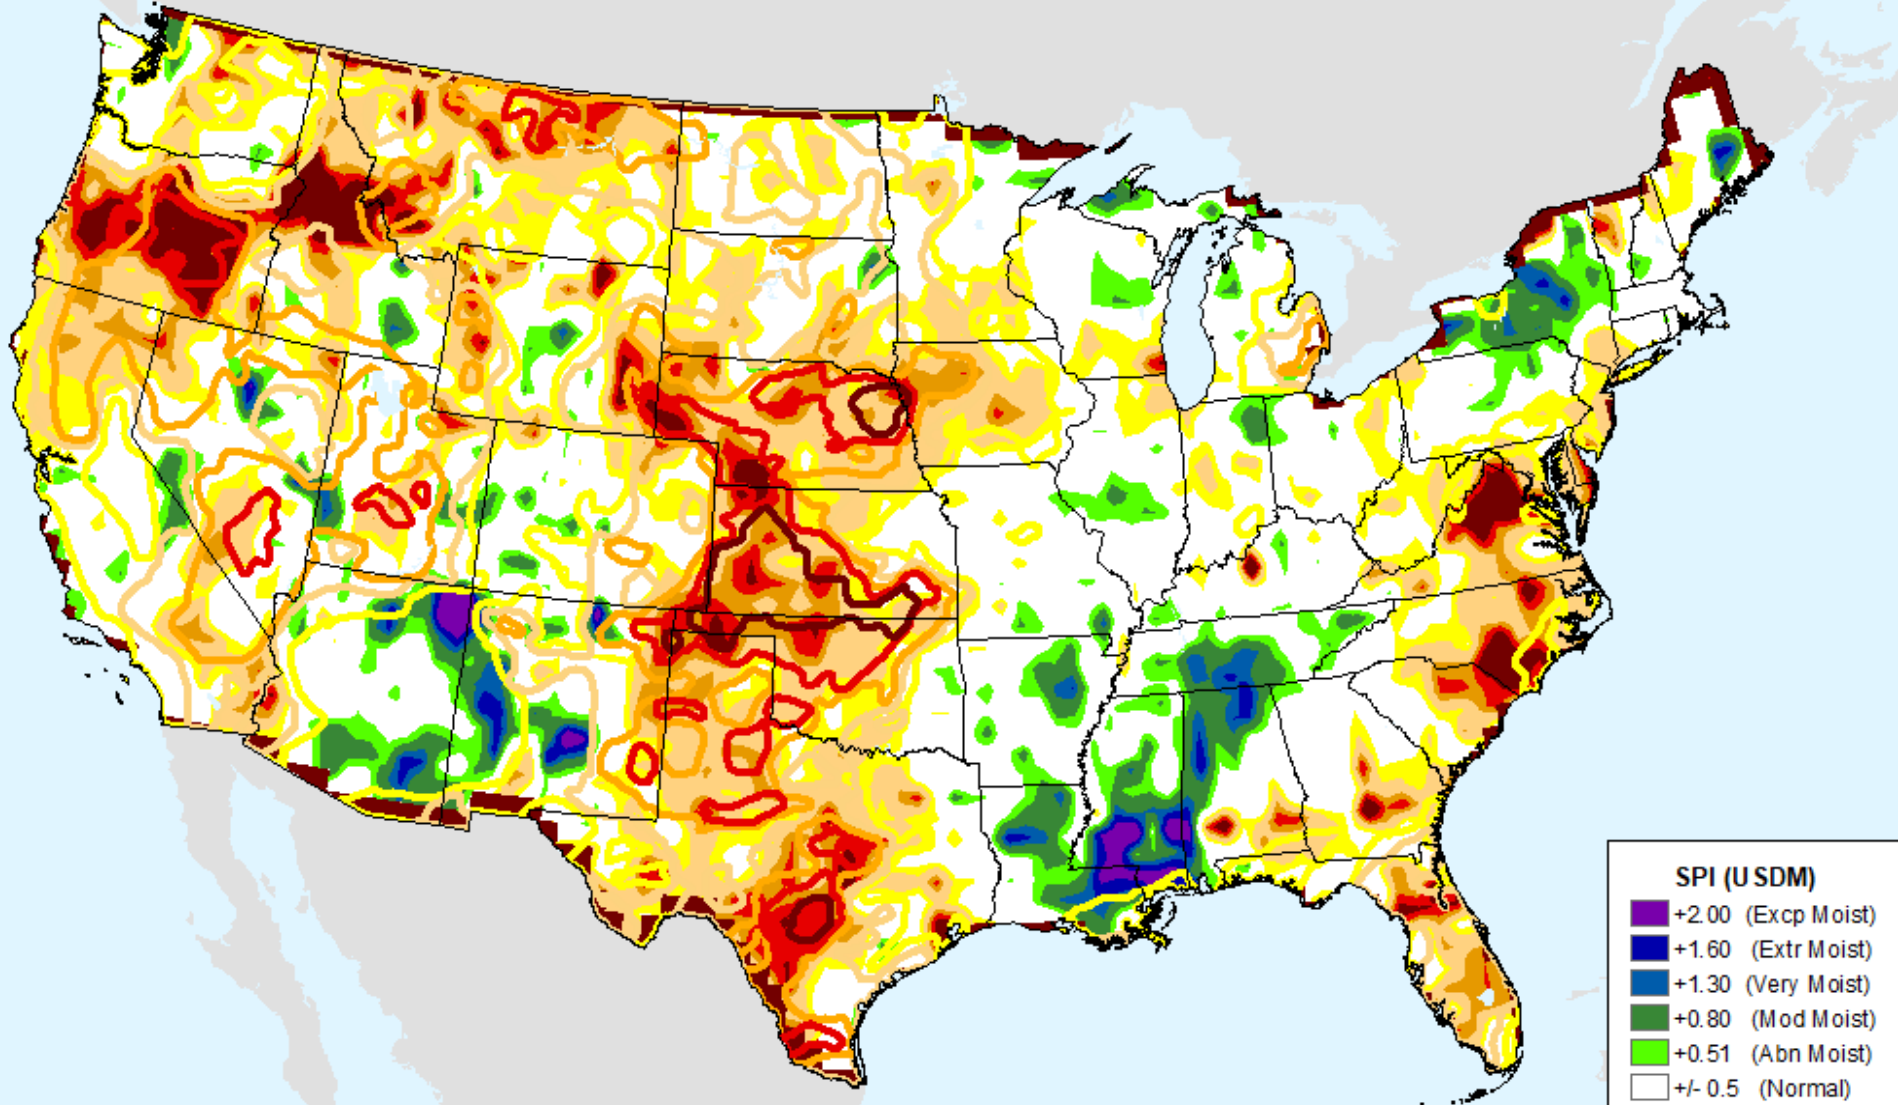

CPC 24-month SPI

As of: Tuesday, March 7, 2023

SPI (USDM)	
Dark Purple	+2.00 (Excp Moist)
Blue	+1.60 (Extr Moist)
Dark Blue	+1.30 (Very Moist)
Green	+0.80 (Mod Moist)
Light Green	+0.51 (Abn Moist)
White	+/- 0.5 (Normal)
Yellow	-0.51 (D0)
Light Orange	-0.80 (D1)
Orange	-1.30 (D2)
Red	-1.60 (D3)
Dark Red	-2.00+ (D4)

USDM for: Feb. 28, 2023