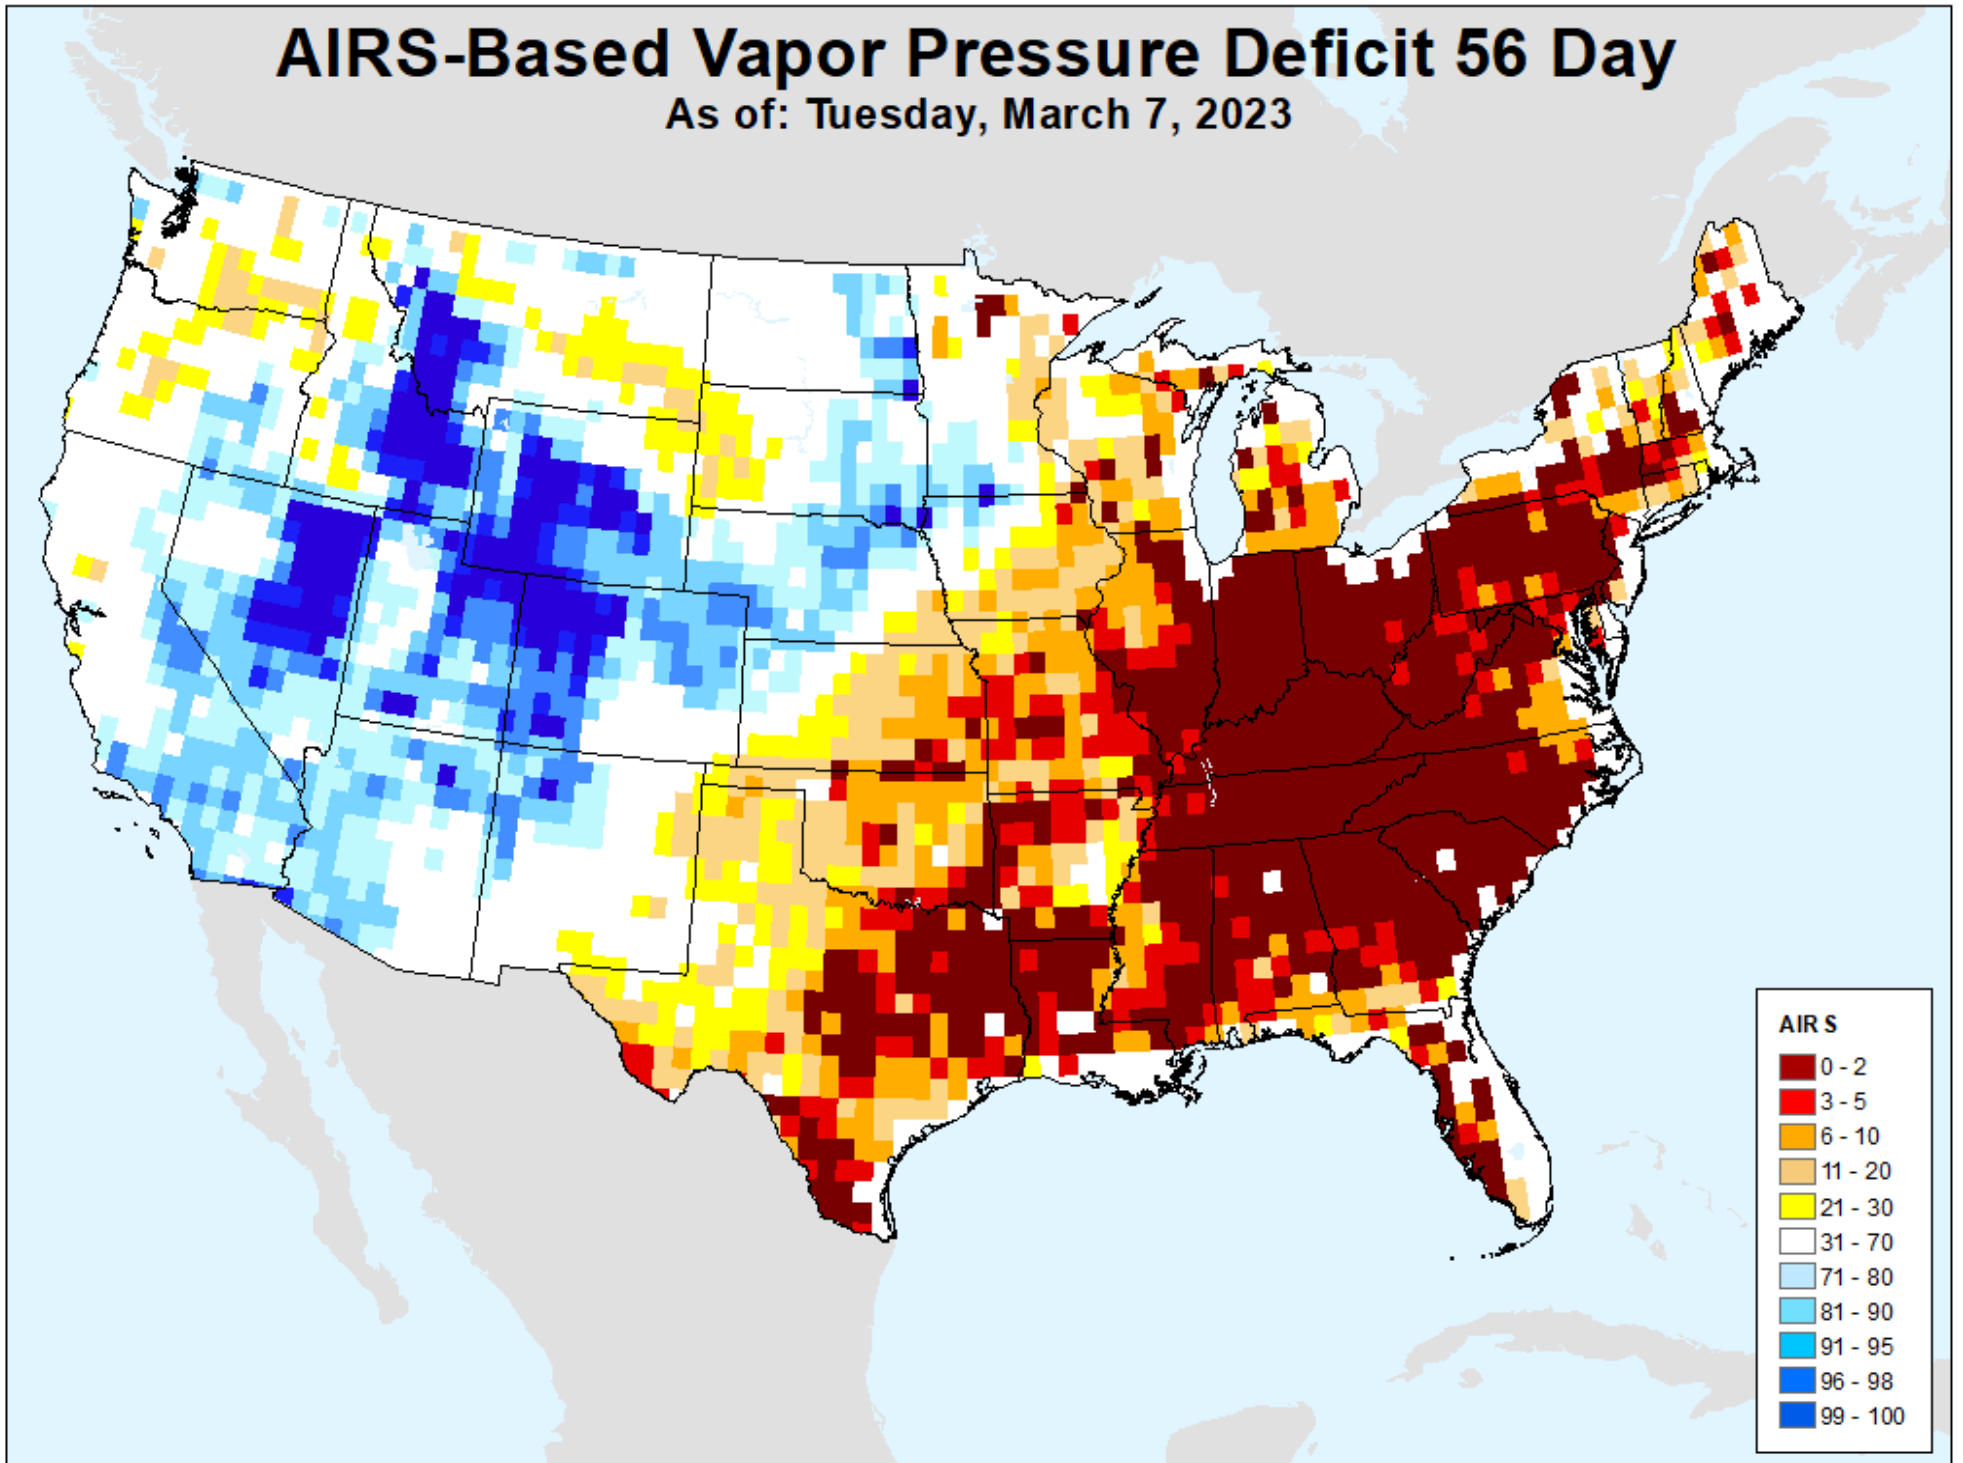

AIRS-Based Vapor Pressure Deficit 56 Day

As of: Tuesday, March 7, 2023