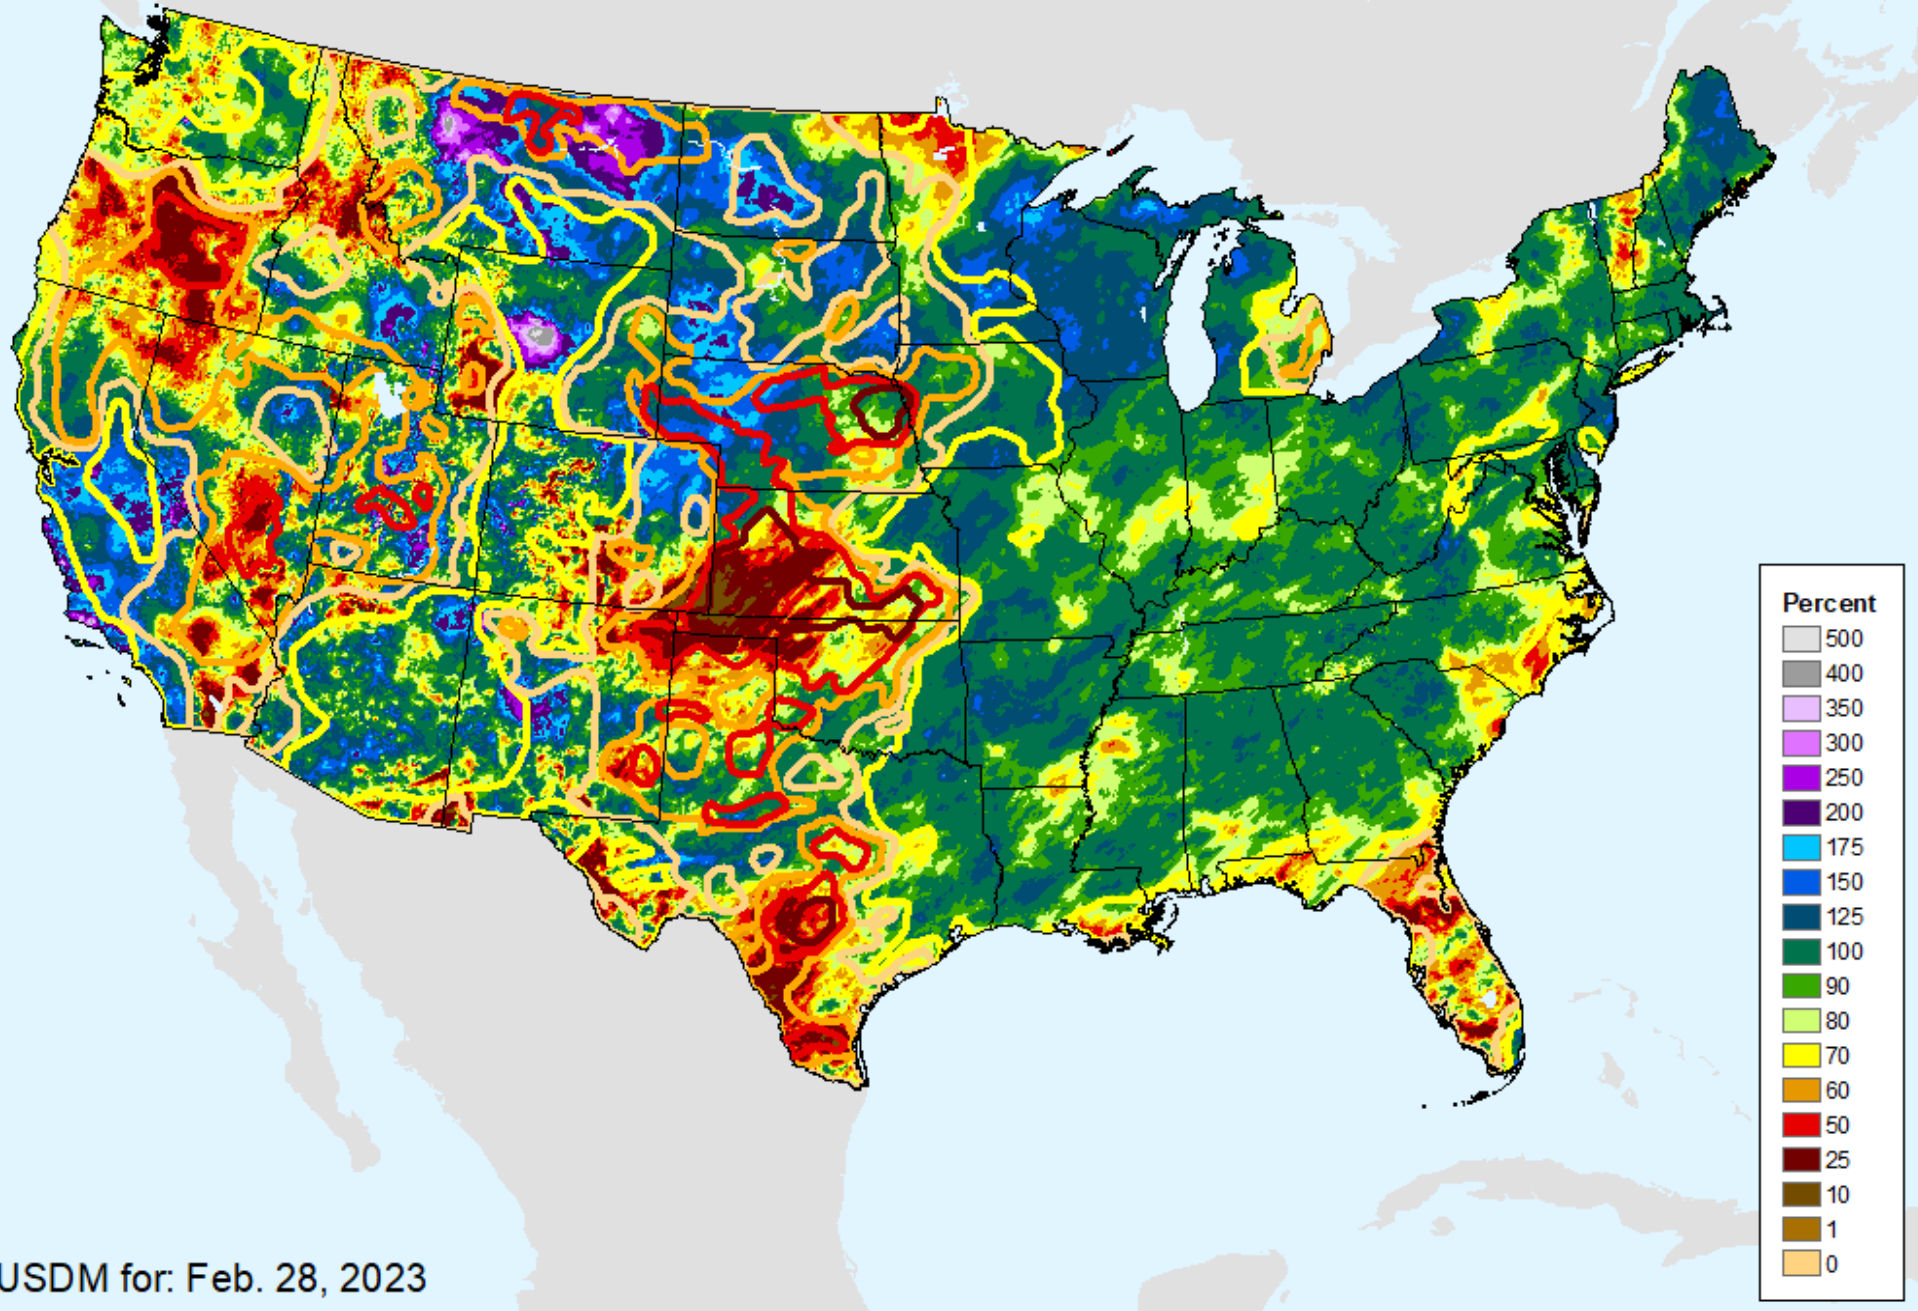

AHPS Water-Year Pct of Normal Pcp

As of: Tuesday, March 7, 2023

USDM for: Feb. 28, 2023