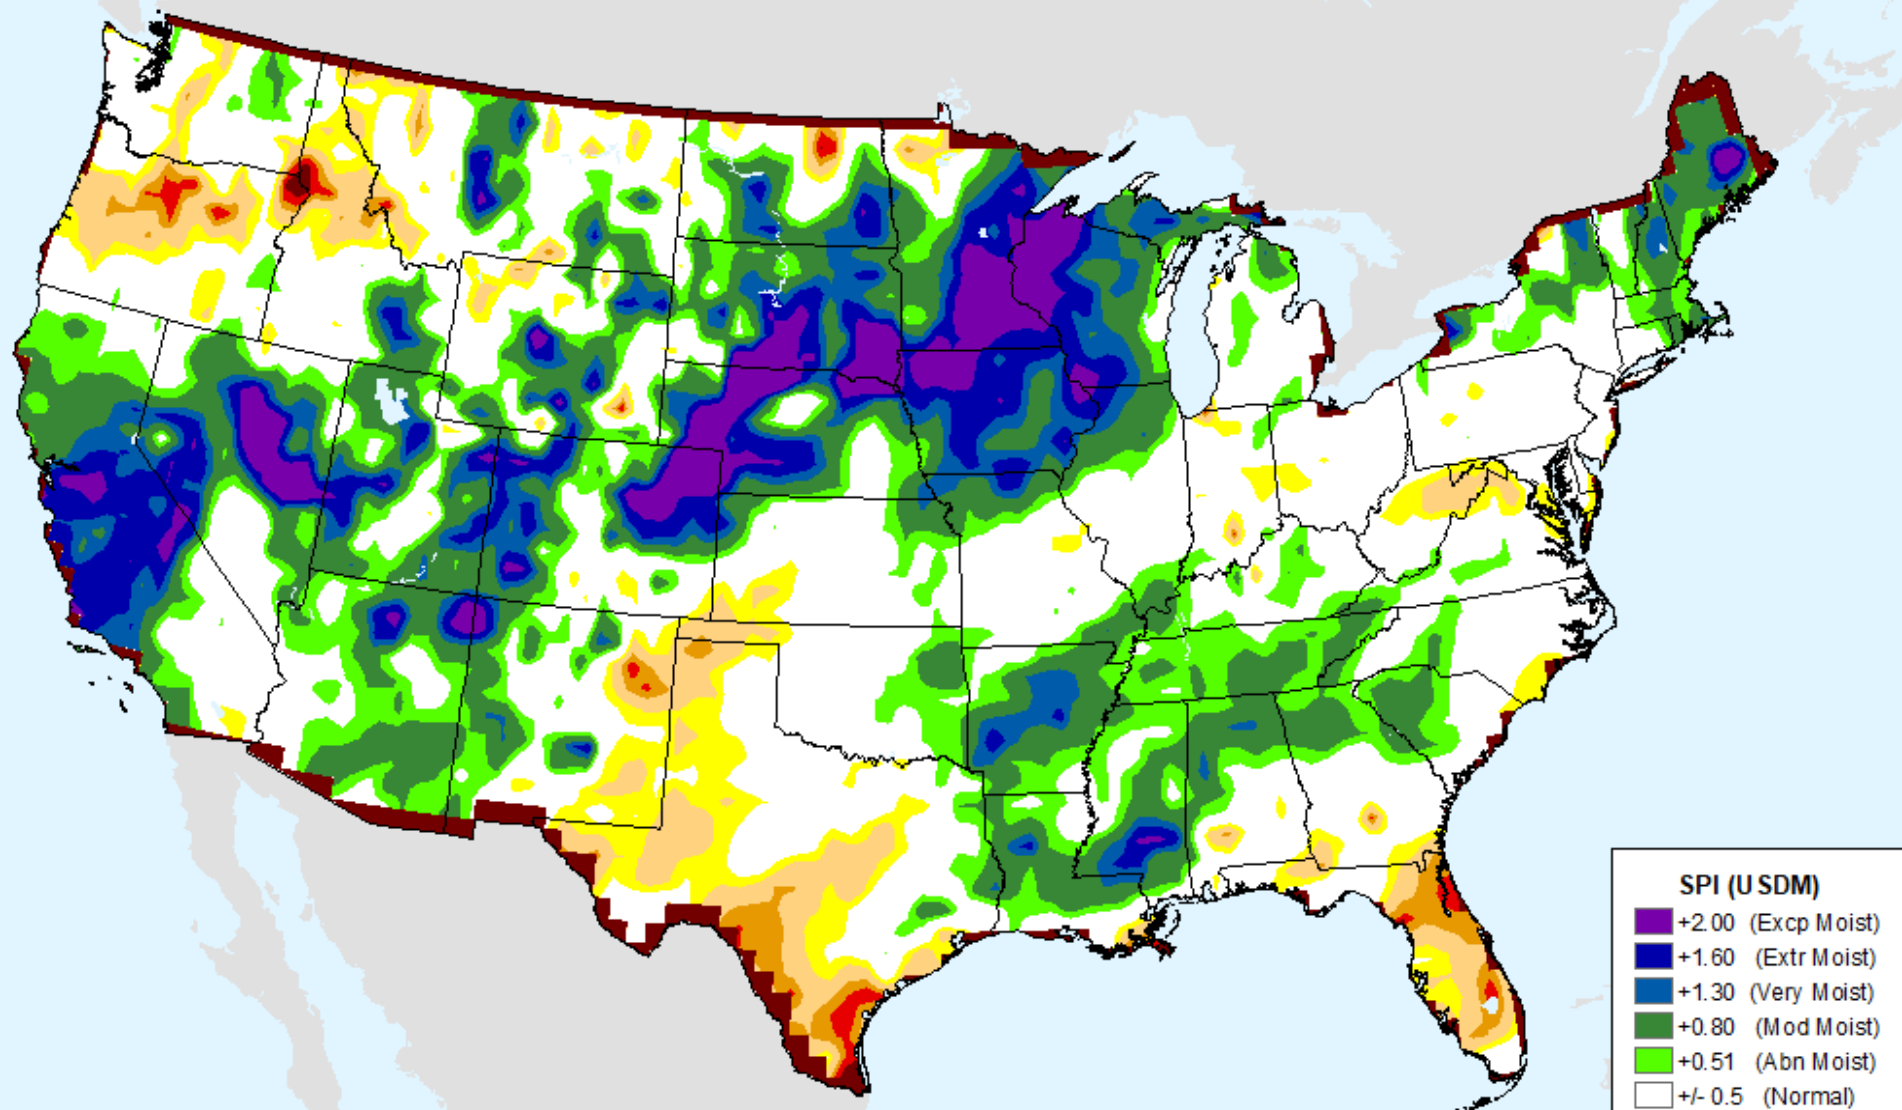

As of: Tuesday, March 7, 2023

AHPS 36-month SPI

As of: Tuesday, March 7, 2023

CPC 3-month SPI

As of: Tuesday, March 7, 2023

USDM for: Feb. 28, 2023

CPC 3-month SPI

As of: Tuesday, March 7, 2023