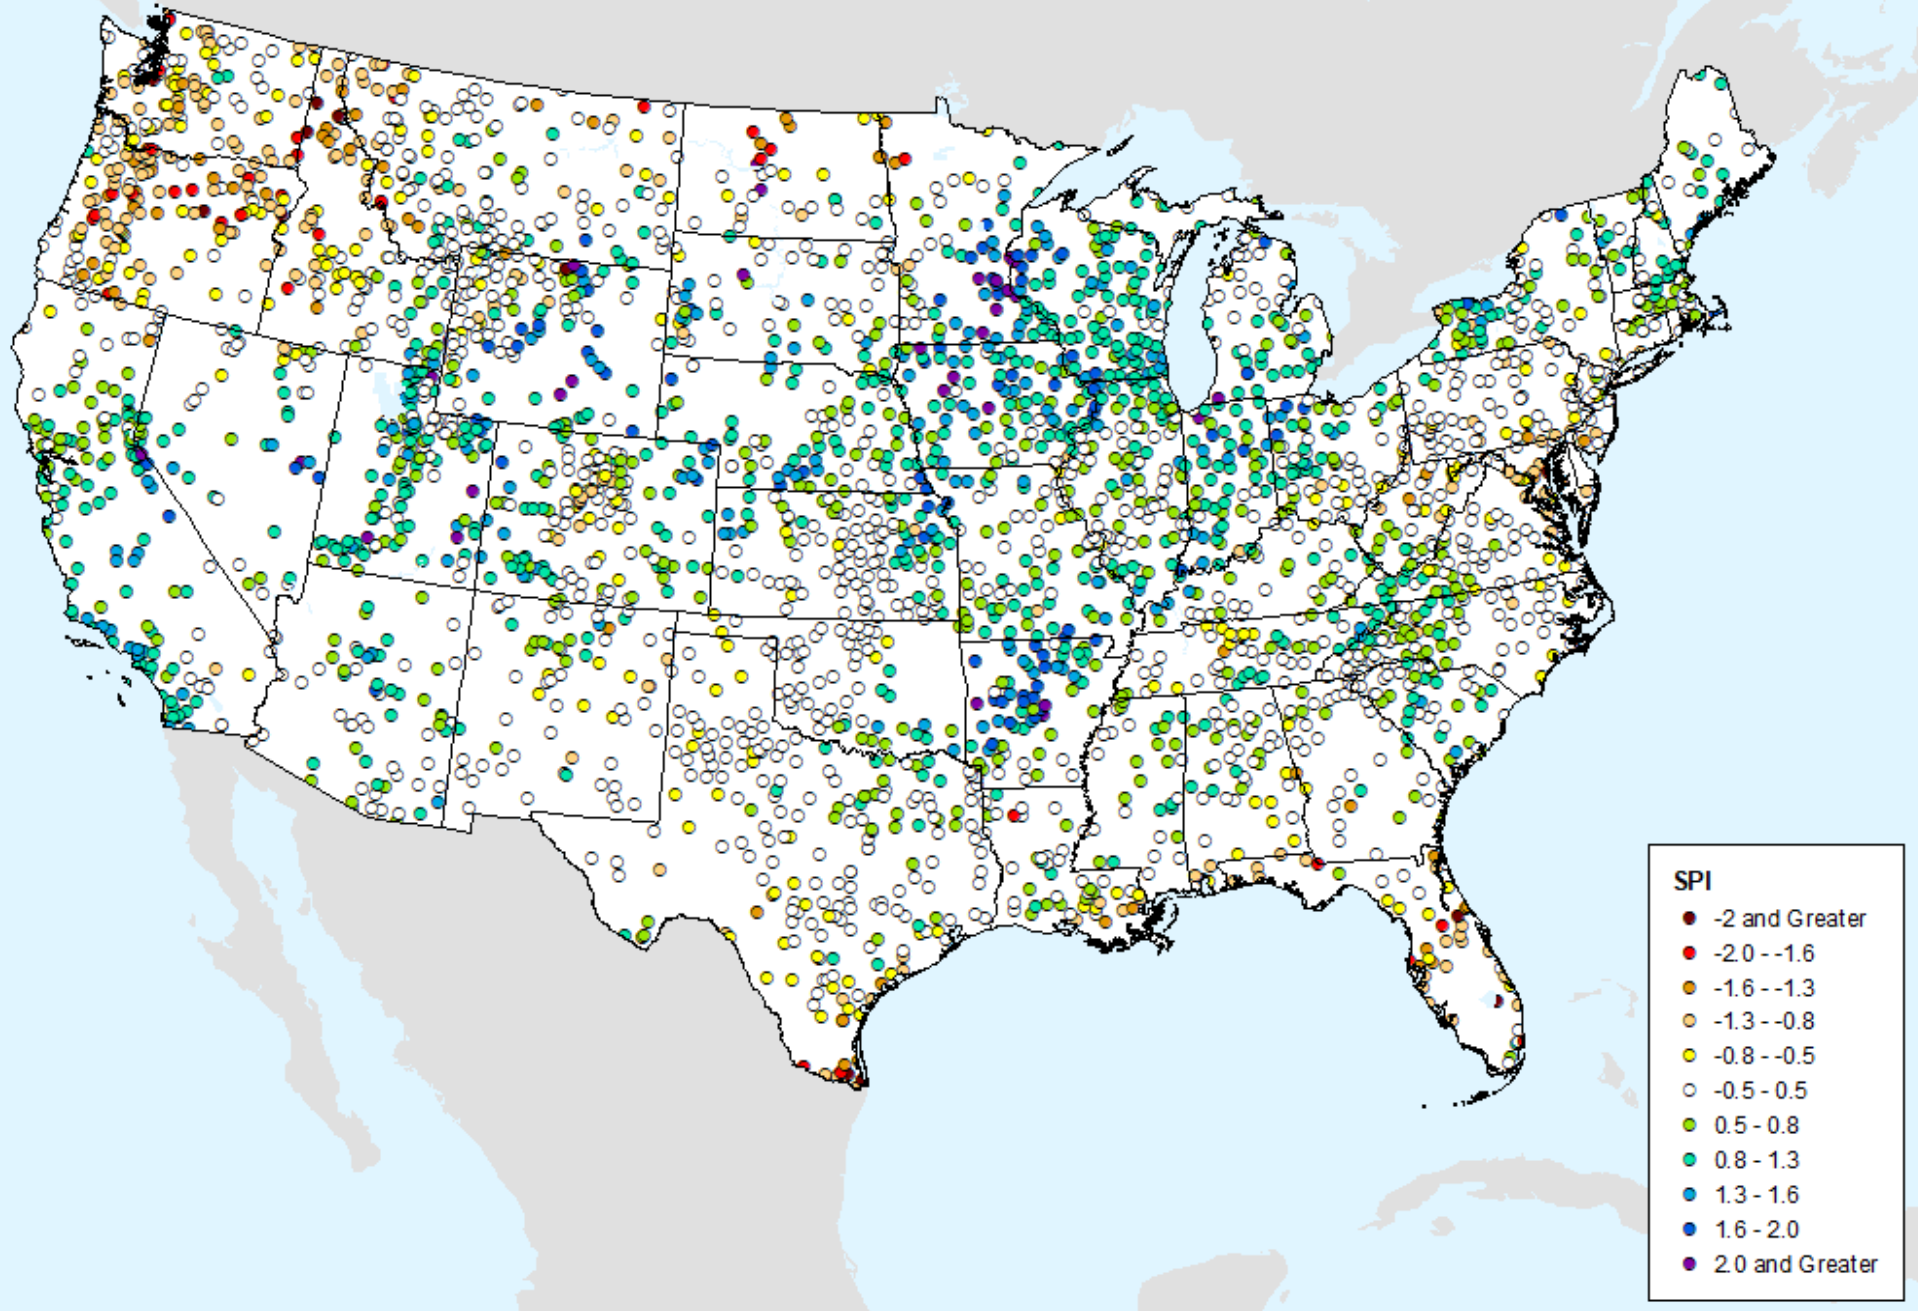

HPRCC 2-month SPI

As of: Tuesday, March 7, 2023