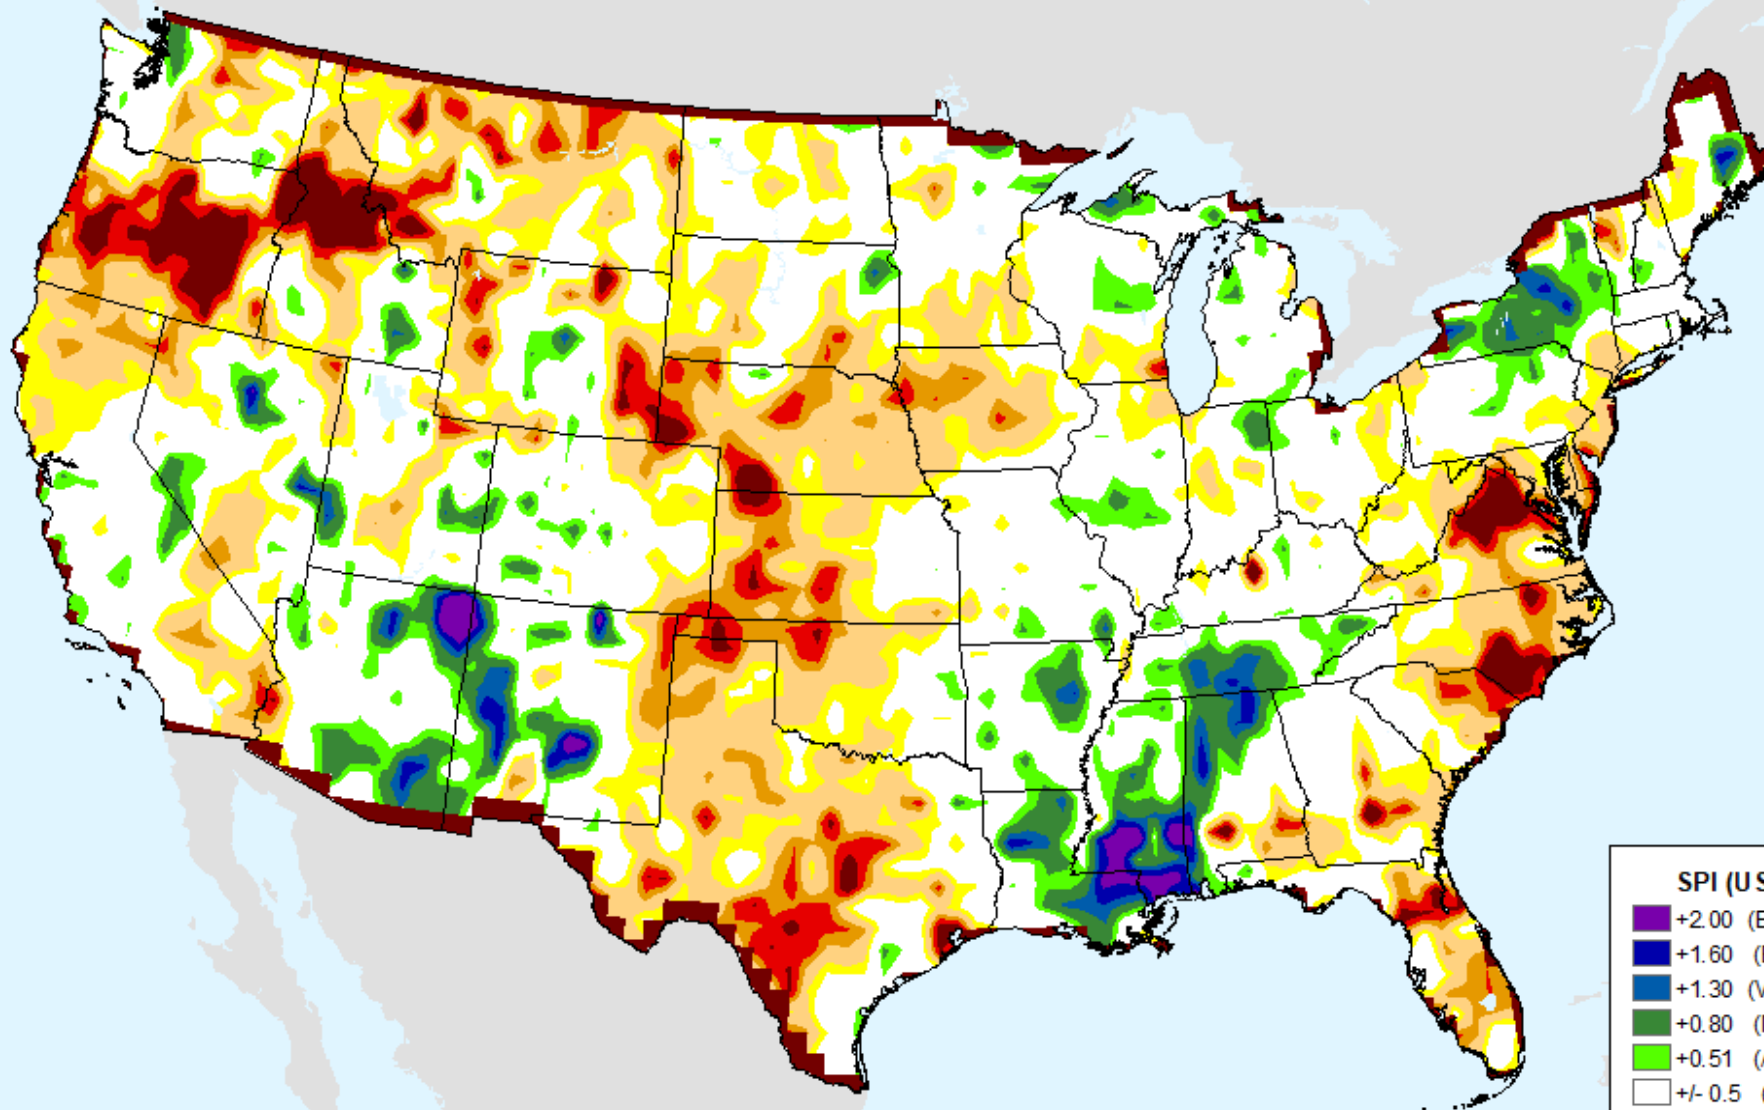

CPC 24-month SPI

As of: Tuesday, March 7, 2023

SPI (USDM)

- +2.00 (Excp Moist)
- +1.60 (Extr Moist)
- +1.30 (Very Moist)
- +0.80 (Mod Moist)
- +0.51 (Abn Moist)
- +/- 0.5 (Normal)
- -0.51 (D0)
- -0.80 (D1)
- -1.30 (D2)
- -1.60 (D3)
- -2.00+ (D4)