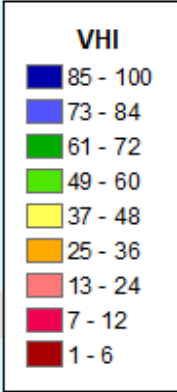

Vegetation Health Index

As of: Tuesday, March 7, 2023