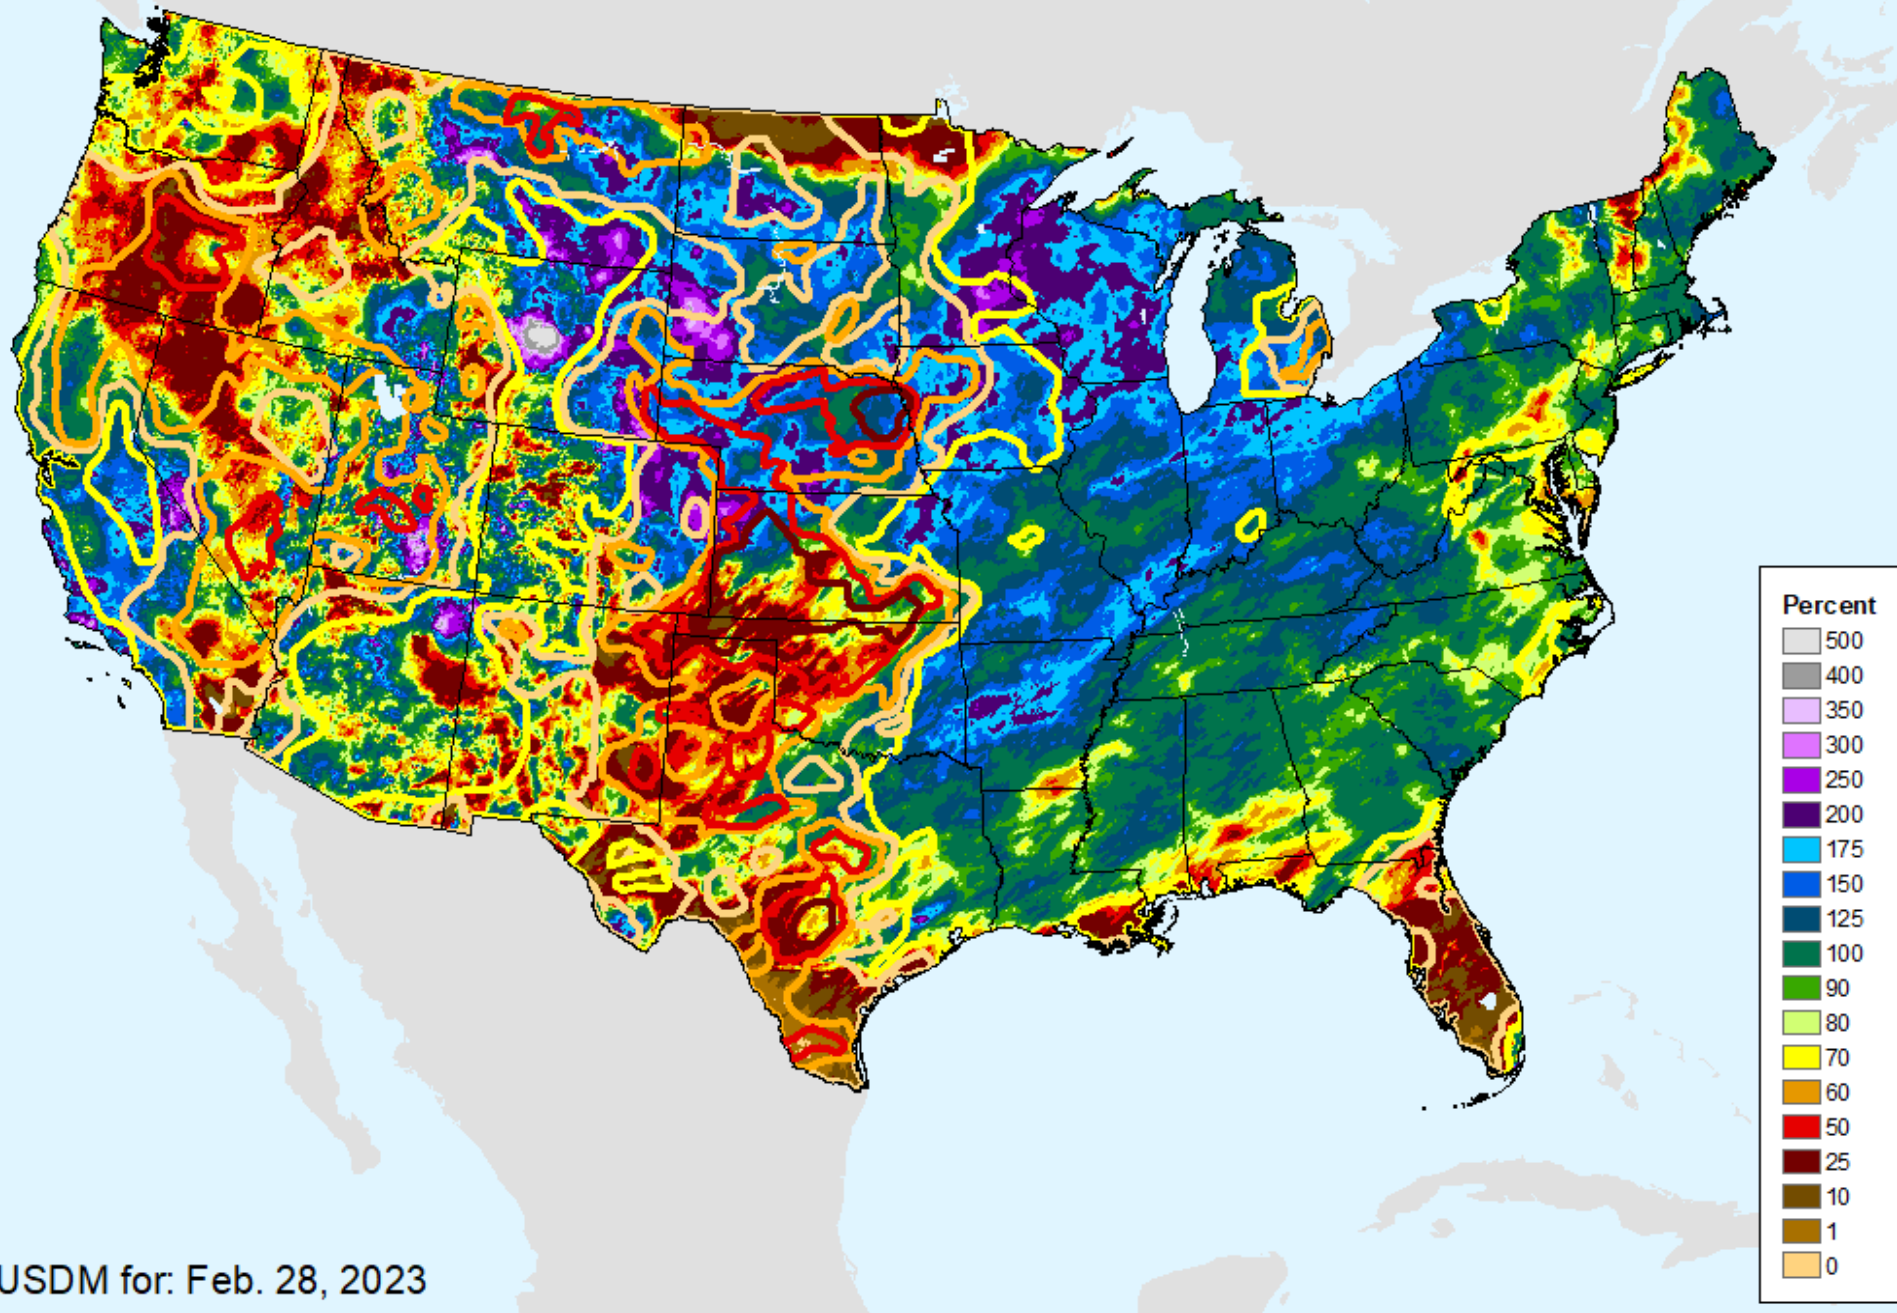

AHPS 60-Day Pct of Normal Pcp

As of: Tuesday, March 7, 2023

USDM for: Feb. 28, 2023