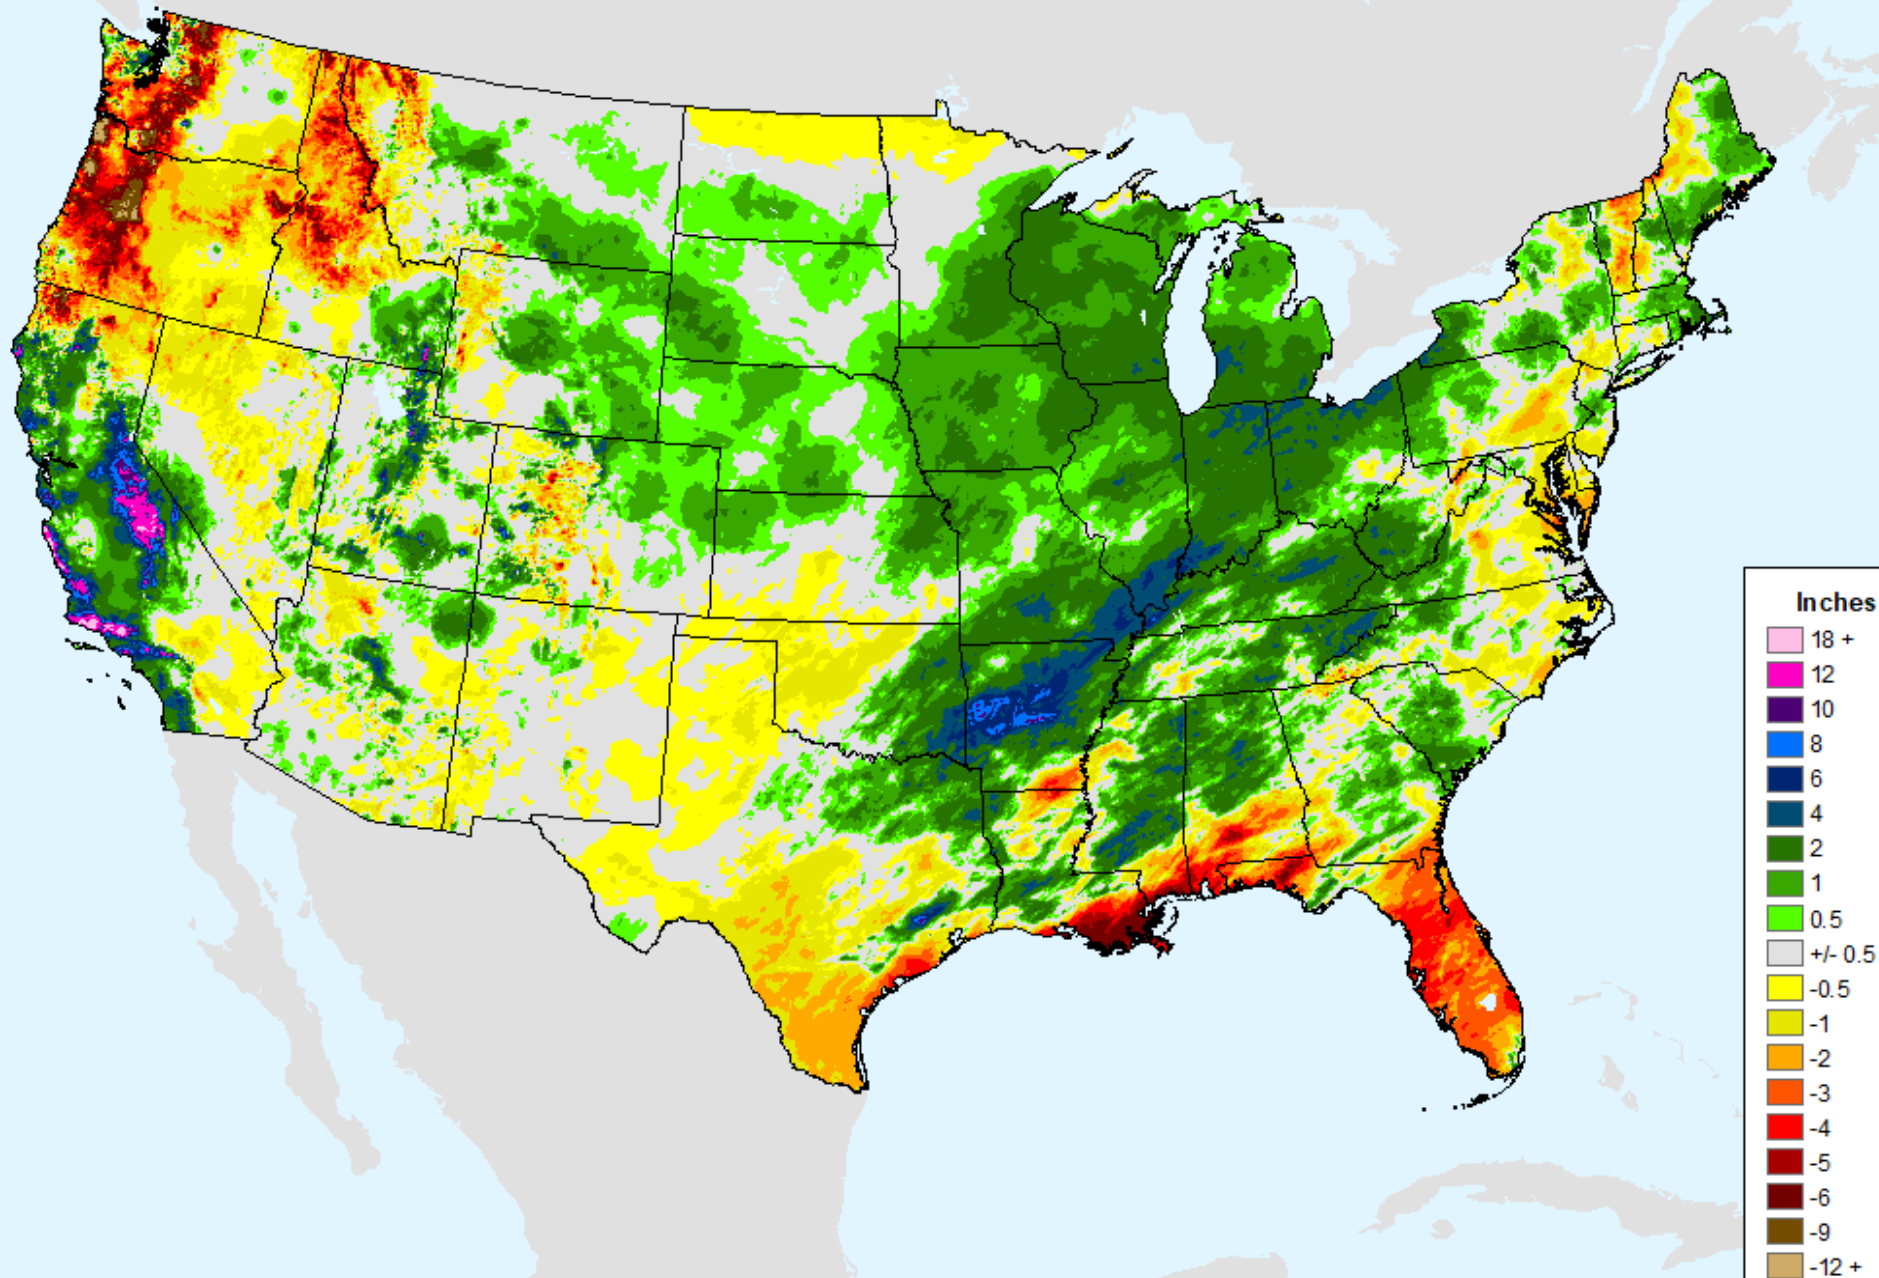

As of: Tuesday, March 7, 2023

AHPS 30-Day Pct of Normal Pcp

As of: Tuesday, March 7, 2023

AHPS 60-Day Precip Departure

As of: Tuesday, March 7, 2023

USDM for: Feb. 28, 2023

AHPS 60-Day Precip Departure

As of: Tuesday, March 7, 2023