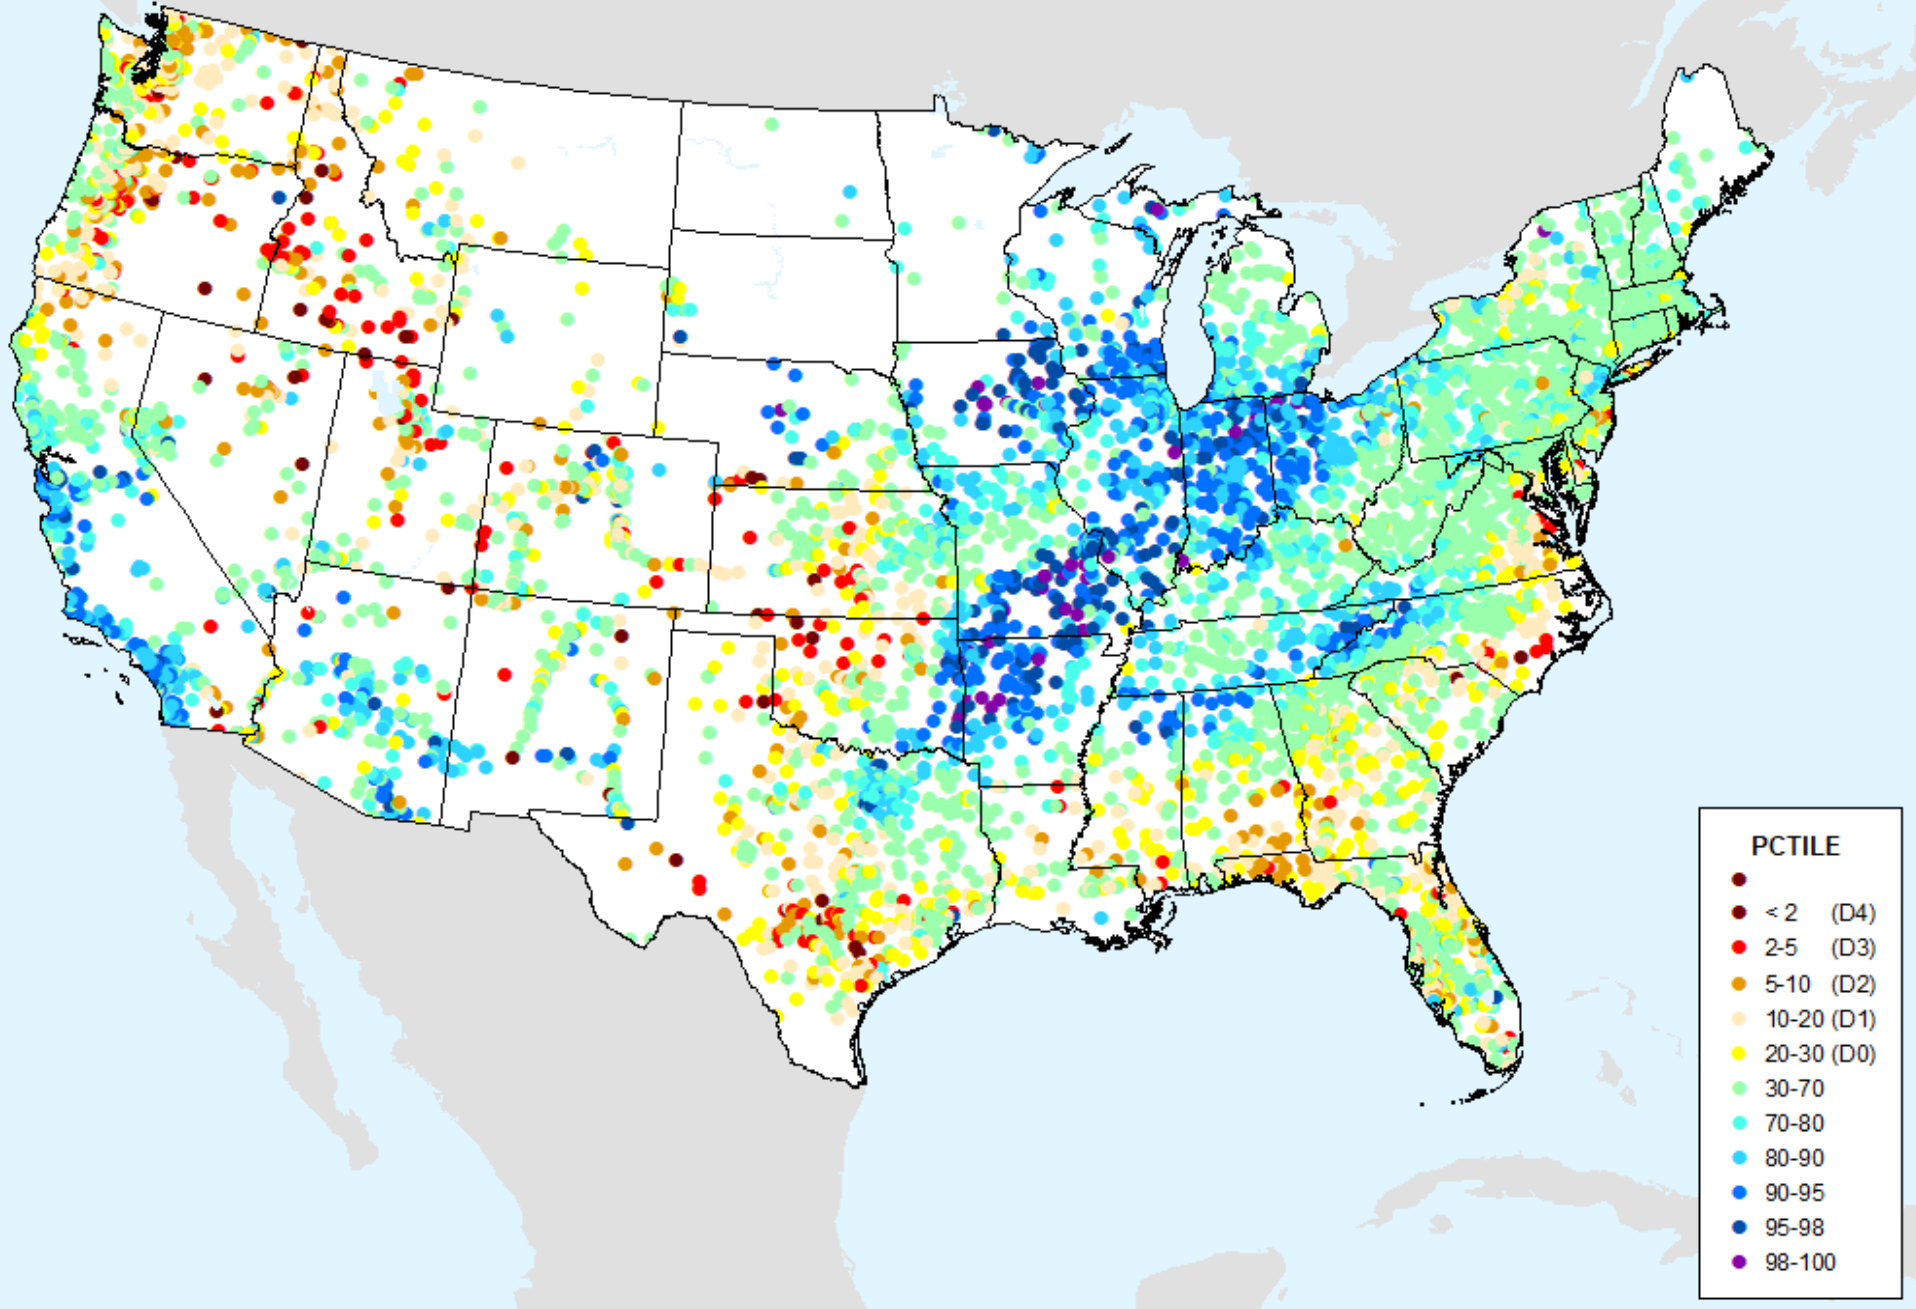

USGS 7-Day Avg Streamflow

As of: Tuesday, March 7, 2023