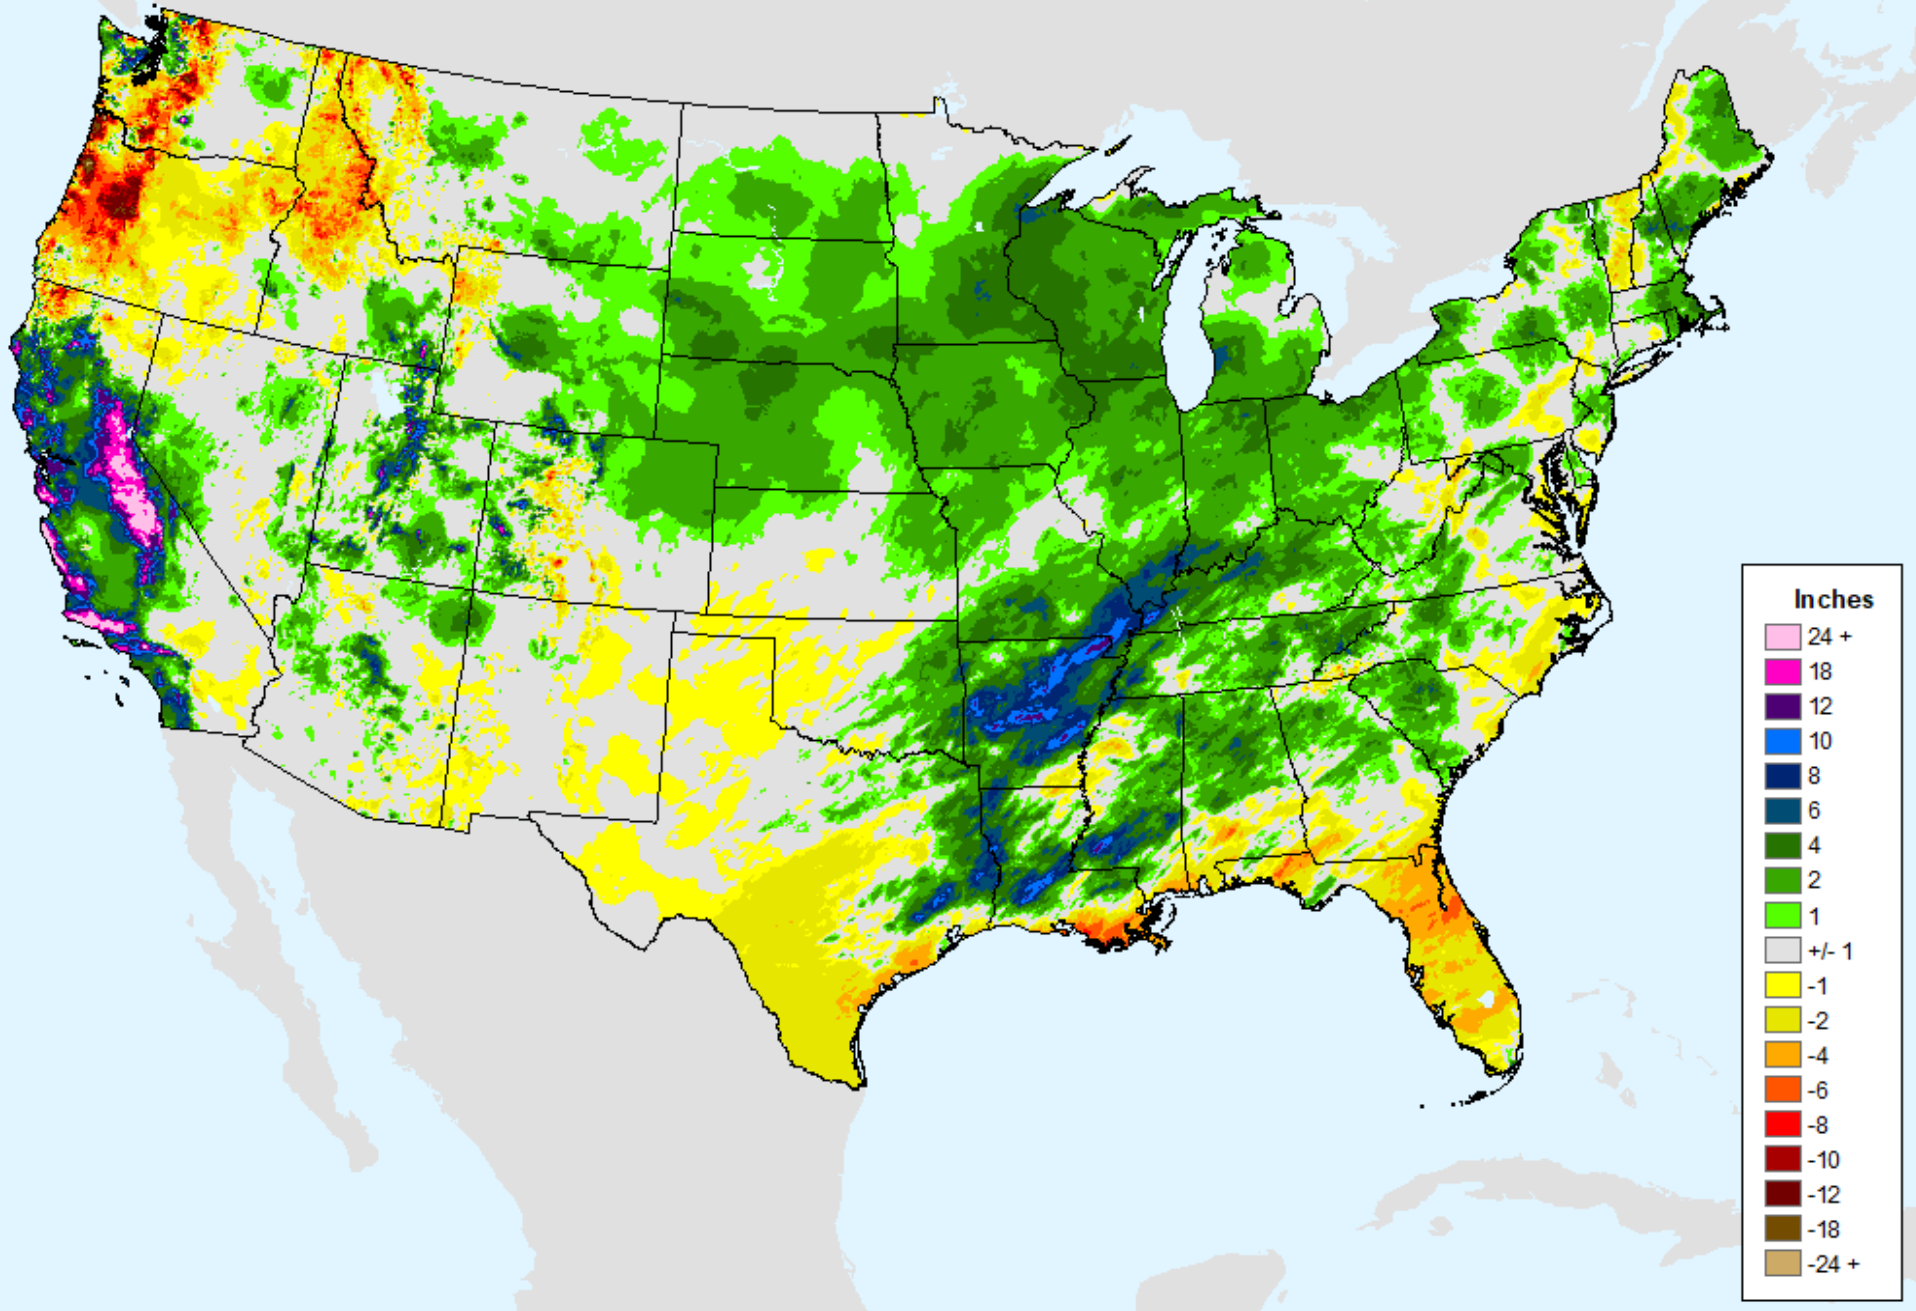

AHPS 90-Day Precip Departure

As of: Tuesday, March 7, 2023