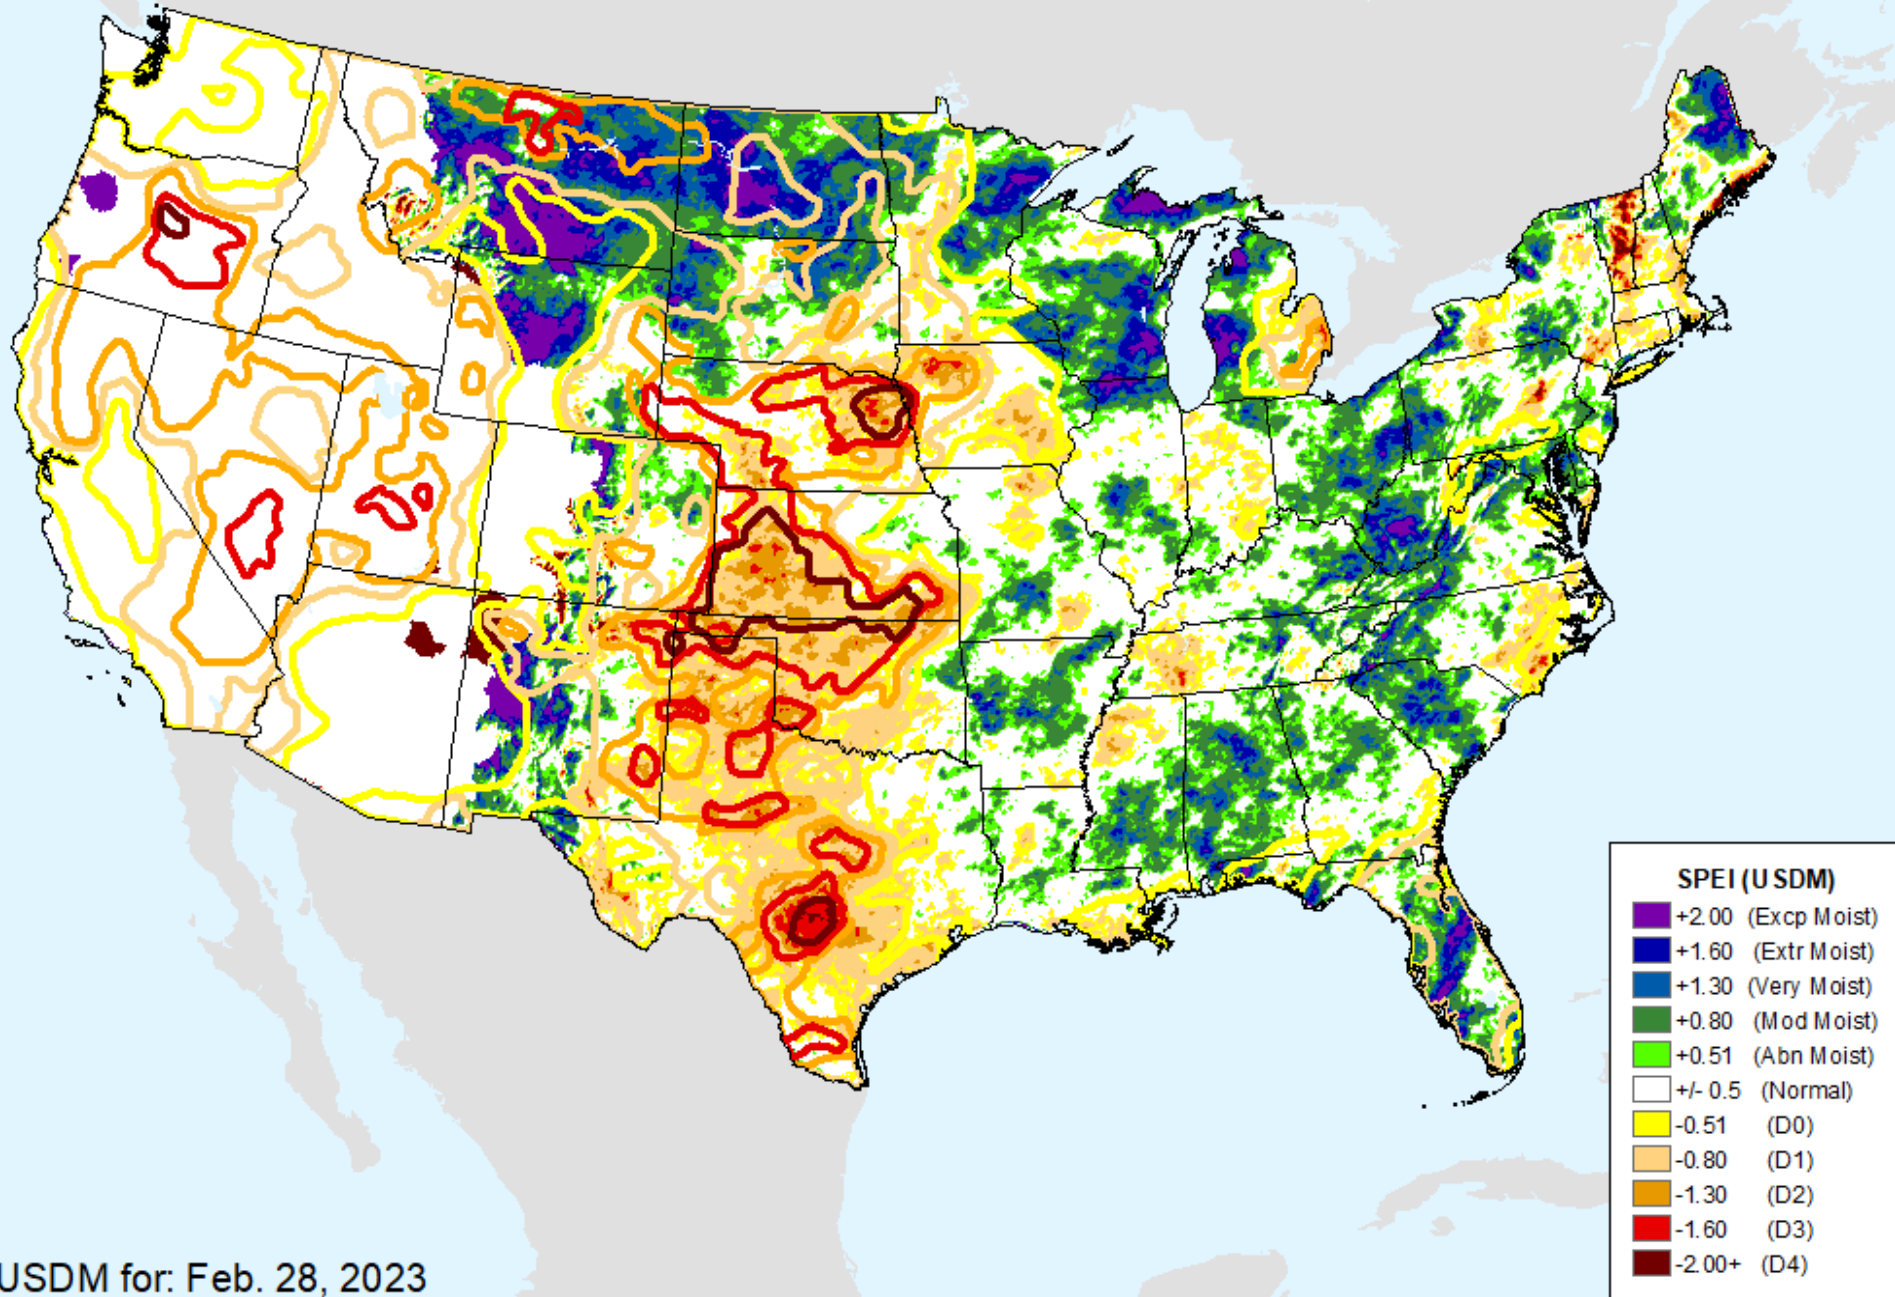

AHPS 12-month SPEI

As of: Tuesday, March 7, 2023

USDM for: Feb. 28, 2023