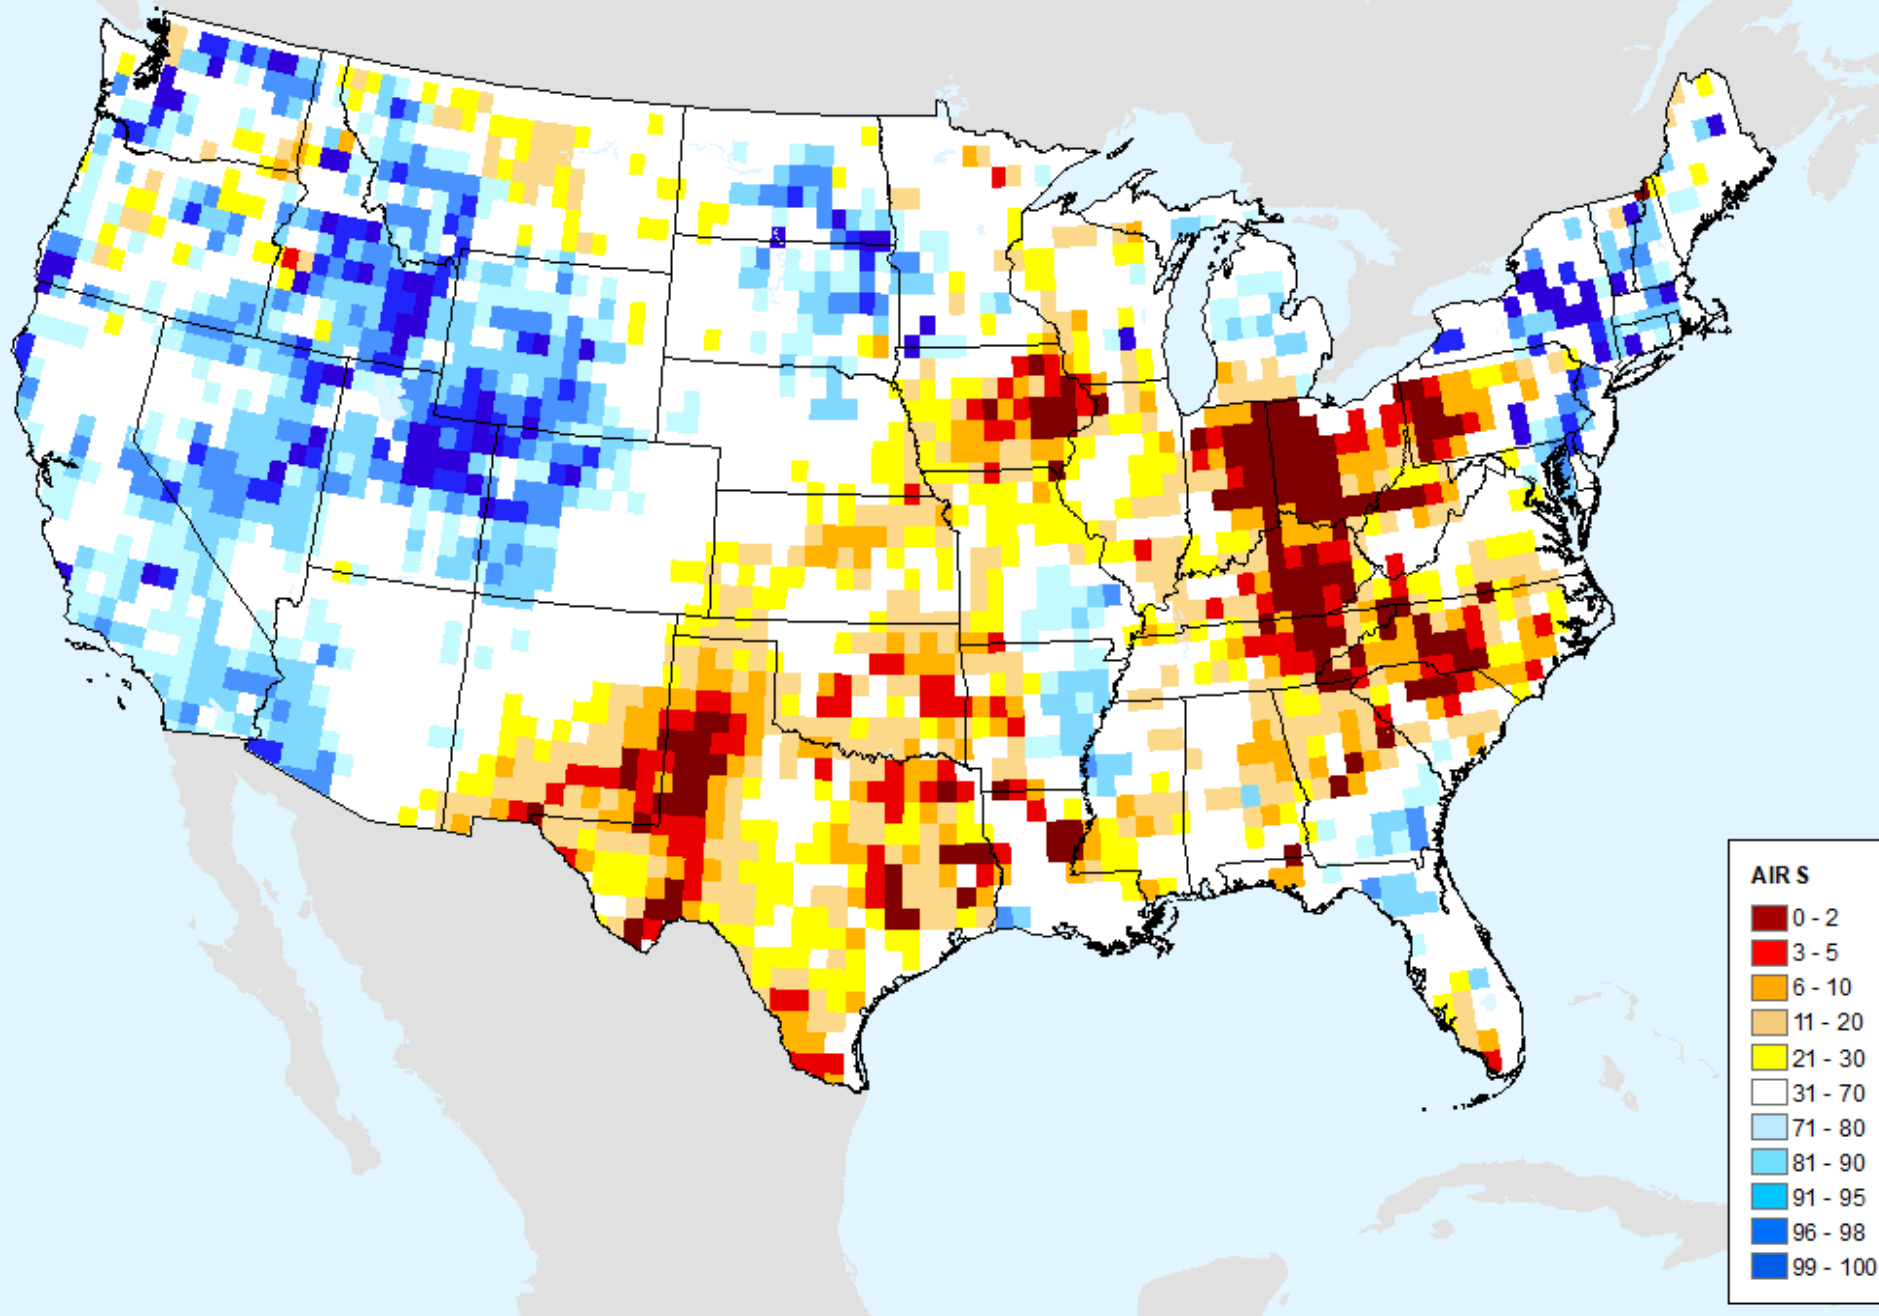

AIRS-Based Surface Relative Humidity 7 Day

As of: Tuesday, March 7, 2023