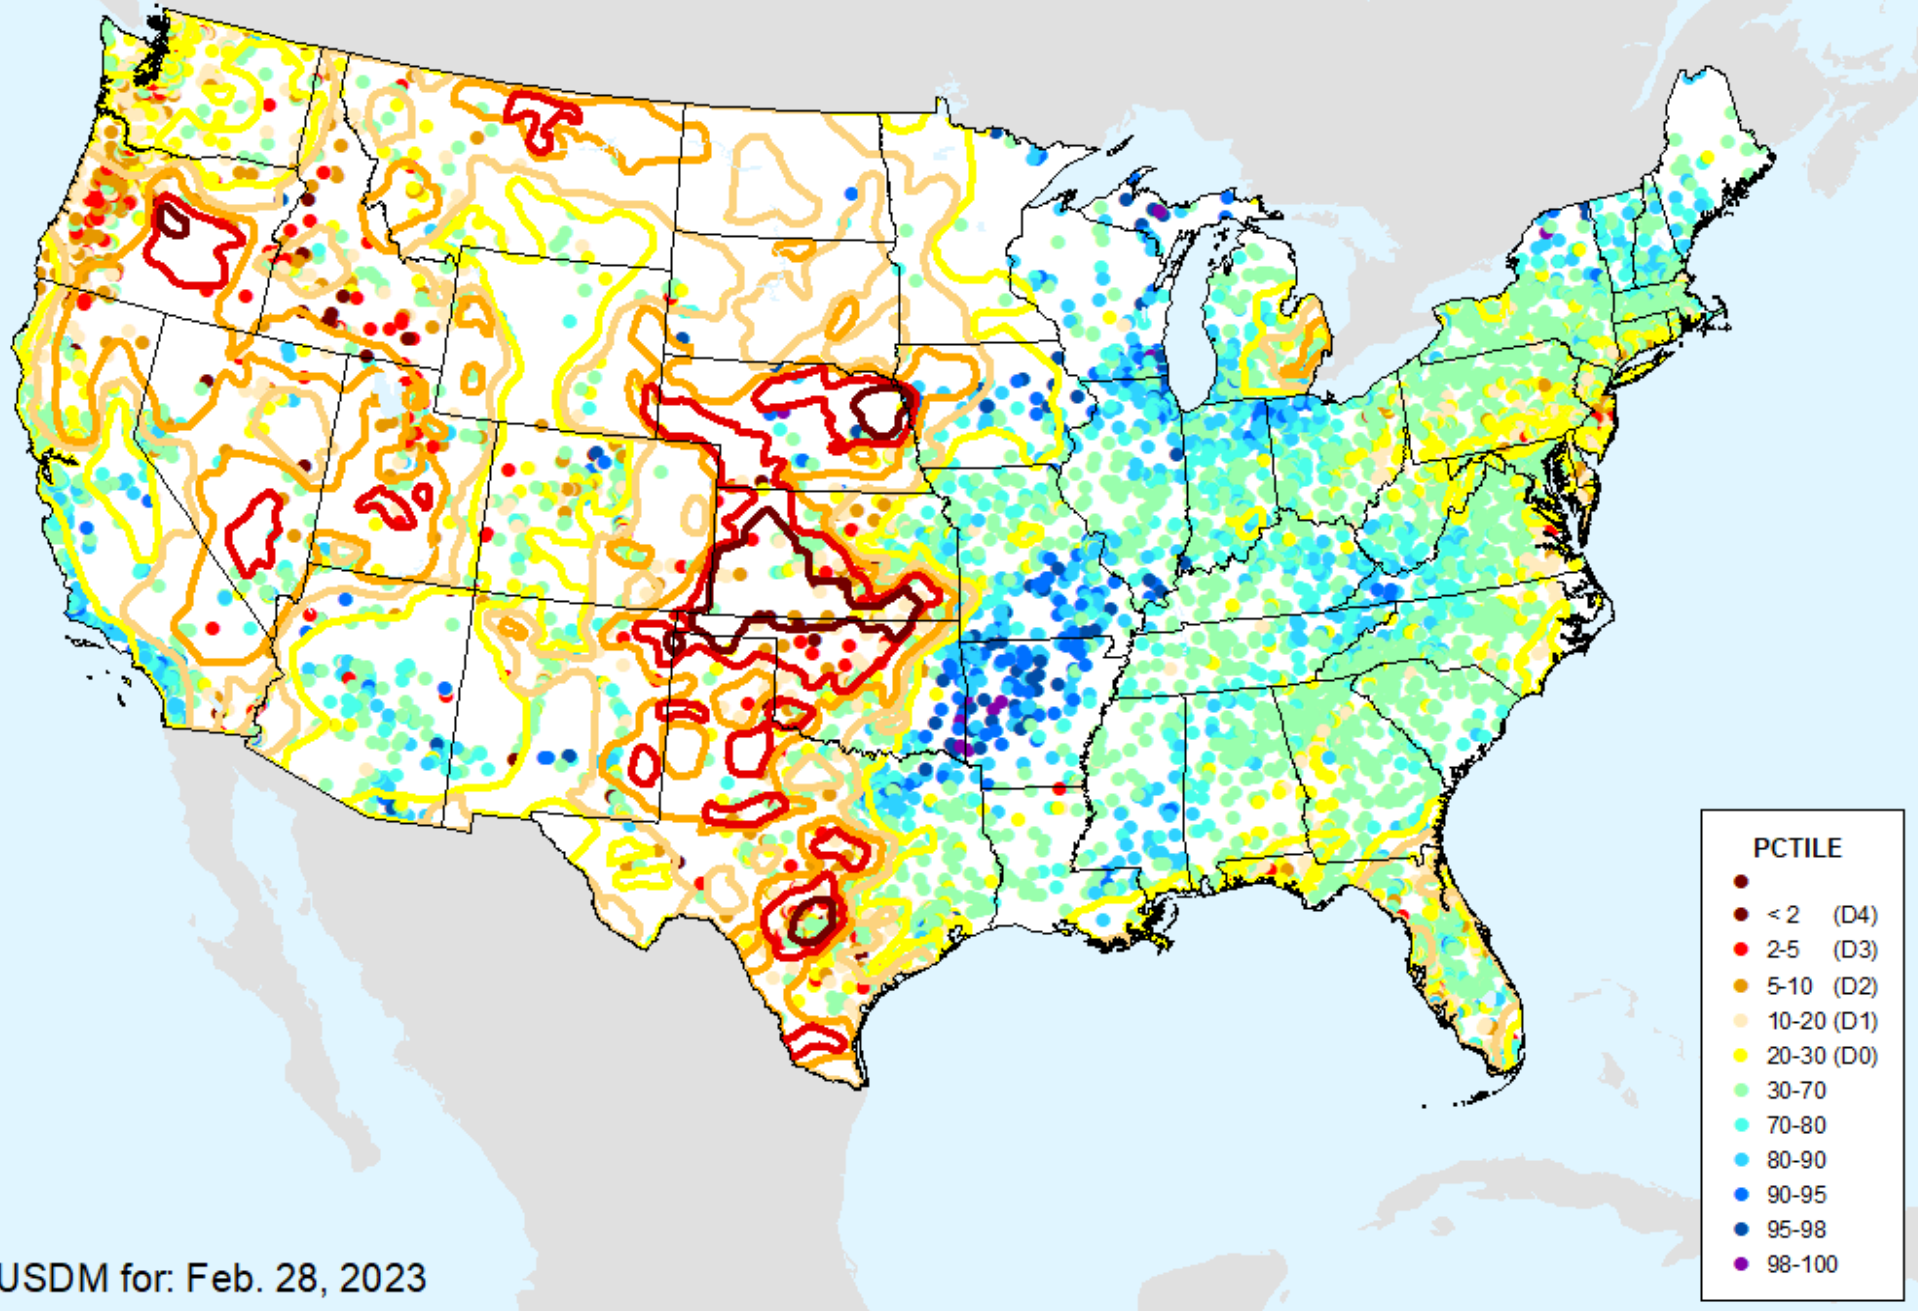

USGS 28-Day Avg Streamflow

As of: Tuesday, March 7, 2023