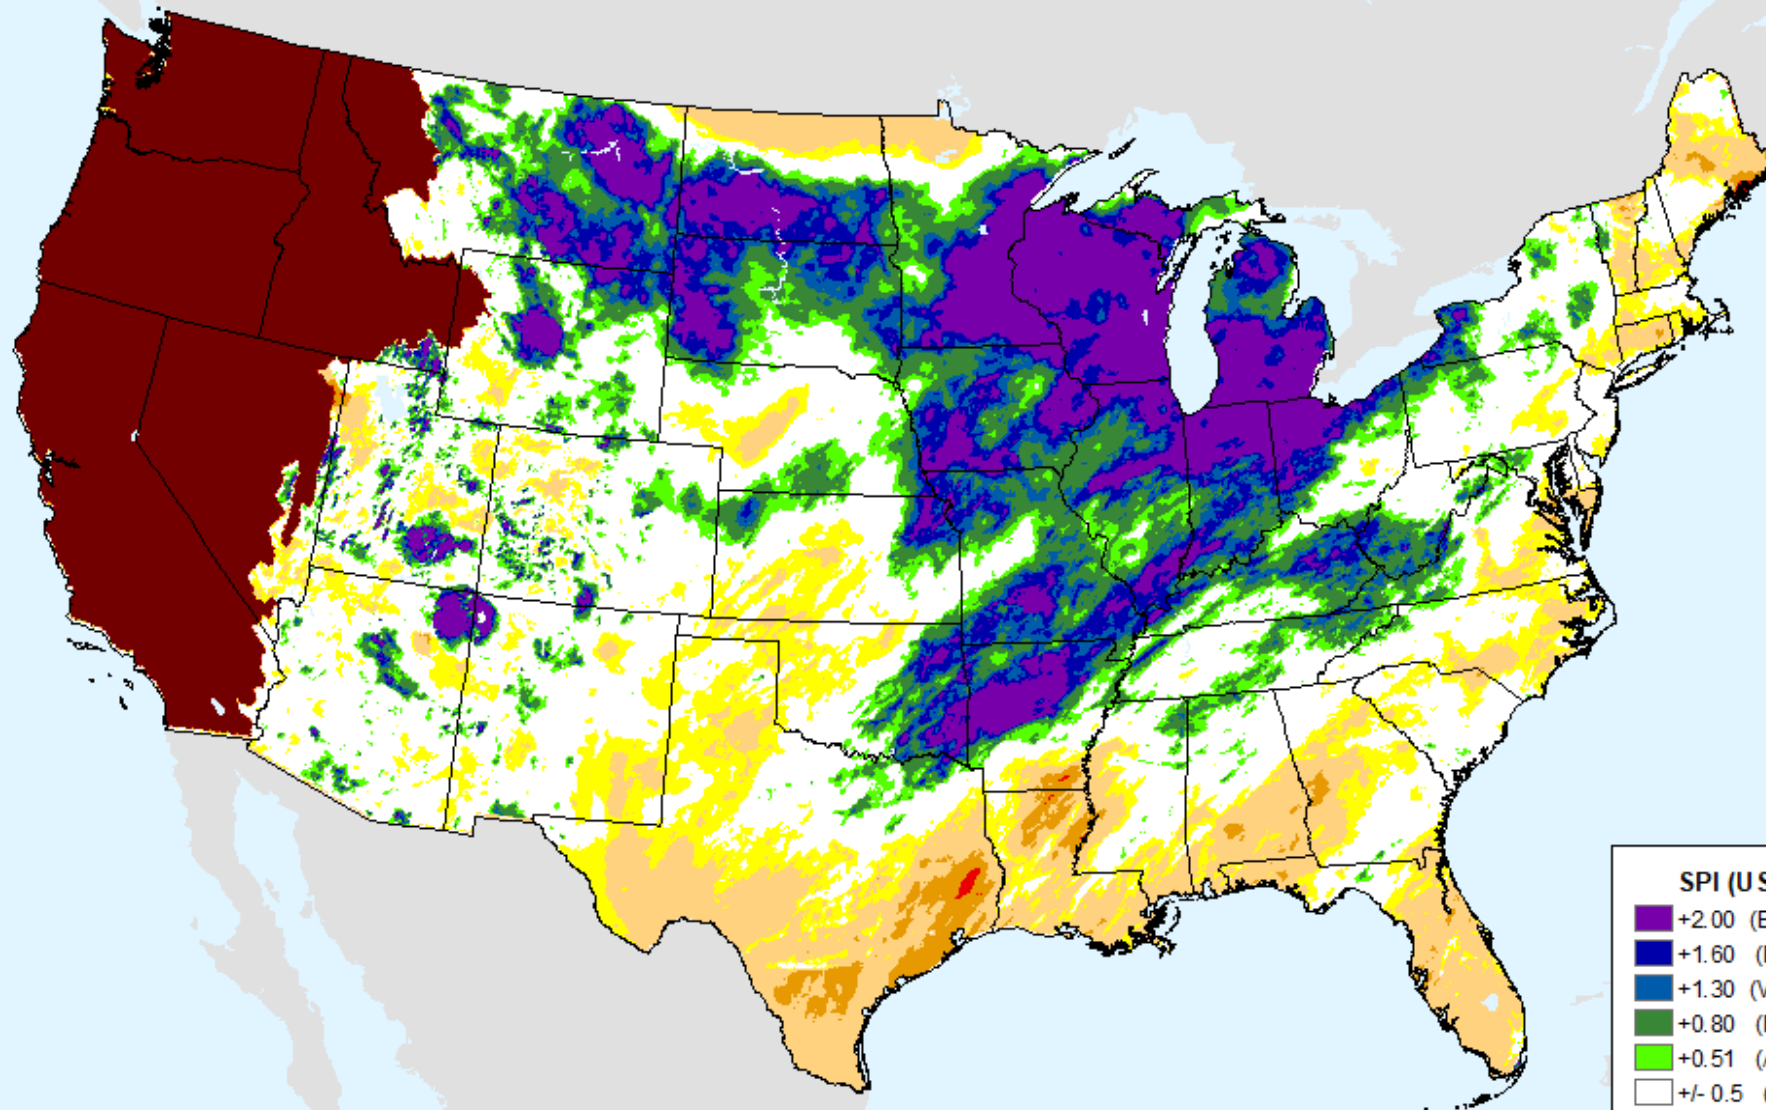

As of: Tuesday, March 7, 2023

AHPS 1-month SPI

As of: Tuesday, March 7, 2023

USDM for: Feb. 28, 2023

AHPS 1-month SPI

As of: Tuesday, March 7, 2023

SPI (USDM)

- +2.00 (Excp Moist)
- +1.60 (Extr Moist)
- +1.30 (Very Moist)
- +0.80 (Mod Moist)
- +0.51 (Abn Moist)
- +/- 0.5 (Normal)
- 0.51 (D0)
- 0.80 (D1)
- 1.30 (D2)
- 1.60 (D3)
- 2.00+ (D4)