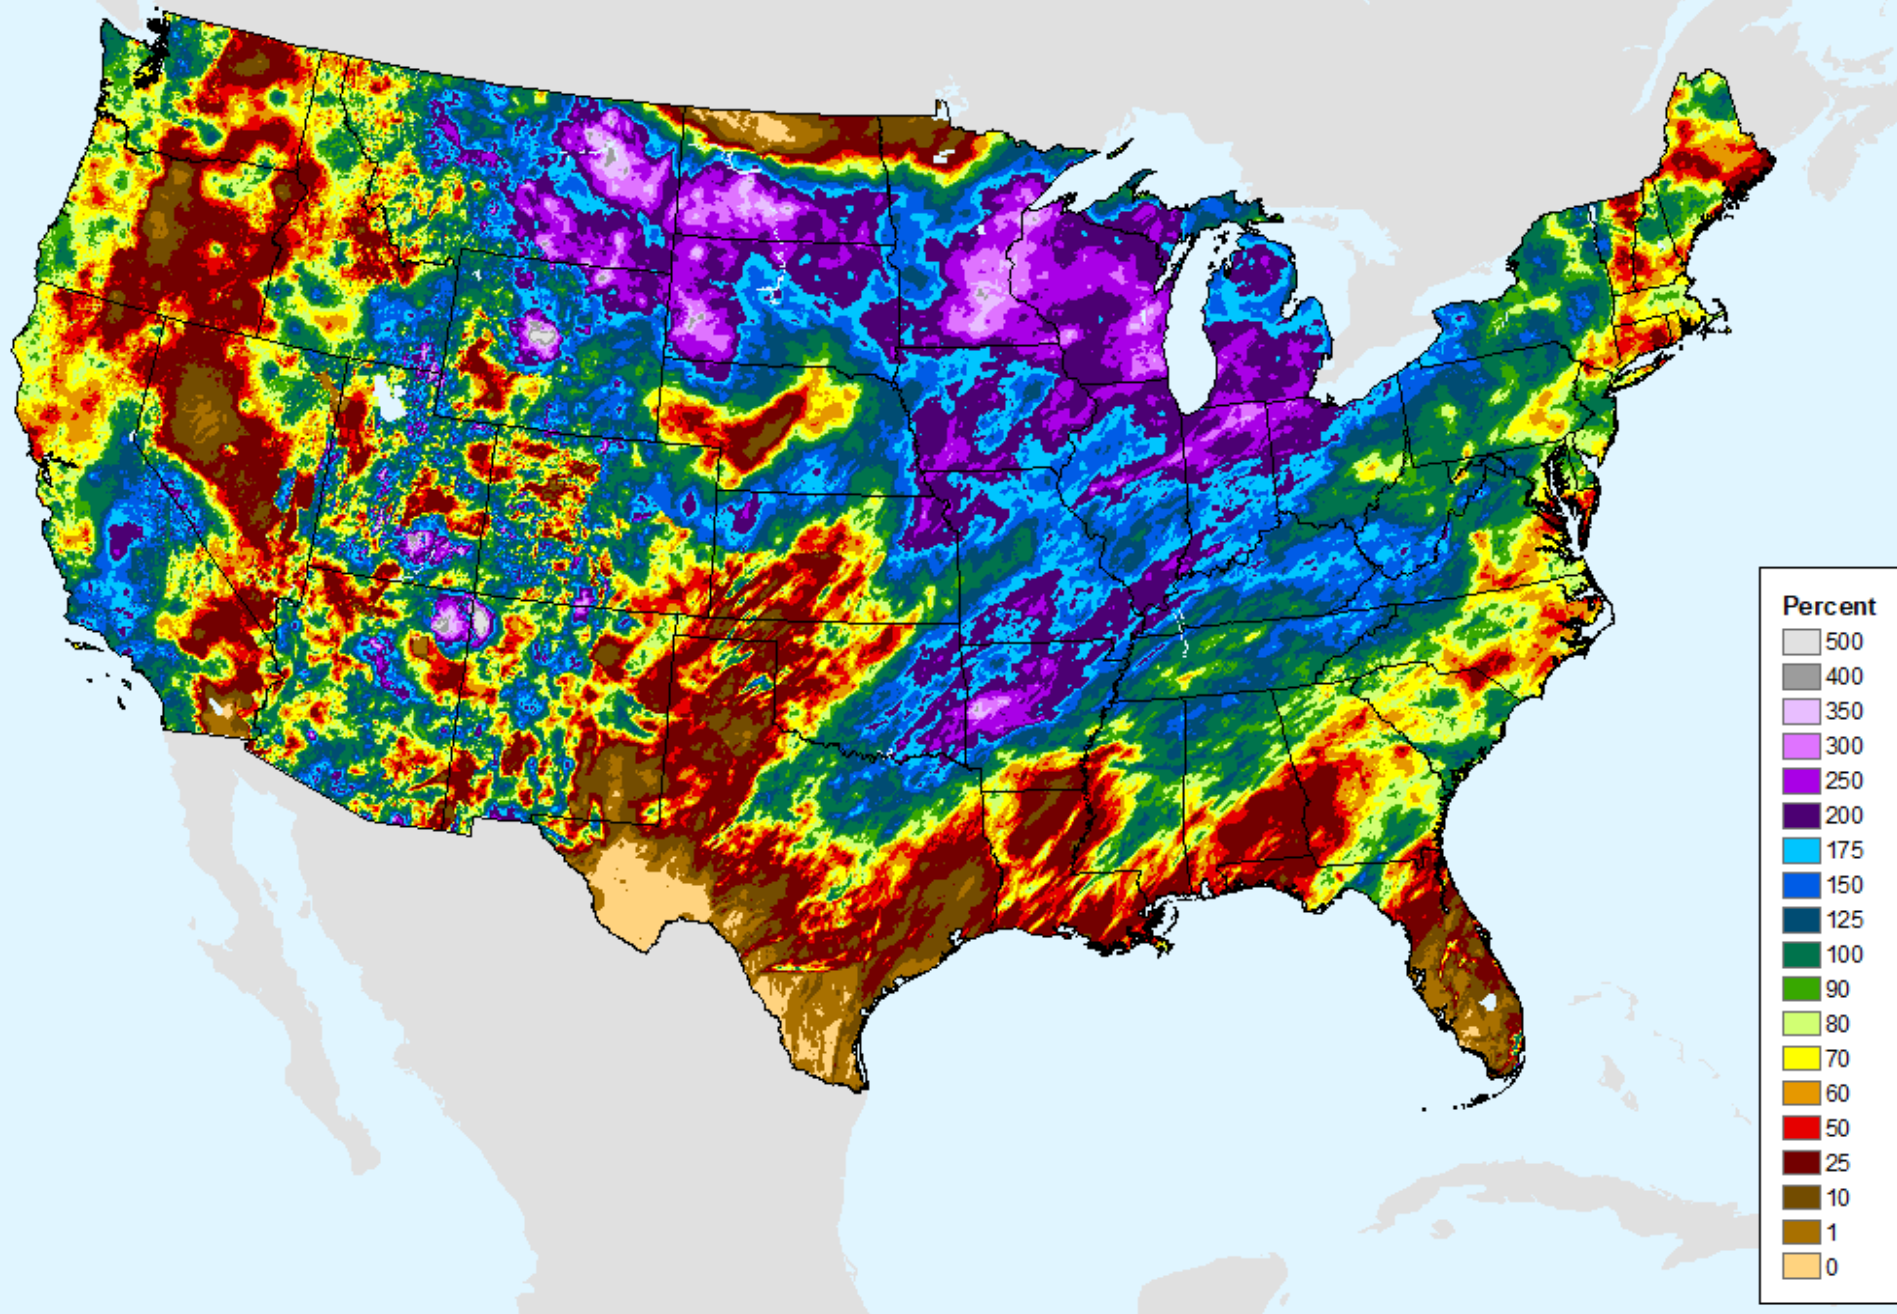

AHPS 30-Day Pct of Normal Pcp

As of: Tuesday, March 7, 2023