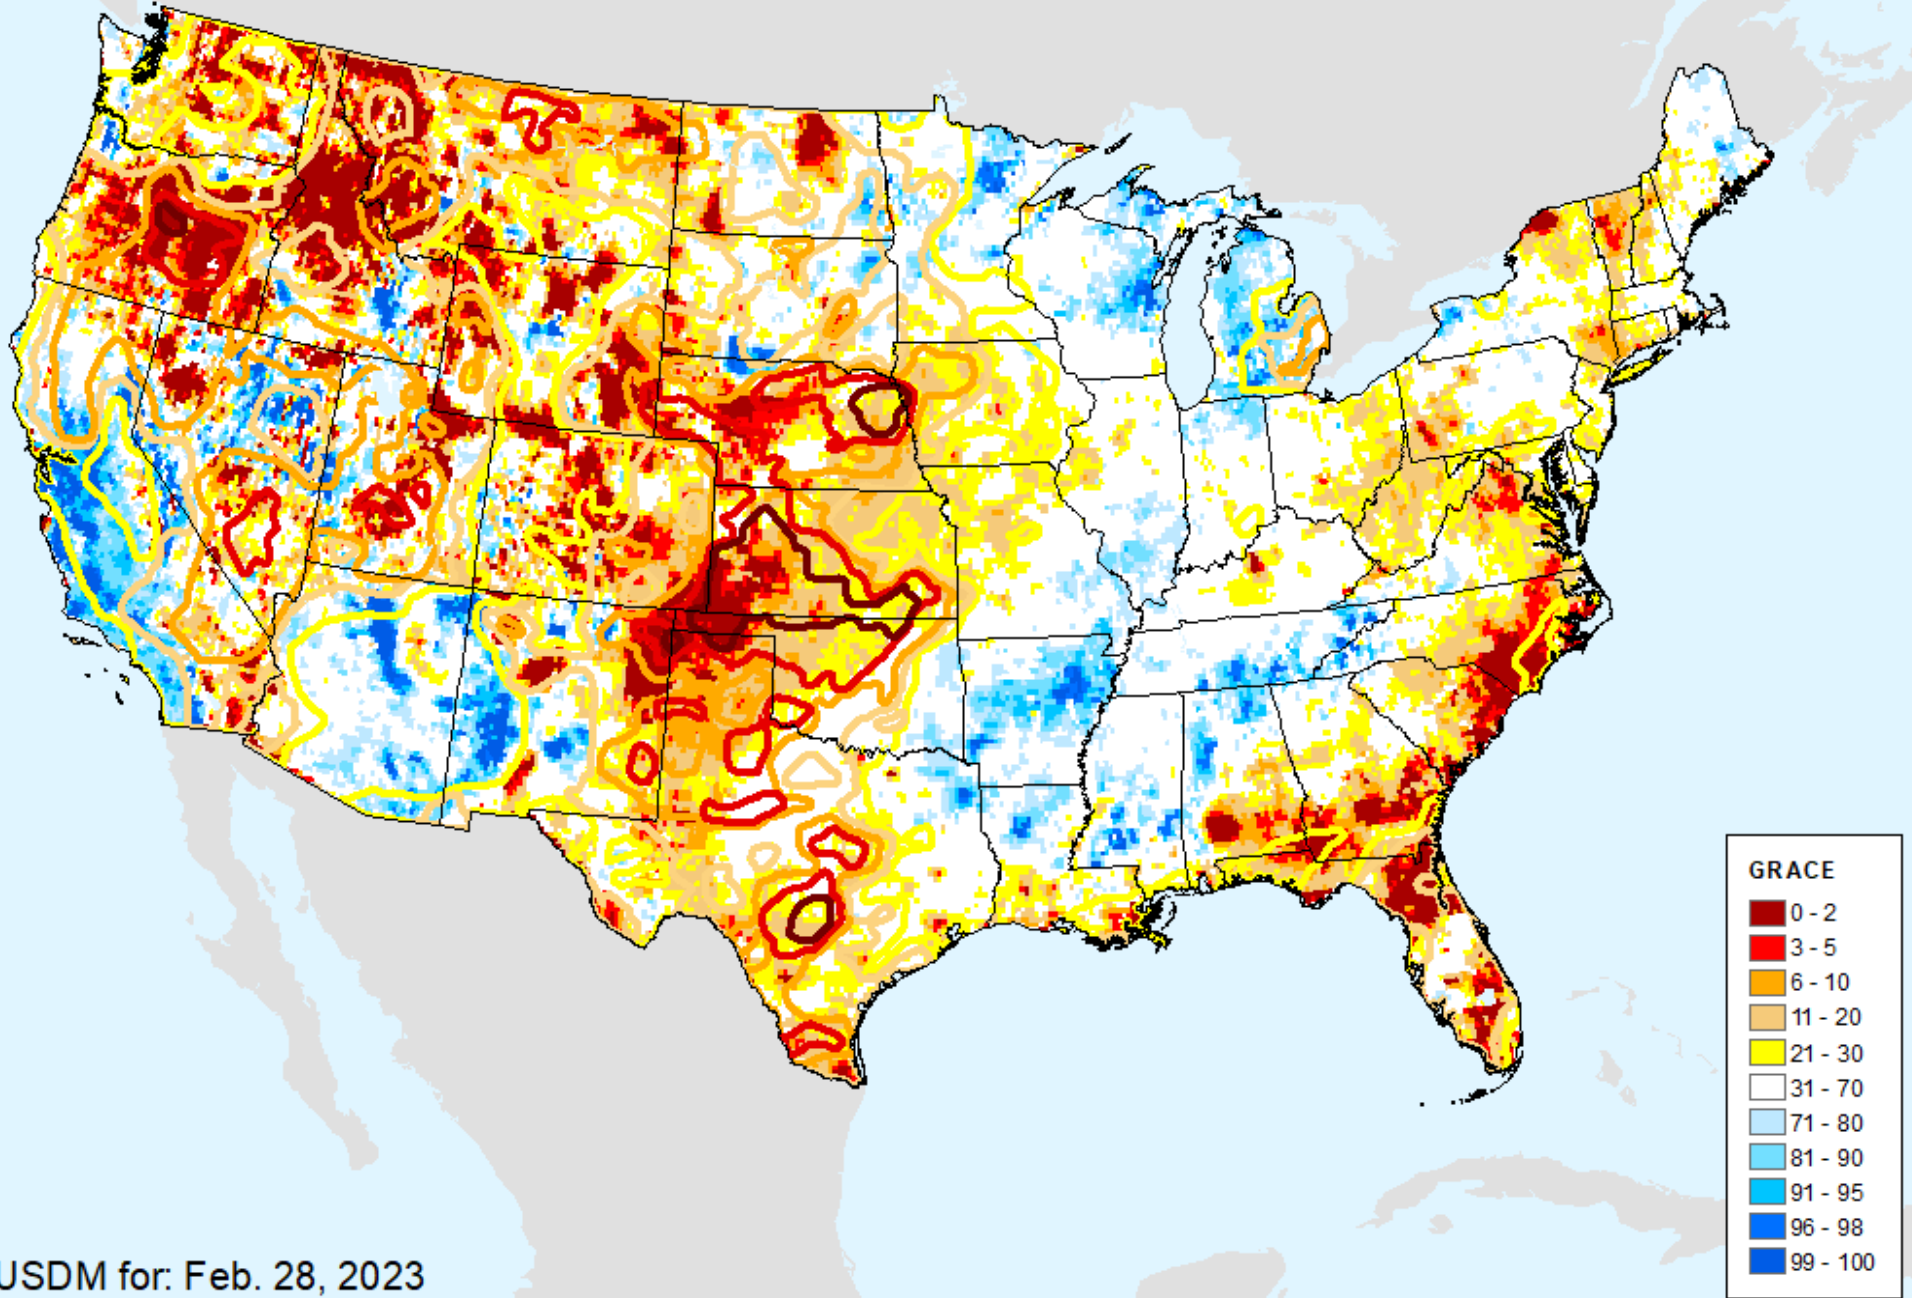

GRACE-Based Root Zone Soil Moisture Drought Indicator

As of: Tuesday, March 7, 2023

USDM for: Feb. 28, 2023