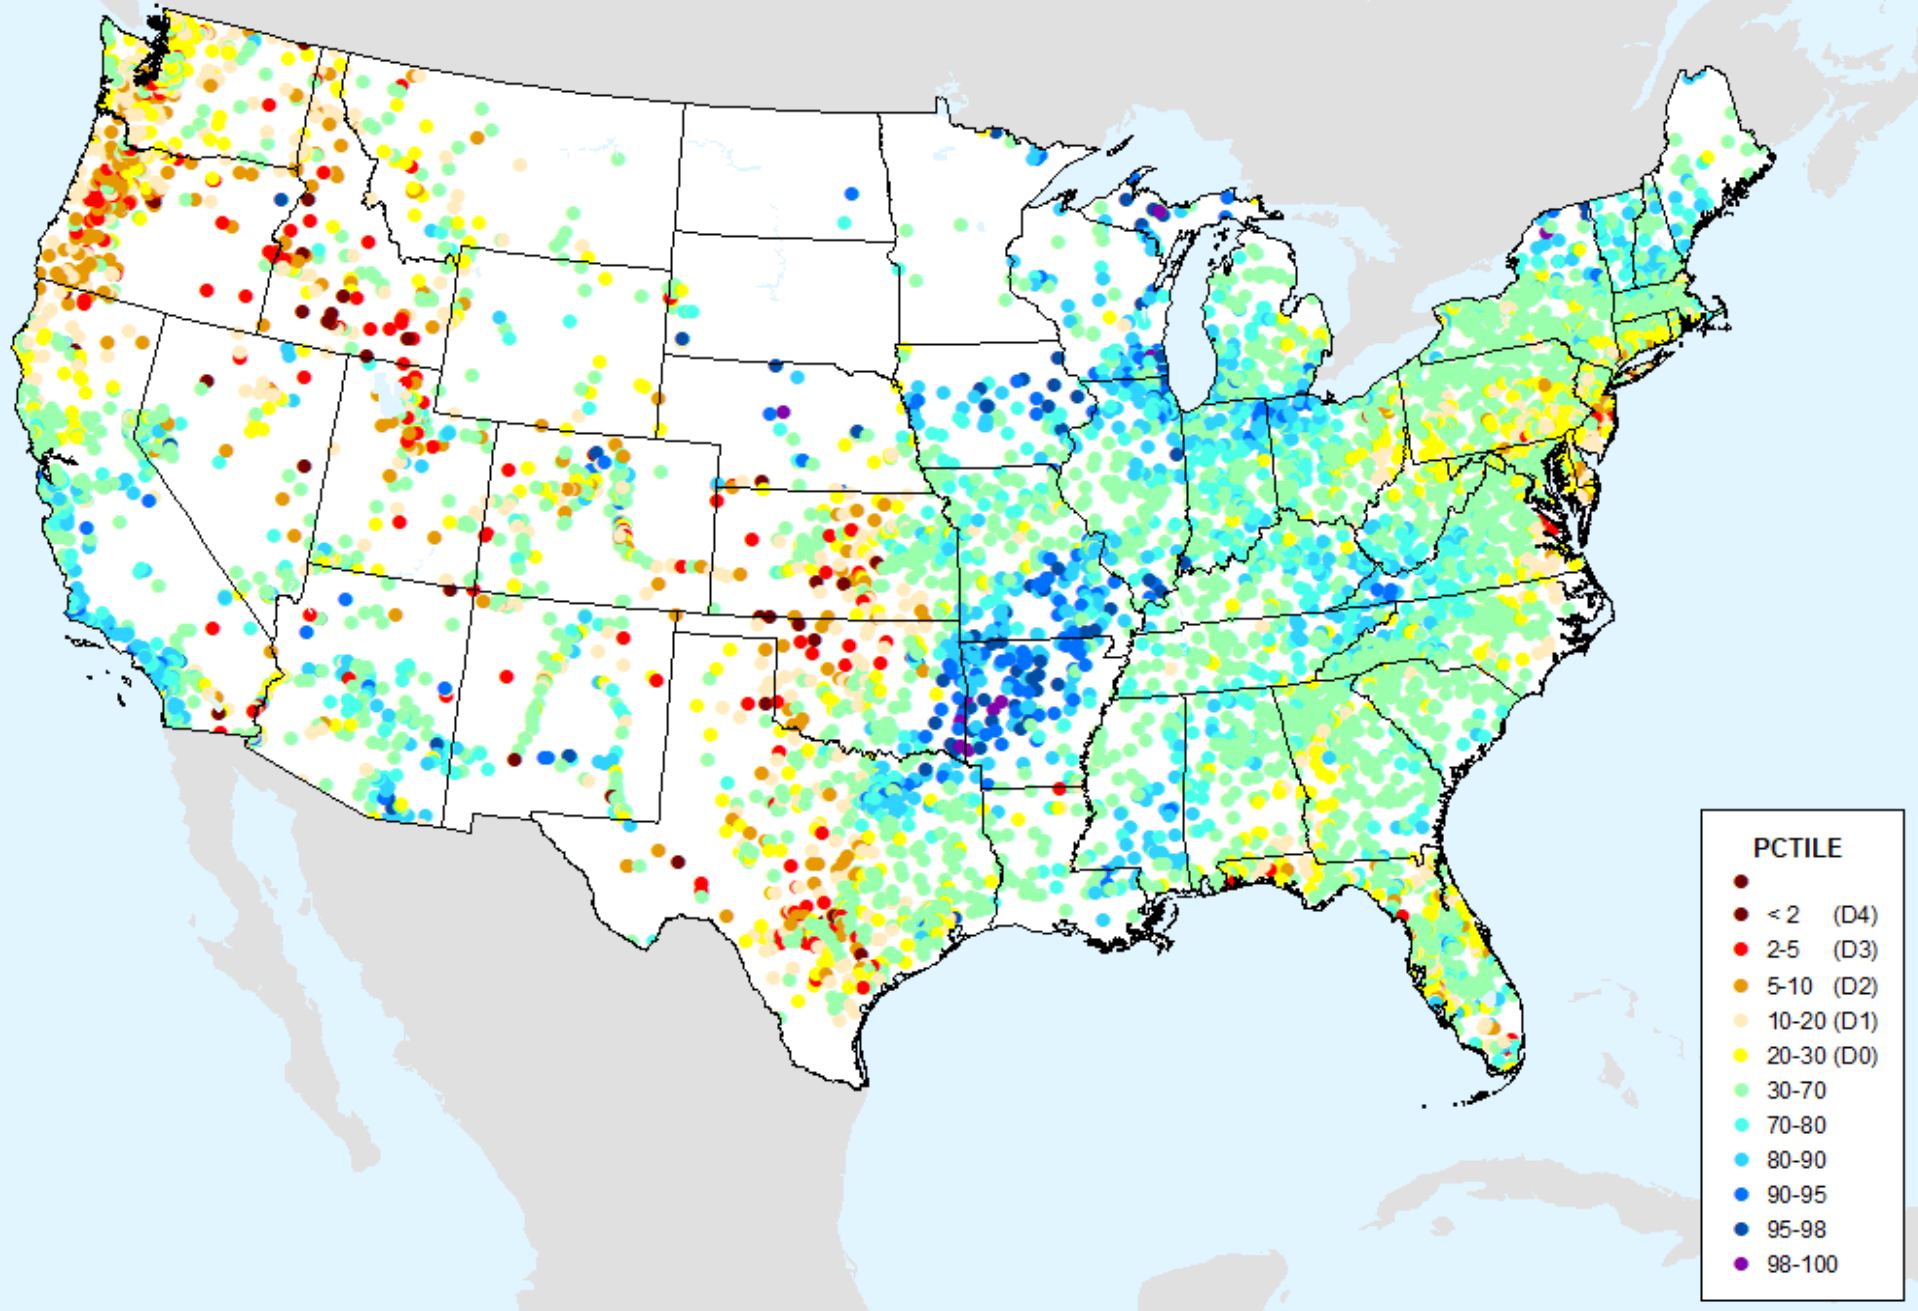

As of: Tuesday, March 7, 2023

USGS 28-Day Avg Streamflow

As of: Tuesday, March 7, 2023

USGS 28-Day Avg Streamflow

As of: Tuesday, March 7, 2023

NLDAS-2 Ensemble Soil Moisture

As of: Tuesday, March 7, 2023

USDM for: Feb. 28, 2023