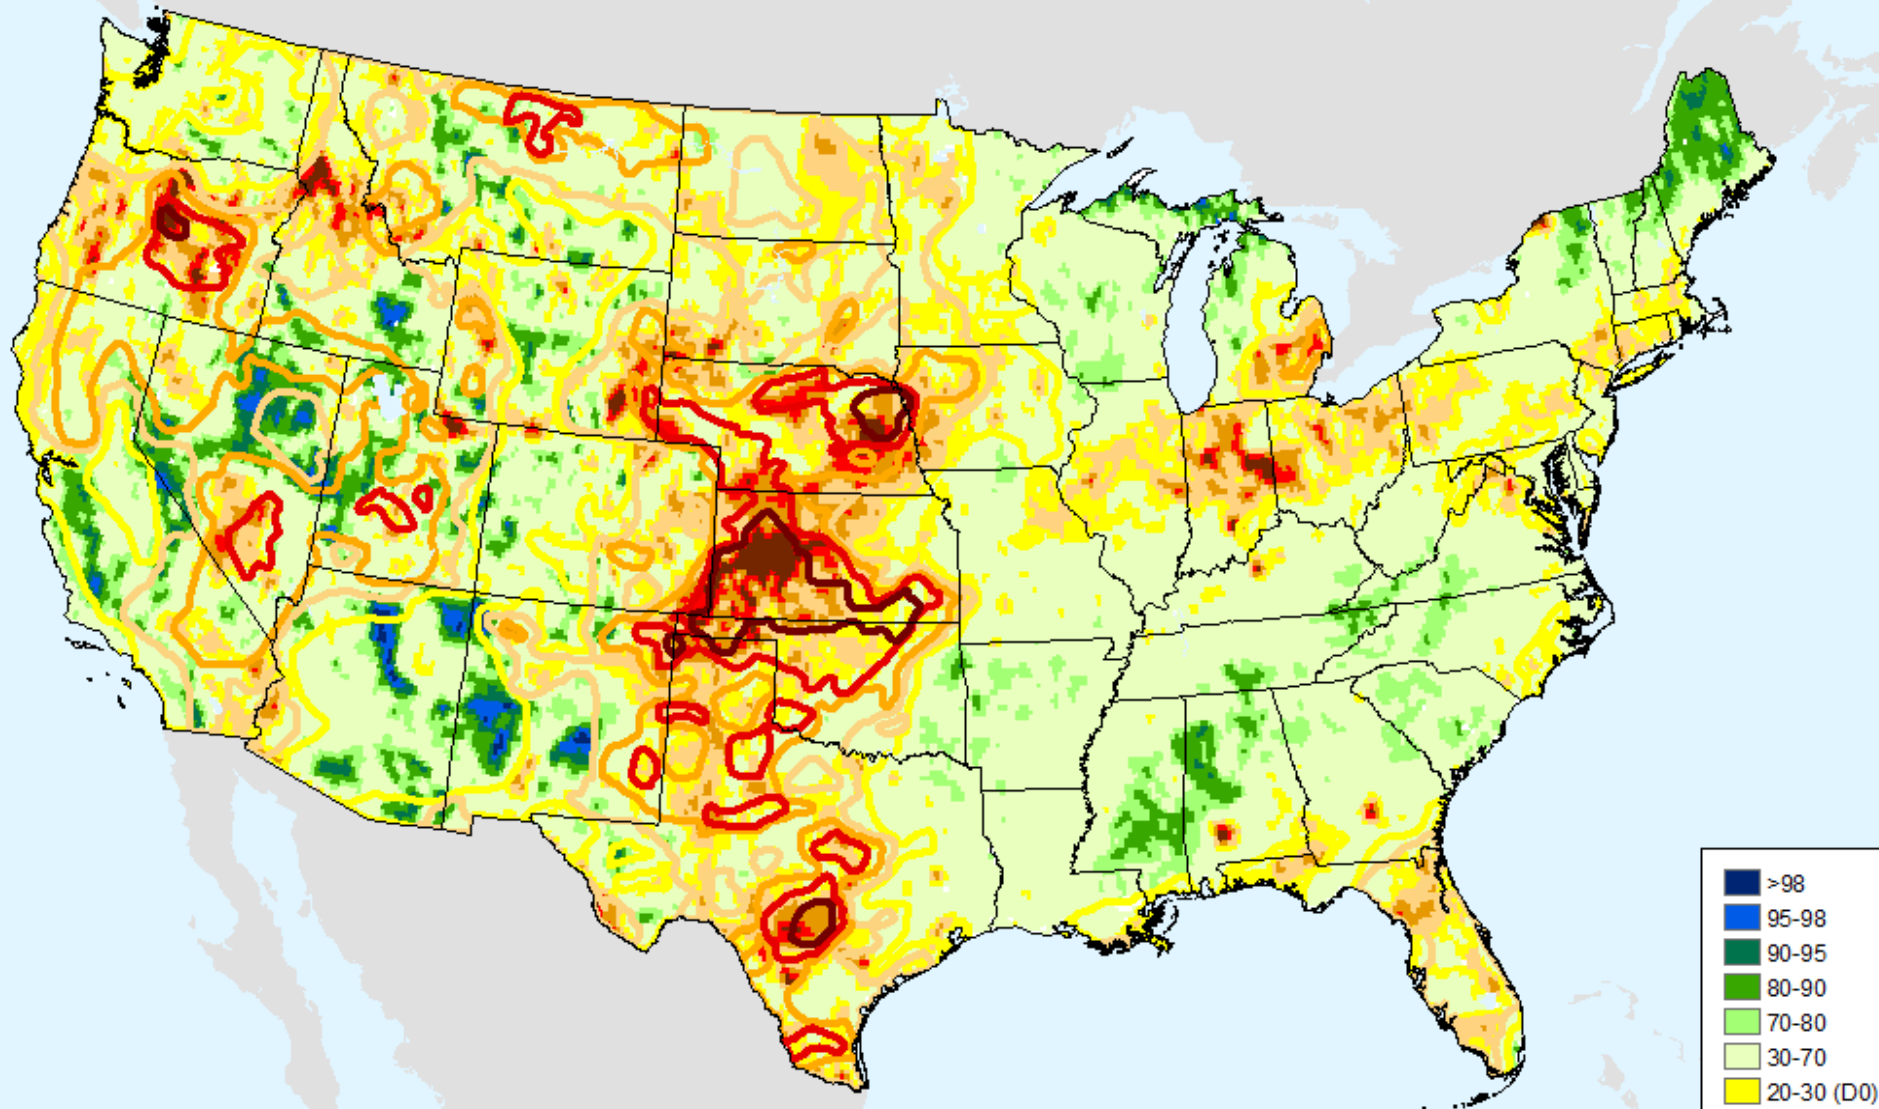

As of: Tuesday, March 7, 2023

USGS 28-Day Avg Streamflow

As of: Tuesday, March 7, 2023

USGS 28-Day Avg Streamflow

As of: Tuesday, March 7, 2023

NLDAS-2 Ensemble Soil Moisture

As of: Tuesday, March 7, 2023

USDM for: Feb. 28, 2023