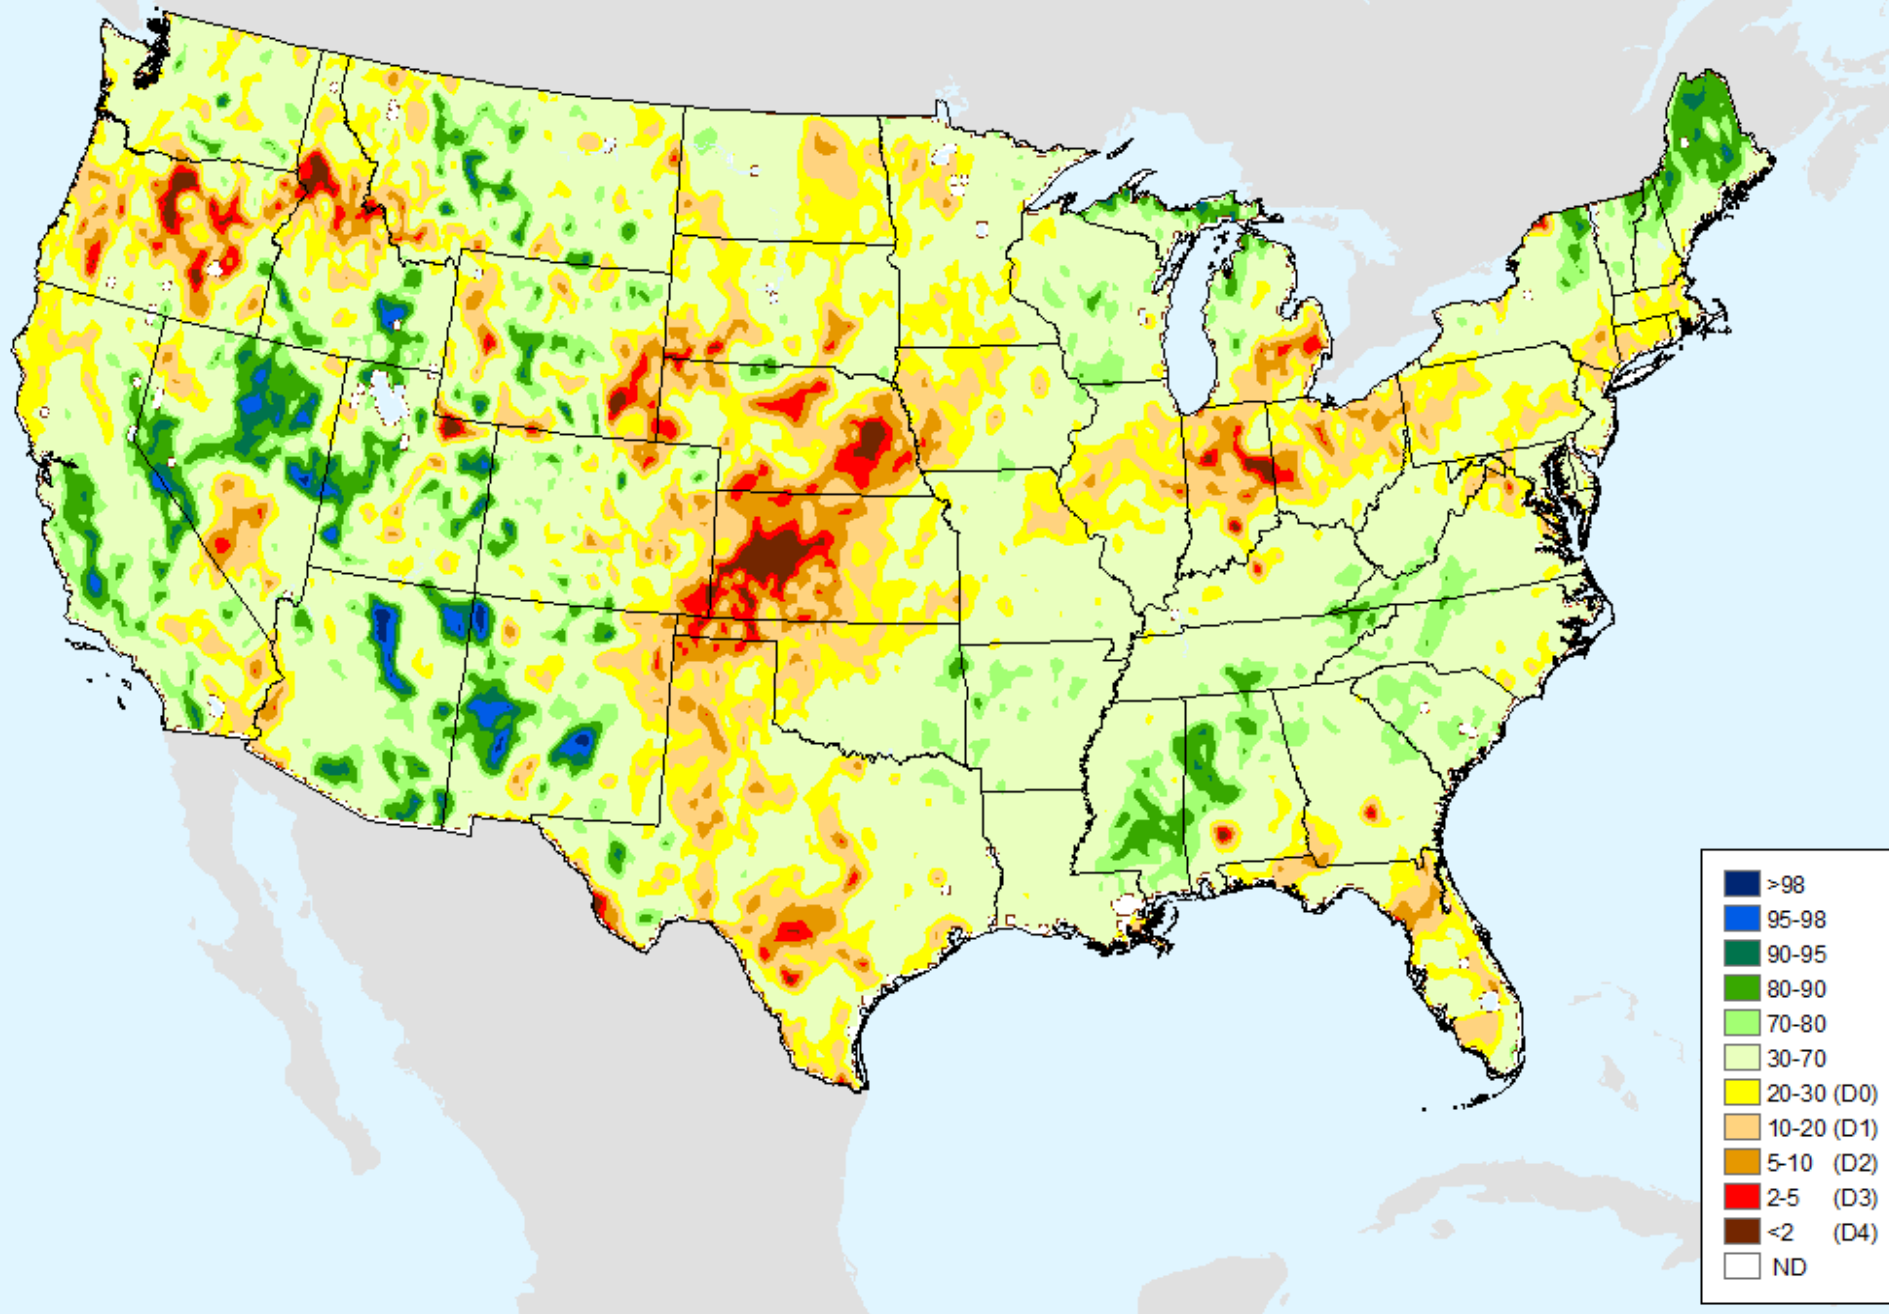

HPRCC 1-month SPI

As of: Tuesday, March 7, 2023

HPRCC 1-month SPI

As of: Tuesday, March 7, 2023

SPI

- -2 and Greater
- -2.0 -- -1.6
- -1.6 -- -1.3
- -1.3 -- -0.8
- -0.8 -- -0.5
- -0.5 - 0.5
- 0.5 - 0.8
- 0.8 - 1.3
- 1.3 - 1.6
- 1.6 - 2.0
- 2.0 and Greater