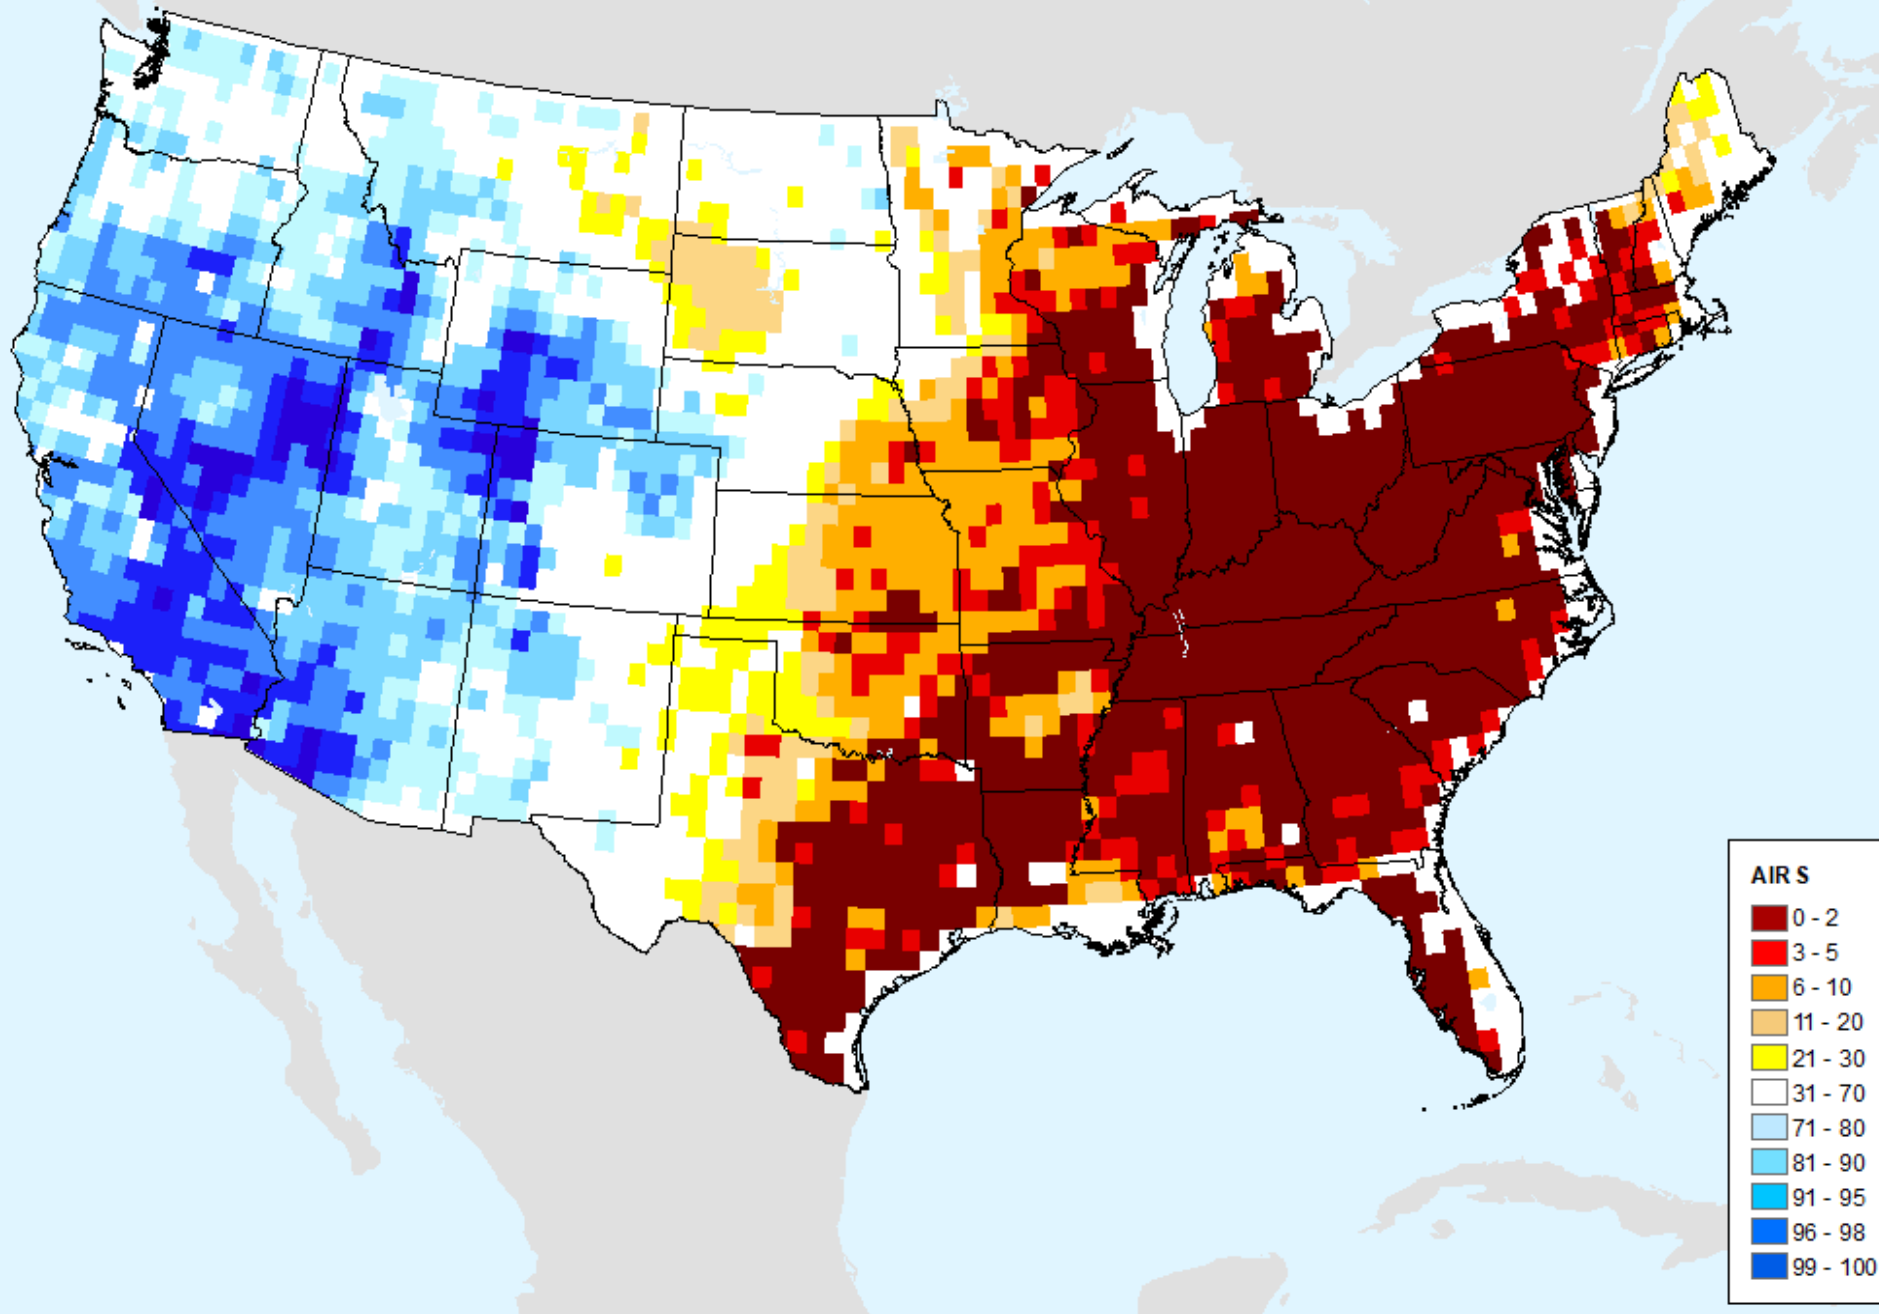

As of: Tuesday, March 7, 2023

AIRS-Based Retrieved Surface Air Temperature 14 Day

As of: Tuesday, March 7, 2023

AIRS-Based Retrieved Surface Air Temperature 28 Day

As of: Tuesday, March 7, 2023

AIRS-Based Vapor Pressure Deficit 7 Day