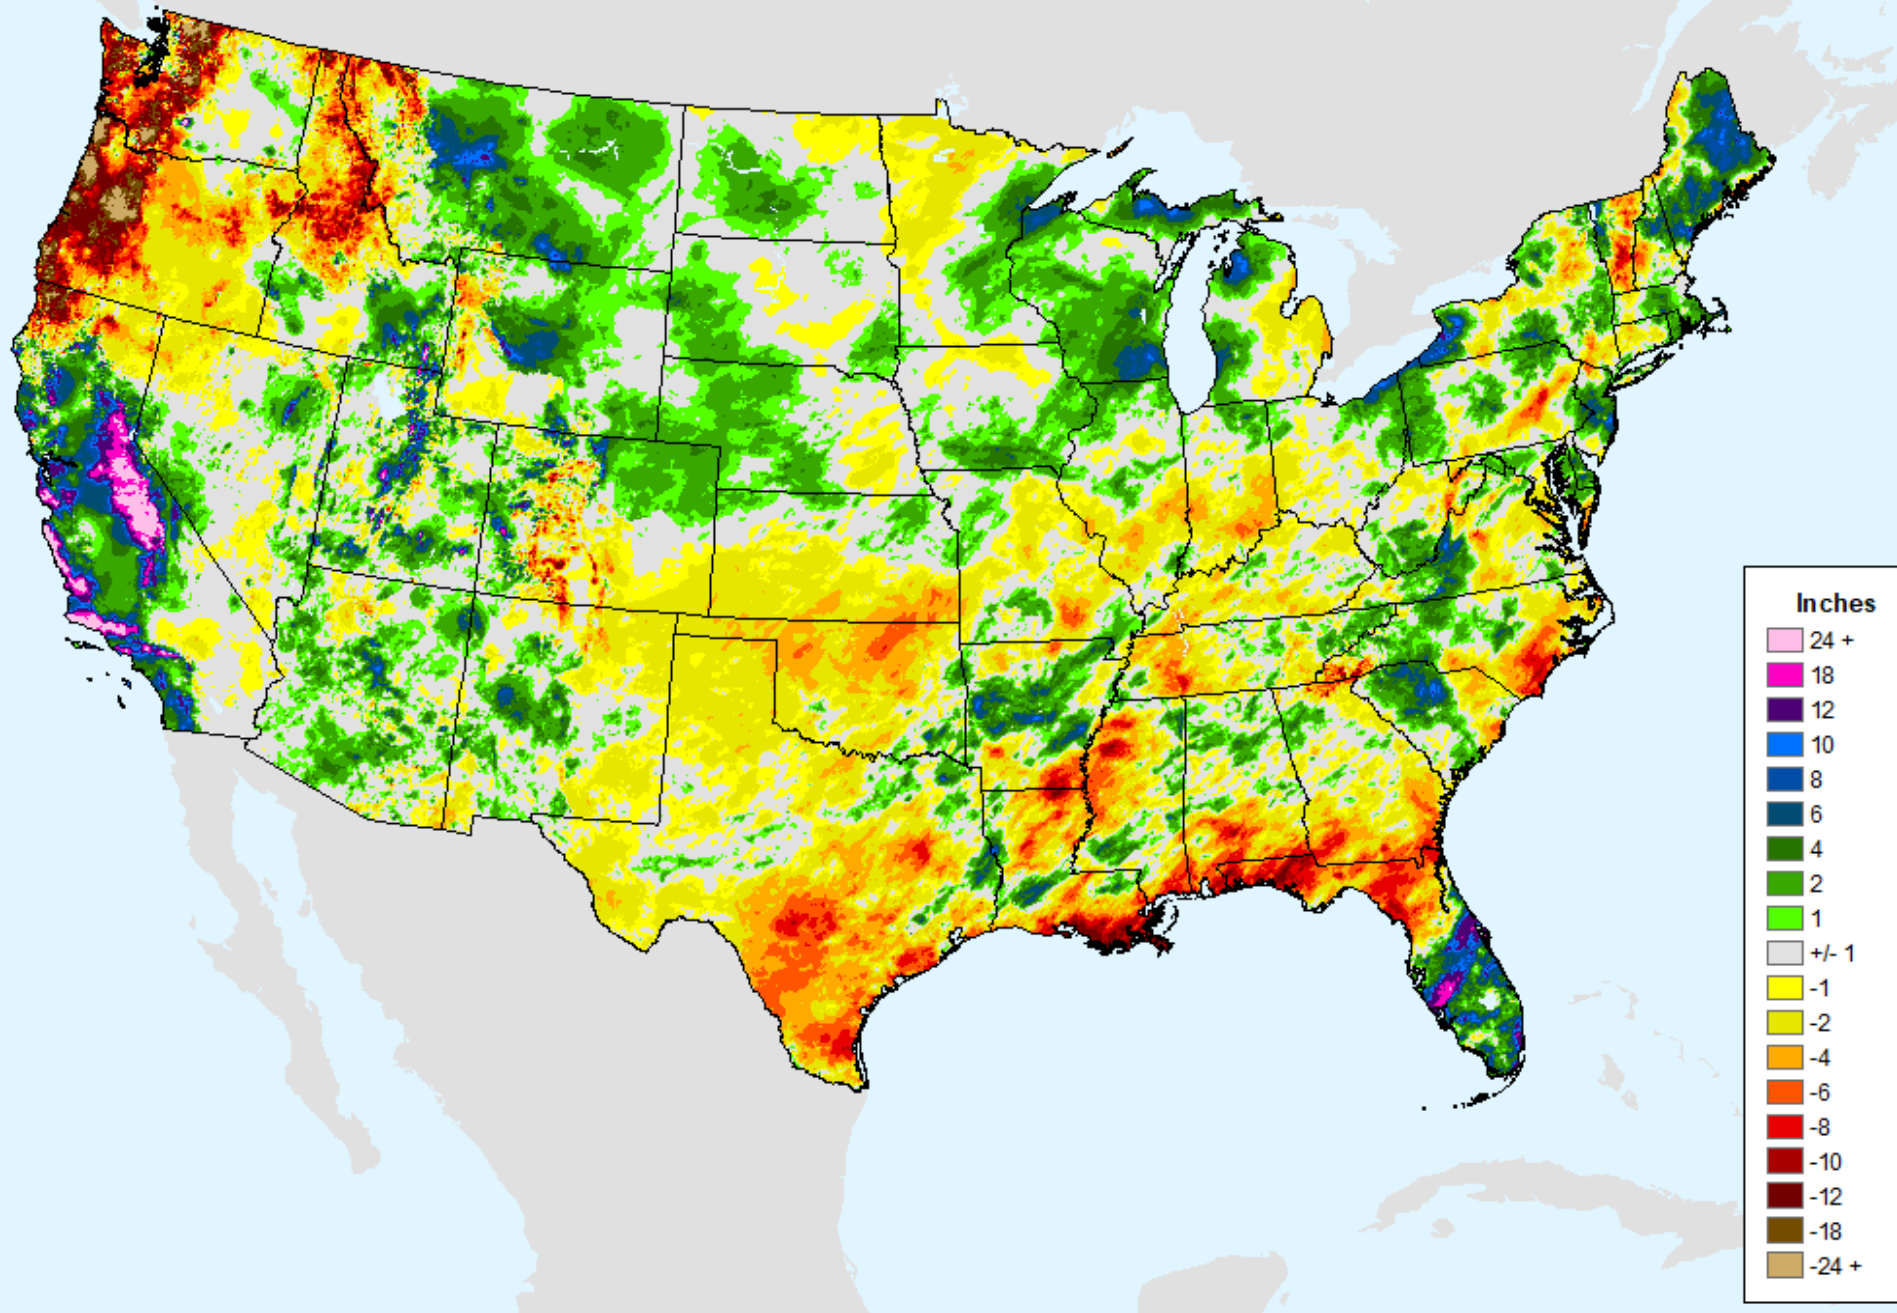

AHPS 180-Day Precip Departure

As of: Tuesday, March 7, 2023