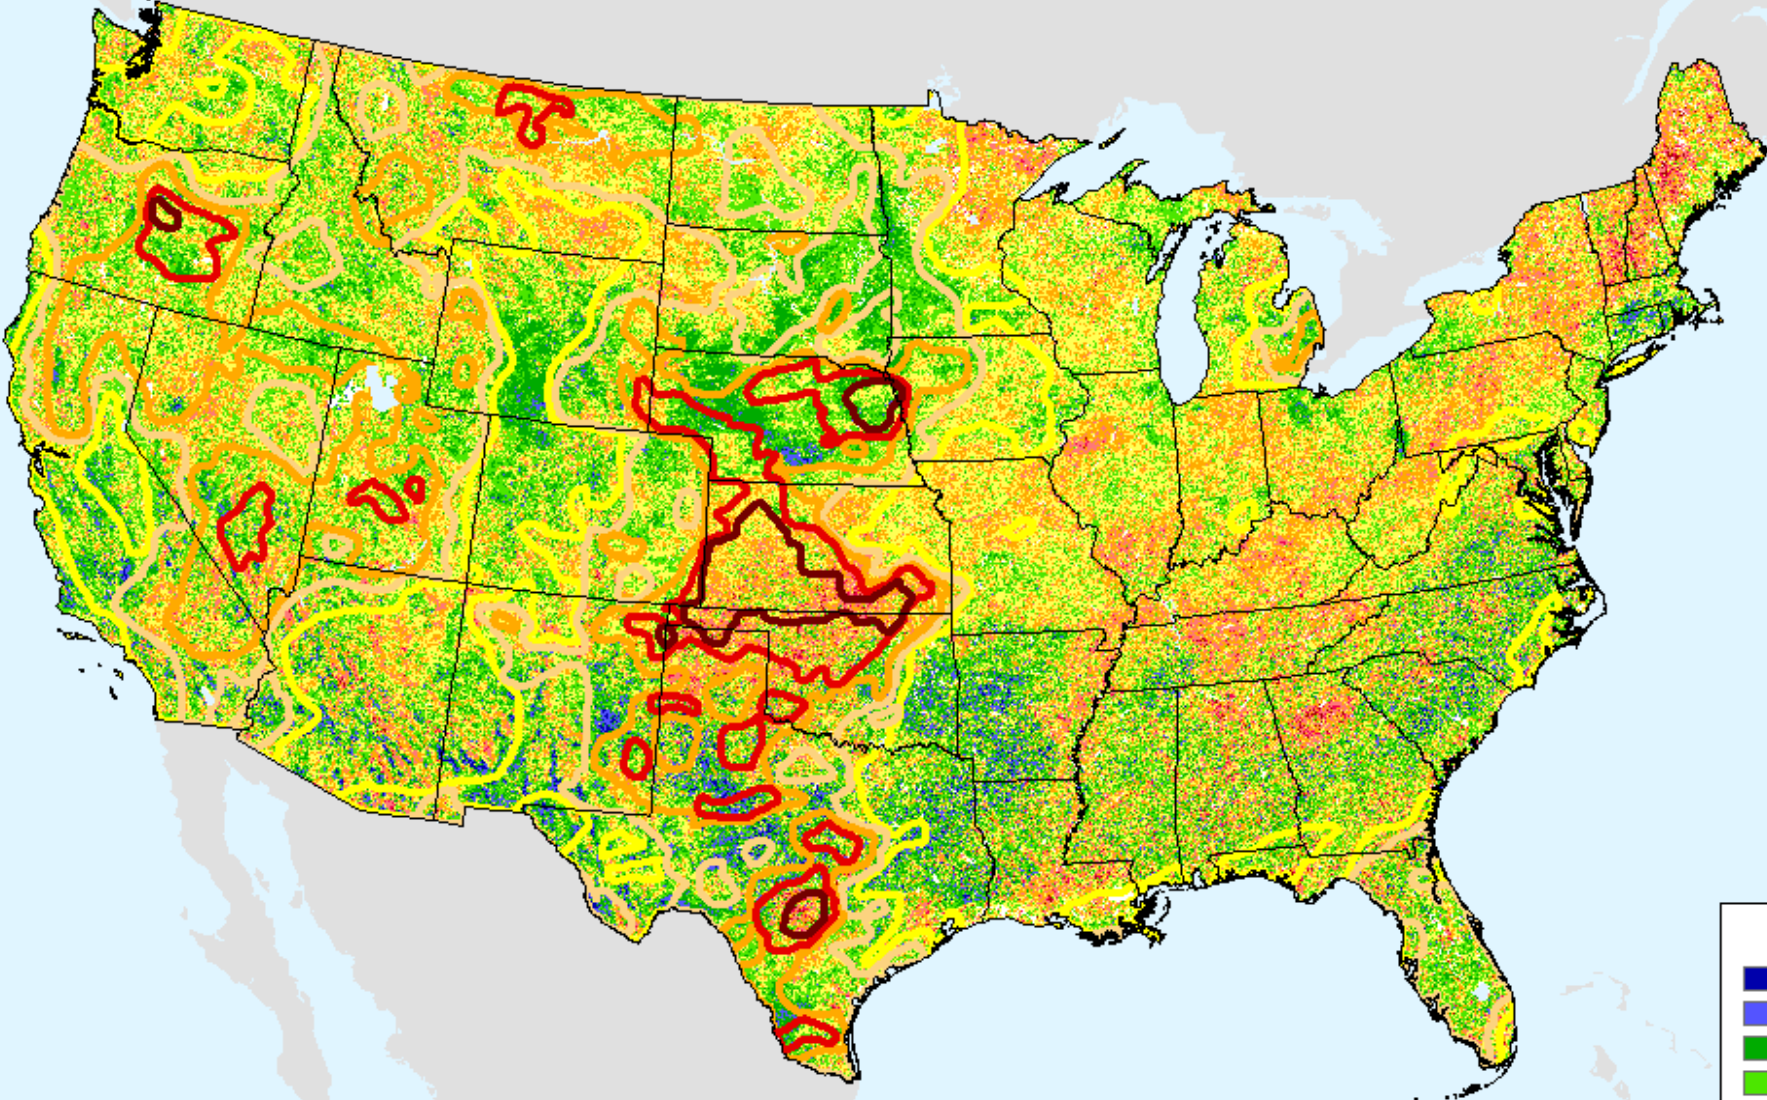

Vegetation Health Index

As of: Tuesday, March 7, 2023

USDM for: Feb. 28, 2023