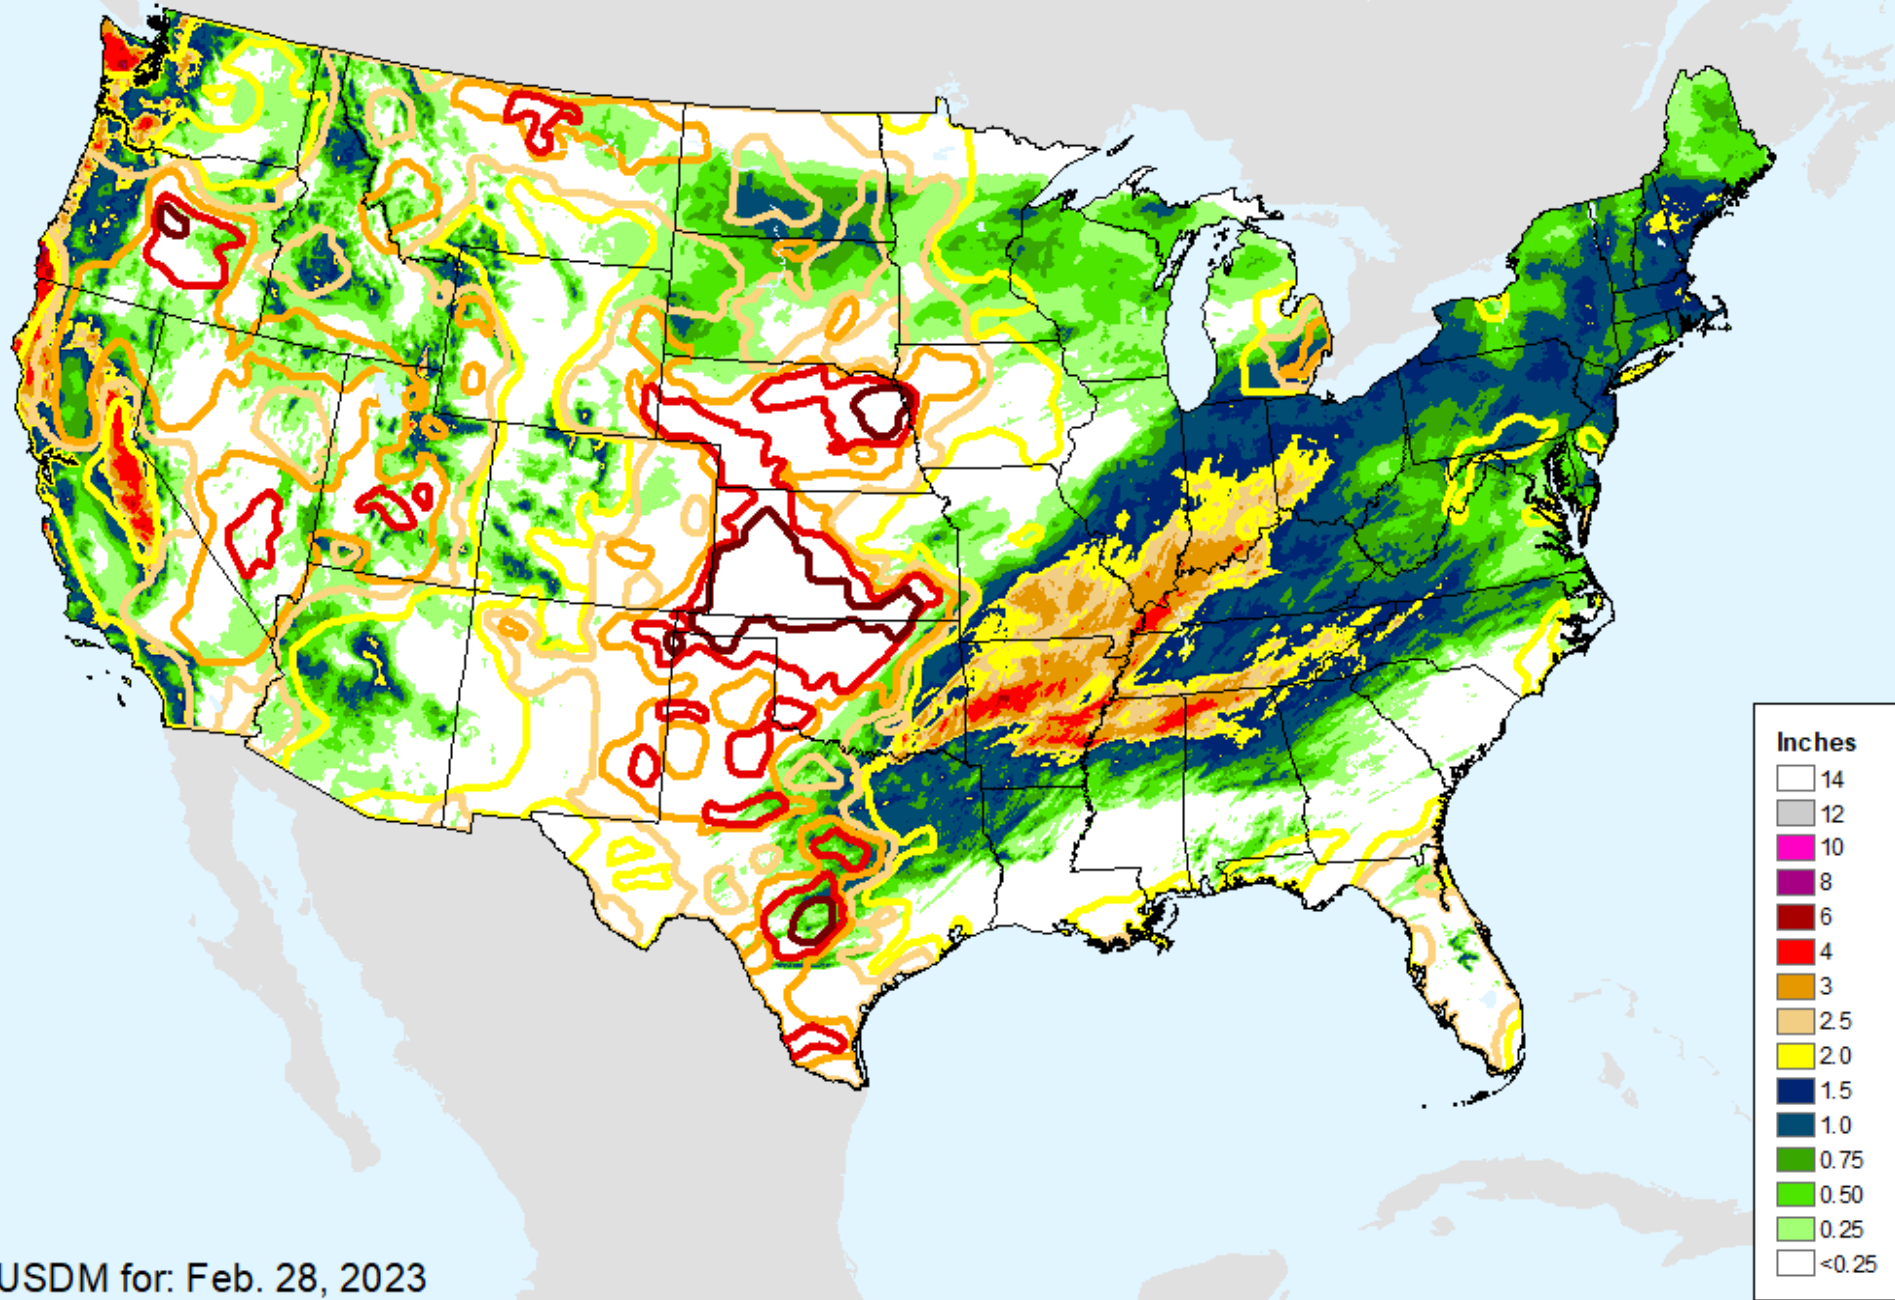

AHPS 7-Day Precipitation

As of: Tuesday, March 7, 2023

AHPS 7-Day Precipitation

As of: Tuesday, March 7, 2023

USDM for: Feb. 28, 2023

AHPS 14-Day Precip Departure

As of: Tuesday, March 7, 2023

USDM for: Feb. 28, 2023