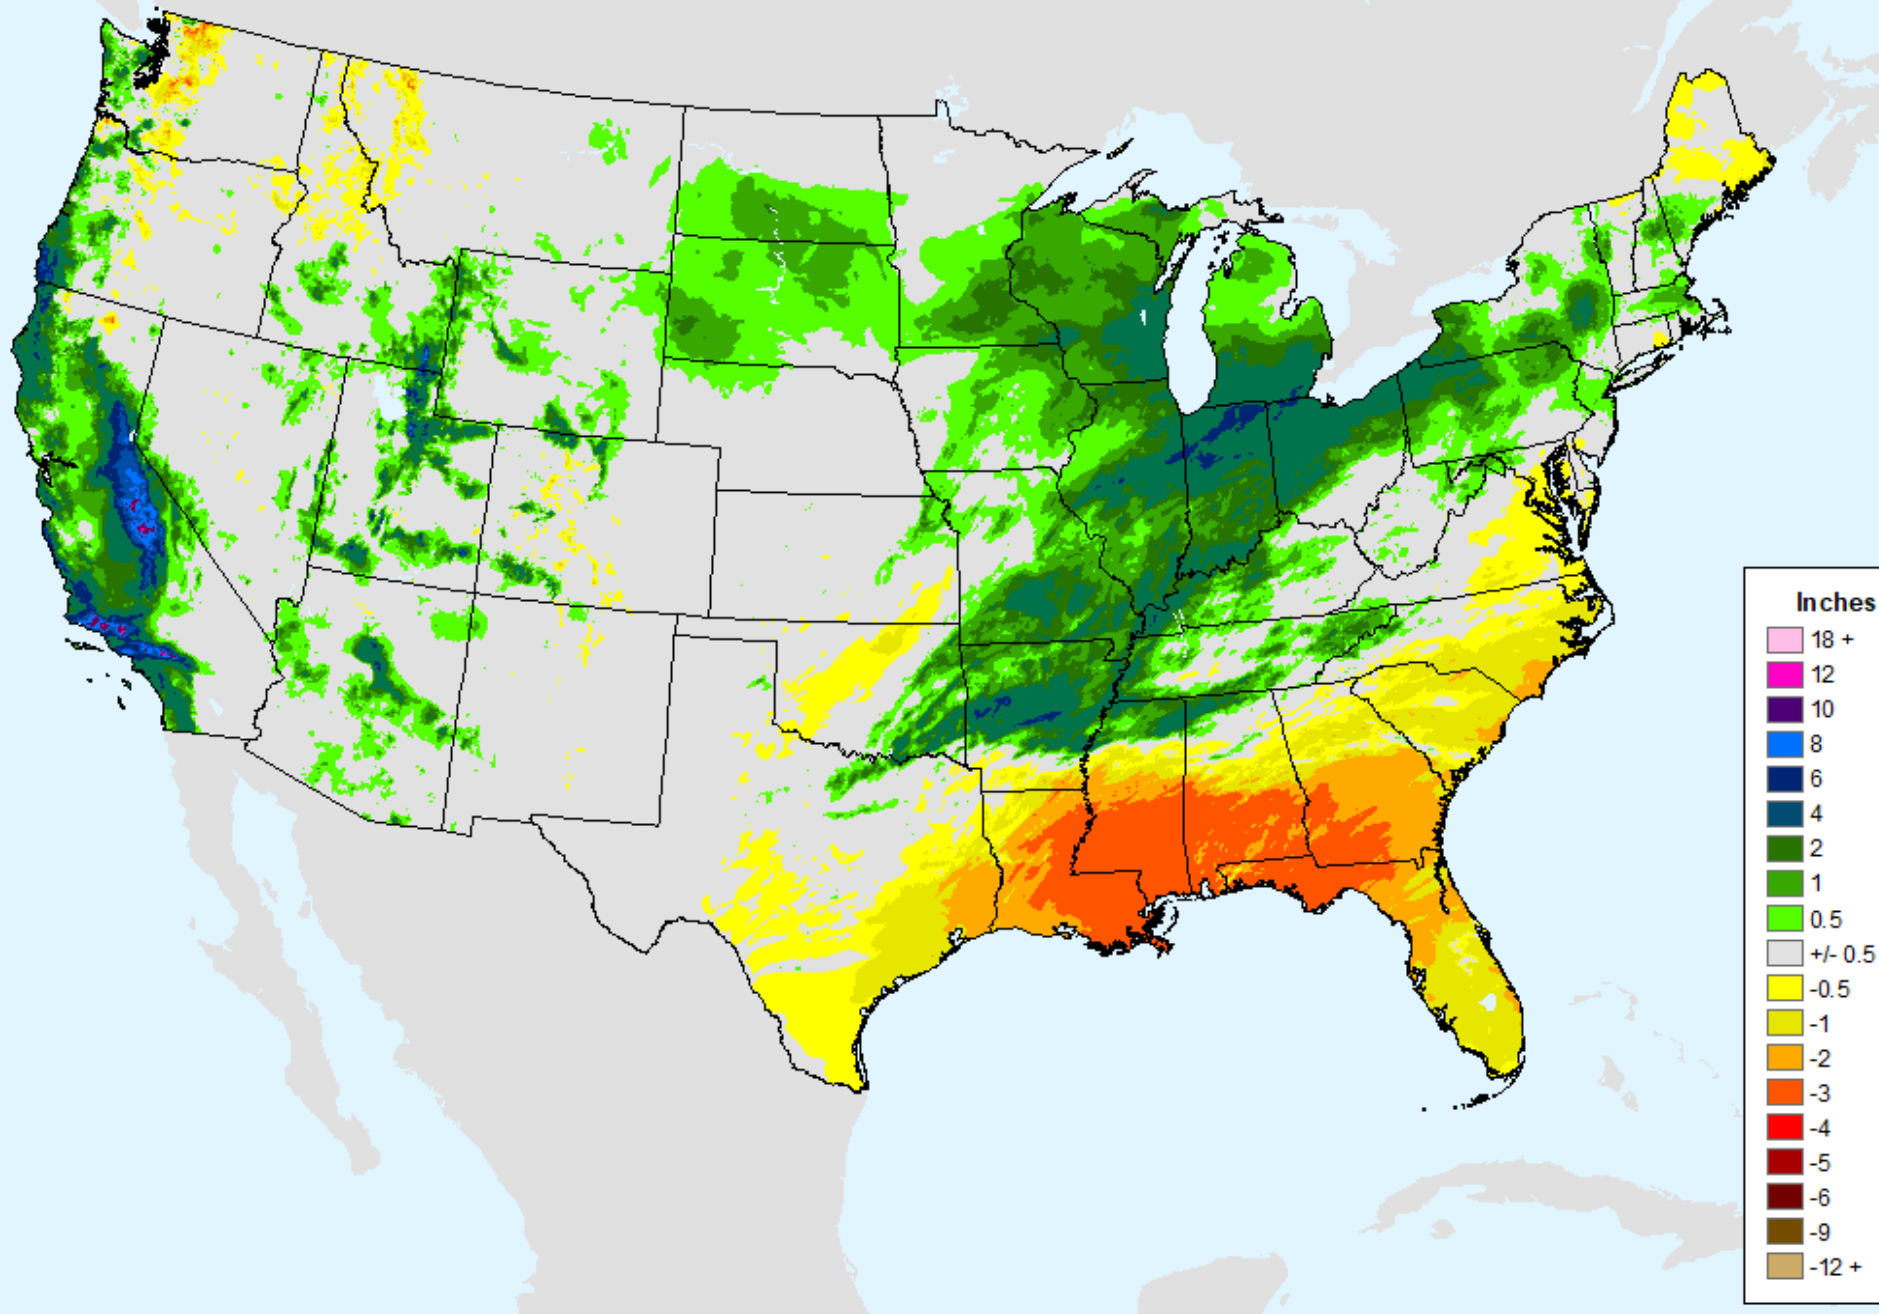

AHPS 14-Day Precip Departure

As of: Tuesday, March 7, 2023