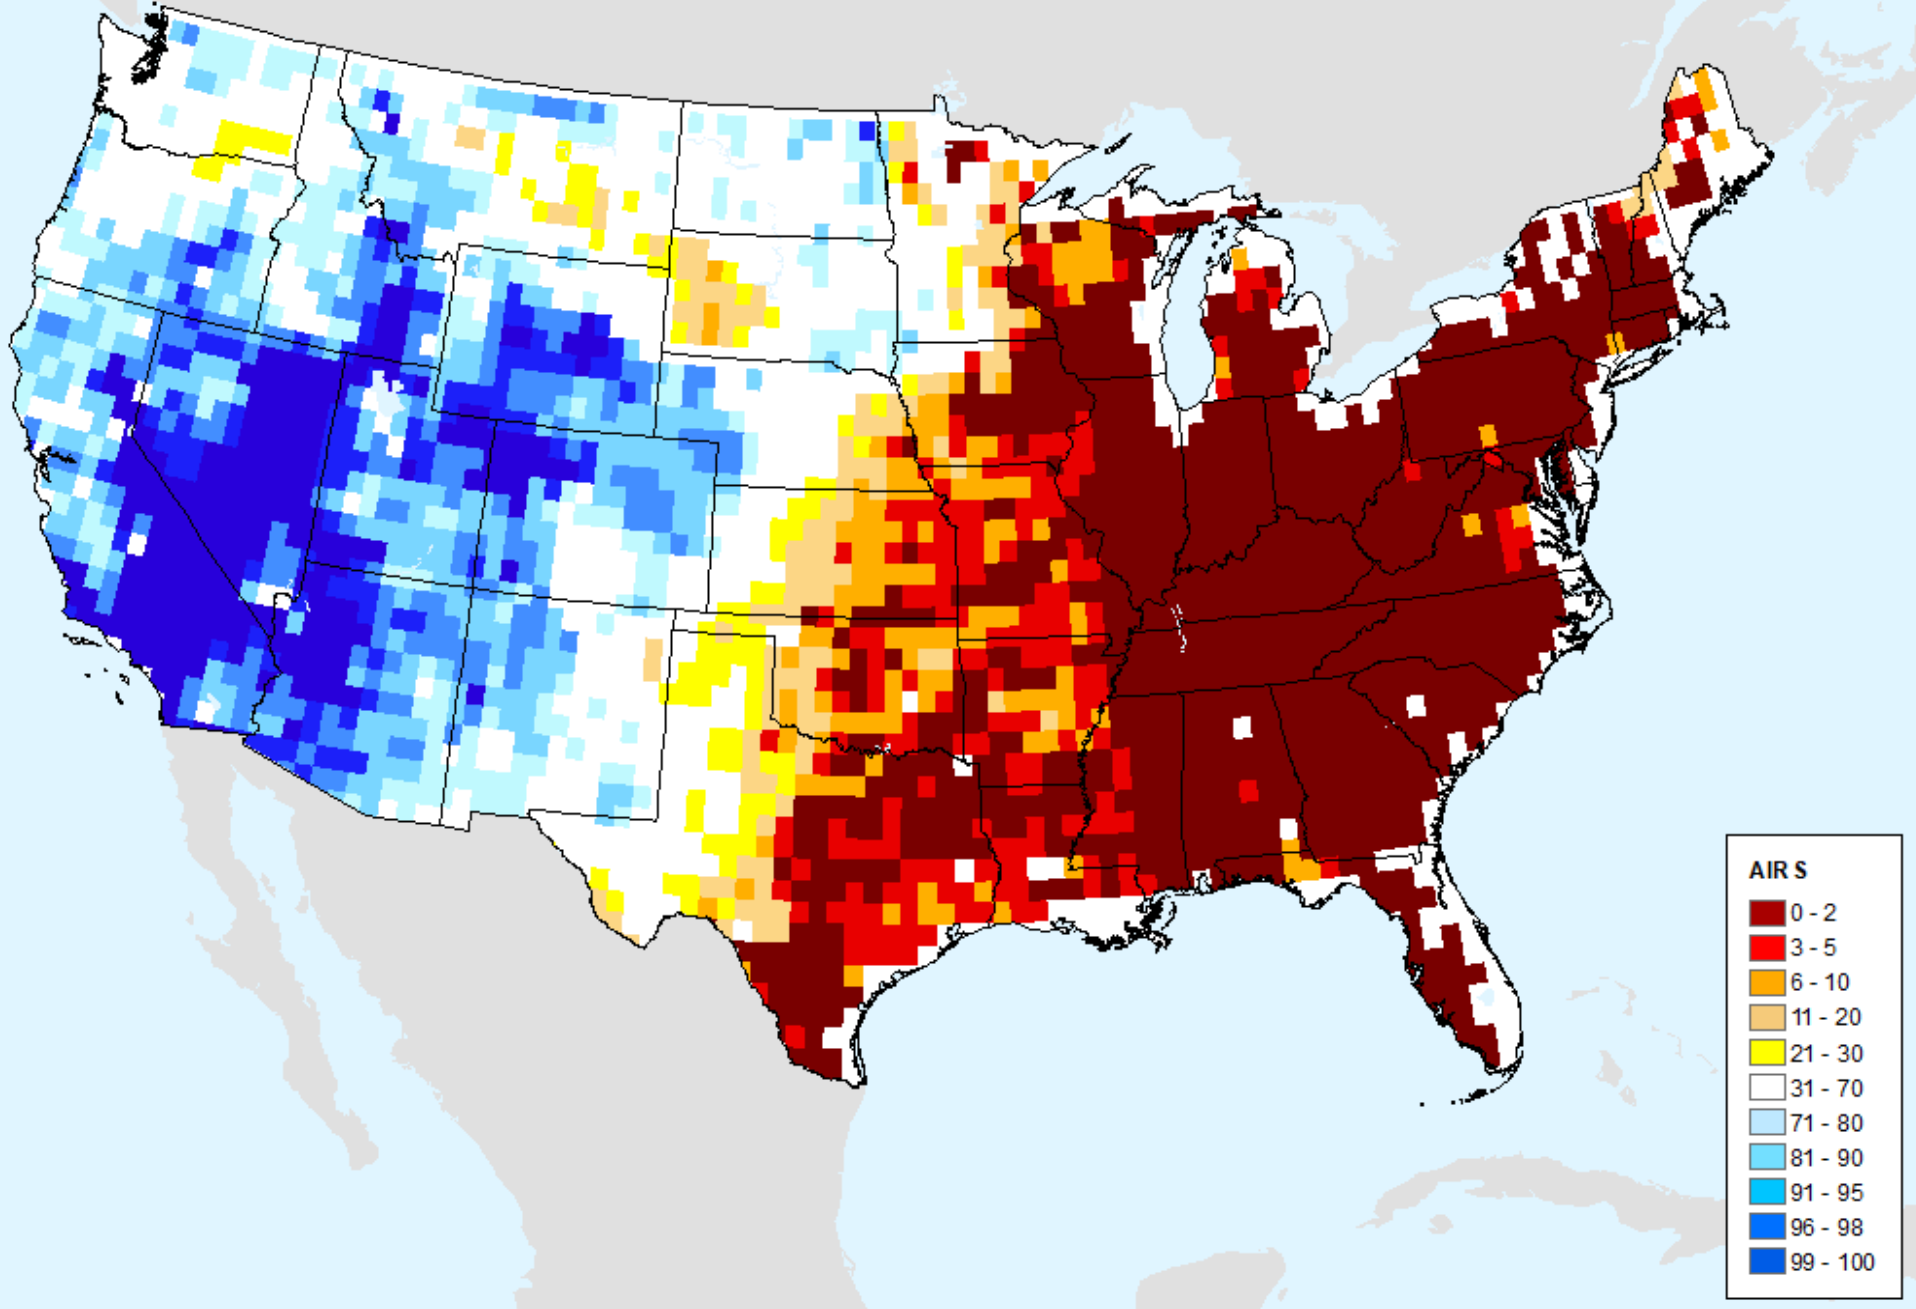

AIRS-Based Surface Air Temperature 56 Day

As of: Tuesday, March 7, 2023