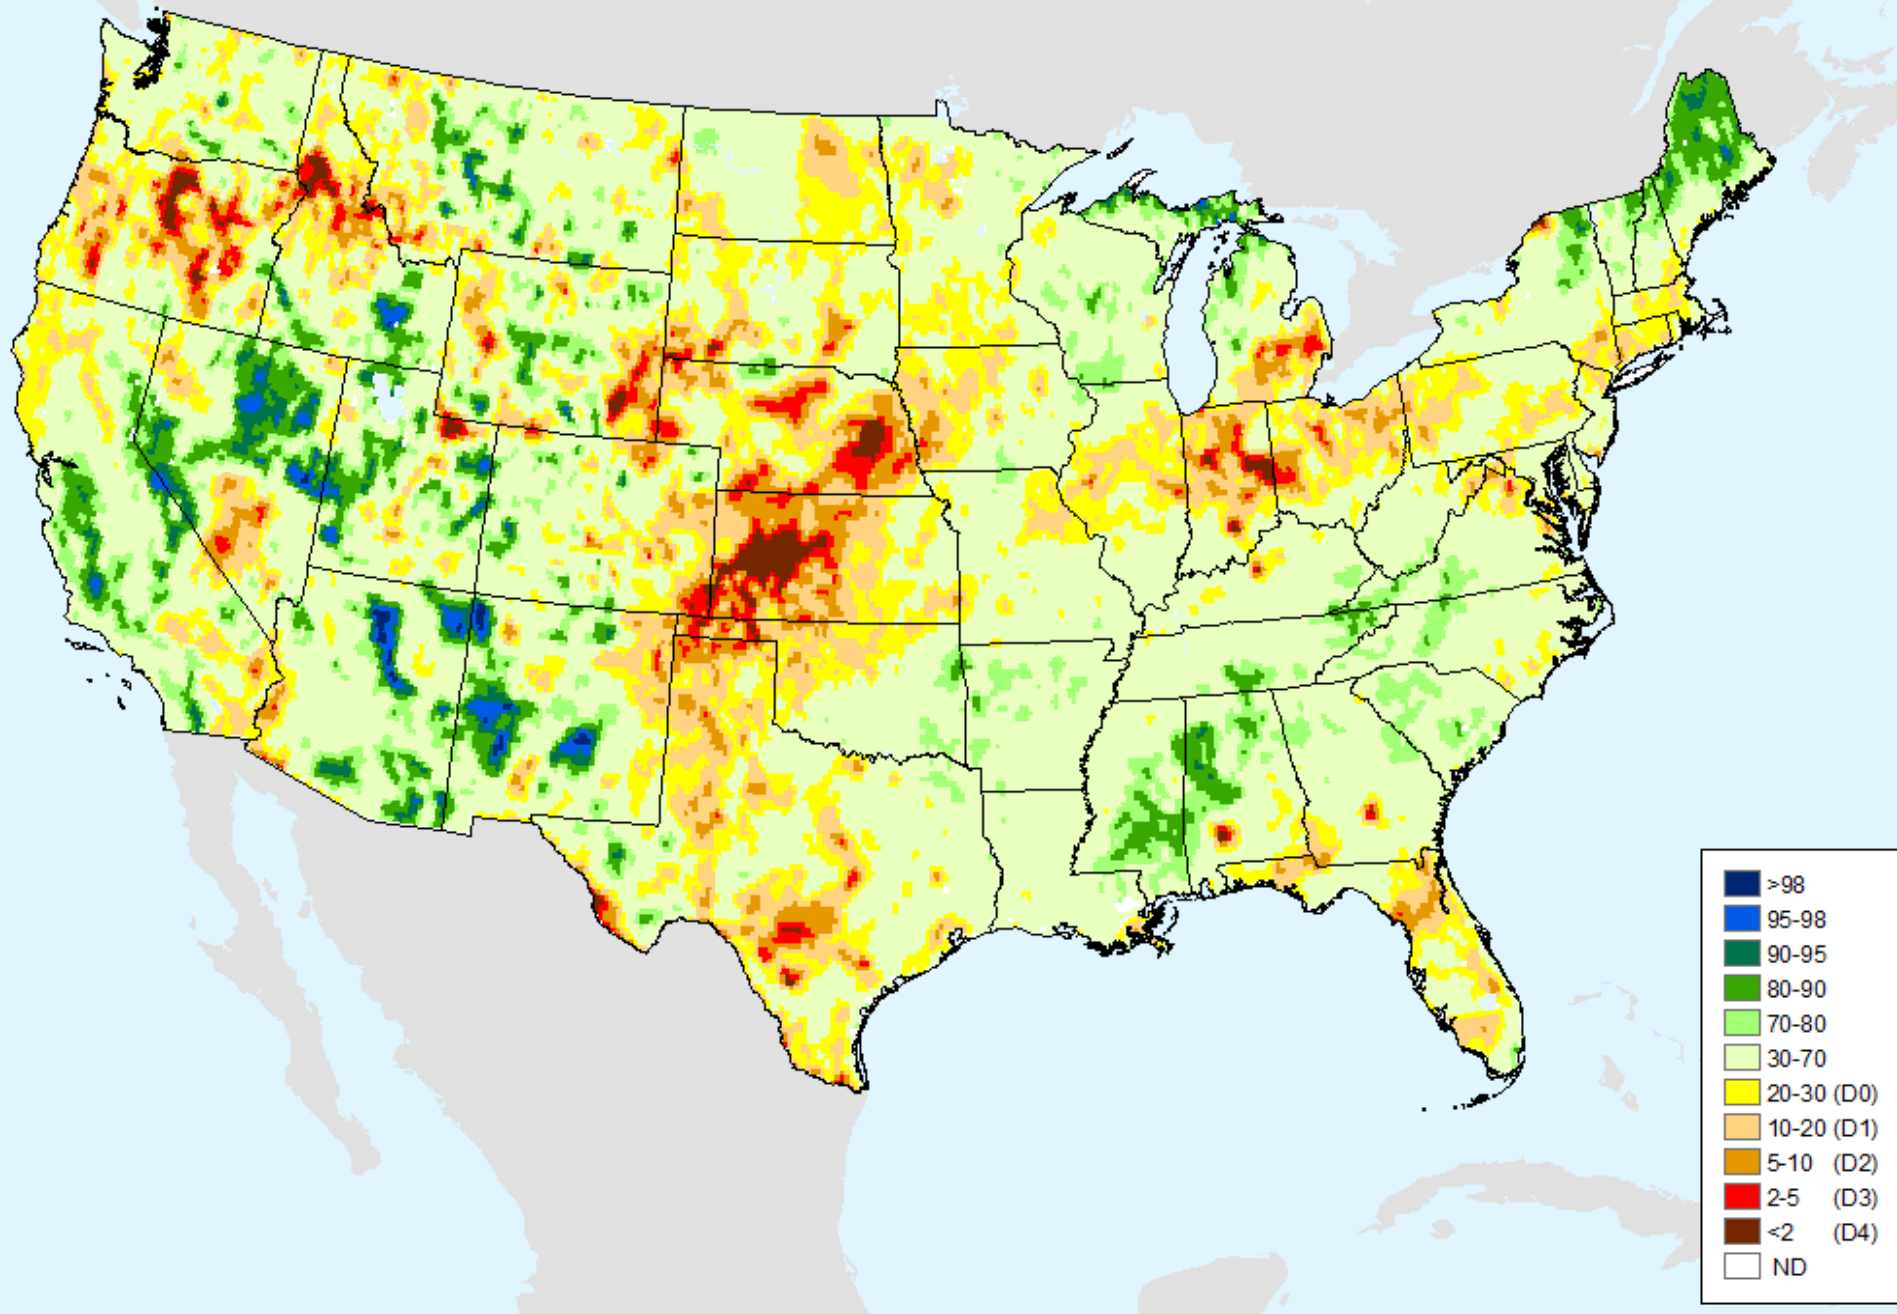

NLDAS-2 Ensemble Soil Moisture

As of: Tuesday, March 7, 2023