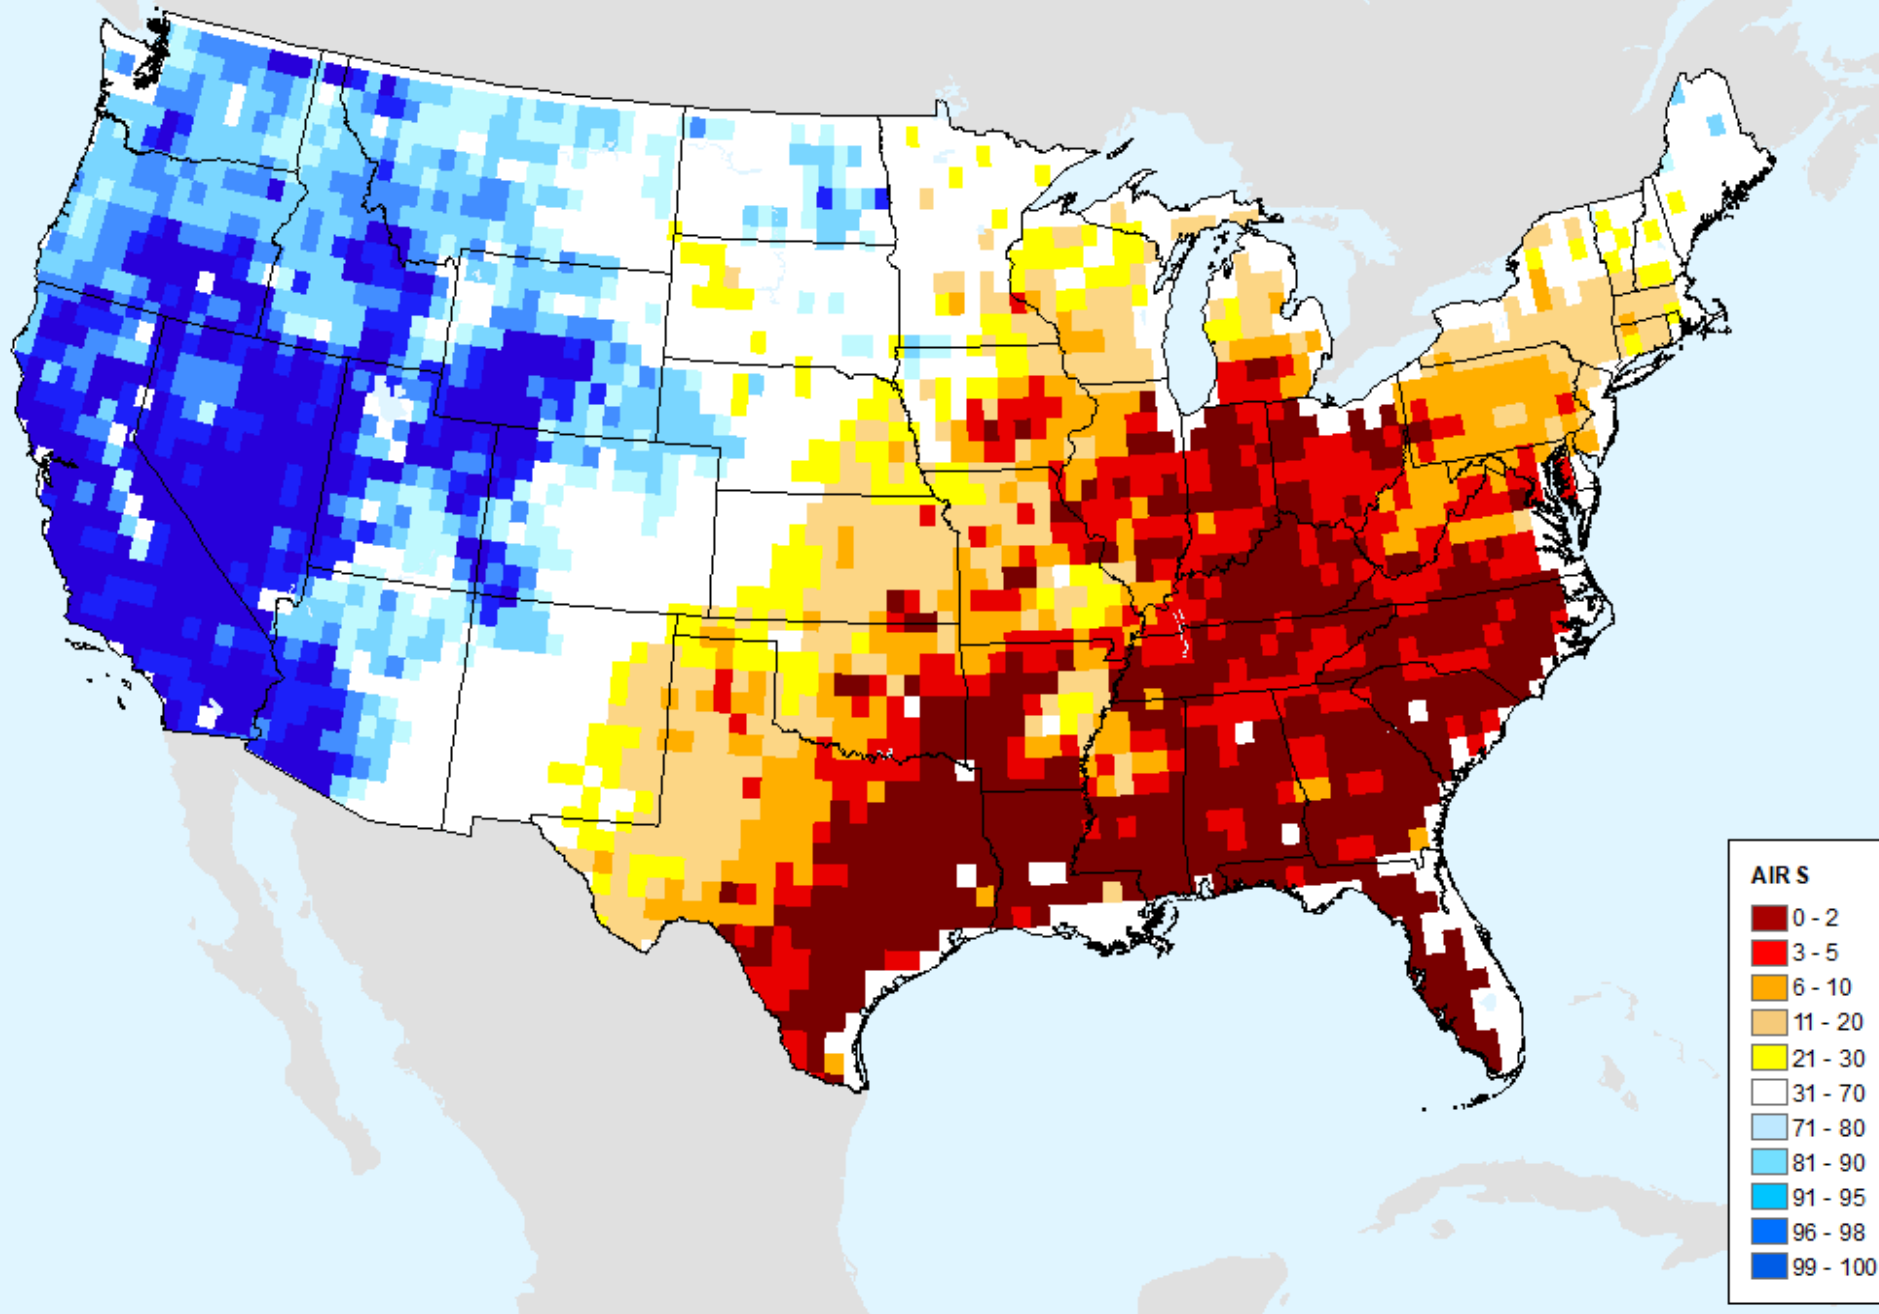

AIRS-Based Retrieved Surface Air Temperature 14 Day

As of: Tuesday, March 7, 2023