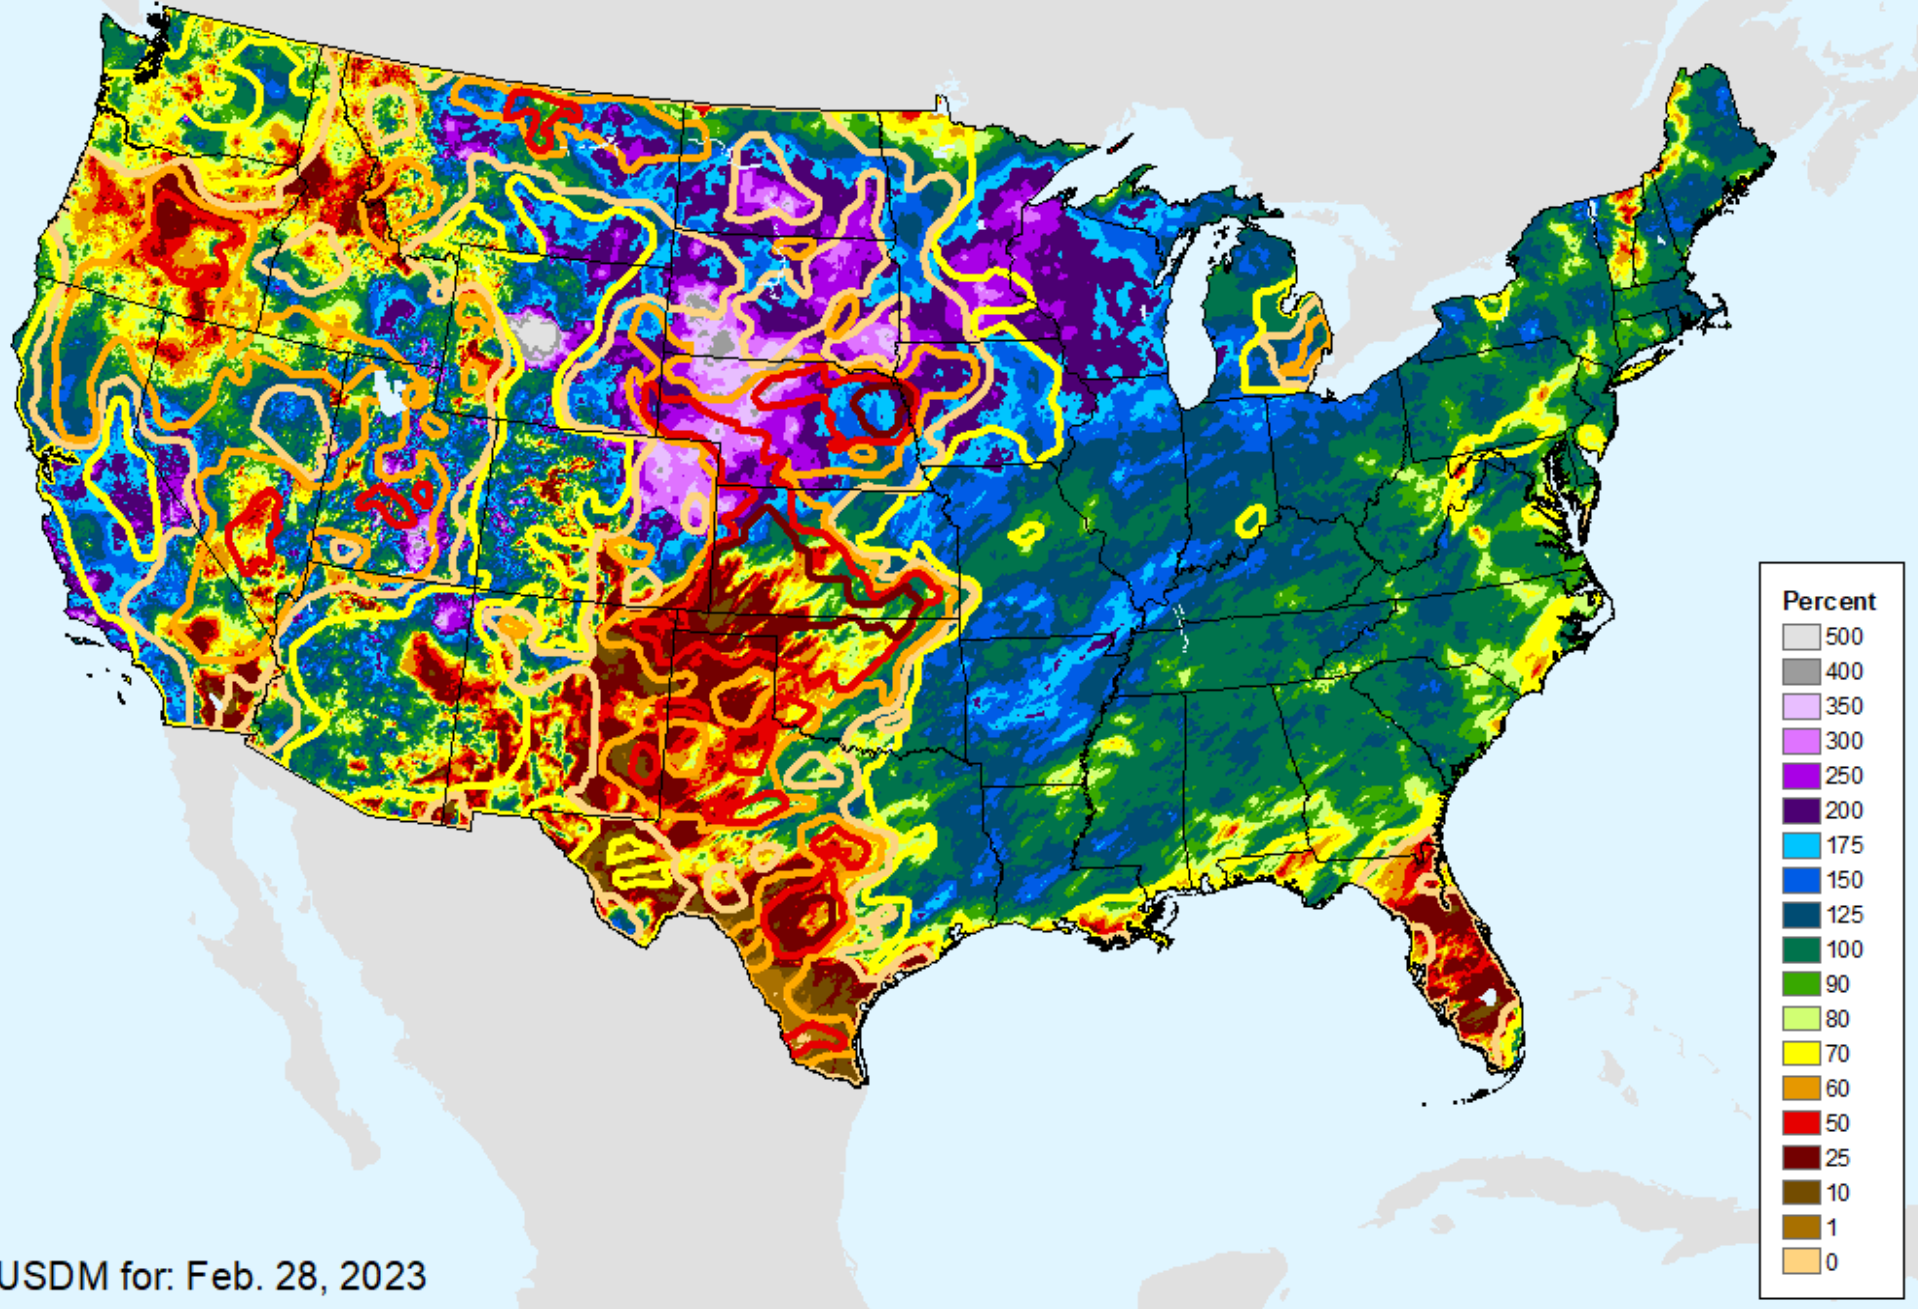

AHPS 90-Day Pct of Normal Pcp

As of: Tuesday, March 7, 2023

USDM for: Feb. 28, 2023