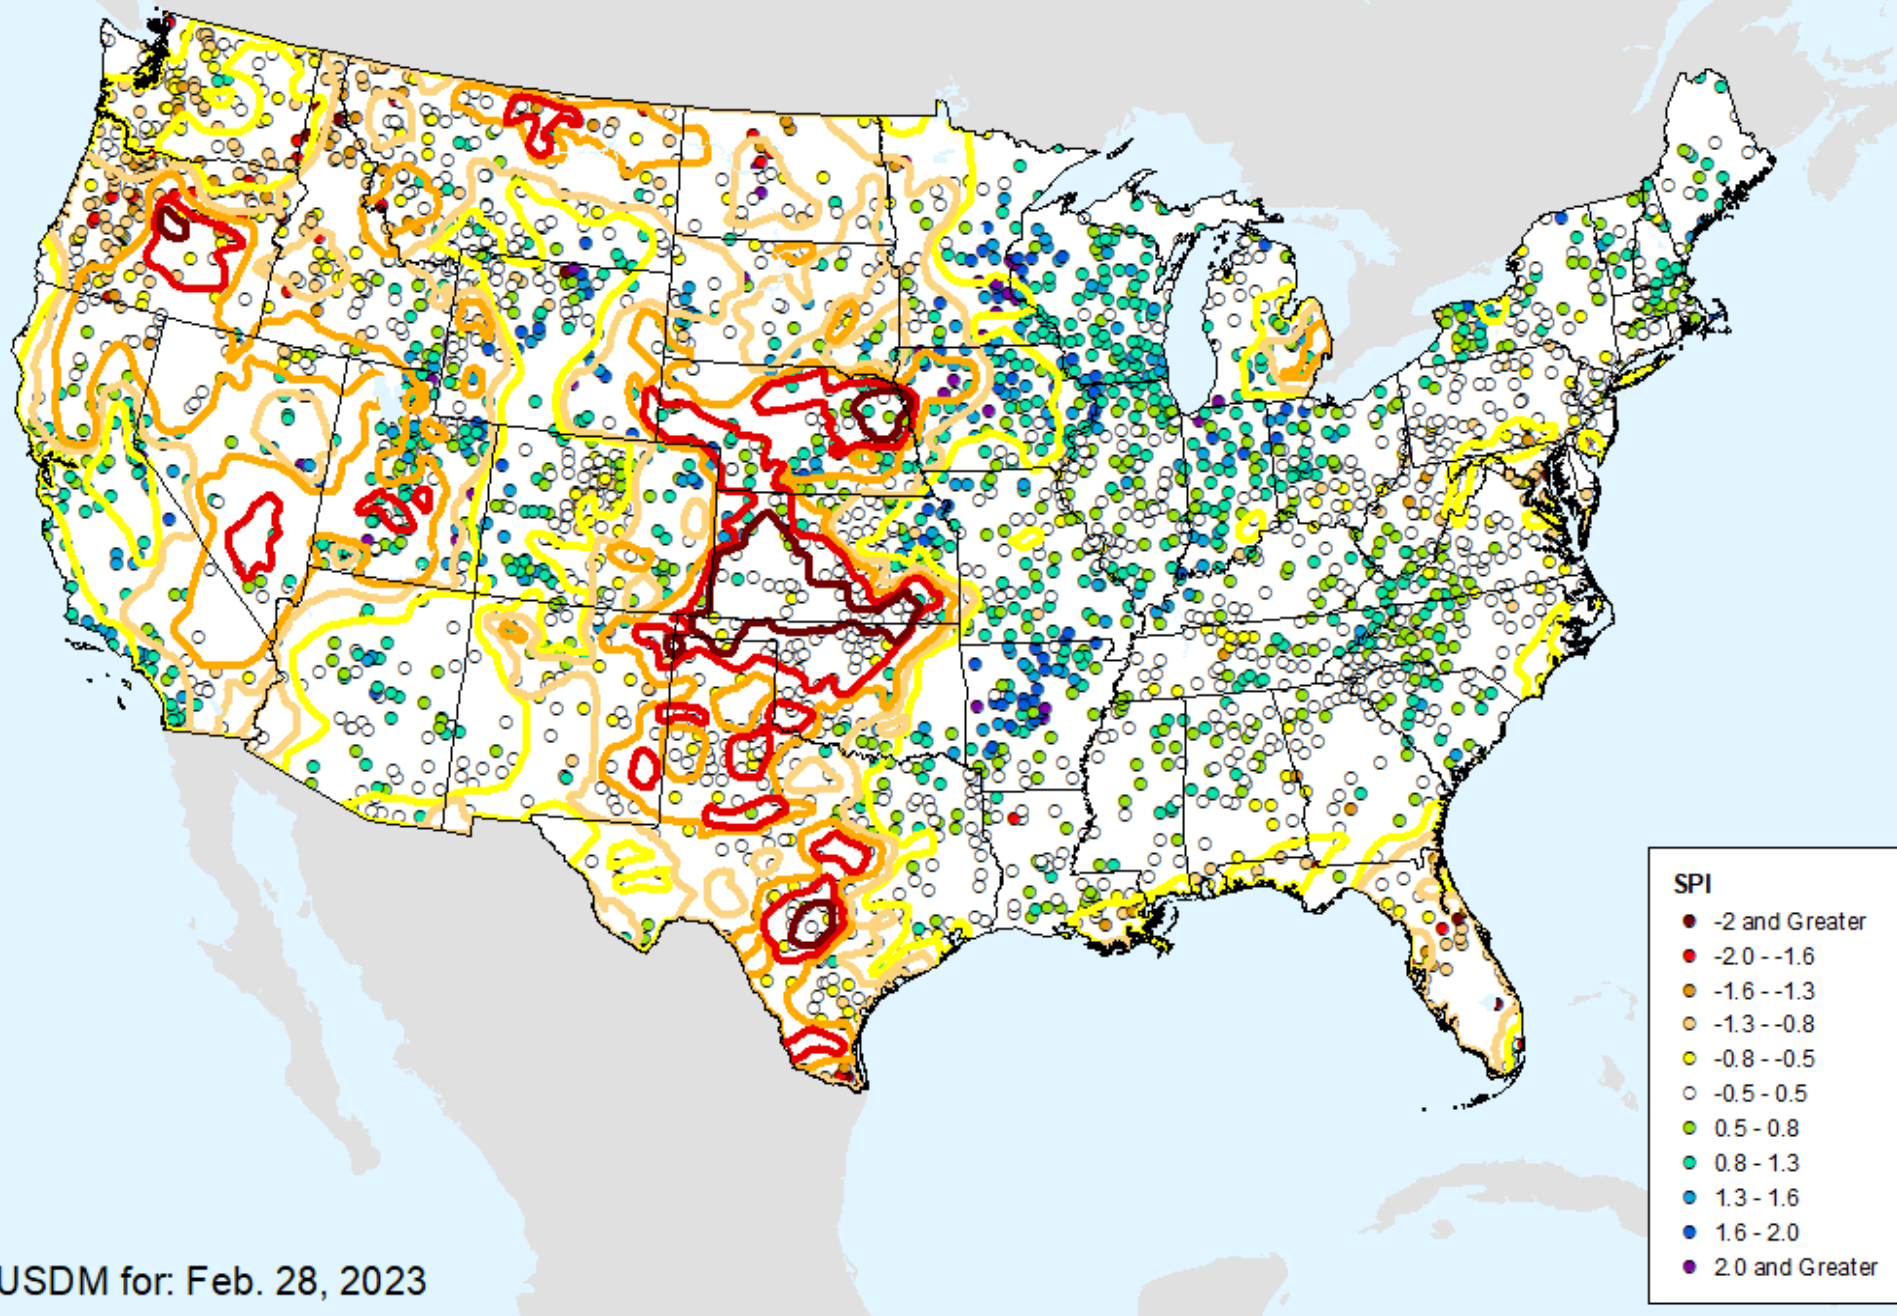

HPRCC 2-month SPI

As of: Tuesday, March 7, 2023