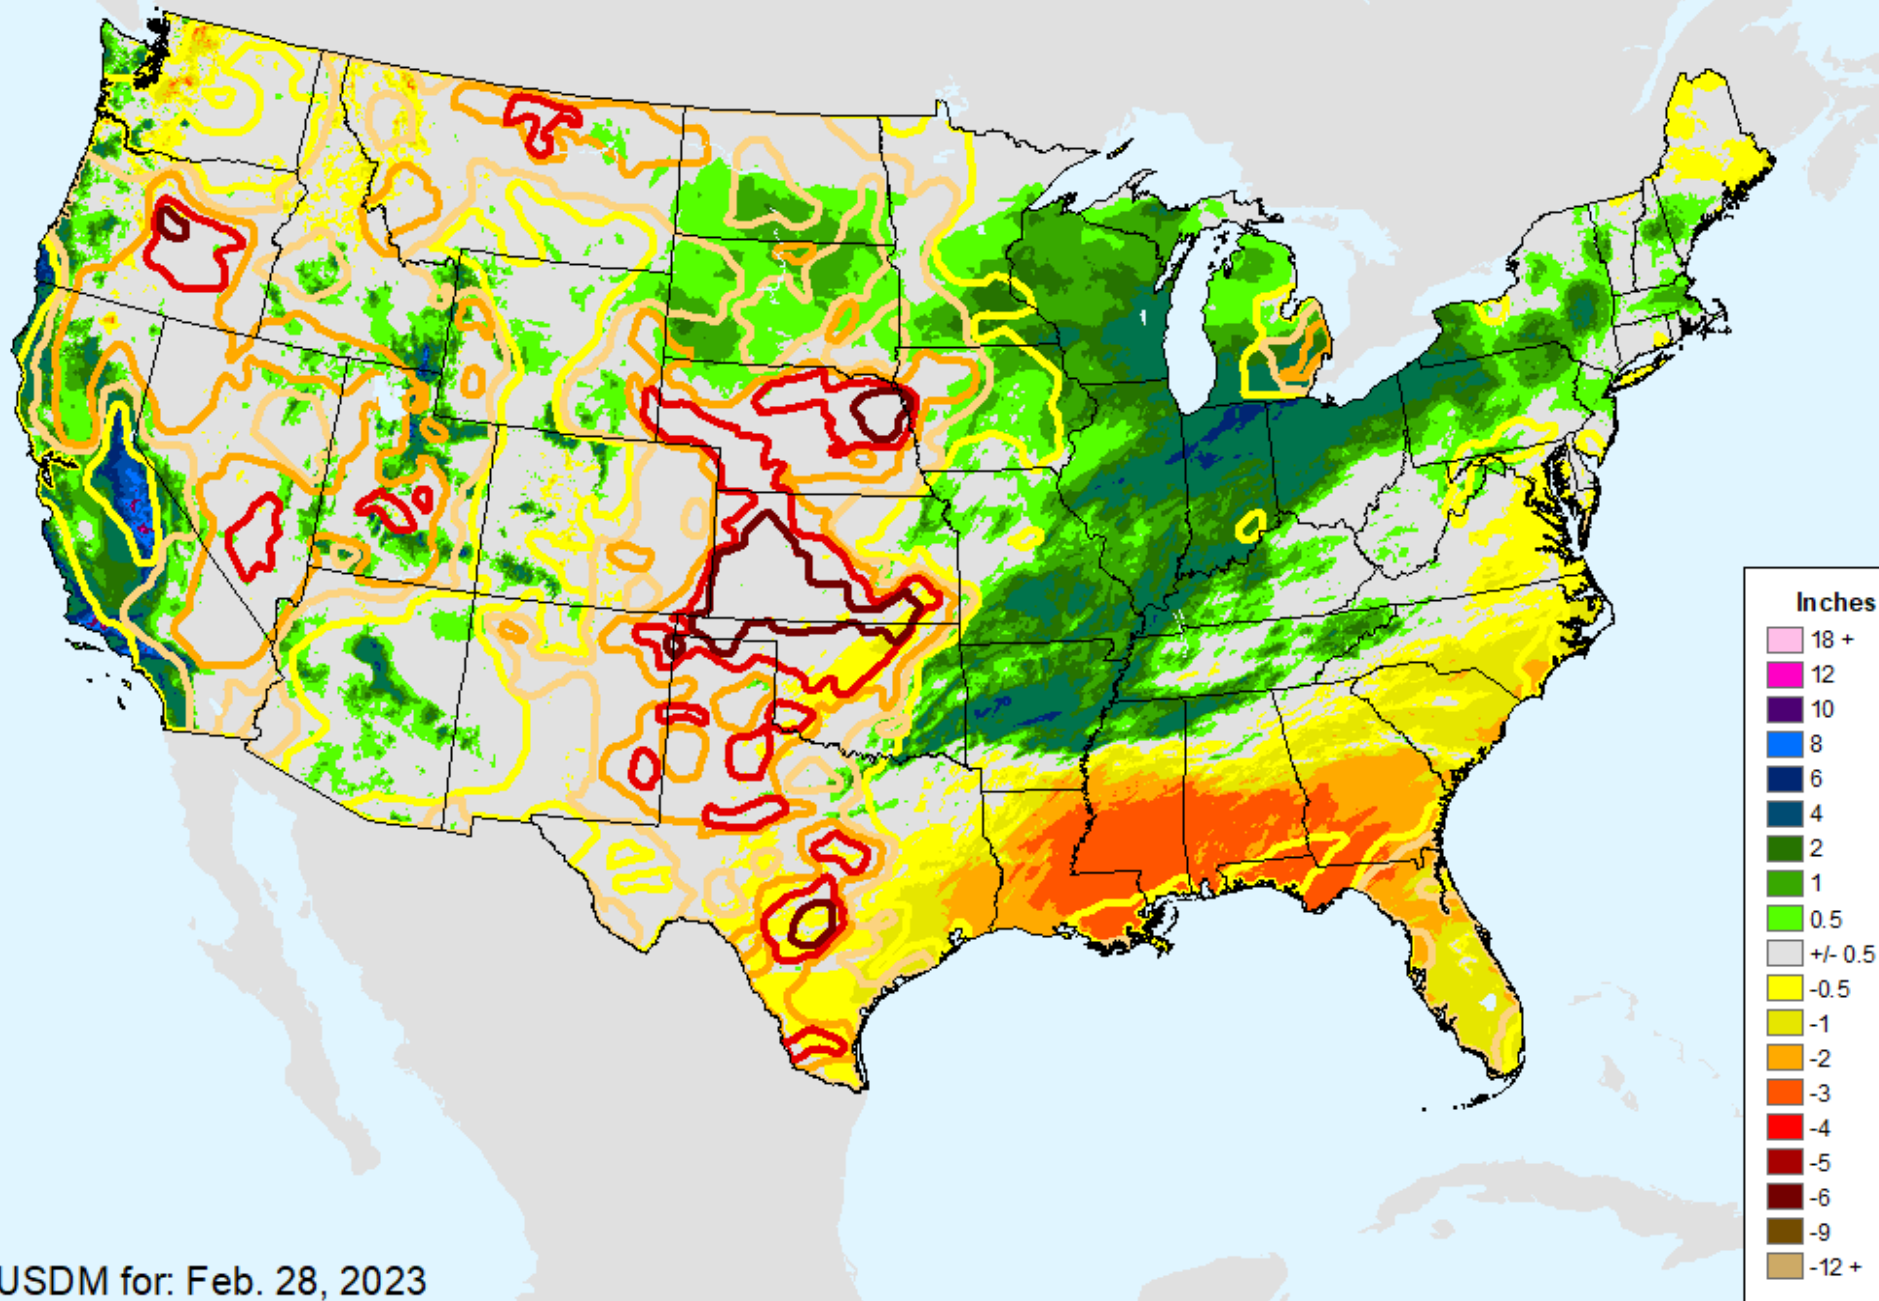

AHPS 7-Day Precipitation

As of: Tuesday, March 7, 2023

AHPS 7-Day Precipitation

As of: Tuesday, March 7, 2023

USDM for: Feb. 28, 2023

AHPS 14-Day Precip Departure

As of: Tuesday, March 7, 2023

USDM for: Feb. 28, 2023