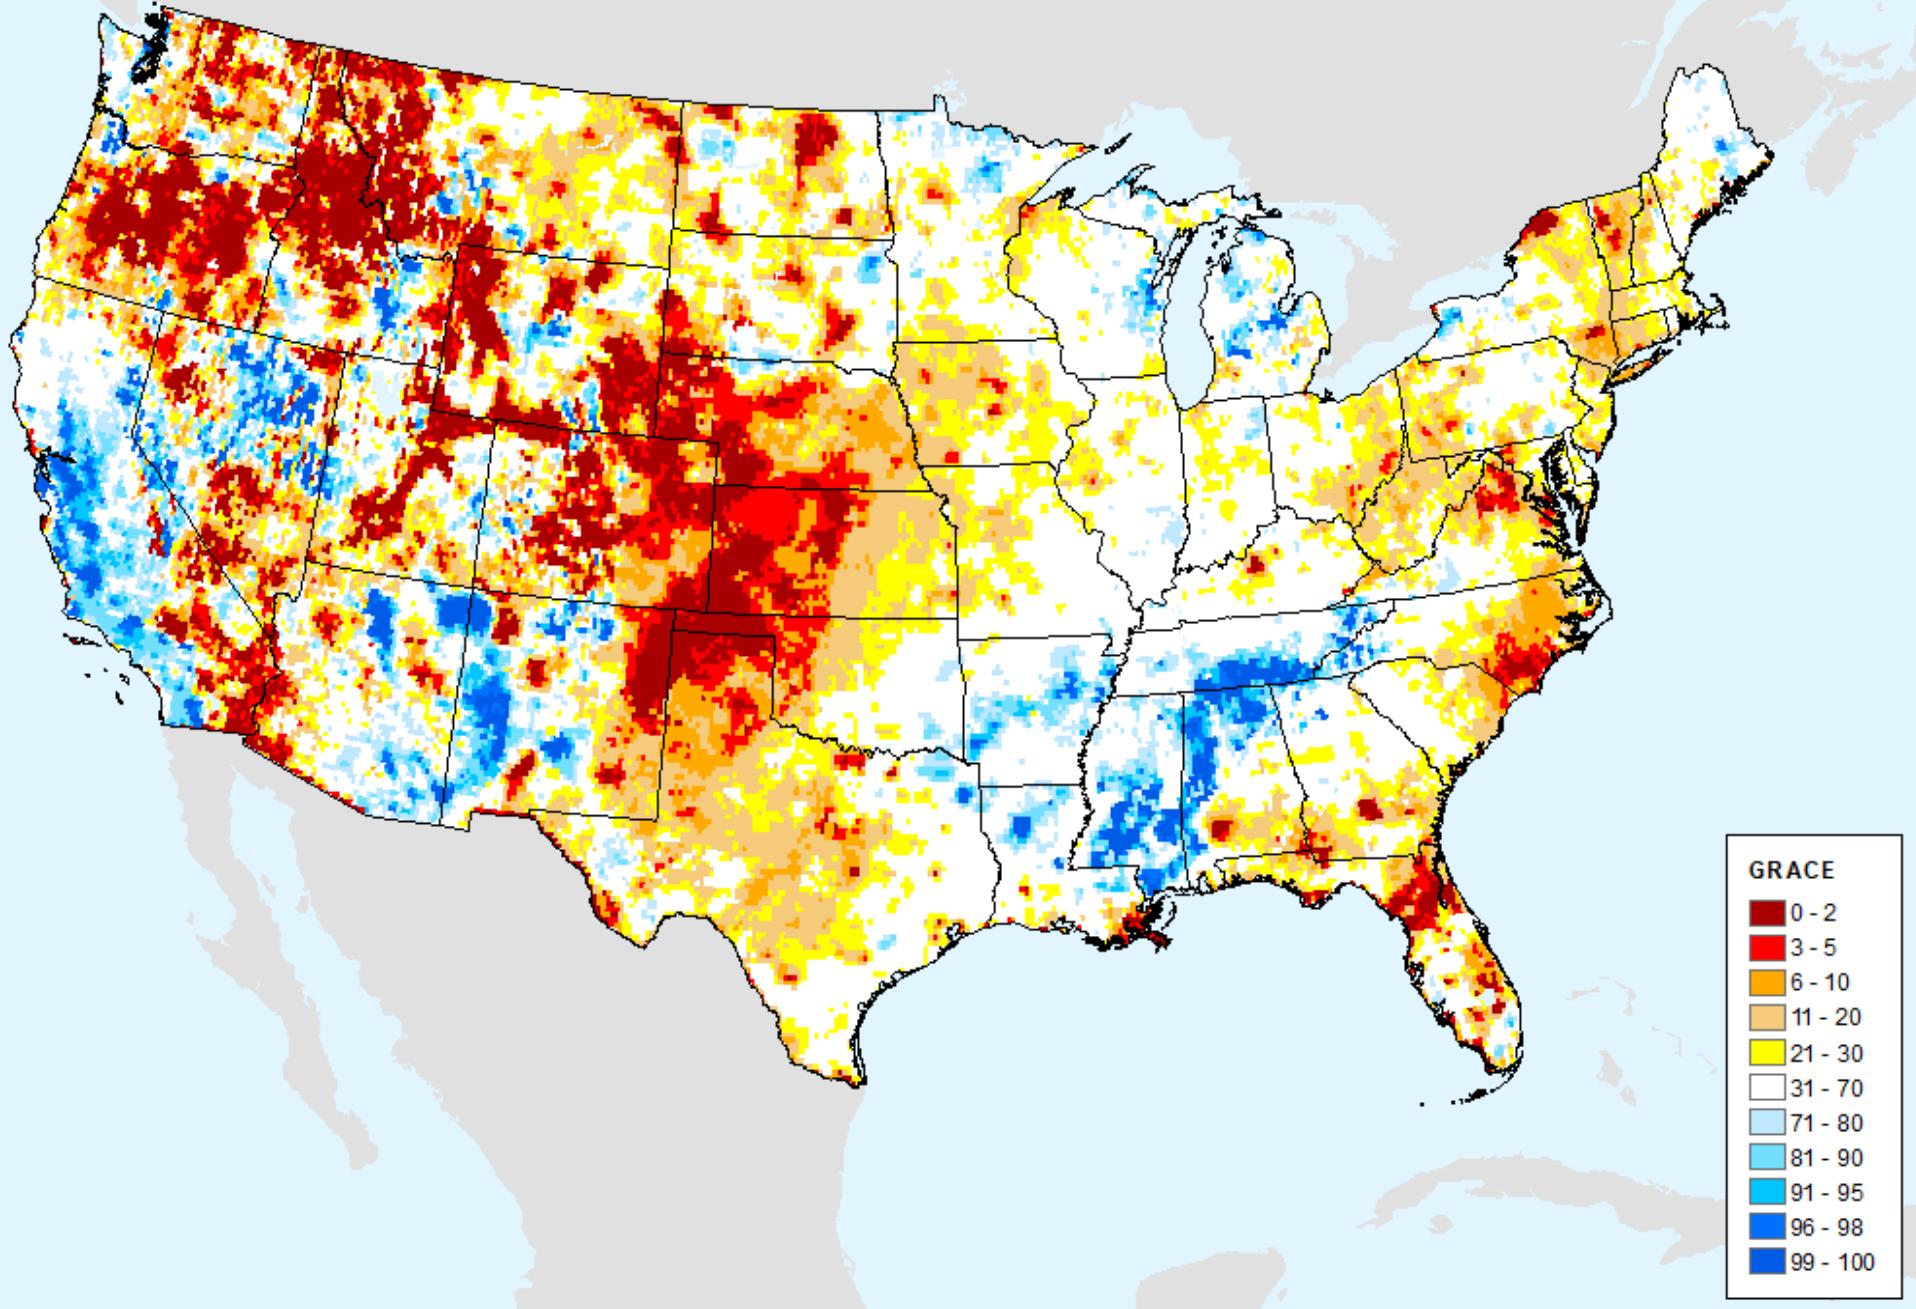

GRACE-Based Shallow Groundwater Drought Indicator

As of: Tuesday, March 7, 2023