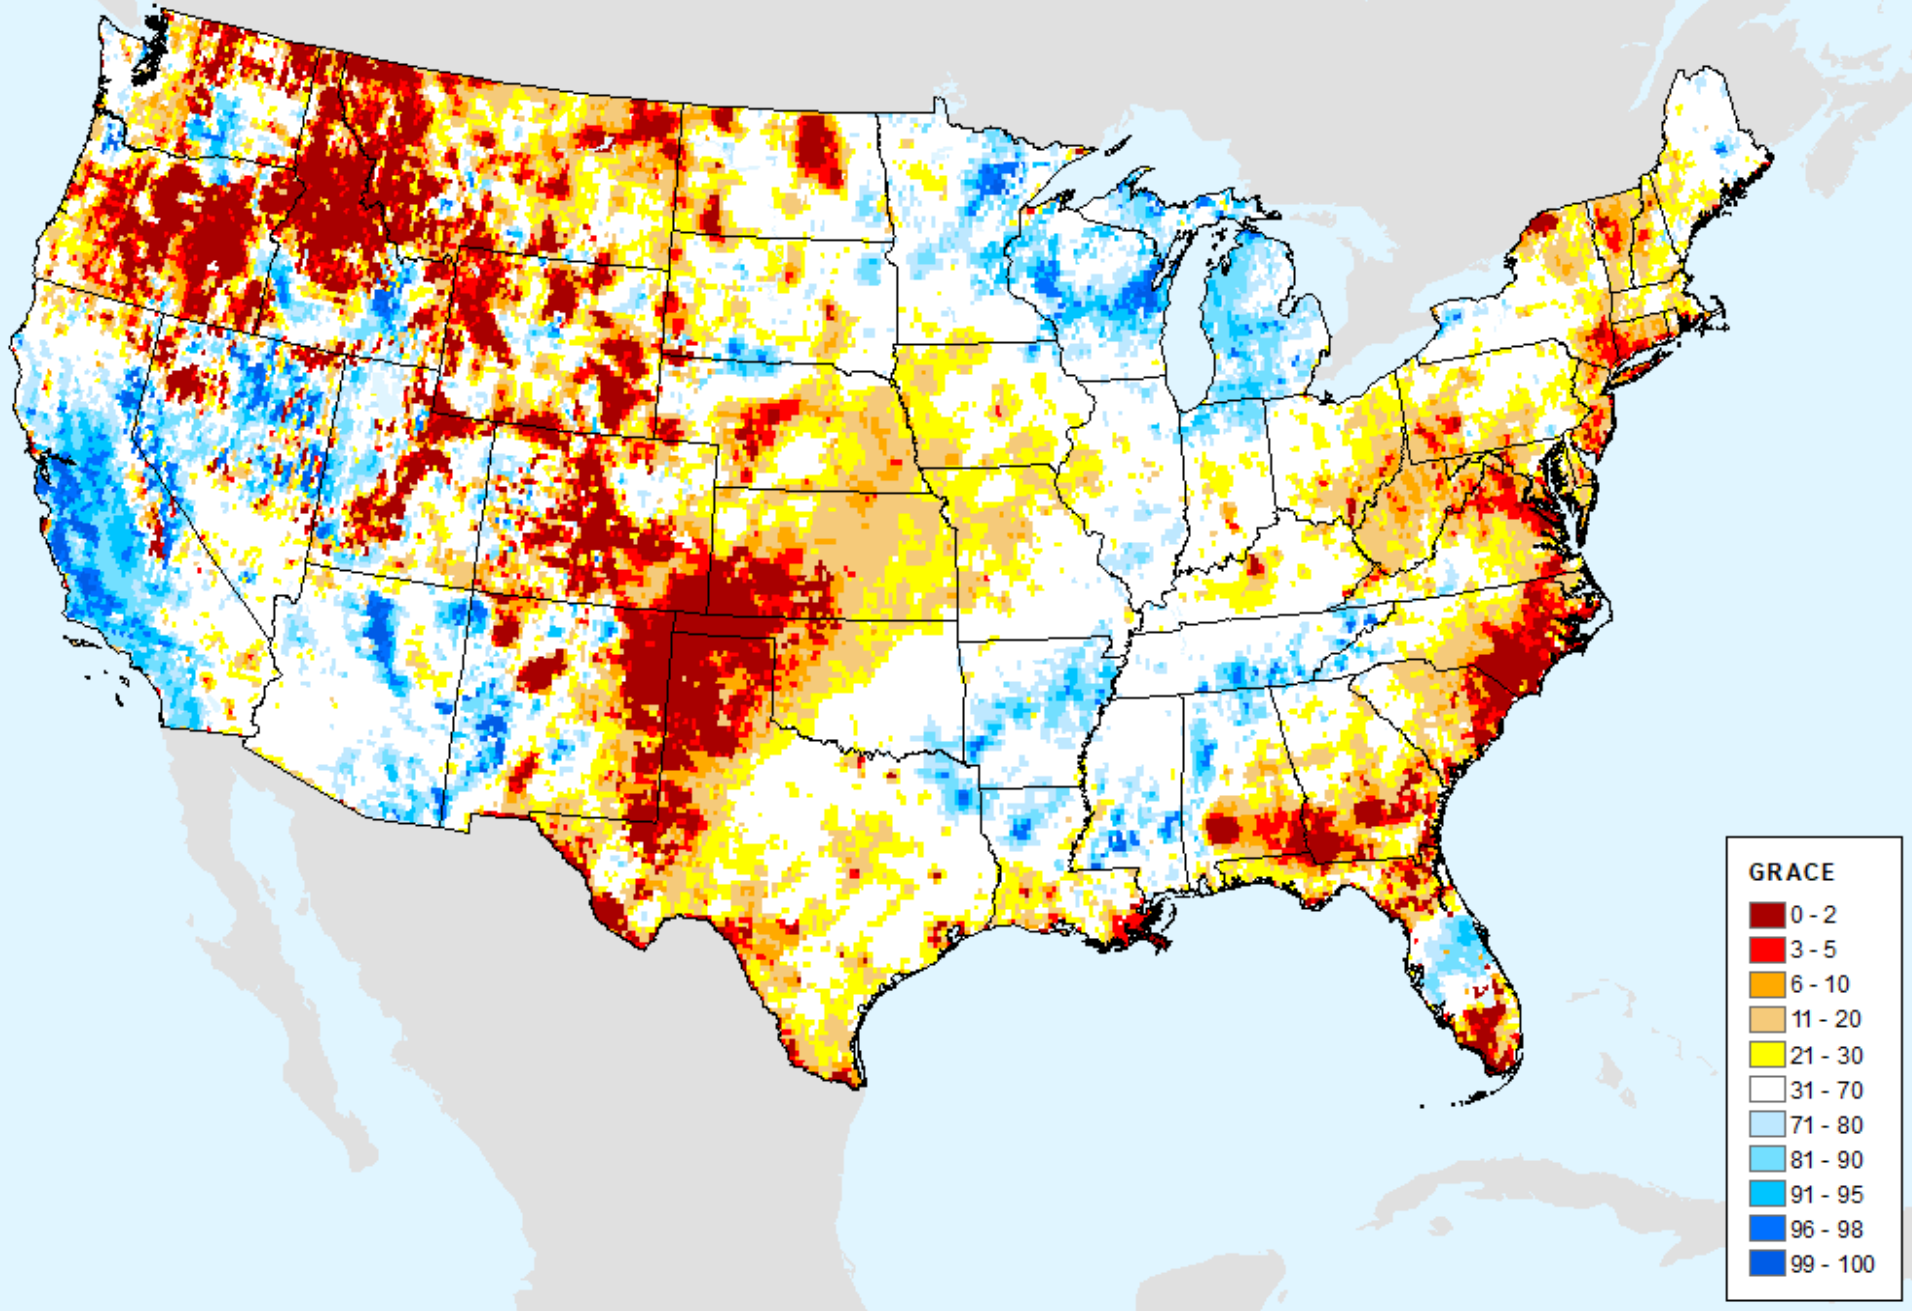

As of: Tuesday, March 7, 2023

GRACE-Based Surface Soil Moisture Drought Indicator

As of: Tuesday, March 7, 2023

GRACE-Based Surface Soil Moisture Drought Indicator

As of: Tuesday, March 7, 2023

AIRS-Based Surface Relative Humidity 7 Day