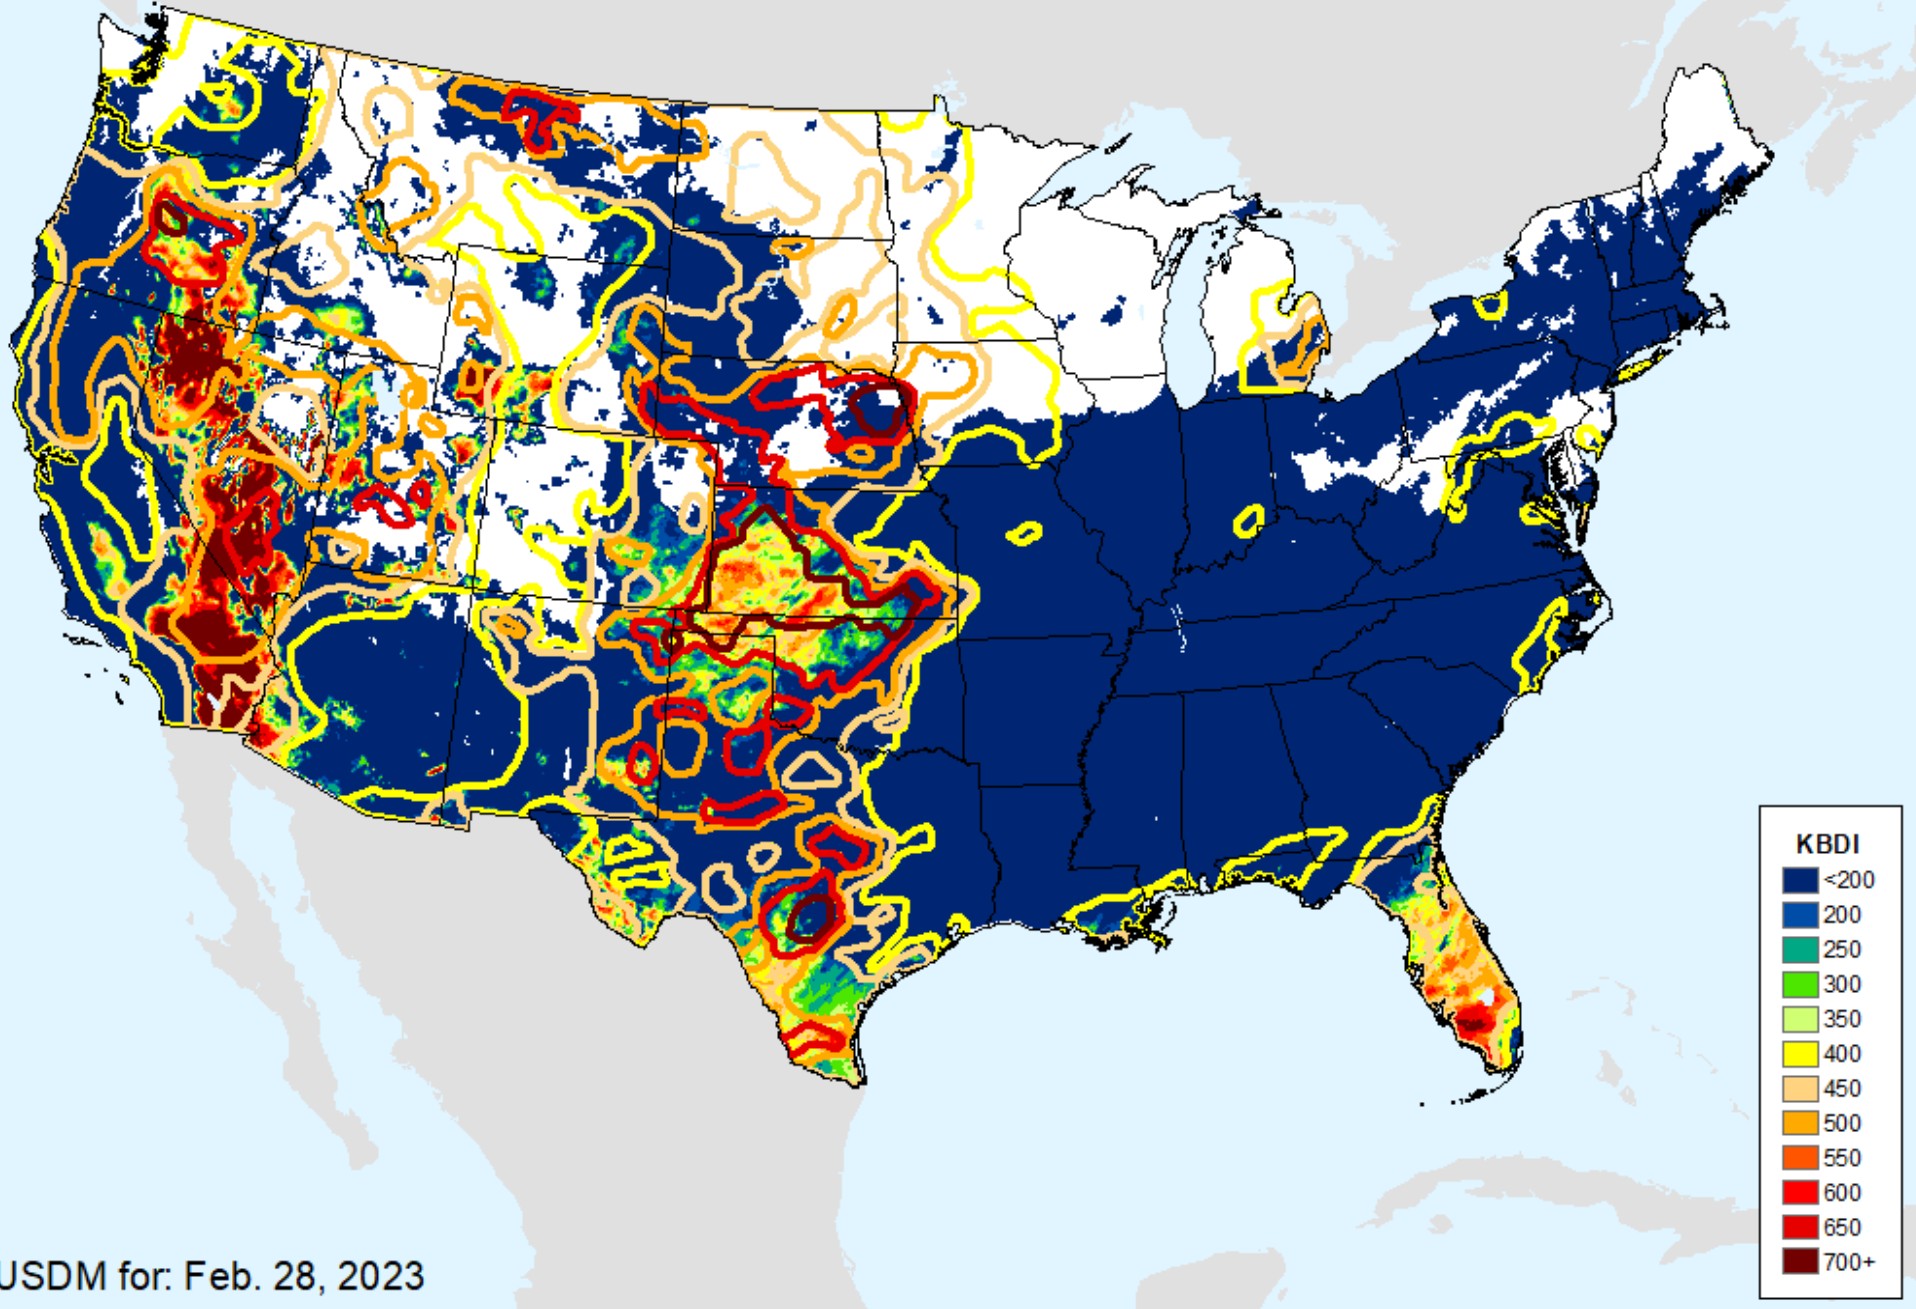

Keetch-Byram Drought Index (KBDI)

As of: Tuesday, March 7, 2023

Keetch-Byram Drought Index (KBDI)

As of: Tuesday, March 7, 2023

AHPS 1-month SPEI

As of: Tuesday, March 7, 2023

USDM for: Feb. 28, 2023

AHPS 1-month SPEI