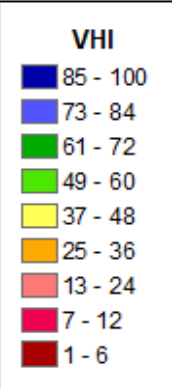

Vegetation Health Index

As of: Tuesday, March 7, 2023

USDM for: Feb. 28, 2023