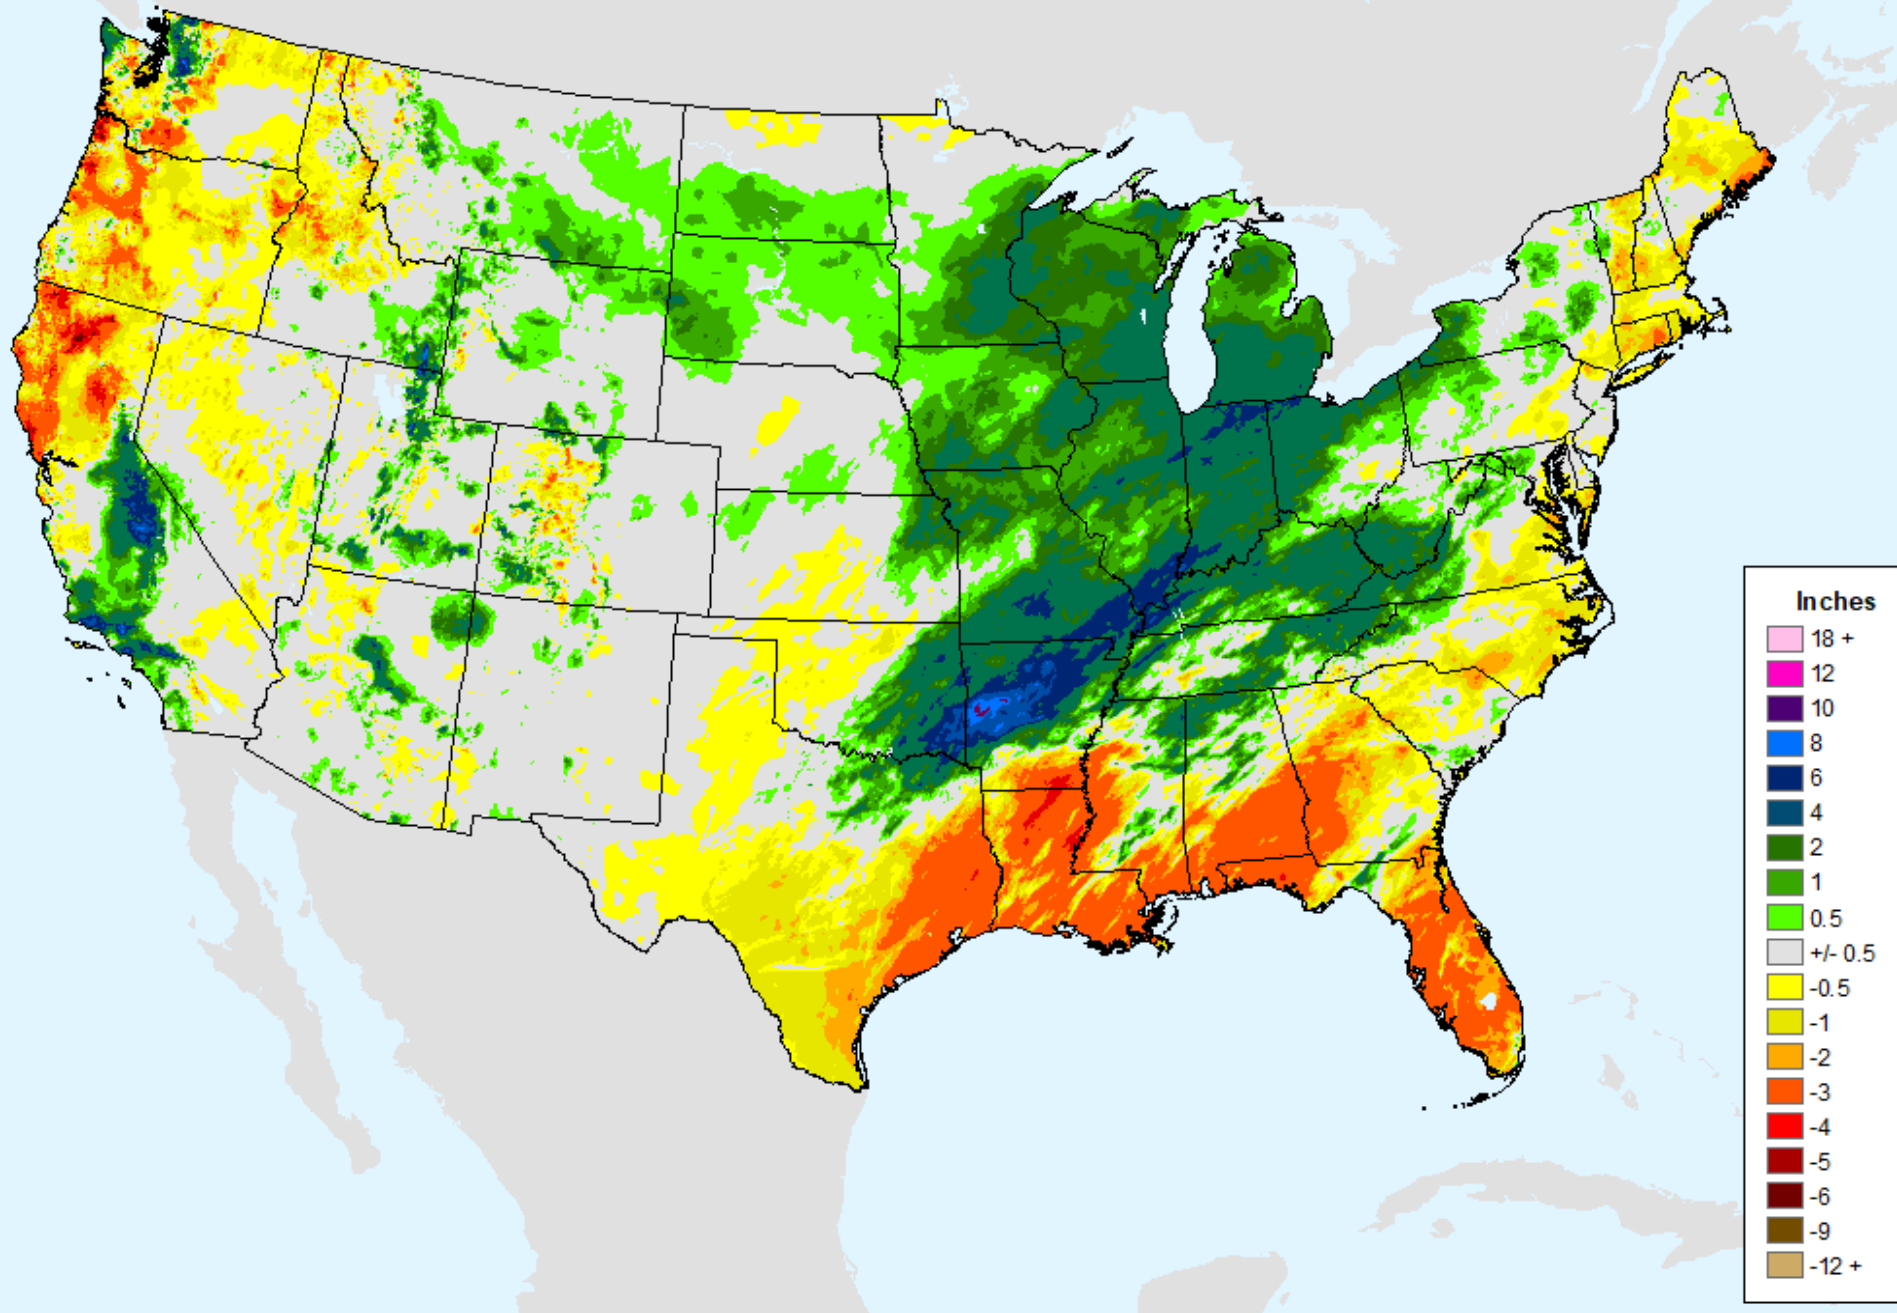

AHPS 14-Day Precip Departure

As of: Tuesday, March 7, 2023

AHPS 30-Day Precip Departure

As of: Tuesday, March 7, 2023

USDM for: Feb. 28, 2023

AHPS 30-Day Precip Departure

As of: Tuesday, March 7, 2023

AHPS 30-Day Pct of Normal Pcp