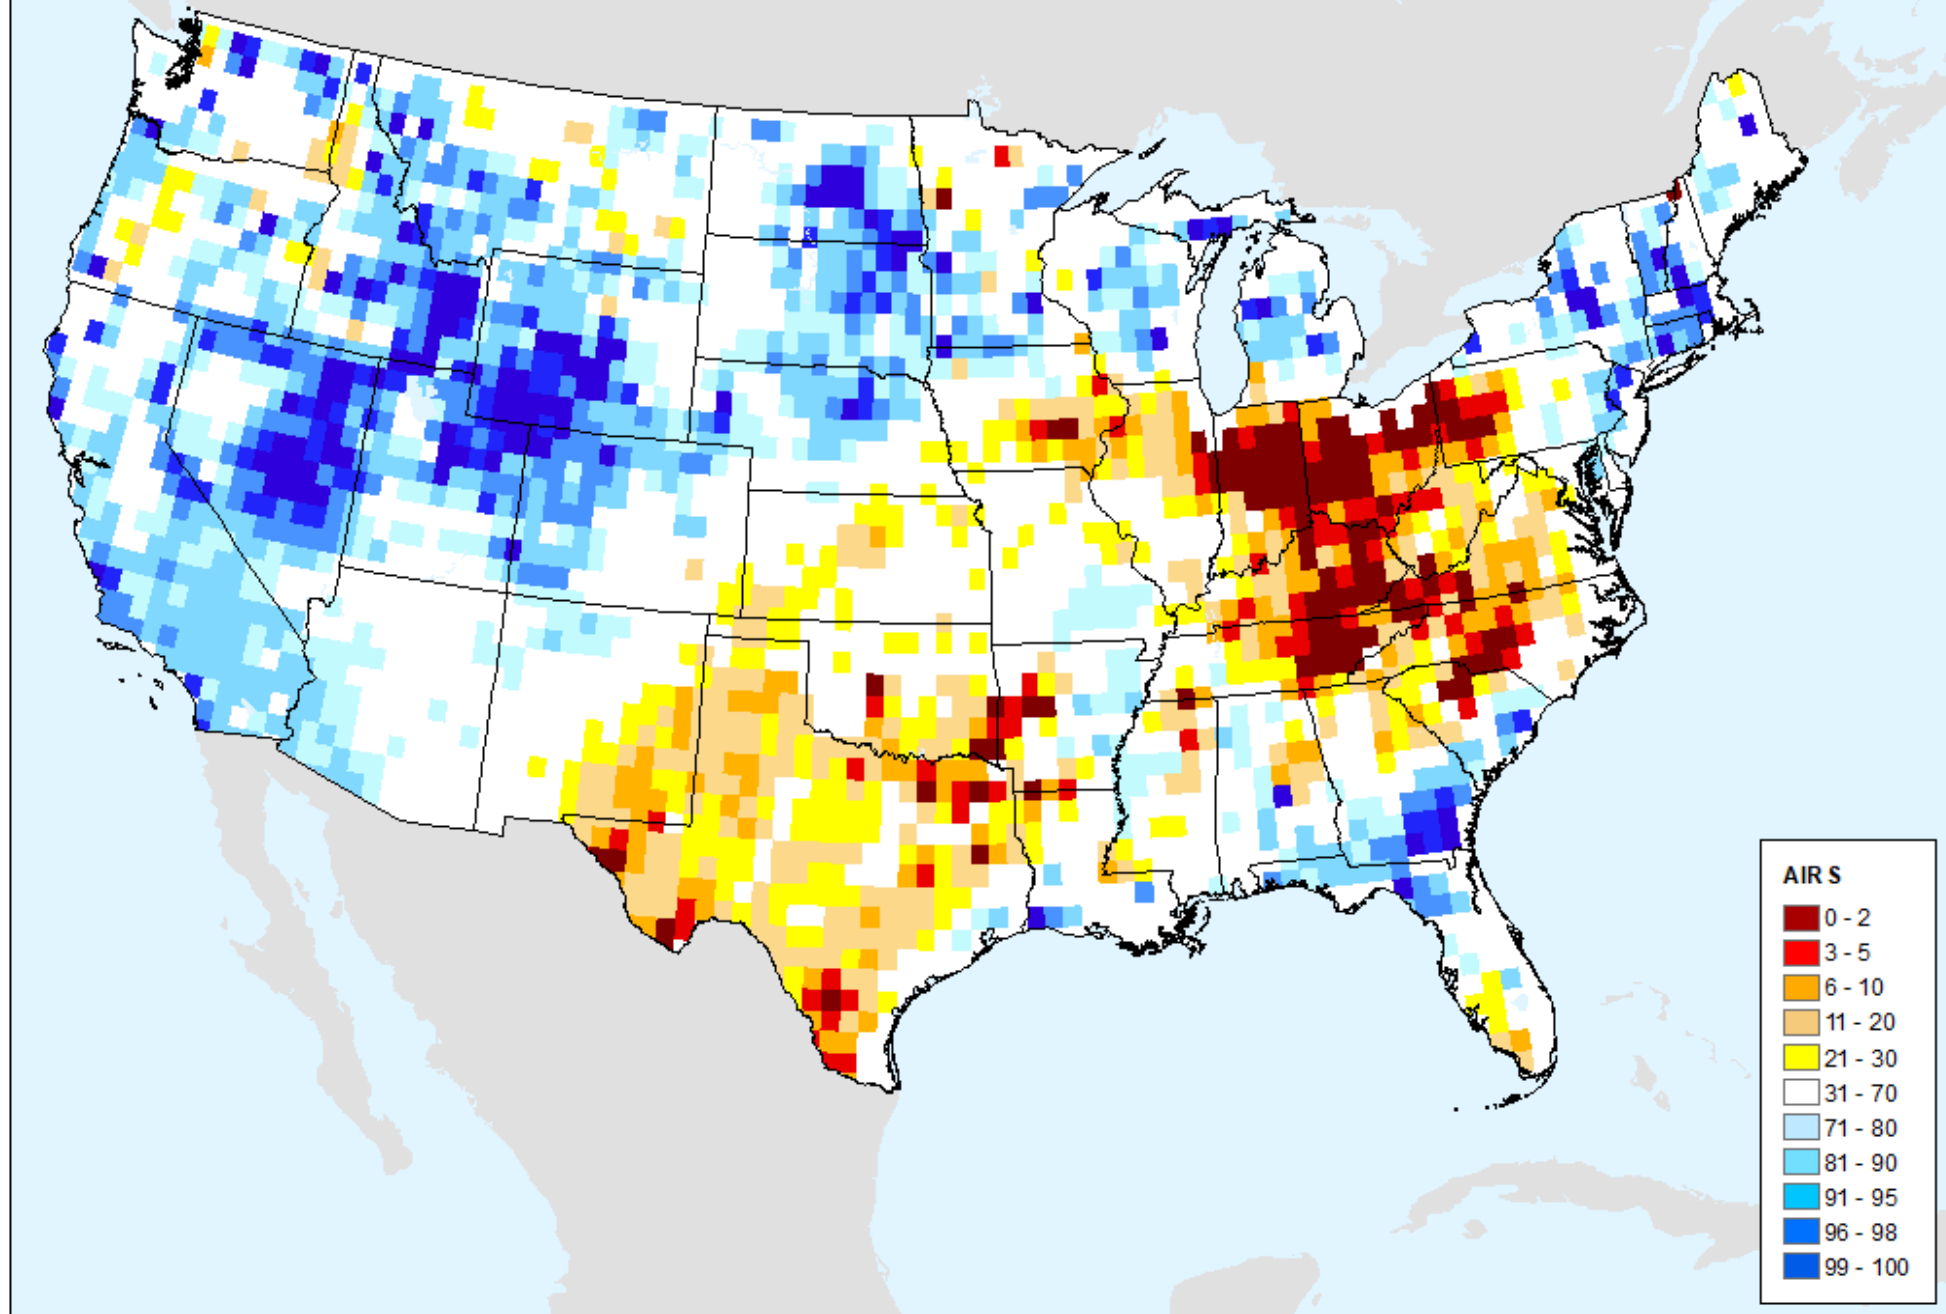

AIRS-Based Surface Relative Humidity 14 Day

As of: Tuesday, March 7, 2023