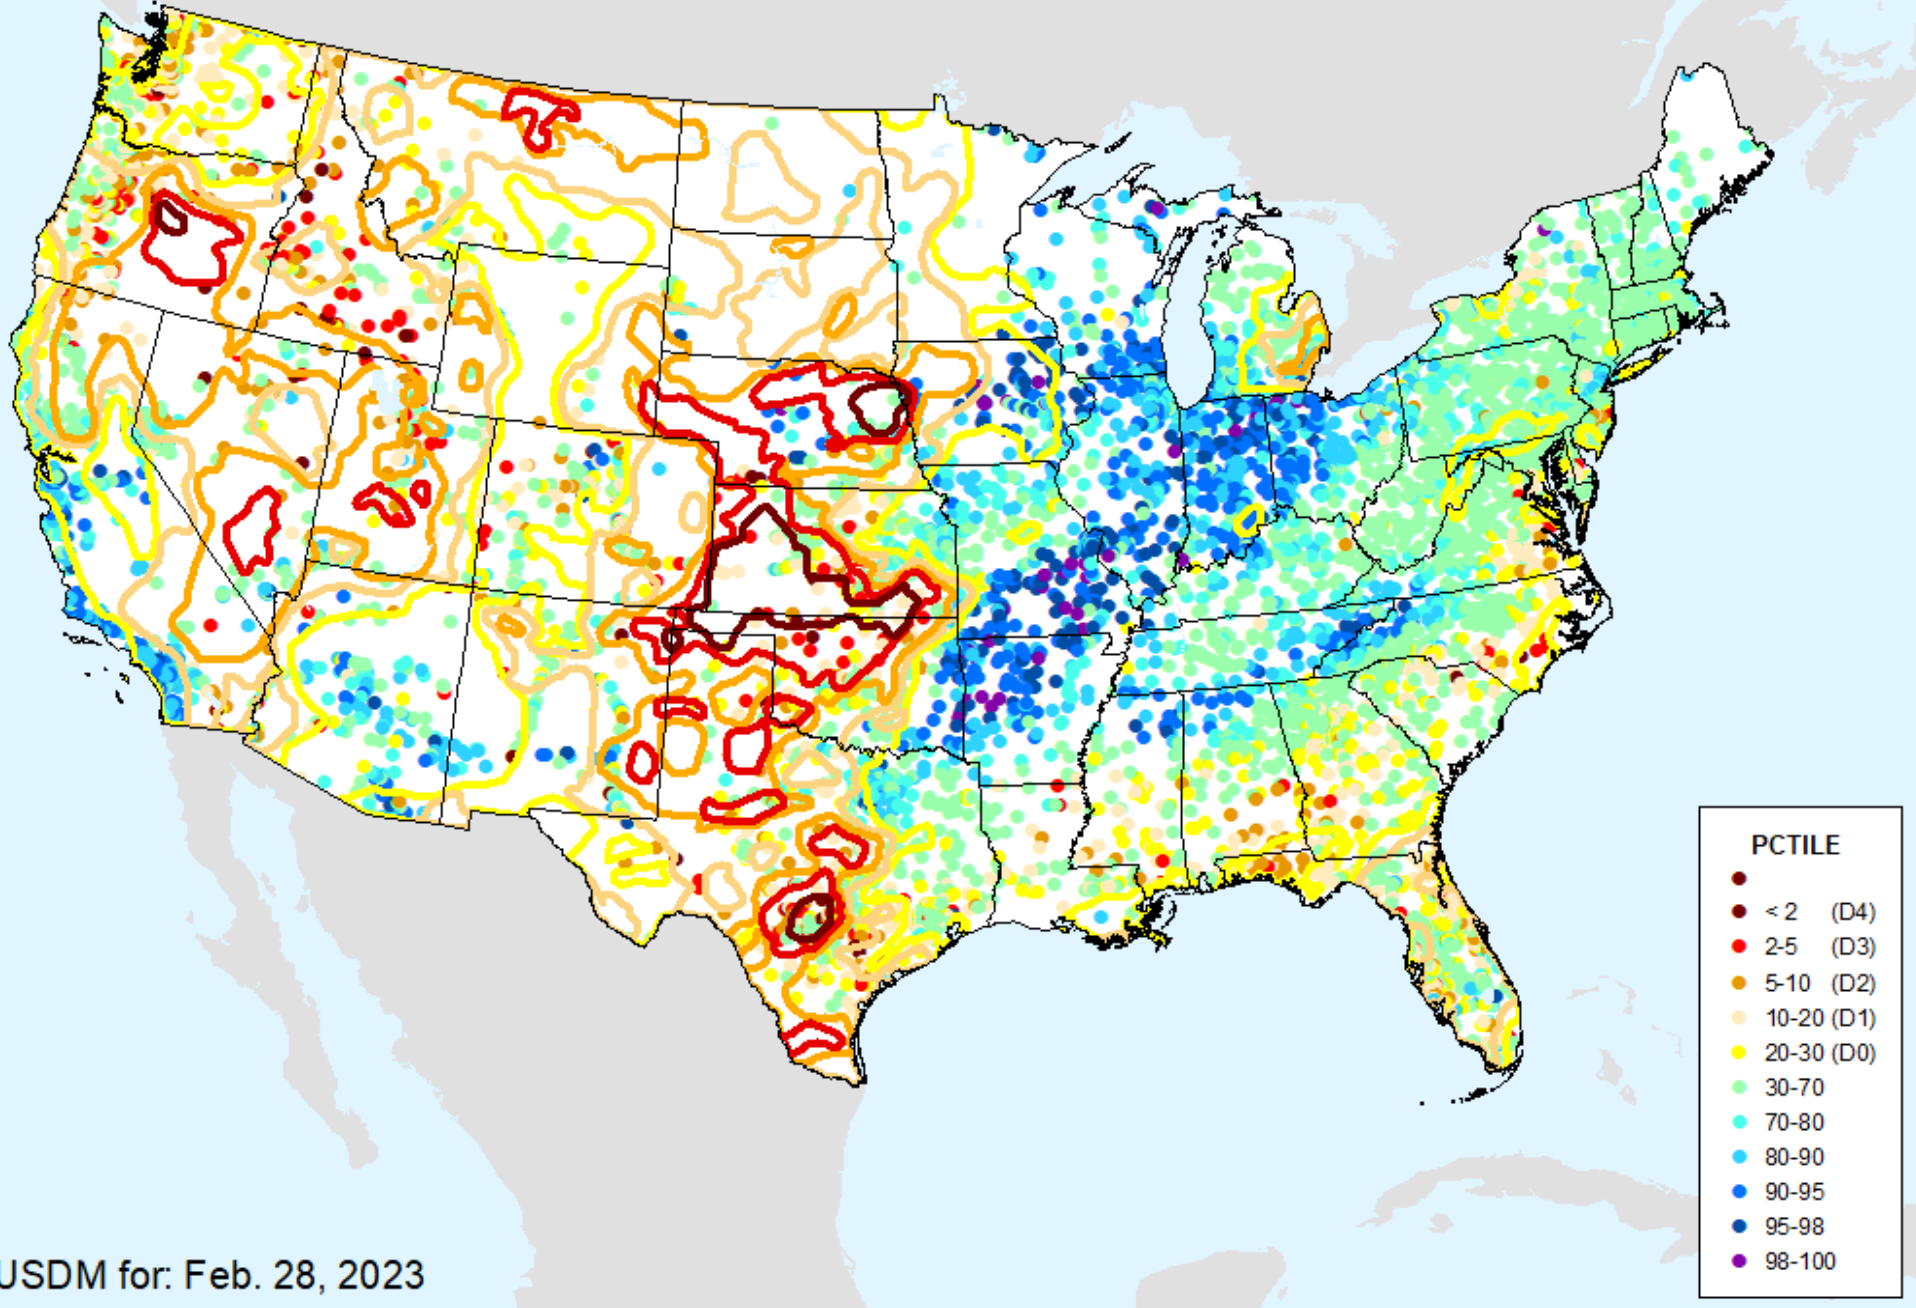

As of: Tuesday, March 7, 2023

USDM for: Feb. 28, 2023

AHPS Water-Year Pct of Normal Pcp

As of: Tuesday, March 7, 2023

USGS 7-Day Avg Streamflow

As of: Tuesday, March 7, 2023

USDM for: Feb. 28, 2023

USGS 7-Day Avg Streamflow