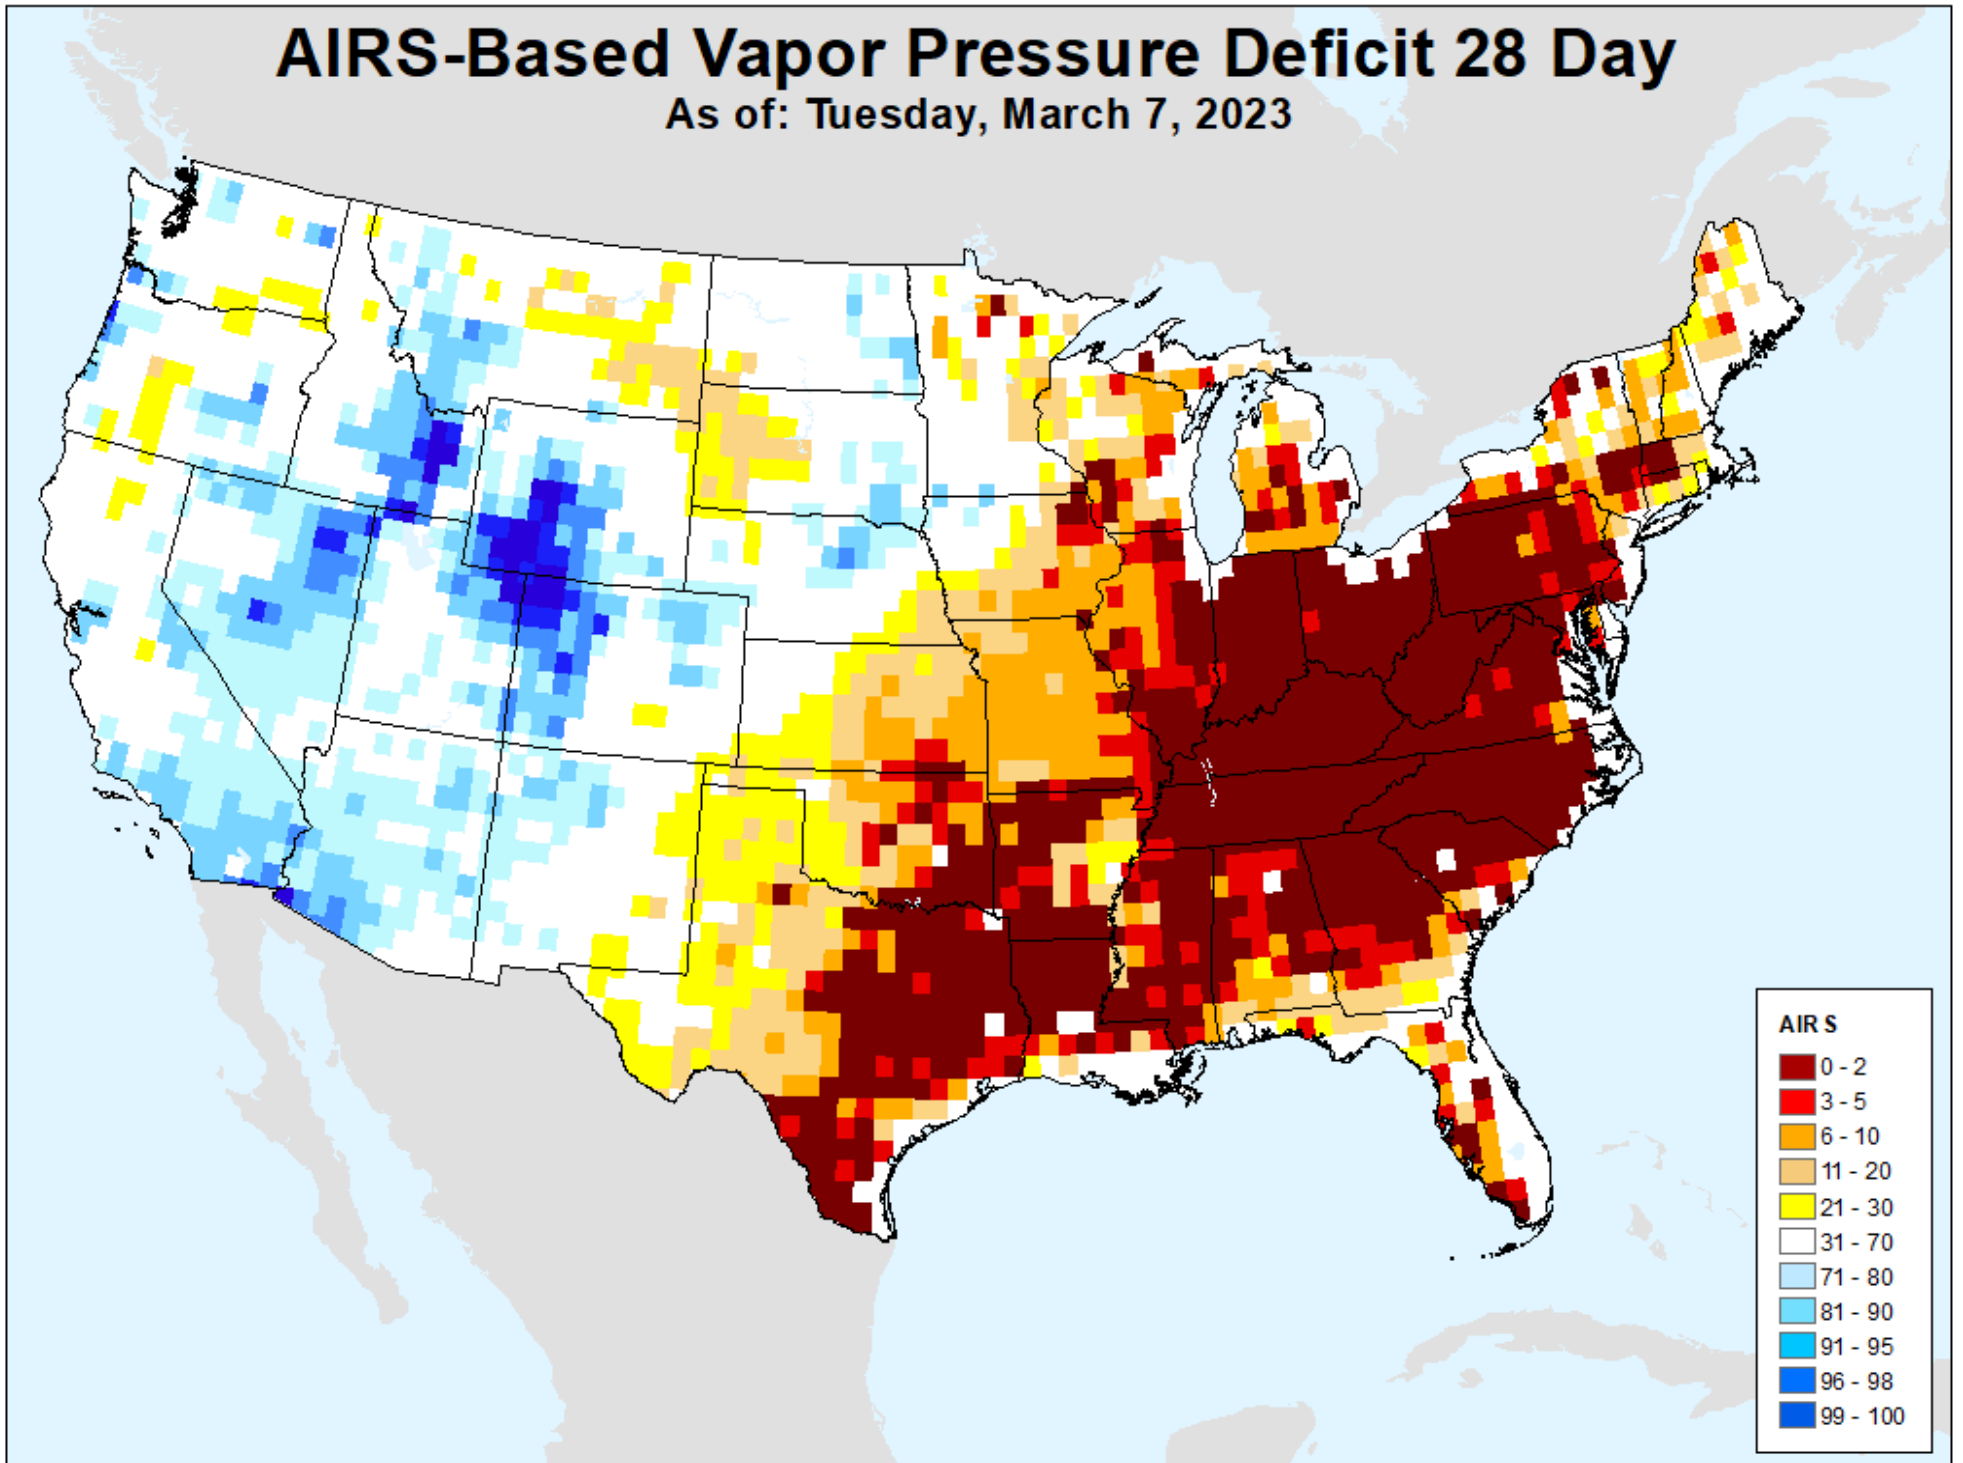

As of: Tuesday, March 7, 2023

AIRS-Based Vapor Pressure Deficit 14 Day

As of: Tuesday, March 7, 2023

AIRS-Based Vapor Pressure Deficit 28 Day

As of: Tuesday, March 7, 2023

AIRS-Based Vapor Pressure Deficit 56 Day