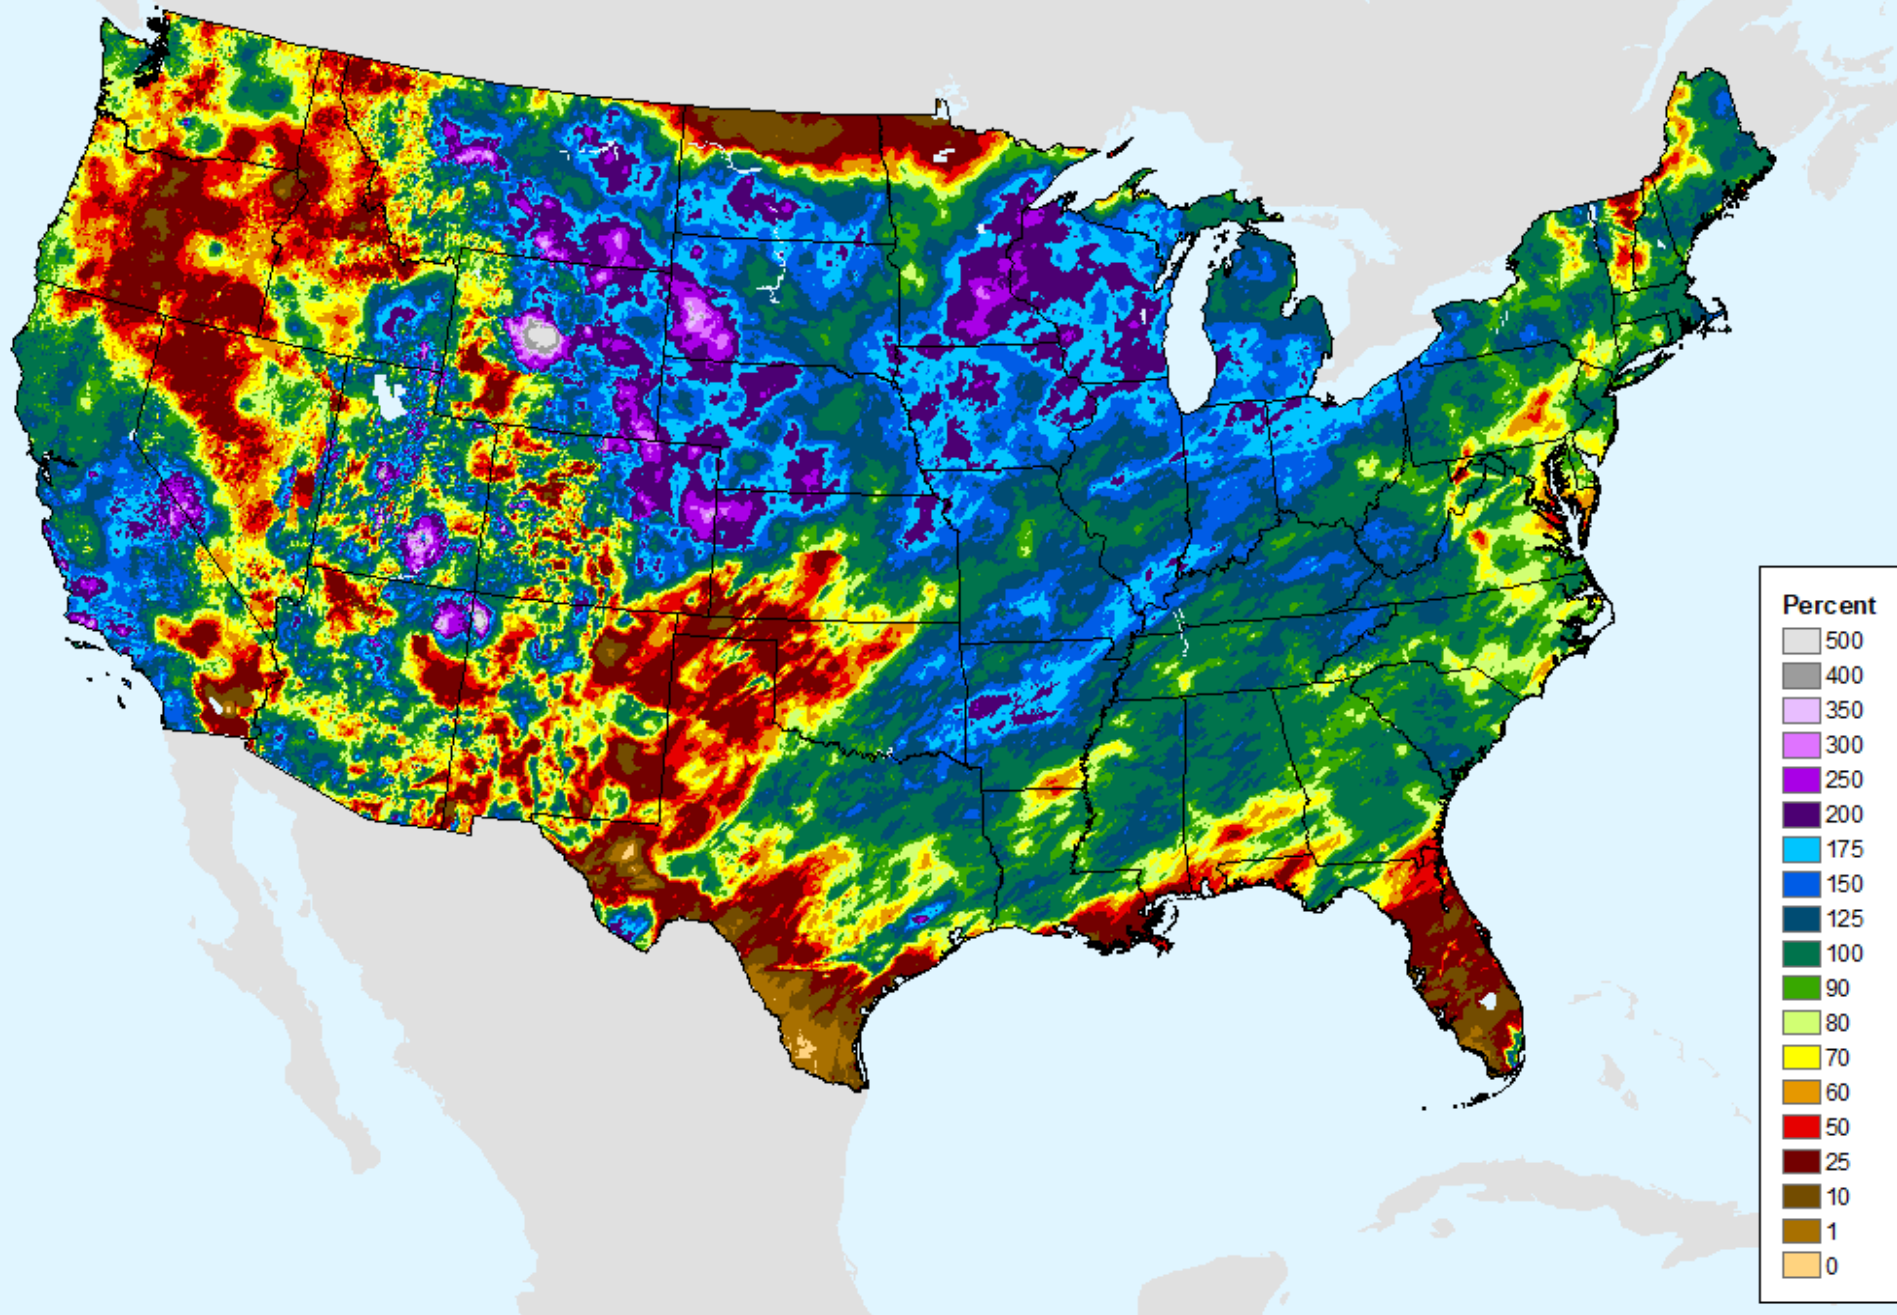

AHPS 60-Day Pct of Normal Pcp

As of: Tuesday, March 7, 2023

USDM for: Feb. 28, 2023

AHPS 60-Day Pct of Normal Pcp

As of: Tuesday, March 7, 2023

AHPS 90-Day Precip Departure

As of: Tuesday, March 7, 2023

USDM for: Feb. 28, 2023