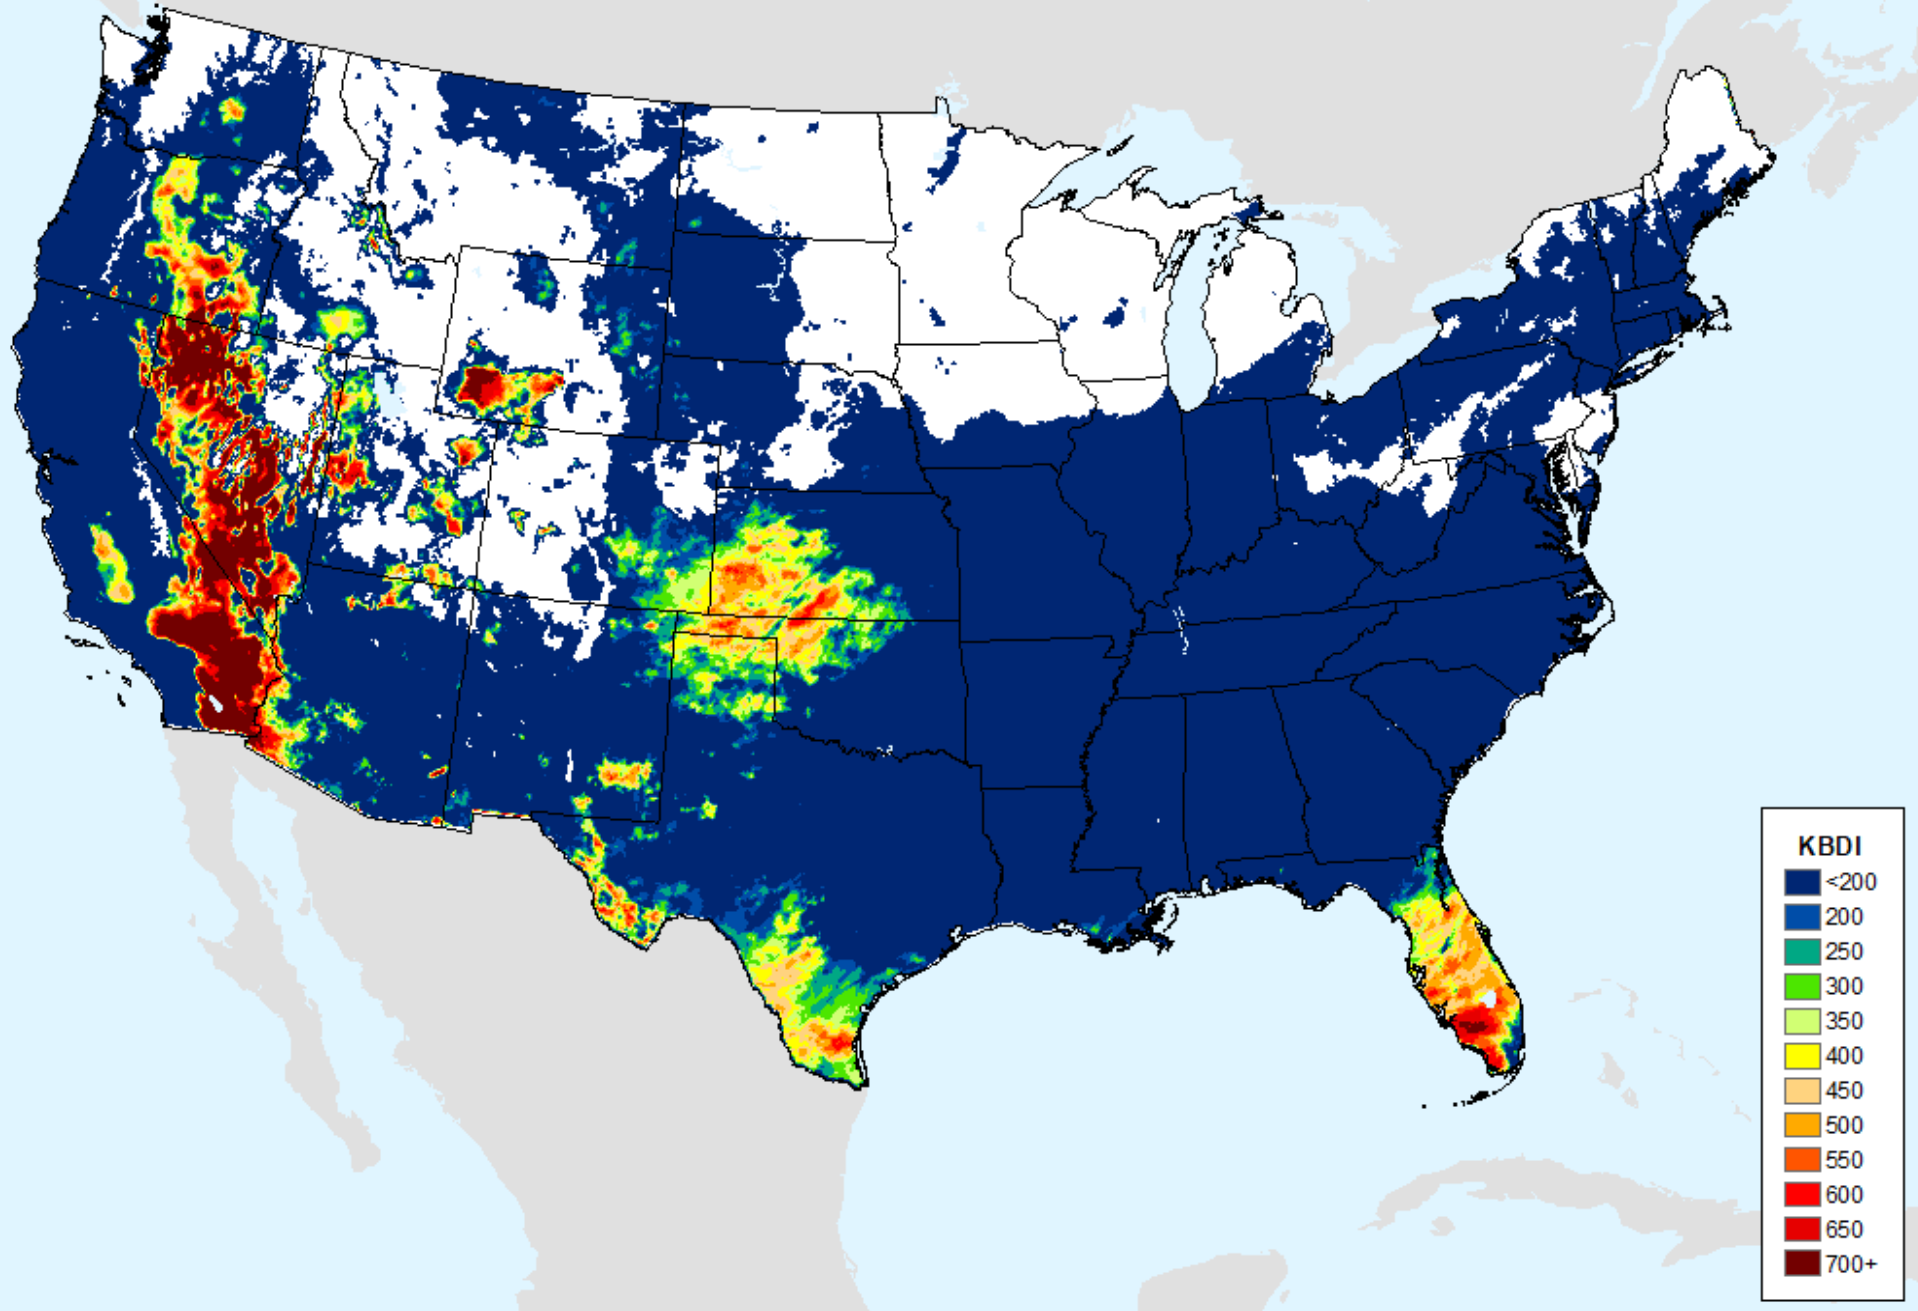

Keetch-Byram Drought Index (KBDI)

As of: Tuesday, March 7, 2023

Keetch-Byram Drought Index (KBDI)

As of: Tuesday, March 7, 2023

AHPS 1-month SPEI

As of: Tuesday, March 7, 2023

USDM for: Feb. 28, 2023

AHPS 1-month SPEI