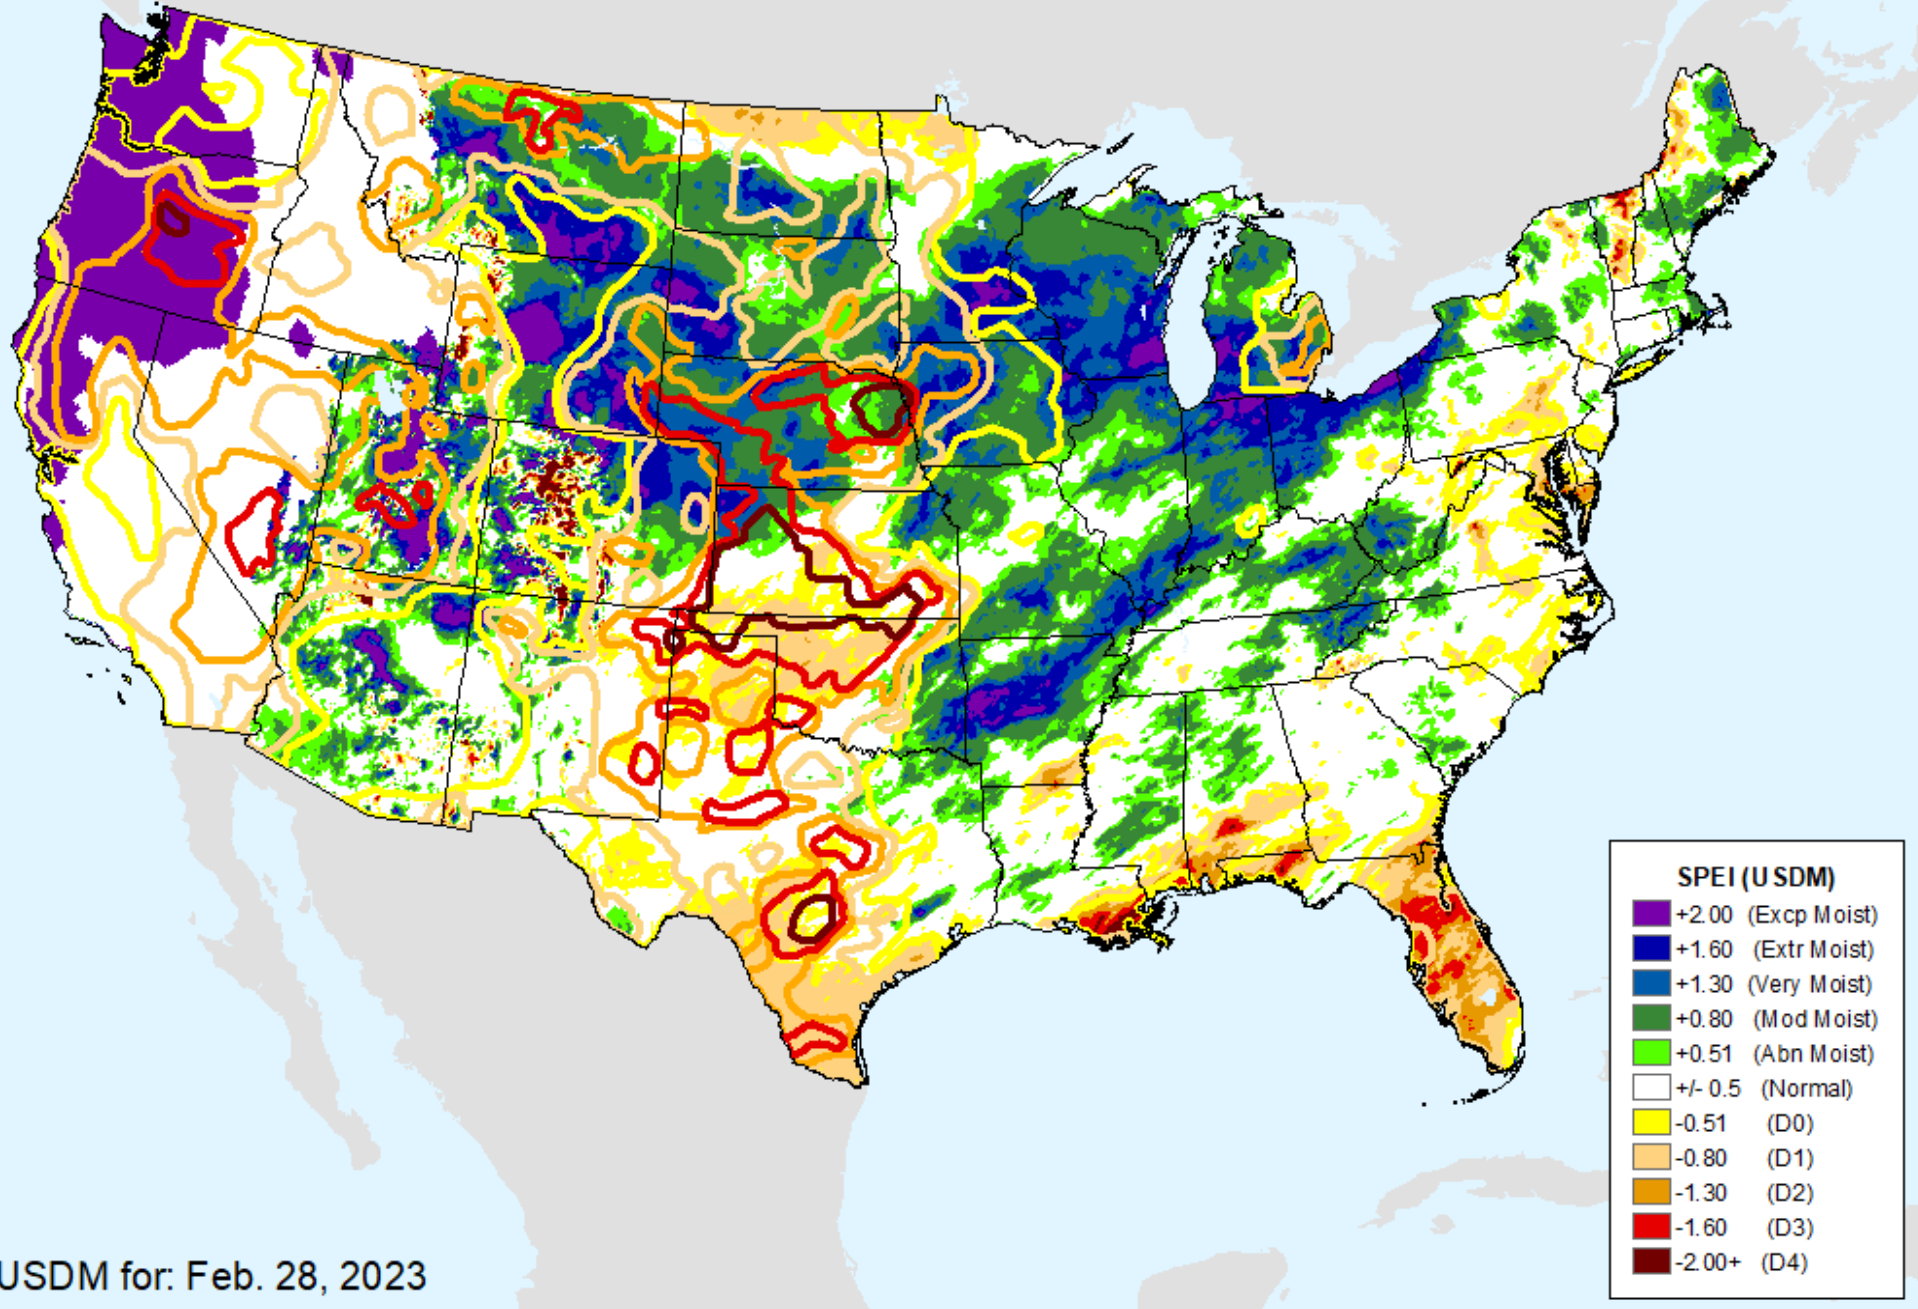

AHPS 2-month SPEI

As of: Tuesday, March 7, 2023

USDM for: Feb. 28, 2023