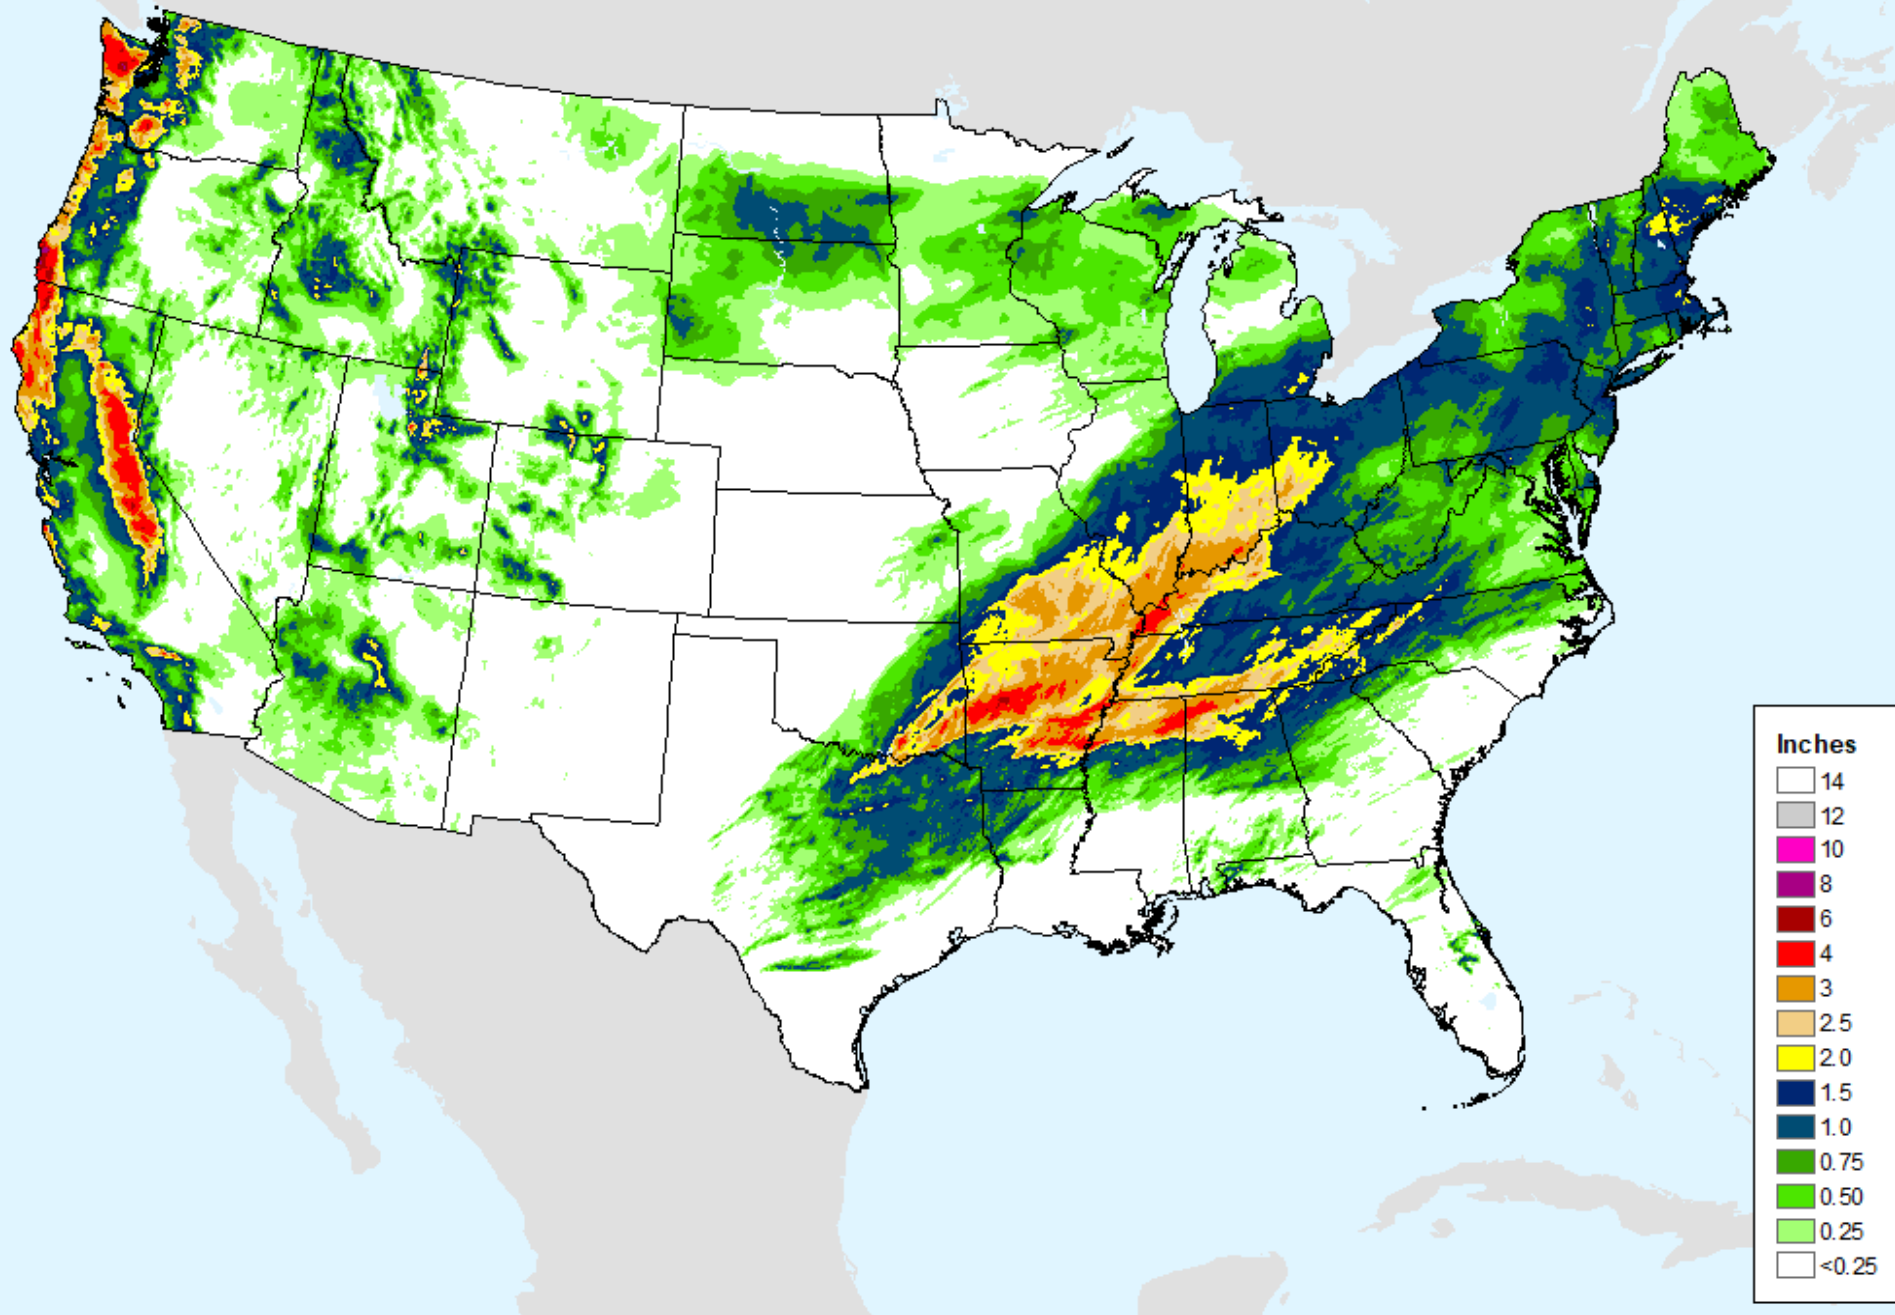

AHPS 7-Day Precipitation

As of: Tuesday, March 7, 2023

AHPS 7-Day Precipitation

As of: Tuesday, March 7, 2023

USDM for: Feb. 28, 2023

AHPS 14-Day Precip Departure

As of: Tuesday, March 7, 2023

USDM for: Feb. 28, 2023