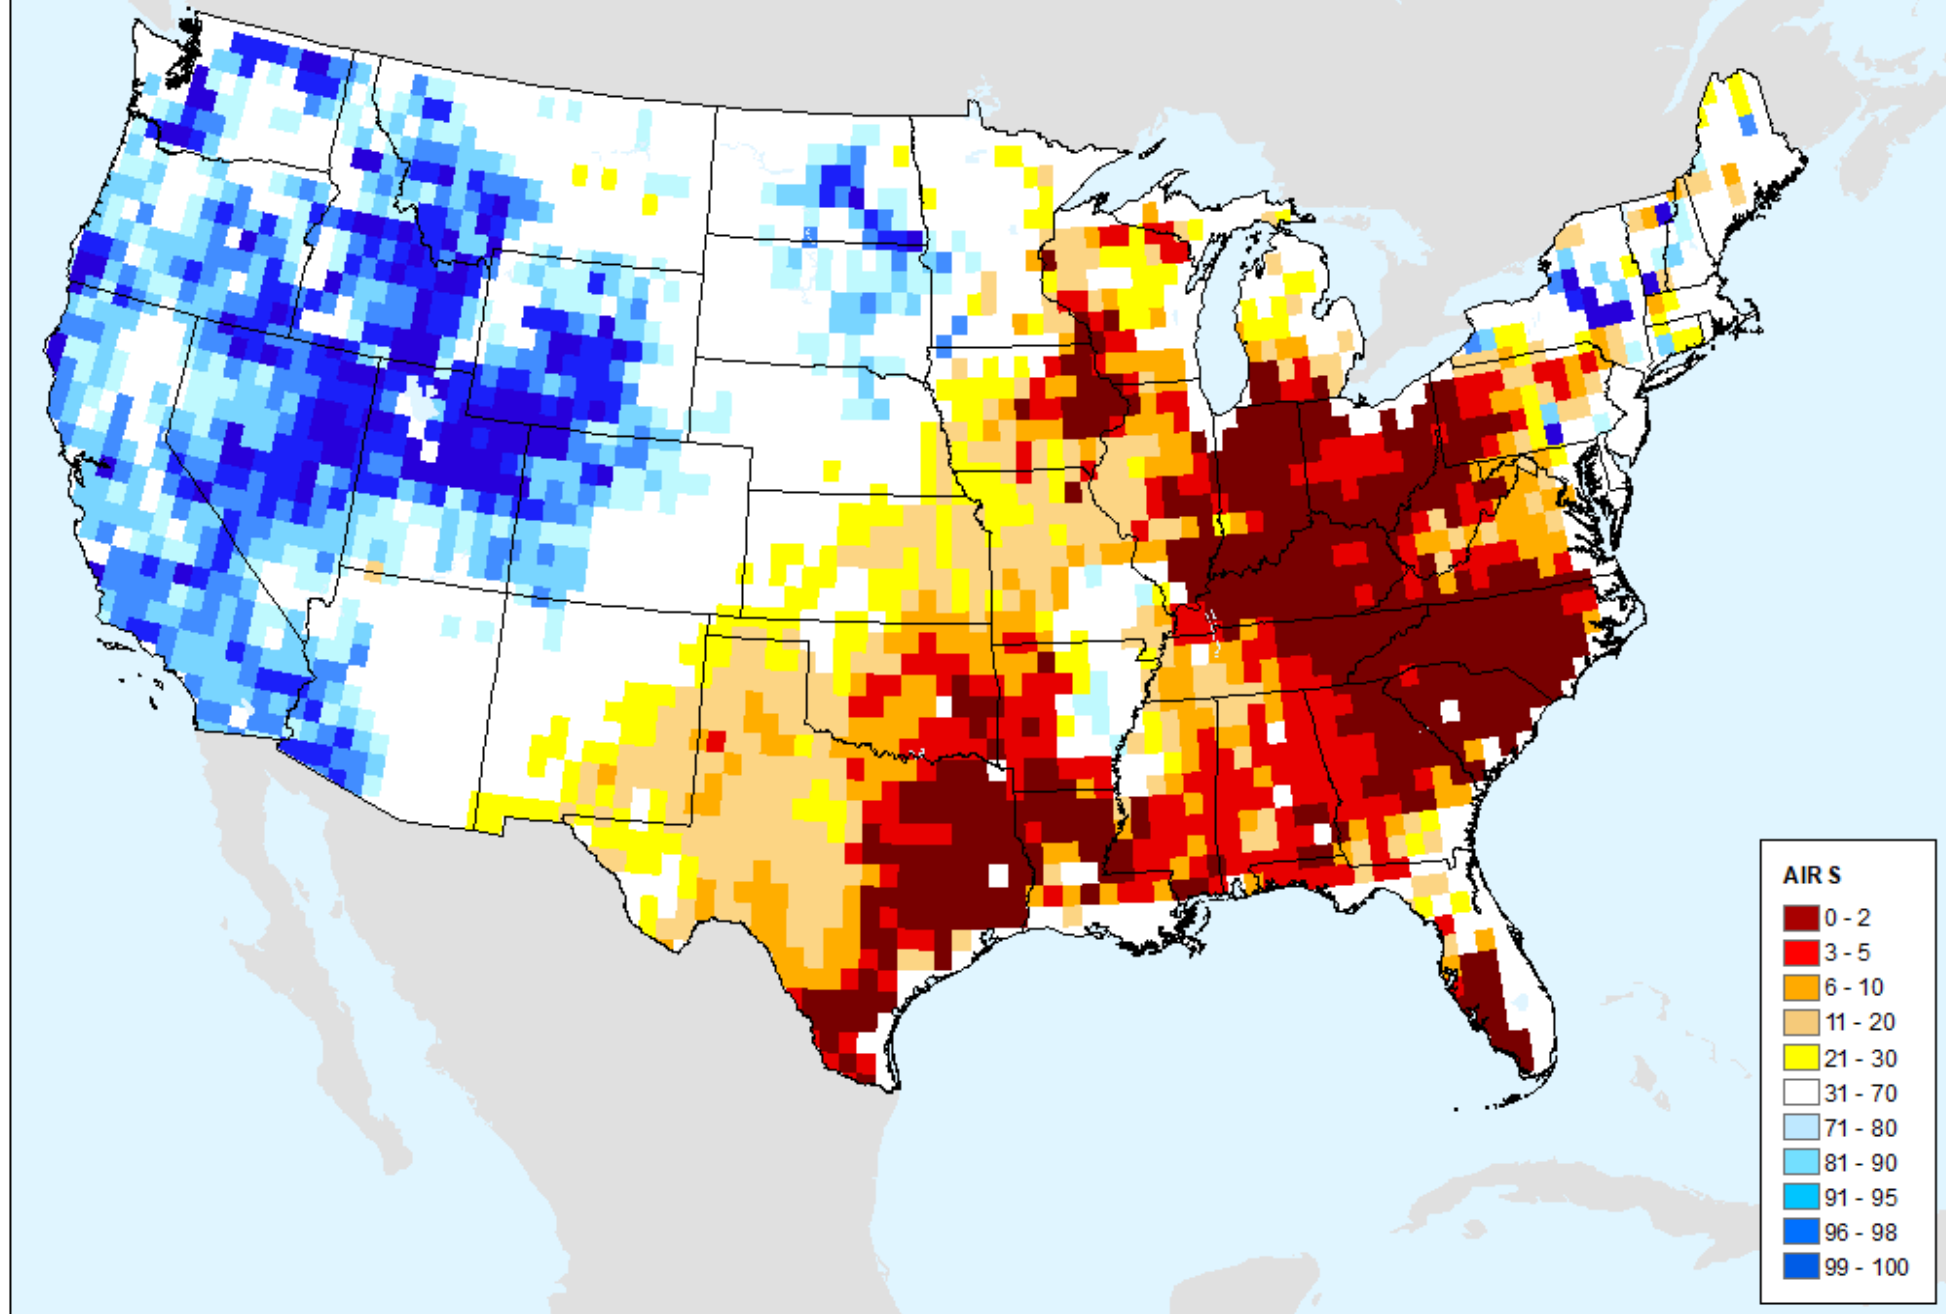

AIRS-Based Vapor Pressure Deficit 7 Day

As of: Tuesday, March 7, 2023