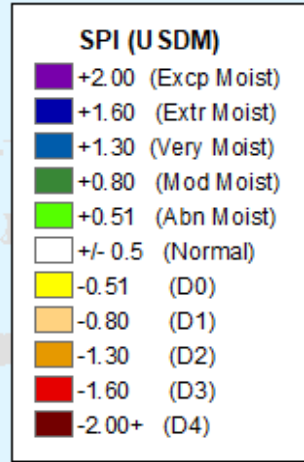

As of: Tuesday, March 7, 2023

AHPS 1-month SPI

As of: Tuesday, March 7, 2023

USDM for: Feb. 28, 2023

AHPS 1-month SPI

As of: Tuesday, March 7, 2023

SPI (USDM)

- +2.00 (Excp Moist)
- +1.60 (Extr Moist)
- +1.30 (Very Moist)
- +0.80 (Mod Moist)
- +0.51 (Abn Moist)
- +/- 0.5 (Normal)
- 0.51 (D0)
- 0.80 (D1)
- 1.30 (D2)
- 1.60 (D3)
- 2.00+ (D4)

As of: Tuesday, March 7, 2023

AHPS 6-month SPI

As of: Tuesday, March 7, 2023

SPI (USDM)	
Dark Purple	+2.00 (Excp Moist)
Dark Blue	+1.60 (Extr Moist)
Blue	+1.30 (Very Moist)
Green	+0.80 (Mod Moist)
Light Green	+0.51 (Abn Moist)
White	+/- 0.5 (Normal)
Yellow	-0.51 (D0)
Light Orange	-0.80 (D1)
Orange	-1.30 (D2)
Red	-1.60 (D3)
Dark Brown	-2.00+ (D4)