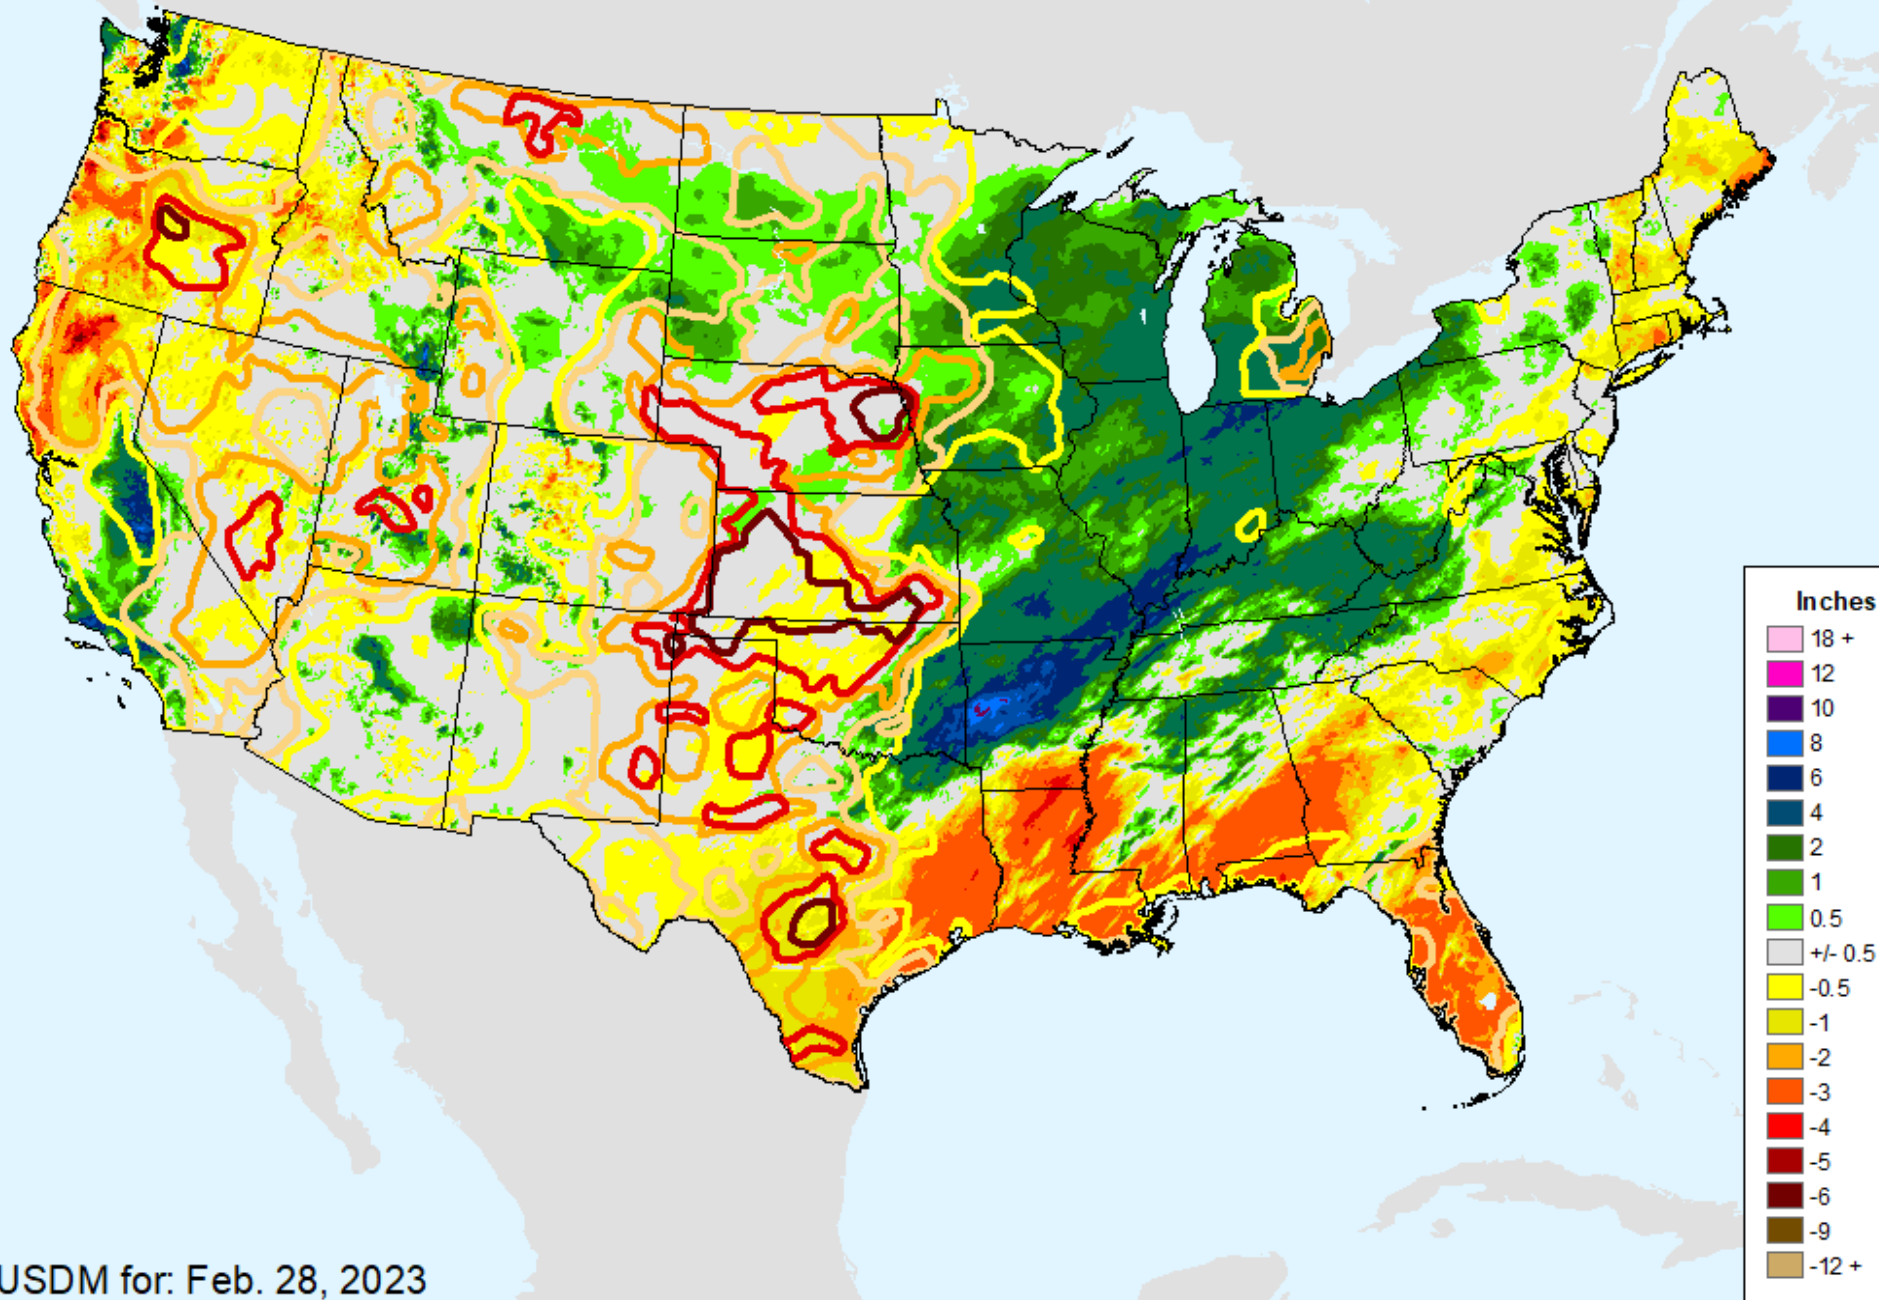

AHPS 30-Day Precip Departure

As of: Tuesday, March 7, 2023

USDM for: Feb. 28, 2023