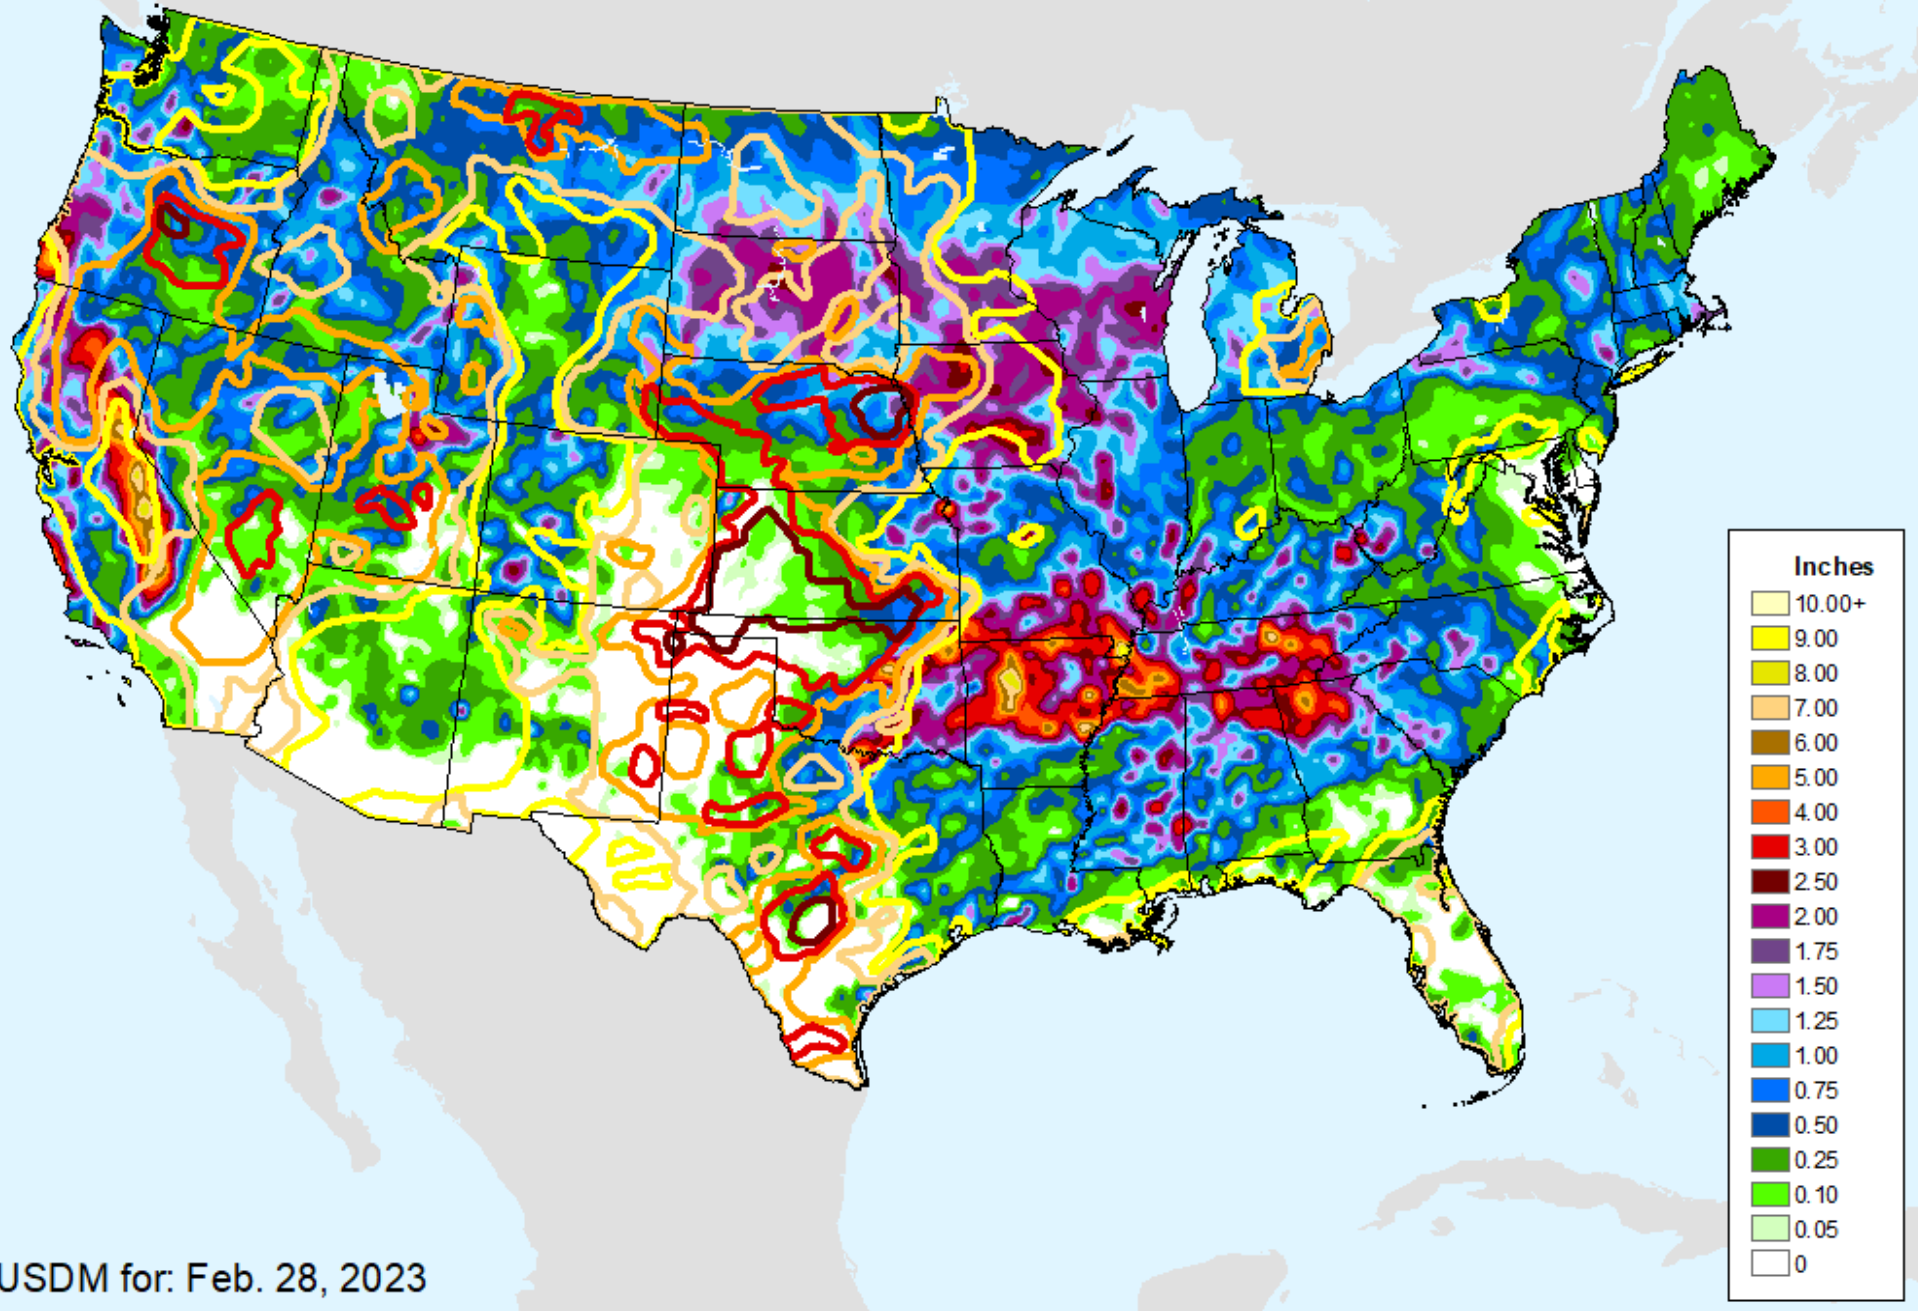

Vegetation Health Index

As of: Tuesday, March 7, 2023

USDM for: Feb. 28, 2023

Vegetation Health Index

As of: Tuesday, March 7, 2023

GFS (00z) 7-Day Precip Forecast

As of: Tuesday, March 7, 2023

USDM for: Feb. 28, 2023