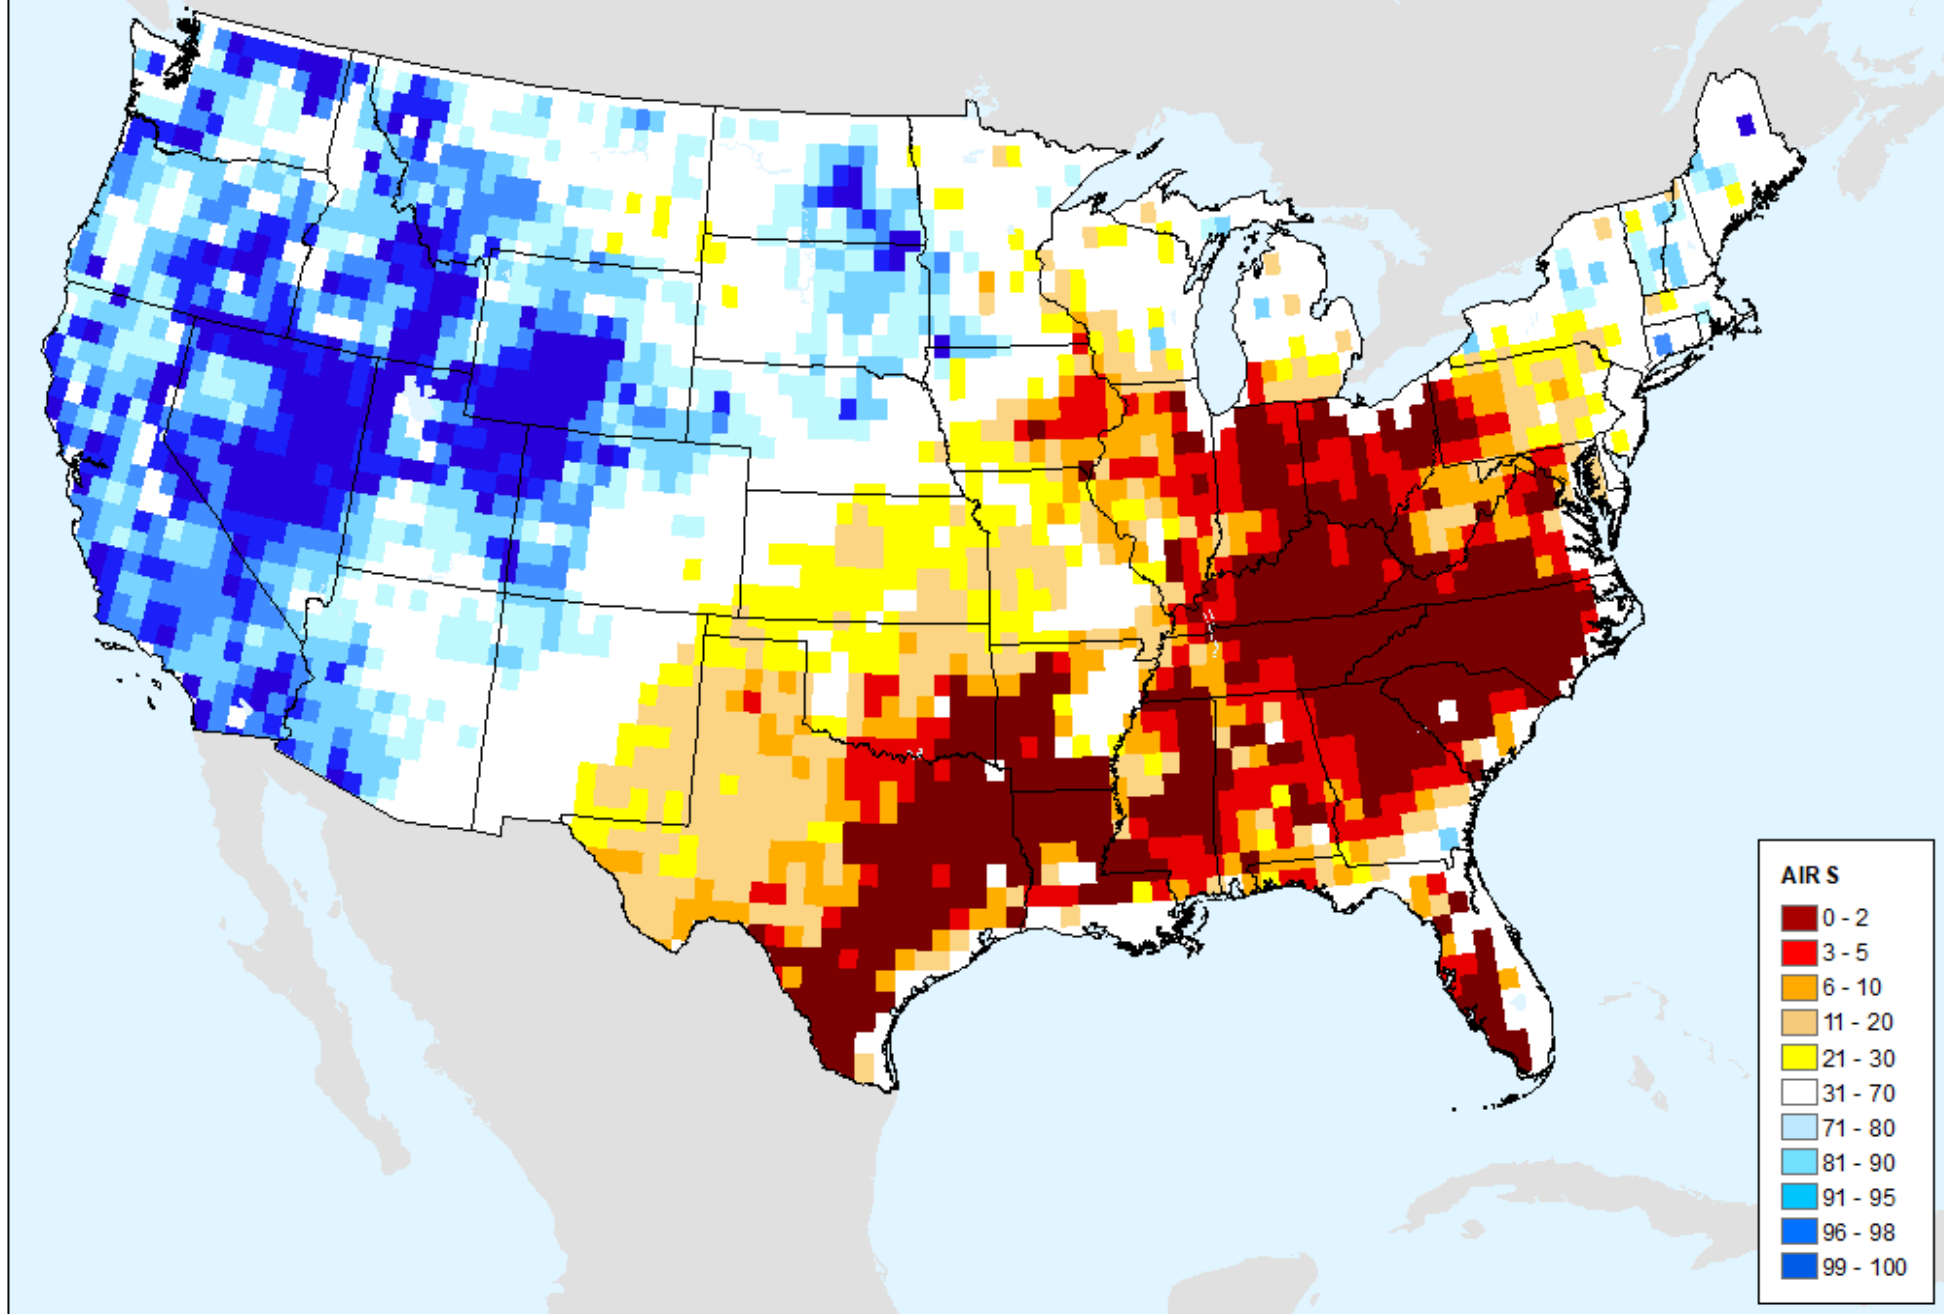

AIRS-Based Vapor Pressure Deficit 14 Day

As of: Tuesday, March 7, 2023