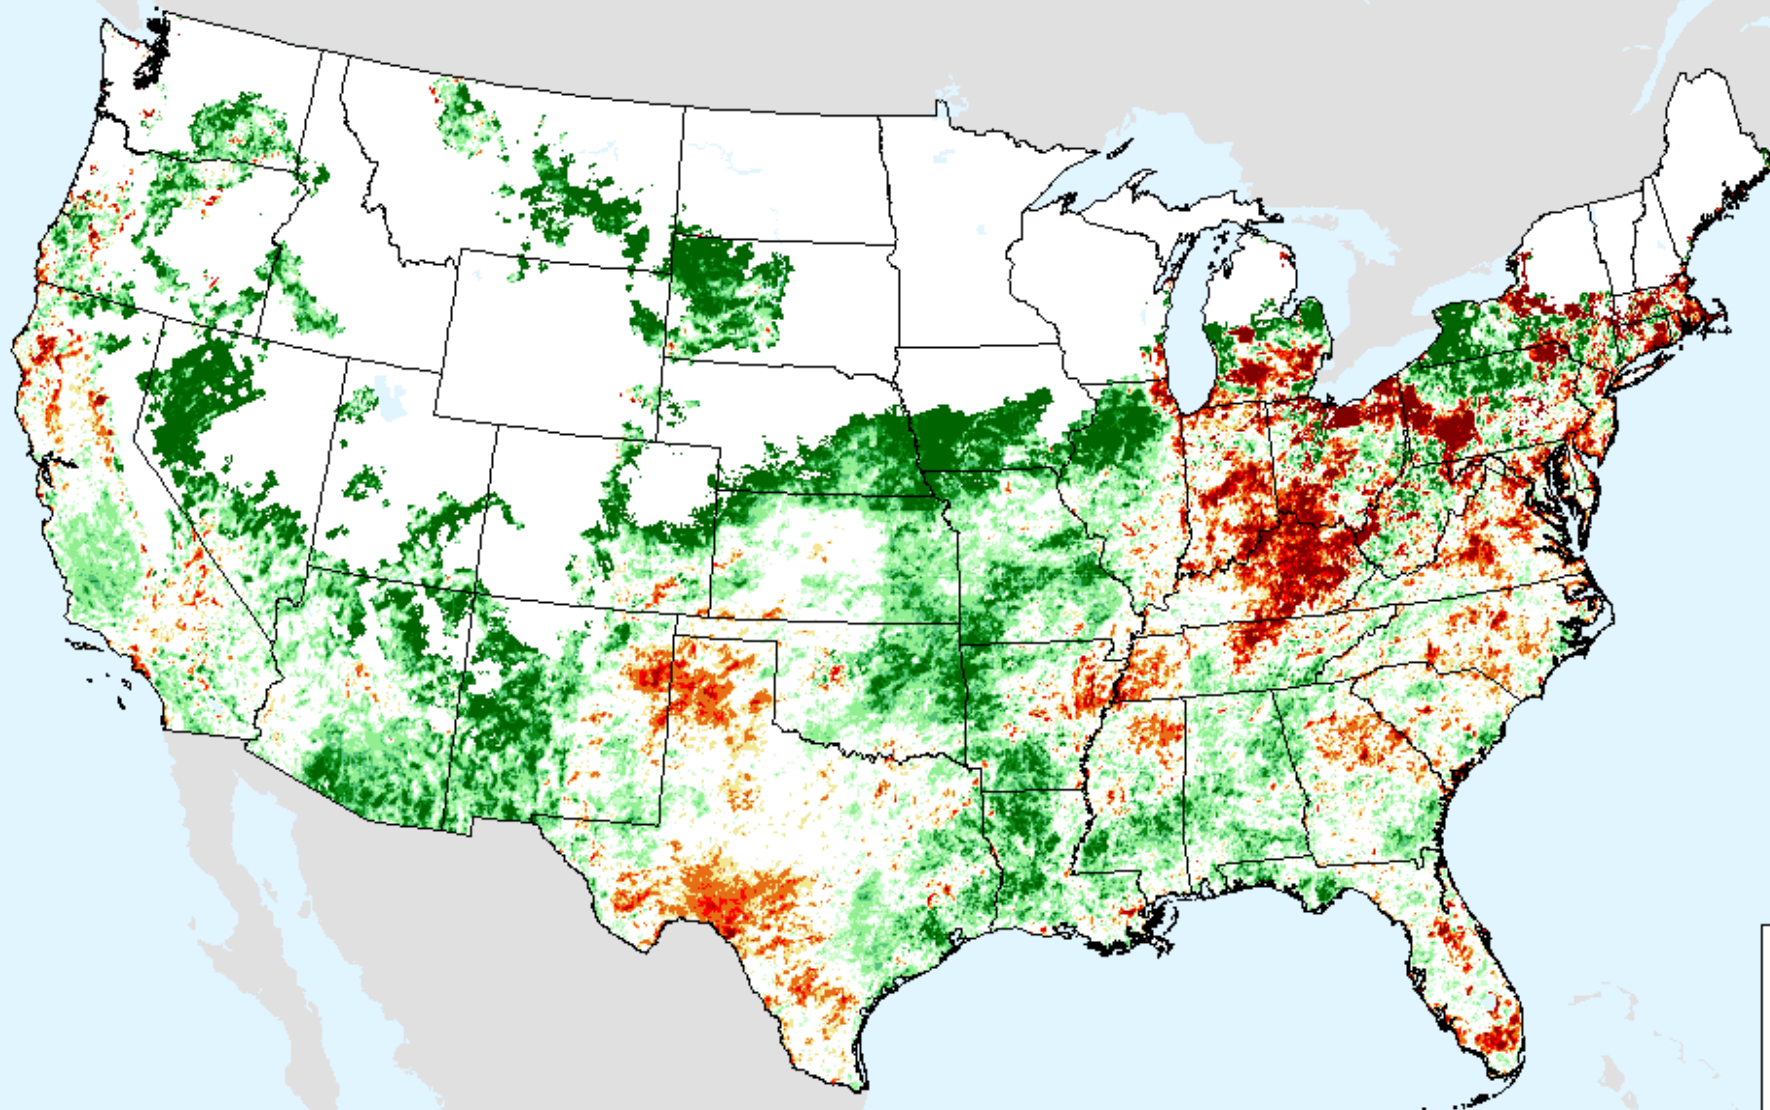

Evaporative Stress Index (ESI) 4-week

As of: Tuesday, March 7, 2023