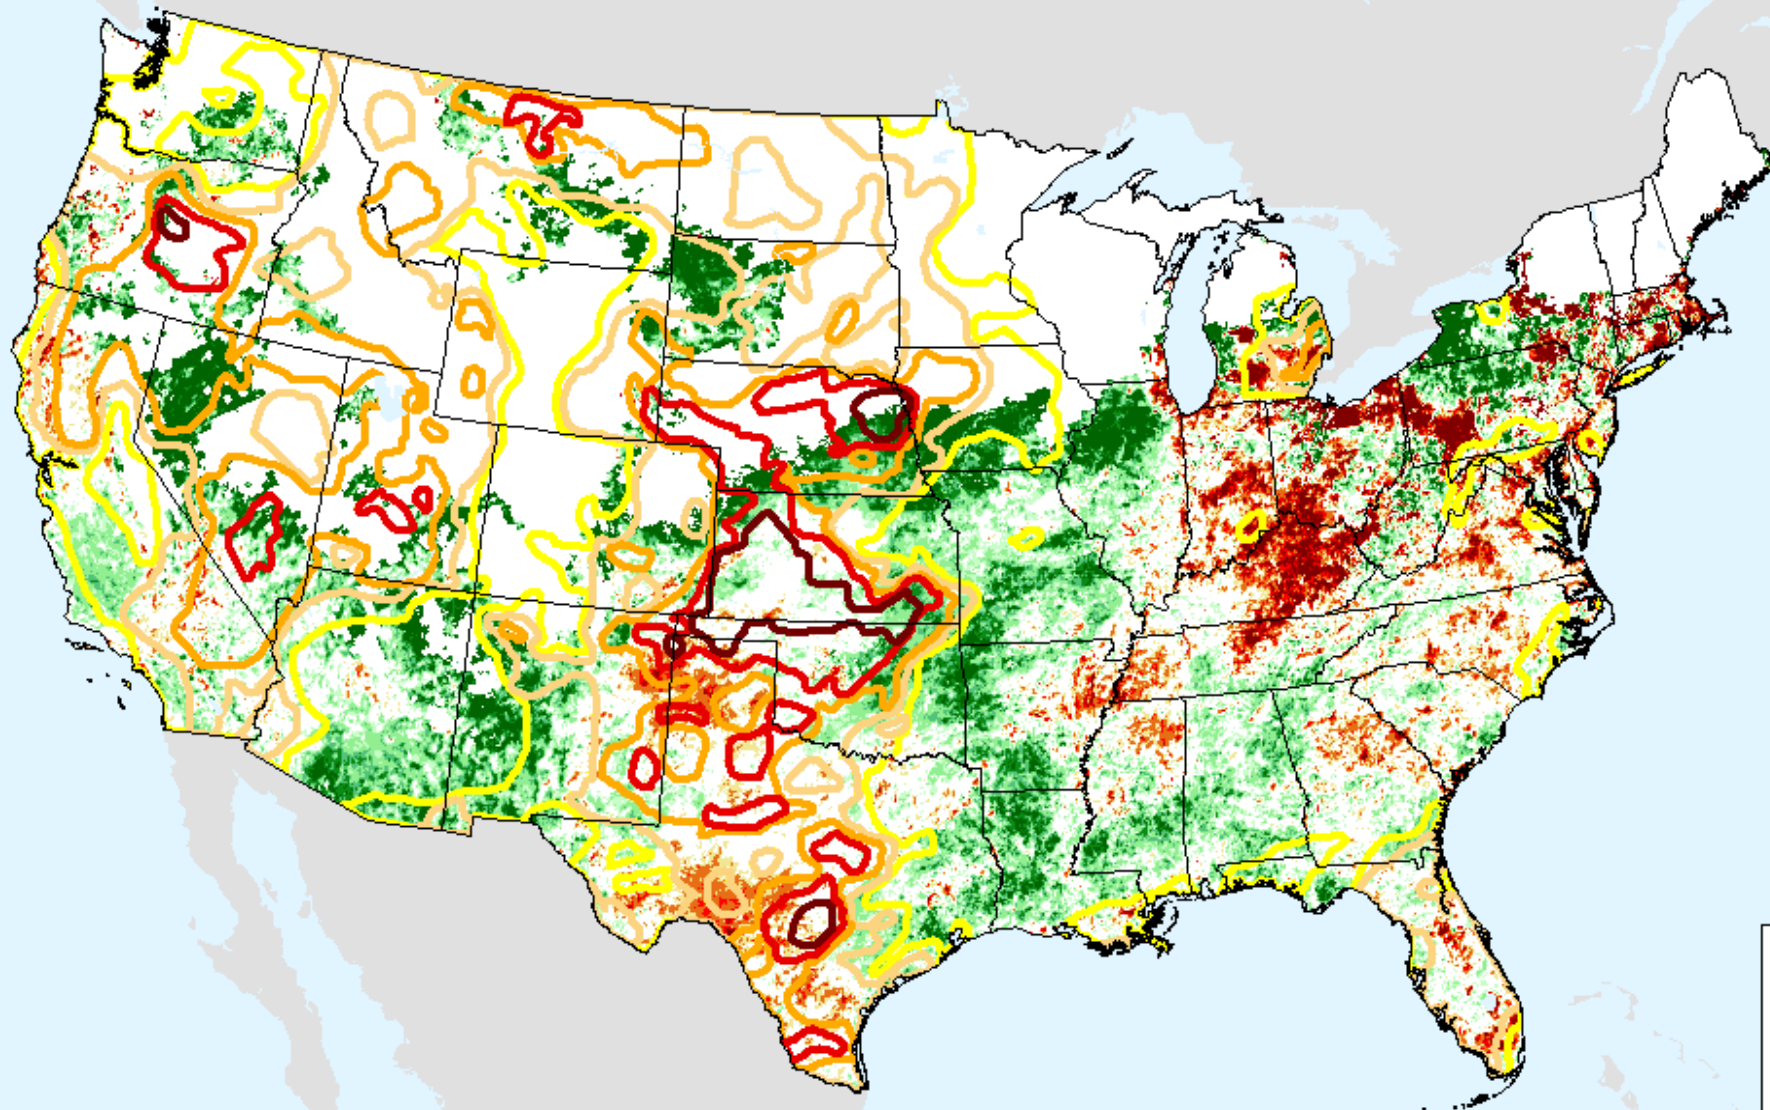

Evaporative Stress Index (ESI) 4-week

As of: Tuesday, March 7, 2023

USDM for: Feb. 28, 2023