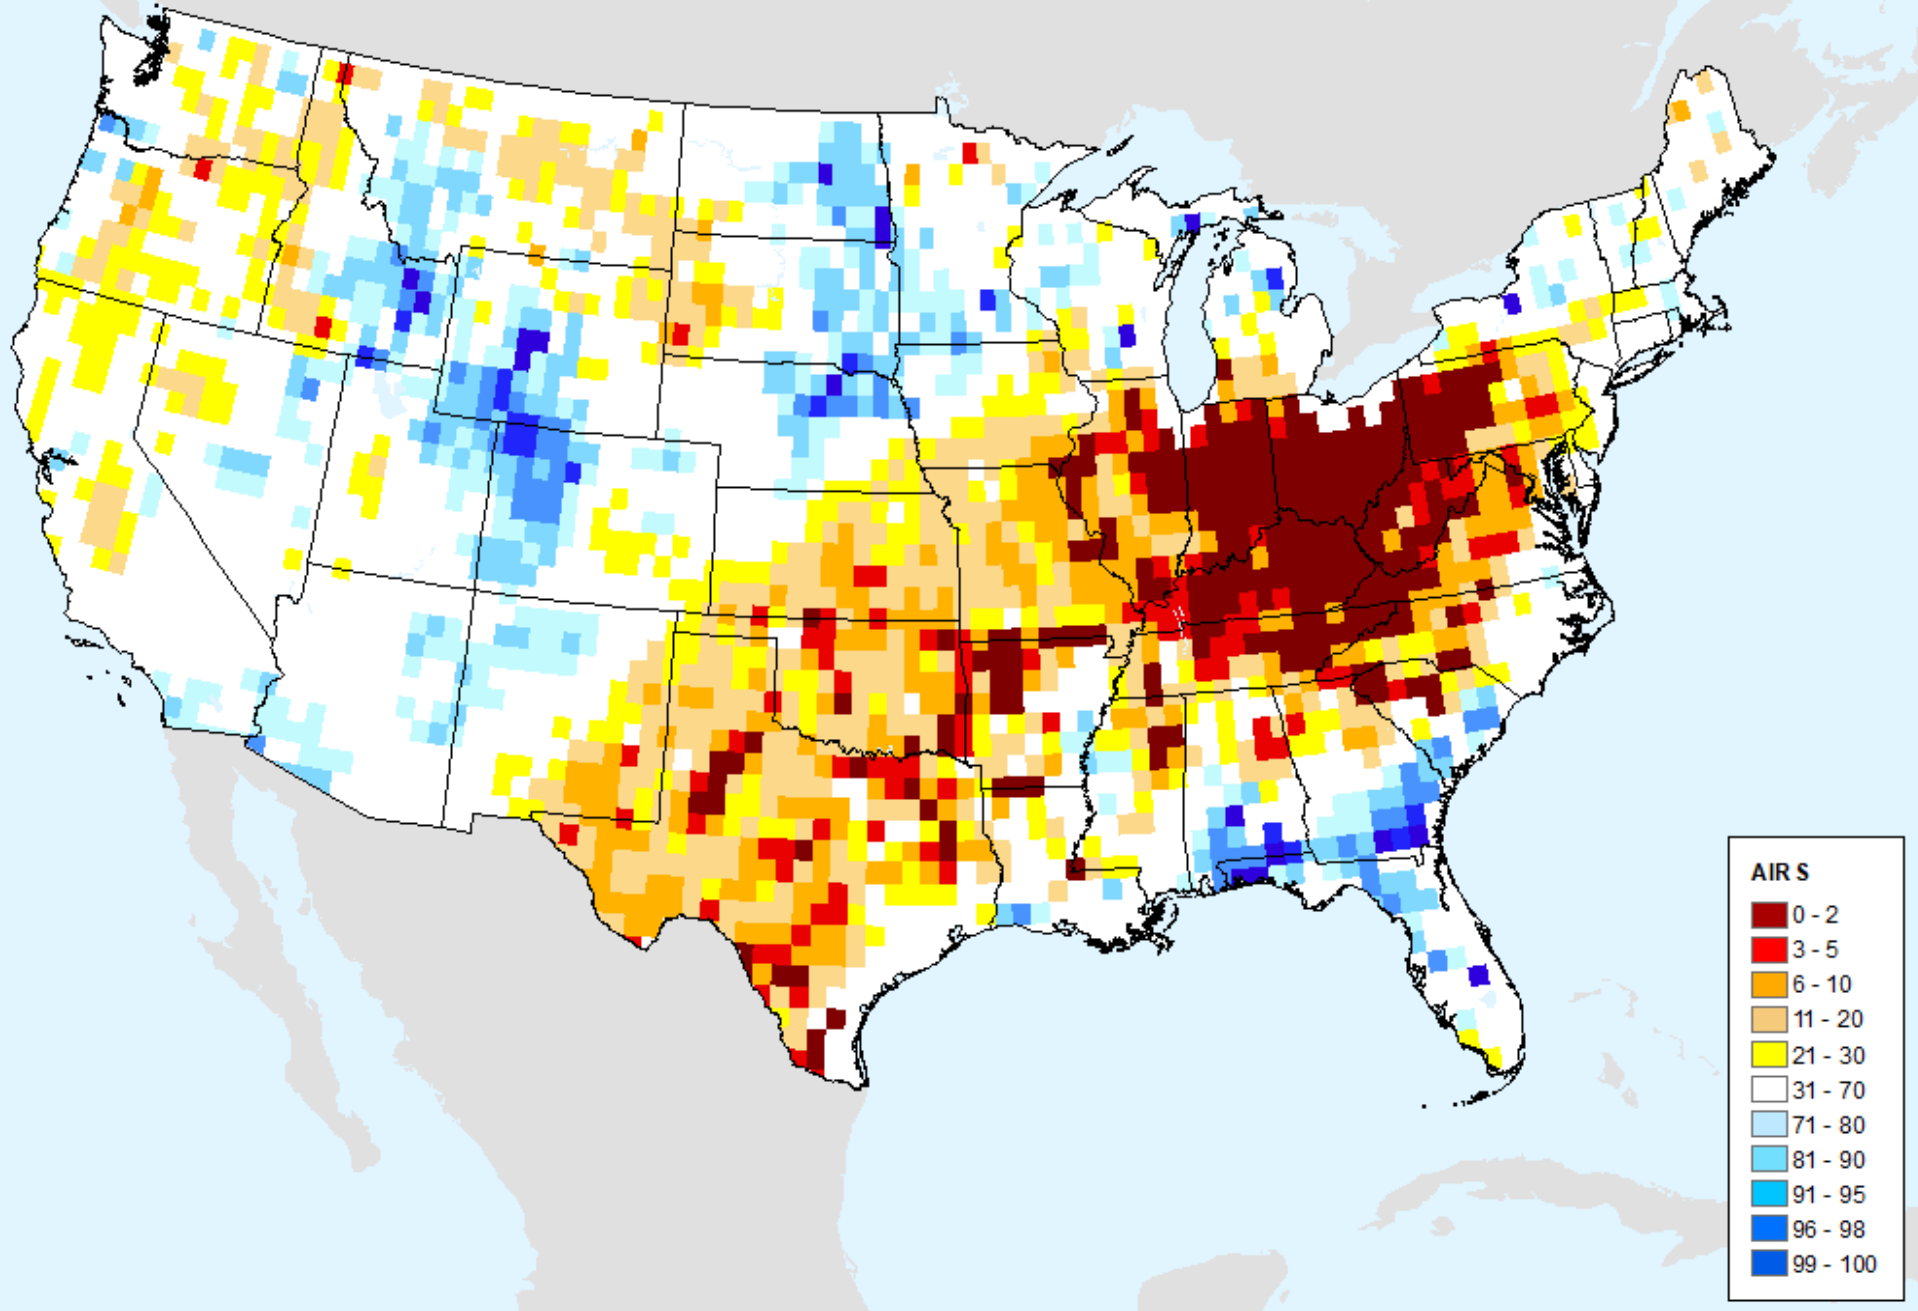

As of: Tuesday, March 7, 2023

AIRS-Based Surface Relative Humidity 14 Day

As of: Tuesday, March 7, 2023

AIRS-Based Surface Relative Humidity 28 Day

As of: Tuesday, March 7, 2023

AIRS-Based Retrieved Surface Air Temperature 7 Day