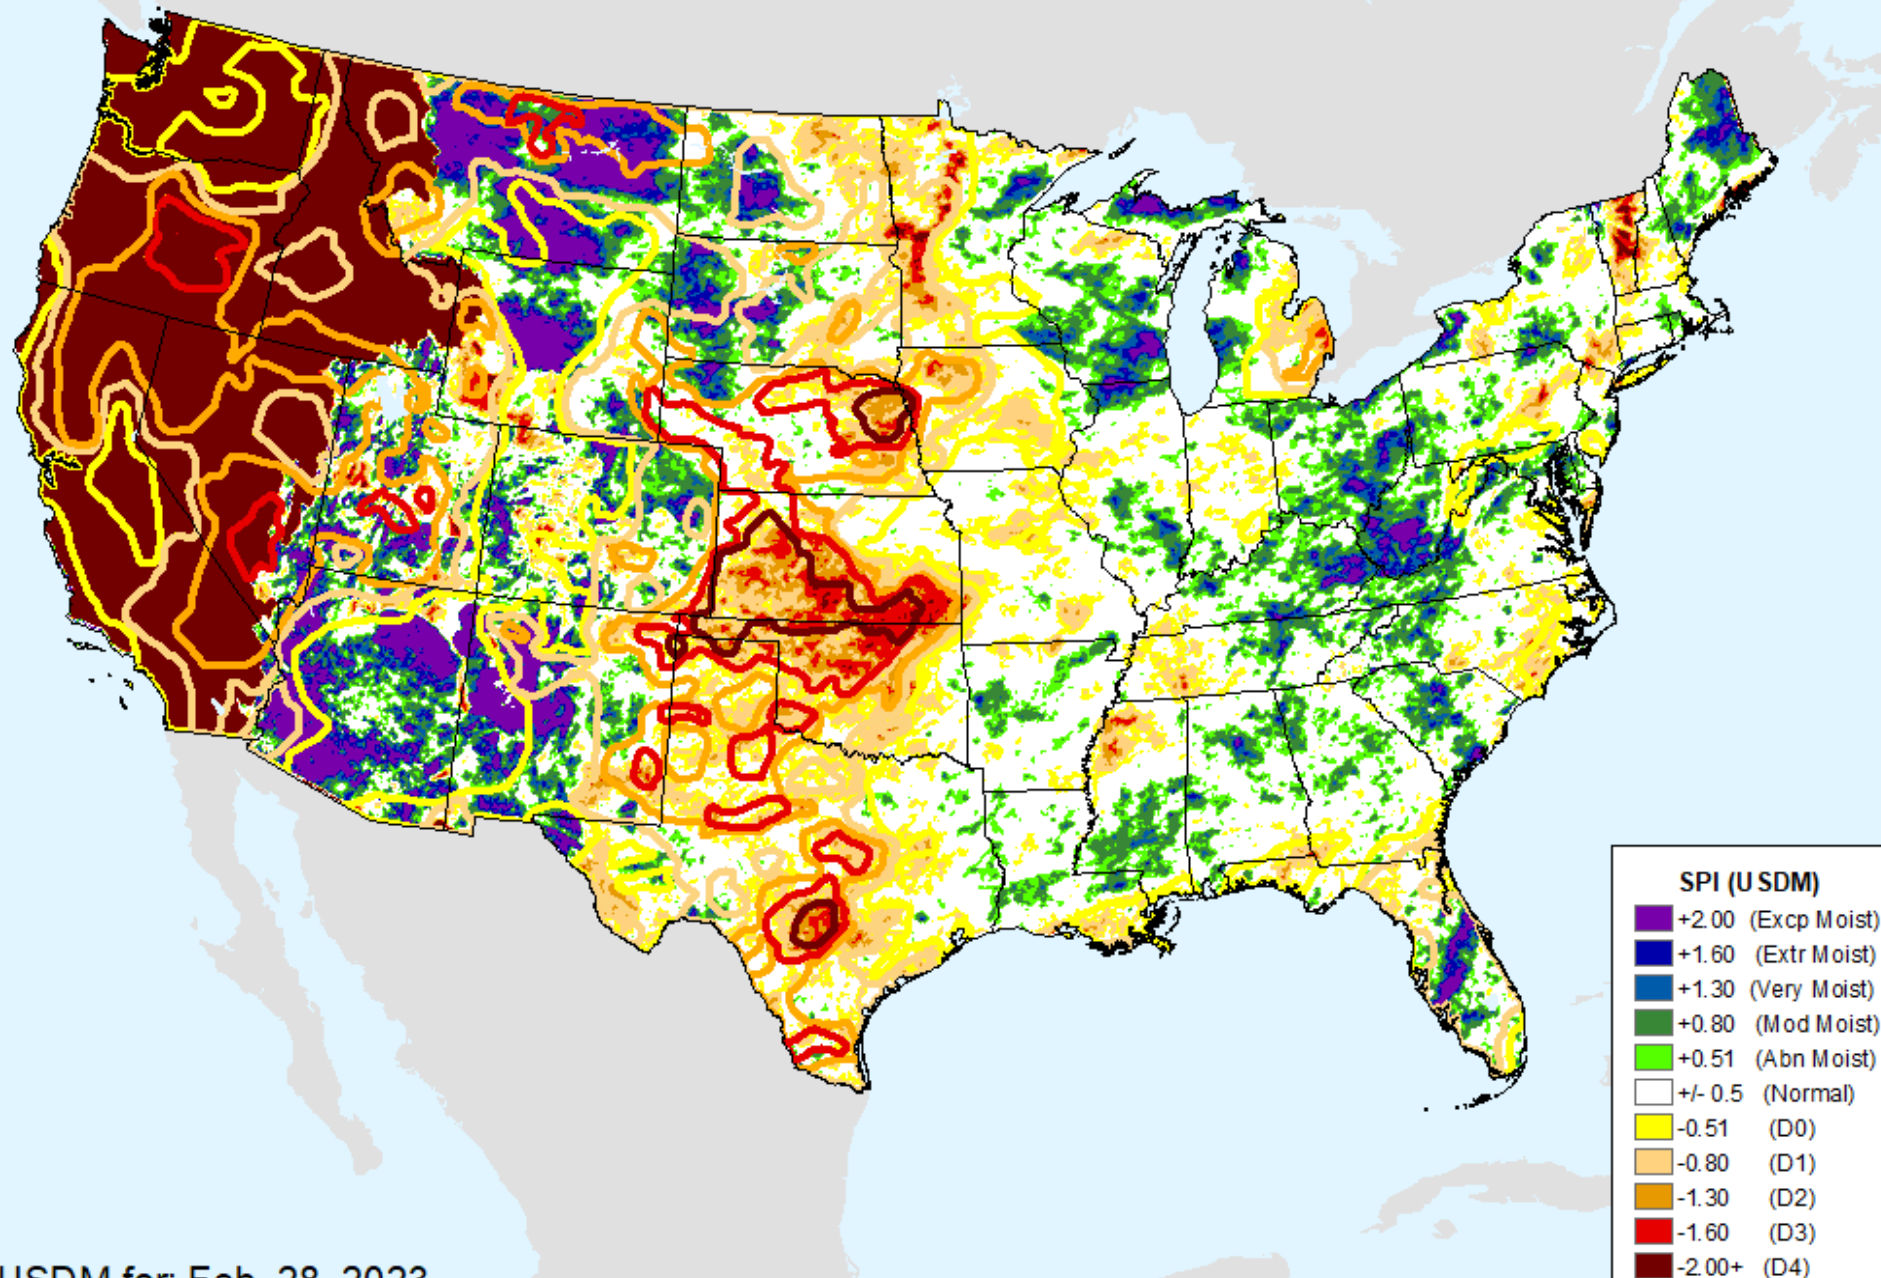

AHPS 9-month SPI

As of: Tuesday, March 7, 2023

USDM for: Feb. 28, 2023