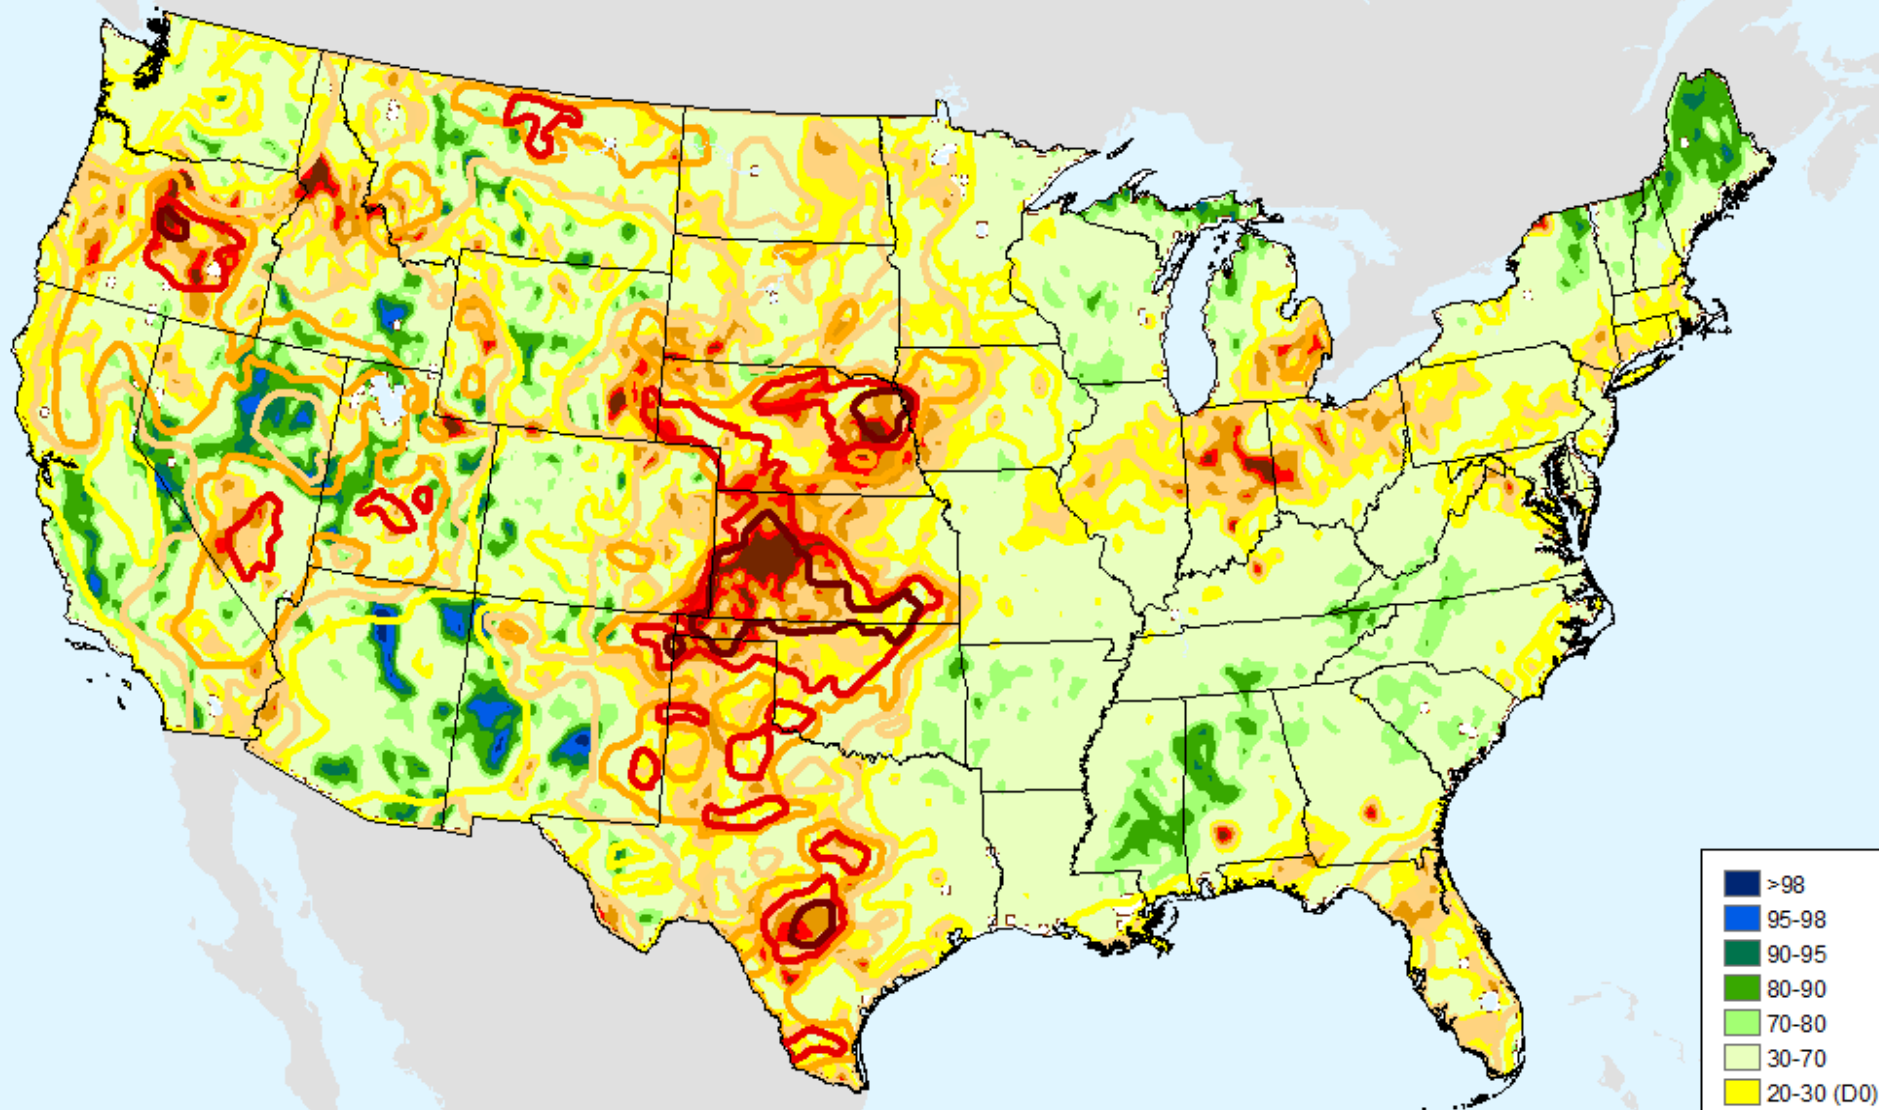

NLDAS-2 Ensemble Soil Moisture

As of: Tuesday, March 7, 2023

USDM for: Feb. 28, 2023