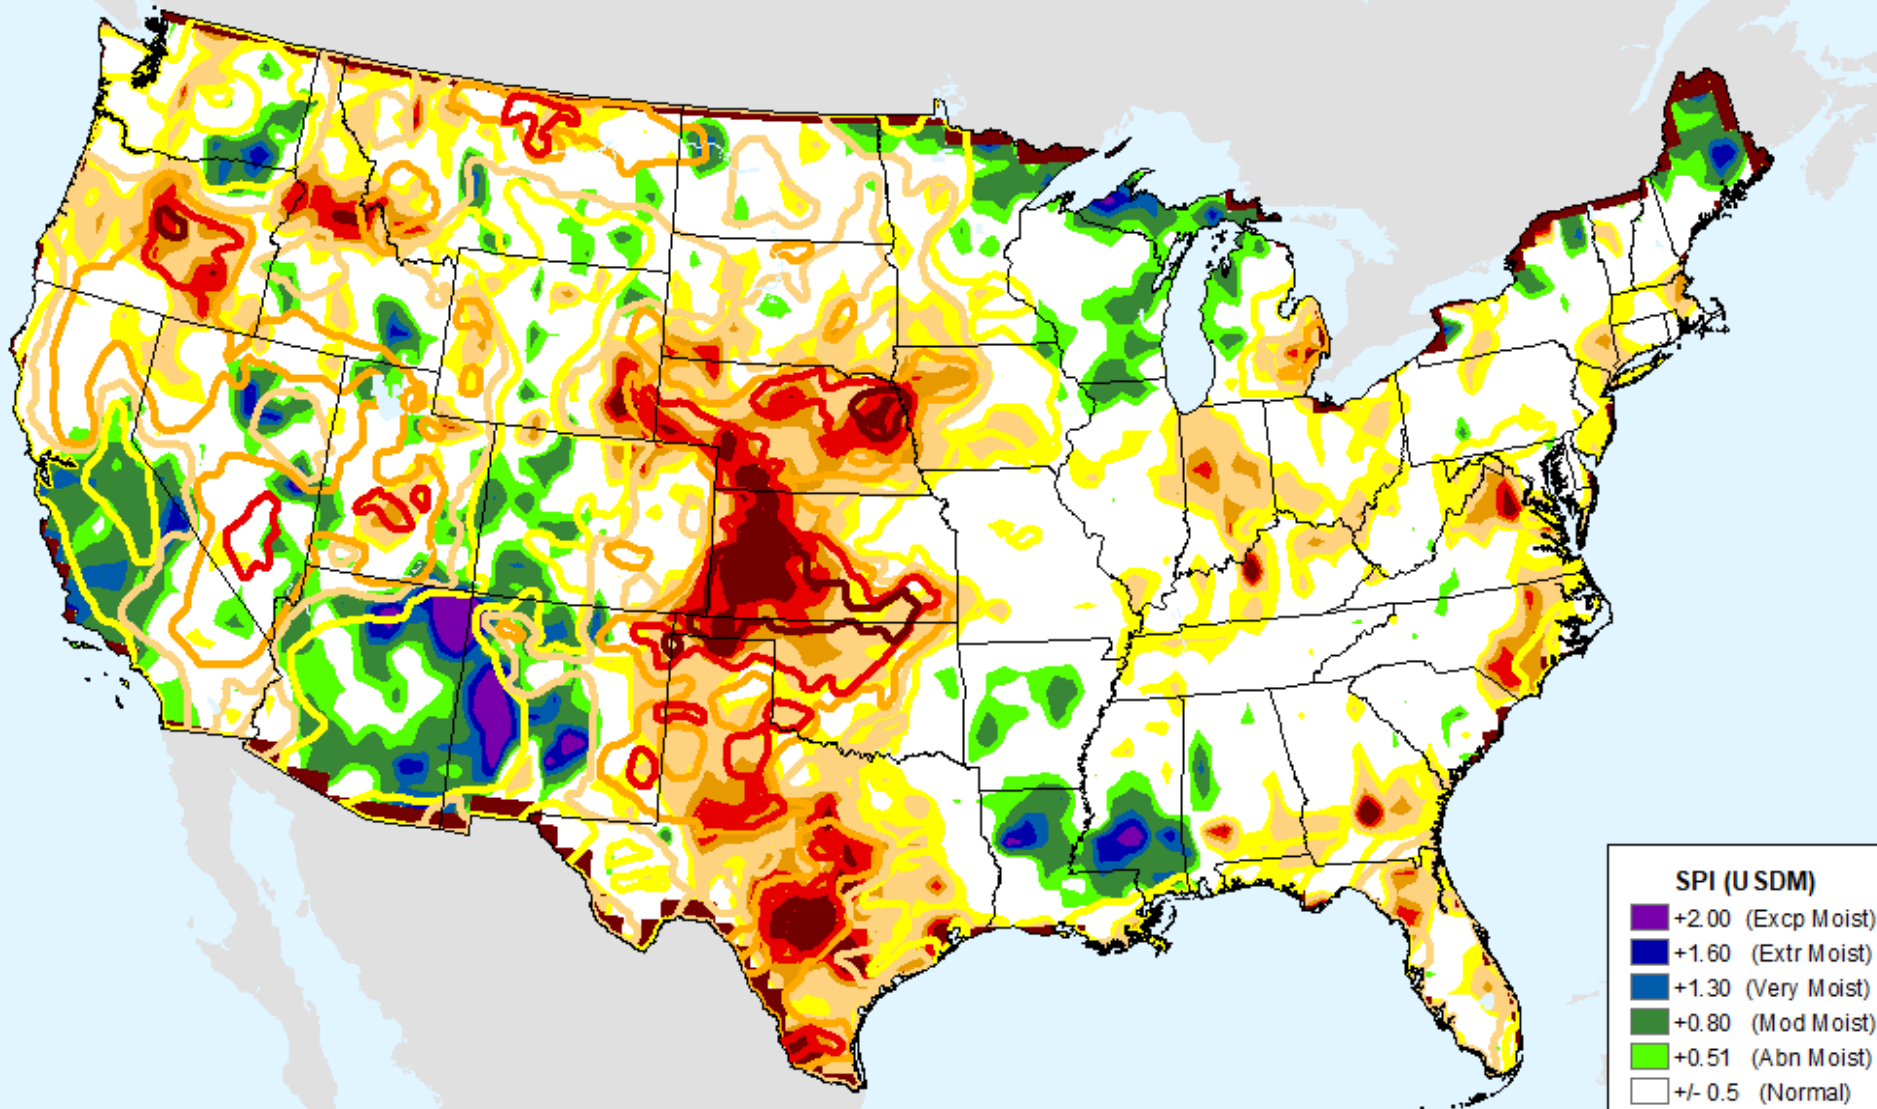

CPC 12-month SPI

As of: Tuesday, March 7, 2023

USDM for: Feb. 28, 2023