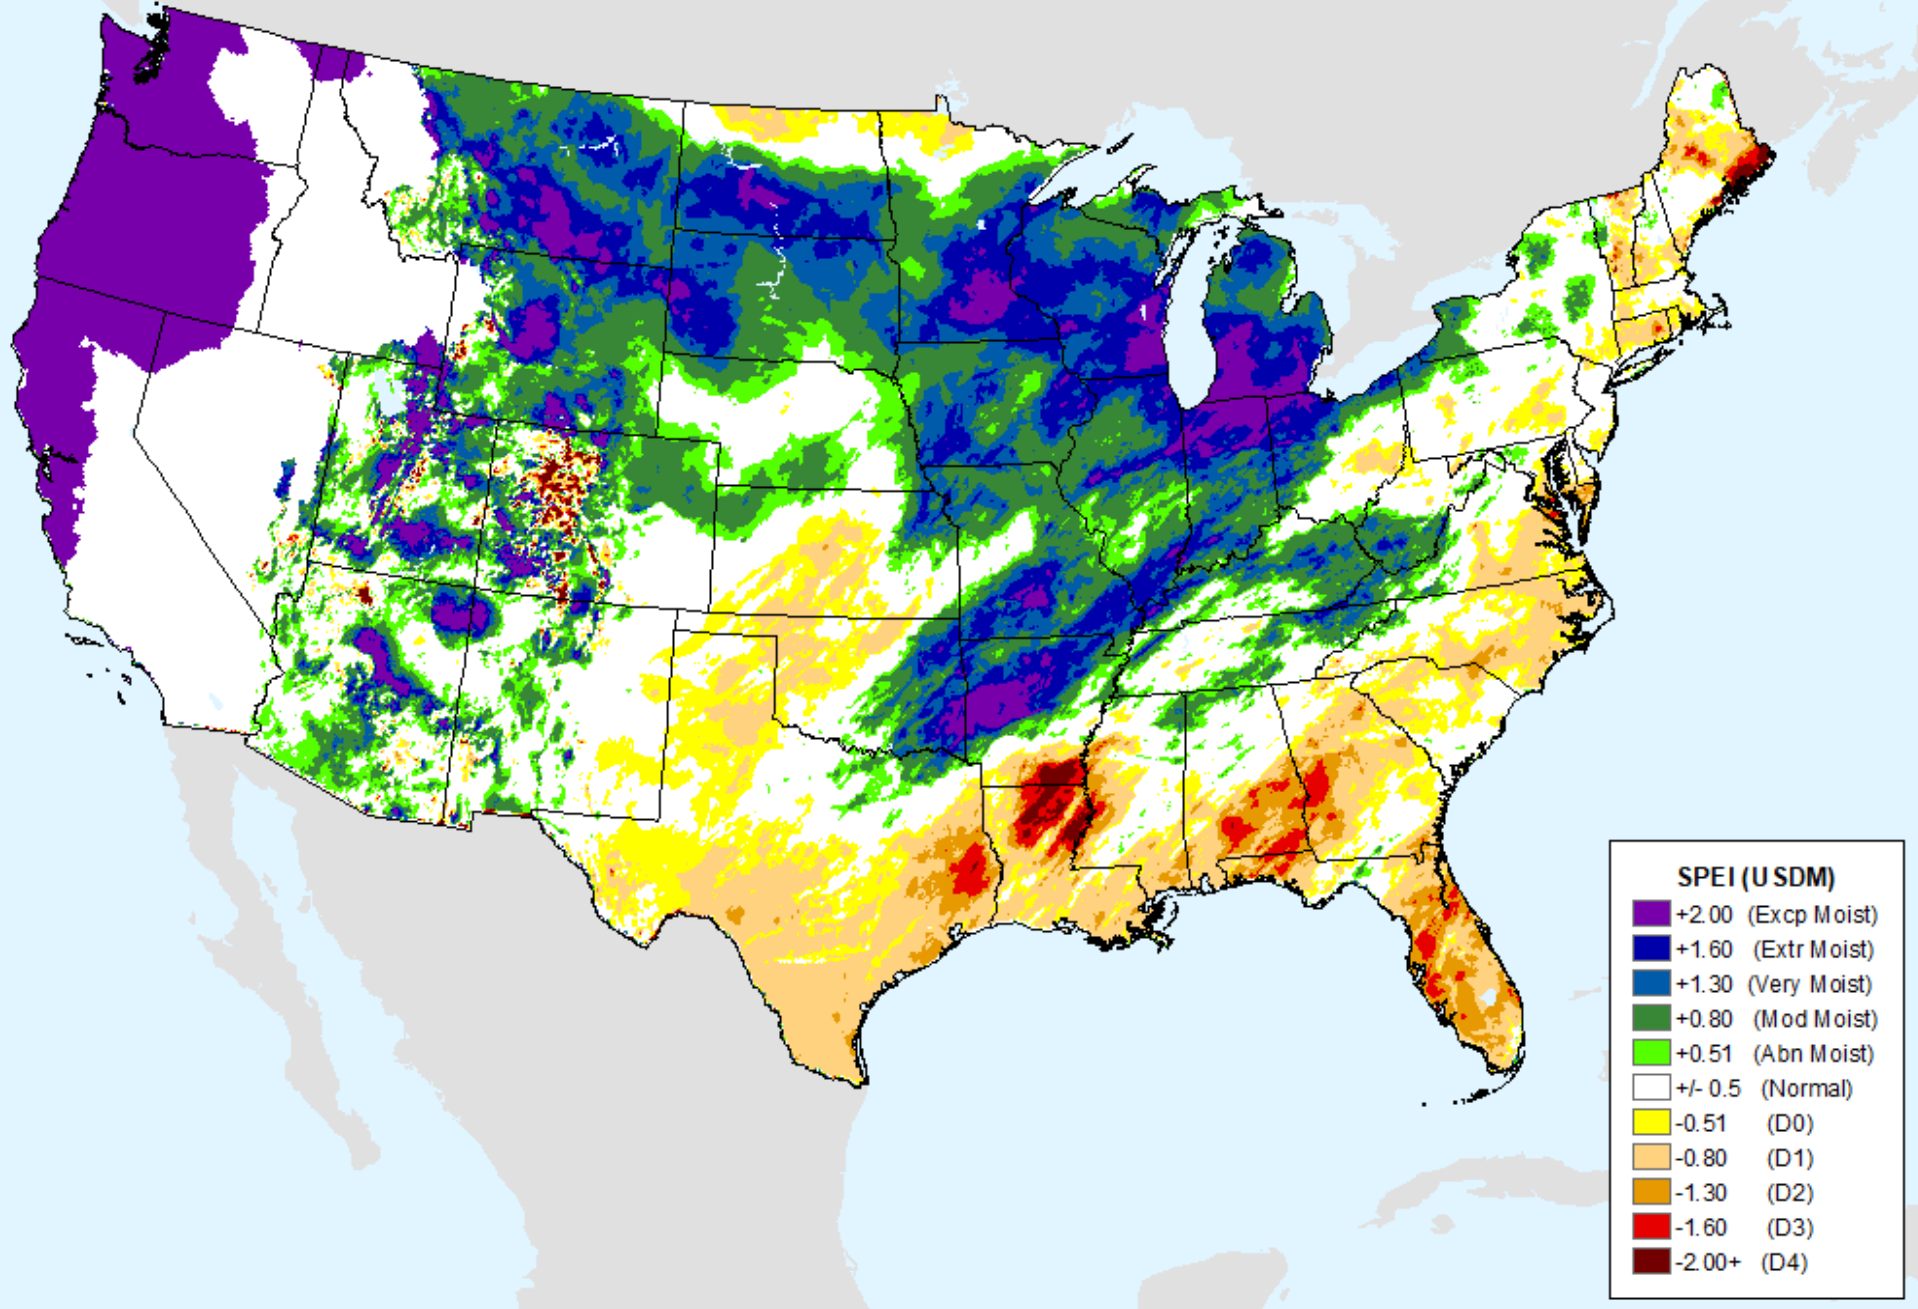

AHPS 1-month SPEI

As of: Tuesday, March 7, 2023