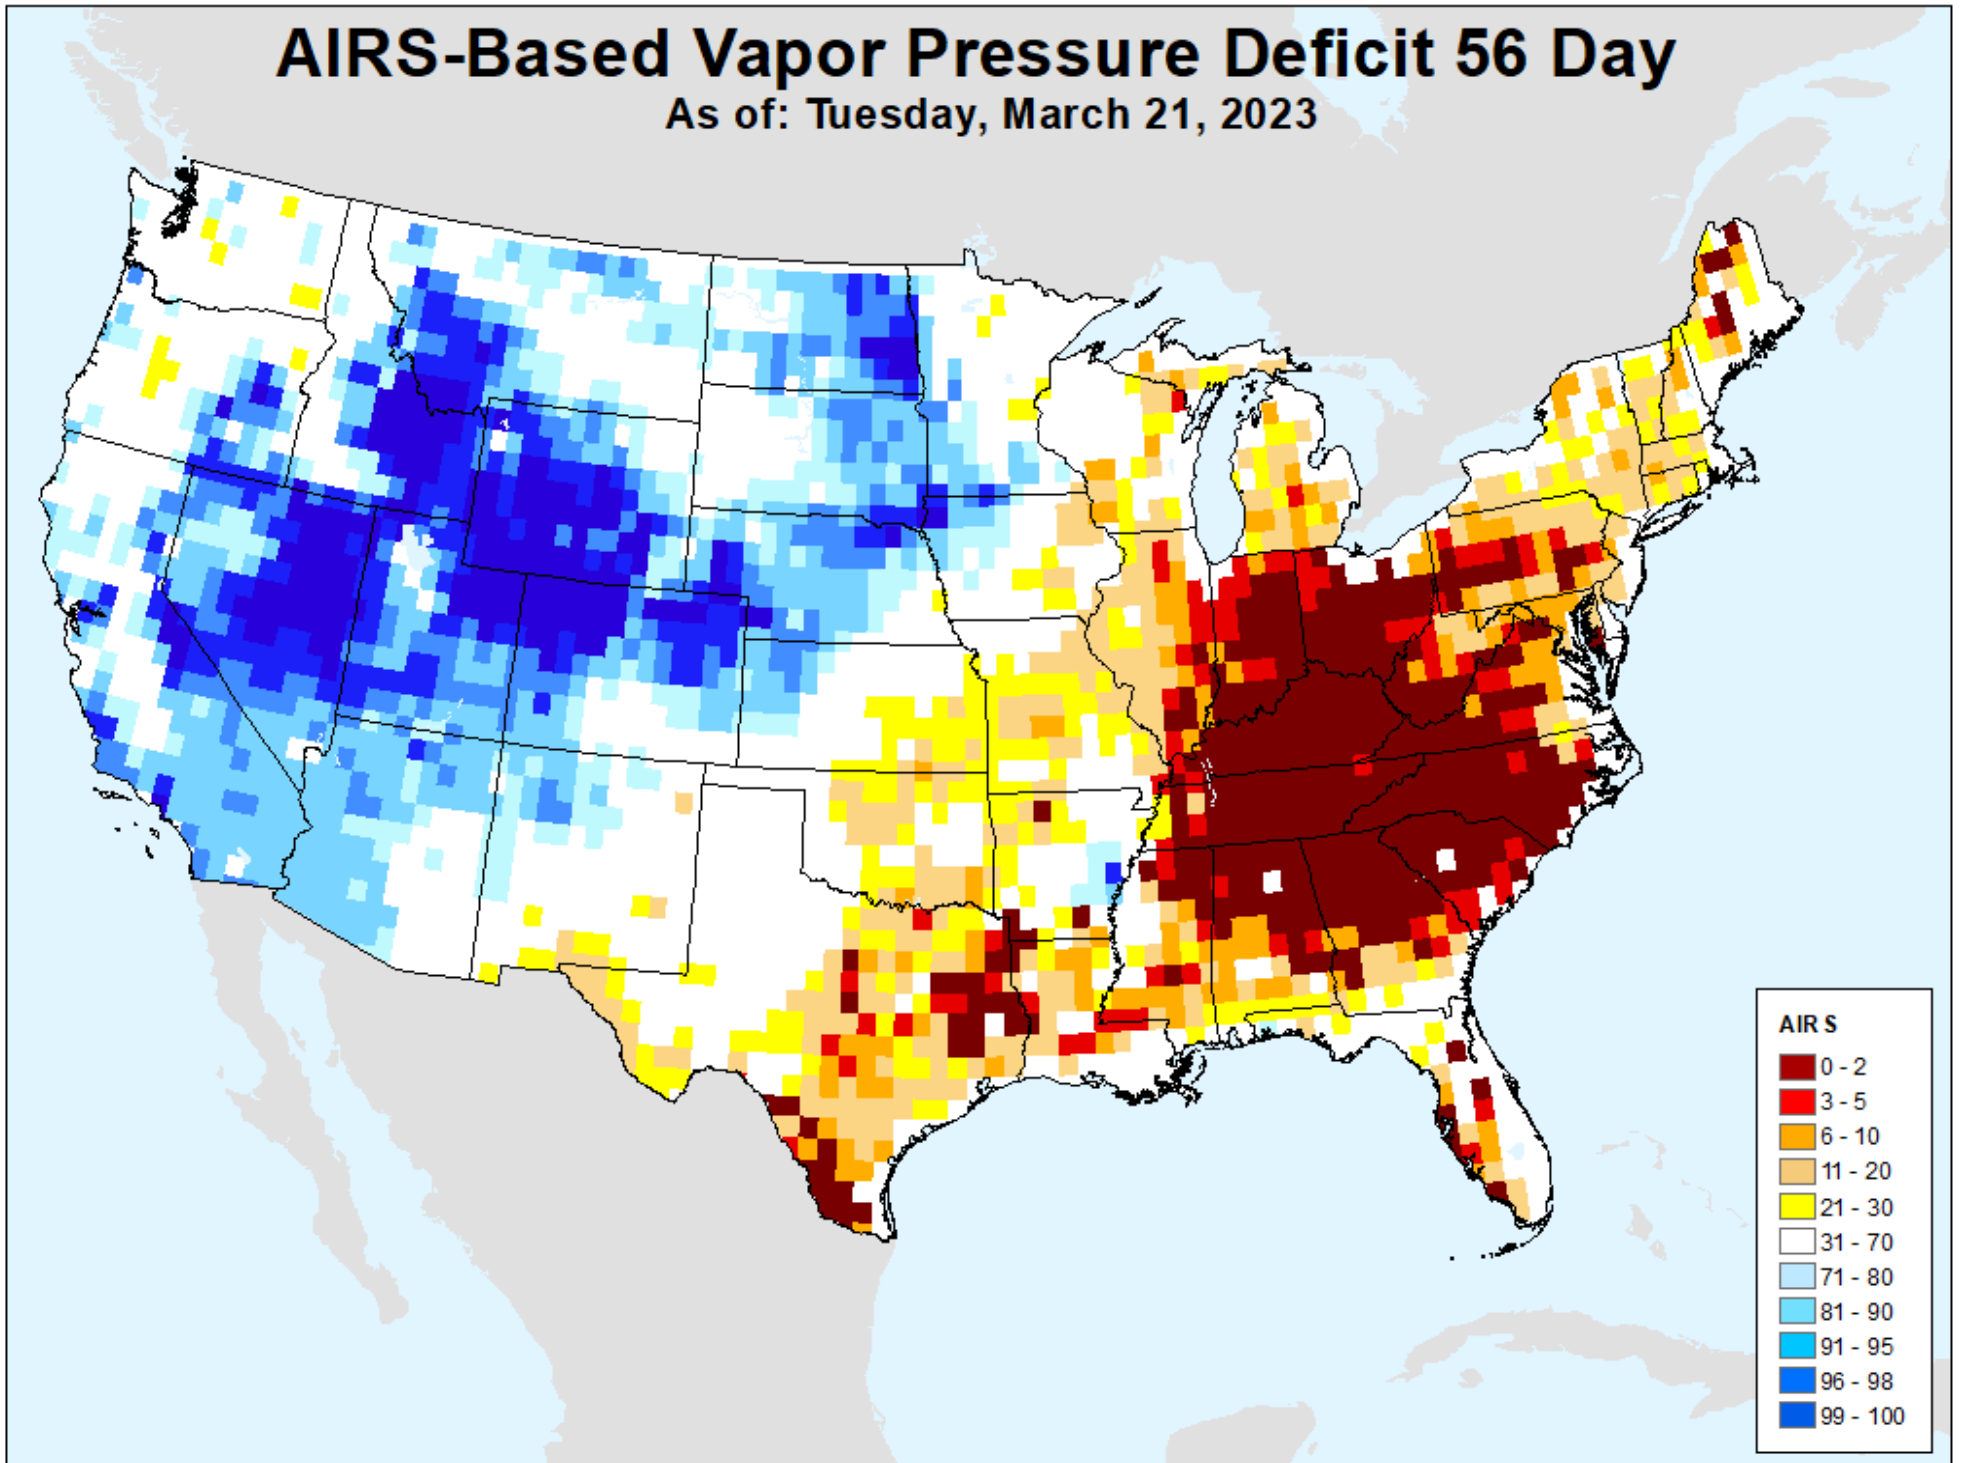

As of: Tuesday, March 21, 2023

AIRS-Based Vapor Pressure Deficit 28 Day

As of: Tuesday, March 21, 2023

AIRS-Based Vapor Pressure Deficit 56 Day

As of: Tuesday, March 21, 2023

AIRS-Based Surface Air Temperature 56 Day