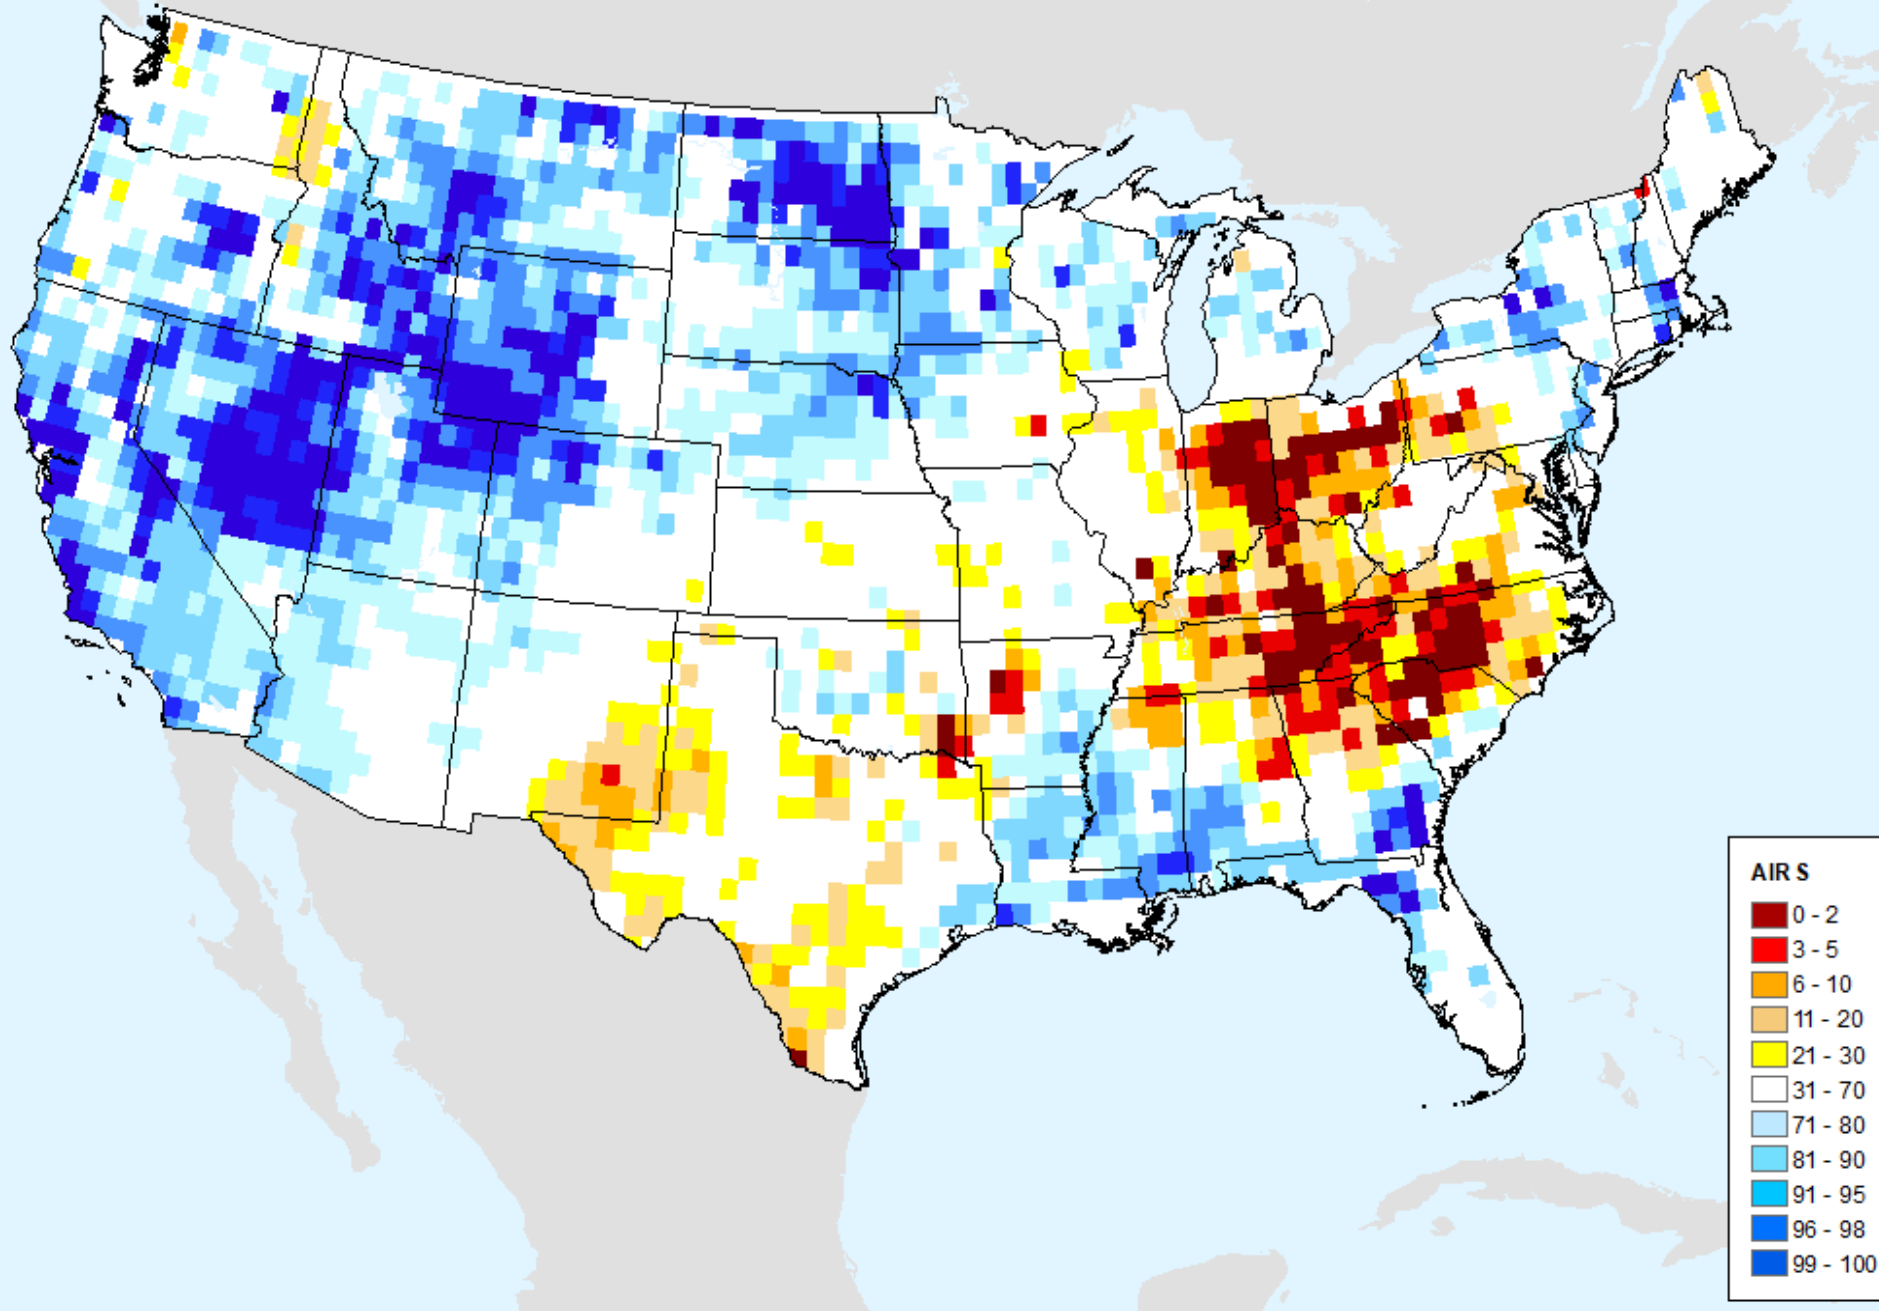

AIRS-Based Surface Relative Humidity 28 Day

As of: Tuesday, March 21, 2023