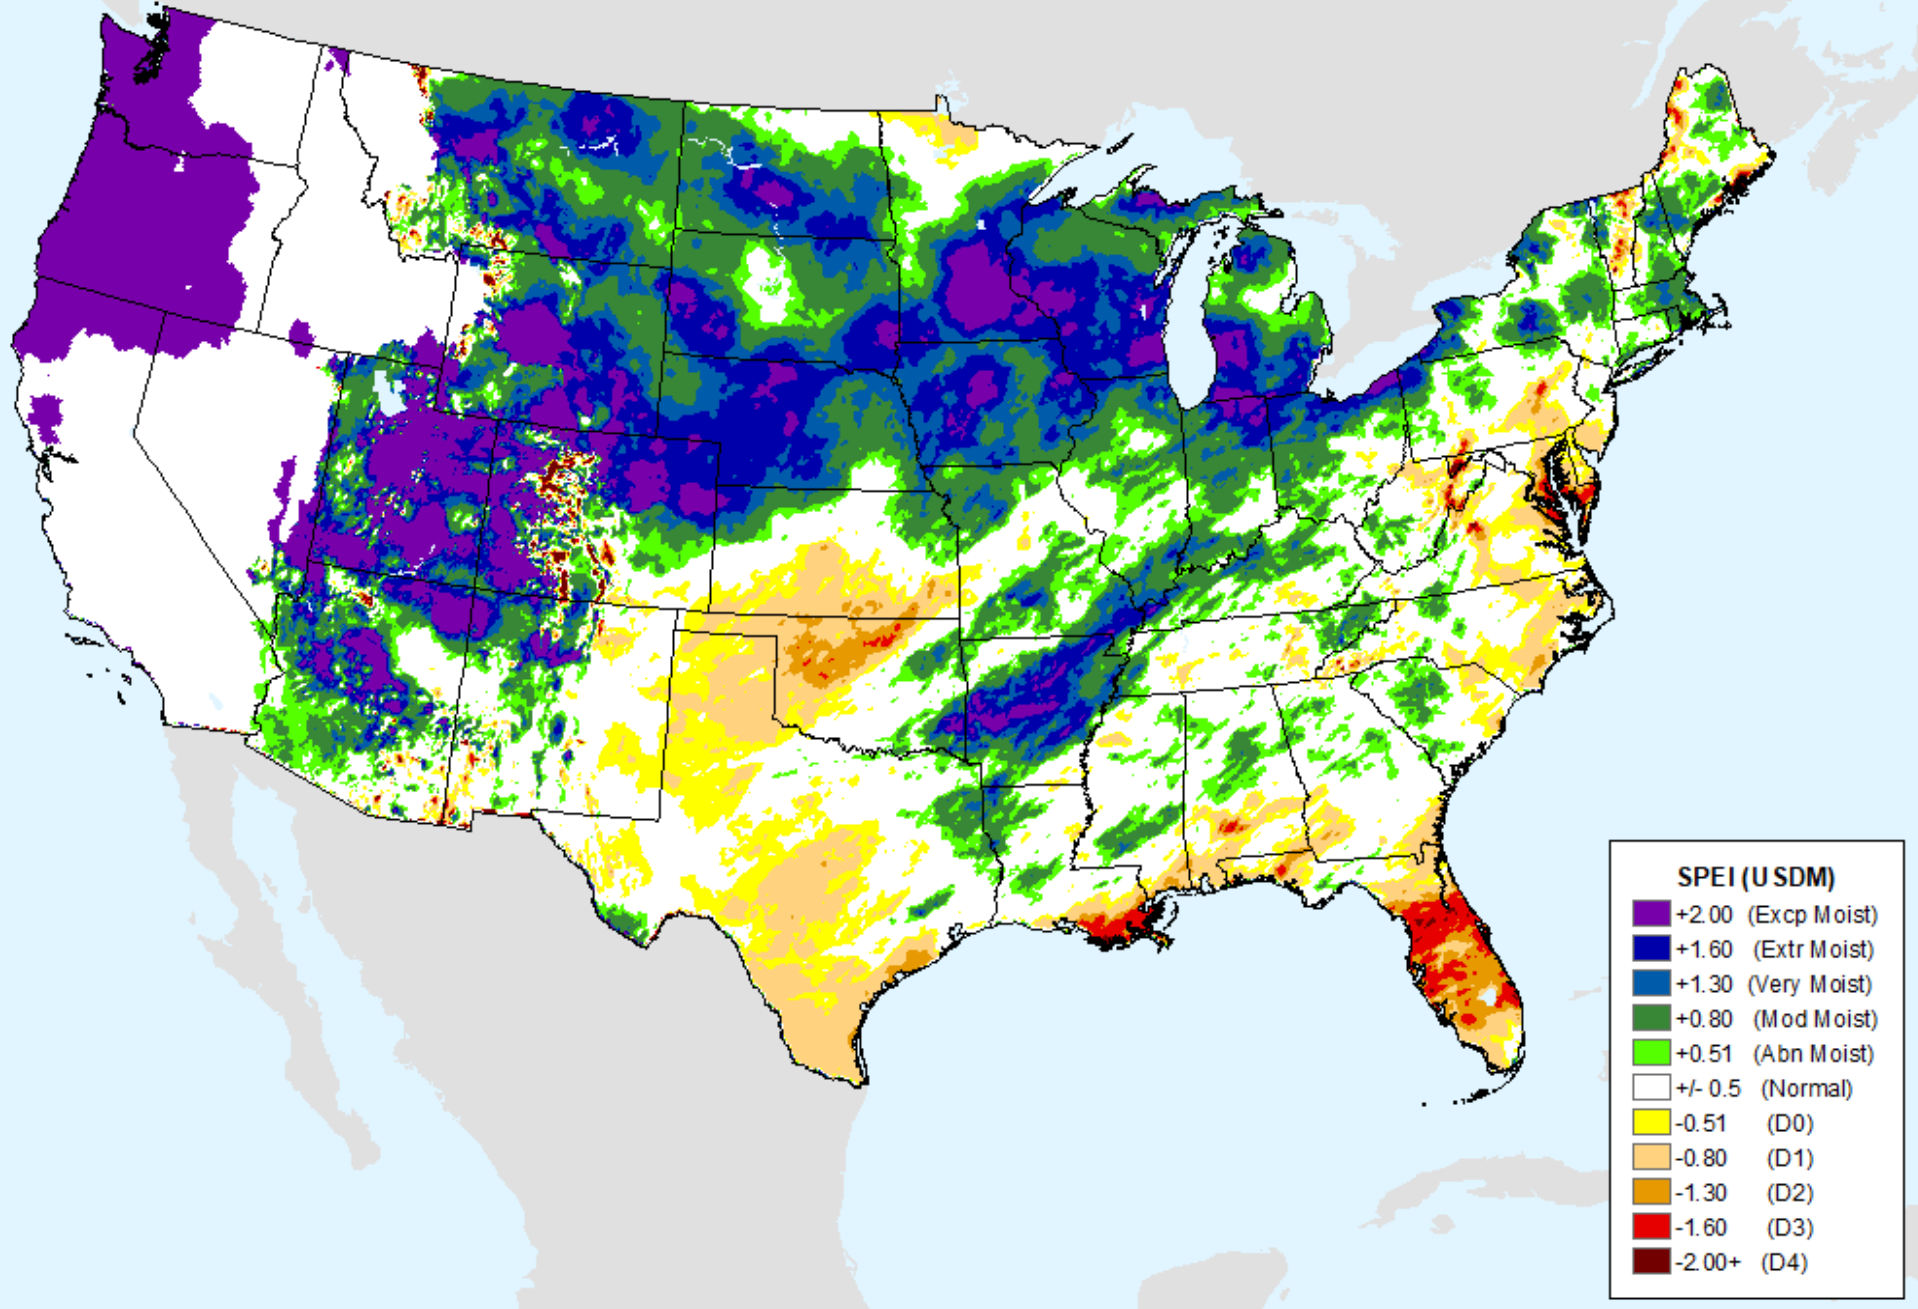

AHPS 3-month SPEI

As of: Tuesday, March 21, 2023