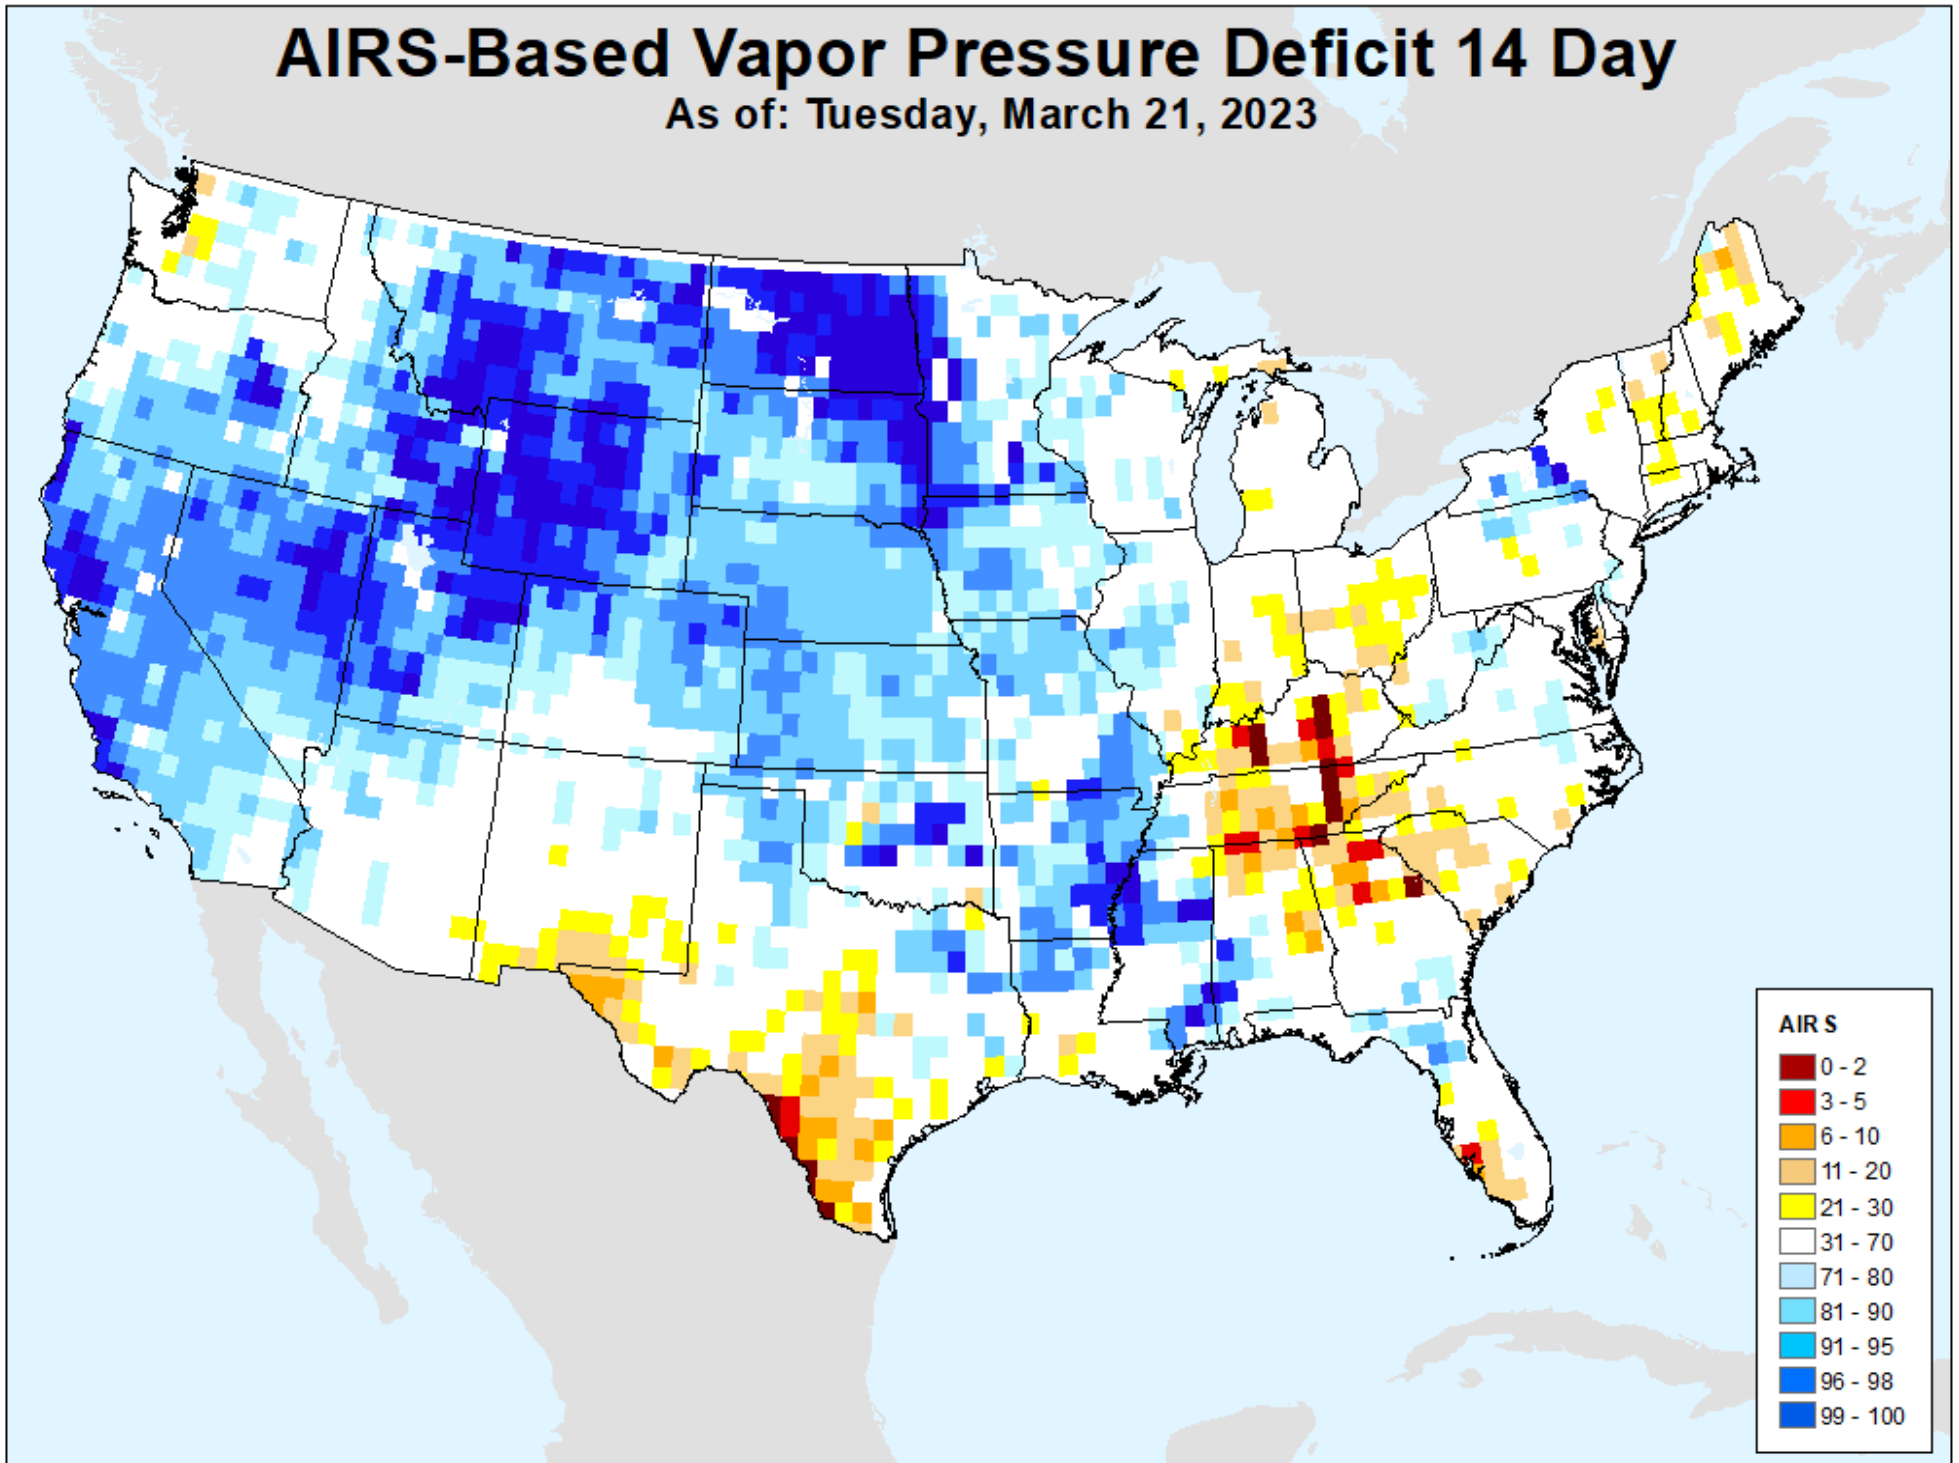

AIRS-Based Vapor Pressure Deficit 14 Day

As of: Tuesday, March 21, 2023