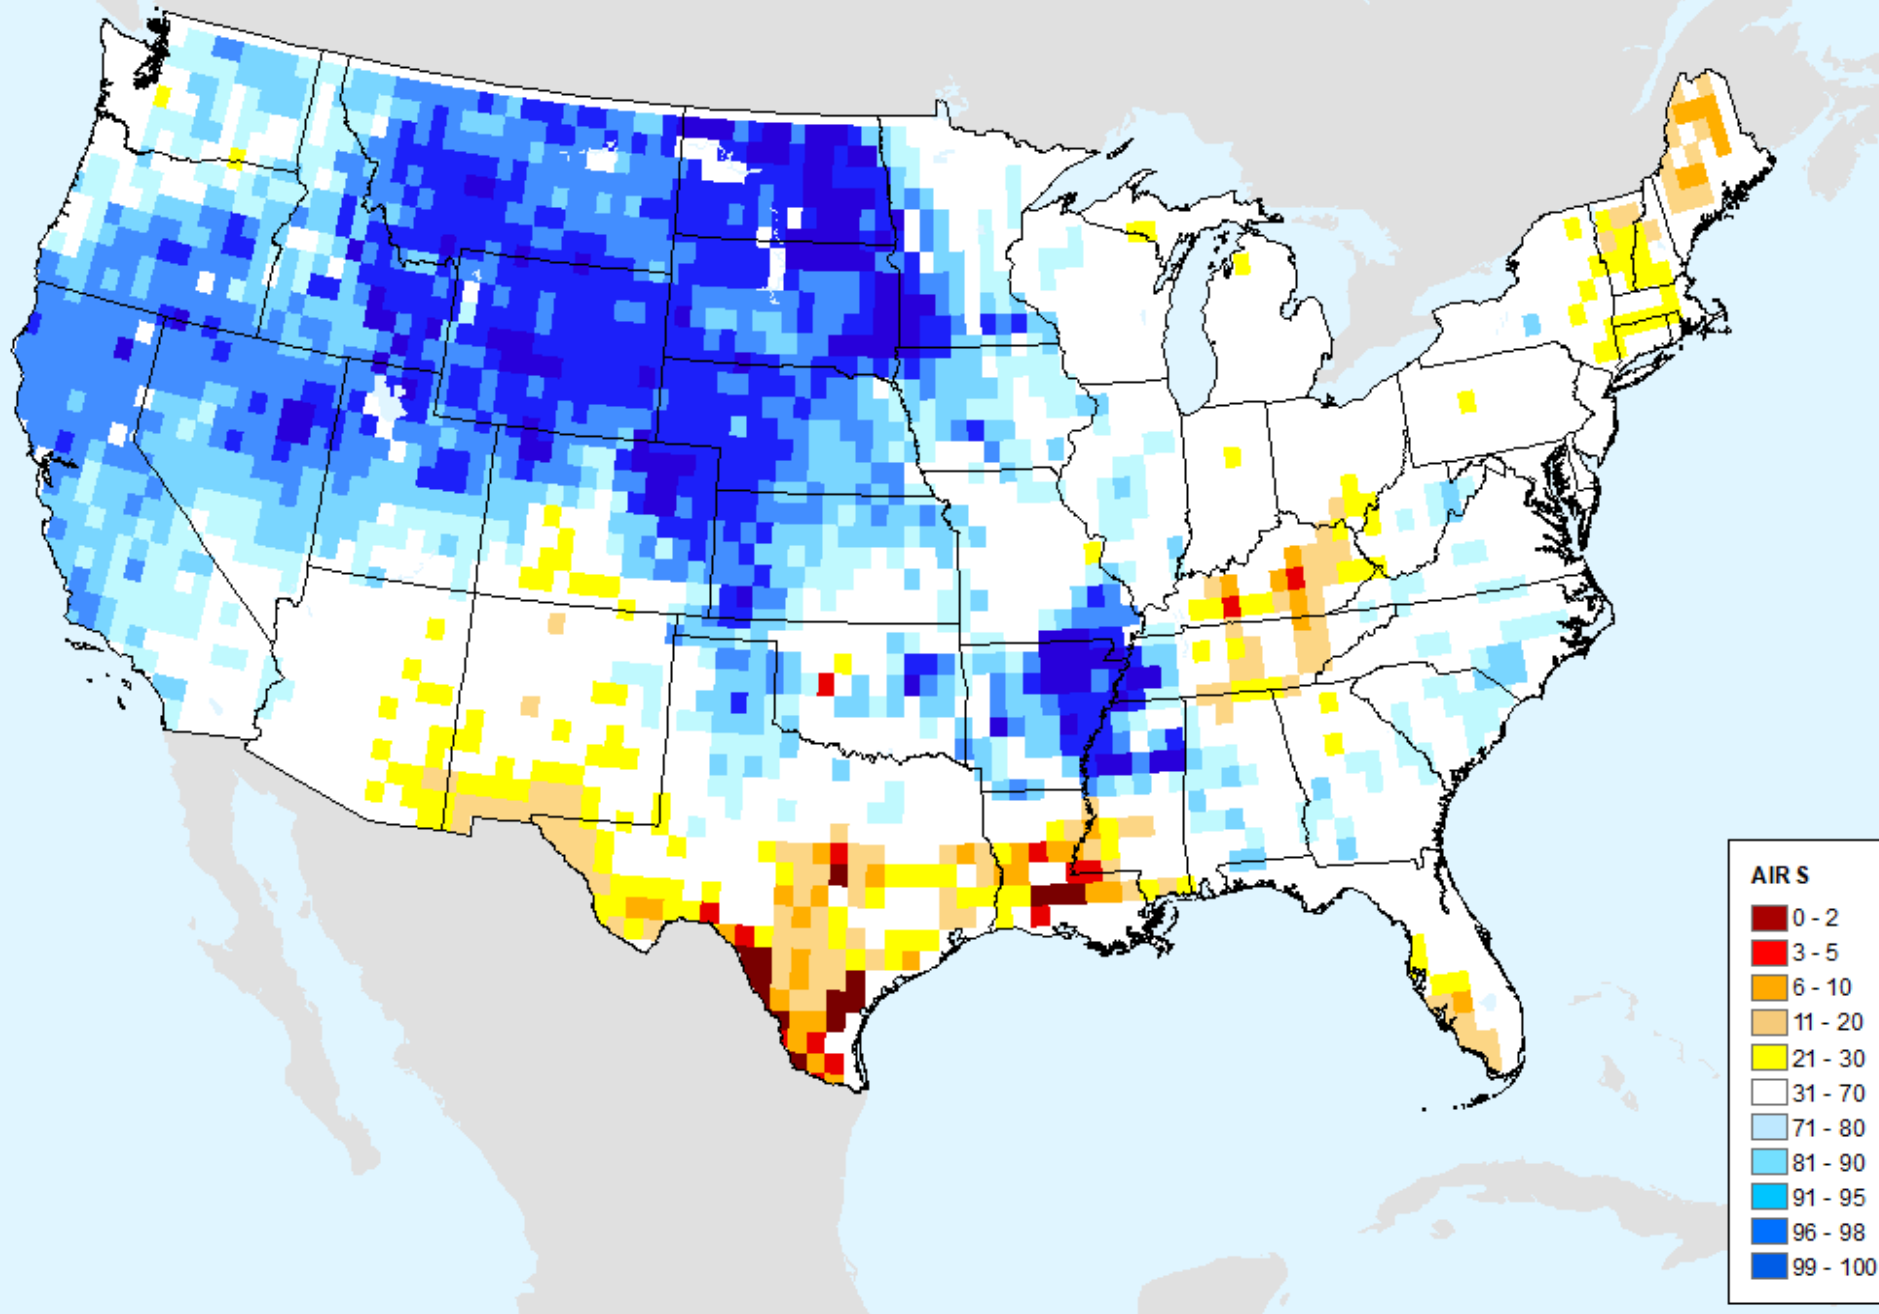

AIRS-Based Retrieved Surface Air Temperature 14 Day

As of: Tuesday, March 21, 2023