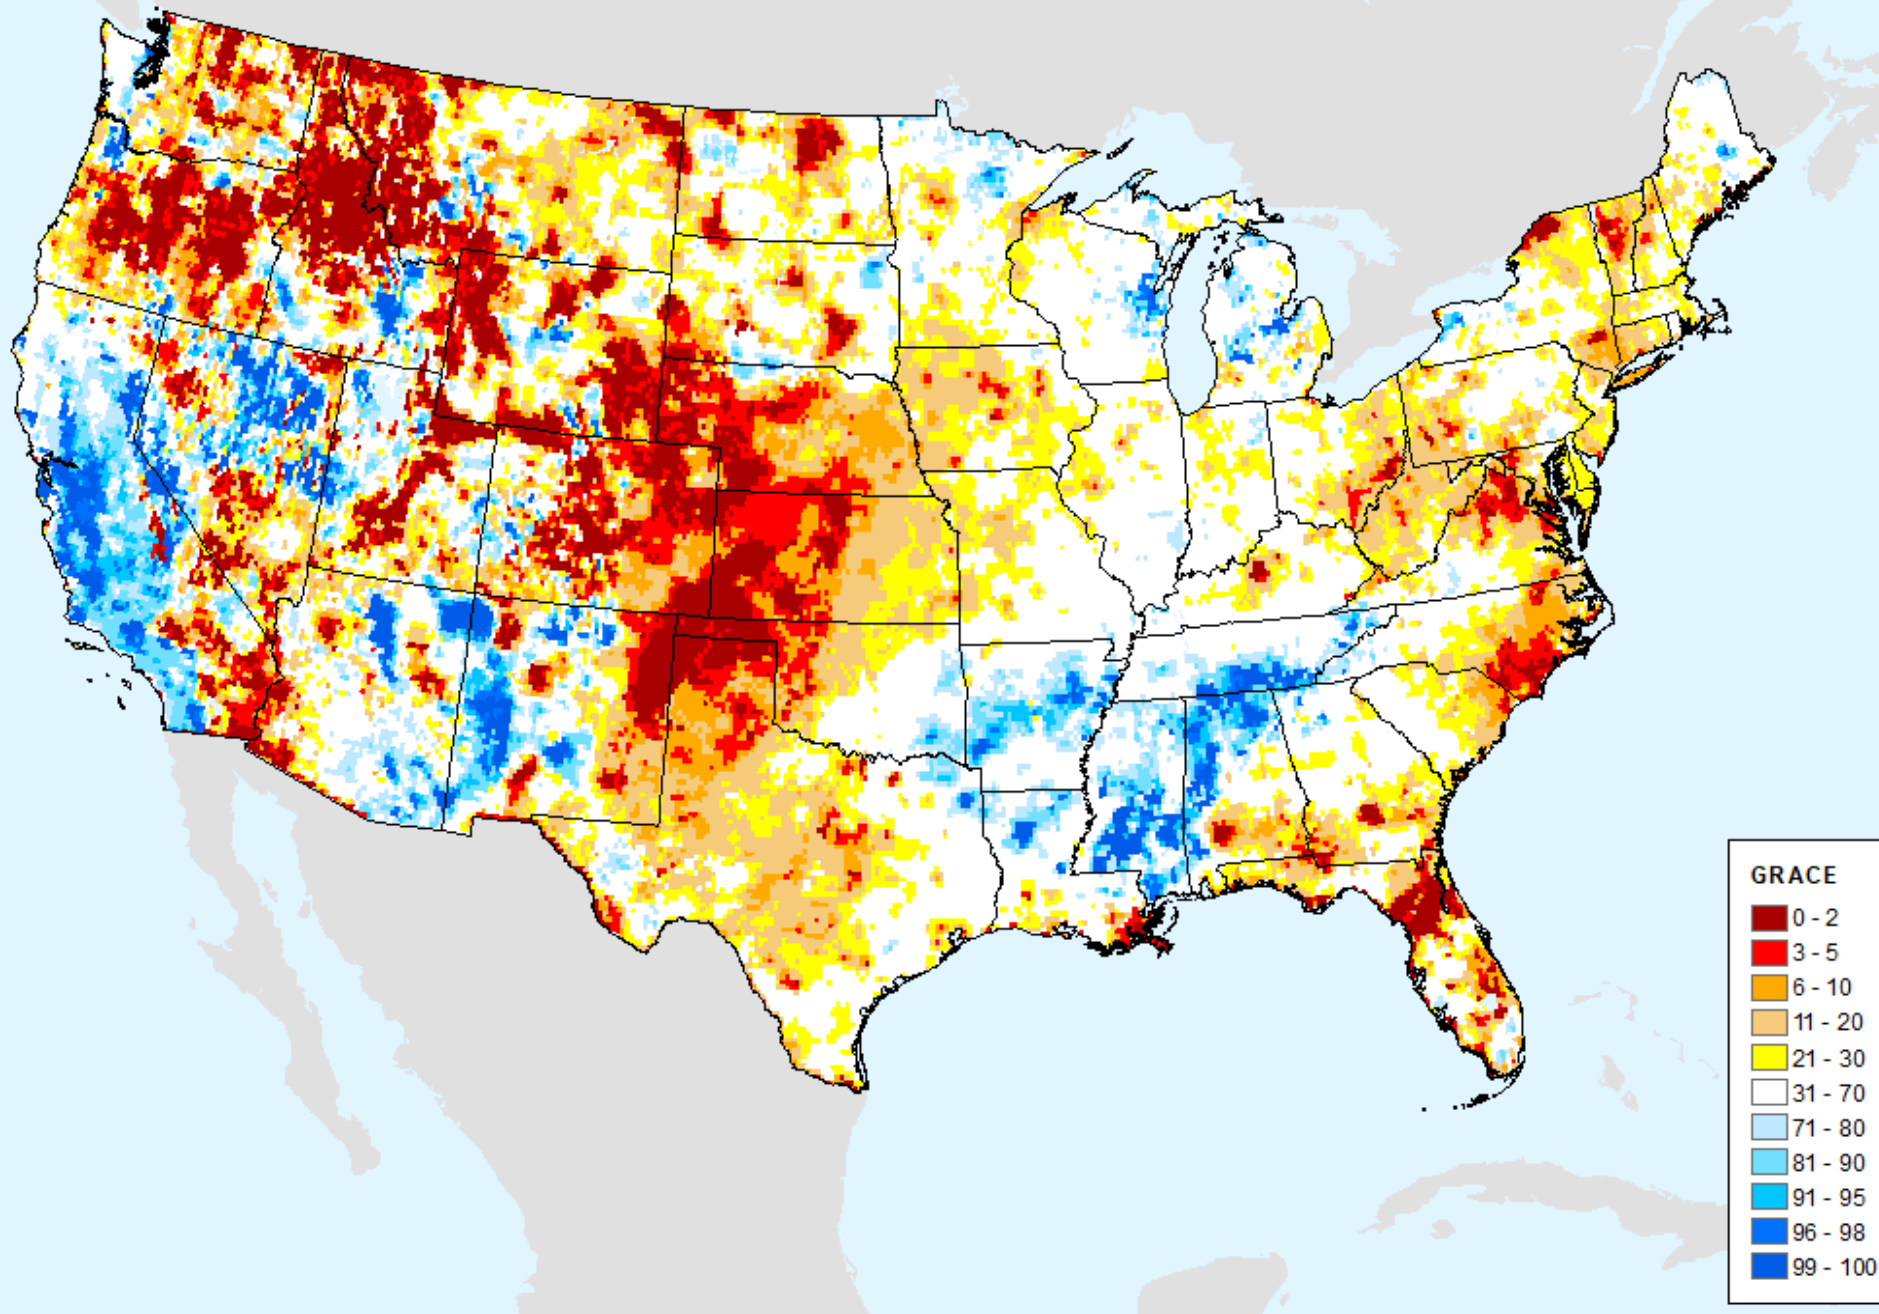

As of: Tuesday, March 21, 2023

GRACE-Based Shallow Groundwater Drought Indicator

As of: Tuesday, March 21, 2023

USDM for: Mar. 14, 2023

GRACE-Based Shallow Groundwater Drought Indicator

As of: Tuesday, March 21, 2023