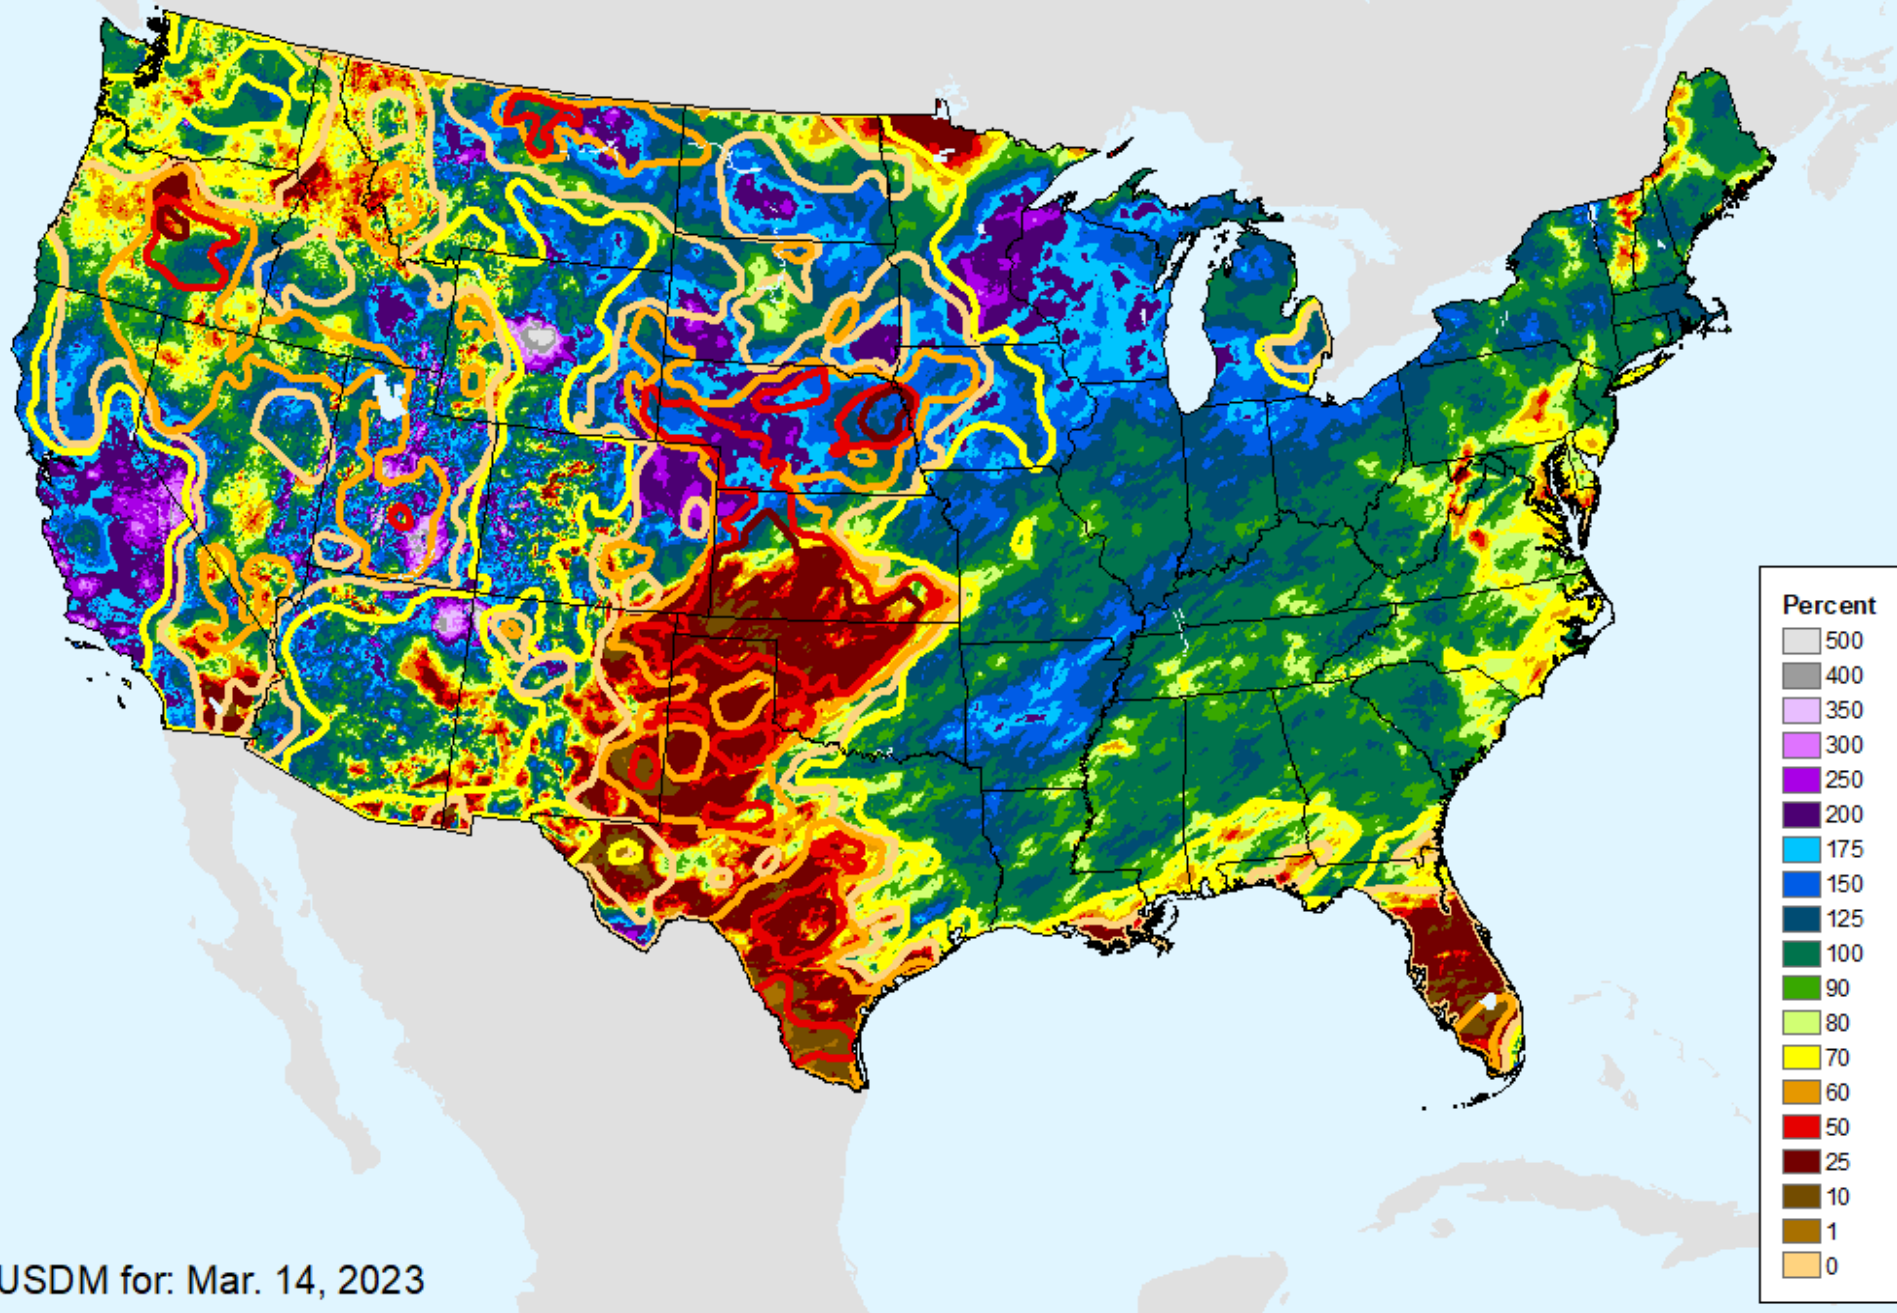

AHPS 90-Day Pct of Normal Pcp

As of: Tuesday, March 21, 2023