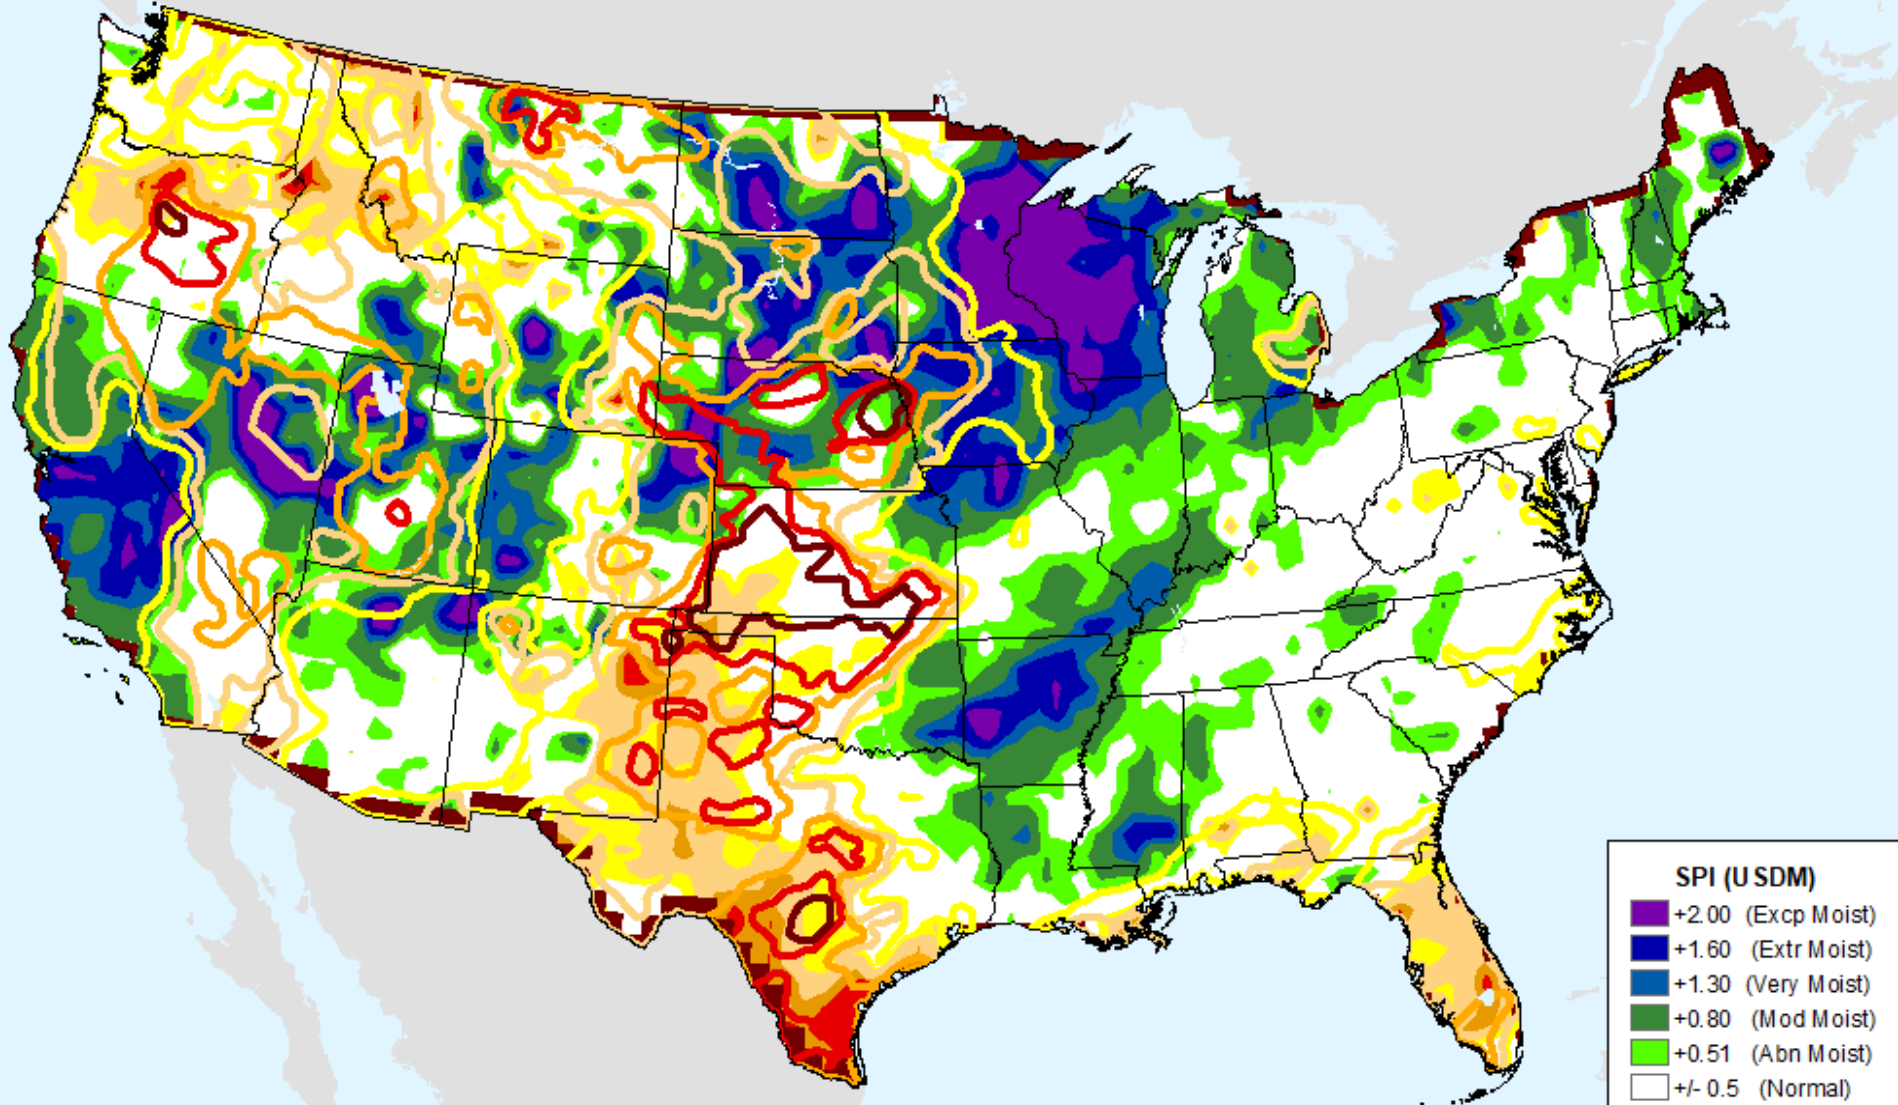

CPC 3-month SPI

As of: Tuesday, March 21, 2023

SPI (USDM)	
Dark Purple	+2.00 (Excp Moist)
Dark Blue	+1.60 (Extr Moist)
Blue	+1.30 (Very Moist)
Dark Green	+0.80 (Mod Moist)
Light Green	+0.51 (Abn Moist)
White	+/- 0.5 (Normal)
Yellow	-0.51 (D0)
Light Orange	-0.80 (D1)
Orange	-1.30 (D2)
Red	-1.60 (D3)
Dark Red	-2.00+ (D4)

USDM for: Mar. 14, 2023