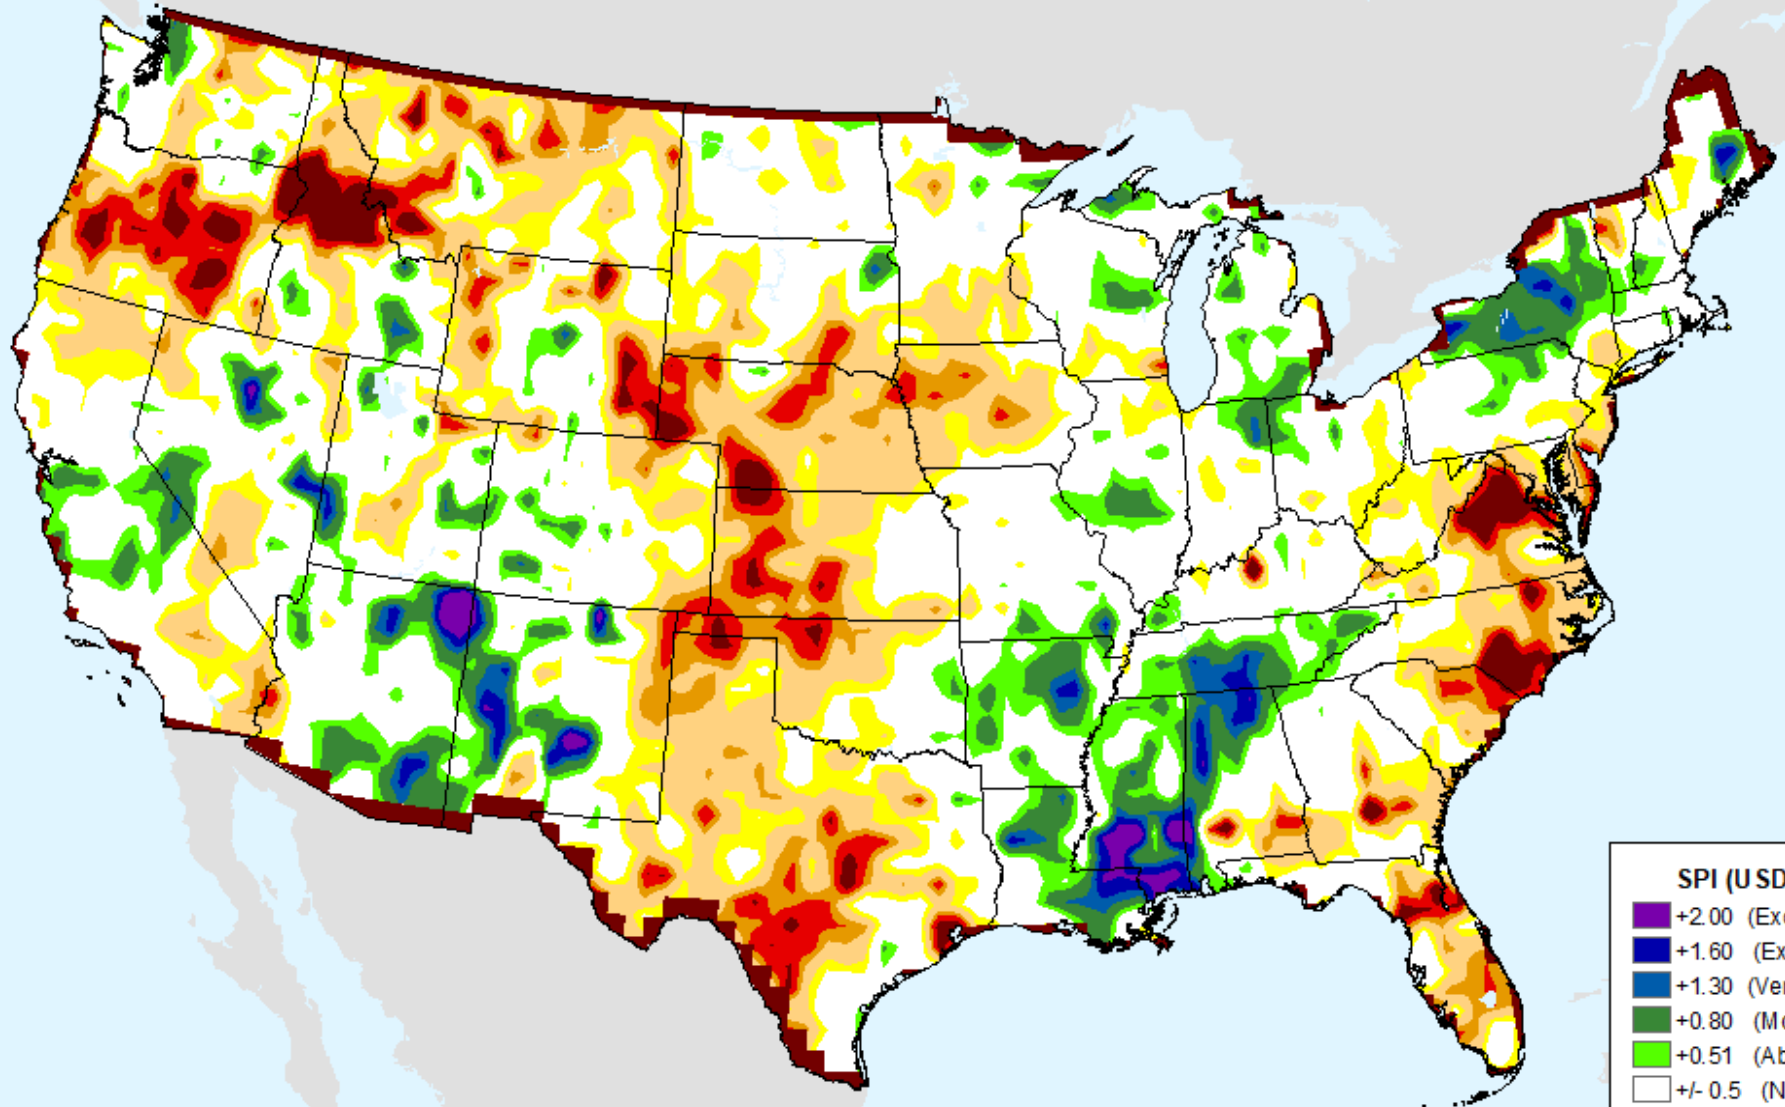

CPC 24-month SPI

As of: Tuesday, March 21, 2023

SPI (USDM)

- +2.00 (Excp Moist)
- +1.60 (Extr Moist)
- +1.30 (Very Moist)
- +0.80 (Mod Moist)
- +0.51 (Abn Moist)
- +/- 0.5 (Normal)
- -0.51 (D0)
- -0.80 (D1)
- -1.30 (D2)
- -1.60 (D3)
- -2.00+ (D4)