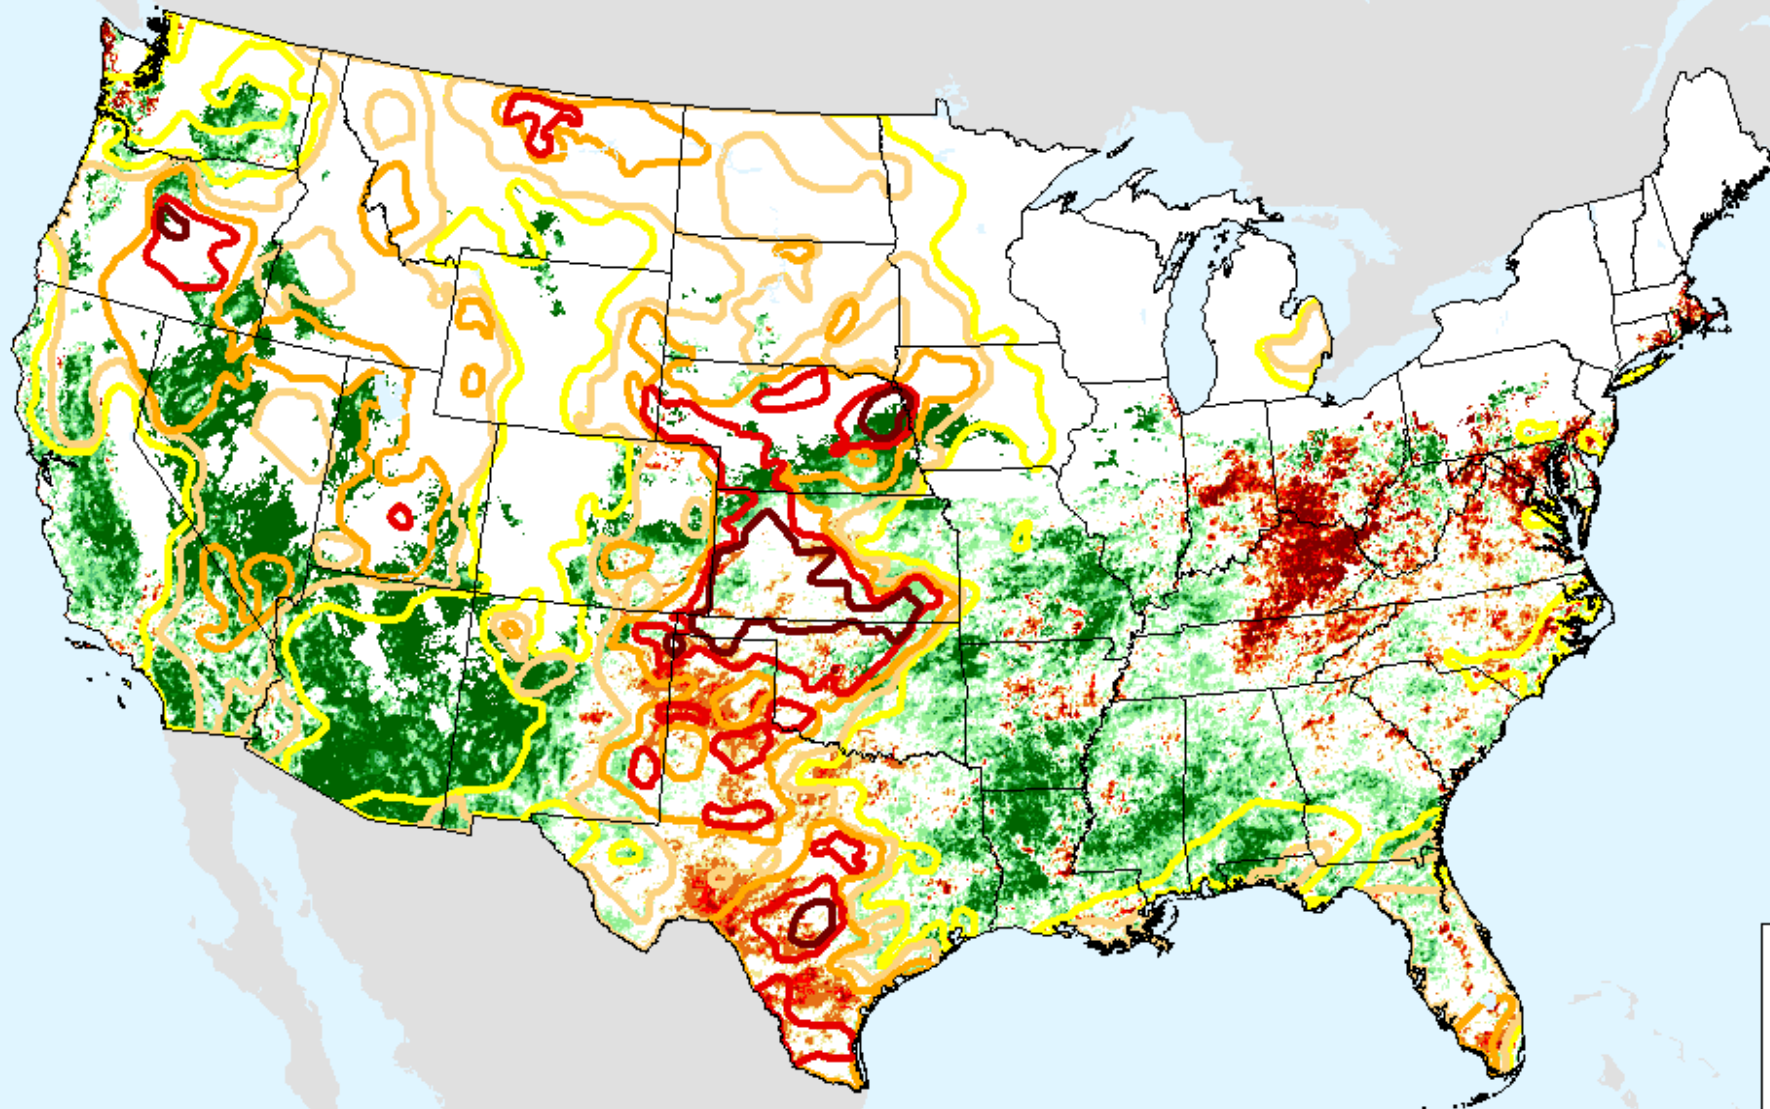

Evaporative Stress Index (ESI) 4-week

As of: Tuesday, March 21, 2023

USDM for: Mar. 14, 2023