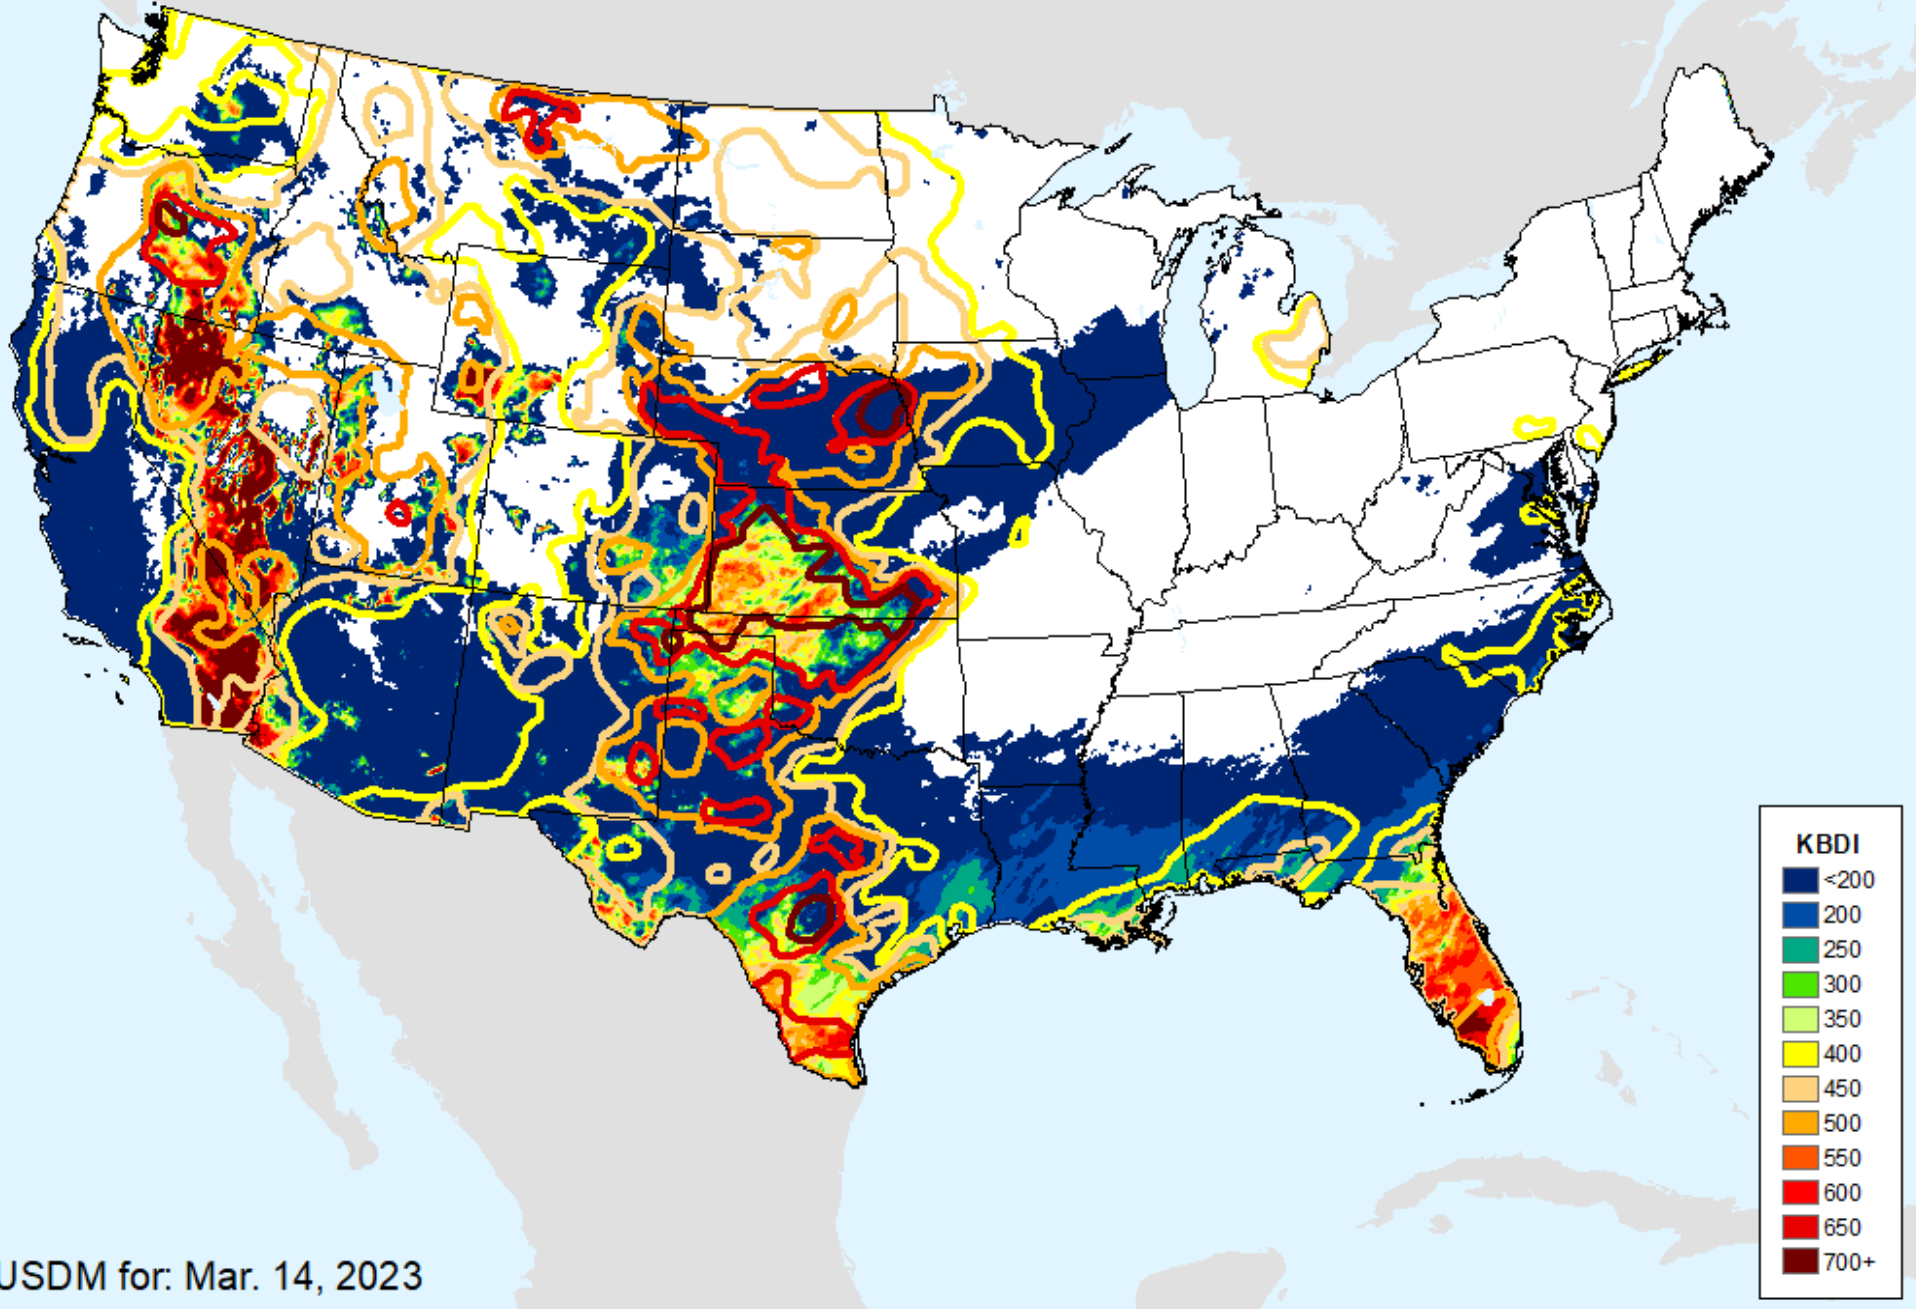

Keetch-Byram Drought Index (KBDI)

As of: Tuesday, March 21, 2023

USDM for: Mar. 14, 2023