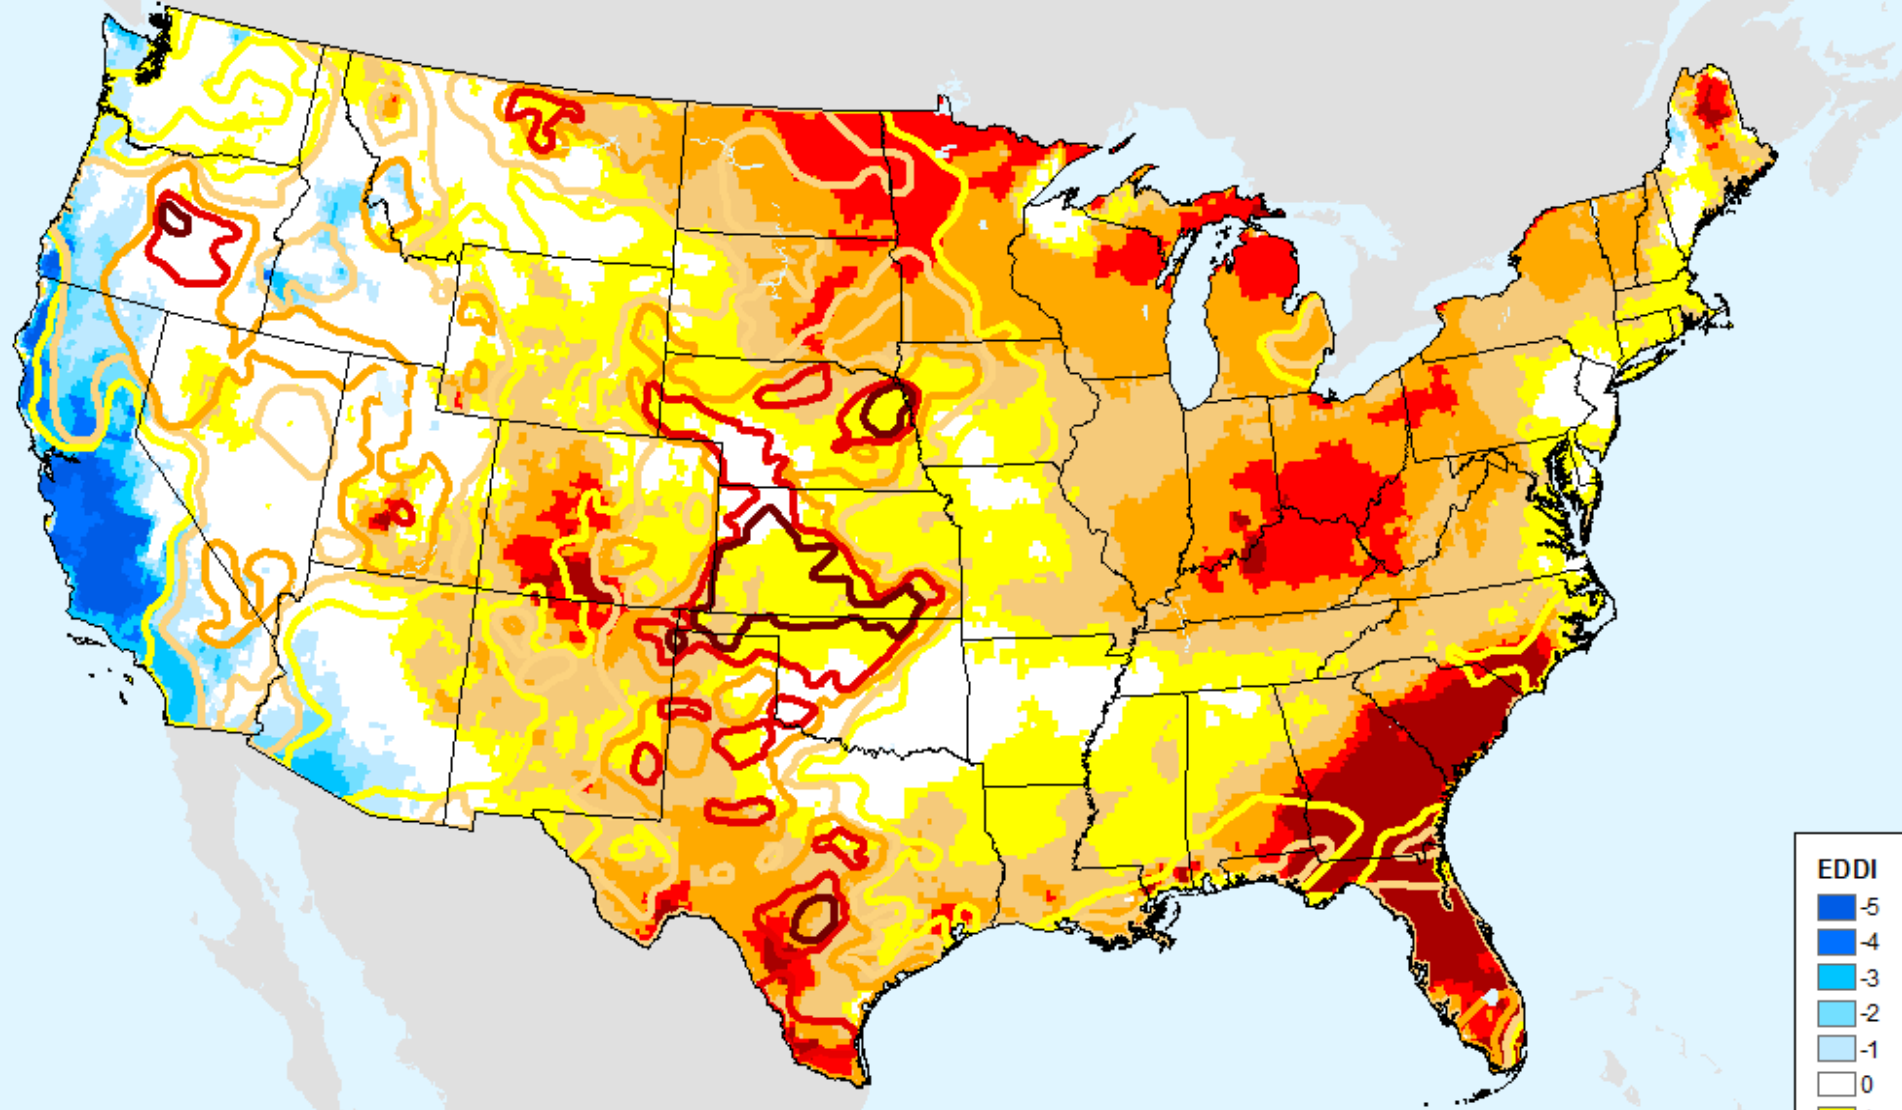

EDDI 2-week

As of: Tuesday, March 21, 2023

USDM for: Mar. 14, 2023