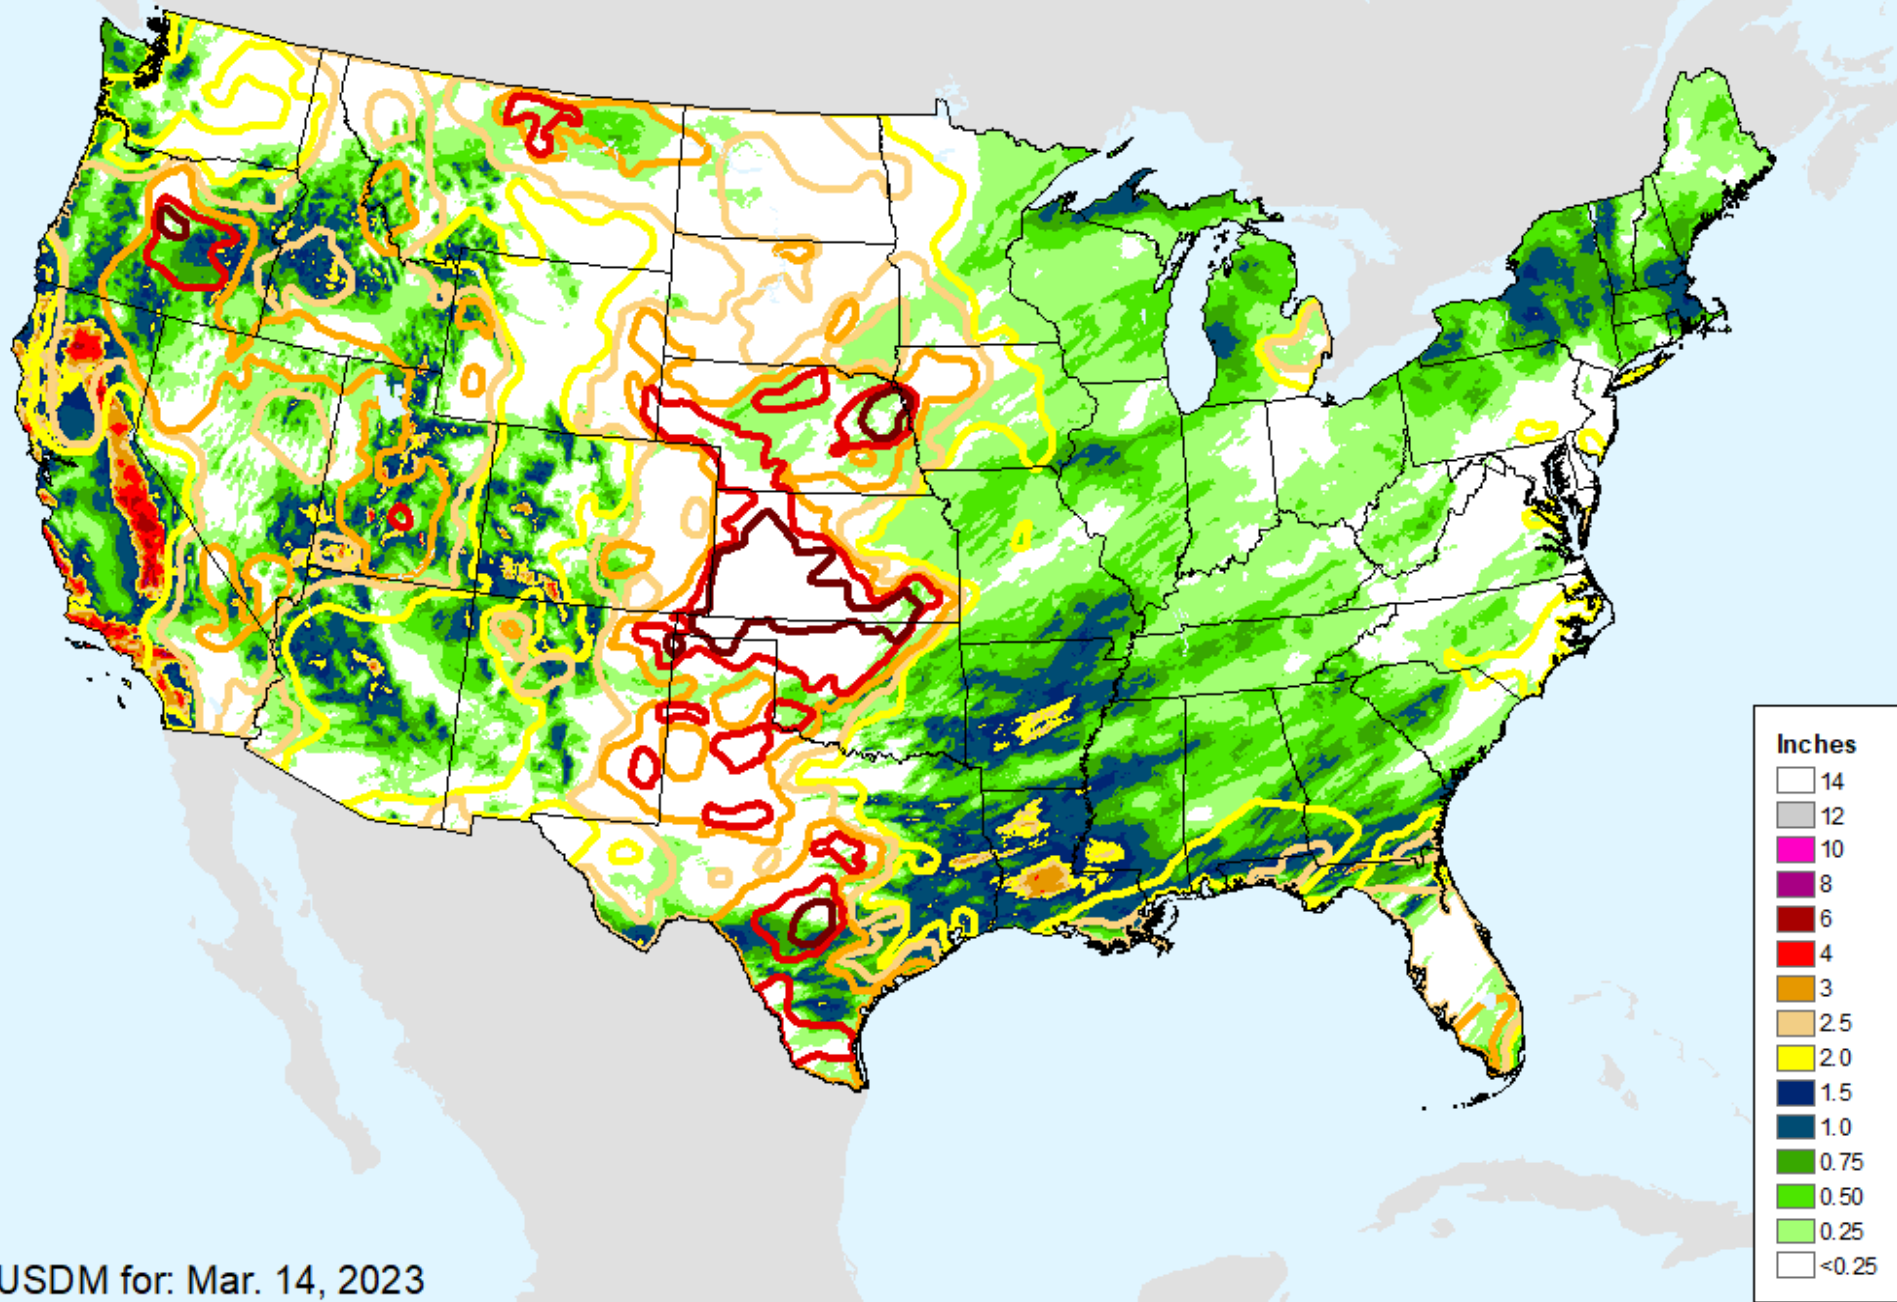

AHPS 7-Day Precipitation

As of: Tuesday, March 21, 2023

AHPS 7-Day Precipitation

As of: Tuesday, March 21, 2023

USDM for: Mar. 14, 2023

AHPS 14-Day Precip Departure

As of: Tuesday, March 21, 2023

USDM for: Mar. 14, 2023