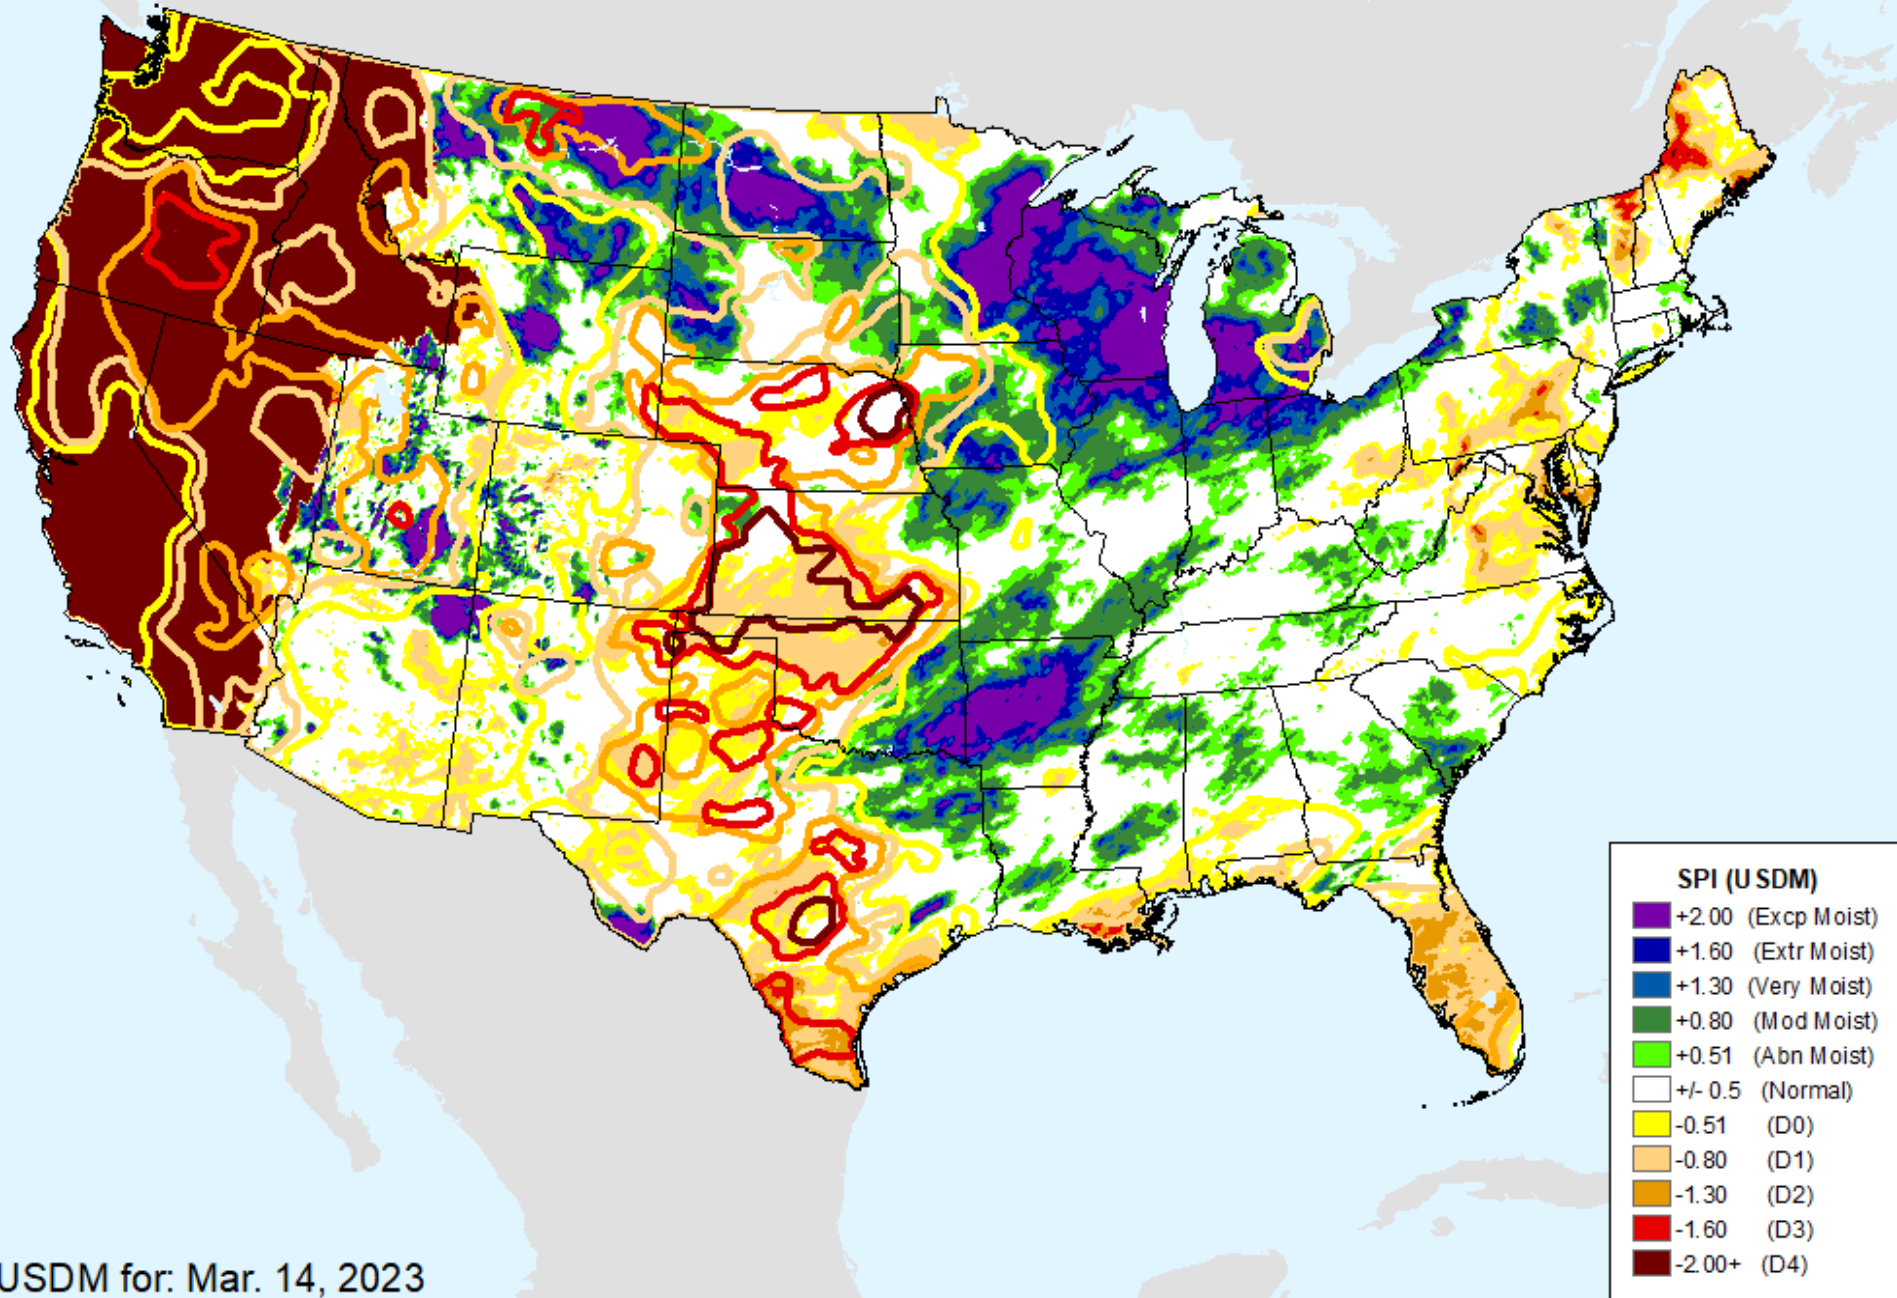

AHPS 2-month SPI

As of: Tuesday, March 21, 2023