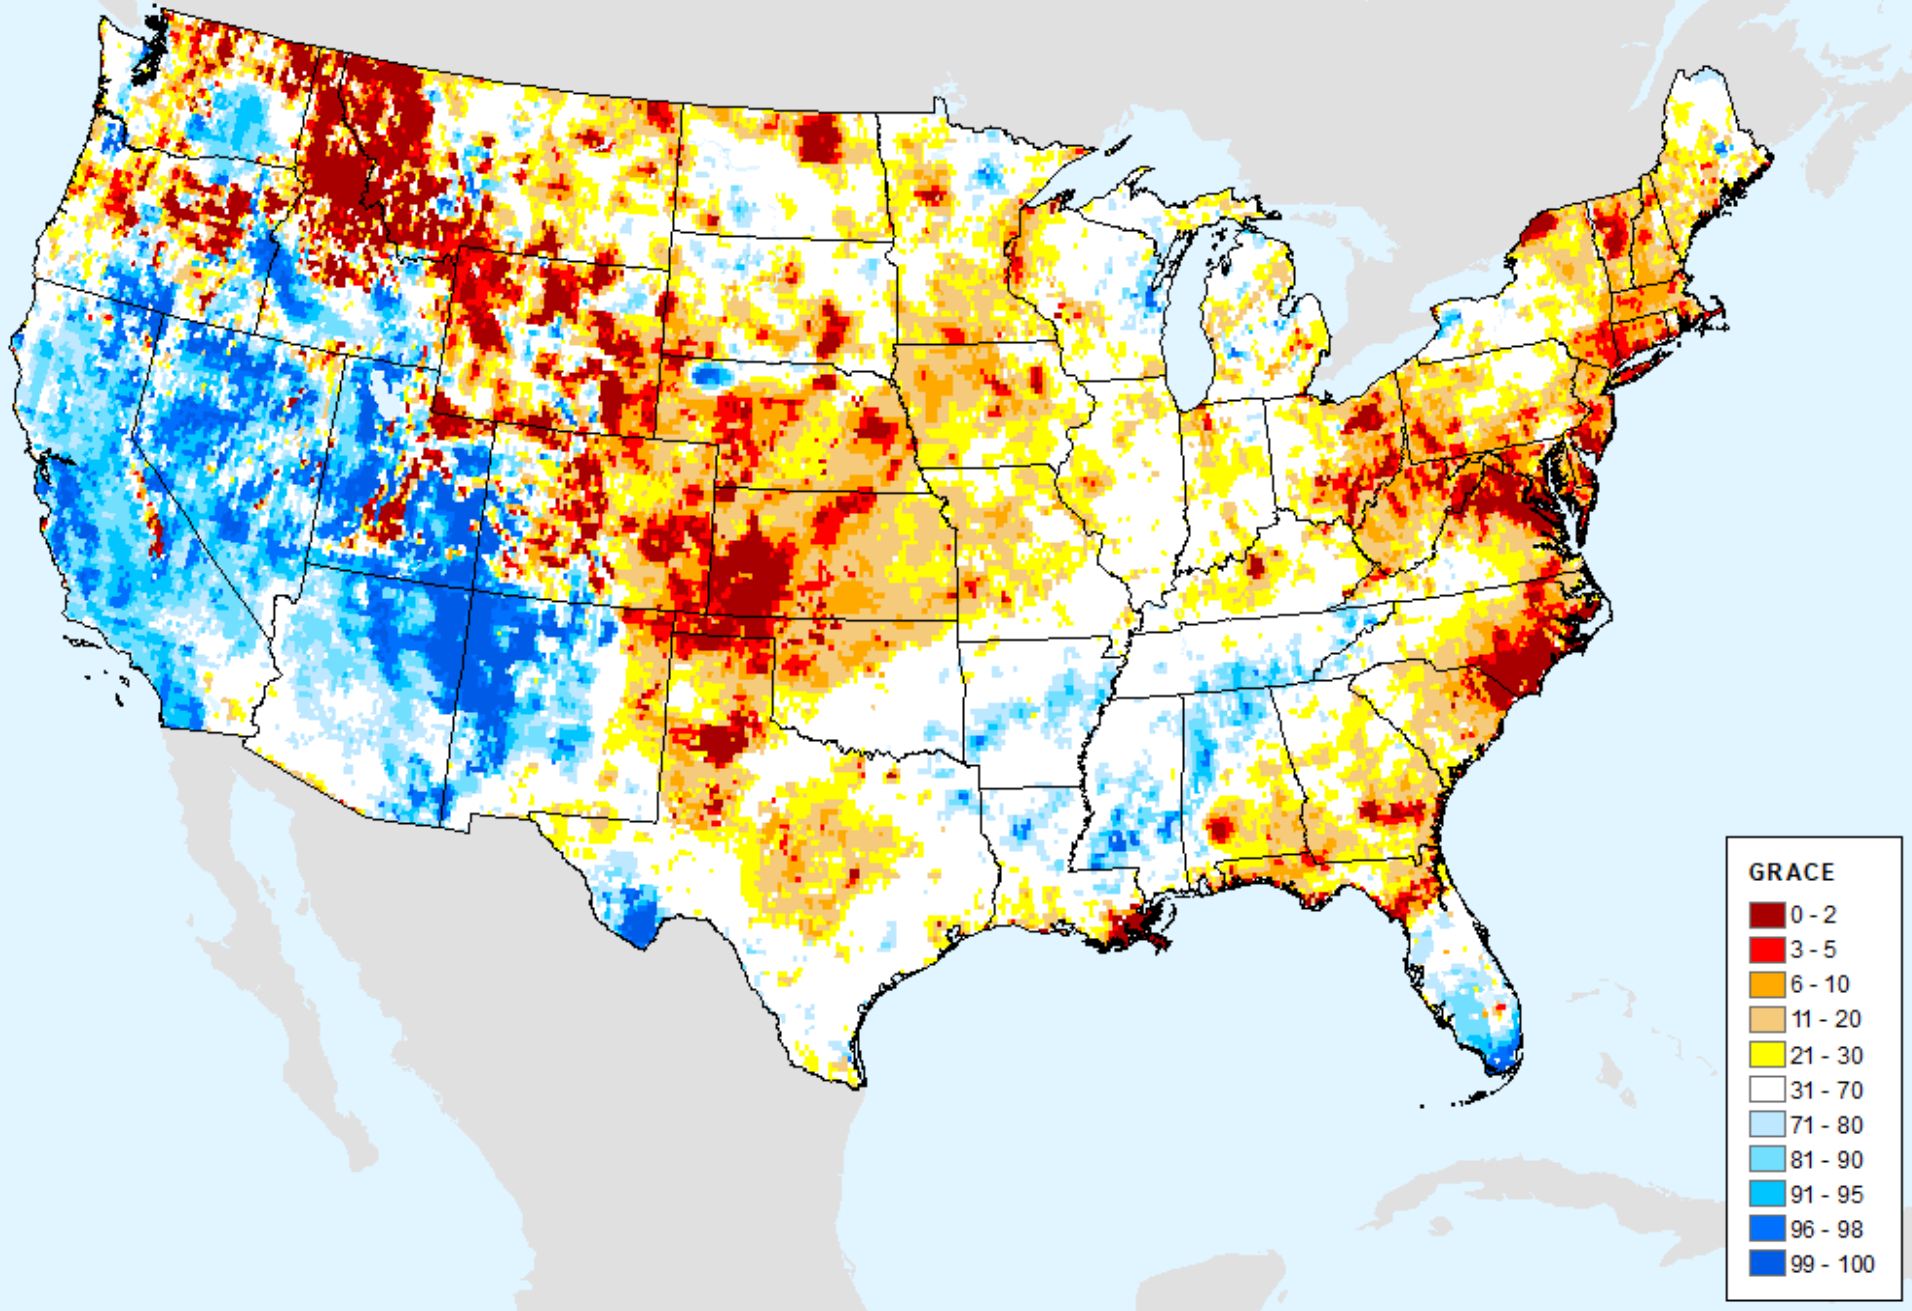

GRACE-Based Surface Soil Moisture Drought Indicator

As of: Tuesday, March 21, 2023