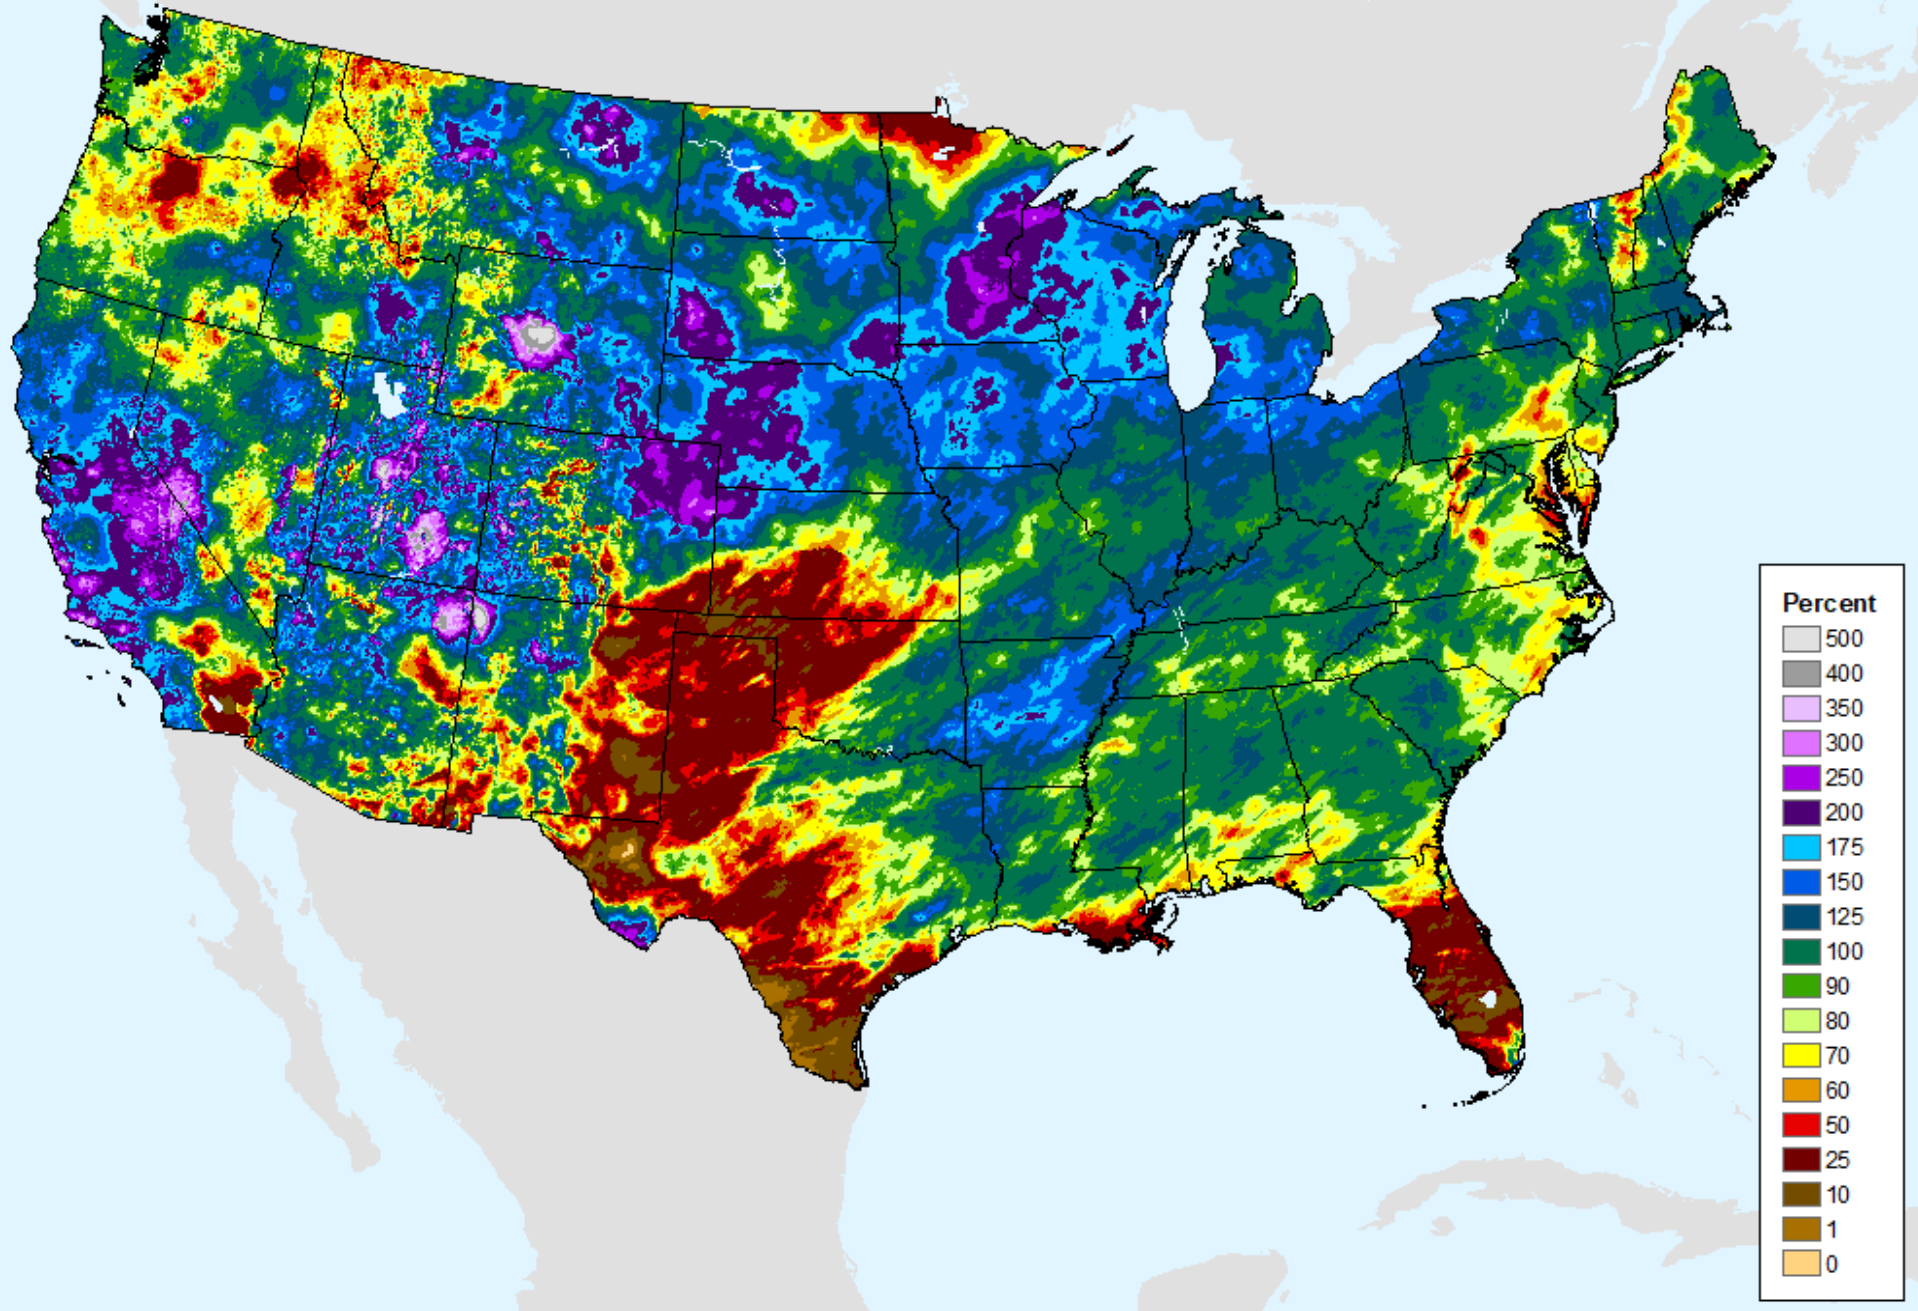

AHPS 90-Day Precip Departure

As of: Tuesday, March 21, 2023

AHPS 90-Day Pct of Normal Pcp

As of: Tuesday, March 21, 2023

AHPS 90-Day Pct of Normal Pcp

As of: Tuesday, March 21, 2023

AHPS 180-Day Precip Departure