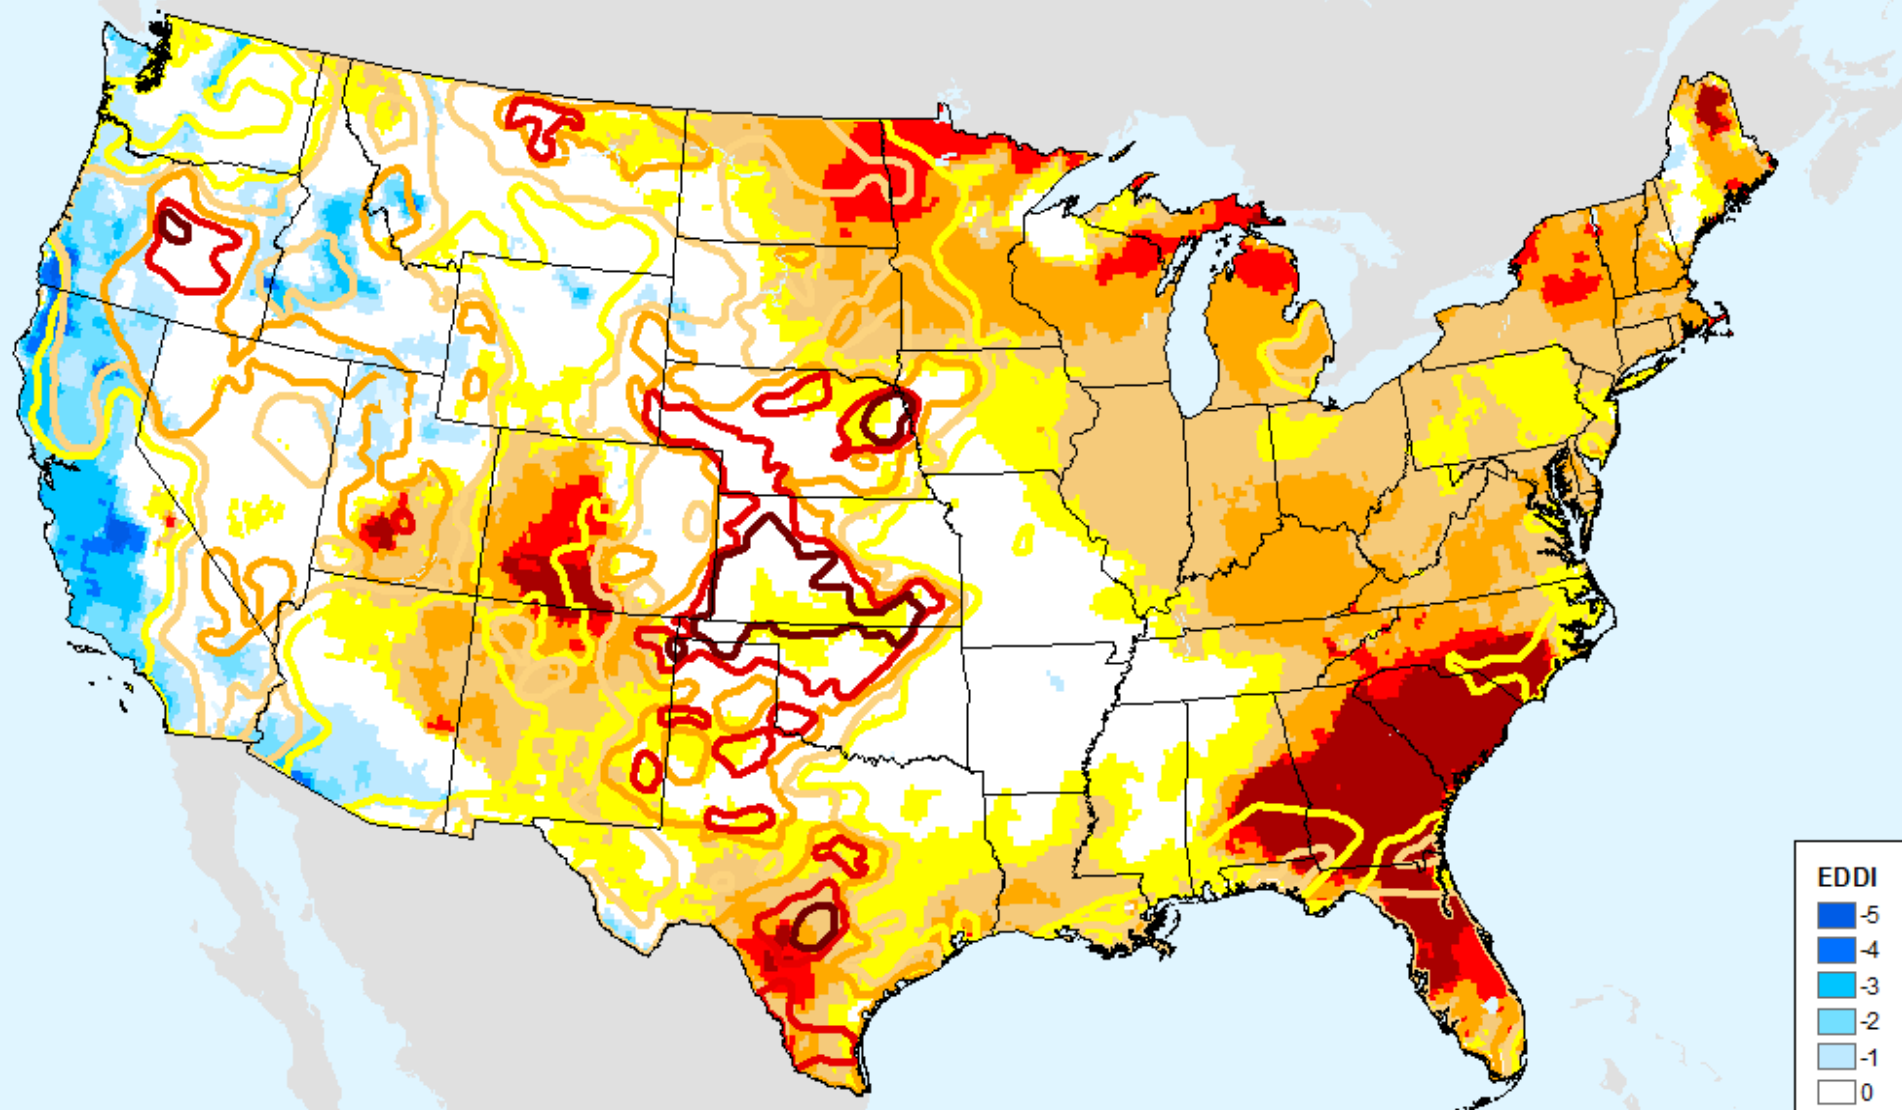

AHPS 36-month SPEI

As of: Tuesday, March 21, 2023

USDM for: Mar. 14, 2023

AHPS 36-month SPEI

As of: Tuesday, March 21, 2023

EDDI 1-week

As of: Tuesday, March 21, 2023

USDM for: Mar. 14, 2023