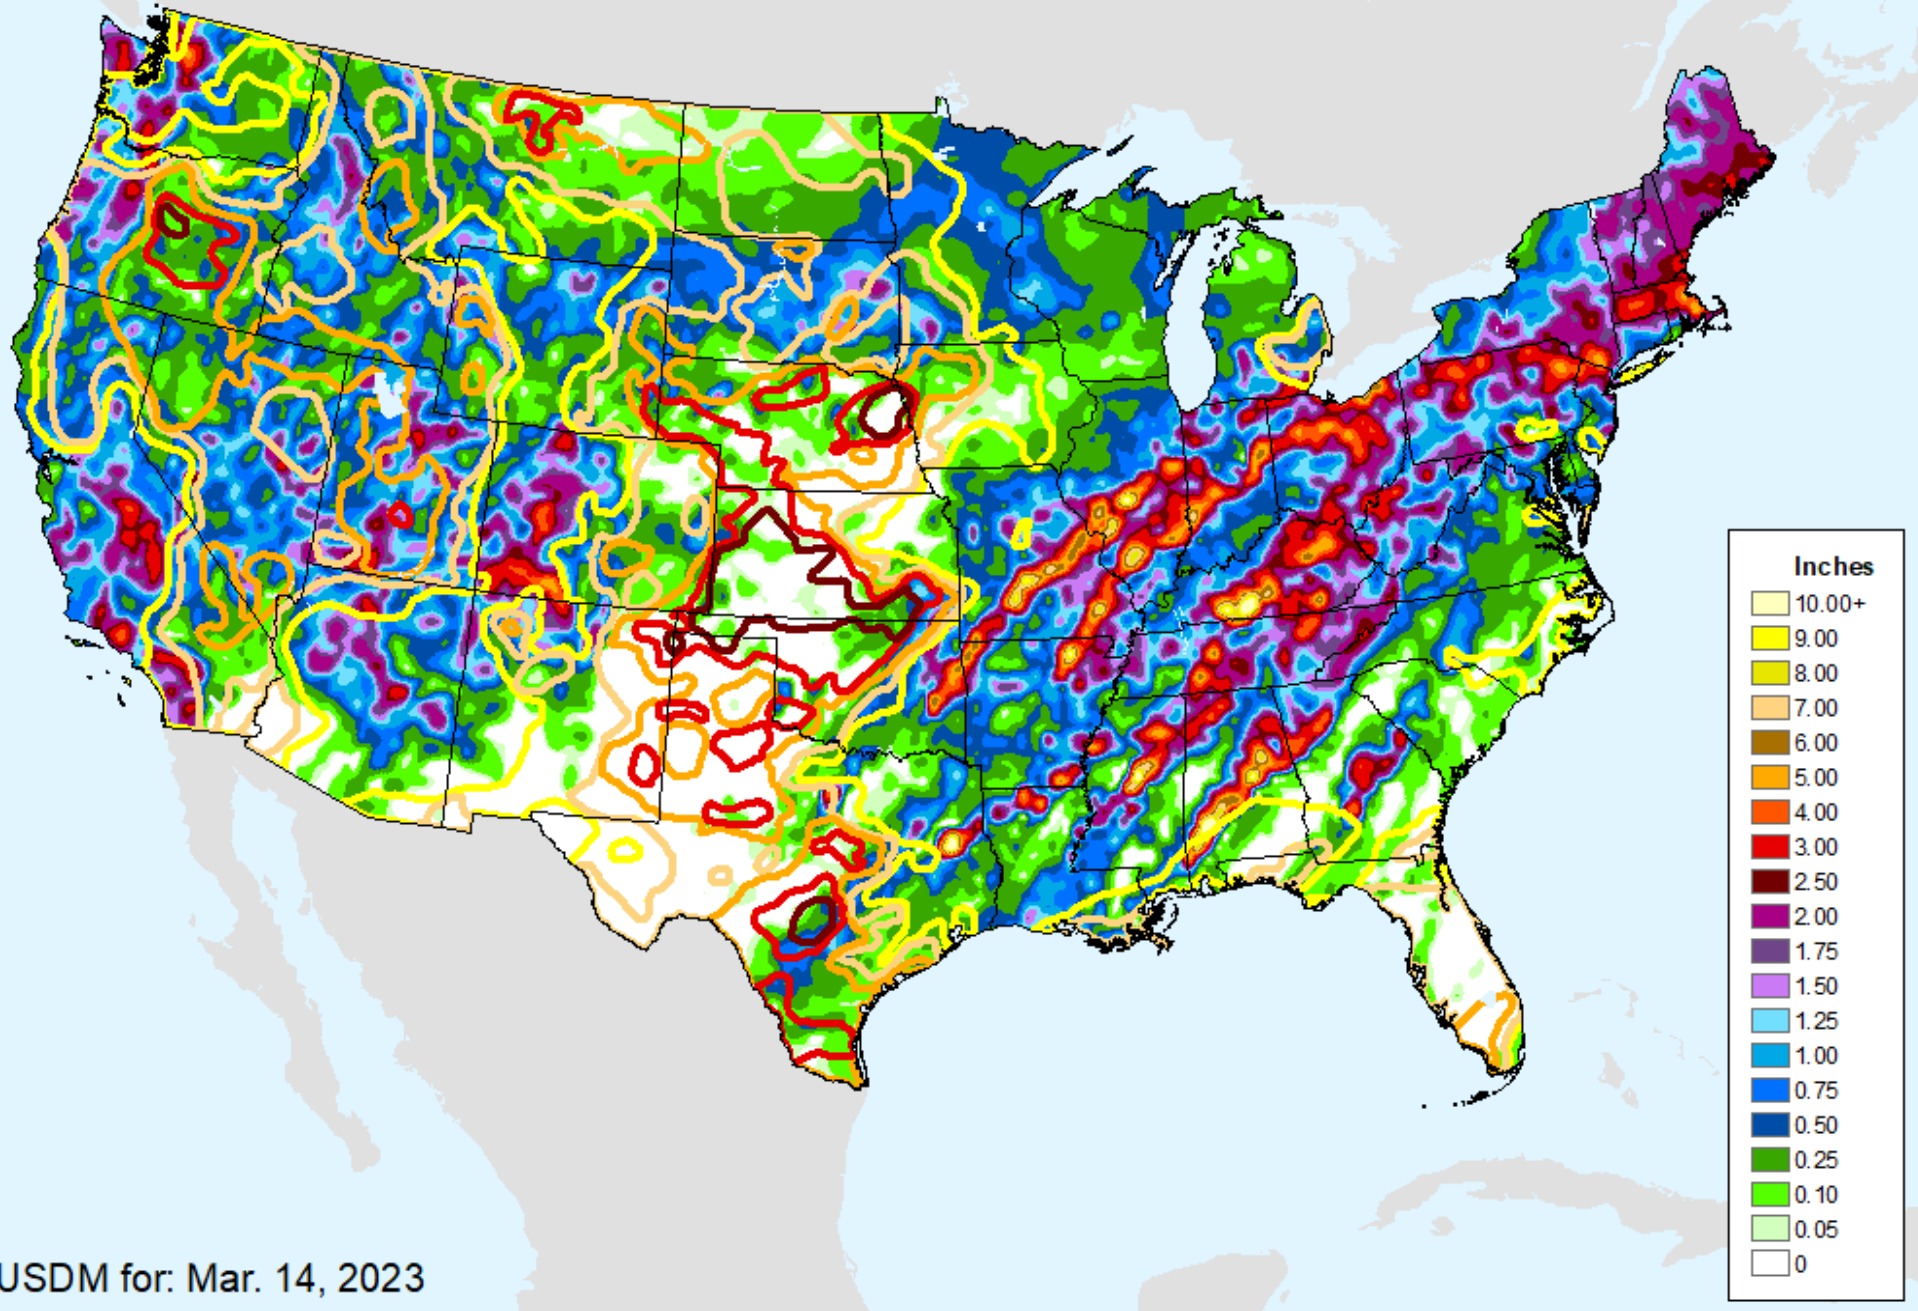

GFS (00z) 7-Day Precip Forecast

As of: Tuesday, March 21, 2023

USDM for: Mar. 14, 2023