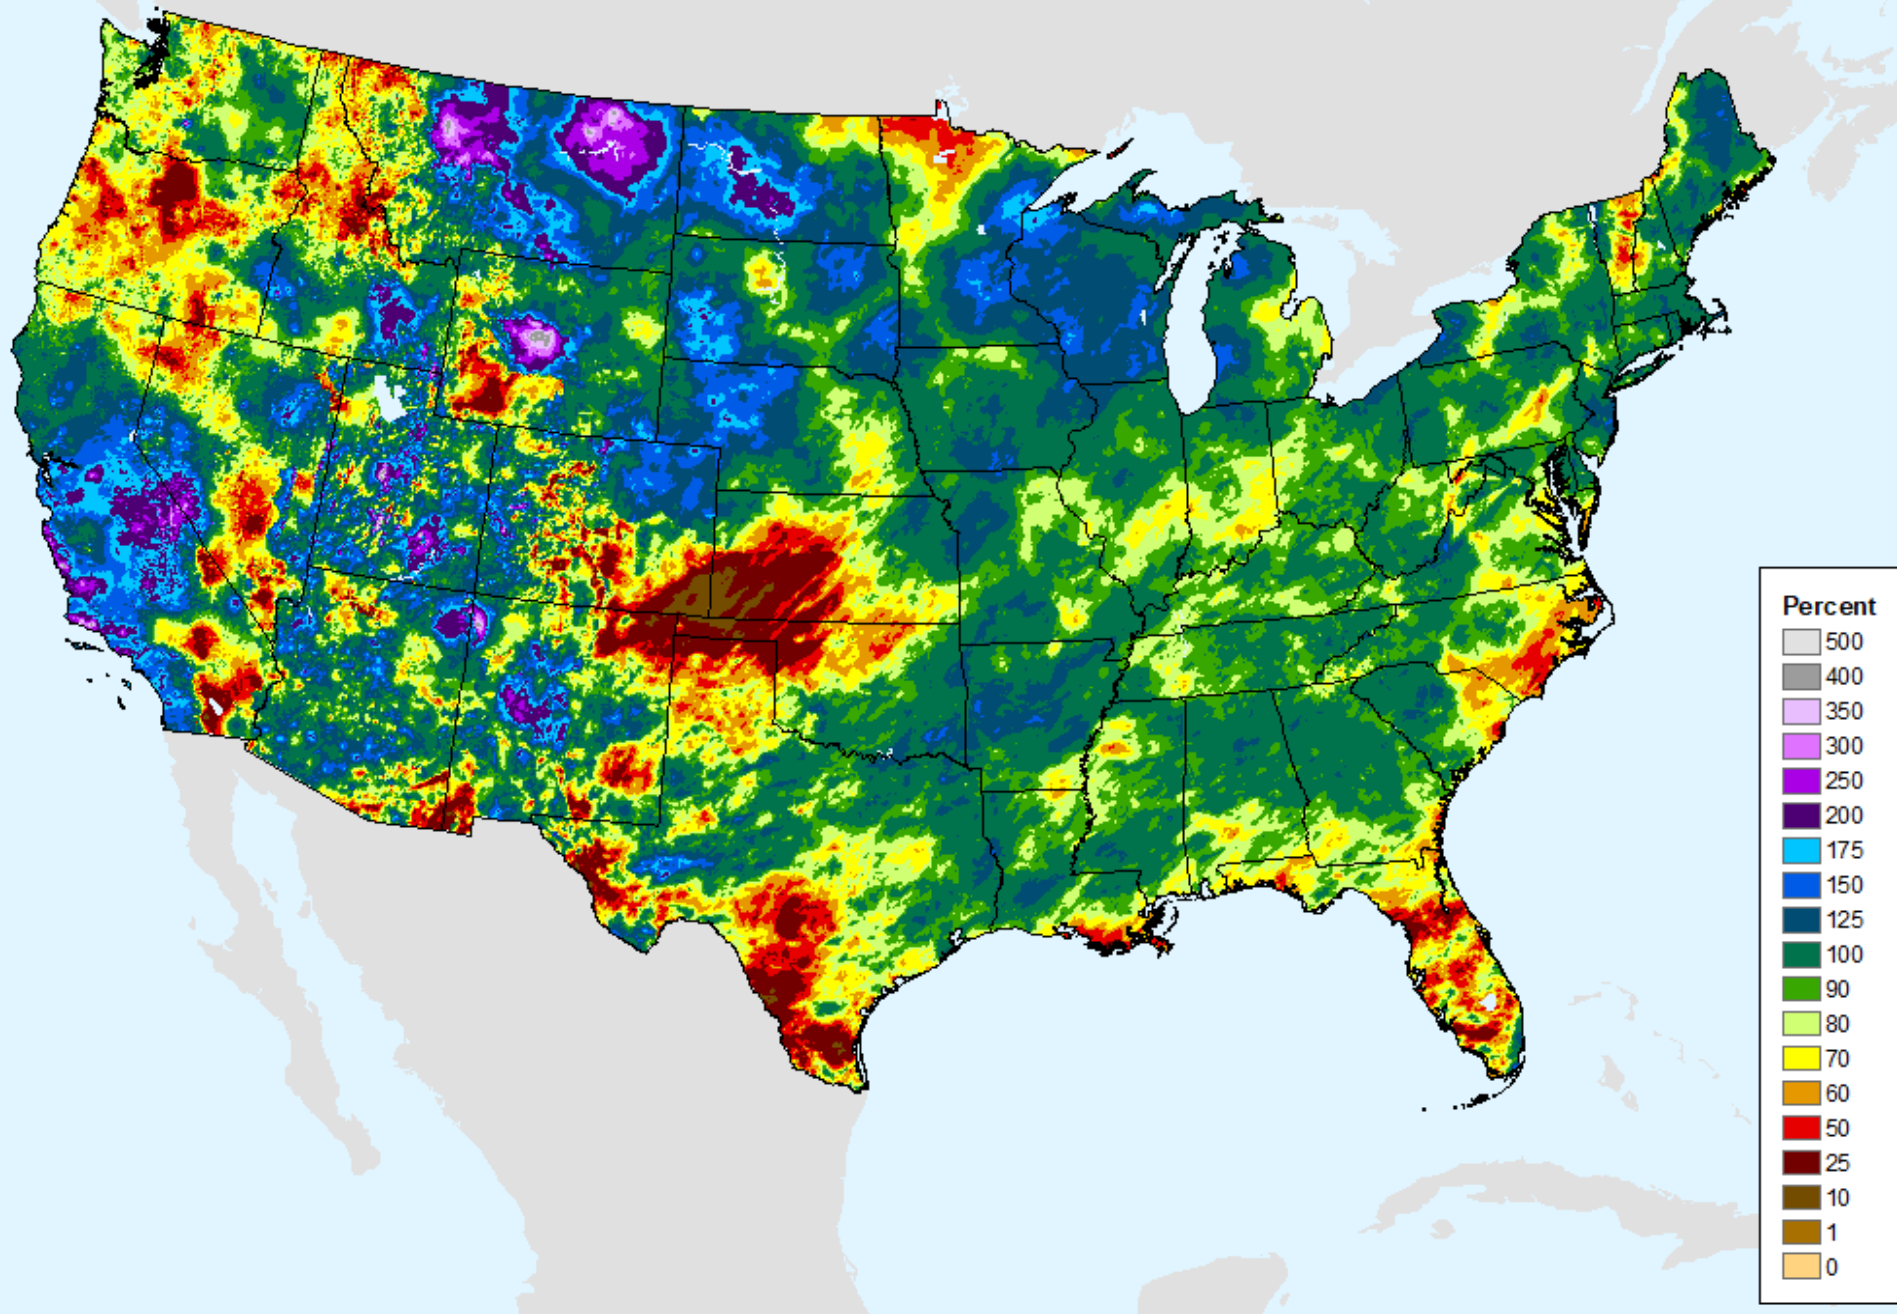

AHPS Water-Year Pct of Normal Pcp

As of: Tuesday, March 21, 2023