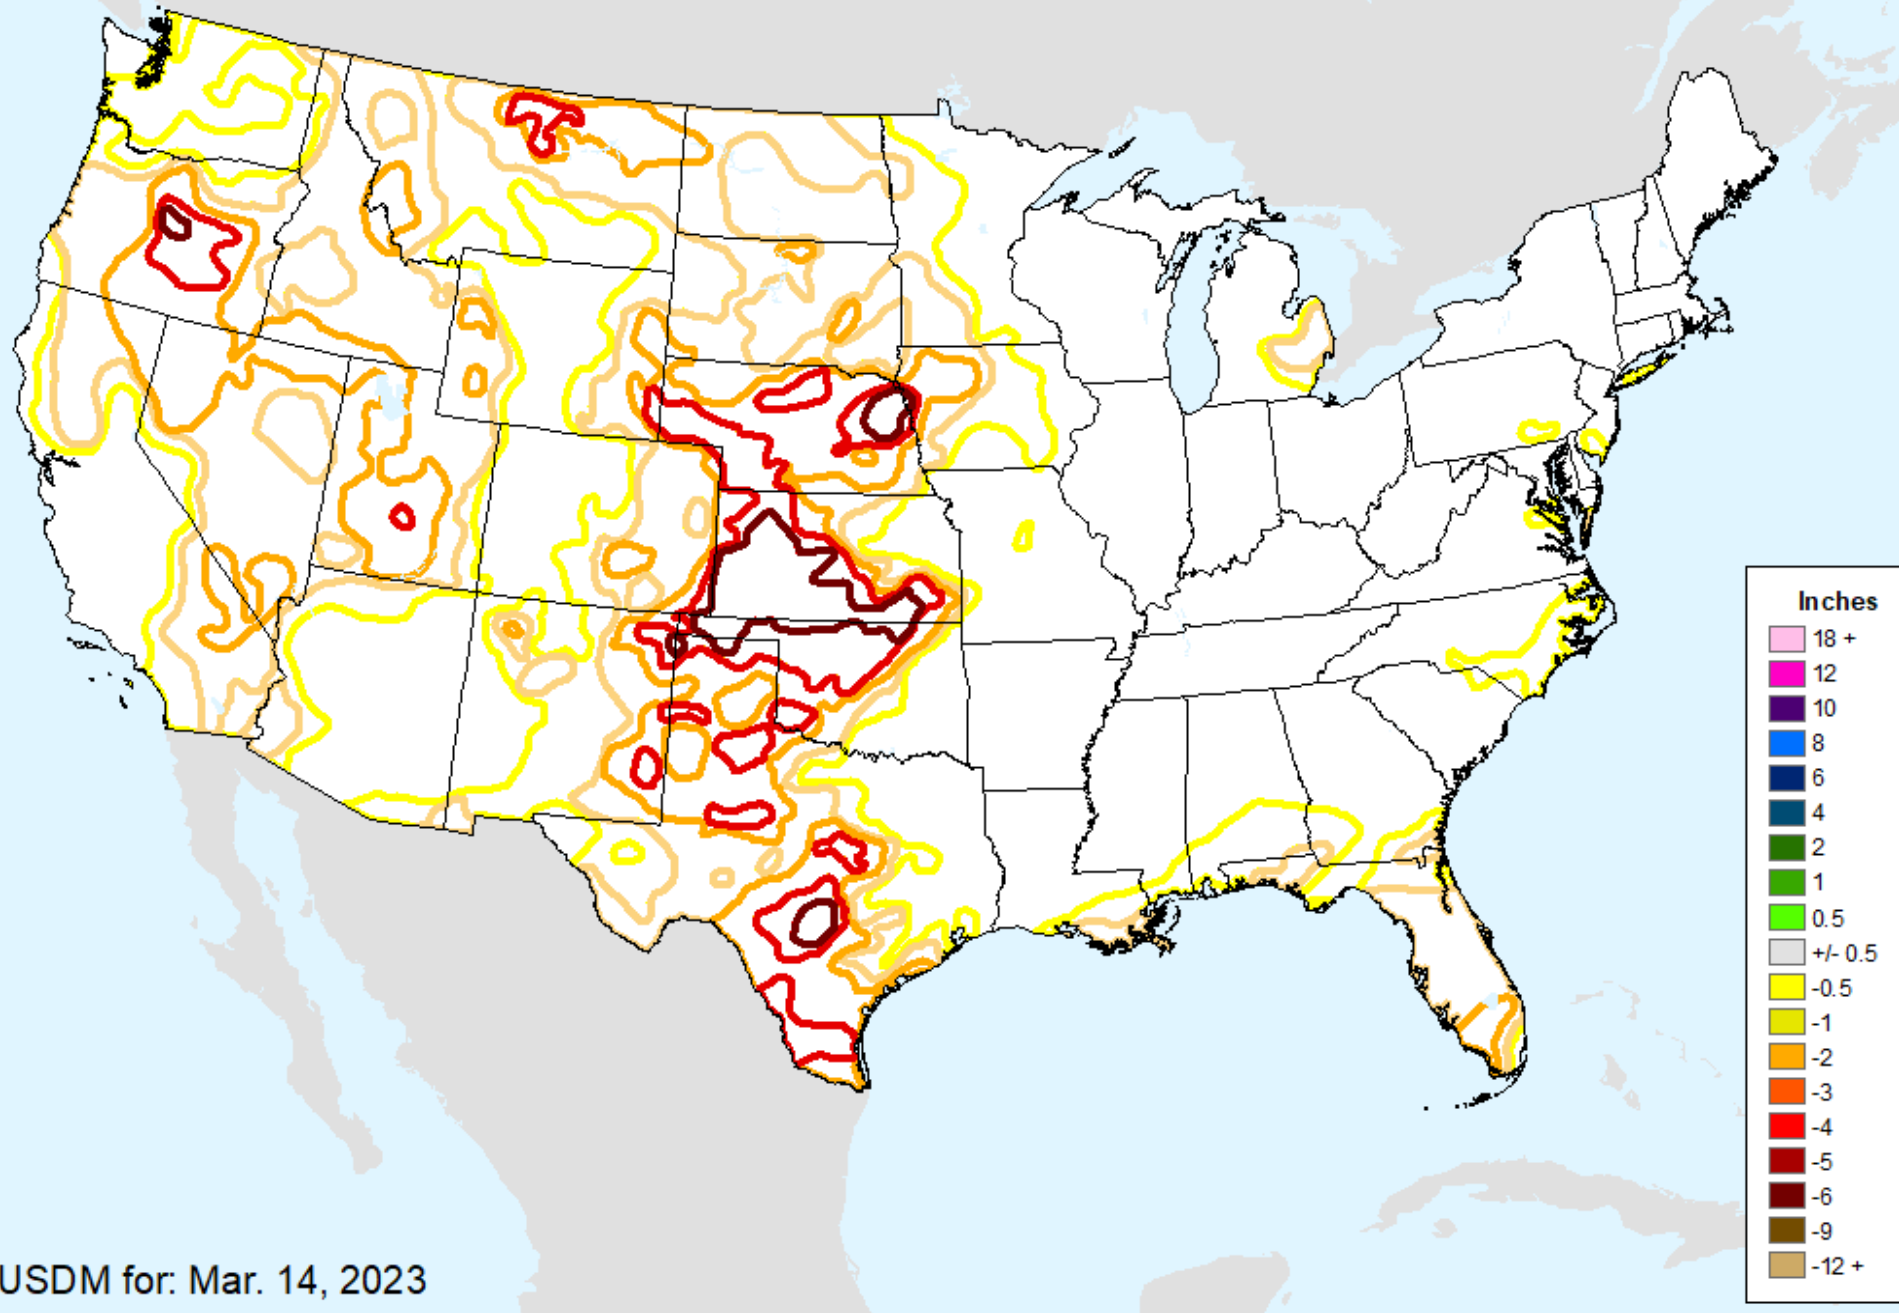

As of: Tuesday, March 21, 2023

USDM for: Mar. 14, 2023

AHPS 30-Day Pct of Normal Pcp

As of: Tuesday, March 21, 2023

AHPS 60-Day Precip Departure

As of: Tuesday, March 21, 2023

AHPS 60-Day Precip Departure

As of: Tuesday, March 21, 2023