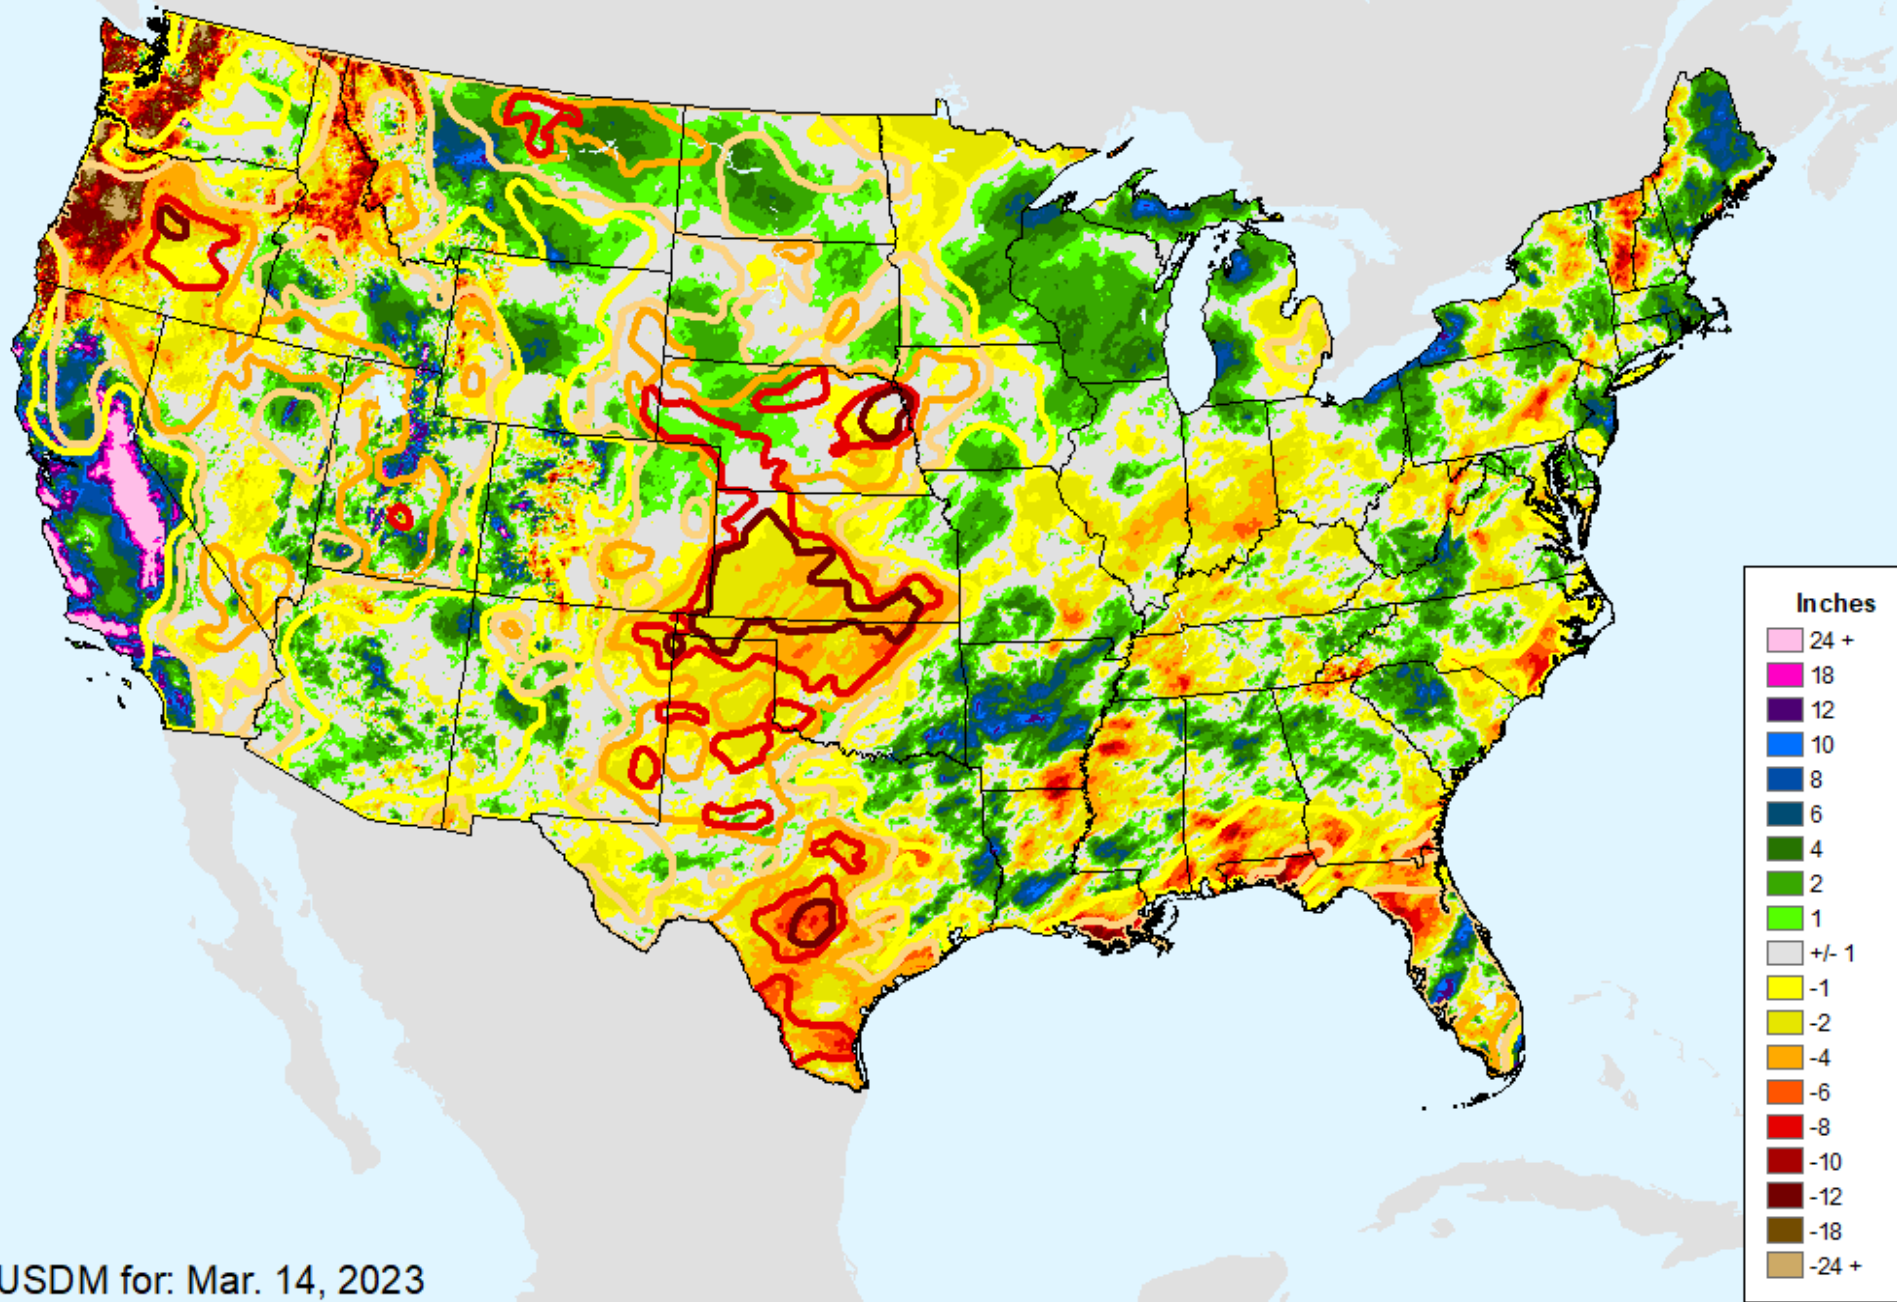

AHPS 180-Day Precip Departure

As of: Tuesday, March 21, 2023

USDM for: Mar. 14, 2023