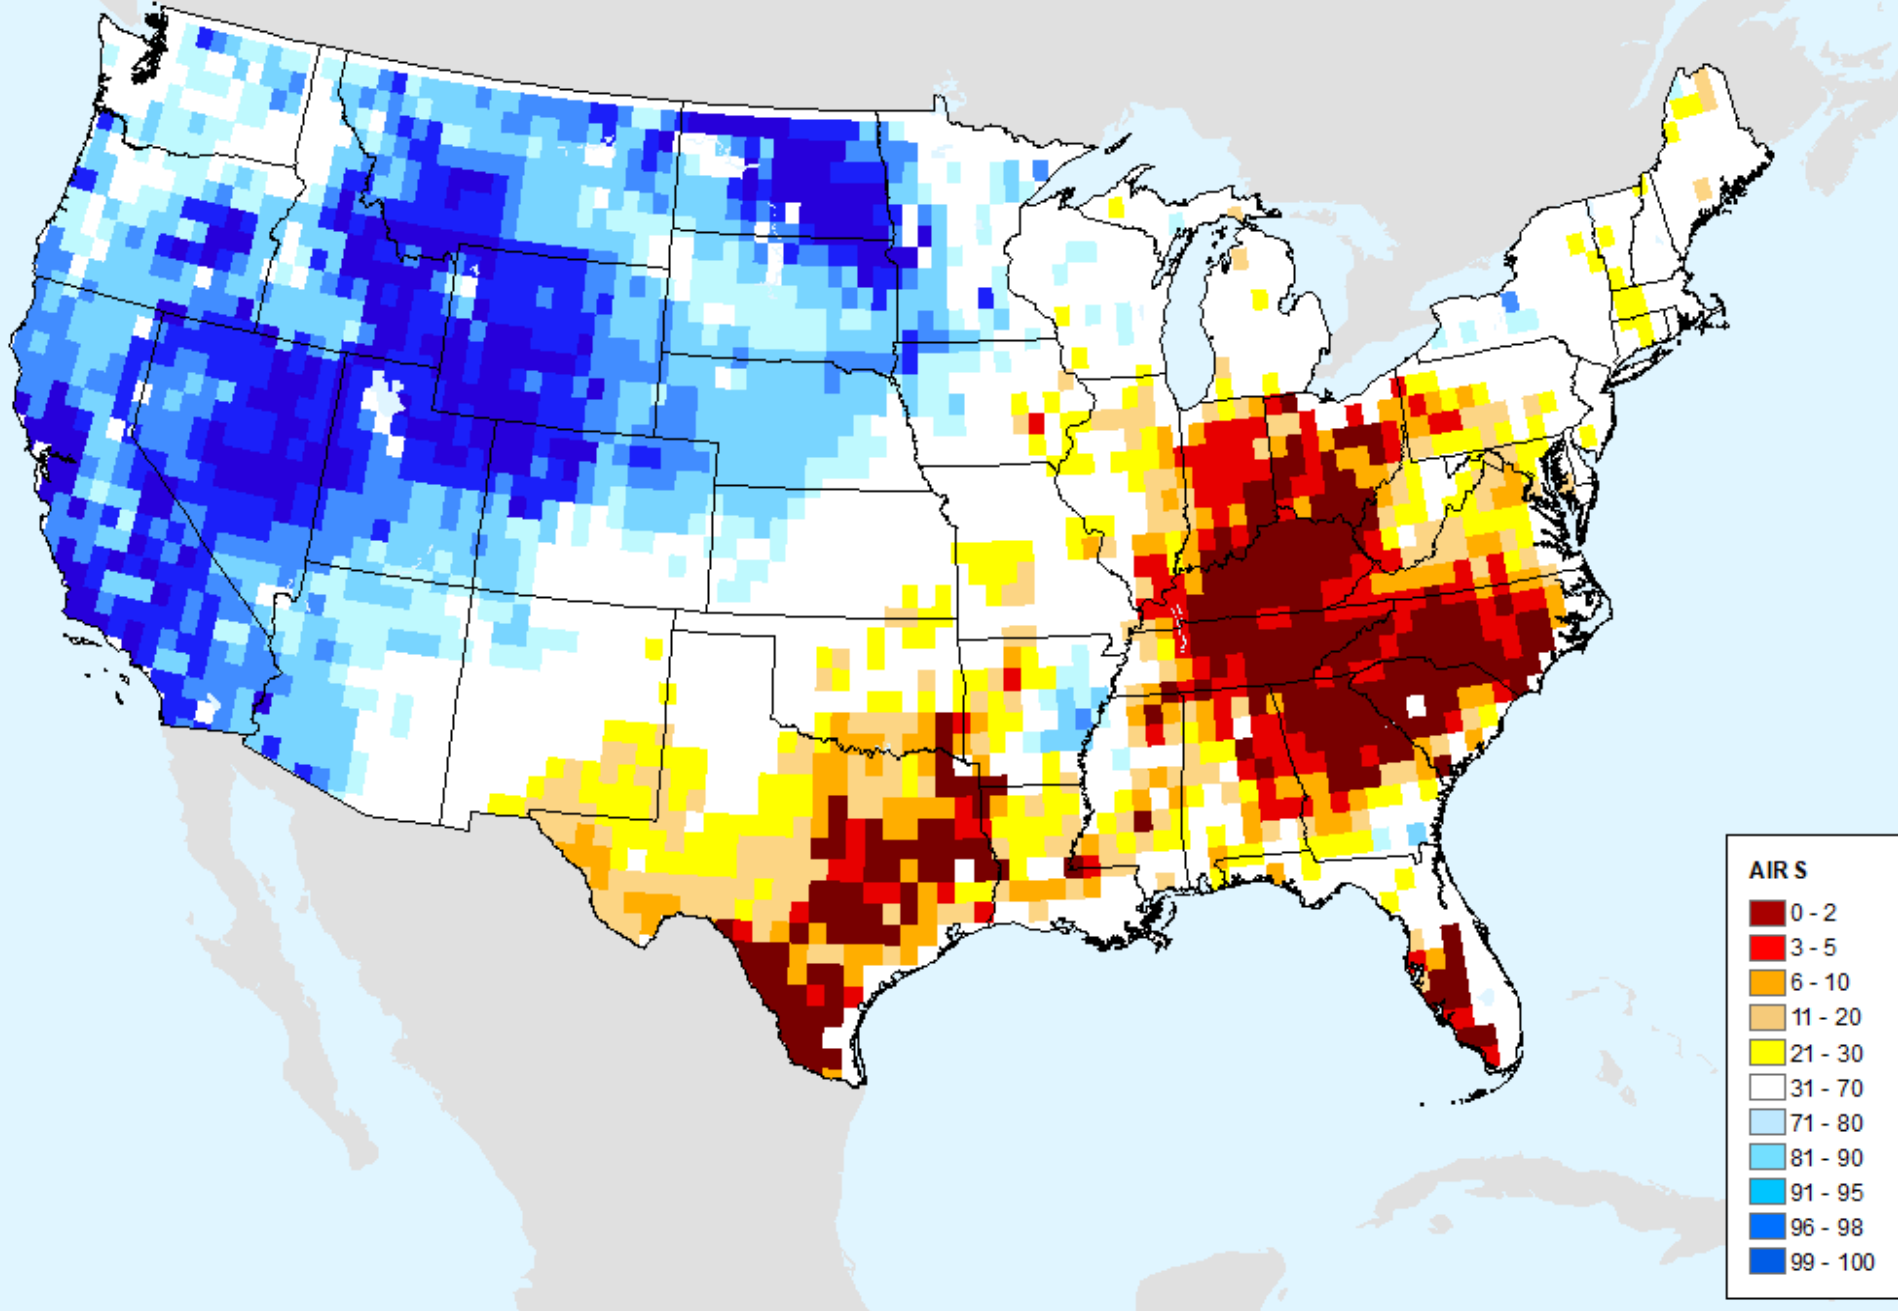

AIRS-Based Vapor Pressure Deficit 28 Day

As of: Tuesday, March 21, 2023