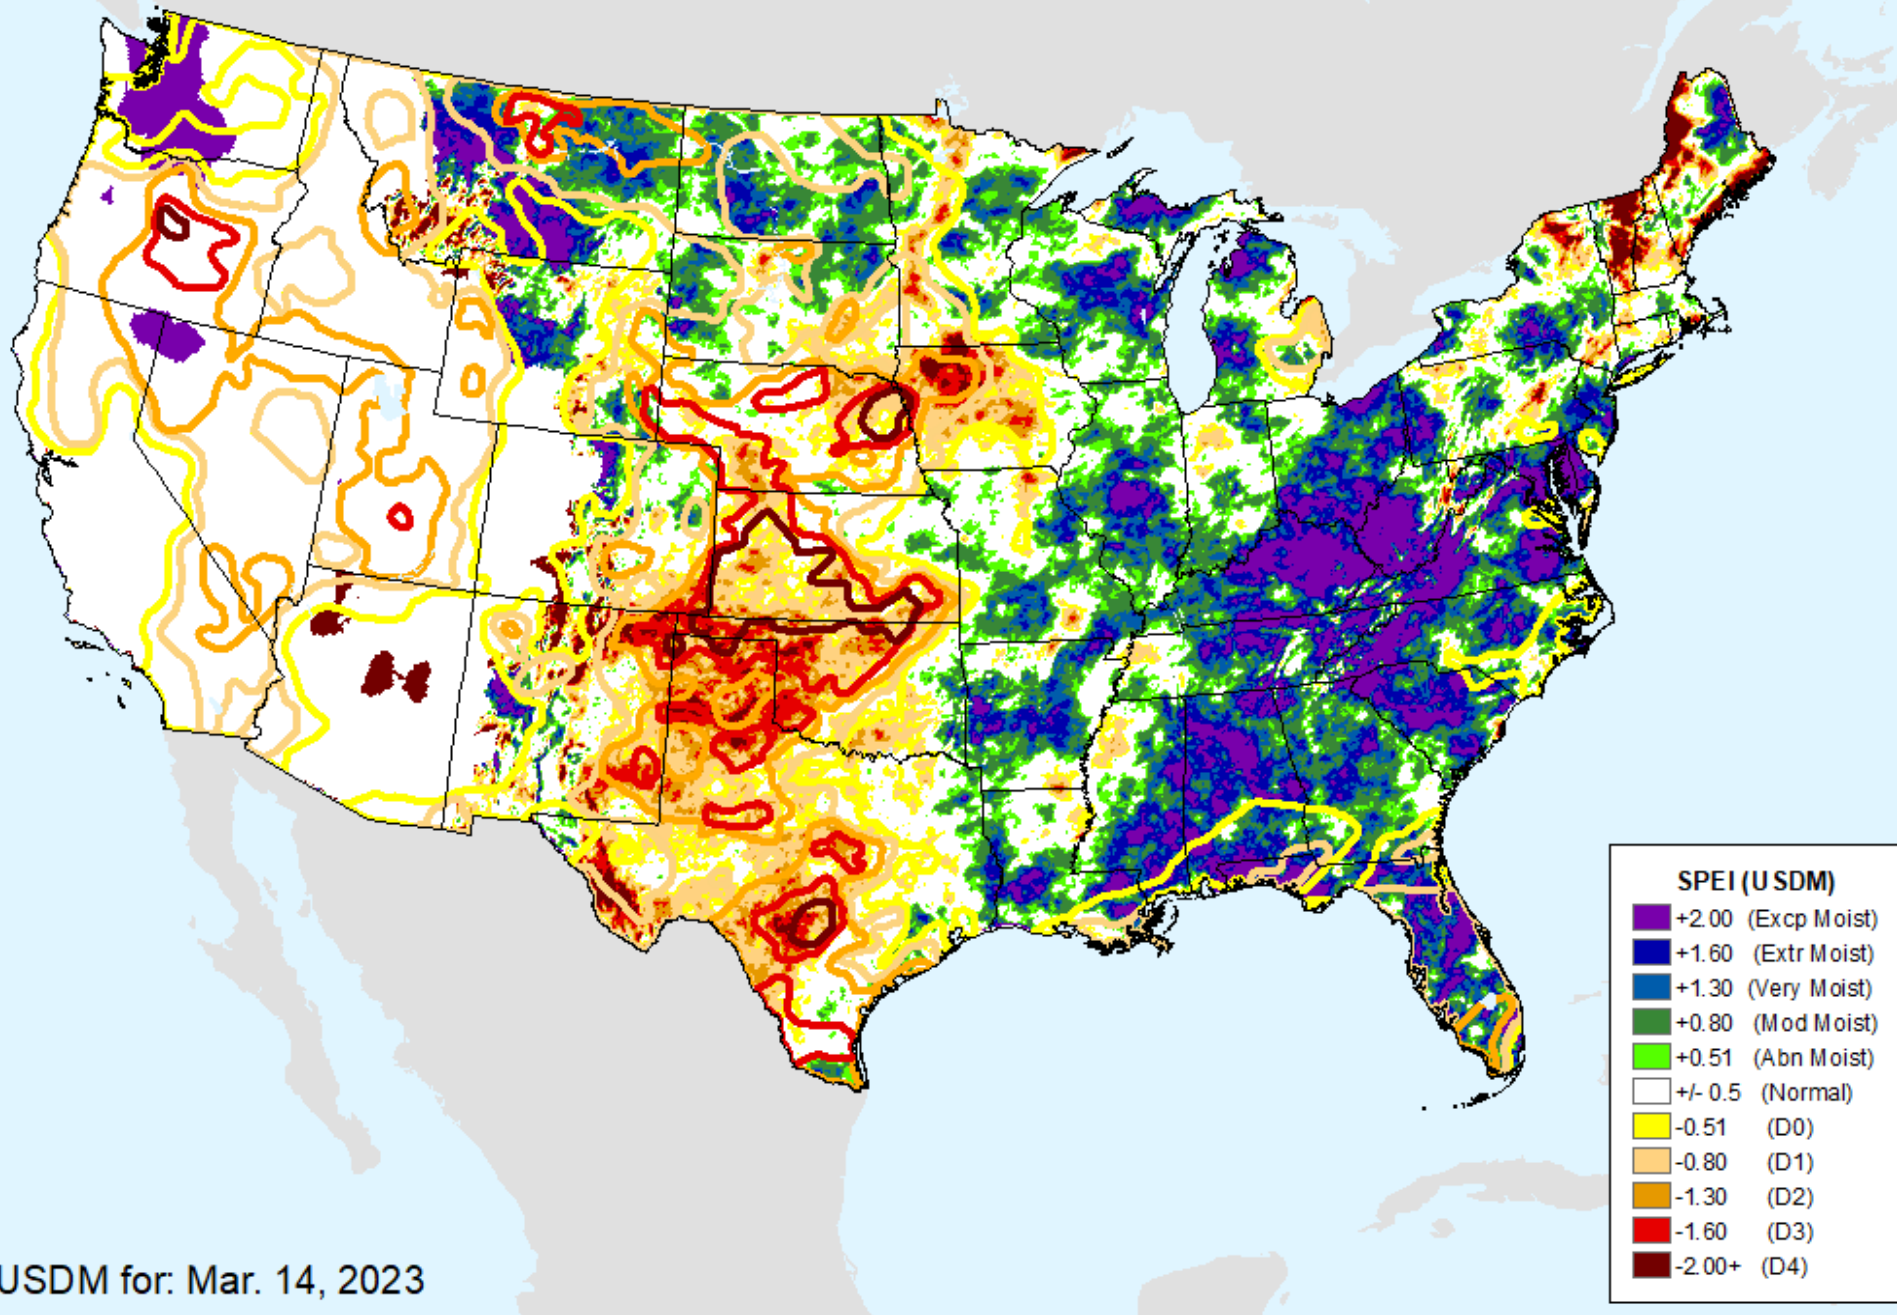

AHPS 36-month SPEI

As of: Tuesday, March 21, 2023

USDM for: Mar. 14, 2023