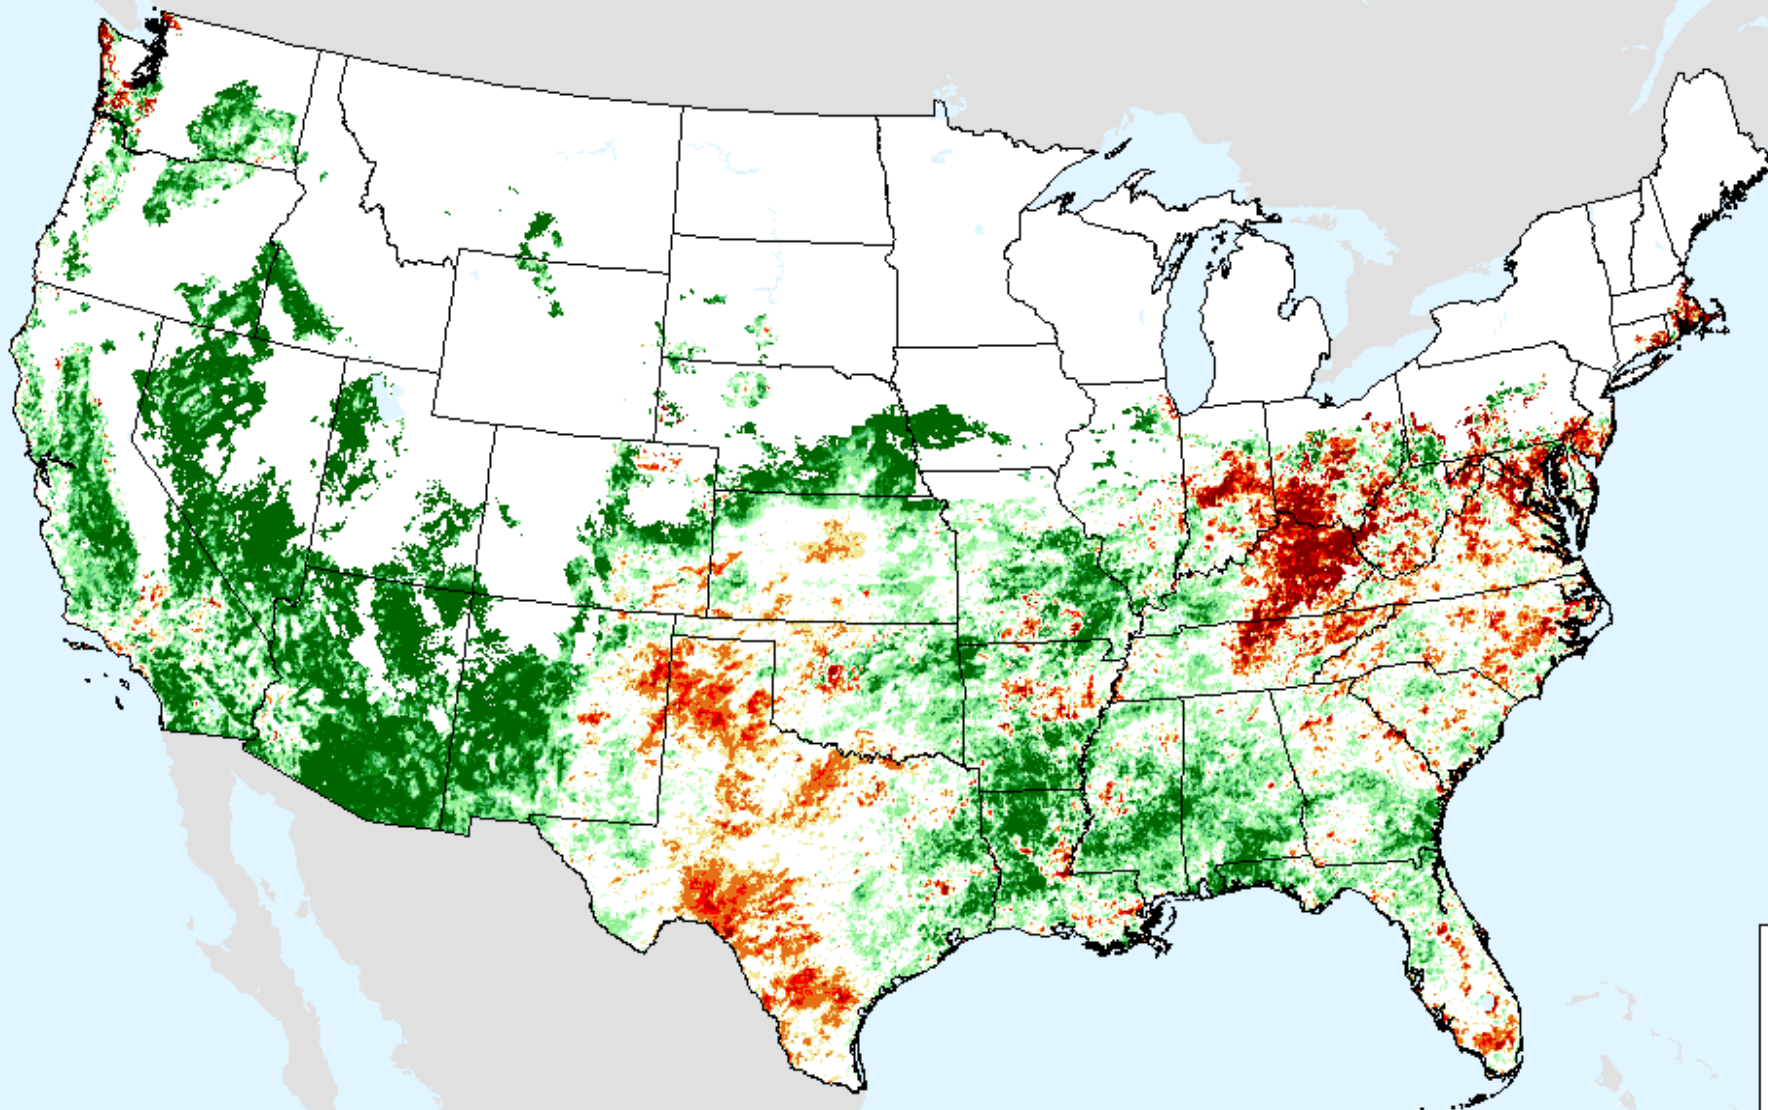

Evaporative Stress Index (ESI) 4-week

As of: Tuesday, March 21, 2023