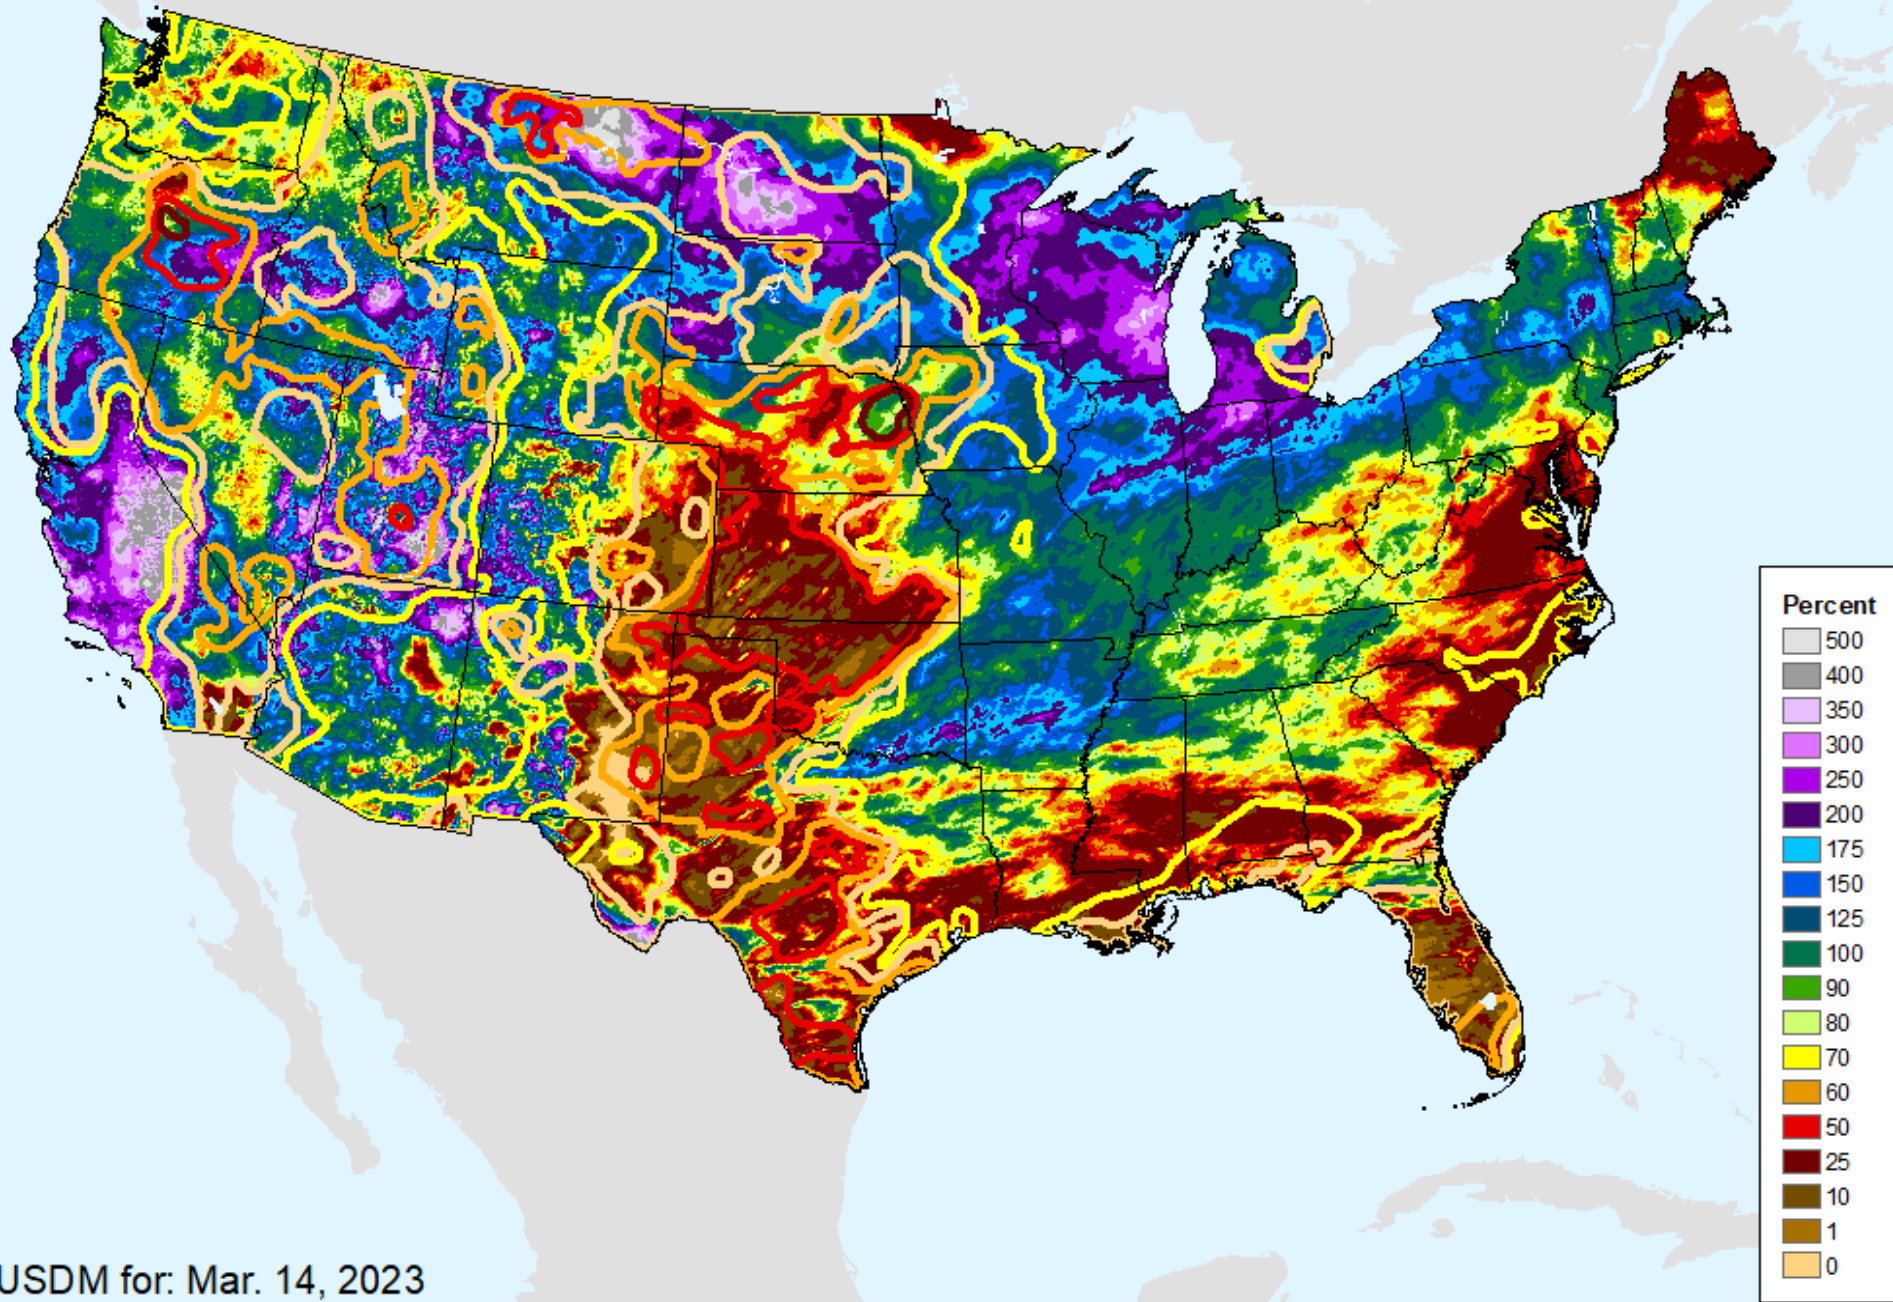

AHPS 30-Day Pct of Normal Pcp

As of: Tuesday, March 21, 2023

USDM for: Mar. 14, 2023