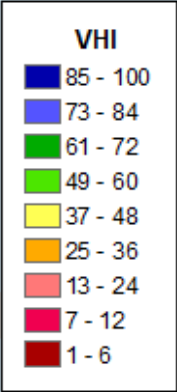

CPC 24-month SPI

As of: Tuesday, March 21, 2023

SPI (USDM)	
Dark Purple	+2.00 (Excp Moist)
Dark Blue	+1.60 (Extr Moist)
Blue	+1.30 (Very Moist)
Green	+0.80 (Mod Moist)
Light Green	+0.51 (Abn Moist)
White	+/- 0.5 (Normal)
Yellow	-0.51 (D0)
Light Orange	-0.80 (D1)
Orange	-1.30 (D2)
Red	-1.60 (D3)
Dark Red	-2.00+ (D4)

Vegetation Health Index

As of: Tuesday, March 21, 2023

USDM for: Mar. 14, 2023

Vegetation Health Index

As of: Tuesday, March 21, 2023

VHI	
85 - 100	Dark Blue
73 - 84	Medium Blue
61 - 72	Green
49 - 60	Light Green
37 - 48	Yellow
25 - 36	Orange
13 - 24	Red
7 - 12	Magenta
1 - 6	Dark Red