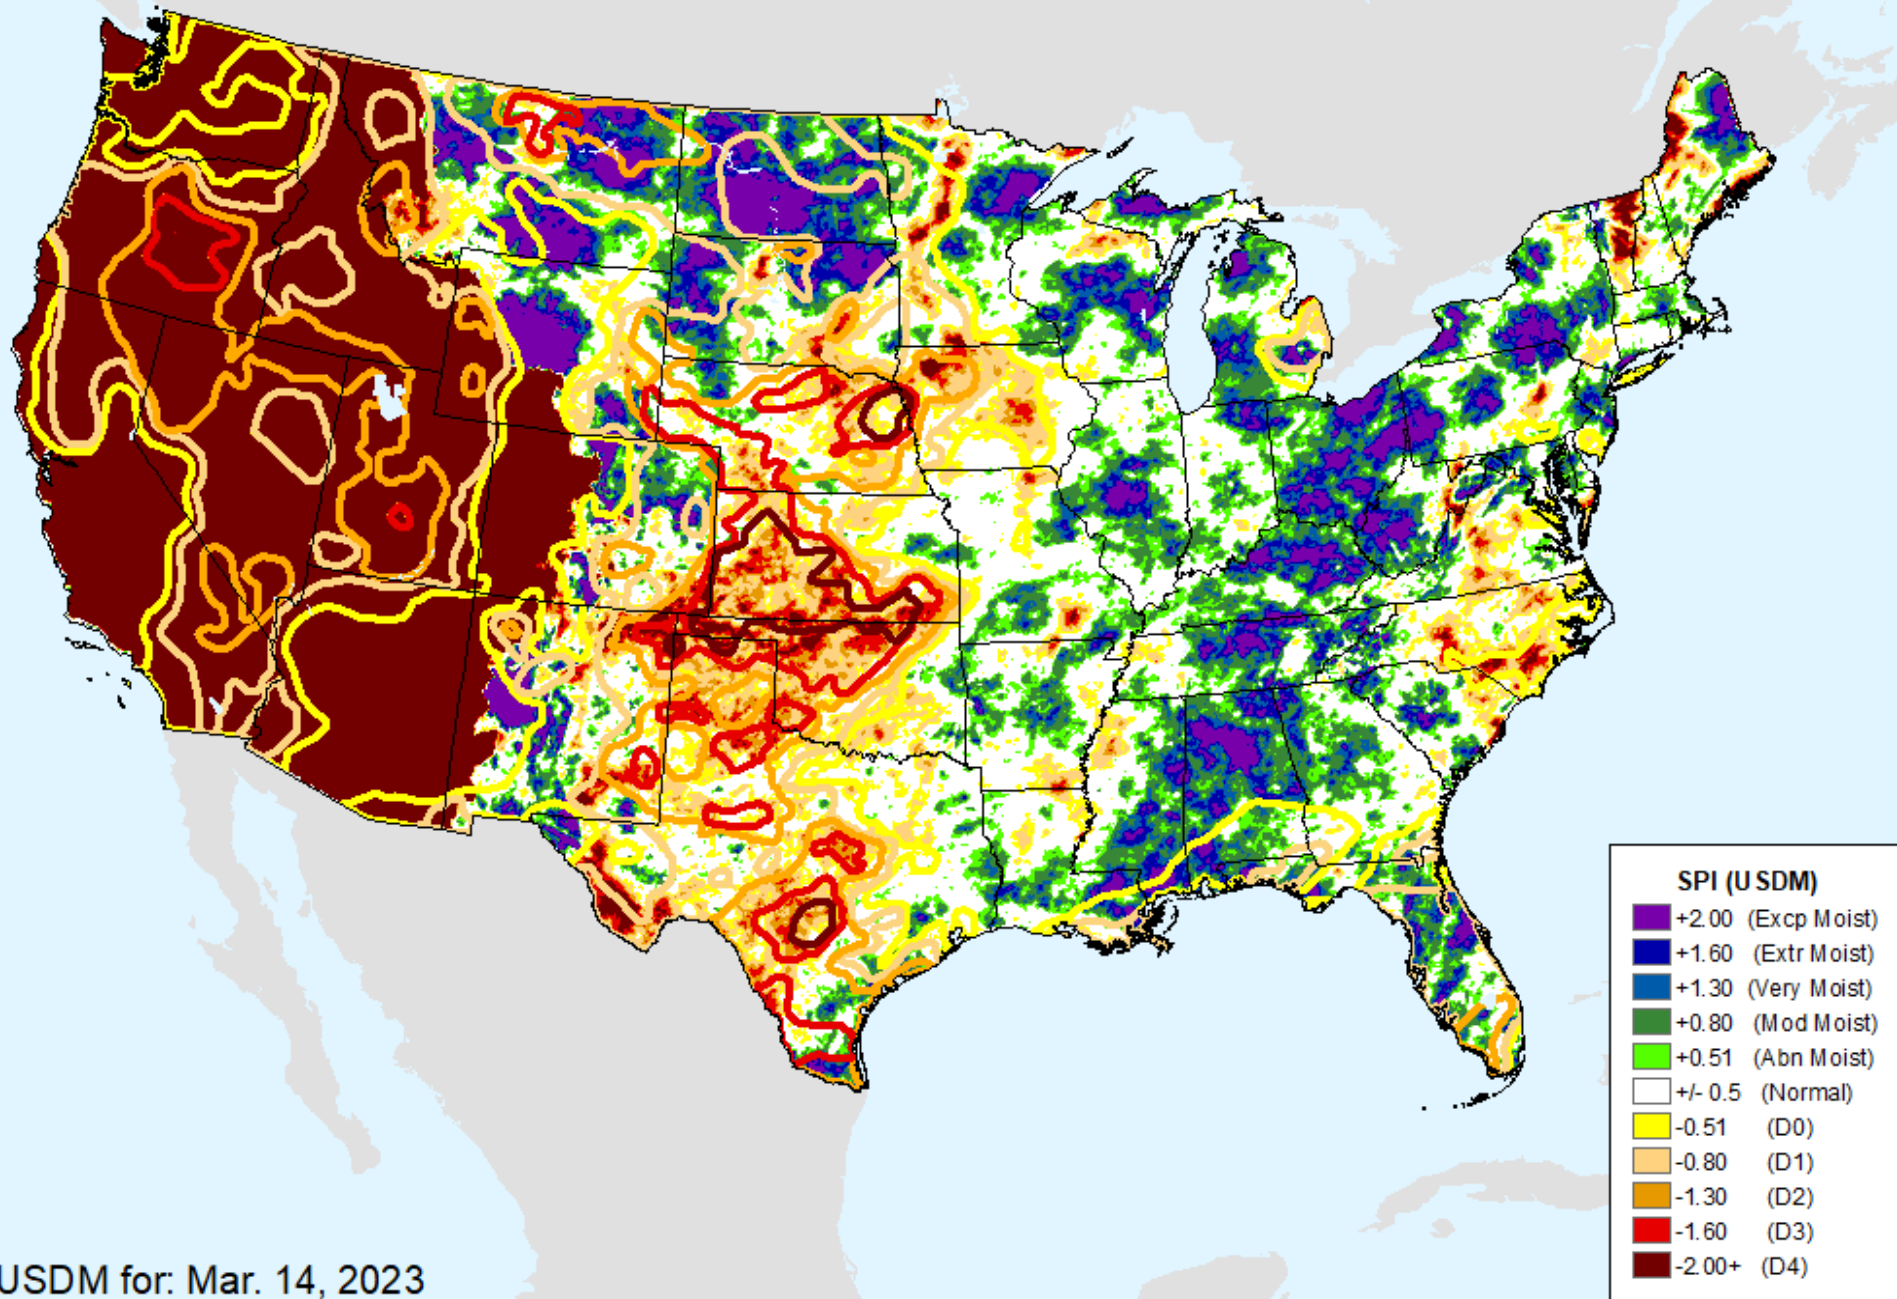

AHPS 24-month SPI

As of: Tuesday, March 21, 2023

USDM for: Mar. 14, 2023