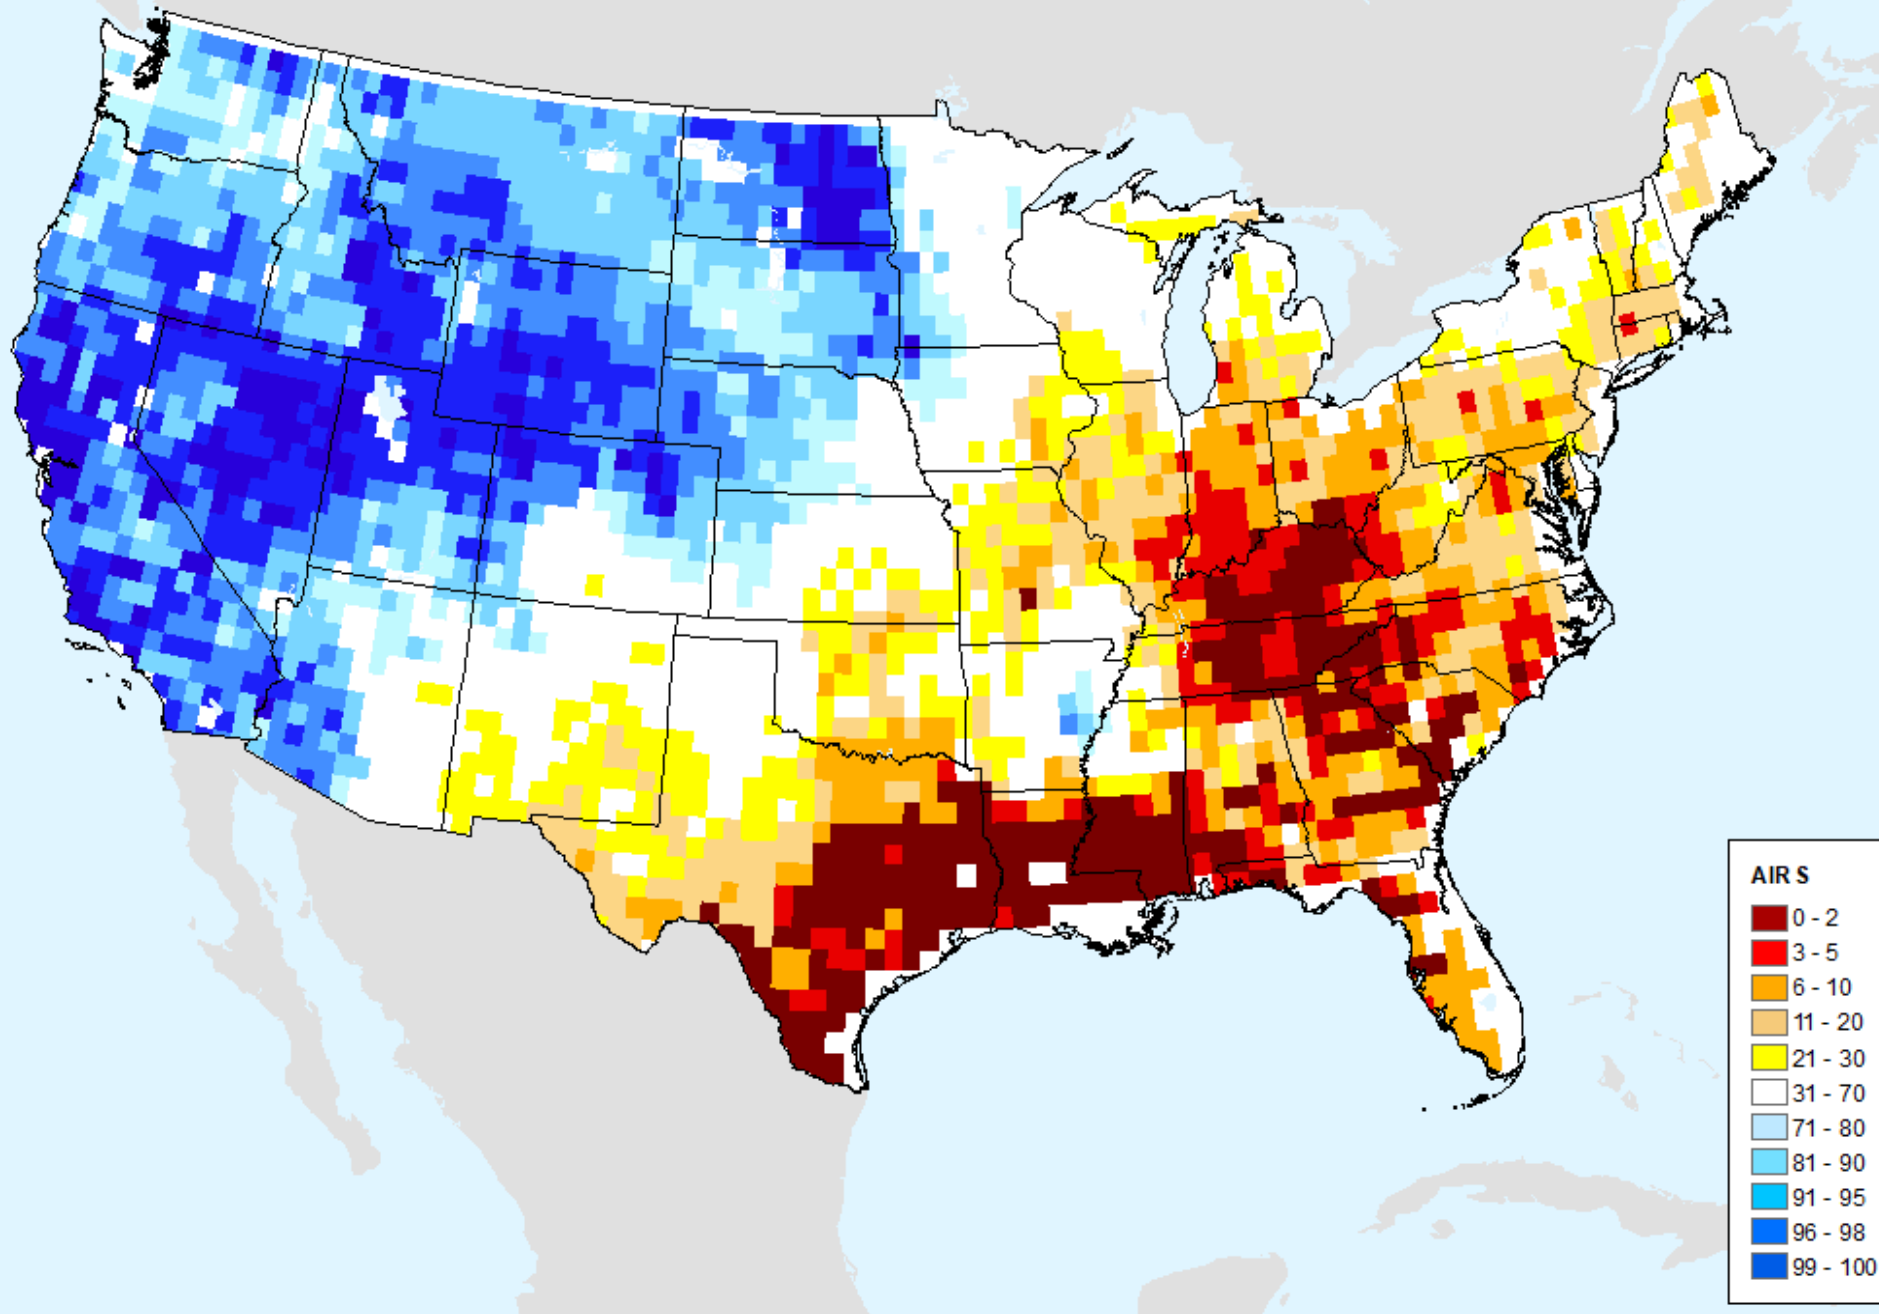

AIRS-Based Retrieved Surface Air Temperature 28 Day

As of: Tuesday, March 21, 2023