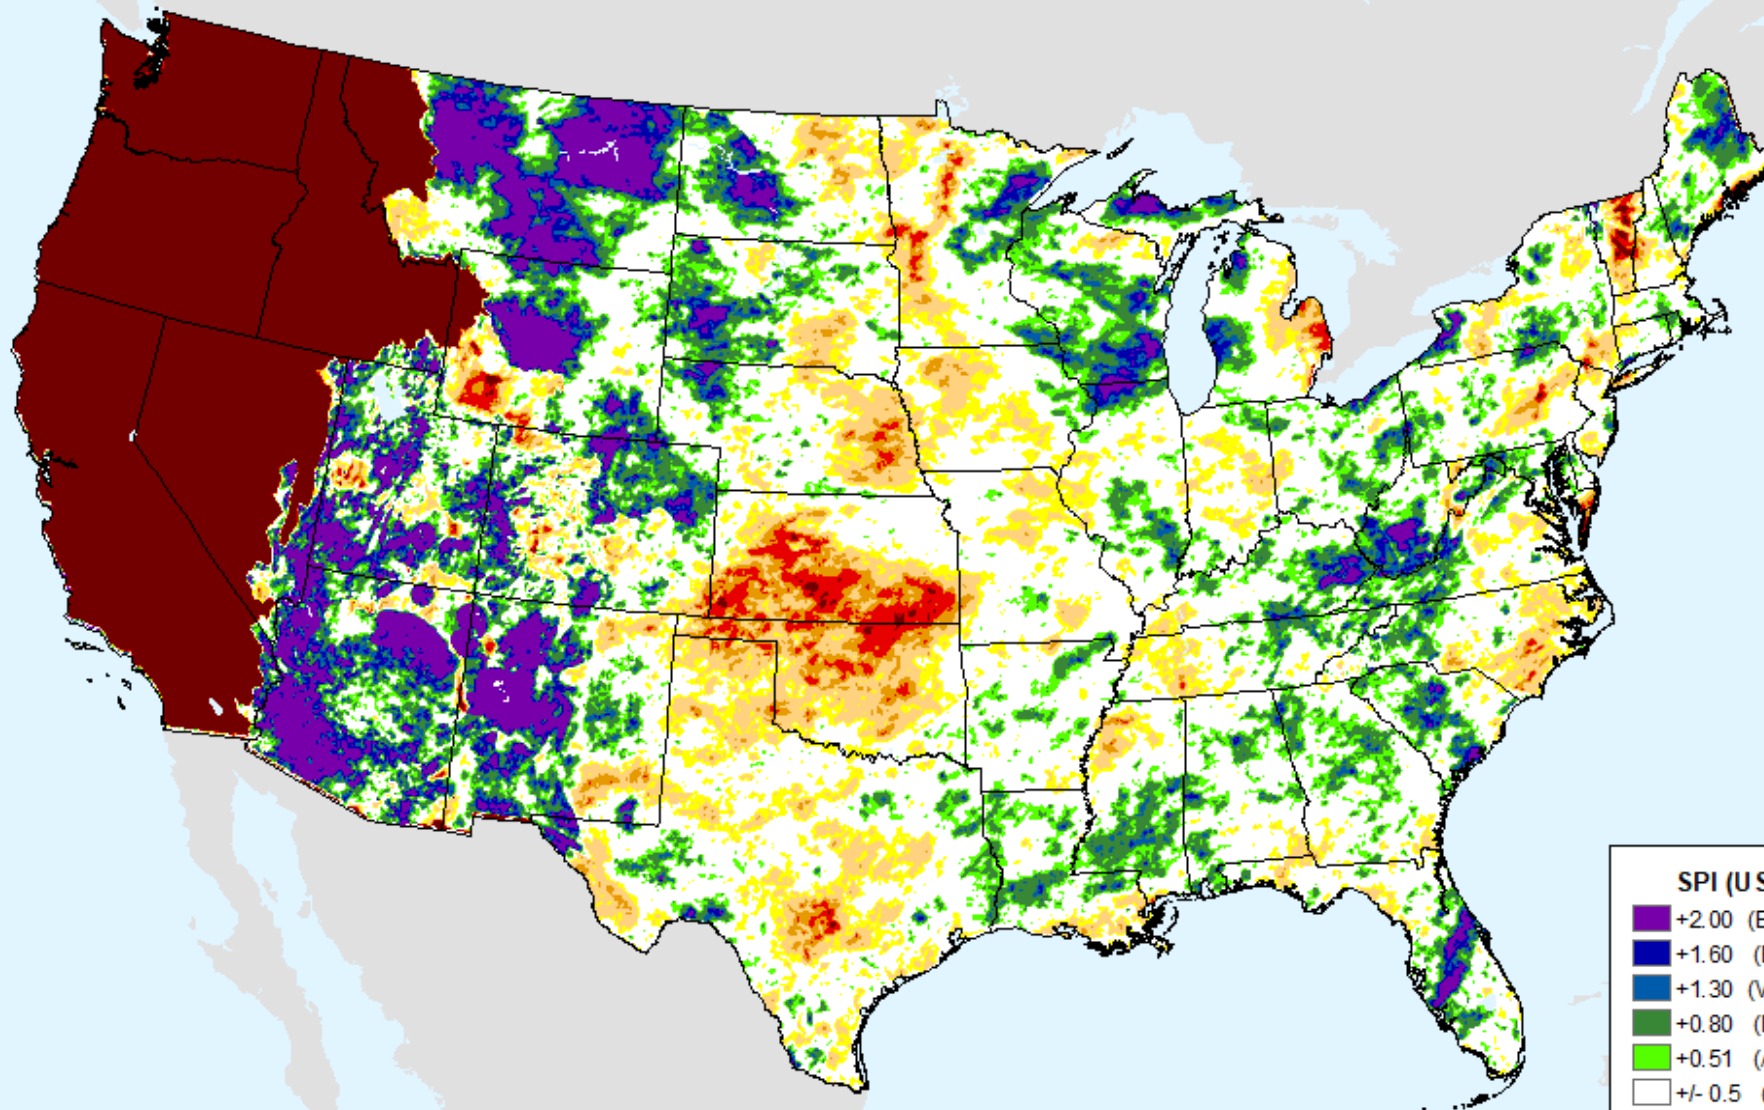

AHPS 9-month SPI

As of: Tuesday, March 21, 2023

SPI (USDM)

- +2.00 (Excp Moist)
- +1.60 (Extr Moist)
- +1.30 (Very Moist)
- +0.80 (Mod Moist)
- +0.51 (Abn Moist)
- +/- 0.5 (Normal)
- -0.51 (D0)
- -0.80 (D1)
- -1.30 (D2)
- -1.60 (D3)
- -2.00+ (D4)