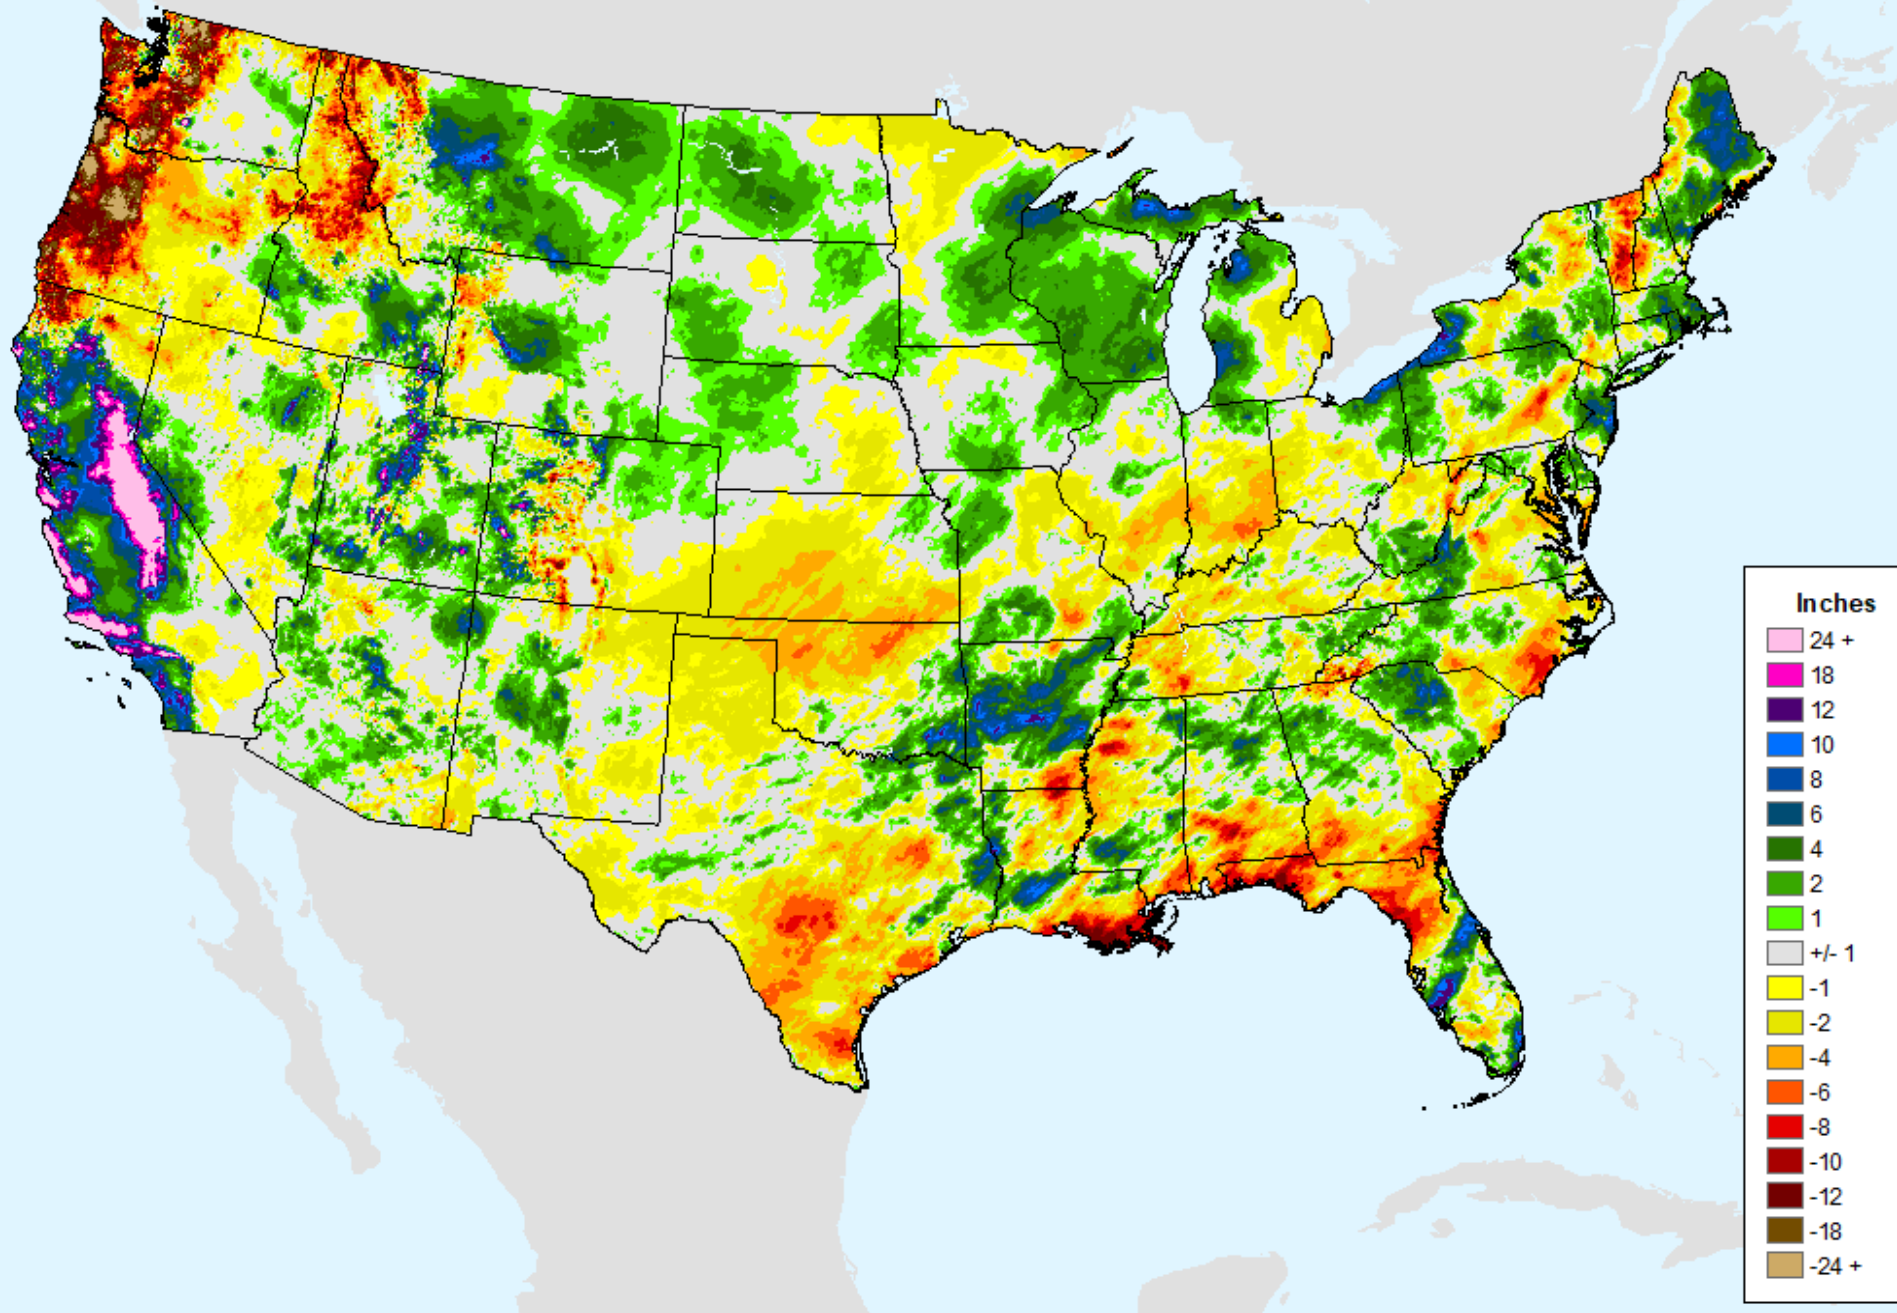

AHPS 180-Day Precip Departure

As of: Tuesday, March 21, 2023