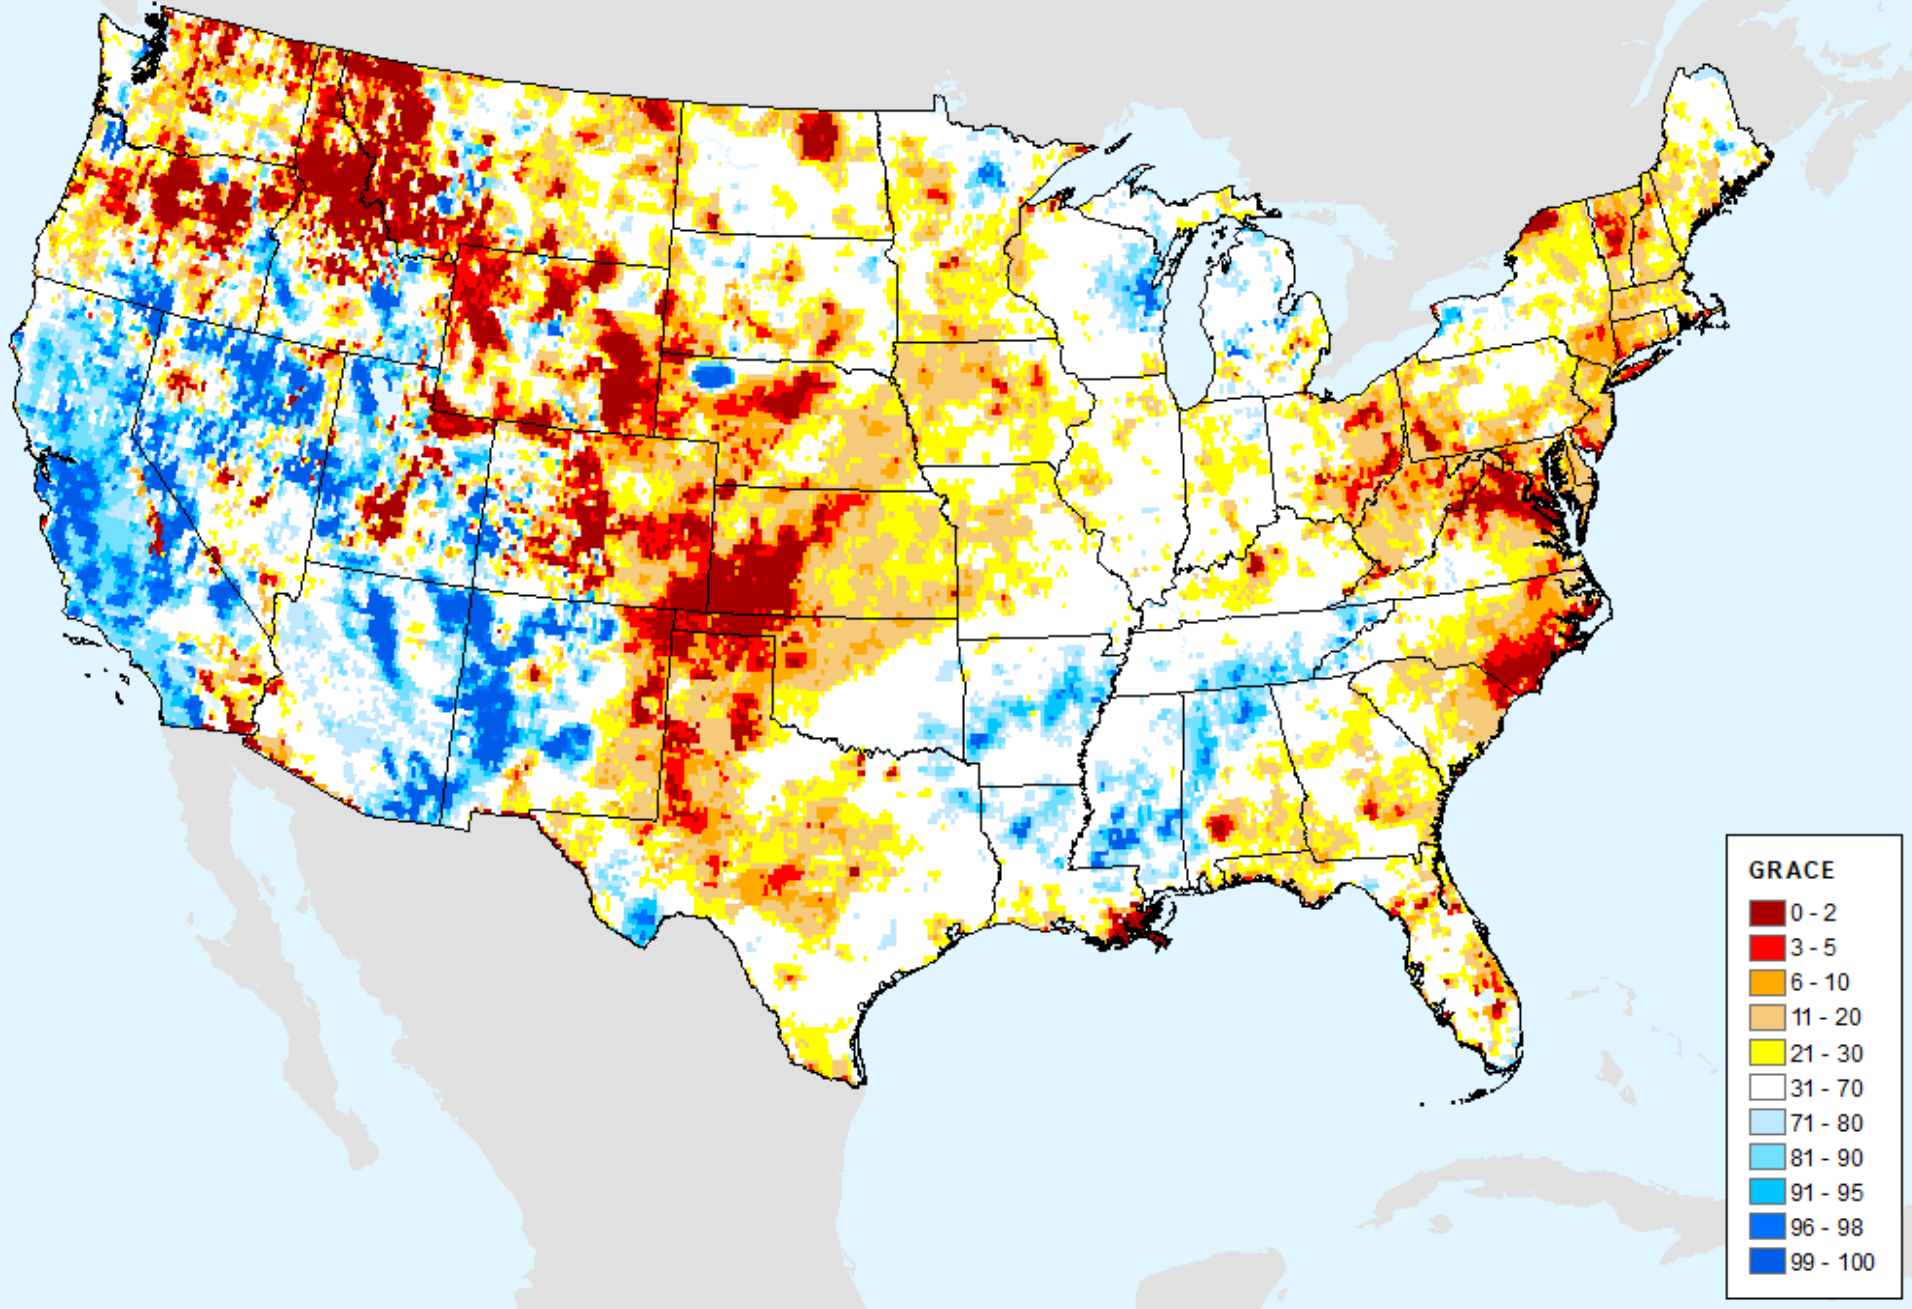

GRACE-Based Root Zone Soil Moisture Drought Indicator

As of: Tuesday, March 21, 2023