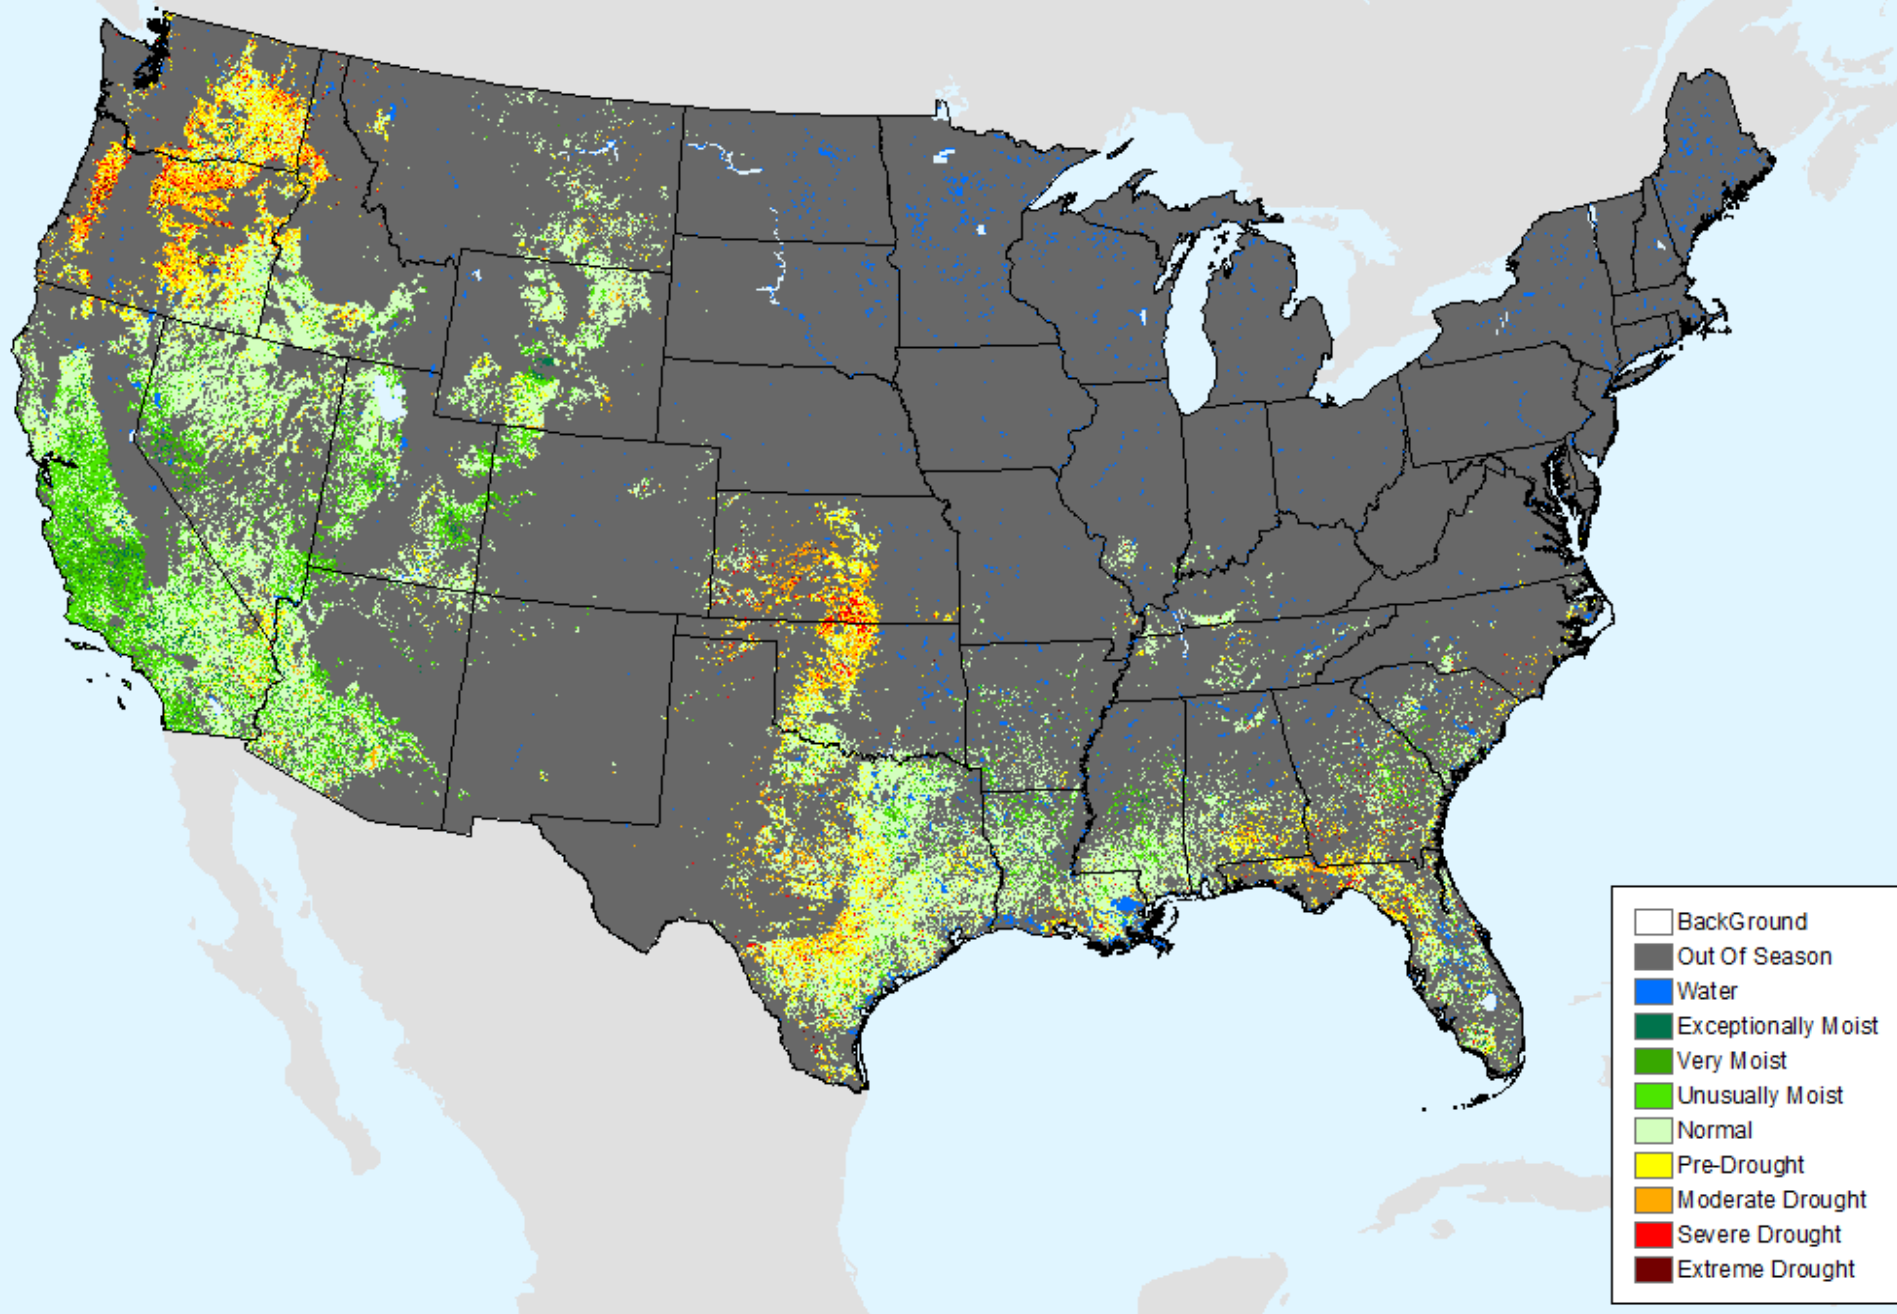

Vegetation Drought Response Index (VegDRI)

As of: Tuesday, March 21, 2023