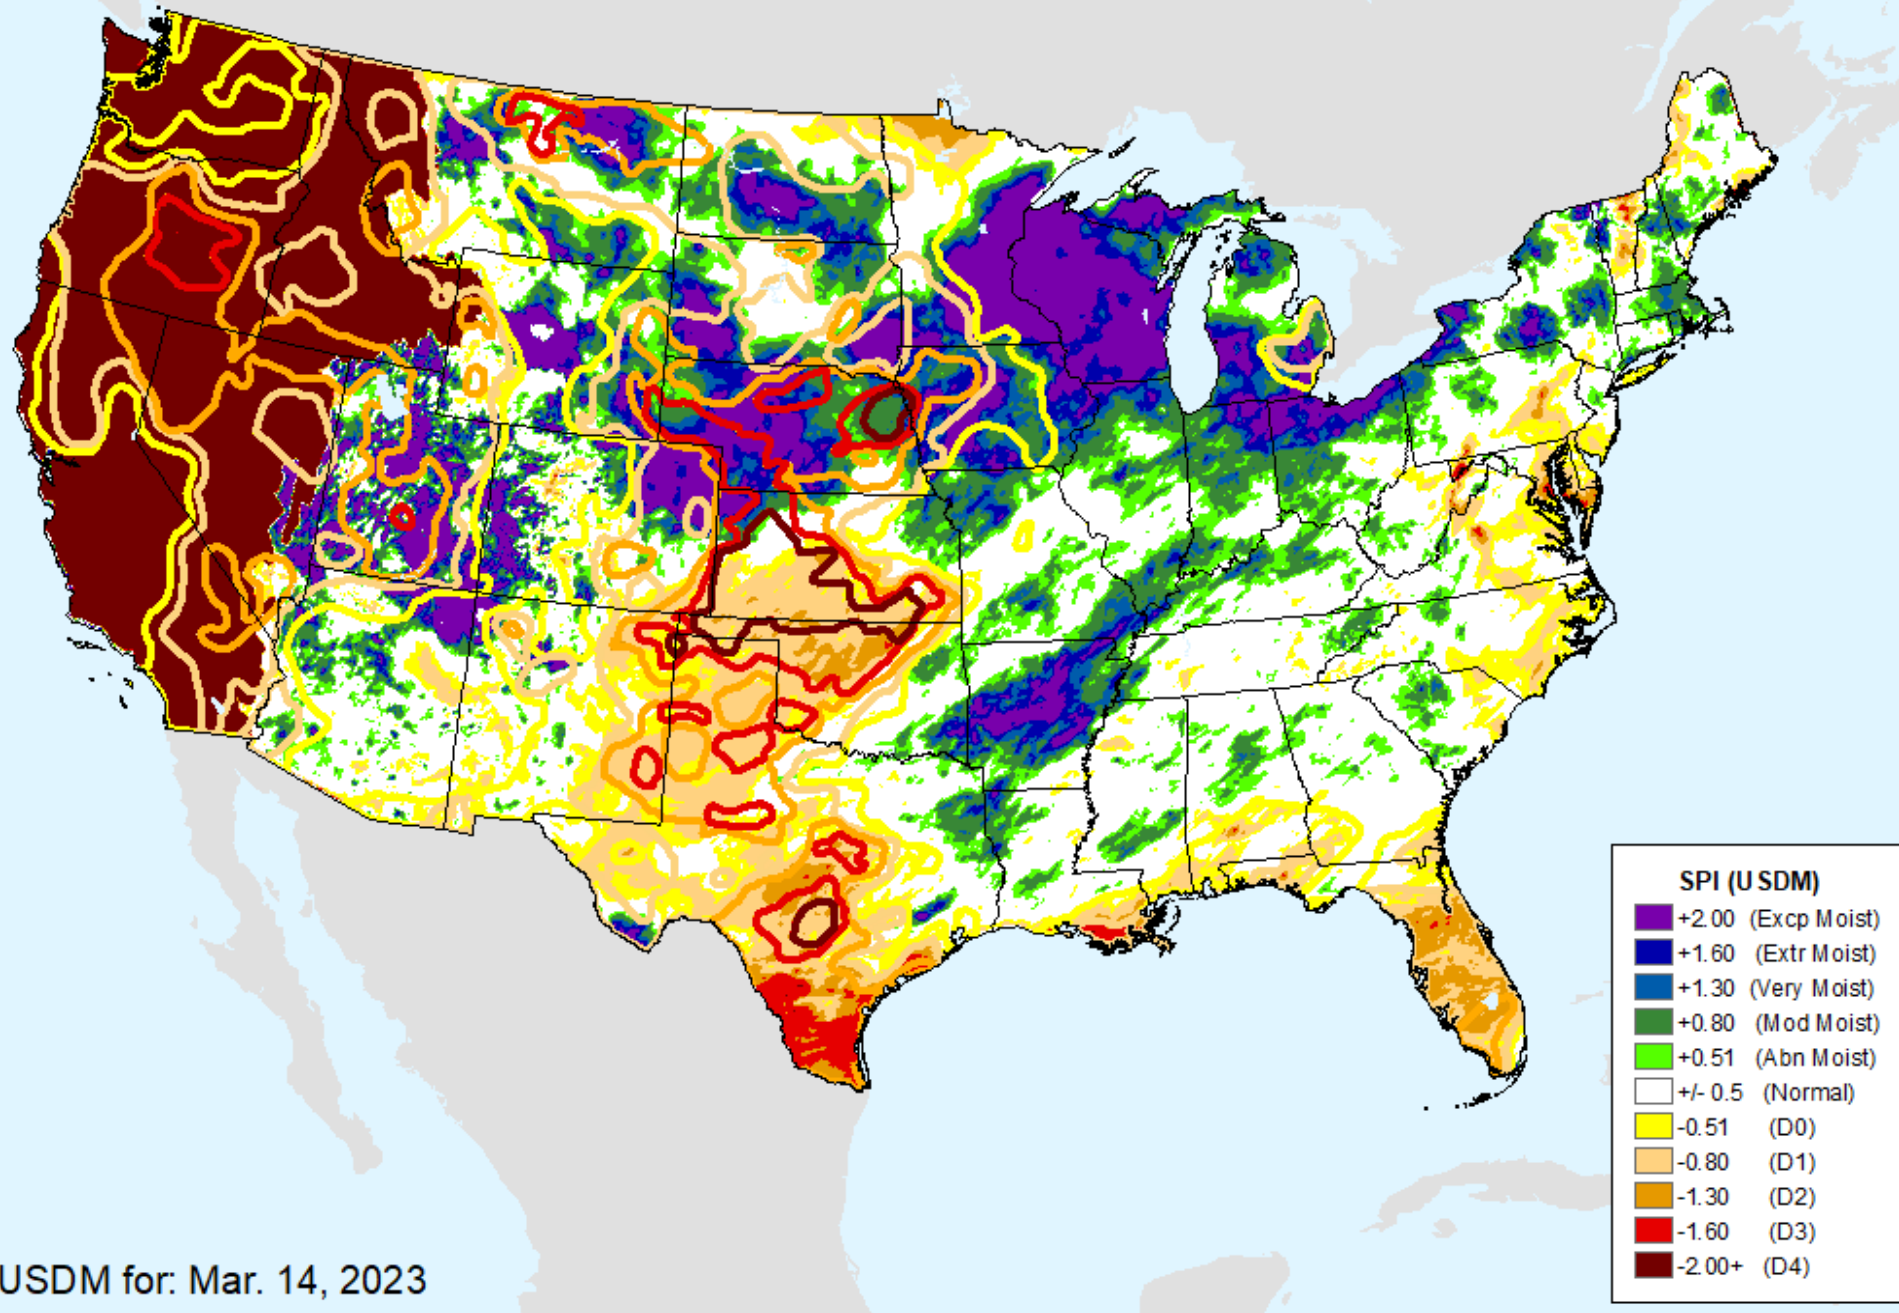

AHPS 3-month SPI

As of: Tuesday, March 21, 2023

USDM for: Mar. 14, 2023