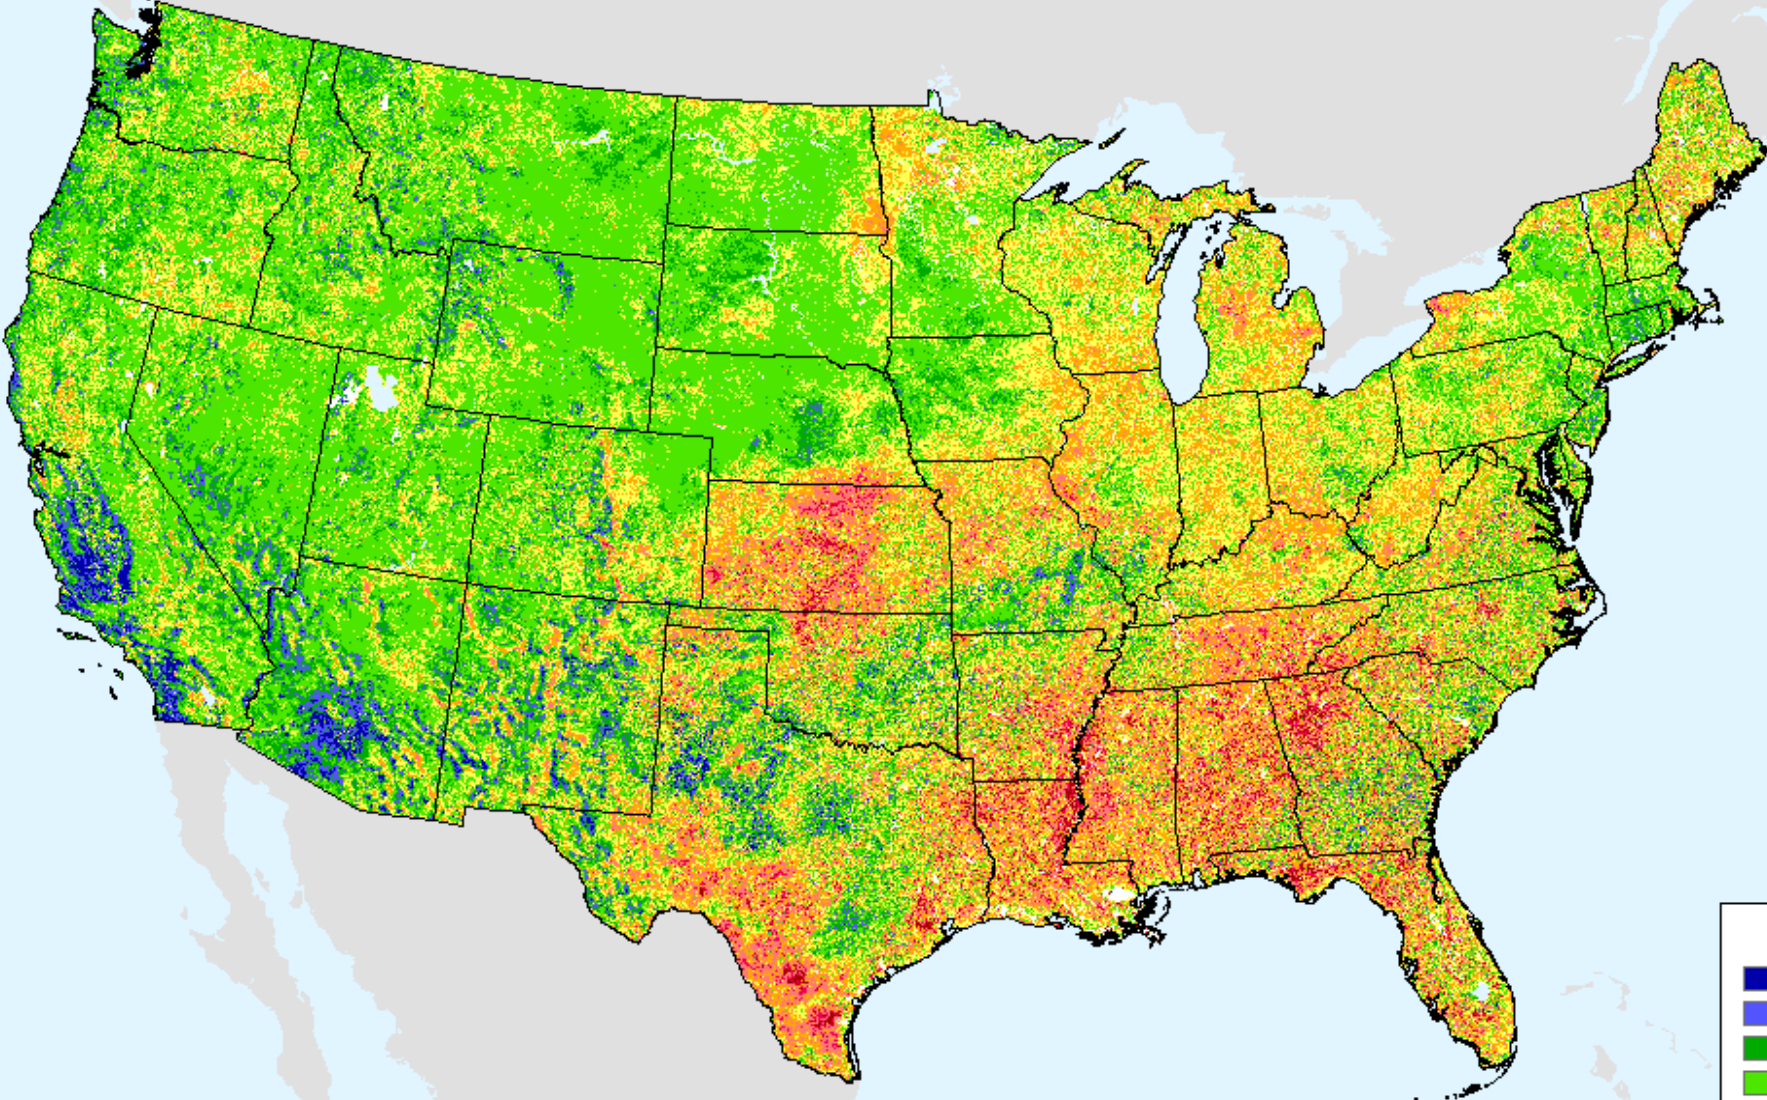

Vegetation Health Index

As of: Tuesday, March 21, 2023

USDM for: Mar. 14, 2023

Vegetation Health Index

As of: Tuesday, March 21, 2023

VHI	
85 - 100	Dark Blue
73 - 84	Medium Blue
61 - 72	Green
49 - 60	Light Green
37 - 48	Yellow
25 - 36	Orange
13 - 24	Red
7 - 12	Magenta
1 - 6	Dark Red