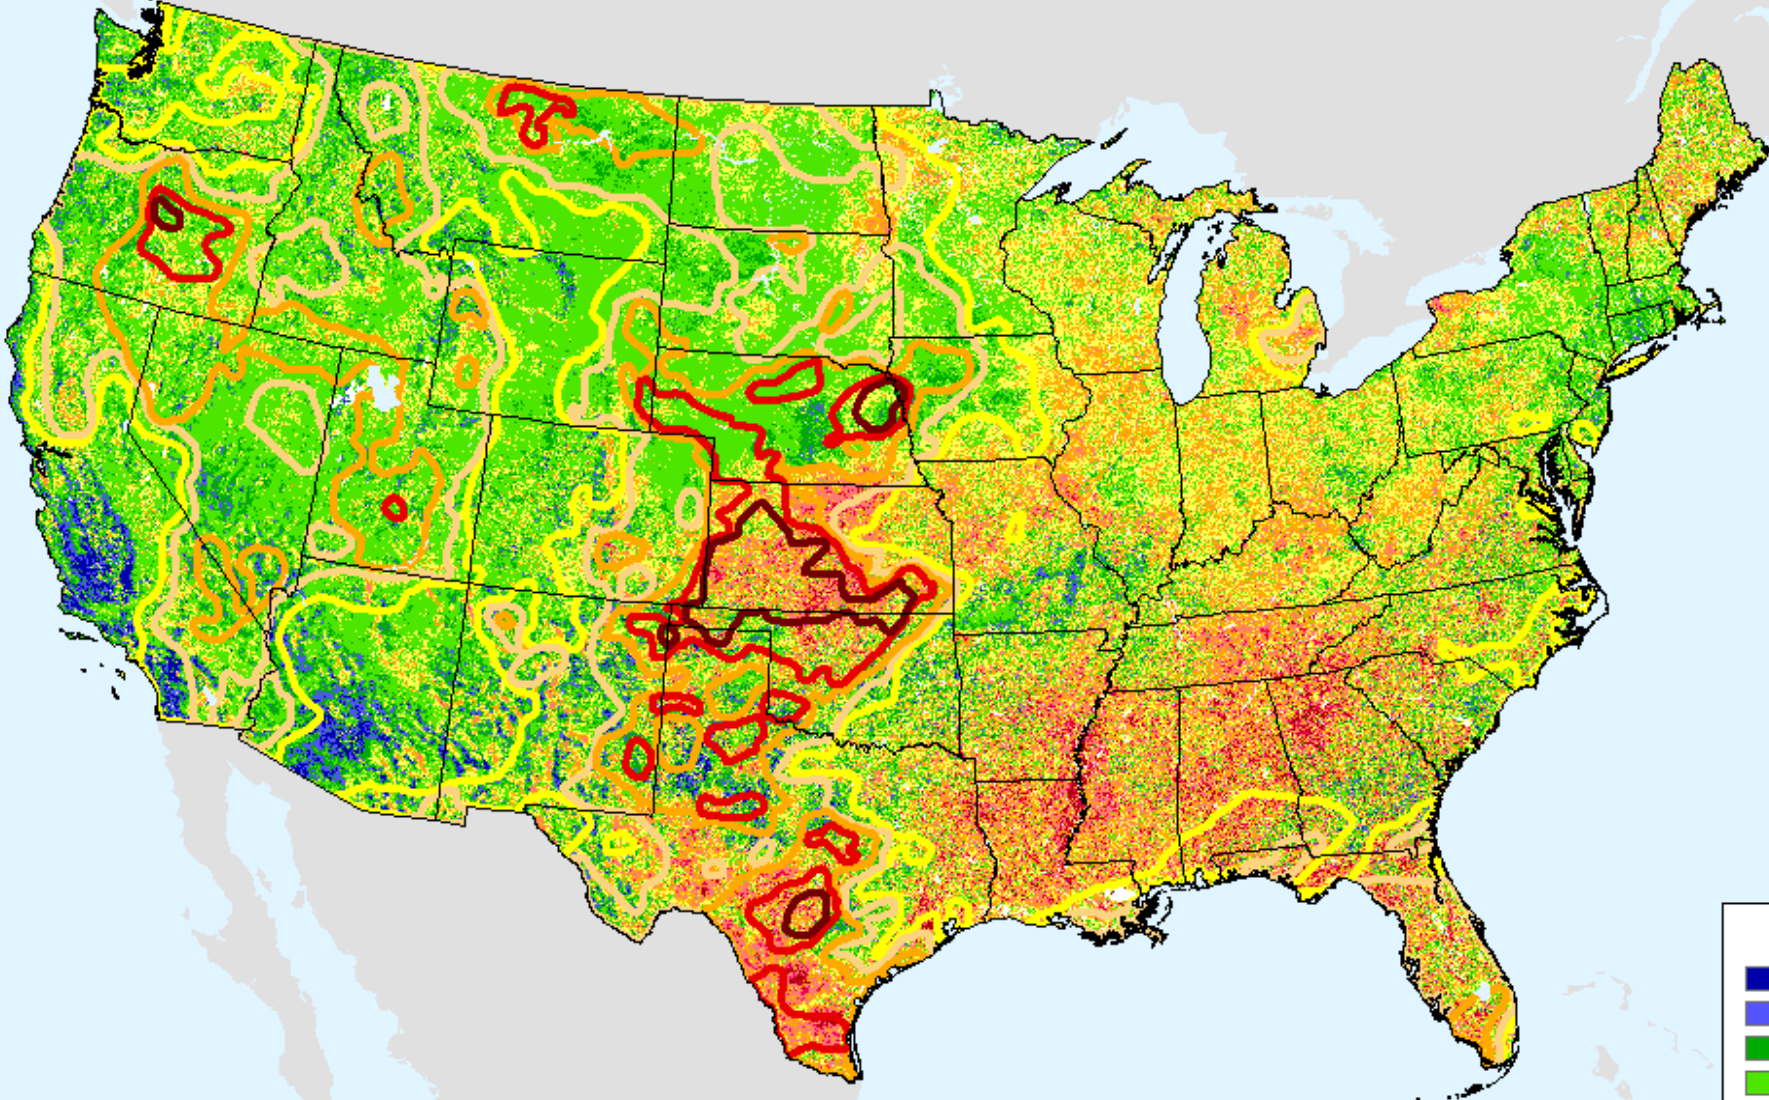

Vegetation Health Index

As of: Tuesday, March 21, 2023

USDM for: Mar. 14, 2023

Vegetation Health Index

As of: Tuesday, March 21, 2023

VHI	
85 - 100	Dark Blue
73 - 84	Medium Blue
61 - 72	Green
49 - 60	Light Green
37 - 48	Yellow
25 - 36	Orange
13 - 24	Red
7 - 12	Magenta
1 - 6	Dark Red