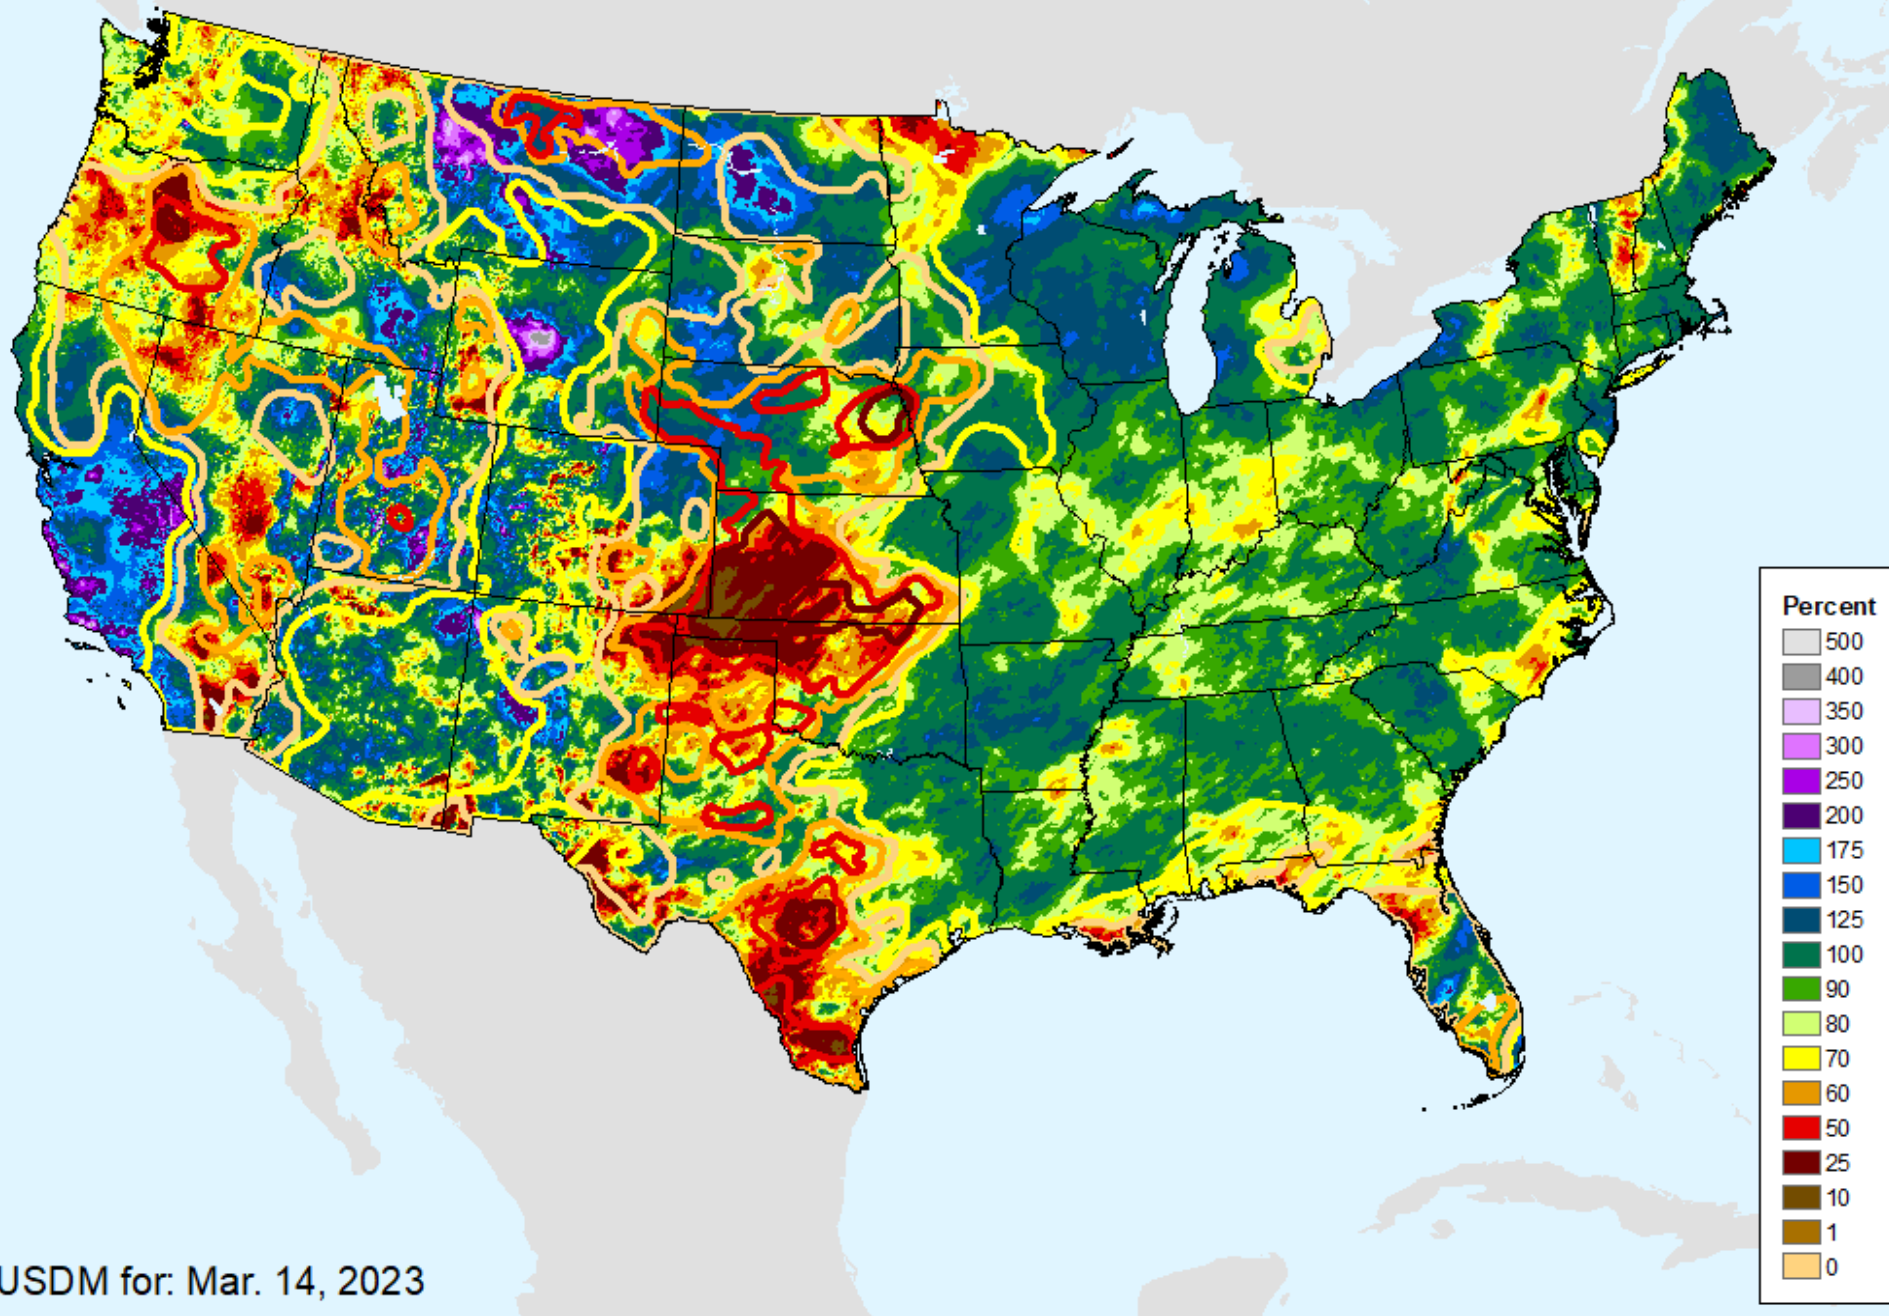

As of: Tuesday, March 21, 2023

USDM for: Mar. 14, 2023

AHPS 180-Day Precip Departure

As of: Tuesday, March 21, 2023

AHPS 180-Day Pct of Normal Pcp

As of: Tuesday, March 21, 2023

USDM for: Mar. 14, 2023

AHPS 180-Day Pct of Normal Pcp