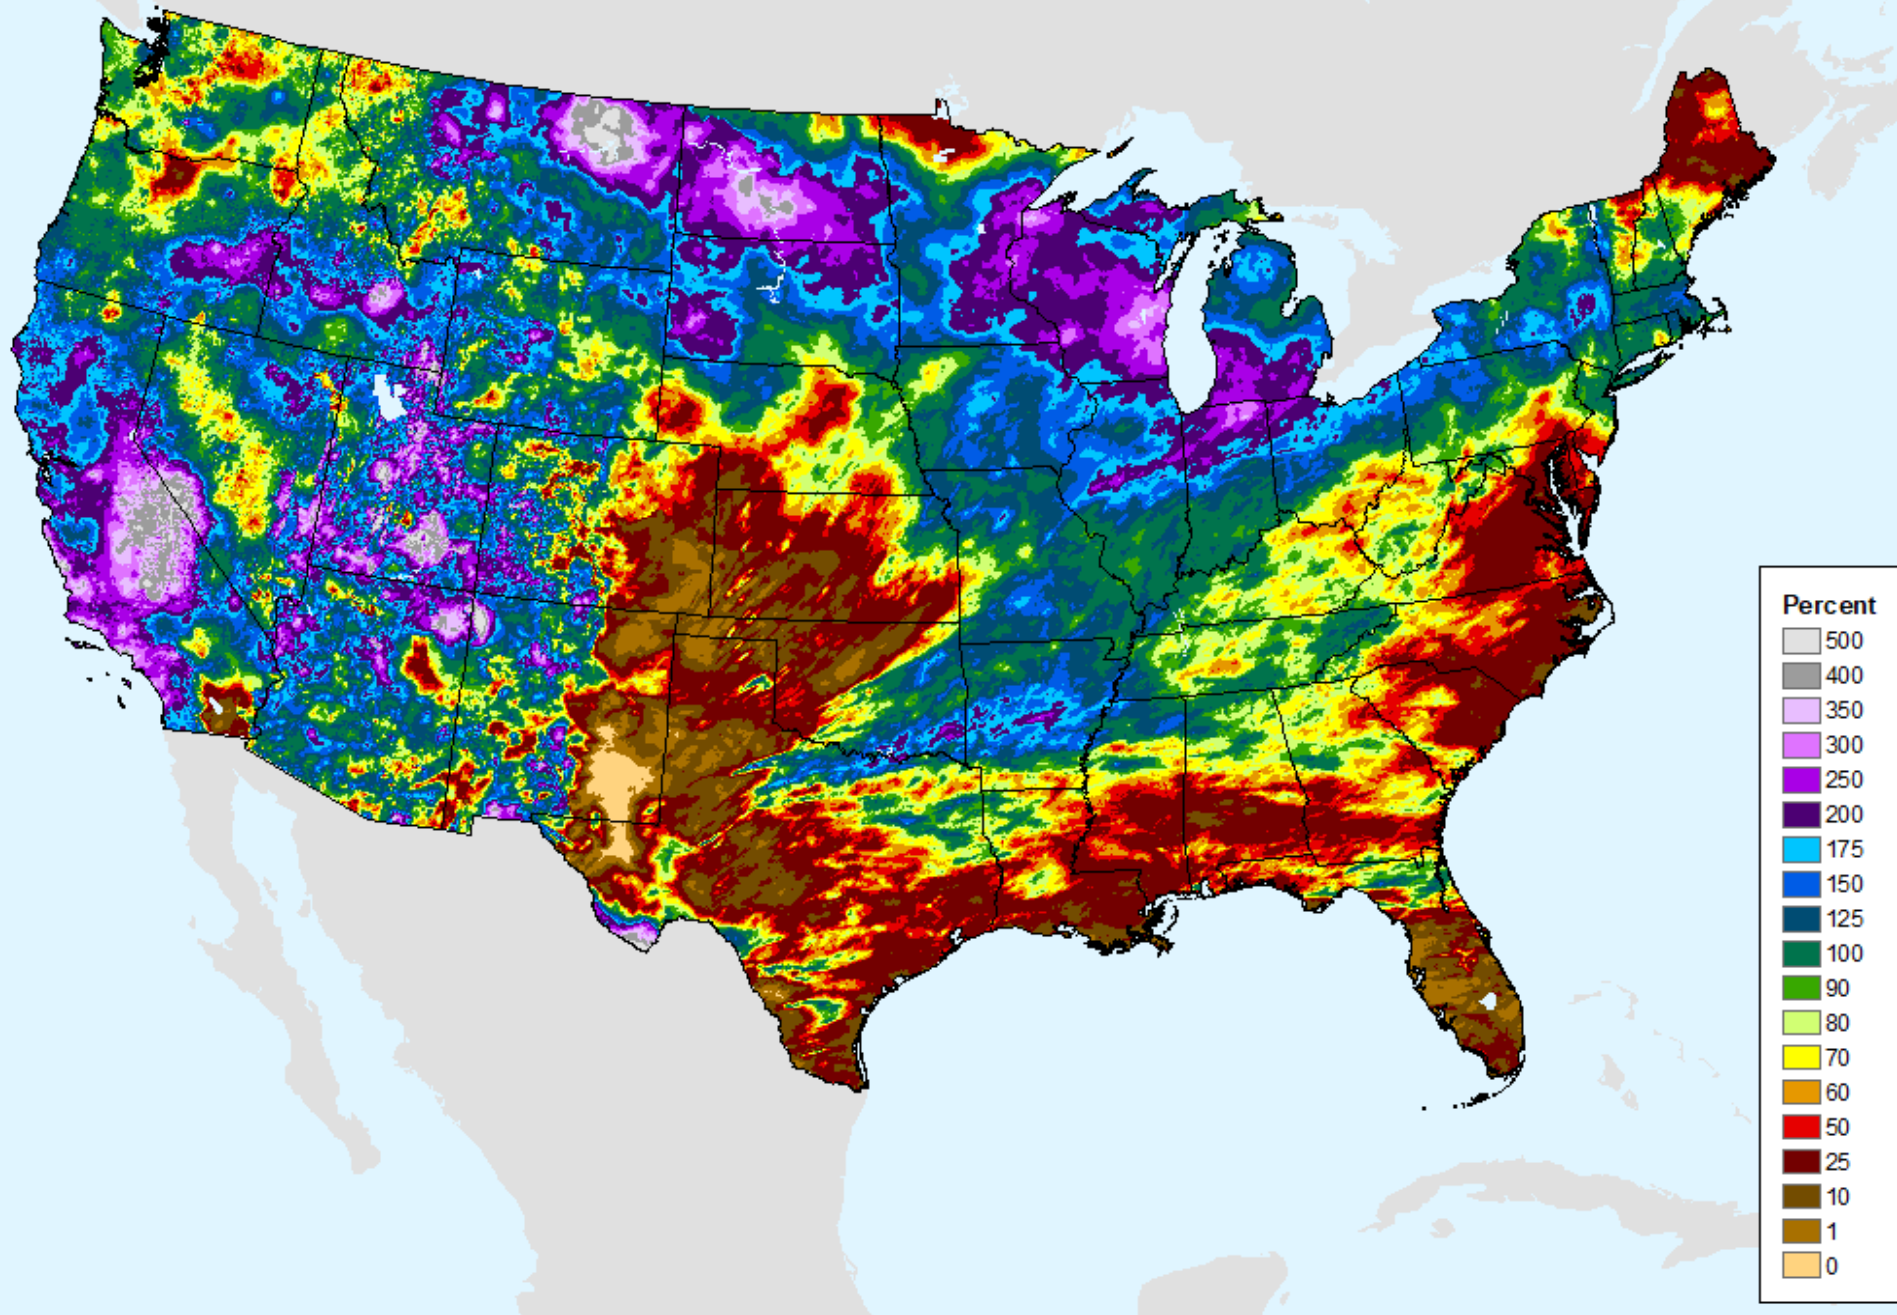

AHPS 30-Day Pct of Normal Pcp

As of: Tuesday, March 21, 2023