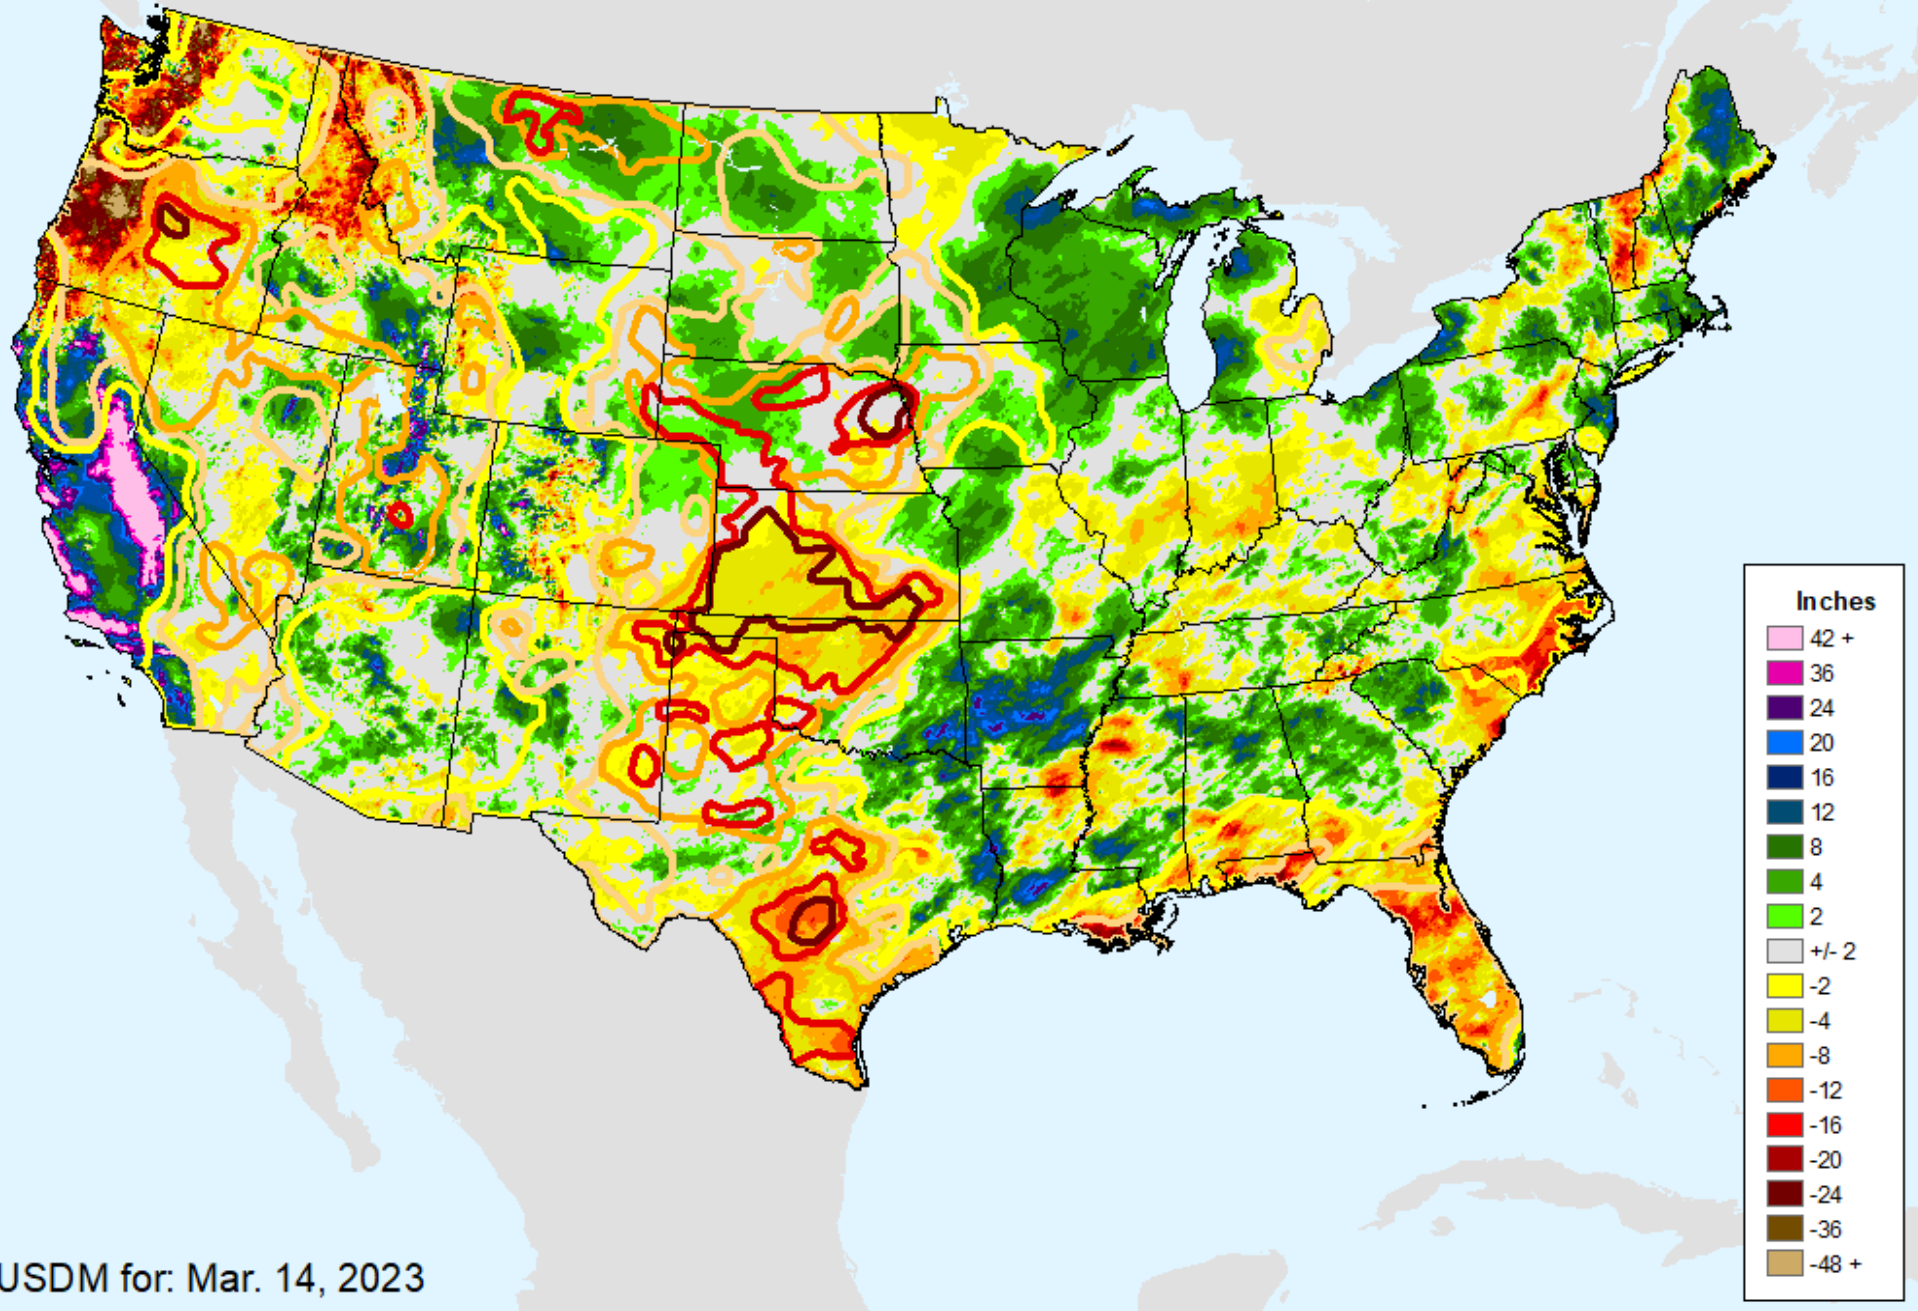

AHPS Water-Year Precip Departure

As of: Tuesday, March 21, 2023

USDM for: Mar. 14, 2023