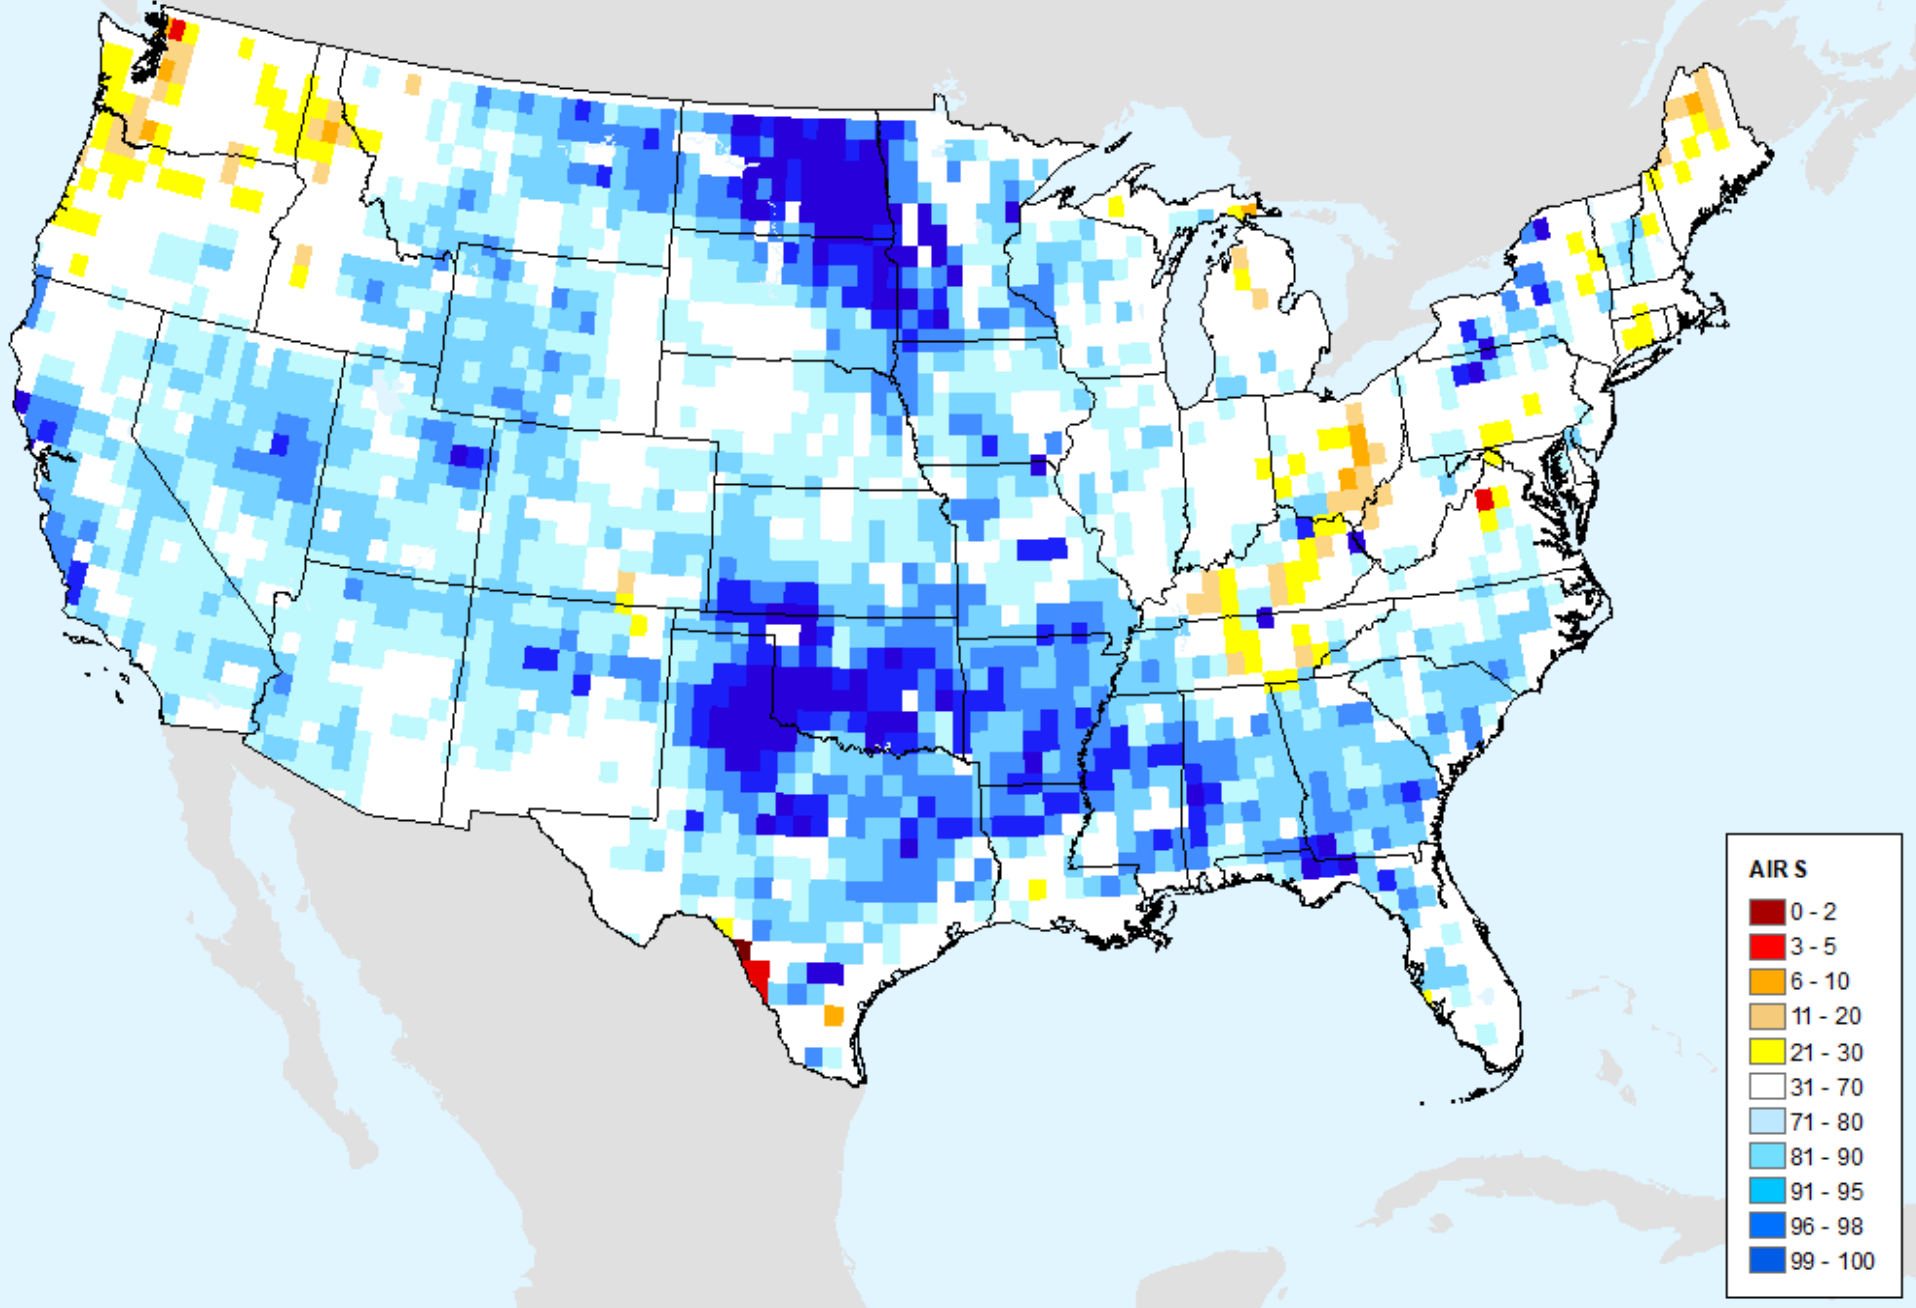

As of: Tuesday, March 21, 2023

AIRS-Based Retrieved Surface Air Temperature 28 Day

As of: Tuesday, March 21, 2023

AIRS-Based Vapor Pressure Deficit 7 Day

As of: Tuesday, March 21, 2023

AIRS-Based Vapor Pressure Deficit 14 Day