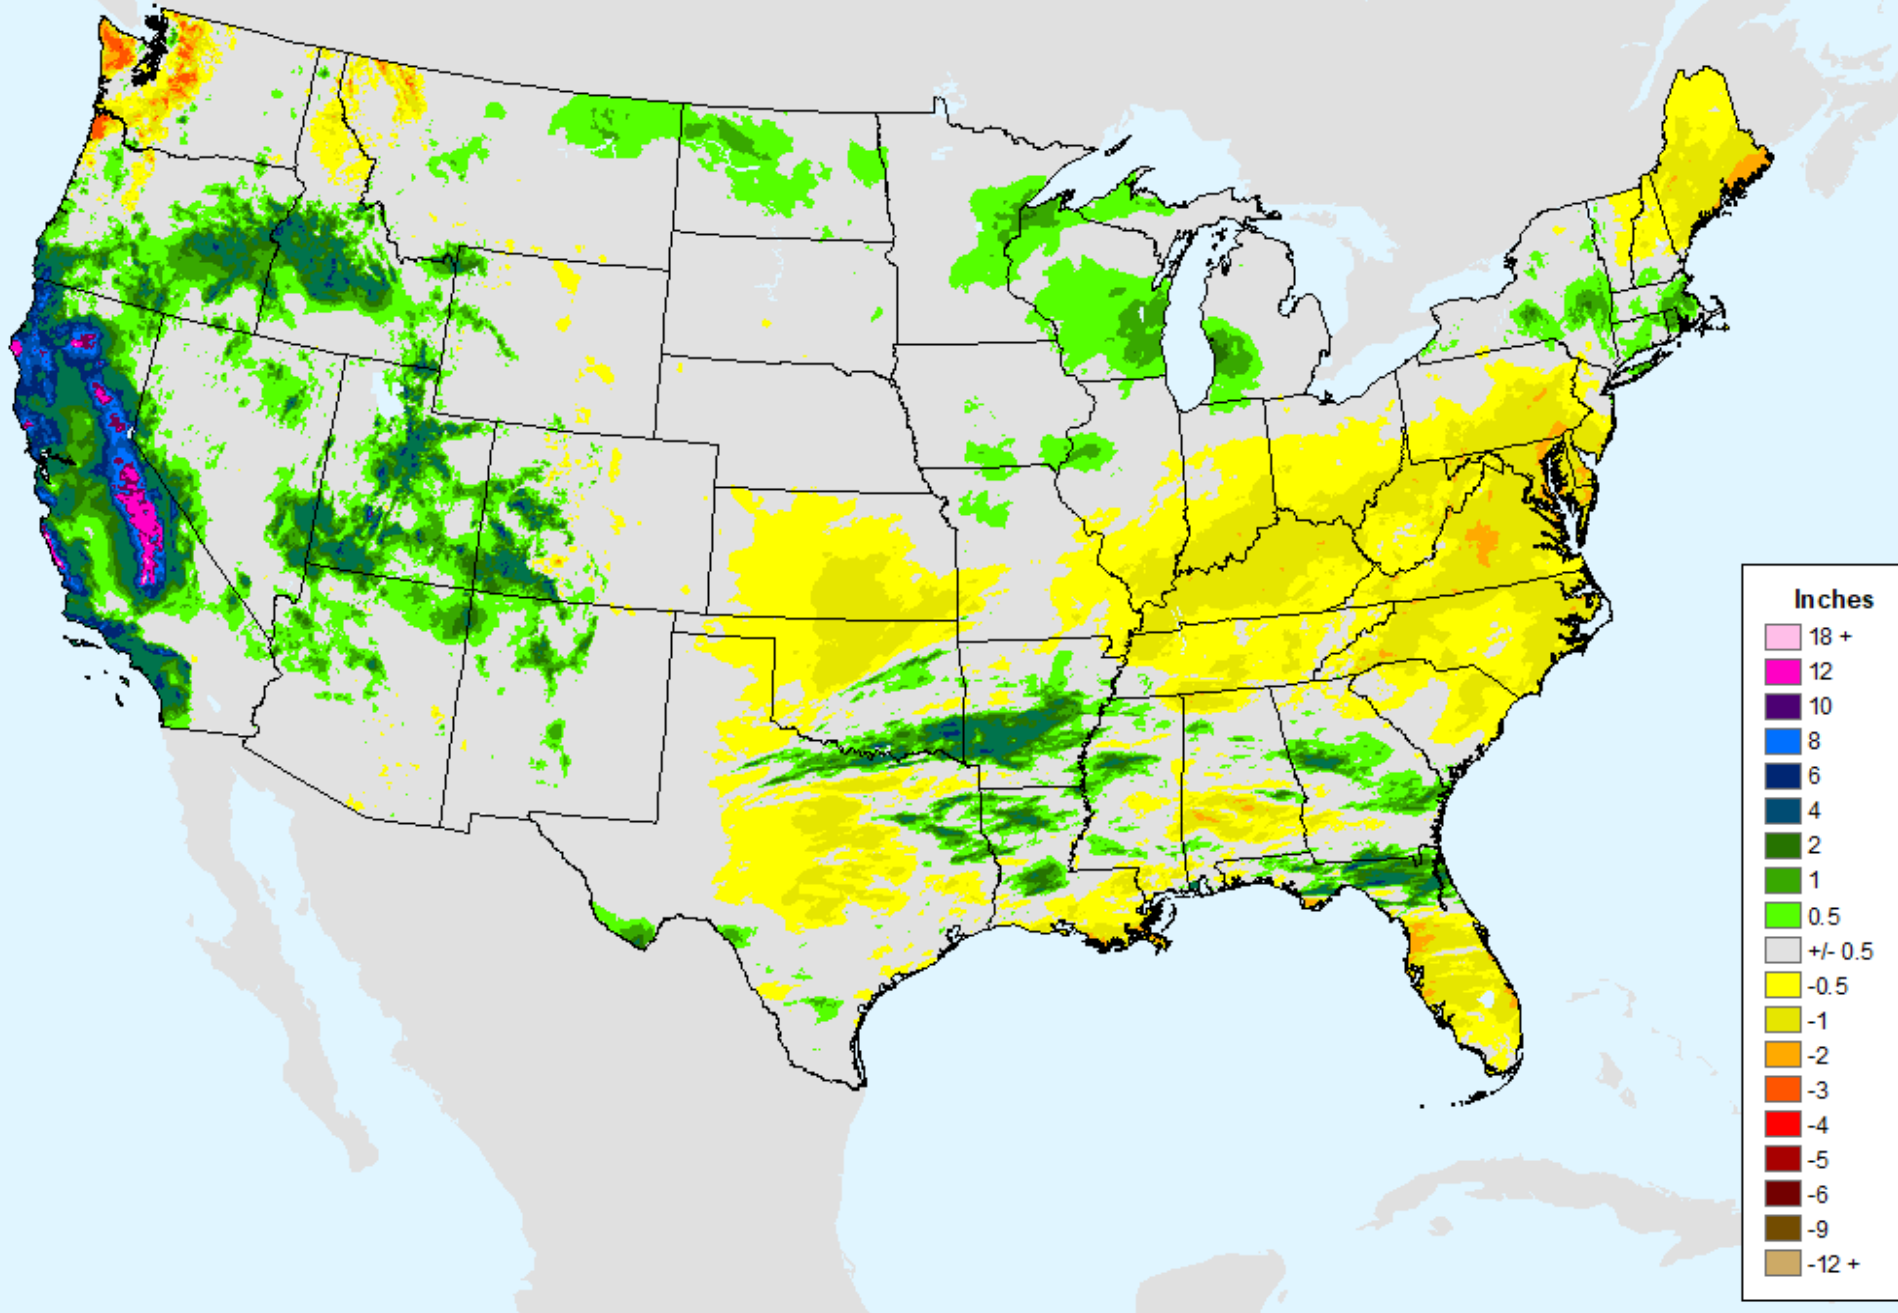

AHPS 14-Day Precip Departure

As of: Tuesday, March 21, 2023