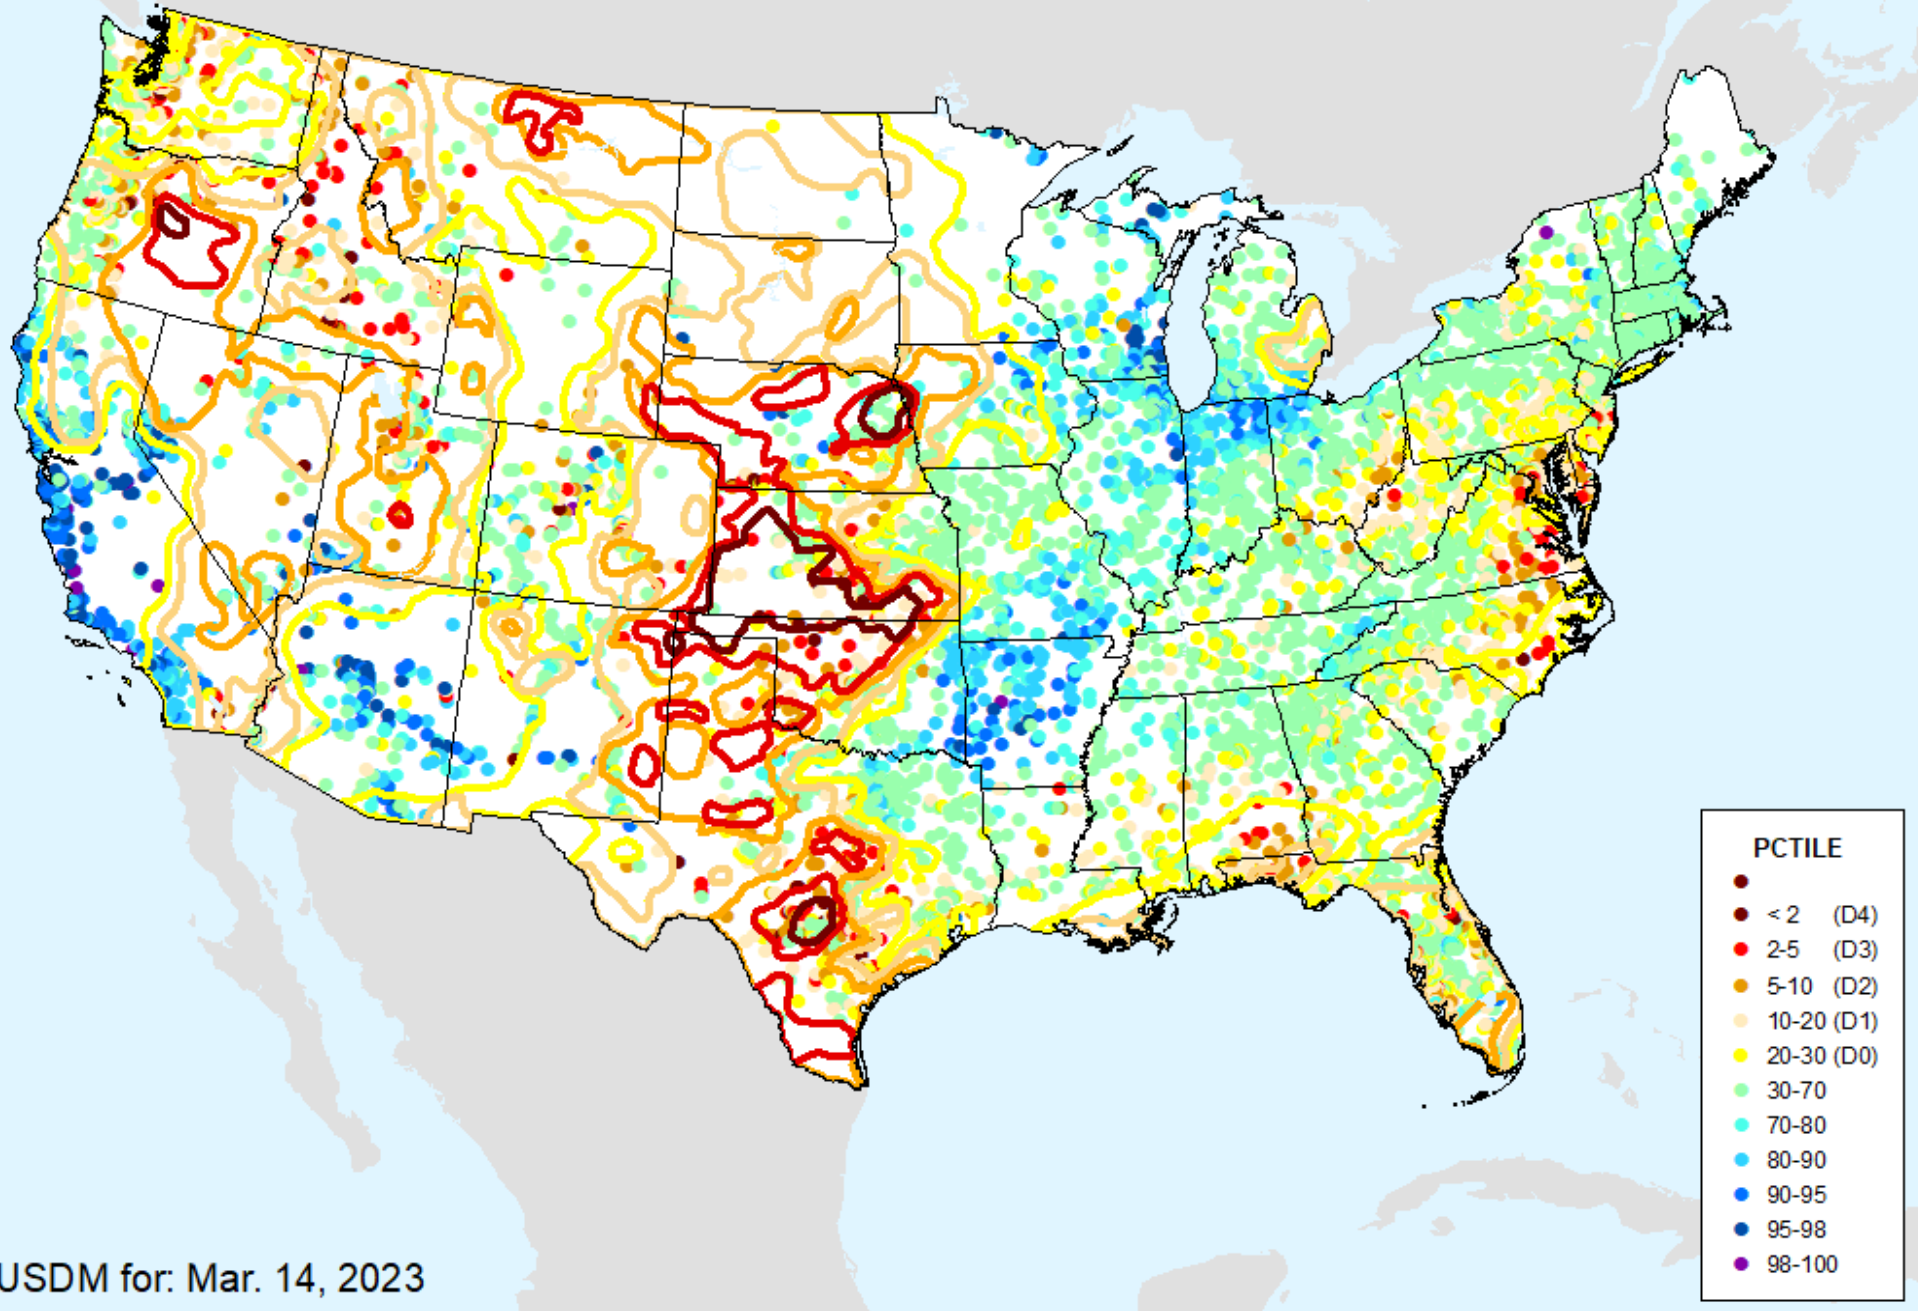

USGS 28-Day Avg Streamflow

As of: Tuesday, March 21, 2023

USDM for: Mar. 14, 2023