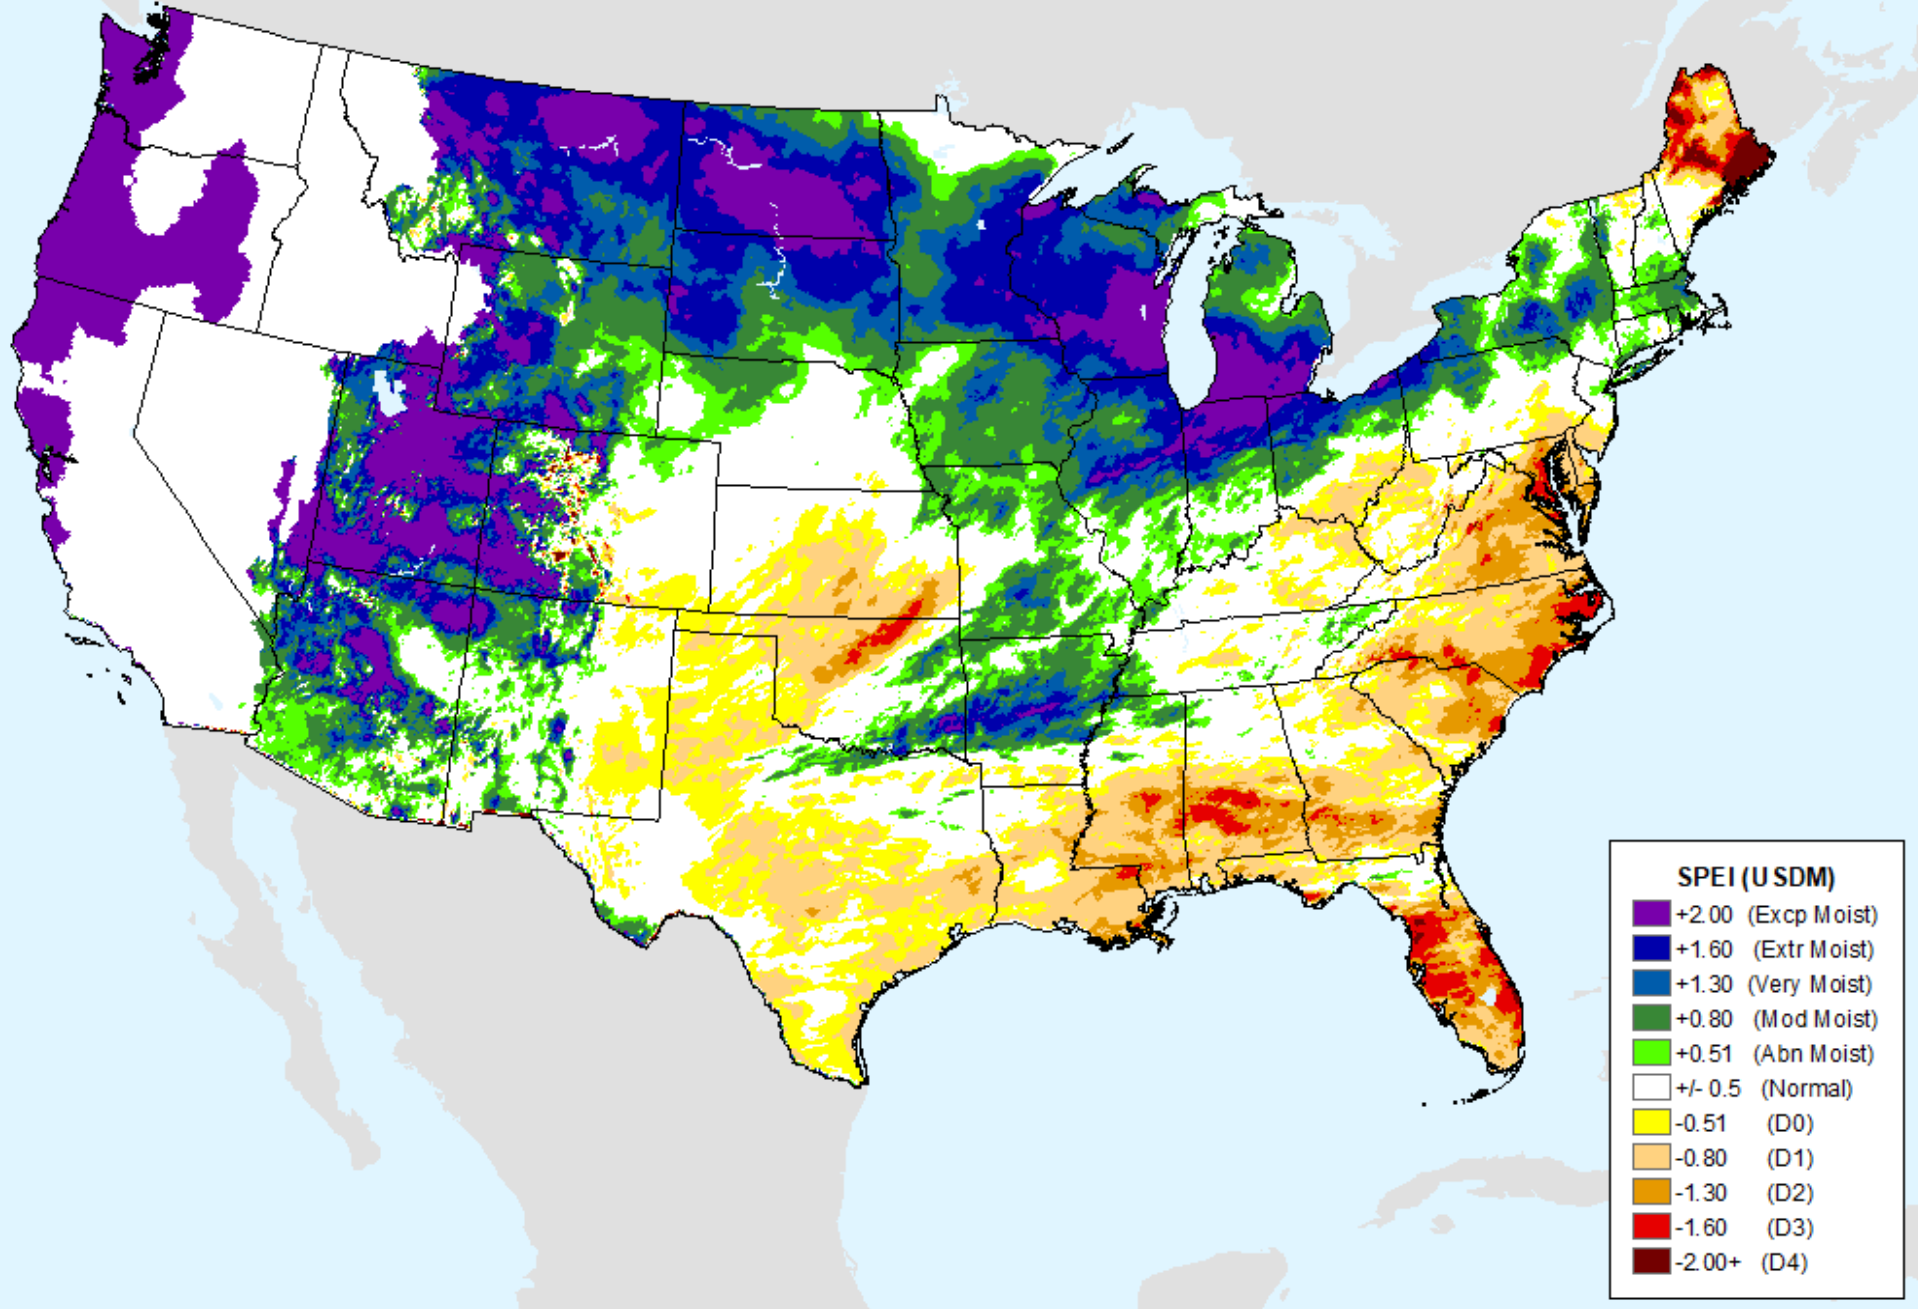

AHPS 1-month SPEI

As of: Tuesday, March 21, 2023