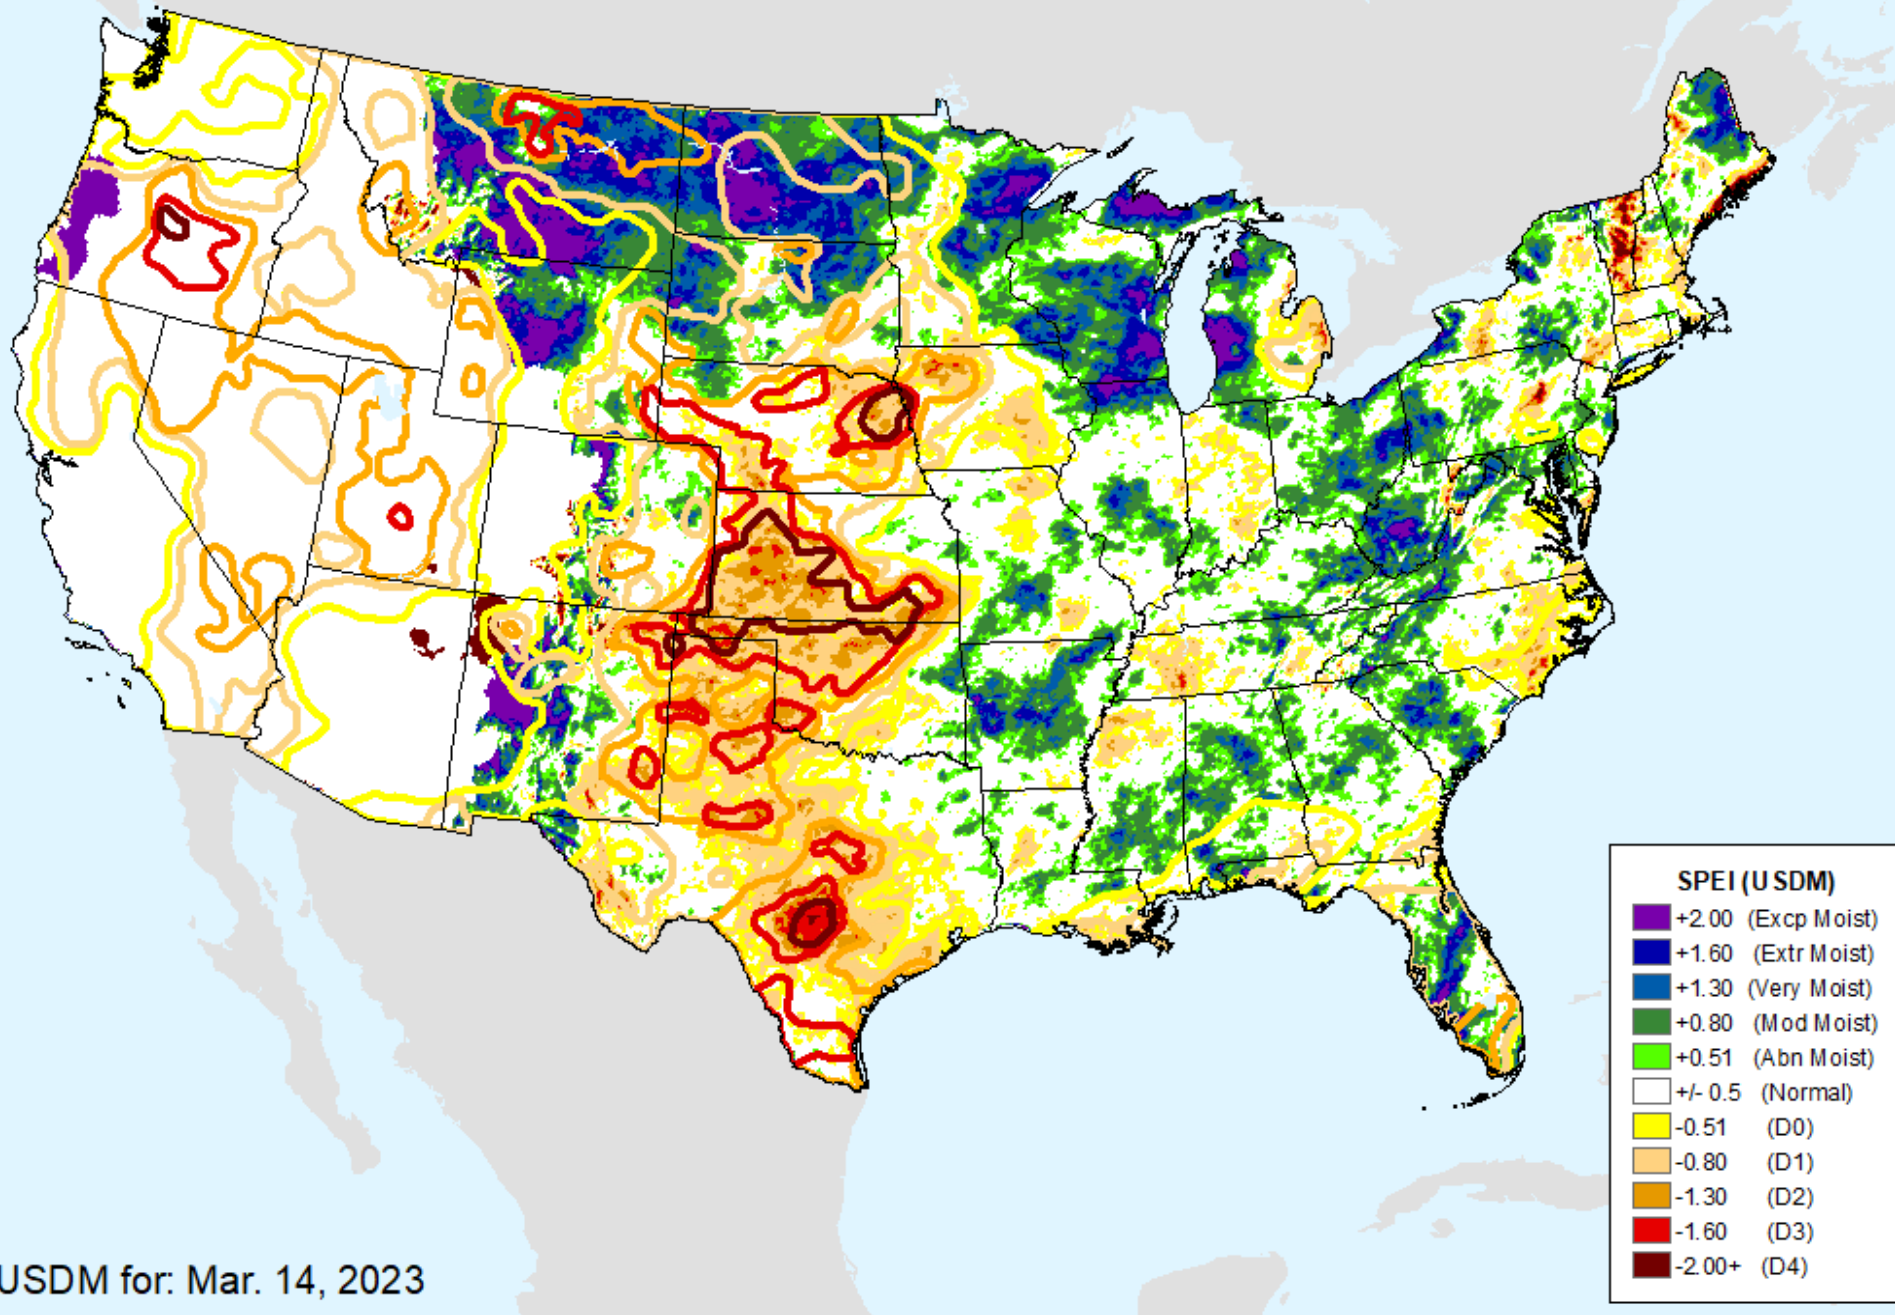

AHPS 12-month SPEI

As of: Tuesday, March 21, 2023

USDM for: Mar. 14, 2023