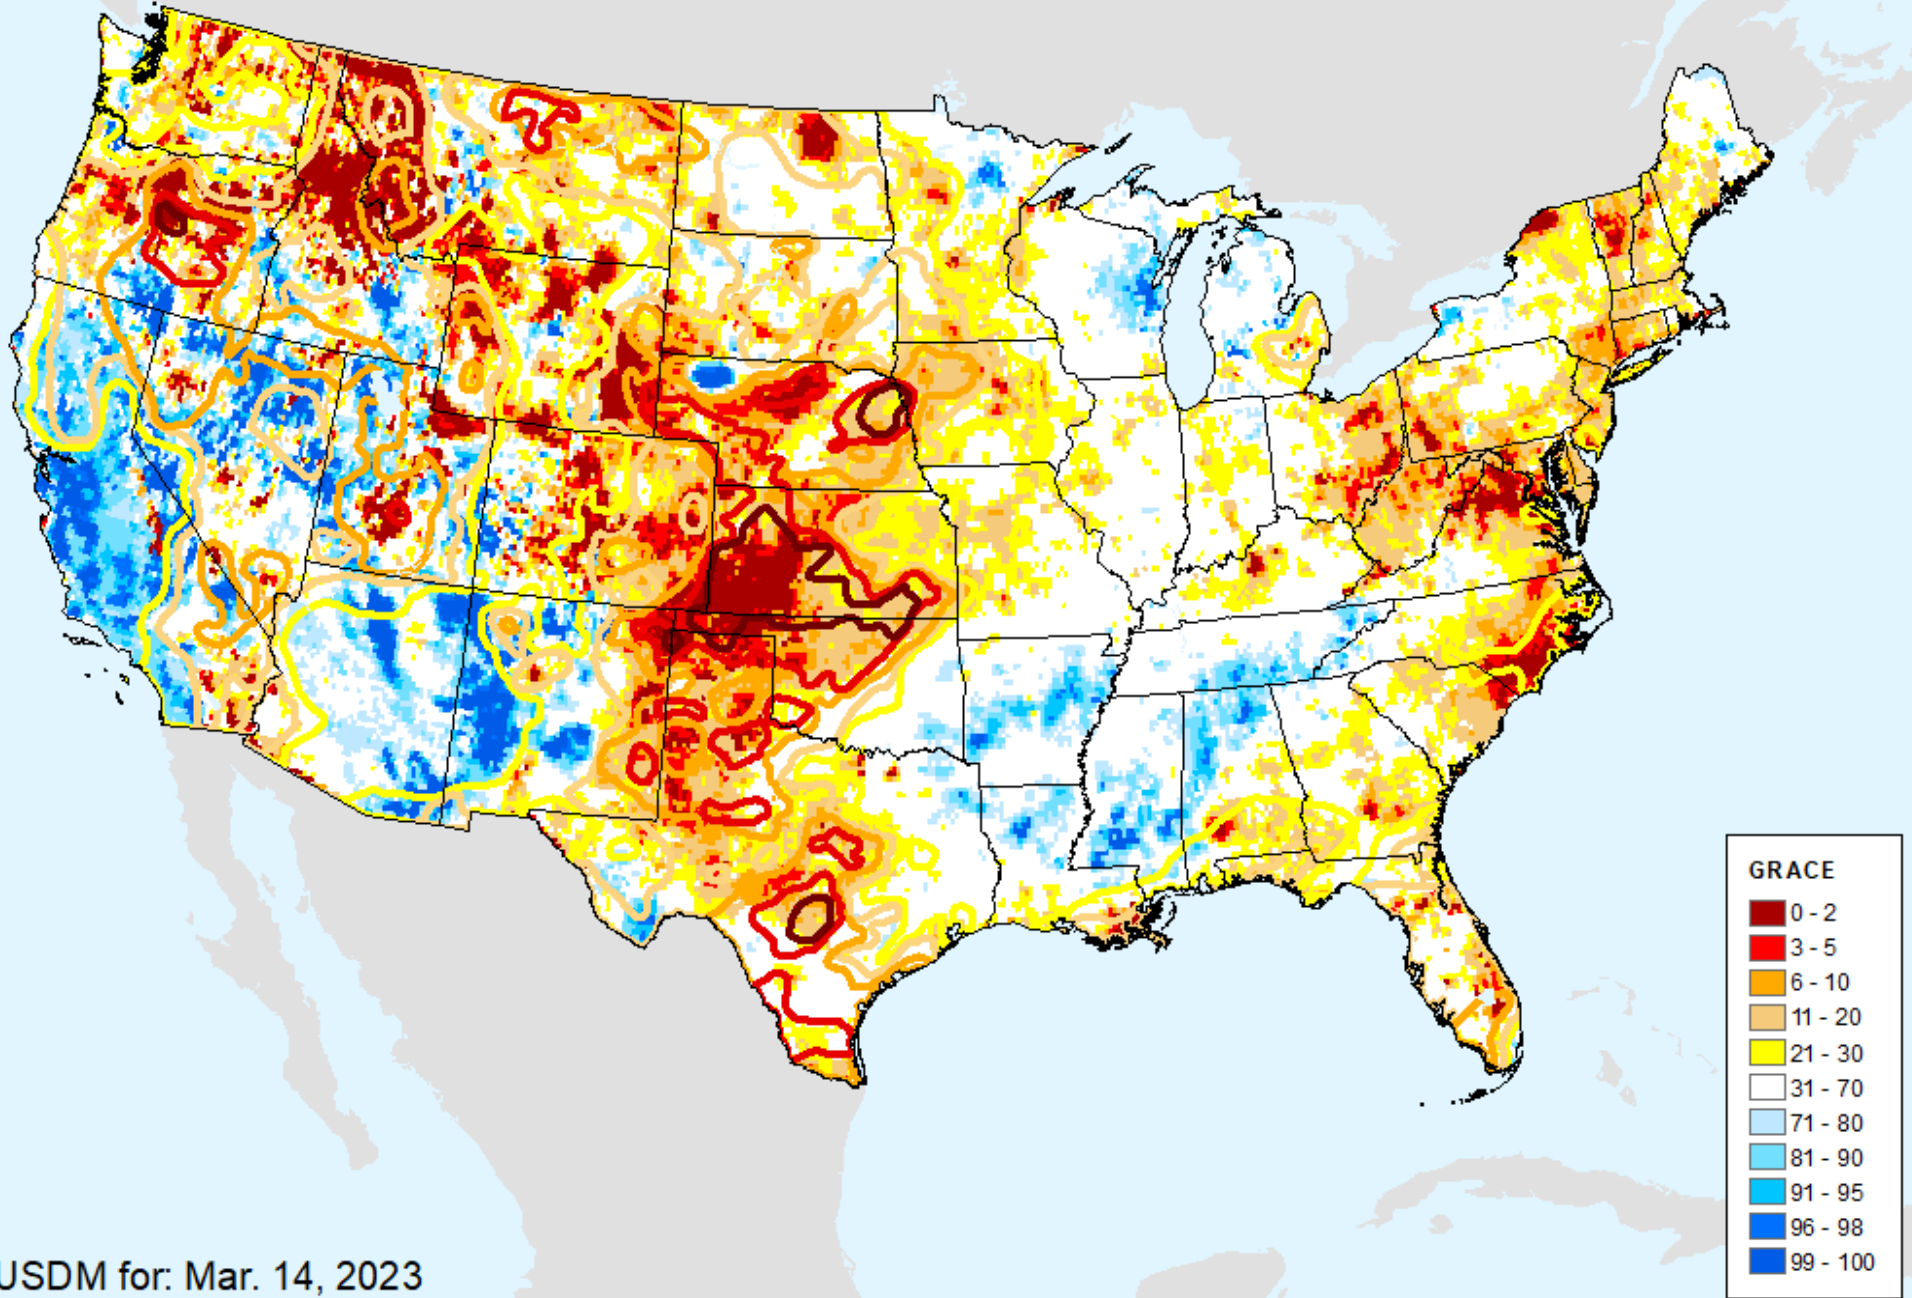

GRACE-Based Root Zone Soil Moisture Drought Indicator

As of: Tuesday, March 21, 2023