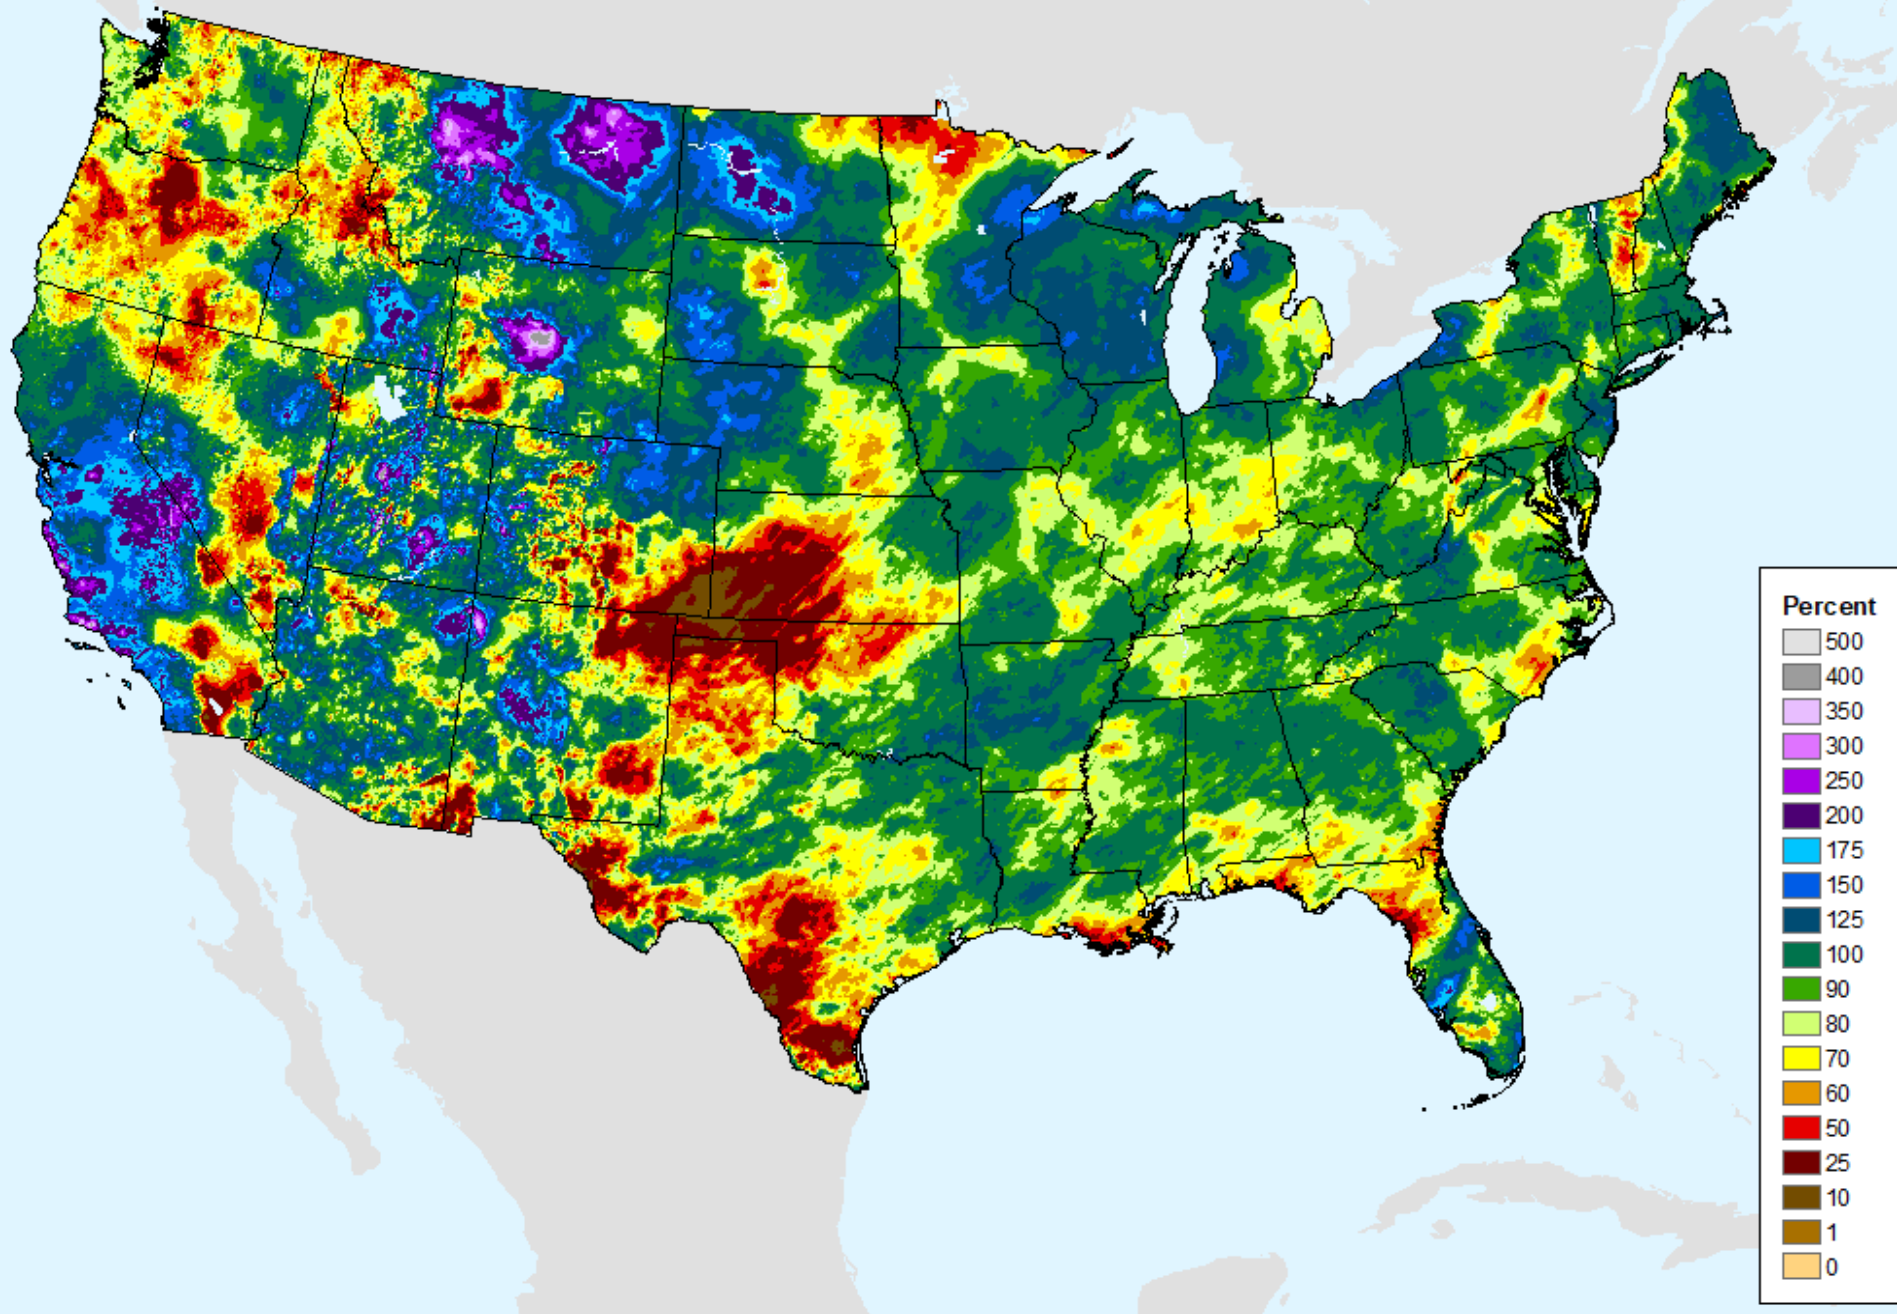

AHPS 180-Day Pct of Normal Pcp

As of: Tuesday, March 21, 2023