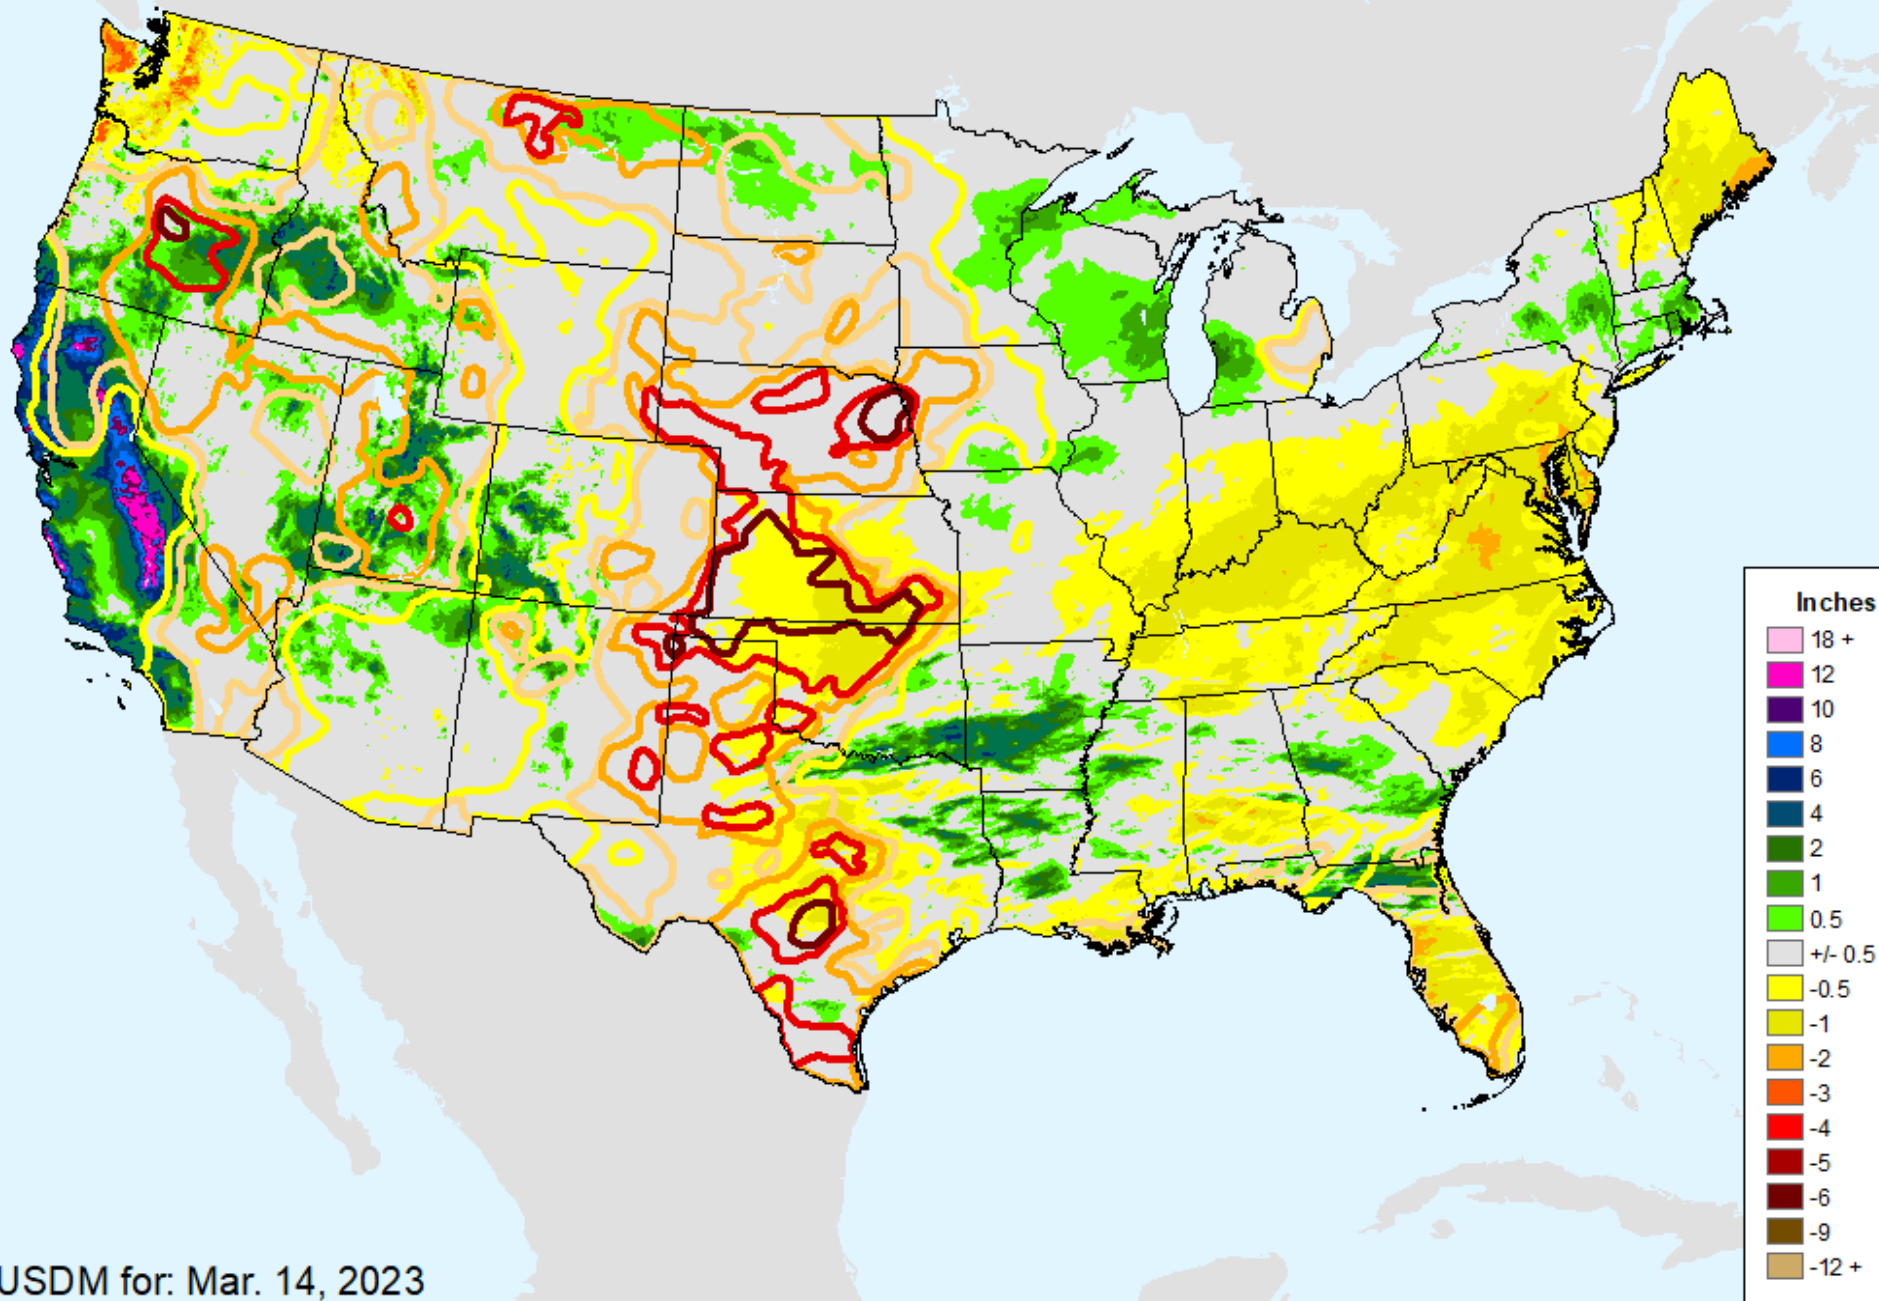

AHPS 7-Day Precipitation

As of: Tuesday, March 21, 2023

AHPS 7-Day Precipitation

As of: Tuesday, March 21, 2023

USDM for: Mar. 14, 2023

AHPS 14-Day Precip Departure

As of: Tuesday, March 21, 2023

USDM for: Mar. 14, 2023