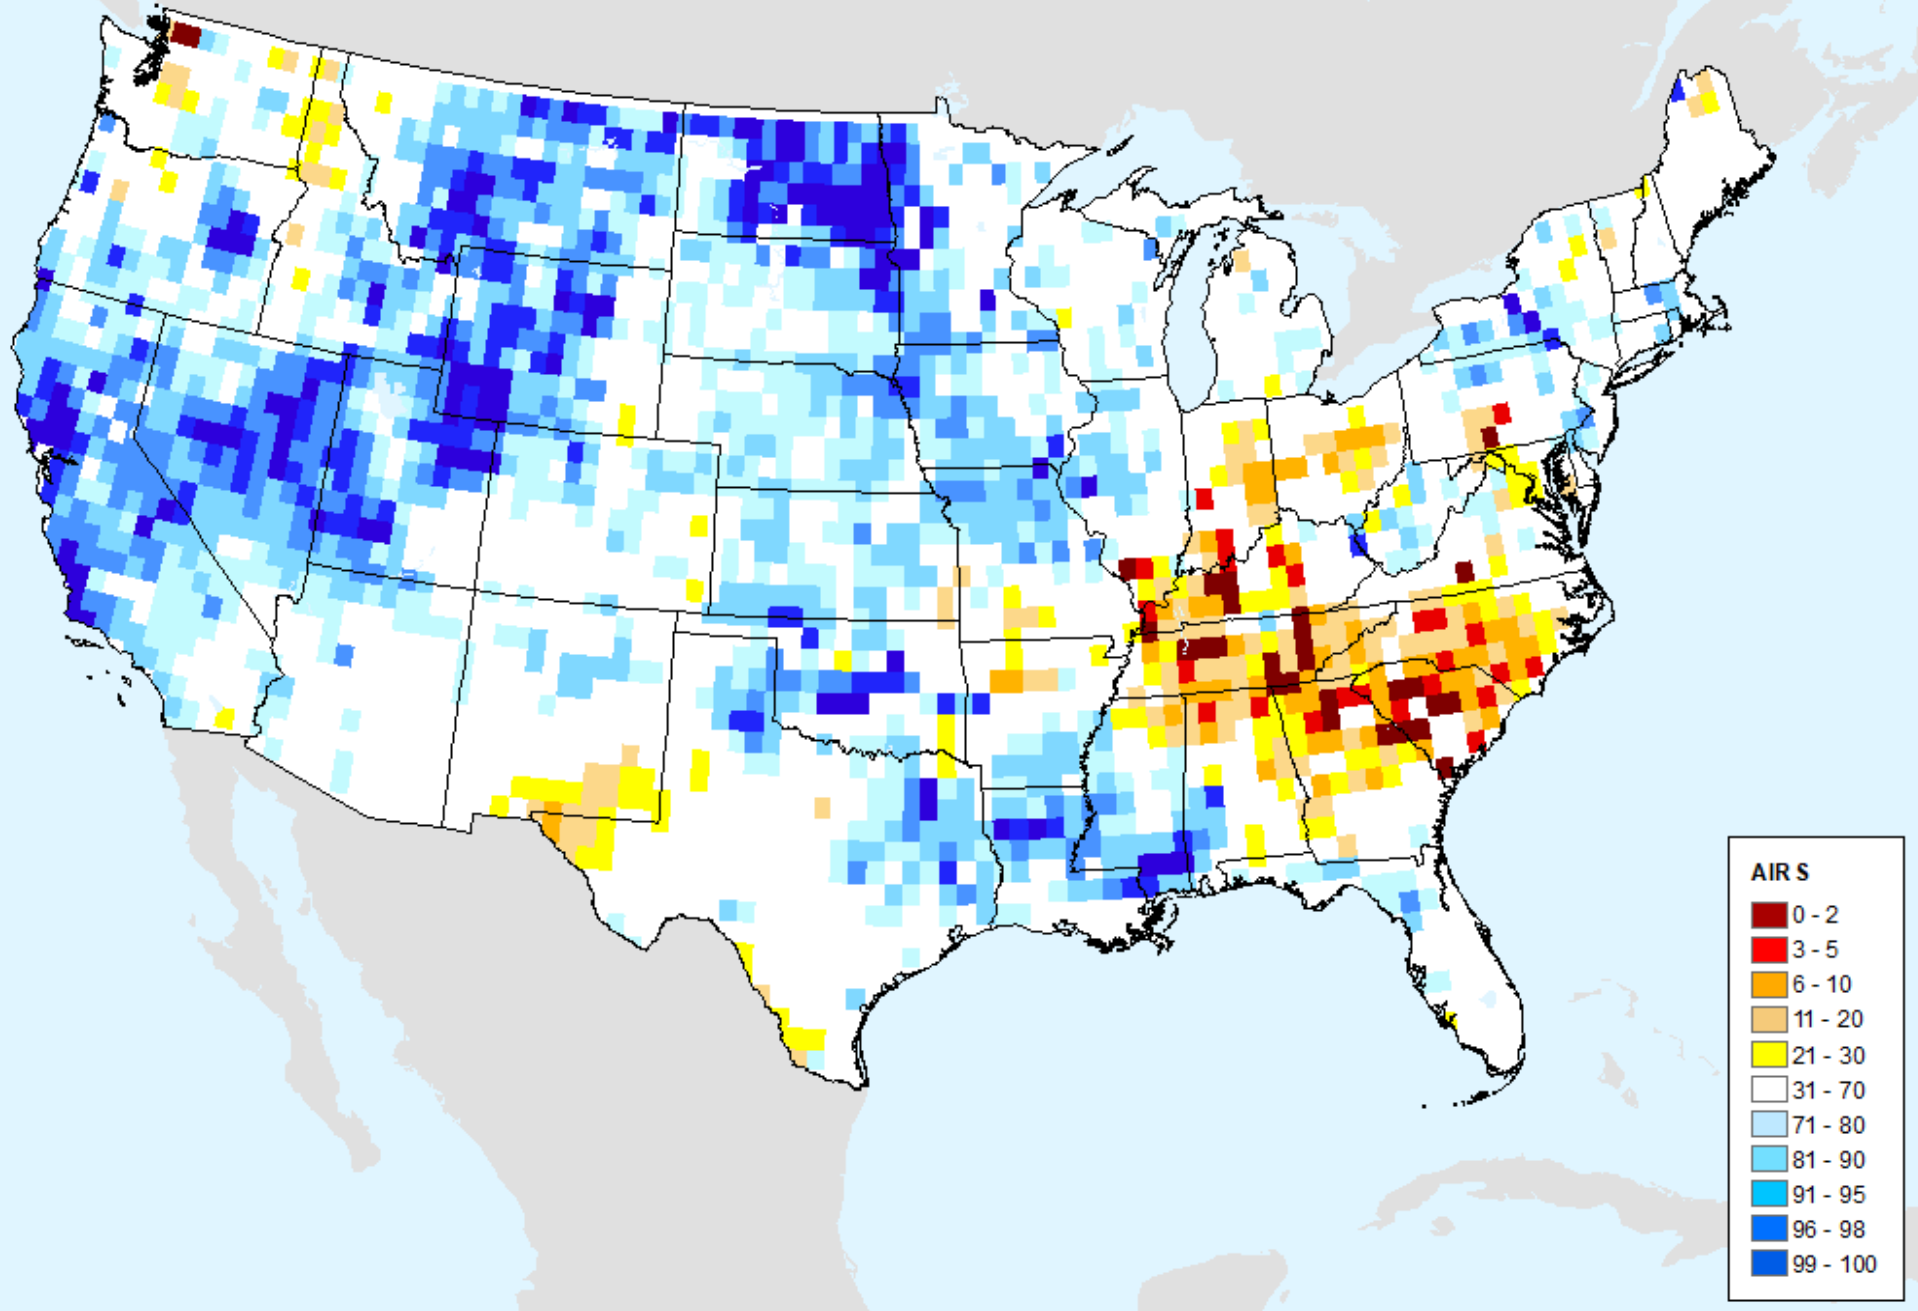

AIRS-Based Surface Relative Humidity 14 Day

As of: Tuesday, March 21, 2023