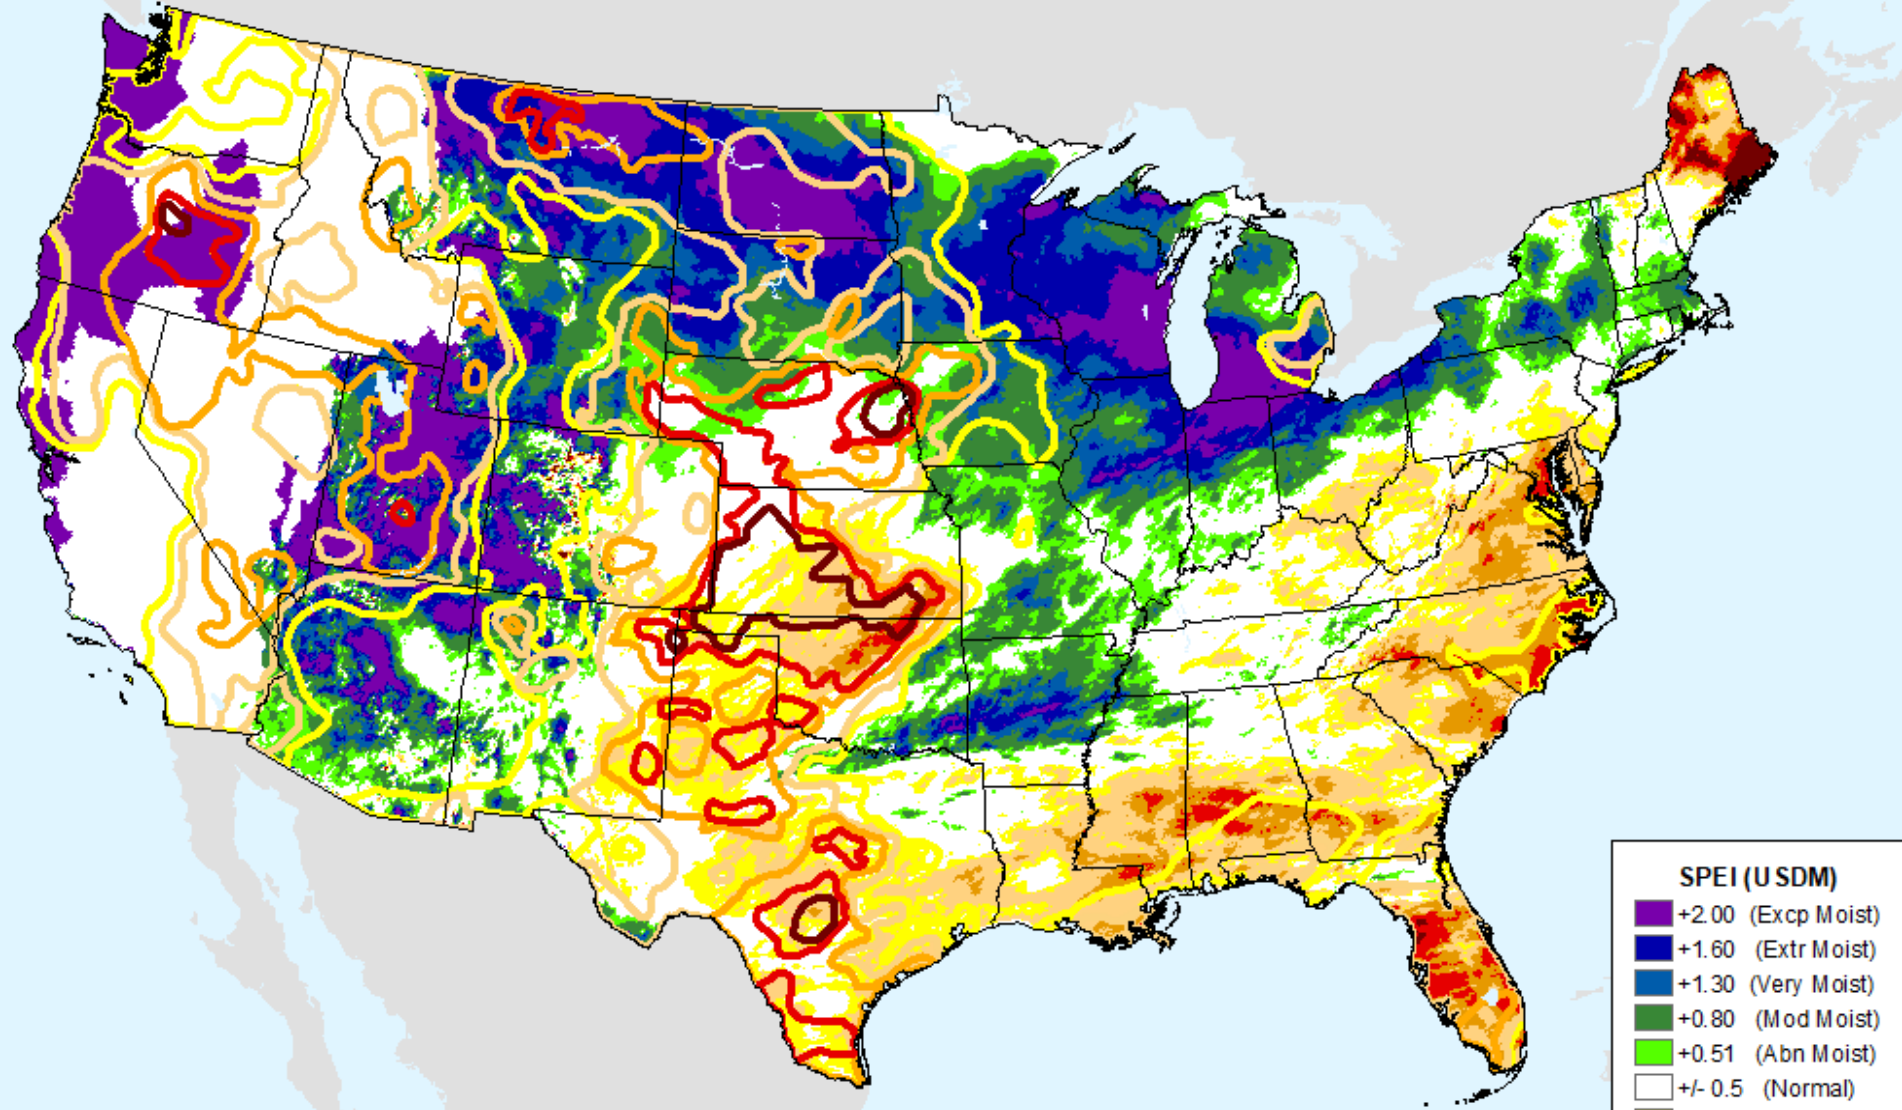

As of: Tuesday, March 21, 2023

AHPS 1-month SPEI

As of: Tuesday, March 21, 2023

SPEI (USDM)	
+	+2.00 (Excp Moist)
+	+1.60 (Extr Moist)
+	+1.30 (Very Moist)
+	+0.80 (Mod Moist)
+	+0.51 (Abn Moist)
±	+/- 0.5 (Normal)
-	-0.51 (D0)
-	-0.80 (D1)
-	-1.30 (D2)
-	-1.60 (D3)
-	-2.00+ (D4)