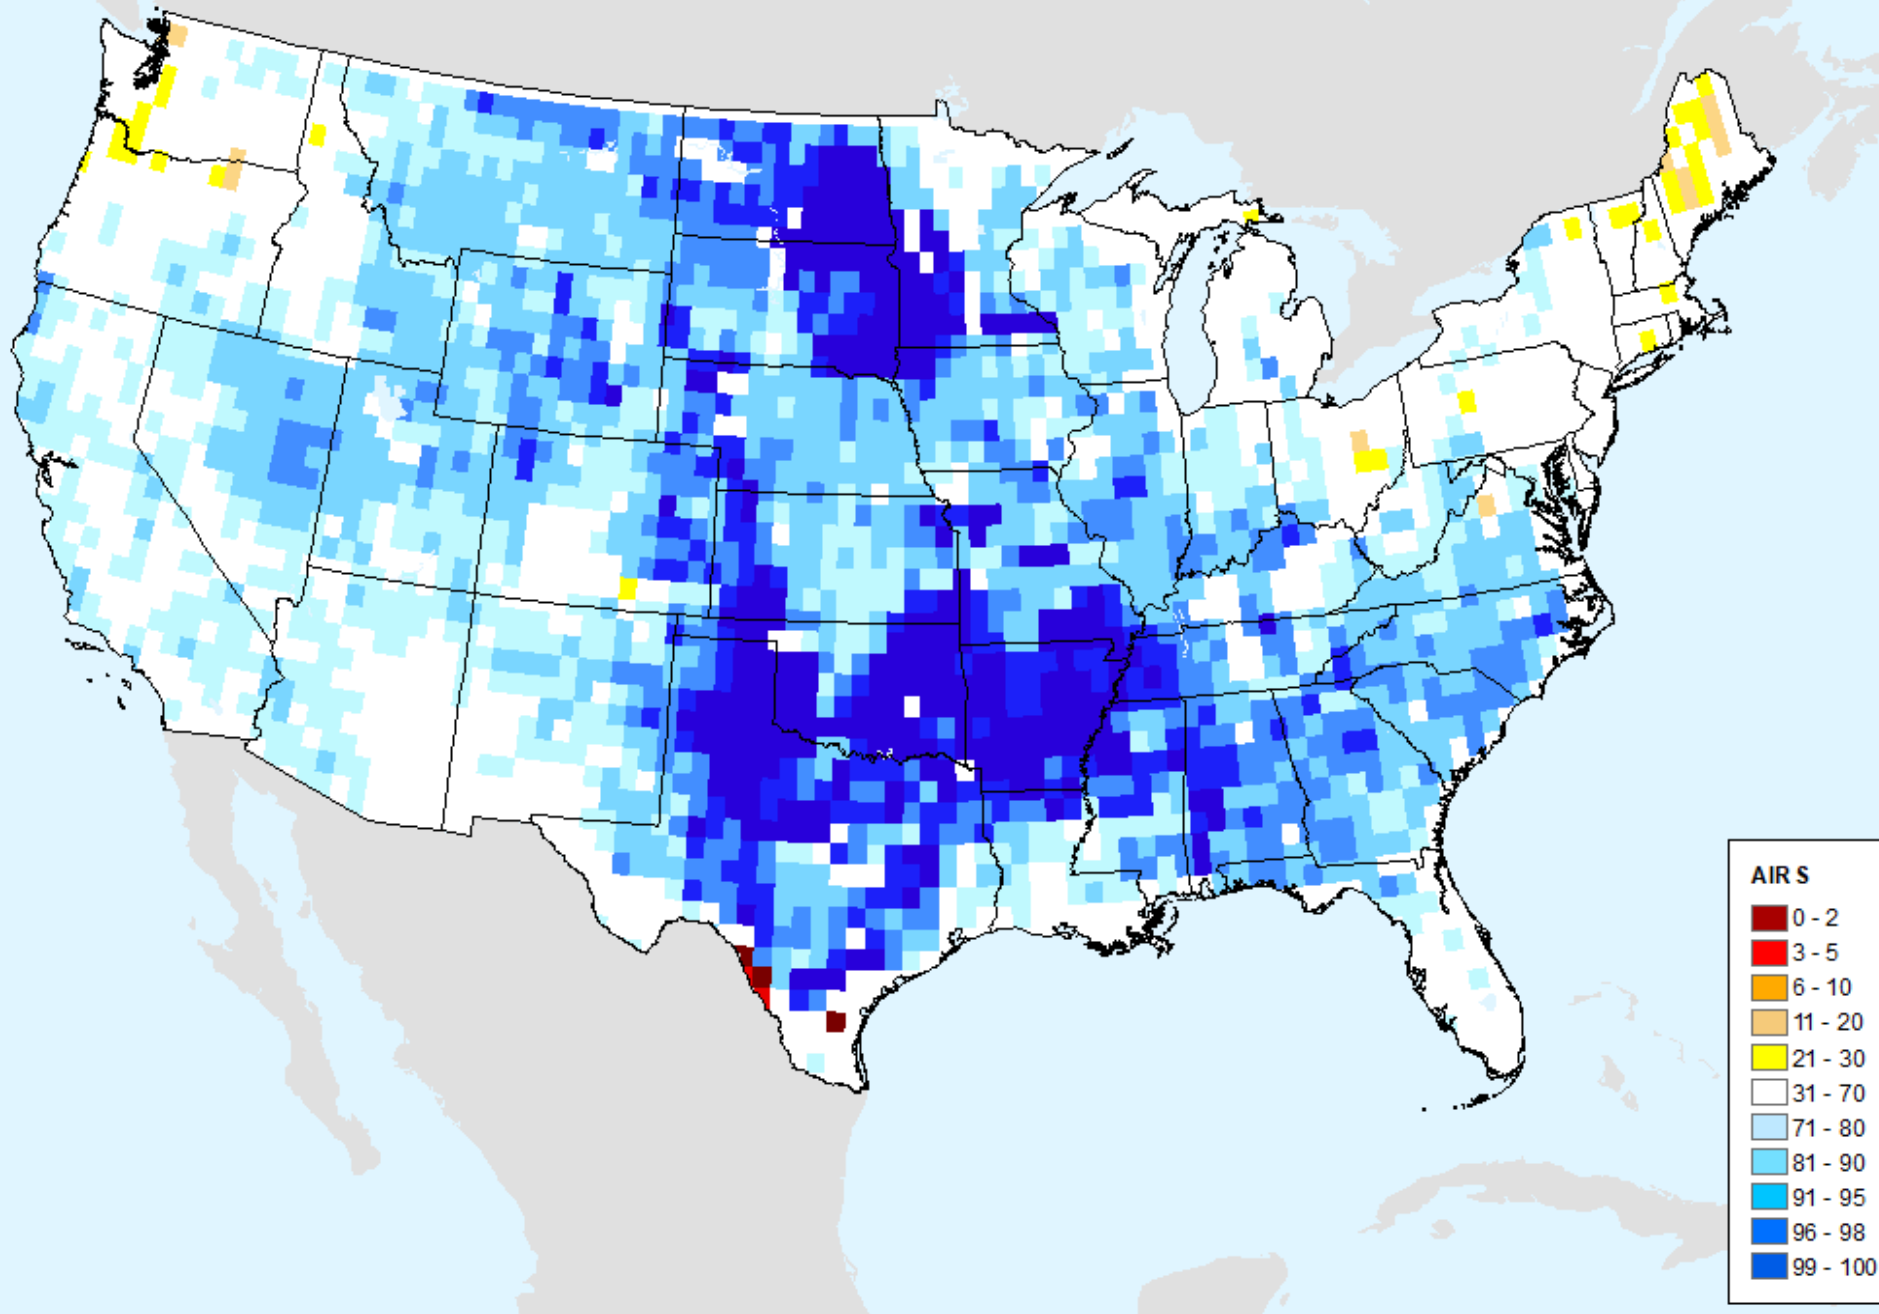

As of: Tuesday, March 21, 2023

AIRS-Based Surface Relative Humidity 28 Day

As of: Tuesday, March 21, 2023

AIRS-Based Retrieved Surface Air Temperature 7 Day

As of: Tuesday, March 21, 2023

AIRS-Based Retrieved Surface Air Temperature 14 Day