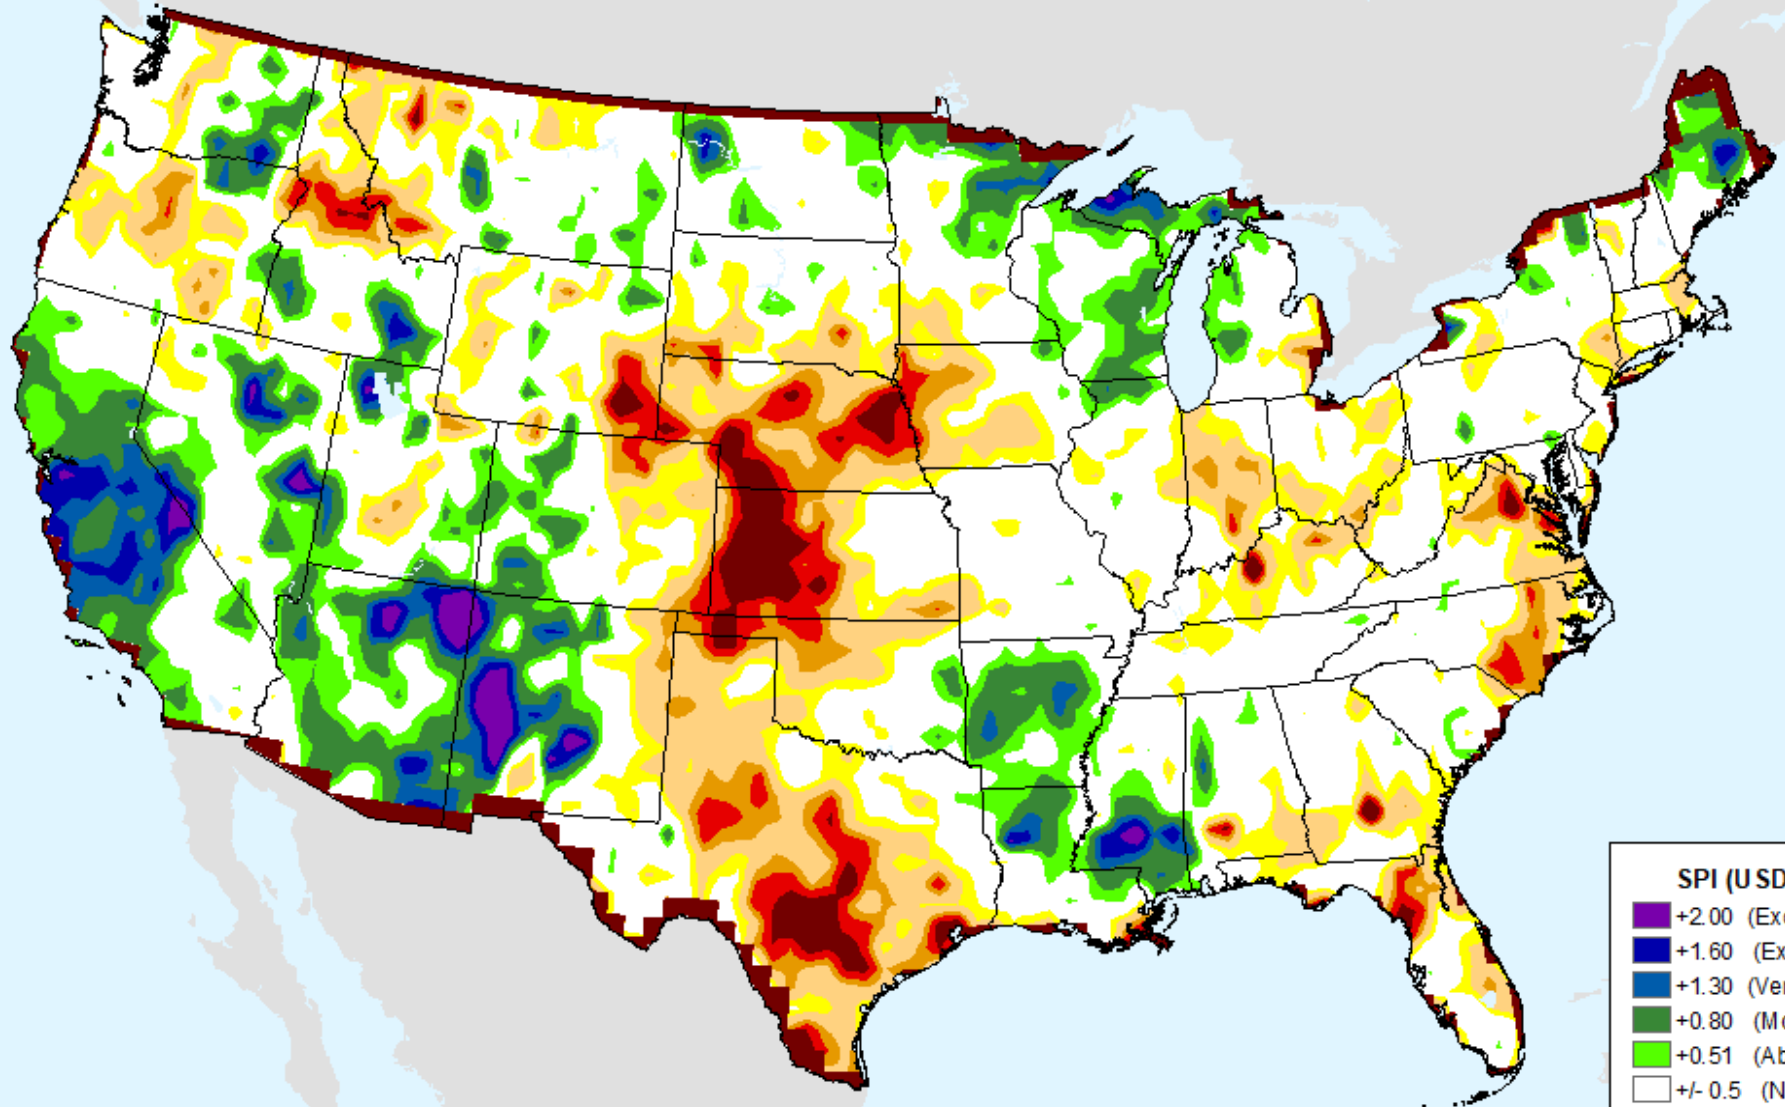

CPC 12-month SPI

As of: Tuesday, March 21, 2023

SPI (USDM)

- +2.00 (Excp Moist)
- +1.60 (Extr Moist)
- +1.30 (Very Moist)
- +0.80 (Mod Moist)
- +0.51 (Abn Moist)
- +/- 0.5 (Normal)
- -0.51 (D0)
- -0.80 (D1)
- -1.30 (D2)
- -1.60 (D3)
- -2.00+ (D4)