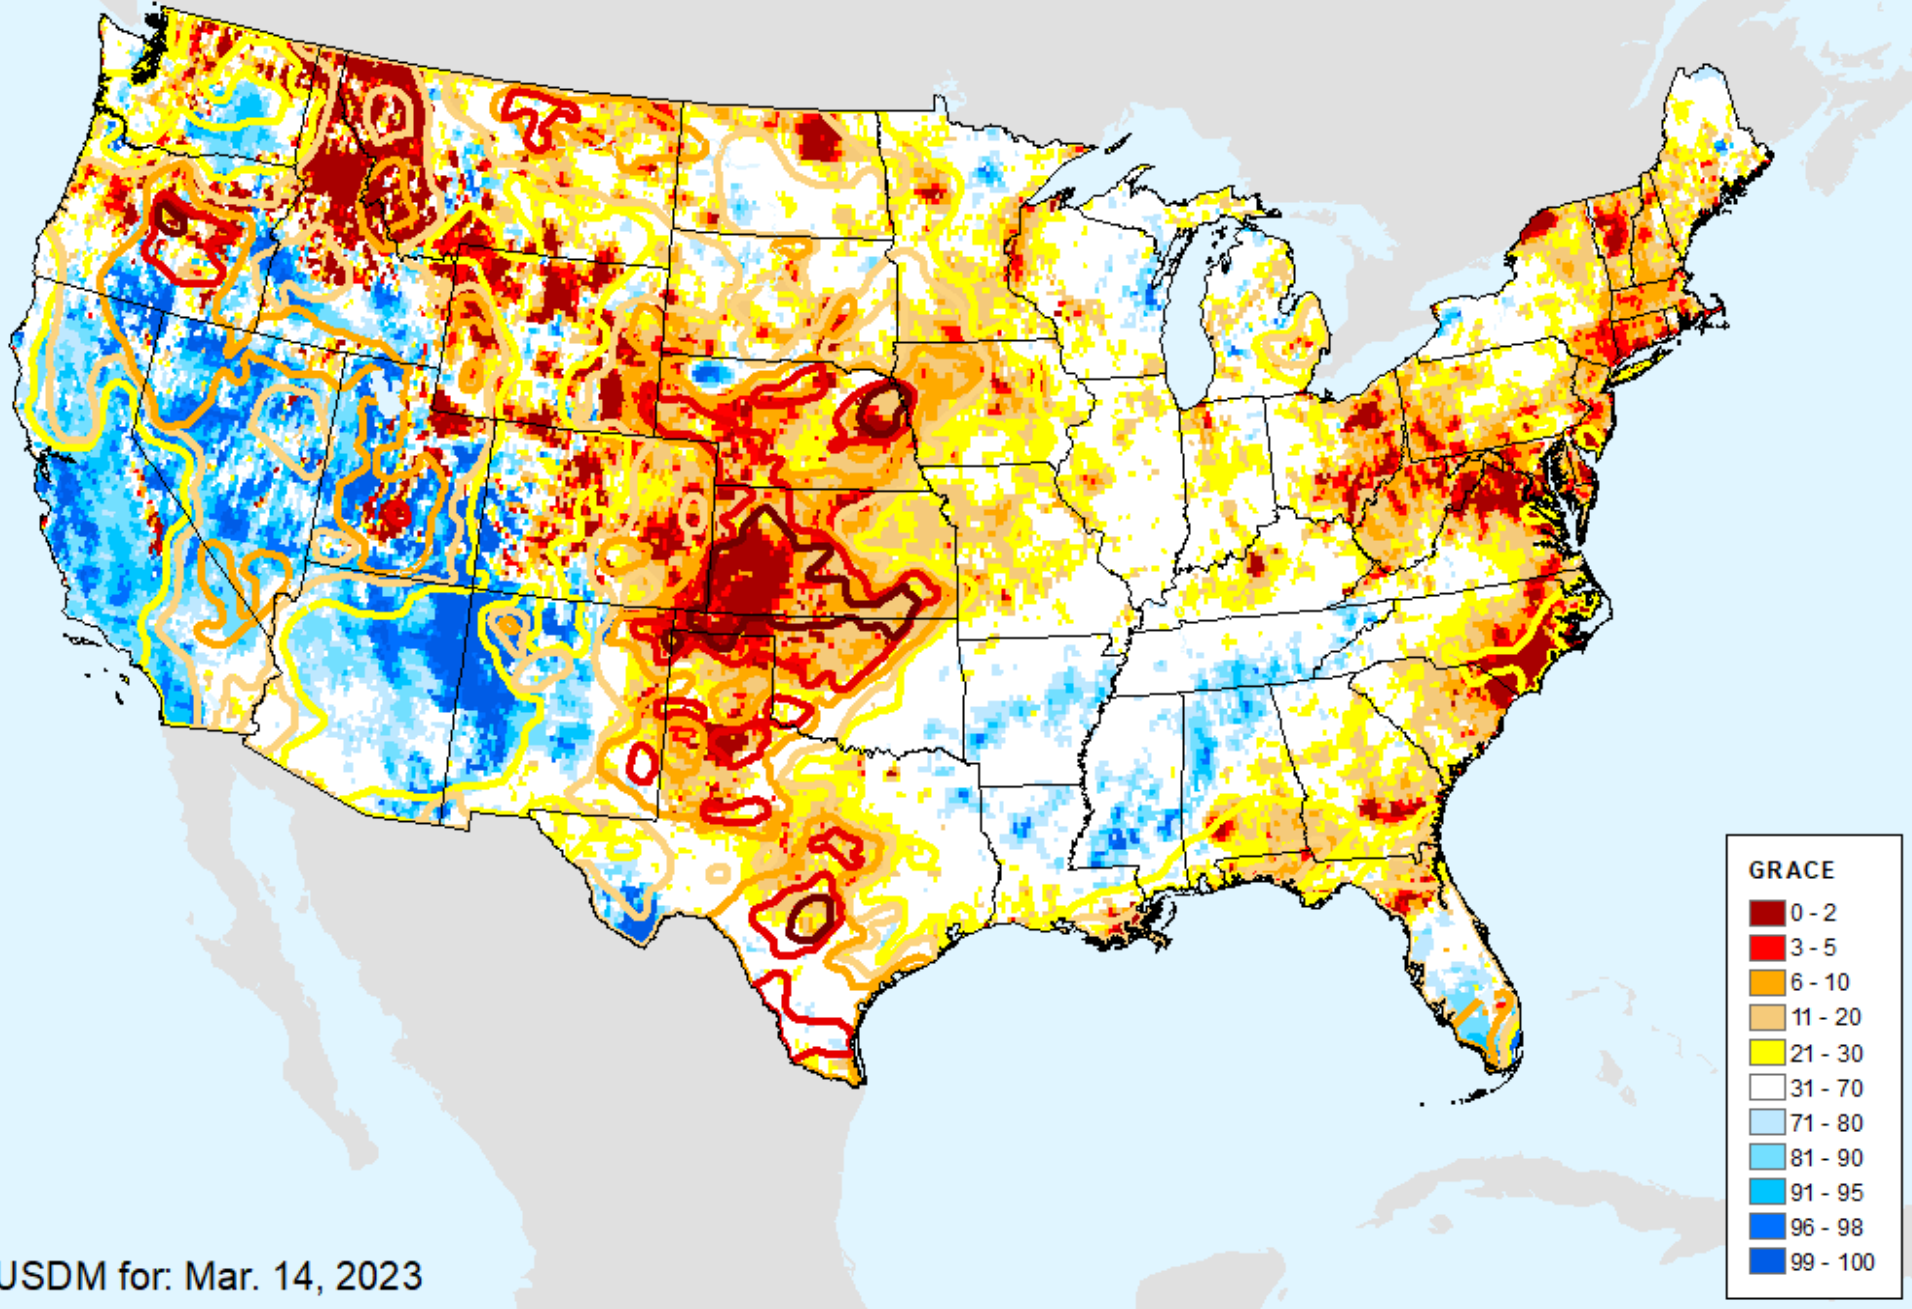

GRACE-Based Surface Soil Moisture Drought Indicator

As of: Tuesday, March 21, 2023