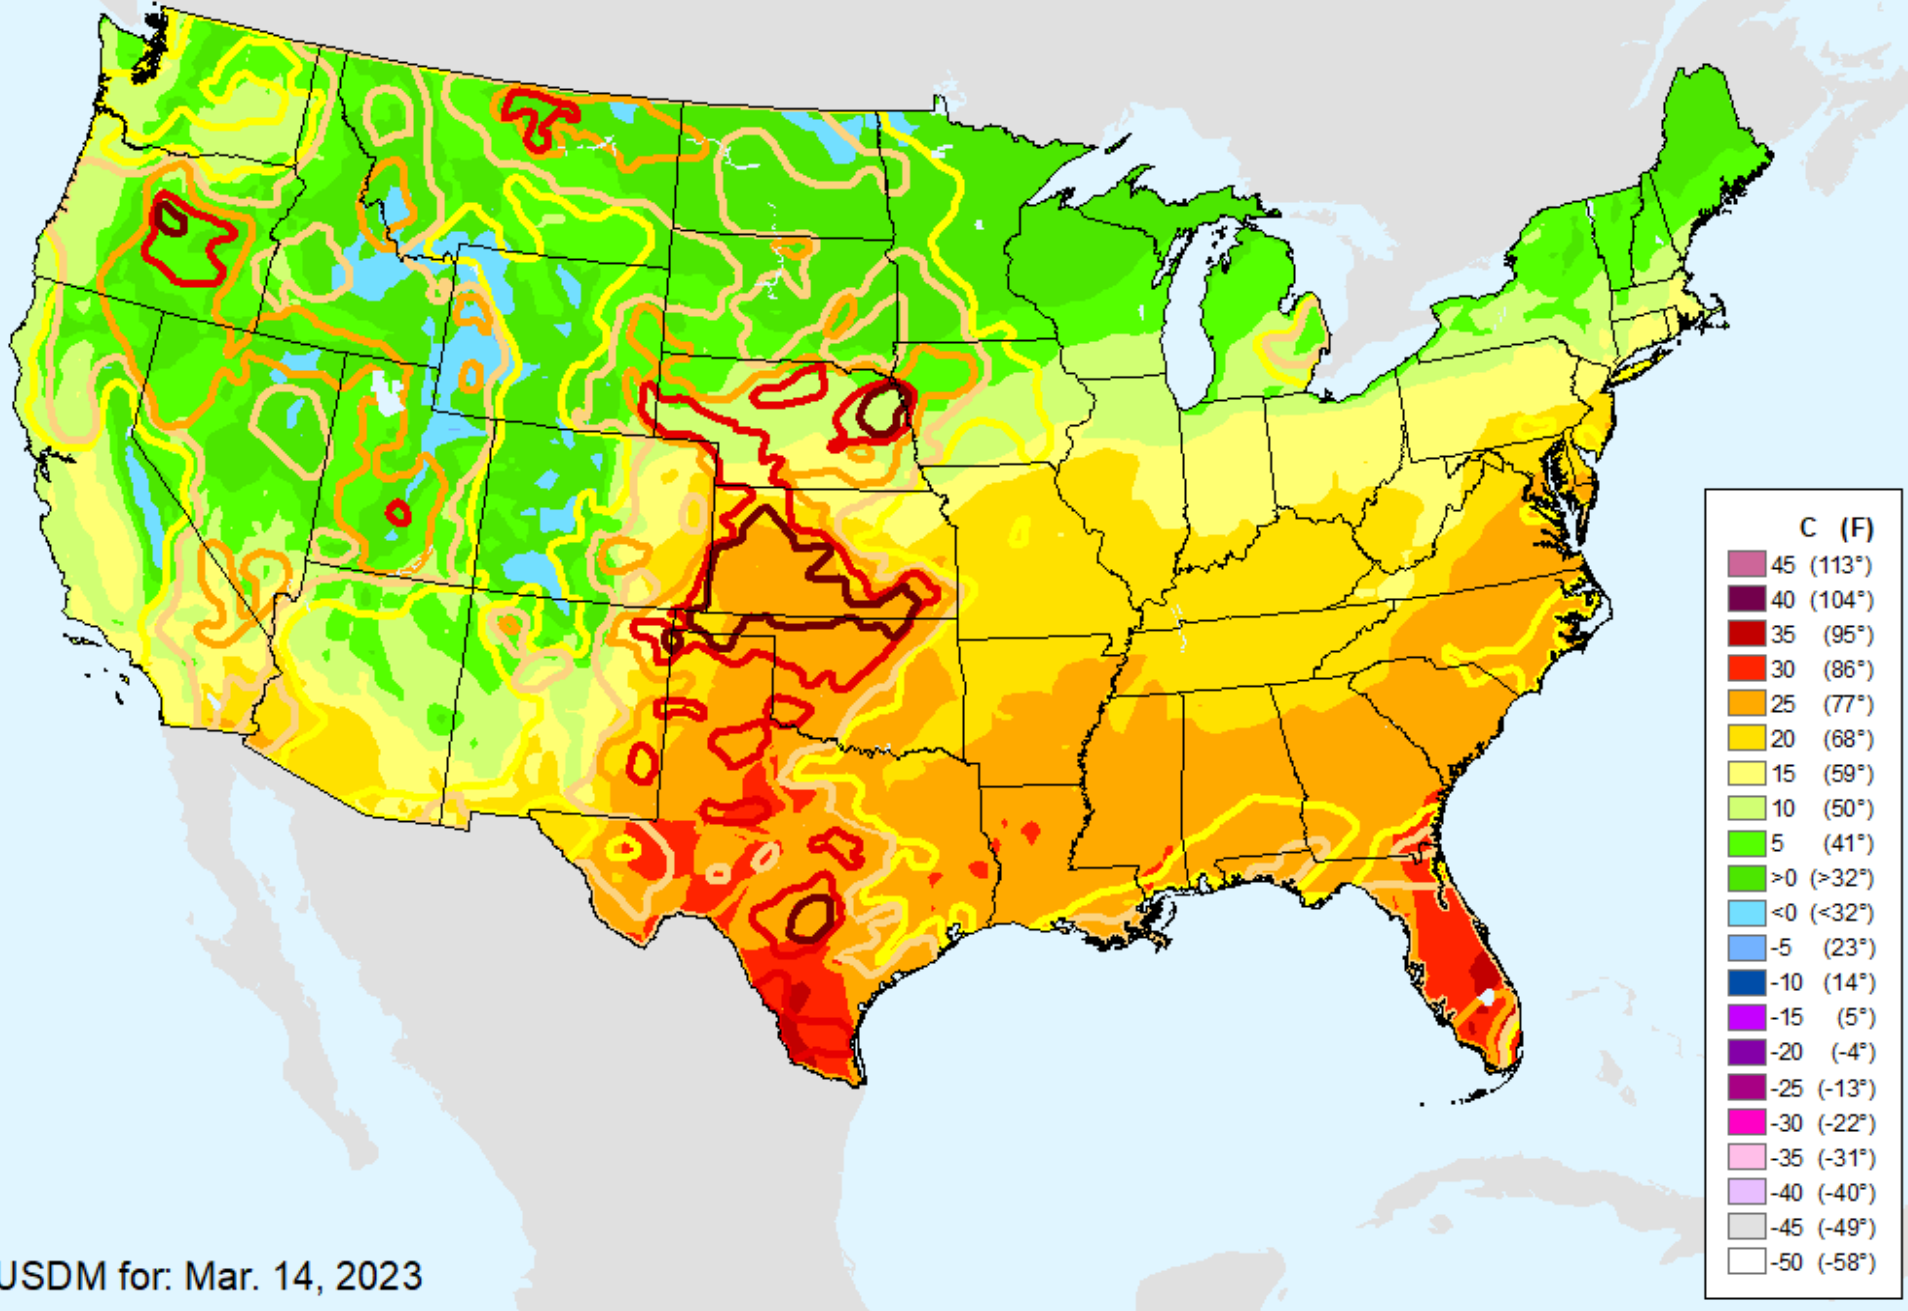

GFS (00z) 7-Day Max Temp Forecast

As of: Tuesday, March 21, 2023

USDM for: Mar. 14, 2023