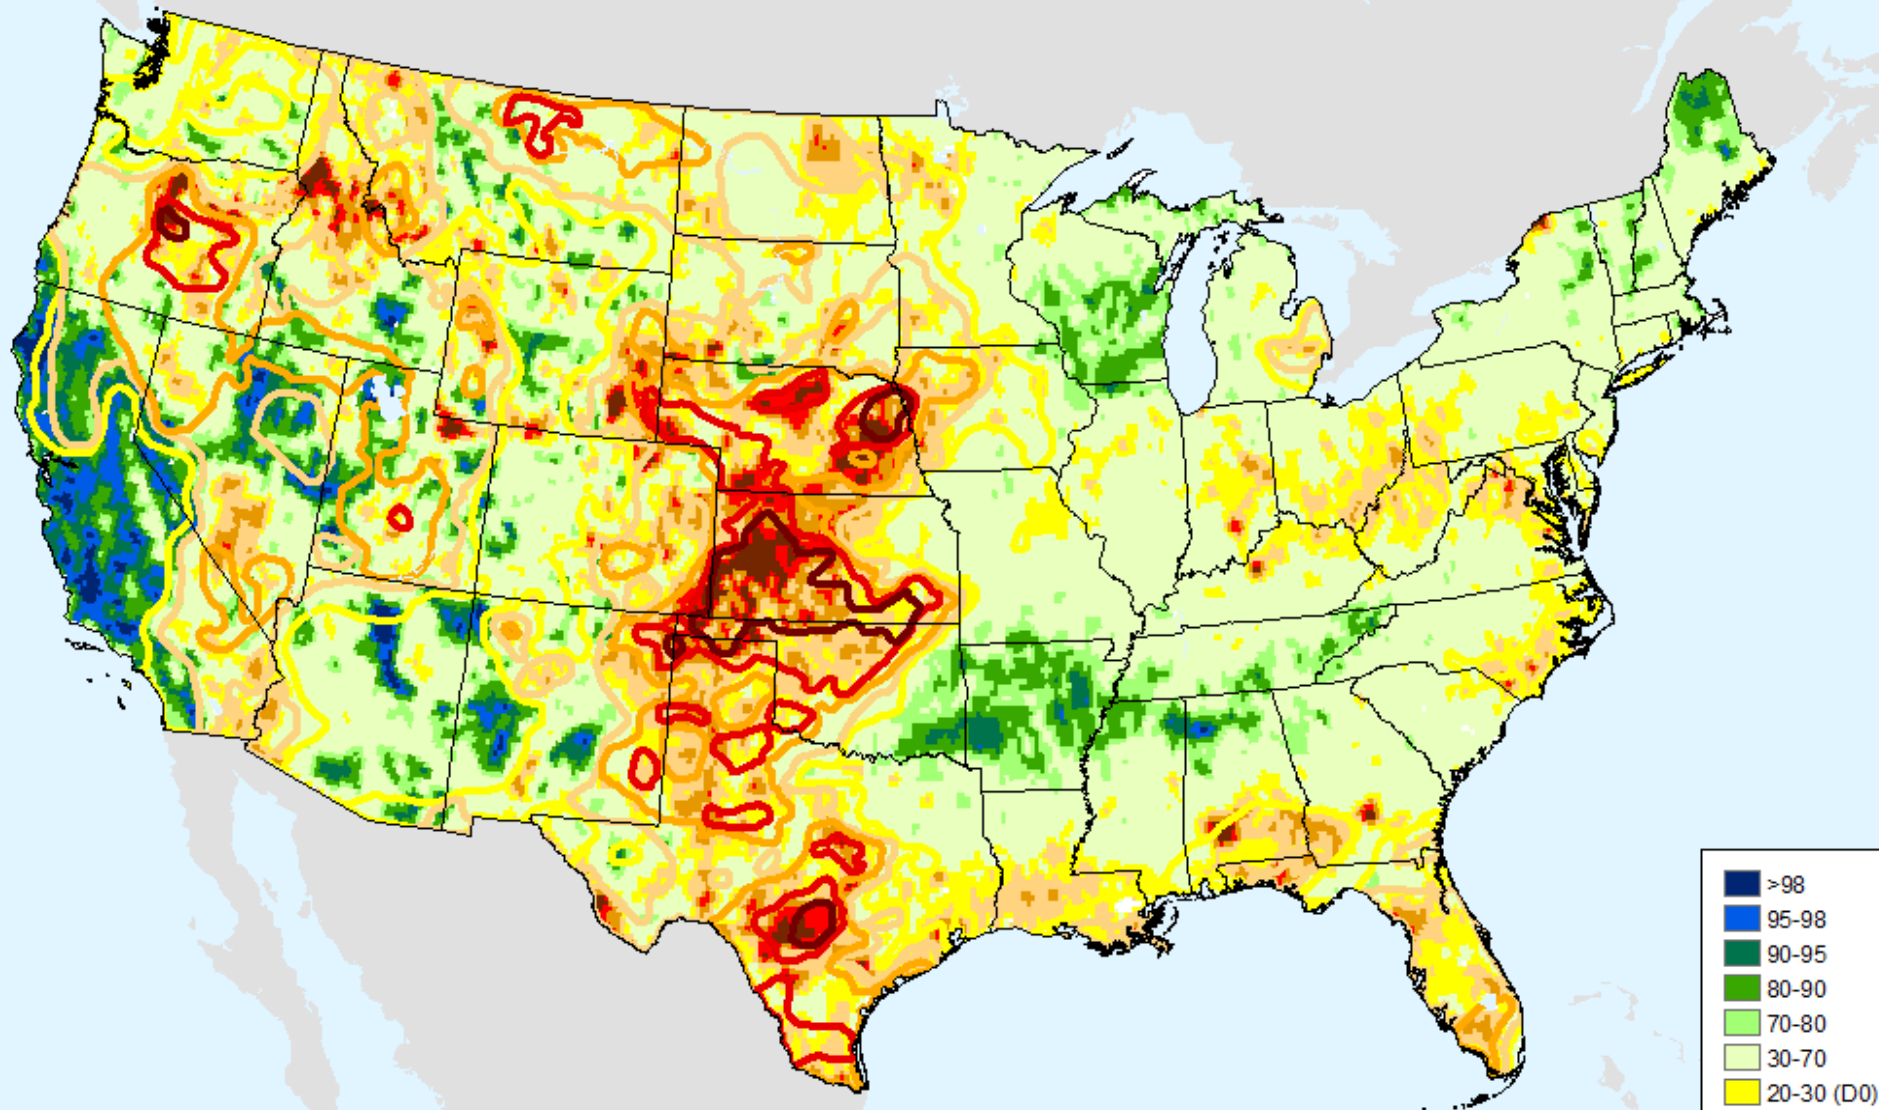

As of: Tuesday, March 21, 2023

USGS 28-Day Avg Streamflow

As of: Tuesday, March 21, 2023

USDM for: Mar. 14, 2023

USGS 28-Day Avg Streamflow

As of: Tuesday, March 21, 2023

NLDAS-2 Ensemble Soil Moisture

As of: Tuesday, March 21, 2023