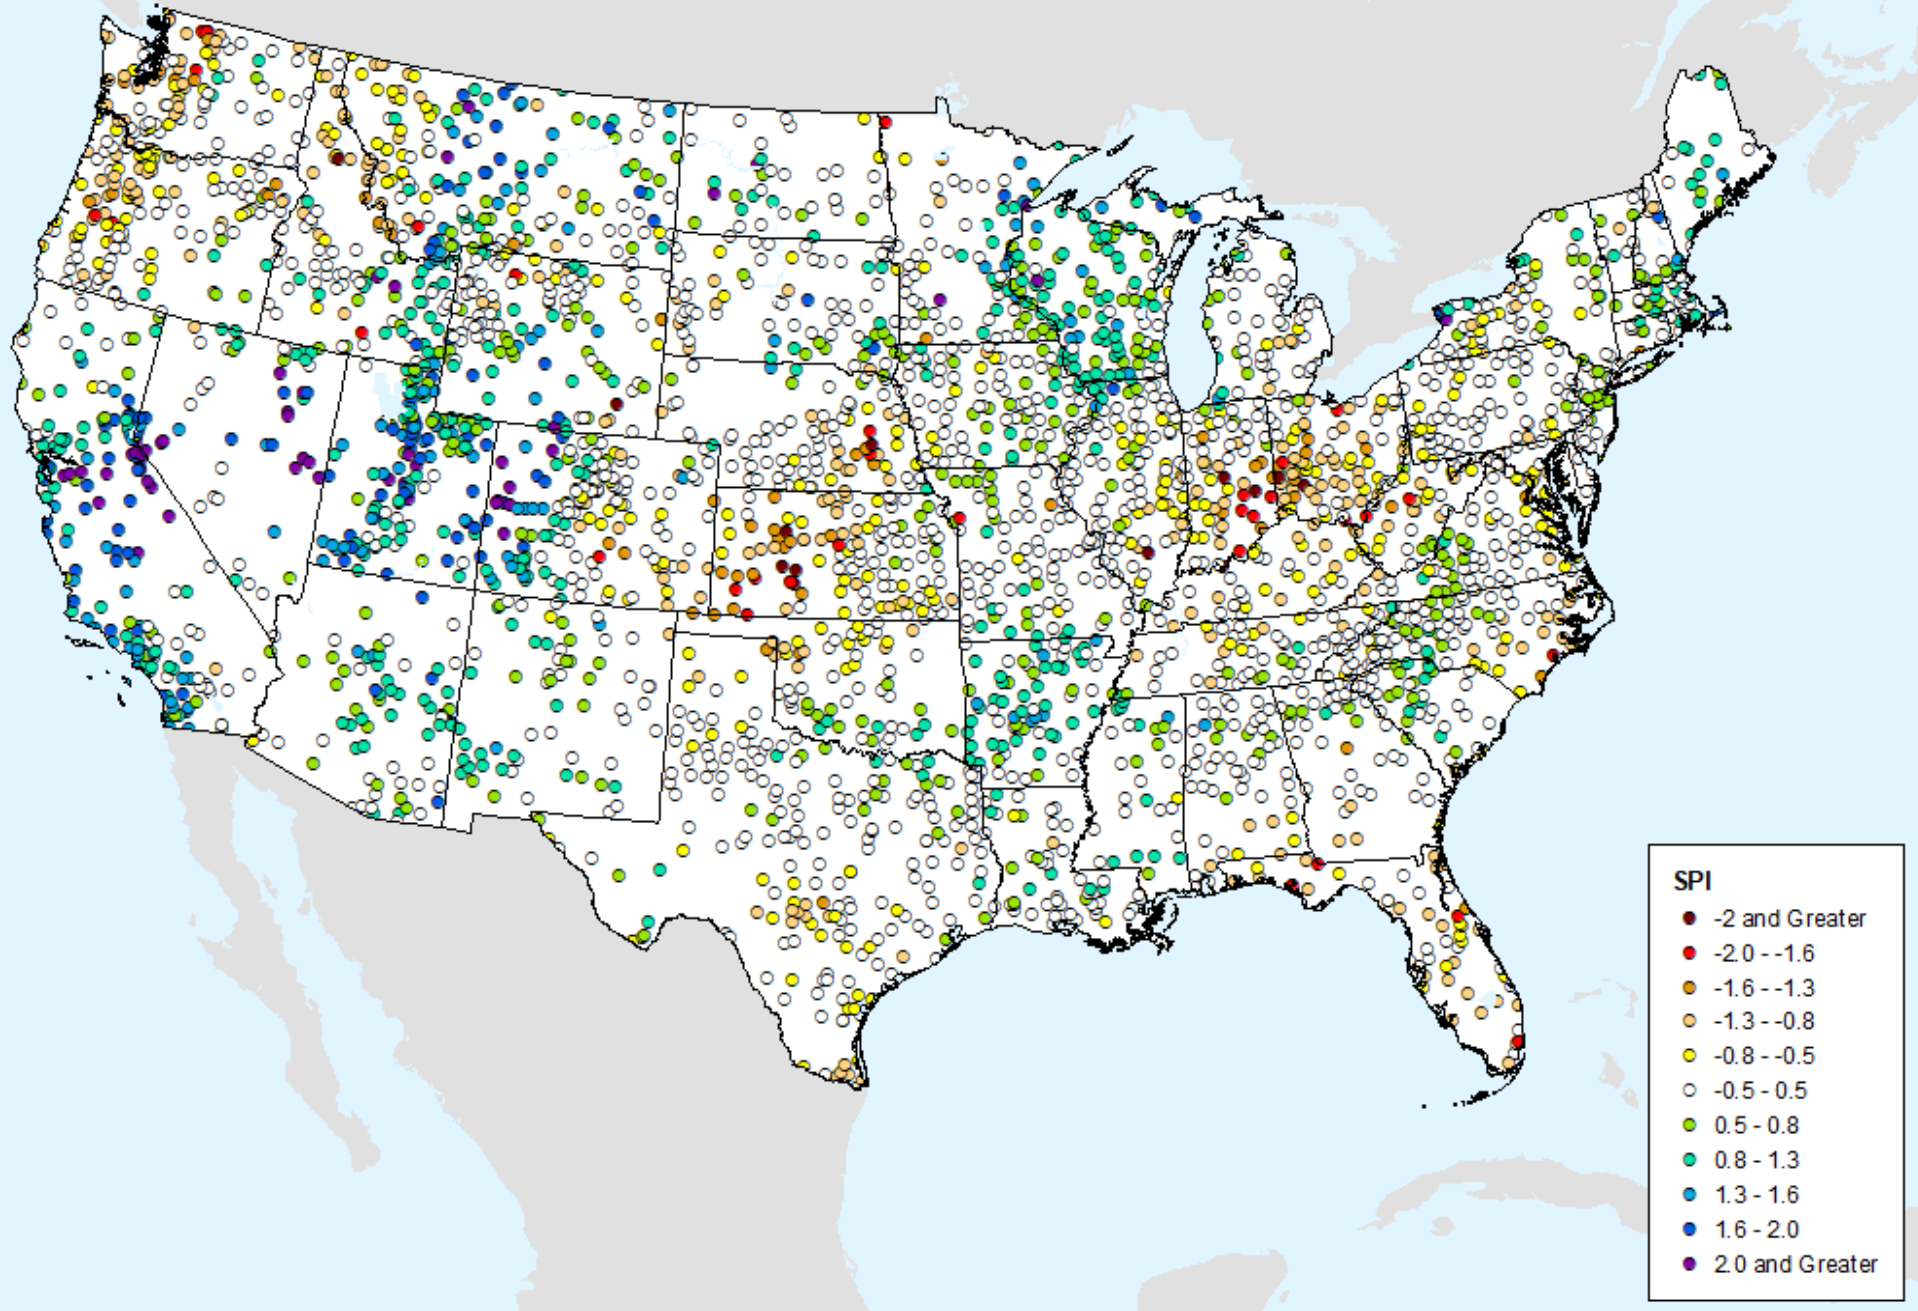

HPRCC Water Year-to-date SPI

As of: Tuesday, March 21, 2023