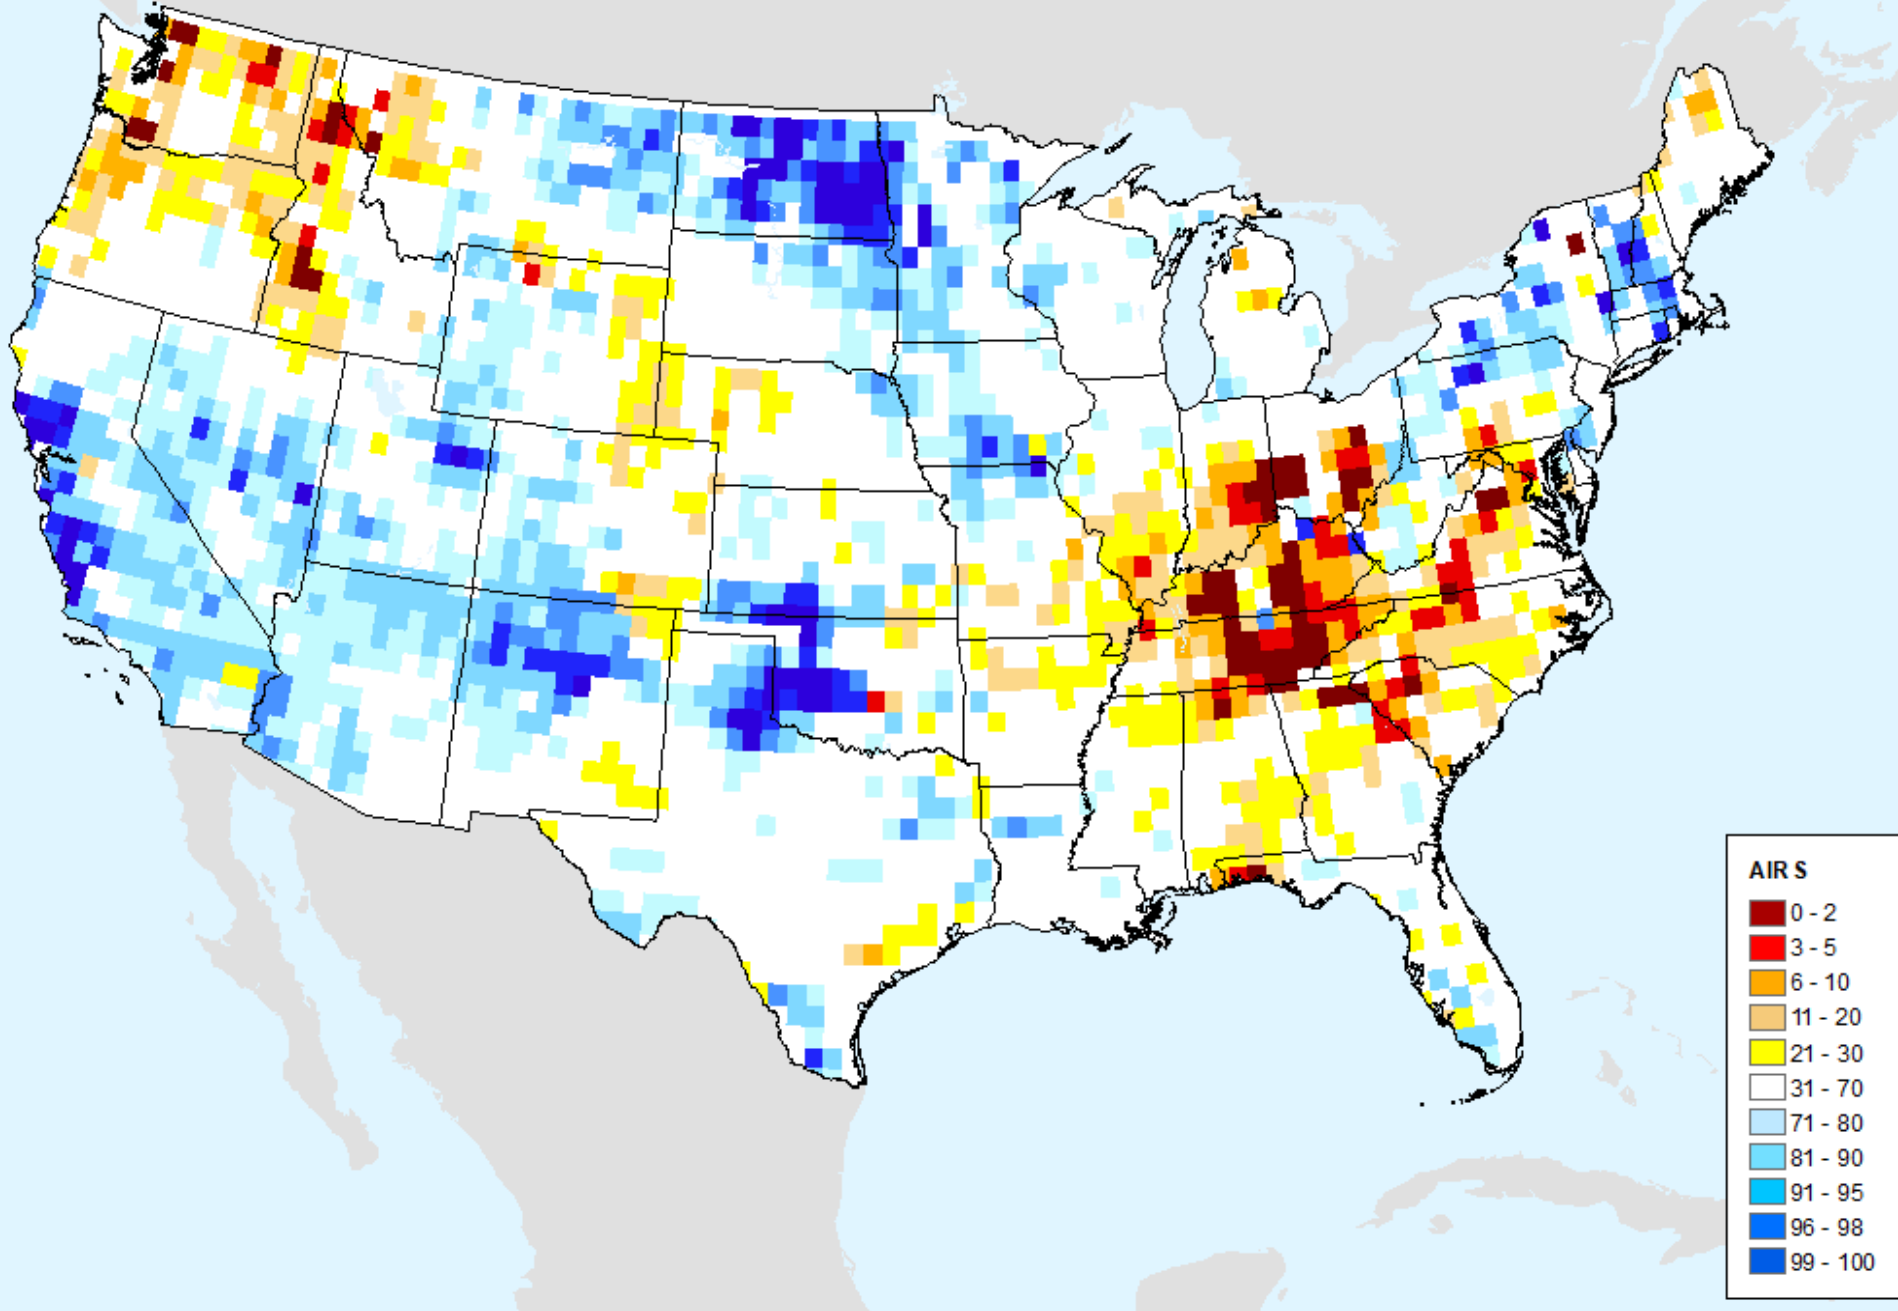

As of: Tuesday, March 21, 2023

GRACE-Based Surface Soil Moisture Drought Indicator

As of: Tuesday, March 21, 2023

AIRS-Based Surface Relative Humidity 7 Day

As of: Tuesday, March 21, 2023

AIRS-Based Surface Relative Humidity 14 Day