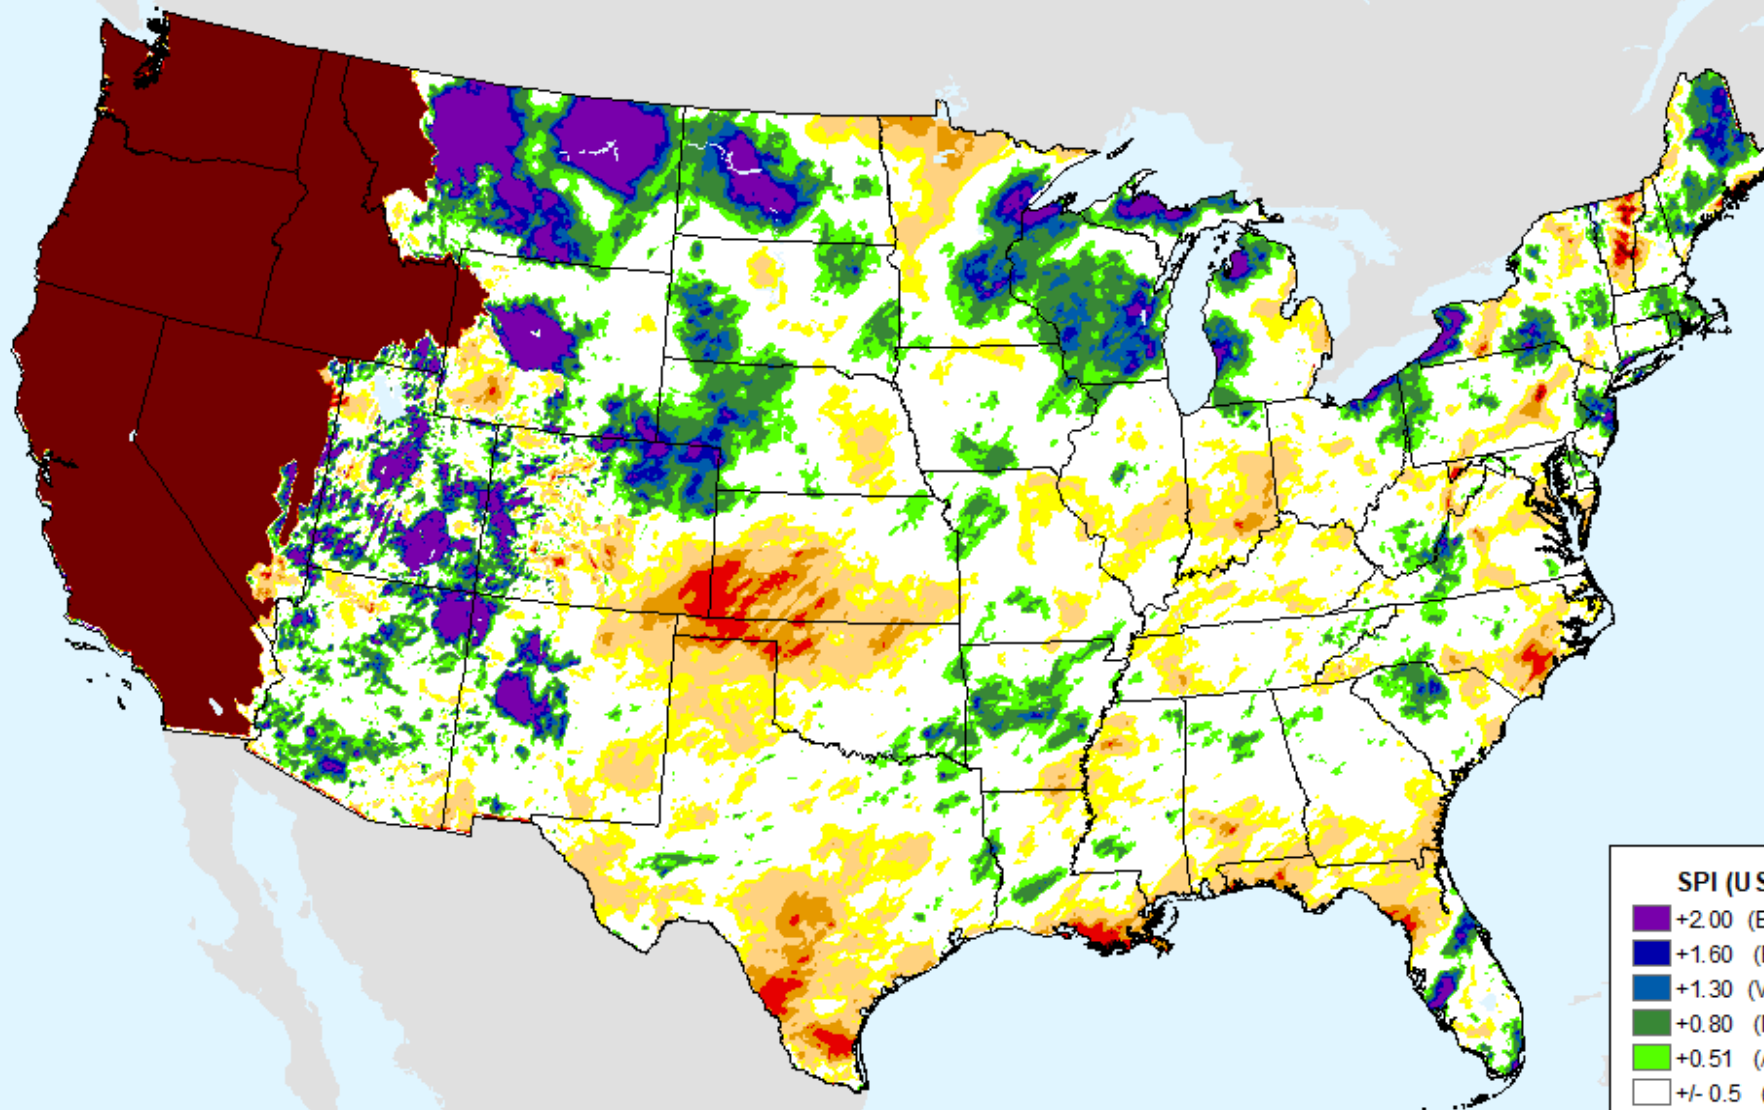

AHPS 6-month SPI

As of: Tuesday, March 21, 2023

SPI (USDM)

- +2.00 (Excp Moist)
- +1.60 (Extr Moist)
- +1.30 (Very Moist)
- +0.80 (Mod Moist)
- +0.51 (Abn Moist)
- +/- 0.5 (Normal)
- -0.51 (D0)
- -0.80 (D1)
- -1.30 (D2)
- -1.60 (D3)
- -2.00+ (D4)