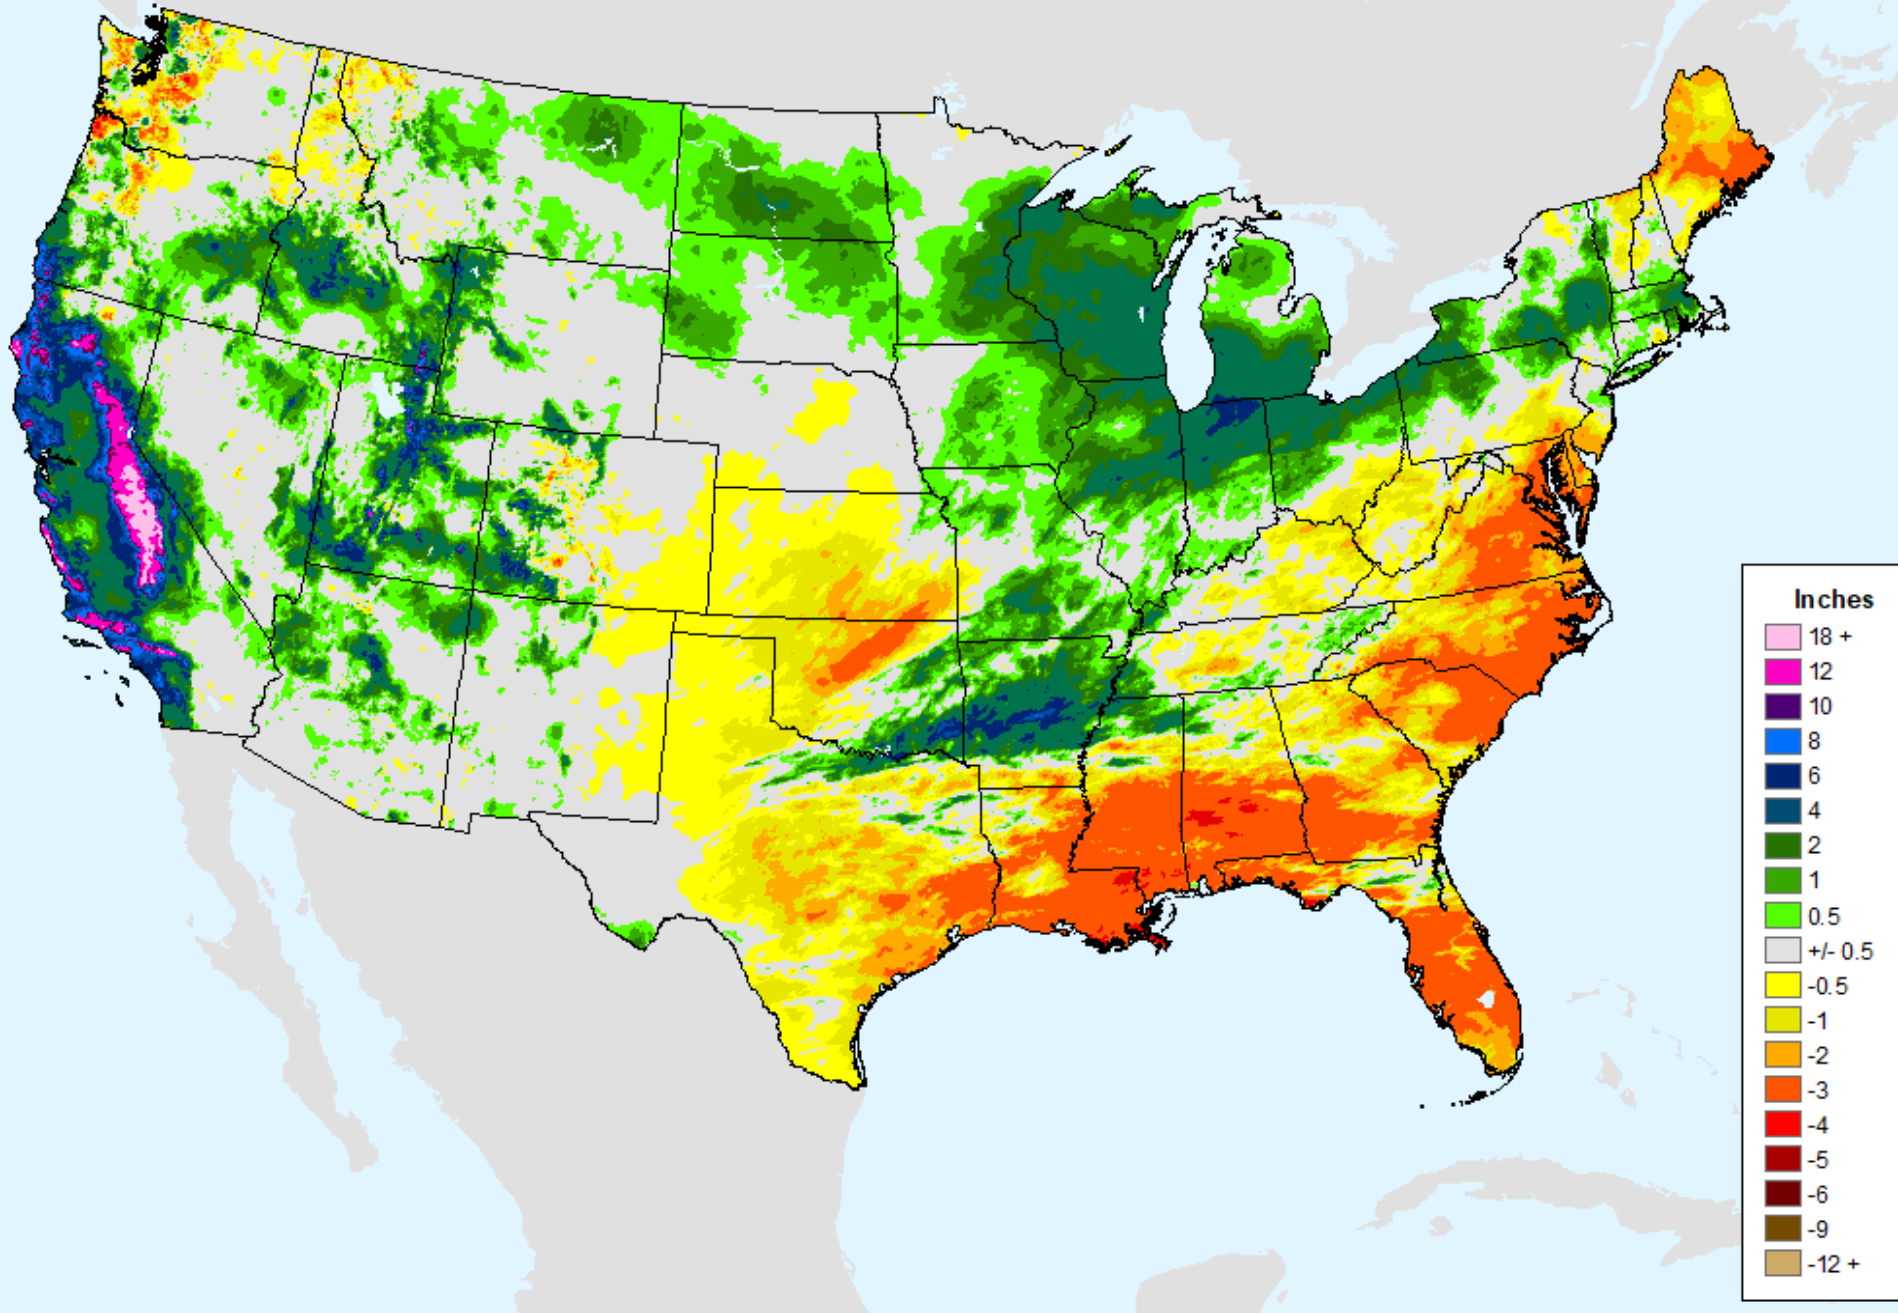

AHPS 14-Day Precip Departure

As of: Tuesday, March 21, 2023

AHPS 30-Day Precip Departure

As of: Tuesday, March 21, 2023

USDM for: Mar. 14, 2023

AHPS 30-Day Precip Departure

As of: Tuesday, March 21, 2023

AHPS 30-Day Pct of Normal Pcp