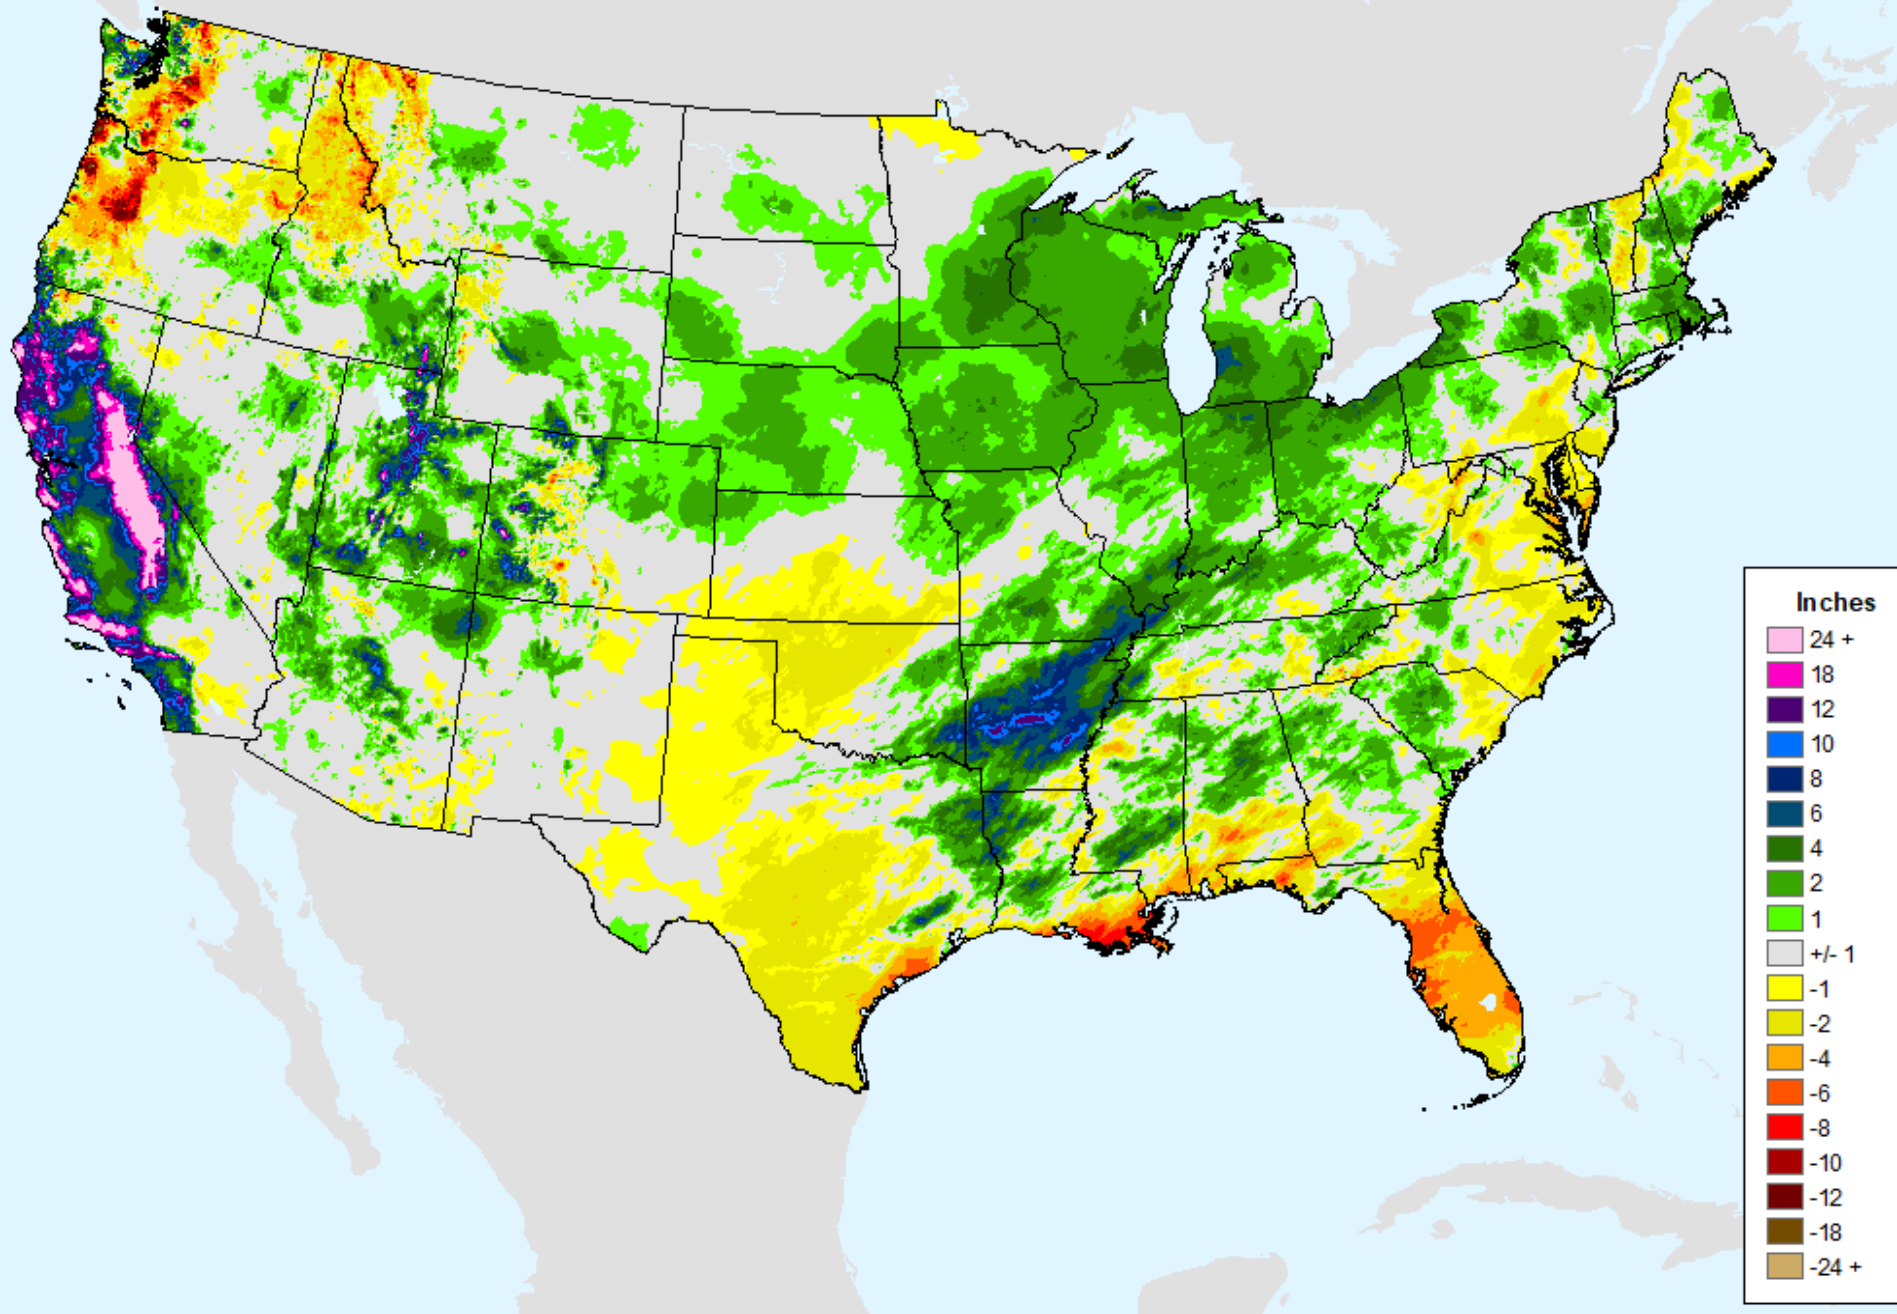

AHPS 90-Day Precip Departure

As of: Tuesday, March 21, 2023