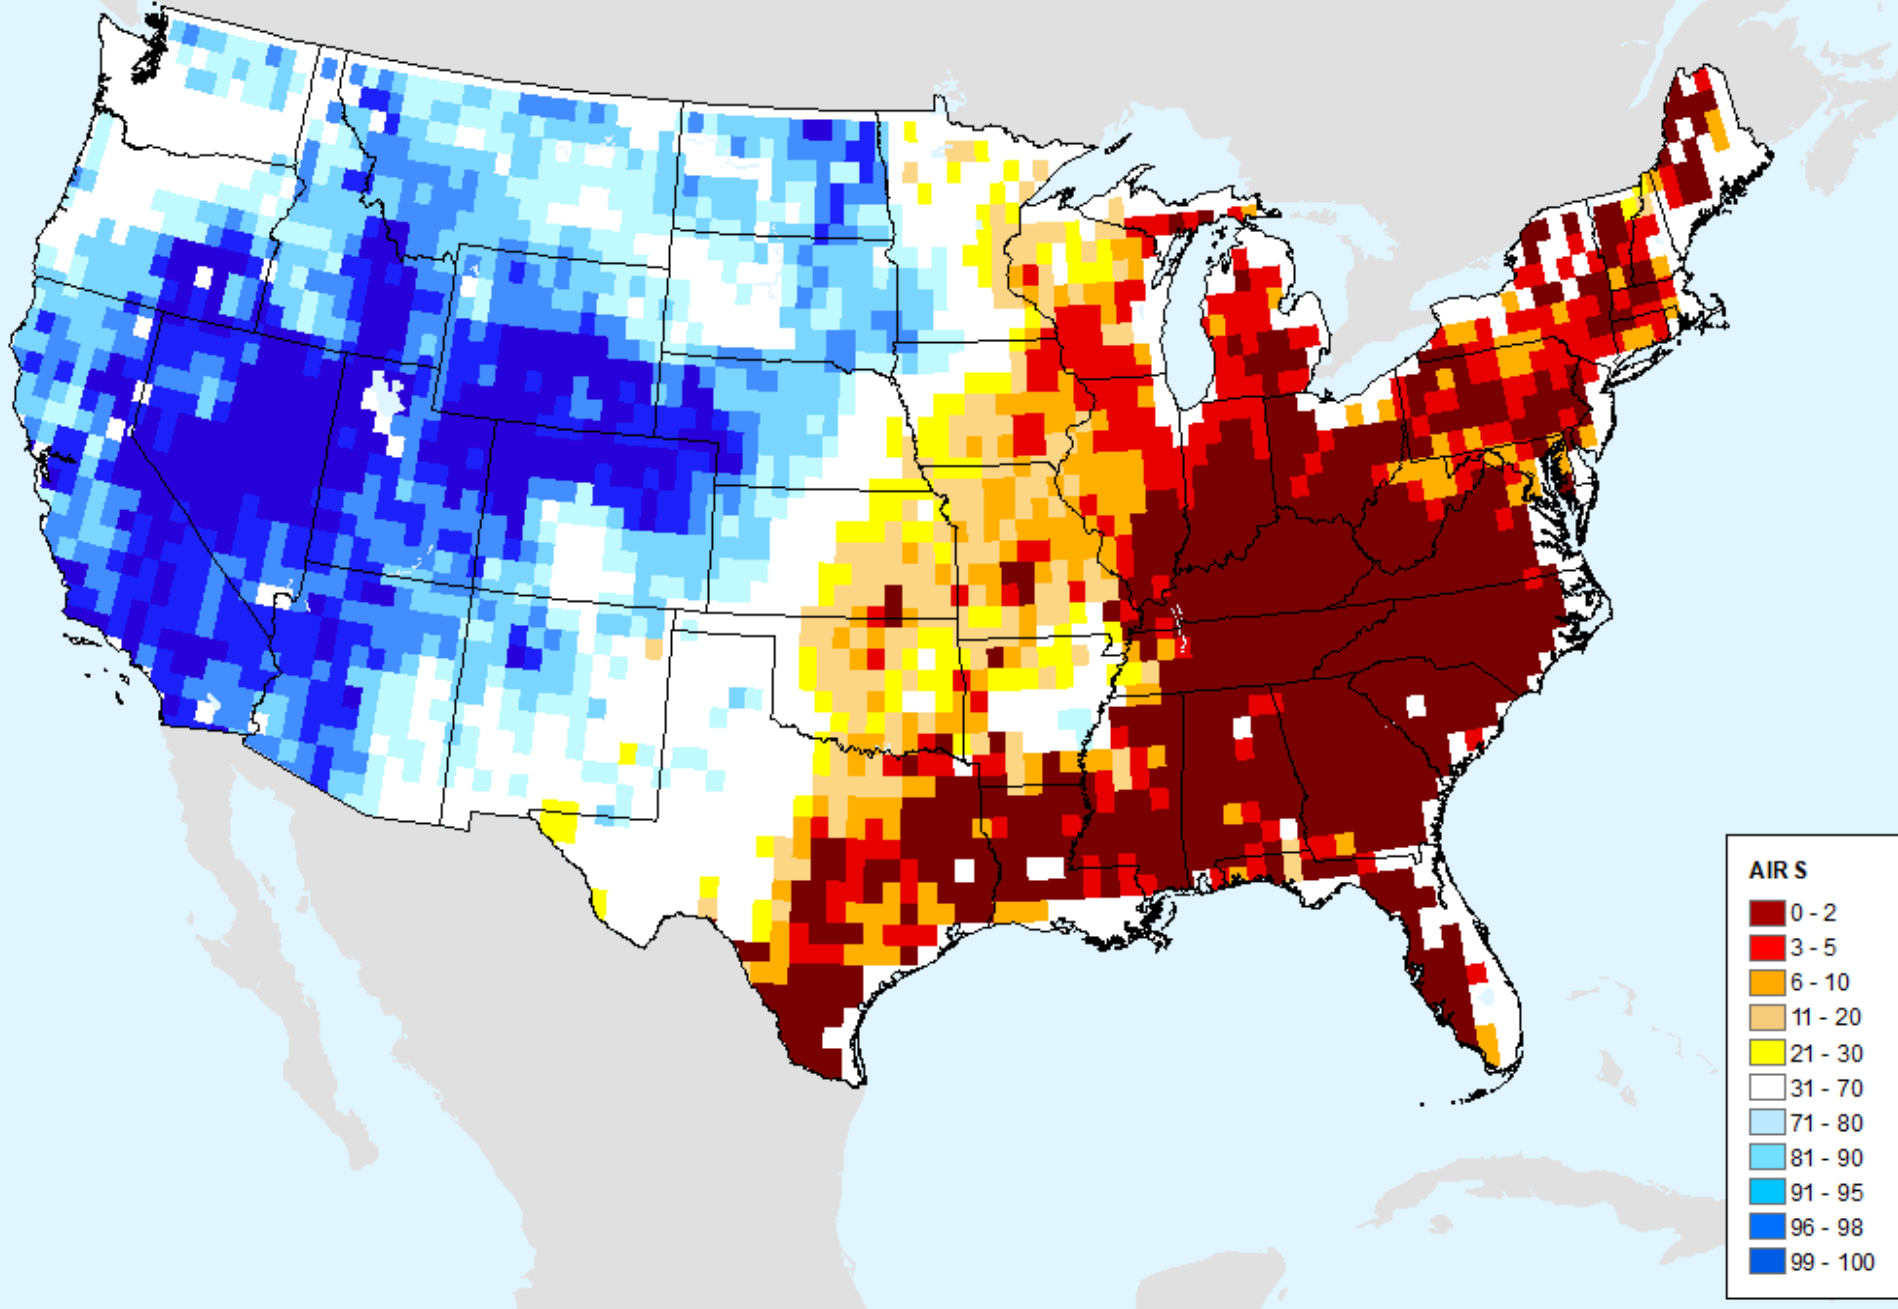

AIRS-Based Surface Air Temperature 56 Day

As of: Tuesday, March 21, 2023