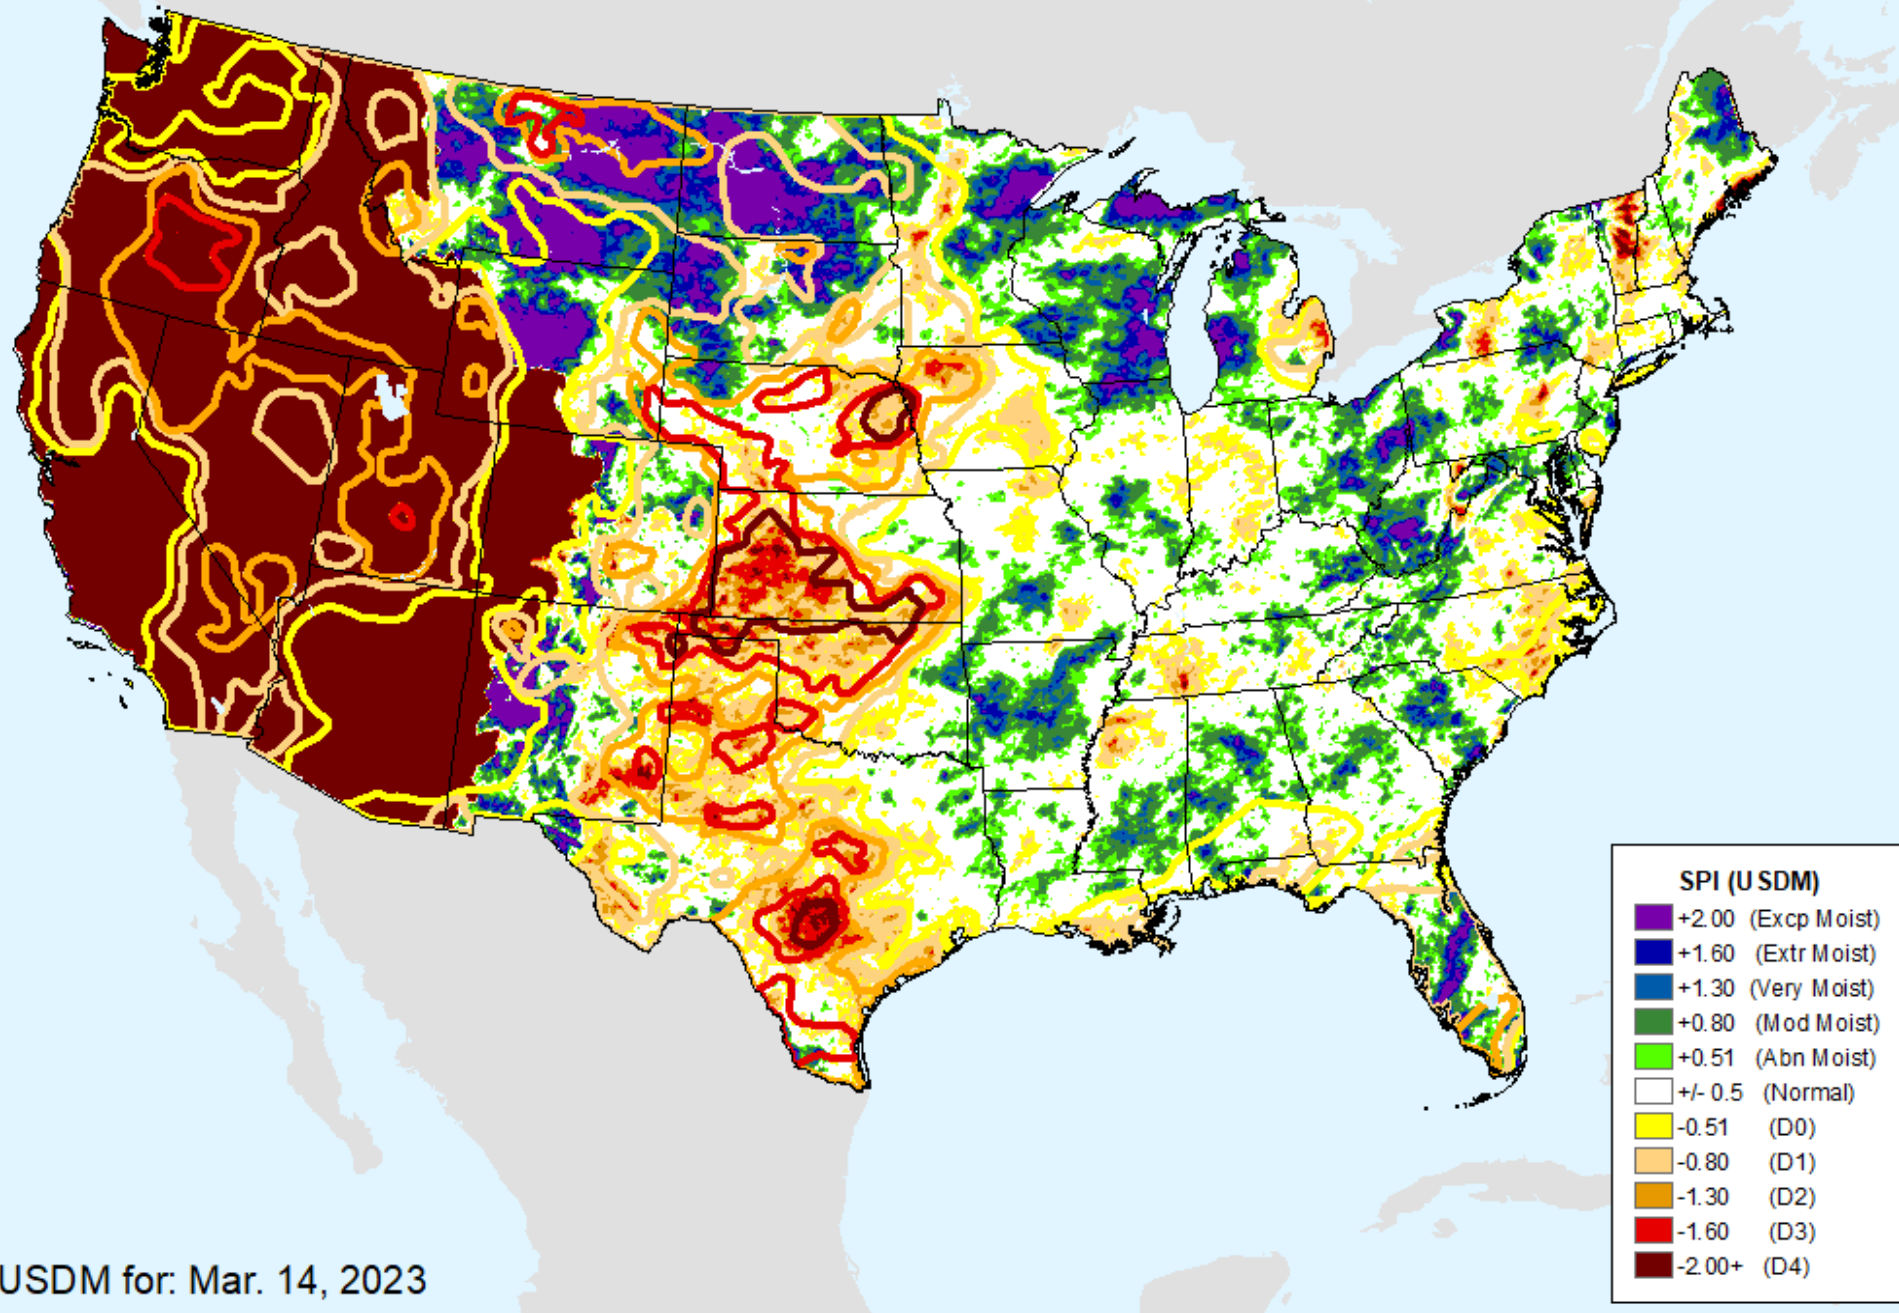

AHPS 12-month SPI

As of: Tuesday, March 21, 2023

USDM for: Mar. 14, 2023