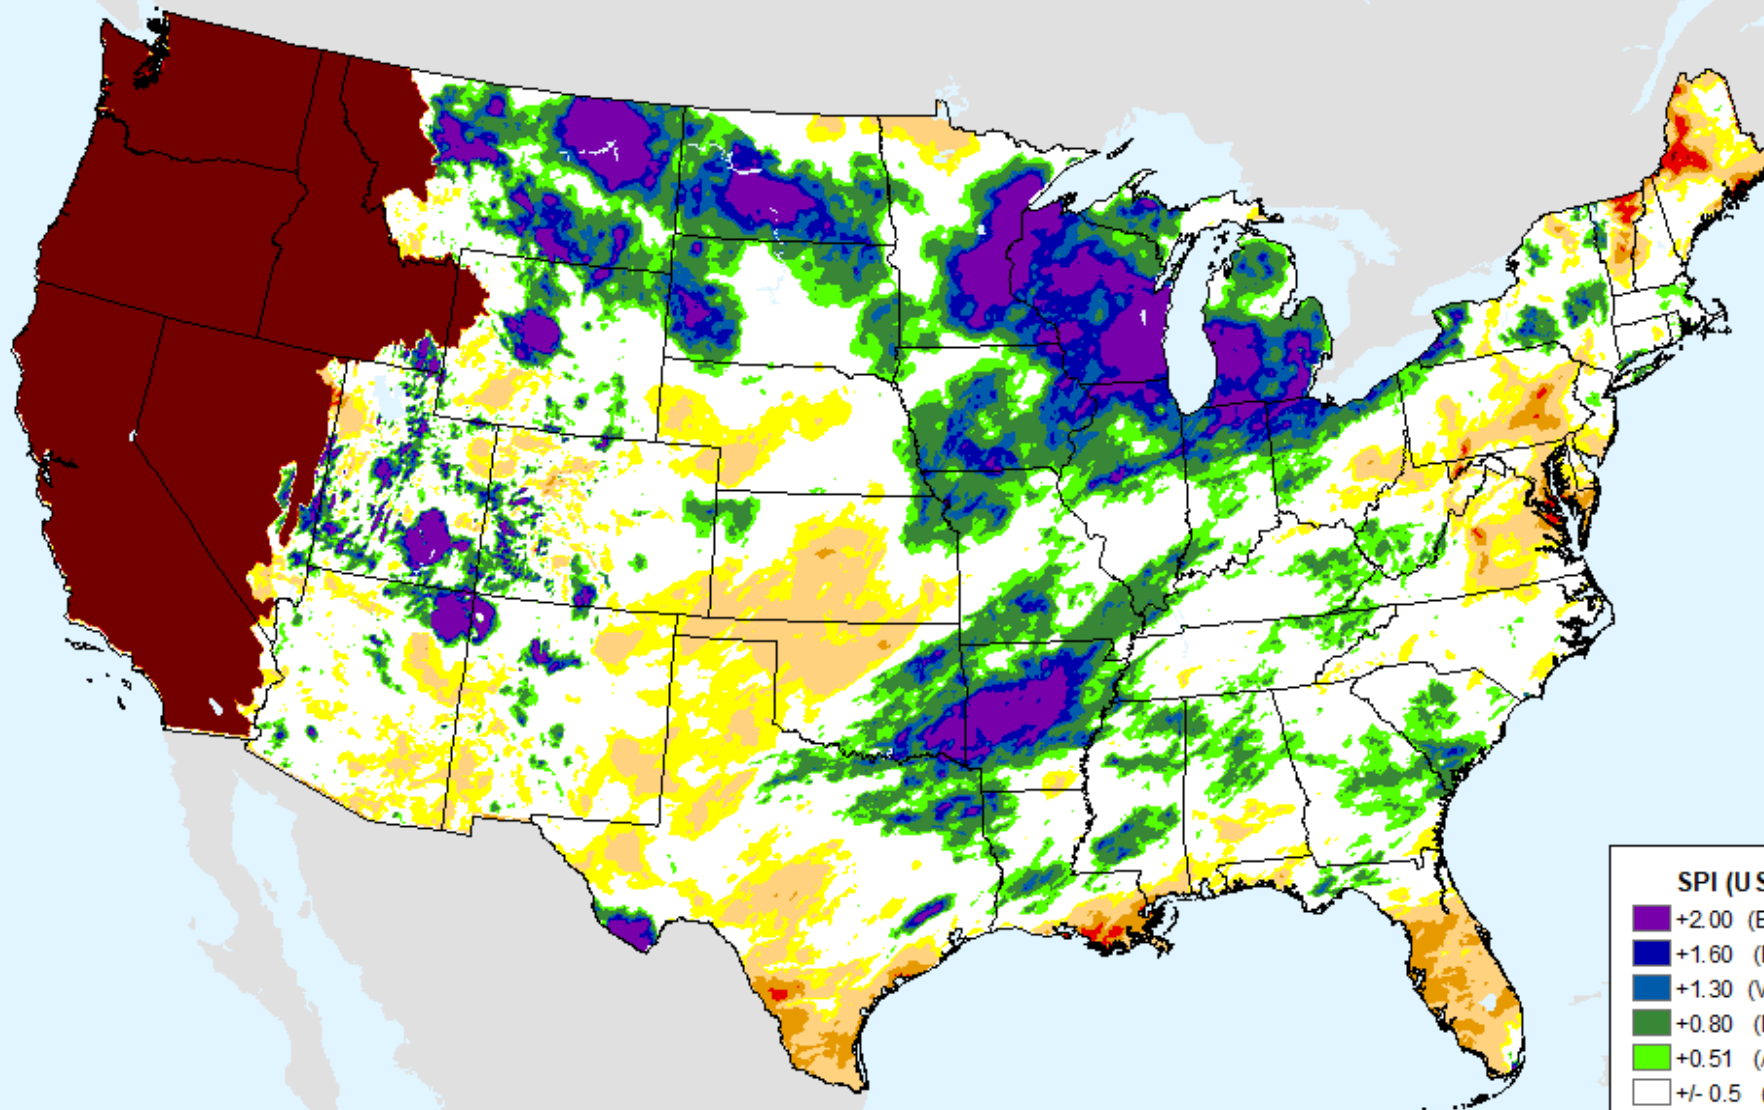

AHPS 2-month SPI

As of: Tuesday, March 21, 2023

SPI (USDM)

- +2.00 (Excp Moist)
- +1.60 (Extr Moist)
- +1.30 (Very Moist)
- +0.80 (Mod Moist)
- +0.51 (Abn Moist)
- +/- 0.5 (Normal)
- -0.51 (D0)
- -0.80 (D1)
- -1.30 (D2)
- -1.60 (D3)
- -2.00+ (D4)