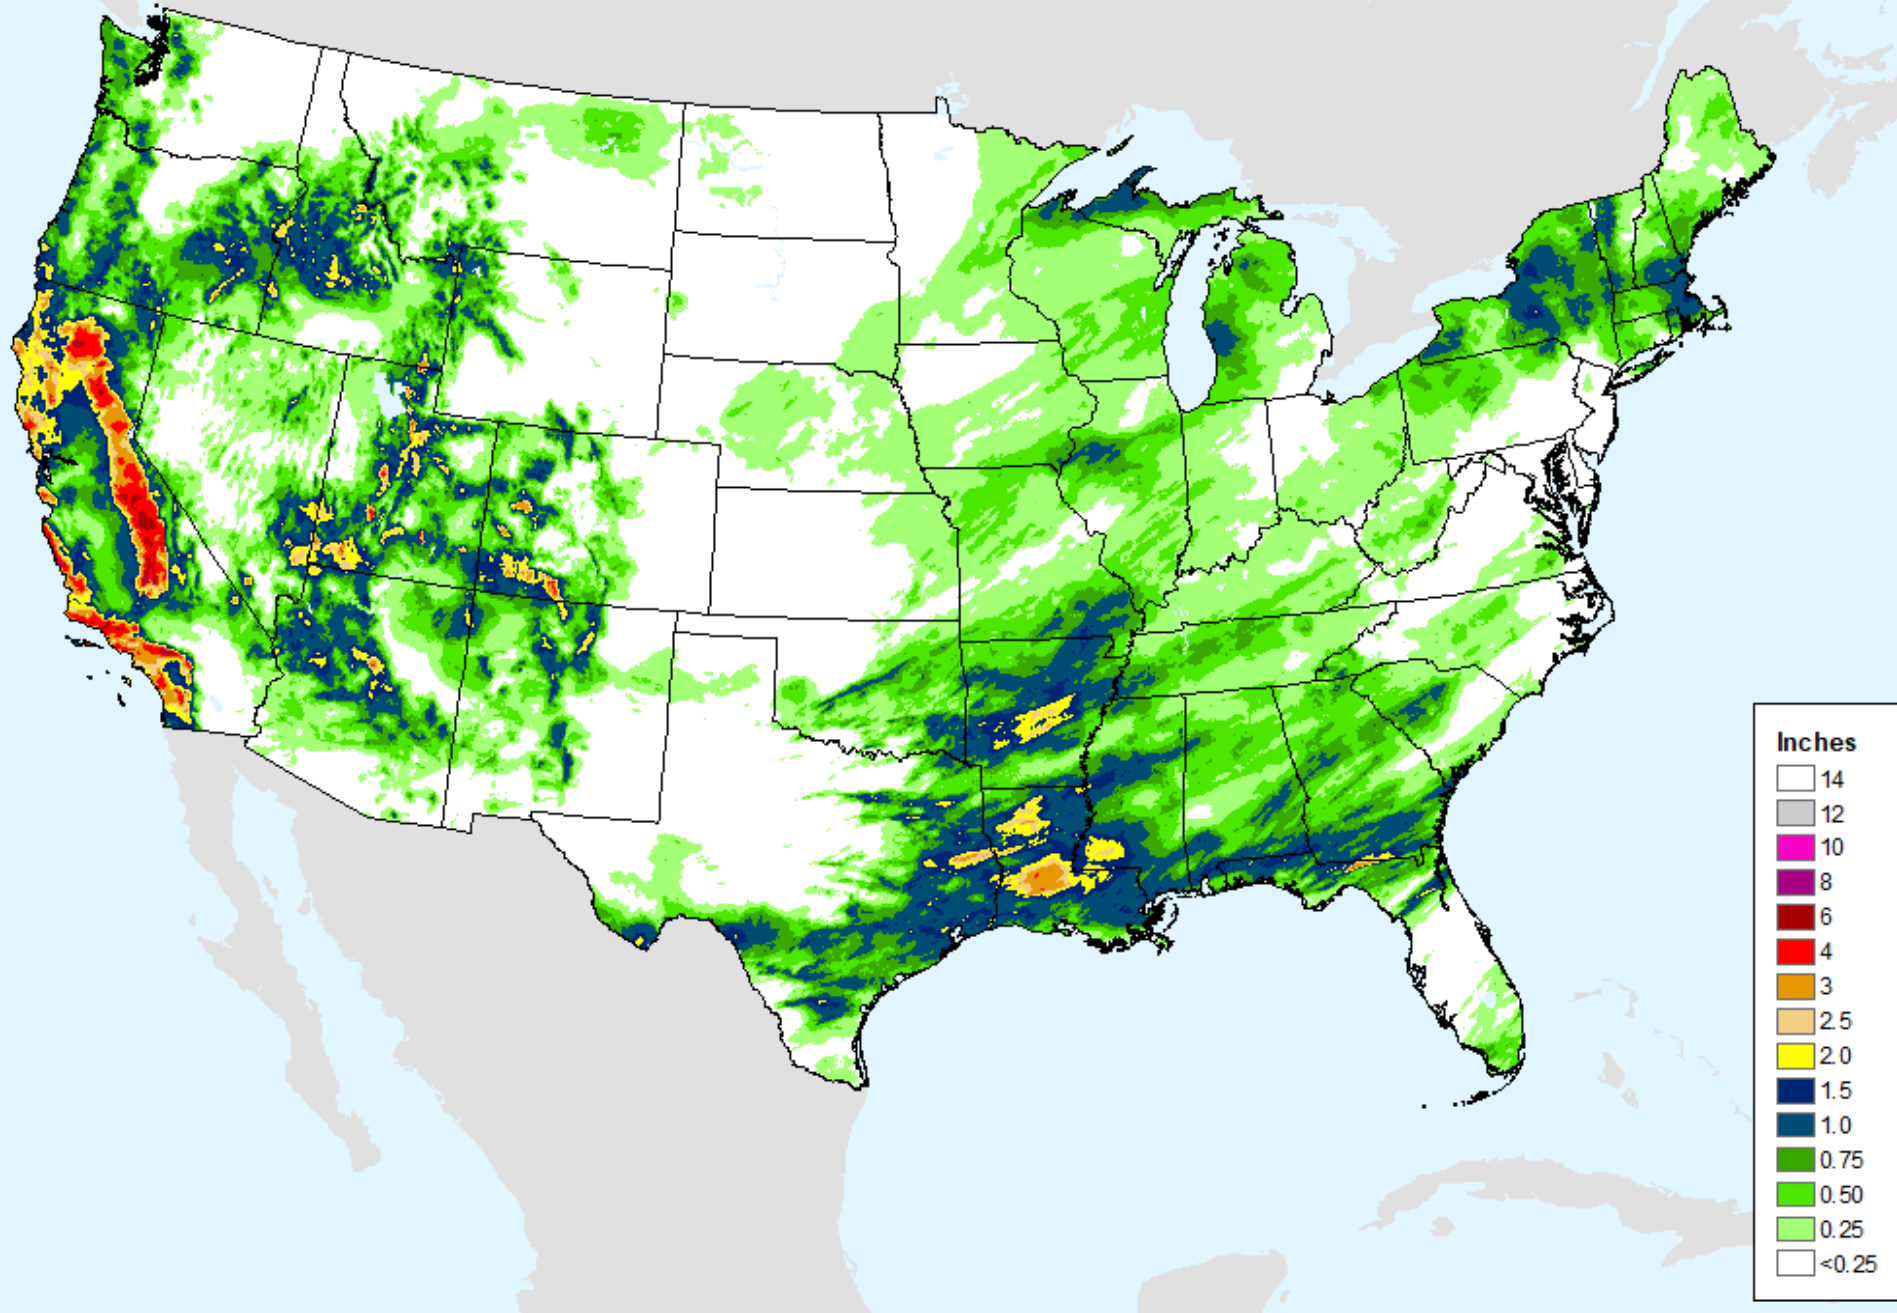

AHPS 7-Day Precipitation

As of: Tuesday, March 21, 2023

AHPS 7-Day Precipitation

As of: Tuesday, March 21, 2023

USDM for: Mar. 14, 2023

AHPS 14-Day Precip Departure

As of: Tuesday, March 21, 2023

USDM for: Mar. 14, 2023