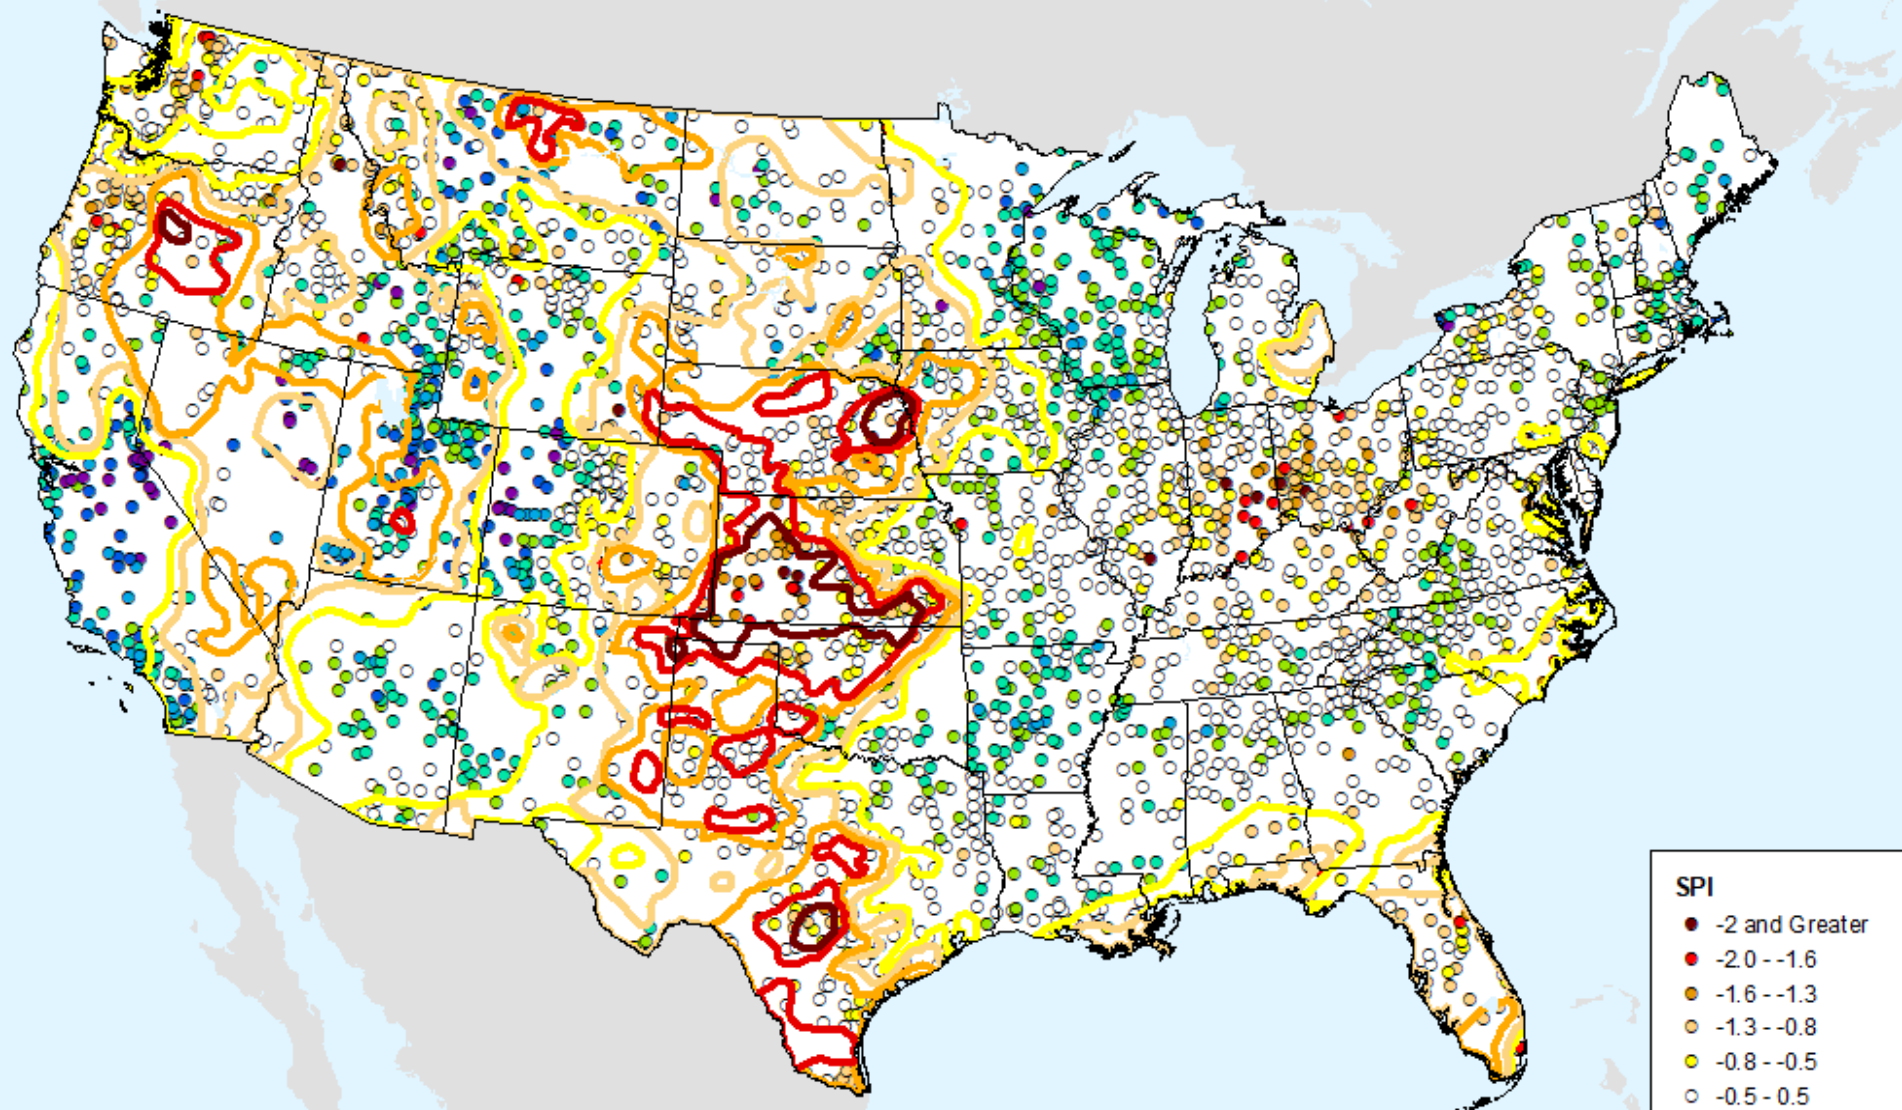

As of: Tuesday, March 21, 2023

USDM for: Mar. 14, 2023

HPRCC 24-month SPI

As of: Tuesday, March 21, 2023

HPRCC Water Year-to-date SPI

As of: Tuesday, March 21, 2023

USDM for: Mar. 14, 2023

HPRCC Water Year-to-date SPI