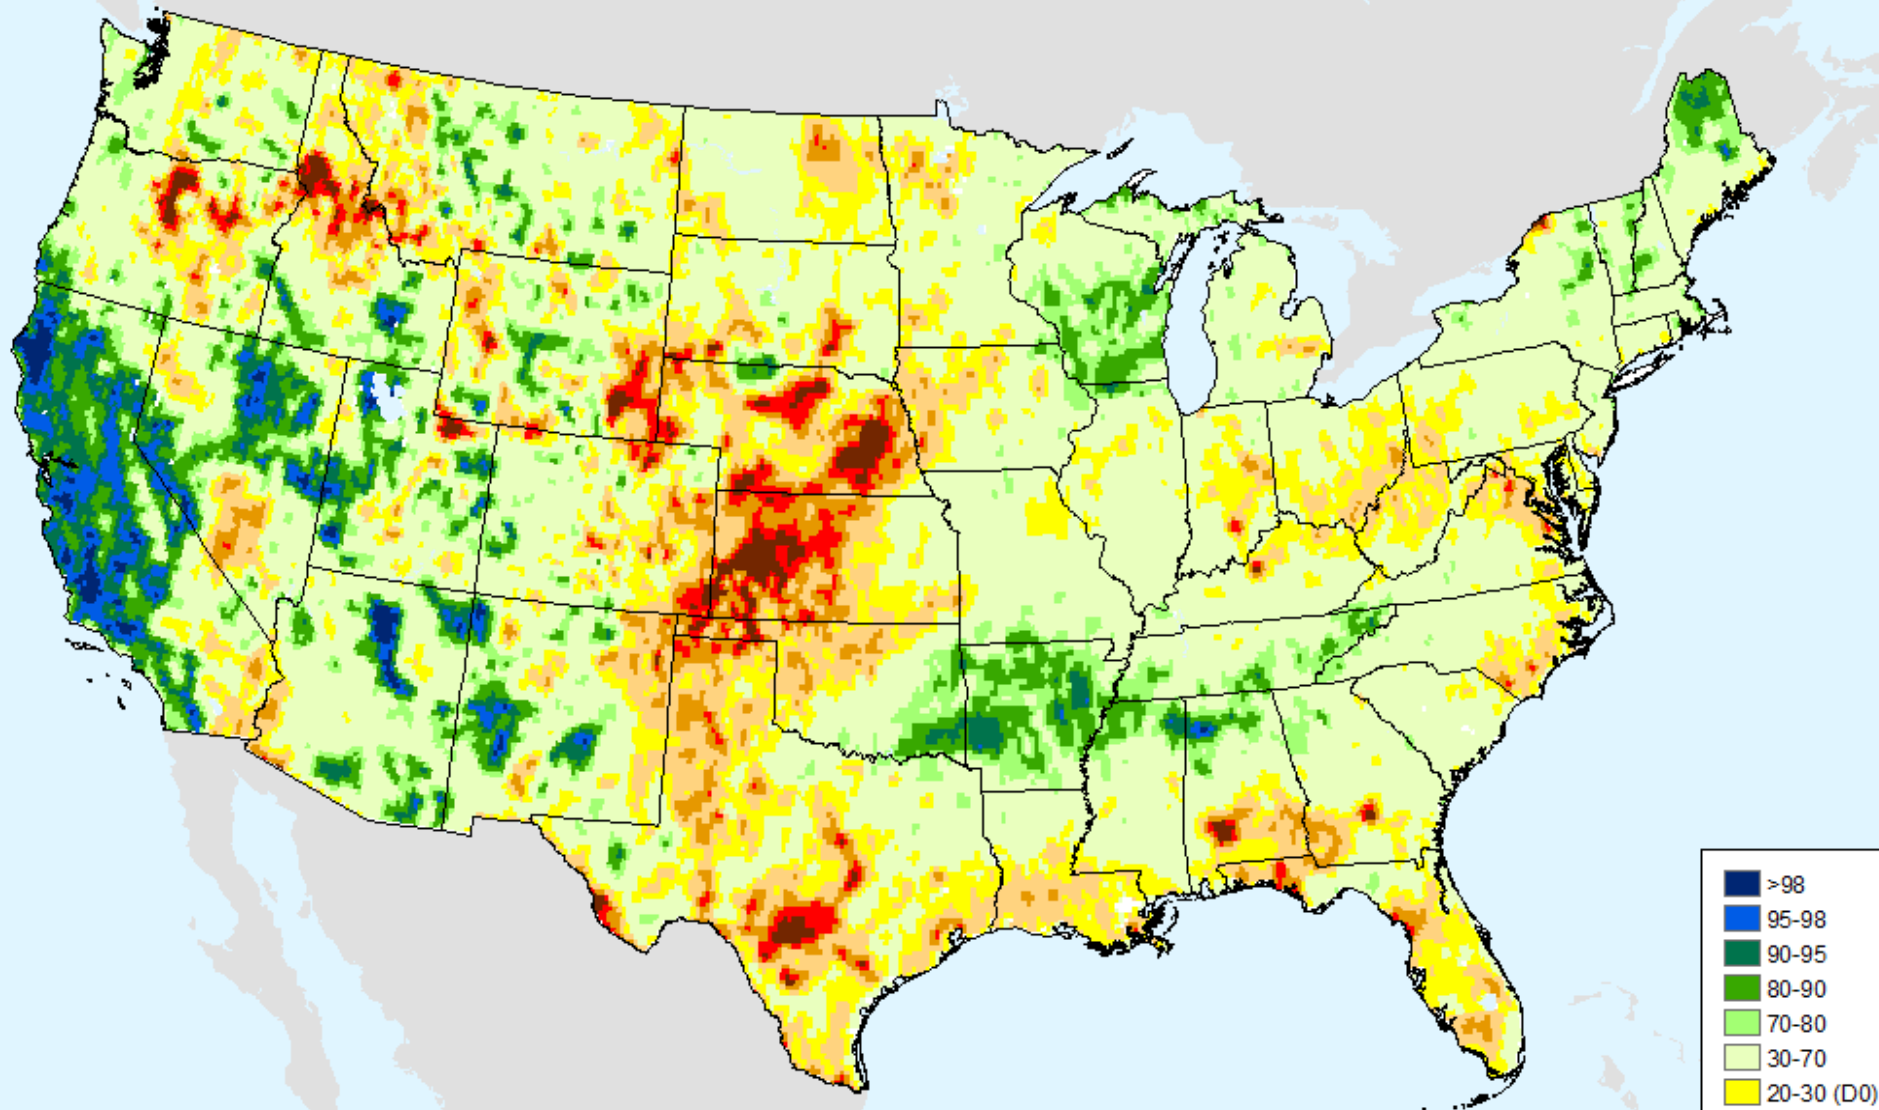

NLDAS-2 Ensemble Soil Moisture

As of: Tuesday, March 21, 2023