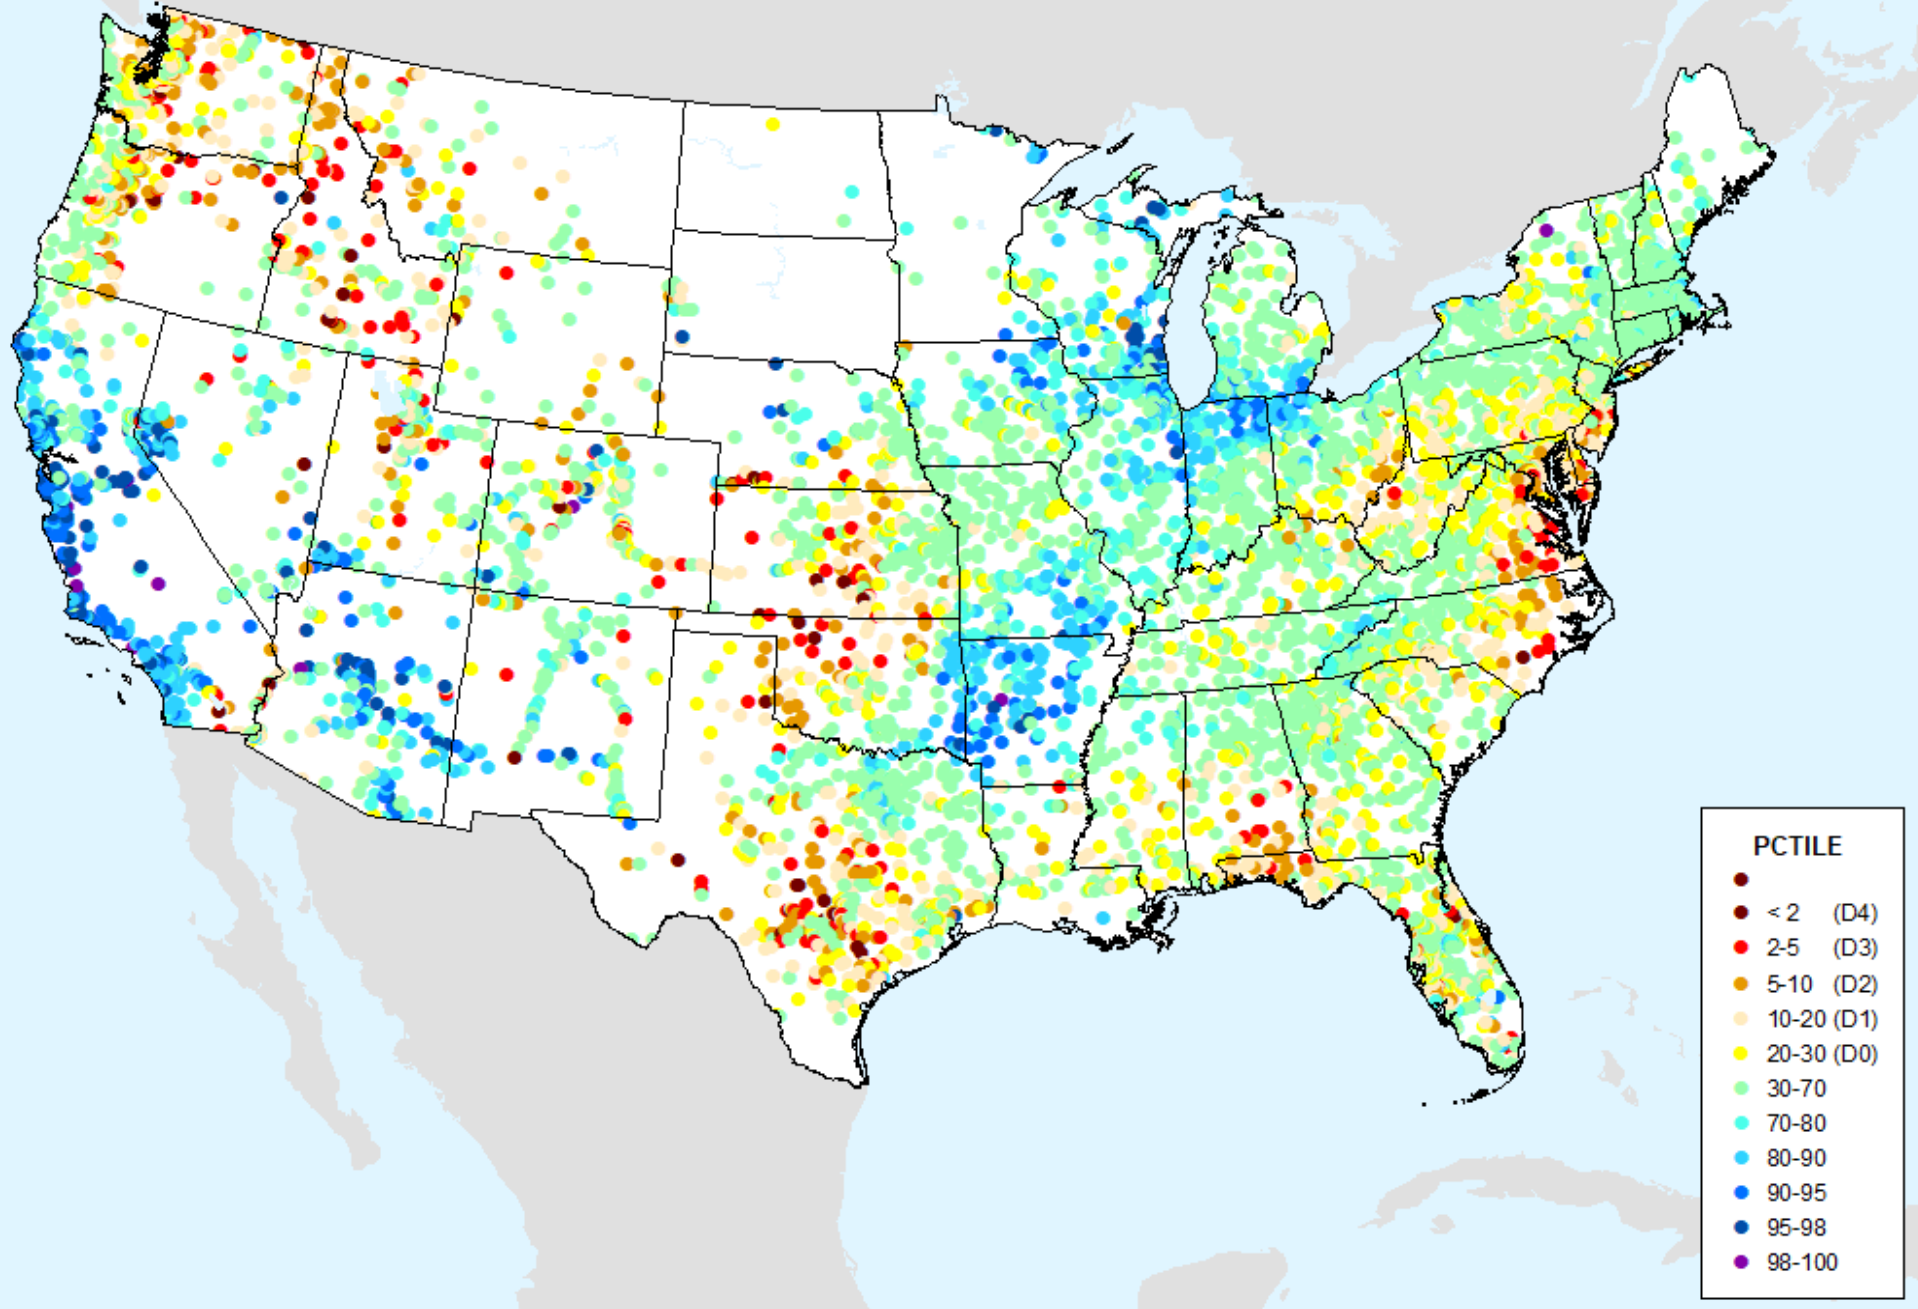

As of: Tuesday, March 21, 2023

USGS 28-Day Avg Streamflow

As of: Tuesday, March 21, 2023

USDM for: Mar. 14, 2023

USGS 28-Day Avg Streamflow

As of: Tuesday, March 21, 2023

NLDAS-2 Ensemble Soil Moisture

As of: Tuesday, March 21, 2023