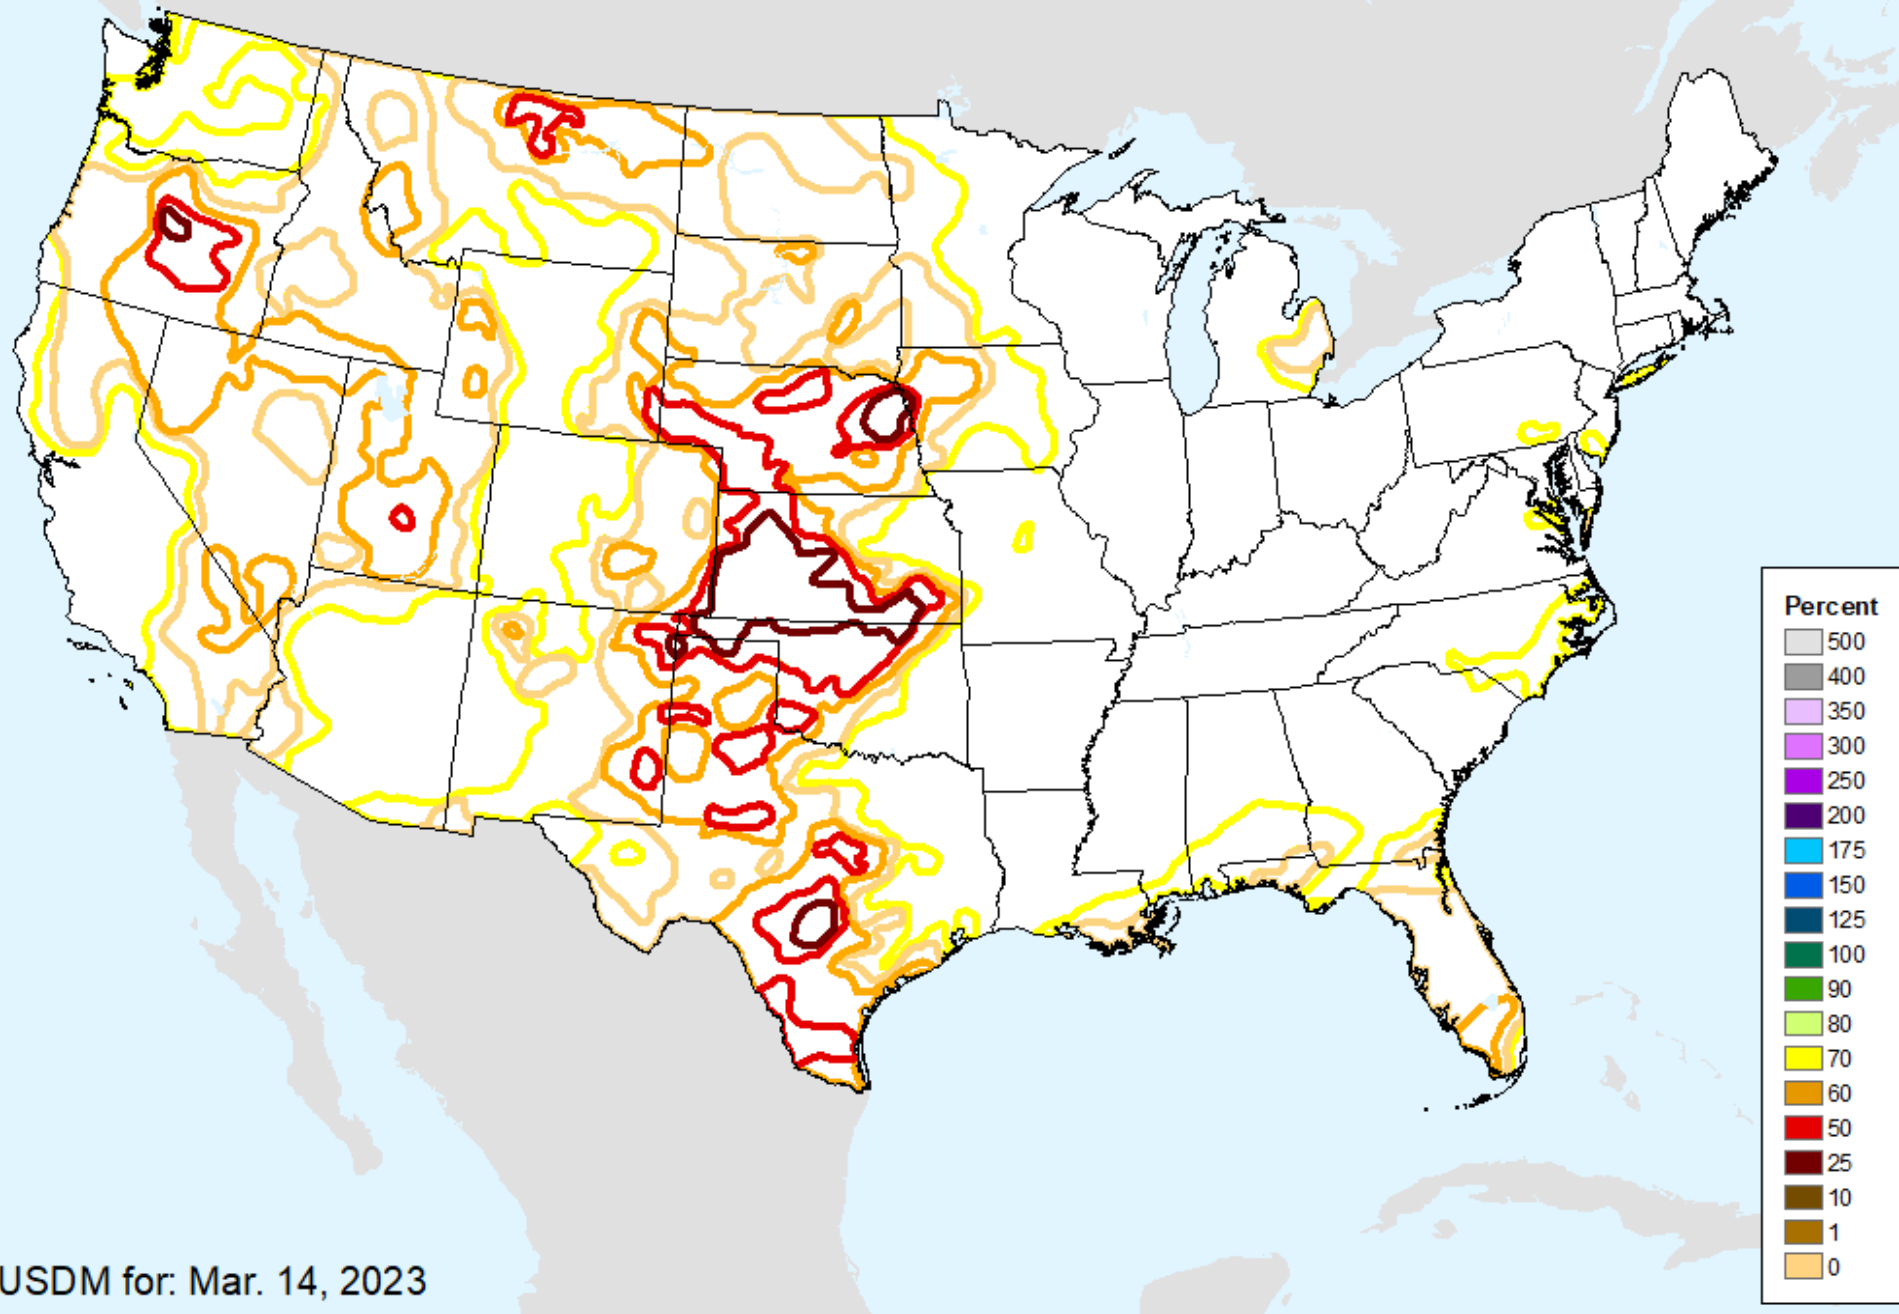

AHPS 60-Day Pct of Normal Pcp

As of: Tuesday, March 21, 2023

USDM for: Mar. 14, 2023