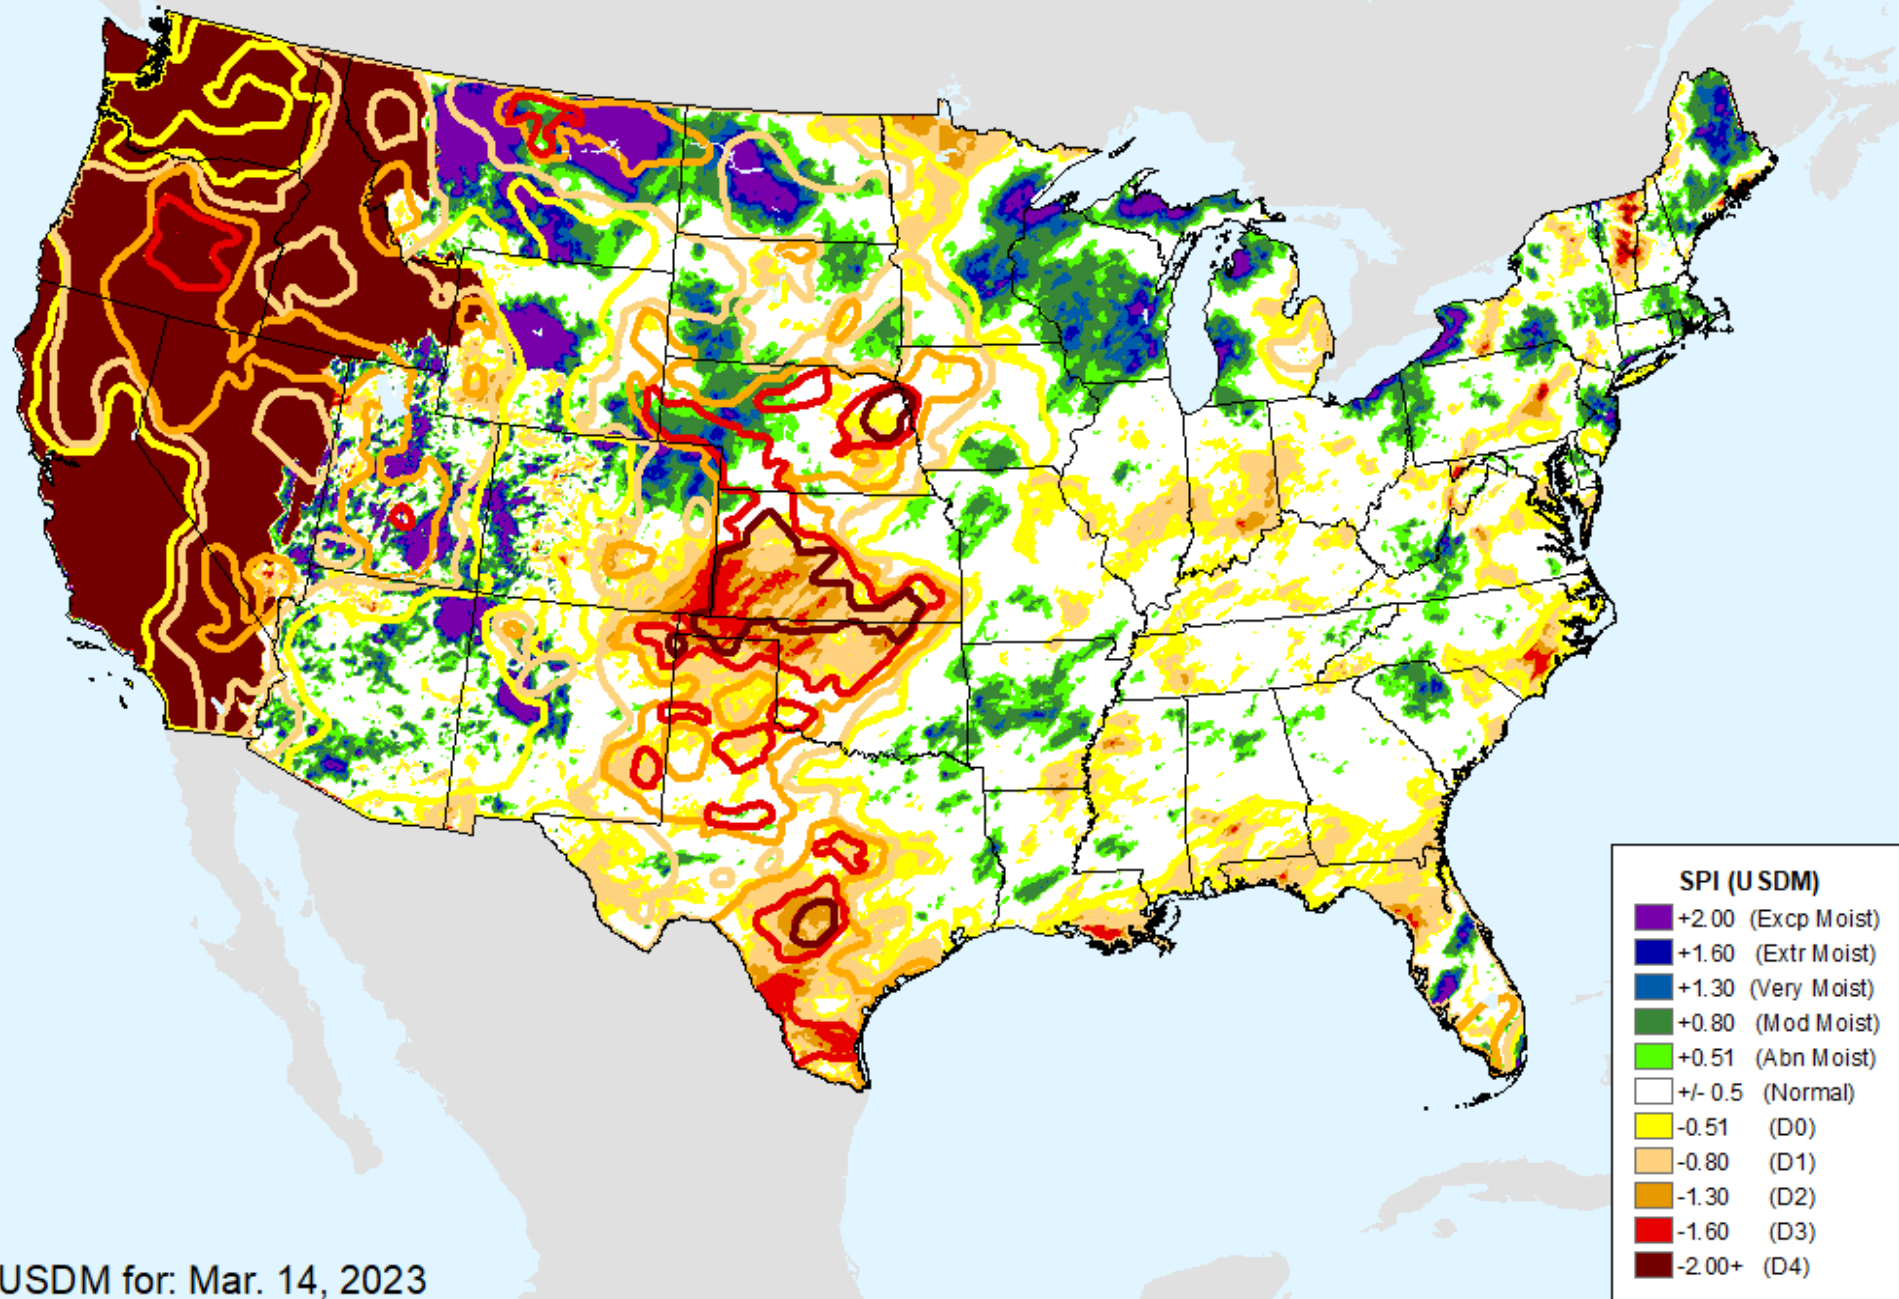

AHPS 6-month SPI

As of: Tuesday, March 21, 2023