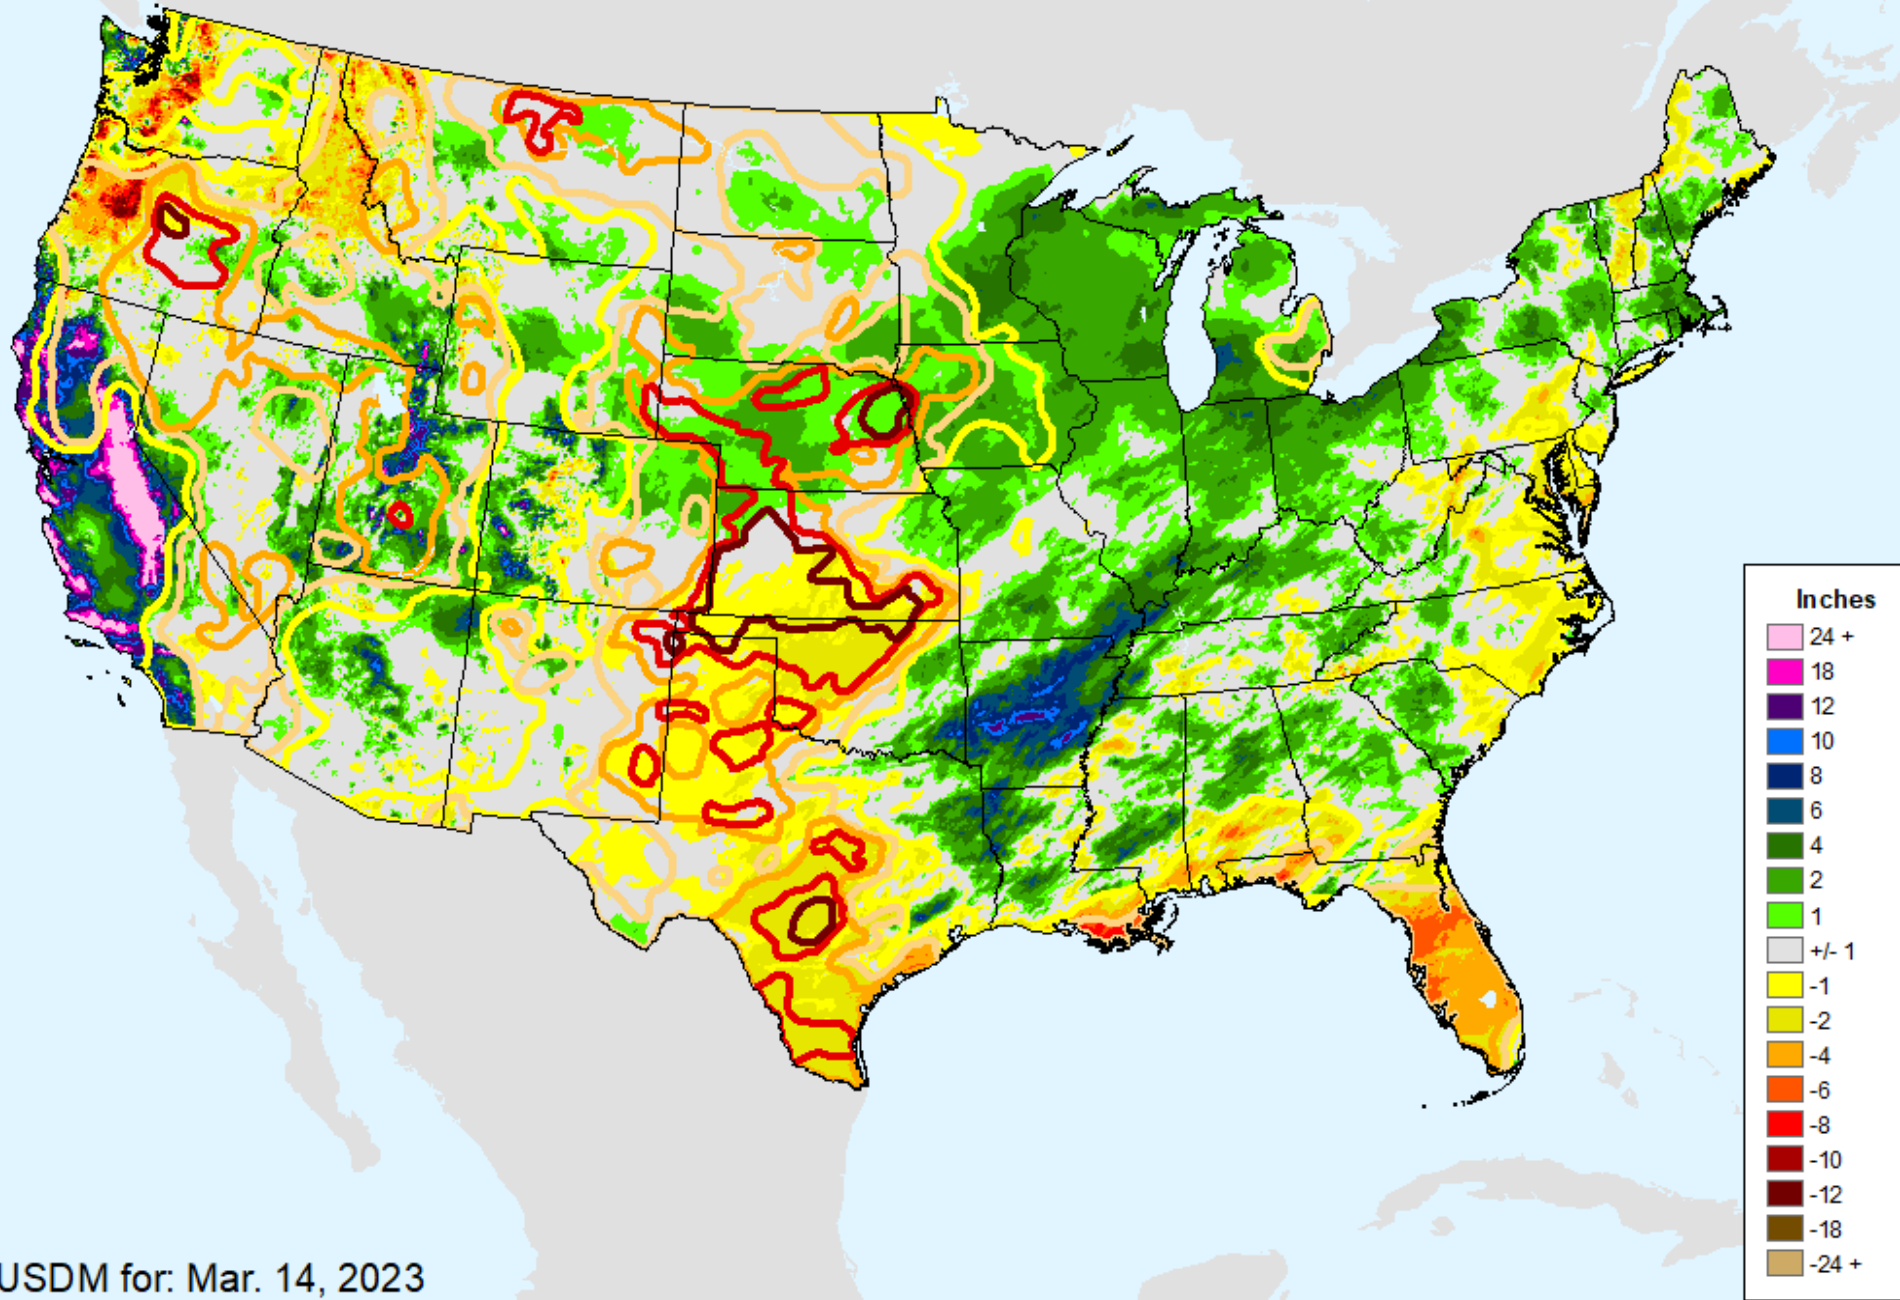

AHPS 60-Day Pct of Normal Pcp

As of: Tuesday, March 21, 2023

USDM for: Mar. 14, 2023

AHPS 60-Day Pct of Normal Pcp

As of: Tuesday, March 21, 2023

AHPS 90-Day Precip Departure

As of: Tuesday, March 21, 2023

USDM for: Mar. 14, 2023