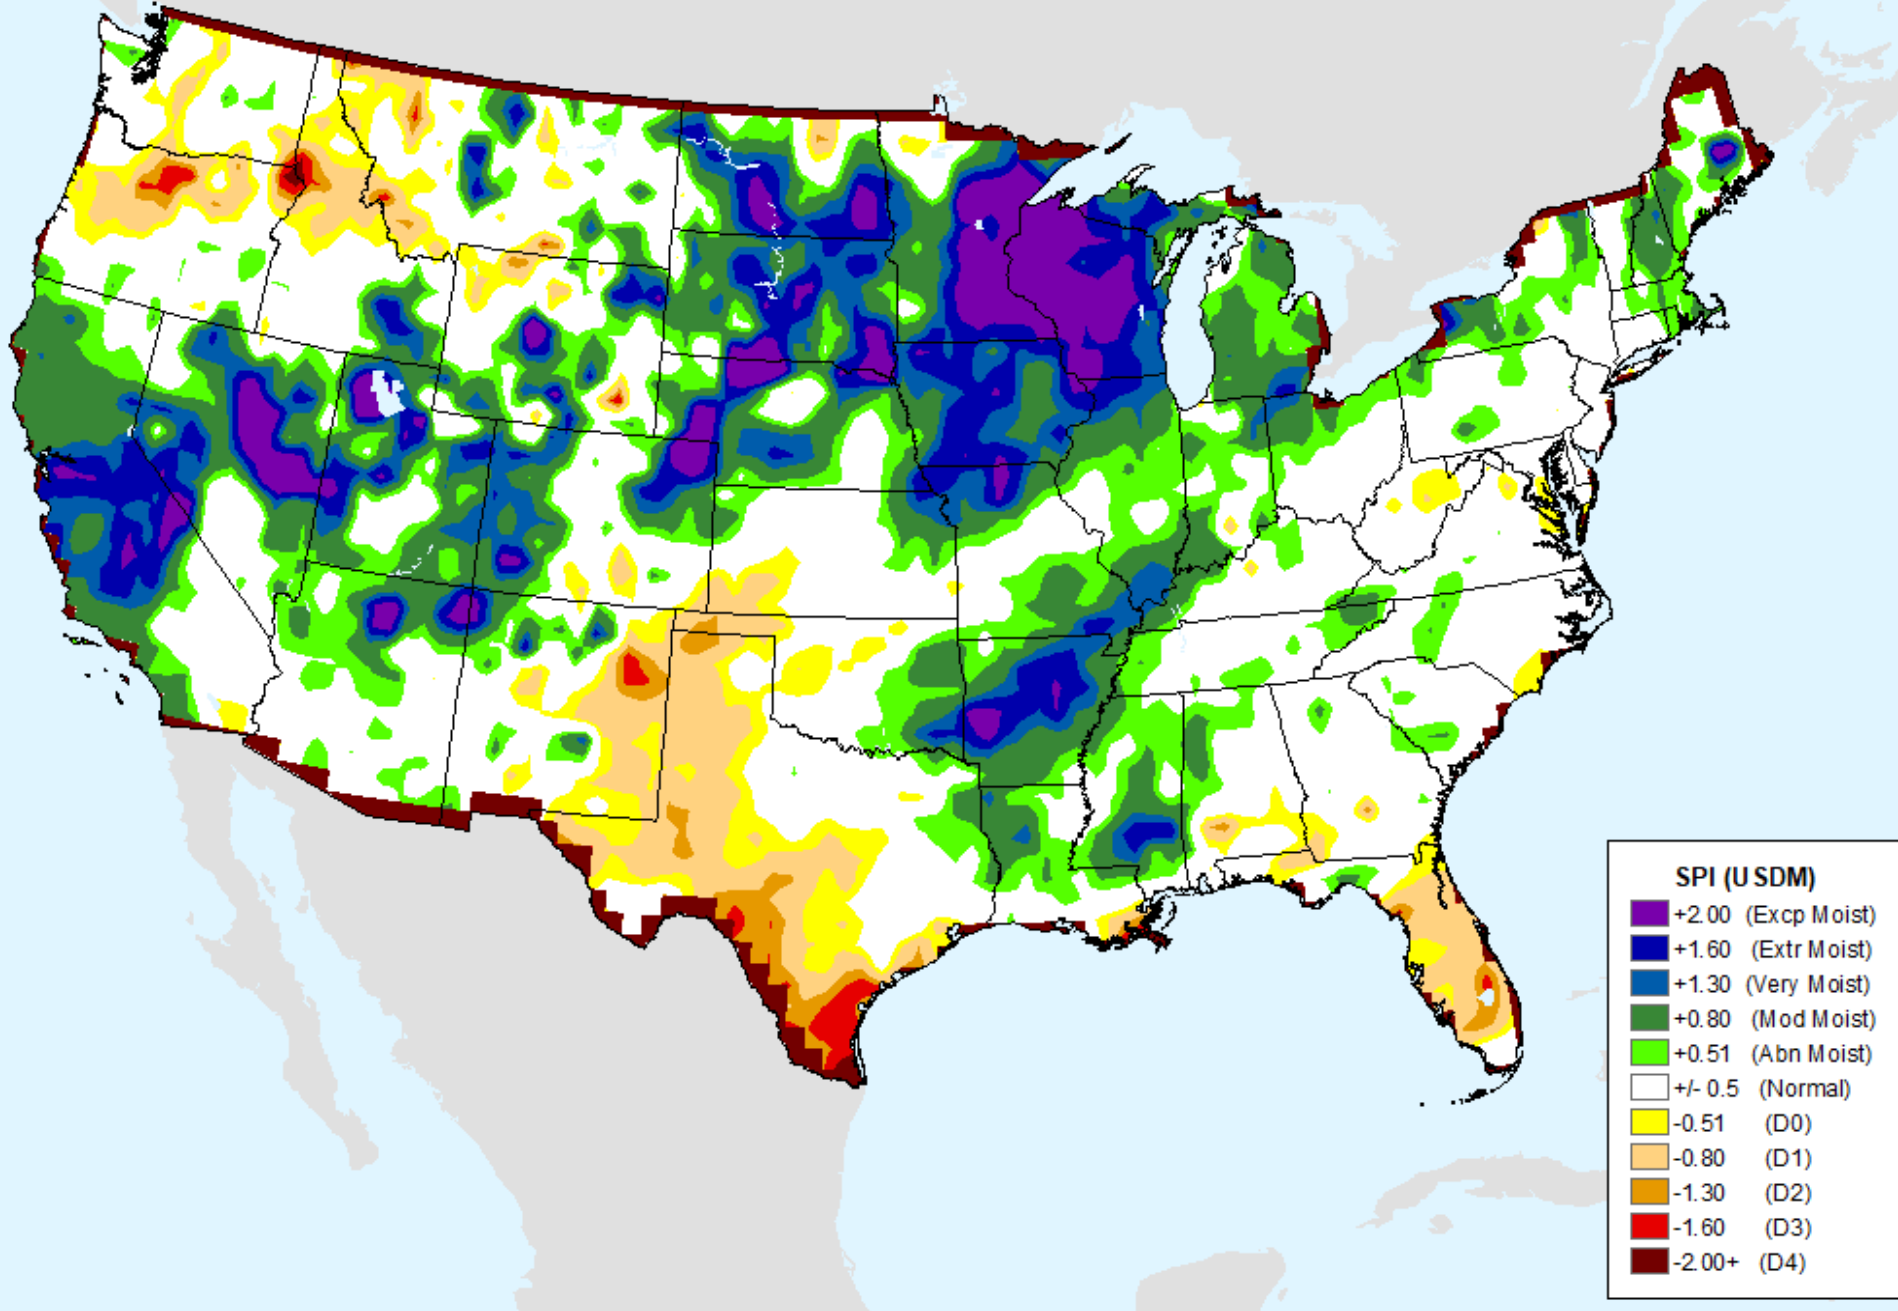

CPC 3-month SPI

As of: Tuesday, March 21, 2023