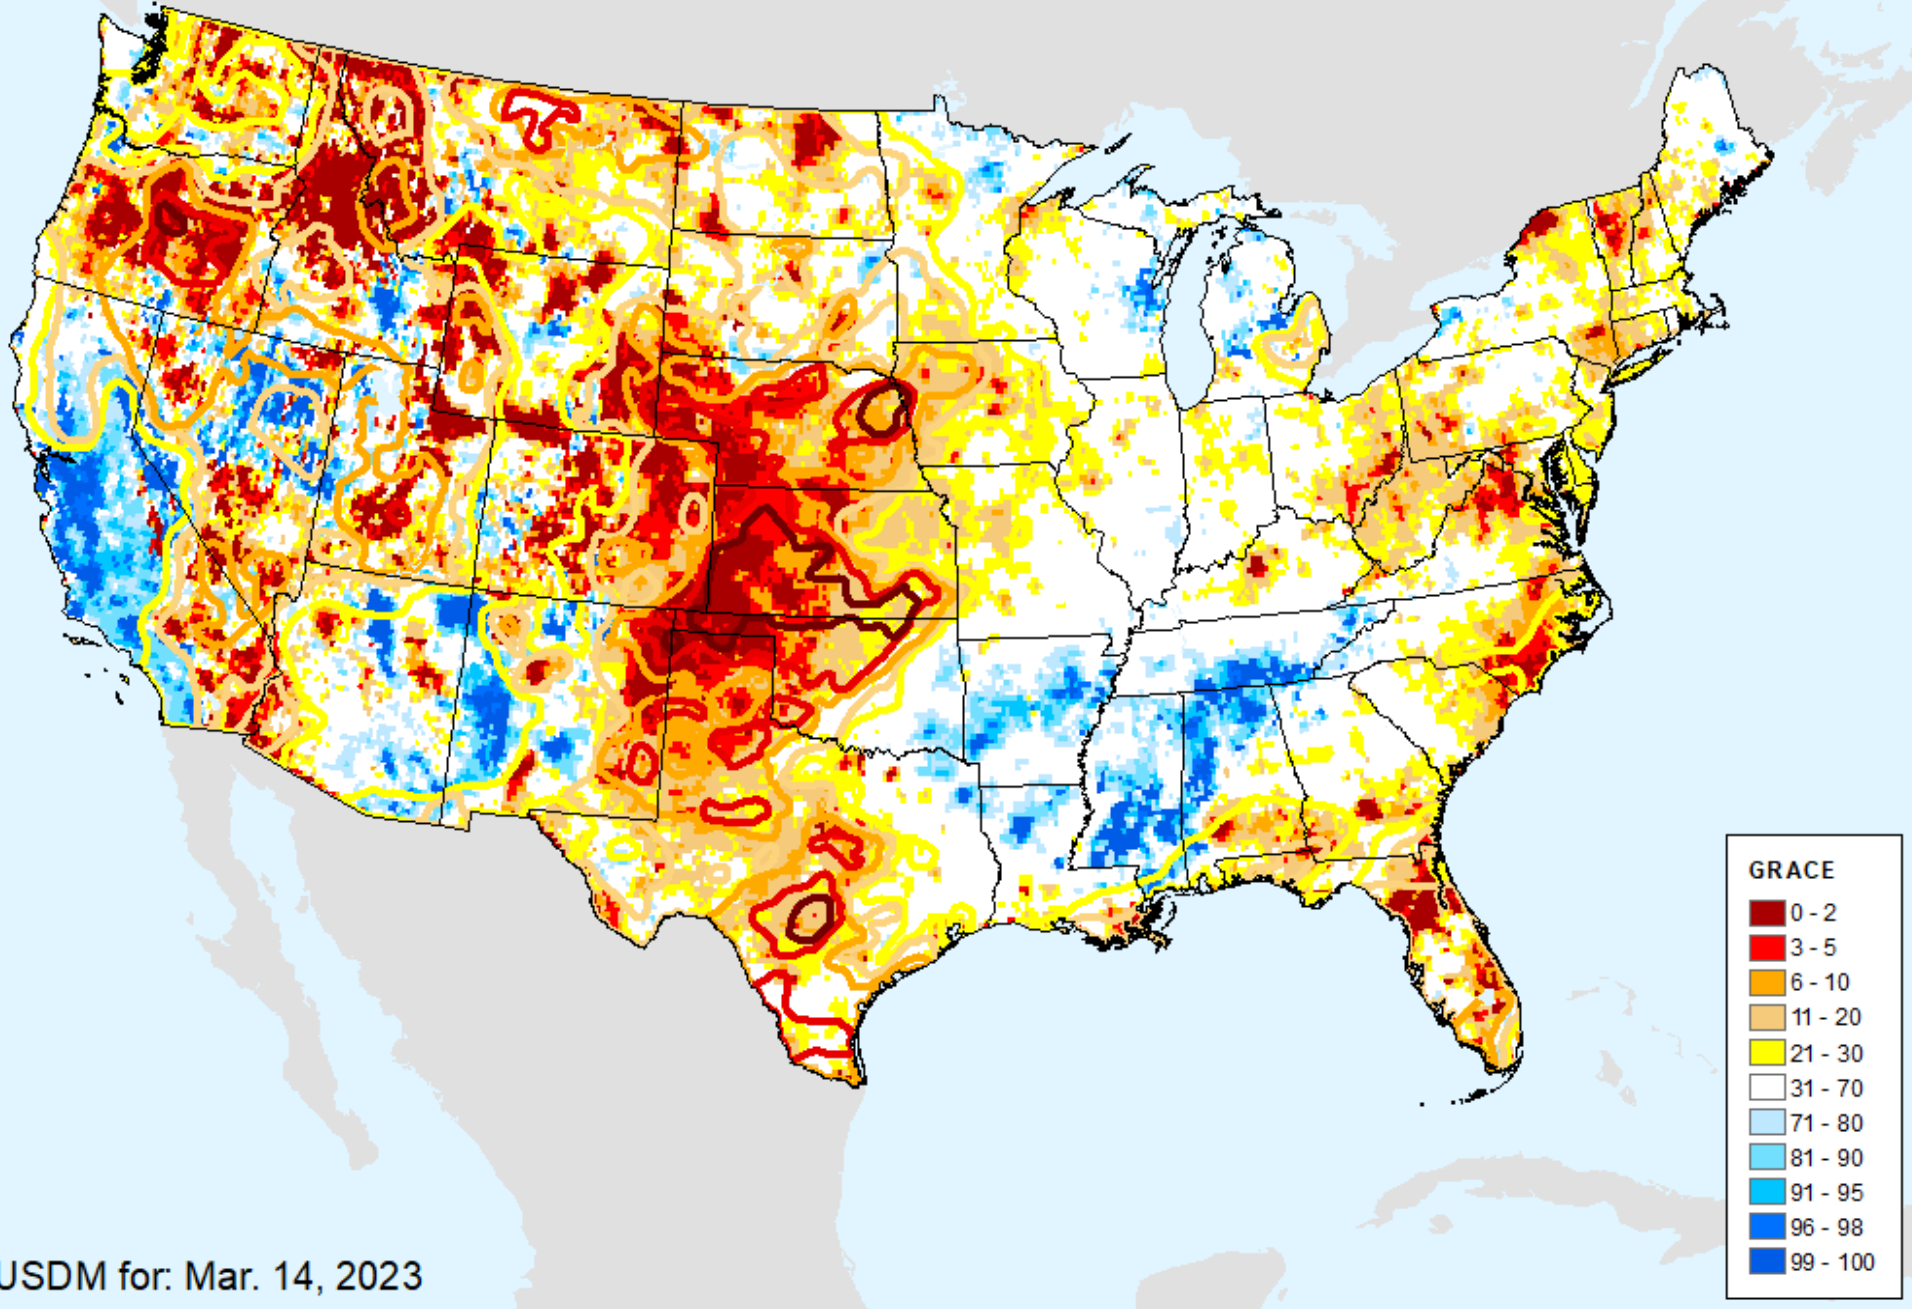

GRACE-Based Shallow Groundwater Drought Indicator

As of: Tuesday, March 21, 2023

USDM for: Mar. 14, 2023