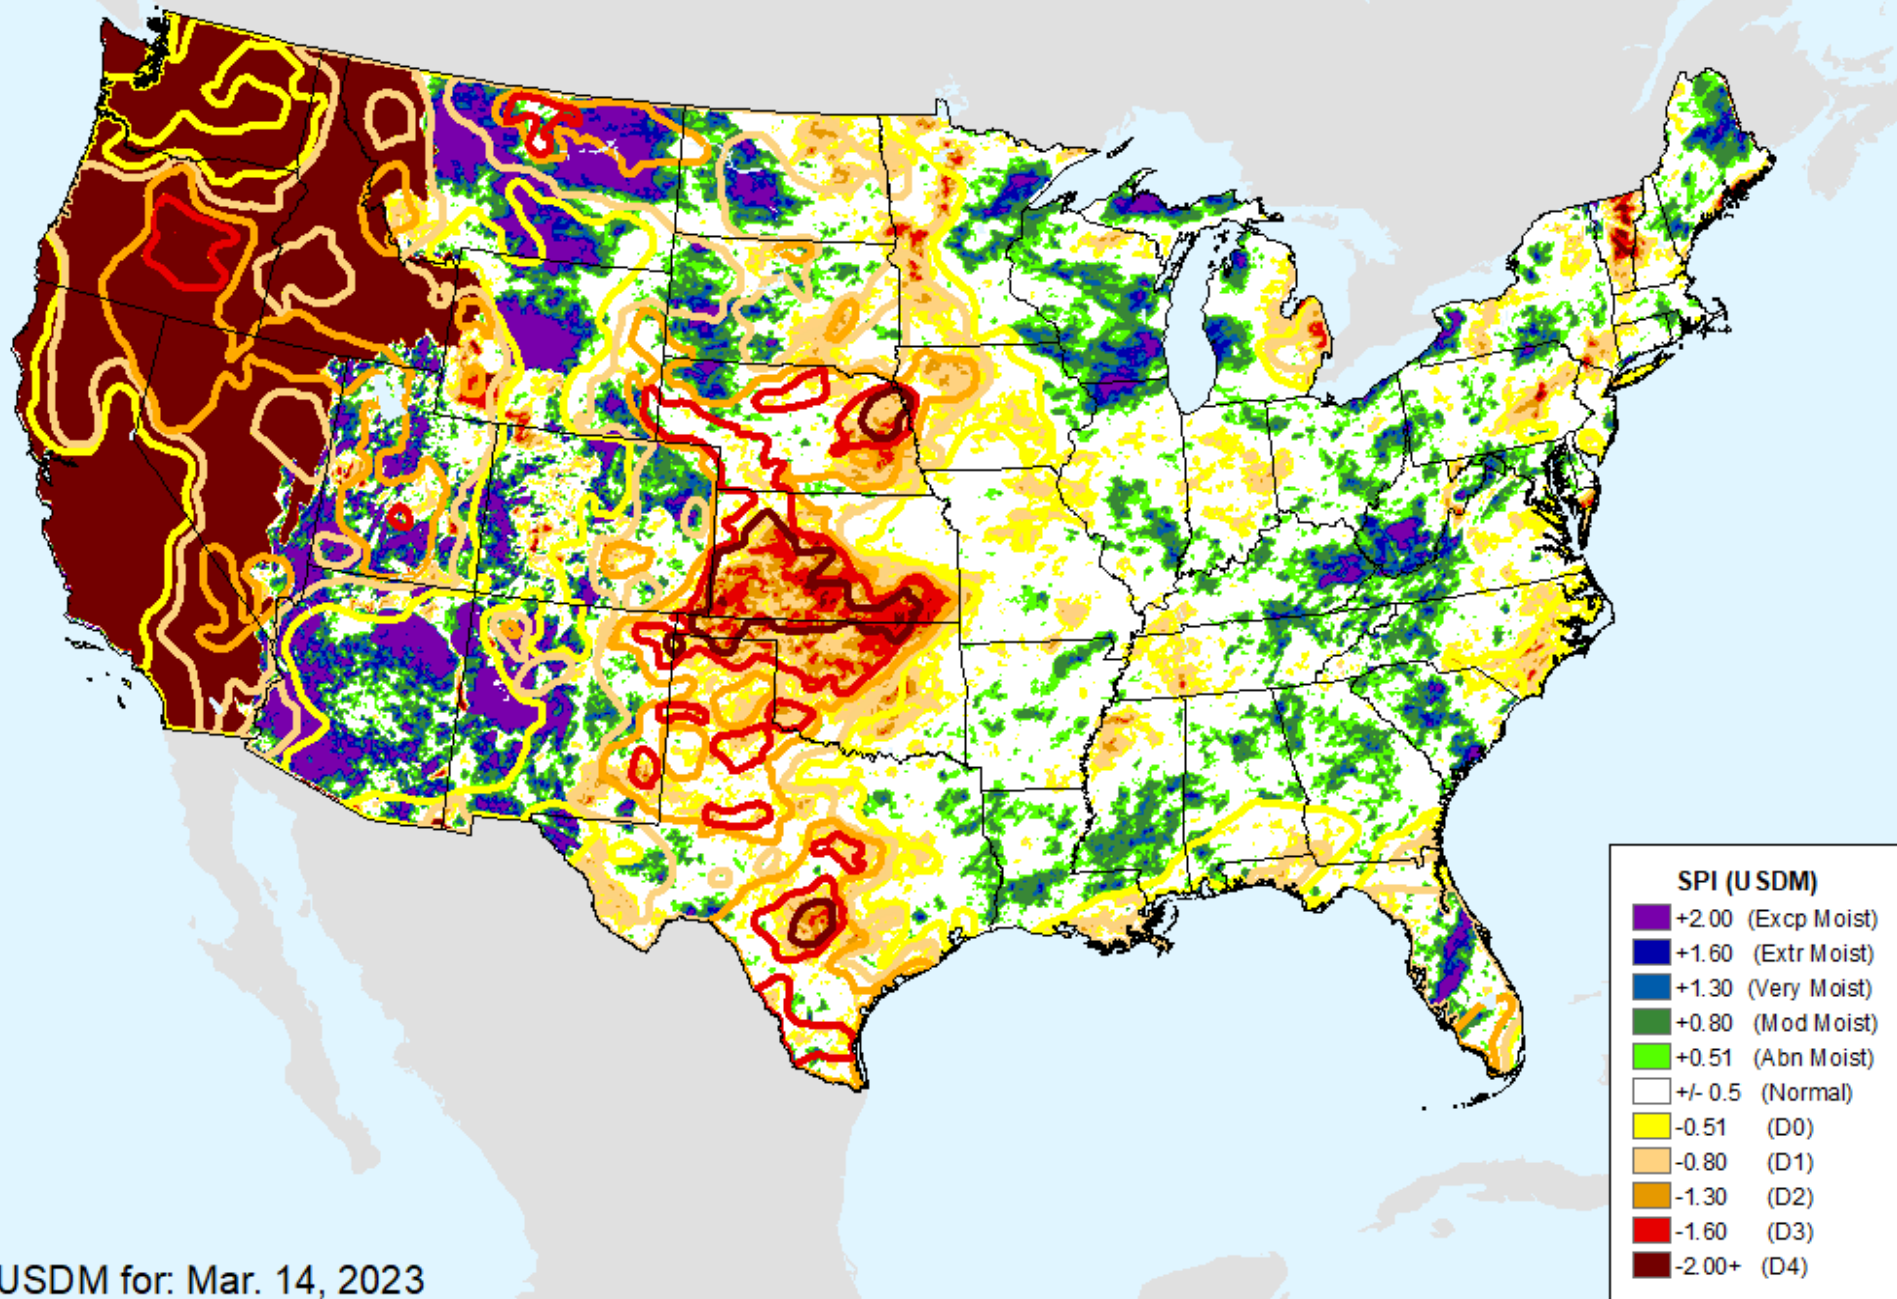

AHPS 9-month SPI

As of: Tuesday, March 21, 2023