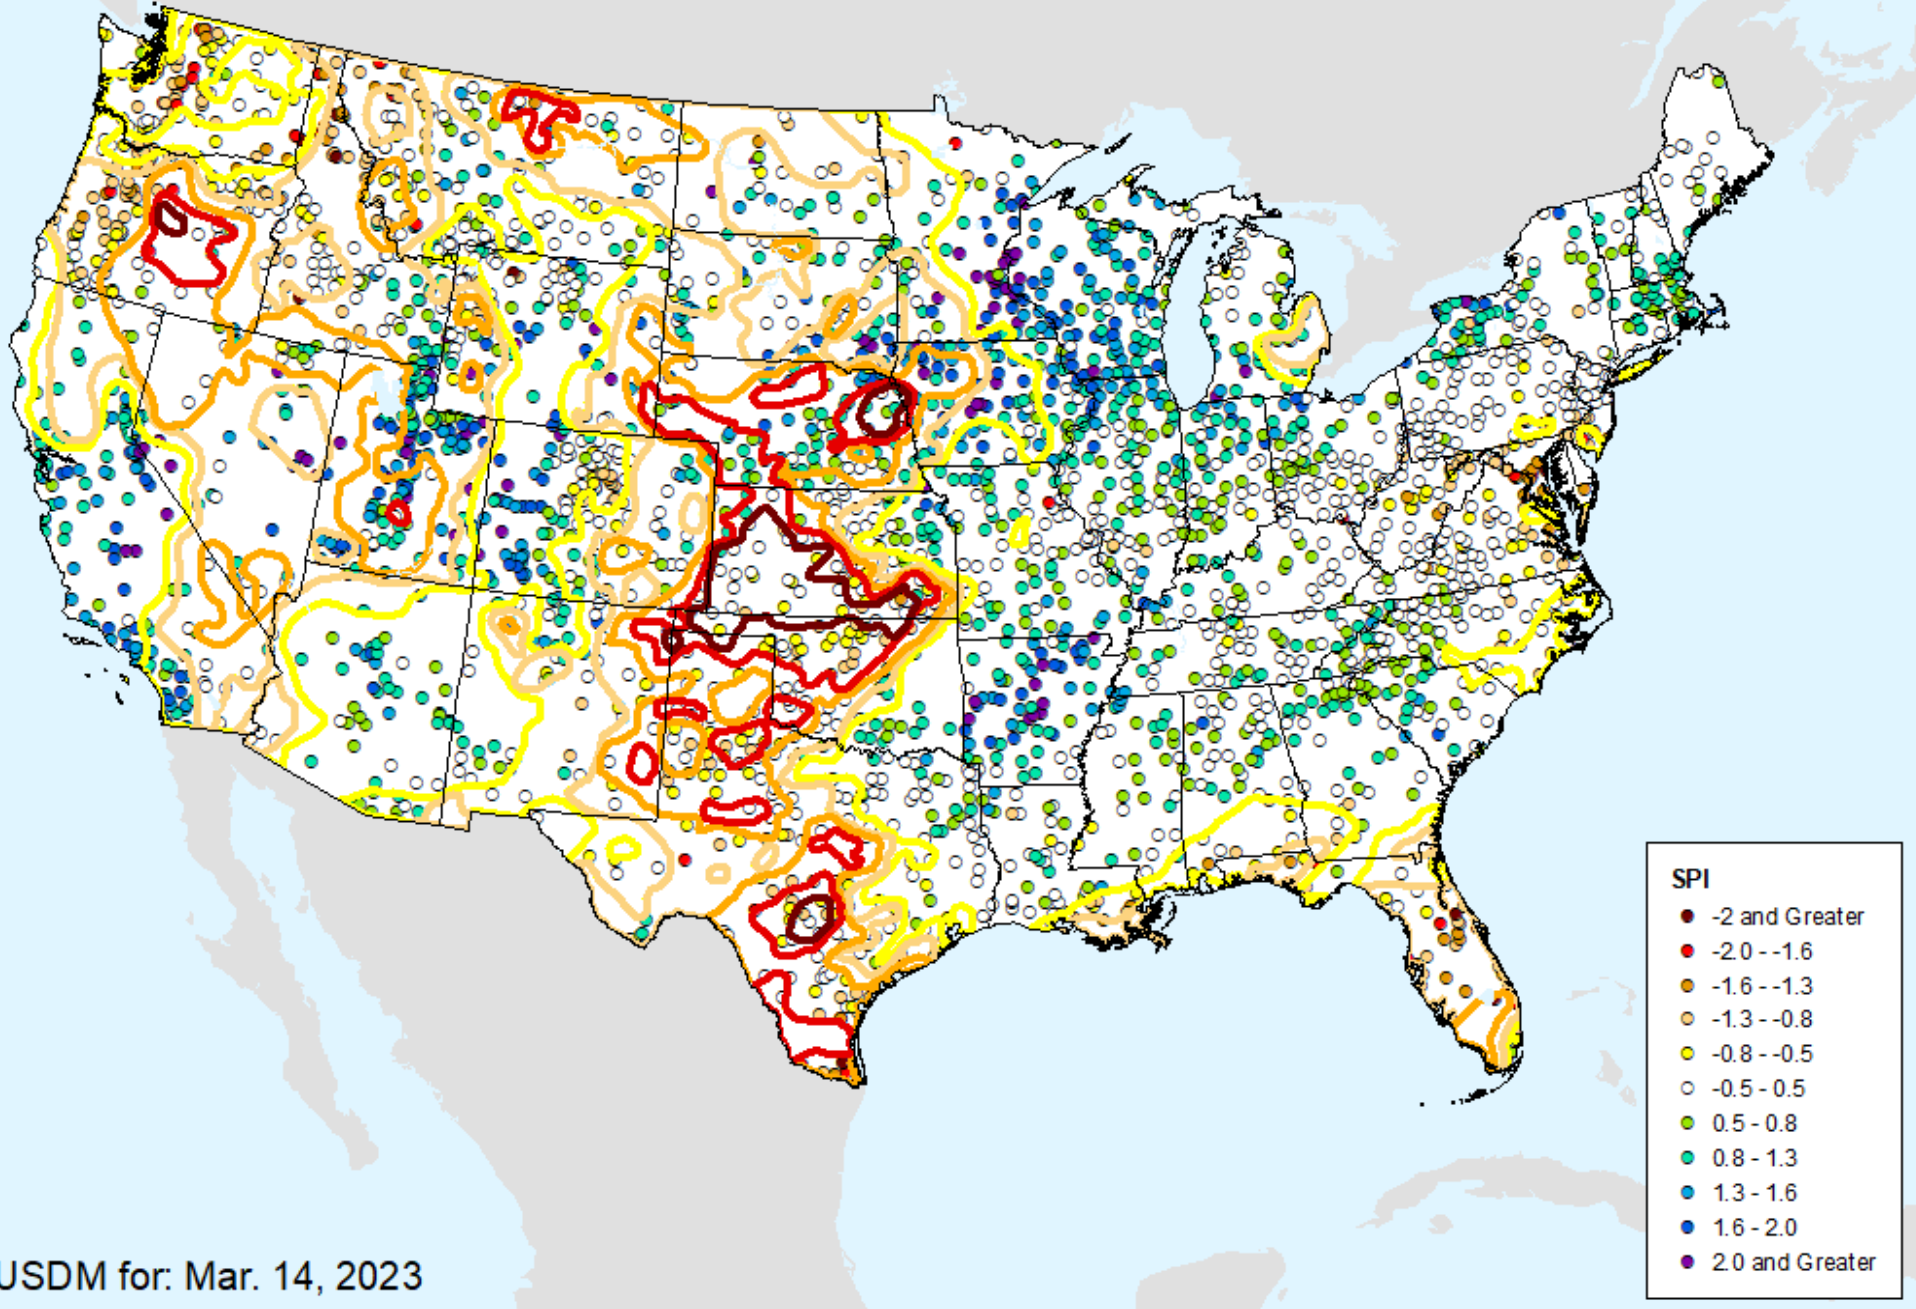

HPRCC Year-to-date SPI

As of: Tuesday, March 21, 2023

USDM for: Mar. 14, 2023