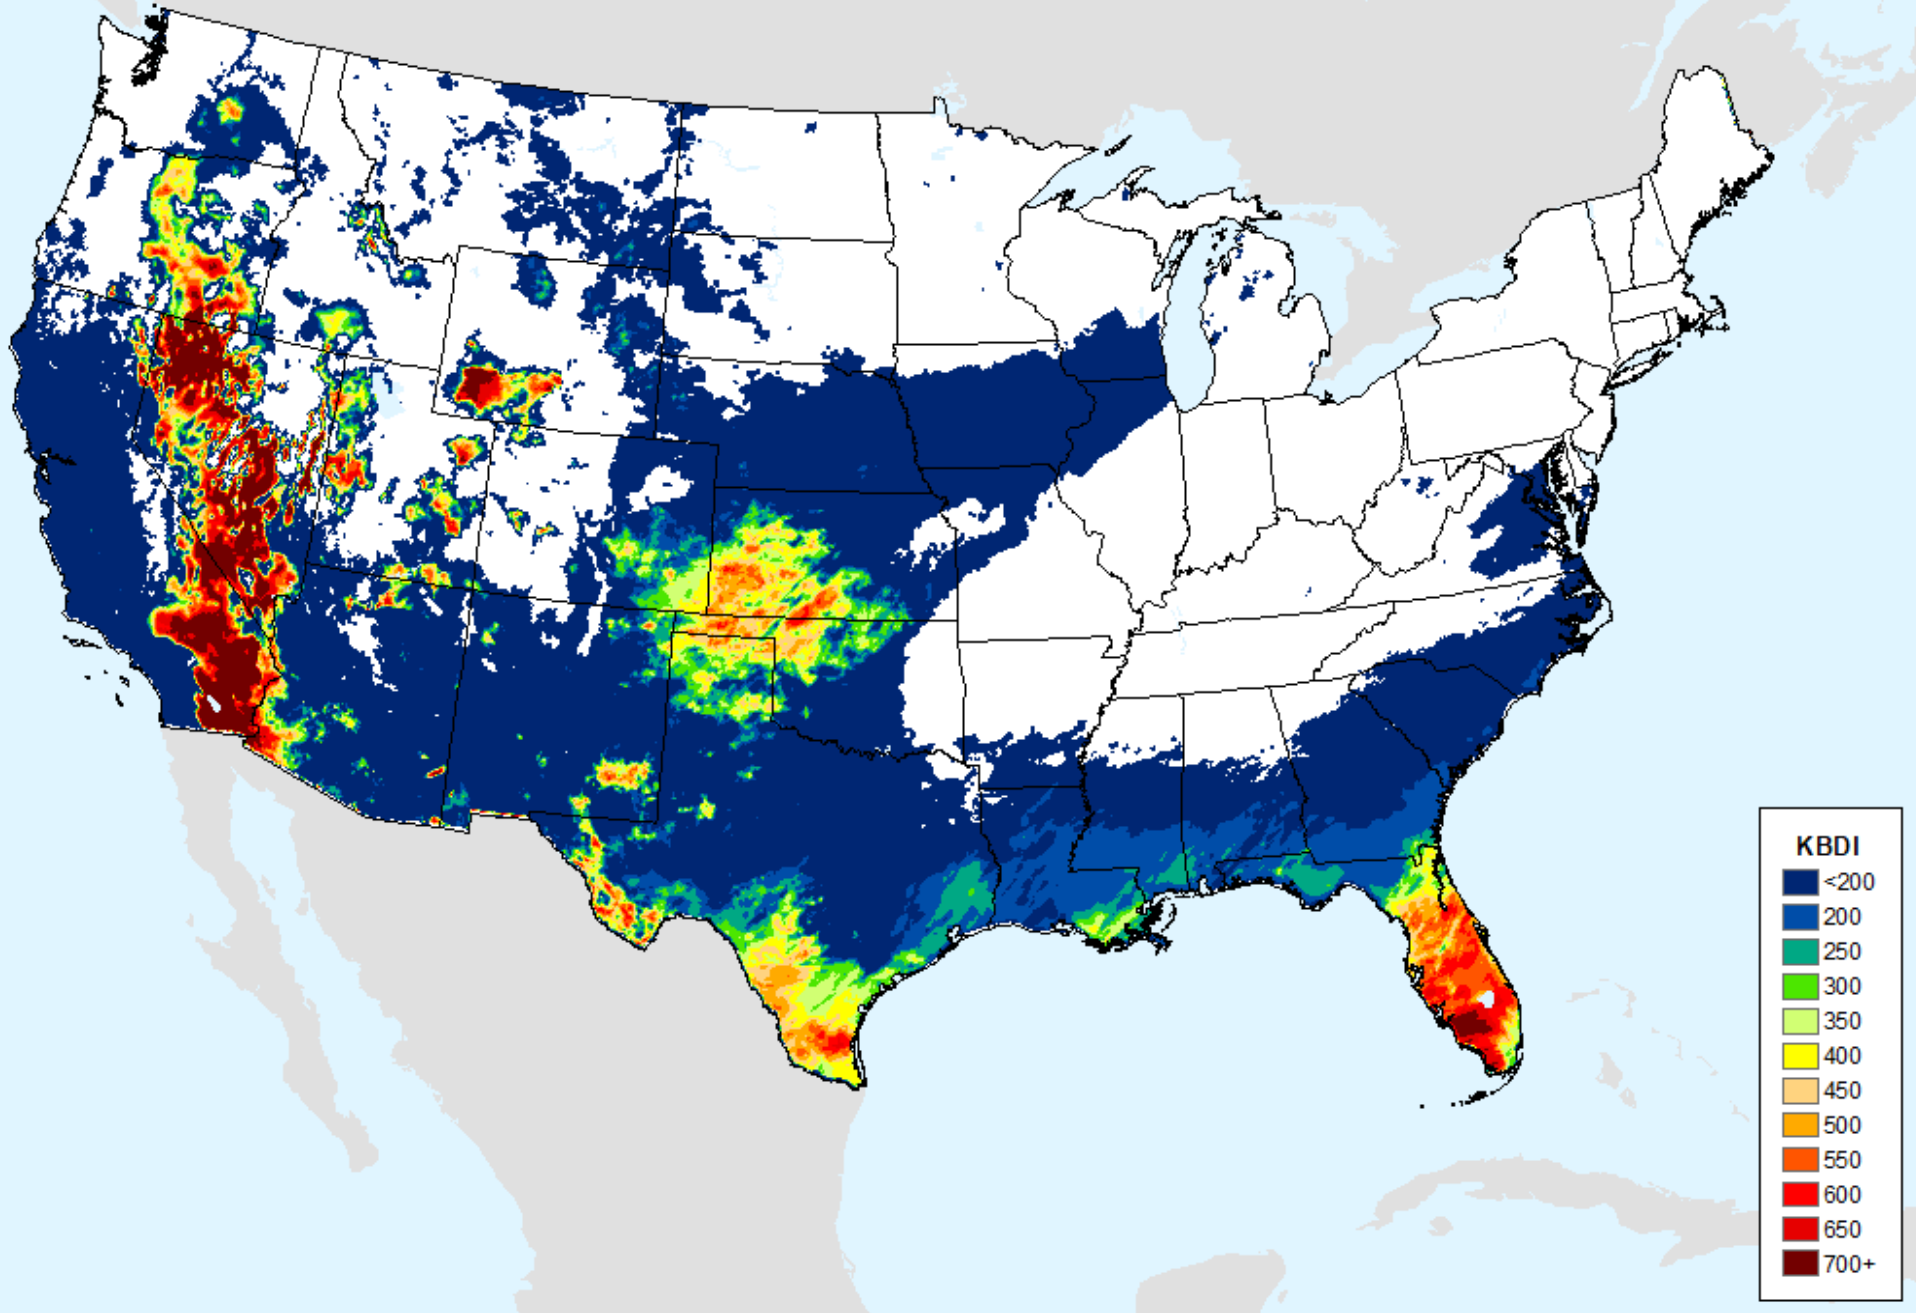

As of: Tuesday, March 21, 2023

AHPS 1-month SPEI

As of: Tuesday, March 21, 2023

SPEI (USDM)	
+	+2.00 (Excp Moist)
+	+1.60 (Extr Moist)
+	+1.30 (Very Moist)
+	+0.80 (Mod Moist)
+	+0.51 (Abn Moist)
±	+/- 0.5 (Normal)
-	-0.51 (D0)
-	-0.80 (D1)
-	-1.30 (D2)
-	-1.60 (D3)
-	-2.00+ (D4)