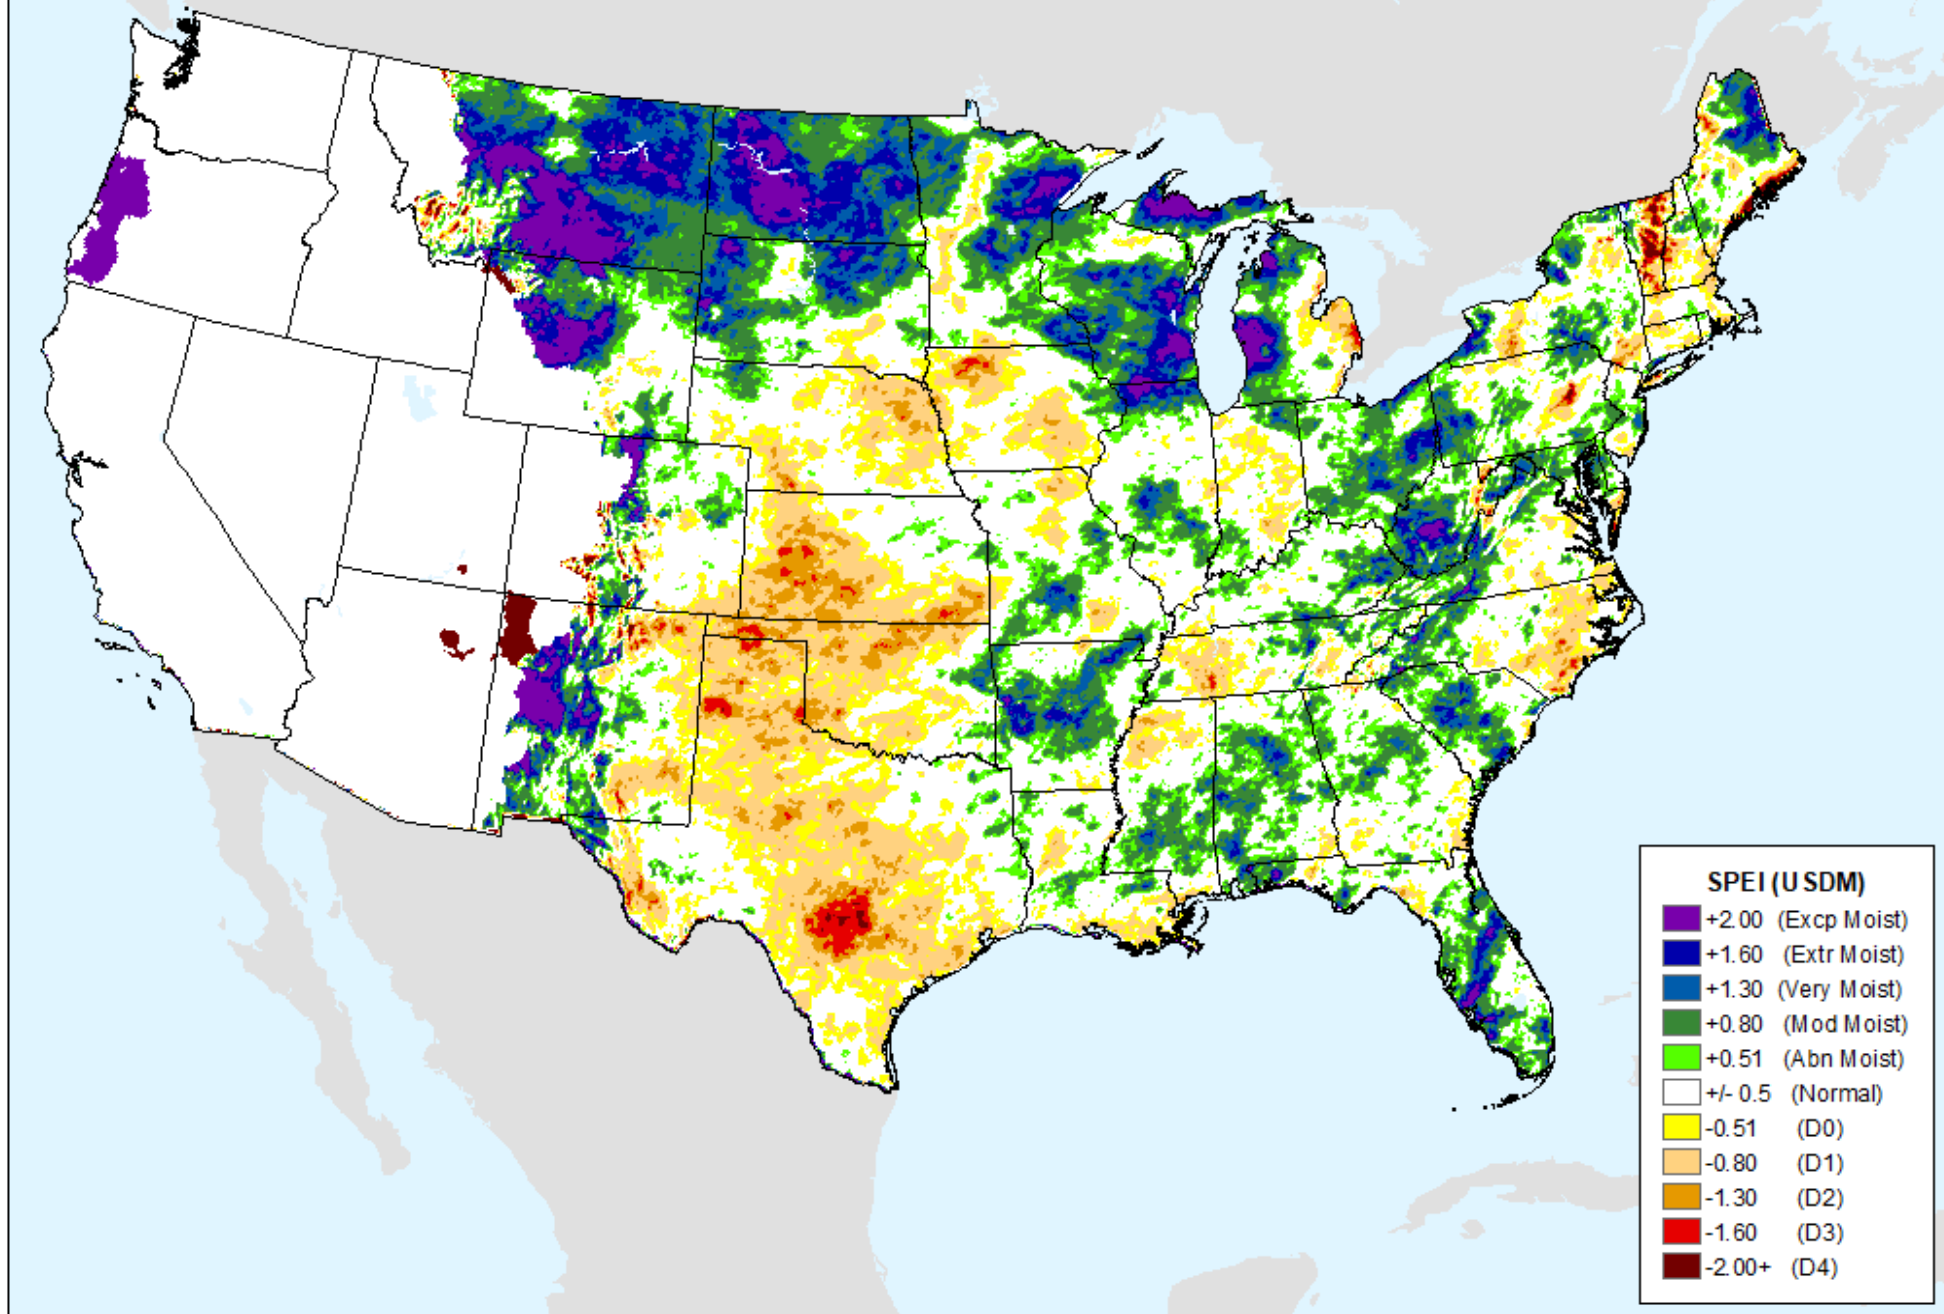

AHPS 12-month SPEI

As of: Tuesday, March 21, 2023

USDM for: Mar. 14, 2023

AHPS 12-month SPEI

As of: Tuesday, March 21, 2023

AHPS 24-month SPEI

As of: Tuesday, March 21, 2023

USDM for: Mar. 14, 2023