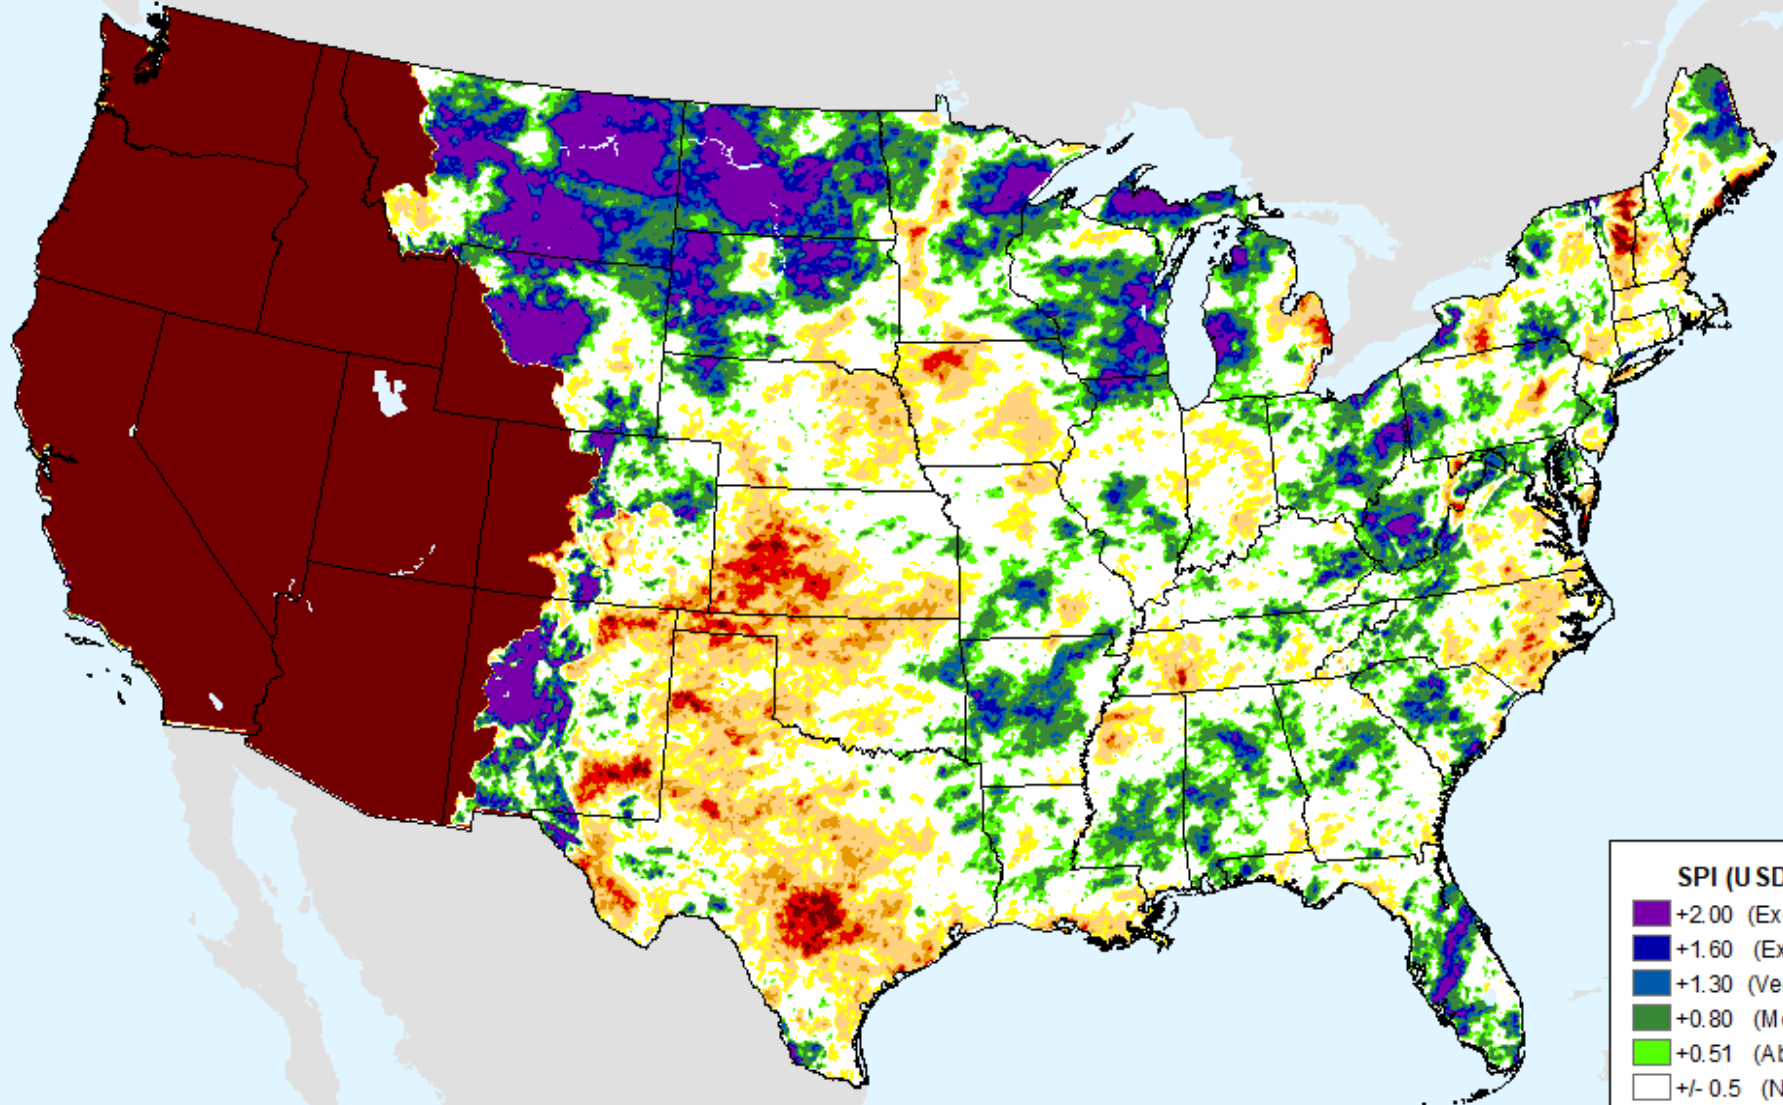

AHPS 12-month SPI

As of: Tuesday, March 21, 2023

USDM for: Mar. 14, 2023

AHPS 12-month SPI

As of: Tuesday, March 21, 2023

SPI (USDM)

- +2.00 (Excp Moist)
- +1.60 (Extr Moist)
- +1.30 (Very Moist)
- +0.80 (Mod Moist)
- +0.51 (Abn Moist)
- +/- 0.5 (Normal)
- 0.51 (D0)
- 0.80 (D1)
- 1.30 (D2)
- 1.60 (D3)
- 2.00+ (D4)