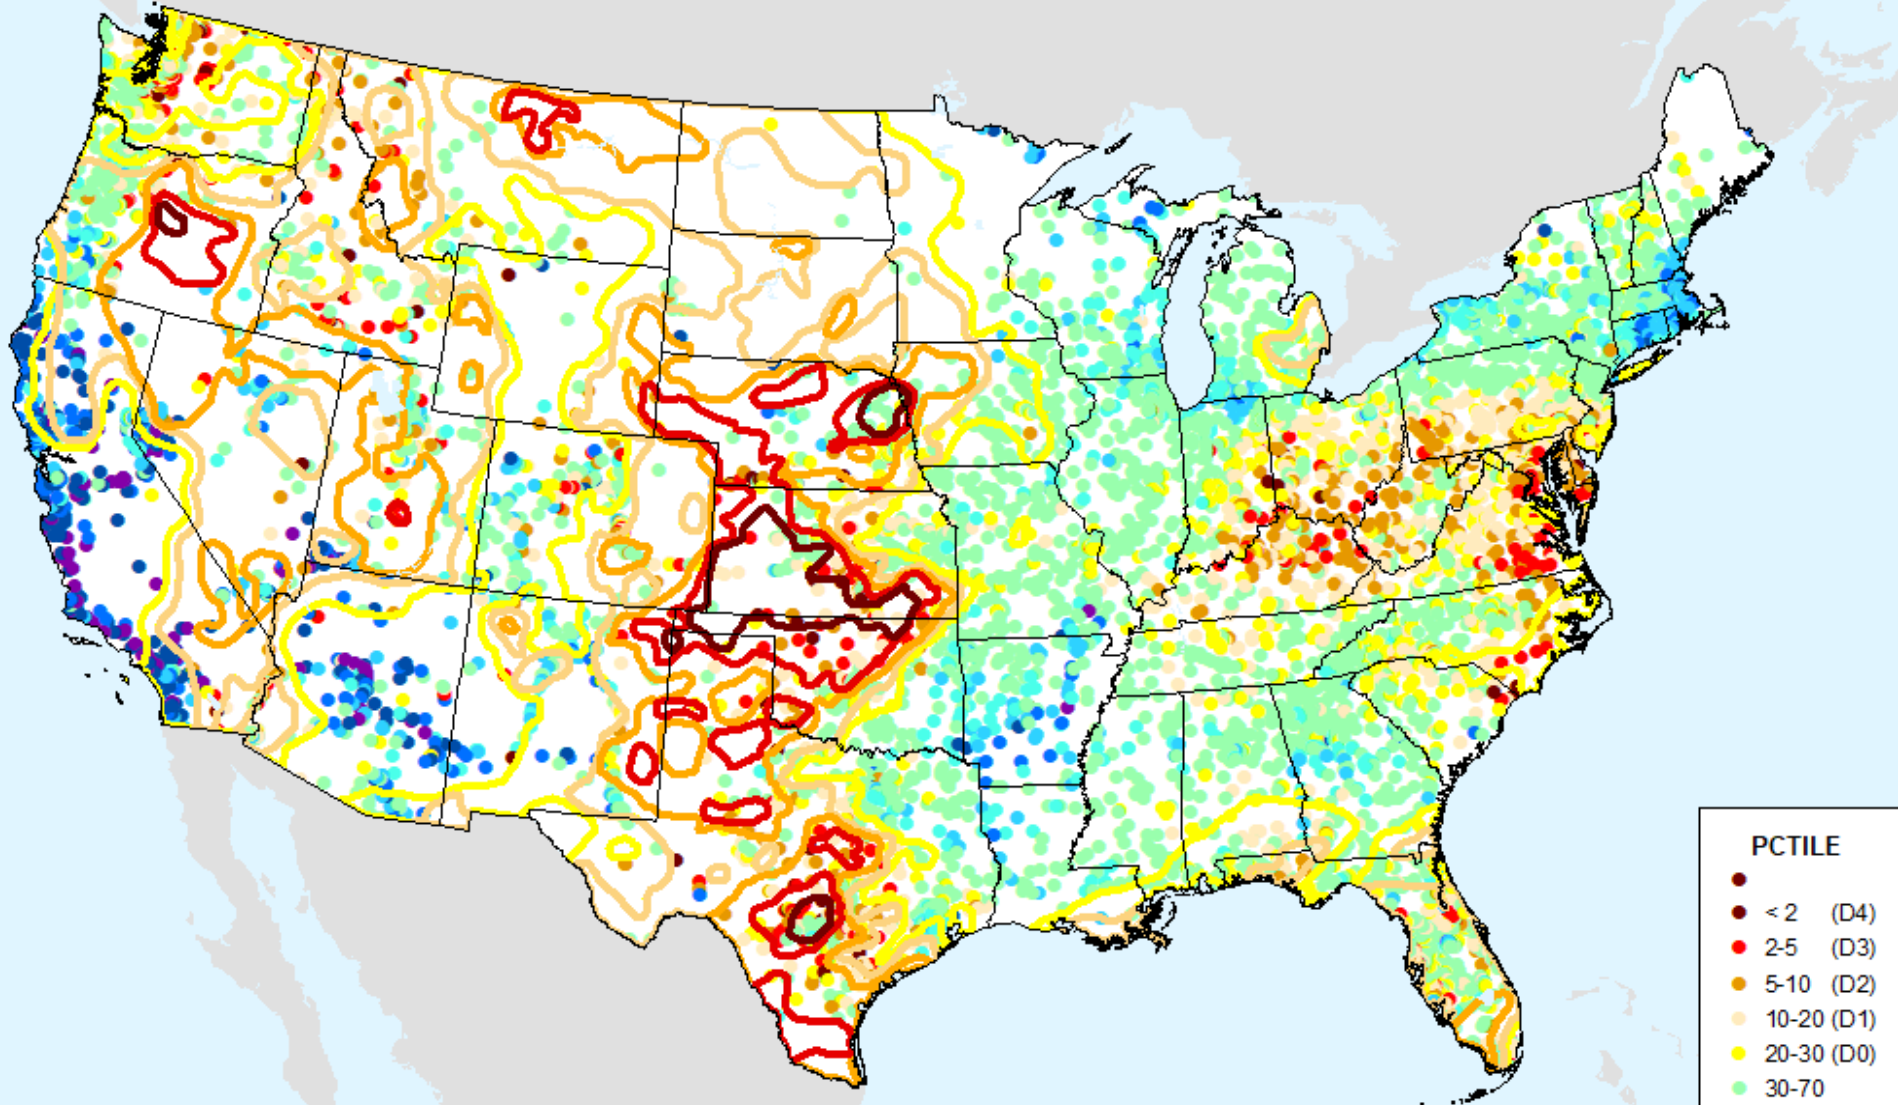

As of: Tuesday, March 21, 2023

USDM for: Mar. 14, 2023

AHPS Water-Year Pct of Normal Pcp

As of: Tuesday, March 21, 2023

USGS 7-Day Avg Streamflow

As of: Tuesday, March 21, 2023

USDM for: Mar. 14, 2023

USGS 7-Day Avg Streamflow