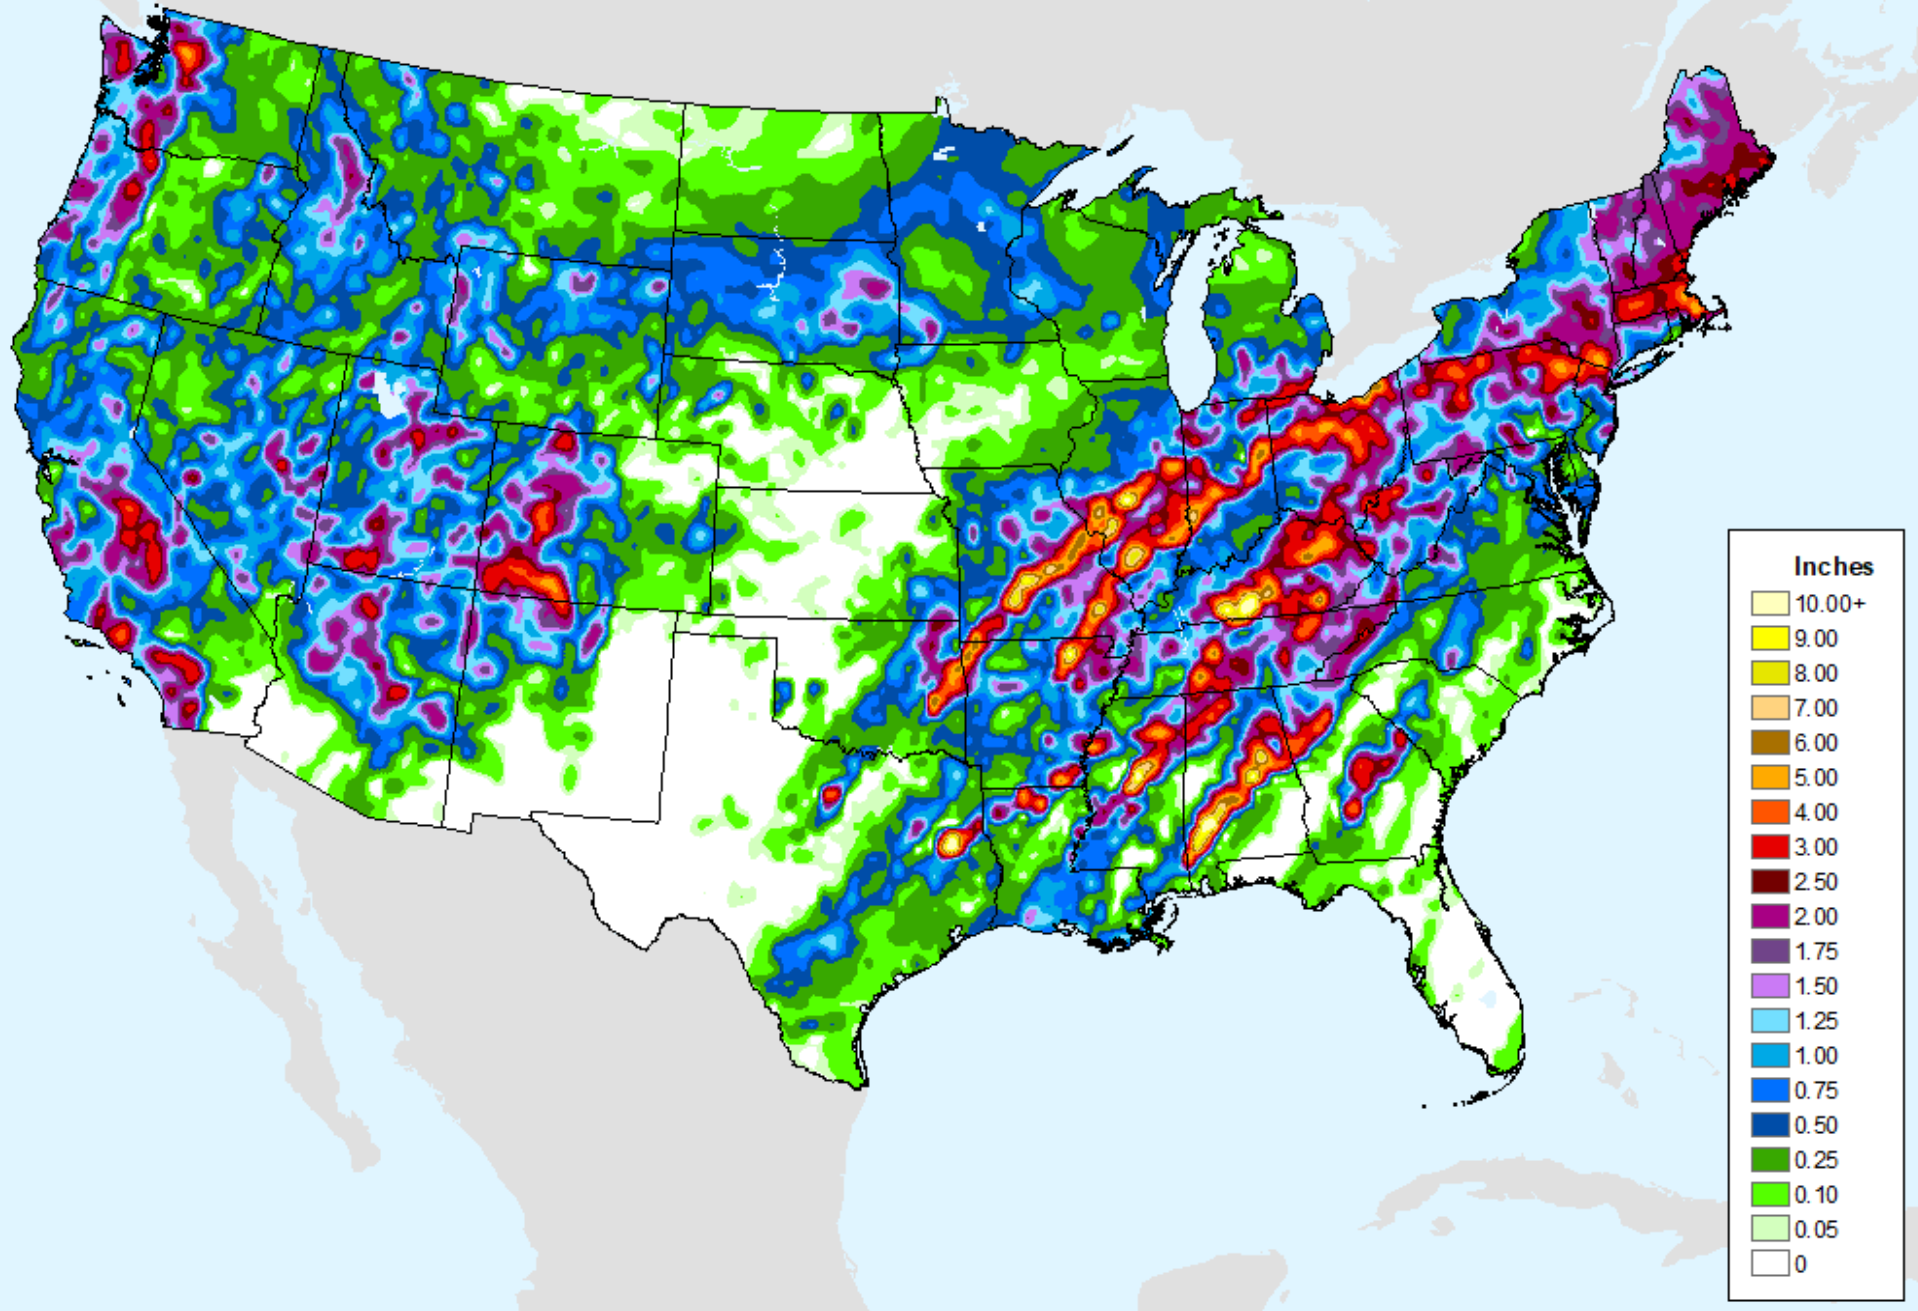

GFS (00z) 7-Day Precip Forecast

As of: Tuesday, March 21, 2023