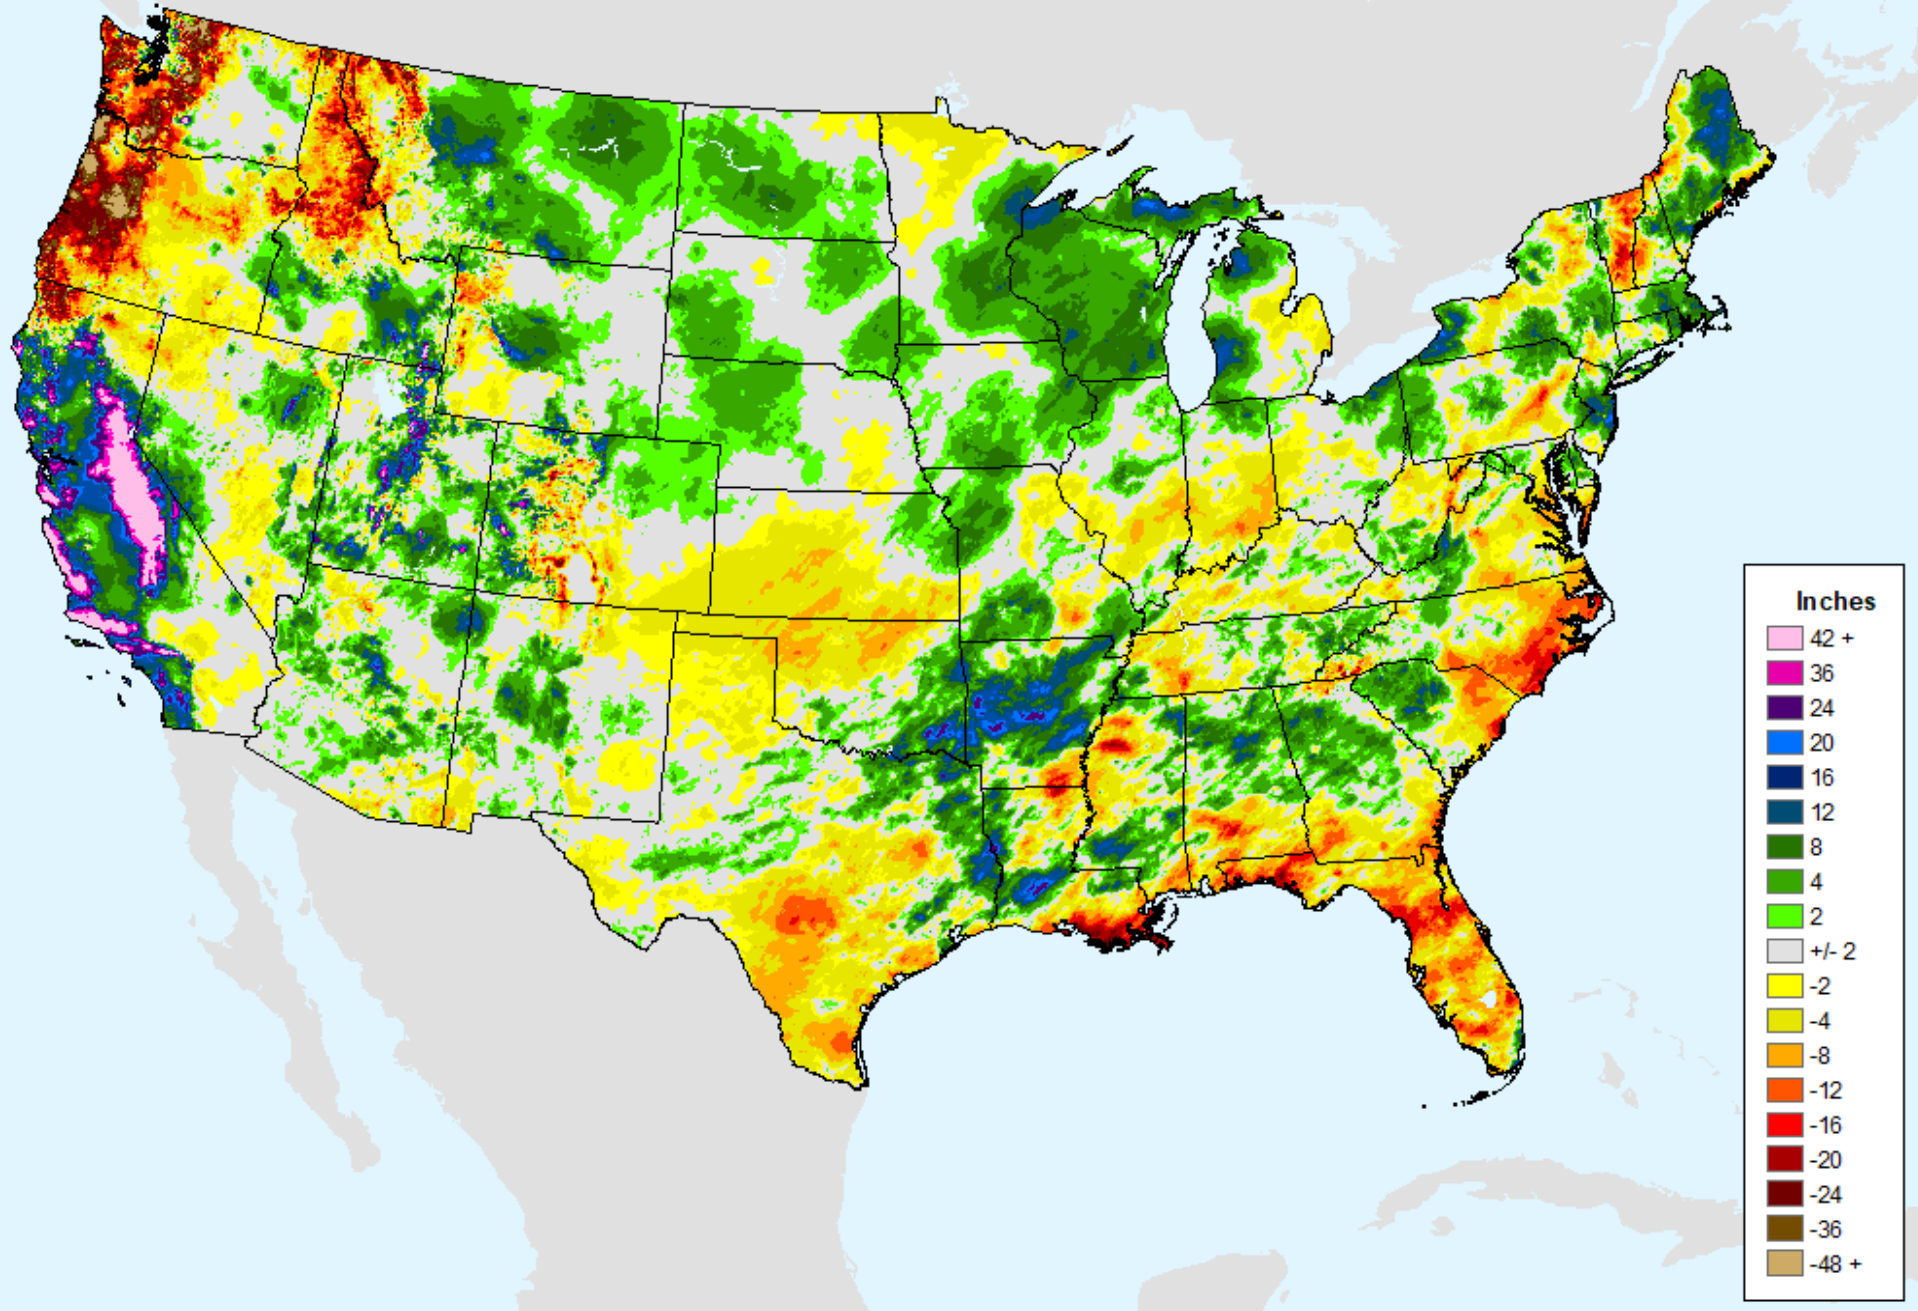

As of: Tuesday, March 21, 2023

AHPS Water-Year Precip Departure

As of: Tuesday, March 21, 2023

USDM for: Mar. 14, 2023

AHPS Water-Year Precip Departure

As of: Tuesday, March 21, 2023

AHPS Water-Year Pct of Normal Pcp