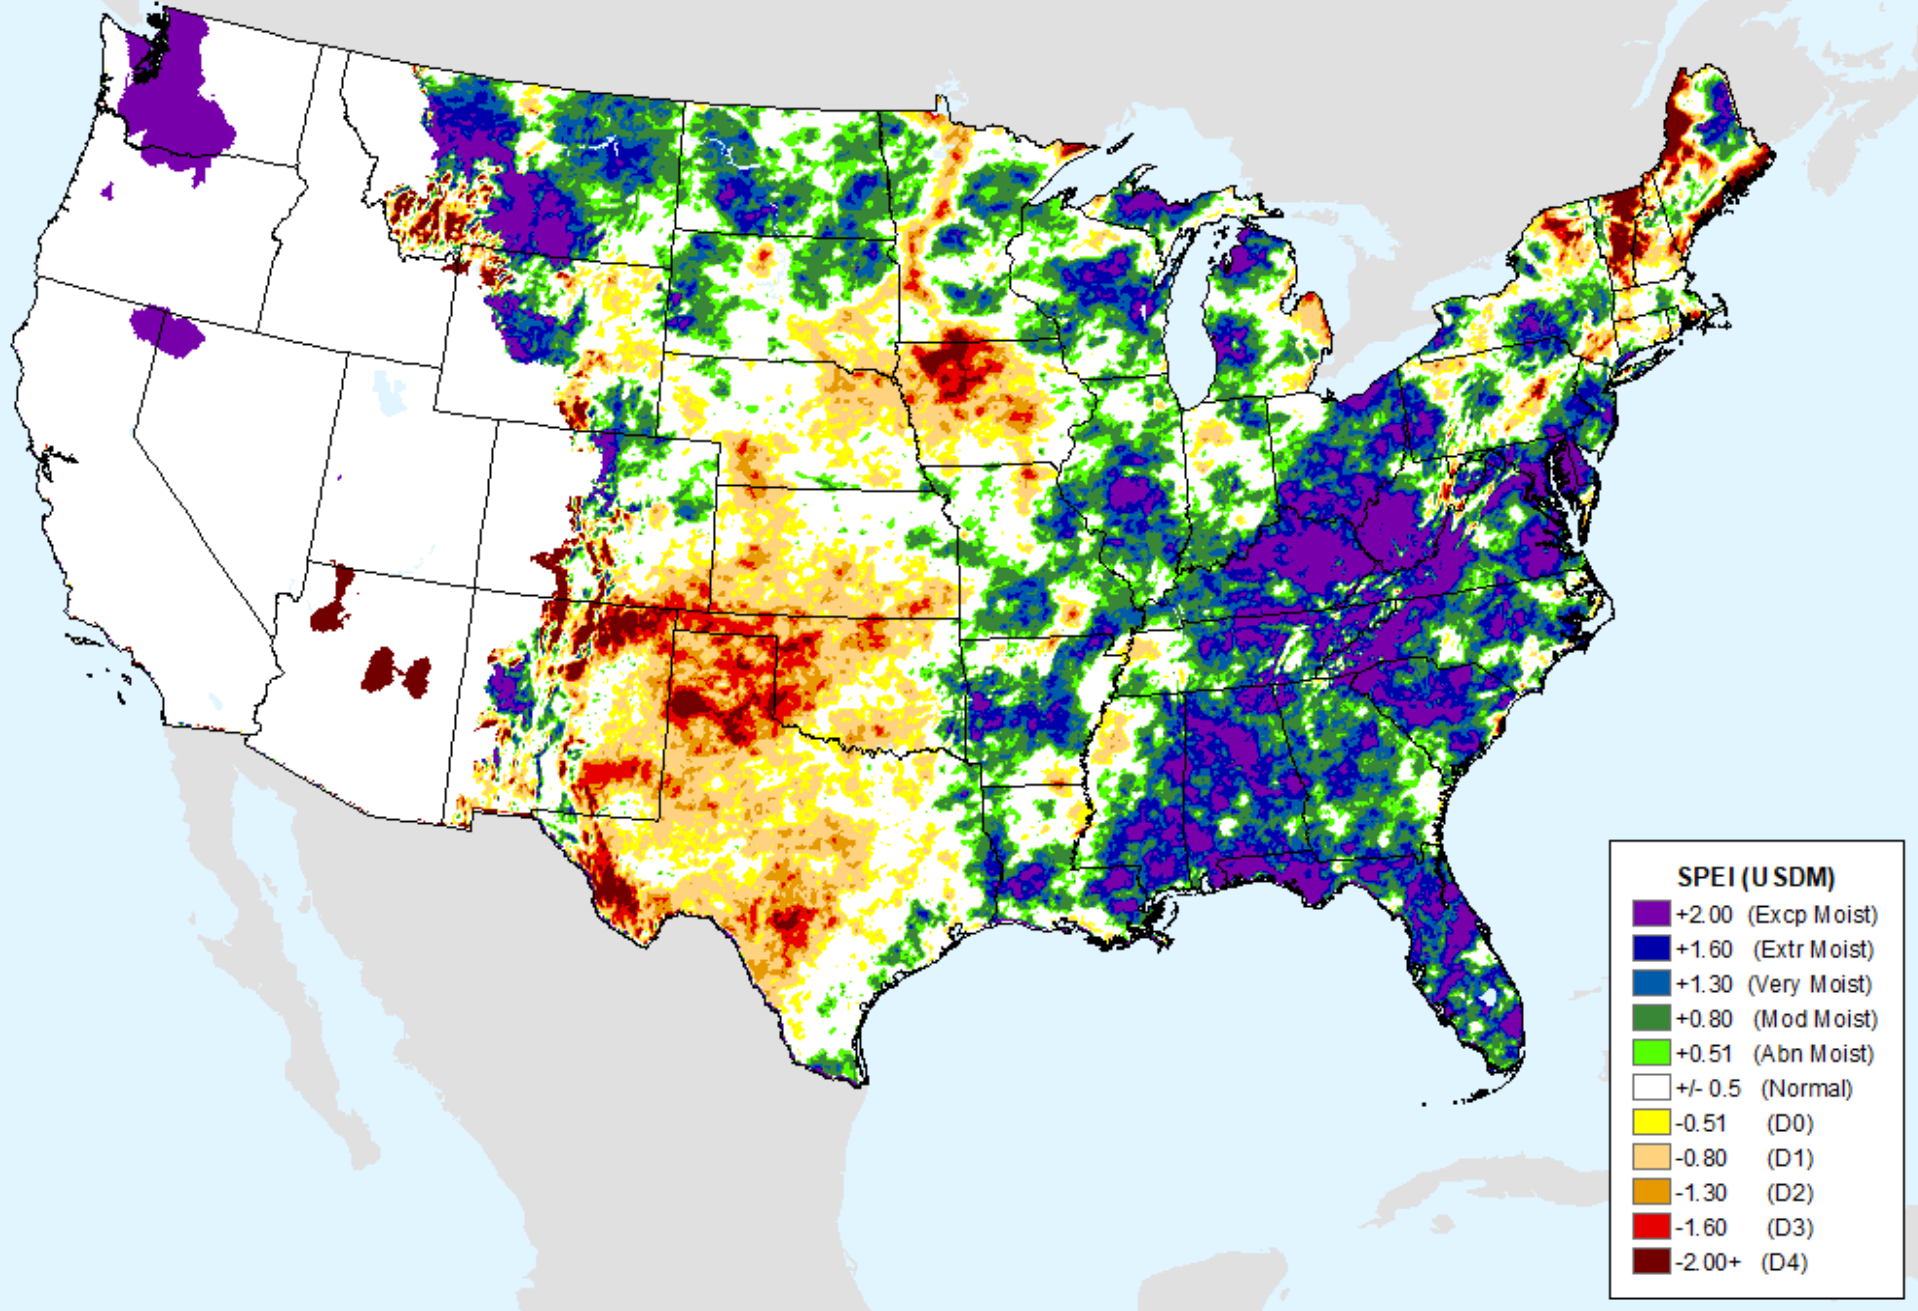

AHPS 36-month SPEI

As of: Tuesday, March 21, 2023

USDM for: Mar. 14, 2023

AHPS 36-month SPEI

As of: Tuesday, March 21, 2023

EDDI 1-week

As of: Tuesday, March 21, 2023

USDM for: Mar. 14, 2023