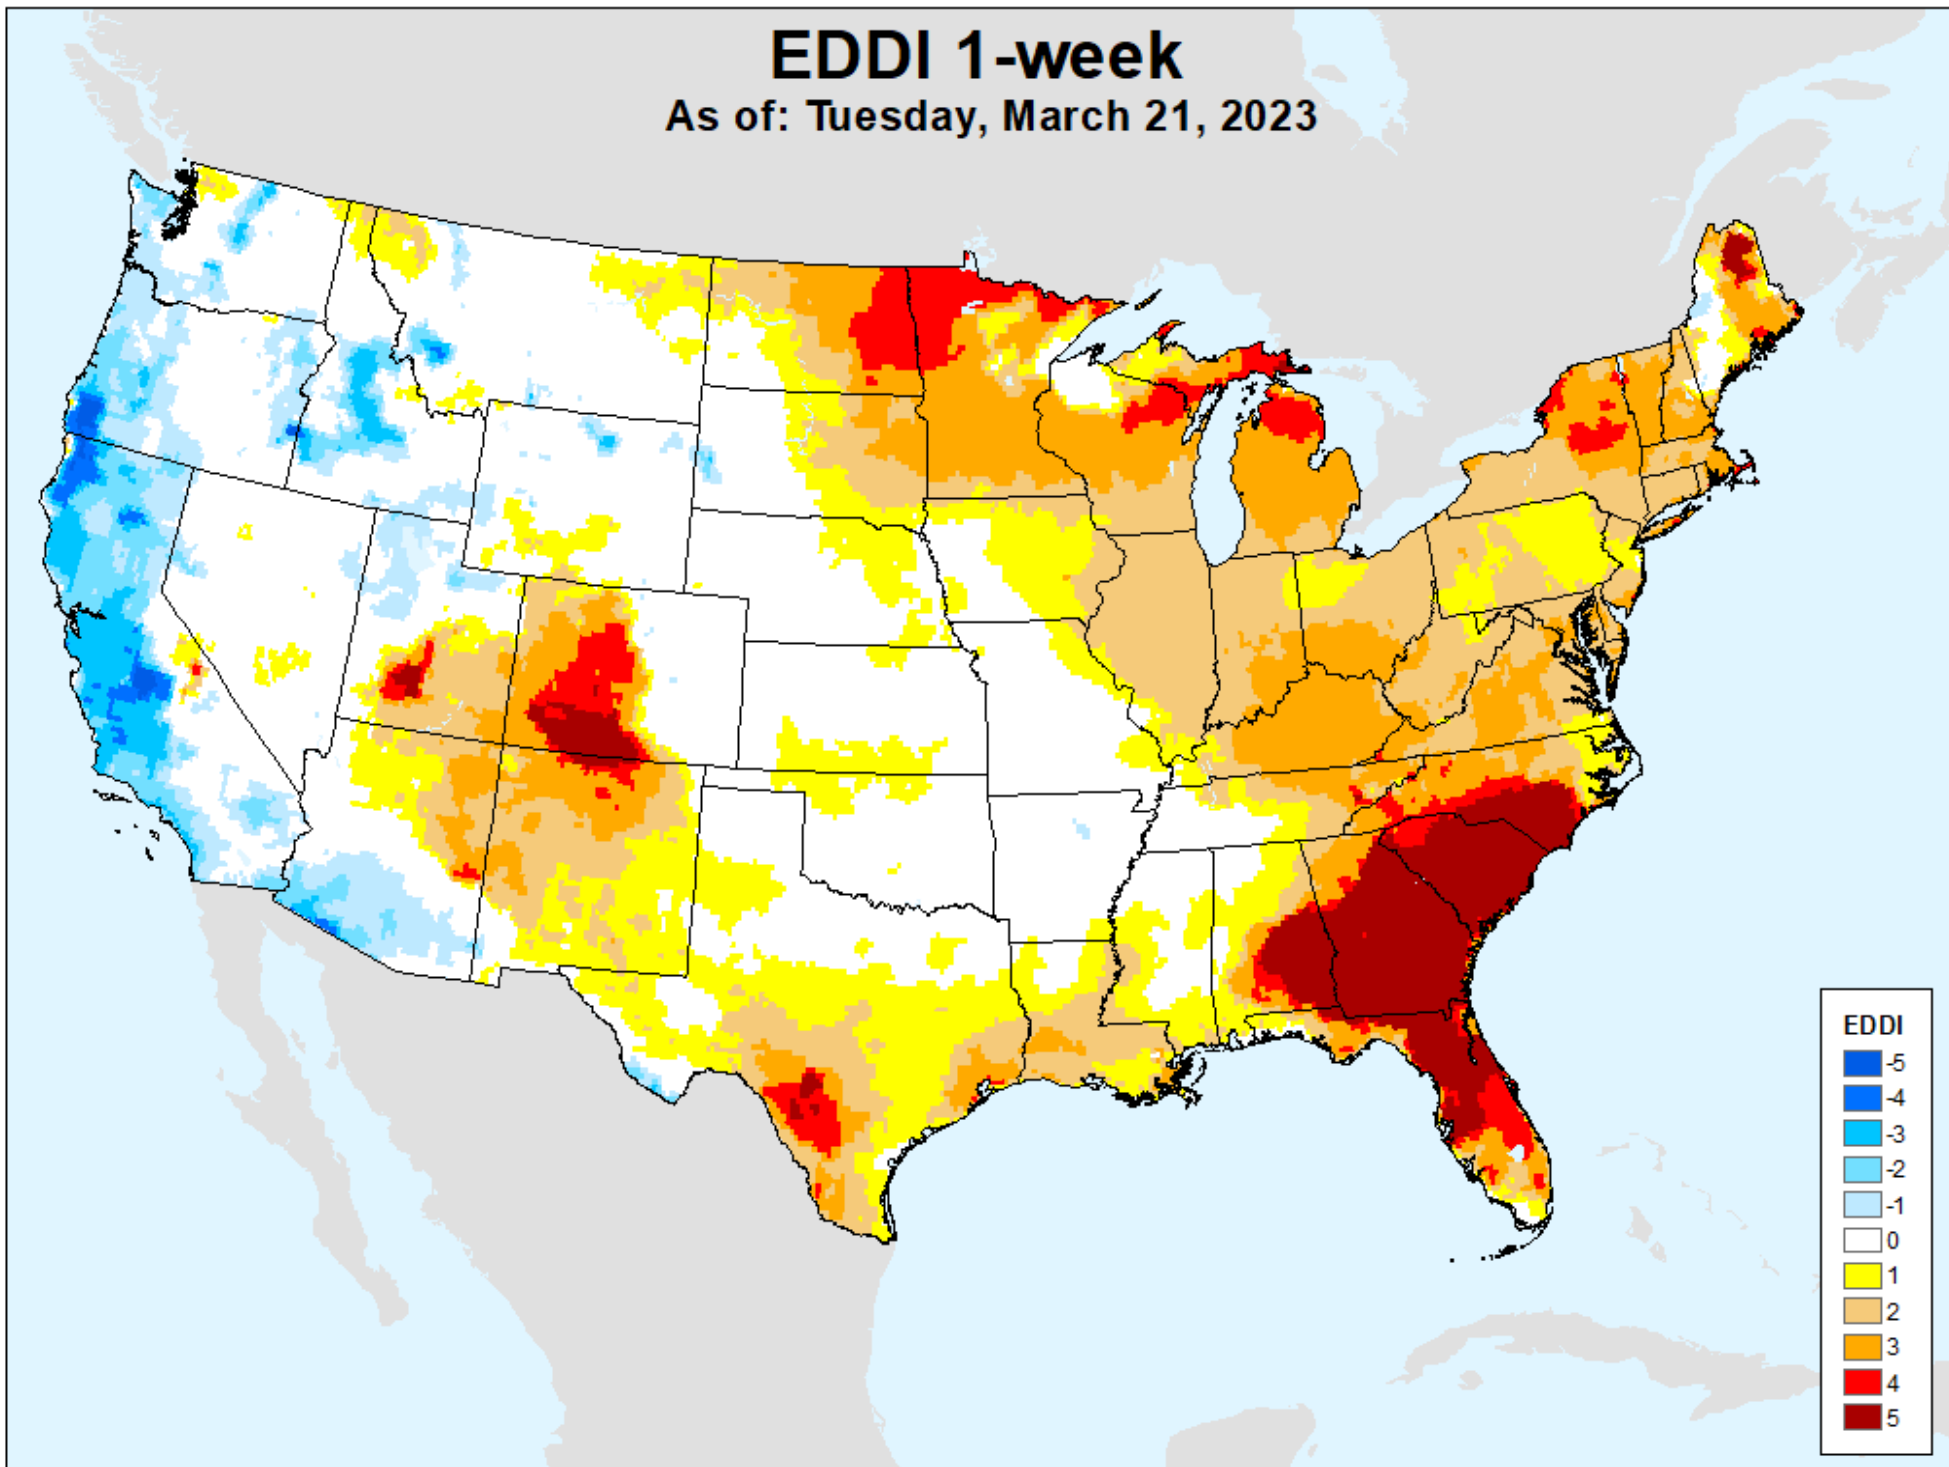

EDDI 1-week

As of: Tuesday, March 21, 2023