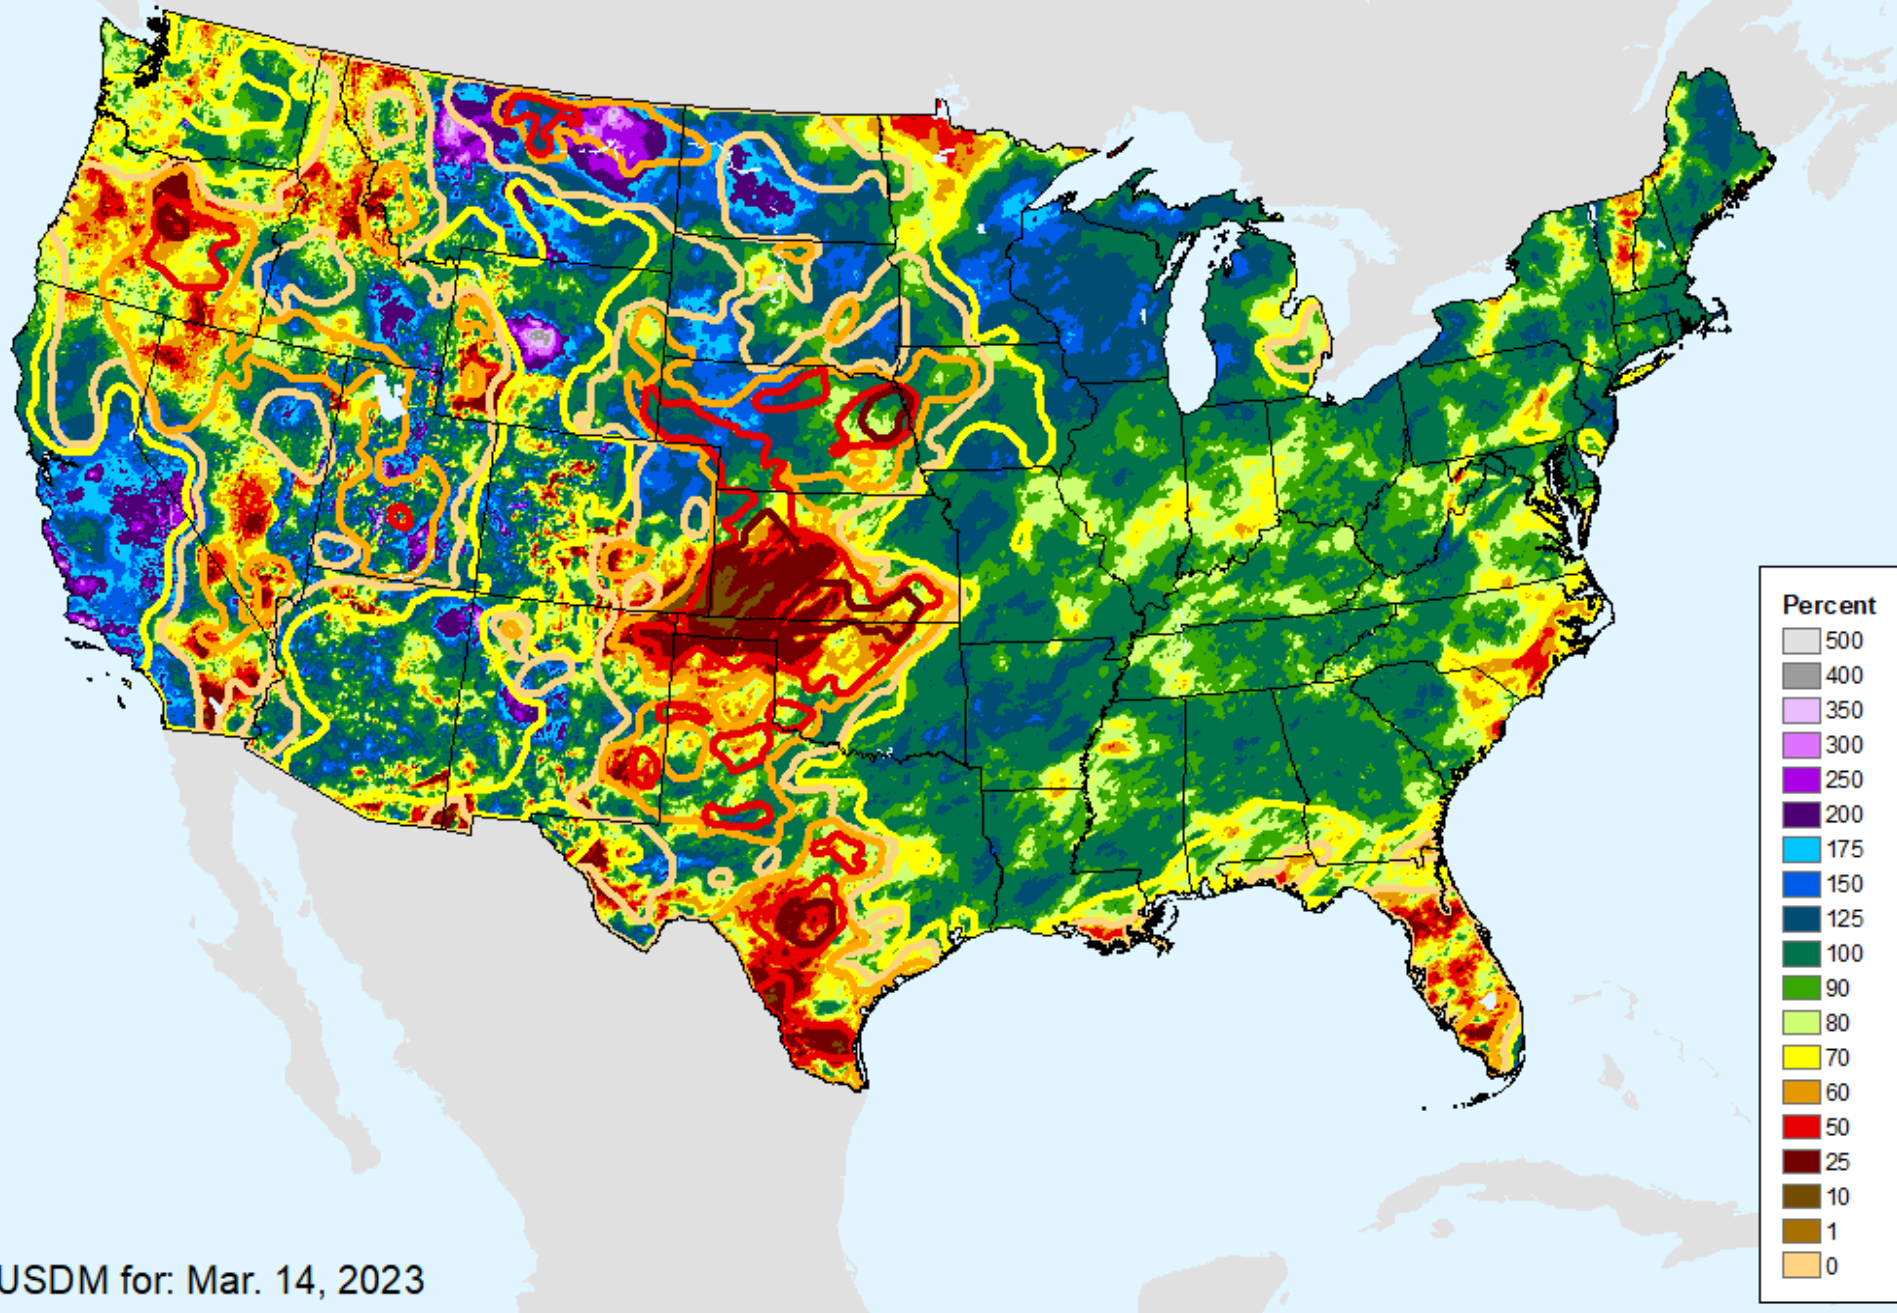

AHPS Water-Year Pct of Normal Pcp

As of: Tuesday, March 21, 2023

USDM for: Mar. 14, 2023