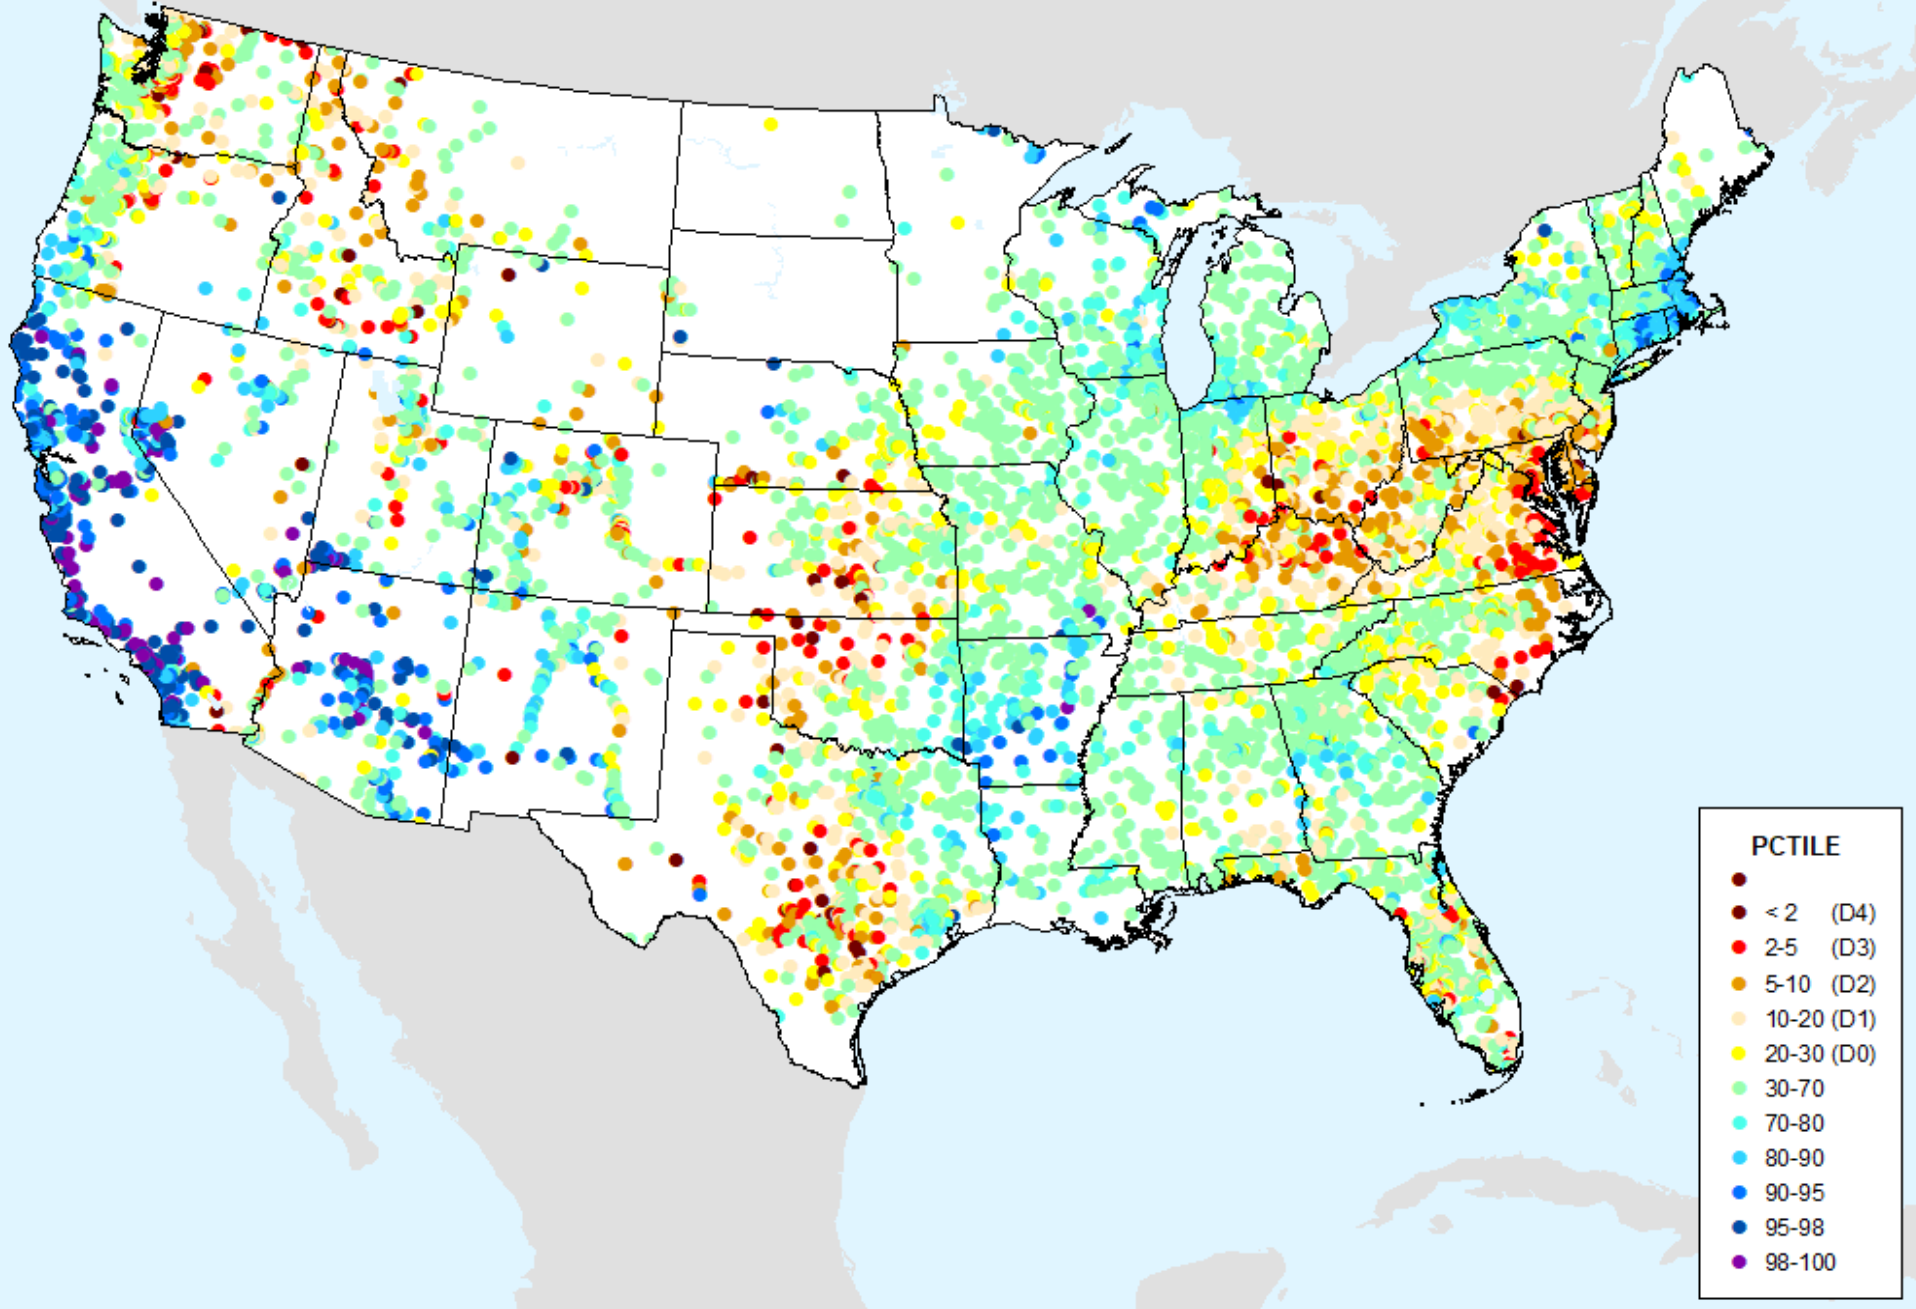

USGS 7-Day Avg Streamflow

As of: Tuesday, March 21, 2023