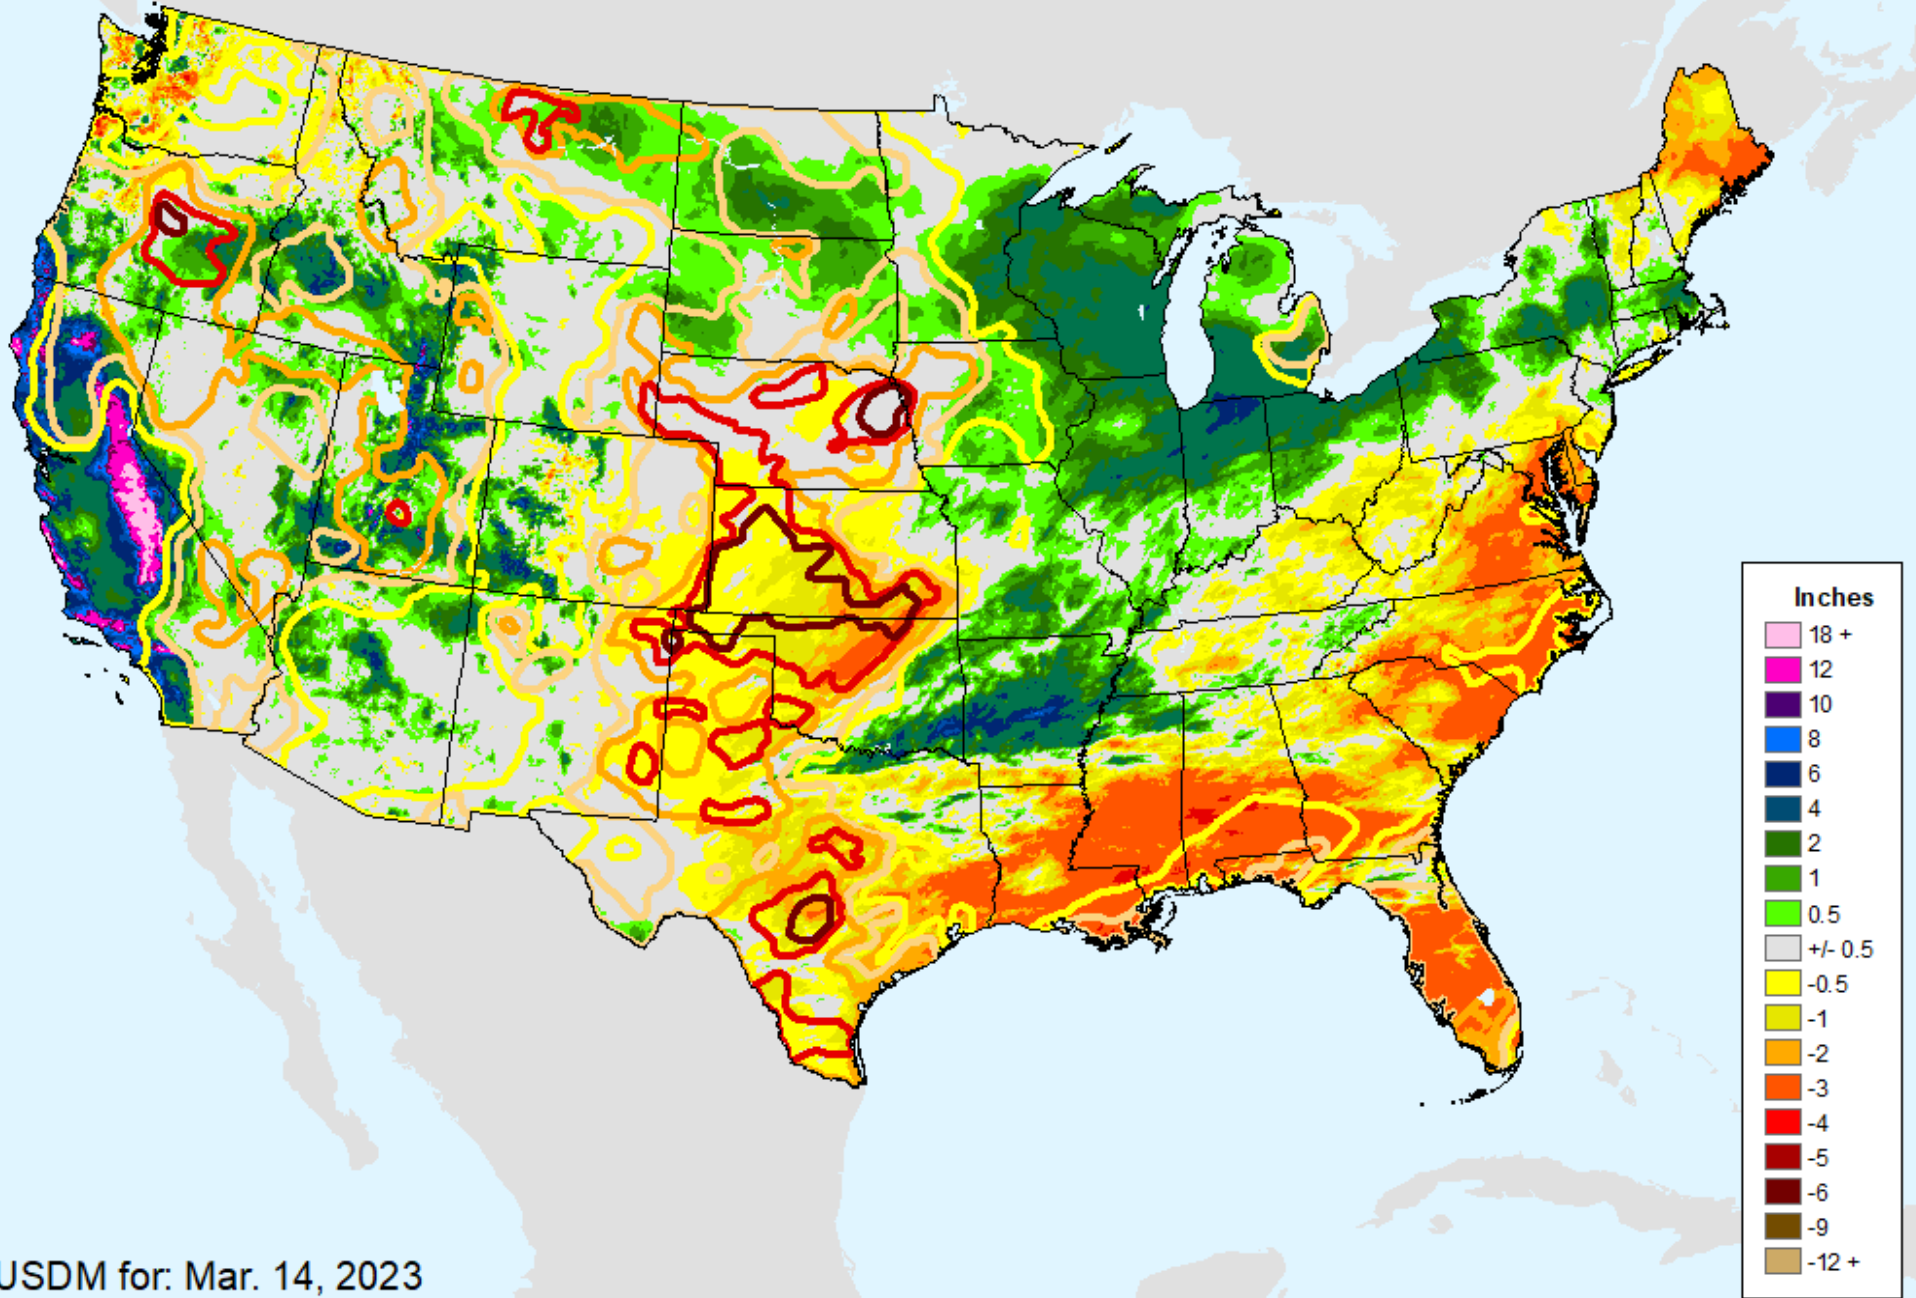

AHPS 30-Day Precip Departure

As of: Tuesday, March 21, 2023

USDM for: Mar. 14, 2023