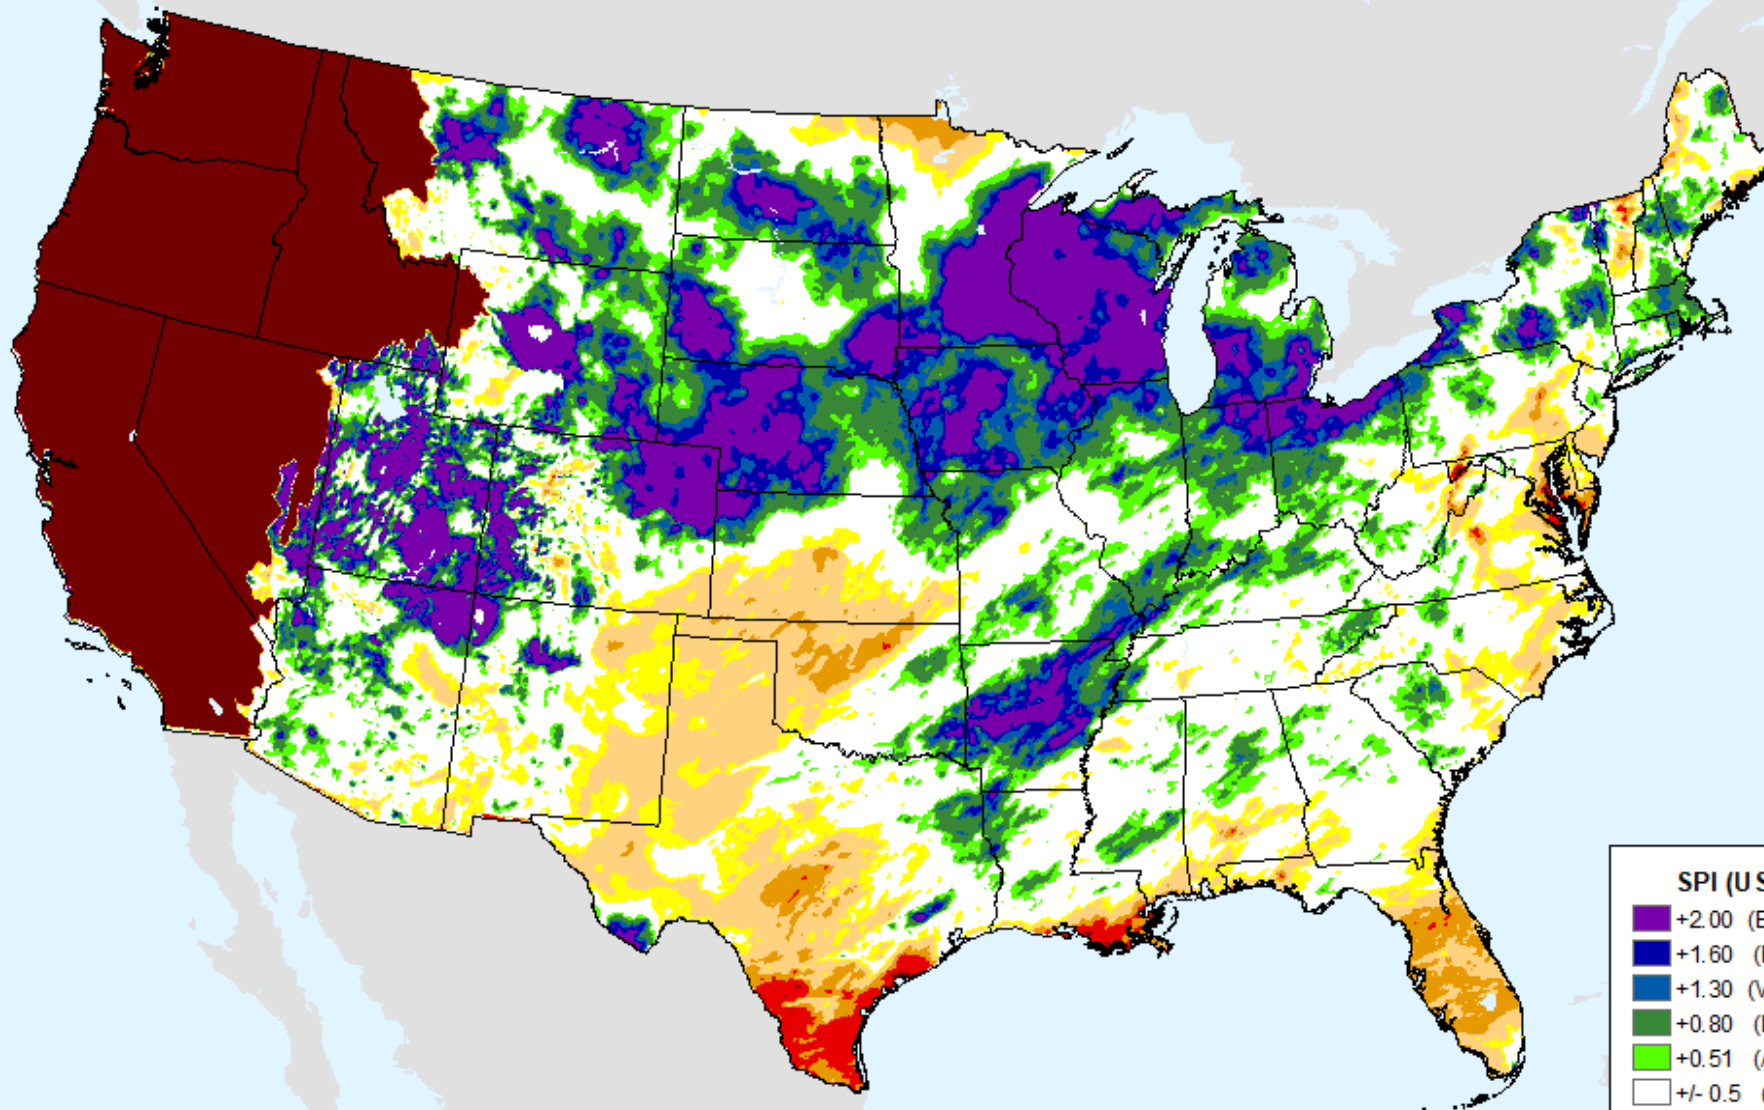

AHPS 3-month SPI

As of: Tuesday, March 21, 2023

USDM for: Mar. 14, 2023

AHPS 3-month SPI

As of: Tuesday, March 21, 2023

SPI (USDM)

- +2.00 (Excp Moist)
- +1.60 (Extr Moist)
- +1.30 (Very Moist)
- +0.80 (Mod Moist)
- +0.51 (Abn Moist)
- +/- 0.5 (Normal)
- 0.51 (D0)
- 0.80 (D1)
- 1.30 (D2)
- 1.60 (D3)
- 2.00+ (D4)