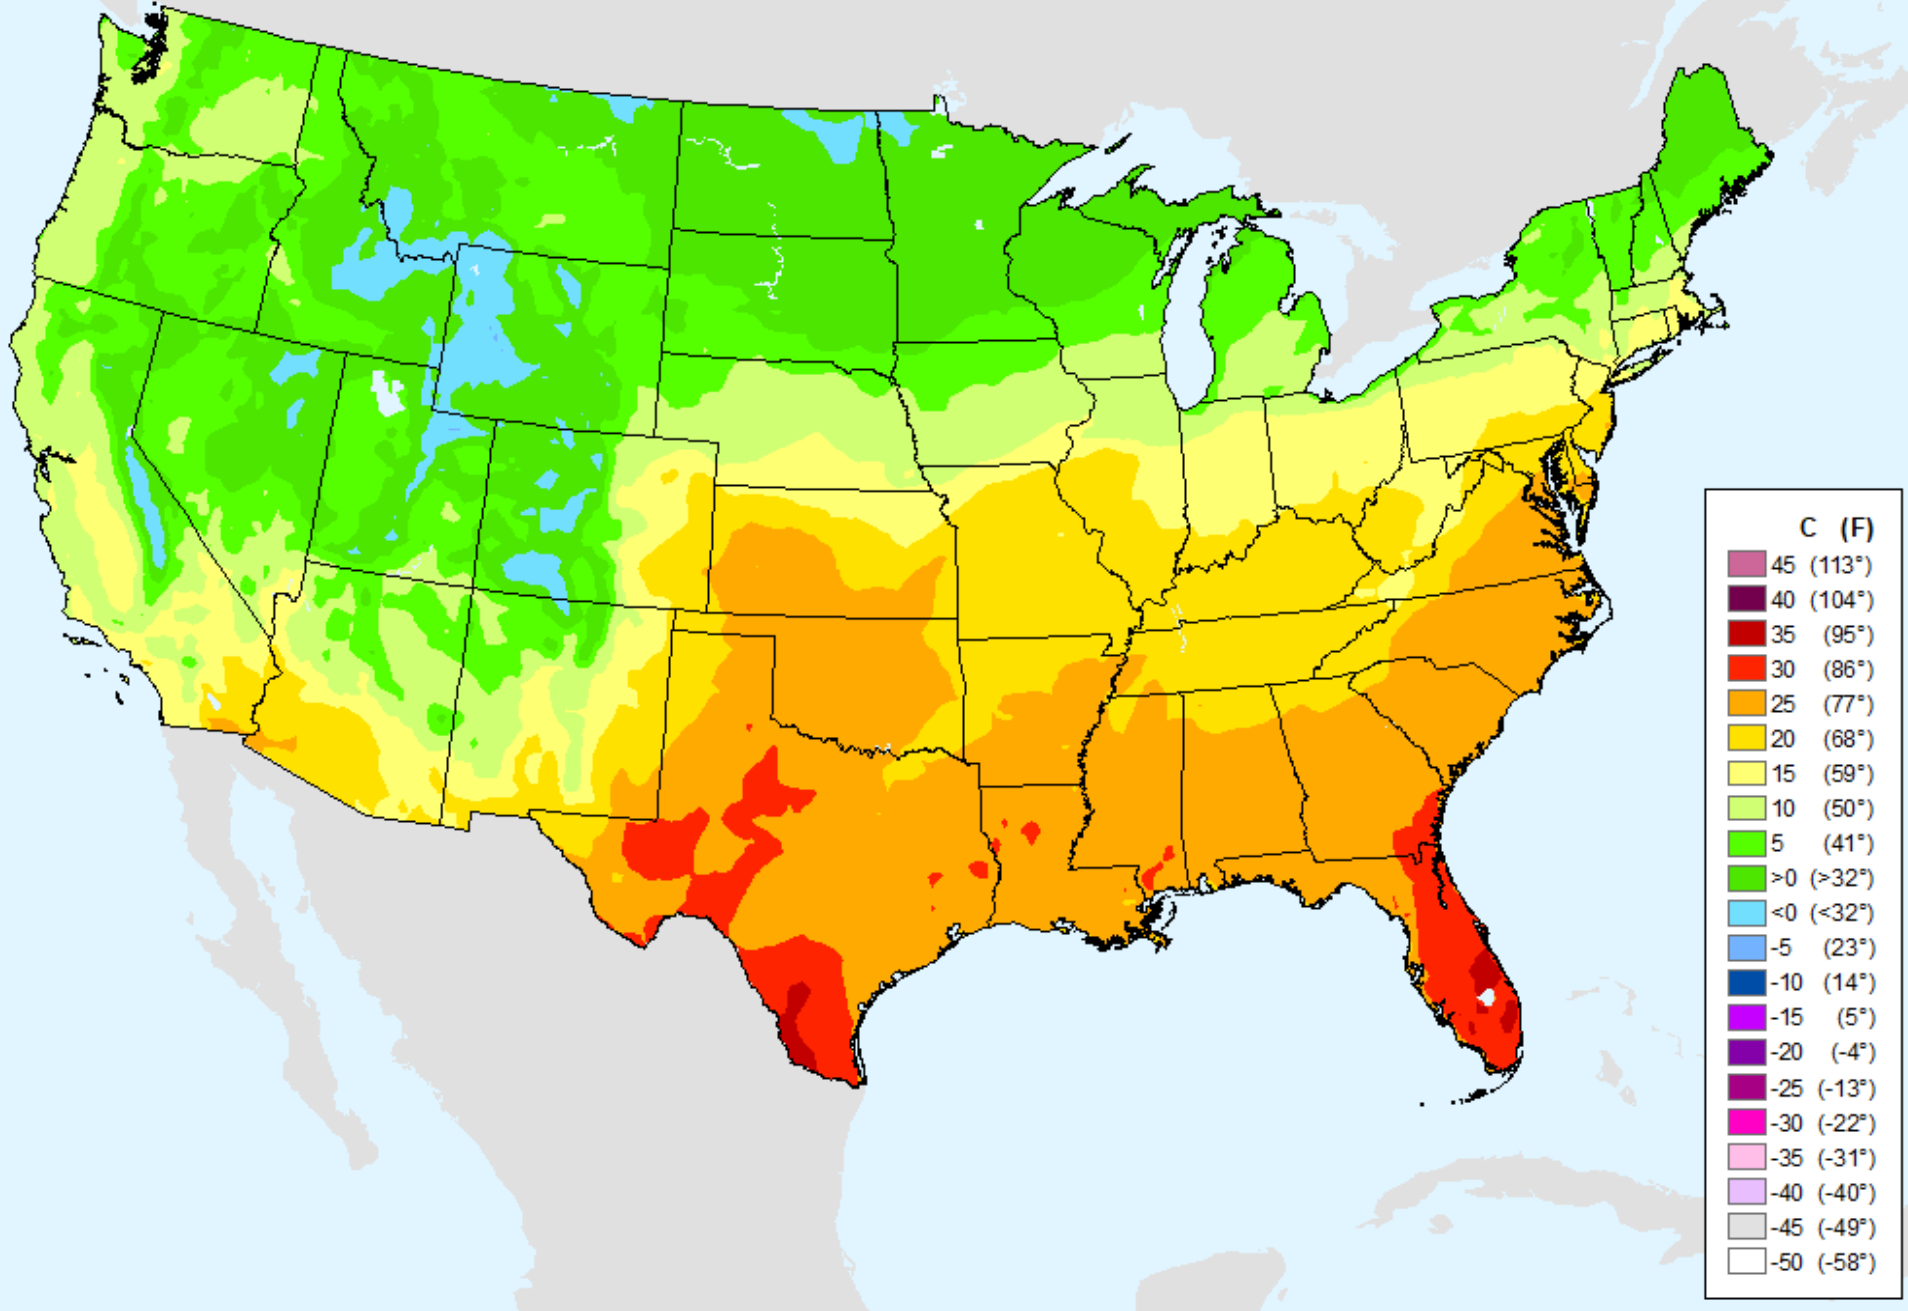

GFS (00z) 7-Day Max Temp Forecast

As of: Tuesday, March 21, 2023