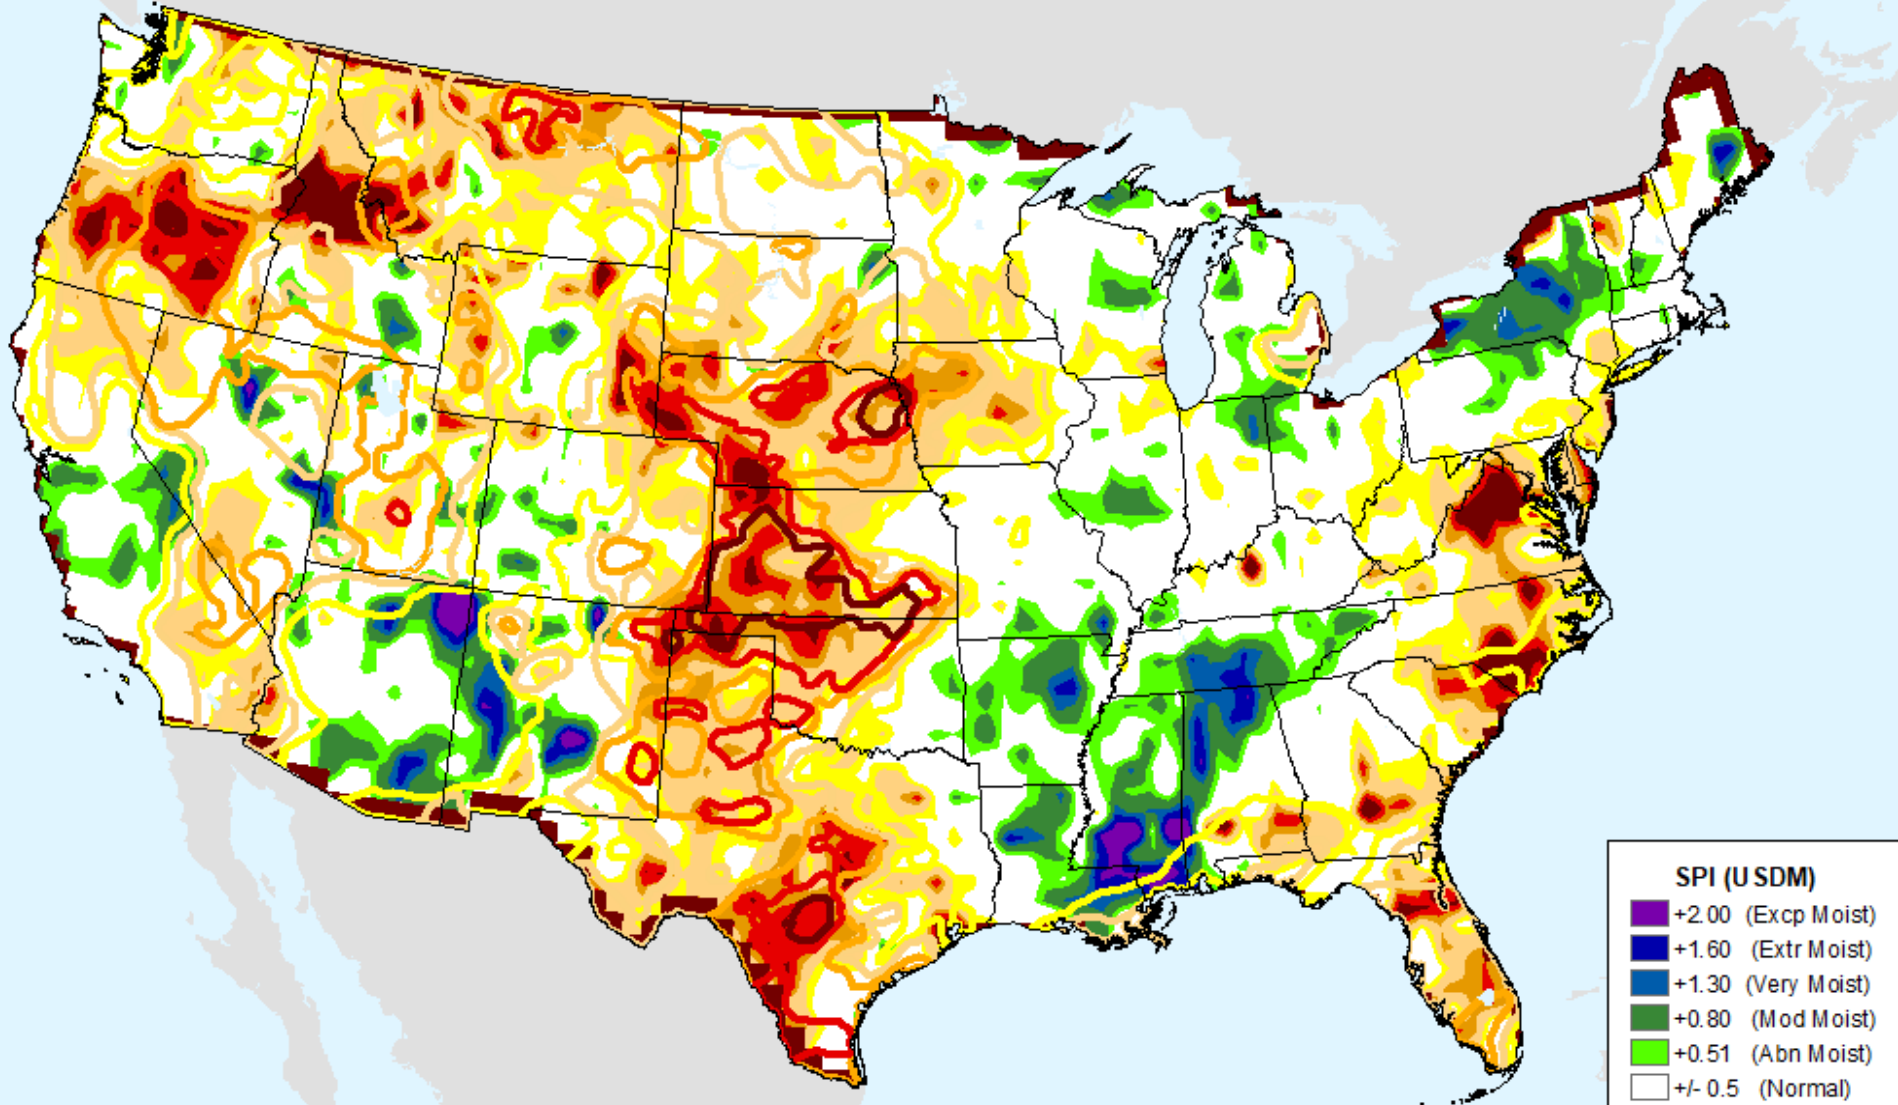

CPC 24-month SPI

As of: Tuesday, March 21, 2023

SPI (USDM)	
Dark Purple	+2.00 (Excp Moist)
Dark Blue	+1.60 (Extr Moist)
Blue	+1.30 (Very Moist)
Green	+0.80 (Mod Moist)
Light Green	+0.51 (Abn Moist)
White	+/- 0.5 (Normal)
Yellow	-0.51 (D0)
Light Orange	-0.80 (D1)
Orange	-1.30 (D2)
Red	-1.60 (D3)
Dark Red	-2.00+ (D4)