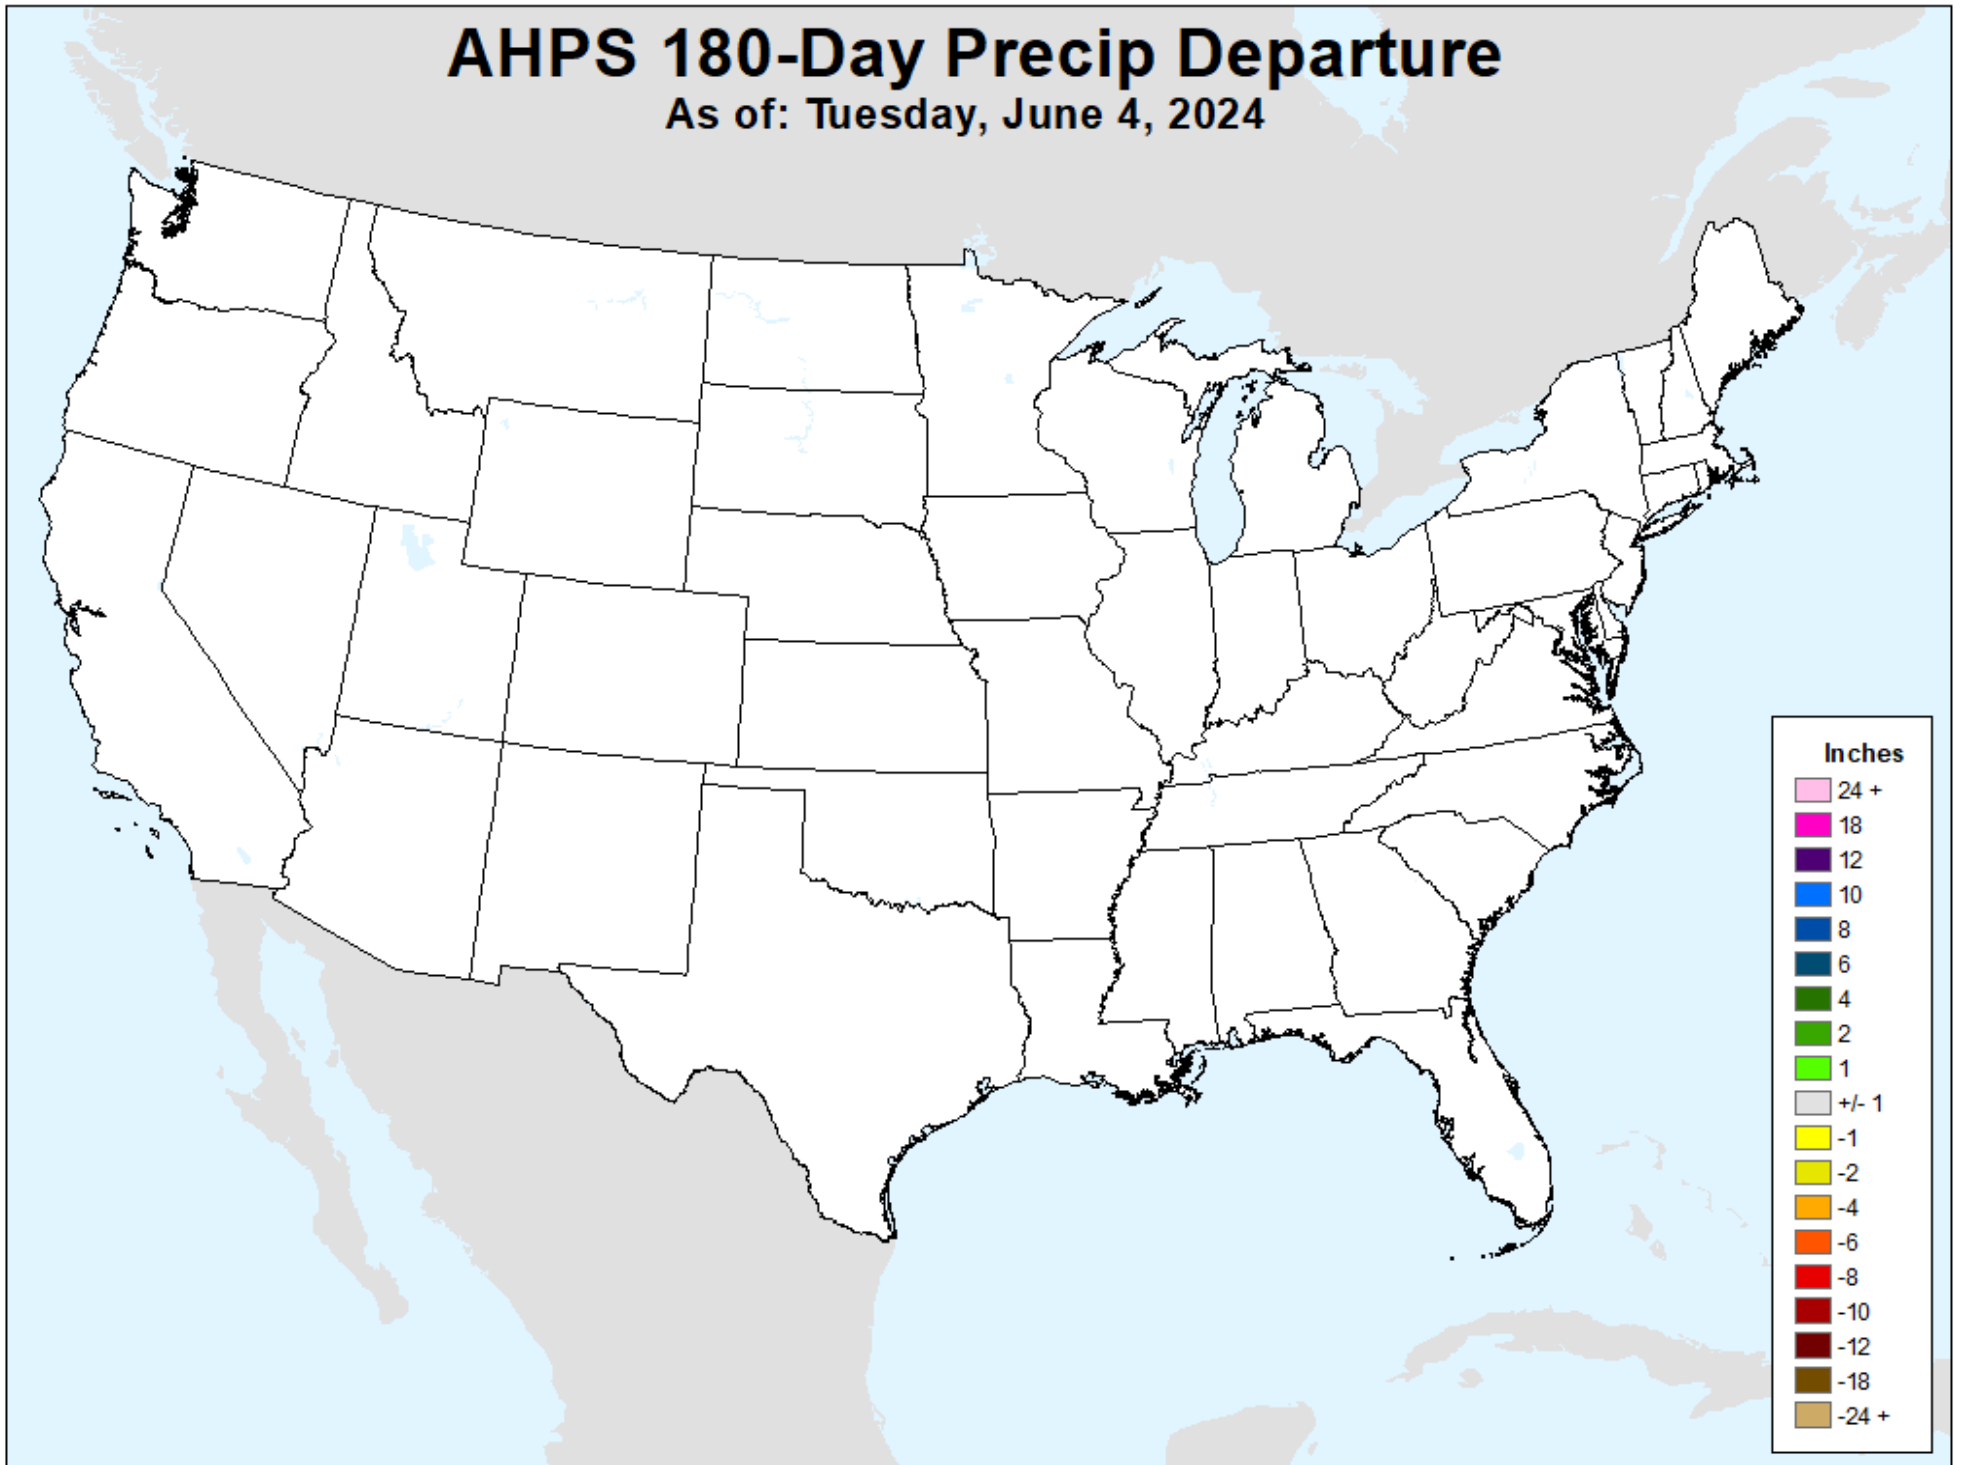

AHPS 180-Day Precip Departure

As of: Tuesday, June 4, 2024