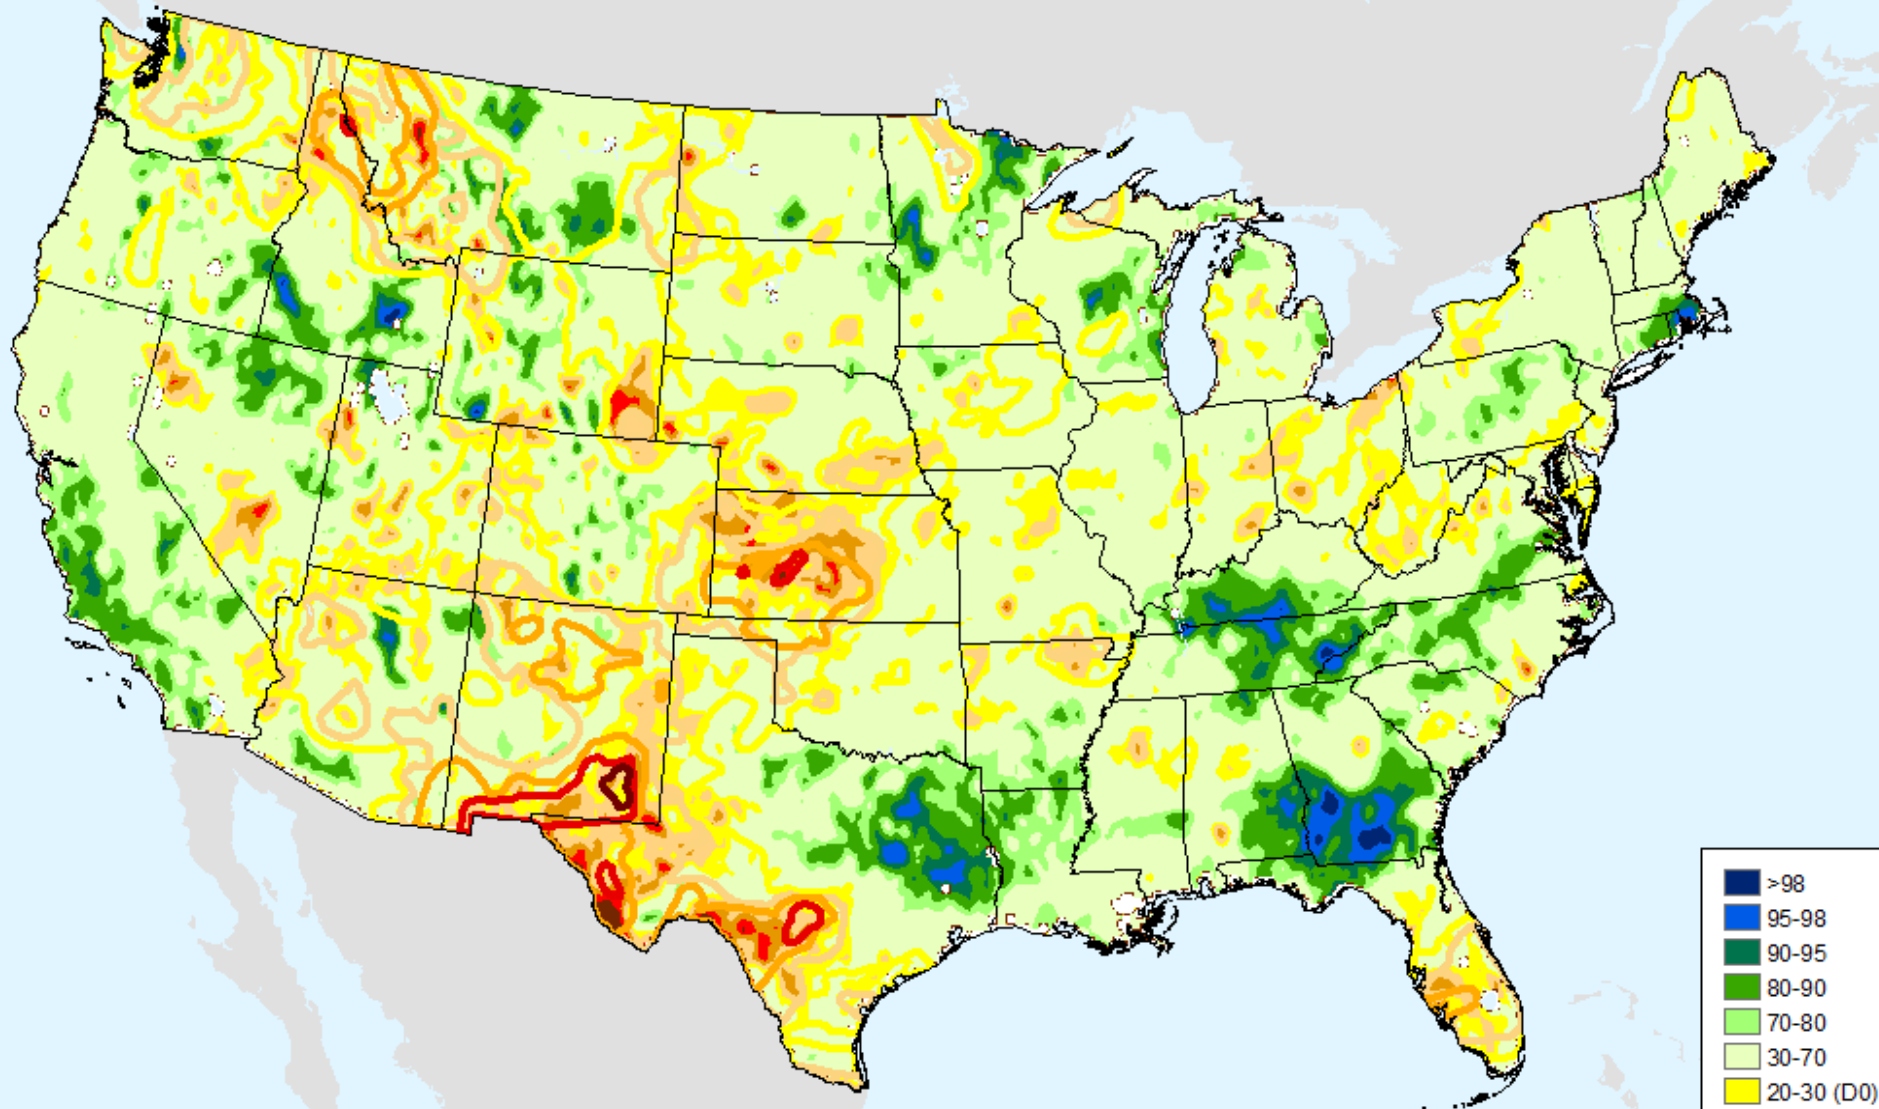

NLDAS-2 Ensemble Soil Moisture

As of: Tuesday, June 4, 2024

USDM for: May. 28, 2024