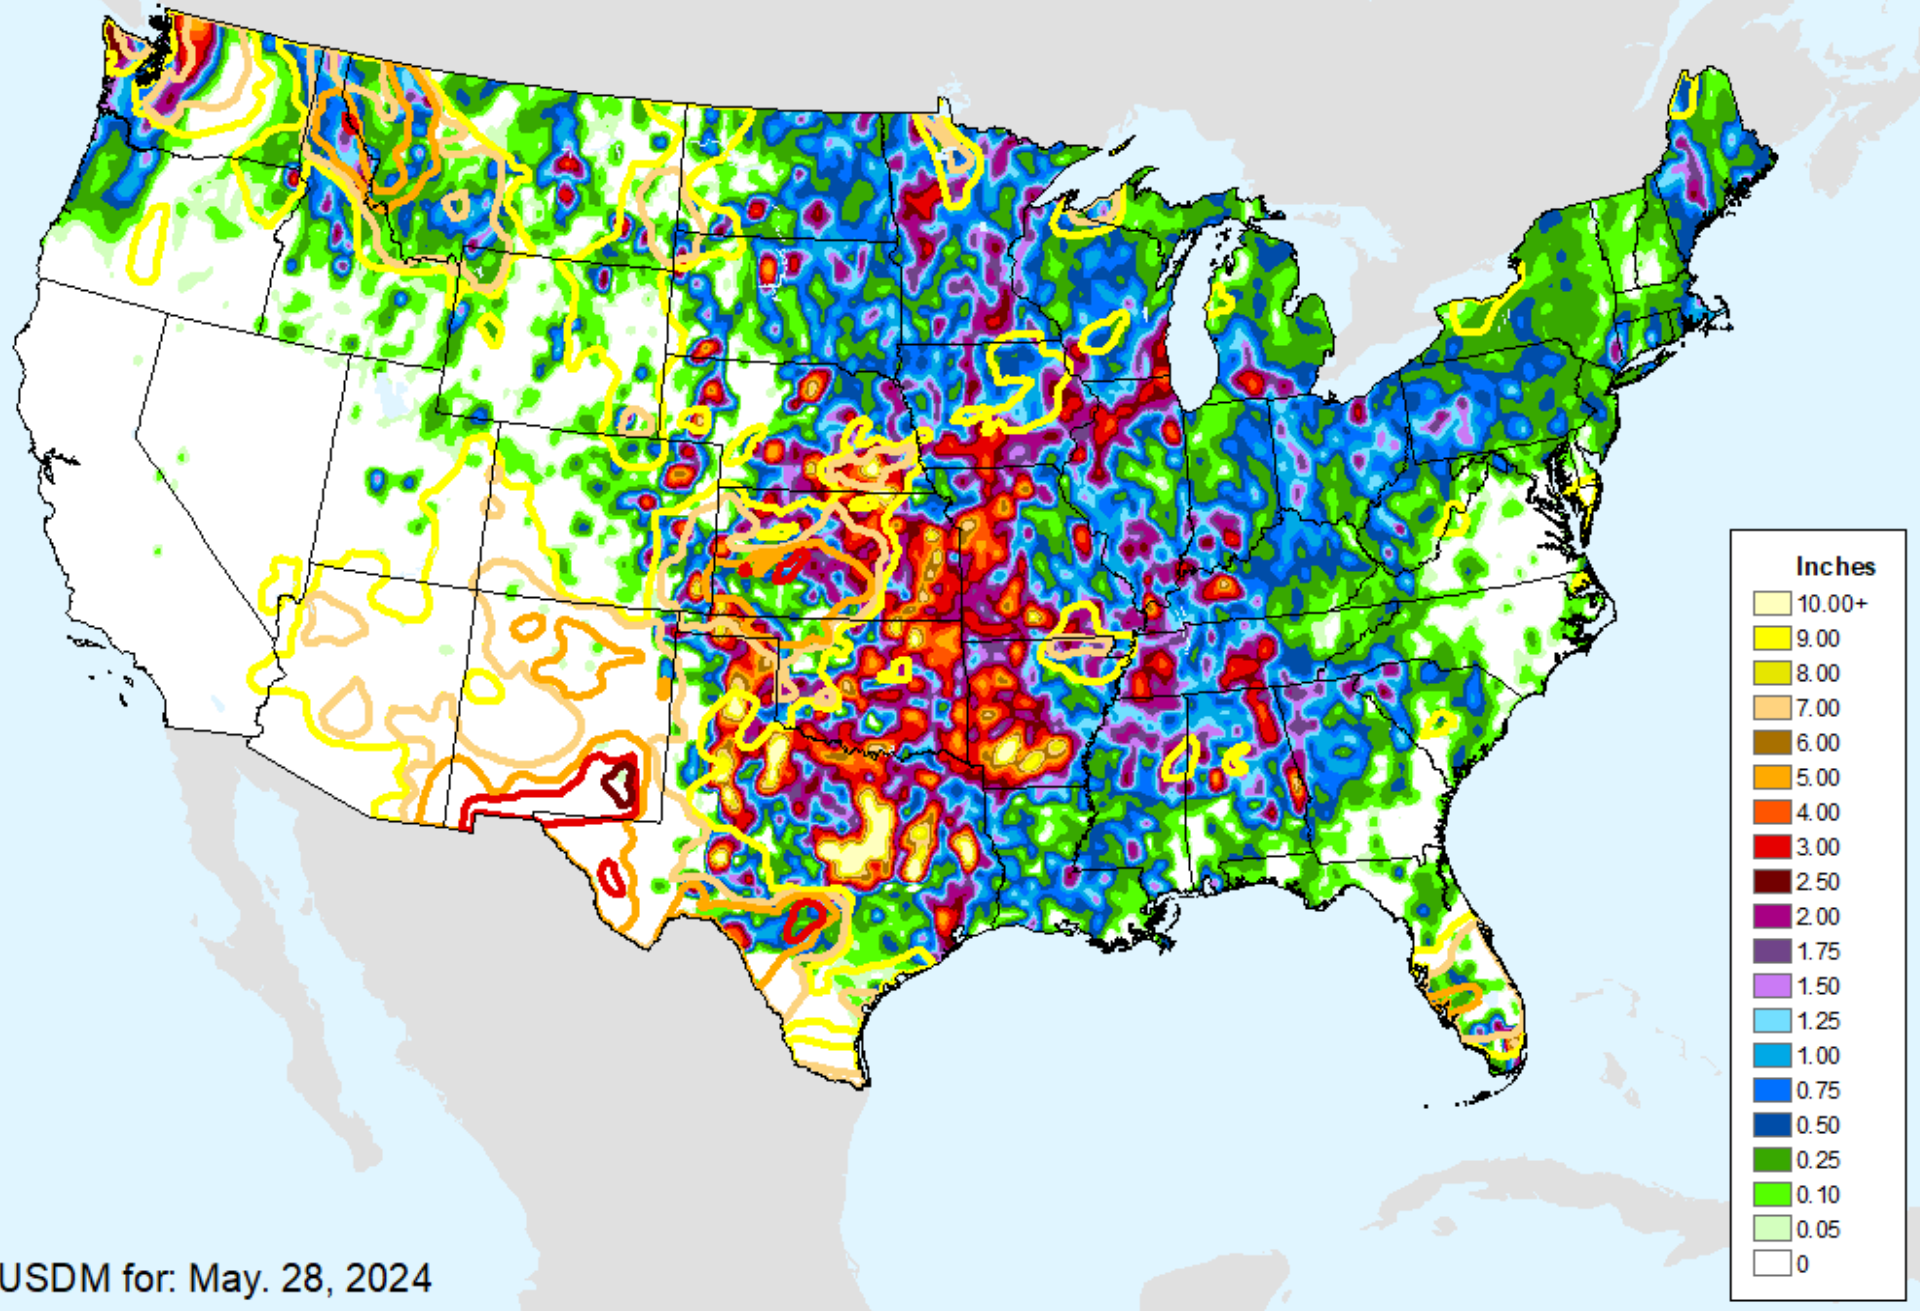

GFS (00z) 7-Day Precip Forecast

As of: Tuesday, June 4, 2024

USDM for: May. 28, 2024