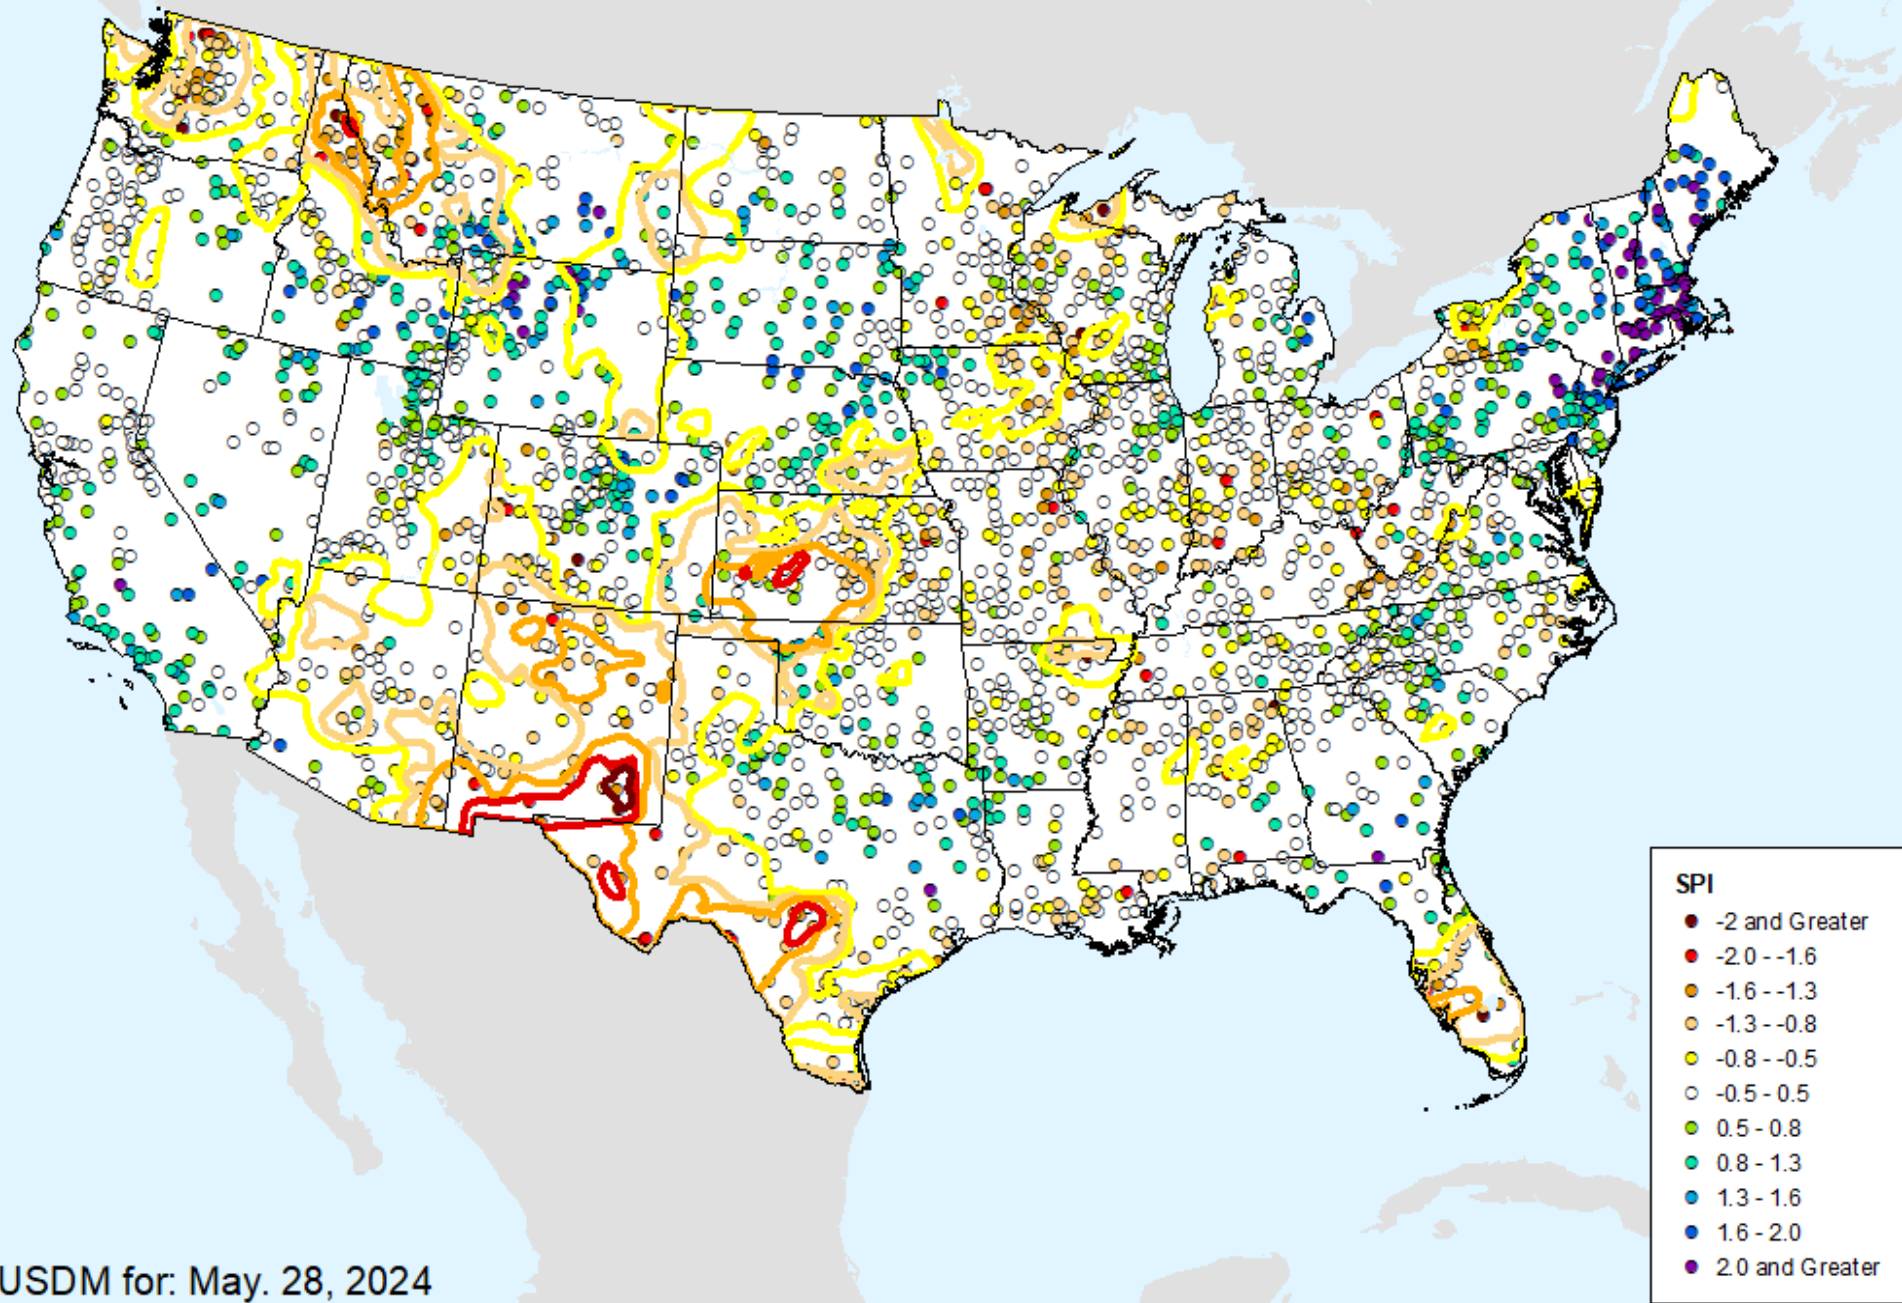

HPRCC 12-month SPI

As of: Tuesday, June 4, 2024