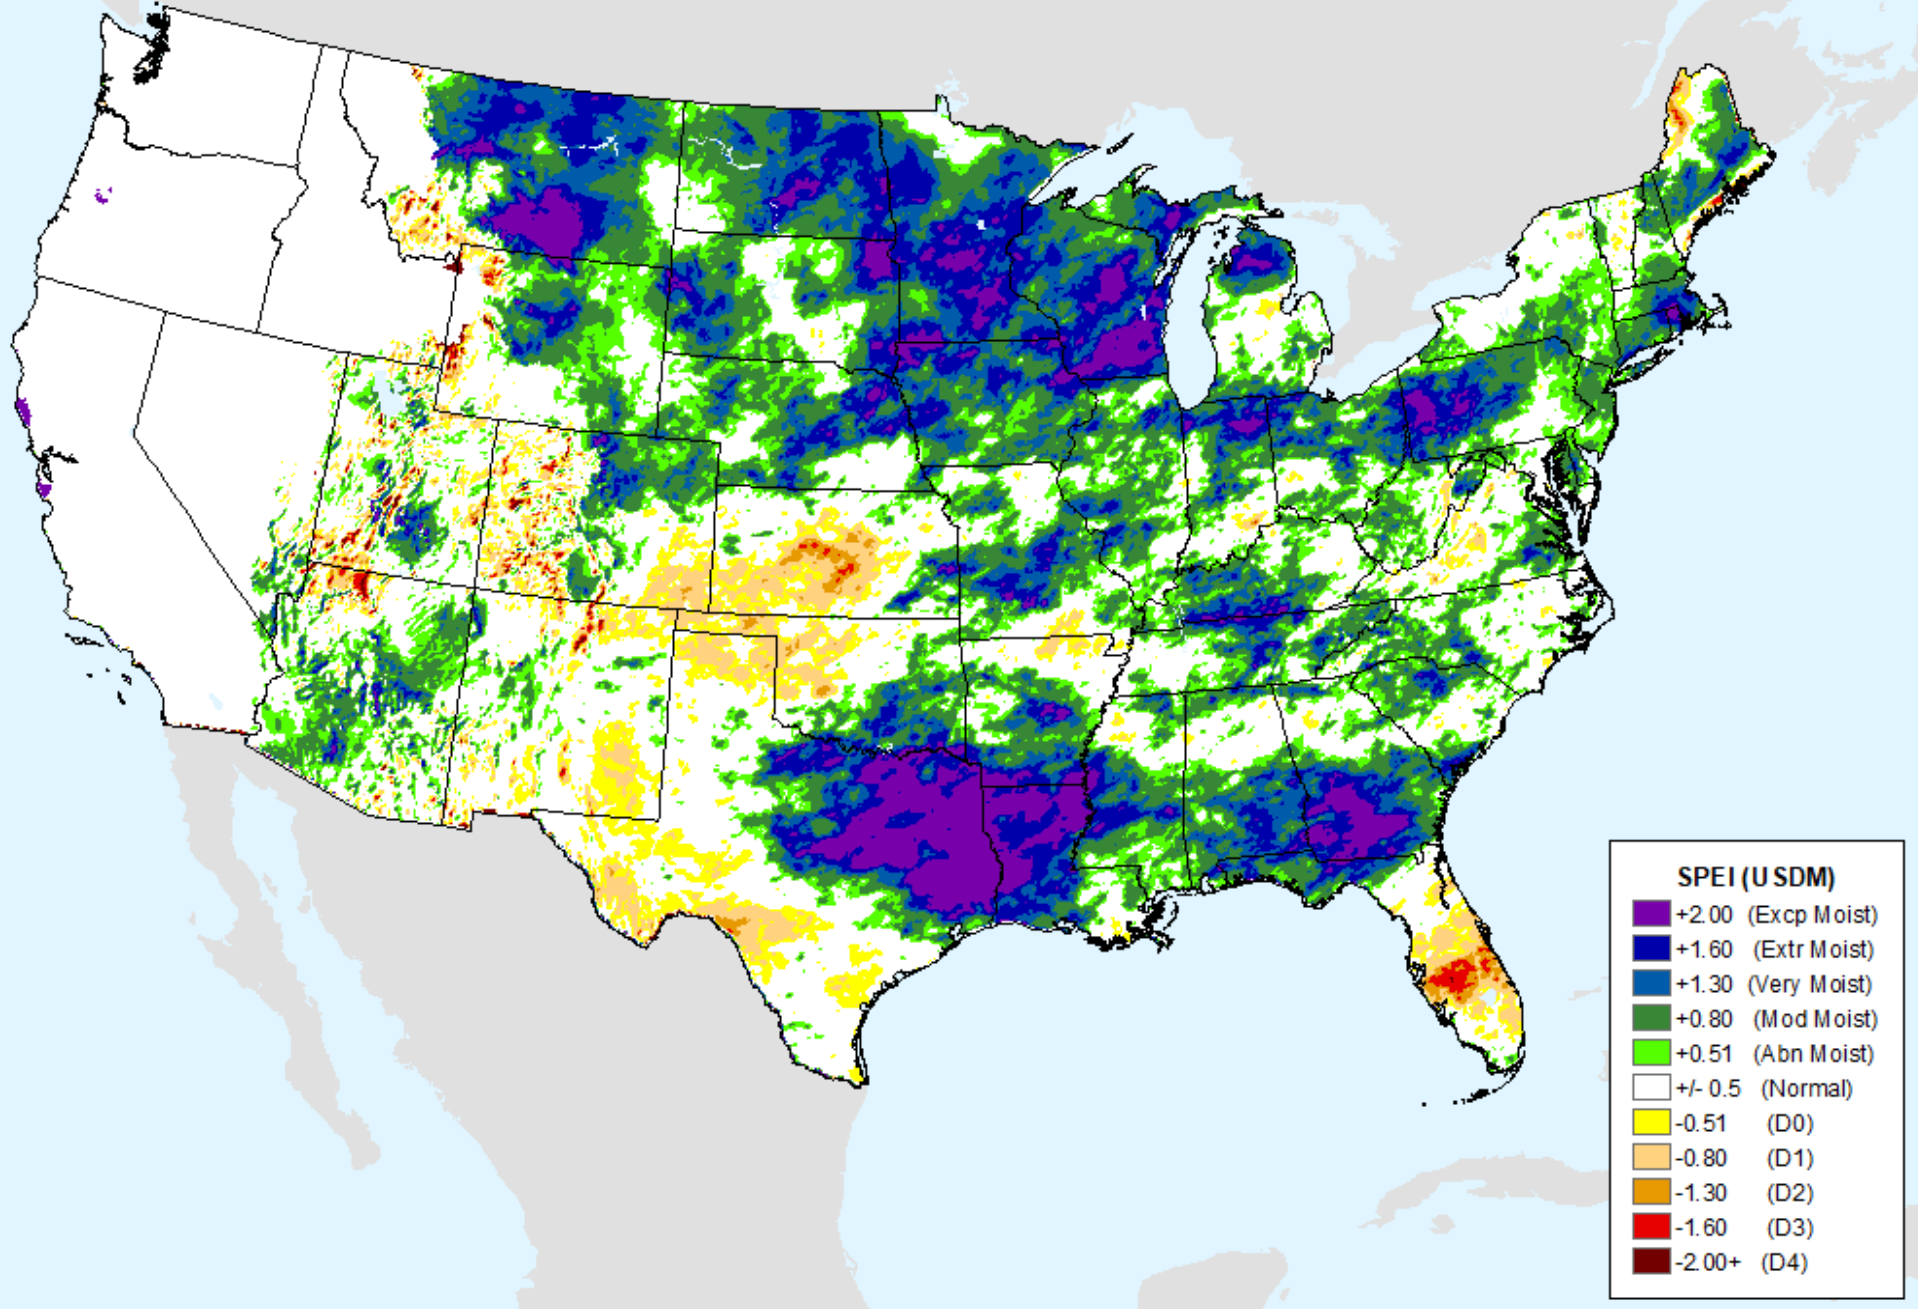

AHPS 3-month SPEI

As of: Tuesday, June 4, 2024