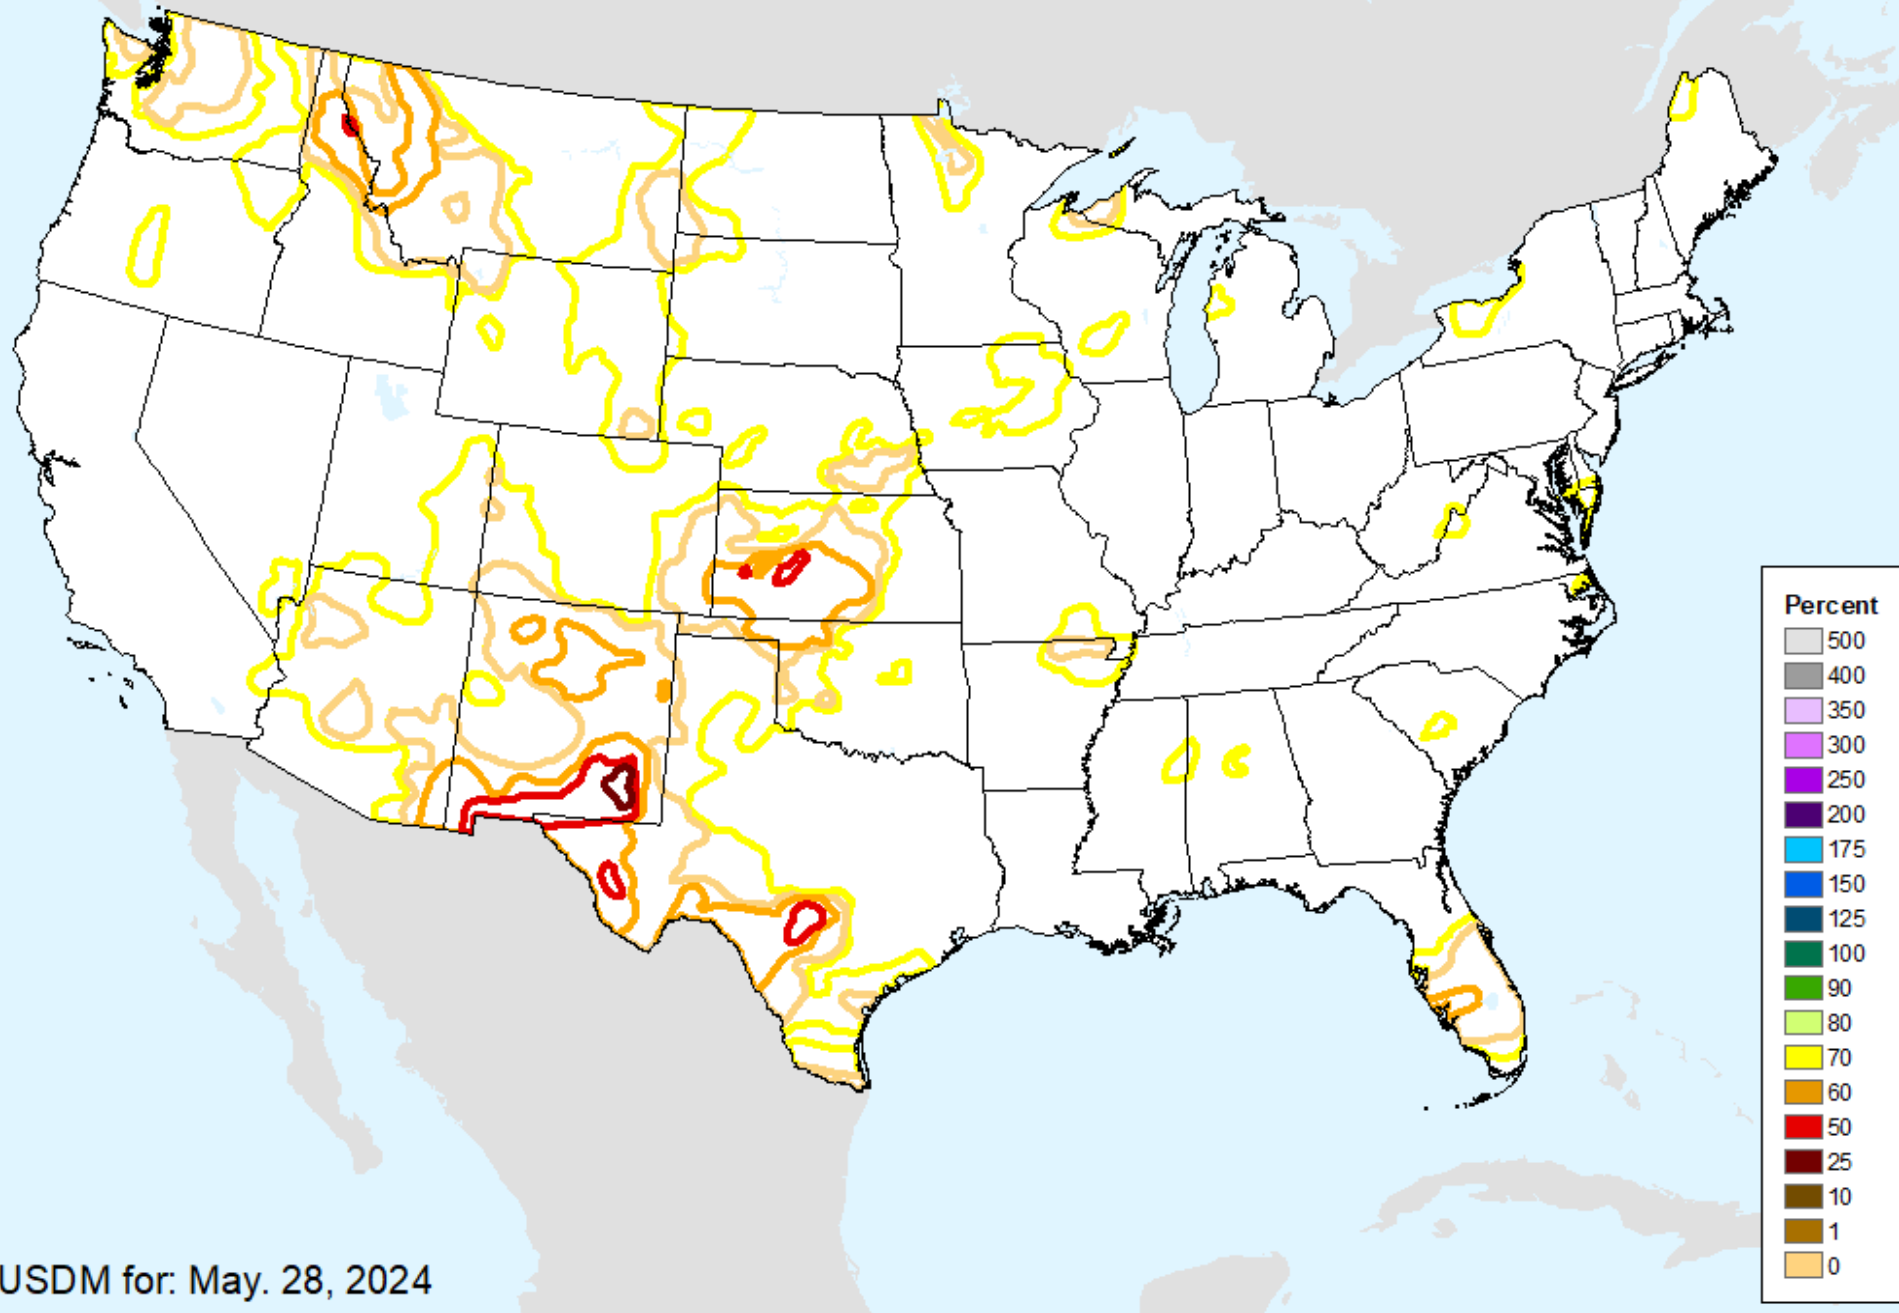

AHPS 30-Day Pct of Normal Pcp

As of: Tuesday, June 4, 2024