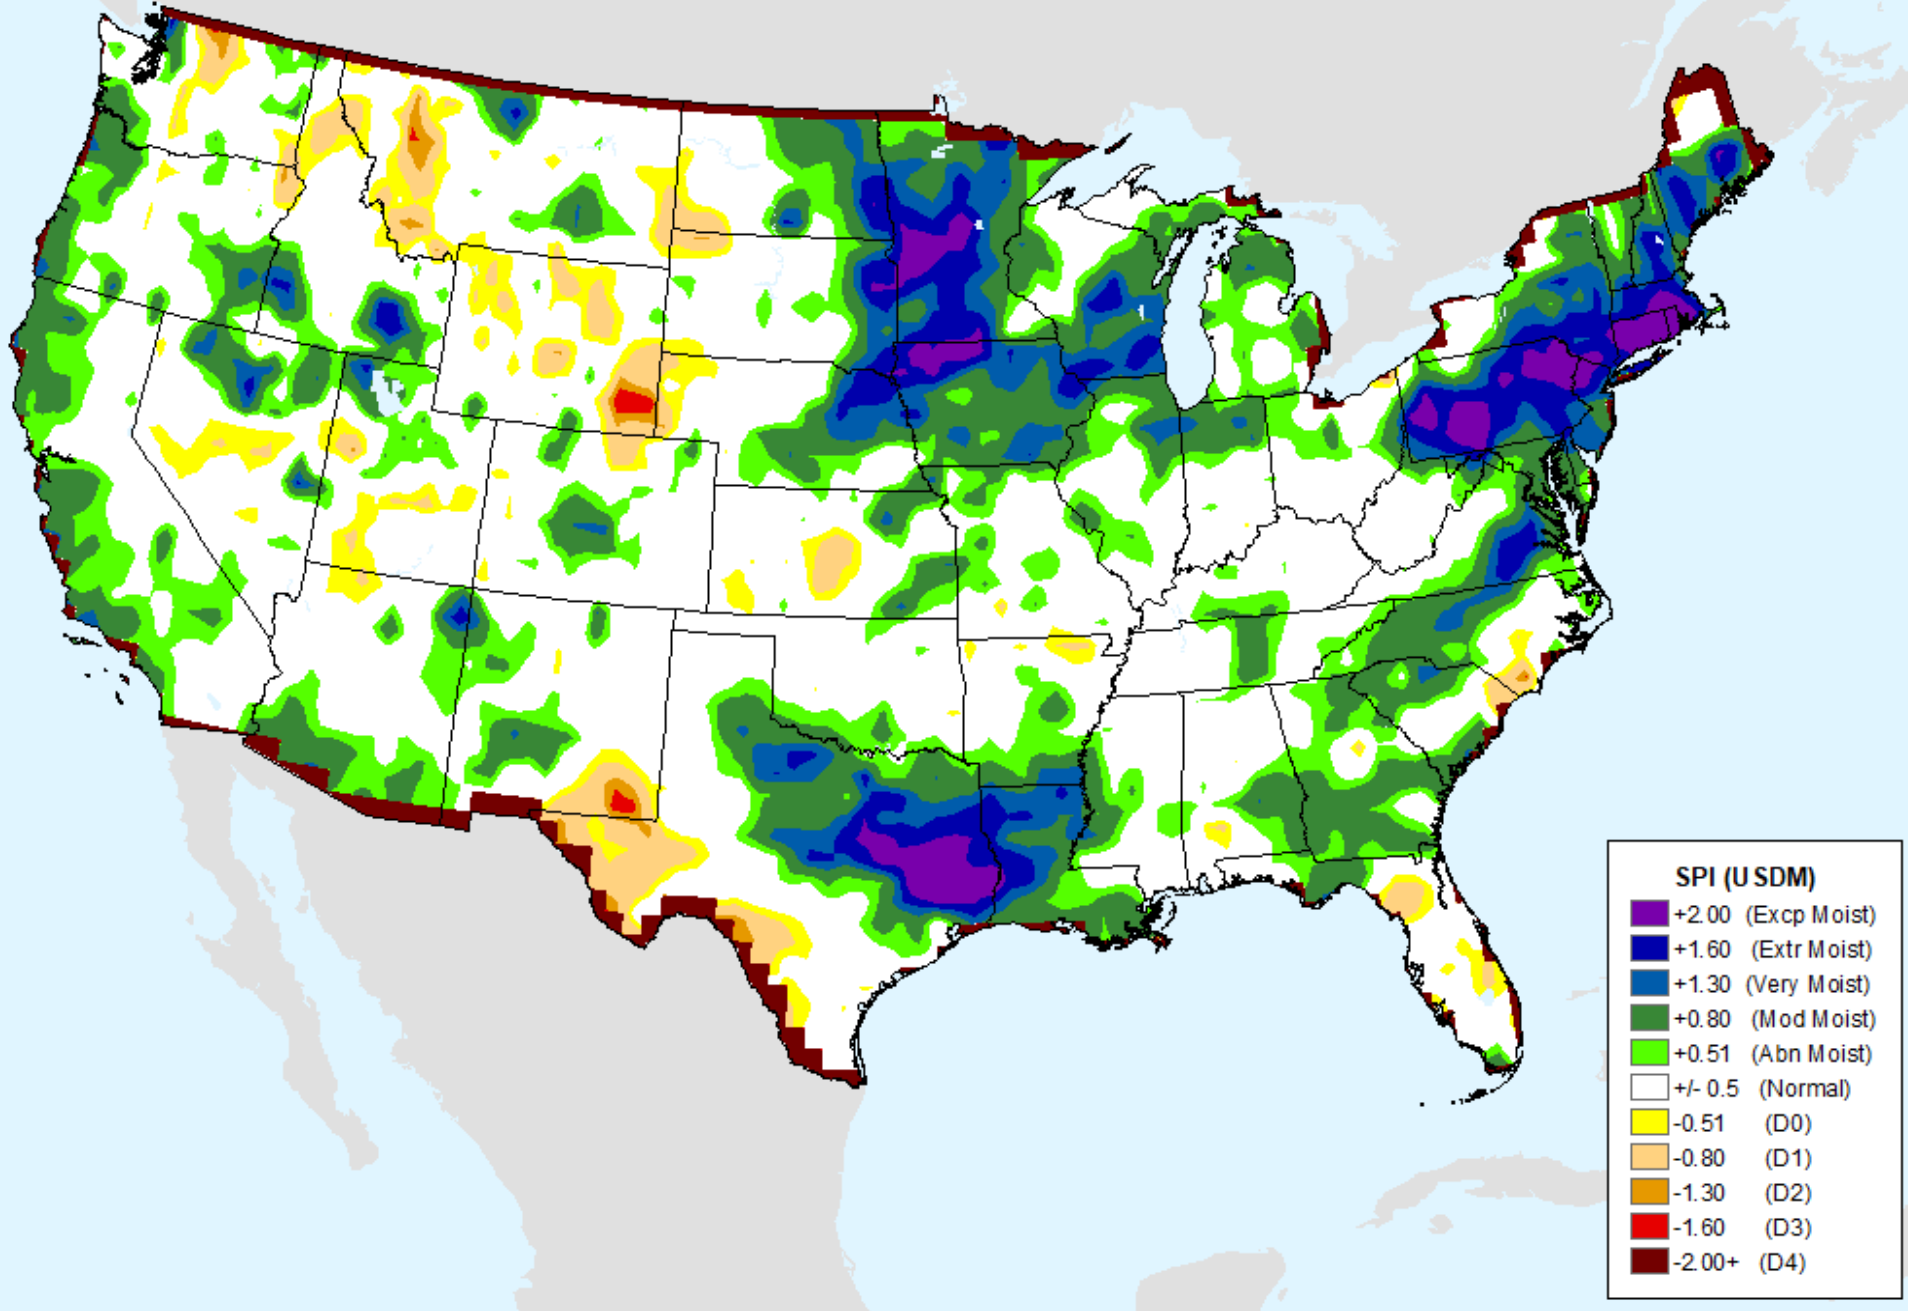

CPC 6-month SPI

As of: Tuesday, June 4, 2024