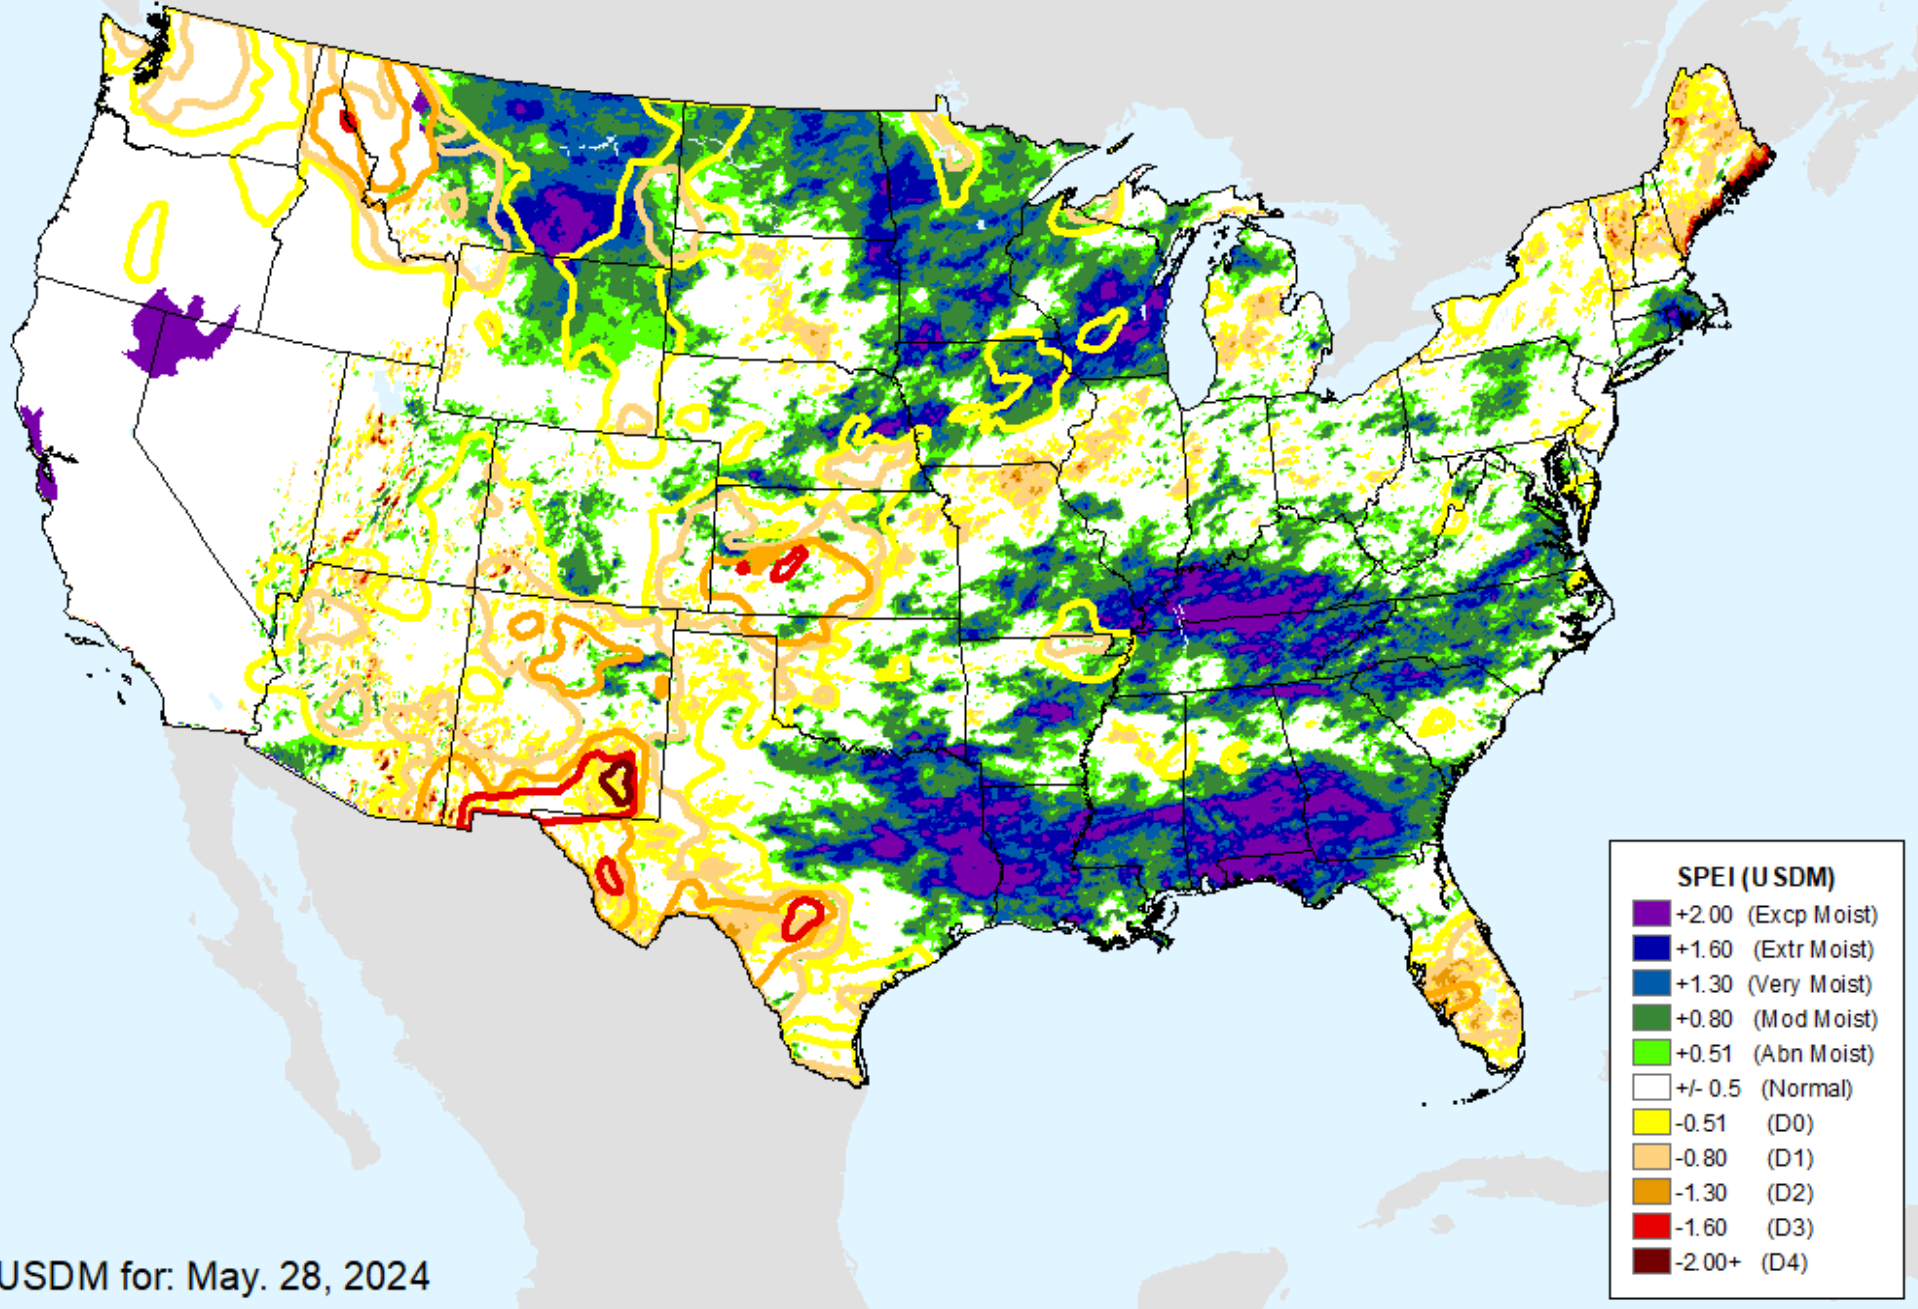

AHPS 1-month SPEI

As of: Tuesday, June 4, 2024

USDM for: May. 28, 2024