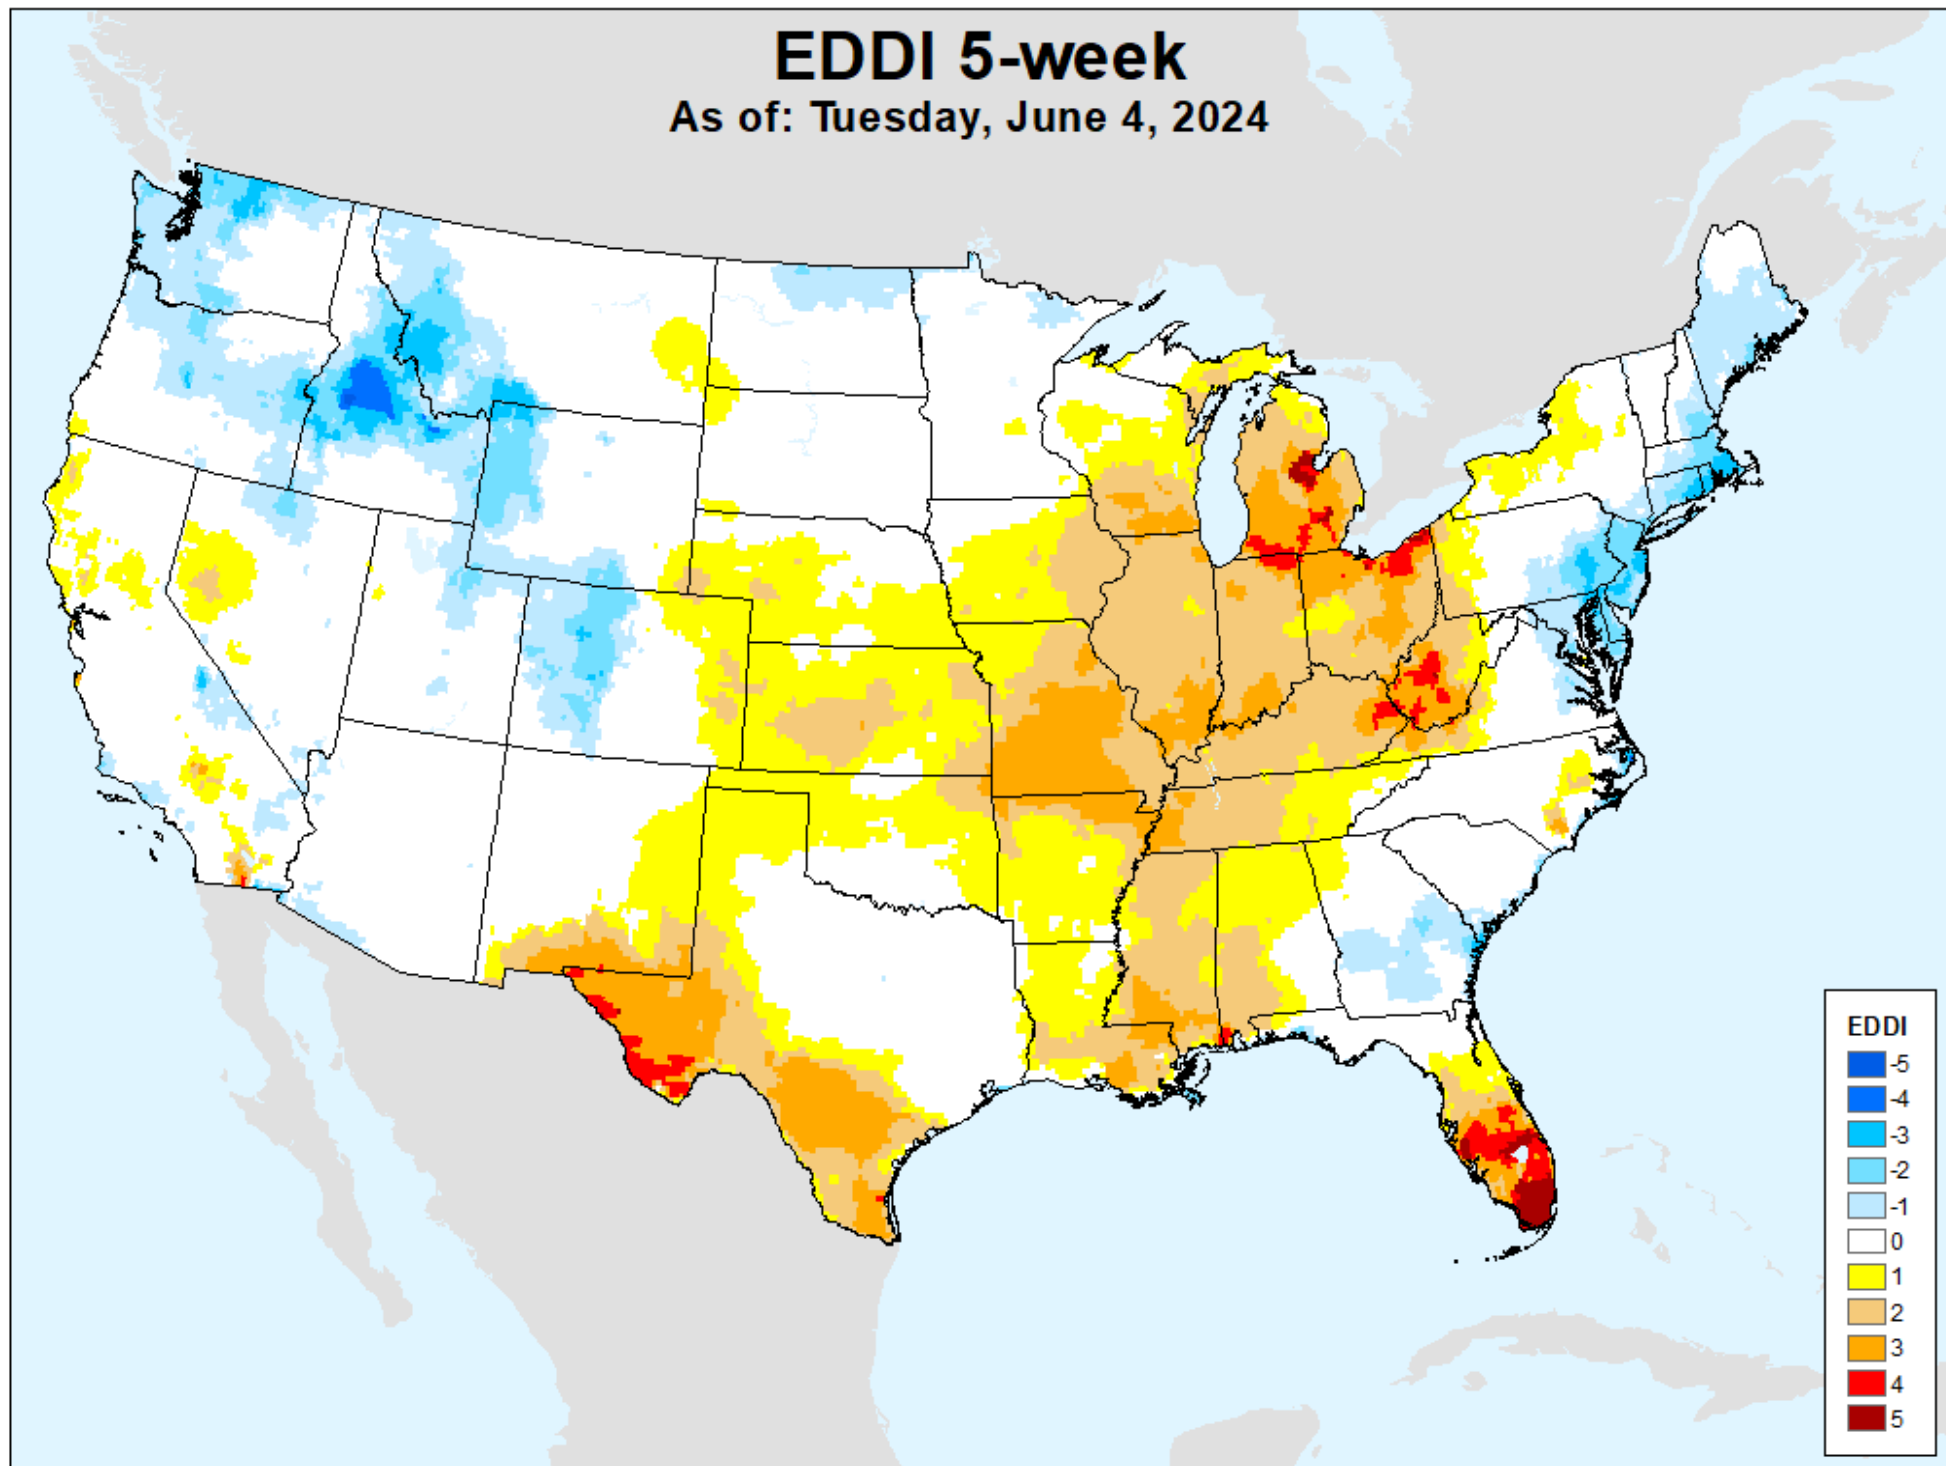

EDDI 5-week

As of: Tuesday, June 4, 2024