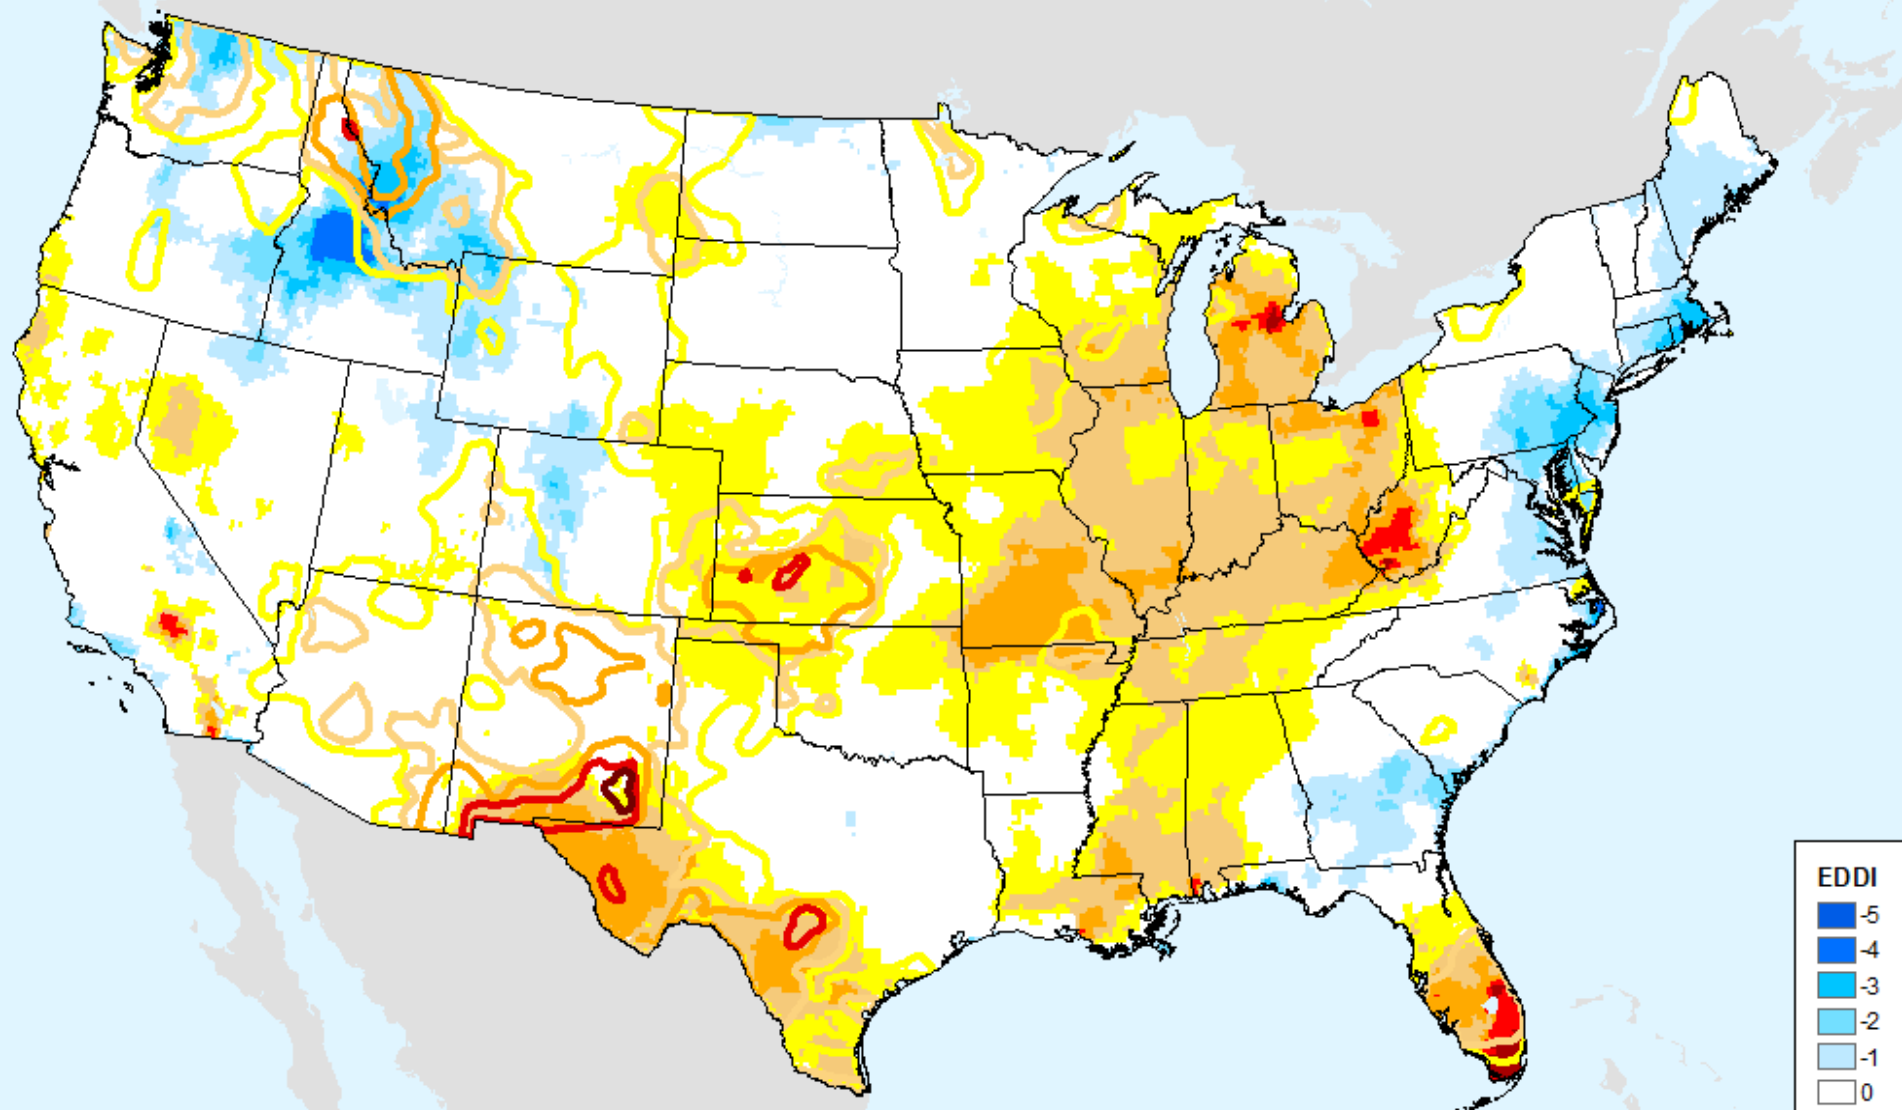

EDDI 6-week

As of: Tuesday, June 4, 2024

USDM for: May. 28, 2024