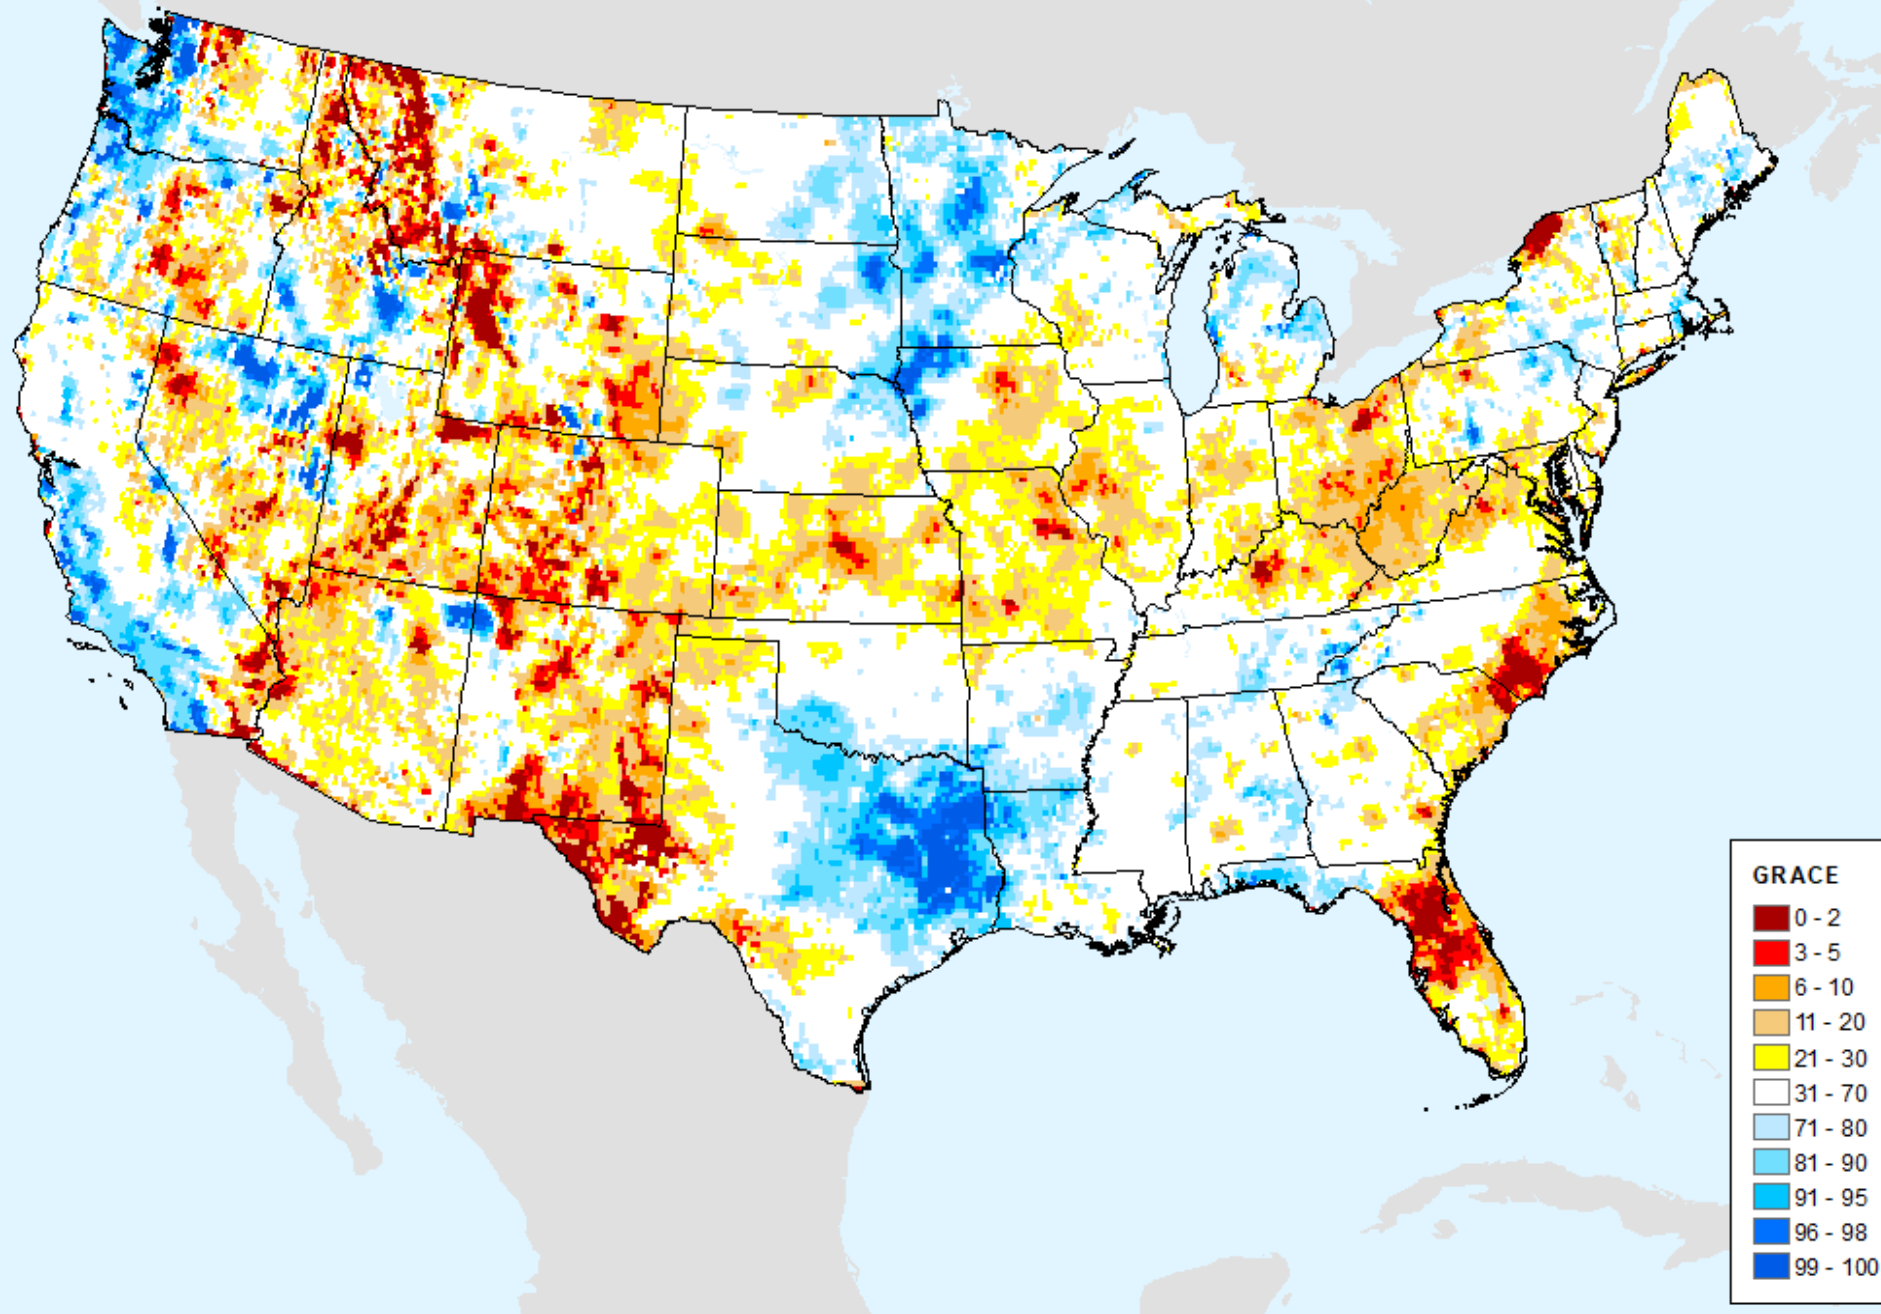

GRACE-Based Root Zone Soil Moisture Drought Indicator

As of: Tuesday, June 4, 2024