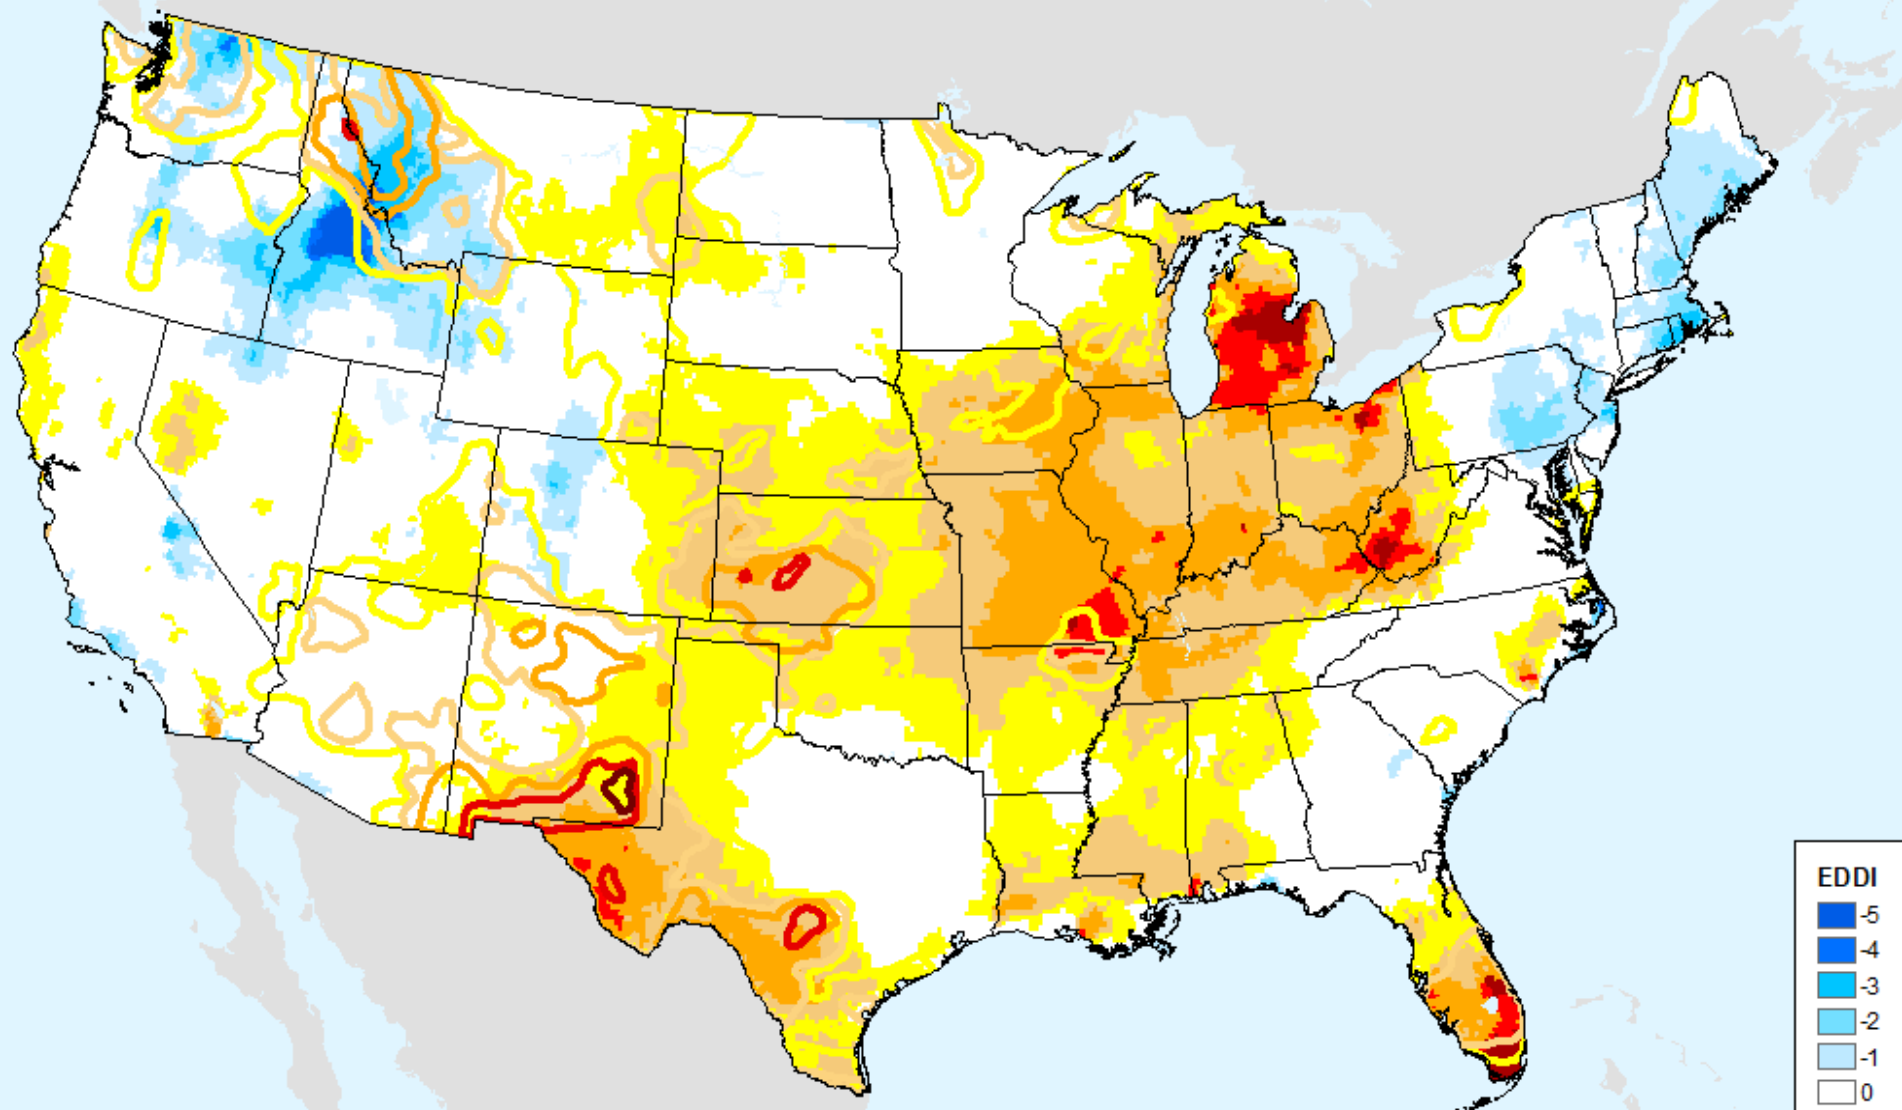

EDDI 8-week

As of: Tuesday, June 4, 2024

USDM for: May. 28, 2024