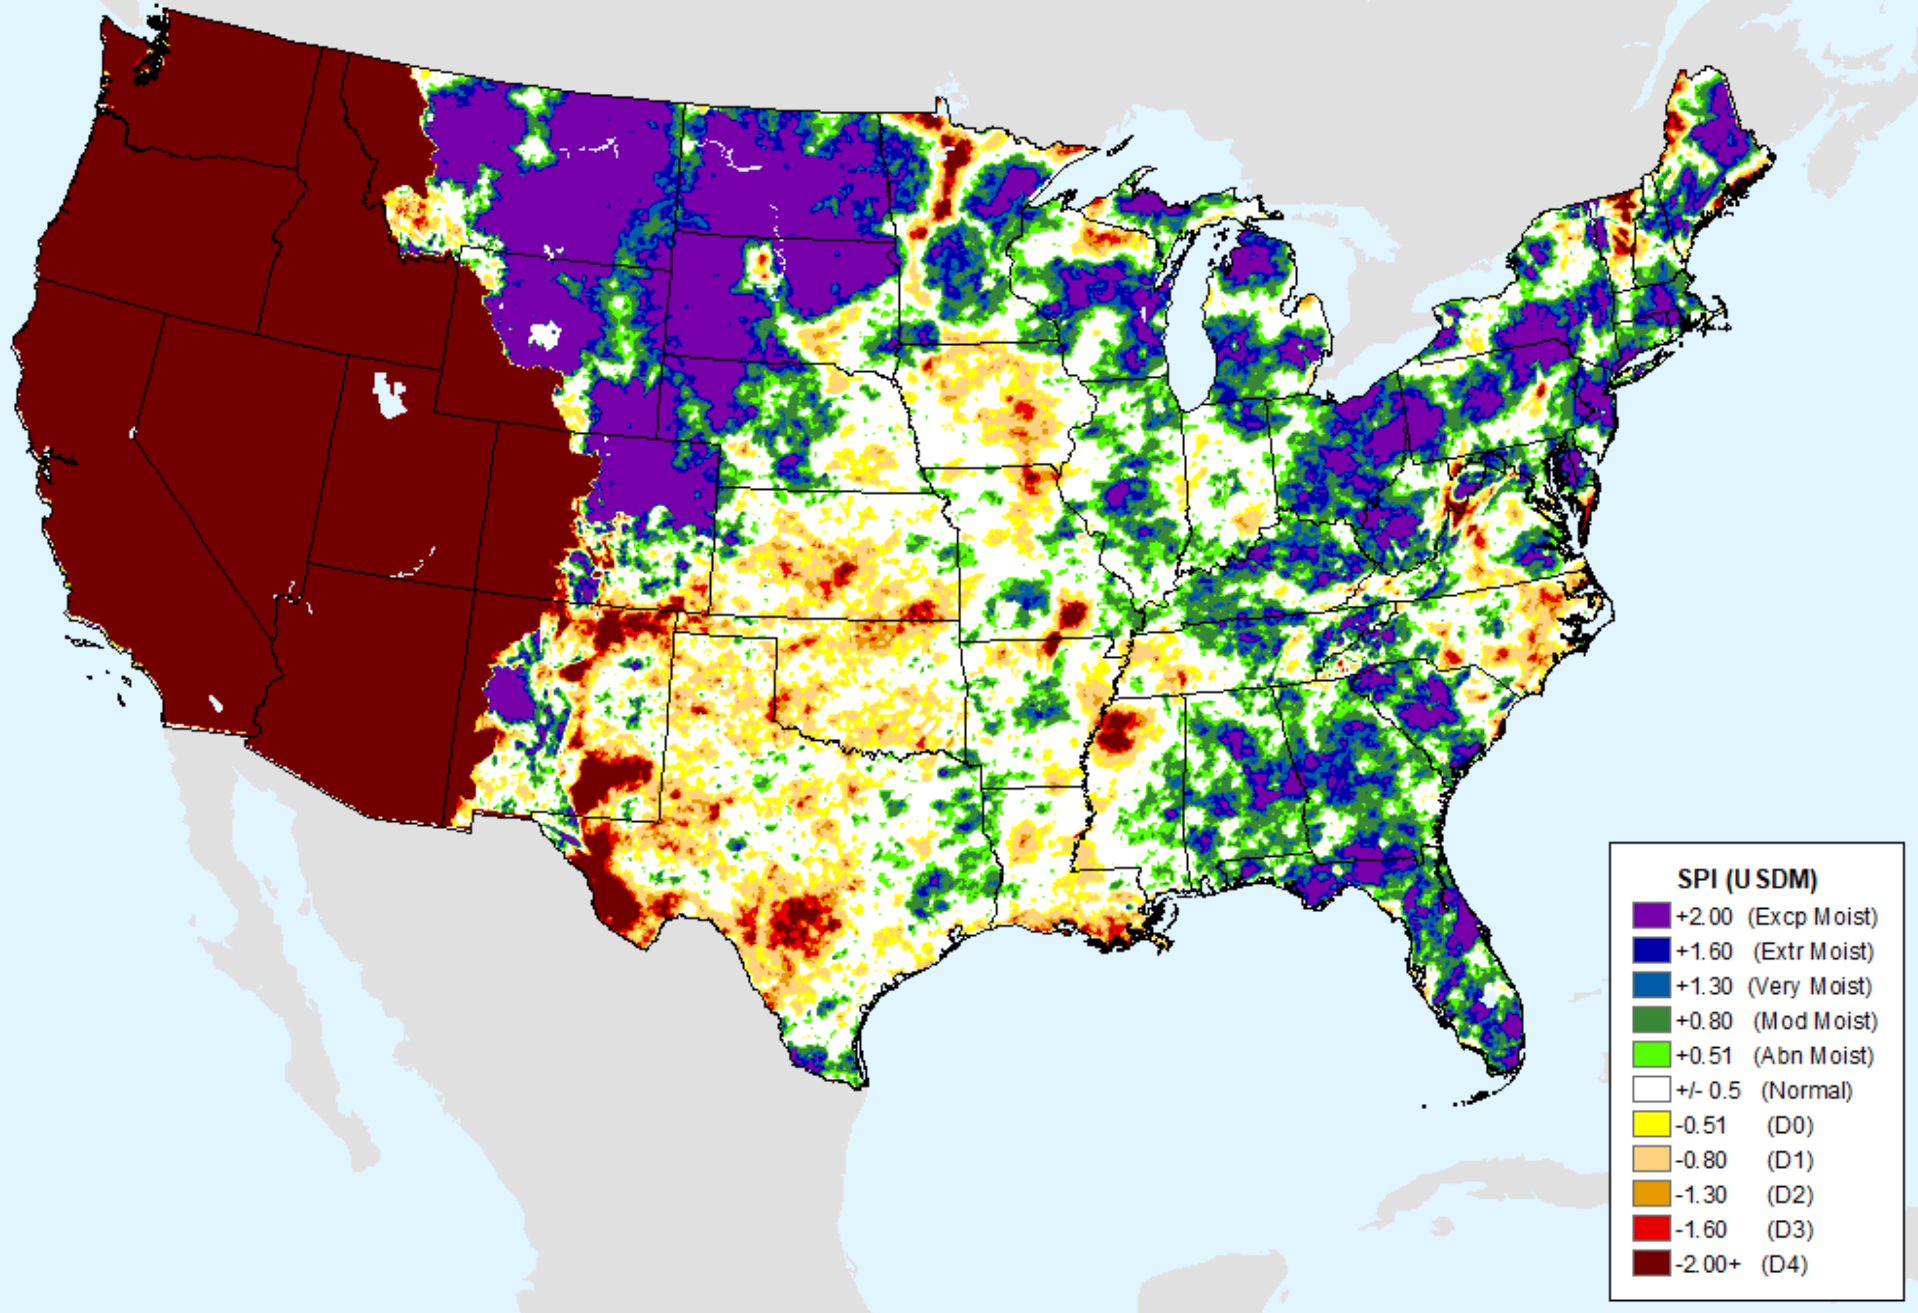

AHPS 36-month SPI

As of: Tuesday, June 4, 2024