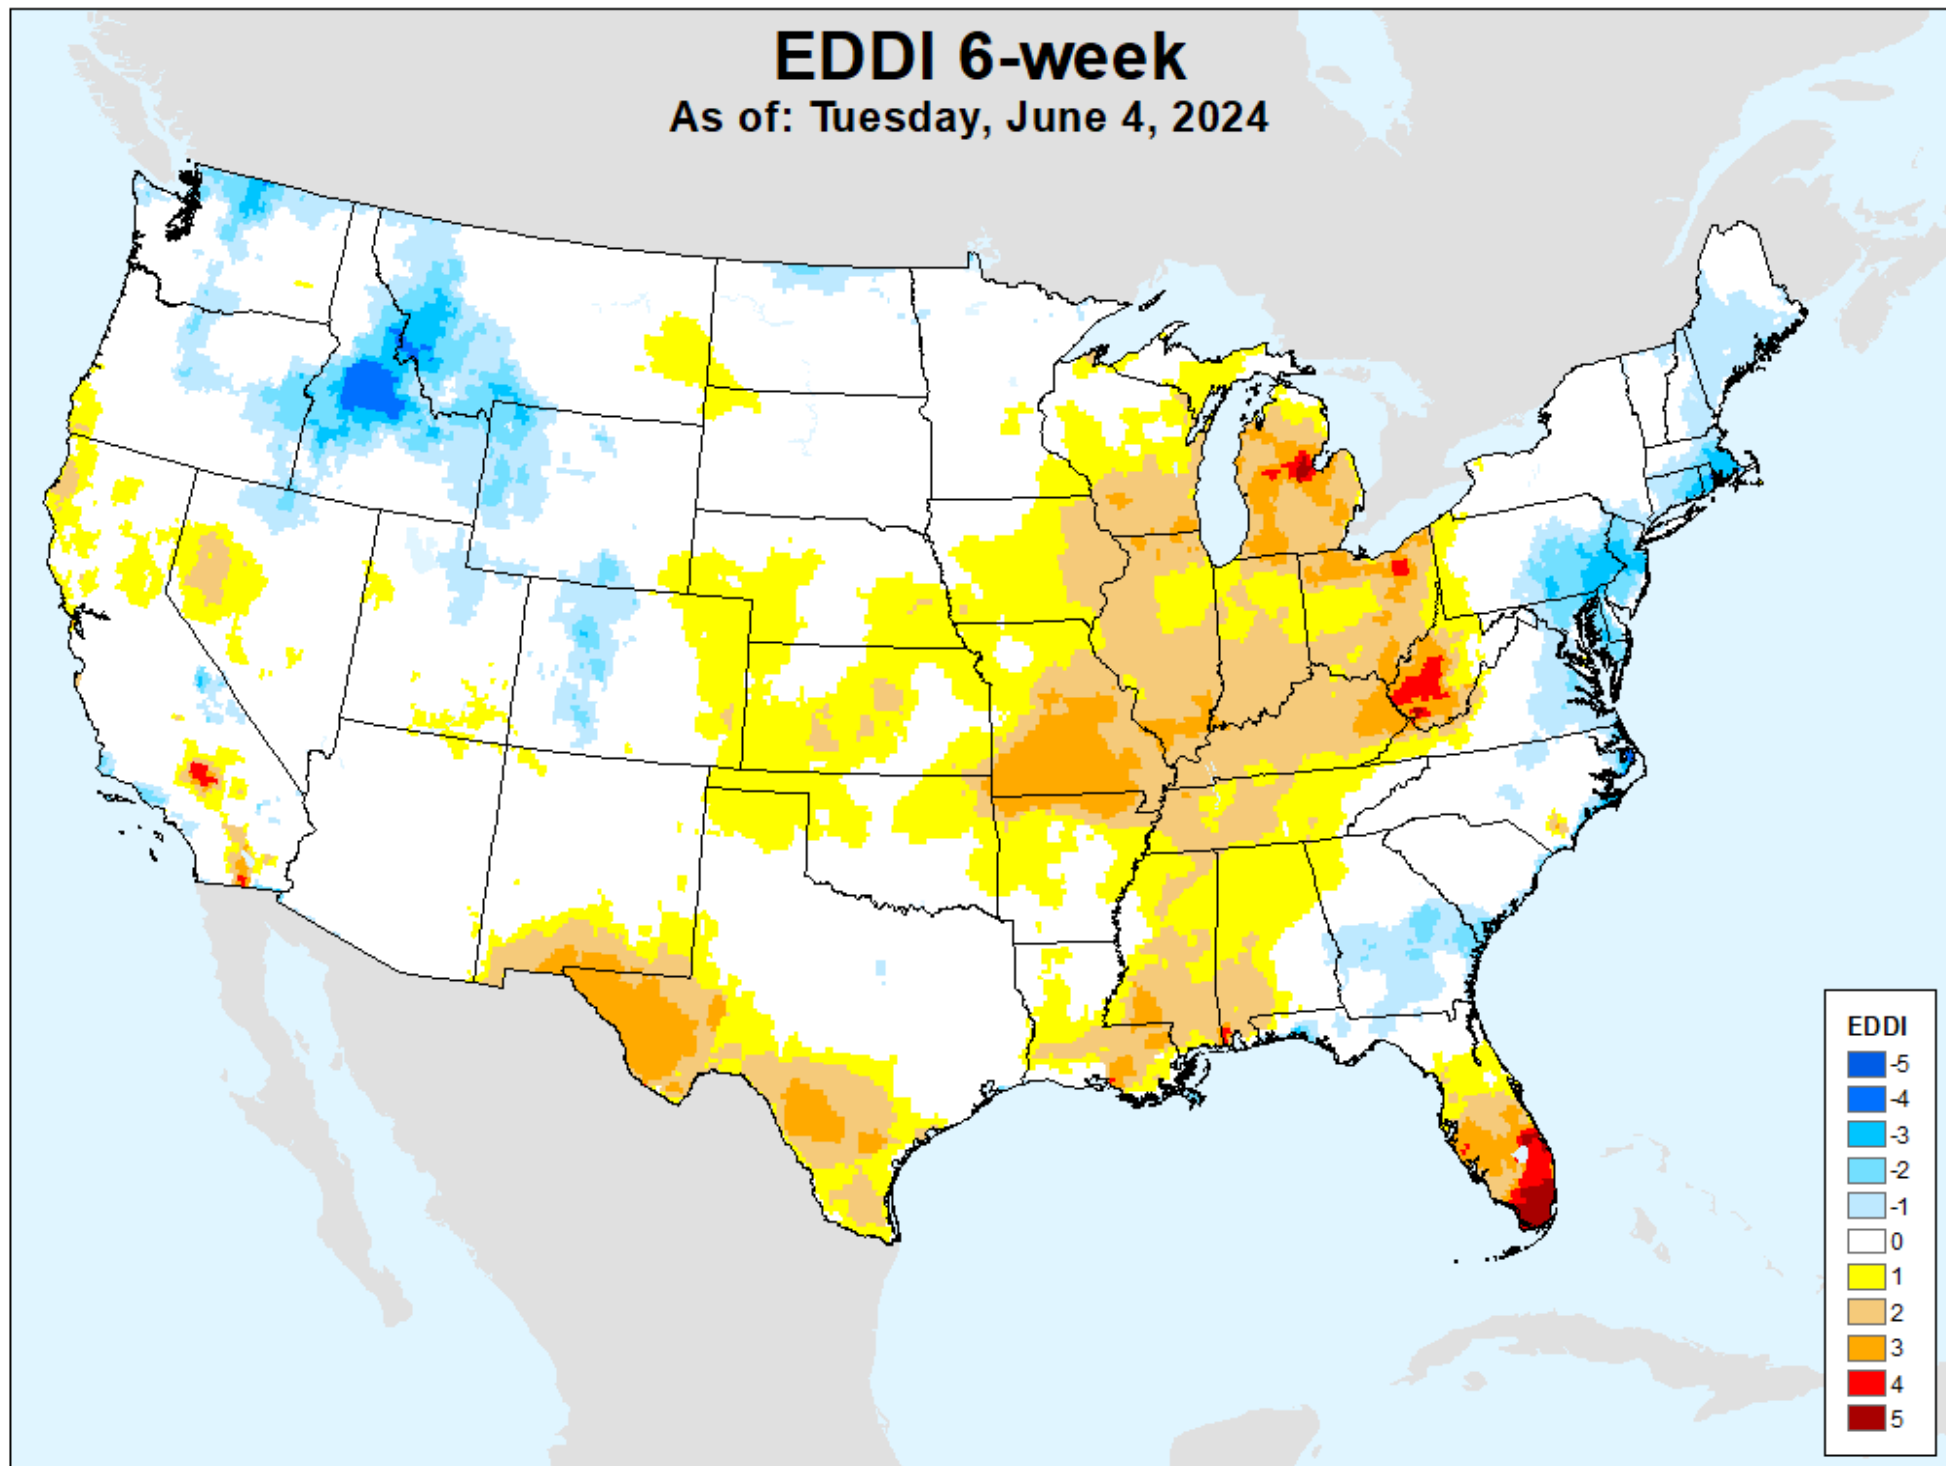

EDDI 6-week

As of: Tuesday, June 4, 2024