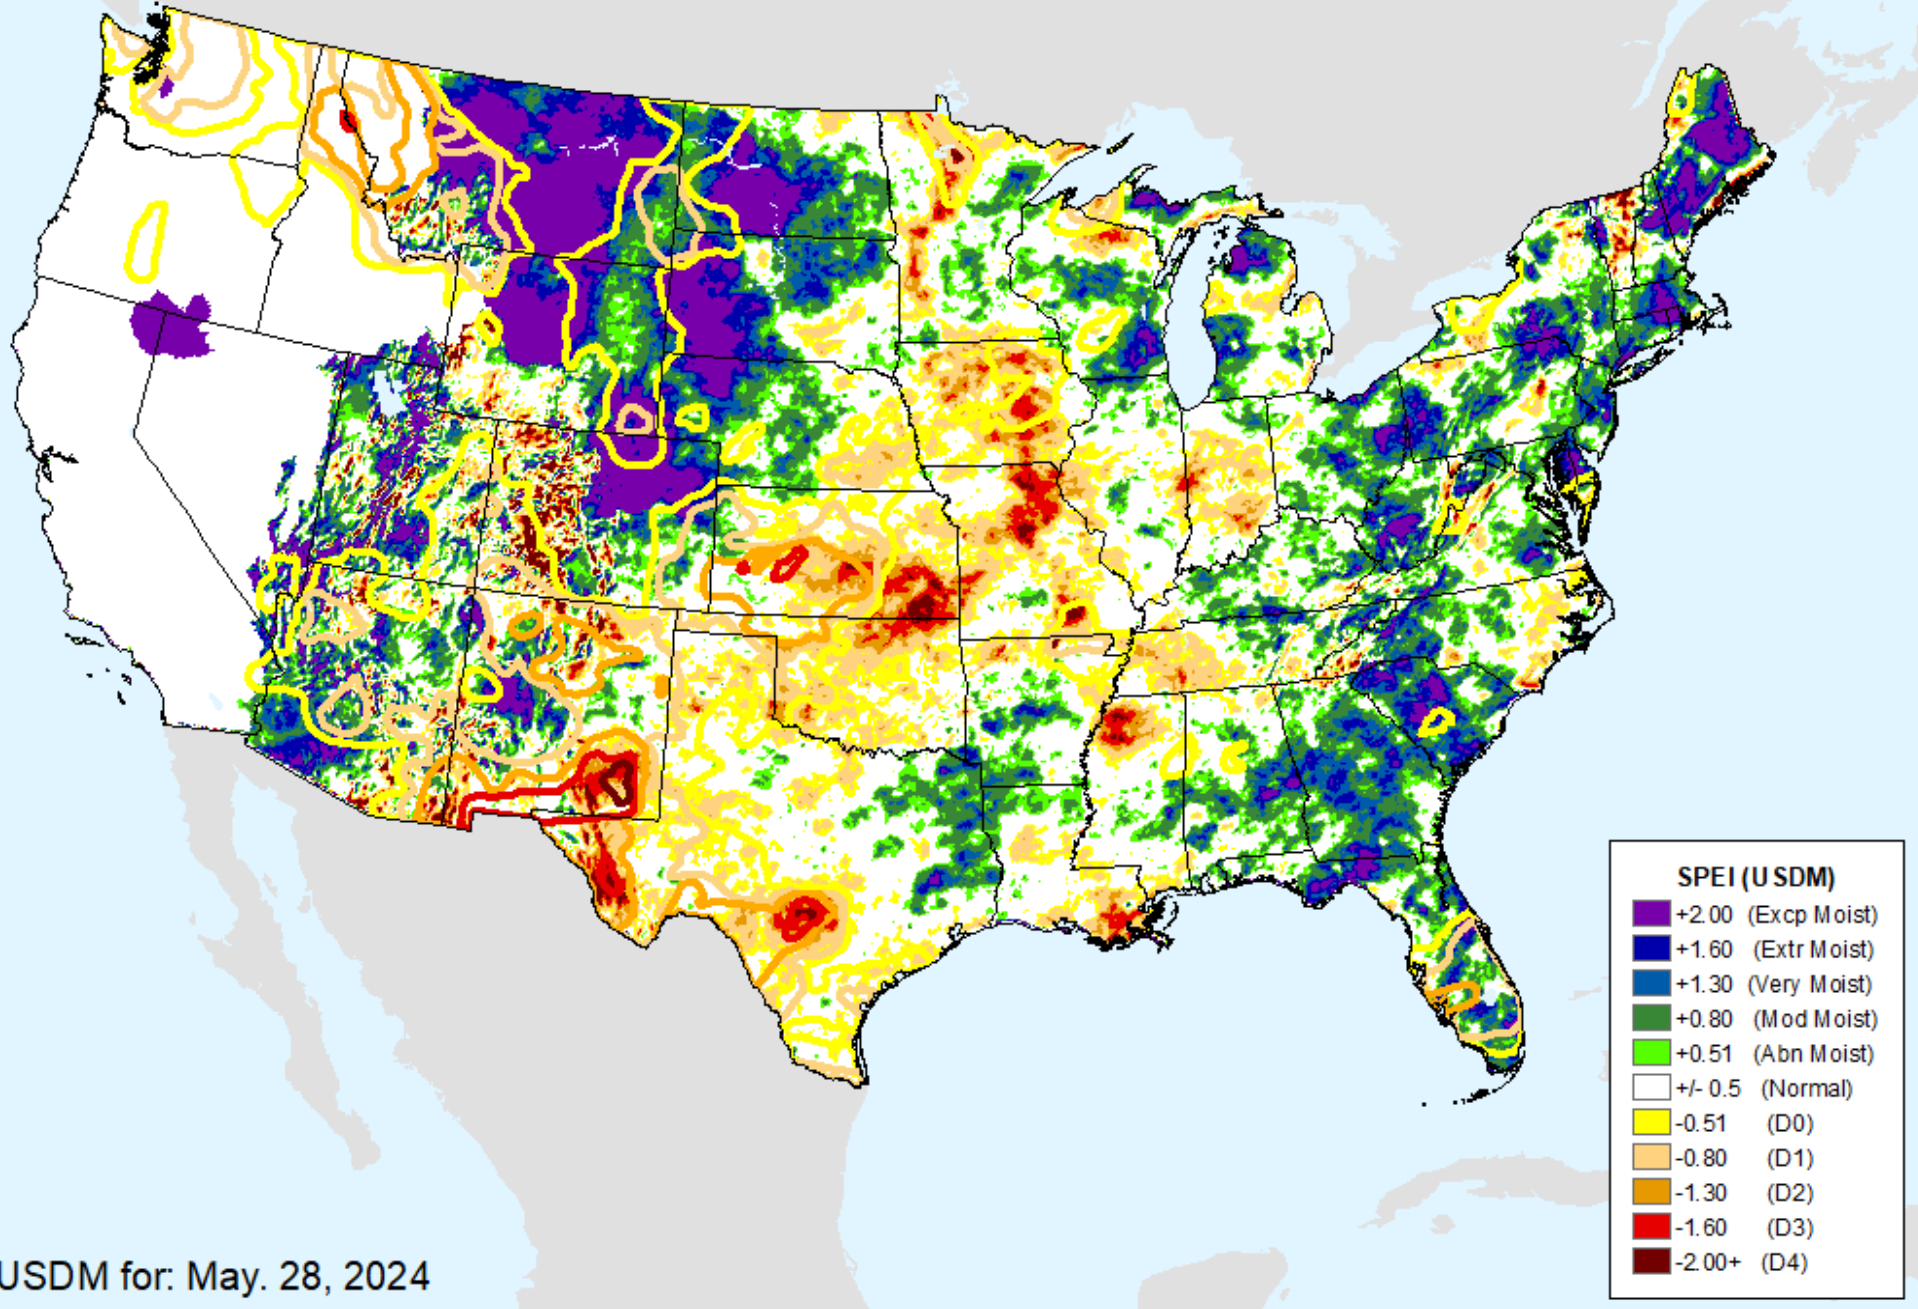

AHPS 24-month SPEI

As of: Tuesday, June 4, 2024

USDM for: May. 28, 2024