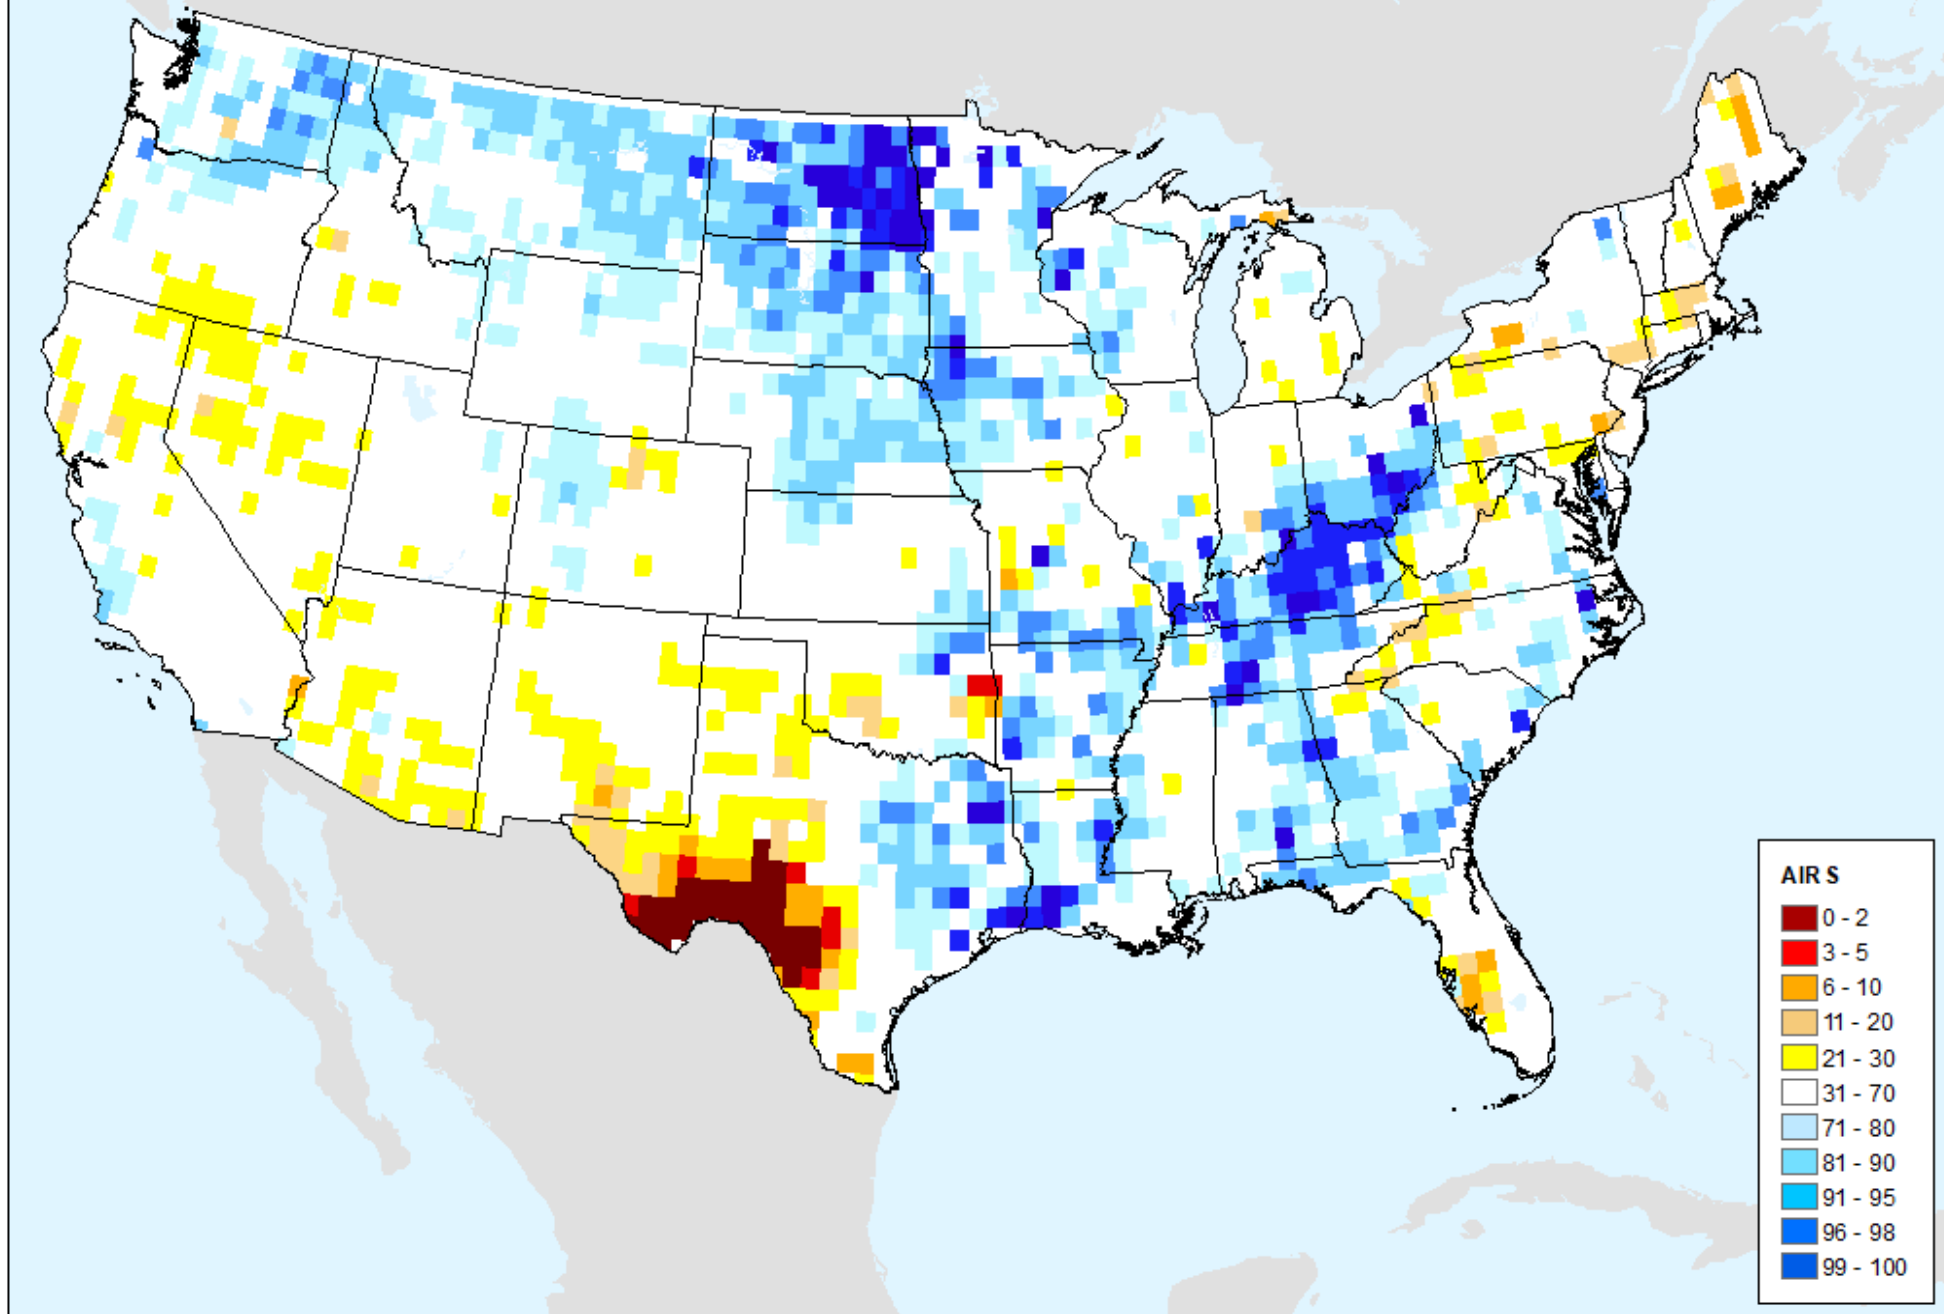

AIRS-Based Vapor Pressure Deficit 14 Day

As of: Tuesday, June 4, 2024