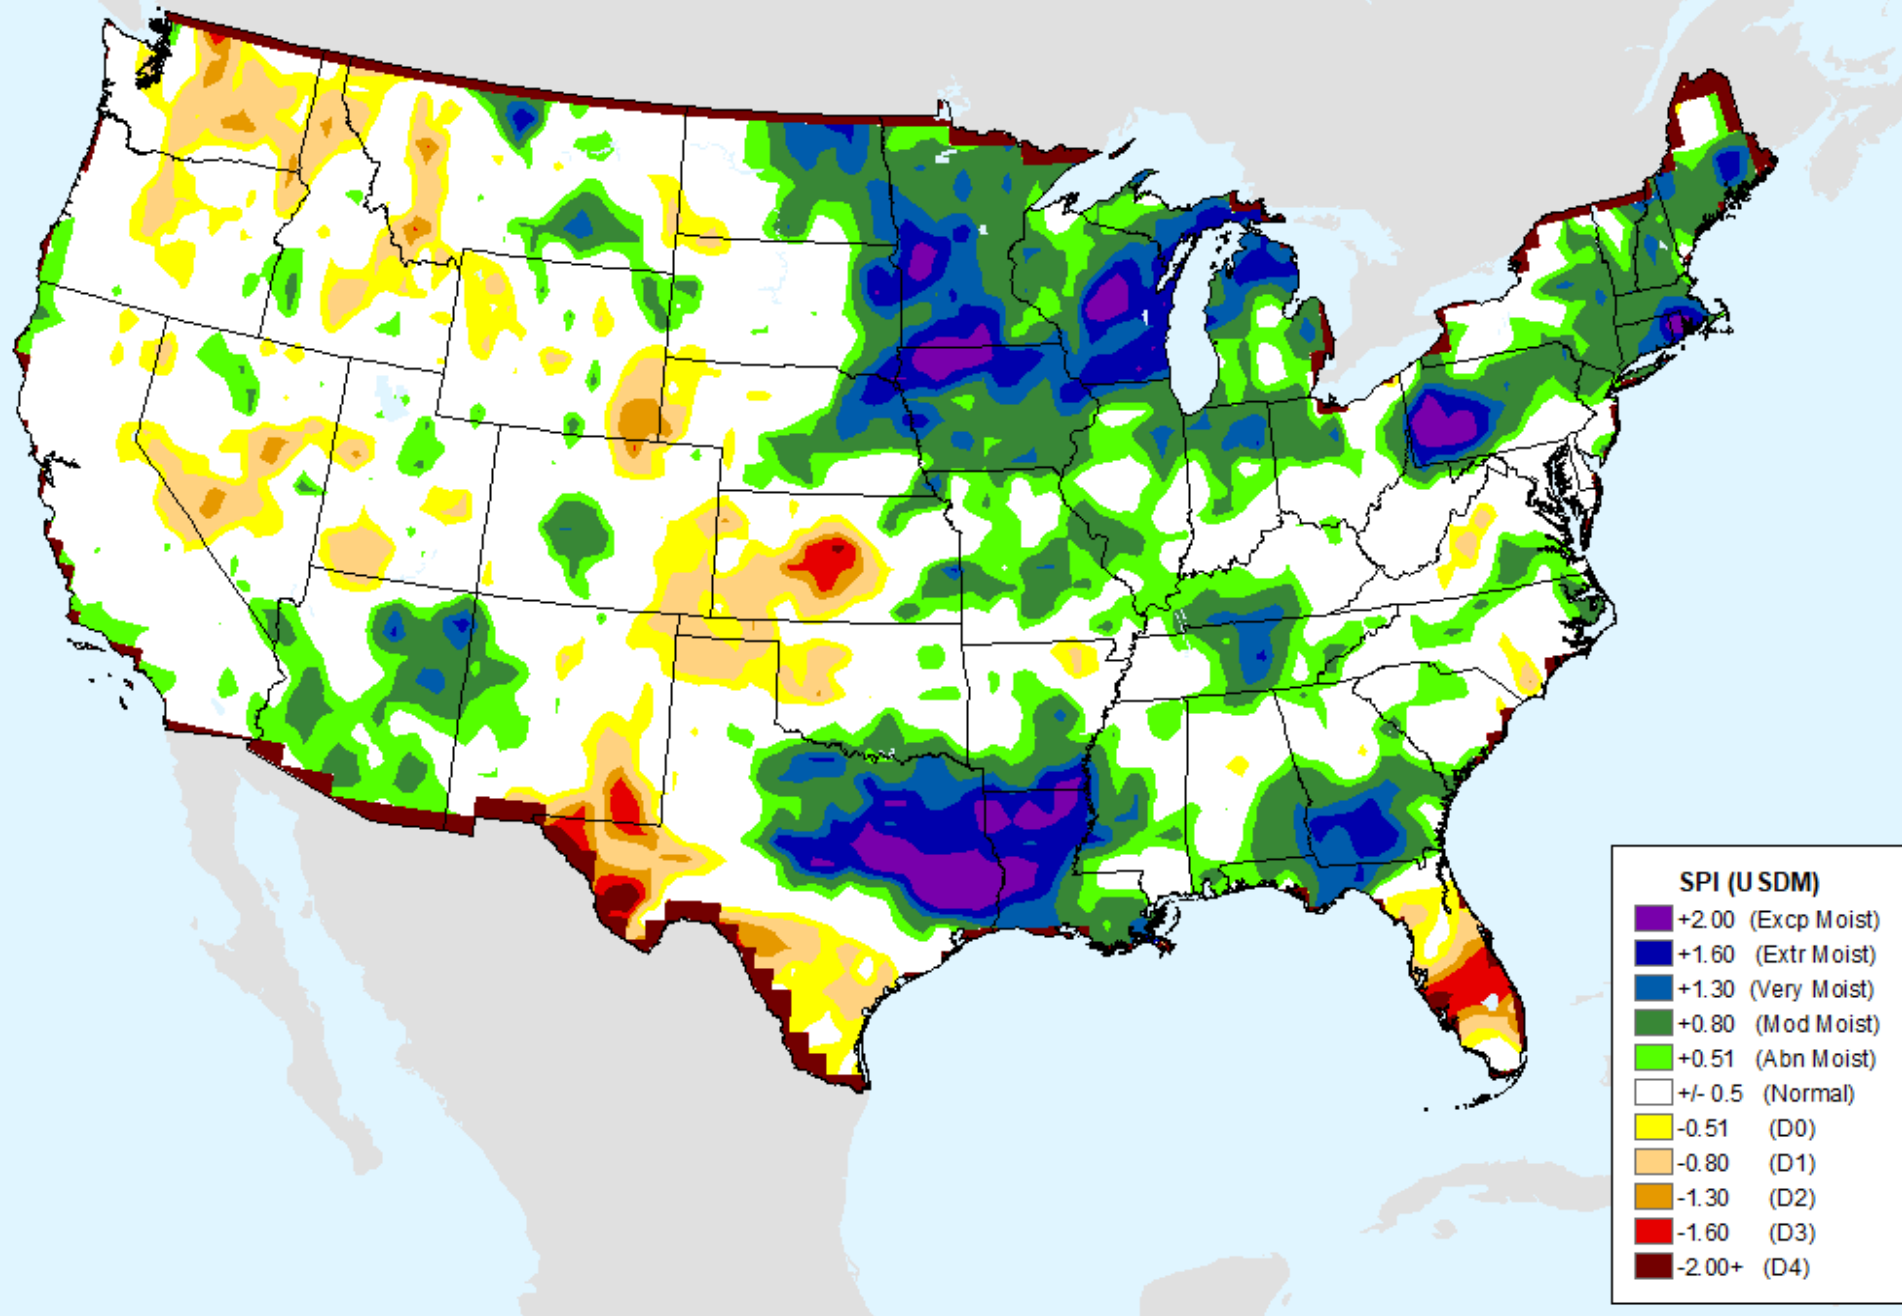

CPC 3-month SPI

As of: Tuesday, June 4, 2024