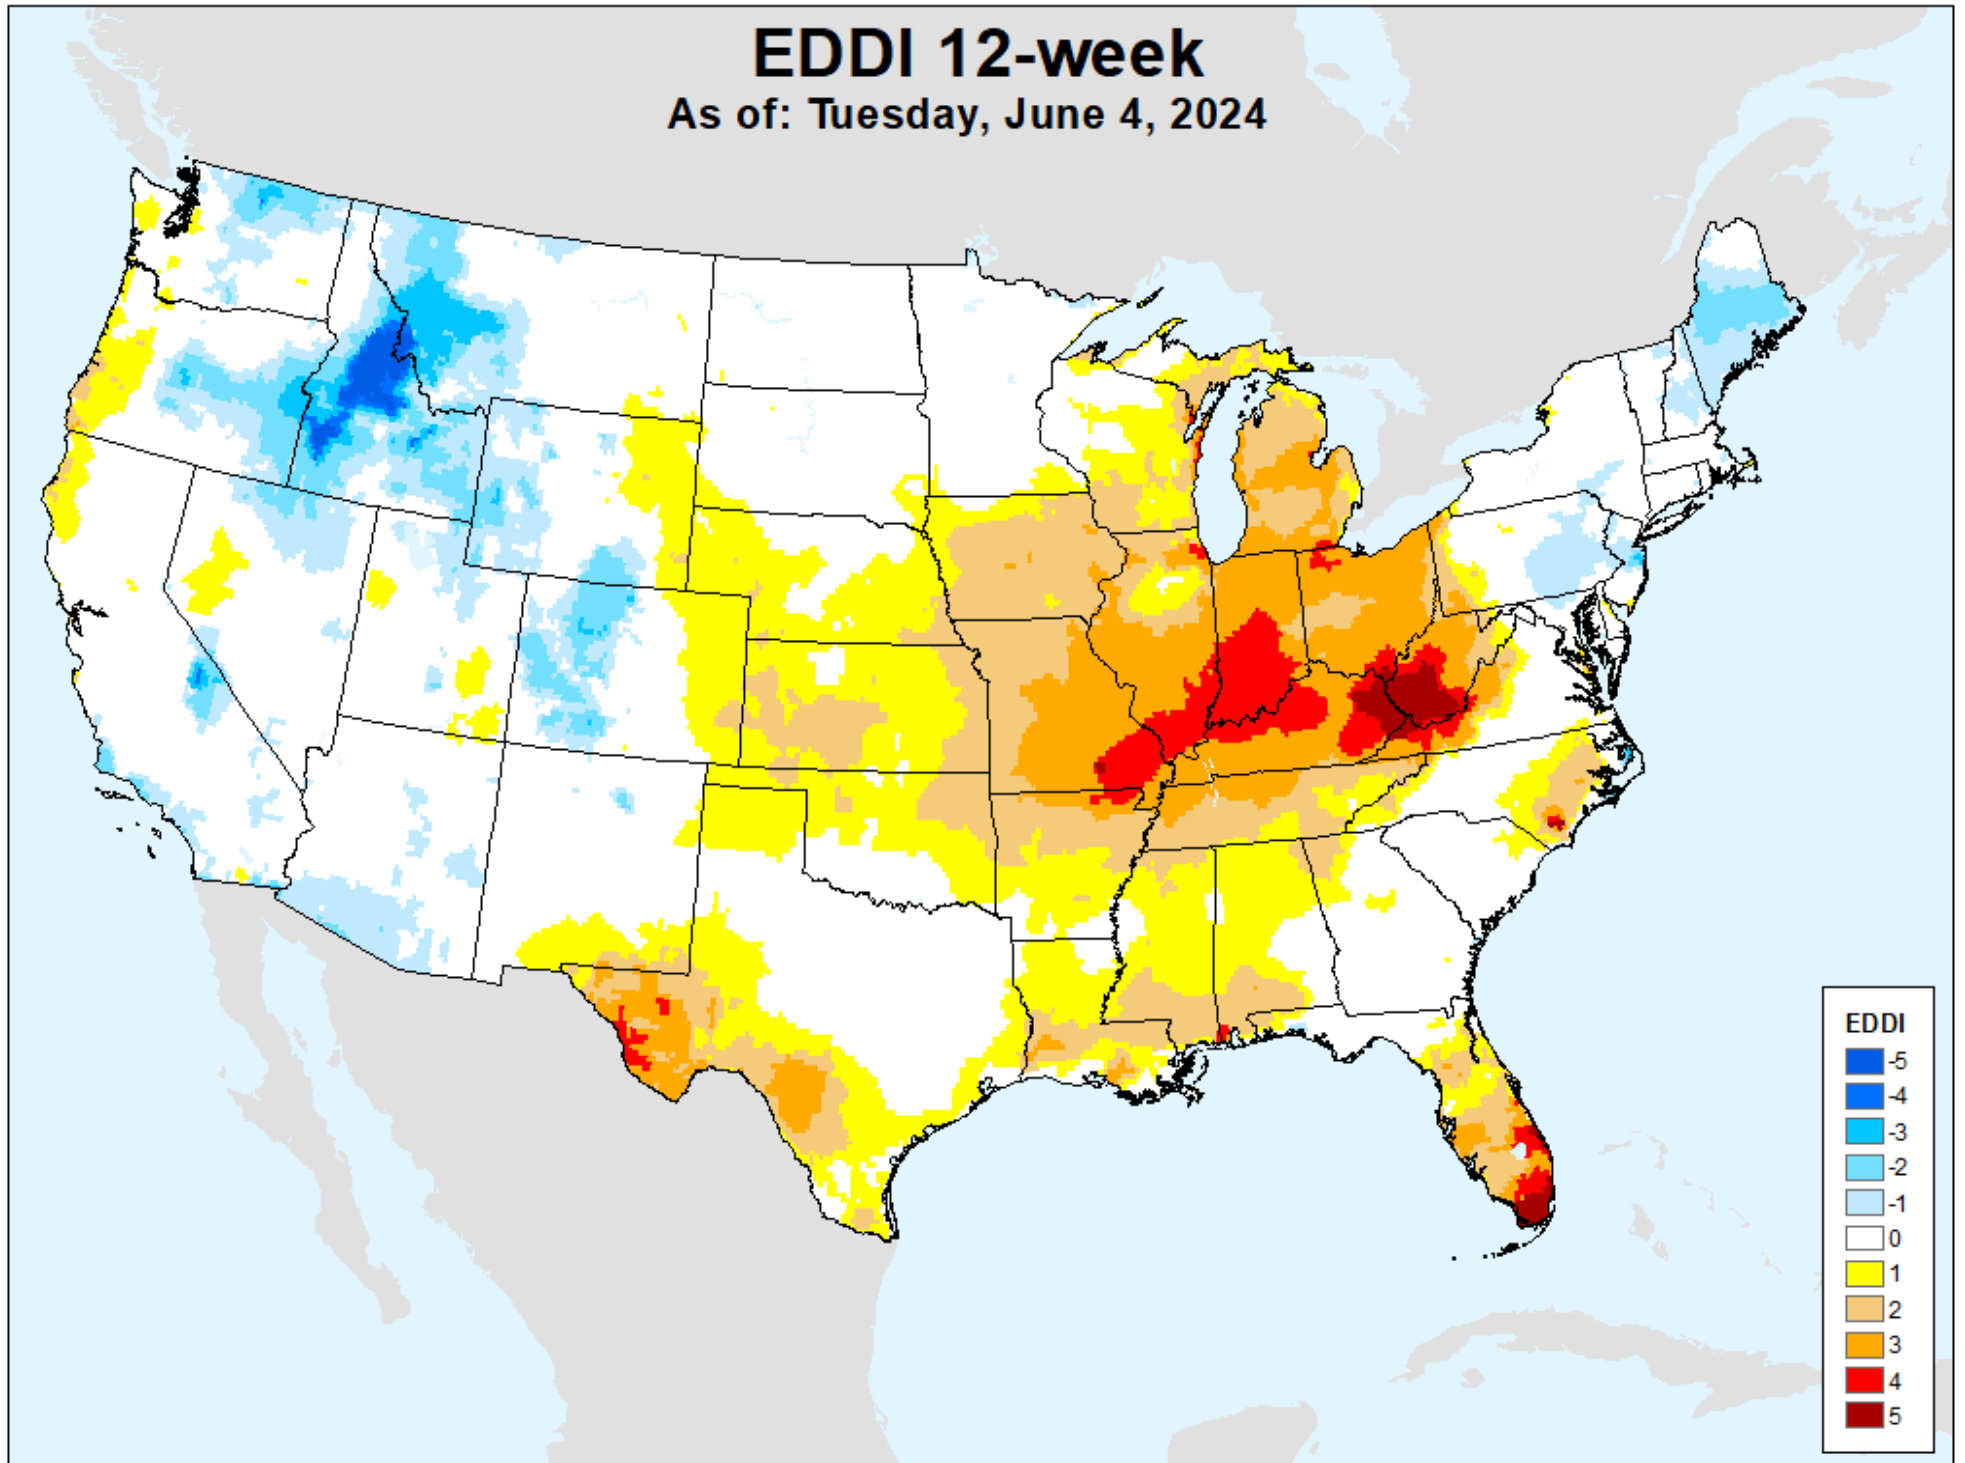

EDDI 12-week

As of: Tuesday, June 4, 2024