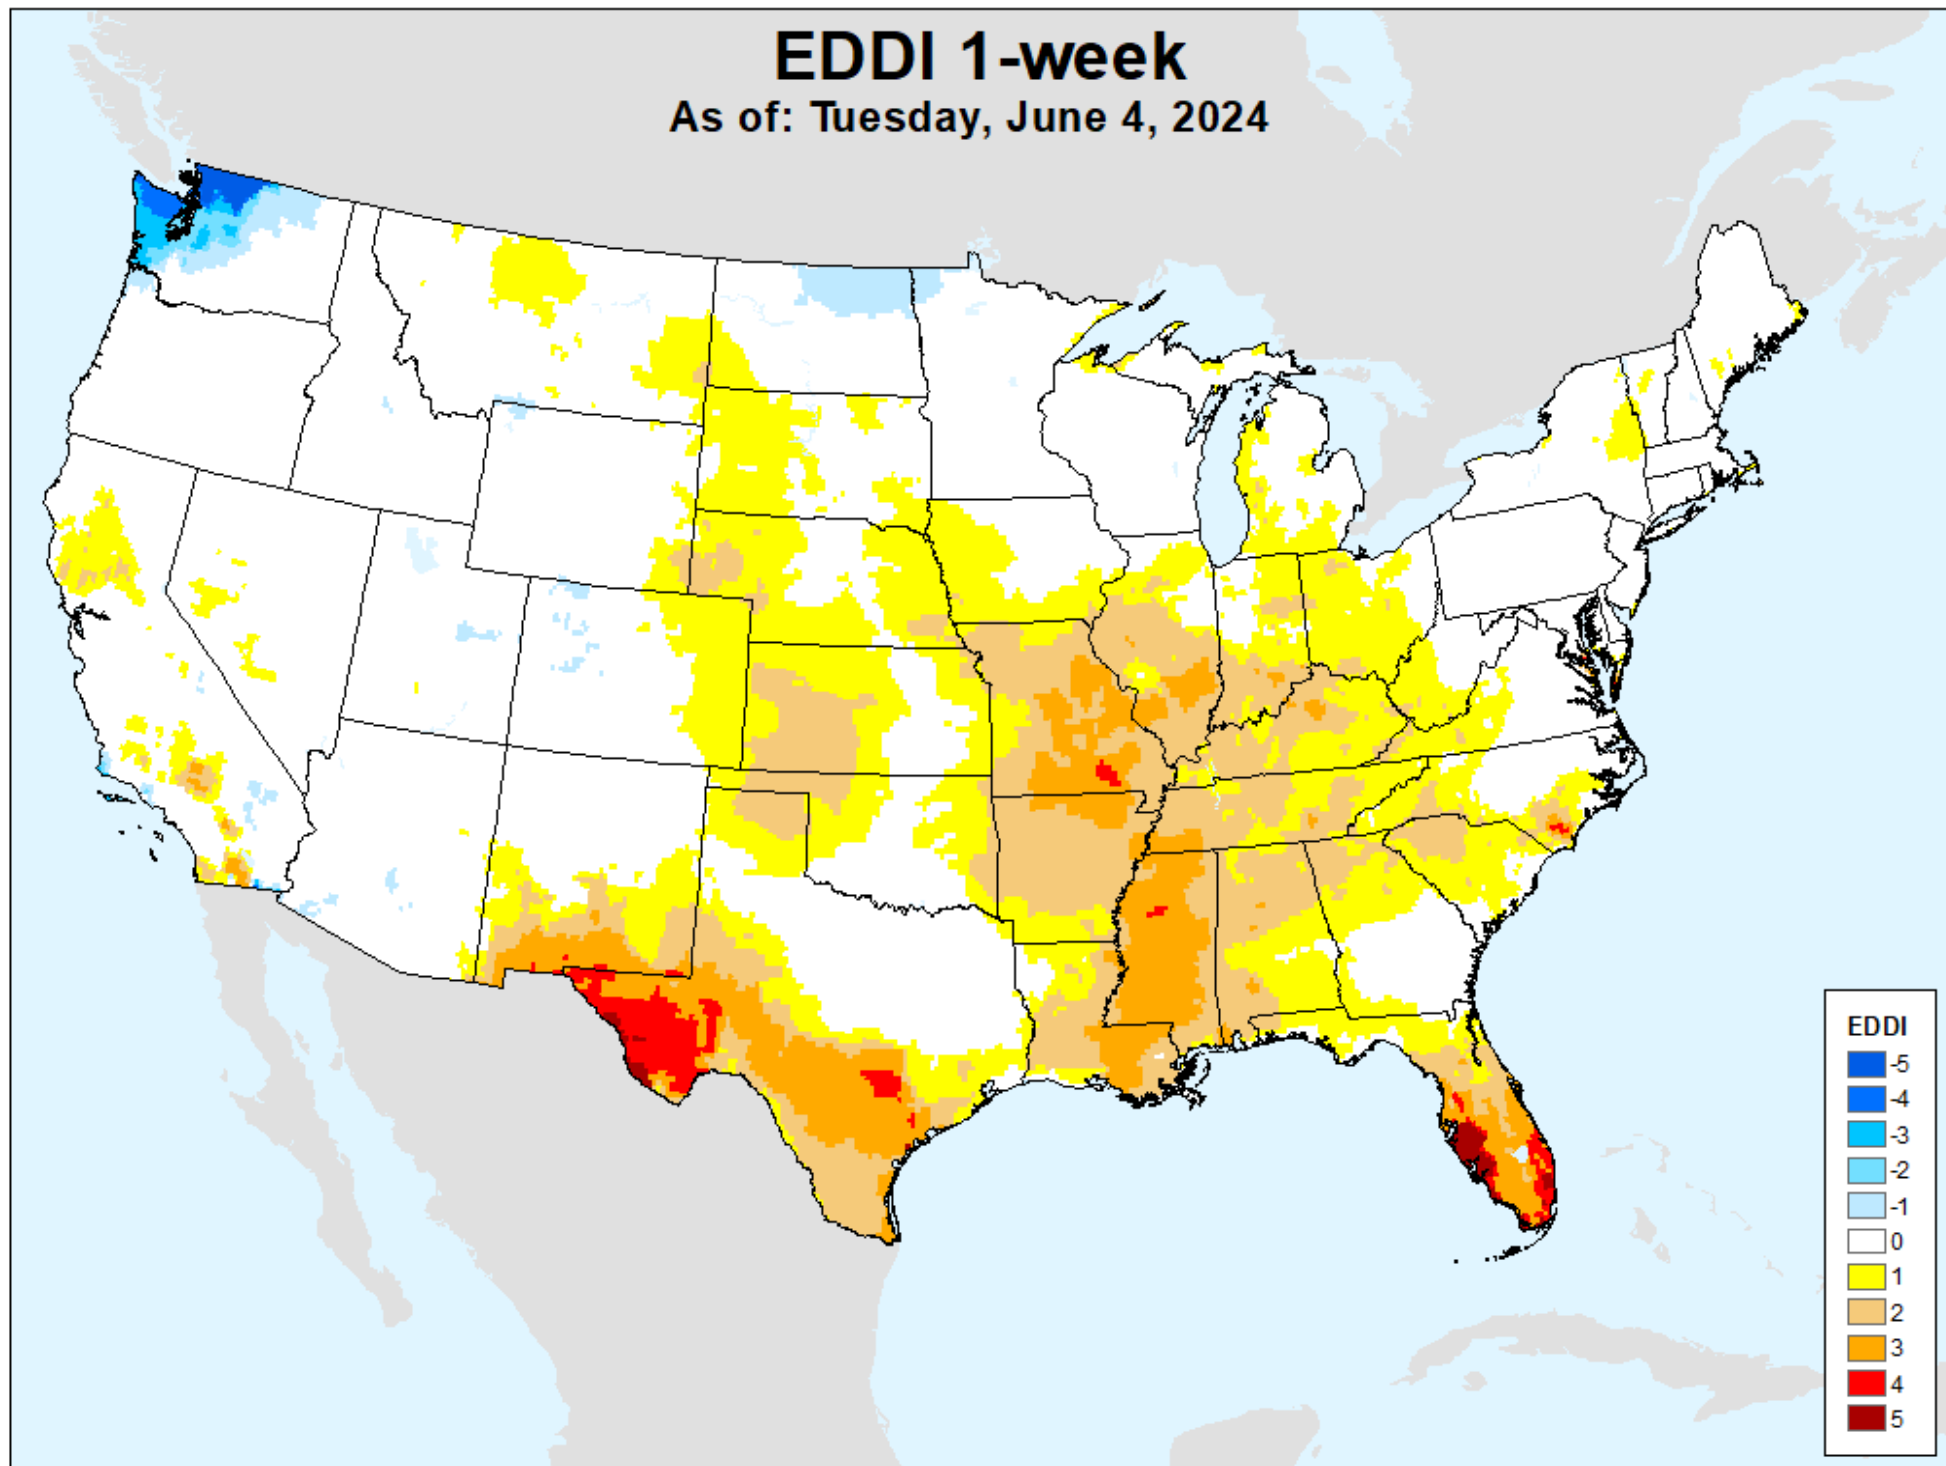

EDDI 1-week

As of: Tuesday, June 4, 2024