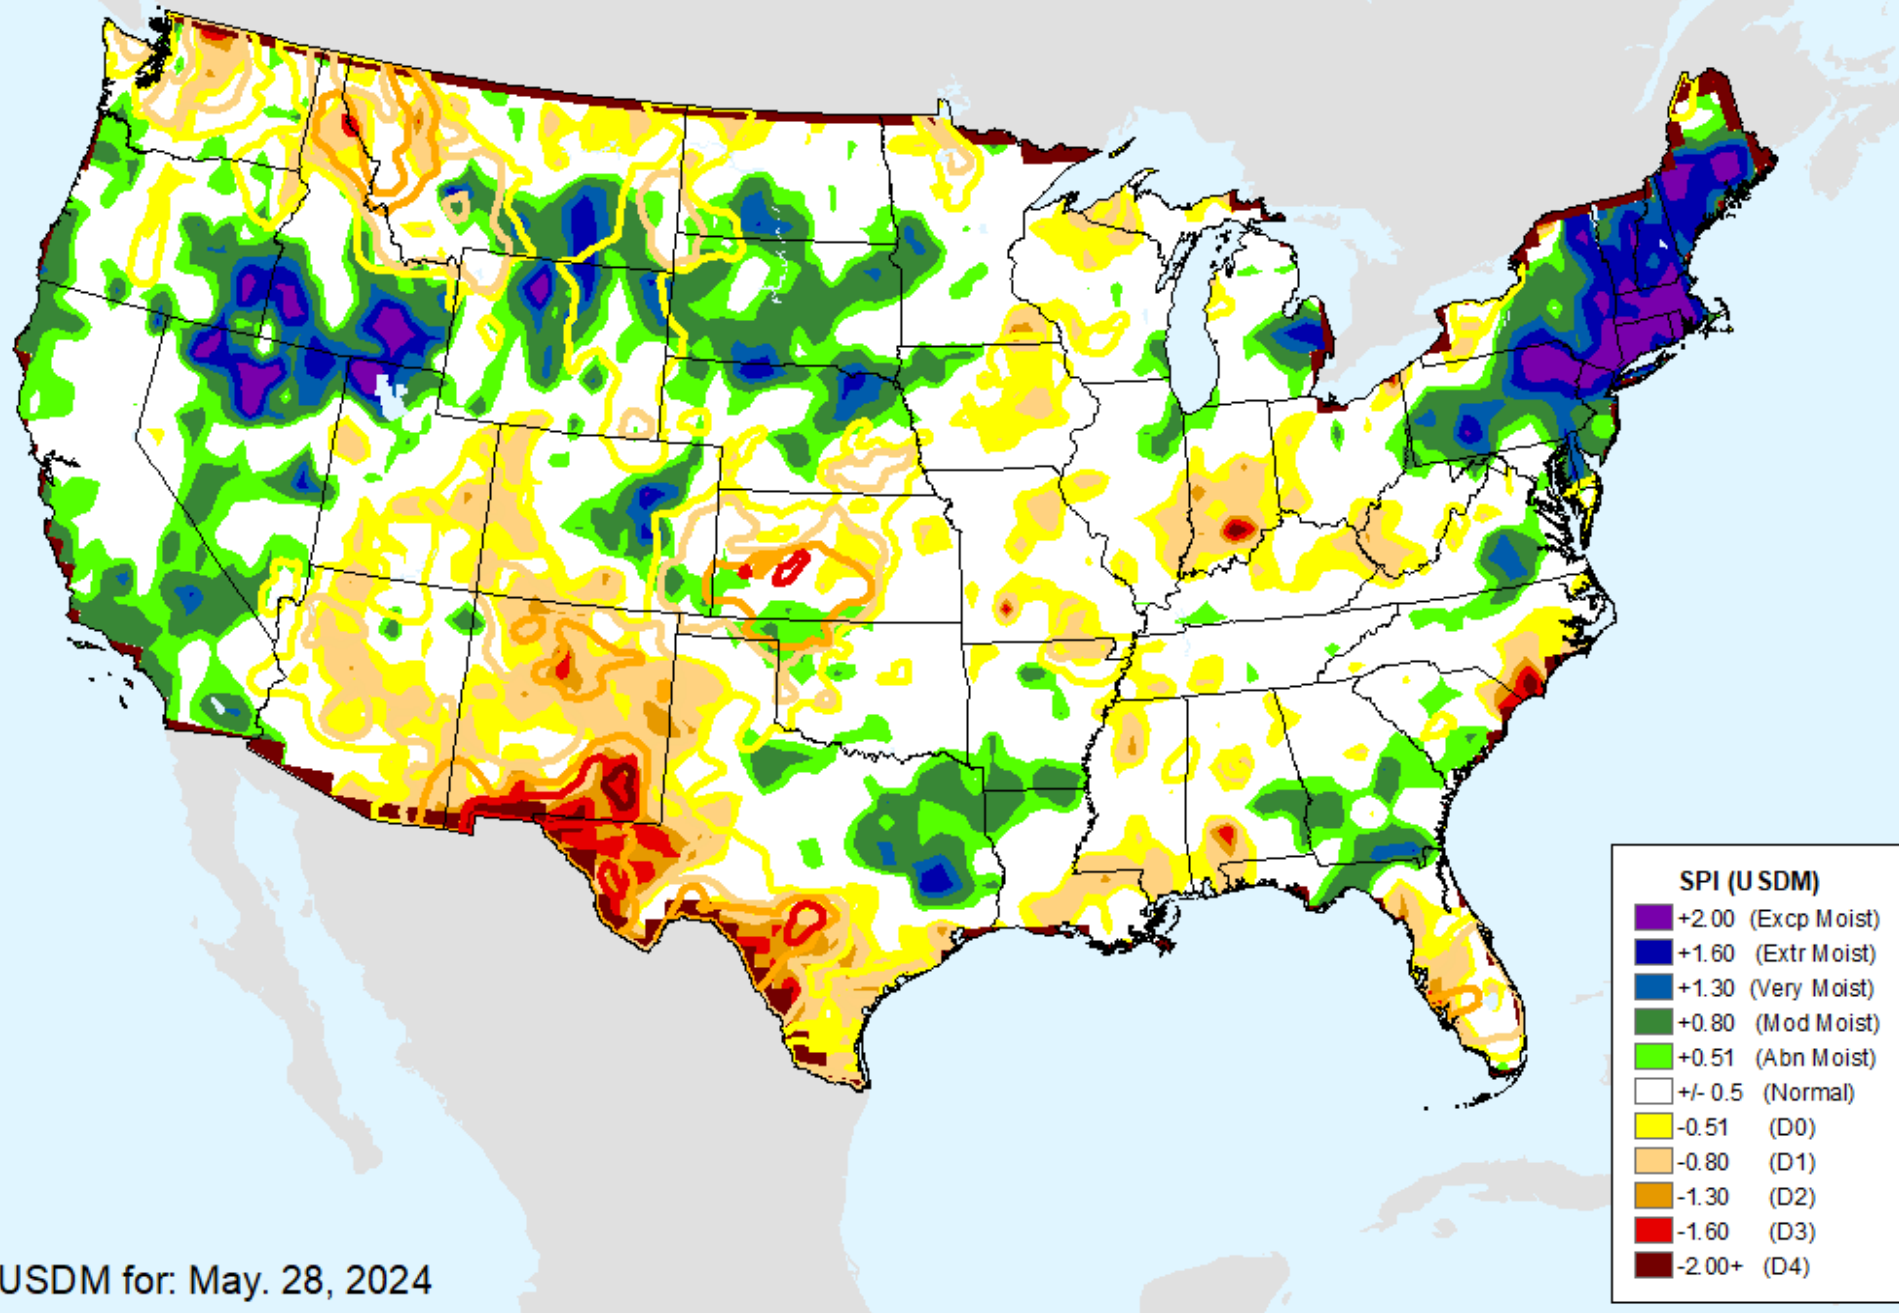

CPC 12-month SPI

As of: Tuesday, June 4, 2024

USDM for: May. 28, 2024