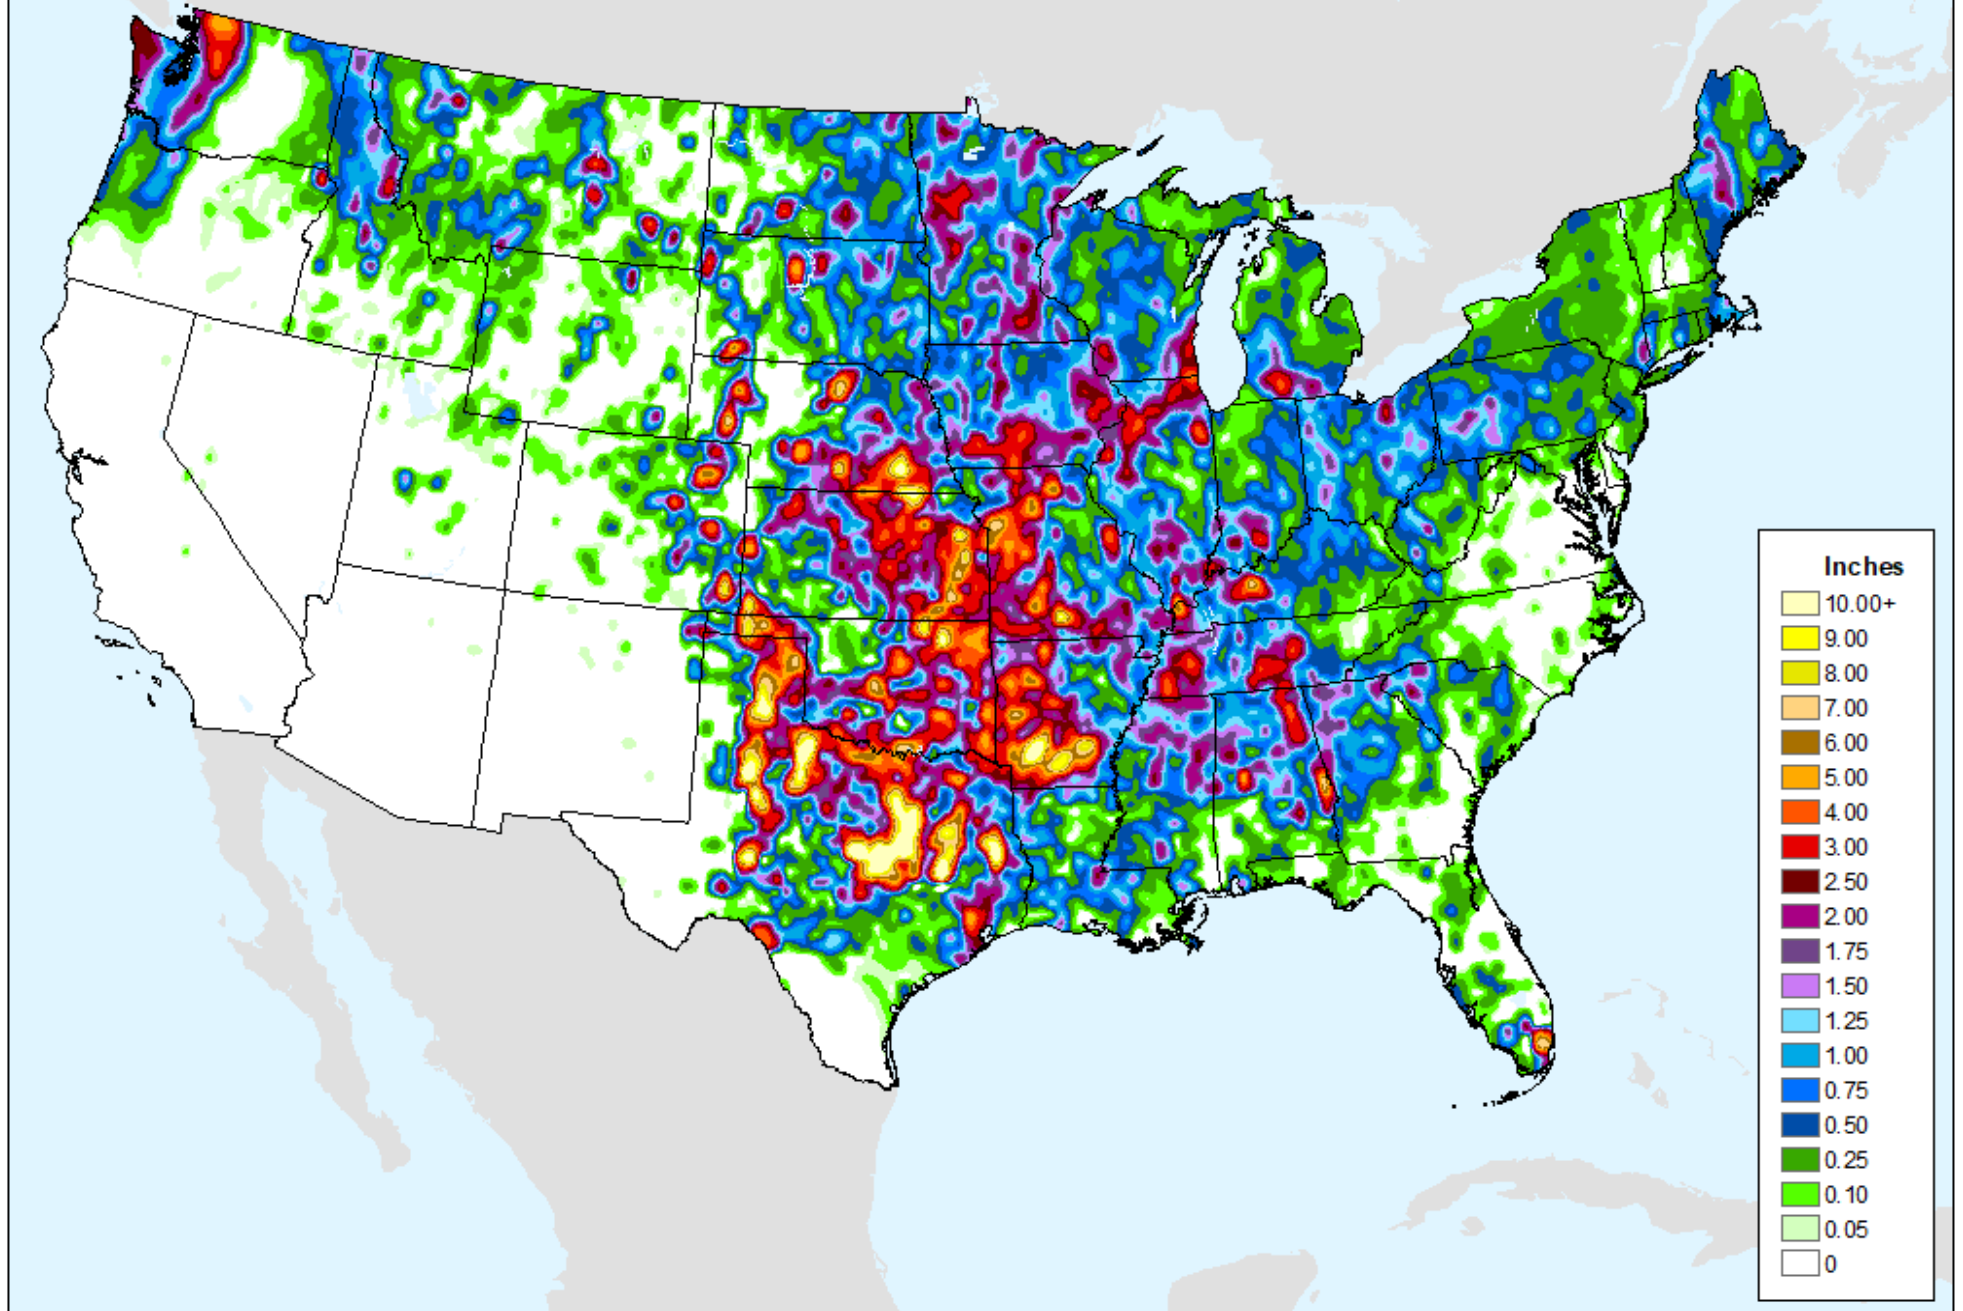

GFS (00z) 7-Day Precip Forecast

As of: Tuesday, June 4, 2024