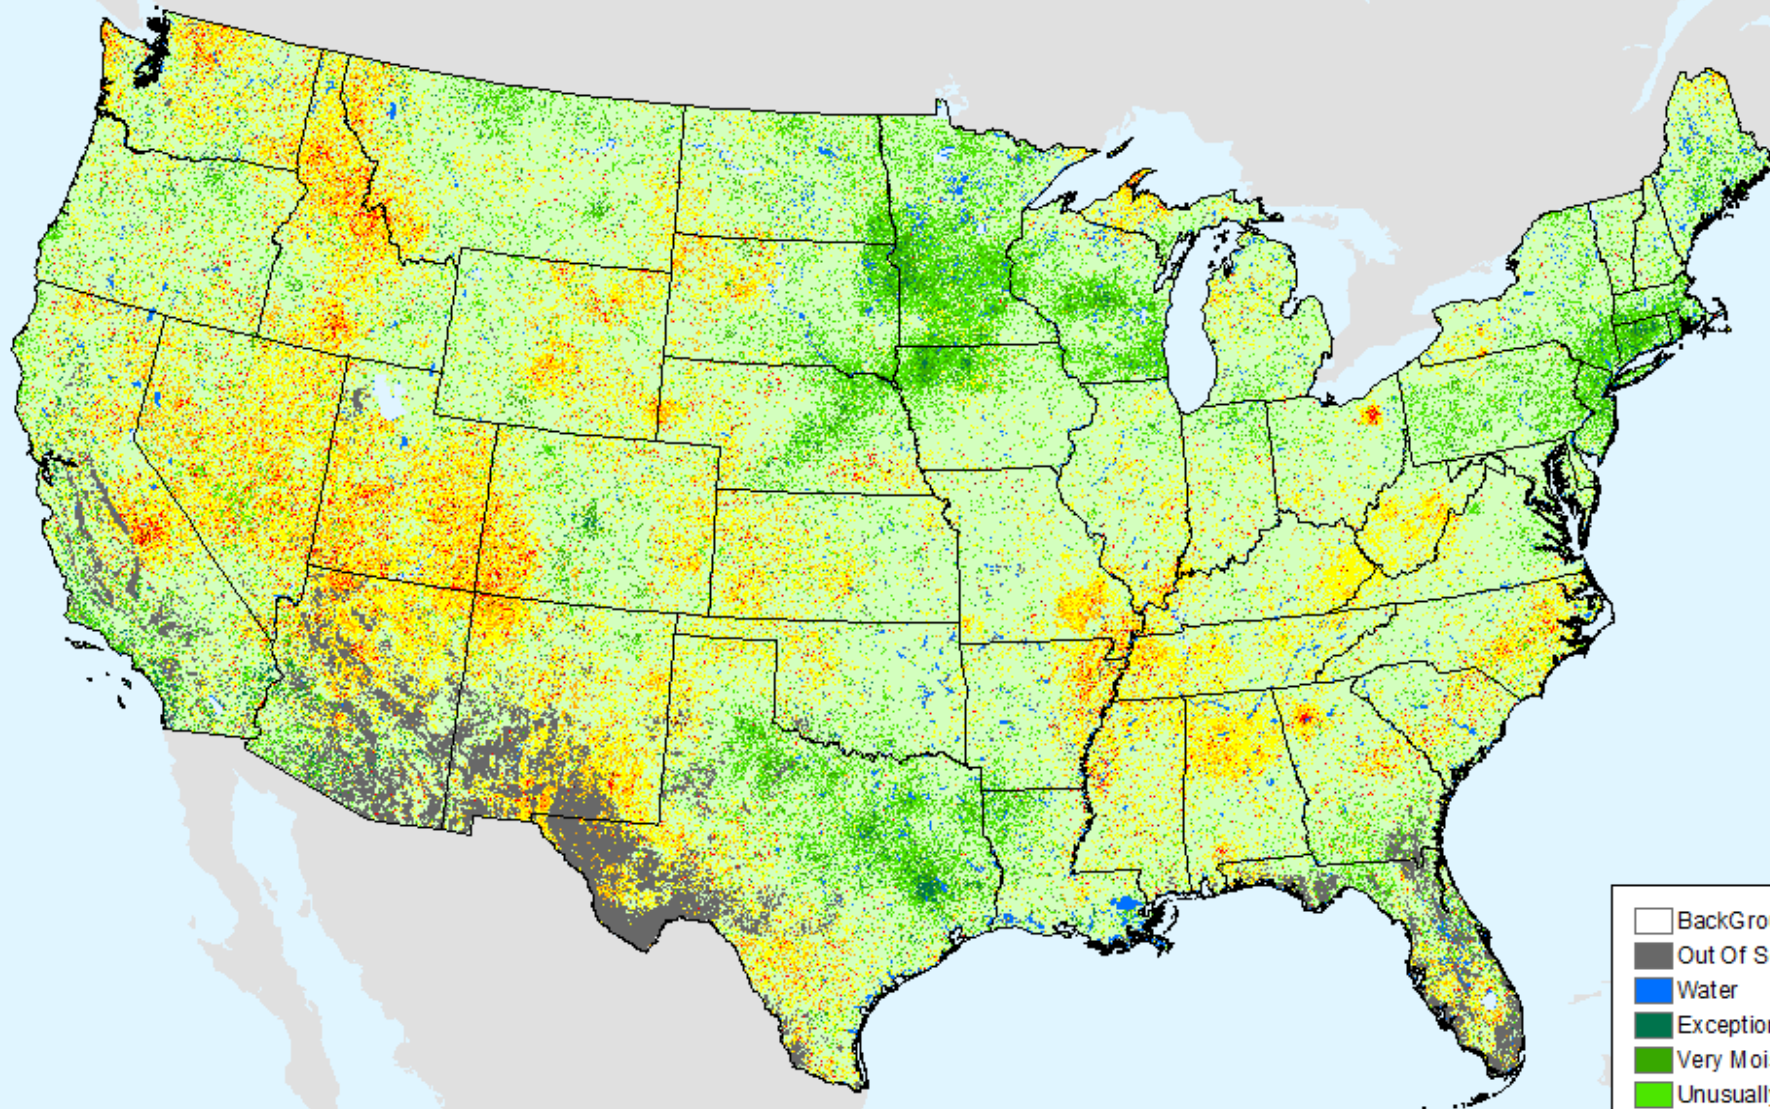

Vegetation Drought Response Index (VegDRI)

As of: Tuesday, June 4, 2024