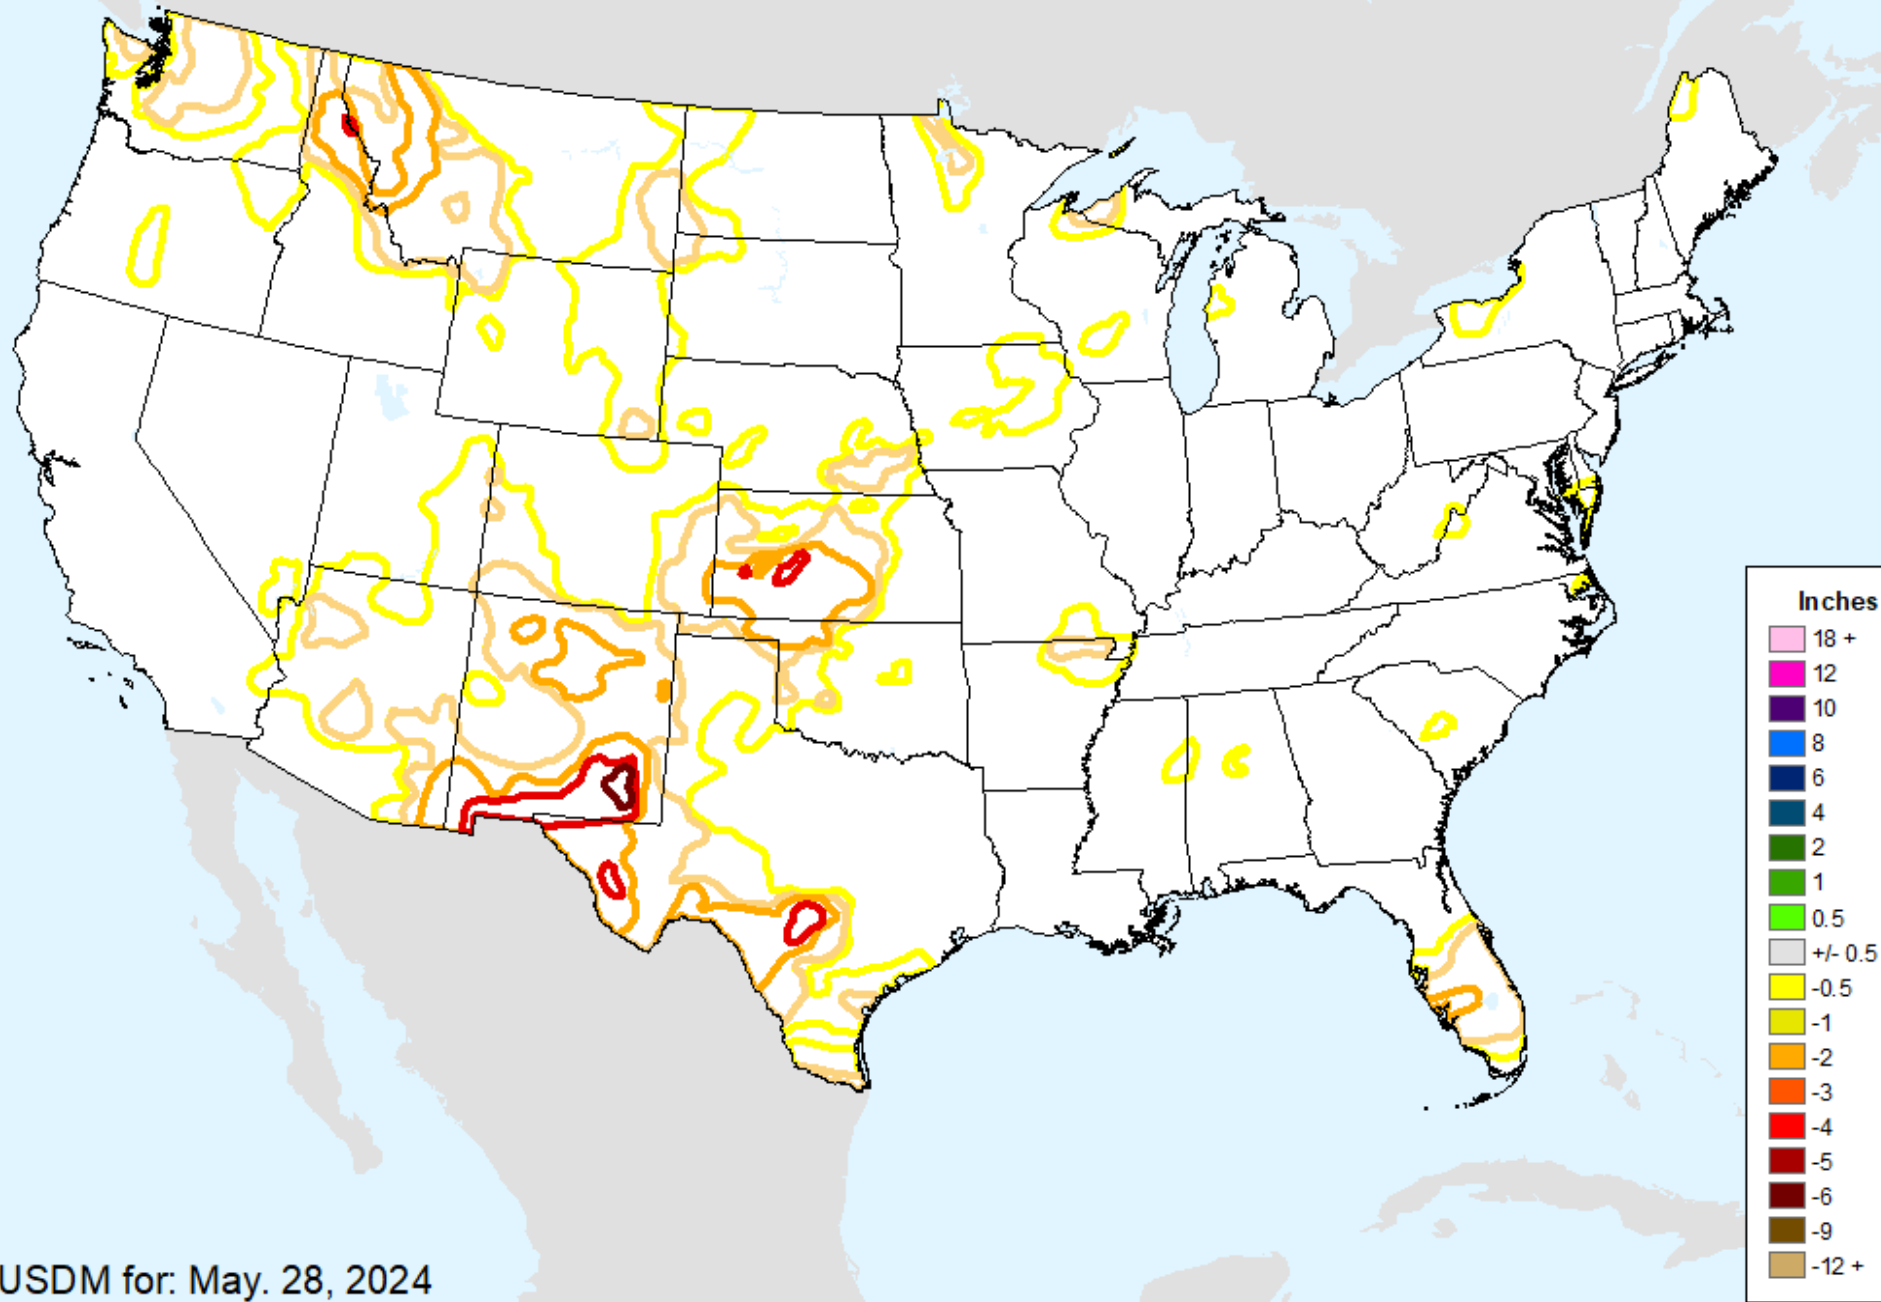

AHPS 14-Day Precip Departure

As of: Tuesday, June 4, 2024

USDM for: May. 28, 2024