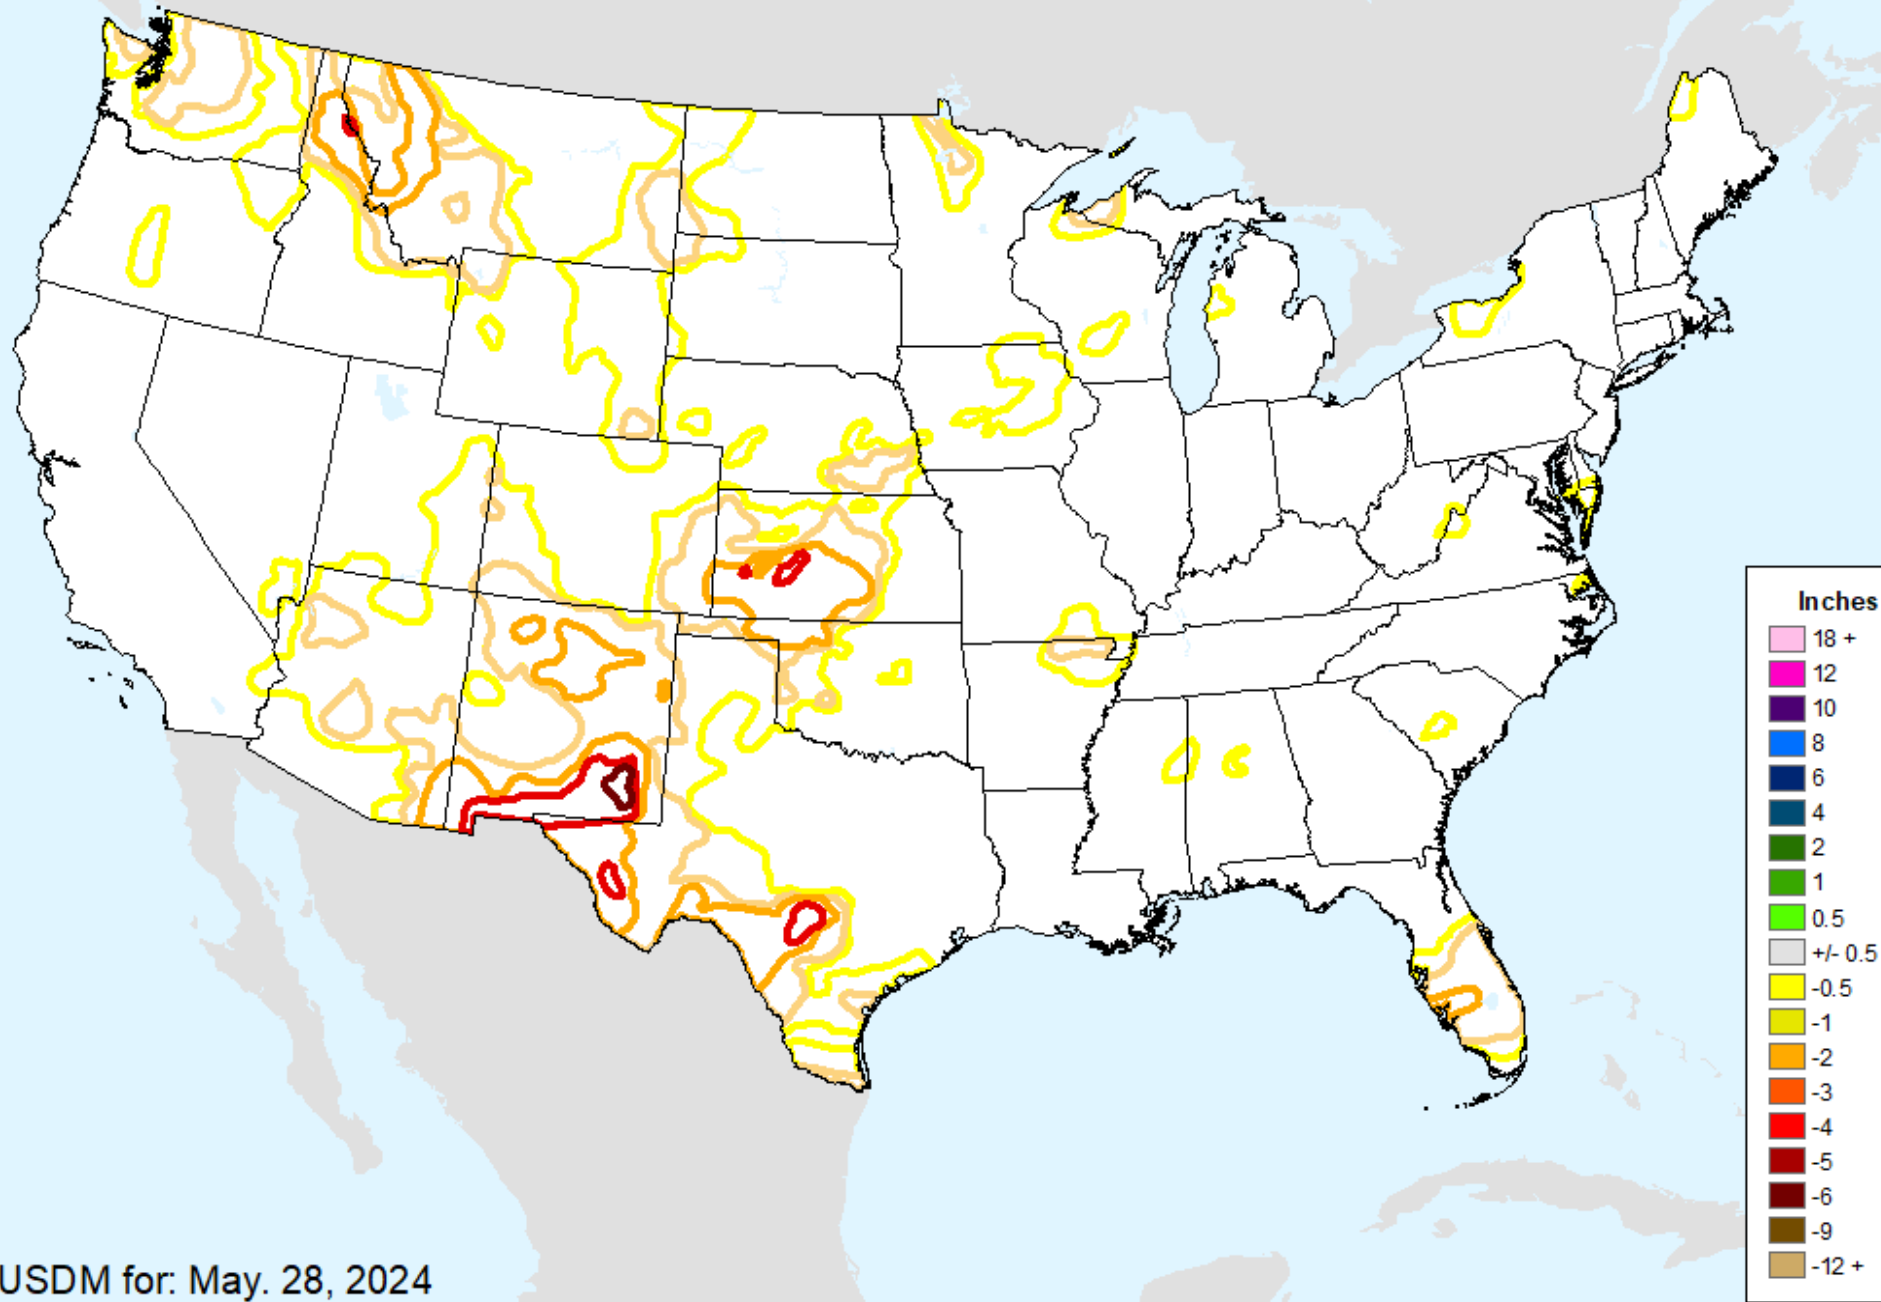

AHPS 60-Day Precip Departure

As of: Tuesday, June 4, 2024