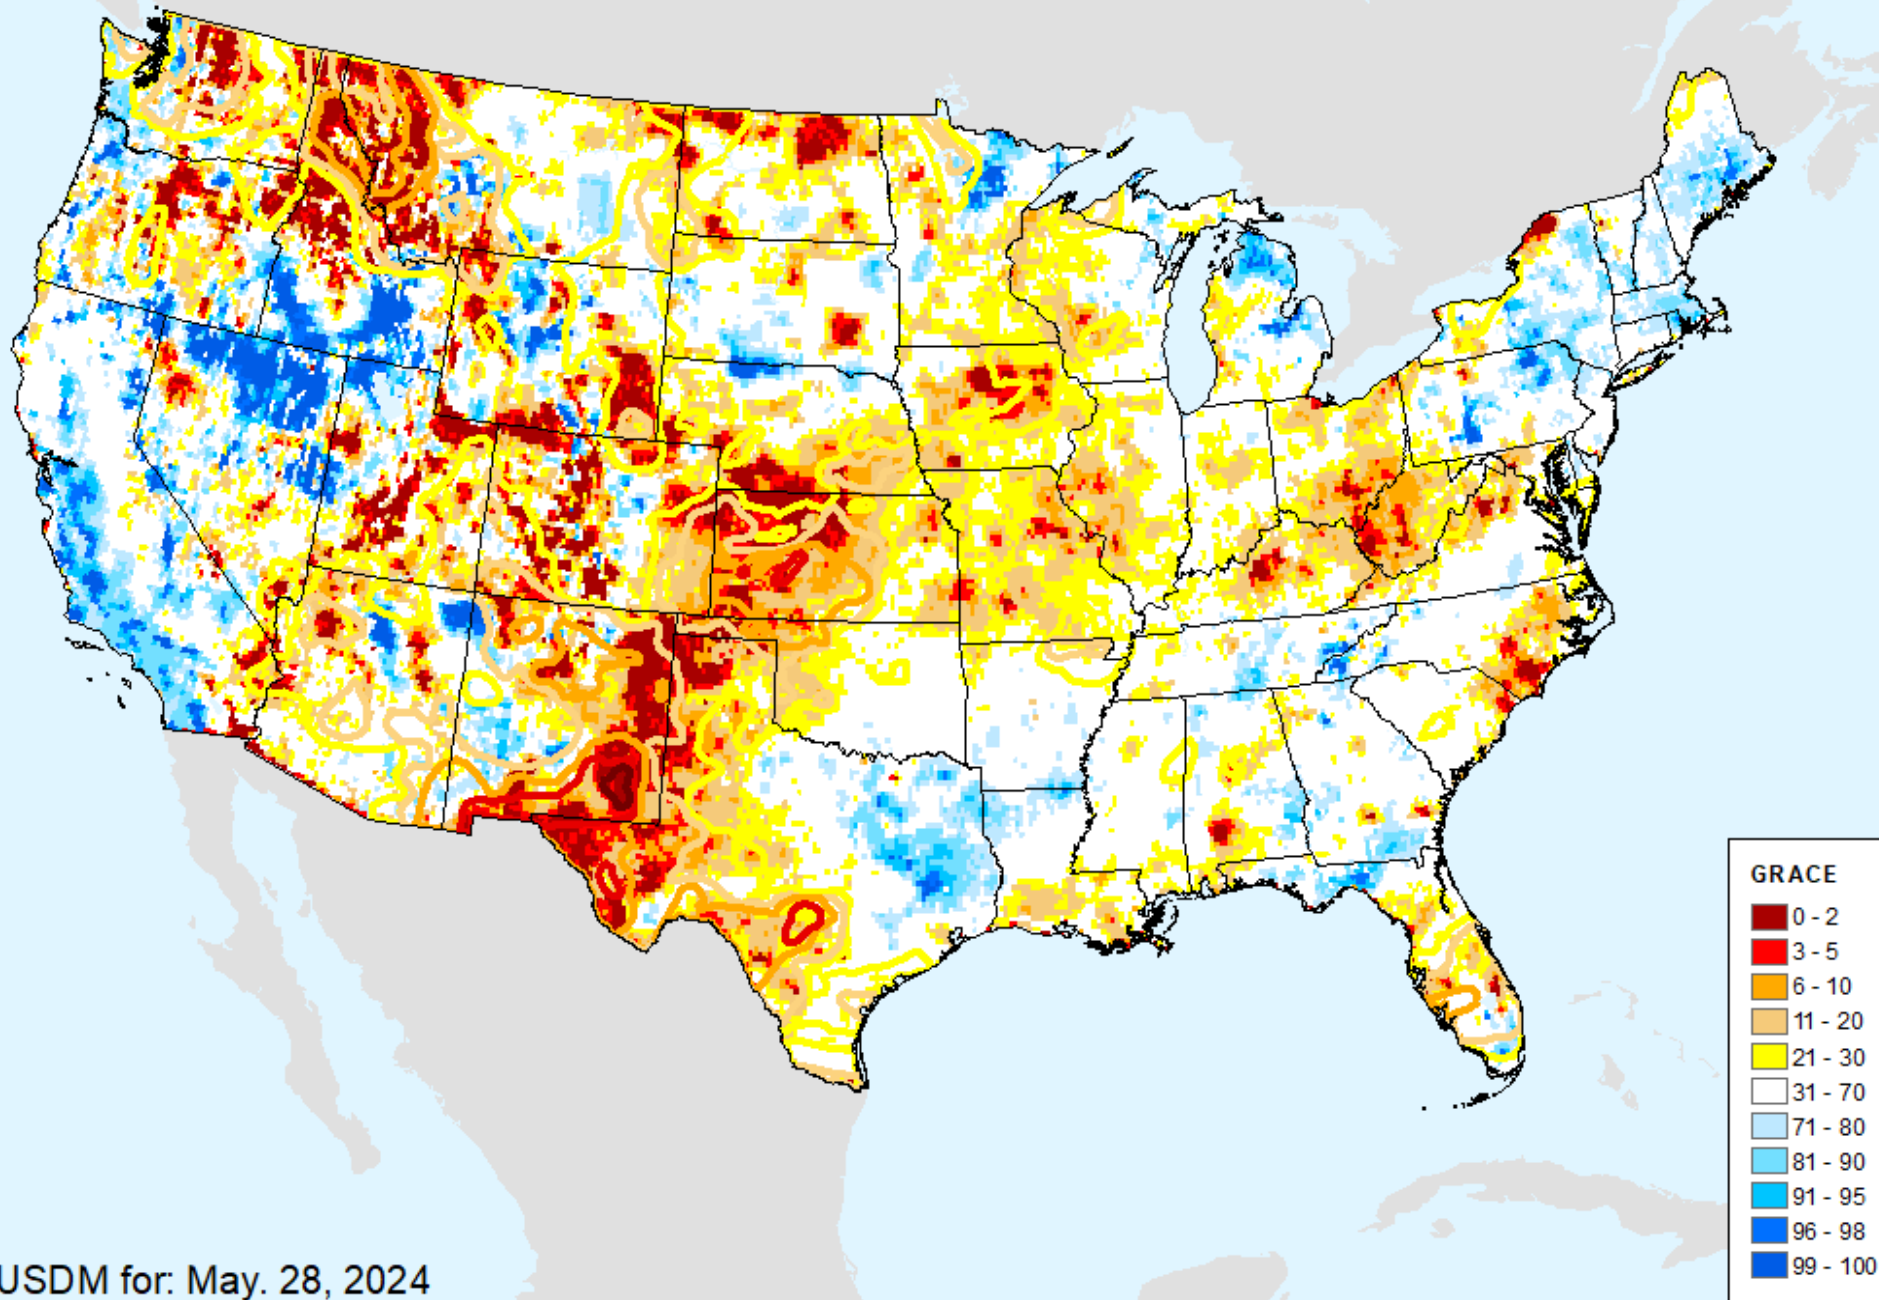

GRACE-Based Shallow Groundwater Drought Indicator

As of: Tuesday, June 4, 2024