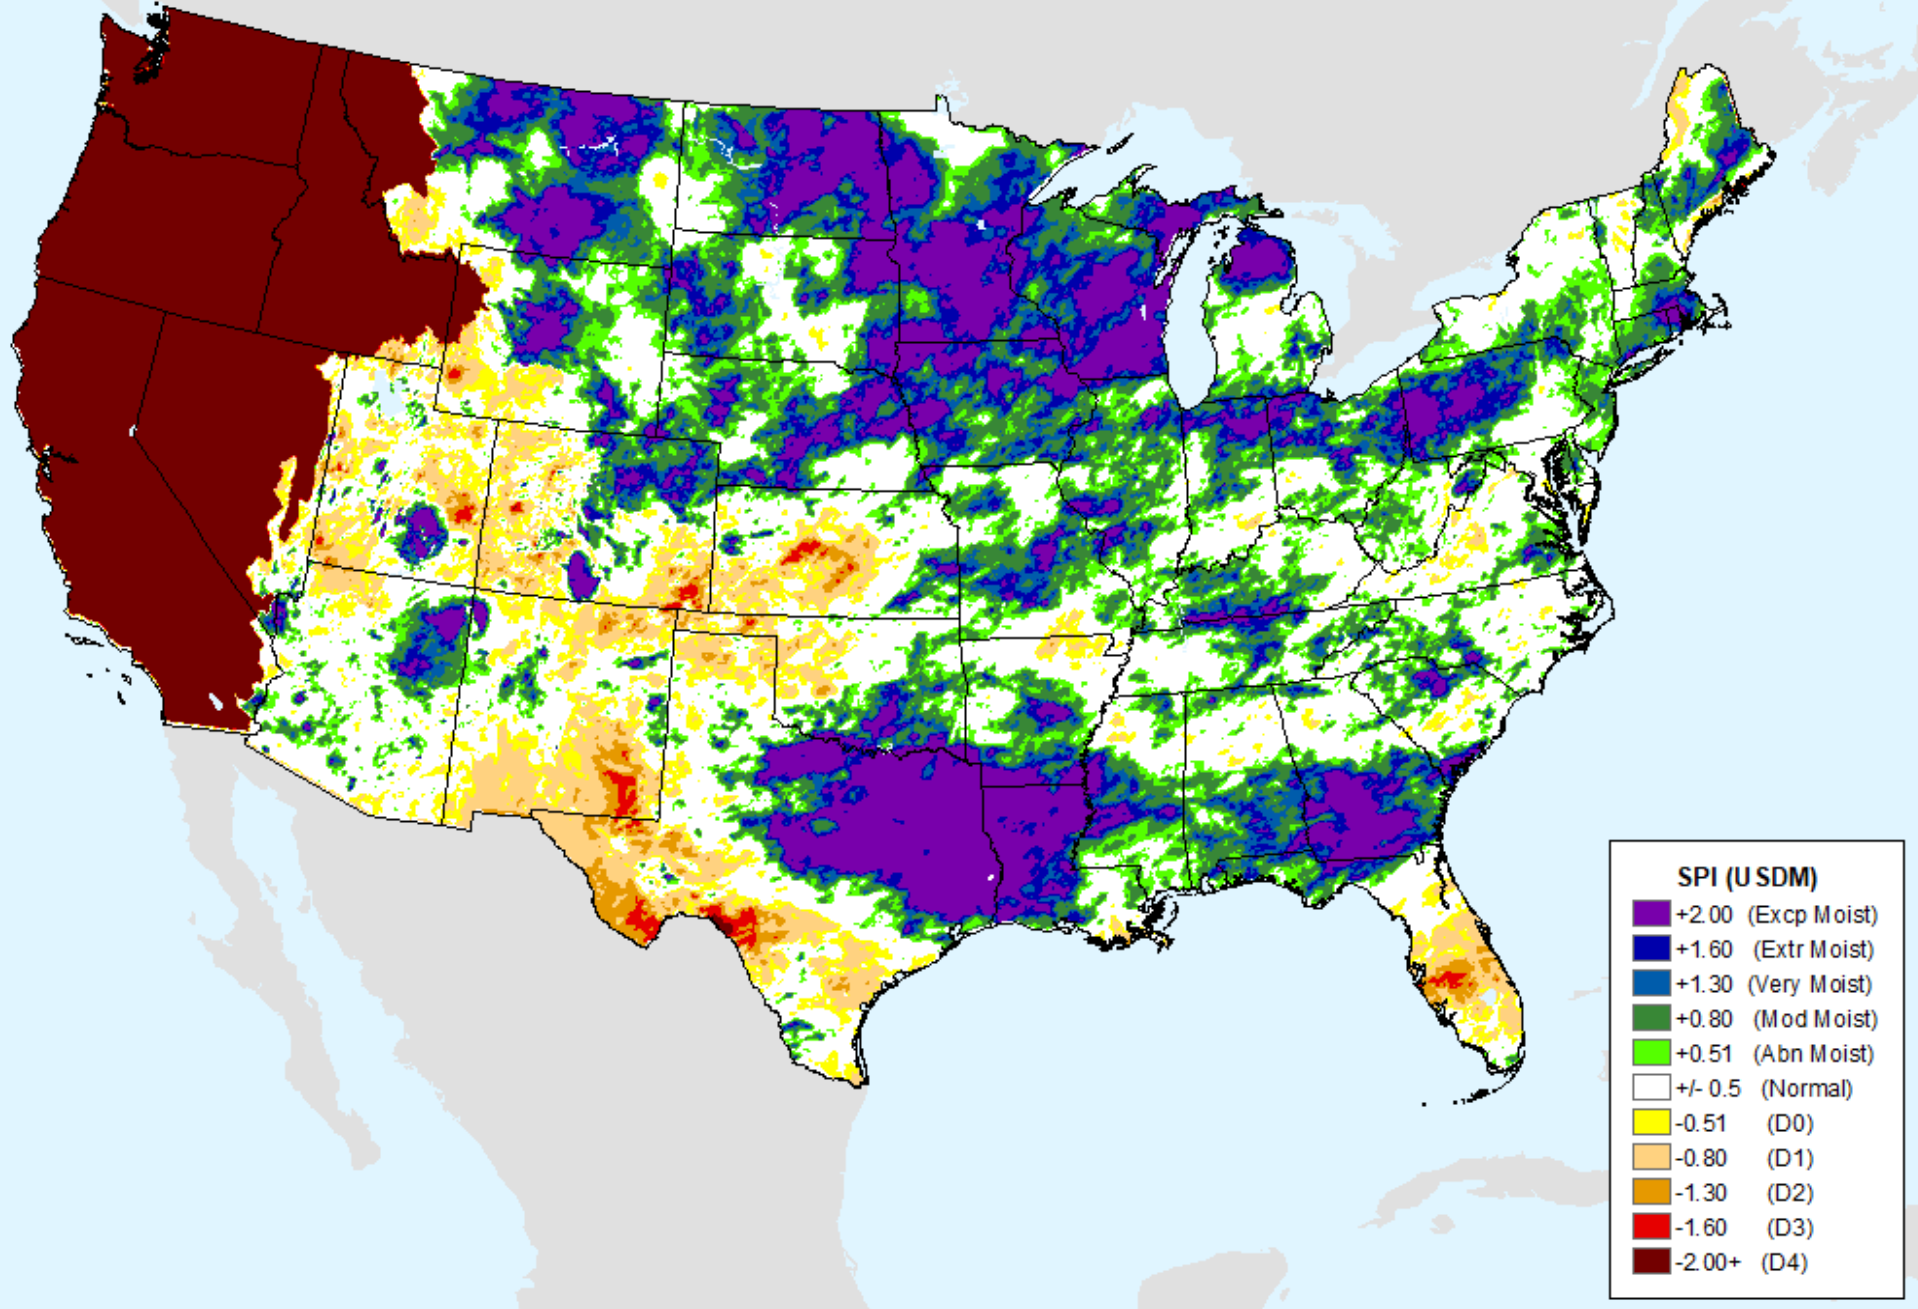

AHPS 3-month SPI

As of: Tuesday, June 4, 2024