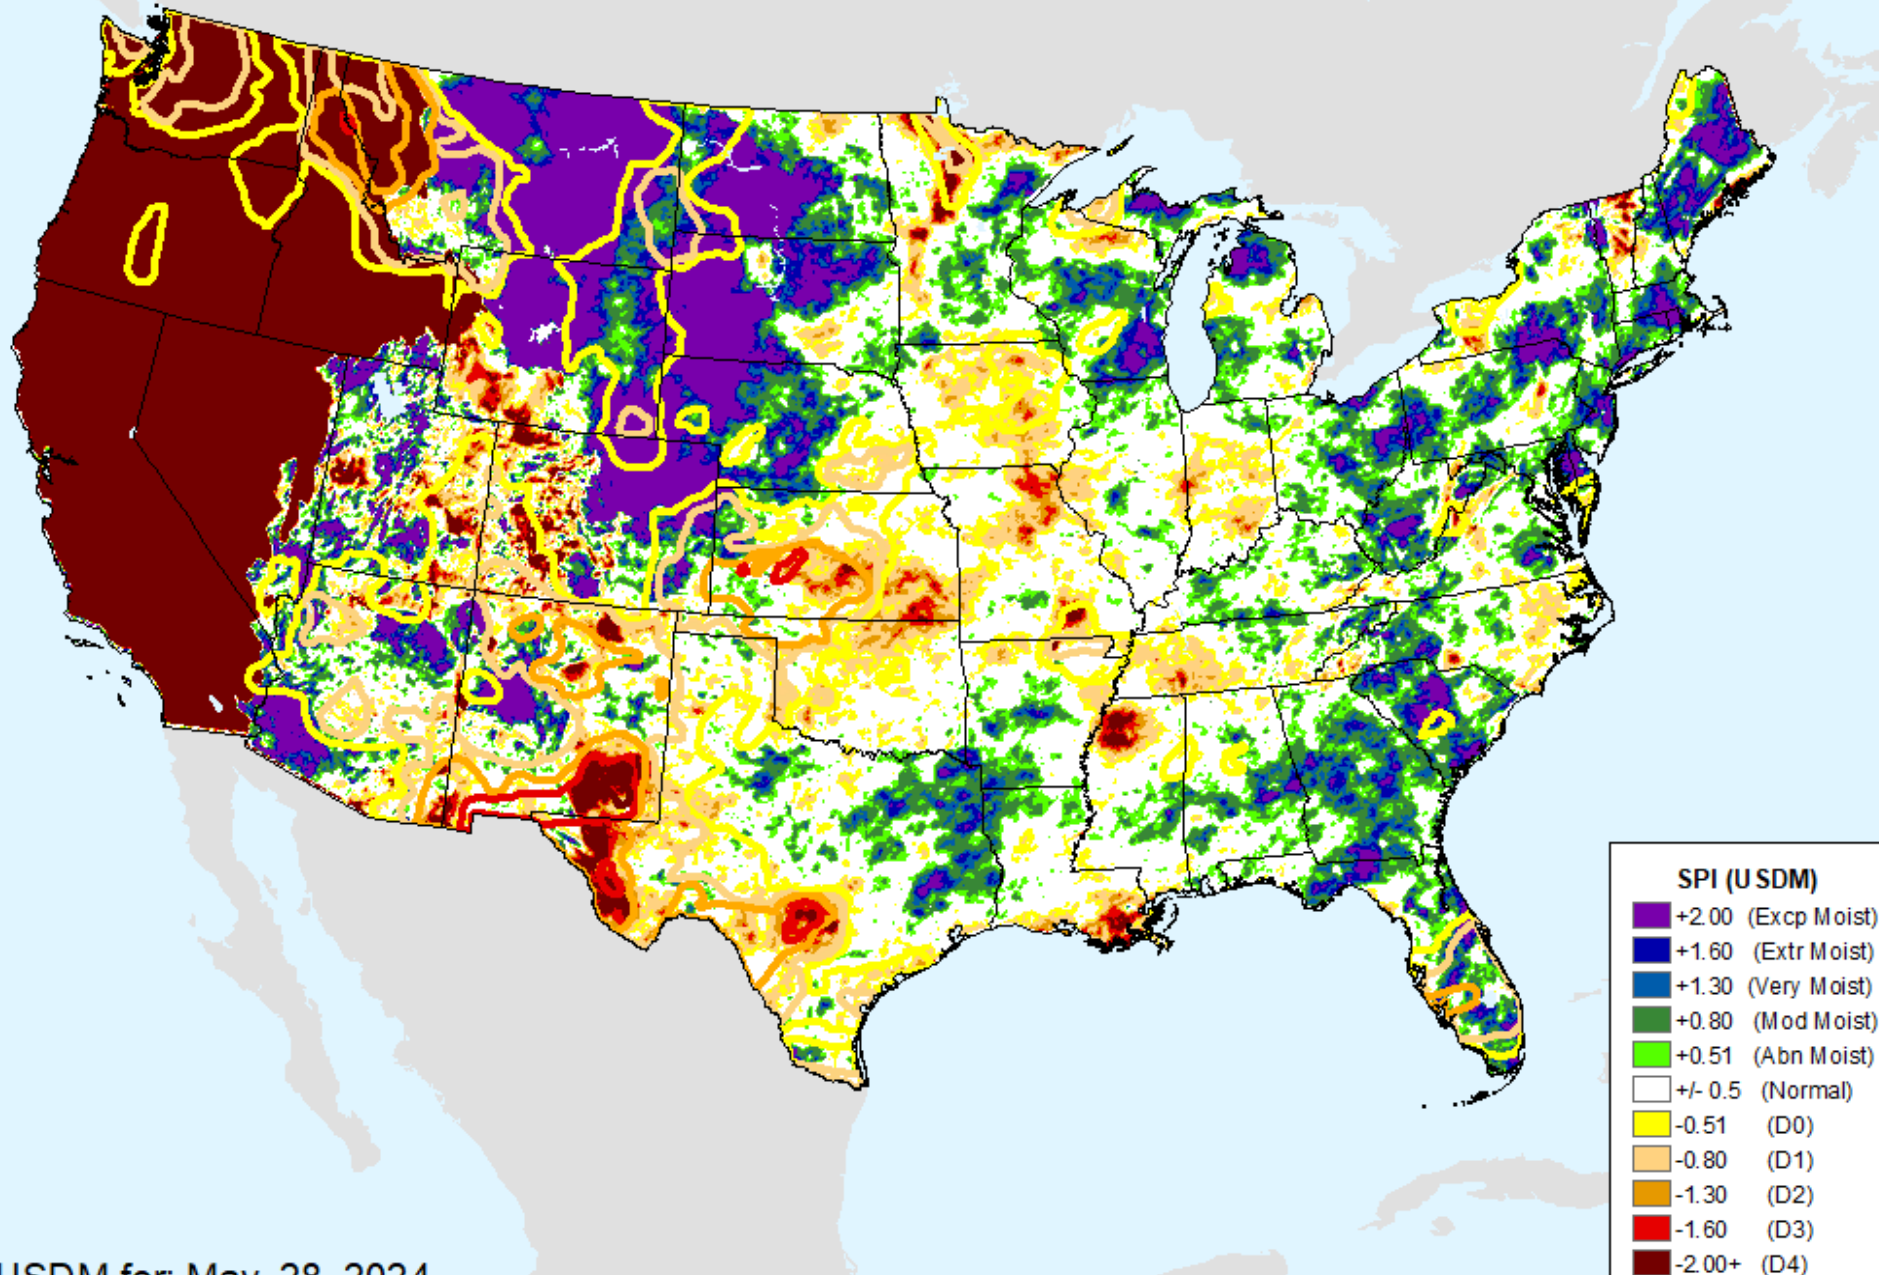

AHPS 24-month SPI

As of: Tuesday, June 4, 2024

USDM for: May. 28, 2024