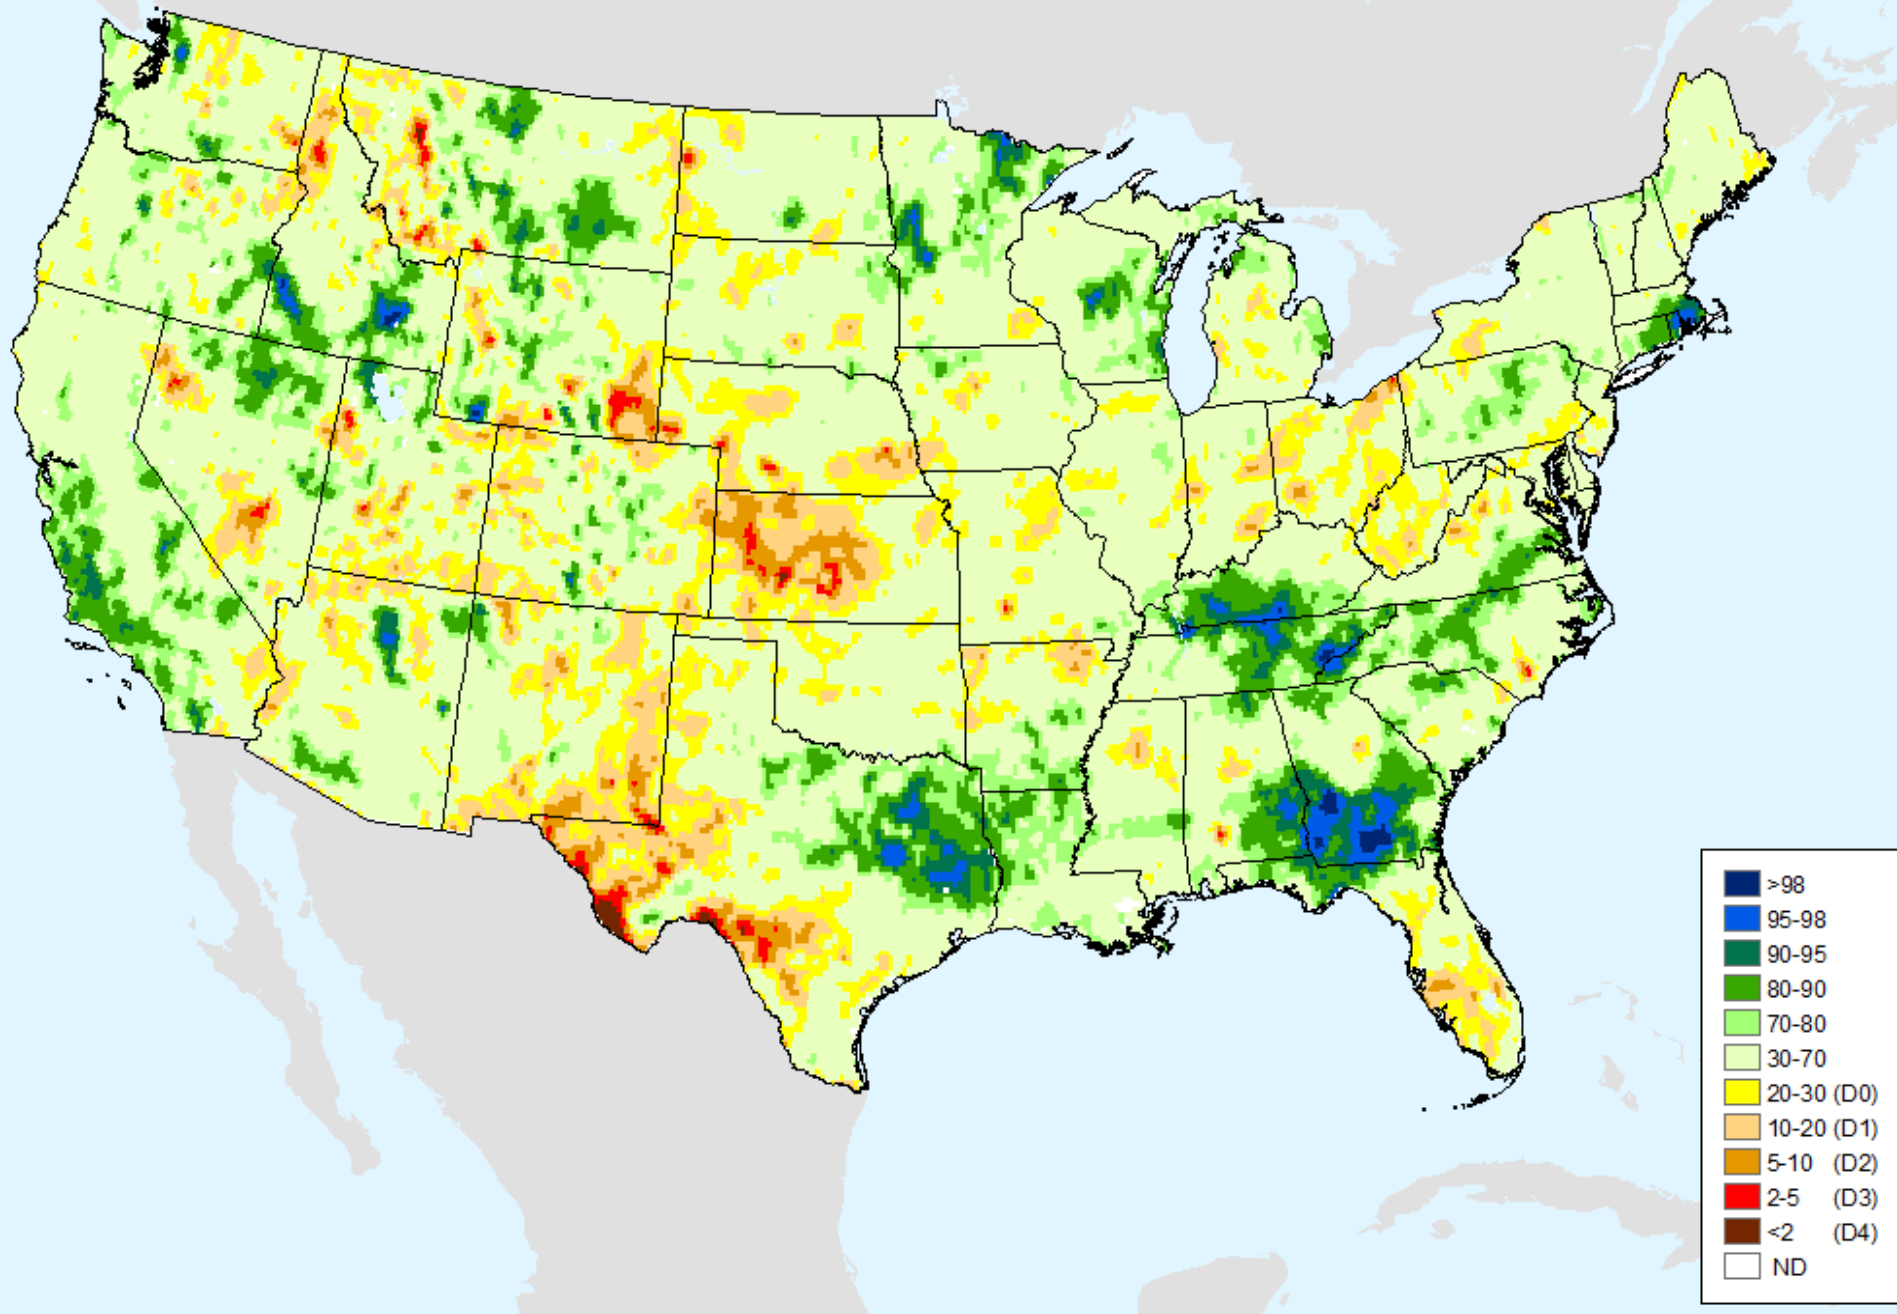

NLDAS-2 Ensemble Soil Moisture

As of: Tuesday, June 4, 2024