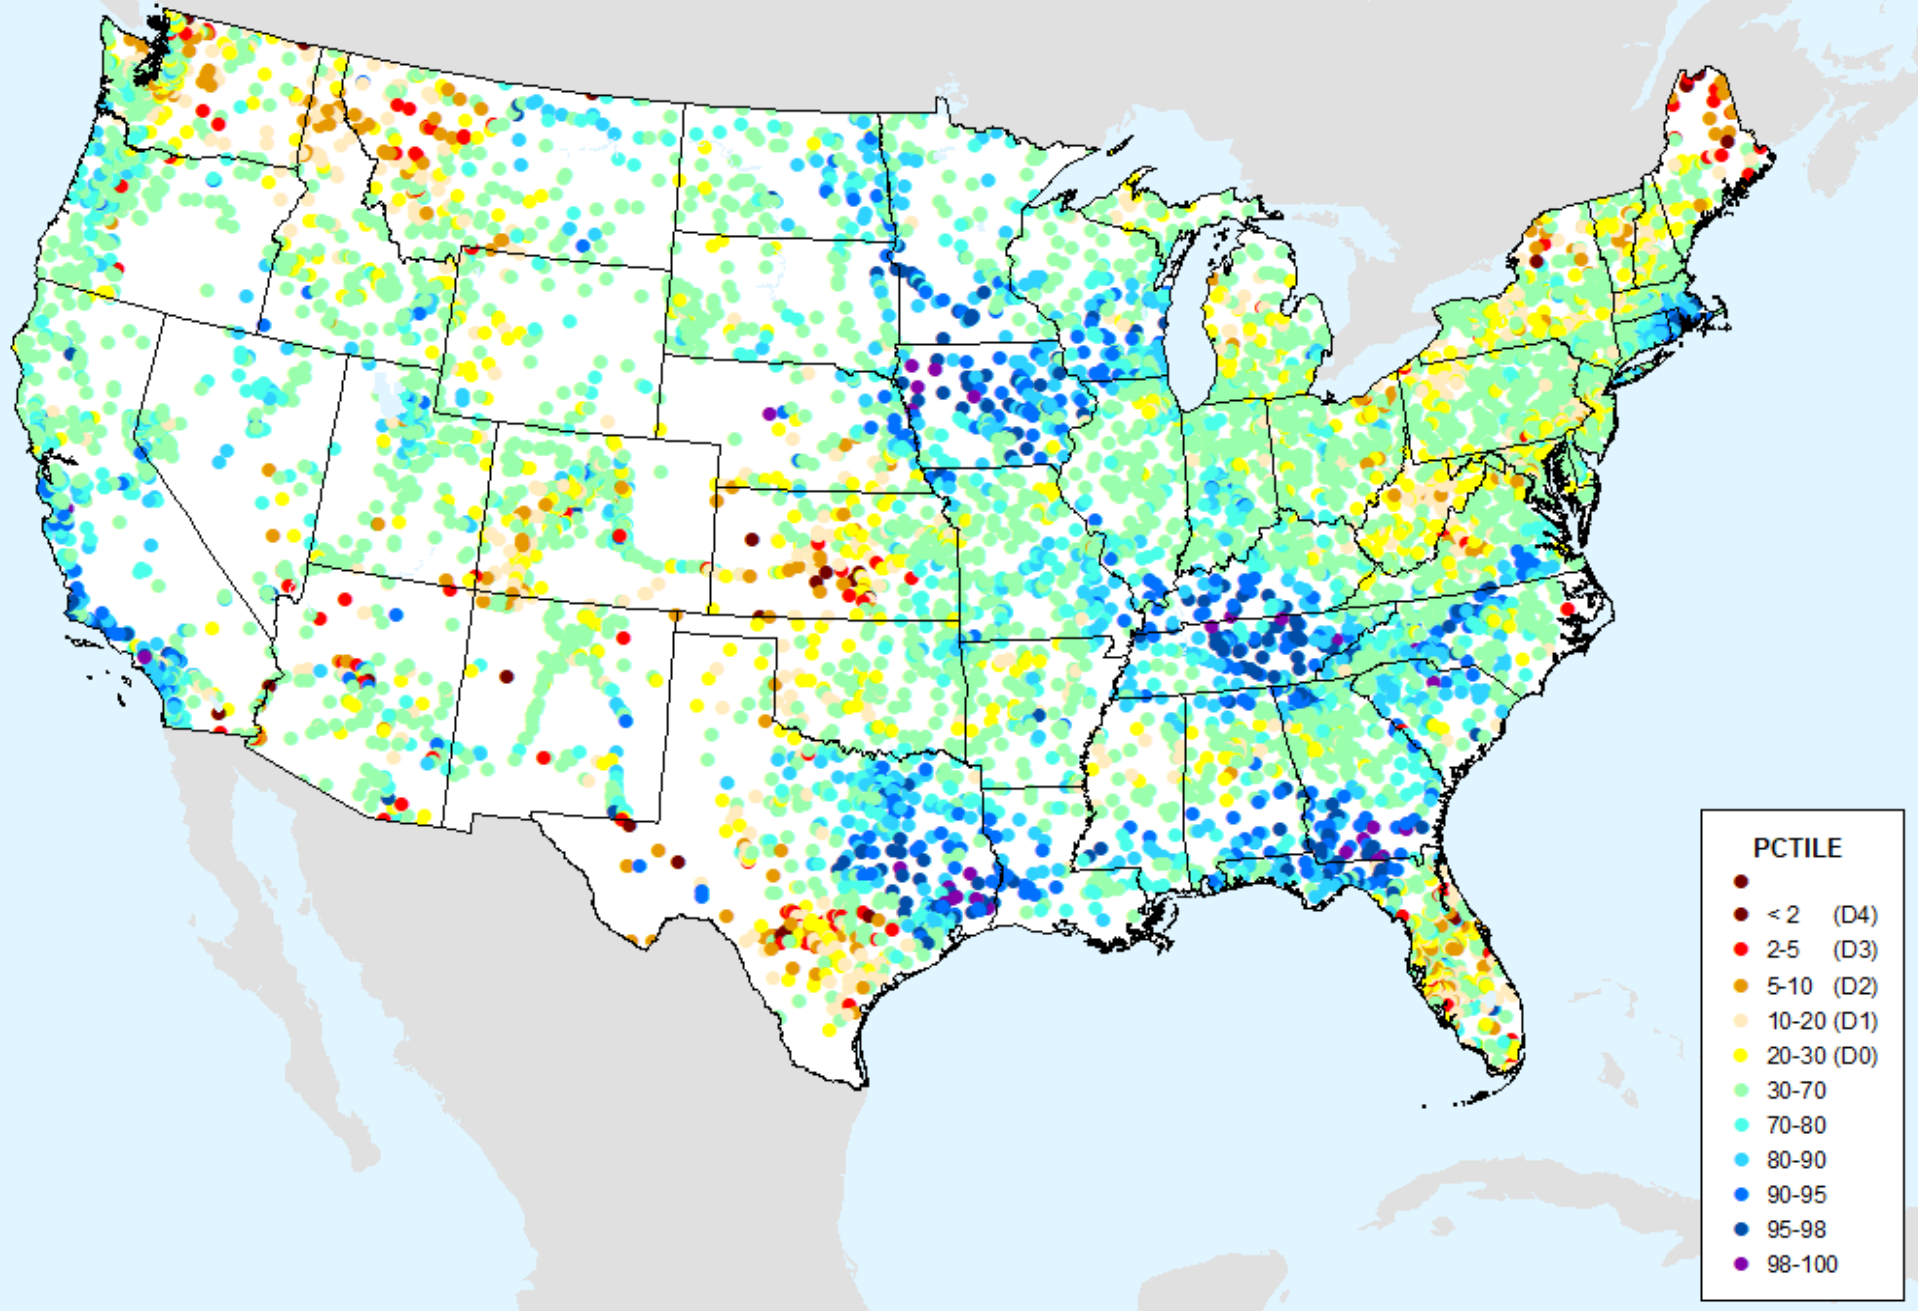

USGS 28-Day Avg Streamflow

As of: Tuesday, June 4, 2024