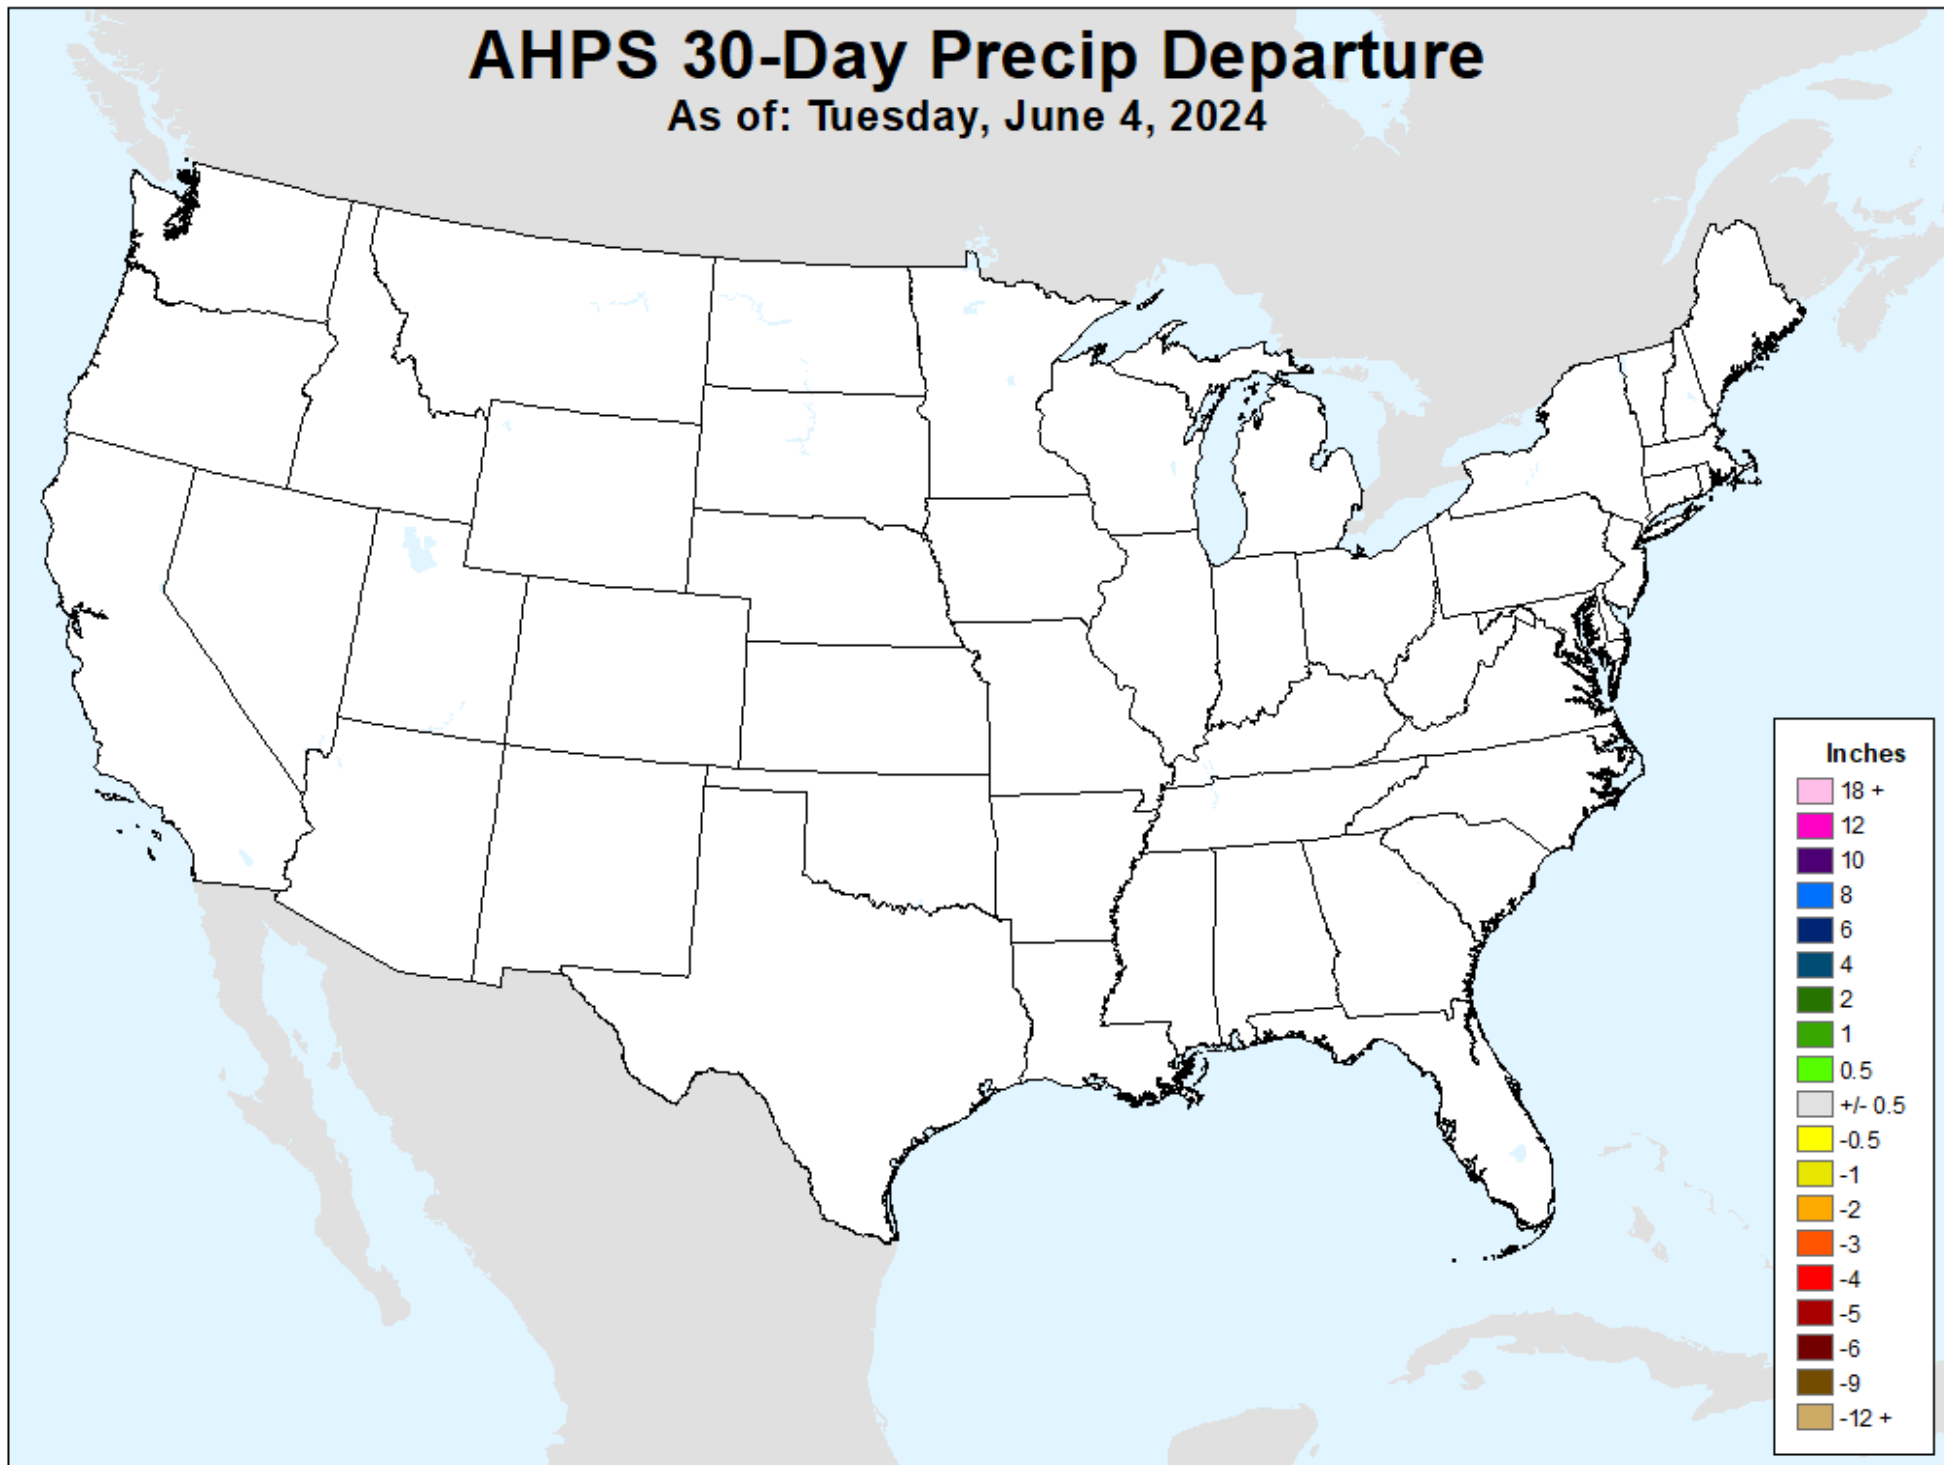

AHPS 30-Day Precip Departure

As of: Tuesday, June 4, 2024