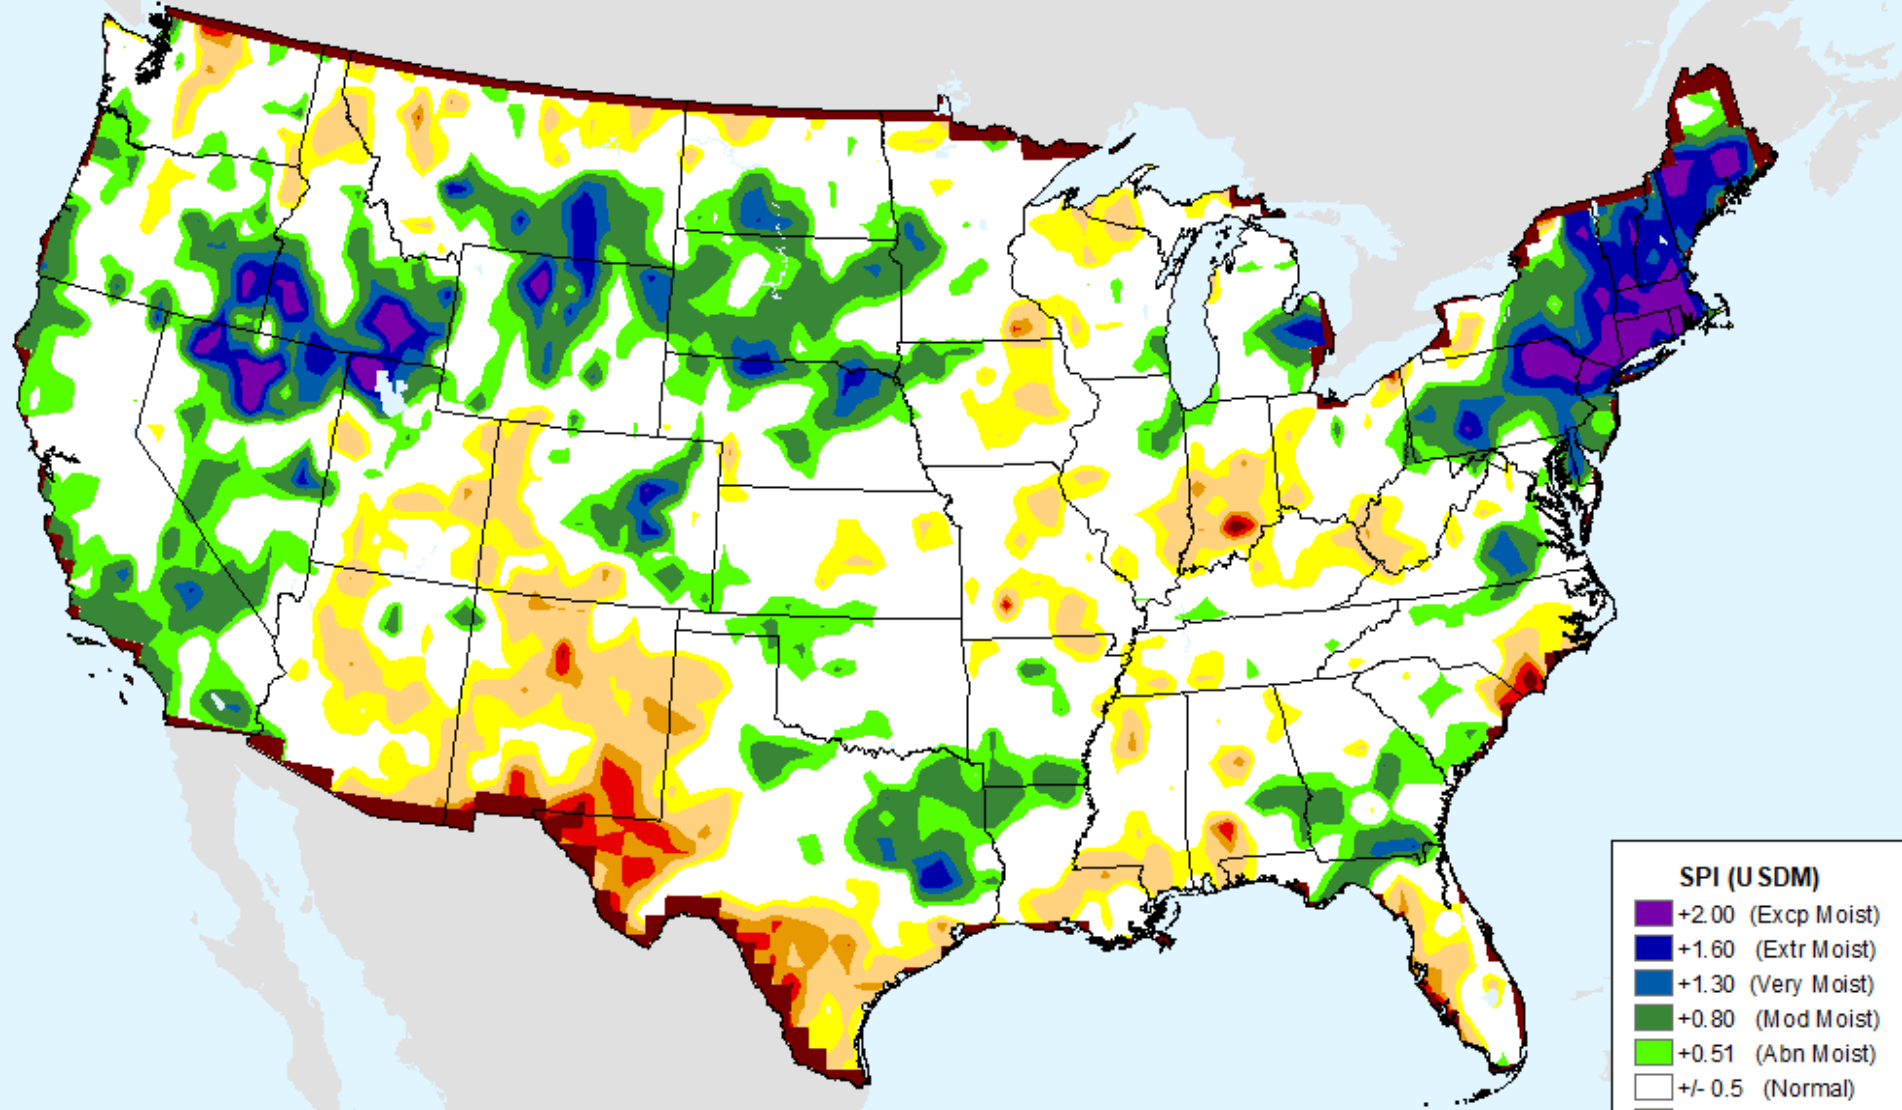

# CPC 12-month SPI

As of: Tuesday, June 4, 2024

SPI (USDM)	
Dark Purple	+2.00 (Excp Moist)
Blue	+1.60 (Extr Moist)
Dark Blue	+1.30 (Very Moist)
Green	+0.80 (Mod Moist)
Light Green	+0.51 (Abn Moist)
White	+/- 0.5 (Normal)
Yellow	-0.51 (D0)
Light Orange	-0.80 (D1)
Orange	-1.30 (D2)
Red	-1.60 (D3)
Dark Red	-2.00+ (D4)