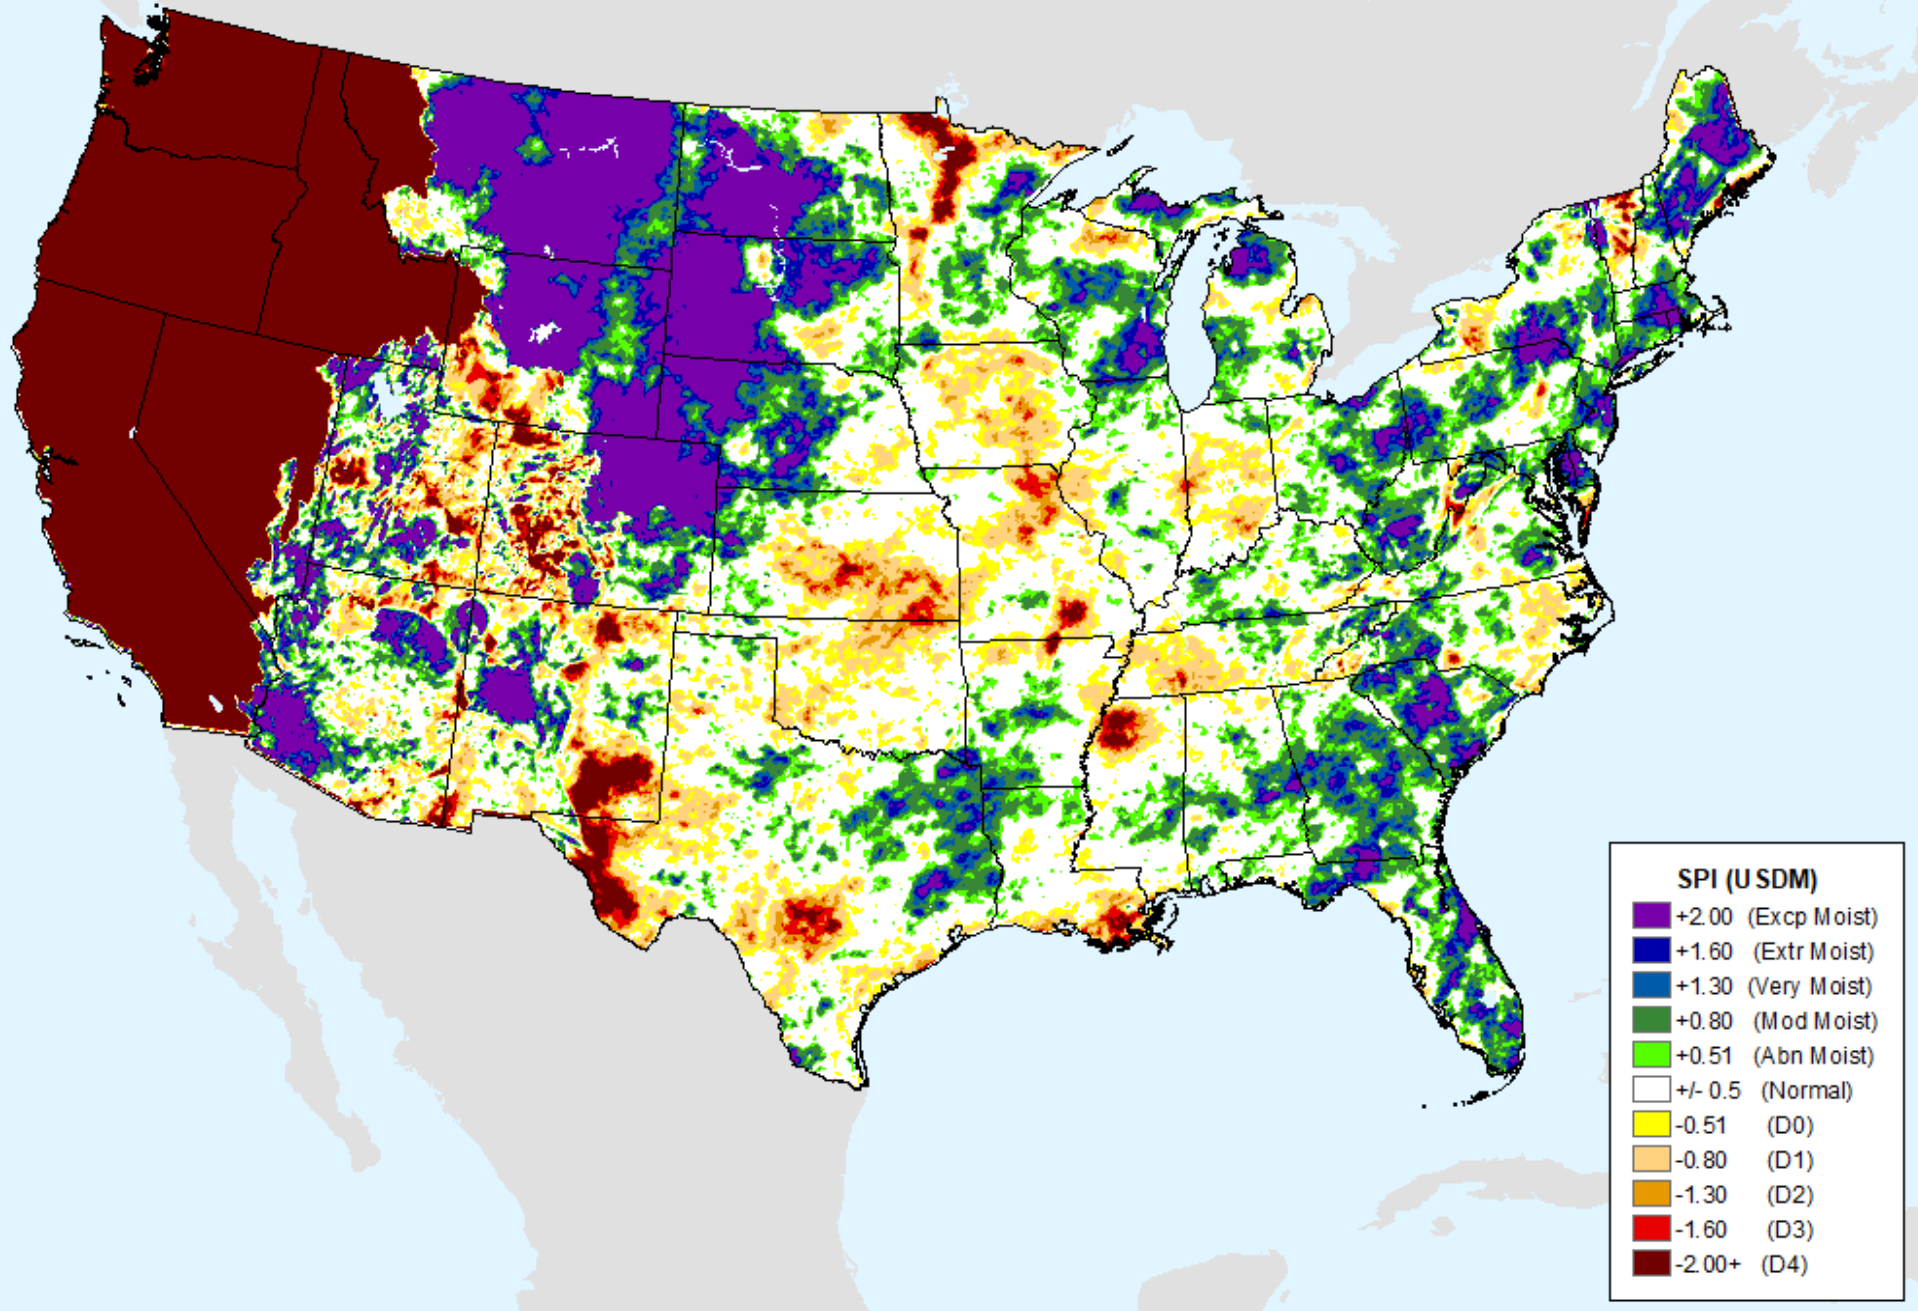

AHPS 24-month SPI

As of: Tuesday, June 4, 2024