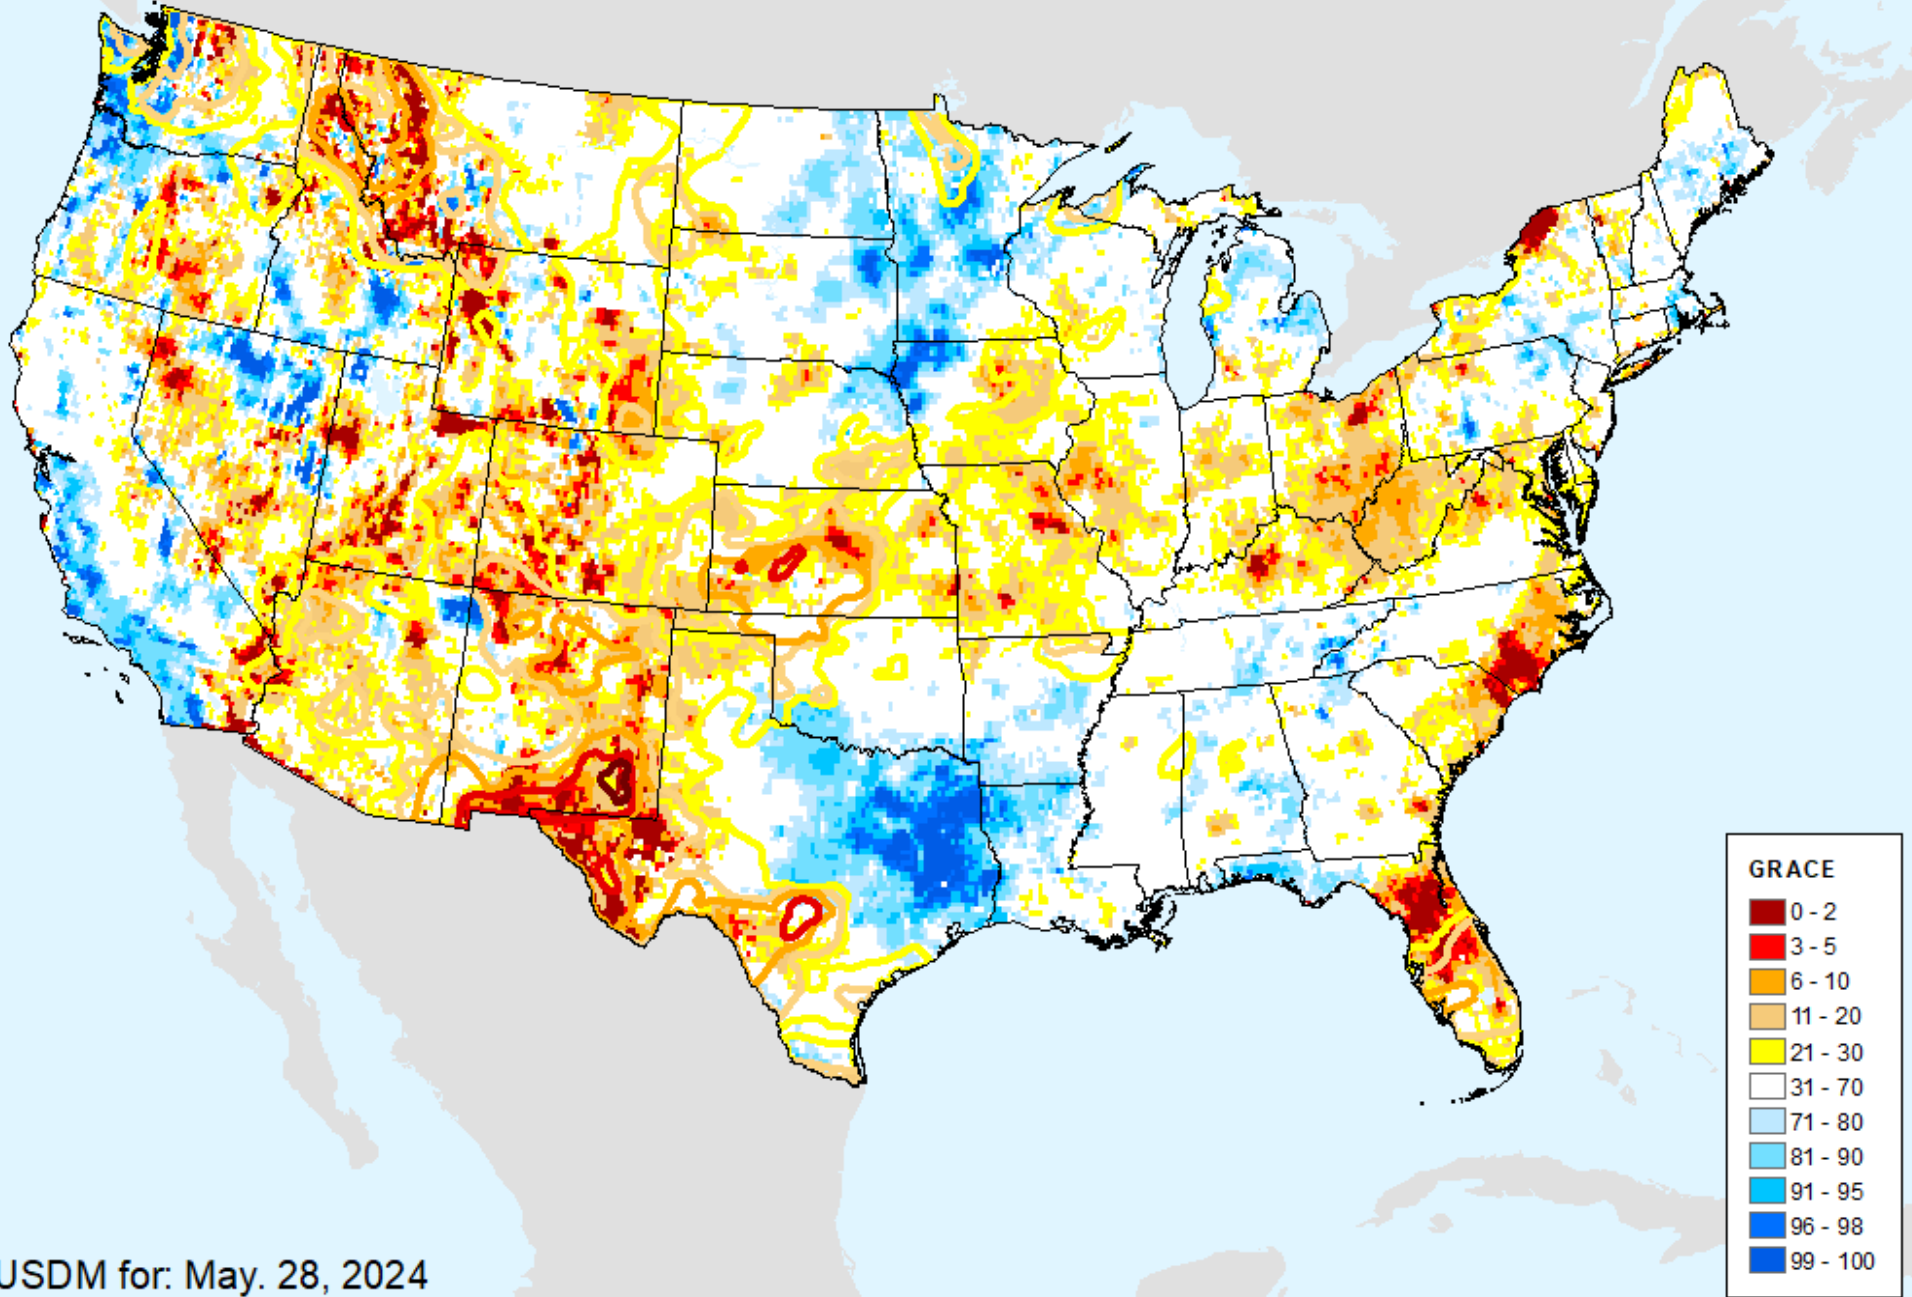

GRACE-Based Root Zone Soil Moisture Drought Indicator

As of: Tuesday, June 4, 2024