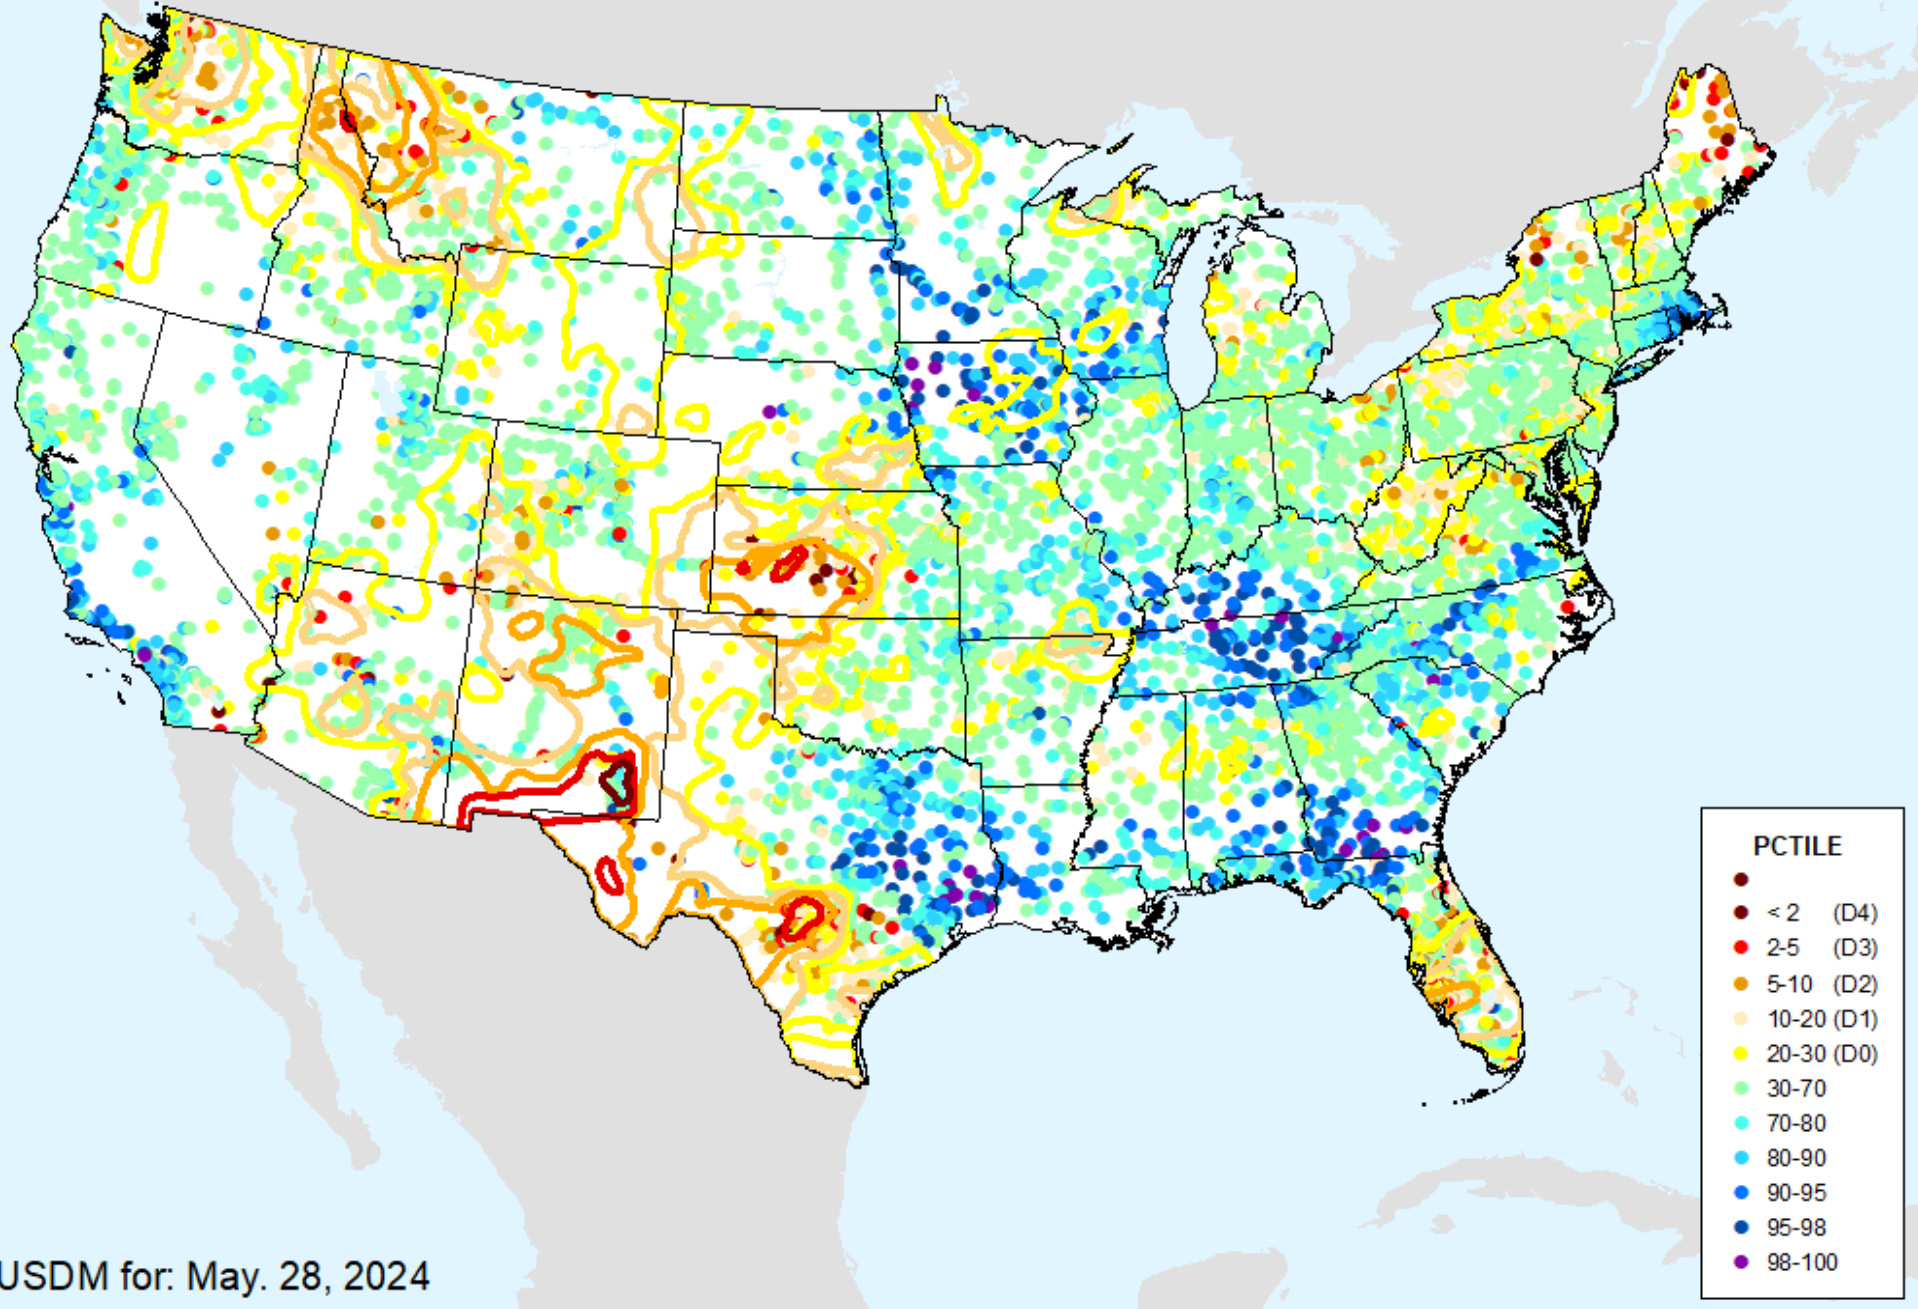

USGS 28-Day Avg Streamflow

As of: Tuesday, June 4, 2024

USDM for: May. 28, 2024