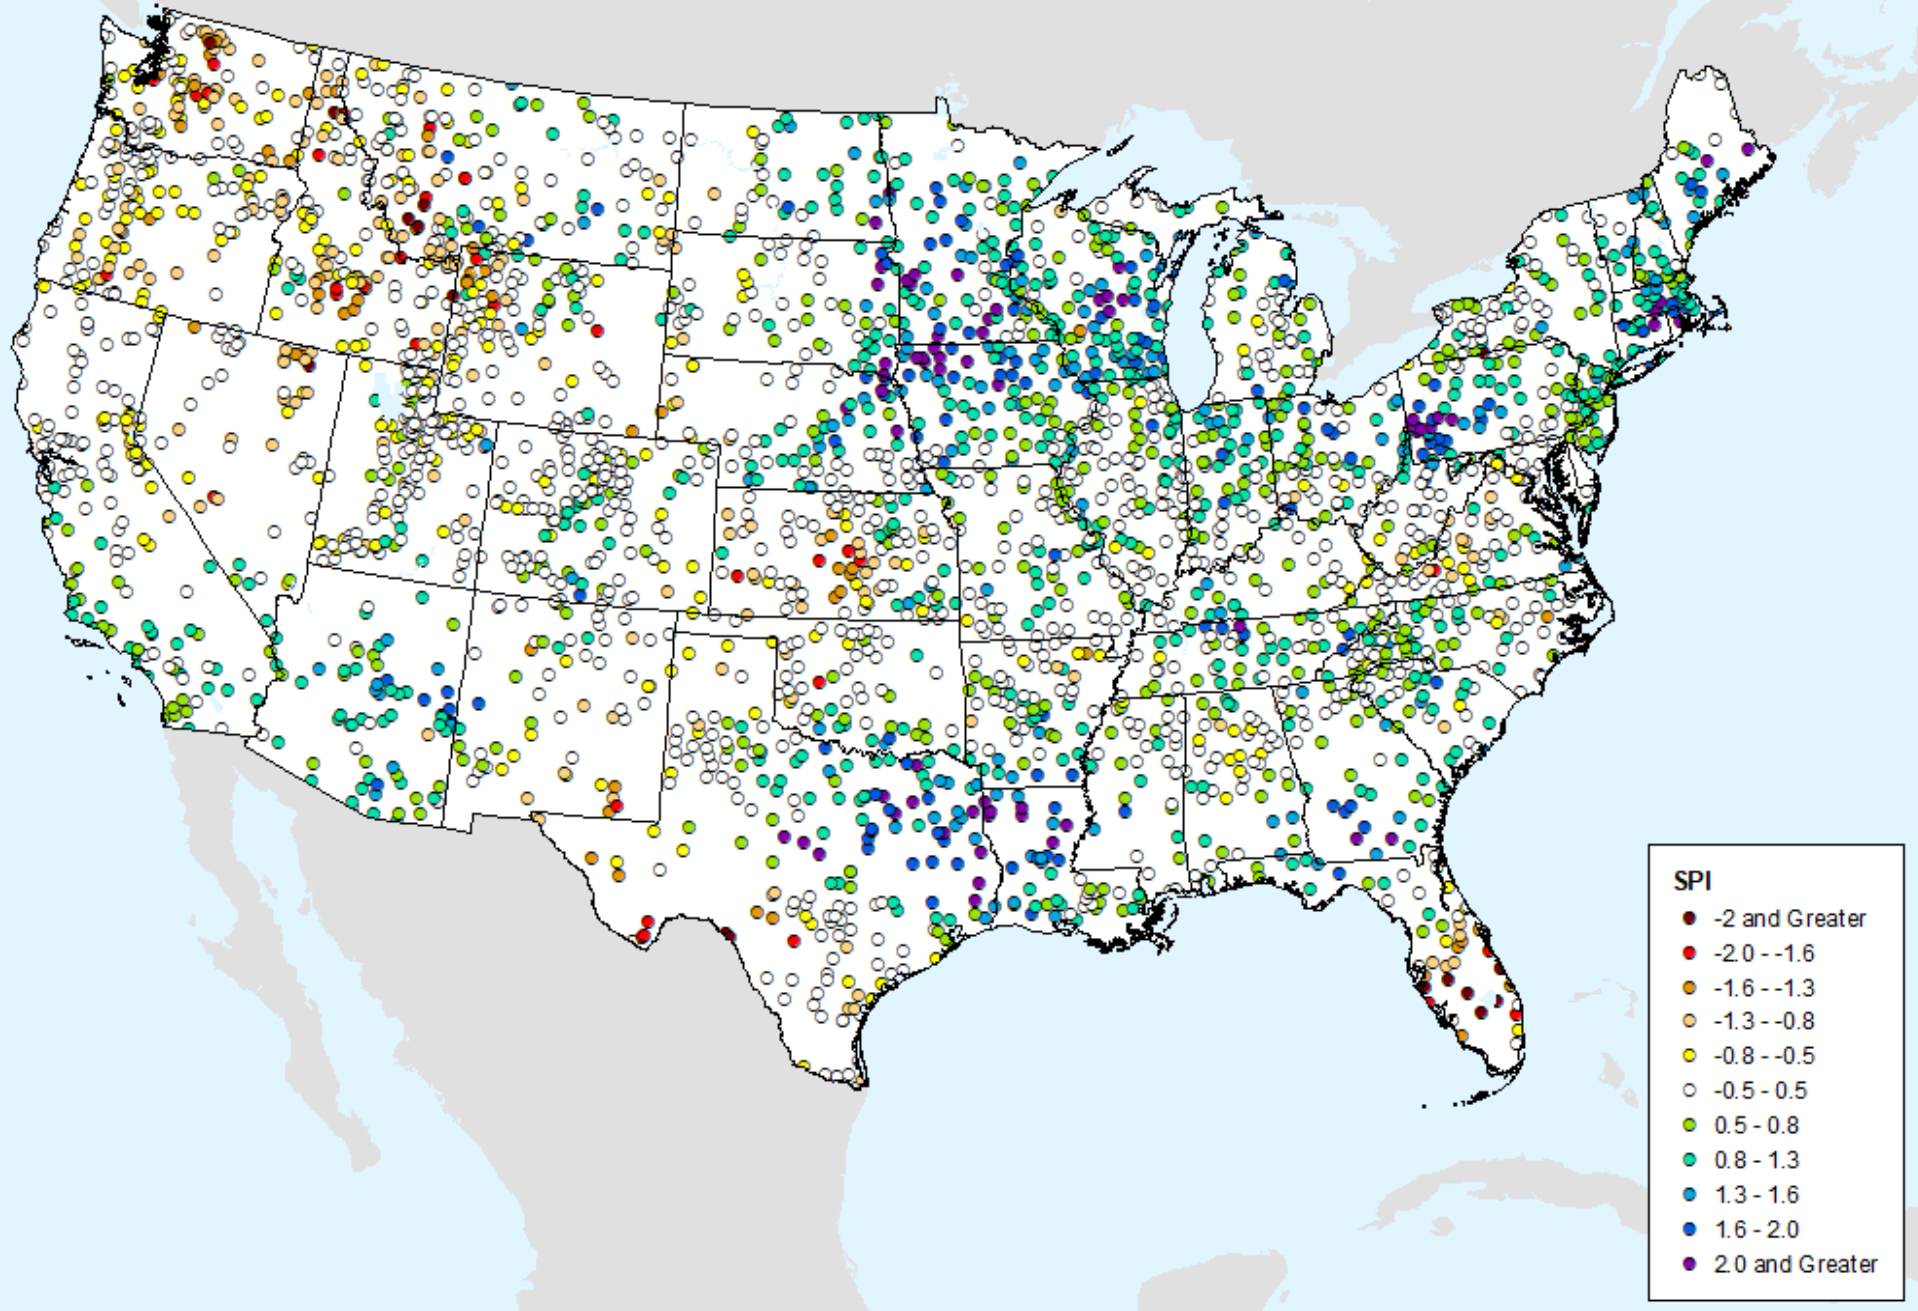

HPRCC 3-month SPI

As of: Tuesday, June 4, 2024