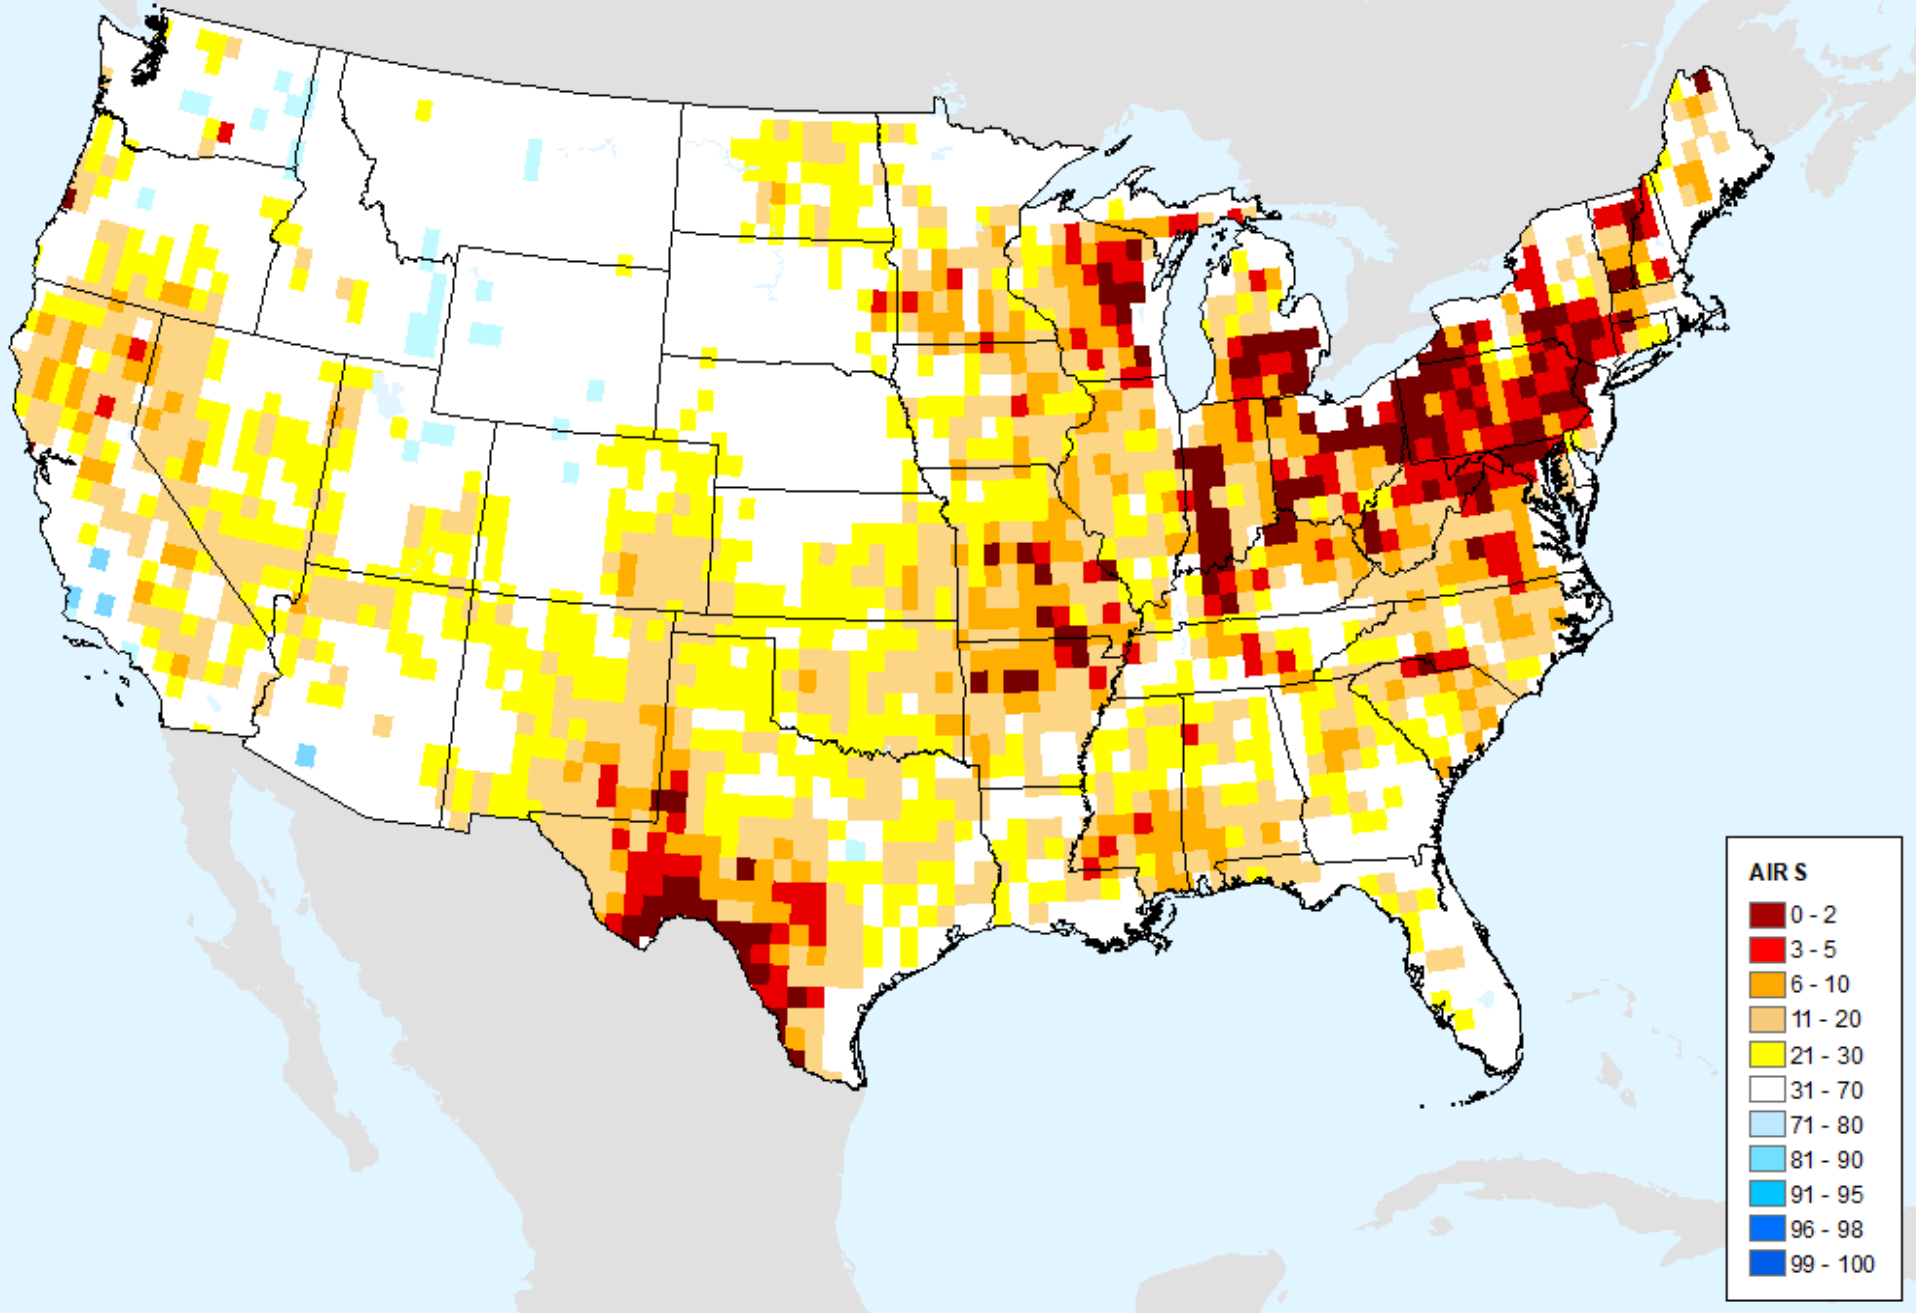

AIRS-Based Surface Air Temperature 56 Day

As of: Tuesday, June 4, 2024