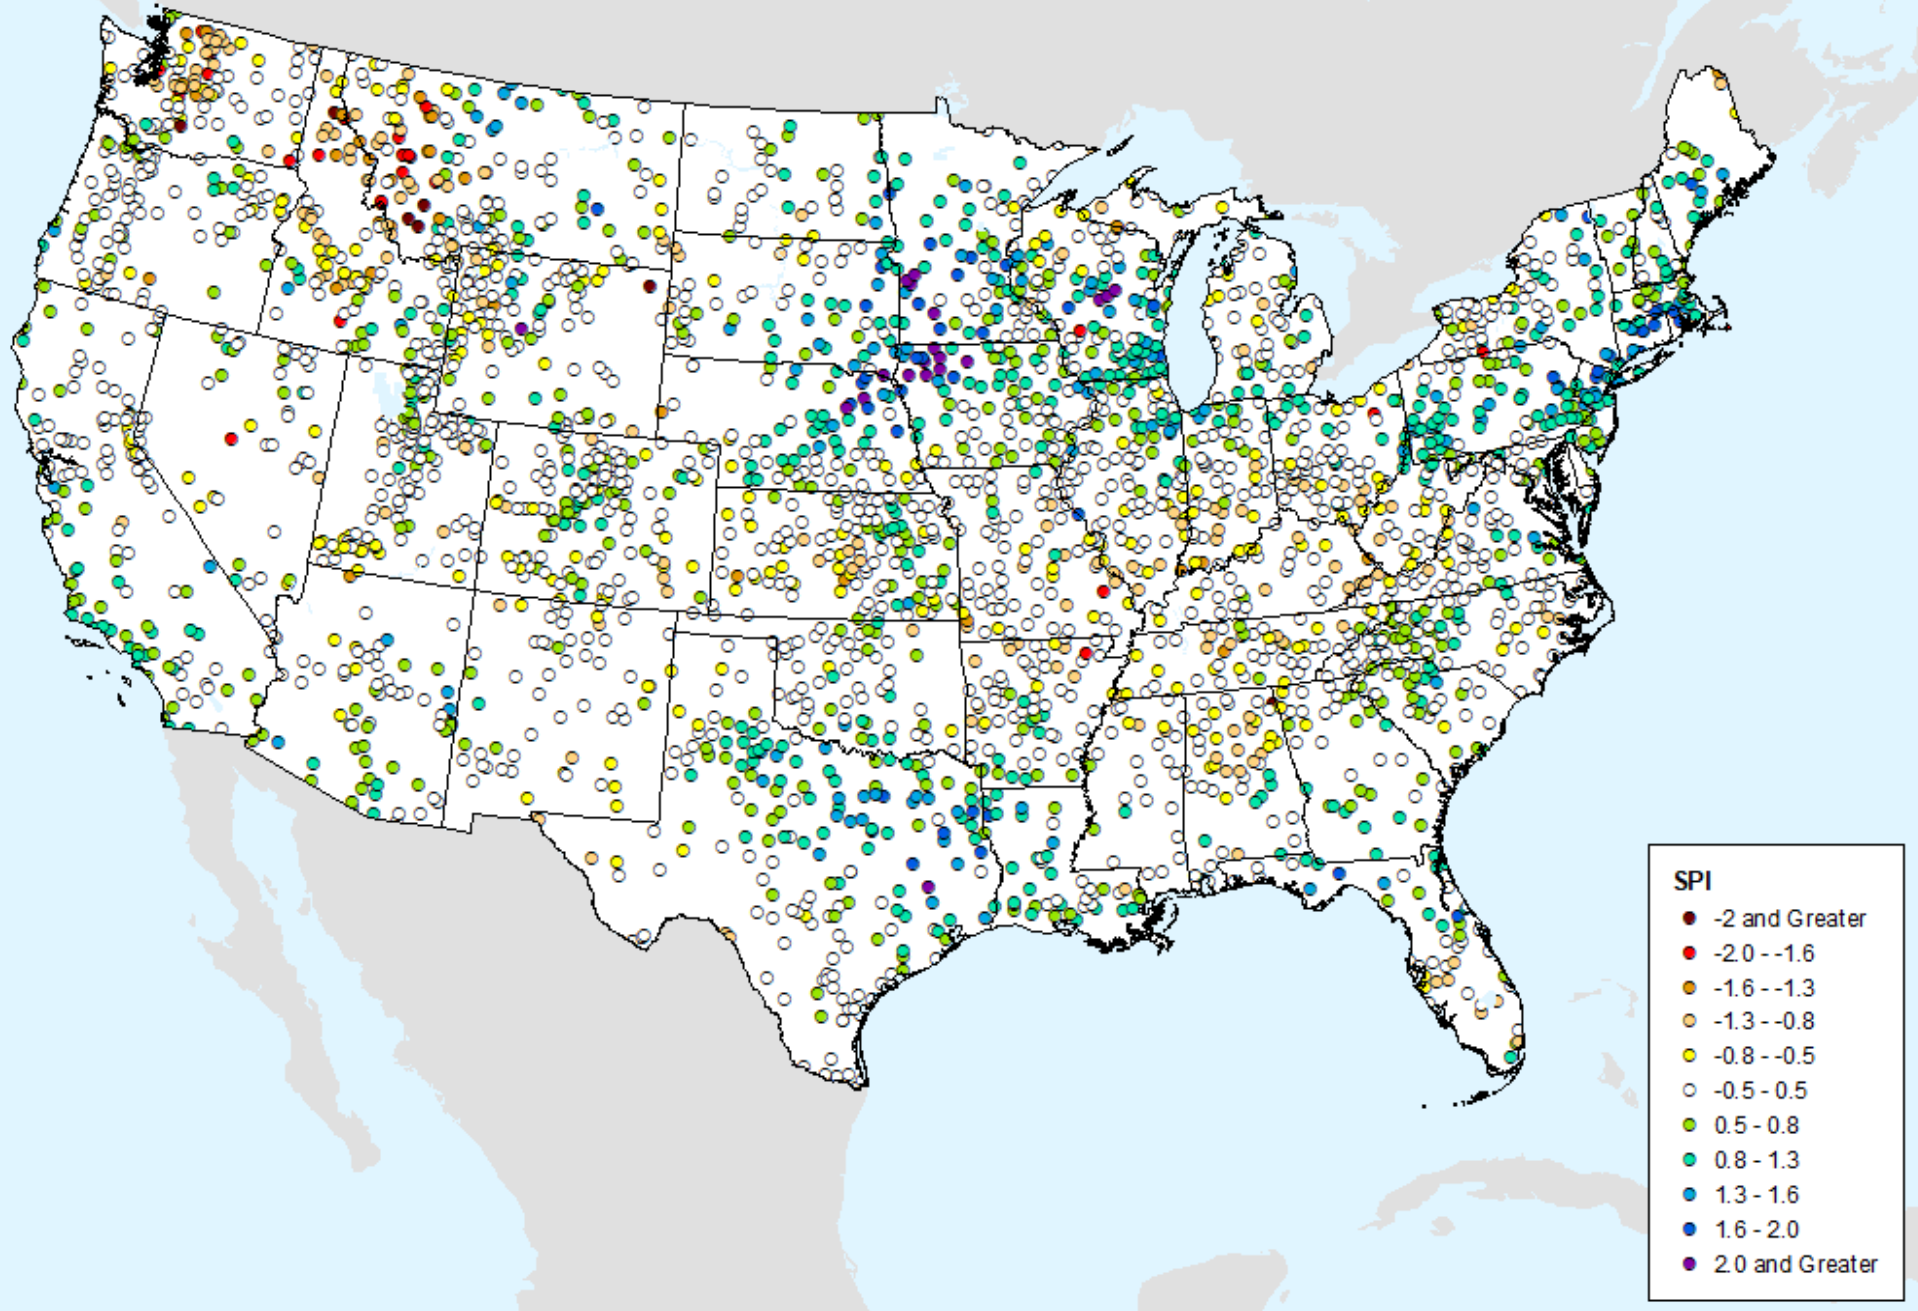

HPRCC Water Year-to-date SPI

As of: Tuesday, June 4, 2024