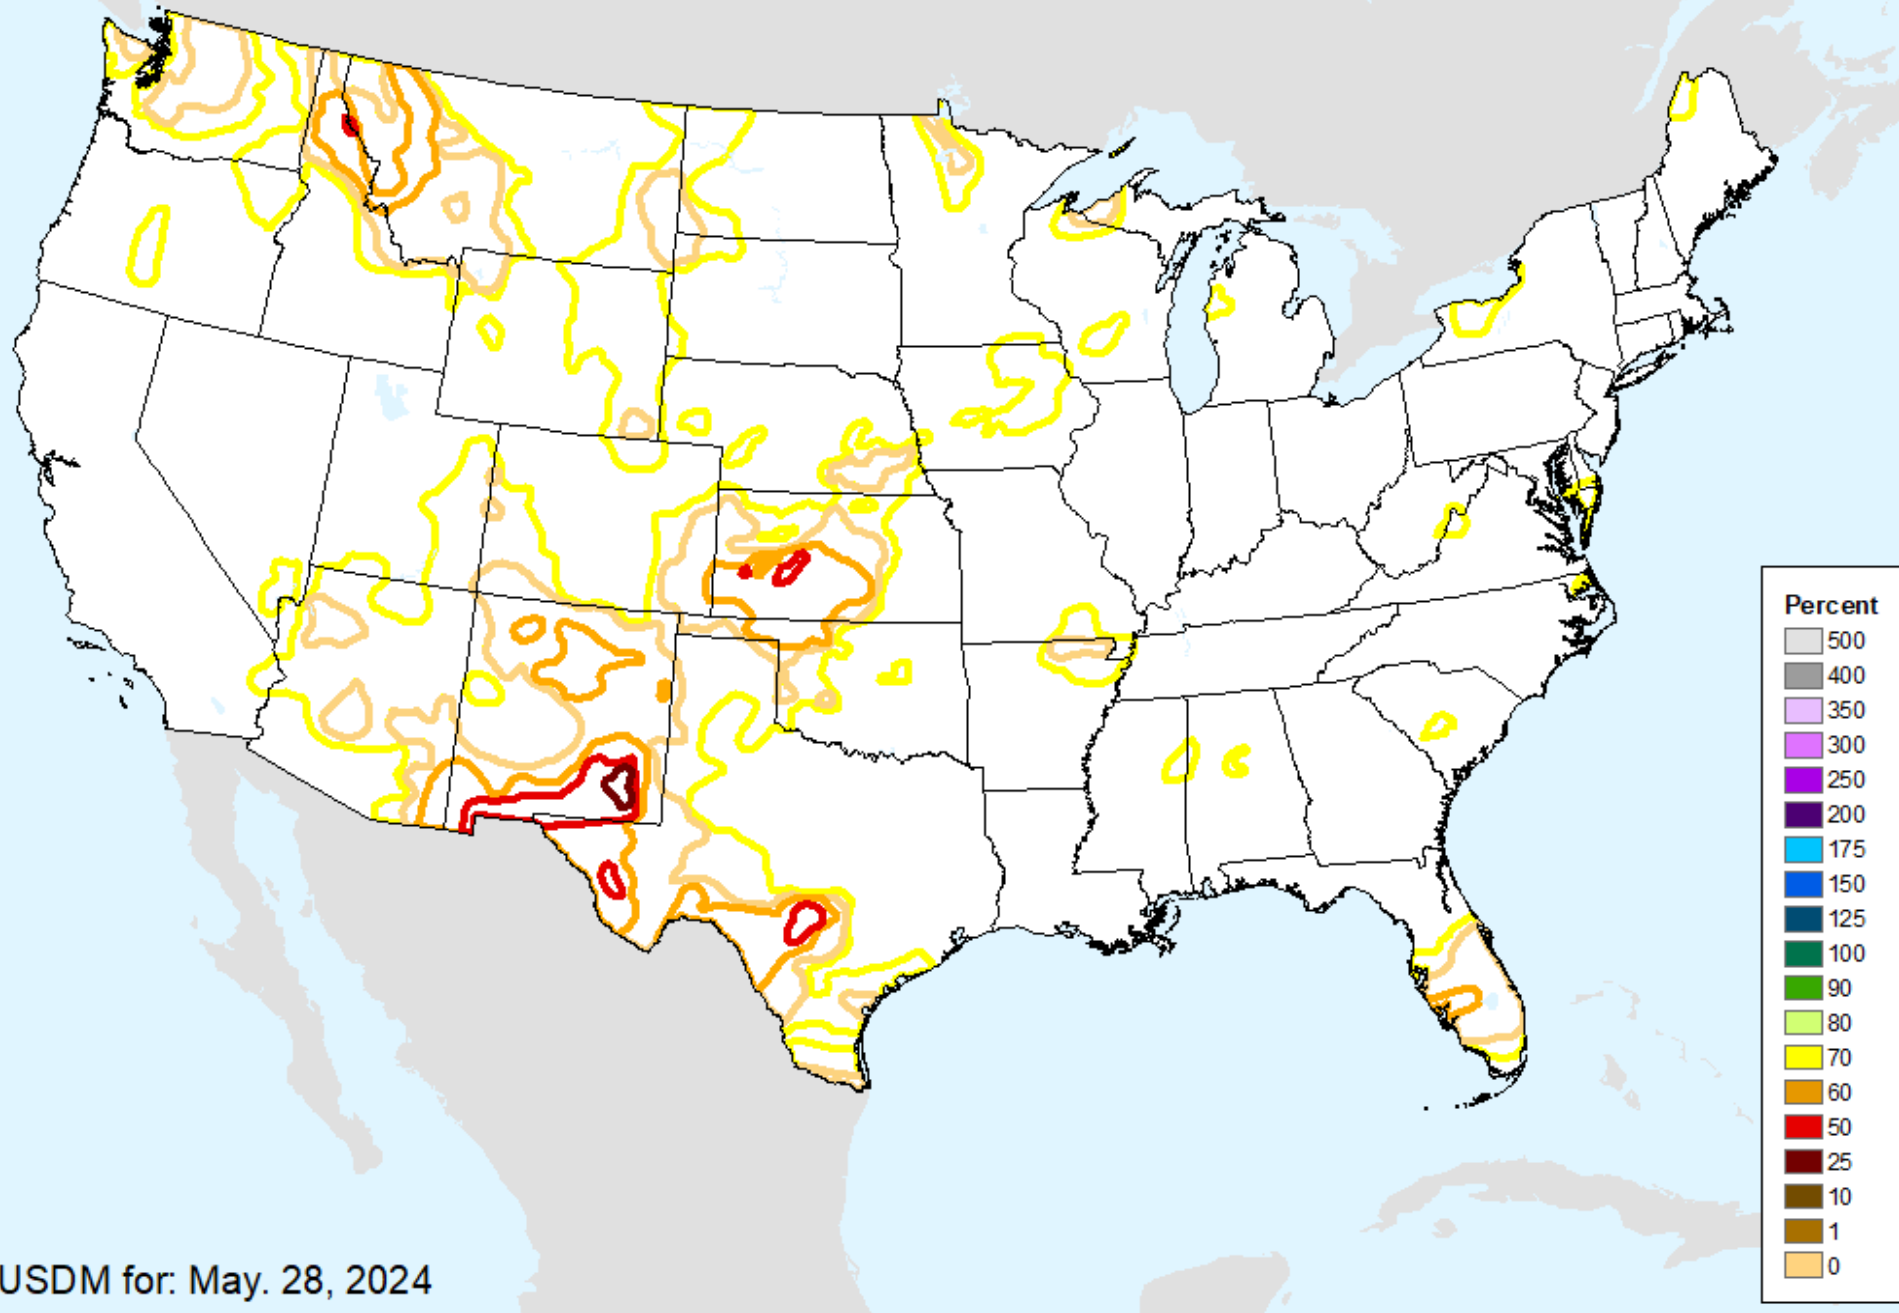

AHPS 90-Day Pct of Normal Pcp

As of: Tuesday, June 4, 2024