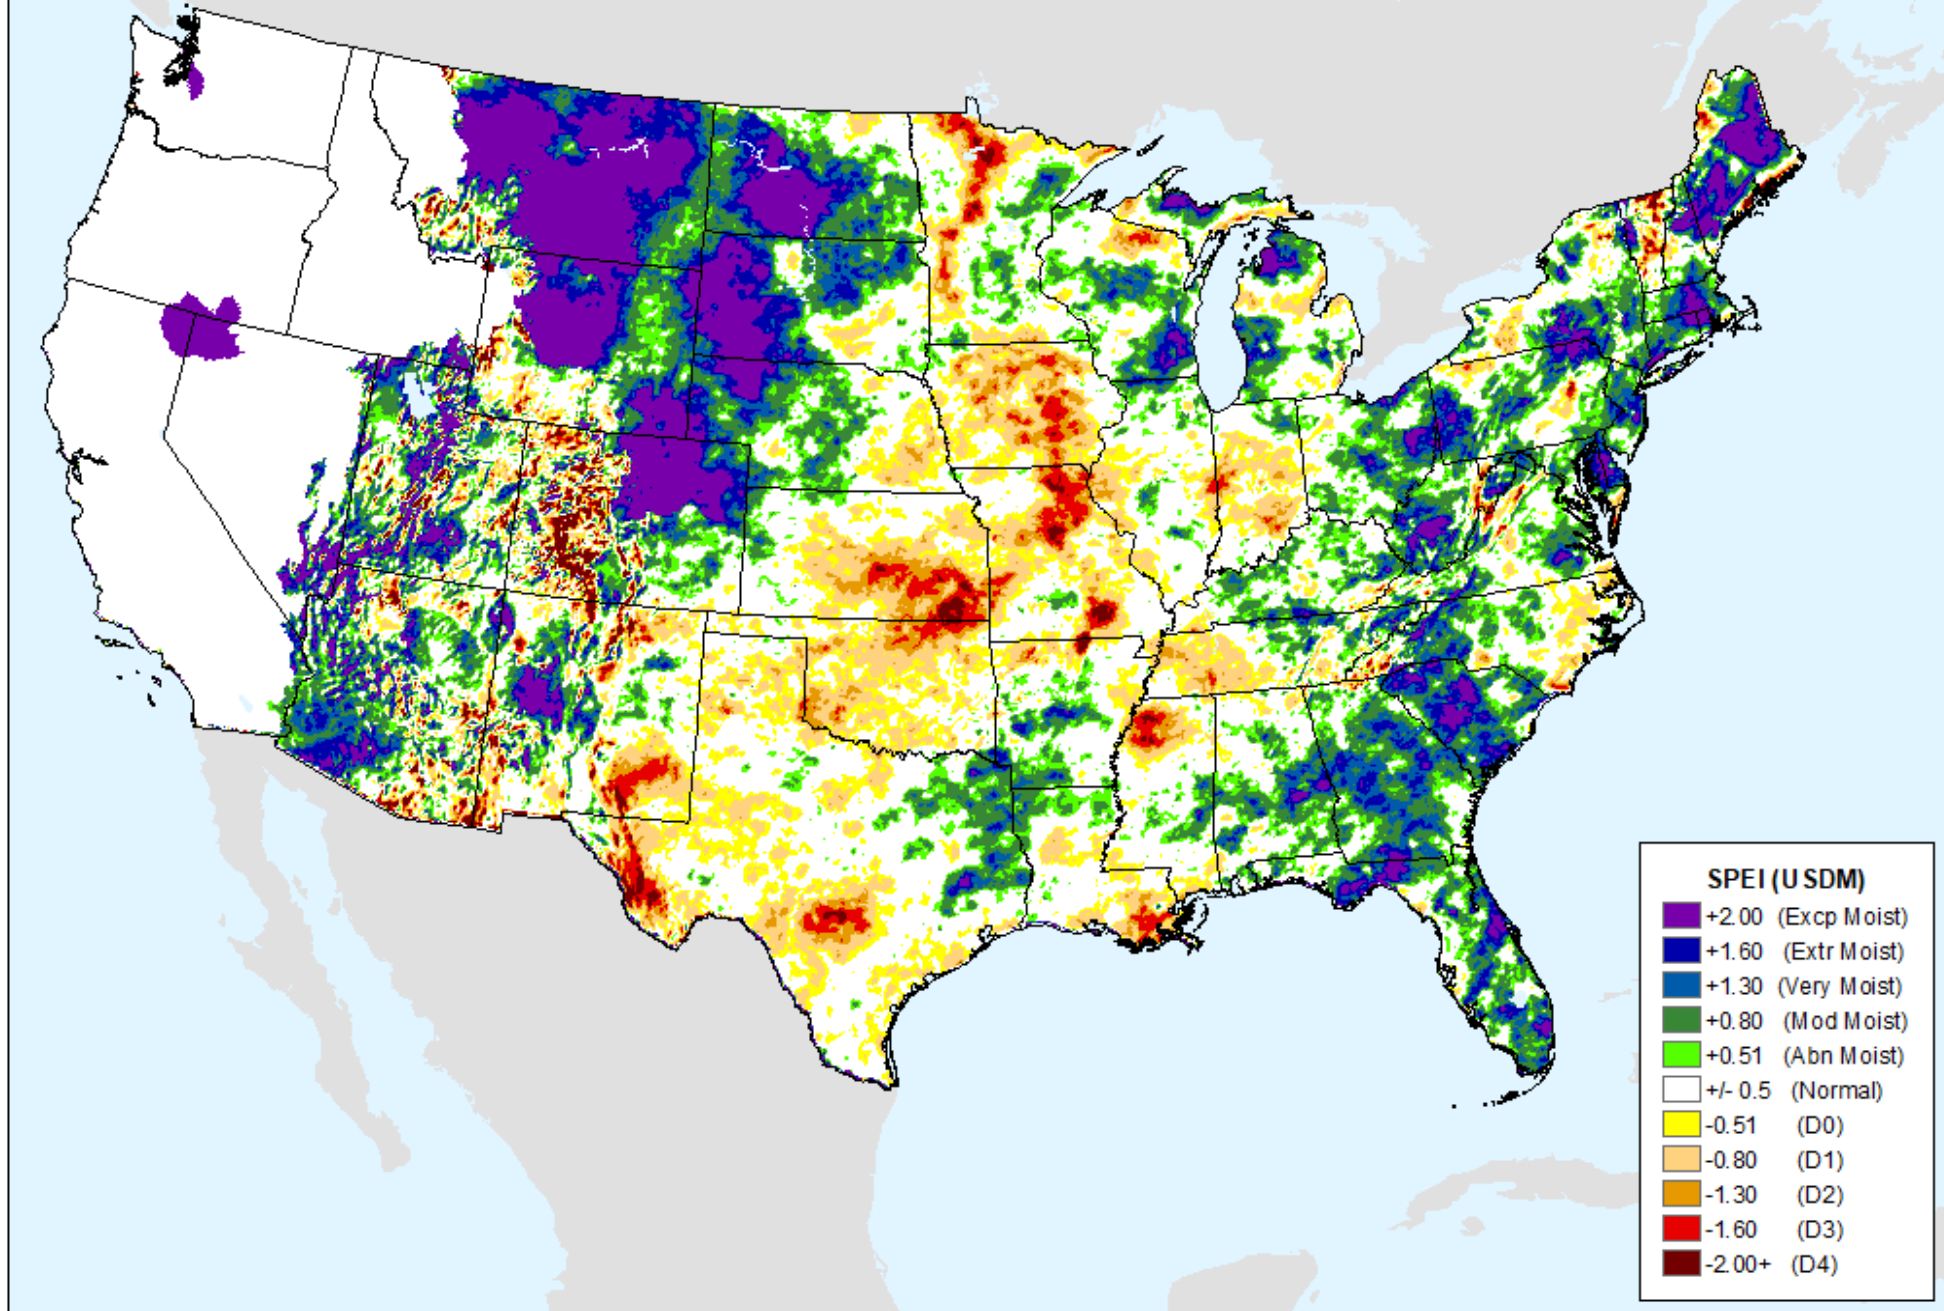

AHPS 24-month SPEI

As of: Tuesday, June 4, 2024