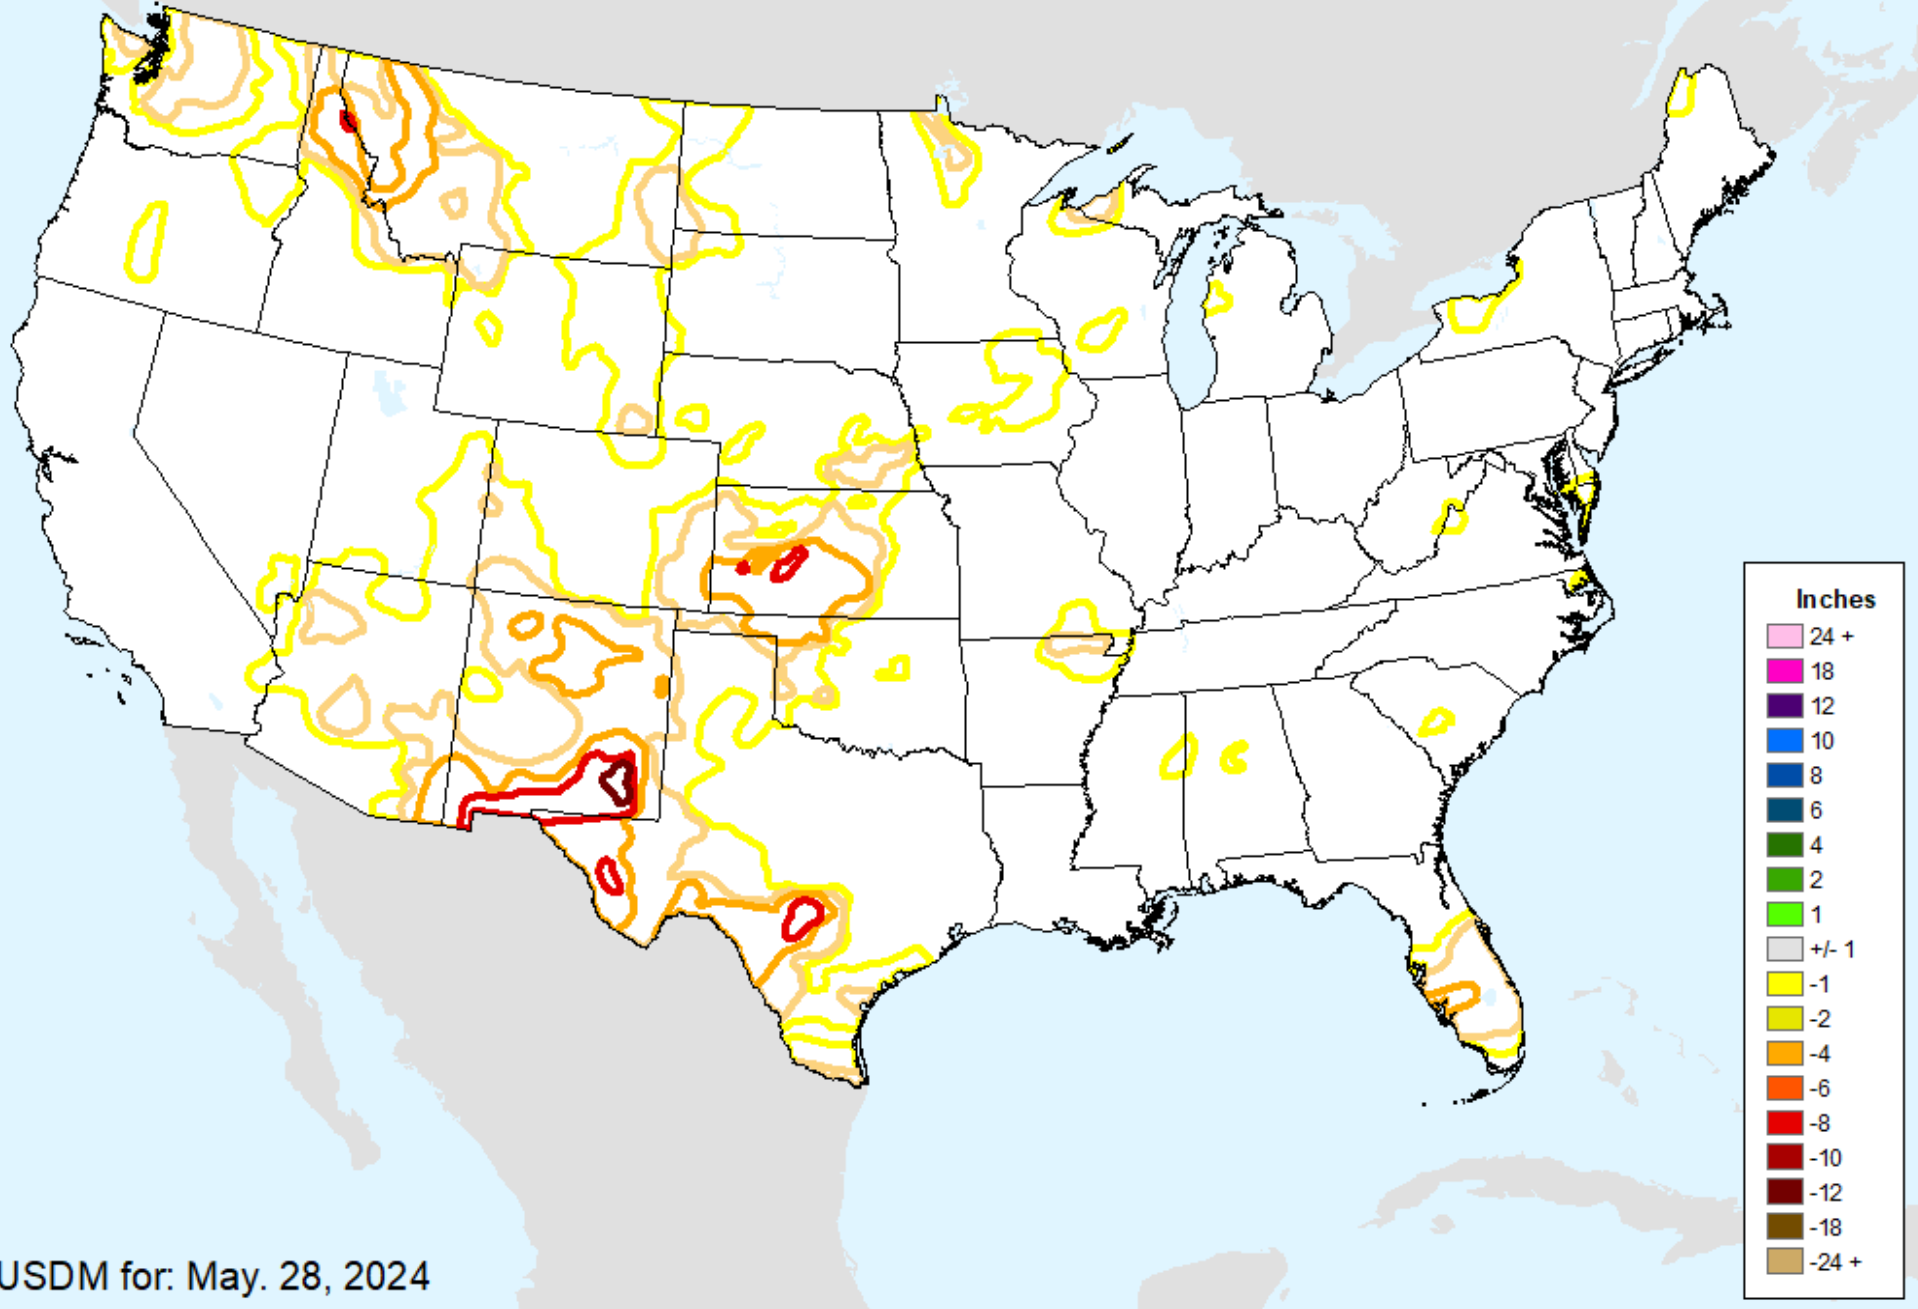

AHPS 180-Day Precip Departure

As of: Tuesday, June 4, 2024

USDM for: May. 28, 2024