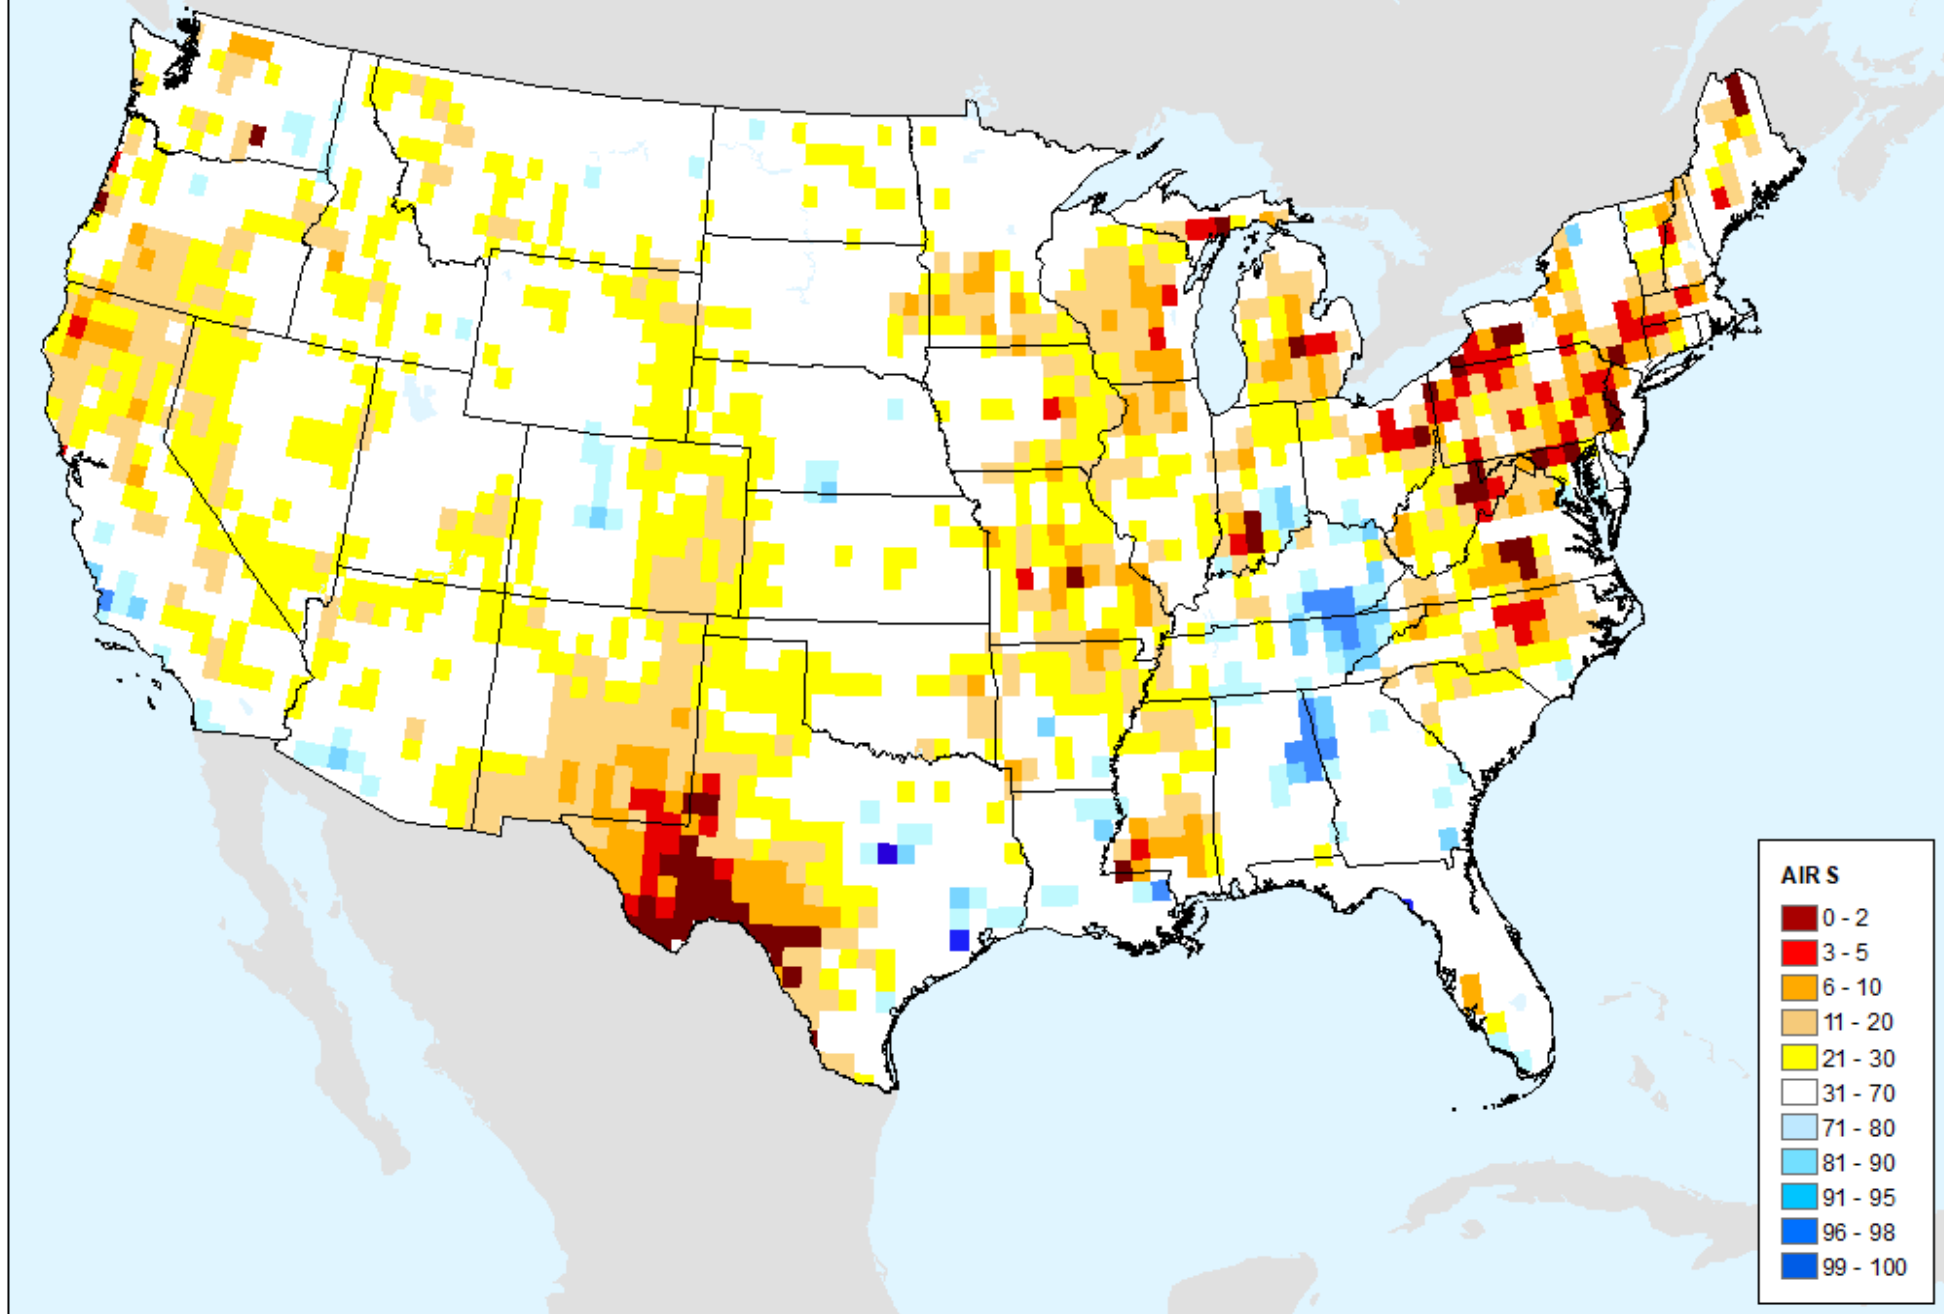

AIRS-Based Vapor Pressure Deficit 56 Day

As of: Tuesday, June 4, 2024