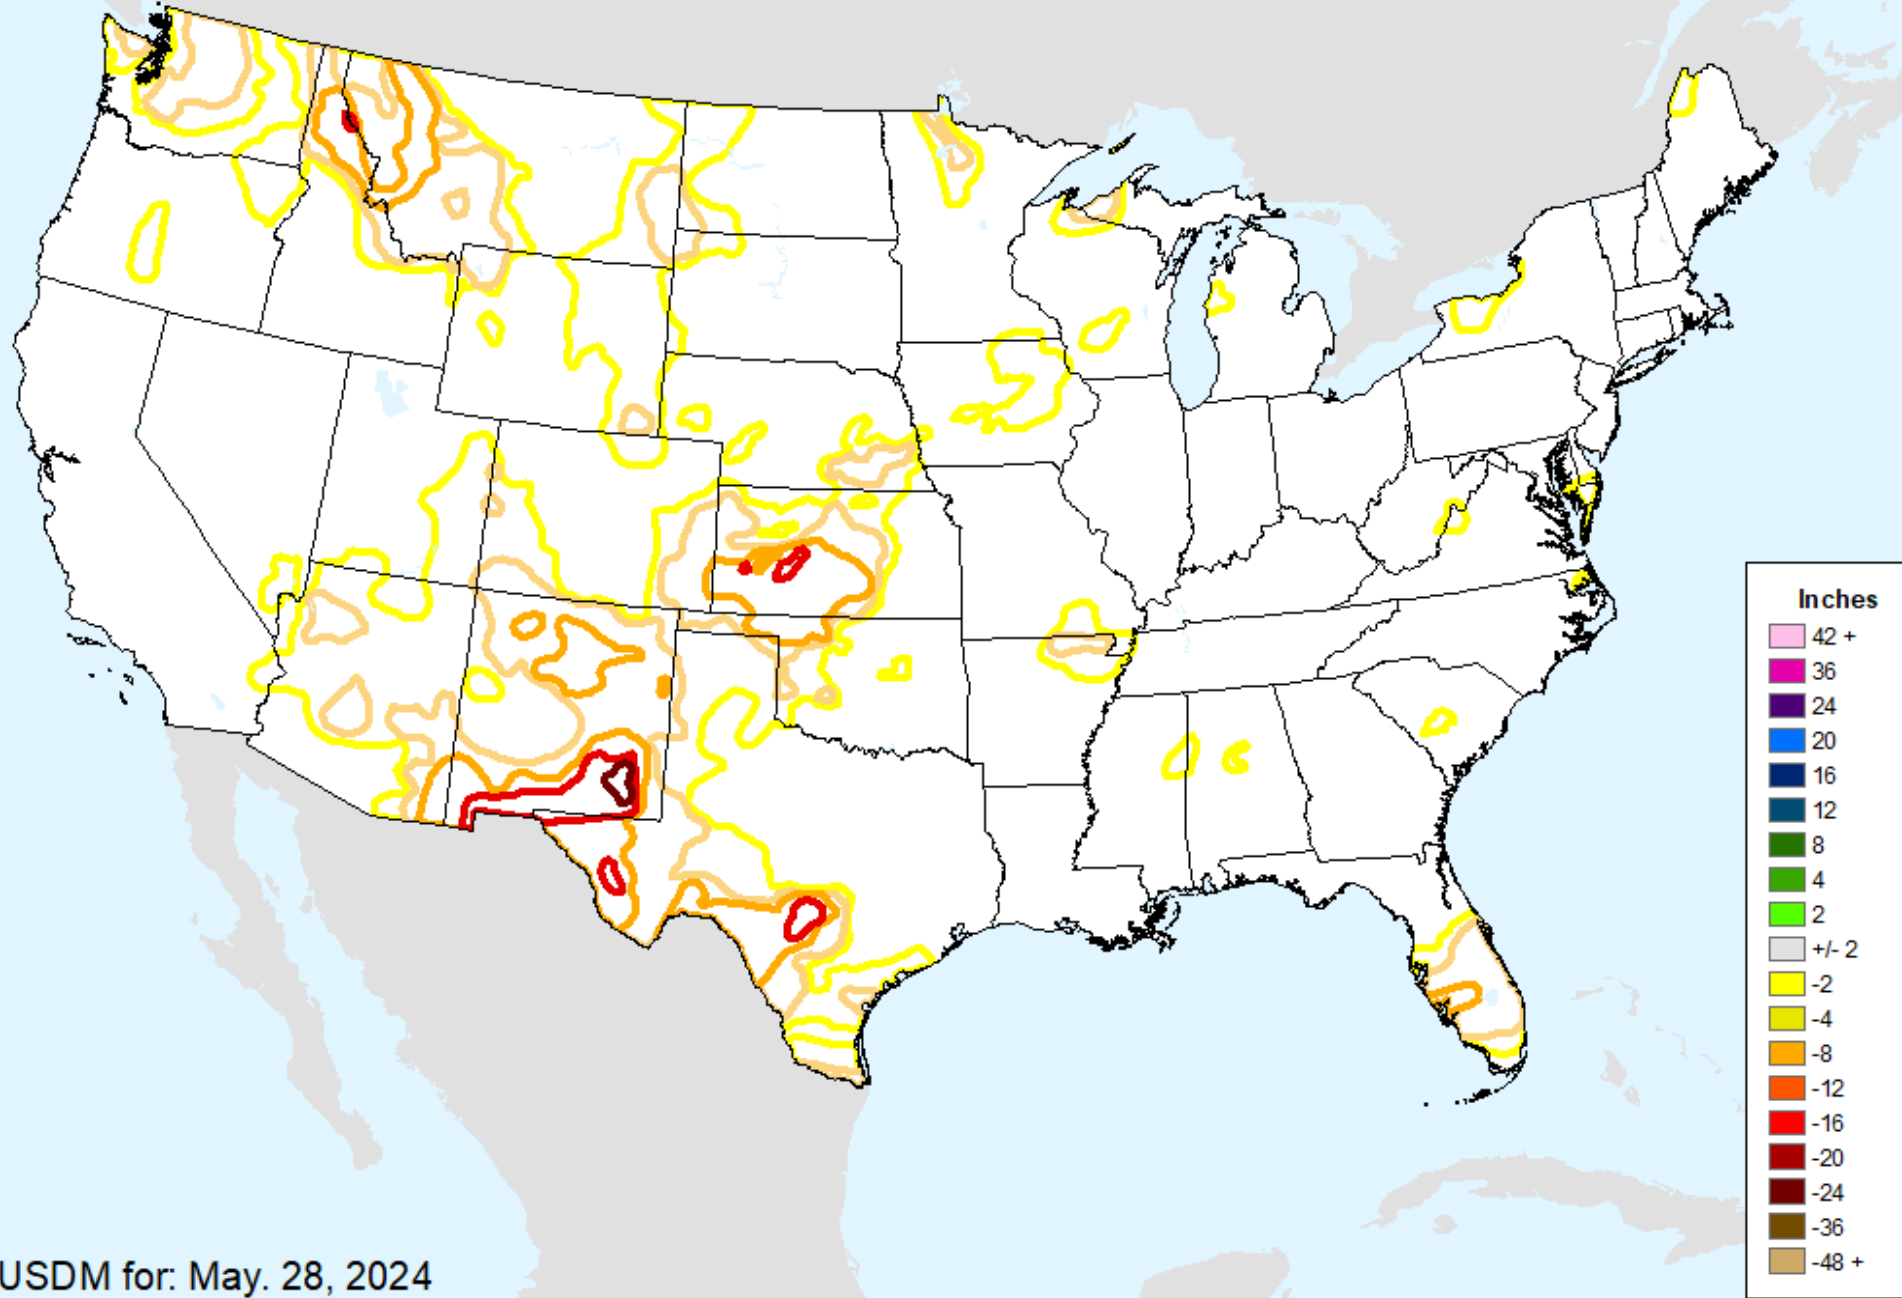

AHPS Water-Year Precip Departure

As of: Tuesday, June 4, 2024

USDM for: May. 28, 2024