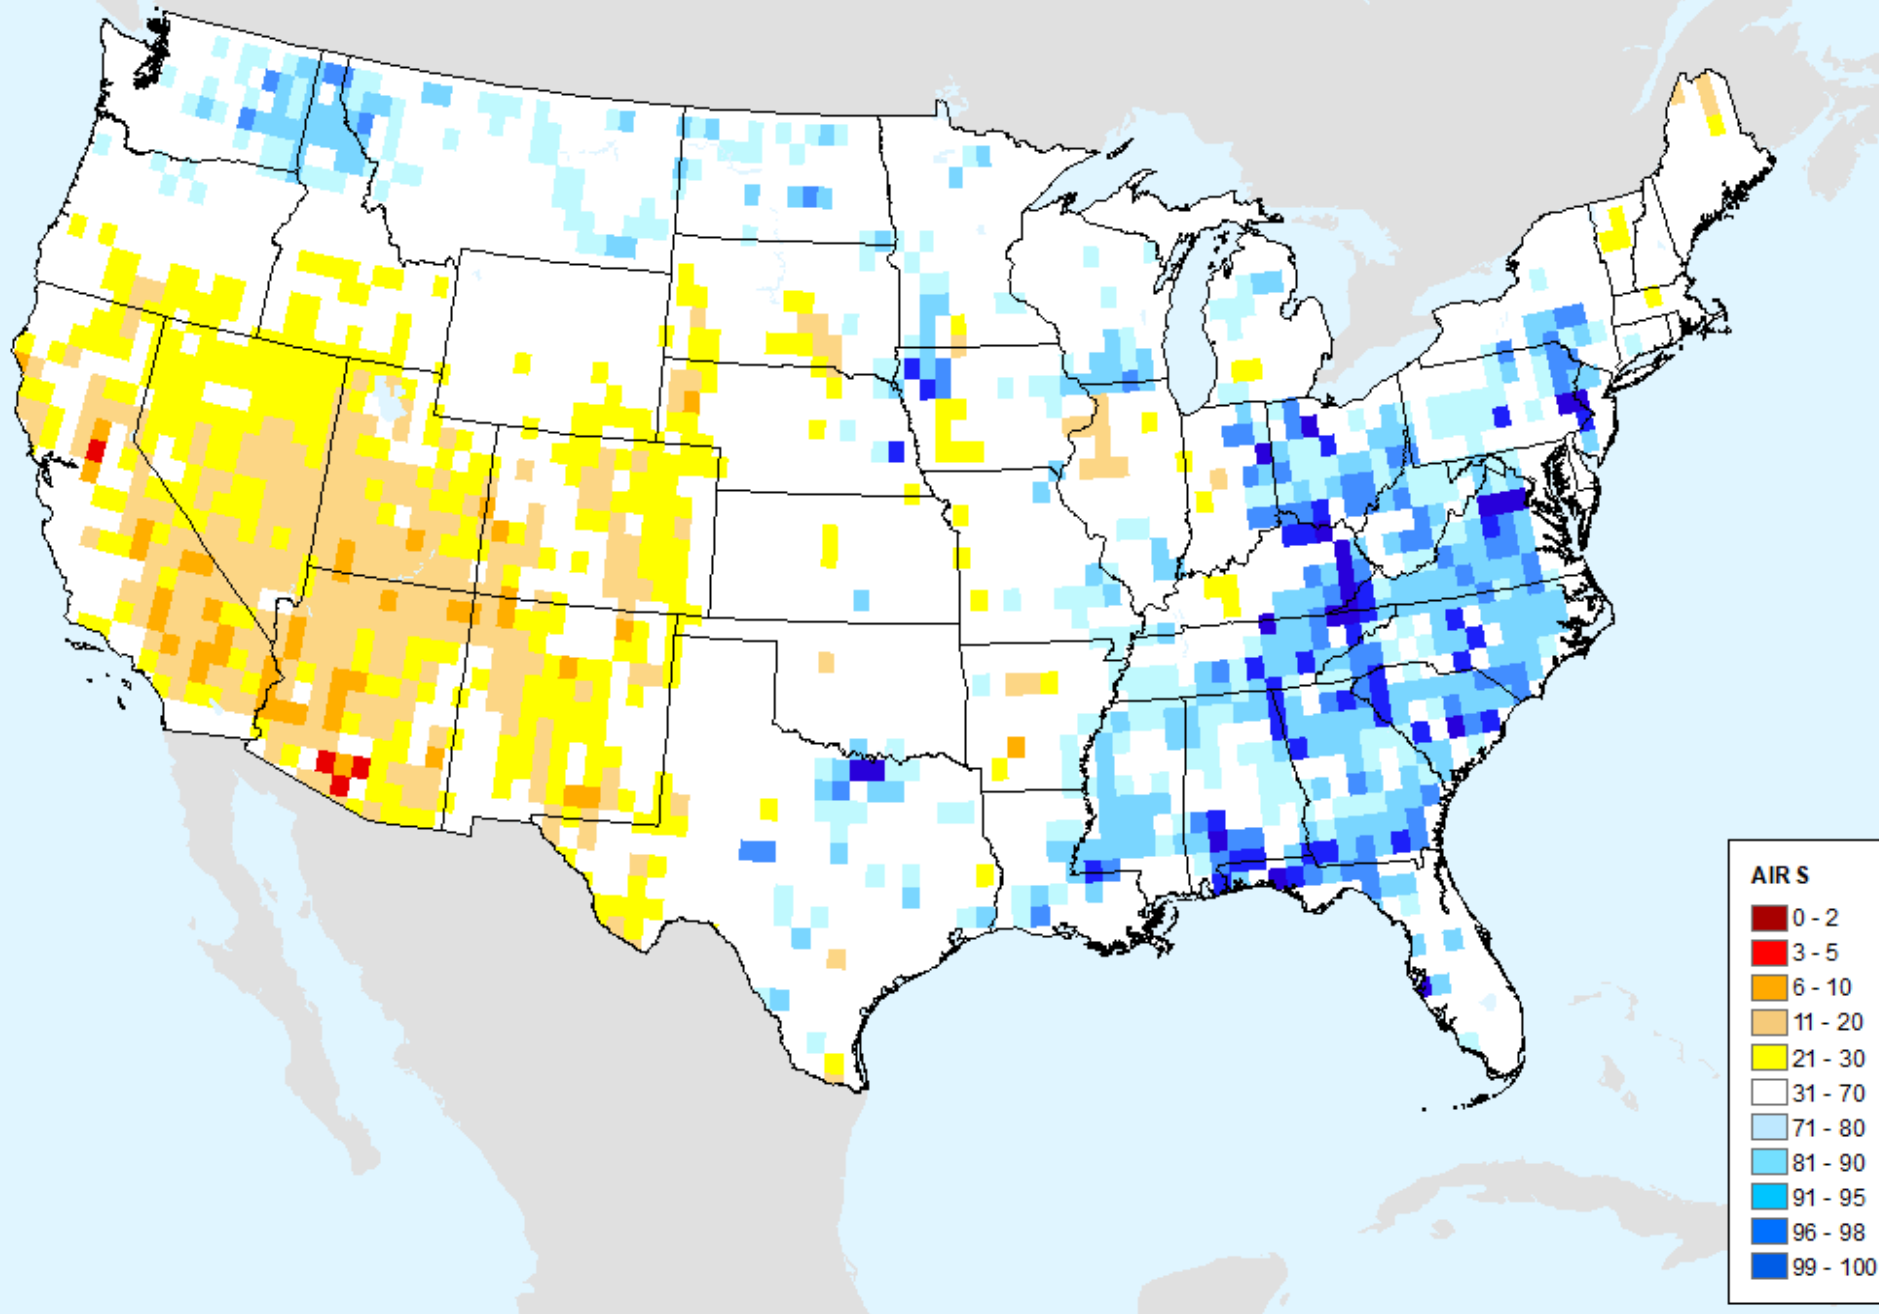

AIRS-Based Retrieved Surface Air Temperature 7 Day

As of: Tuesday, June 4, 2024