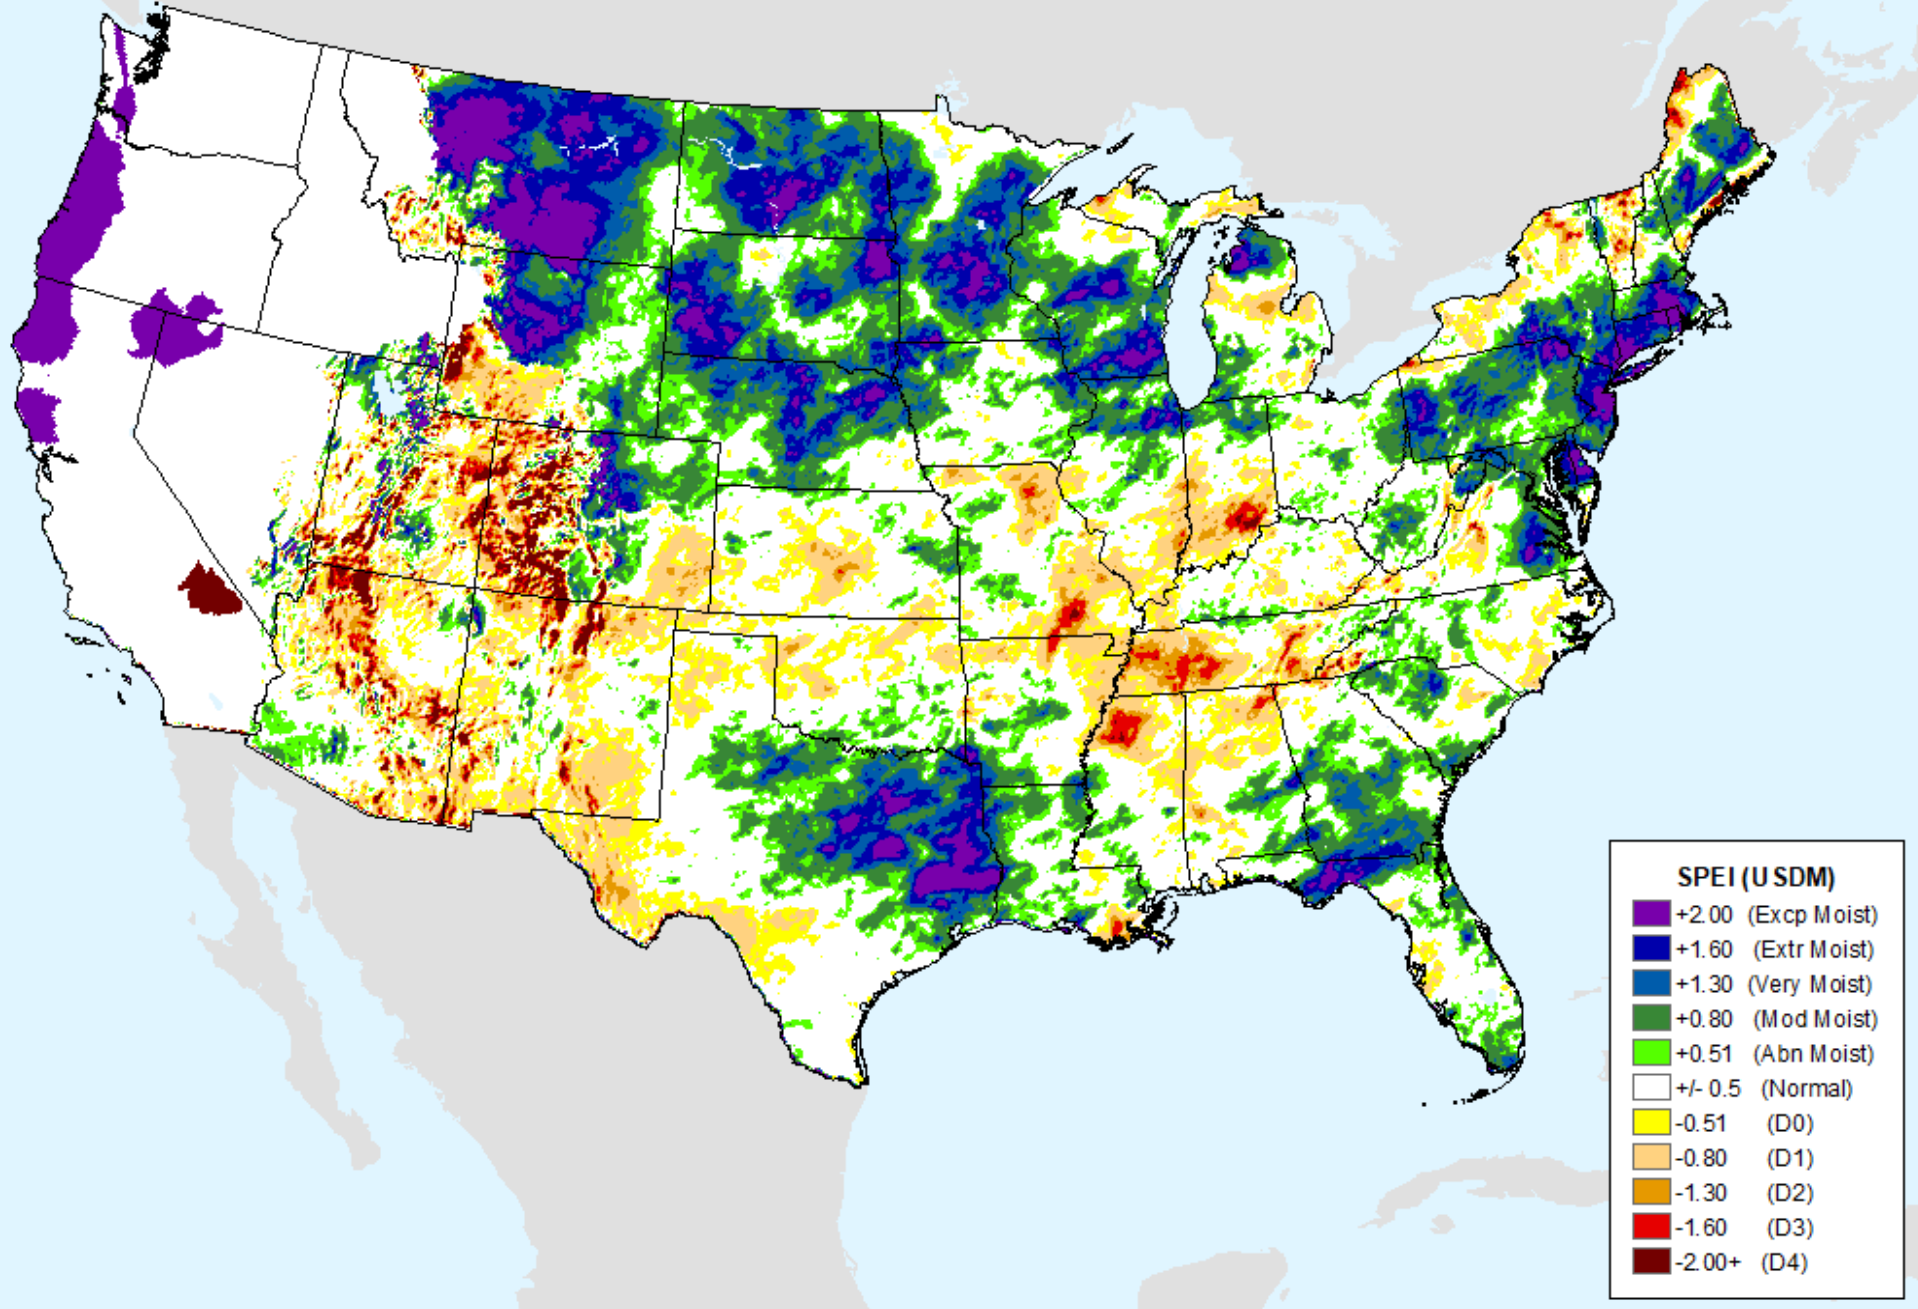

AHPS 9-month SPEI

As of: Tuesday, June 4, 2024