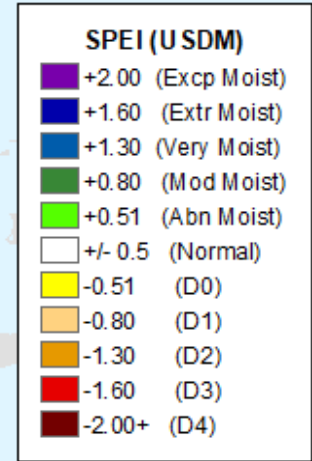

AHPS 12-month SPEI

As of: Tuesday, June 4, 2024

USDM for: May. 28, 2024