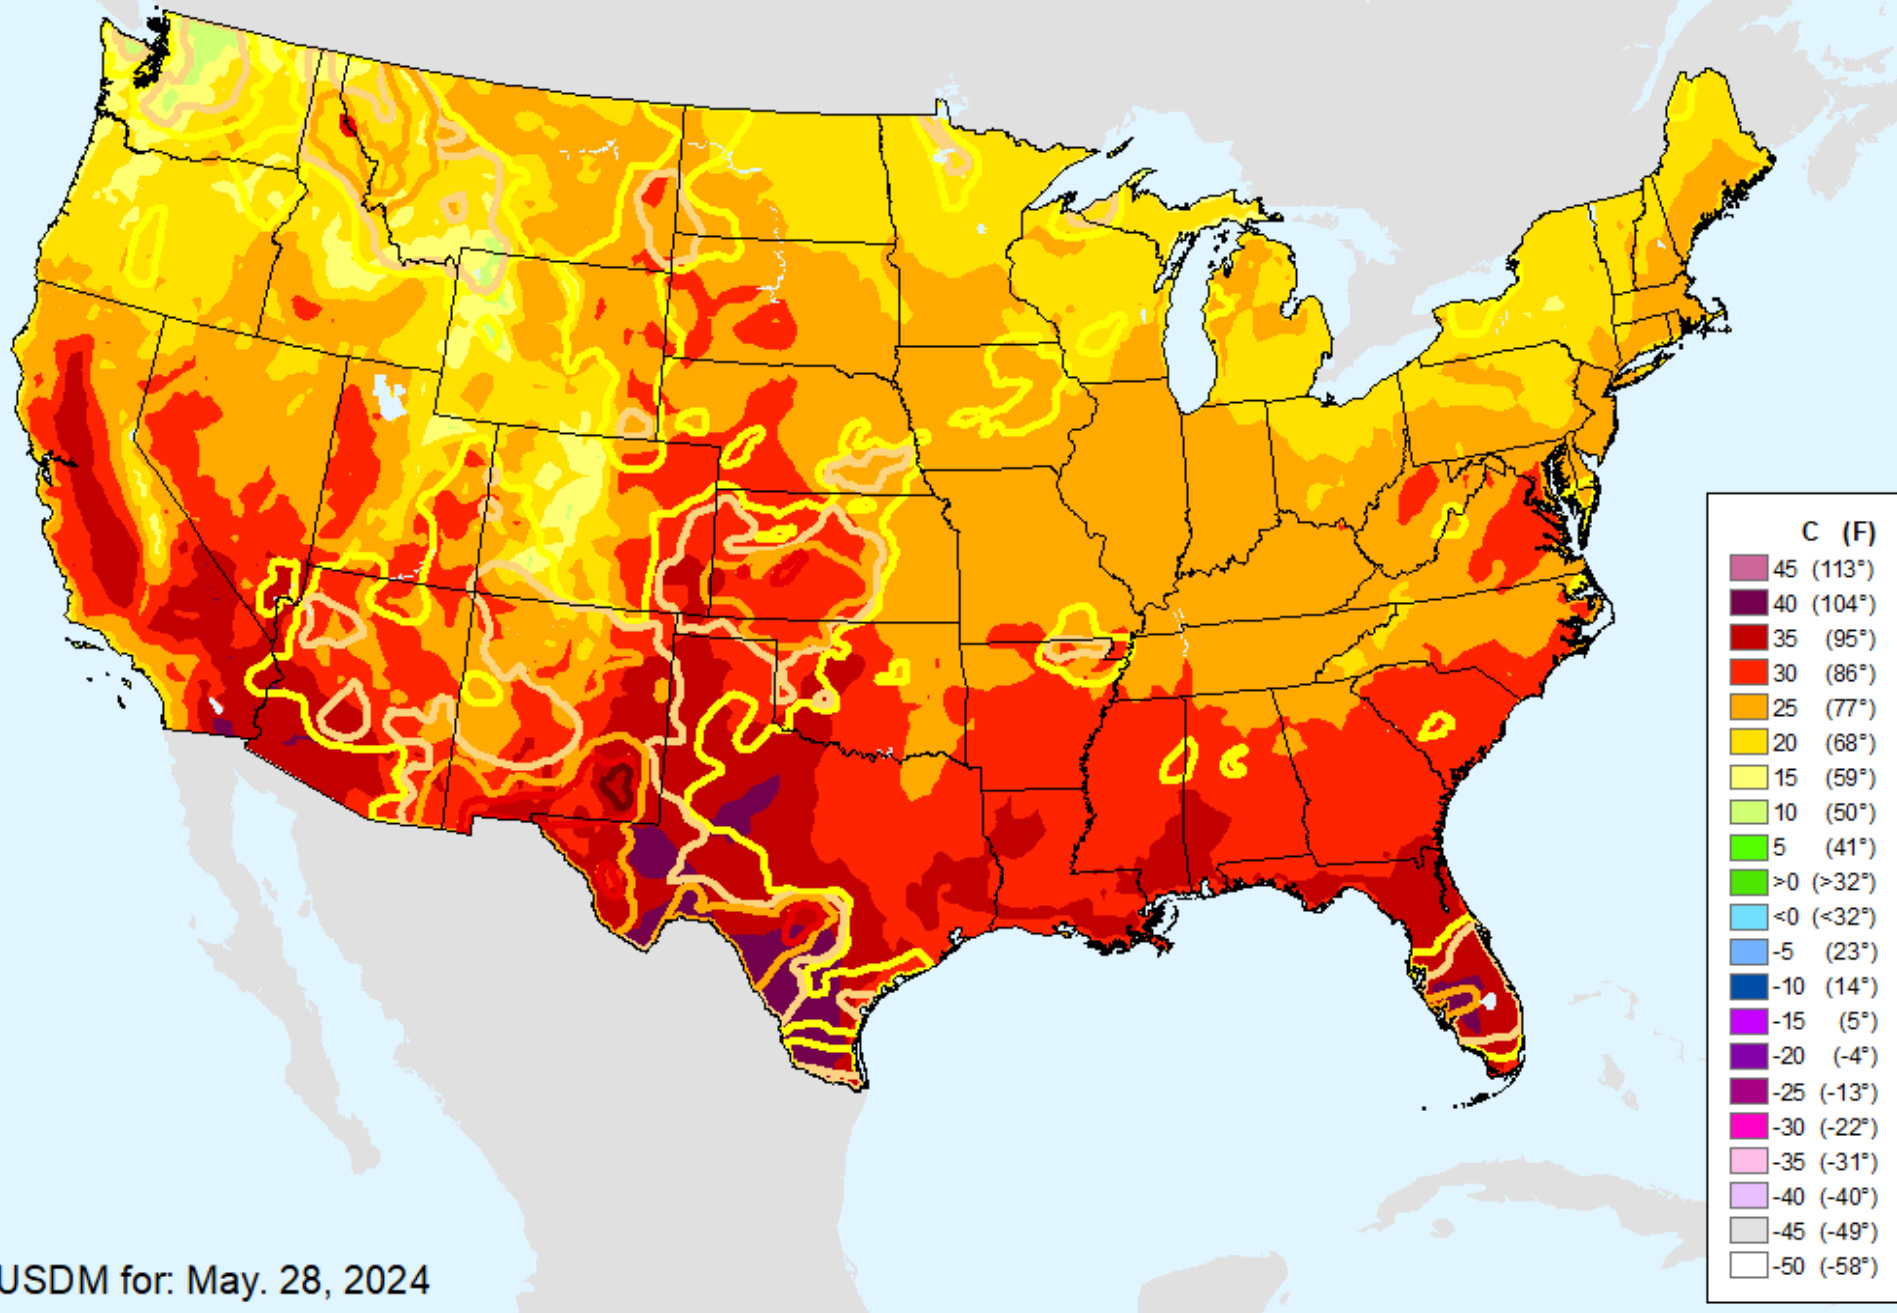

GFS (00z) 7-Day Max Temp Forecast

As of: Tuesday, June 4, 2024

USDM for: May. 28, 2024