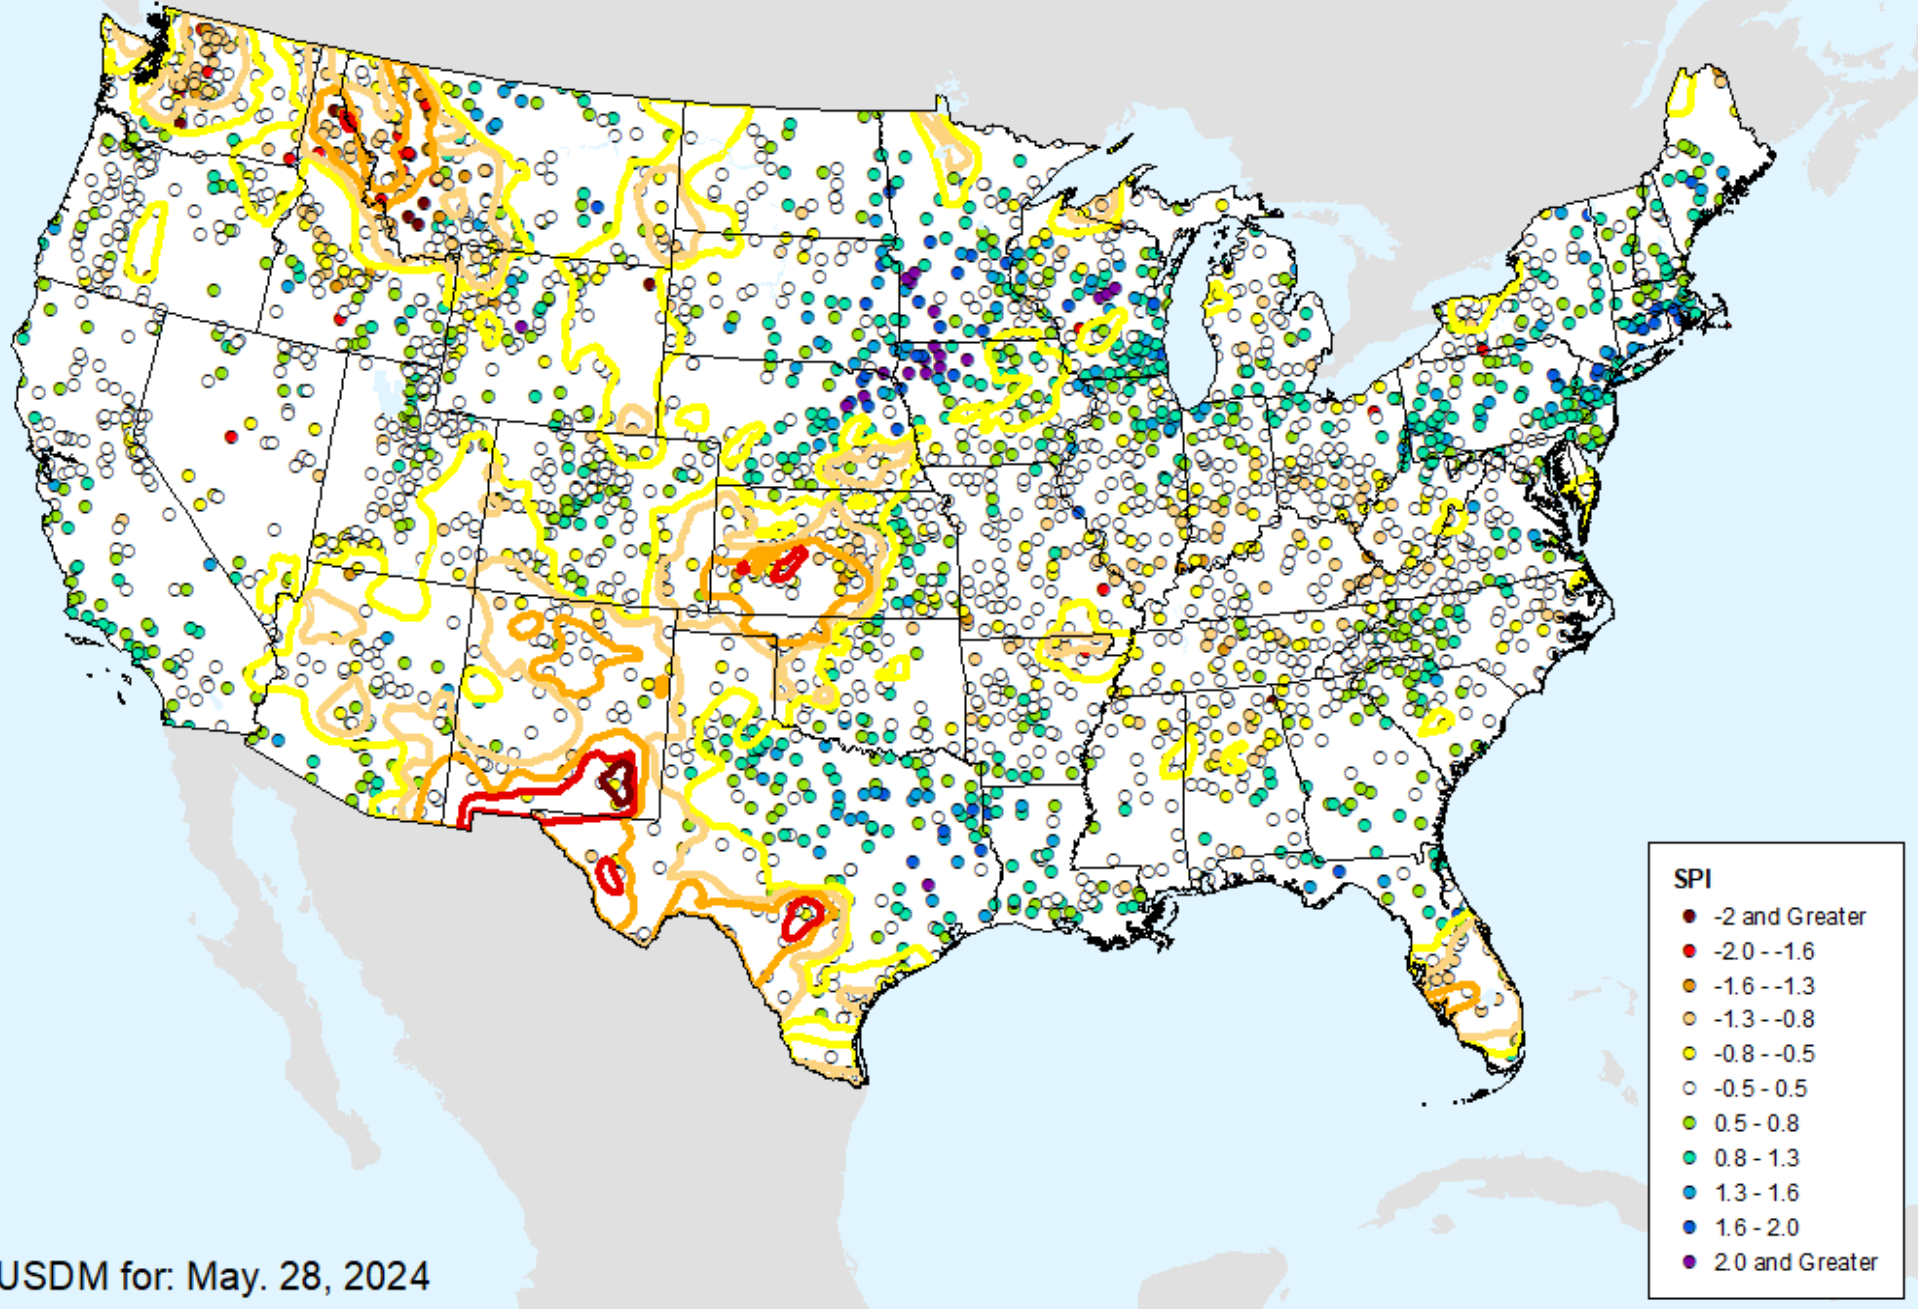

HPRCC Water Year-to-date SPI

As of: Tuesday, June 4, 2024