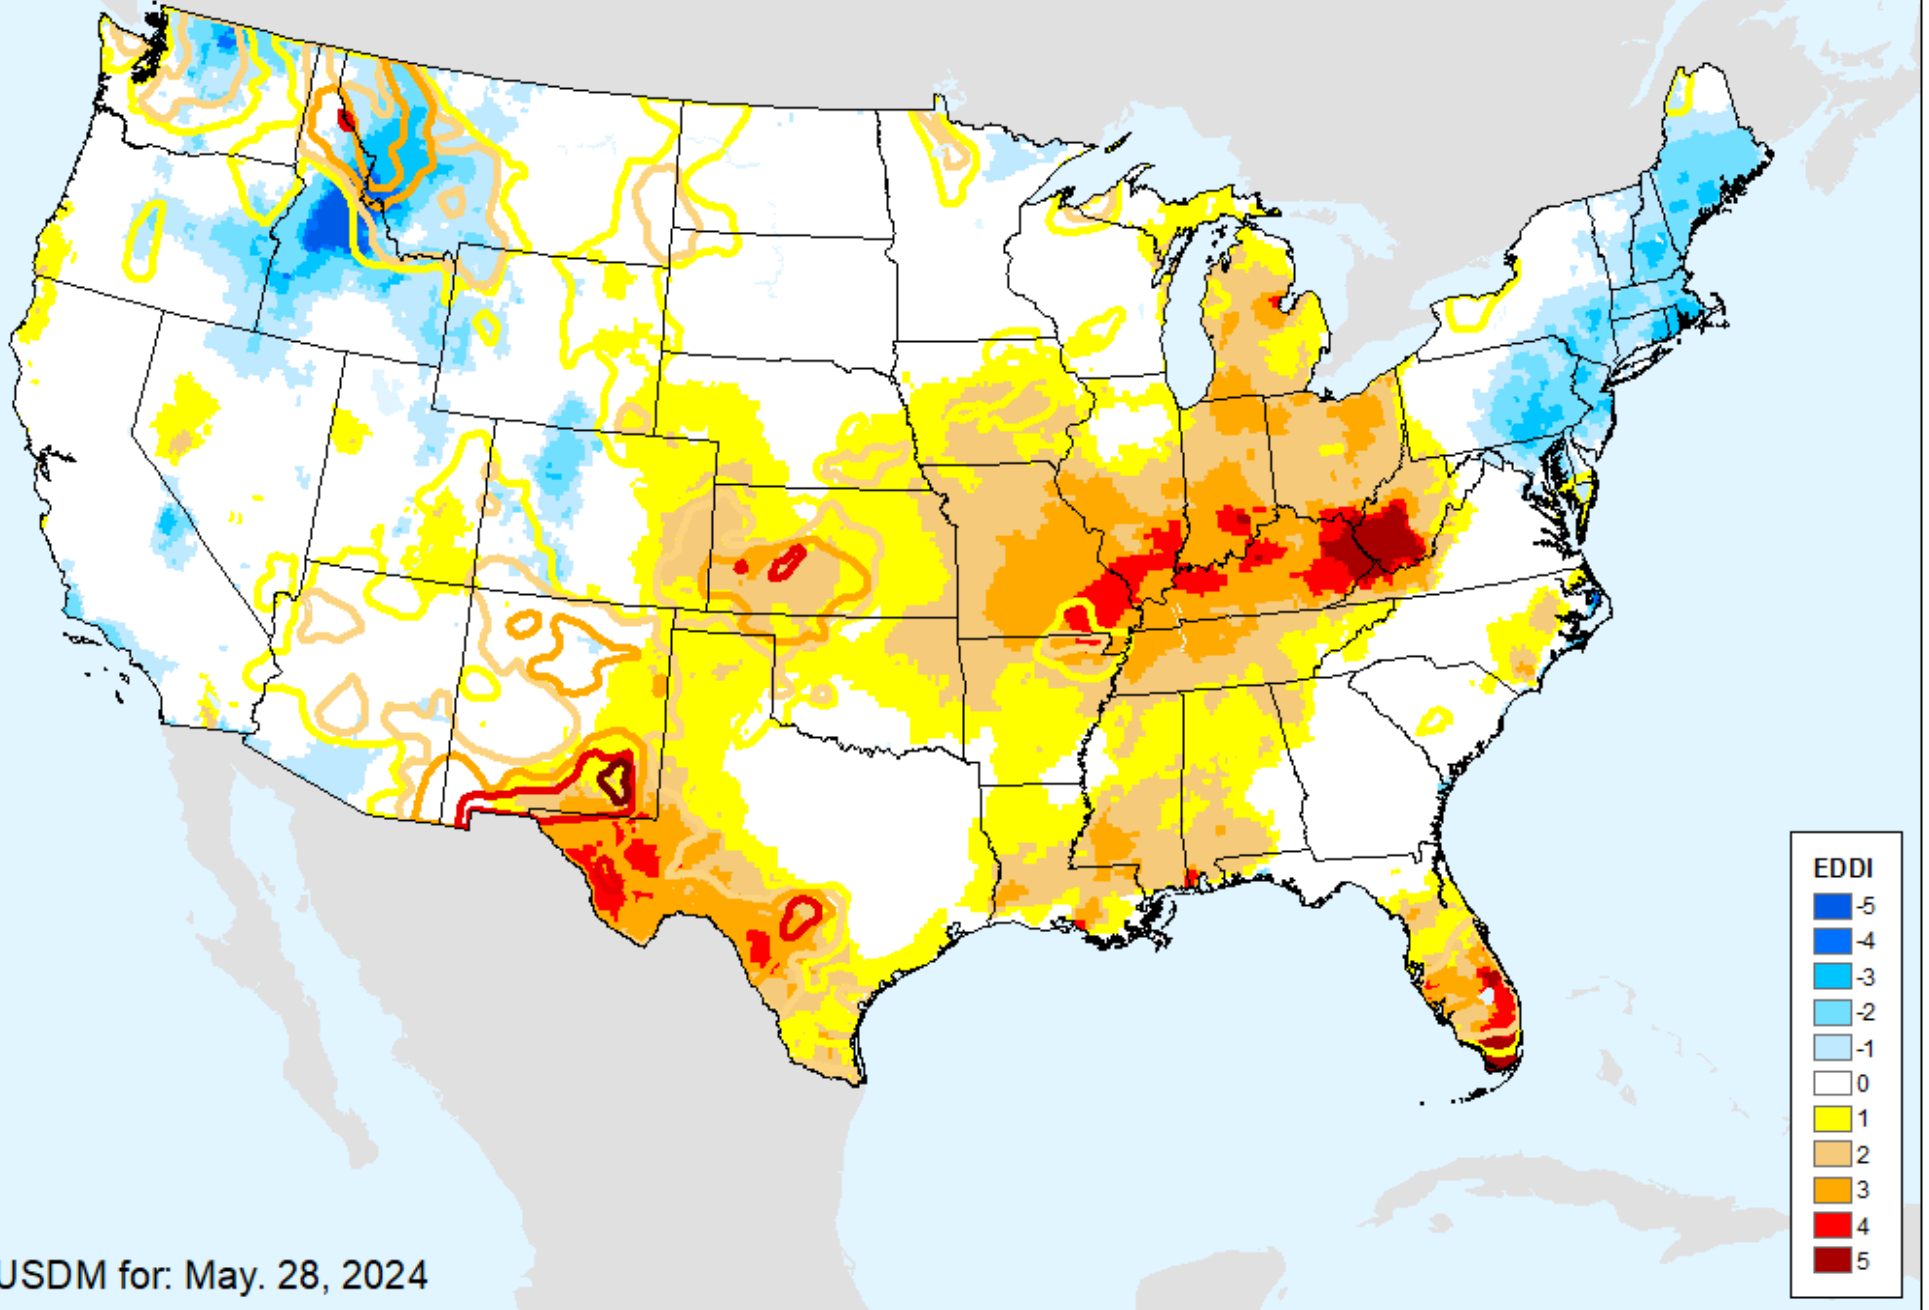

EDDI 10-week

As of: Tuesday, June 4, 2024

USDM for: May. 28, 2024