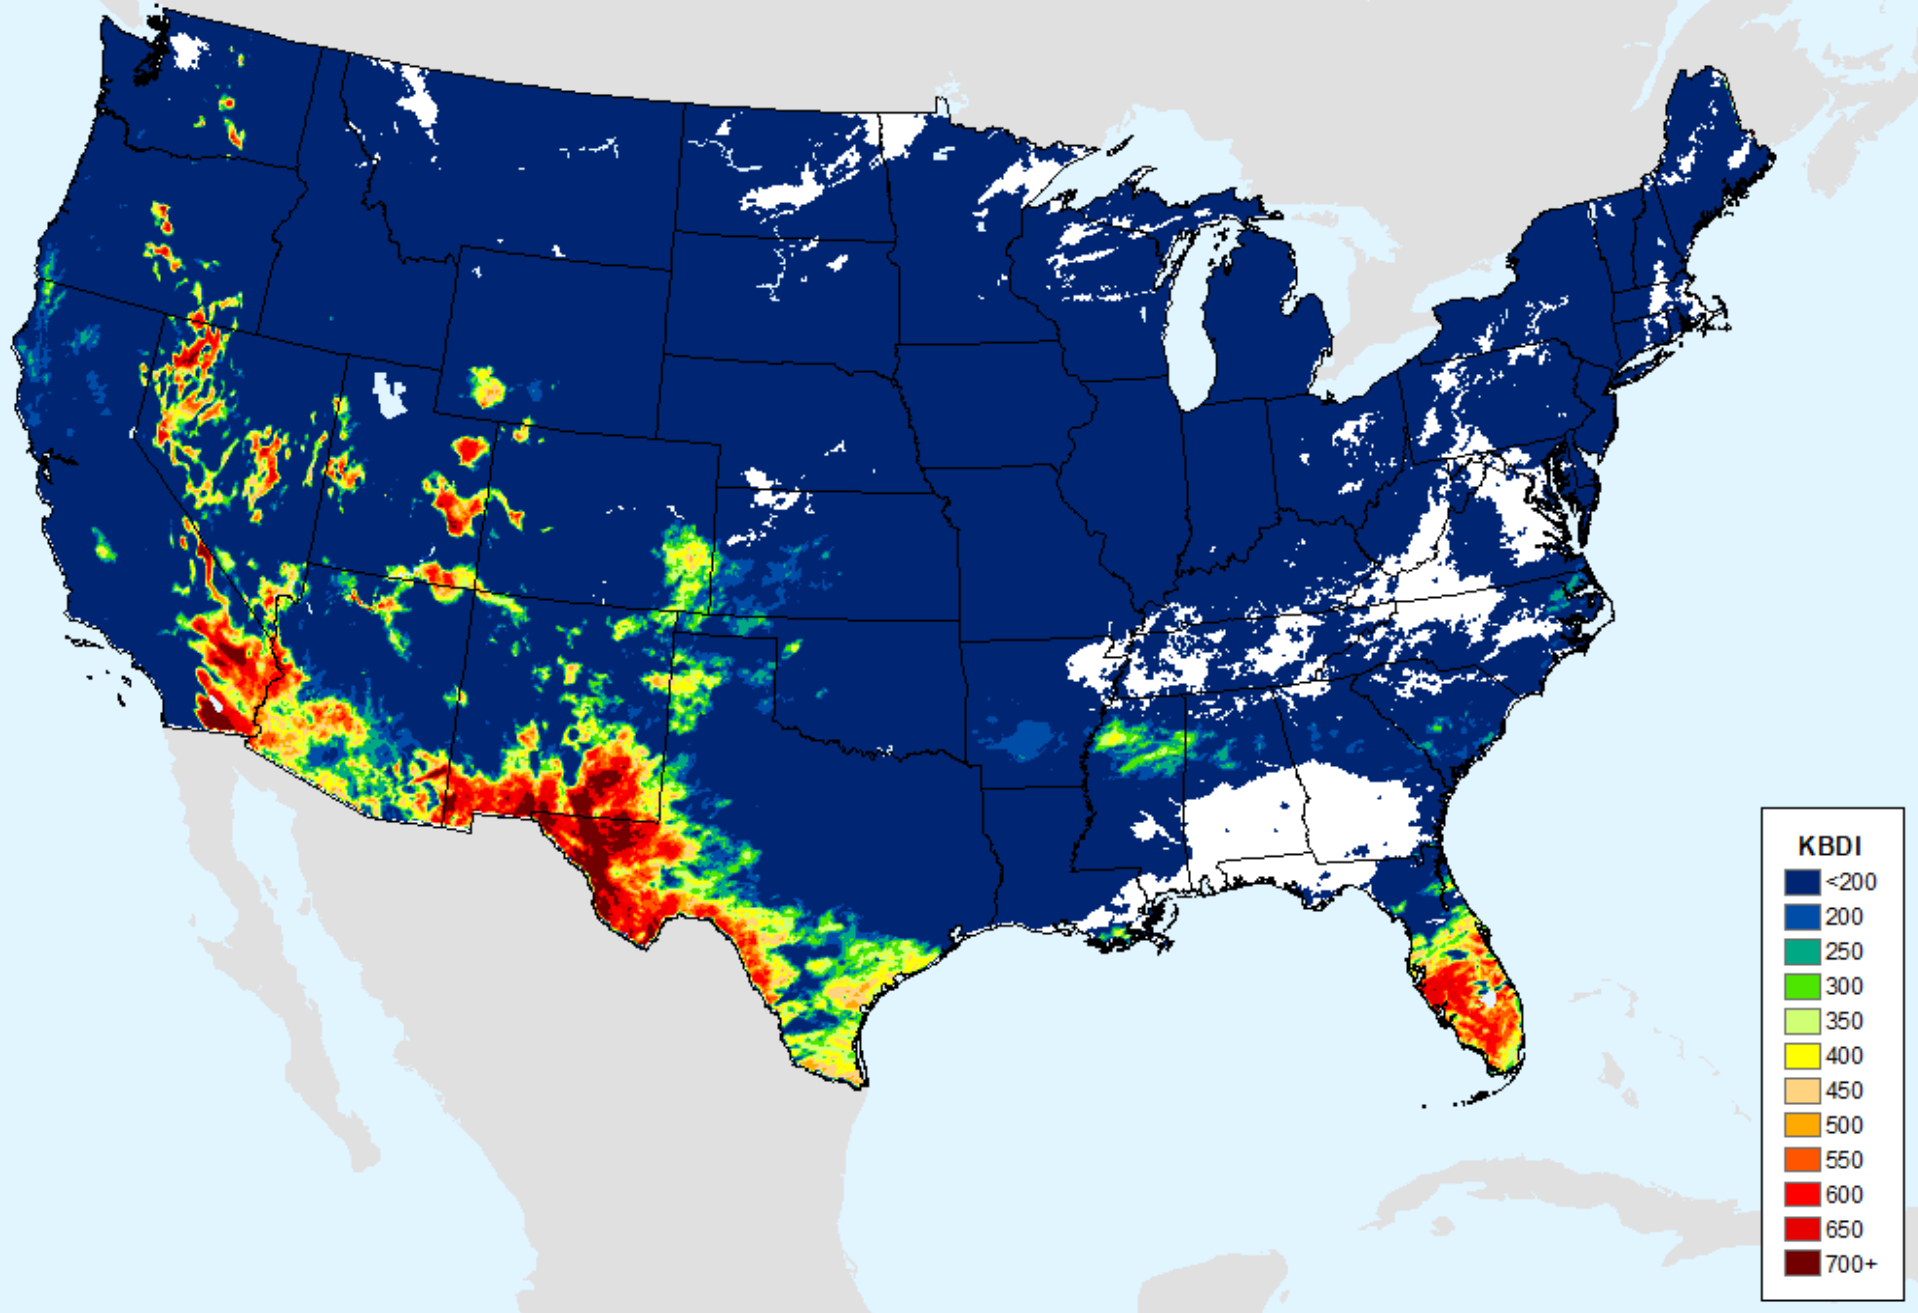

Keetch-Byram Drought Index (KBDI)

As of: Tuesday, June 4, 2024