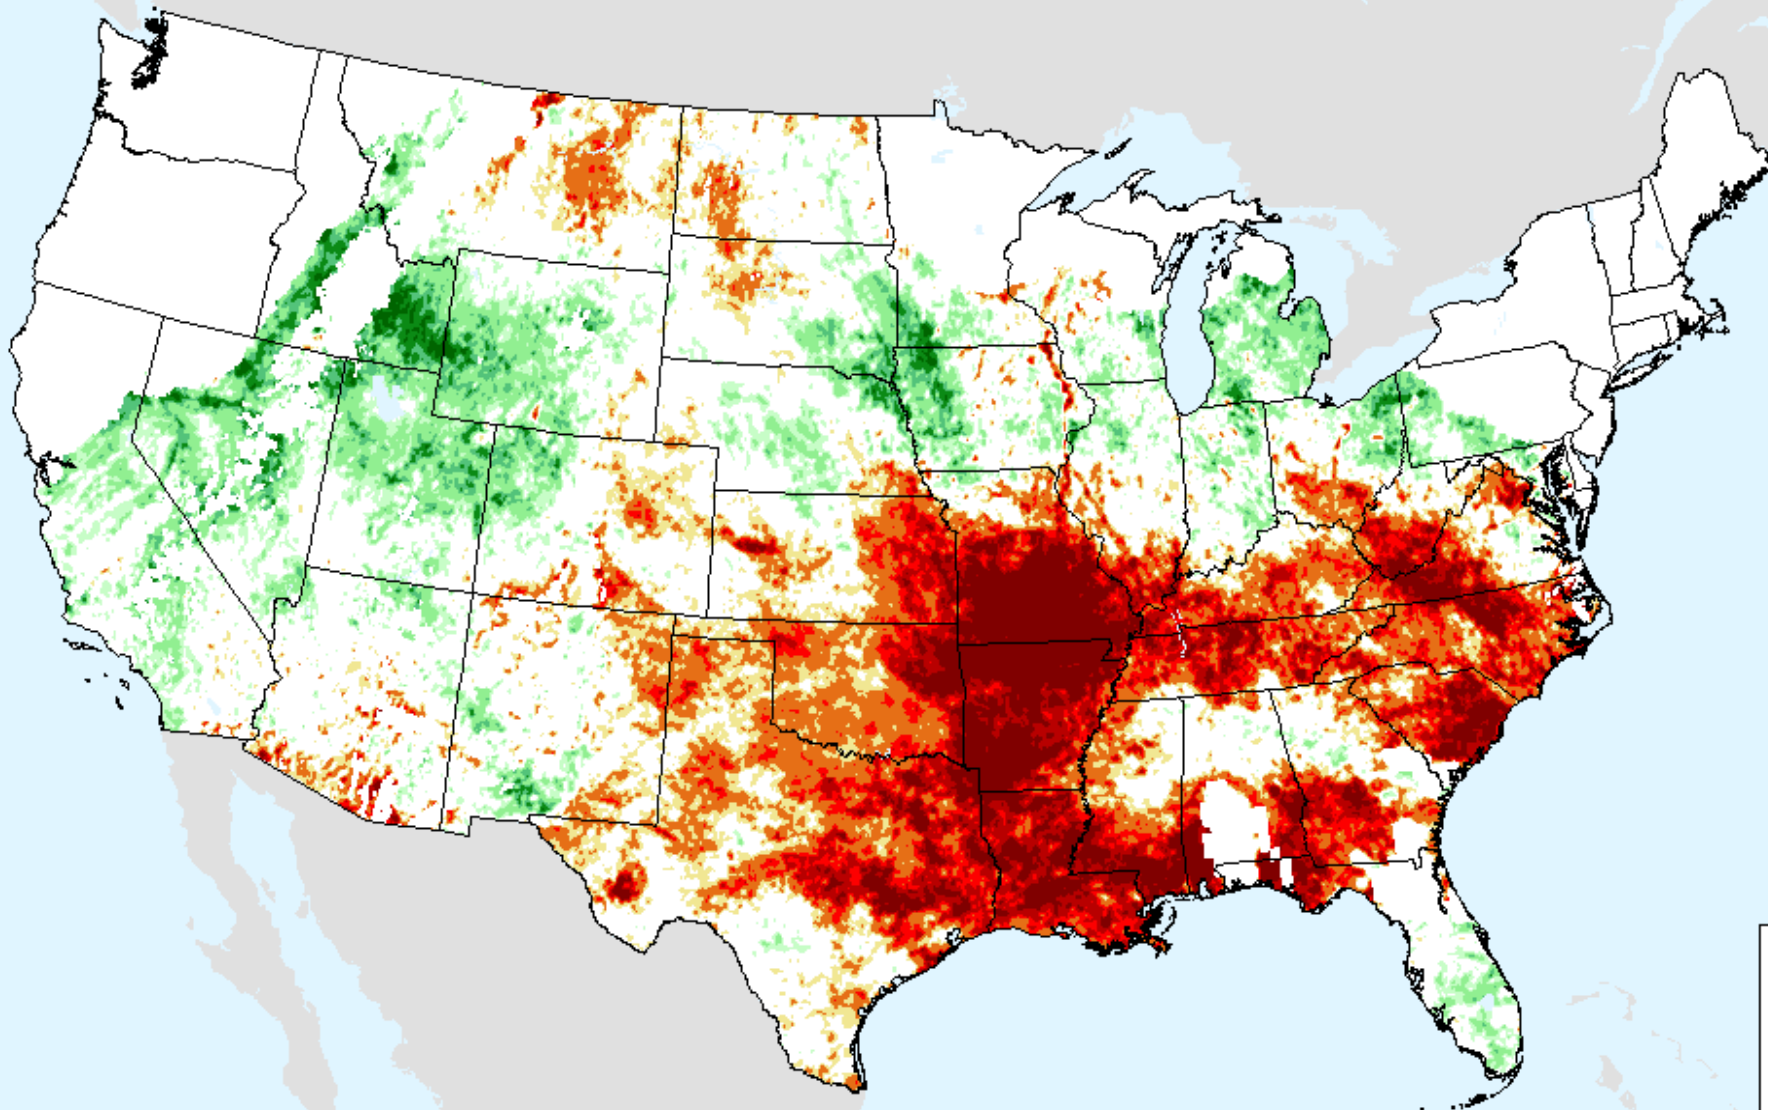

Evaporative Stress Index (ESI) 4-week

As of: Tuesday, June 4, 2024