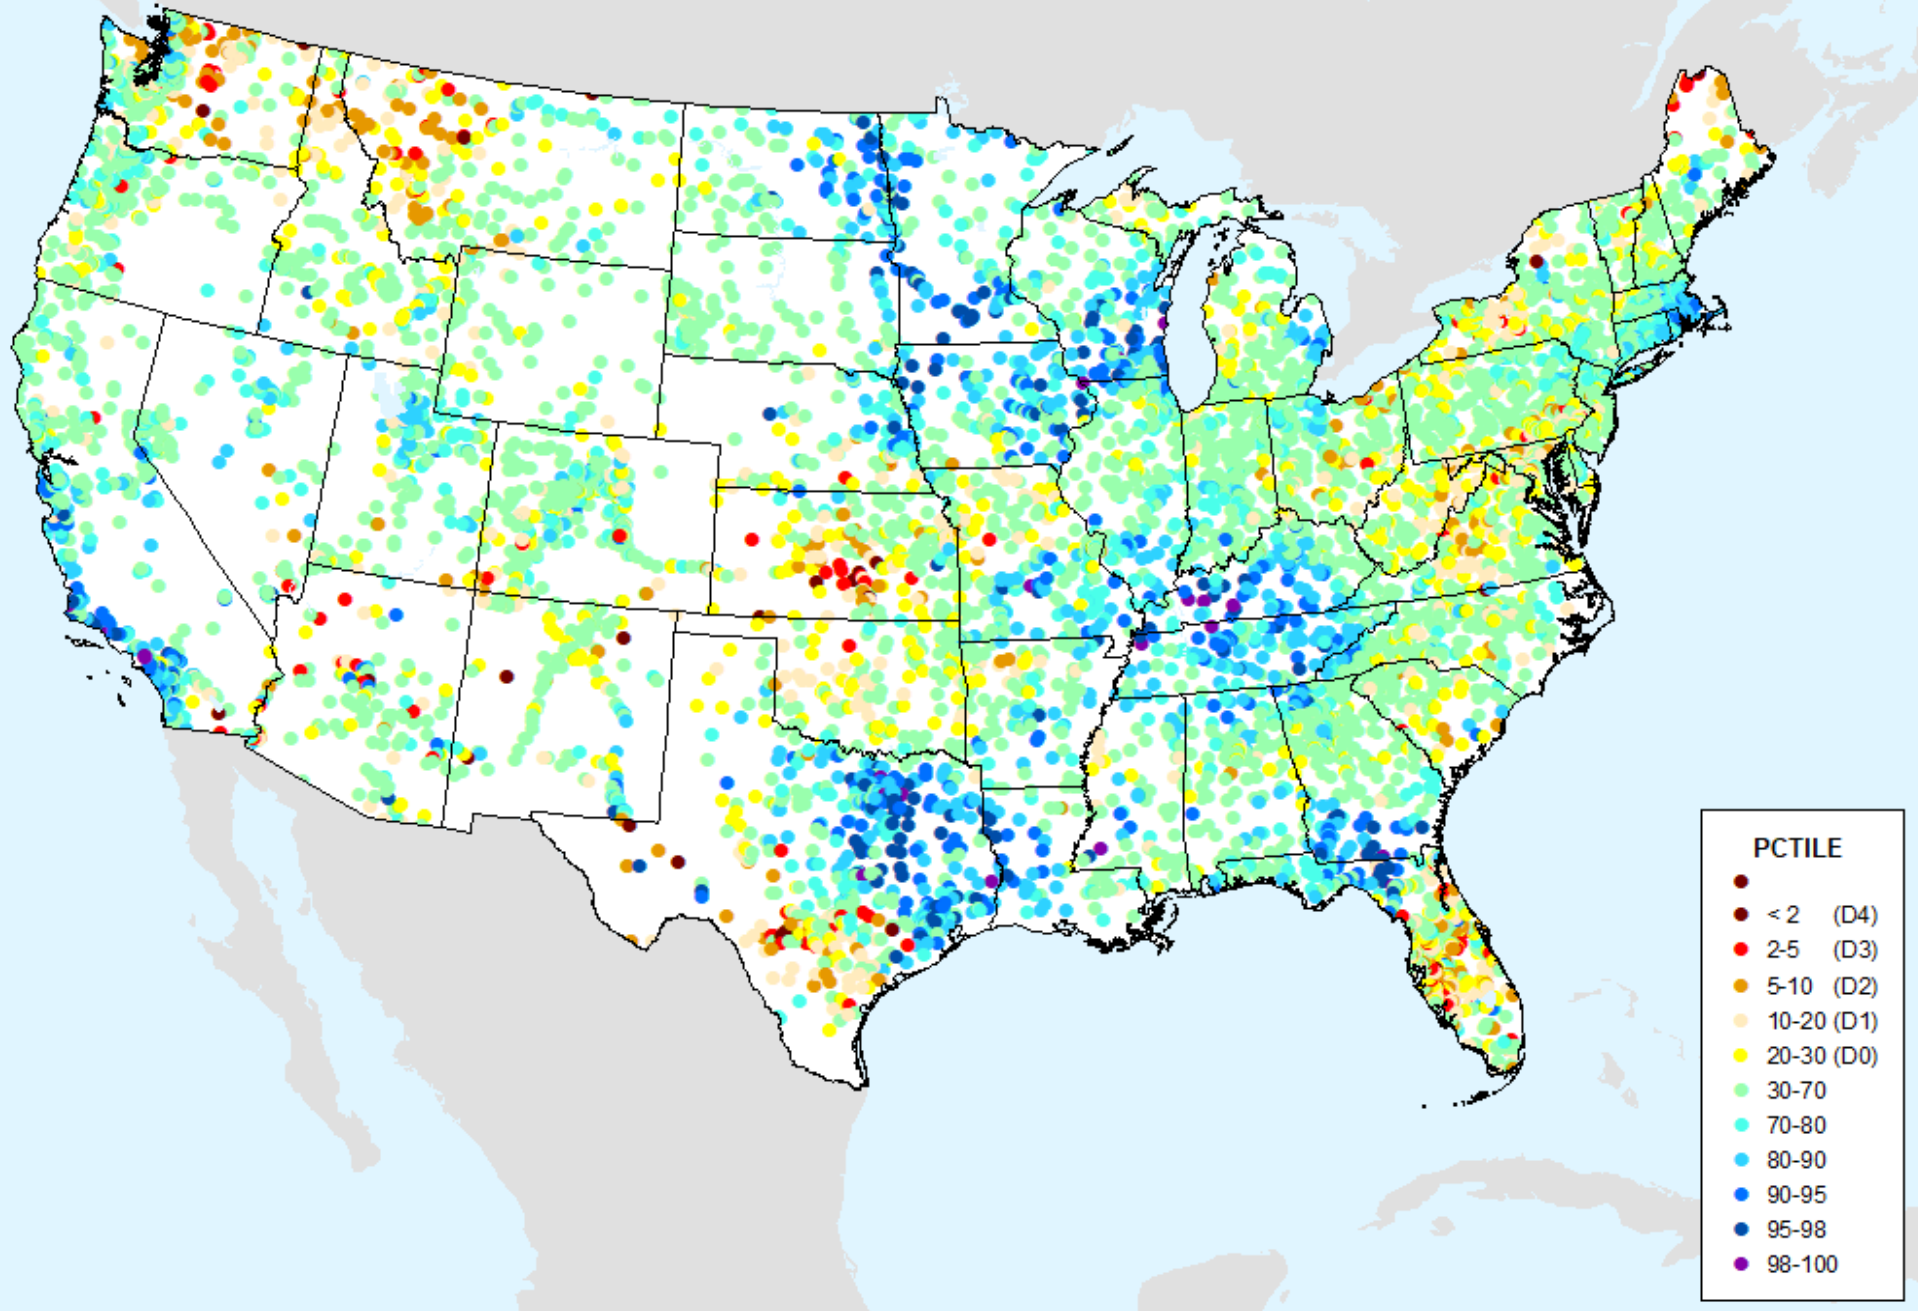

USGS 7-Day Avg Streamflow

As of: Tuesday, June 4, 2024