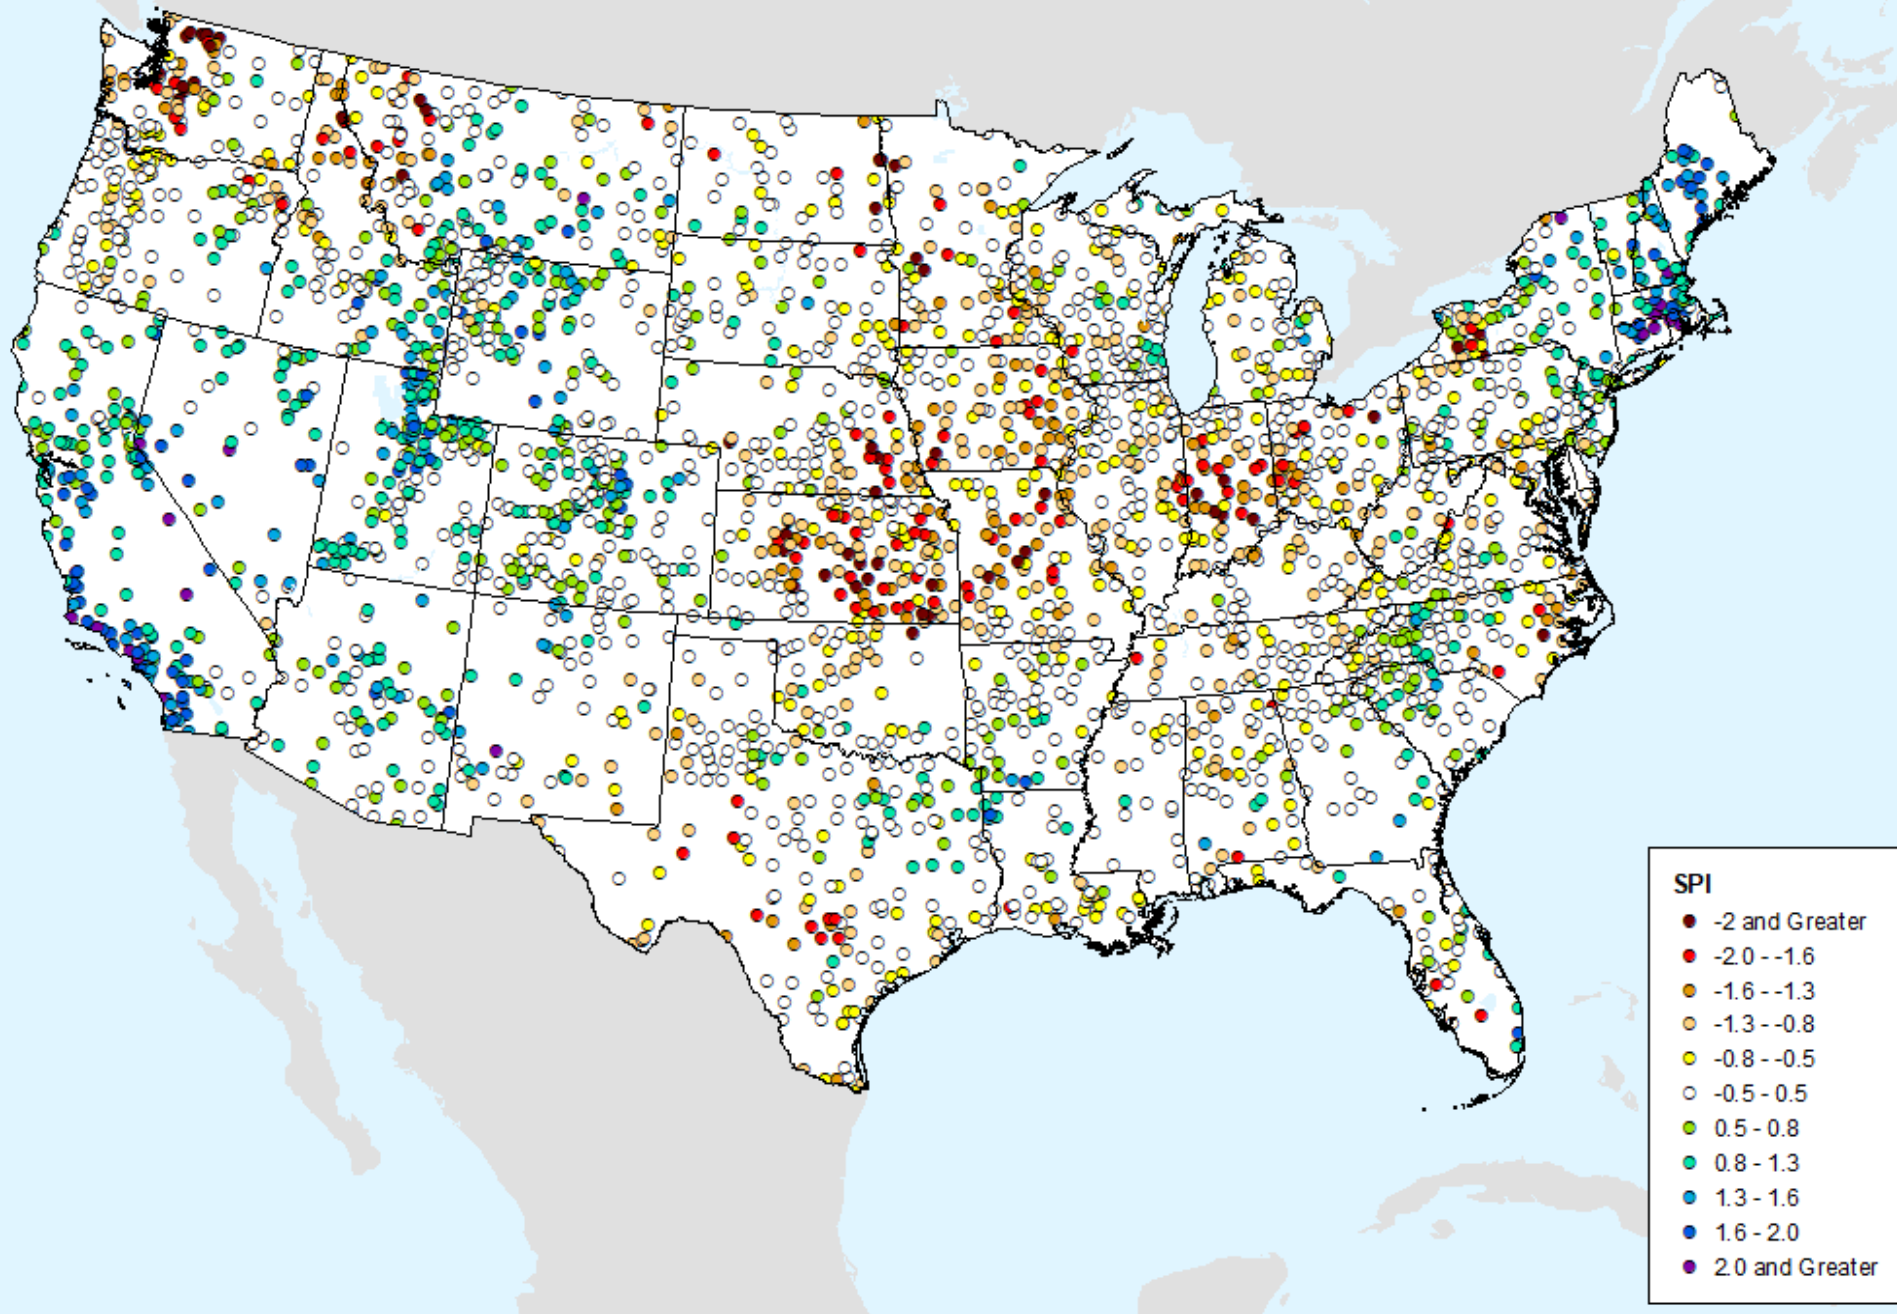

HPRCC 24-month SPI

As of: Tuesday, June 4, 2024