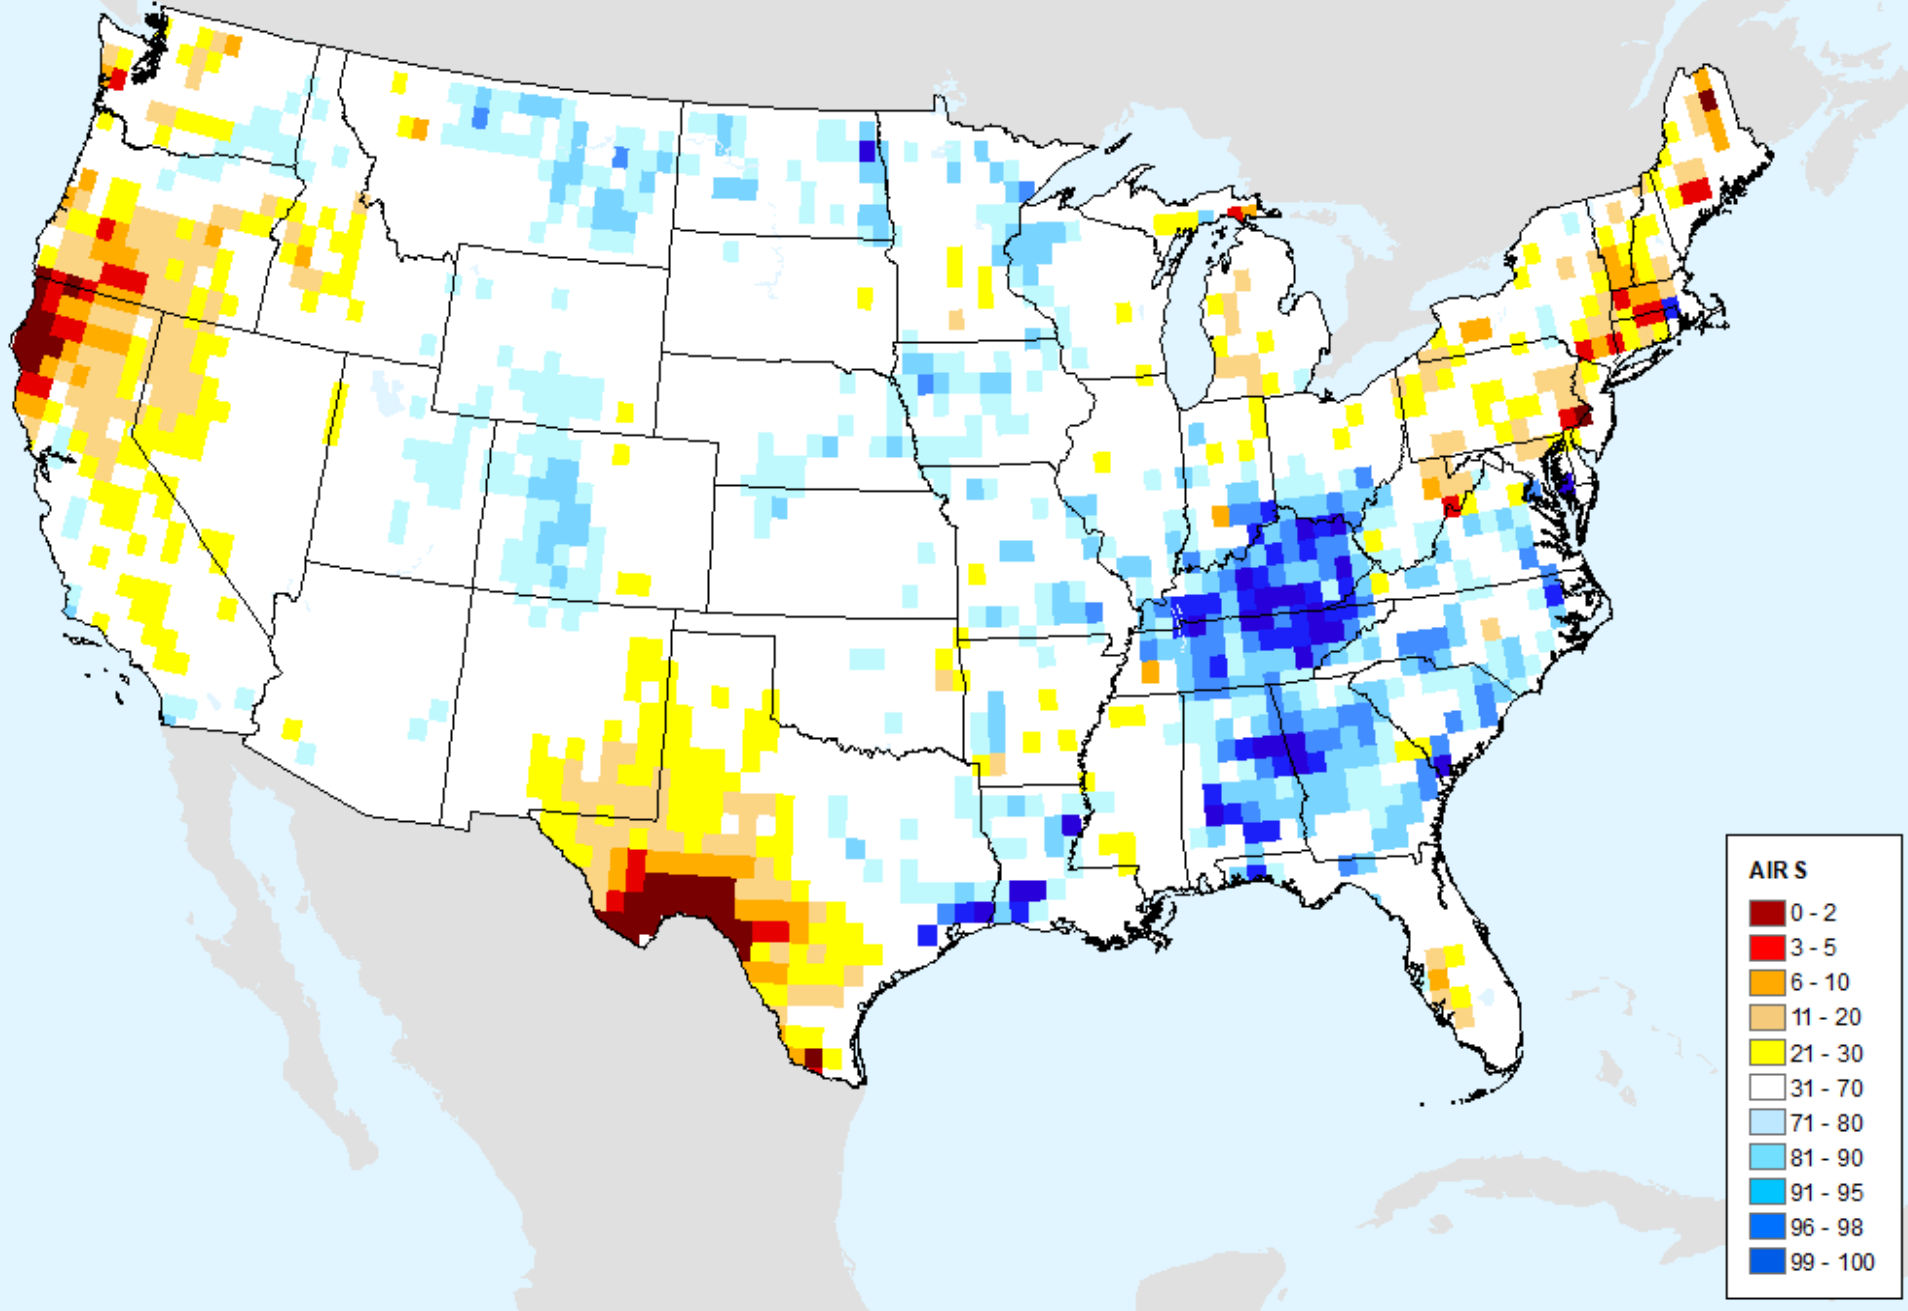

AIRS-Based Vapor Pressure Deficit 28 Day

As of: Tuesday, June 4, 2024