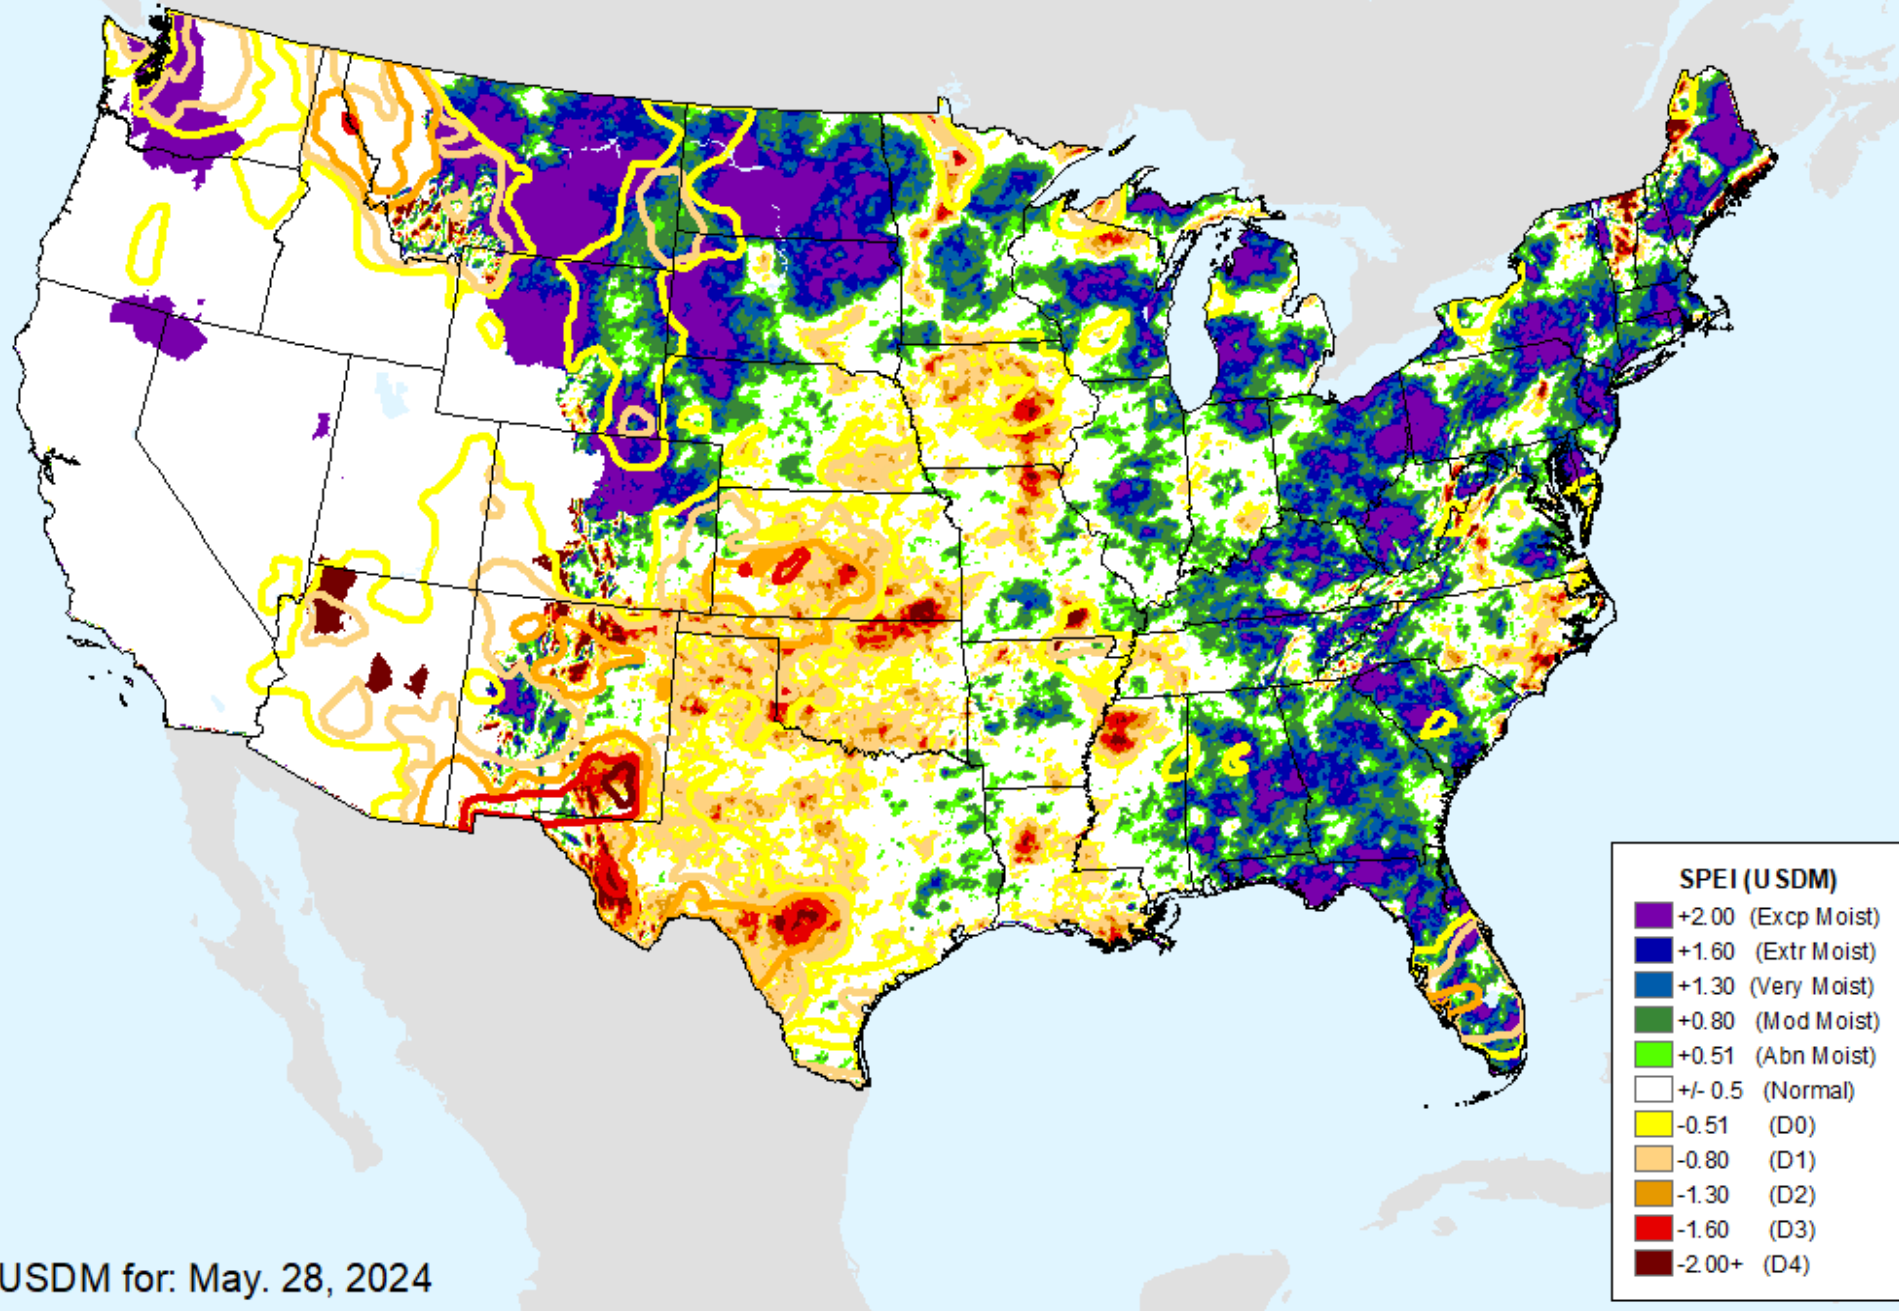

AHPS 36-month SPEI

As of: Tuesday, June 4, 2024

USDM for: May. 28, 2024