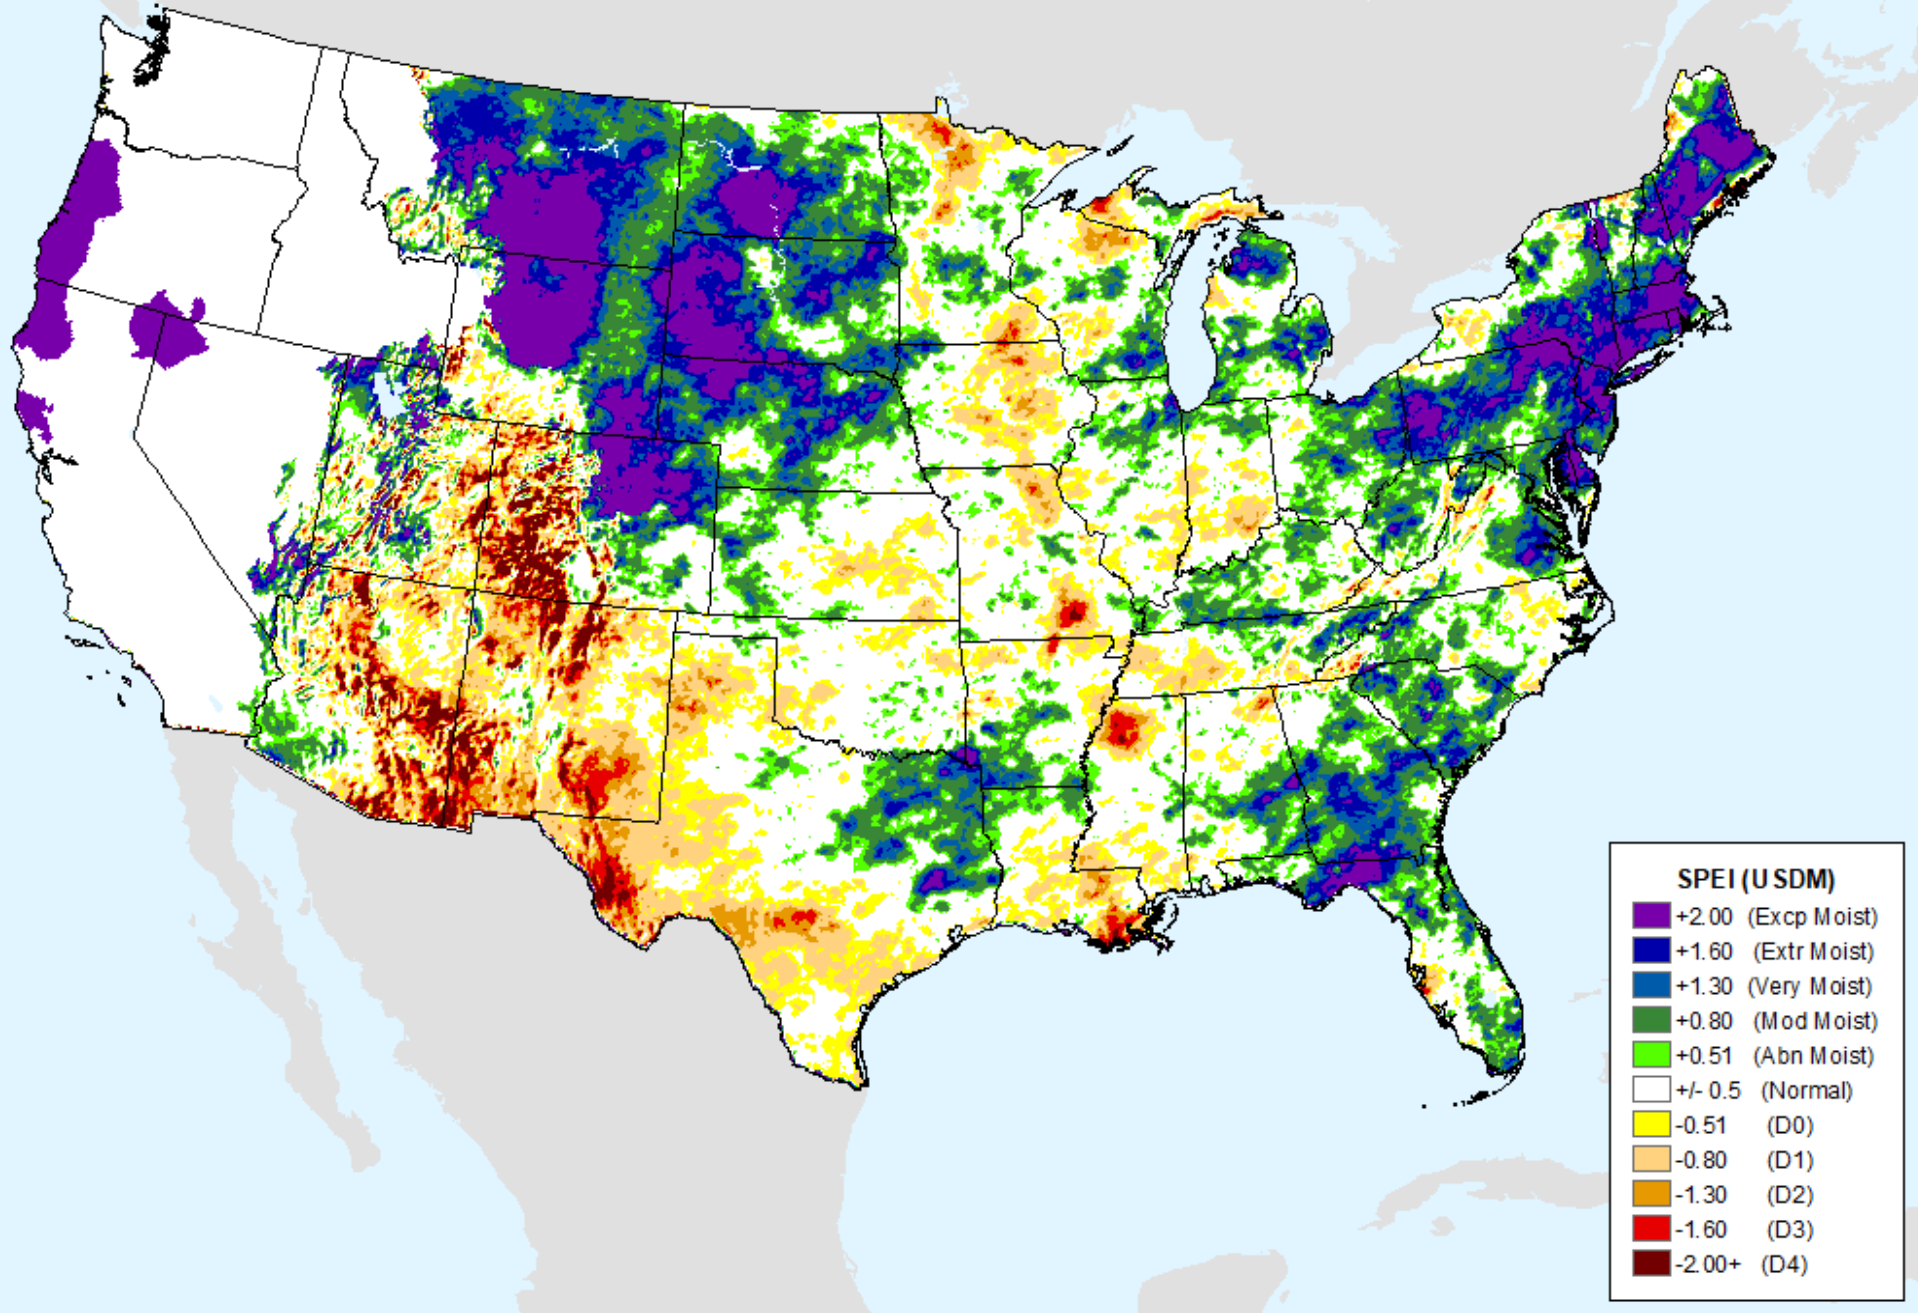

AHPS 12-month SPEI

As of: Tuesday, June 4, 2024