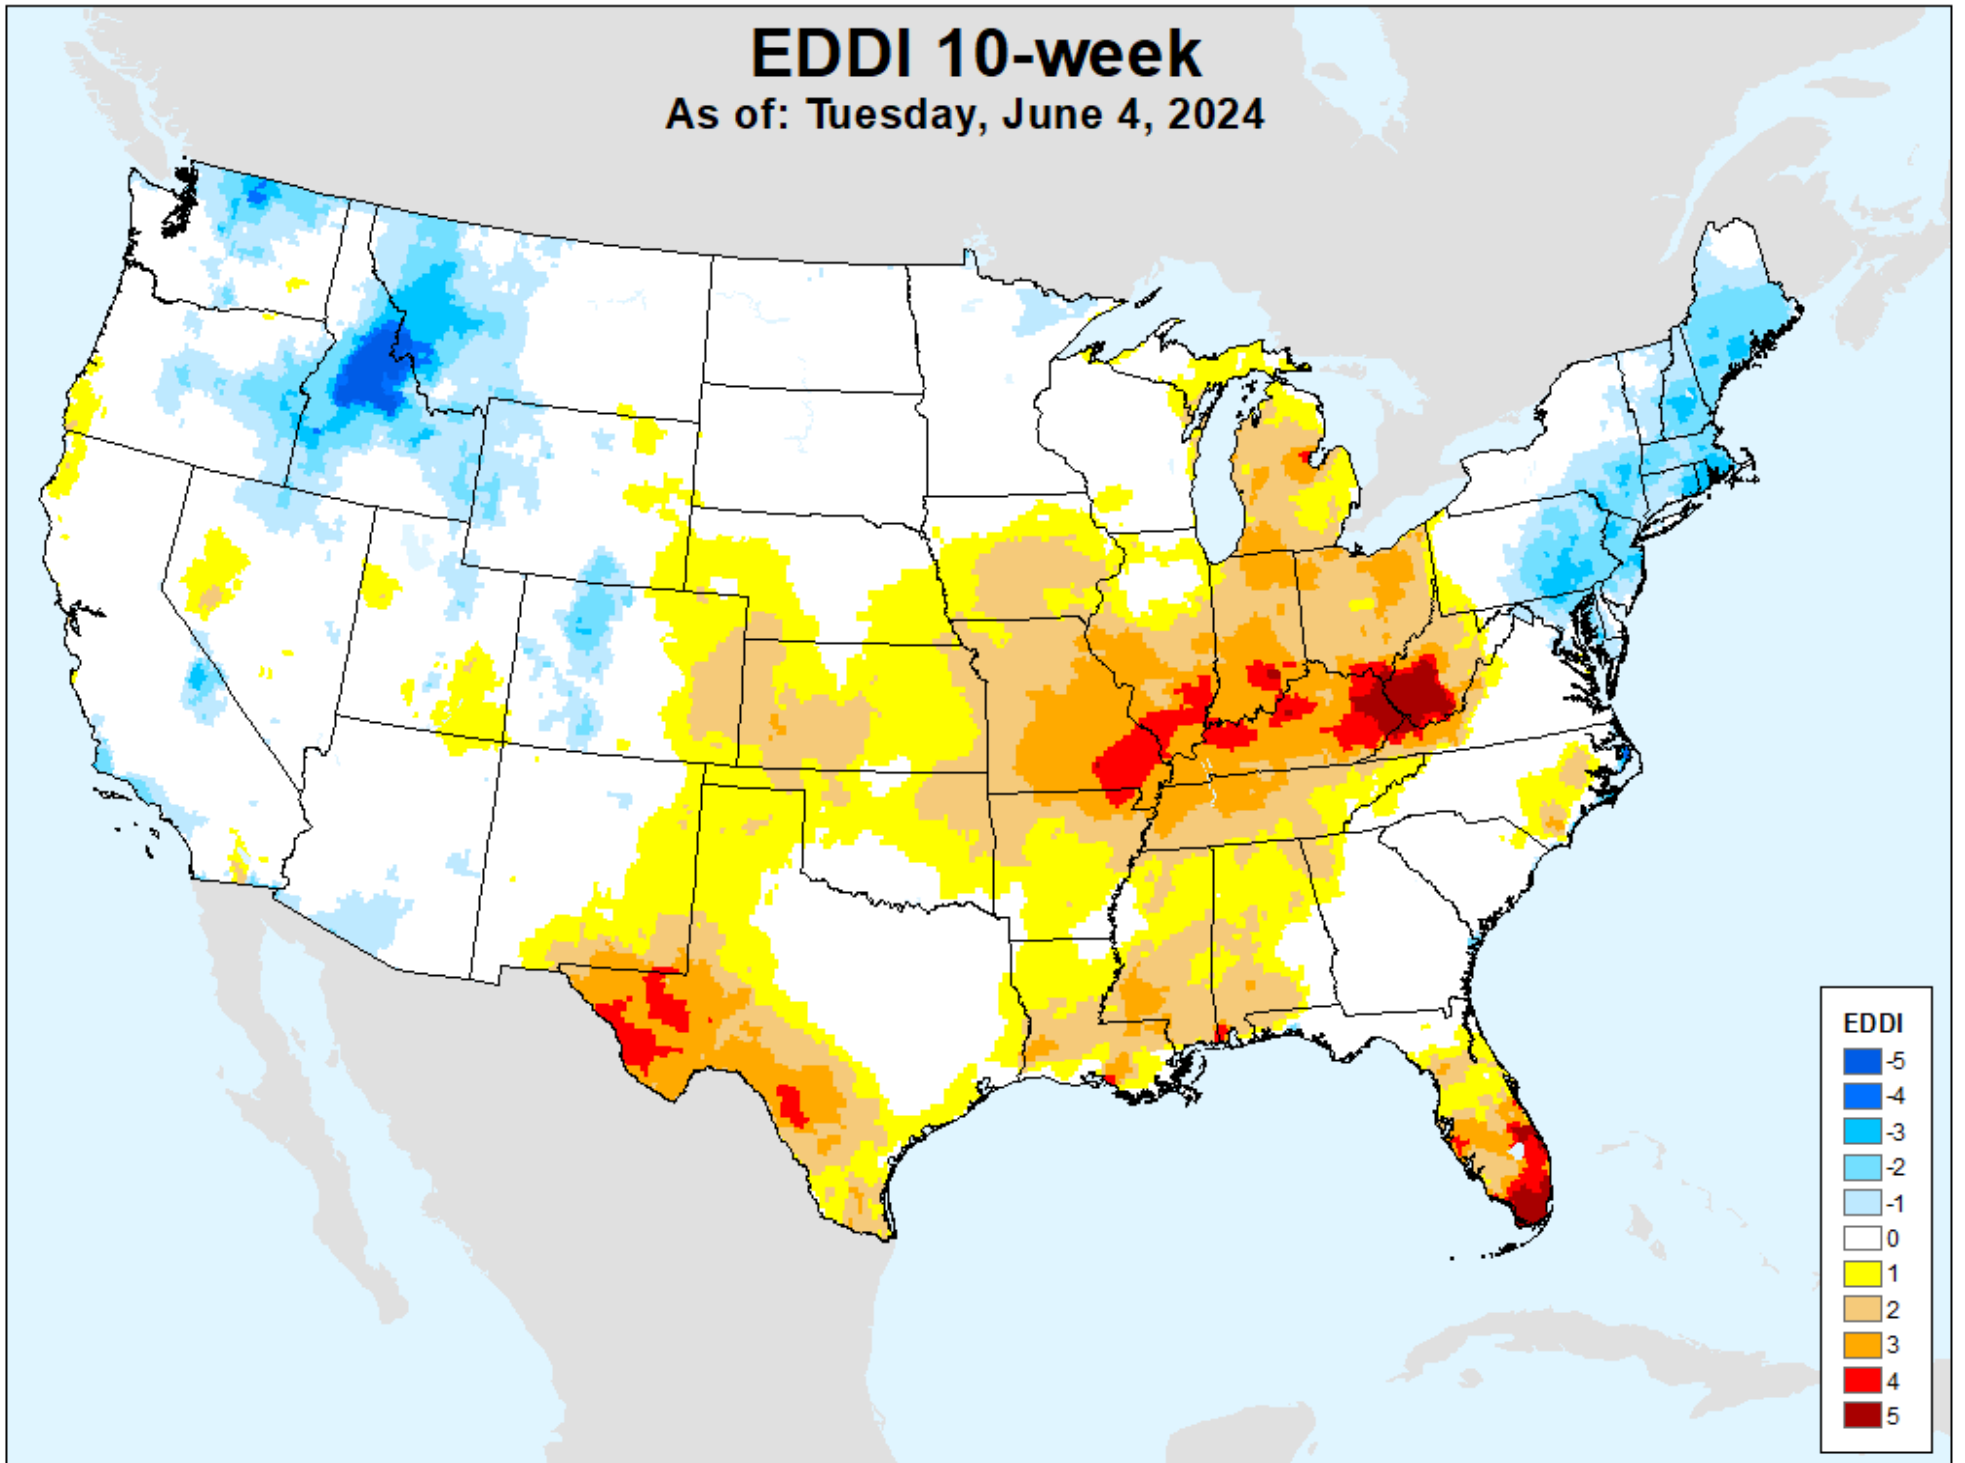

EDDI 10-week

As of: Tuesday, June 4, 2024