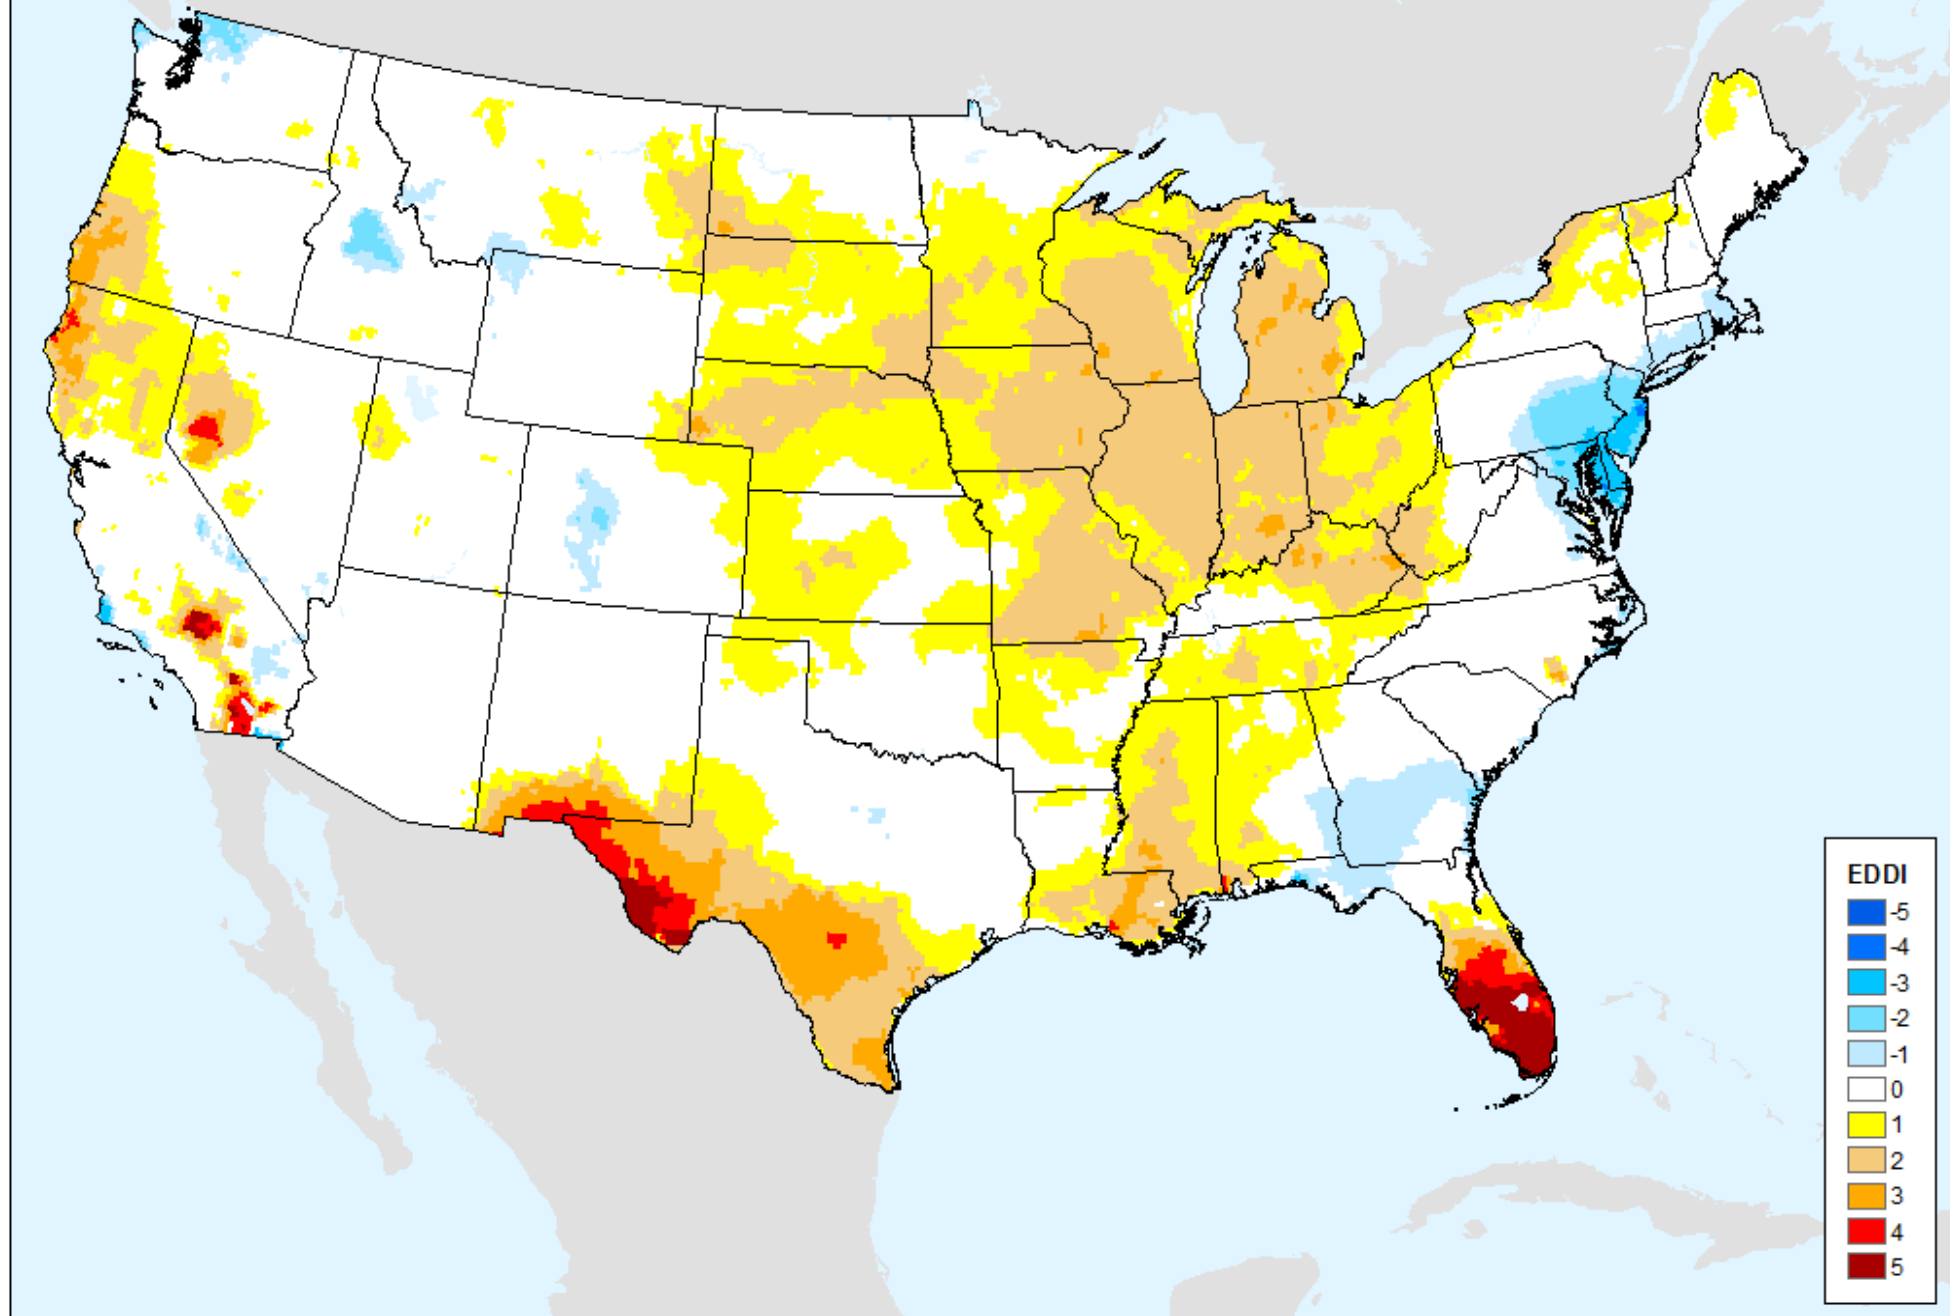

EDDI 3-week

As of: Tuesday, June 4, 2024