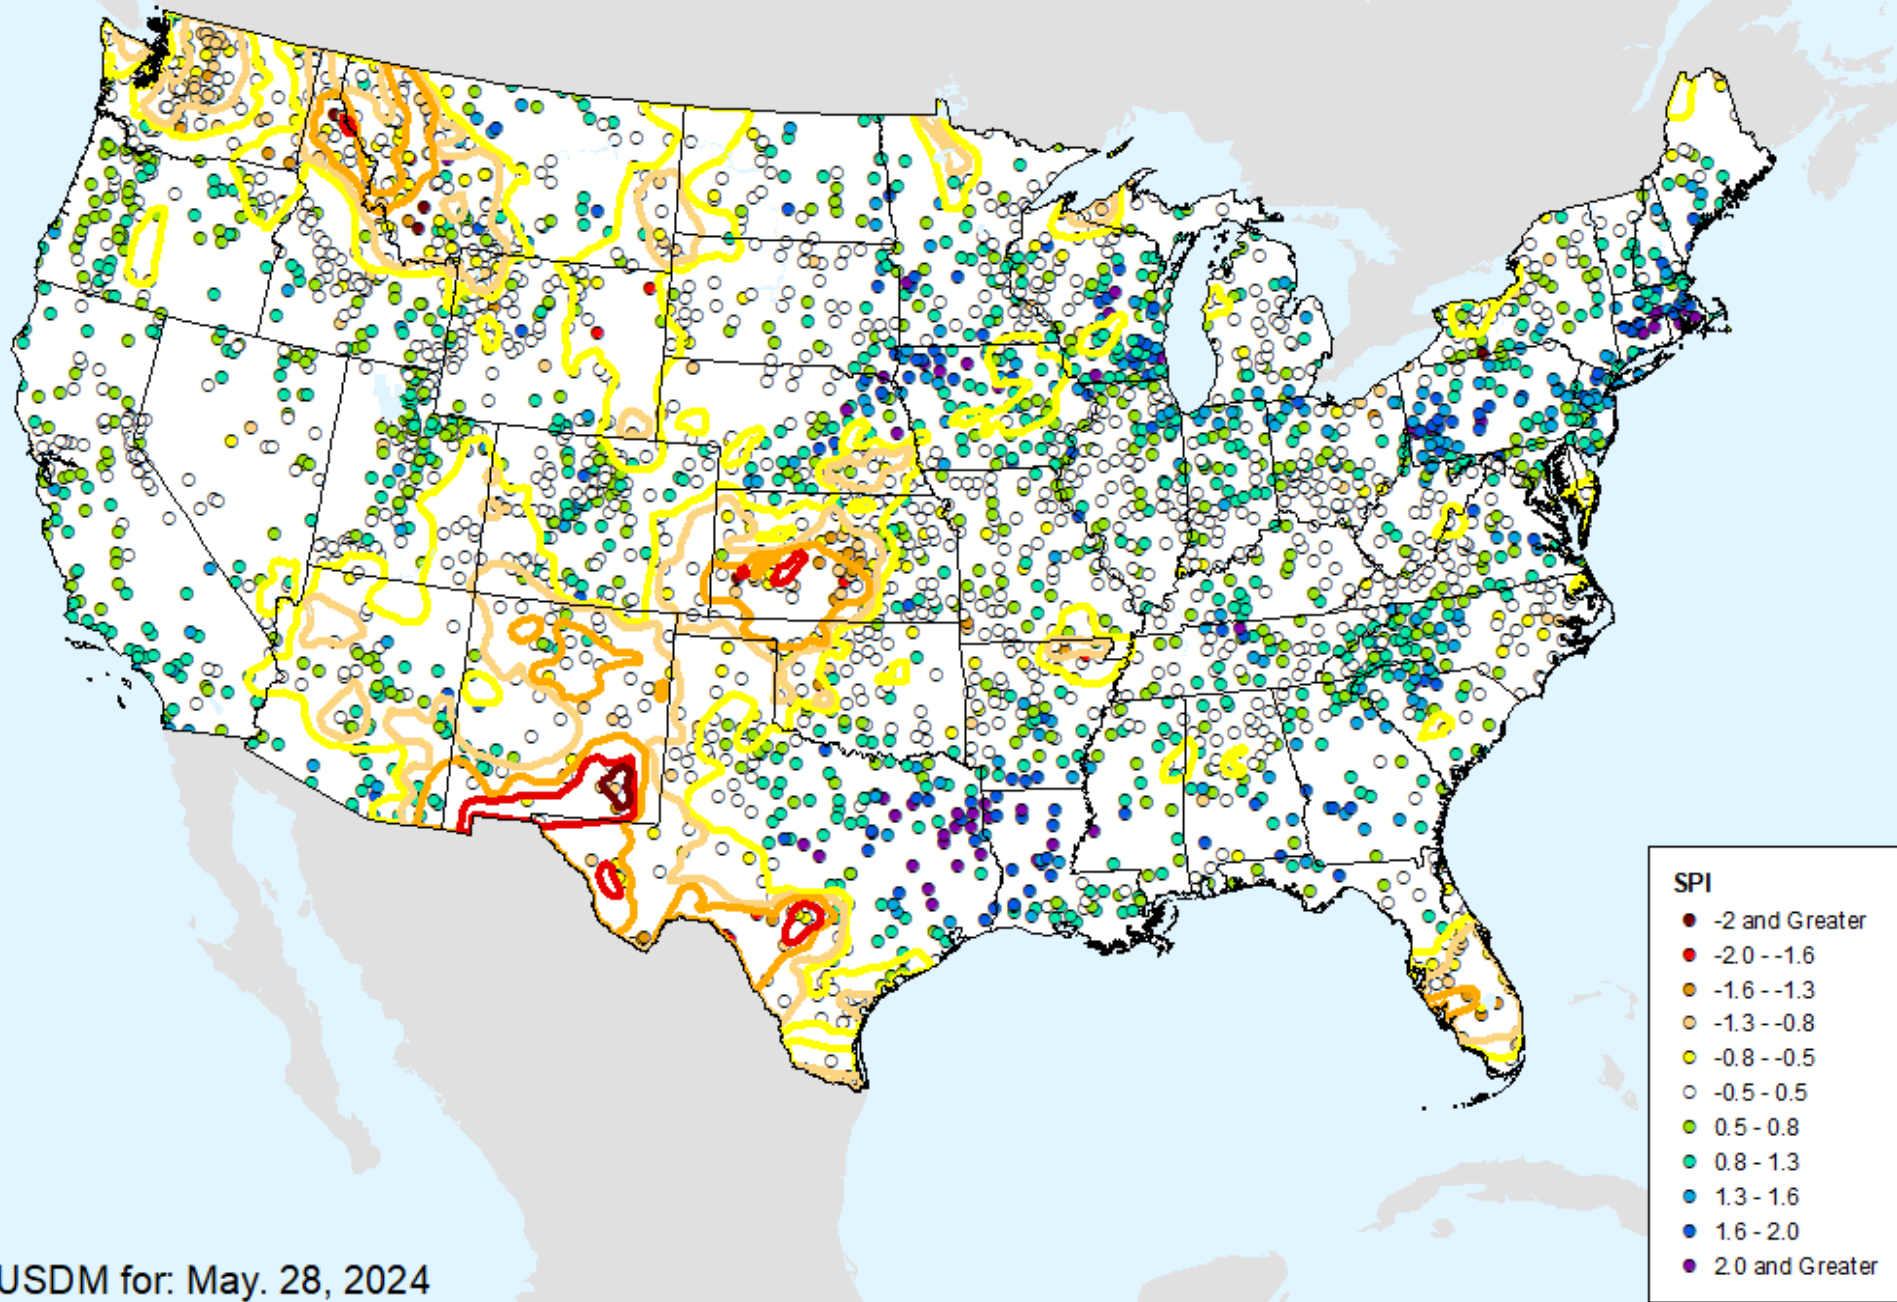

HPRCC Year-to-date SPI

As of: Tuesday, June 4, 2024