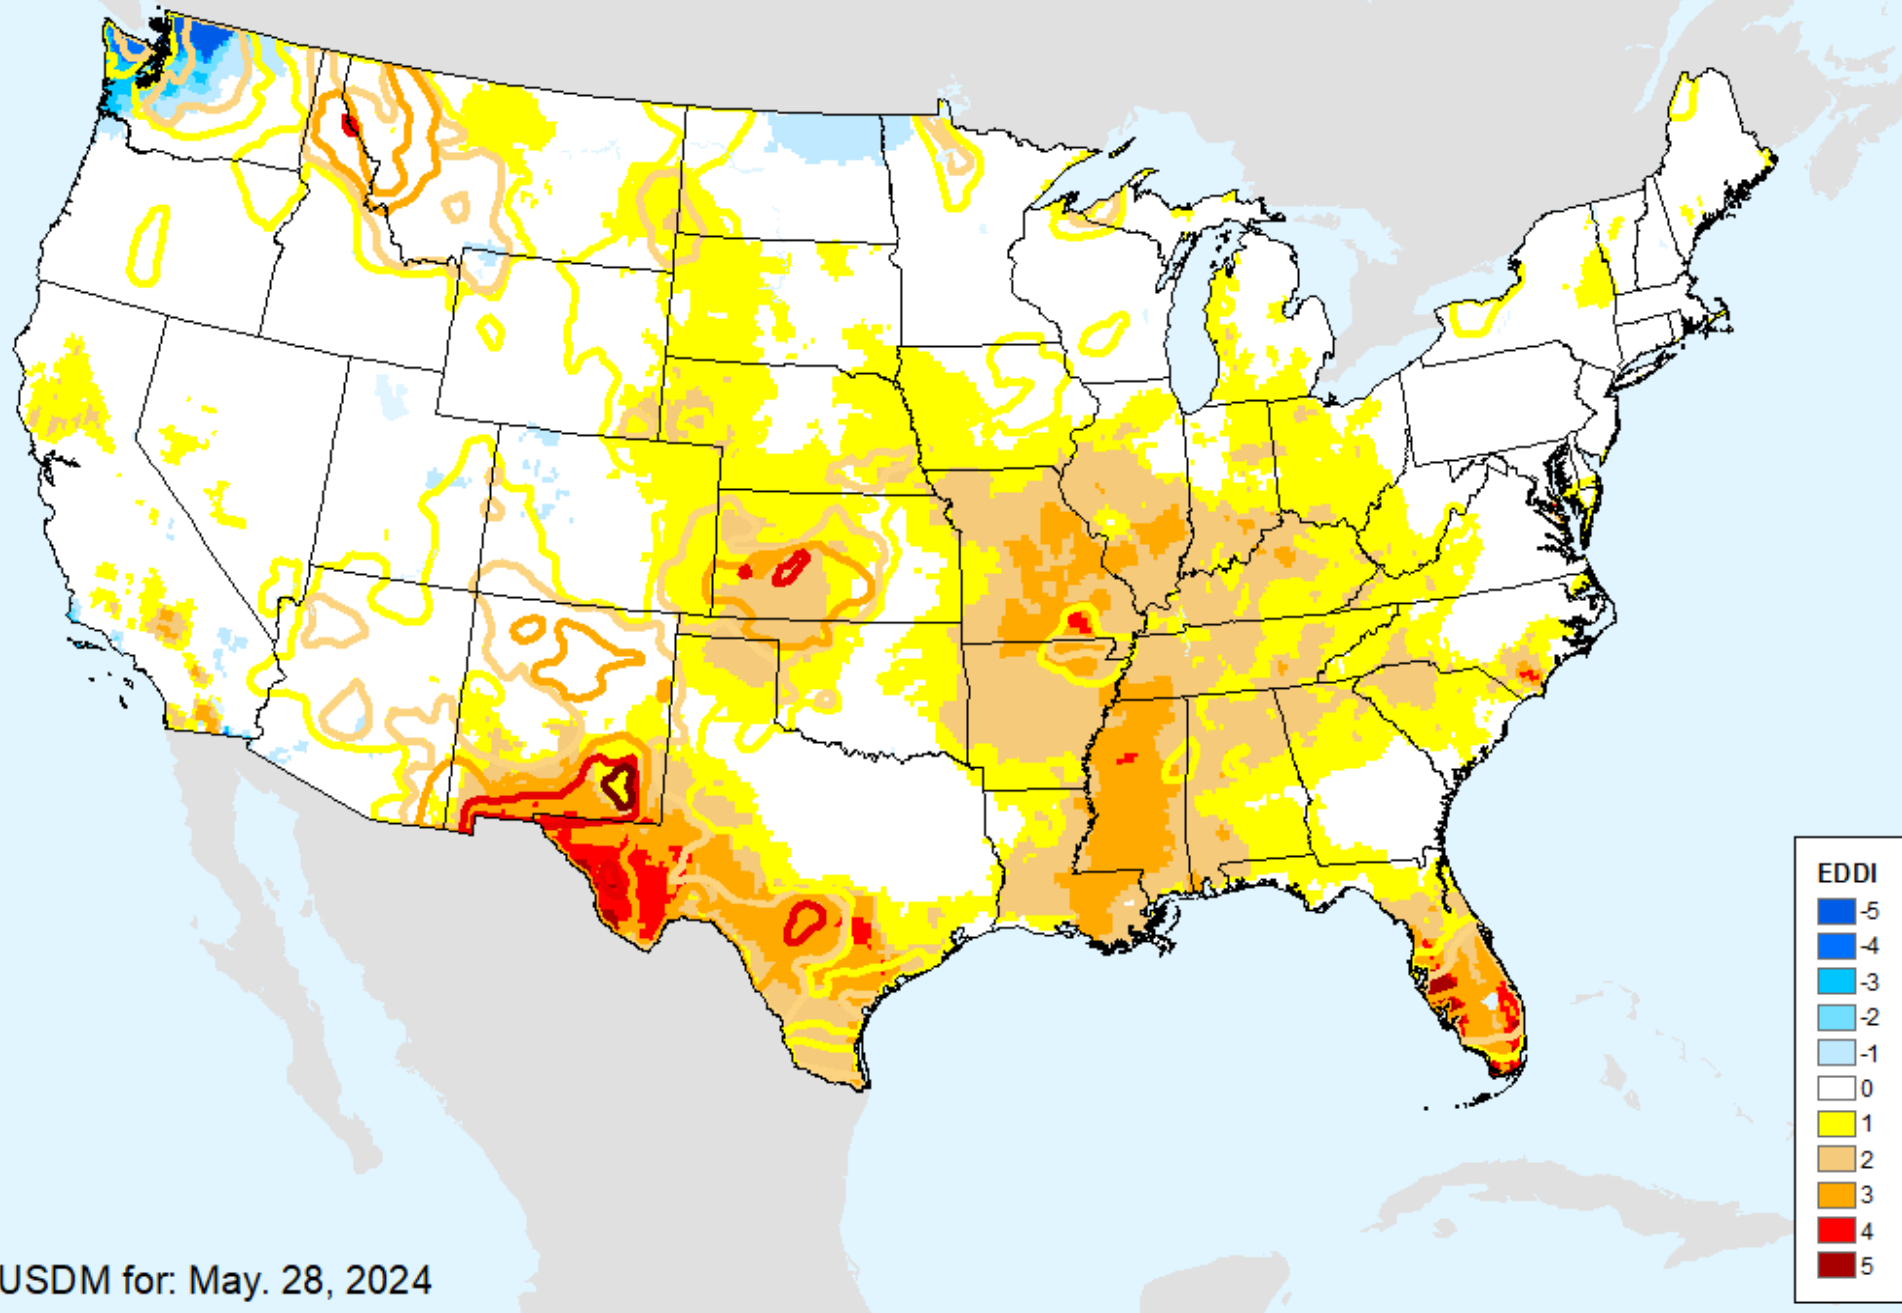

EDDI 1-week

As of: Tuesday, June 4, 2024

USDM for: May. 28, 2024