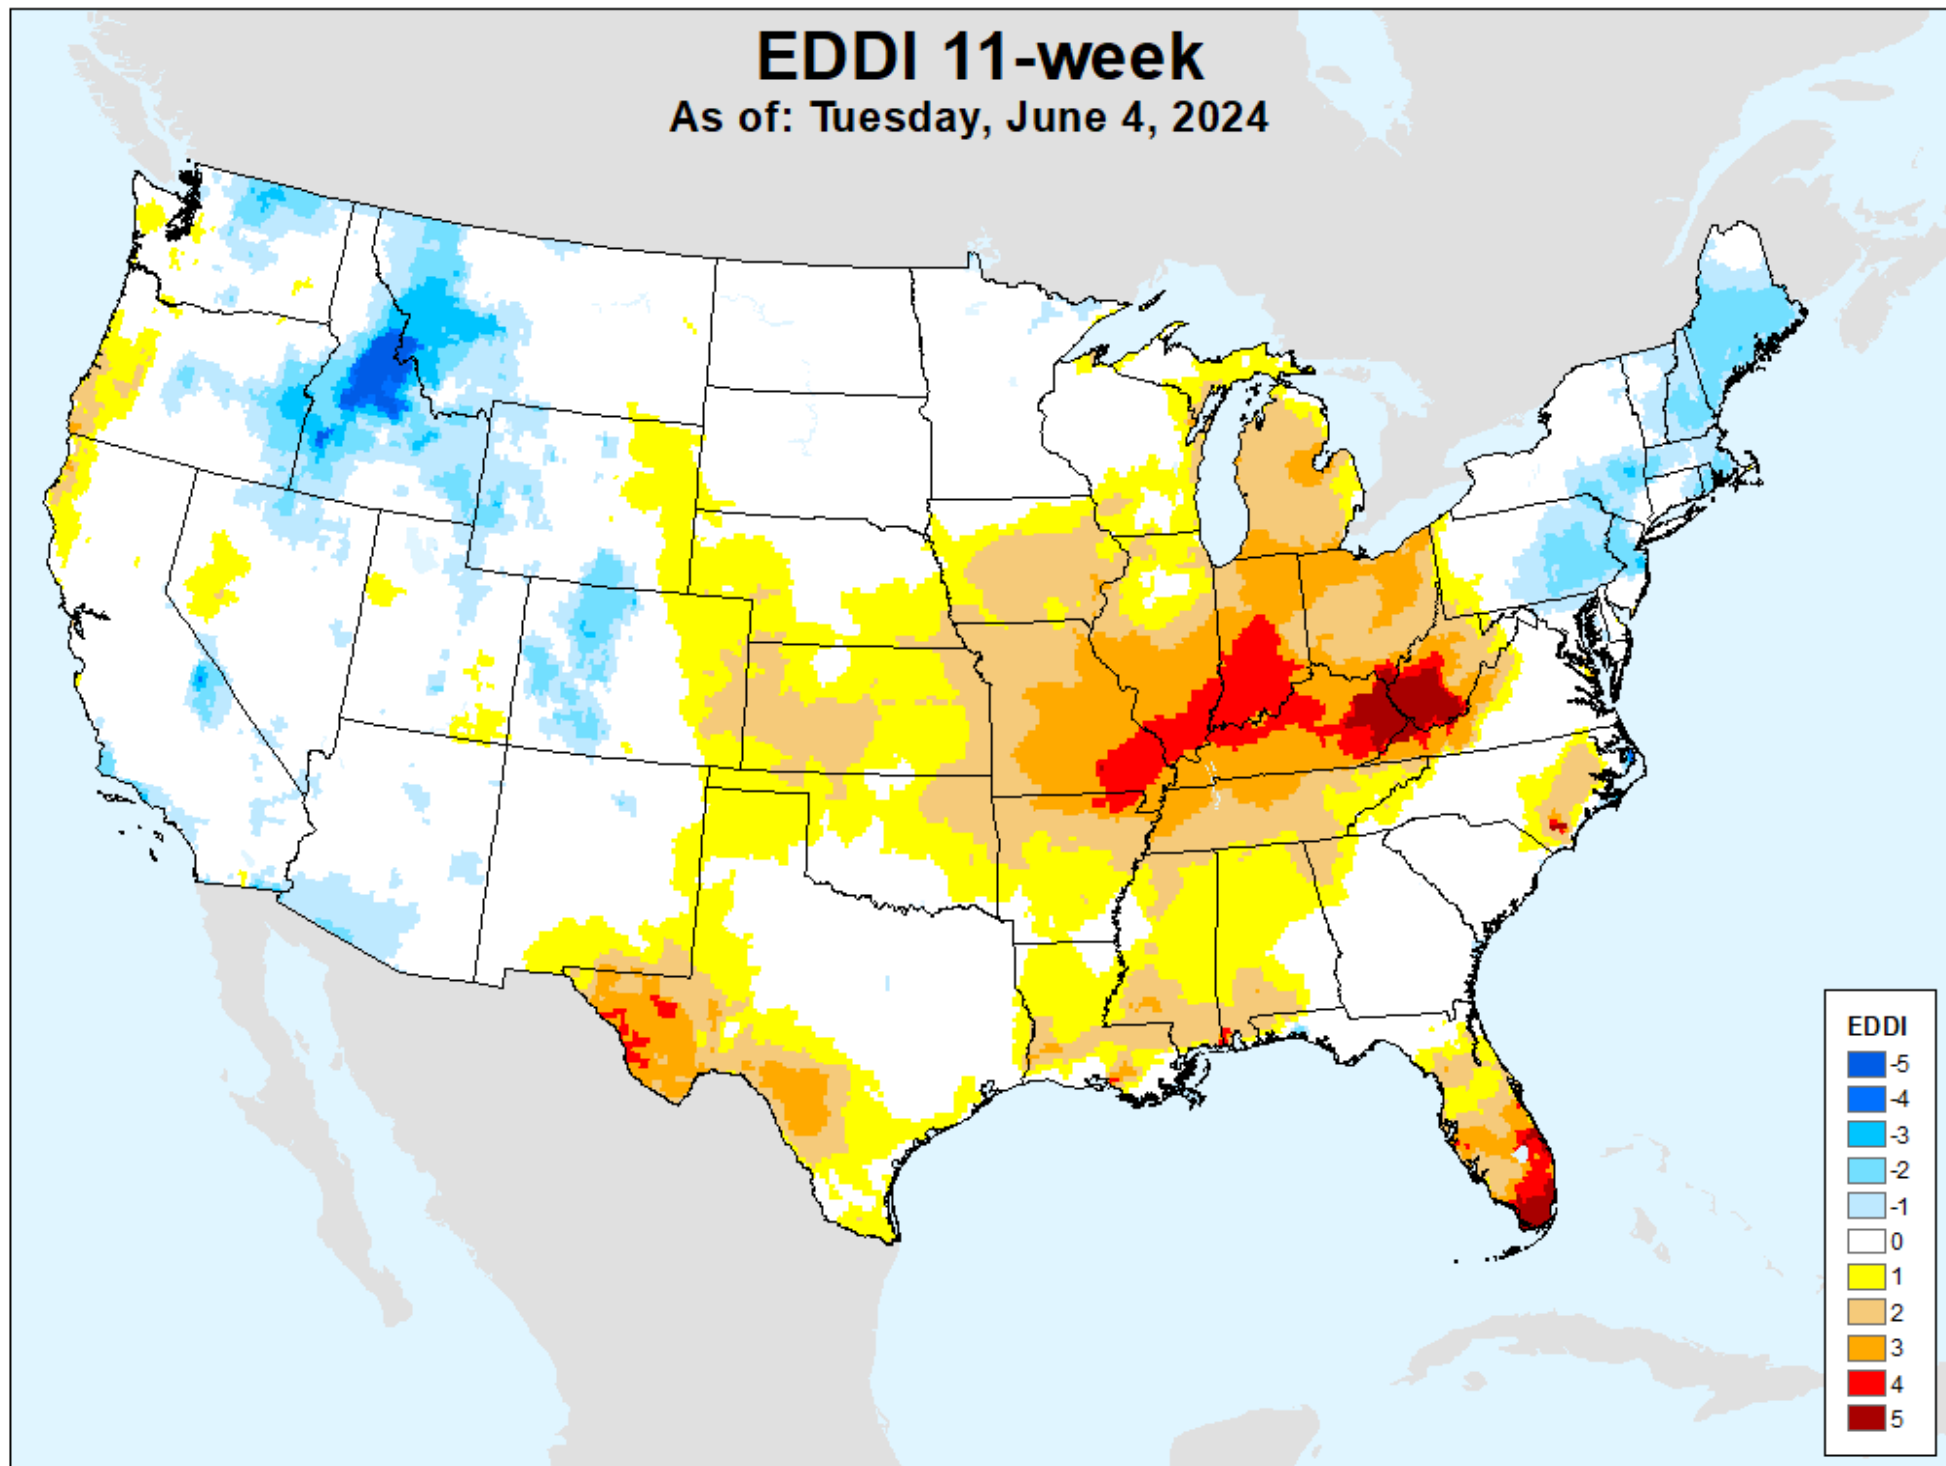

EDDI 11-week

As of: Tuesday, June 4, 2024