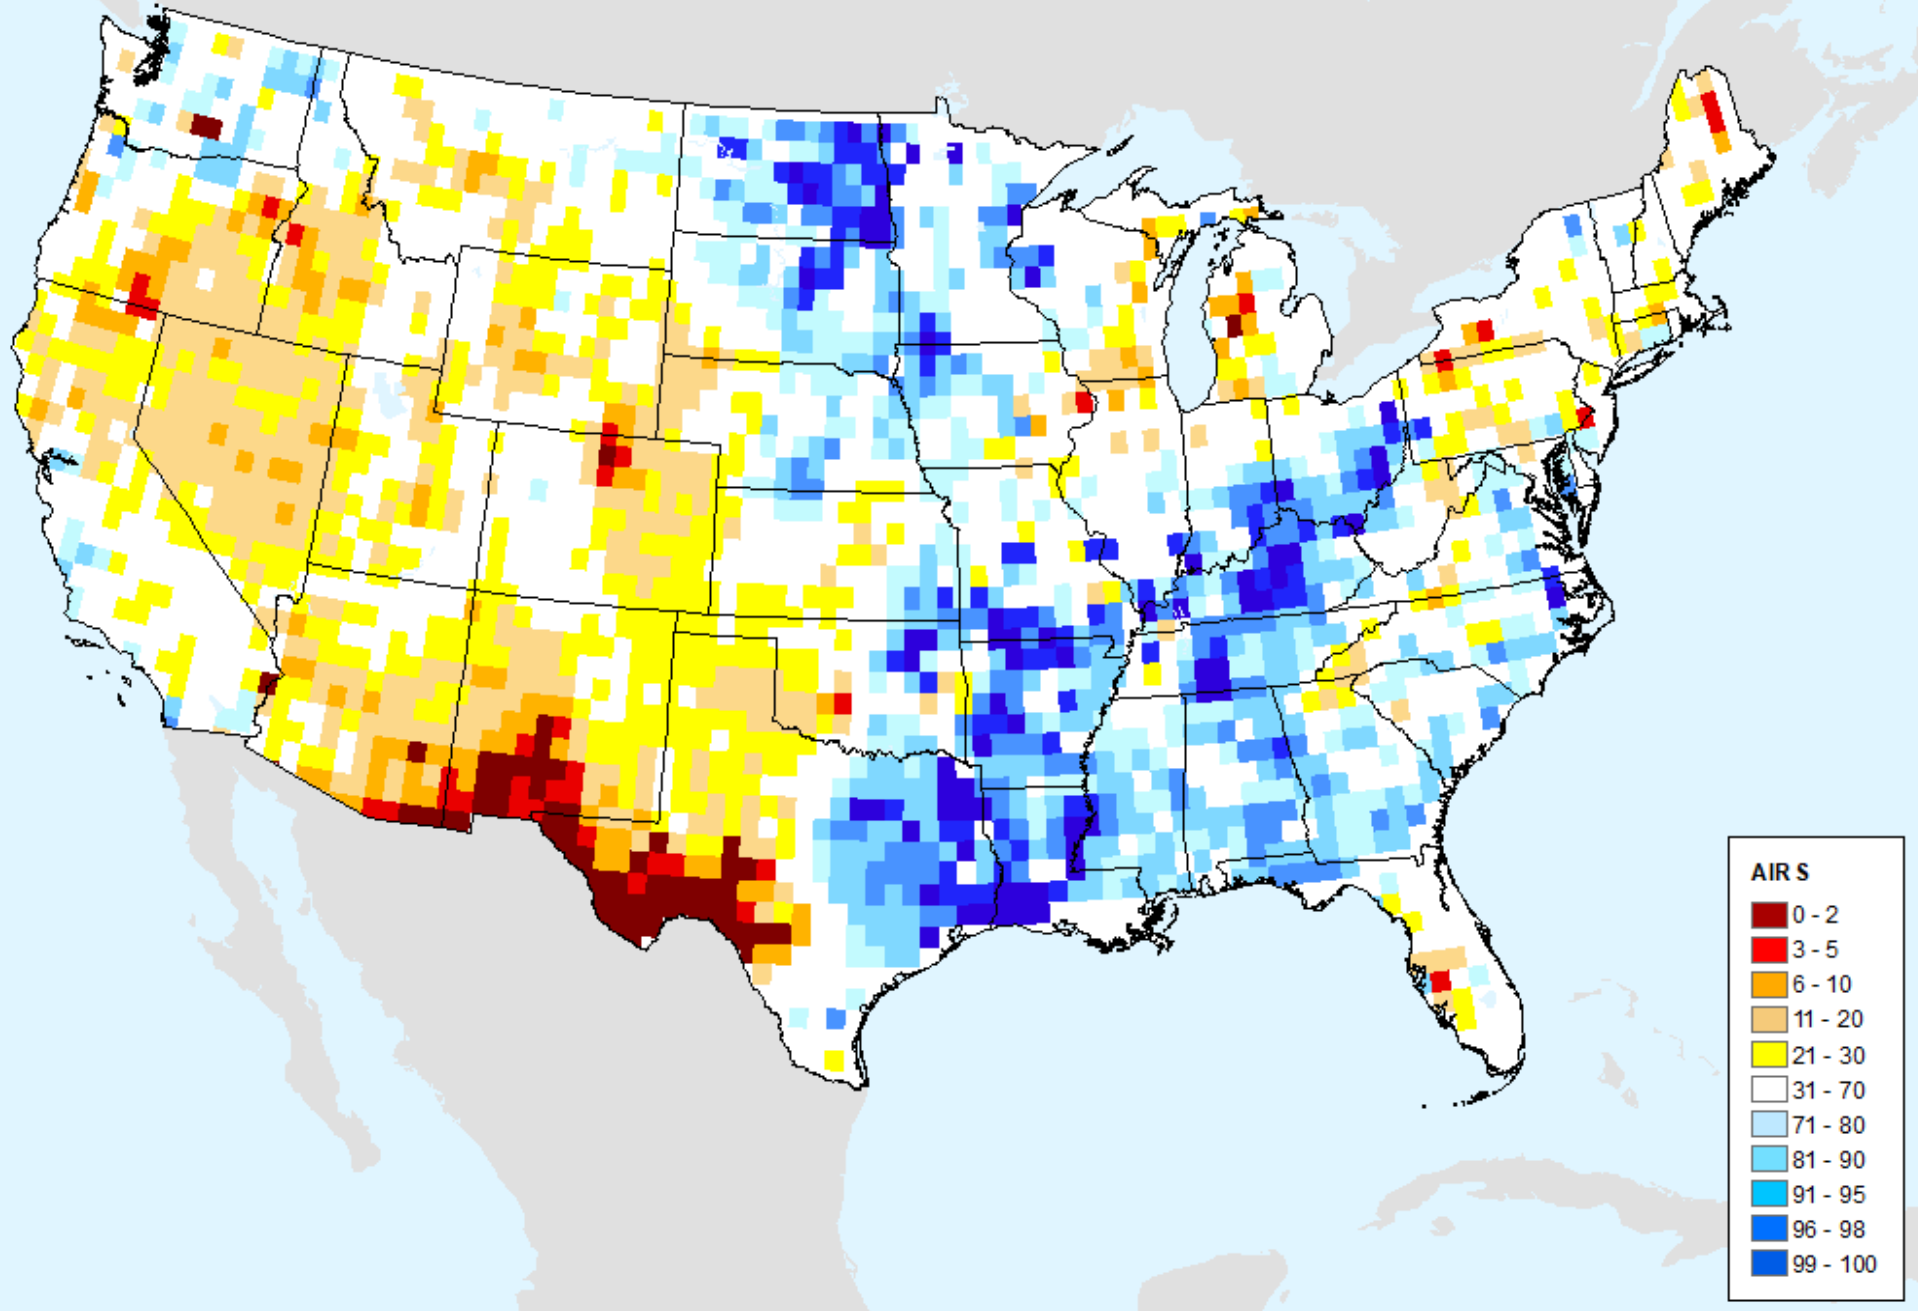

AIRS-Based Surface Relative Humidity 14 Day

As of: Tuesday, June 4, 2024