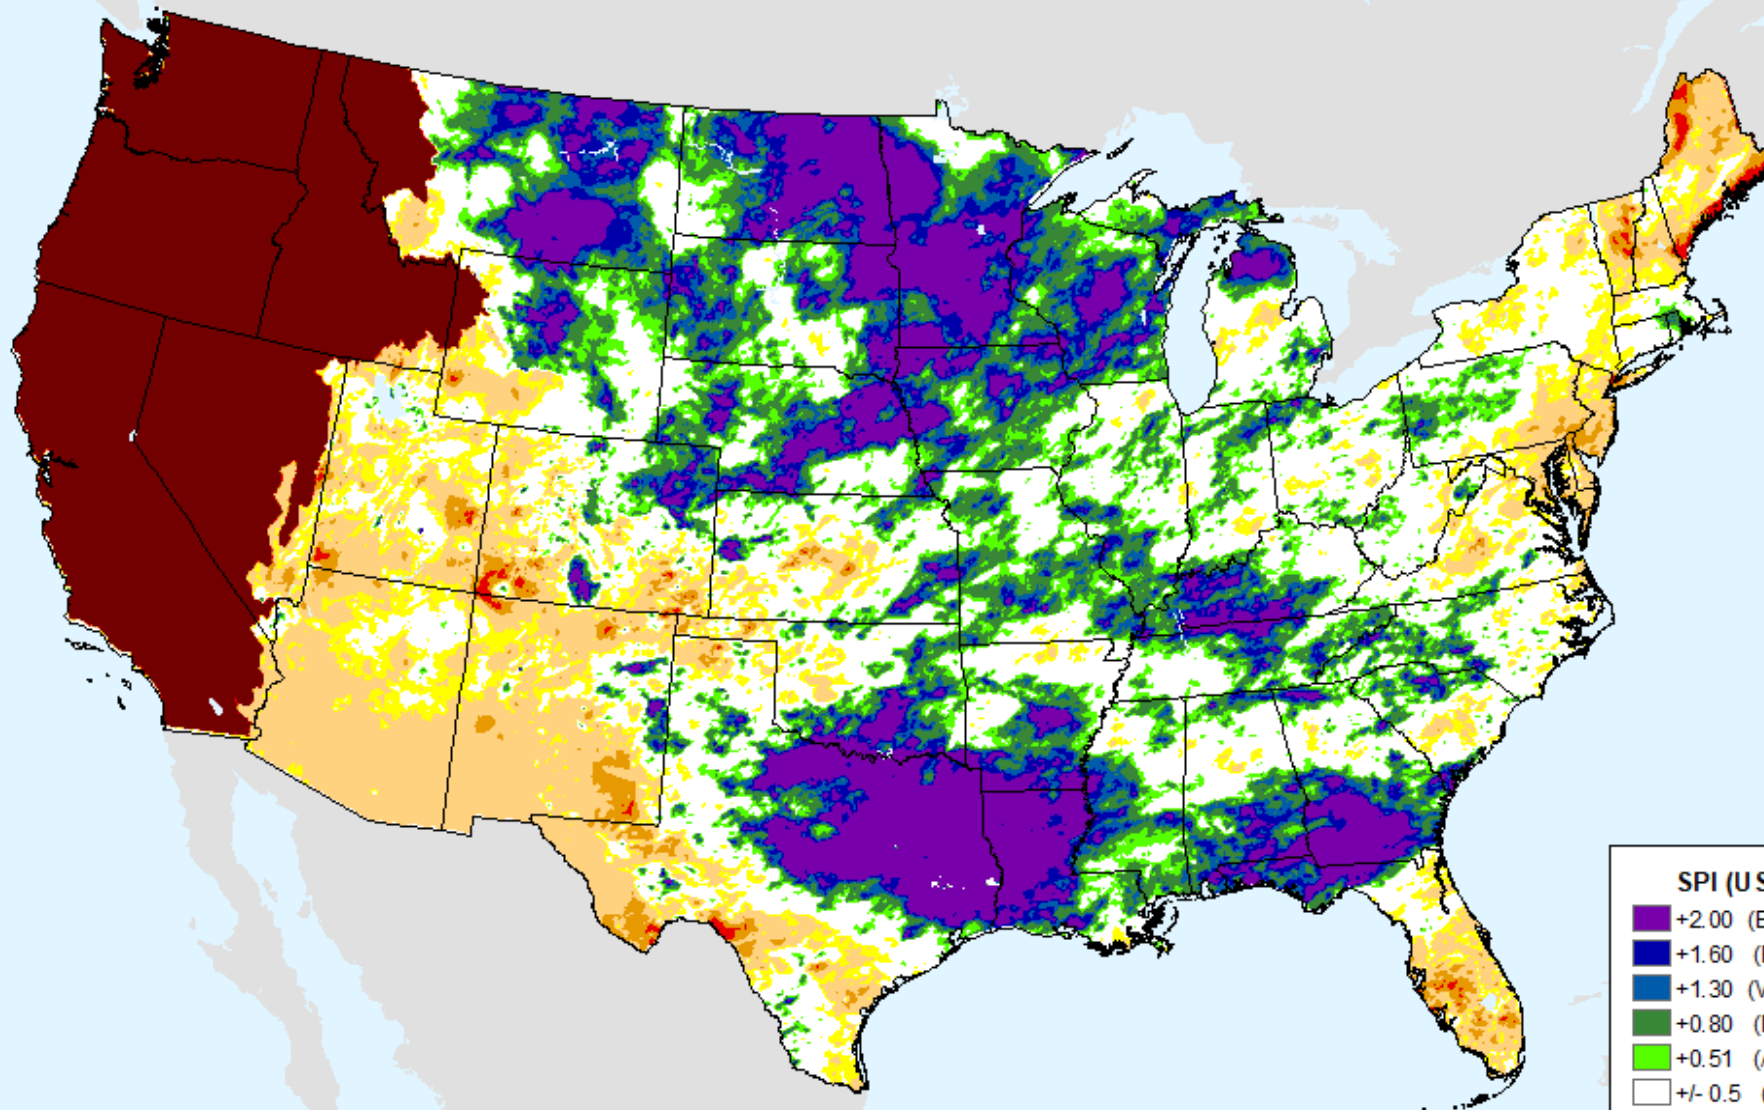

AHPS 2-month SPI

As of: Tuesday, June 4, 2024

SPI (USDM)

- +2.00 (Excp Moist)
- +1.60 (Extr Moist)
- +1.30 (Very Moist)
- +0.80 (Mod Moist)
- +0.51 (Abn Moist)
- +/- 0.5 (Normal)
- -0.51 (D0)
- -0.80 (D1)
- -1.30 (D2)
- -1.60 (D3)
- -2.00+ (D4)