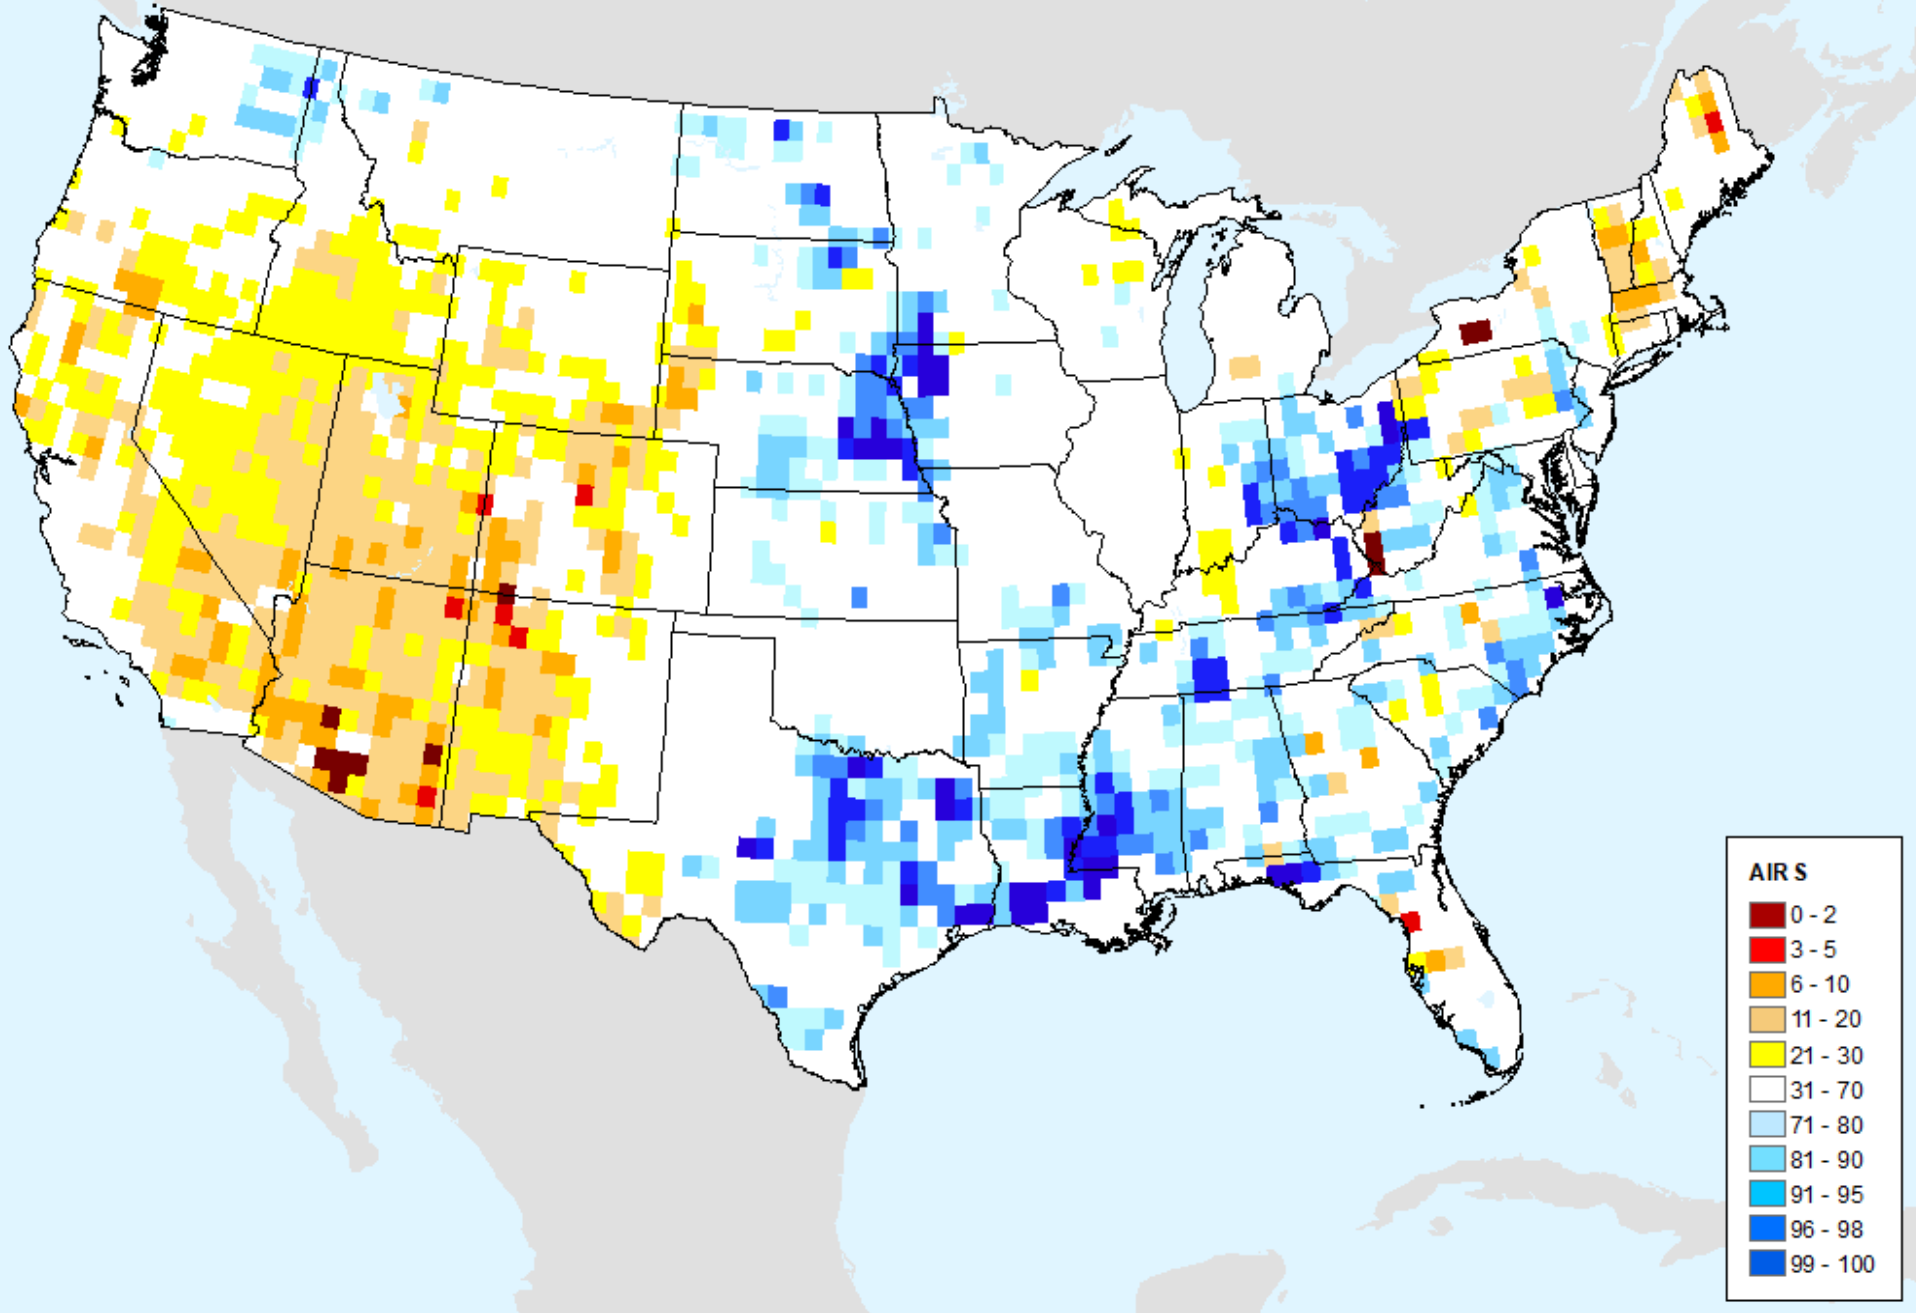

# AIRS-Based Vapor Pressure Deficit 7 Day

As of: Tuesday, June 4, 2024