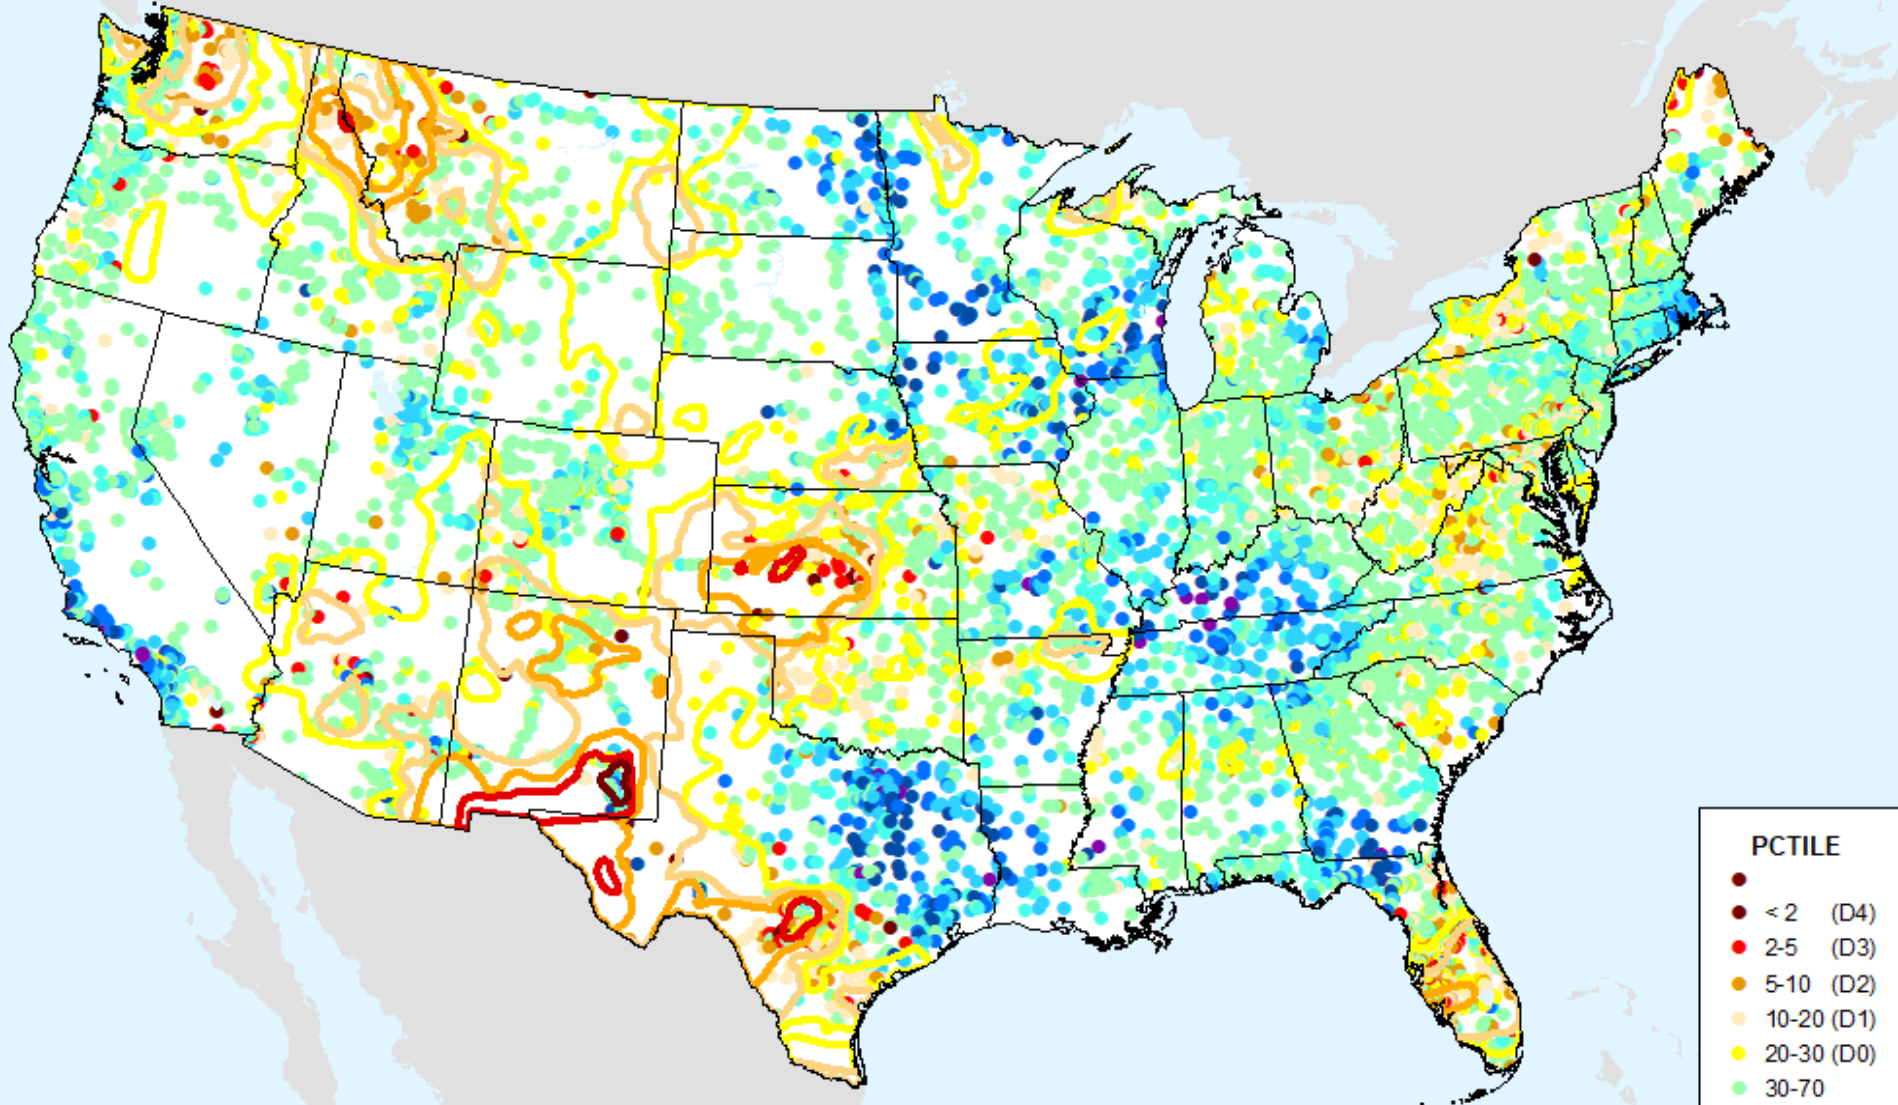

USGS 7-Day Avg Streamflow

As of: Tuesday, June 4, 2024

USDM for: May. 28, 2024