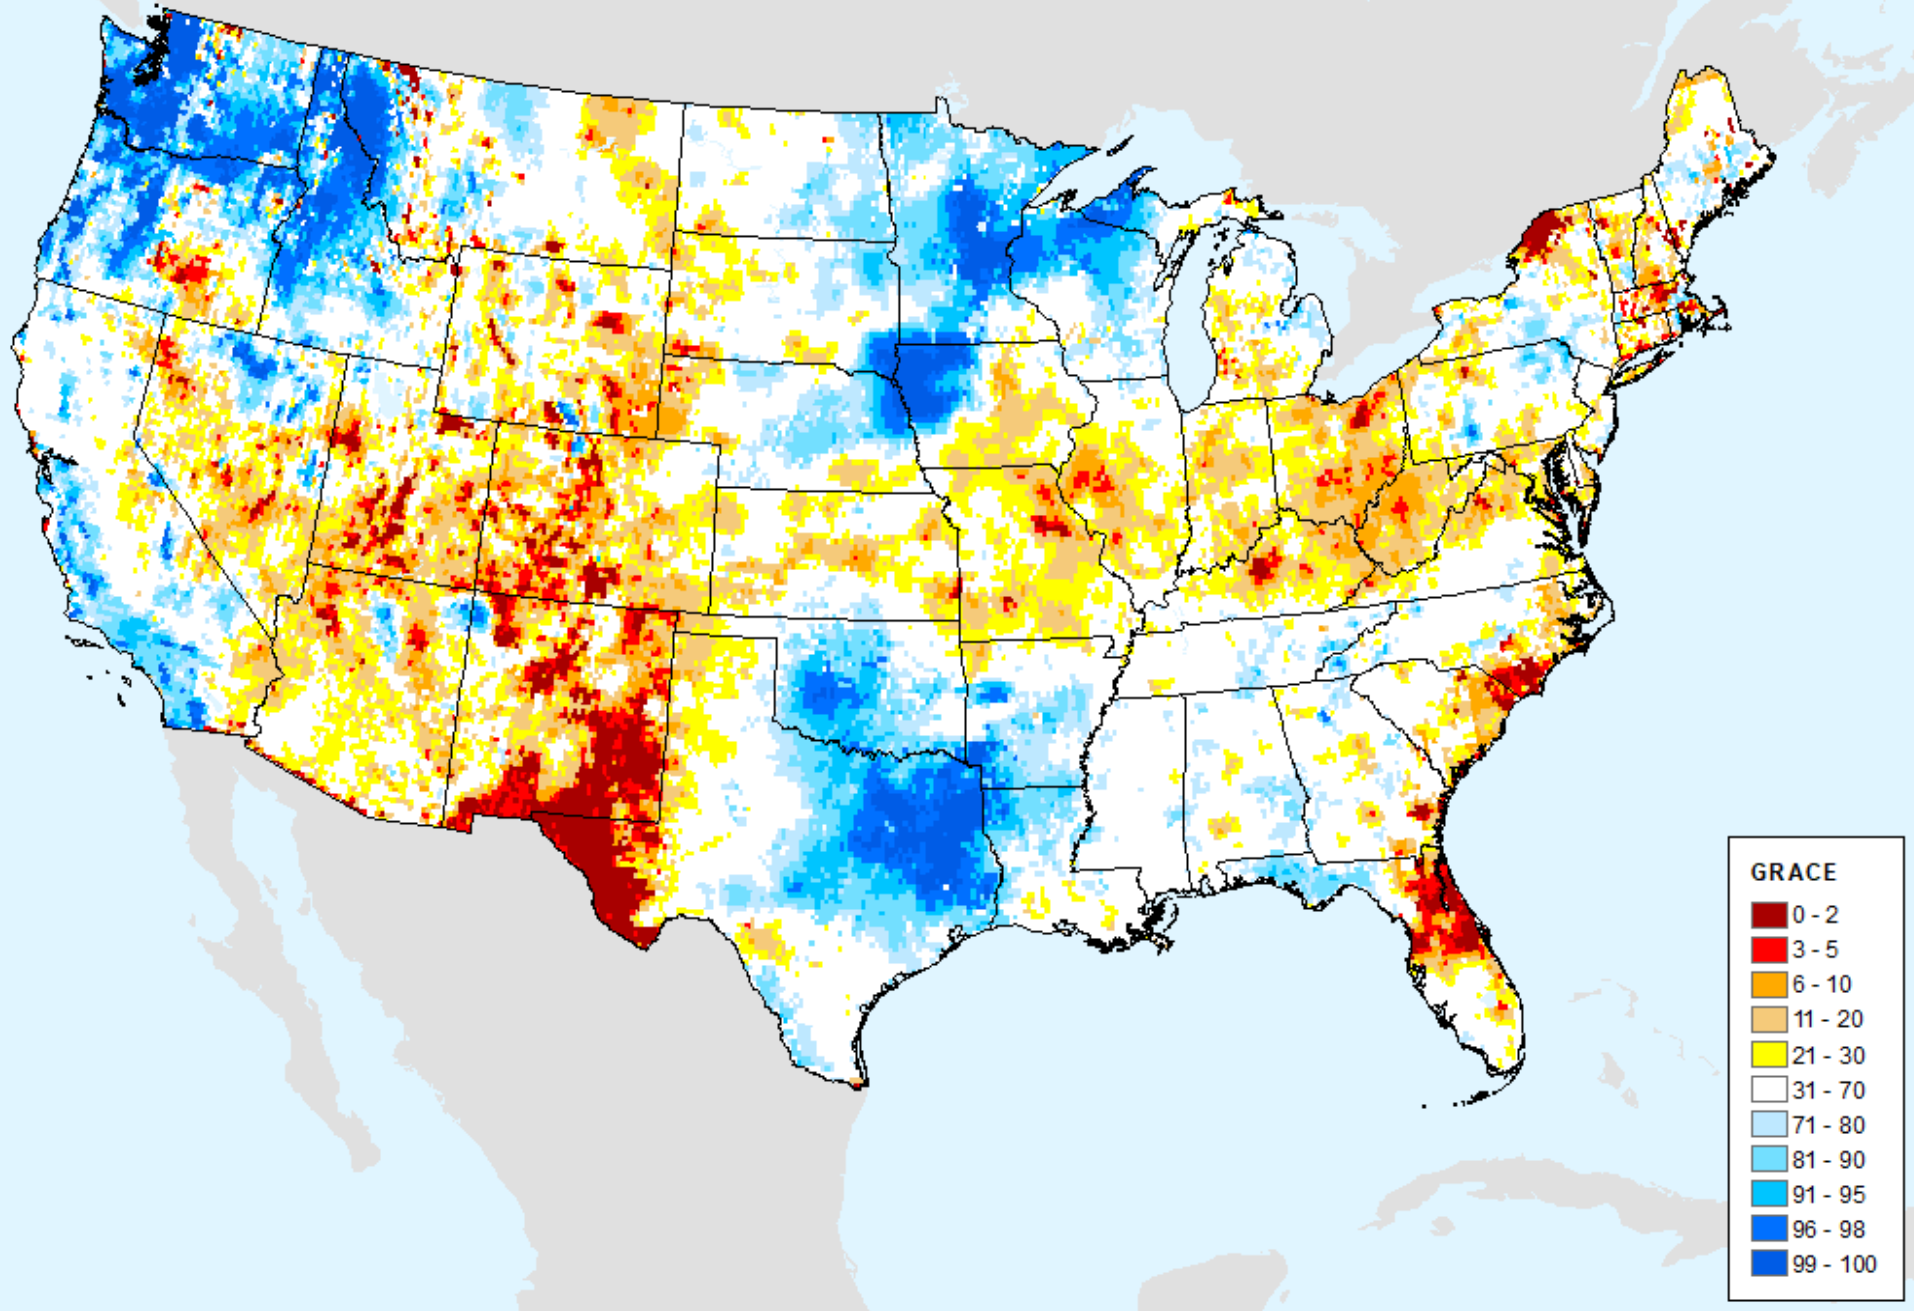

GRACE-Based Surface Soil Moisture Drought Indicator

As of: Tuesday, June 4, 2024