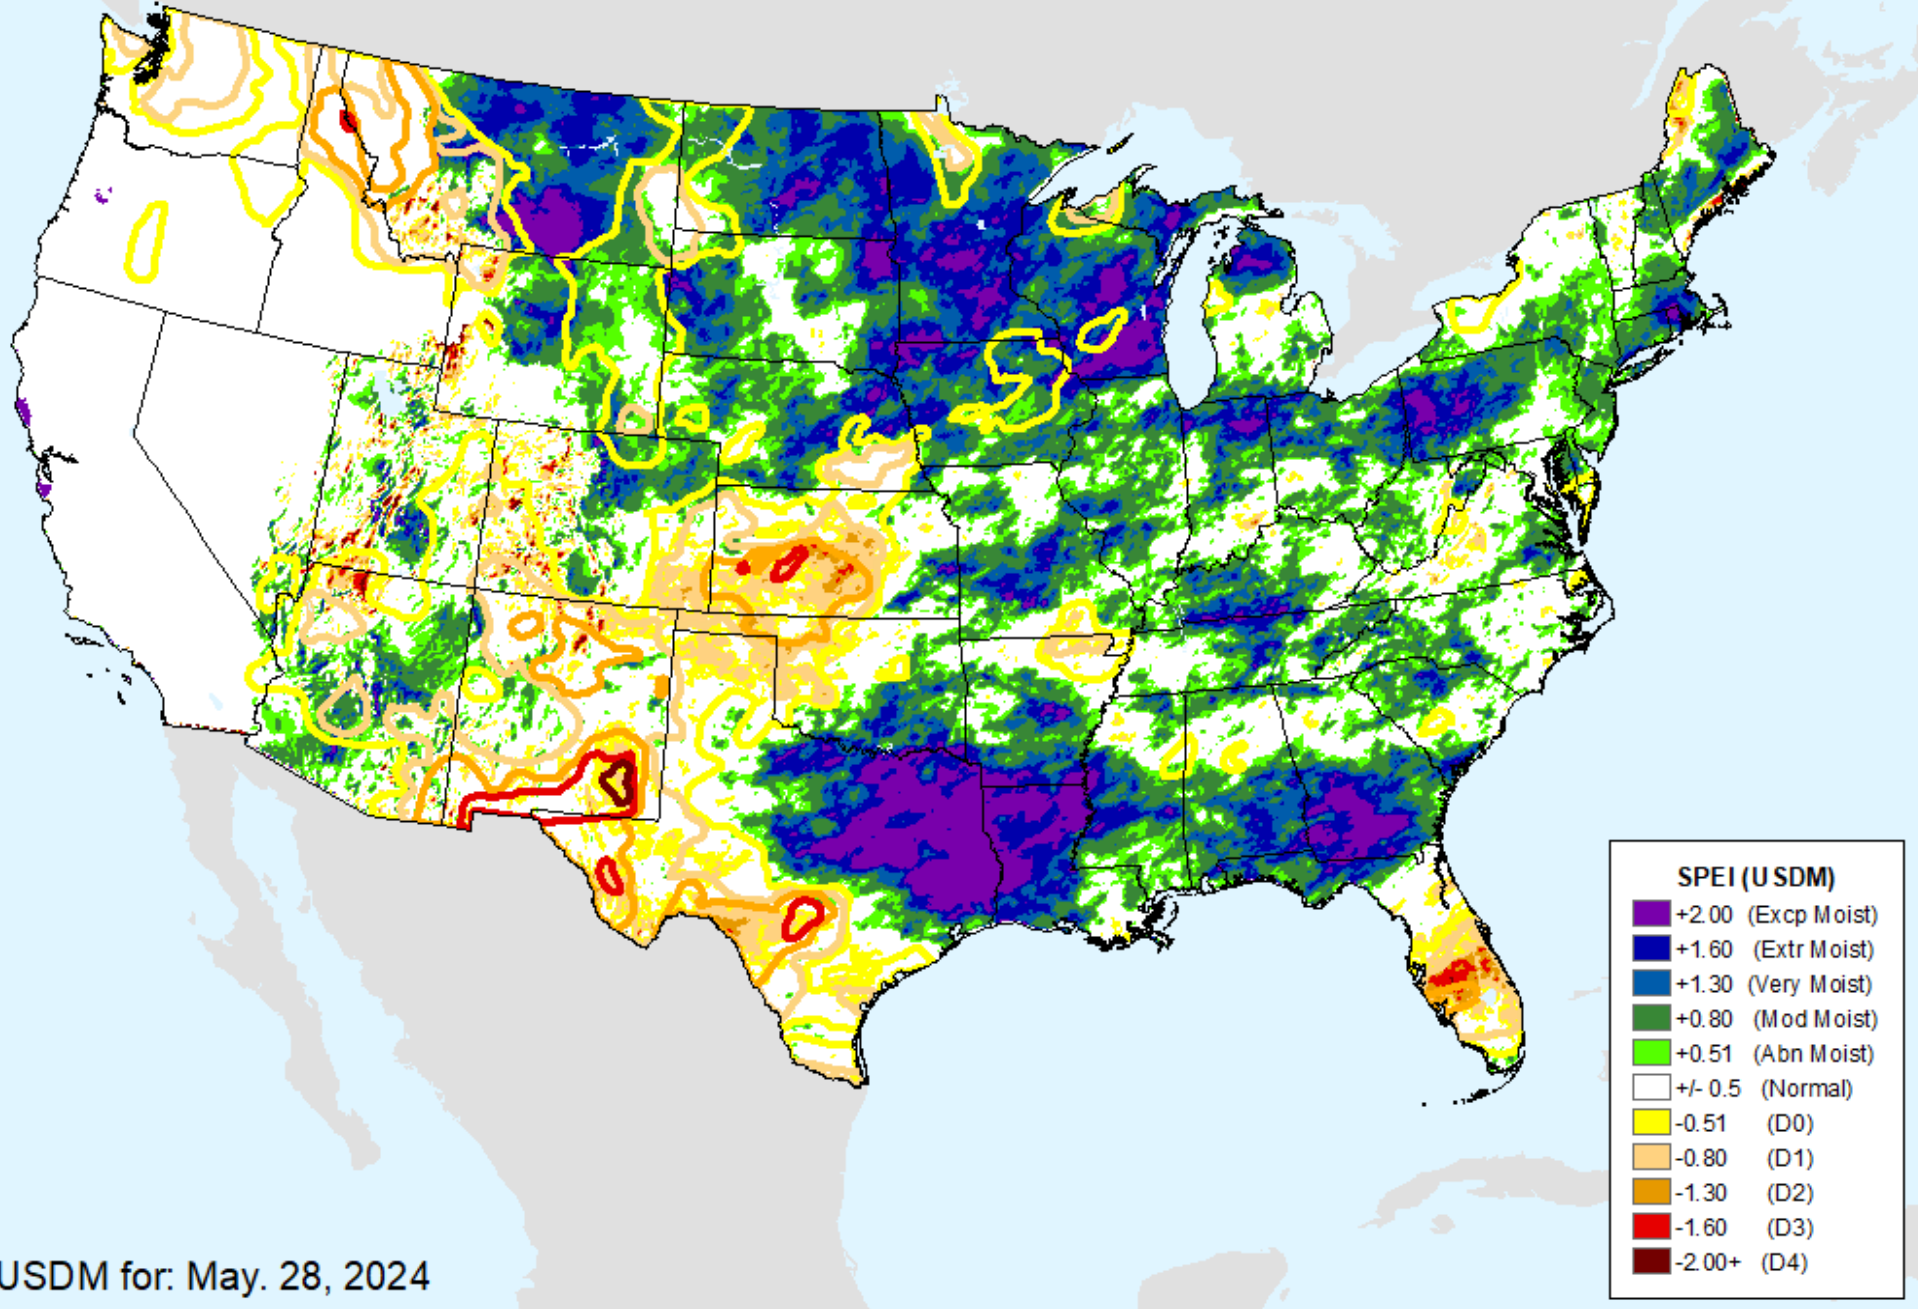

AHPS 3-month SPEI

As of: Tuesday, June 4, 2024

USDM for: May. 28, 2024