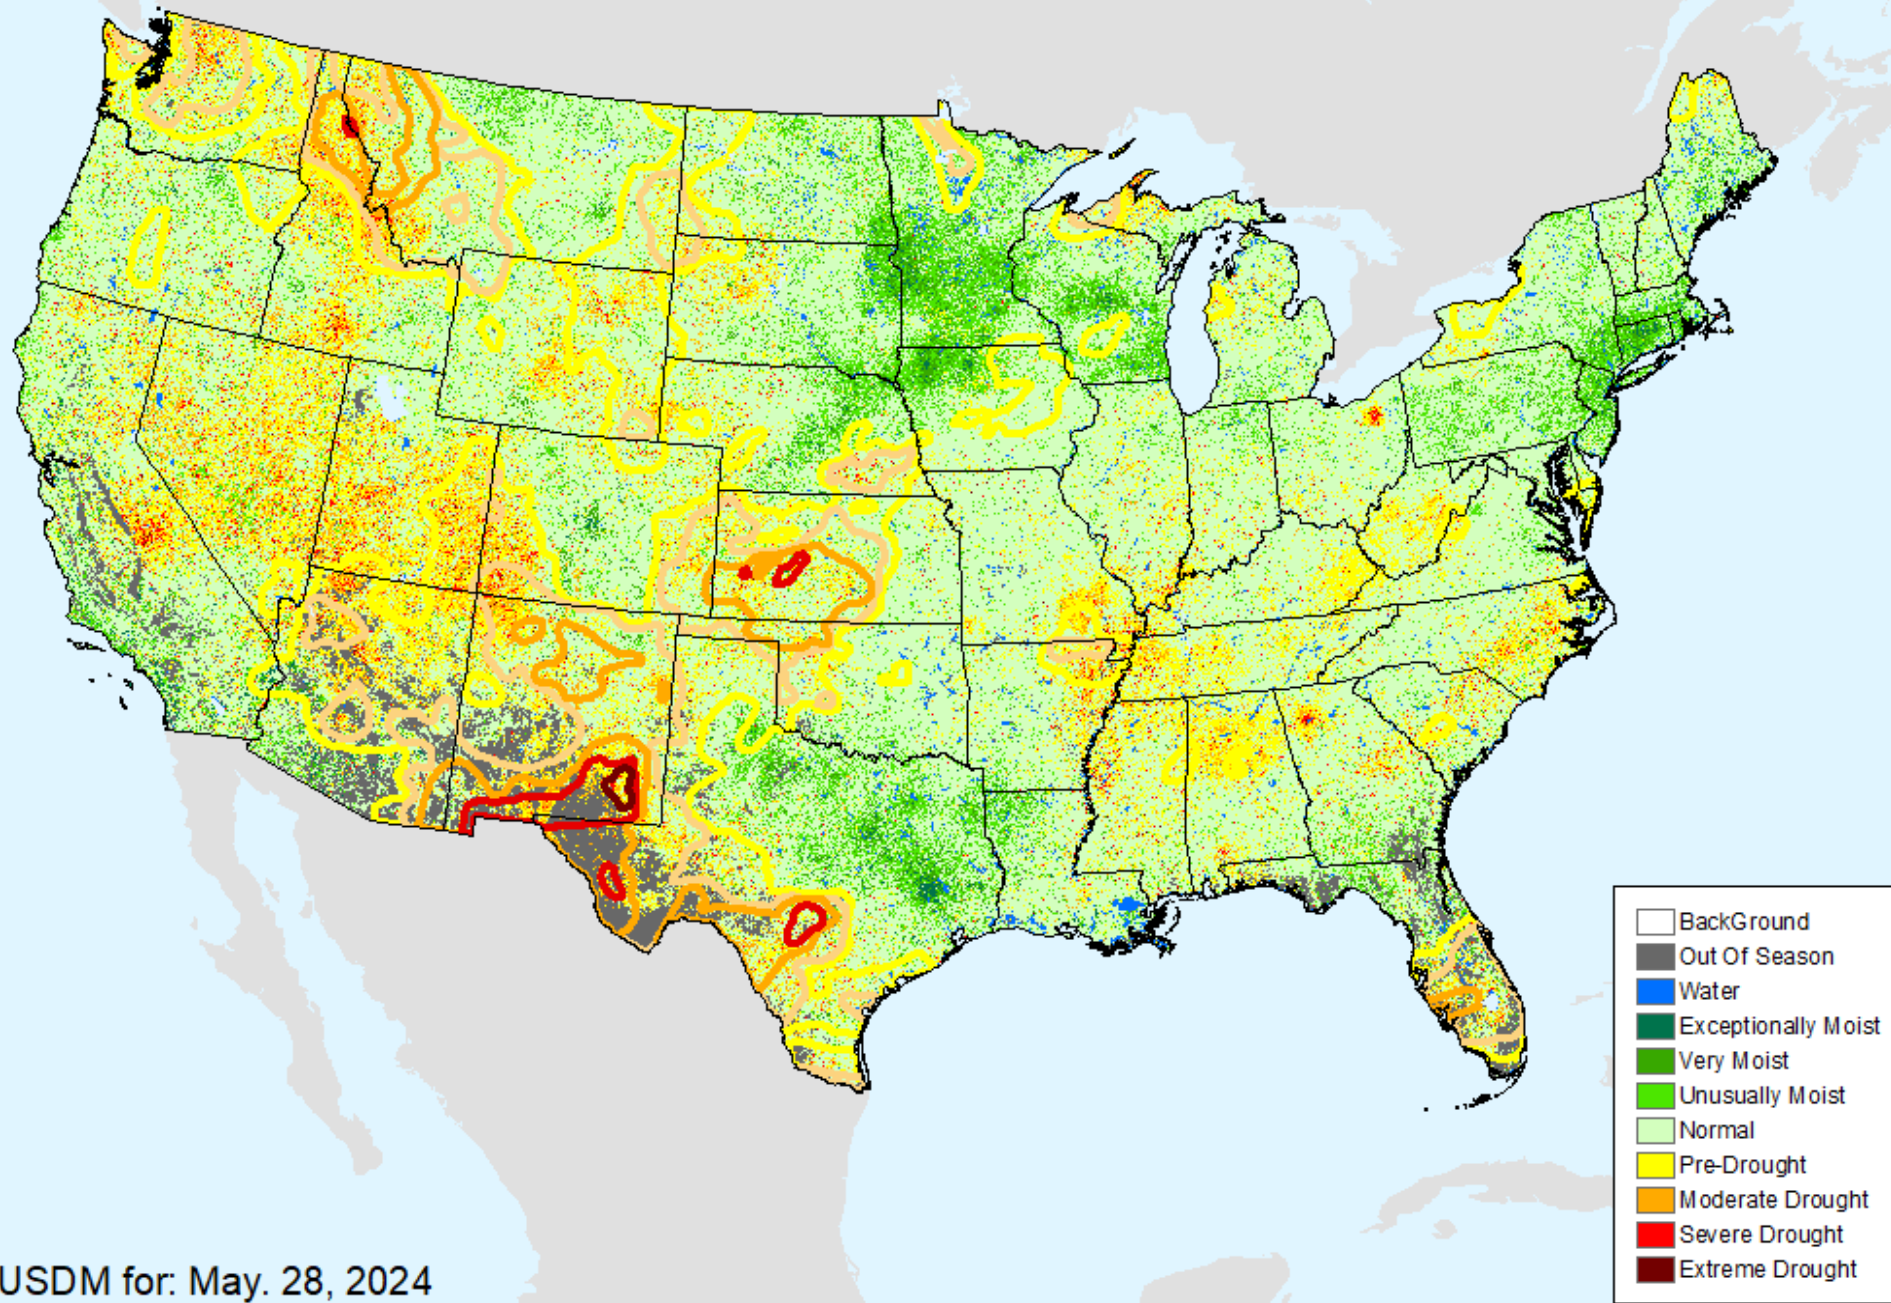

Vegetation Drought Response Index (VegDRI)

As of: Tuesday, June 4, 2024