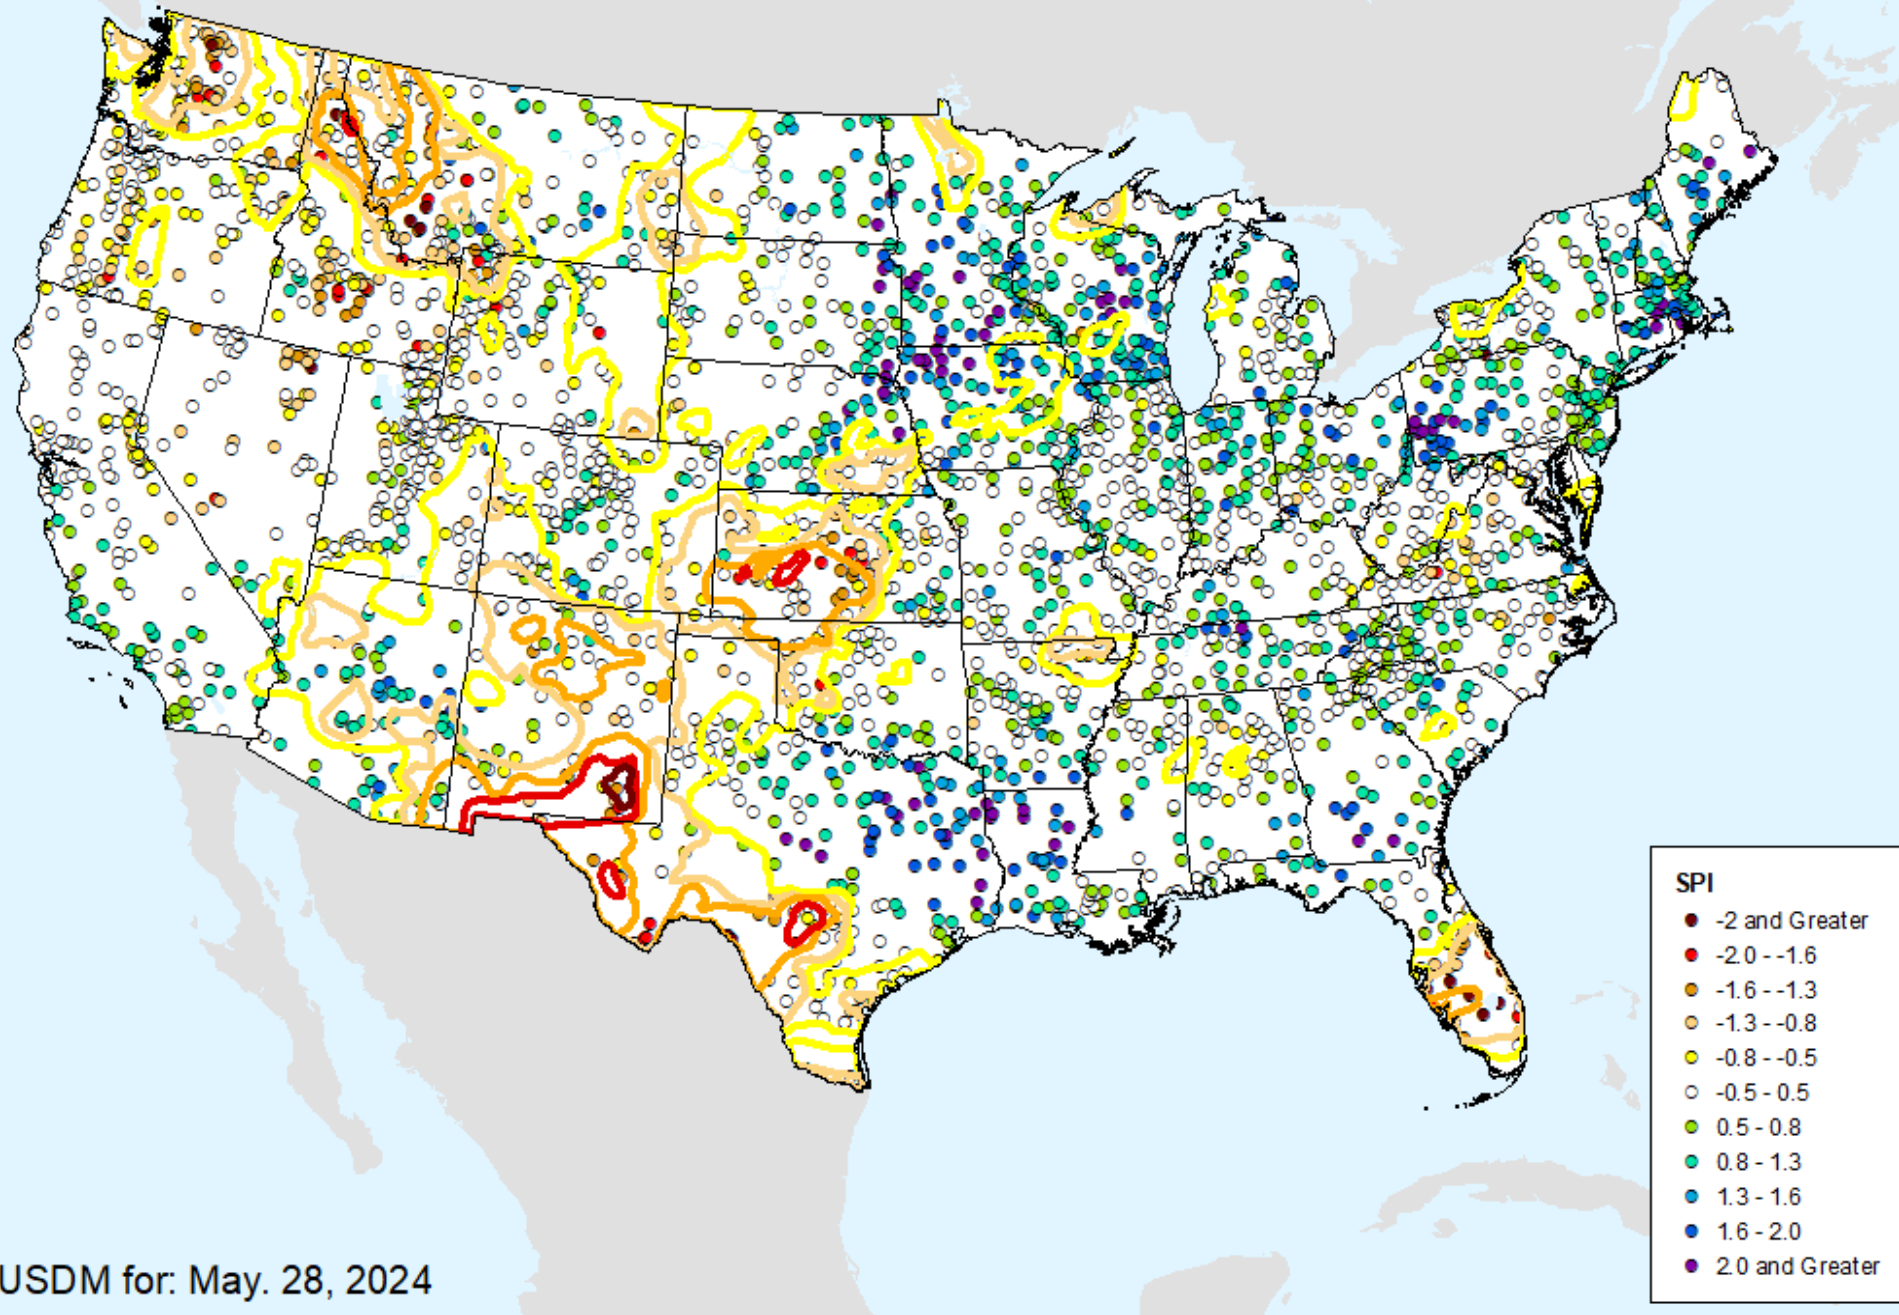

HPRCC 3-month SPI

As of: Tuesday, June 4, 2024