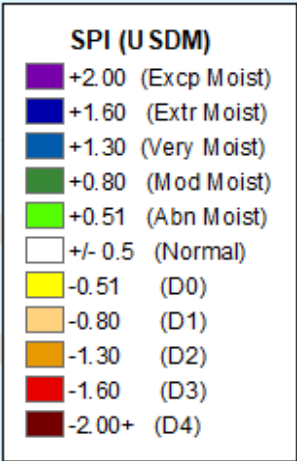

AHPS 36-month SPI

As of: Tuesday, June 4, 2024

USDM for: May. 28, 2024