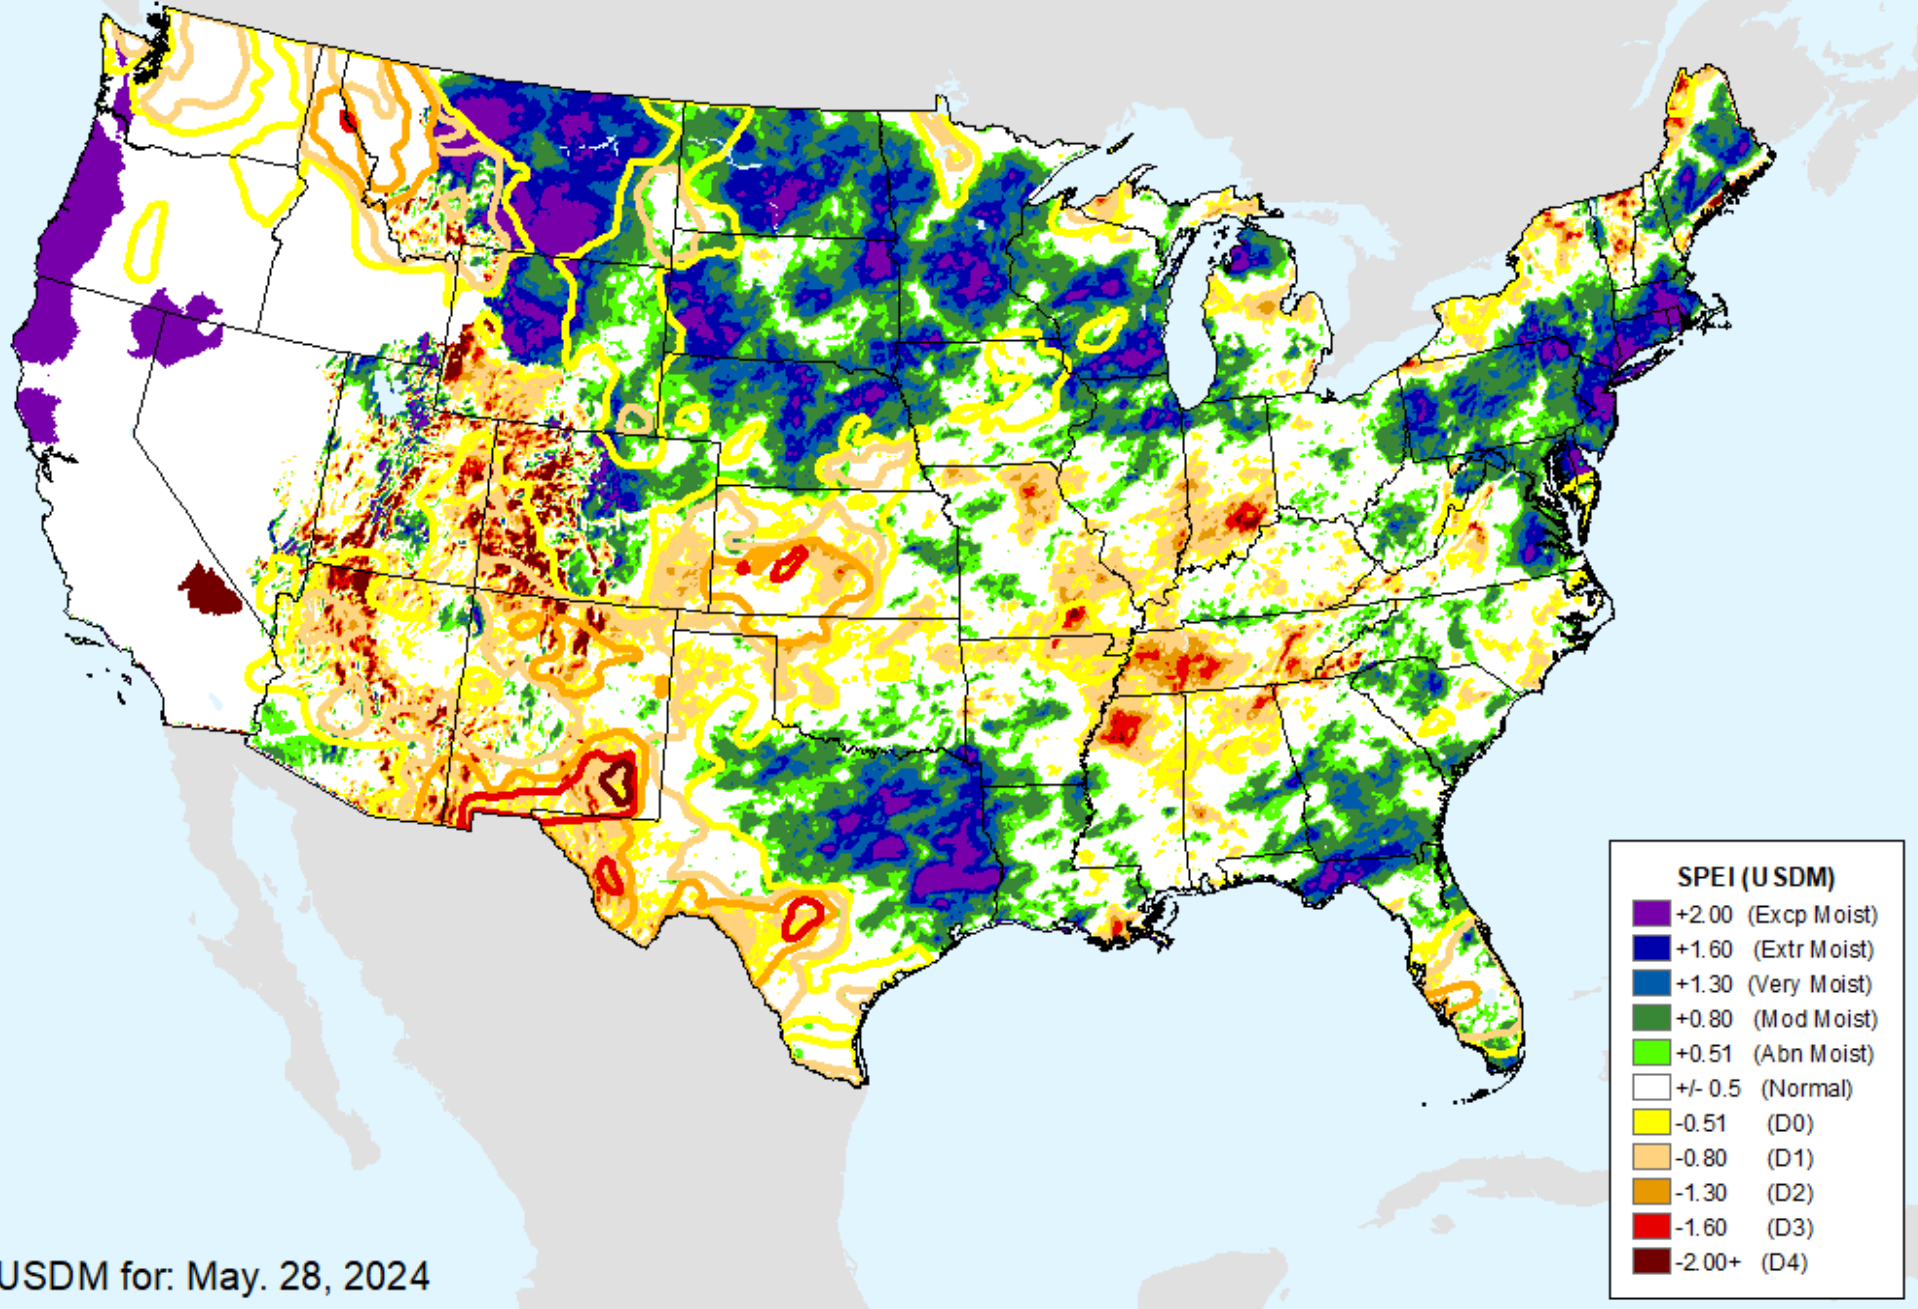

AHPS 9-month SPEI

As of: Tuesday, June 4, 2024

USDM for: May. 28, 2024