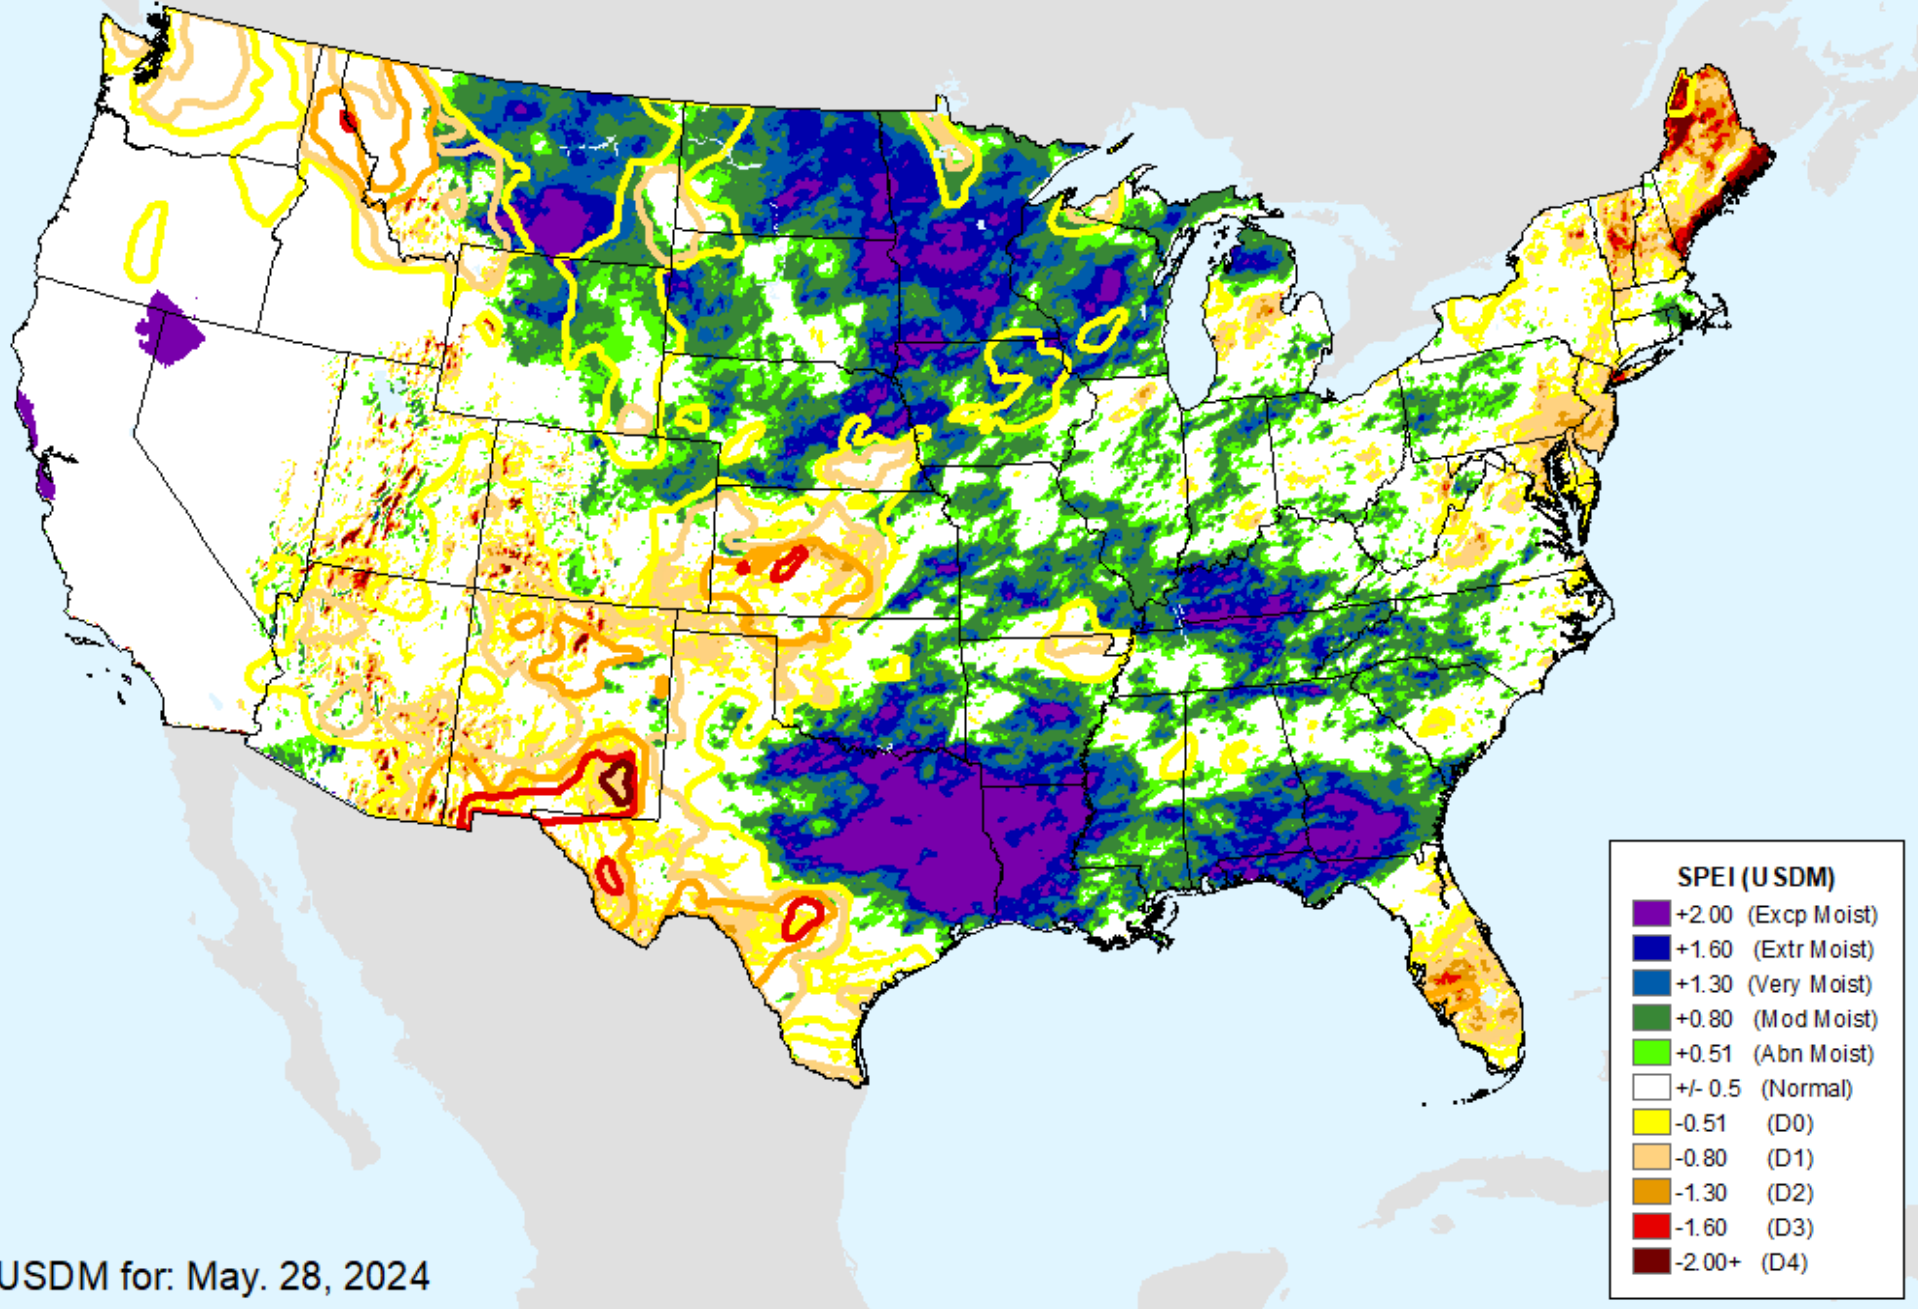

AHPS 2-month SPEI

As of: Tuesday, June 4, 2024

USDM for: May. 28, 2024