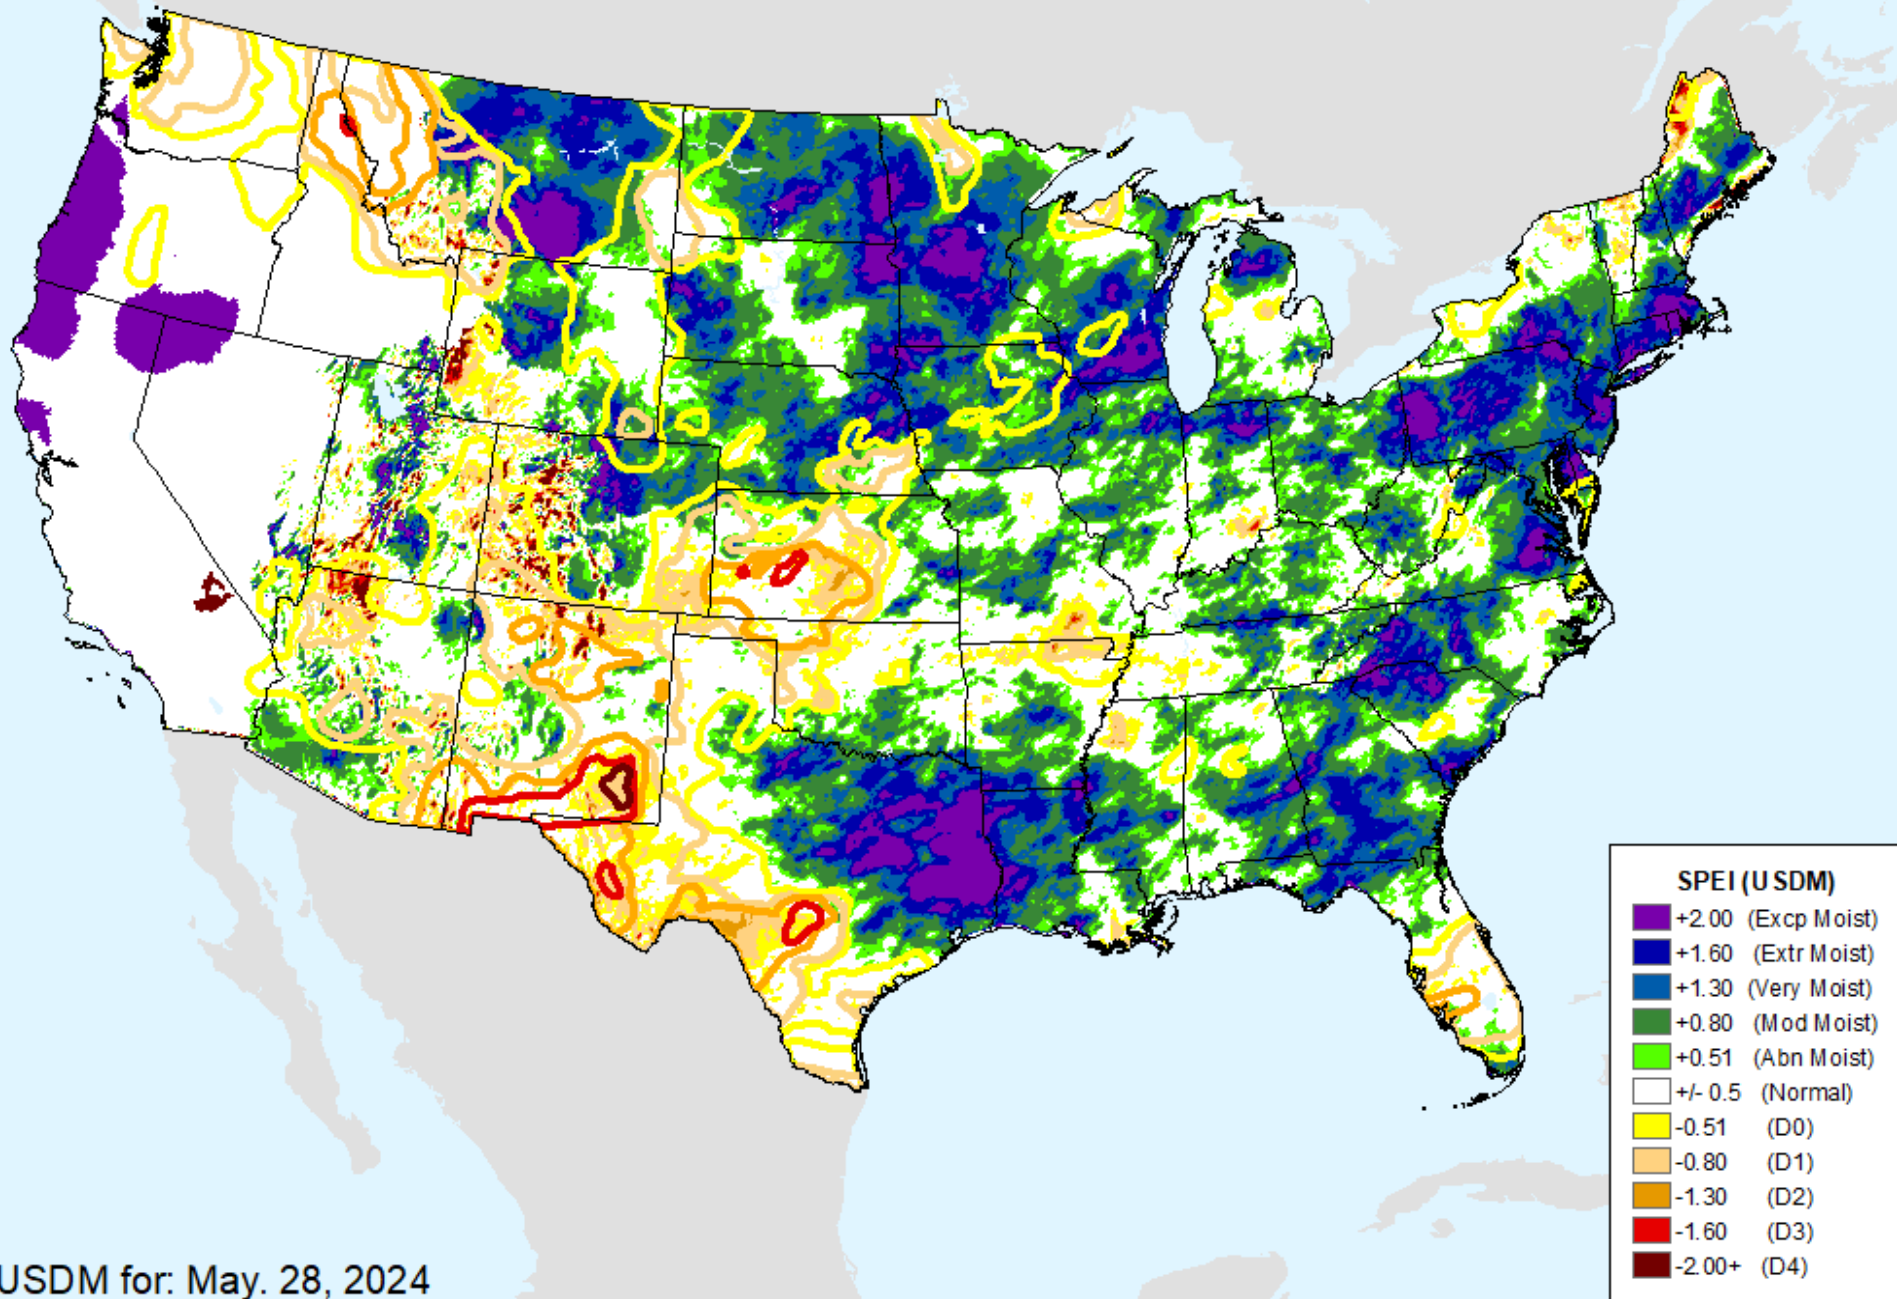

AHPS 6-month SPEI

As of: Tuesday, June 4, 2024