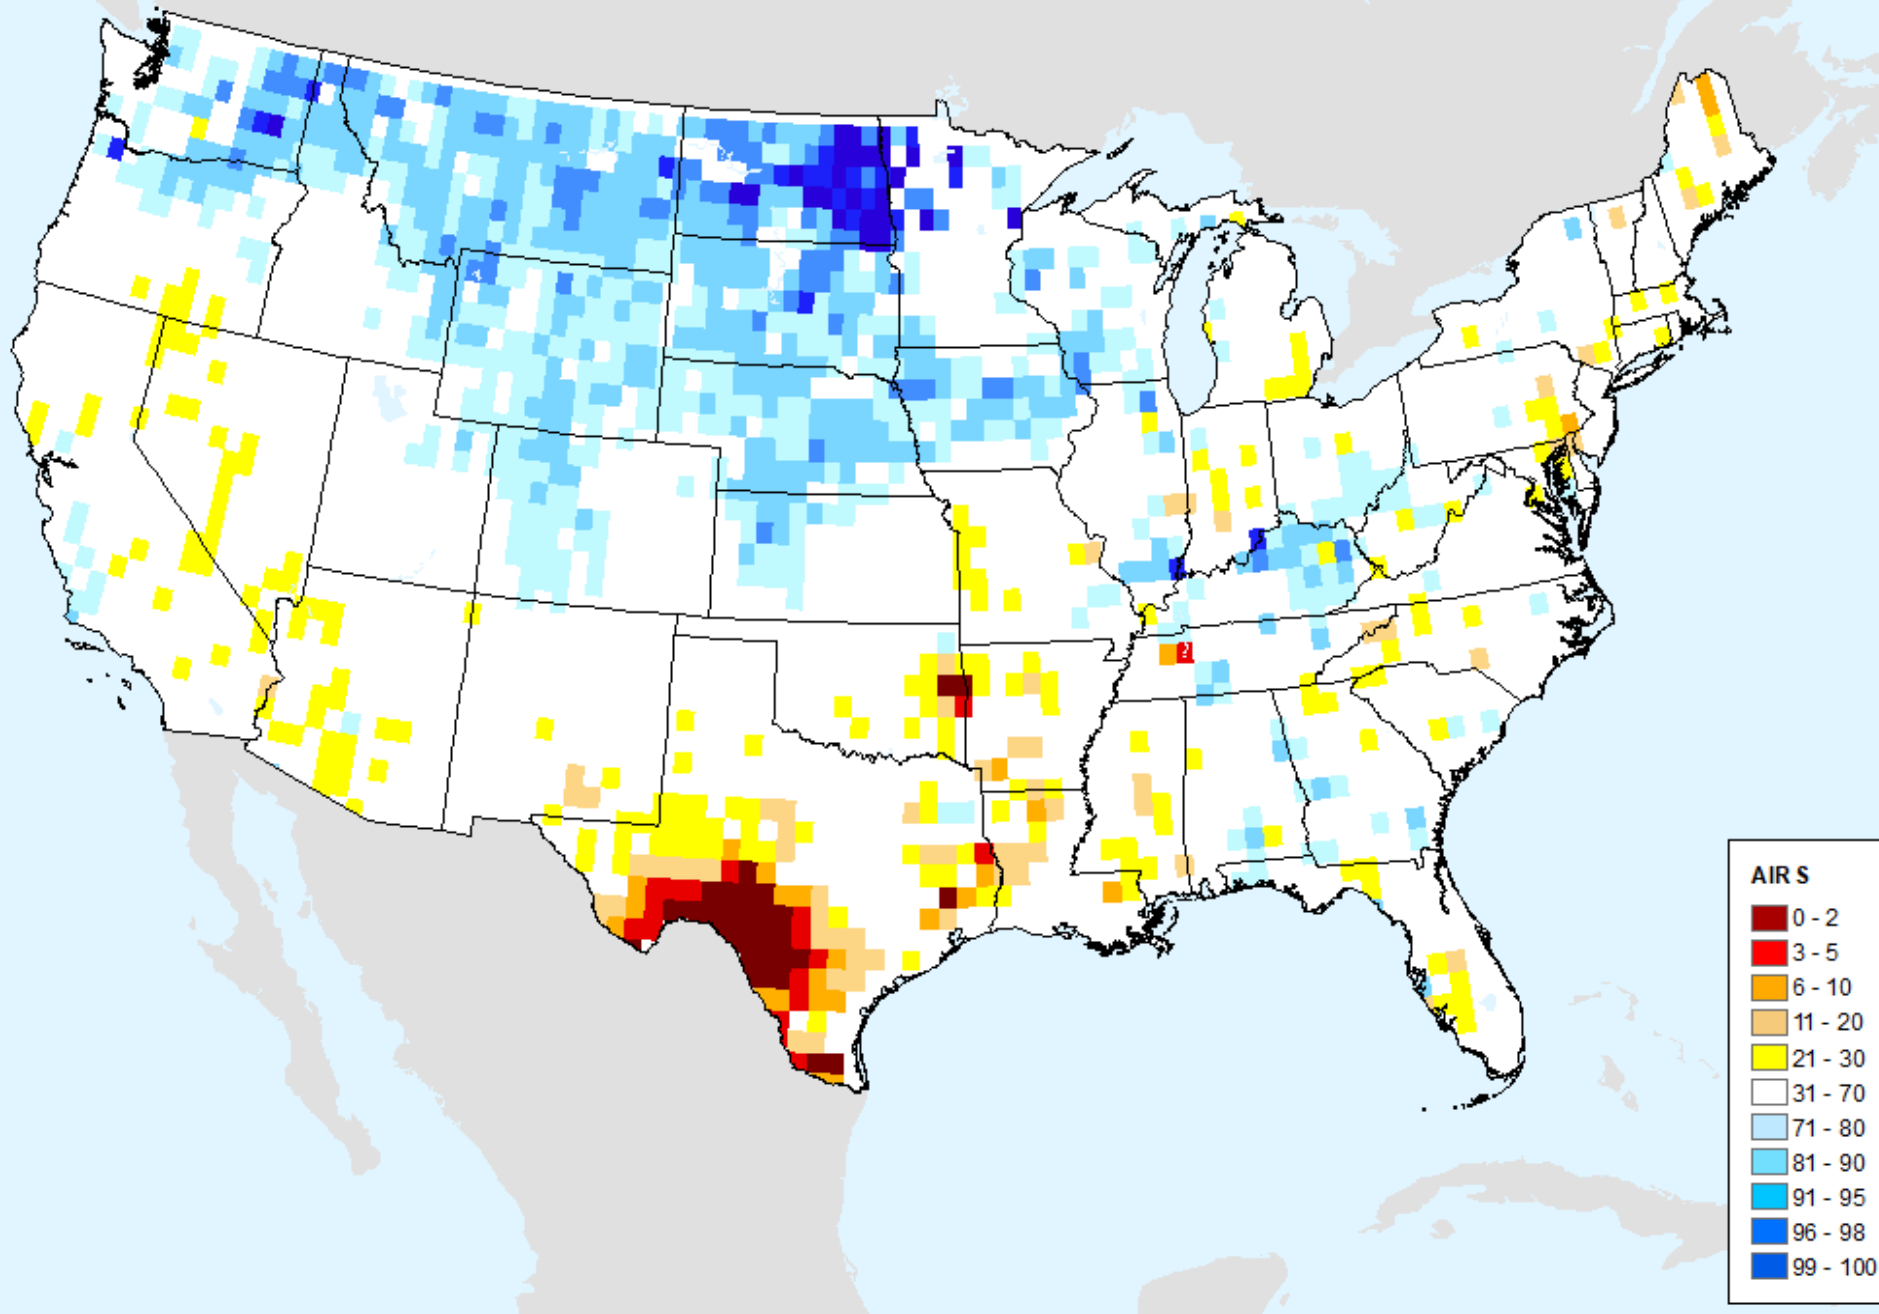

AIRS-Based Retrieved Surface Air Temperature 14 Day

As of: Tuesday, June 4, 2024