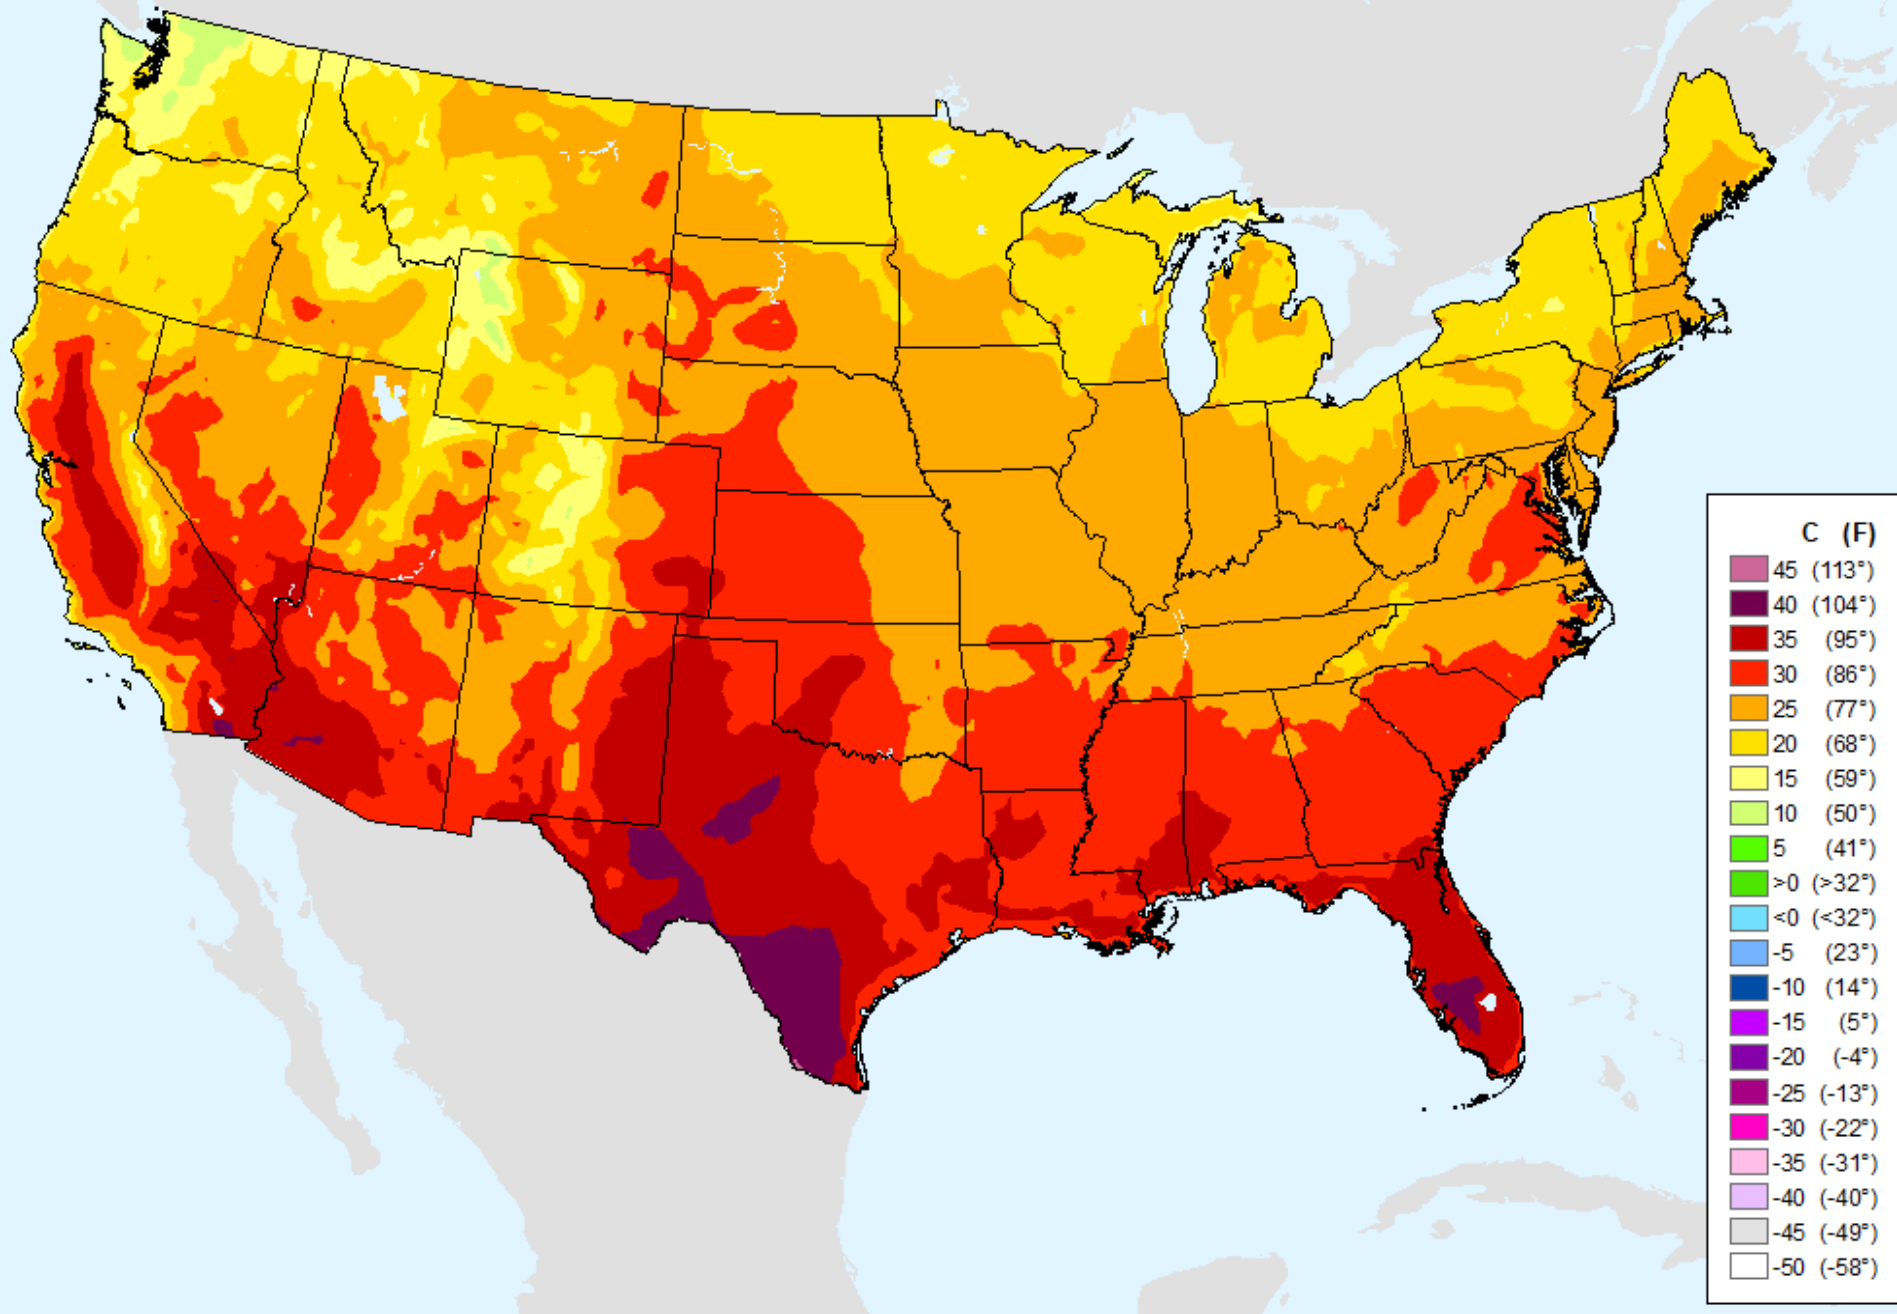

# Keetch-Byram Drought Index (KBDI)

As of: Tuesday, June 4, 2024