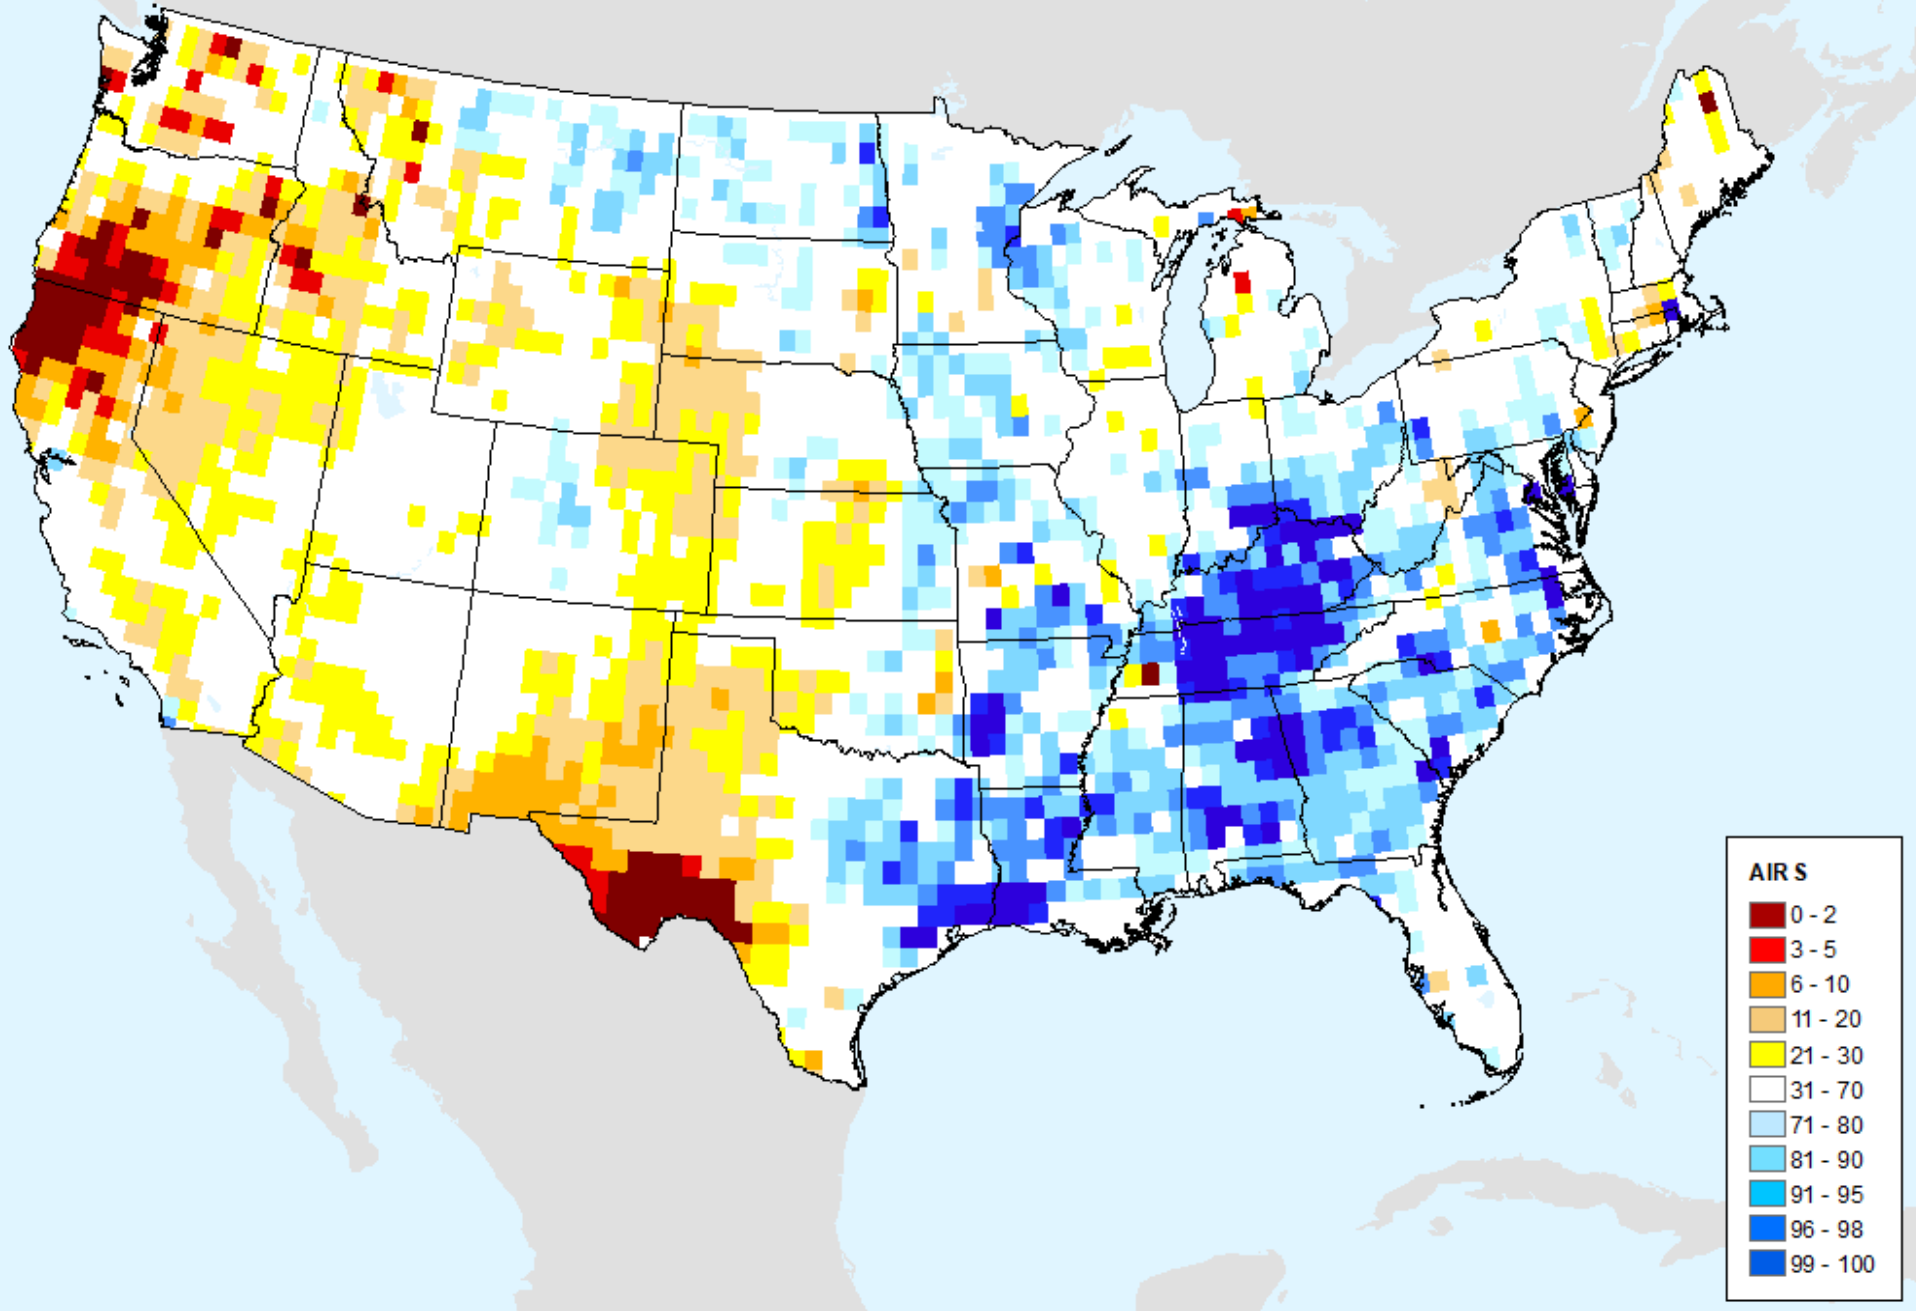

AIRS-Based Surface Relative Humidity 28 Day

As of: Tuesday, June 4, 2024