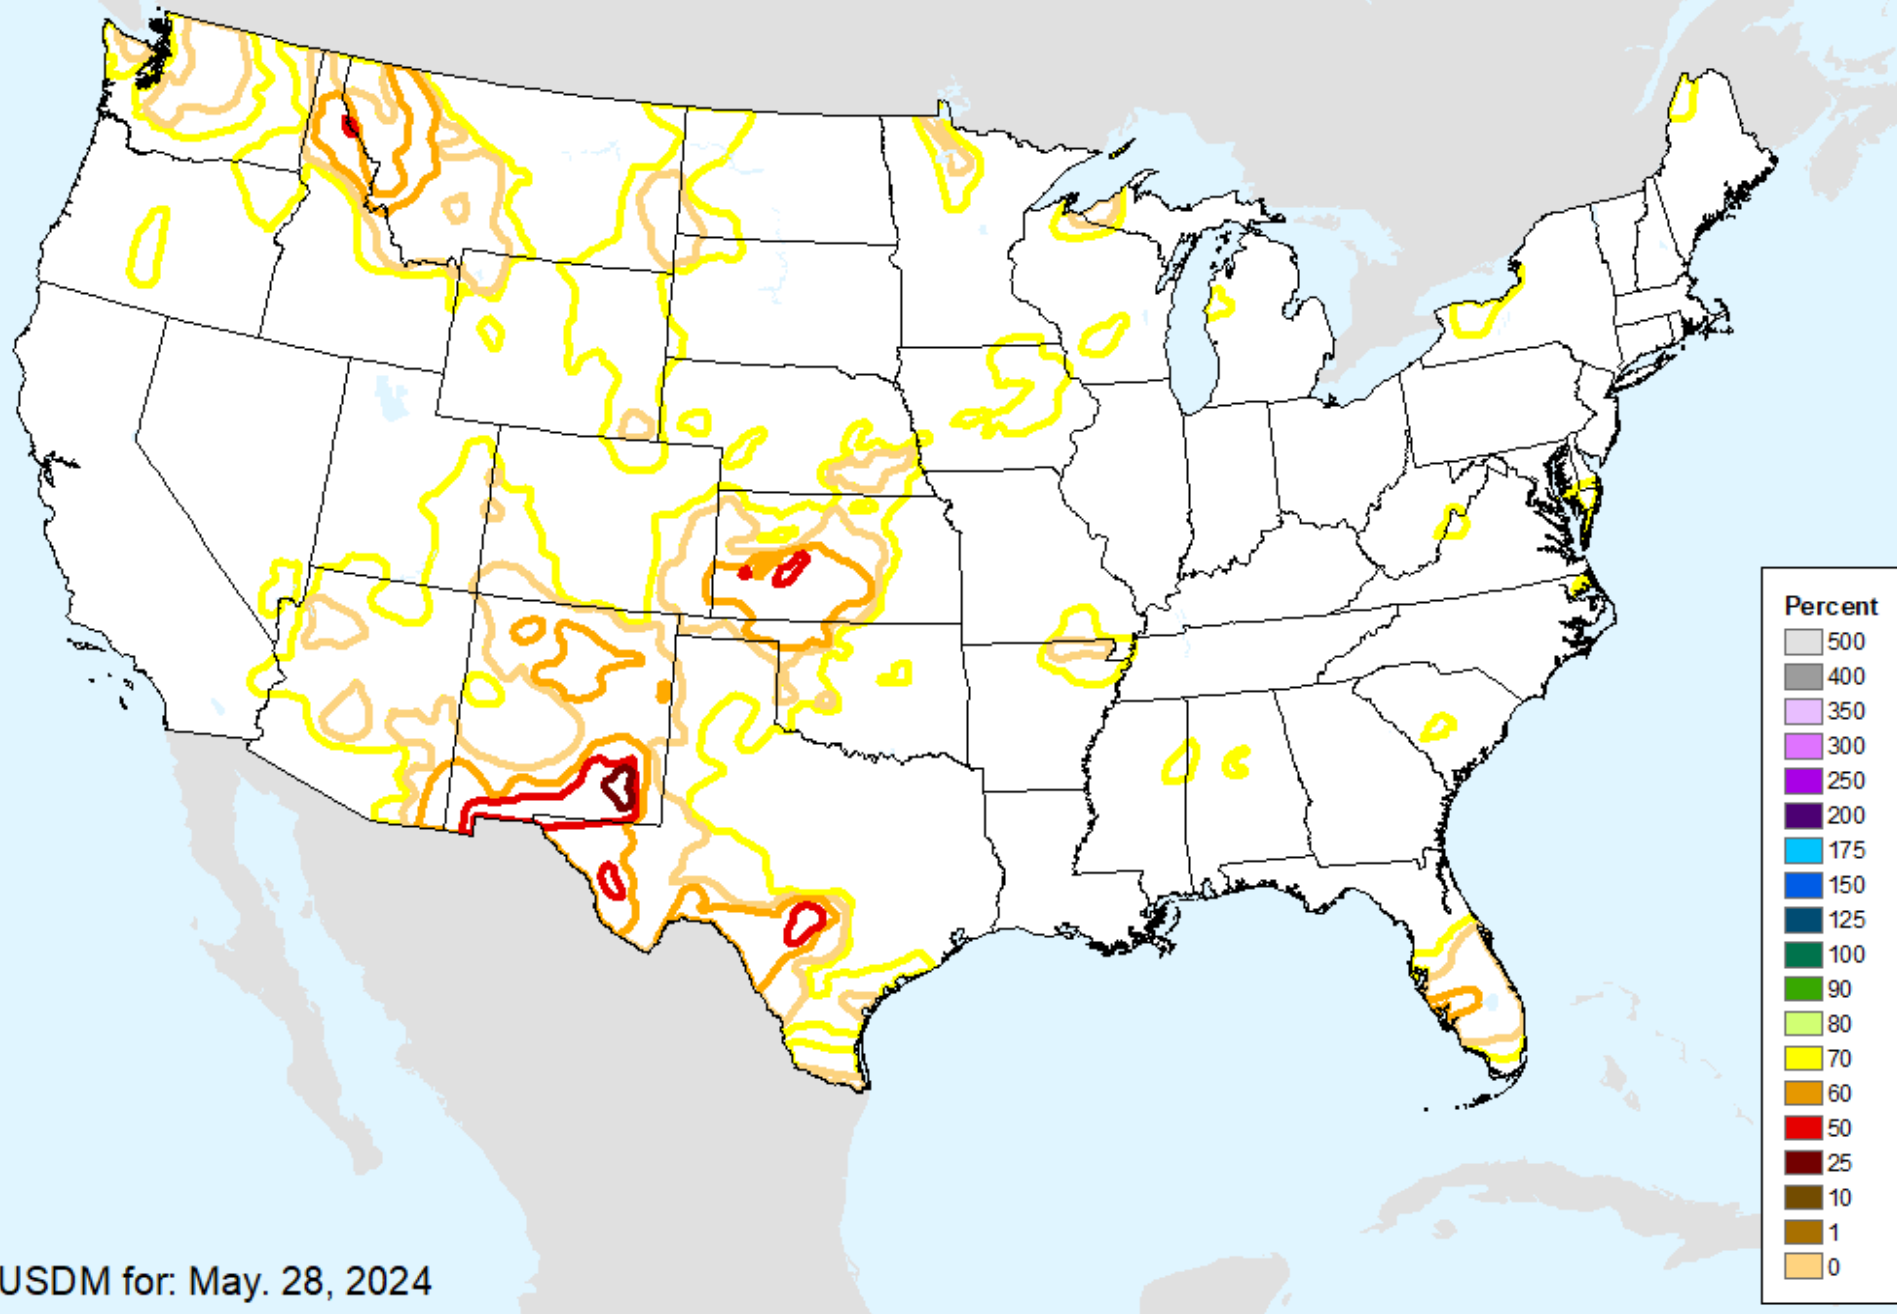

AHPS 60-Day Pct of Normal Pcp

As of: Tuesday, June 4, 2024