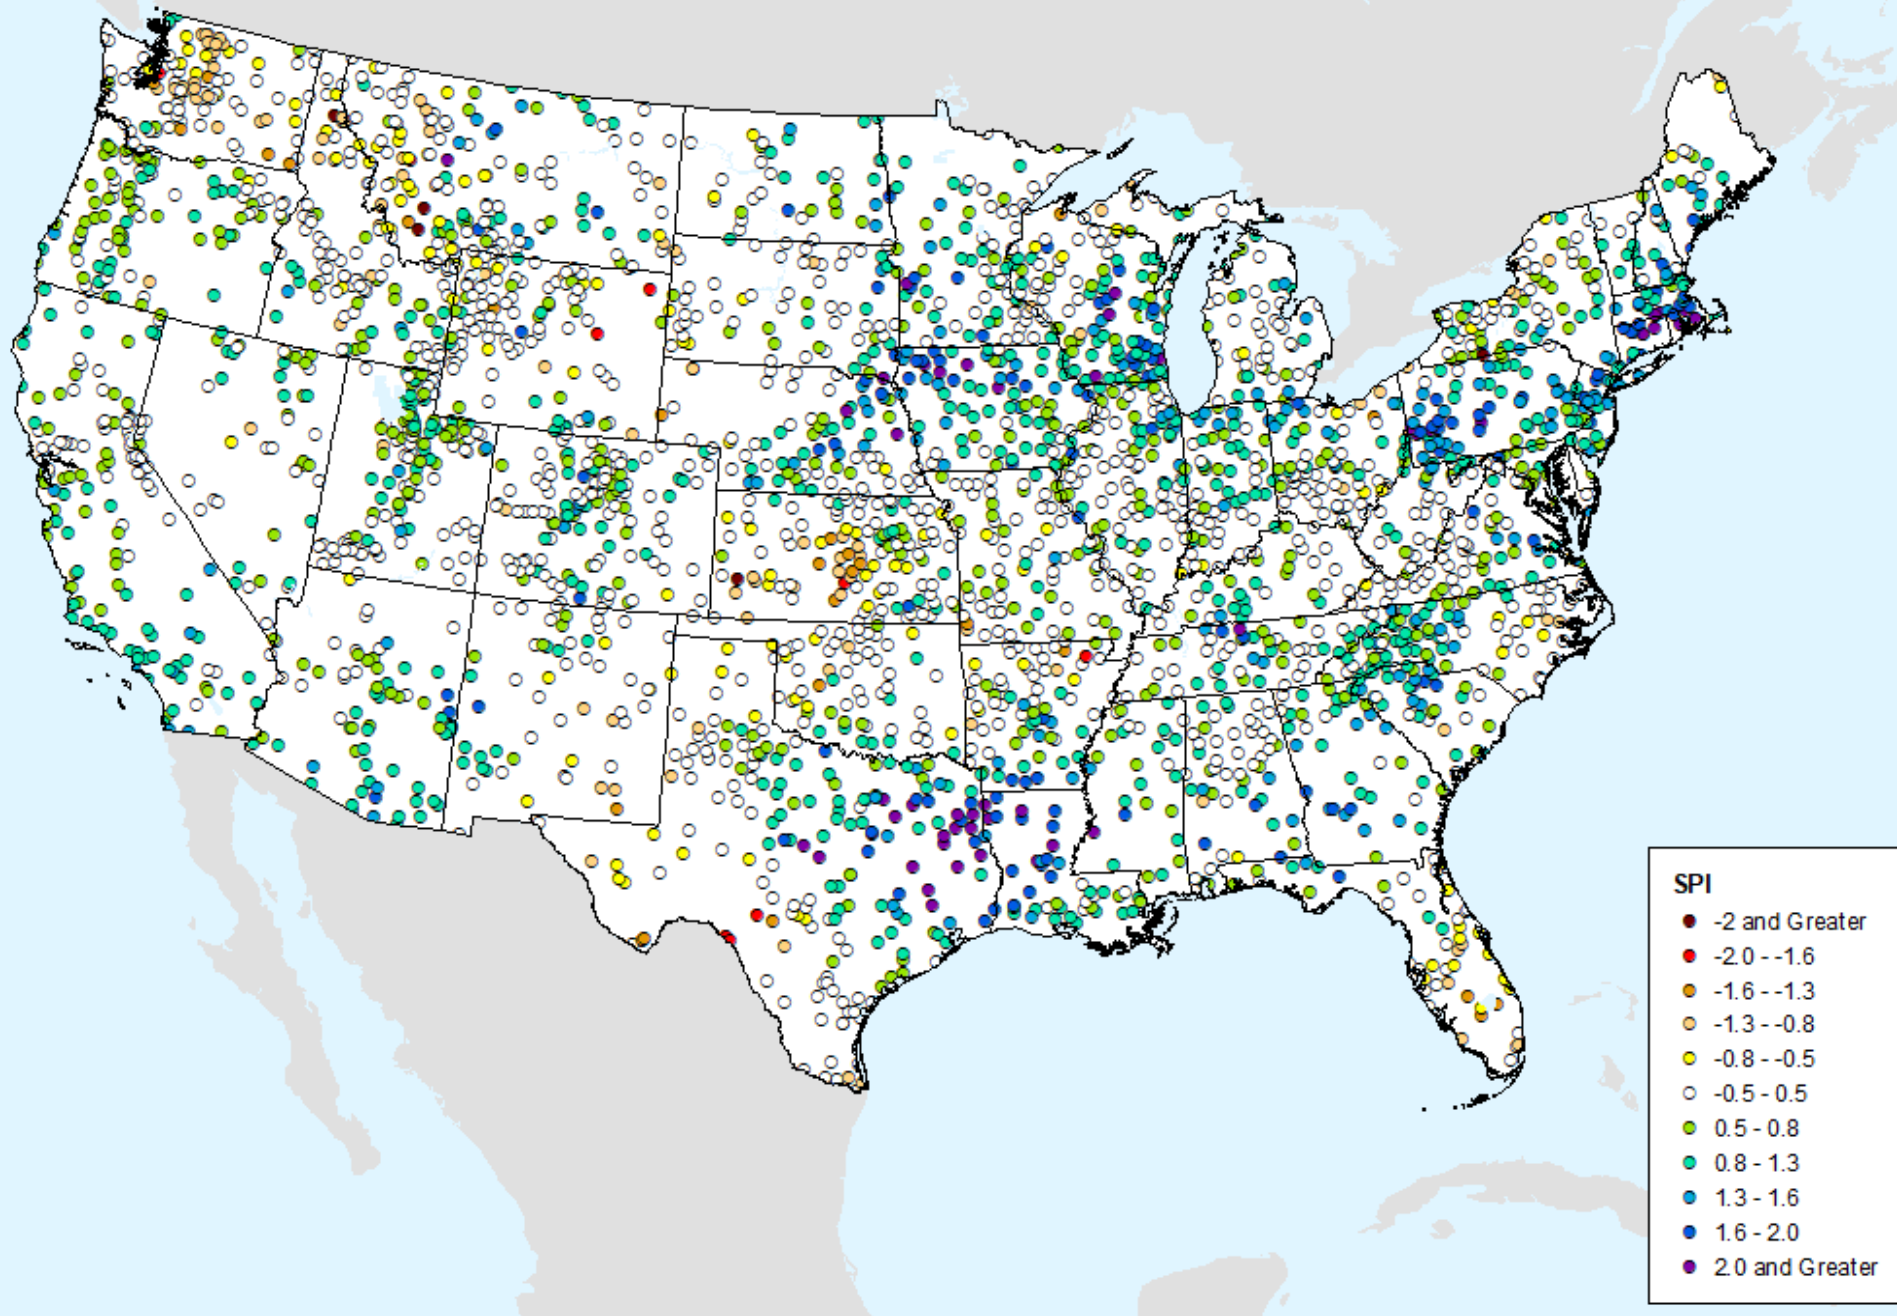

HPRCC Year-to-date SPI

As of: Tuesday, June 4, 2024