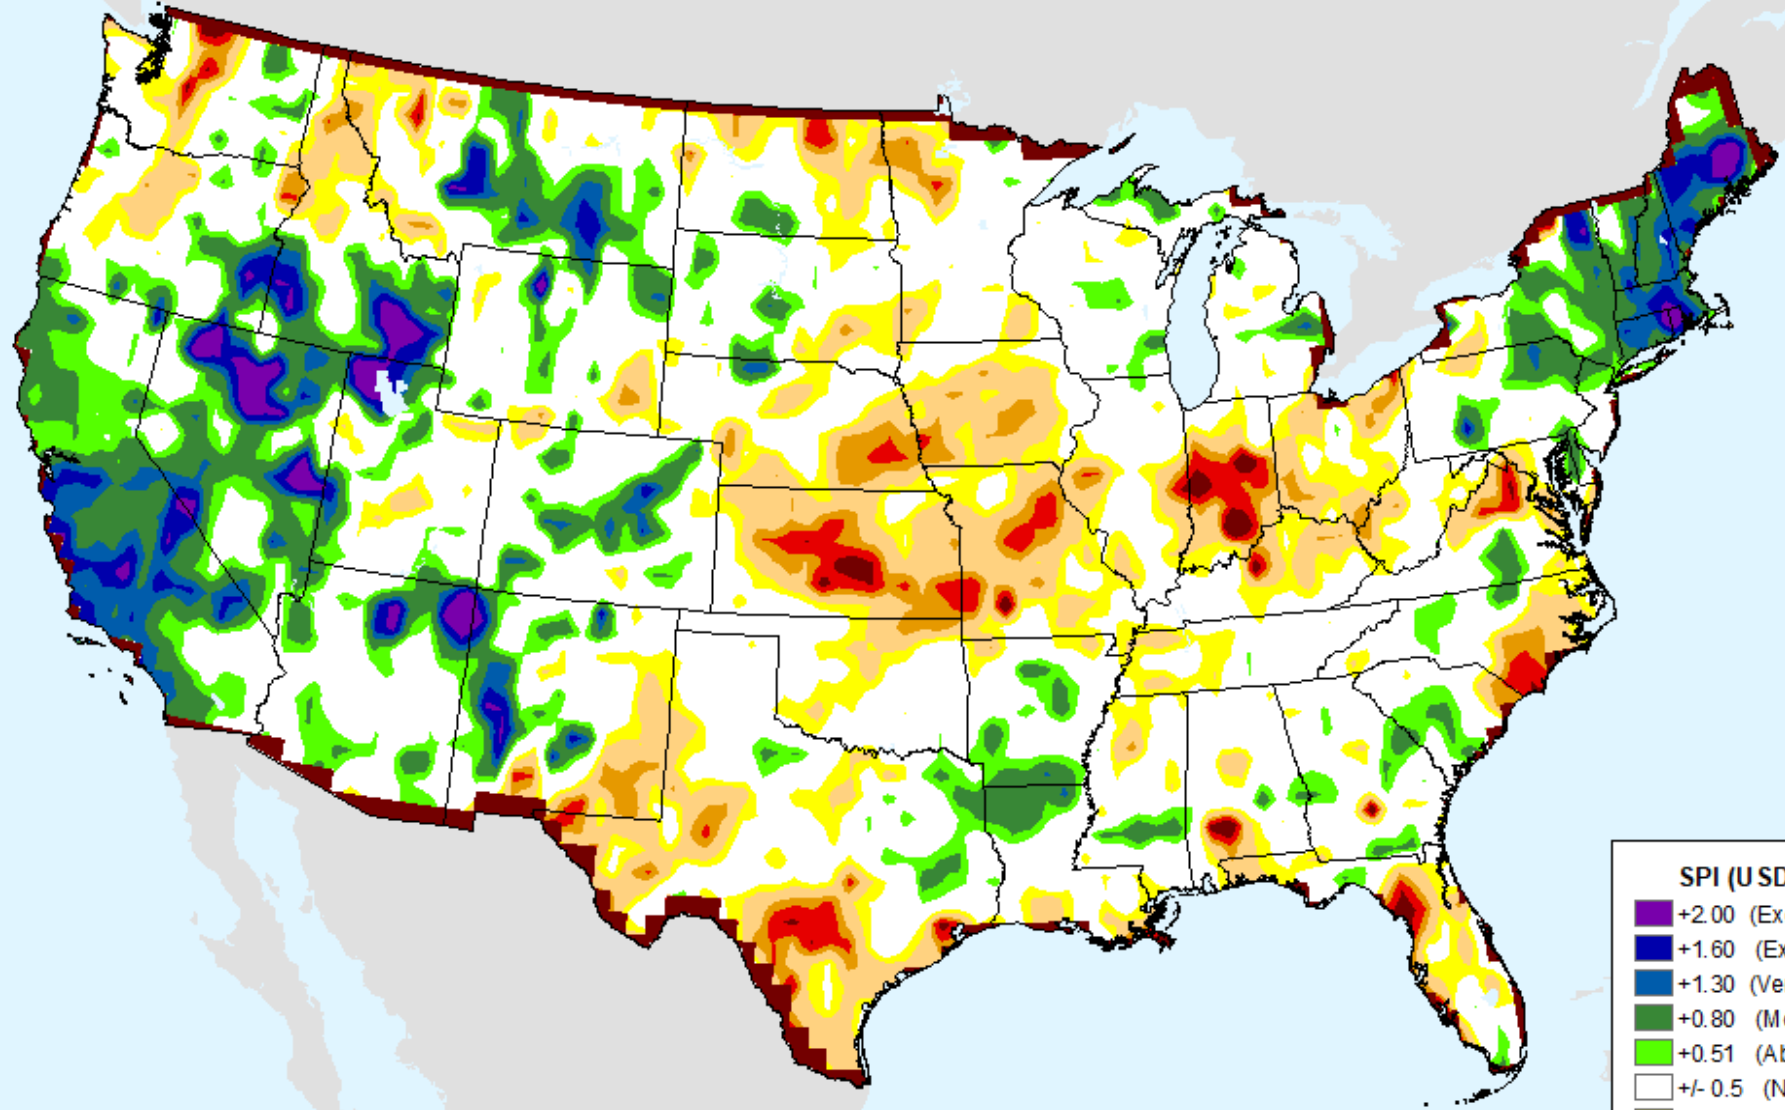

# CPC 24-month SPI

As of: Tuesday, June 4, 2024

SPI (USDM)	
Dark Purple	+2.00 (Excp Moist)
Dark Blue	+1.60 (Extr Moist)
Blue	+1.30 (Very Moist)
Dark Green	+0.80 (Mod Moist)
Light Green	+0.51 (Abn Moist)
White	+/- 0.5 (Normal)
Yellow	-0.51 (D0)
Light Orange	-0.80 (D1)
Orange	-1.30 (D2)
Dark Orange	-1.60 (D3)
Dark Red	-2.00+ (D4)