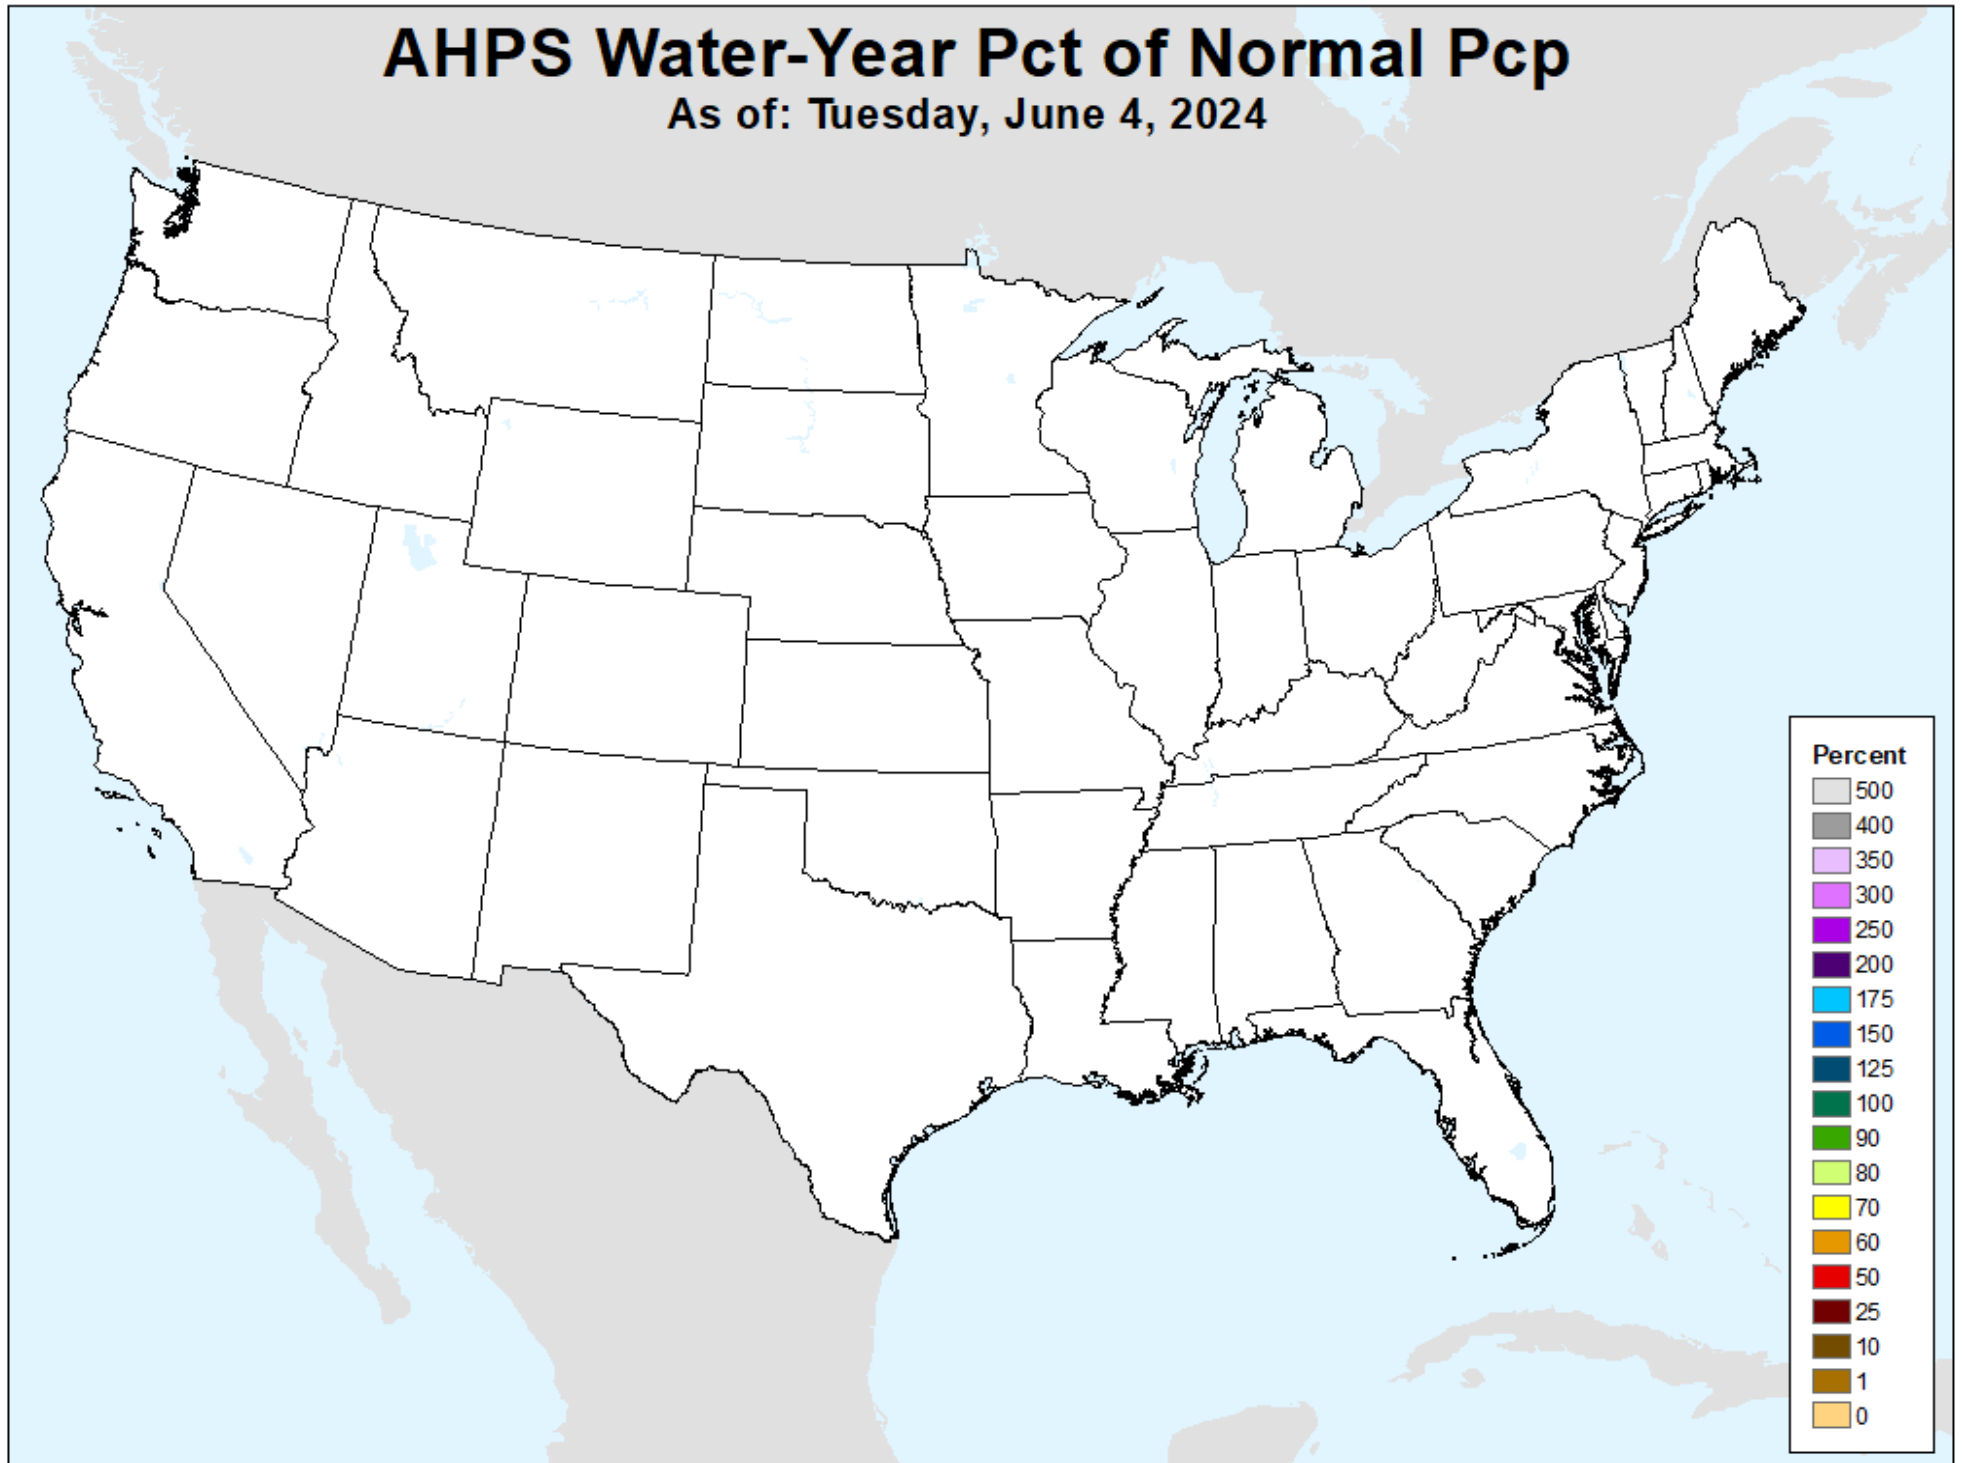

AHPS Water-Year Pct of Normal Pcp

As of: Tuesday, June 4, 2024