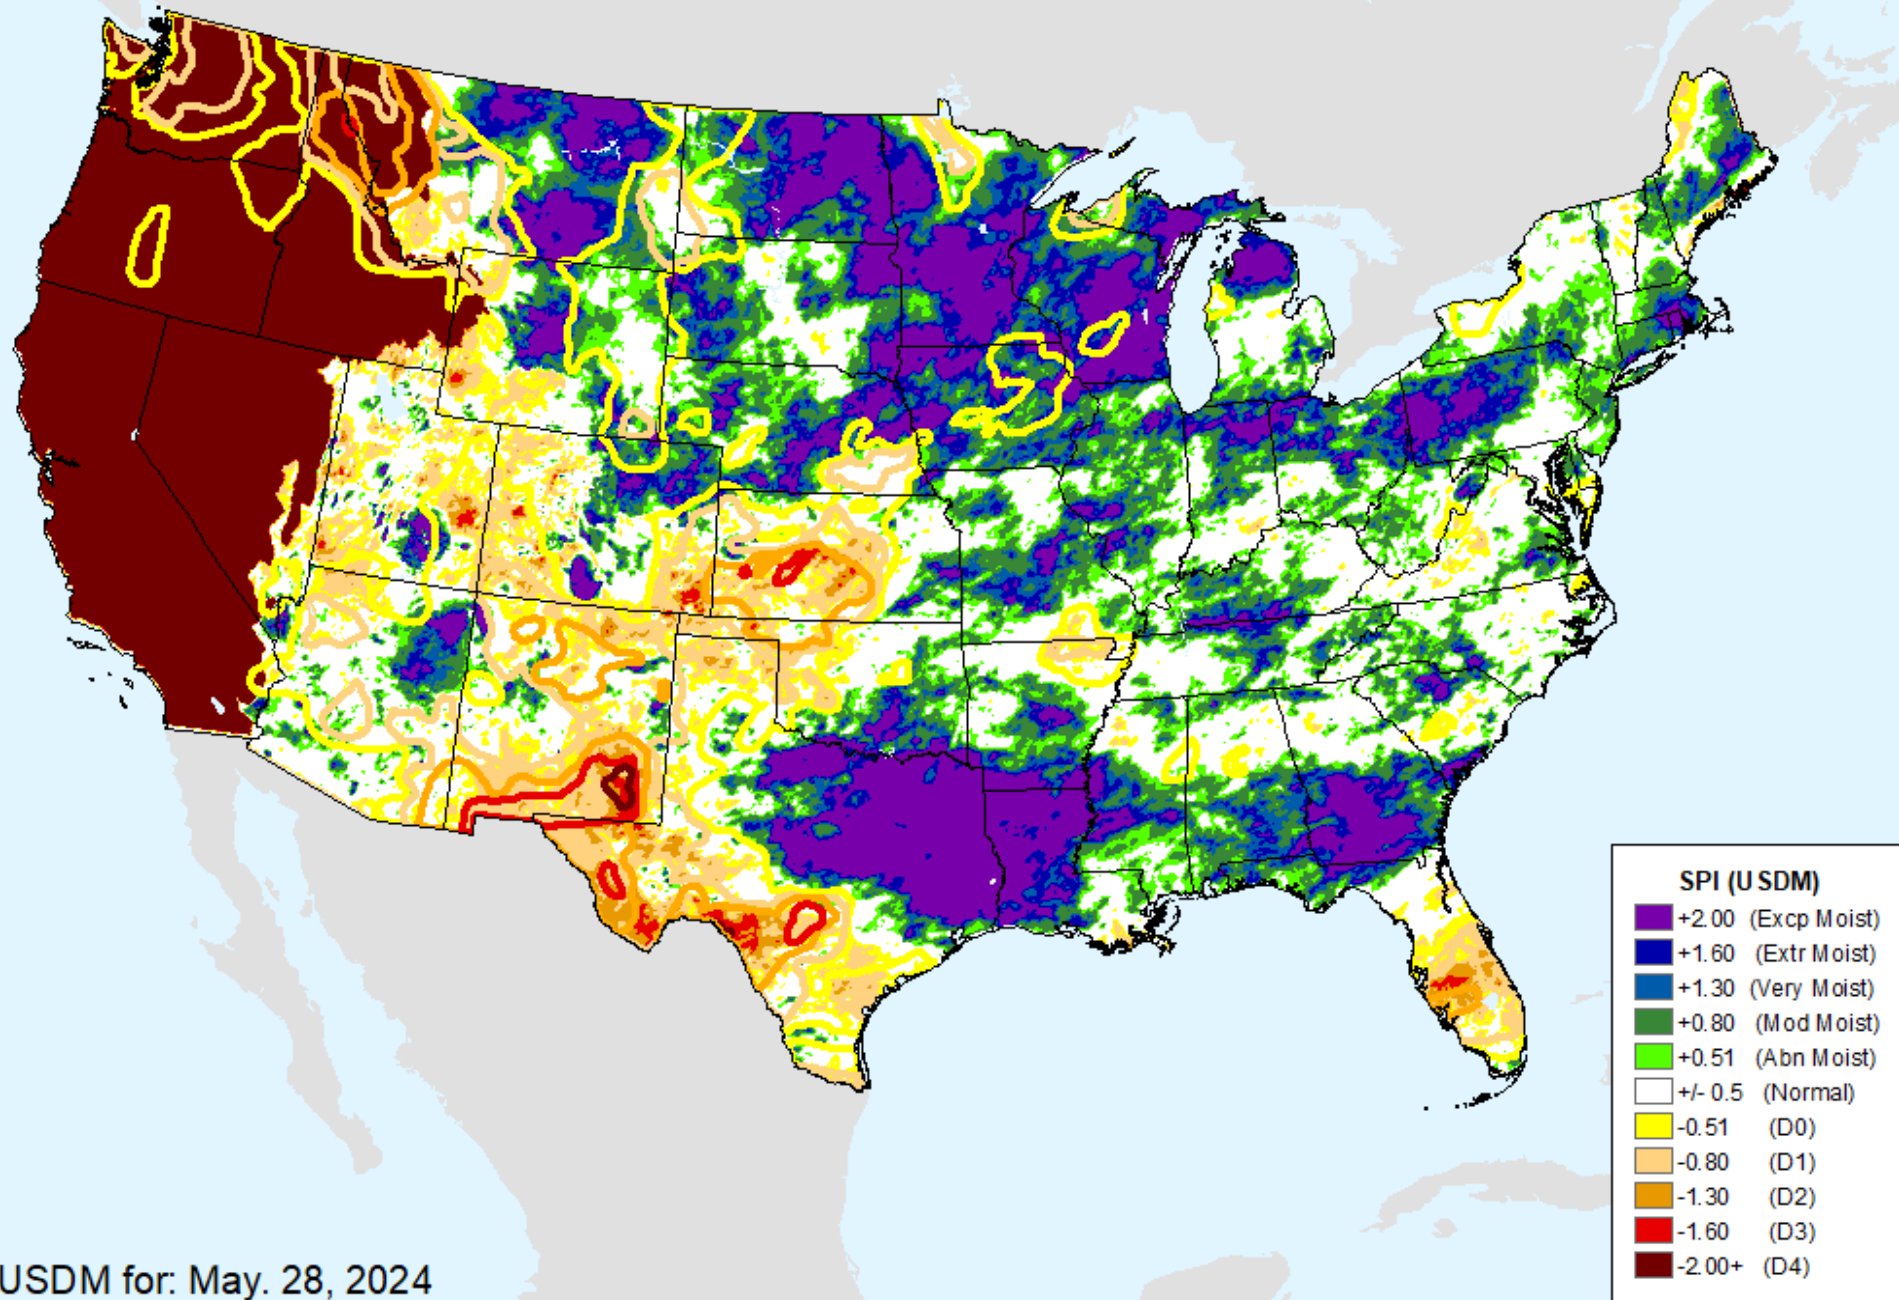

AHPS 3-month SPI

As of: Tuesday, June 4, 2024

USDM for: May. 28, 2024