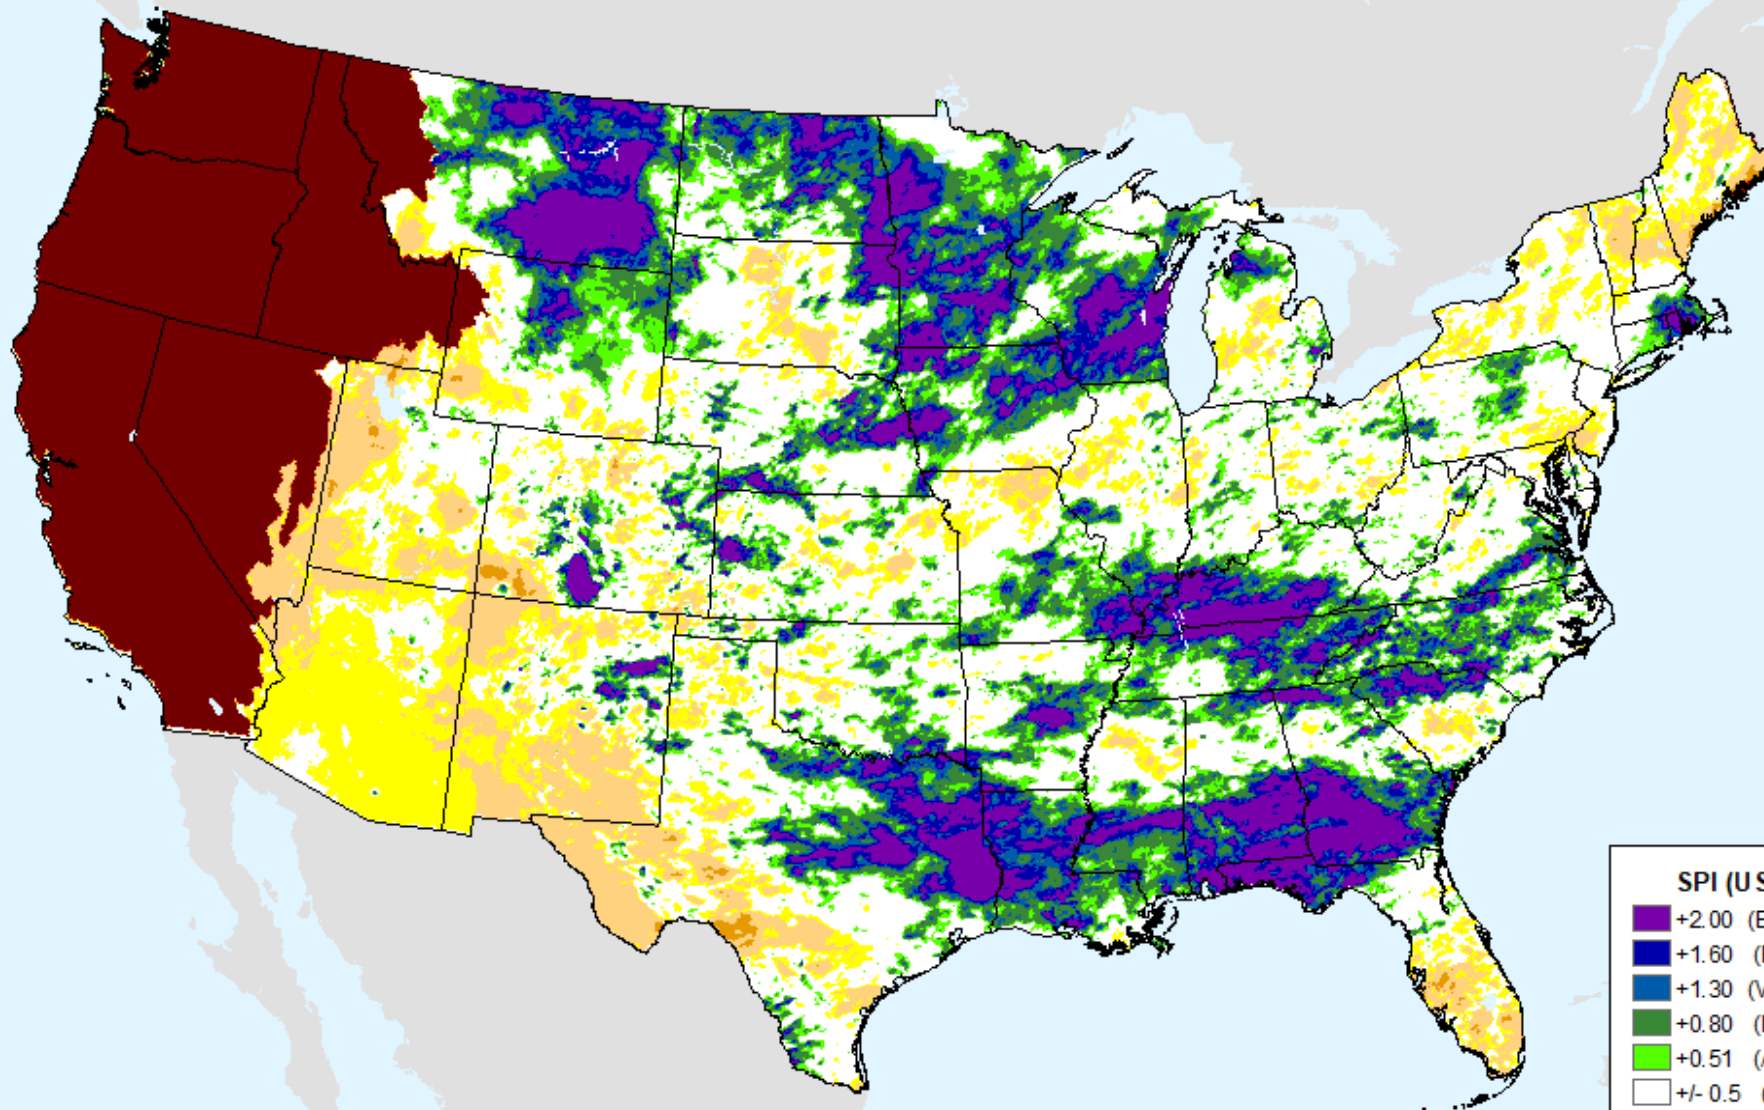

AHPS 1-month SPI

As of: Tuesday, June 4, 2024

SPI (USDM)

- +2.00 (Excp Moist)
- +1.60 (Extr Moist)
- +1.30 (Very Moist)
- +0.80 (Mod Moist)
- +0.51 (Abn Moist)
- +/- 0.5 (Normal)
- -0.51 (D0)
- -0.80 (D1)
- -1.30 (D2)
- -1.60 (D3)
- -2.00+ (D4)