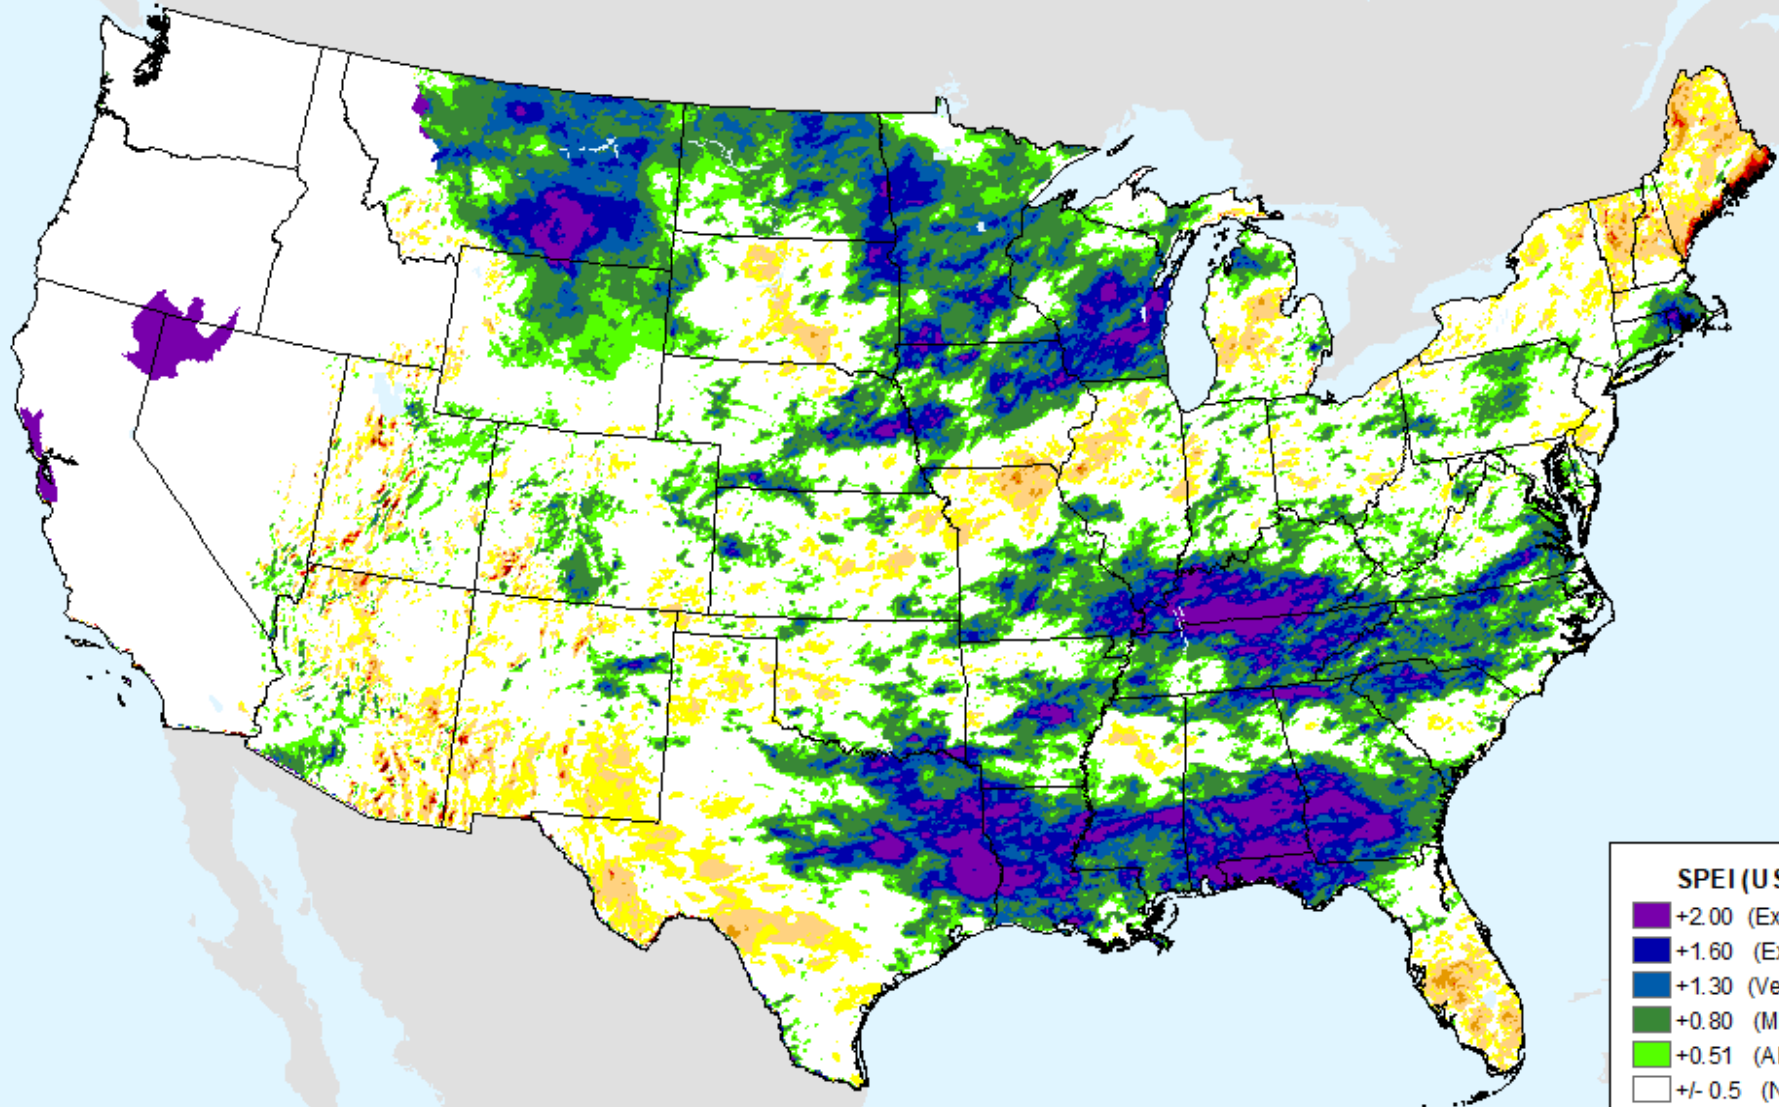

AHPS 1-month SPEI

As of: Tuesday, June 4, 2024

SPEI (USDM)

- +2.00 (Excp Moist)
- +1.60 (Extr Moist)
- +1.30 (Very Moist)
- +0.80 (Mod Moist)
- +0.51 (Abn Moist)
- +/- 0.5 (Normal)
- -0.51 (D0)
- -0.80 (D1)
- -1.30 (D2)
- -1.60 (D3)
- -2.00+ (D4)