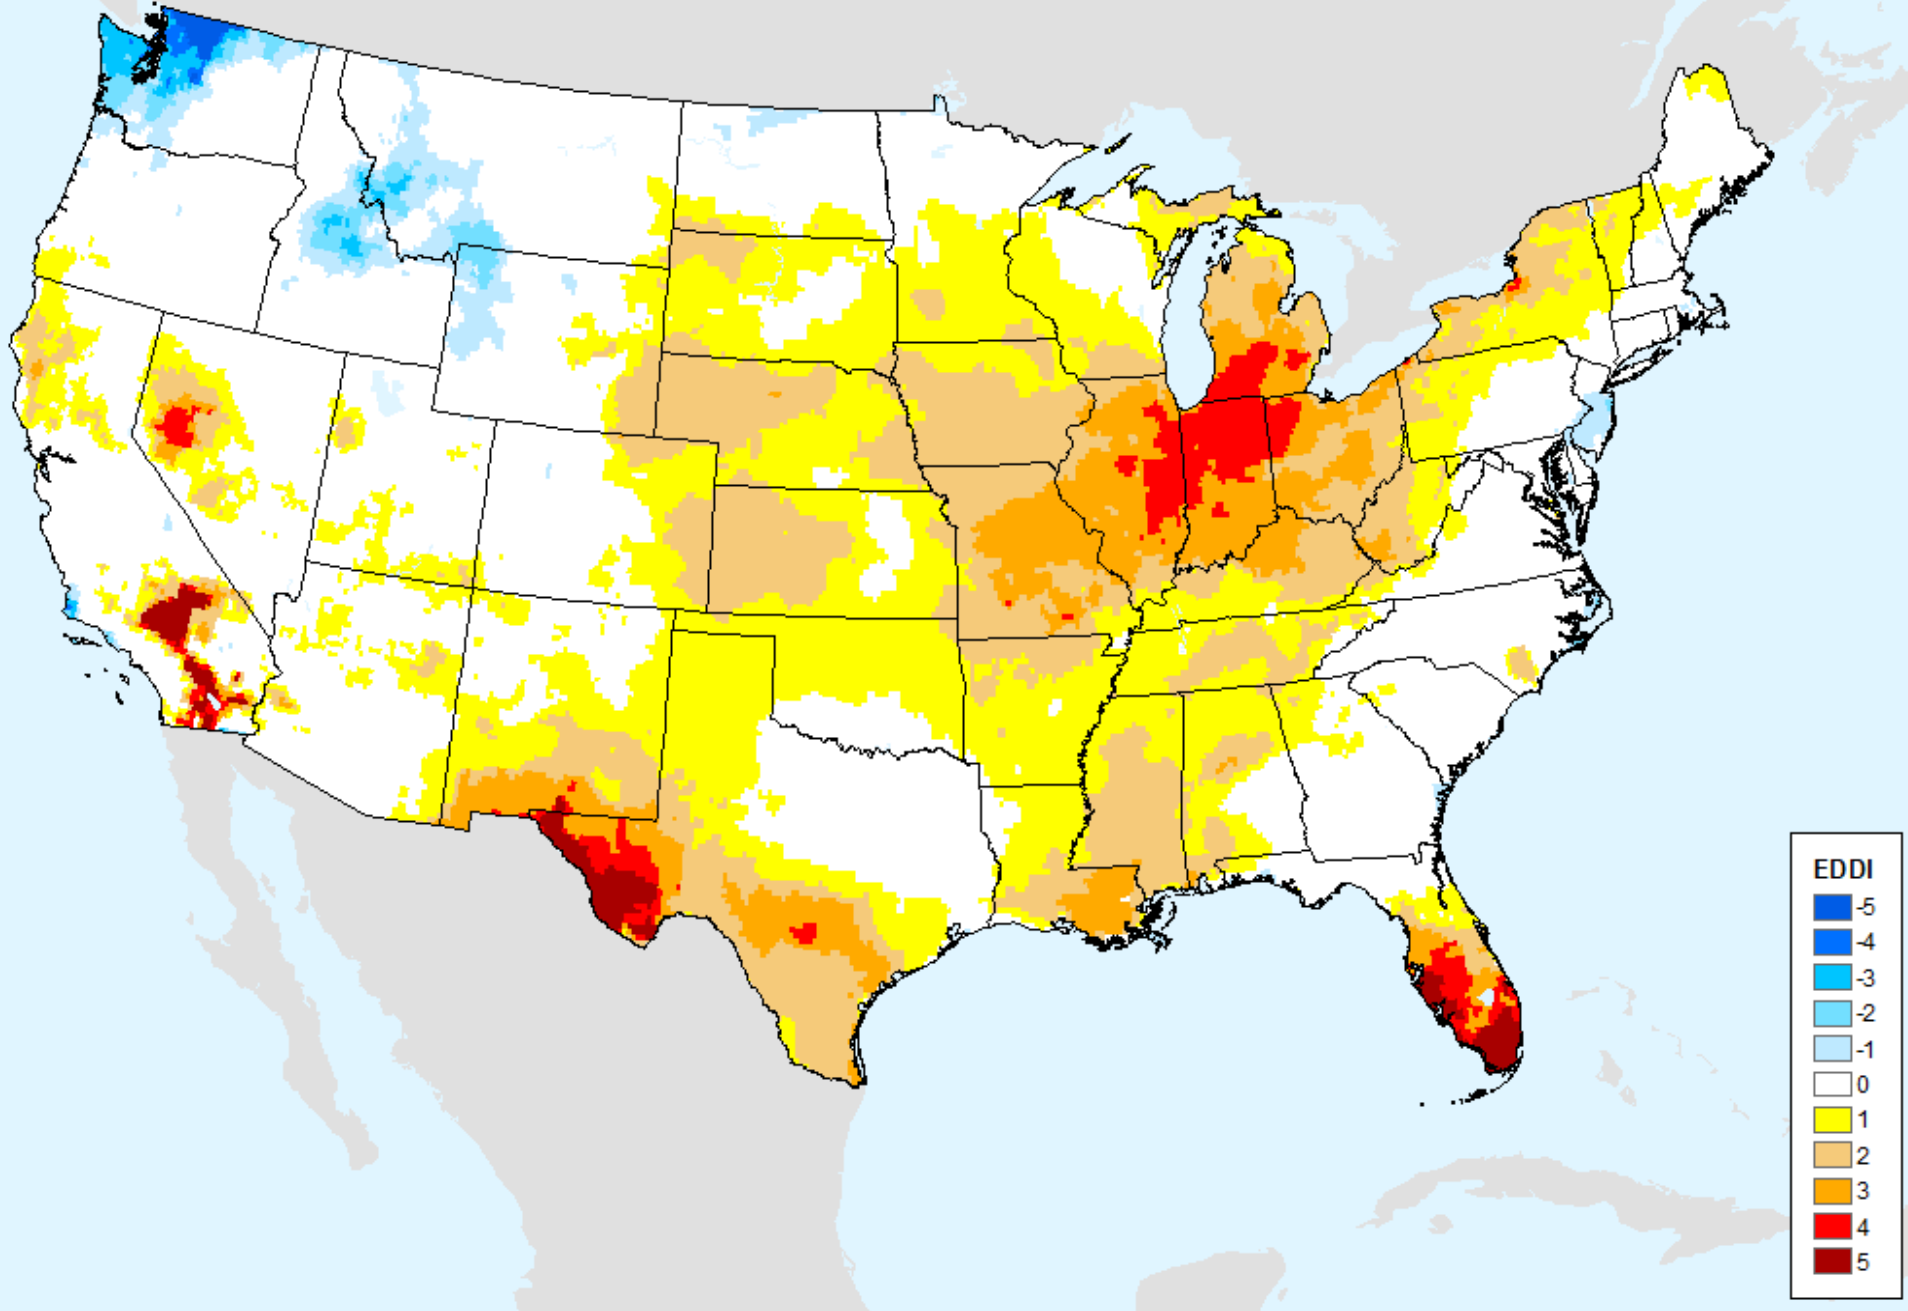

EDDI 2-week

As of: Tuesday, June 4, 2024