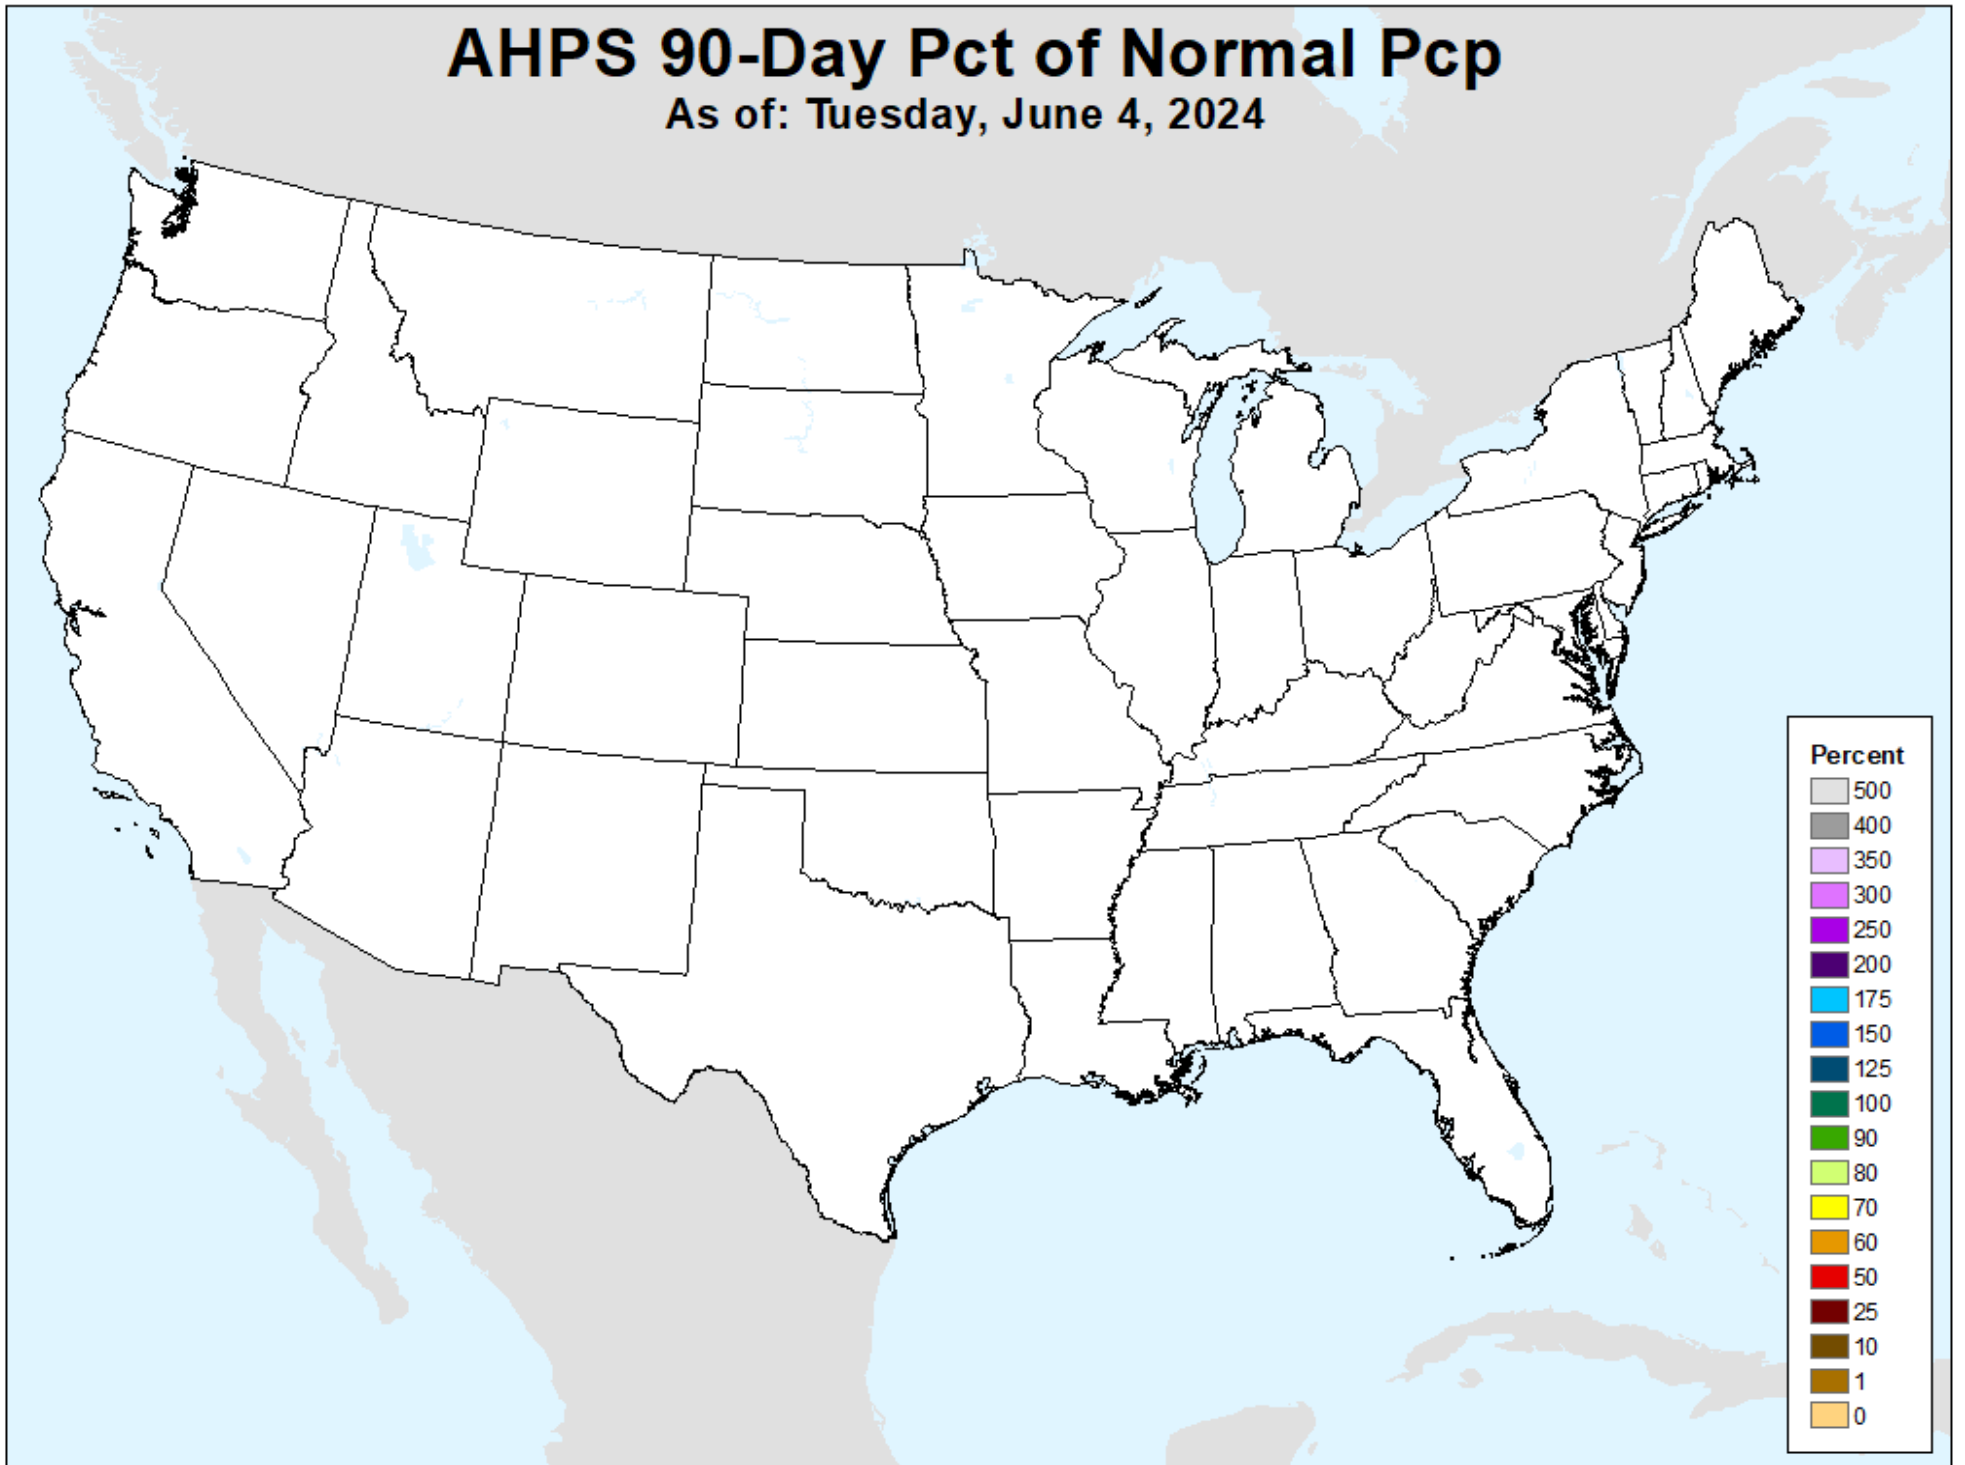

AHPS 90-Day Pct of Normal Pcp

As of: Tuesday, June 4, 2024