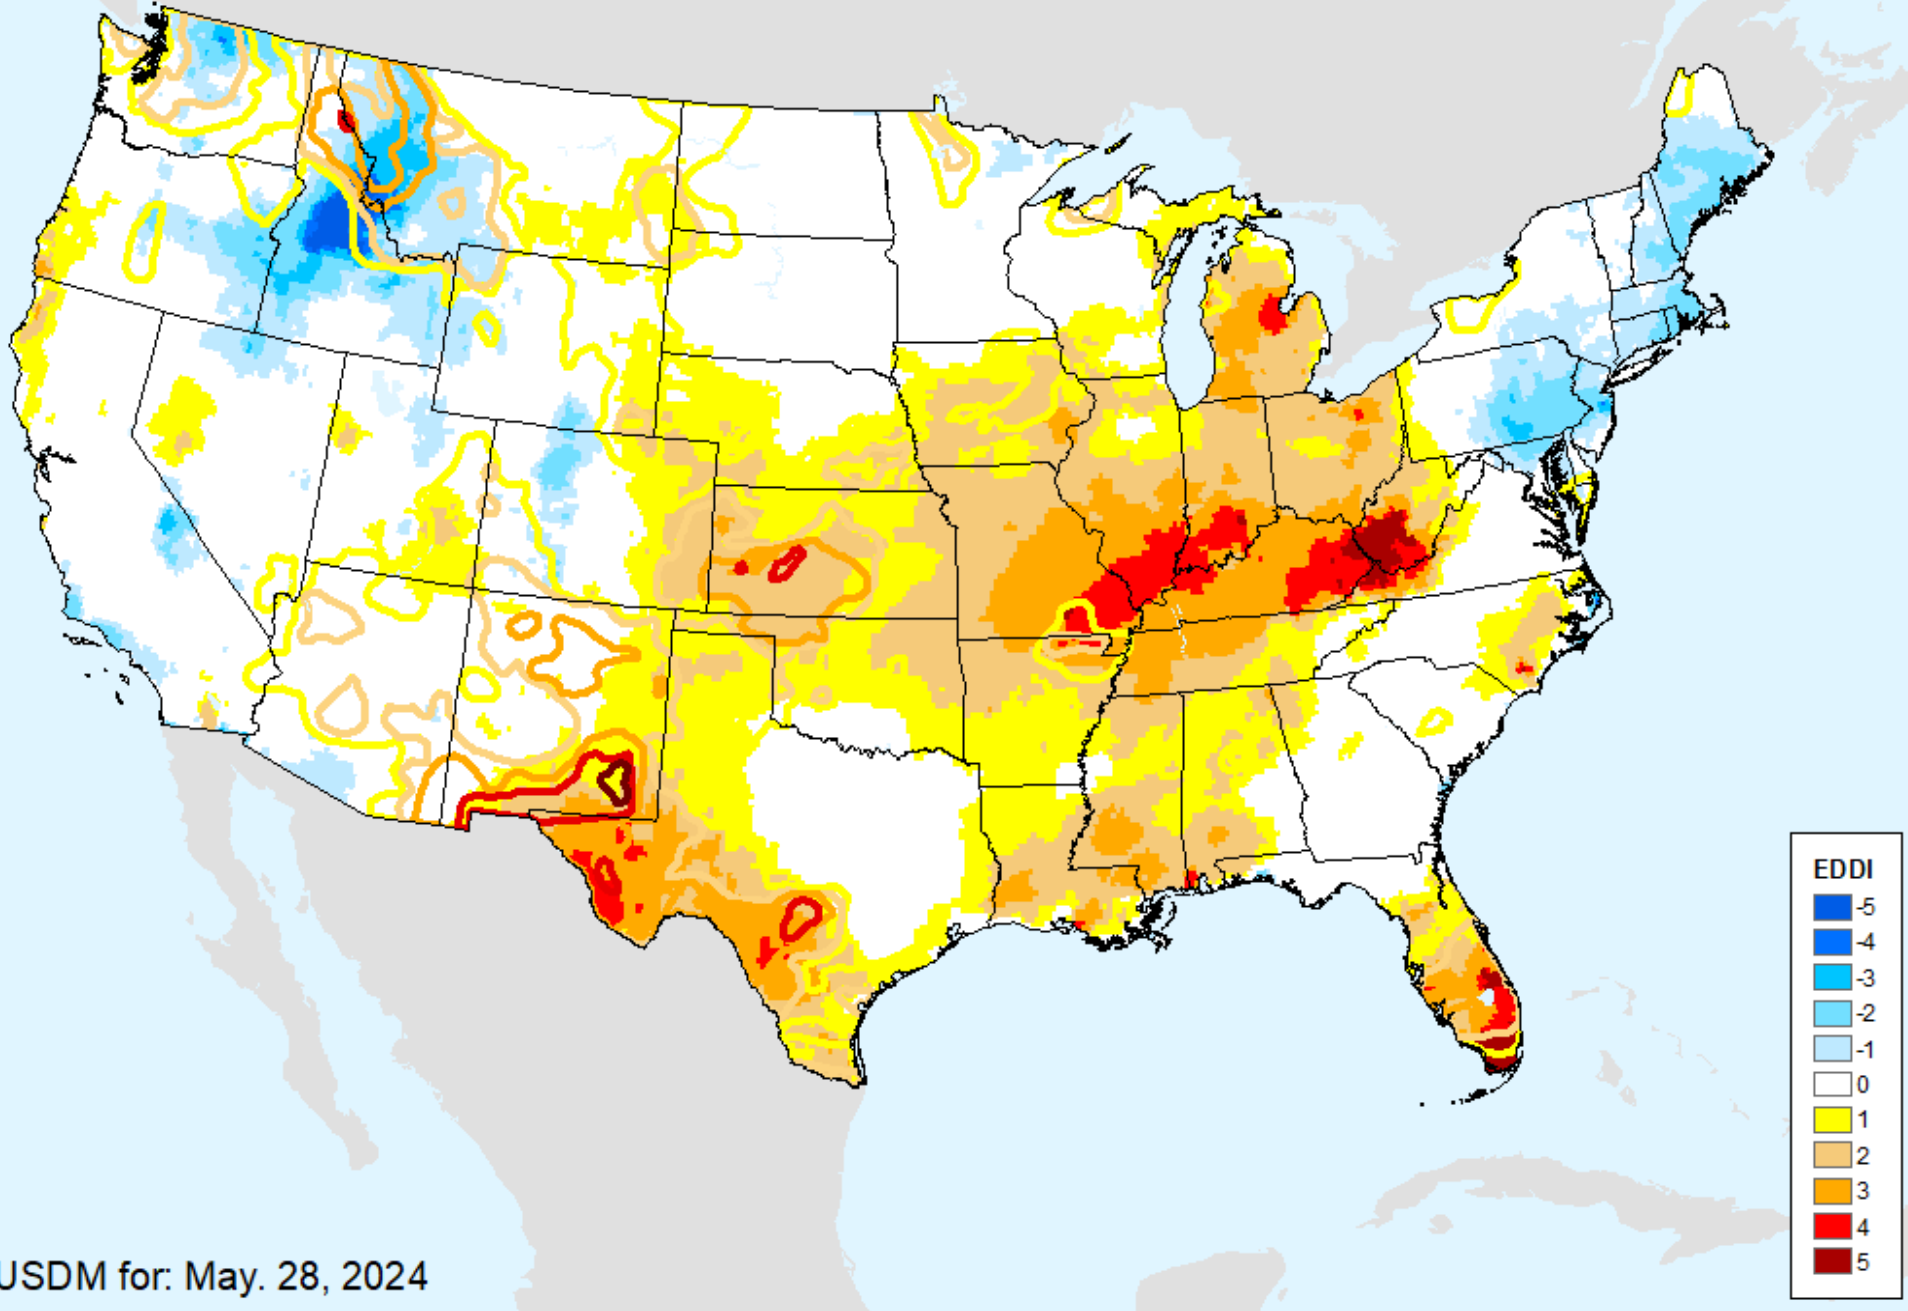

EDDI 9-week

As of: Tuesday, June 4, 2024

USDM for: May. 28, 2024