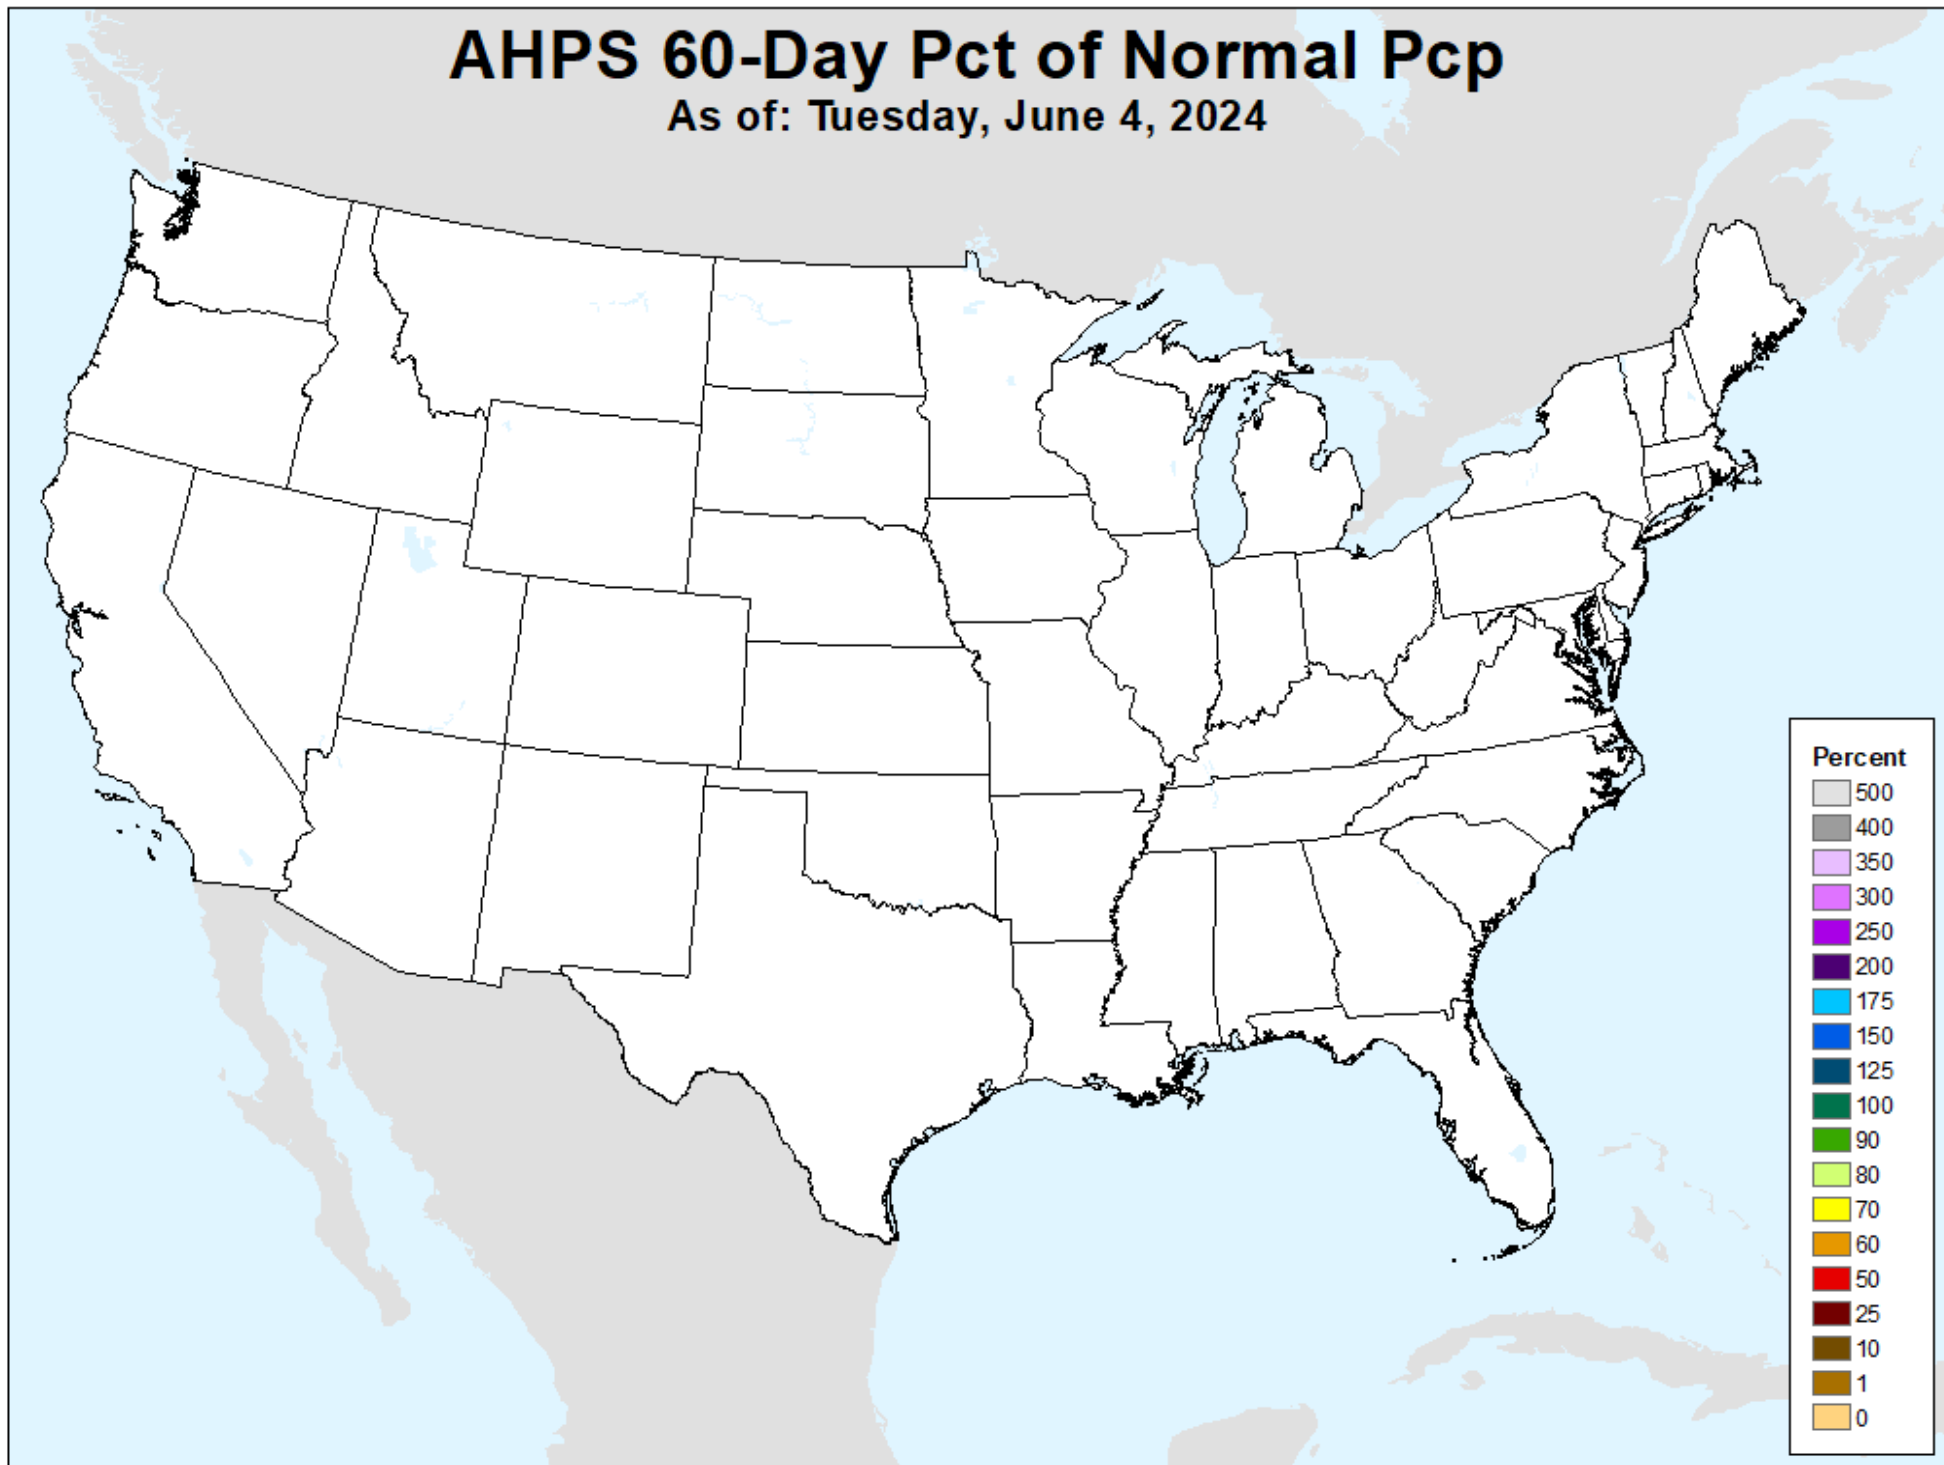

AHPS 60-Day Pct of Normal Pcp

As of: Tuesday, June 4, 2024