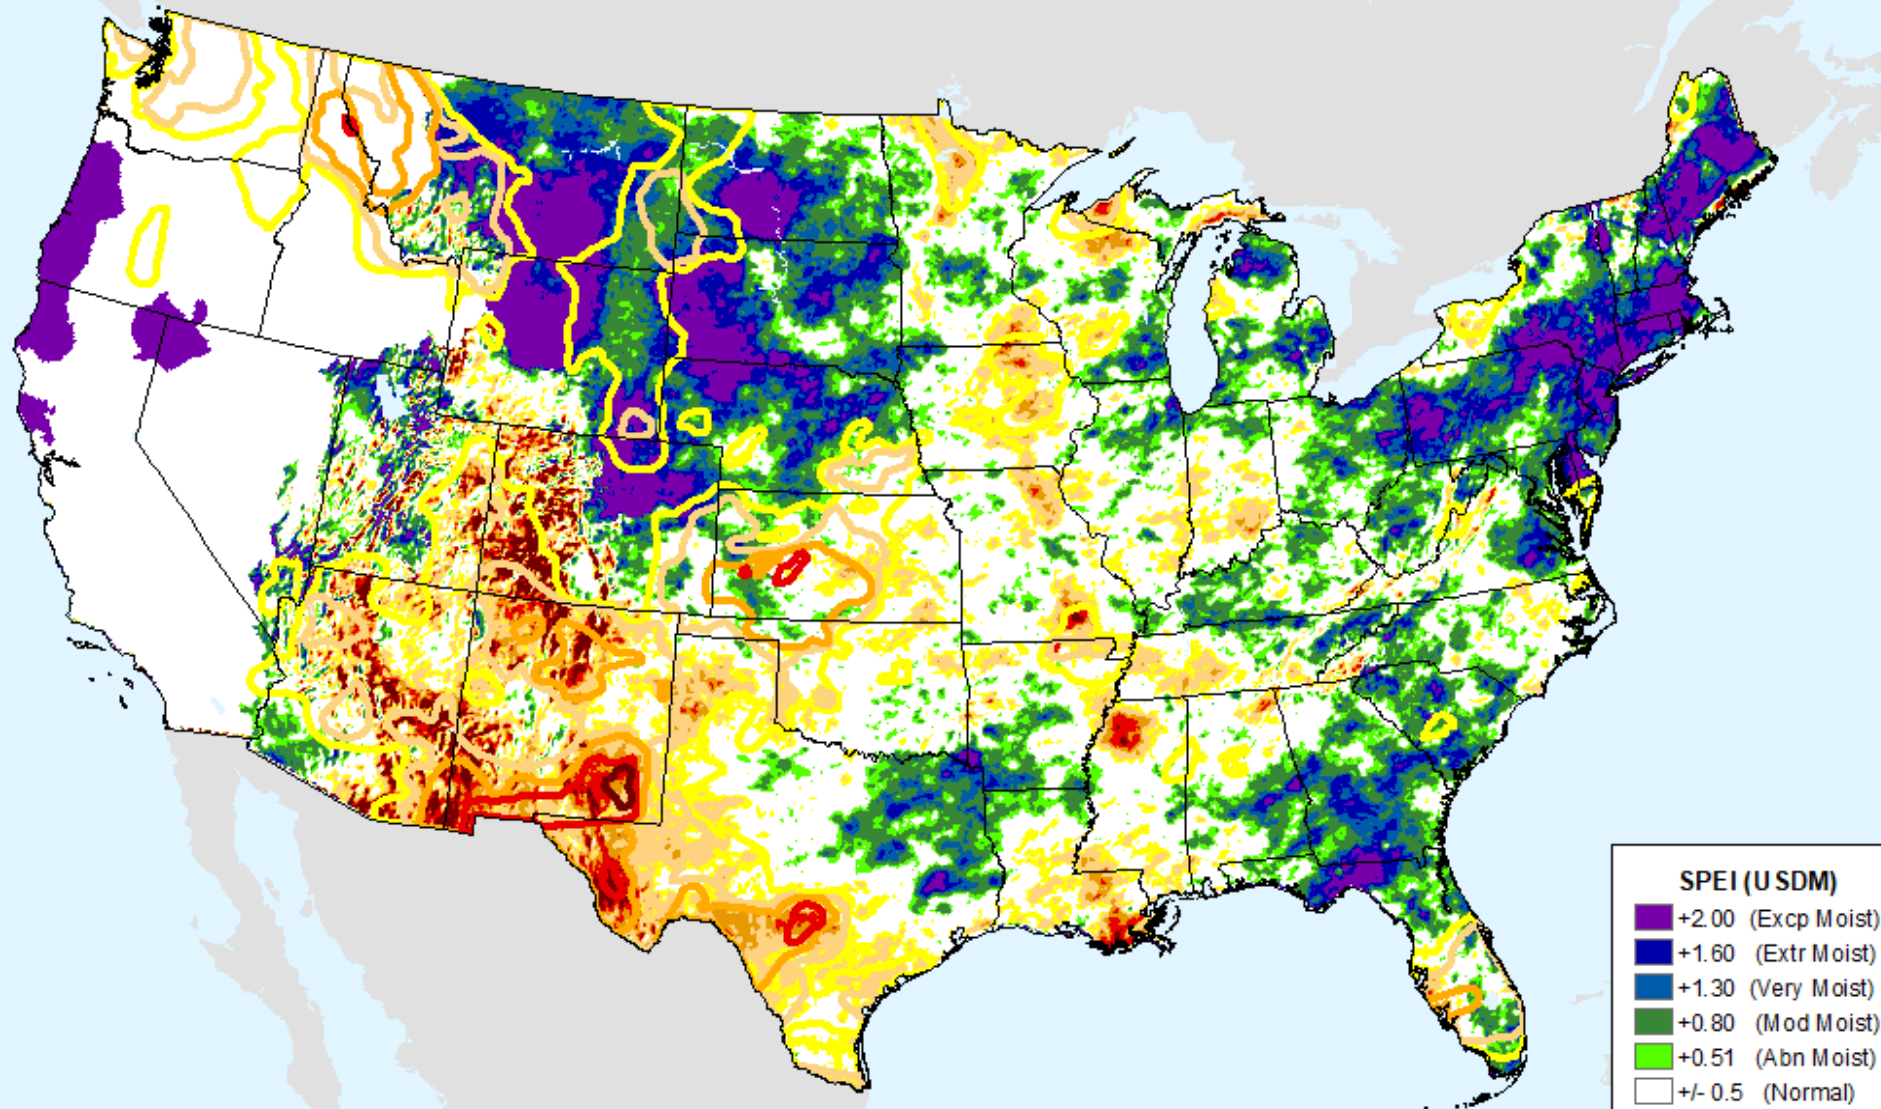

AHPS 12-month SPEI

As of: Tuesday, June 4, 2024

USDM for: May. 28, 2024