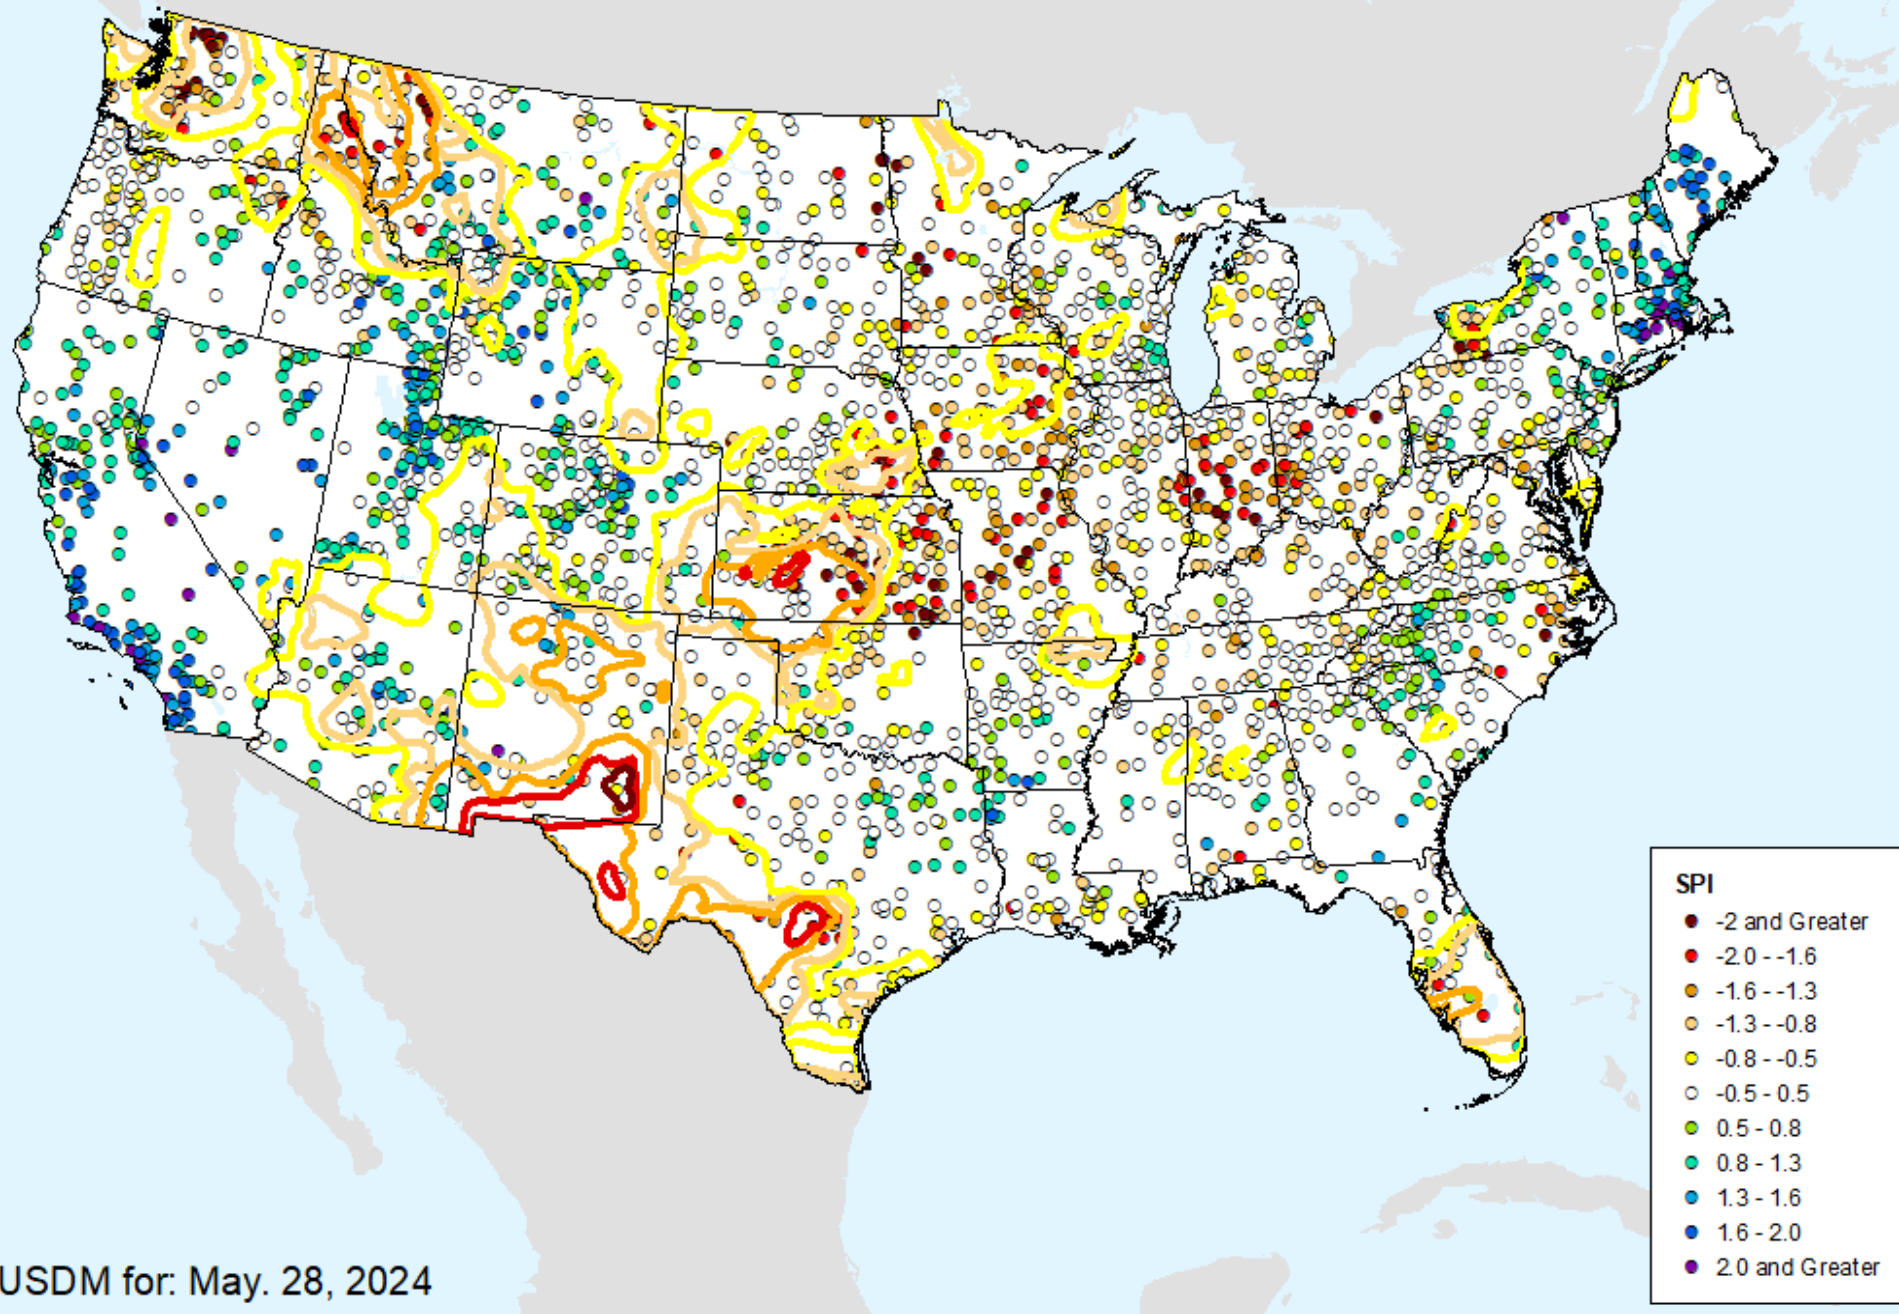

HPRCC 24-month SPI

As of: Tuesday, June 4, 2024