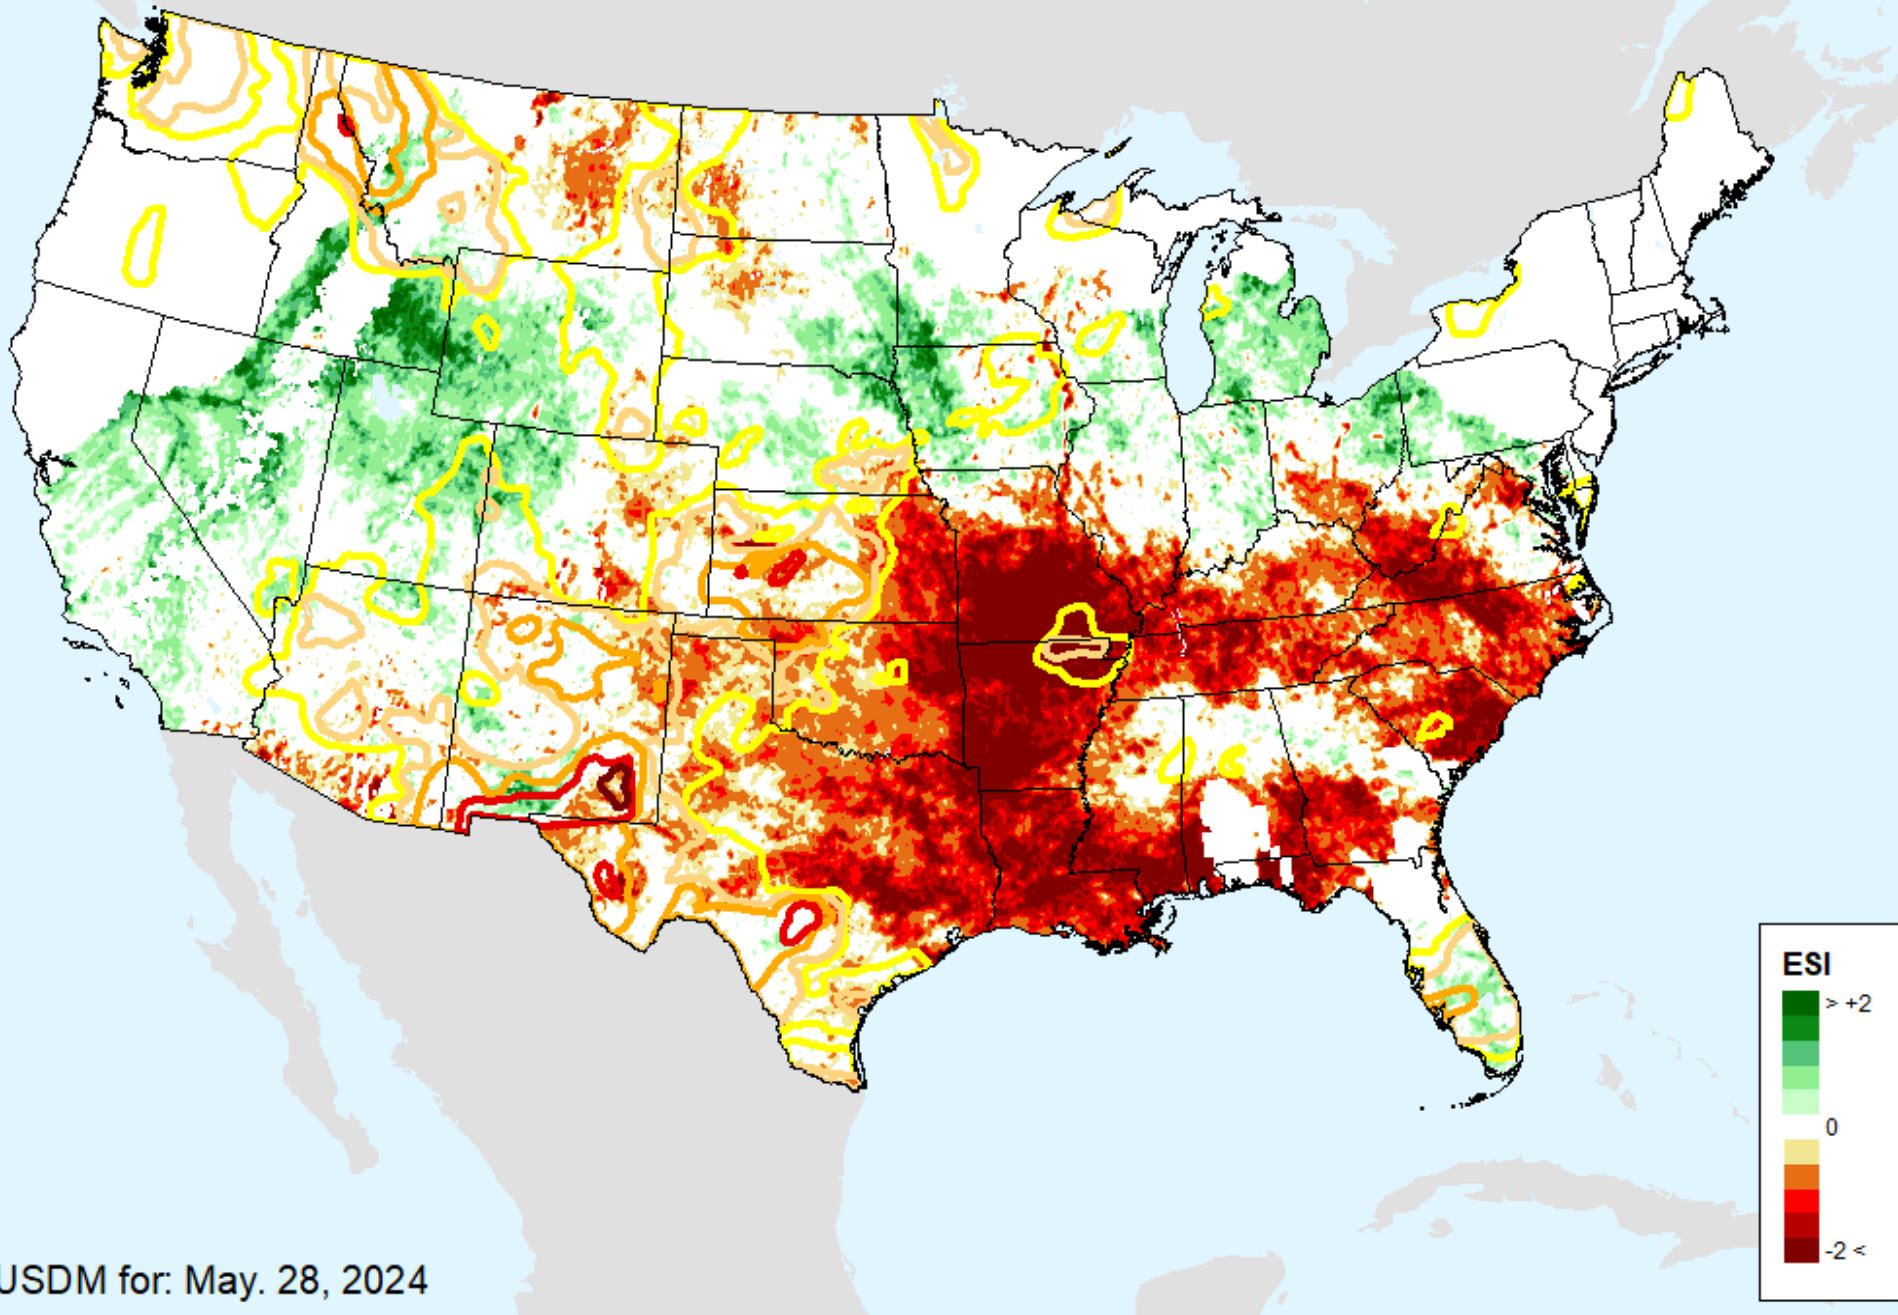

Evaporative Stress Index (ESI) 4-week

As of: Tuesday, June 4, 2024

USDM for: May. 28, 2024