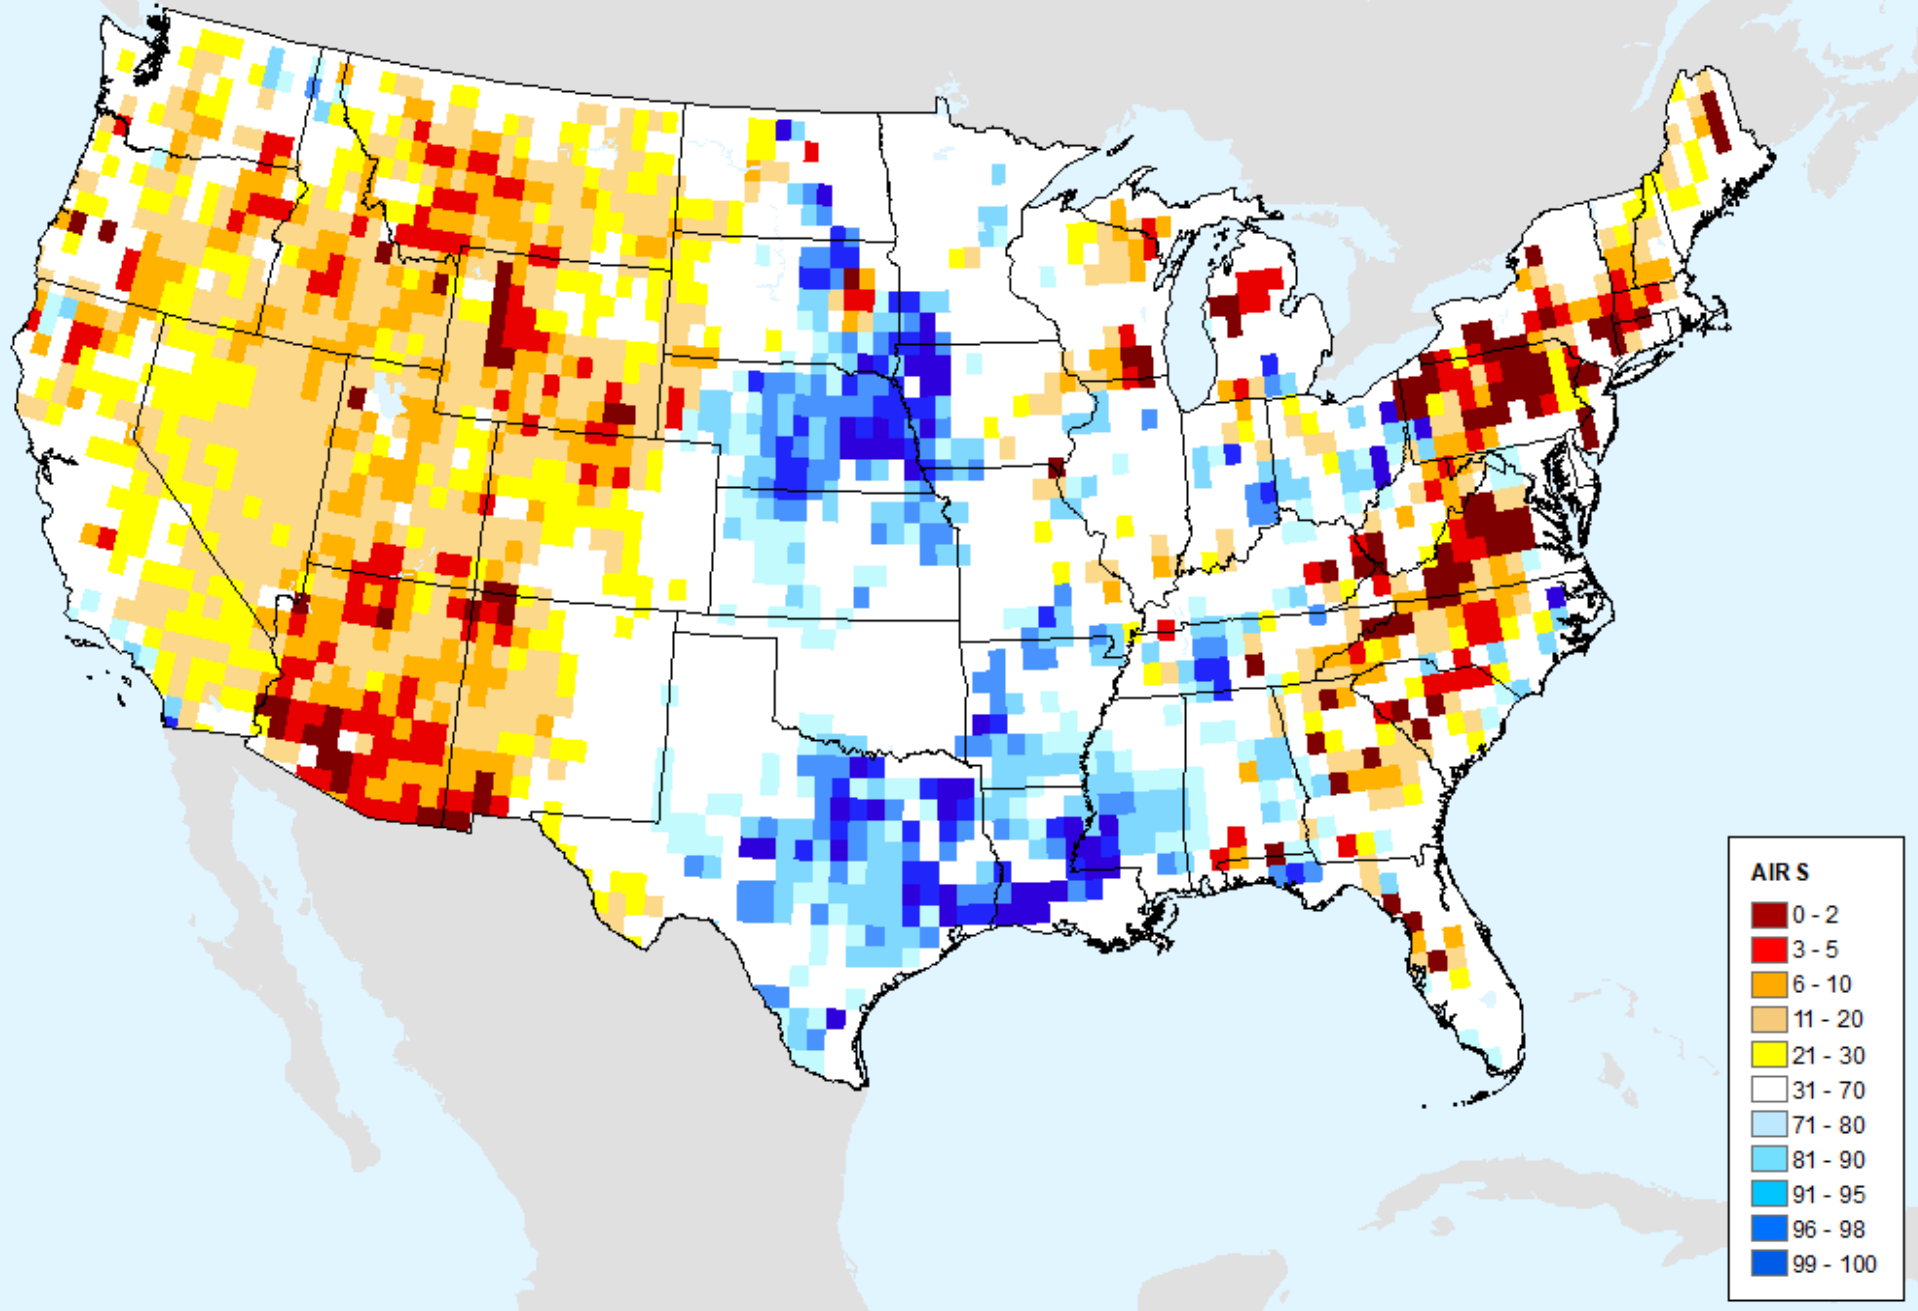

AIRS-Based Surface Relative Humidity 7 Day

As of: Tuesday, June 4, 2024