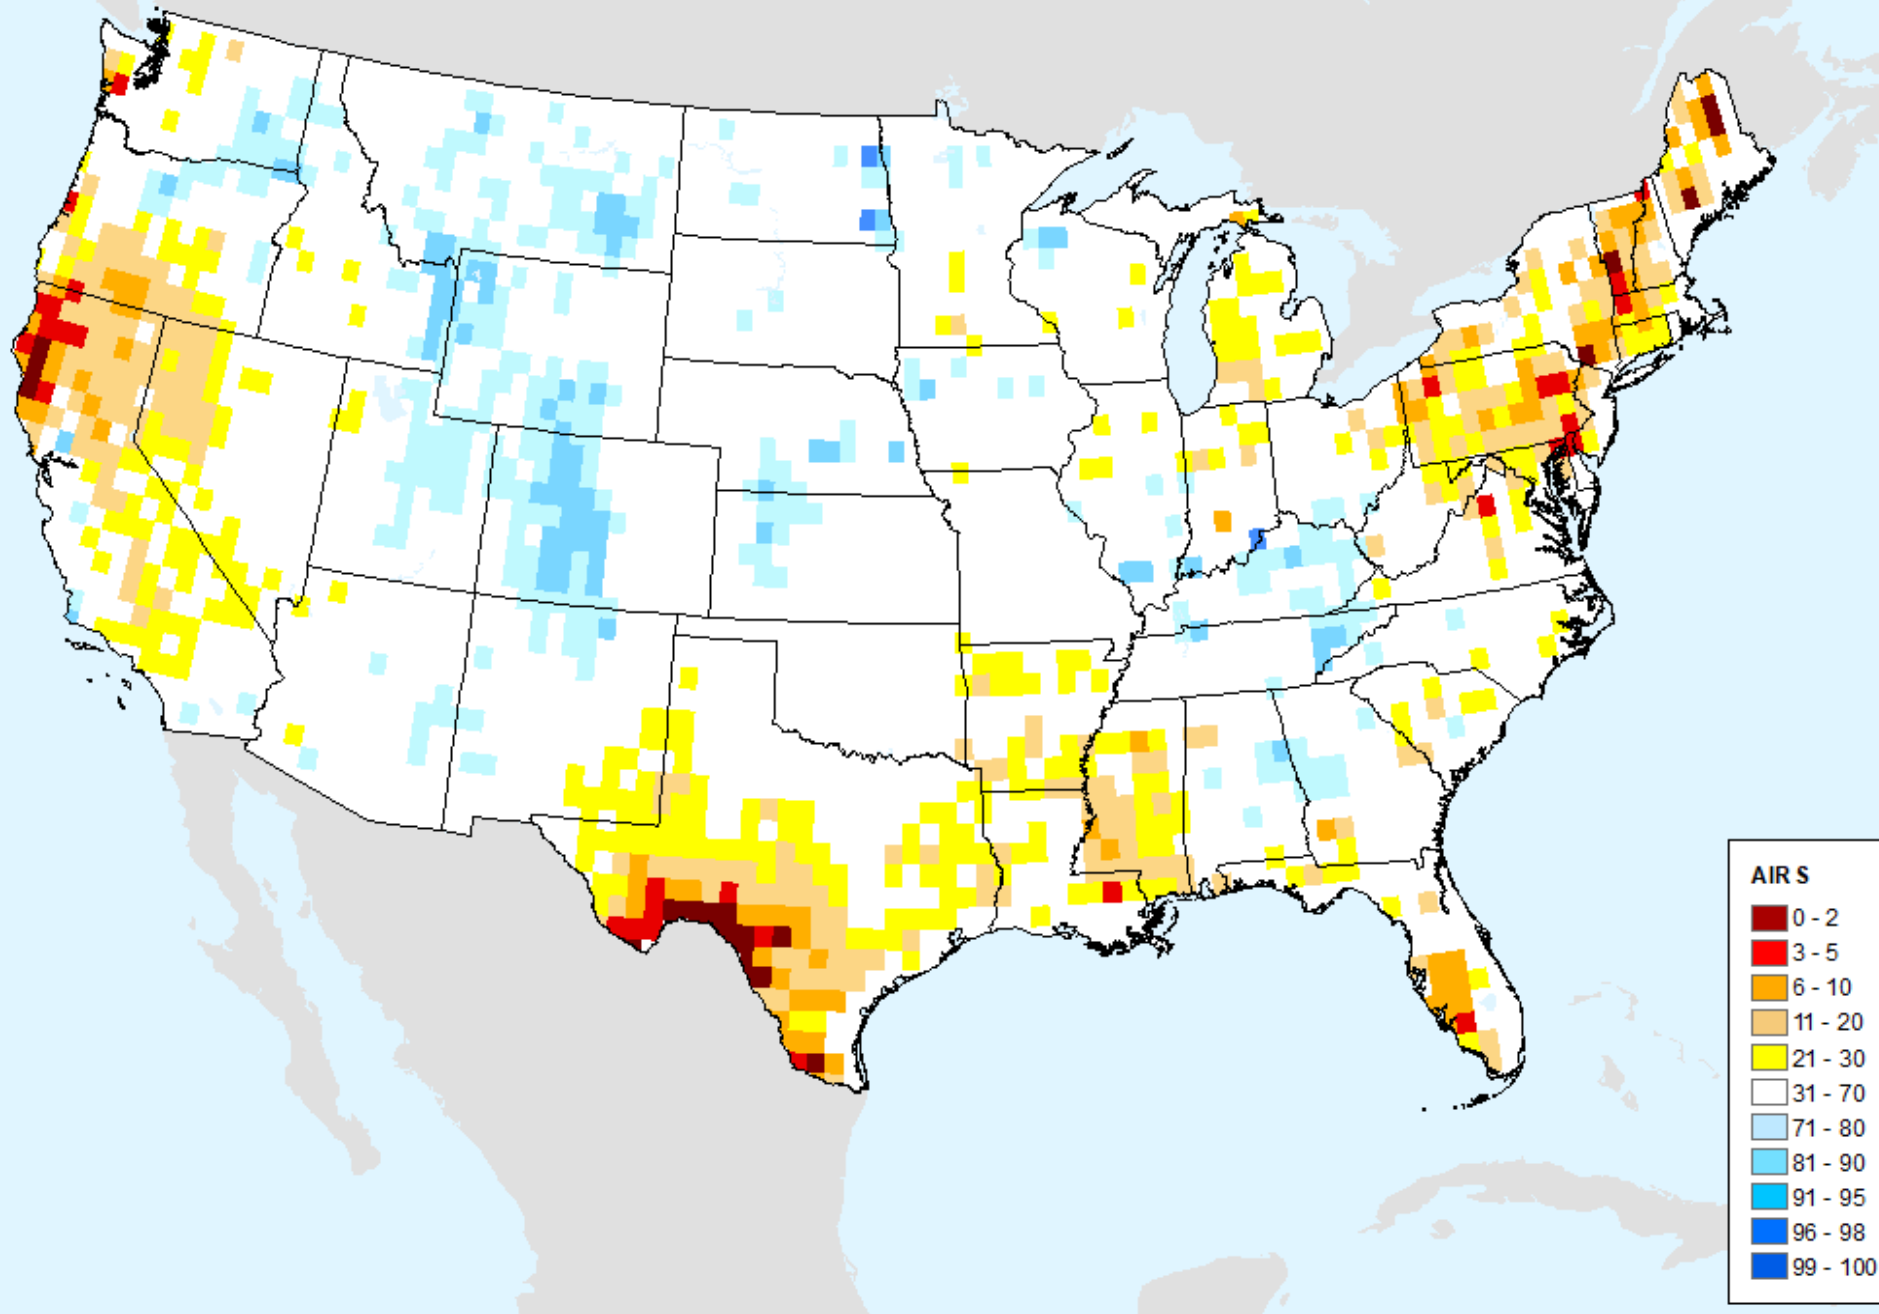

AIRS-Based Retrieved Surface Air Temperature 28 Day

As of: Tuesday, June 4, 2024