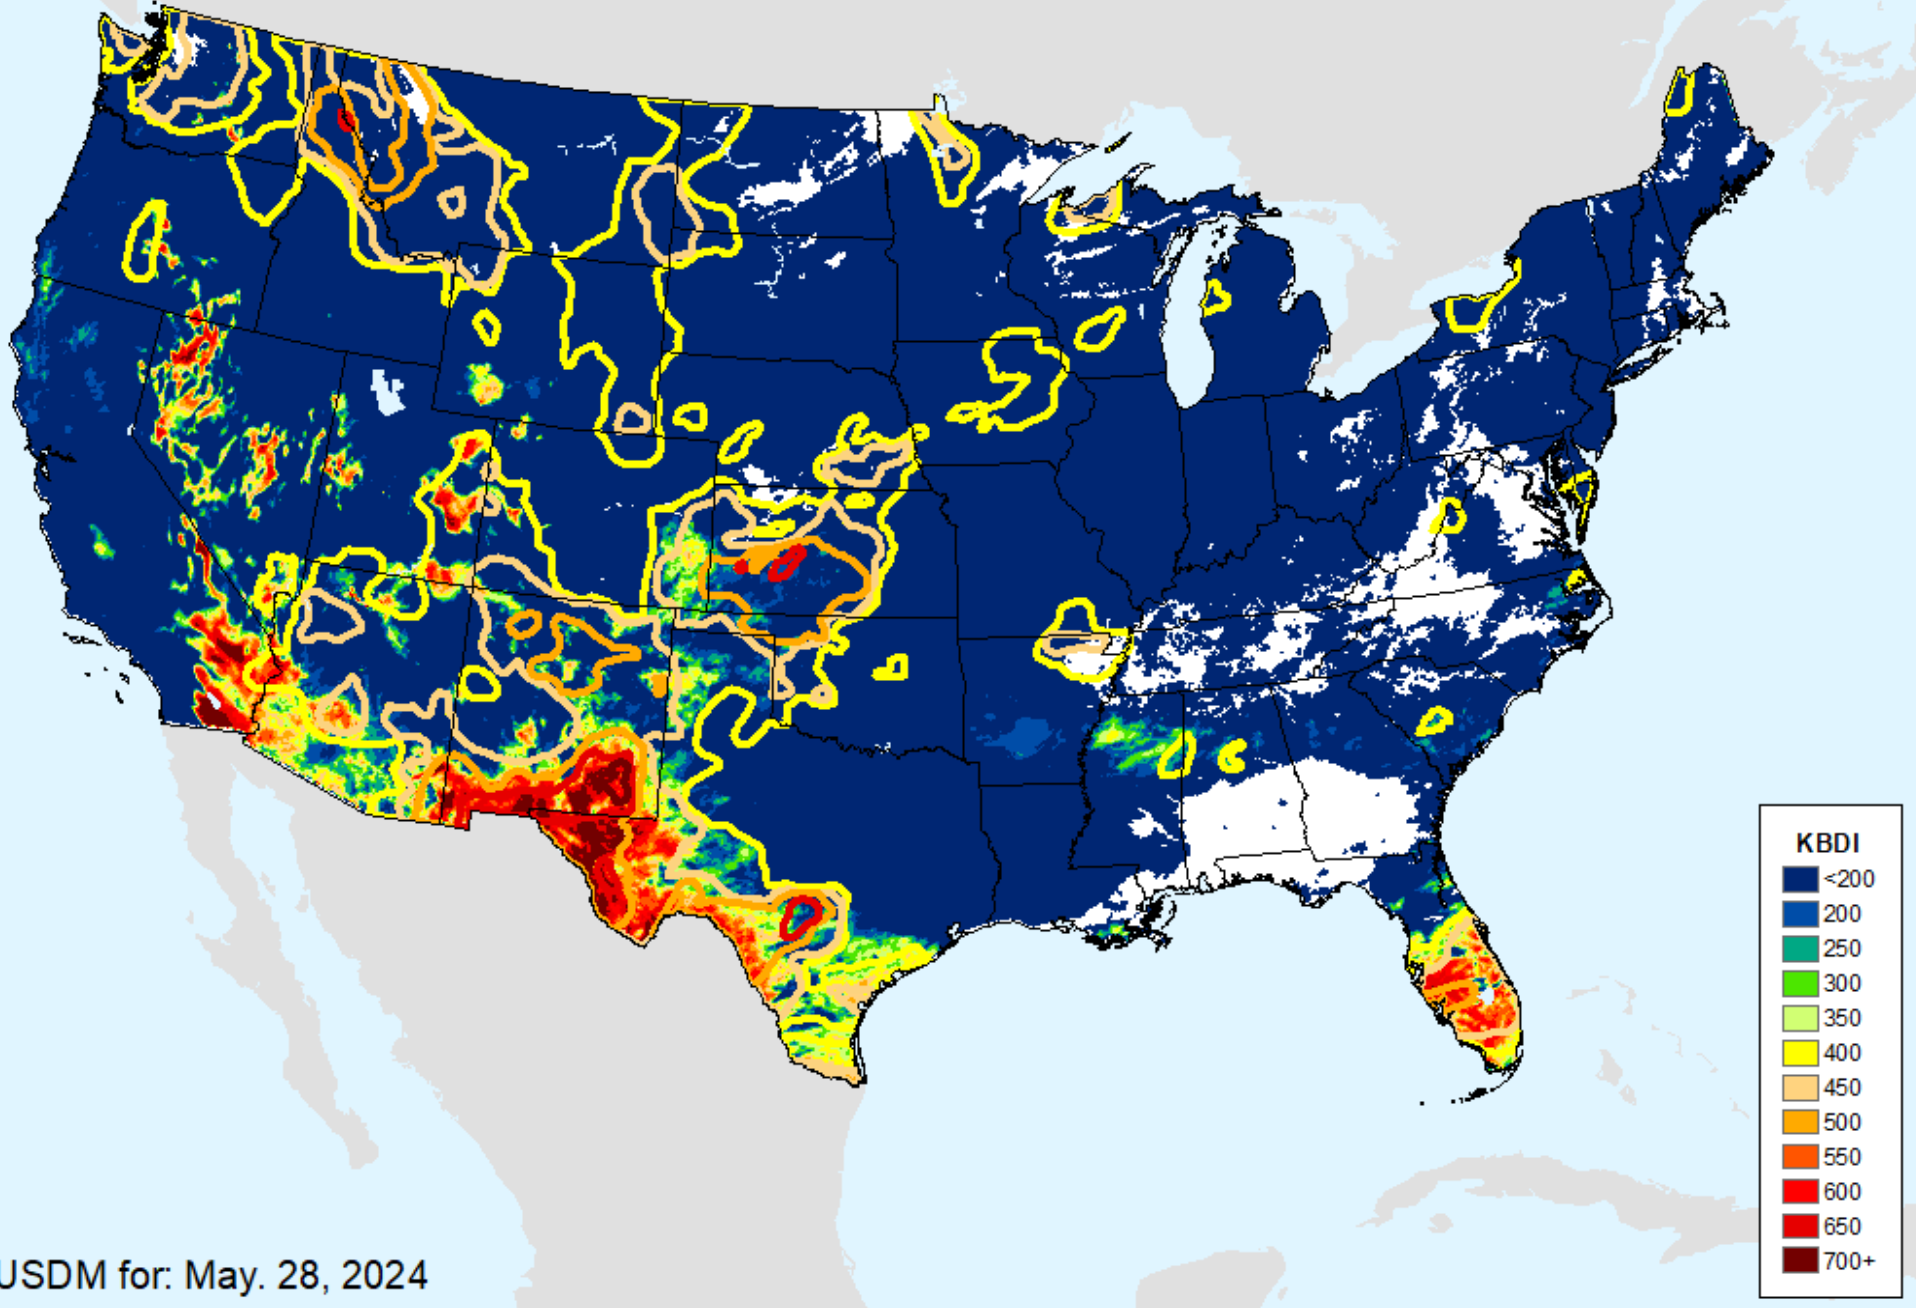

# Keetch-Byram Drought Index (KBDI)

As of: Tuesday, June 4, 2024