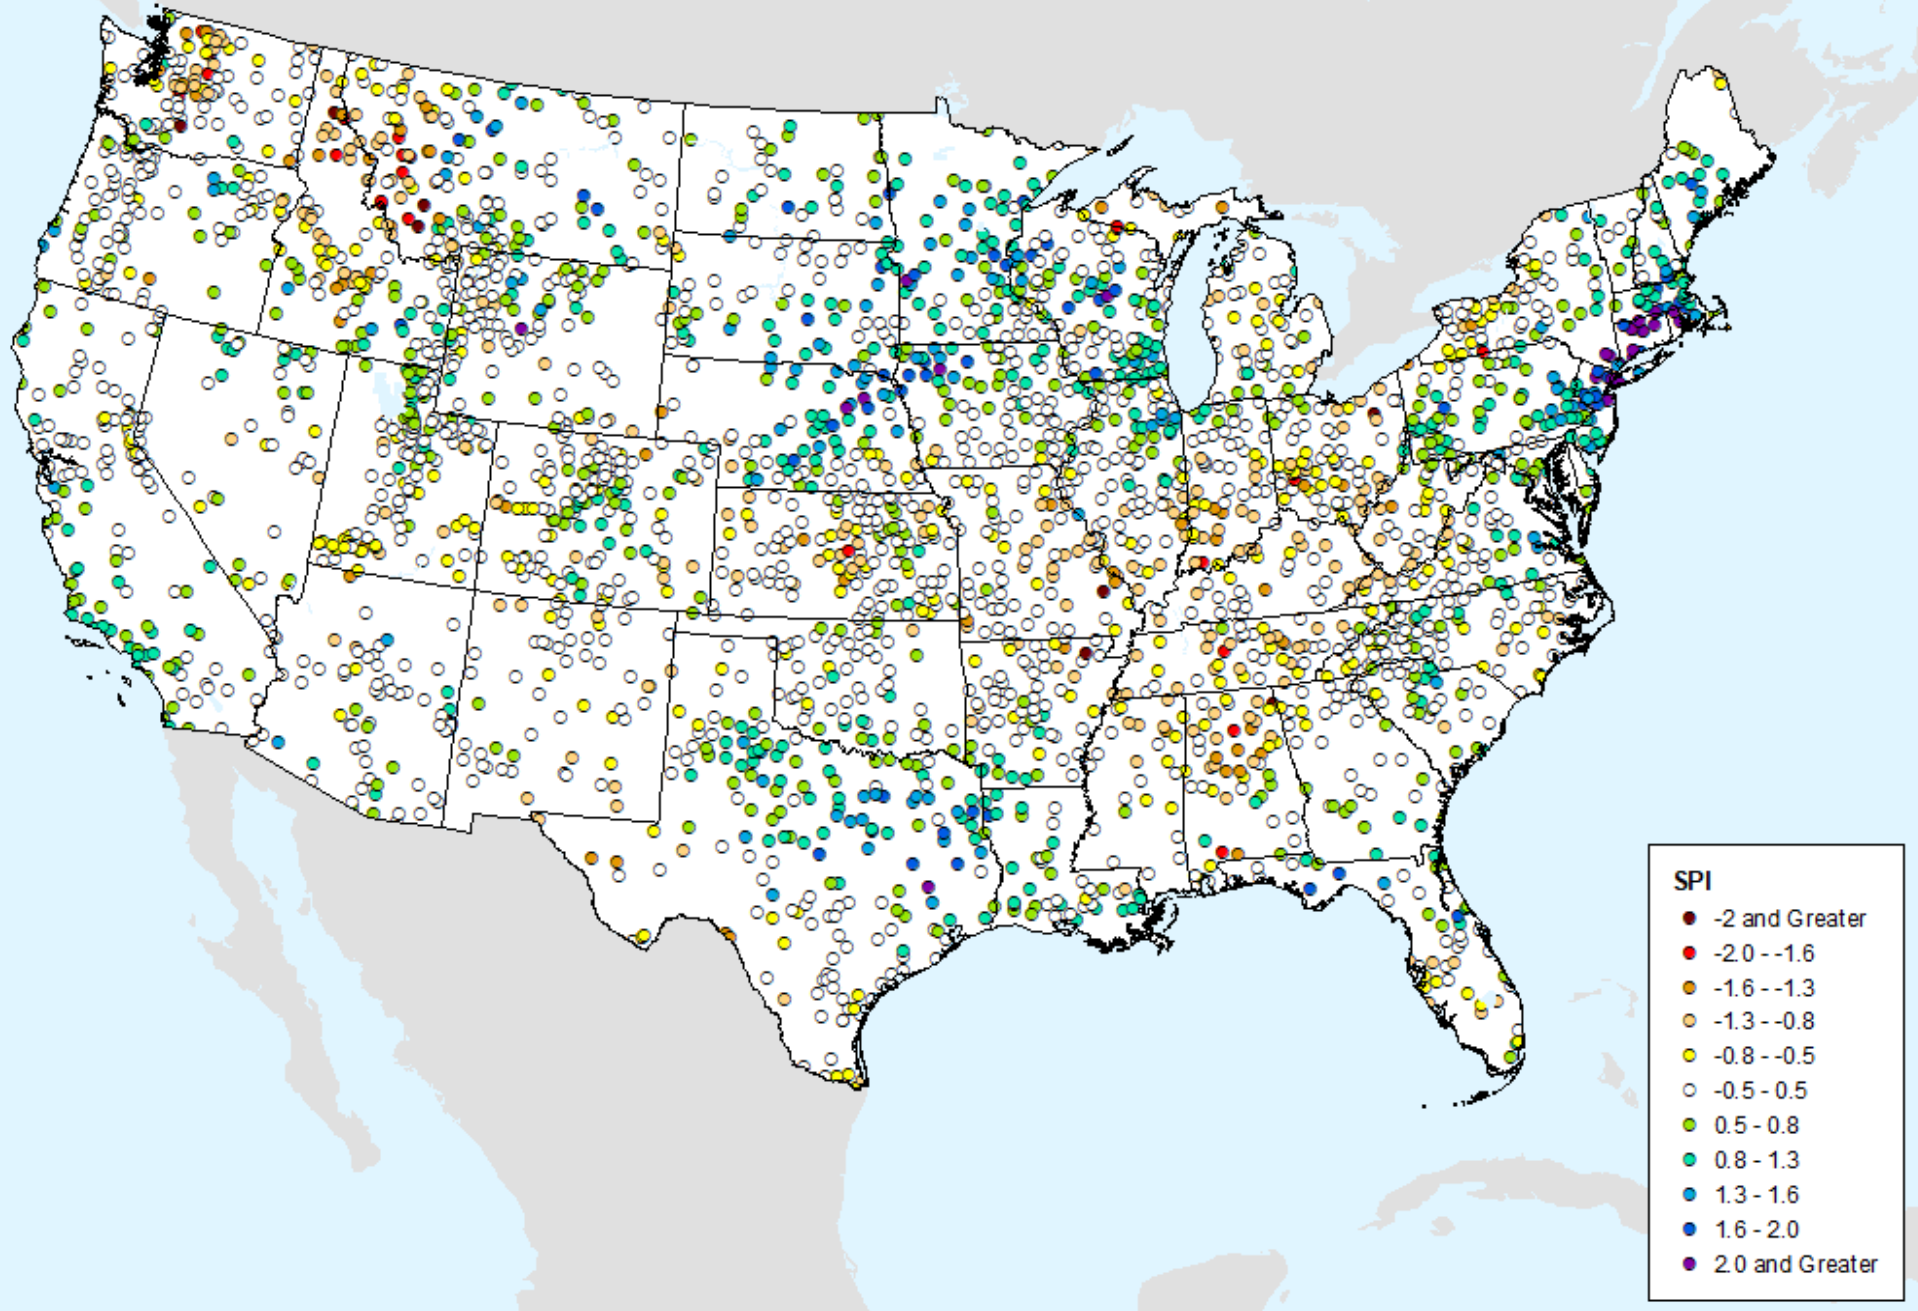

HPRCC 9-month SPI

As of: Tuesday, June 4, 2024