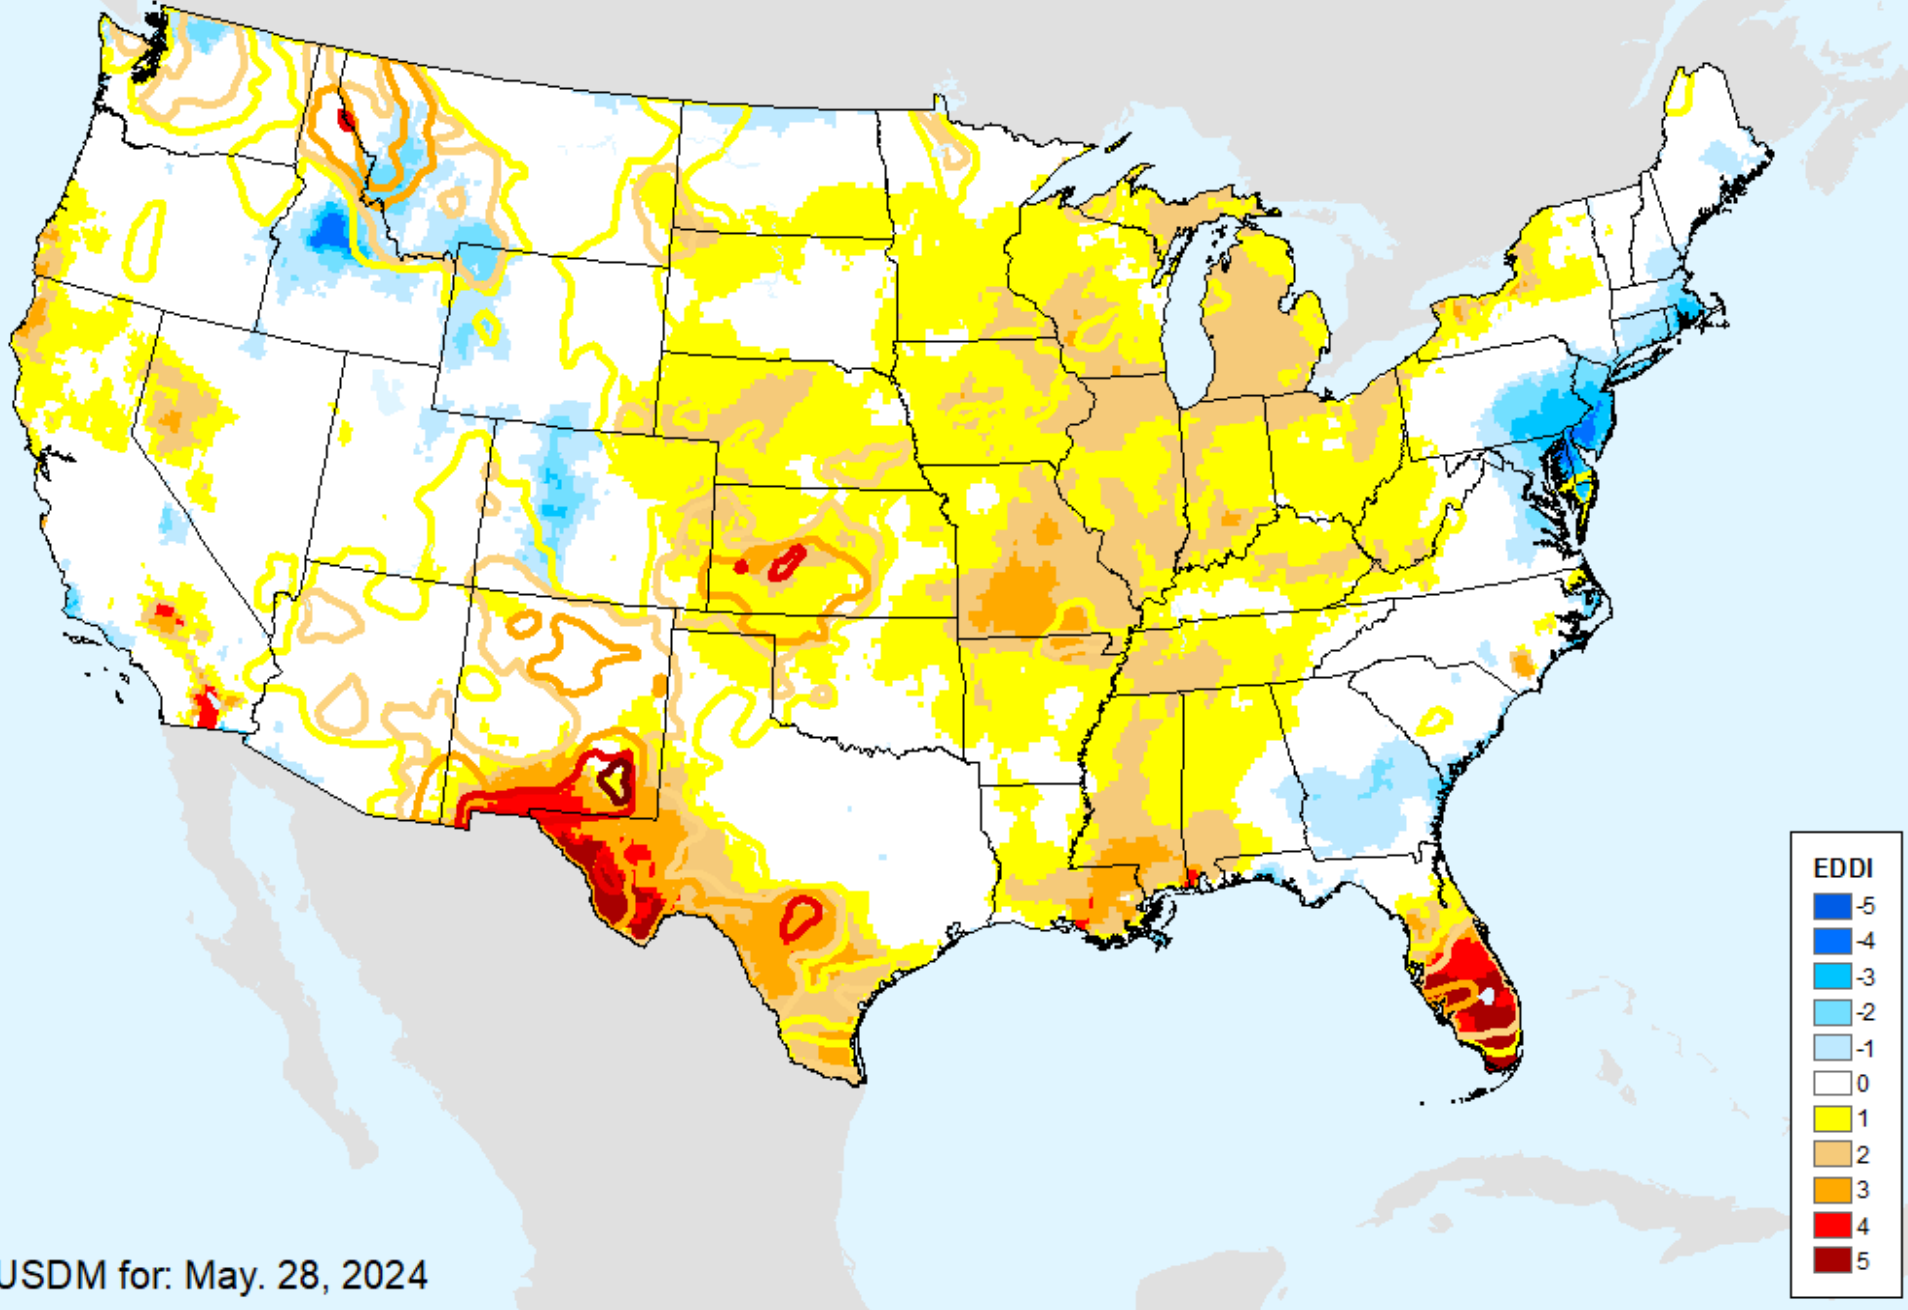

EDDI 4-week

As of: Tuesday, June 4, 2024

USDM for: May. 28, 2024