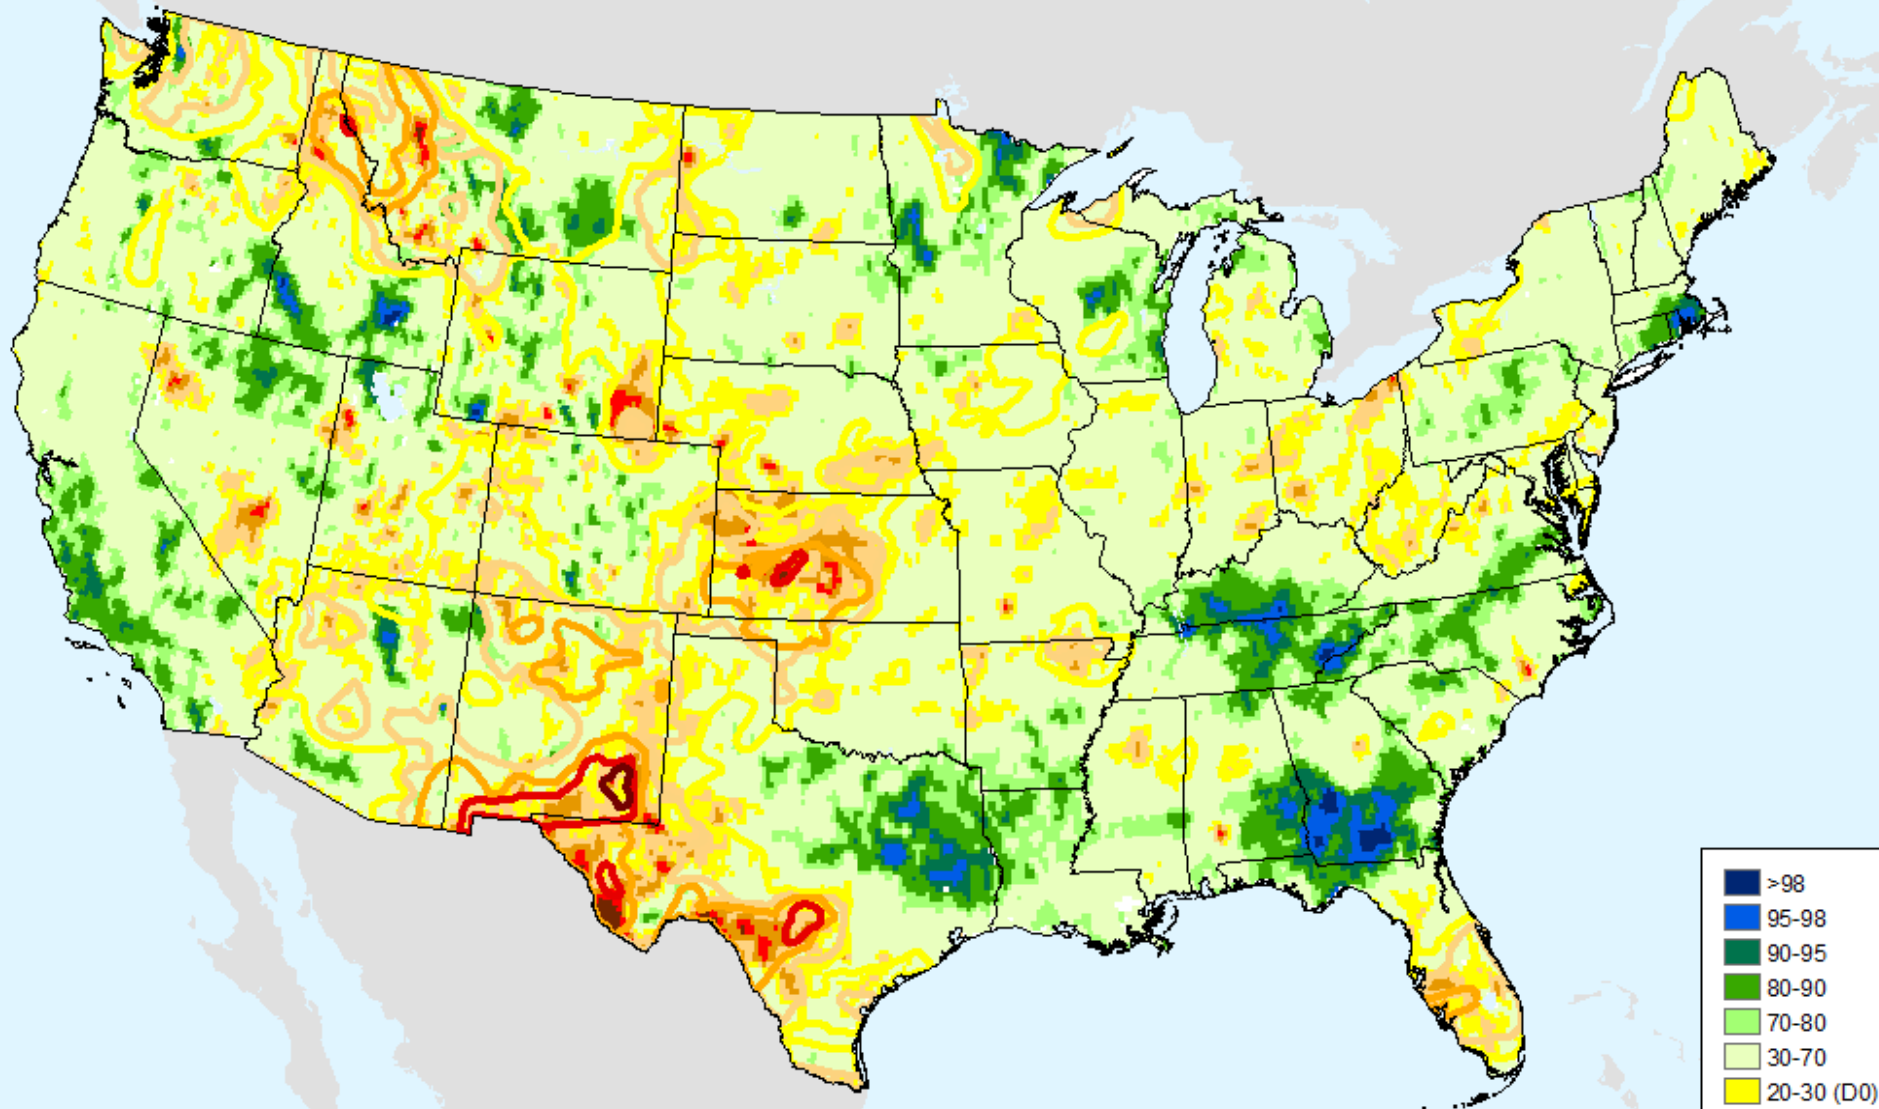

NLDAS-2 Ensemble Soil Moisture

As of: Tuesday, June 4, 2024

USDM for: May. 28, 2024