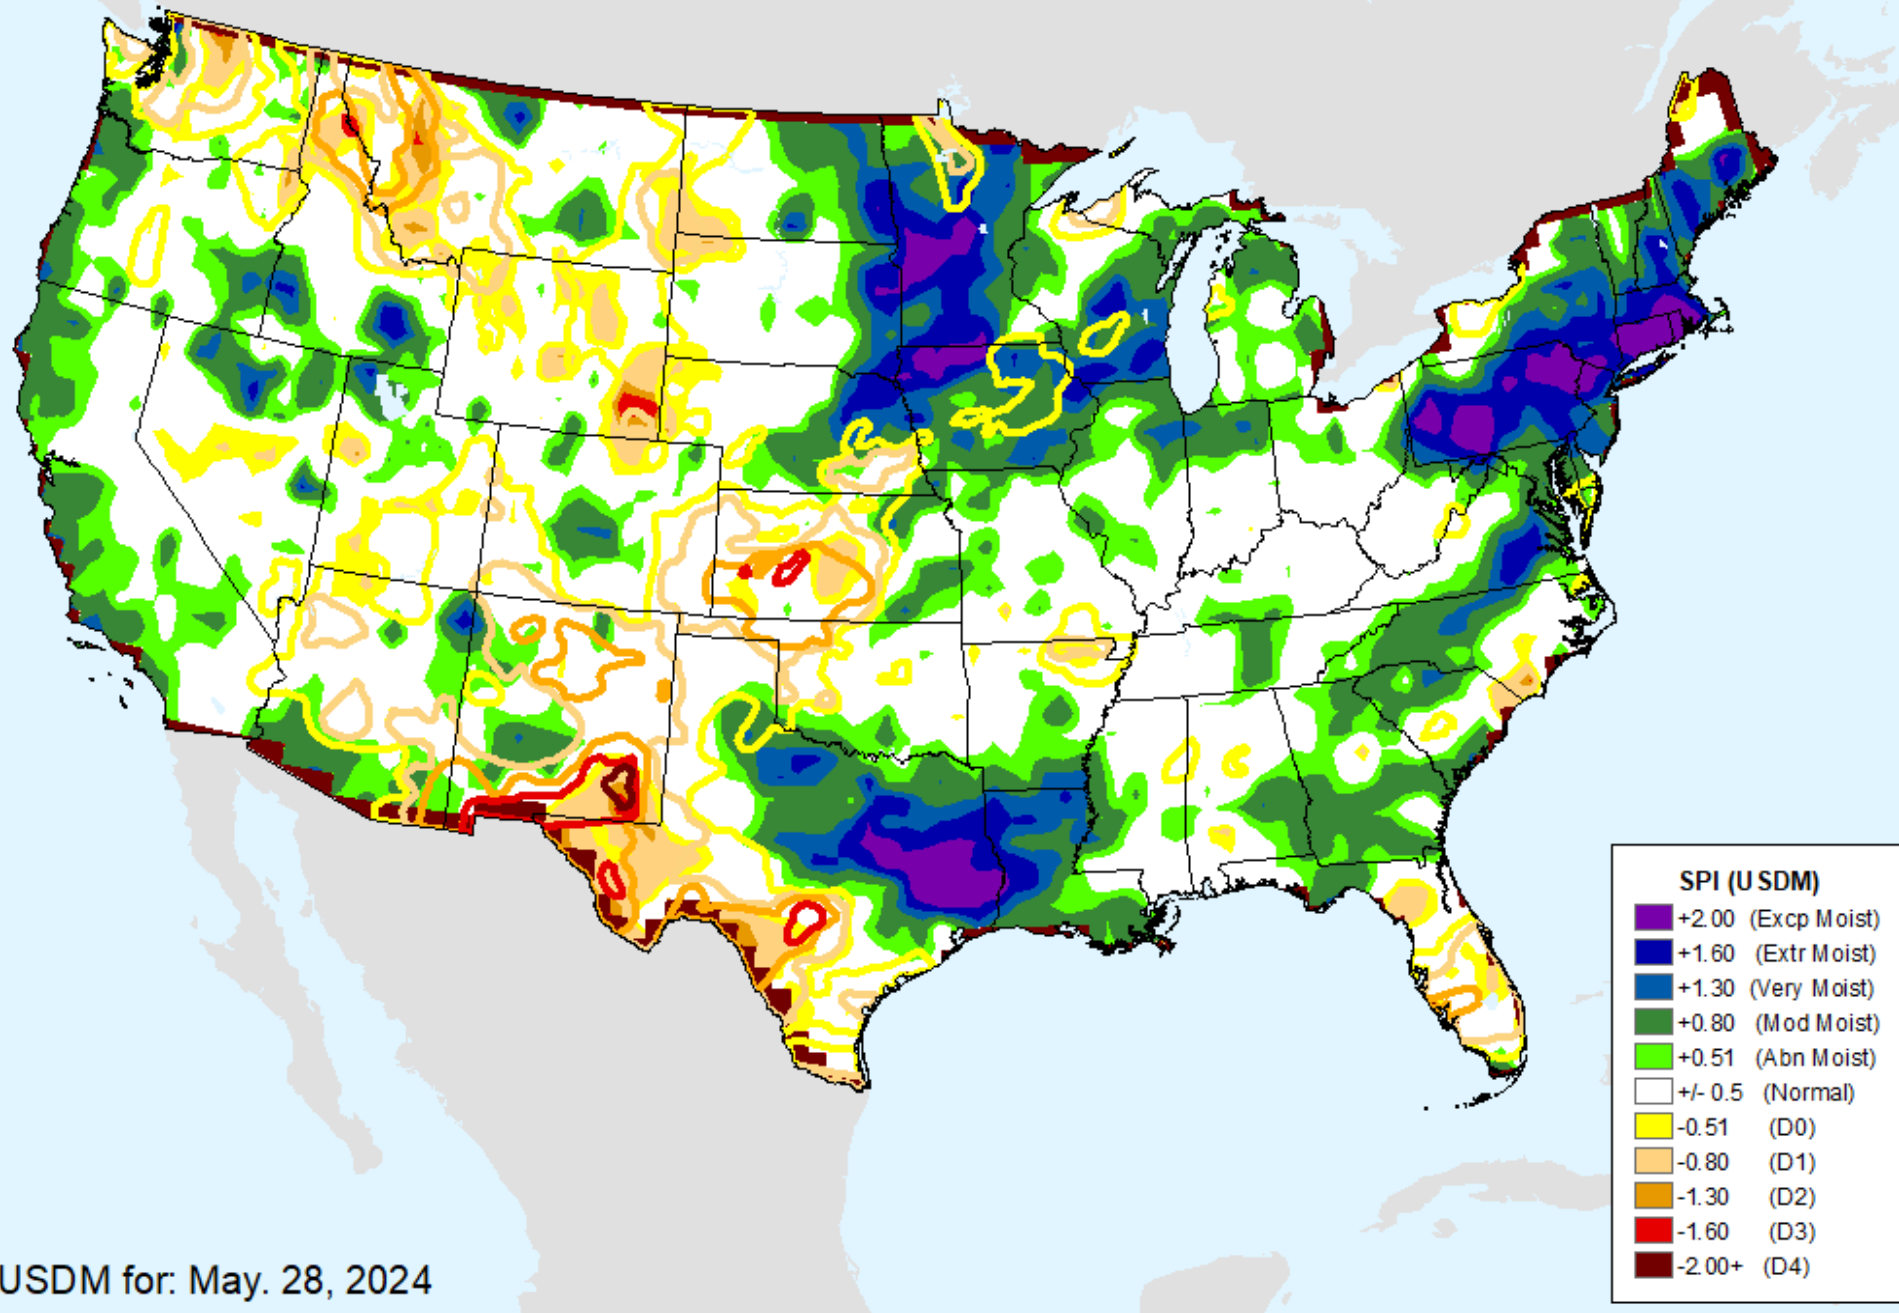

CPC 6-month SPI

As of: Tuesday, June 4, 2024