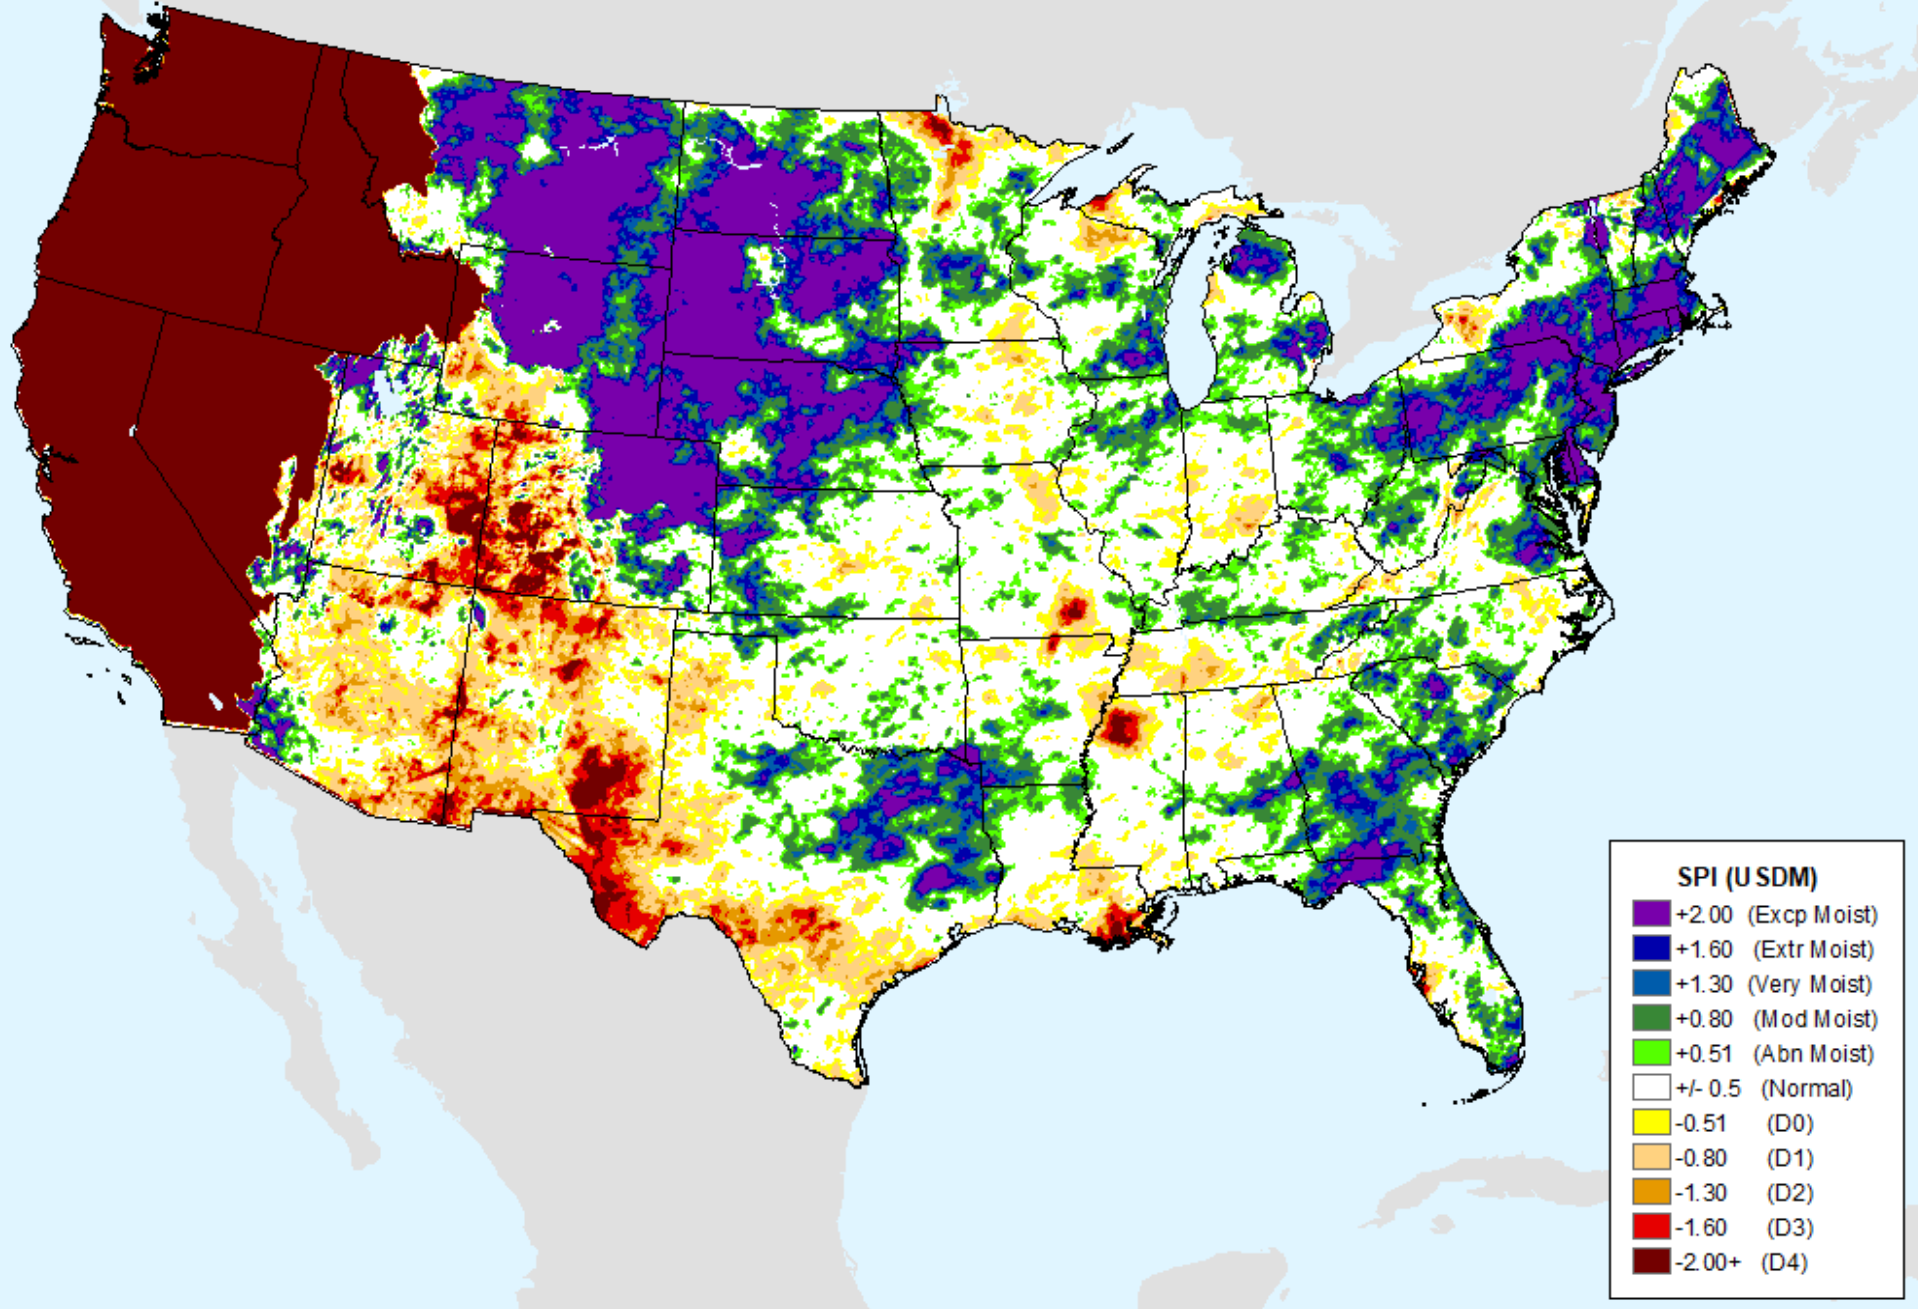

AHPS 12-month SPI

As of: Tuesday, June 4, 2024