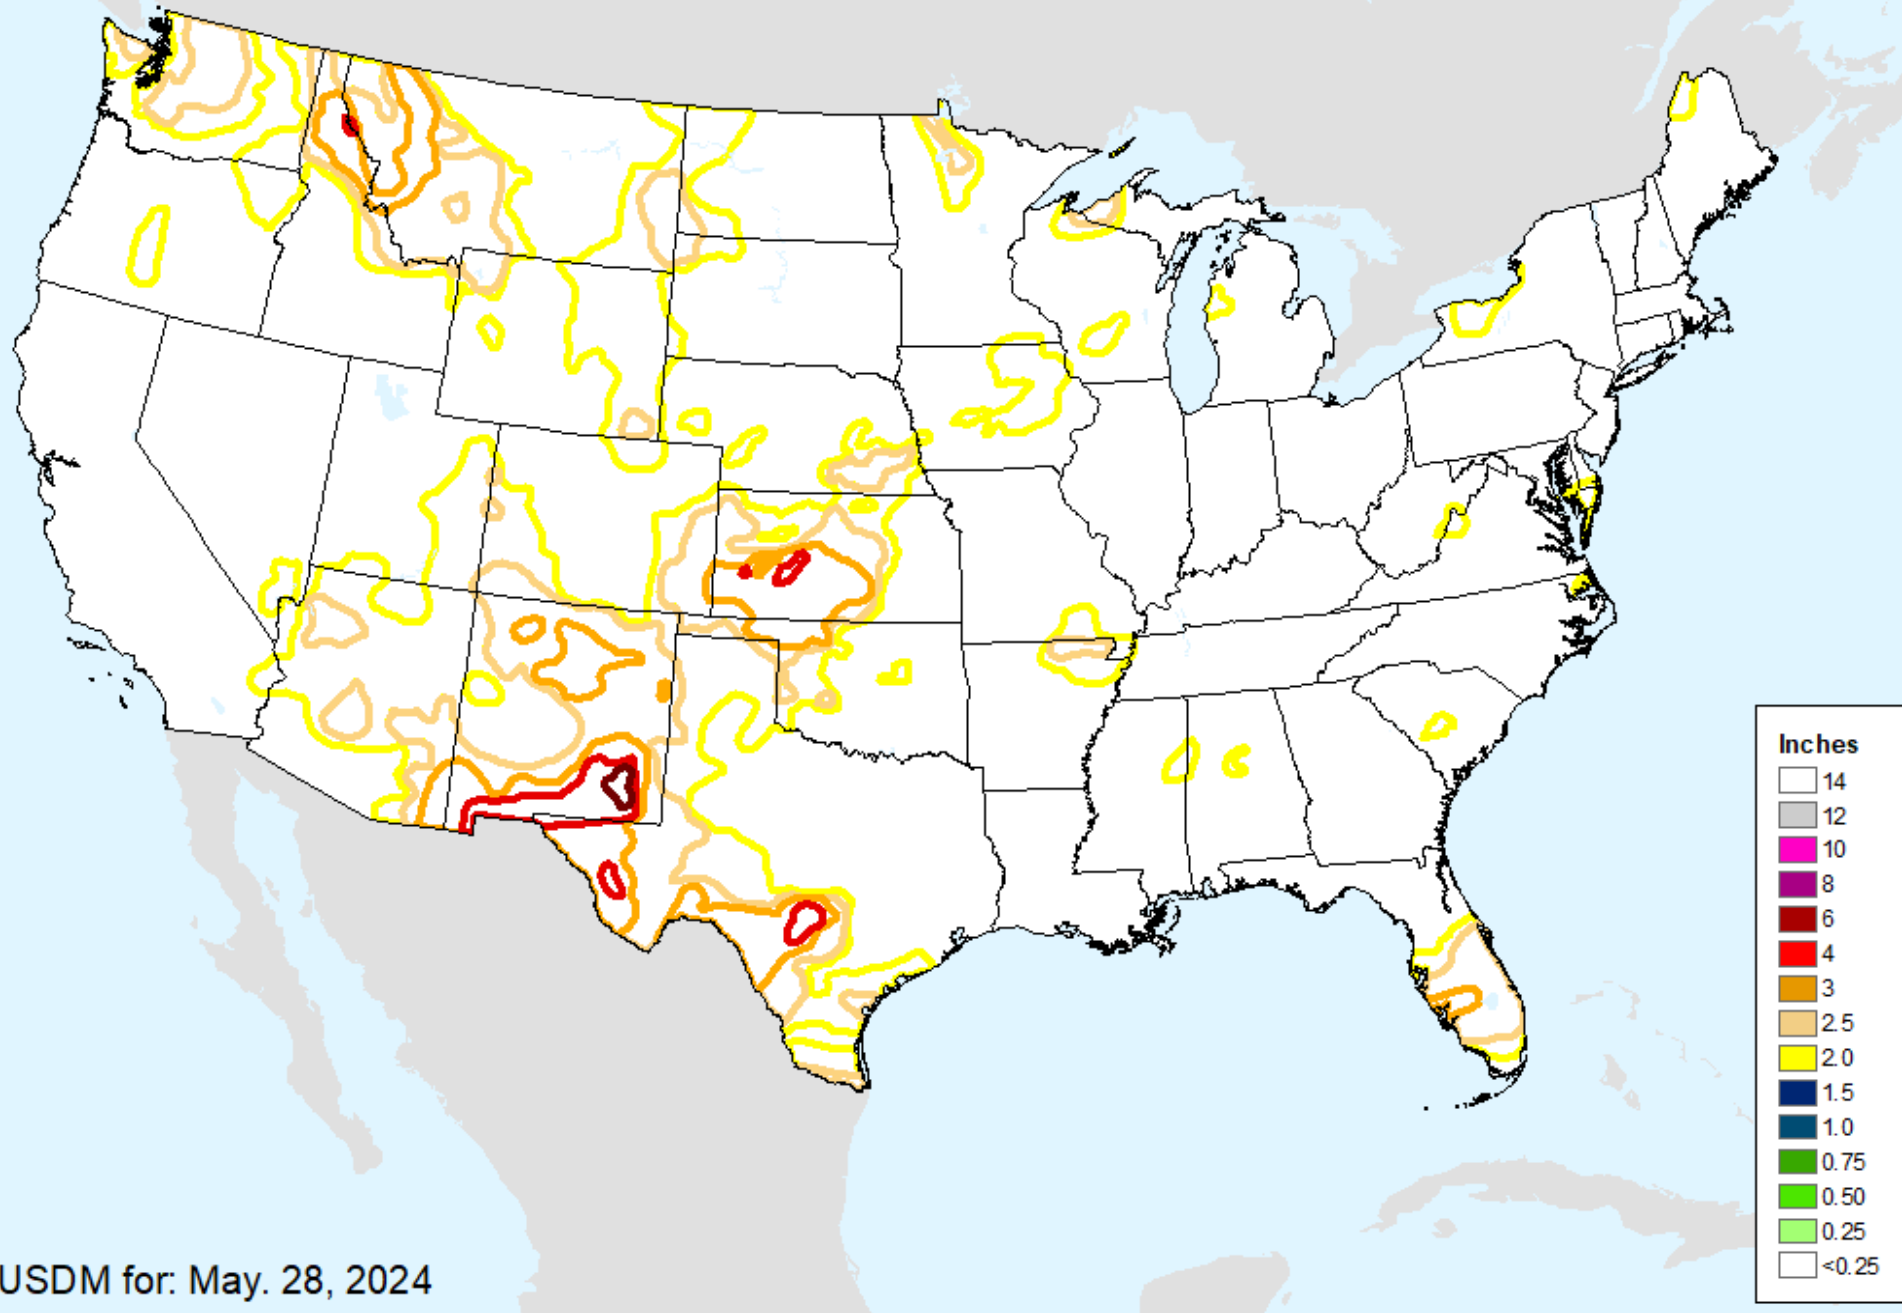

AHPS 7-Day Precipitation

As of: Tuesday, June 4, 2024

USDM for: May. 28, 2024