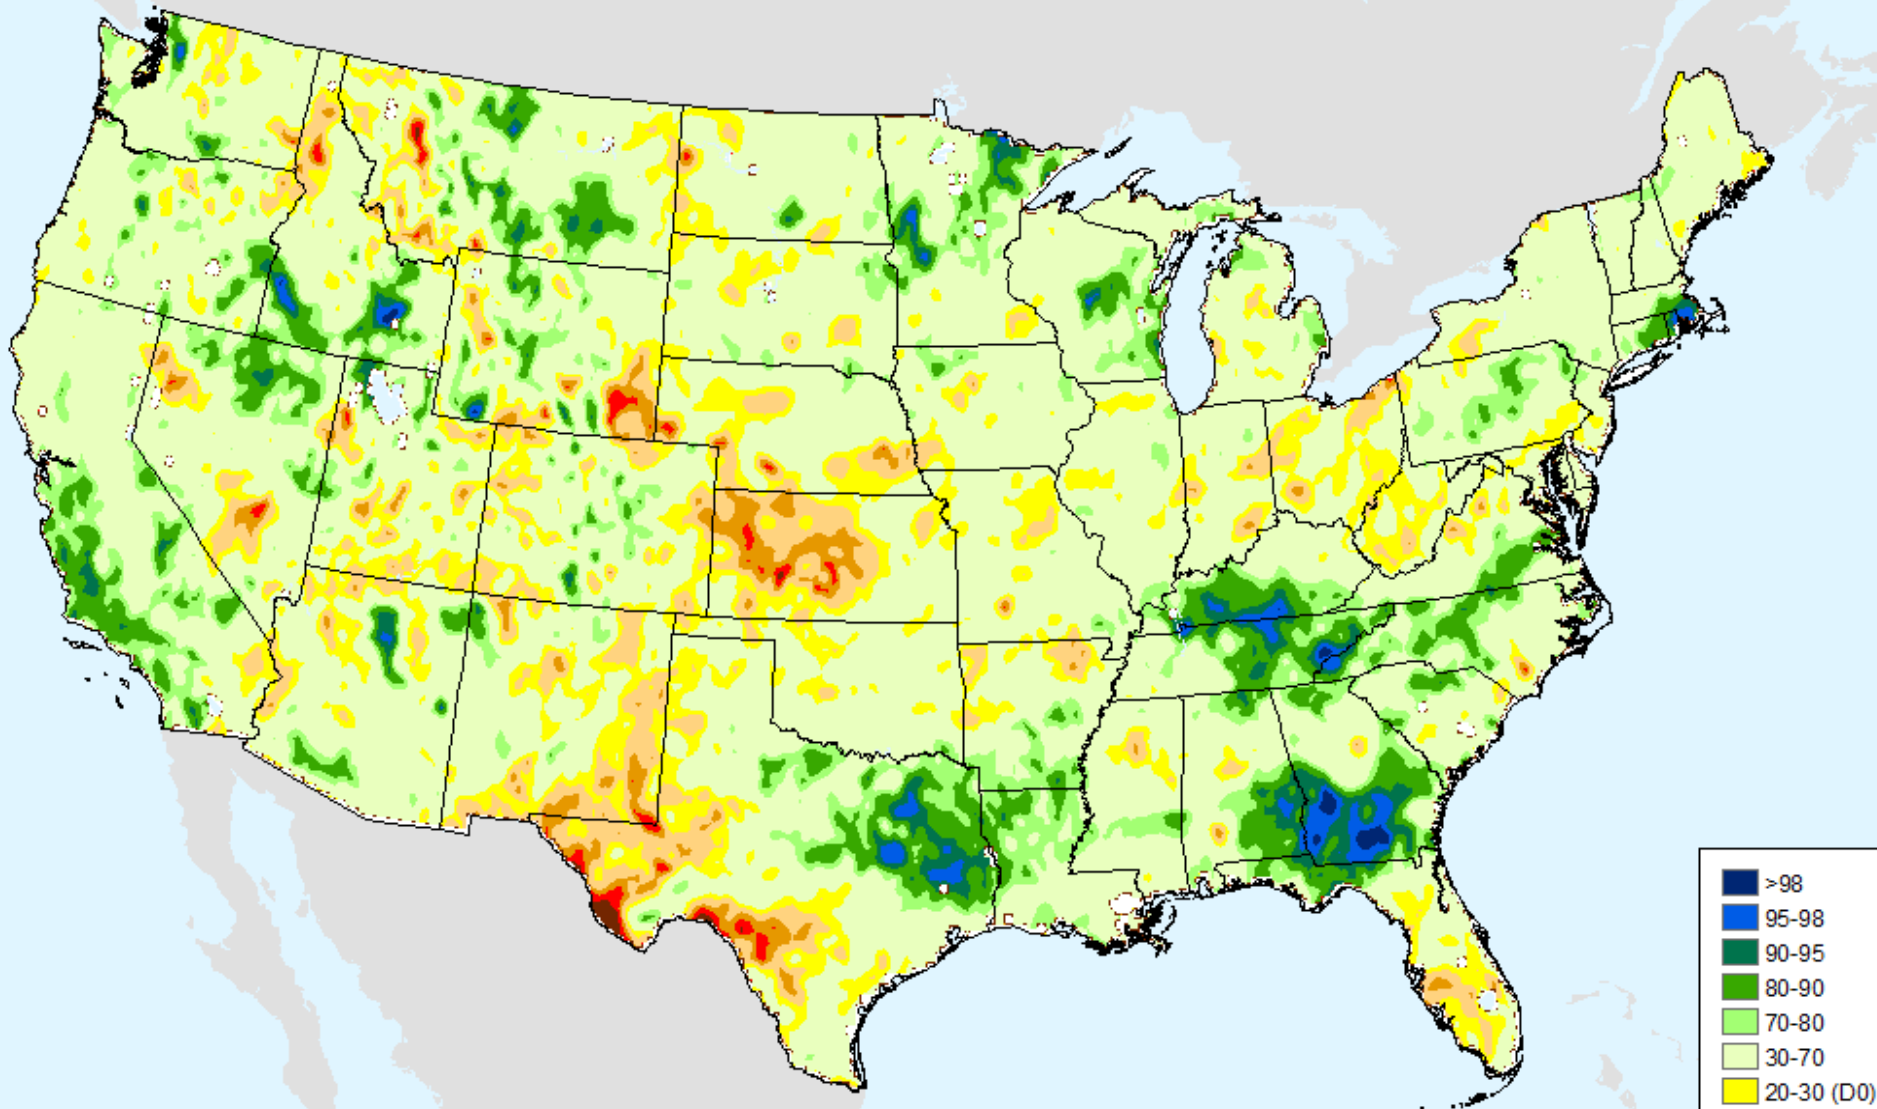

NLDAS-2 Ensemble Soil Moisture

As of: Tuesday, June 4, 2024