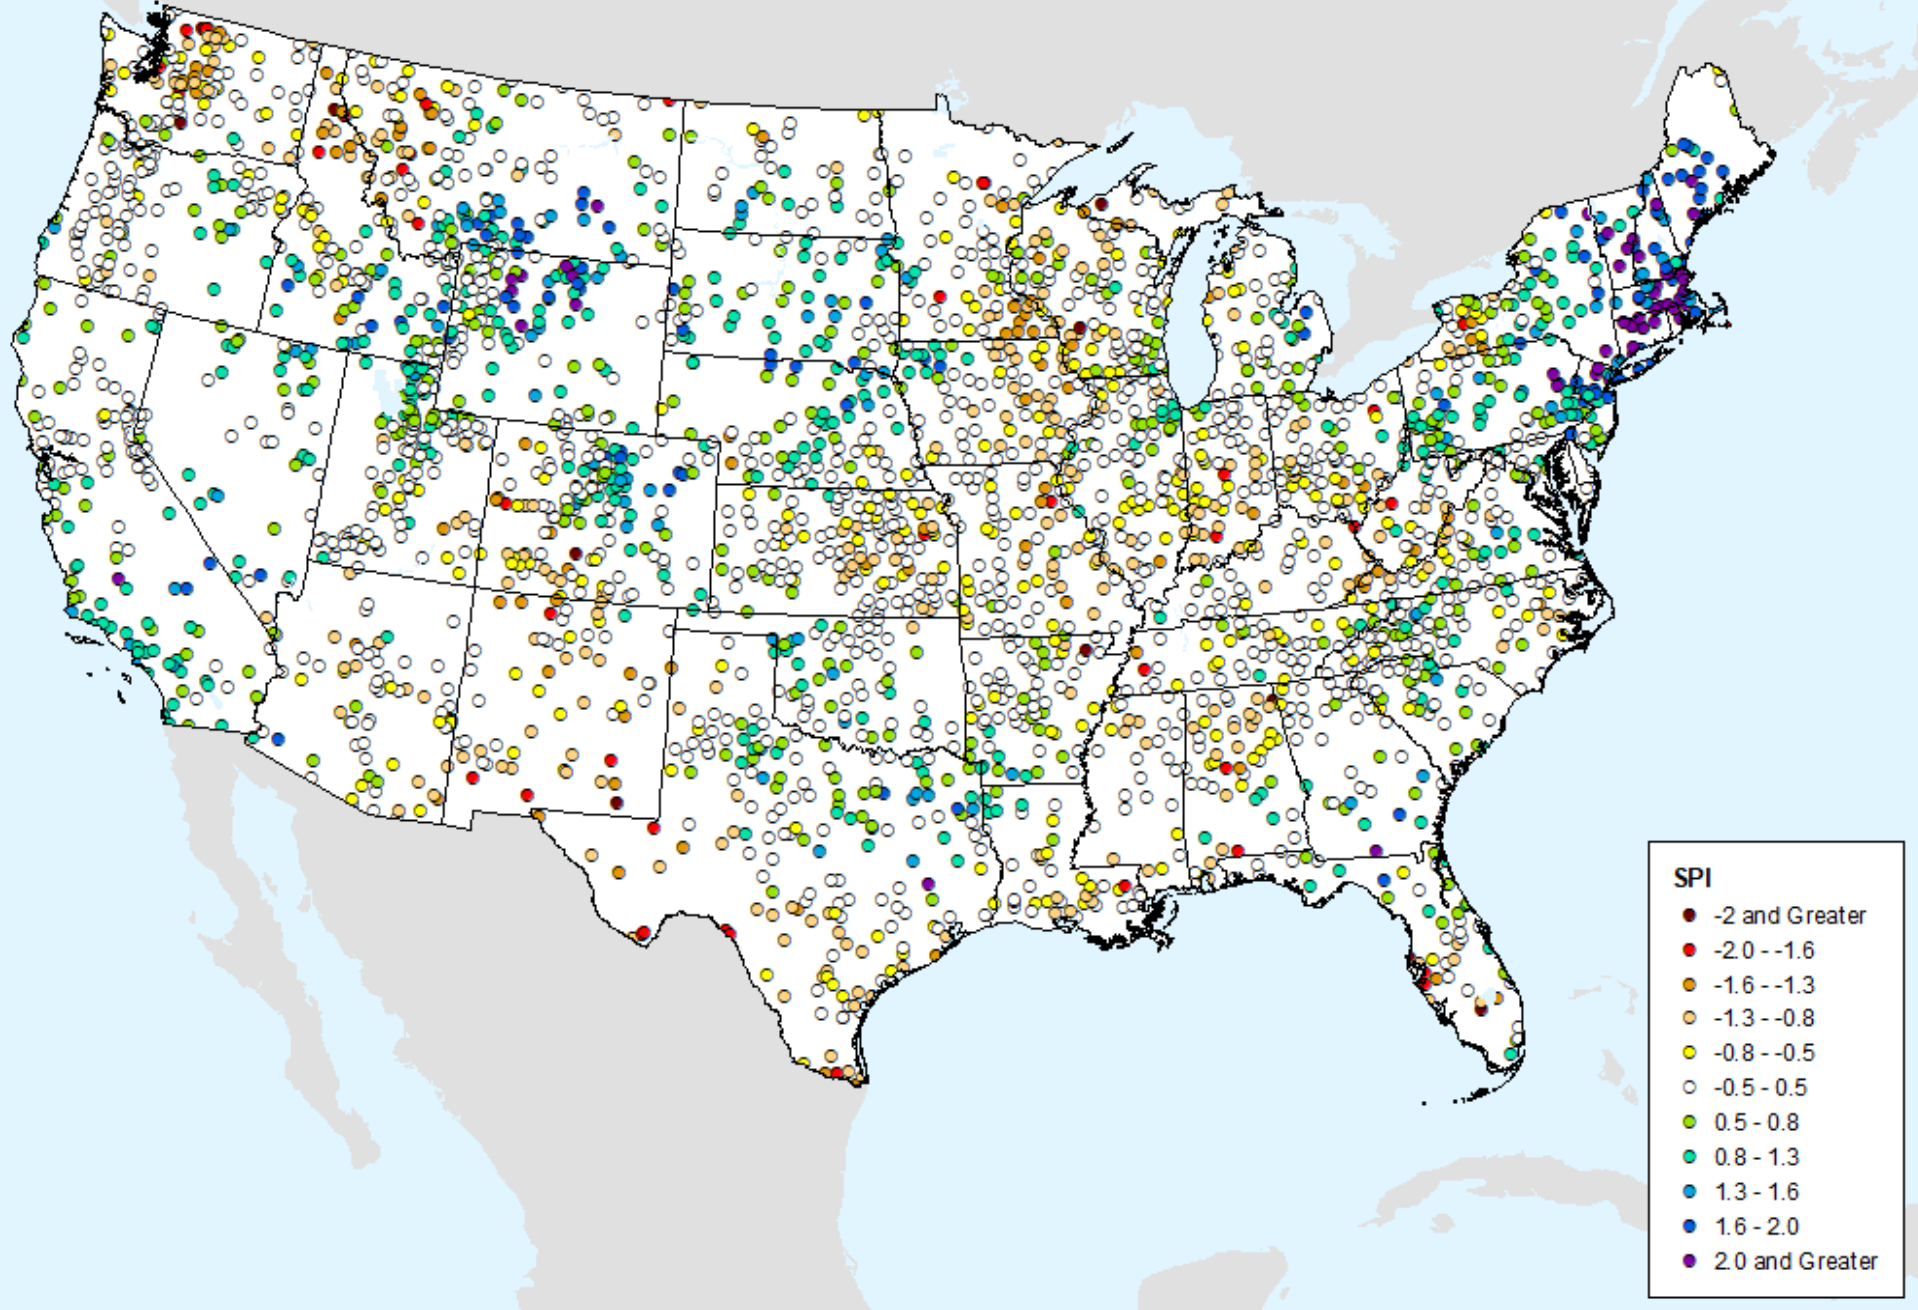

HPRCC 12-month SPI

As of: Tuesday, June 4, 2024