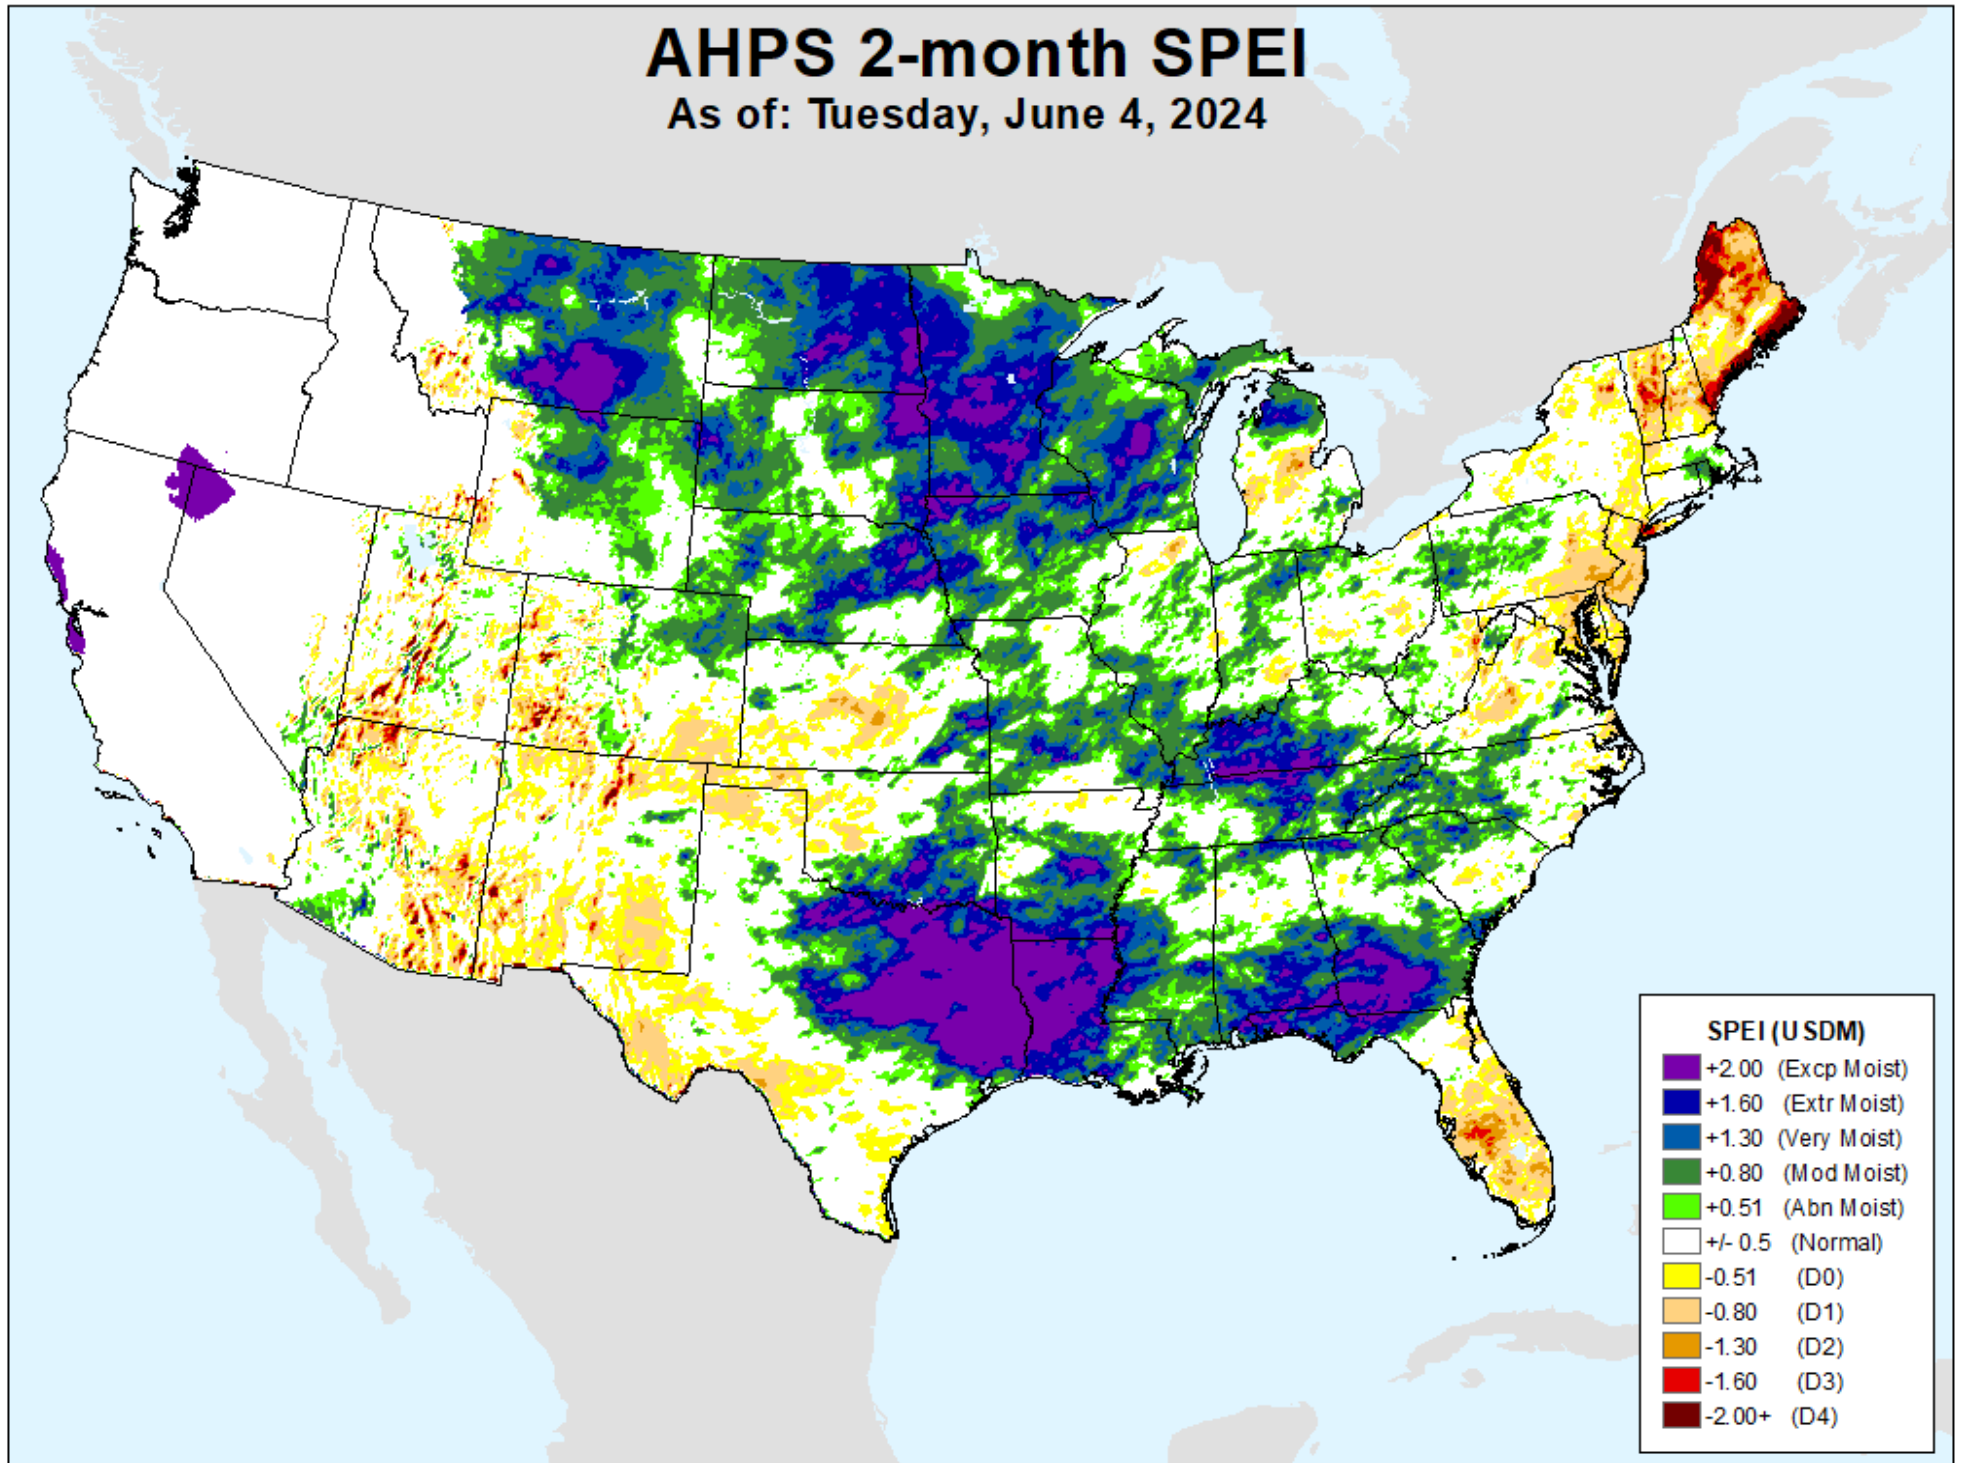

AHPS 2-month SPEI

As of: Tuesday, June 4, 2024