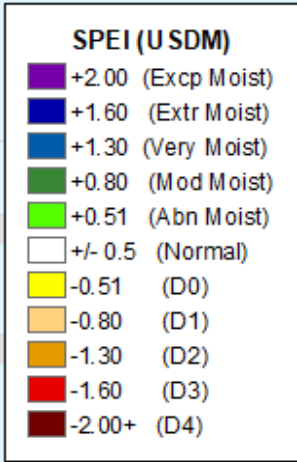

AHPS 36-month SPEI

As of: Tuesday, June 4, 2024