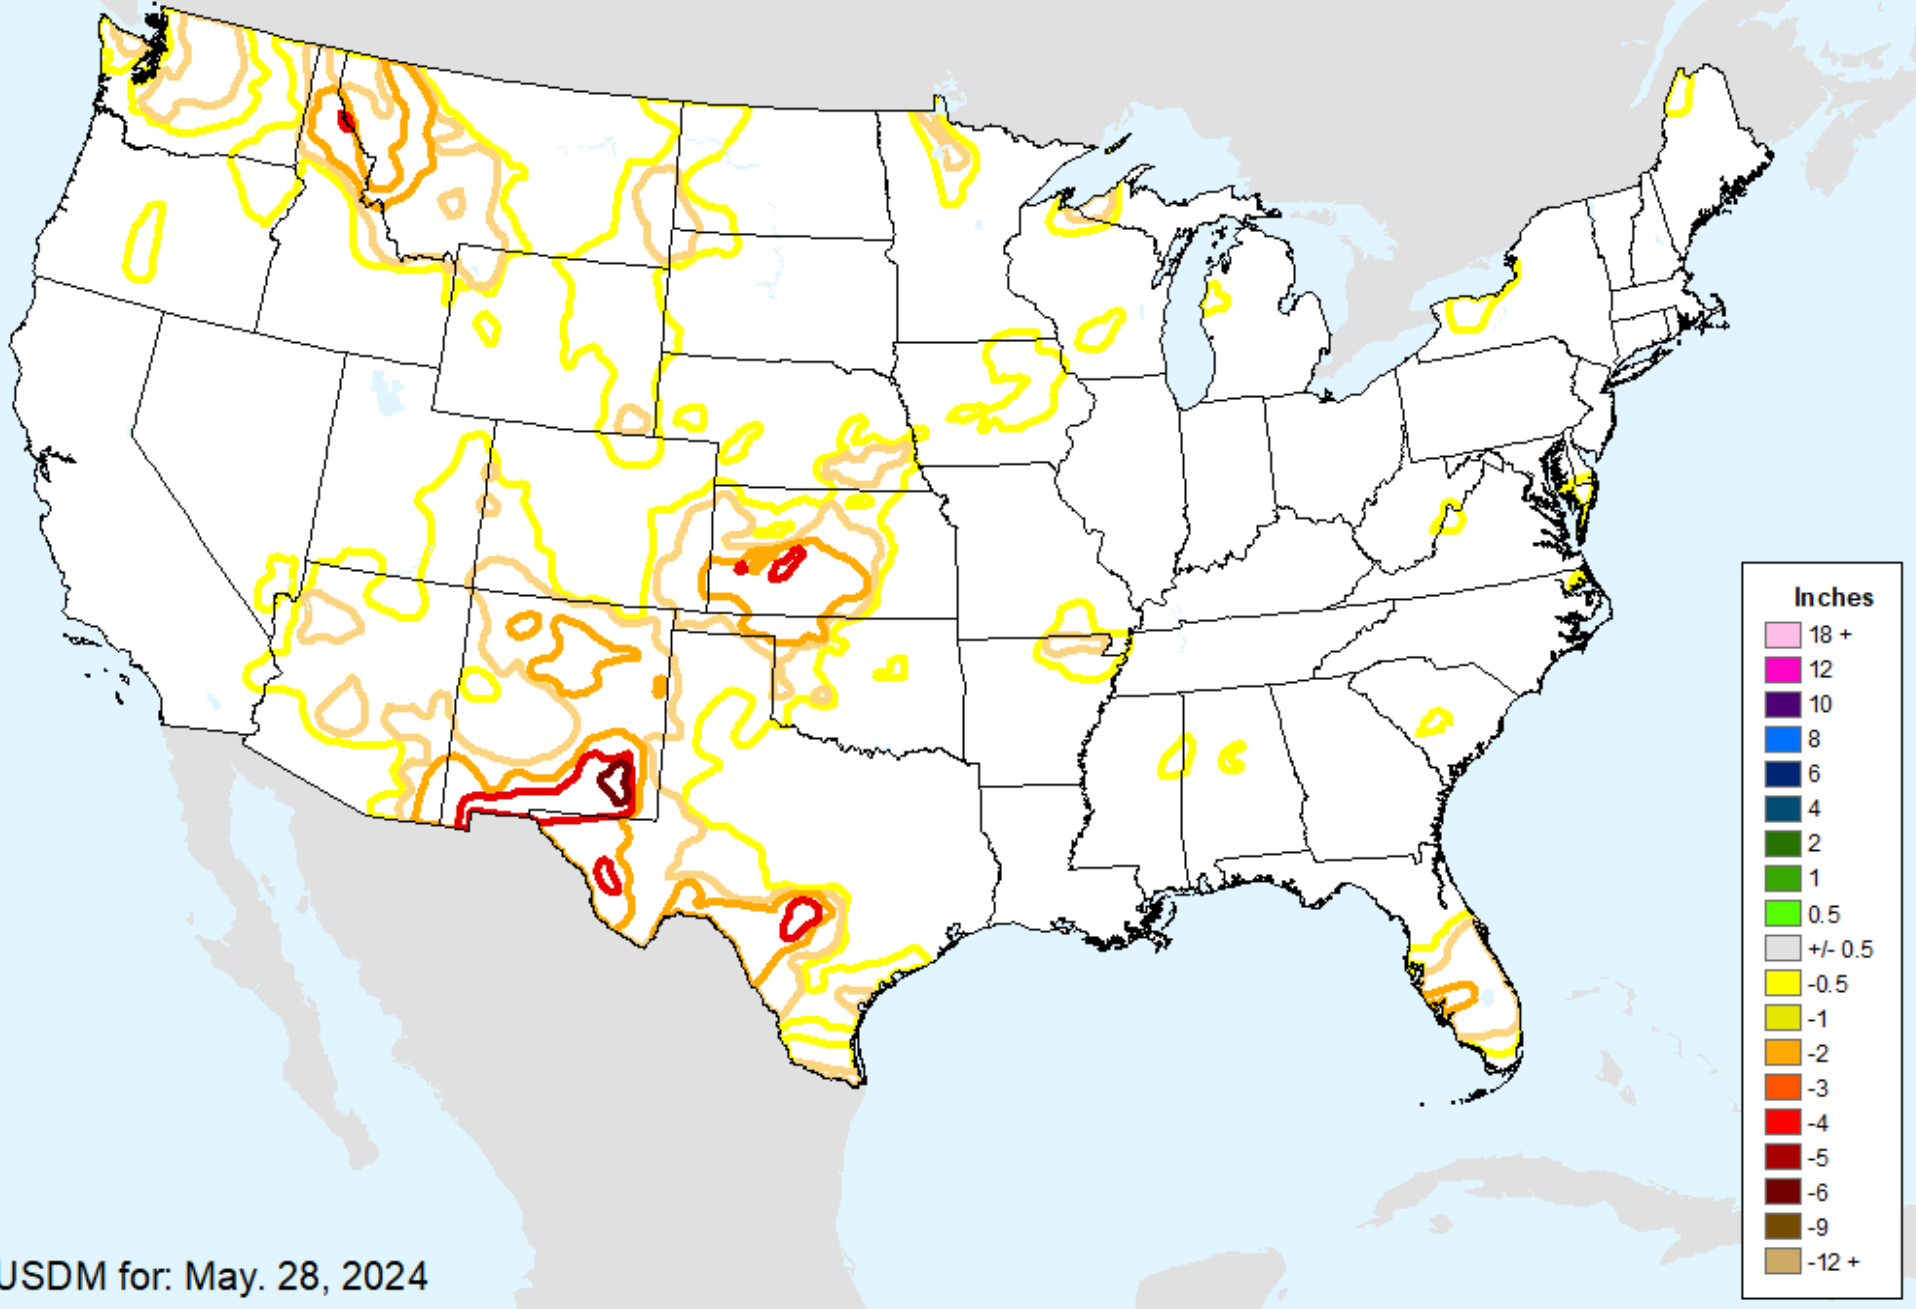

AHPS 30-Day Precip Departure

As of: Tuesday, June 4, 2024

USDM for: May. 28, 2024