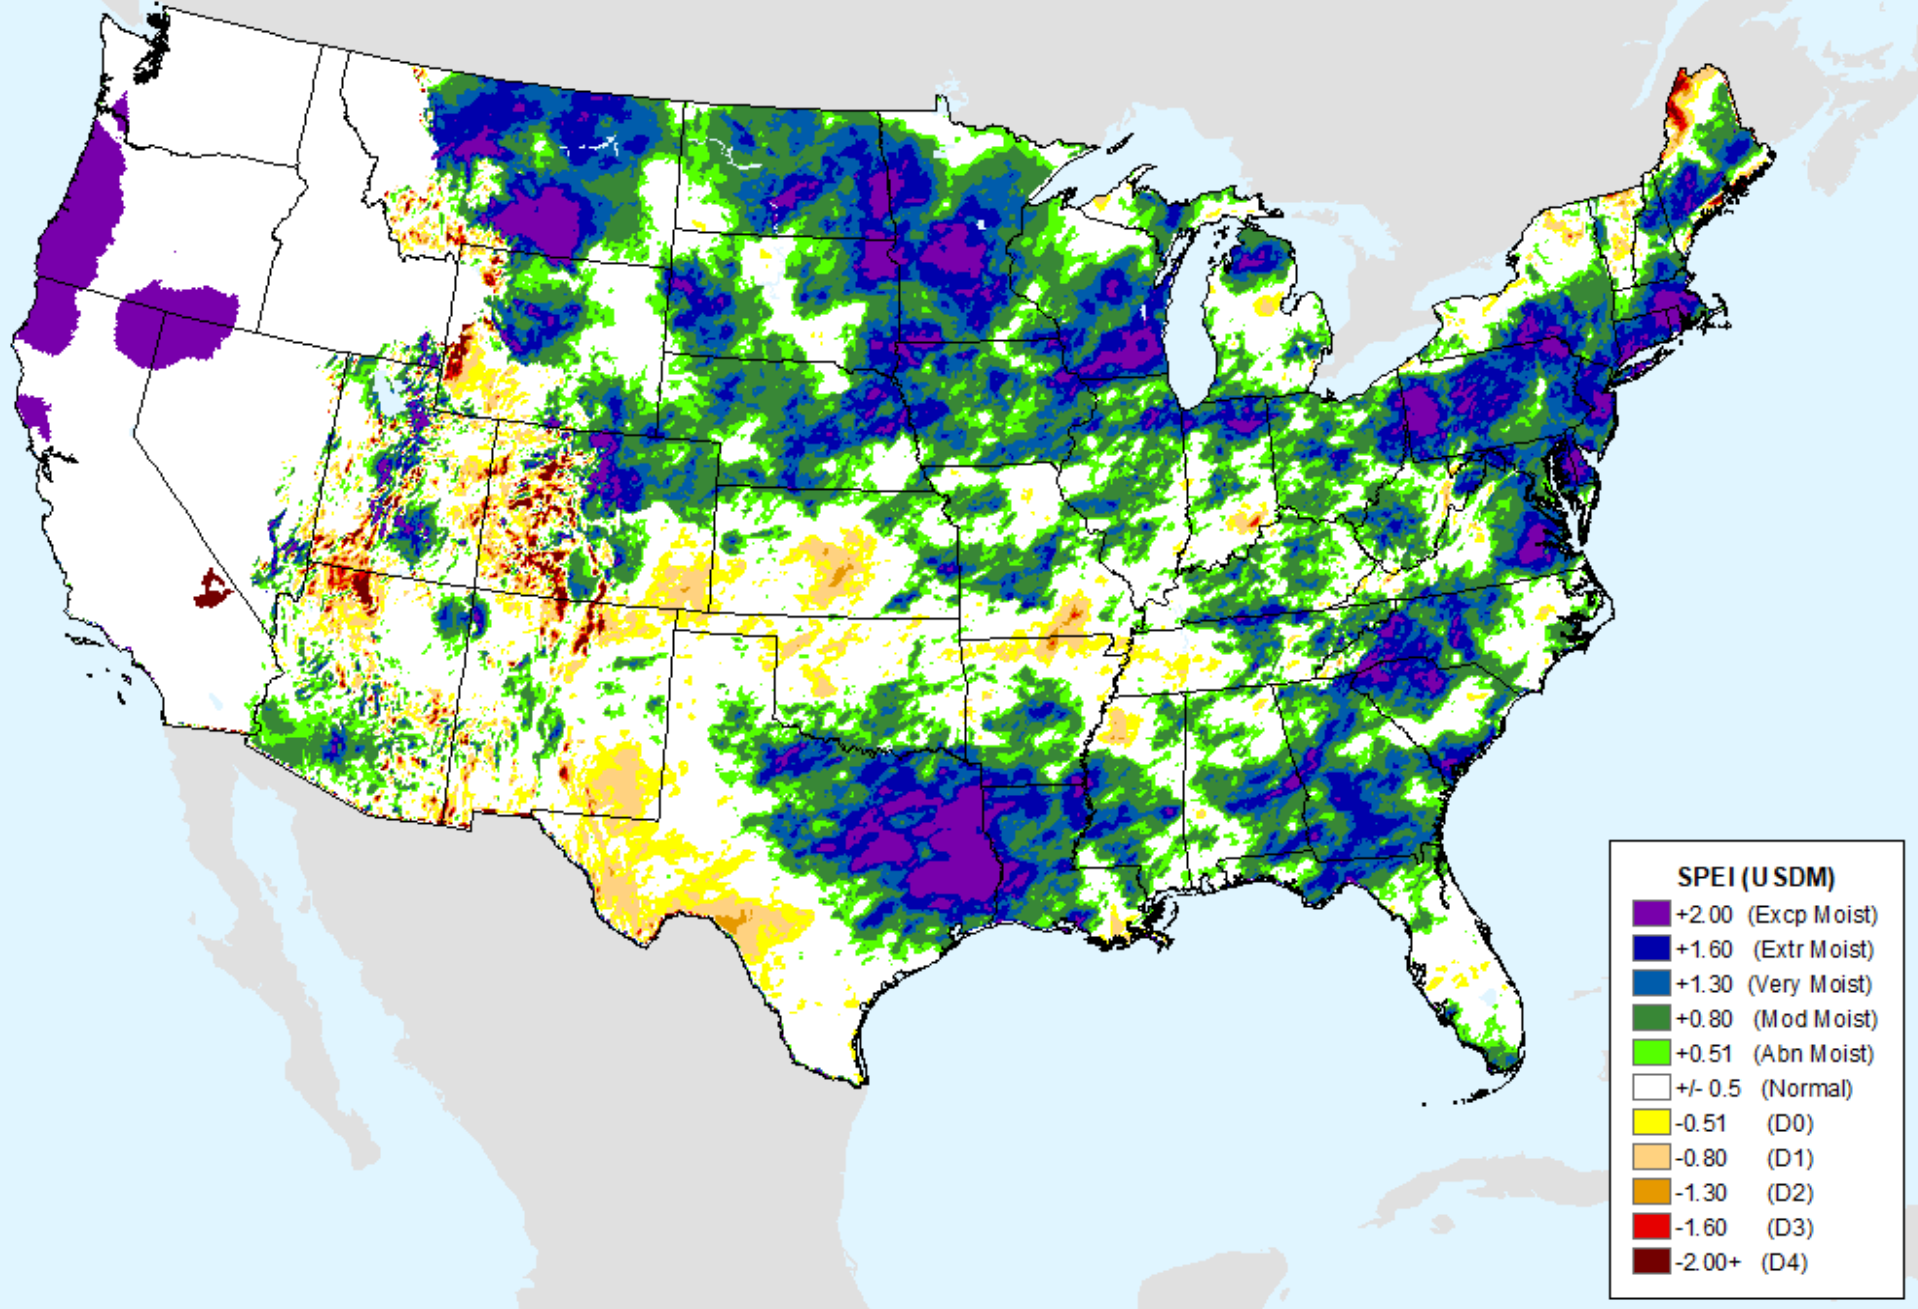

AHPS 6-month SPEI

As of: Tuesday, June 4, 2024