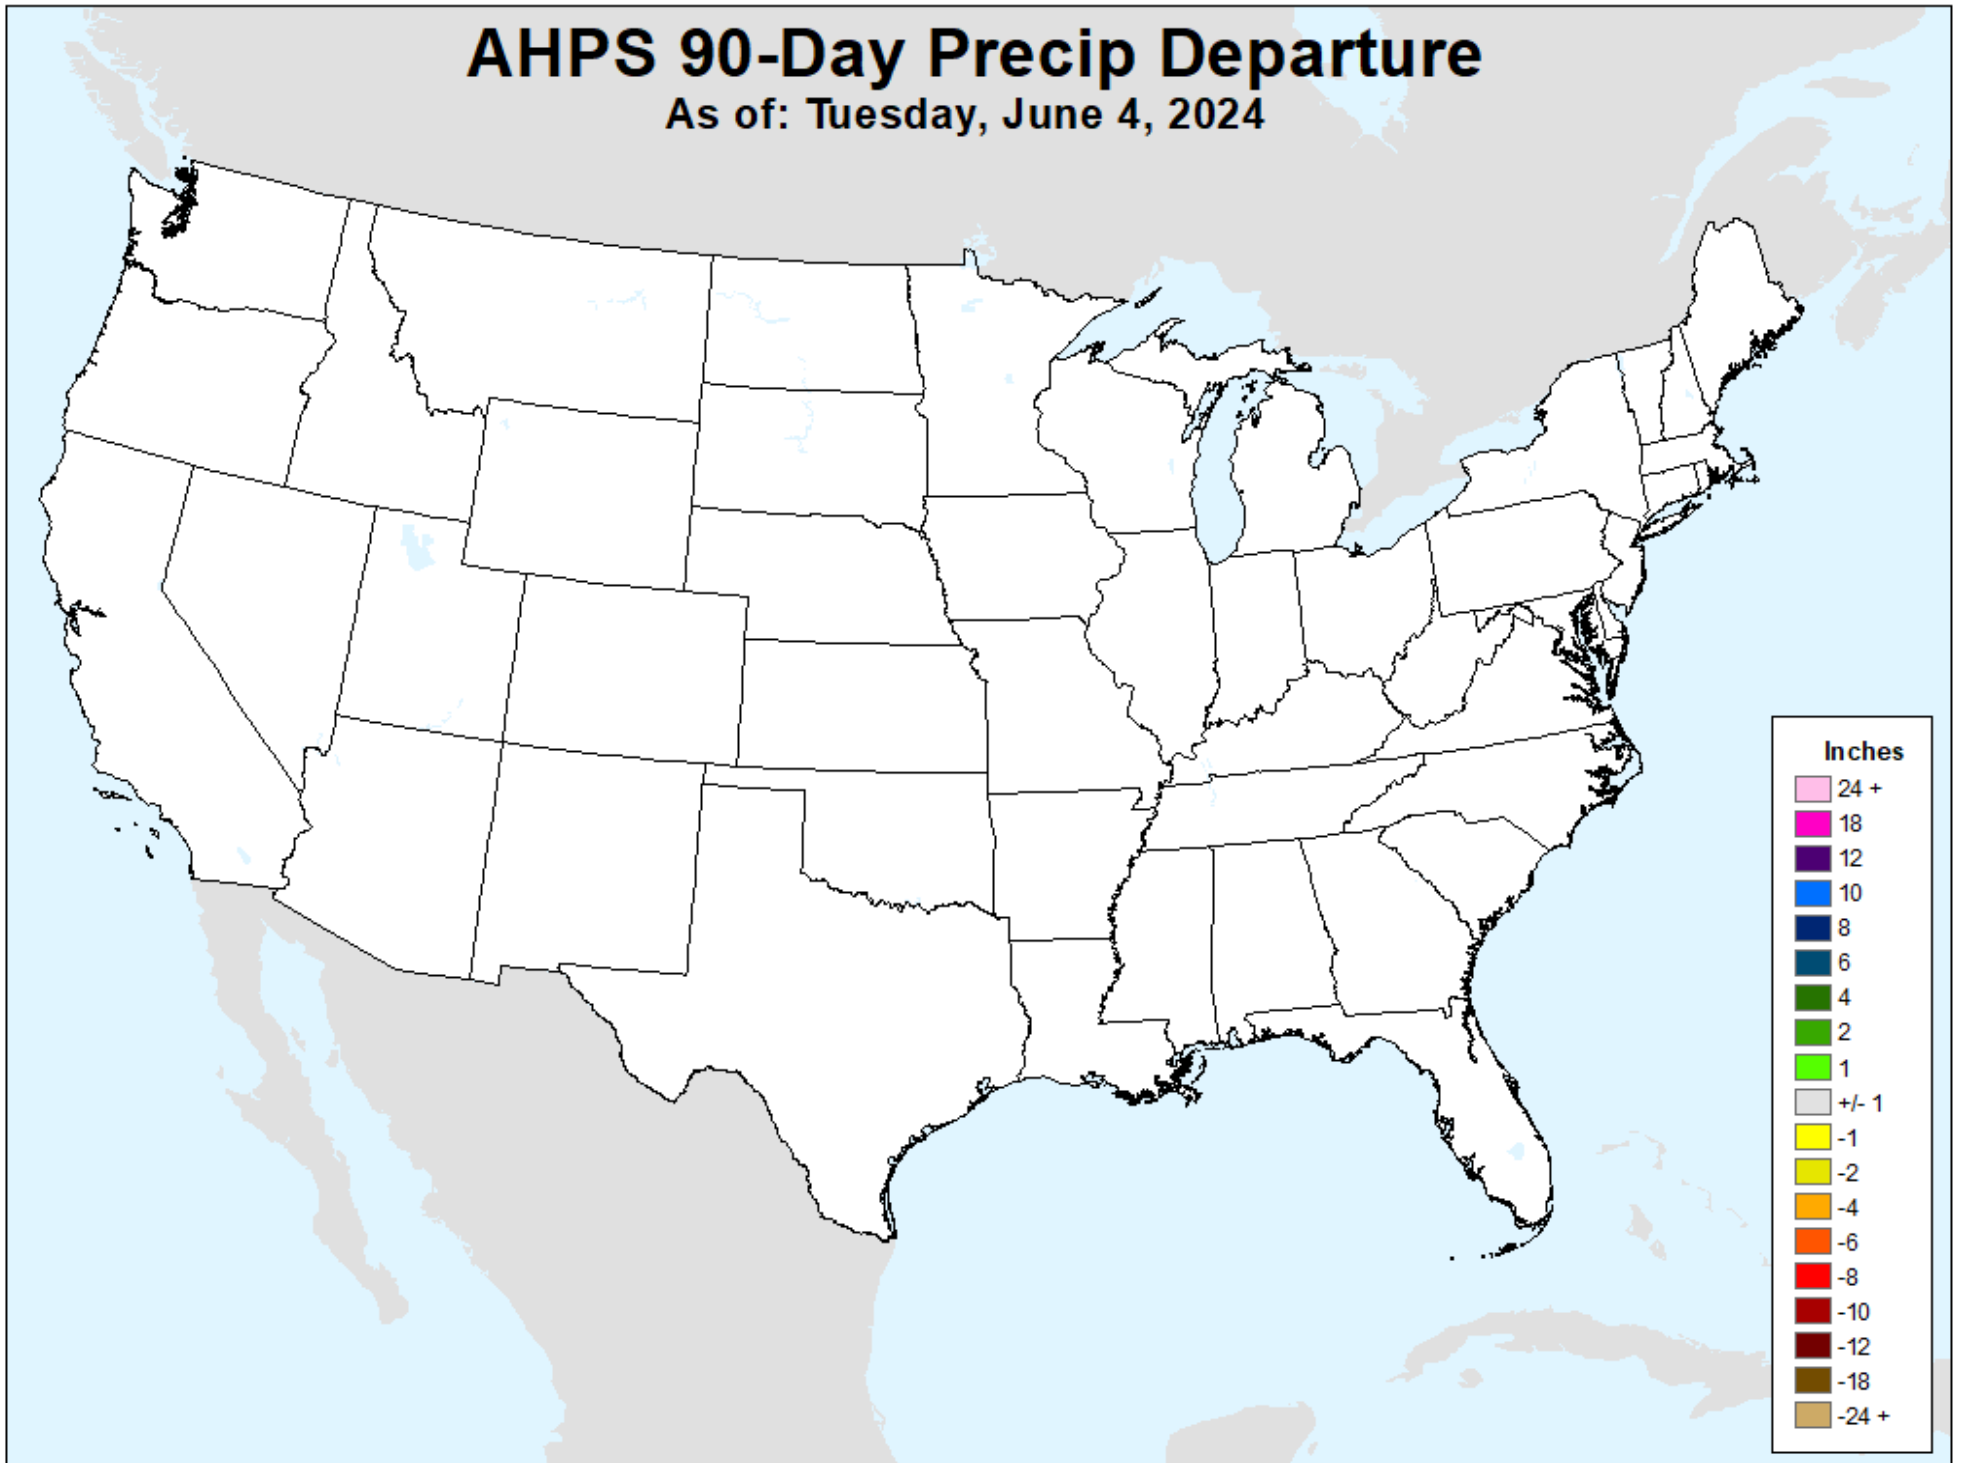

AHPS 90-Day Precip Departure

As of: Tuesday, June 4, 2024