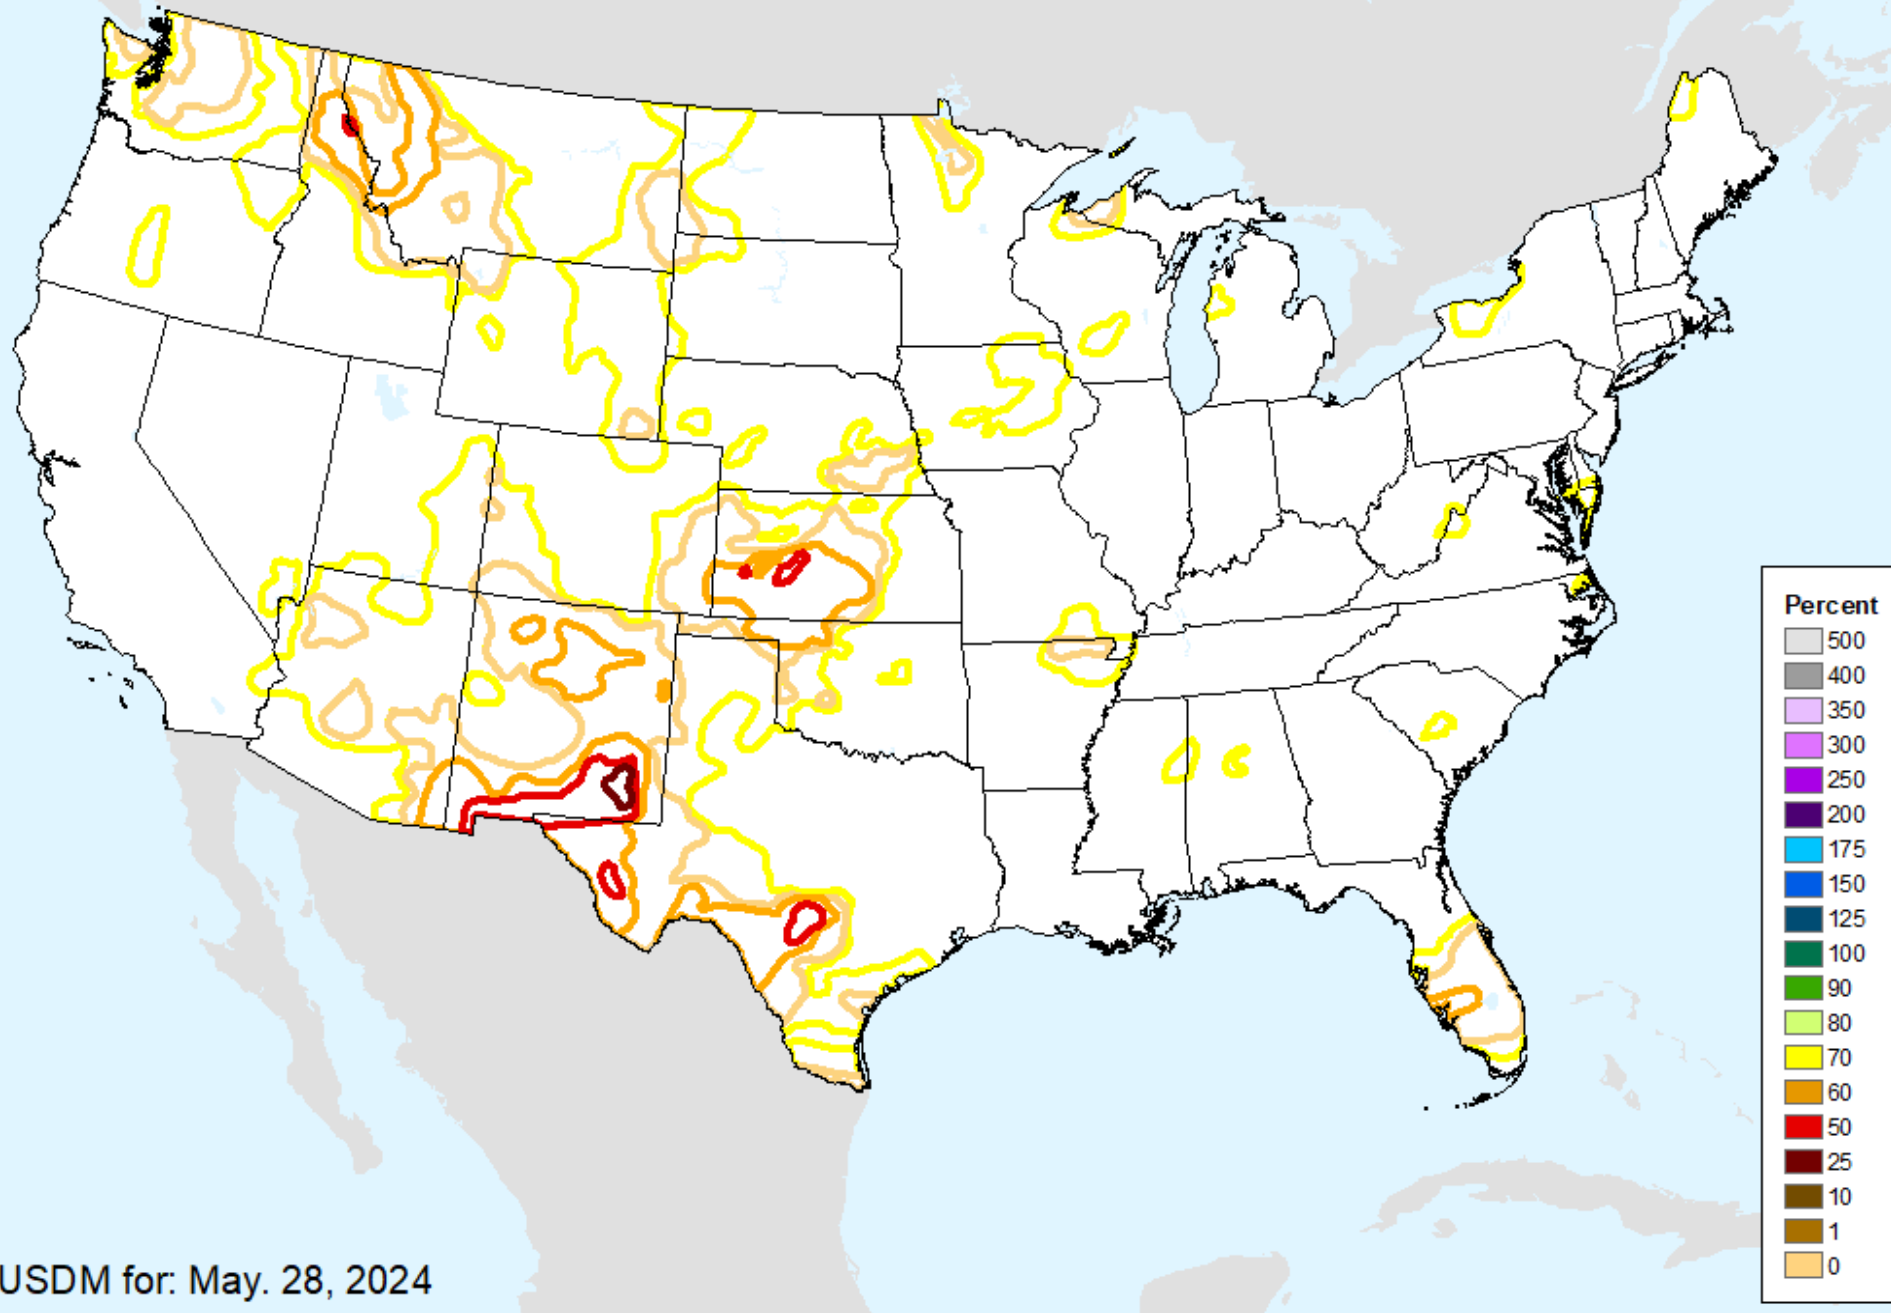

AHPS 180-Day Pct of Normal Pcp

As of: Tuesday, June 4, 2024

USDM for: May. 28, 2024