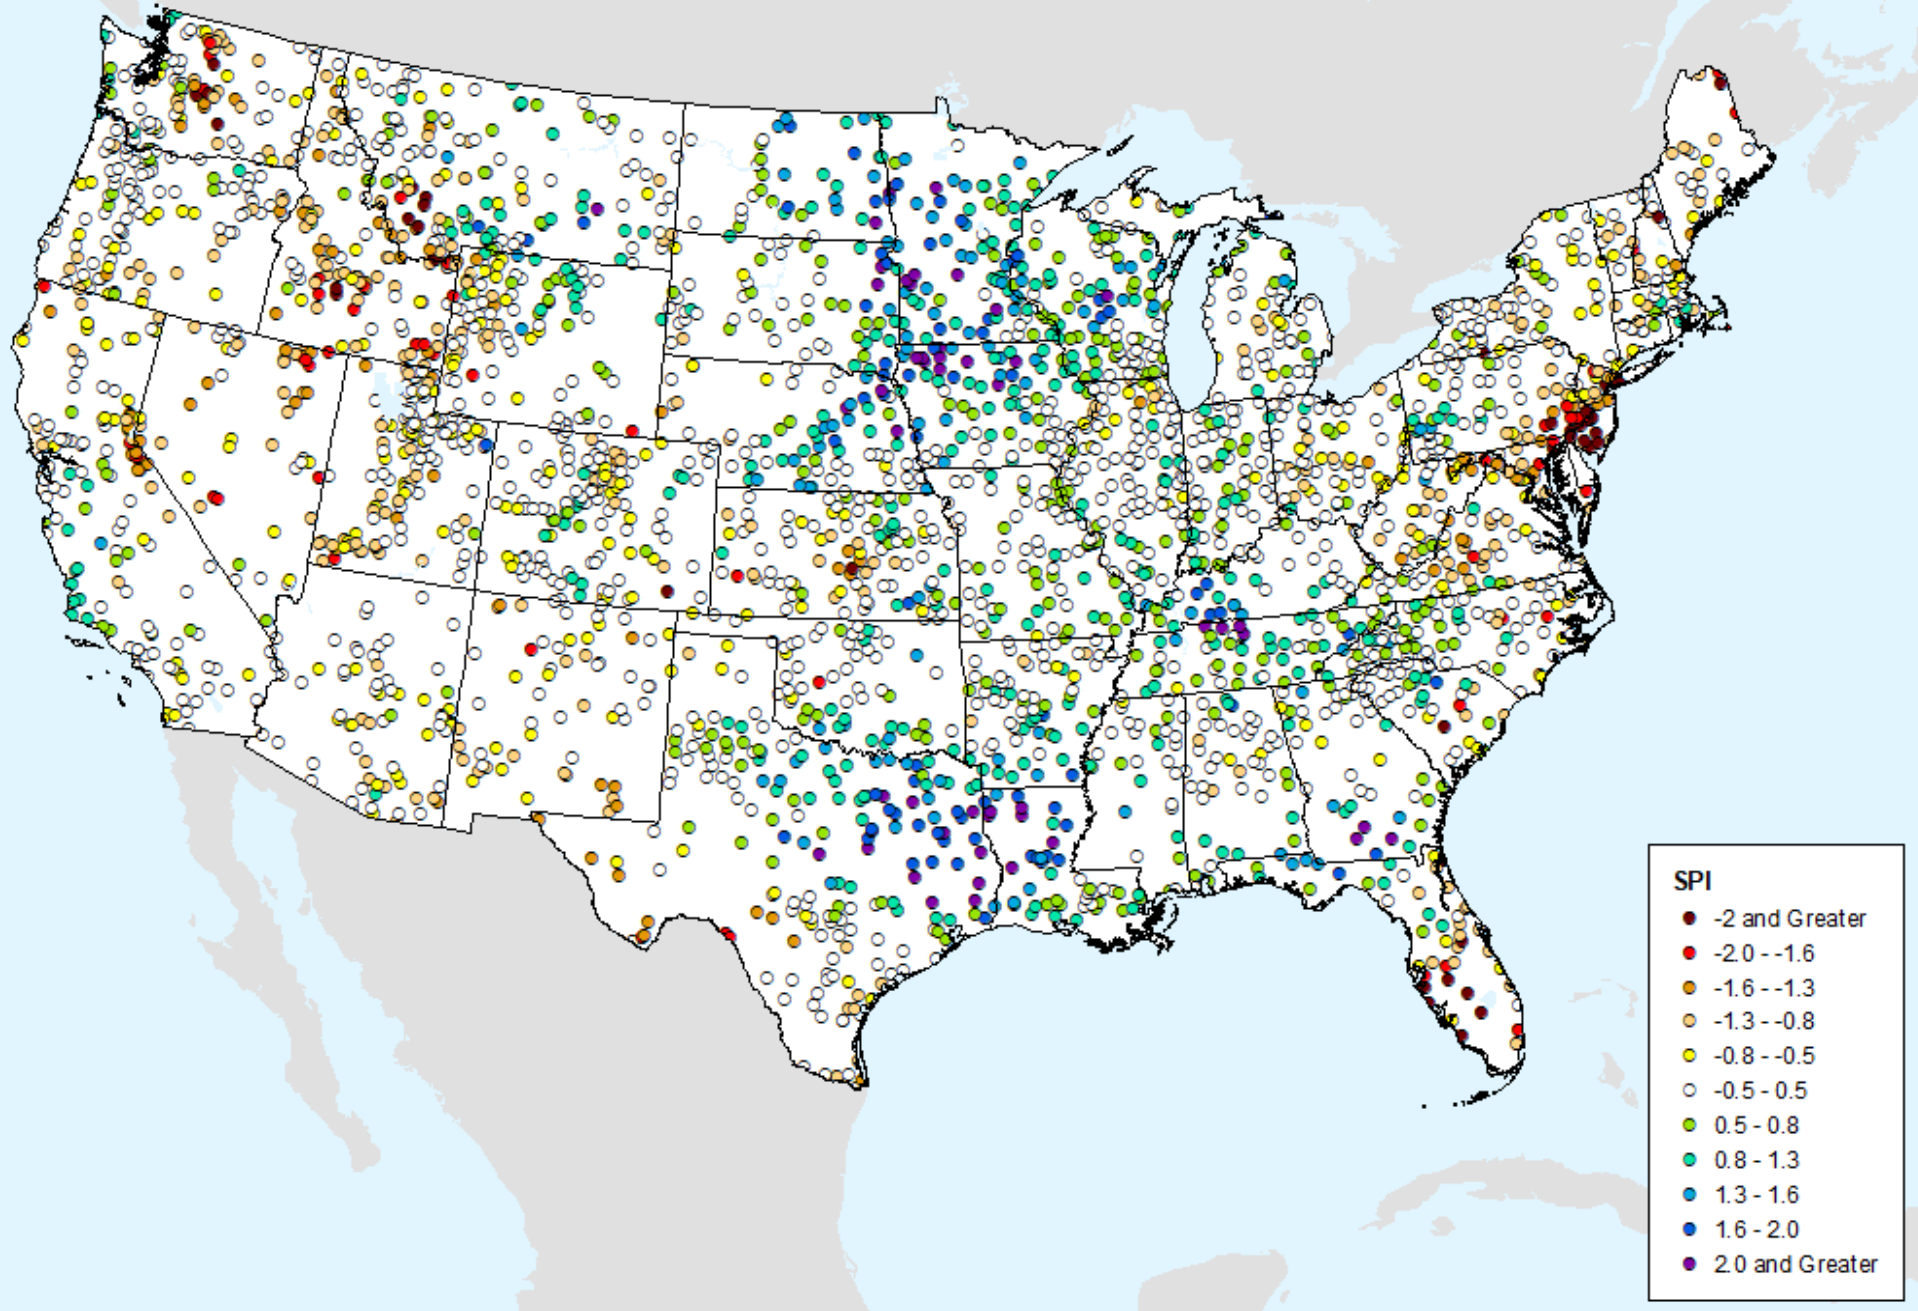

HPRCC 2-month SPI

As of: Tuesday, June 4, 2024