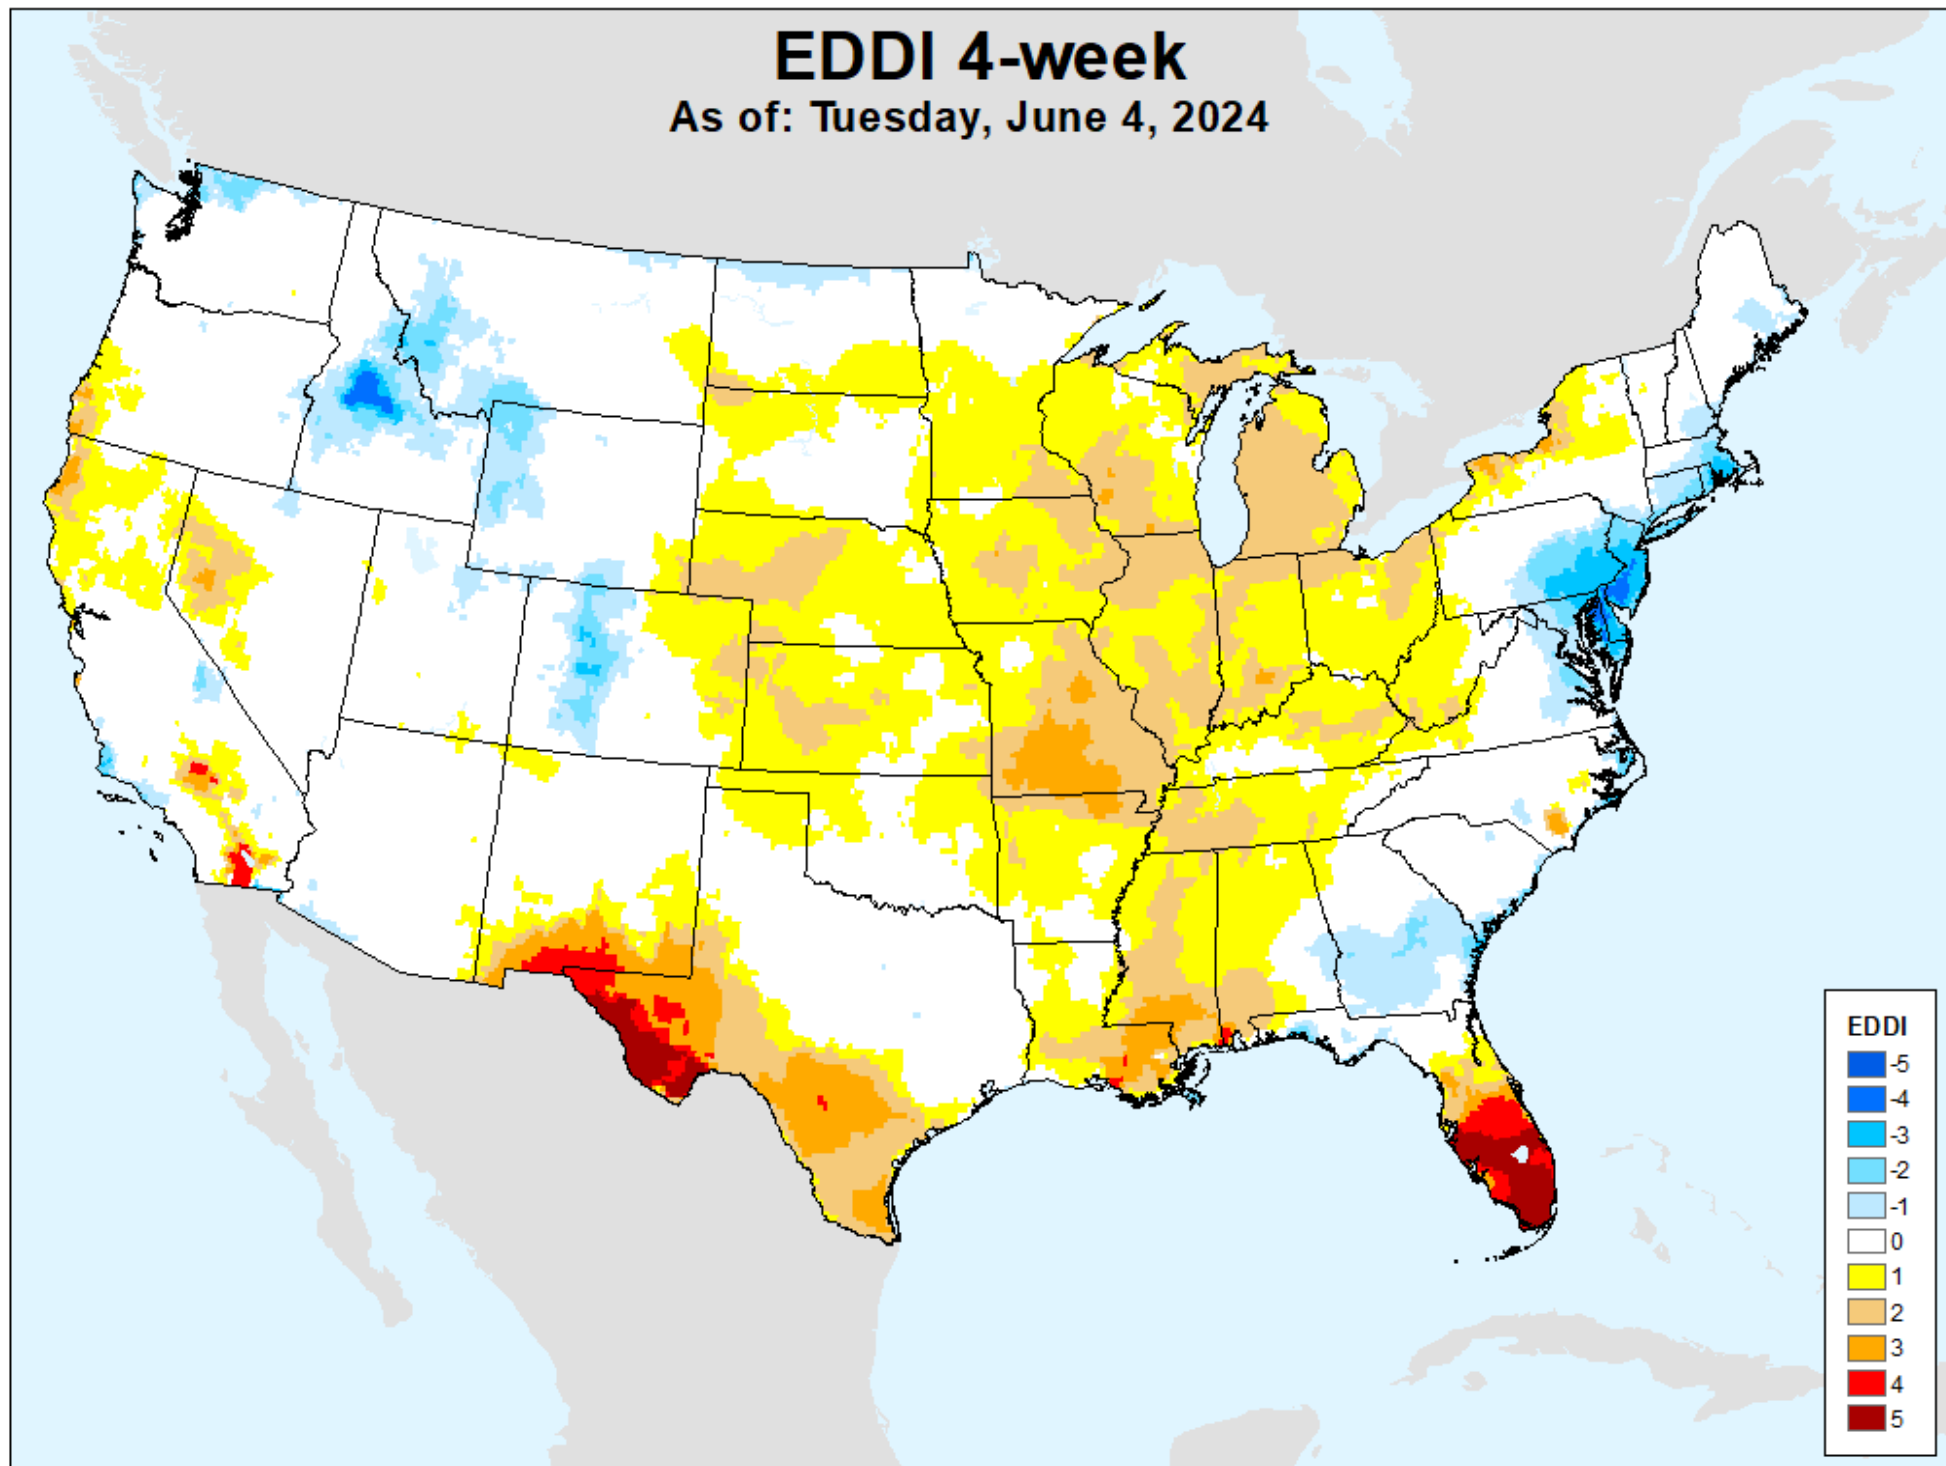

EDDI 4-week

As of: Tuesday, June 4, 2024