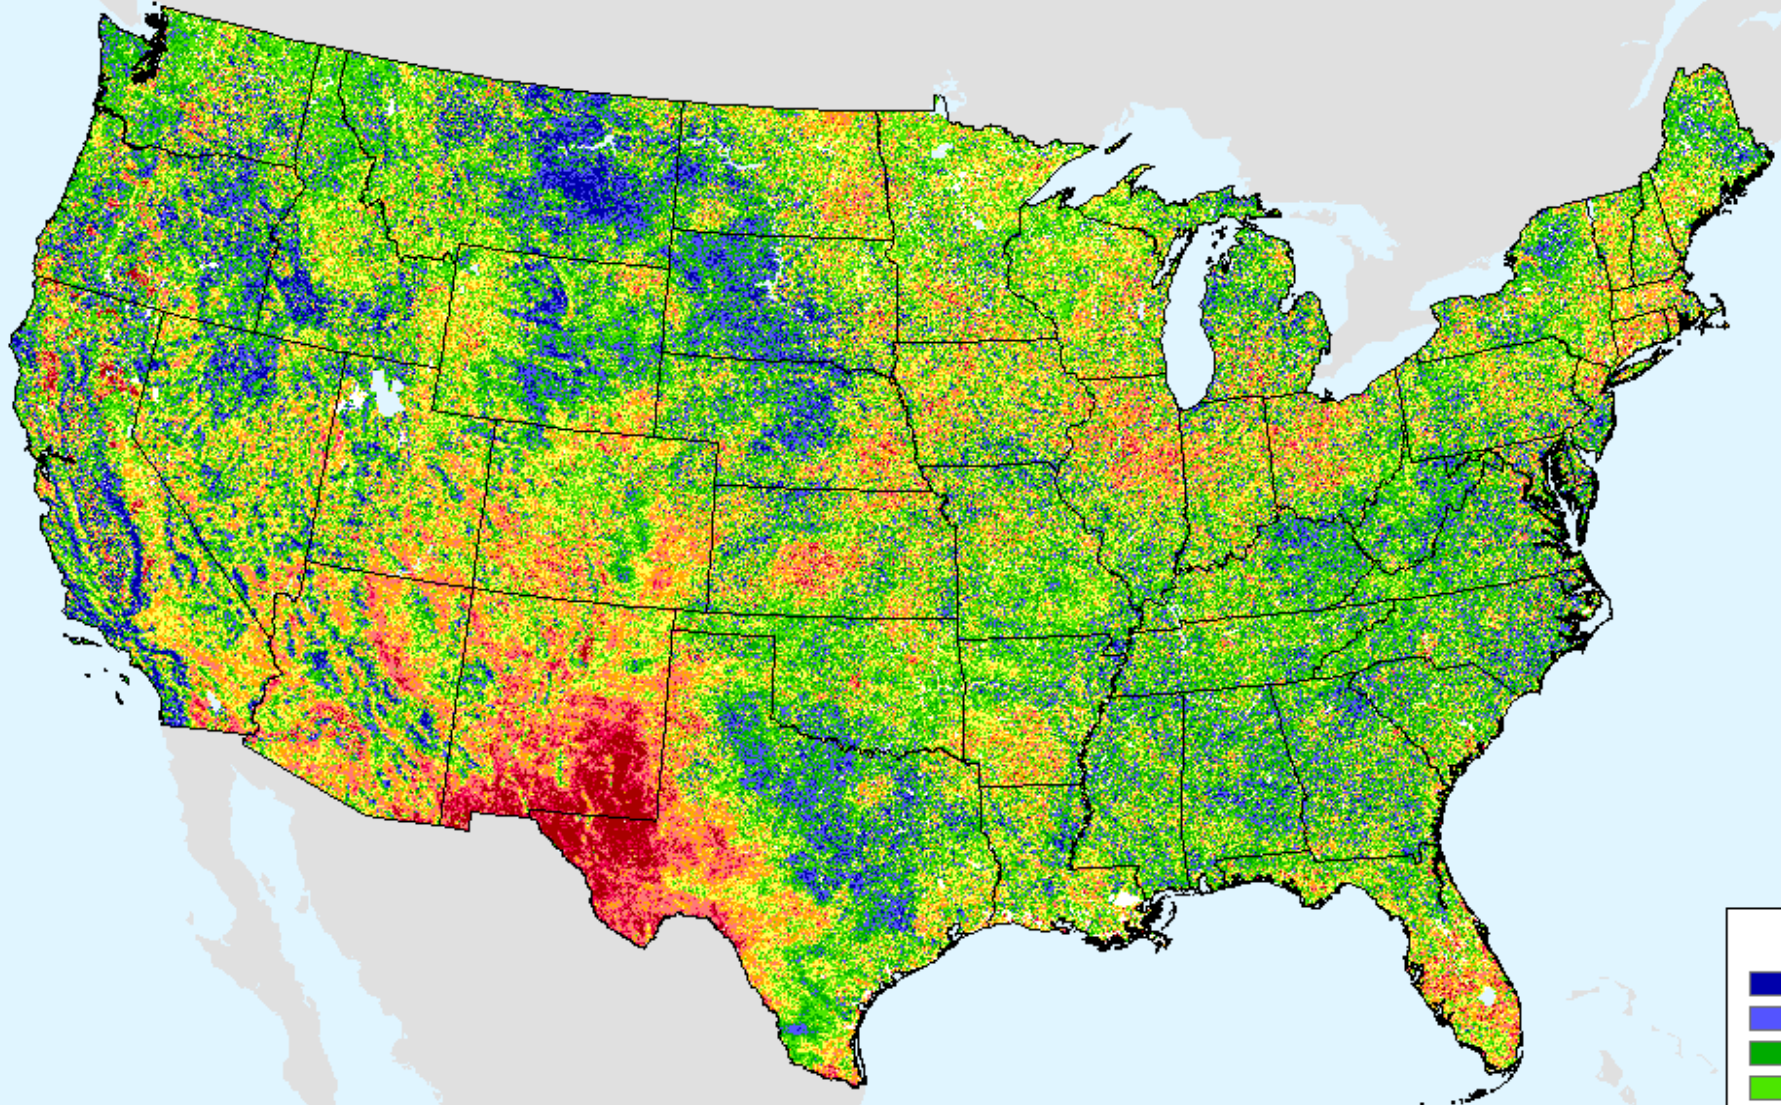

Vegetation Health Index

As of: Tuesday, June 4, 2024

VHI	
85 - 100	Dark Blue
73 - 84	Medium Blue
61 - 72	Green
49 - 60	Light Green
37 - 48	Yellow
25 - 36	Orange
13 - 24	Red
7 - 12	Magenta
1 - 6	Dark Red