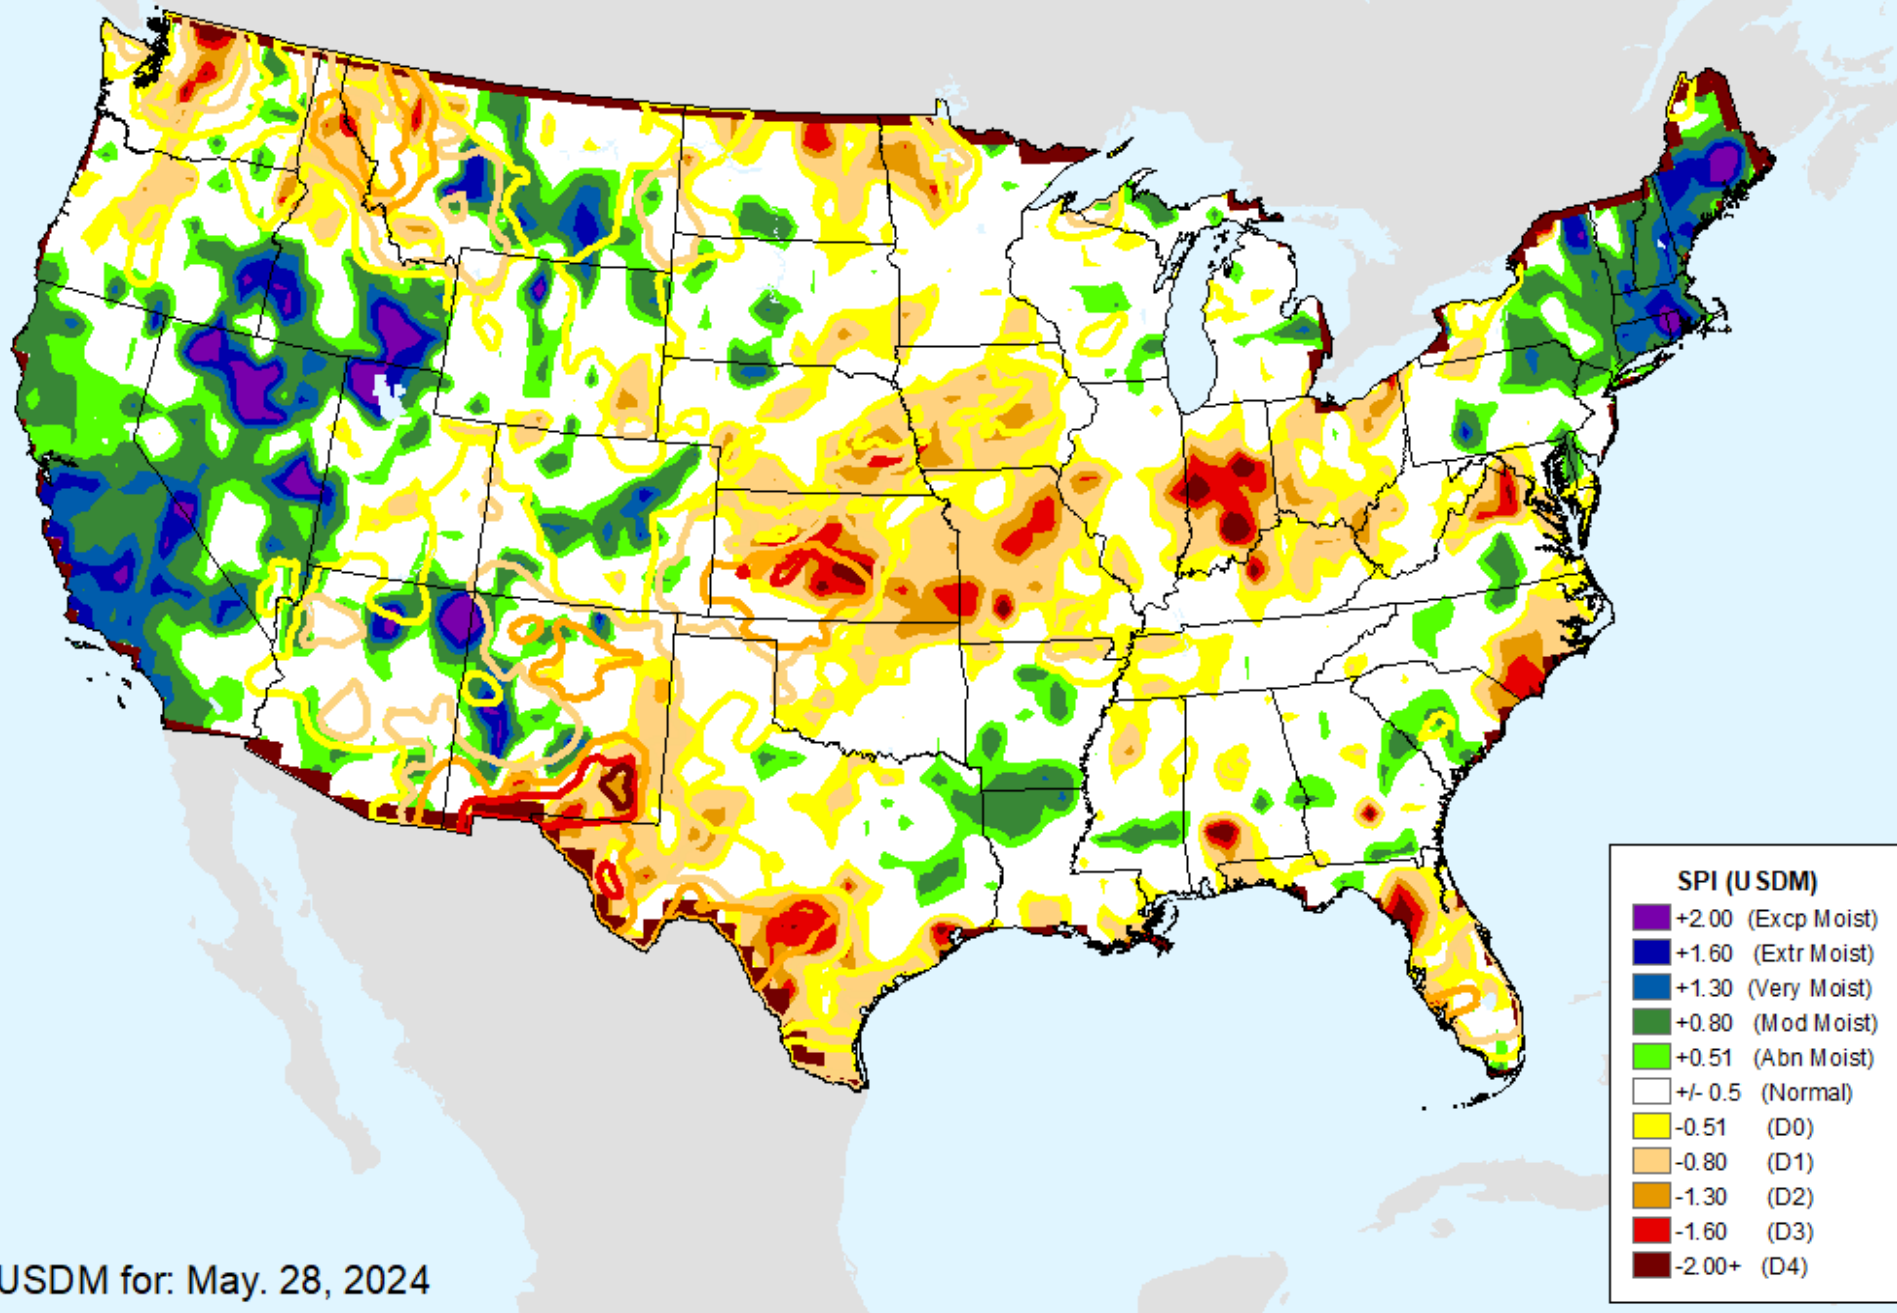

CPC 24-month SPI

As of: Tuesday, June 4, 2024

USDM for: May. 28, 2024