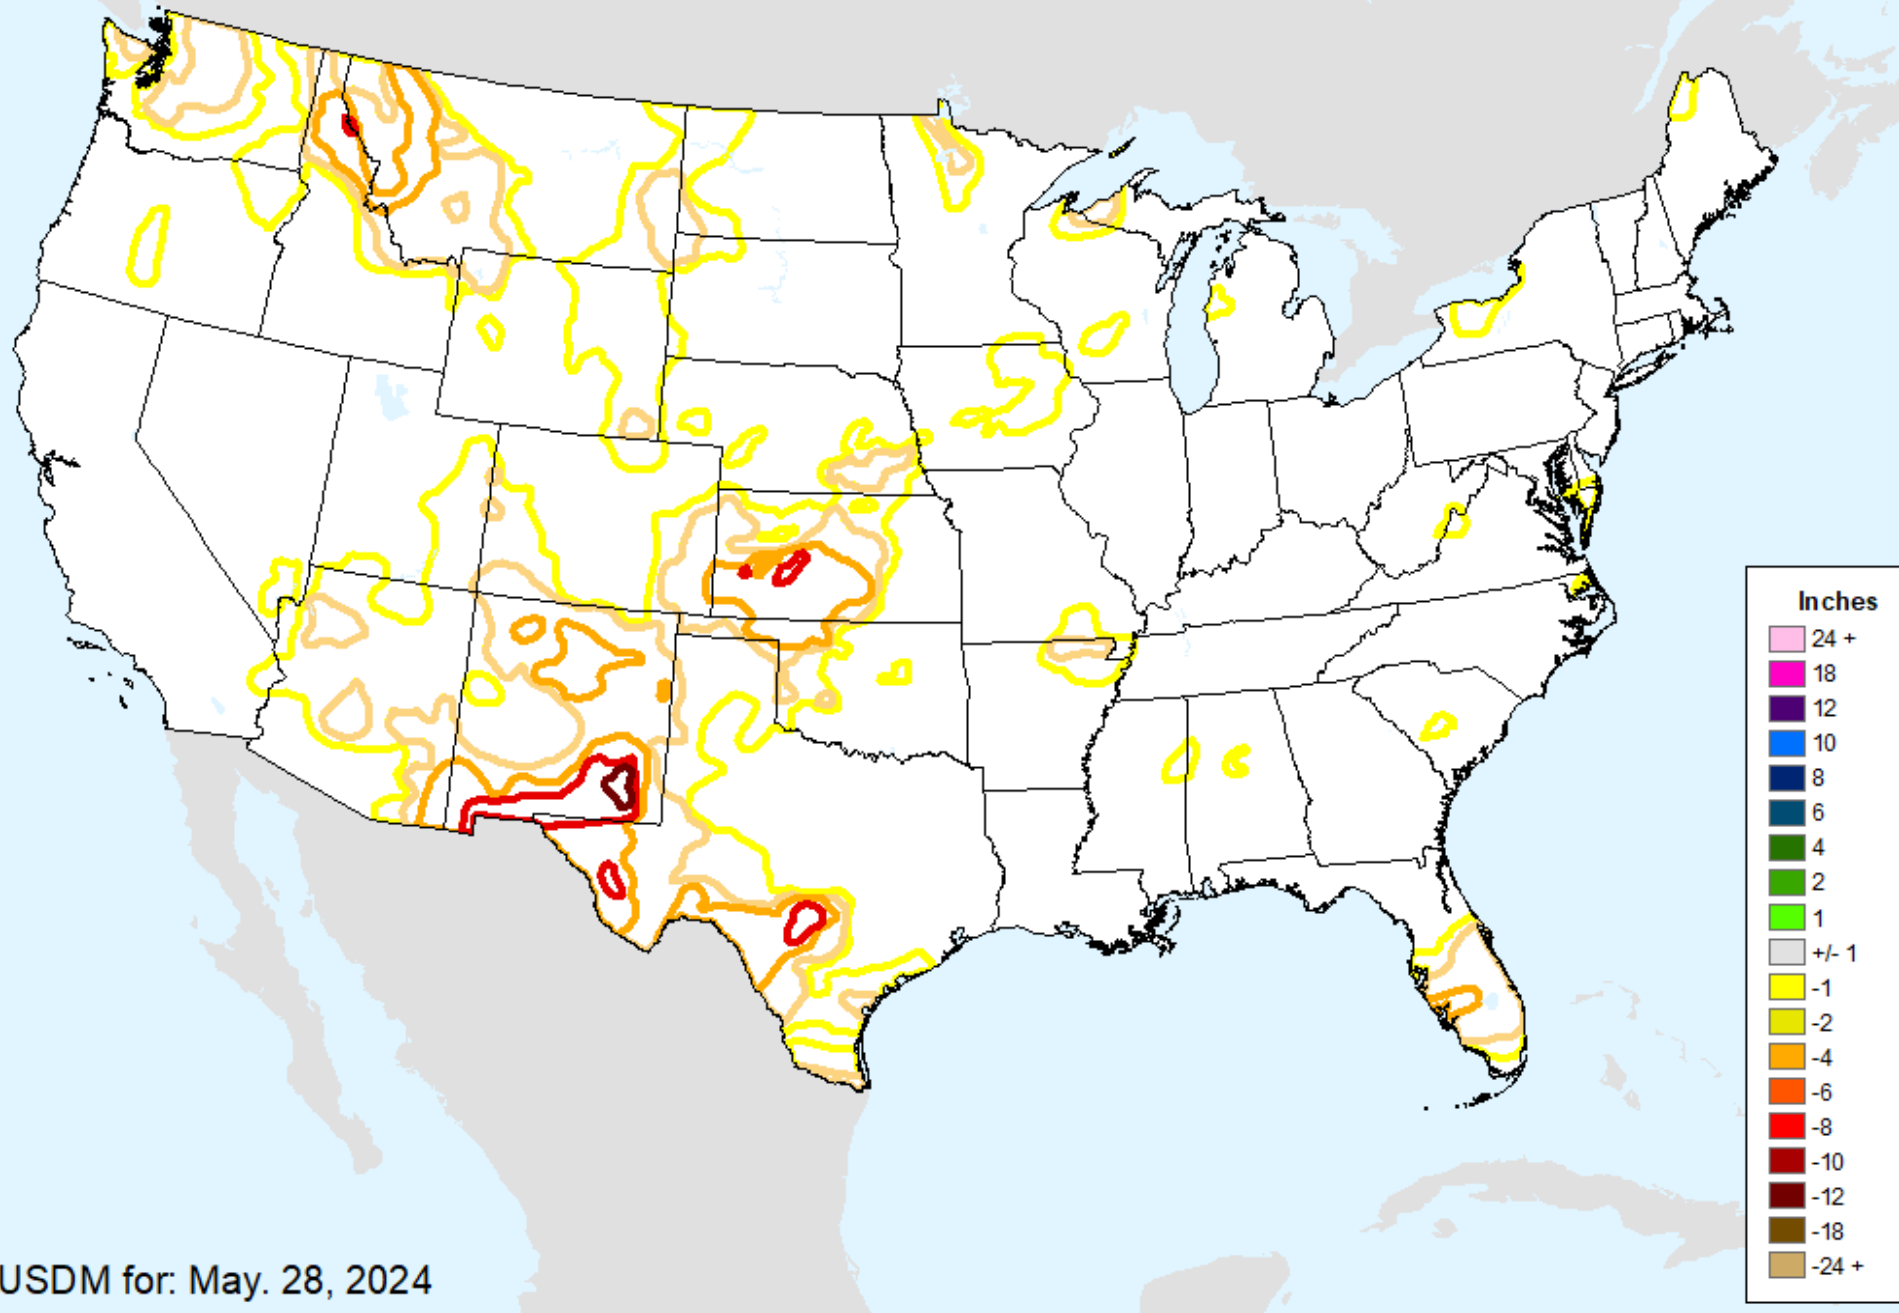

AHPS 90-Day Precip Departure

As of: Tuesday, June 4, 2024

USDM for: May. 28, 2024