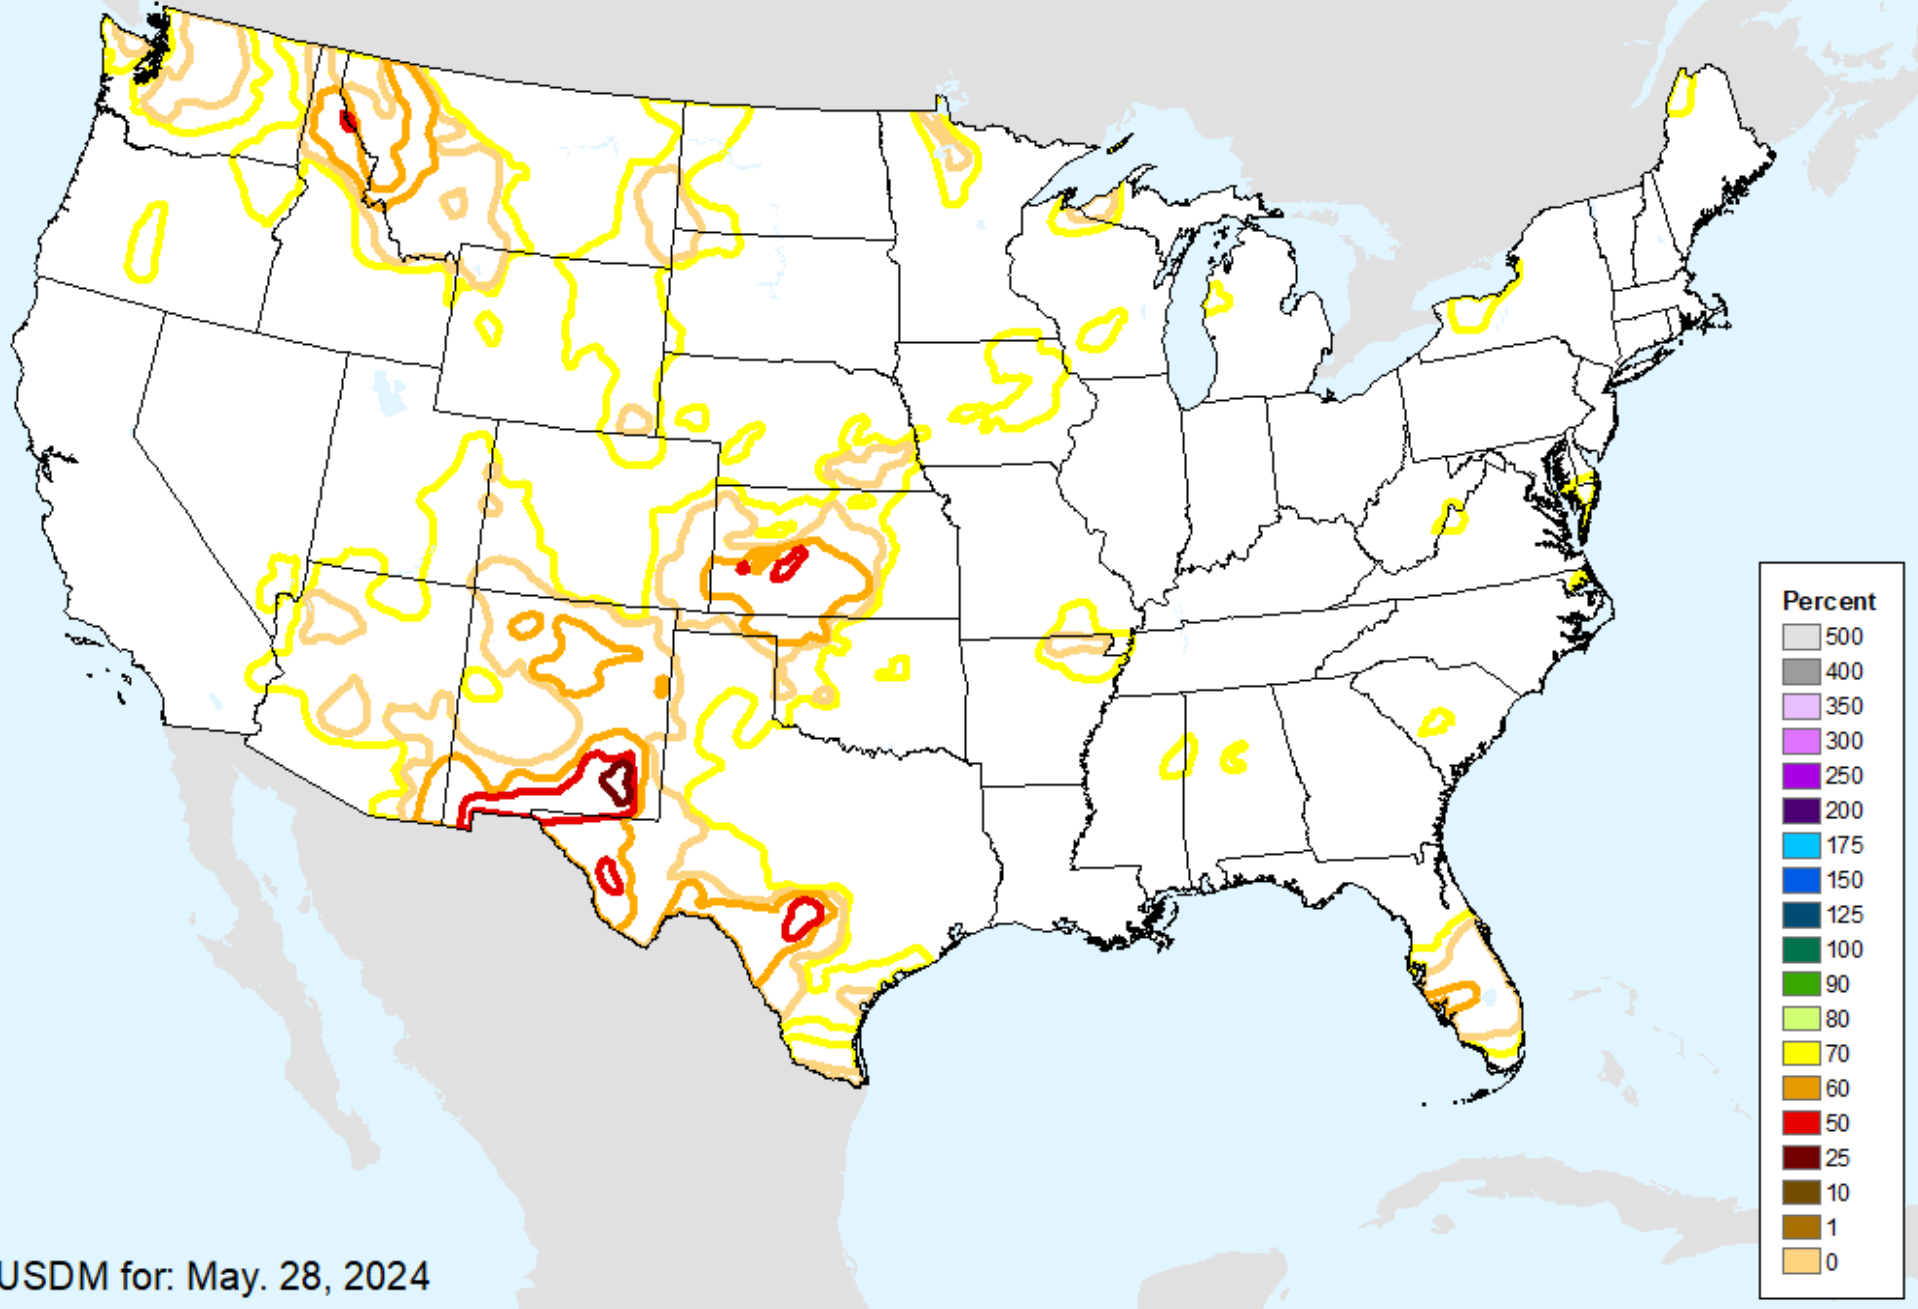

AHPS Water-Year Pct of Normal Pcp

As of: Tuesday, June 4, 2024