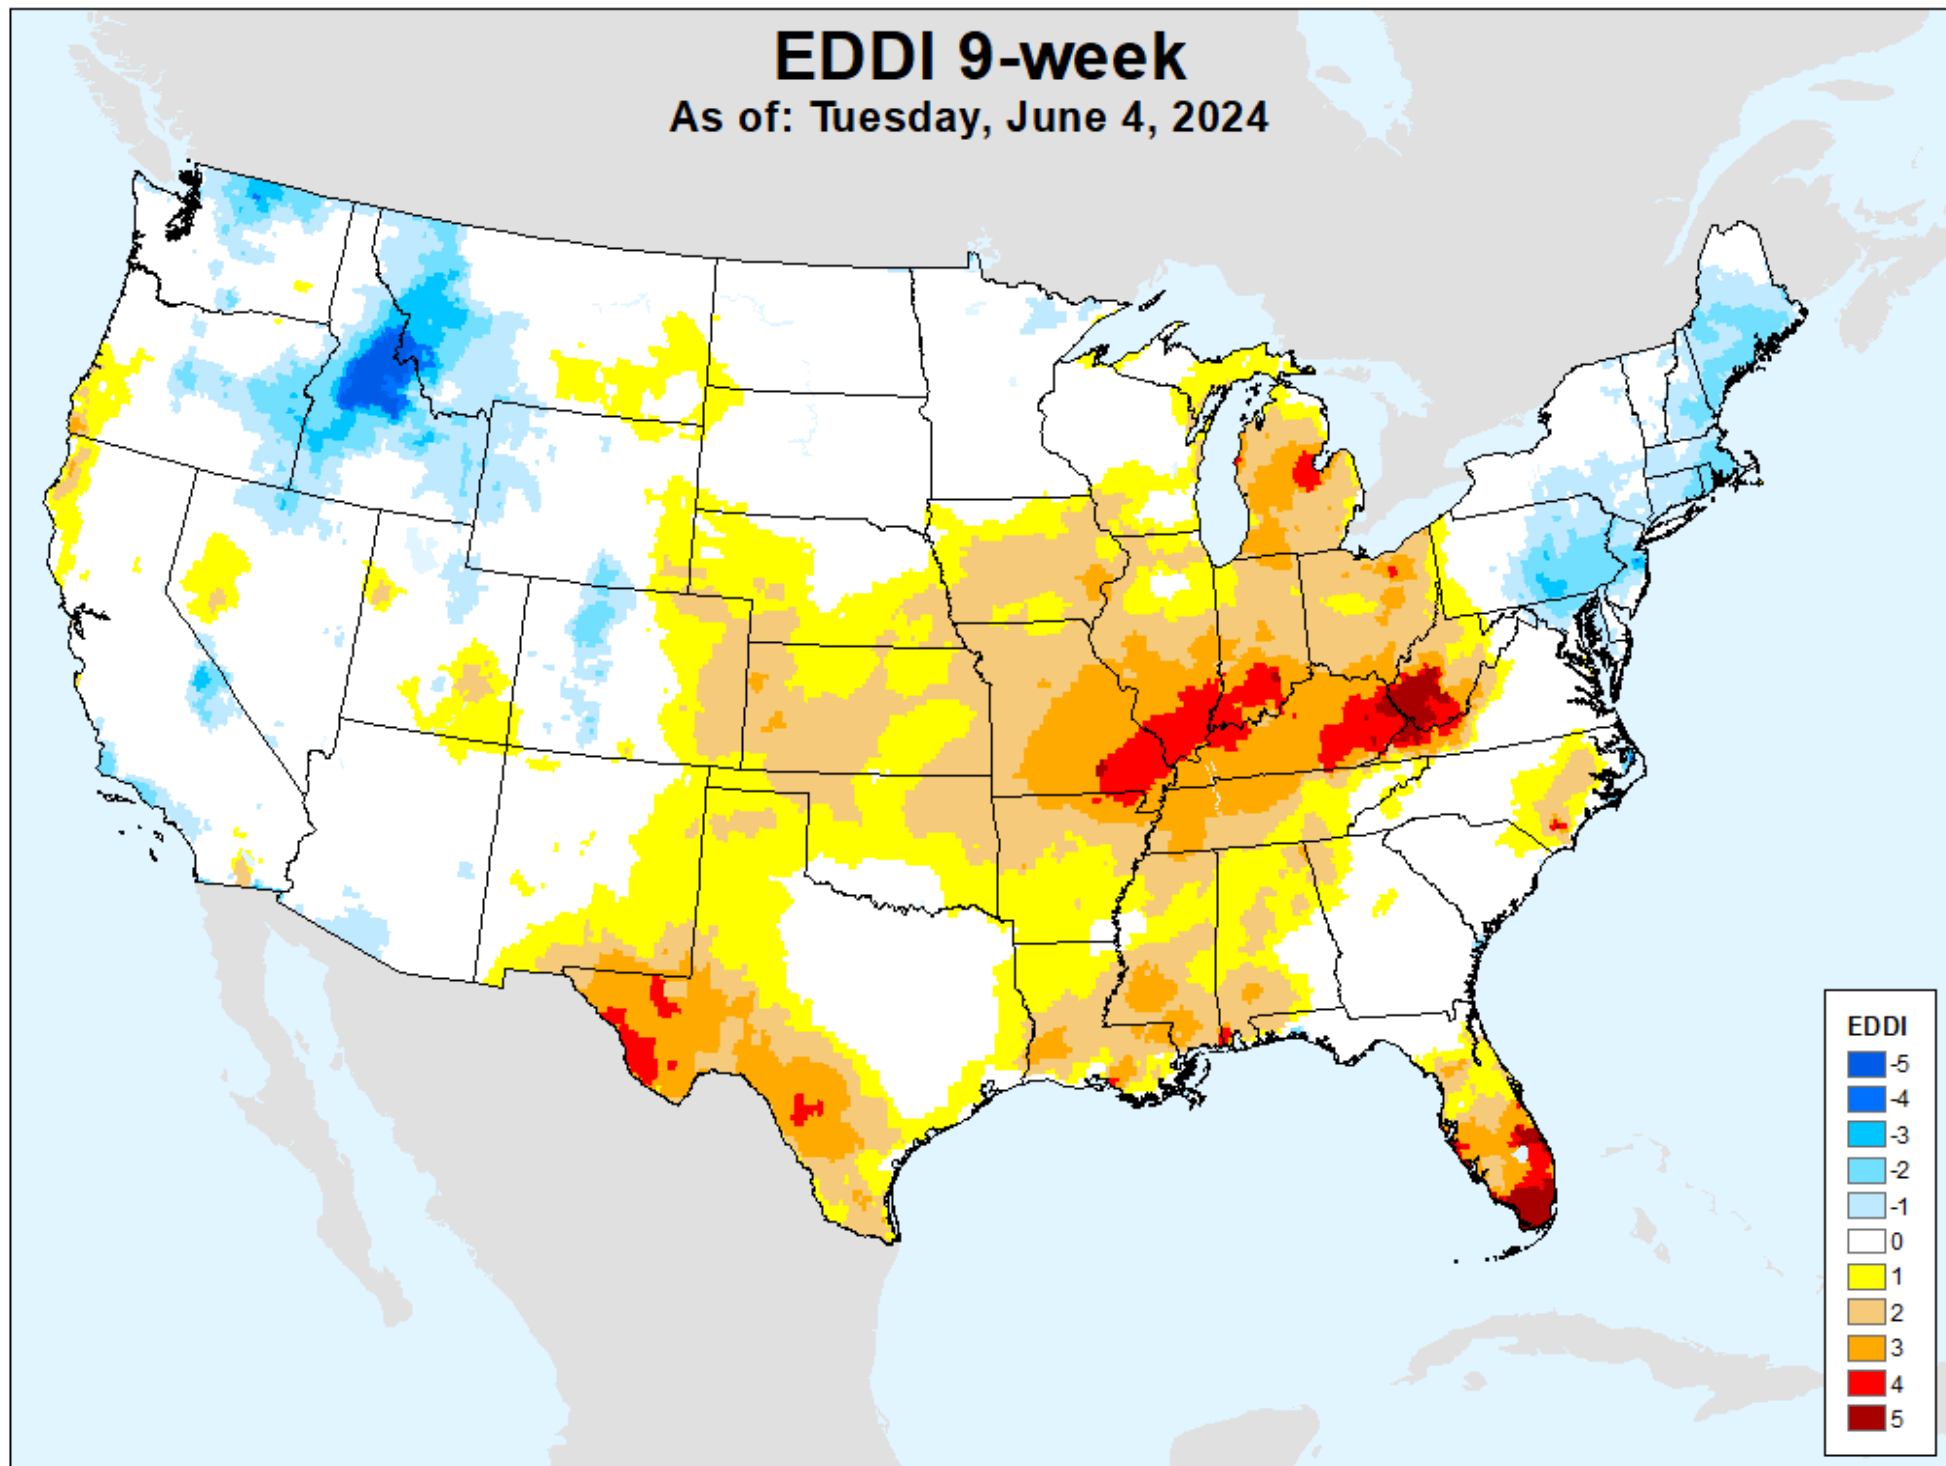

EDDI 9-week

As of: Tuesday, June 4, 2024