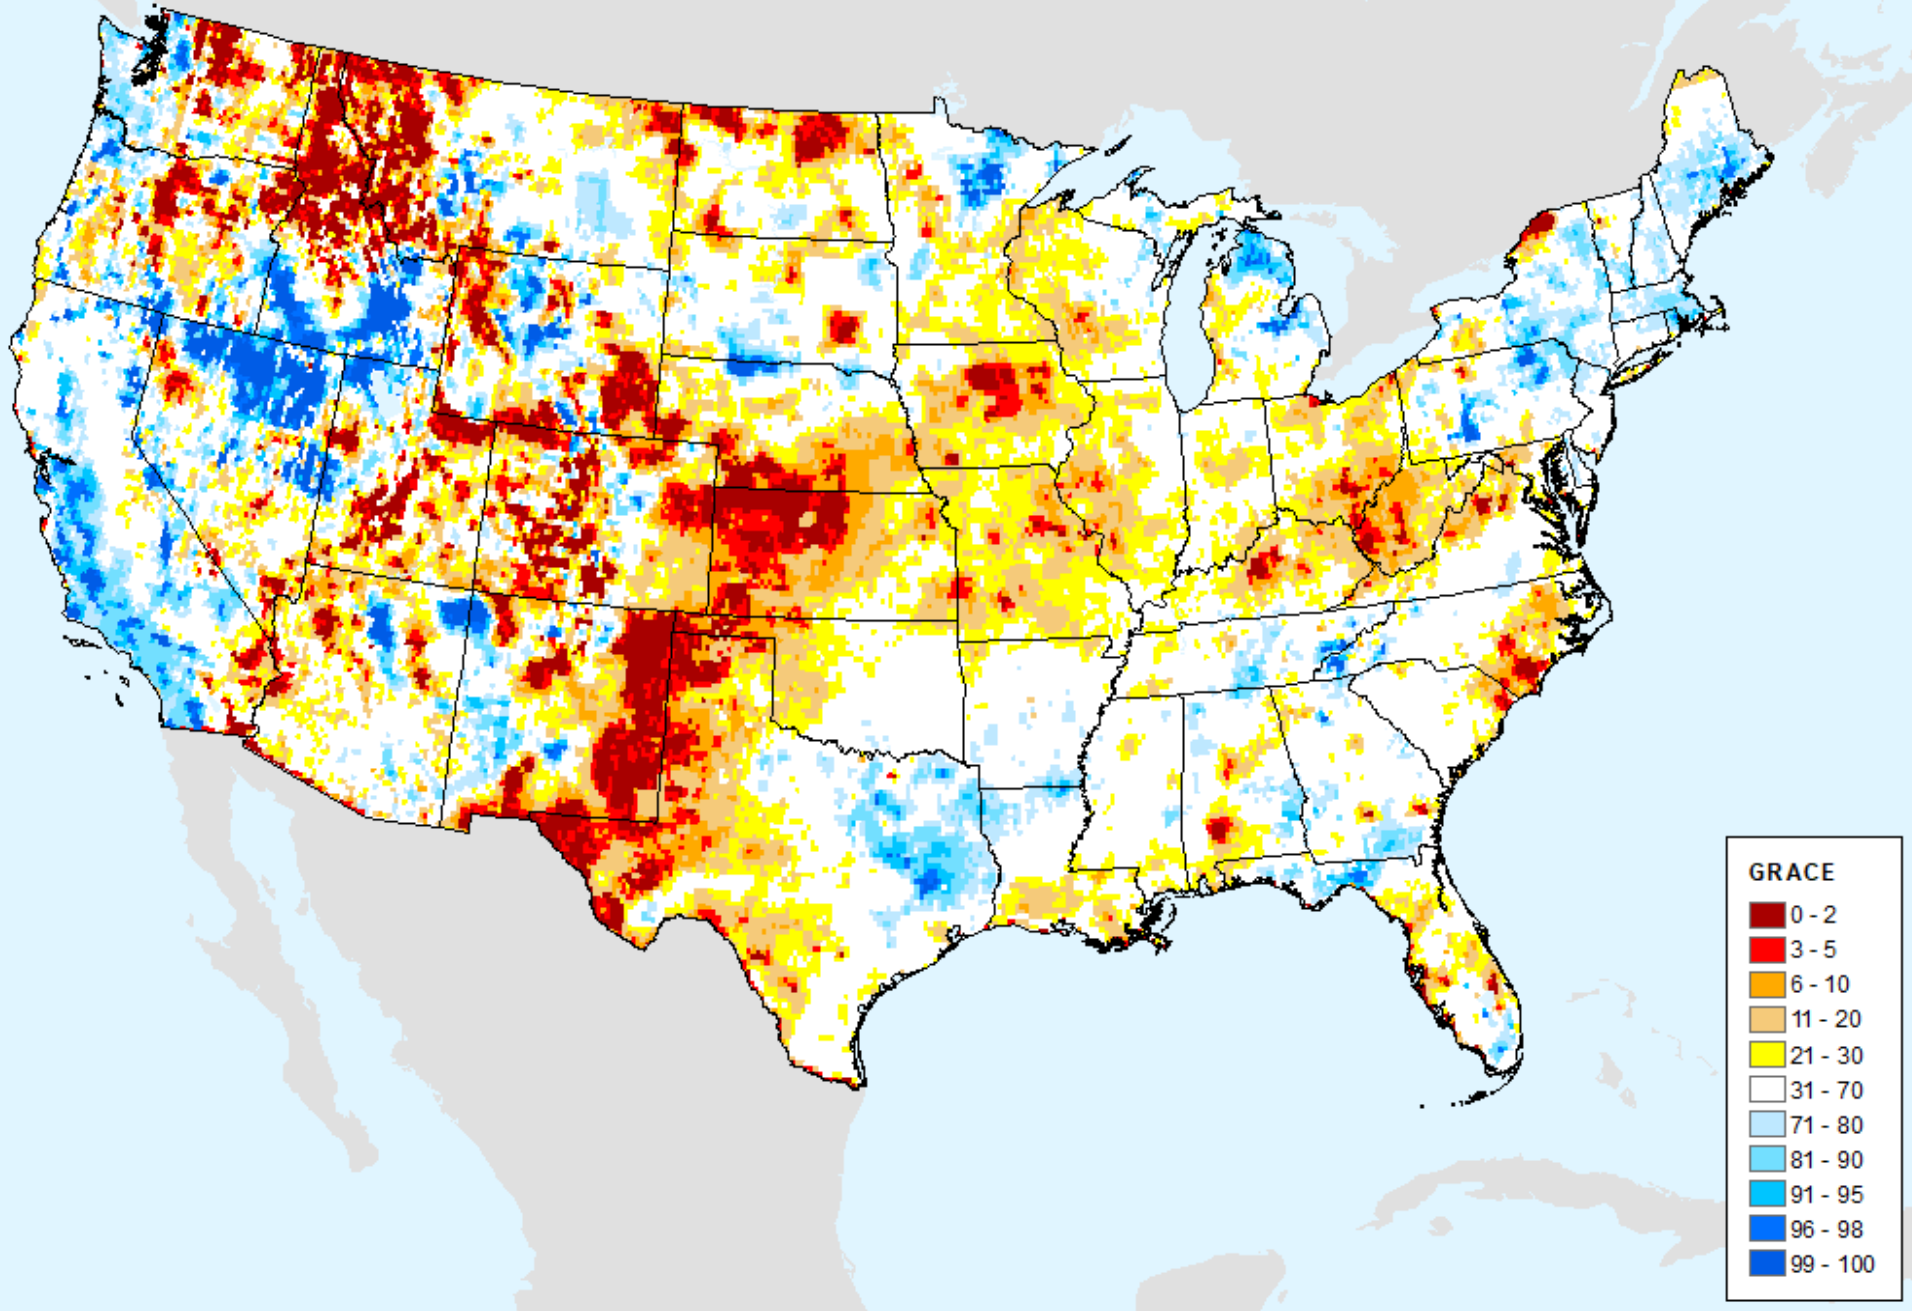

GRACE-Based Shallow Groundwater Drought Indicator

As of: Tuesday, June 4, 2024