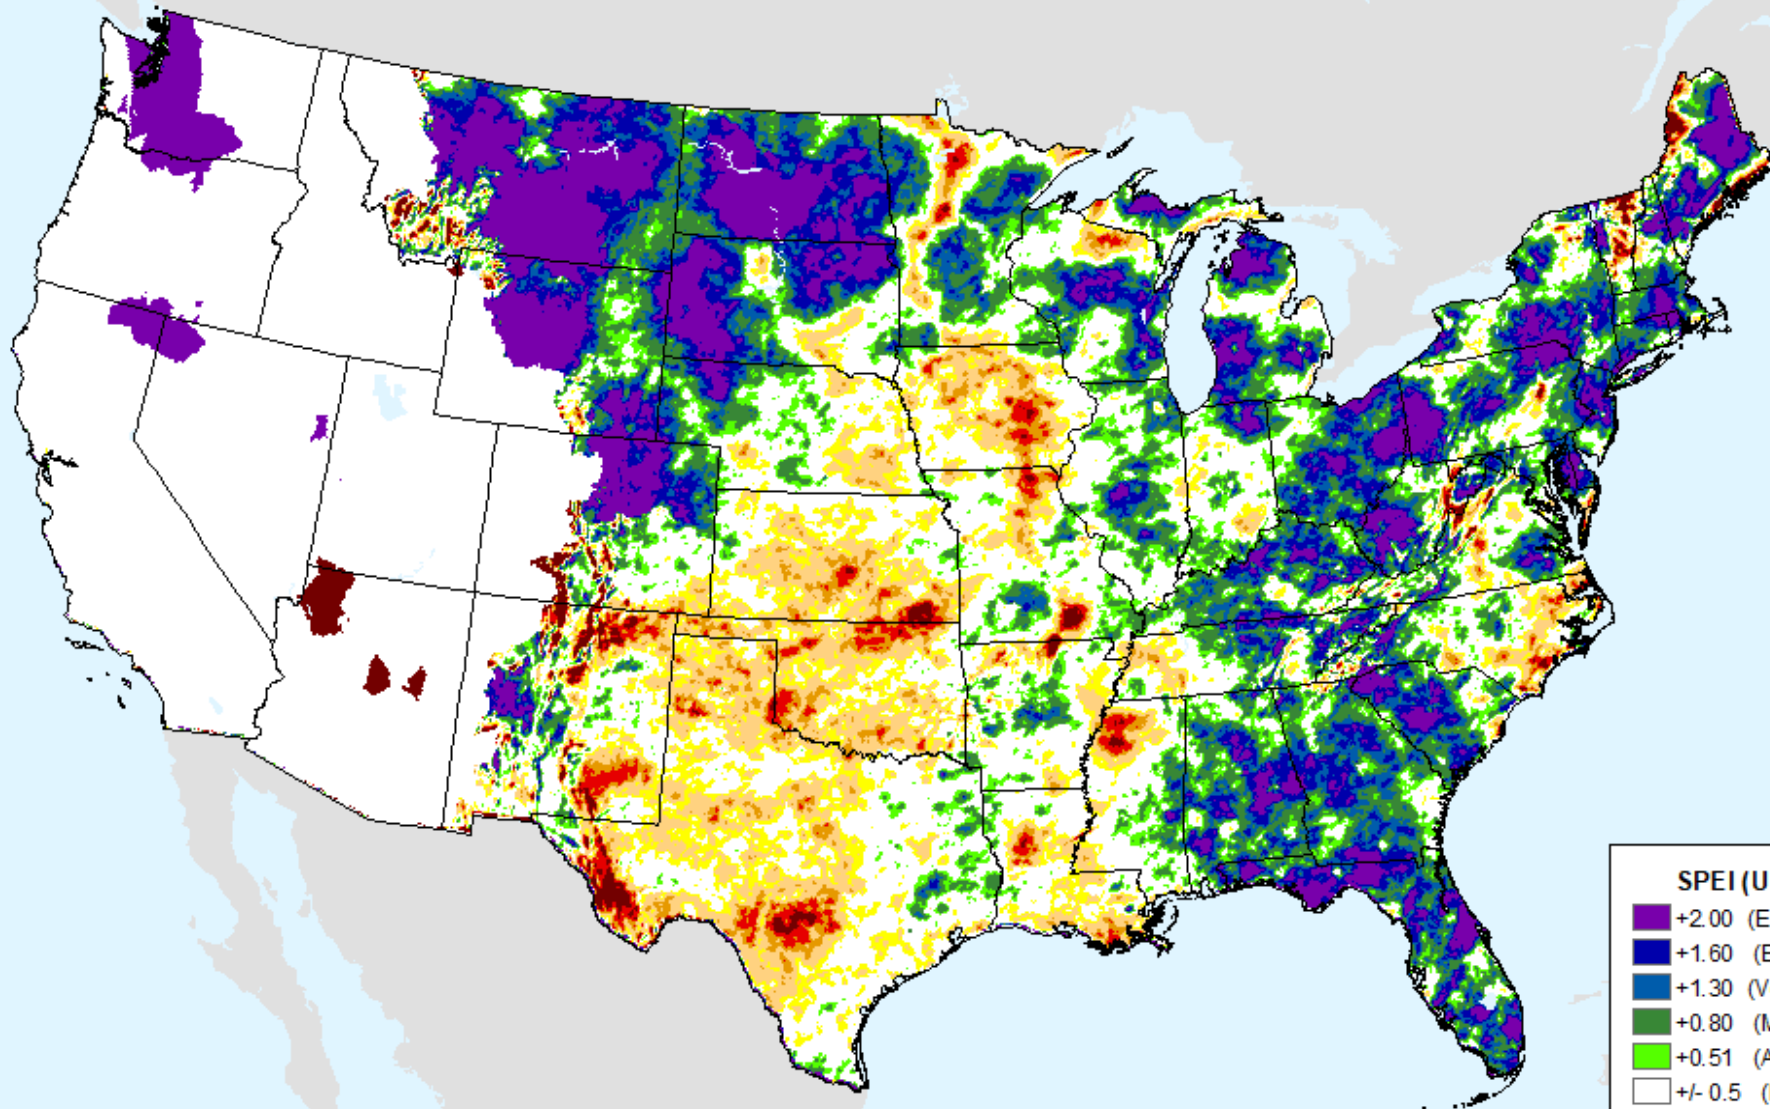

AHPS 36-month SPEI

As of: Tuesday, June 4, 2024