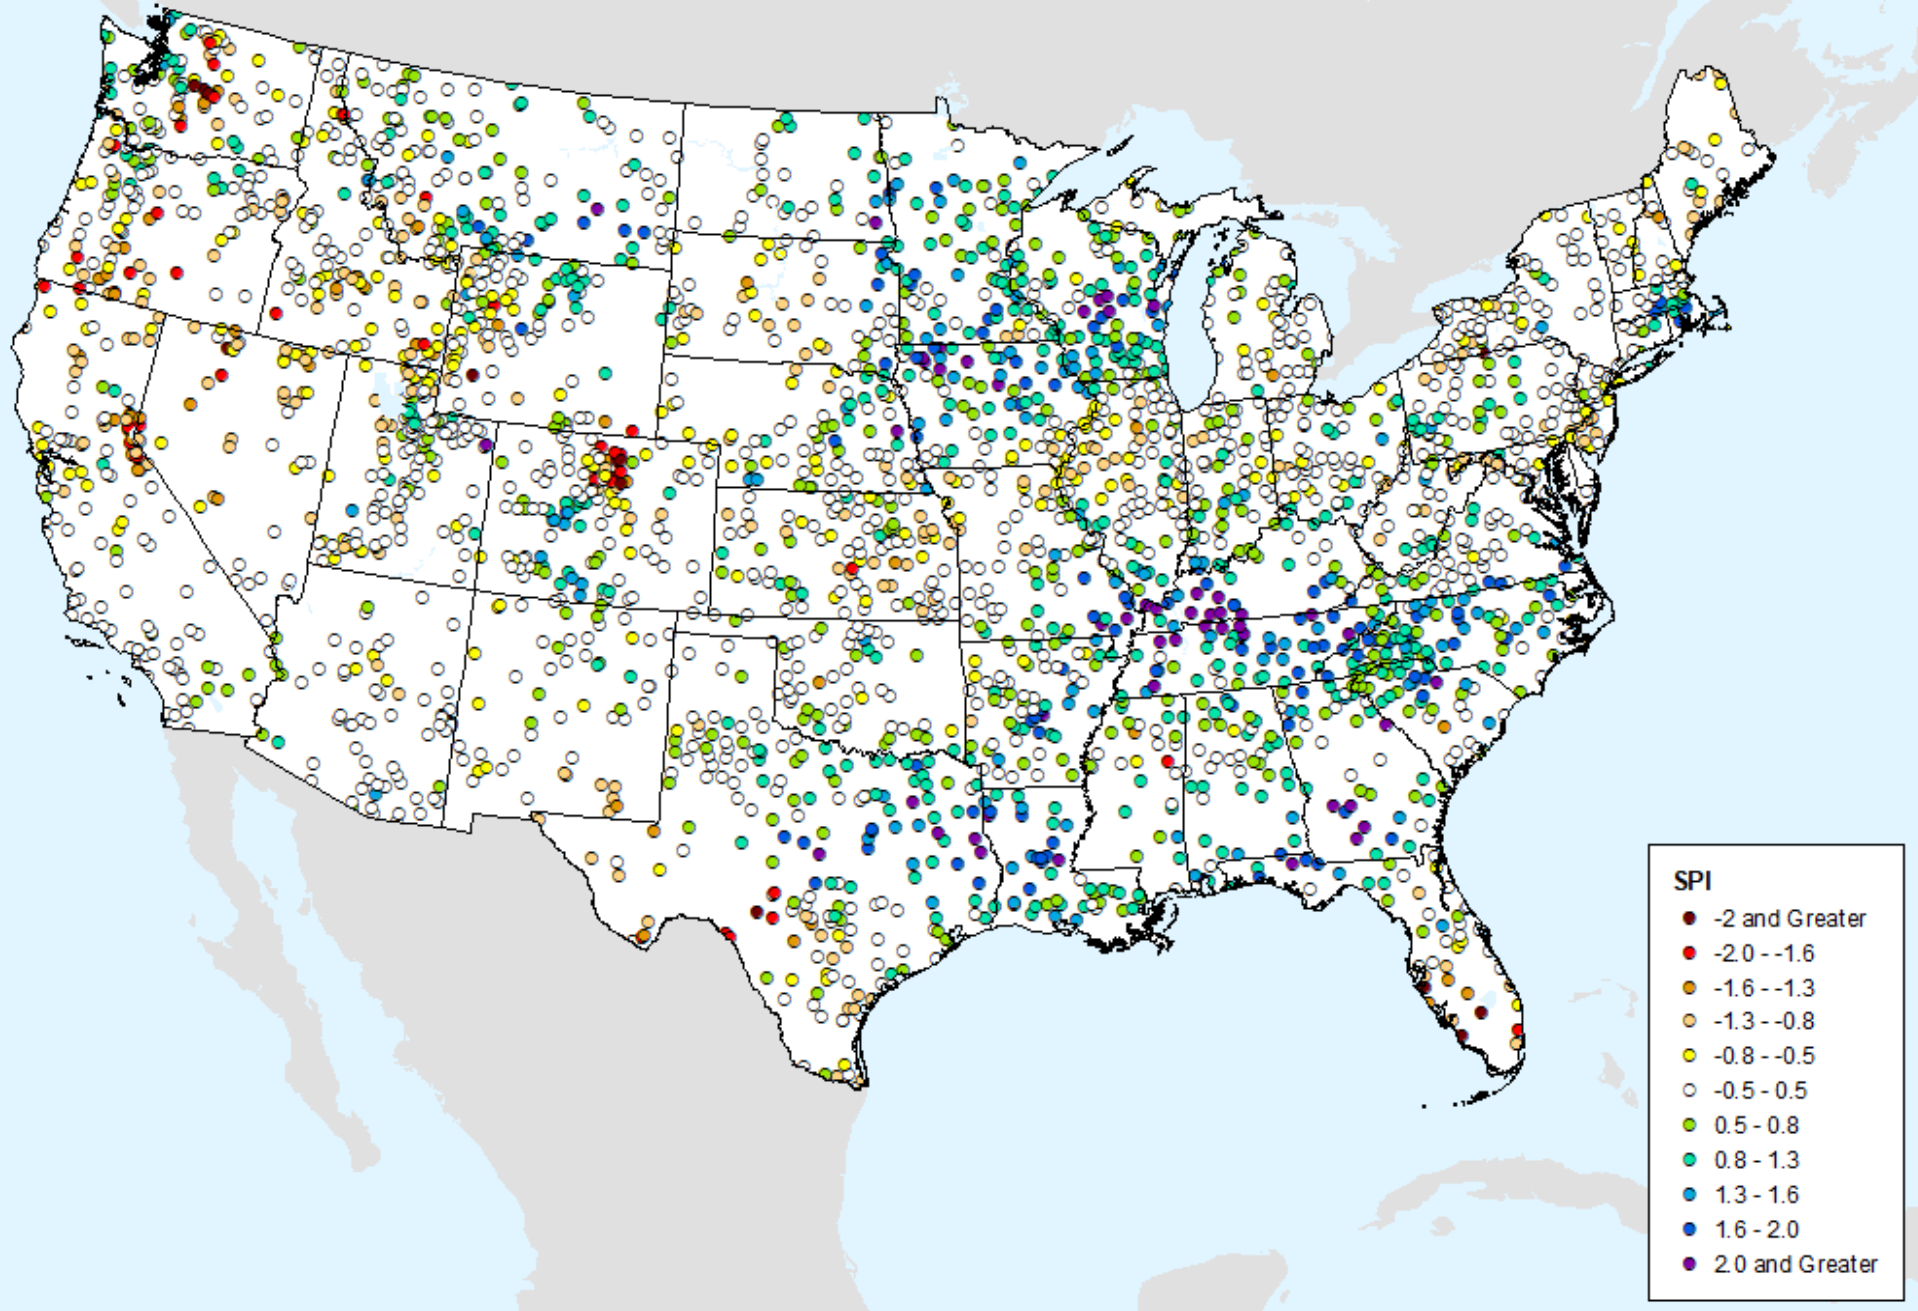

HPRCC 1-month SPI

As of: Tuesday, June 4, 2024