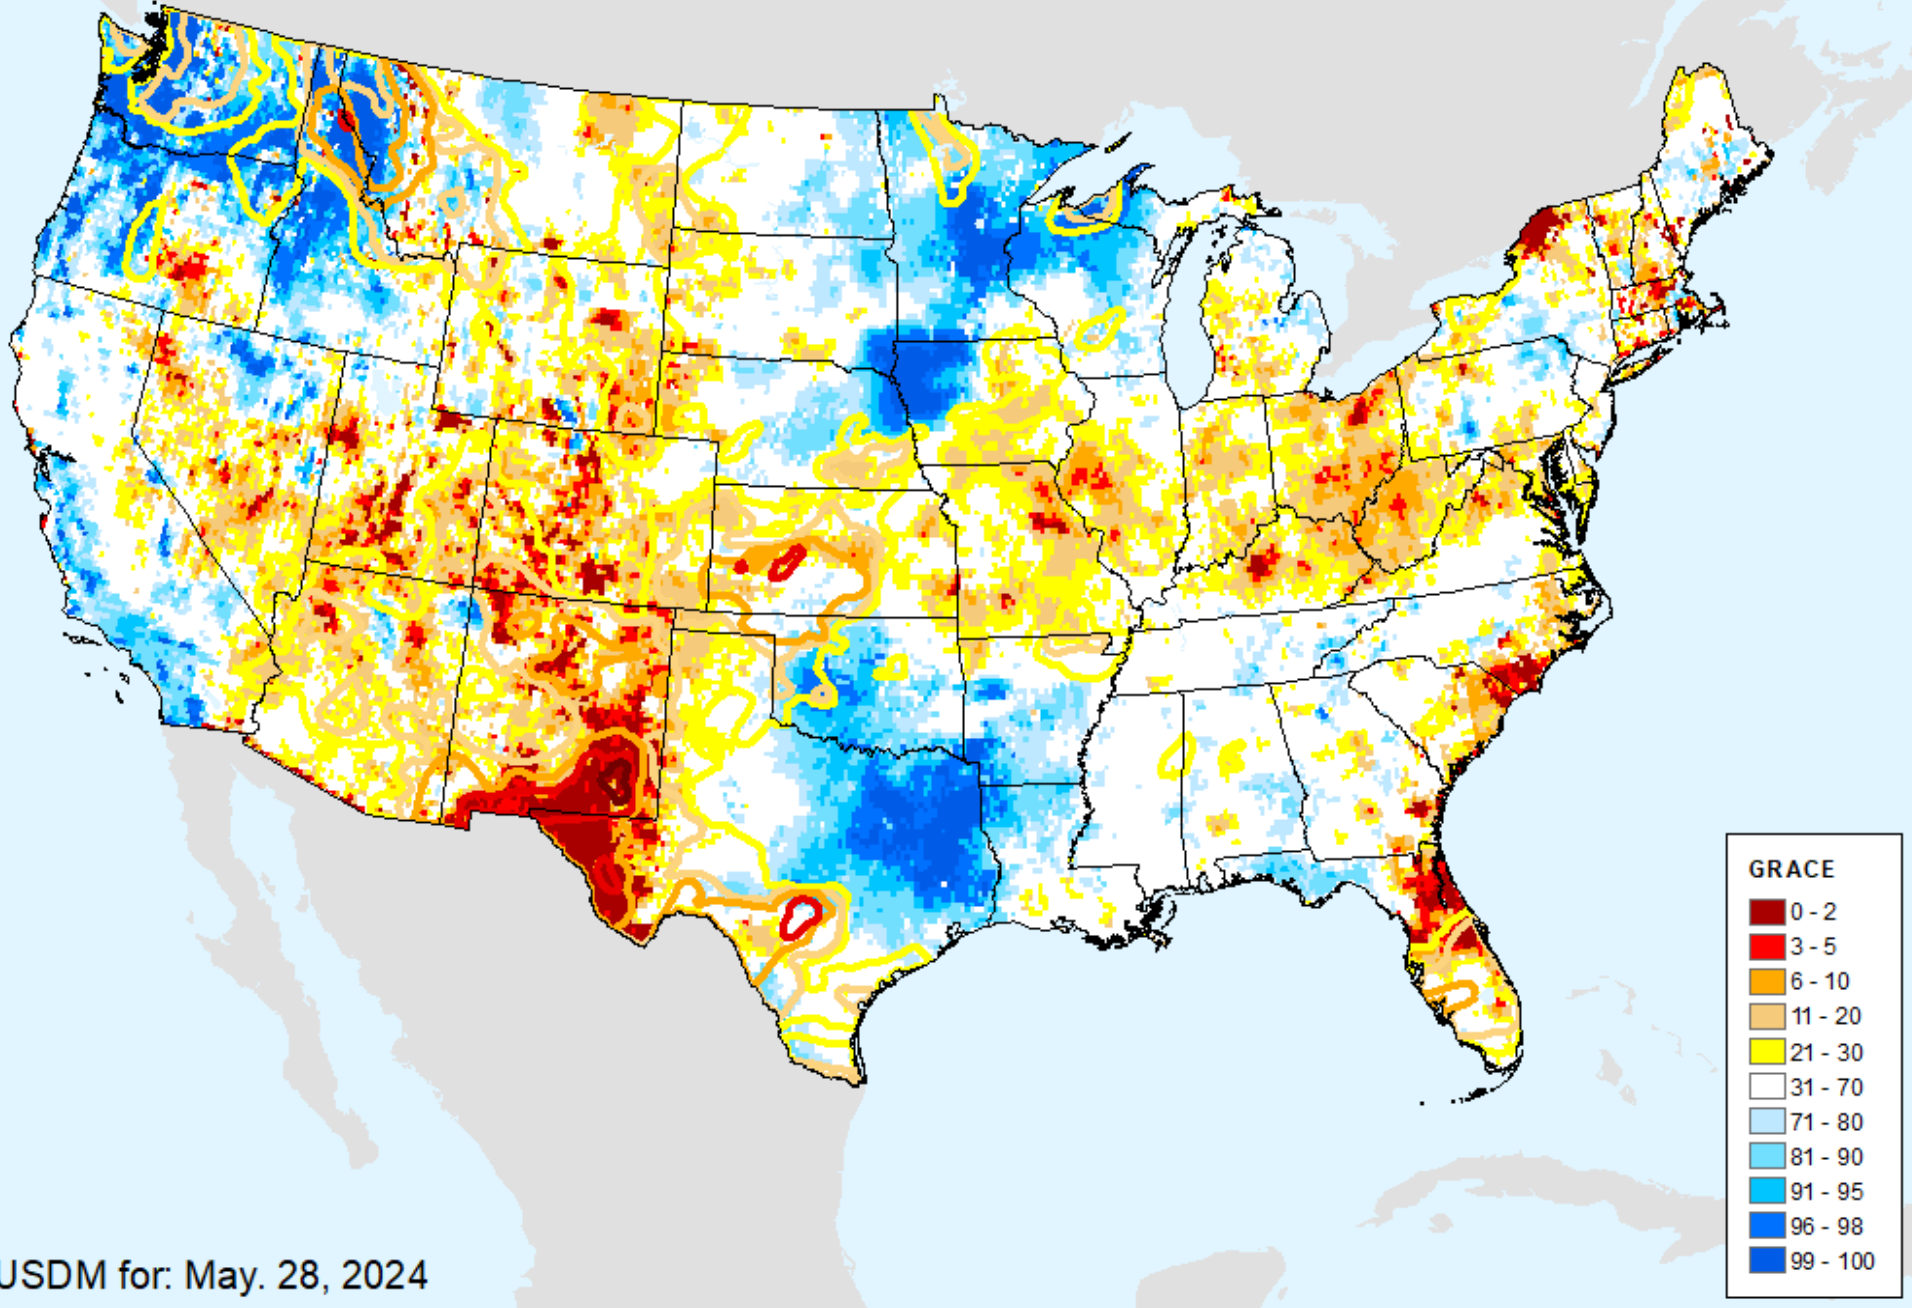

GRACE-Based Surface Soil Moisture Drought Indicator

As of: Tuesday, June 4, 2024