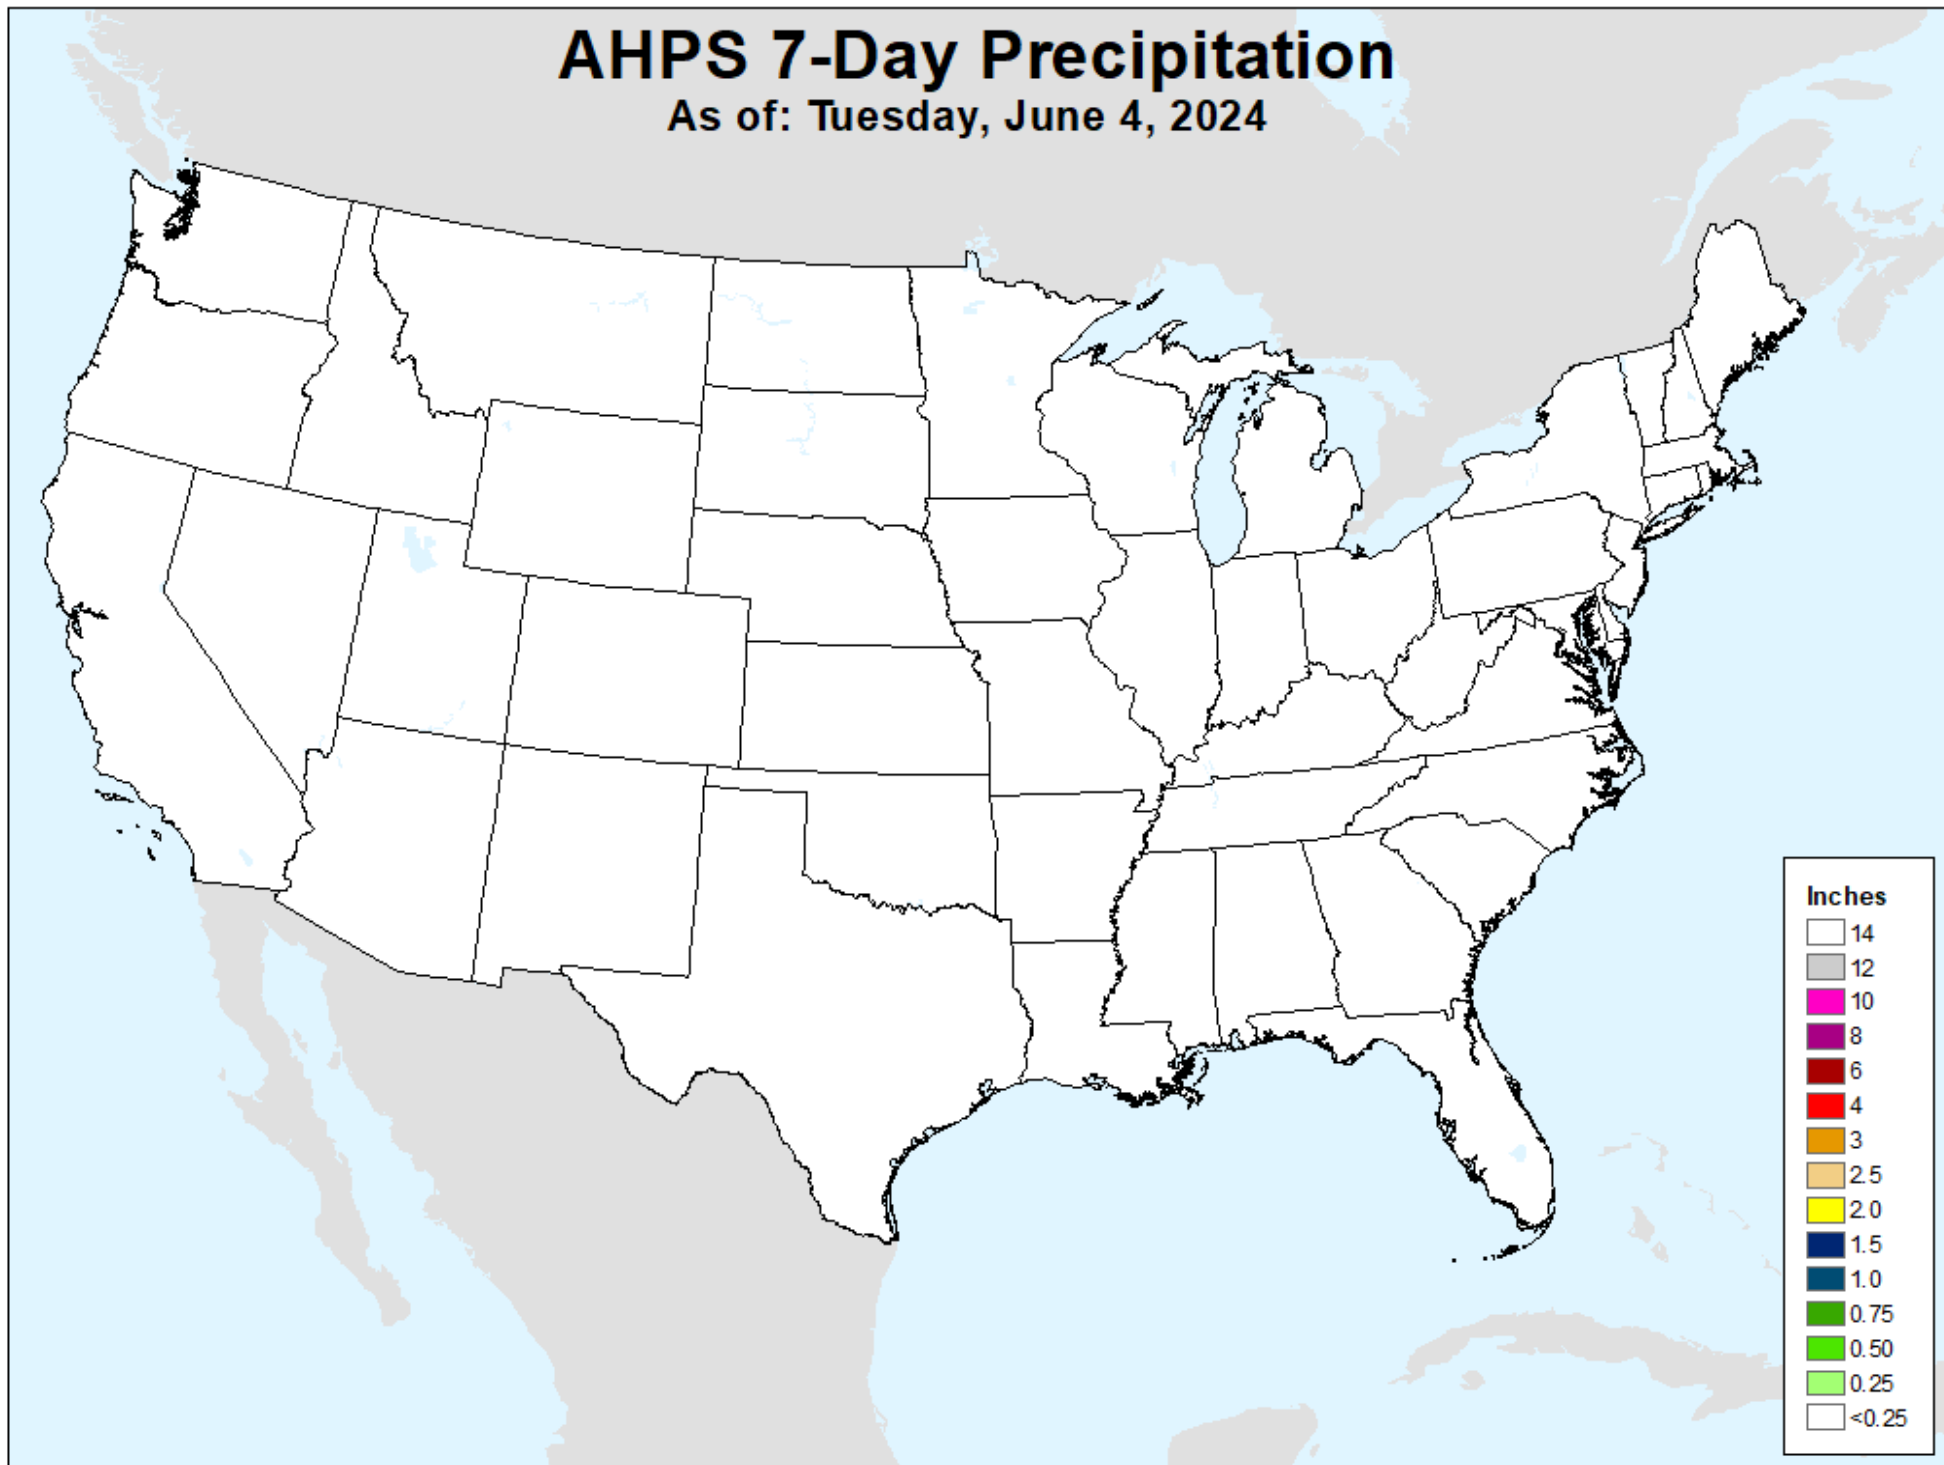

# AHPS 7-Day Precipitation

As of: Tuesday, June 4, 2024