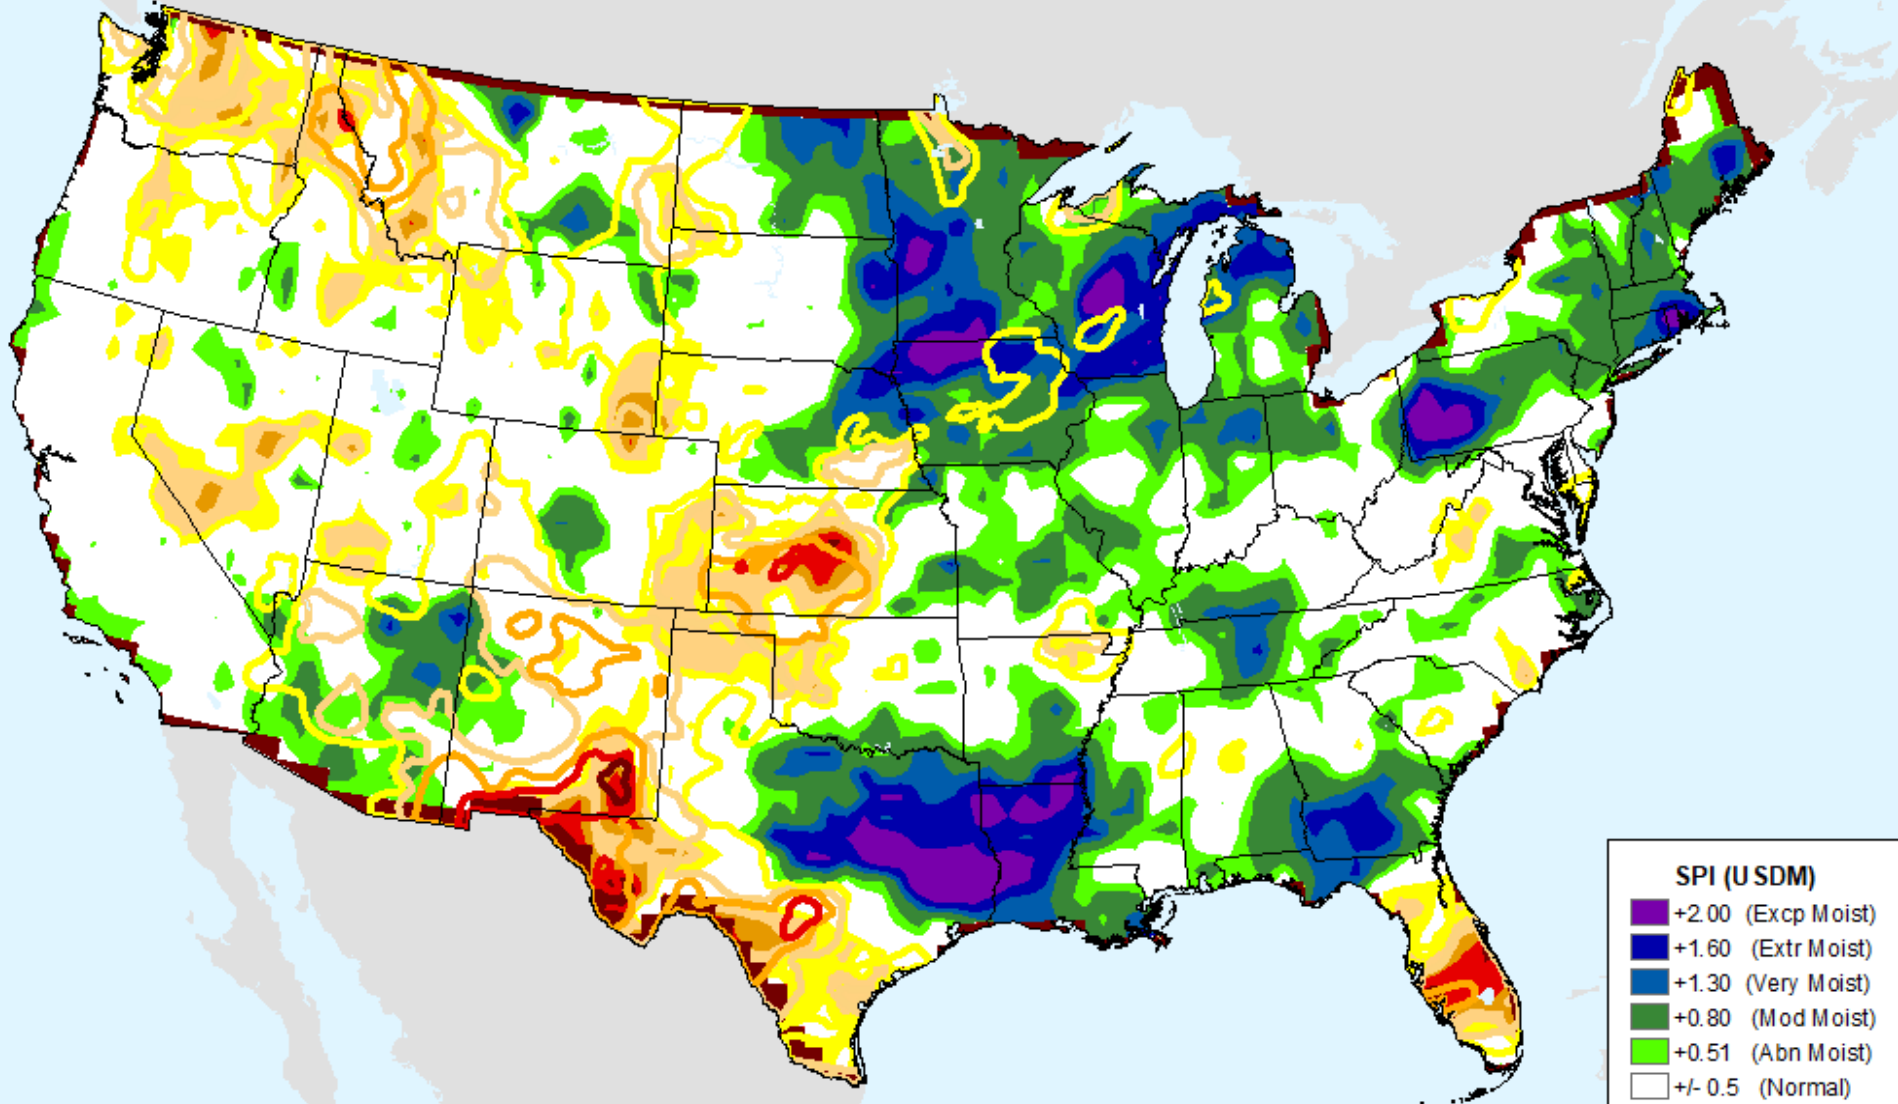

CPC 3-month SPI

As of: Tuesday, June 4, 2024

SPI (USDM)	
Dark Purple	+2.00 (Excp Moist)
Dark Blue	+1.60 (Extr Moist)
Blue	+1.30 (Very Moist)
Green	+0.80 (Mod Moist)
Light Green	+0.51 (Abn Moist)
White	+/- 0.5 (Normal)
Yellow	-0.51 (D0)
Light Orange	-0.80 (D1)
Orange	-1.30 (D2)
Red	-1.60 (D3)
Dark Red	-2.00+ (D4)

USDM for: May. 28, 2024