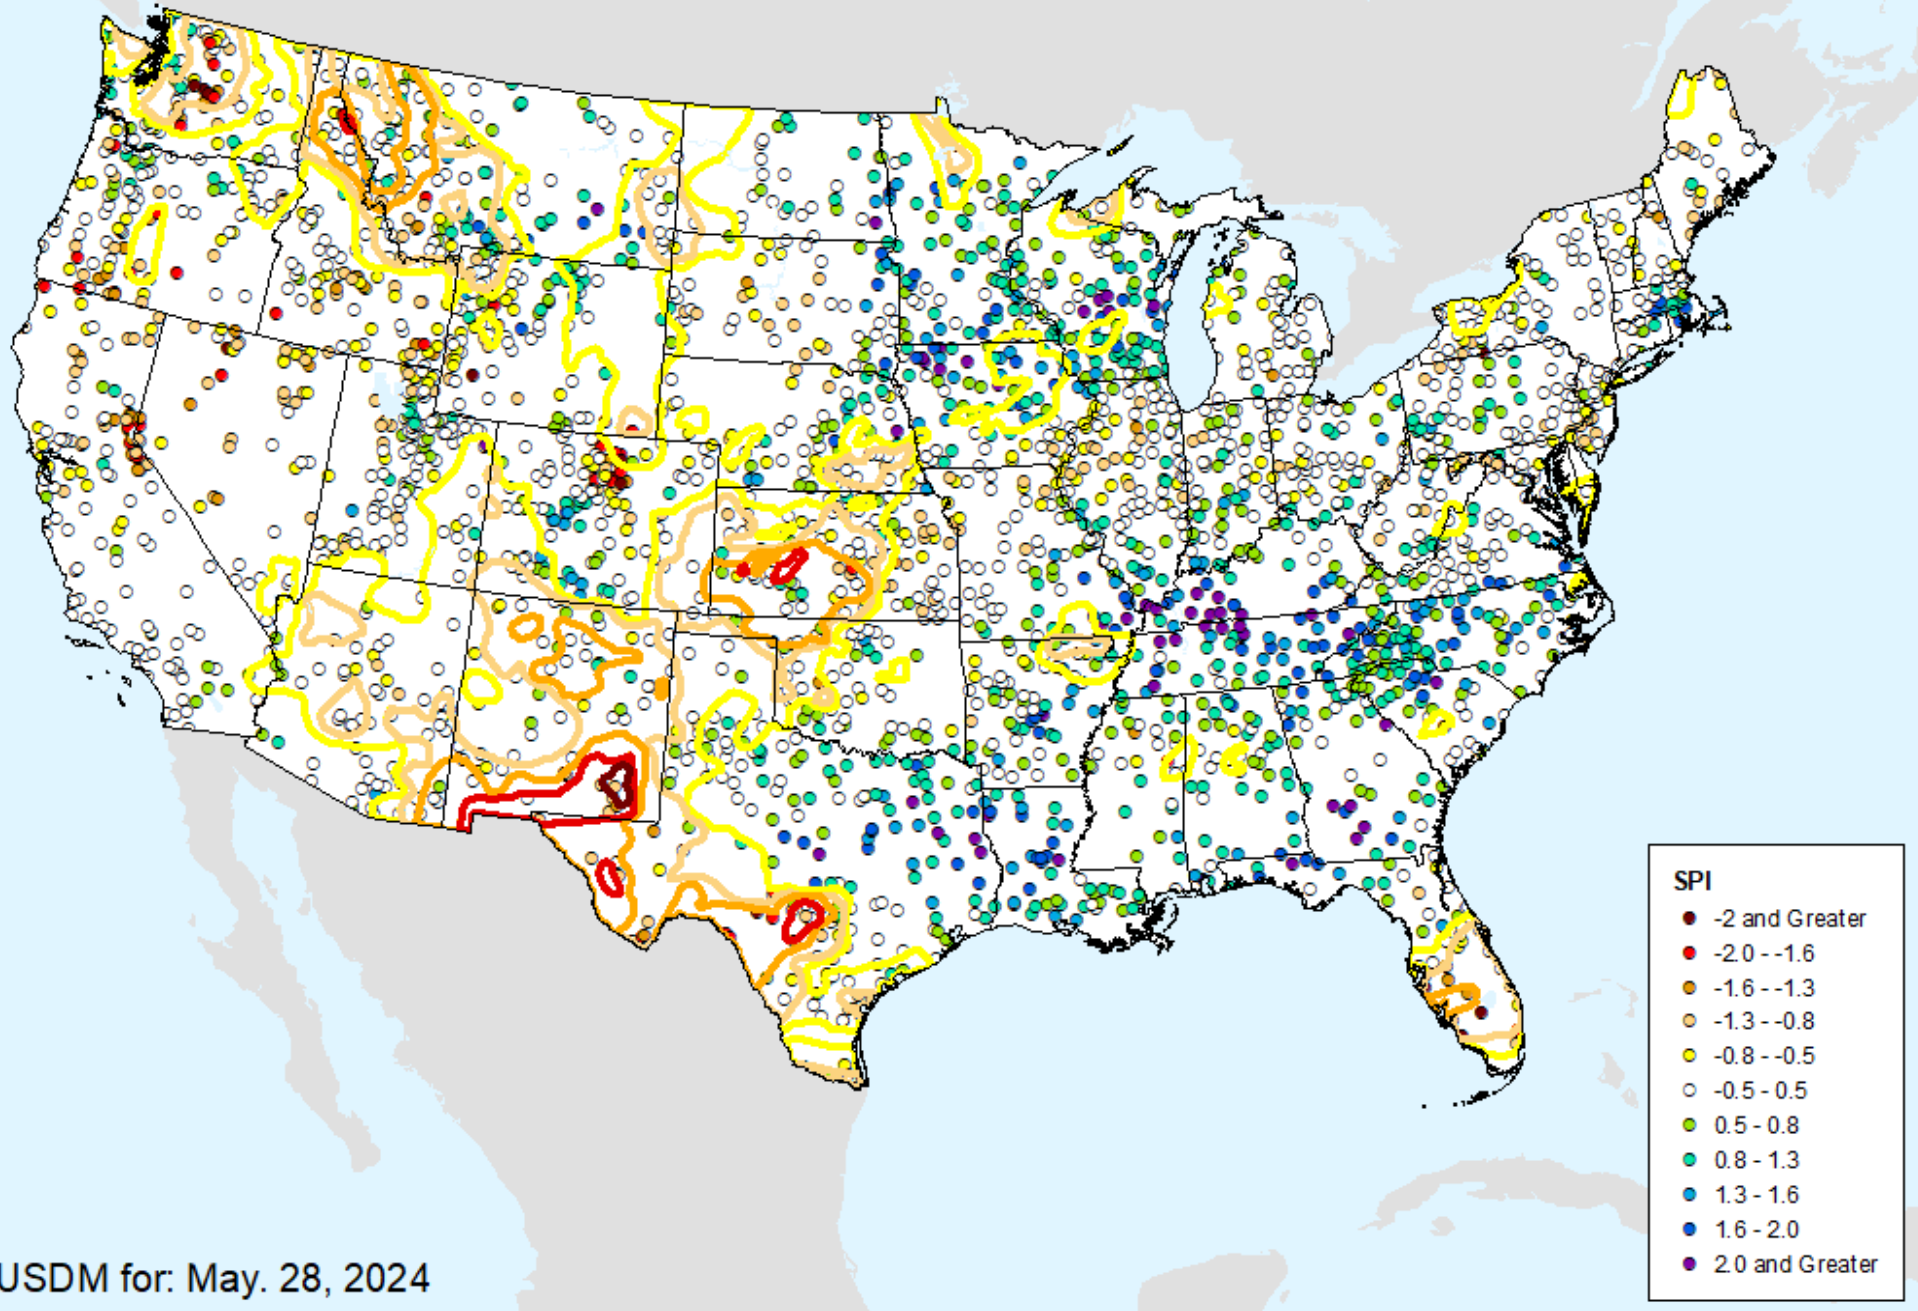

HPRCC 1-month SPI

As of: Tuesday, June 4, 2024