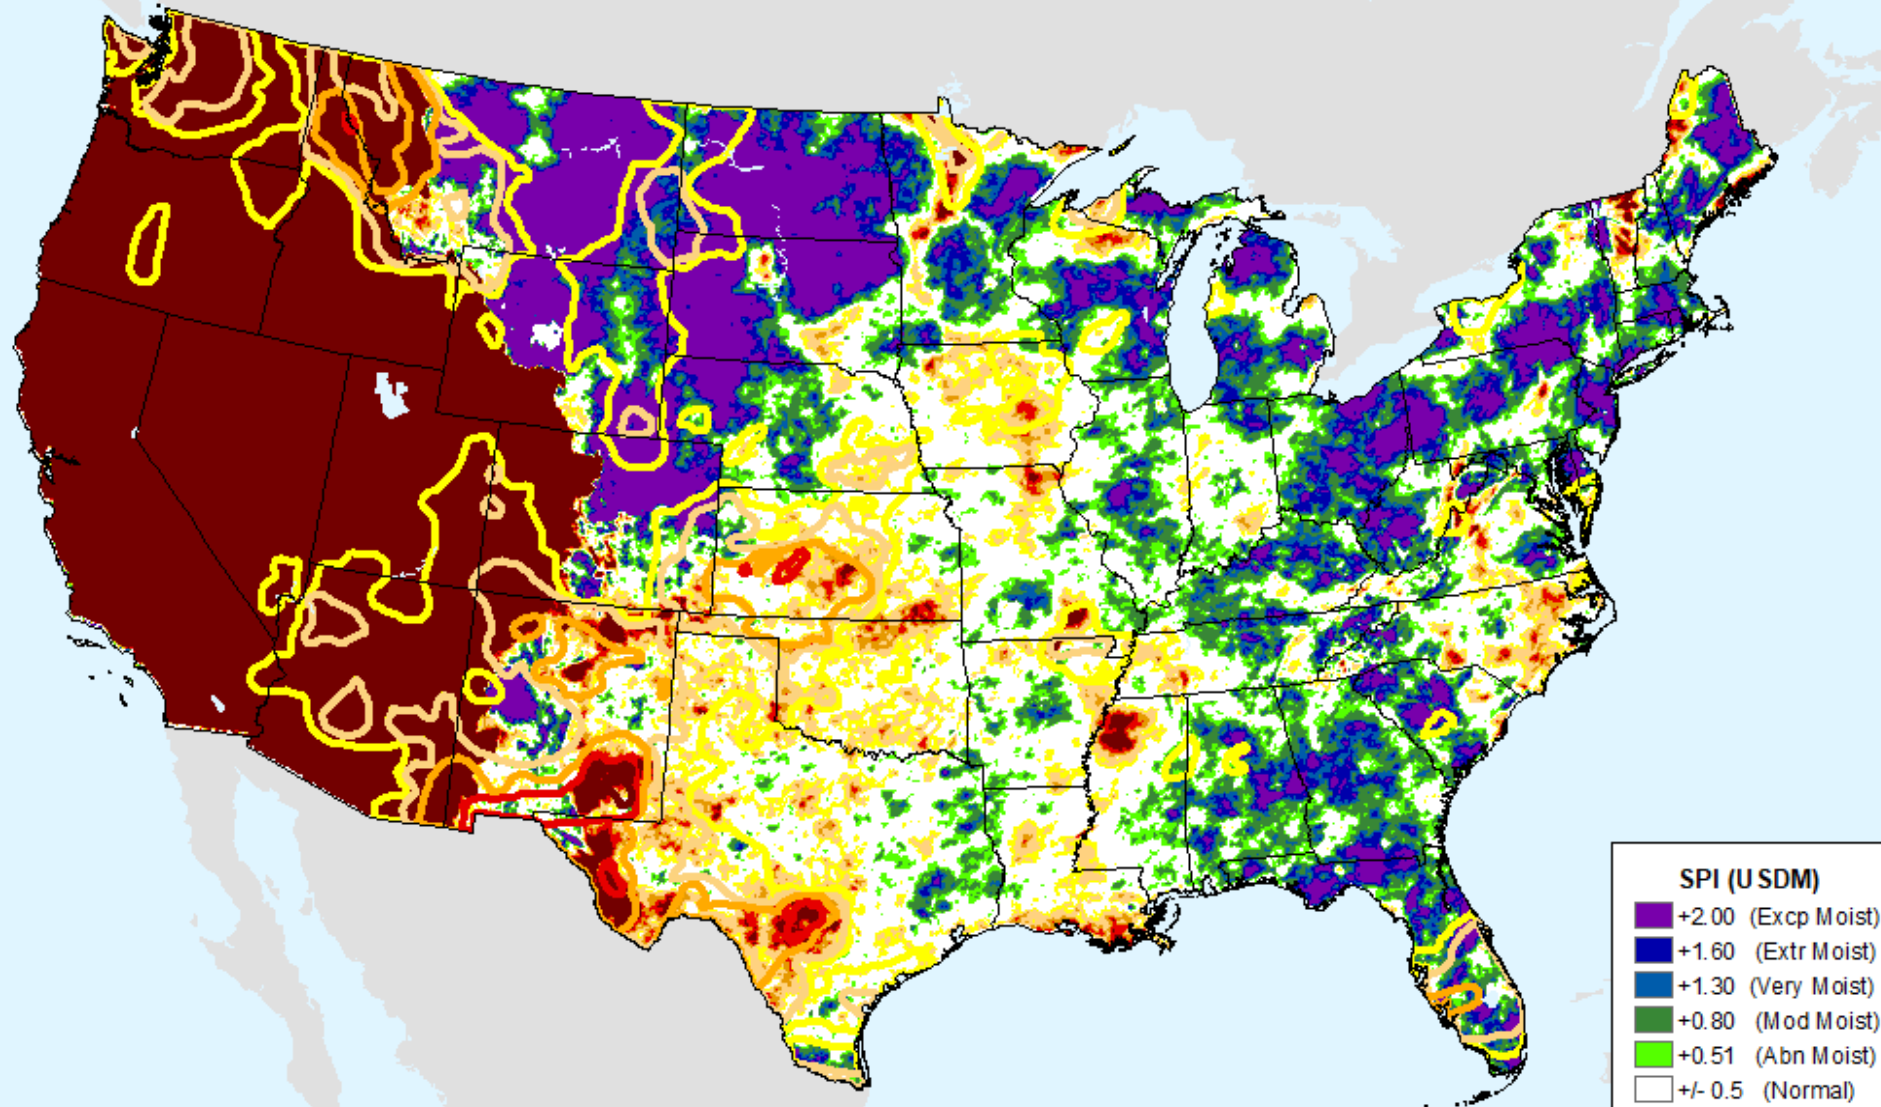

AHPS 36-month SPI

As of: Tuesday, June 4, 2024

USDM for: May. 28, 2024