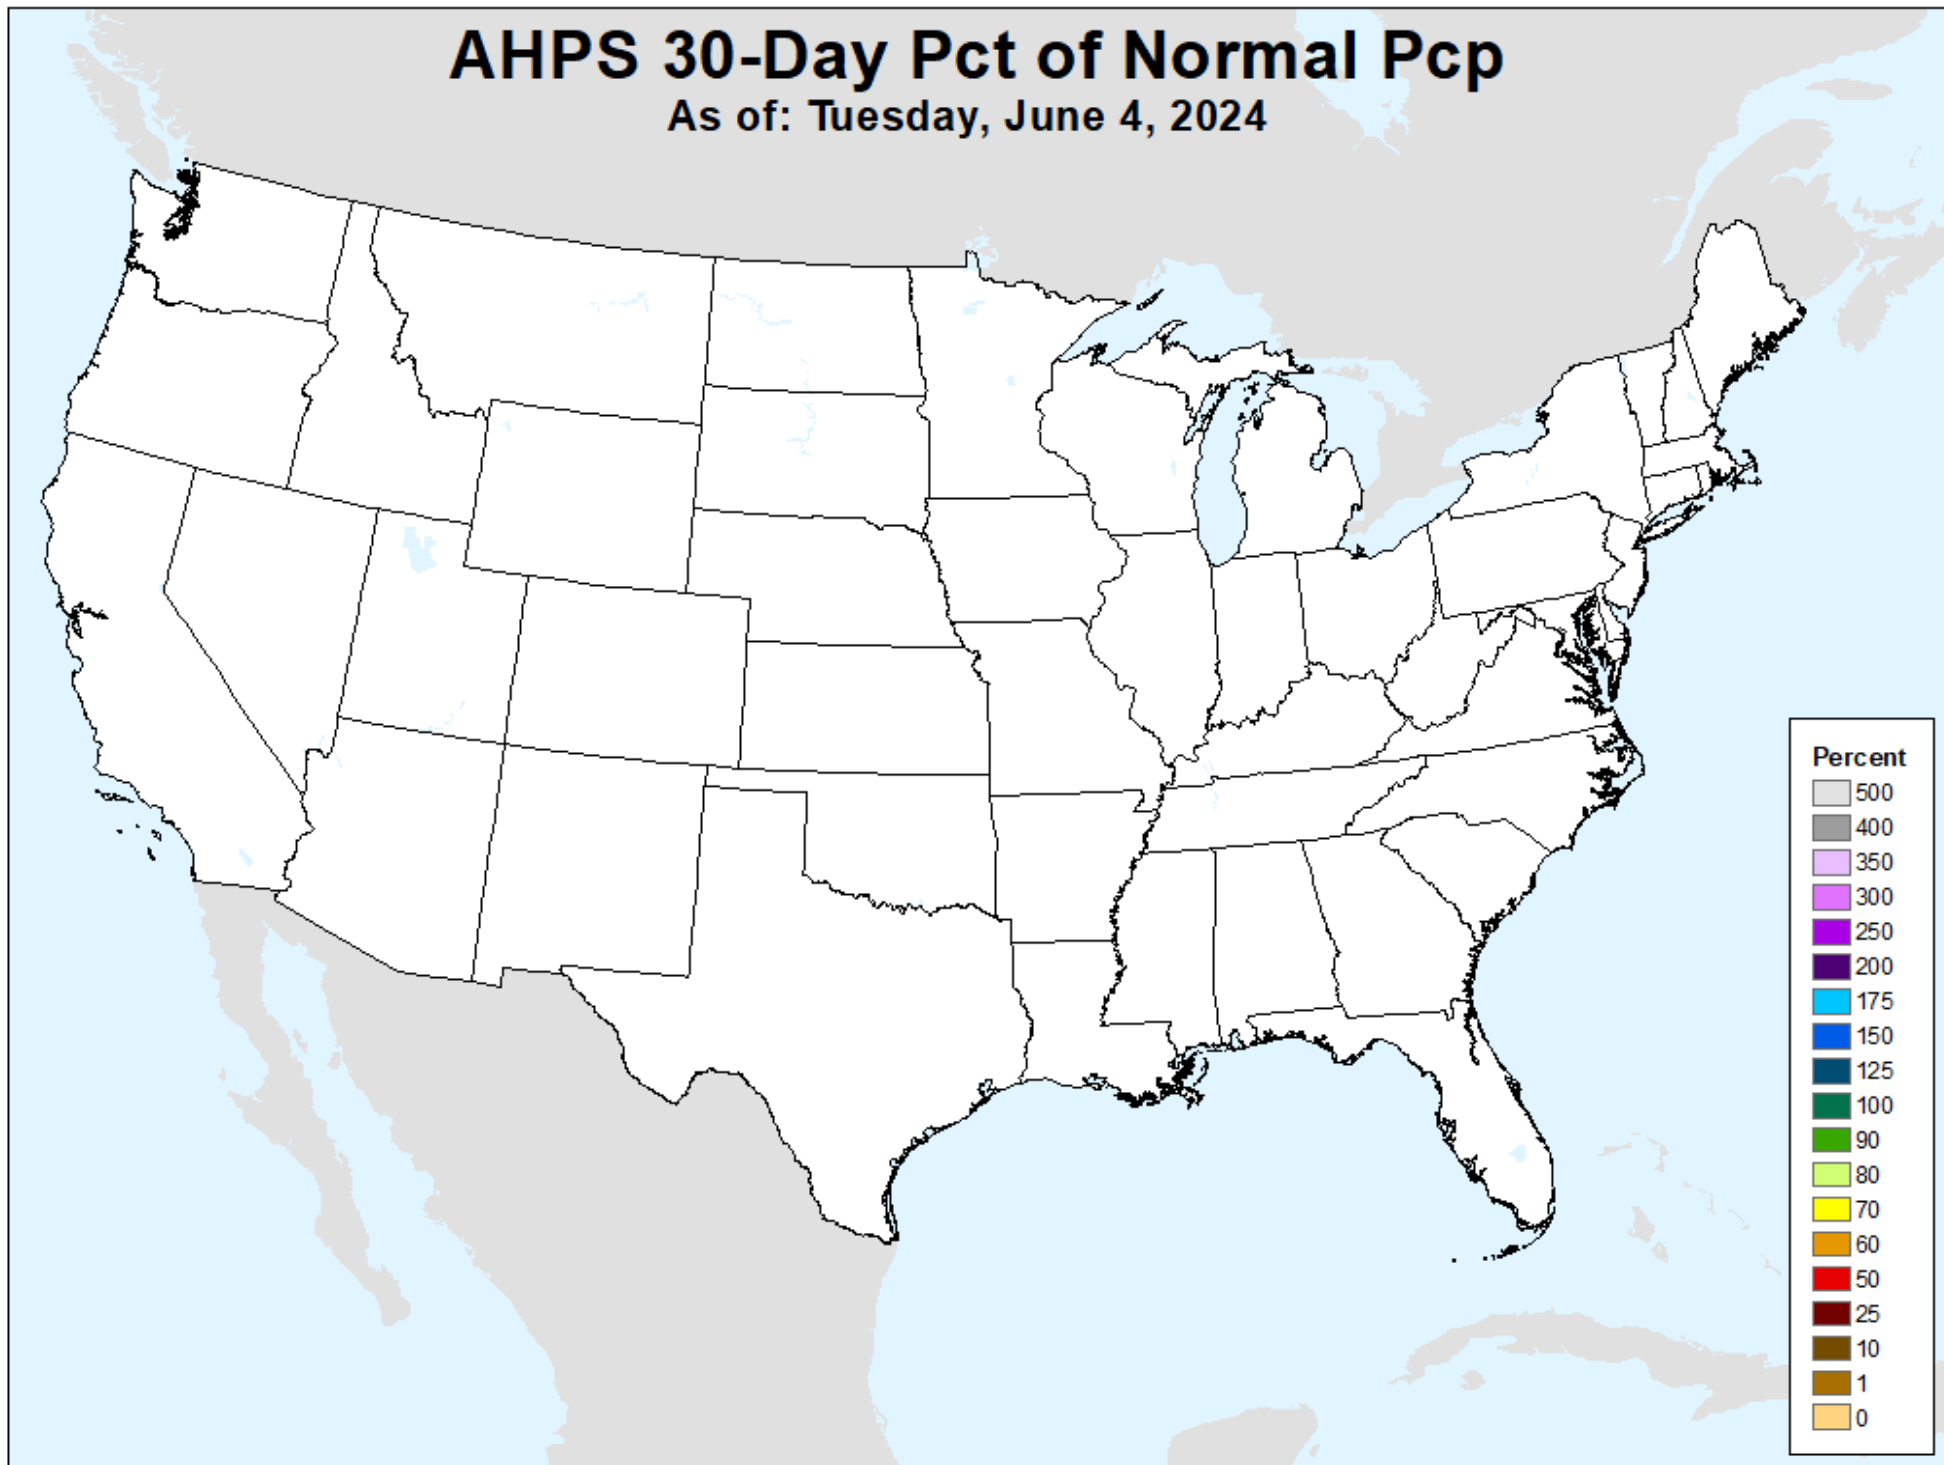

AHPS 30-Day Pct of Normal Pcp

As of: Tuesday, June 4, 2024