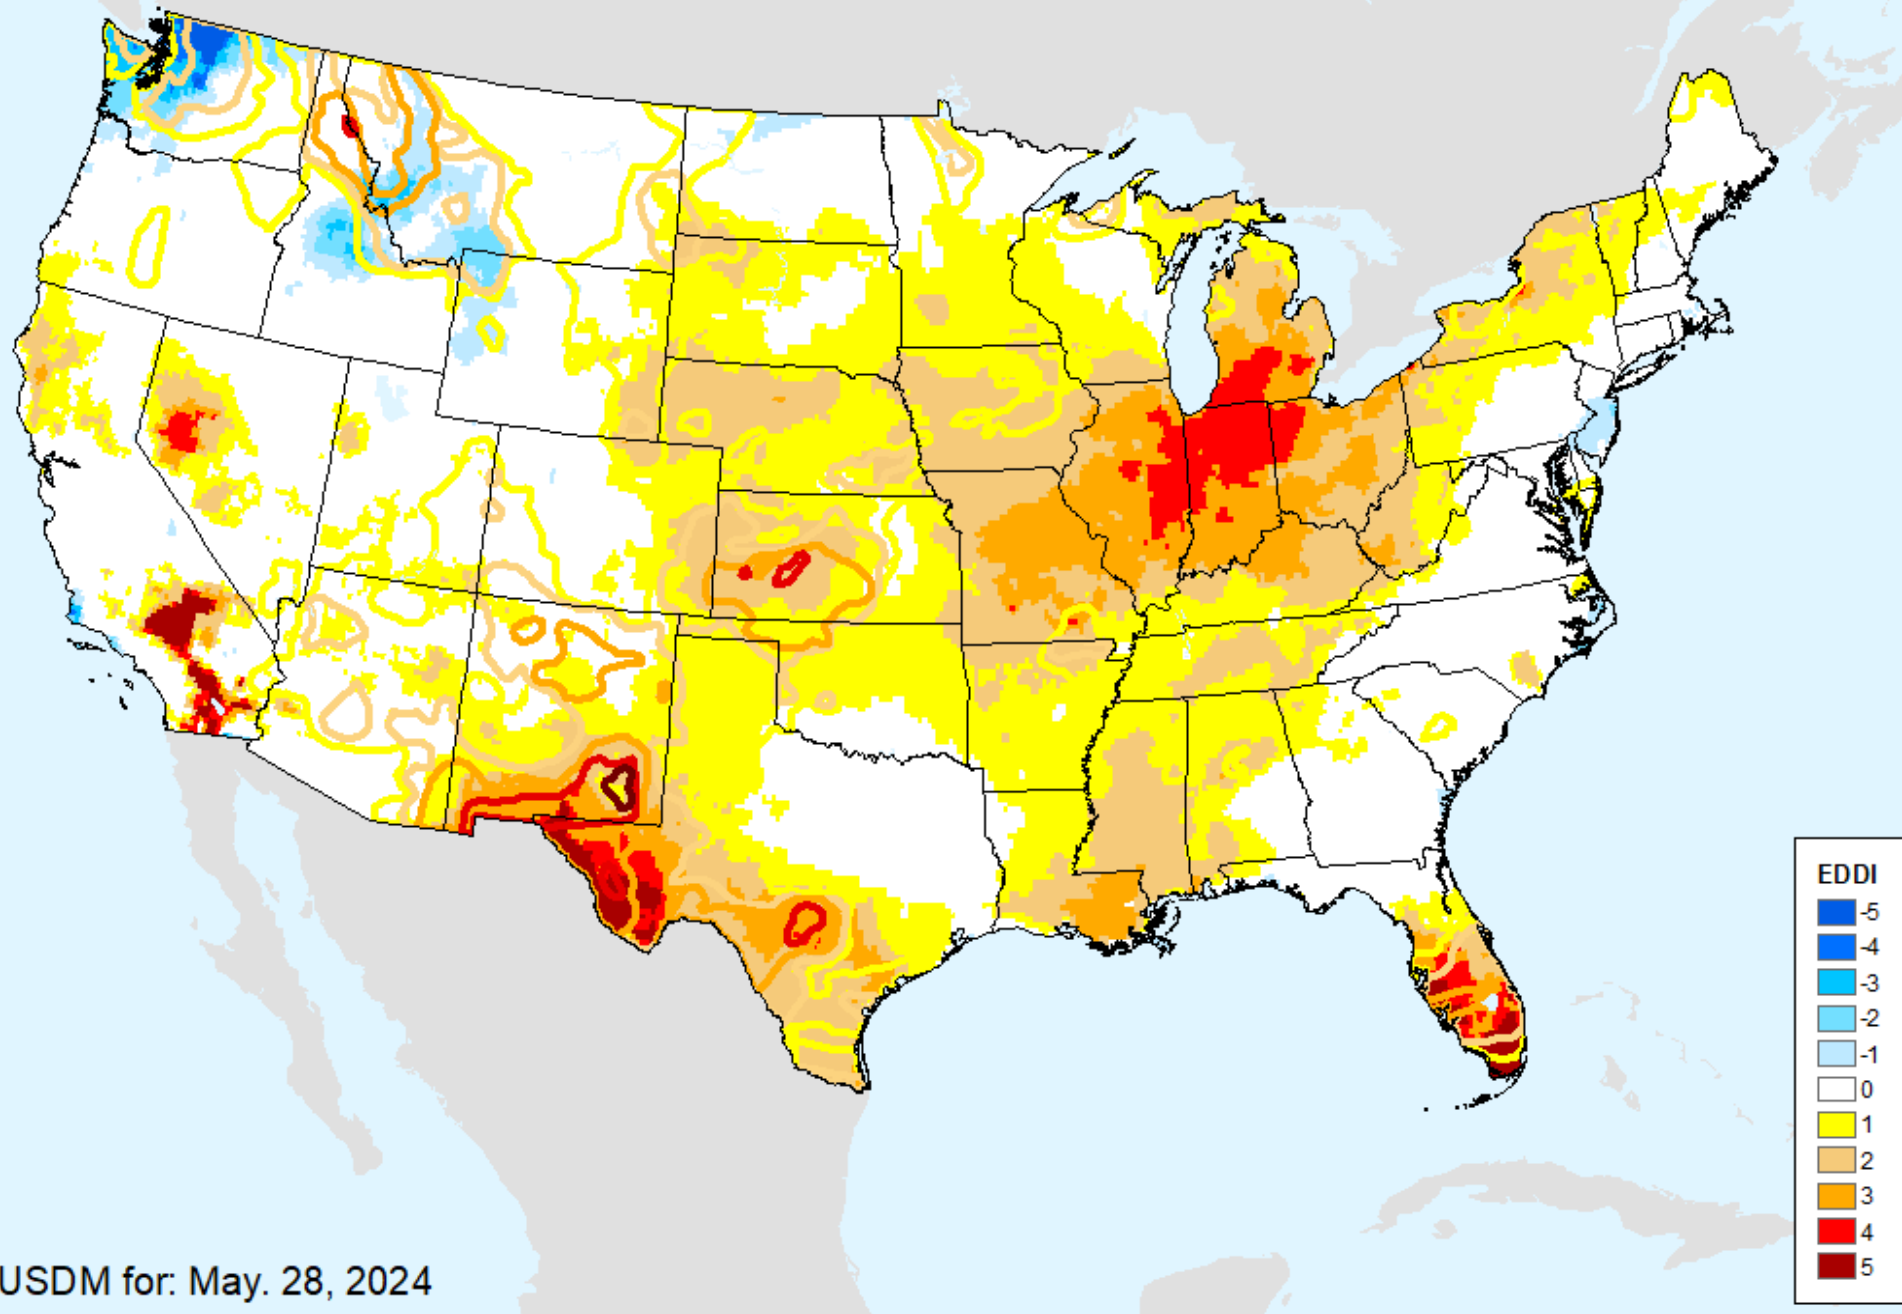

EDDI 2-week

As of: Tuesday, June 4, 2024

USDM for: May. 28, 2024