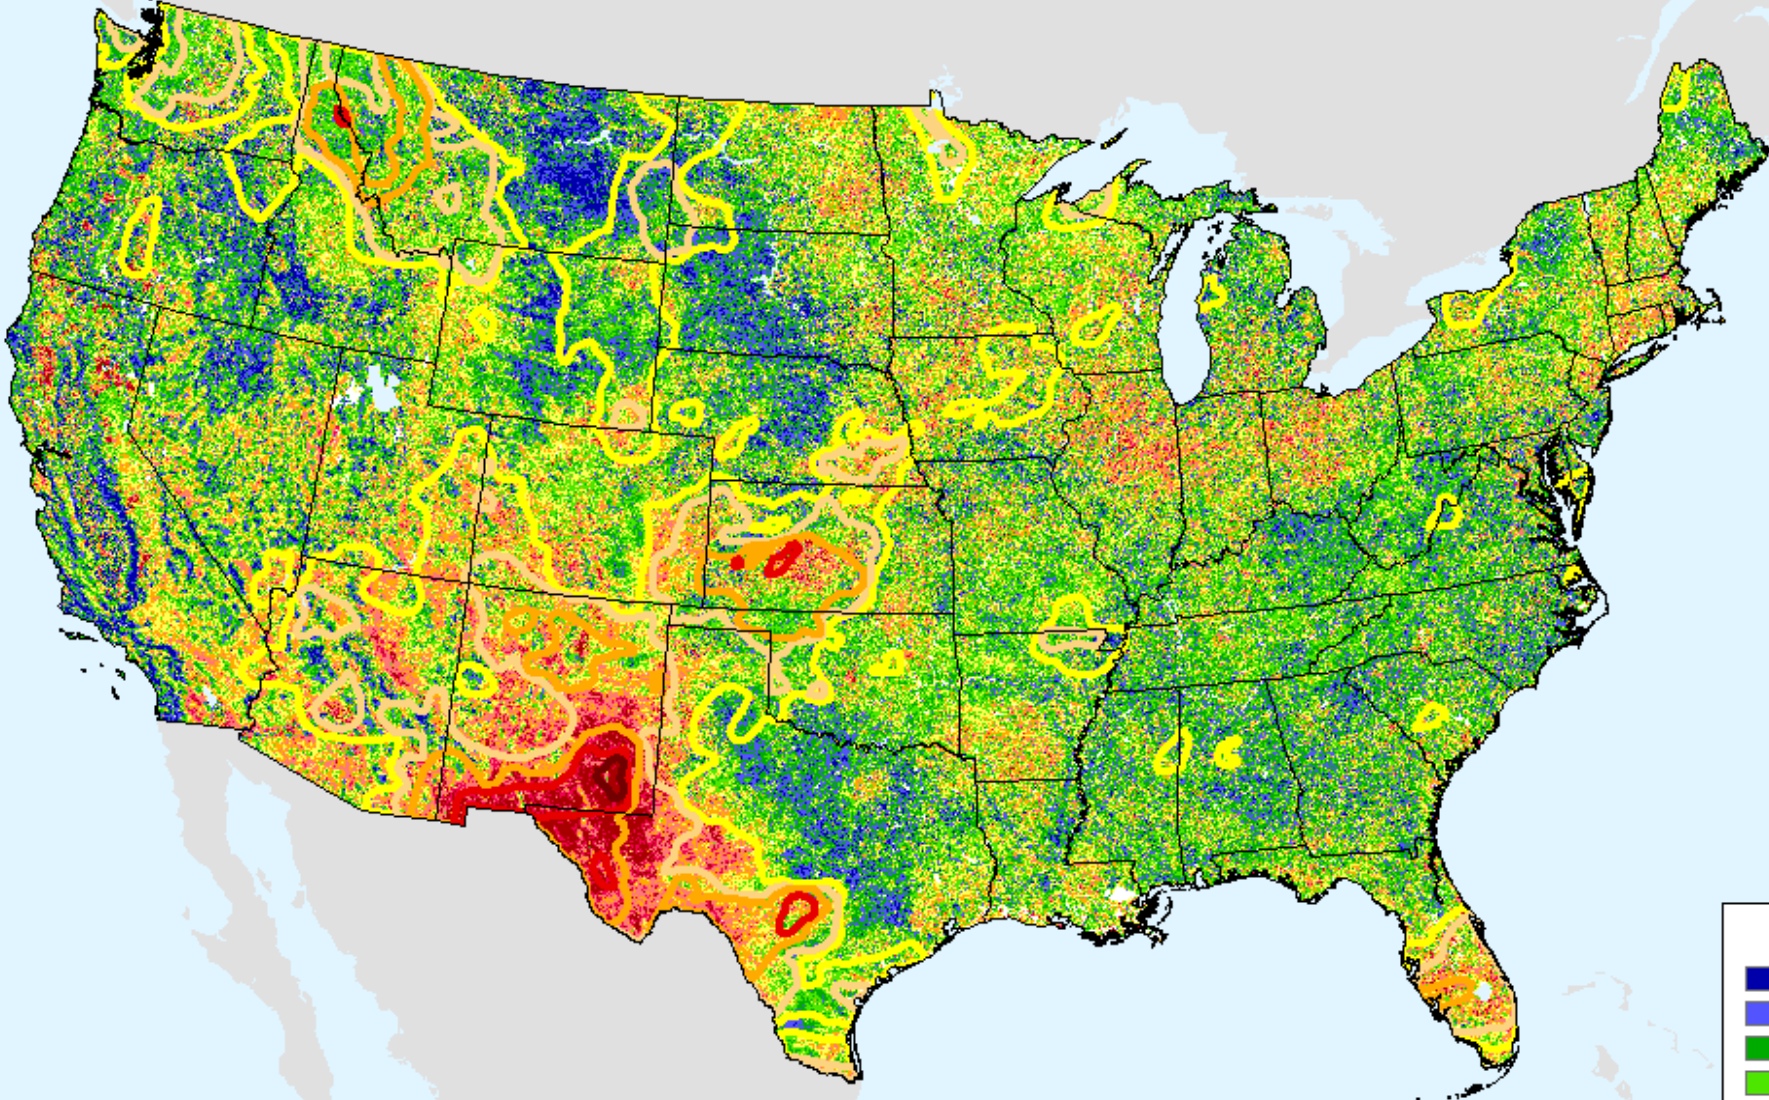

# Vegetation Health Index

As of: Tuesday, June 4, 2024

VHI	
85 - 100	Dark Blue
73 - 84	Blue
61 - 72	Green
49 - 60	Light Green
37 - 48	Yellow
25 - 36	Orange
13 - 24	Red
7 - 12	Dark Red
1 - 6	Dark Red

USDM for: May. 28, 2024