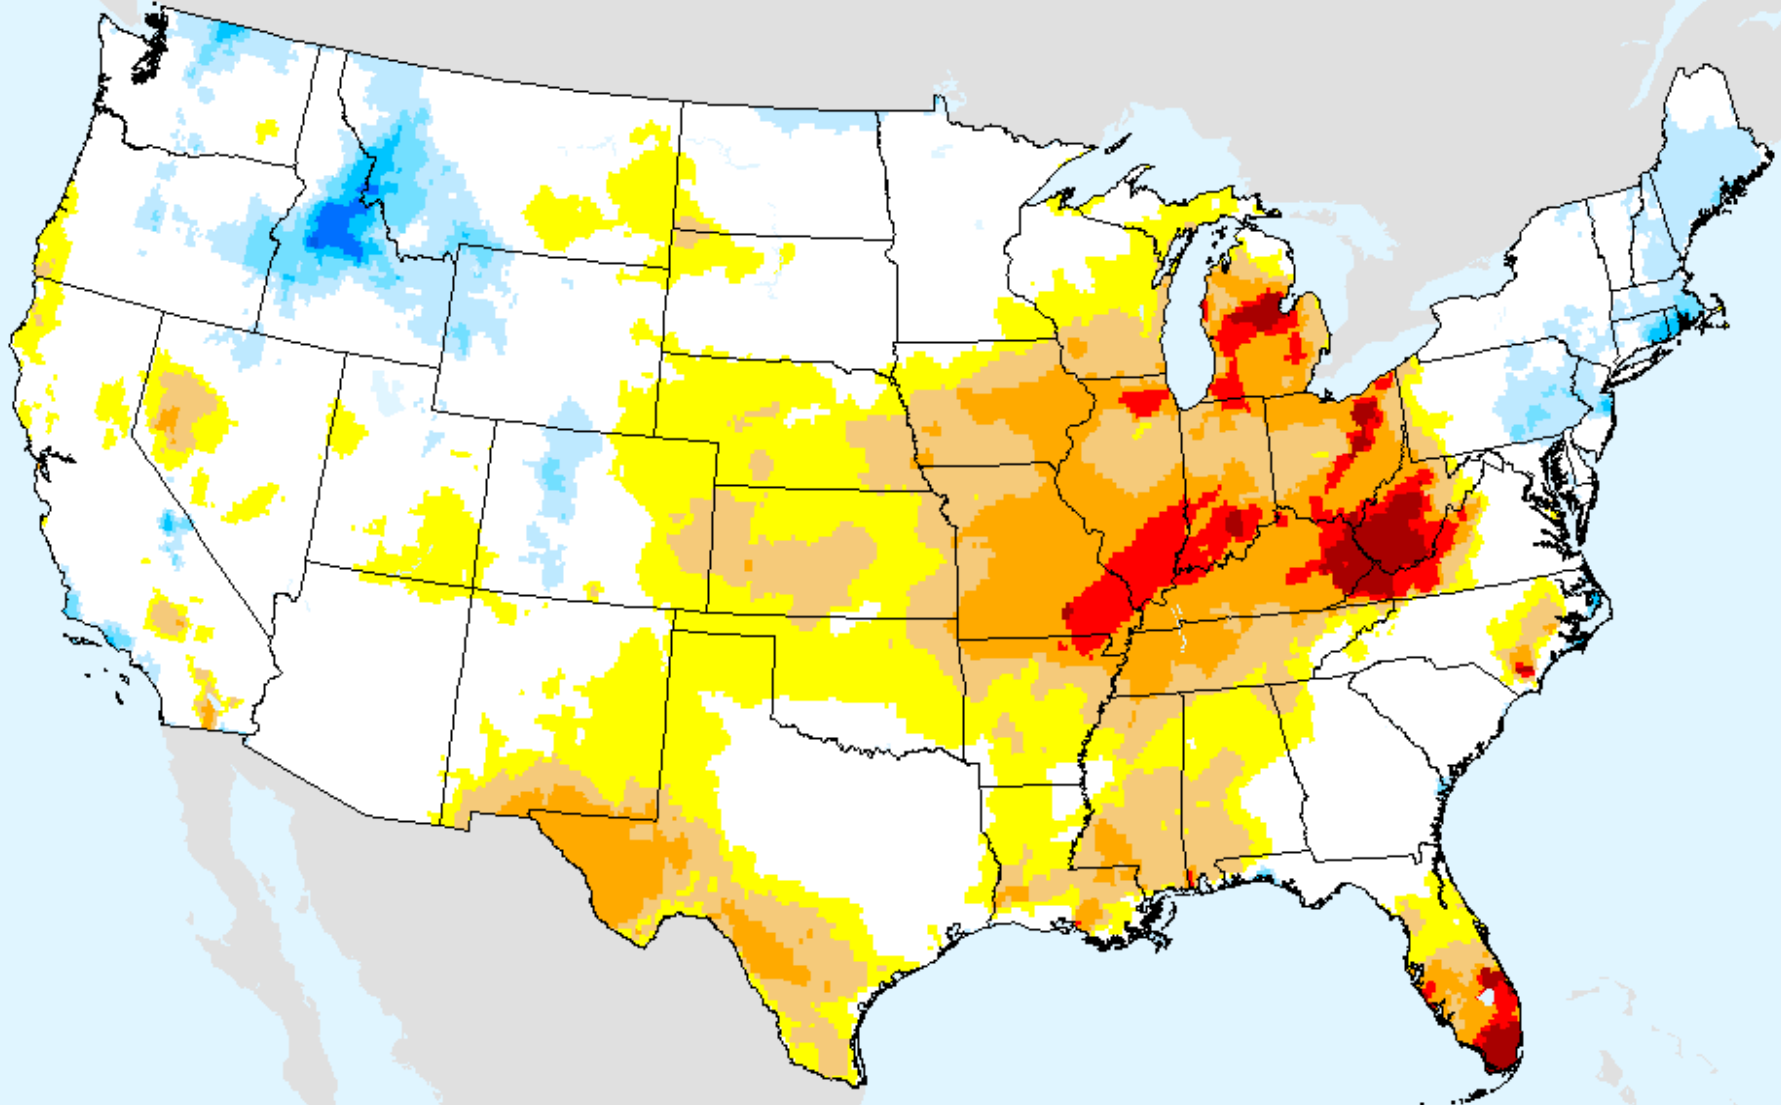

EDDI 7-week

As of: Tuesday, June 4, 2024