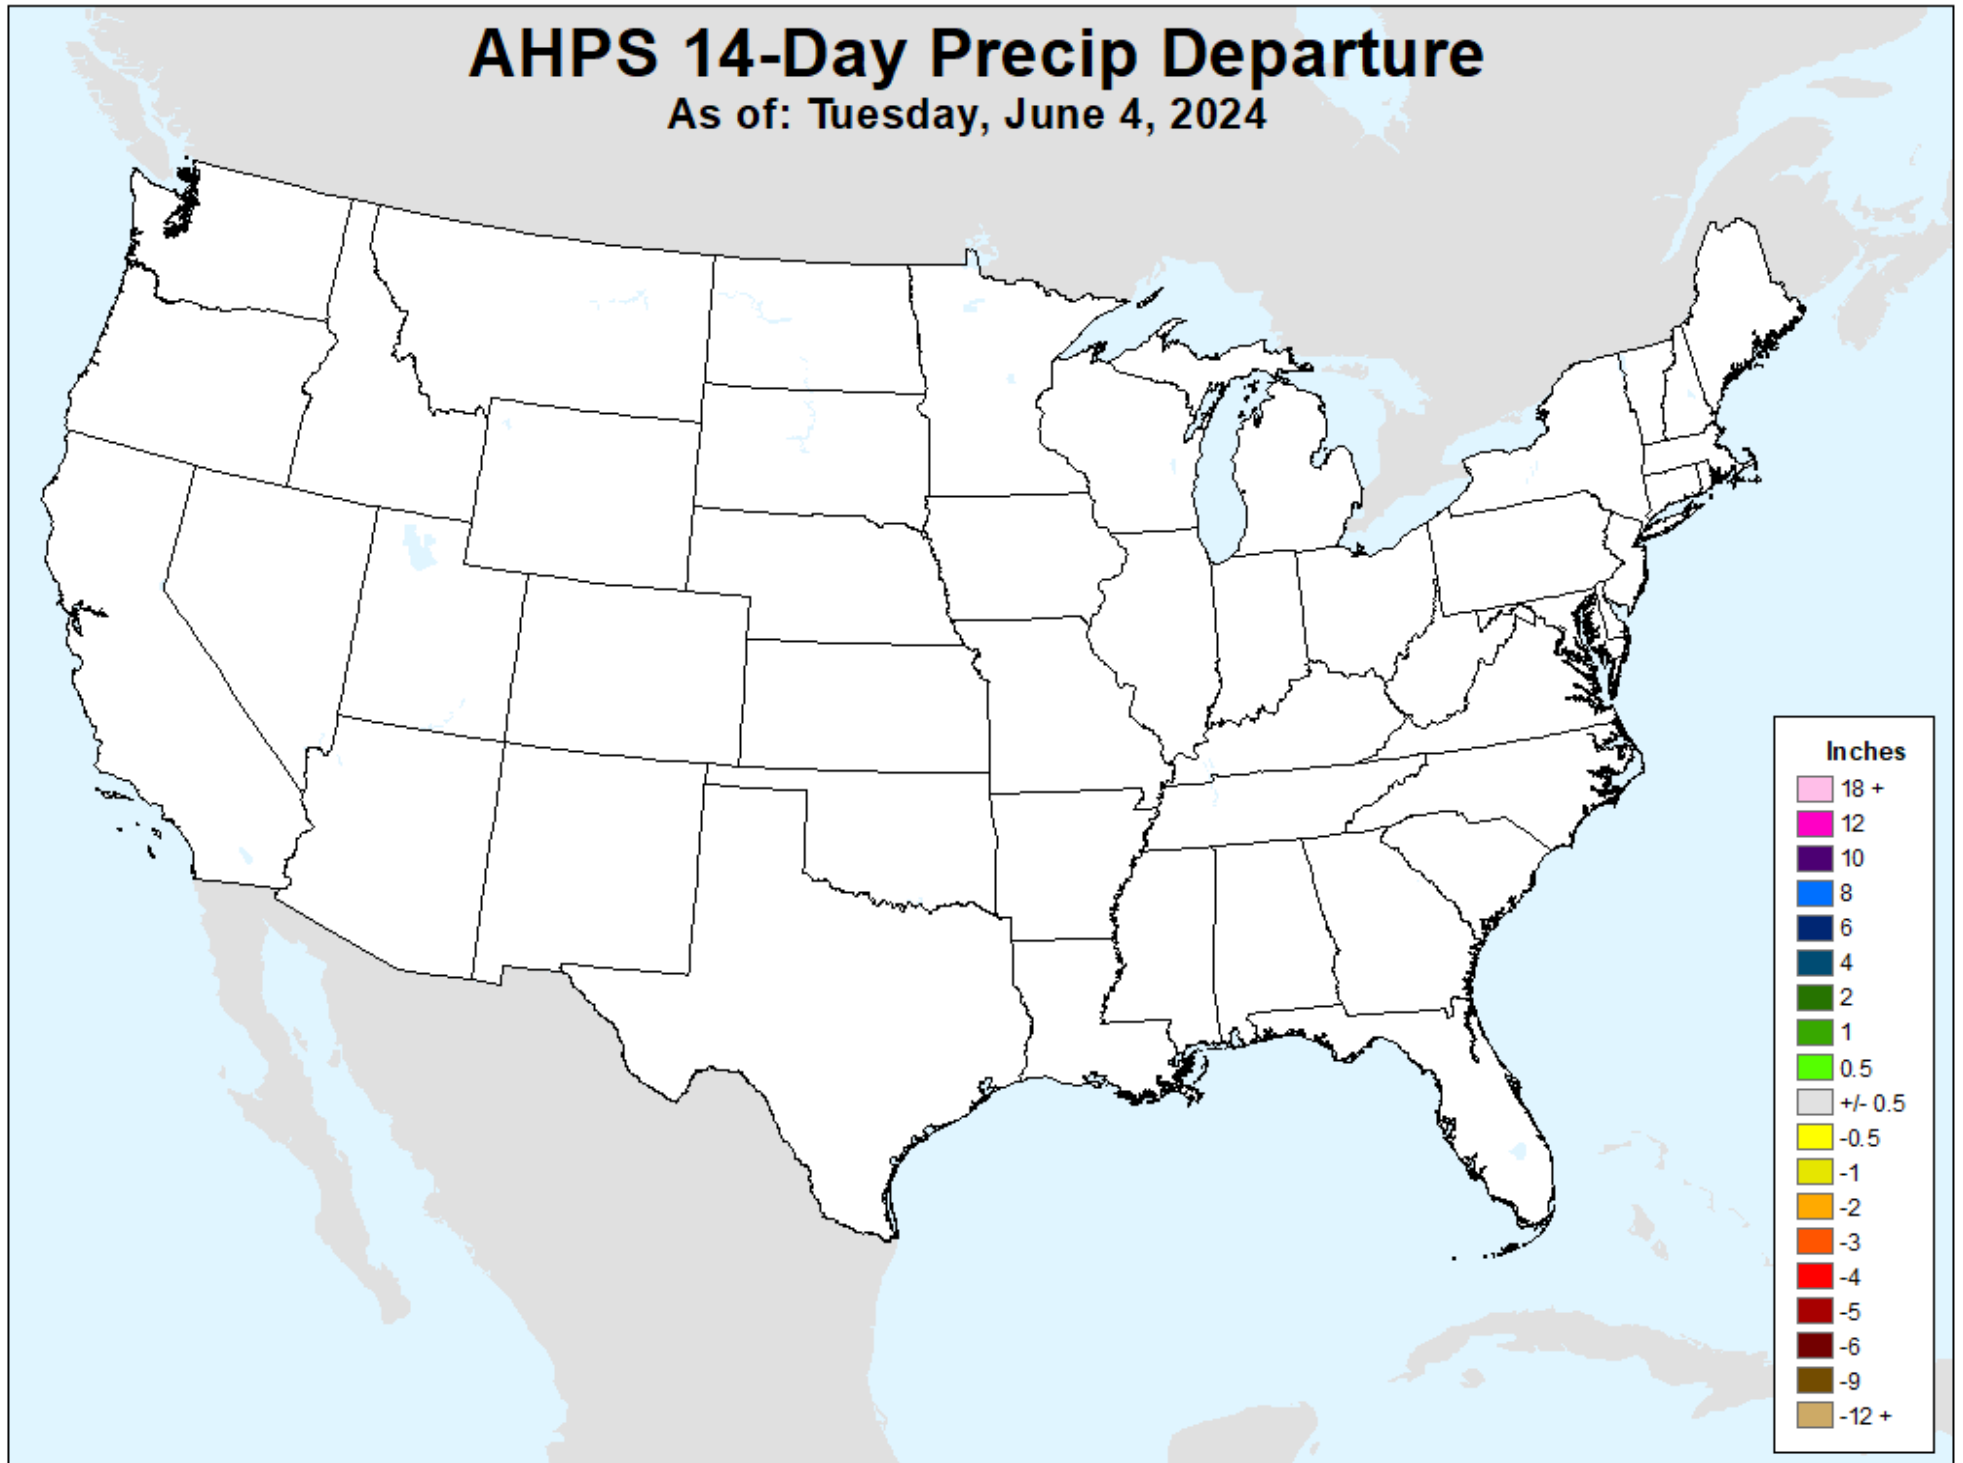

AHPS 14-Day Precip Departure

As of: Tuesday, June 4, 2024