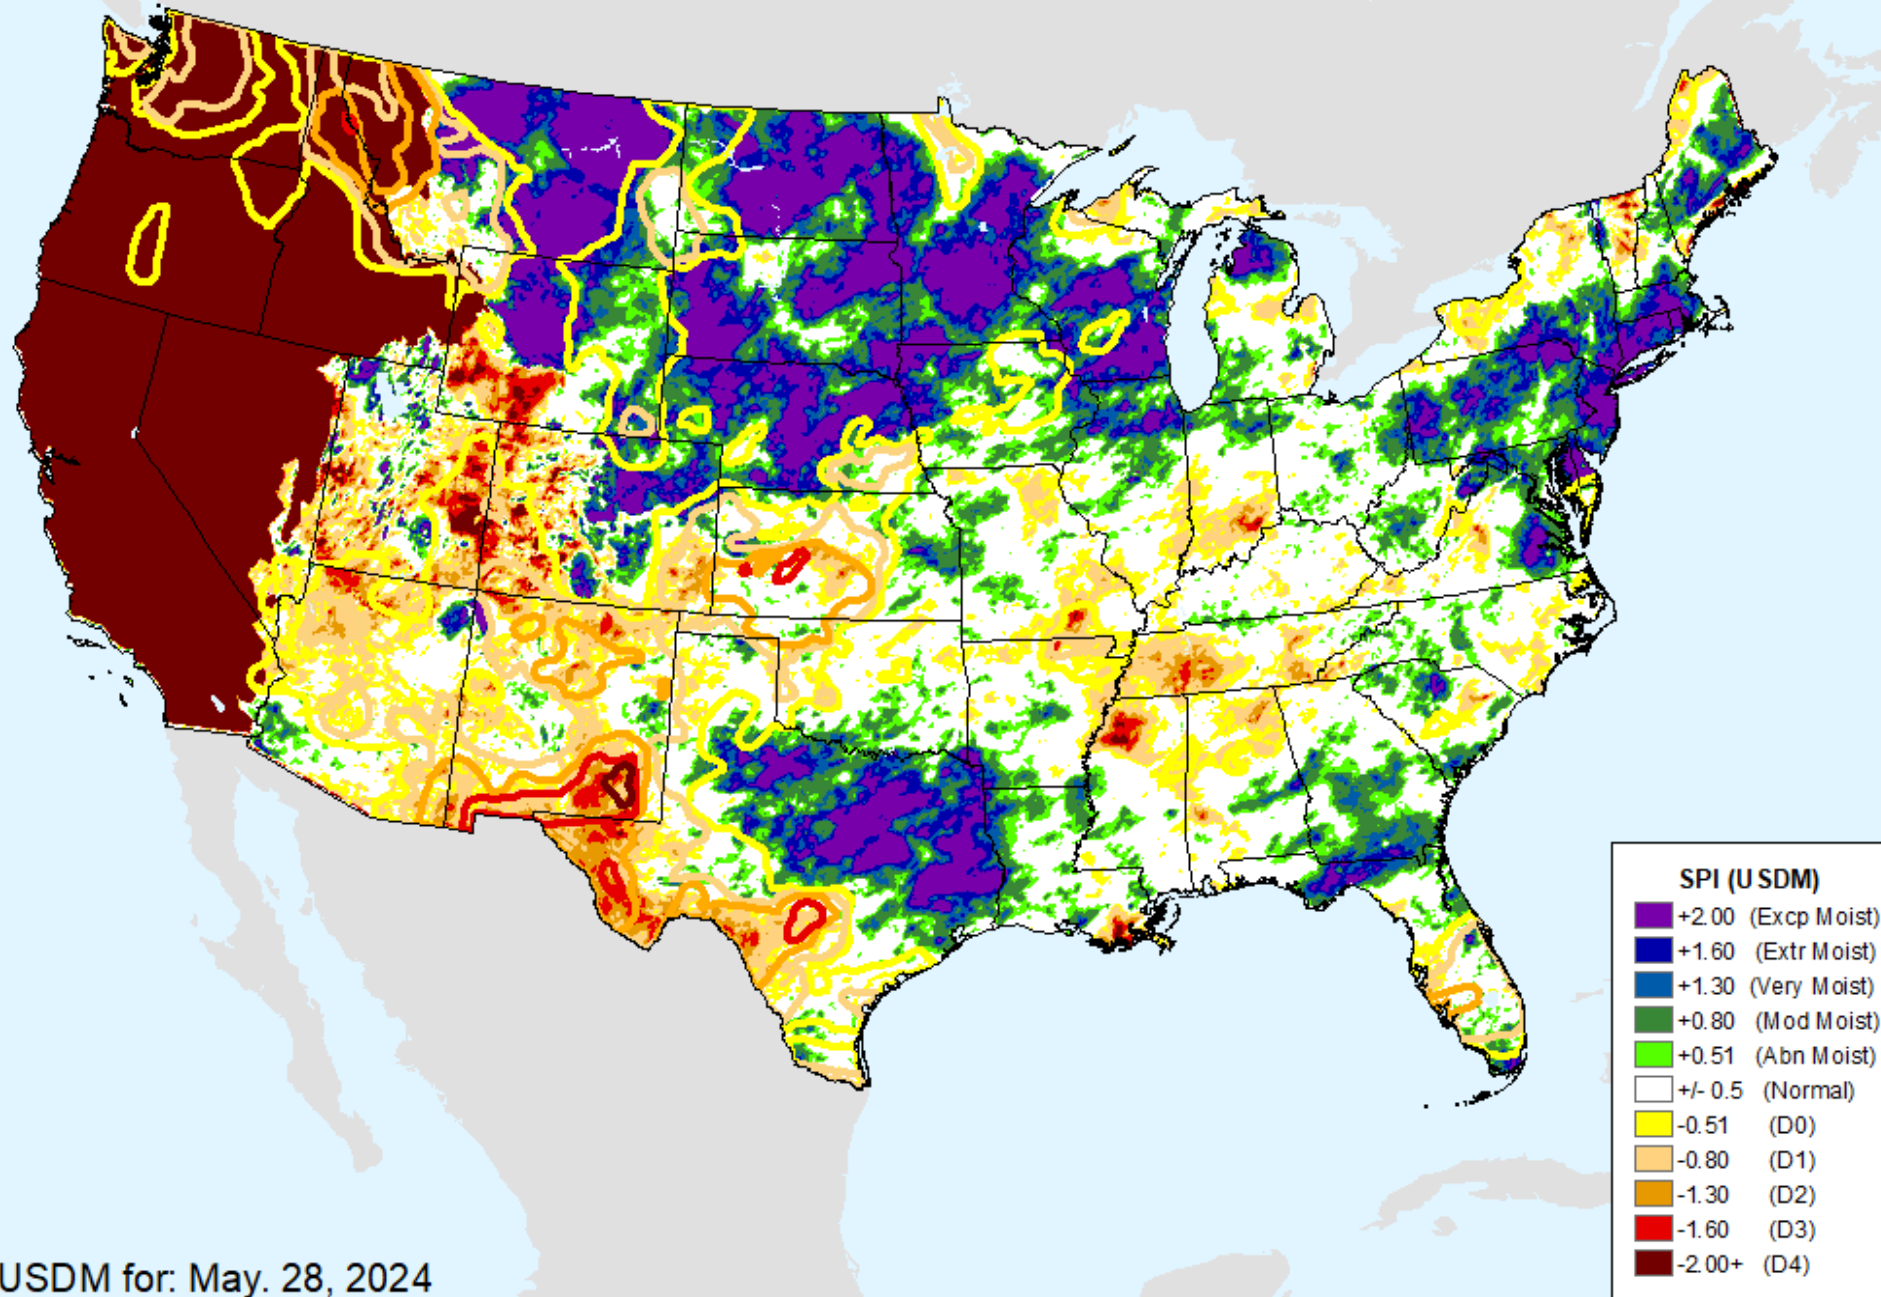

AHPS 9-month SPI

As of: Tuesday, June 4, 2024