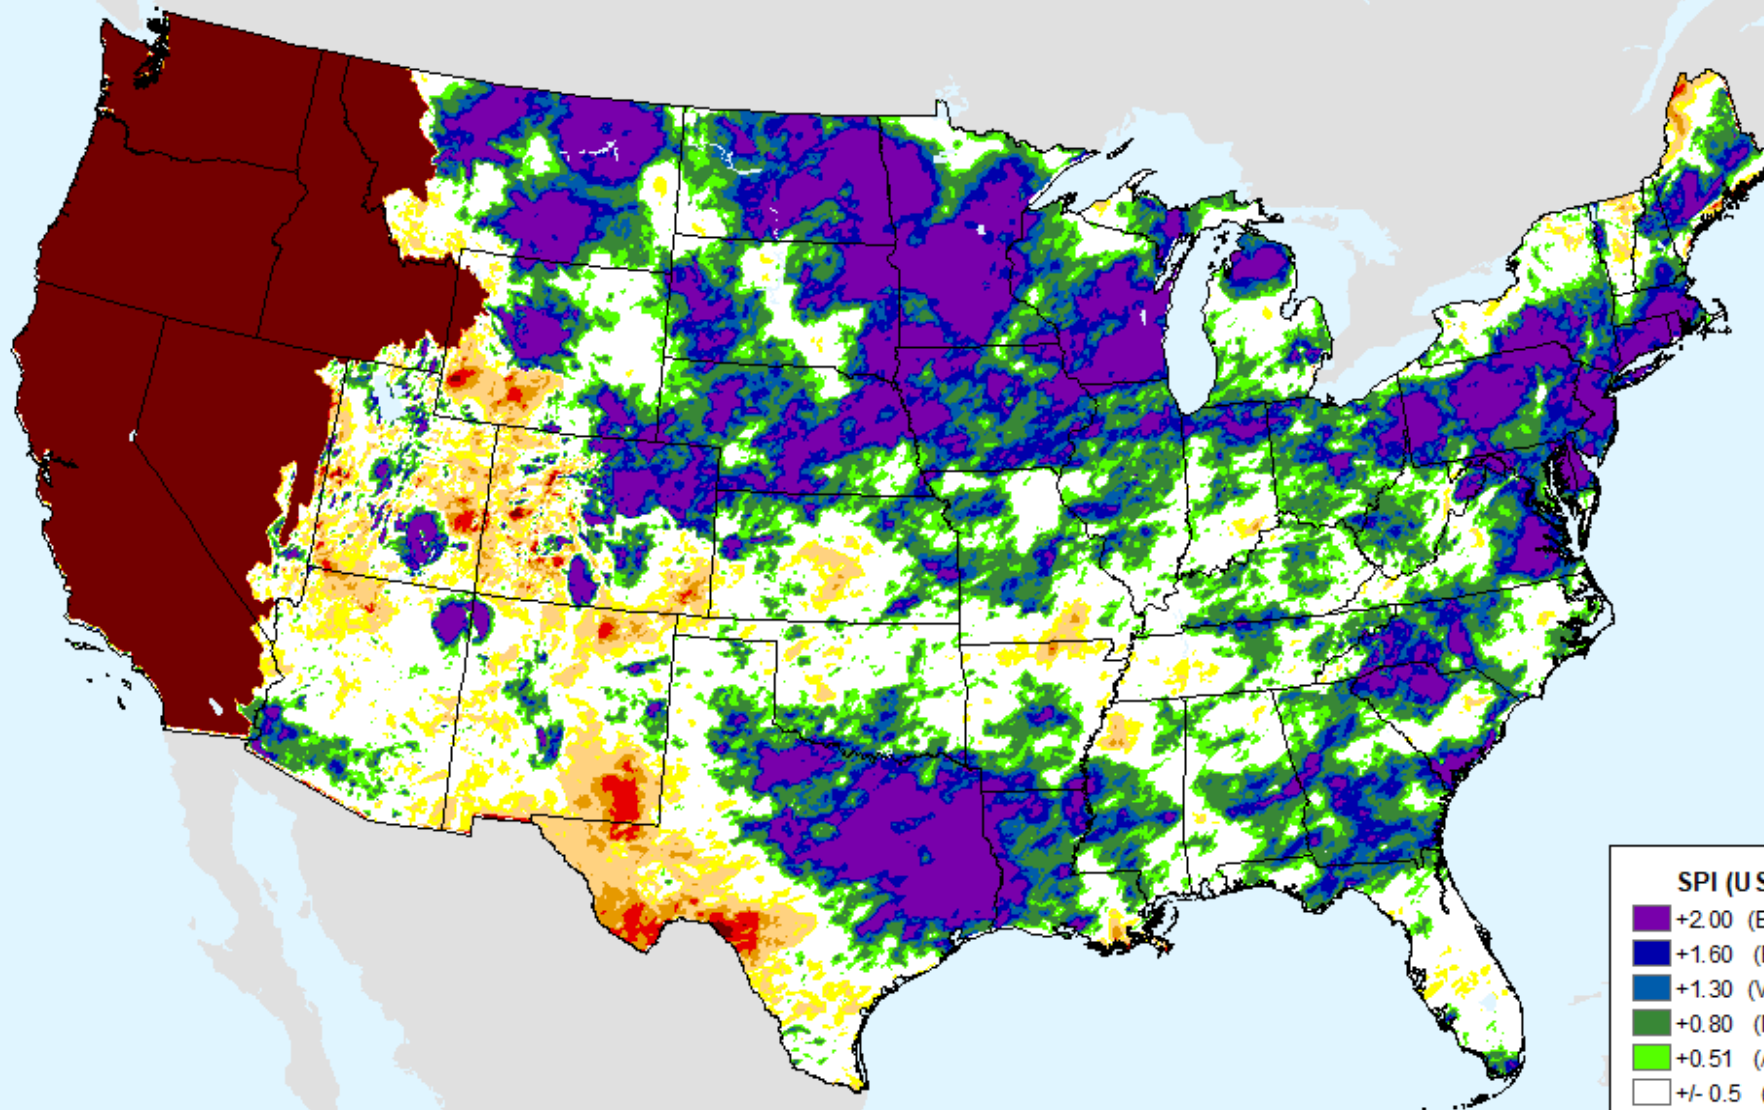

AHPS 6-month SPI

As of: Tuesday, June 4, 2024

SPI (USDM)

- +2.00 (Excp Moist)
- +1.60 (Extr Moist)
- +1.30 (Very Moist)
- +0.80 (Mod Moist)
- +0.51 (Abn Moist)
- +/- 0.5 (Normal)
- -0.51 (D0)
- -0.80 (D1)
- -1.30 (D2)
- -1.60 (D3)
- -2.00+ (D4)