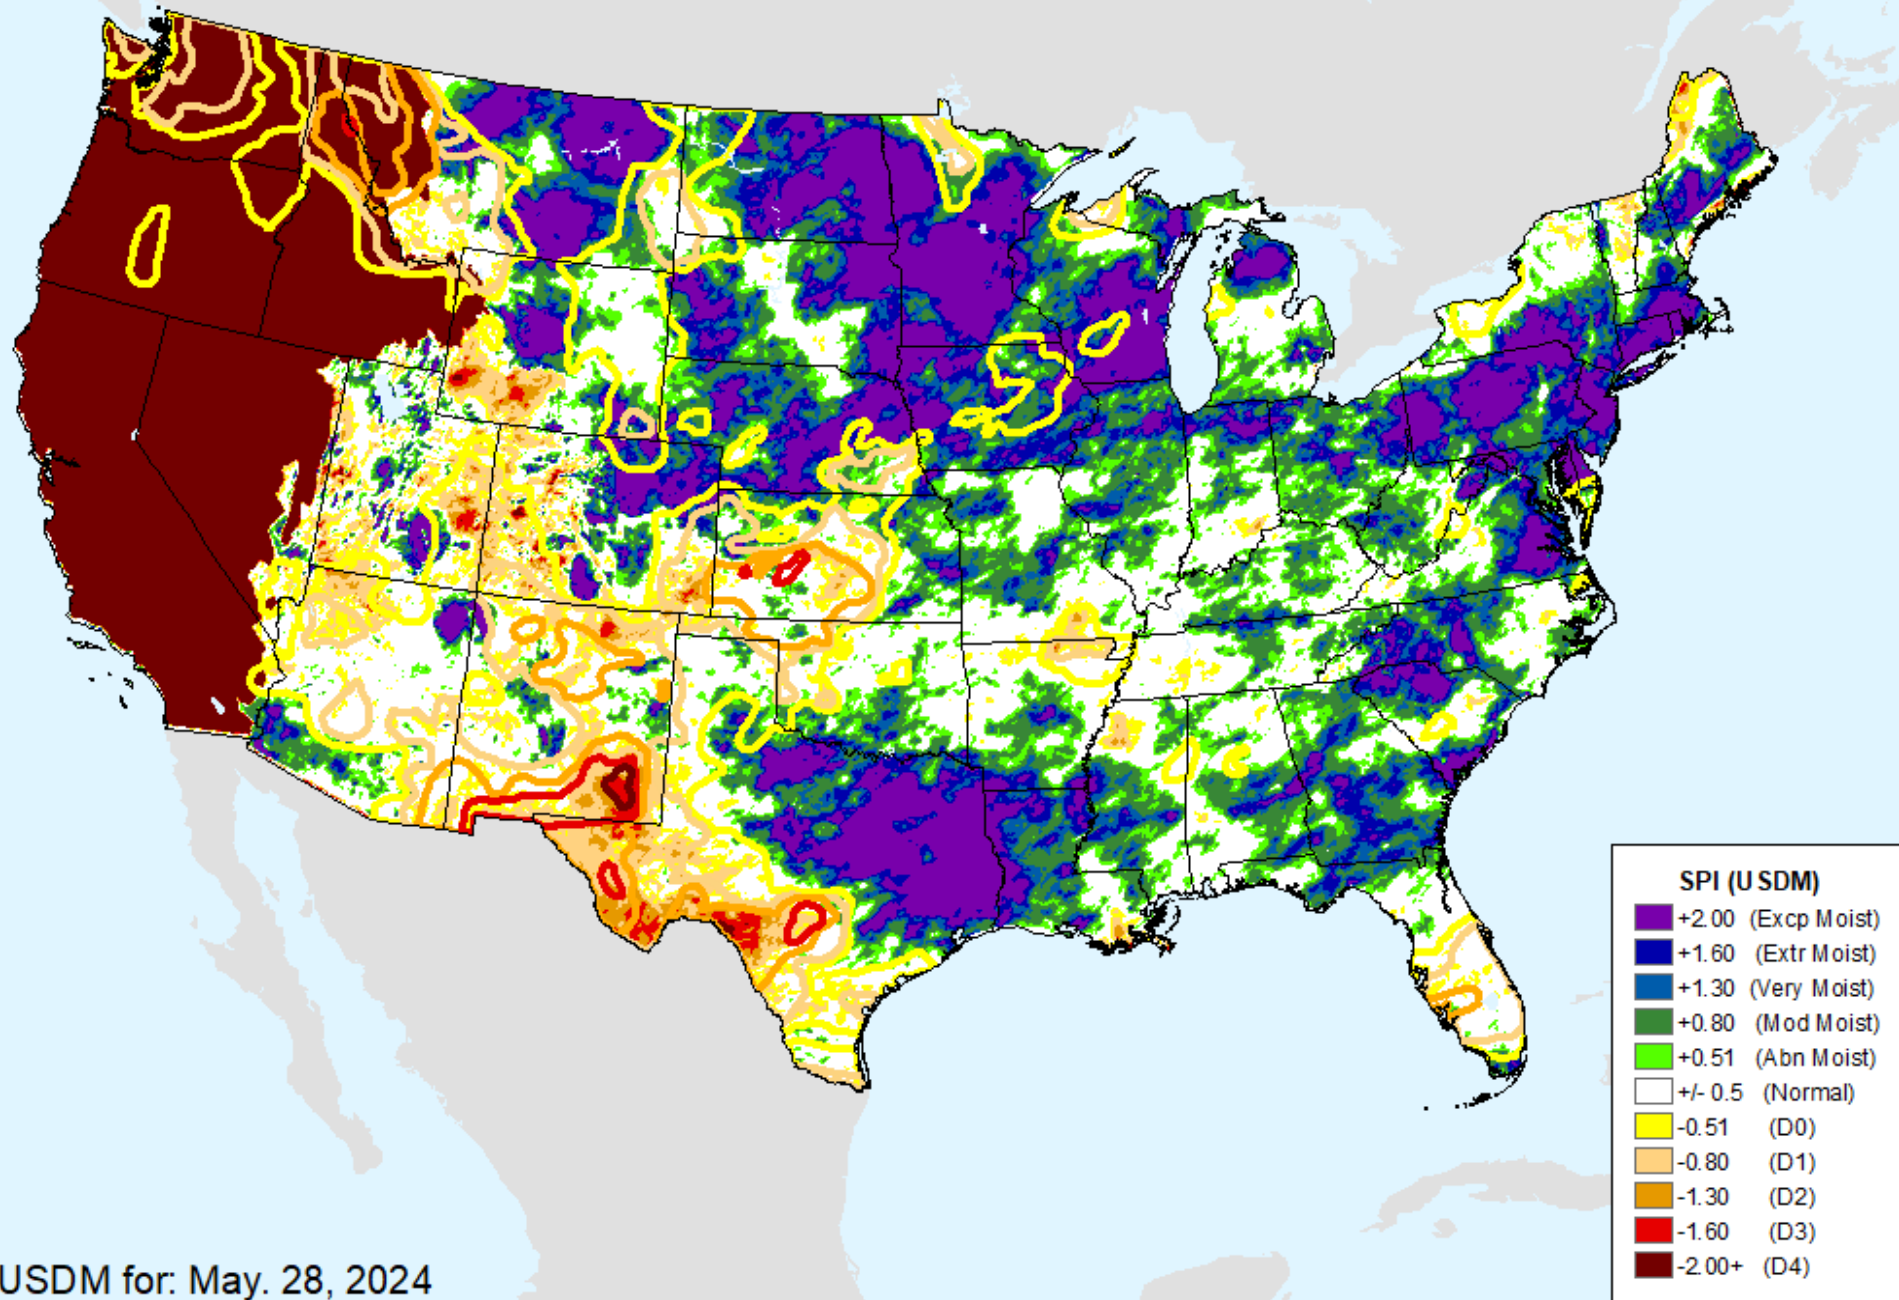

AHPS 6-month SPI

As of: Tuesday, June 4, 2024

USDM for: May. 28, 2024