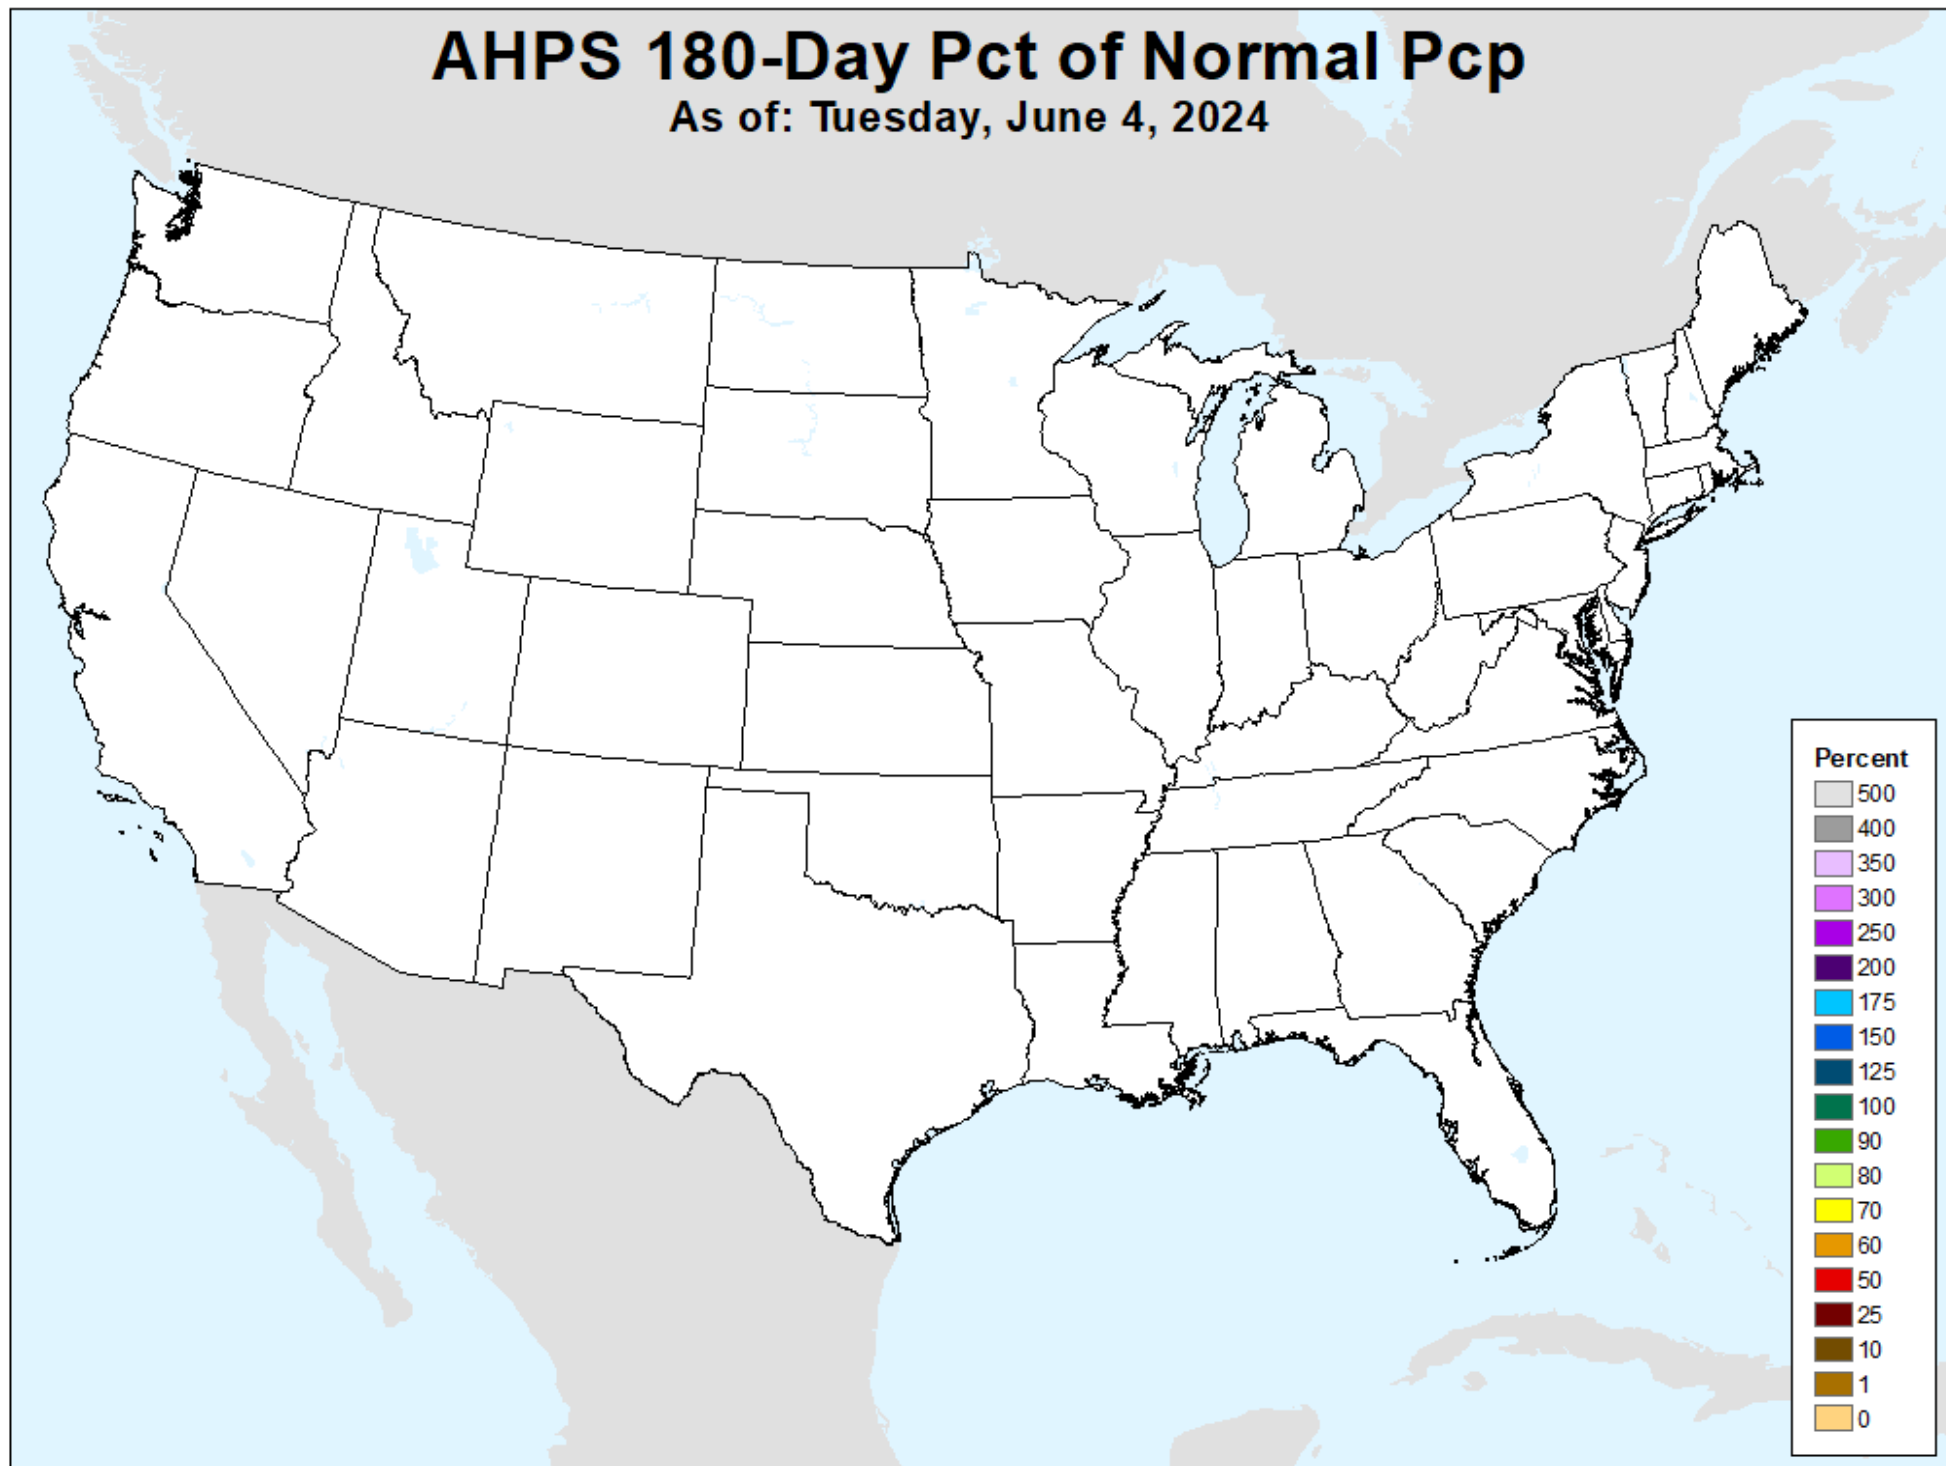

AHPS 180-Day Pct of Normal Pcp

As of: Tuesday, June 4, 2024