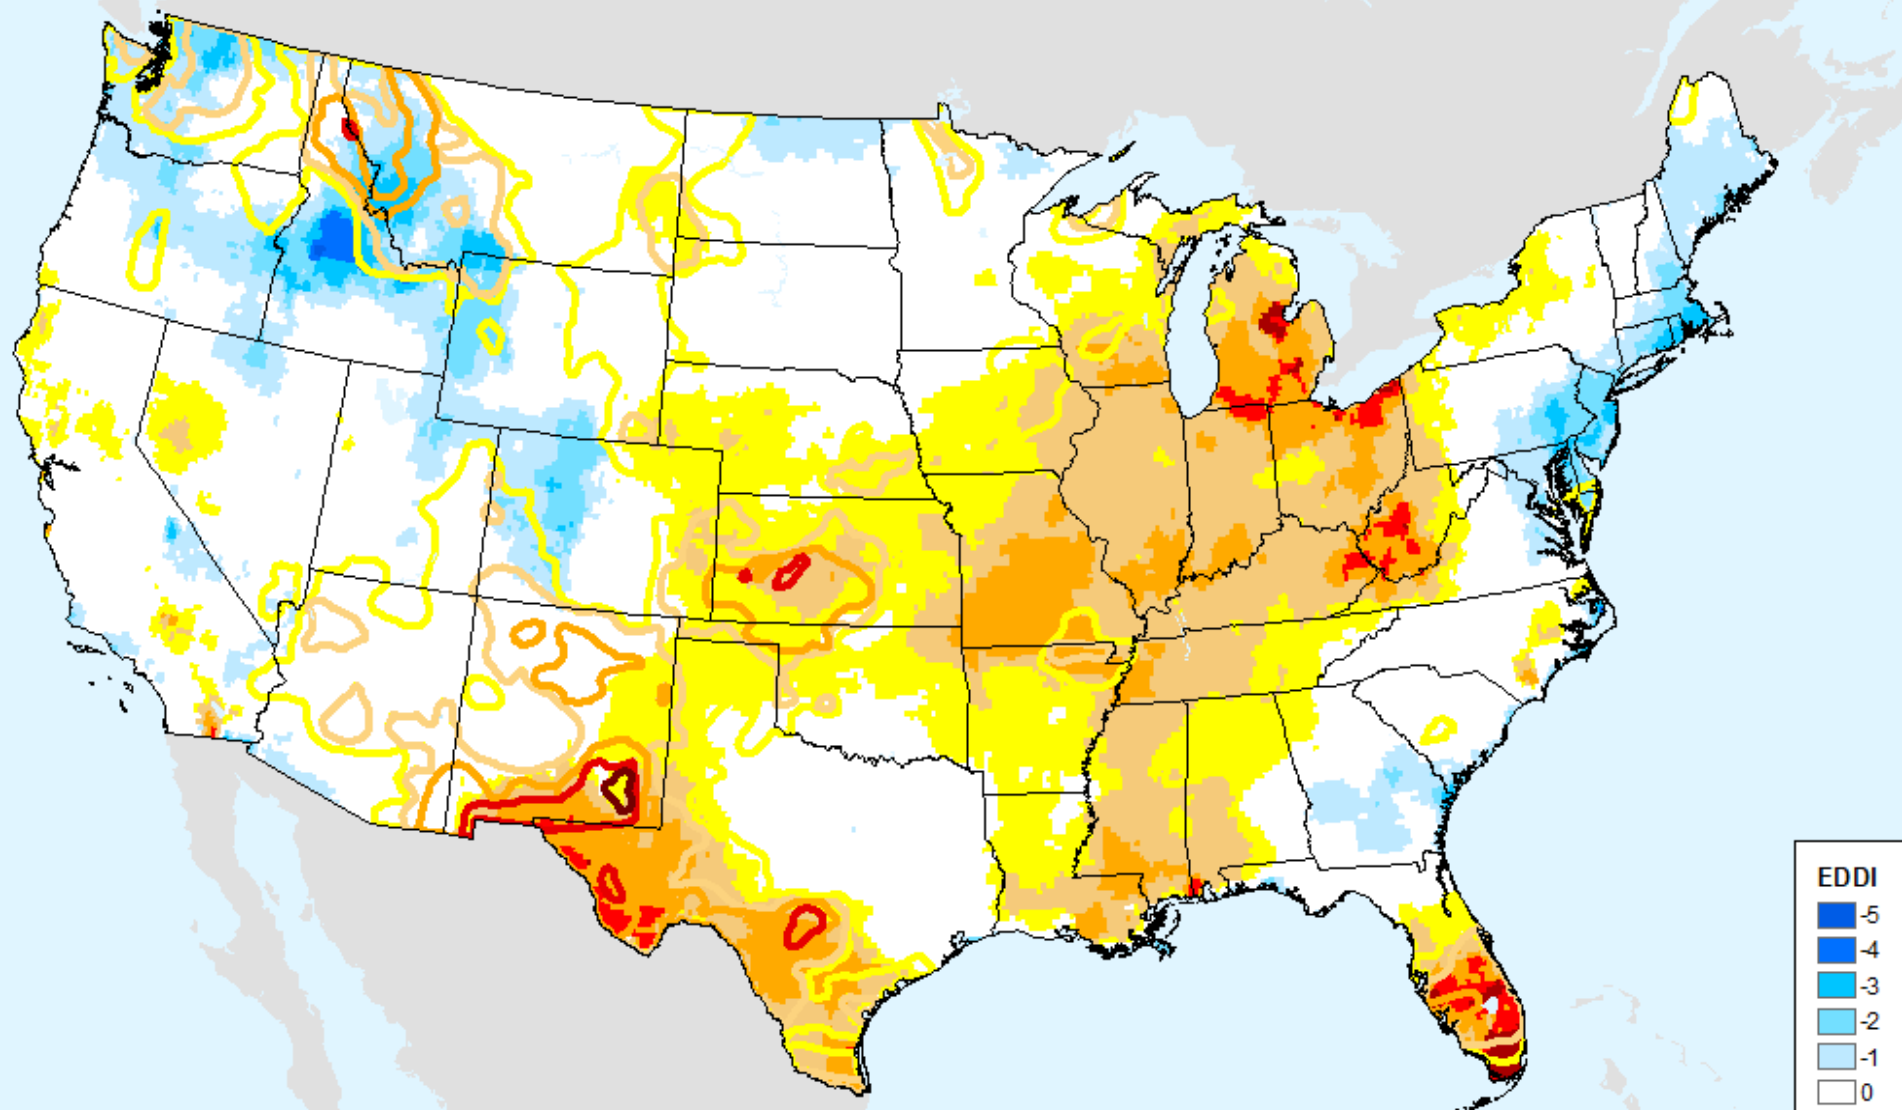

EDDI 5-week

As of: Tuesday, June 4, 2024

USDM for: May. 28, 2024