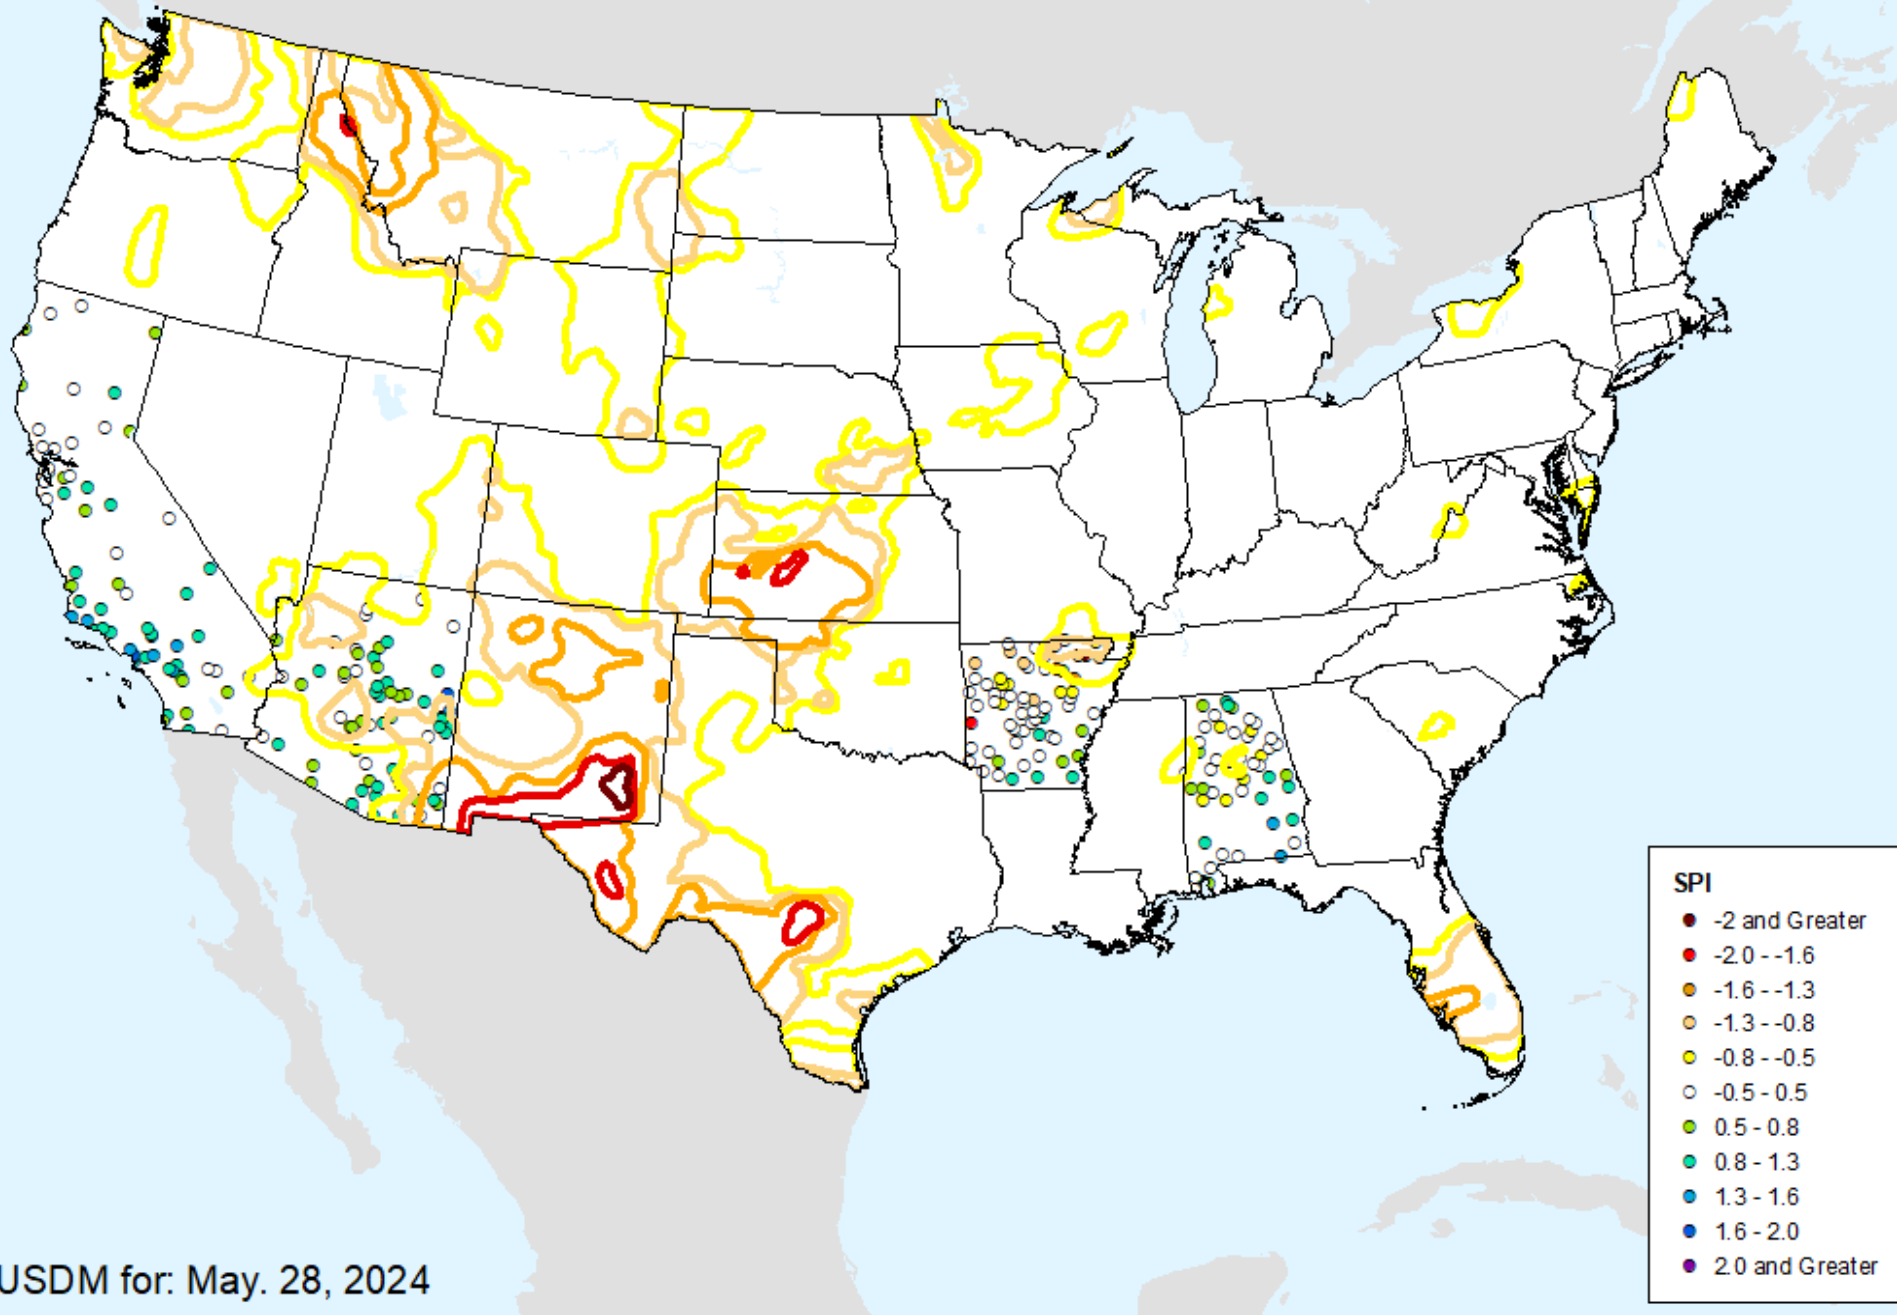

HPRCC 4-month SPI

As of: Tuesday, June 4, 2024