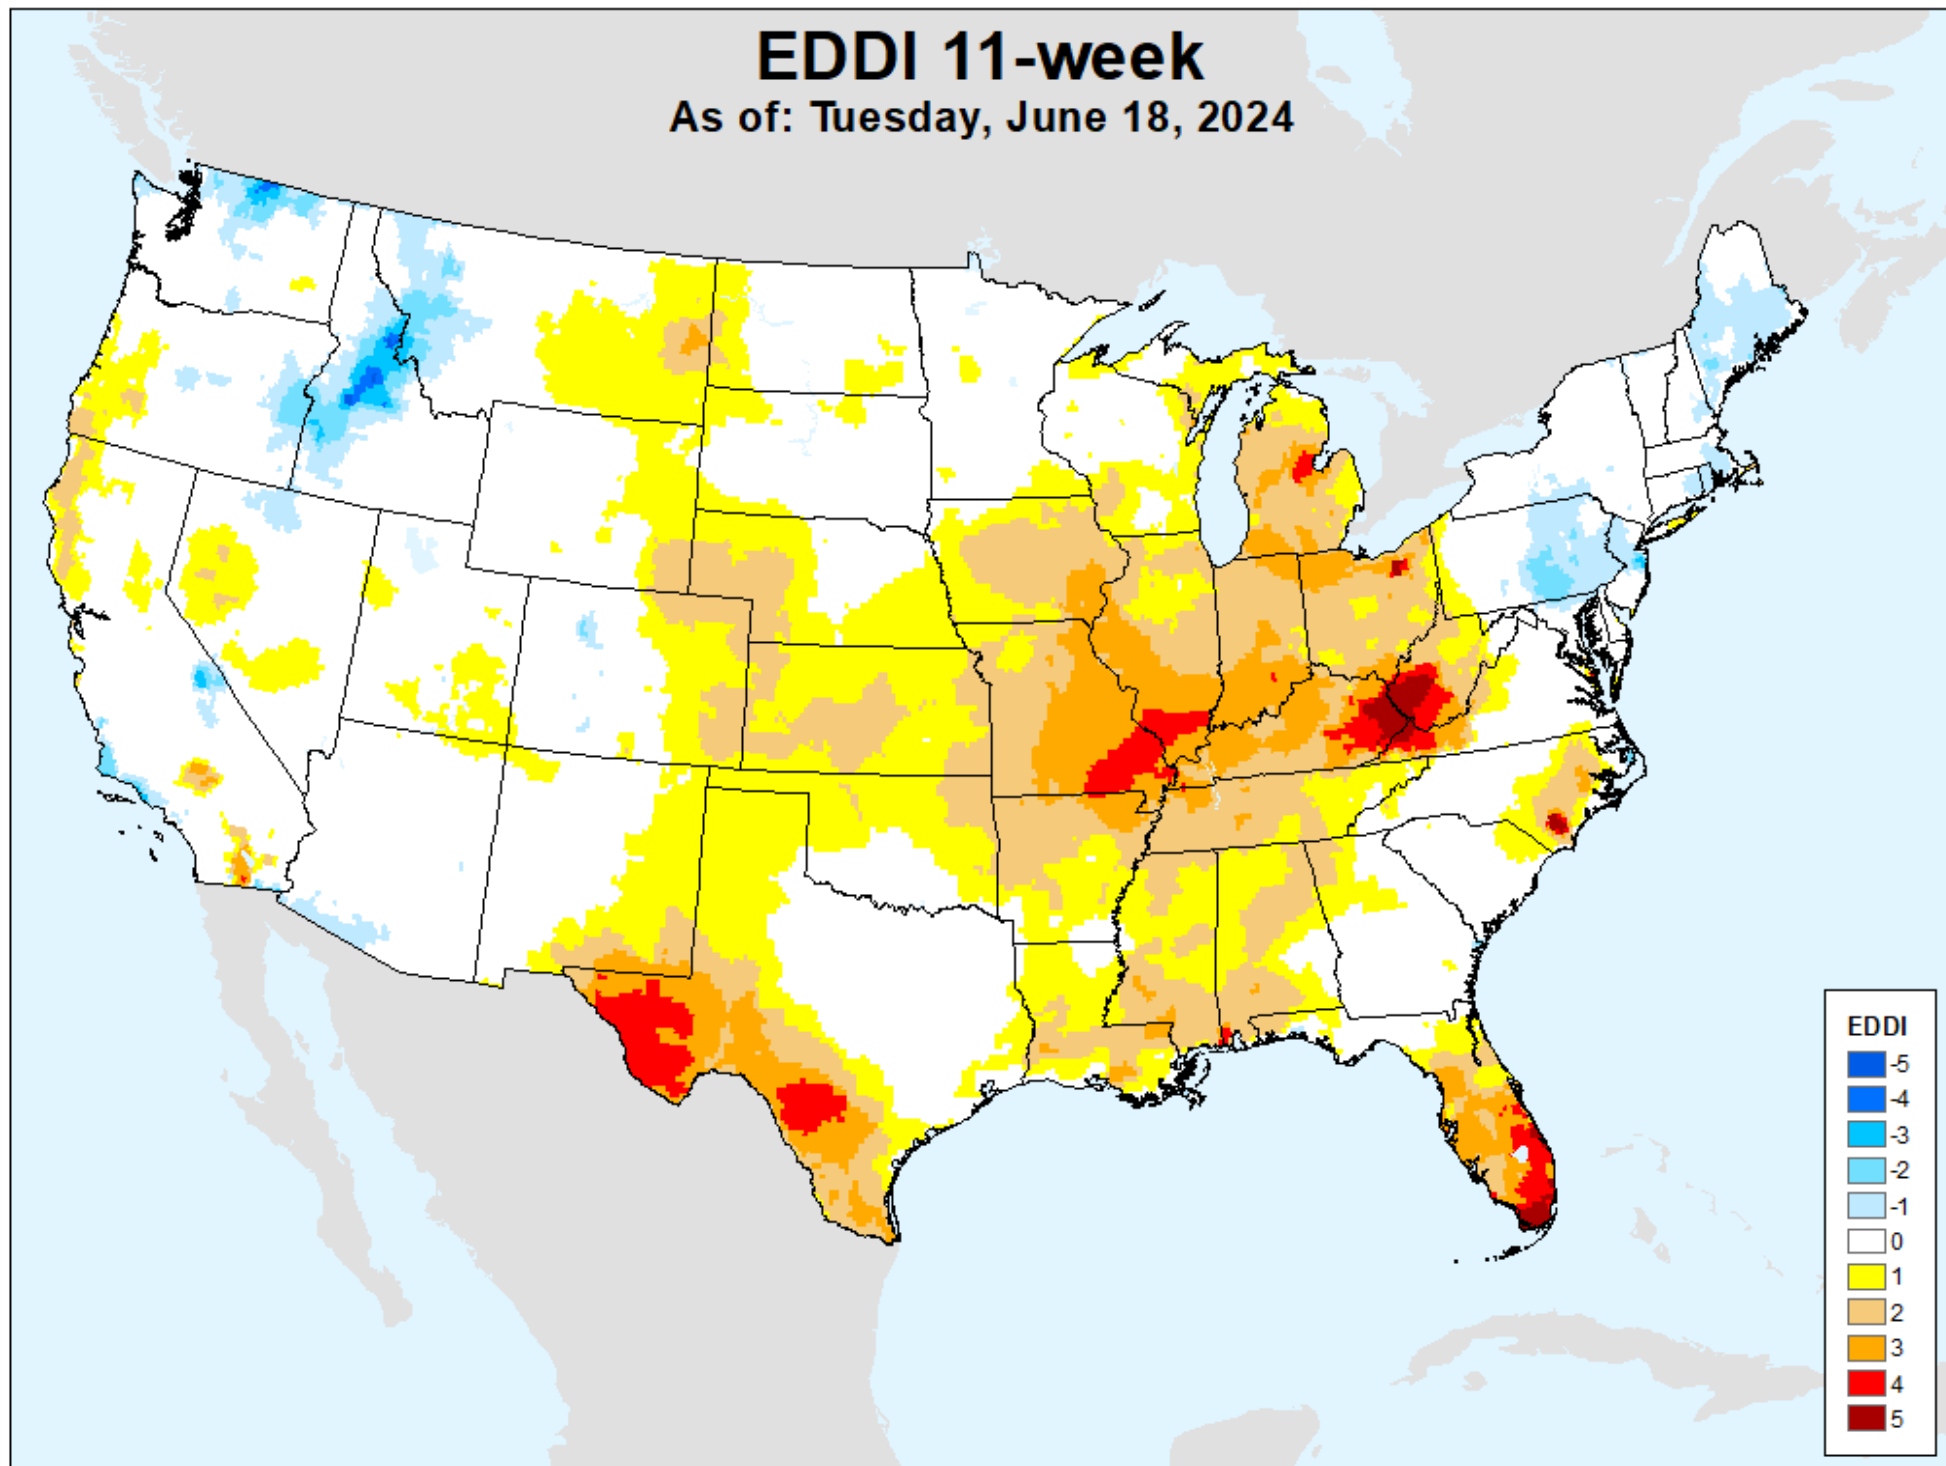

As of: Tuesday, June 18, 2024

EDDI 11-week

As of: Tuesday, June 18, 2024

USDM for: Jun. 11, 2024

EDDI 11-week

As of: Tuesday, June 18, 2024

EDDI 12-week

As of: Tuesday, June 18, 2024