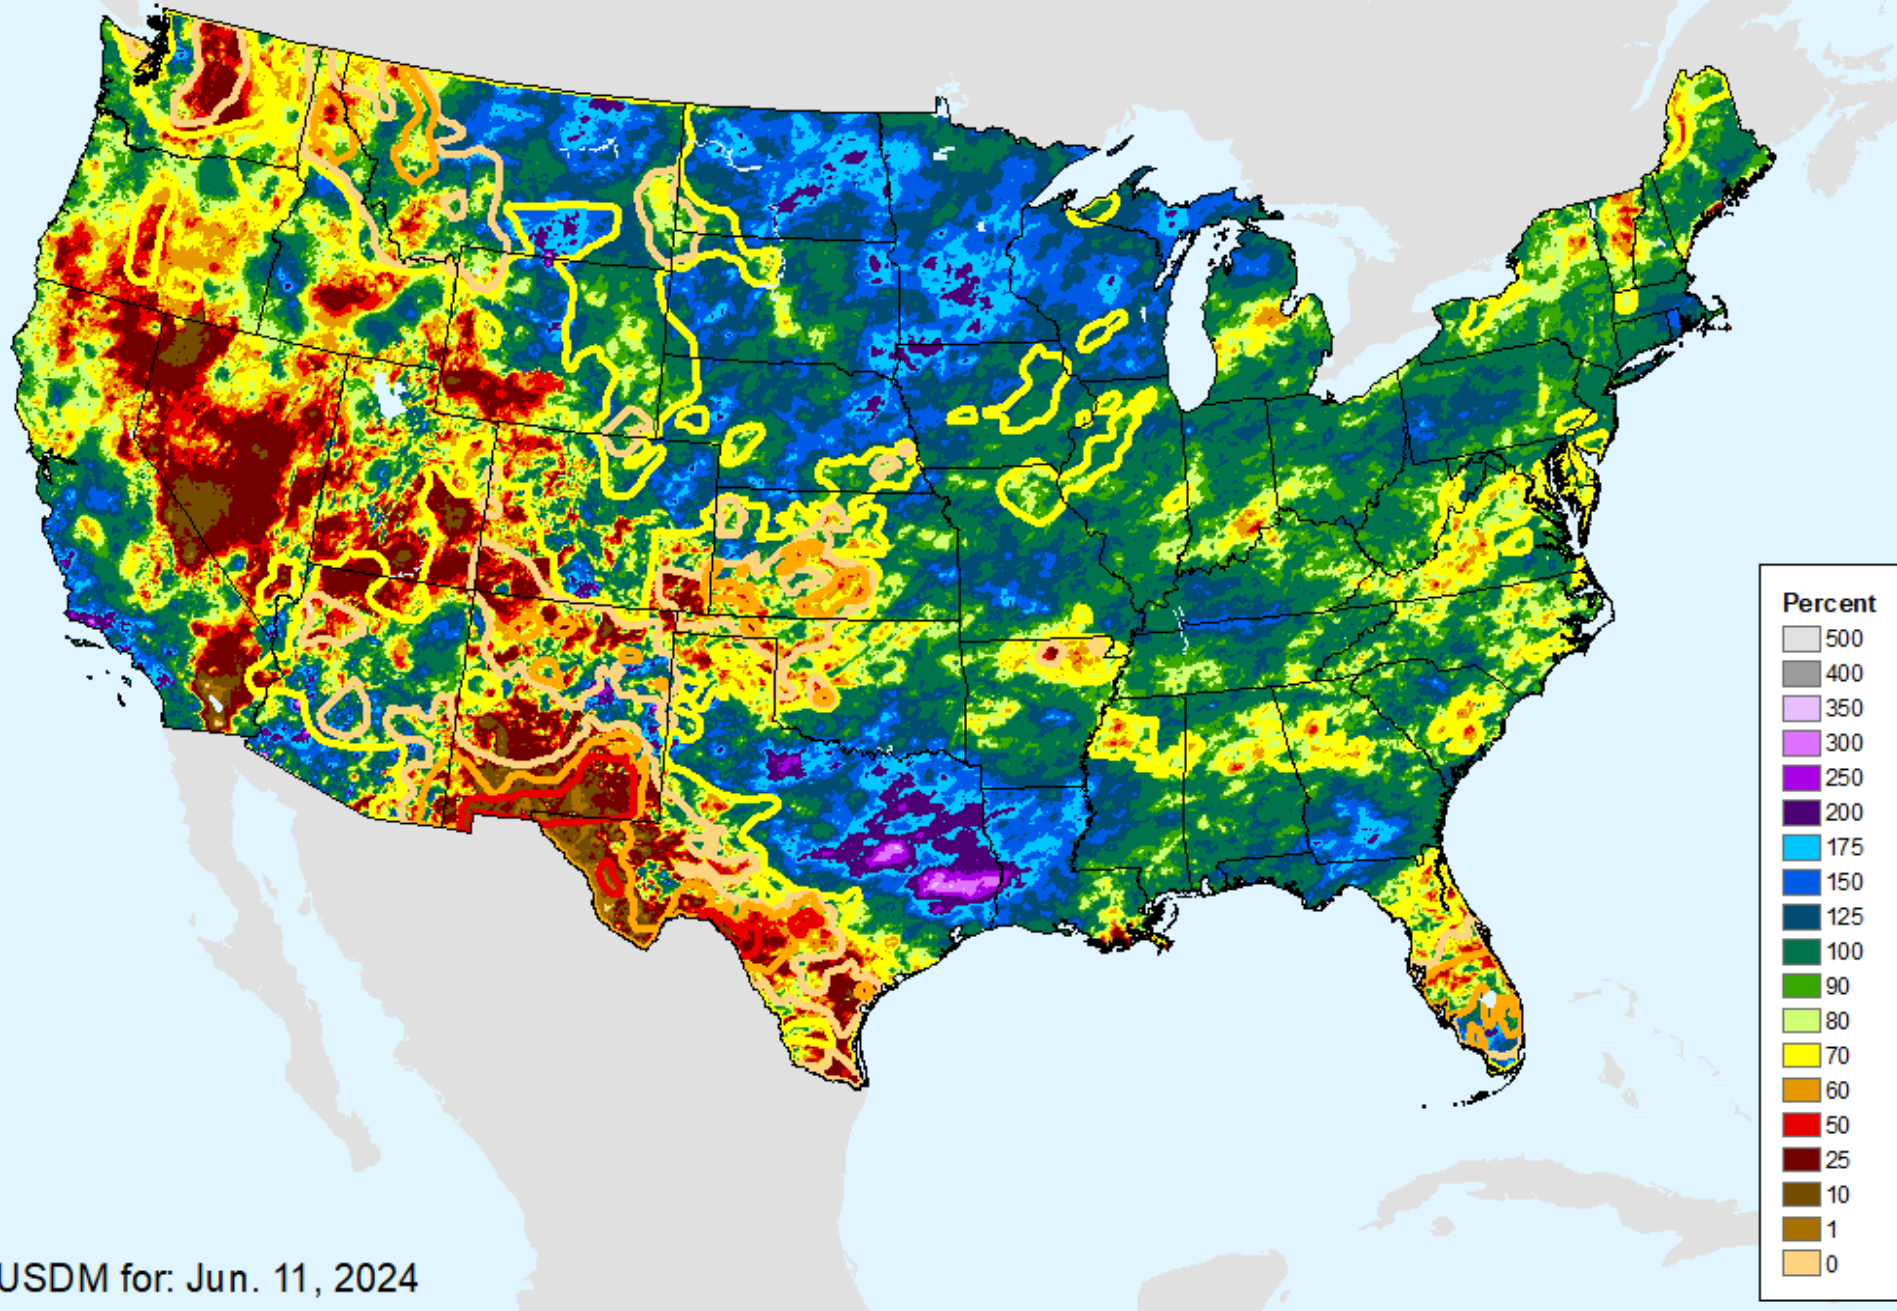

USDM for: Jun. 11, 2024

AHPS 90-Day Precip Departure

As of: Tuesday, June 18, 2024

AHPS 90-Day Pct of Normal Pcp

As of: Tuesday, June 18, 2024

USDM for: Jun. 11, 2024

AHPS 90-Day Pct of Normal Pcp

As of: Tuesday, June 18, 2024