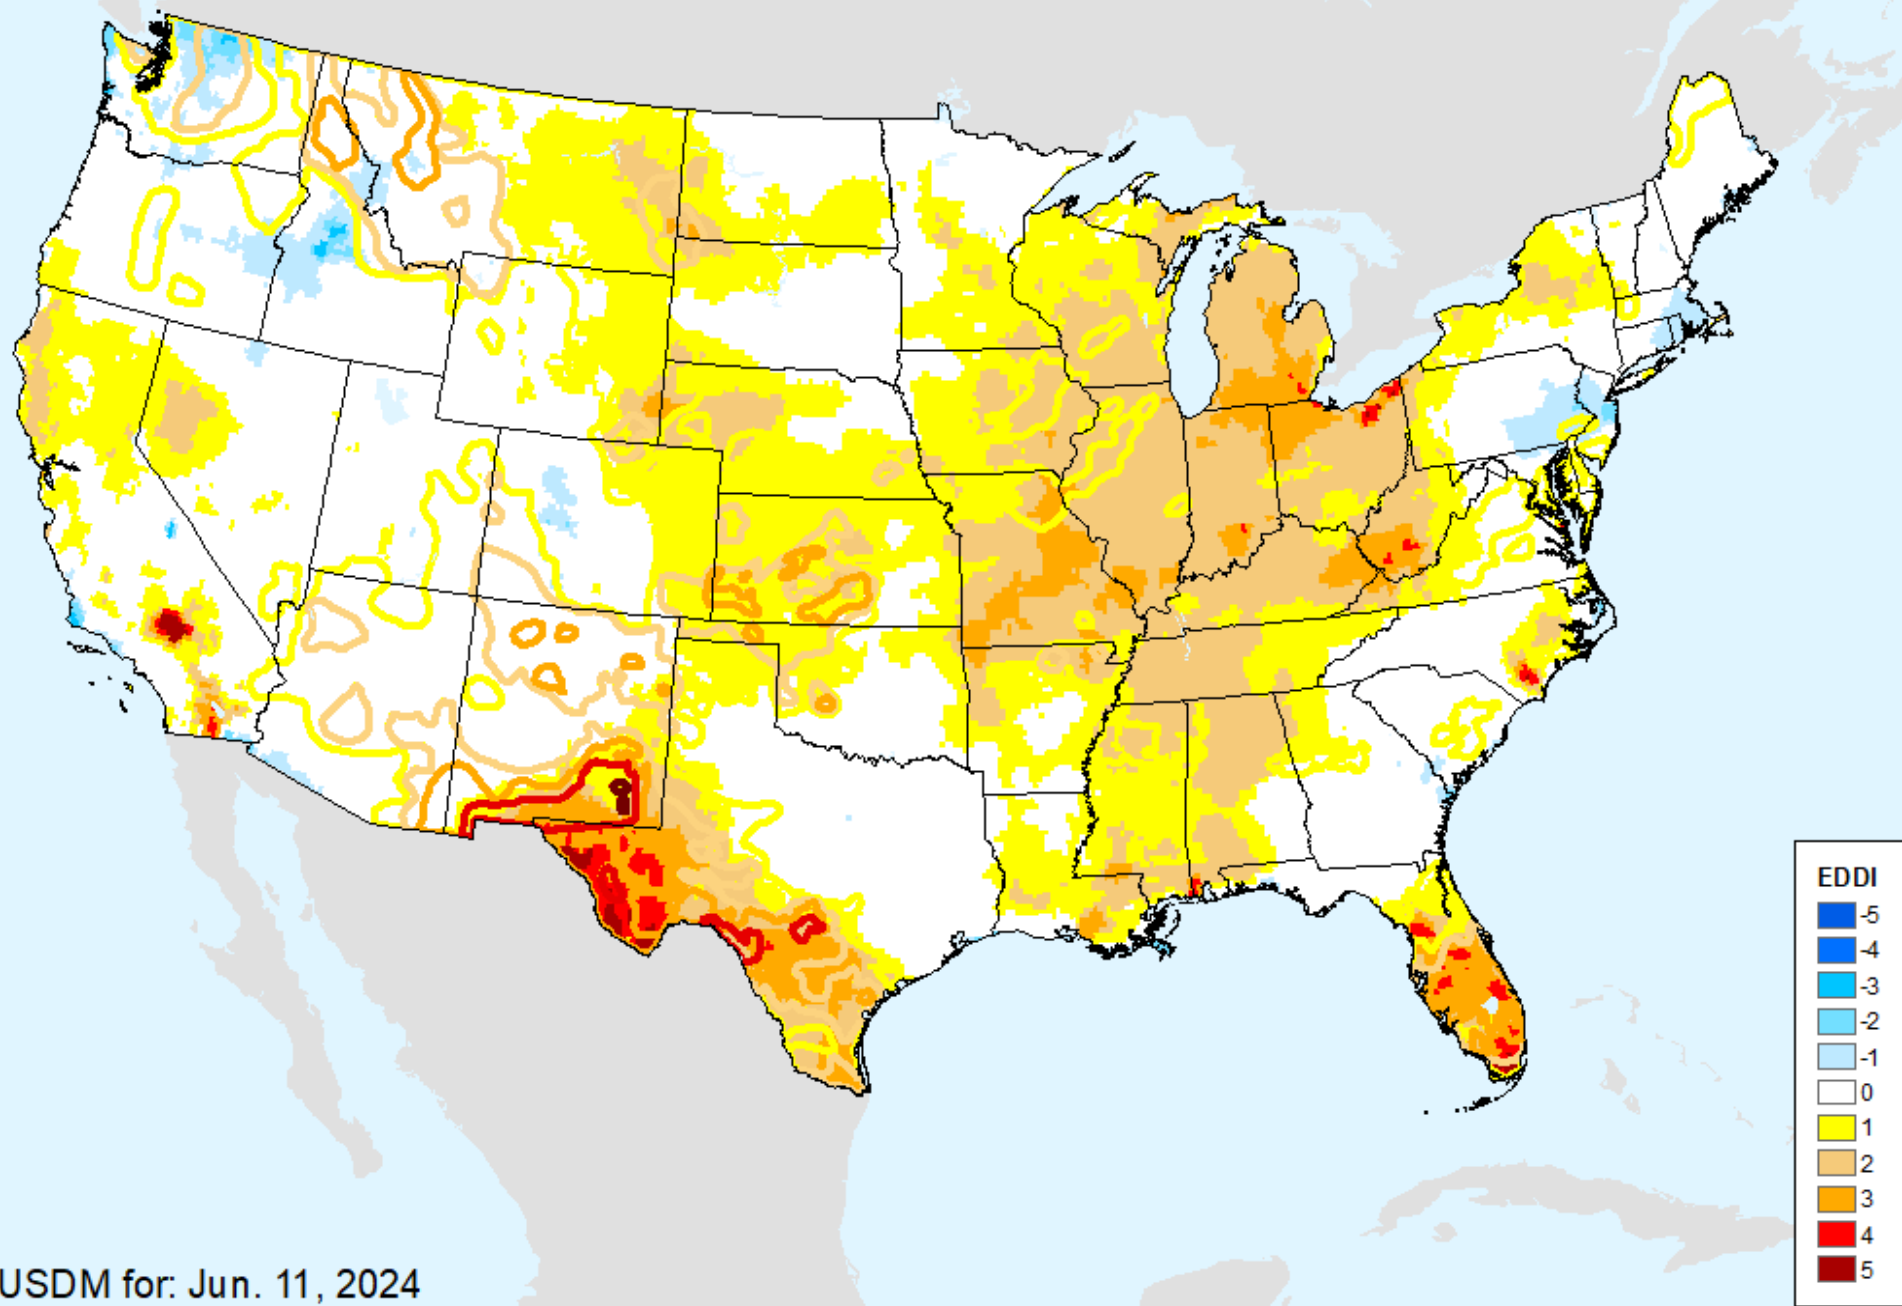

USDM for: Jun. 11, 2024

EDDI 6-week

As of: Tuesday, June 18, 2024

EDDI 7-week

As of: Tuesday, June 18, 2024

USDM for: Jun. 11, 2024

EDDI 8-week

As of: Tuesday, June 18, 2024