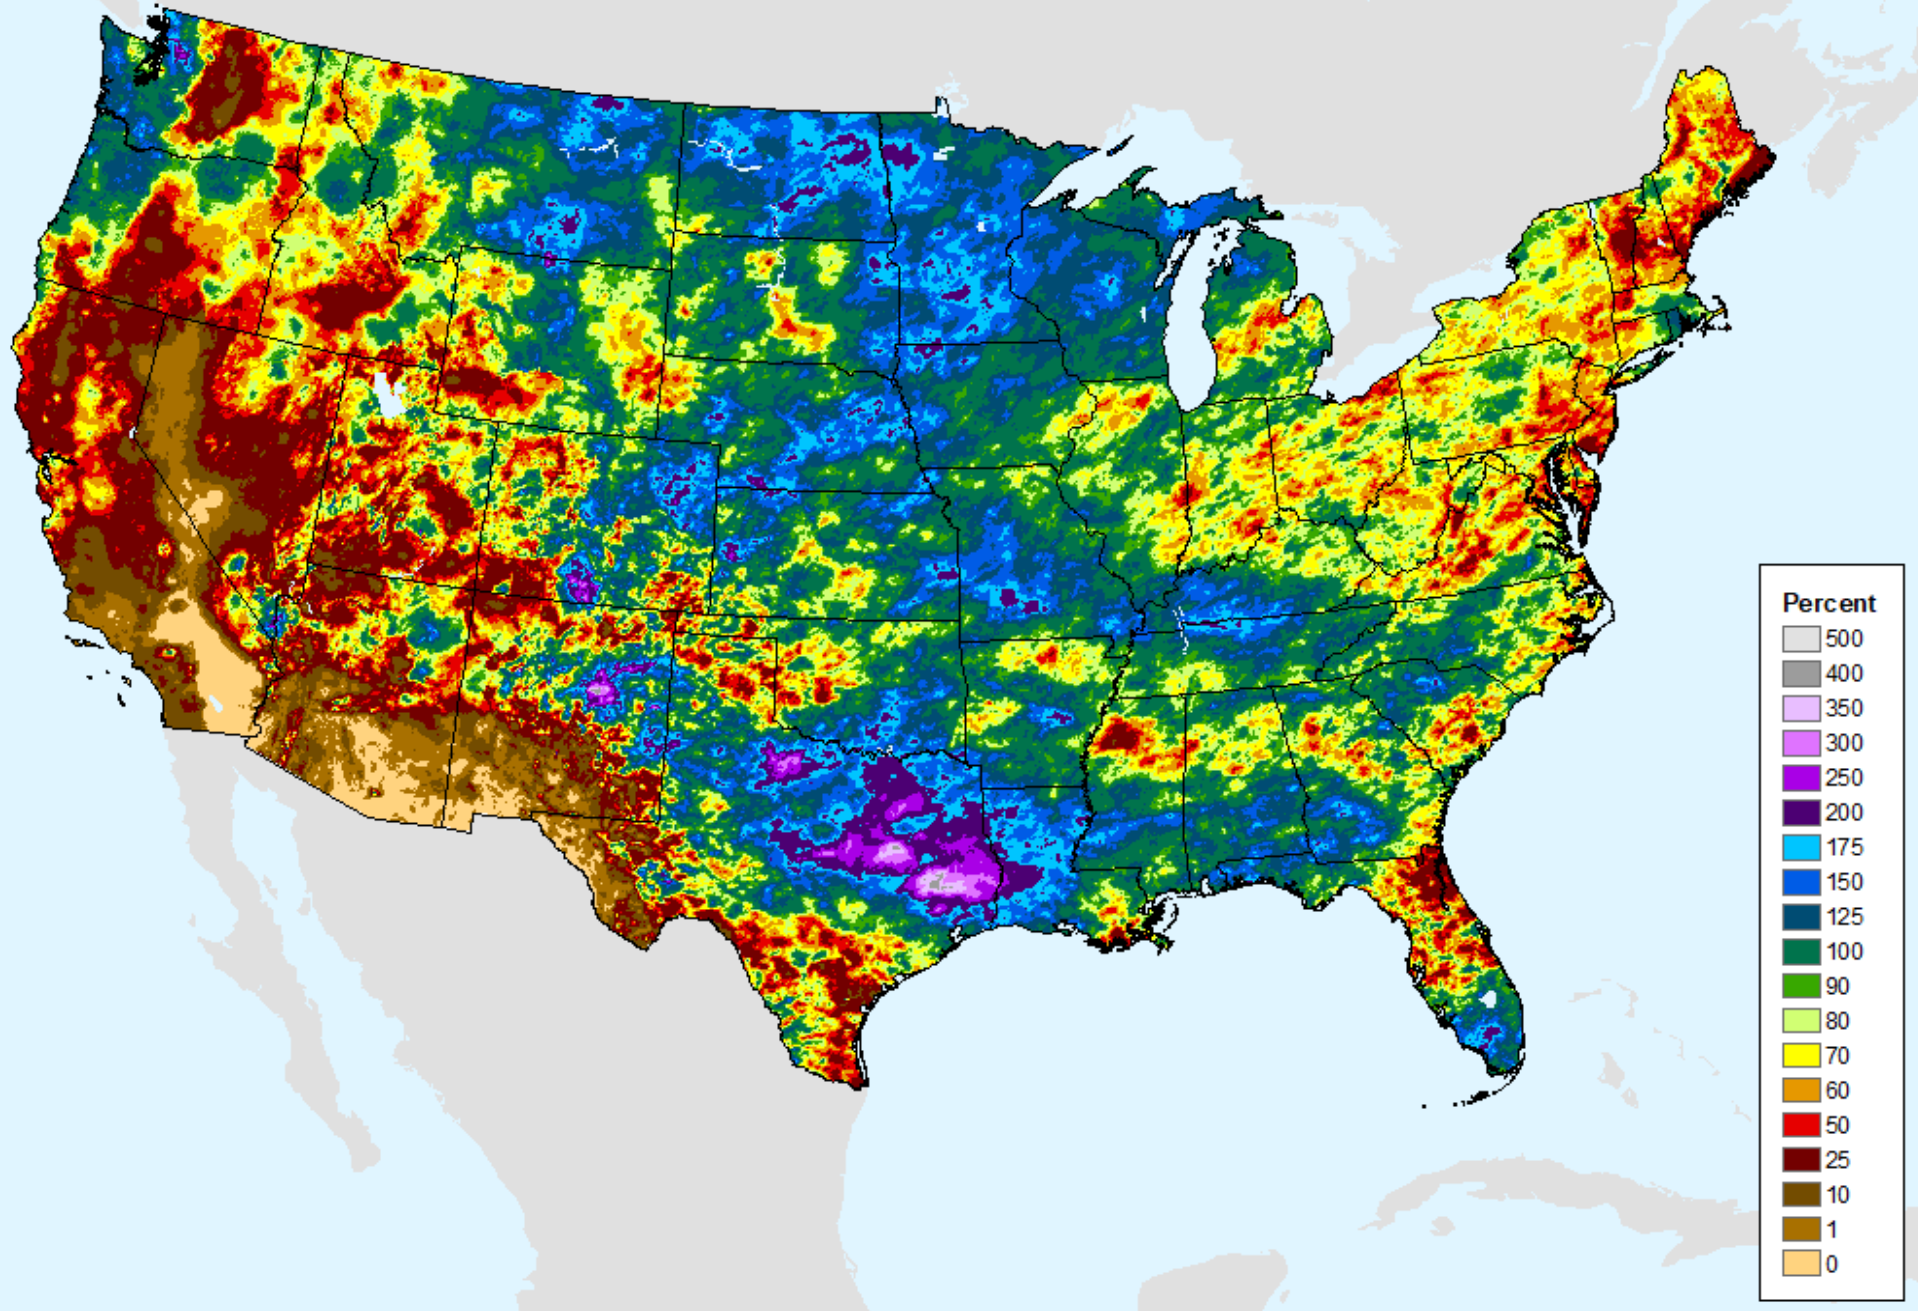

As of: Tuesday, June 18, 2024

AHPS 60-Day Pct of Normal Pcp

As of: Tuesday, June 18, 2024

AHPS 60-Day Pct of Normal Pcp

As of: Tuesday, June 18, 2024

AHPS 90-Day Precip Departure

As of: Tuesday, June 18, 2024