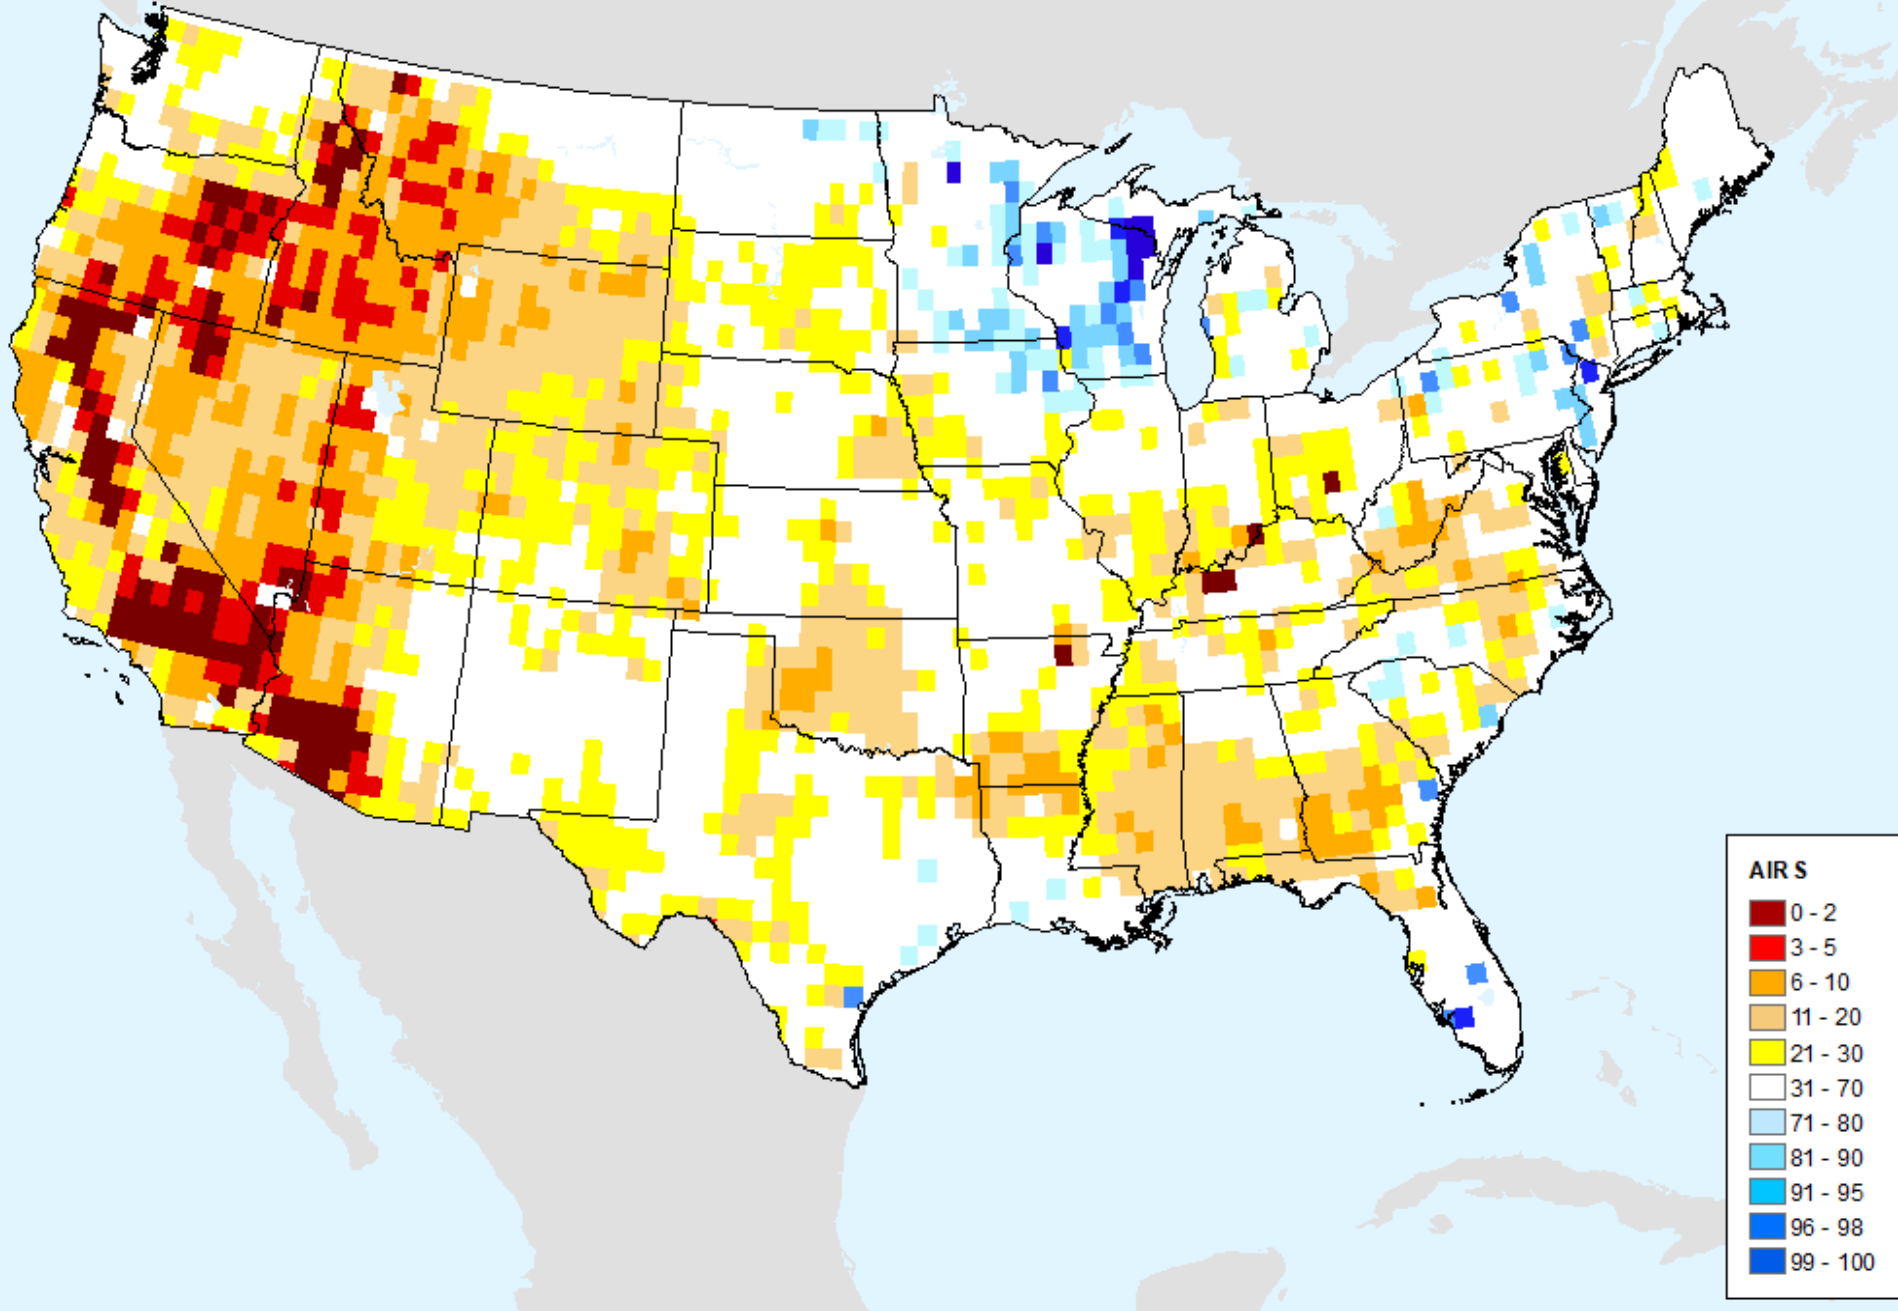

As of: Tuesday, June 18, 2024

AIRS-Based Vapor Pressure Deficit 7 Day

As of: Tuesday, June 18, 2024

AIRS-Based Vapor Pressure Deficit 14 Day

As of: Tuesday, June 18, 2024

AIRS-Based Vapor Pressure Deficit 28 Day