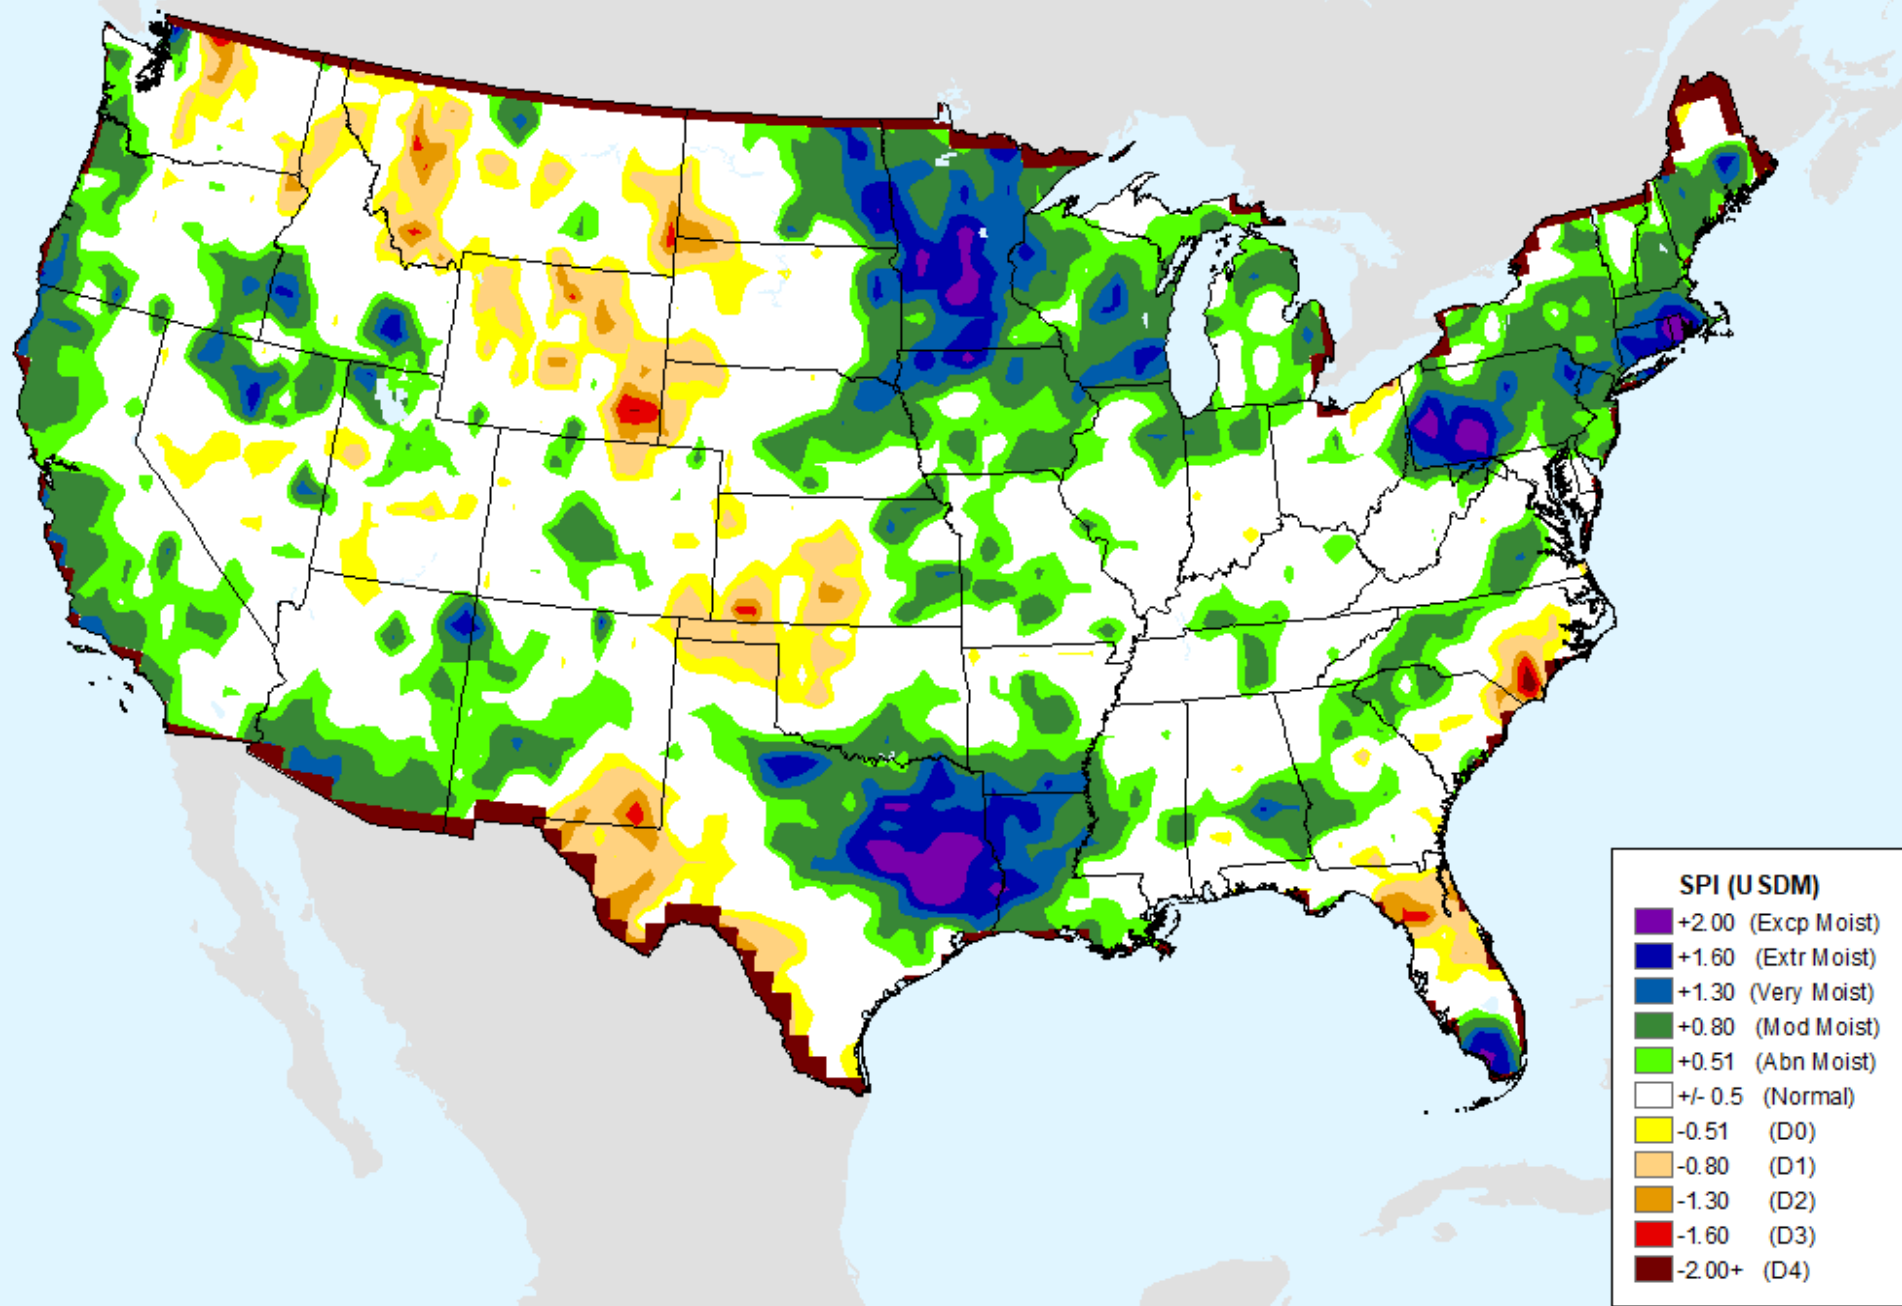

CPC 6-month SPI

As of: Tuesday, June 18, 2024