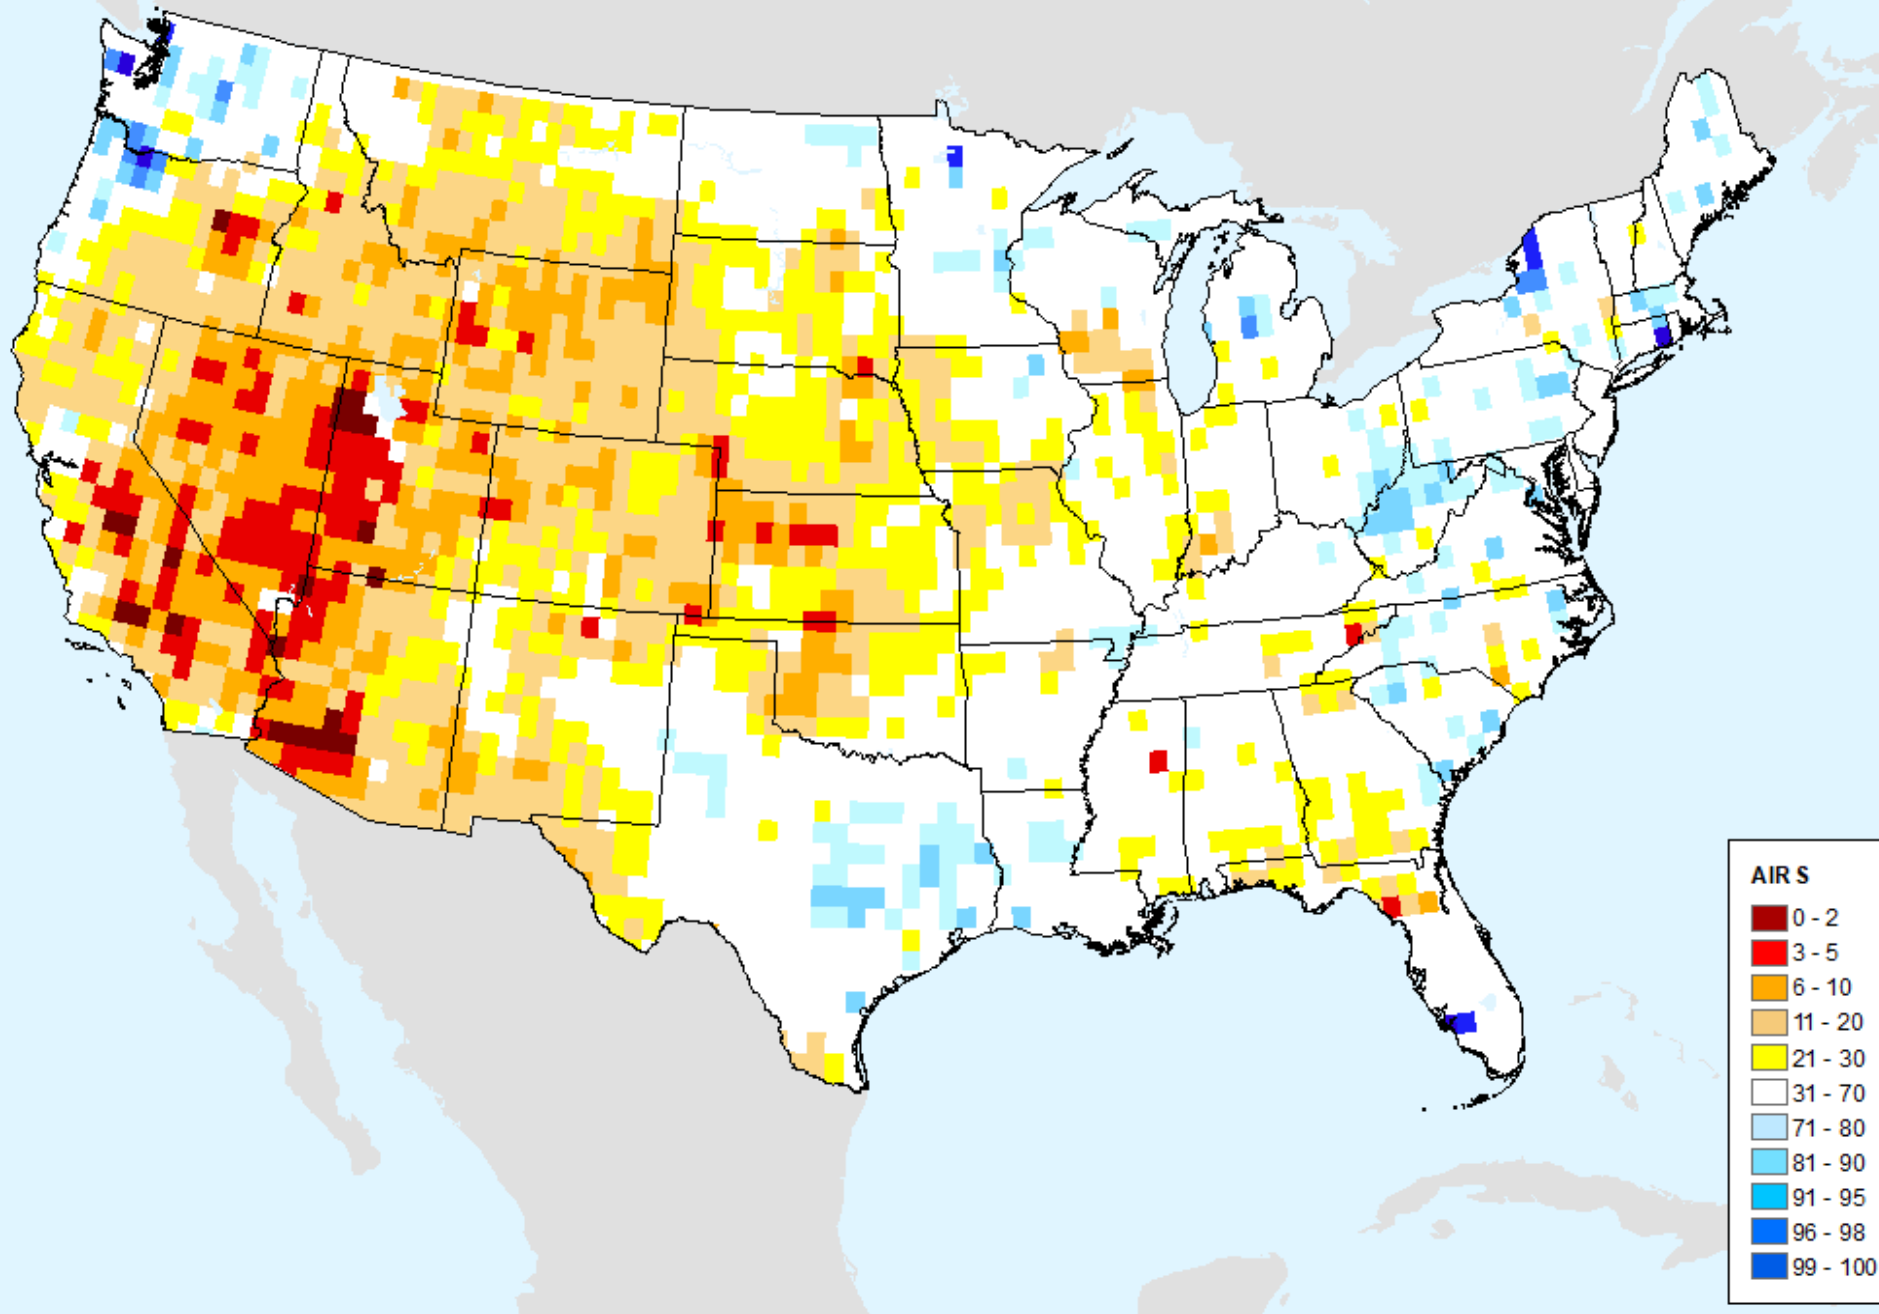

AIRS-Based Retrieved Surface Air Temperature 7 Day

As of: Tuesday, June 18, 2024