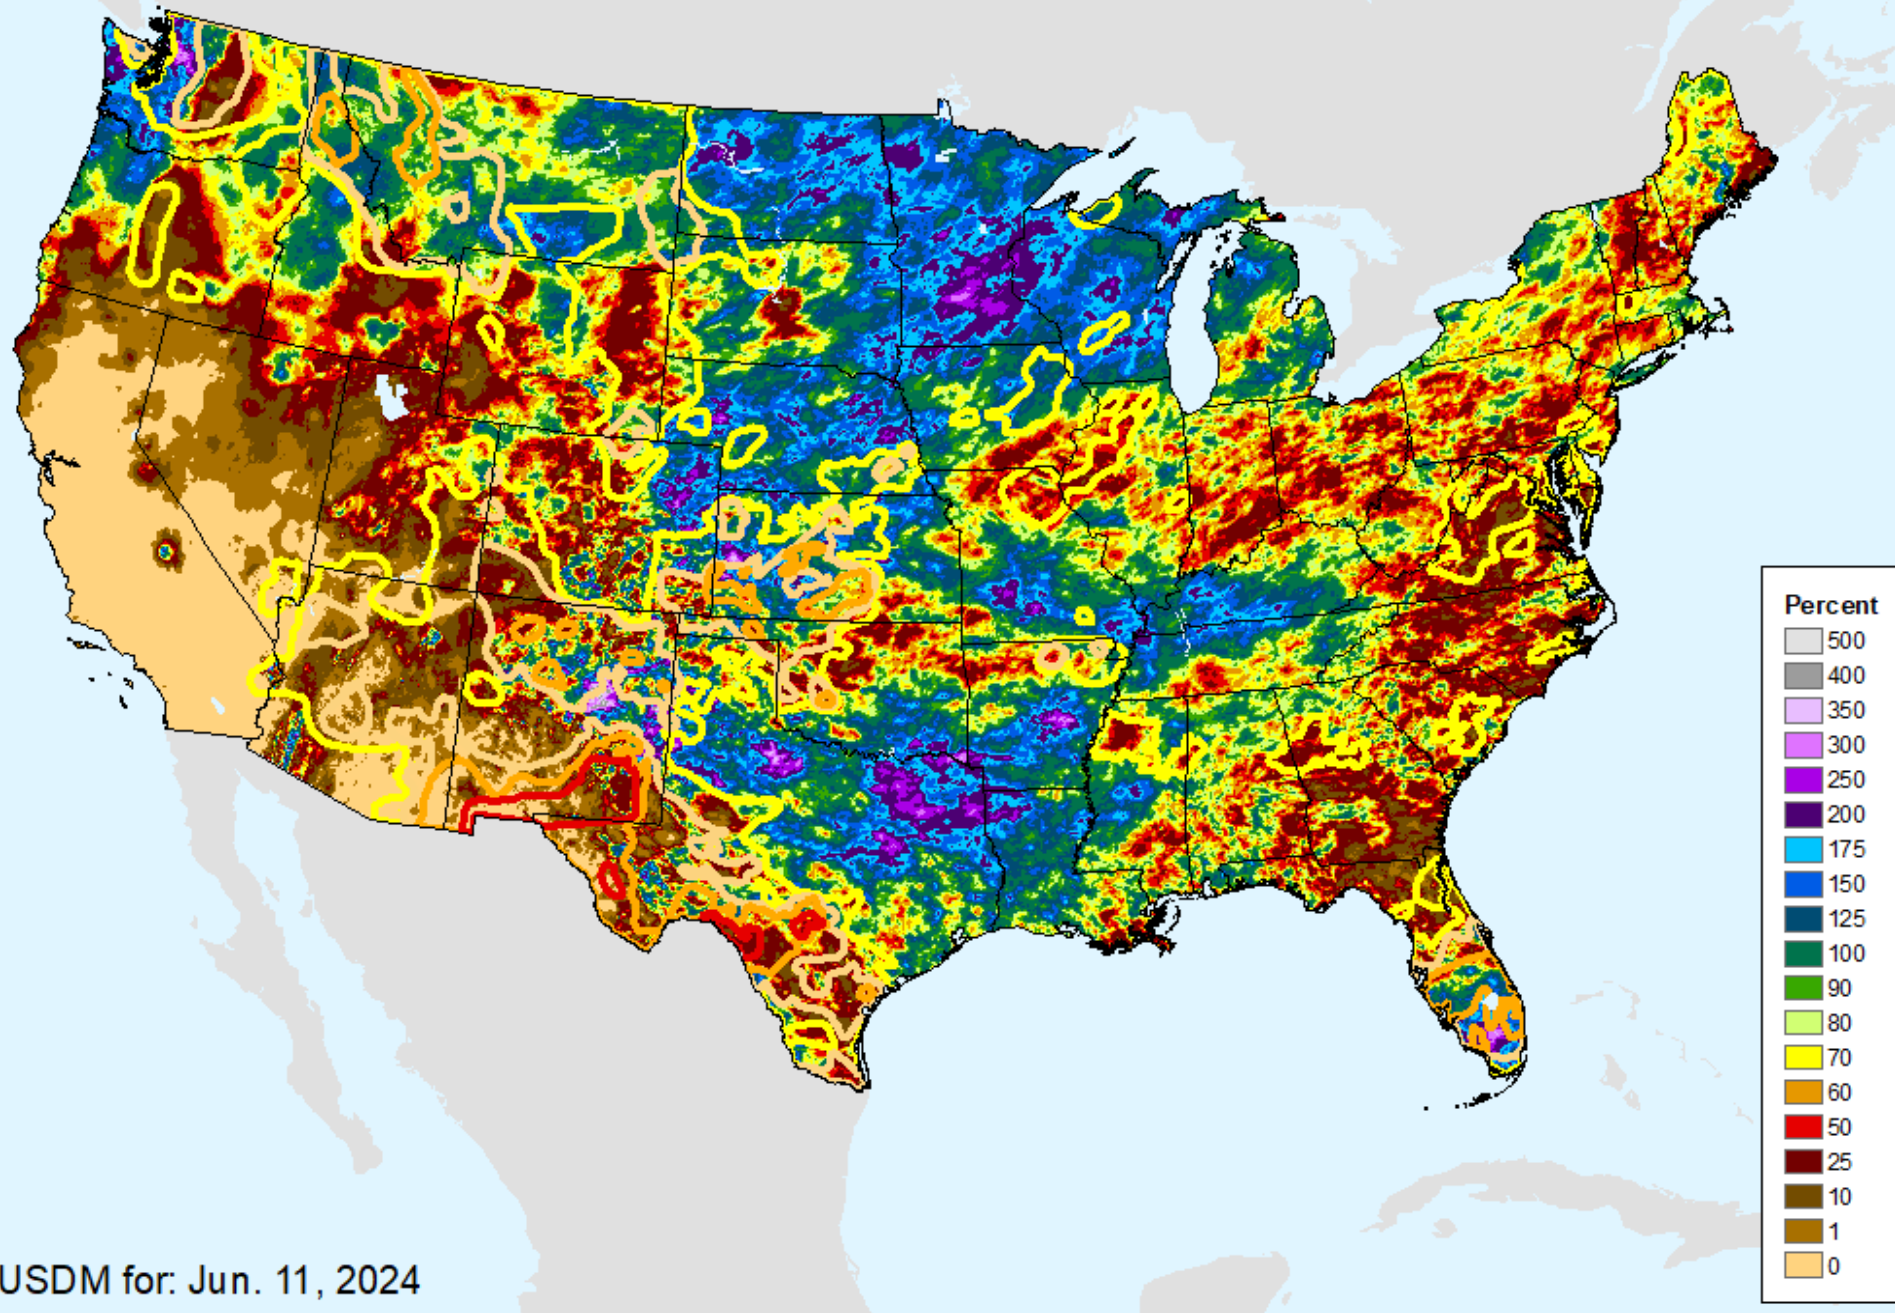

AHPS 30-Day Pct of Normal Pcp

As of: Tuesday, June 18, 2024