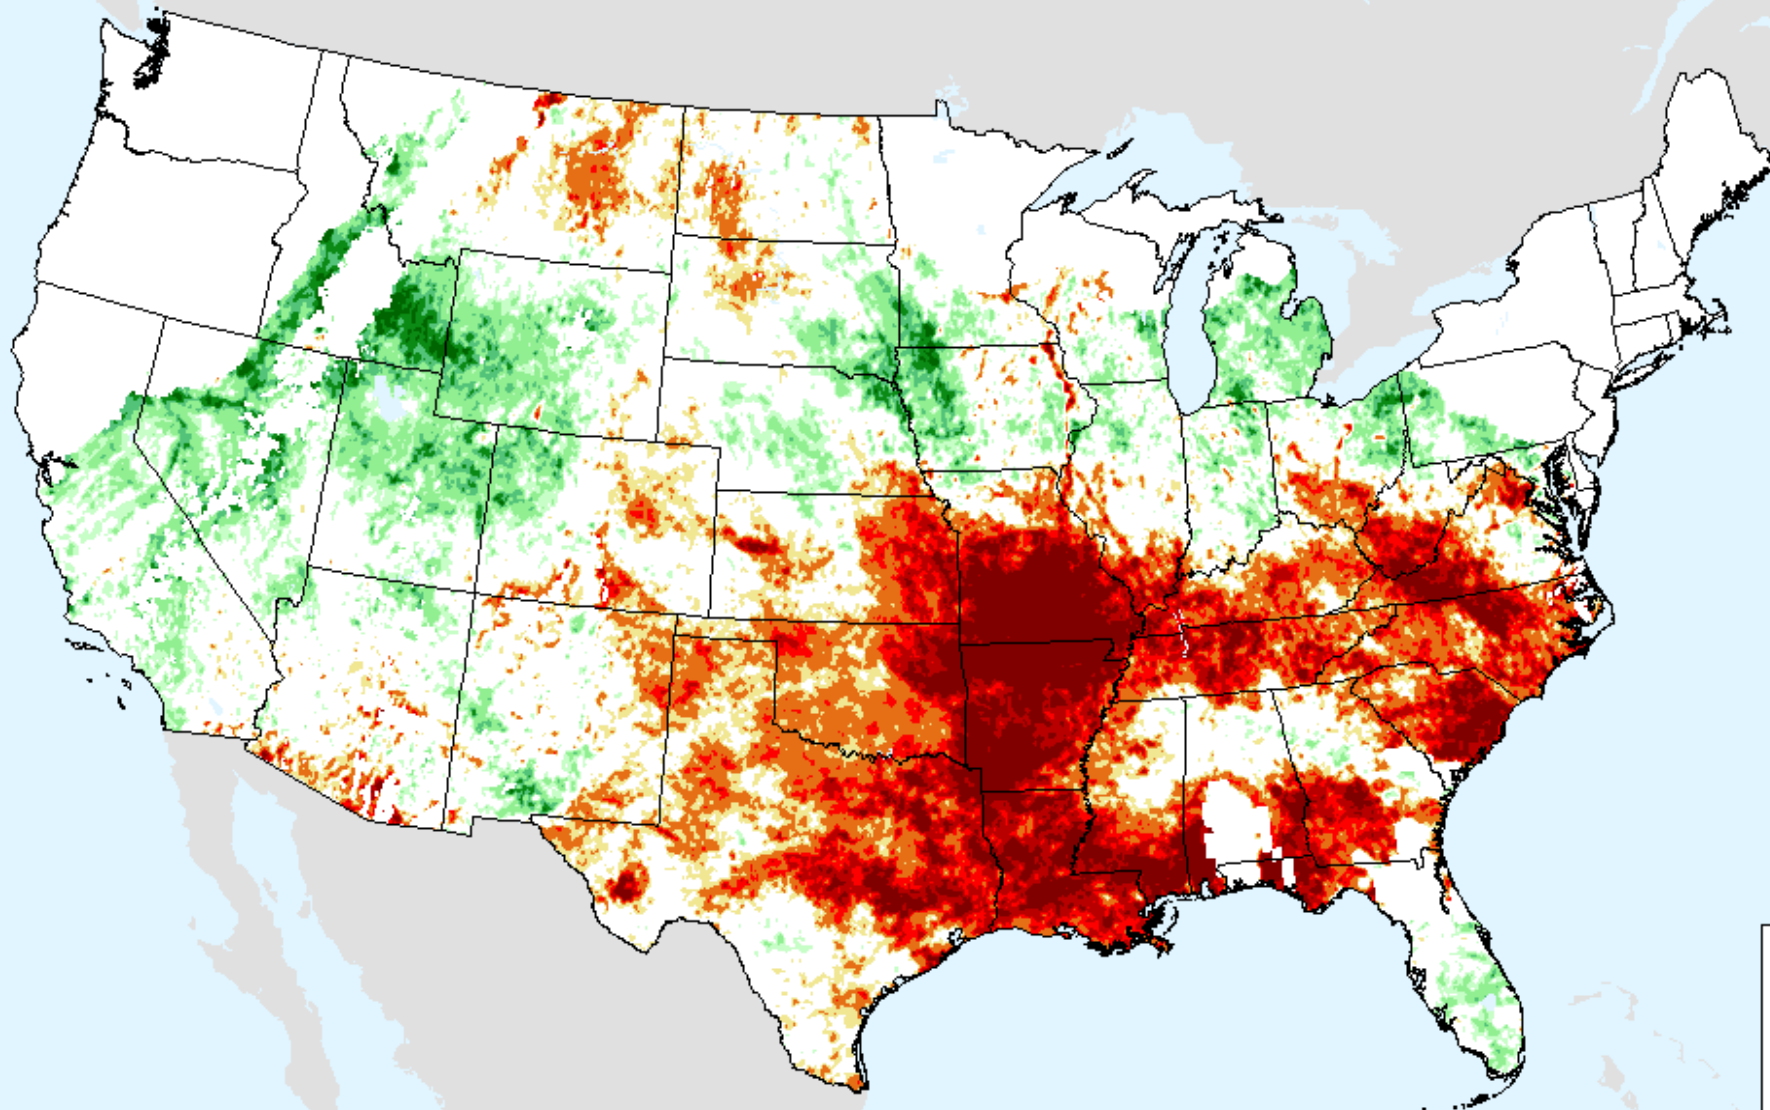

Evaporative Stress Index (ESI) 4-week

As of: Tuesday, June 18, 2024