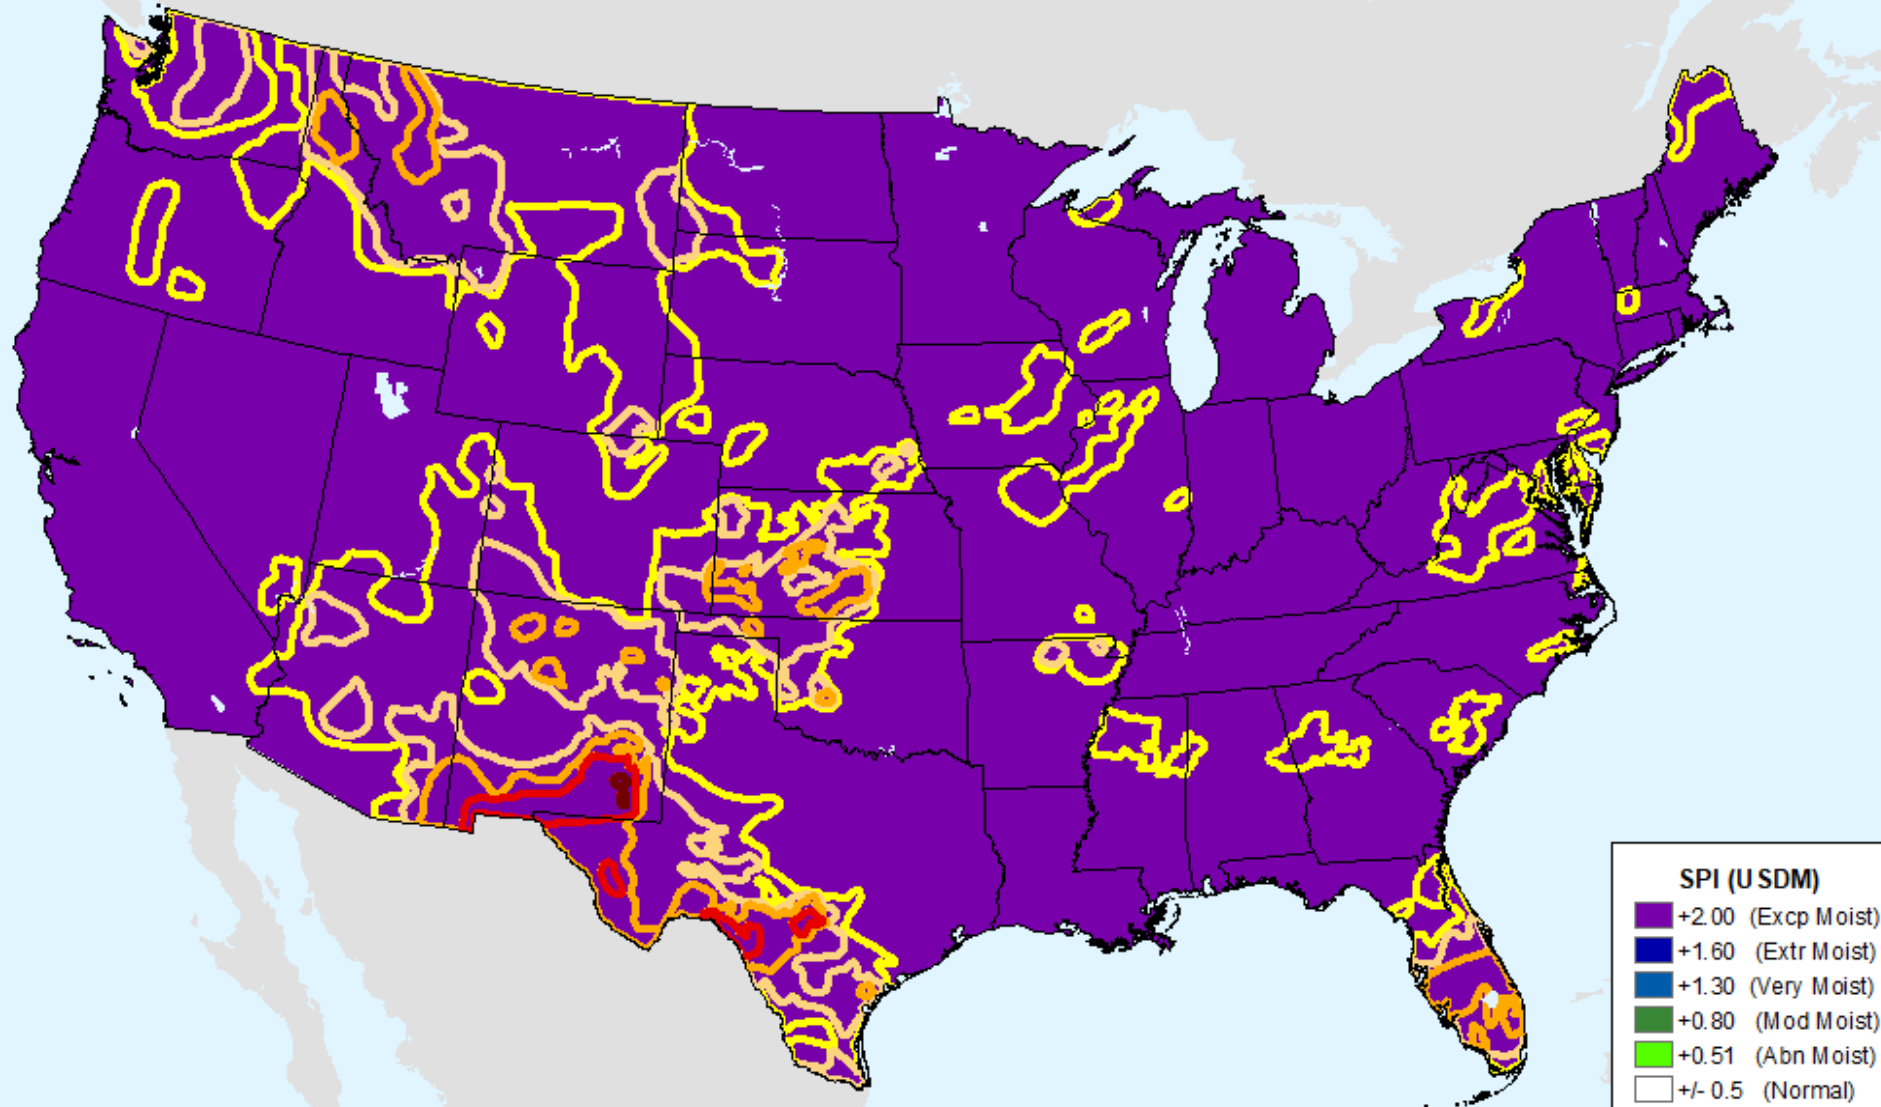

AHPS 12-month SPI

As of: Tuesday, June 18, 2024

USDM for: Jun. 11, 2024

AHPS 12-month SPI

As of: Tuesday, June 18, 2024

AHPS 24-month SPI

As of: Tuesday, June 18, 2024

USDM for: Jun. 11, 2024