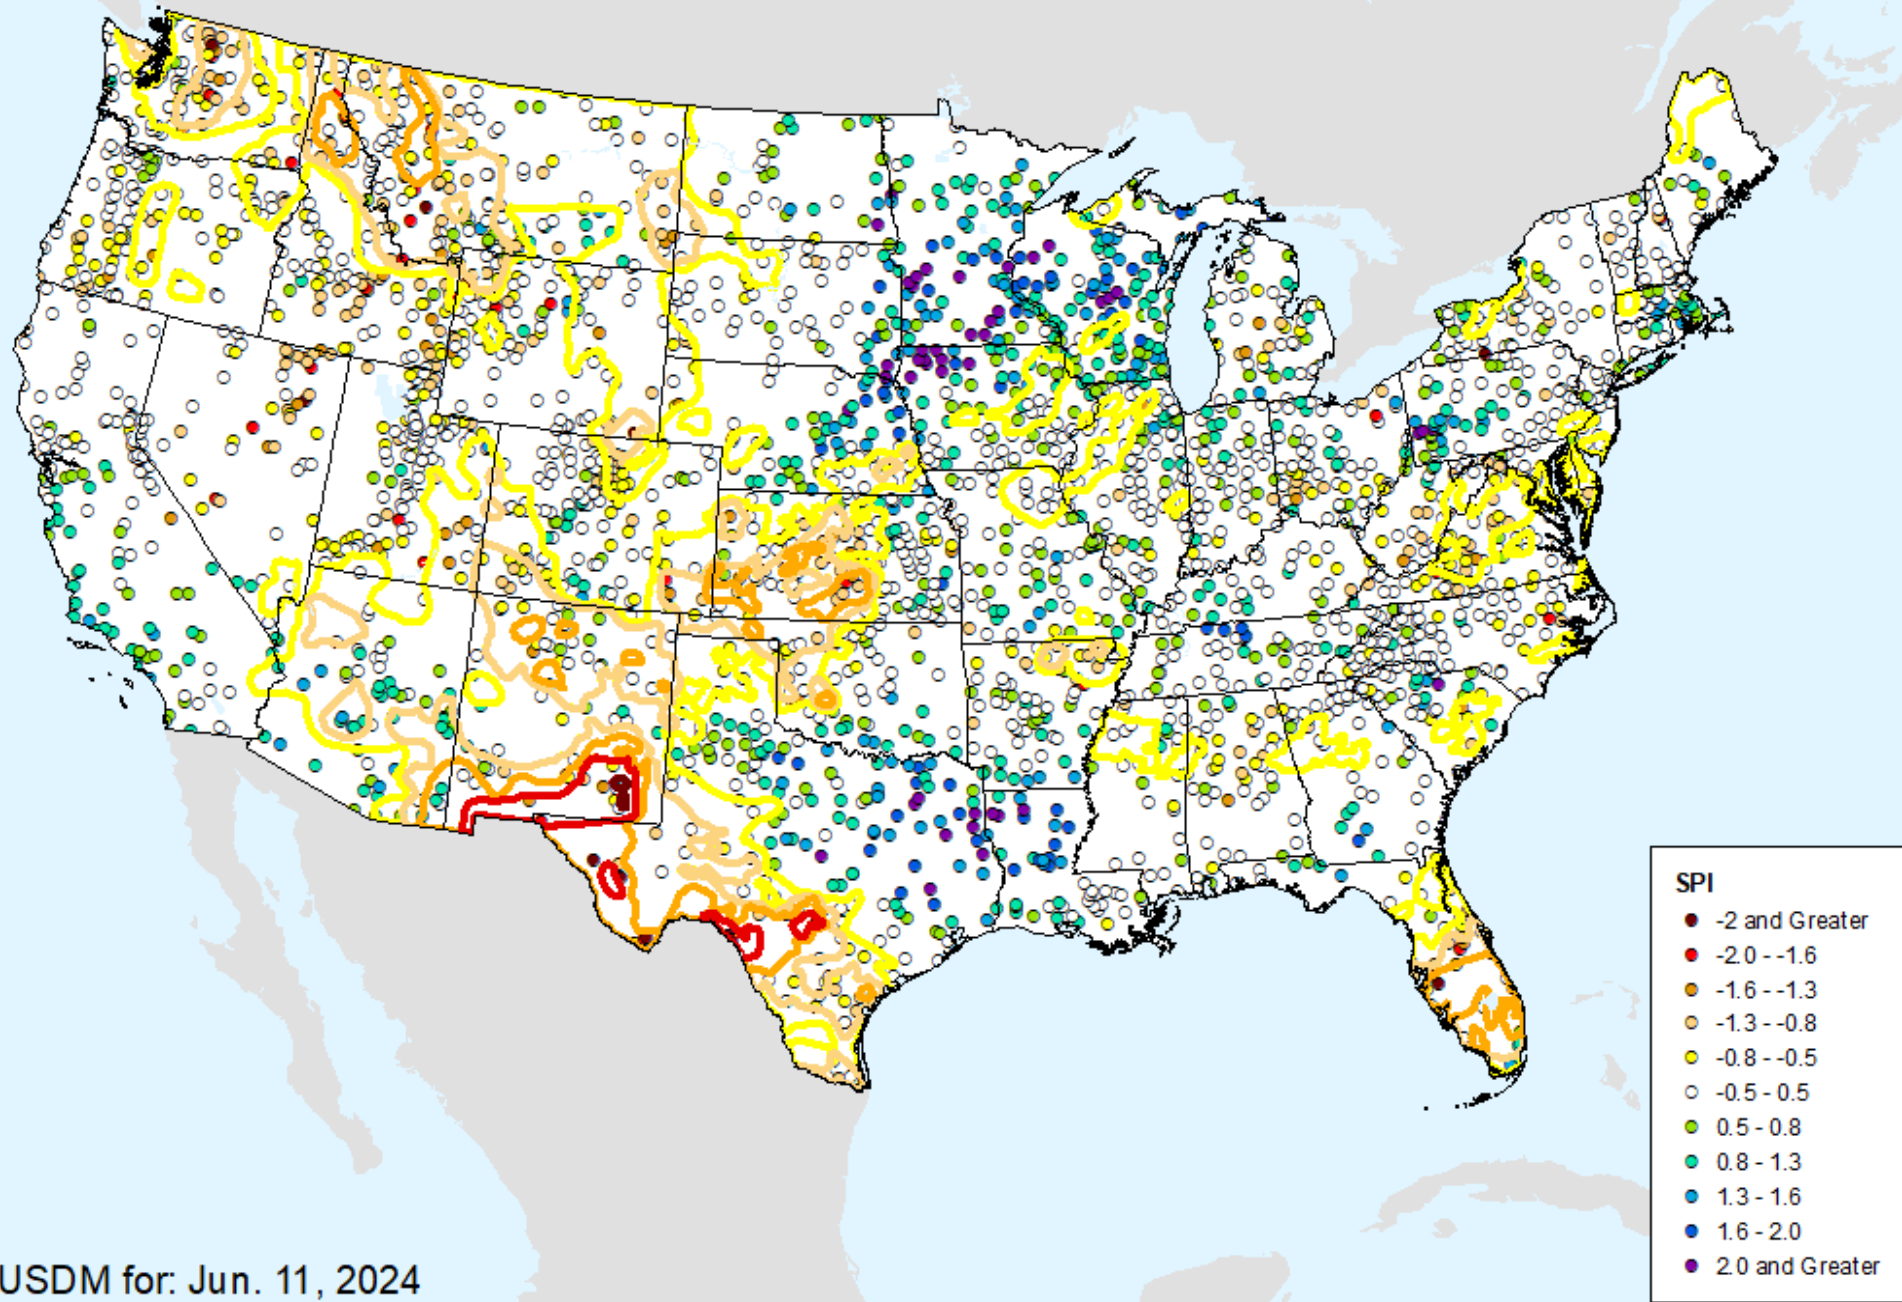

HPRCC 3-month SPI

As of: Tuesday, June 18, 2024