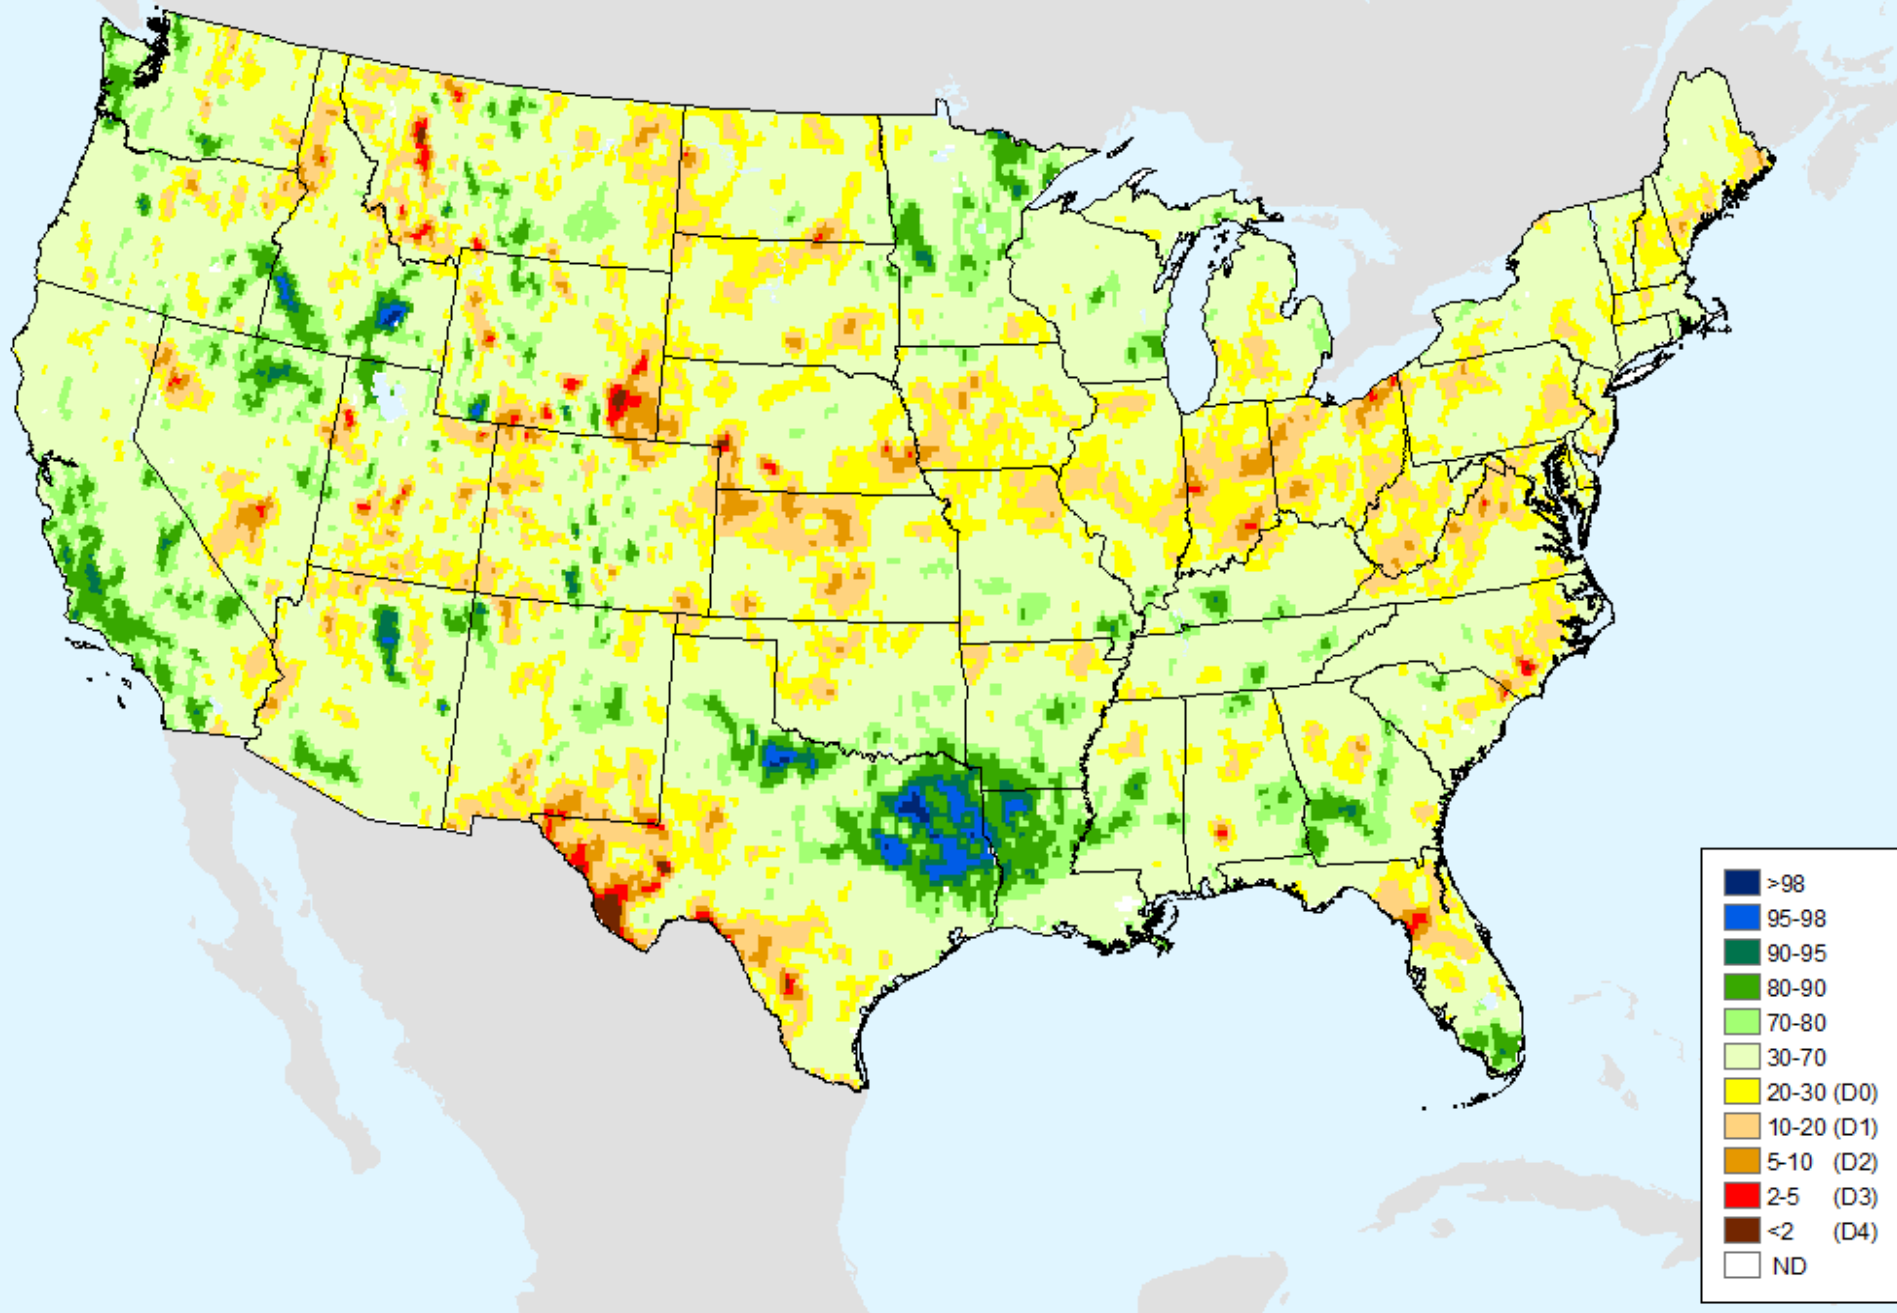

NLDAS-2 Ensemble Soil Moisture

As of: Tuesday, June 18, 2024