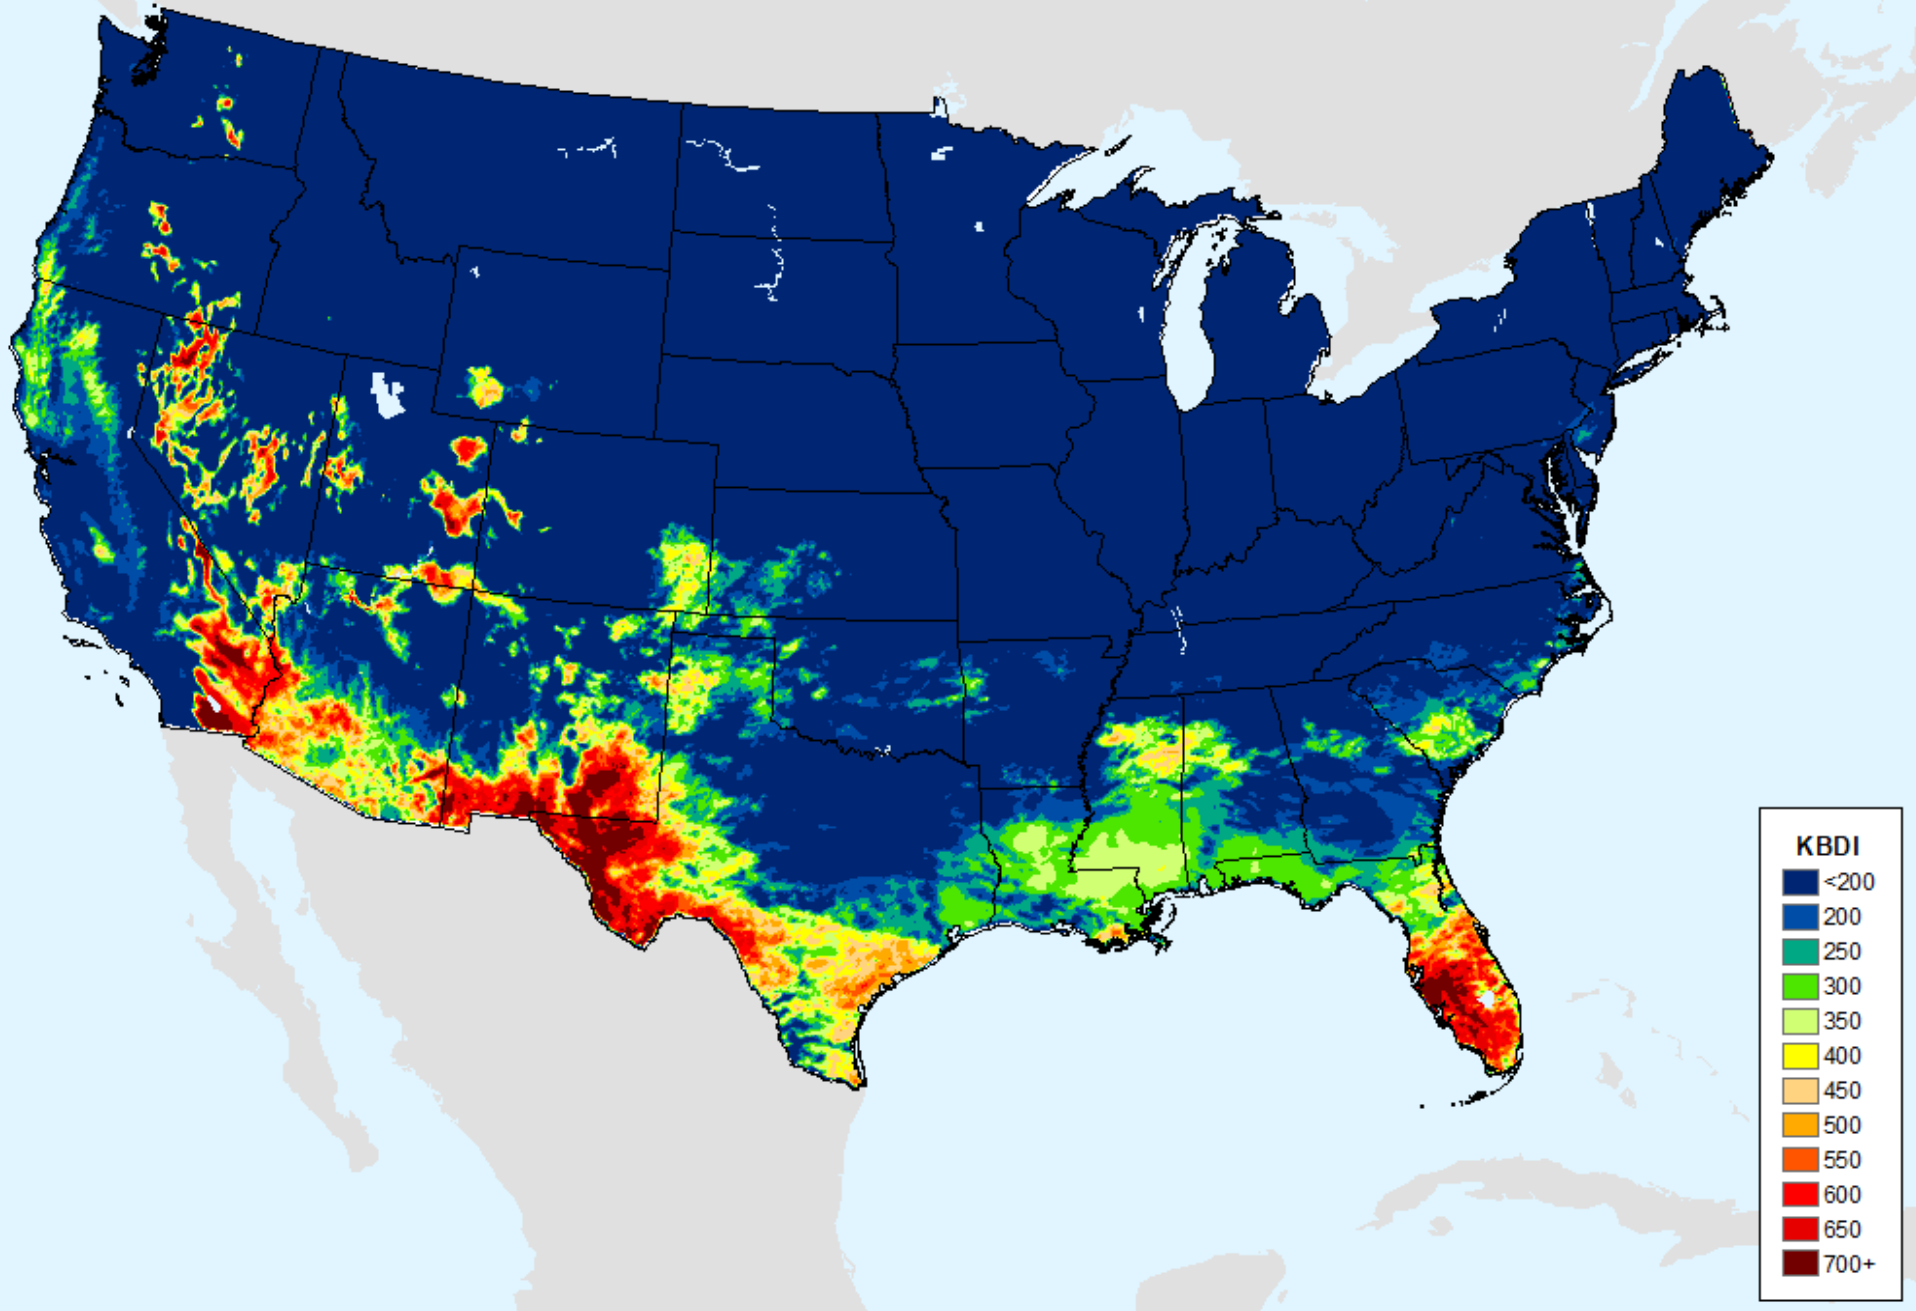

Keetch-Byram Drought Index (KBDI)

As of: Tuesday, June 18, 2024