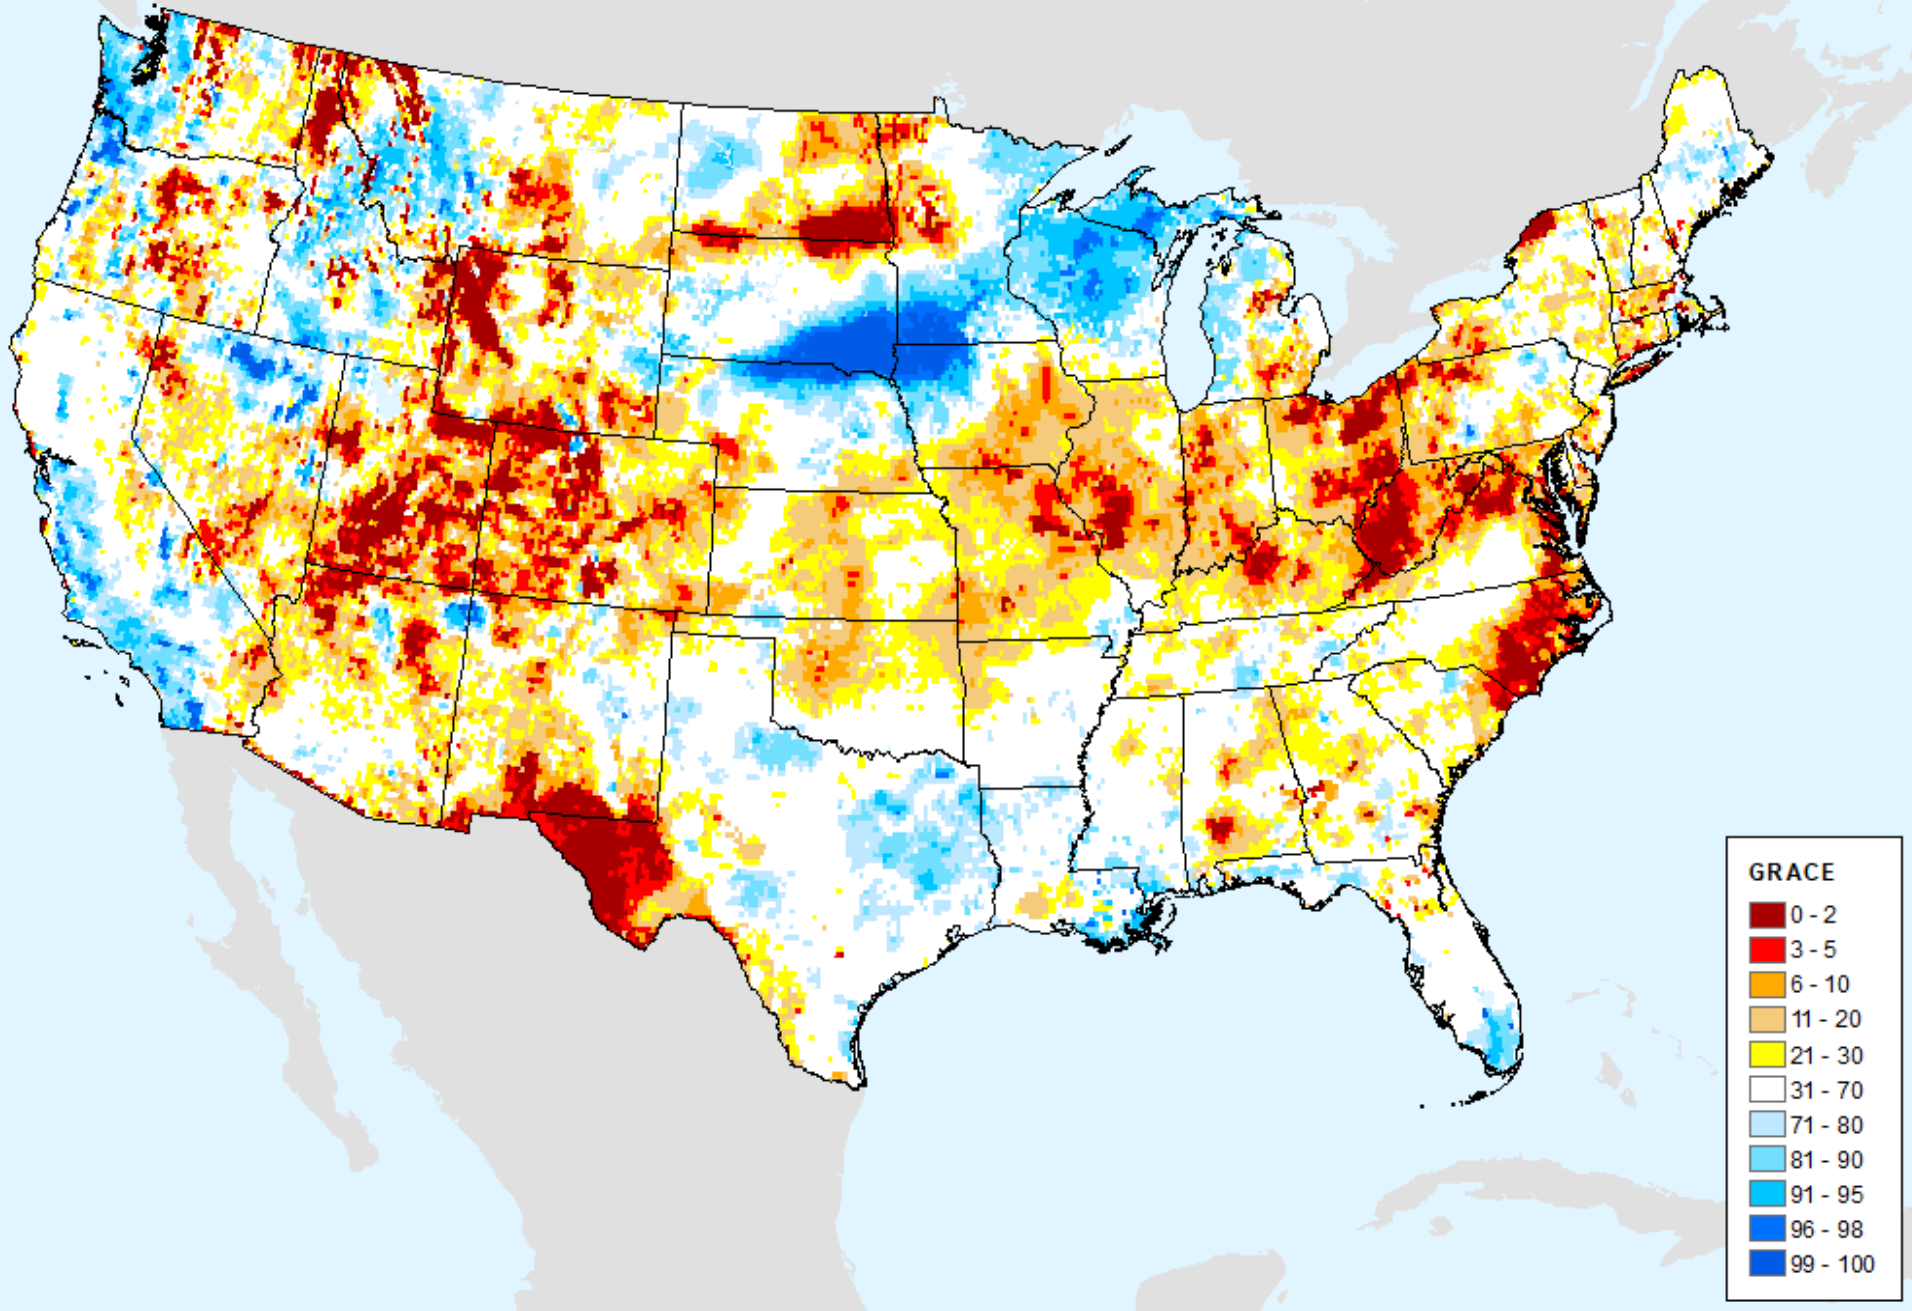

GRACE-Based Surface Soil Moisture Drought Indicator

As of: Tuesday, June 18, 2024