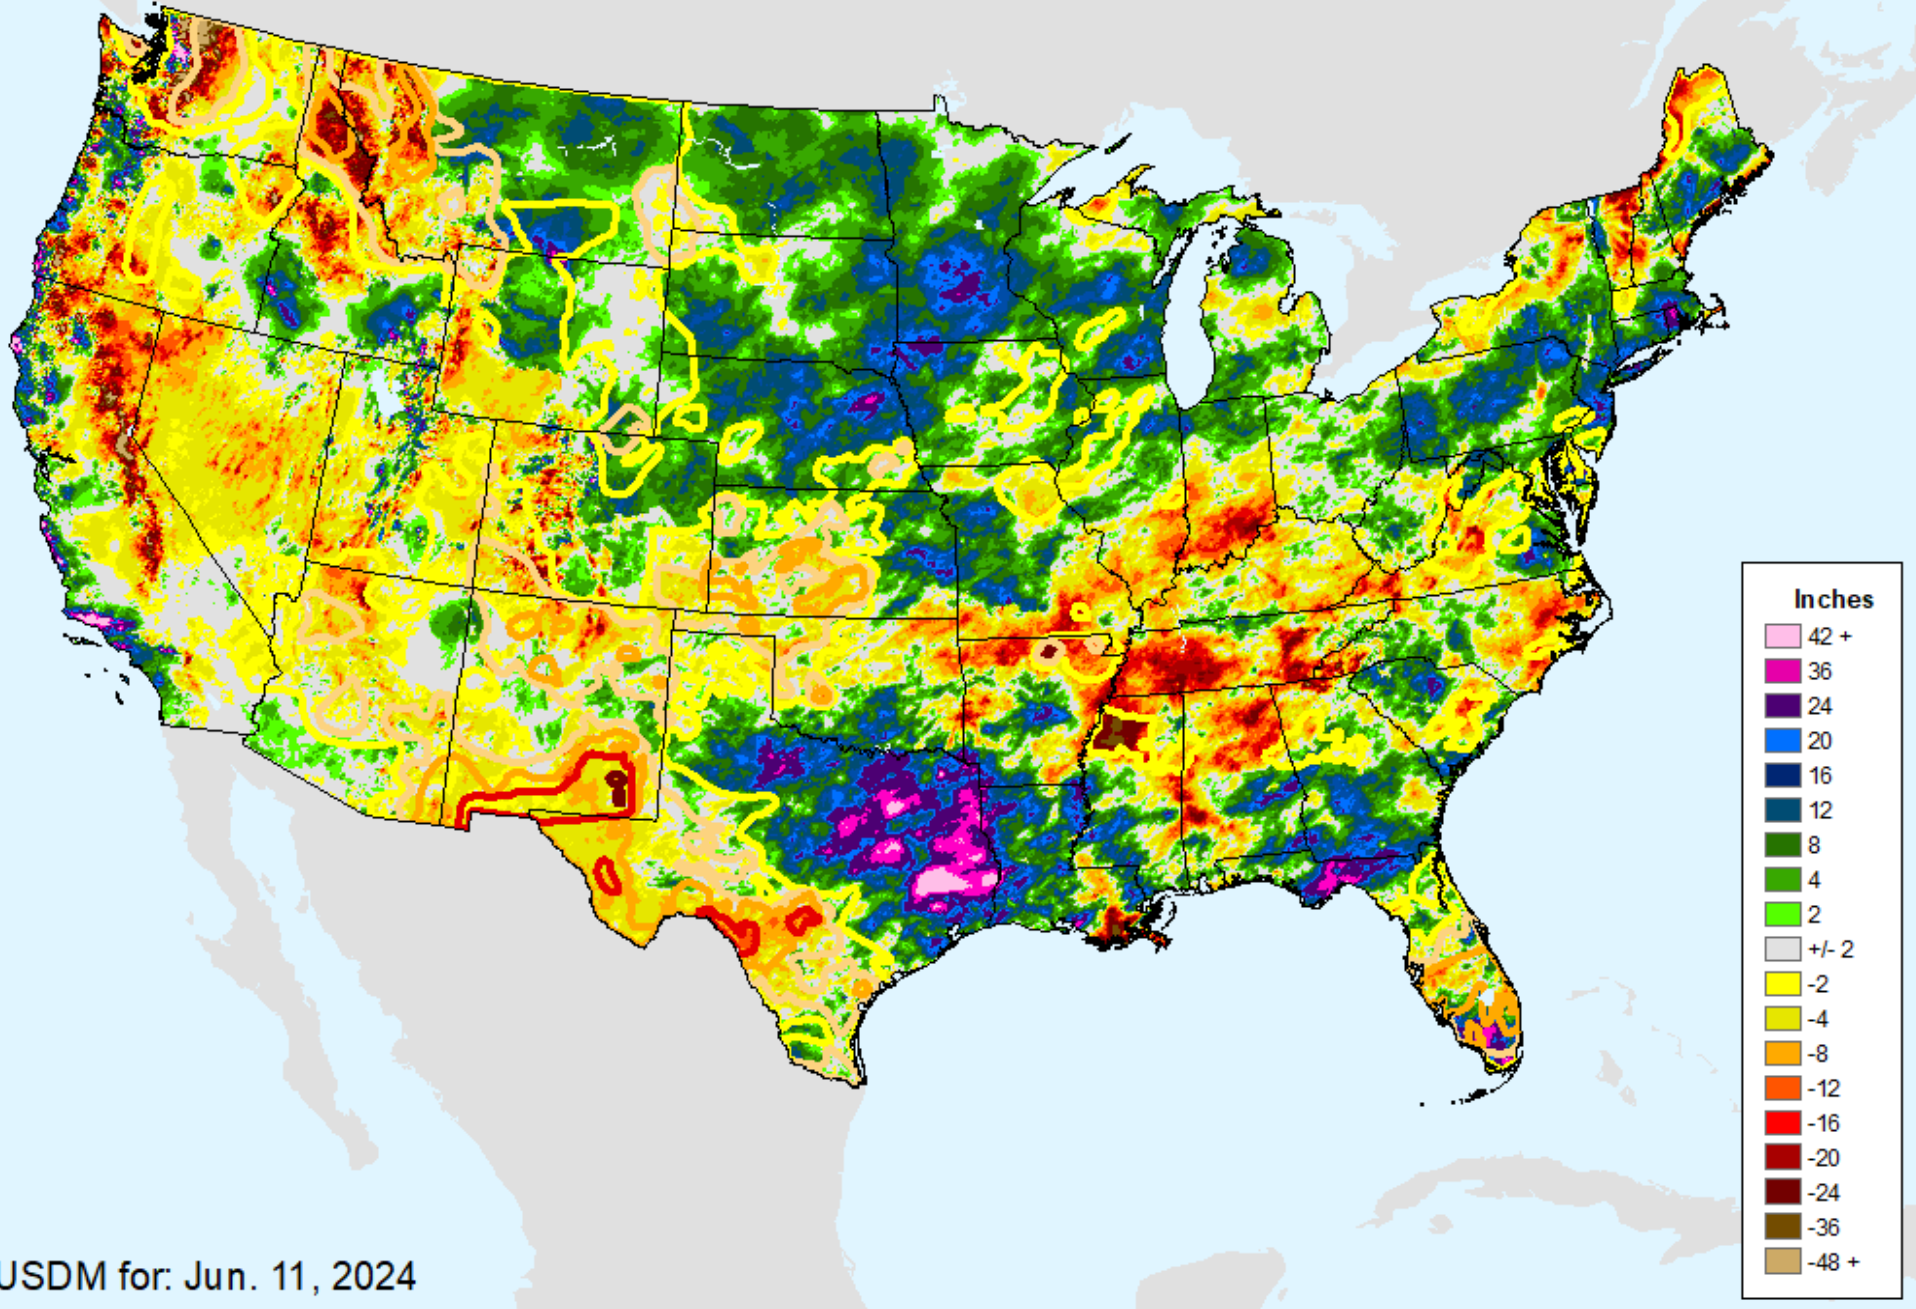

AHPS Water-Year Precip Departure

As of: Tuesday, June 18, 2024

USDM for: Jun. 11, 2024