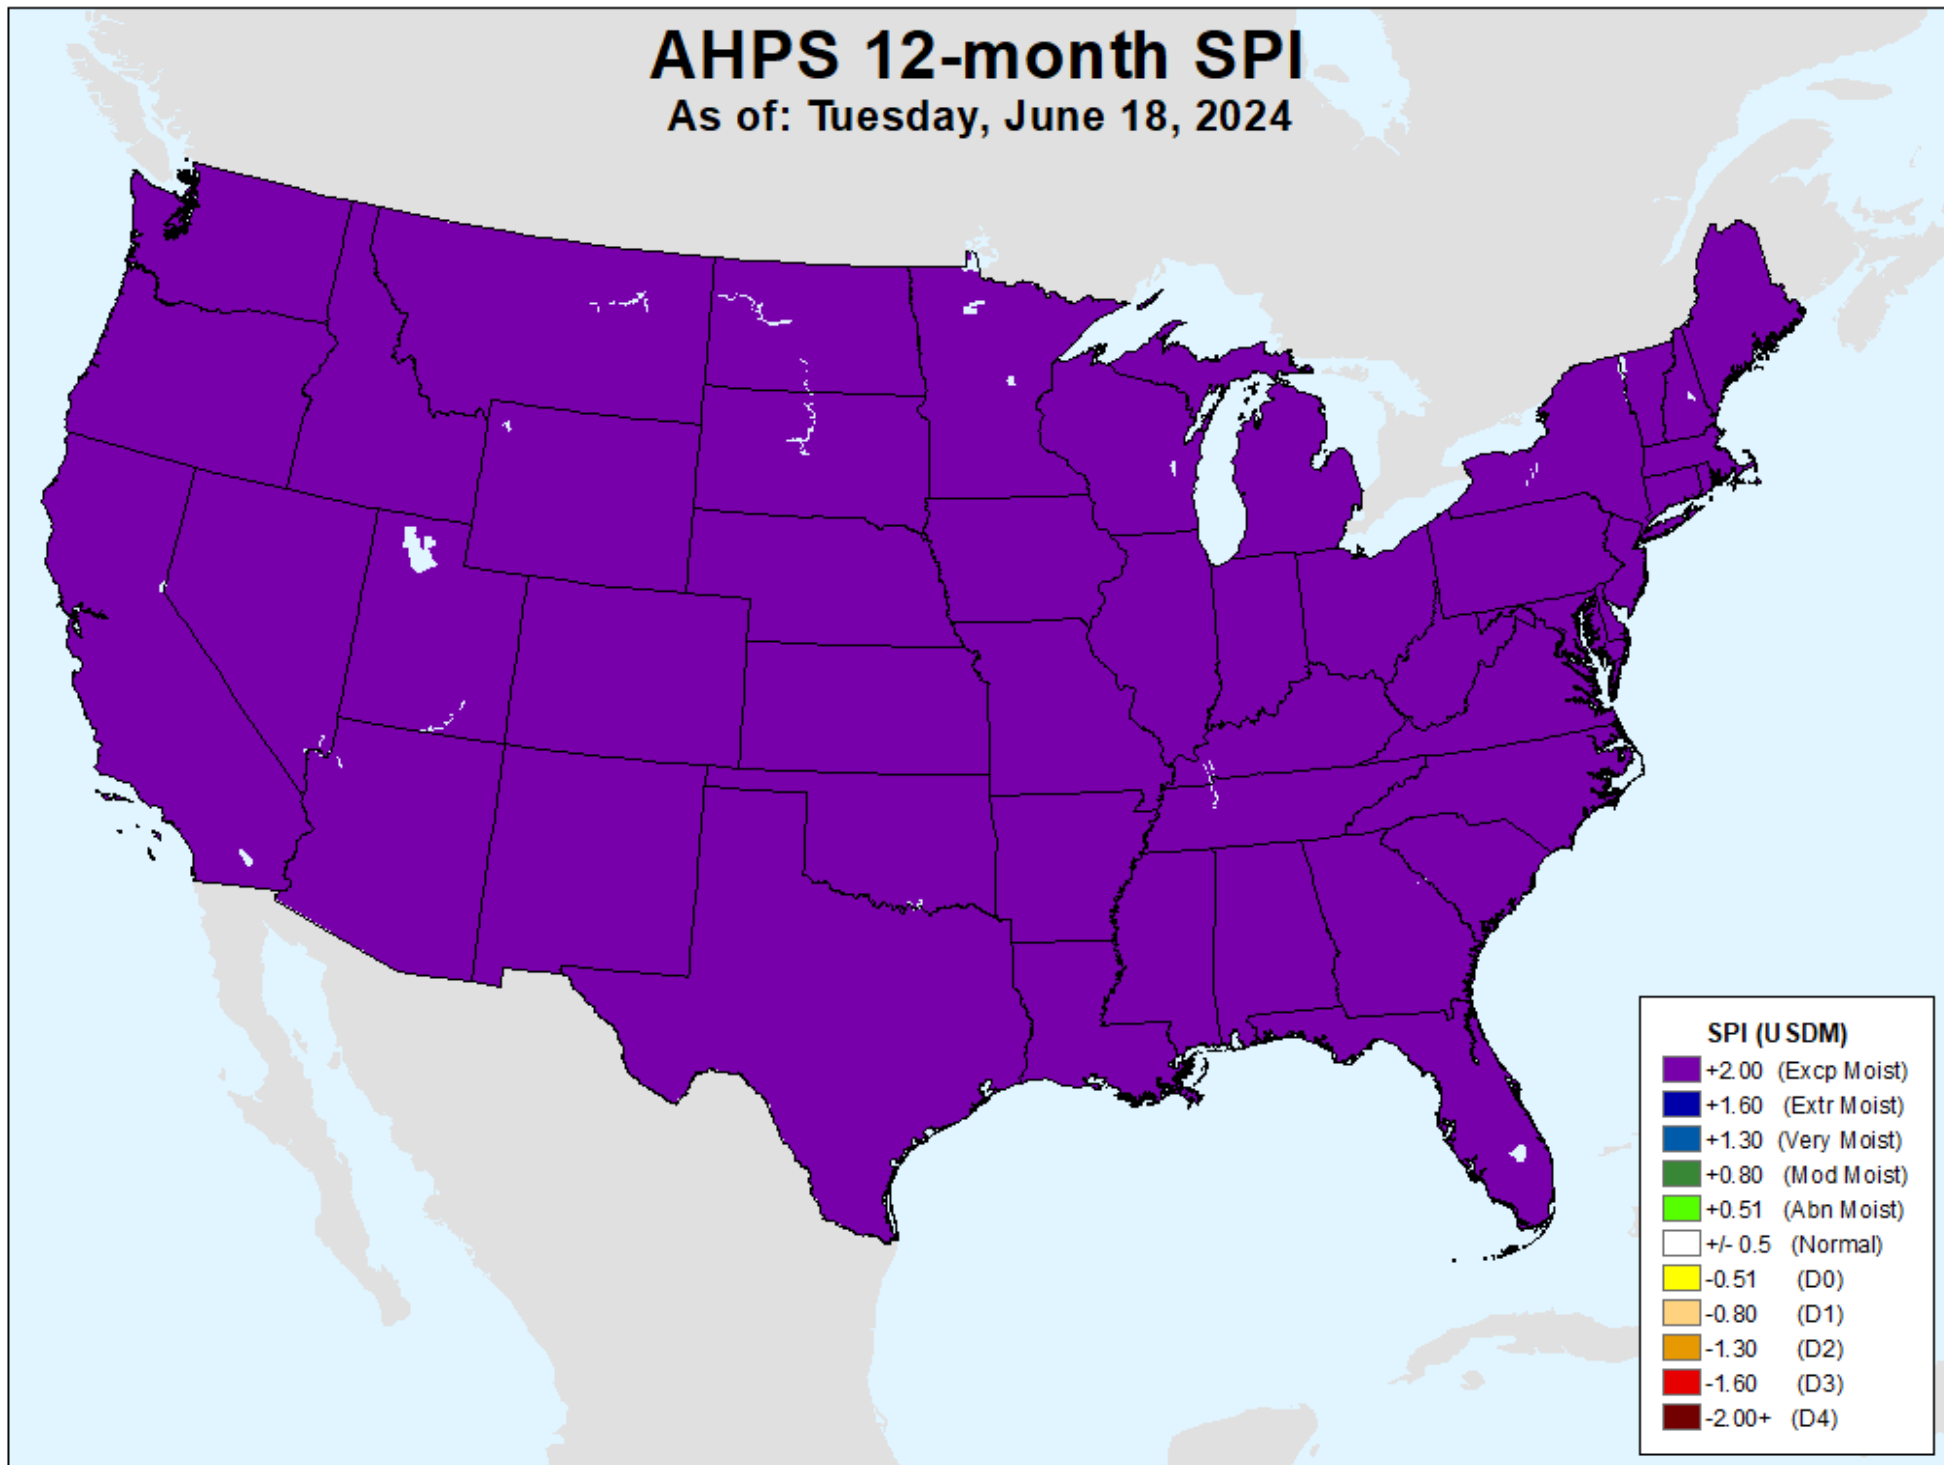

AHPS 12-month SPI

As of: Tuesday, June 18, 2024

USDM for: Jun. 11, 2024

AHPS 12-month SPI

As of: Tuesday, June 18, 2024

AHPS 24-month SPI

As of: Tuesday, June 18, 2024

USDM for: Jun. 11, 2024