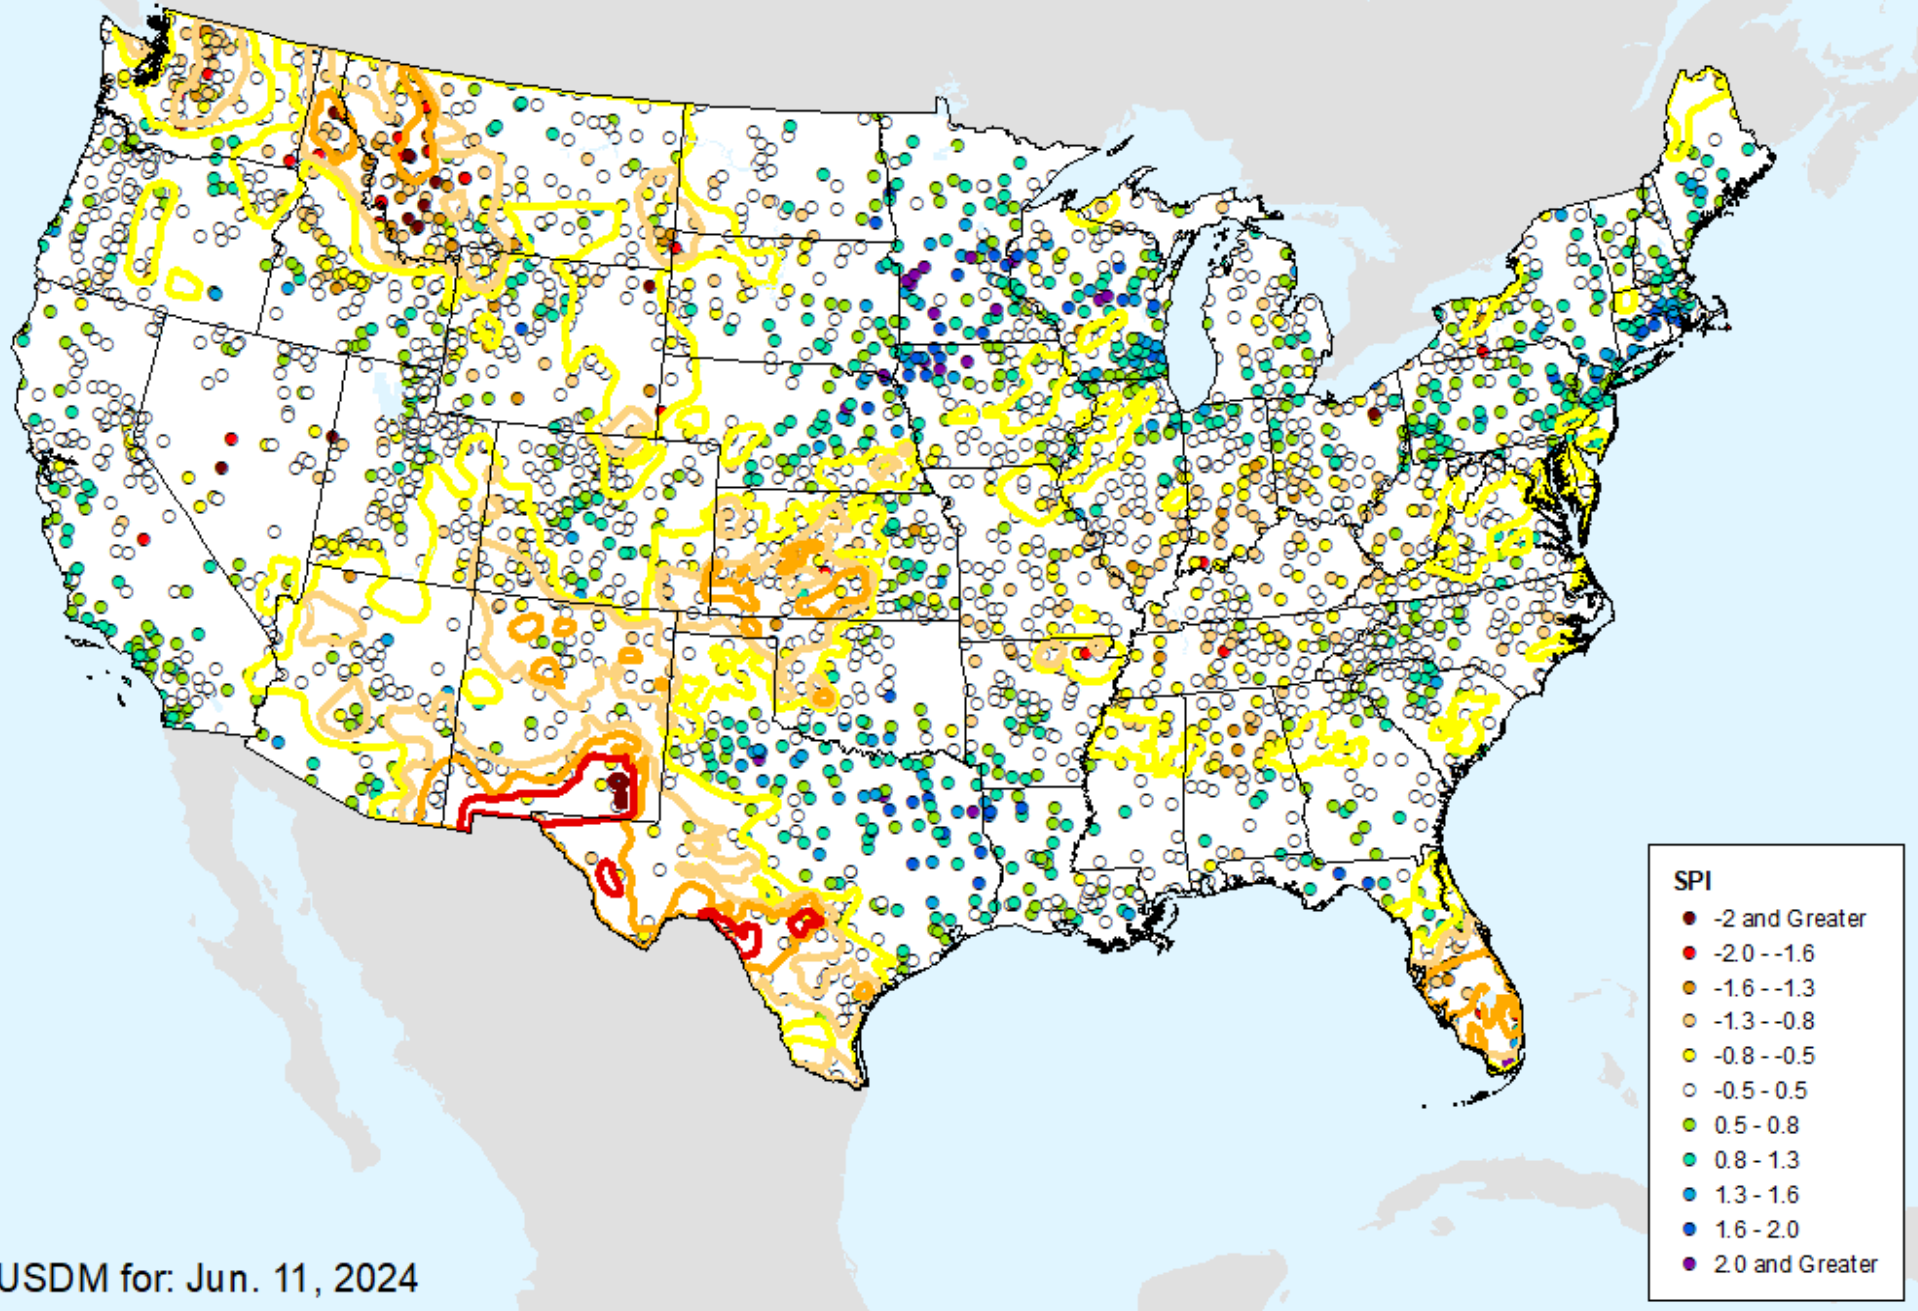

HPRCC 24-month SPI

As of: Tuesday, June 18, 2024

USDM for: Jun. 11, 2024

HPRCC 24-month SPI

As of: Tuesday, June 18, 2024

HPRCC Water Year-to-date SPI

As of: Tuesday, June 18, 2024

USDM for: Jun. 11, 2024