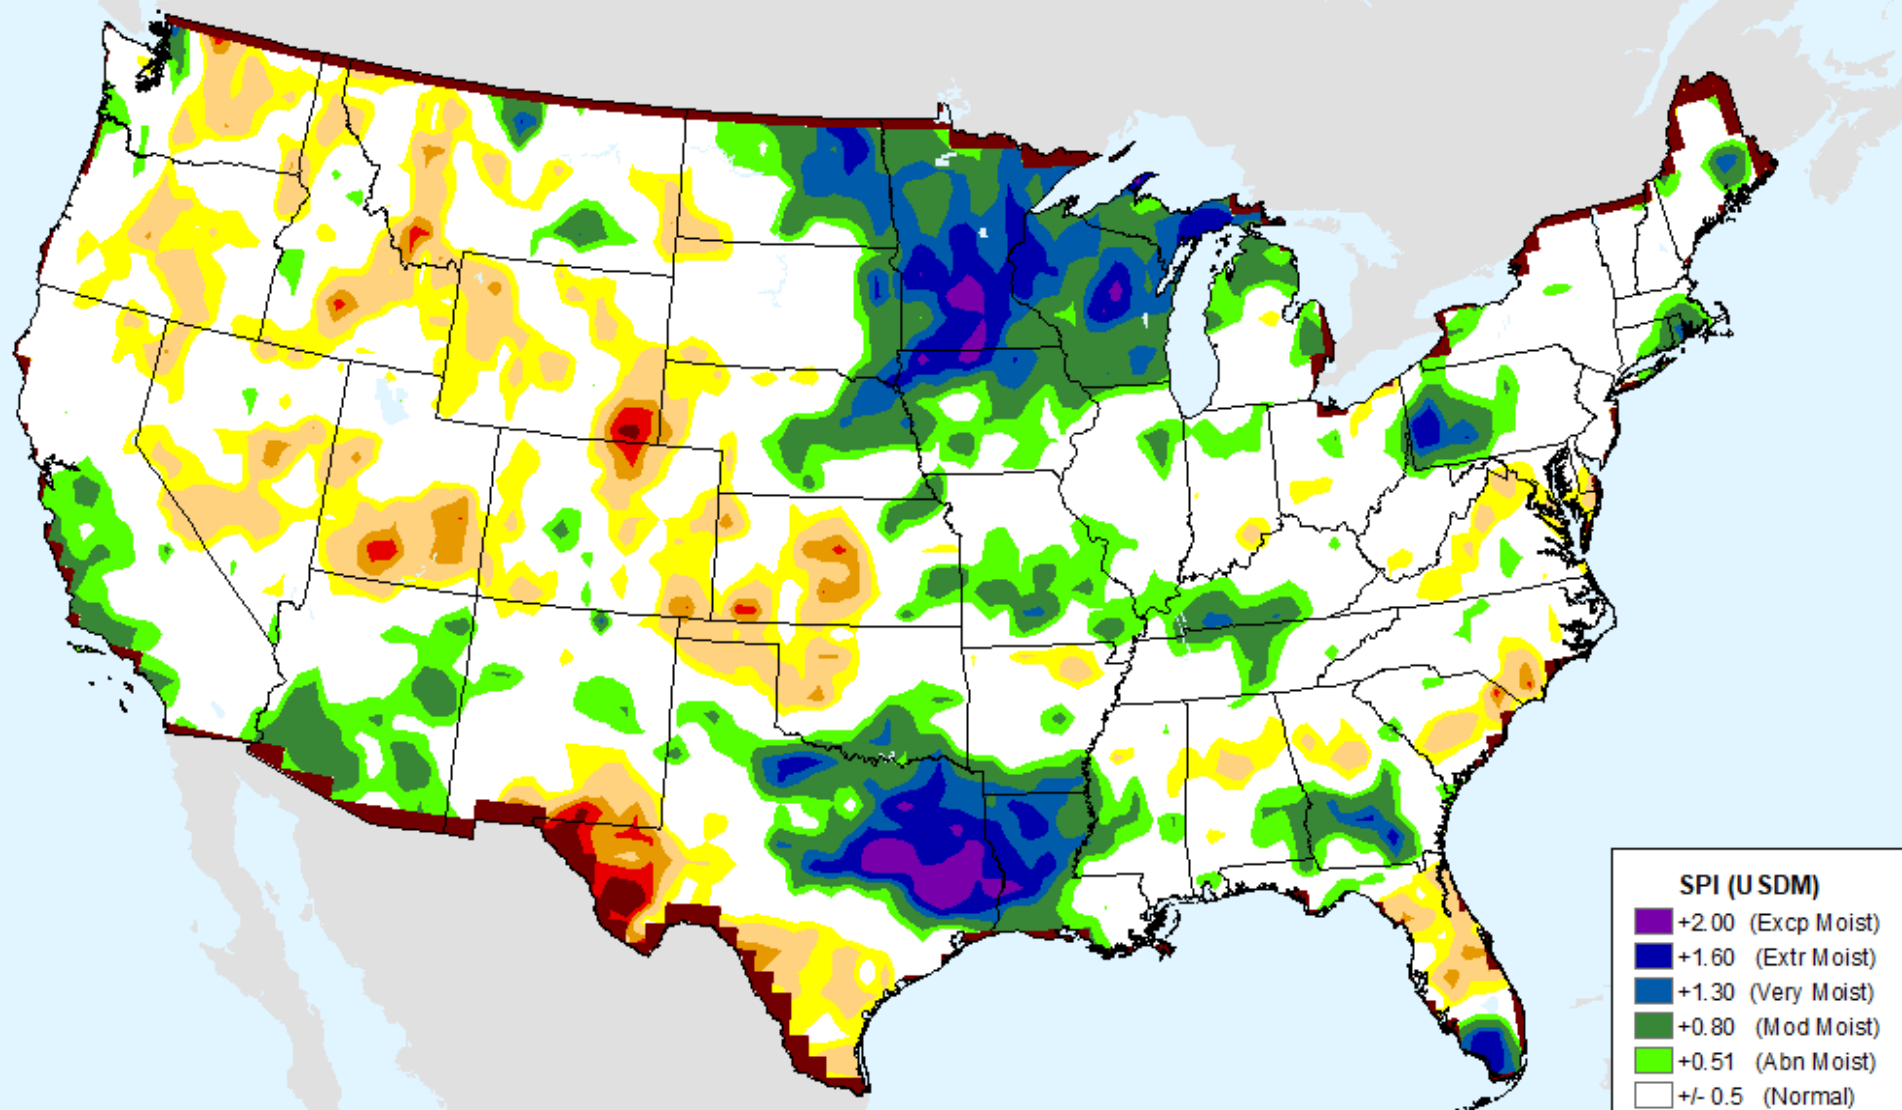

CPC 3-month SPI

As of: Tuesday, June 18, 2024

SPI (USDM)	
Dark Purple	+2.00 (Excp Moist)
Dark Blue	+1.60 (Extr Moist)
Blue	+1.30 (Very Moist)
Green	+0.80 (Mod Moist)
Light Green	+0.51 (Abn Moist)
White	+/- 0.5 (Normal)
Yellow	-0.51 (D0)
Light Orange	-0.80 (D1)
Orange	-1.30 (D2)
Red	-1.60 (D3)
Dark Red	-2.00+ (D4)