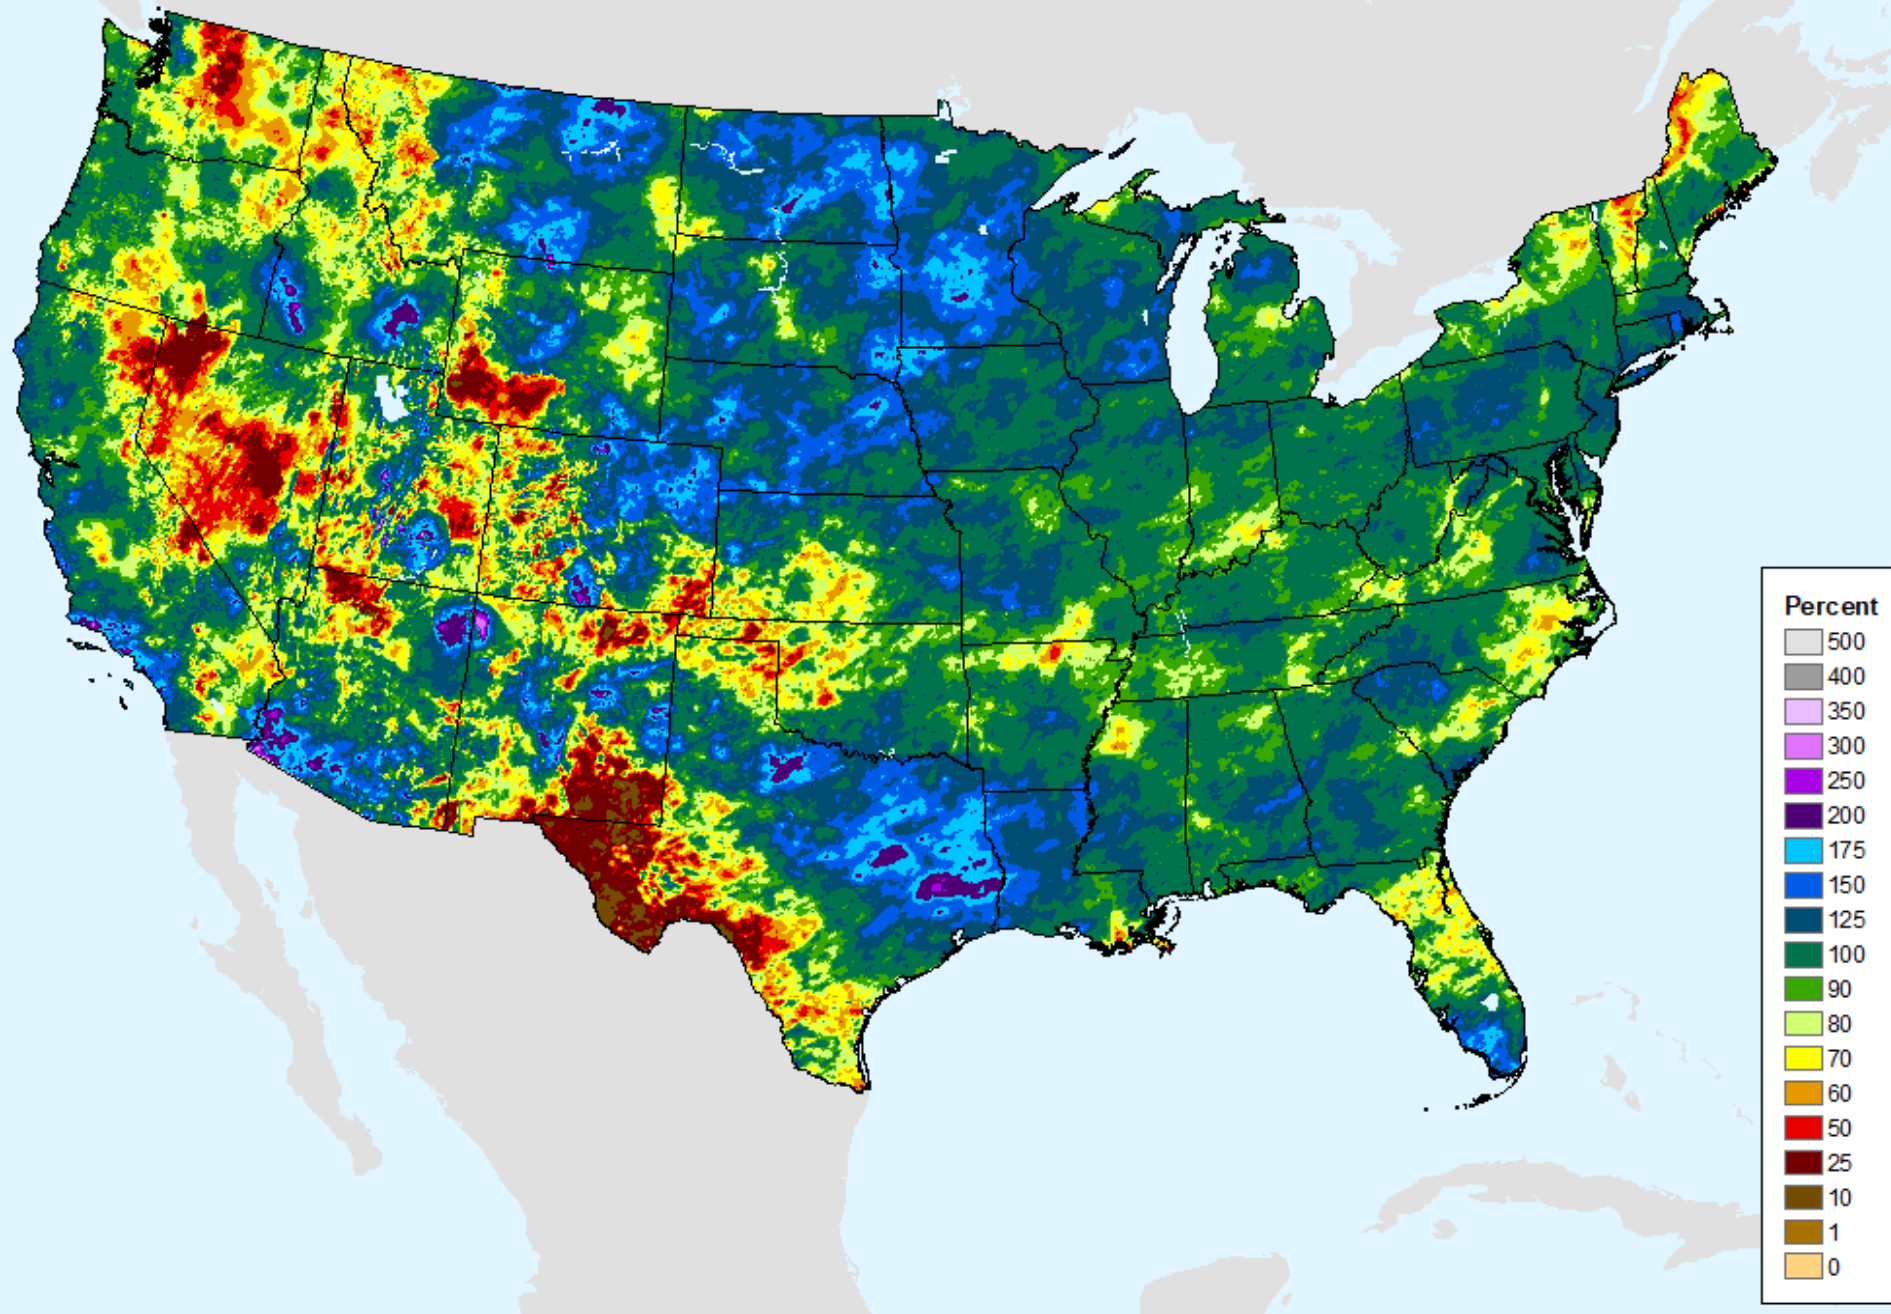

AHPS 180-Day Pct of Normal Pcp

As of: Tuesday, June 18, 2024