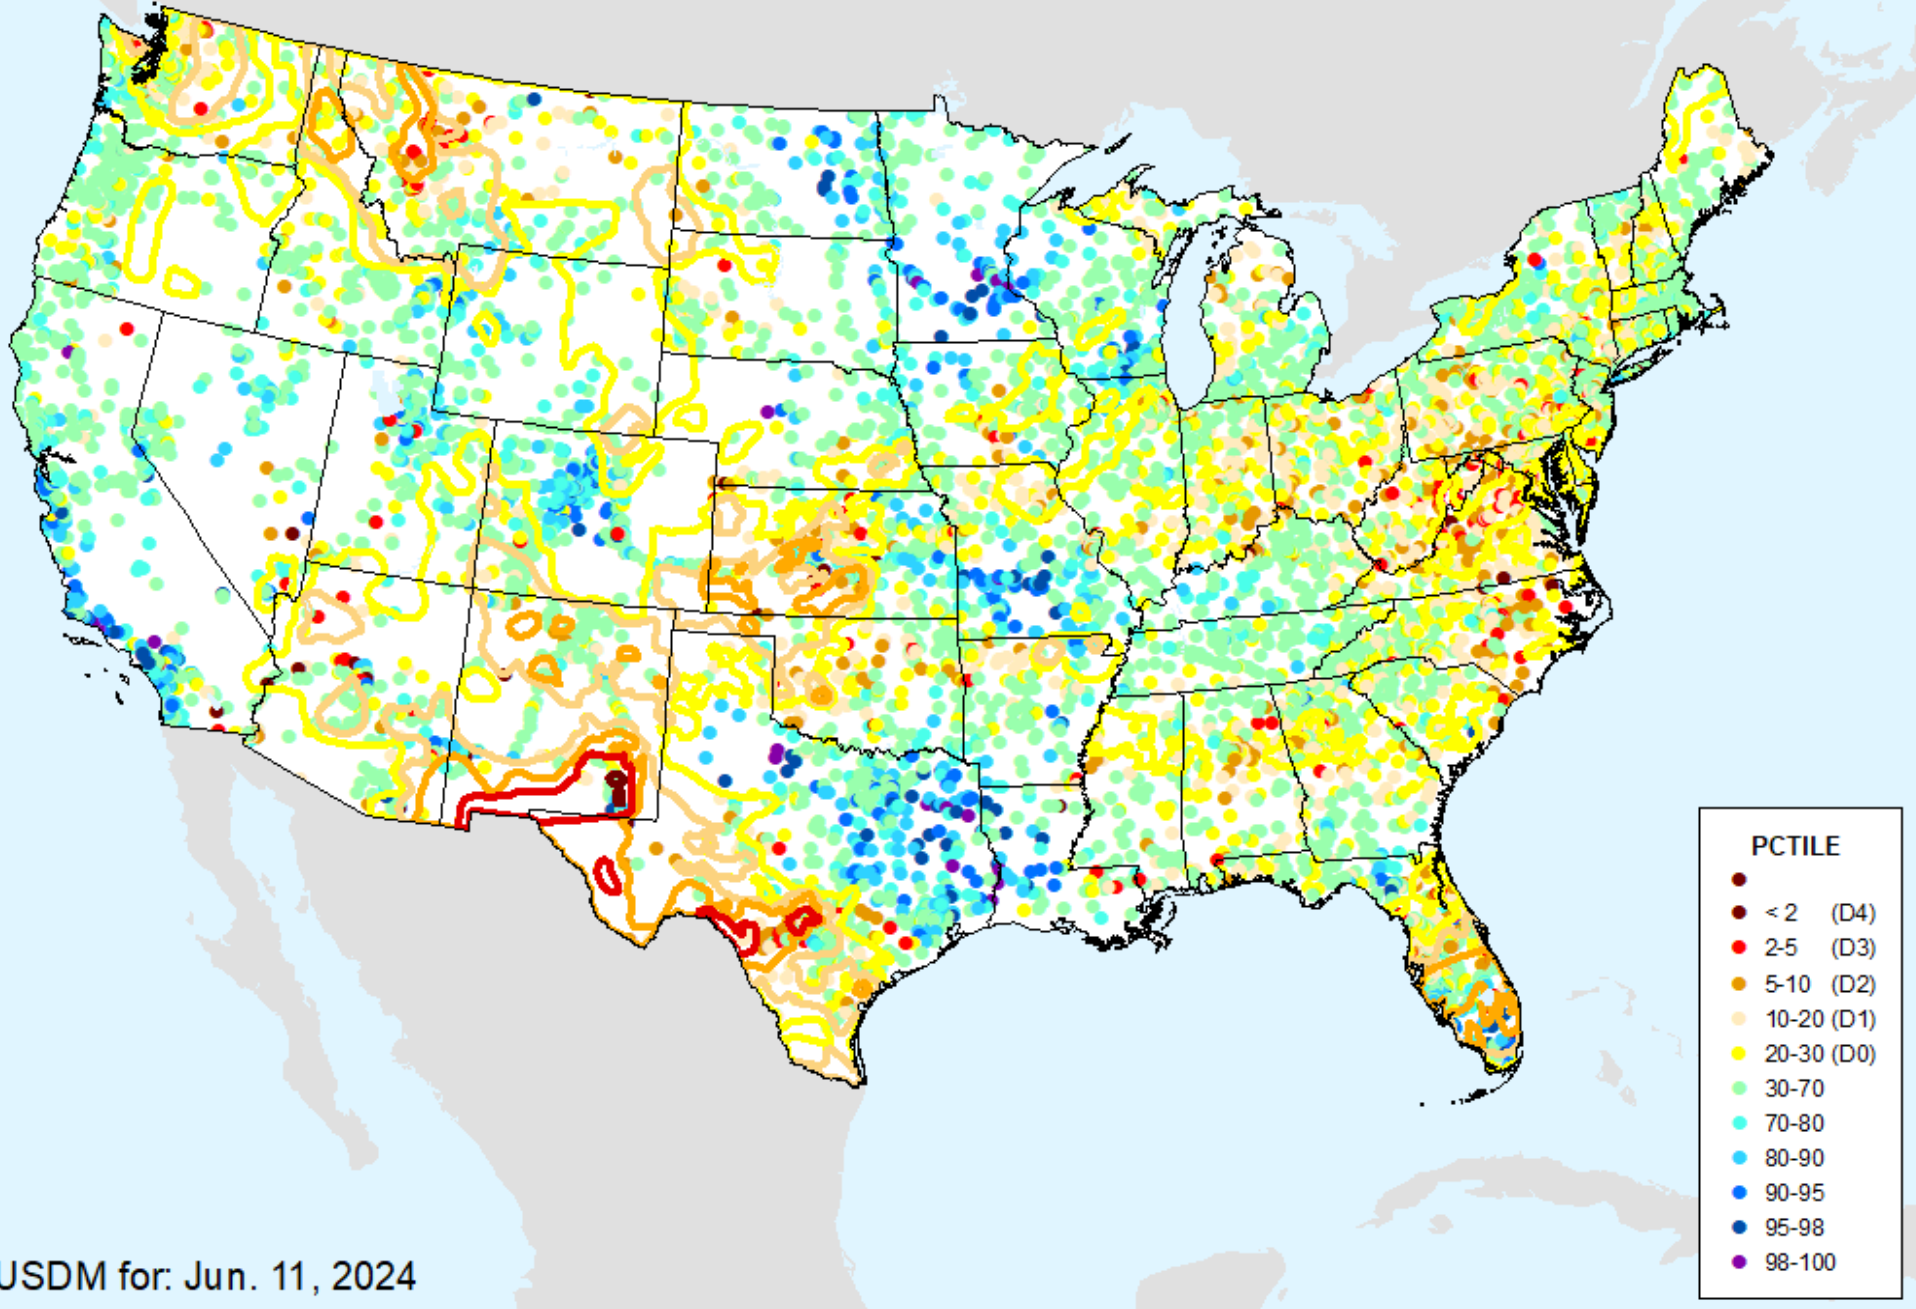

AHPS Water-Year Pct of Normal Pcp

As of: Tuesday, June 18, 2024

USDM for: Jun. 11, 2024

AHPS Water-Year Pct of Normal Pcp

As of: Tuesday, June 18, 2024

USGS 7-Day Avg Streamflow

As of: Tuesday, June 18, 2024