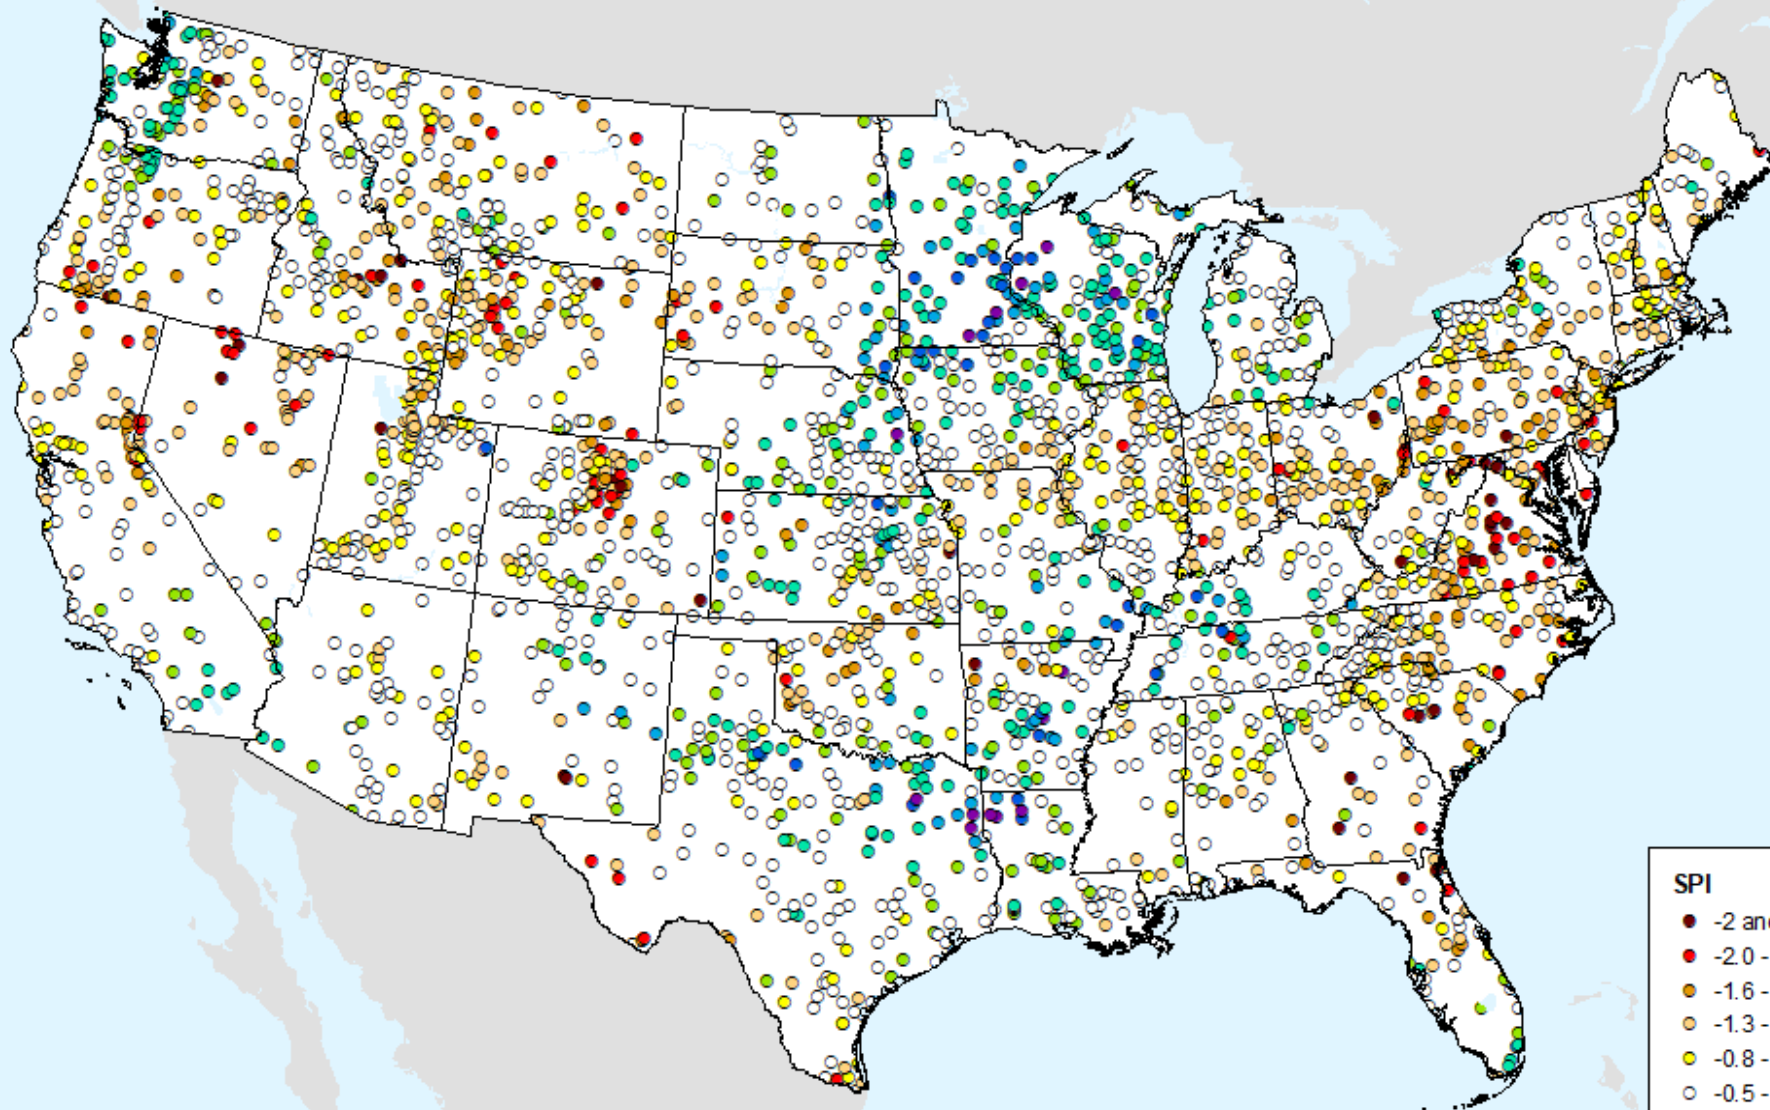

As of: Tuesday, June 18, 2024

HPRCC 1-month SPI

As of: Tuesday, June 18, 2024

HPRCC 1-month SPI

As of: Tuesday, June 18, 2024

SPI

- -2 and Greater
- -2.0 -- -1.6
- -1.6 -- -1.3
- -1.3 -- -0.8
- -0.8 -- -0.5
- -0.5 - 0.5
- 0.5 - 0.8
- 0.8 - 1.3
- 1.3 - 1.6
- 1.6 - 2.0
- 2.0 and Greater