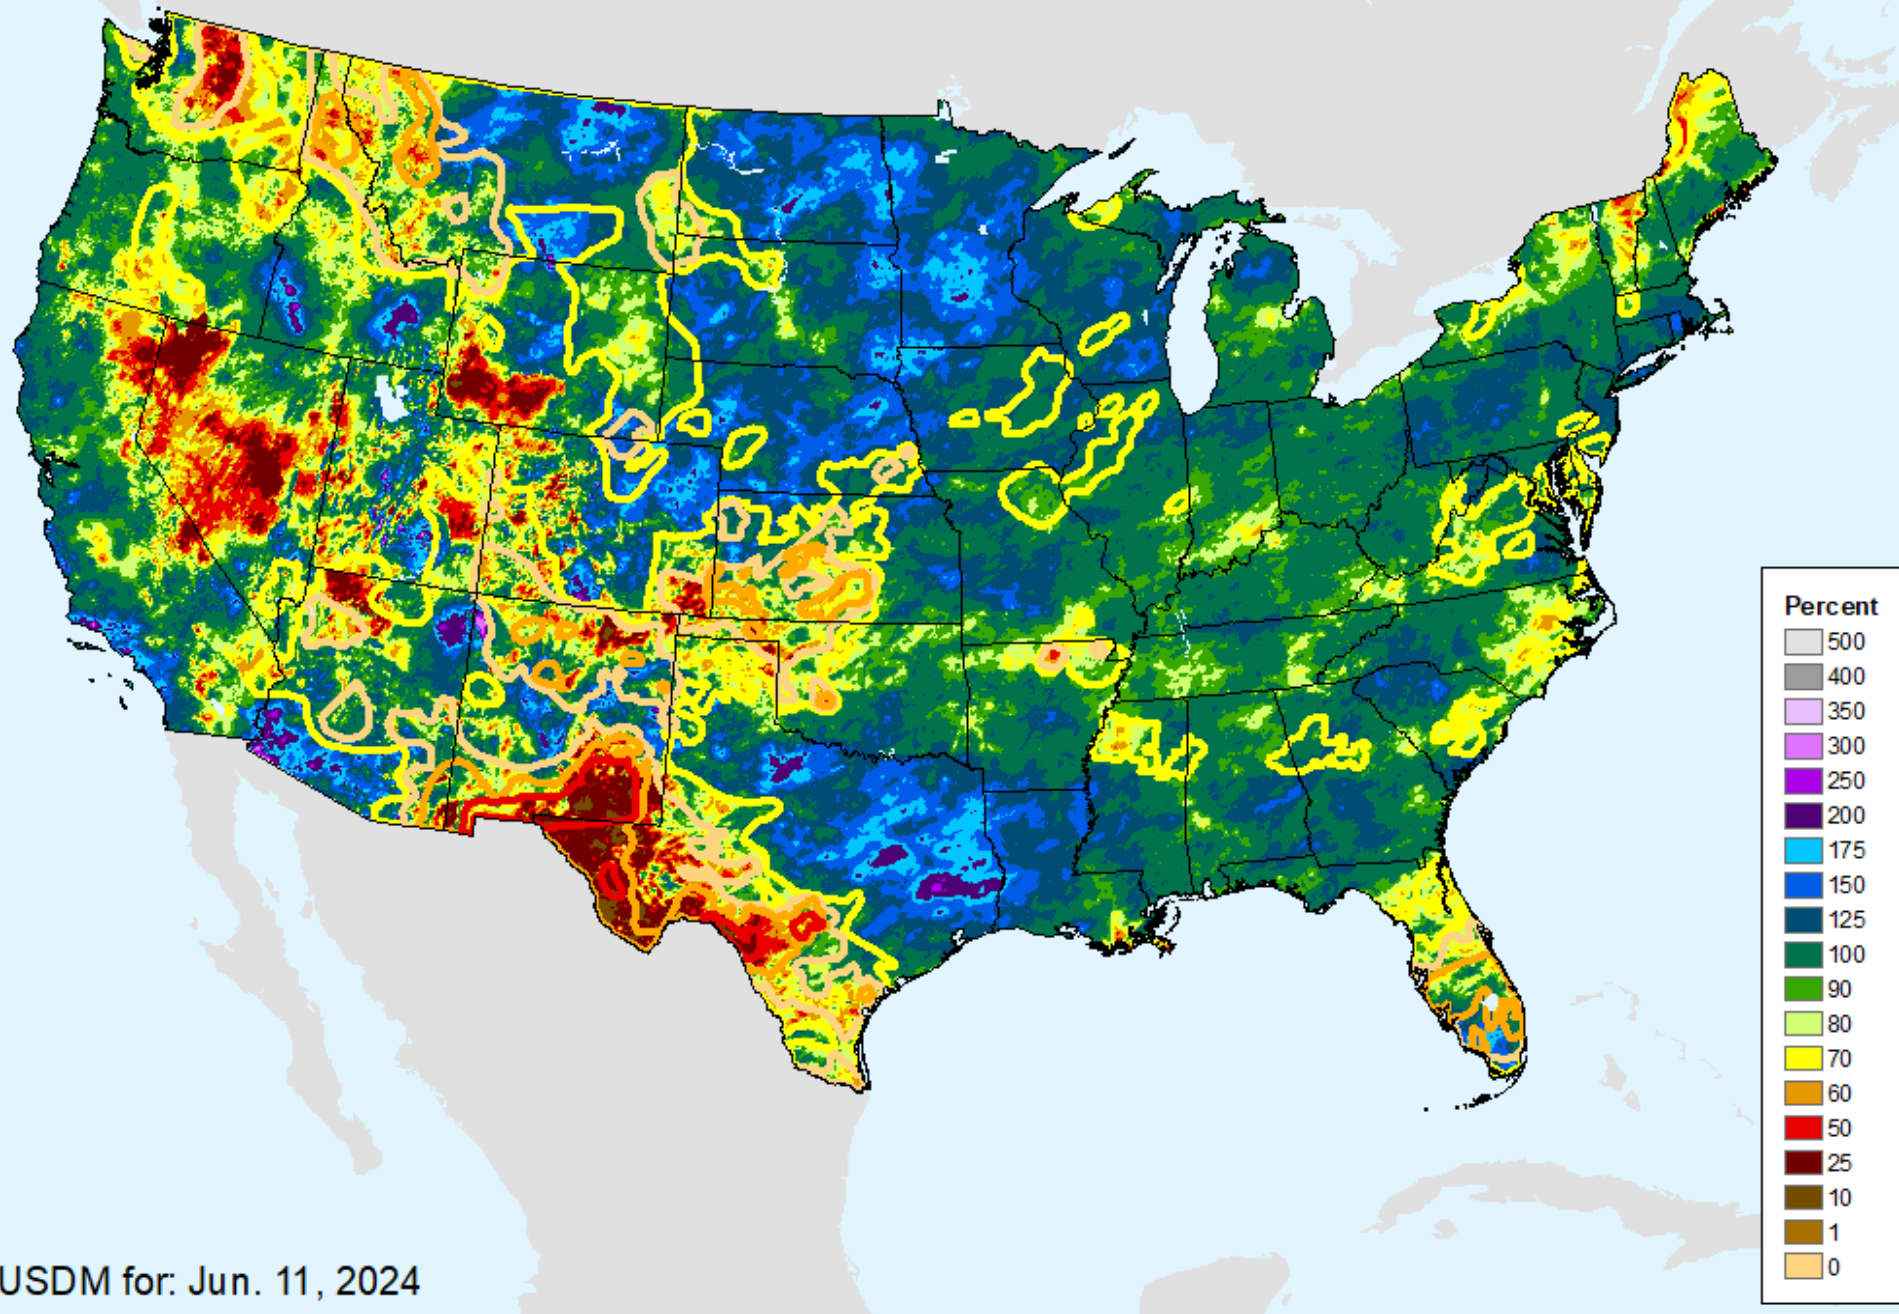

AHPS 180-Day Precip Departure

As of: Tuesday, June 18, 2024

USDM for: Jun. 11, 2024

AHPS 180-Day Precip Departure

As of: Tuesday, June 18, 2024

AHPS 180-Day Pct of Normal Pcp

As of: Tuesday, June 18, 2024

USDM for: Jun. 11, 2024