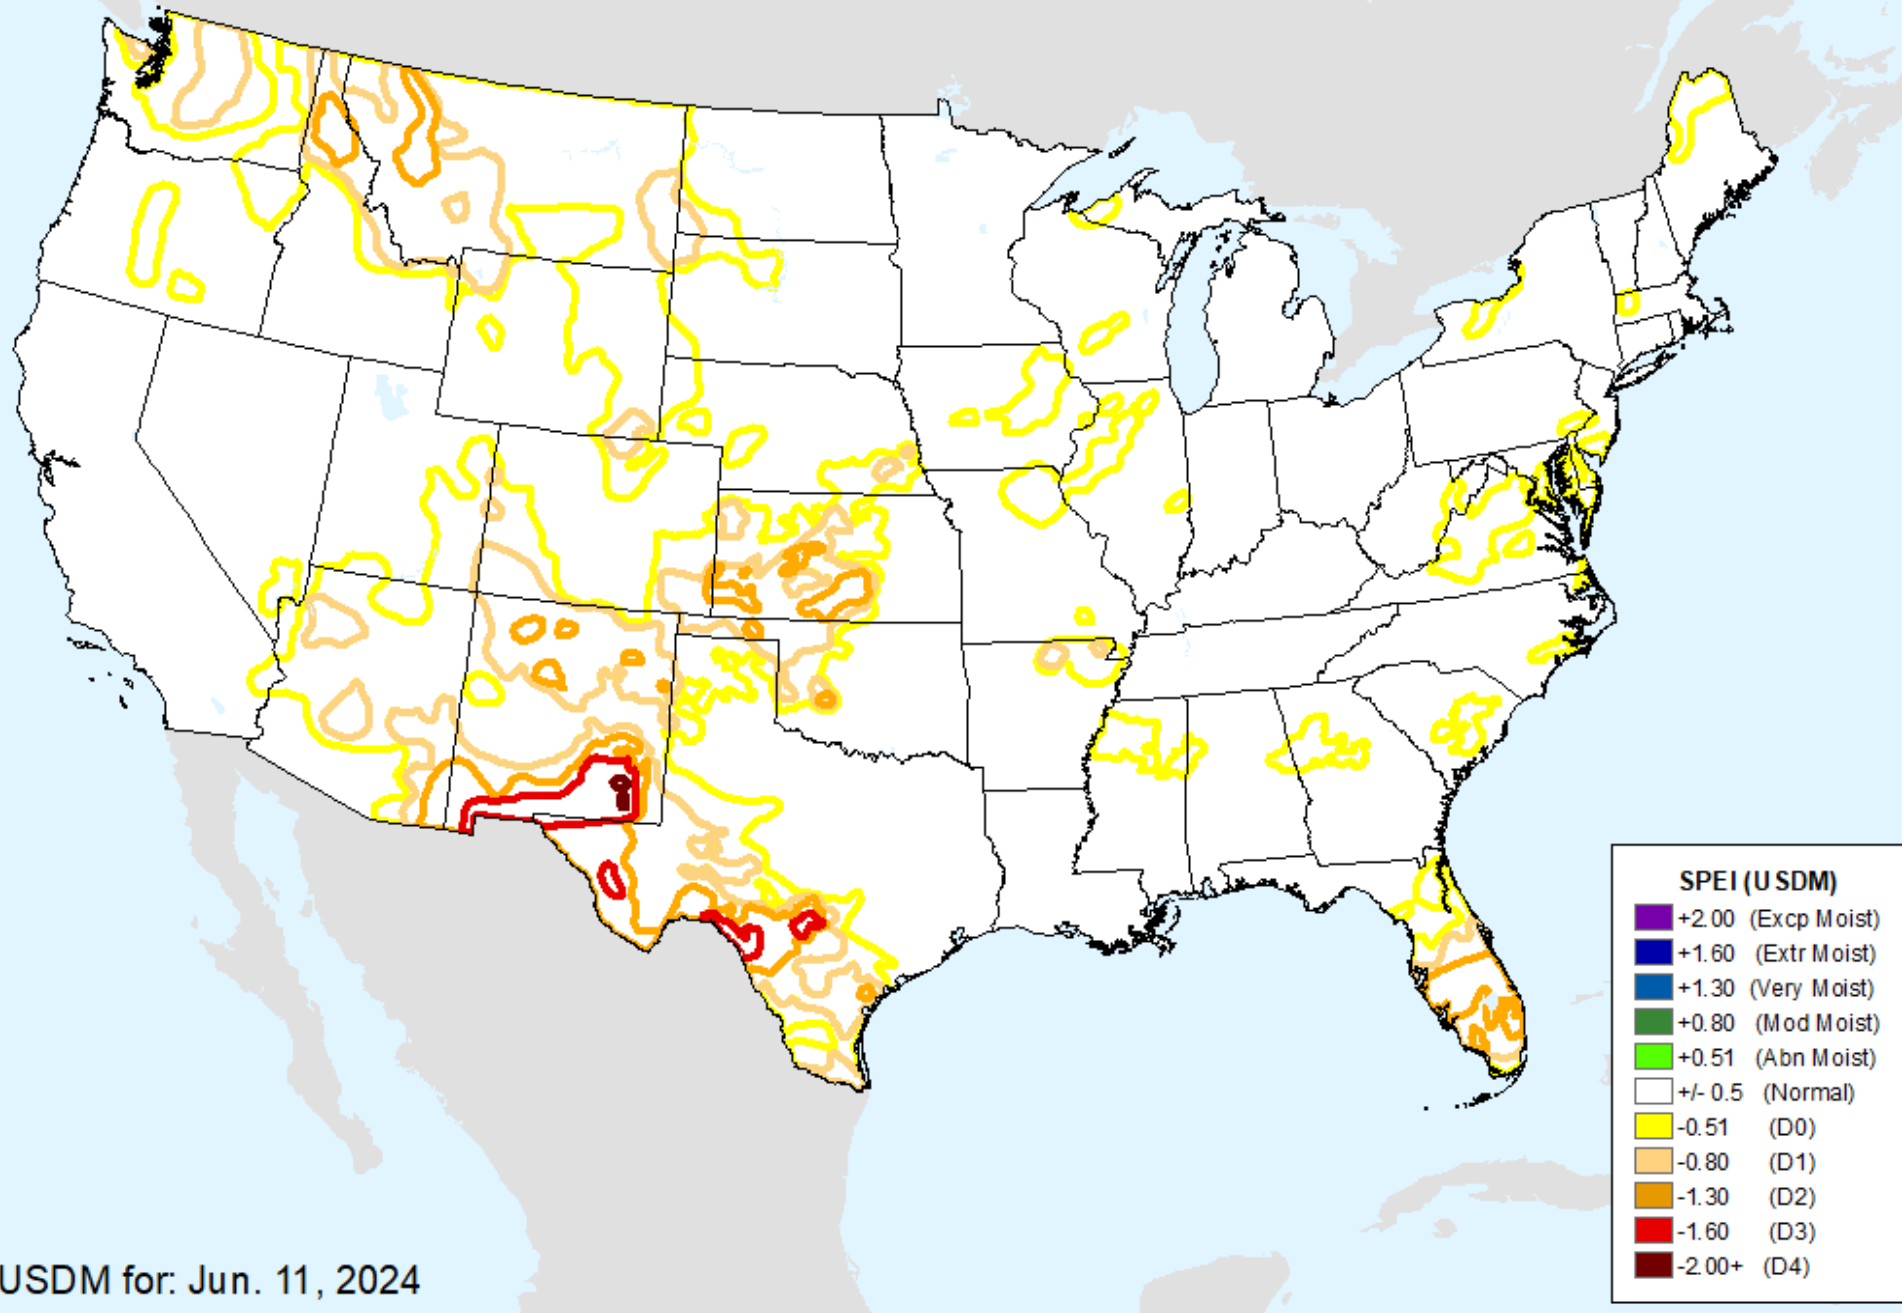

USDM for: Jun. 11, 2024

AHPS 2-month SPEI

As of: Tuesday, June 18, 2024

AHPS 3-month SPEI

As of: Tuesday, June 18, 2024

AHPS 3-month SPEI

As of: Tuesday, June 18, 2024

AHPS 6-month SPEI