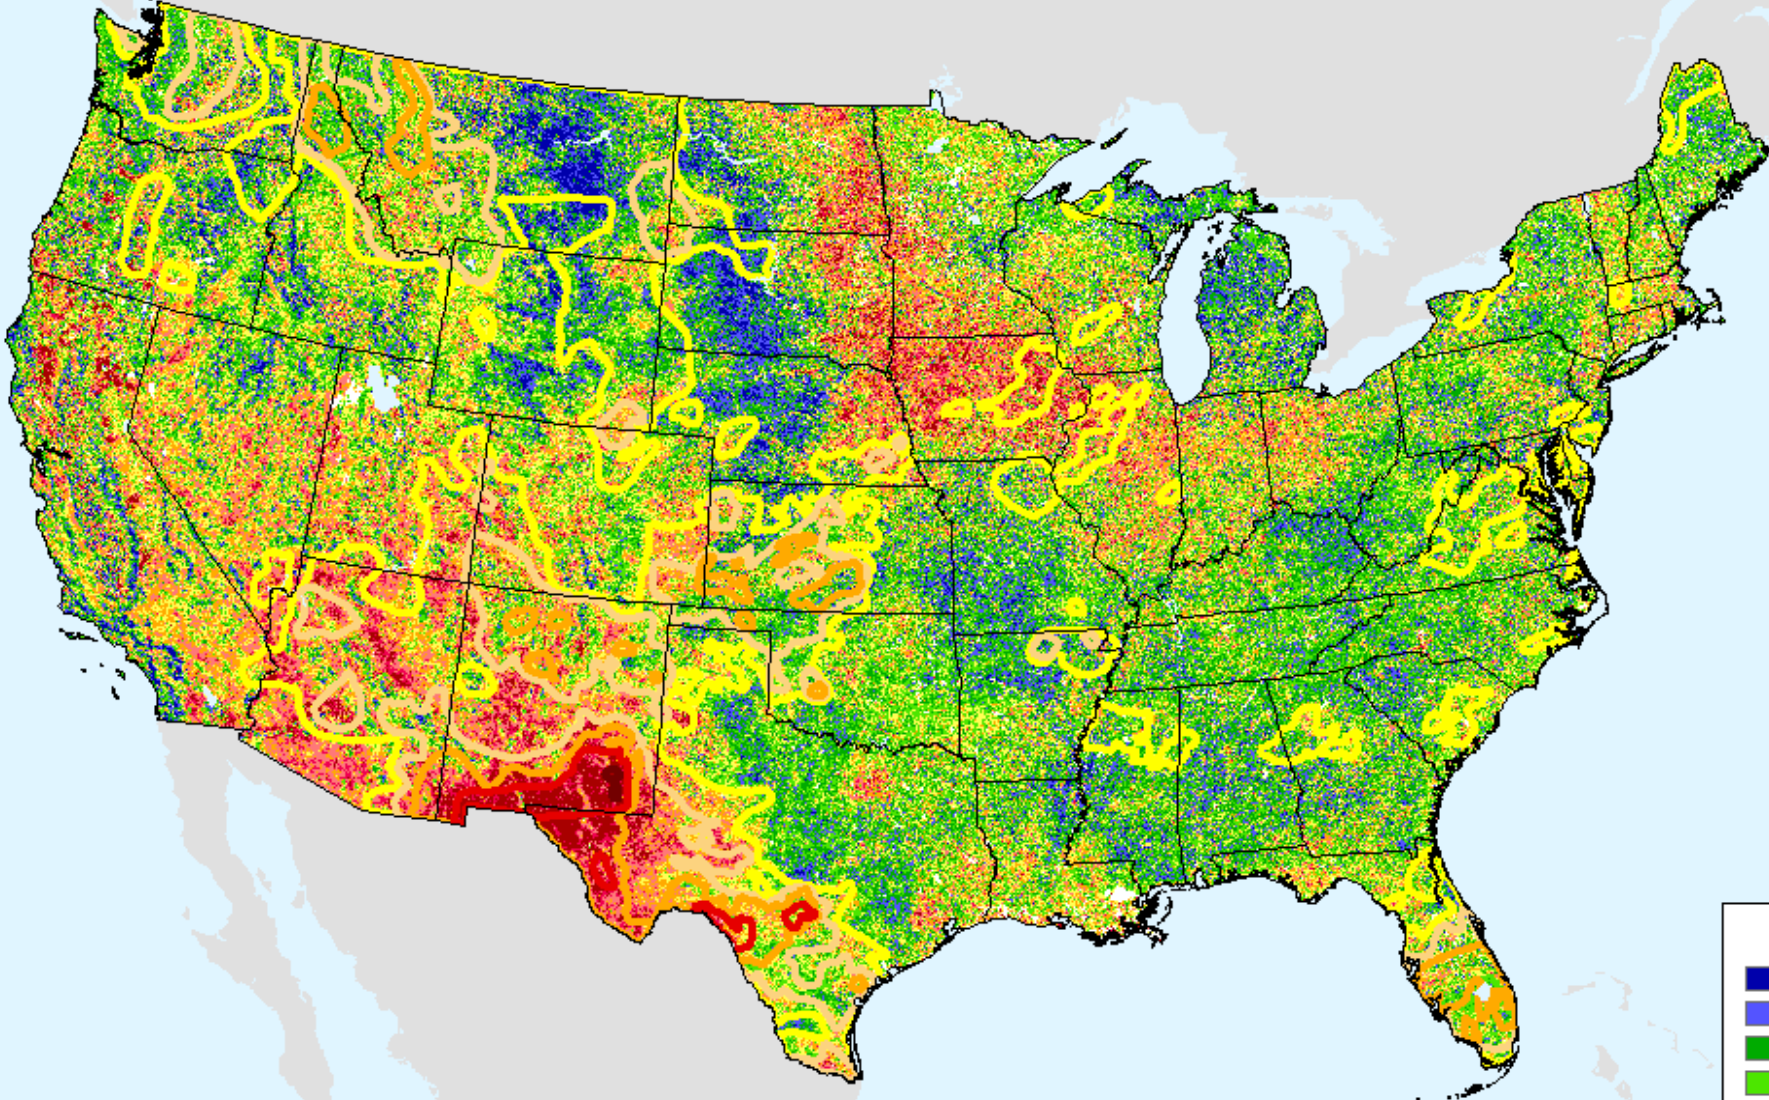

CPC 24-month SPI

As of: Tuesday, June 18, 2024

USDM for: Jun. 11, 2024

CPC 24-month SPI

As of: Tuesday, June 18, 2024

Vegetation Health Index

As of: Tuesday, June 18, 2024

VHI	
85 - 100	Dark Blue
73 - 84	Blue
61 - 72	Green
49 - 60	Light Green
37 - 48	Yellow
25 - 36	Orange
13 - 24	Red
7 - 12	Dark Red
1 - 6	Dark Red