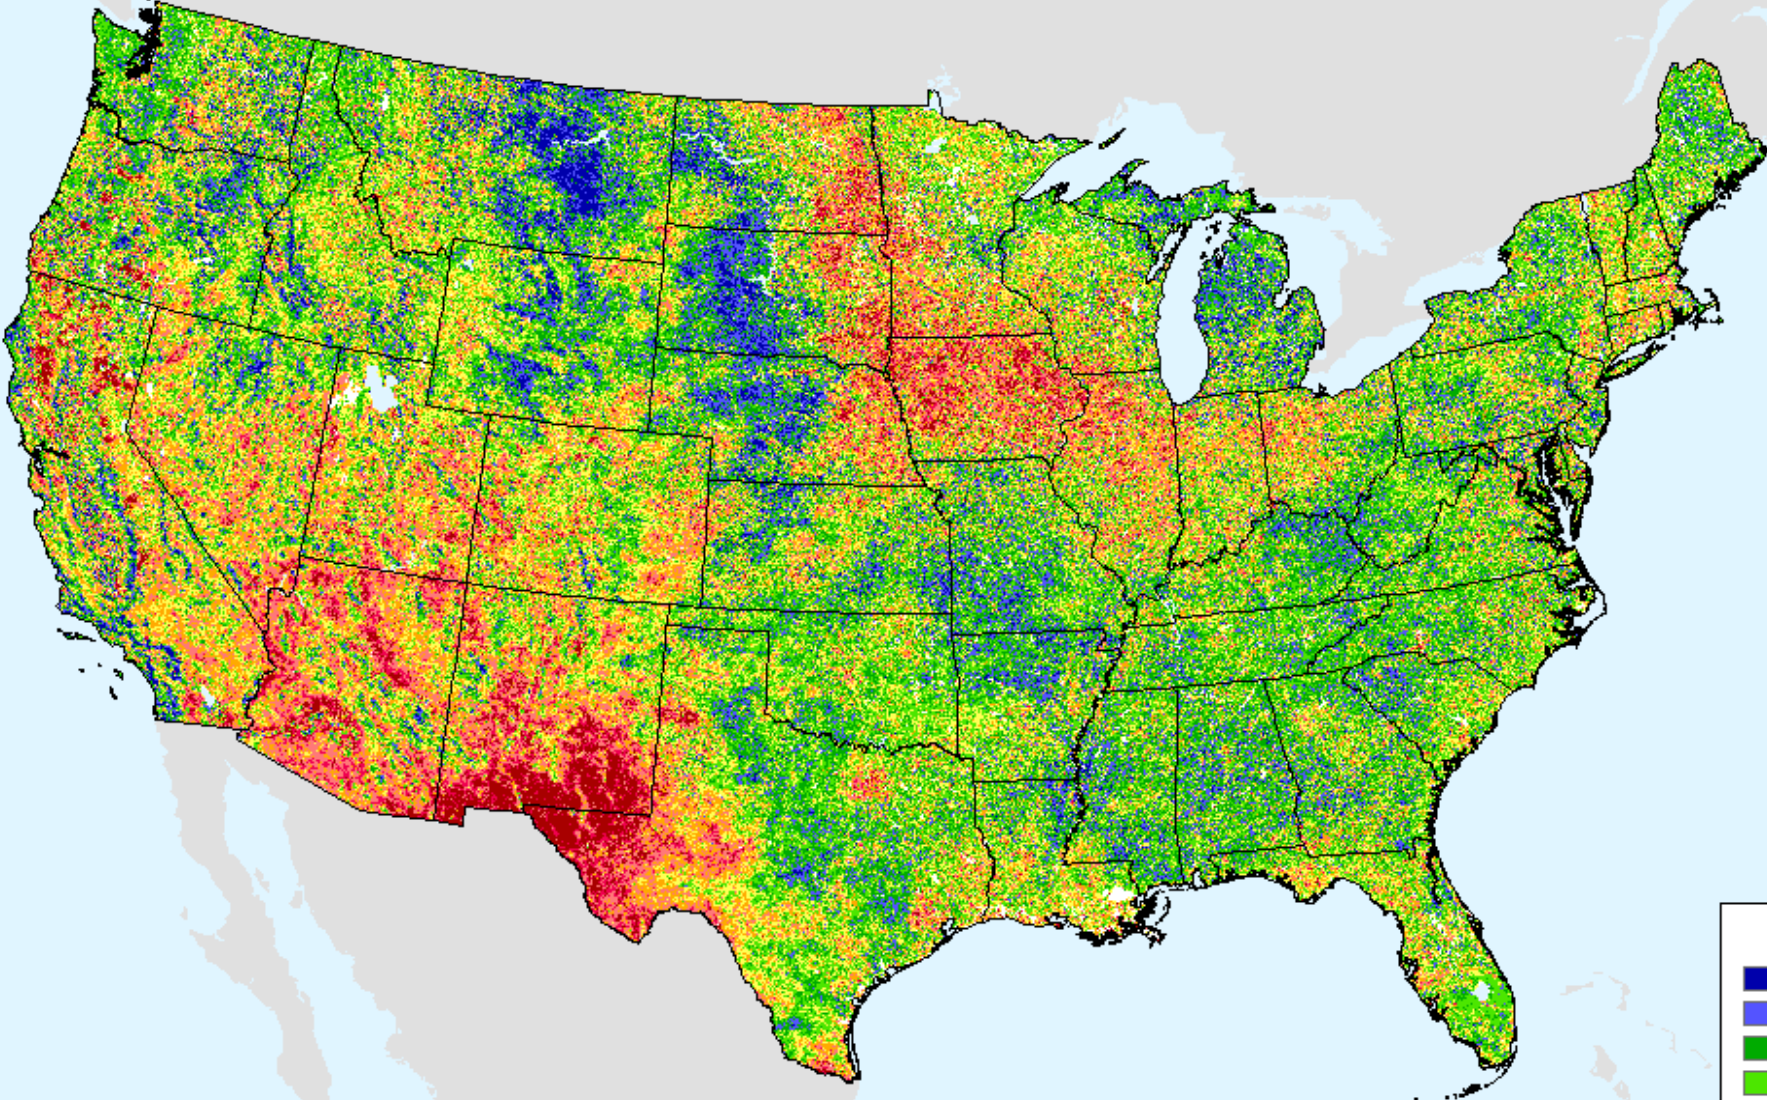

Vegetation Health Index

As of: Tuesday, June 18, 2024

VHI	
85 - 100	Dark Blue
73 - 84	Blue
61 - 72	Green
49 - 60	Light Green
37 - 48	Yellow
25 - 36	Orange
13 - 24	Red
7 - 12	Dark Red
1 - 6	Black