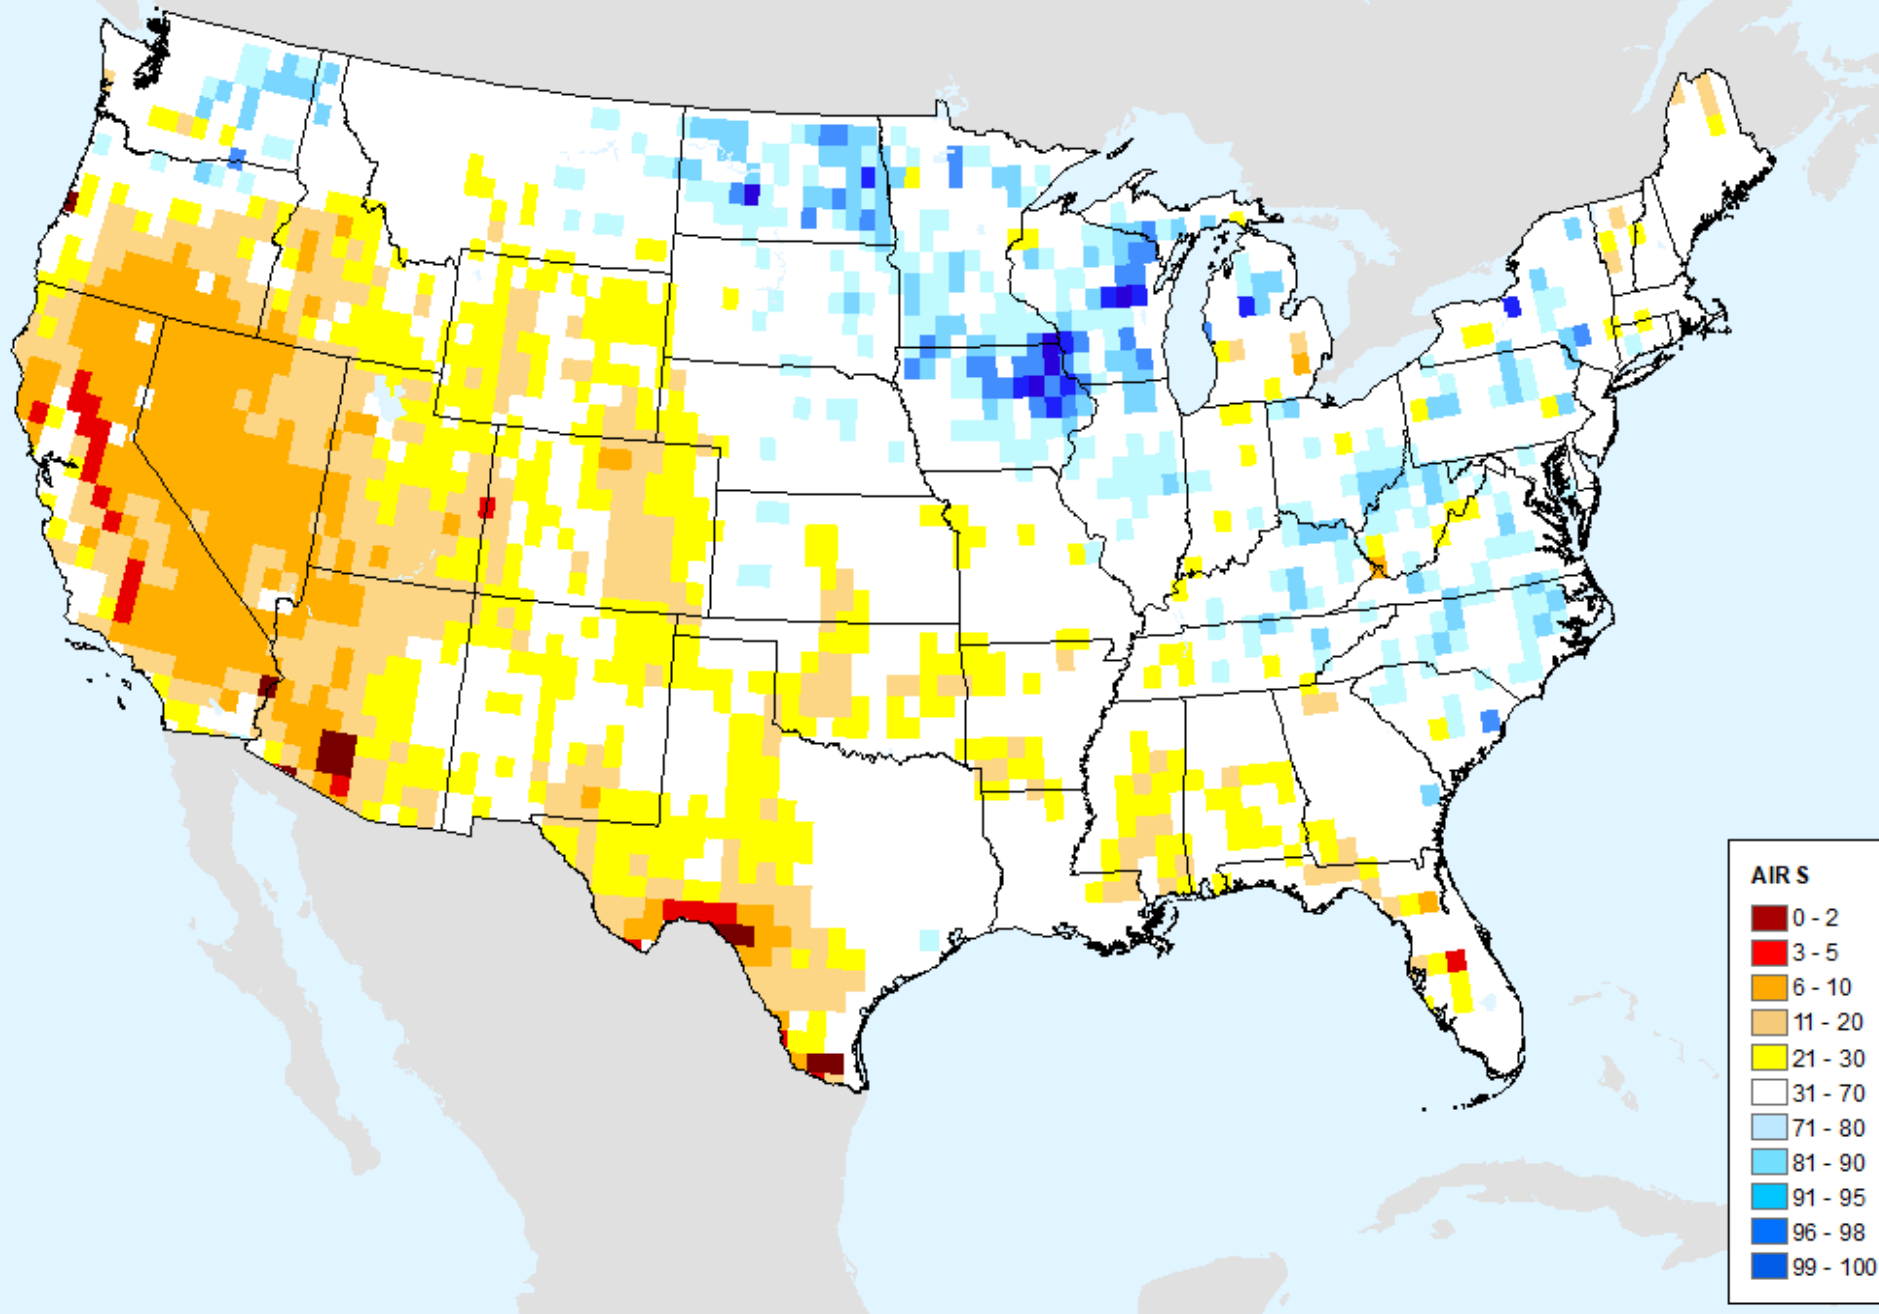

As of: Tuesday, June 18, 2024

AIRS-Based Vapor Pressure Deficit 7 Day

As of: Tuesday, June 18, 2024

AIRS-Based Vapor Pressure Deficit 14 Day

As of: Tuesday, June 18, 2024

AIRS-Based Vapor Pressure Deficit 28 Day