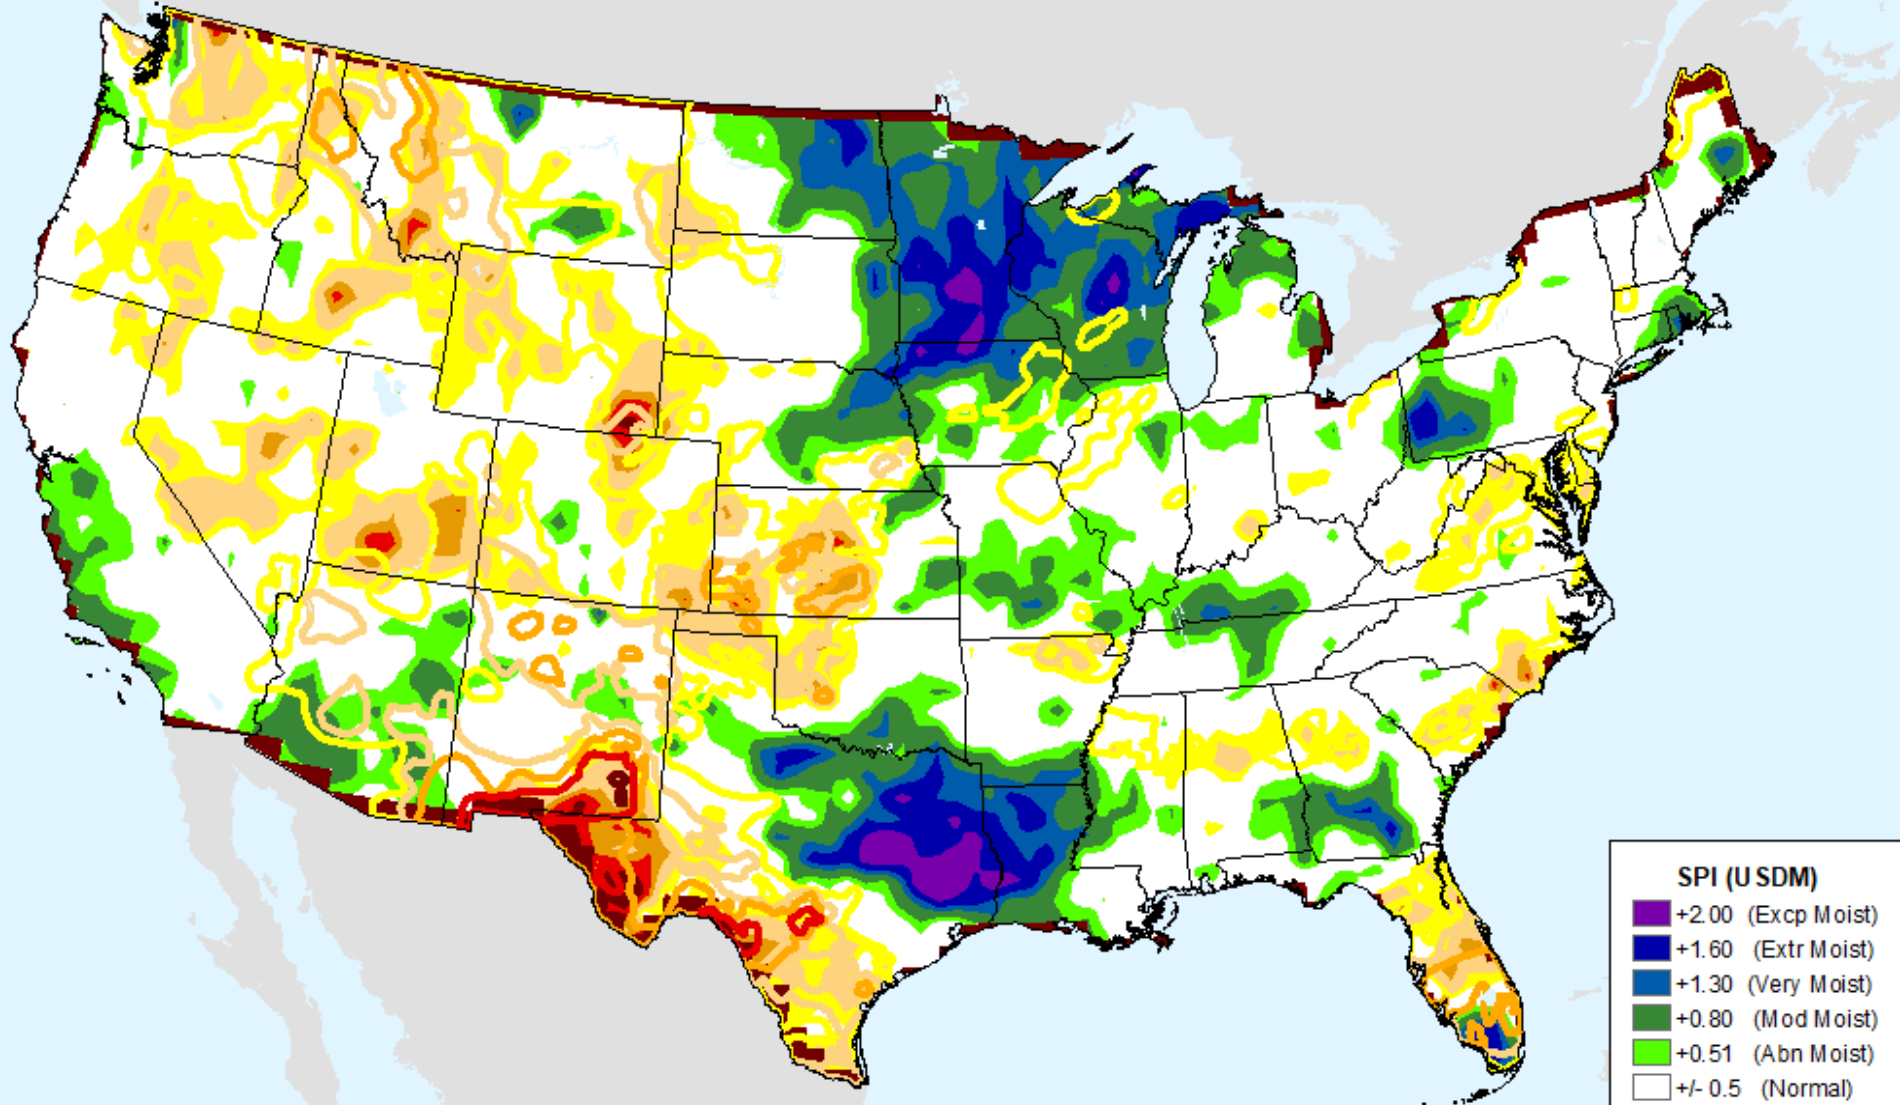

CPC 3-month SPI

As of: Tuesday, June 18, 2024

SPI (USDM)	
+	+2.00 (Excp Moist)
+	+1.60 (Extr Moist)
+	+1.30 (Very Moist)
+	+0.80 (Mod Moist)
+	+0.51 (Abn Moist)
±	+/- 0.5 (Normal)
-	-0.51 (D0)
-	-0.80 (D1)
-	-1.30 (D2)
-	-1.60 (D3)
-	-2.00+ (D4)

USDM for: Jun. 11, 2024