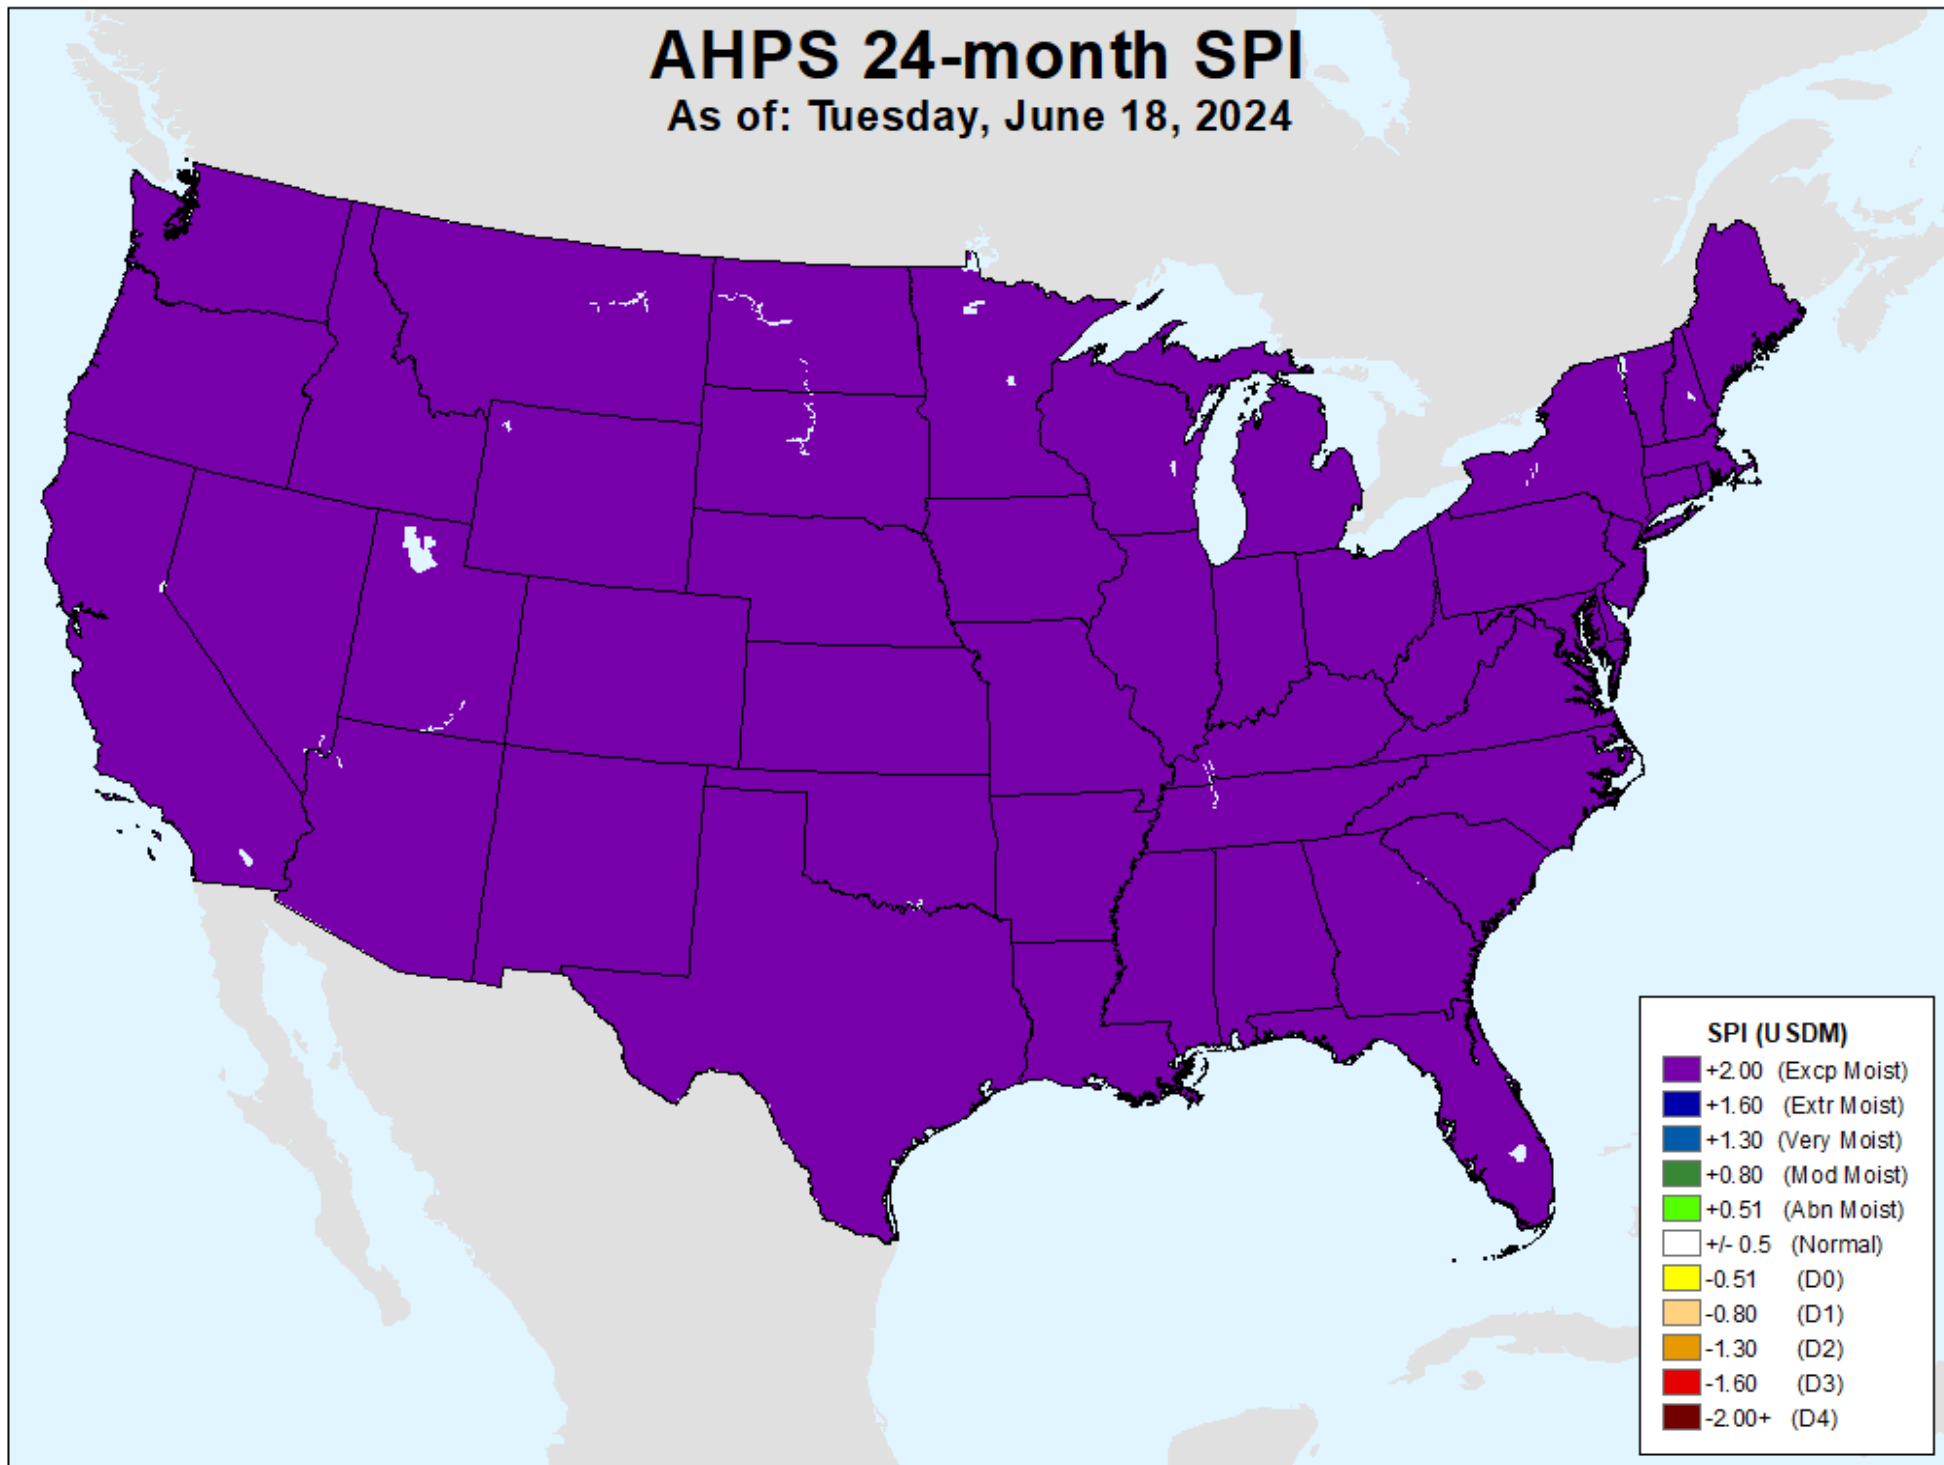

AHPS 24-month SPI

As of: Tuesday, June 18, 2024