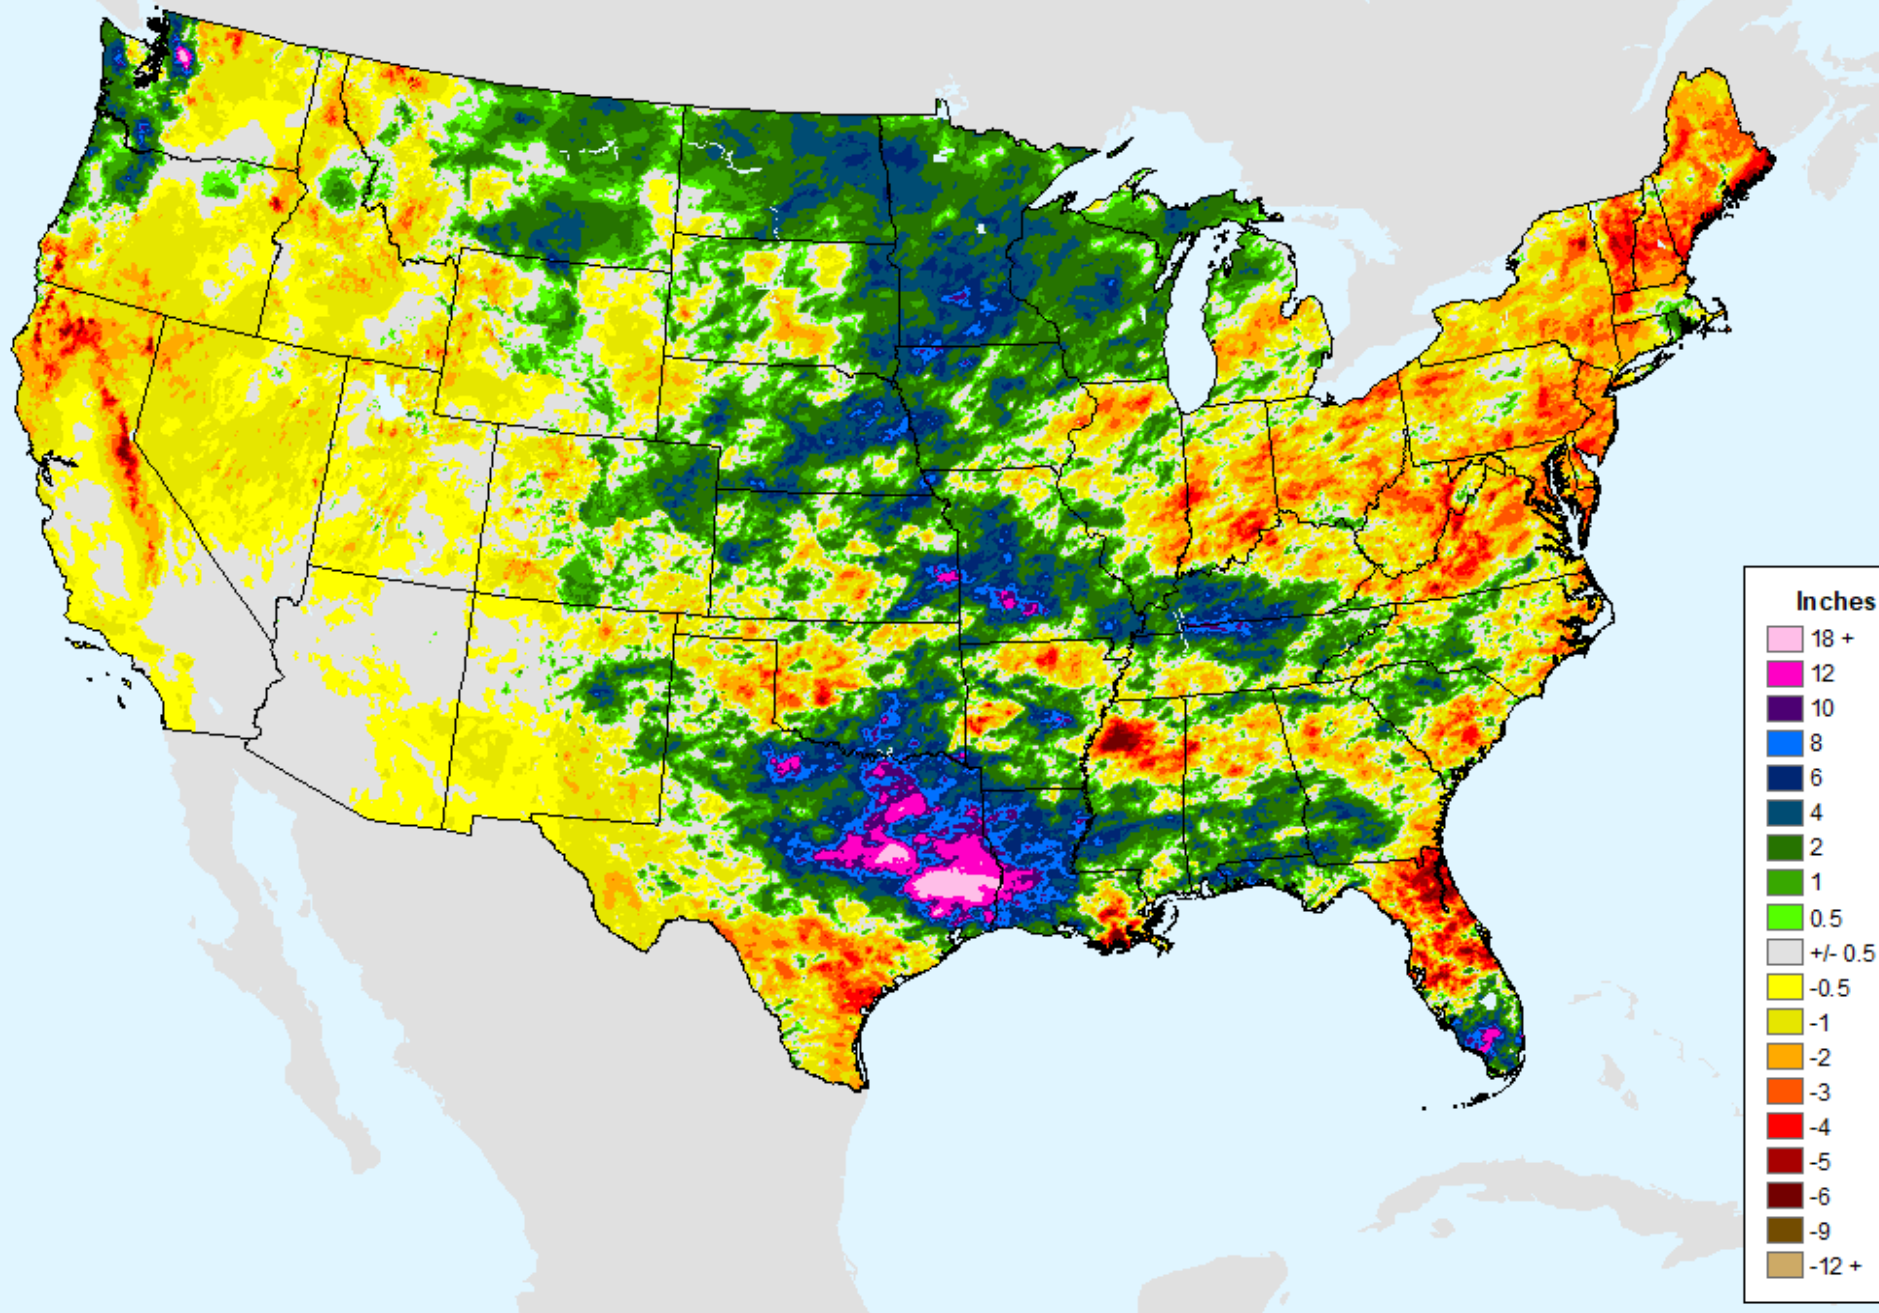

AHPS 60-Day Precip Departure

As of: Tuesday, June 18, 2024