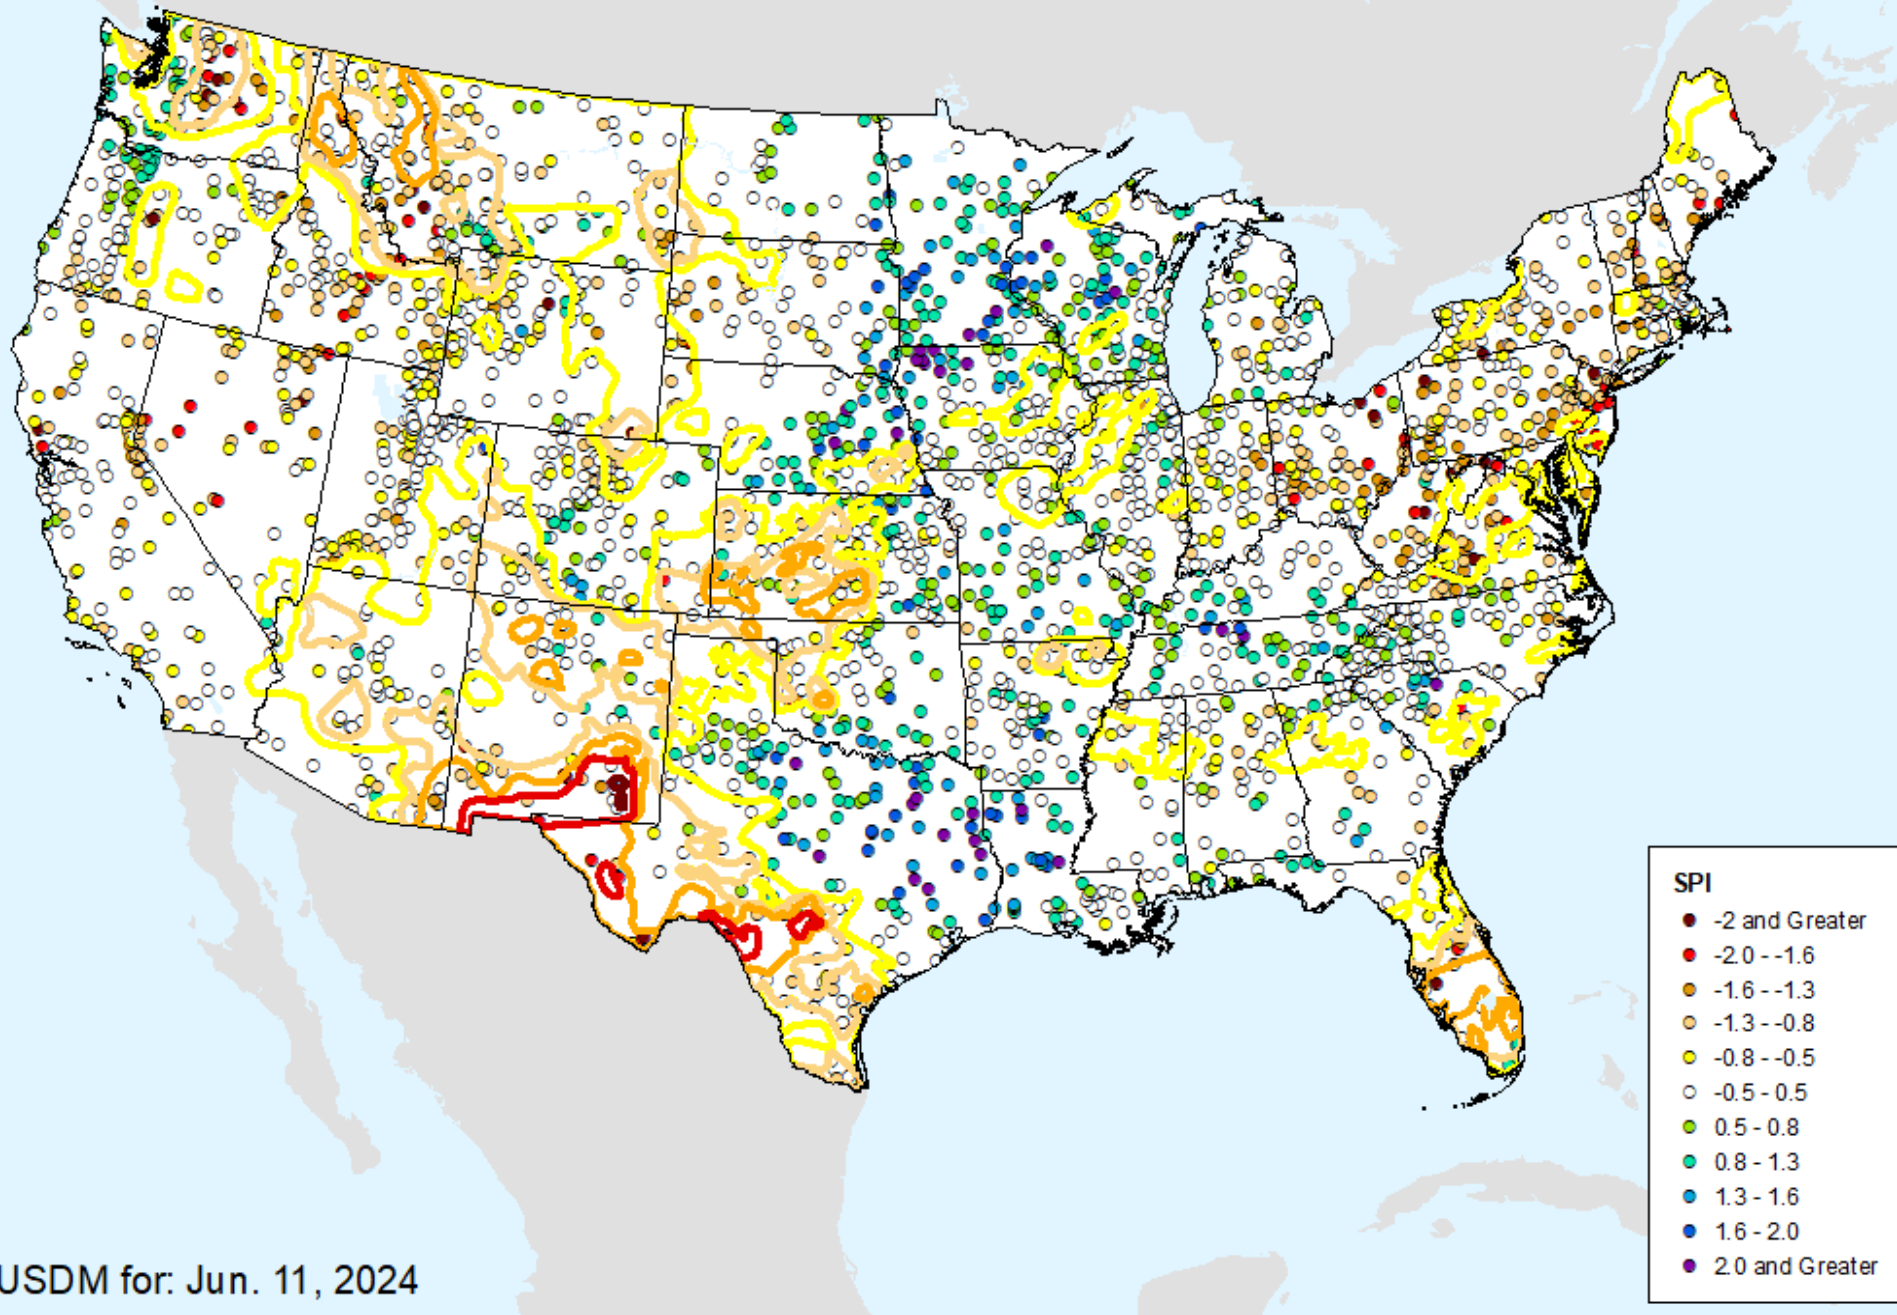

HPRCC 2-month SPI

As of: Tuesday, June 18, 2024

USDM for: Jun. 11, 2024