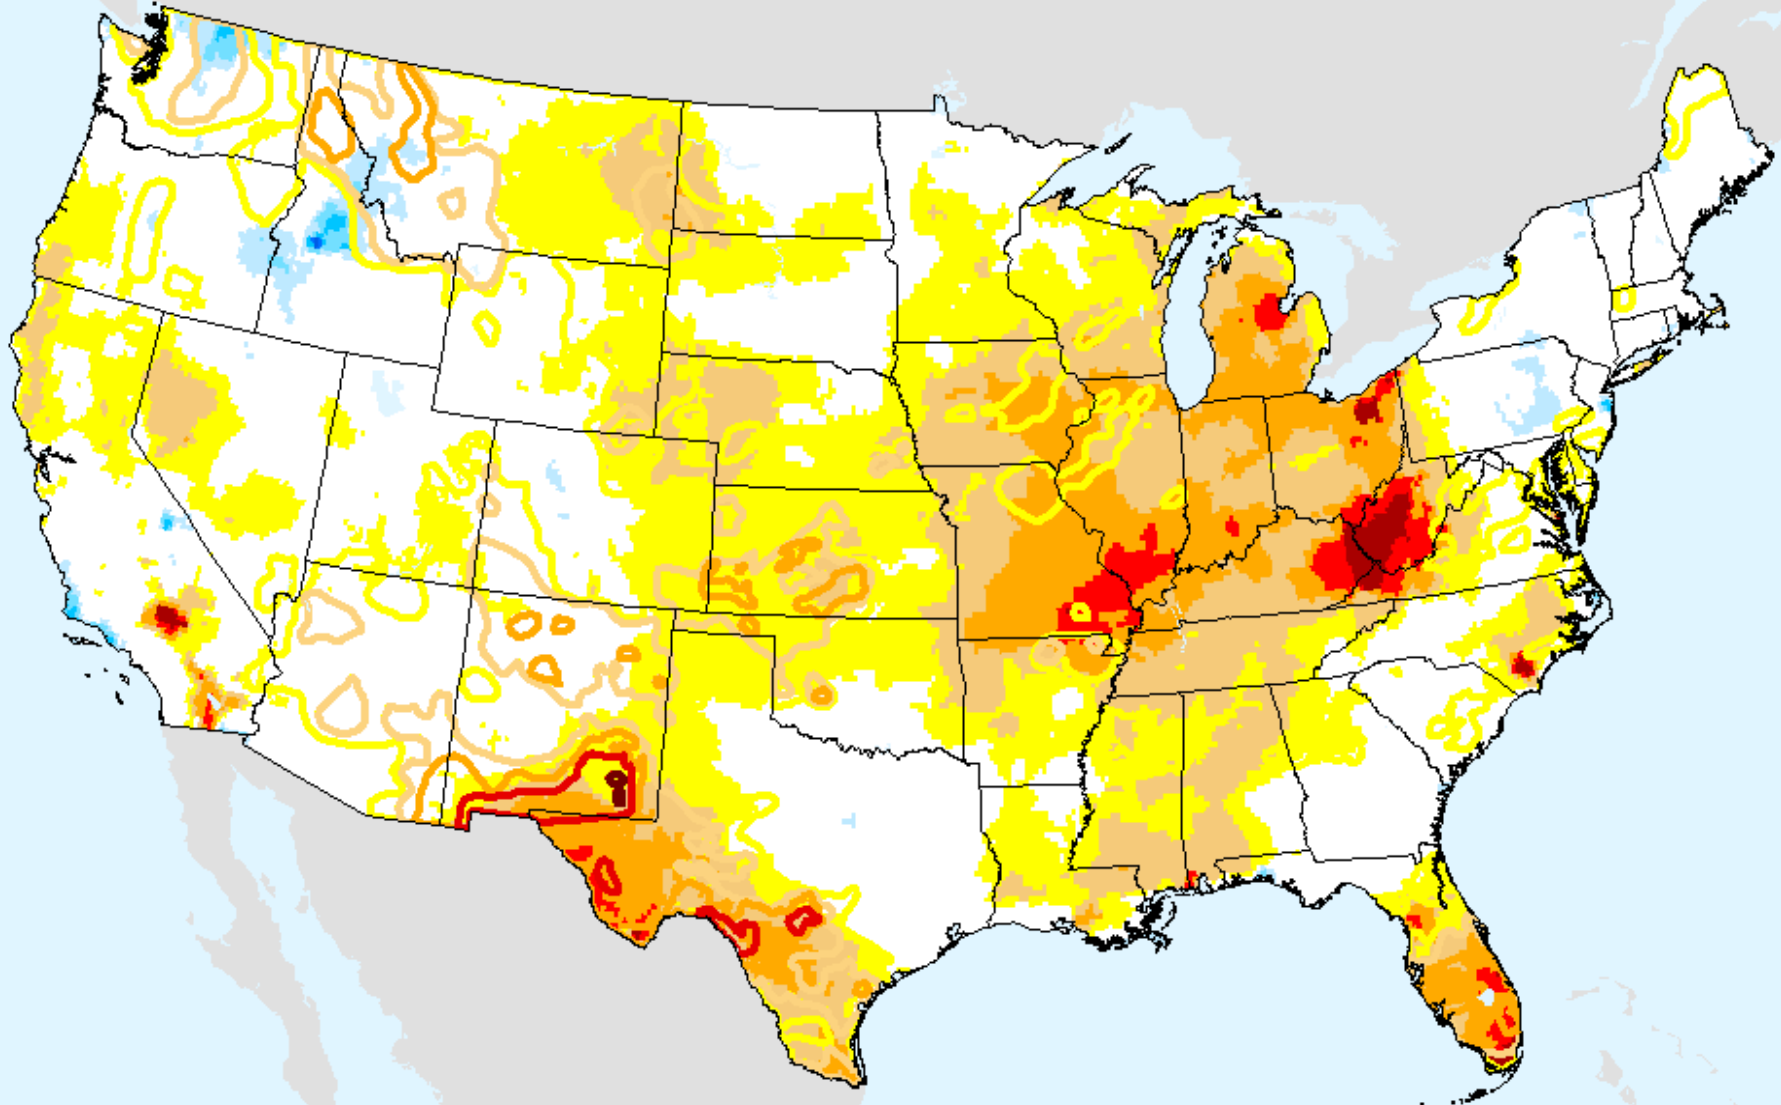

EDDI 9-week

As of: Tuesday, June 18, 2024

USDM for: Jun. 11, 2024