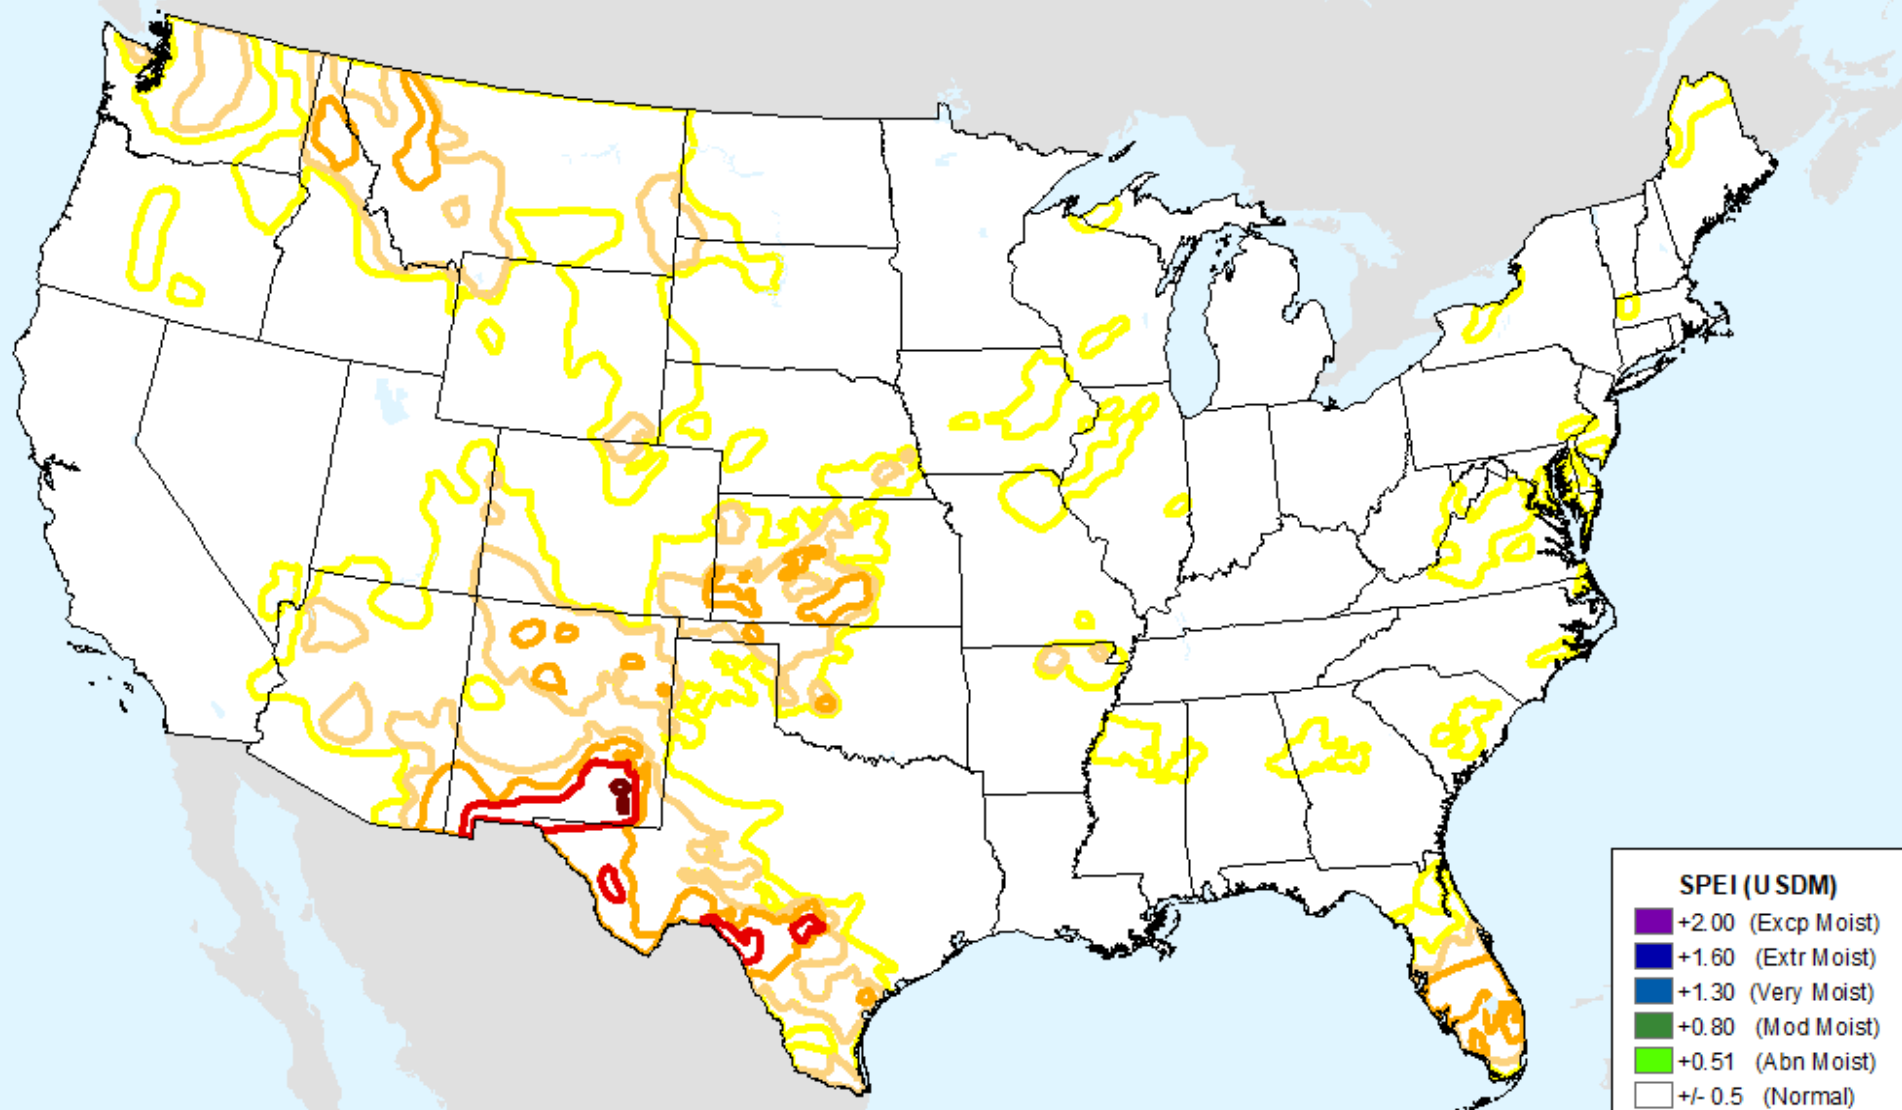

AHPS 12-month SPEI

As of: Tuesday, June 18, 2024

USDM for: Jun. 11, 2024

AHPS 12-month SPEI

As of: Tuesday, June 18, 2024

AHPS 24-month SPEI

As of: Tuesday, June 18, 2024

USDM for: Jun. 11, 2024