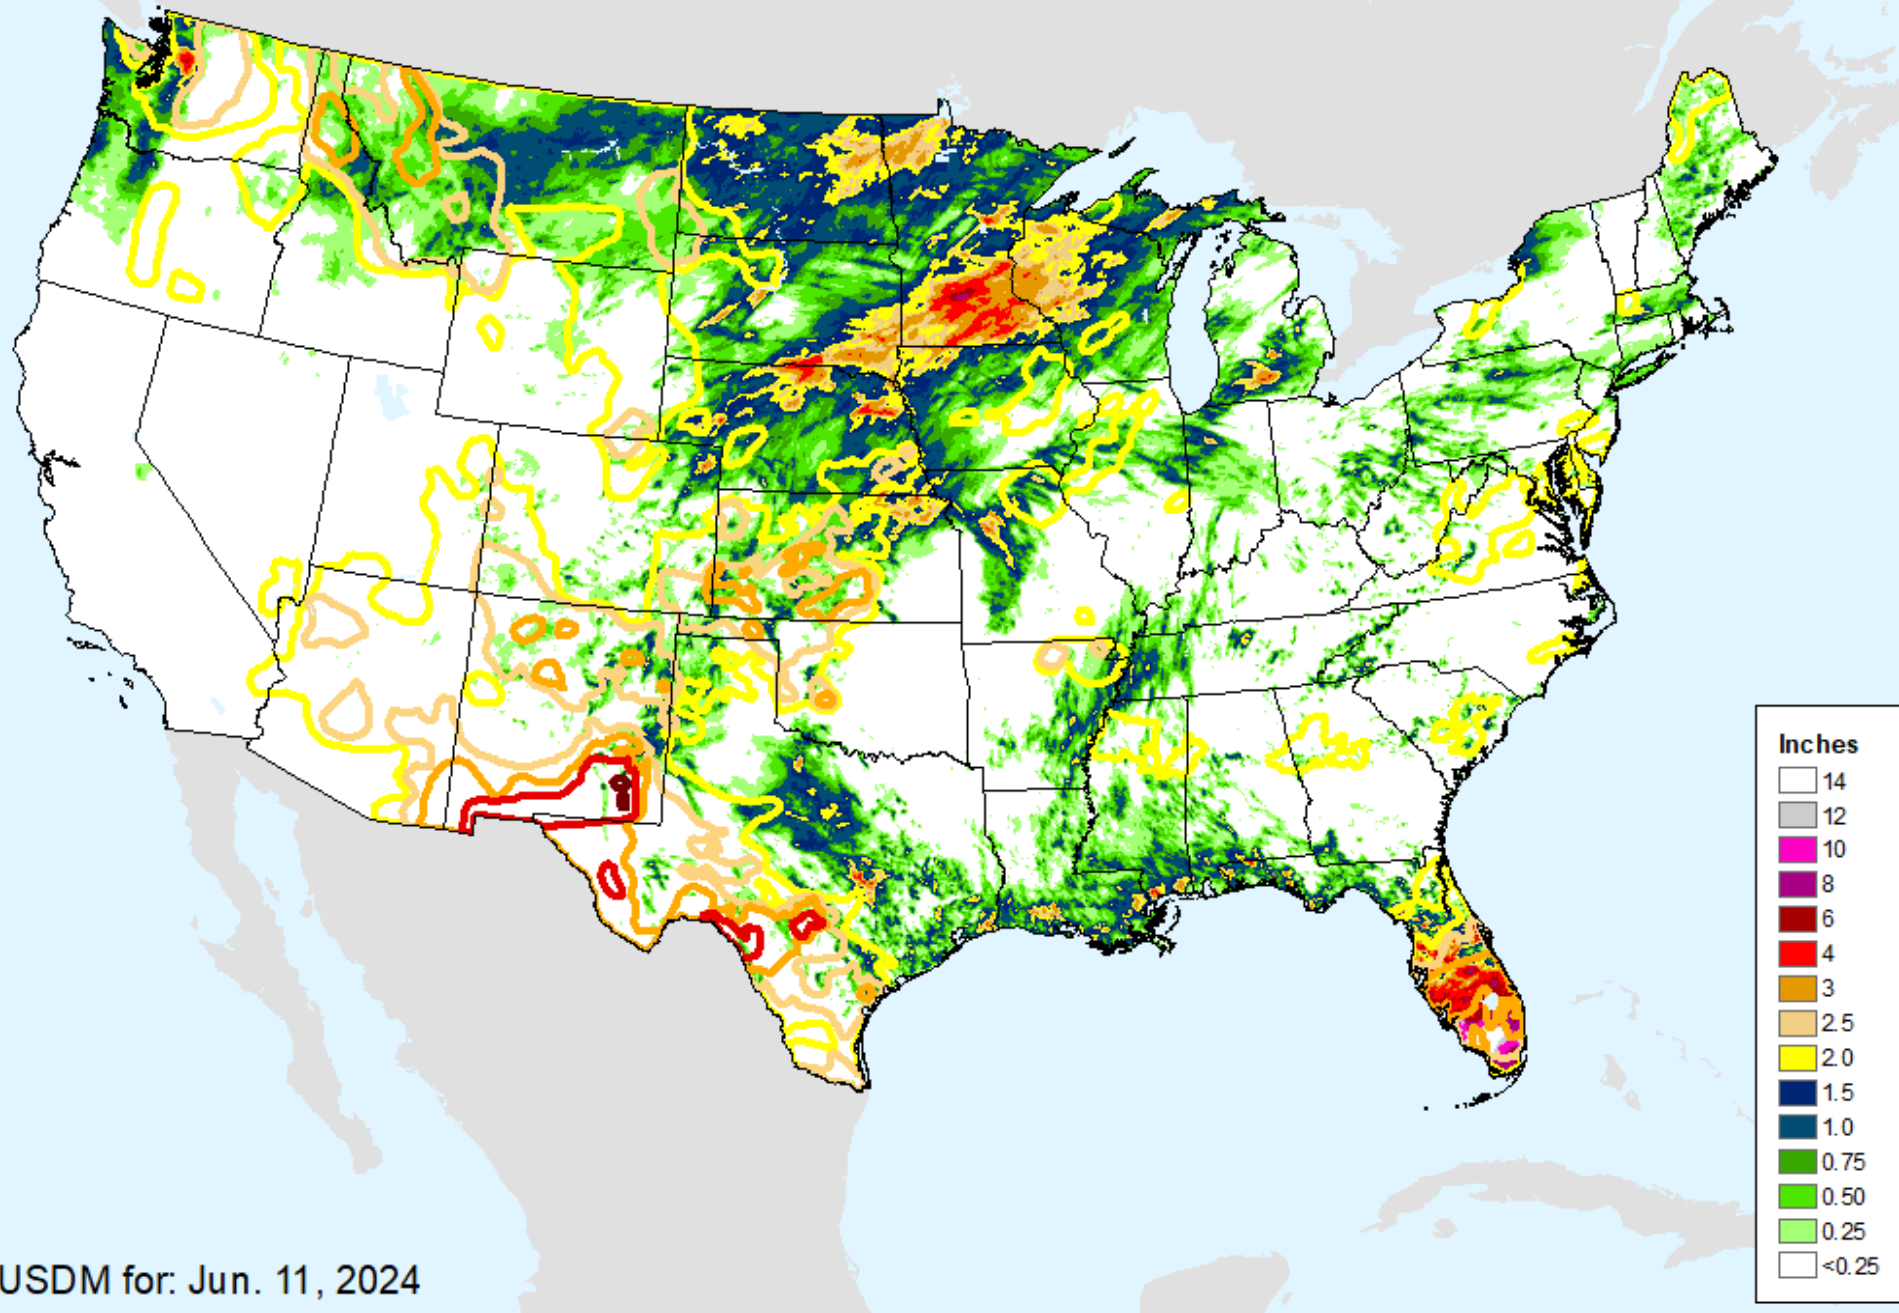

AHPS 7-Day Precipitation

As of: Tuesday, June 18, 2024

AHPS 7-Day Precipitation

As of: Tuesday, June 18, 2024

USDM for: Jun. 11, 2024

AHPS 14-Day Precip Departure

As of: Tuesday, June 18, 2024

USDM for: Jun. 11, 2024