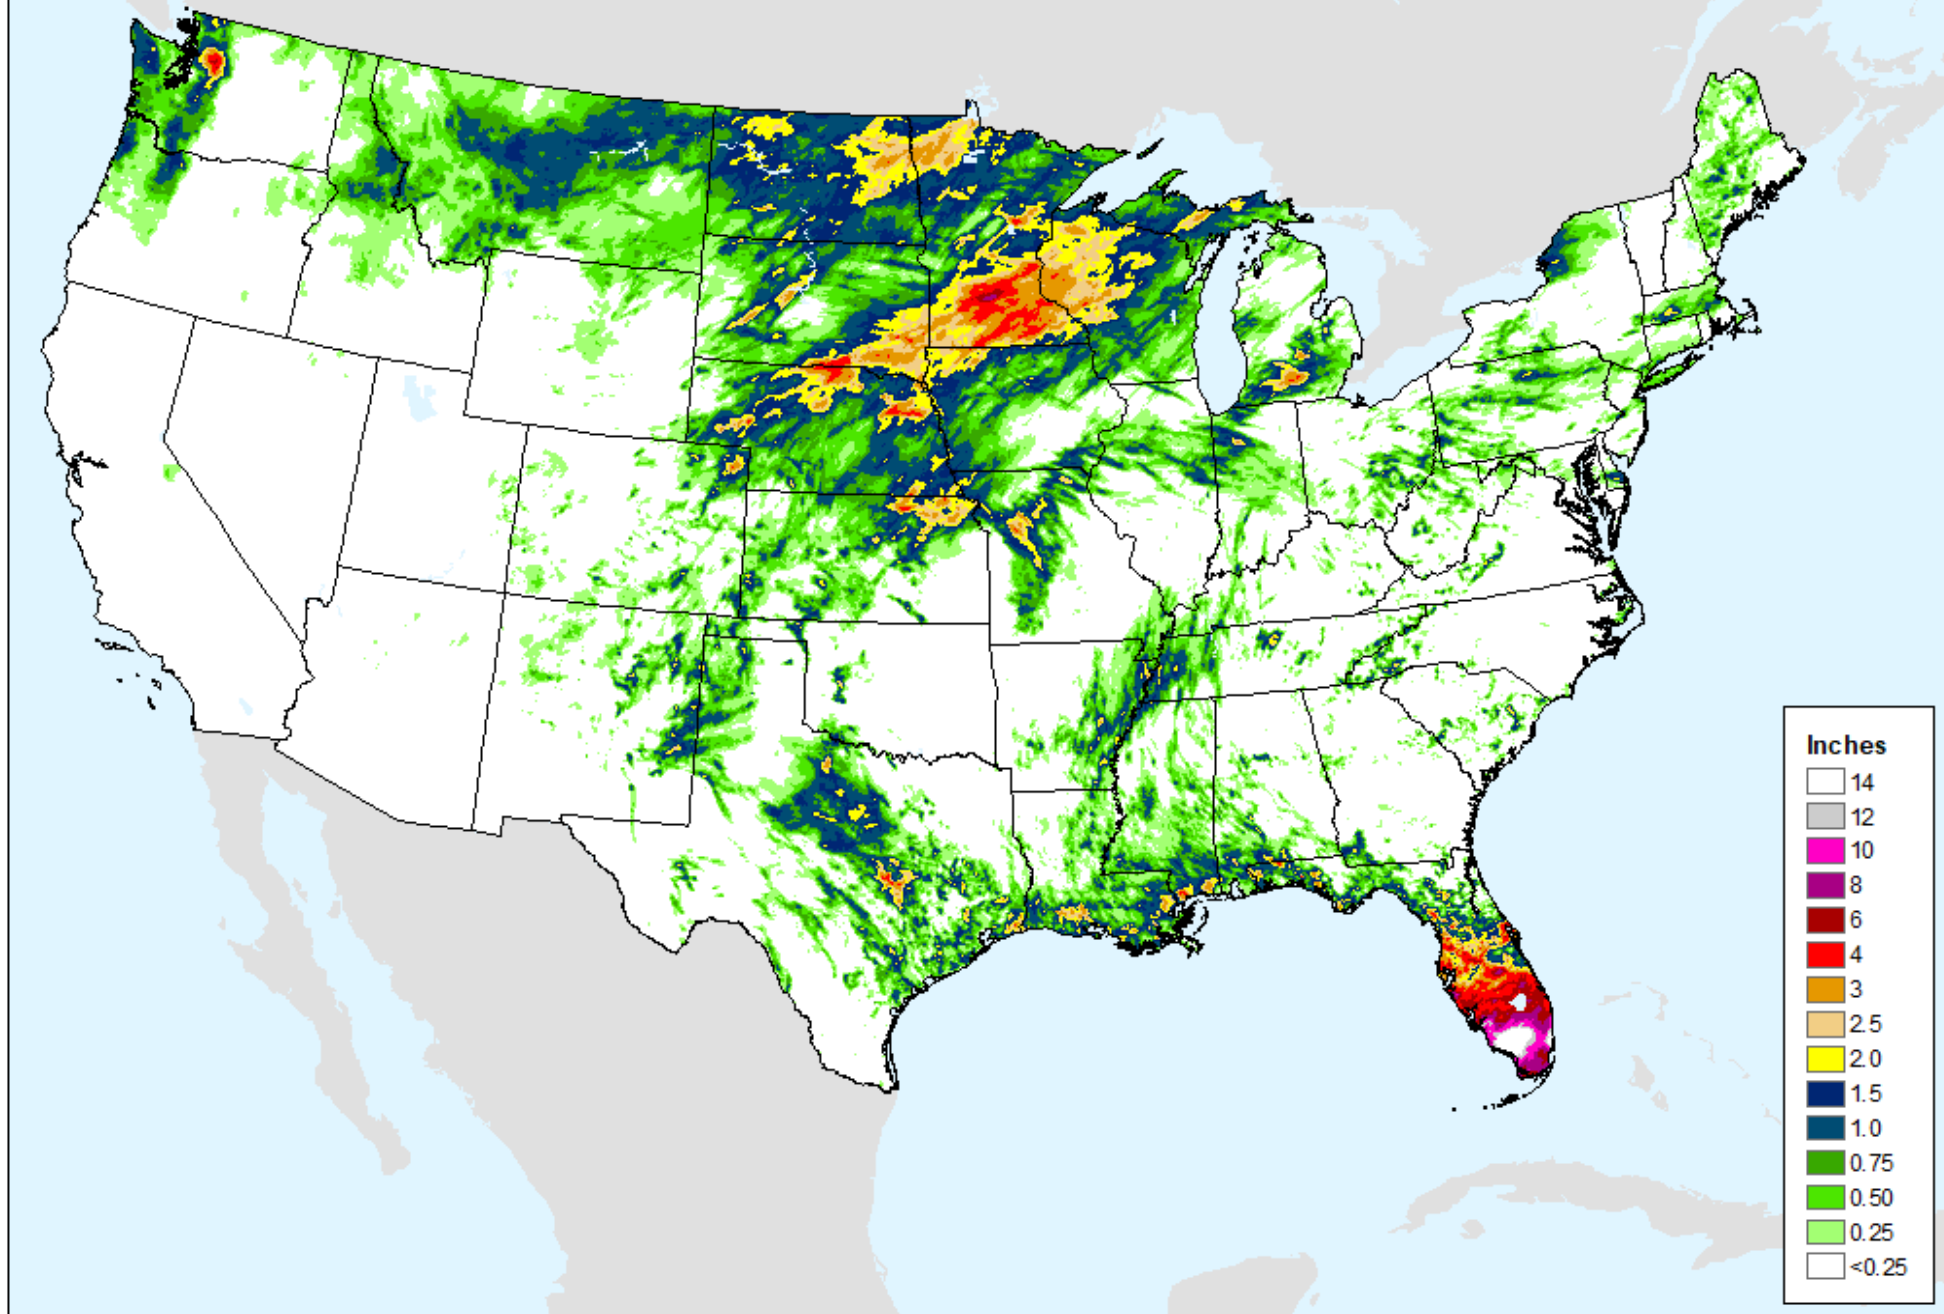

AHPS 7-Day Precipitation

As of: Tuesday, June 18, 2024

AHPS 7-Day Precipitation

As of: Tuesday, June 18, 2024

USDM for: Jun. 11, 2024

AHPS 14-Day Precip Departure

As of: Tuesday, June 18, 2024

USDM for: Jun. 11, 2024