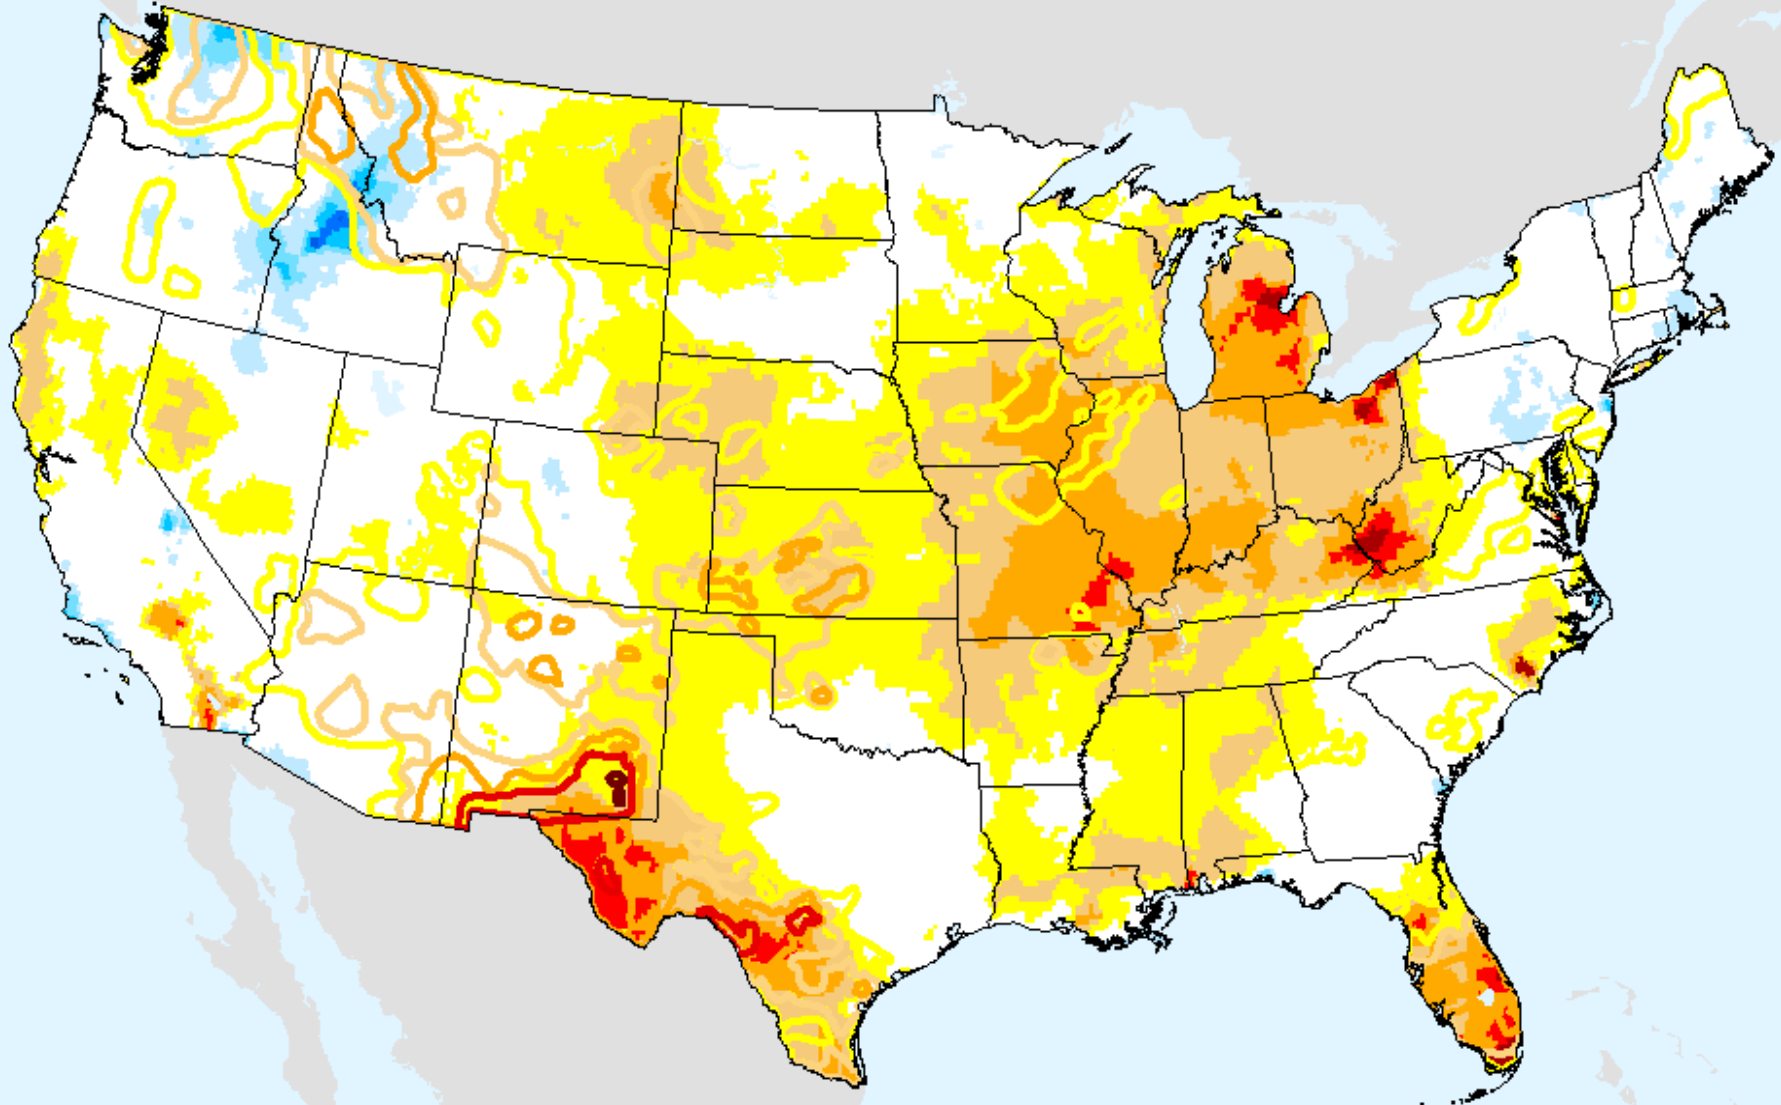

EDDI 10-week

As of: Tuesday, June 18, 2024

EDDI	
Dark Blue	-5
Blue	-4
Light Blue	-3
Light Blue	-2
Light Blue	-1
White	0
Yellow	1
Light Orange	2
Orange	3
Red	4
Dark Red	5

USDM for: Jun. 11, 2024

EDDI 10-week