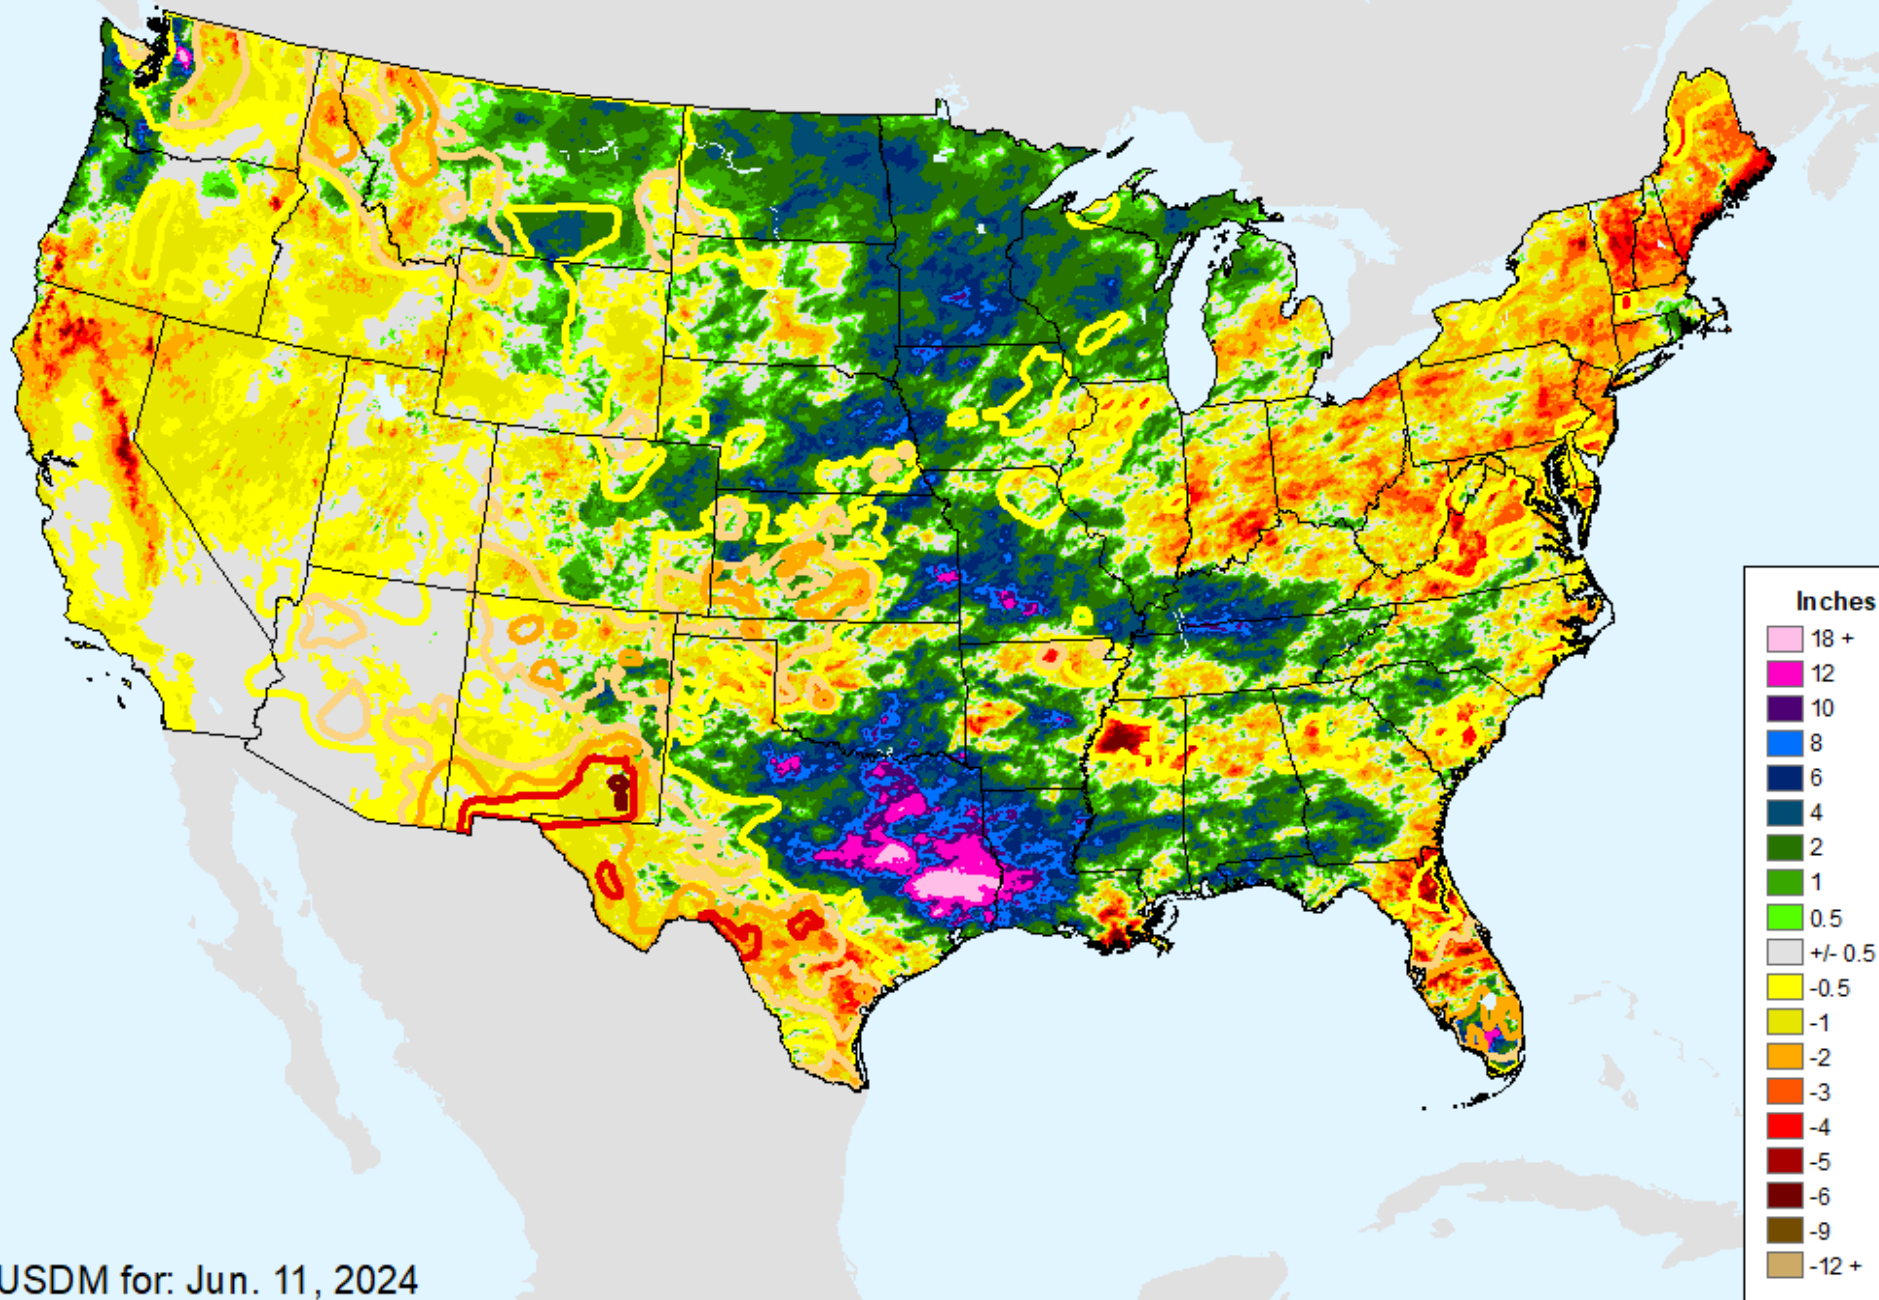

As of: Tuesday, June 18, 2024

AHPS 30-Day Pct of Normal Pcp

As of: Tuesday, June 18, 2024

Percent

AHPS 60-Day Precip Departure

As of: Tuesday, June 18, 2024

USDM for: Jun. 11, 2024

AHPS 60-Day Precip Departure