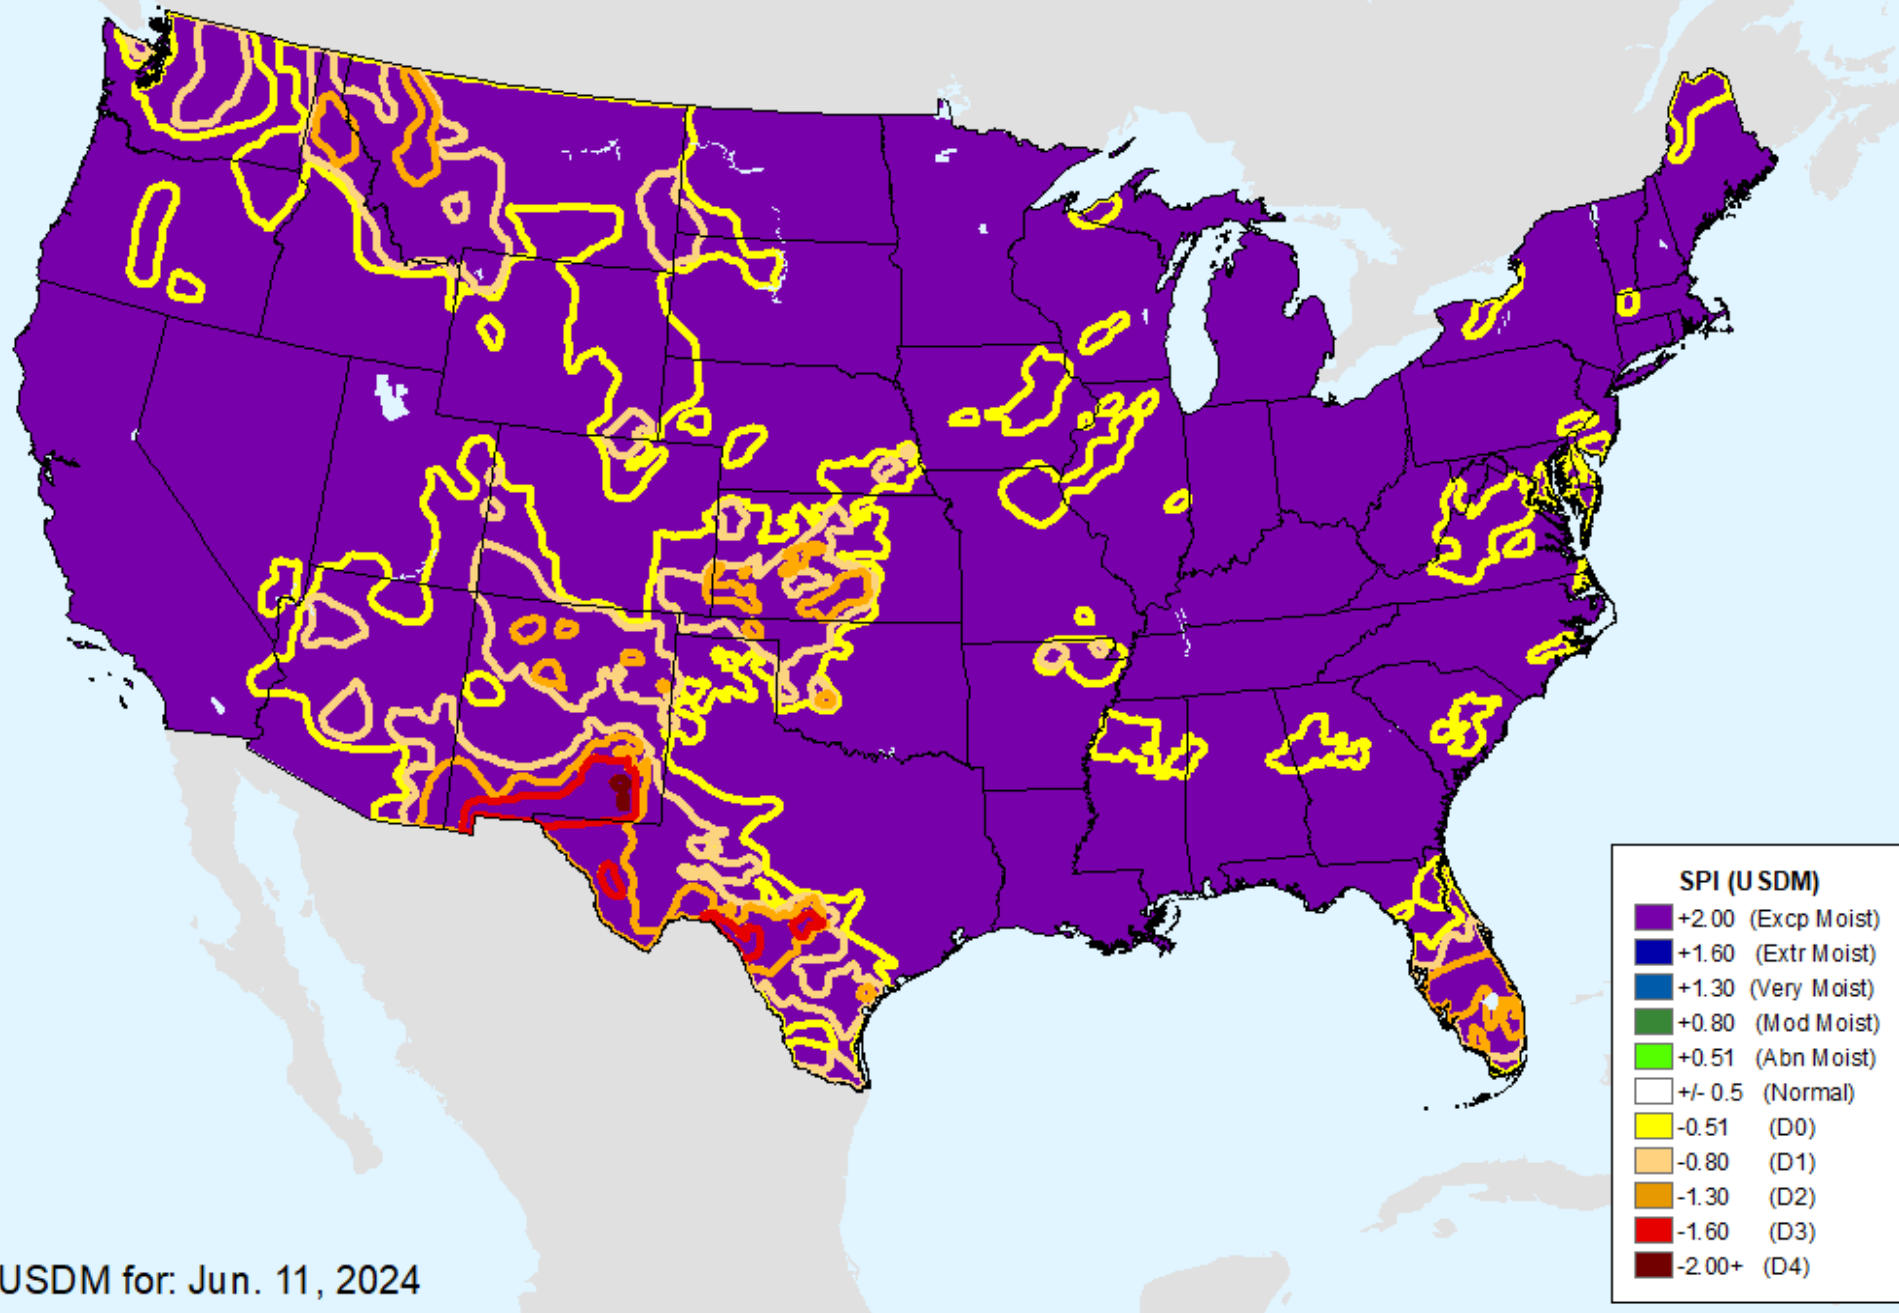

AHPS 1-month SPI

As of: Tuesday, June 18, 2024

USDM for: Jun. 11, 2024