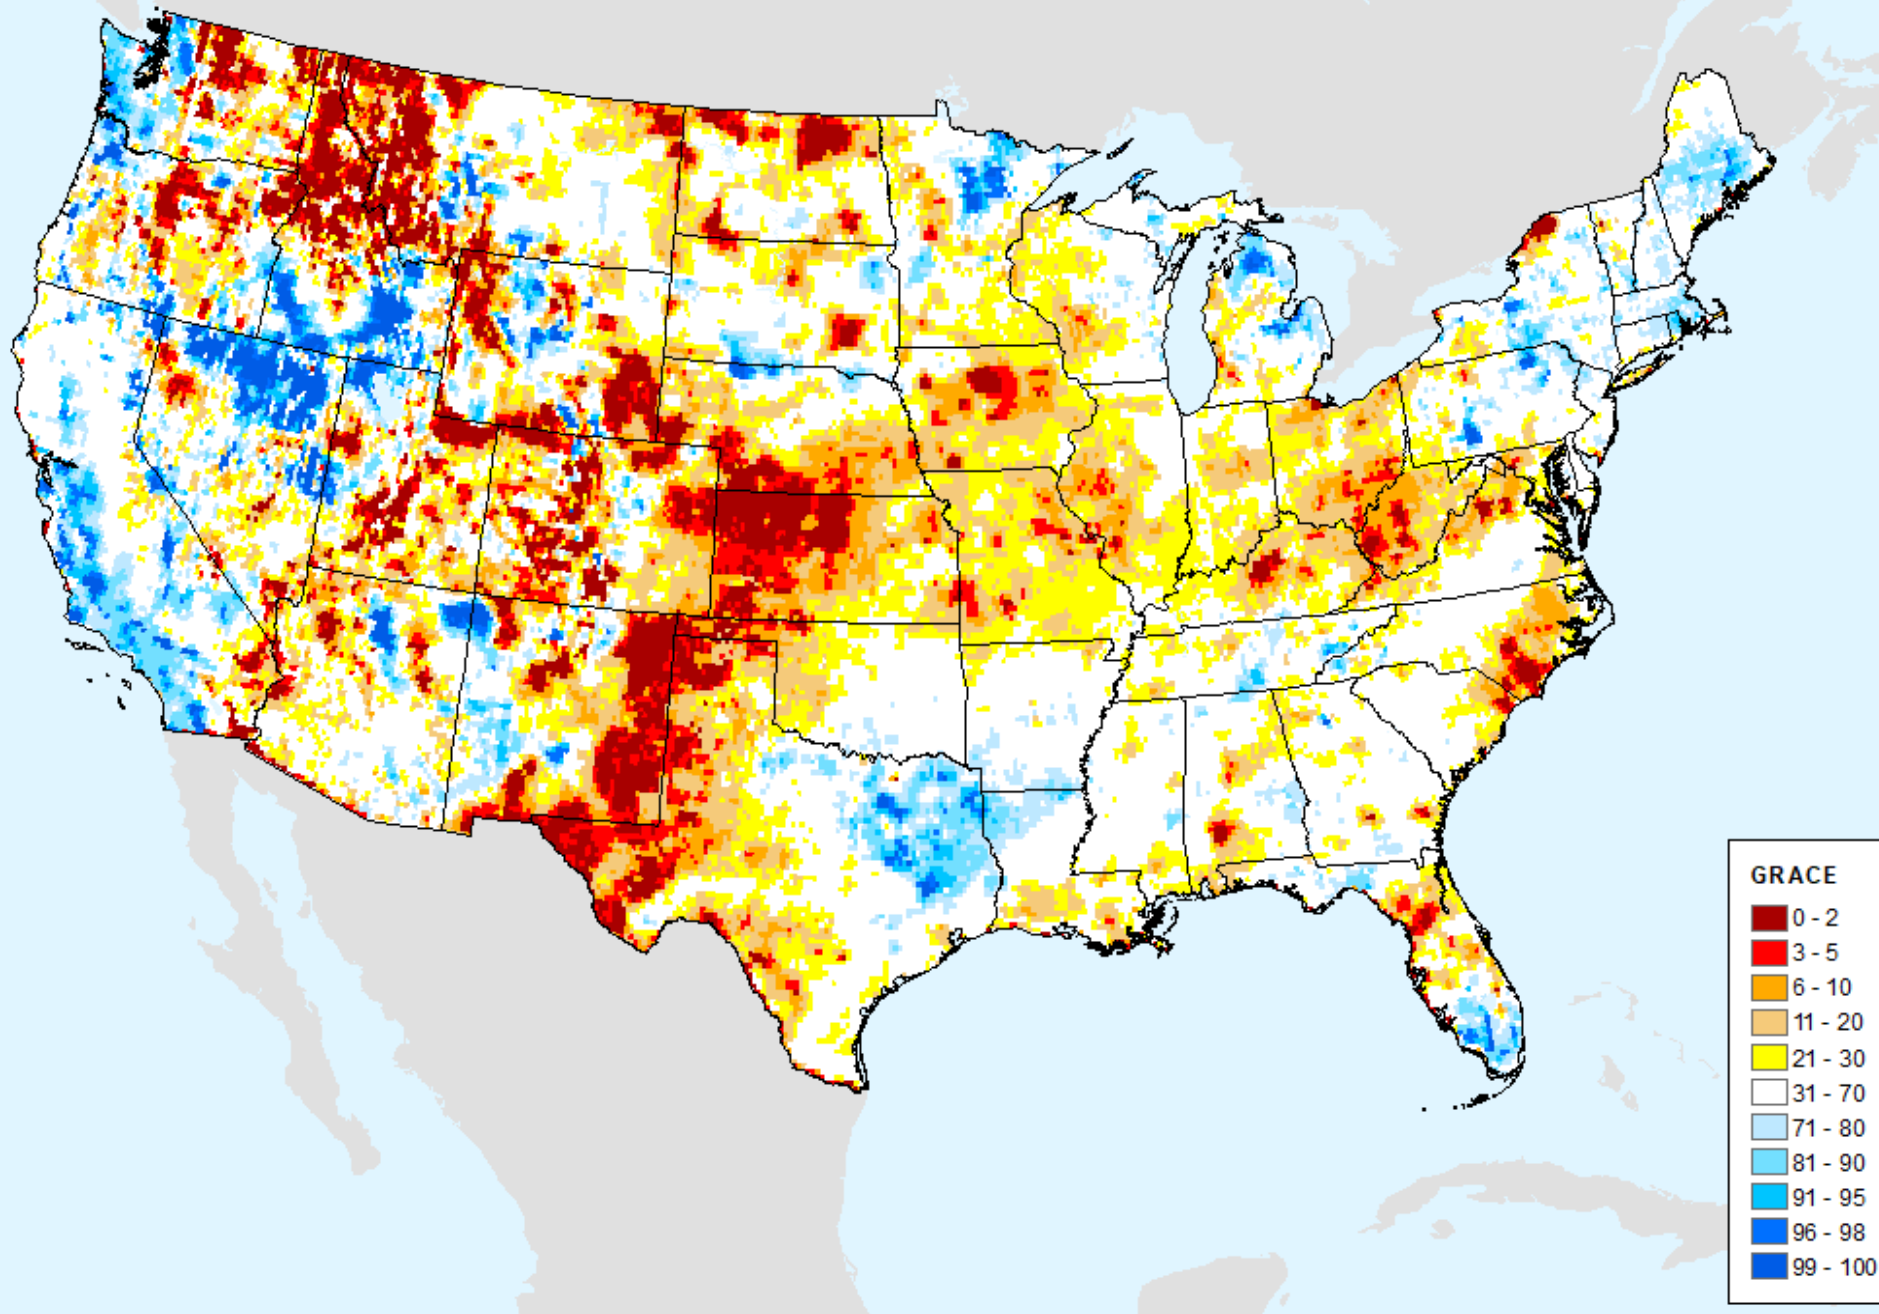

GRACE-Based Shallow Groundwater Drought Indicator

As of: Tuesday, June 18, 2024