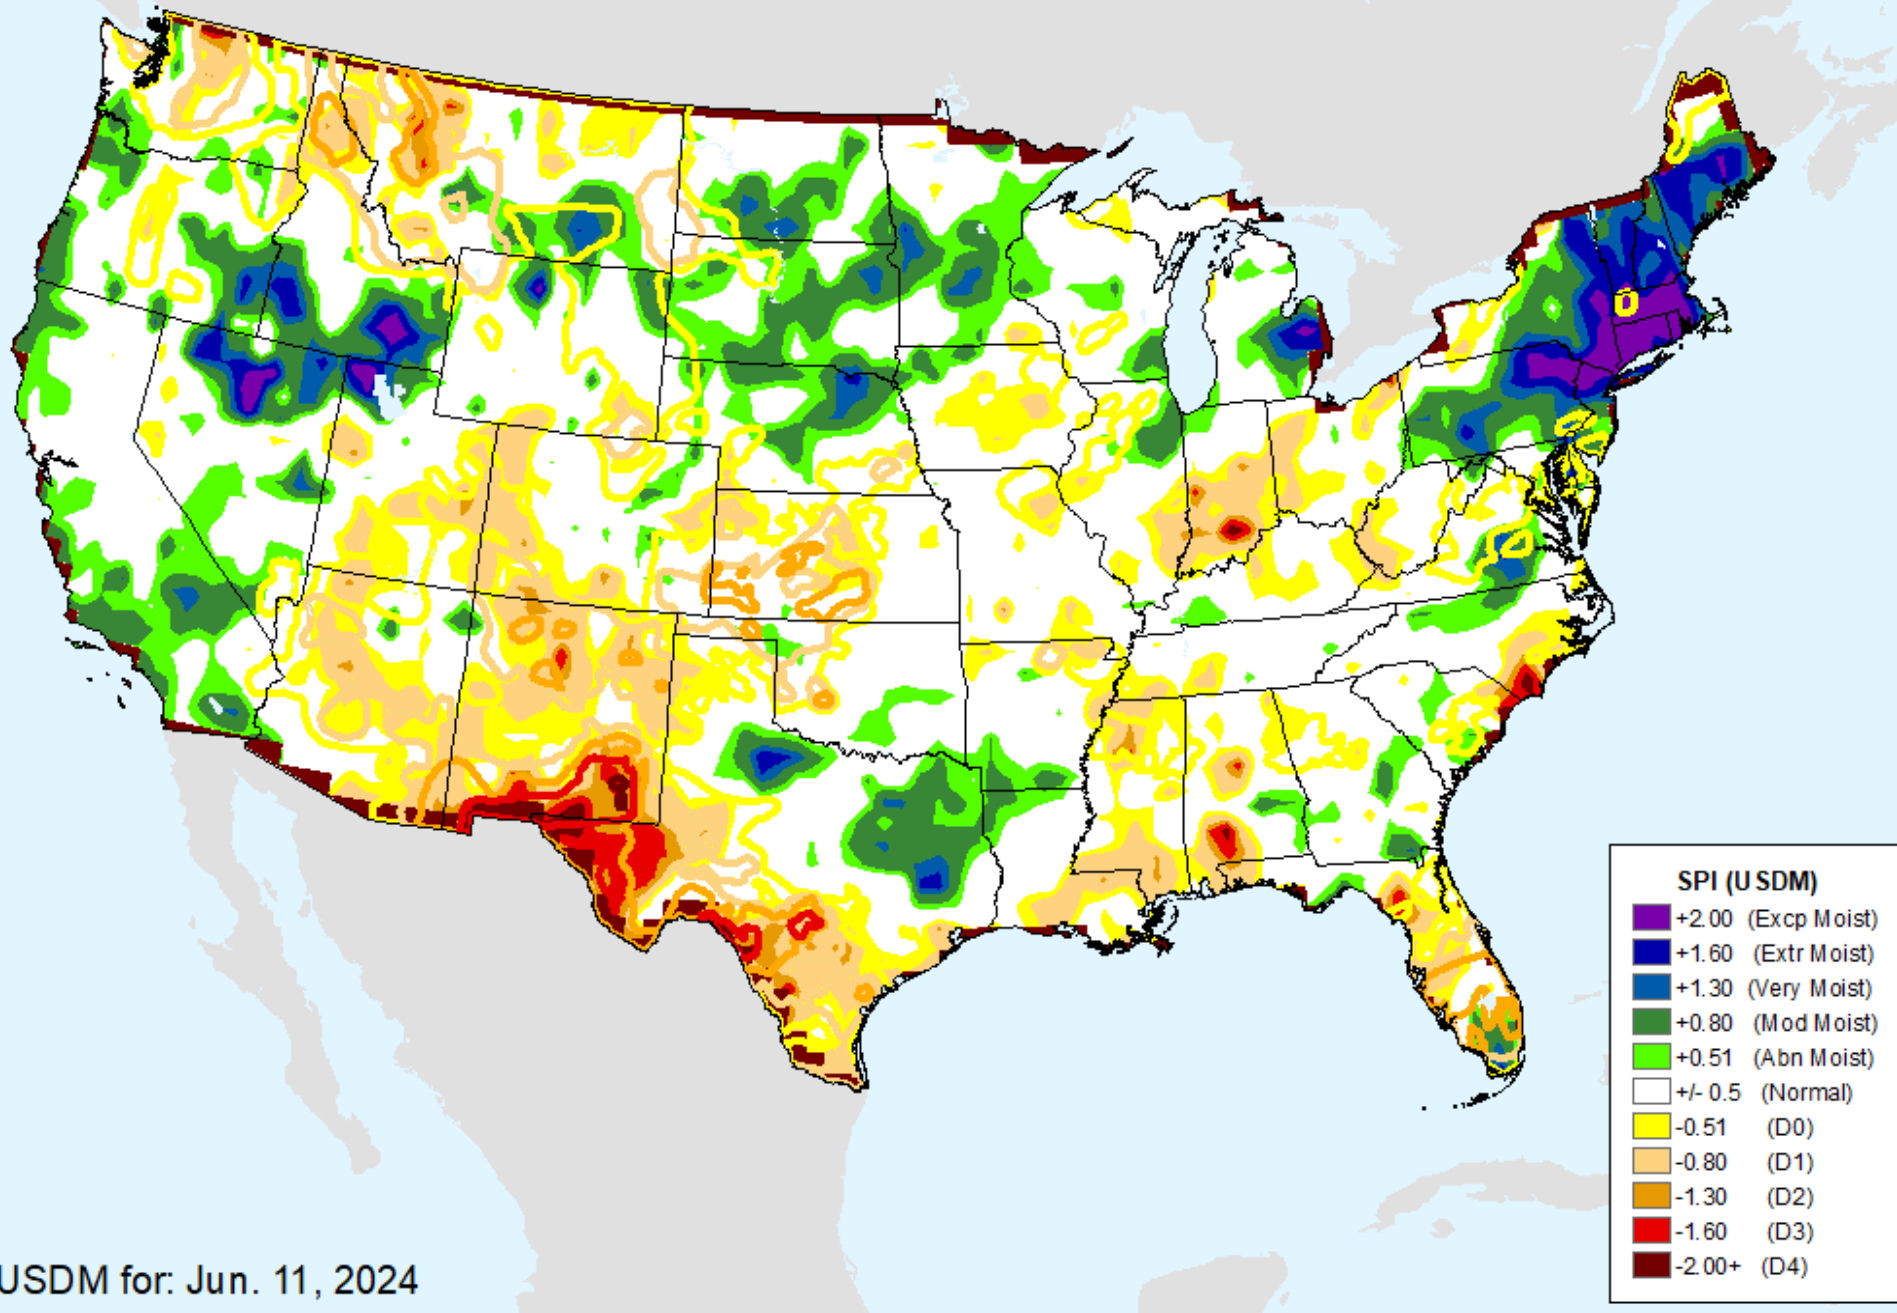

CPC 12-month SPI

As of: Tuesday, June 18, 2024

USDM for: Jun. 11, 2024