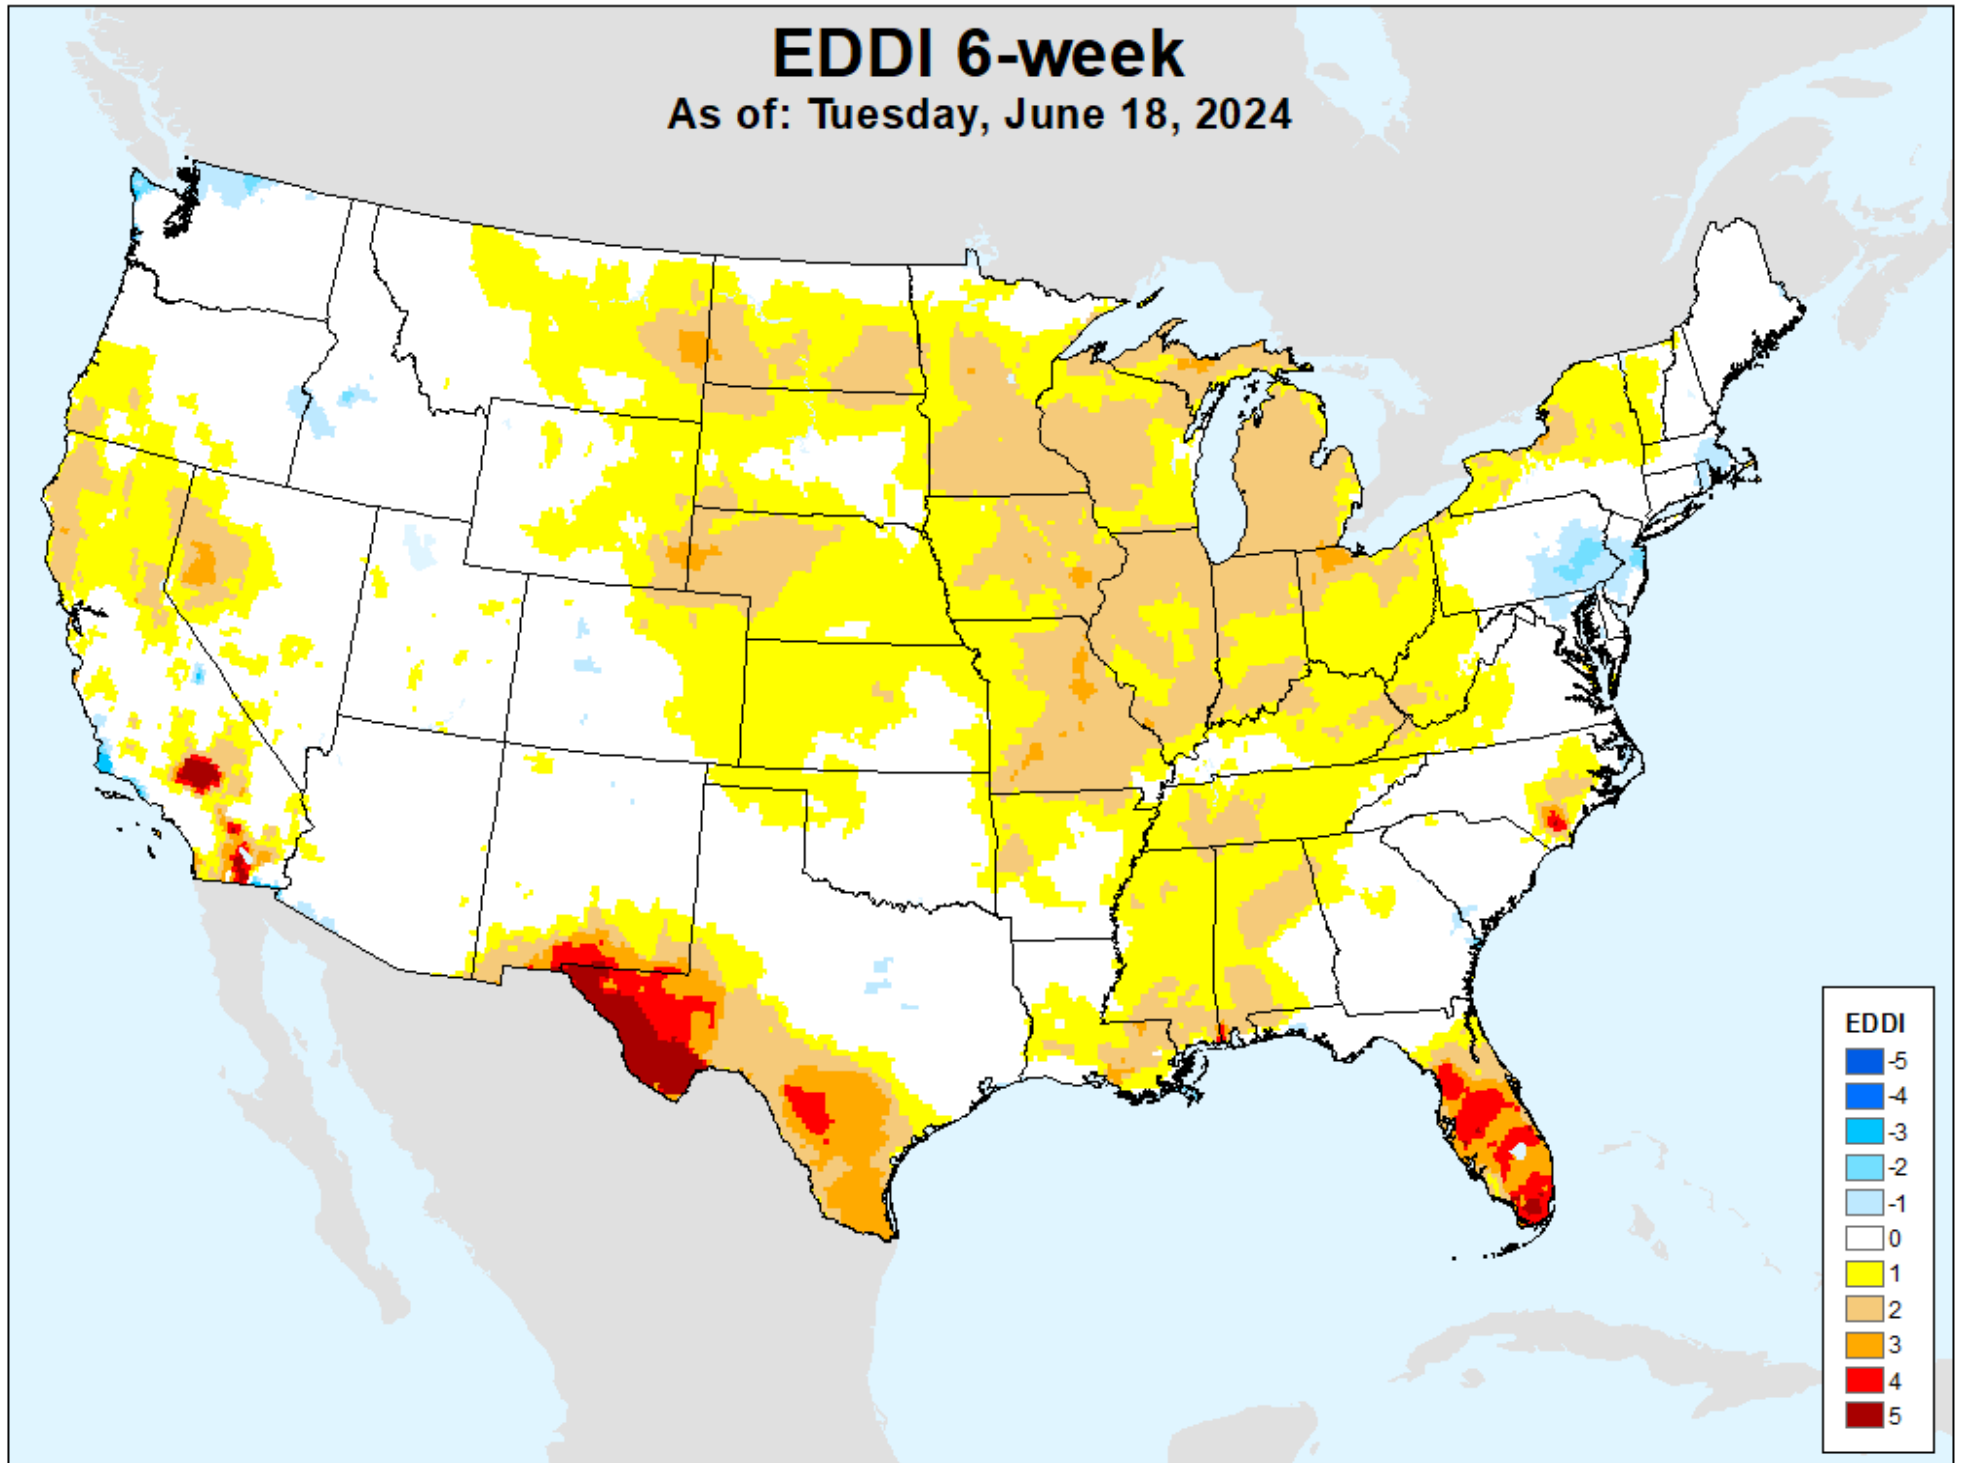

EDDI 6-week

As of: Tuesday, June 18, 2024