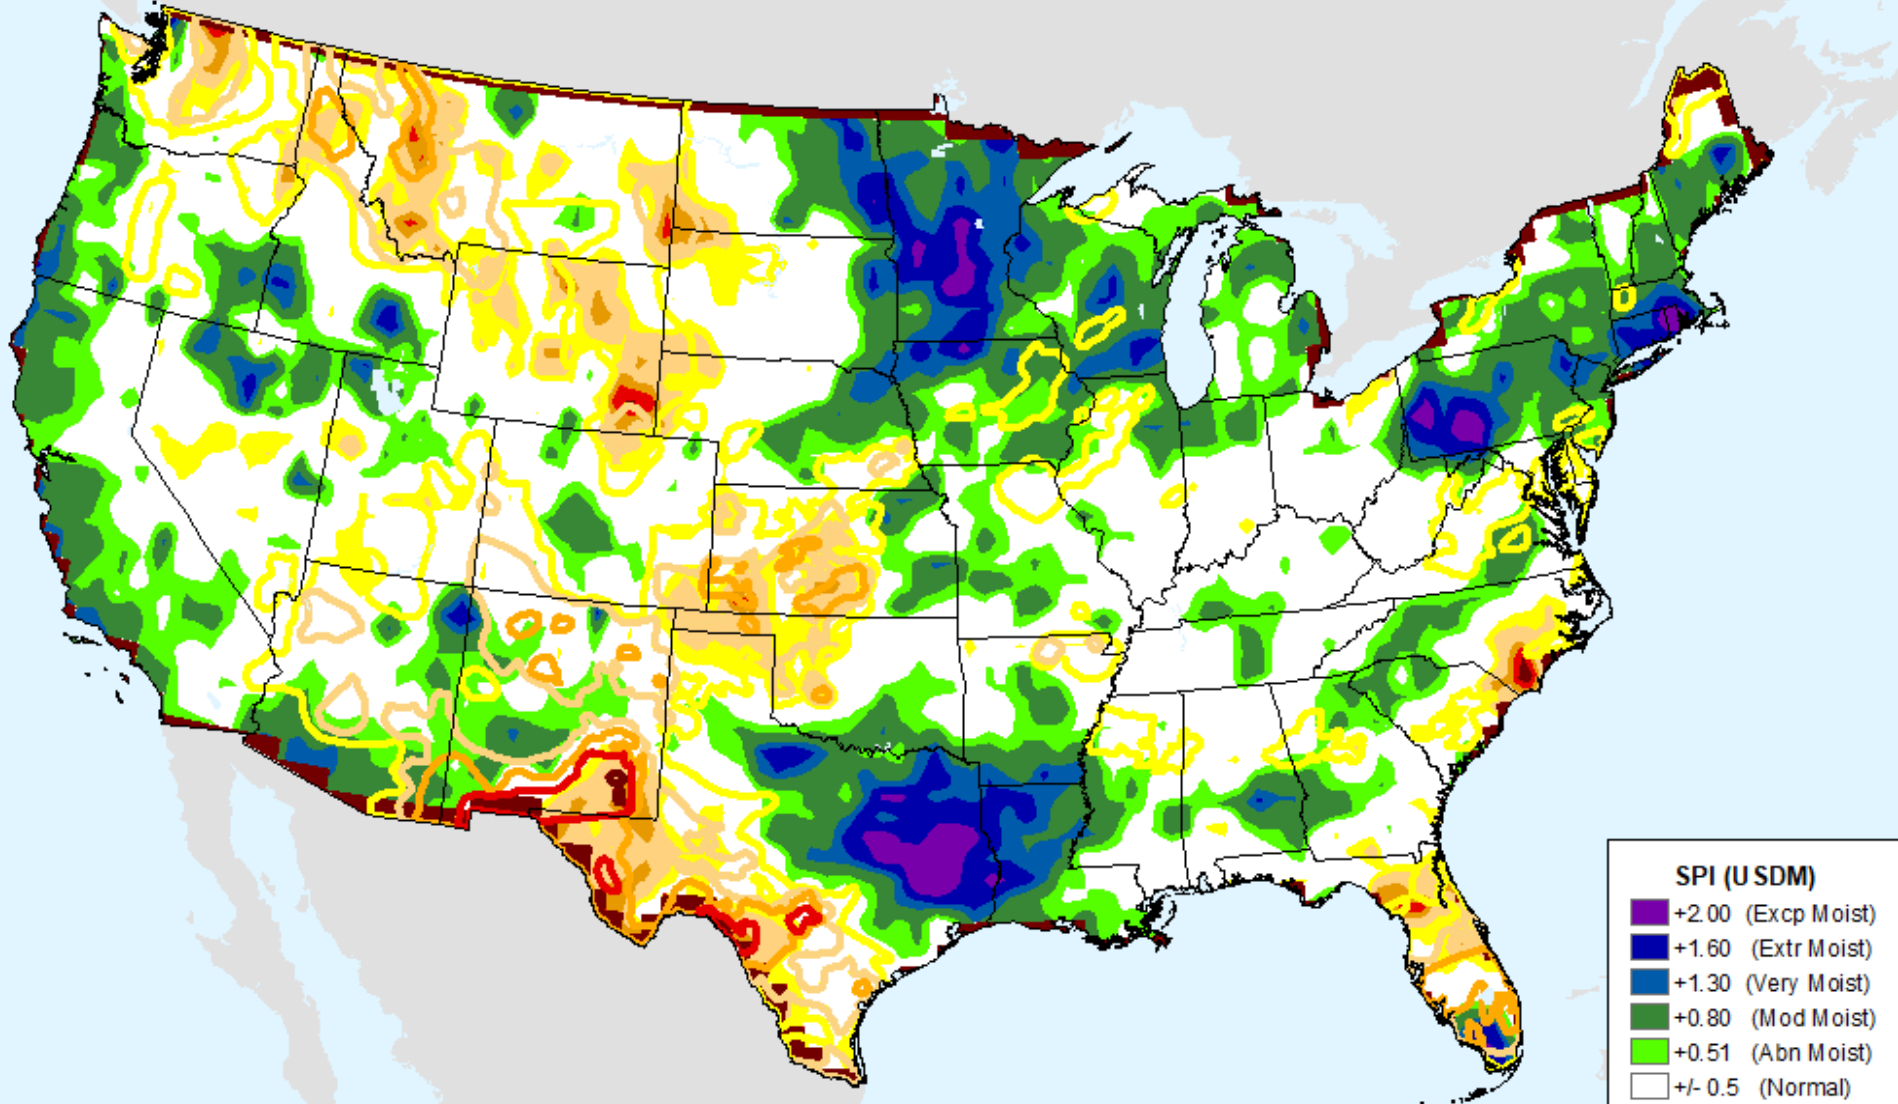

CPC 6-month SPI

As of: Tuesday, June 18, 2024

SPI (USDM)	
Dark Purple	+2.00 (Excp Moist)
Dark Blue	+1.60 (Extr Moist)
Blue	+1.30 (Very Moist)
Green	+0.80 (Mod Moist)
Light Green	+0.51 (Abn Moist)
White	+/- 0.5 (Normal)
Yellow	-0.51 (D0)
Light Orange	-0.80 (D1)
Orange	-1.30 (D2)
Red-Orange	-1.60 (D3)
Dark Red	-2.00+ (D4)

USDM for: Jun. 11, 2024