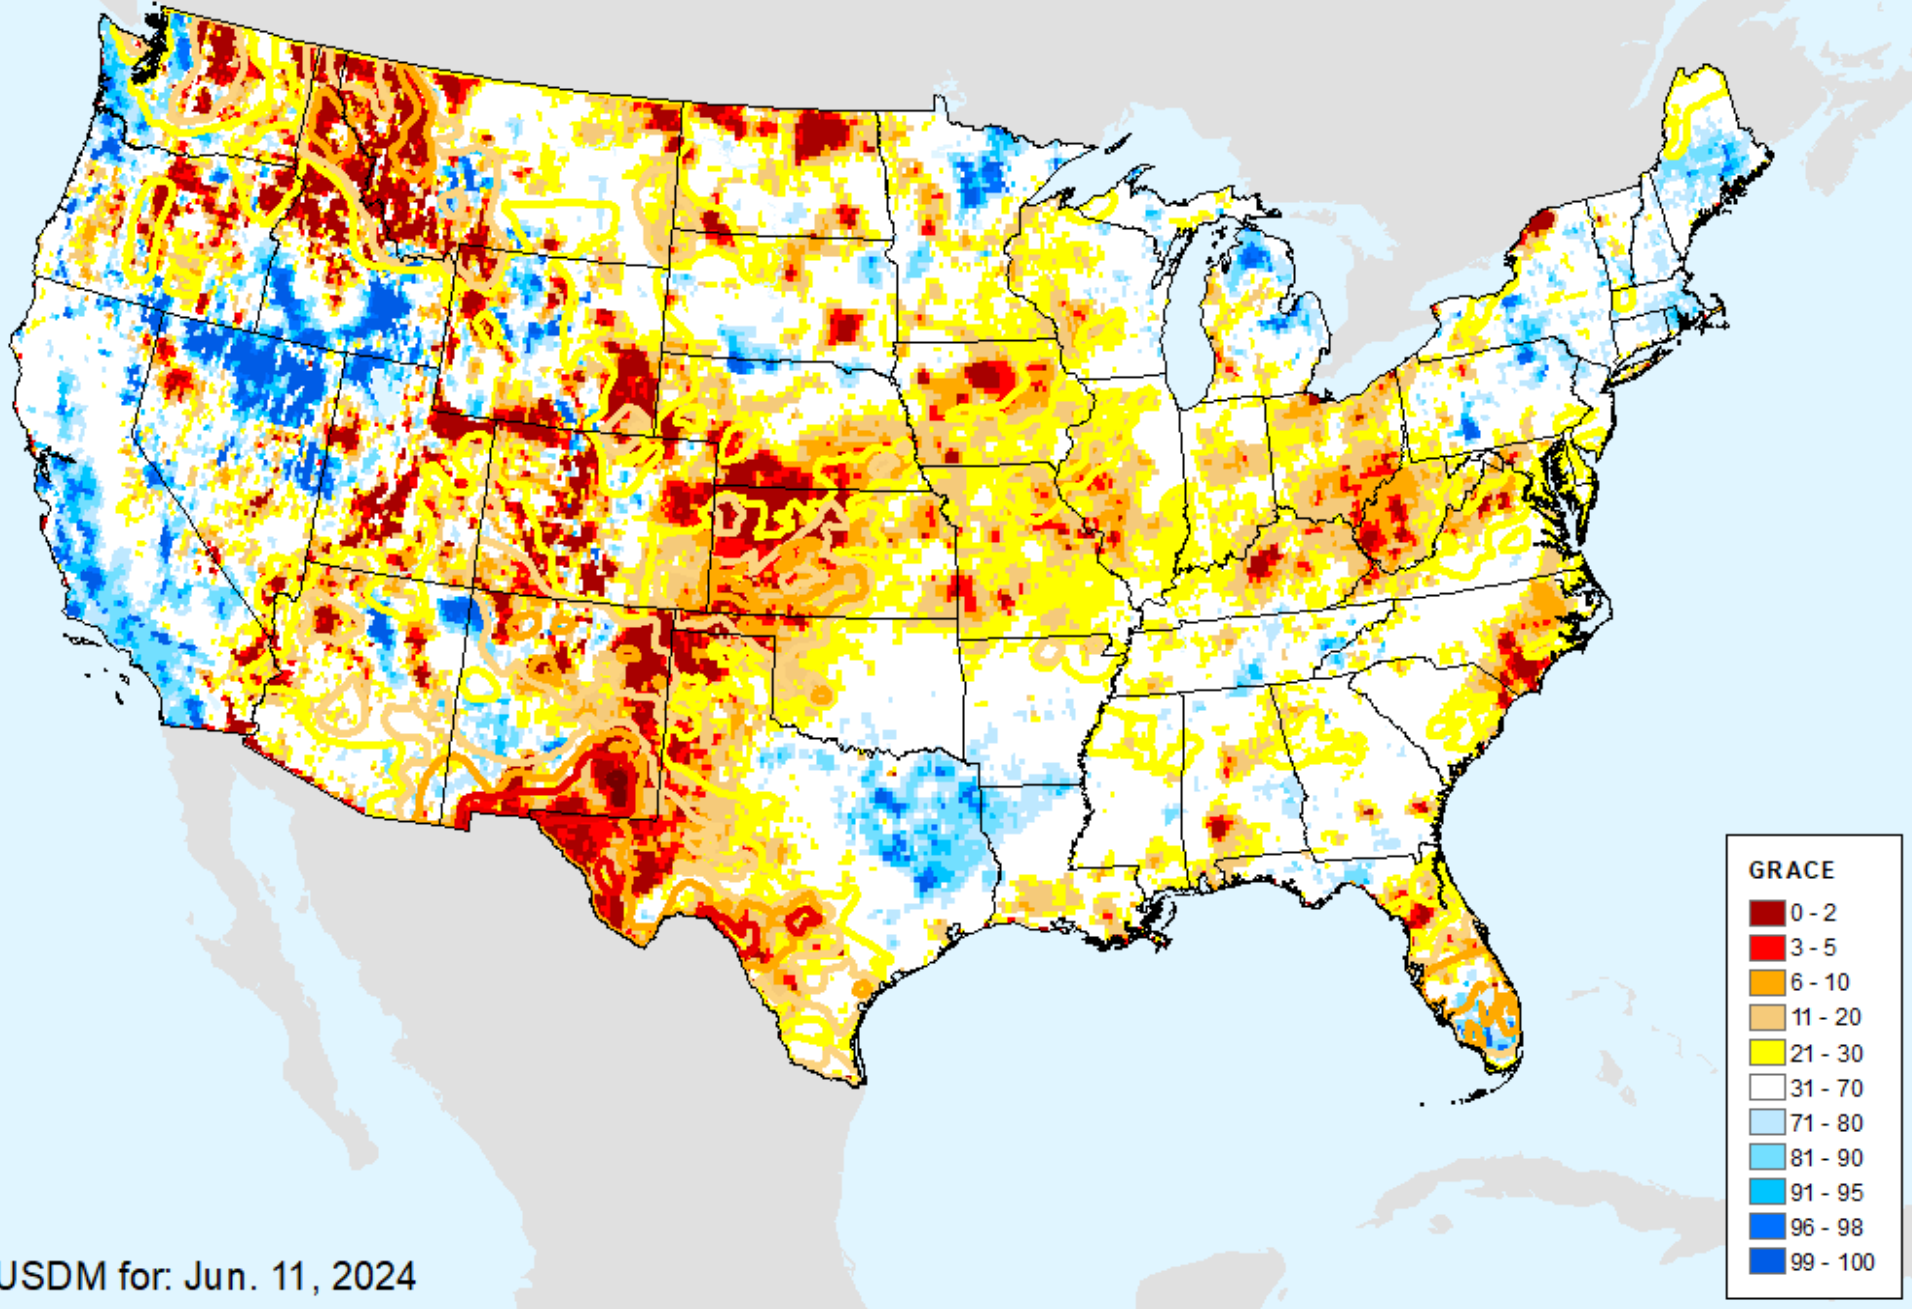

GRACE-Based Shallow Groundwater Drought Indicator

As of: Tuesday, June 18, 2024

USDM for: Jun. 11, 2024