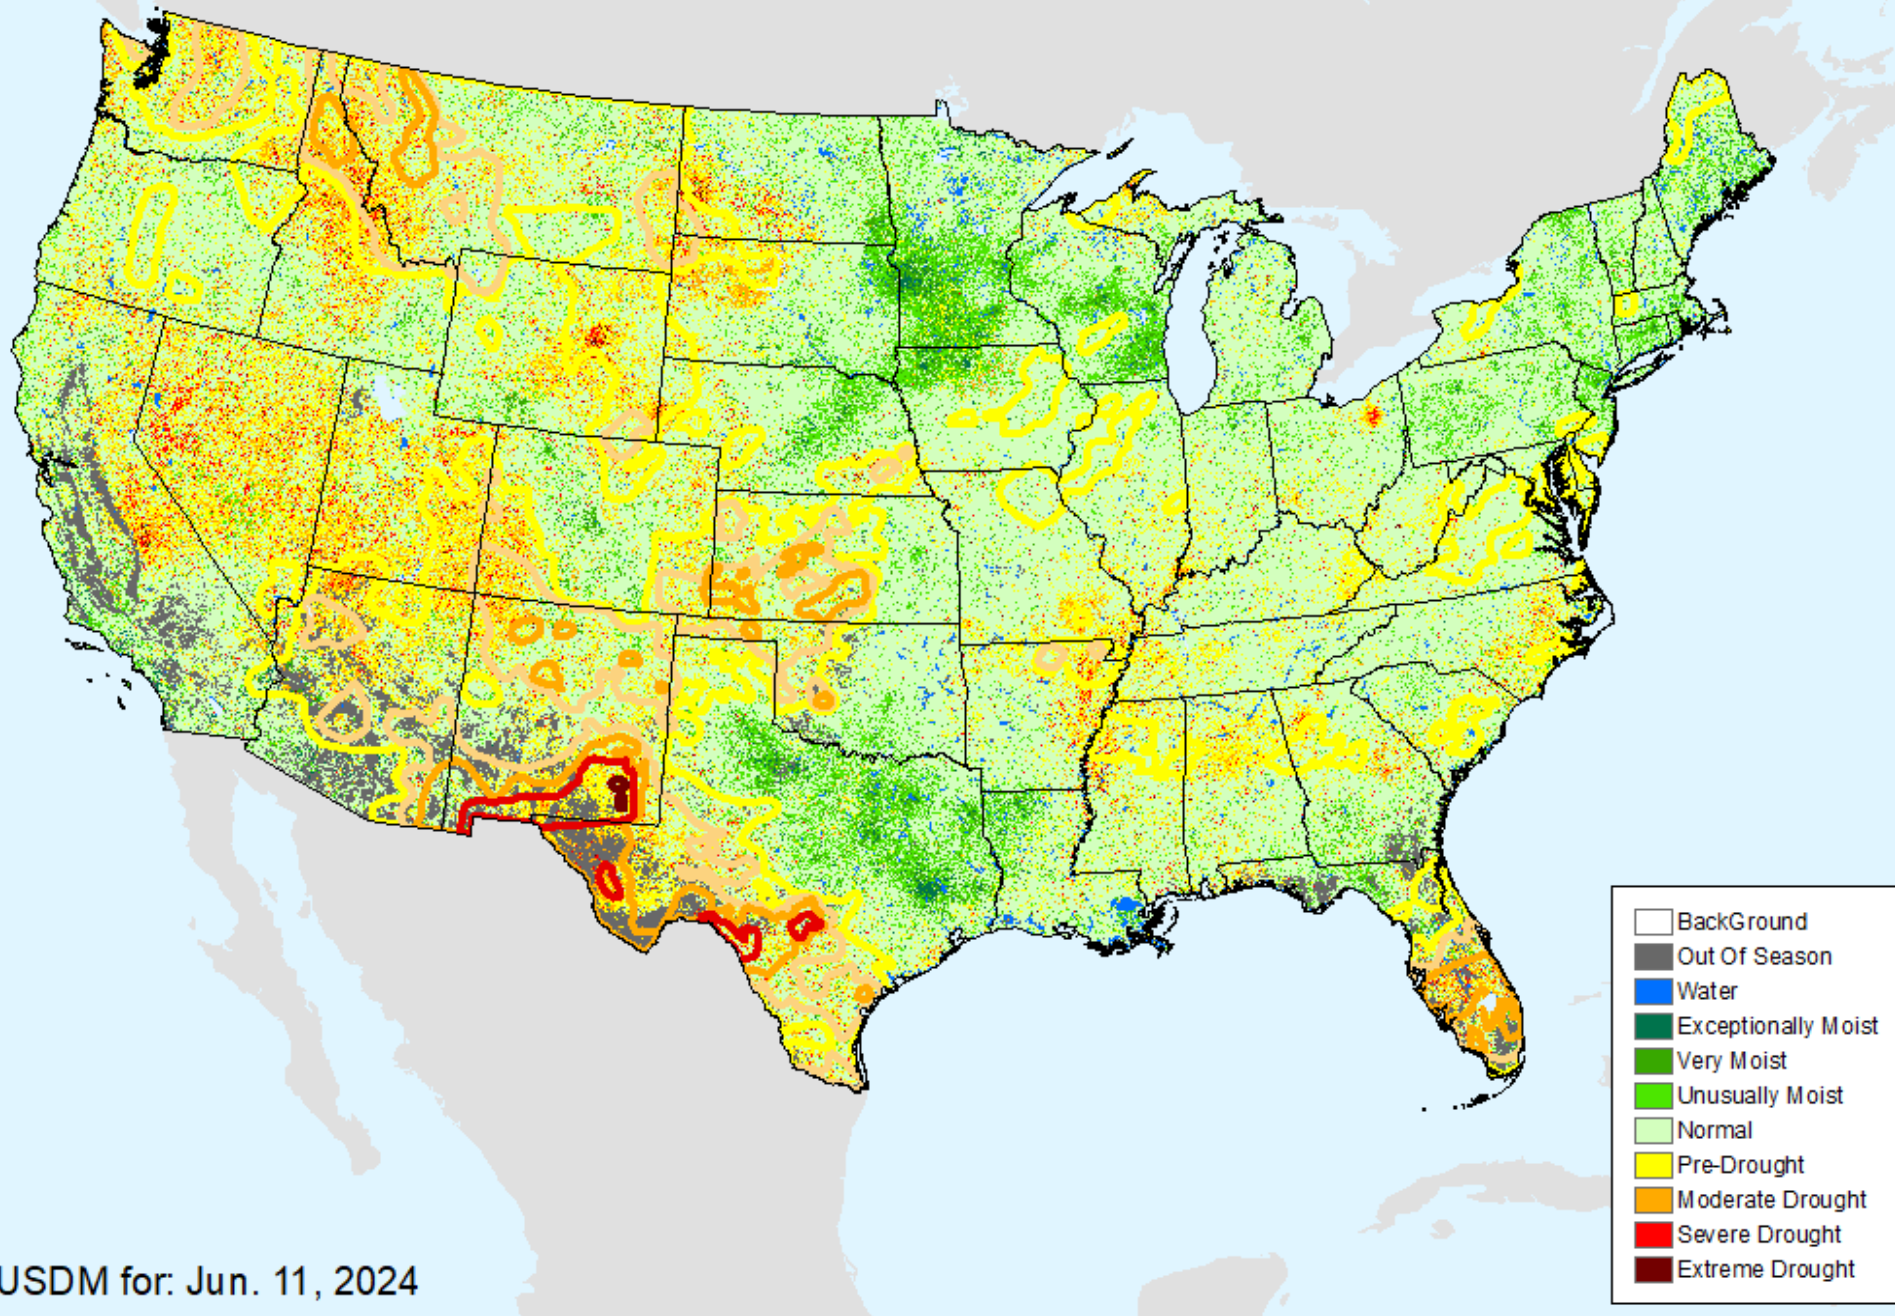

USDM for: Jun. 11, 2024

EDDI 12-week

As of: Tuesday, June 18, 2024

Vegetation Drought Response Index (VegDRI)

As of: Tuesday, June 18, 2024

Vegetation Drought Response Index (VegDRI)

As of: Tuesday, June 18, 2024