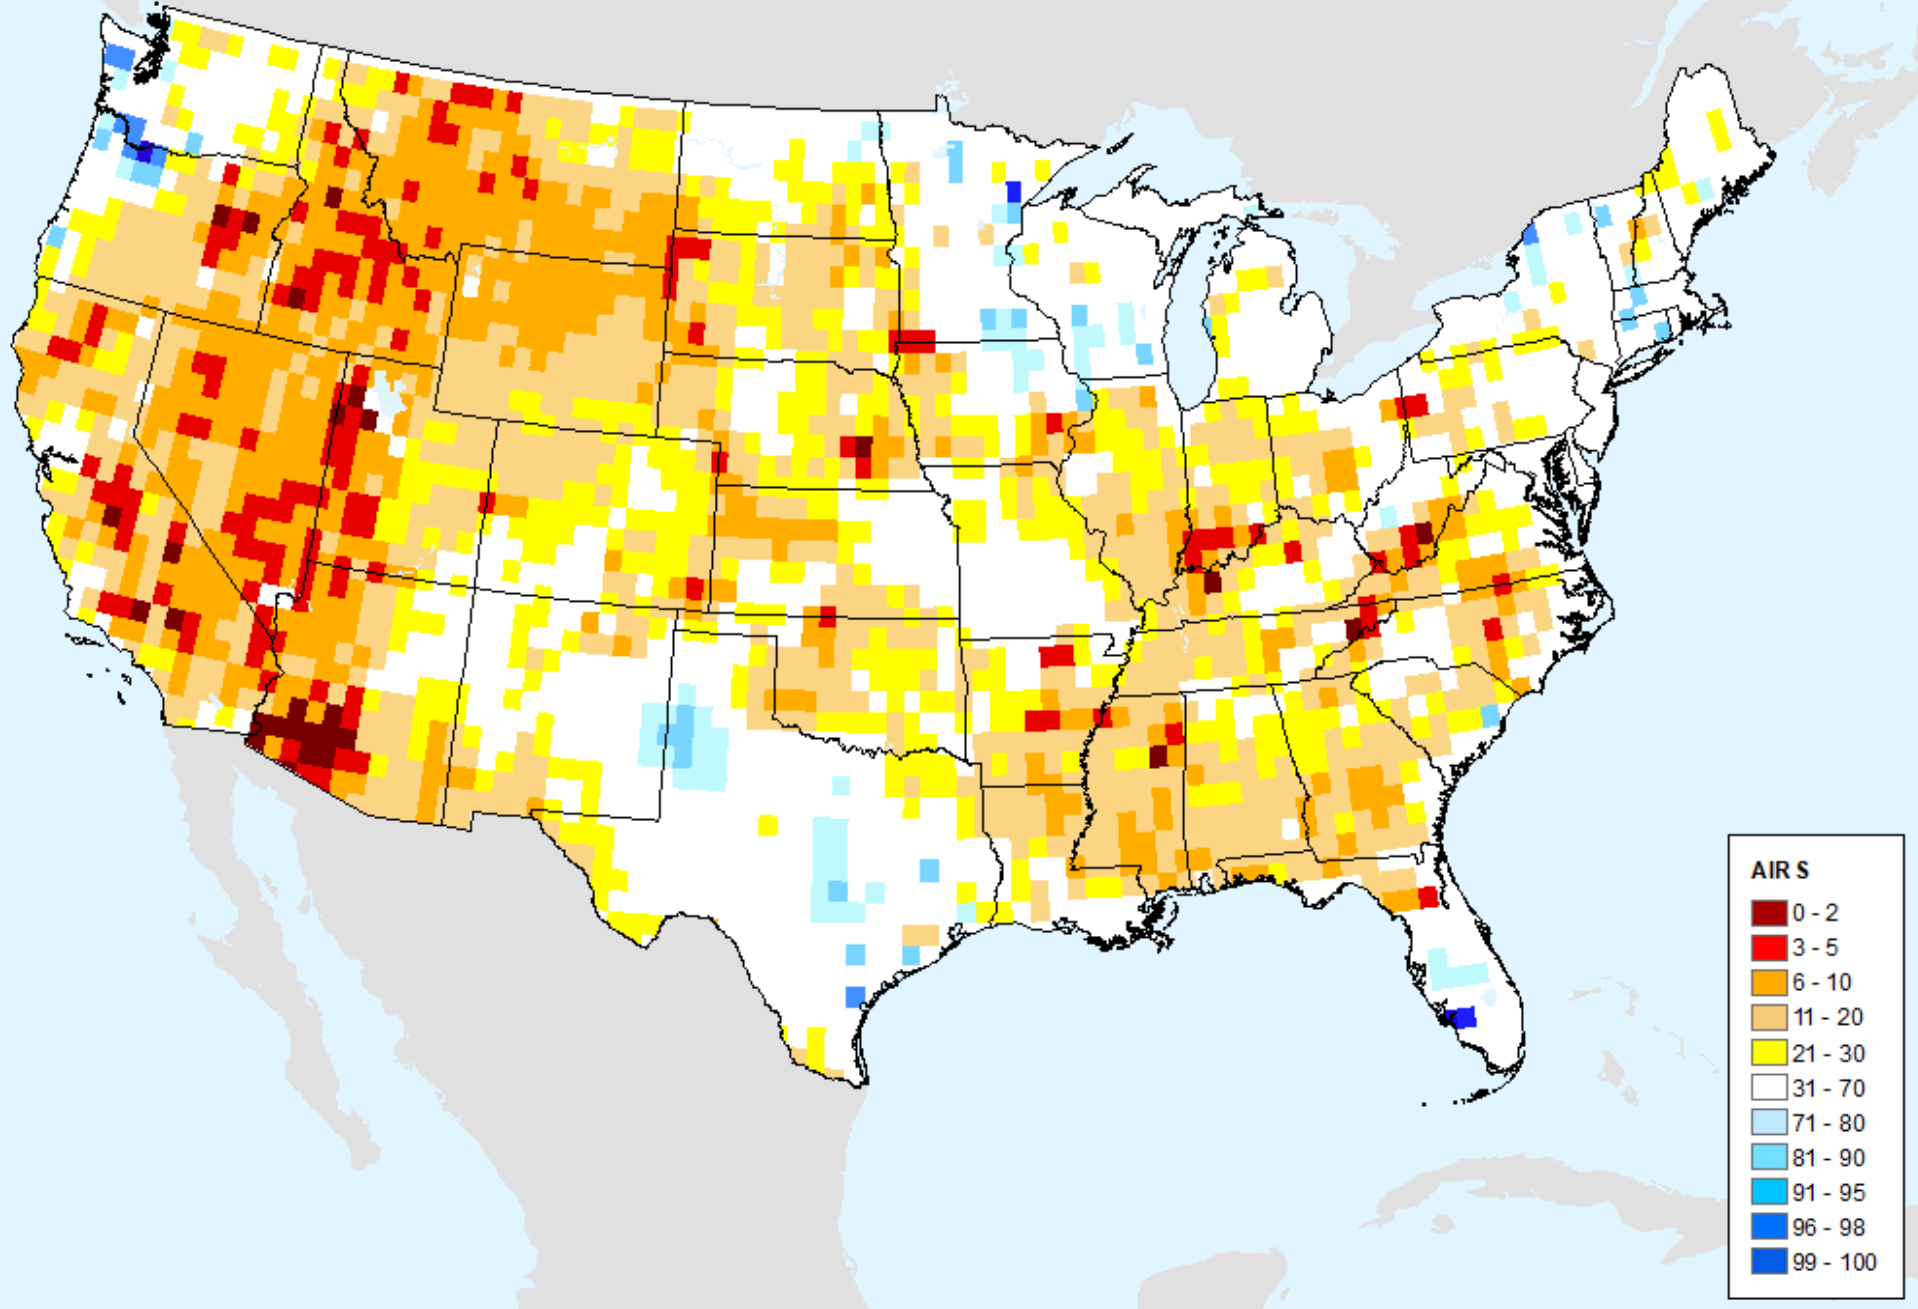

As of: Tuesday, June 18, 2024

AIRS-Based Vapor Pressure Deficit 7 Day

As of: Tuesday, June 18, 2024

AIRS-Based Vapor Pressure Deficit 14 Day

As of: Tuesday, June 18, 2024

AIRS-Based Vapor Pressure Deficit 28 Day