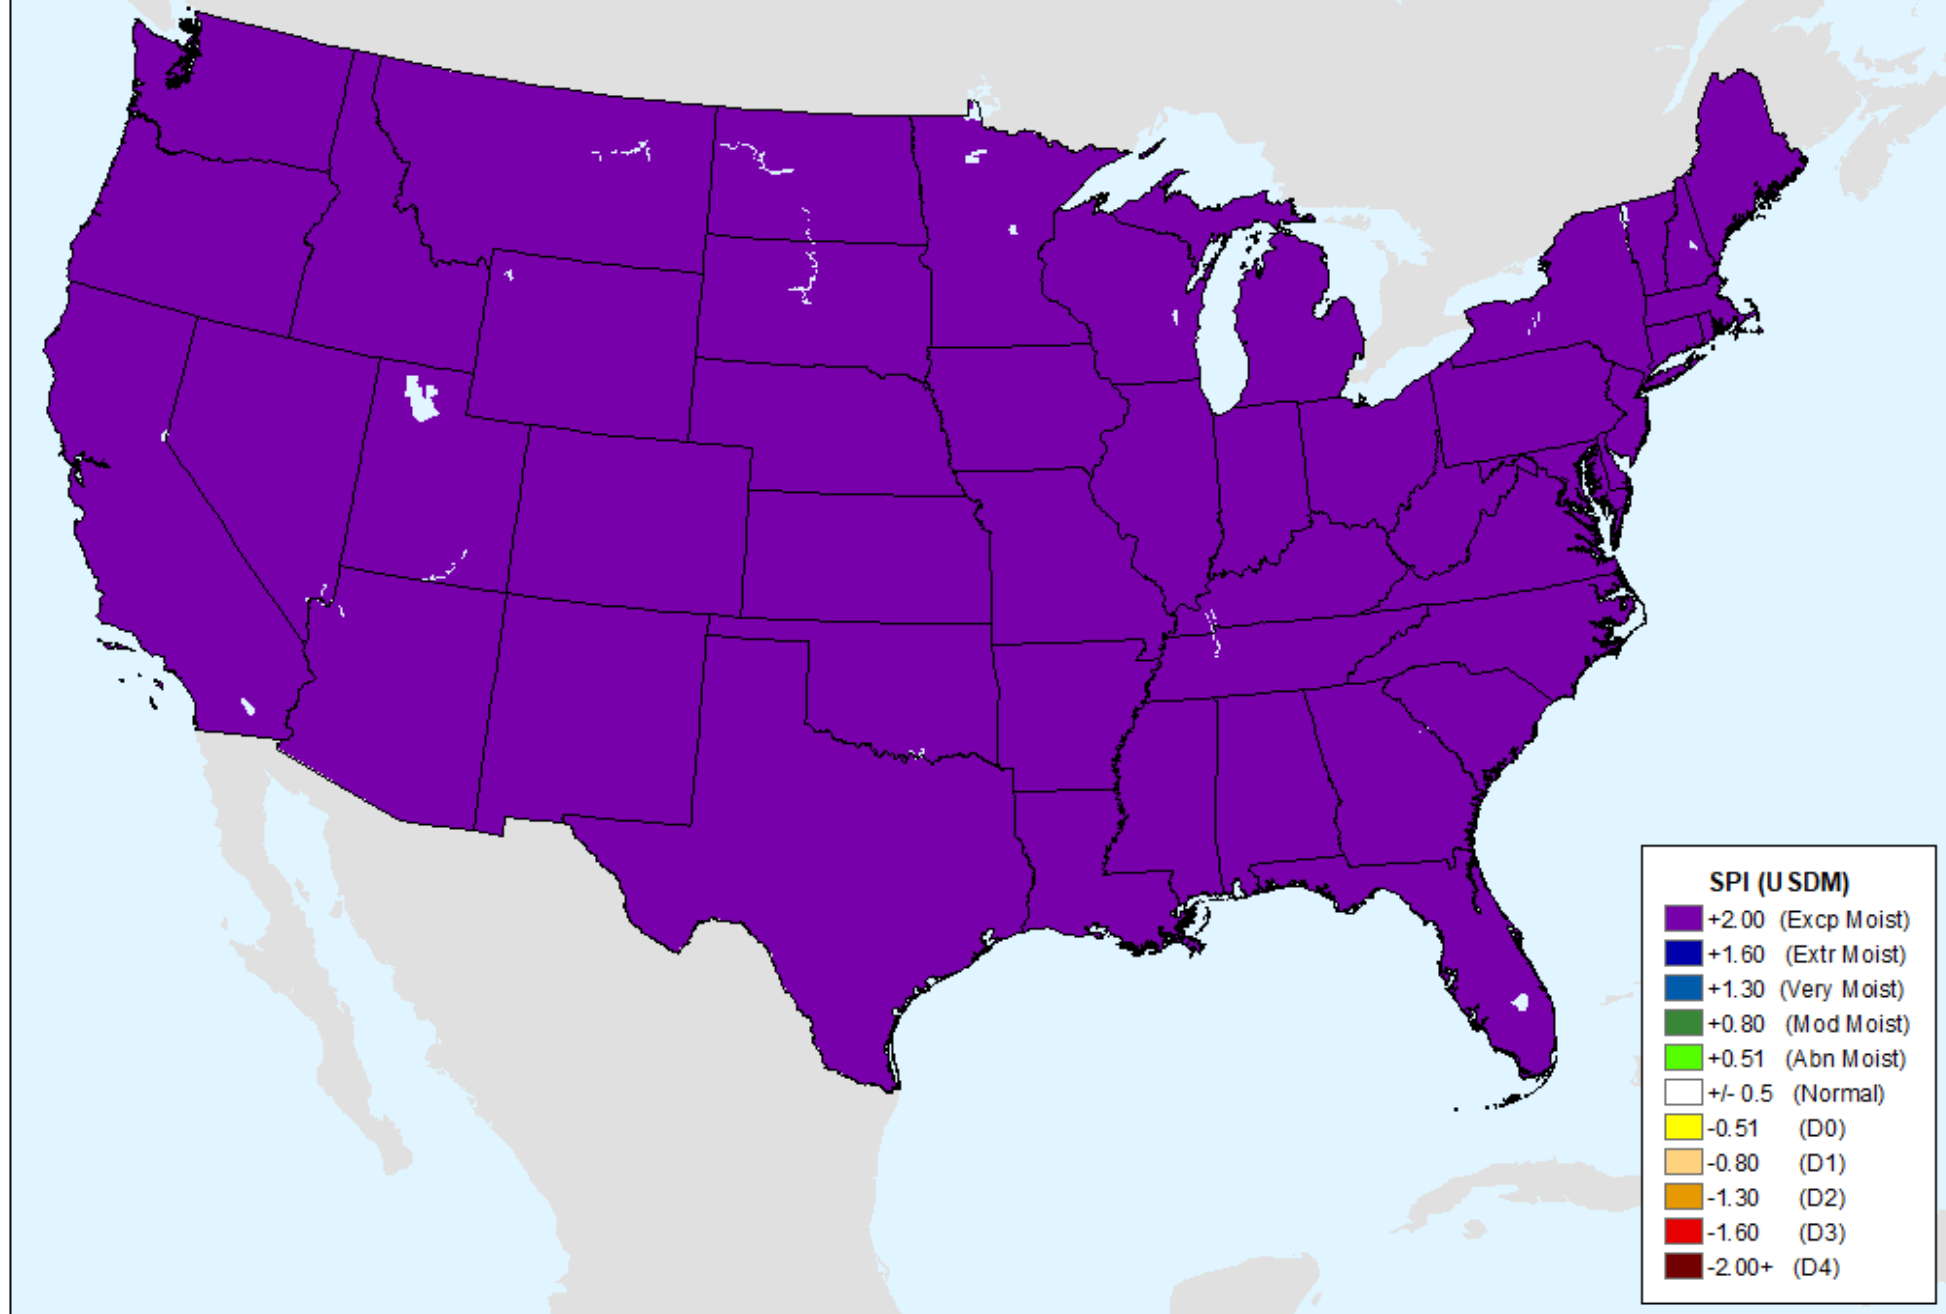

AHPS 1-month SPI

As of: Tuesday, June 18, 2024