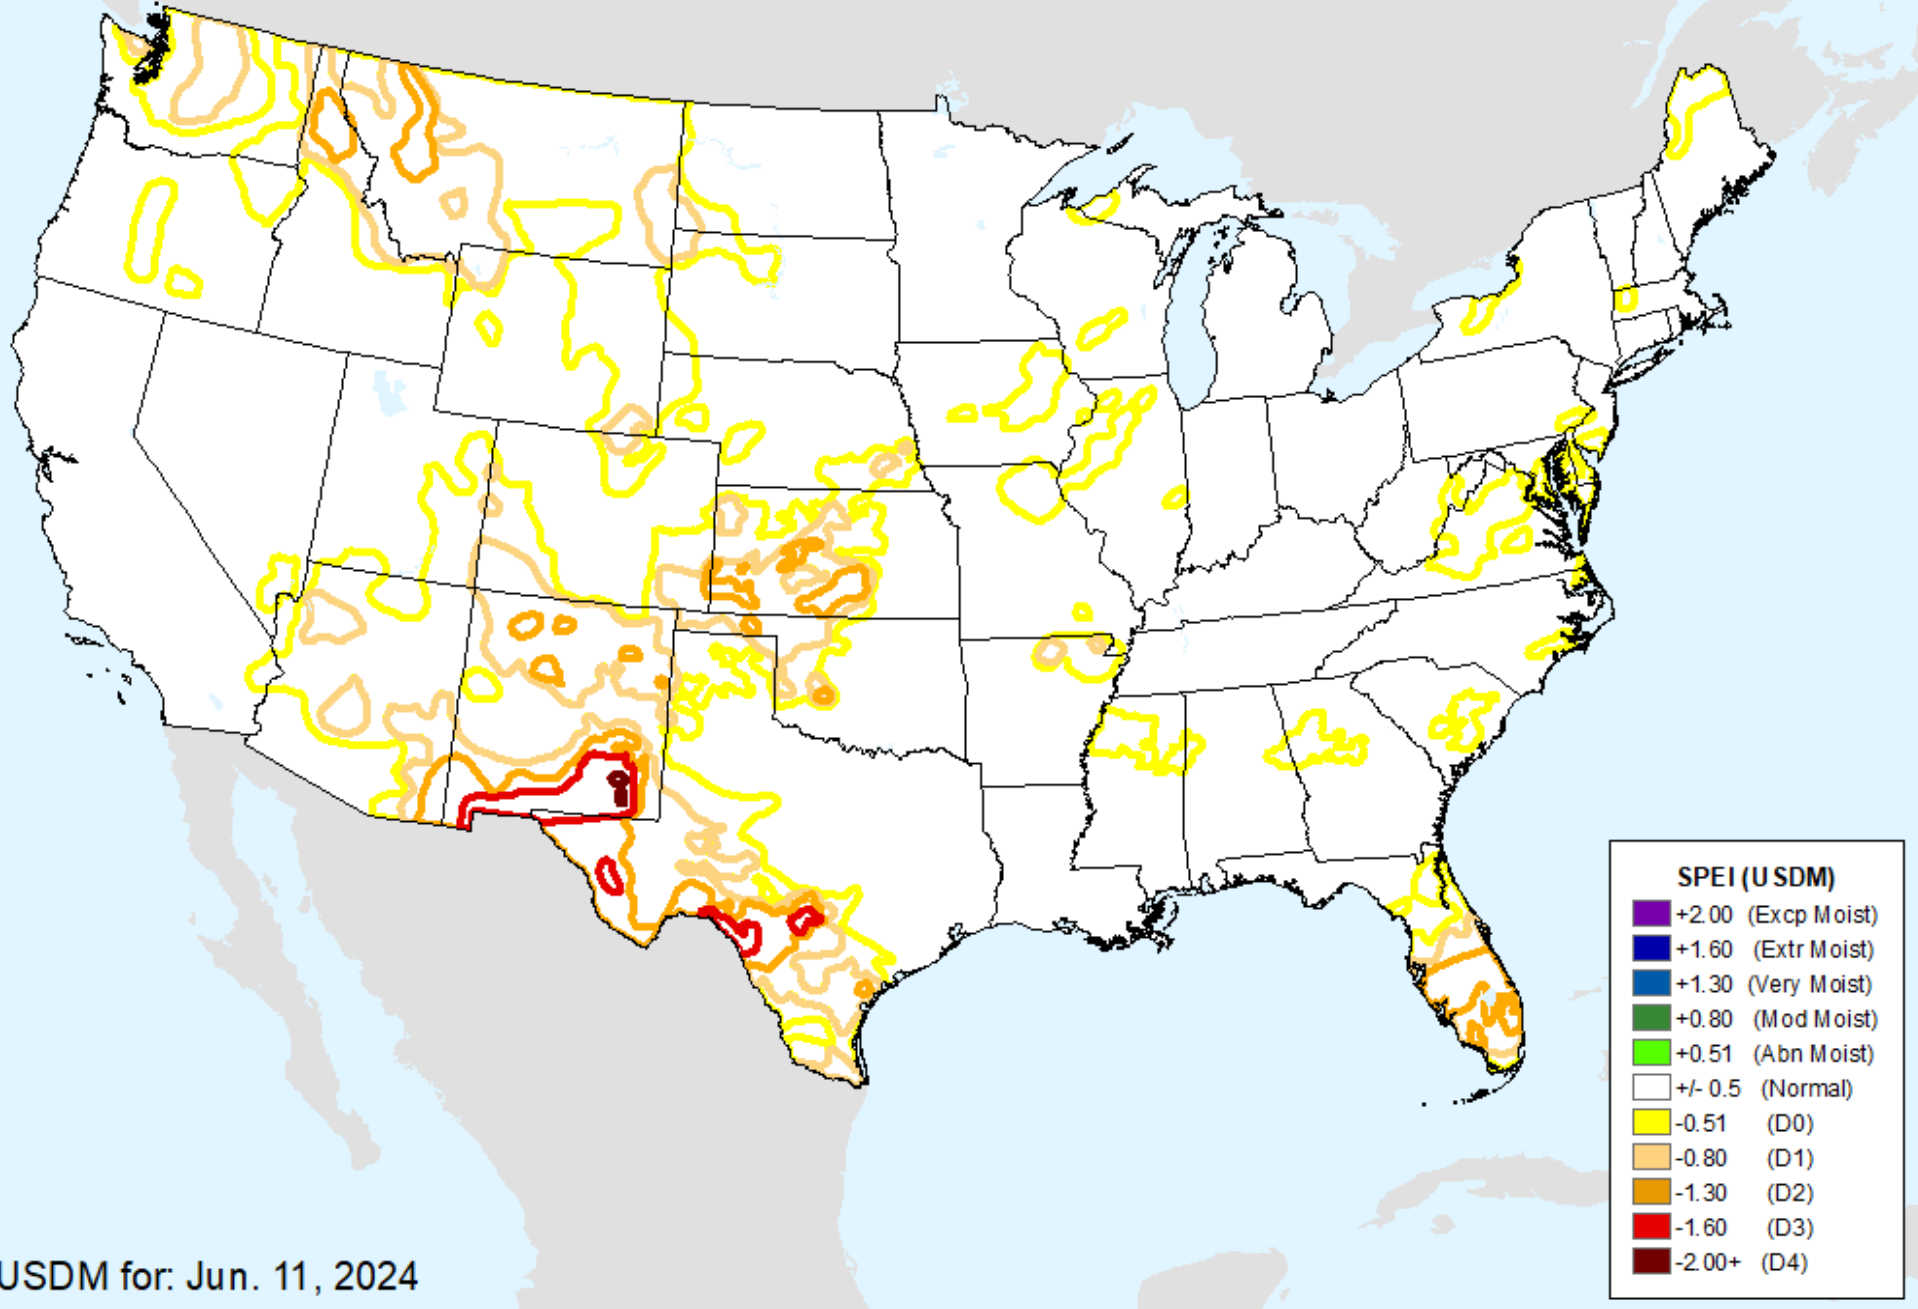

AHPS 36-month SPEI

As of: Tuesday, June 18, 2024

USDM for: Jun. 11, 2024