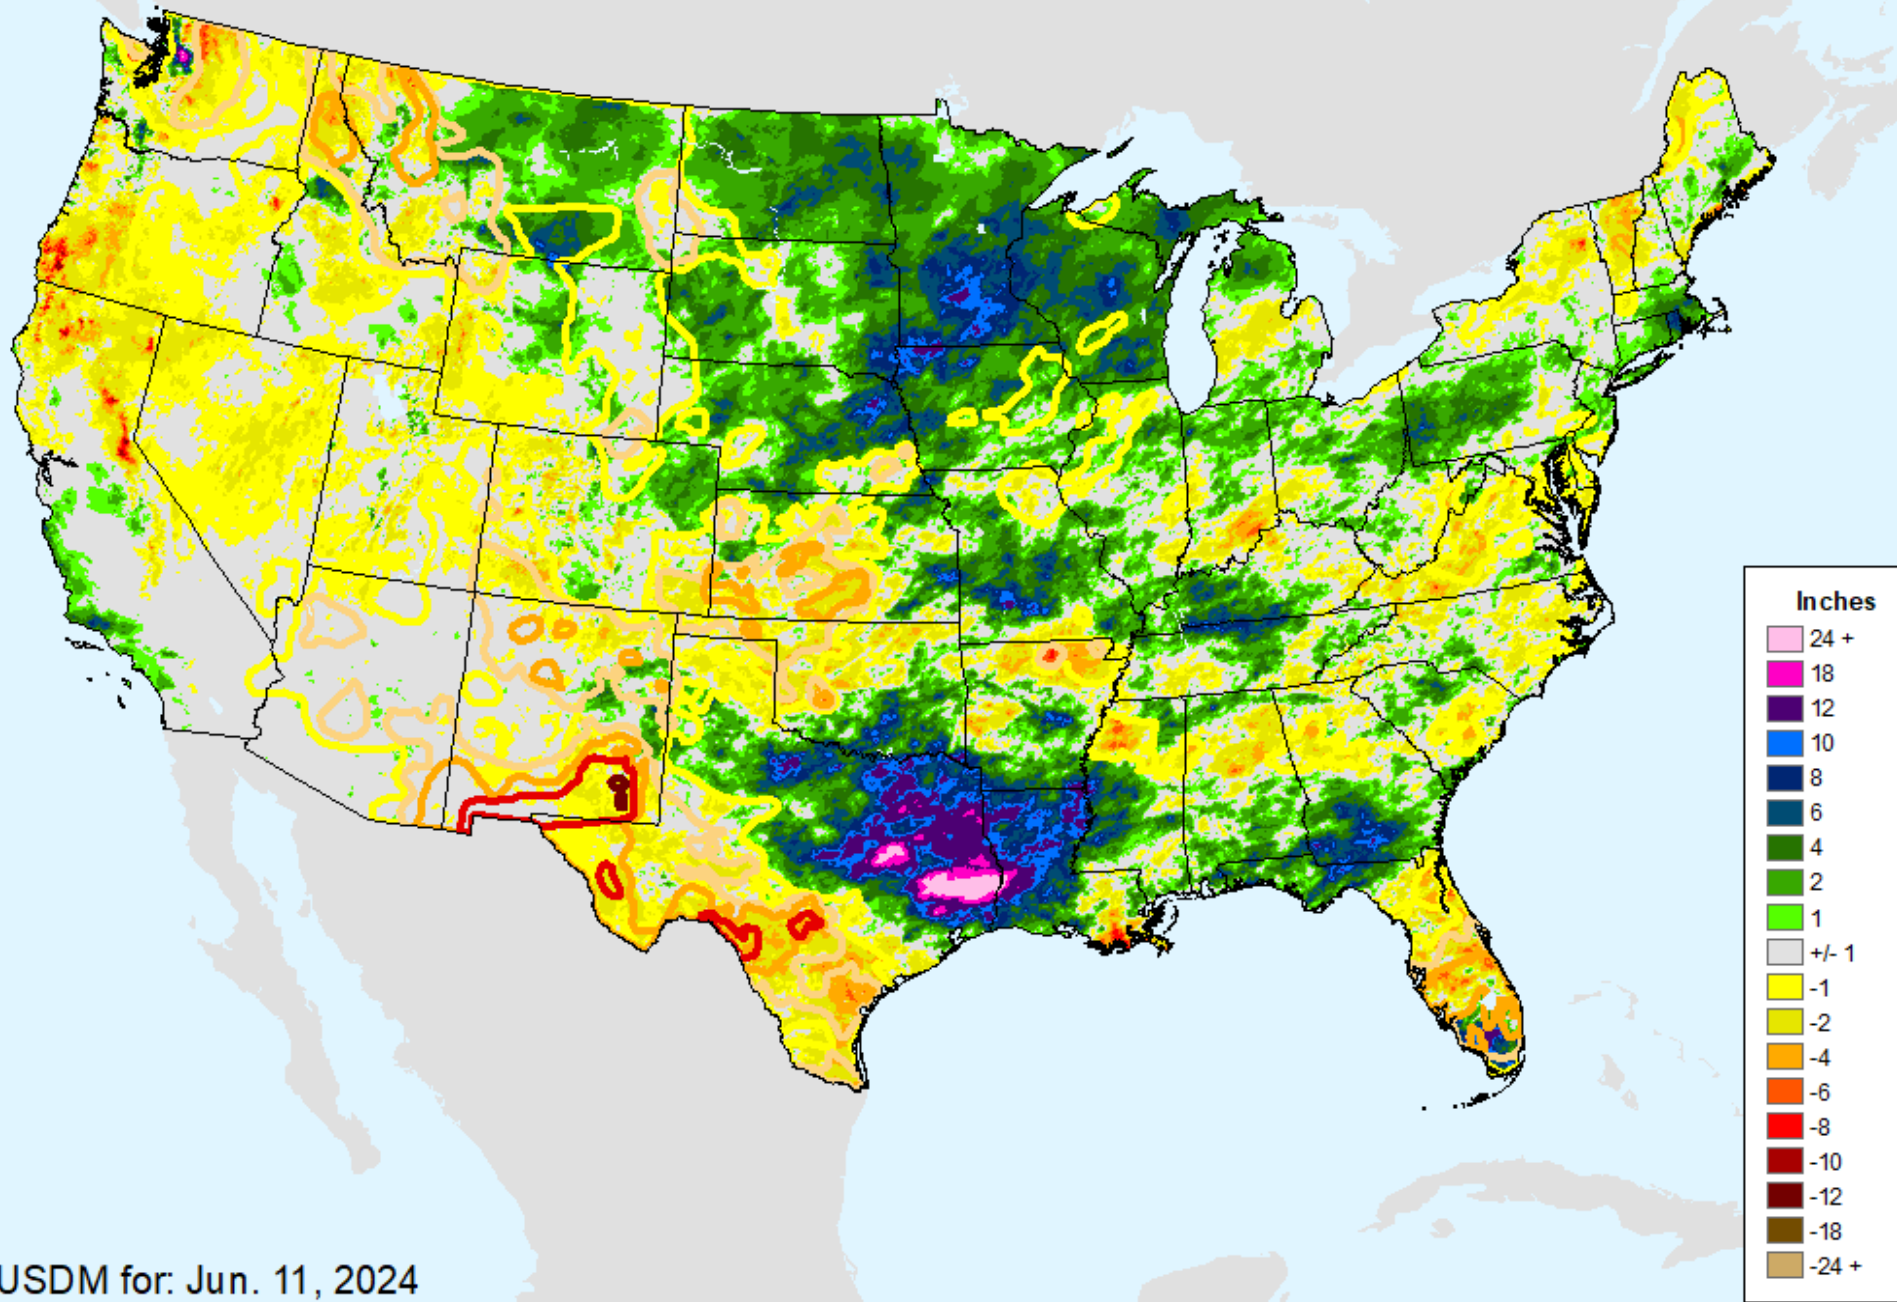

As of: Tuesday, June 18, 2024

AHPS 60-Day Pct of Normal Pcp

As of: Tuesday, June 18, 2024

AHPS 60-Day Pct of Normal Pcp

As of: Tuesday, June 18, 2024

AHPS 90-Day Precip Departure

As of: Tuesday, June 18, 2024