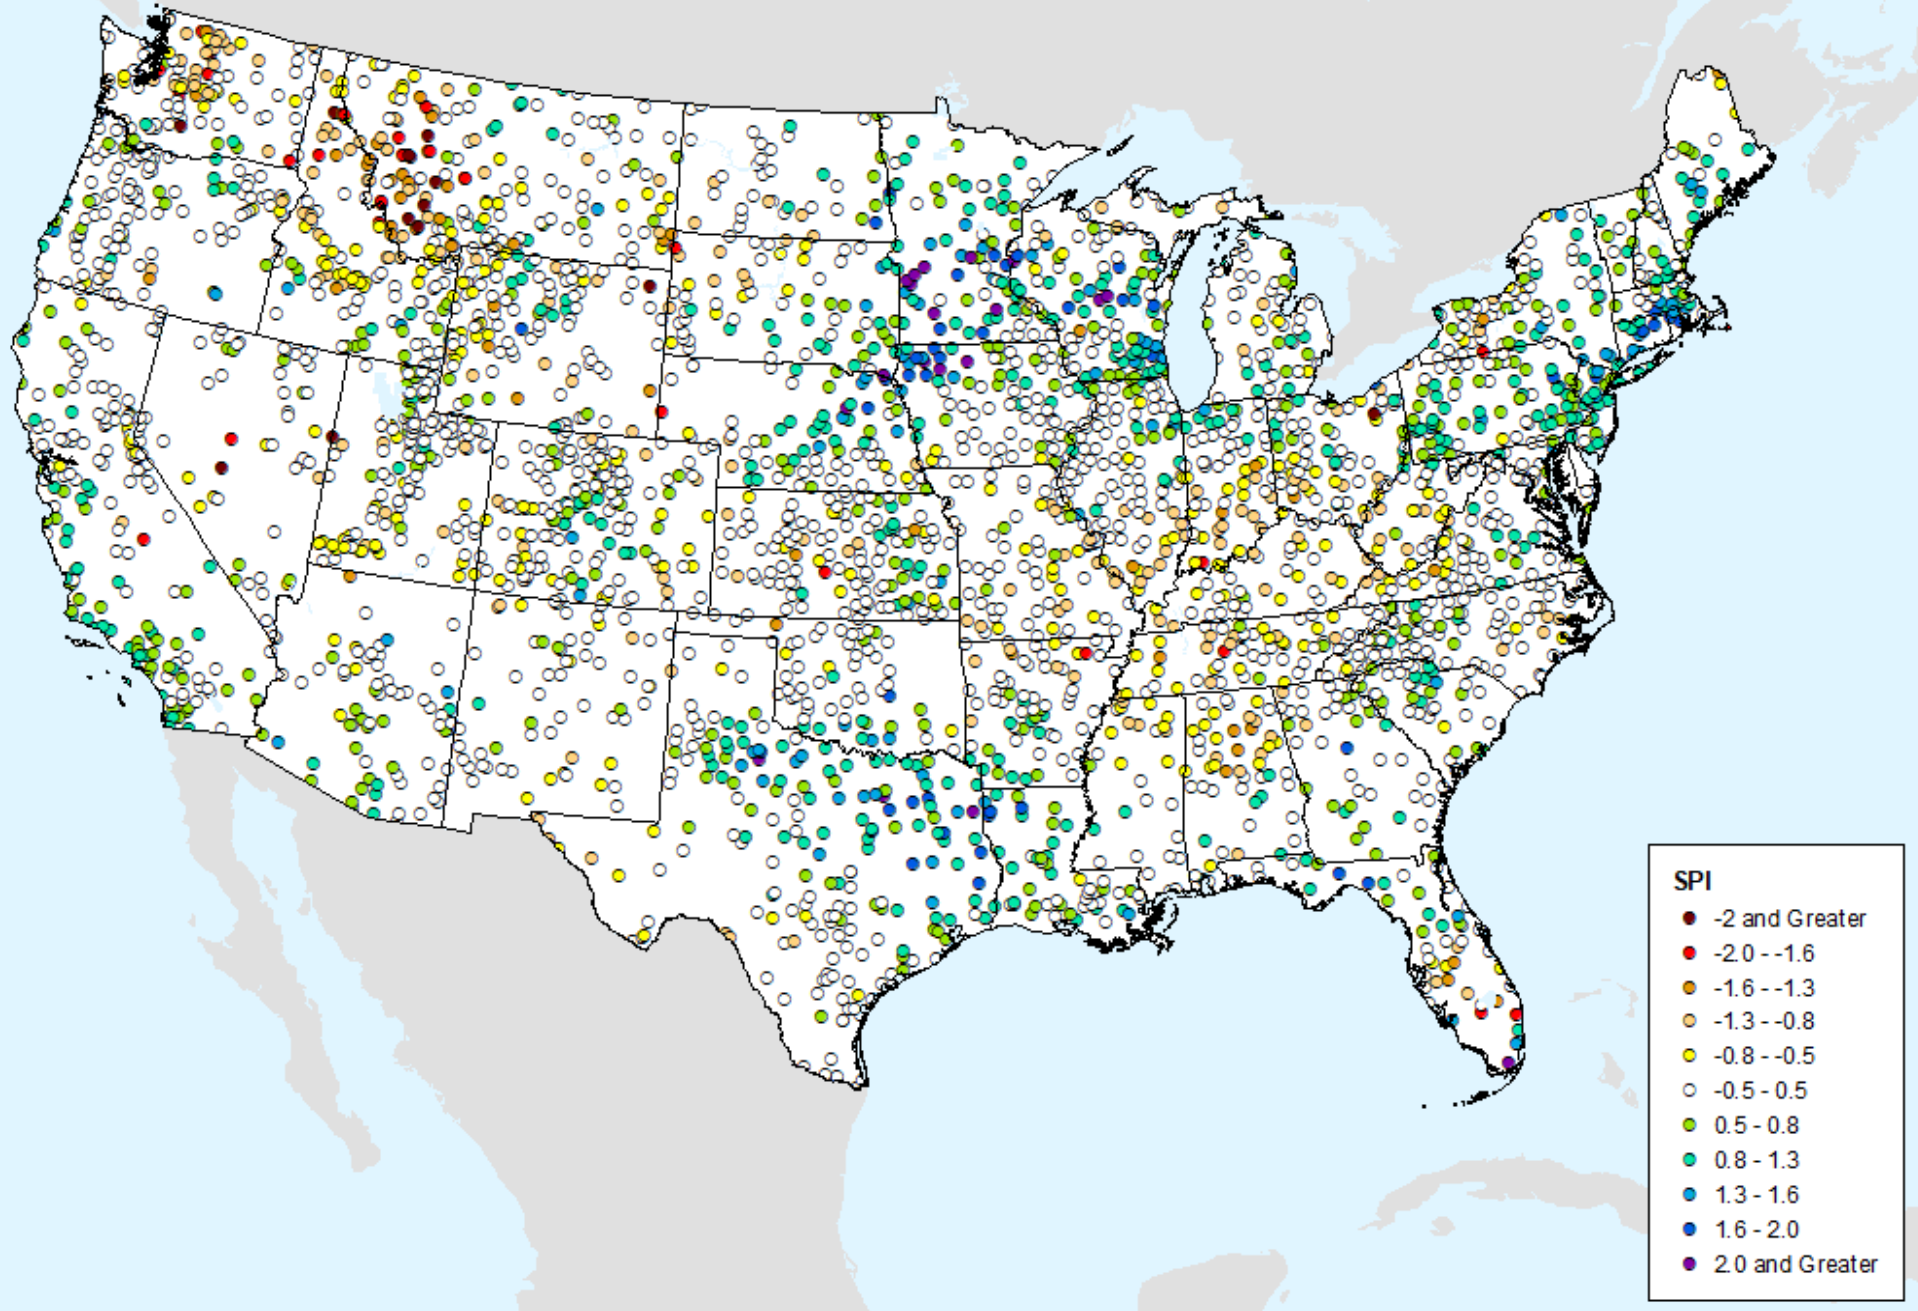

HPRCC Water Year-to-date SPI

As of: Tuesday, June 18, 2024