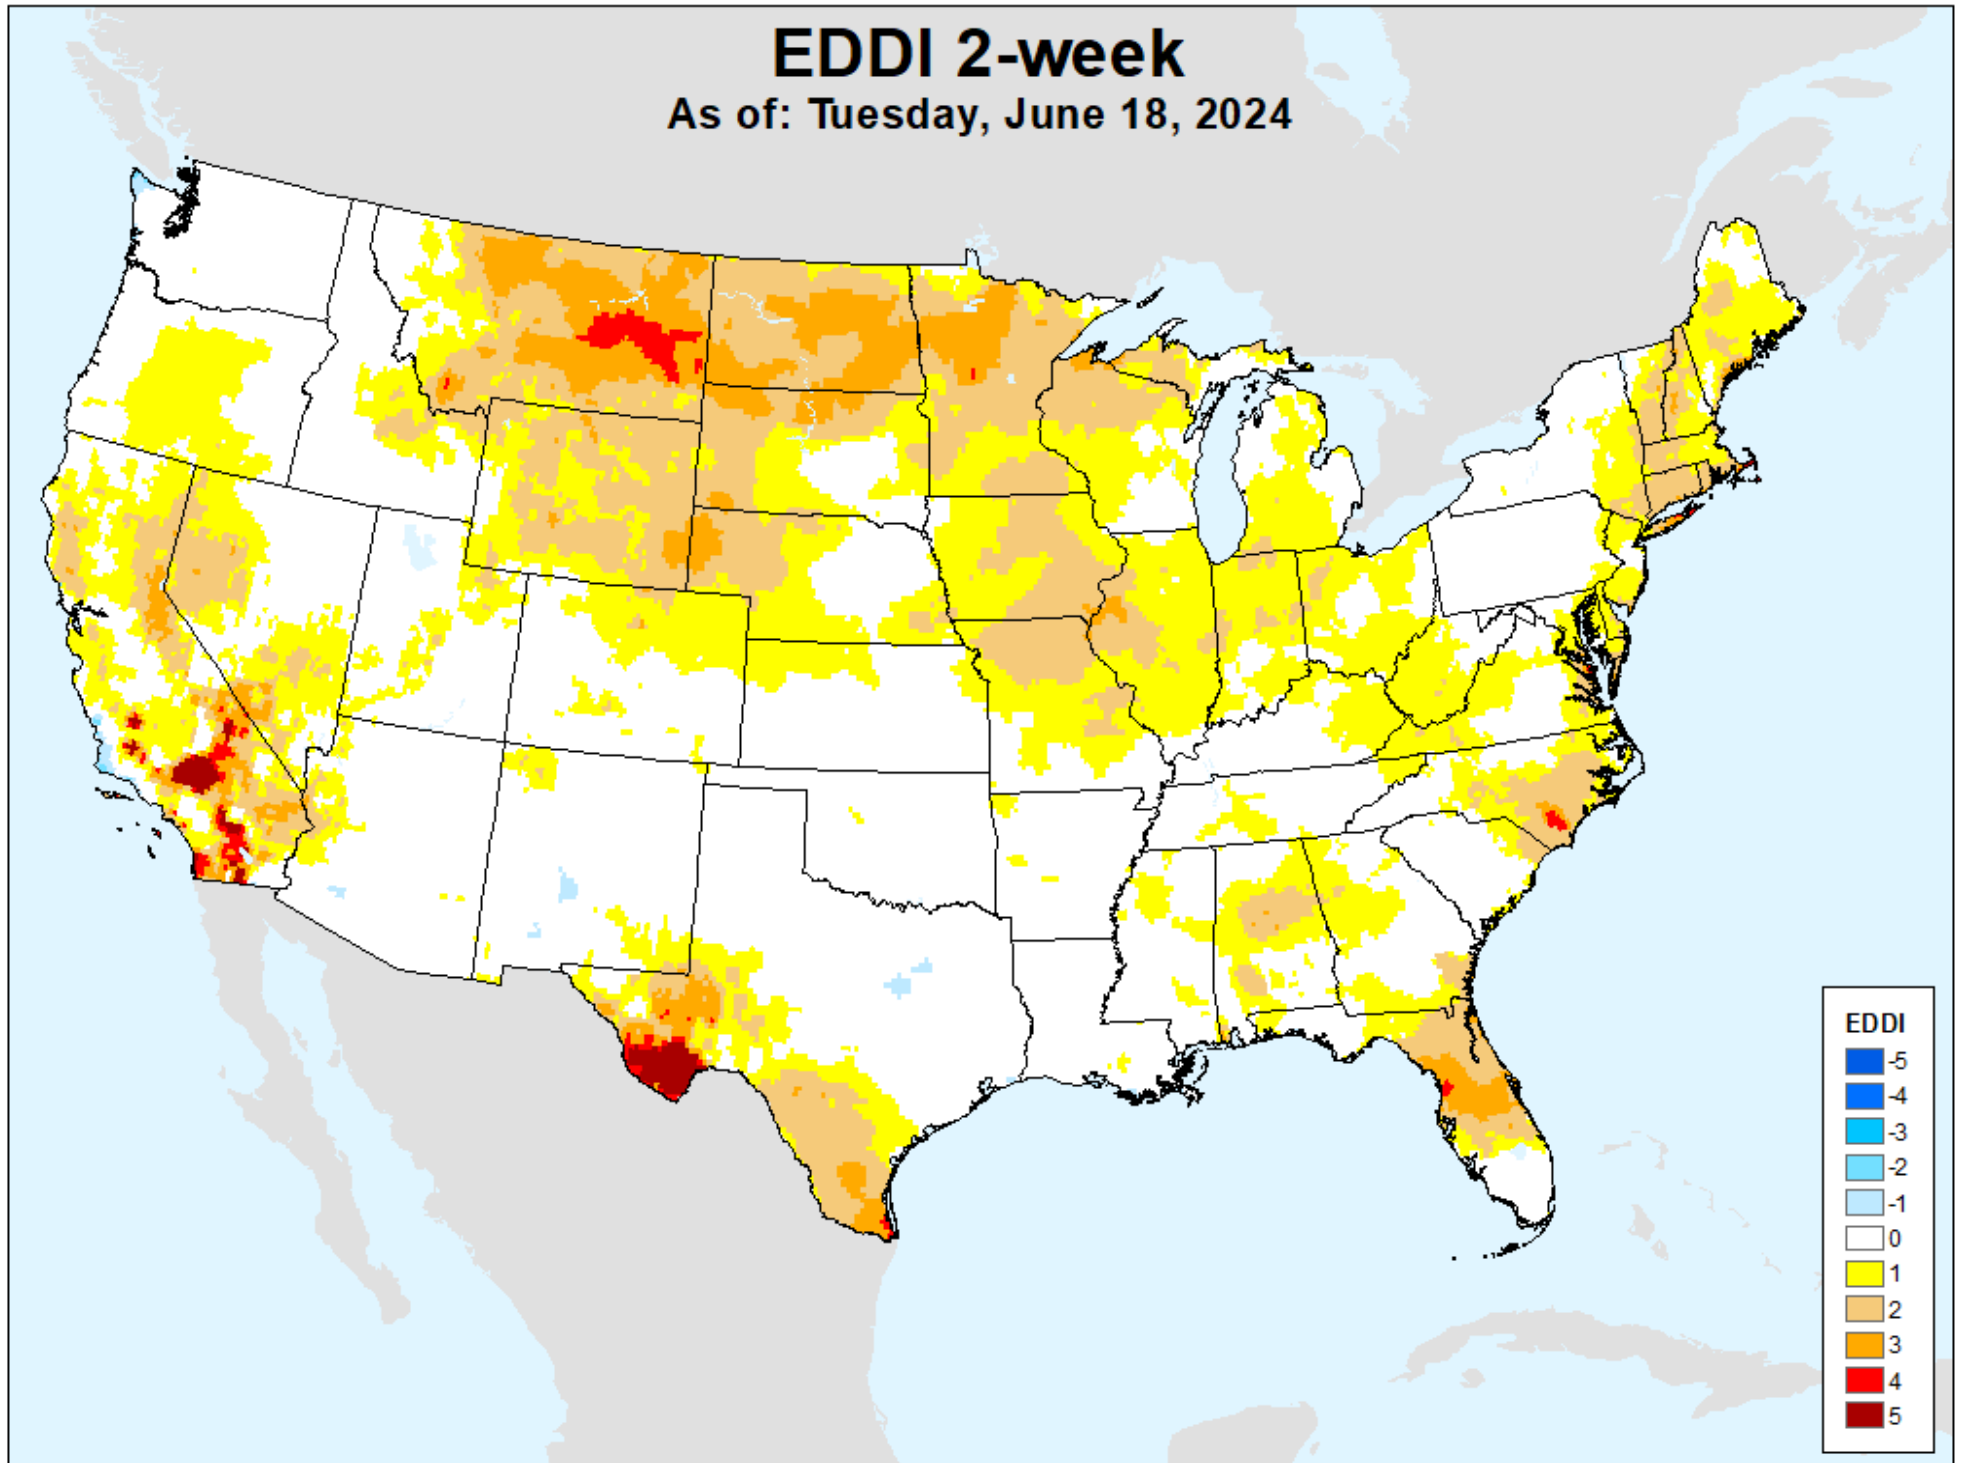

EDDI 2-week

As of: Tuesday, June 18, 2024