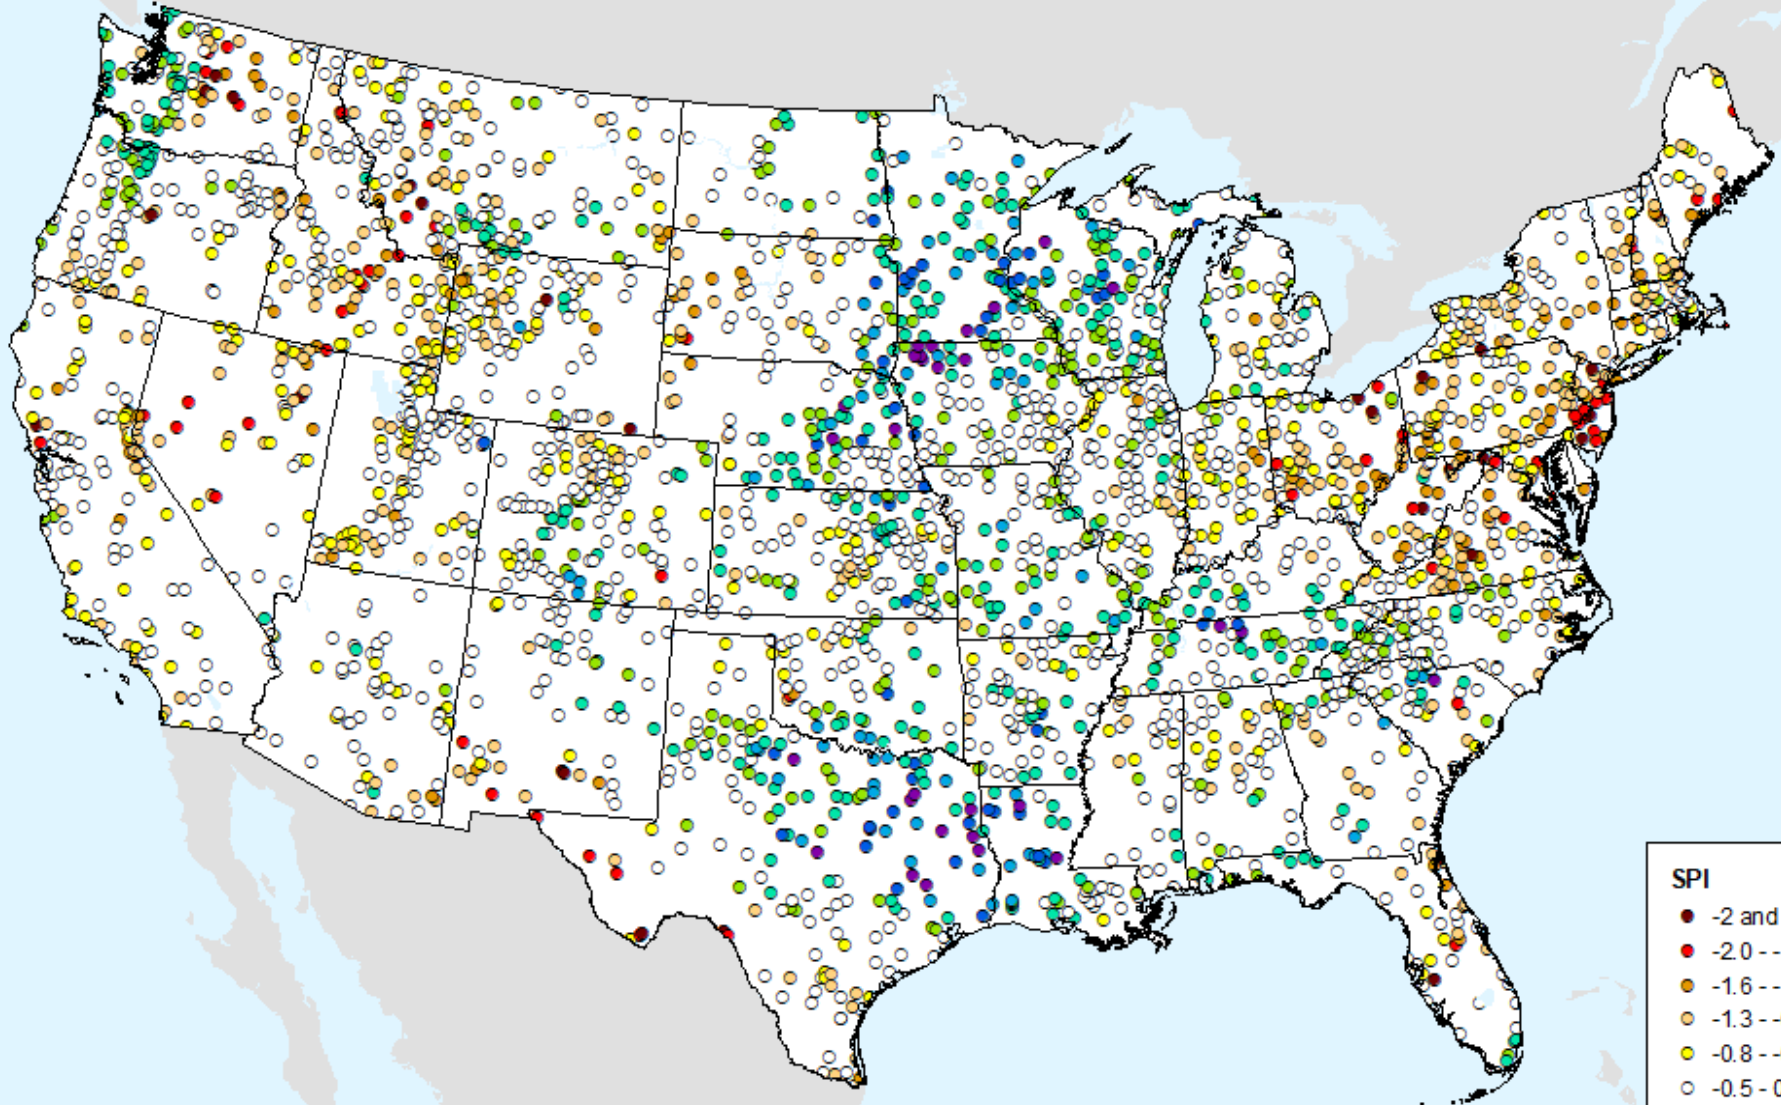

HPRCC 2-month SPI

As of: Tuesday, June 18, 2024

USDM for: Jun. 11, 2024

HPRCC 2-month SPI

As of: Tuesday, June 18, 2024

SPI

- -2 and Greater
- -2.0 -- -1.6
- -1.6 -- -1.3
- -1.3 -- -0.8
- -0.8 -- -0.5
- -0.5 - 0.5
- 0.5 - 0.8
- 0.8 - 1.3
- 1.3 - 1.6
- 1.6 - 2.0
- 2.0 and Greater