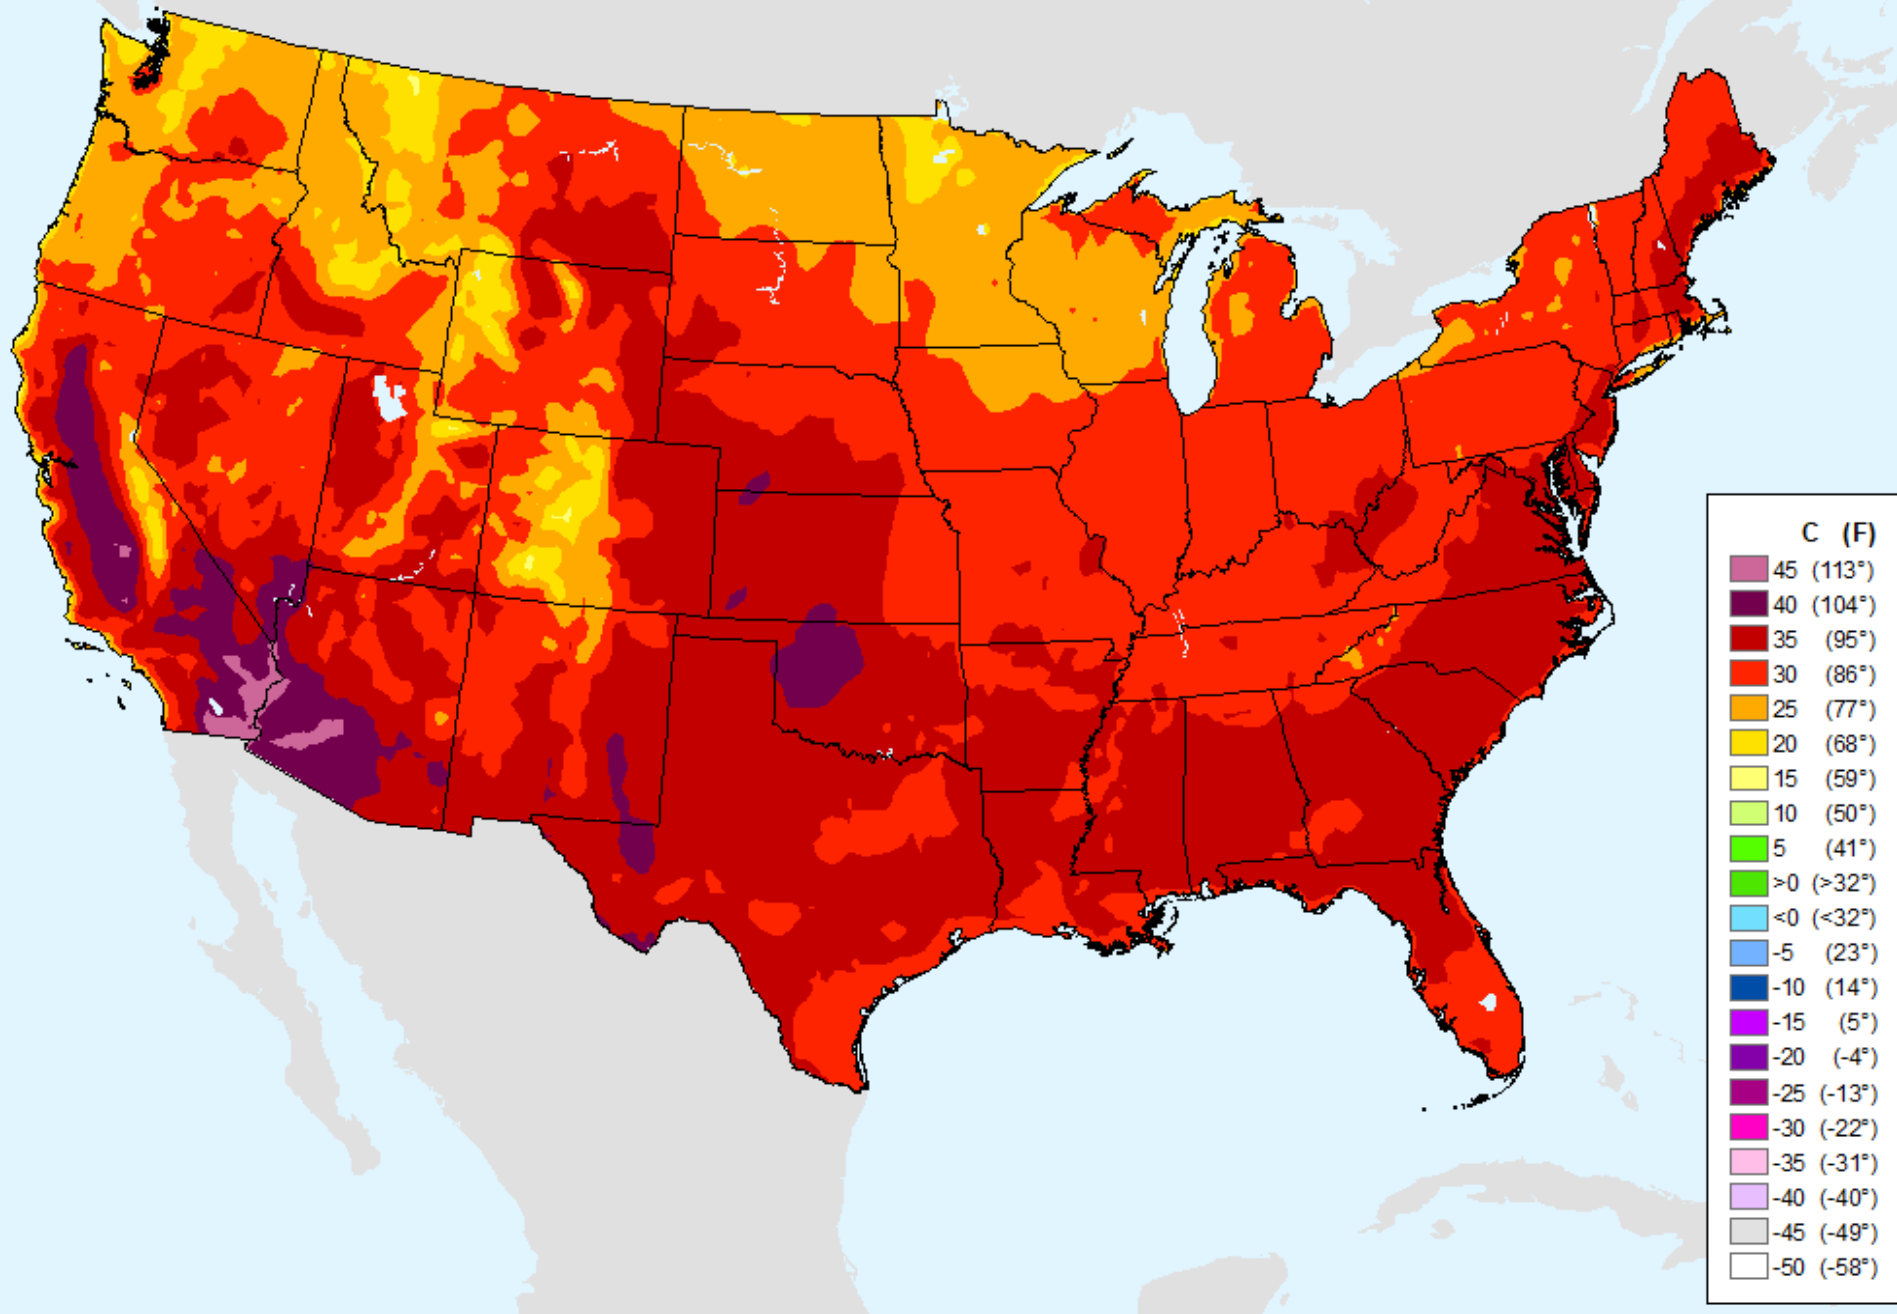

GFS (00z) 7-Day Max Temp Forecast

As of: Tuesday, June 18, 2024