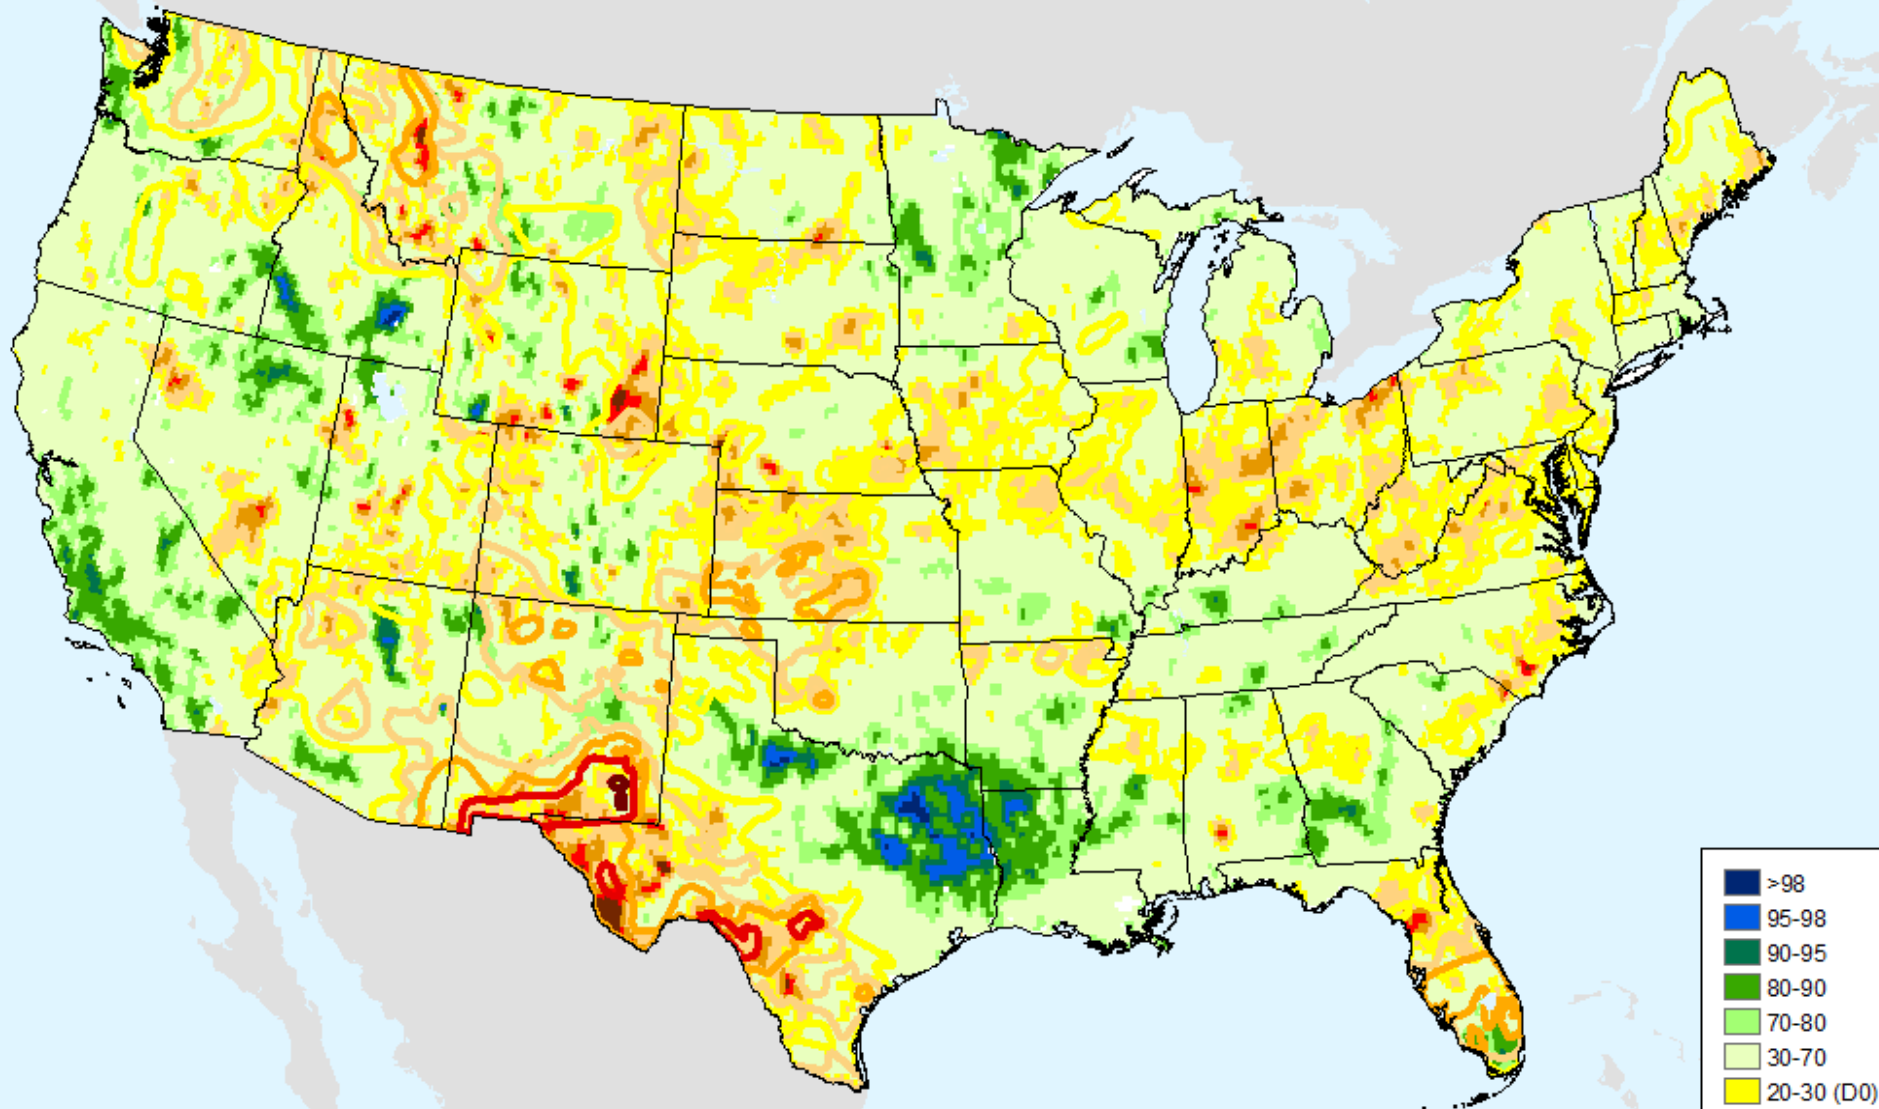

NLDAS-2 Ensemble Soil Moisture

As of: Tuesday, June 18, 2024

USDM for: Jun. 11, 2024