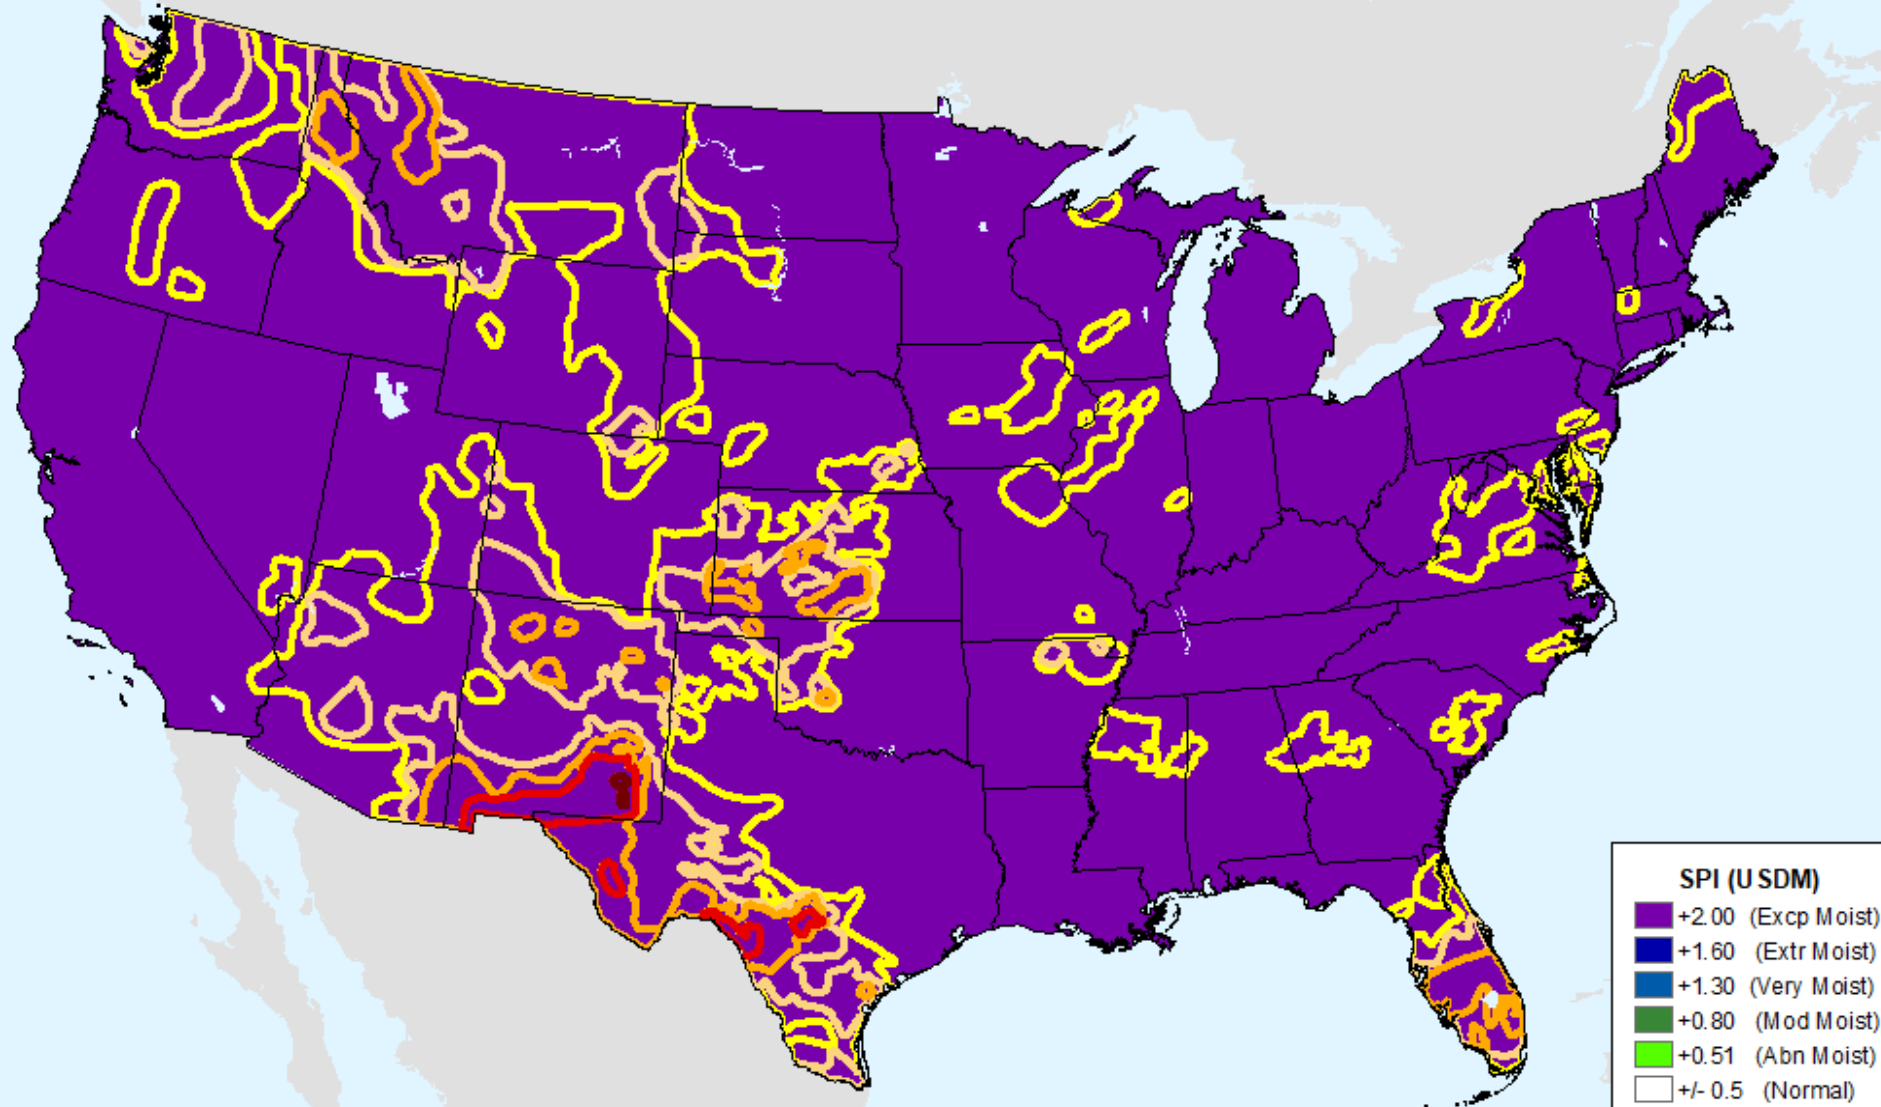

AHPS 12-month SPI

As of: Tuesday, June 18, 2024

USDM for: Jun. 11, 2024