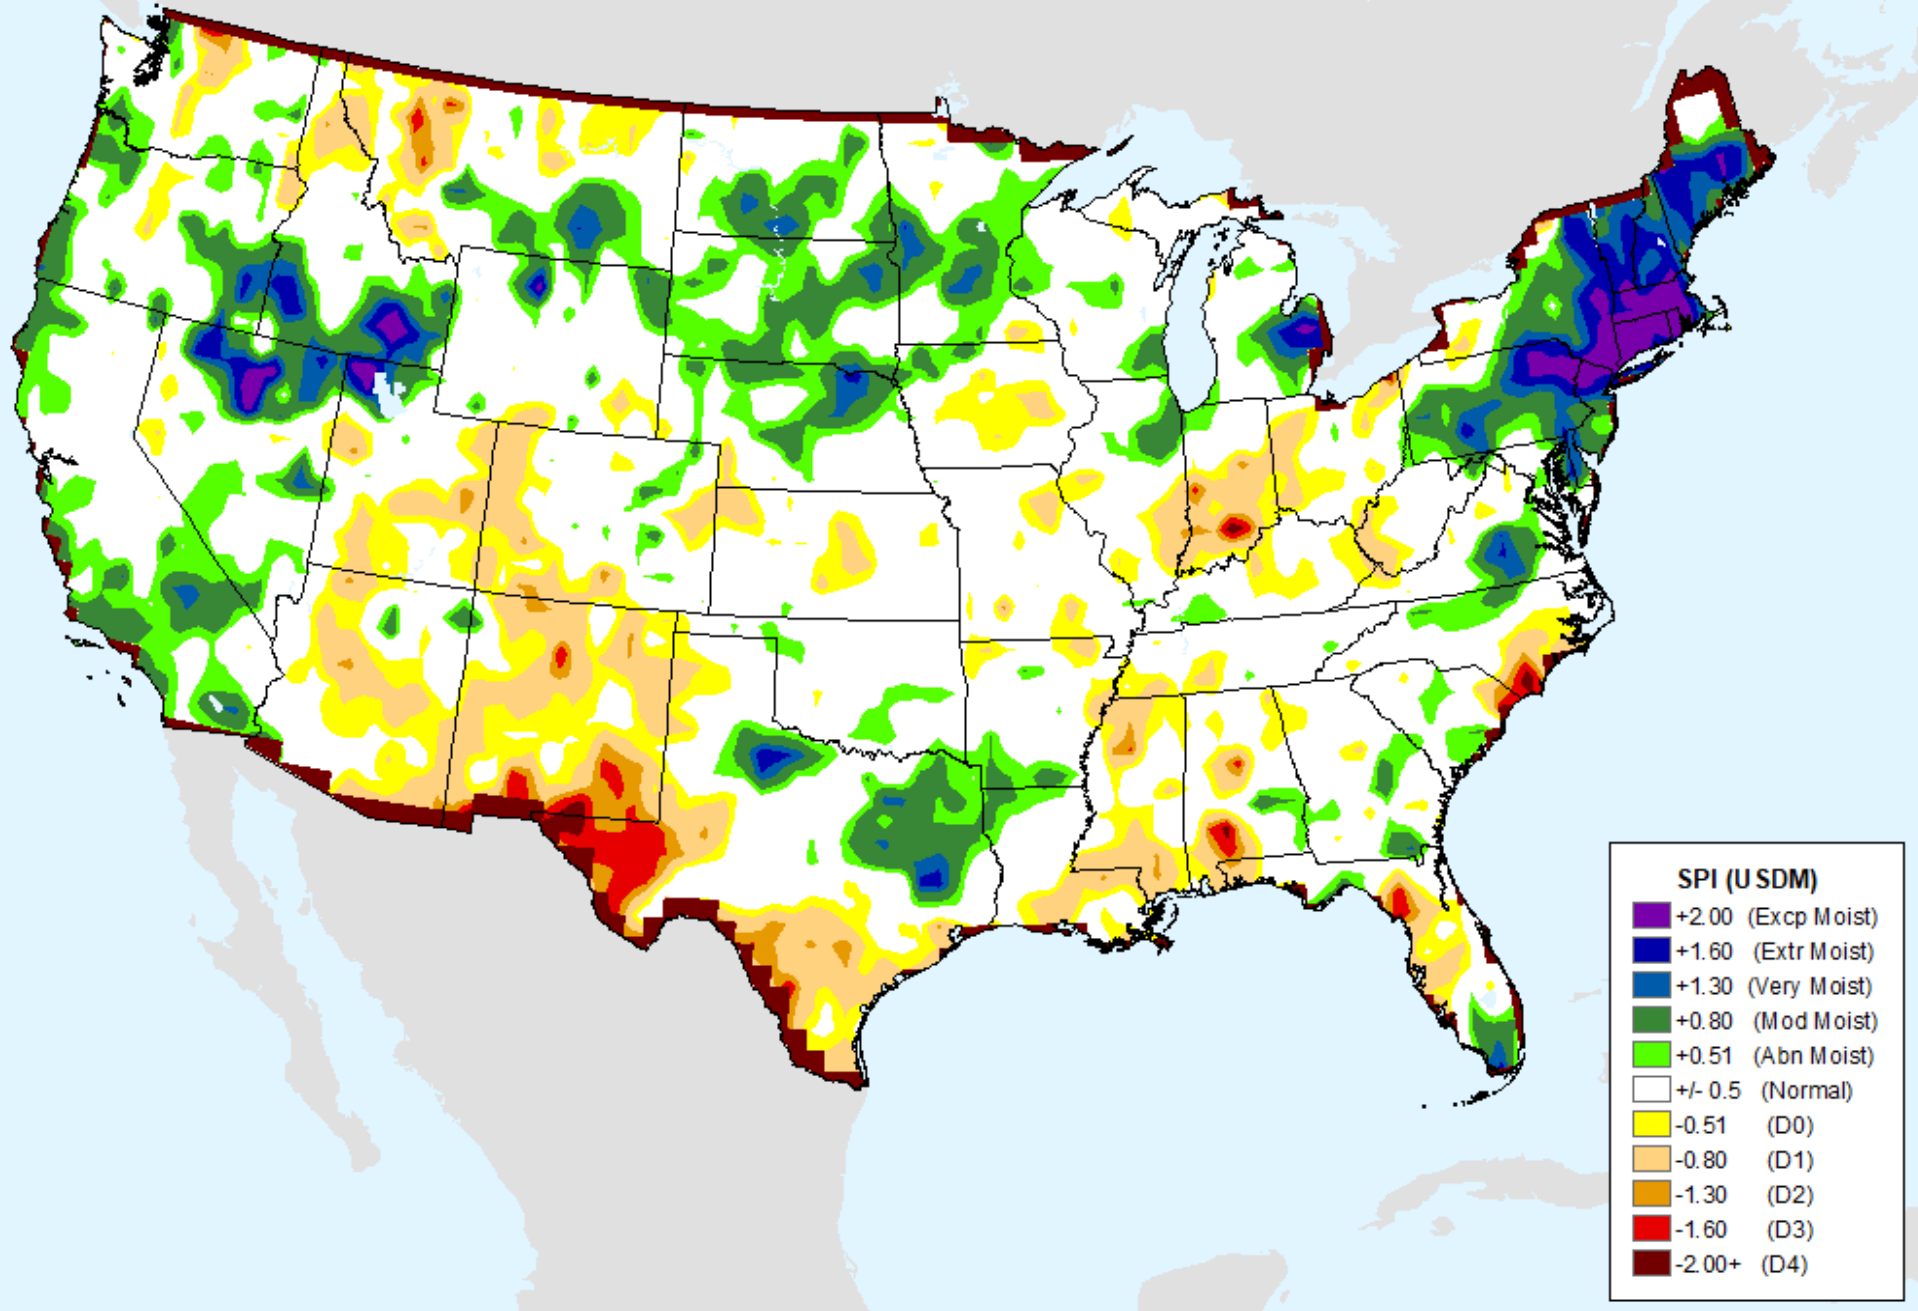

CPC 24-month SPI

As of: Tuesday, June 18, 2024

USDM for: Jun. 11, 2024

CPC 24-month SPI

As of: Tuesday, June 18, 2024

Vegetation Health Index

As of: Tuesday, June 18, 2024

VHI	
85 - 100	Dark Blue
73 - 84	Blue
61 - 72	Green
49 - 60	Light Green
37 - 48	Yellow
25 - 36	Orange
13 - 24	Red
7 - 12	Dark Red
1 - 6	Dark Red