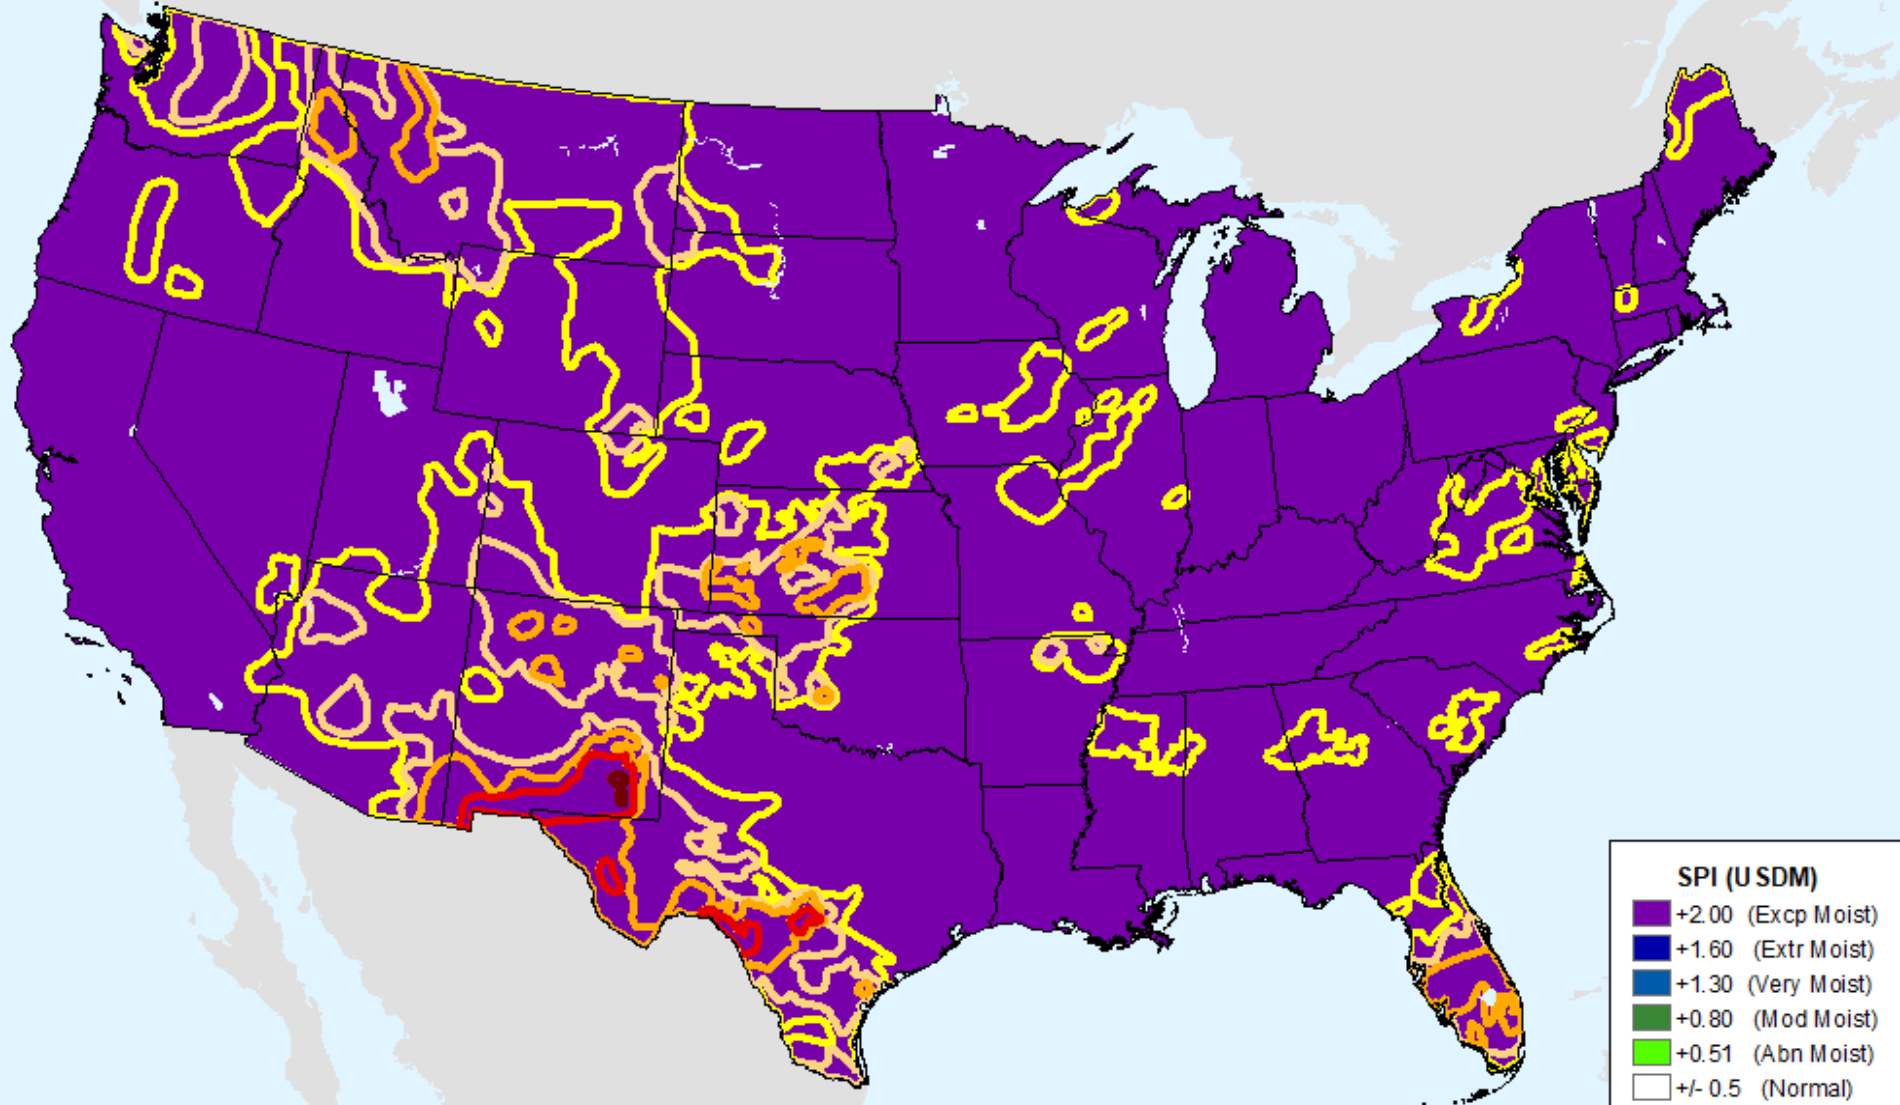

AHPS 36-month SPI

As of: Tuesday, June 18, 2024

USDM for: Jun. 11, 2024