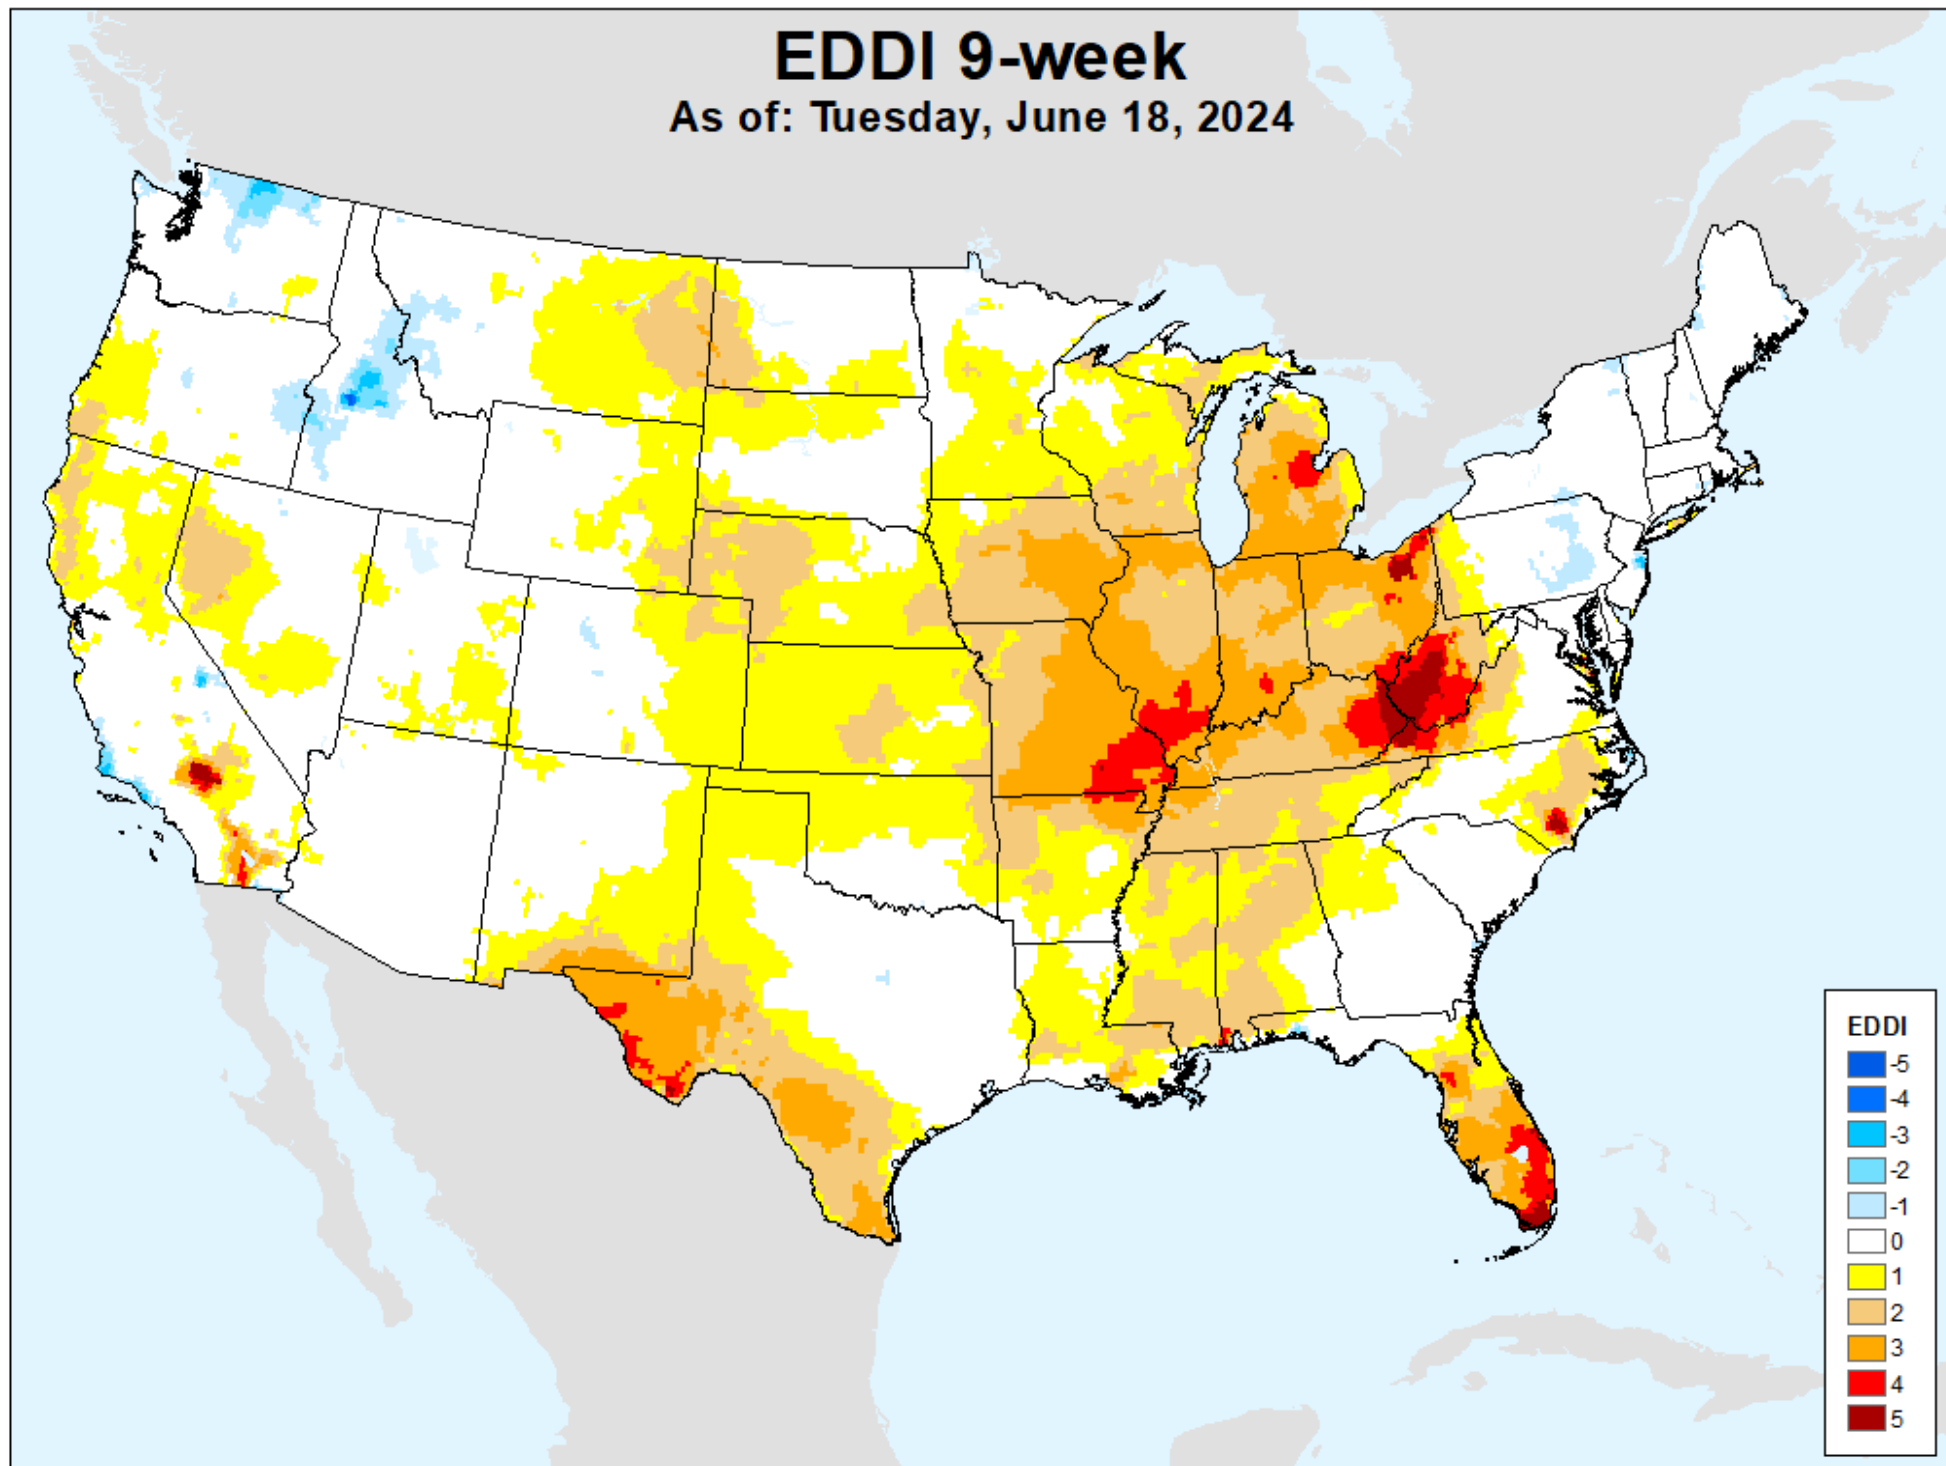

EDDI 10-week

As of: Tuesday, June 18, 2024

EDDI	
Dark Blue	-5
Blue	-4
Light Blue	-3
Light Blue	-2
Light Blue	-1
White	0
Yellow	1
Light Orange	2
Orange	3
Red	4
Dark Red	5

USDM for: Jun. 11, 2024

EDDI 10-week