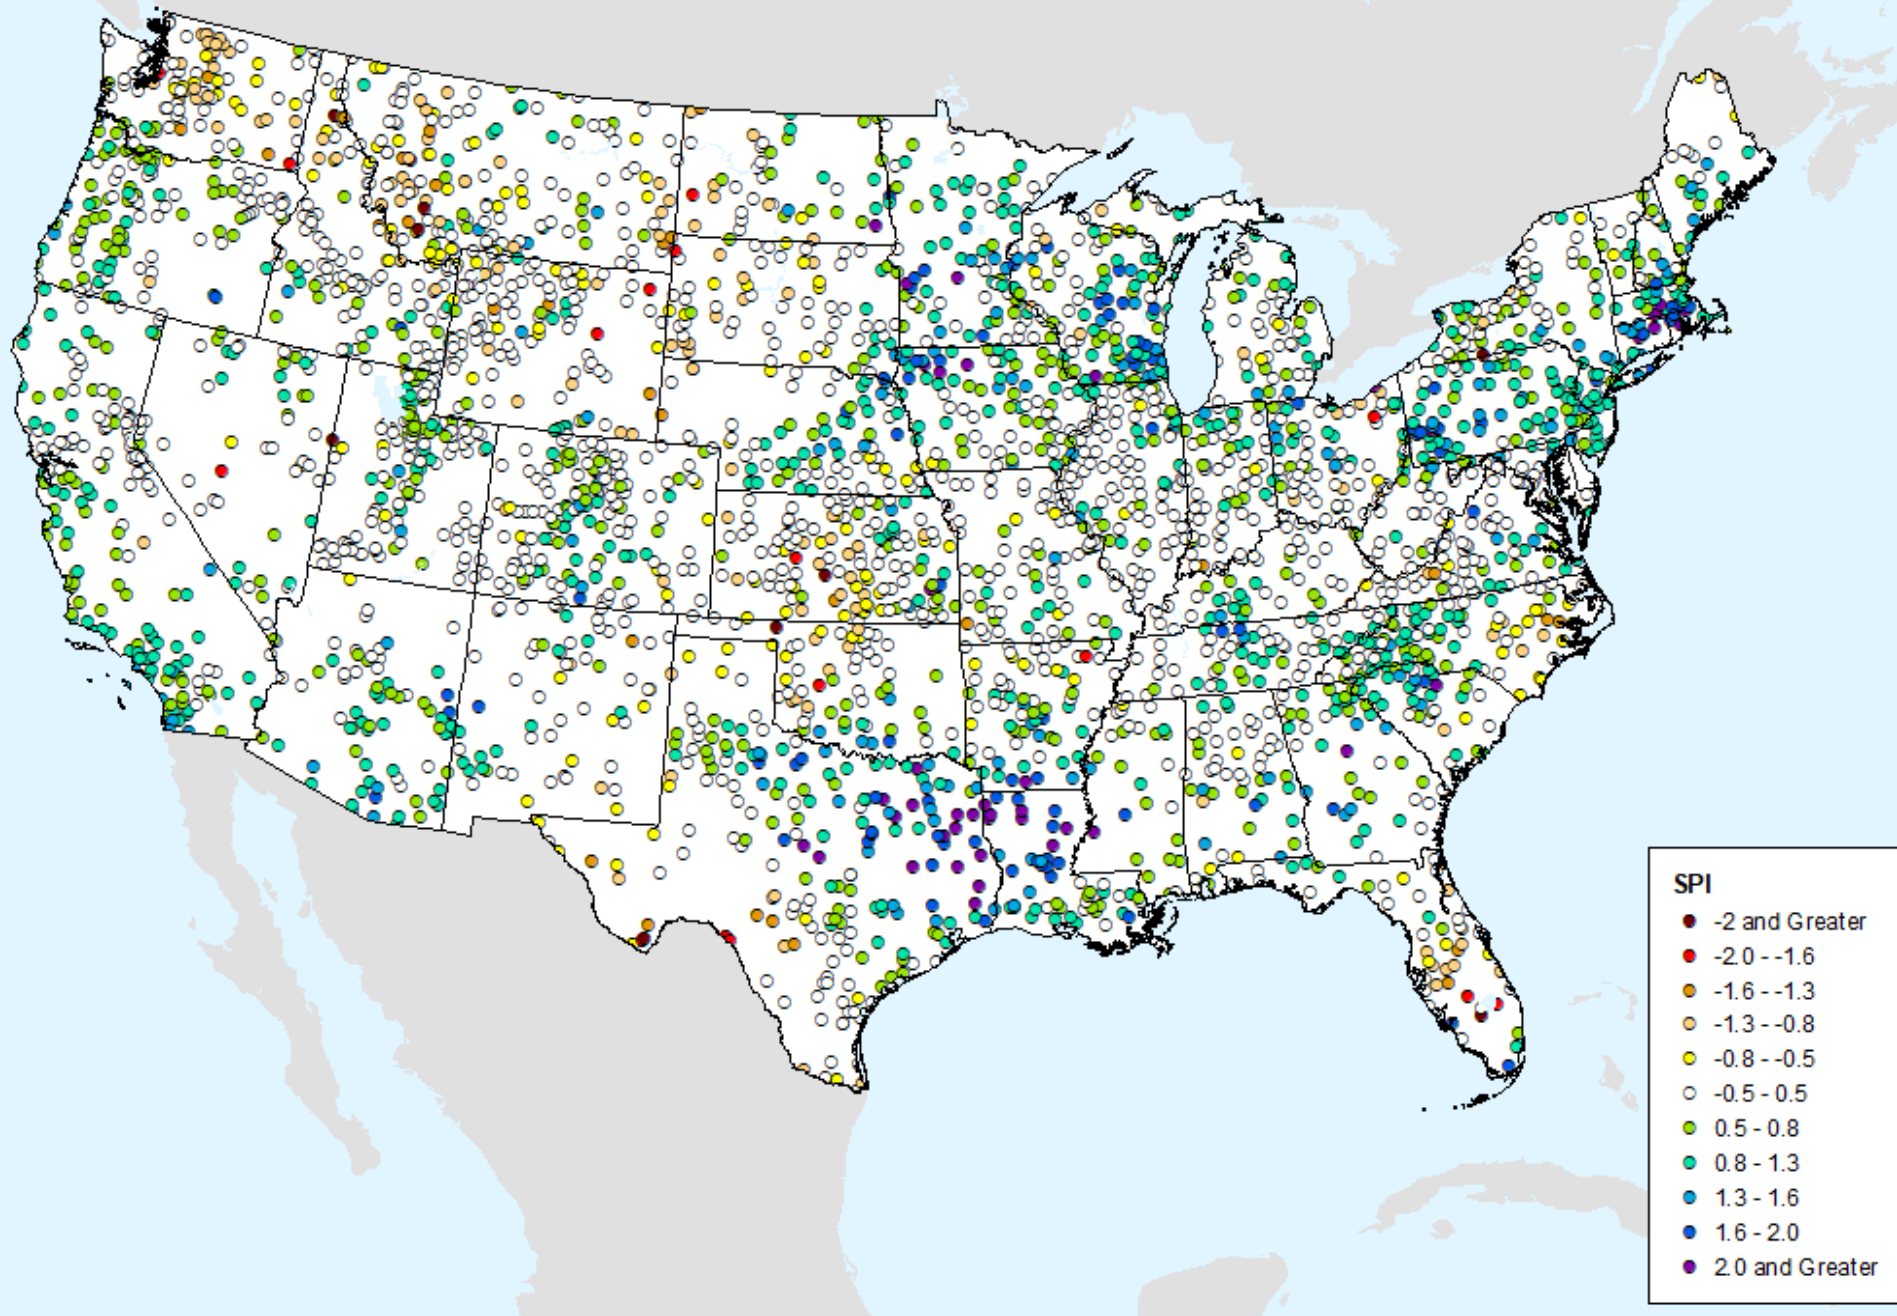

HPRCC Water Year-to-date SPI

As of: Tuesday, June 18, 2024

HPRCC Year-to-date SPI

As of: Tuesday, June 18, 2024

USDM for: Jun. 11, 2024

HPRCC Year-to-date SPI

As of: Tuesday, June 18, 2024

AHPS 1-month SPI