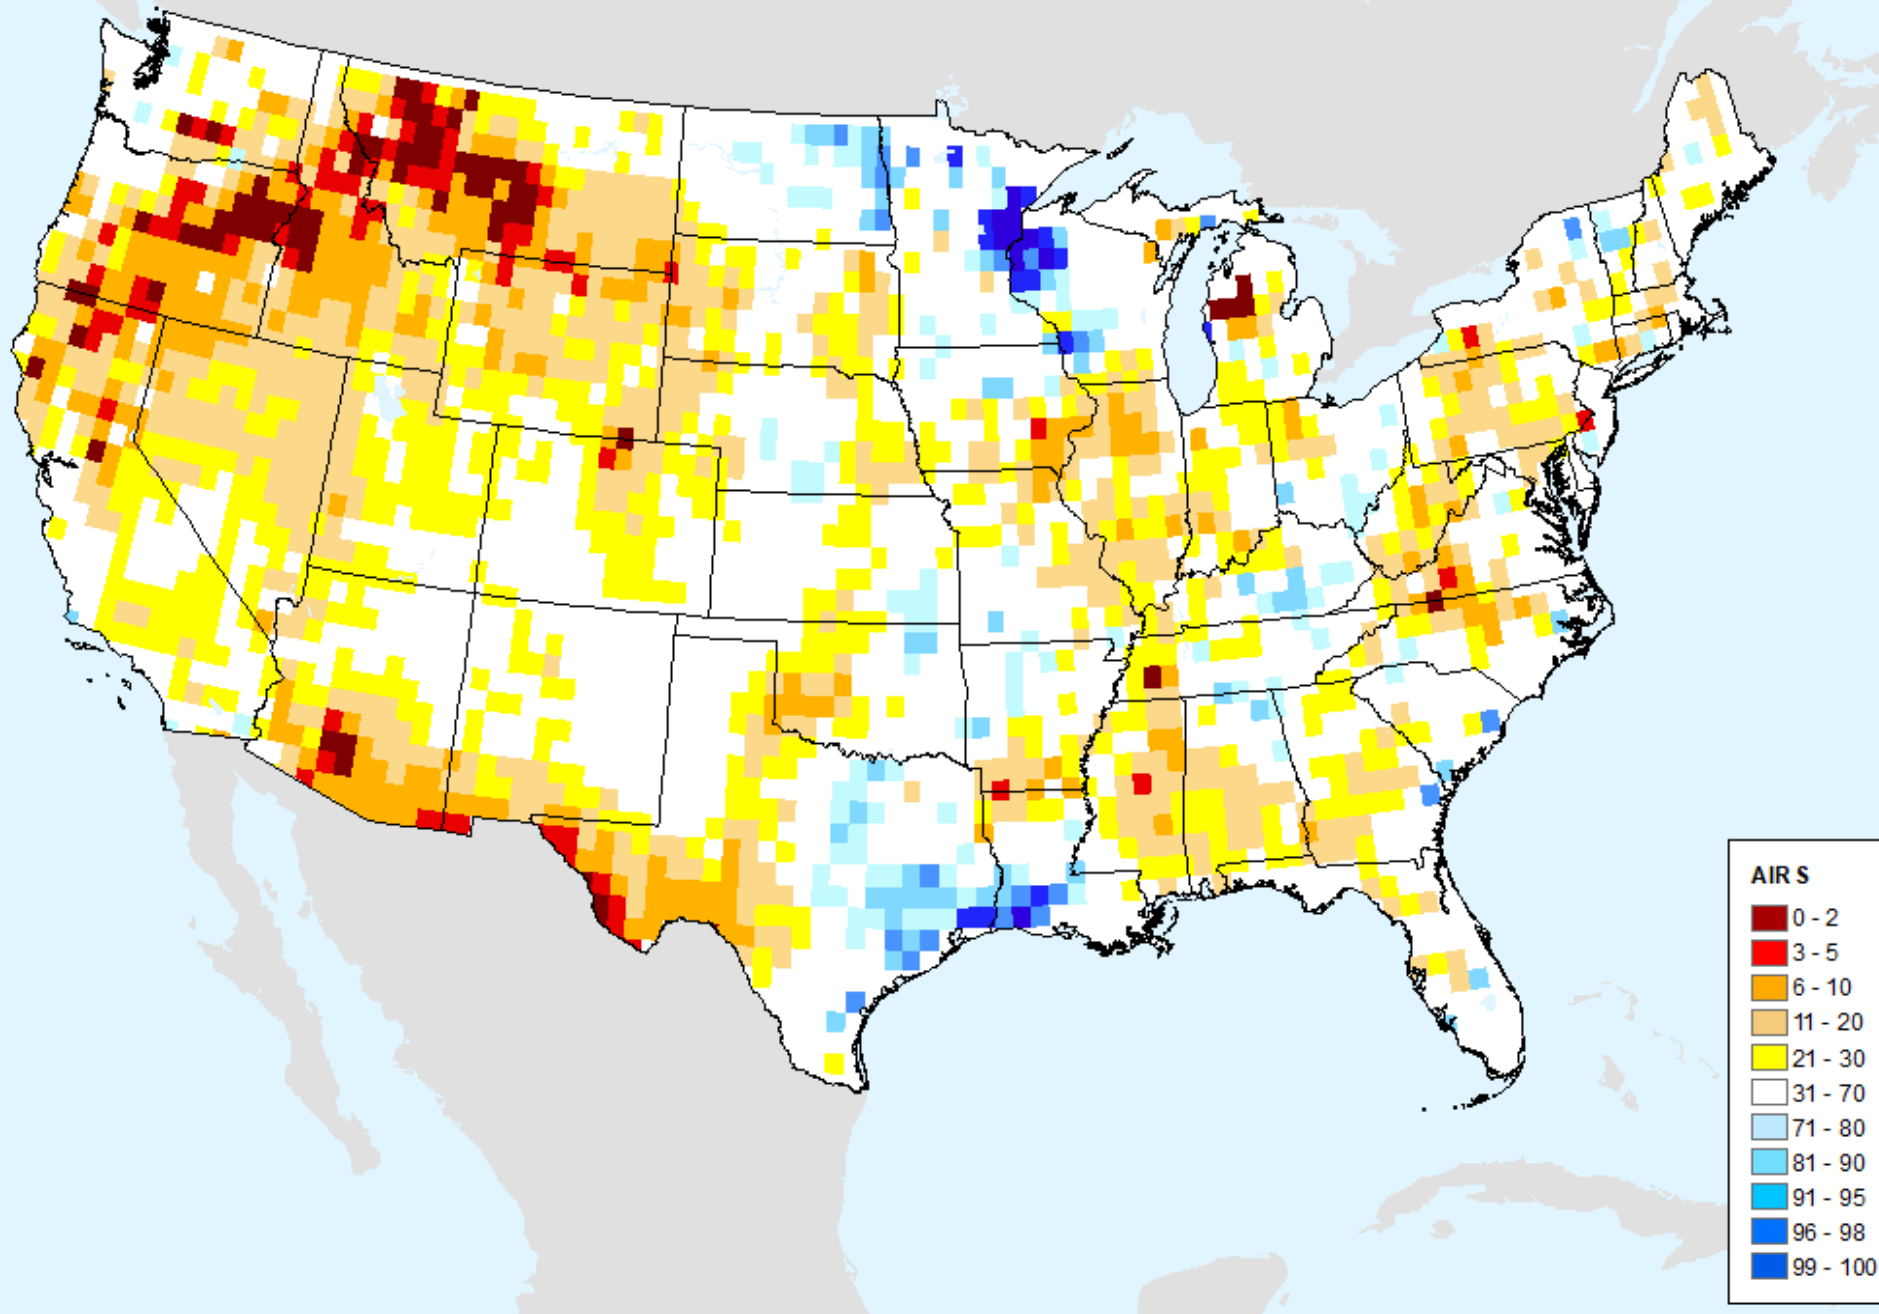

AIRS-Based Surface Relative Humidity 28 Day

As of: Tuesday, June 18, 2024