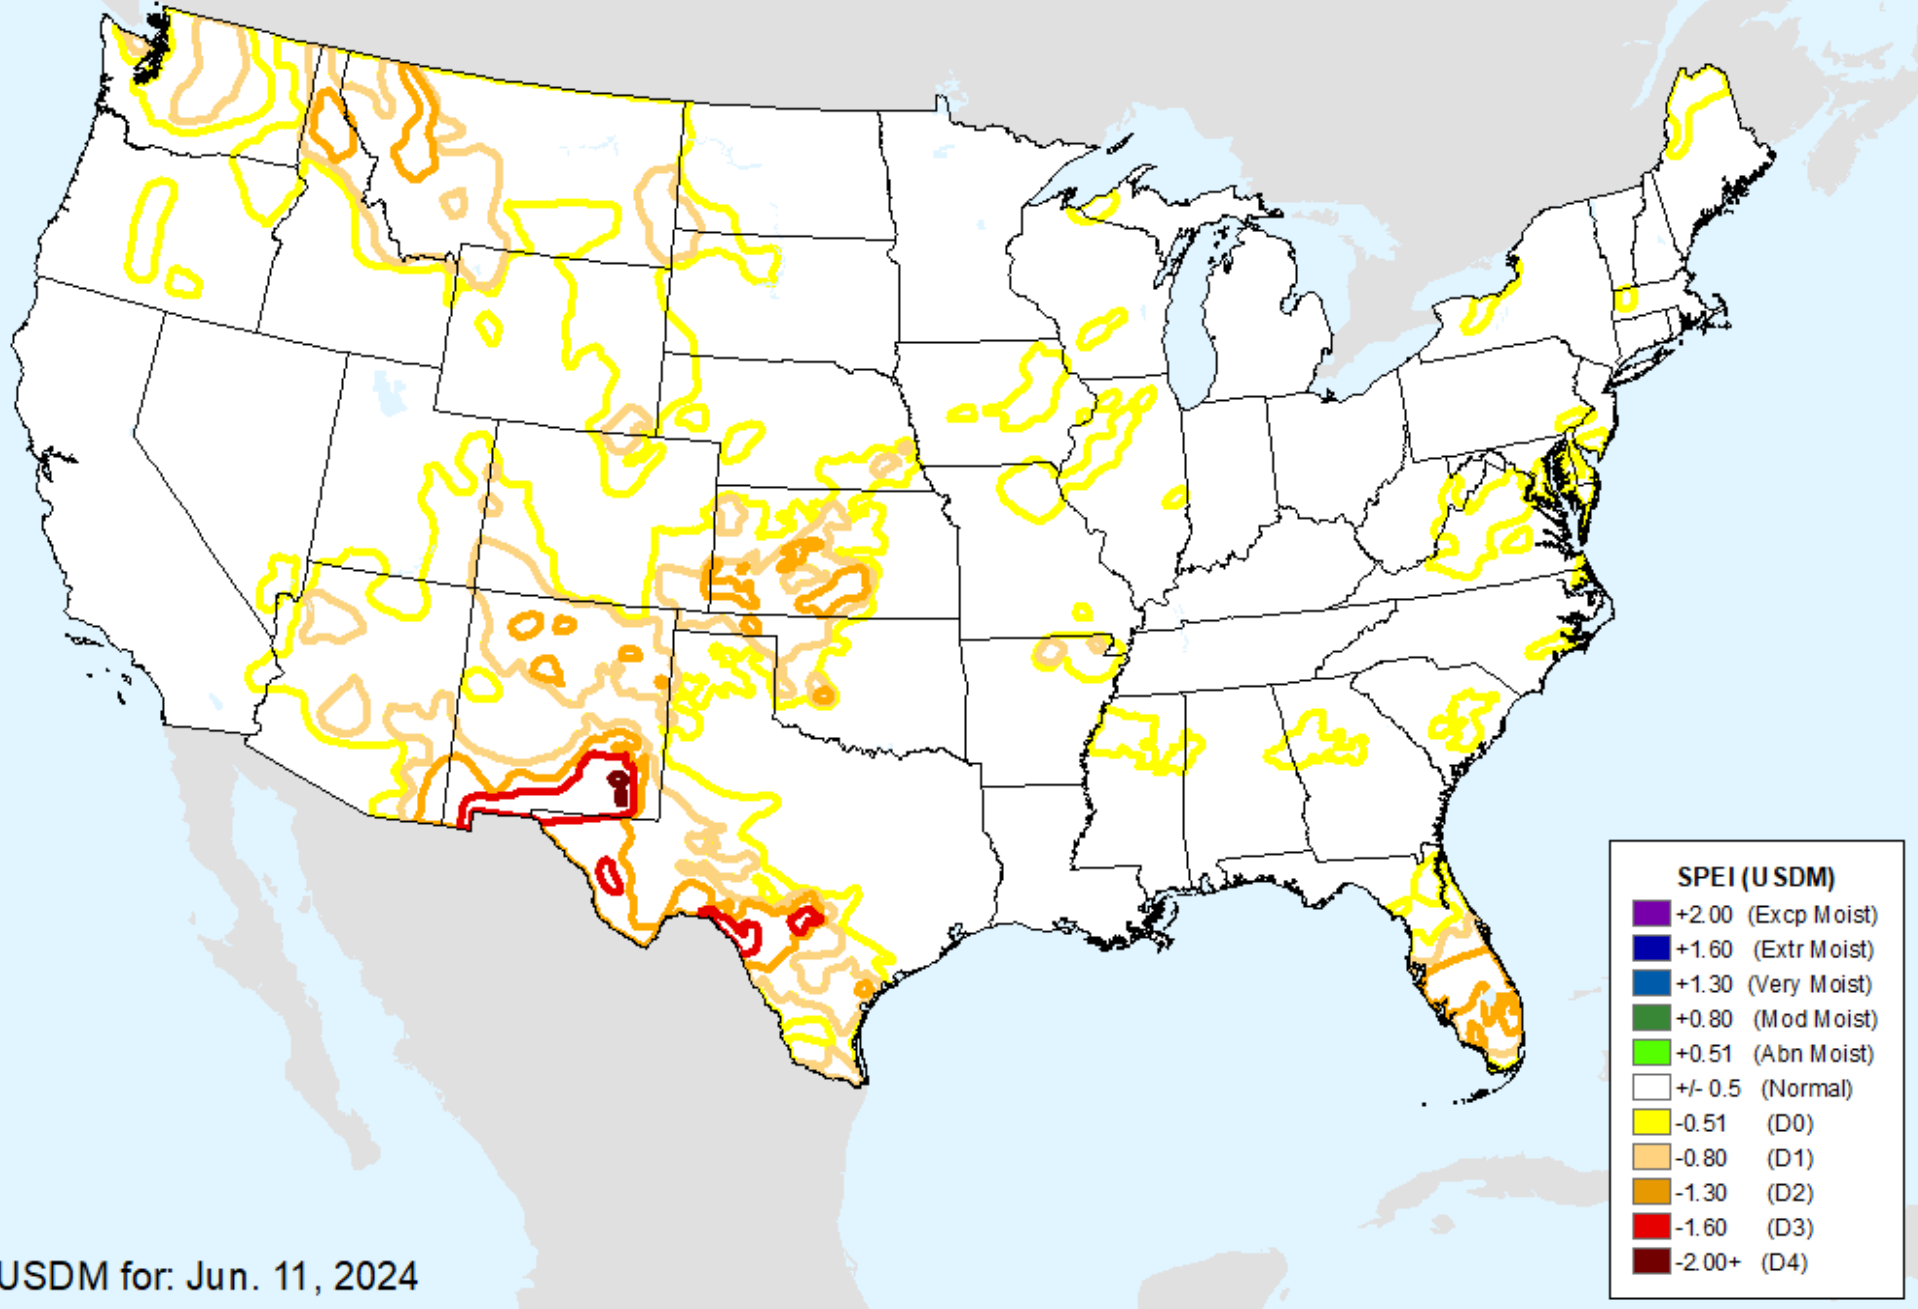

AHPS 1-month SPEI

As of: Tuesday, June 18, 2024

USDM for: Jun. 11, 2024