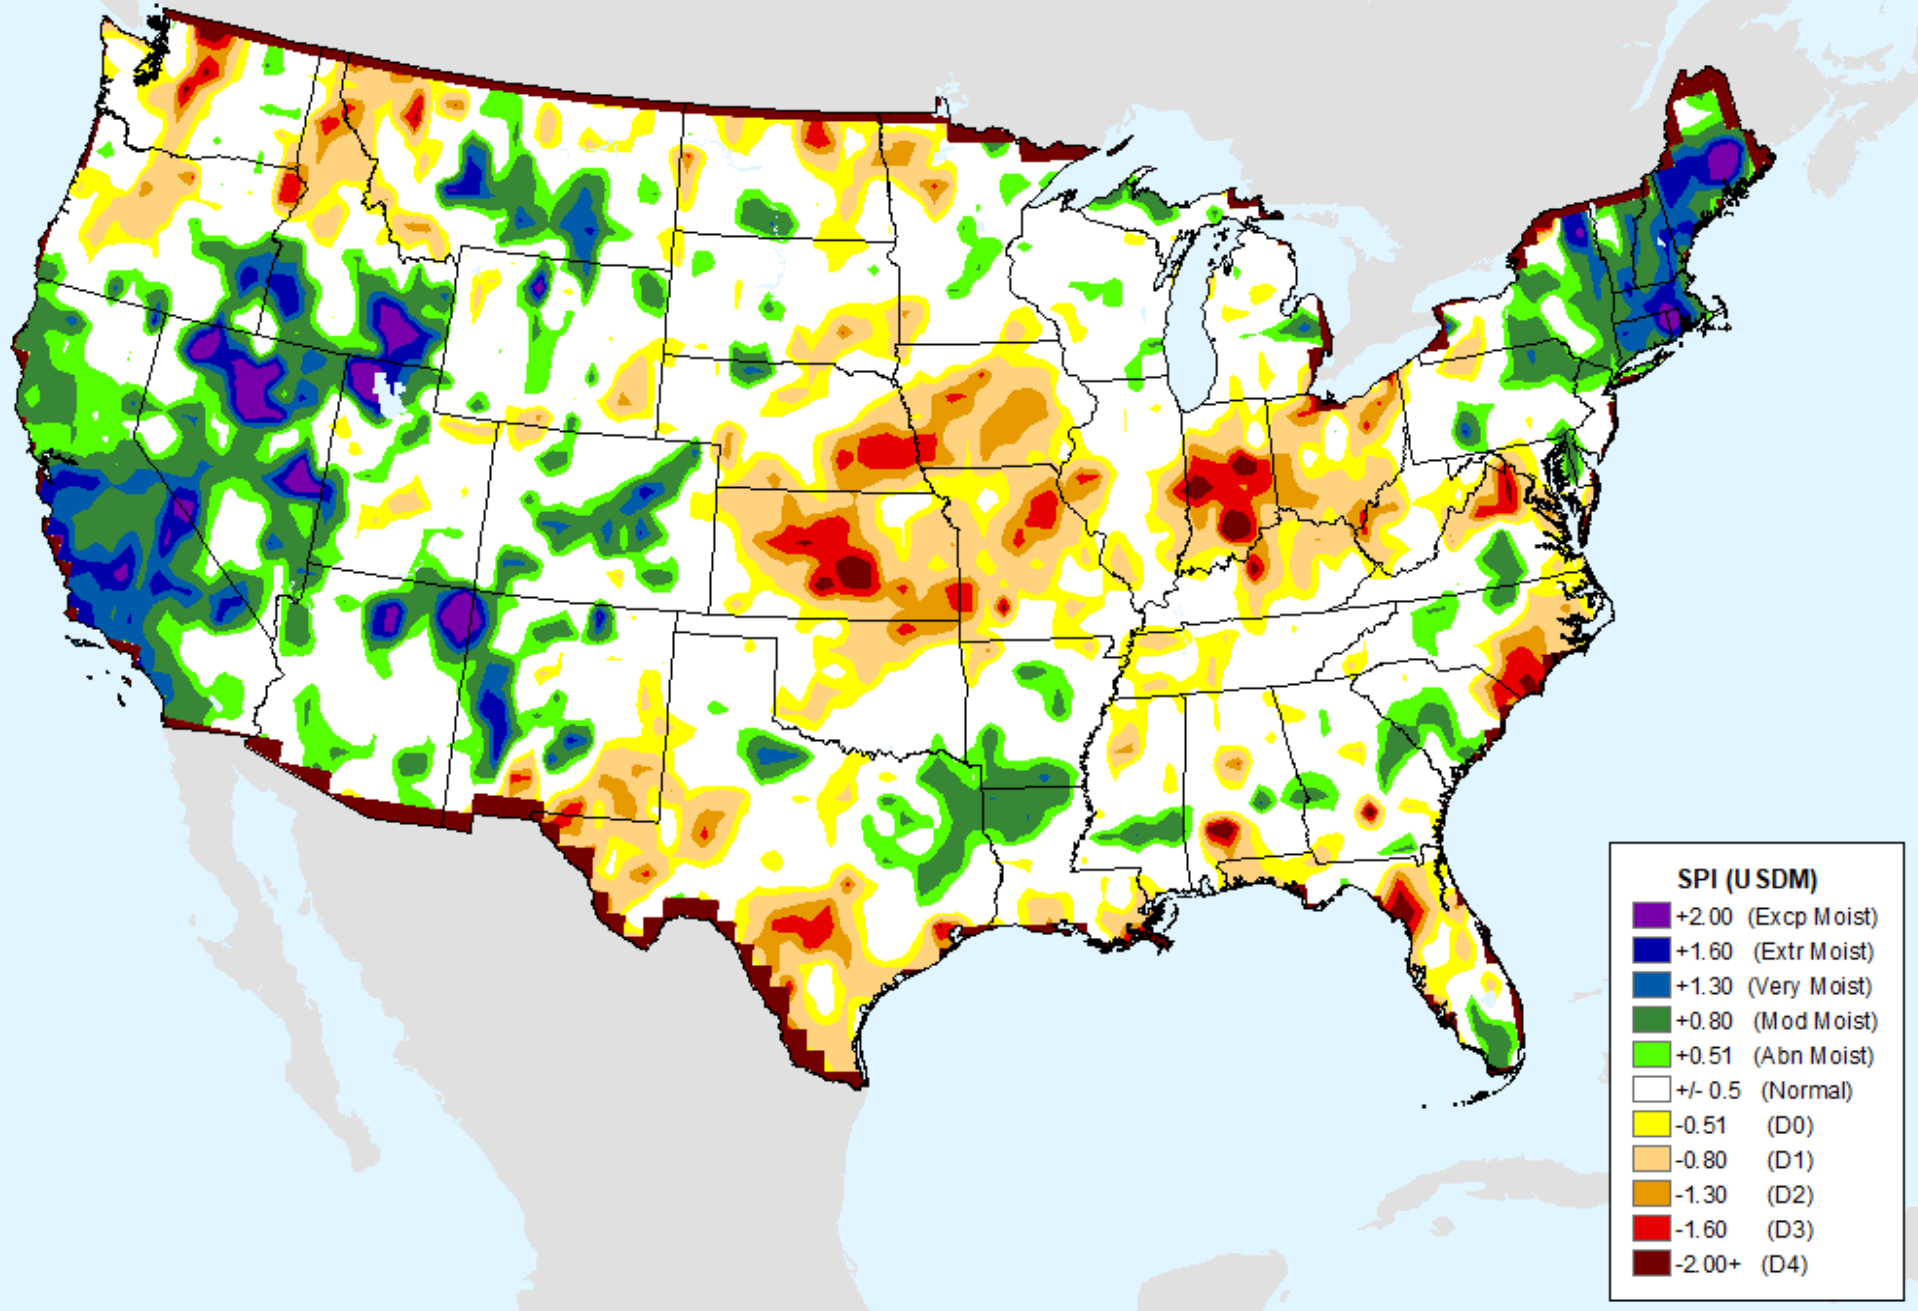

CPC 24-month SPI

As of: Tuesday, June 18, 2024

USDM for: Jun. 11, 2024

CPC 24-month SPI

As of: Tuesday, June 18, 2024

Vegetation Health Index

As of: Tuesday, June 18, 2024

VHI	
85 - 100	Dark Blue
73 - 84	Blue
61 - 72	Green
49 - 60	Light Green
37 - 48	Yellow
25 - 36	Orange
13 - 24	Red
7 - 12	Dark Red
1 - 6	Dark Red