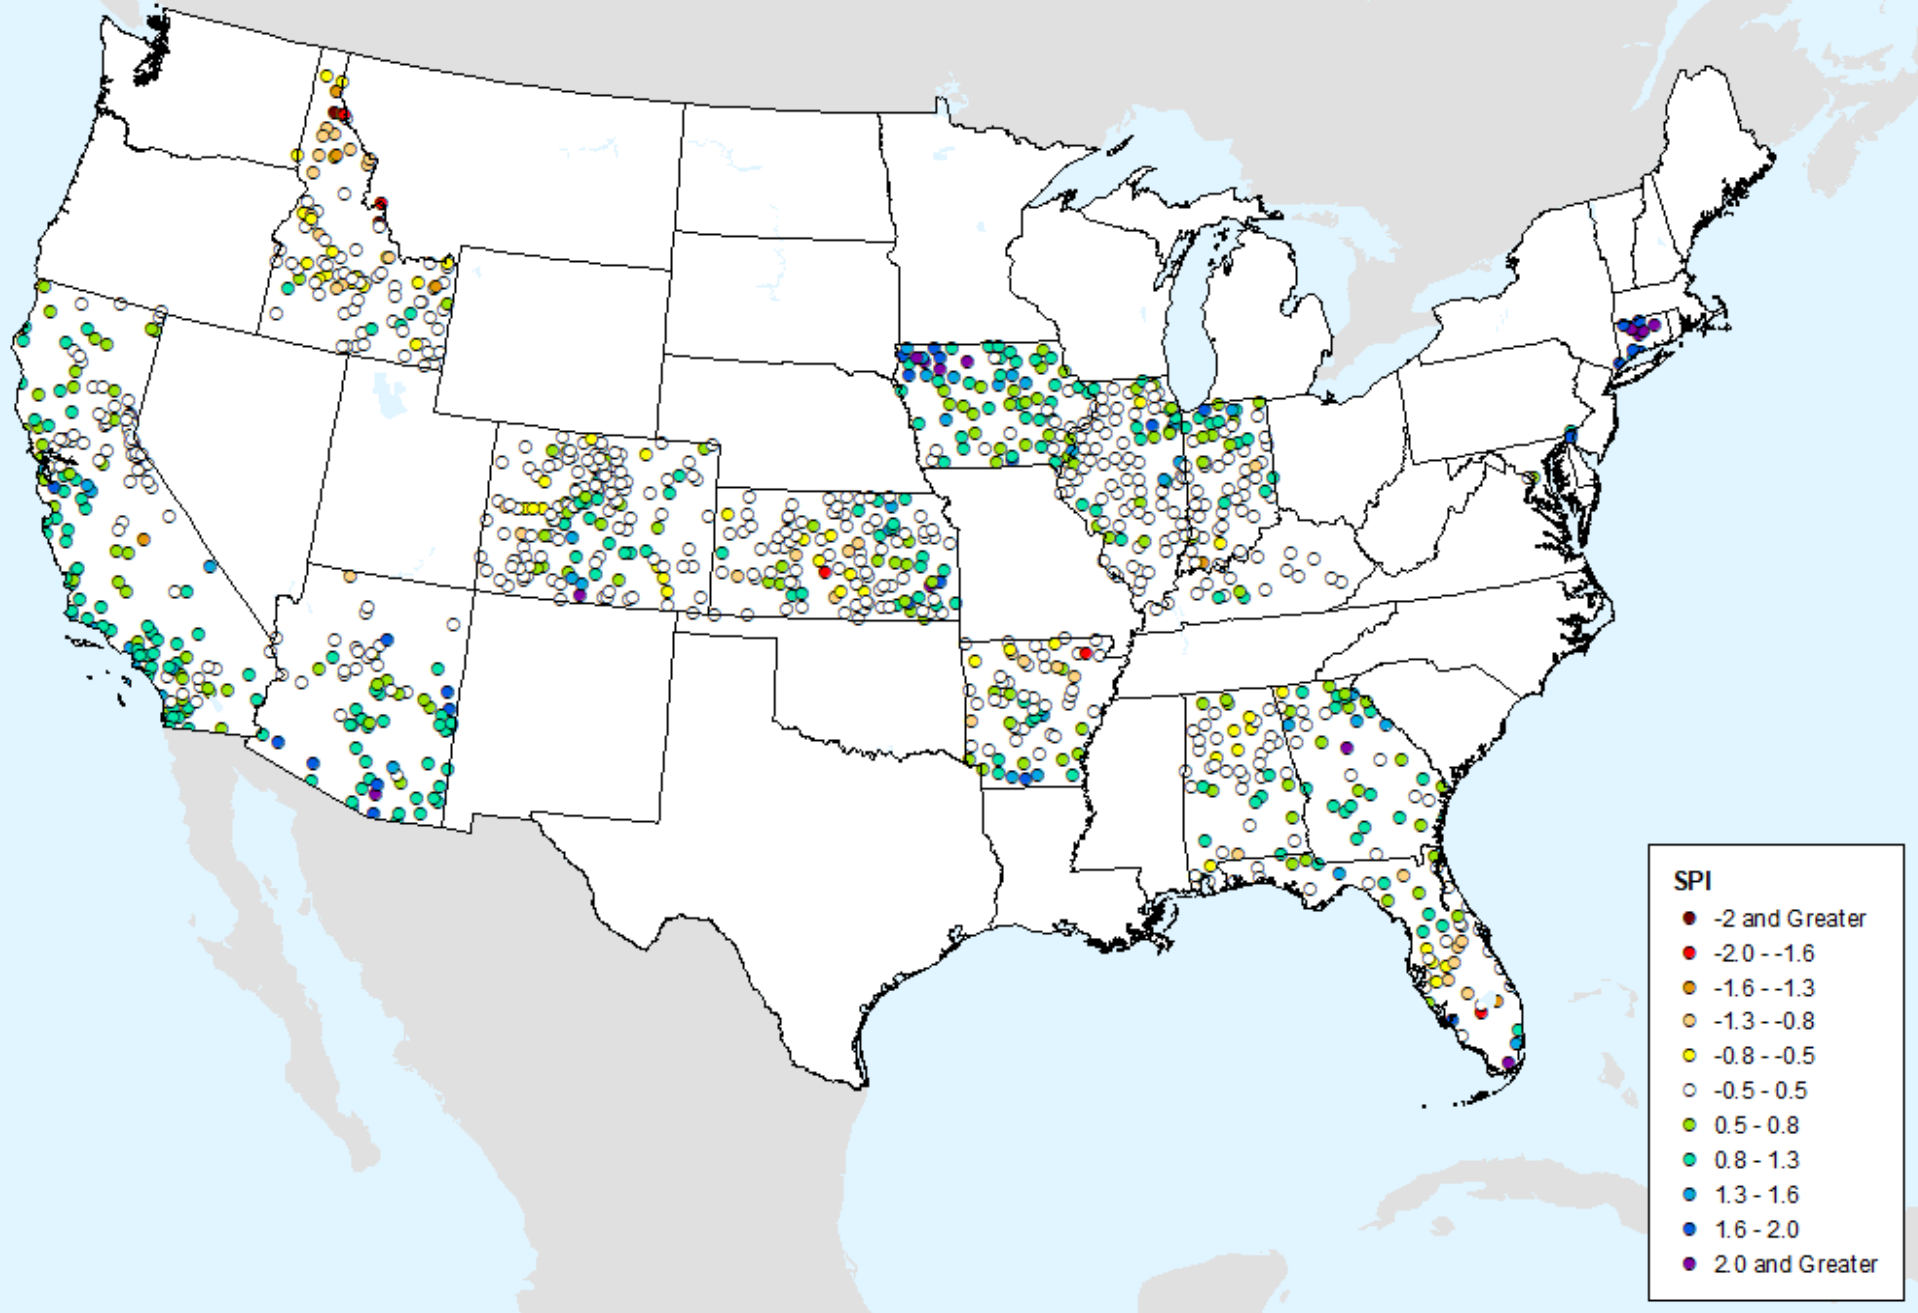

As of: Tuesday, June 18, 2024

HPRCC 6-month SPI

As of: Tuesday, June 18, 2024

USDM for: Jun. 11, 2024

HPRCC 6-month SPI

As of: Tuesday, June 18, 2024

HPRCC 9-month SPI

As of: Tuesday, June 18, 2024