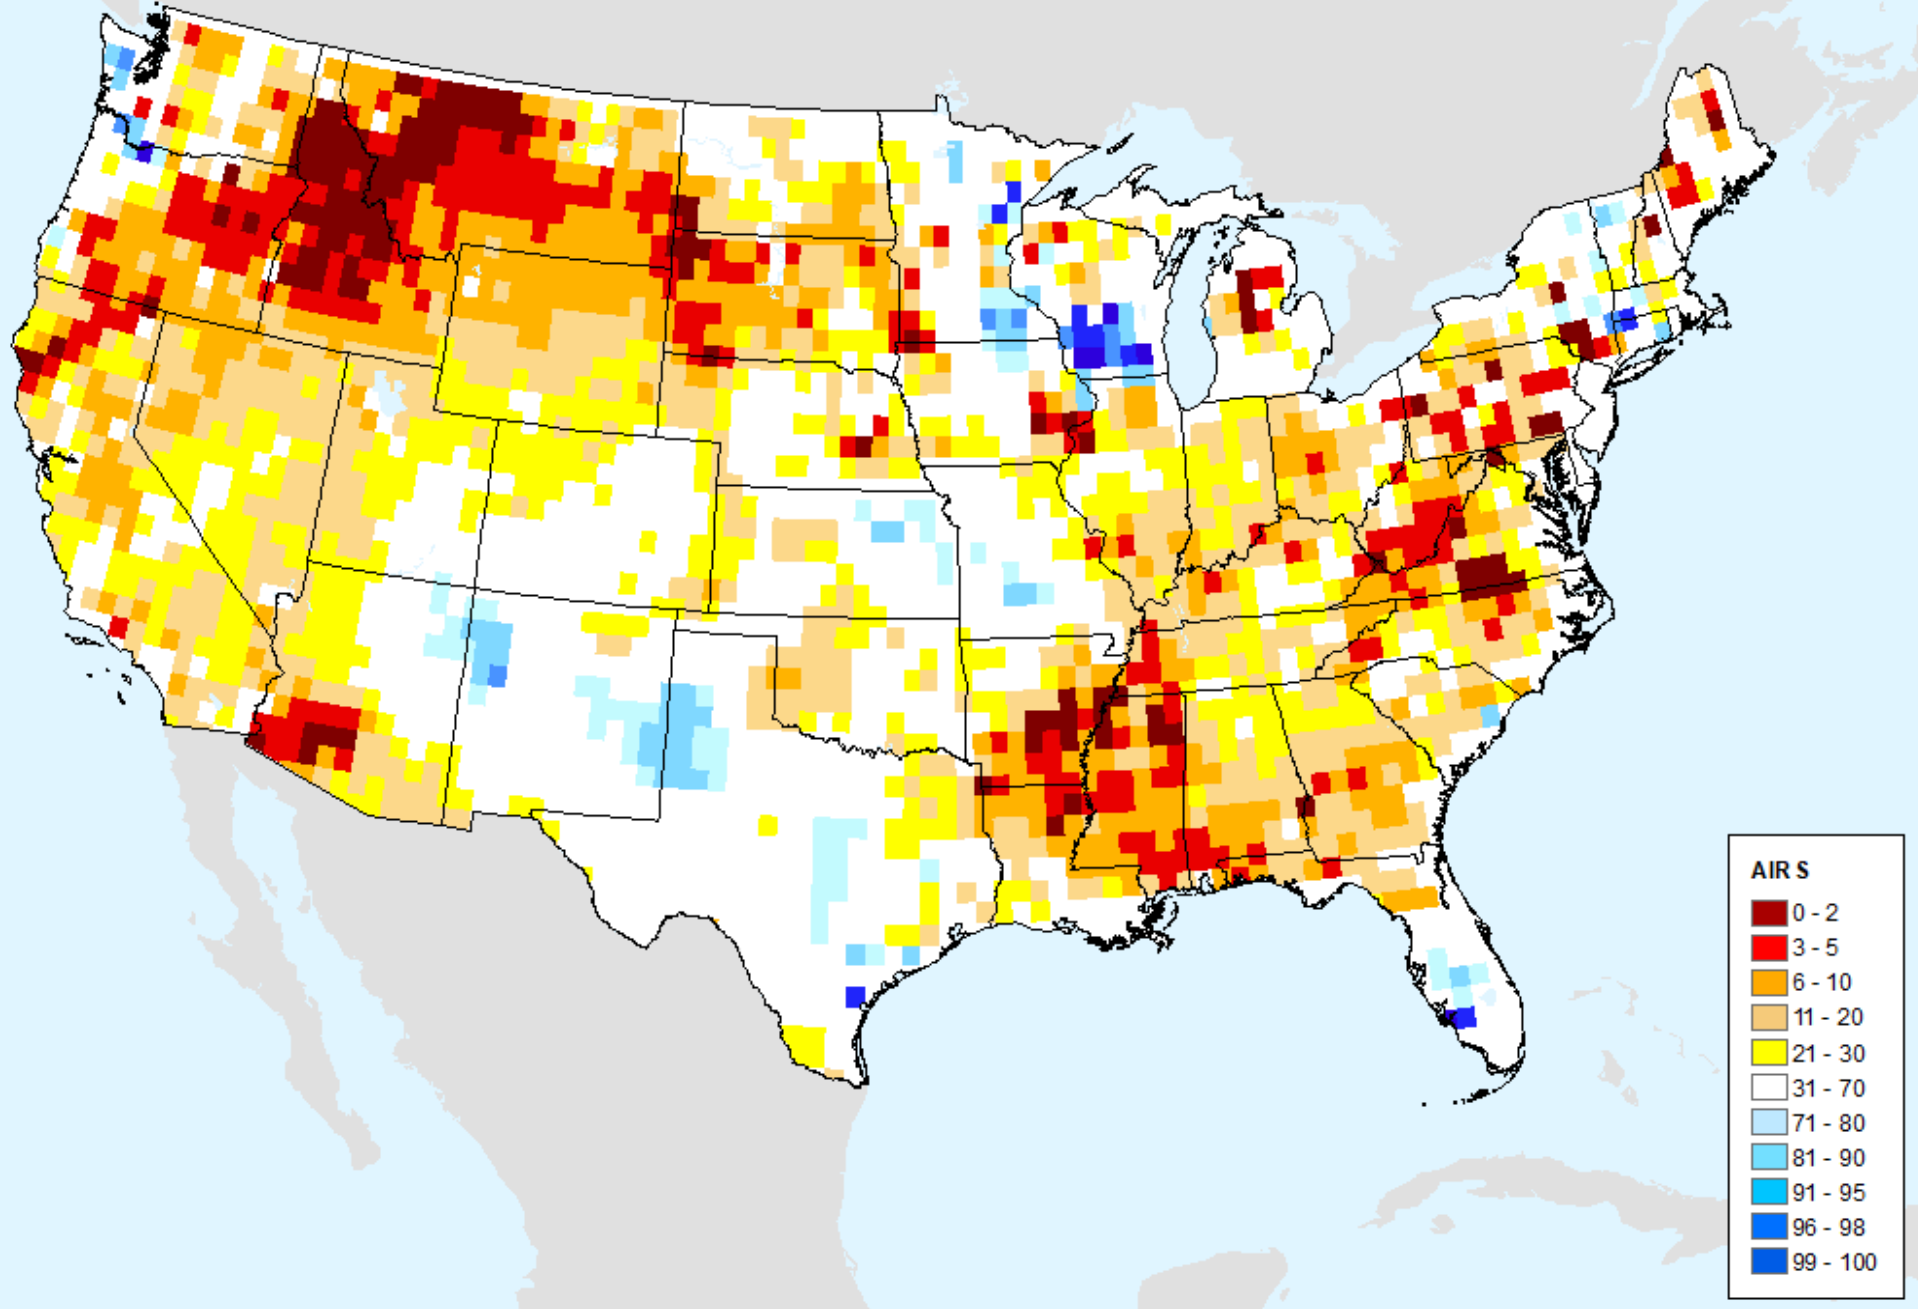

AIRS-Based Surface Relative Humidity 7 Day

As of: Tuesday, June 18, 2024