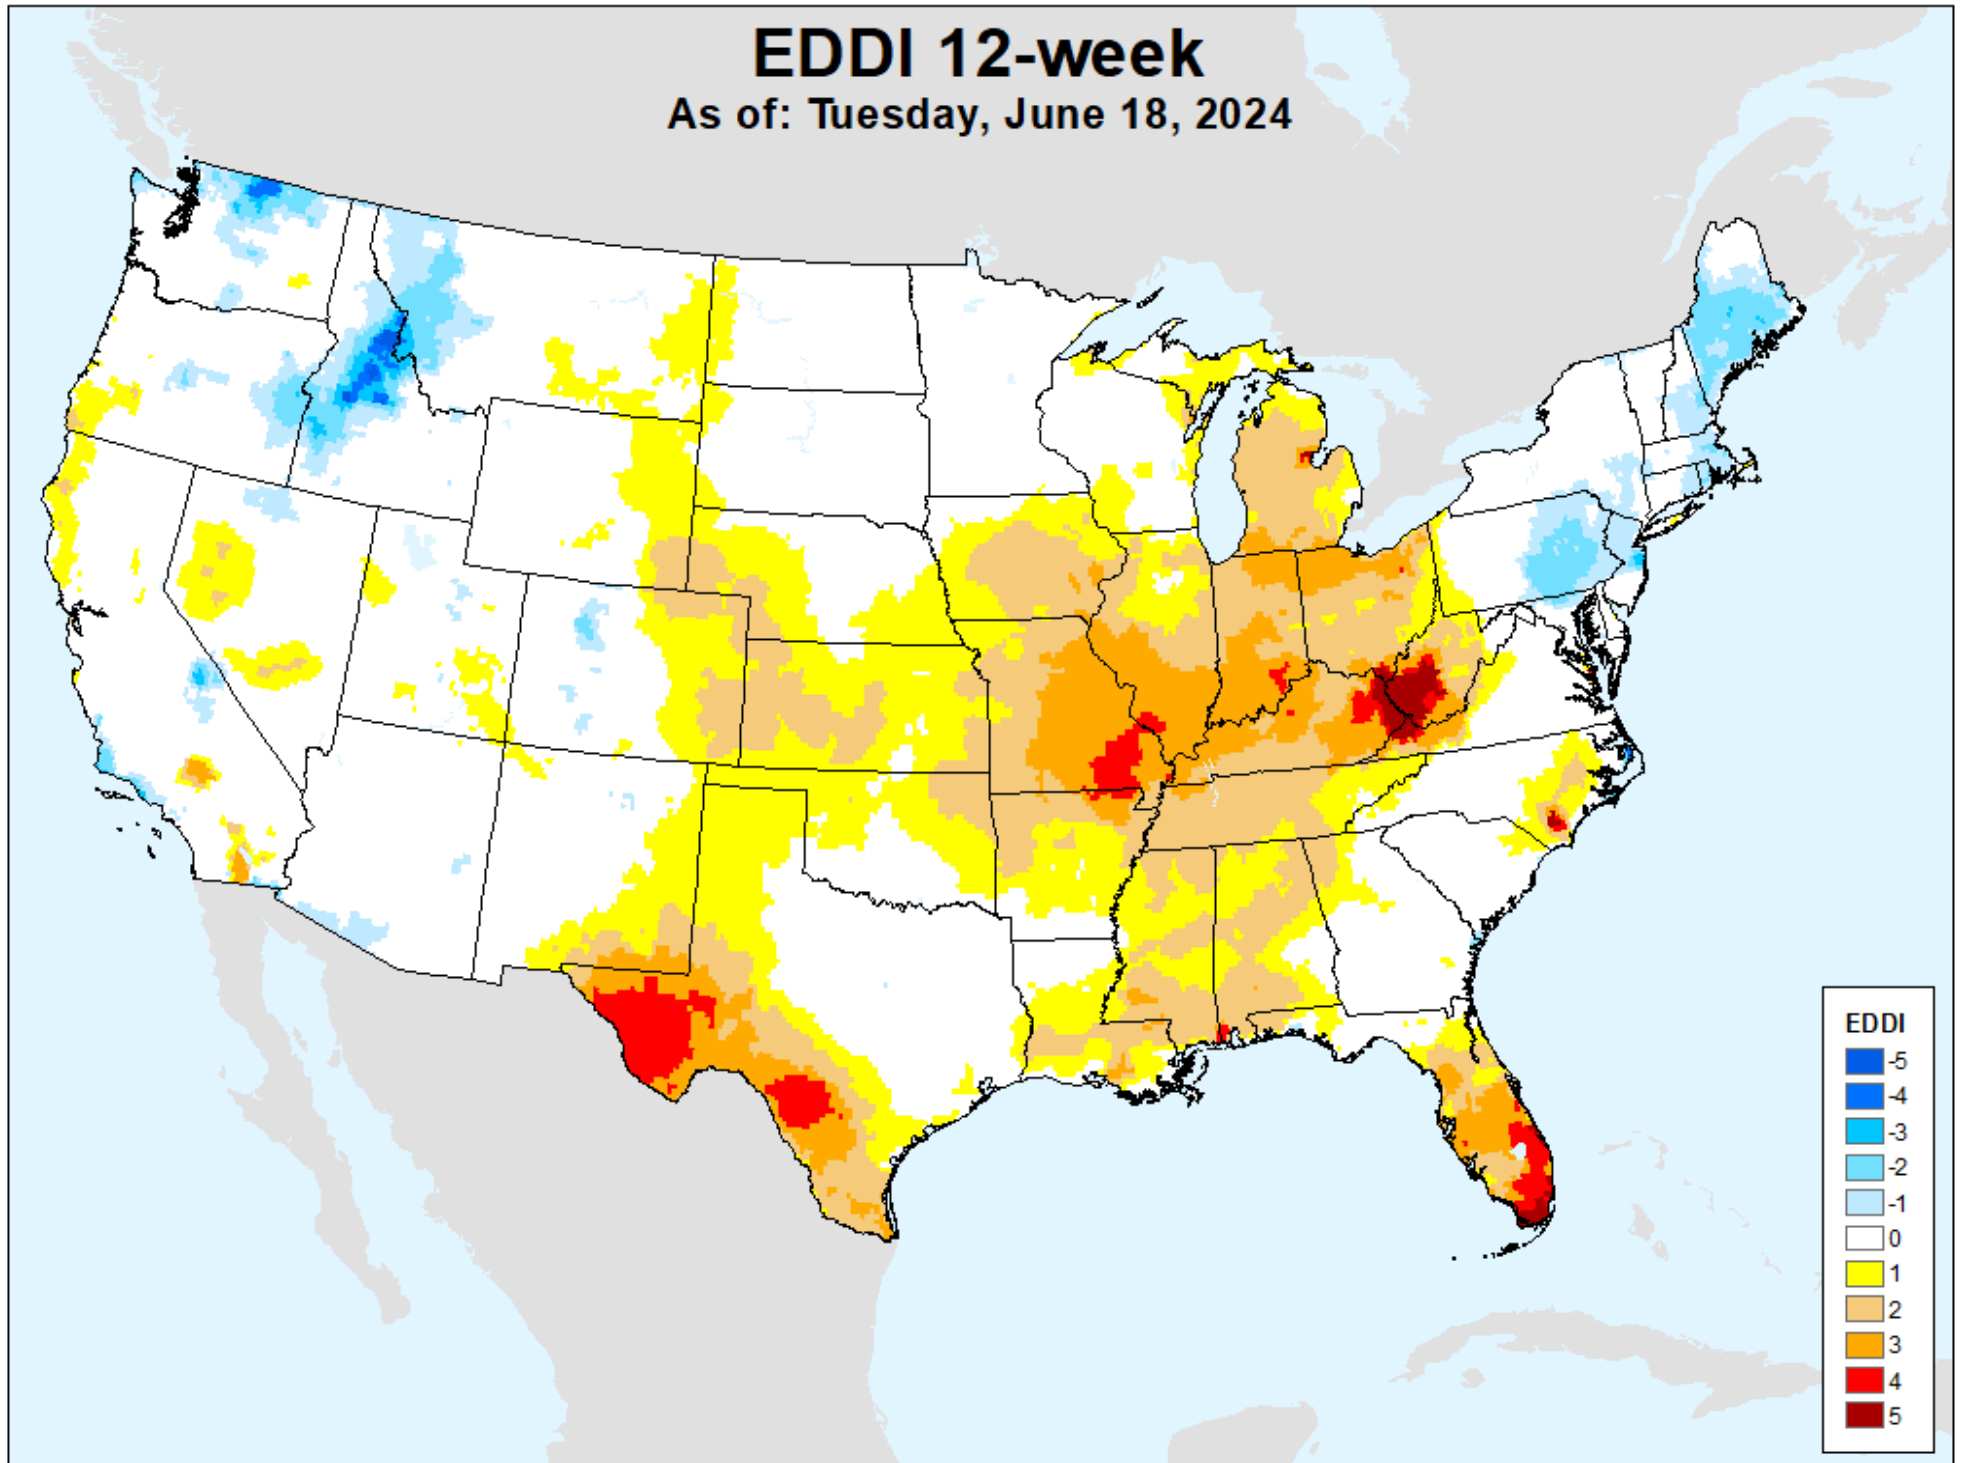

EDDI 12-week

As of: Tuesday, June 18, 2024