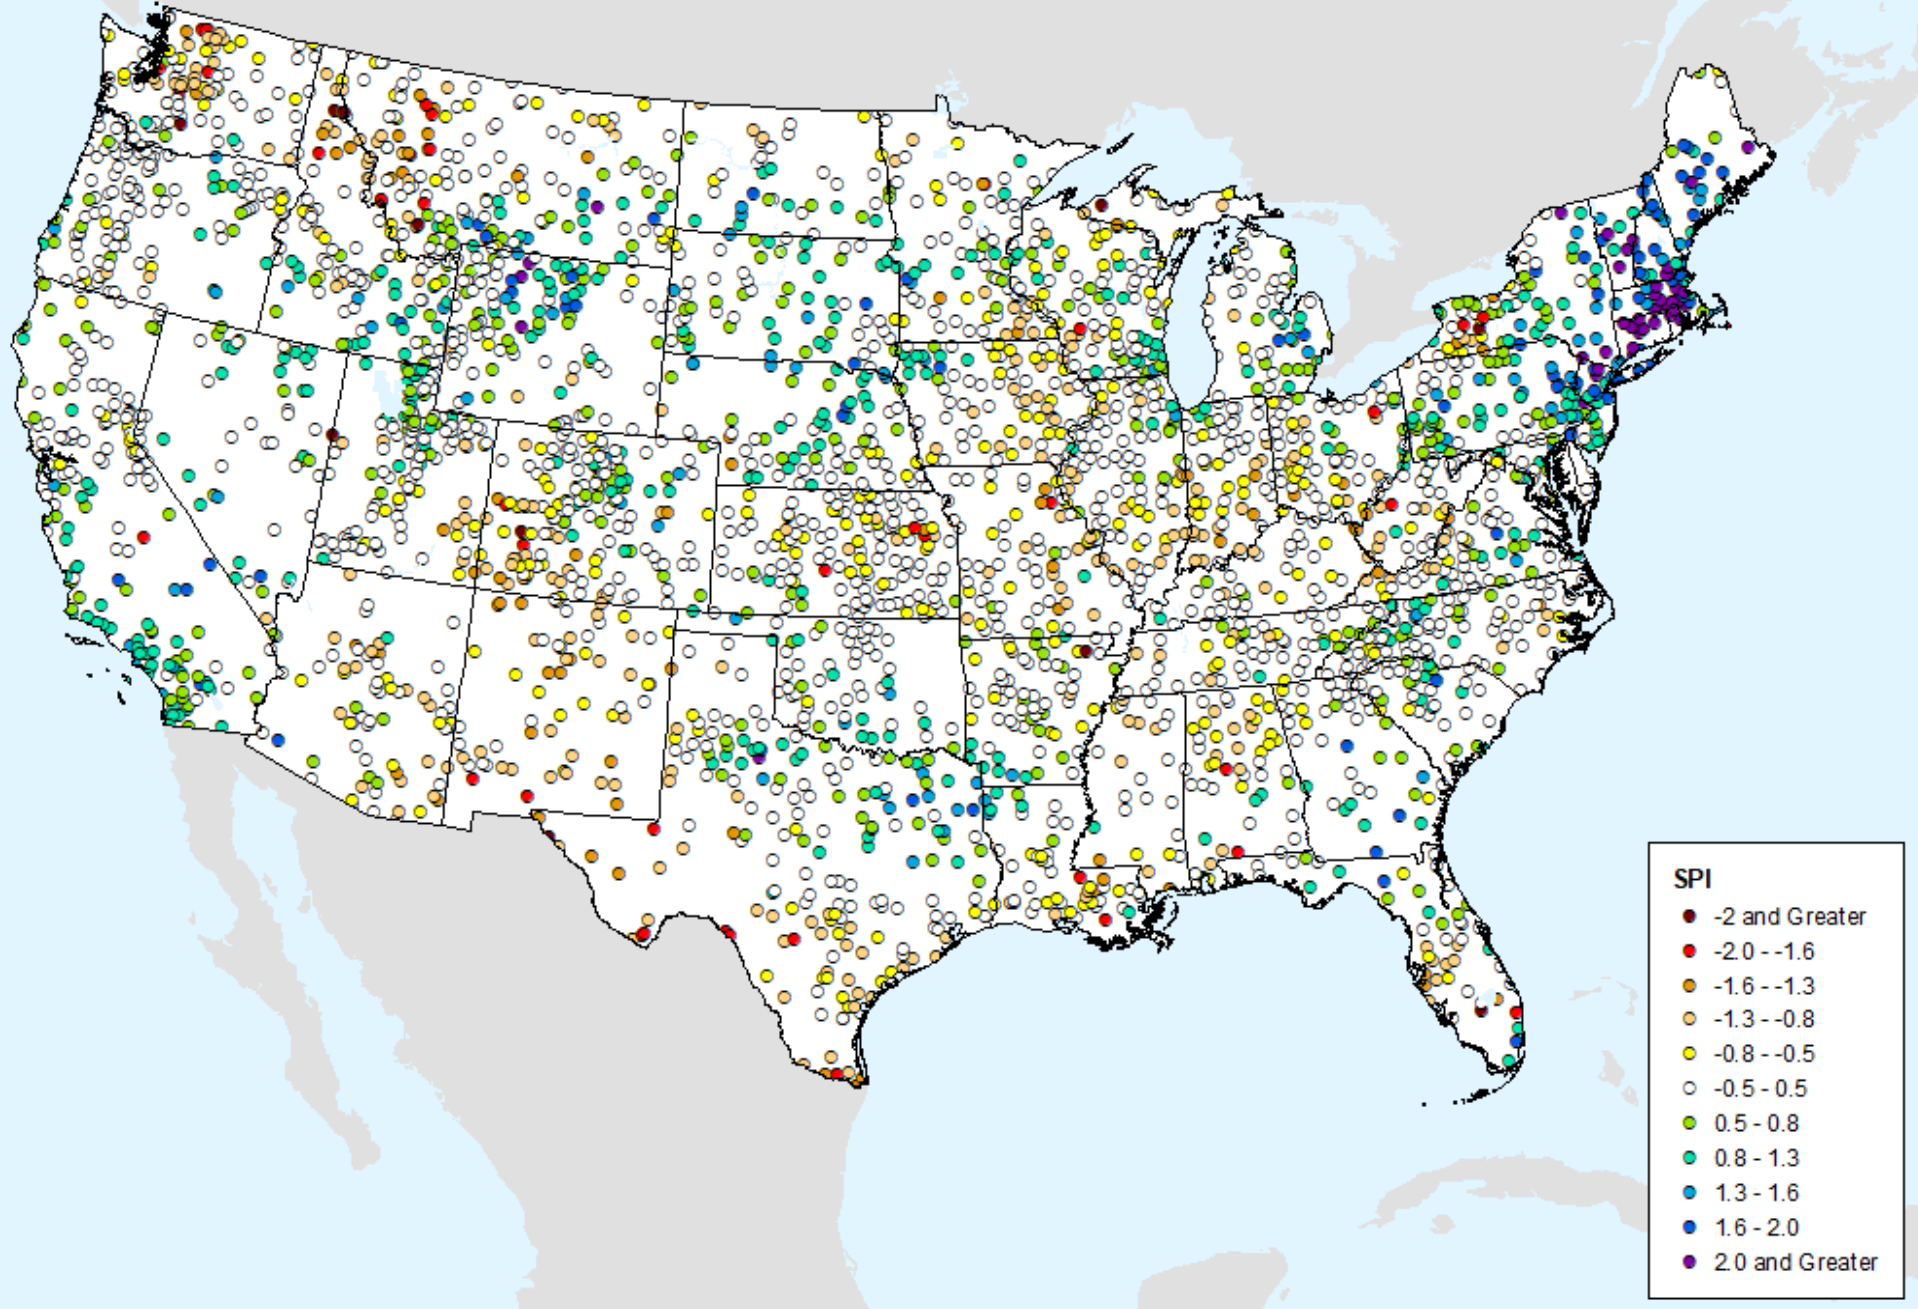

USDM for: Jun. 11, 2024

HPRCC 9-month SPI

As of: Tuesday, June 18, 2024

HPRCC 12-month SPI

As of: Tuesday, June 18, 2024

USDM for: Jun. 11, 2024

HPRCC 12-month SPI

As of: Tuesday, June 18, 2024