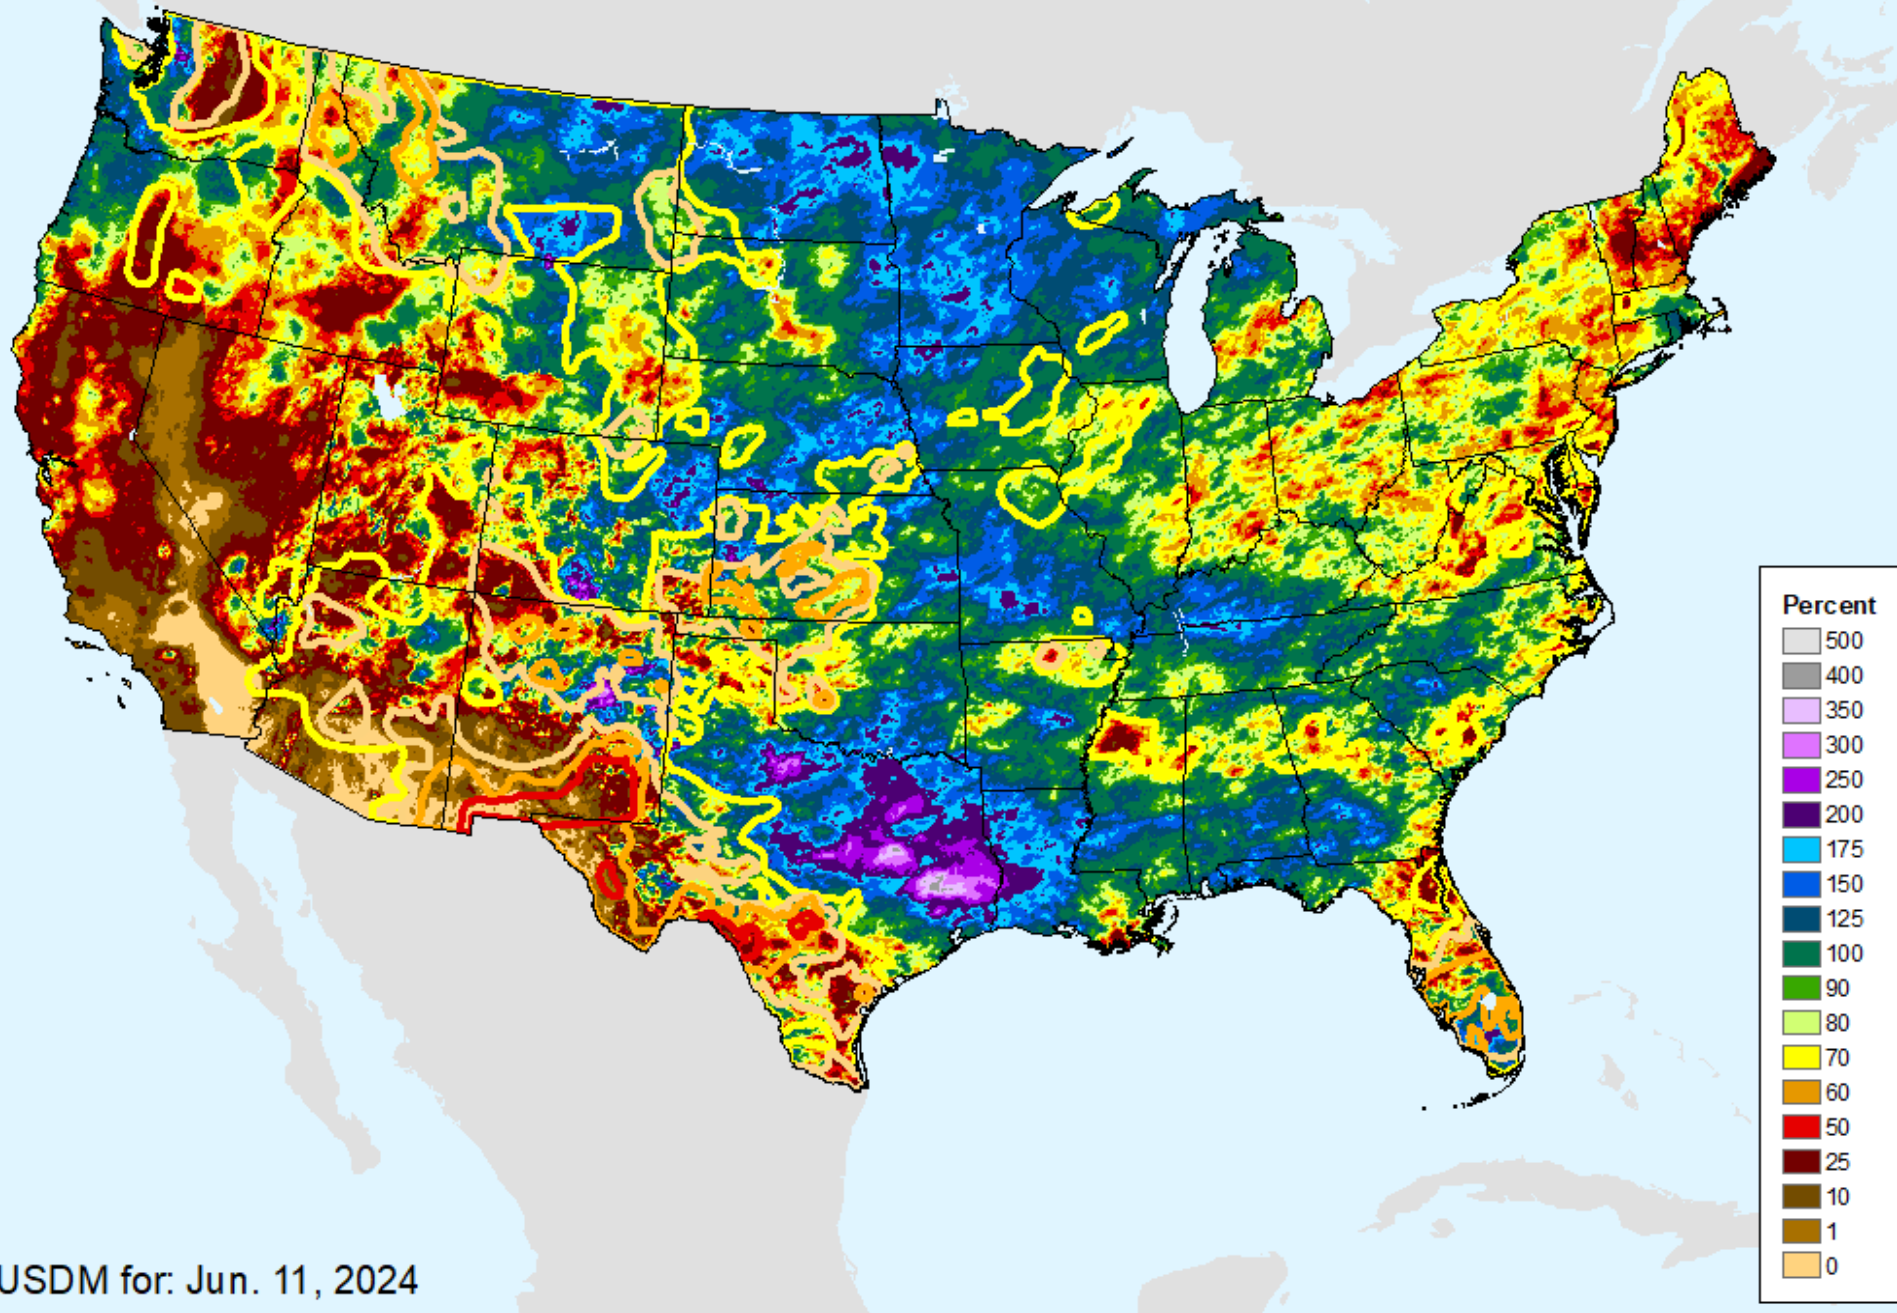

AHPS 60-Day Pct of Normal Pcp

As of: Tuesday, June 18, 2024