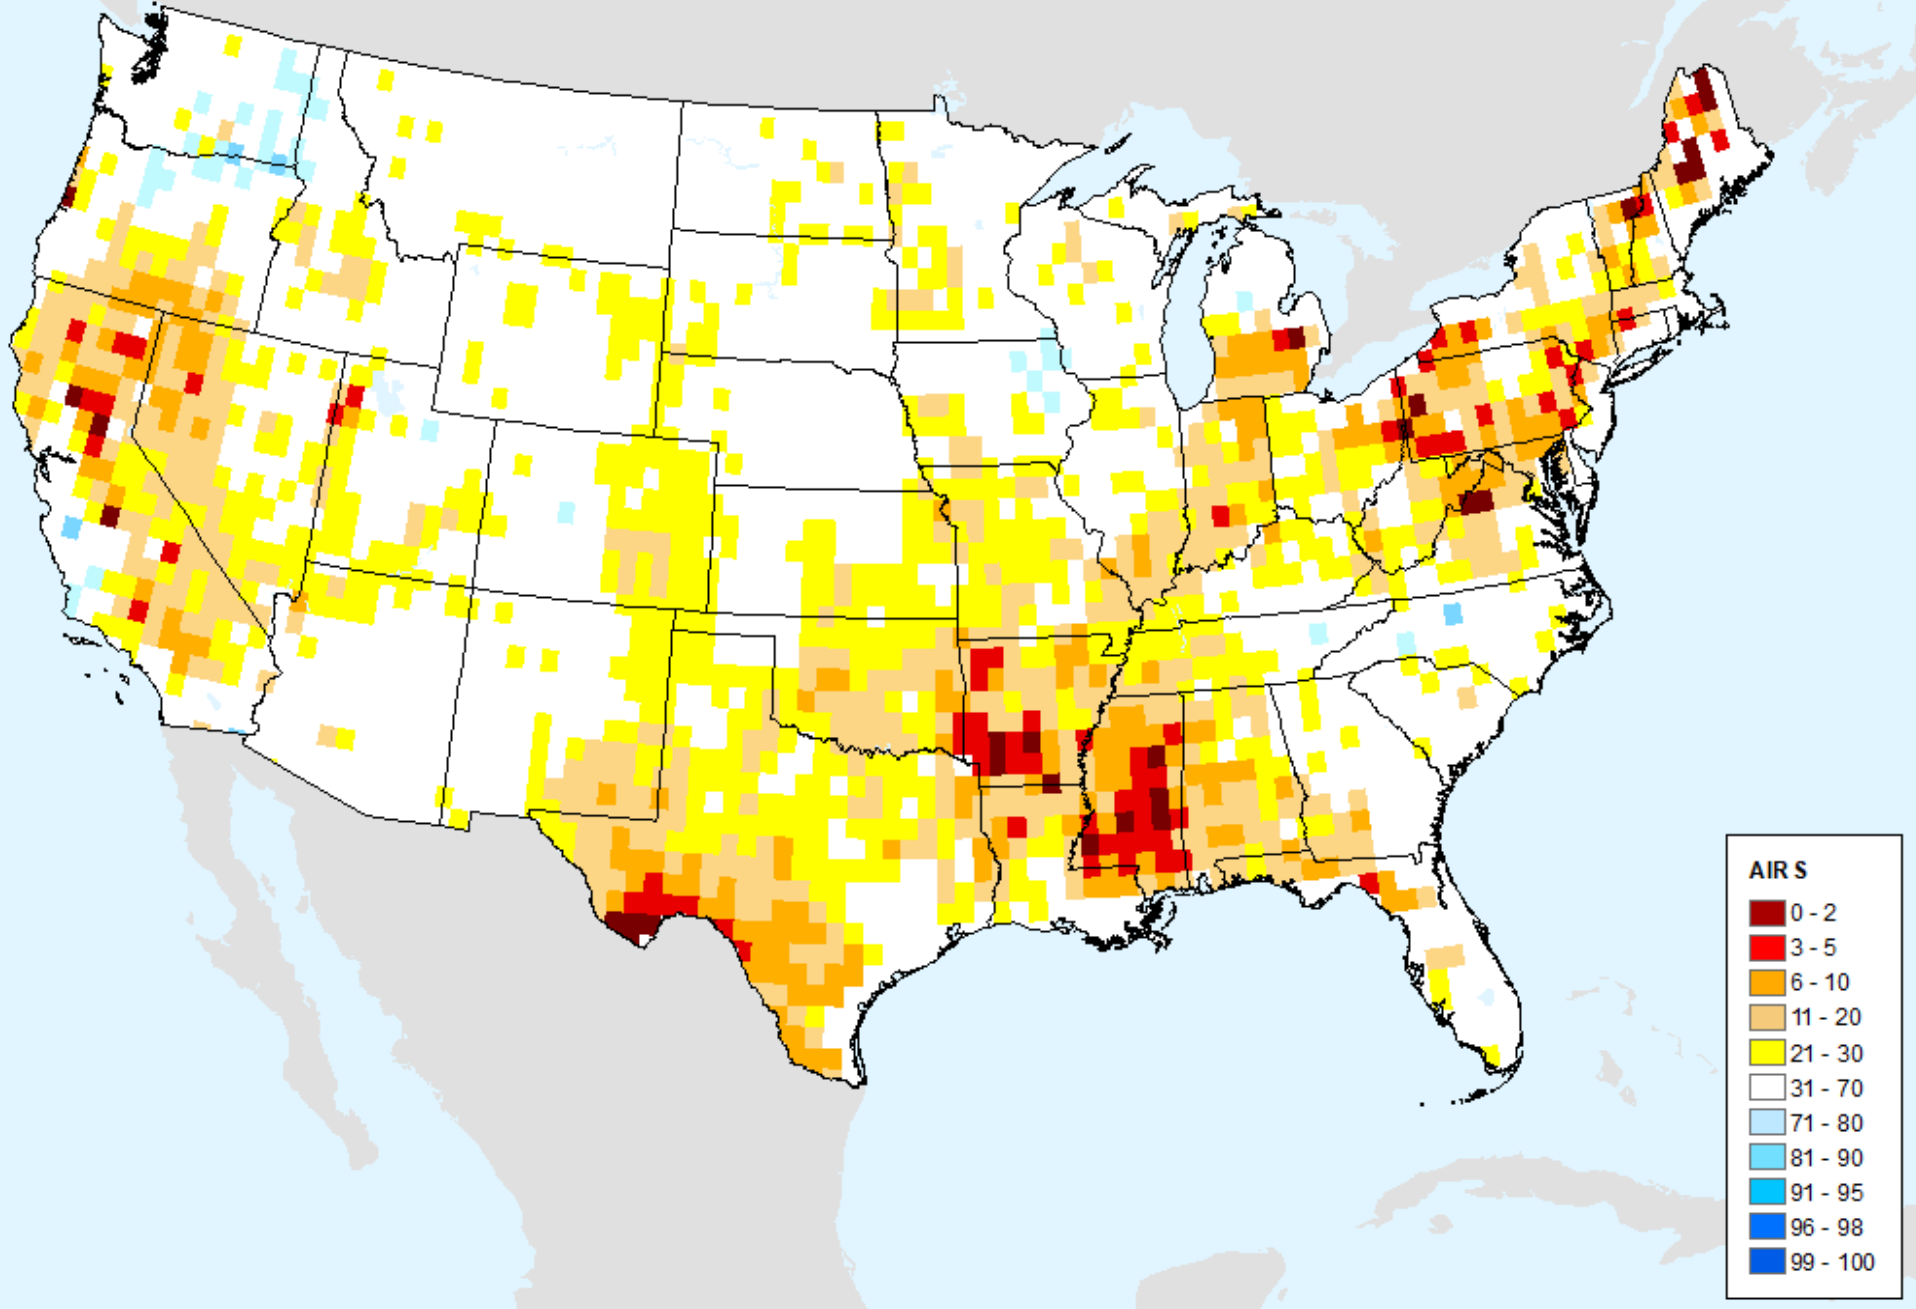

As of: Tuesday, June 18, 2024

AIRS-Based Vapor Pressure Deficit 56 Day

As of: Tuesday, June 18, 2024

AIRS-Based Surface Air Temperature 56 Day

As of: Tuesday, June 18, 2024

AIRS-Based Surface Relative Humidity 56 Day