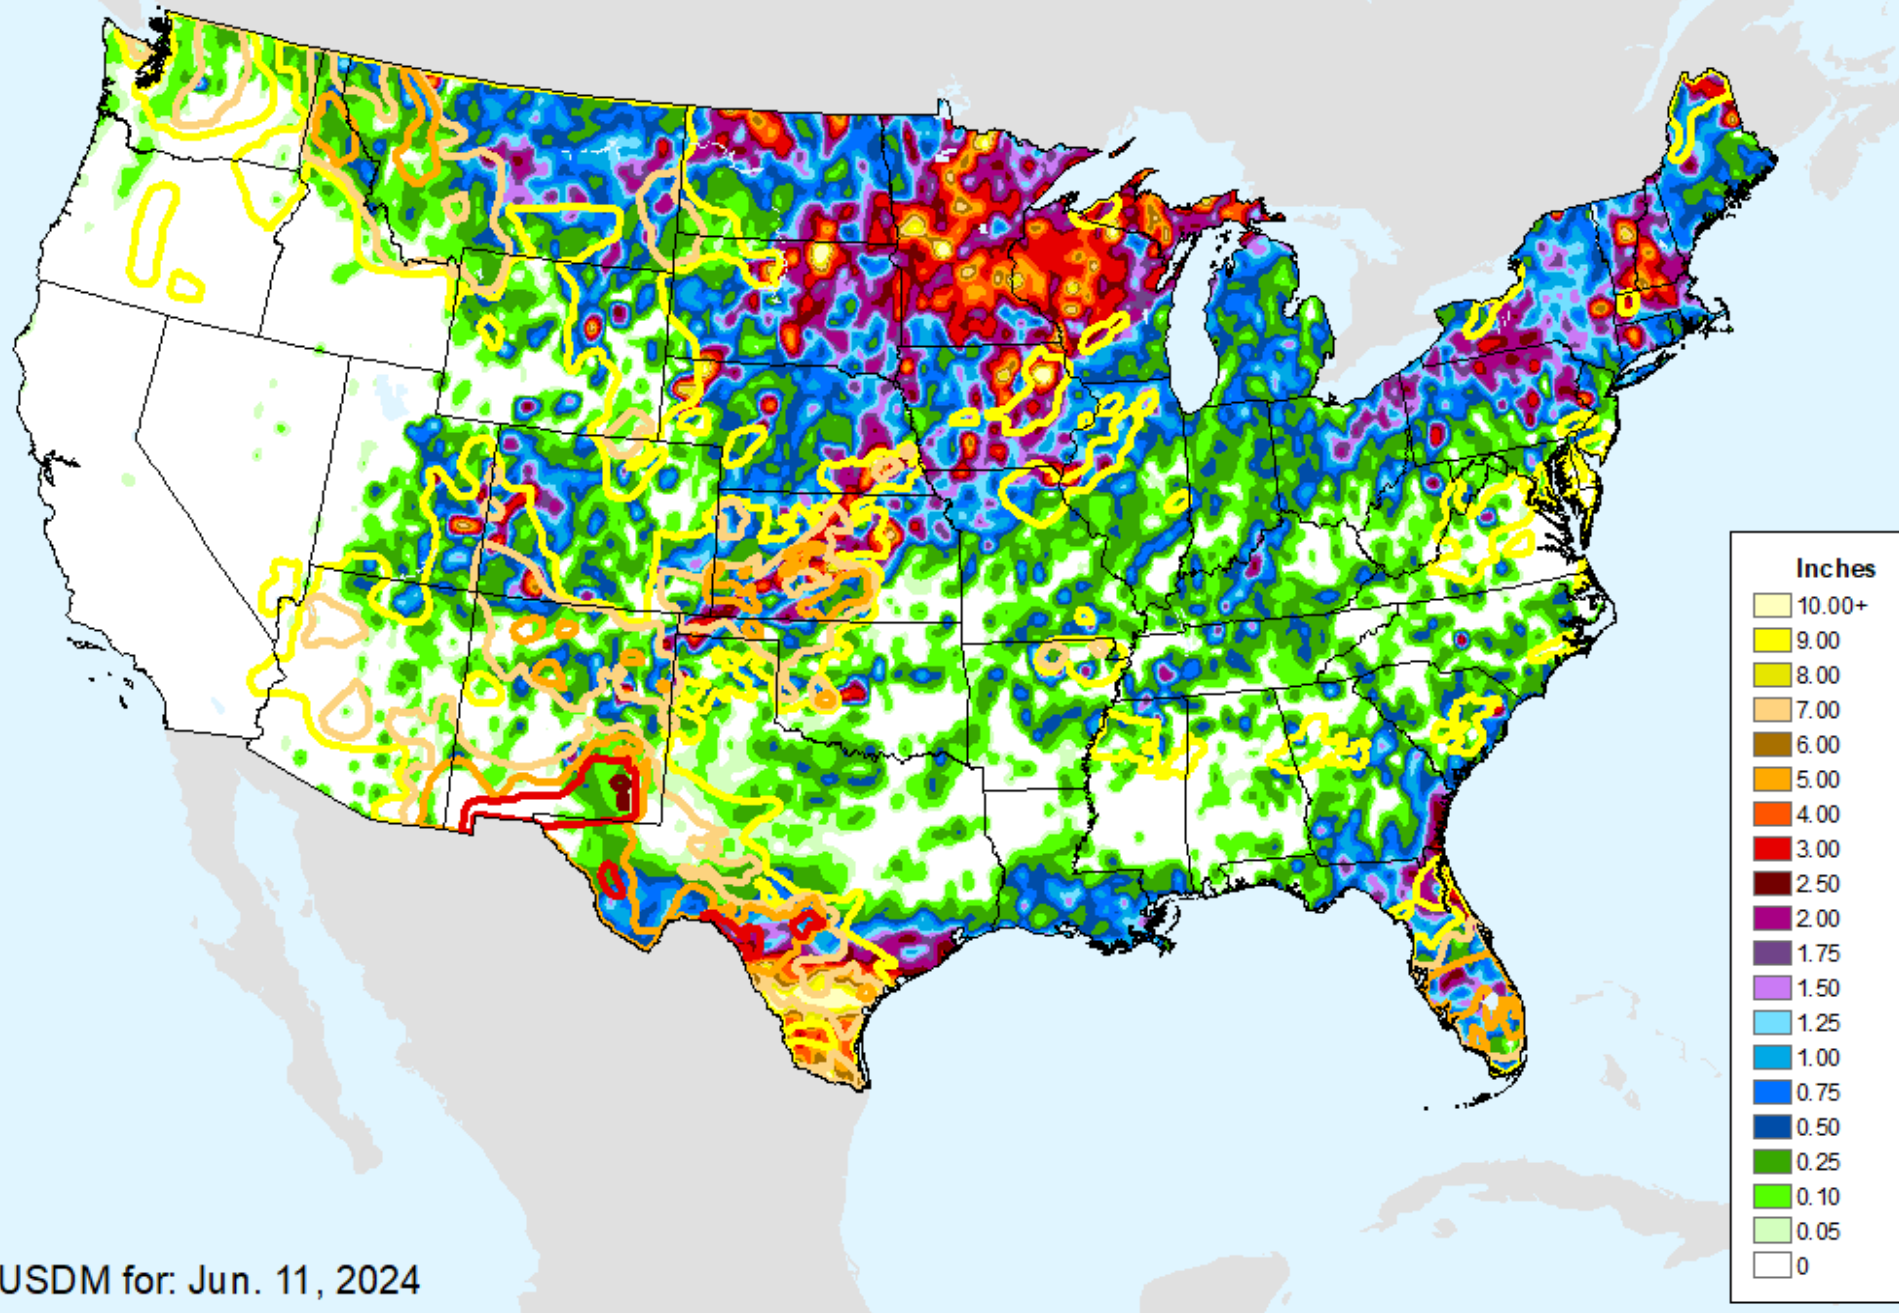

GFS (00z) 7-Day Precip Forecast

As of: Tuesday, June 18, 2024

USDM for: Jun. 11, 2024