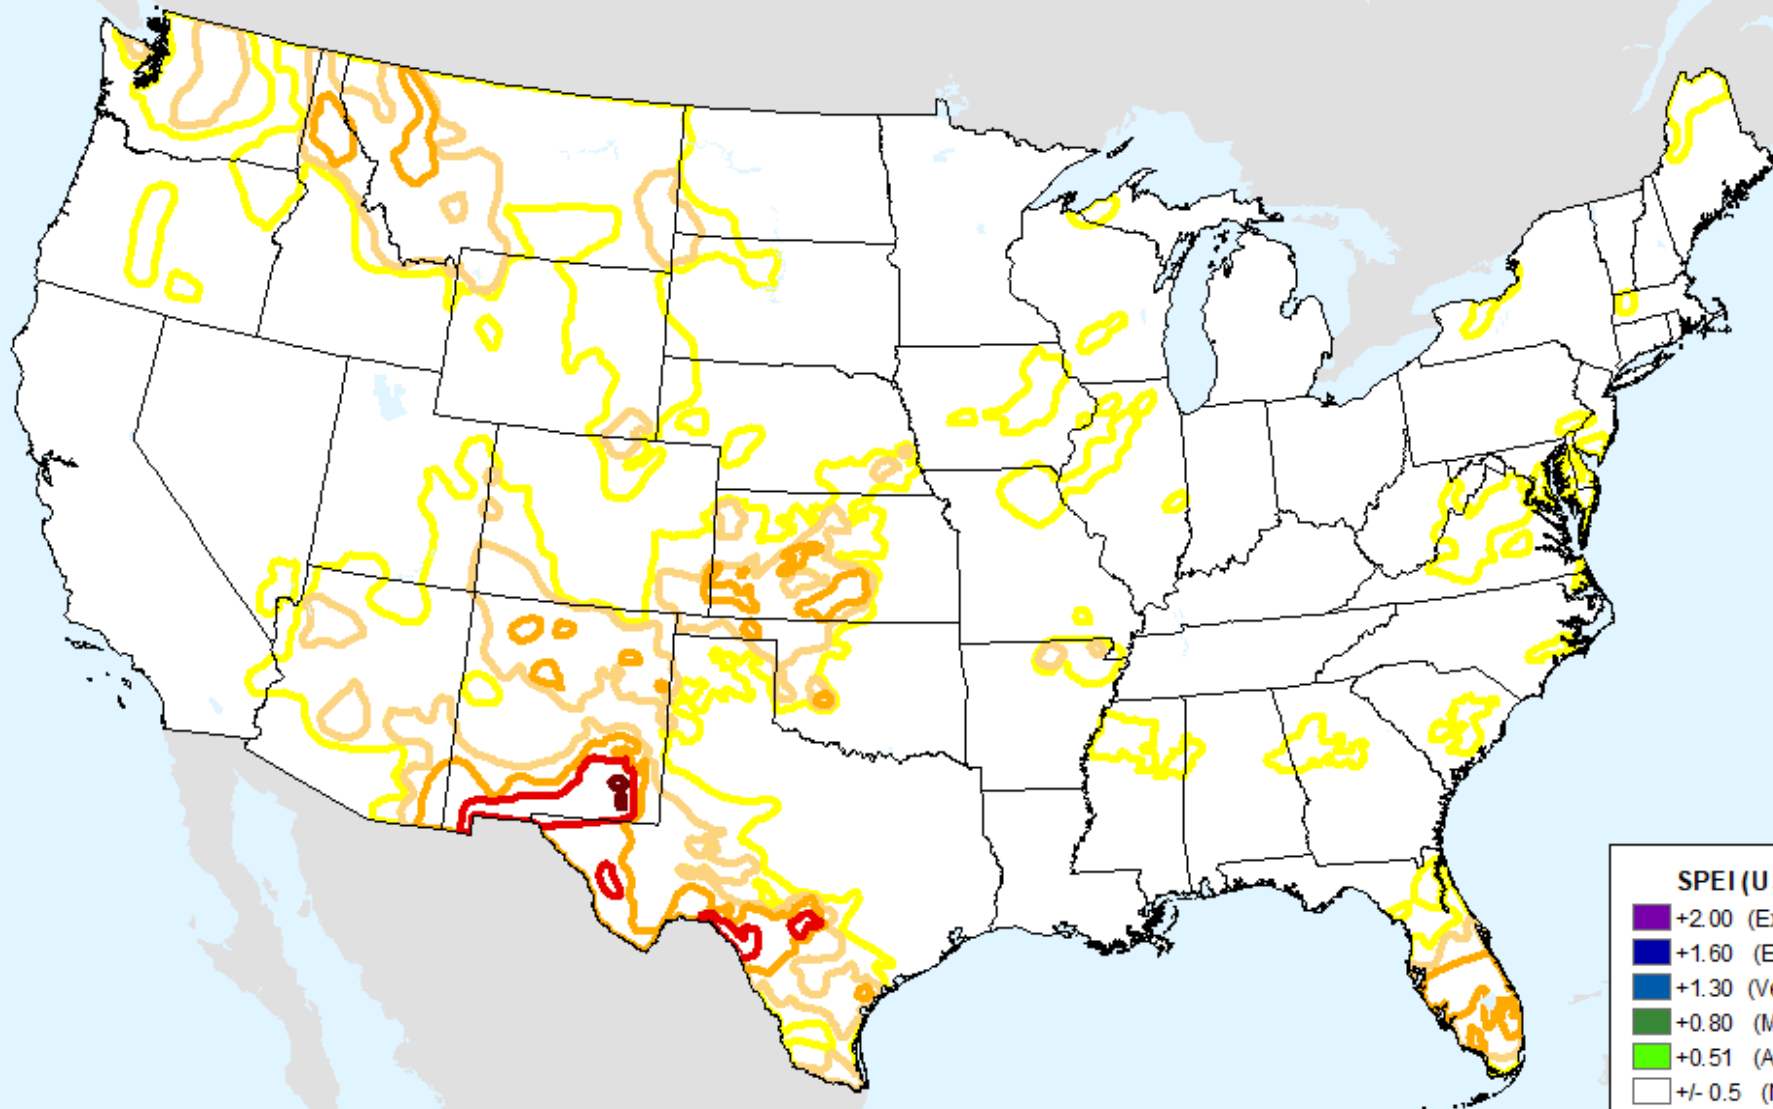

AHPS 12-month SPEI

As of: Tuesday, June 18, 2024

USDM for: Jun. 11, 2024