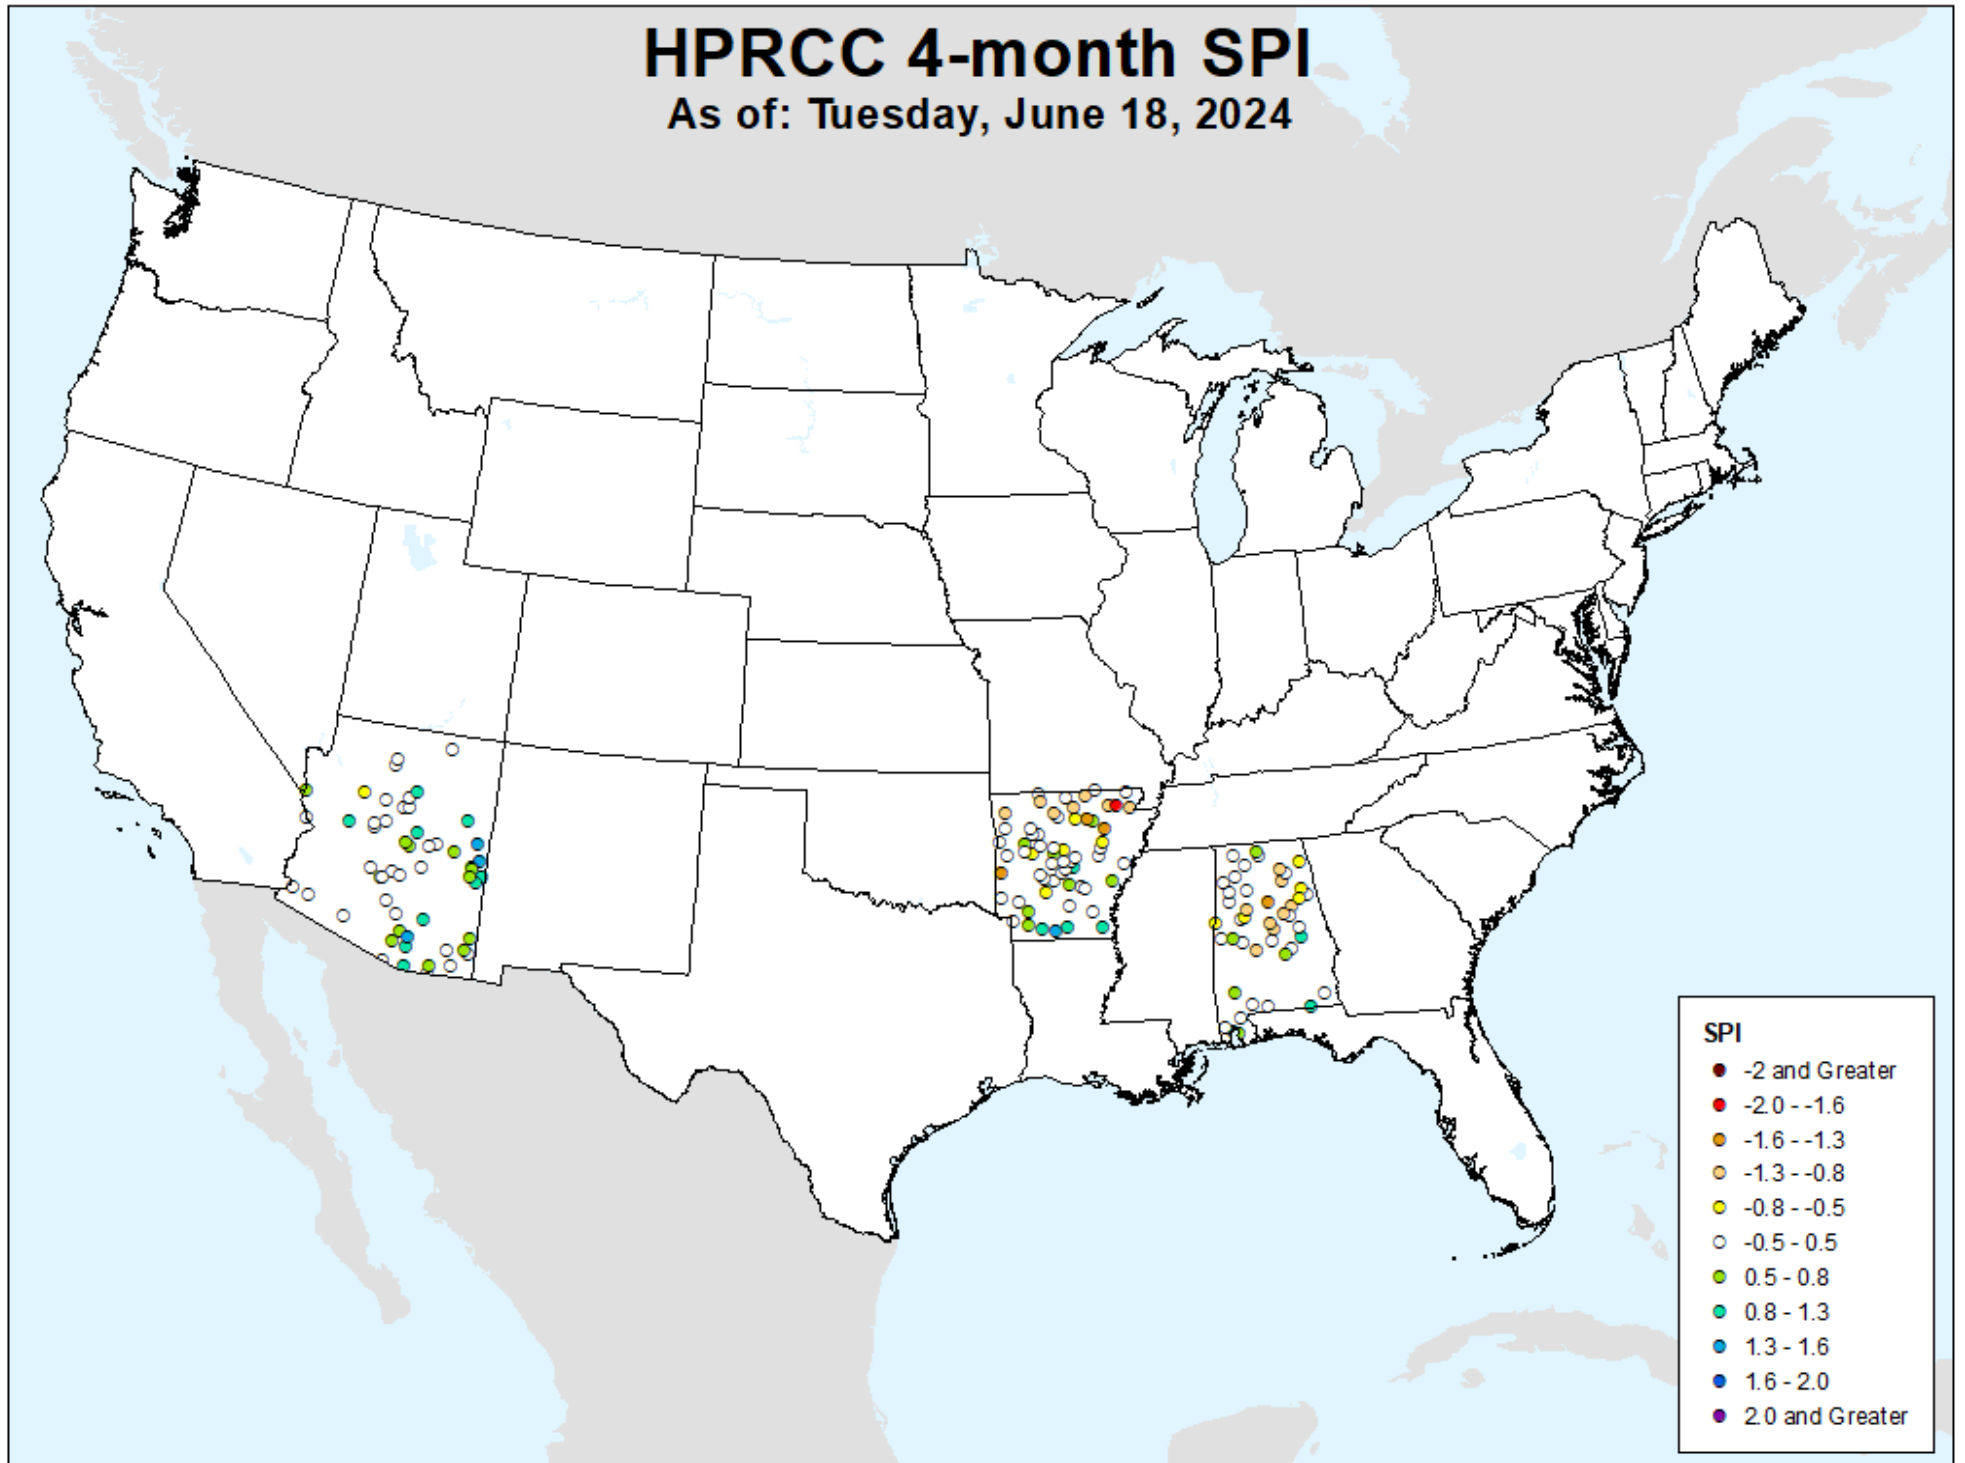

HPRCC 4-month SPI

As of: Tuesday, June 18, 2024