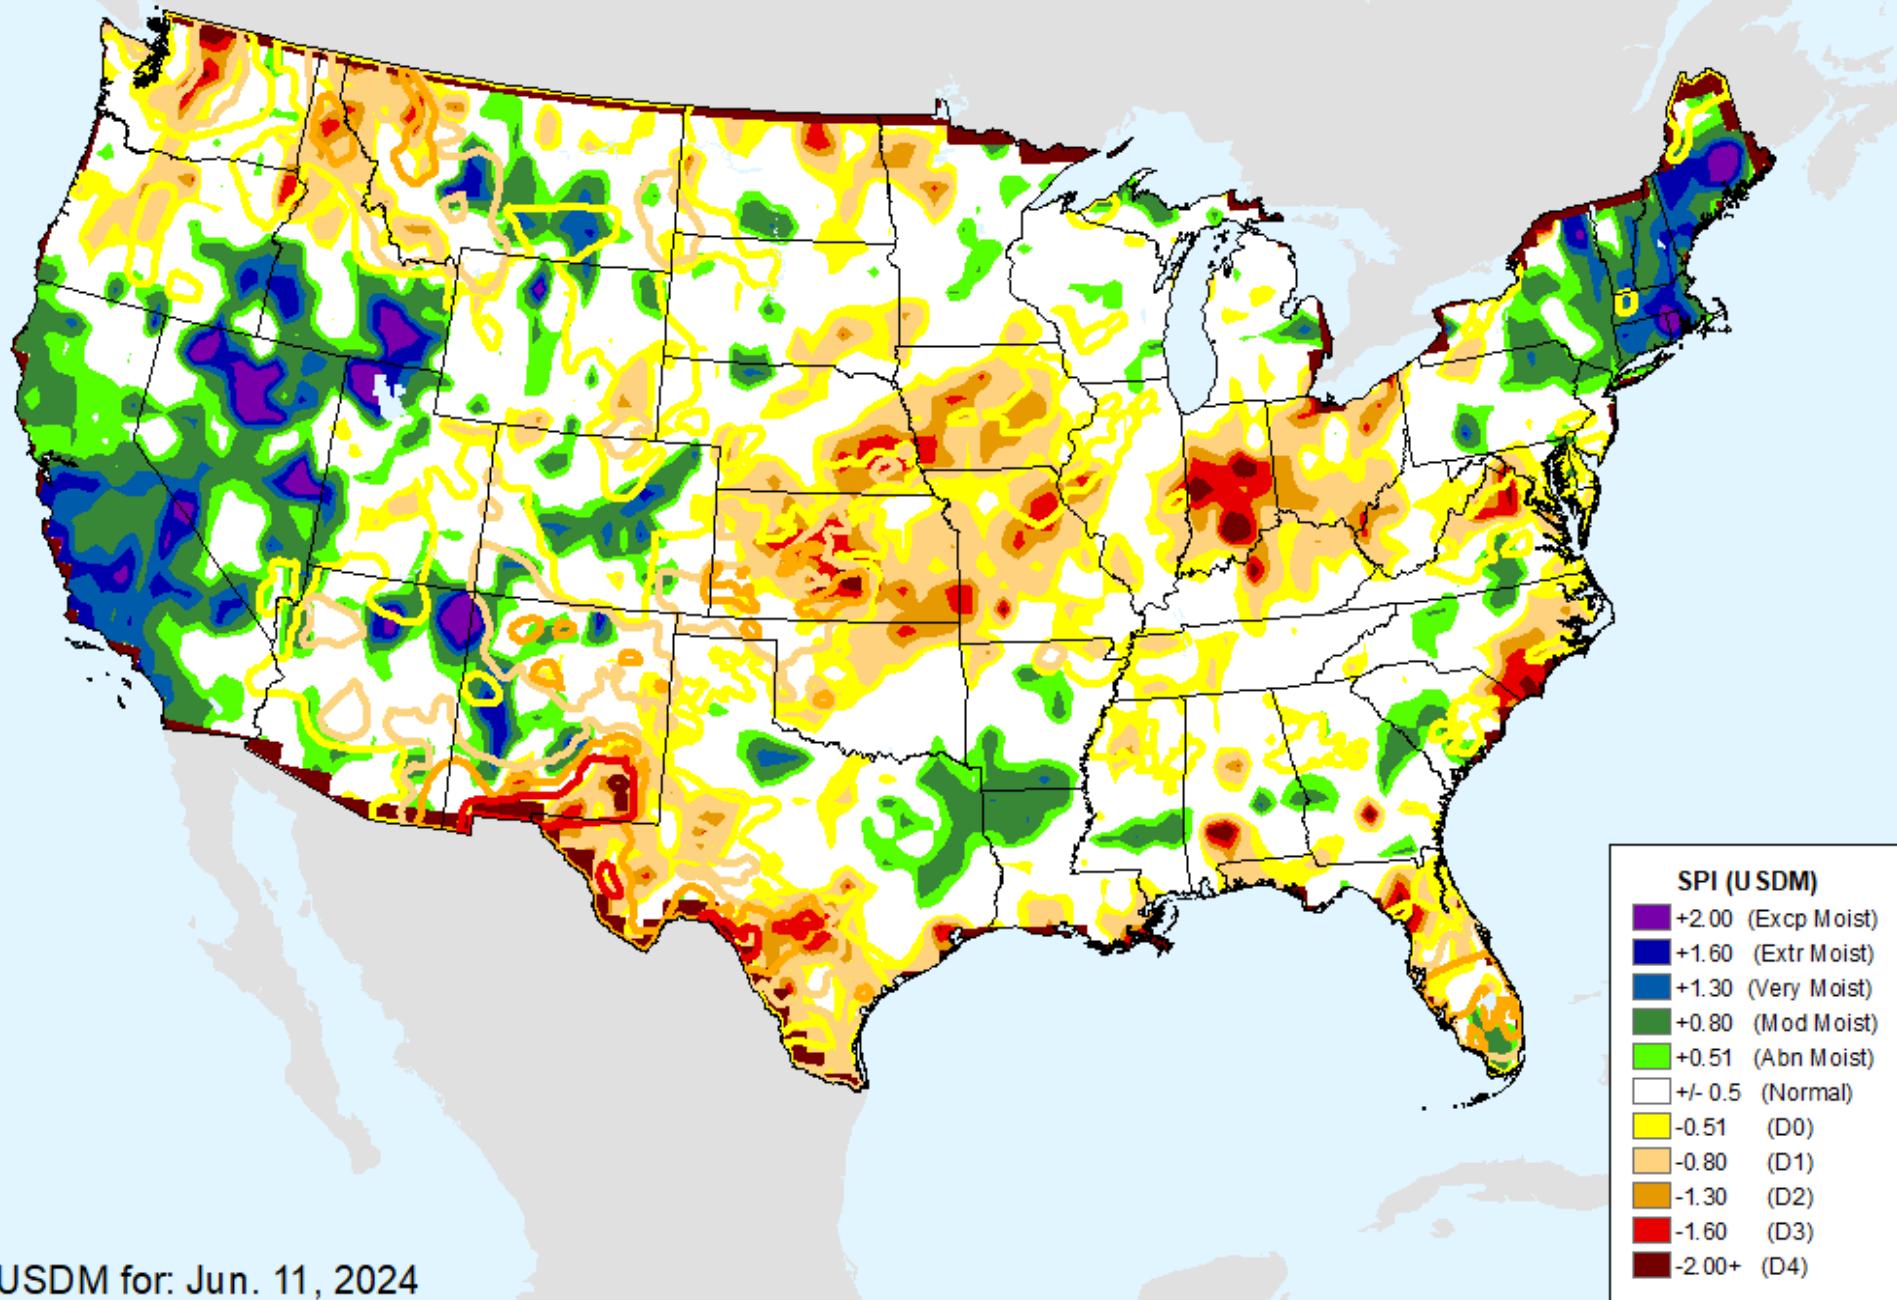

CPC 24-month SPI

As of: Tuesday, June 18, 2024

USDM for: Jun. 11, 2024

CPC 24-month SPI

As of: Tuesday, June 18, 2024

Vegetation Health Index

As of: Tuesday, June 18, 2024

VHI	
85 - 100	Dark Blue
73 - 84	Blue
61 - 72	Green
49 - 60	Light Green
37 - 48	Yellow
25 - 36	Orange
13 - 24	Red
7 - 12	Dark Red
1 - 6	Dark Red