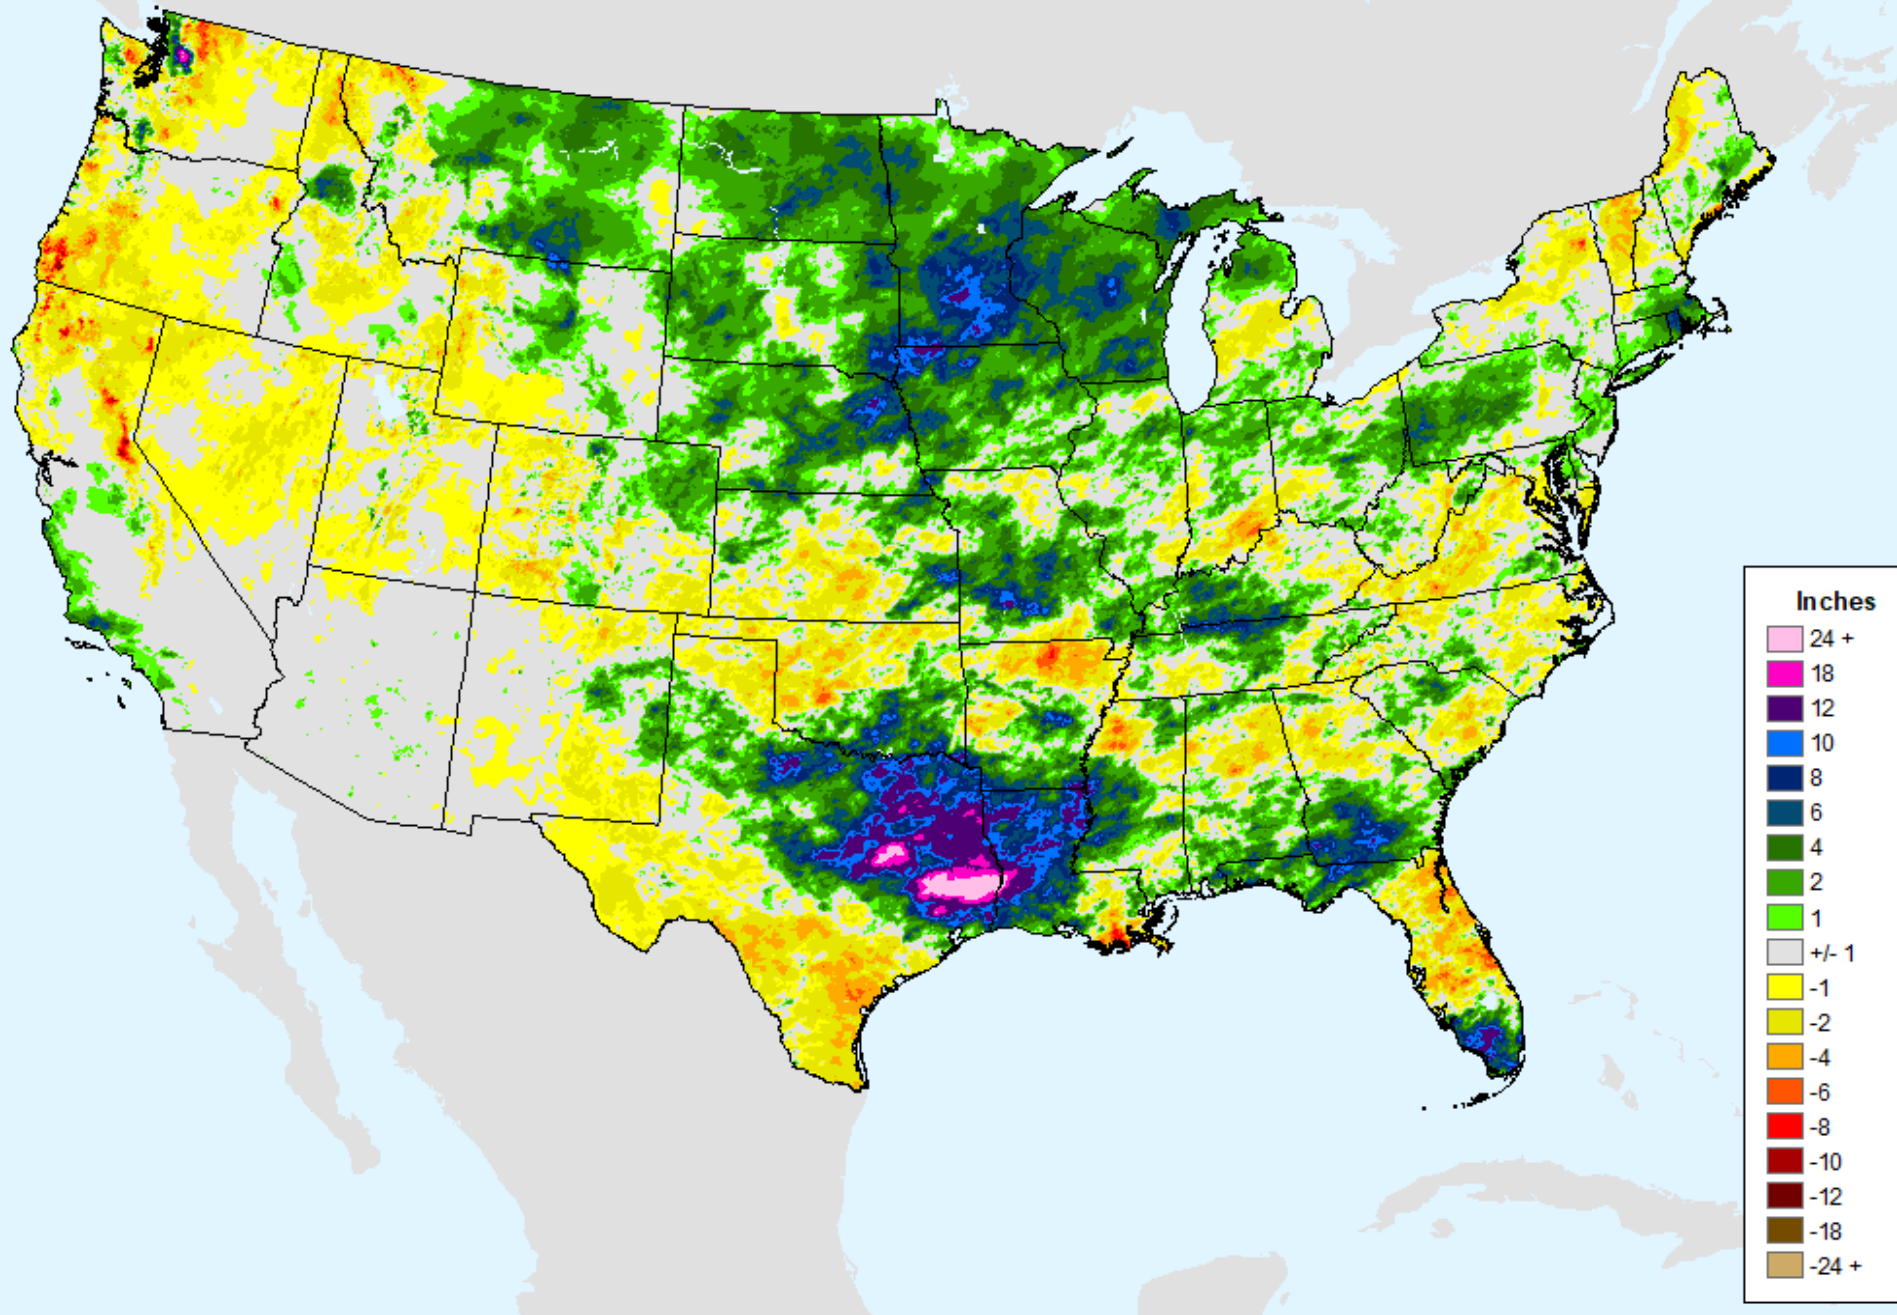

AHPS 90-Day Precip Departure

As of: Tuesday, June 18, 2024