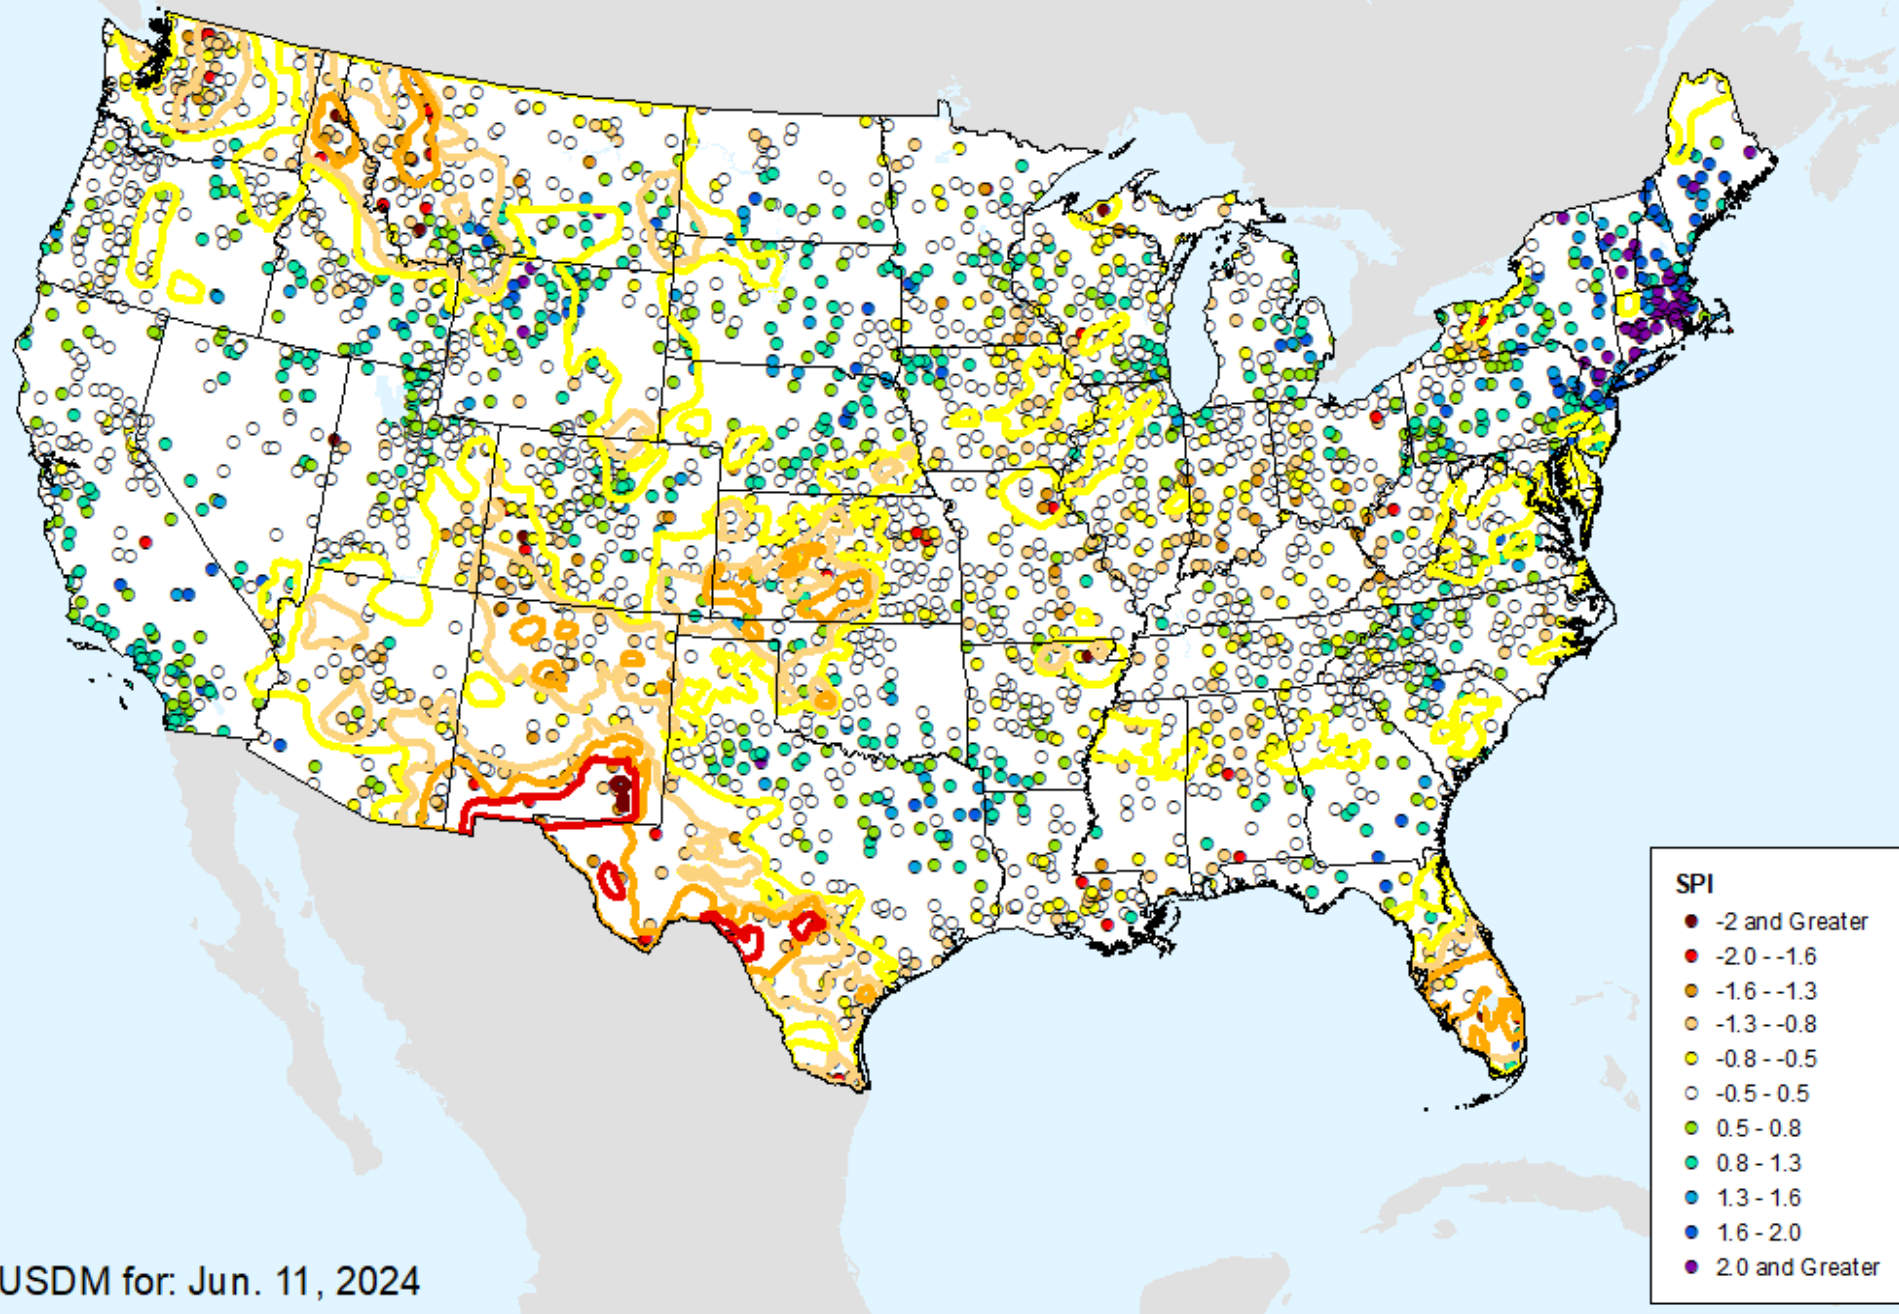

USDM for: Jun. 11, 2024

HPRCC 9-month SPI

As of: Tuesday, June 18, 2024

HPRCC 12-month SPI

As of: Tuesday, June 18, 2024

USDM for: Jun. 11, 2024

HPRCC 12-month SPI

As of: Tuesday, June 18, 2024