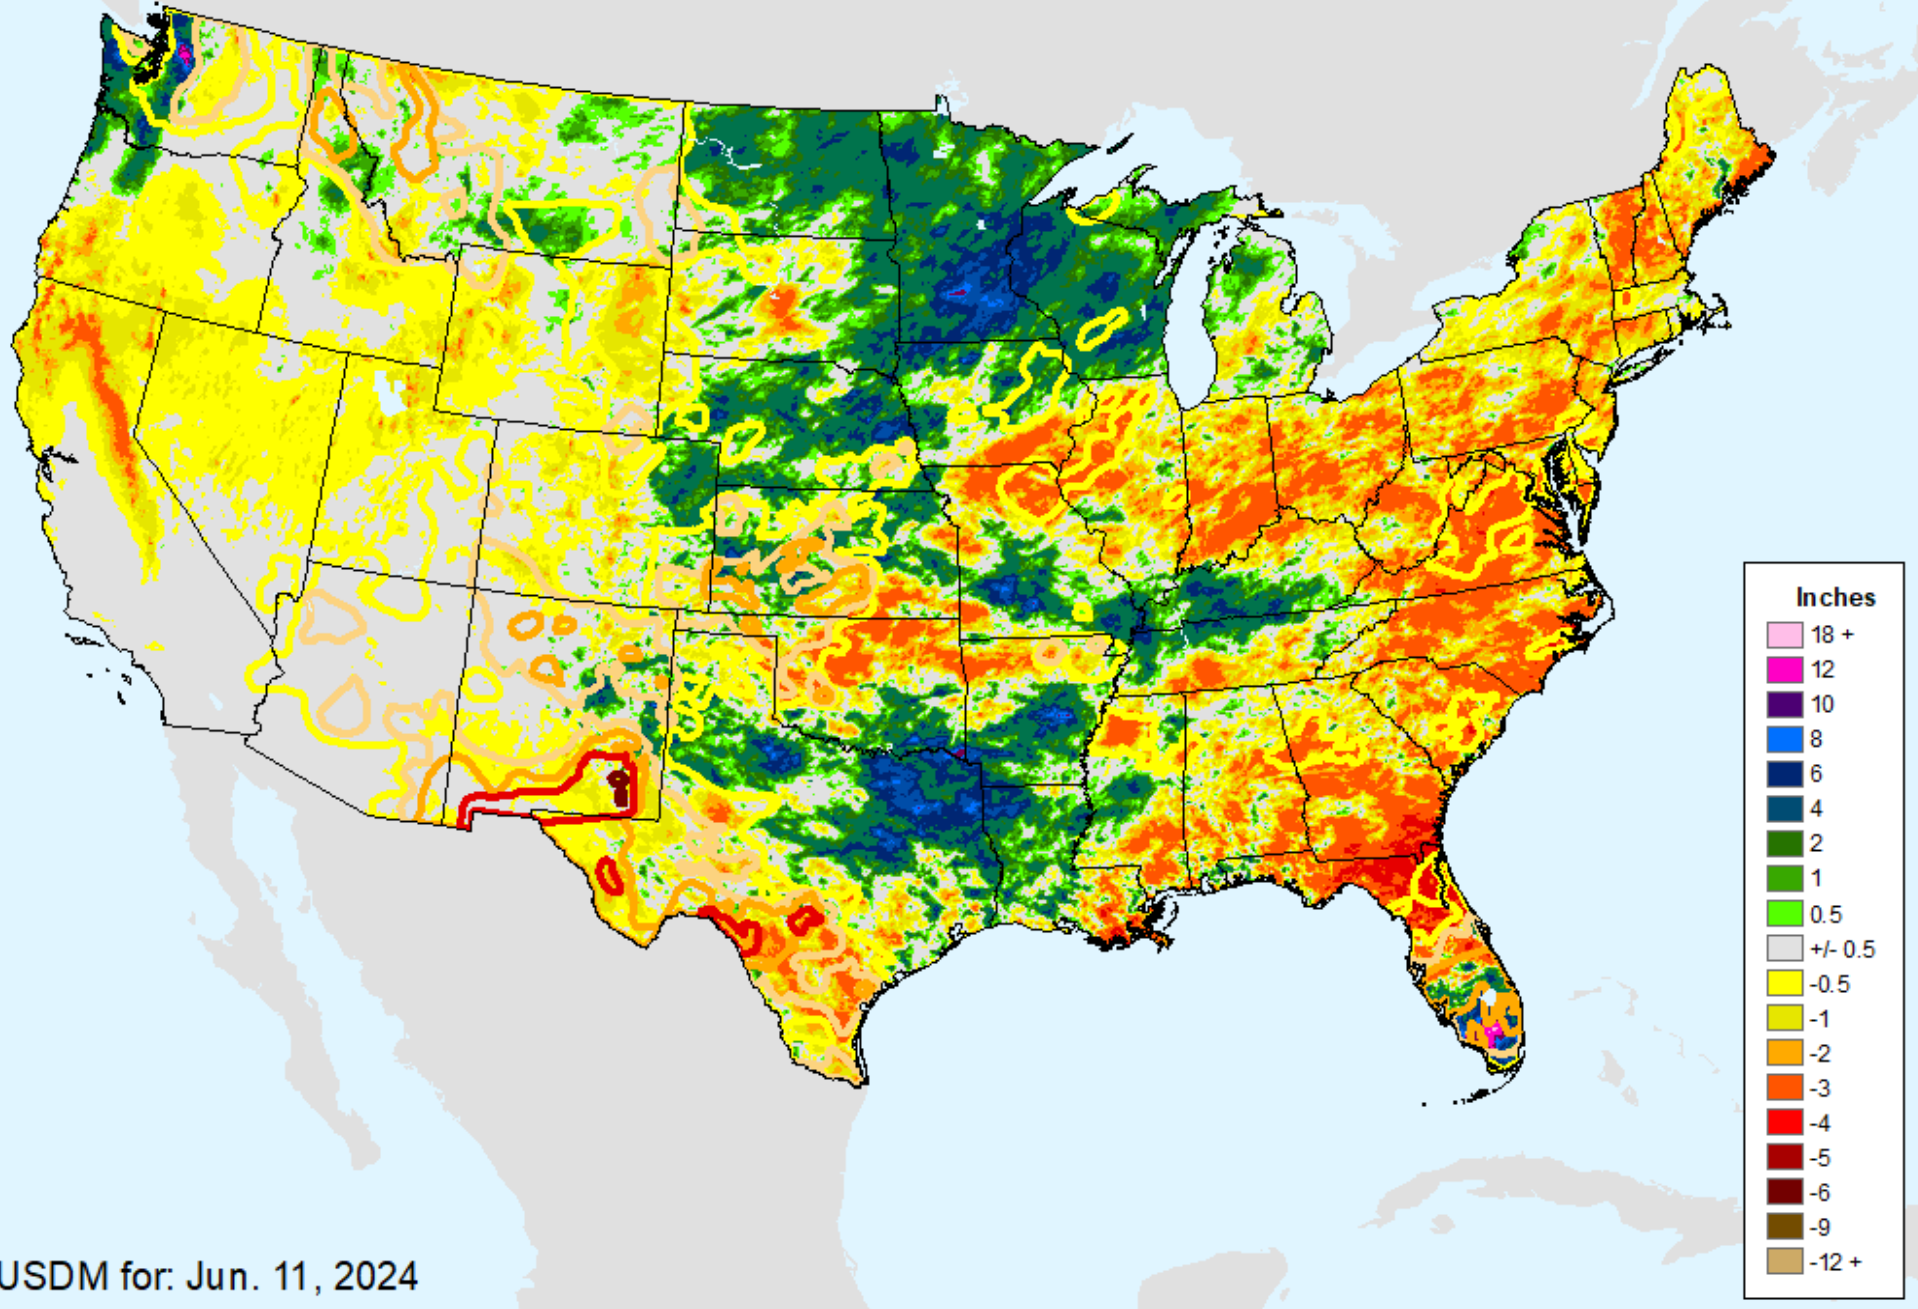

AHPS 30-Day Precip Departure

As of: Tuesday, June 18, 2024

USDM for: Jun. 11, 2024