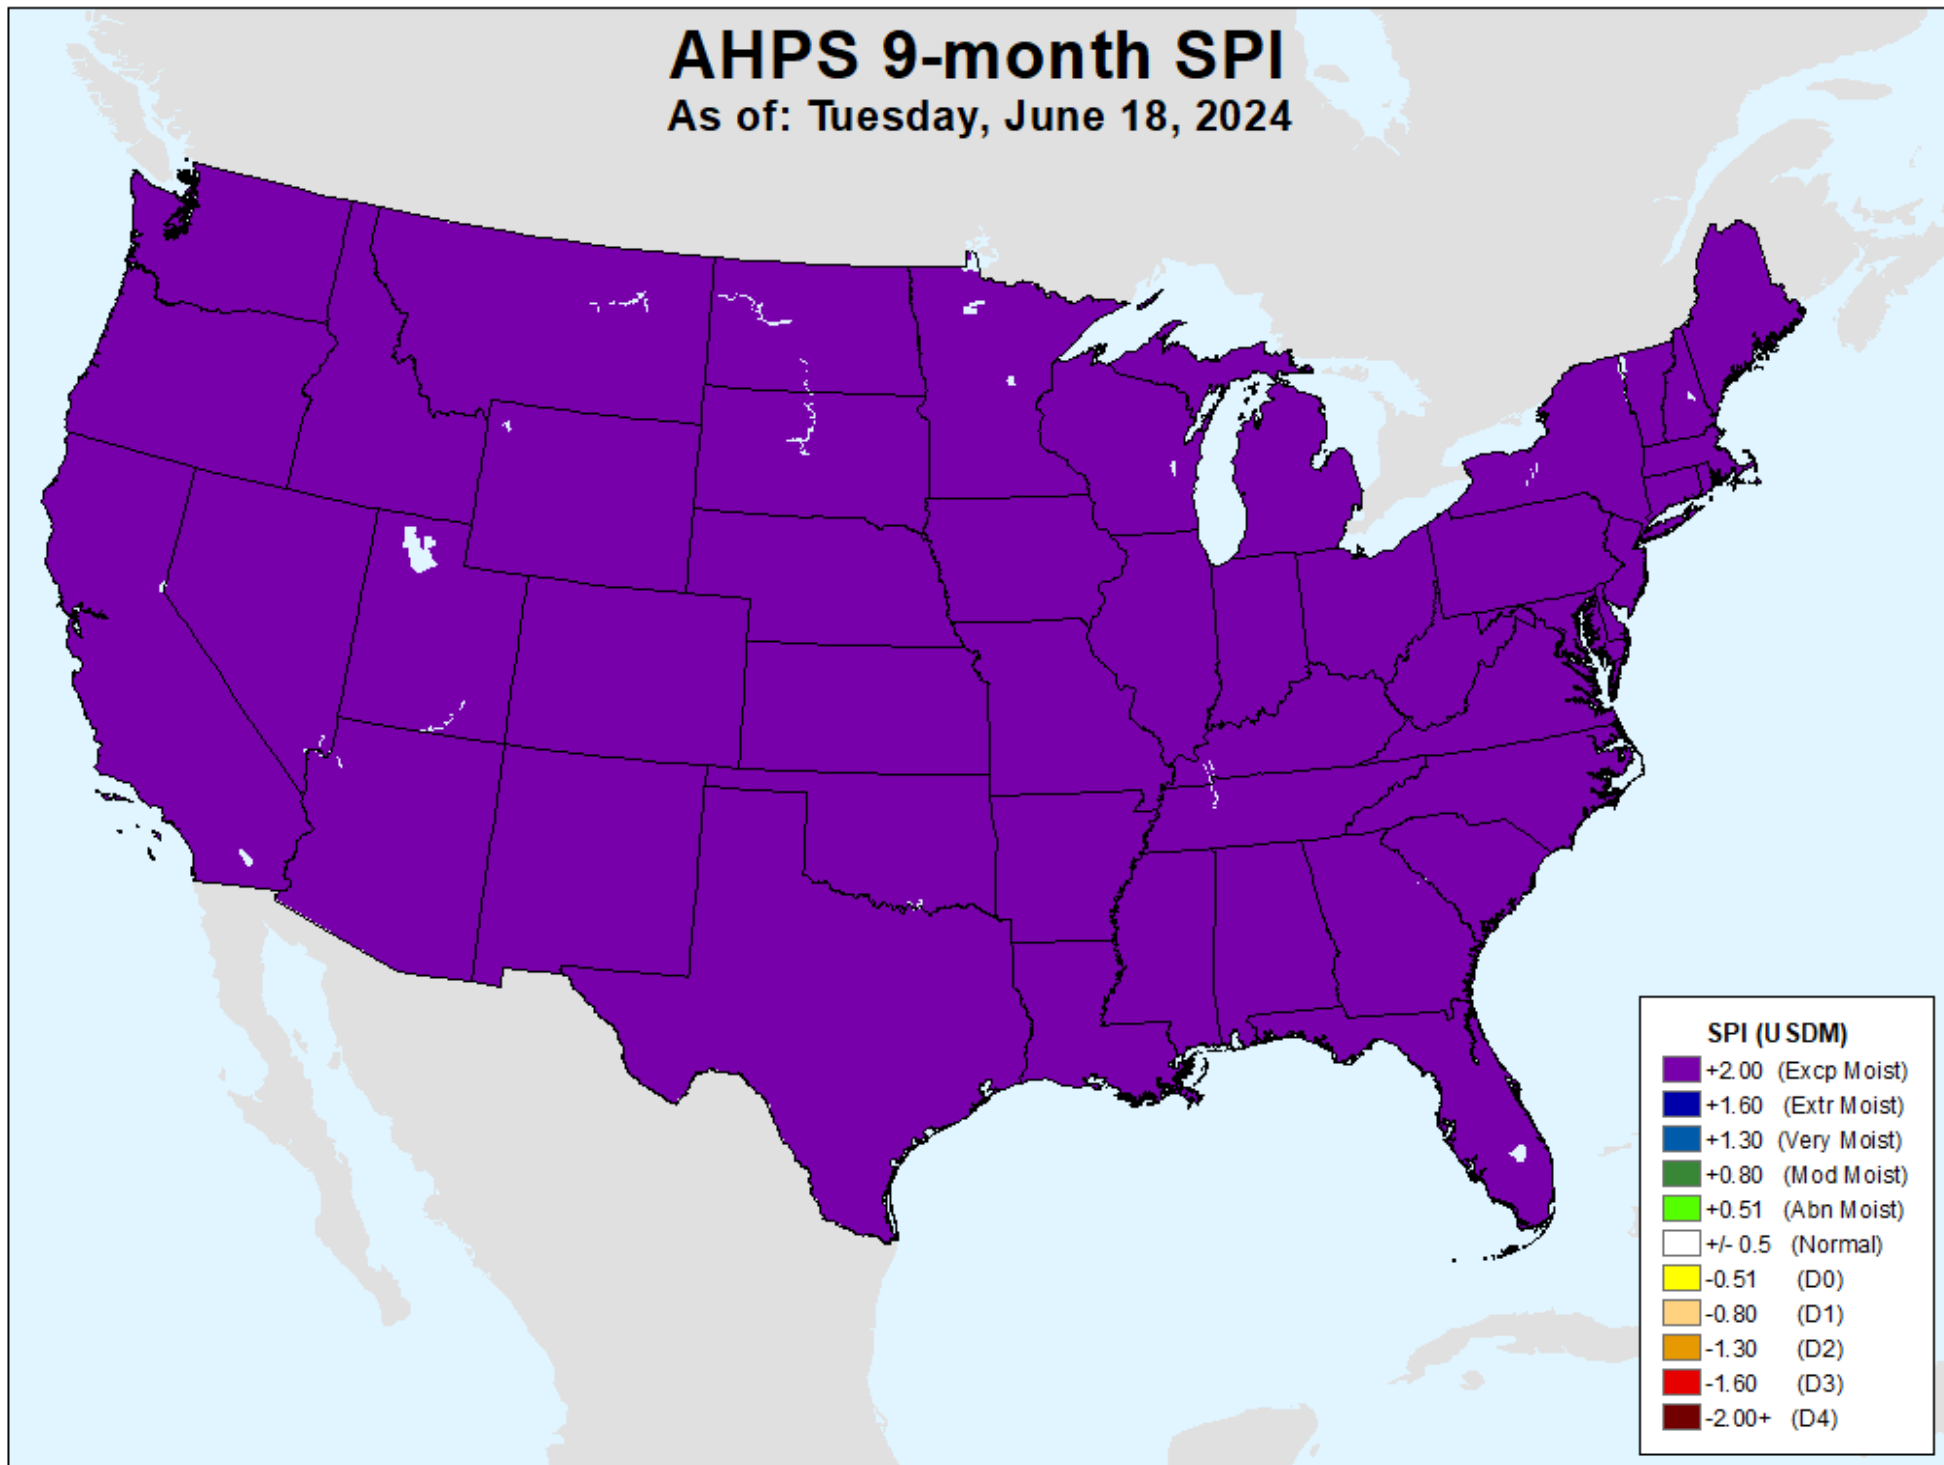

USDM for: Jun. 11, 2024

AHPS 6-month SPI

As of: Tuesday, June 18, 2024

AHPS 9-month SPI

As of: Tuesday, June 18, 2024

USDM for: Jun. 11, 2024

AHPS 9-month SPI

As of: Tuesday, June 18, 2024