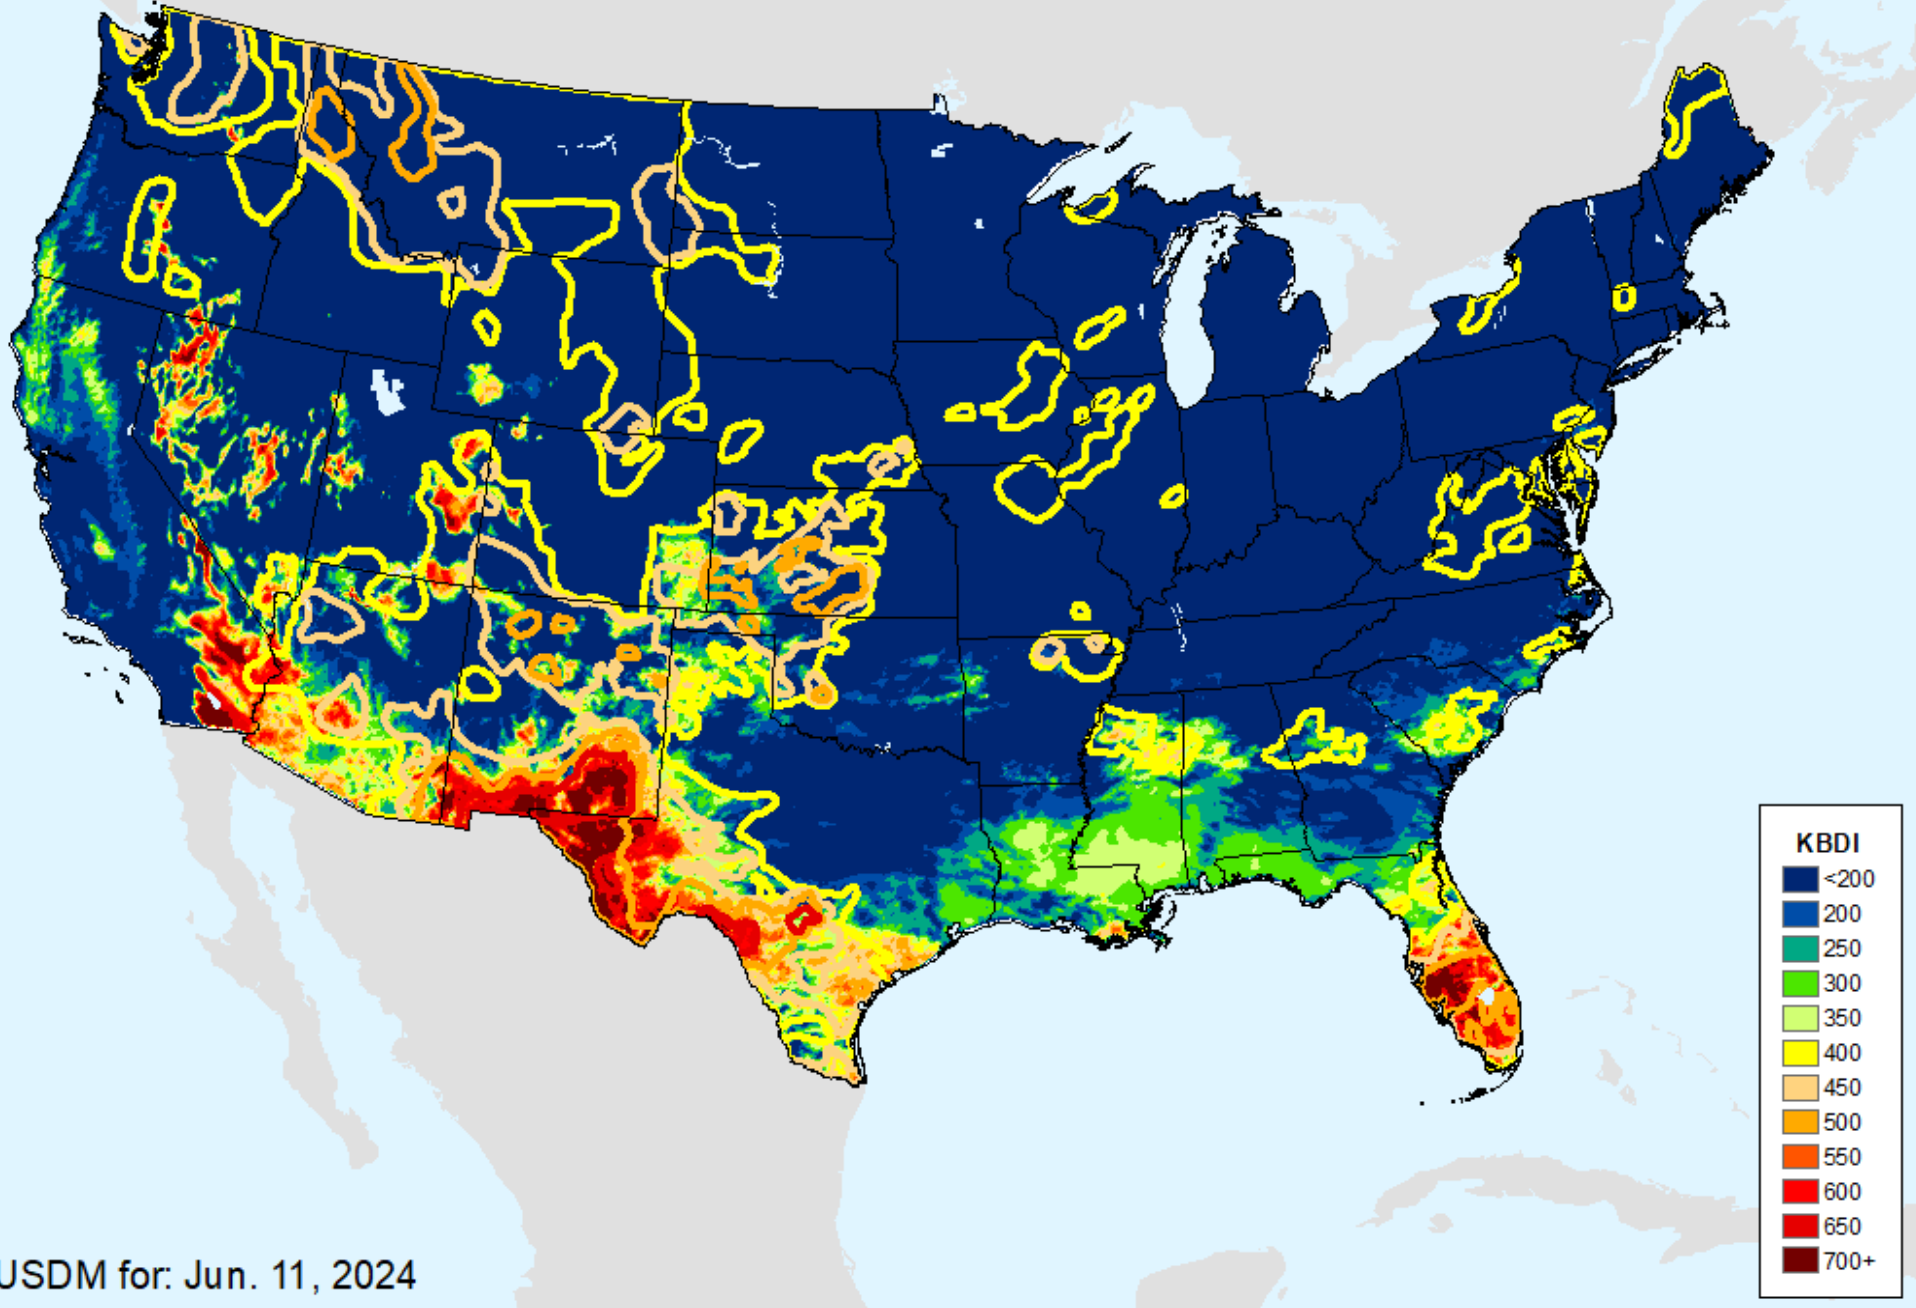

USDM for: Jun. 11, 2024

GFS (00z) 7-Day Max Temp Forecast

As of: Tuesday, June 18, 2024

Keetch-Byram Drought Index (KBDI)

As of: Tuesday, June 18, 2024

USDM for: Jun. 11, 2024

Keetch-Byram Drought Index (KBDI)