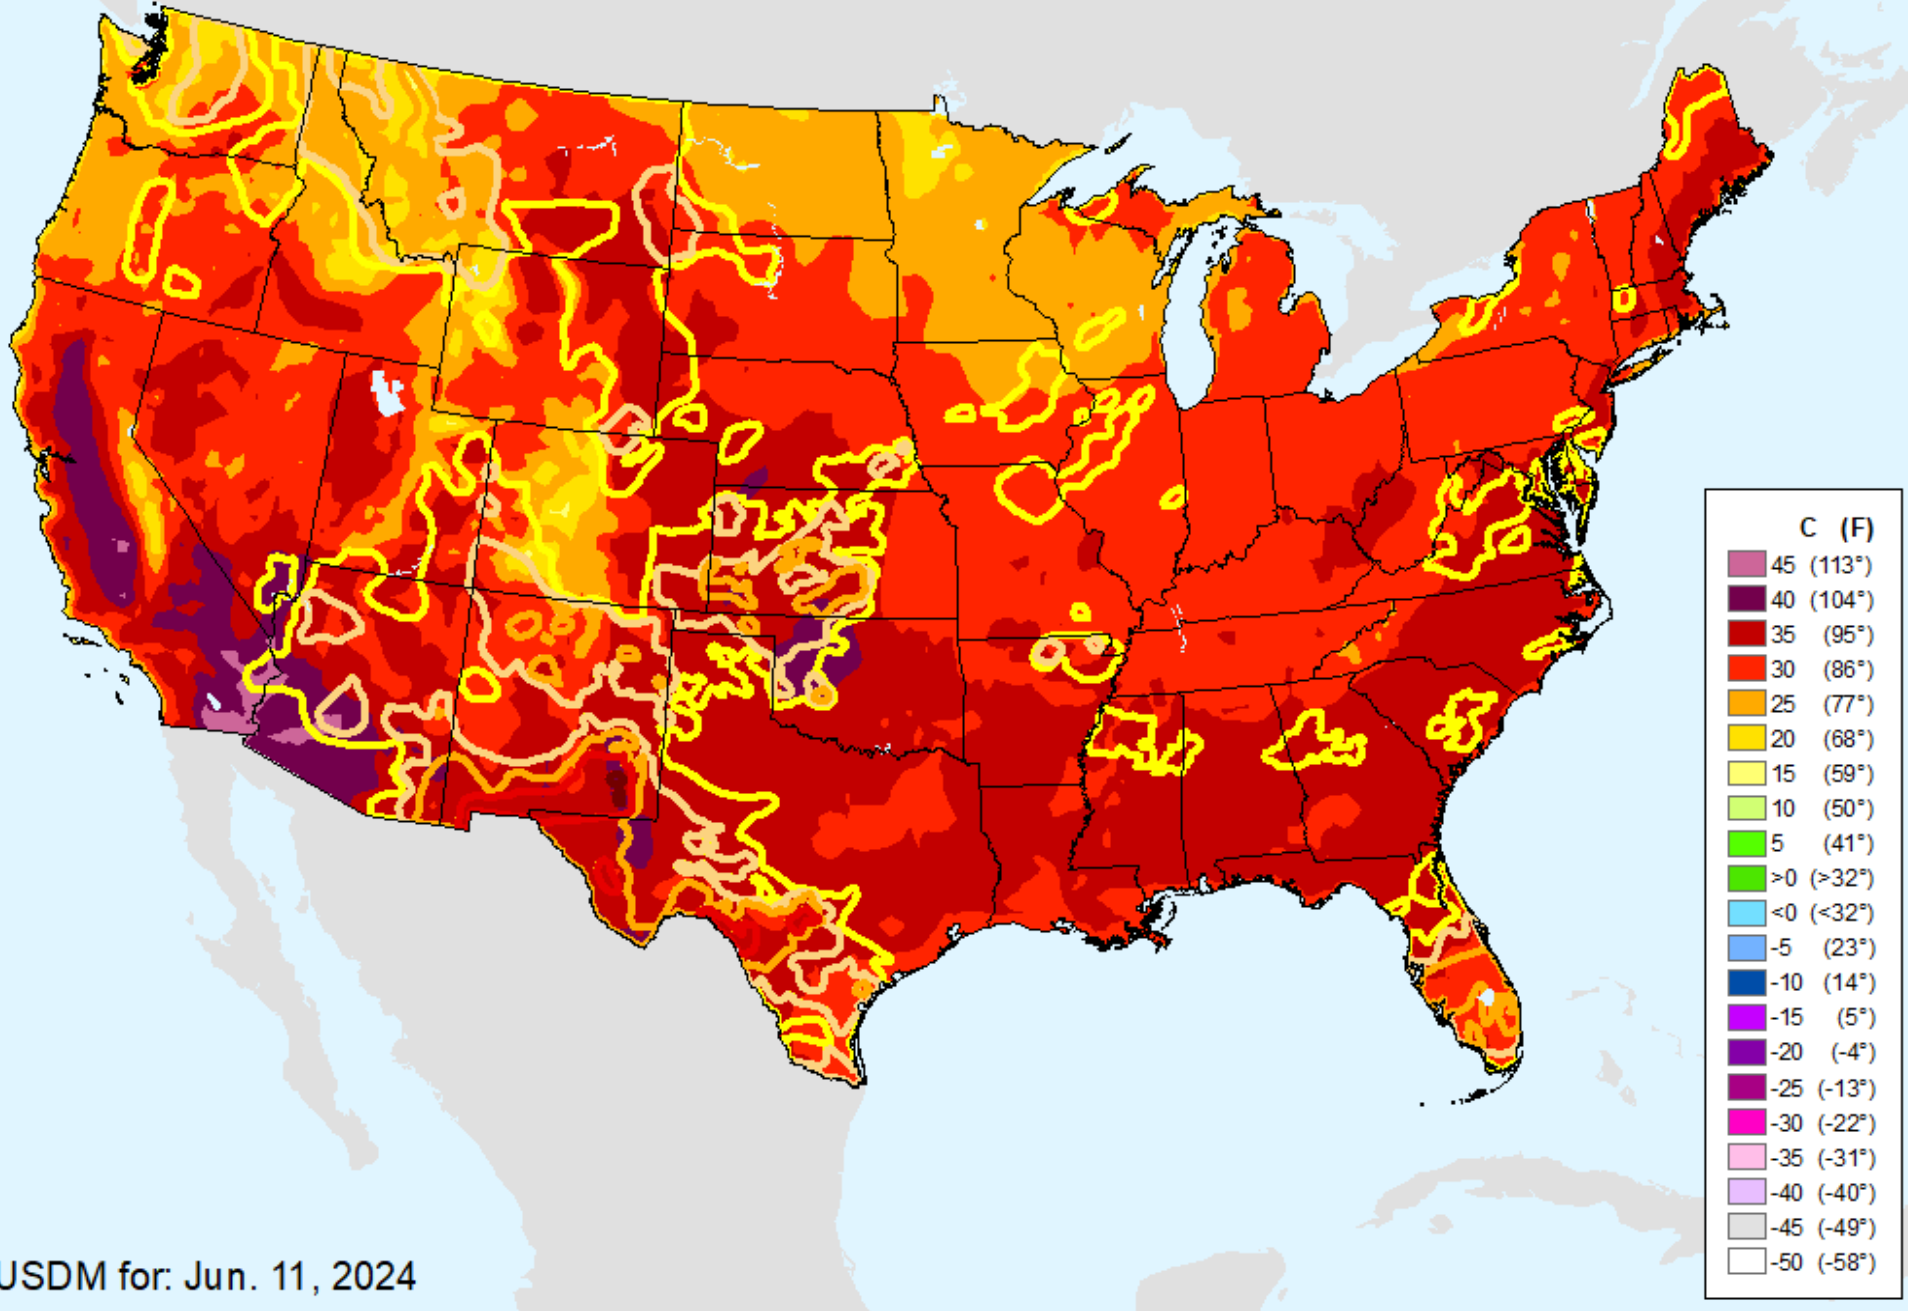

GFS (00z) 7-Day Max Temp Forecast

As of: Tuesday, June 18, 2024

USDM for: Jun. 11, 2024