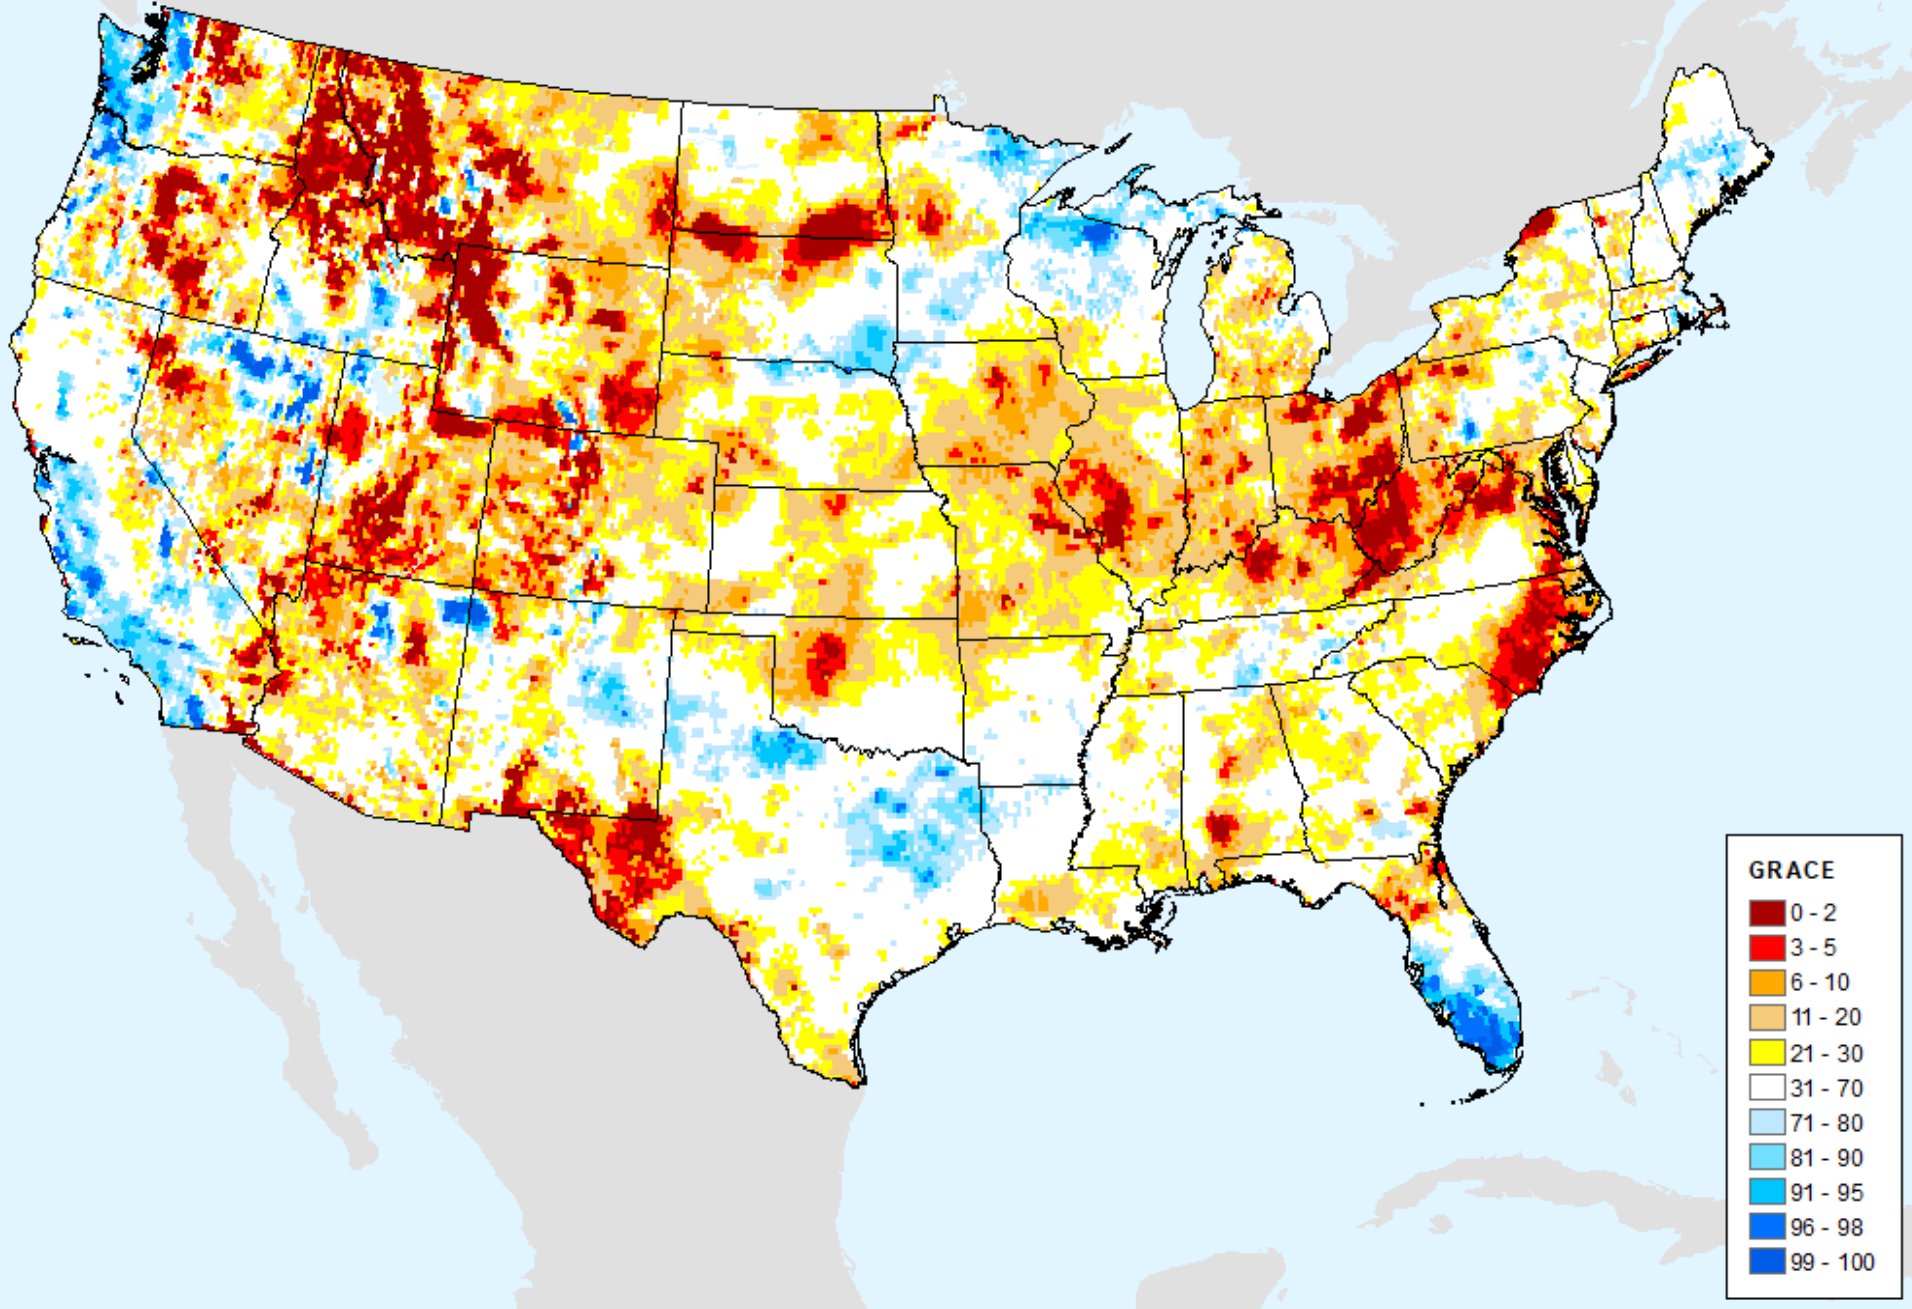

GRACE-Based Root Zone Soil Moisture Drought Indicator

As of: Tuesday, June 18, 2024