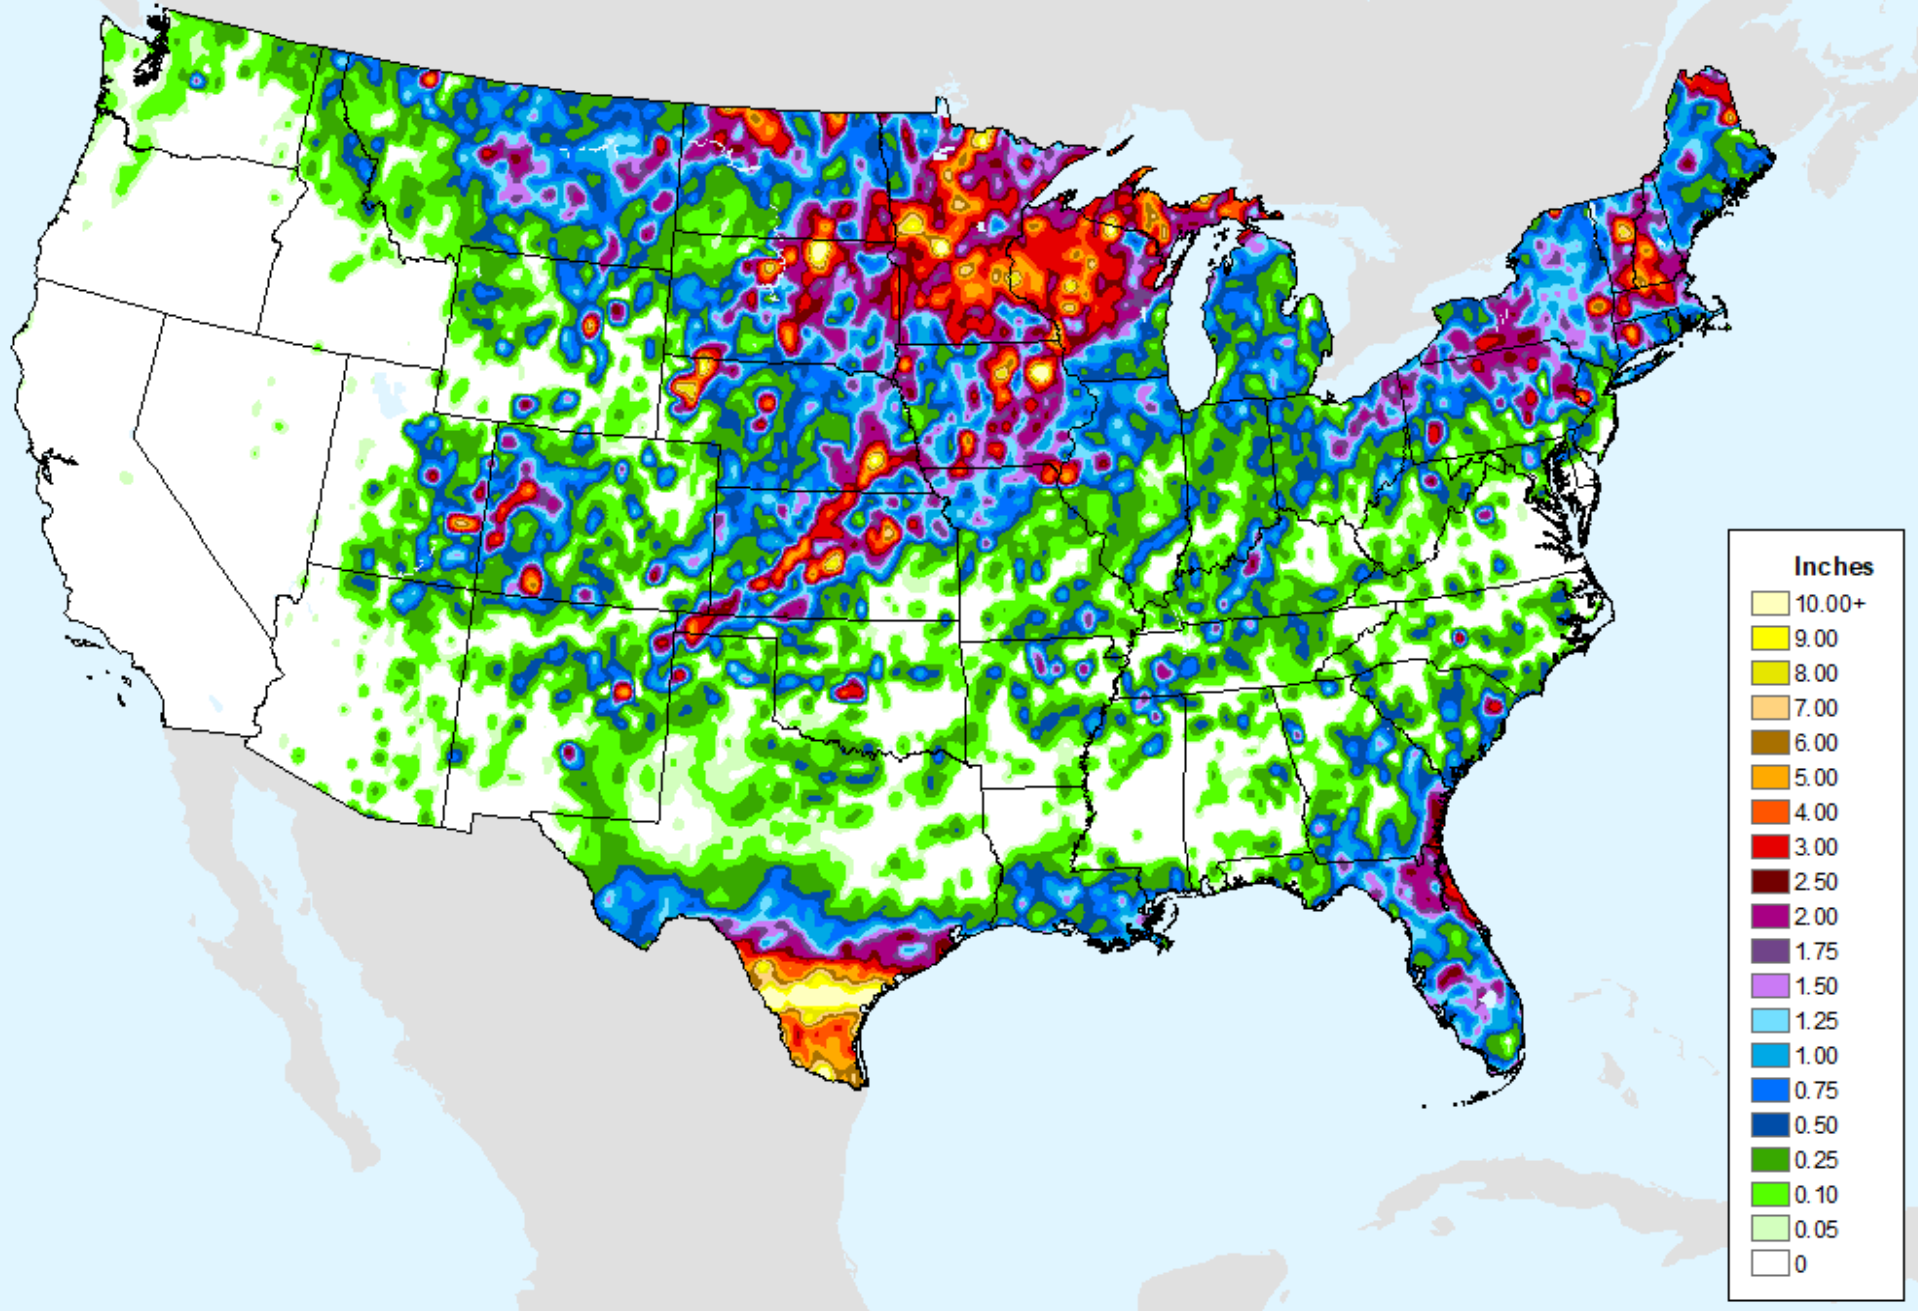

GFS (00z) 7-Day Precip Forecast

As of: Tuesday, June 18, 2024