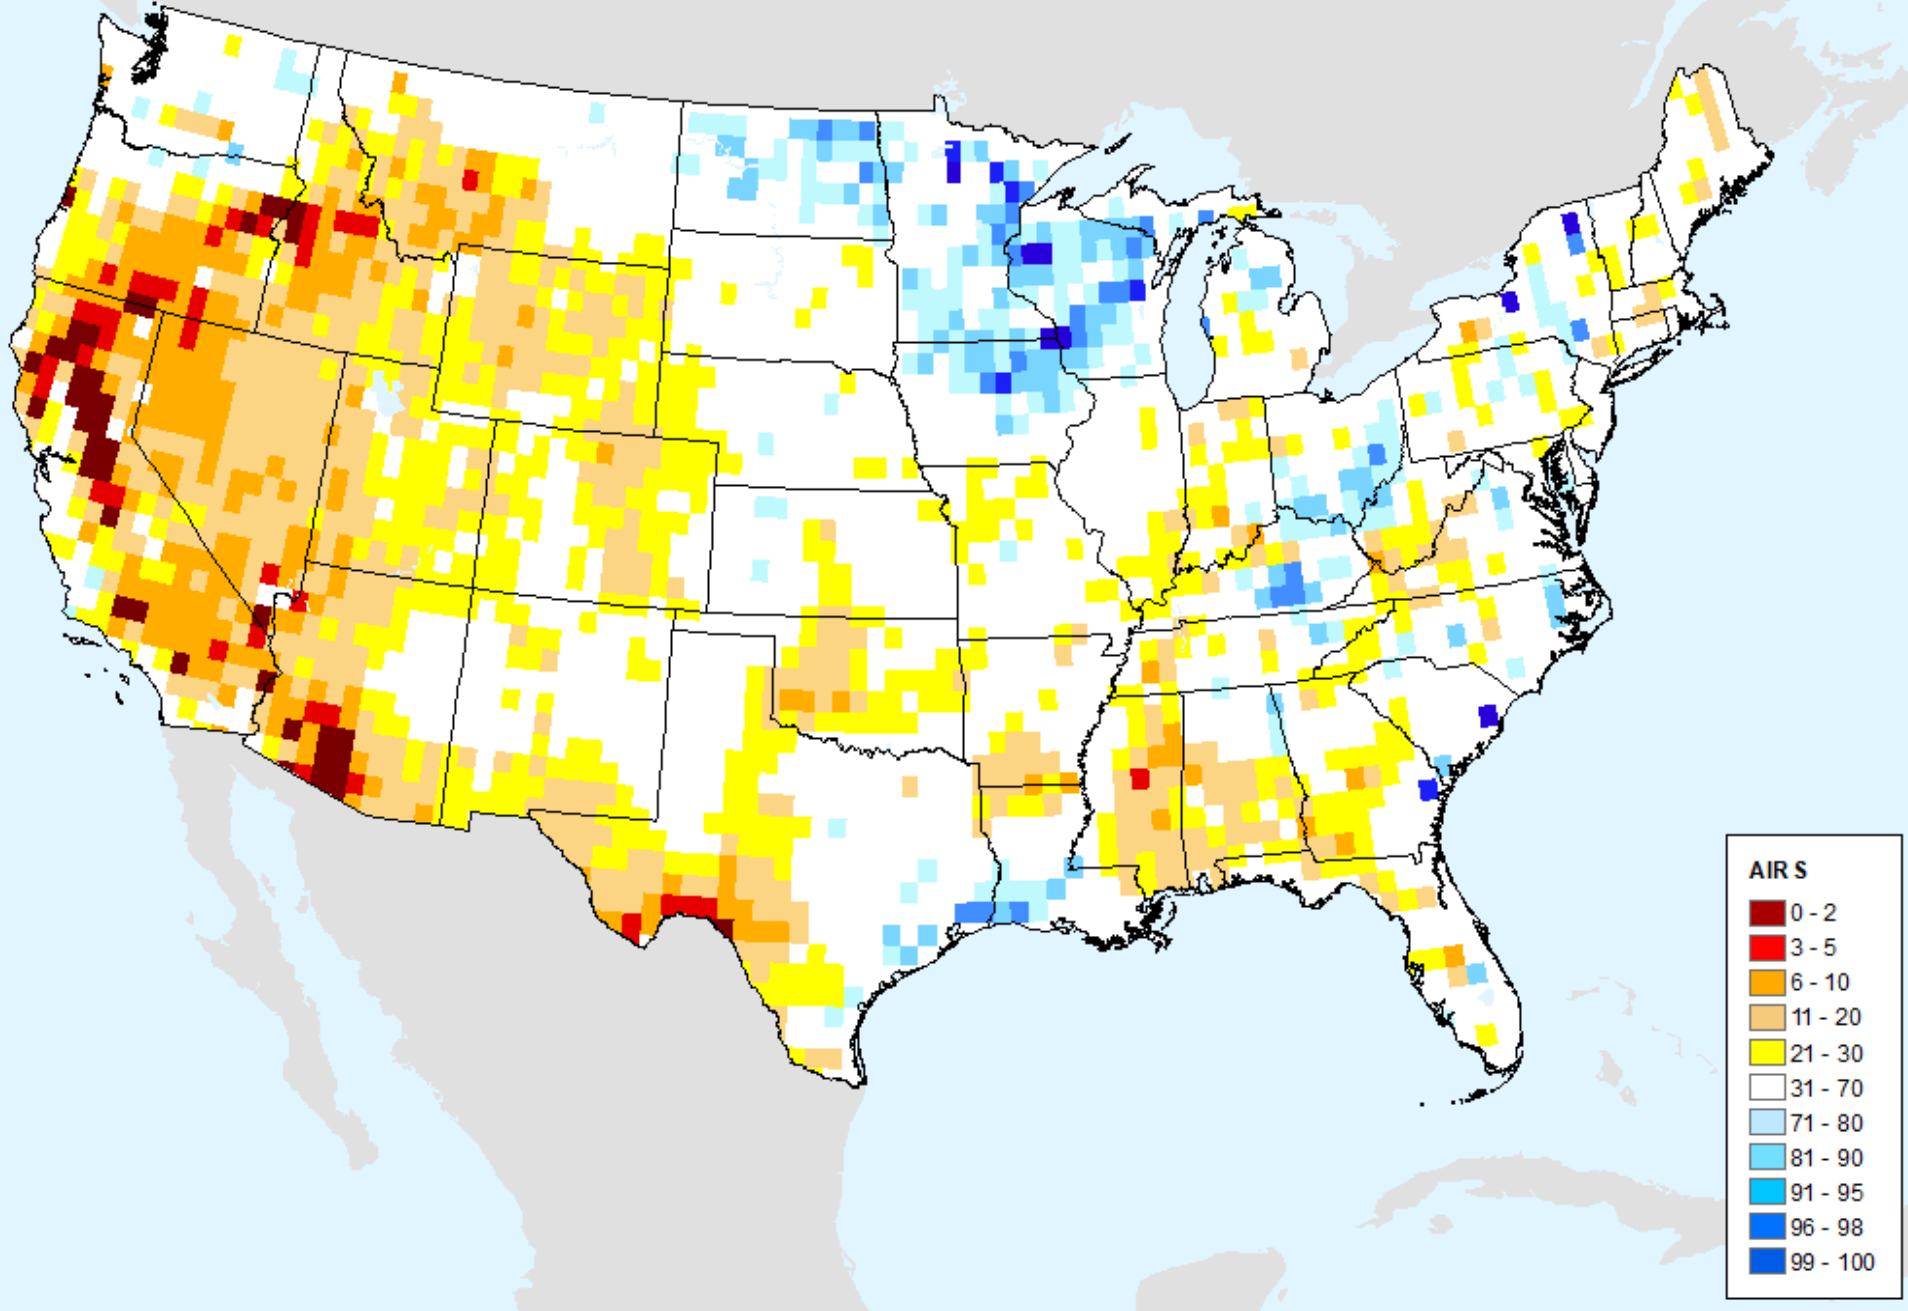

AIRS-Based Vapor Pressure Deficit 28 Day

As of: Tuesday, June 18, 2024