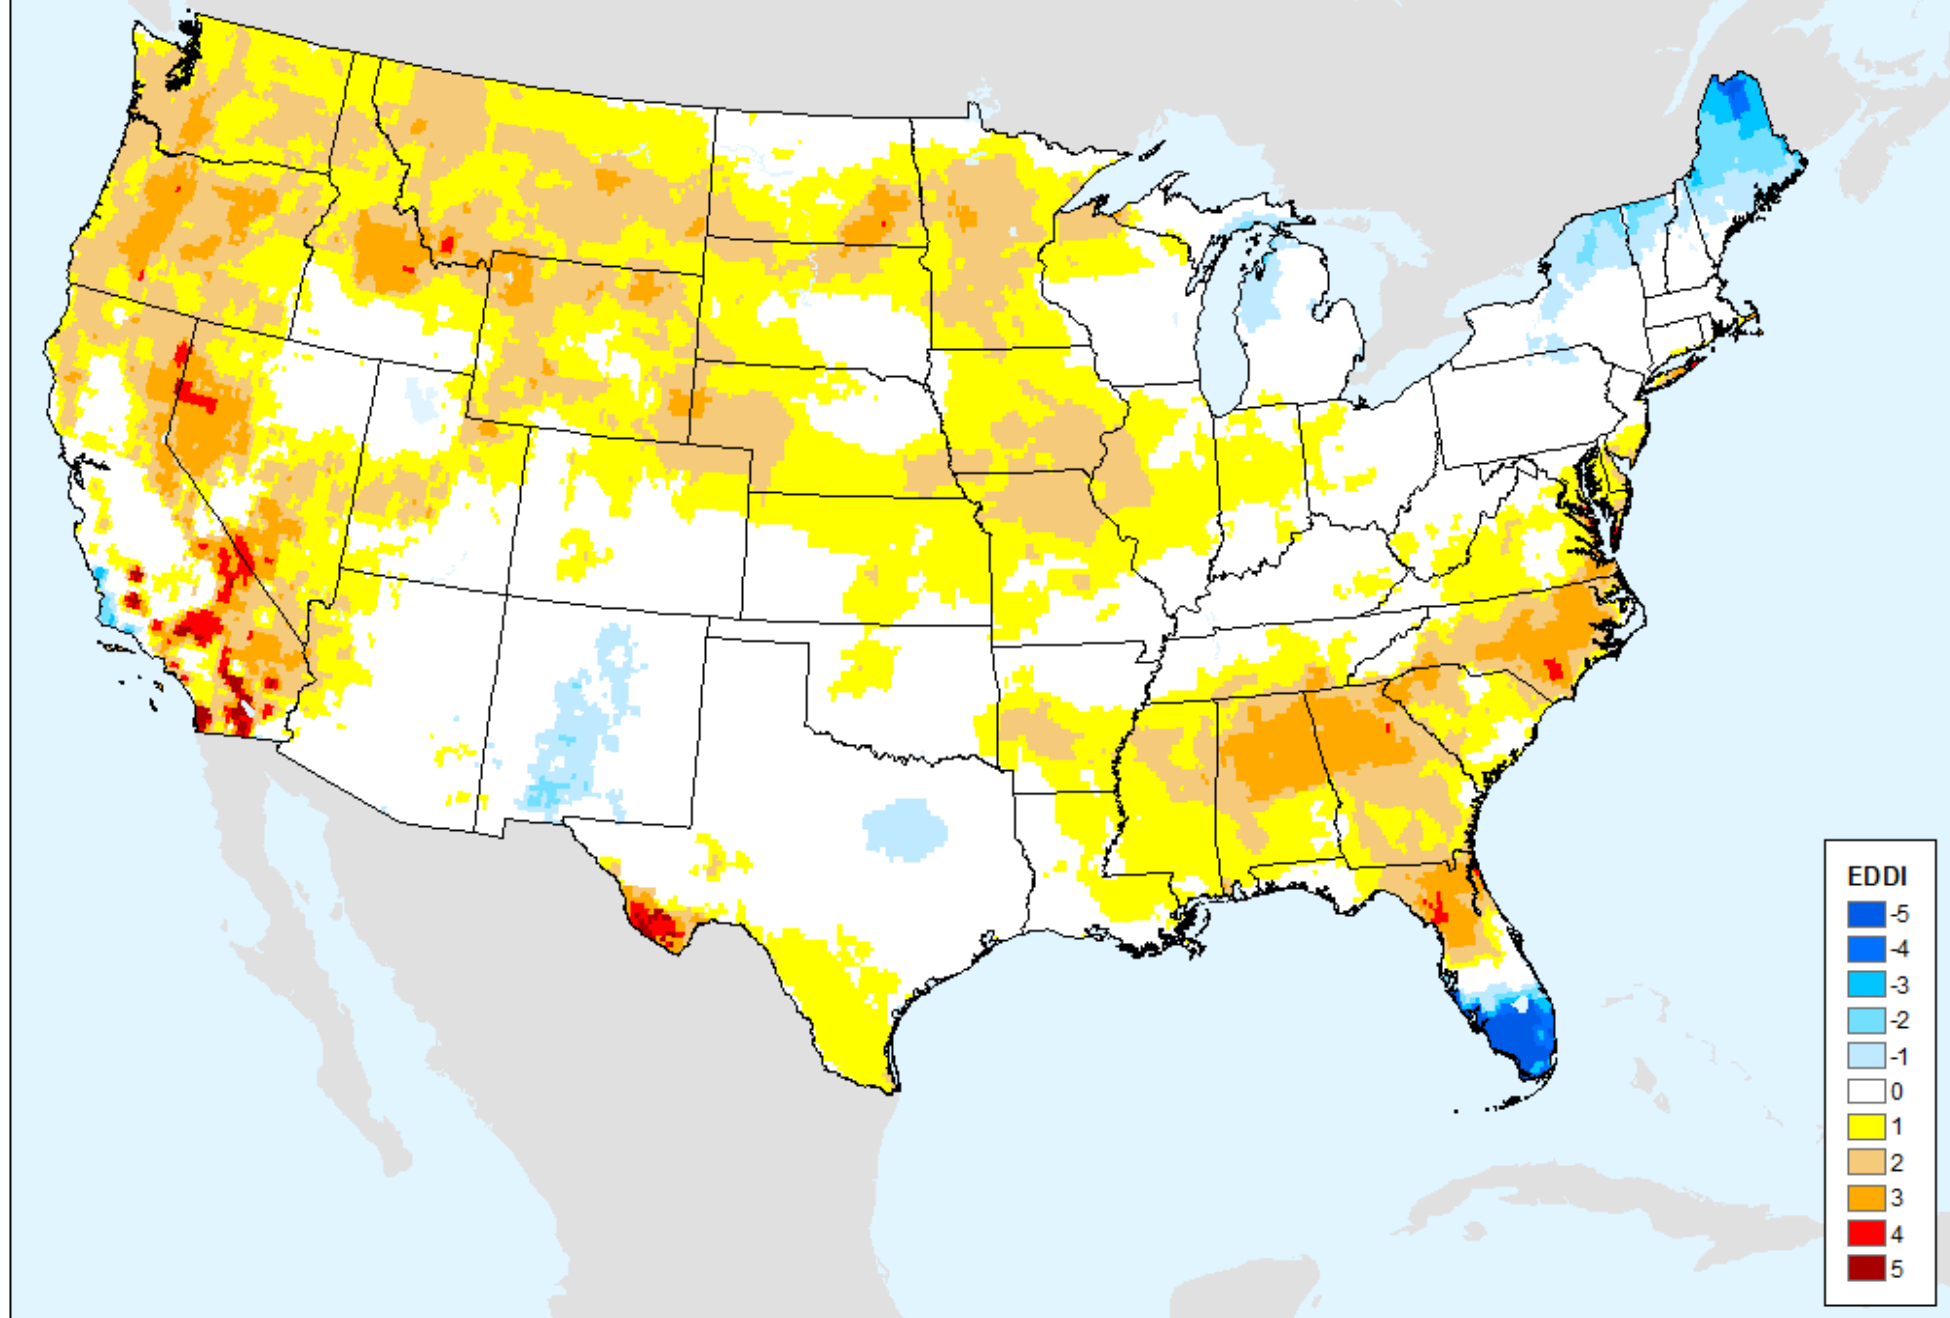

As of: Tuesday, June 18, 2024

USDM for: Jun. 11, 2024

EDDI 1-week

As of: Tuesday, June 18, 2024

EDDI 2-week

As of: Tuesday, June 18, 2024

USDM for: Jun. 11, 2024

EDDI 2-week