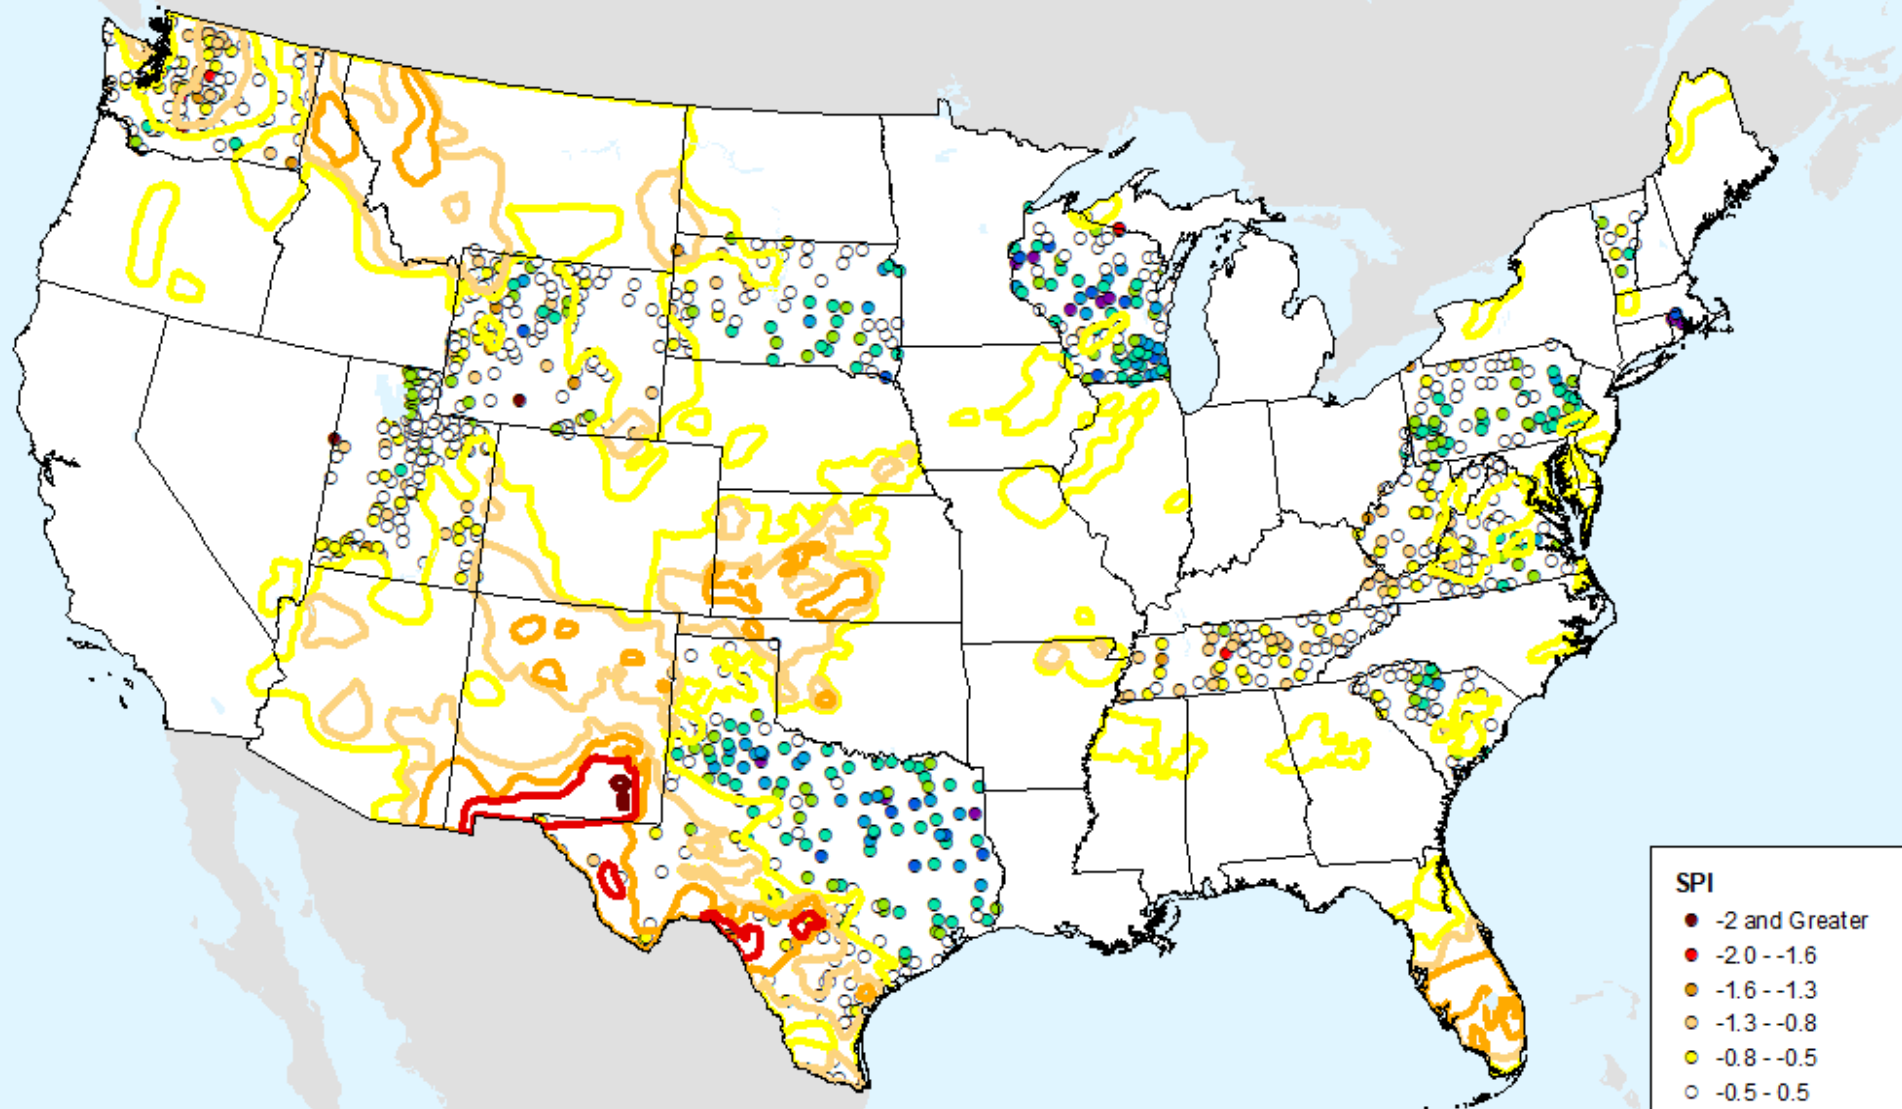

As of: Tuesday, June 18, 2024

HPRCC 6-month SPI

As of: Tuesday, June 18, 2024

USDM for: Jun. 11, 2024

HPRCC 6-month SPI

As of: Tuesday, June 18, 2024

HPRCC 9-month SPI

As of: Tuesday, June 18, 2024