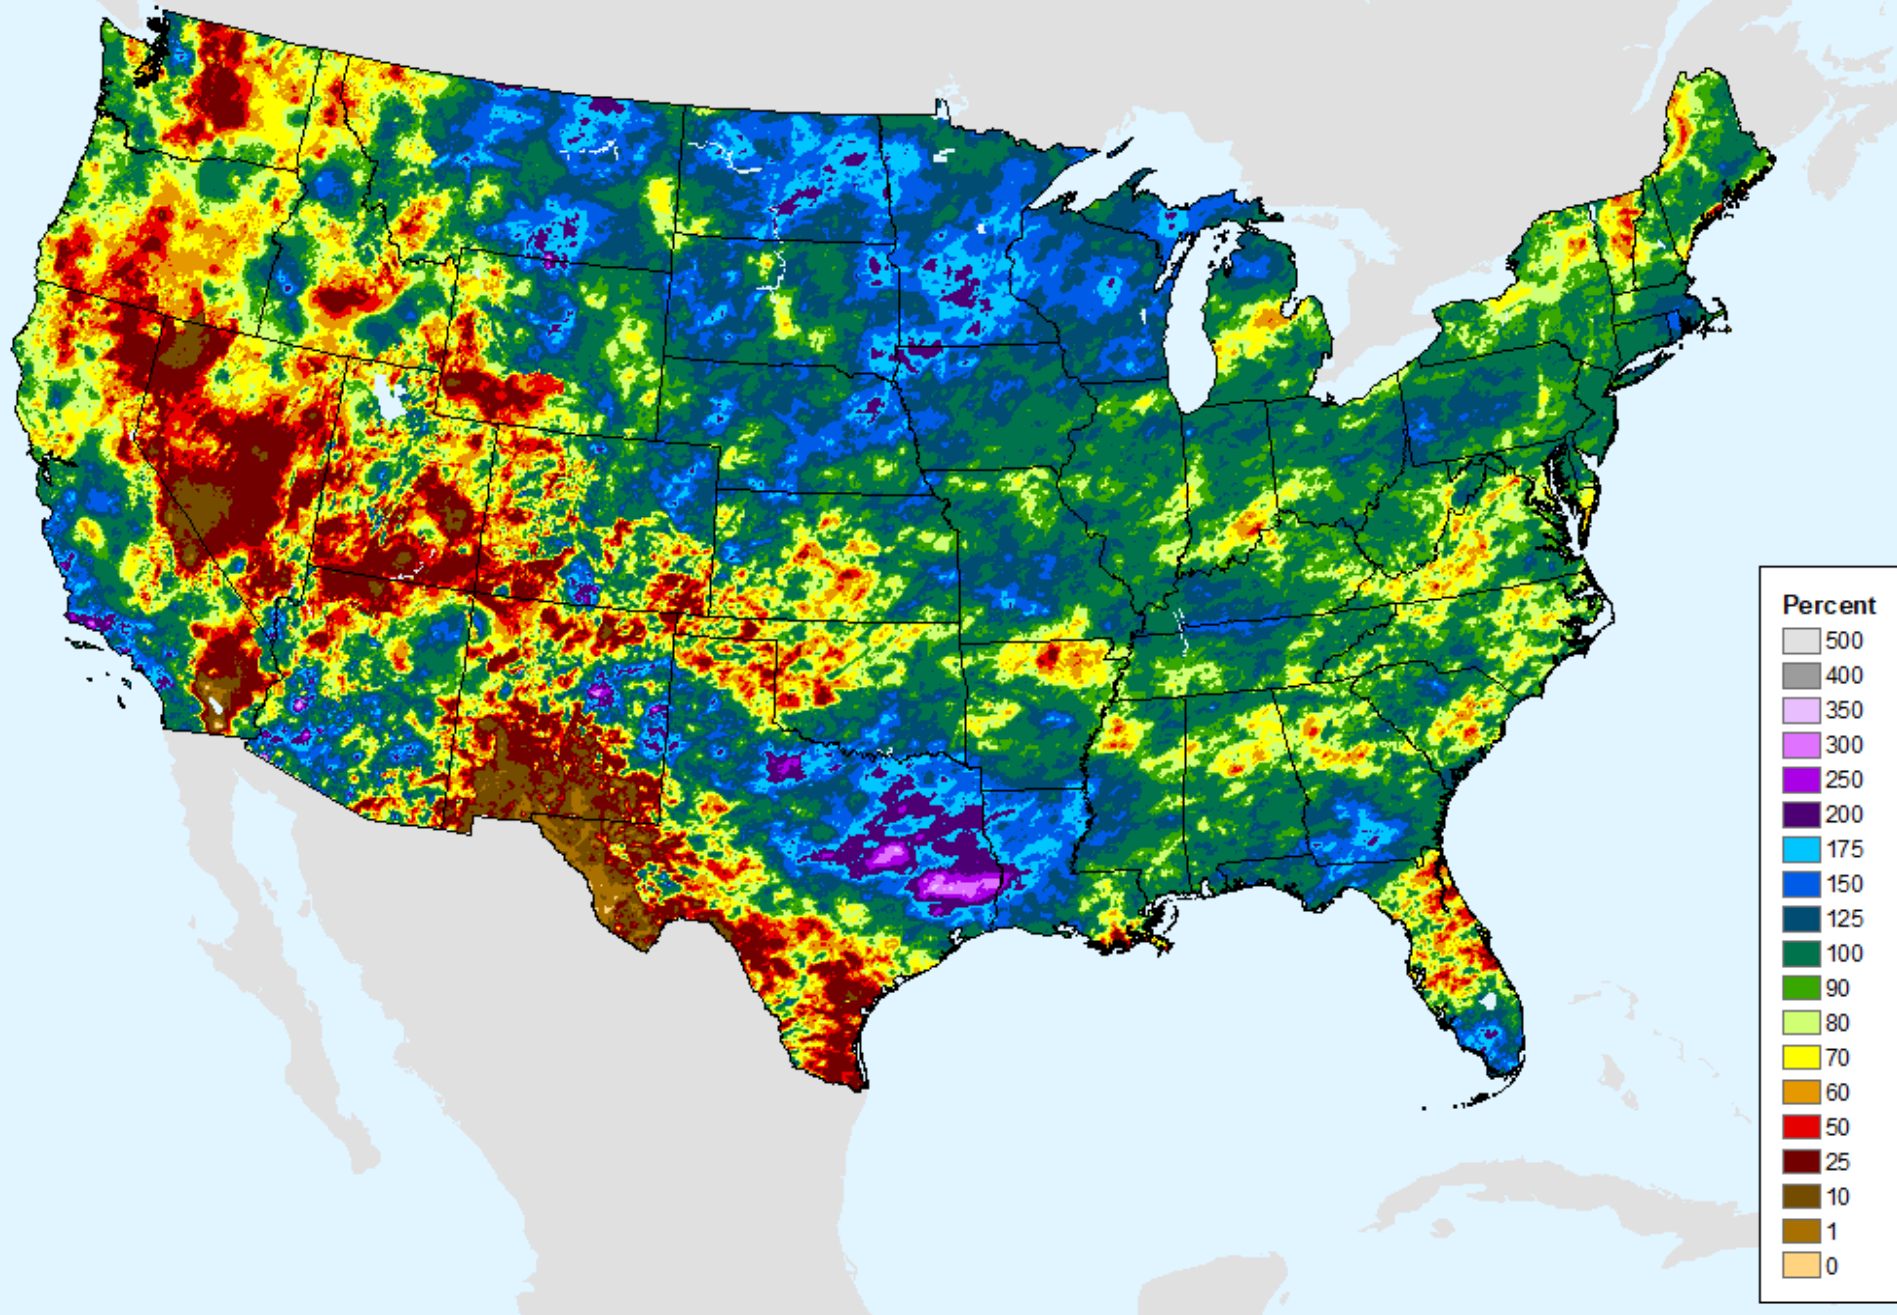

USDM for: Jun. 11, 2024

AHPS 90-Day Precip Departure

As of: Tuesday, June 18, 2024

AHPS 90-Day Pct of Normal Pcp

As of: Tuesday, June 18, 2024

USDM for: Jun. 11, 2024

AHPS 90-Day Pct of Normal Pcp

As of: Tuesday, June 18, 2024