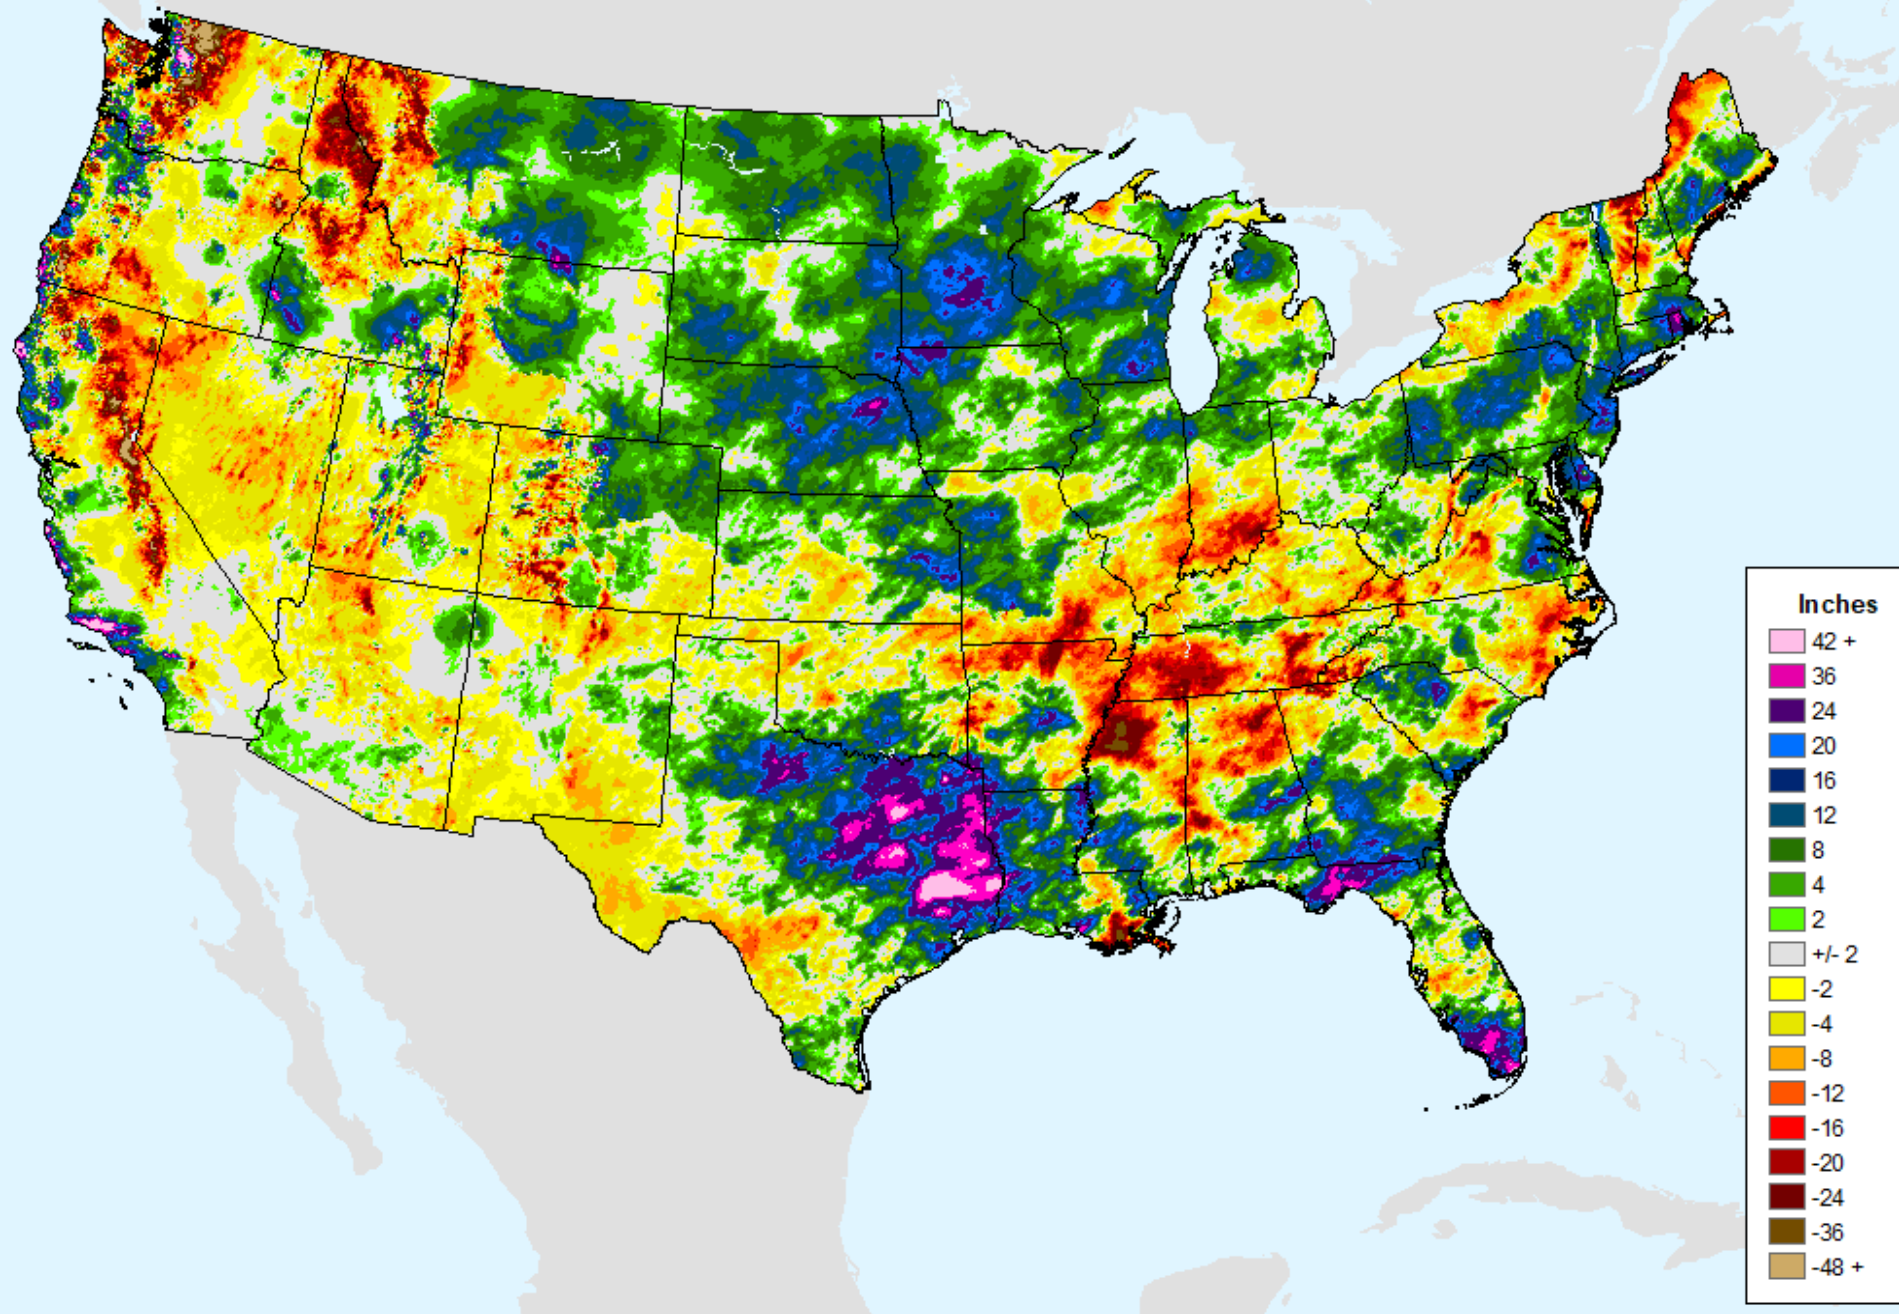

AHPS 180-Day Pct of Normal Pcp

As of: Tuesday, June 18, 2024

AHPS Water-Year Precip Departure

As of: Tuesday, June 18, 2024

USDM for: Jun. 11, 2024

AHPS Water-Year Precip Departure

As of: Tuesday, June 18, 2024