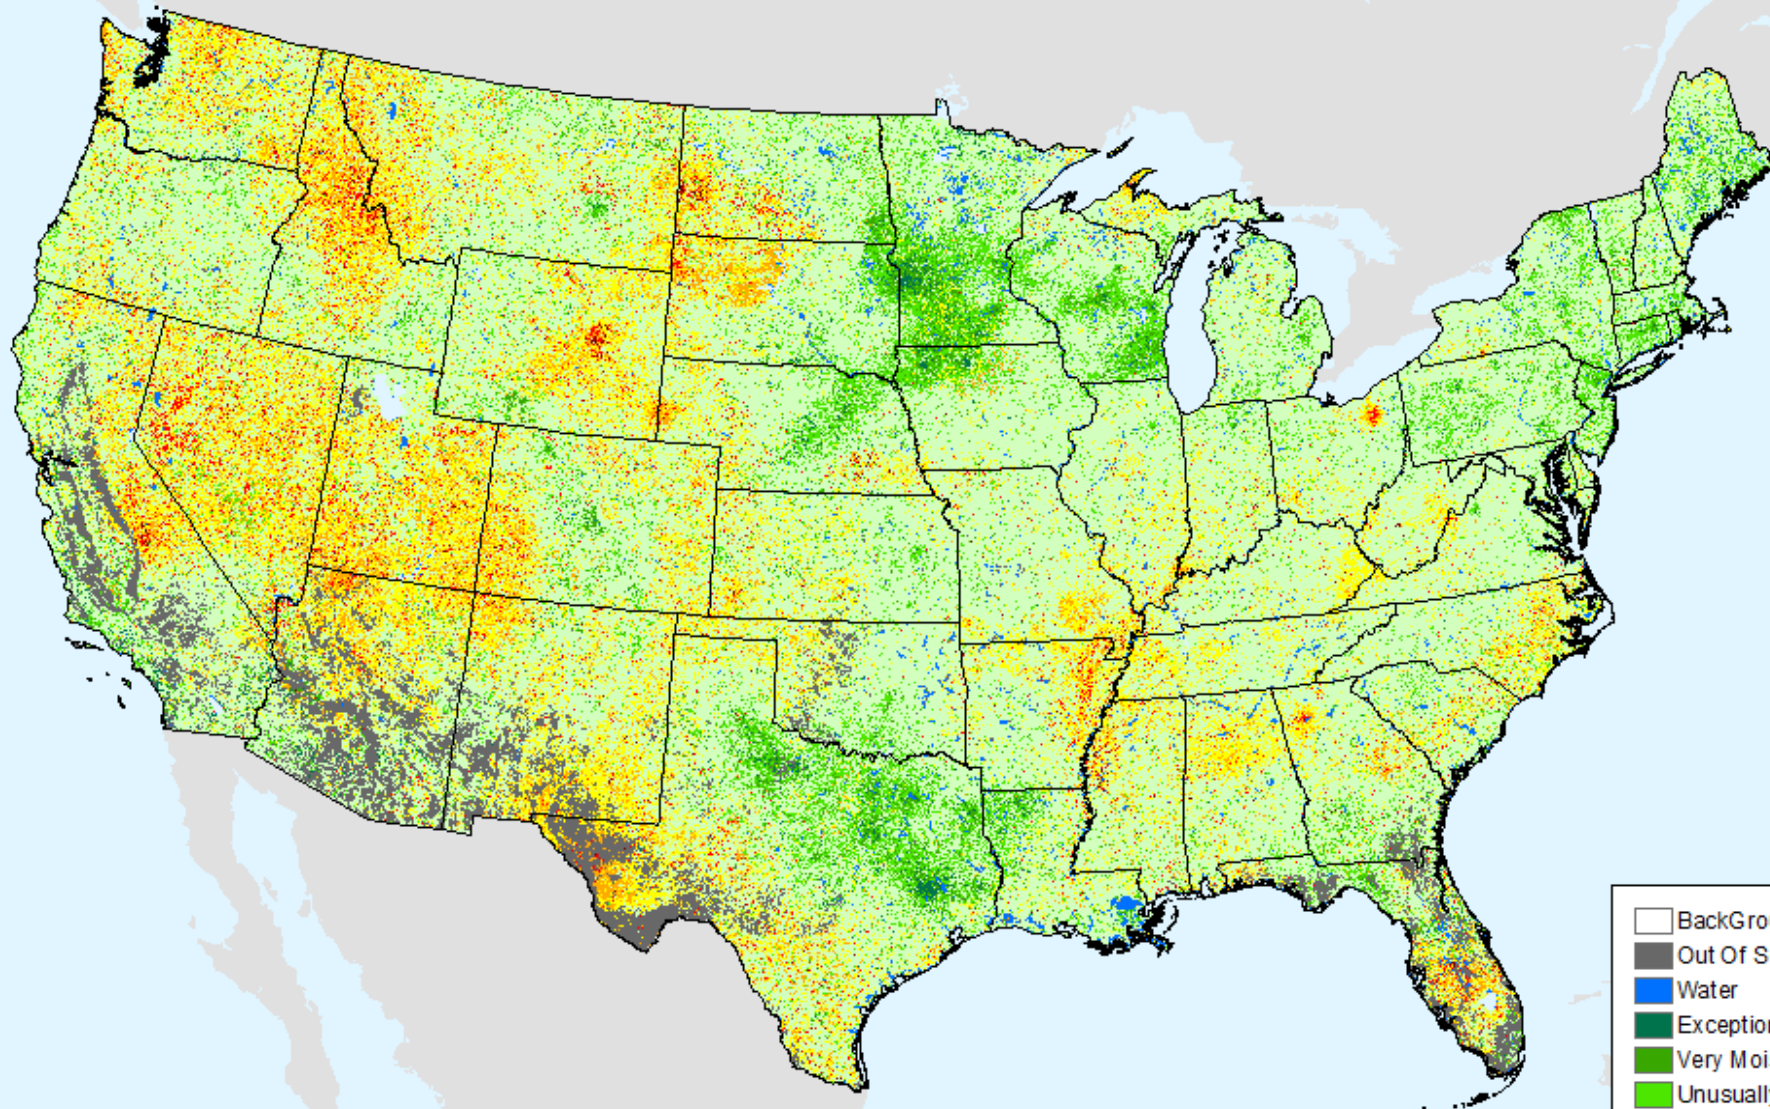

USDM for: Jun. 11, 2024

EDDI 12-week

As of: Tuesday, June 18, 2024

Vegetation Drought Response Index (VegDRI)

As of: Tuesday, June 18, 2024

Vegetation Drought Response Index (VegDRI)

As of: Tuesday, June 18, 2024