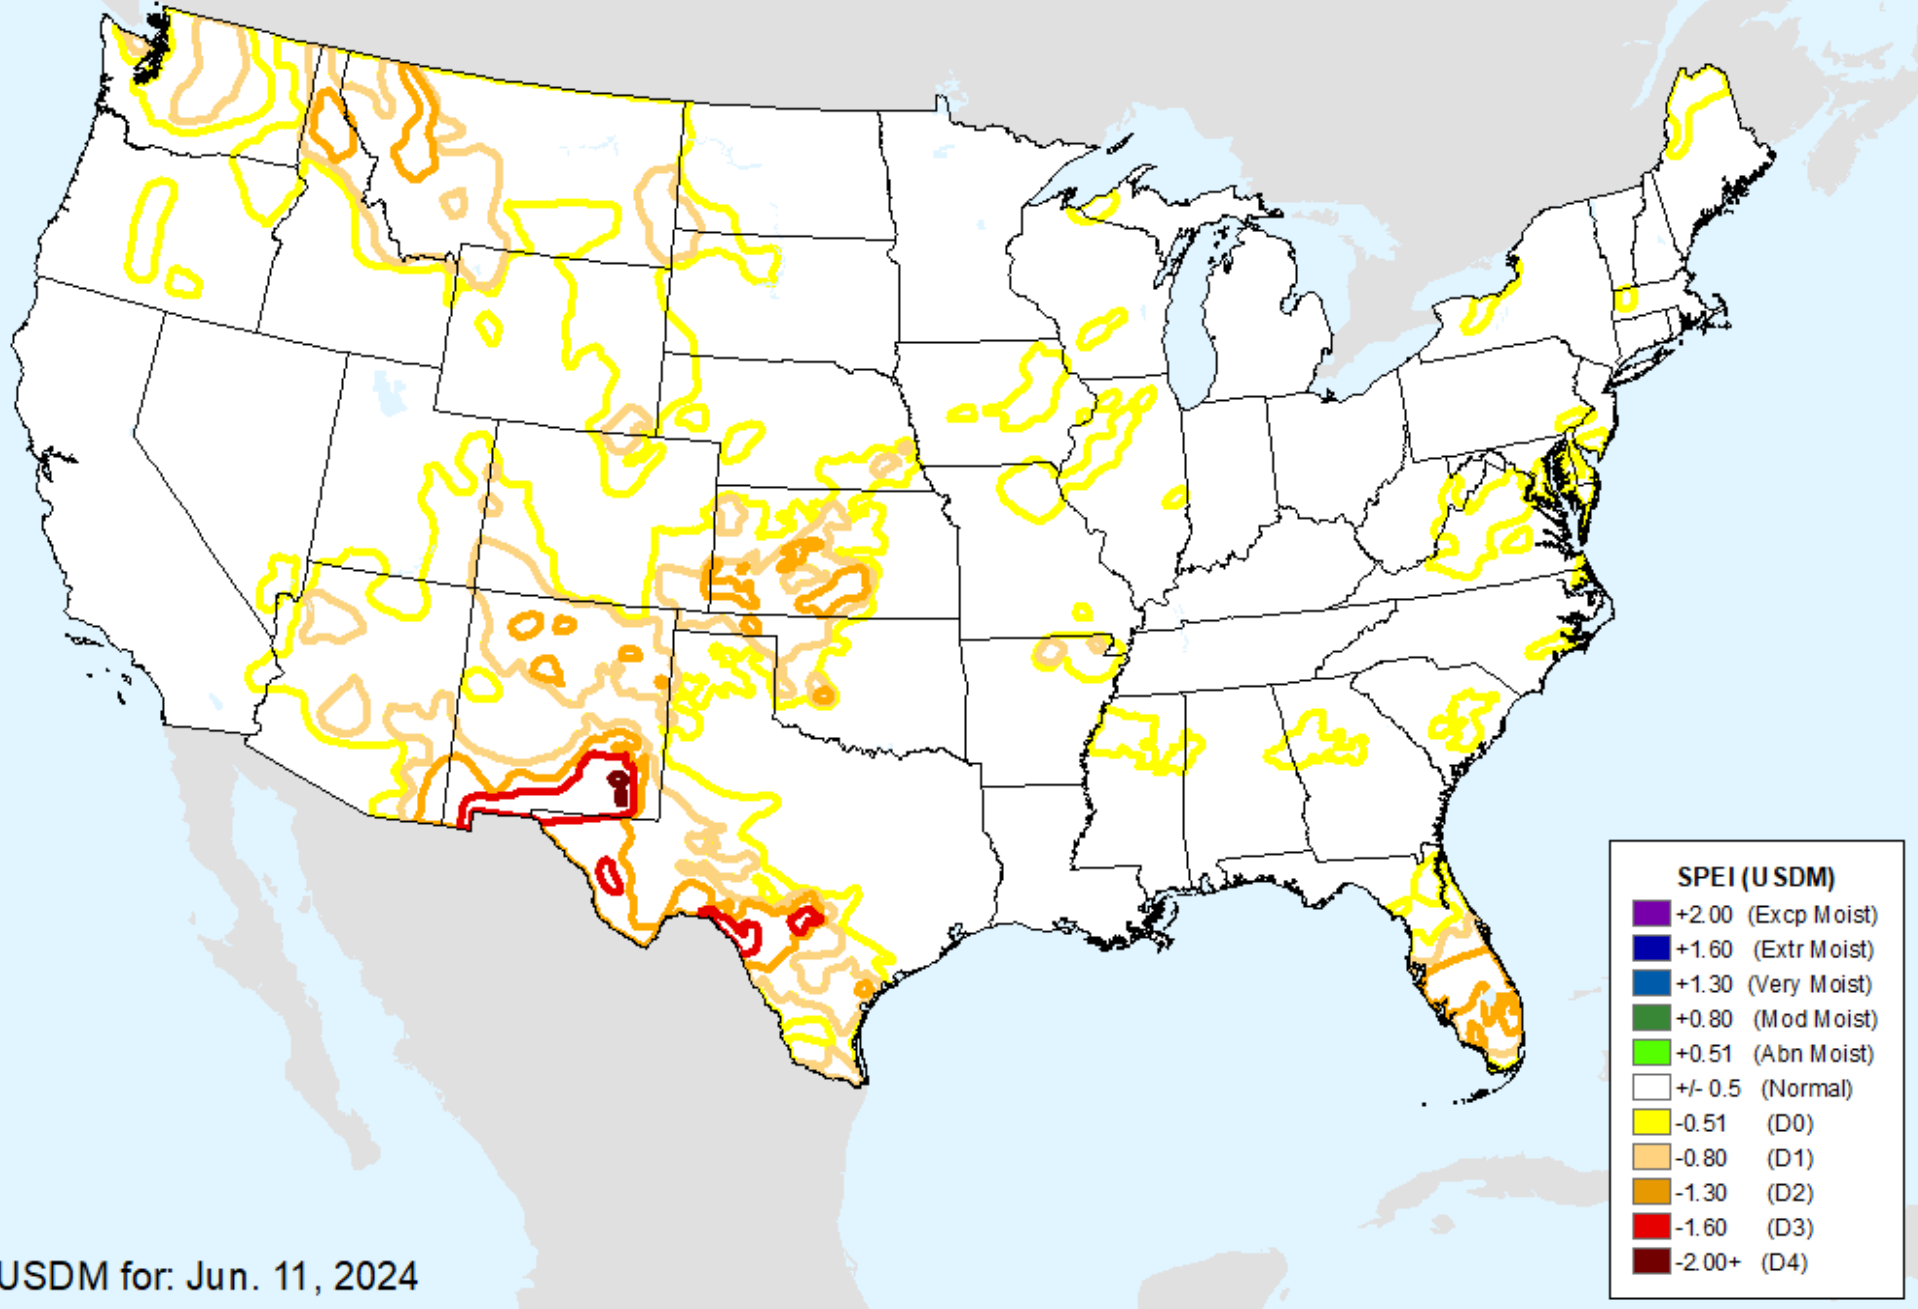

USDM for: Jun. 11, 2024

AHPS 6-month SPEI

As of: Tuesday, June 18, 2024

AHPS 9-month SPEI

As of: Tuesday, June 18, 2024

USDM for: Jun. 11, 2024

AHPS 9-month SPEI

As of: Tuesday, June 18, 2024