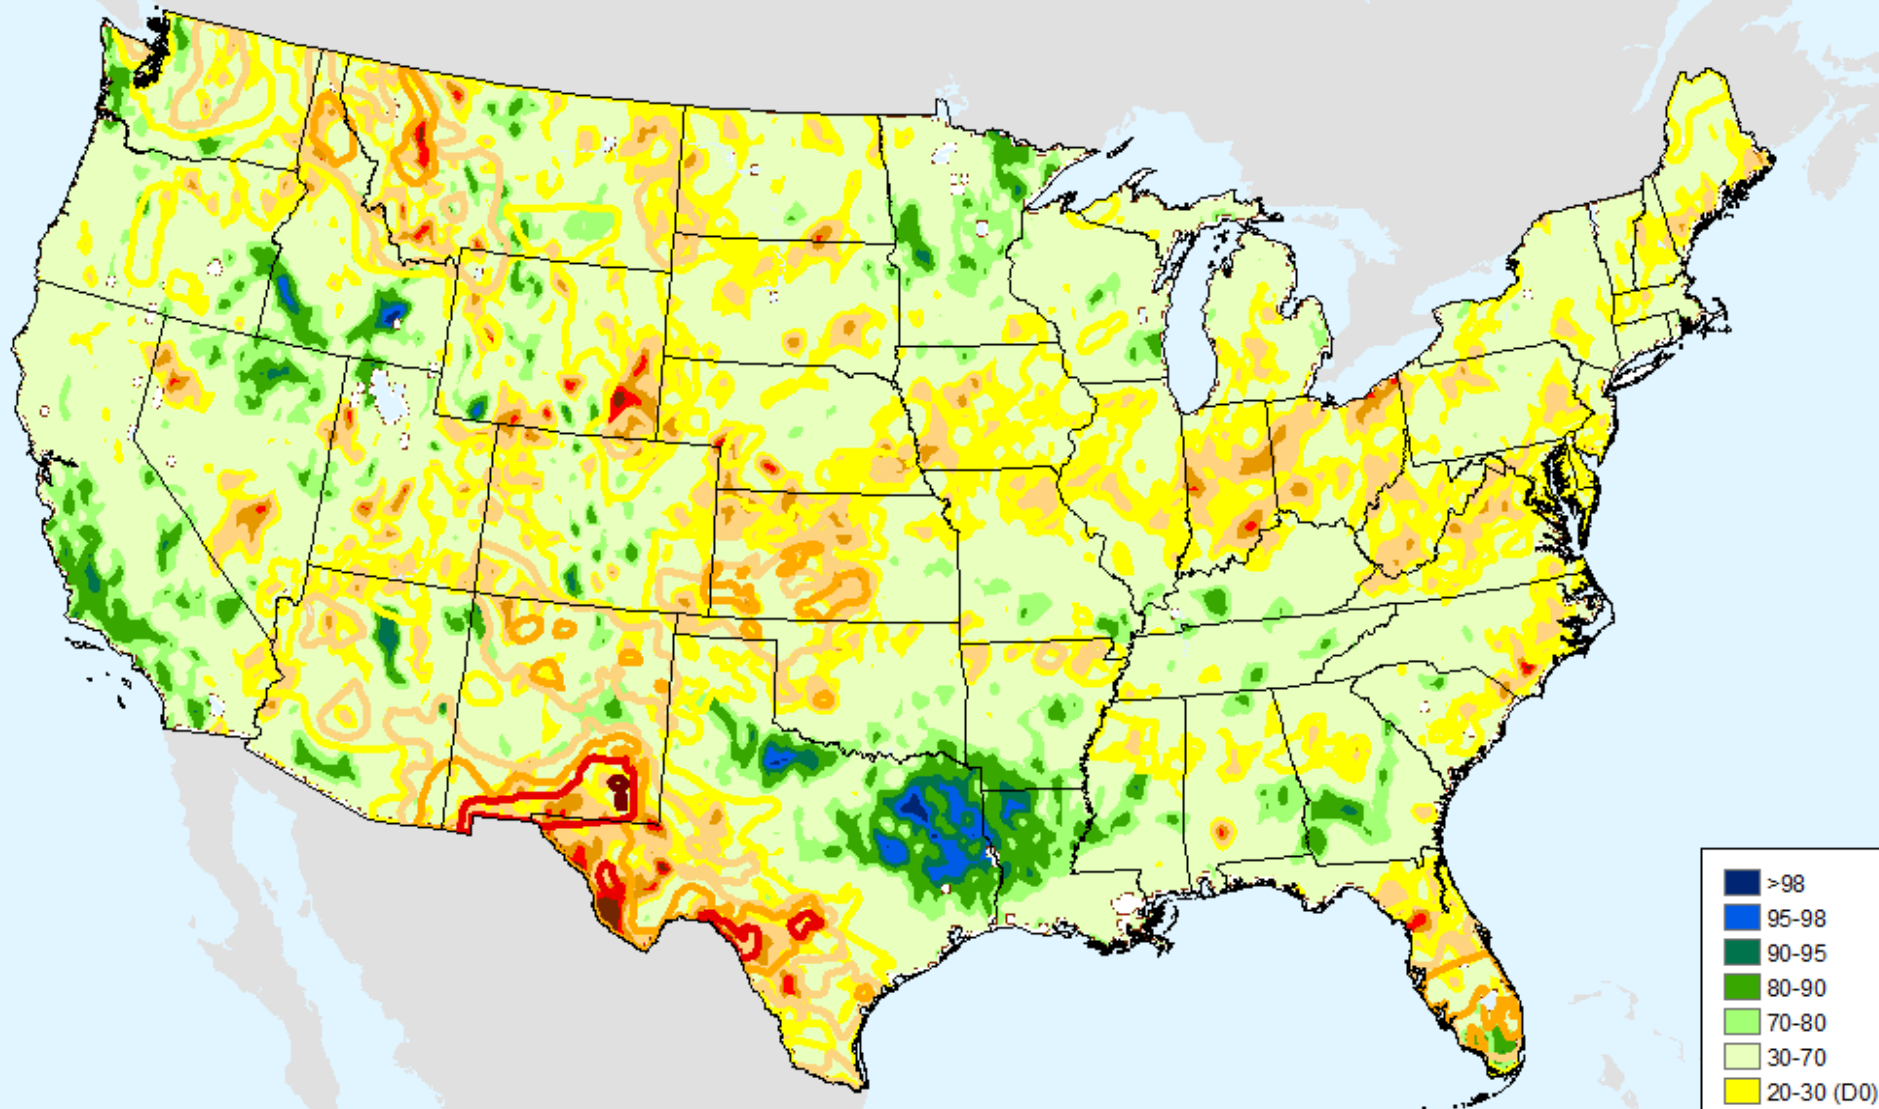

NLDAS-2 Ensemble Soil Moisture

As of: Tuesday, June 18, 2024

USDM for: Jun. 11, 2024