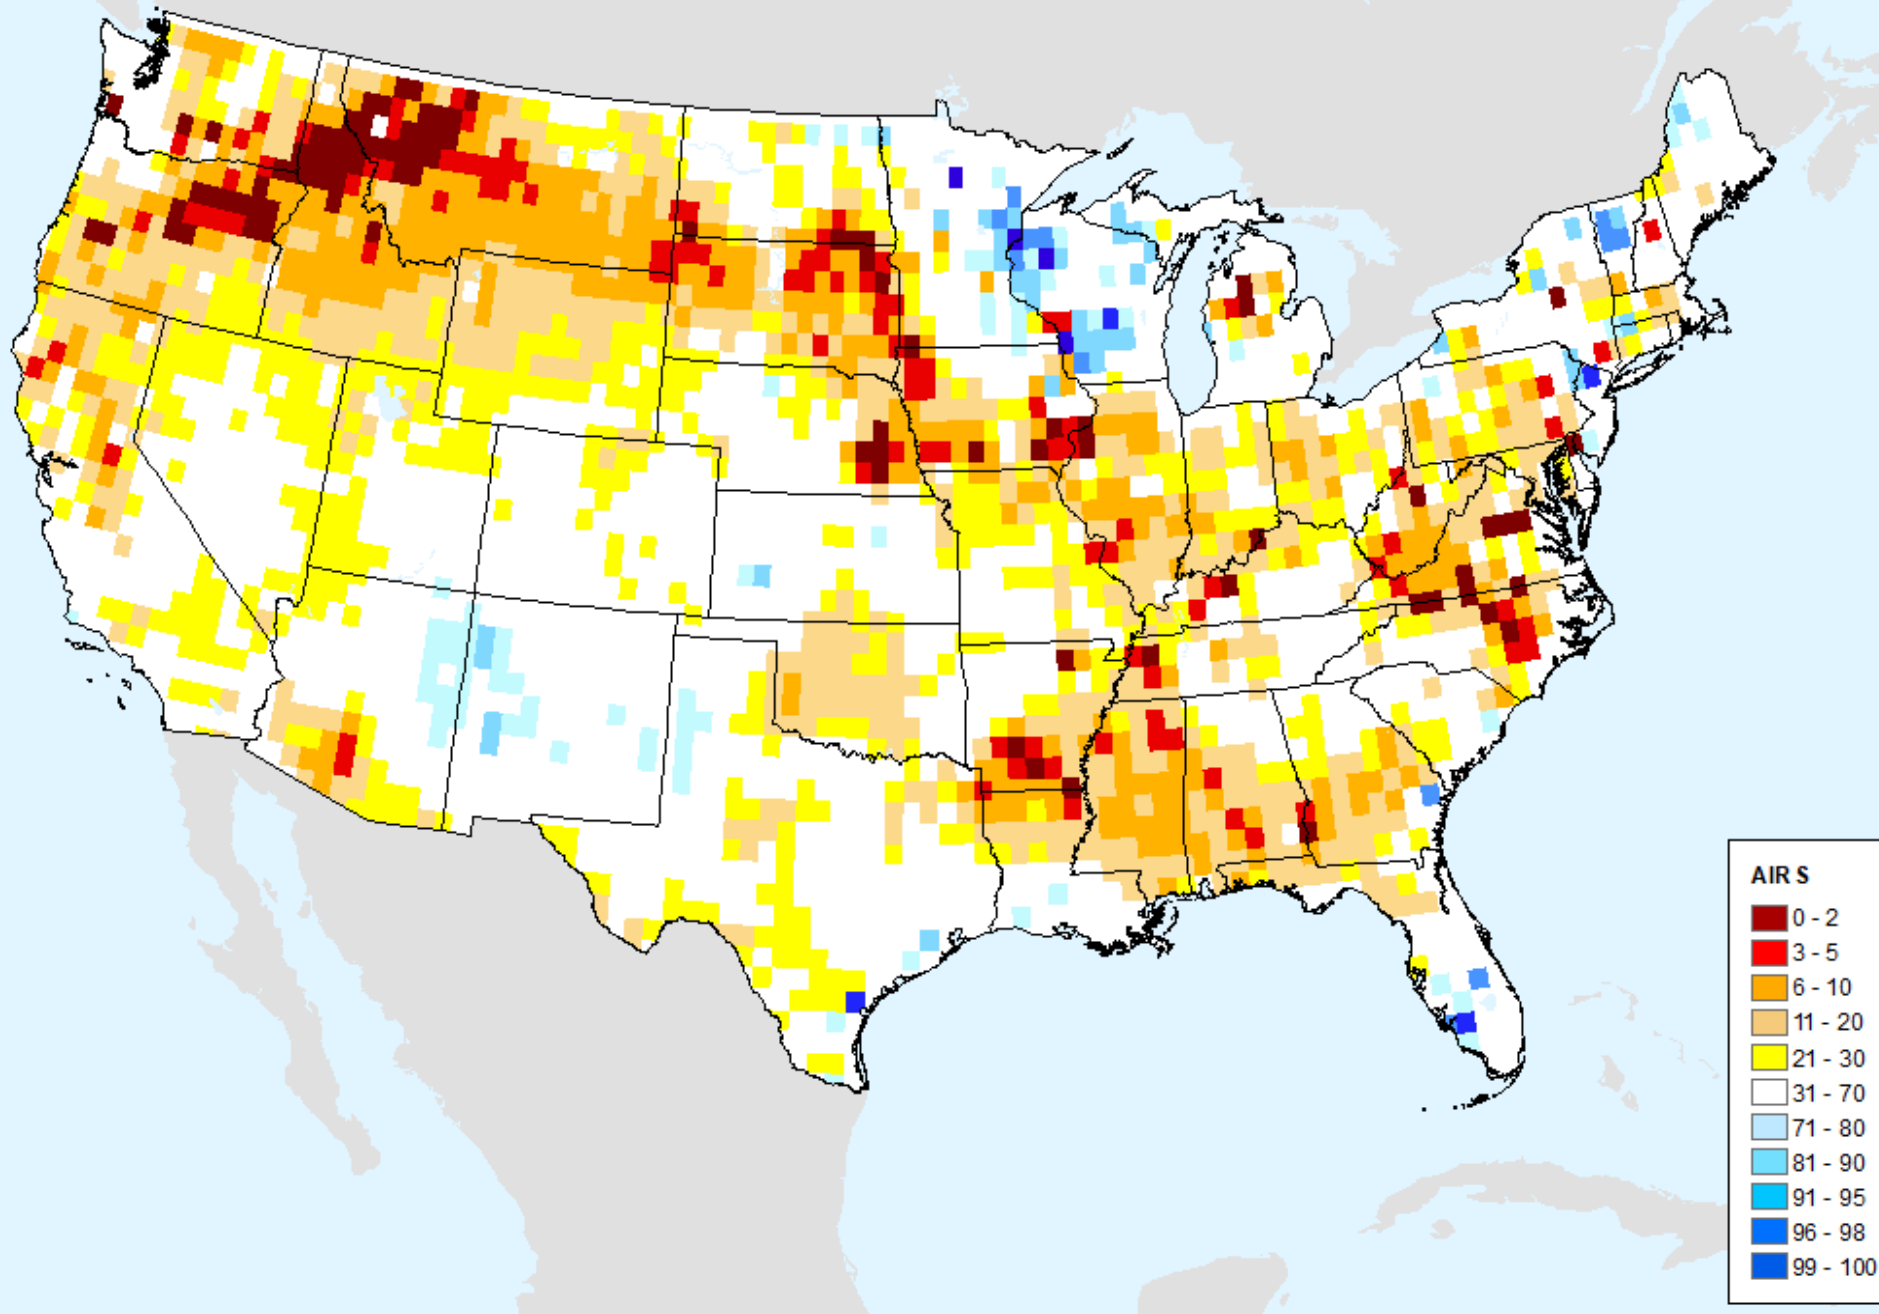

As of: Tuesday, June 18, 2024

AIRS-Based Surface Relative Humidity 7 Day

As of: Tuesday, June 18, 2024

AIRS-Based Surface Relative Humidity 14 Day

As of: Tuesday, June 18, 2024

AIRS-Based Surface Relative Humidity 28 Day