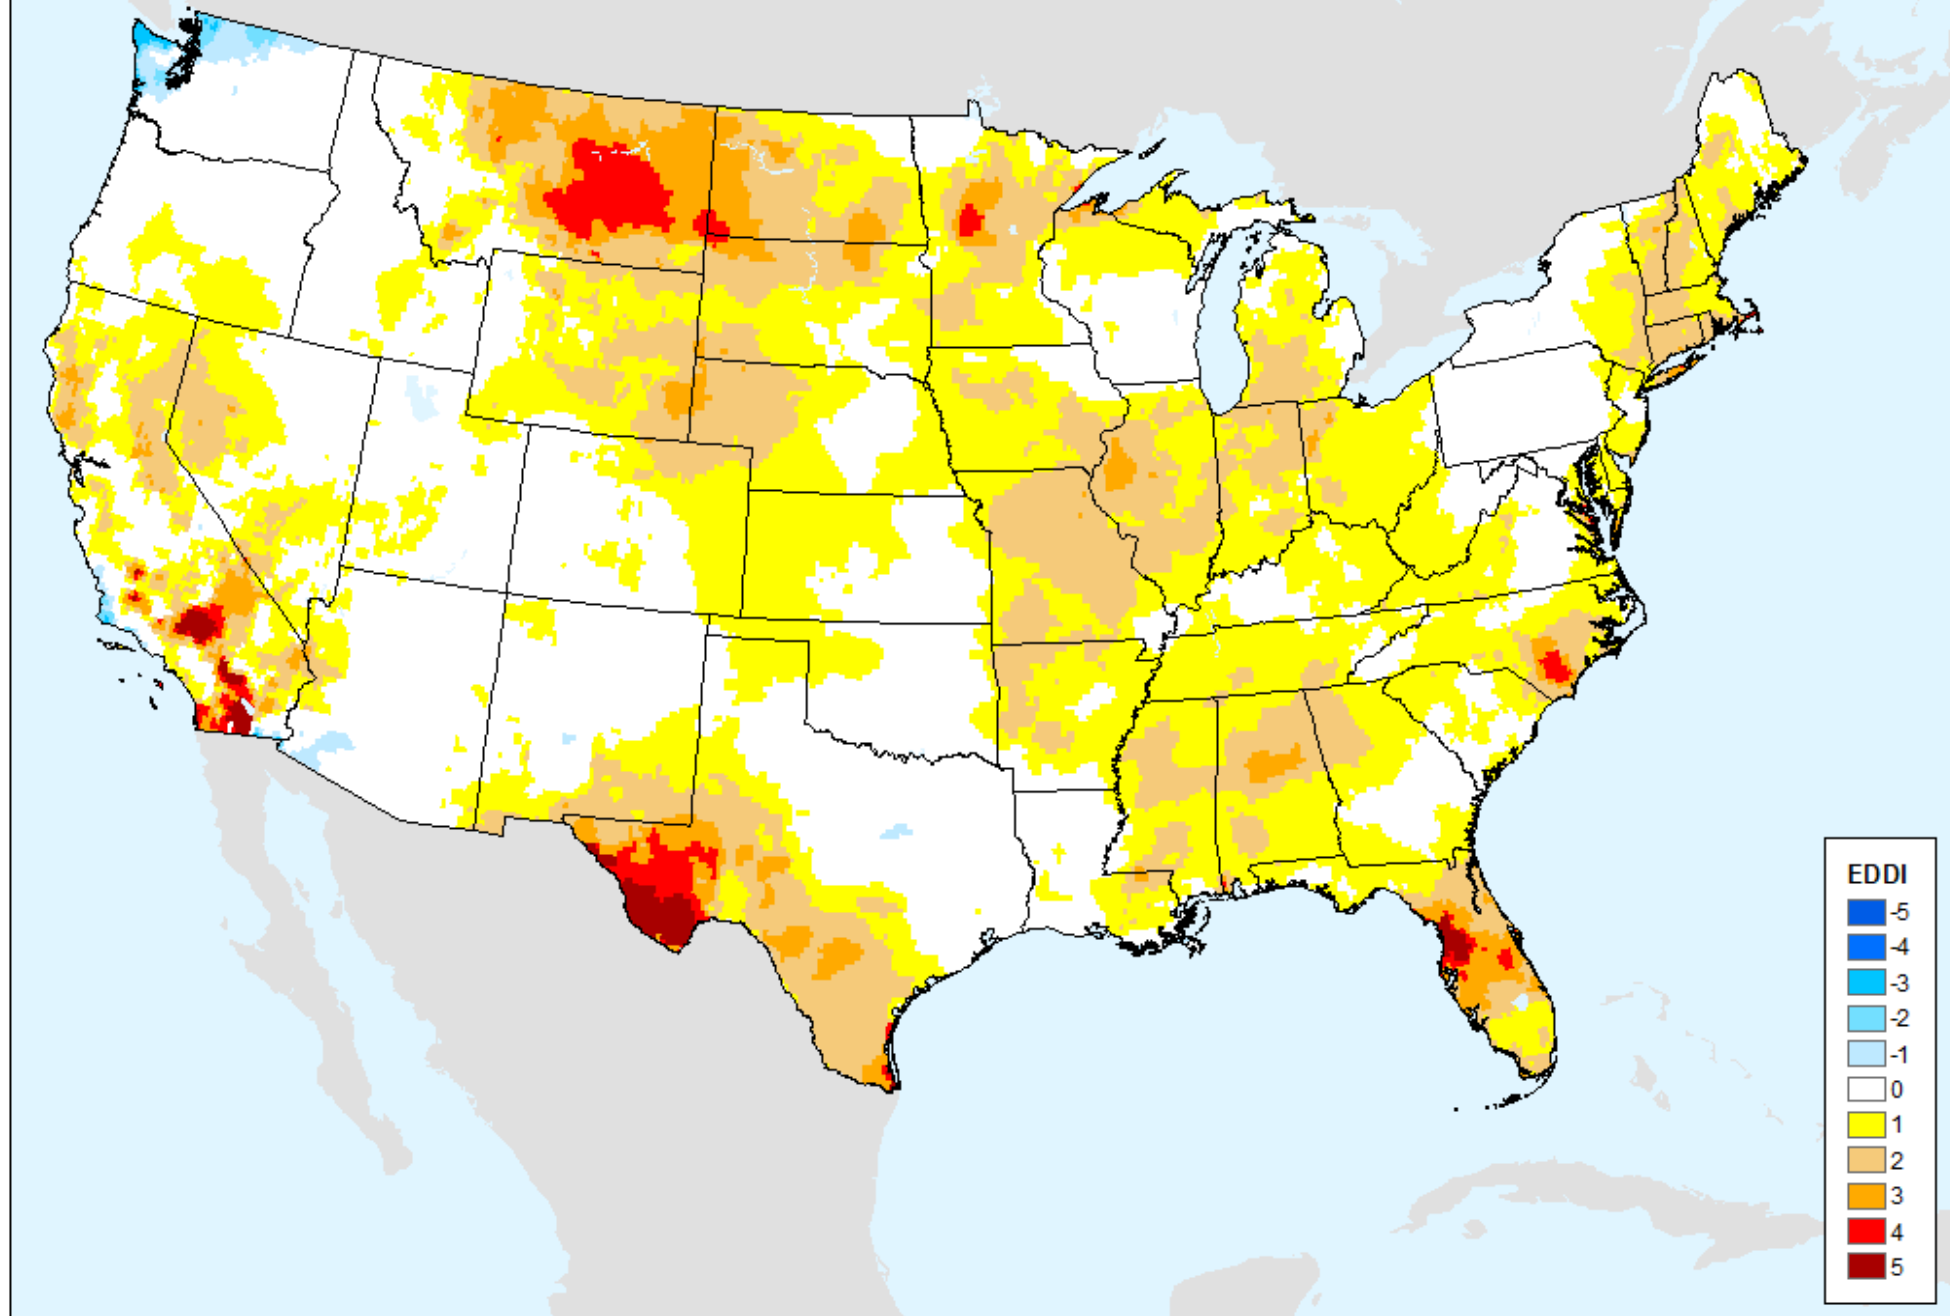

As of: Tuesday, June 18, 2024

EDDI 3-week

As of: Tuesday, June 18, 2024

USDM for: Jun. 11, 2024

EDDI 3-week

As of: Tuesday, June 18, 2024

EDDI 4-week

As of: Tuesday, June 18, 2024