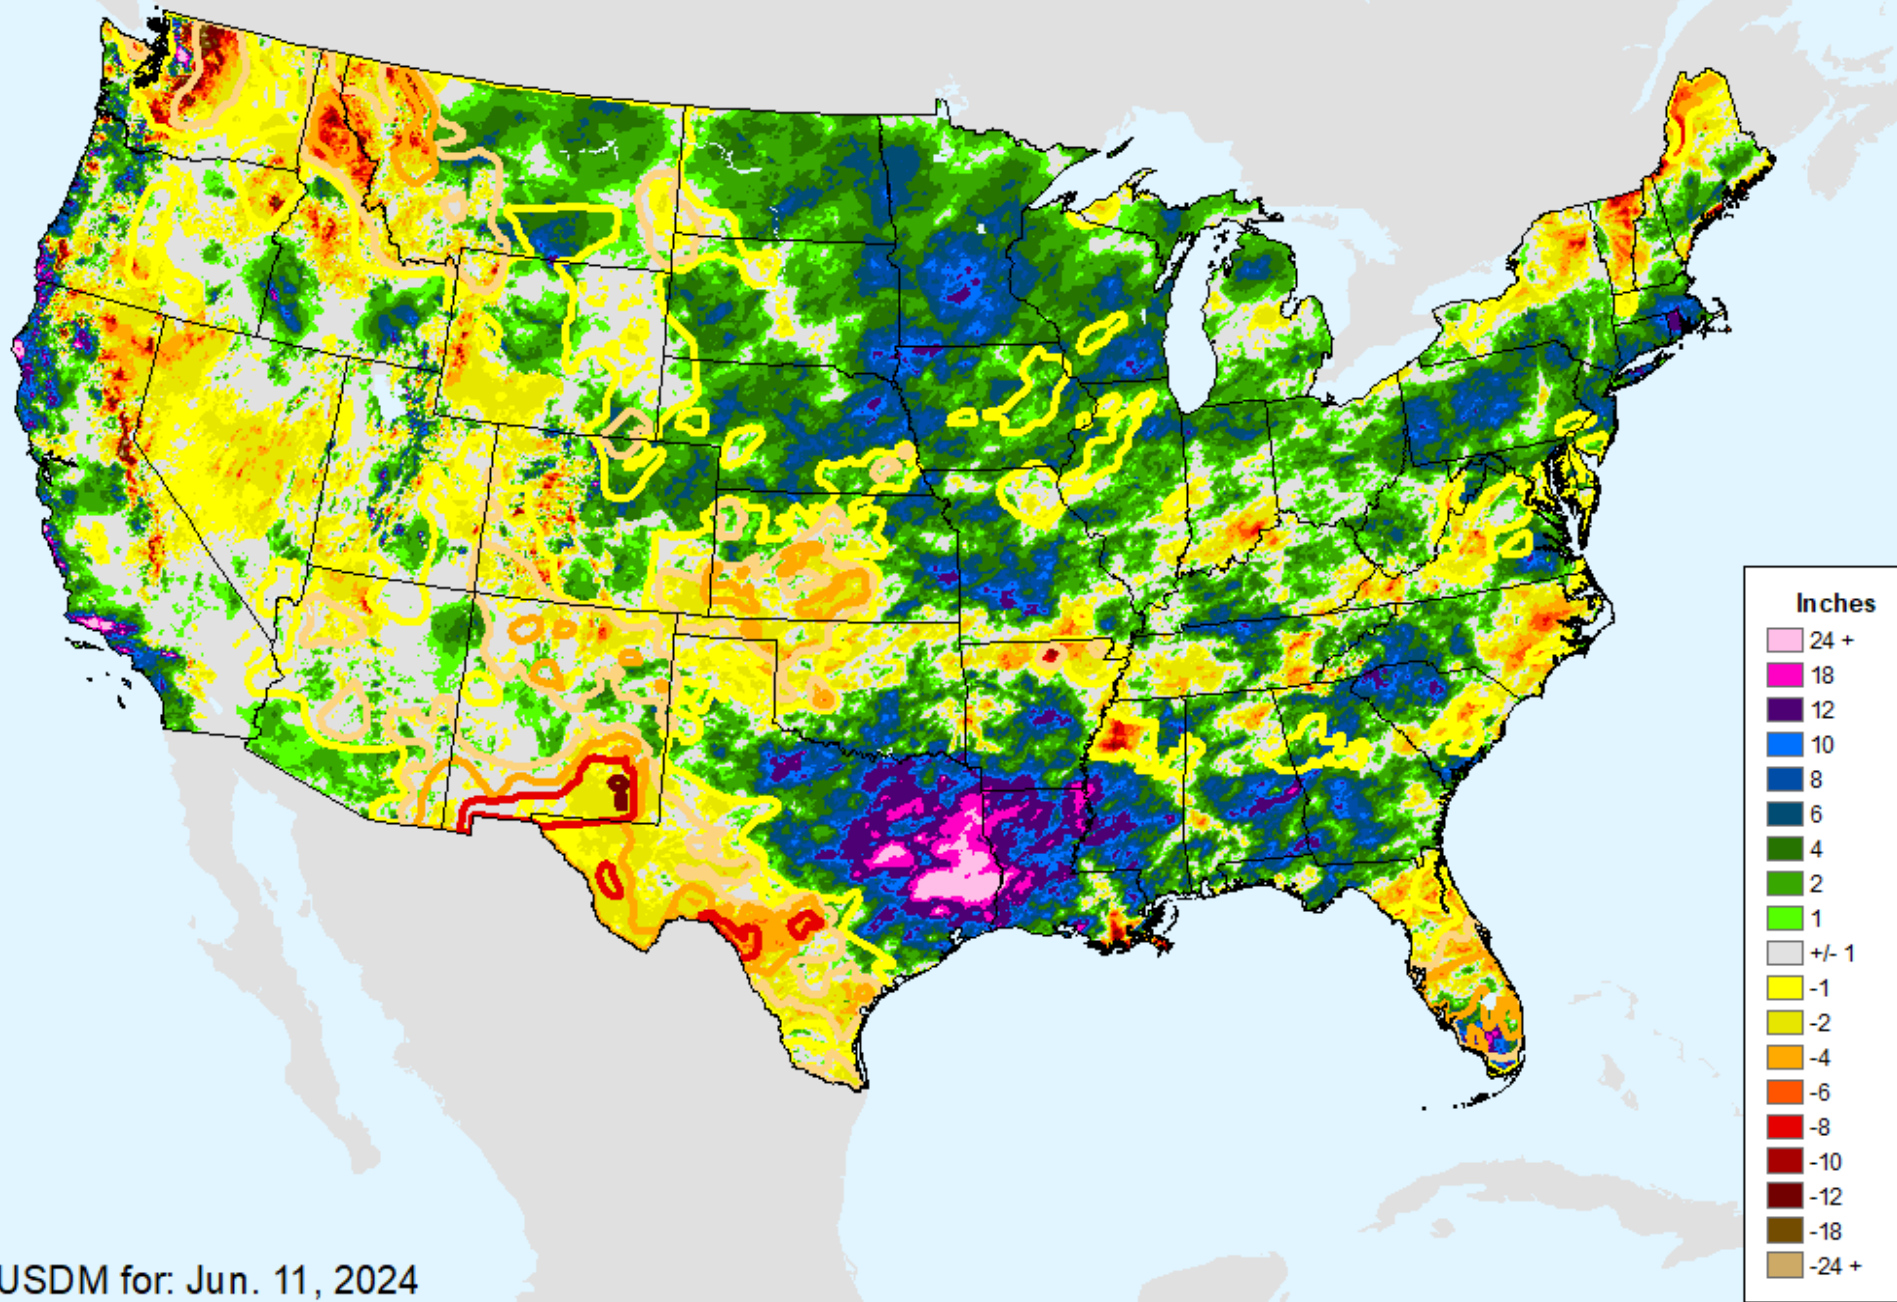

AHPS 180-Day Precip Departure

As of: Tuesday, June 18, 2024

USDM for: Jun. 11, 2024