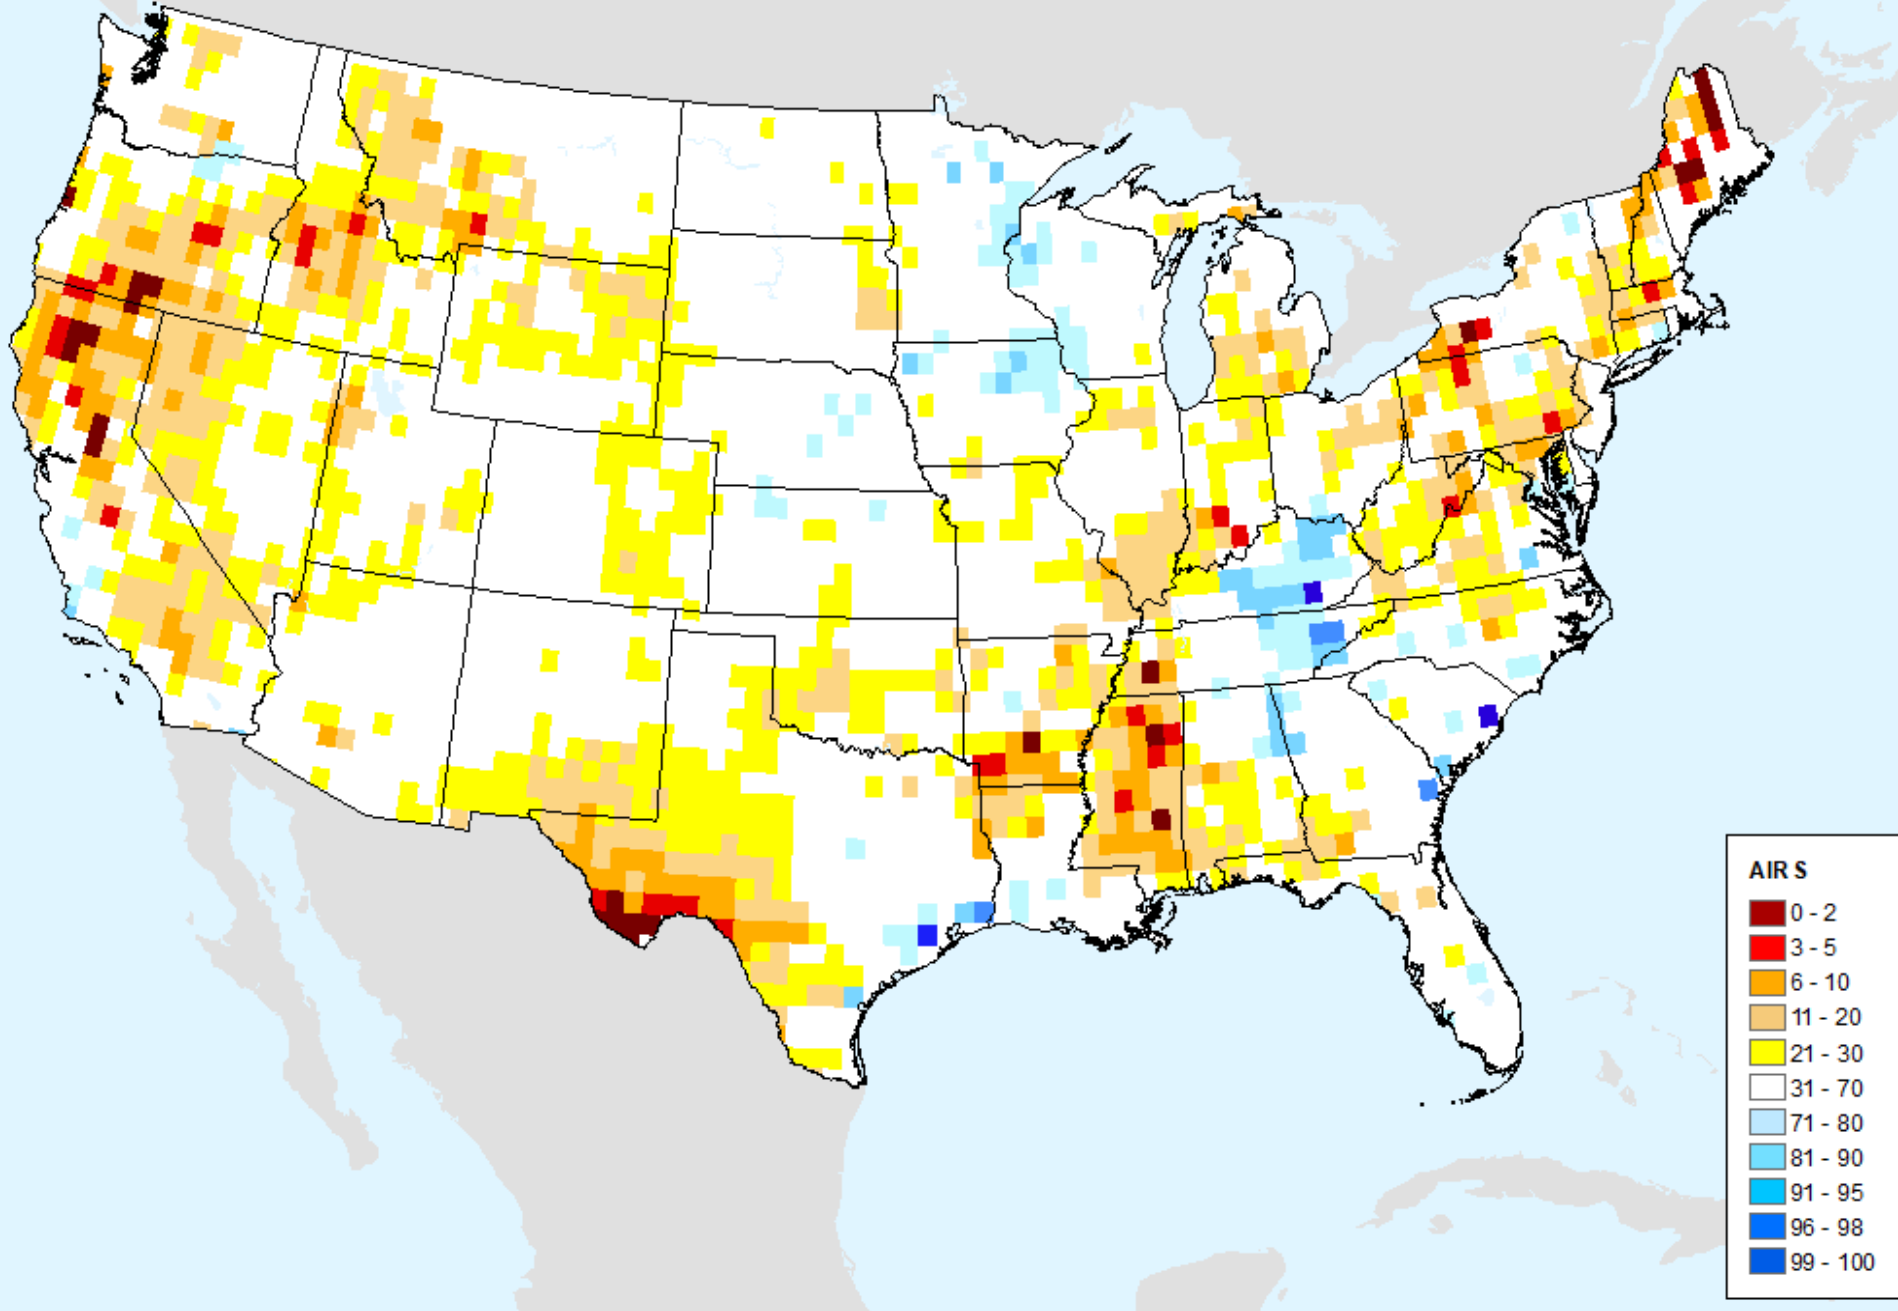

AIRS-Based Vapor Pressure Deficit 56 Day

As of: Tuesday, June 18, 2024