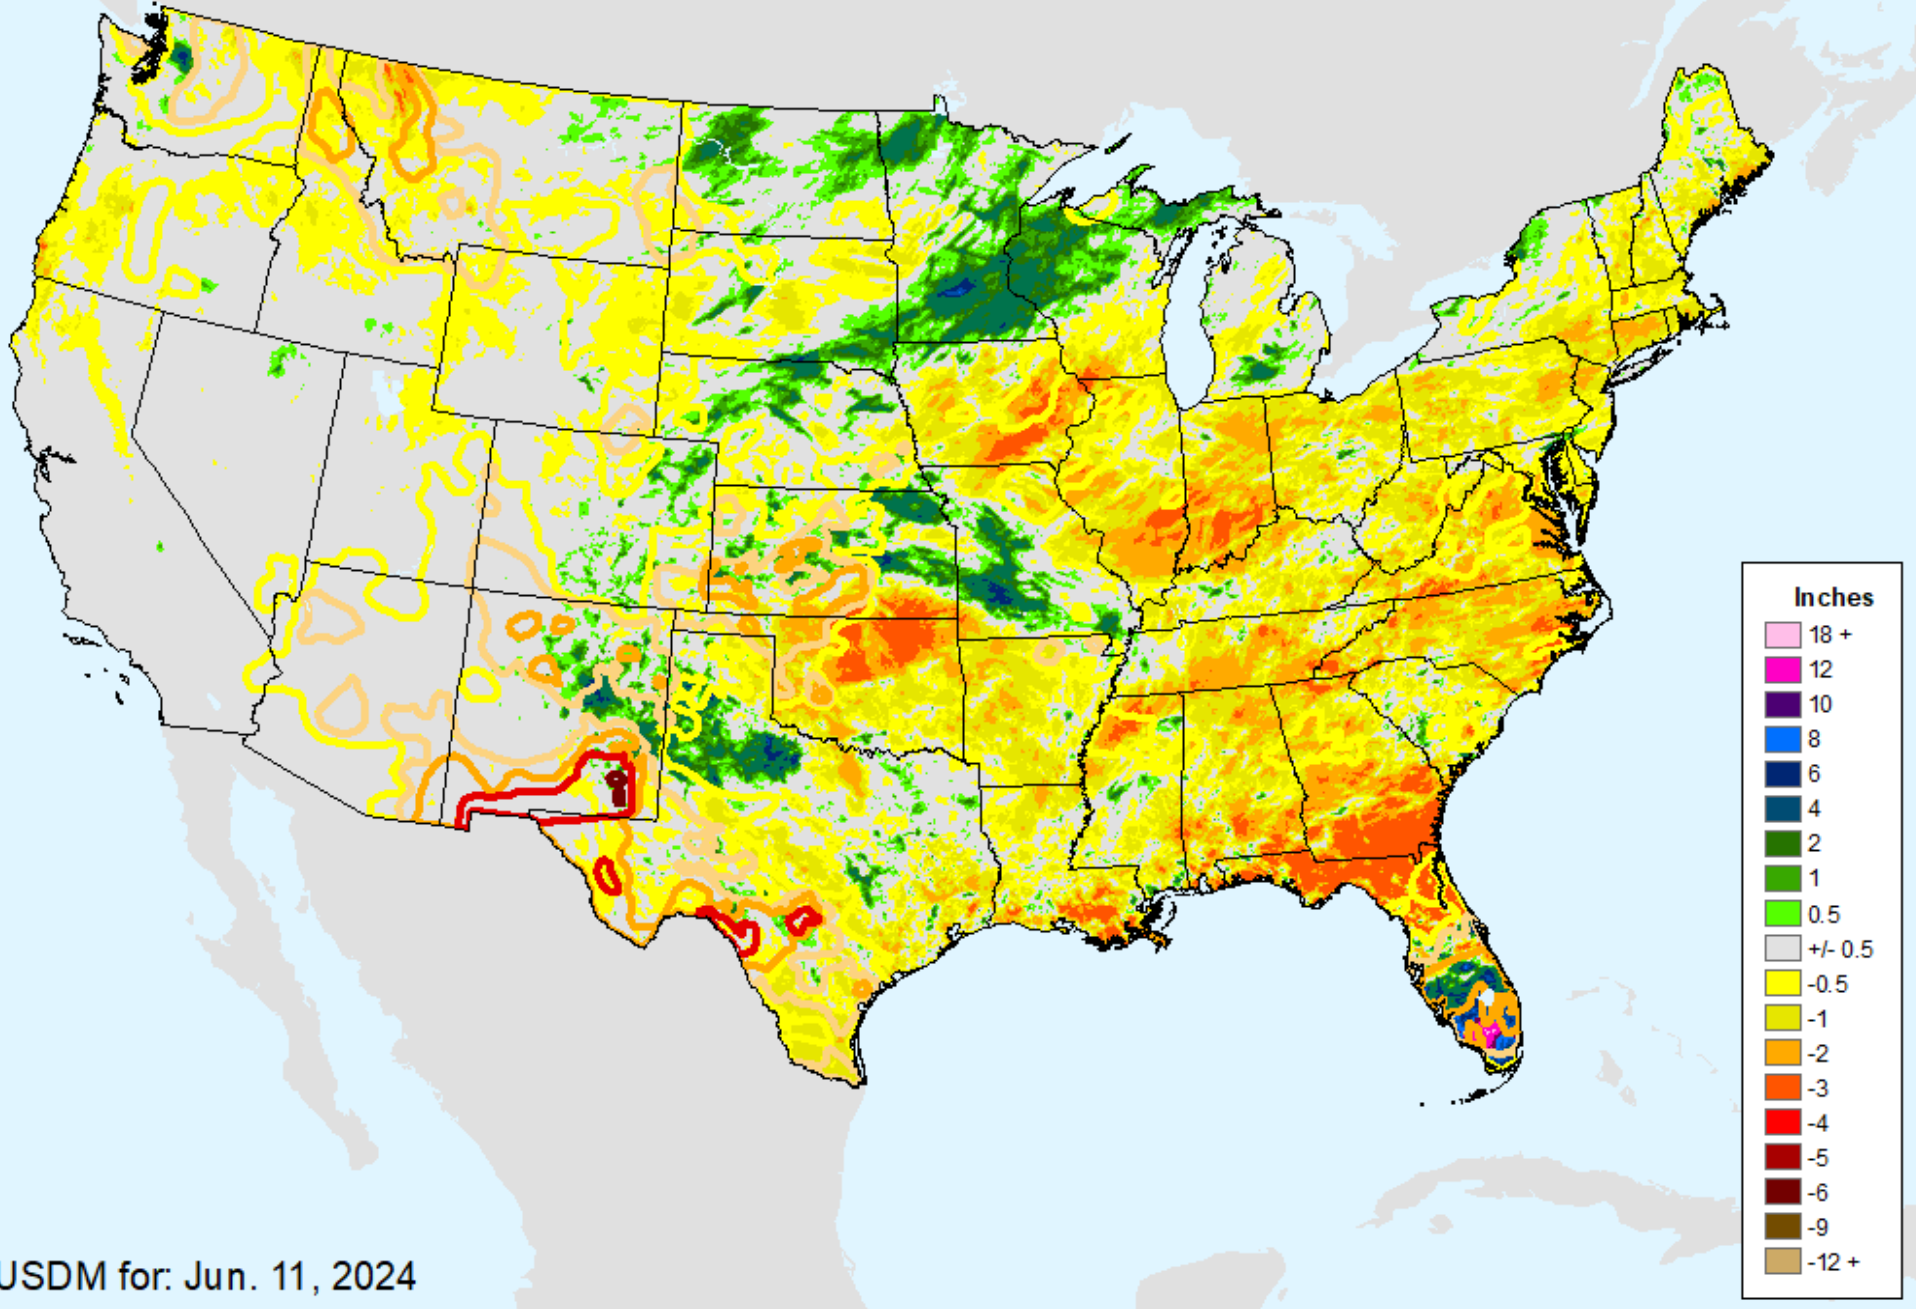

AHPS 7-Day Precipitation

As of: Tuesday, June 18, 2024

AHPS 7-Day Precipitation

As of: Tuesday, June 18, 2024

USDM for: Jun. 11, 2024

AHPS 14-Day Precip Departure

As of: Tuesday, June 18, 2024

USDM for: Jun. 11, 2024