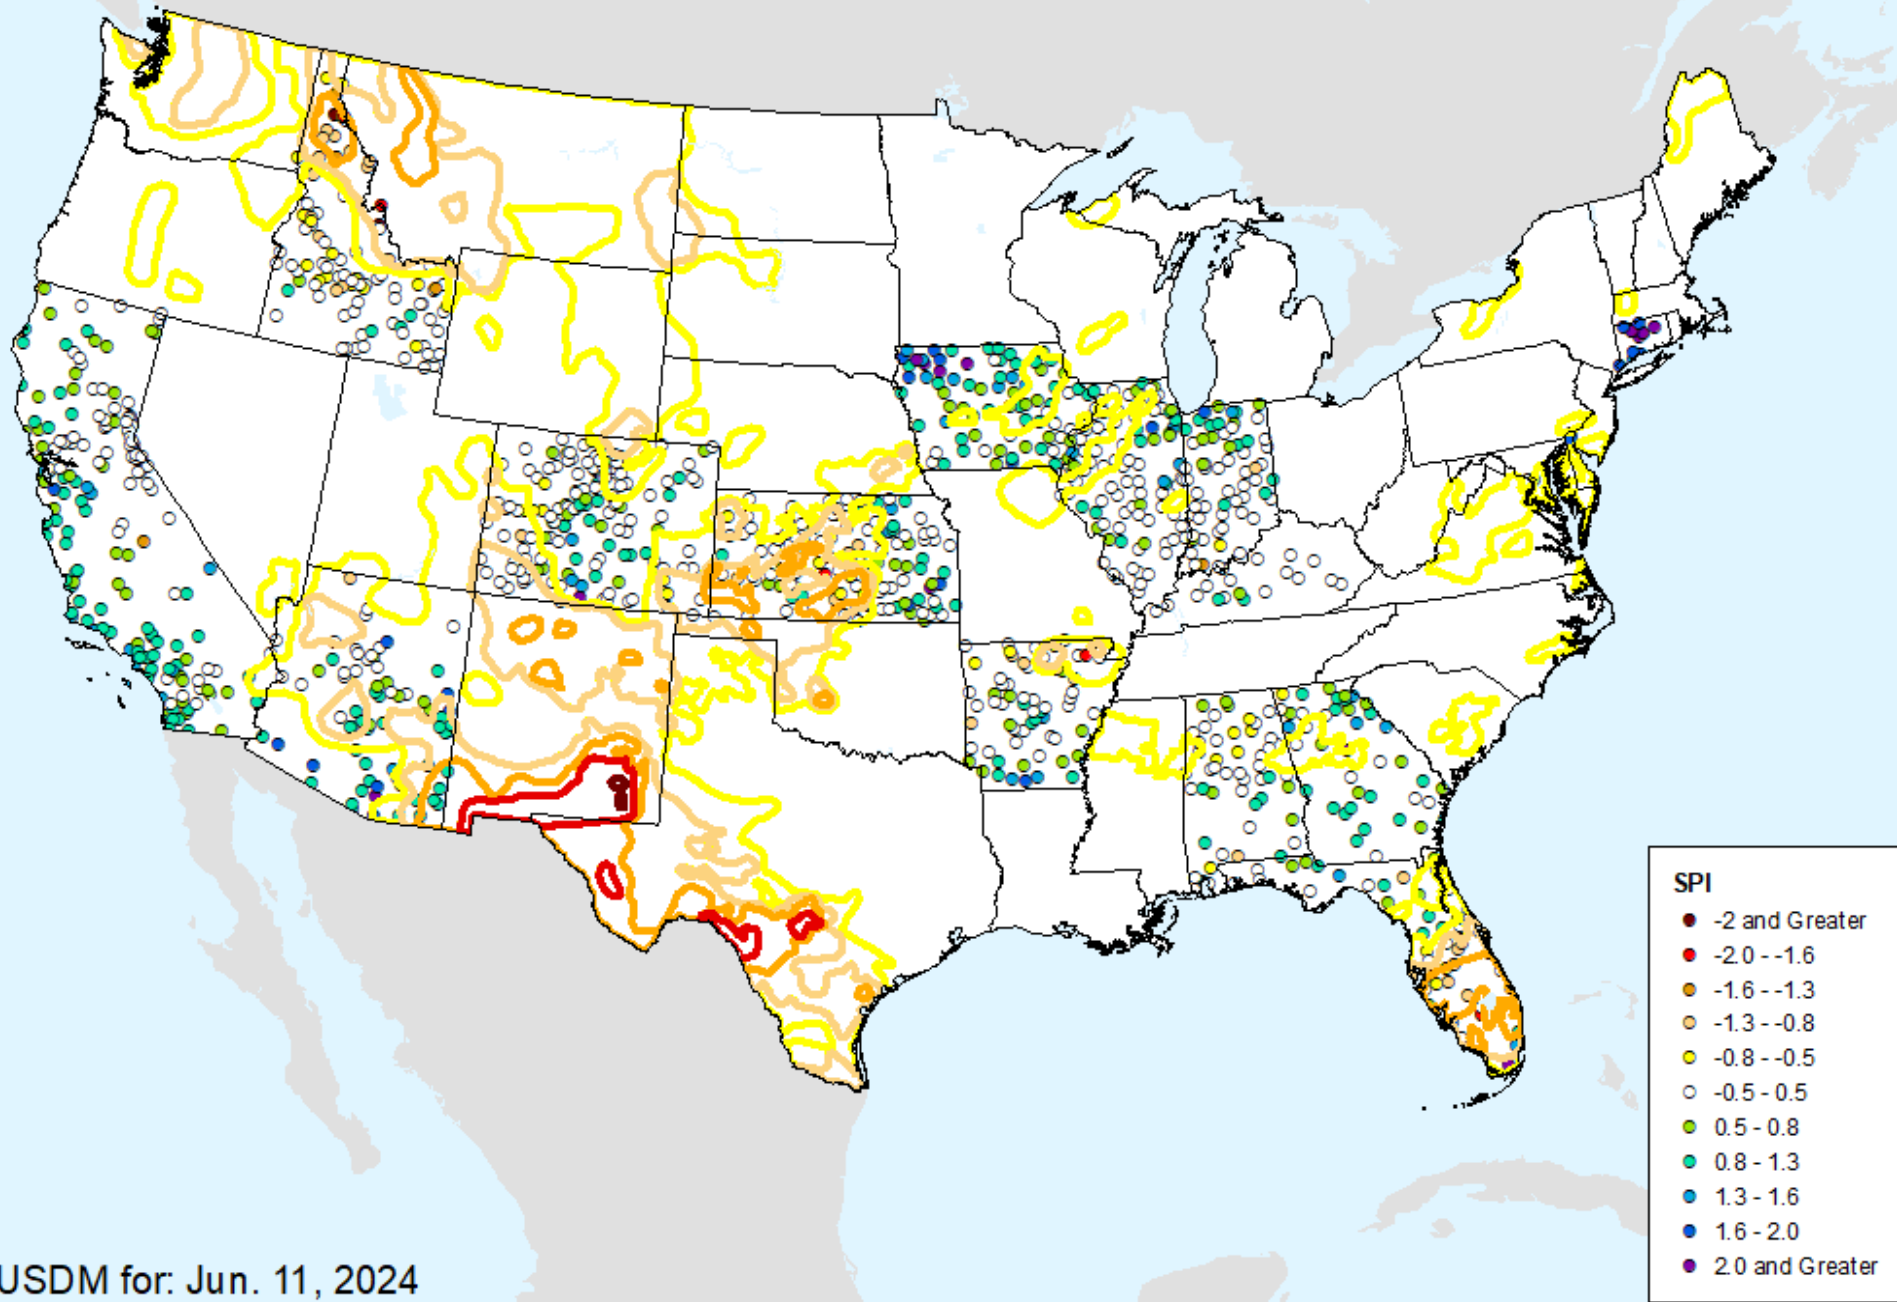

HPRCC 6-month SPI

As of: Tuesday, June 18, 2024

USDM for: Jun. 11, 2024