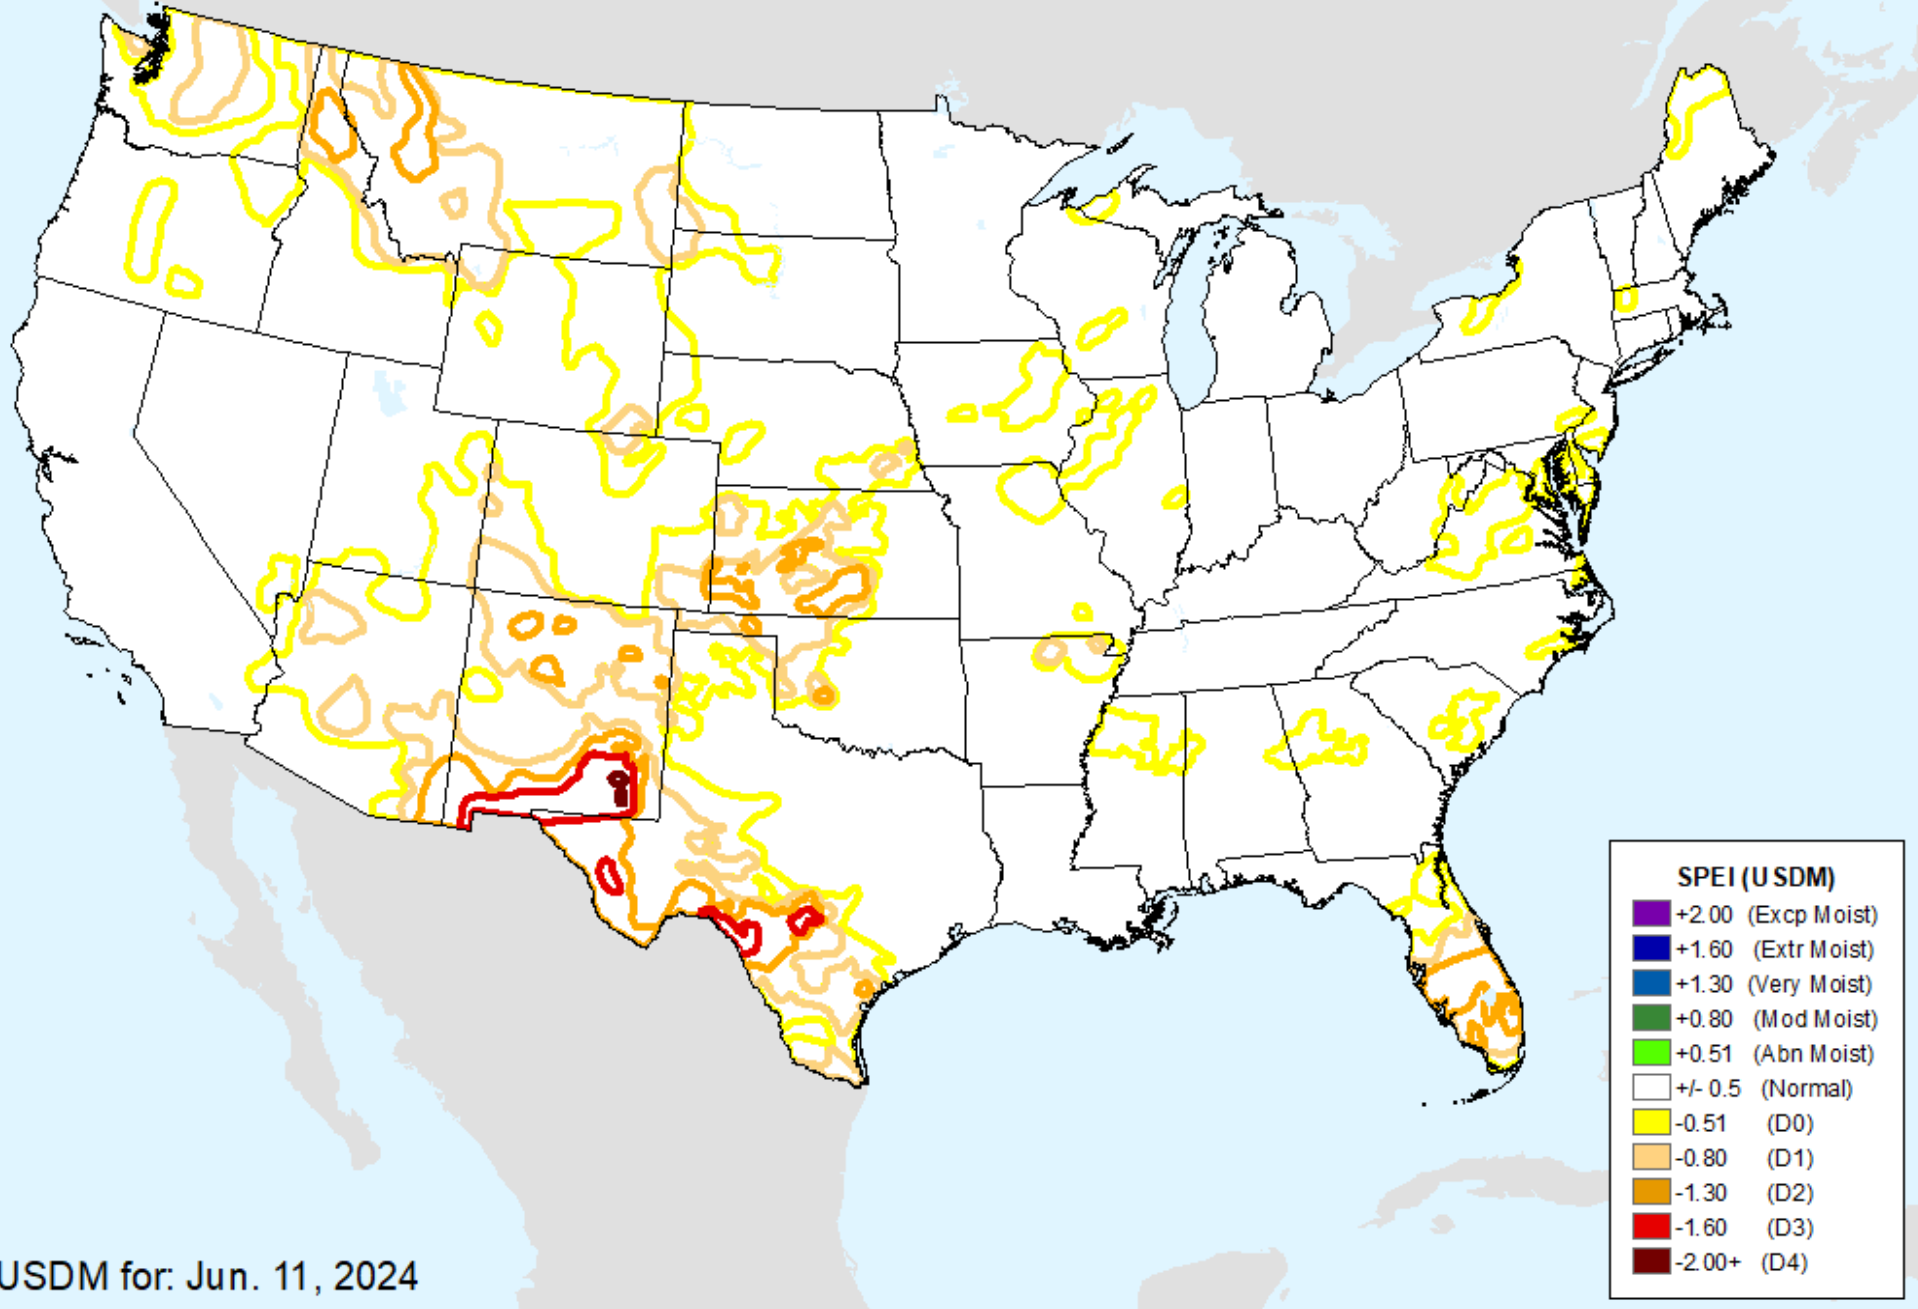

As of: Tuesday, June 18, 2024

AHPS 1-month SPEI

As of: Tuesday, June 18, 2024

USDM for: Jun. 11, 2024

AHPS 1-month SPEI

As of: Tuesday, June 18, 2024

AHPS 2-month SPEI

As of: Tuesday, June 18, 2024