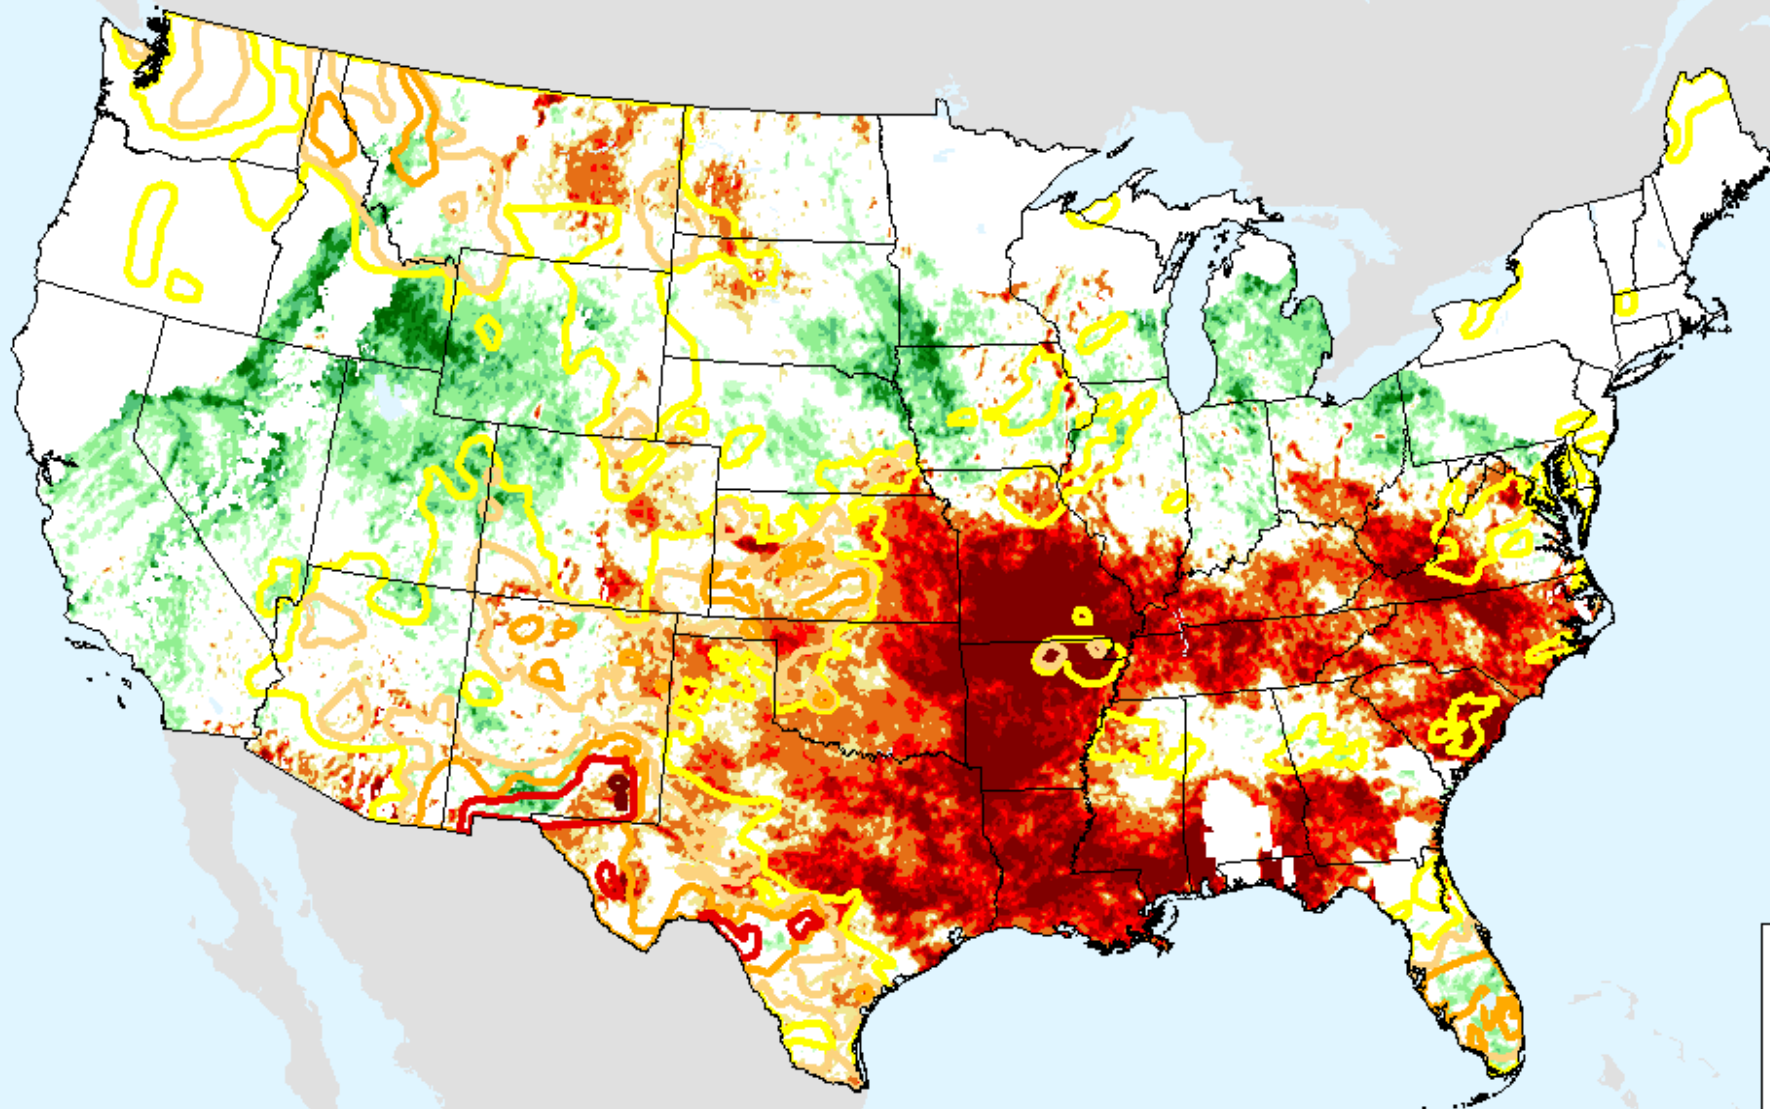

Evaporative Stress Index (ESI) 4-week

As of: Tuesday, June 18, 2024

USDM for: Jun. 11, 2024