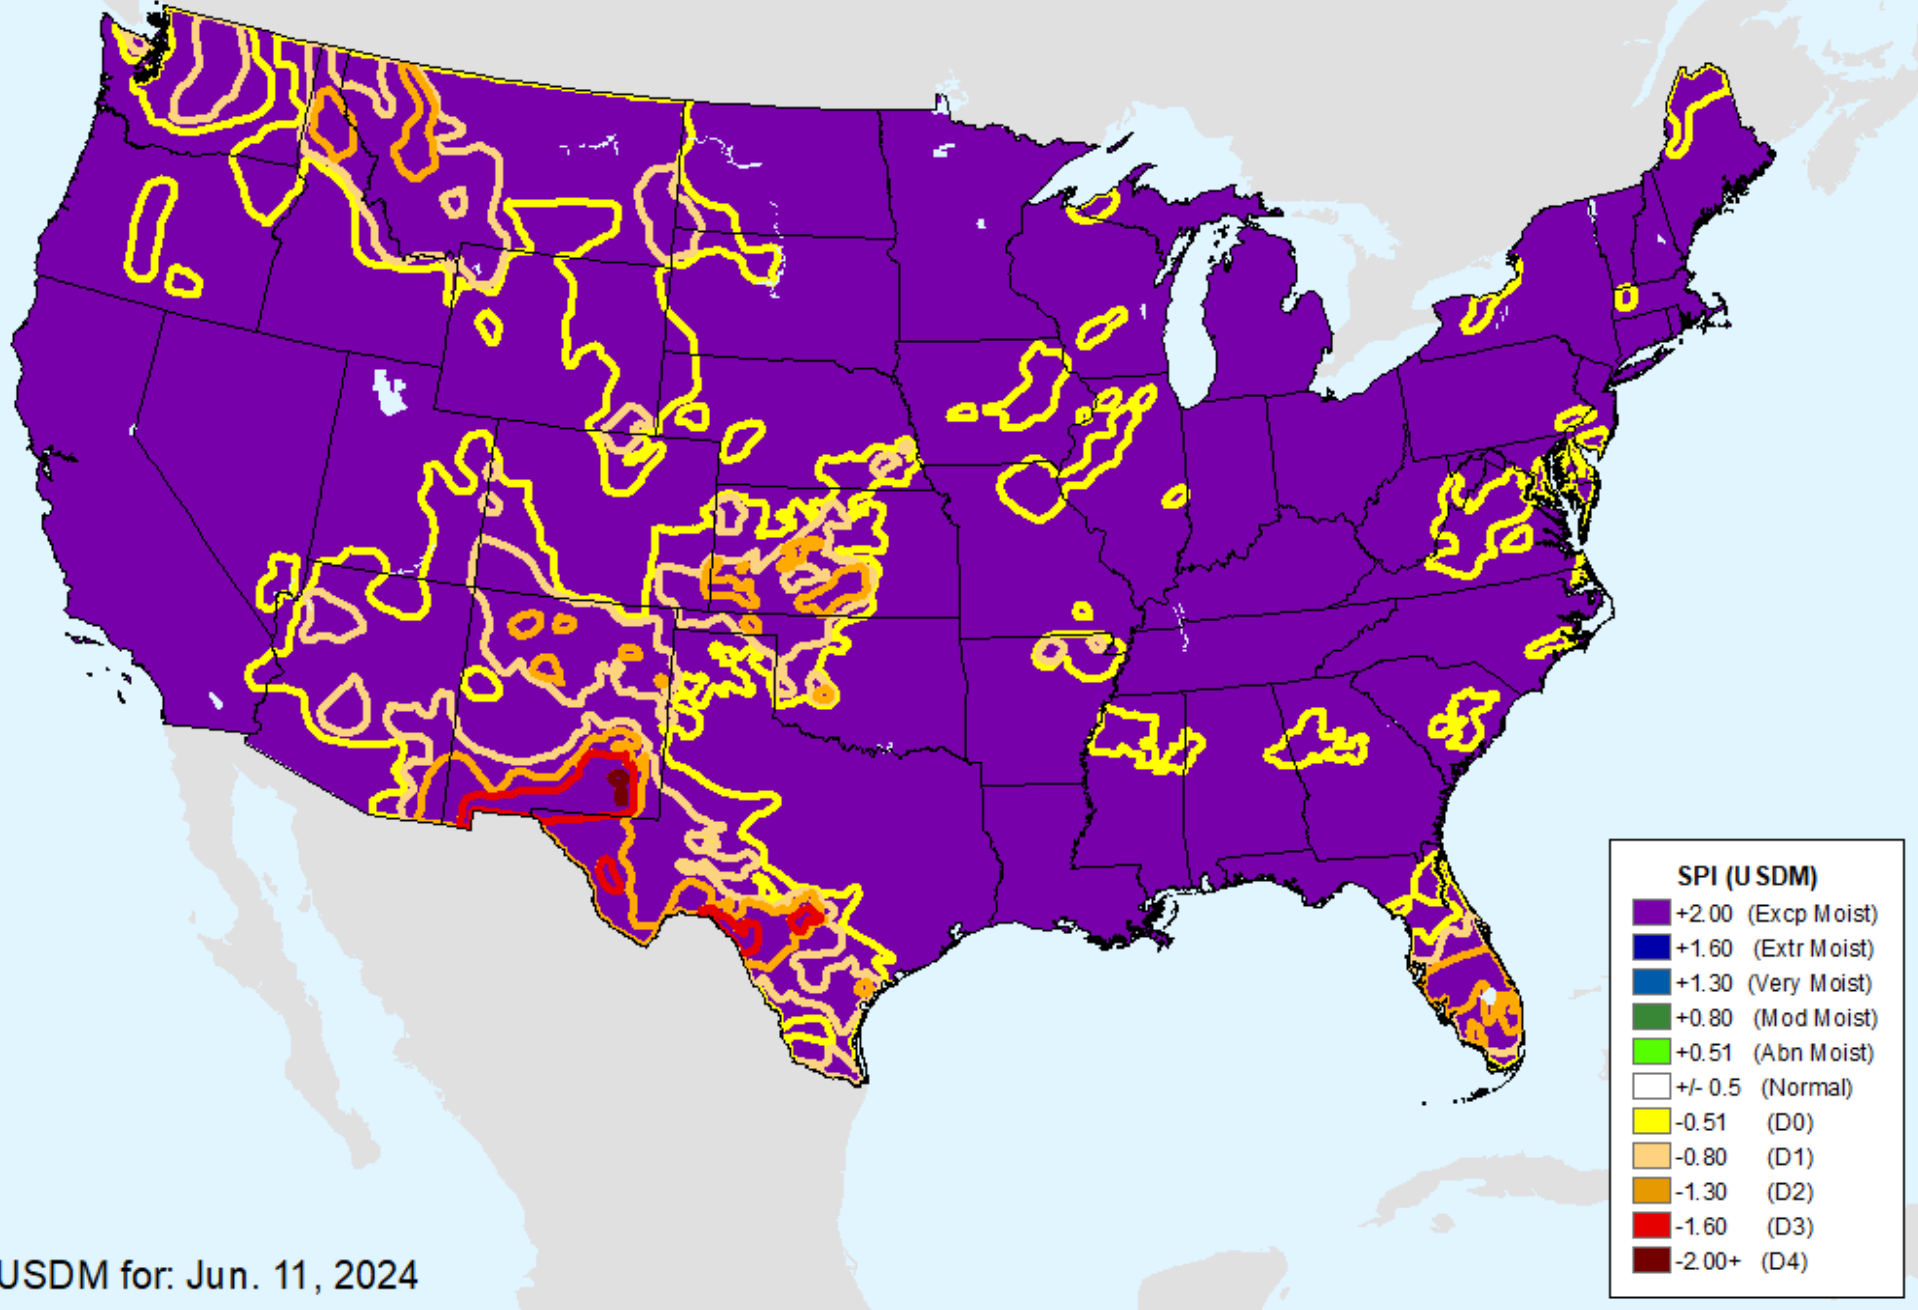

USDM for: Jun. 11, 2024

AHPS 6-month SPI

As of: Tuesday, June 18, 2024

AHPS 9-month SPI

As of: Tuesday, June 18, 2024

USDM for: Jun. 11, 2024

AHPS 9-month SPI

As of: Tuesday, June 18, 2024