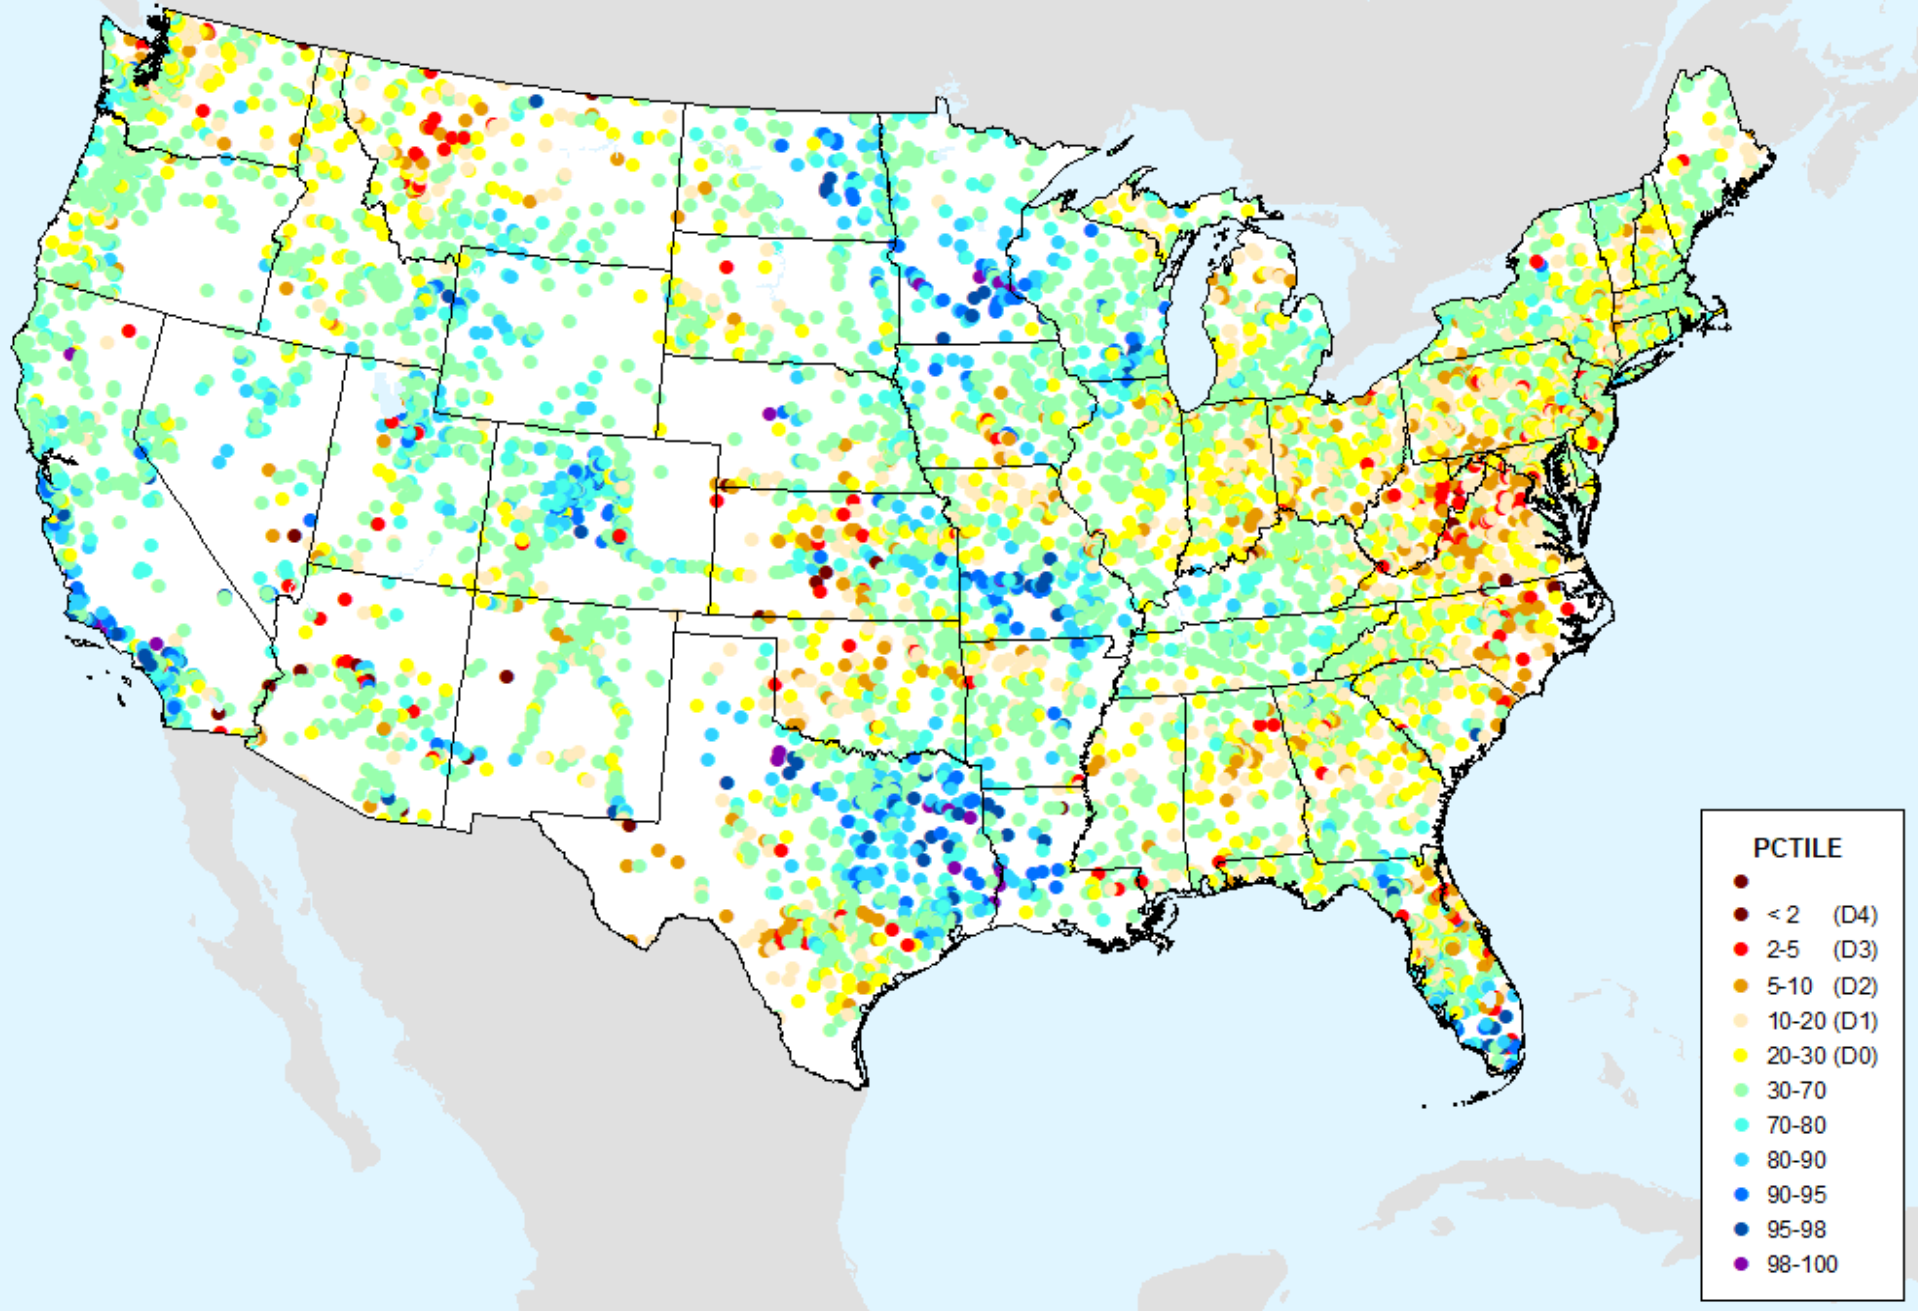

USGS 7-Day Avg Streamflow

As of: Tuesday, June 18, 2024