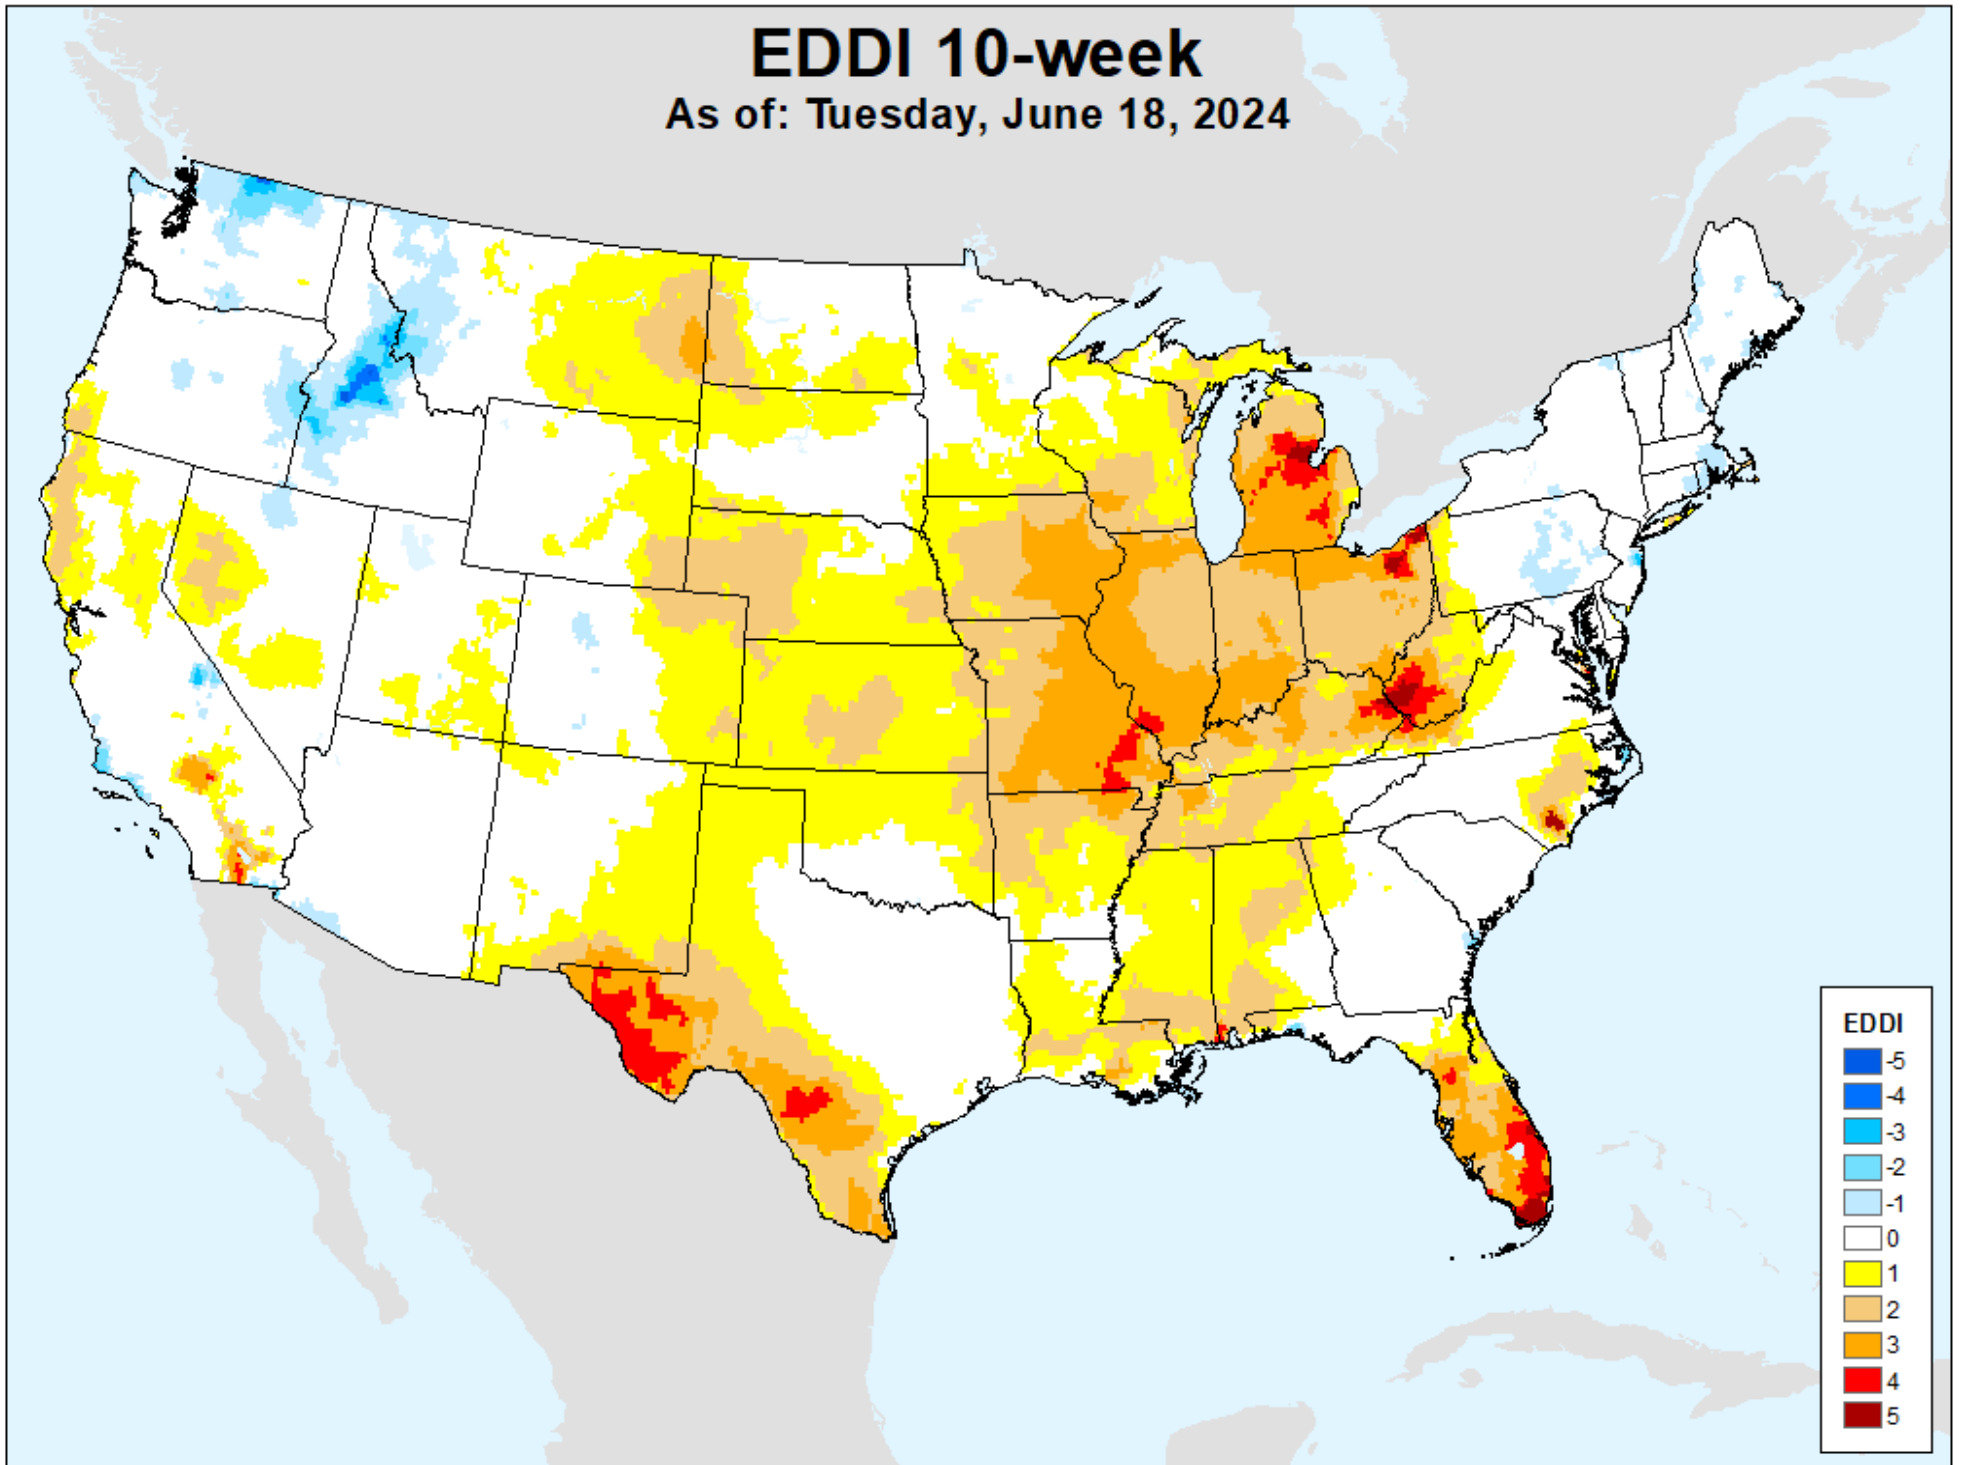

EDDI 10-week

As of: Tuesday, June 18, 2024