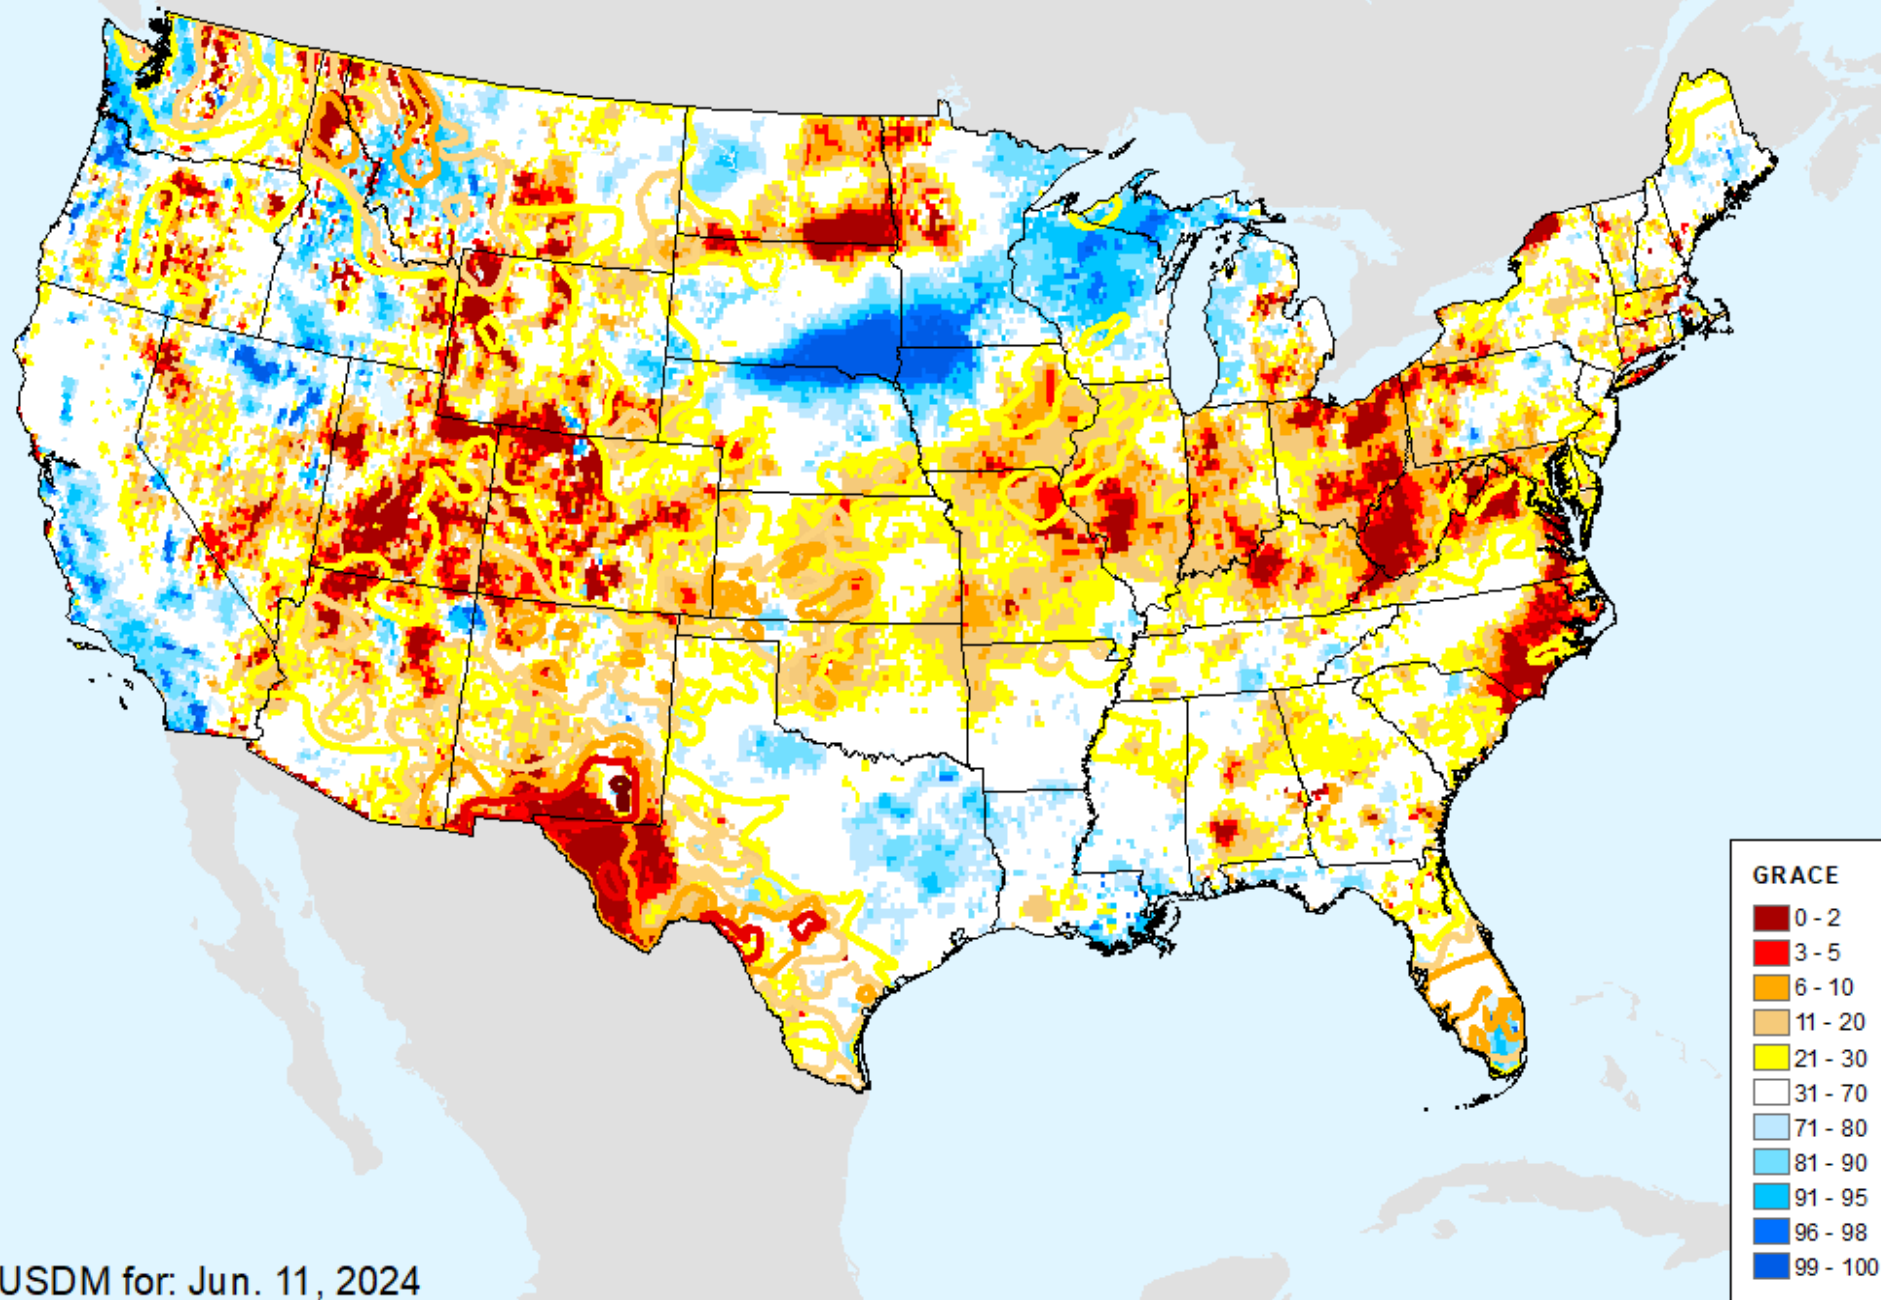

USDM for: Jun. 11, 2024

GRACE-Based Root Zone Soil Moisture Drought Indicator

As of: Tuesday, June 18, 2024

GRACE-Based Surface Soil Moisture Drought Indicator

As of: Tuesday, June 18, 2024

GRACE-Based Surface Soil Moisture Drought Indicator