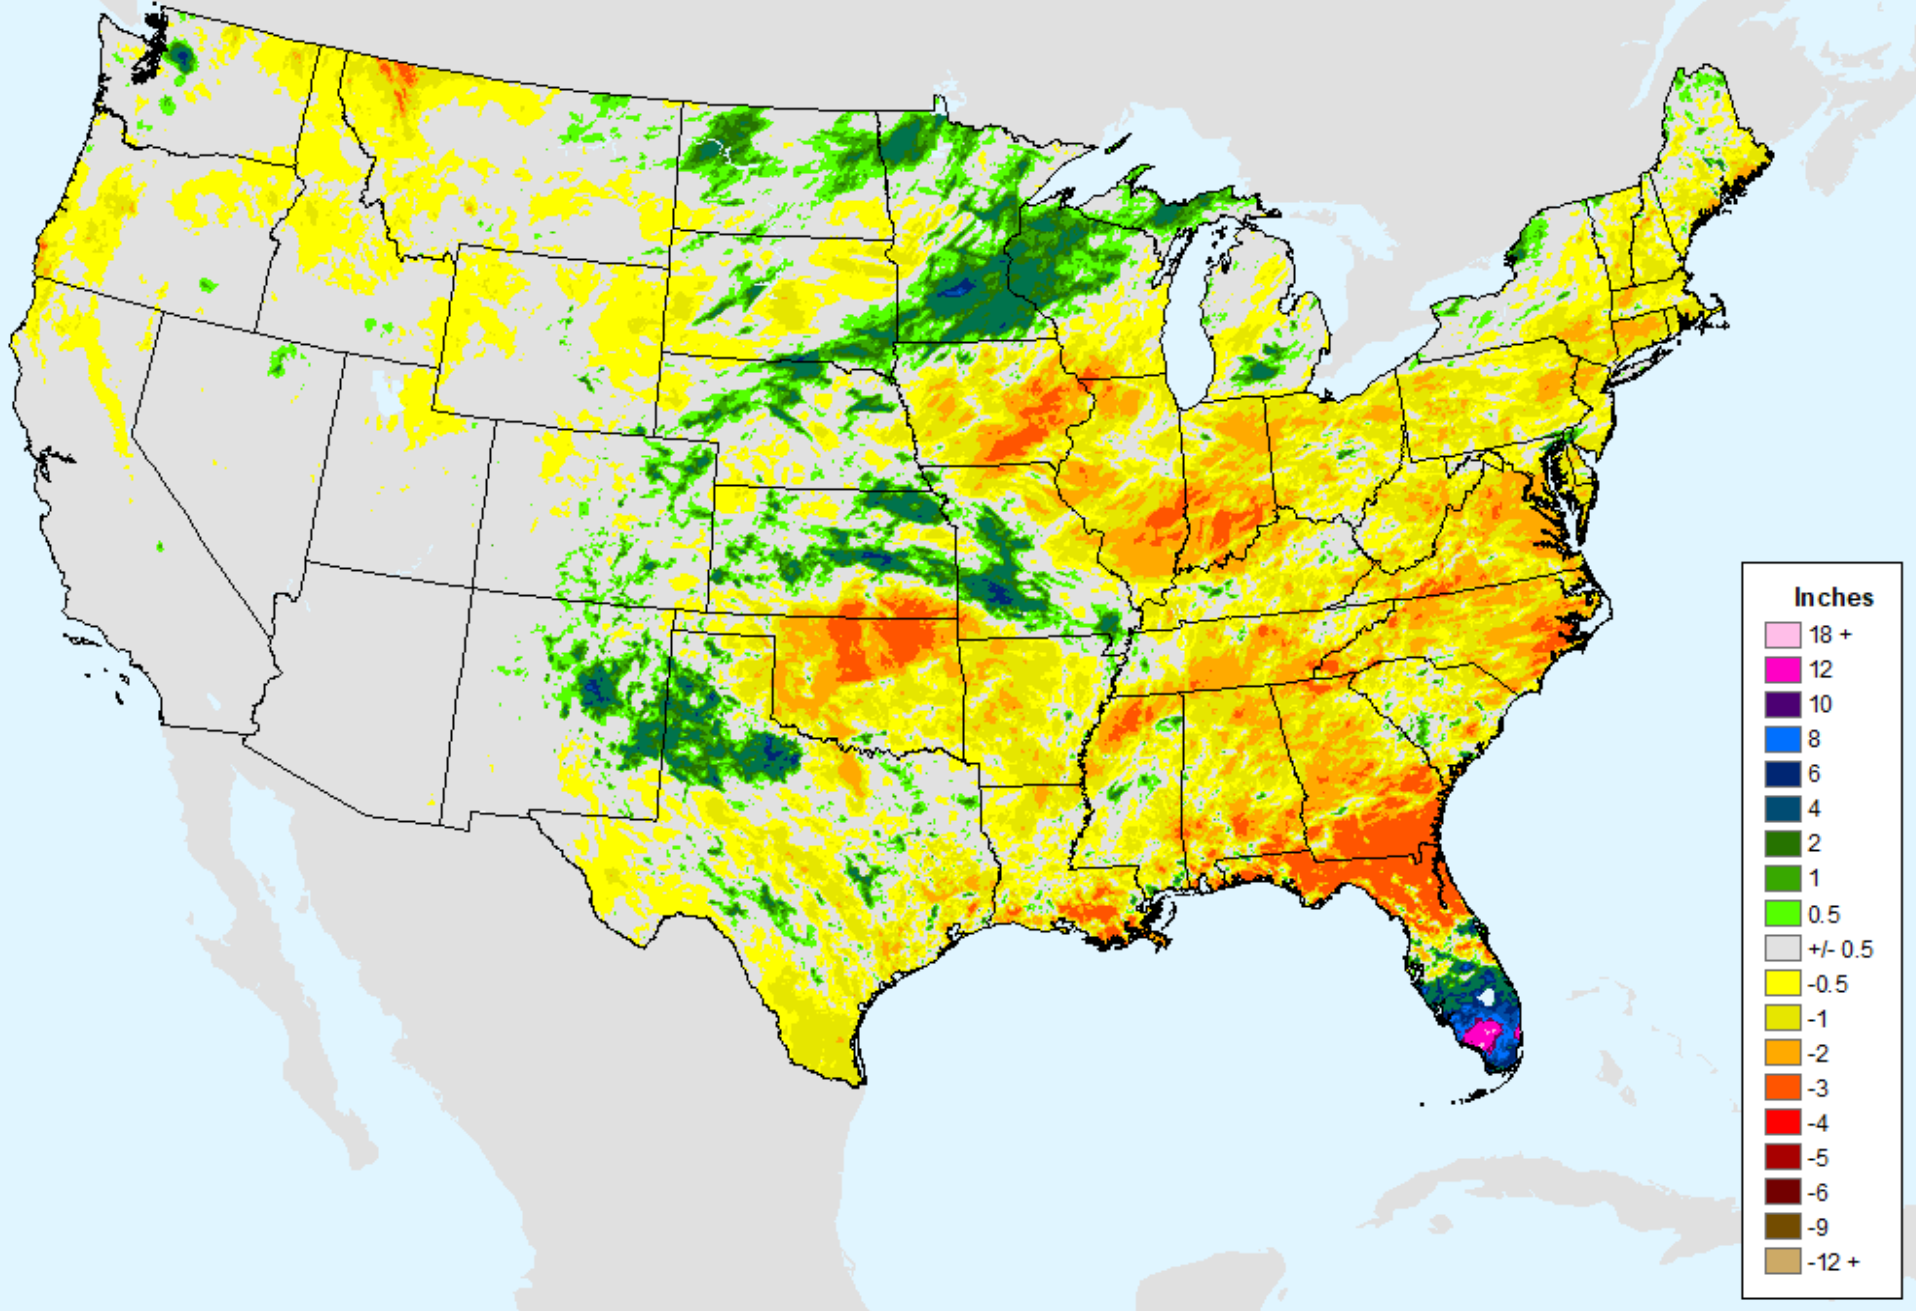

AHPS 14-Day Precip Departure

As of: Tuesday, June 18, 2024