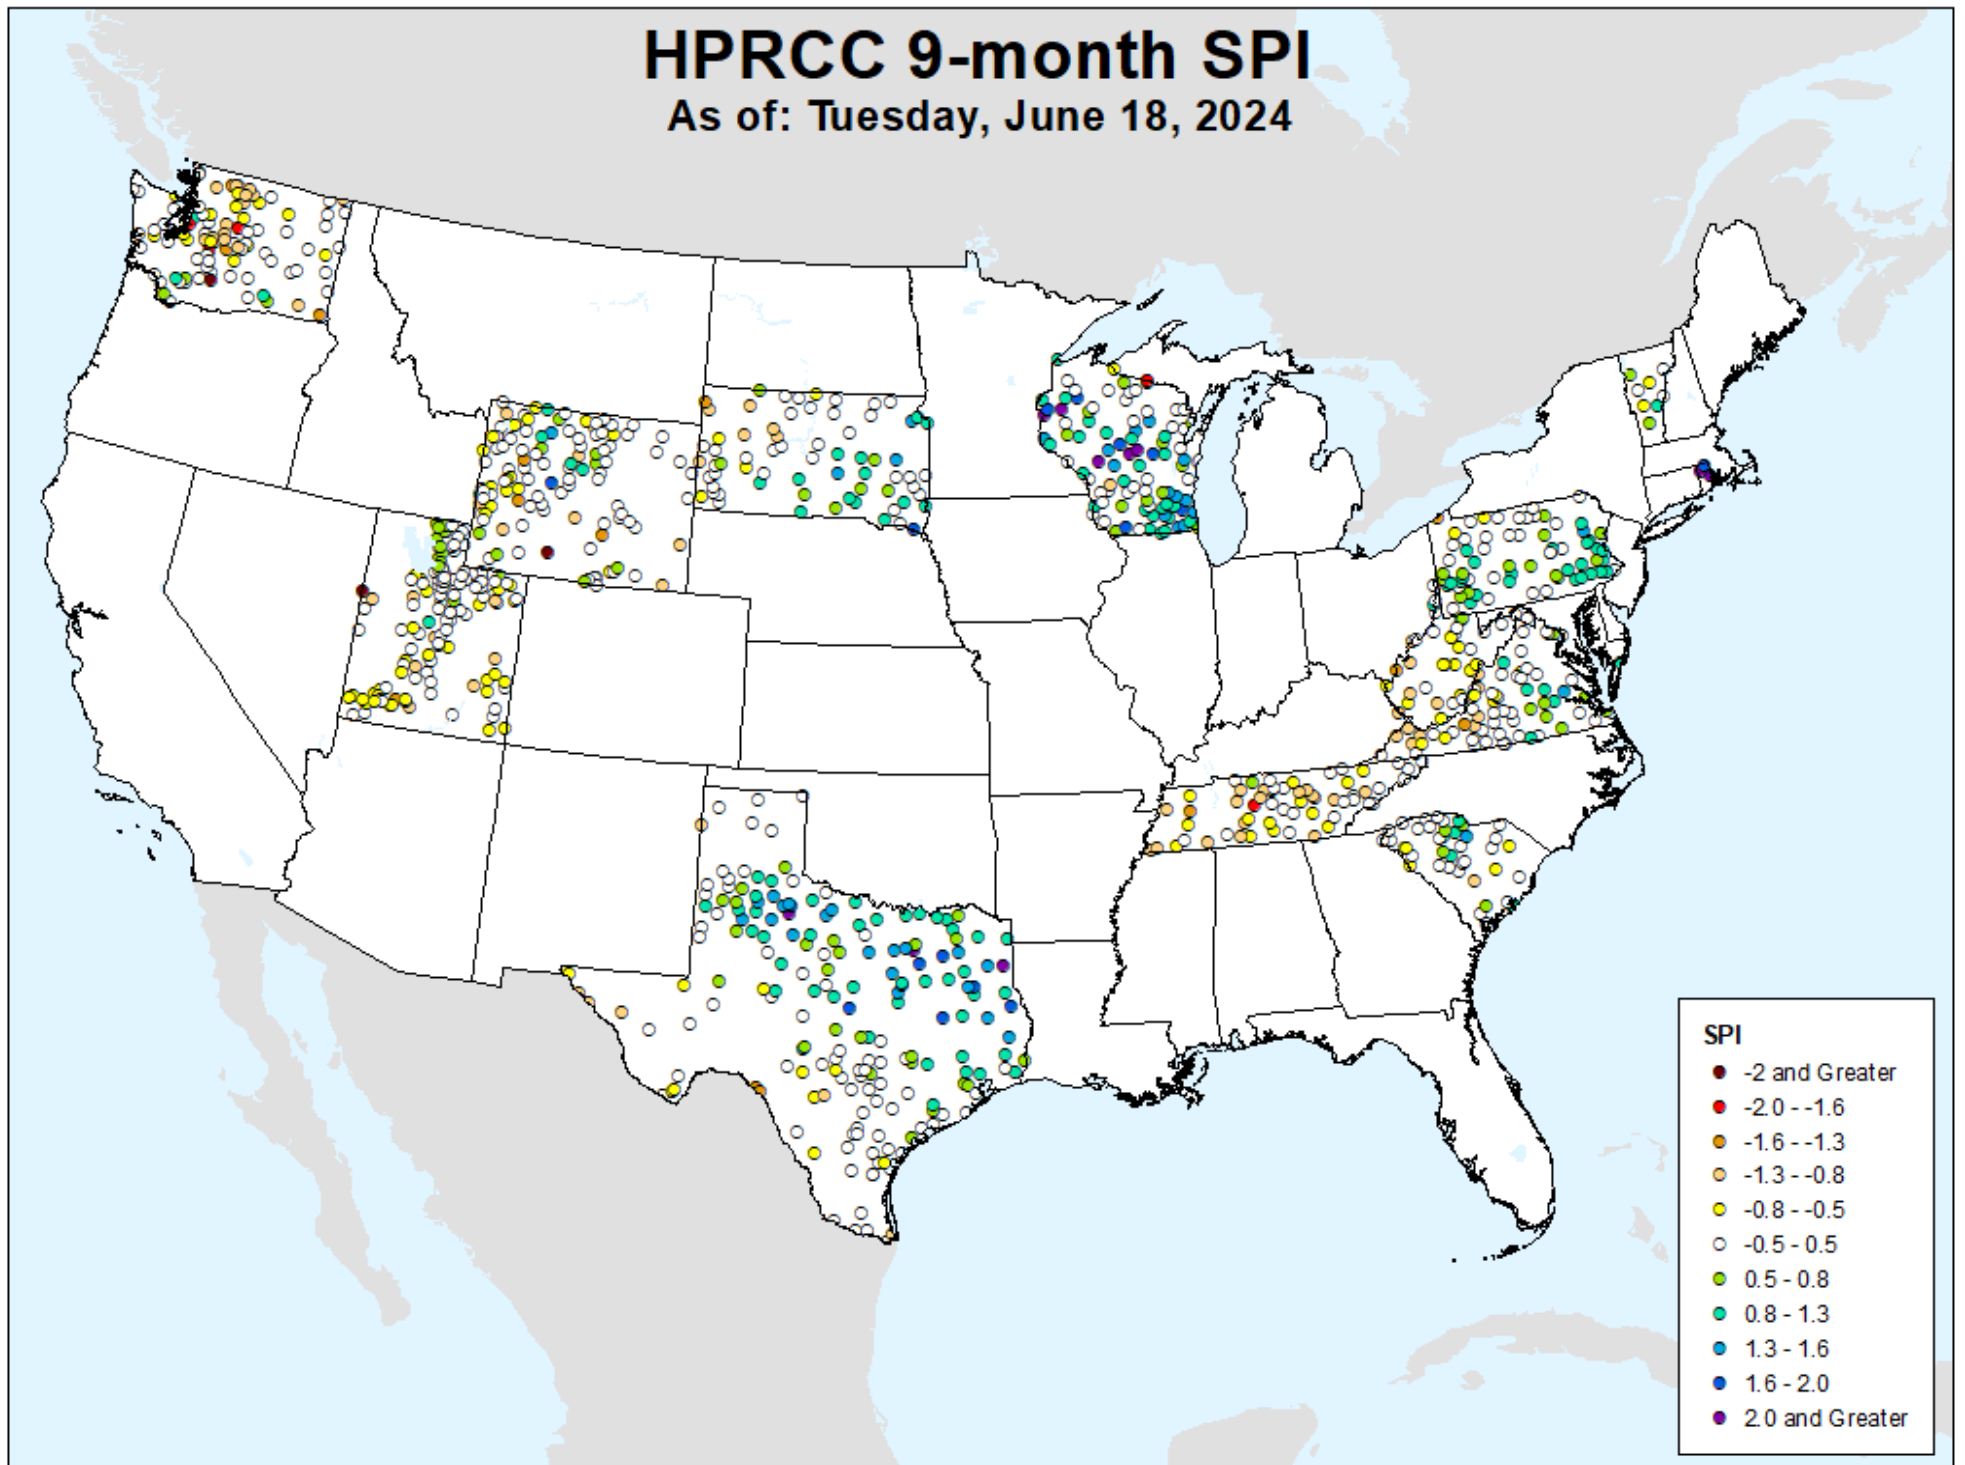

HPRCC 9-month SPI

As of: Tuesday, June 18, 2024