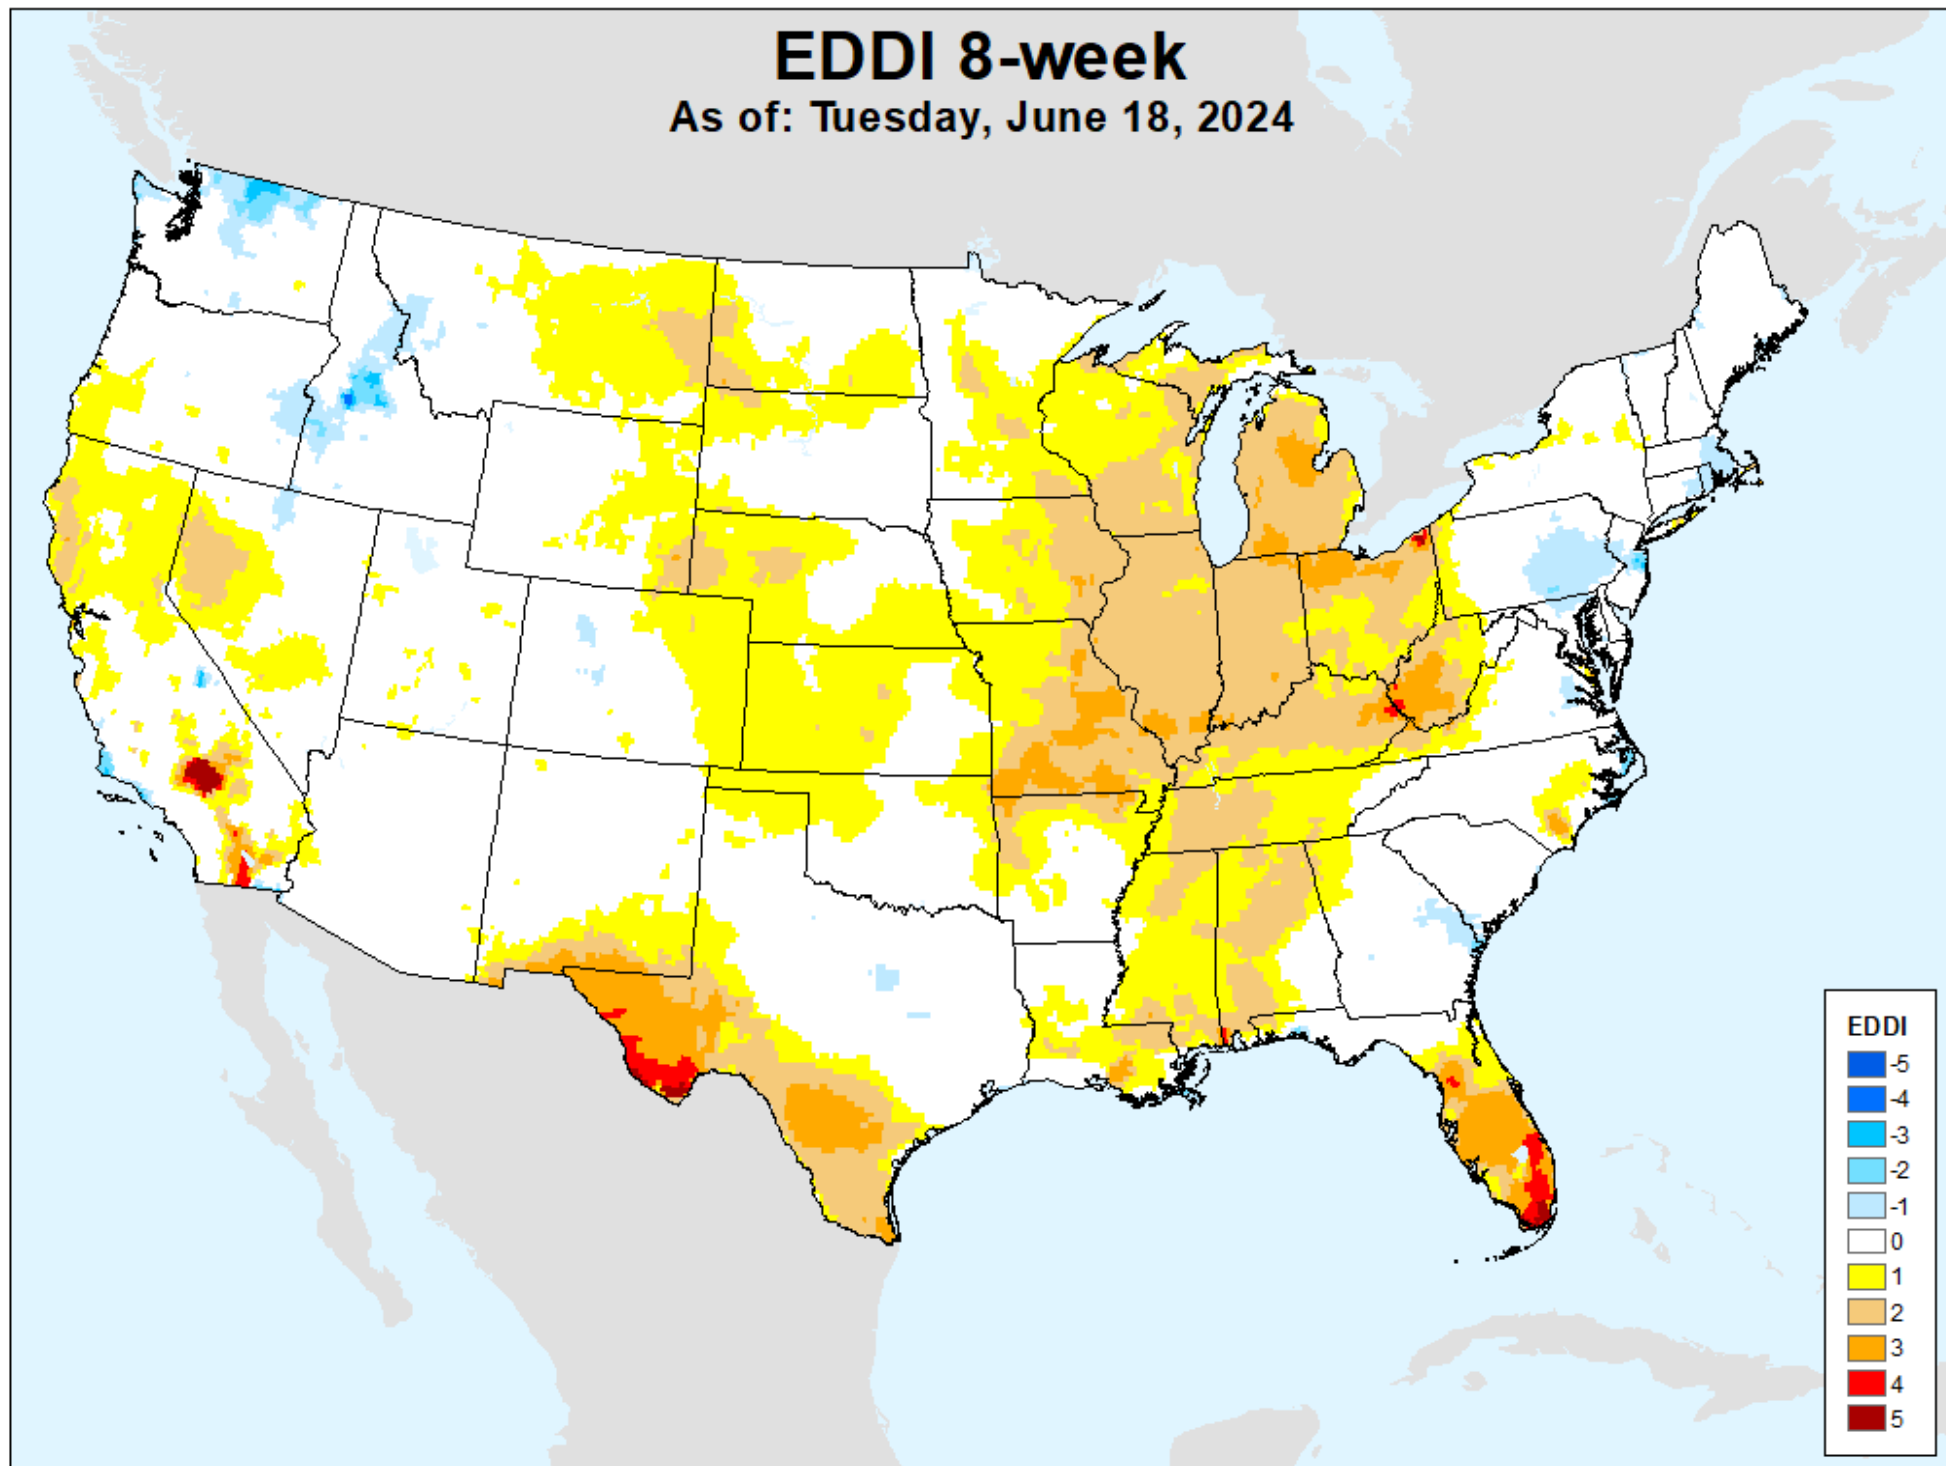

EDDI 8-week

As of: Tuesday, June 18, 2024