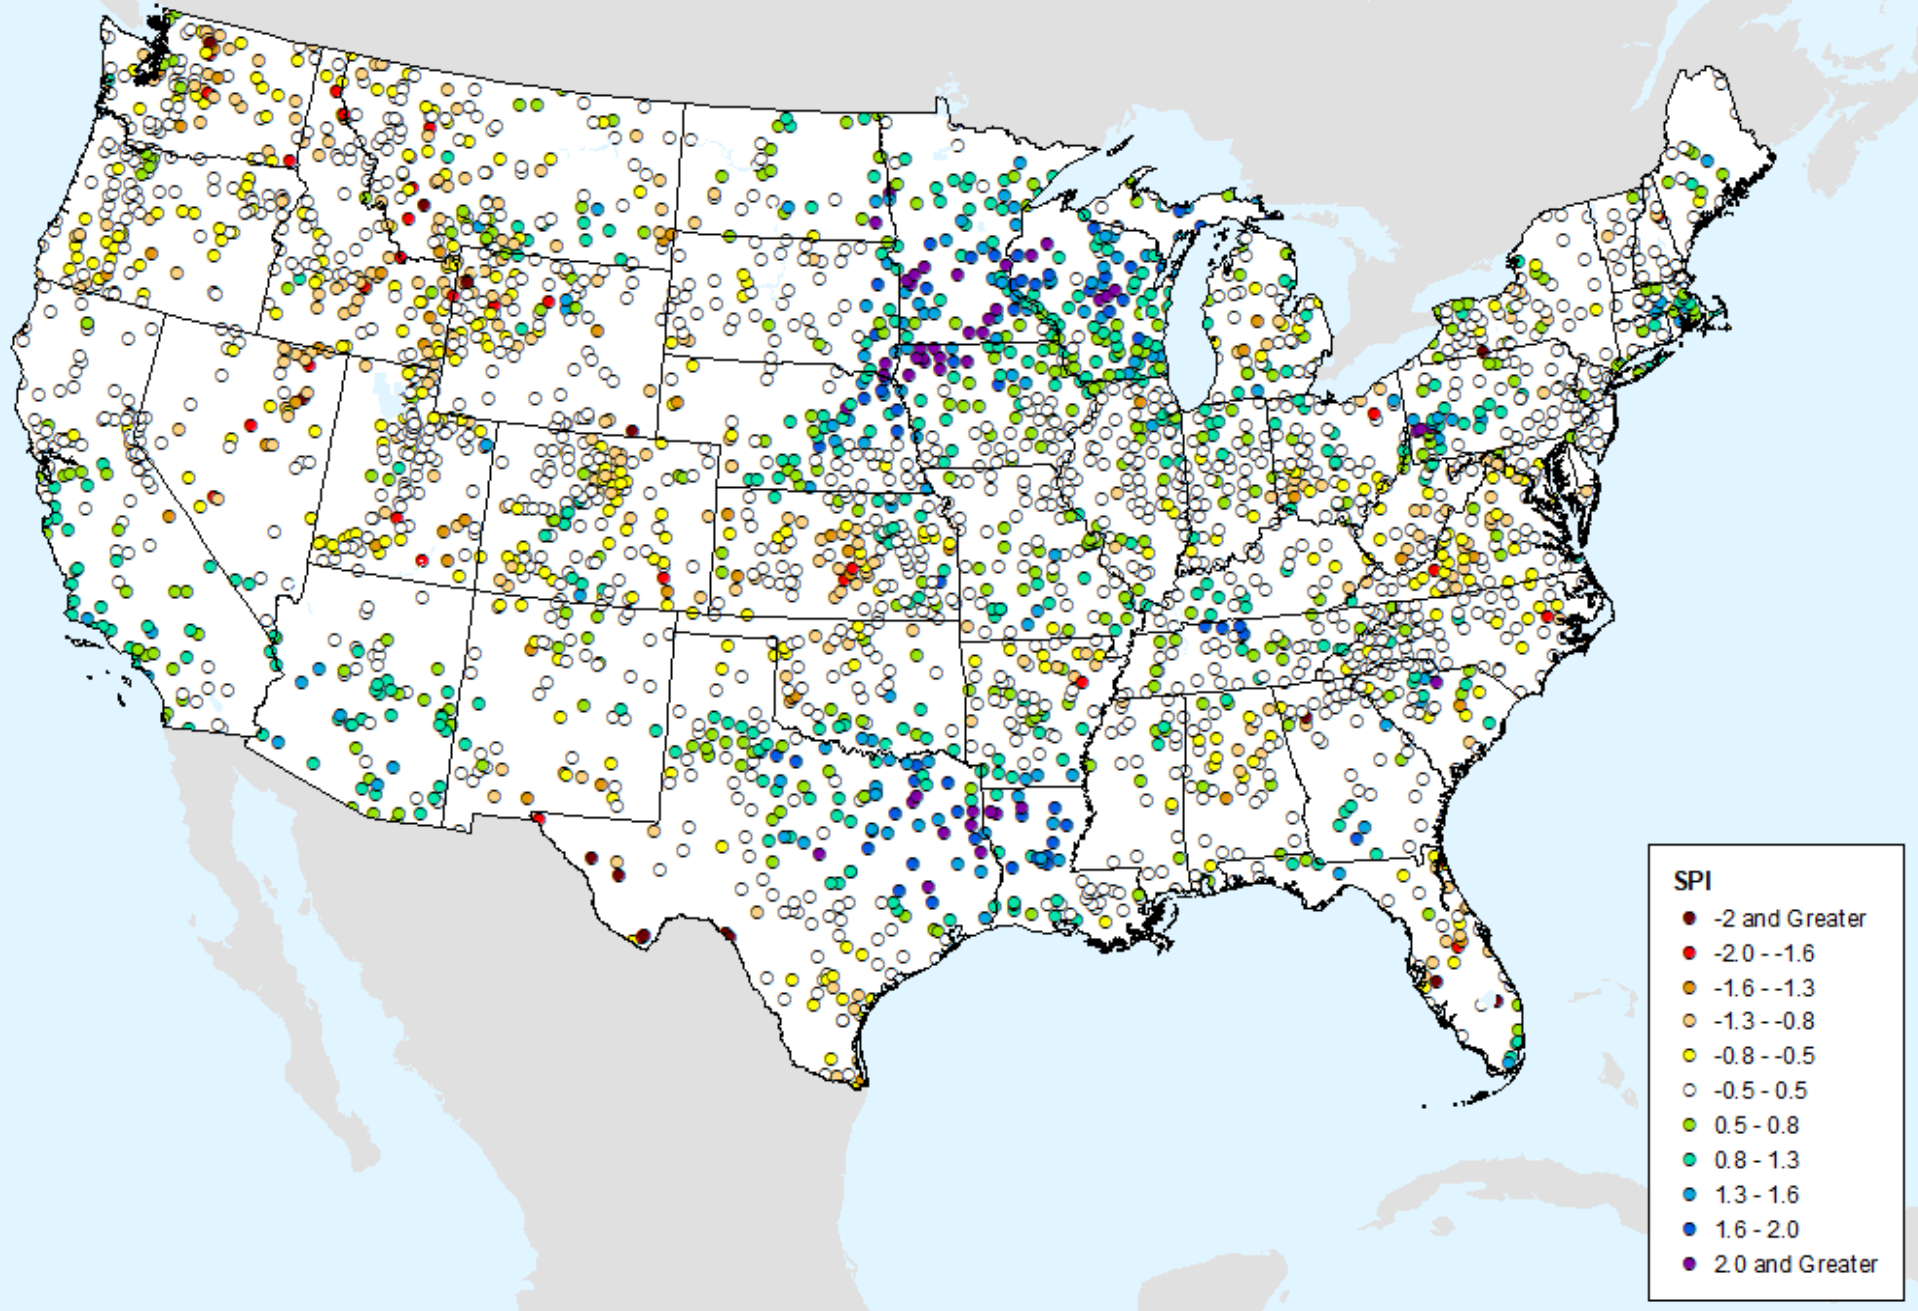

HPRCC 3-month SPI

As of: Tuesday, June 18, 2024