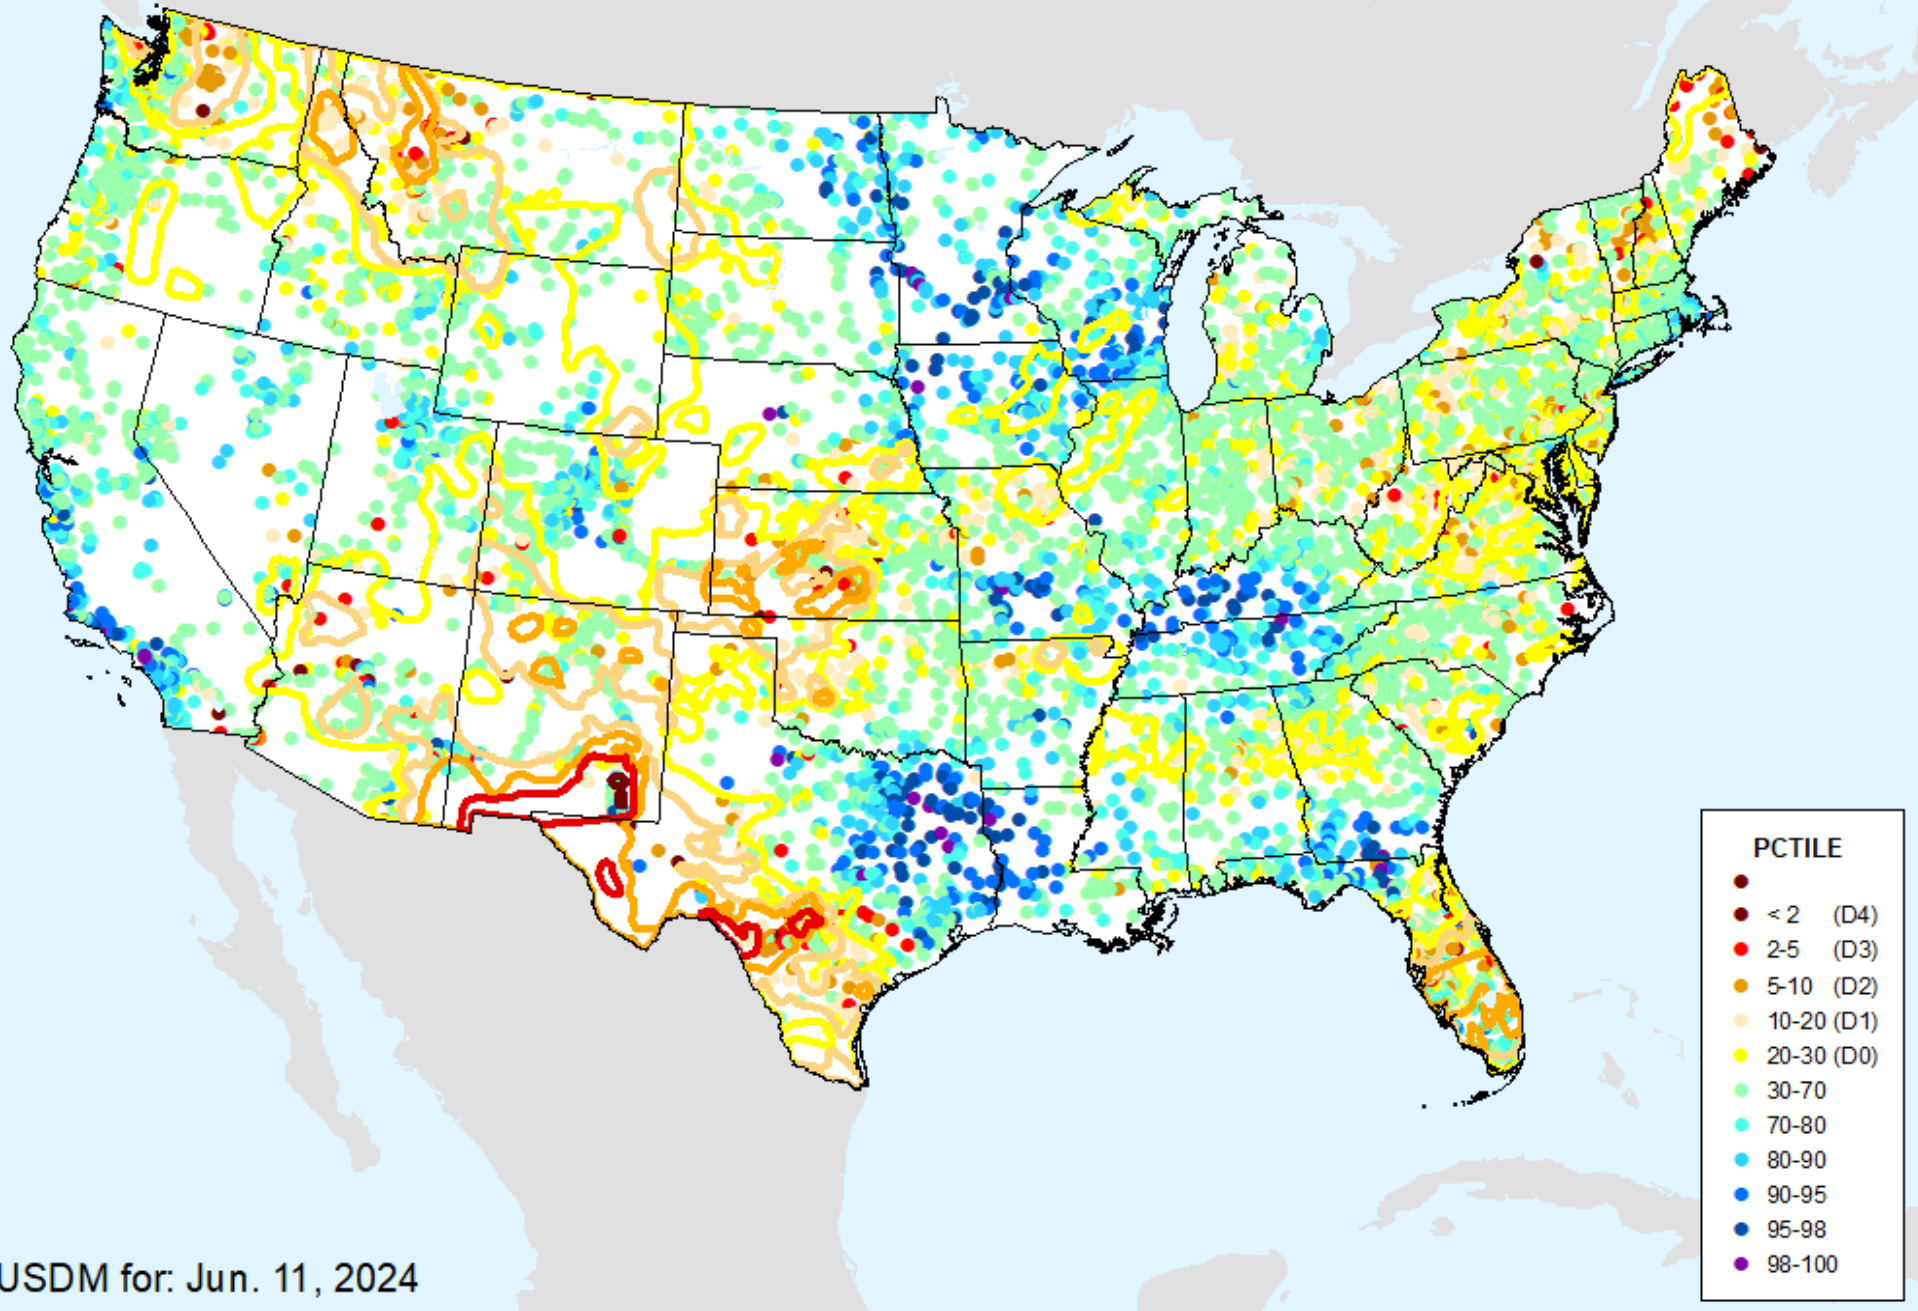

USGS 28-Day Avg Streamflow

As of: Tuesday, June 18, 2024

USDM for: Jun. 11, 2024