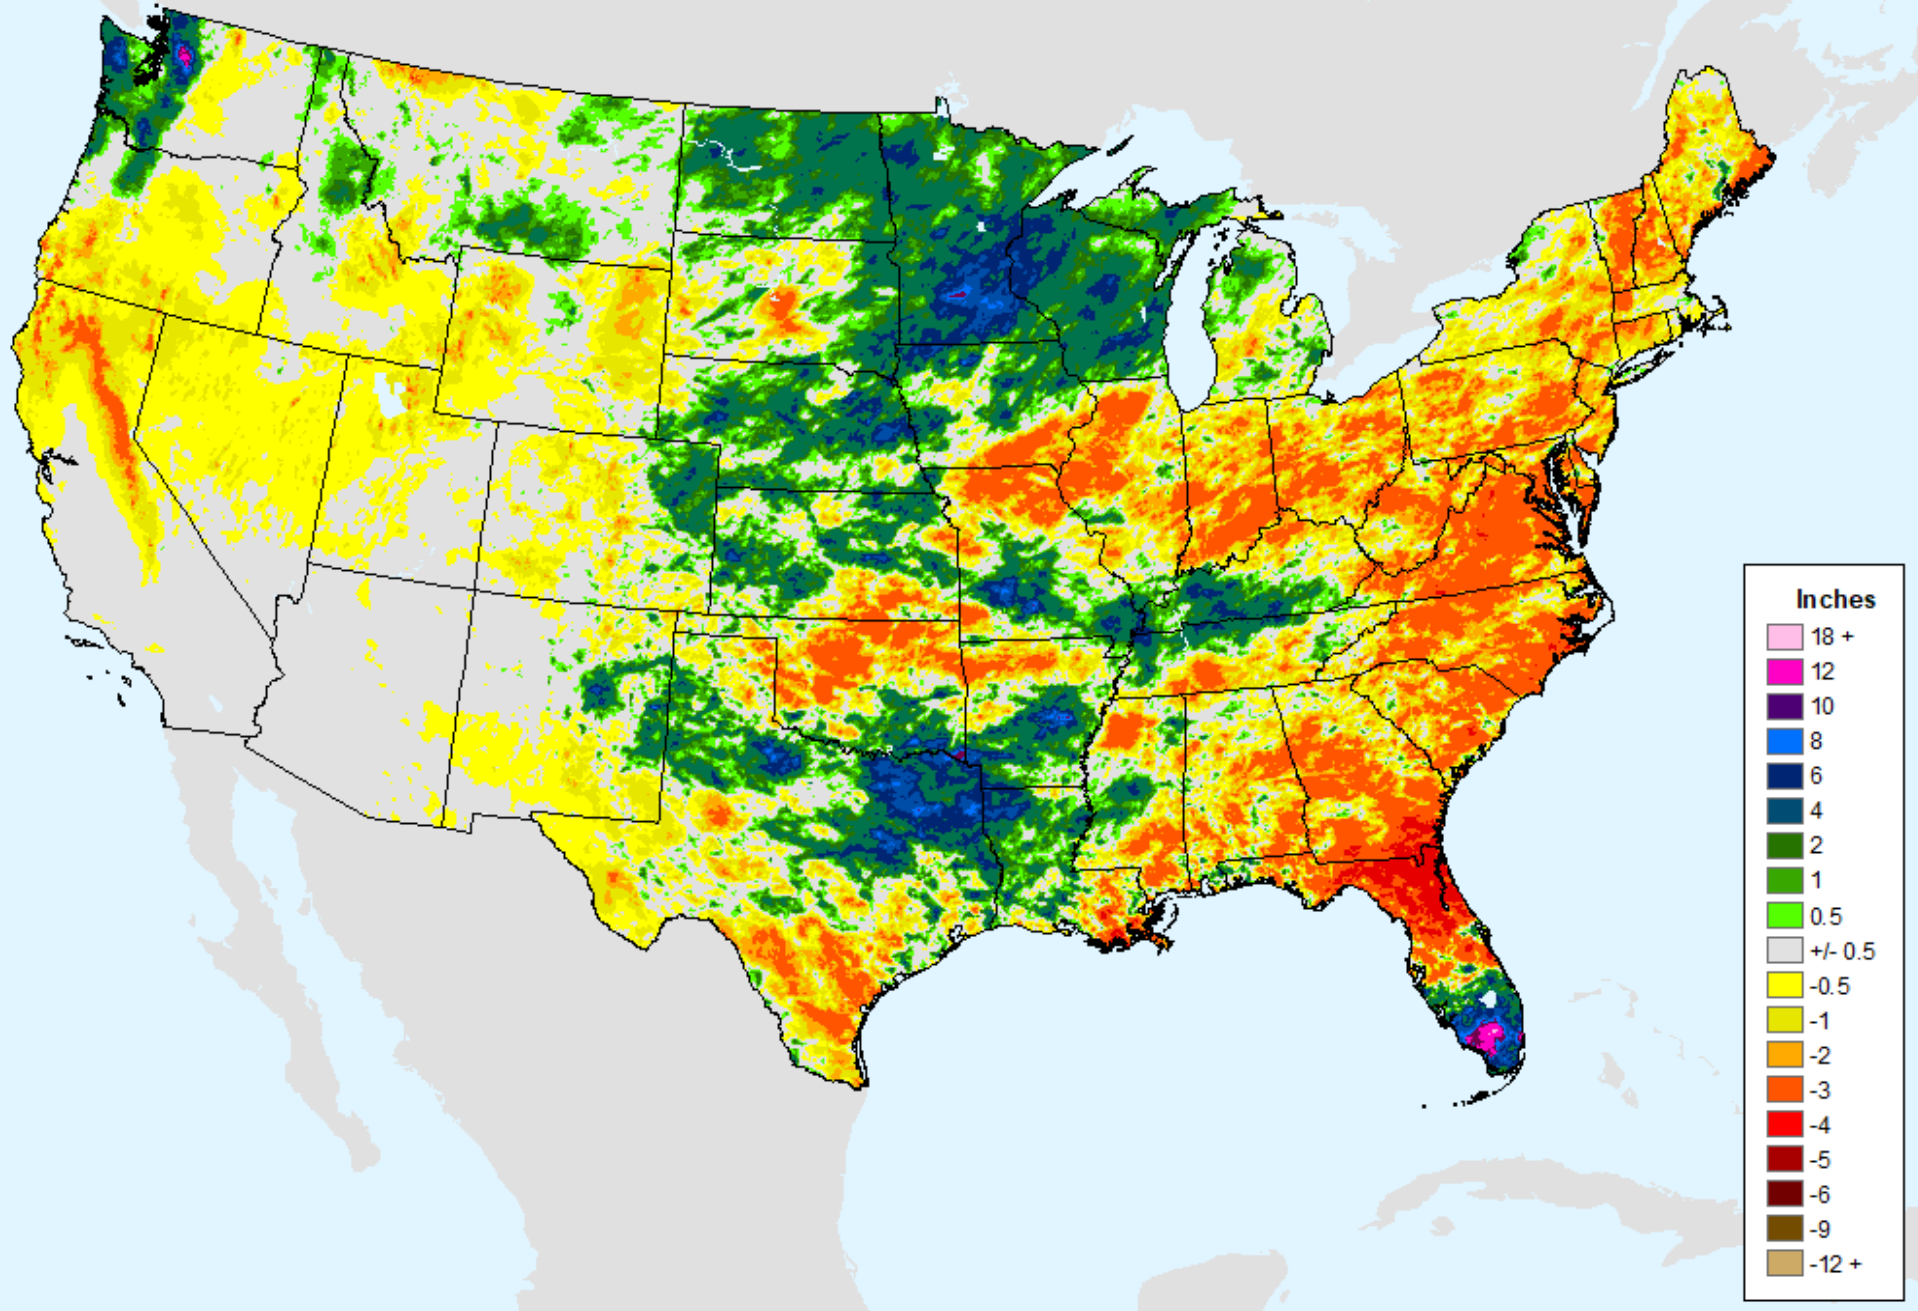

AHPS 14-Day Precip Departure

As of: Tuesday, June 18, 2024

AHPS 30-Day Precip Departure

As of: Tuesday, June 18, 2024

USDM for: Jun. 11, 2024

AHPS 30-Day Precip Departure

As of: Tuesday, June 18, 2024

AHPS 30-Day Pct of Normal Pcp