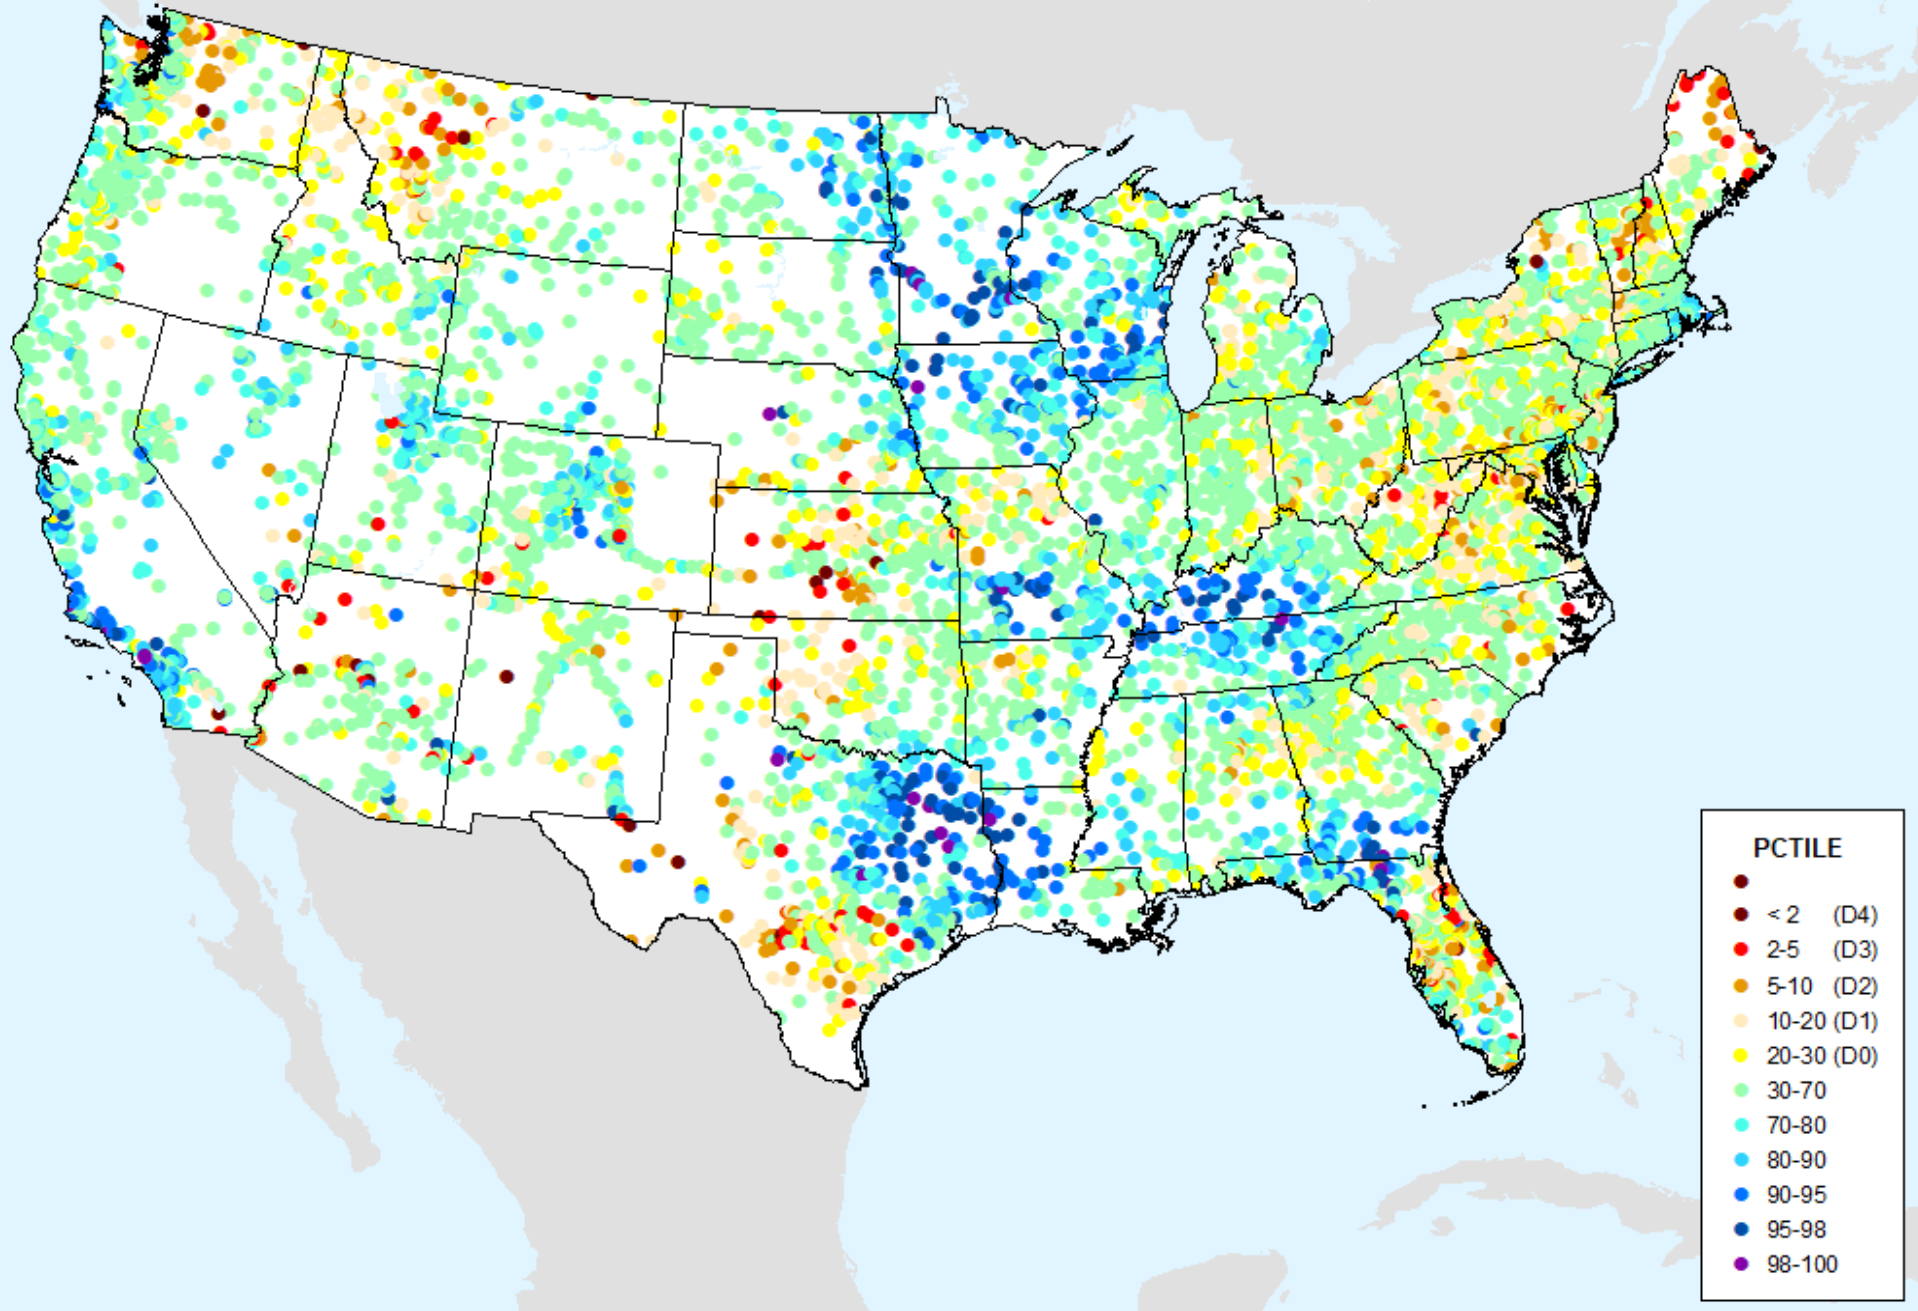

USGS 7-Day Avg Streamflow

As of: Tuesday, June 18, 2024

USGS 28-Day Avg Streamflow

As of: Tuesday, June 18, 2024

USDM for: Jun. 11, 2024

USGS 28-Day Avg Streamflow

As of: Tuesday, June 18, 2024

NLDAS-2 Ensemble Soil Moisture