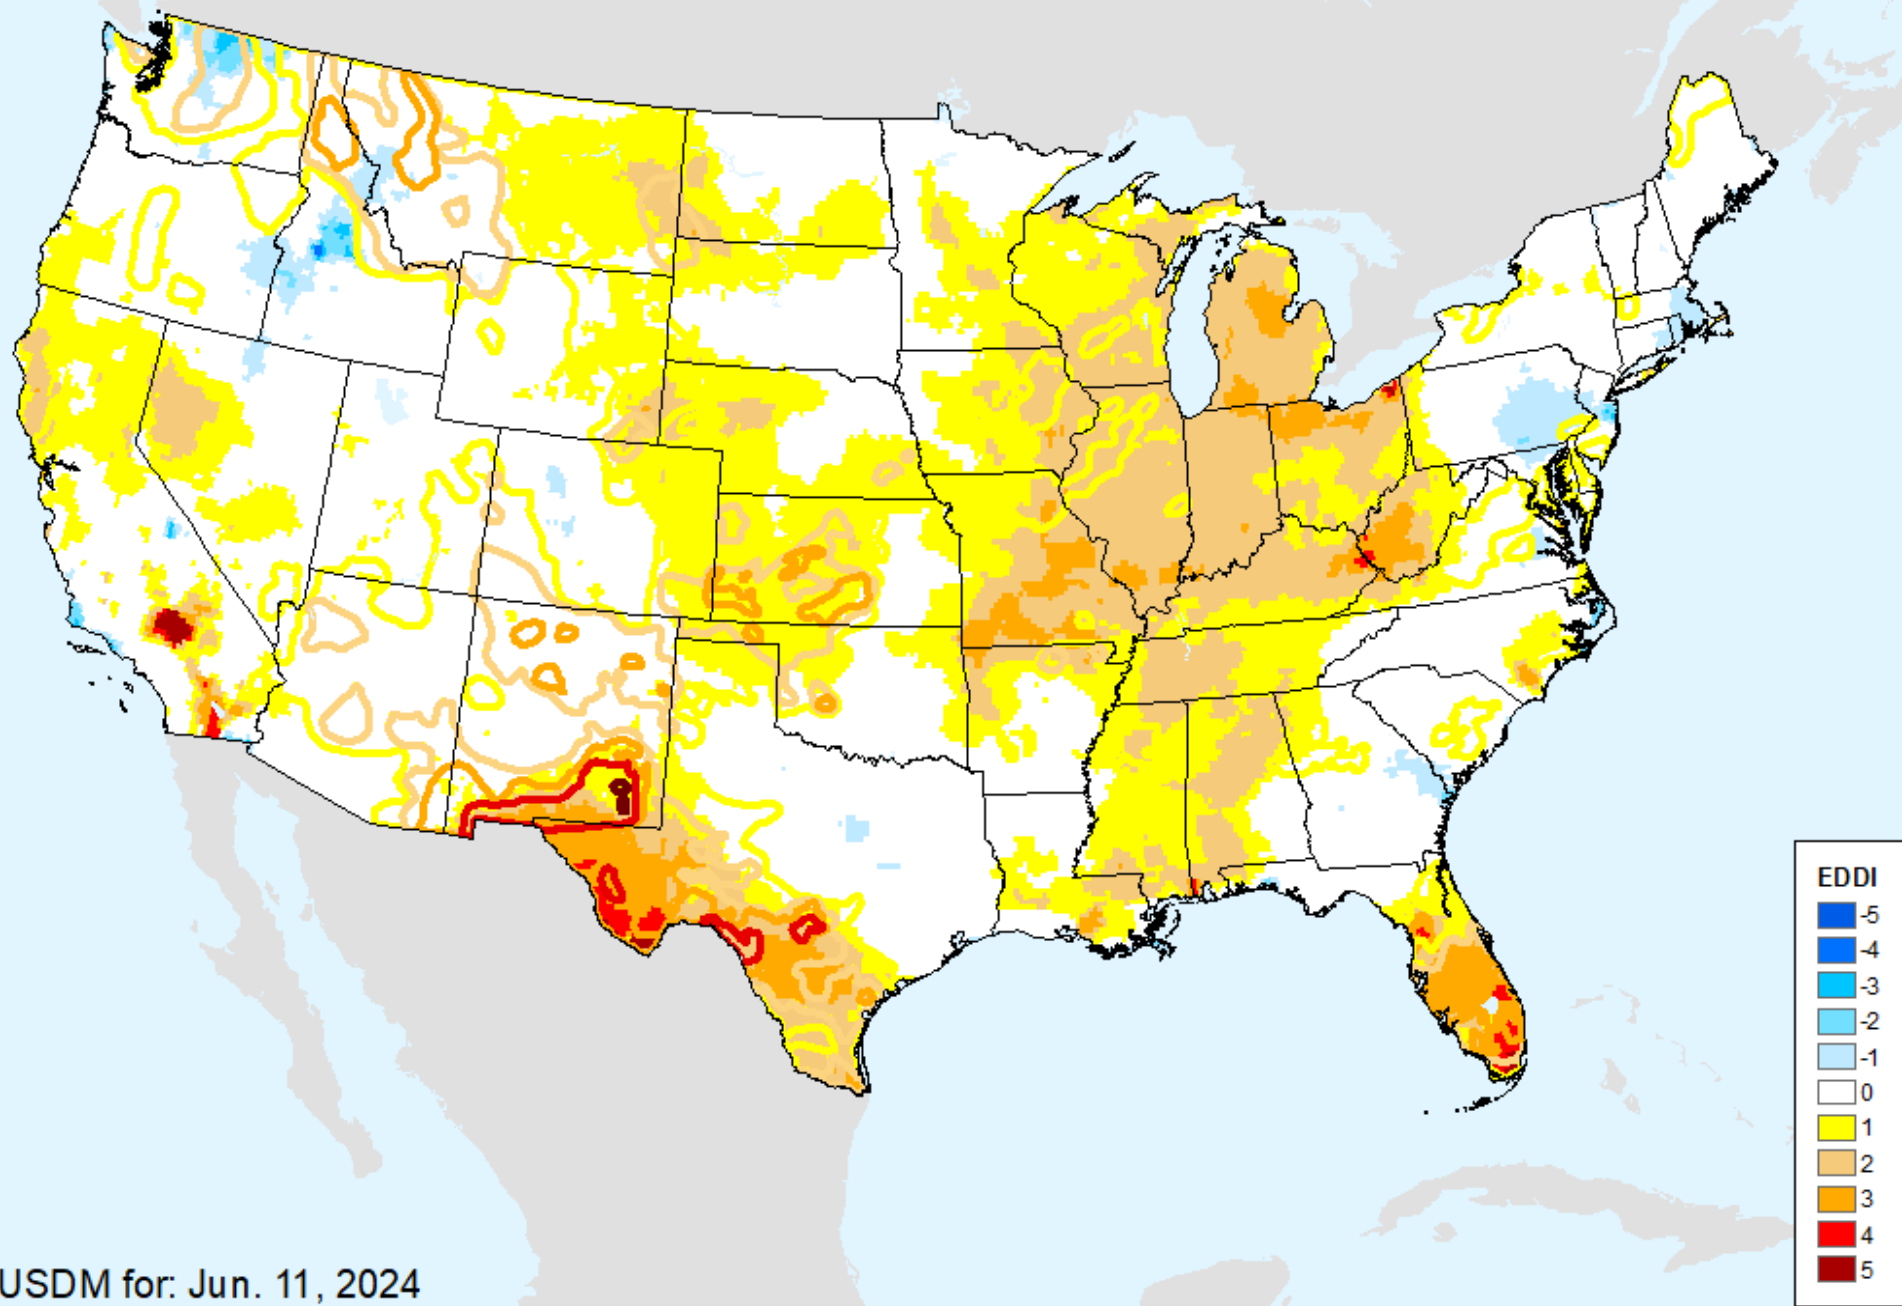

USDM for: Jun. 11, 2024

EDDI 6-week

As of: Tuesday, June 18, 2024

EDDI 7-week

As of: Tuesday, June 18, 2024

USDM for: Jun. 11, 2024

EDDI 8-week

As of: Tuesday, June 18, 2024