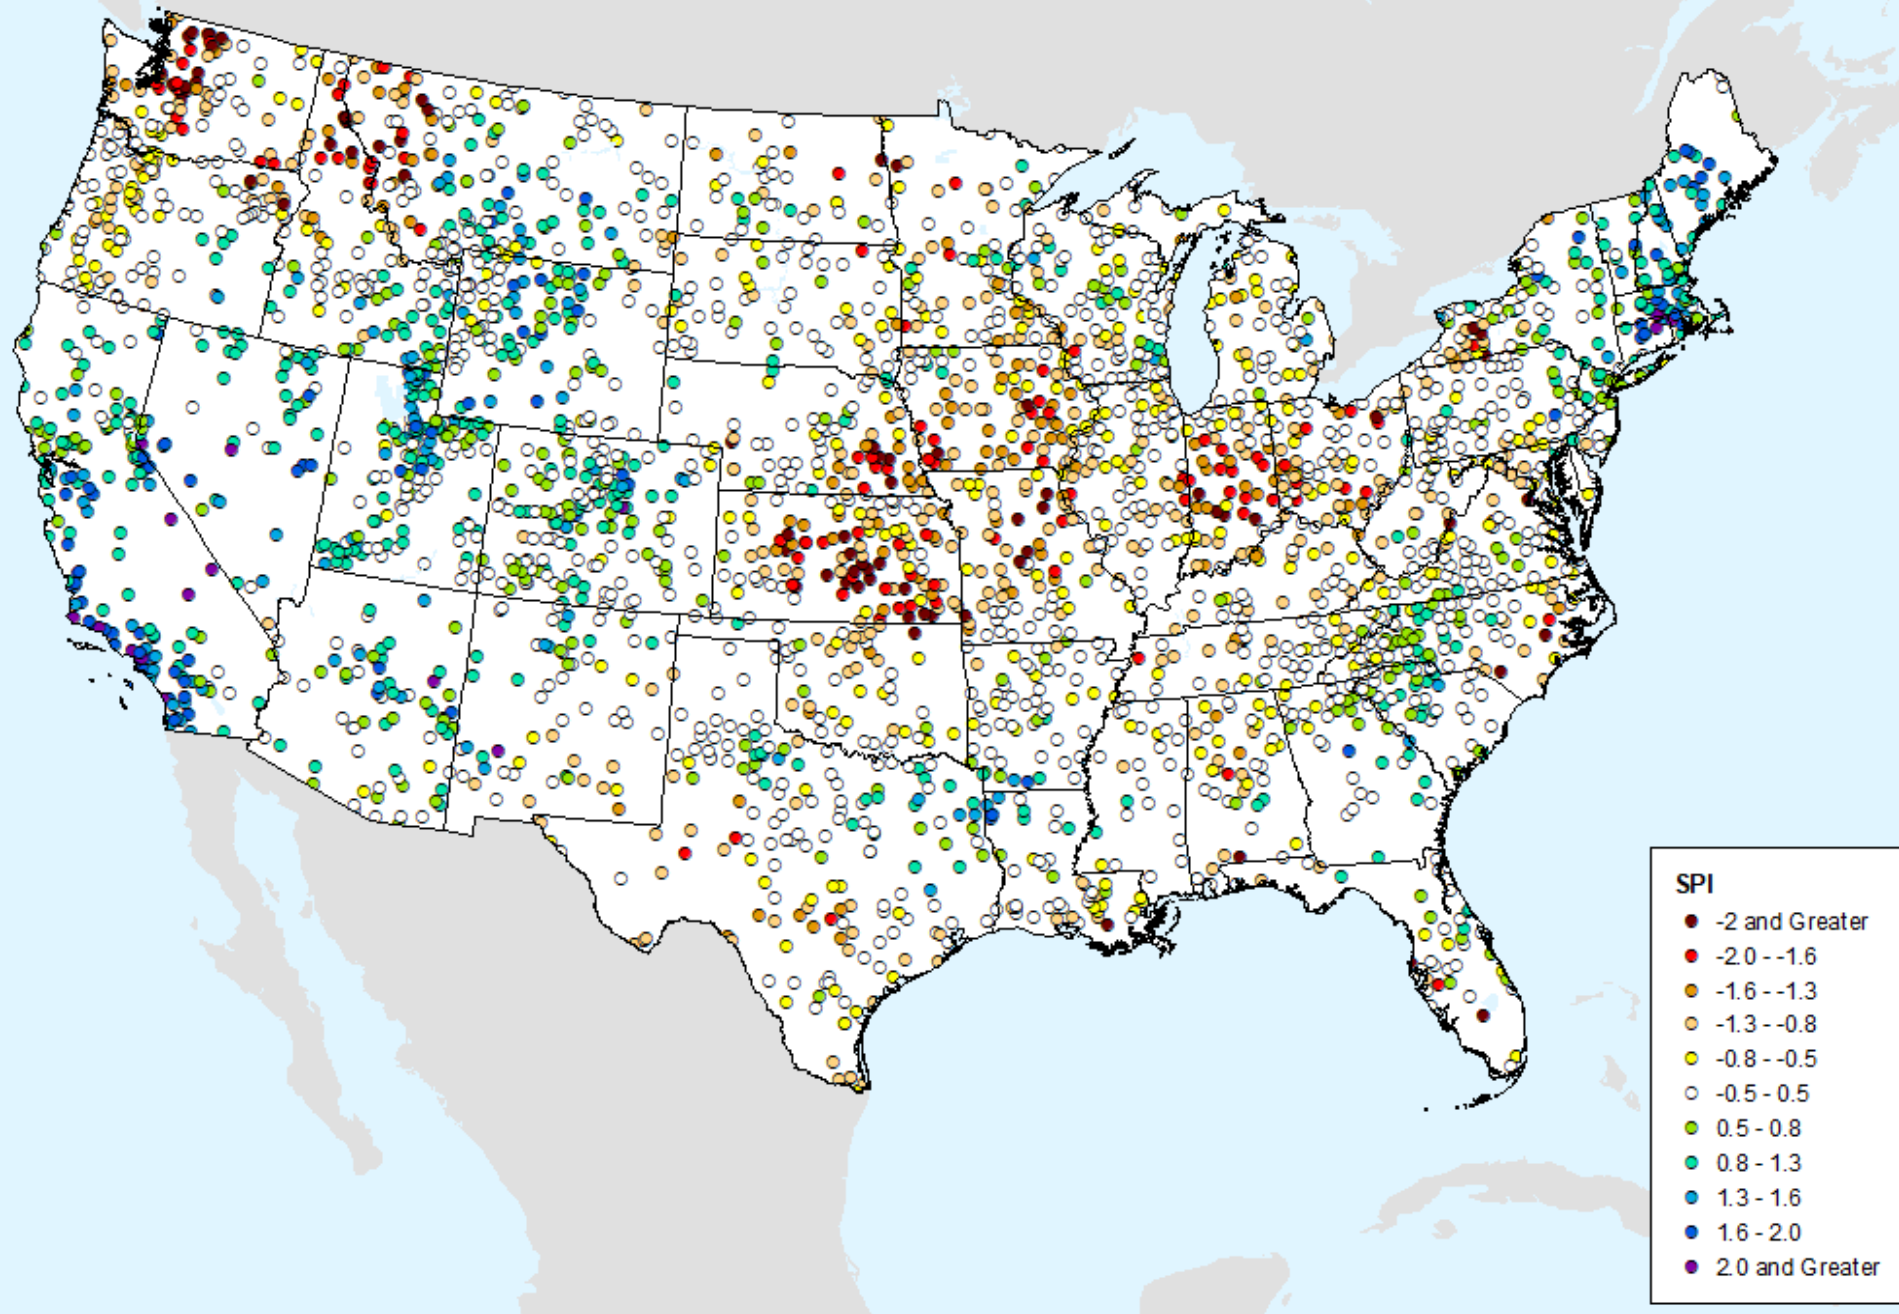

HPRCC 24-month SPI

As of: Tuesday, June 18, 2024

USDM for: Jun. 11, 2024

HPRCC 24-month SPI

As of: Tuesday, June 18, 2024

HPRCC Water Year-to-date SPI

As of: Tuesday, June 18, 2024

USDM for: Jun. 11, 2024