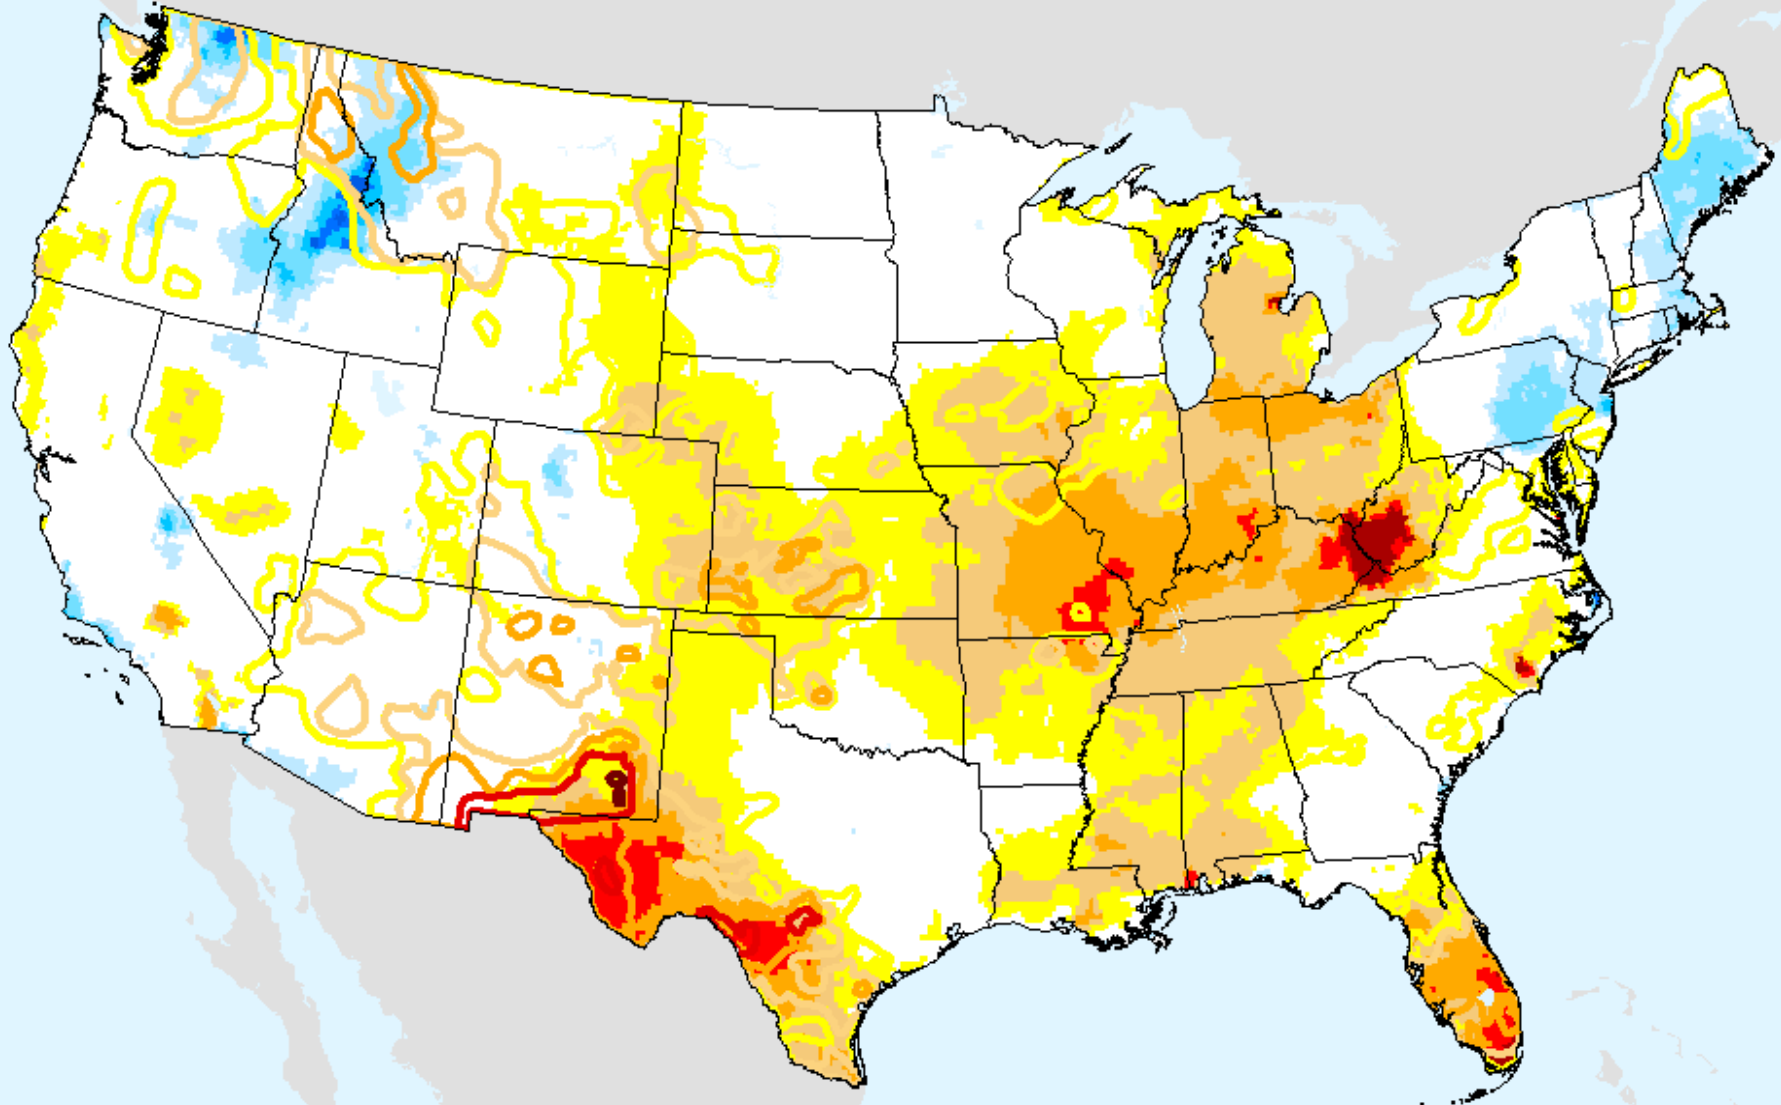

EDDI 12-week

As of: Tuesday, June 18, 2024

USDM for: Jun. 11, 2024