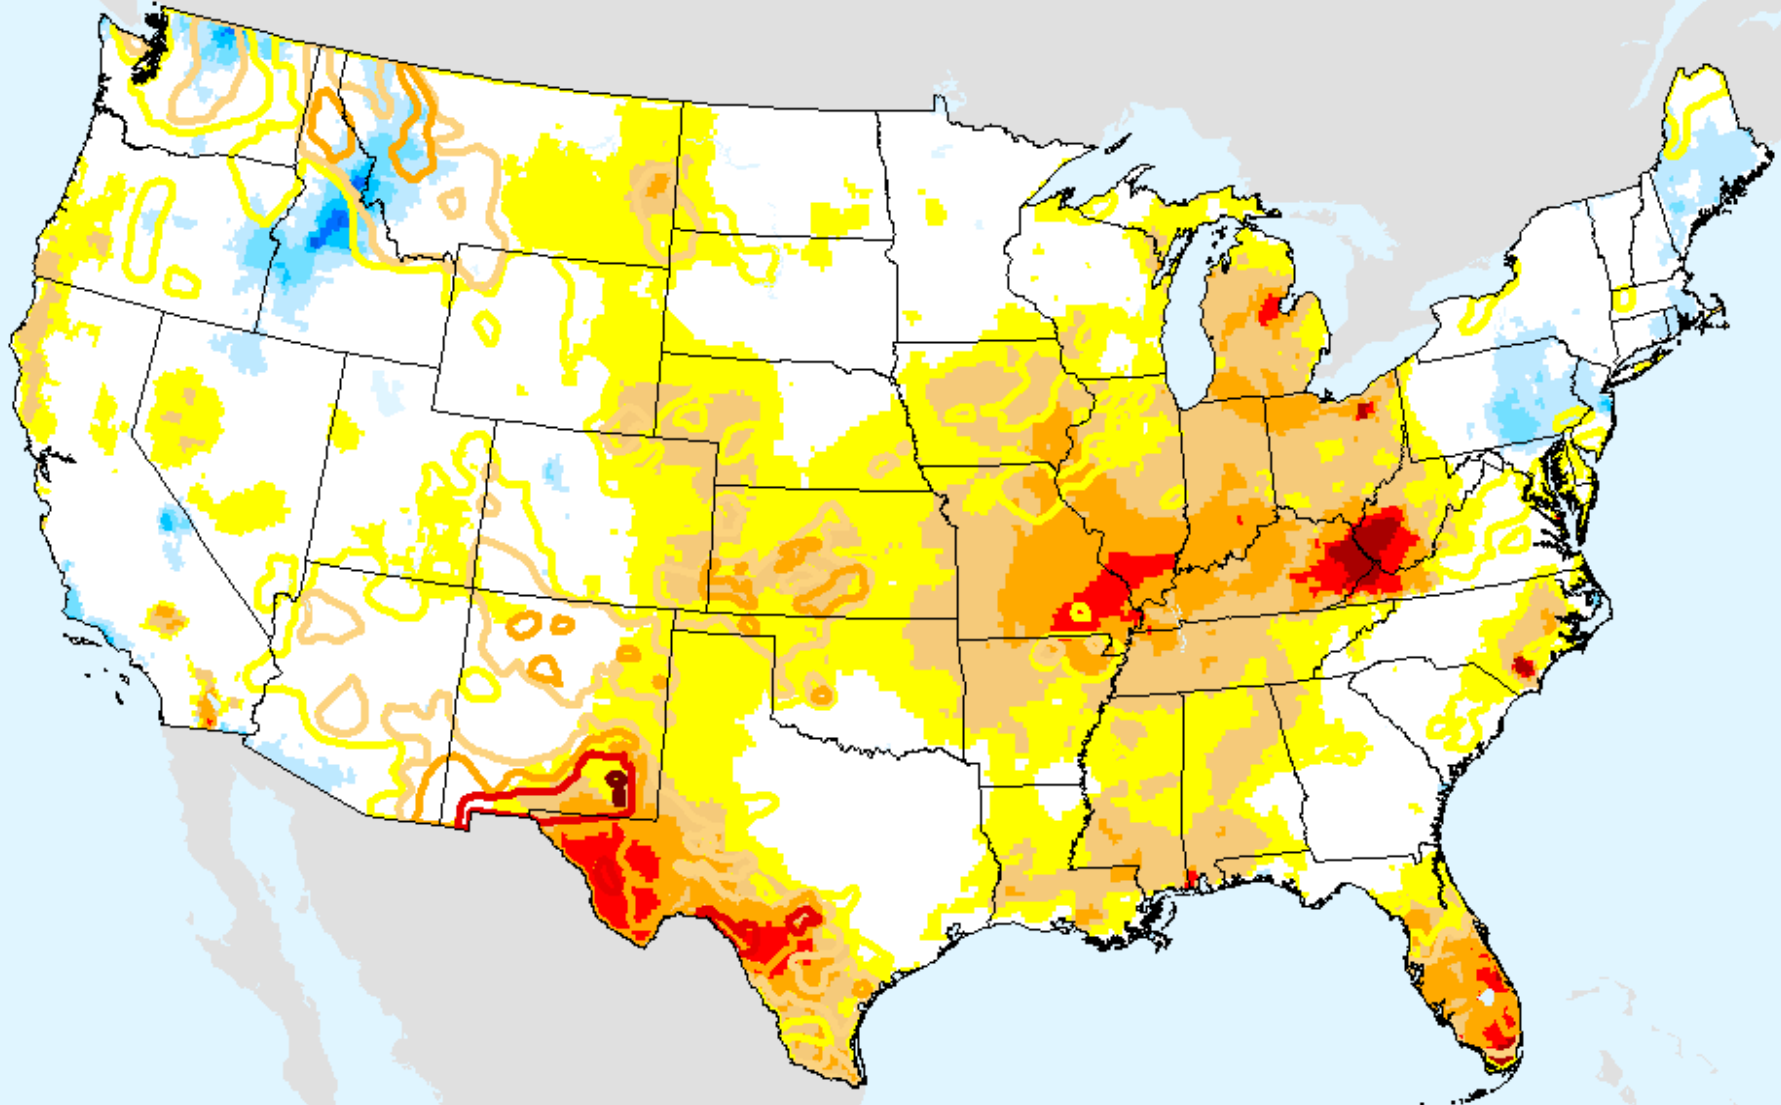

EDDI 11-week

As of: Tuesday, June 18, 2024

USDM for: Jun. 11, 2024