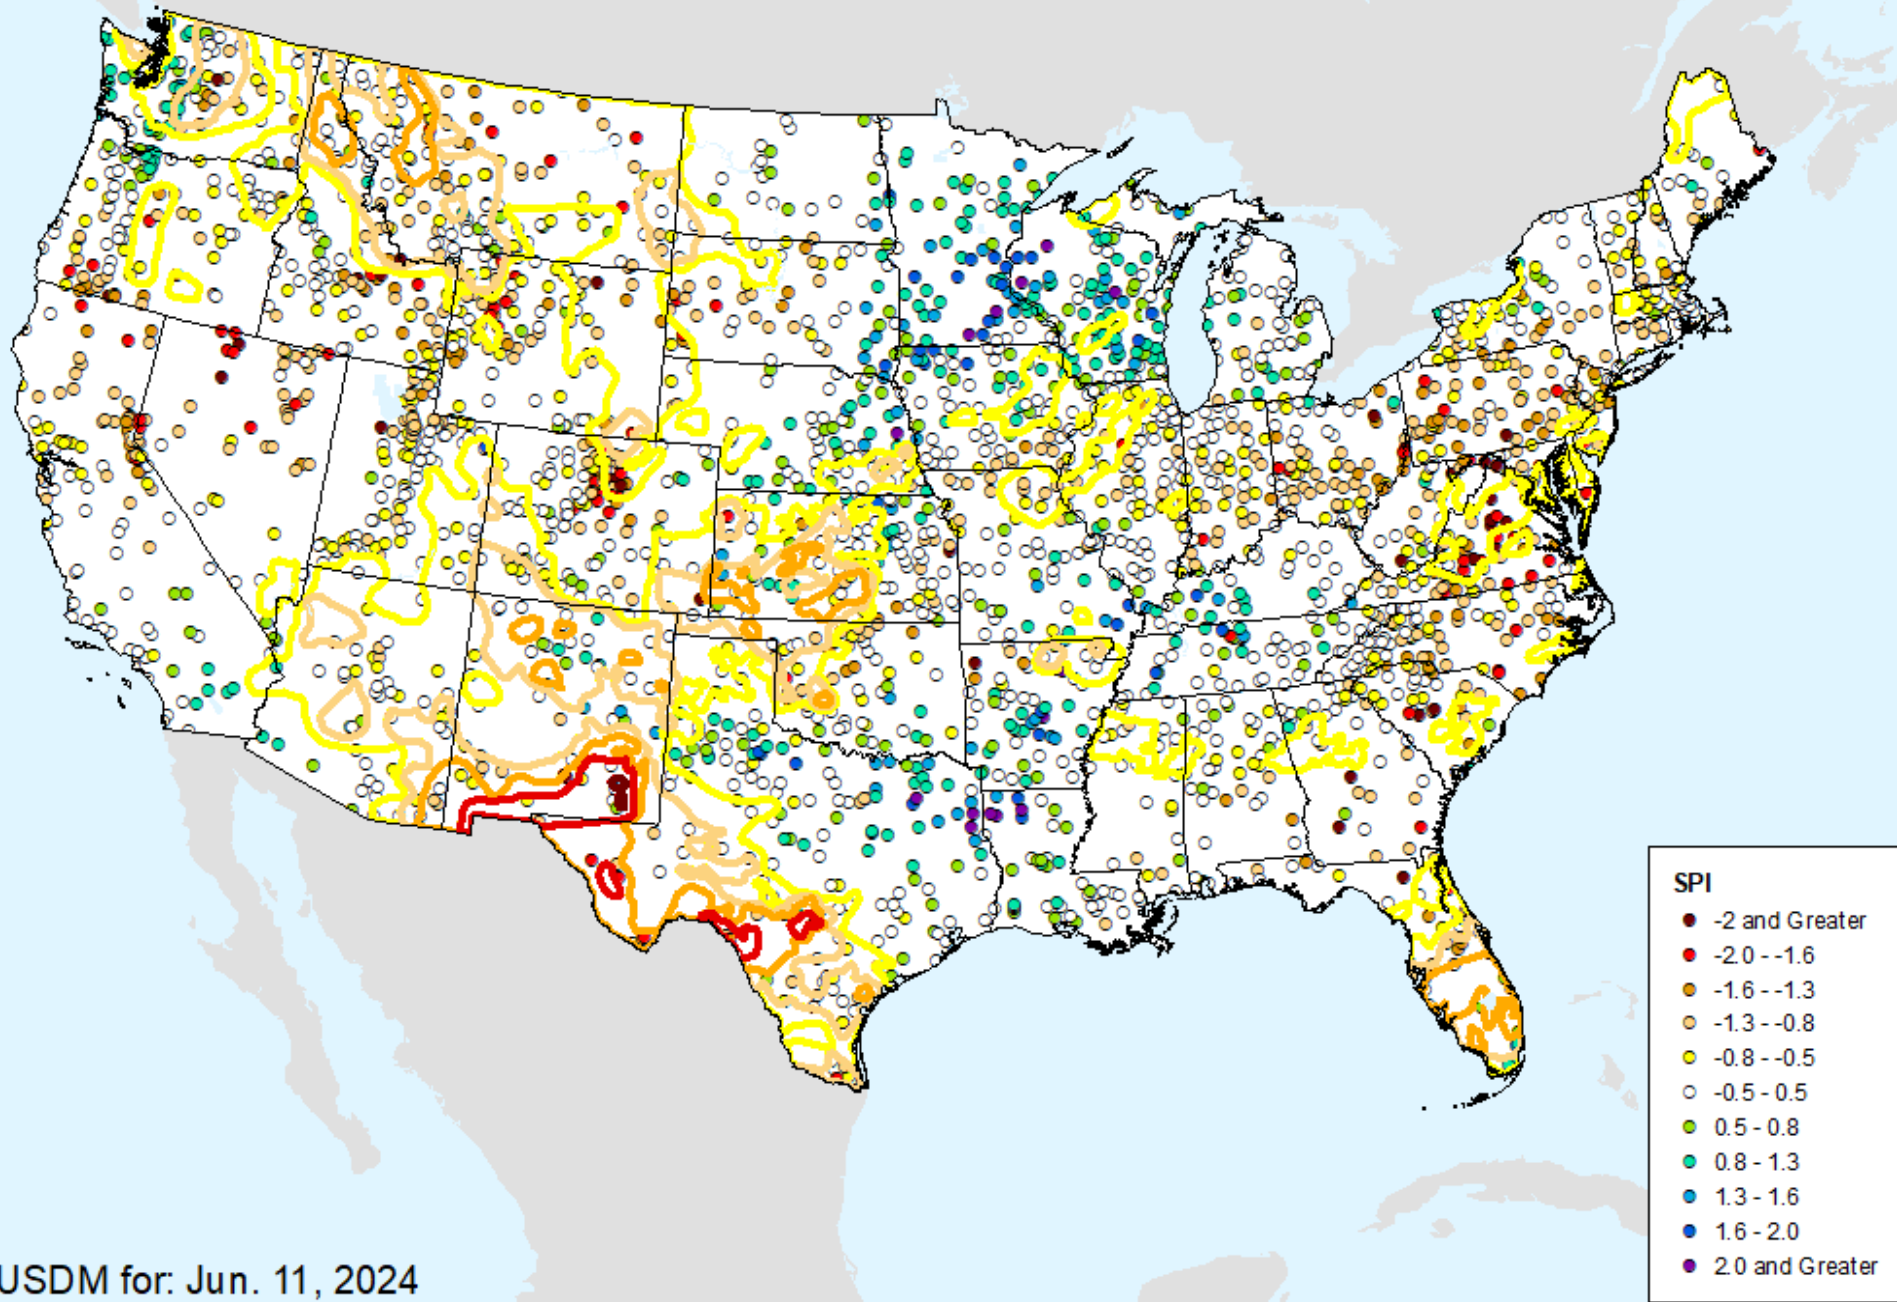

As of: Tuesday, June 18, 2024

HPRCC 1-month SPI

As of: Tuesday, June 18, 2024

HPRCC 1-month SPI

As of: Tuesday, June 18, 2024

SPI

- -2 and Greater
- -2.0 -- -1.6
- -1.6 -- -1.3
- -1.3 -- -0.8
- -0.8 -- -0.5
- -0.5 - 0.5
- 0.5 - 0.8
- 0.8 - 1.3
- 1.3 - 1.6
- 1.6 - 2.0
- 2.0 and Greater