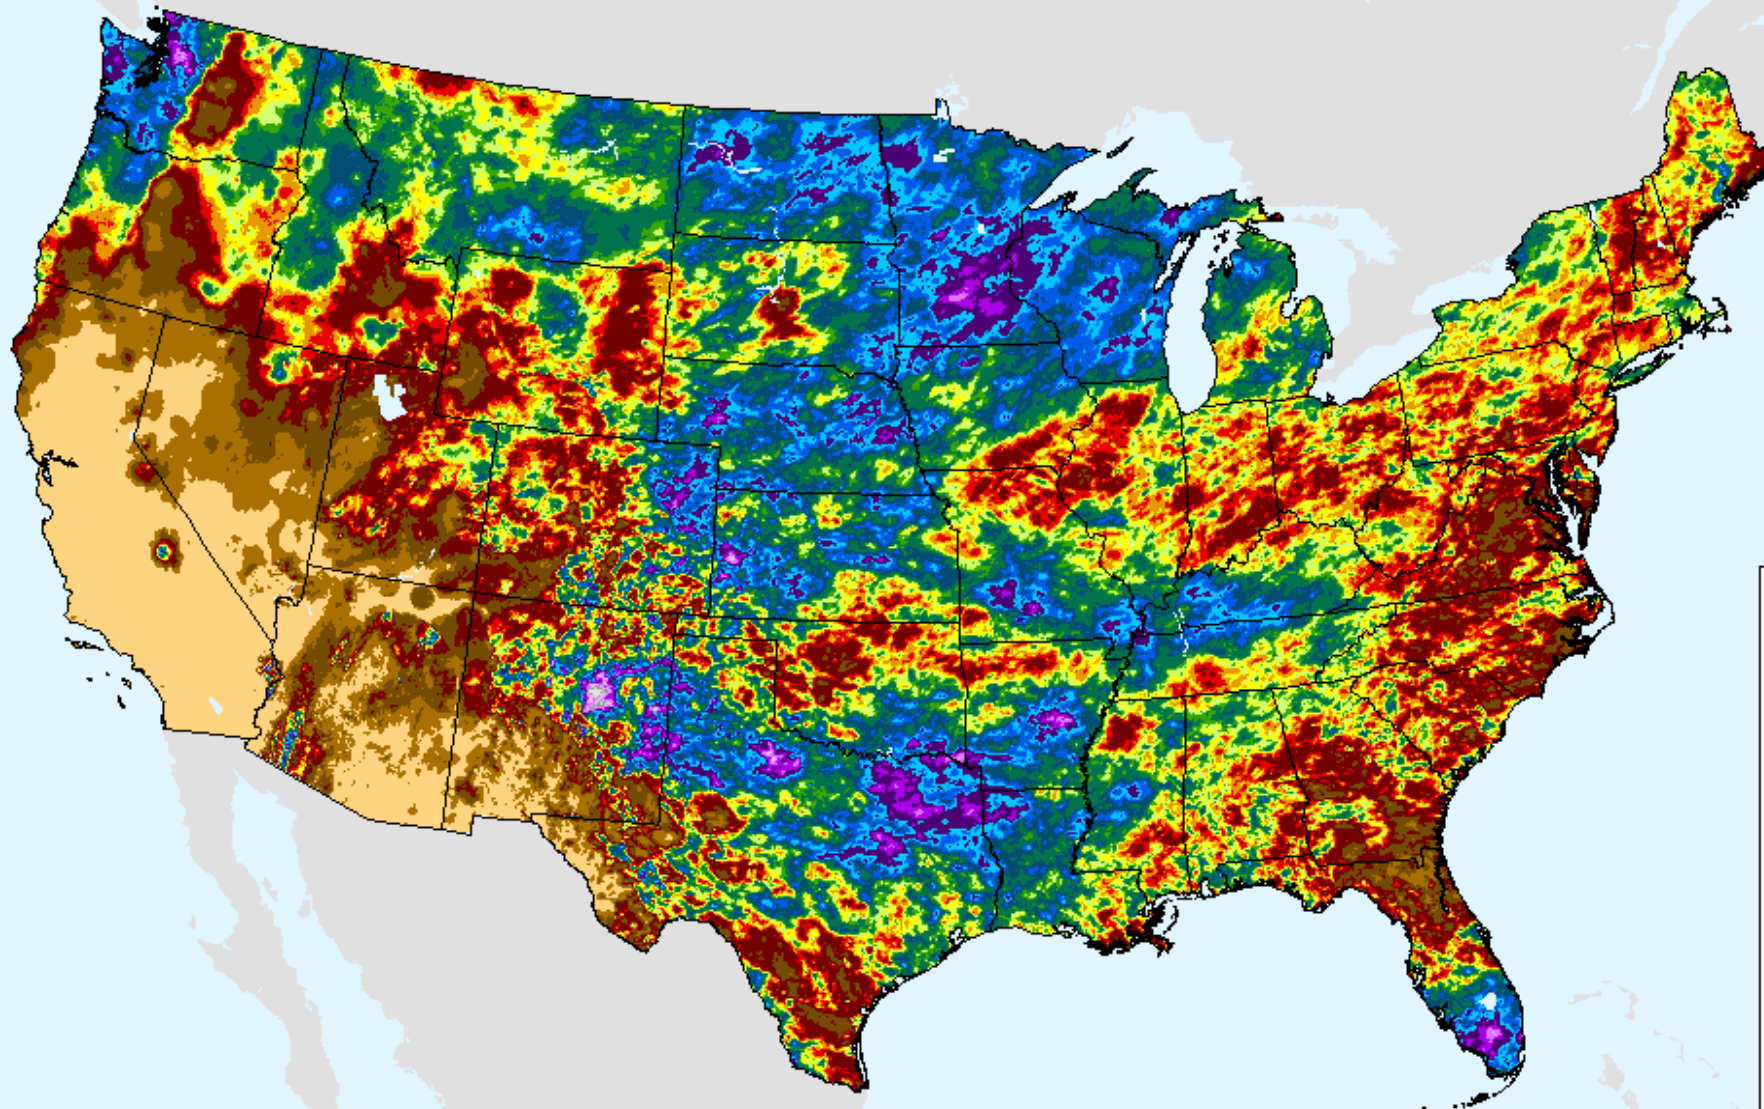

AHPS 30-Day Pct of Normal Pcp

As of: Tuesday, June 18, 2024