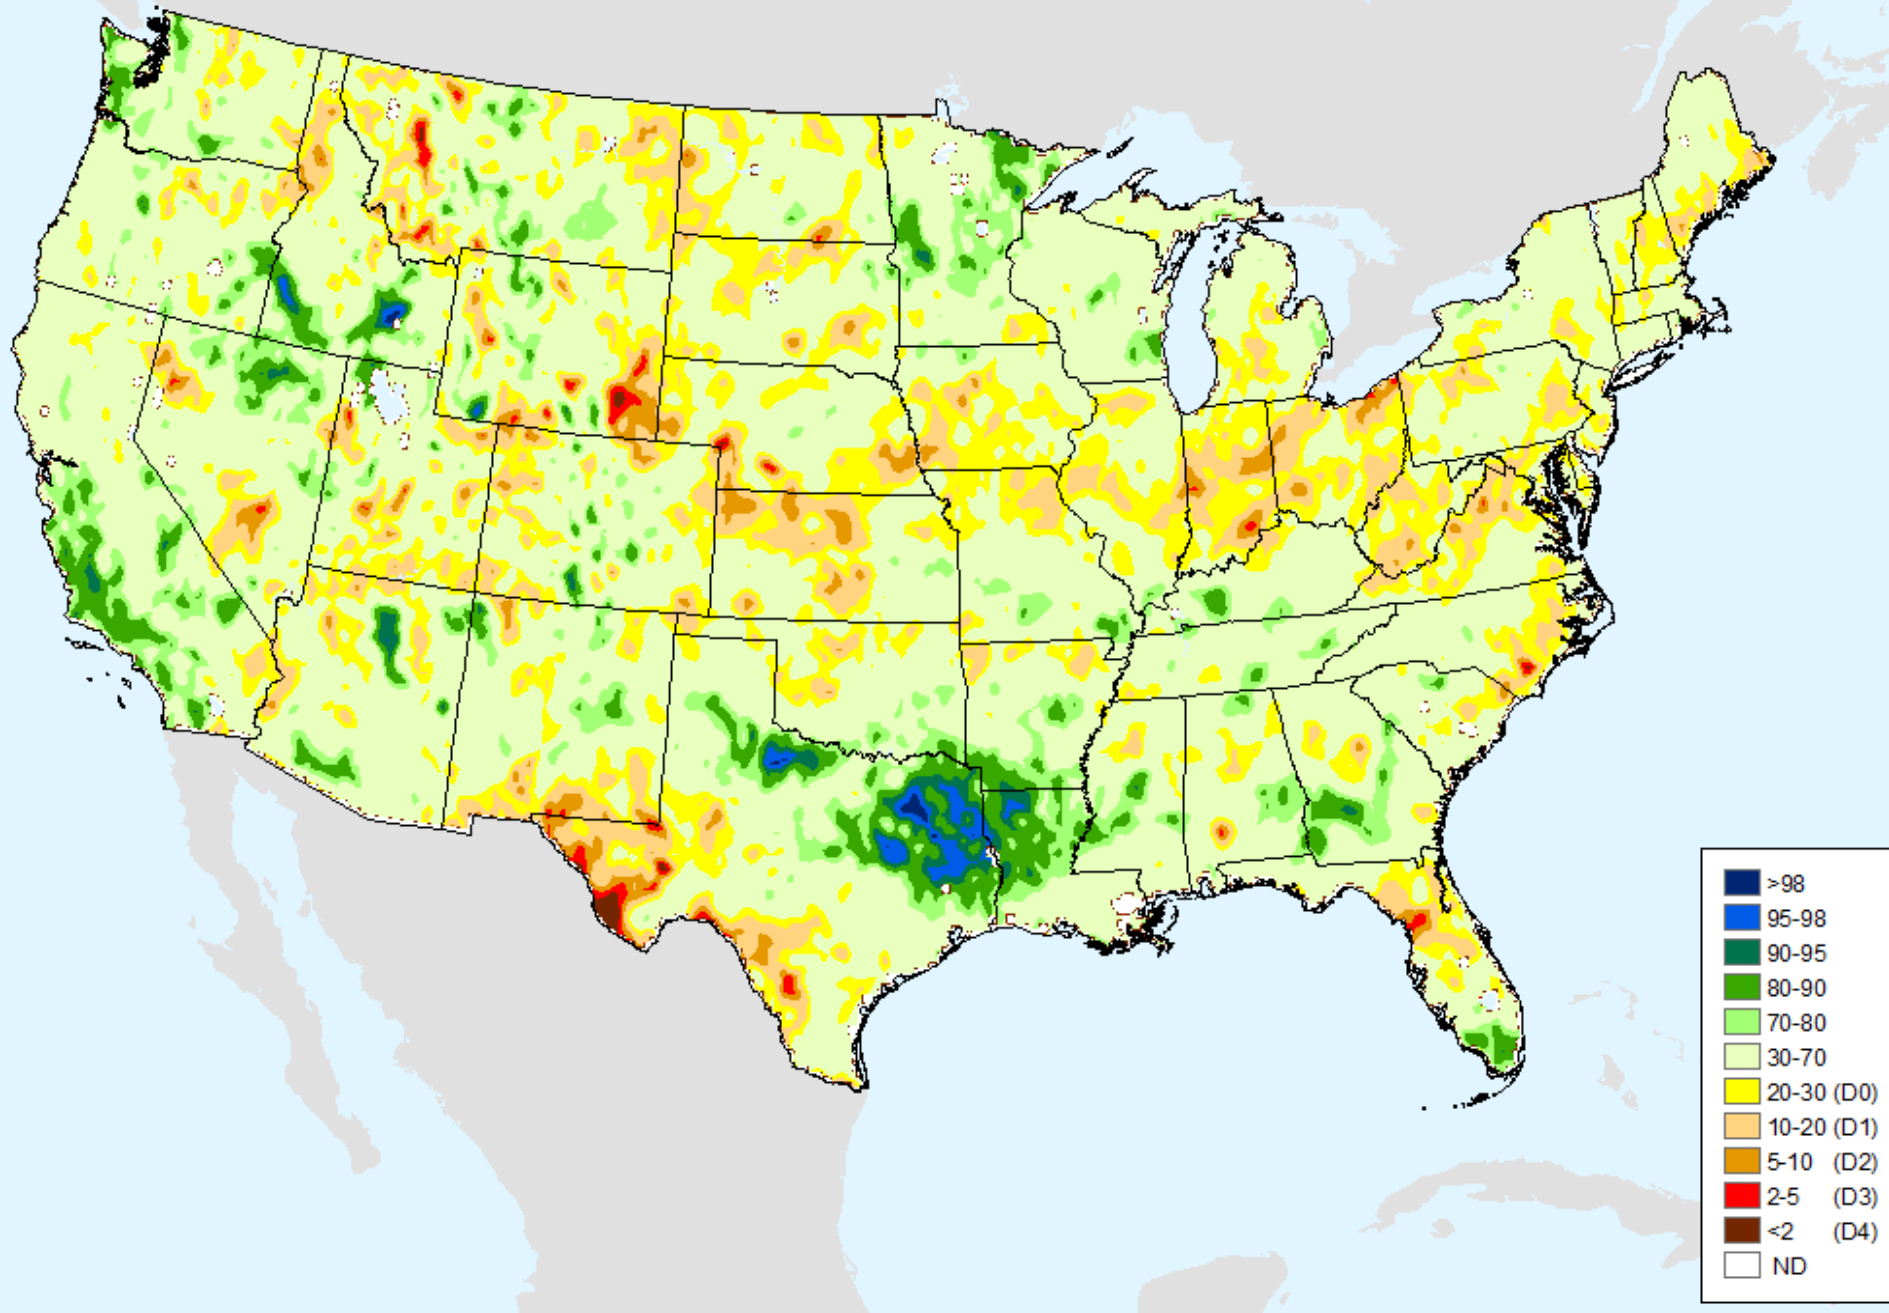

As of: Tuesday, June 18, 2024

HPRCC 1-month SPI

As of: Tuesday, June 18, 2024

HPRCC 1-month SPI

As of: Tuesday, June 18, 2024

SPI

- -2 and Greater
- -2.0 -- -1.6
- -1.6 -- -1.3
- -1.3 -- -0.8
- -0.8 -- -0.5
- -0.5 - 0.5
- 0.5 - 0.8
- 0.8 - 1.3
- 1.3 - 1.6
- 1.6 - 2.0
- 2.0 and Greater