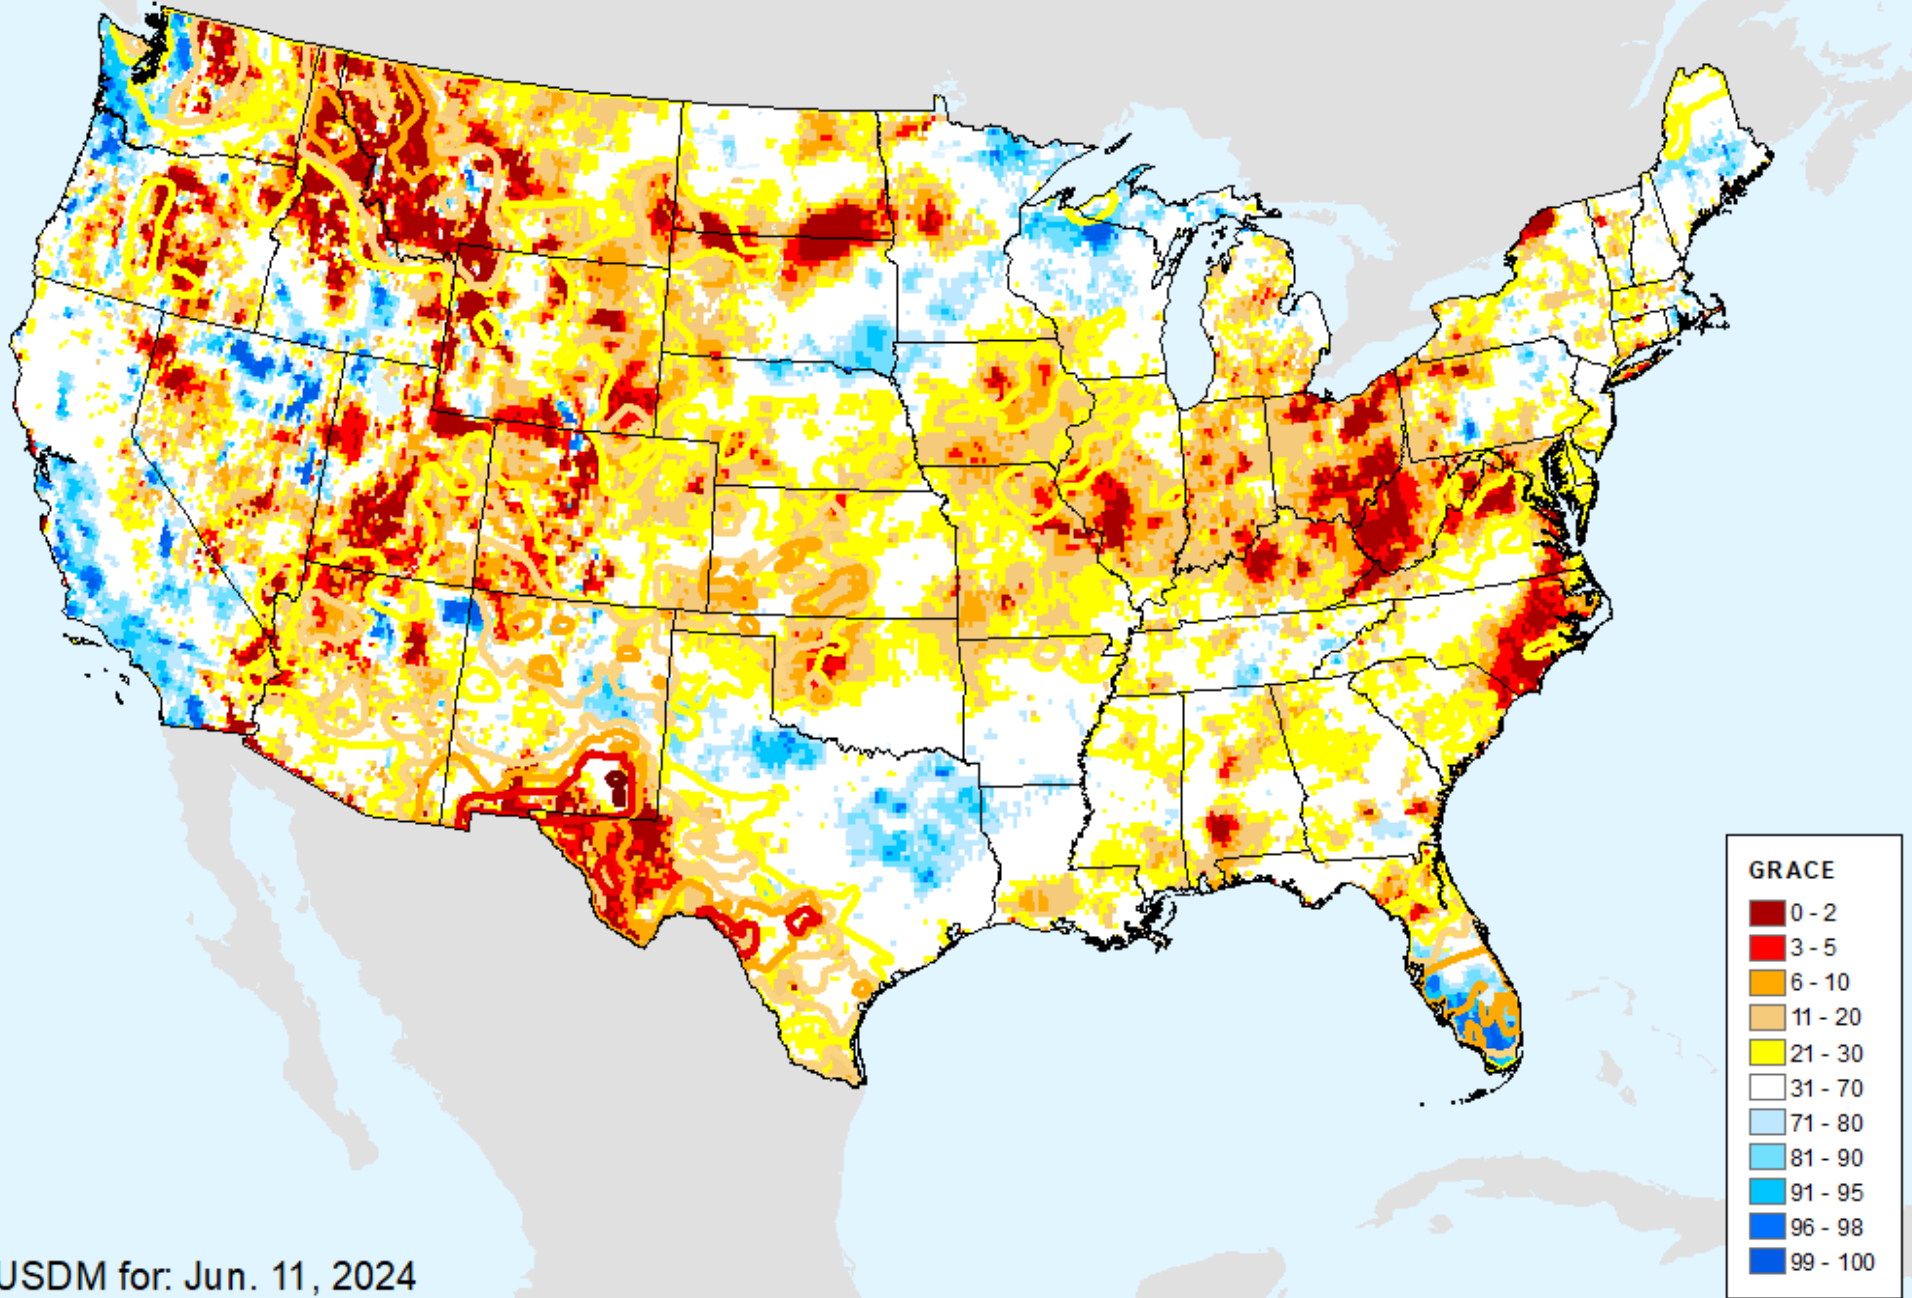

As of: Tuesday, June 18, 2024

USDM for: Jun. 11, 2024

GRACE-Based Shallow Groundwater Drought Indicator

As of: Tuesday, June 18, 2024

GRACE-Based Root Zone Soil Moisture Drought Indicator

As of: Tuesday, June 18, 2024