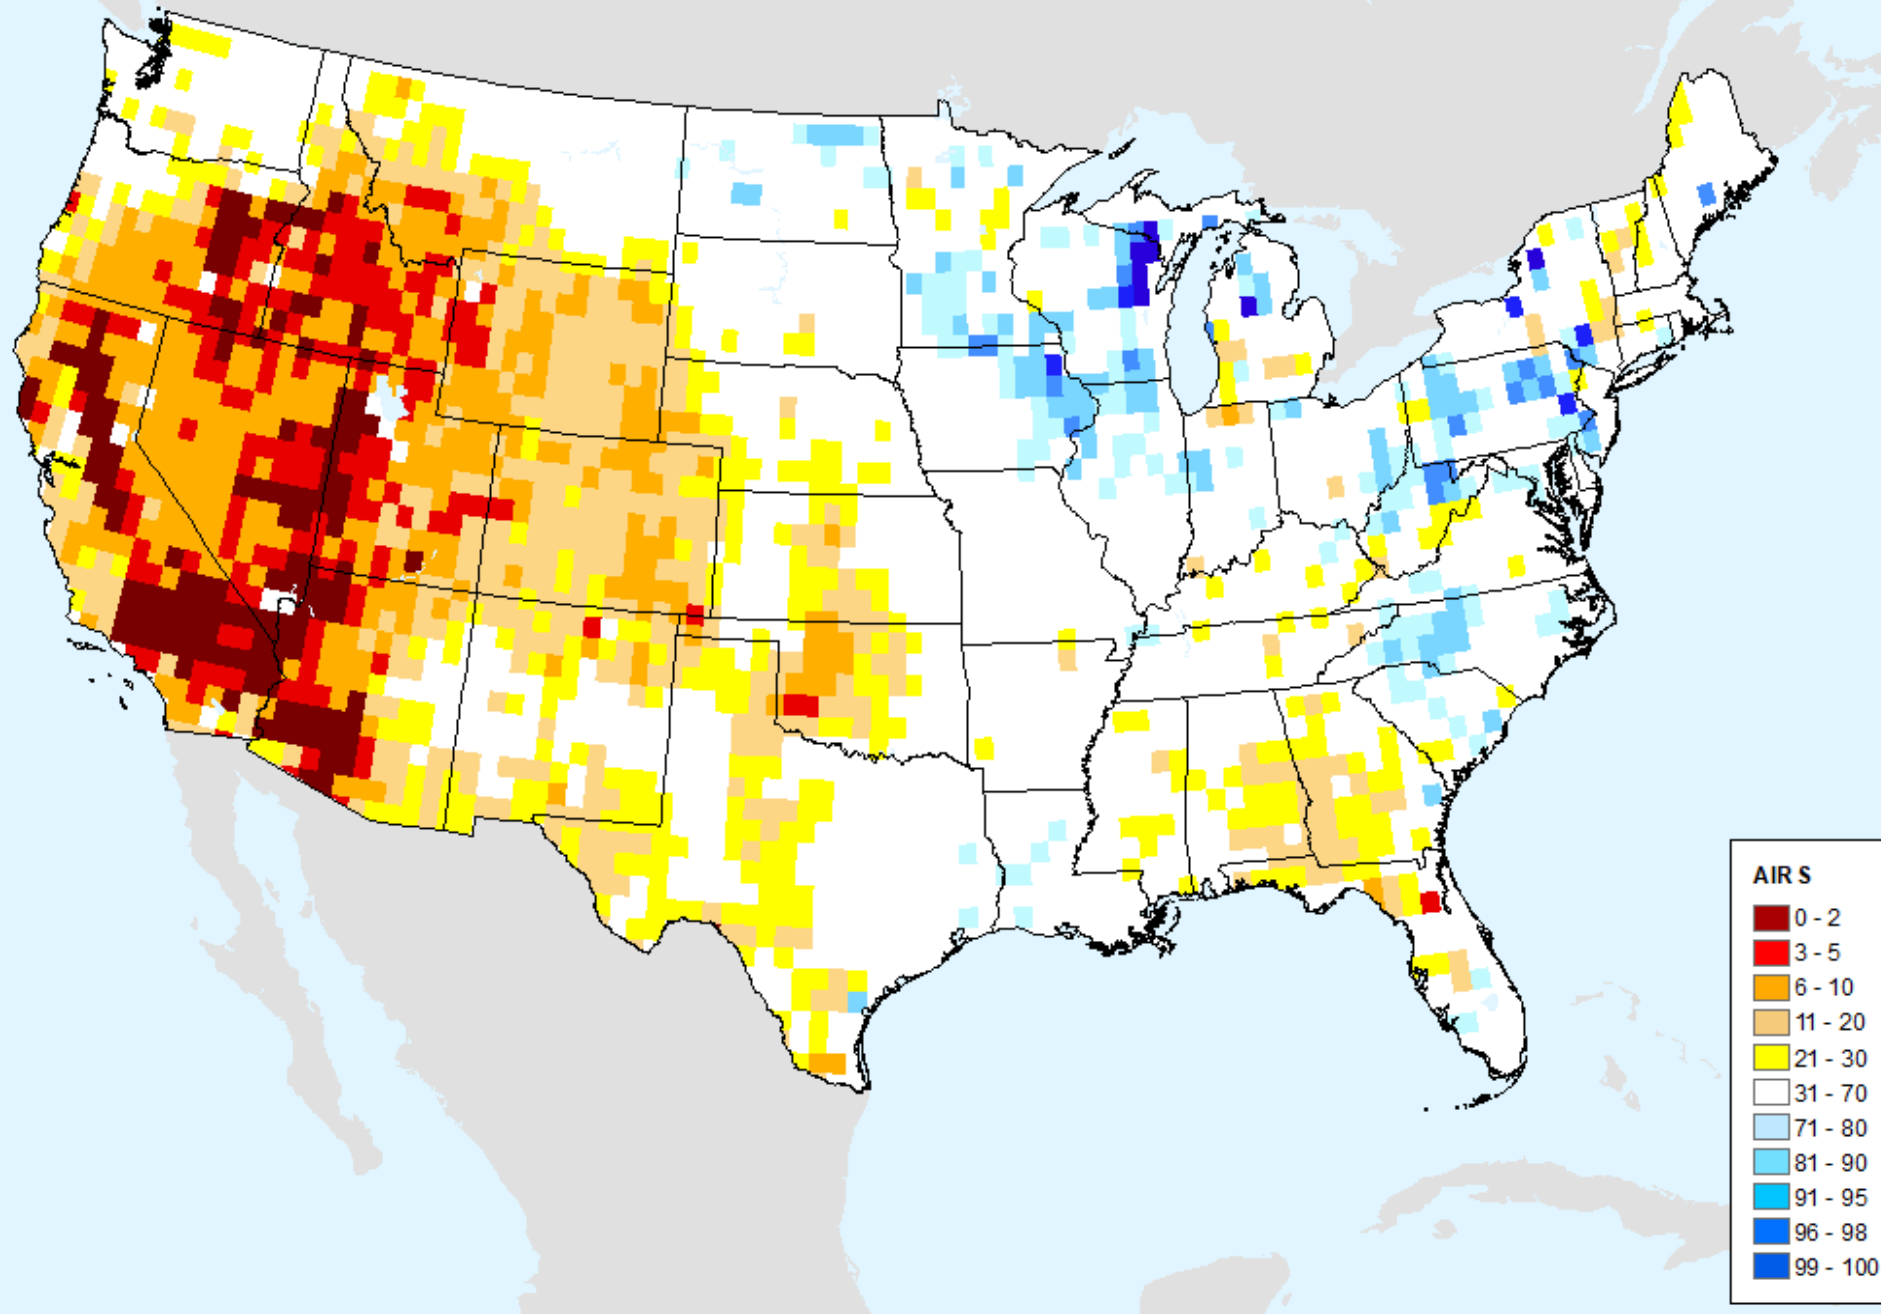

AIRS-Based Retrieved Surface Air Temperature 14 Day

As of: Tuesday, June 18, 2024