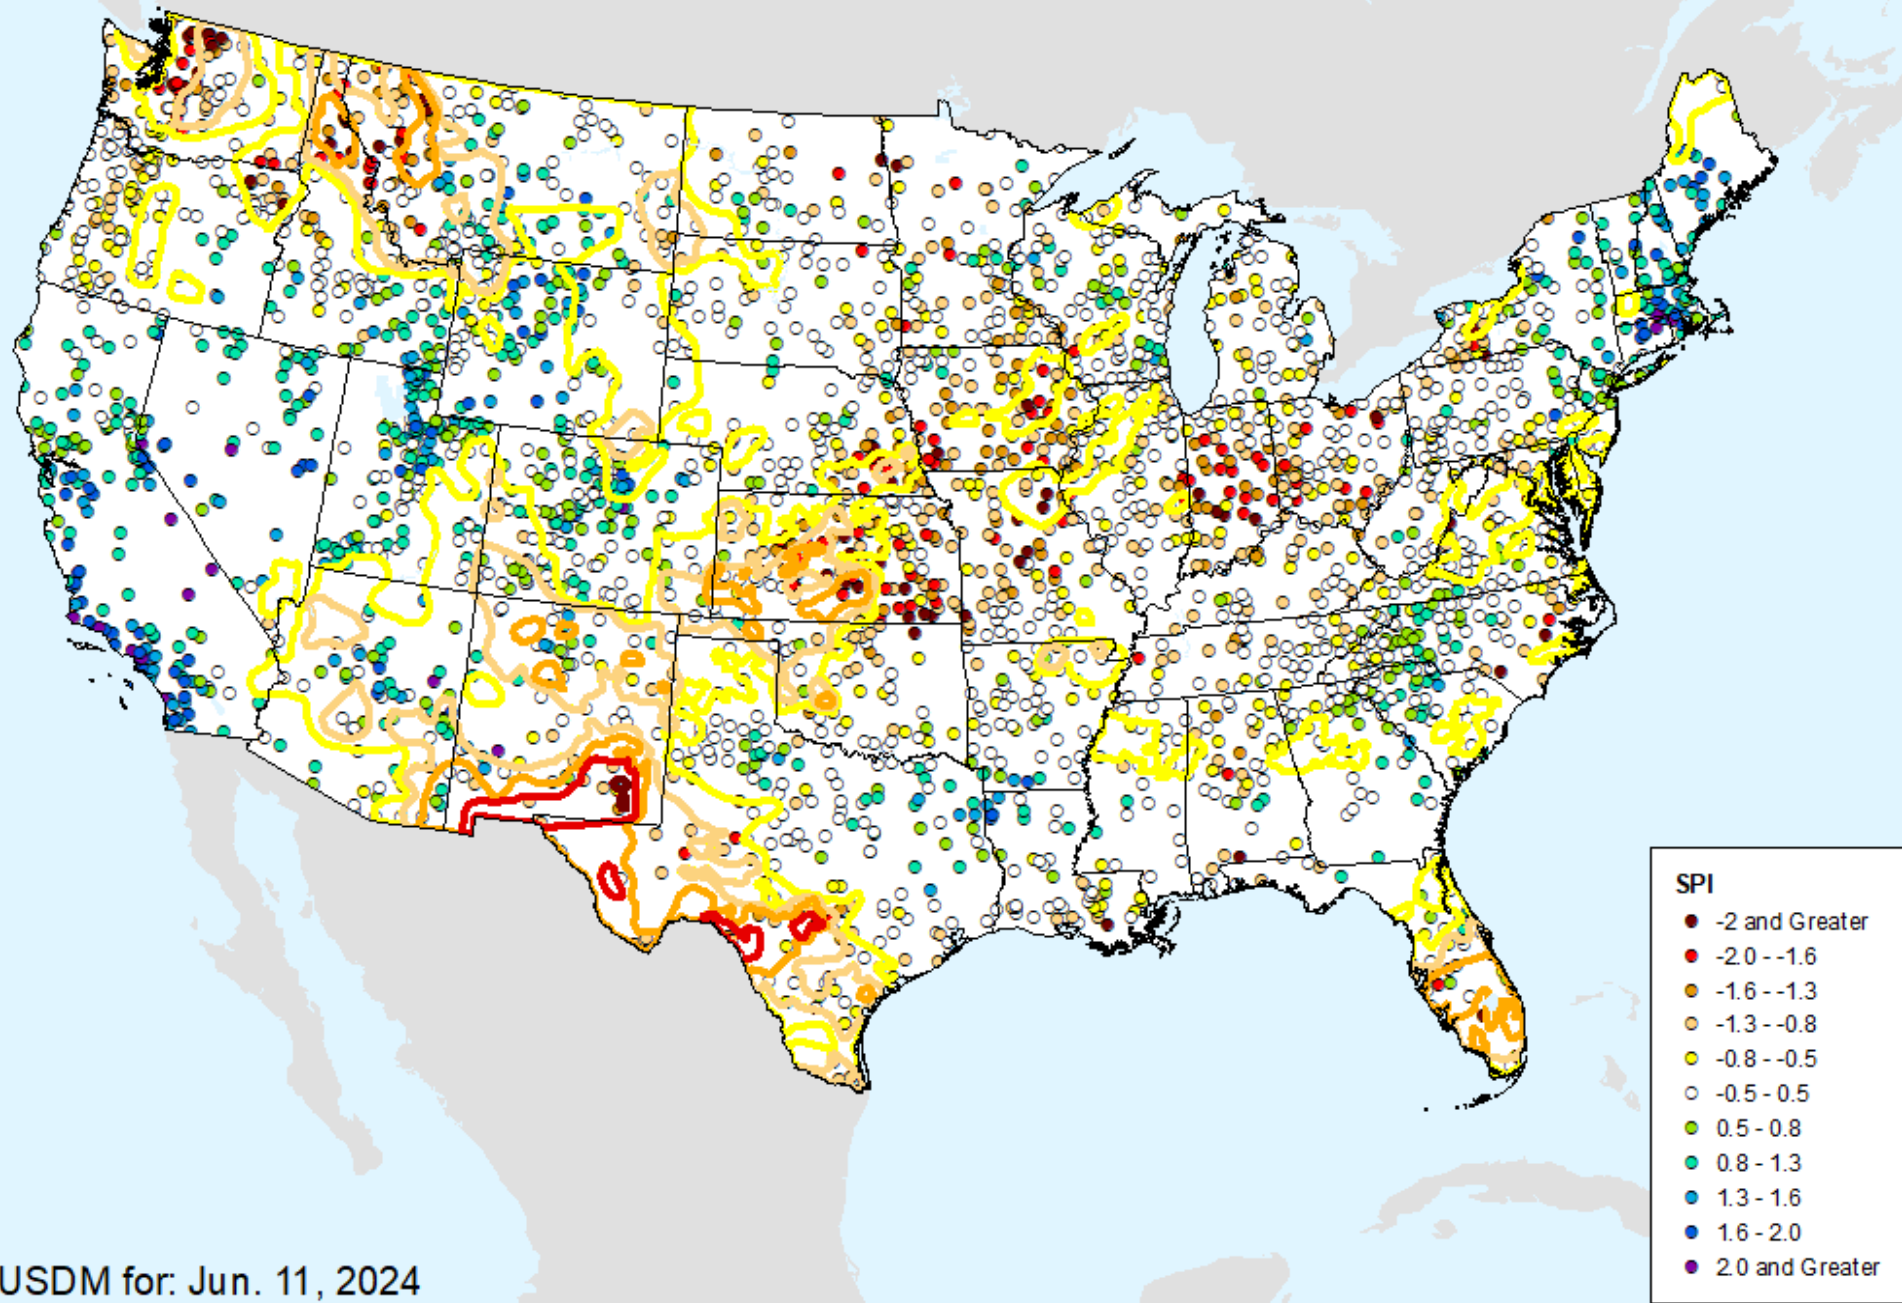

HPRCC 24-month SPI

As of: Tuesday, June 18, 2024

USDM for: Jun. 11, 2024