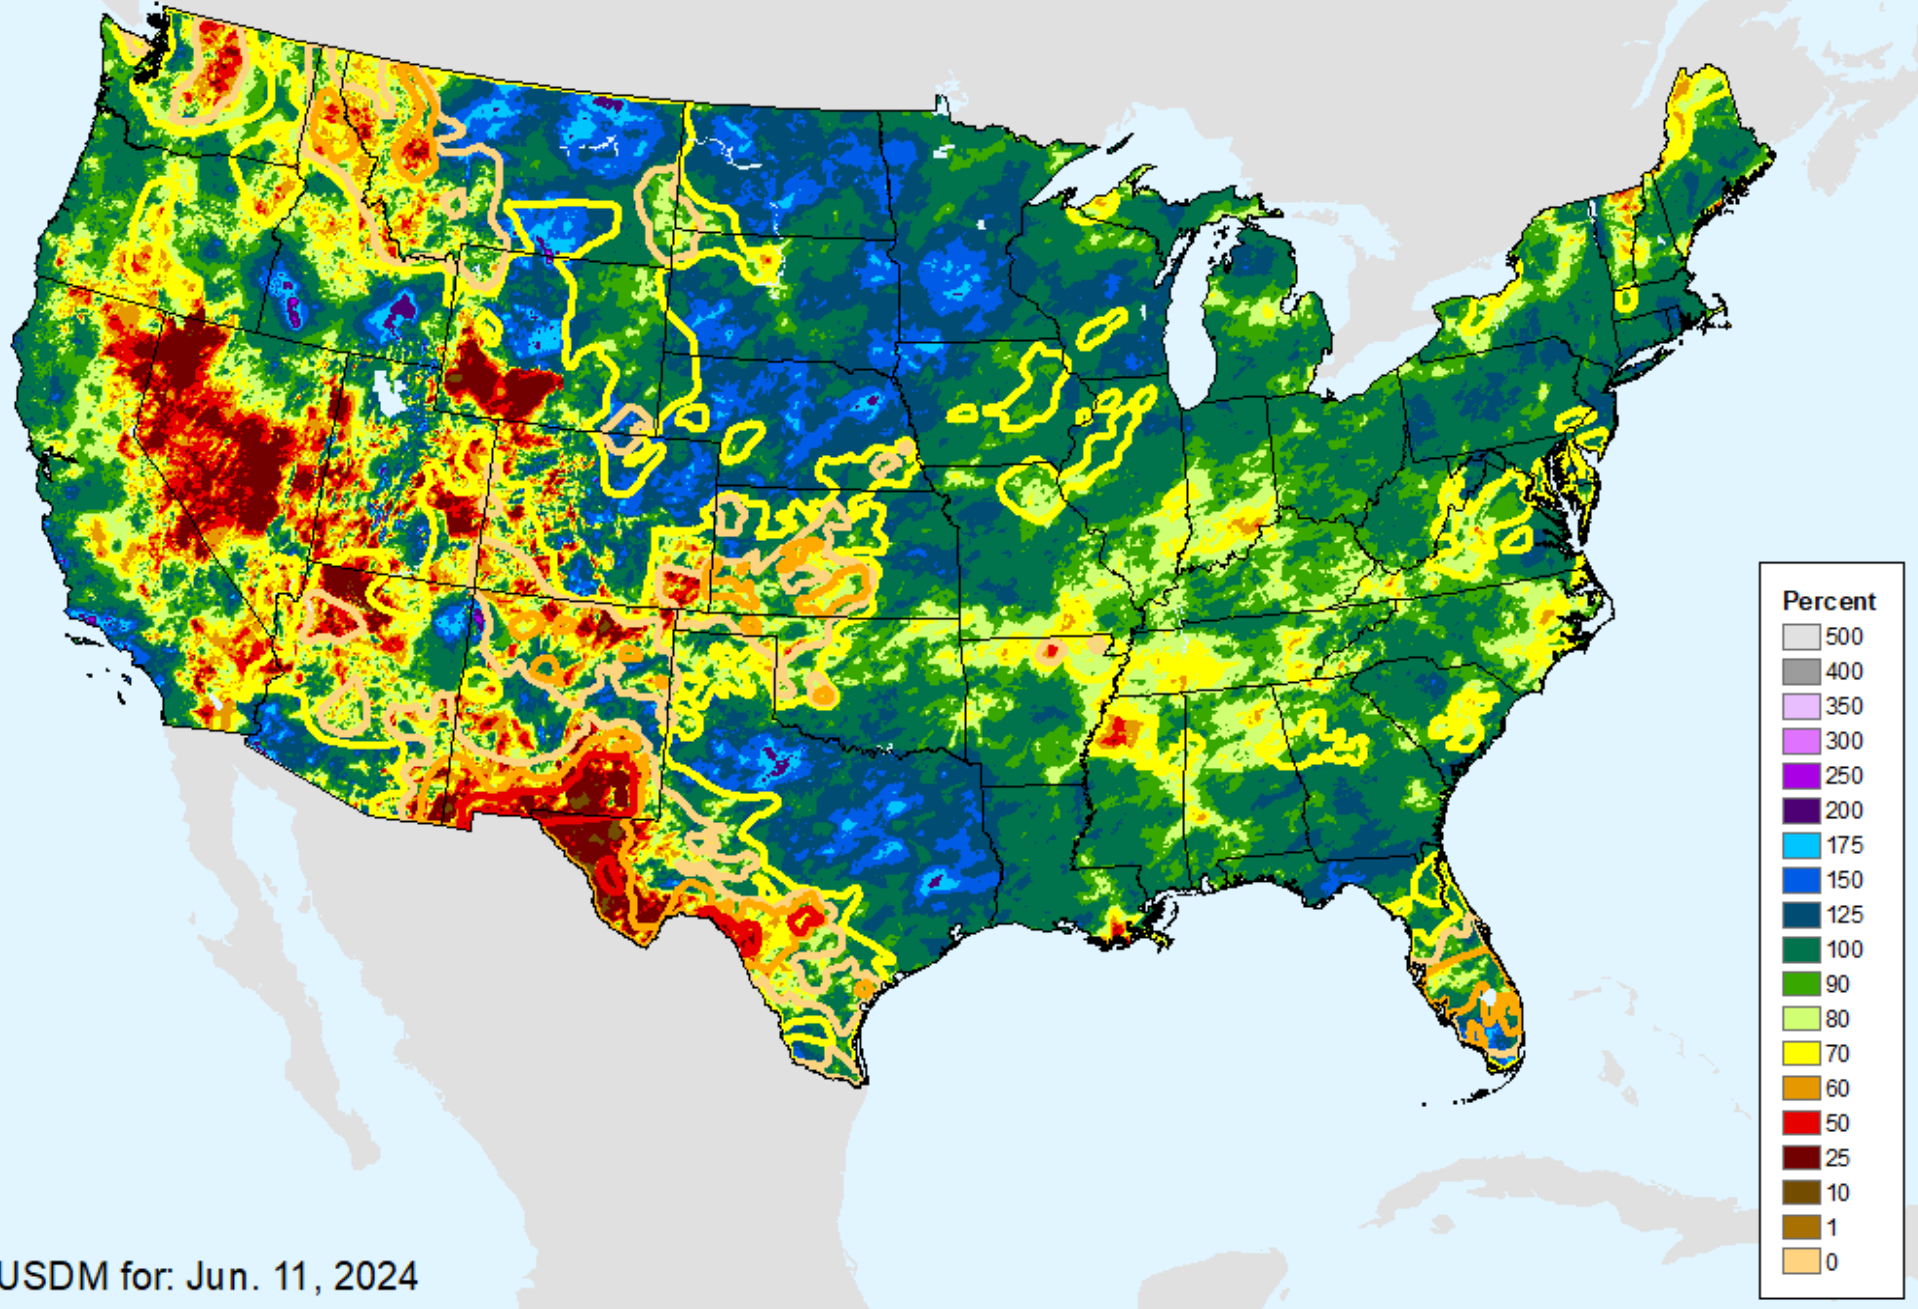

AHPS Water-Year Pct of Normal Pcp

As of: Tuesday, June 18, 2024

USDM for: Jun. 11, 2024