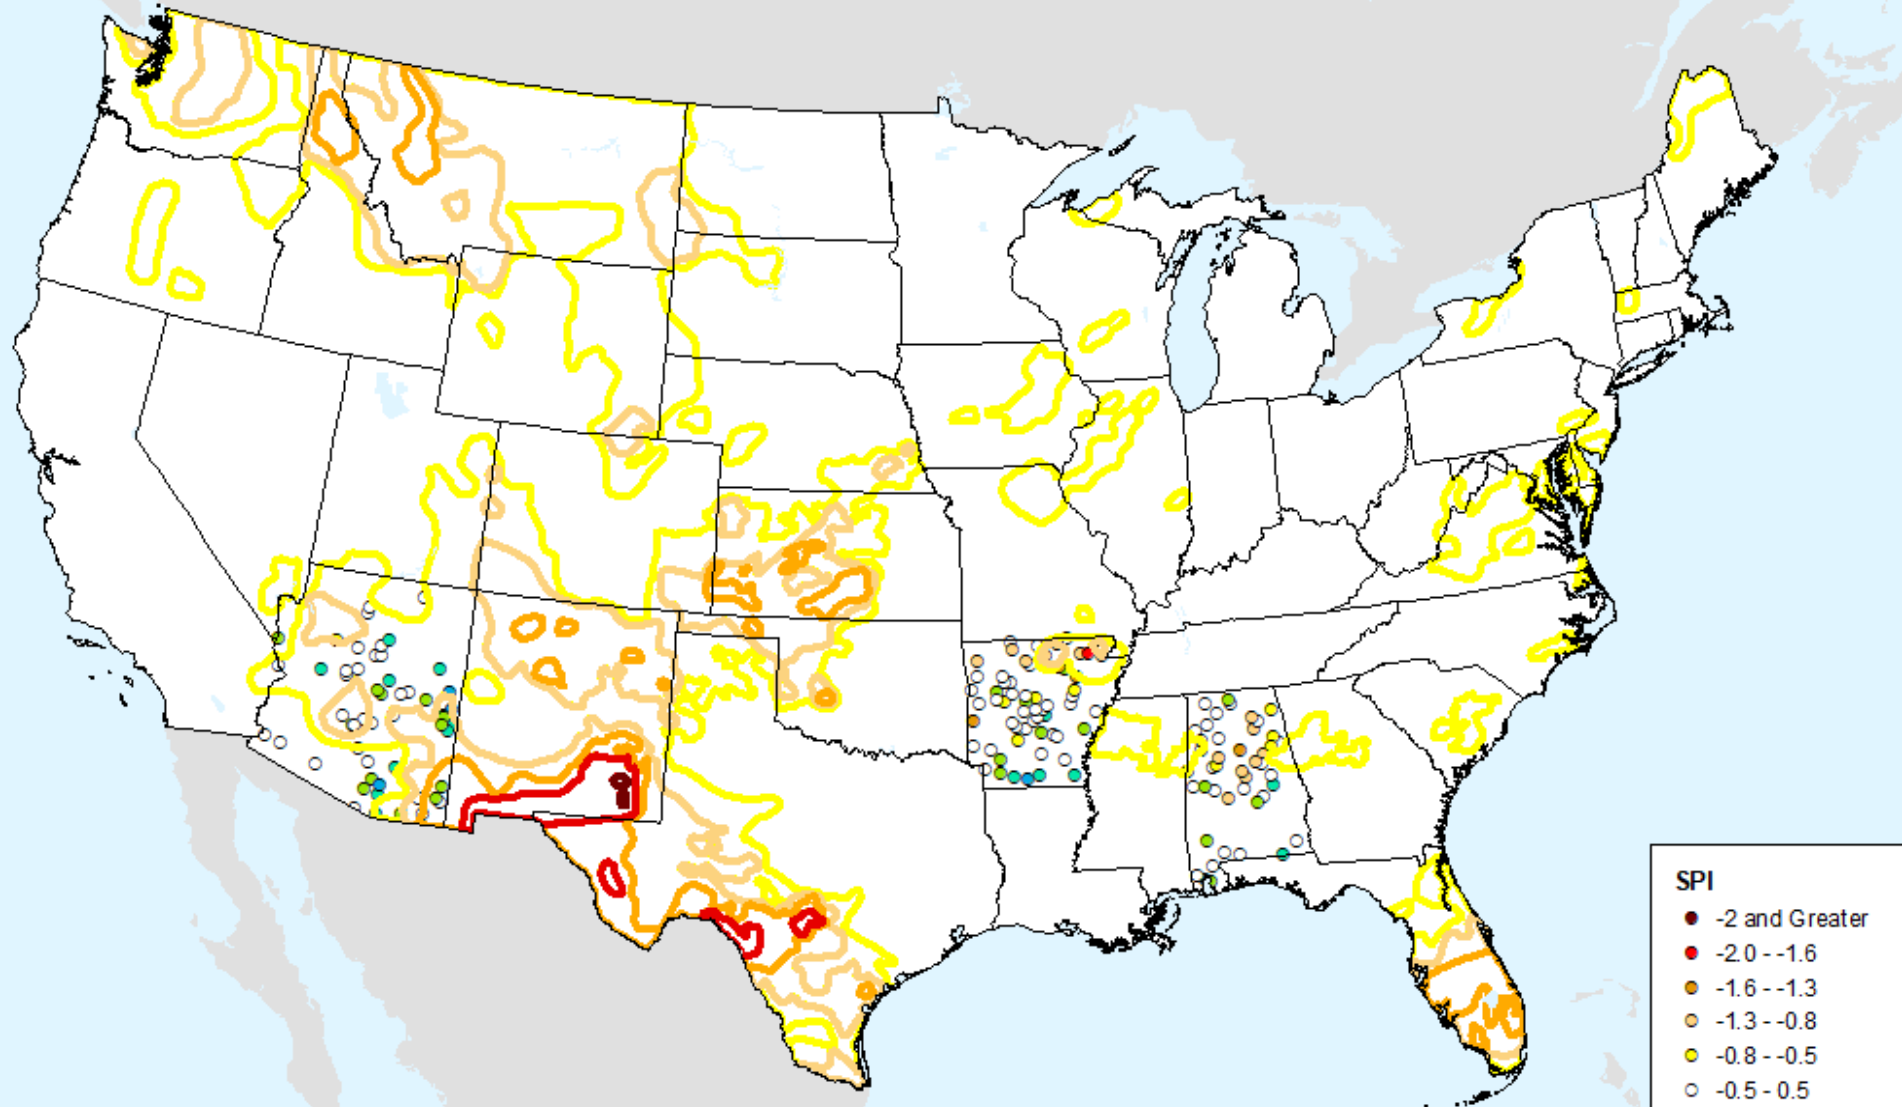

HPRCC 3-month SPI

As of: Tuesday, June 18, 2024

HPRCC 3-month SPI

As of: Tuesday, June 18, 2024

HPRCC 4-month SPI

As of: Tuesday, June 18, 2024

USDM for: Jun. 11, 2024

HPRCC 4-month SPI