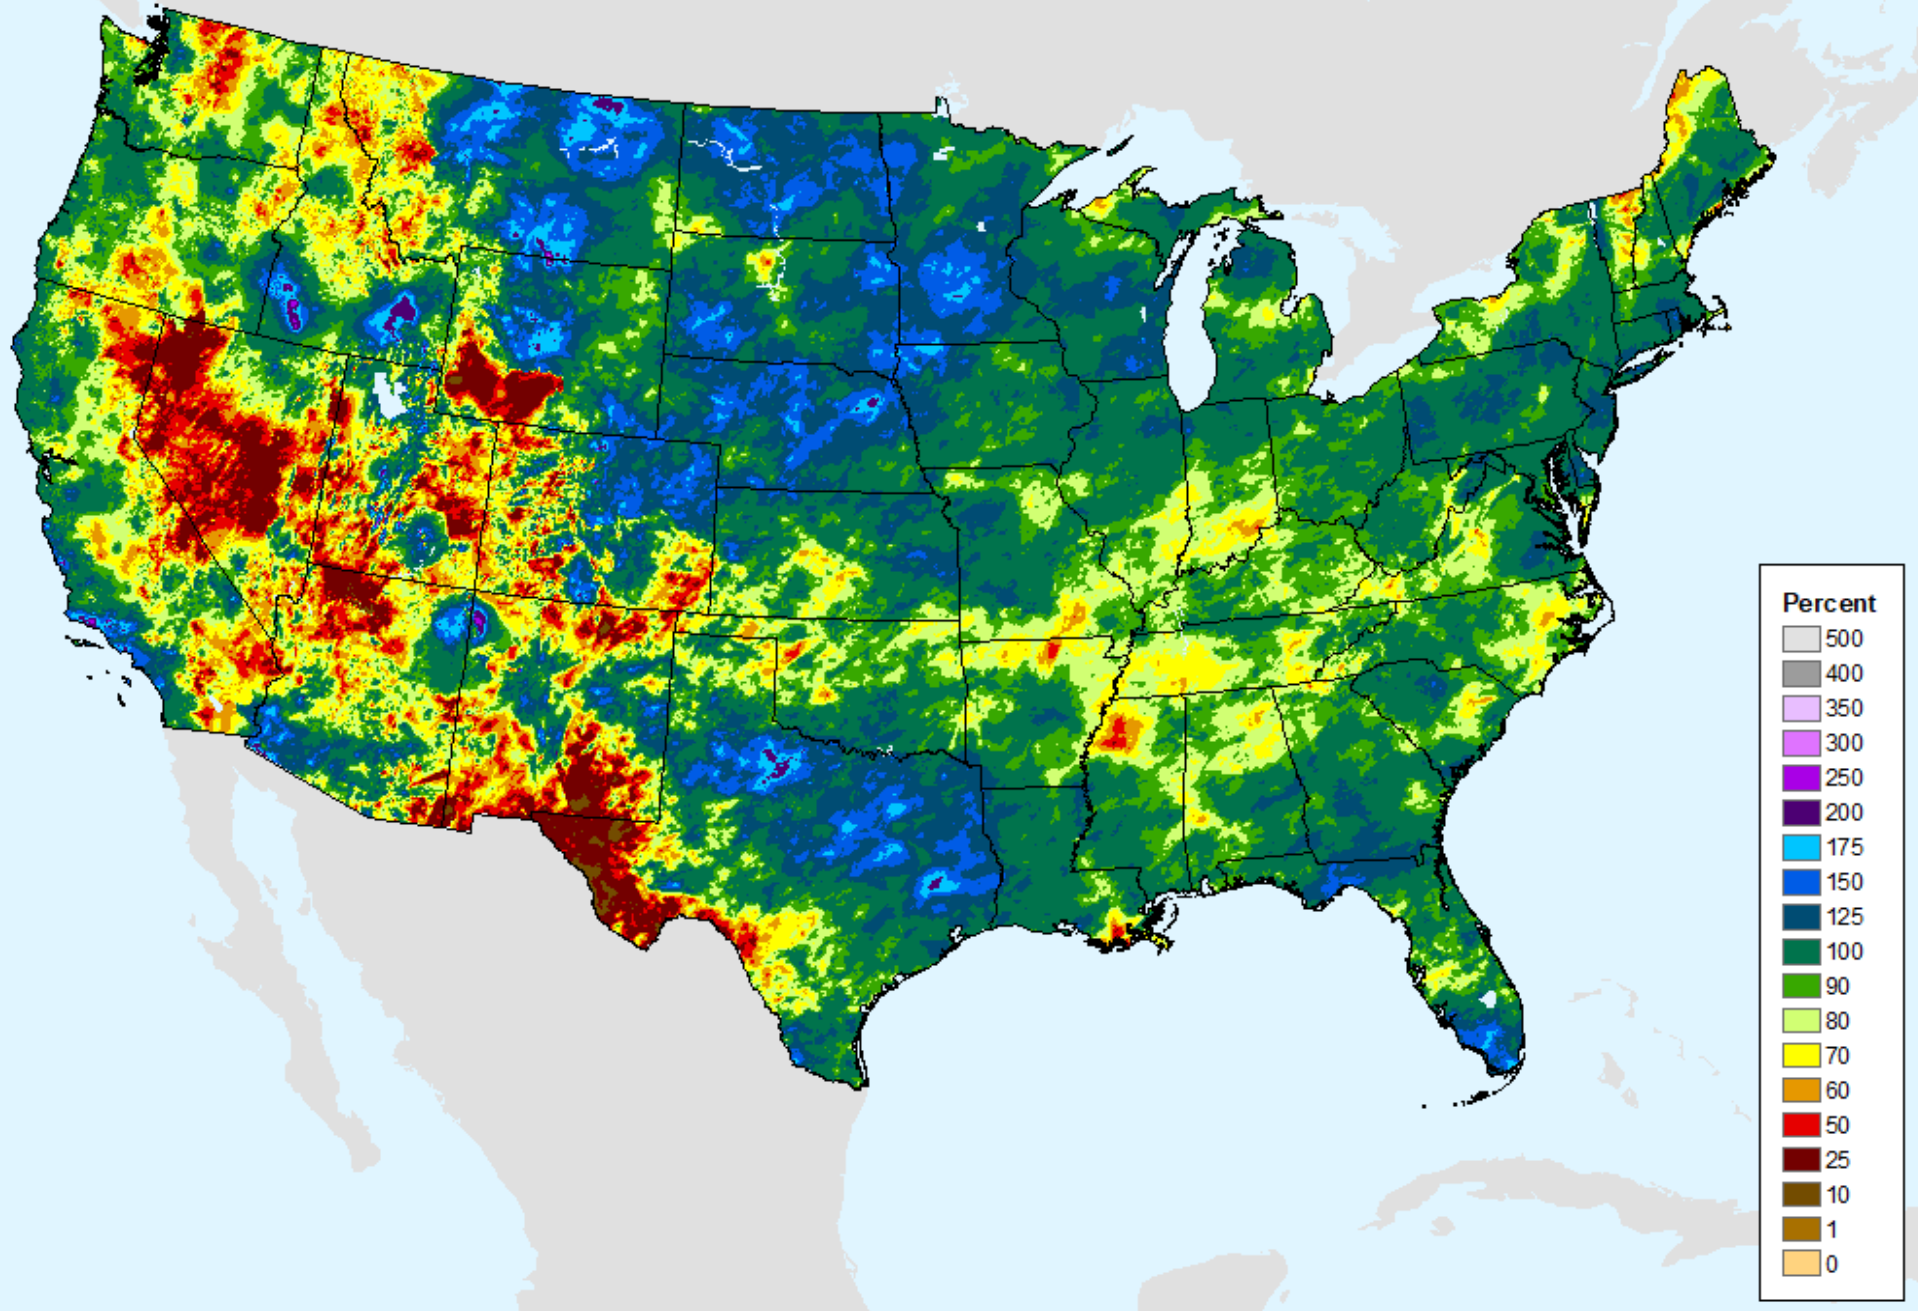

AHPS Water-Year Pct of Normal Pcp

As of: Tuesday, June 18, 2024

USDM for: Jun. 11, 2024

AHPS Water-Year Pct of Normal Pcp

As of: Tuesday, June 18, 2024

USGS 7-Day Avg Streamflow

As of: Tuesday, June 18, 2024