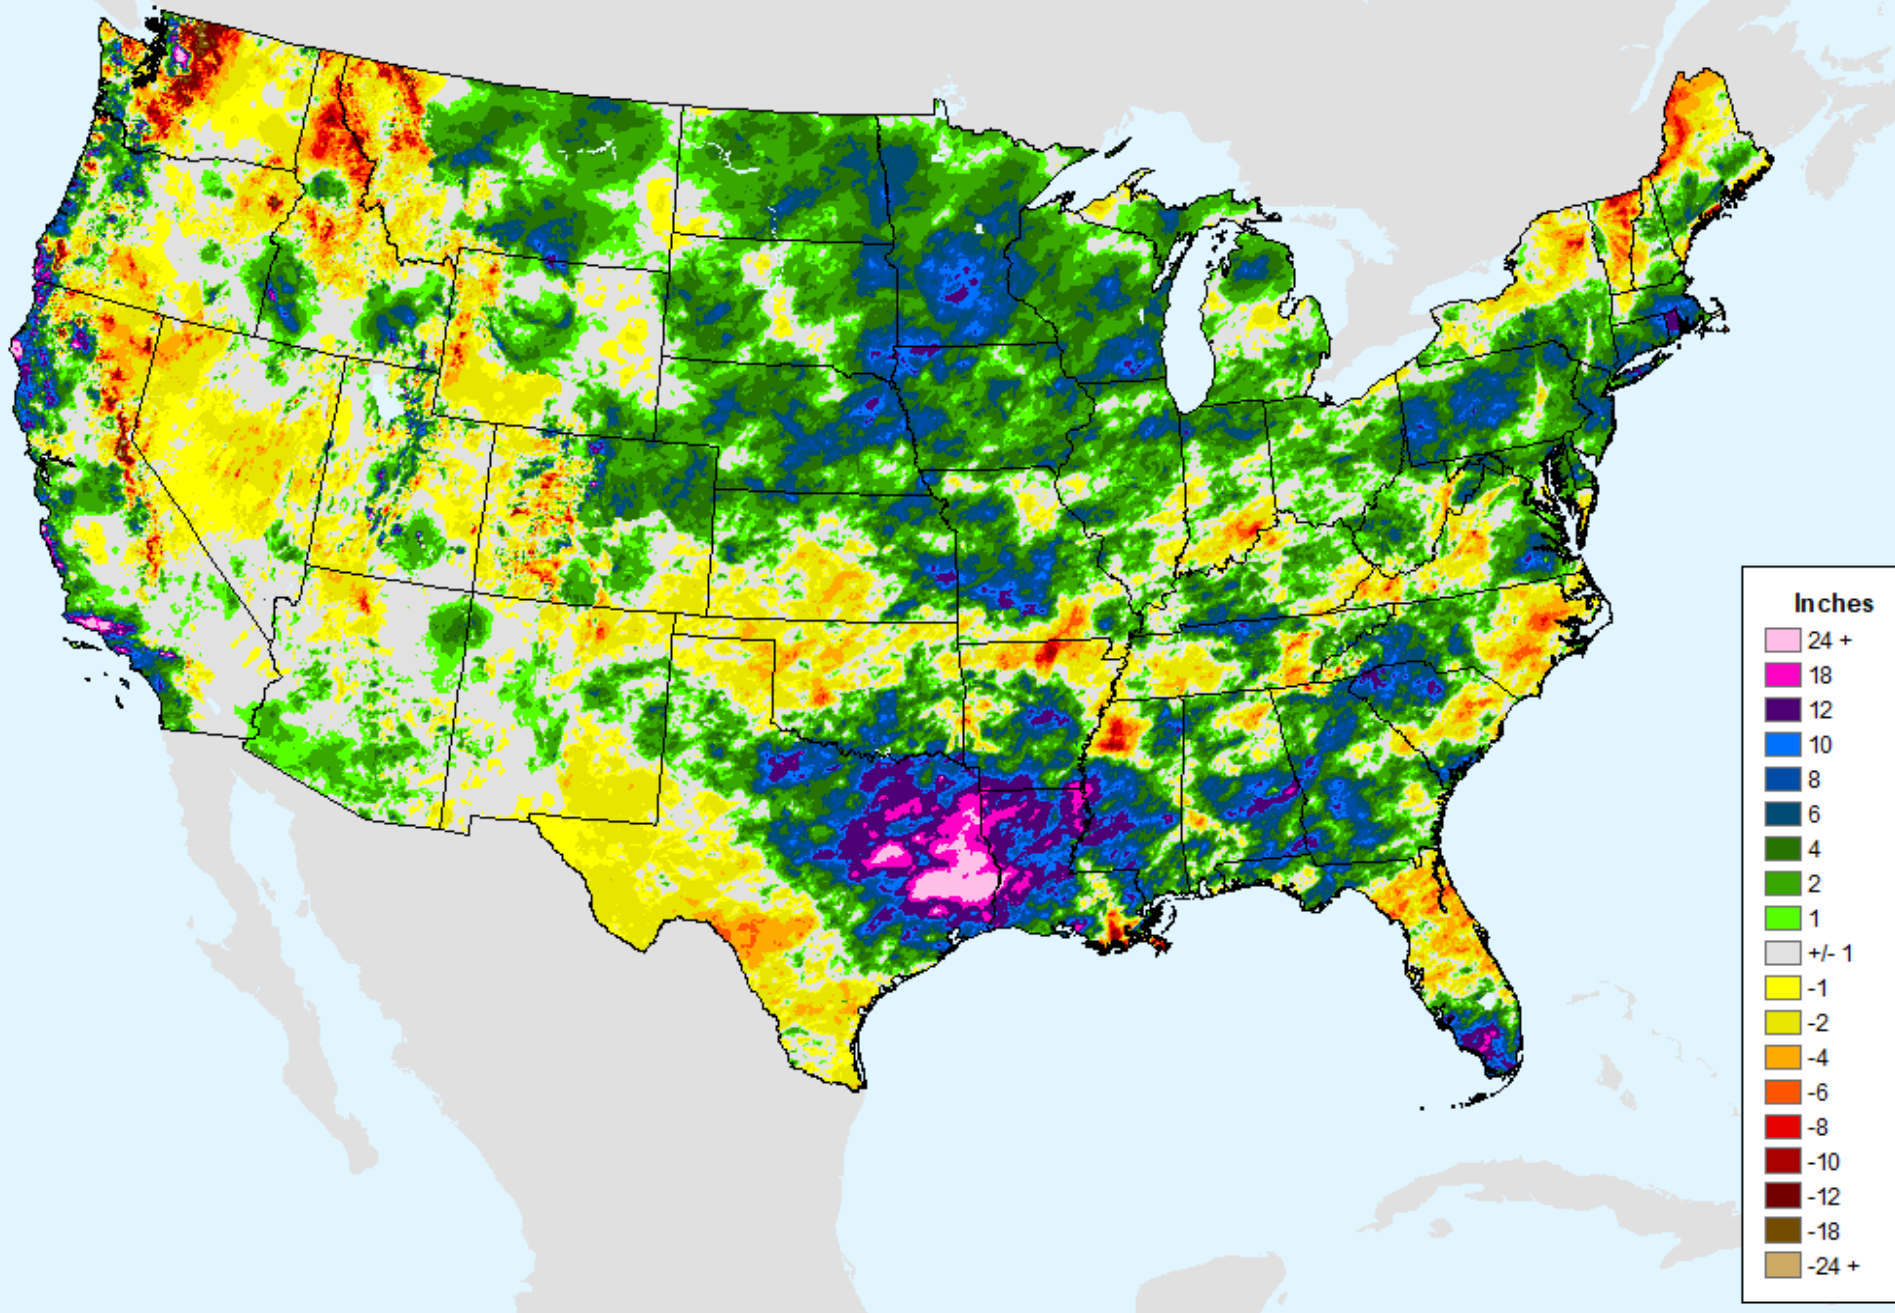

AHPS 180-Day Precip Departure

As of: Tuesday, June 18, 2024

USDM for: Jun. 11, 2024

AHPS 180-Day Precip Departure

As of: Tuesday, June 18, 2024

AHPS 180-Day Pct of Normal Pcp

As of: Tuesday, June 18, 2024

USDM for: Jun. 11, 2024