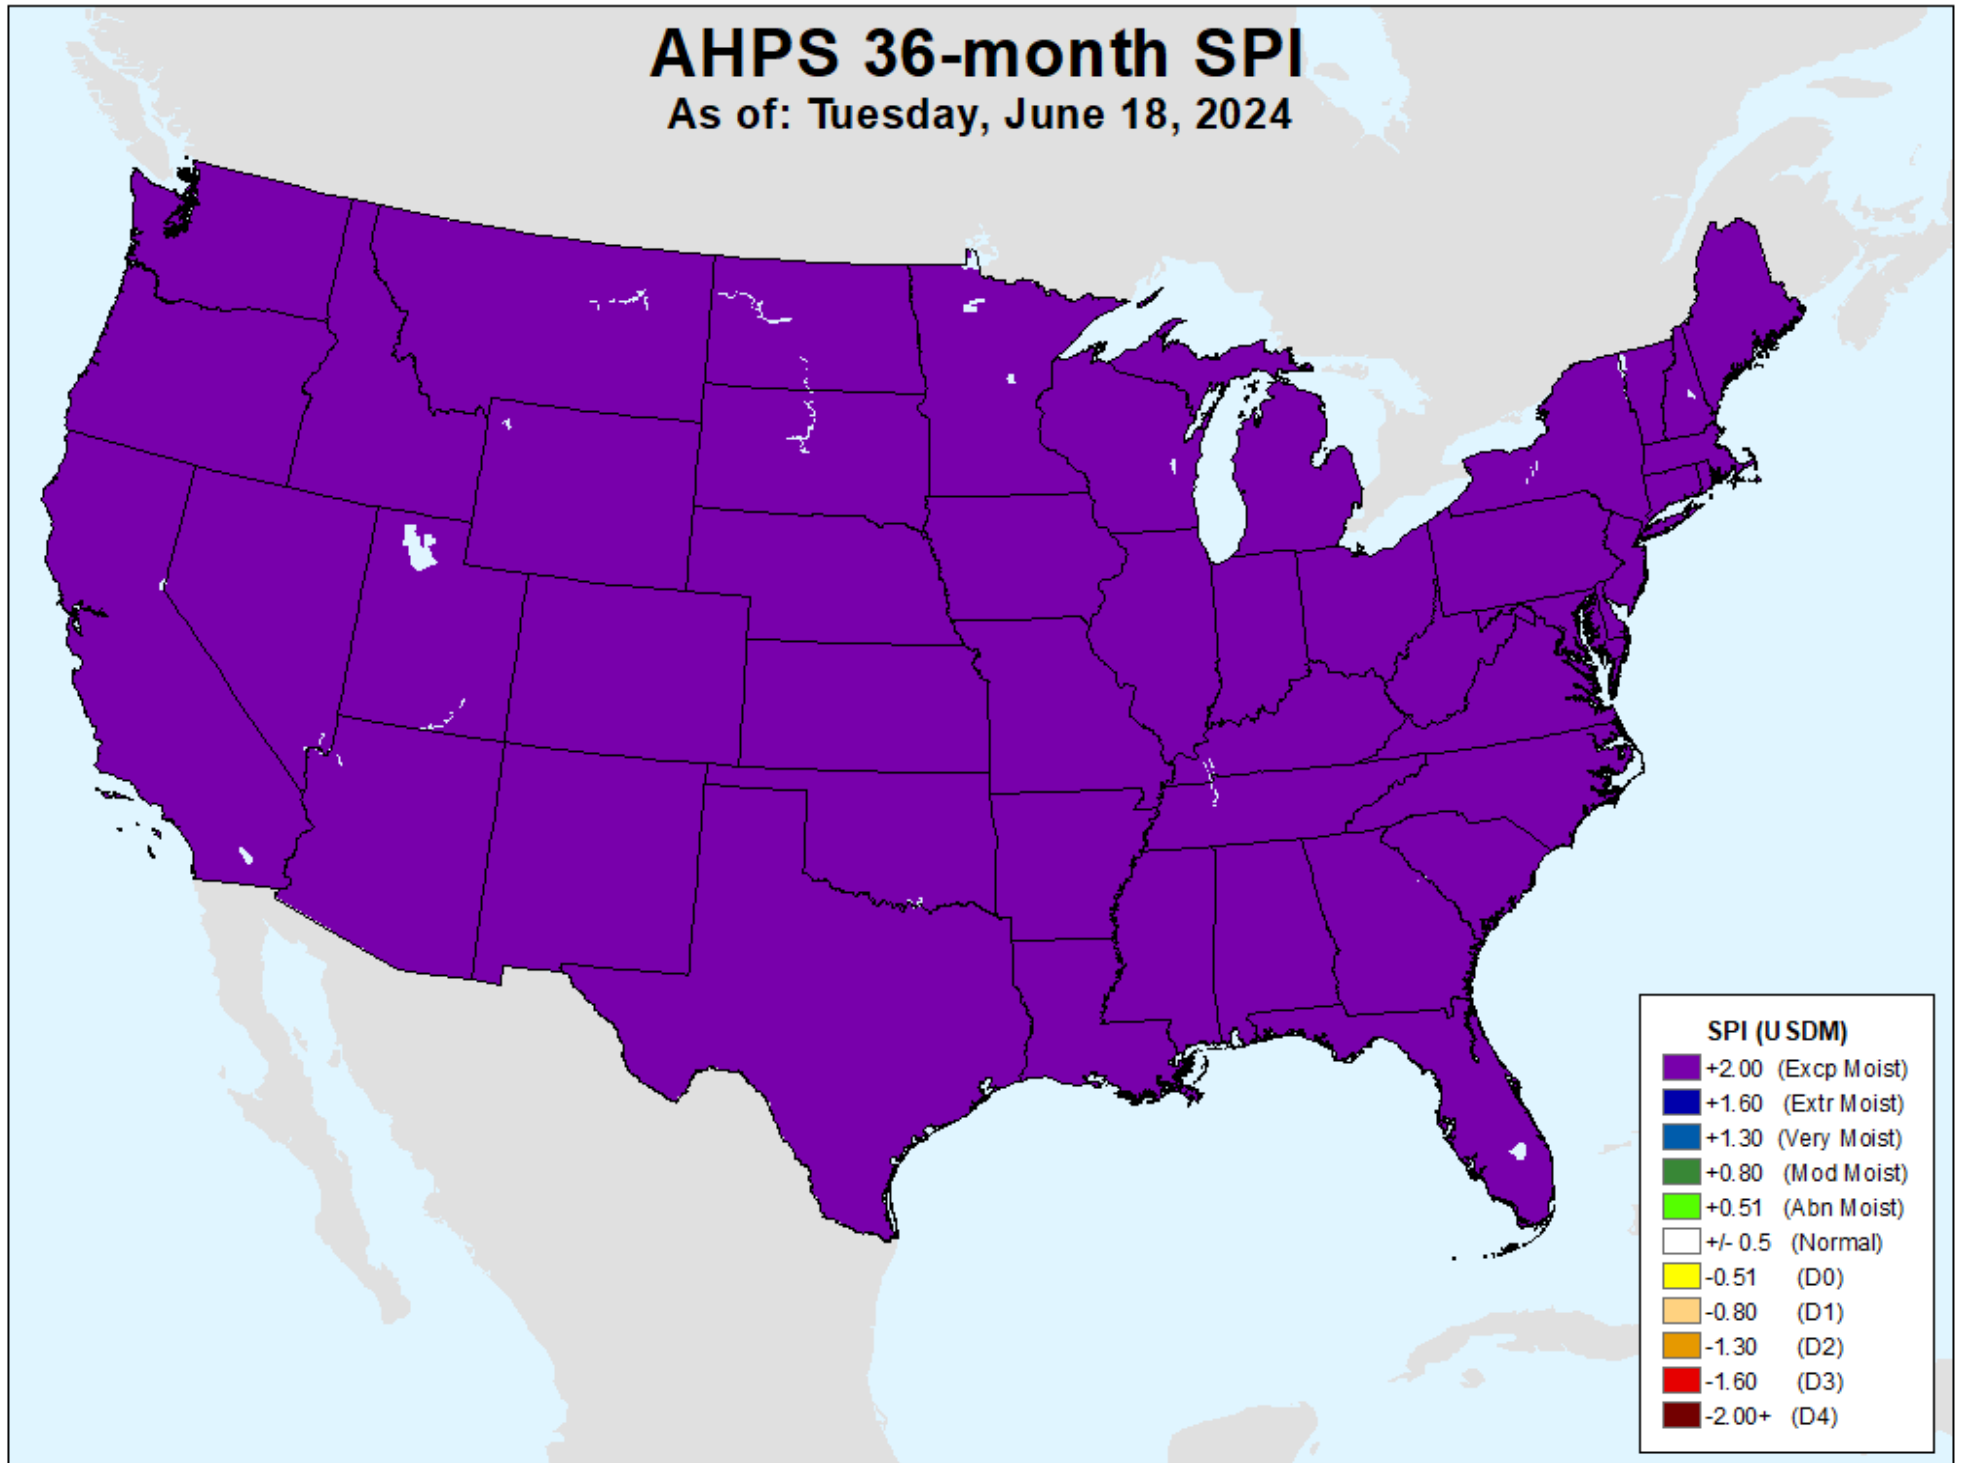

AHPS 24-month SPI

As of: Tuesday, June 18, 2024

AHPS 36-month SPI

As of: Tuesday, June 18, 2024

USDM for: Jun. 11, 2024

AHPS 36-month SPI

As of: Tuesday, June 18, 2024

CPC 3-month SPI