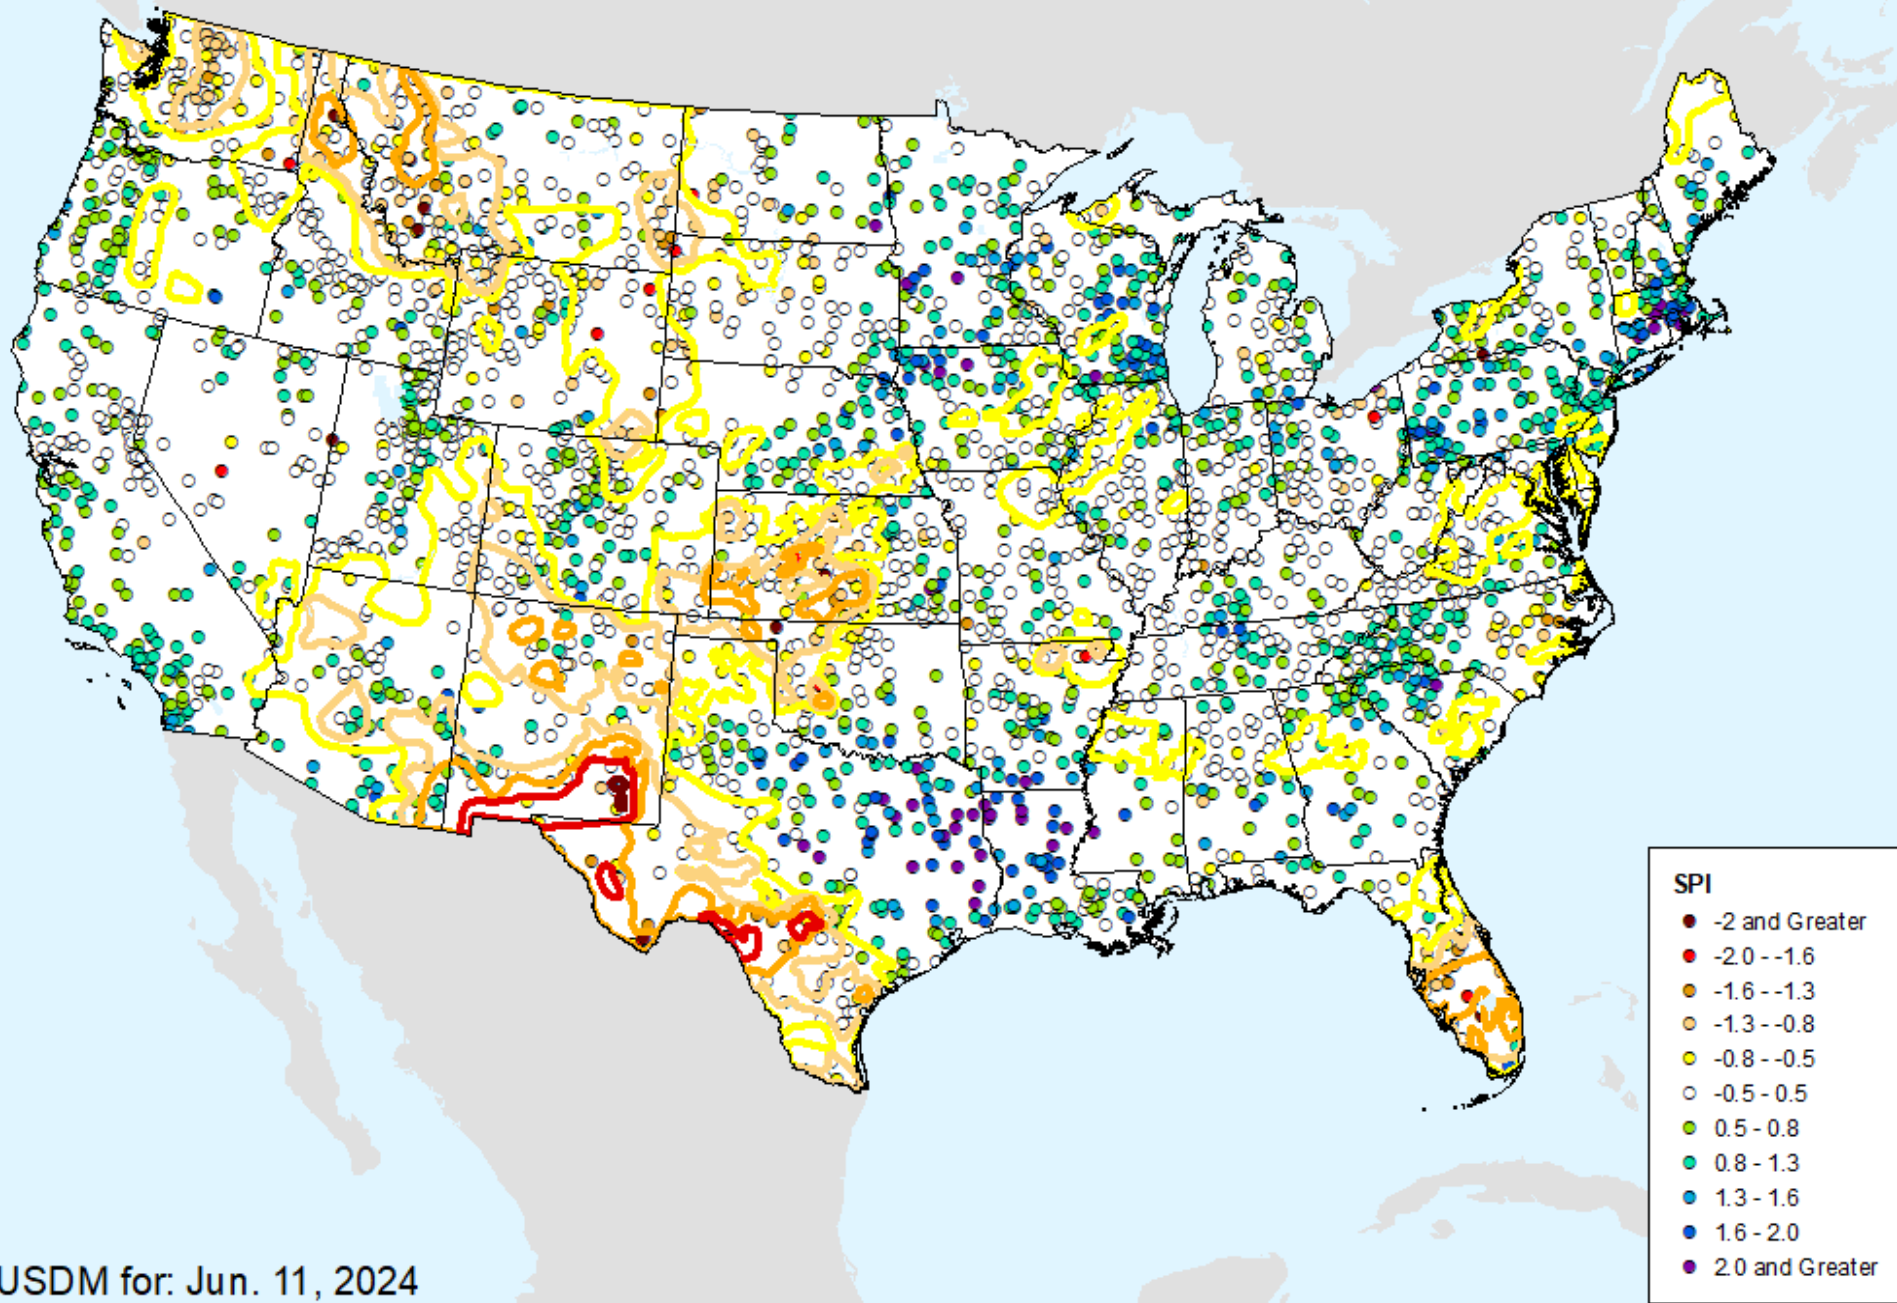

HPRCC Year-to-date SPI

As of: Tuesday, June 18, 2024

USDM for: Jun. 11, 2024