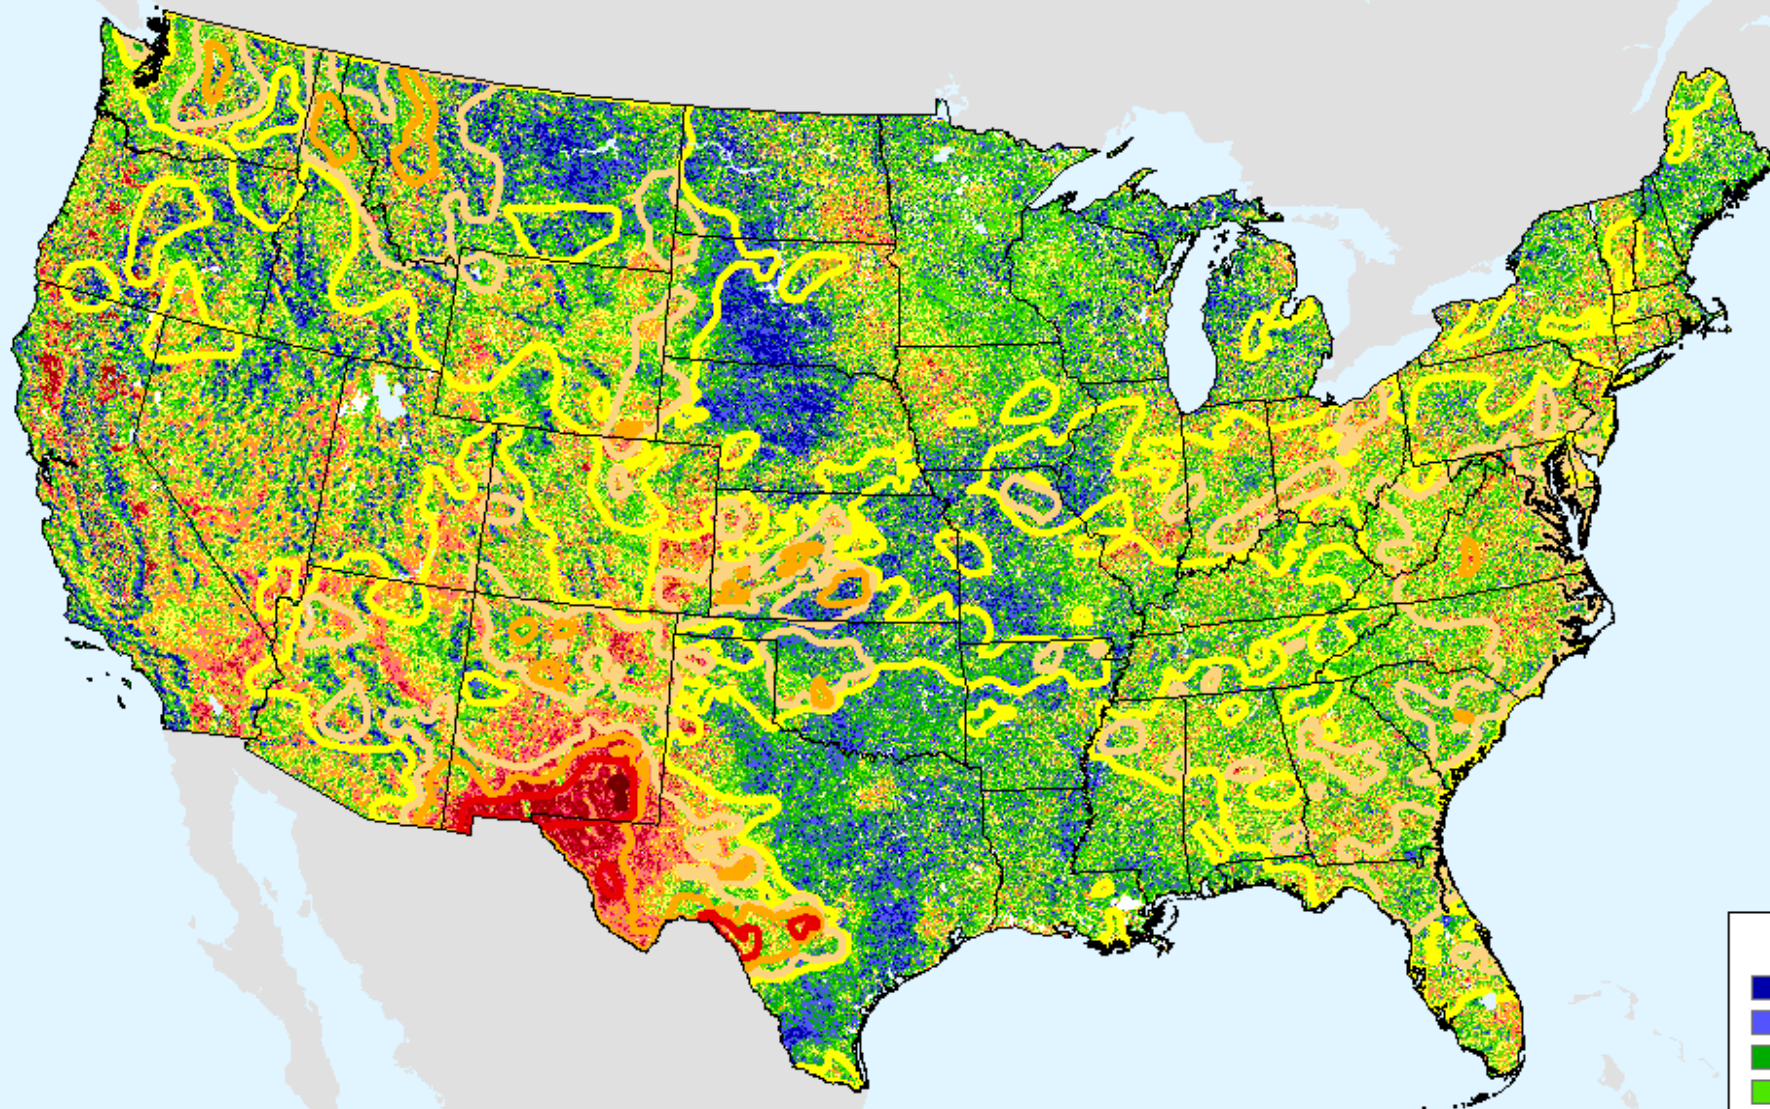

Vegetation Health Index

As of: Tuesday, July 2, 2024

USDM for: Jun. 25, 2024