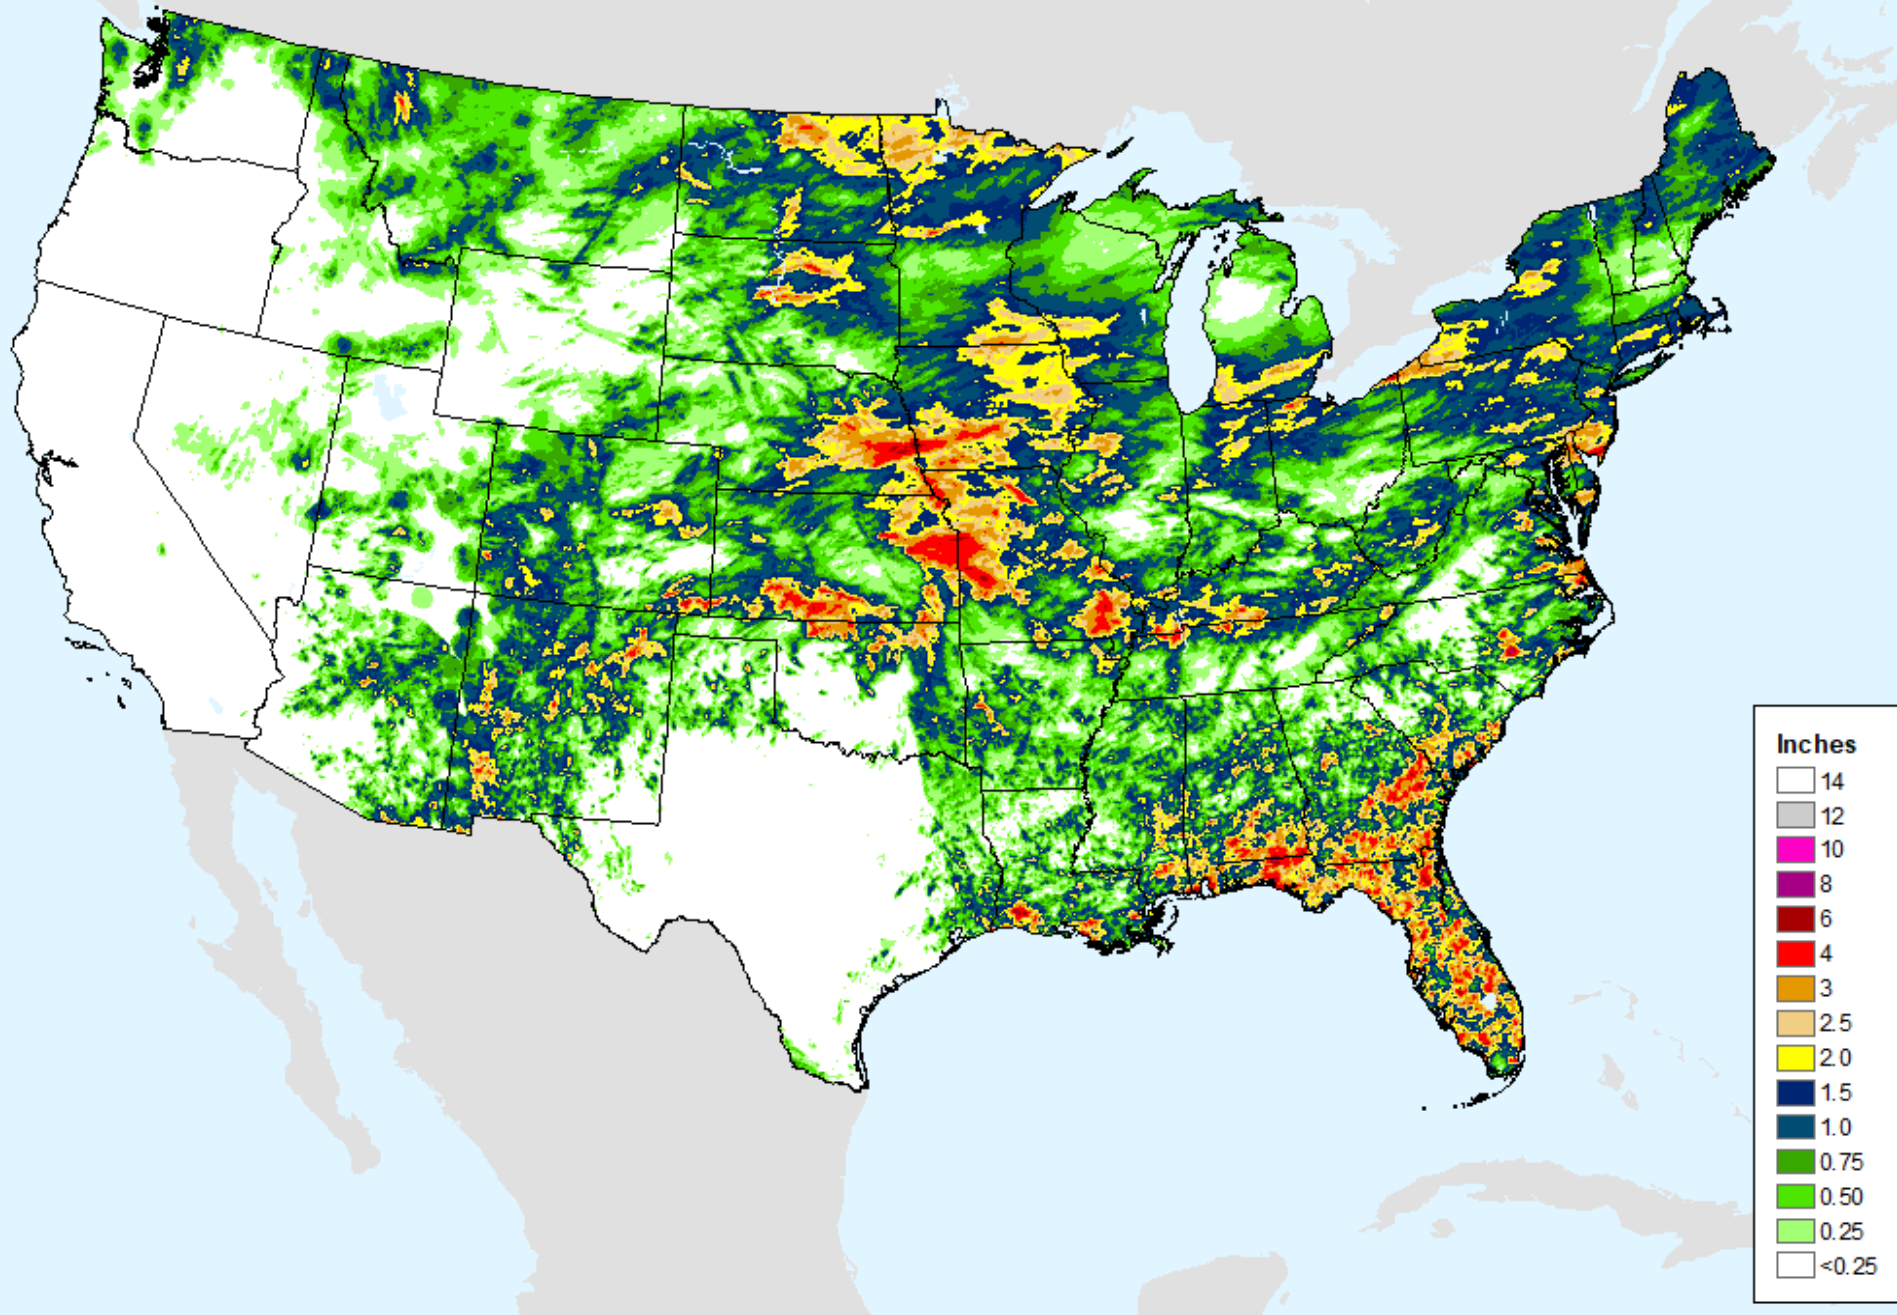

AHPS 7-Day Precipitation

As of: Tuesday, July 2, 2024

AHPS 7-Day Precipitation

As of: Tuesday, July 2, 2024

USDM for: Jun. 25, 2024

AHPS 14-Day Precip Departure

As of: Tuesday, July 2, 2024

USDM for: Jun. 25, 2024