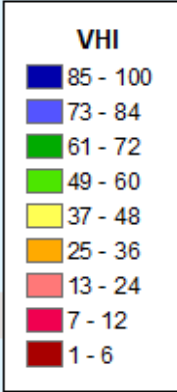

Vegetation Health Index

As of: Tuesday, July 2, 2024

USDM for: Jun. 25, 2024