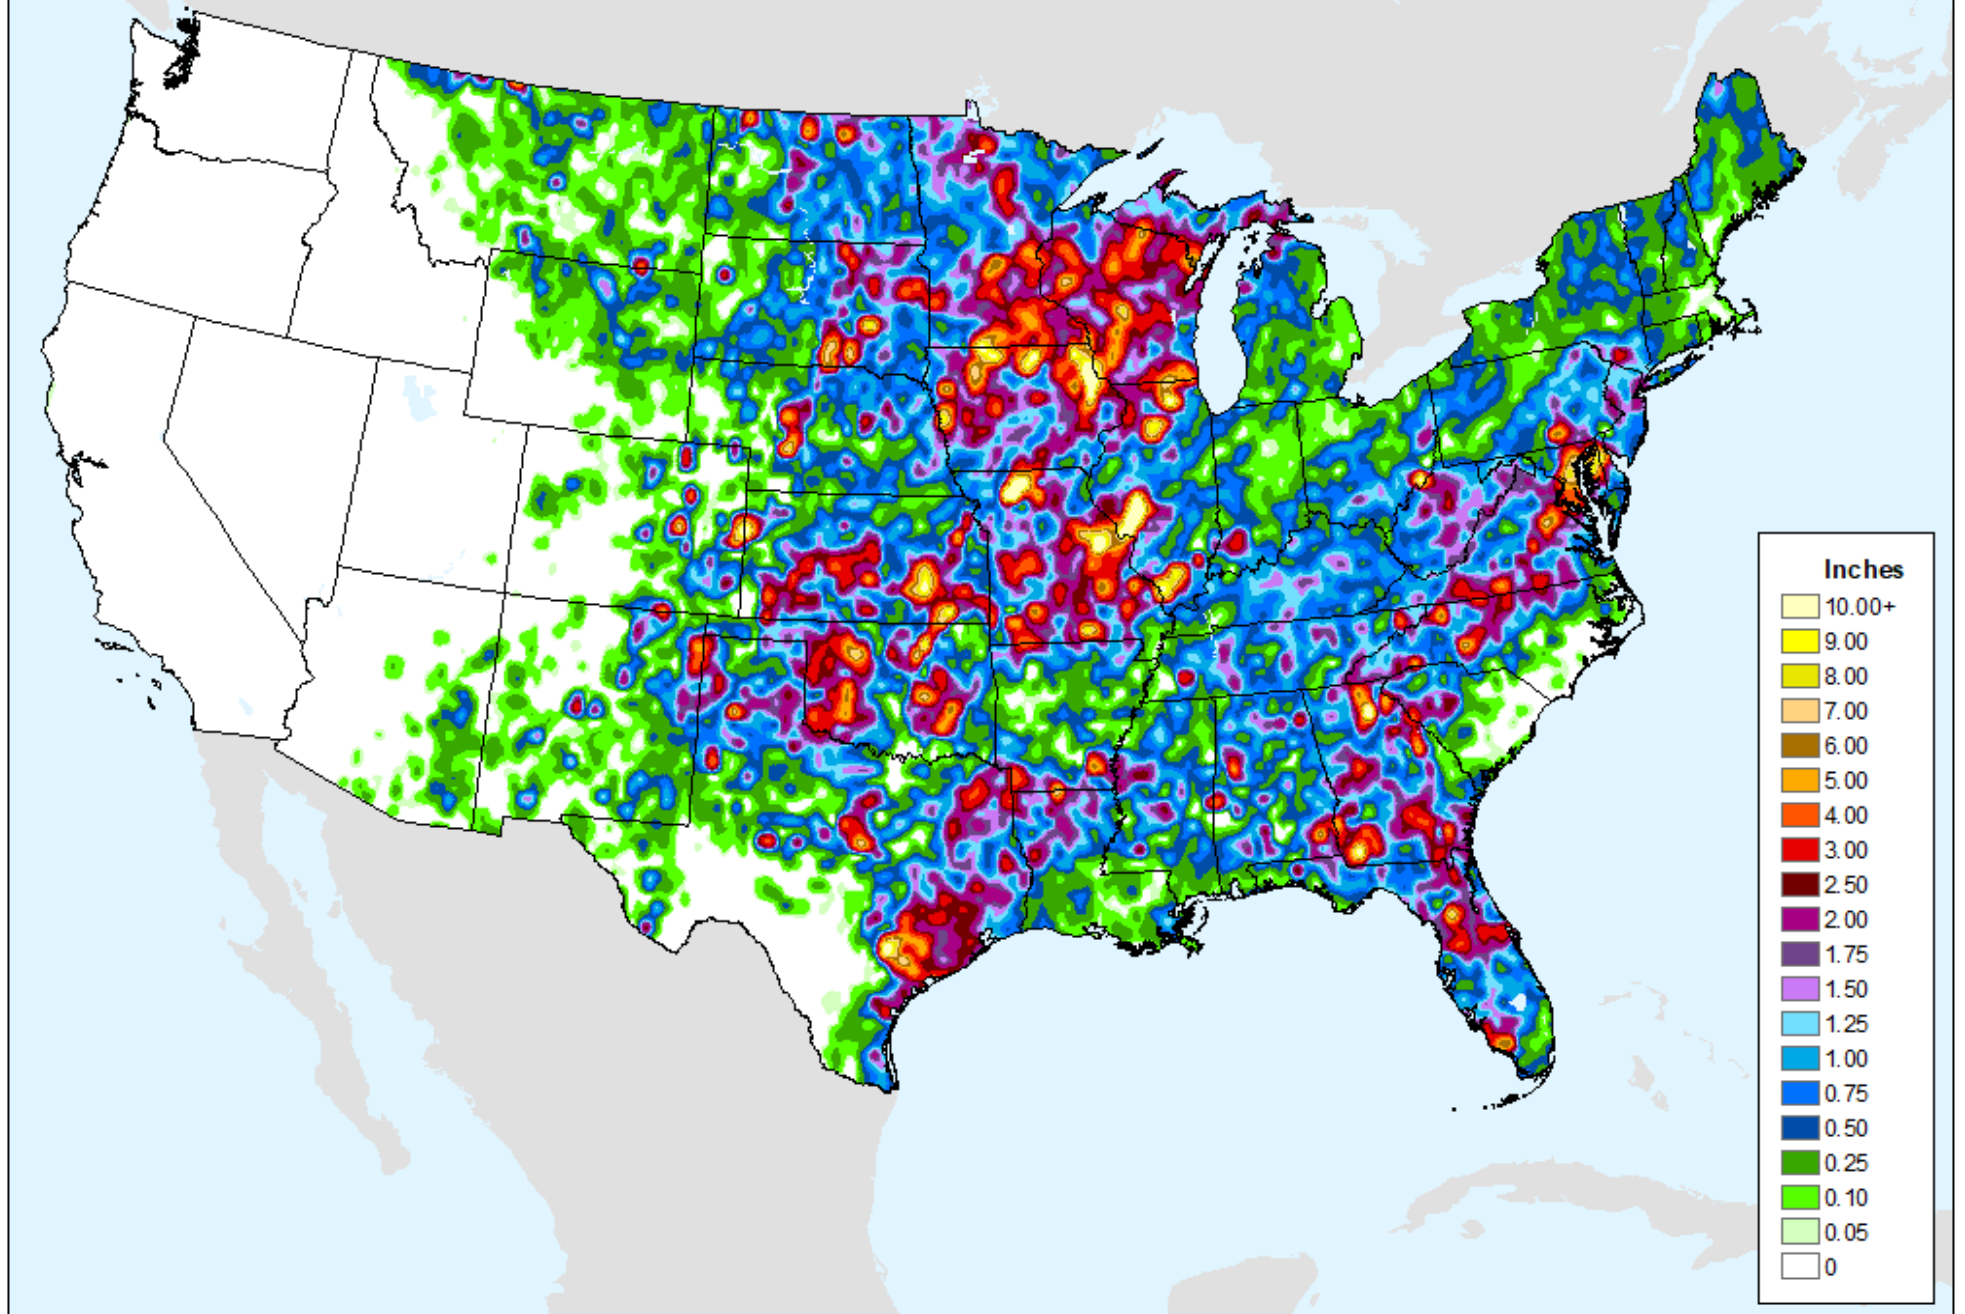

GFS (00z) 7-Day Precip Forecast

As of: Tuesday, July 2, 2024