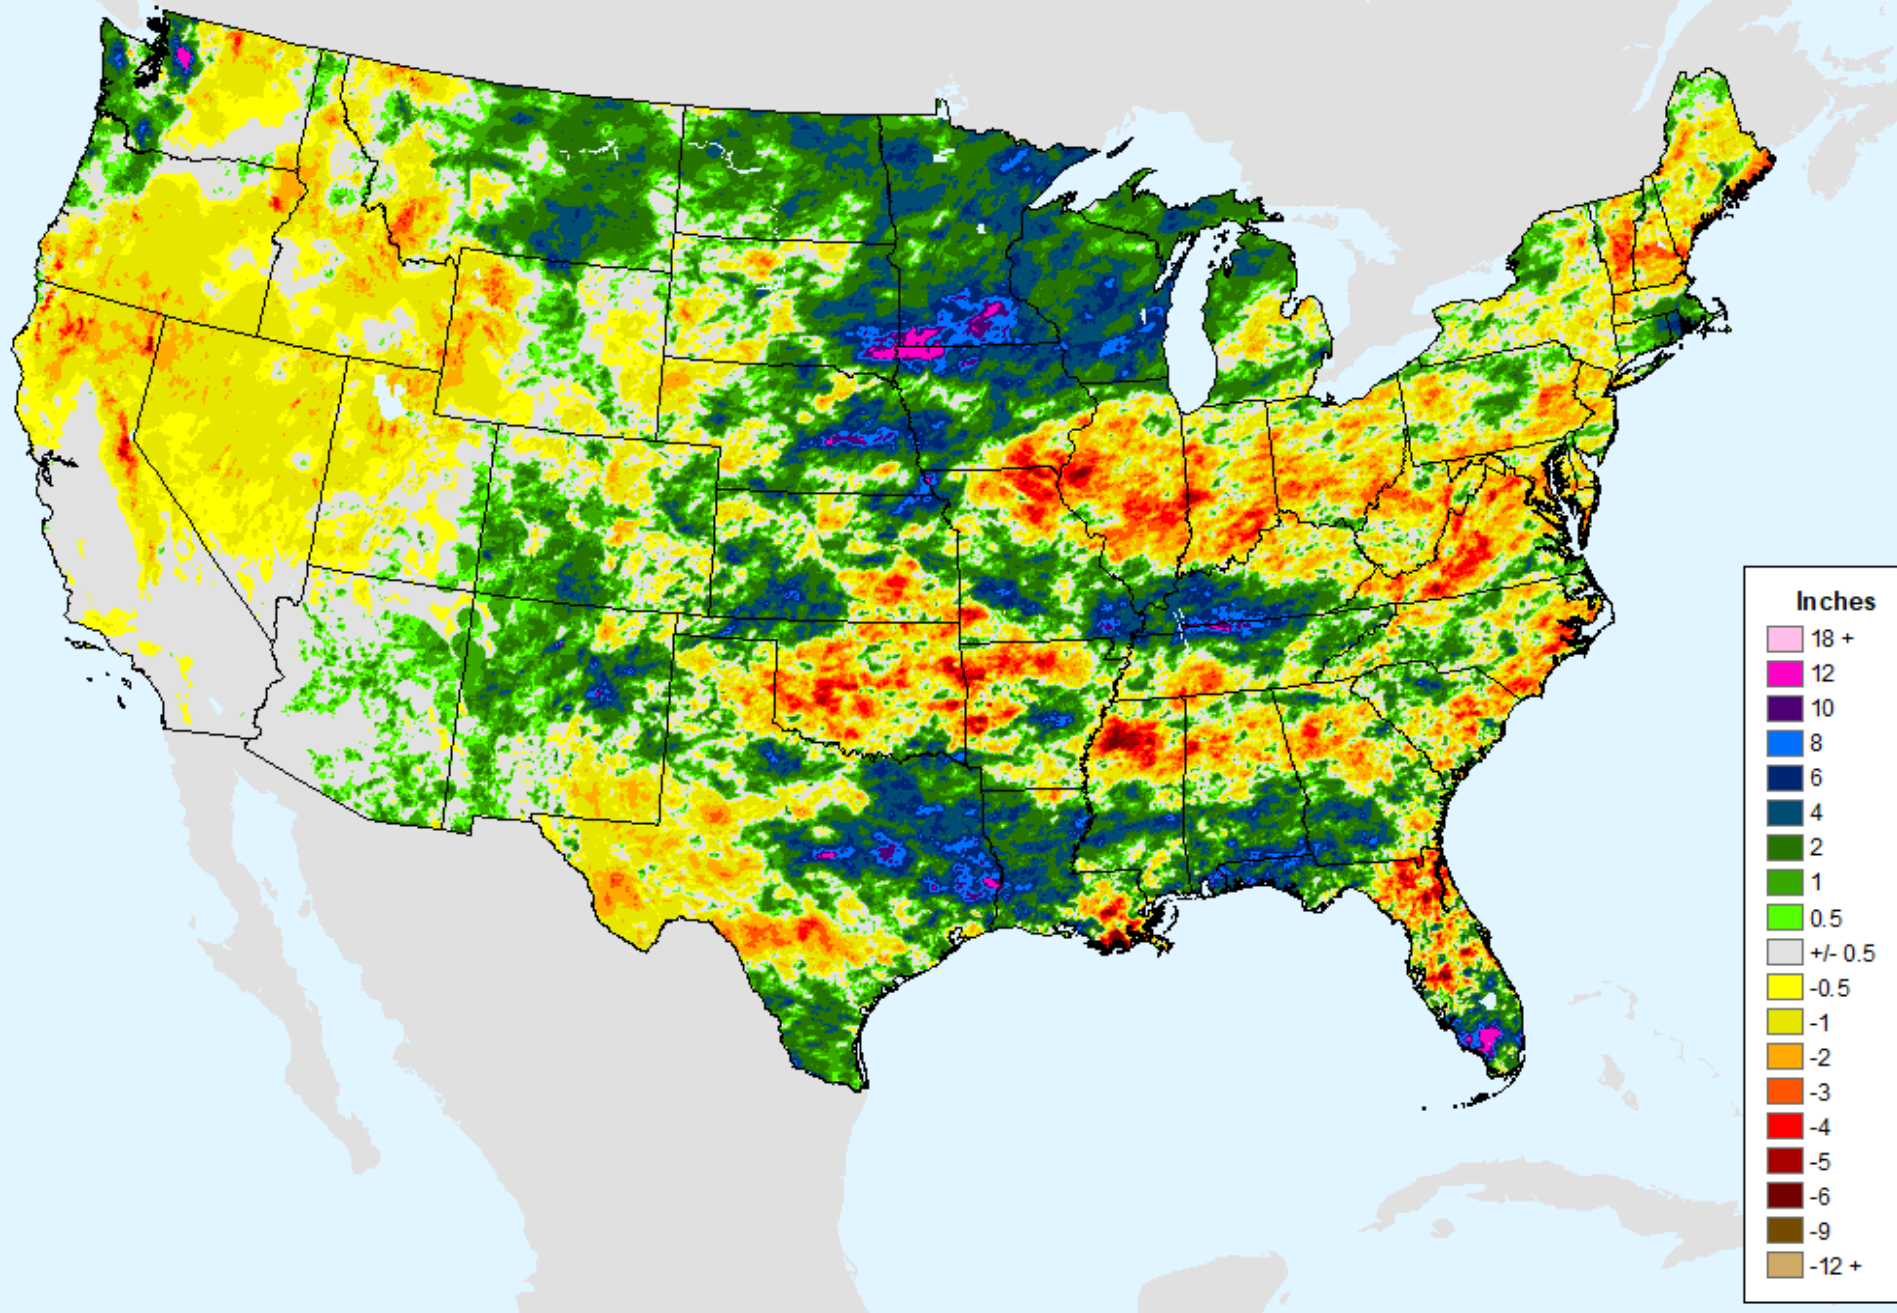

AHPS 60-Day Precip Departure

As of: Tuesday, July 2, 2024