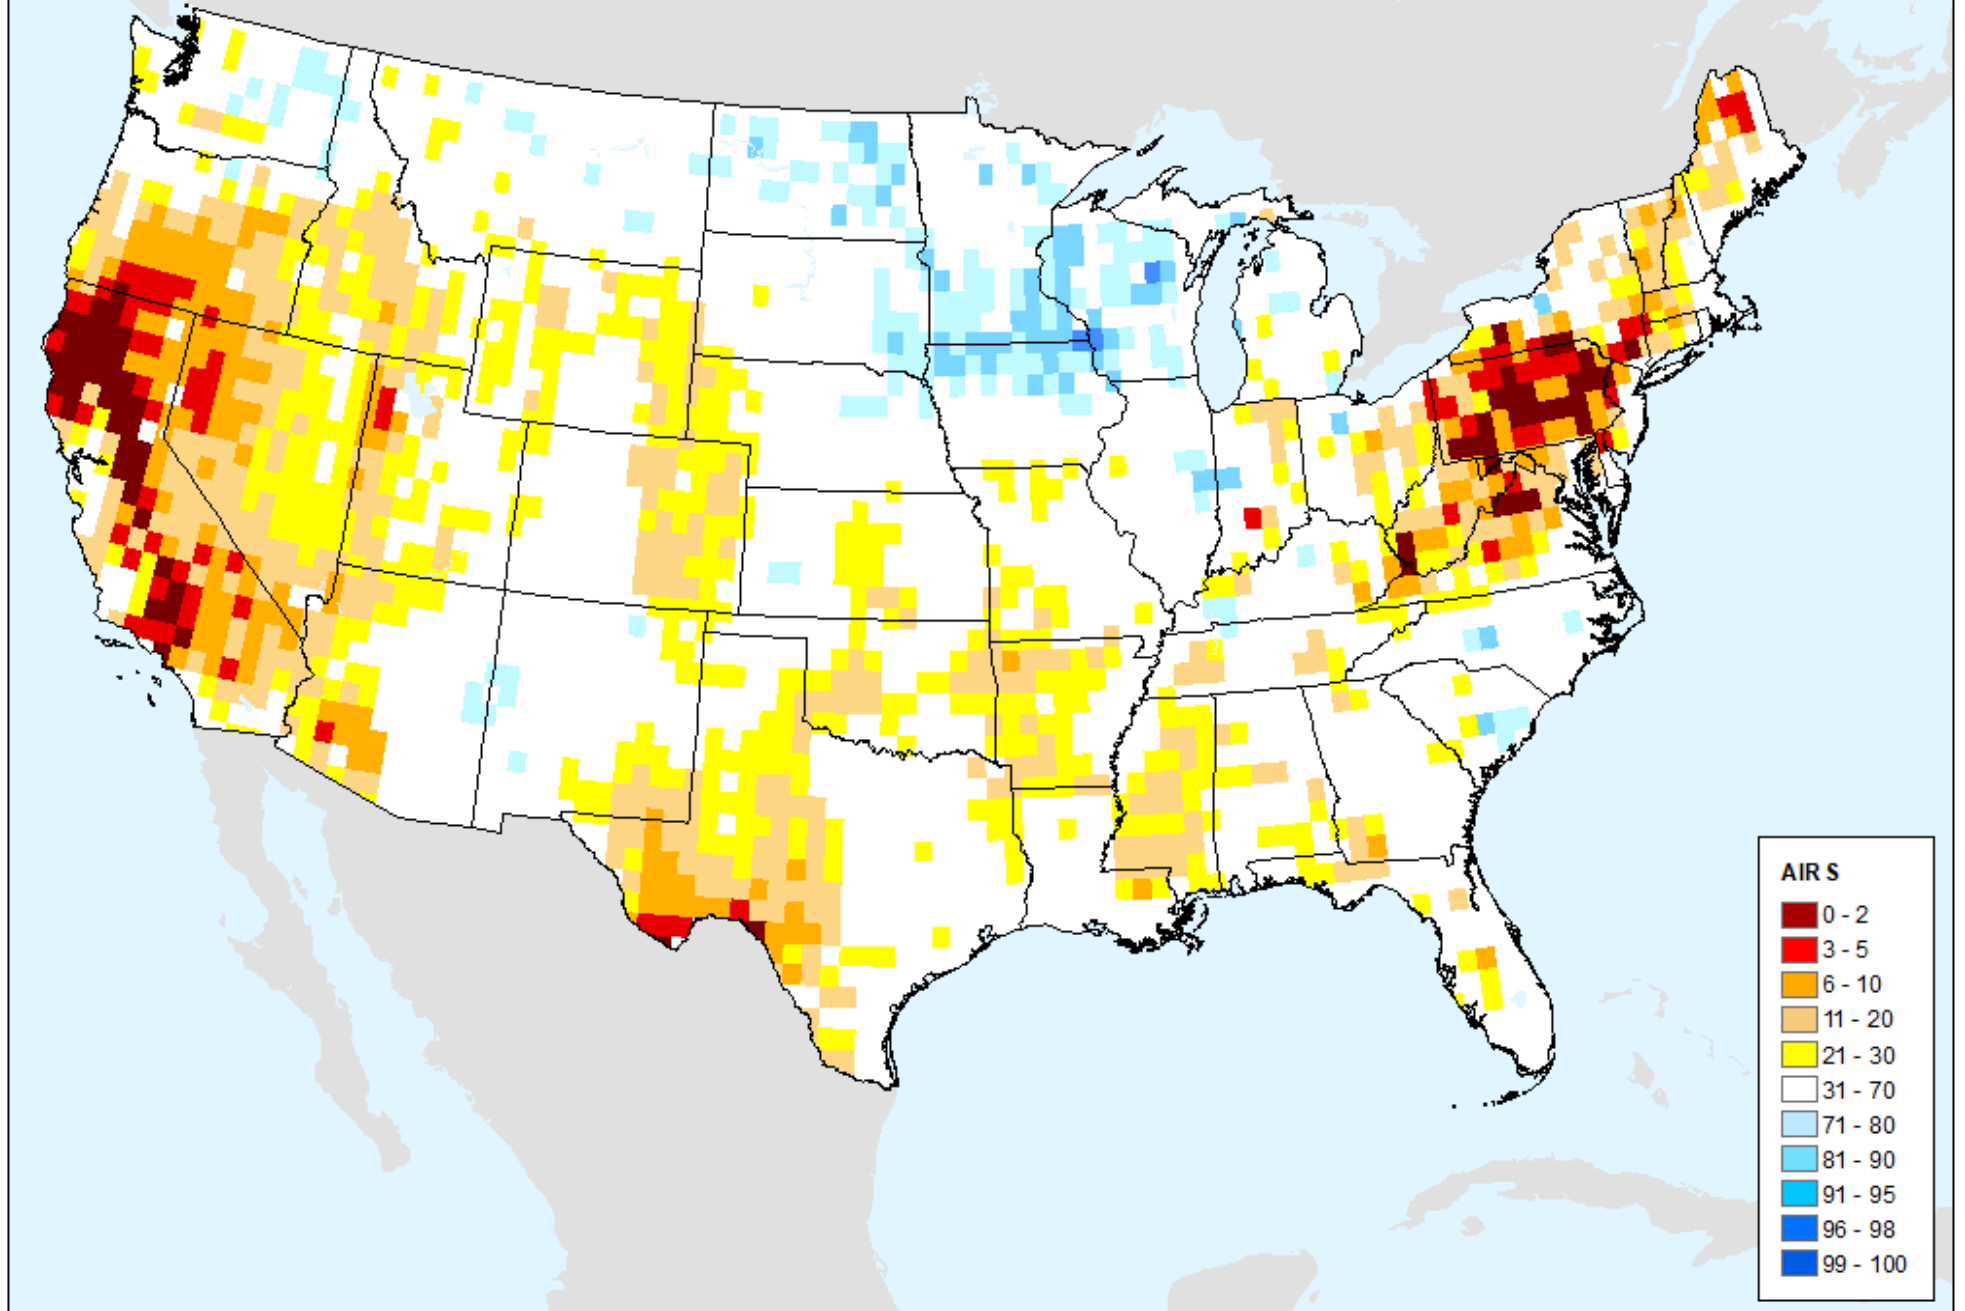

AIRS-Based Surface Air Temperature 56 Day

As of: Tuesday, July 2, 2024