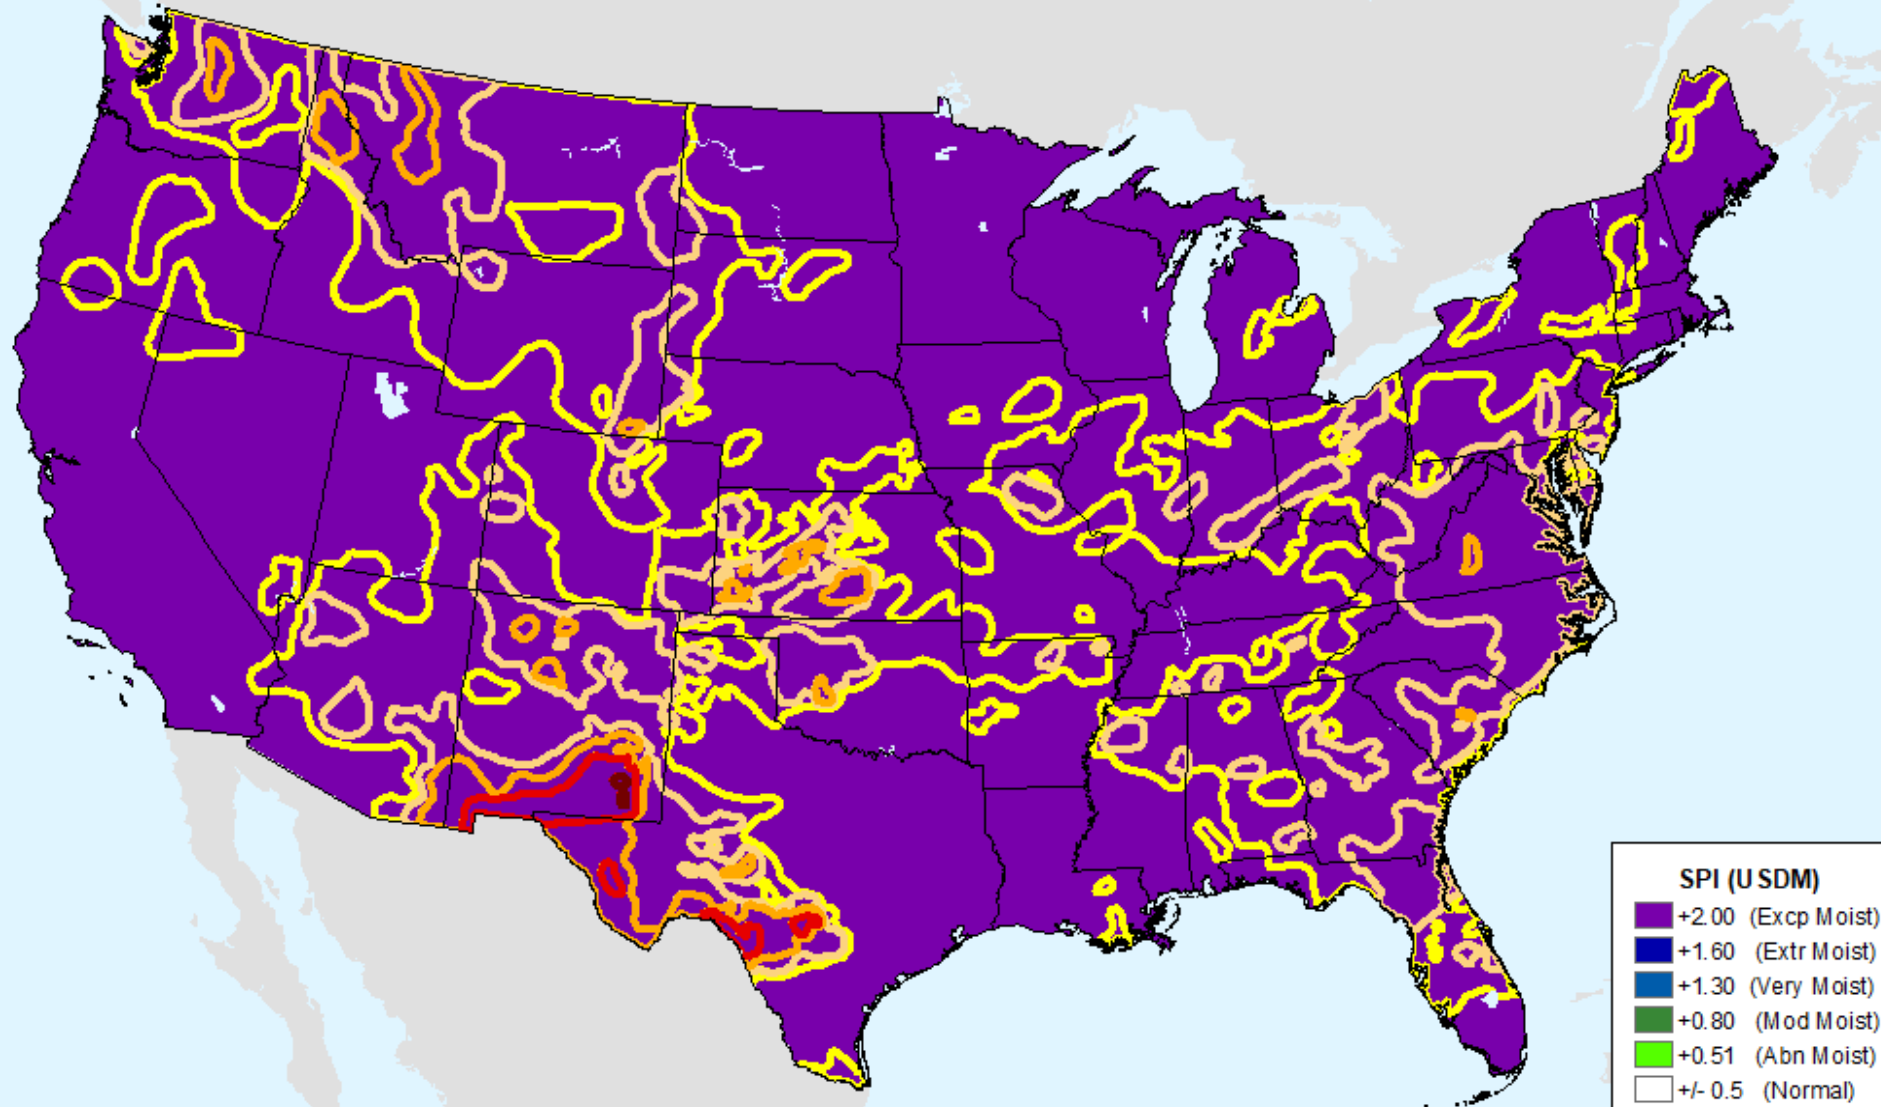

USDM for: Jun. 25, 2024

AHPS 24-month SPI

As of: Tuesday, July 2, 2024

AHPS 36-month SPI

As of: Tuesday, July 2, 2024

SPI (USDM)	
+	-2.00 (D4)
+	-1.60 (D3)
+	-1.30 (D2)
+	-0.80 (D1)
+	-0.51 (D0)
+	+0.51 (Abn Moist)
+	+0.80 (Mod Moist)
+	+1.30 (Very Moist)
+	+1.60 (Extr Moist)
+	+2.00 (Excp Moist)