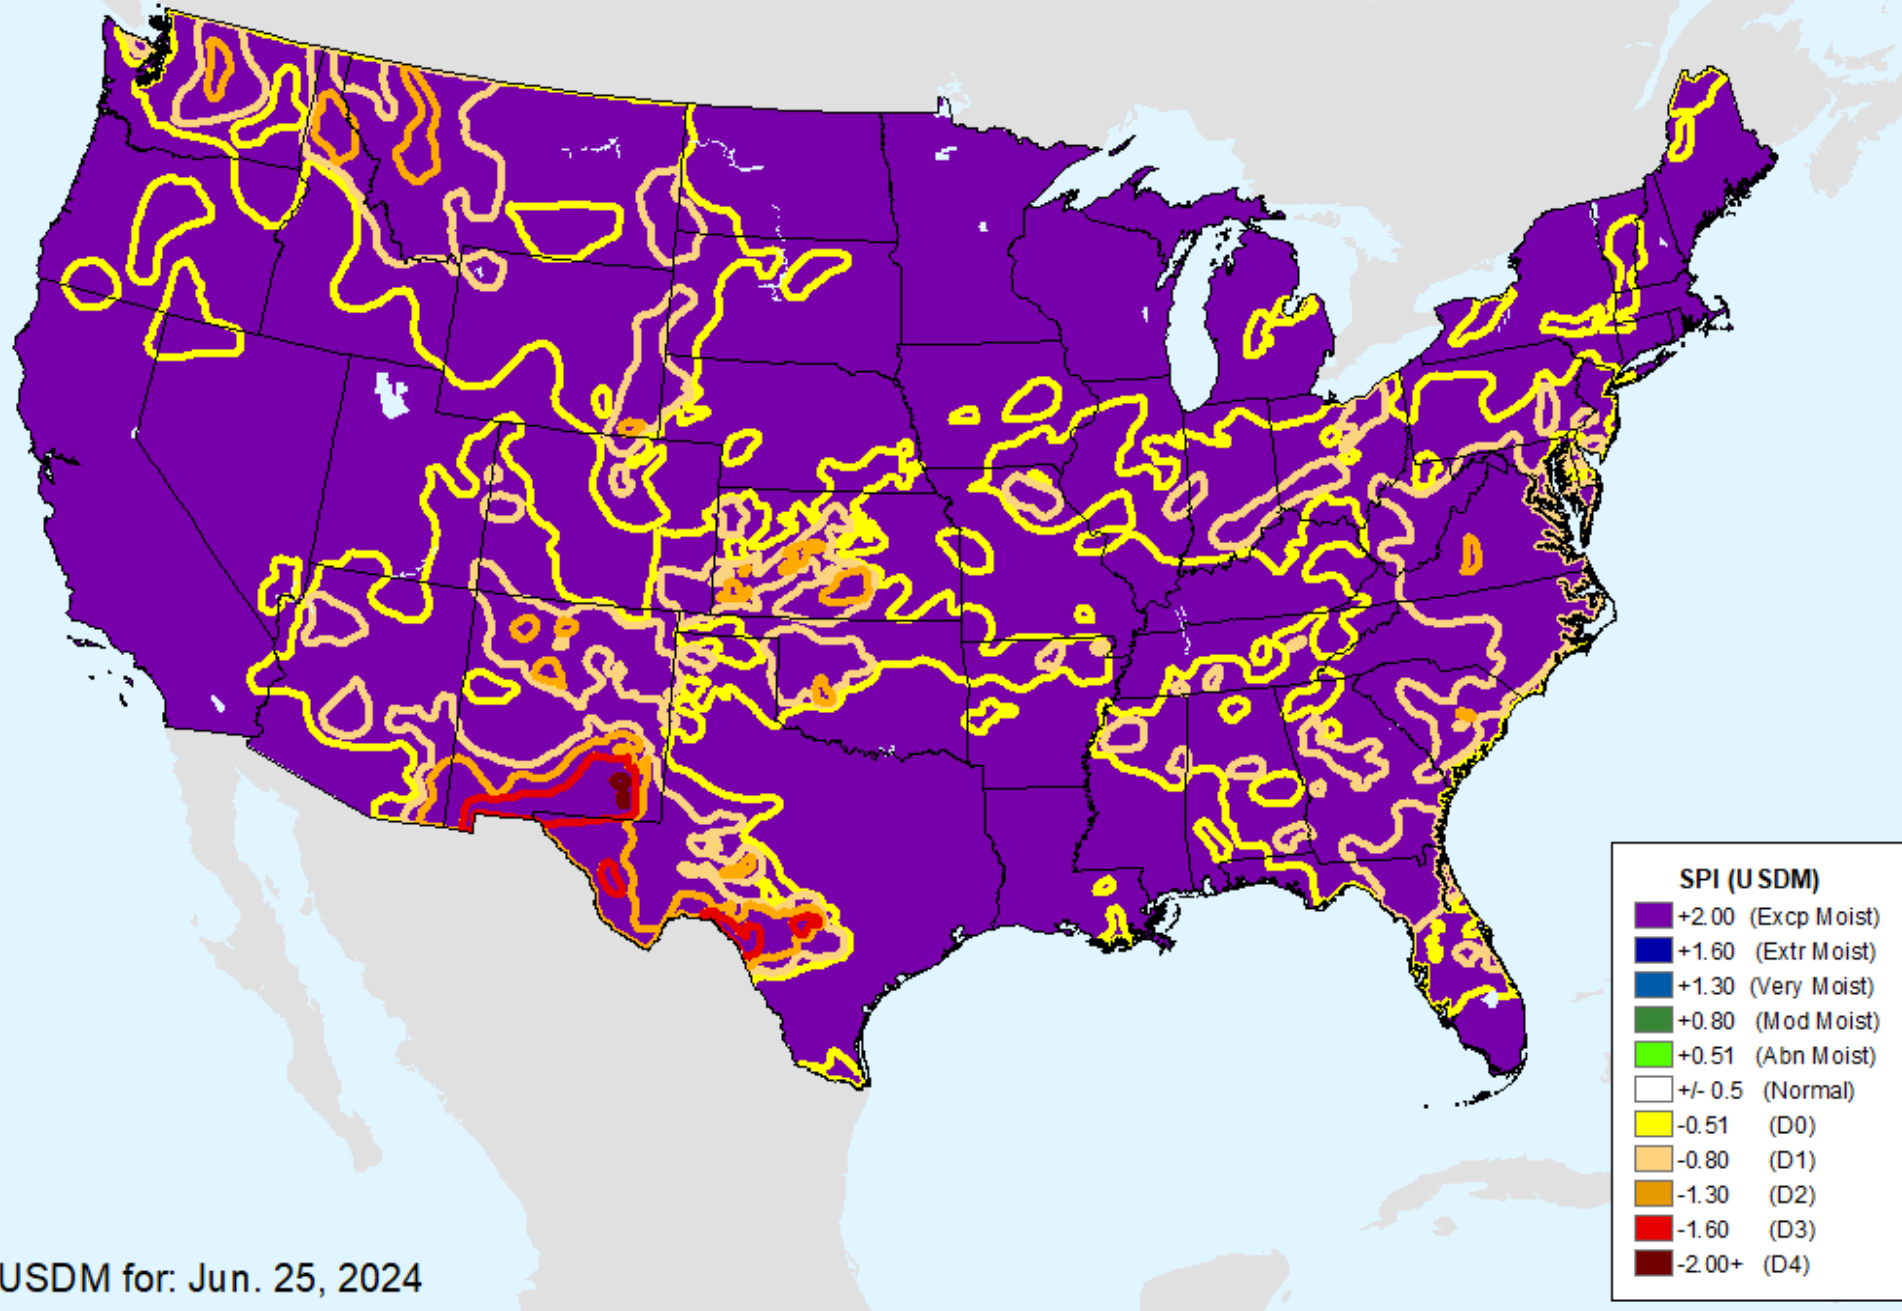

AHPS 1-month SPI

As of: Tuesday, July 2, 2024

USDM for: Jun. 25, 2024