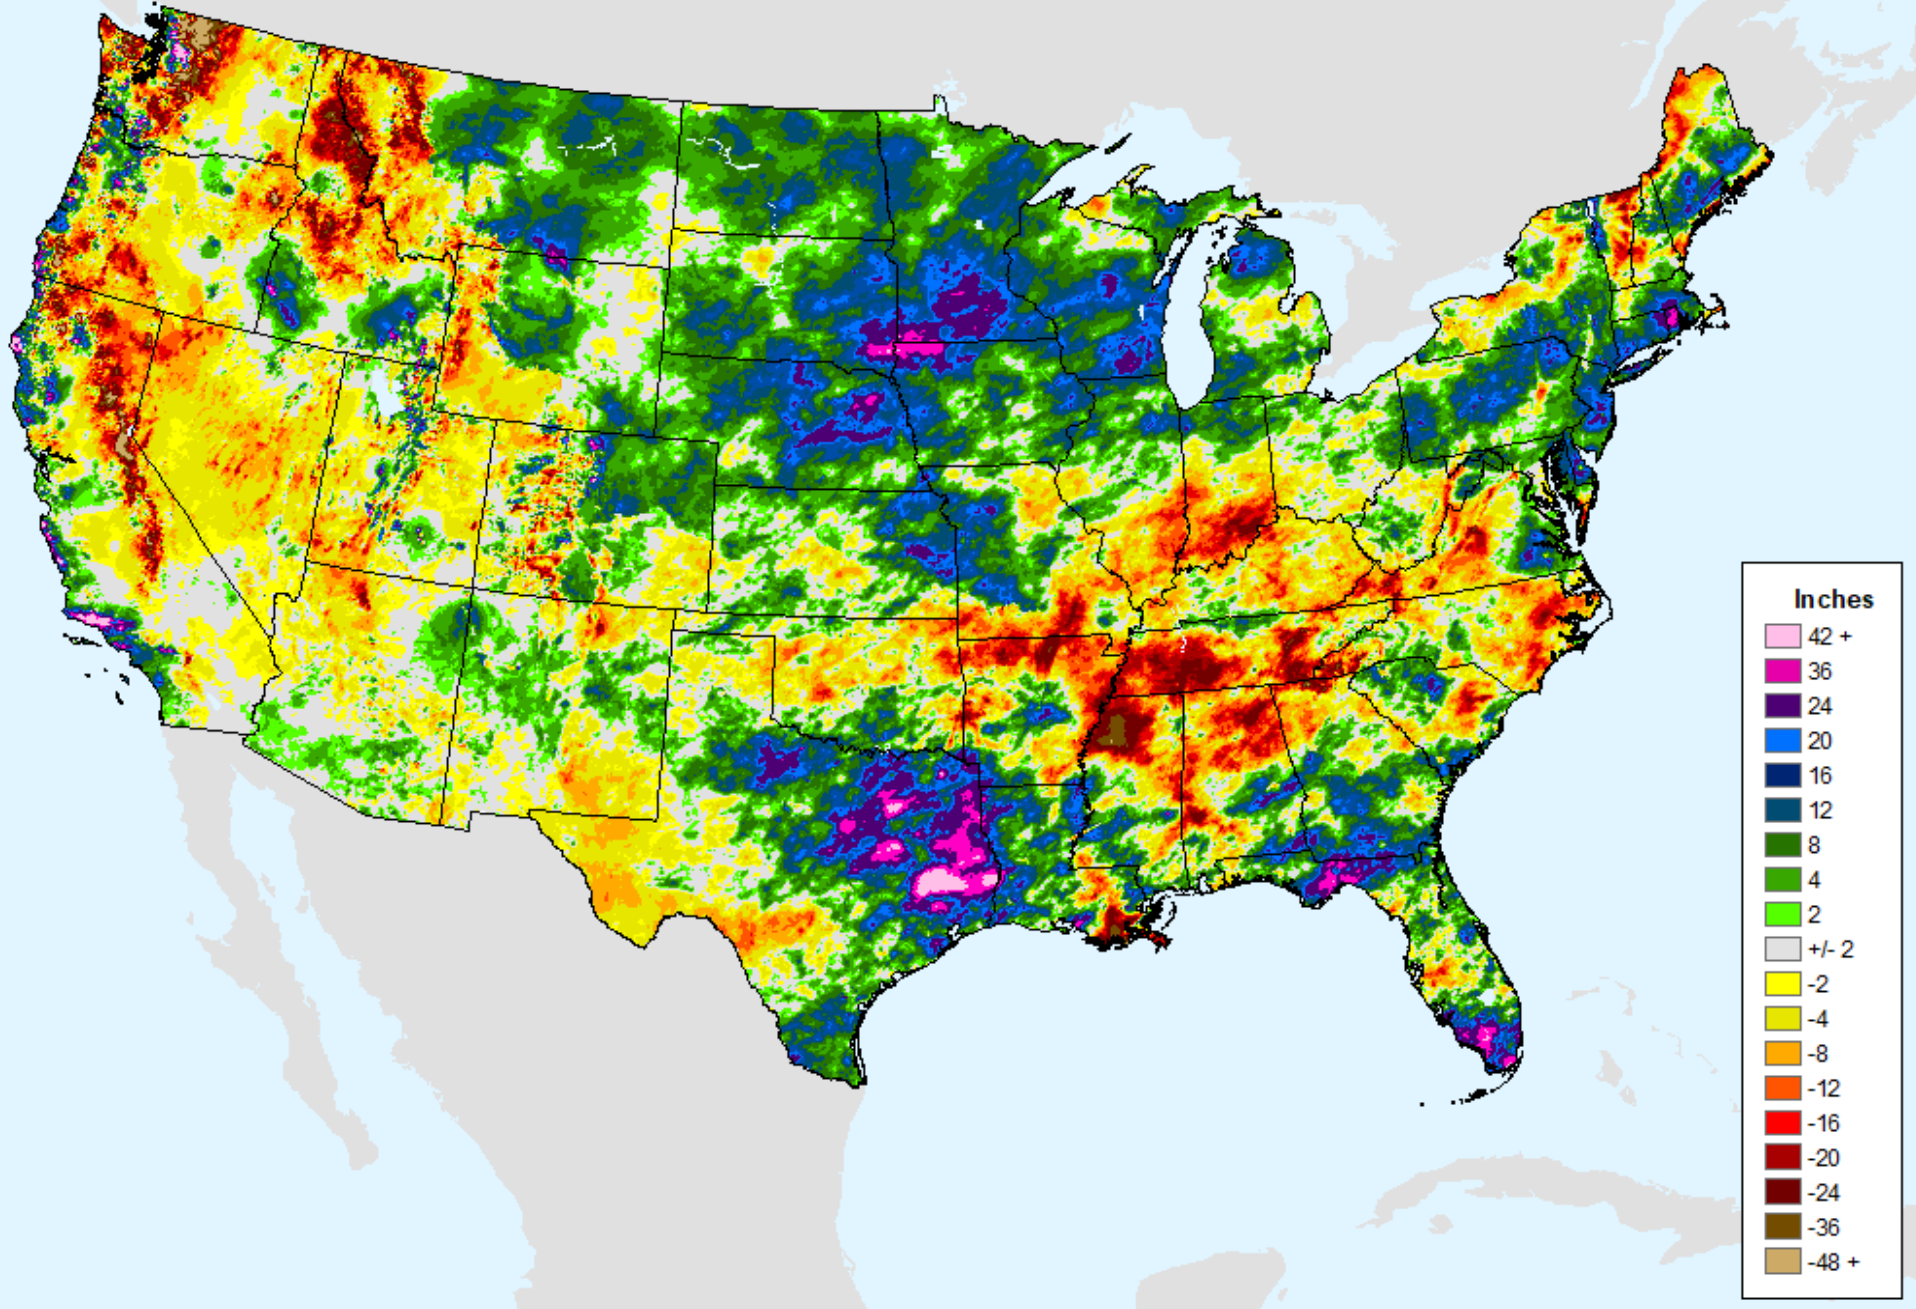

AHPS Water-Year Precip Departure

As of: Tuesday, July 2, 2024