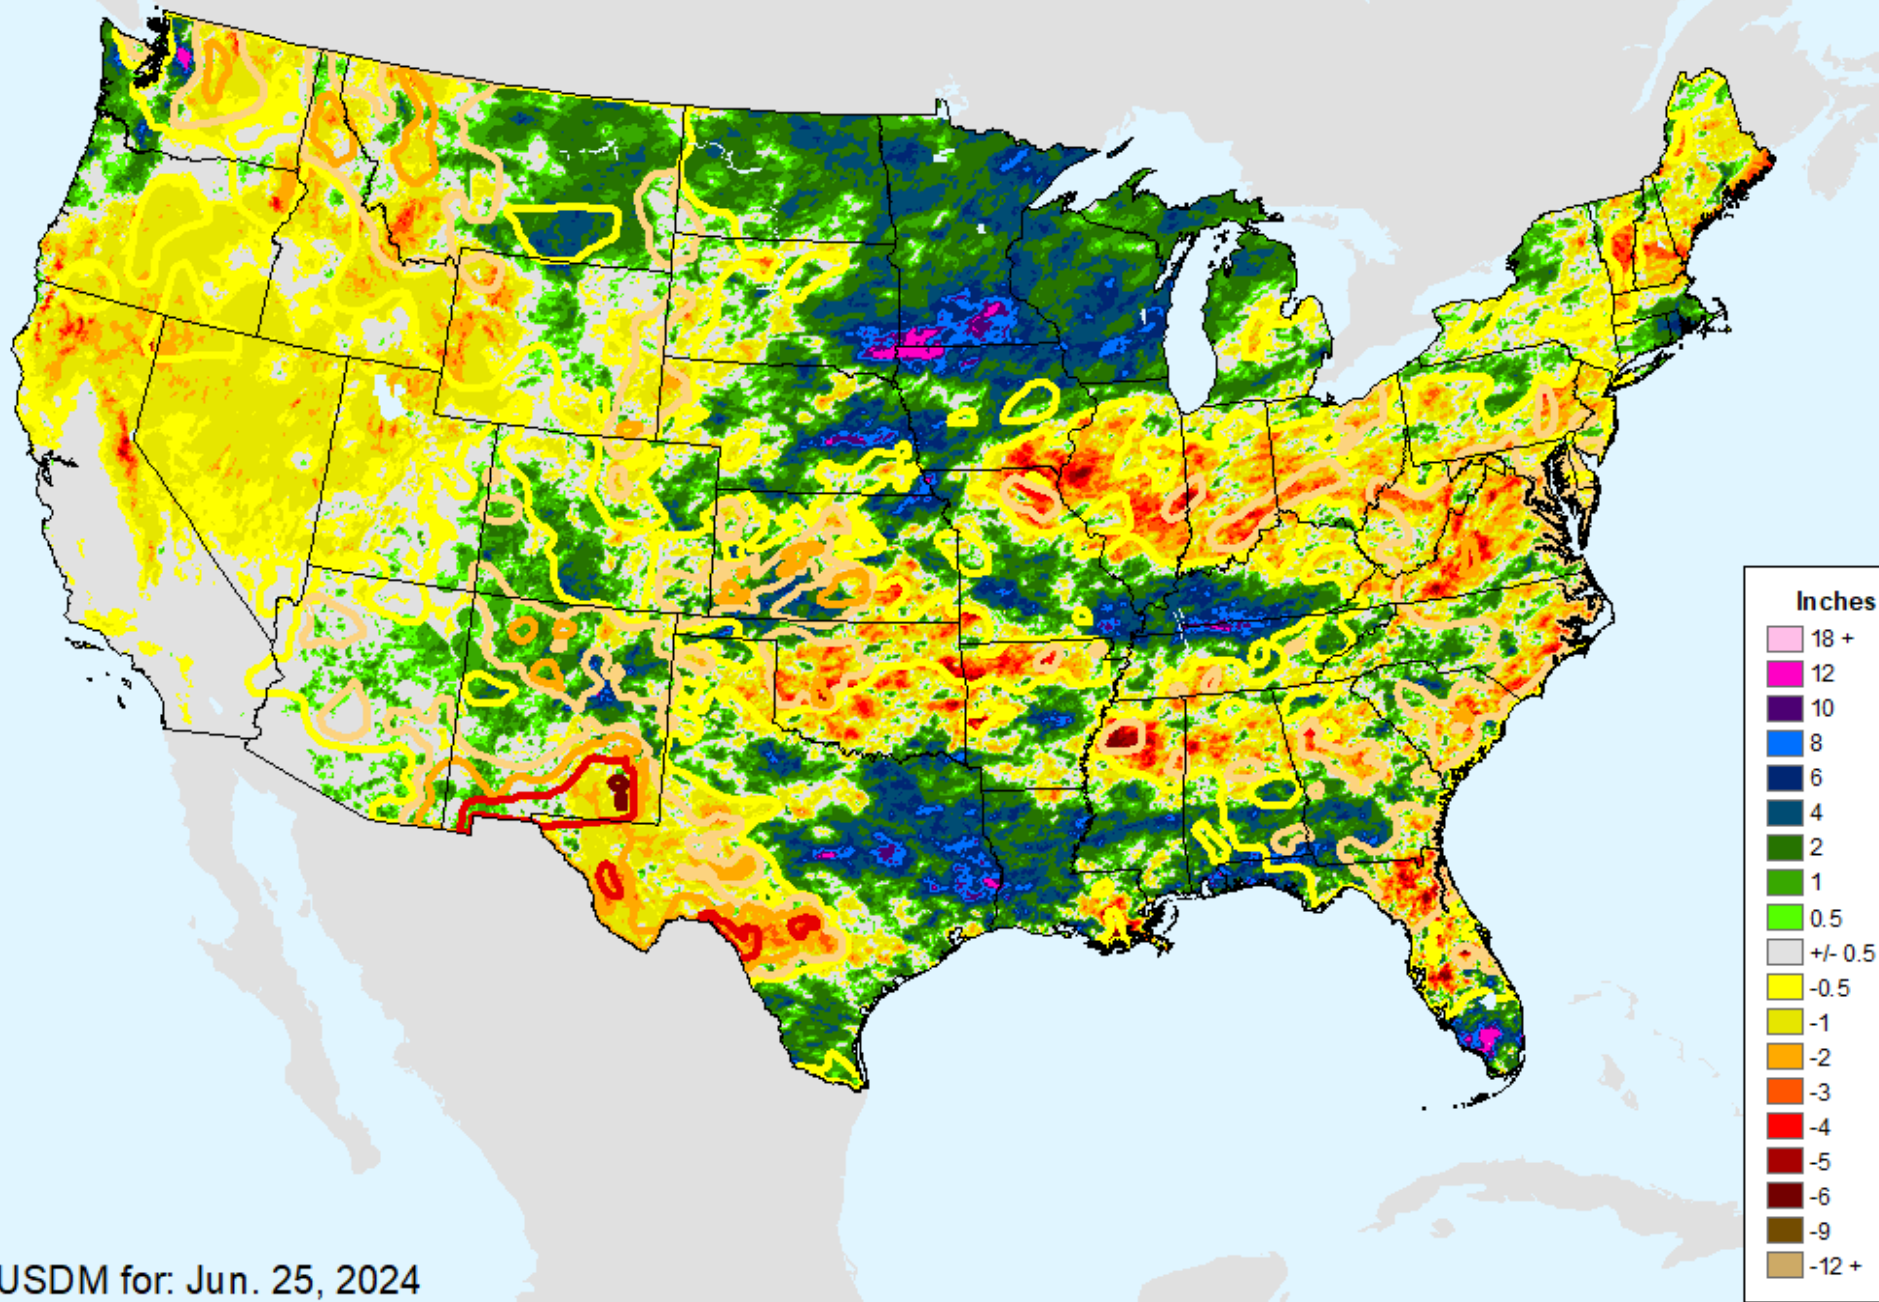

As of: Tuesday, July 2, 2024

USDM for: Jun. 25, 2024

AHPS 30-Day Pct of Normal Pcp

As of: Tuesday, July 2, 2024

AHPS 60-Day Precip Departure

As of: Tuesday, July 2, 2024

USDM for: Jun. 25, 2024

AHPS 60-Day Precip Departure