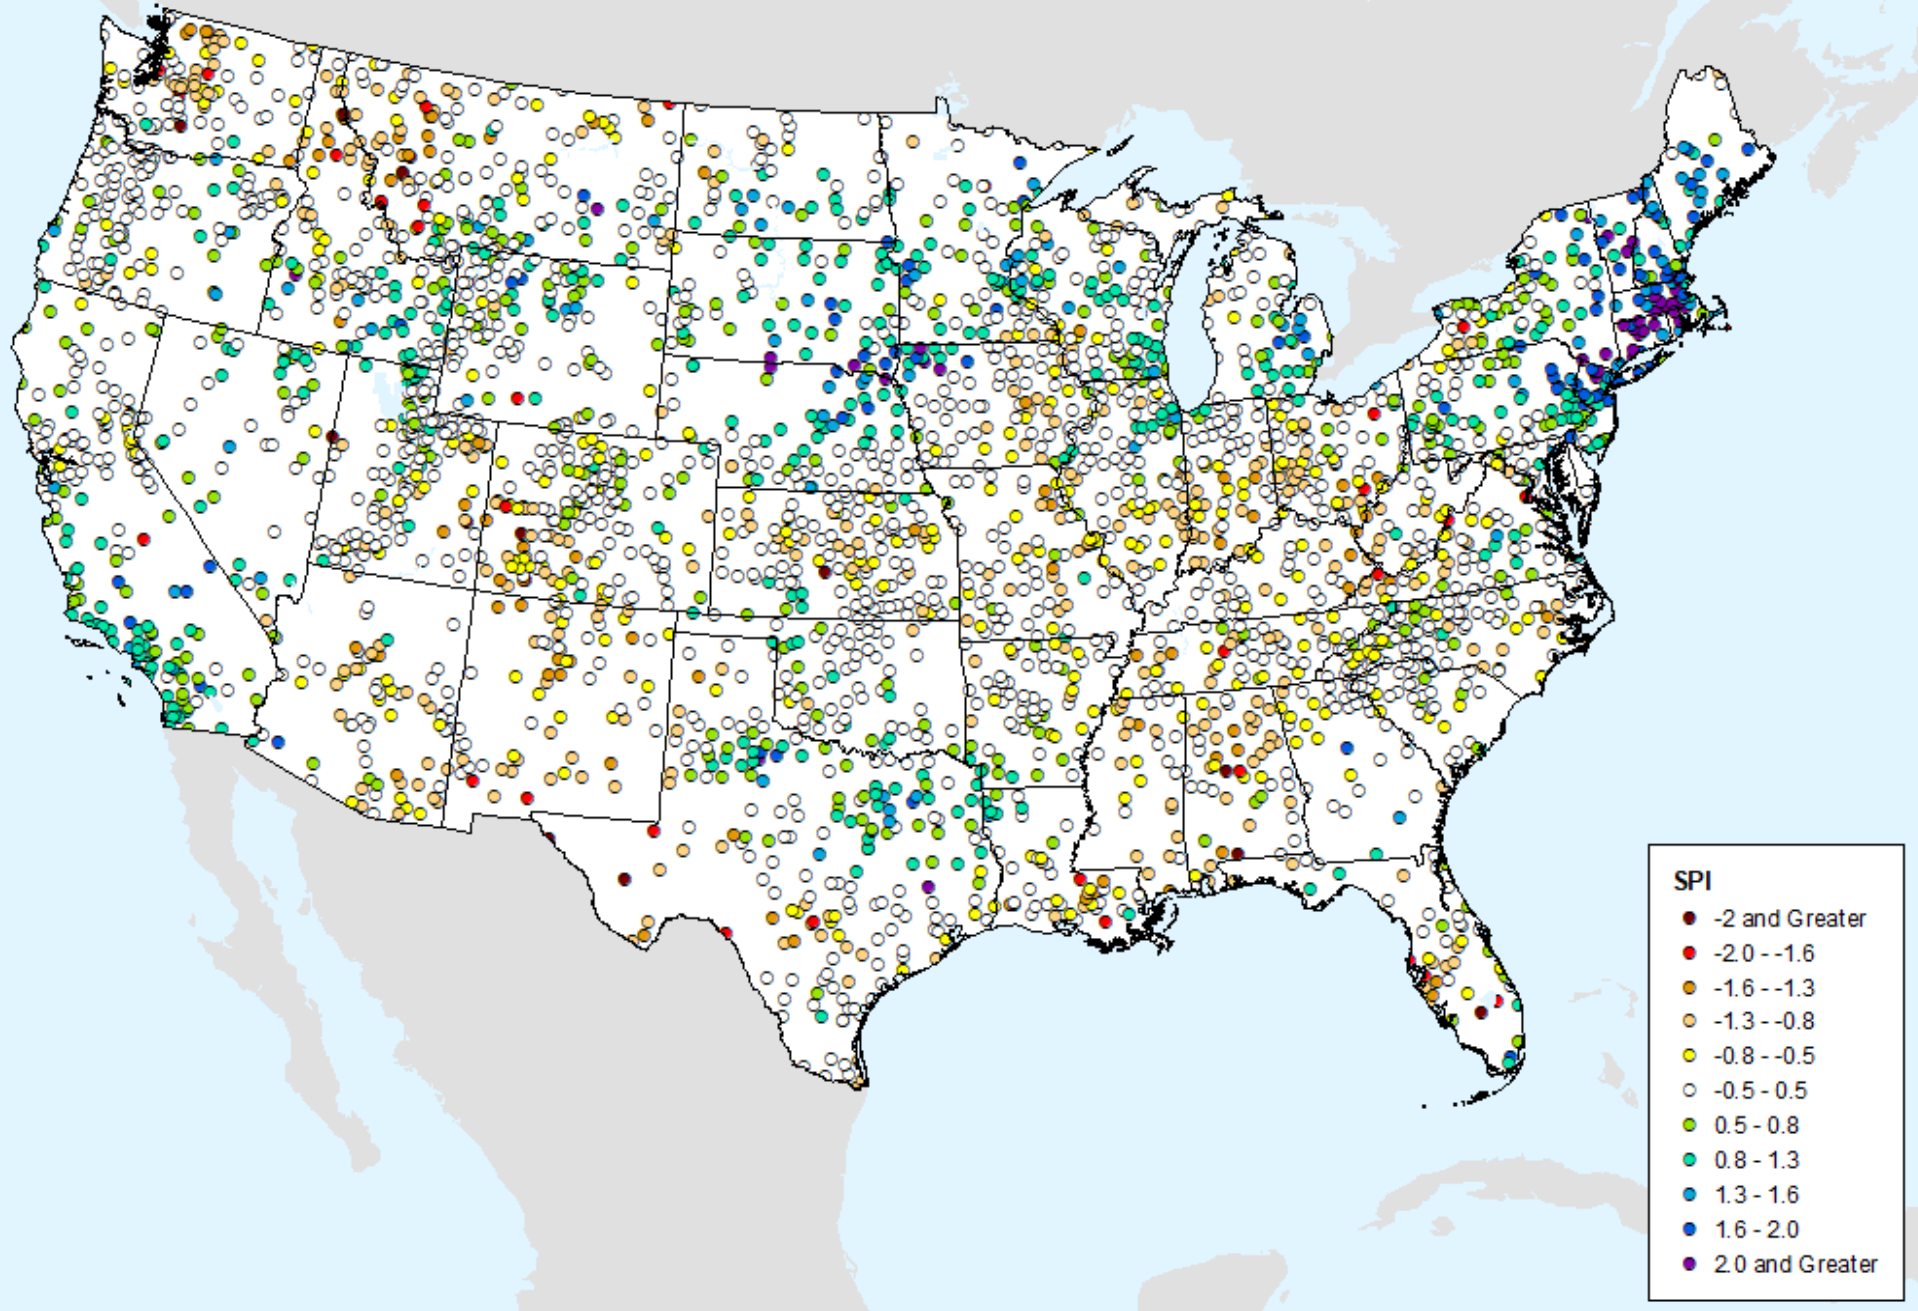

HPRCC 12-month SPI

As of: Tuesday, July 2, 2024