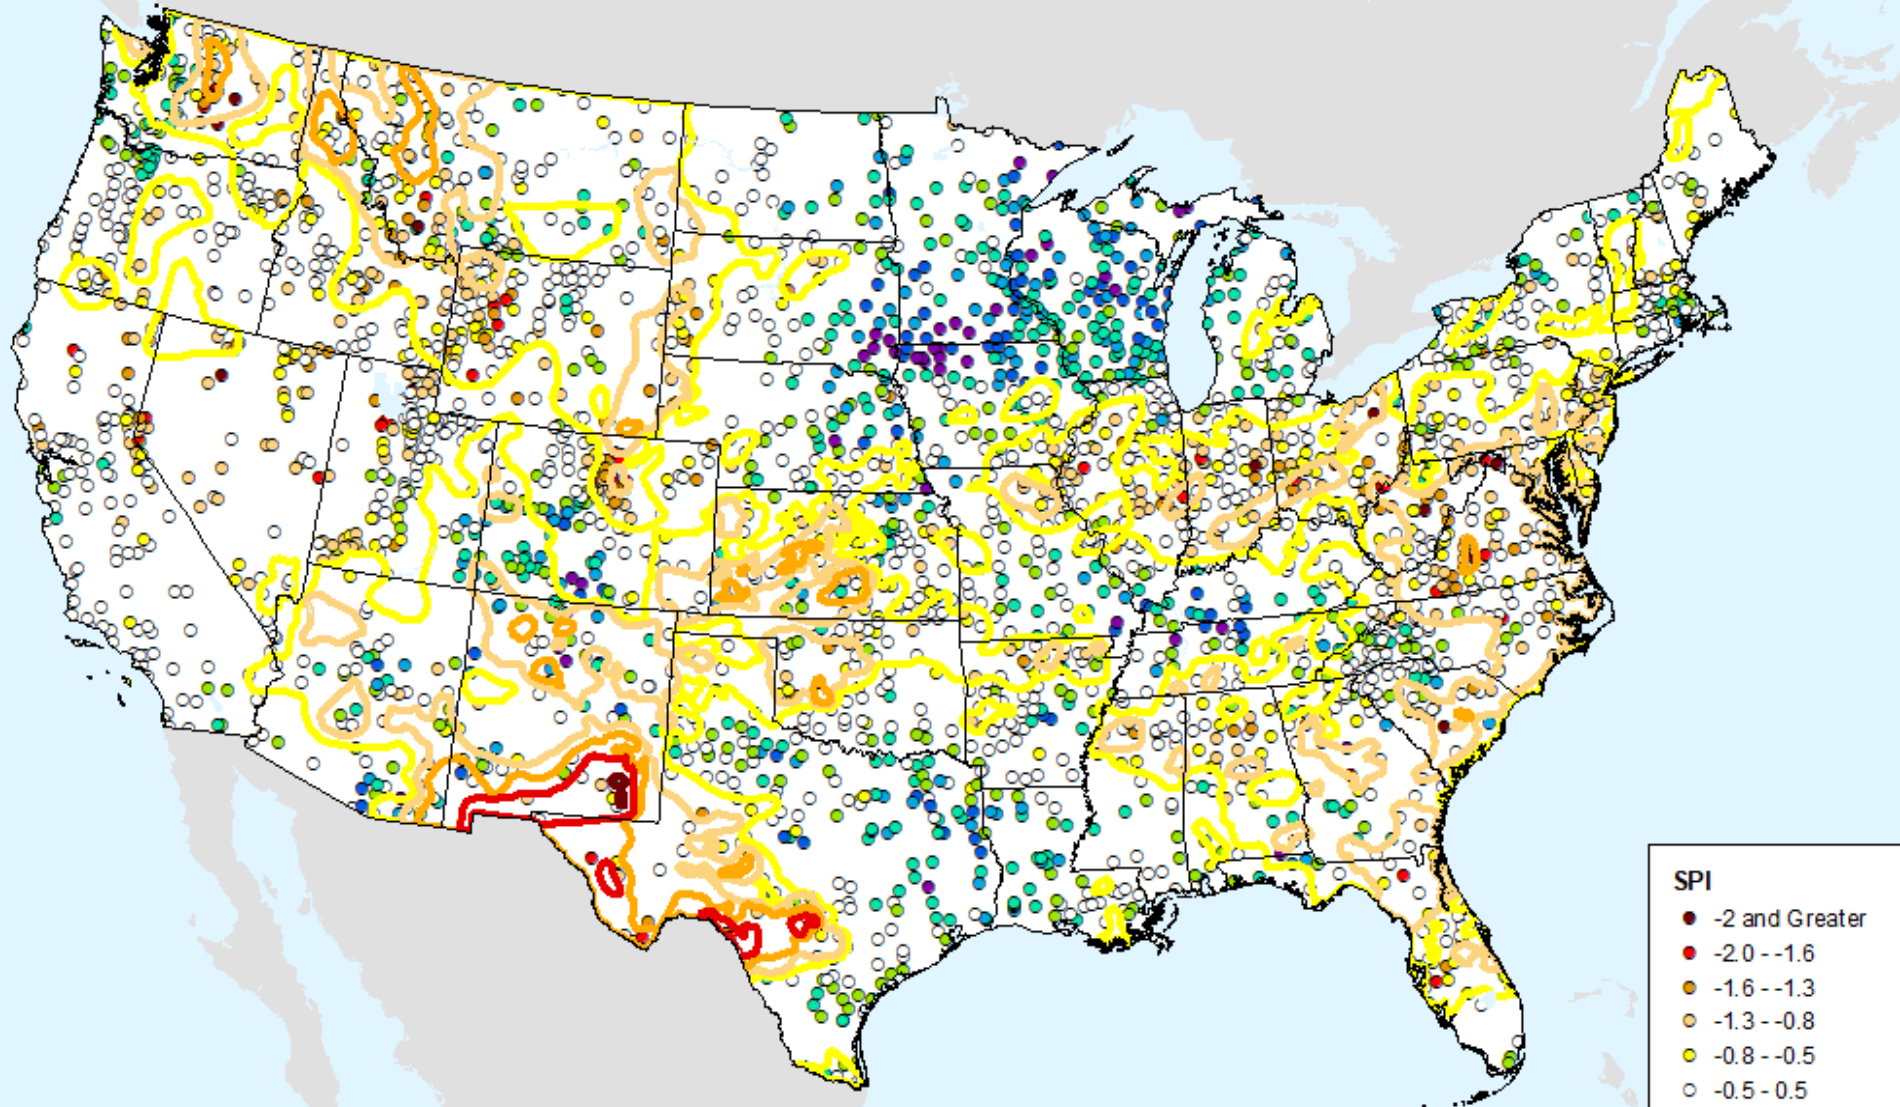

SPI

- -2 and Greater
- -2.0 -- -1.6
- -1.6 -- -1.3
- -1.3 -- -0.8
- -0.8 -- -0.5
- -0.5 - 0.5
- 0.5 - 0.8
- 0.8 - 1.3
- 1.3 - 1.6
- 1.6 - 2.0
- 2.0 and Greater

HPRCC 2-month SPI

As of: Tuesday, July 2, 2024