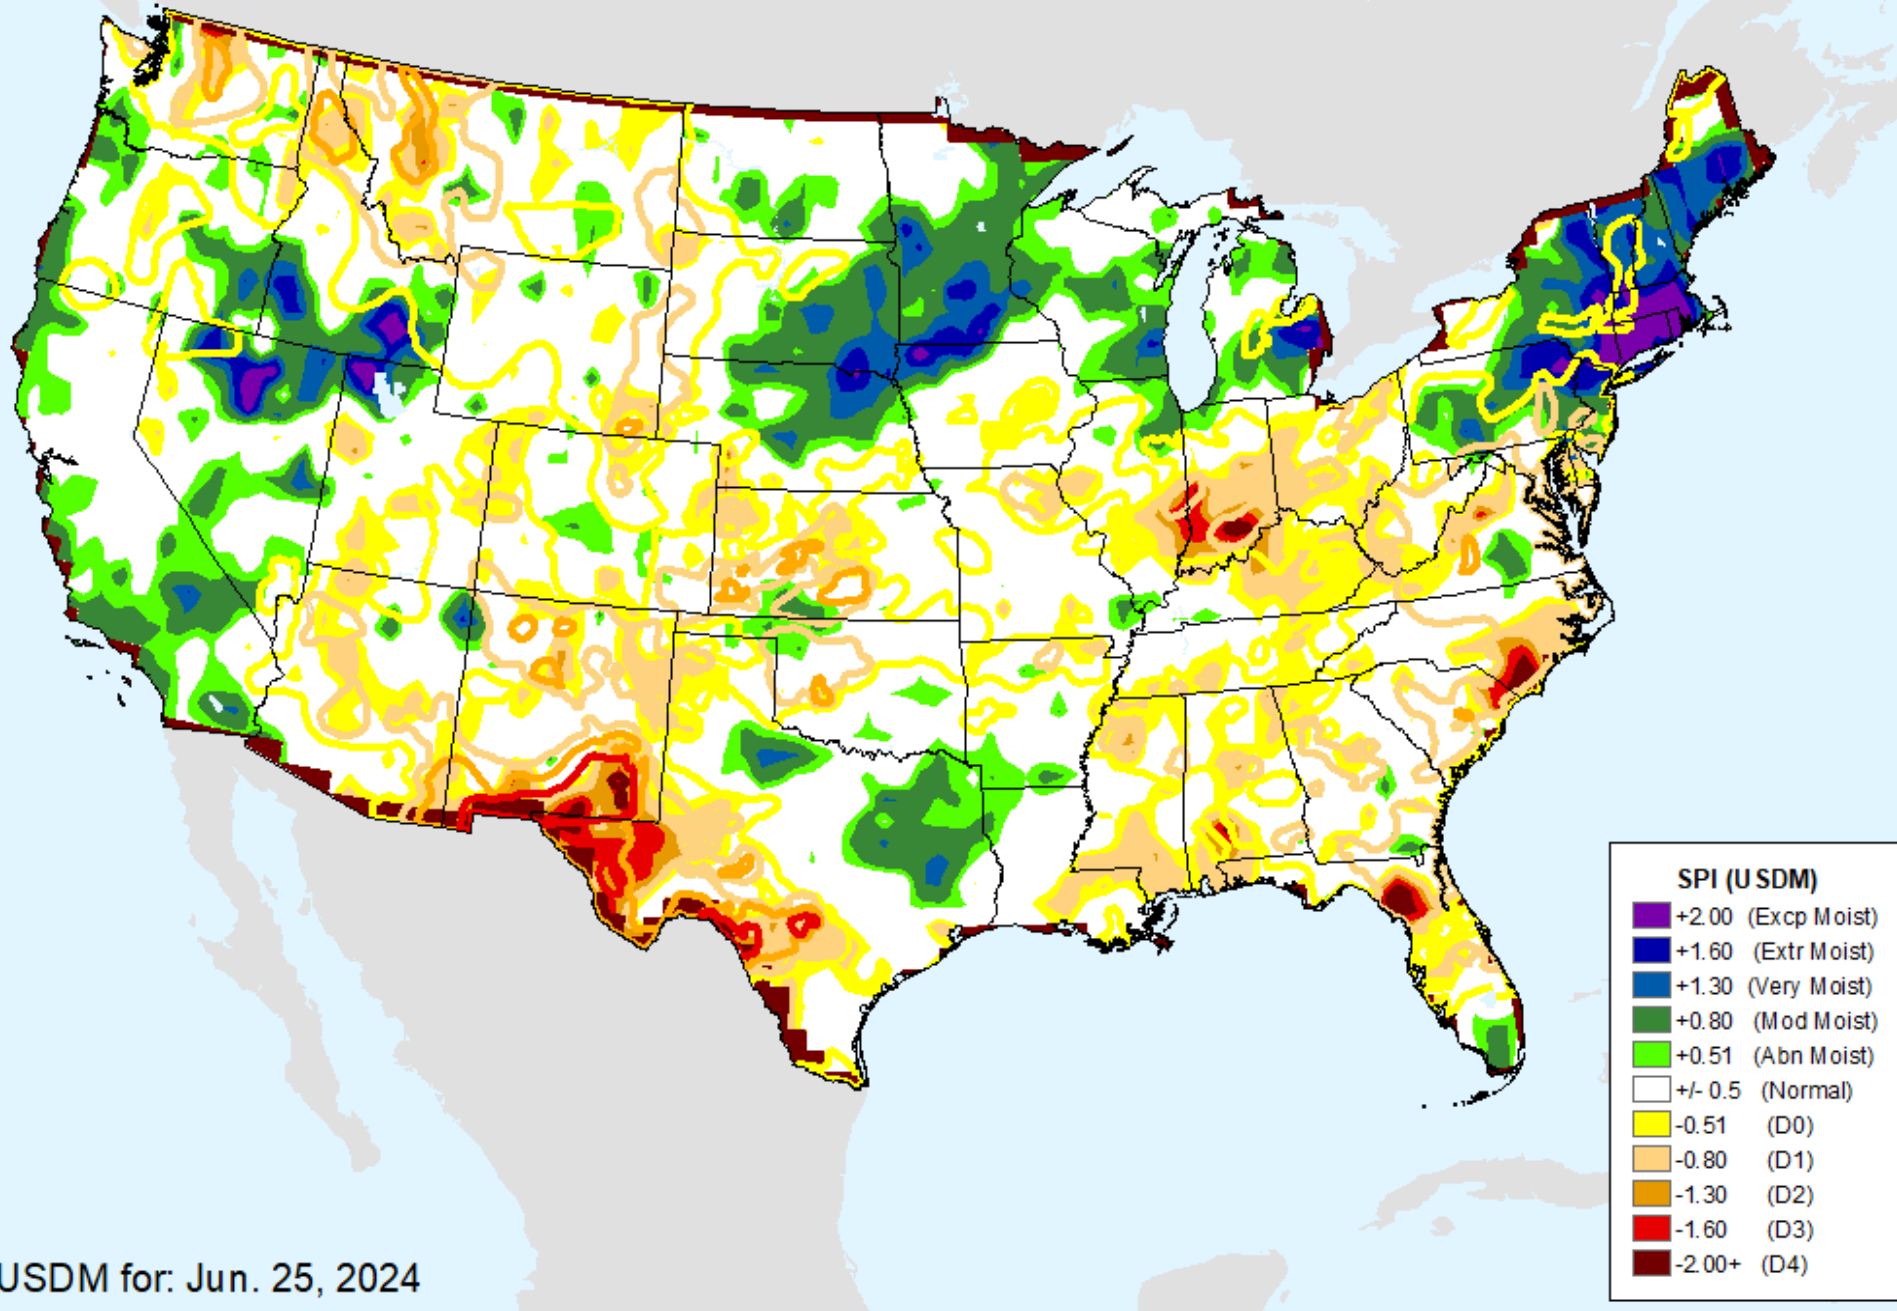

CPC 12-month SPI

As of: Tuesday, July 2, 2024

USDM for: Jun. 25, 2024