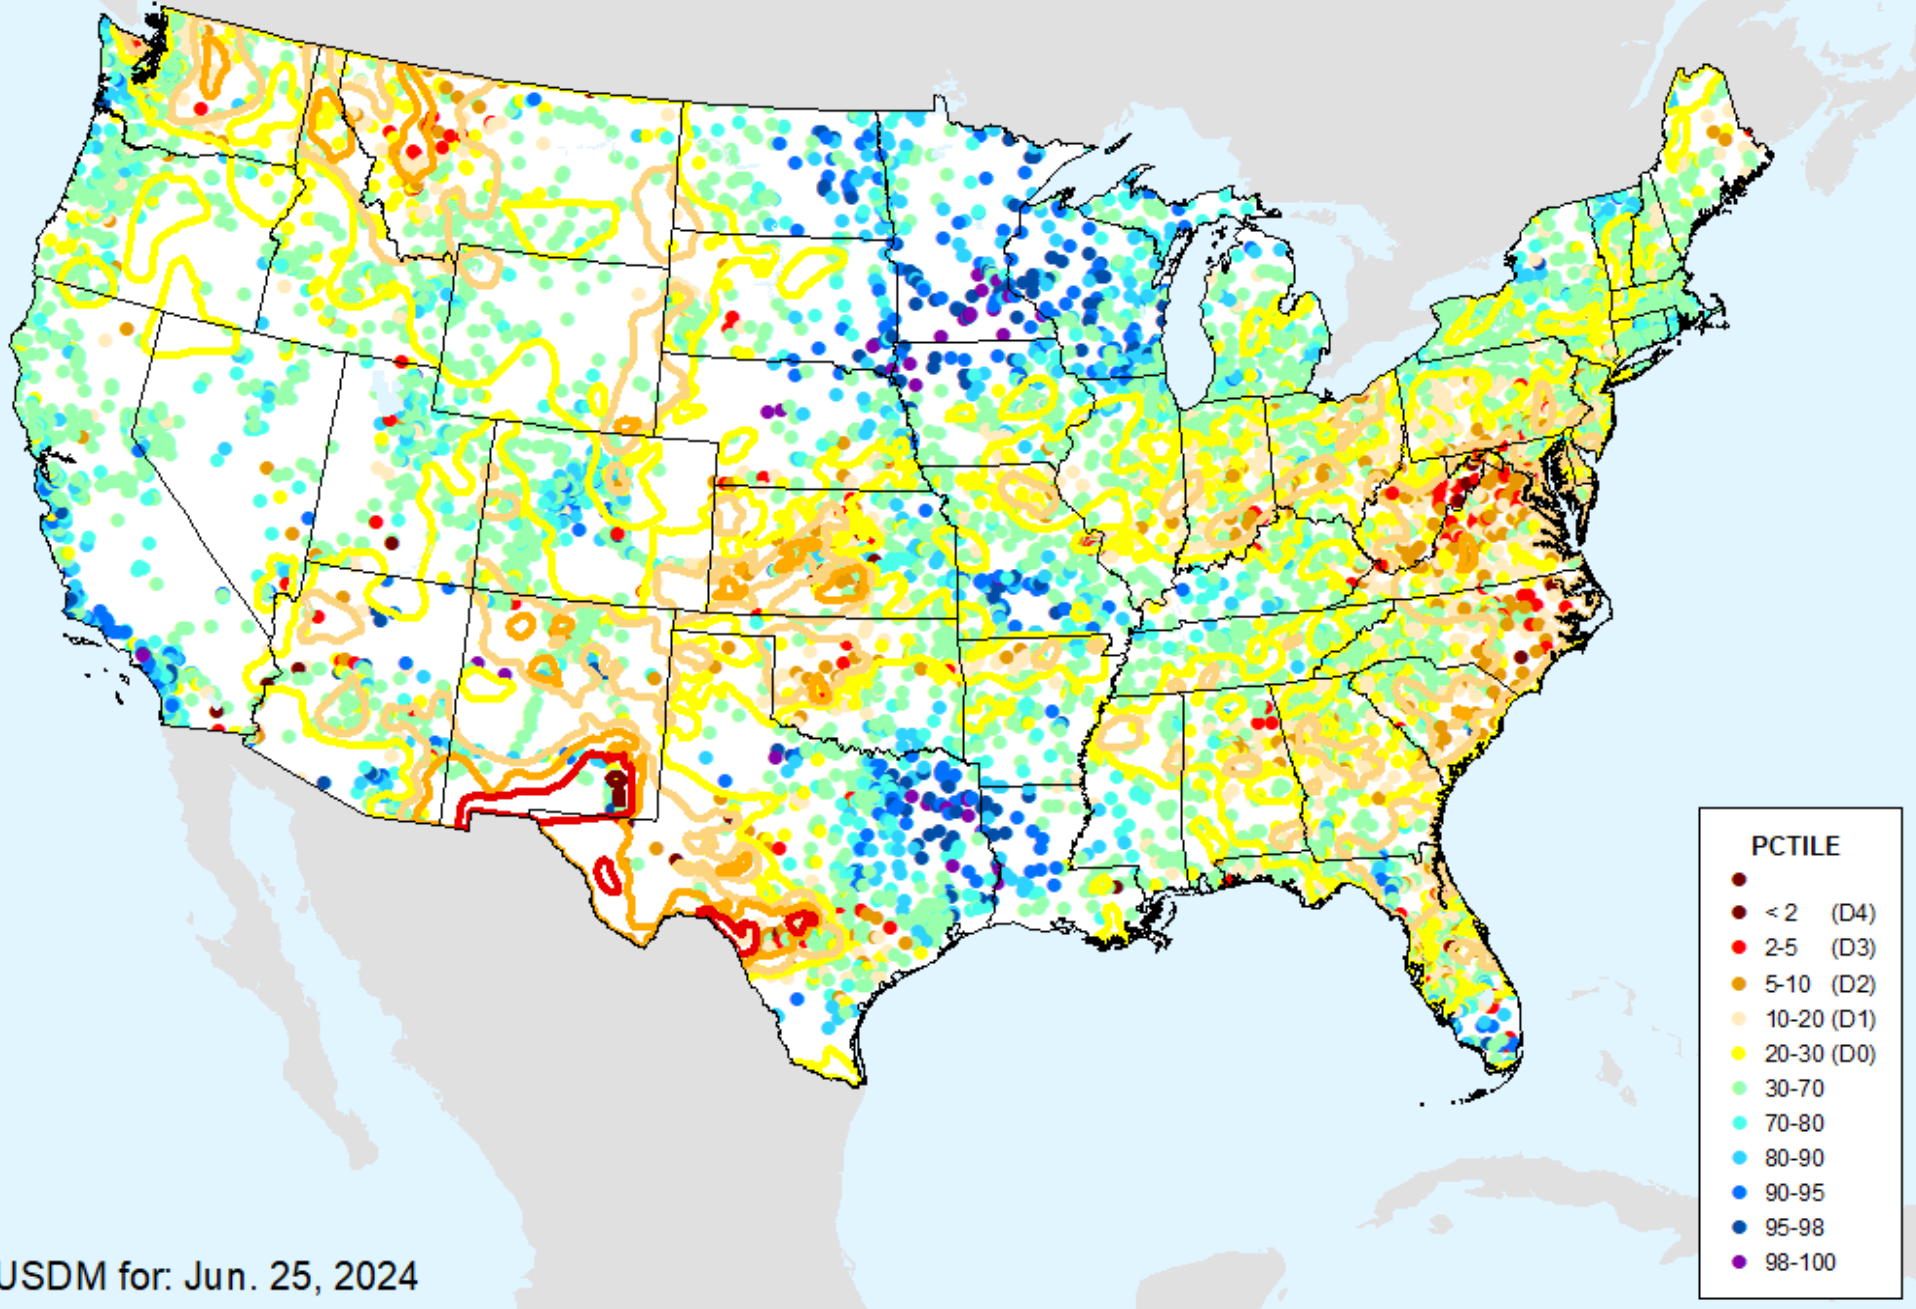

As of: Tuesday, July 2, 2024

USGS 7-Day Avg Streamflow

As of: Tuesday, July 2, 2024

USDM for: Jun. 25, 2024

USGS 7-Day Avg Streamflow

As of: Tuesday, July 2, 2024

USGS 28-Day Avg Streamflow

As of: Tuesday, July 2, 2024