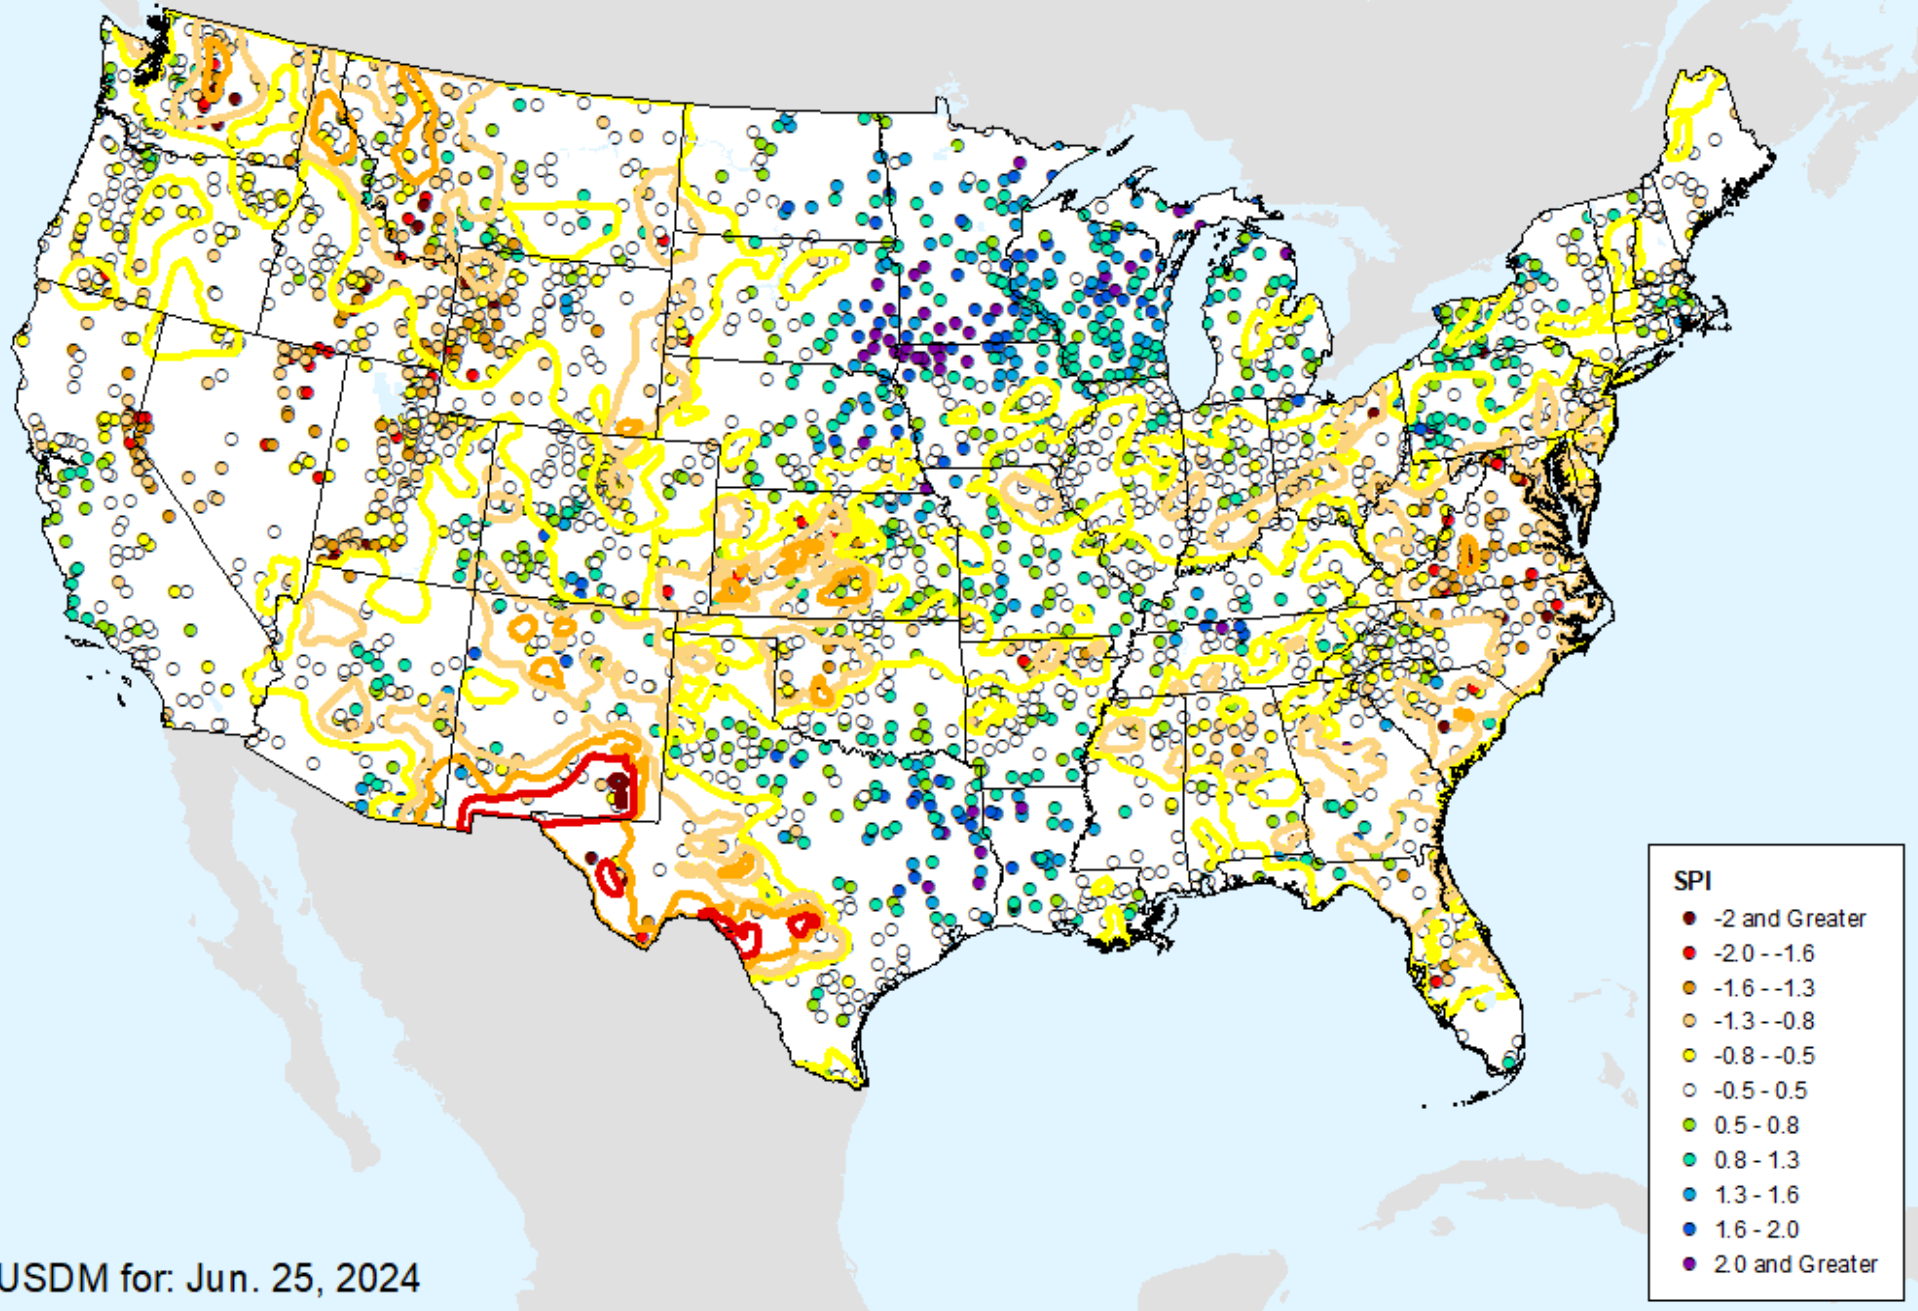

HPRCC 3-month SPI

As of: Tuesday, July 2, 2024