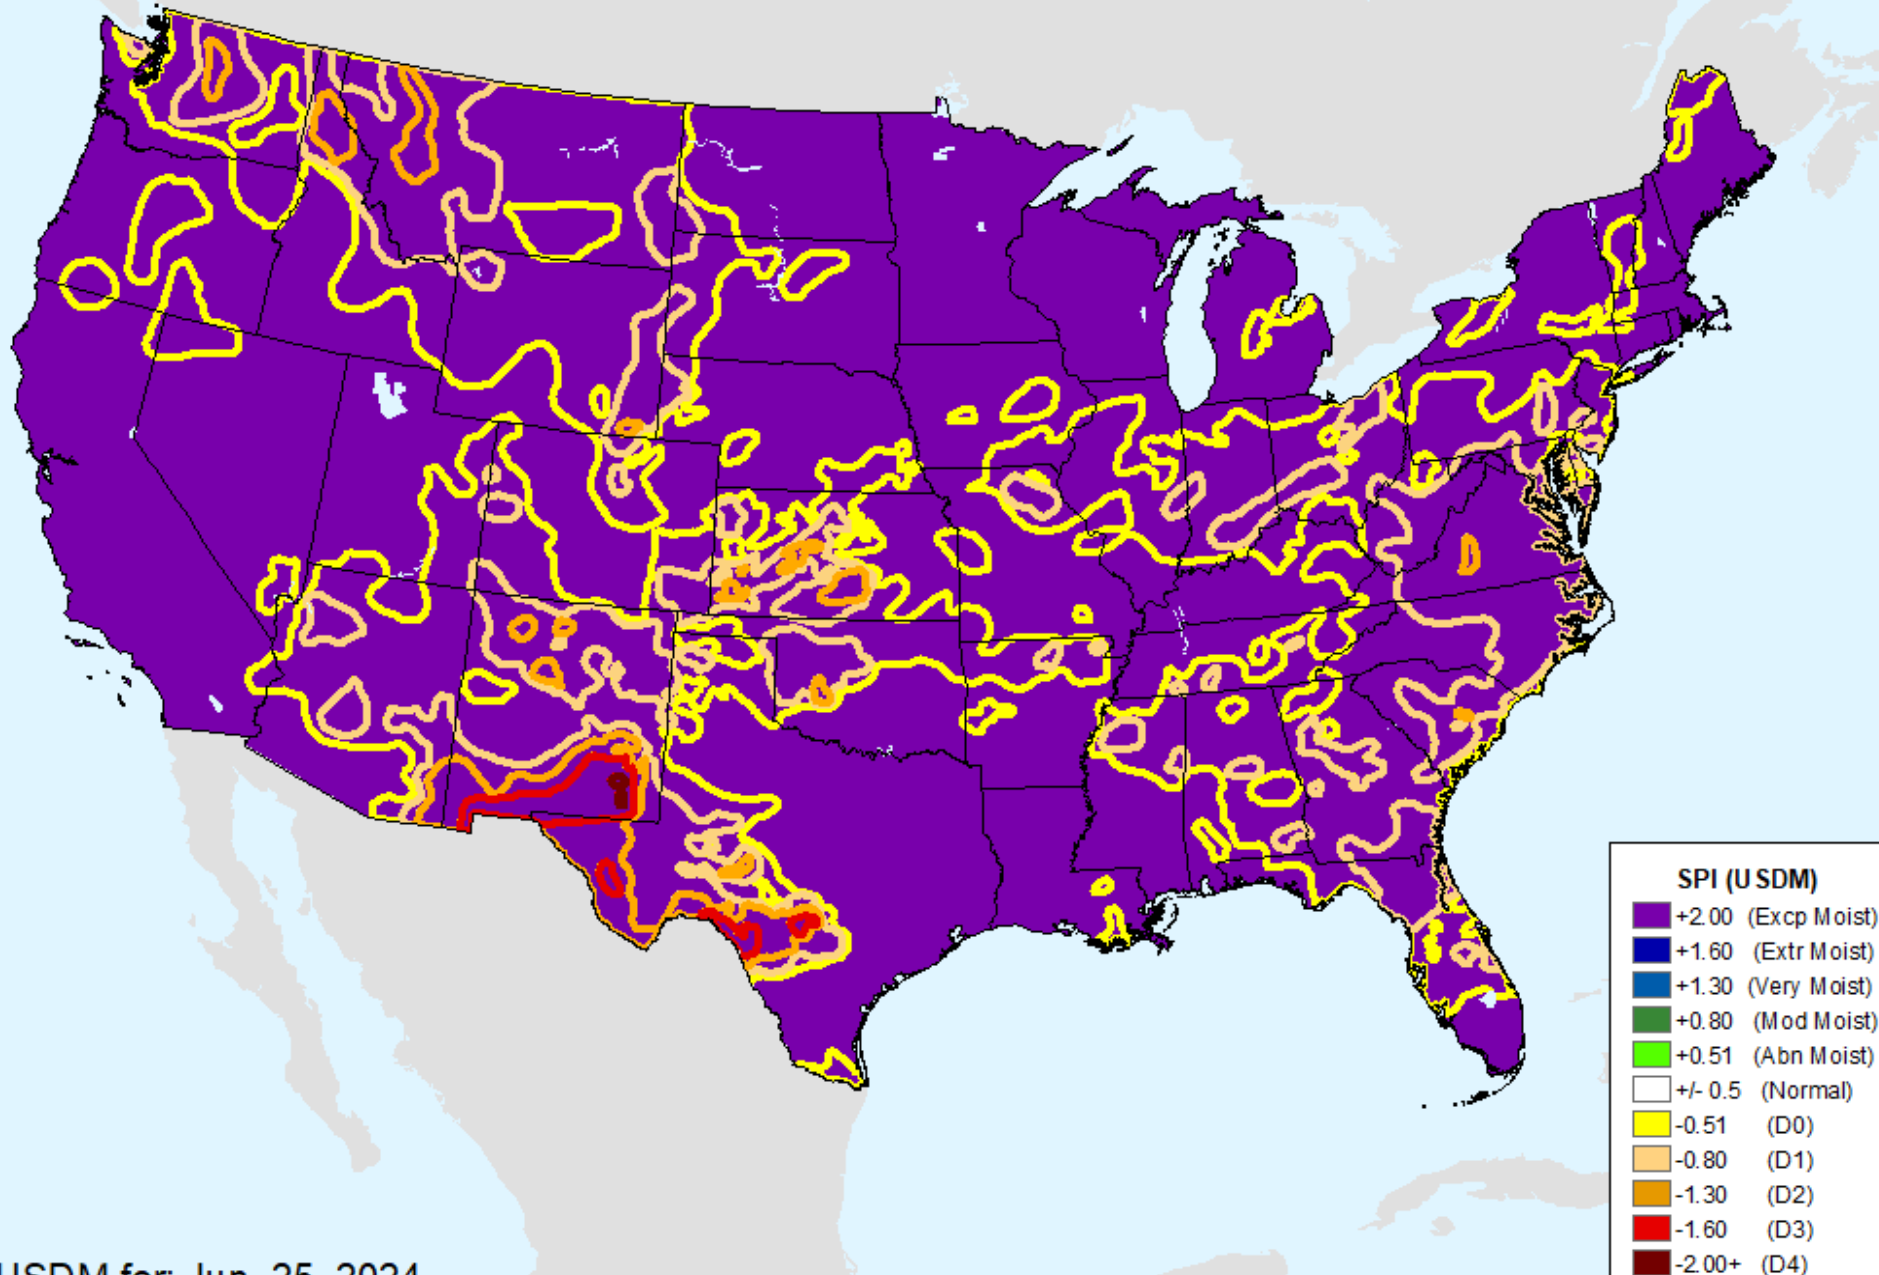

As of: Tuesday, July 2, 2024

AHPS 12-month SPI

As of: Tuesday, July 2, 2024

USDM for: Jun. 25, 2024

AHPS 12-month SPI

As of: Tuesday, July 2, 2024

AHPS 24-month SPI

As of: Tuesday, July 2, 2024