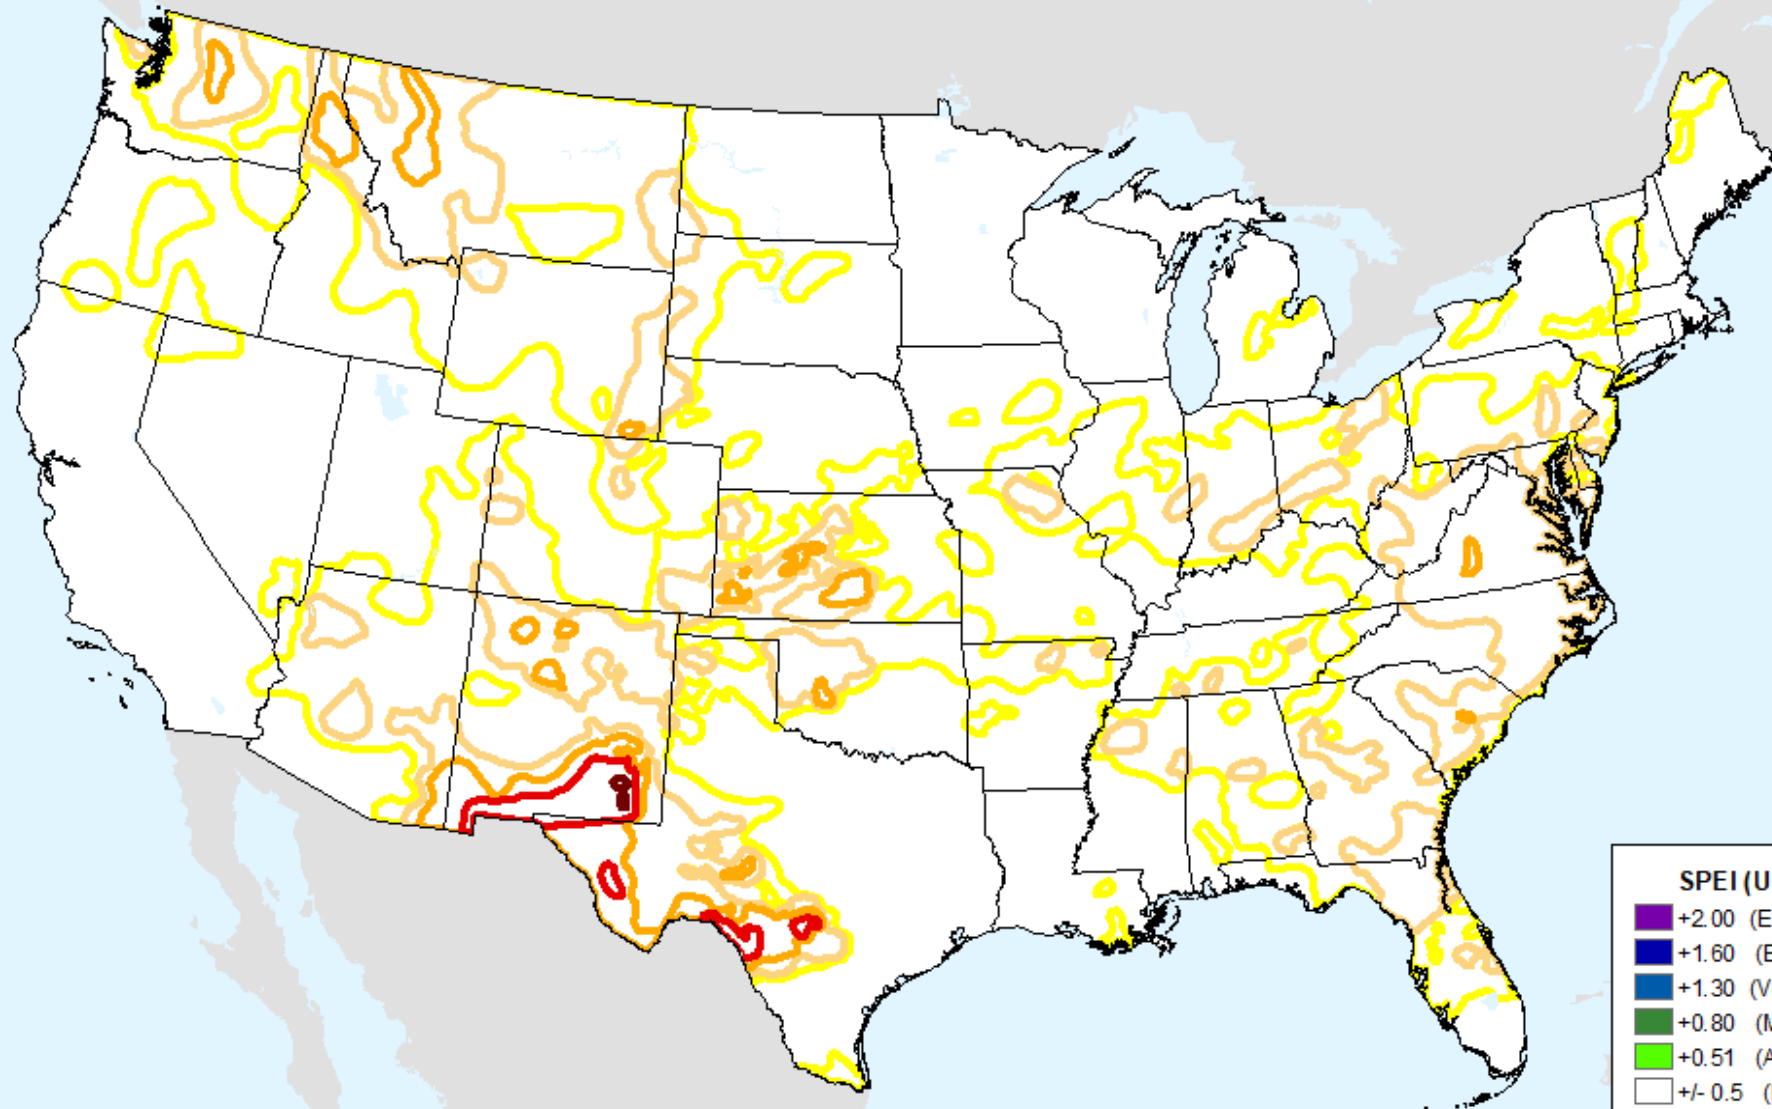

Keetch-Byram Drought Index (KBDI)

As of: Tuesday, July 2, 2024

Keetch-Byram Drought Index (KBDI)

As of: Tuesday, July 2, 2024

AHPS 1-month SPEI

As of: Tuesday, July 2, 2024

USDM for: Jun. 25, 2024

AHPS 1-month SPEI