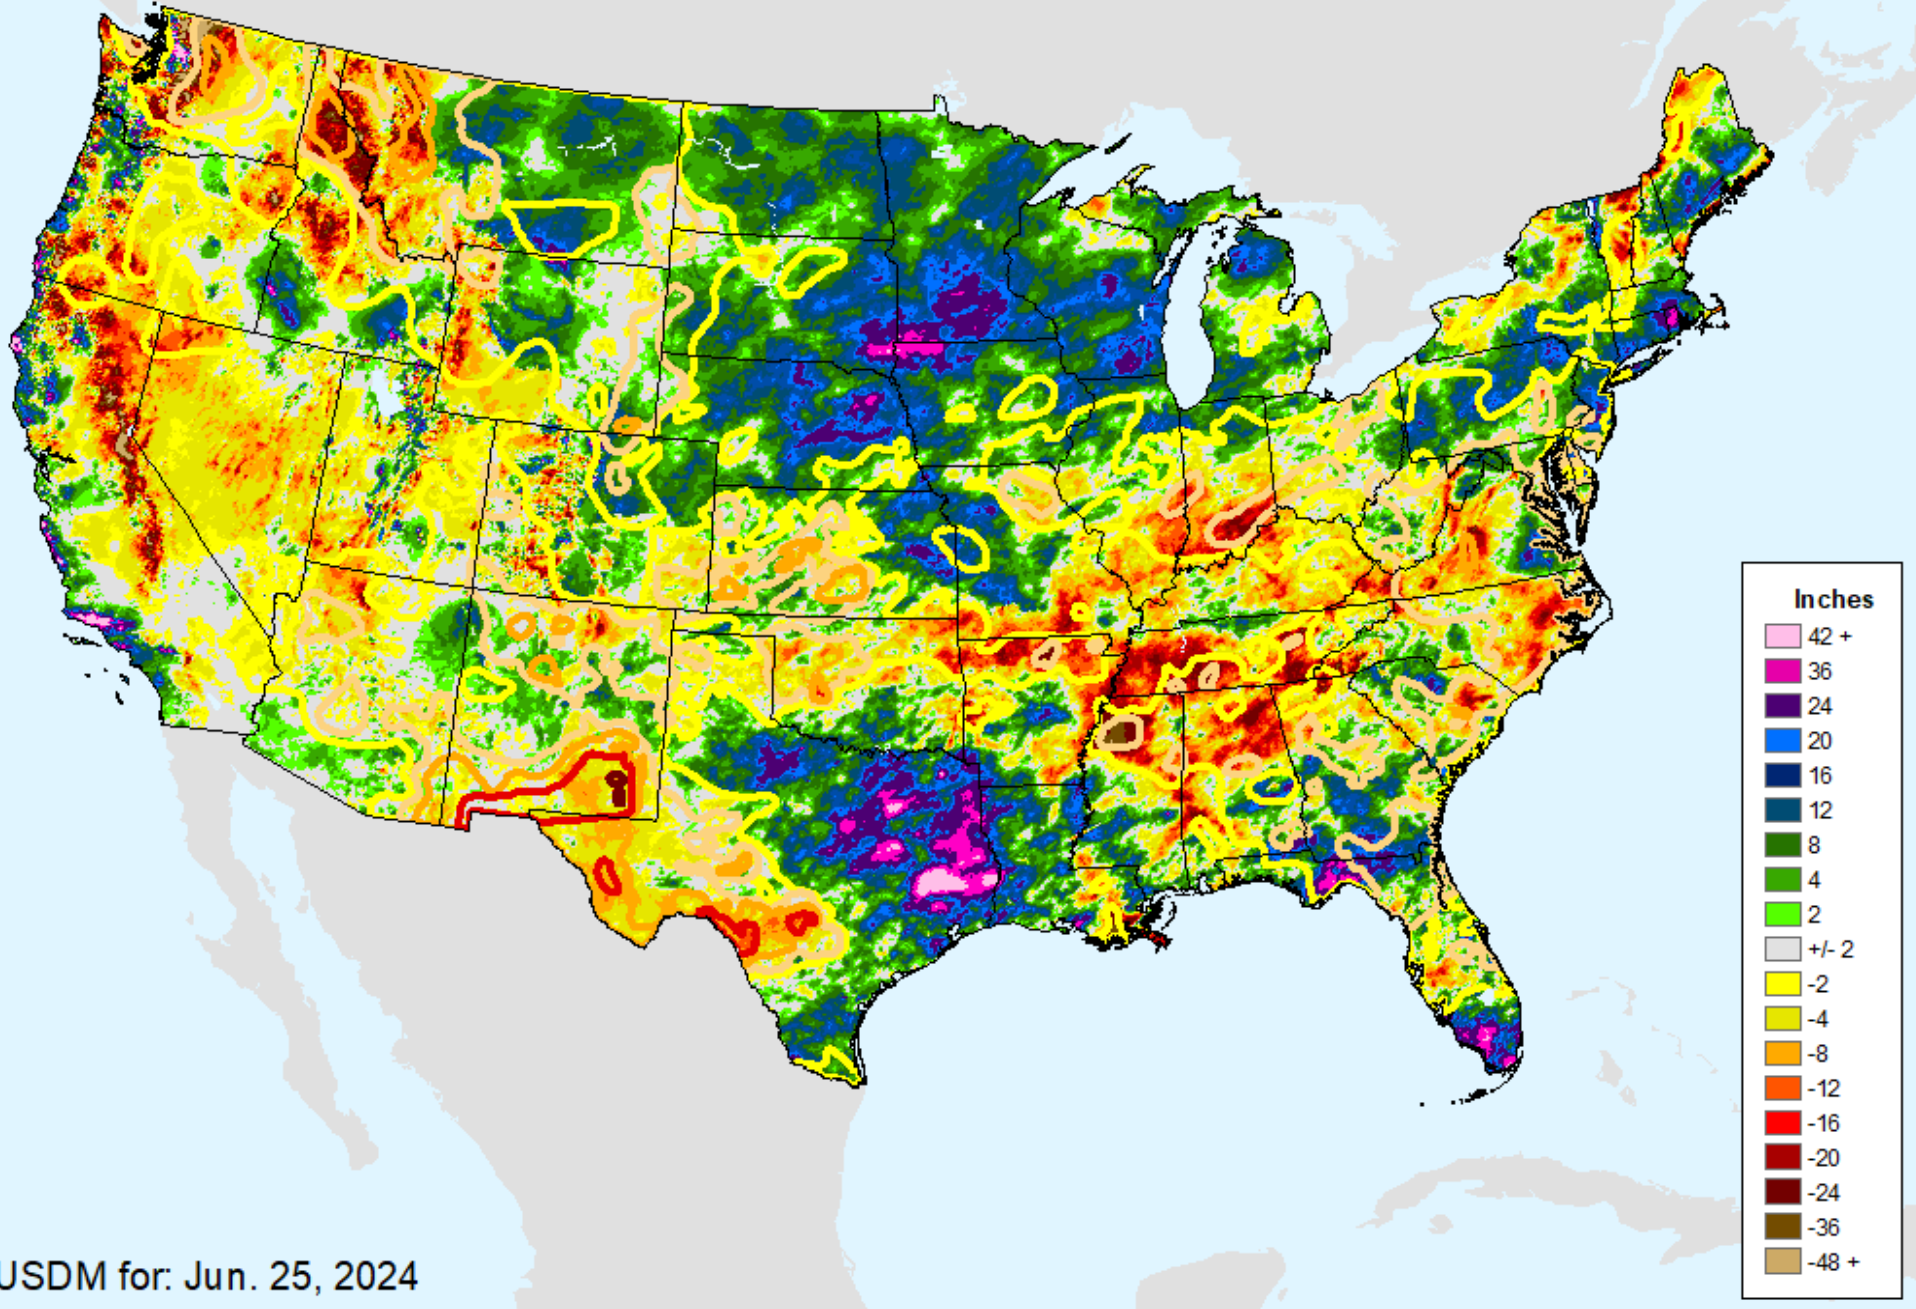

AHPS Water-Year Precip Departure

As of: Tuesday, July 2, 2024

USDM for: Jun. 25, 2024