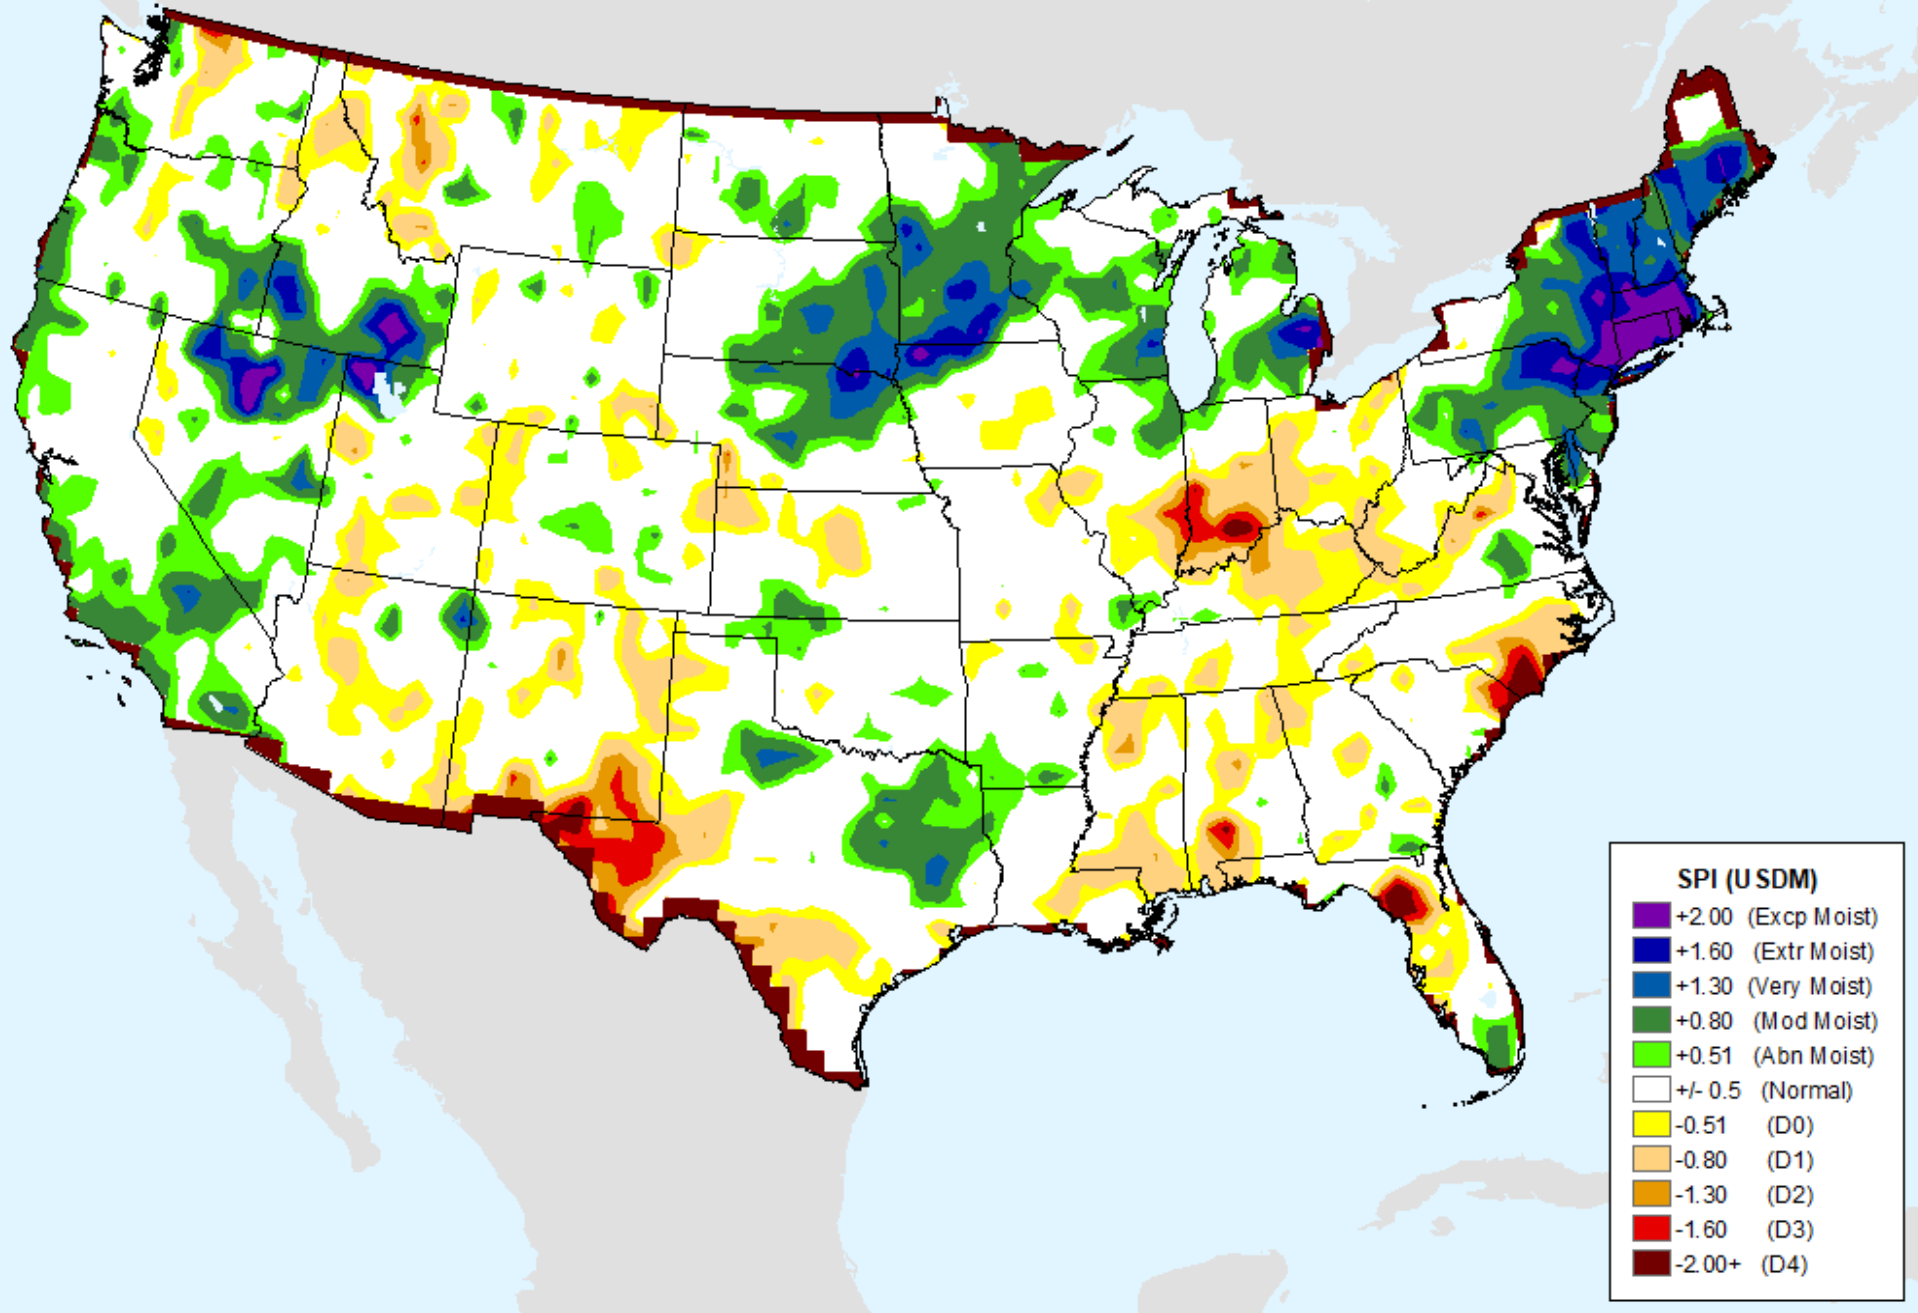

CPC 12-month SPI

As of: Tuesday, July 2, 2024