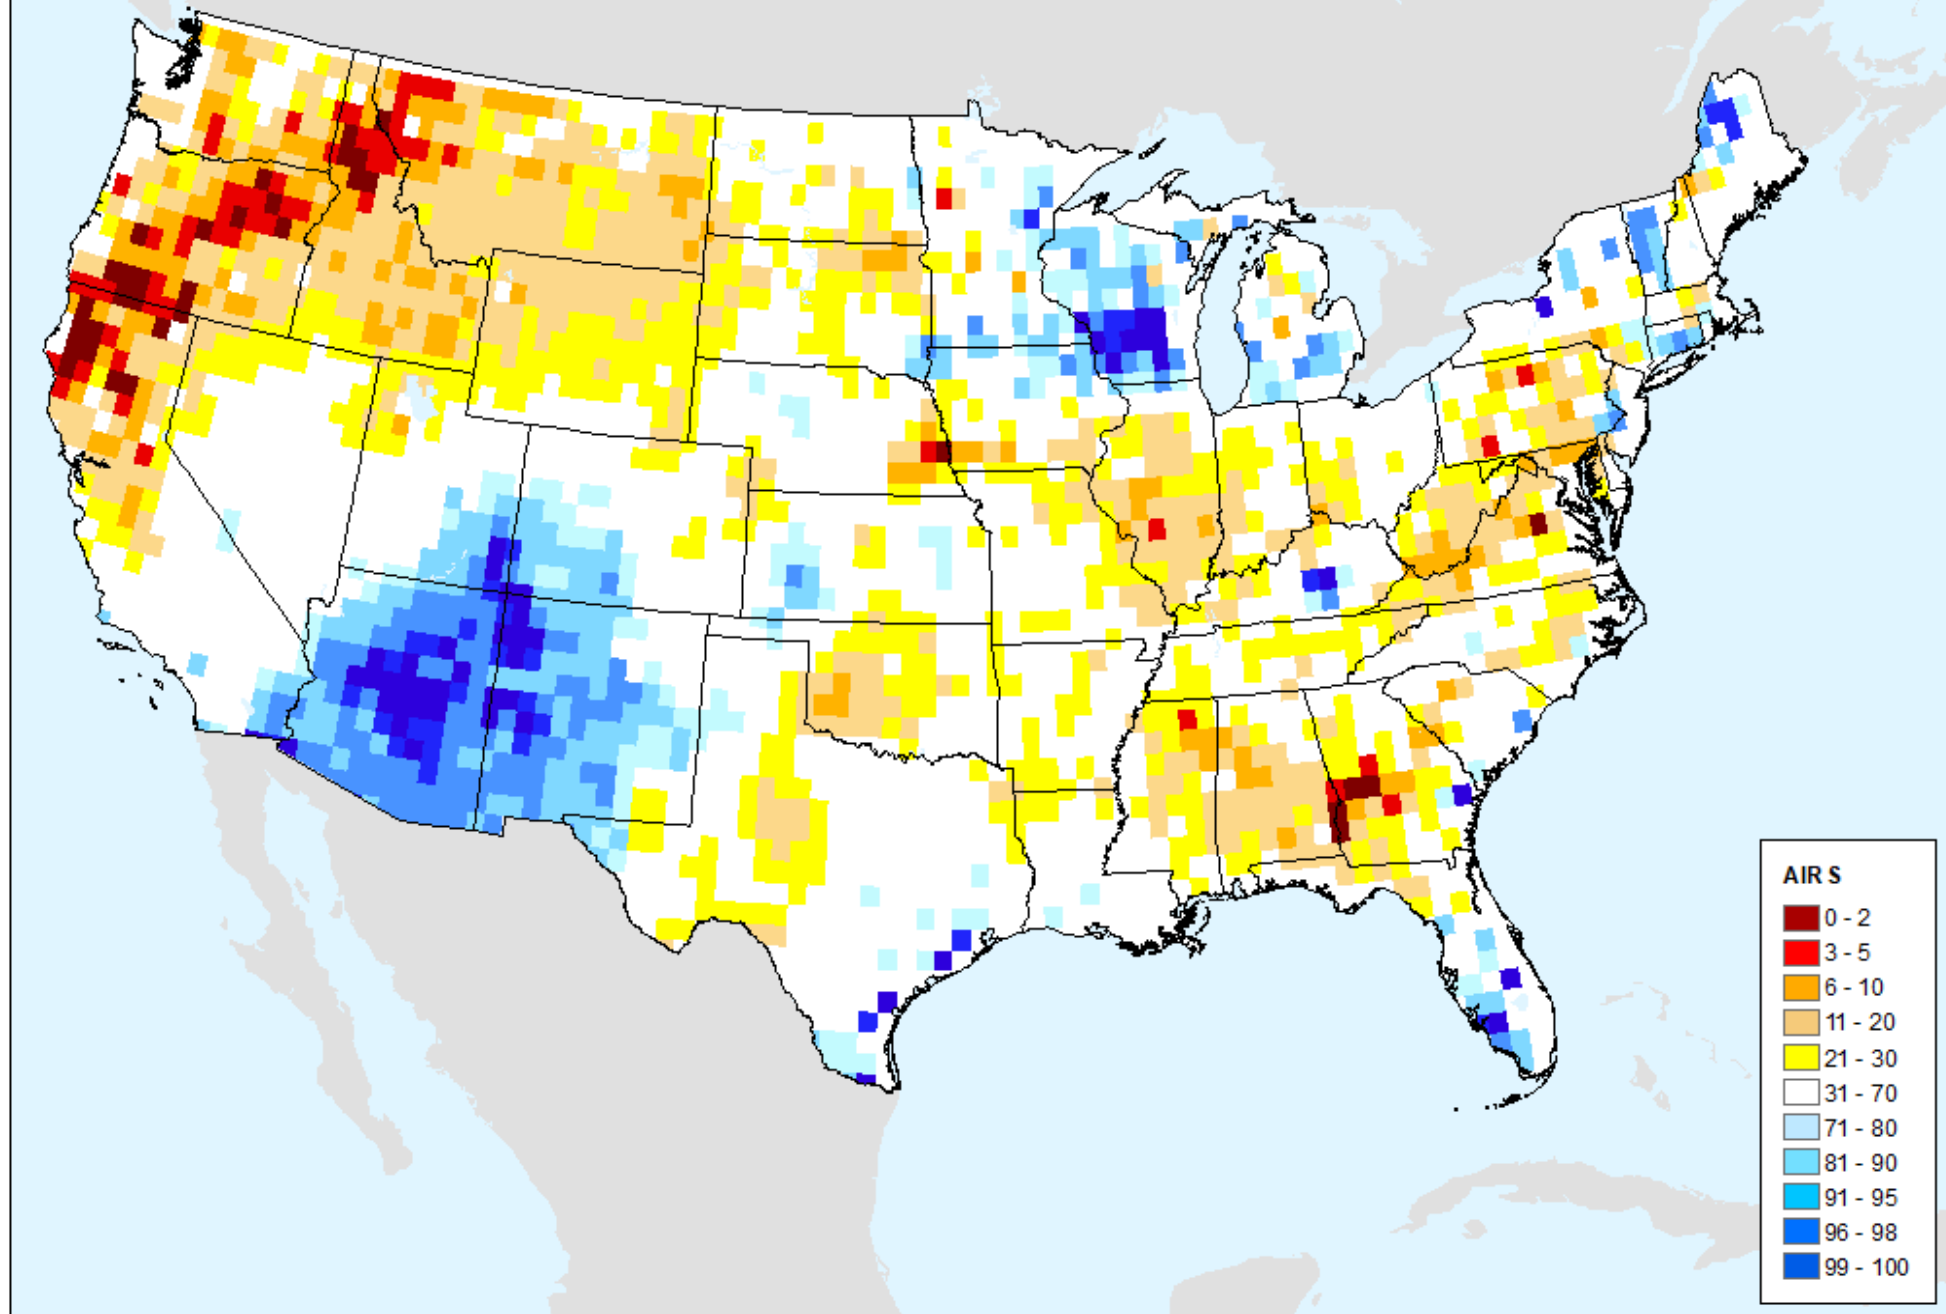

AIRS-Based Surface Relative Humidity 28 Day

As of: Tuesday, July 2, 2024