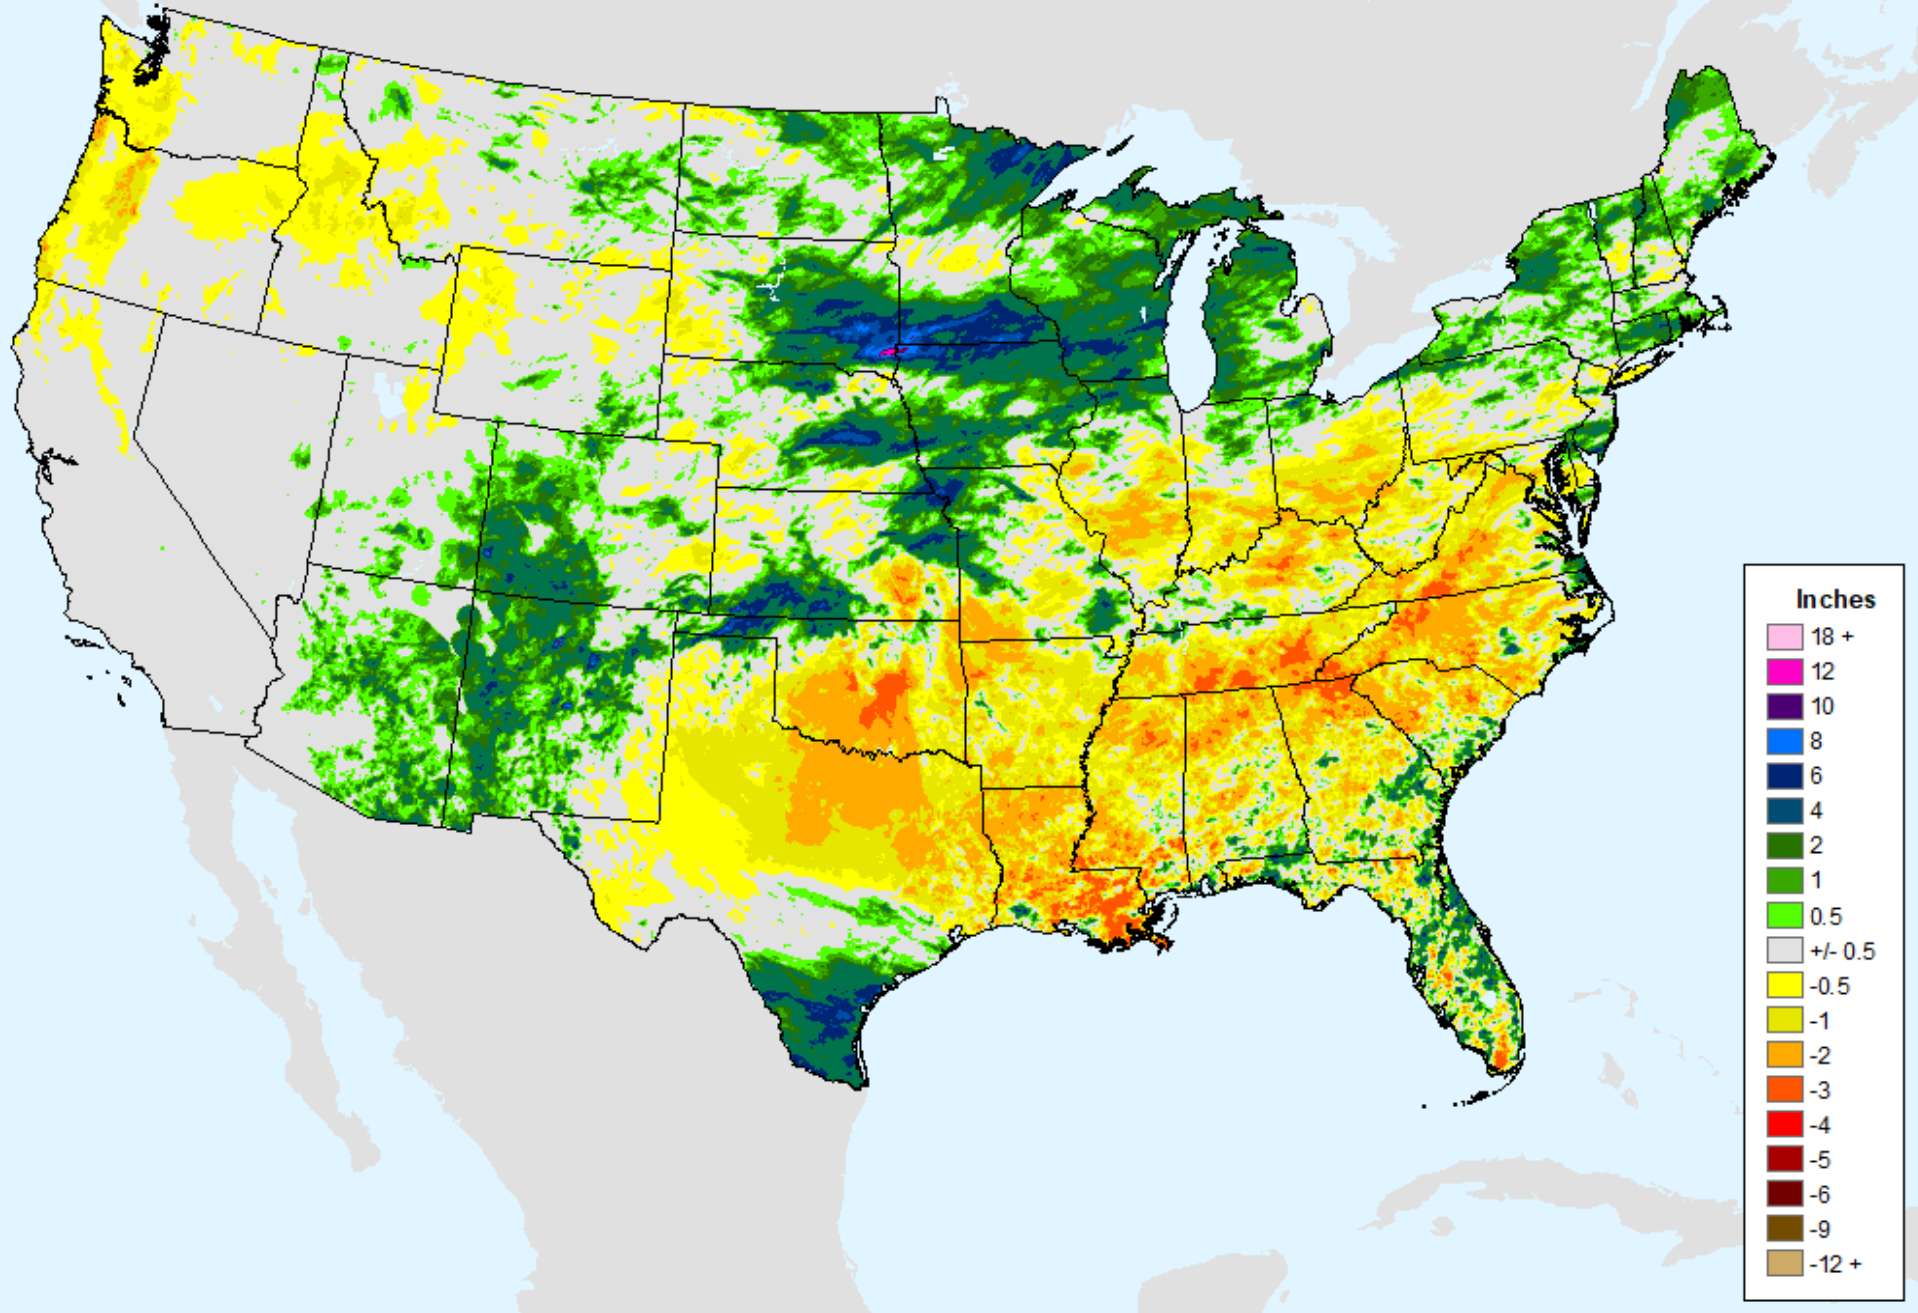

AHPS 14-Day Precip Departure

As of: Tuesday, July 2, 2024