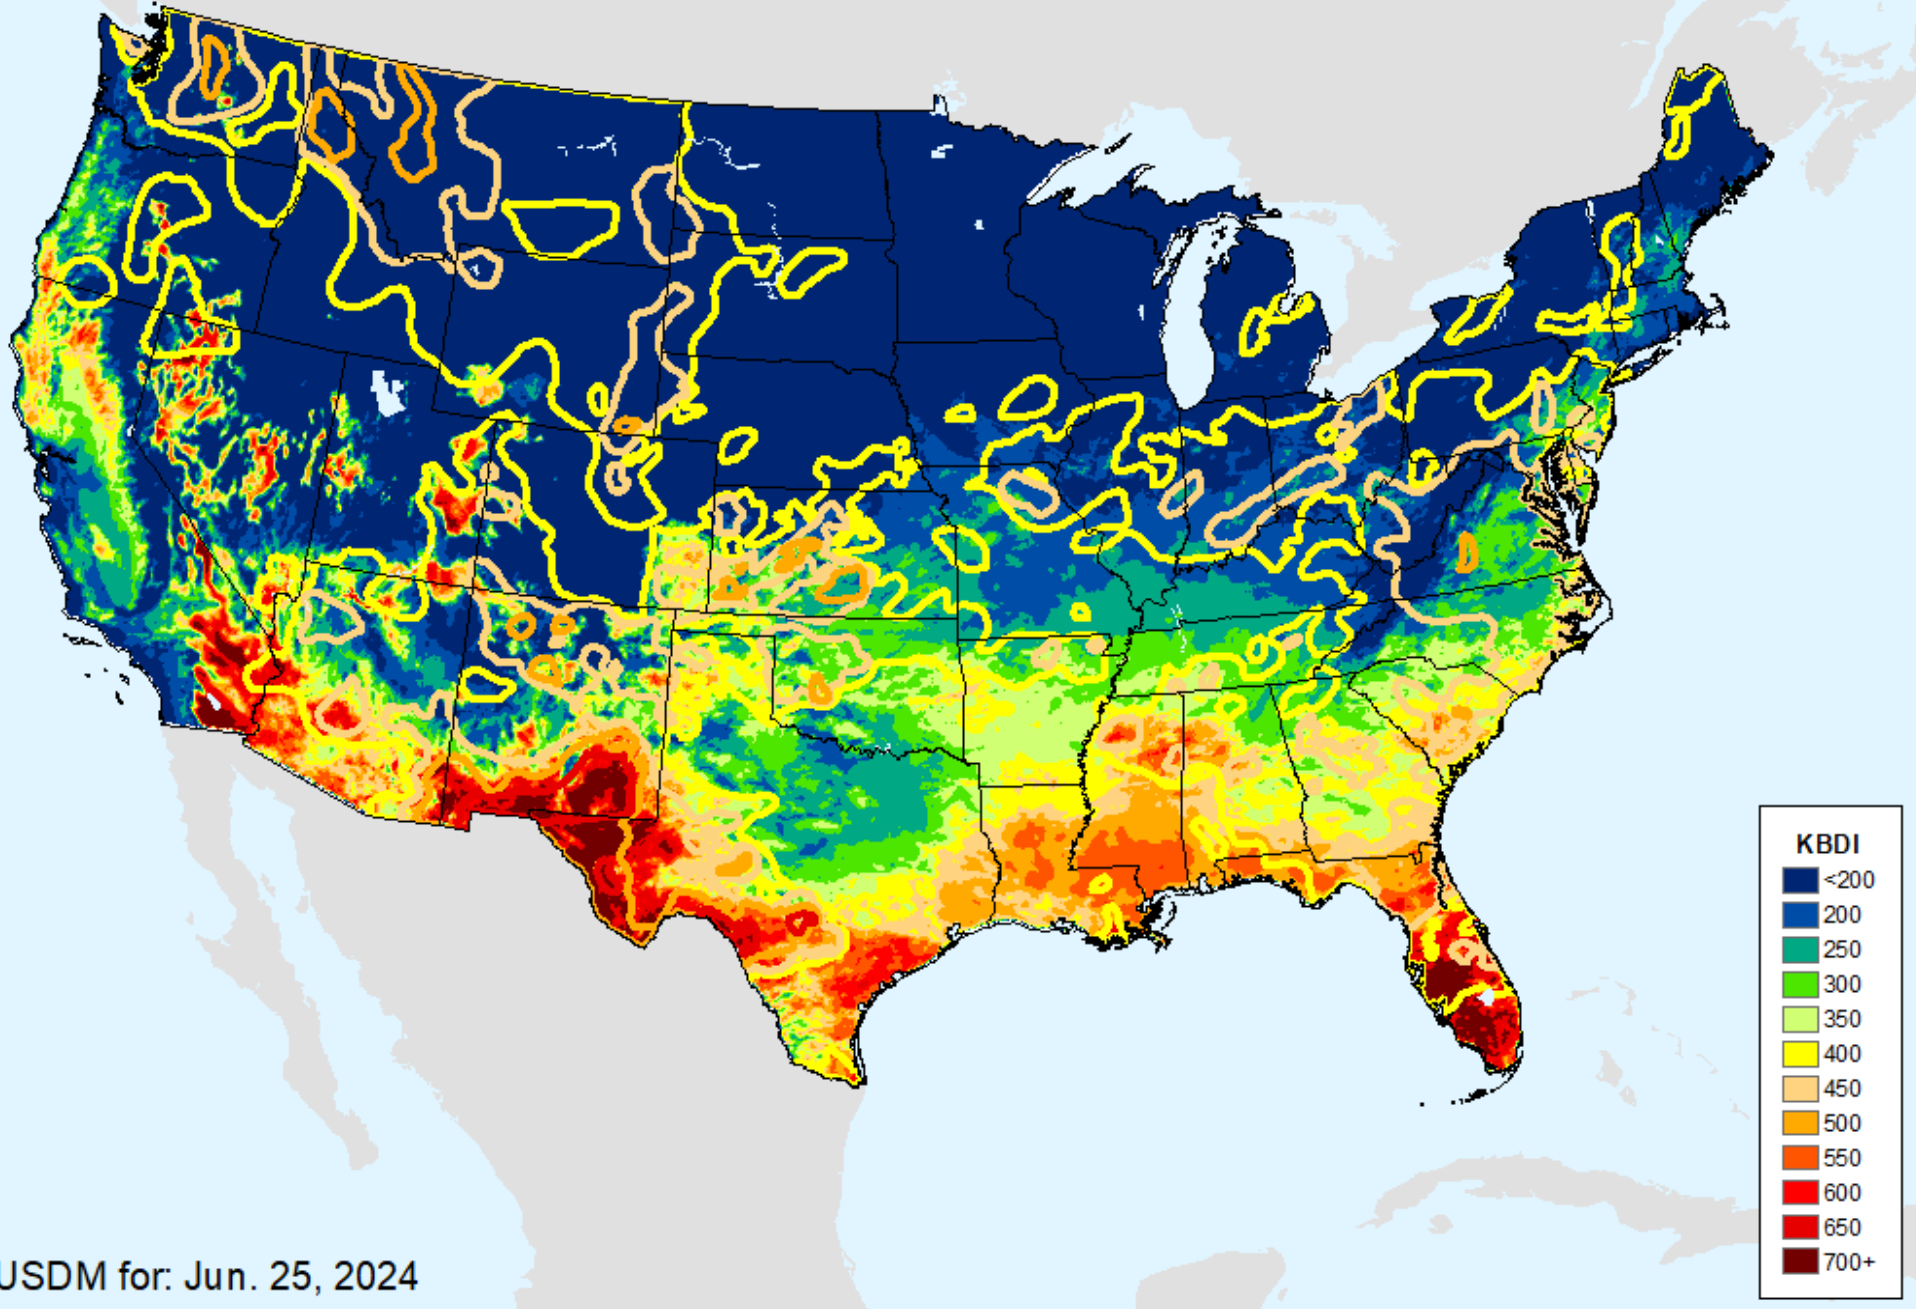

Keetch-Byram Drought Index (KBDI)

As of: Tuesday, July 2, 2024

Keetch-Byram Drought Index (KBDI)

As of: Tuesday, July 2, 2024

AHPS 1-month SPEI

As of: Tuesday, July 2, 2024

USDM for: Jun. 25, 2024

AHPS 1-month SPEI