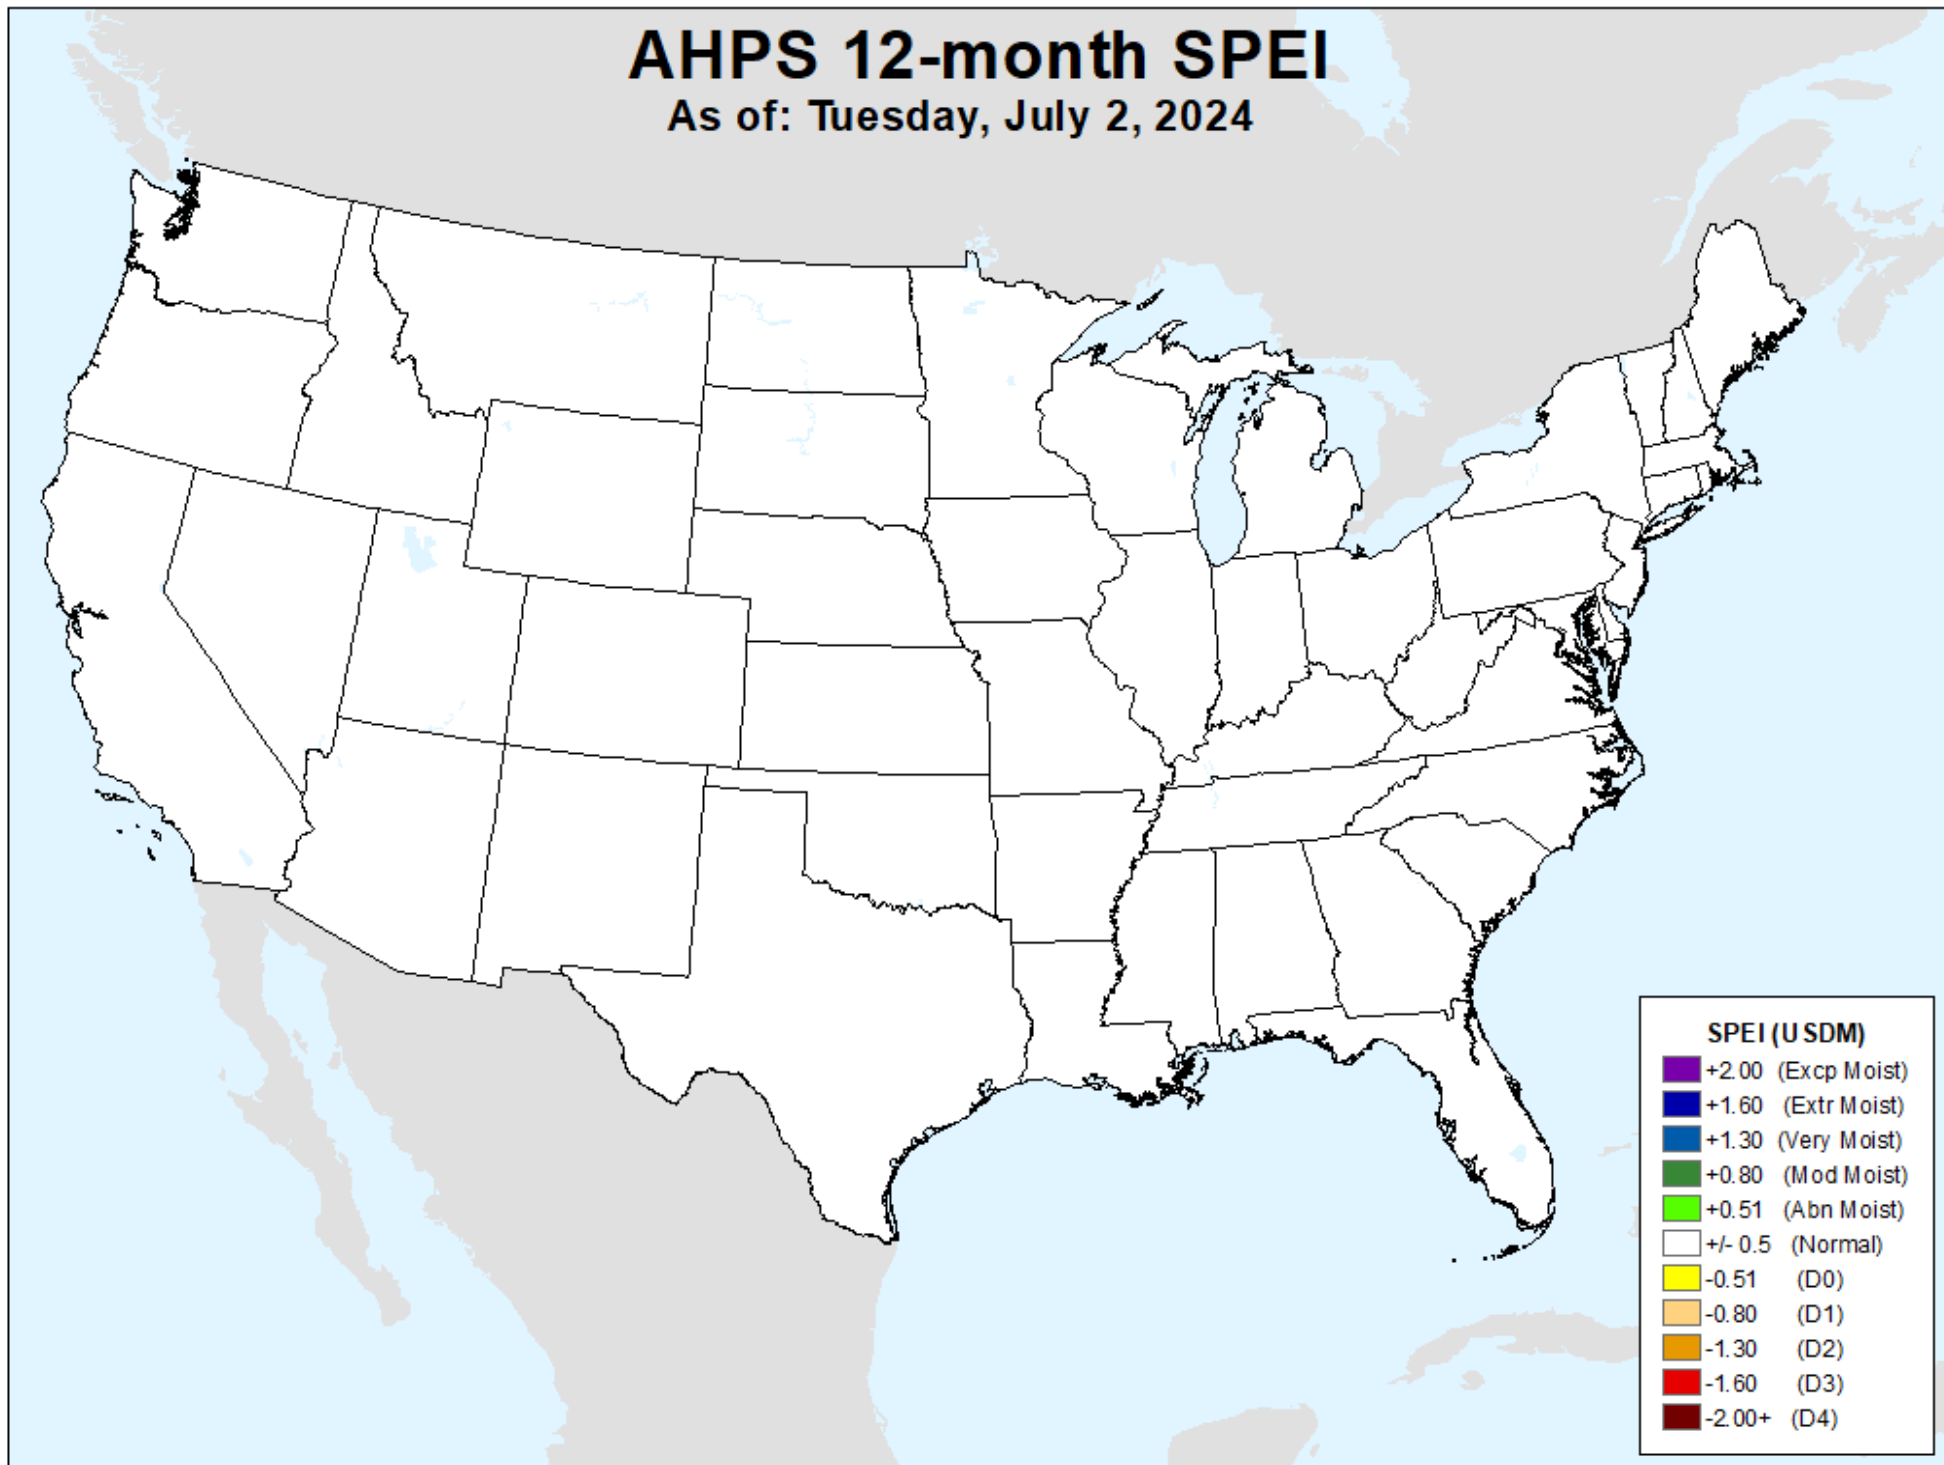

AHPS 12-month SPEI

As of: Tuesday, July 2, 2024