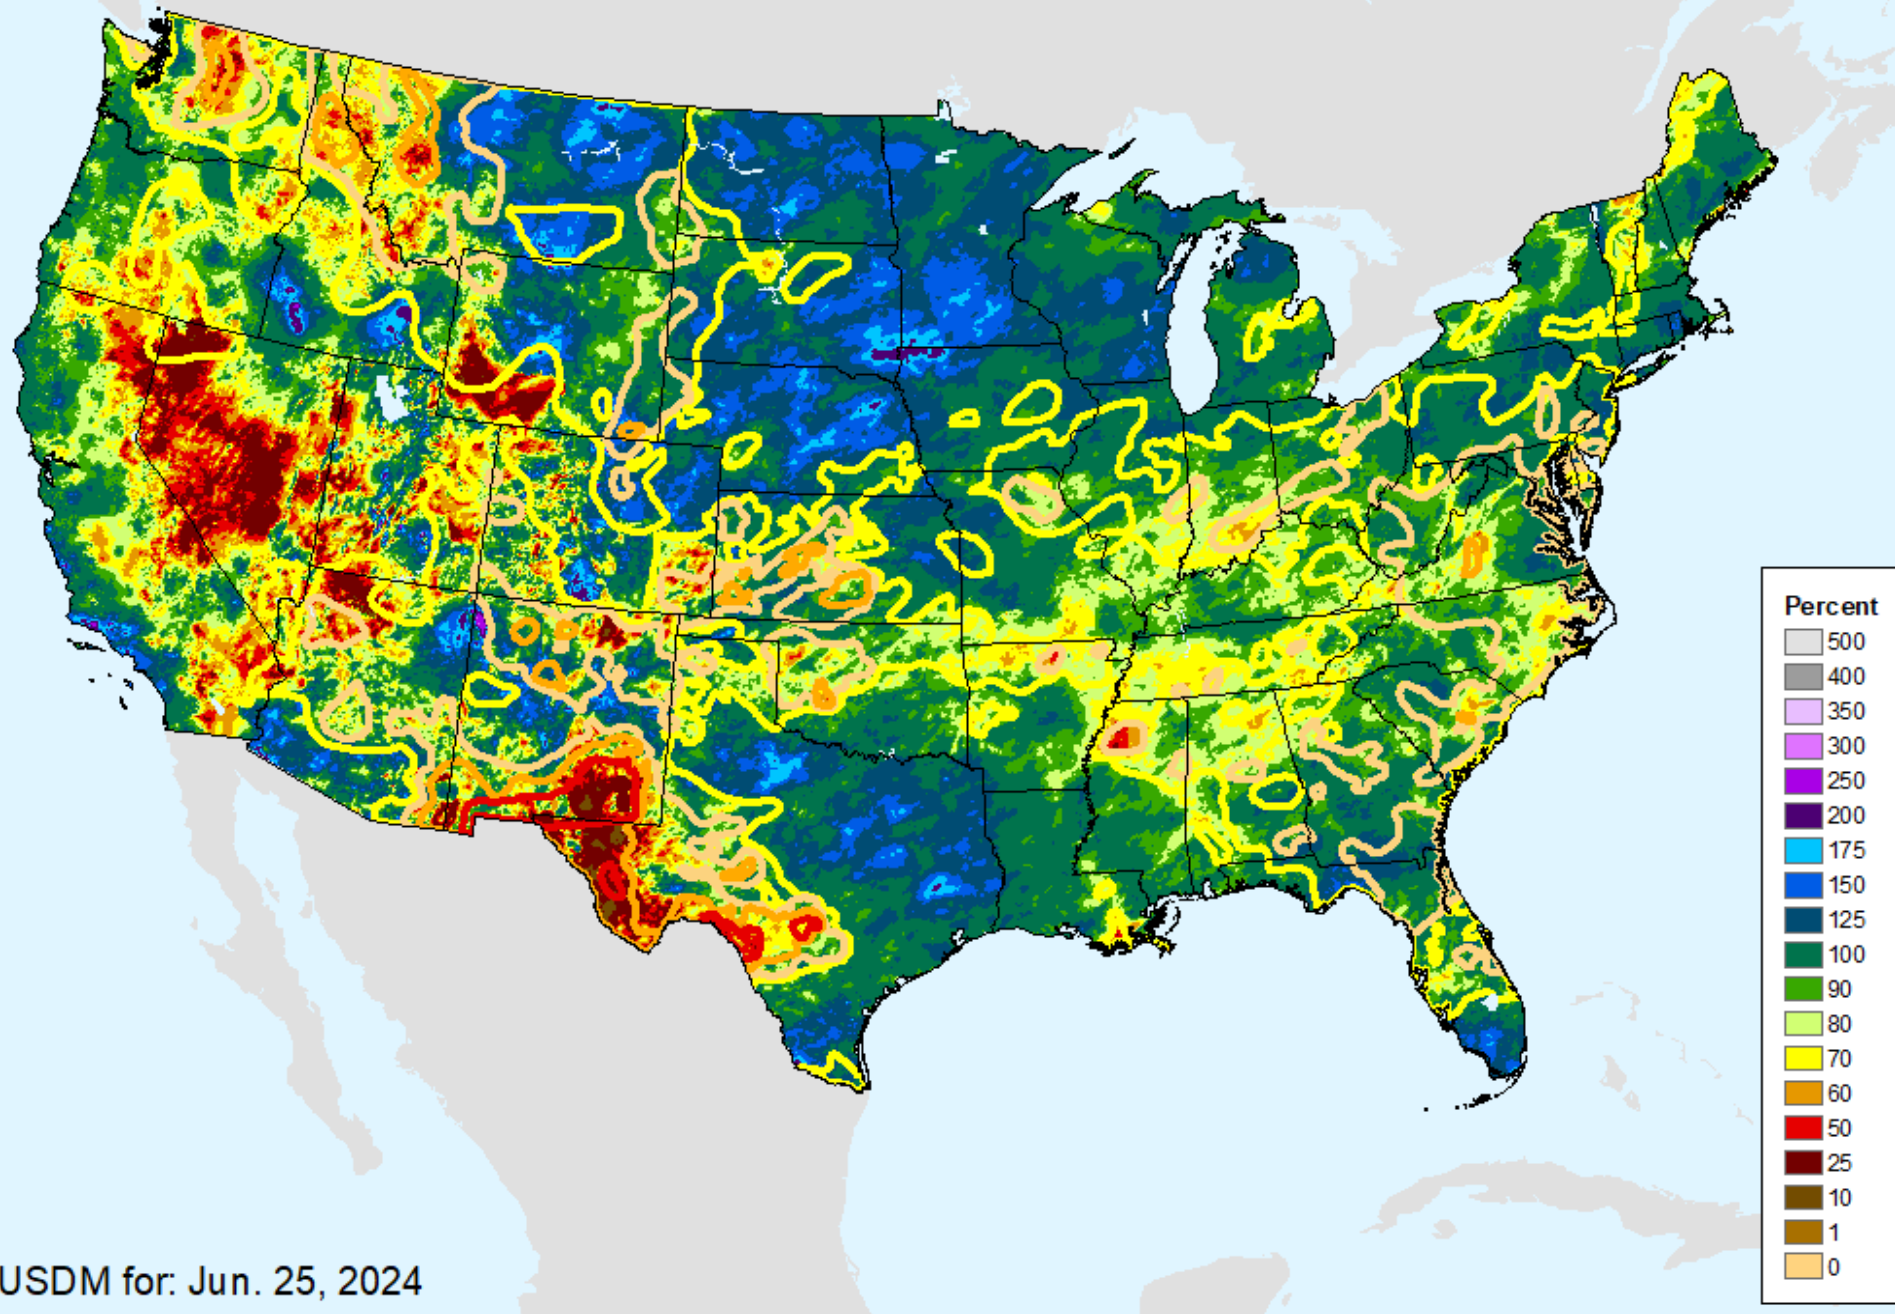

As of: Tuesday, July 2, 2024

USDM for: Jun. 25, 2024

AHPS Water-Year Precip Departure

As of: Tuesday, July 2, 2024

AHPS Water-Year Pct of Normal Pcp

As of: Tuesday, July 2, 2024

USDM for: Jun. 25, 2024

AHPS Water-Year Pct of Normal Pcp