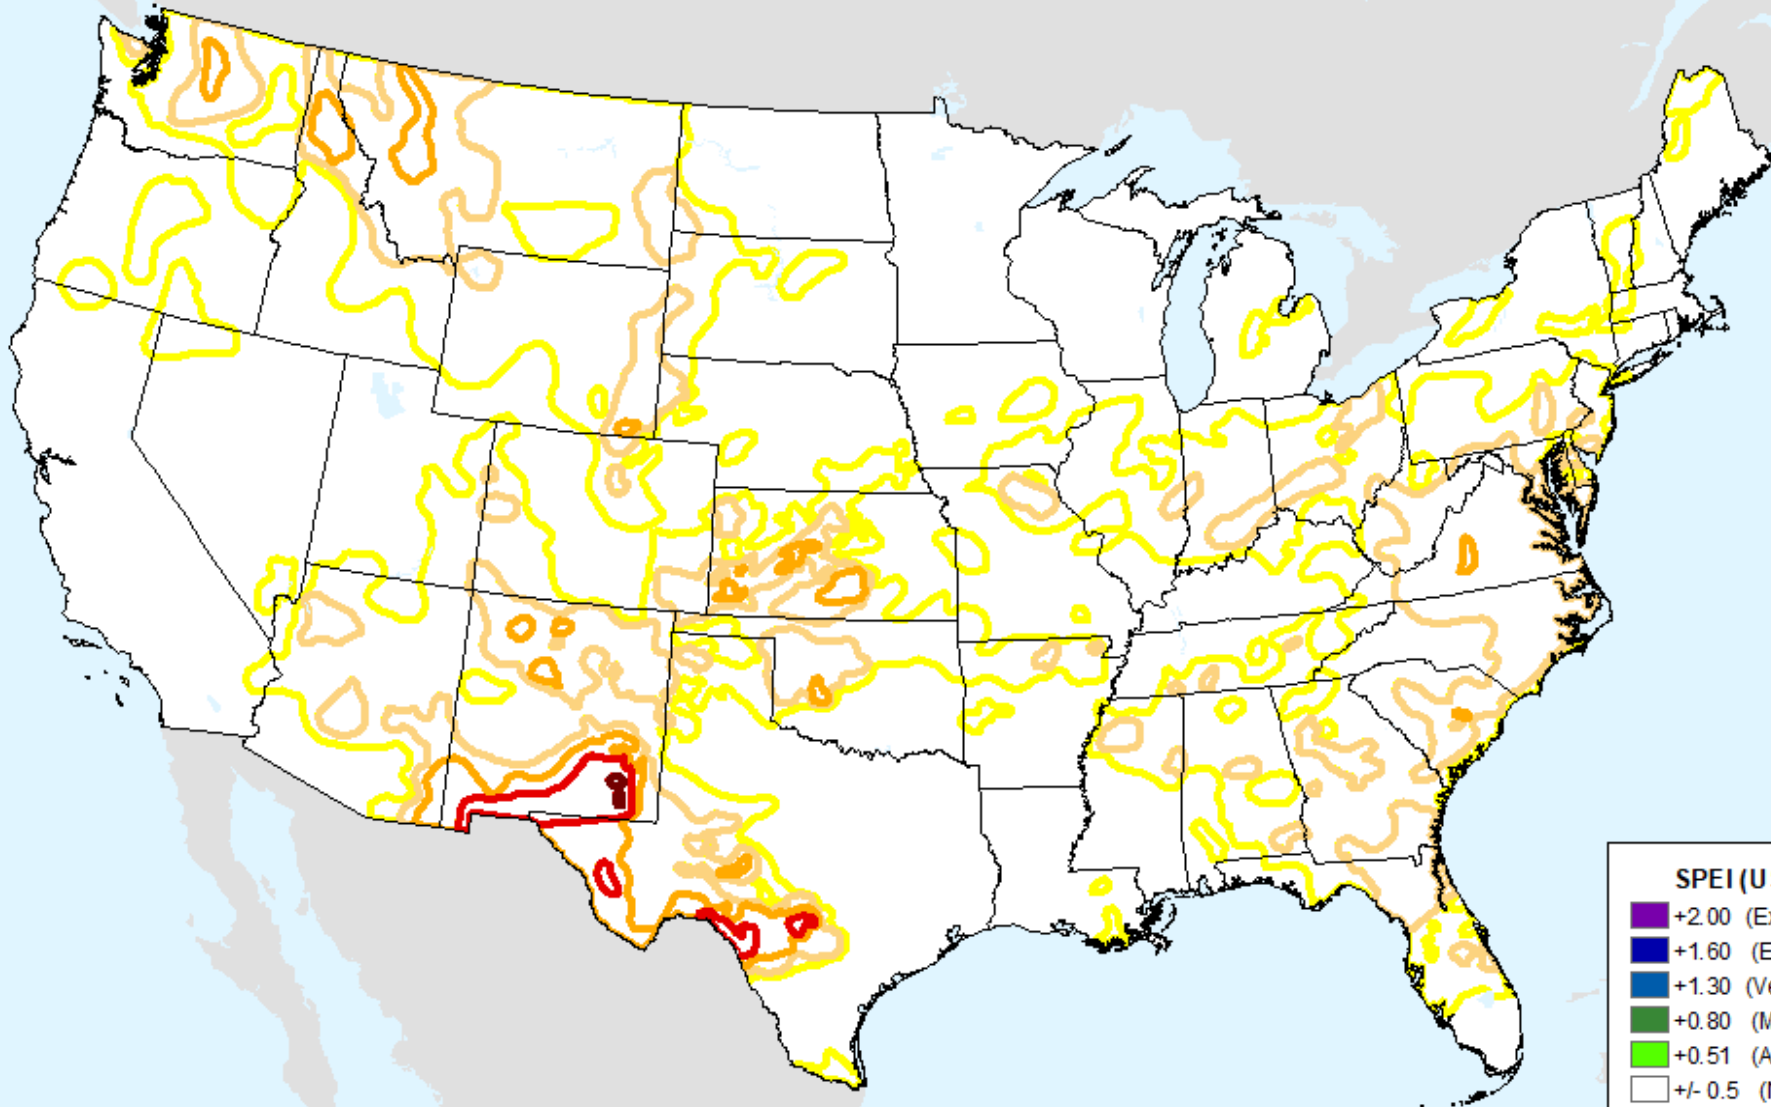

AHPS 9-month SPEI

As of: Tuesday, July 2, 2024

USDM for: Jun. 25, 2024

AHPS 9-month SPEI

As of: Tuesday, July 2, 2024

AHPS 12-month SPEI

As of: Tuesday, July 2, 2024

USDM for: Jun. 25, 2024