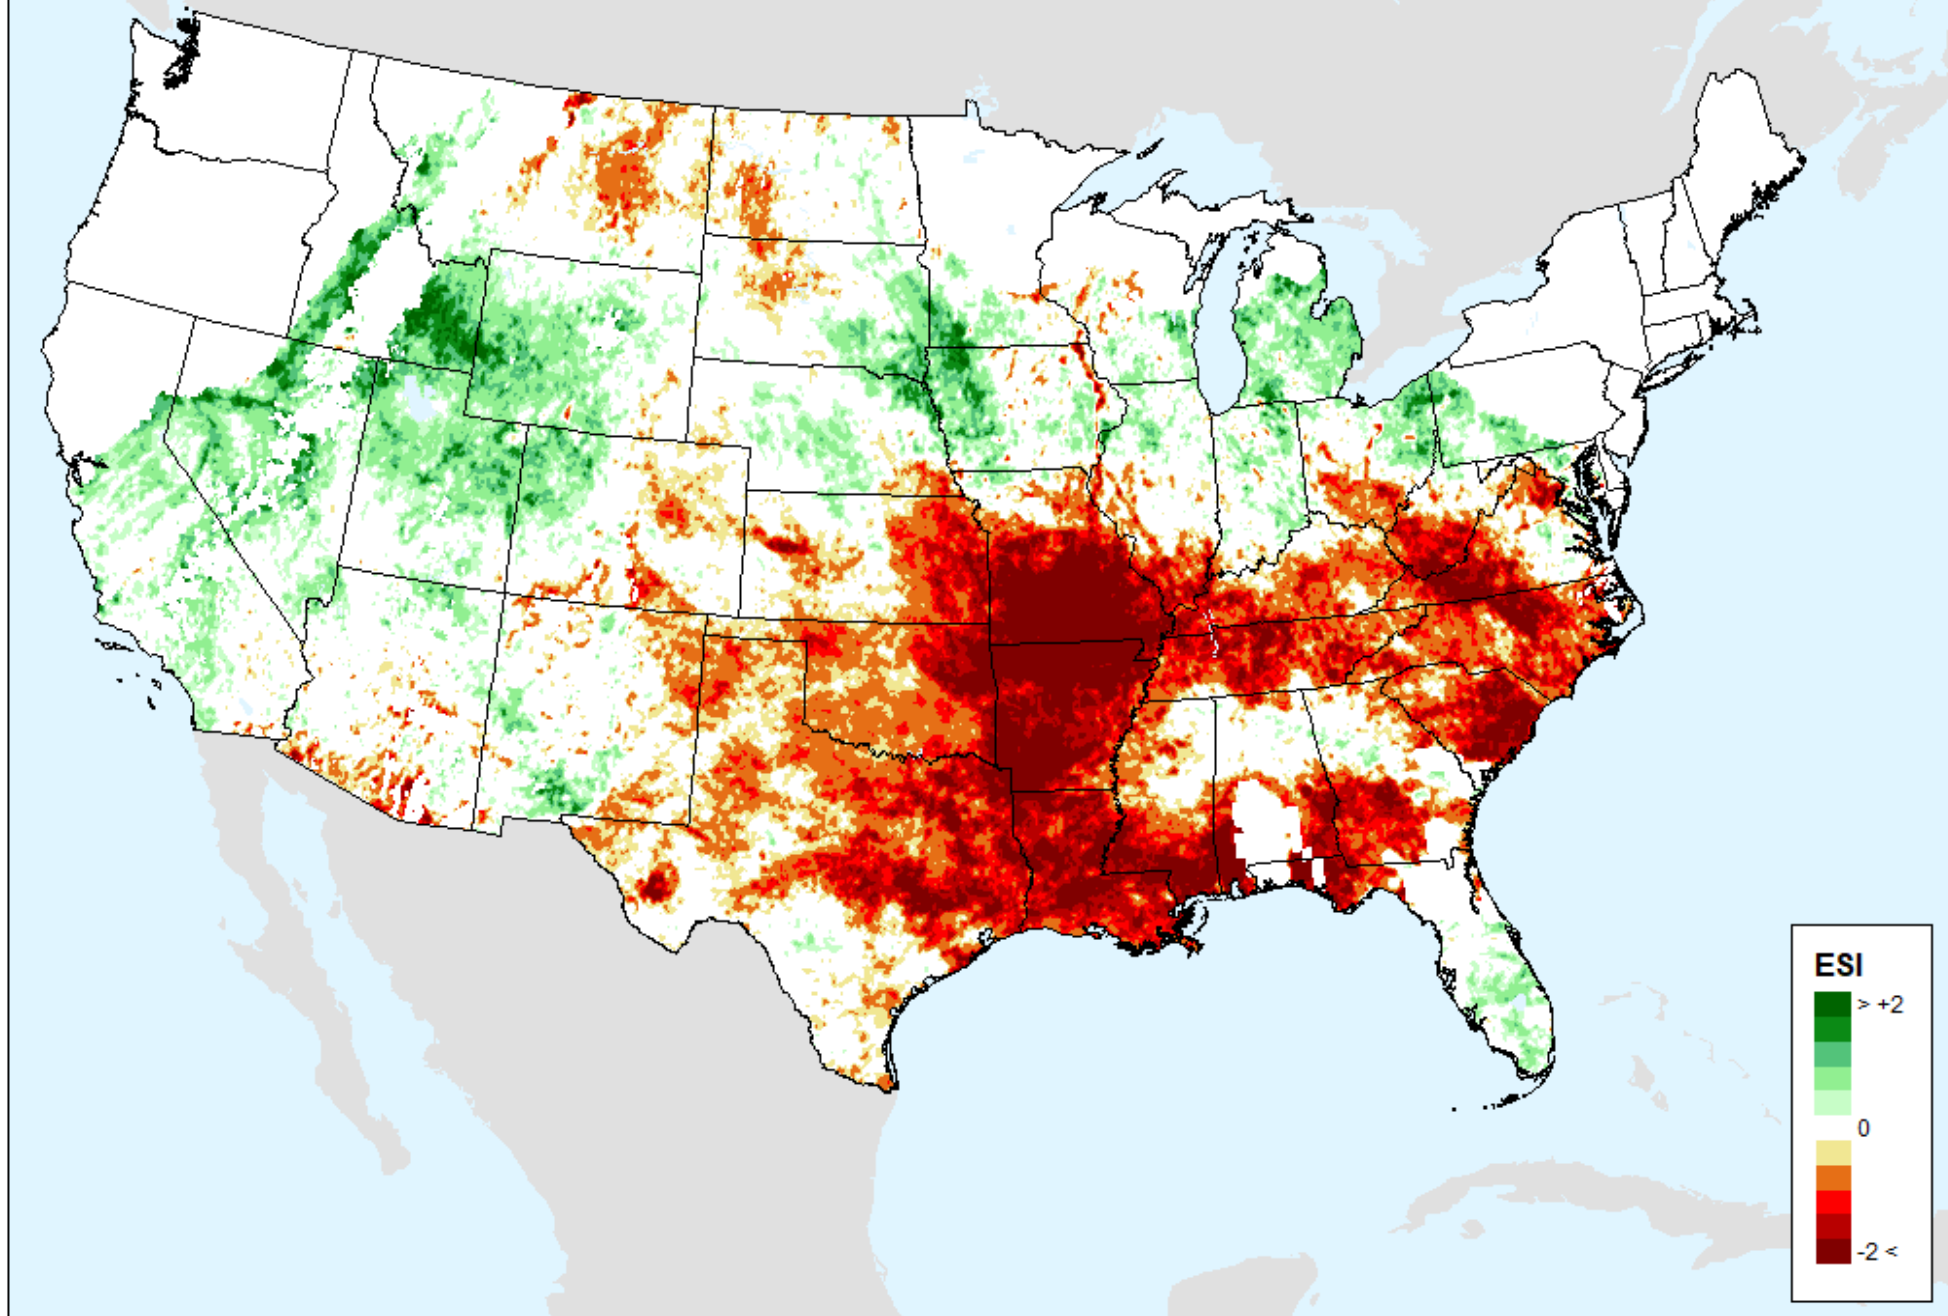

Evaporative Stress Index (ESI) 4-week

As of: Tuesday, July 2, 2024