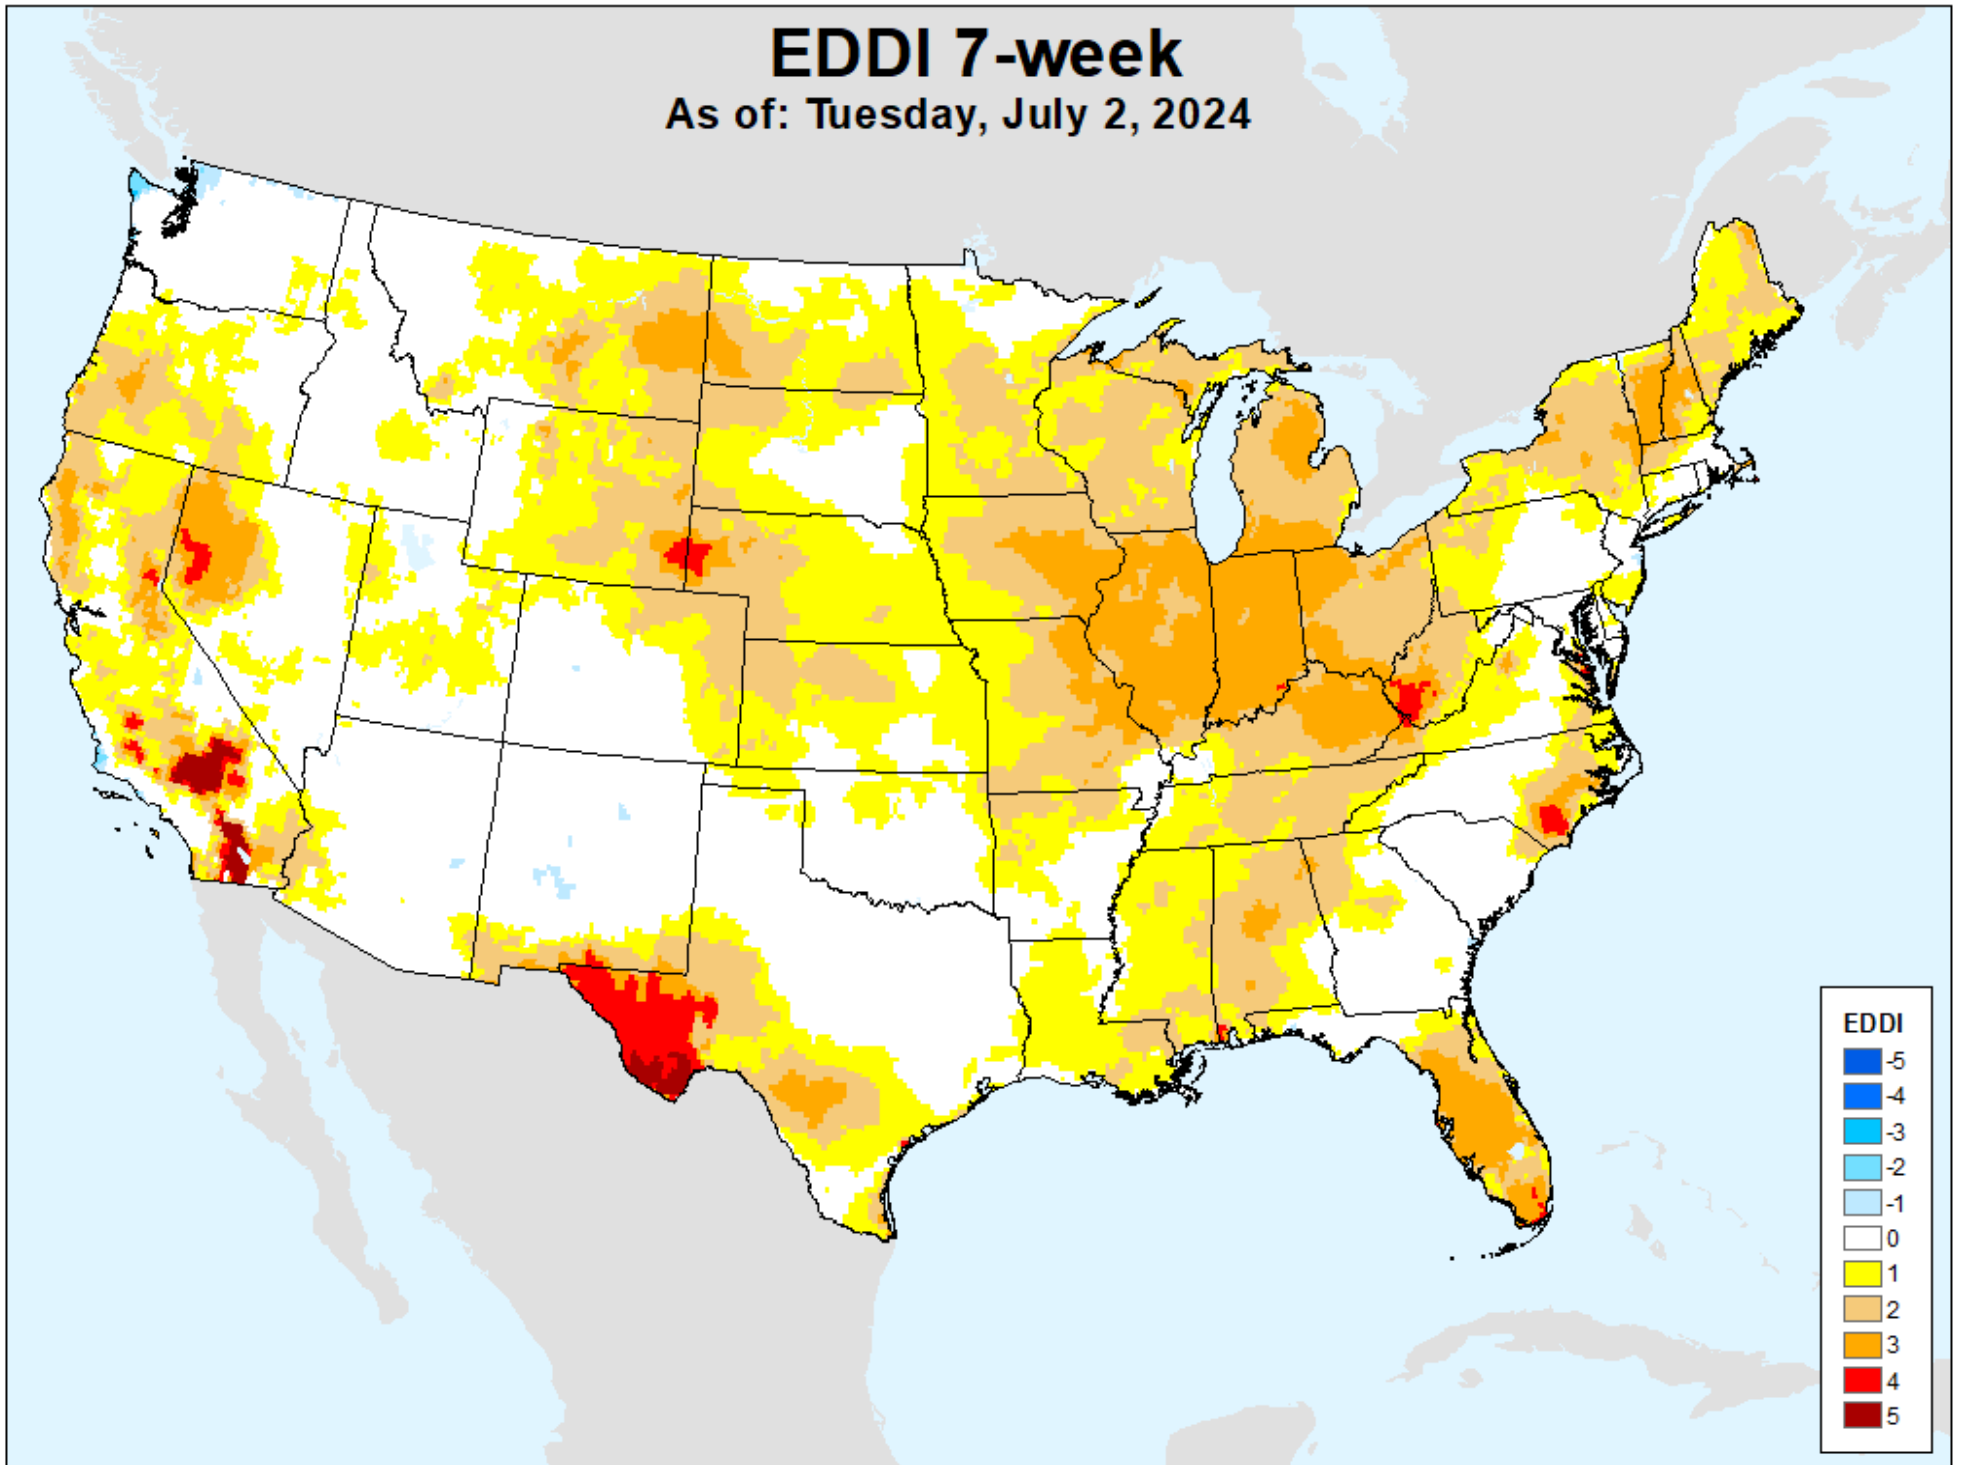

EDDI 7-week

As of: Tuesday, July 2, 2024