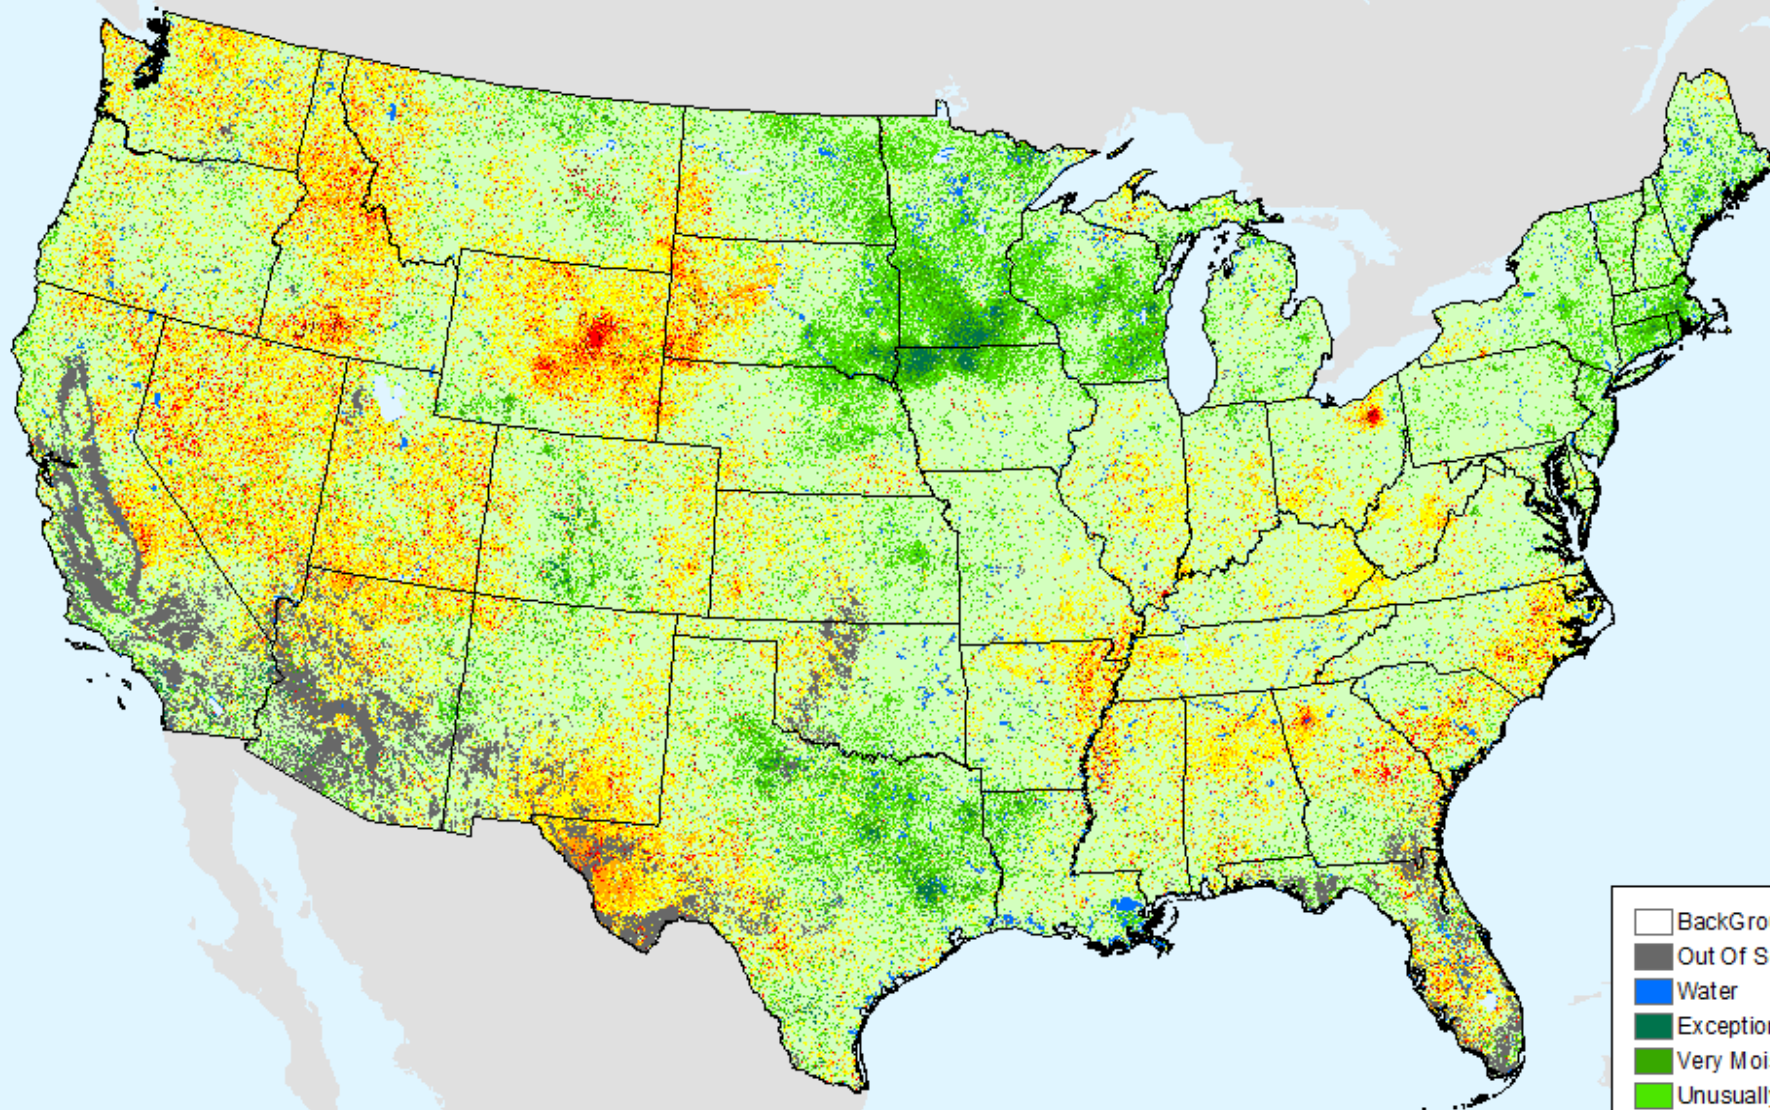

Vegetation Drought Response Index (VegDRI)

As of: Tuesday, July 2, 2024