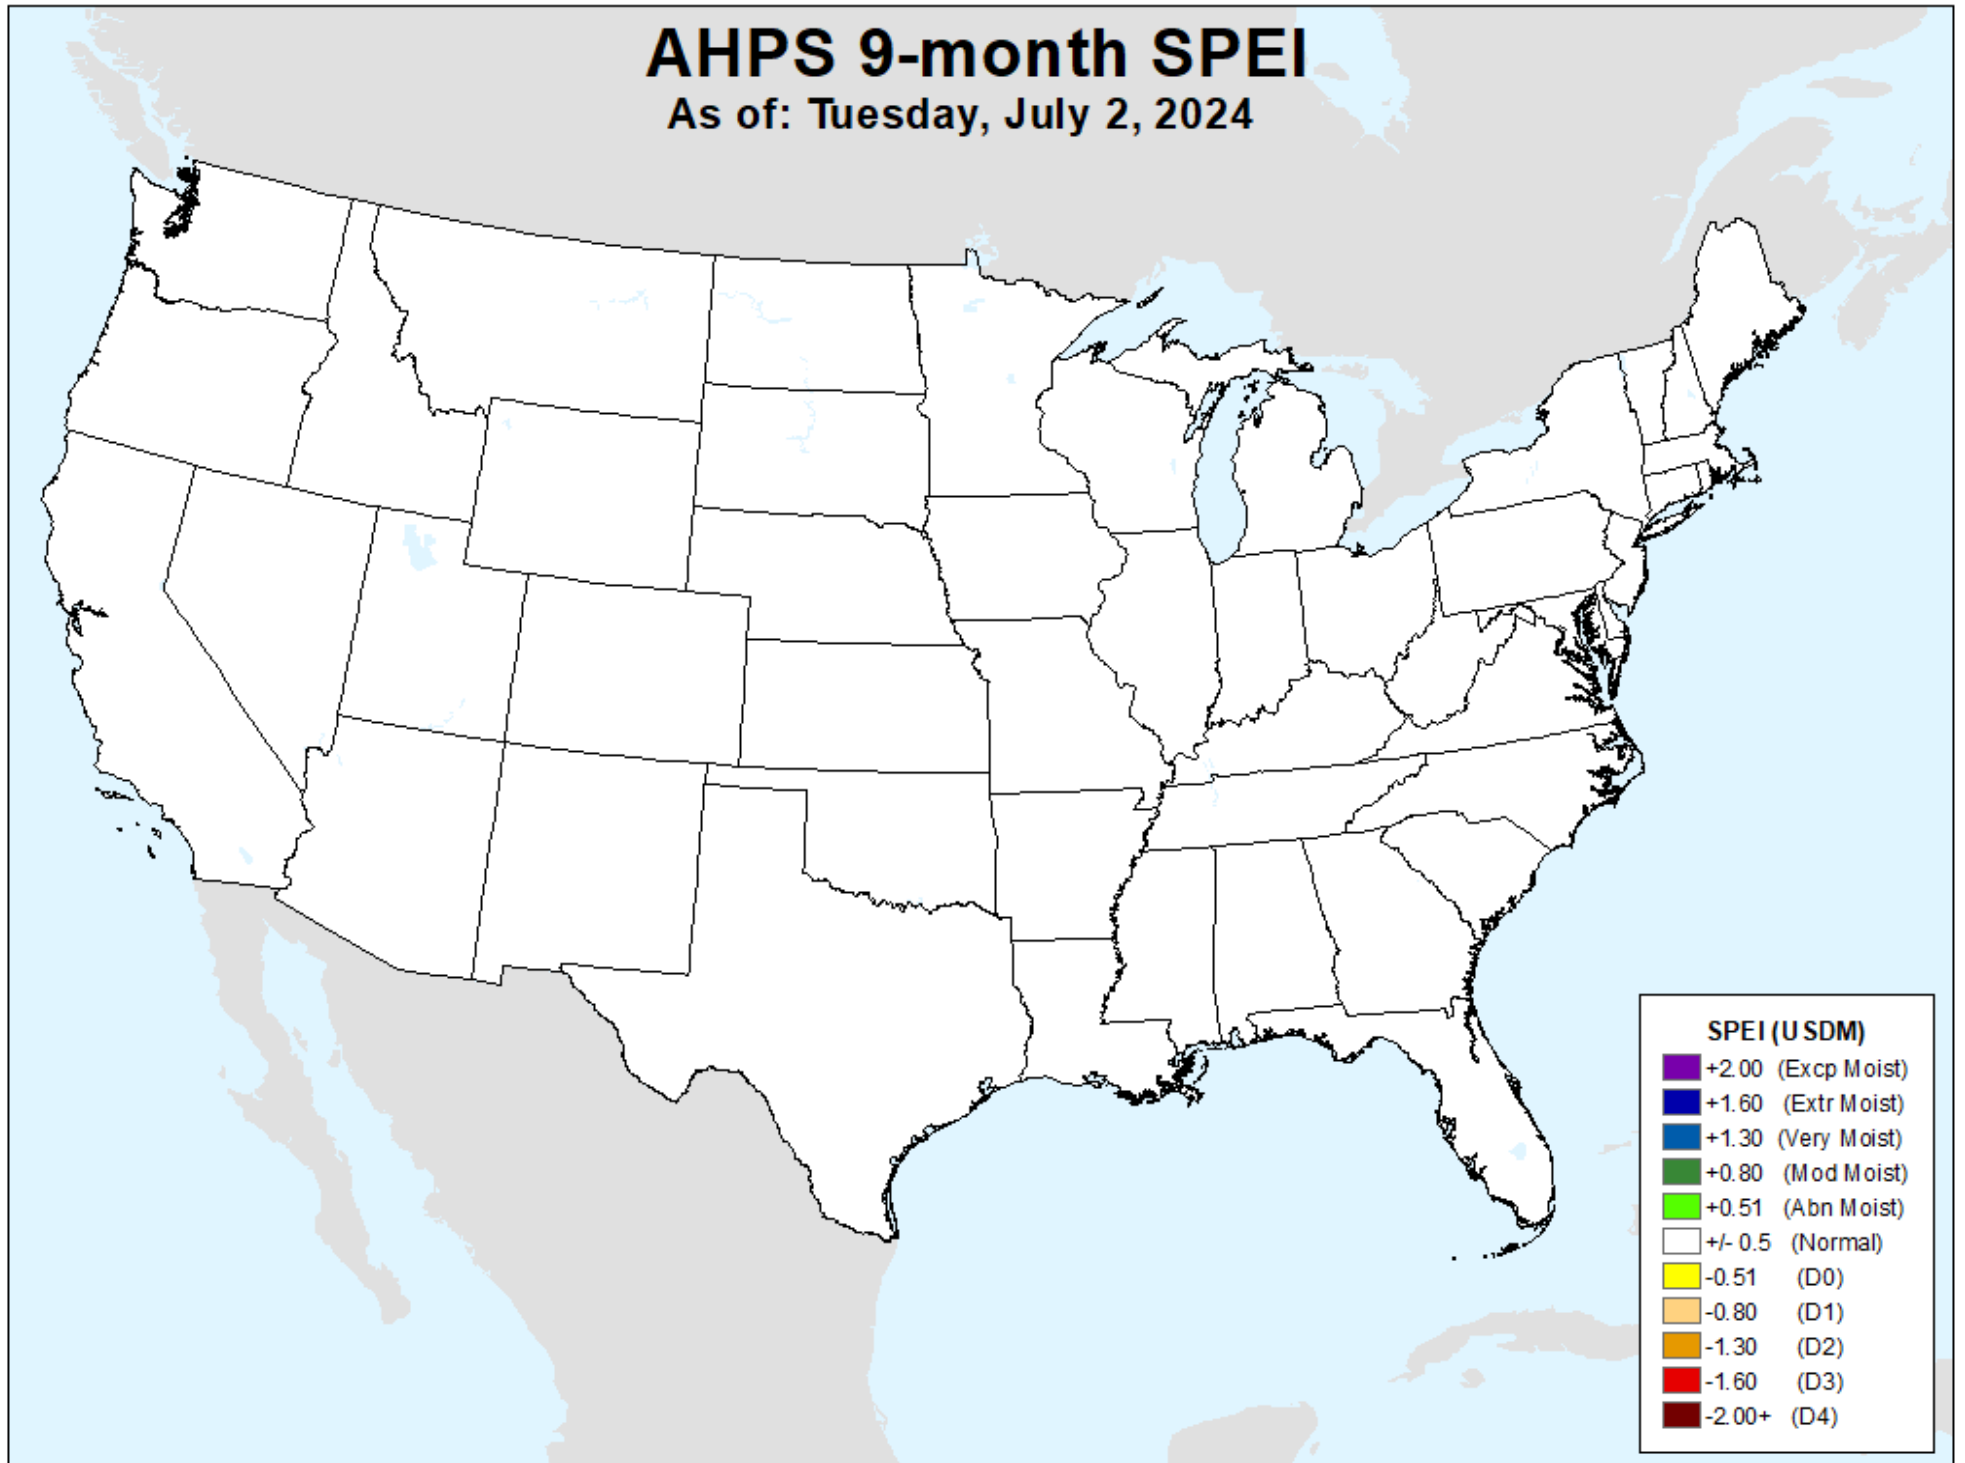

AHPS 9-month SPEI

As of: Tuesday, July 2, 2024

USDM for: Jun. 25, 2024

AHPS 9-month SPEI

As of: Tuesday, July 2, 2024

AHPS 12-month SPEI

As of: Tuesday, July 2, 2024

USDM for: Jun. 25, 2024