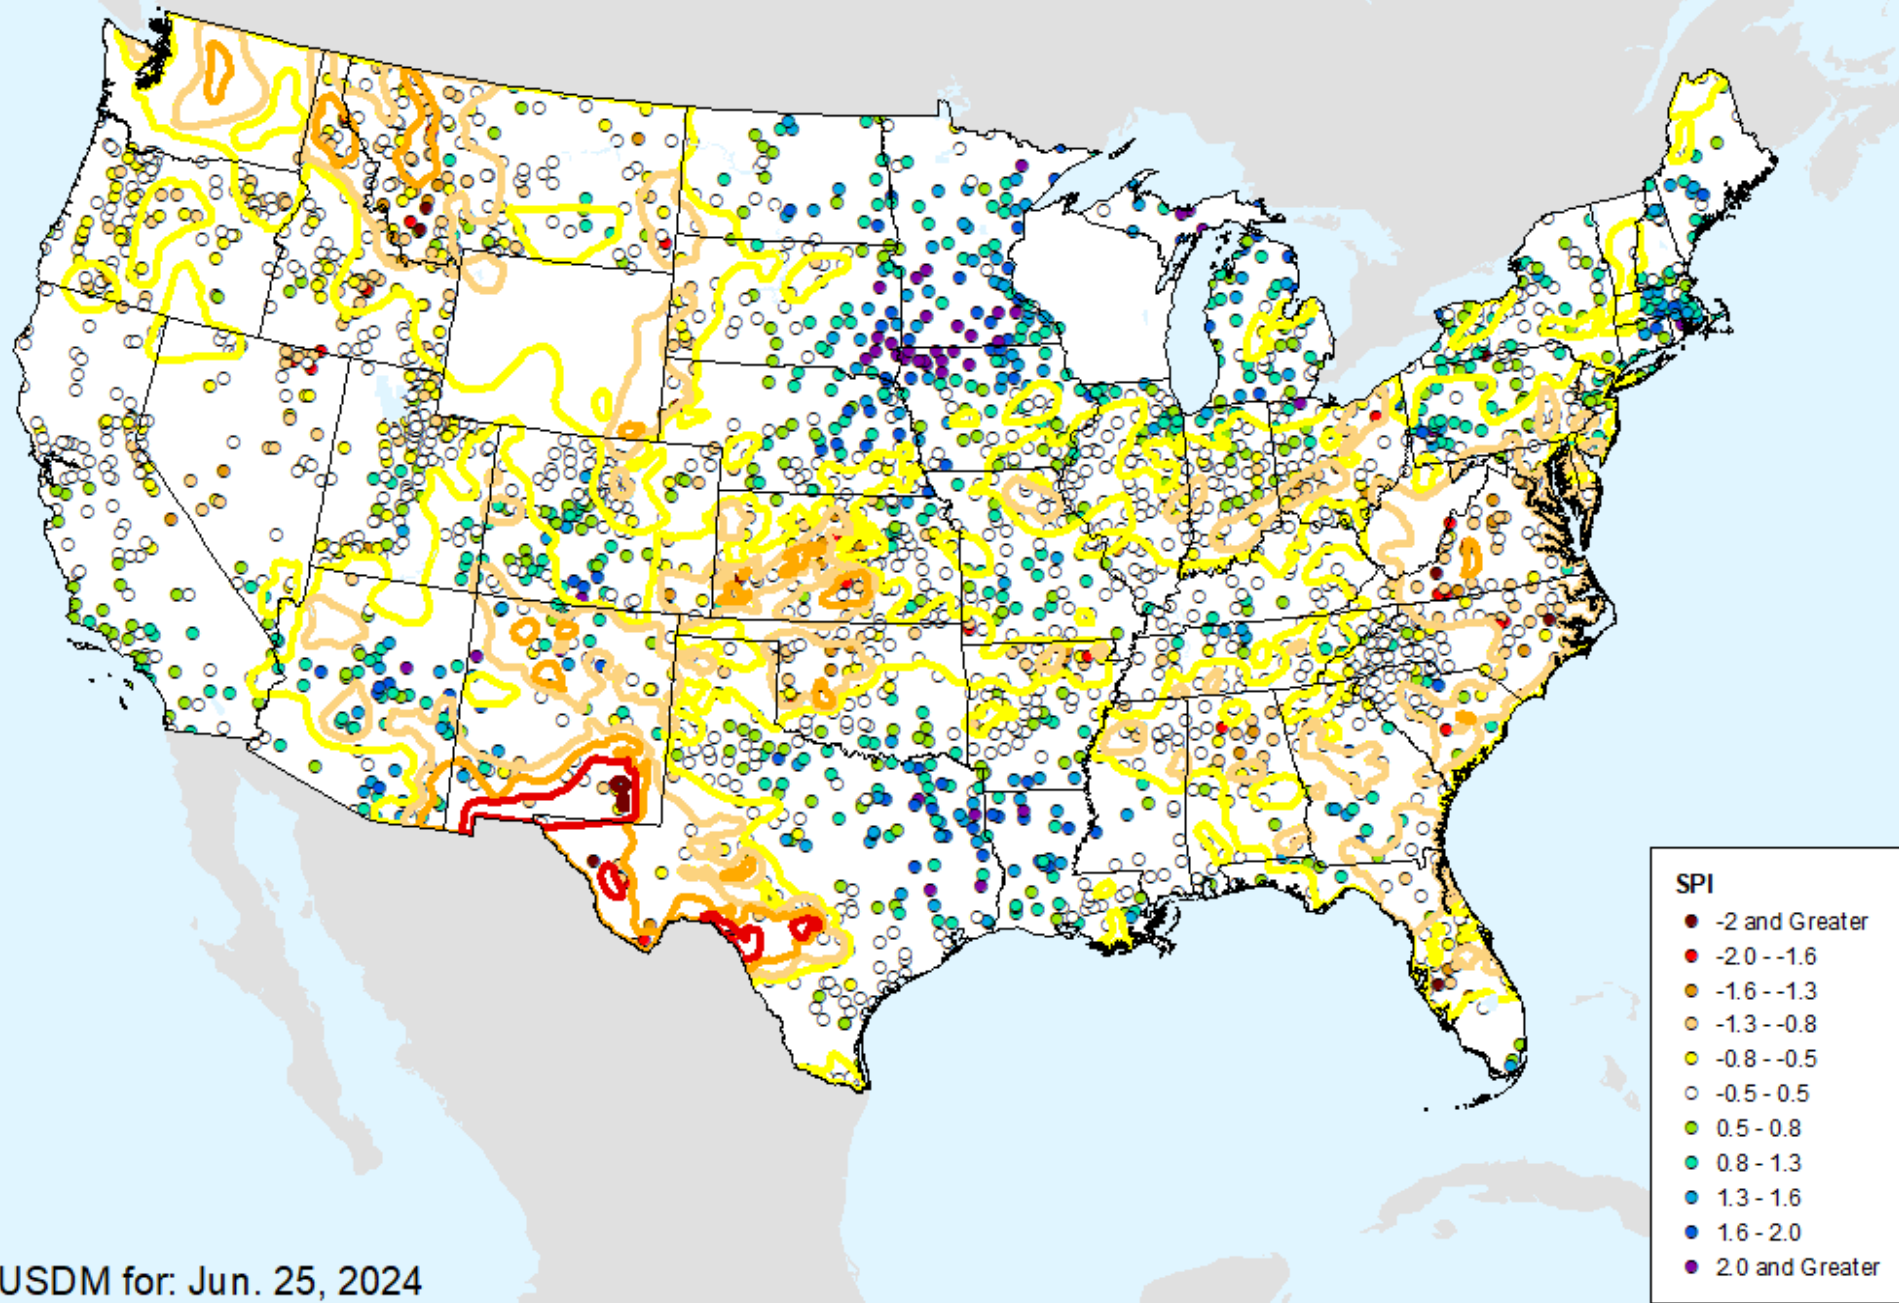

HPRCC 4-month SPI

As of: Tuesday, July 2, 2024

USDM for: Jun. 25, 2024