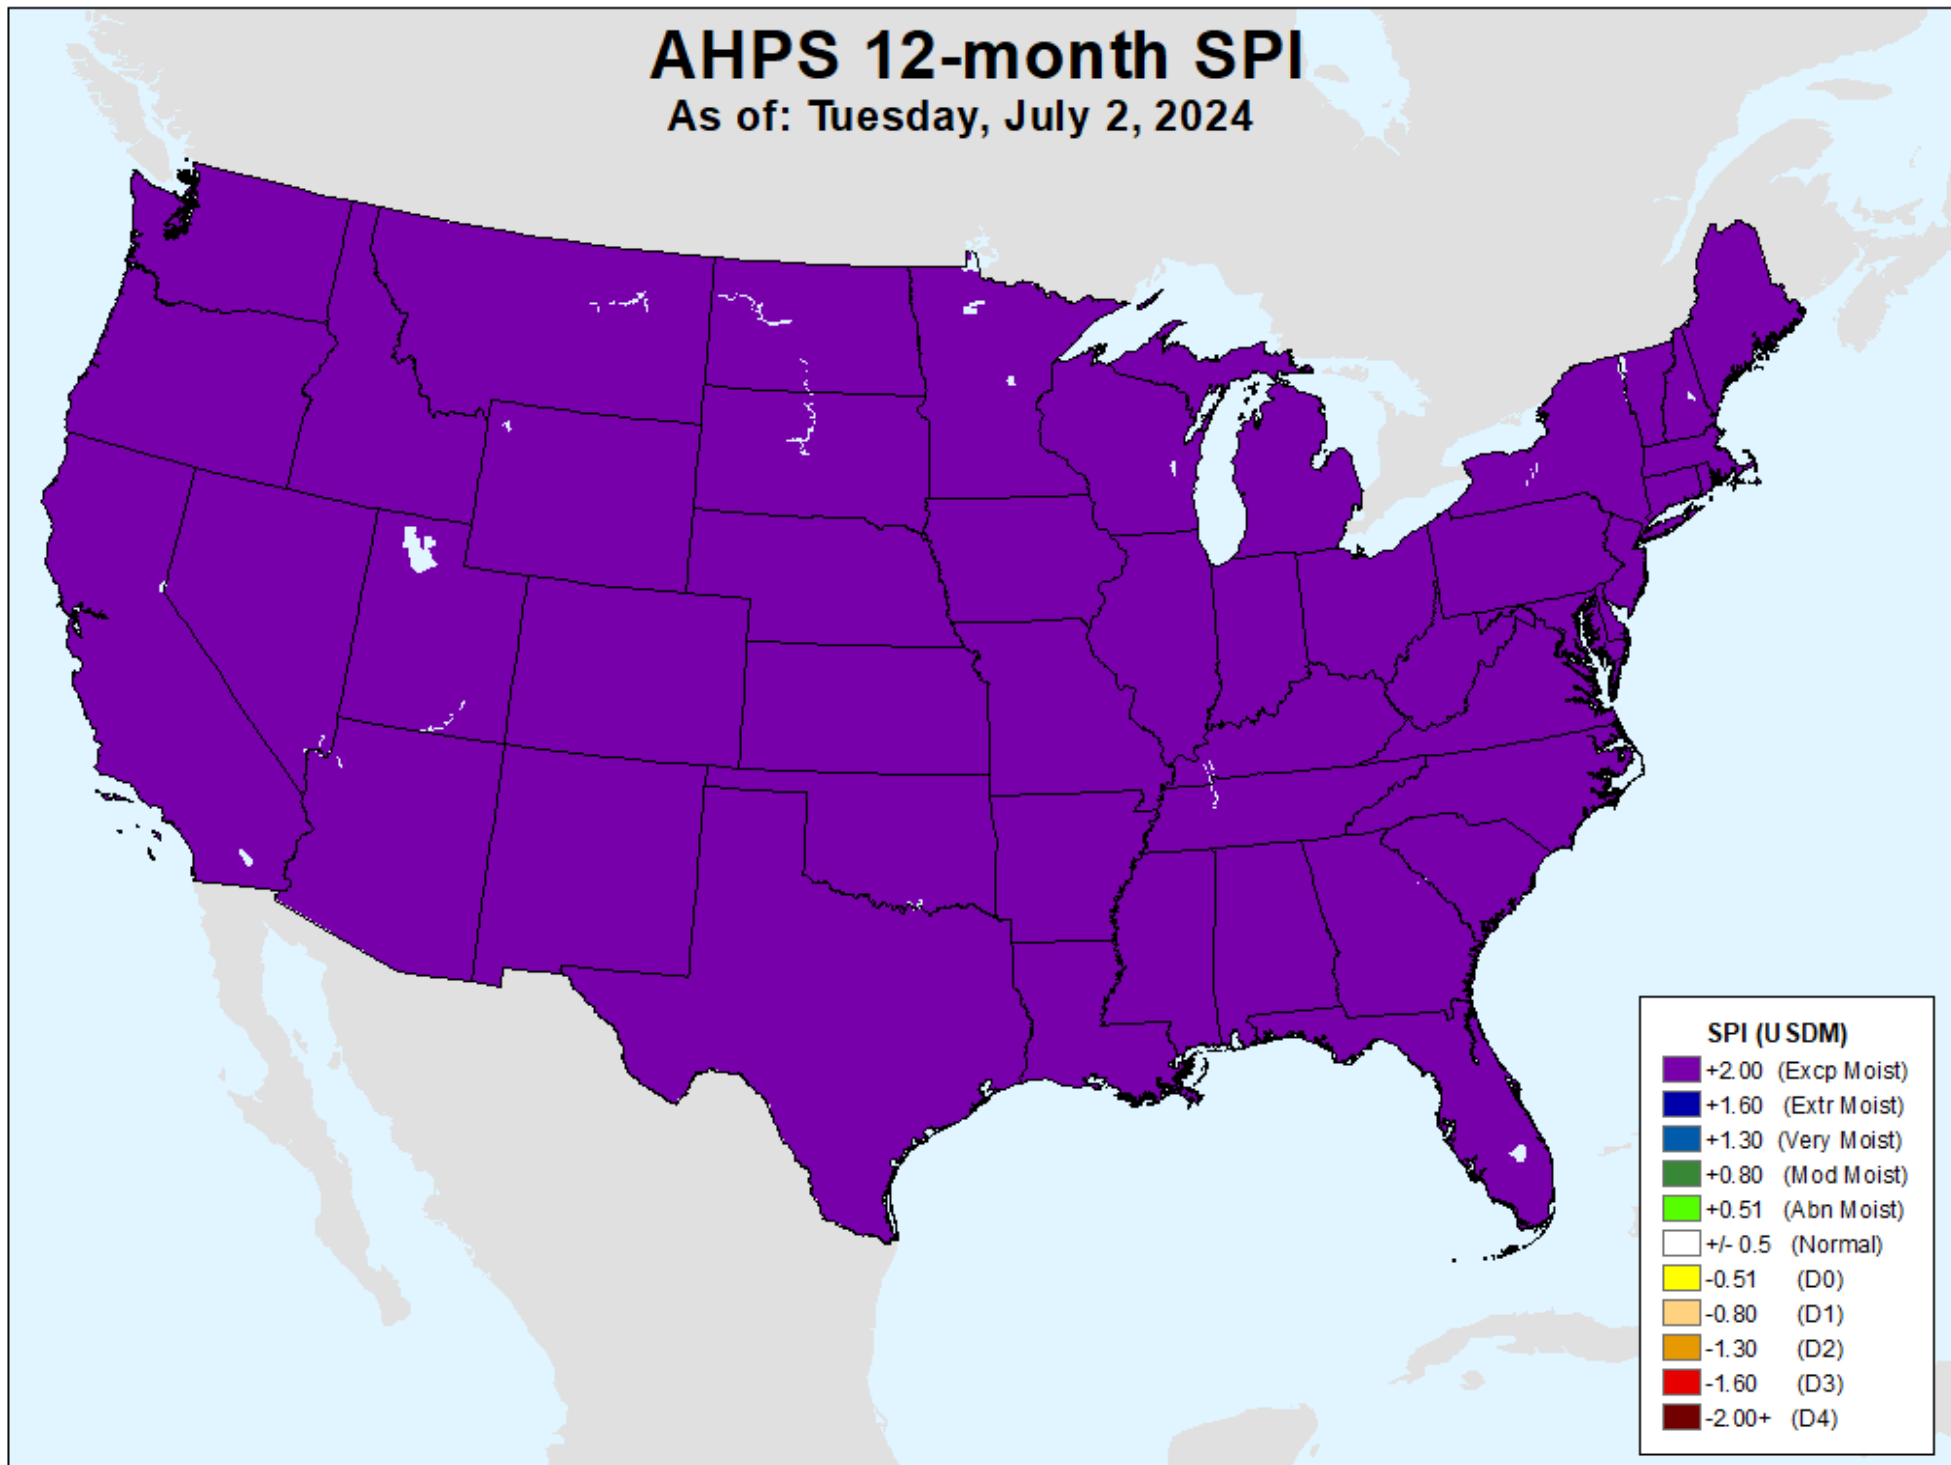

As of: Tuesday, July 2, 2024

AHPS 12-month SPI

As of: Tuesday, July 2, 2024

USDM for: Jun. 25, 2024

AHPS 12-month SPI

As of: Tuesday, July 2, 2024

AHPS 24-month SPI

As of: Tuesday, July 2, 2024