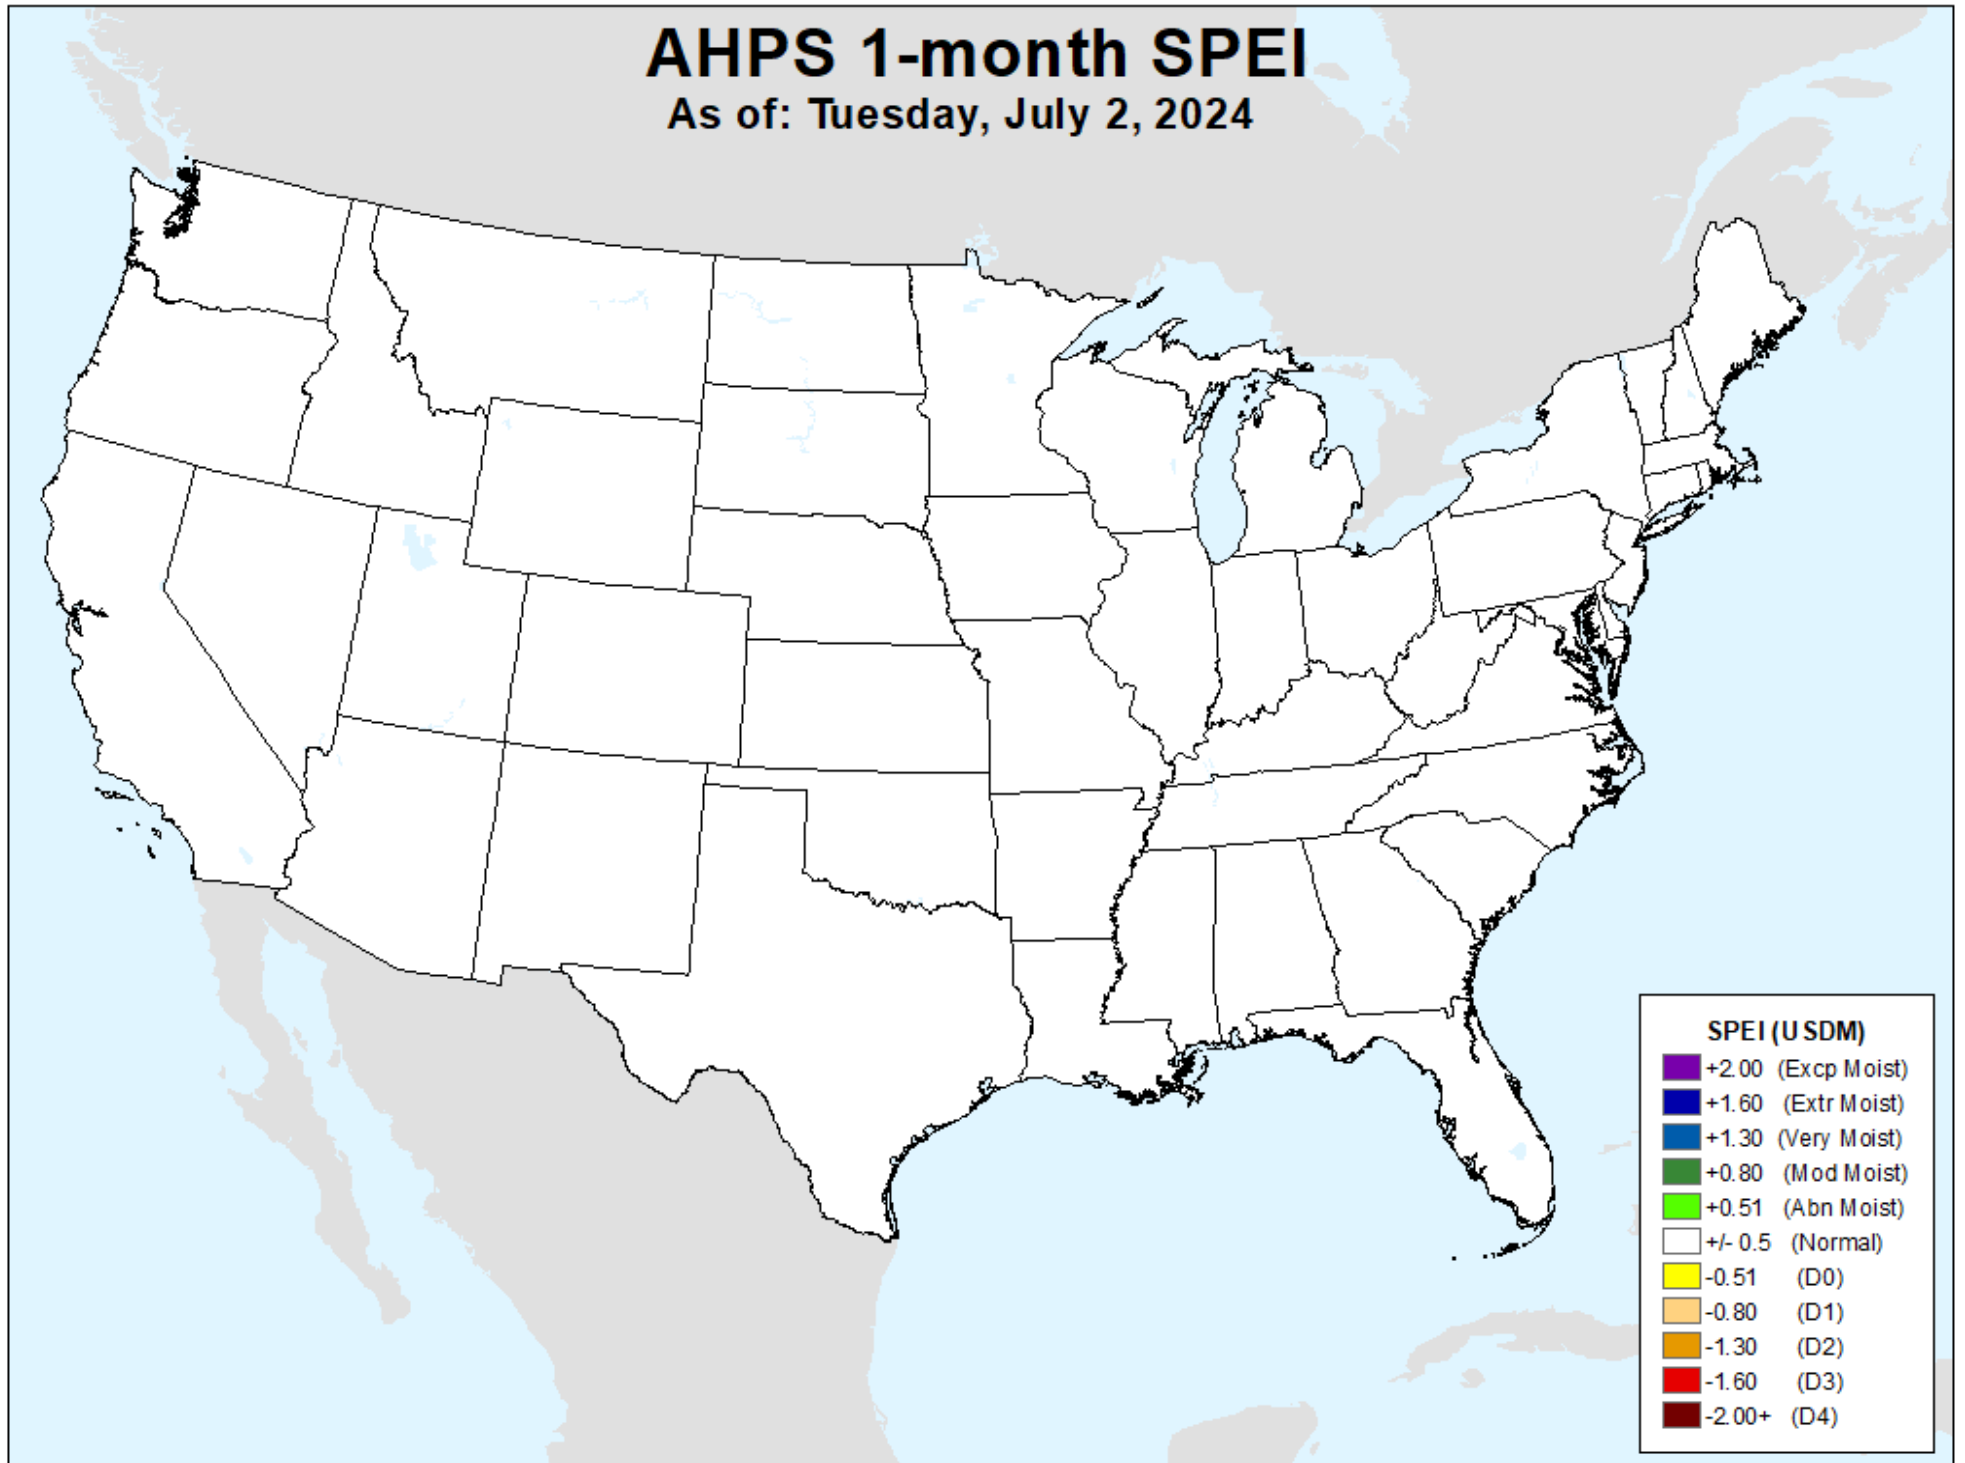

AHPS 1-month SPEI

As of: Tuesday, July 2, 2024