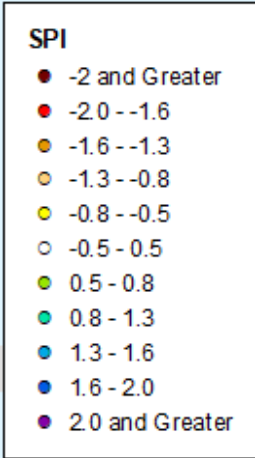

SPI

- -2 and Greater
- -2.0 -- -1.6
- -1.6 -- -1.3
- -1.3 -- -0.8
- -0.8 -- -0.5
- -0.5 - 0.5
- 0.5 - 0.8
- 0.8 - 1.3
- 1.3 - 1.6
- 1.6 - 2.0
- 2.0 and Greater

HPRCC 2-month SPI

As of: Tuesday, July 2, 2024