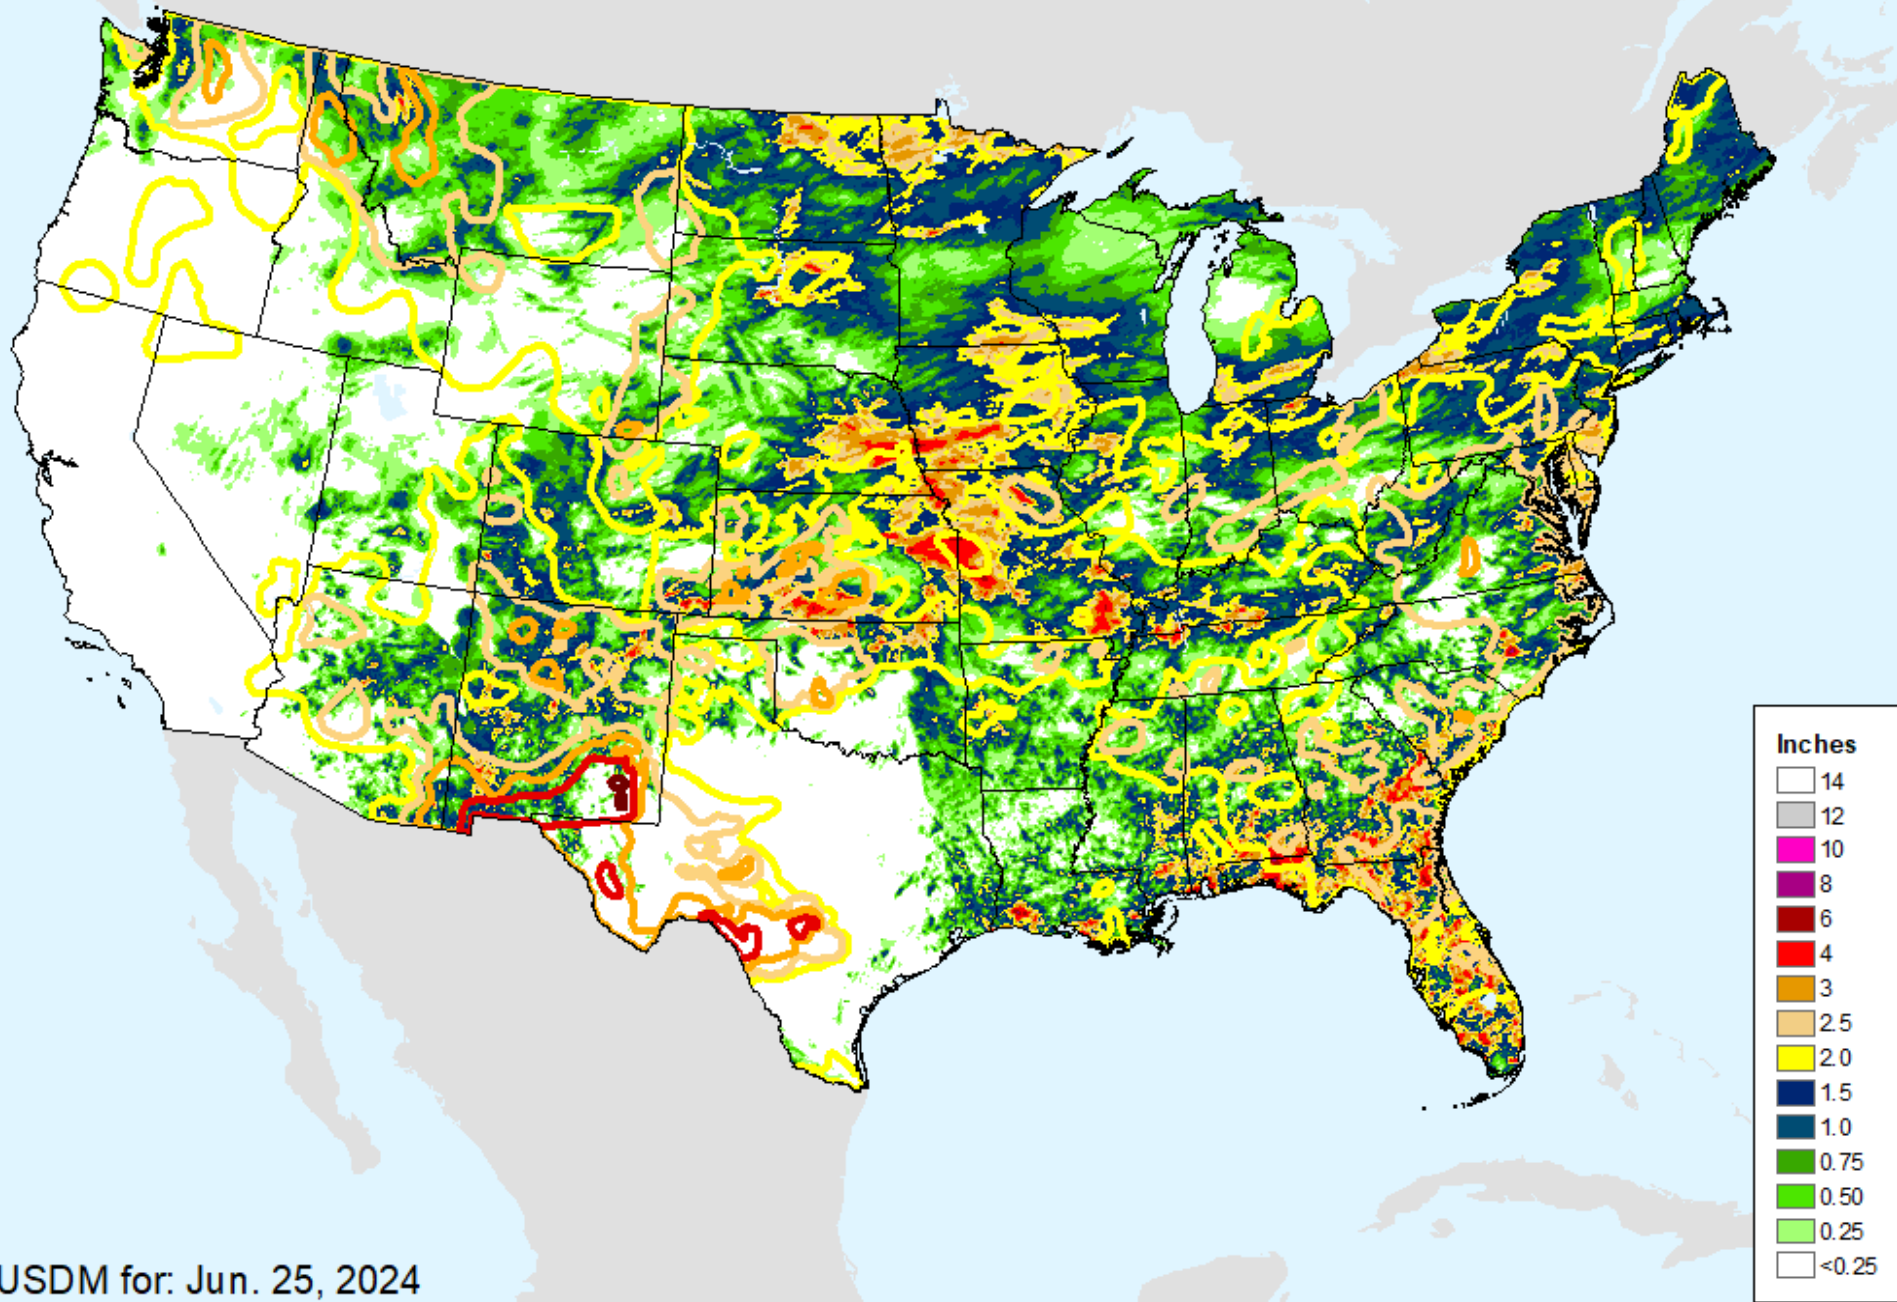

AHPS 7-Day Precipitation

As of: Tuesday, July 2, 2024

AHPS 7-Day Precipitation

As of: Tuesday, July 2, 2024

USDM for: Jun. 25, 2024

AHPS 14-Day Precip Departure

As of: Tuesday, July 2, 2024

USDM for: Jun. 25, 2024