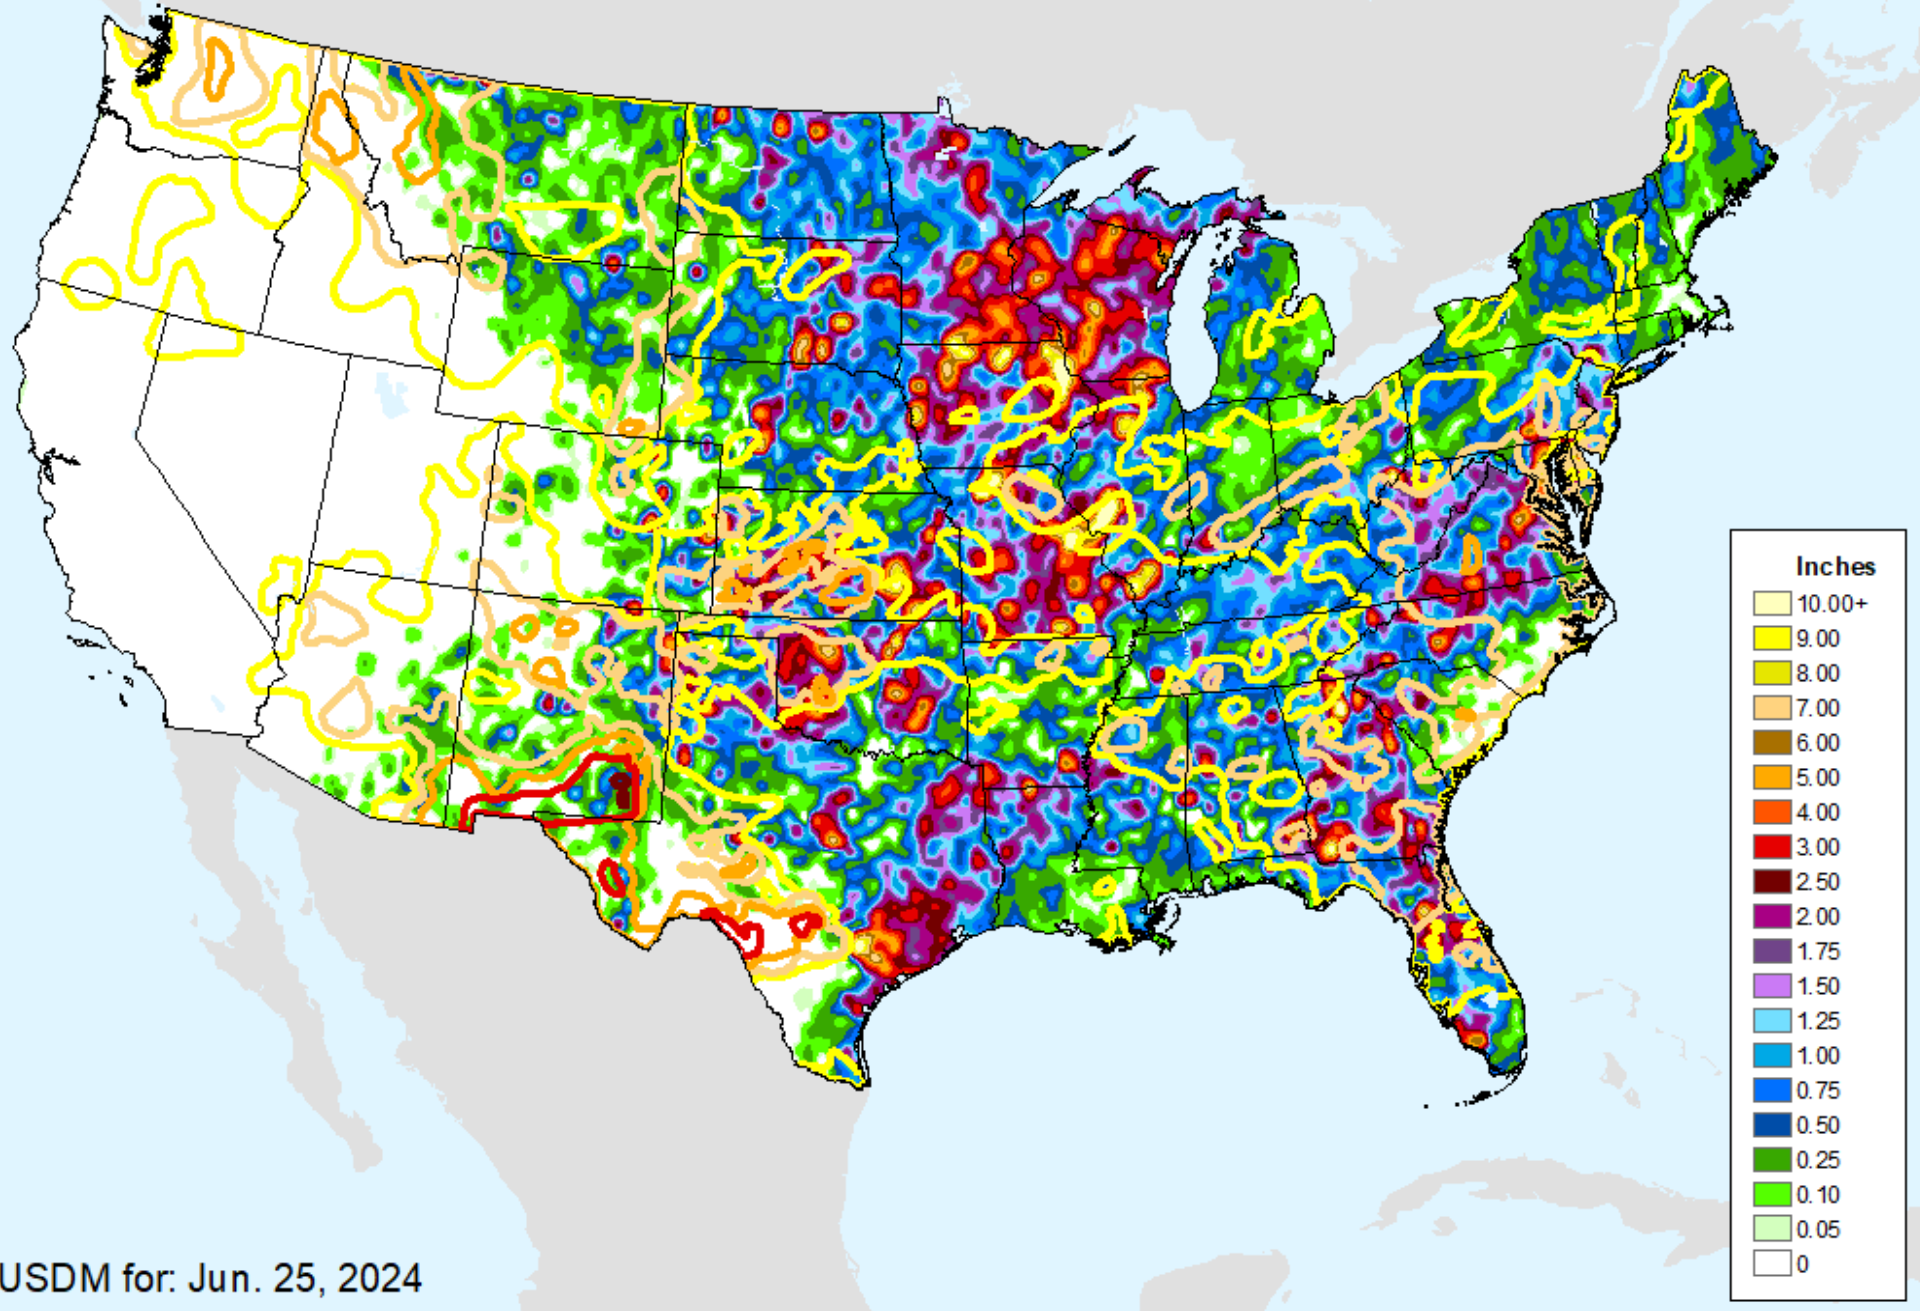

GFS (00z) 7-Day Precip Forecast

As of: Tuesday, July 2, 2024

USDM for: Jun. 25, 2024