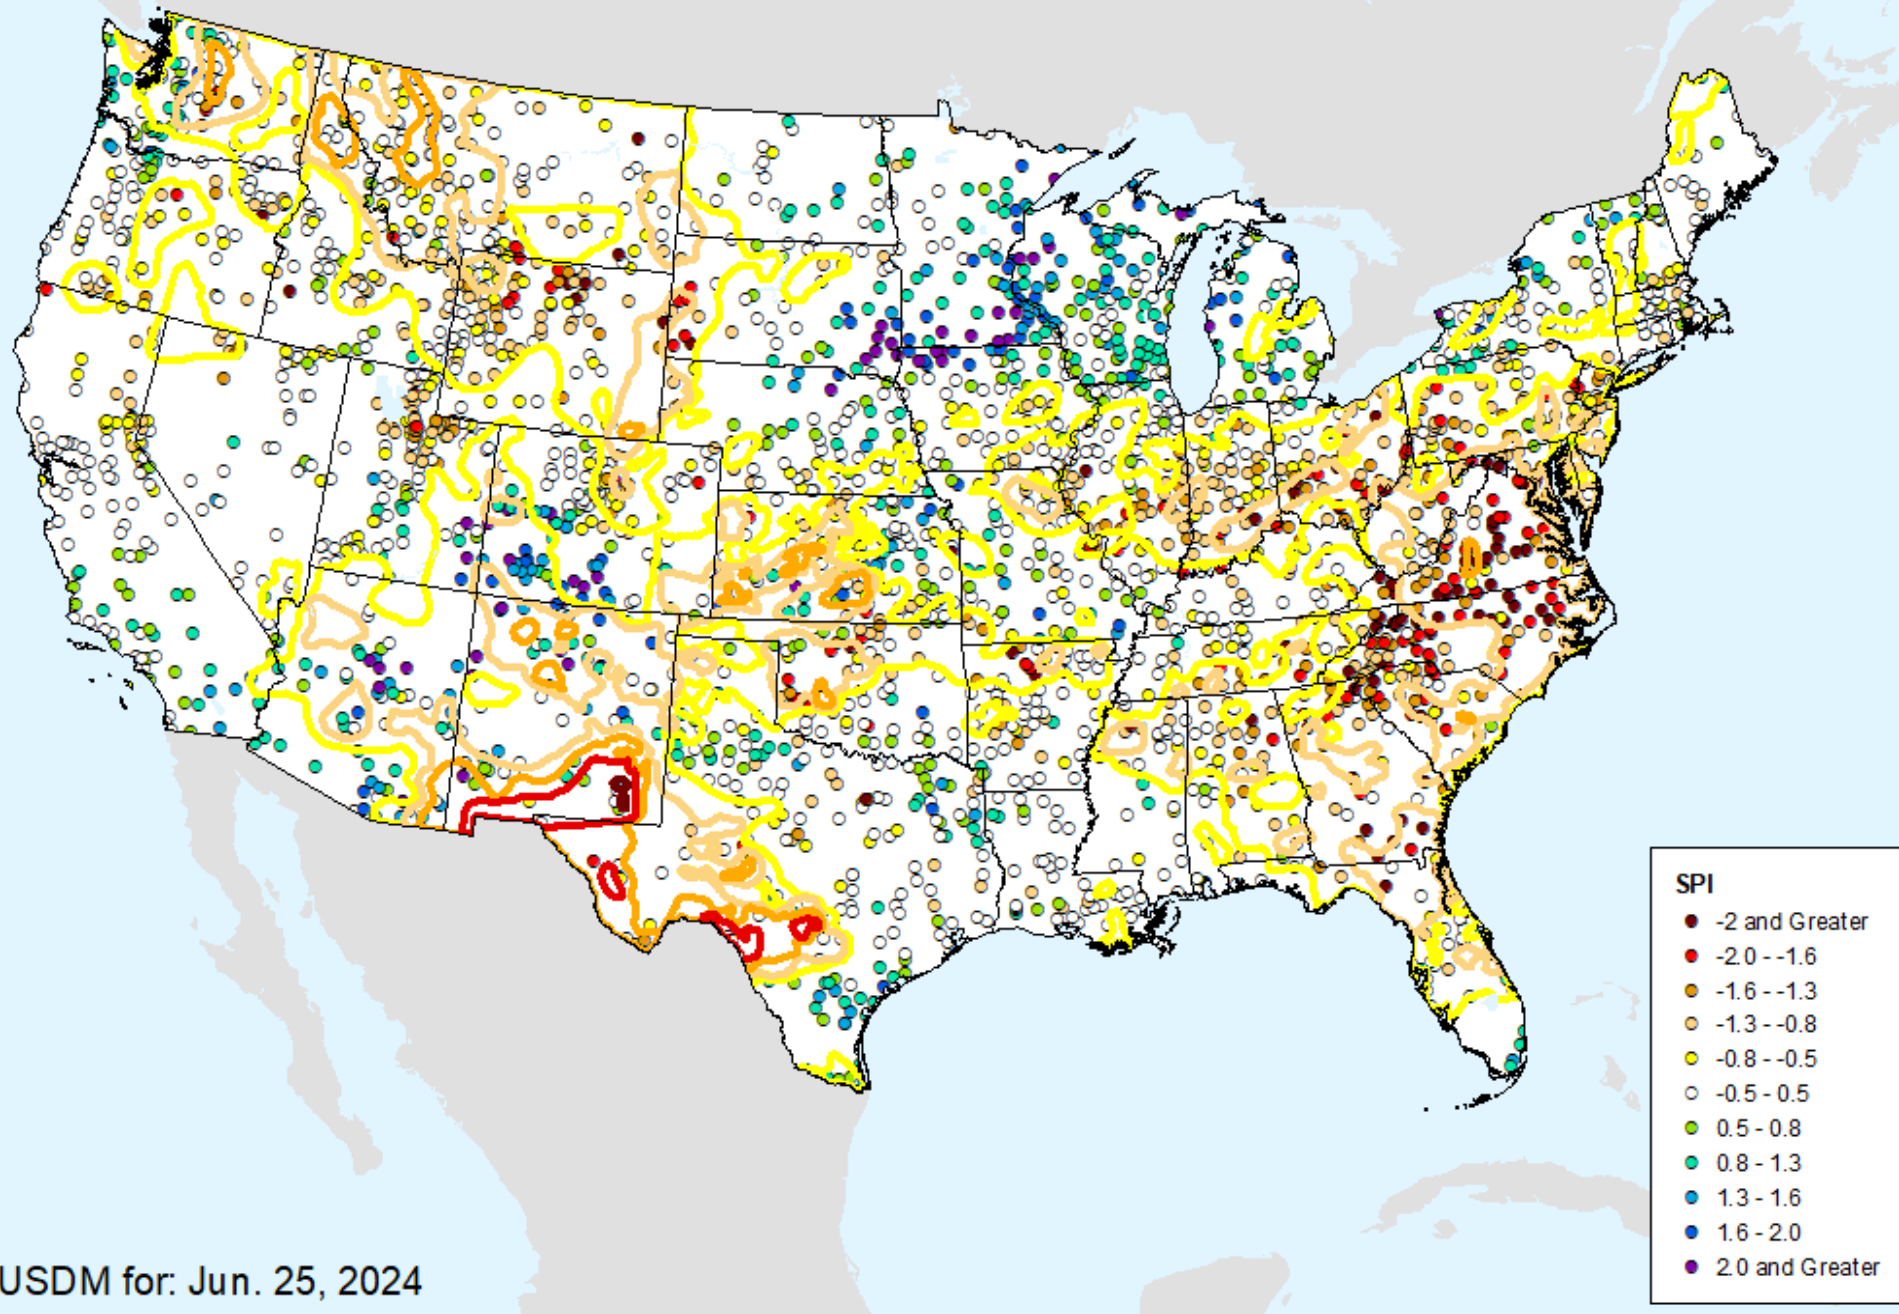

HPRCC 1-month SPI

As of: Tuesday, July 2, 2024