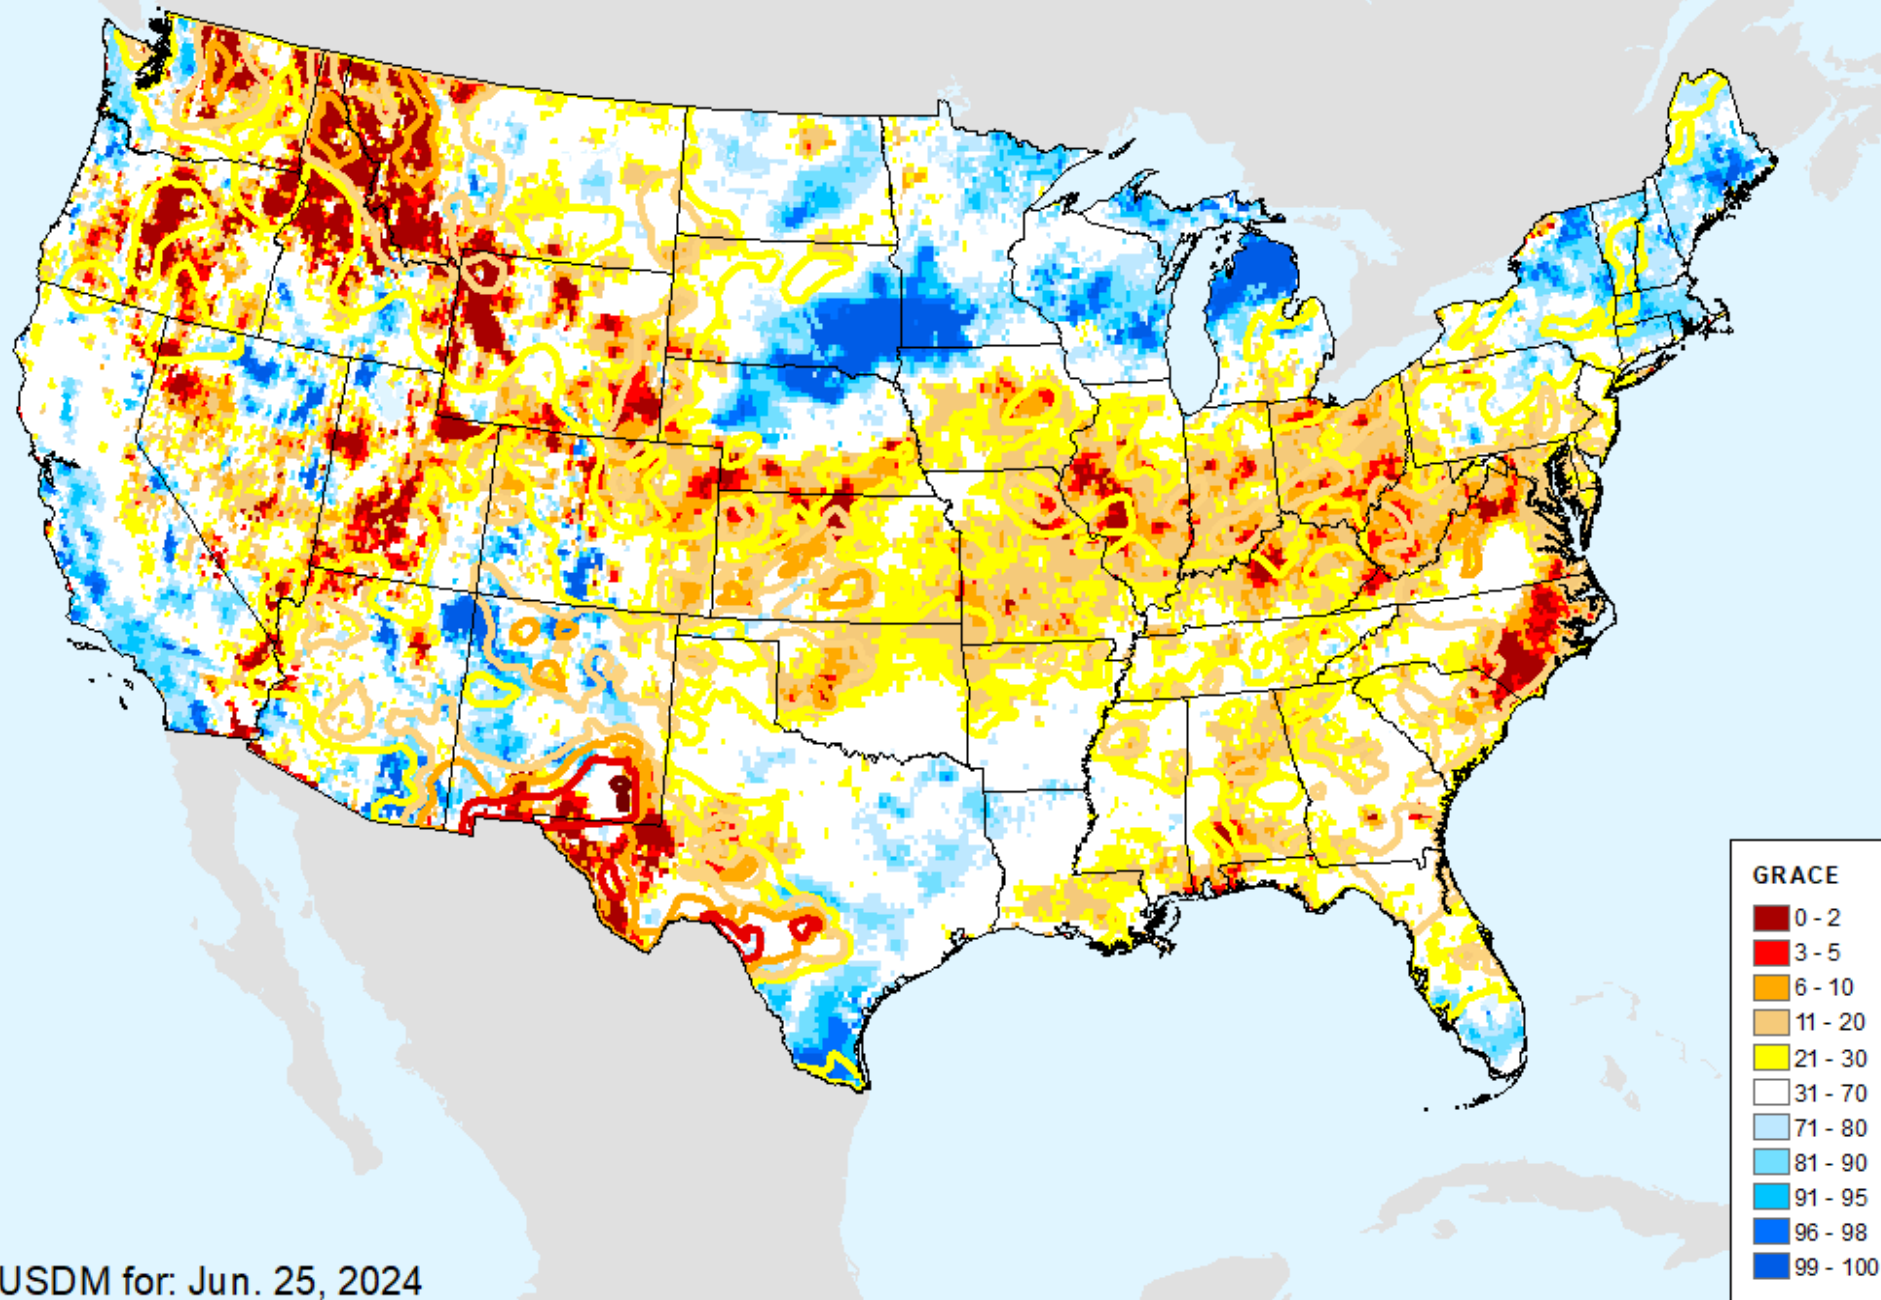

GRACE-Based Root Zone Soil Moisture Drought Indicator

As of: Tuesday, July 2, 2024