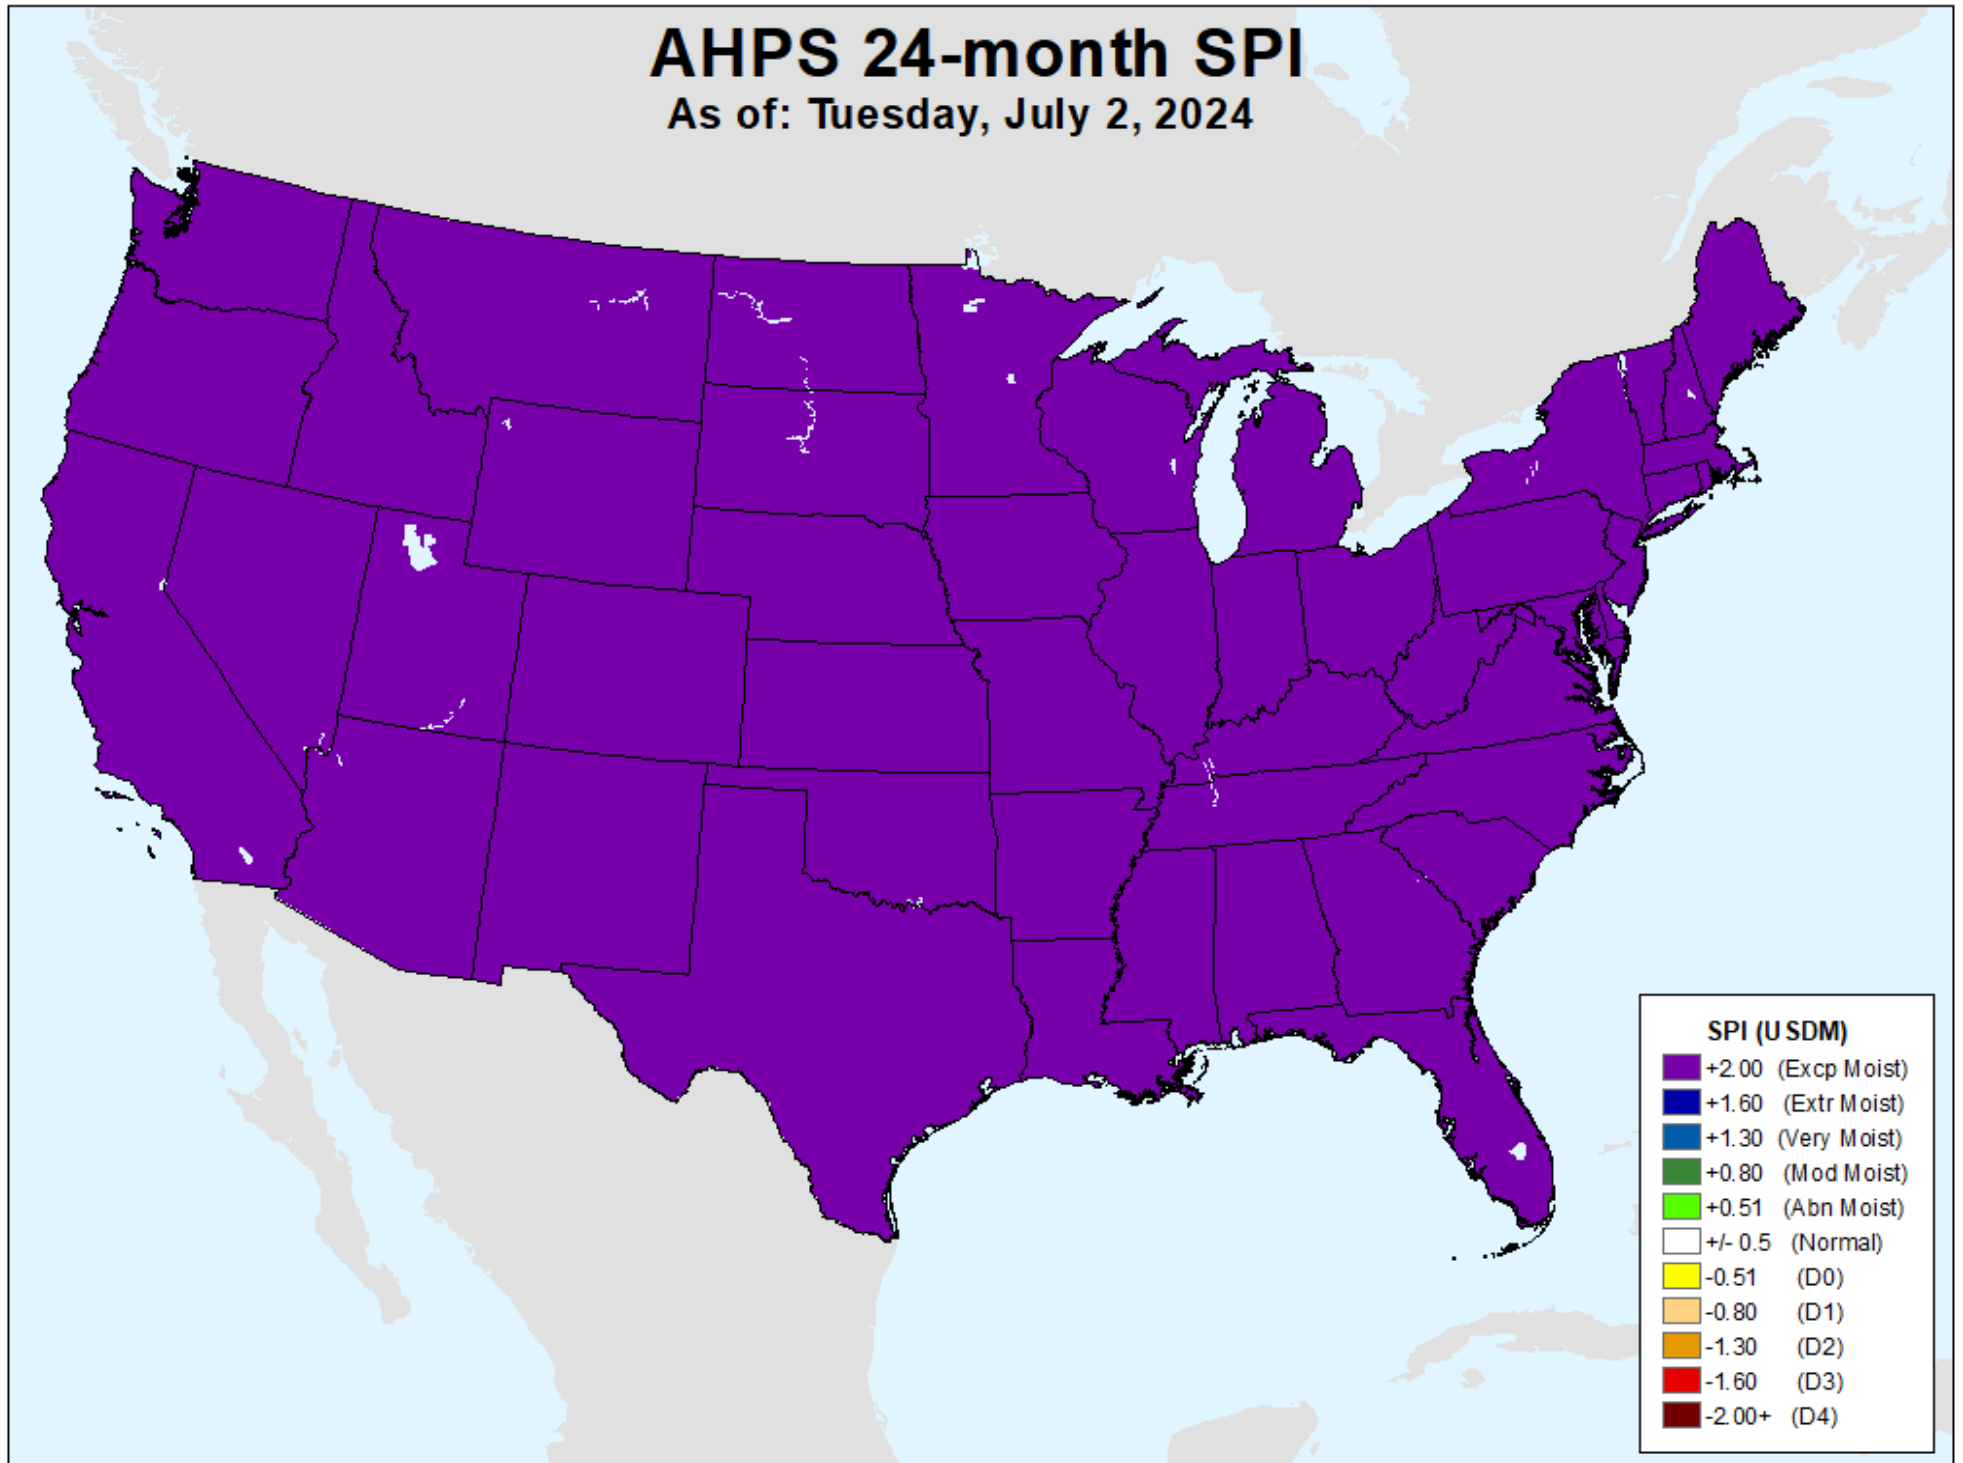

AHPS 24-month SPI

As of: Tuesday, July 2, 2024