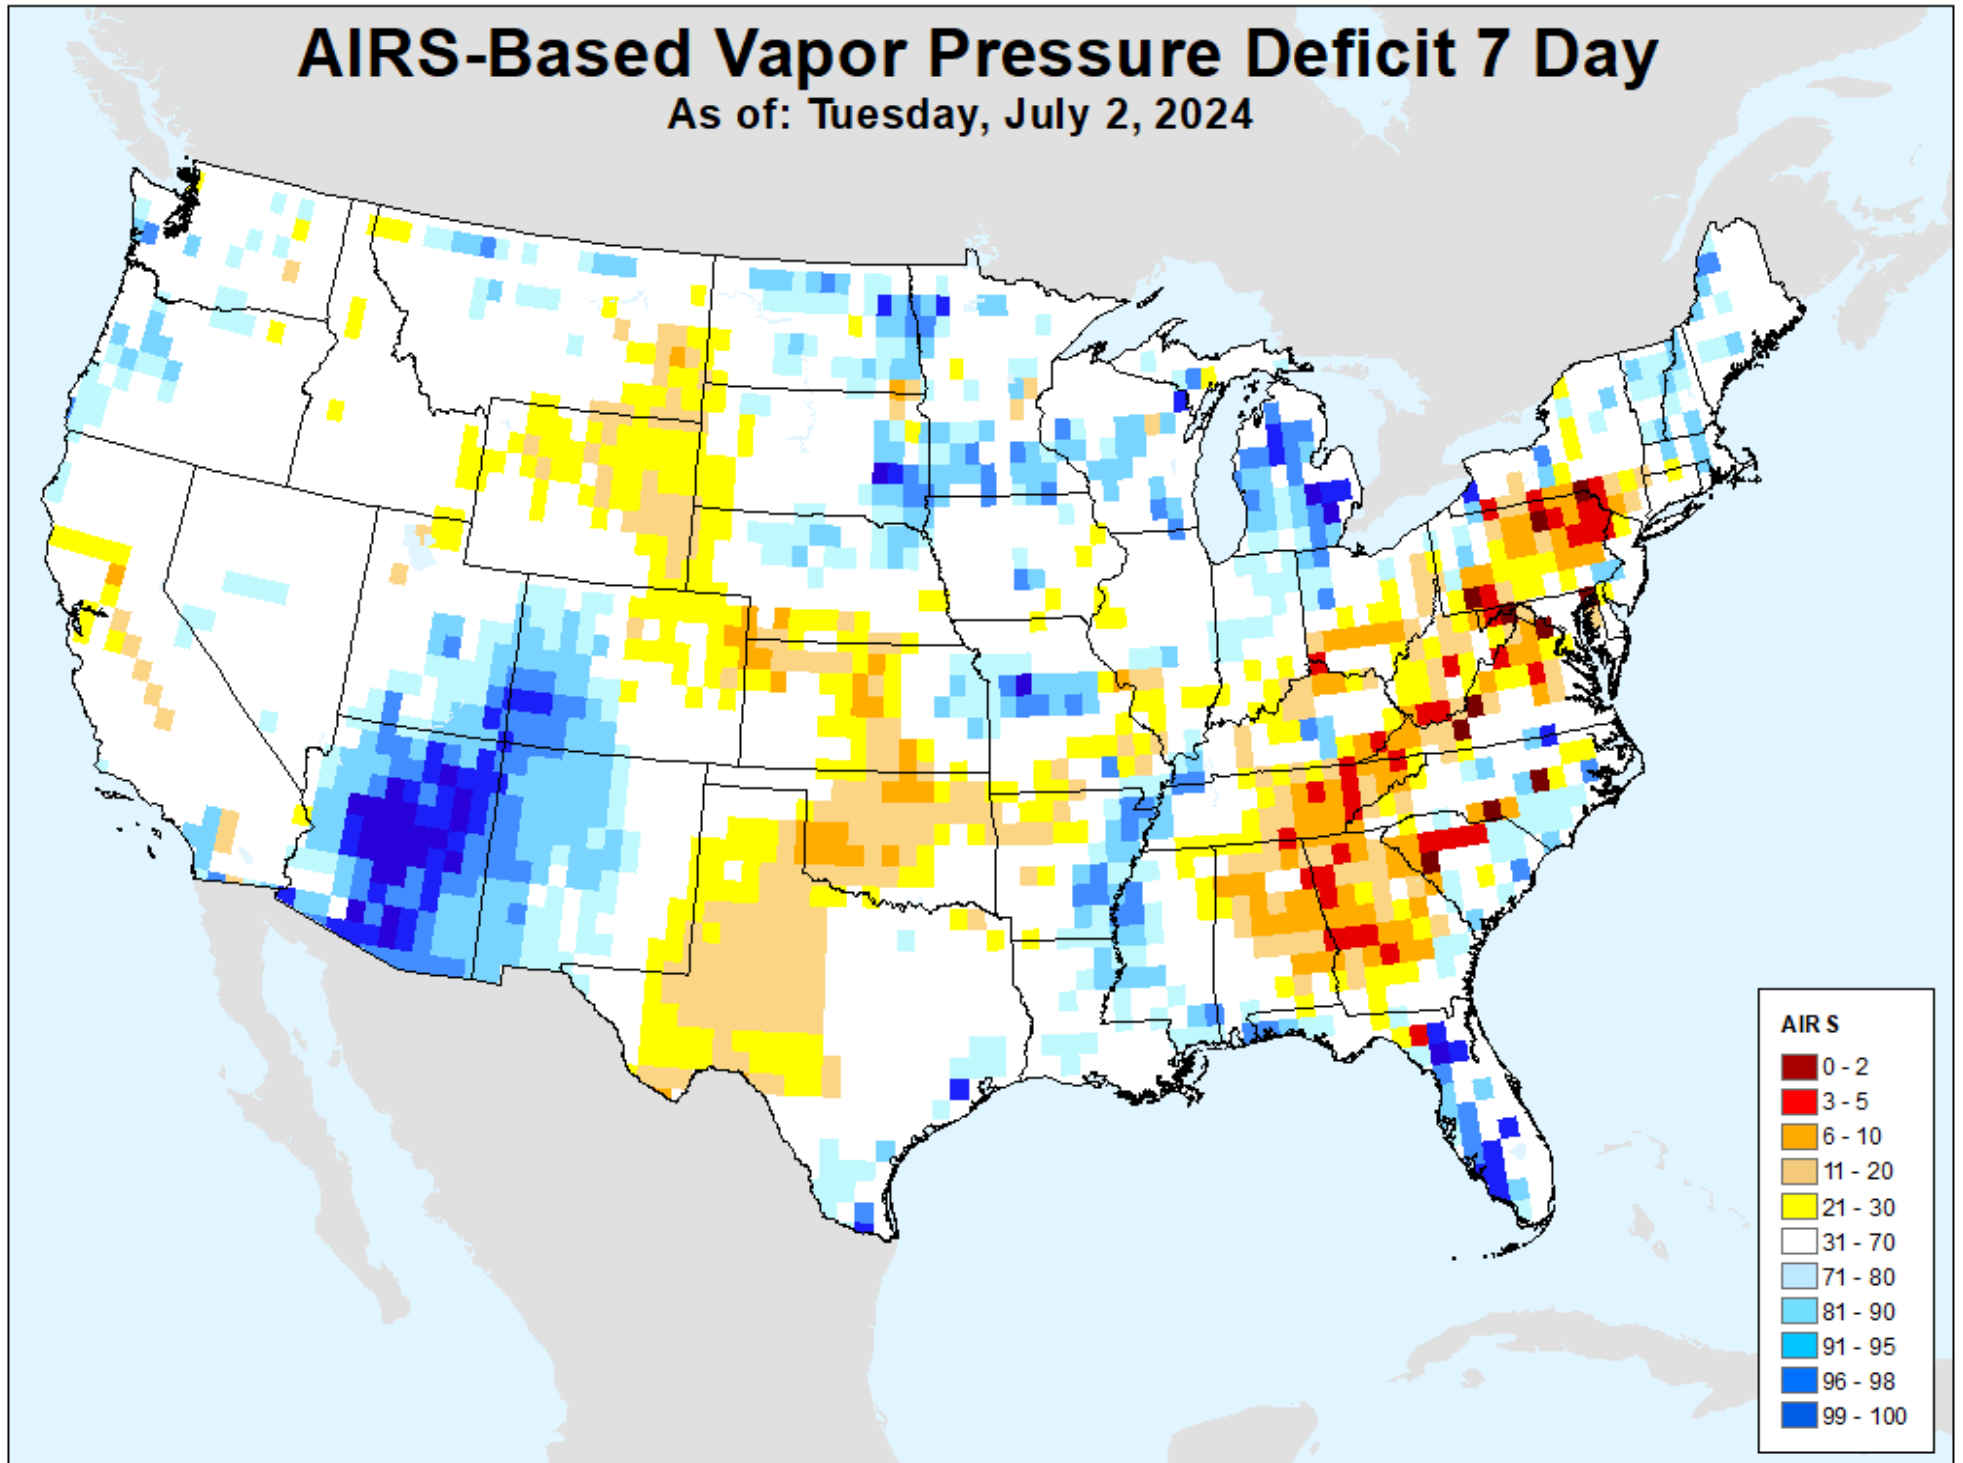

As of: Tuesday, July 2, 2024

AIRS-Based Retrieved Surface Air Temperature 28 Day

As of: Tuesday, July 2, 2024

AIRS-Based Vapor Pressure Deficit 7 Day

As of: Tuesday, July 2, 2024

AIRS-Based Vapor Pressure Deficit 14 Day