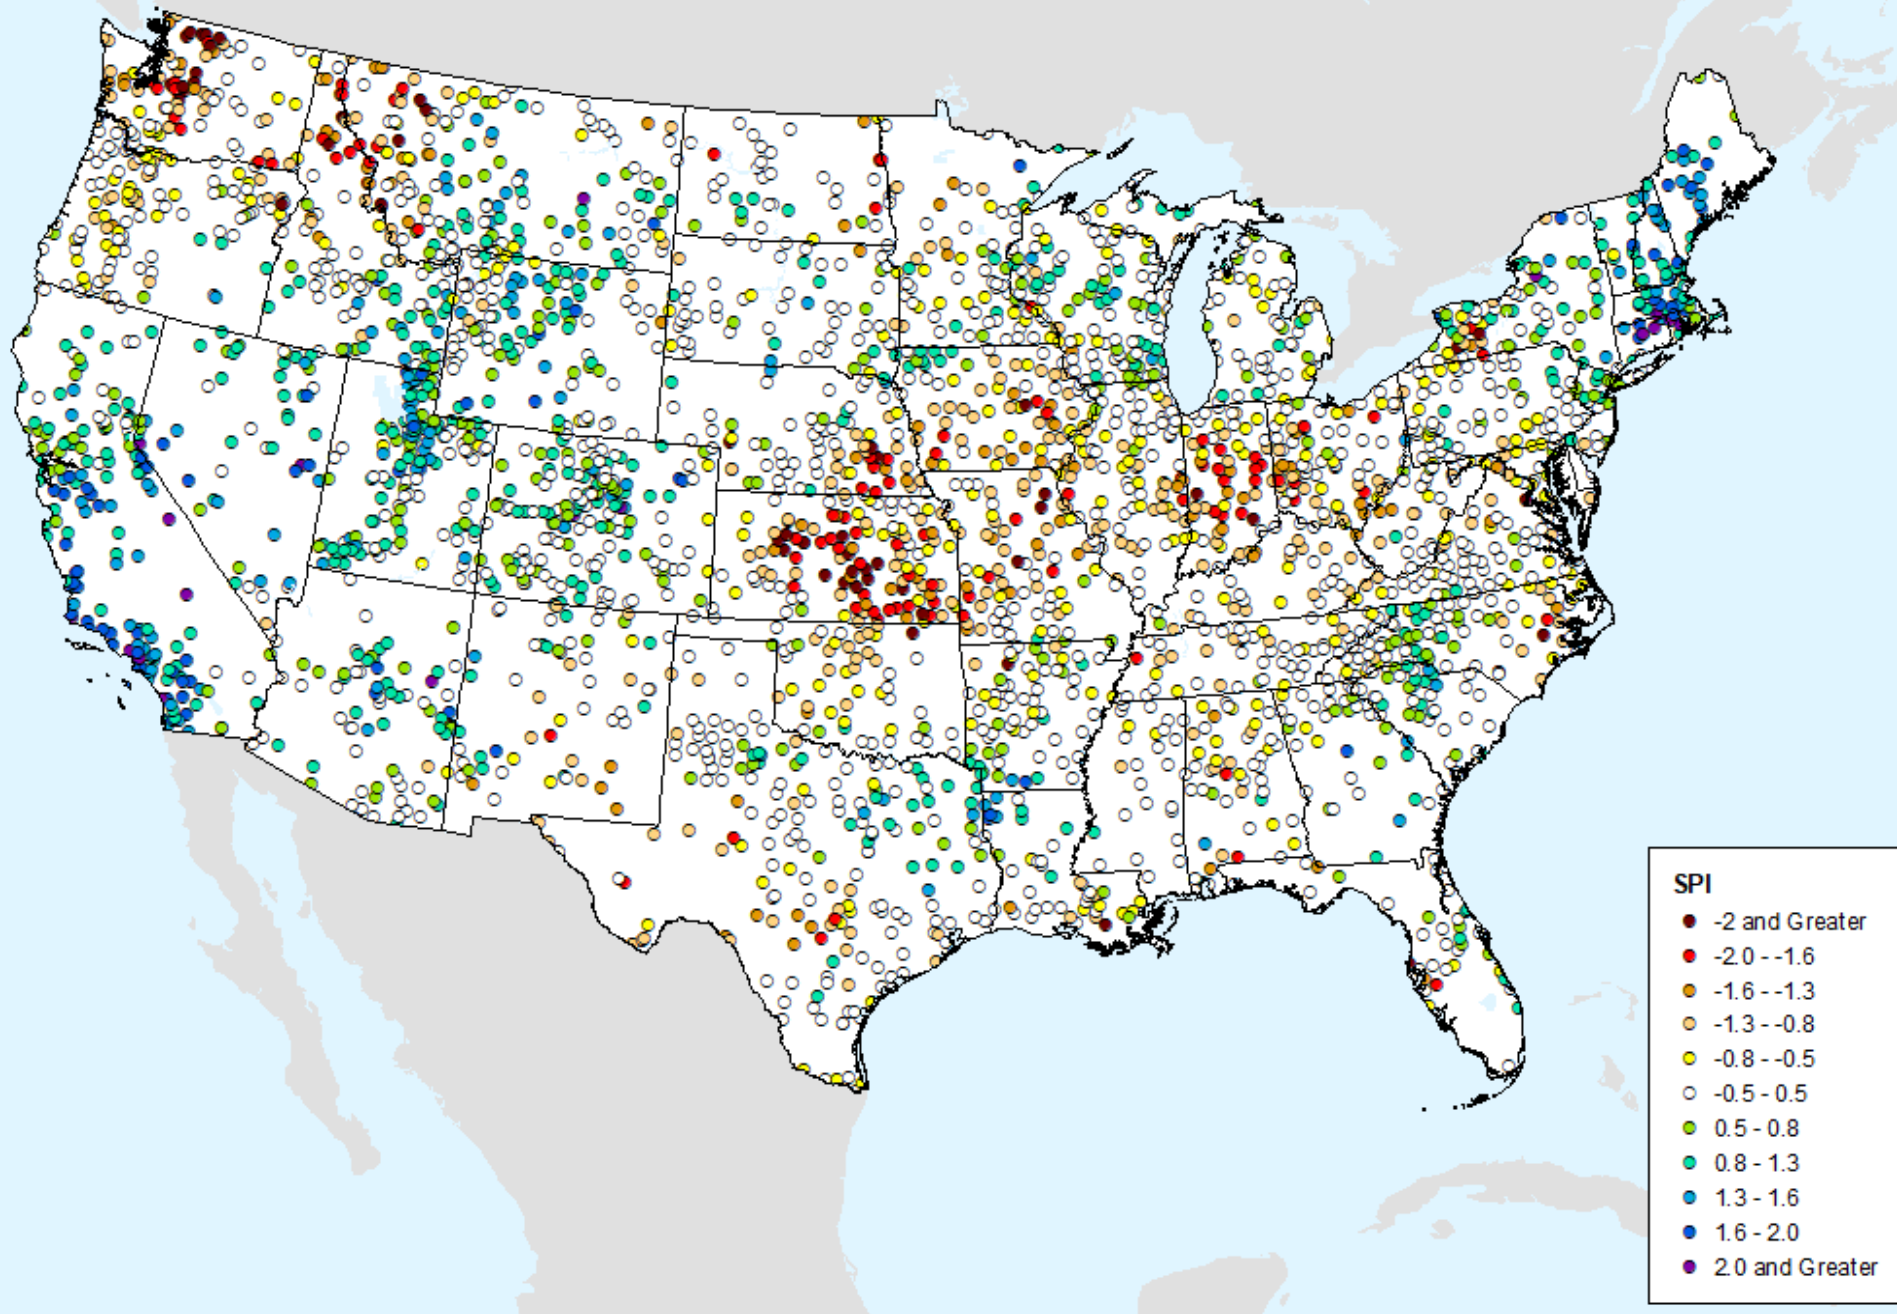

As of: Tuesday, July 2, 2024

HPRCC 24-month SPI

As of: Tuesday, July 2, 2024

HPRCC 24-month SPI

As of: Tuesday, July 2, 2024

HPRCC Water Year-to-date SPI

As of: Tuesday, July 2, 2024

USDM for: Jun. 25, 2024