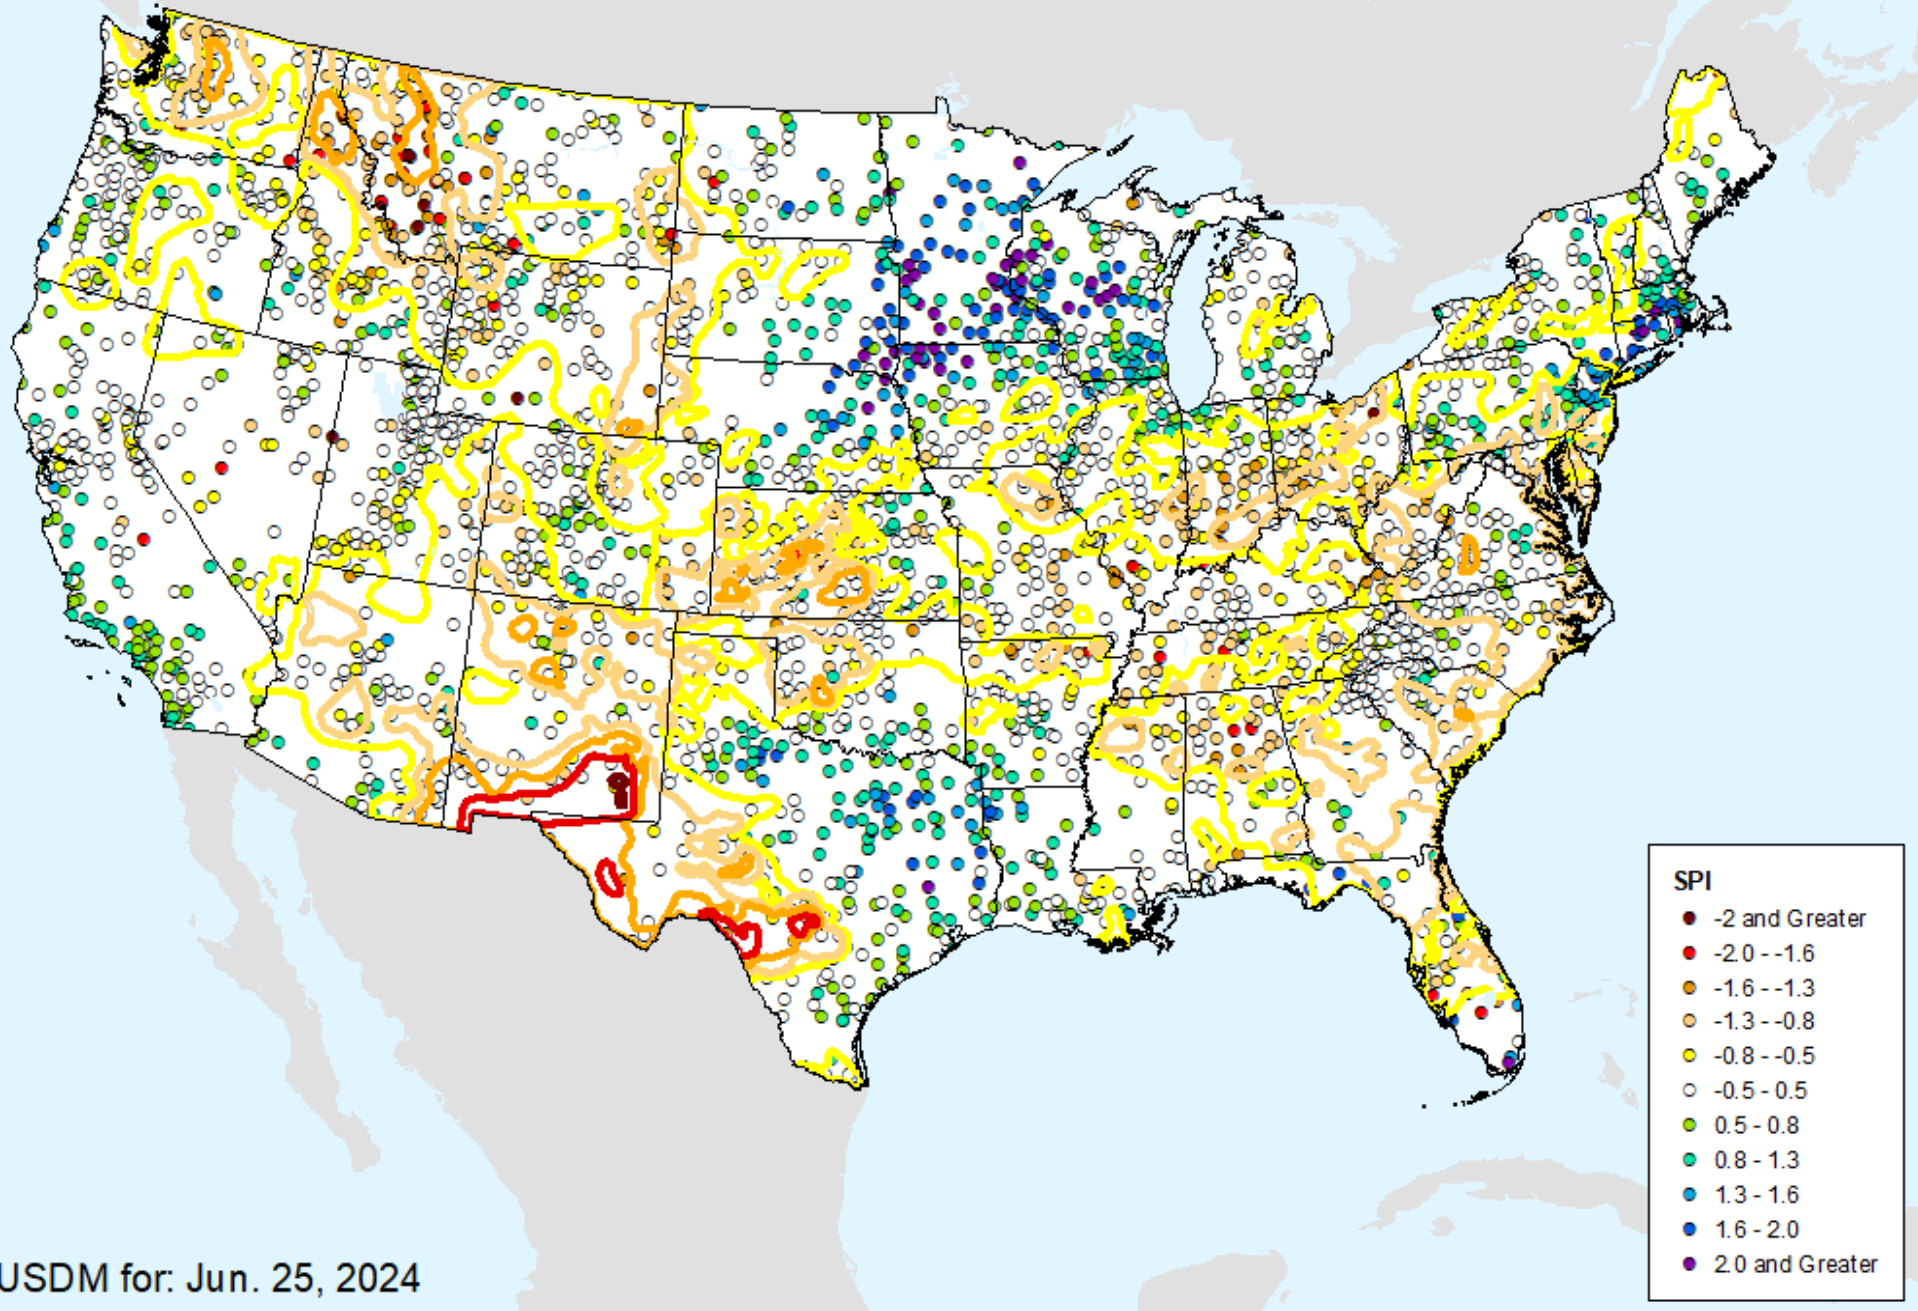

HPRCC 9-month SPI

As of: Tuesday, July 2, 2024