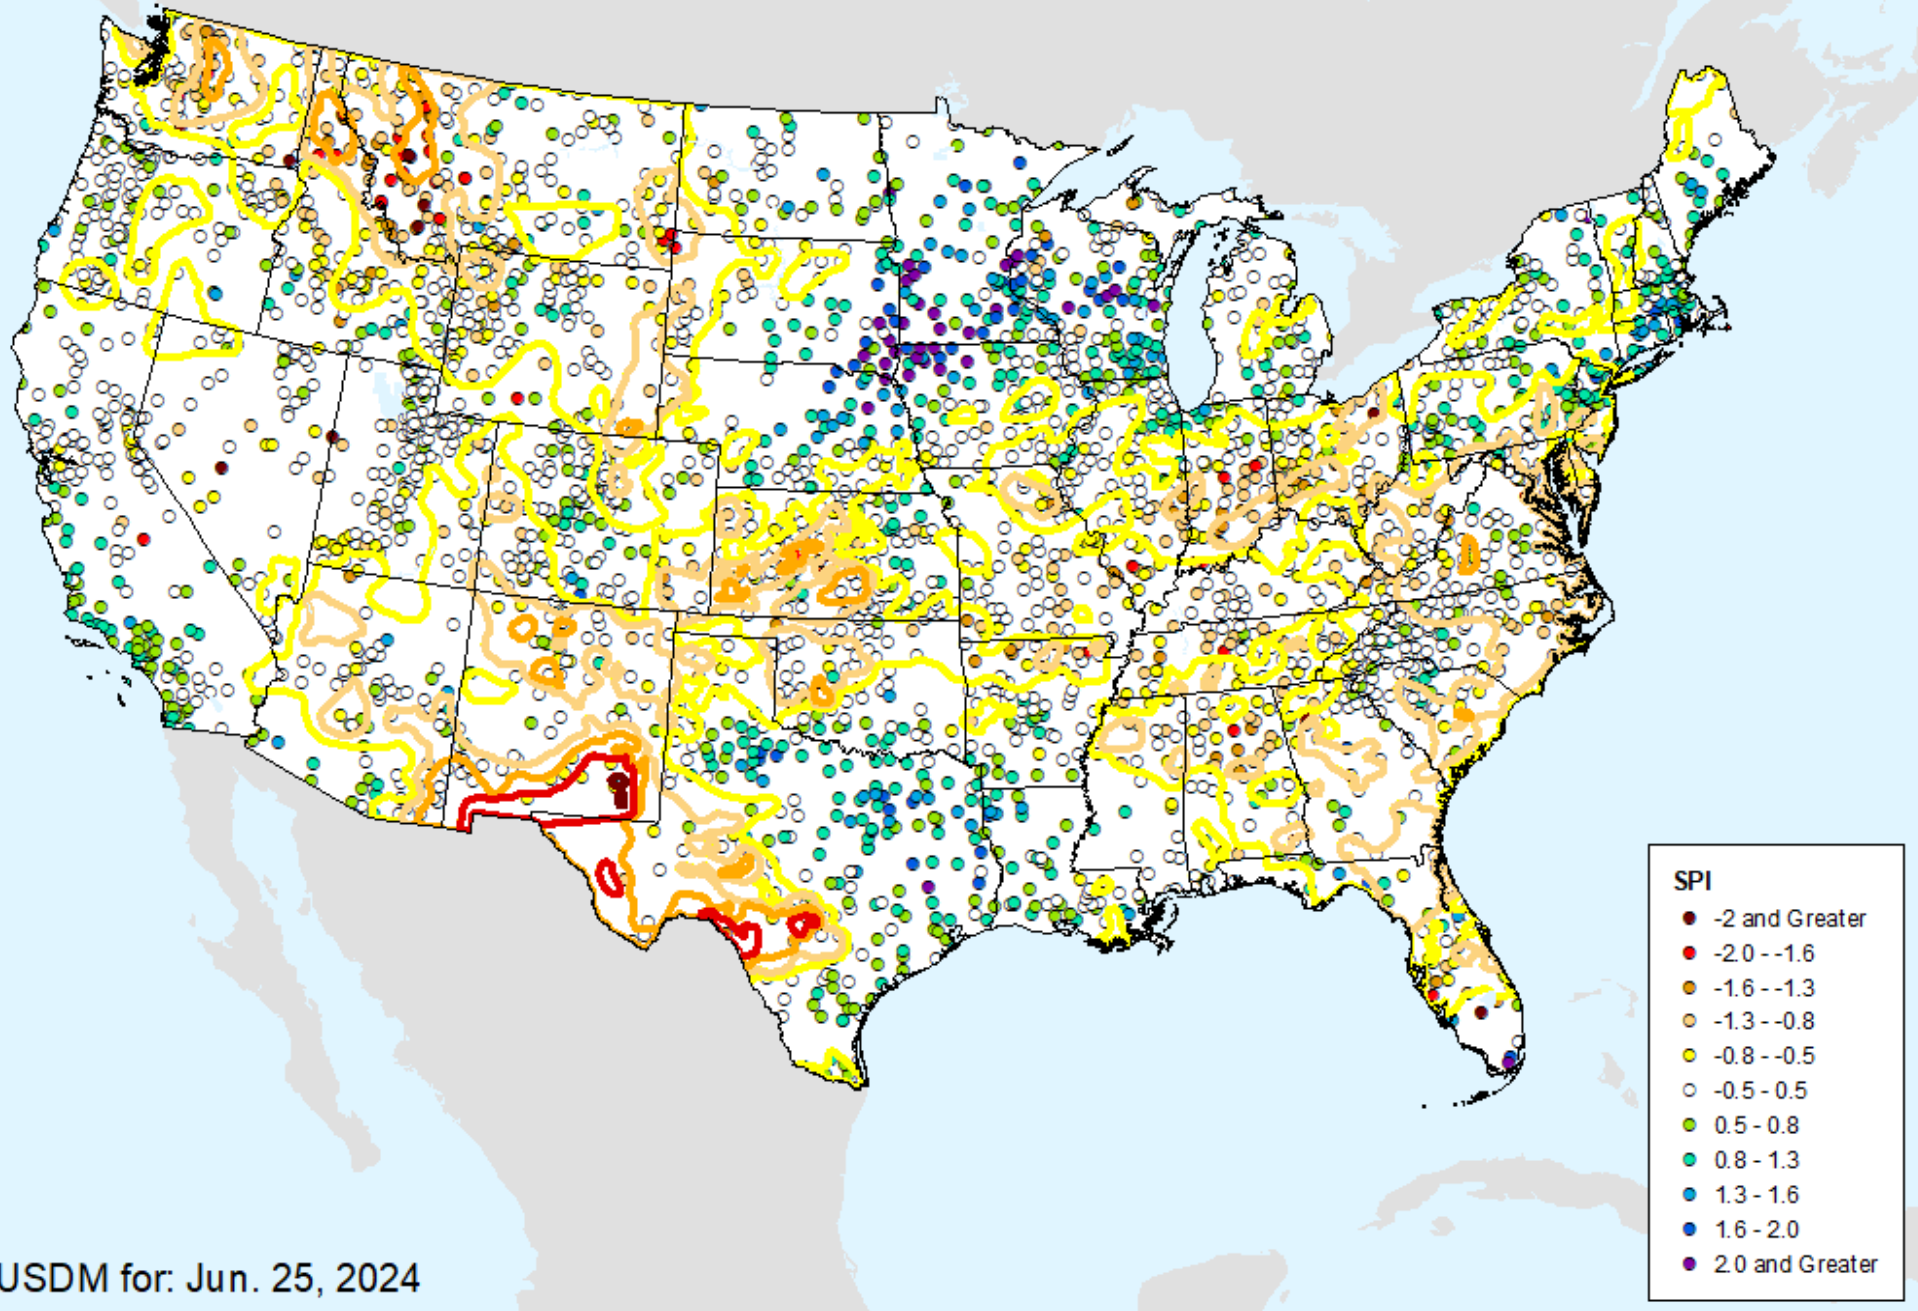

As of: Tuesday, July 2, 2024

HPRCC 24-month SPI

As of: Tuesday, July 2, 2024

HPRCC 24-month SPI

As of: Tuesday, July 2, 2024

HPRCC Water Year-to-date SPI

As of: Tuesday, July 2, 2024

USDM for: Jun. 25, 2024