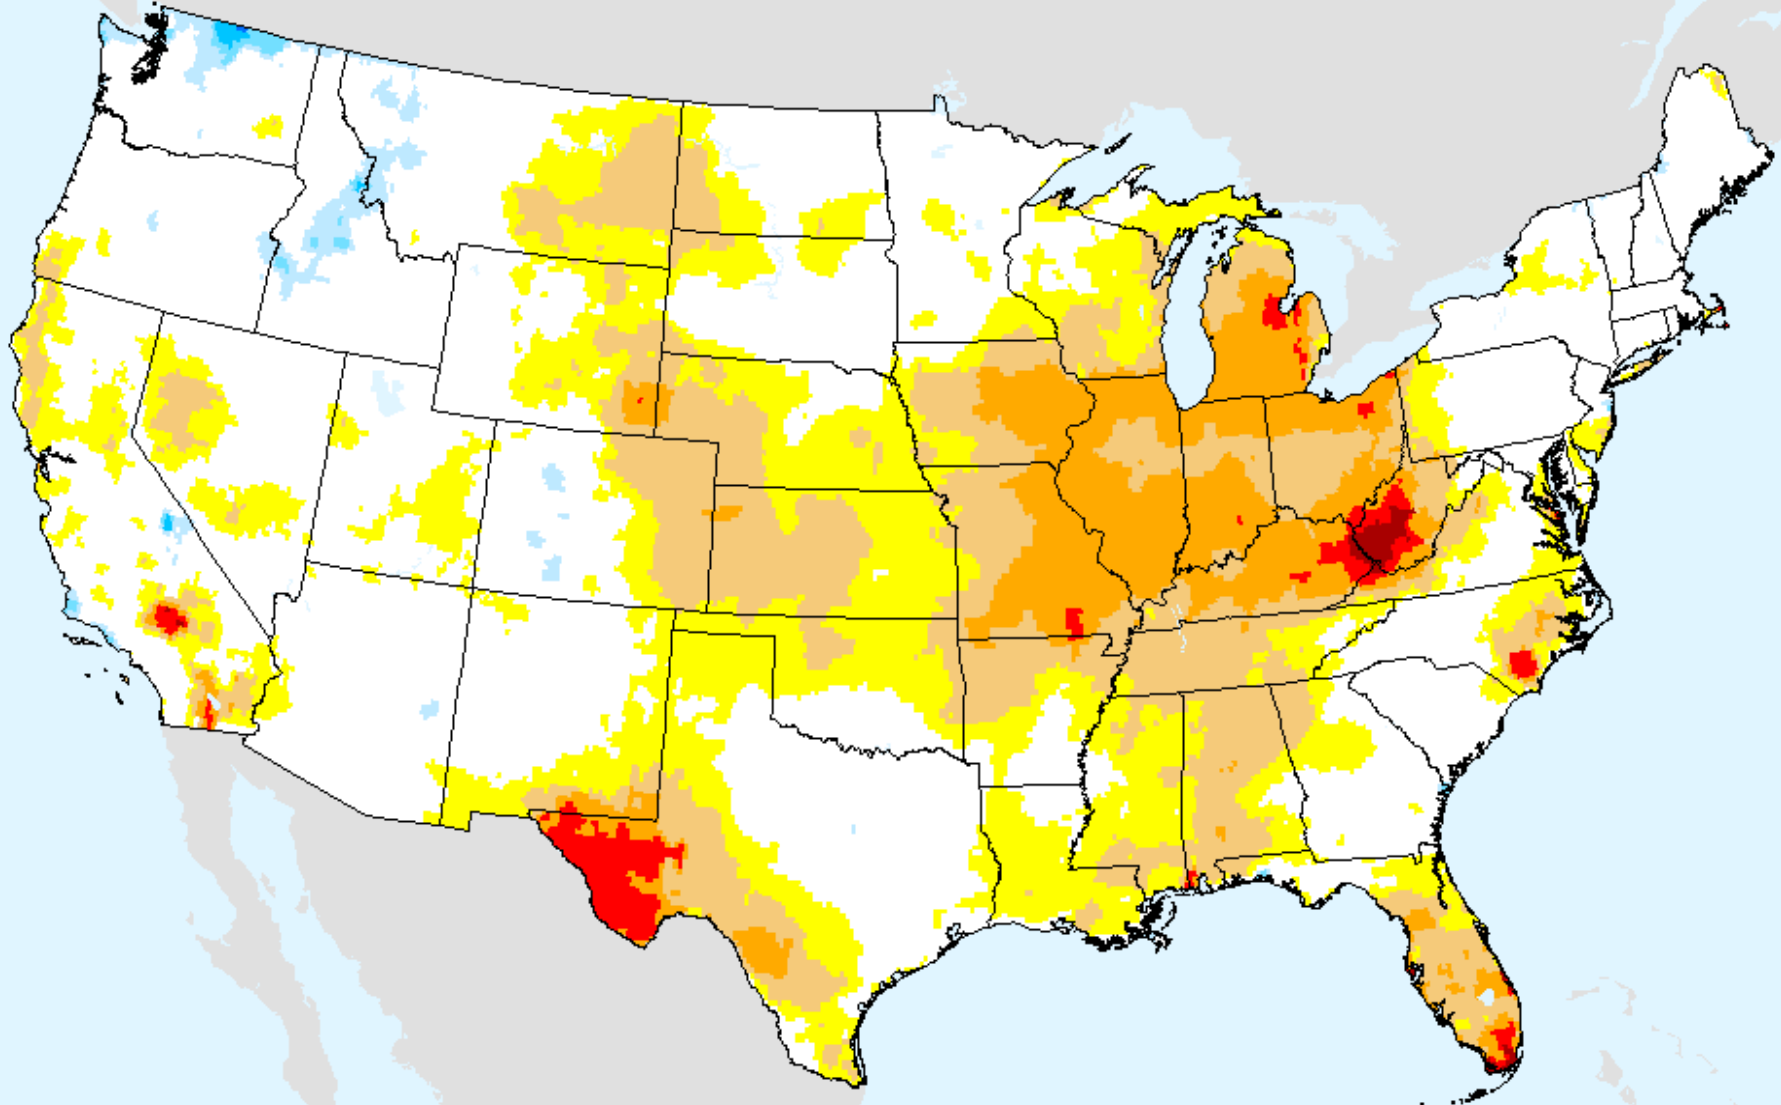

EDDI	
5	Dark Red
4	Red
3	Orange
2	Brown
1	Yellow
0	White
-1	Light Blue
-2	Medium Blue
-3	Dark Blue
-4	Very Dark Blue
-5	Black

USDM for: Jun. 25, 2024

EDDI 12-week

As of: Tuesday, July 2, 2024

Vegetation Drought Response Index (VegDRI)