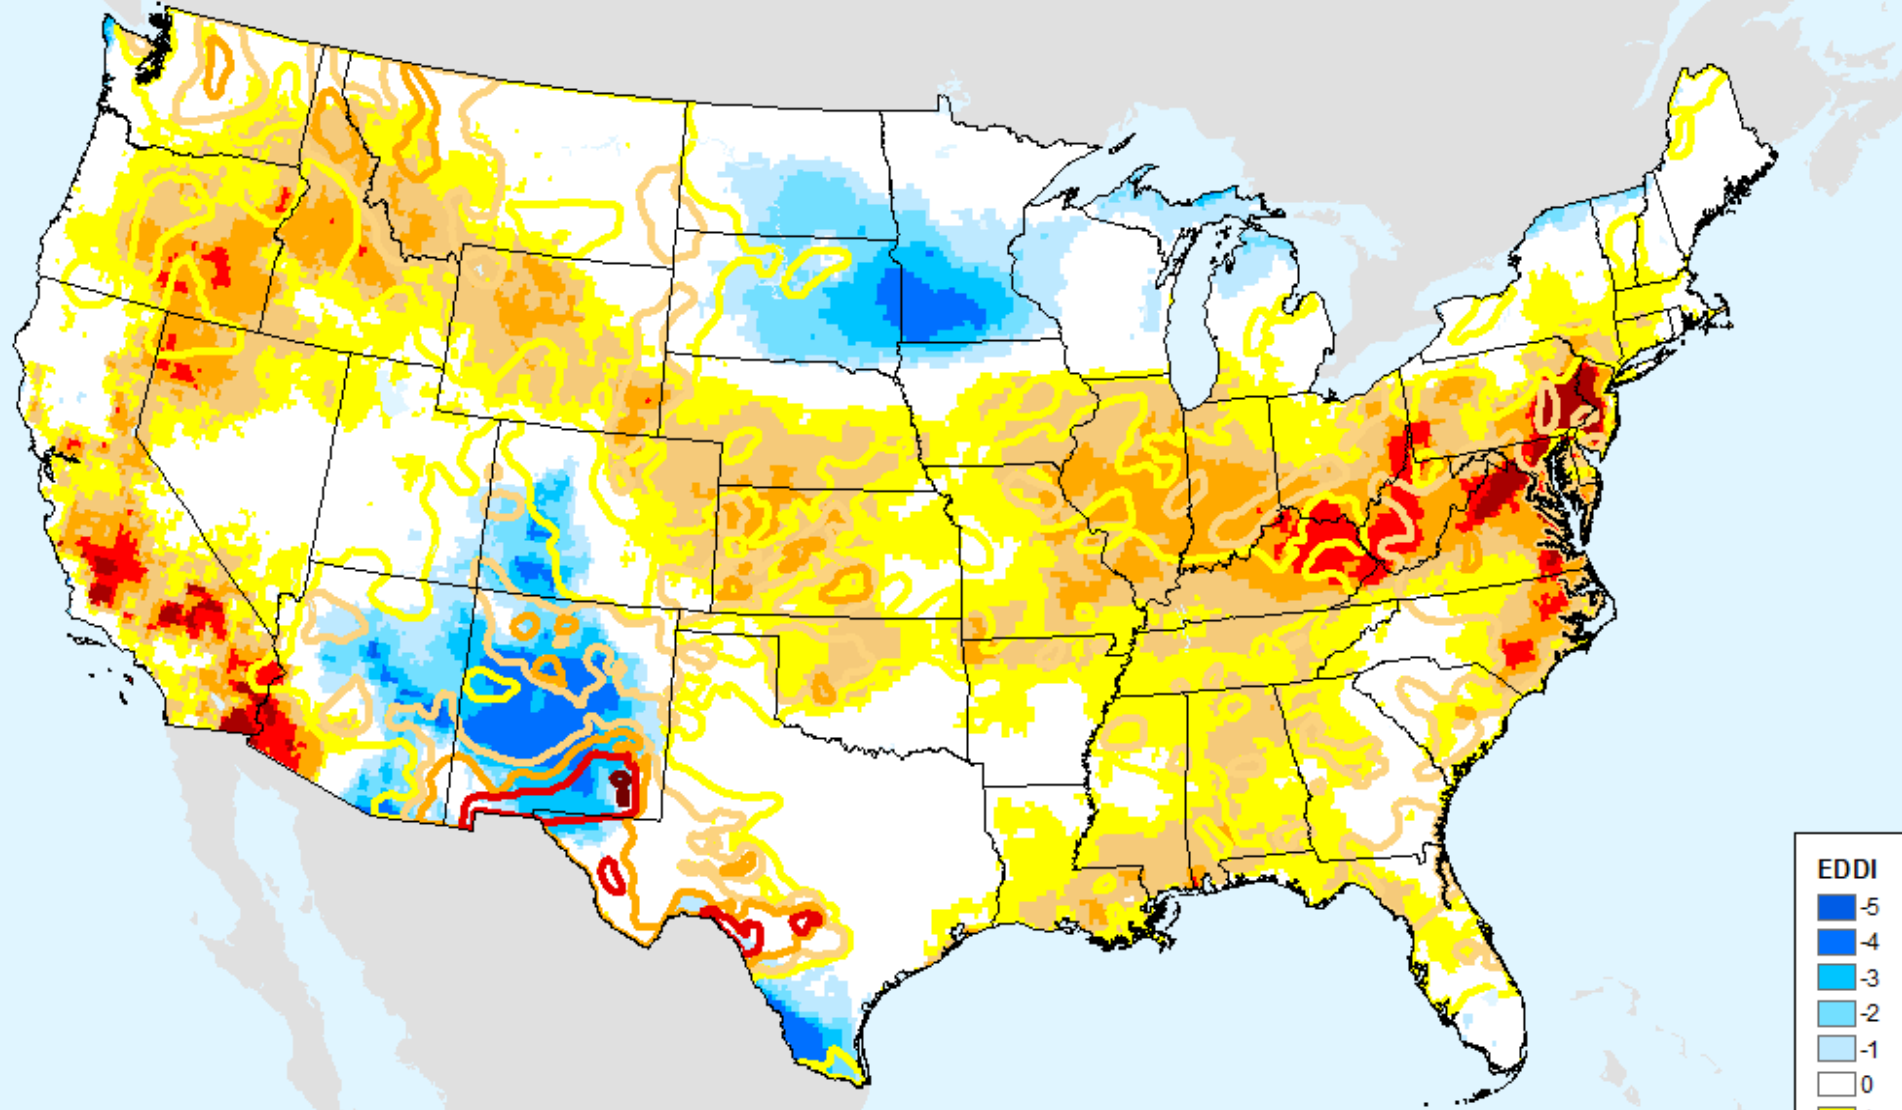

EDDI 1-week

As of: Tuesday, July 2, 2024

USDM for: Jun. 25, 2024