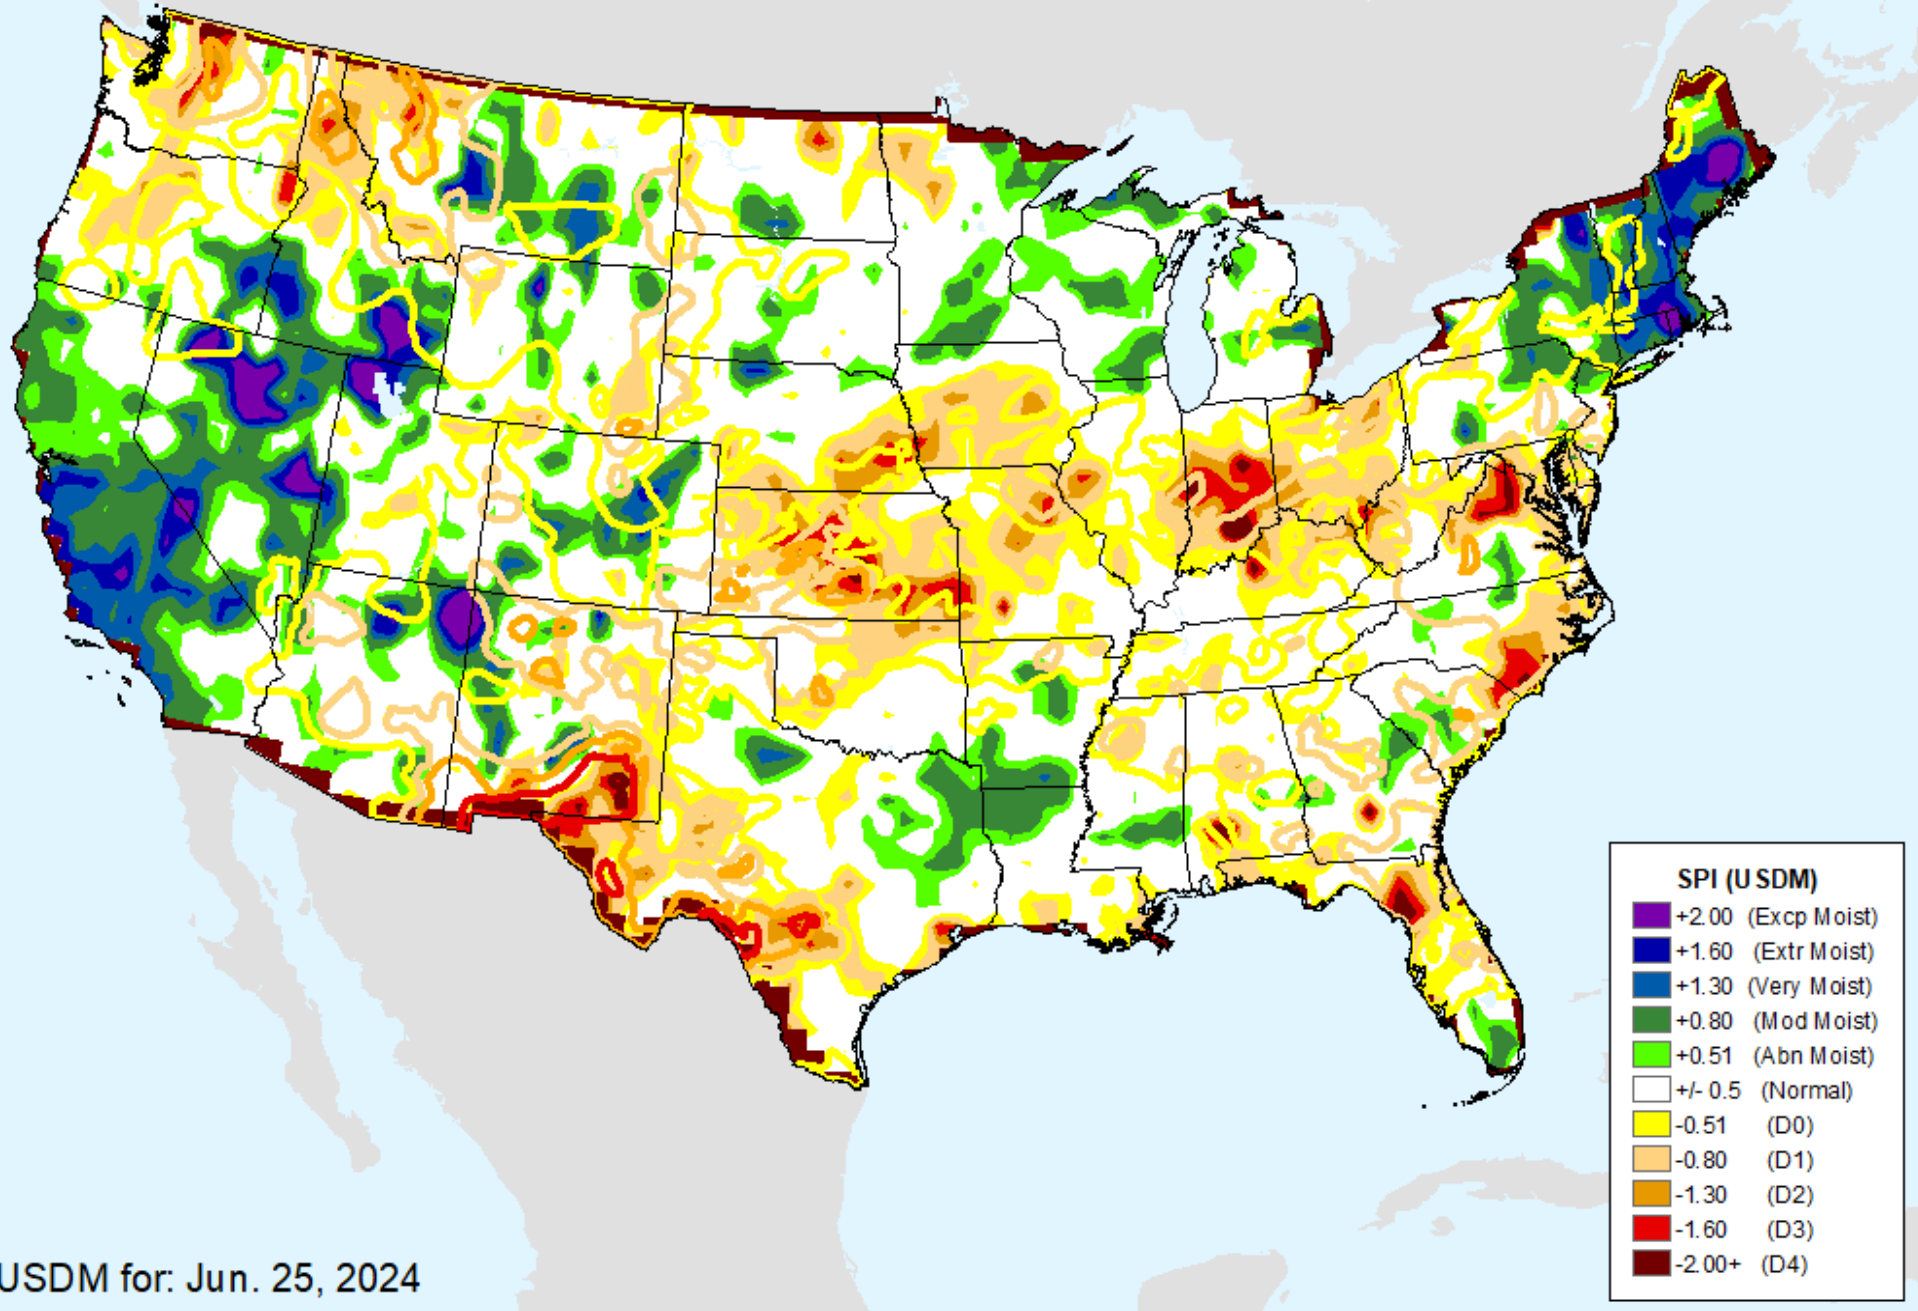

CPC 12-month SPI

As of: Tuesday, July 2, 2024

USDM for: Jun. 25, 2024

CPC 12-month SPI

As of: Tuesday, July 2, 2024

CPC 24-month SPI

As of: Tuesday, July 2, 2024

USDM for: Jun. 25, 2024