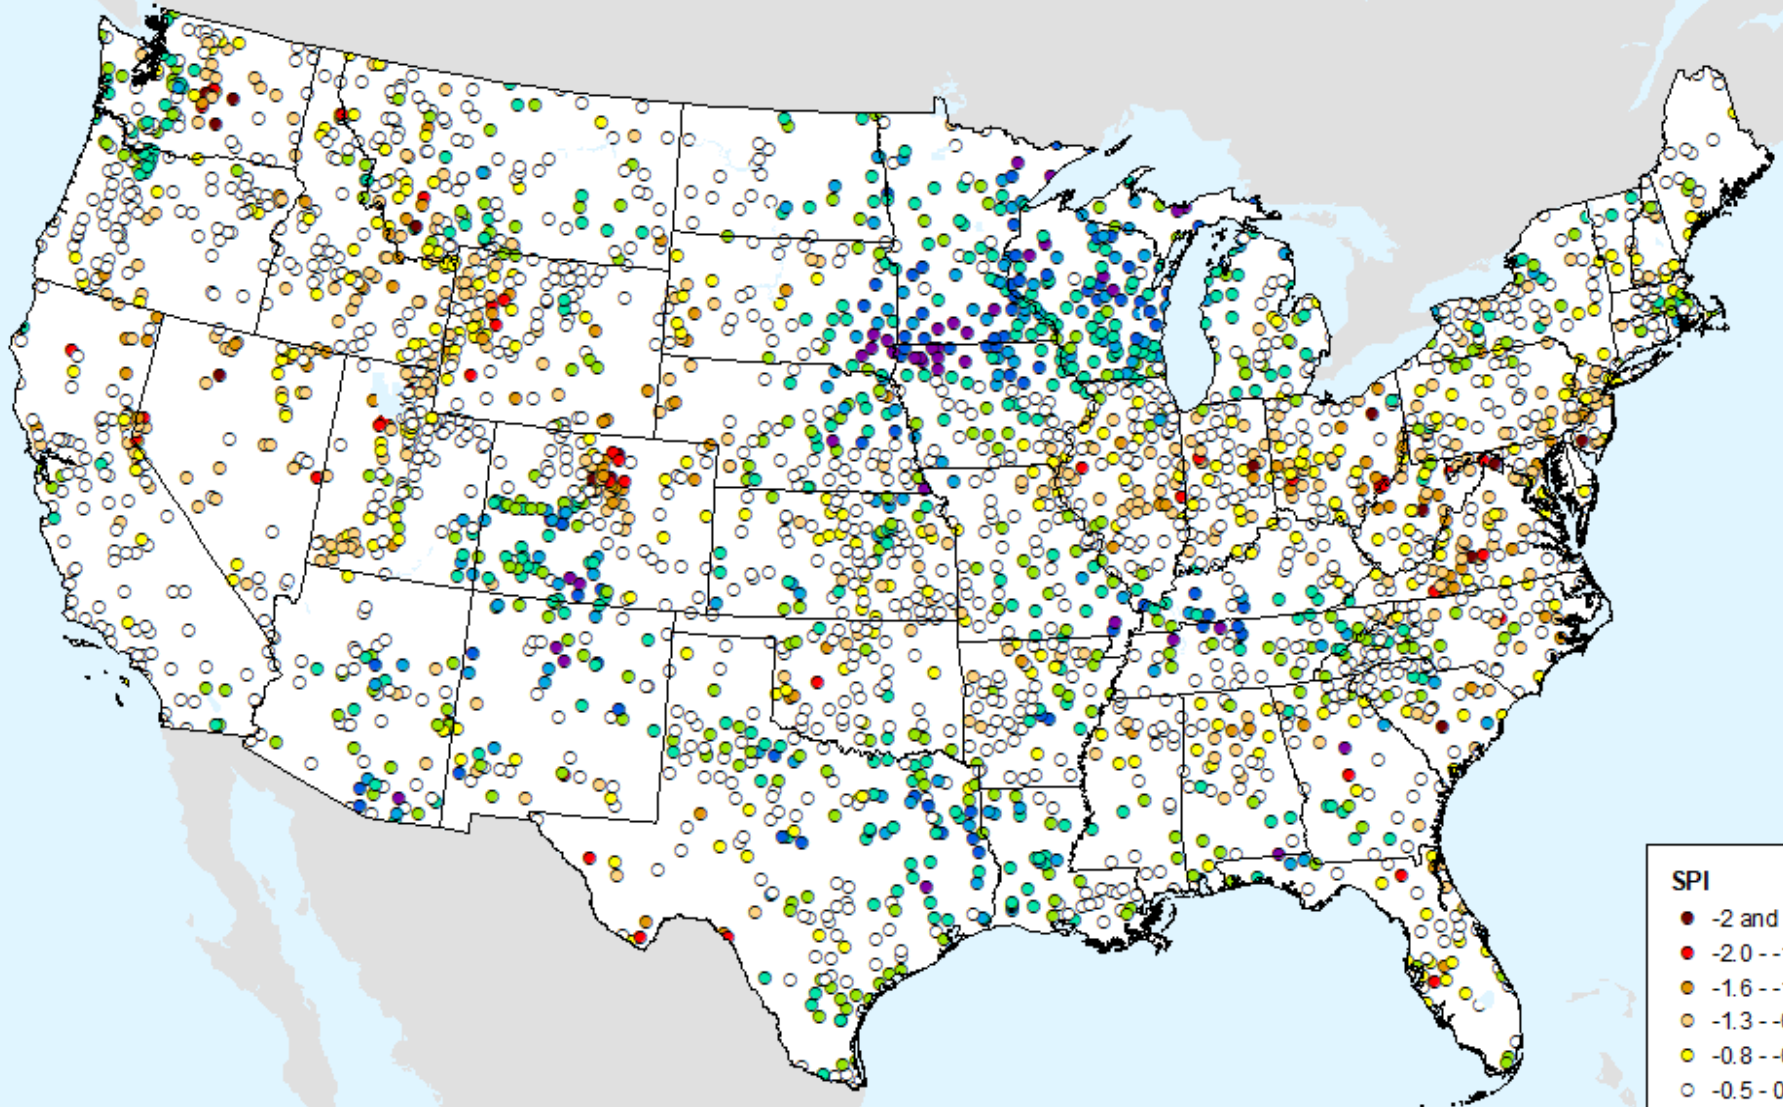

HPRCC 2-month SPI

As of: Tuesday, July 2, 2024

SPI

- -2 and Greater
- -2.0 -- -1.6
- -1.6 -- -1.3
- -1.3 -- -0.8
- -0.8 -- -0.5
- -0.5 - 0.5
- 0.5 - 0.8
- 0.8 - 1.3
- 1.3 - 1.6
- 1.6 - 2.0
- 2.0 and Greater