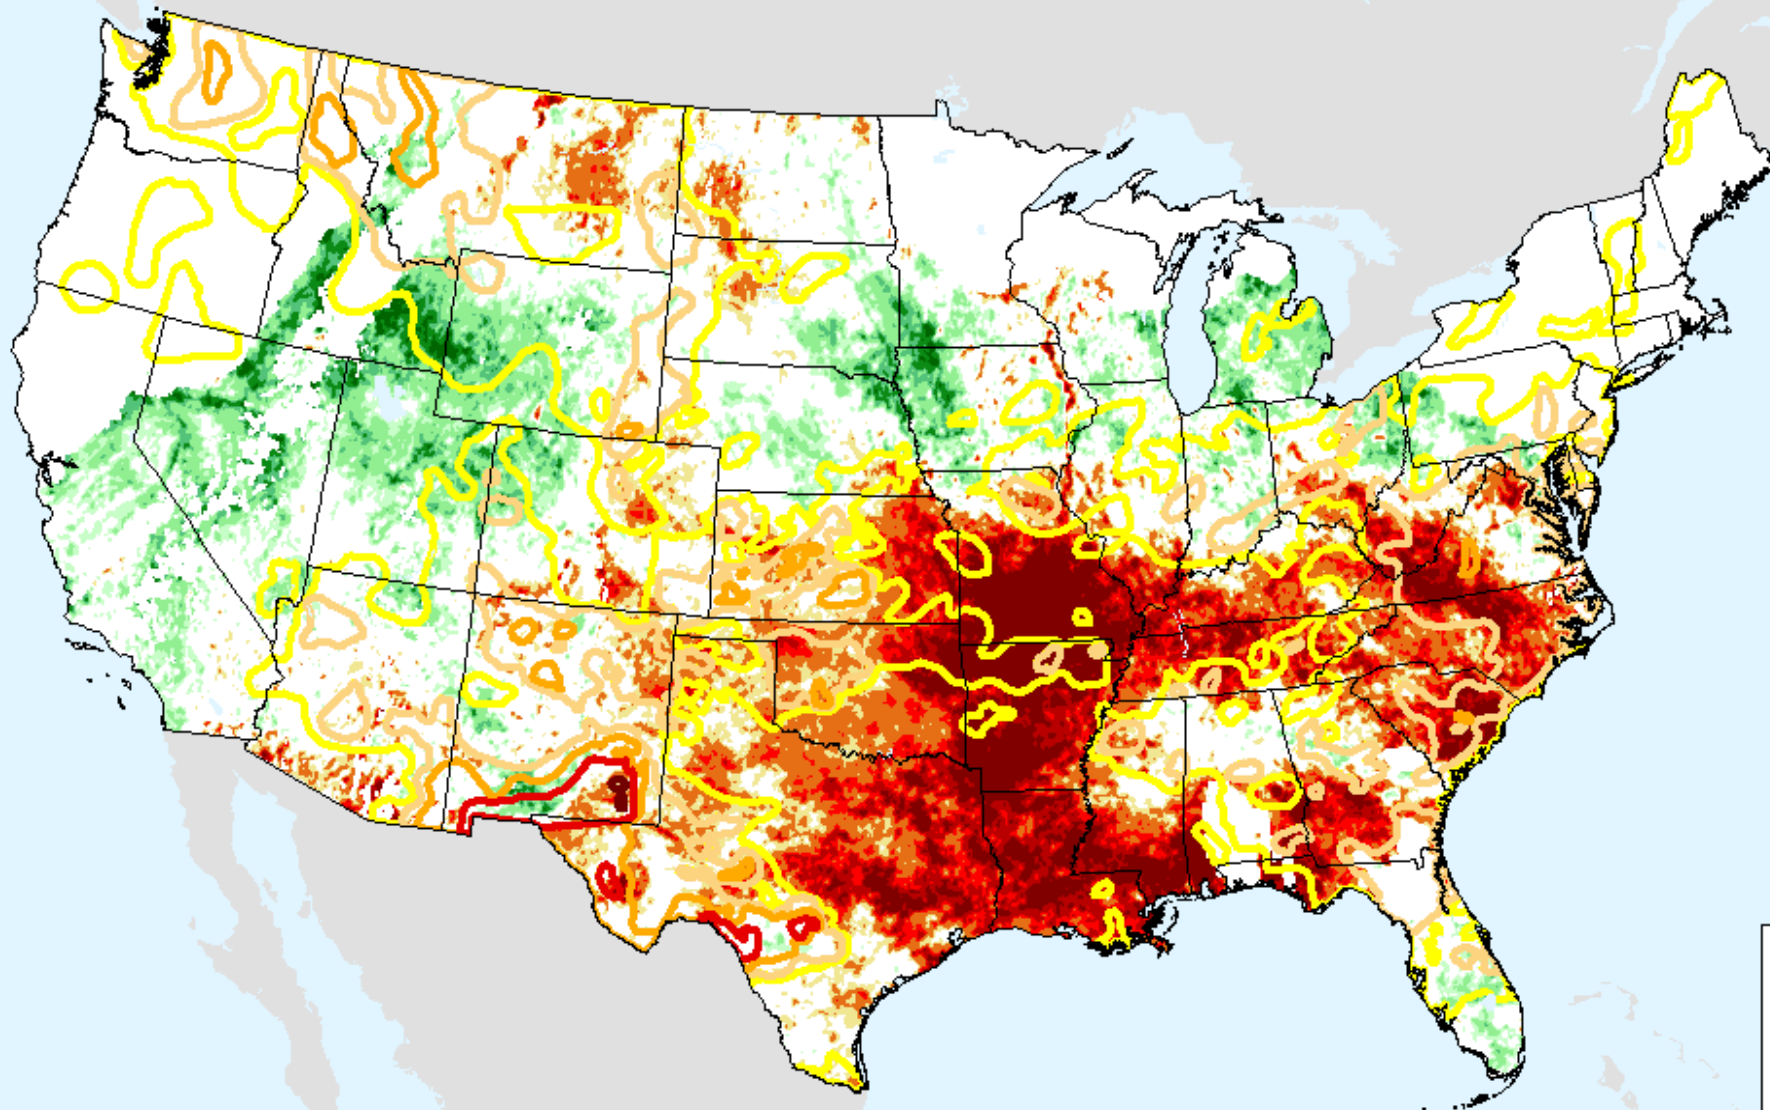

As of: Tuesday, July 2, 2024

USDM for: Jun. 25, 2024

Vegetation Drought Response Index (VegDRI)

As of: Tuesday, July 2, 2024

Evaporative Stress Index (ESI) 4-week

As of: Tuesday, July 2, 2024

USDM for: Jun. 25, 2024