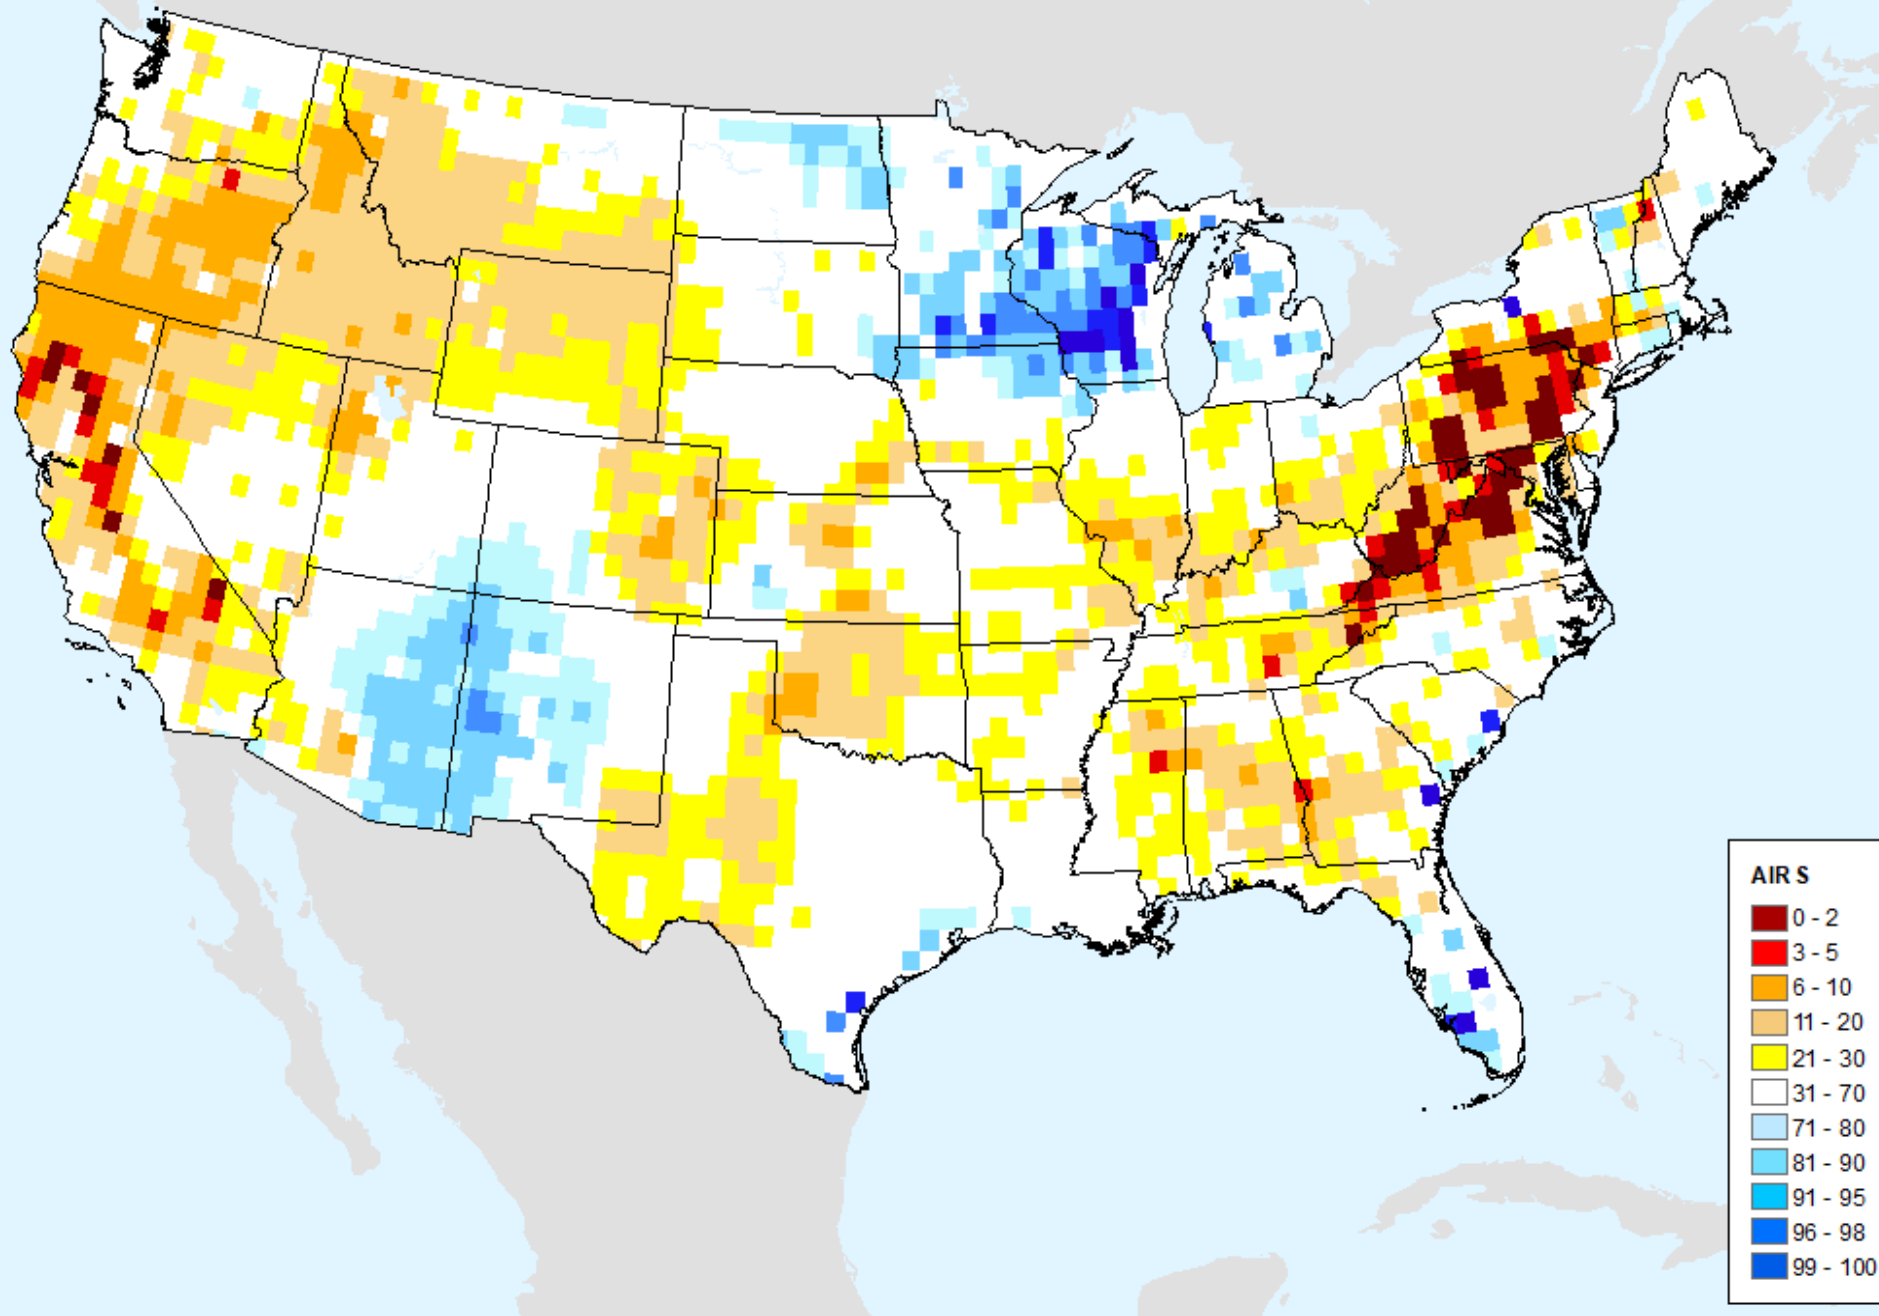

AIRS-Based Vapor Pressure Deficit 28 Day

As of: Tuesday, July 2, 2024