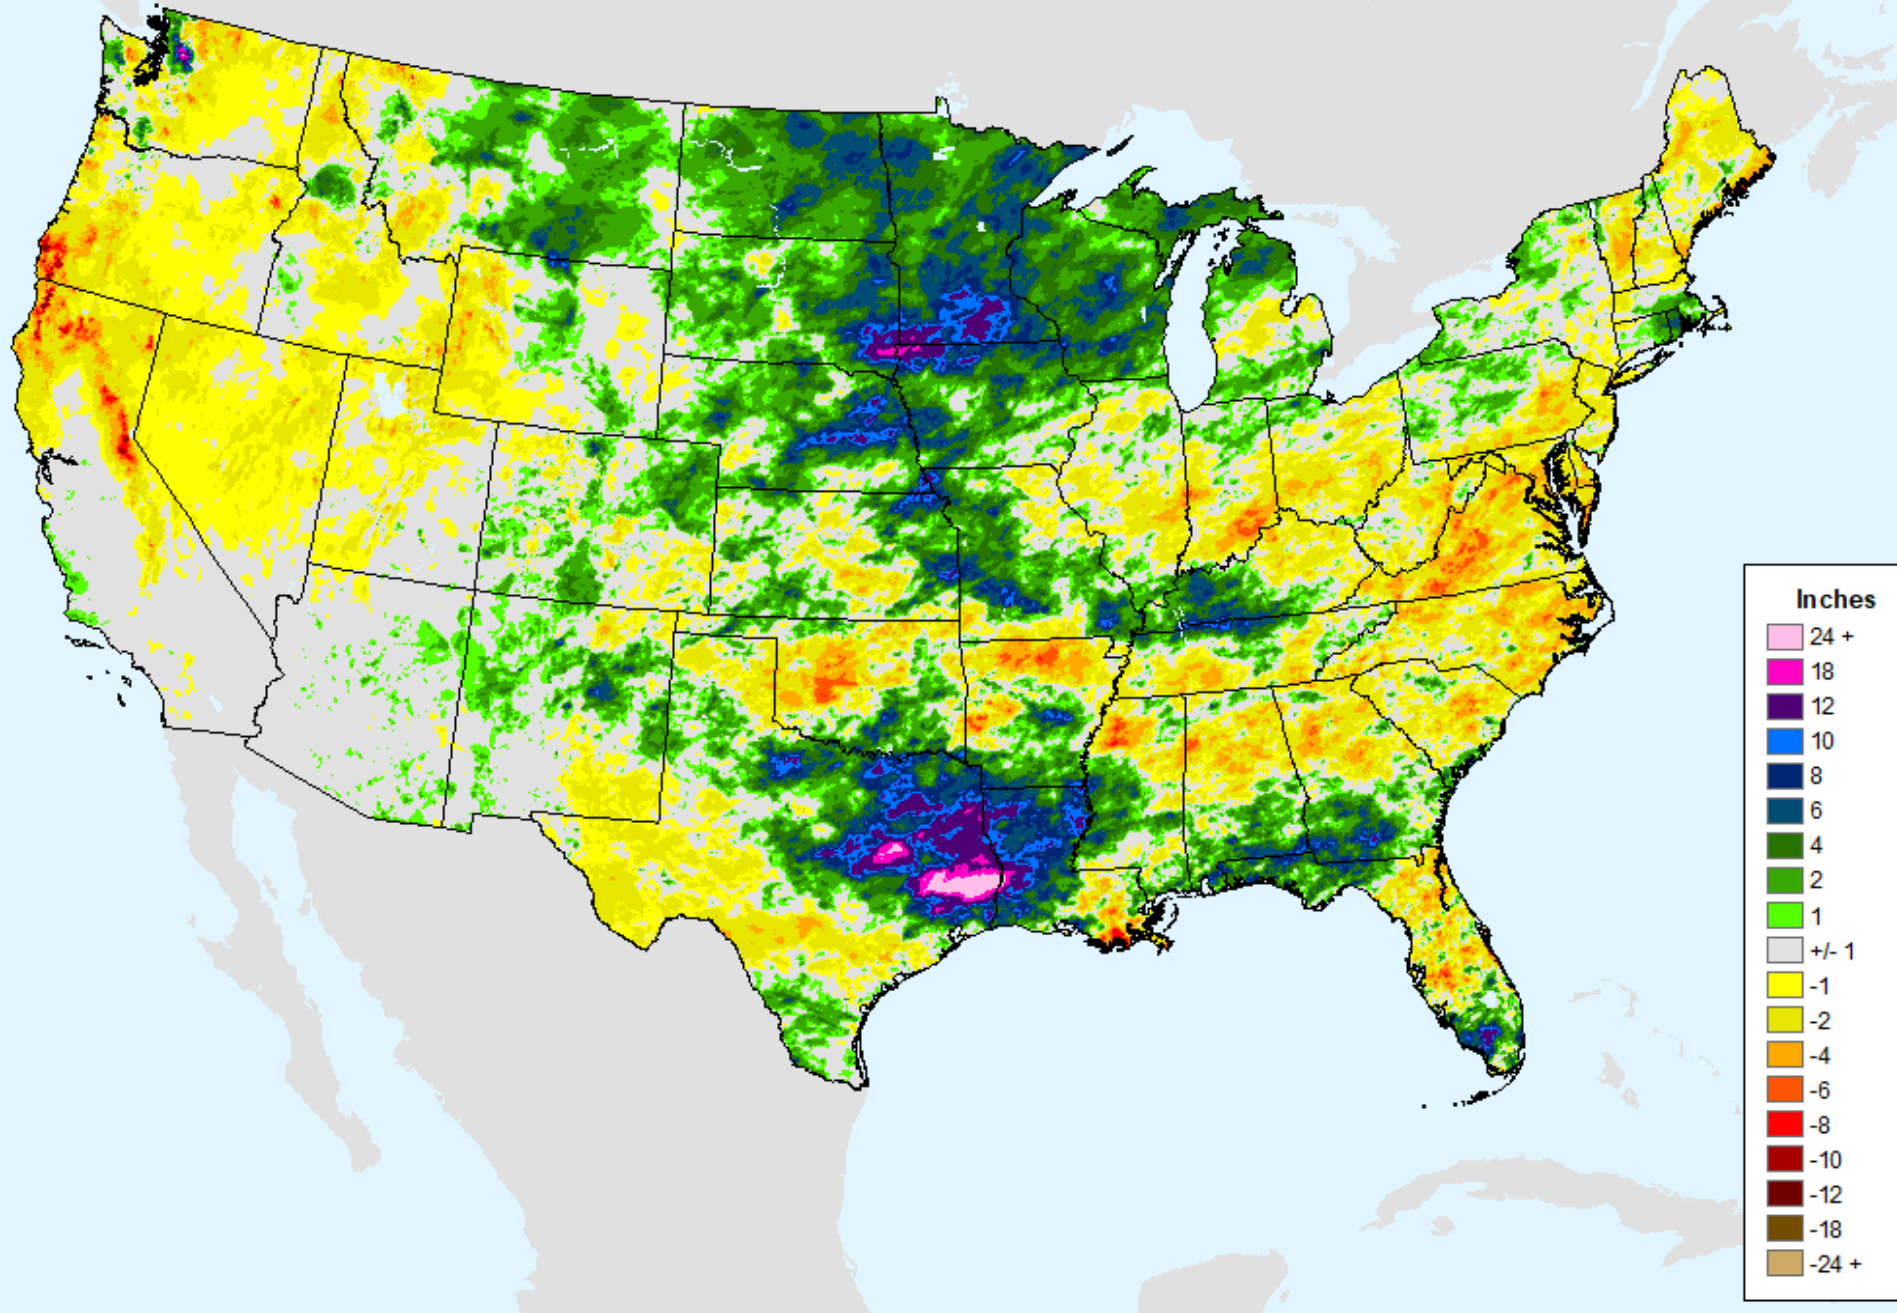

AHPS 90-Day Precip Departure

As of: Tuesday, July 2, 2024