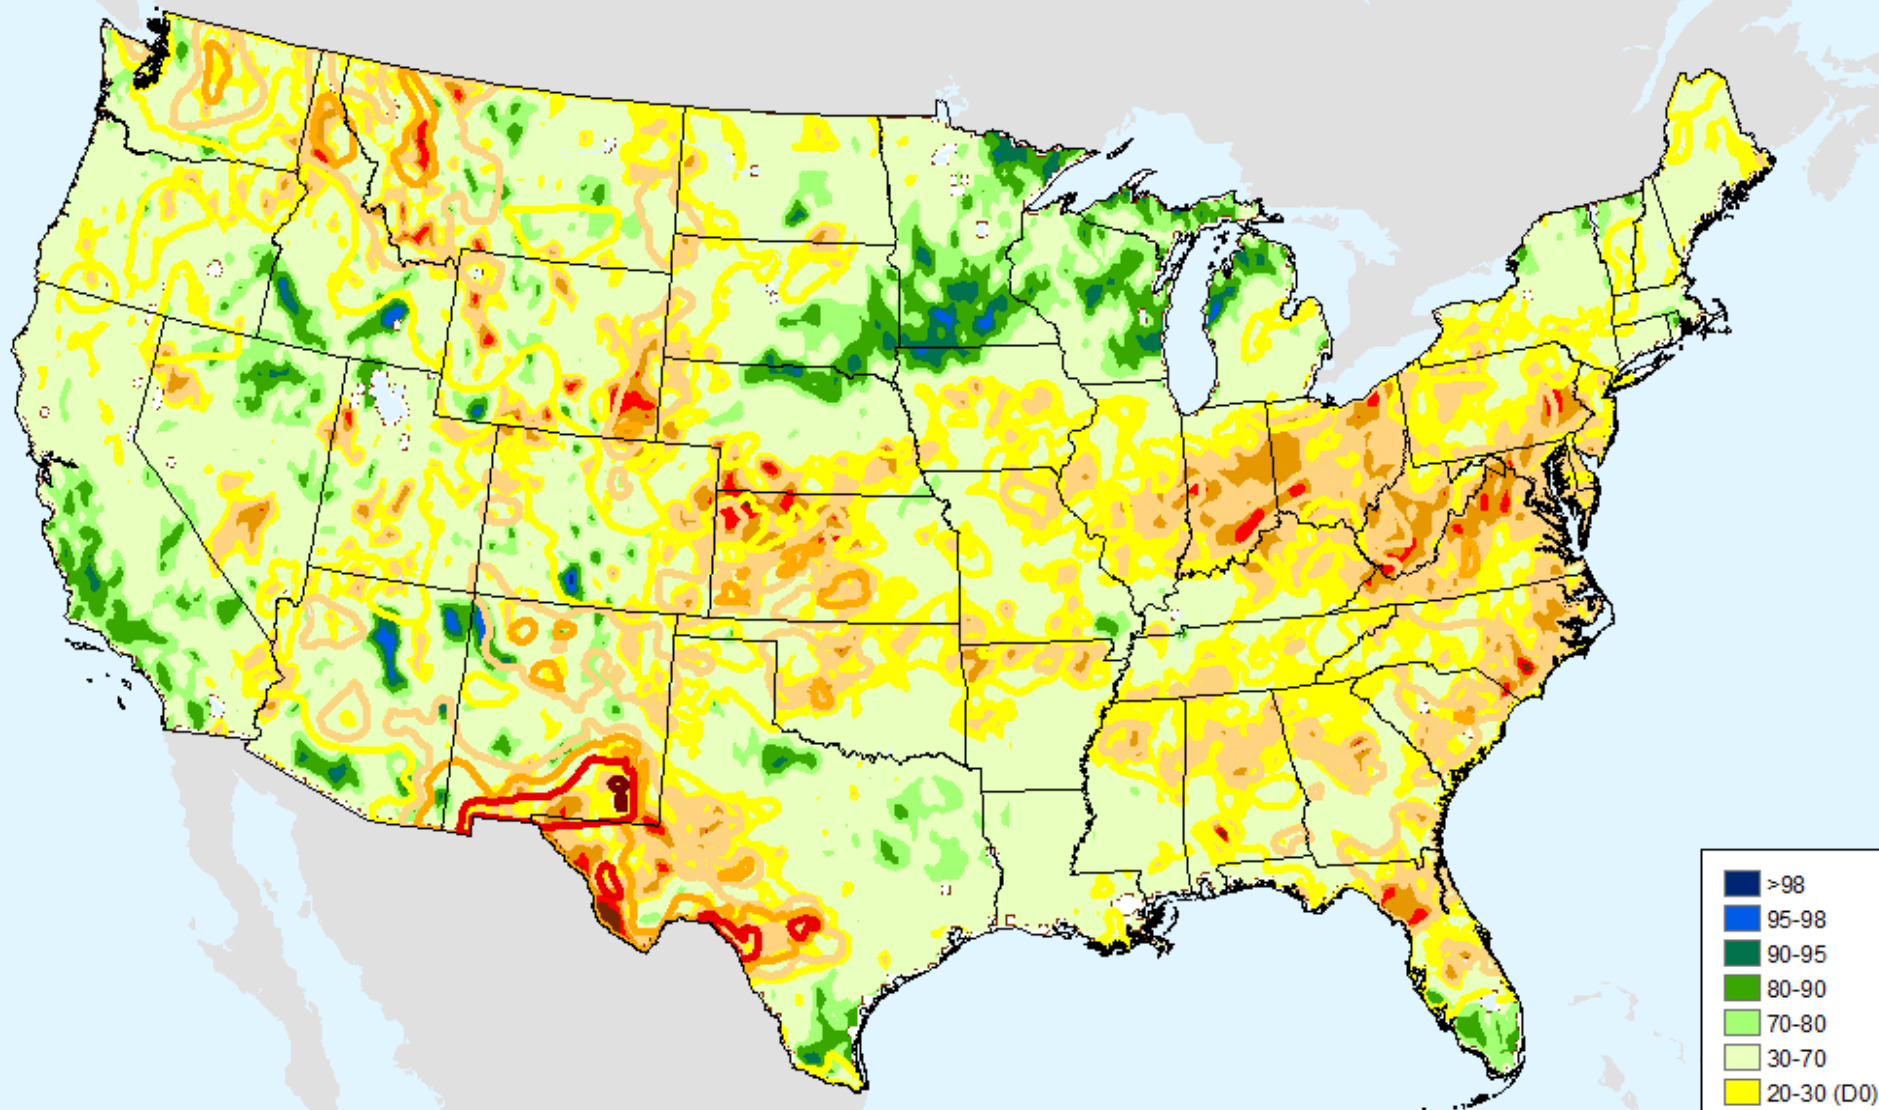

NLDAS-2 Ensemble Soil Moisture

As of: Tuesday, July 2, 2024

USDM for: Jun. 25, 2024