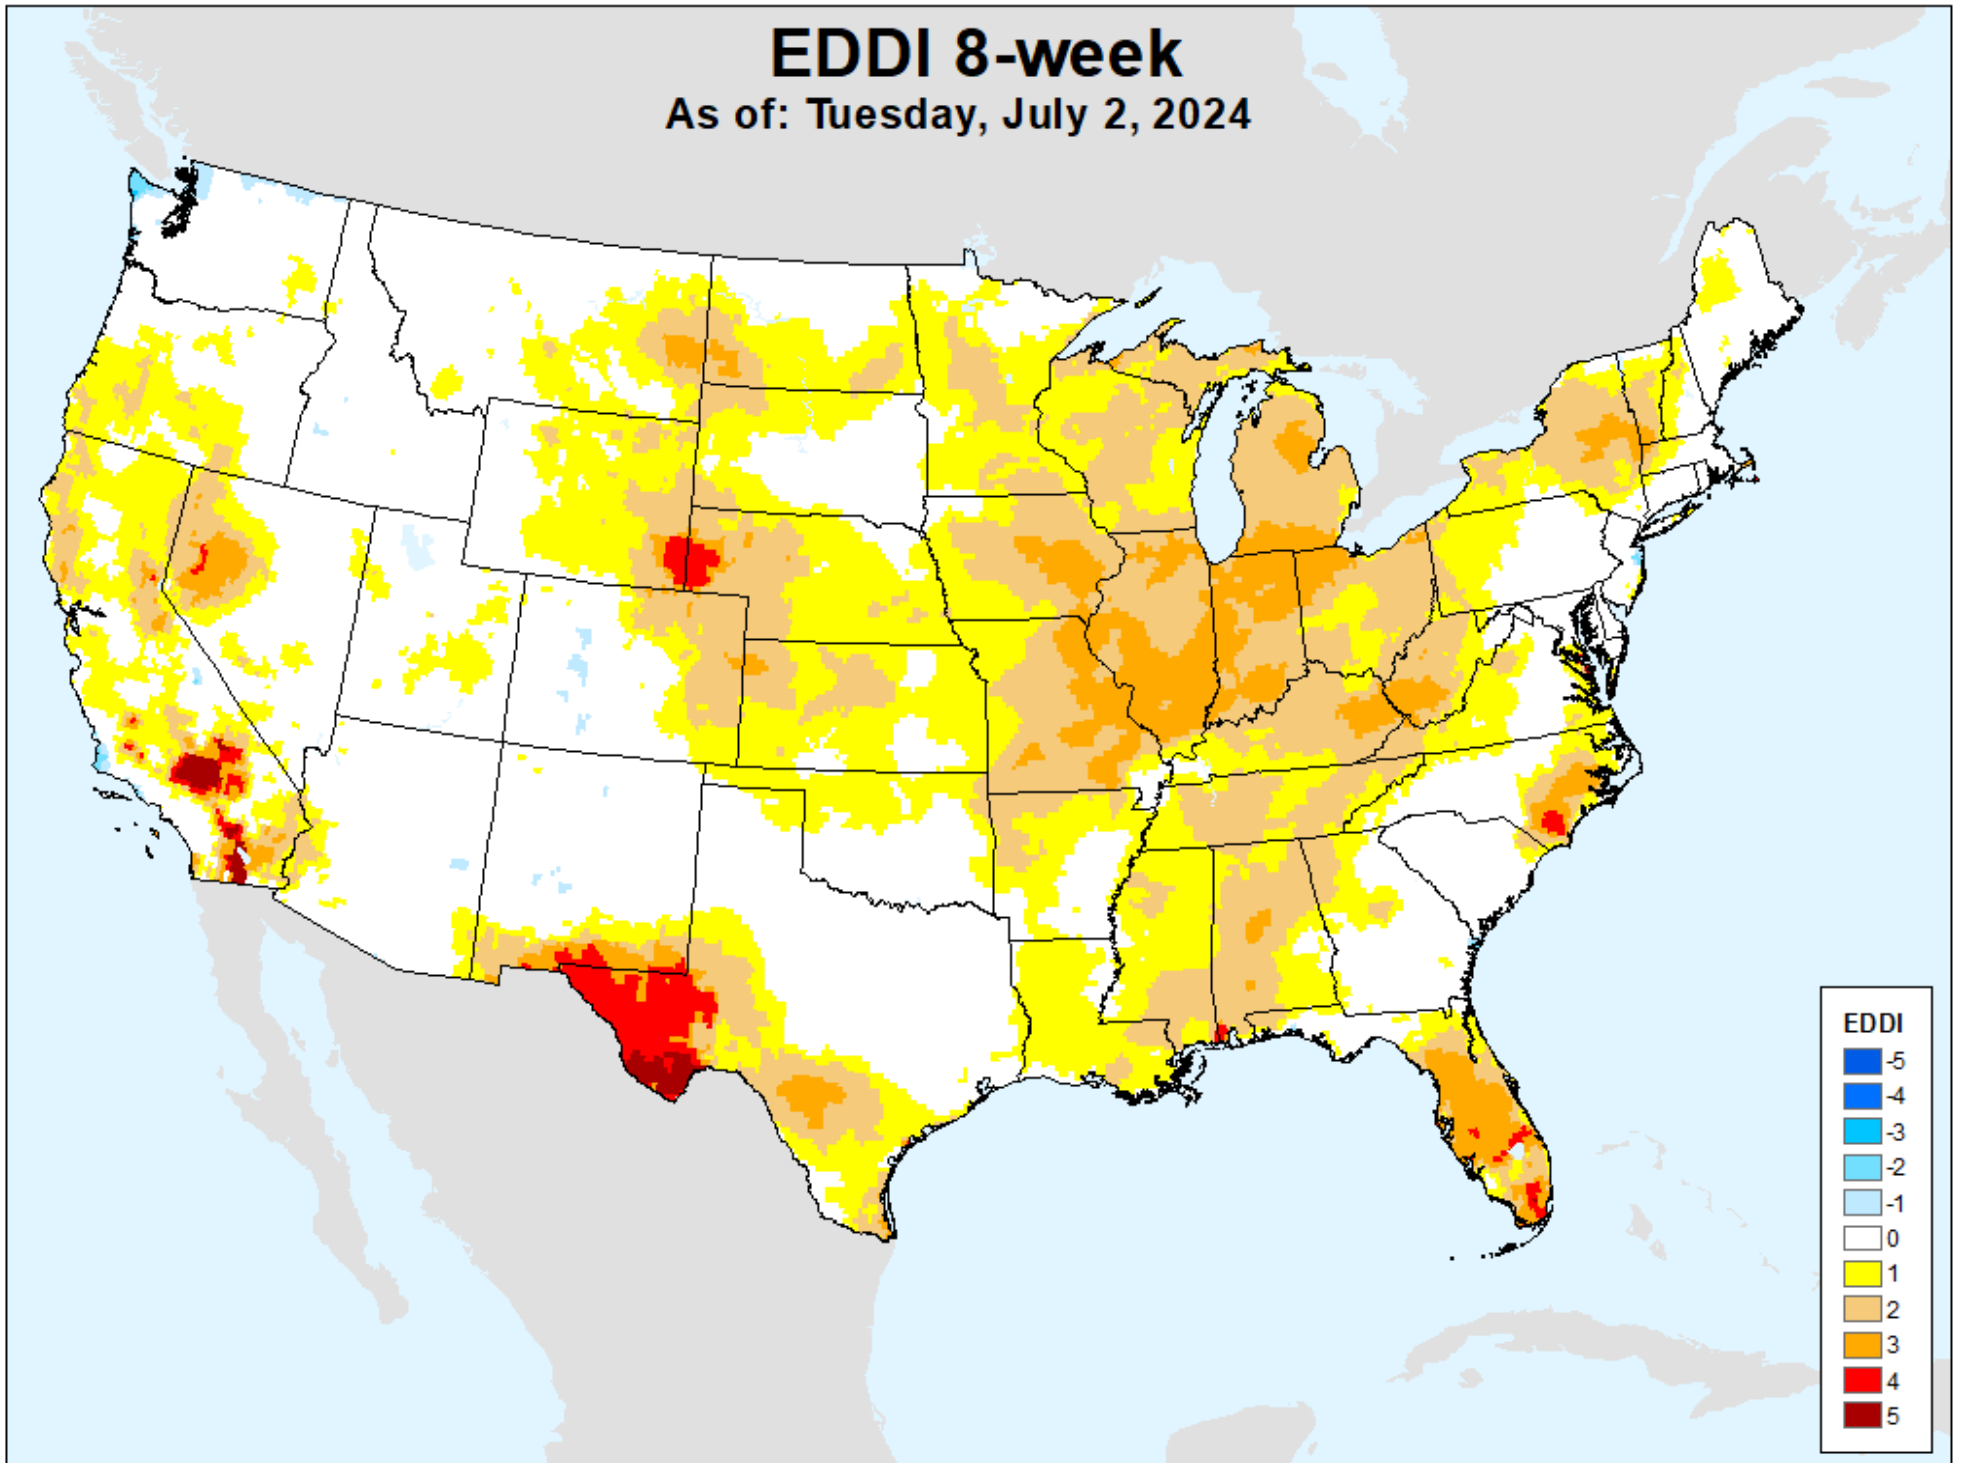

USDM for: Jun. 25, 2024

EDDI 7-week

As of: Tuesday, July 2, 2024

EDDI 8-week

As of: Tuesday, July 2, 2024

USDM for: Jun. 25, 2024

EDDI 8-week

As of: Tuesday, July 2, 2024