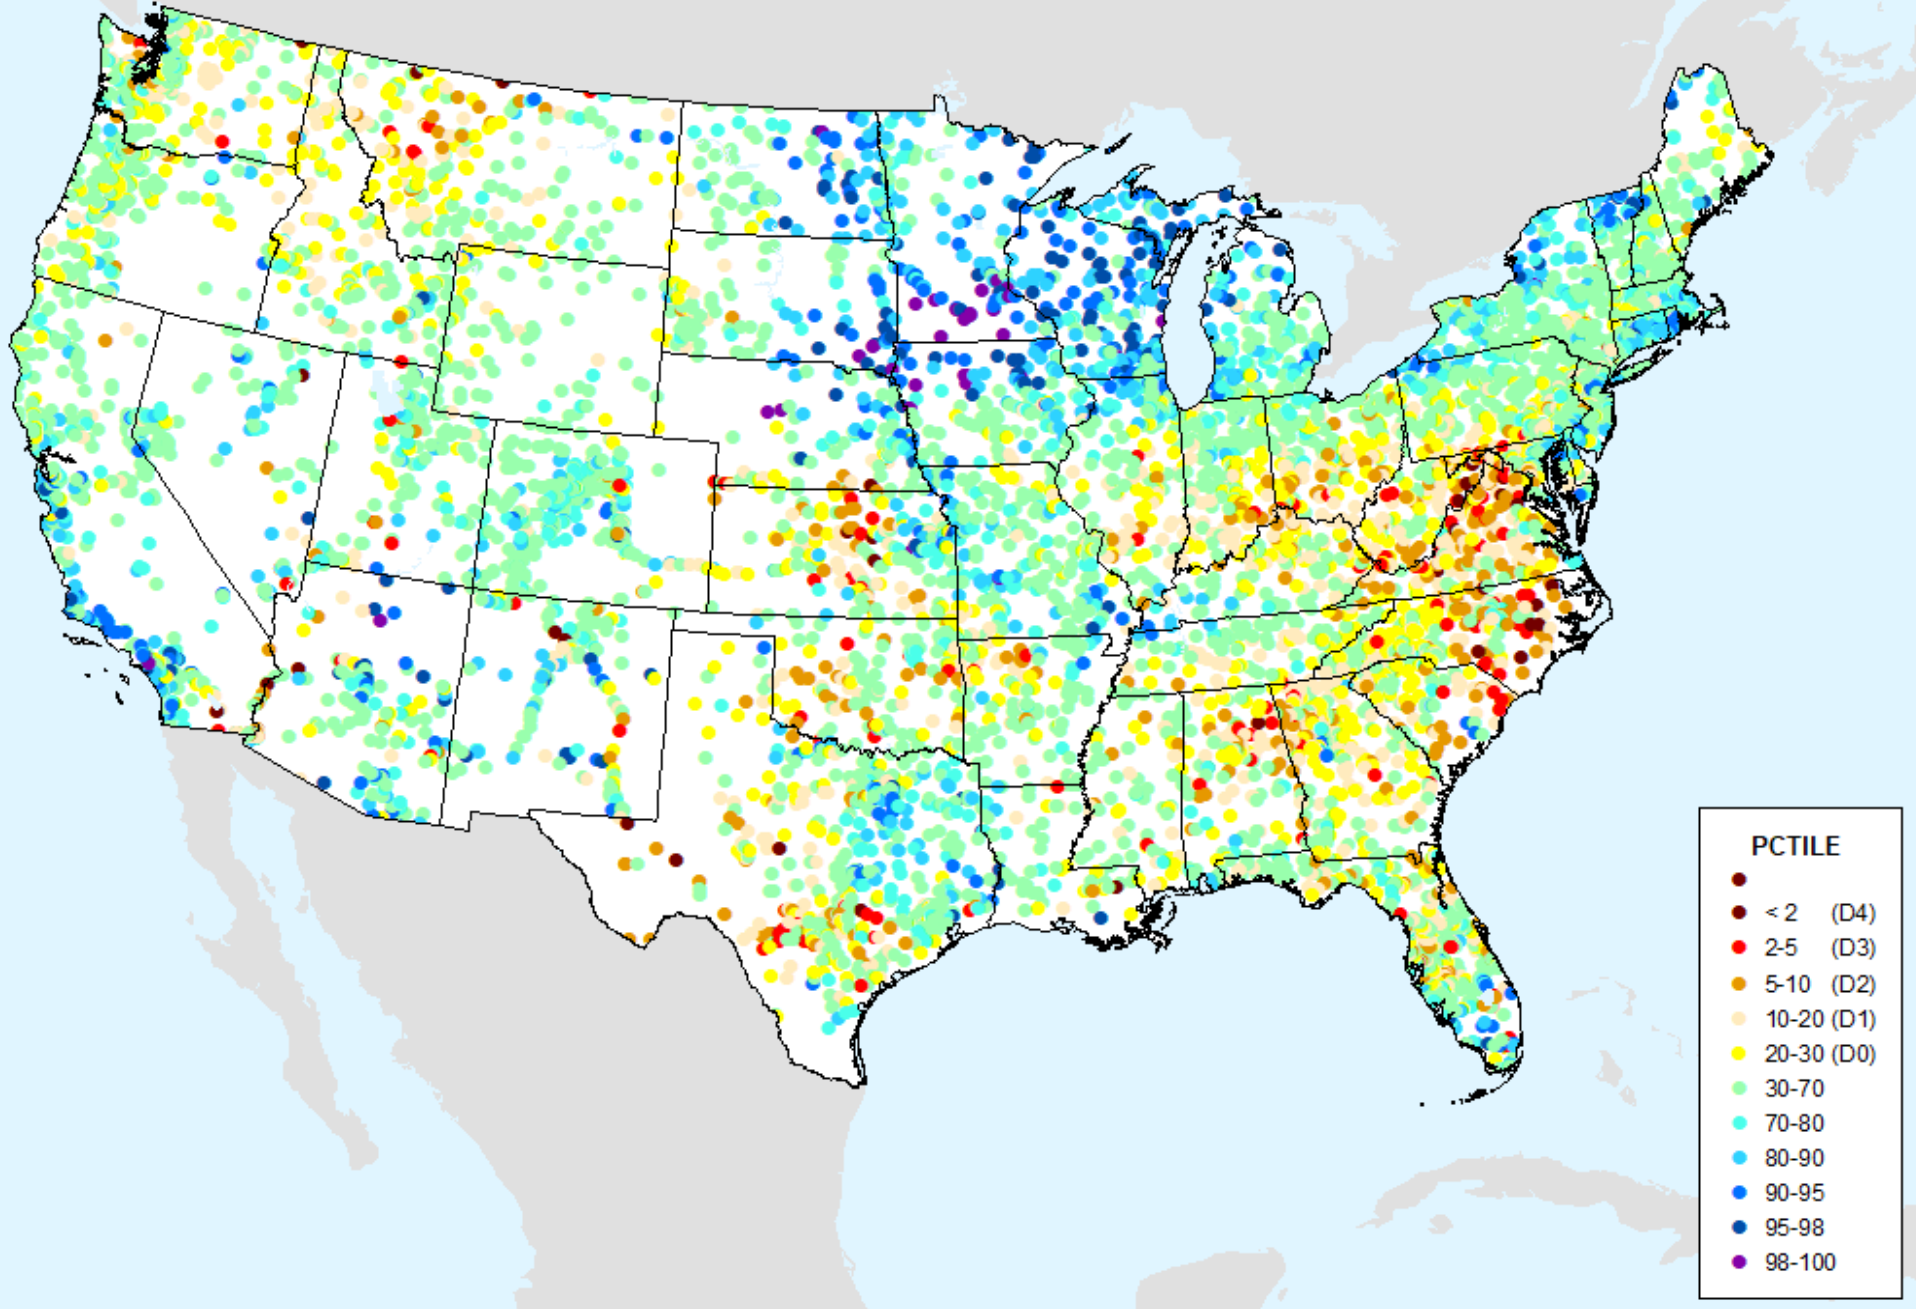

As of: Tuesday, July 2, 2024

USGS 7-Day Avg Streamflow

As of: Tuesday, July 2, 2024

USDM for: Jun. 25, 2024

USGS 7-Day Avg Streamflow

As of: Tuesday, July 2, 2024

USGS 28-Day Avg Streamflow

As of: Tuesday, July 2, 2024