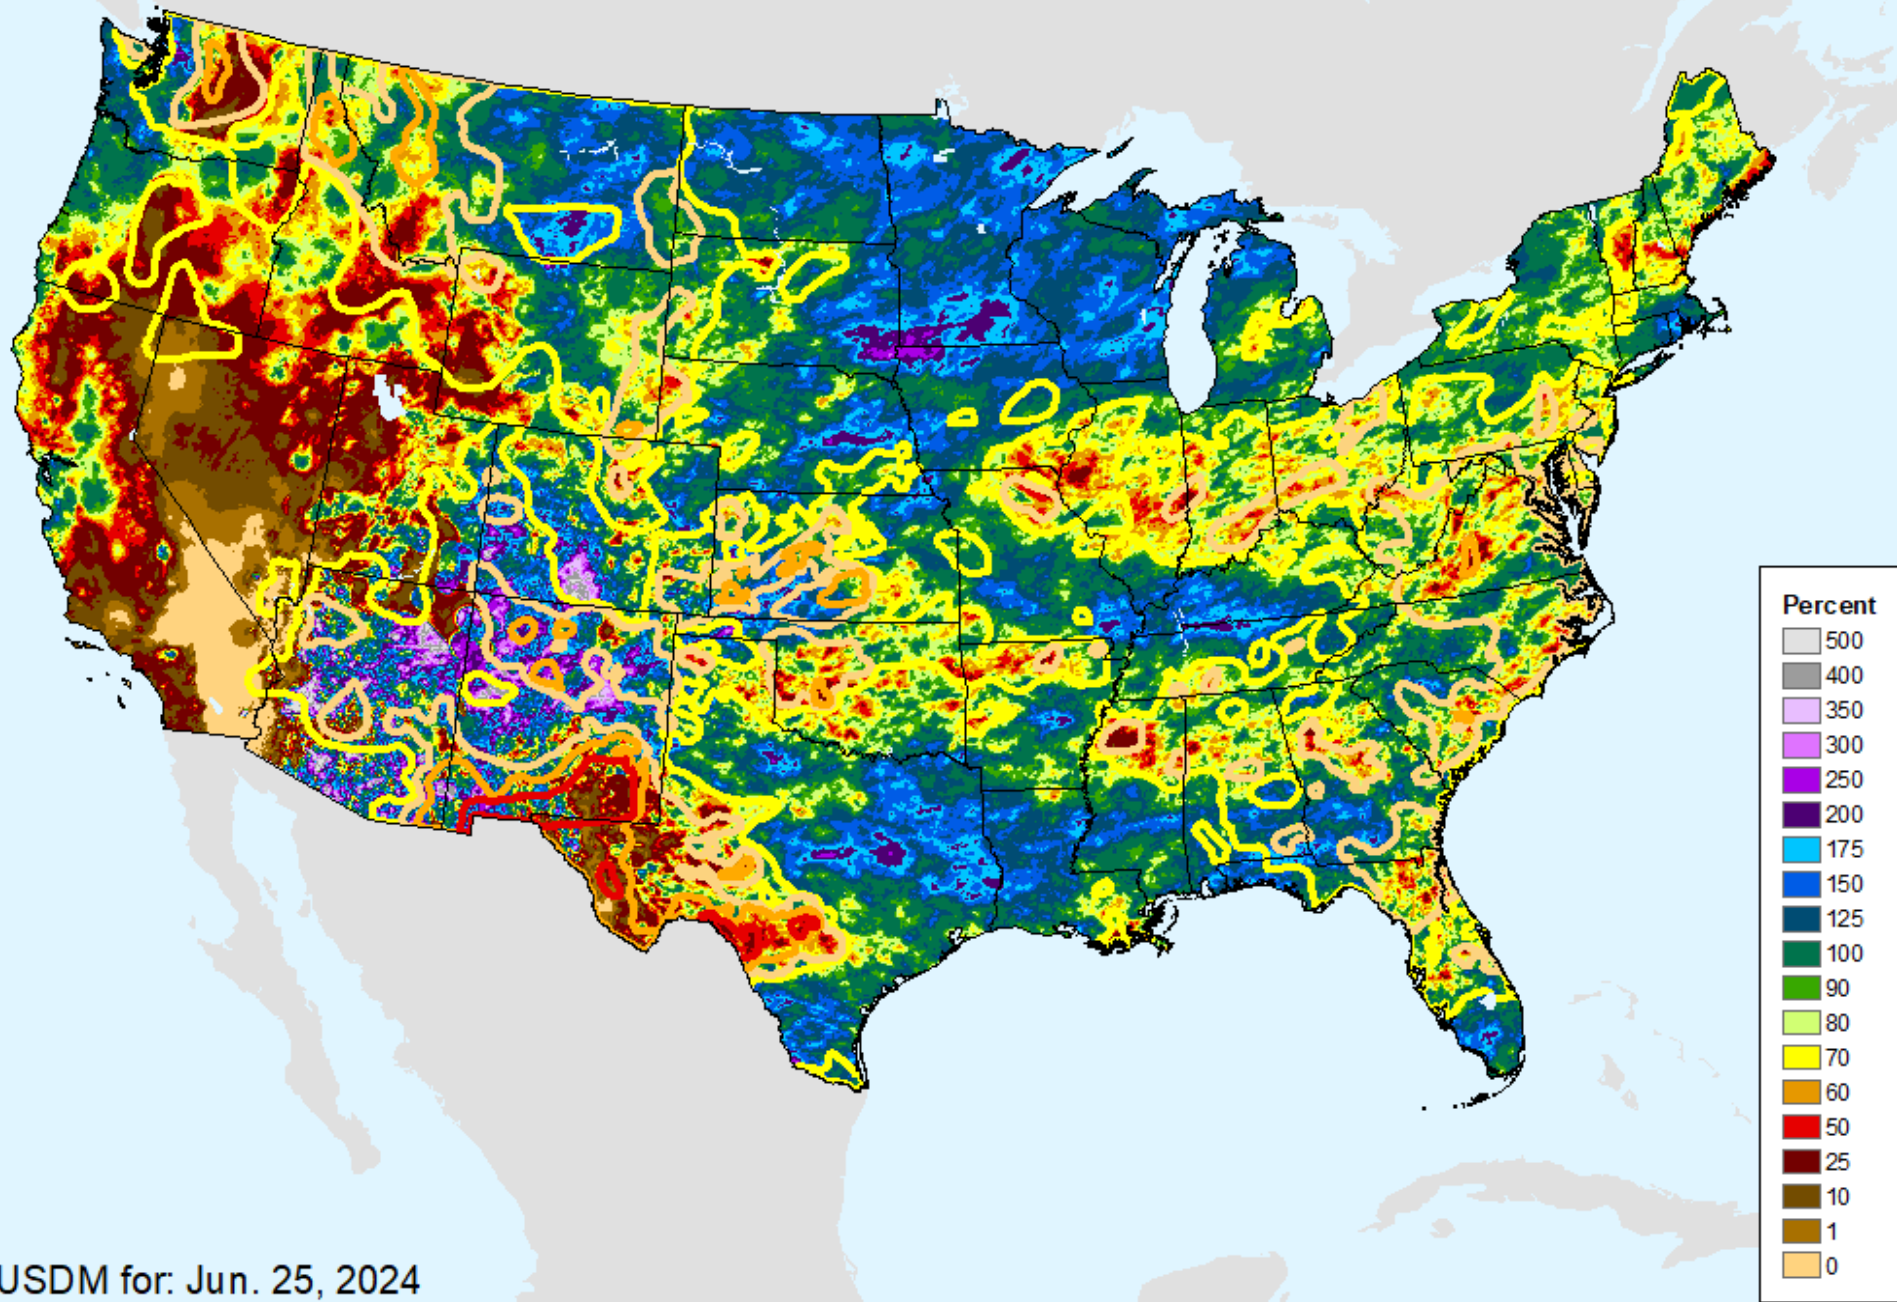

AHPS 60-Day Pct of Normal Pcp

As of: Tuesday, July 2, 2024

USDM for: Jun. 25, 2024