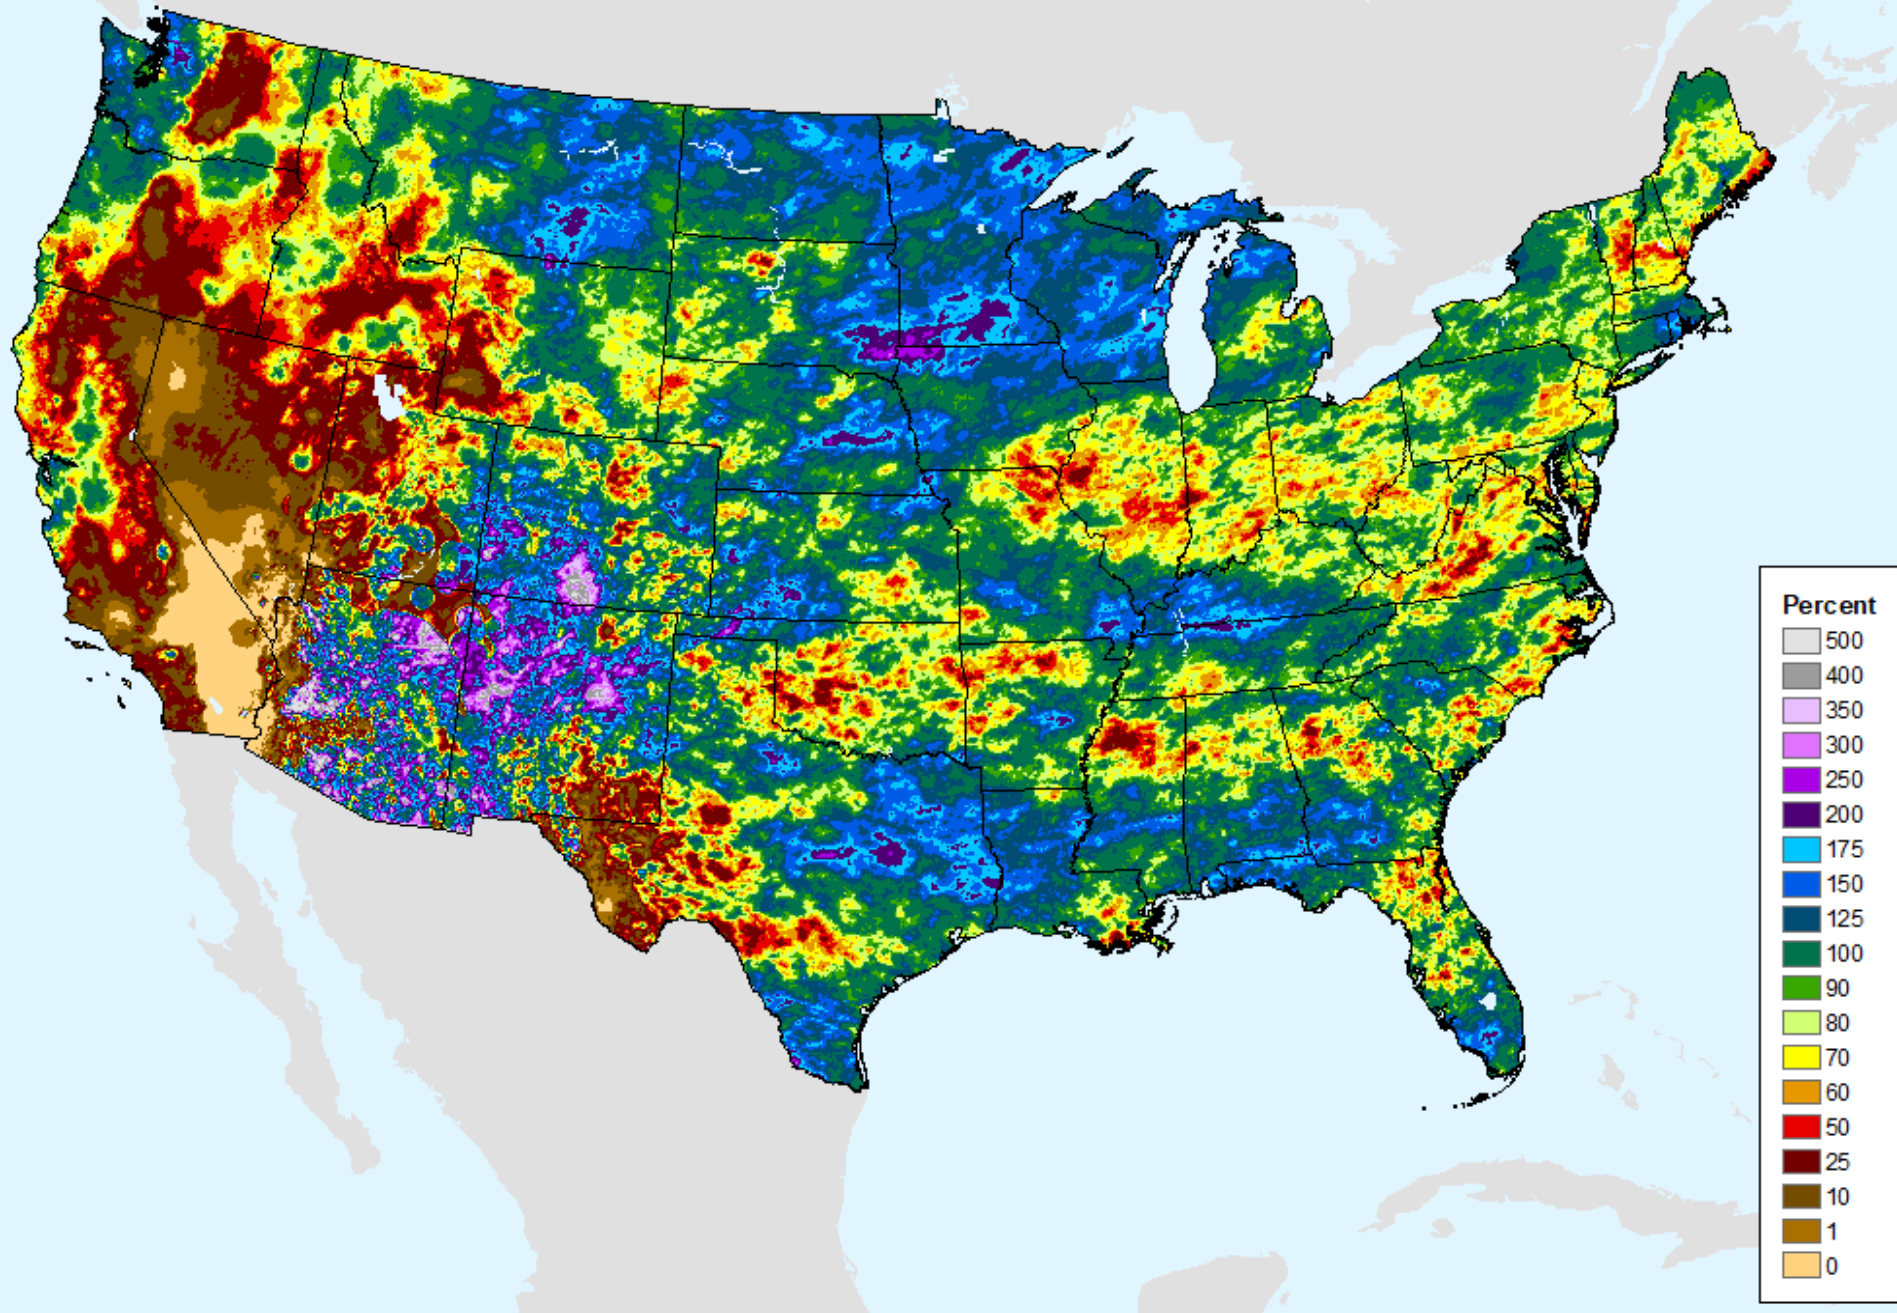

As of: Tuesday, July 2, 2024

AHPS 60-Day Pct of Normal Pcp

As of: Tuesday, July 2, 2024

USDM for: Jun. 25, 2024

AHPS 60-Day Pct of Normal Pcp

As of: Tuesday, July 2, 2024

AHPS 90-Day Precip Departure

As of: Tuesday, July 2, 2024