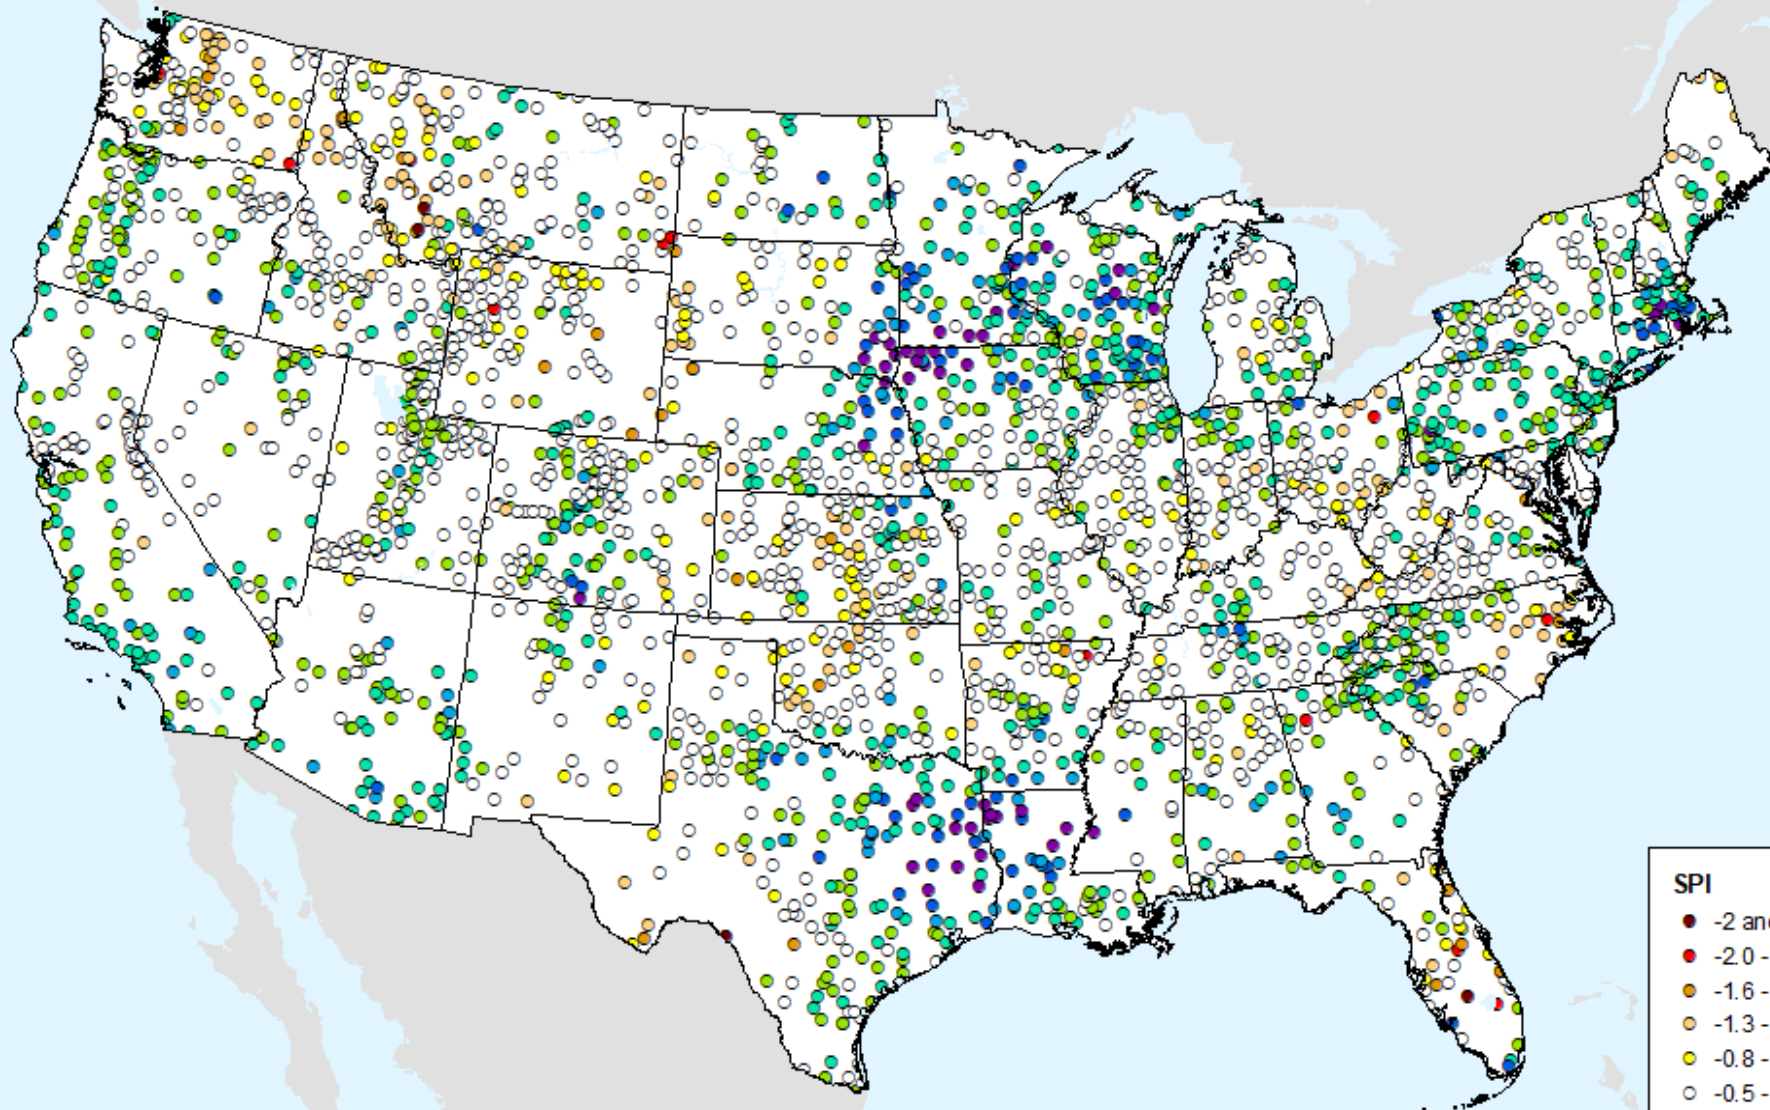

HPRCC Water Year-to-date SPI

As of: Tuesday, July 2, 2024

HPRCC Year-to-date SPI

As of: Tuesday, July 2, 2024

HPRCC Year-to-date SPI

As of: Tuesday, July 2, 2024

SPI

- -2 and Greater
- -2.0 -- -1.6
- -1.6 -- -1.3
- -1.3 -- -0.8
- -0.8 -- -0.5
- -0.5 - 0.5
- 0.5 - 0.8
- 0.8 - 1.3
- 1.3 - 1.6
- 1.6 - 2.0
- 2.0 and Greater