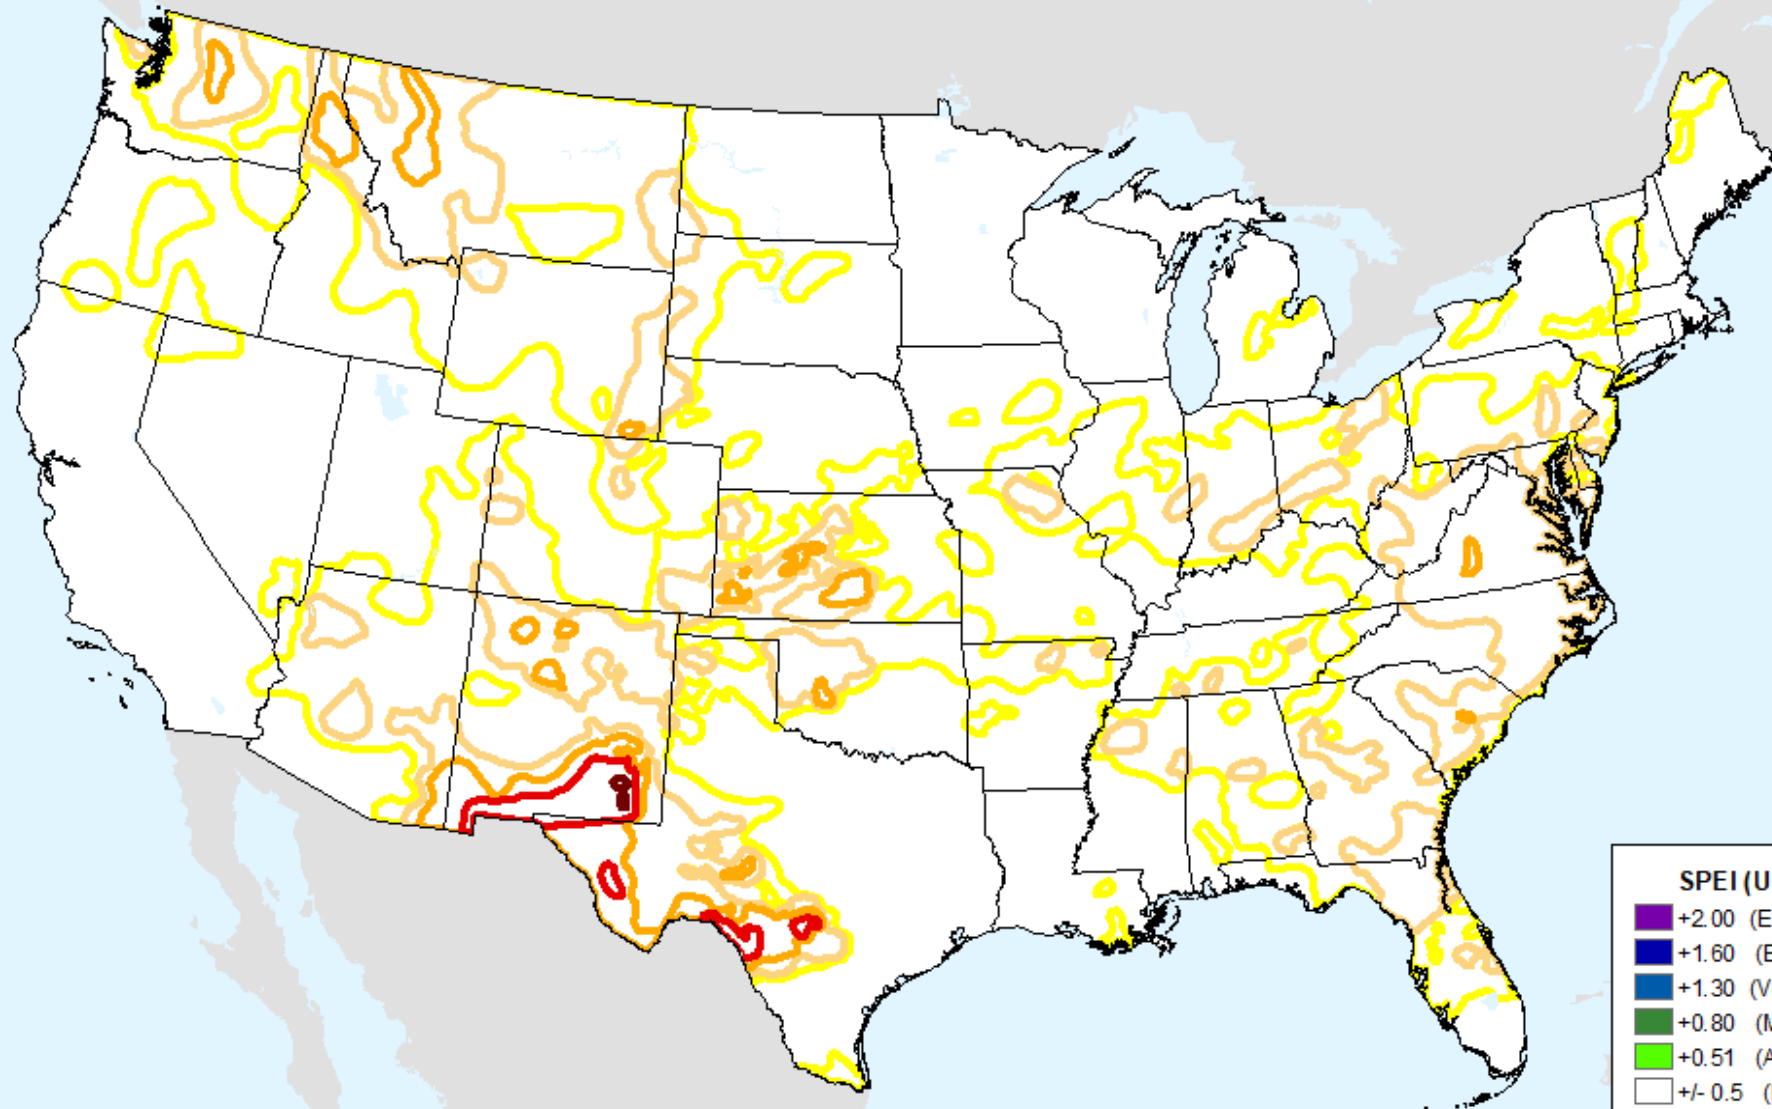

USDM for: Jun. 25, 2024

AHPS 3-month SPEI

As of: Tuesday, July 2, 2024

AHPS 6-month SPEI

As of: Tuesday, July 2, 2024

USDM for: Jun. 25, 2024

AHPS 6-month SPEI

As of: Tuesday, July 2, 2024