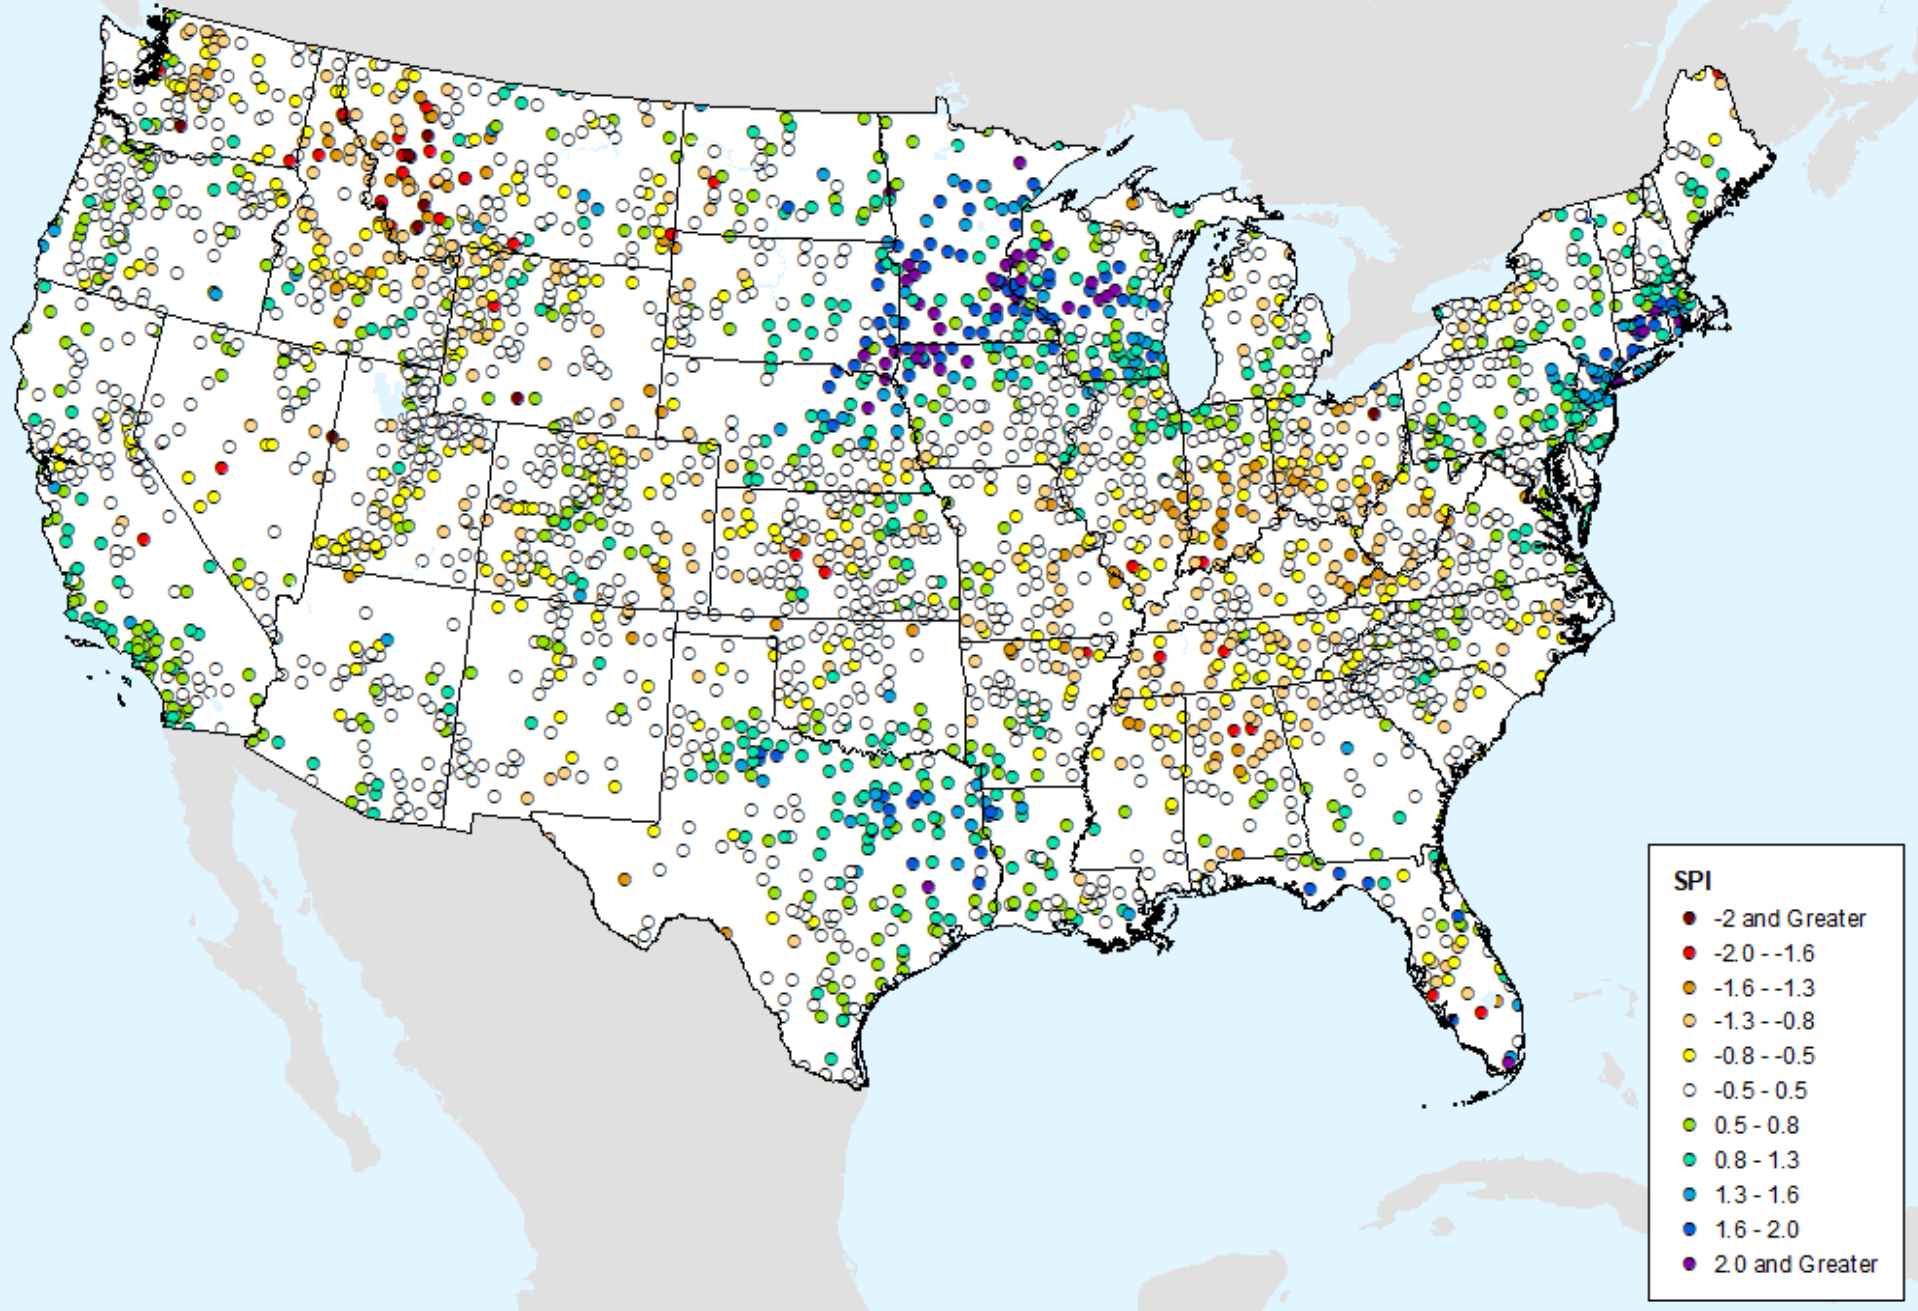

HPRCC 9-month SPI

As of: Tuesday, July 2, 2024