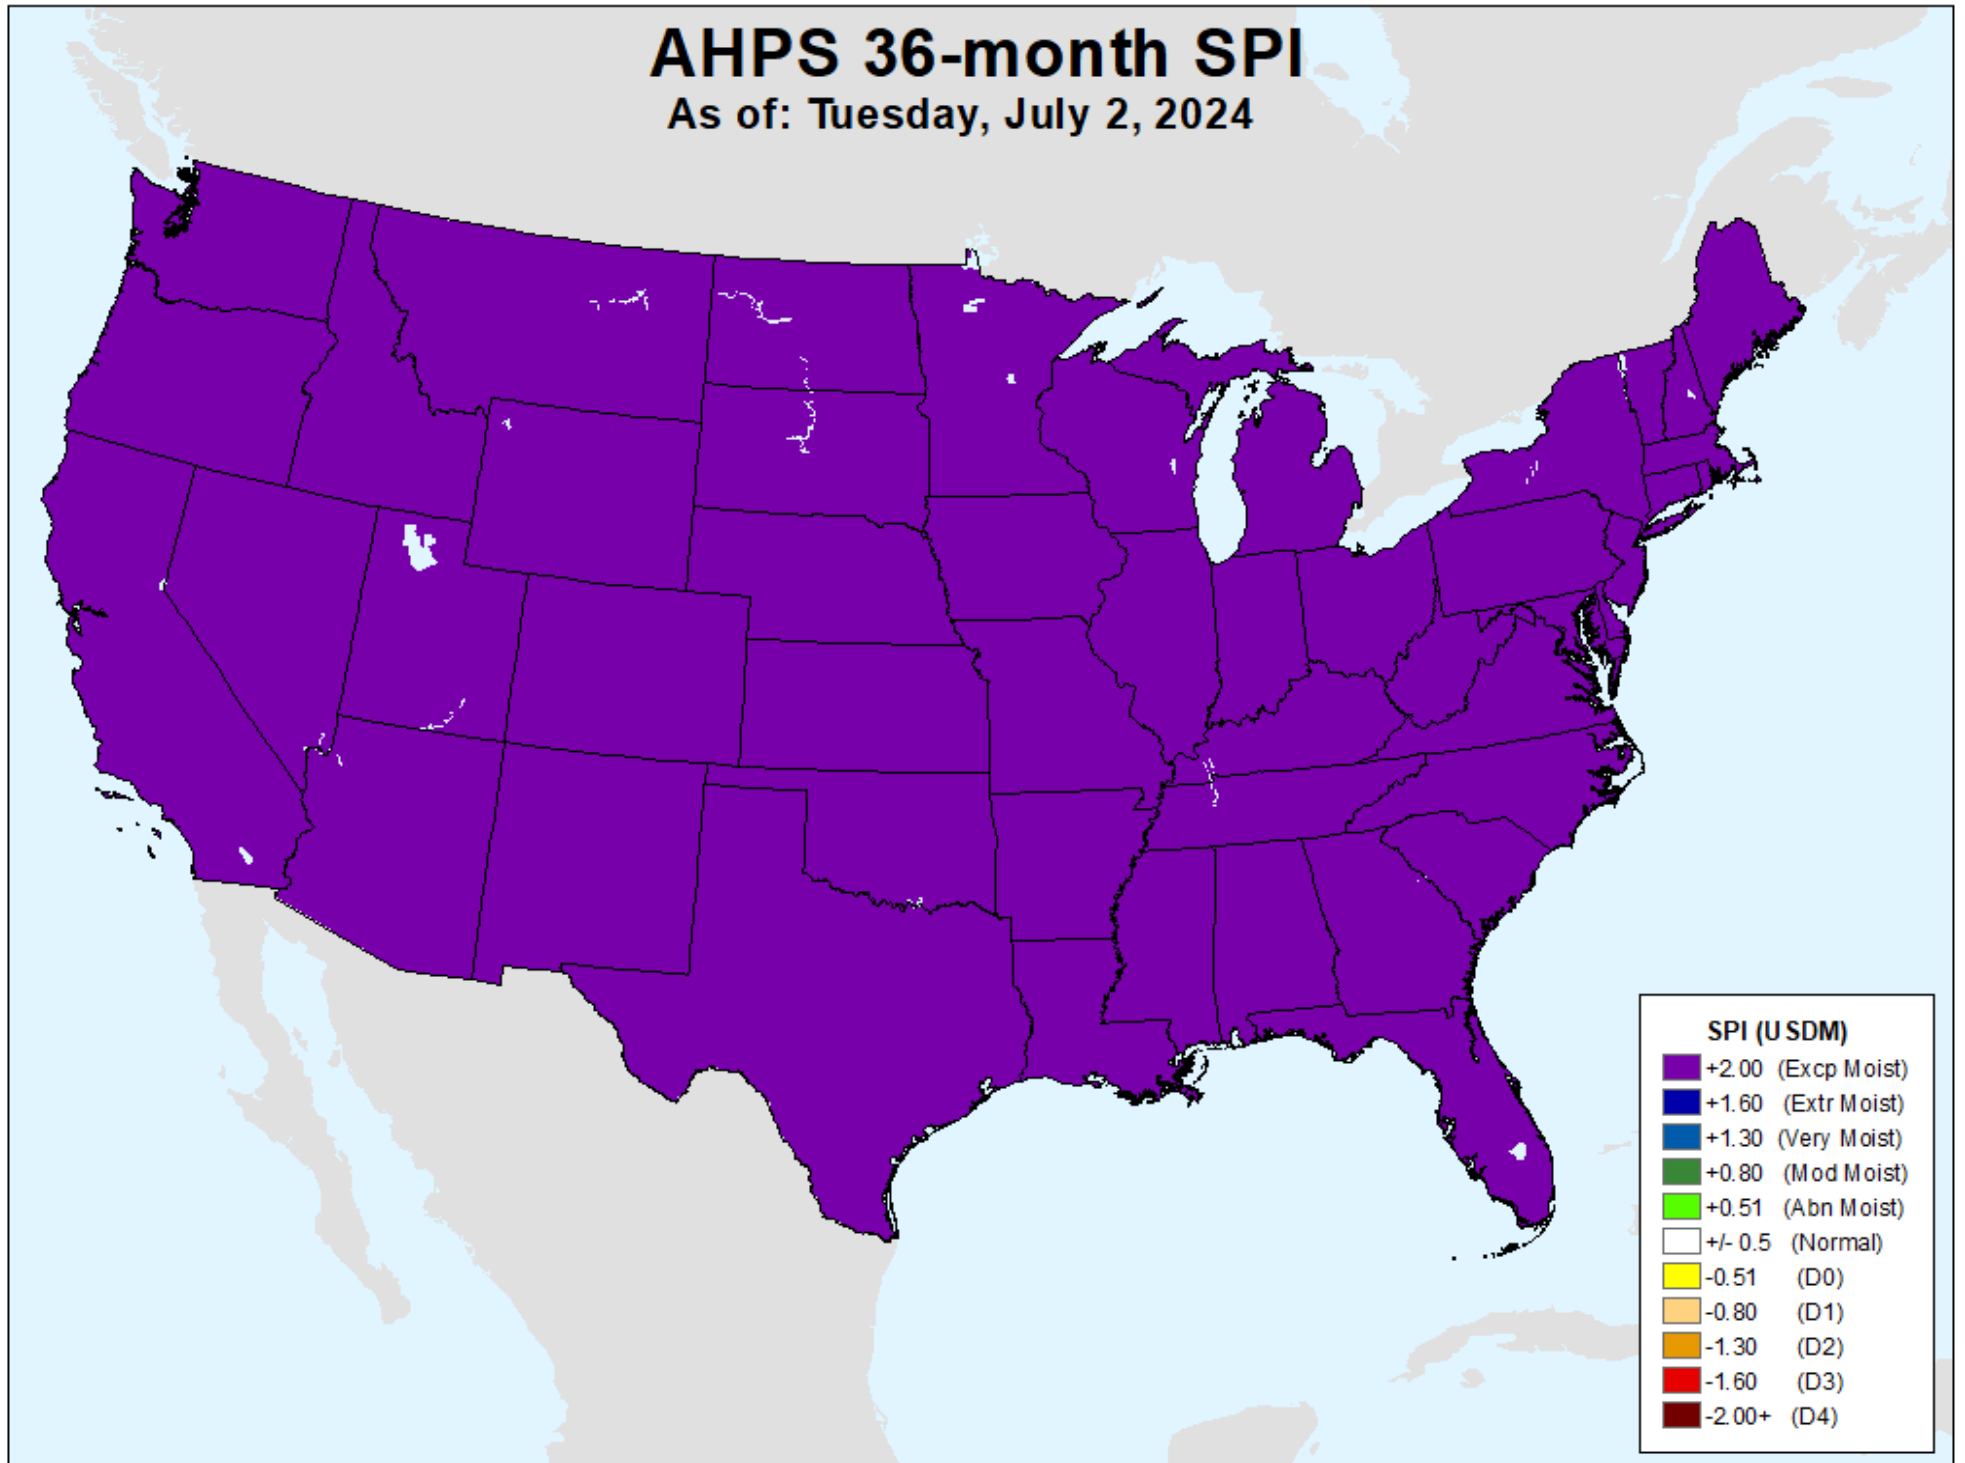

AHPS 36-month SPI

As of: Tuesday, July 2, 2024