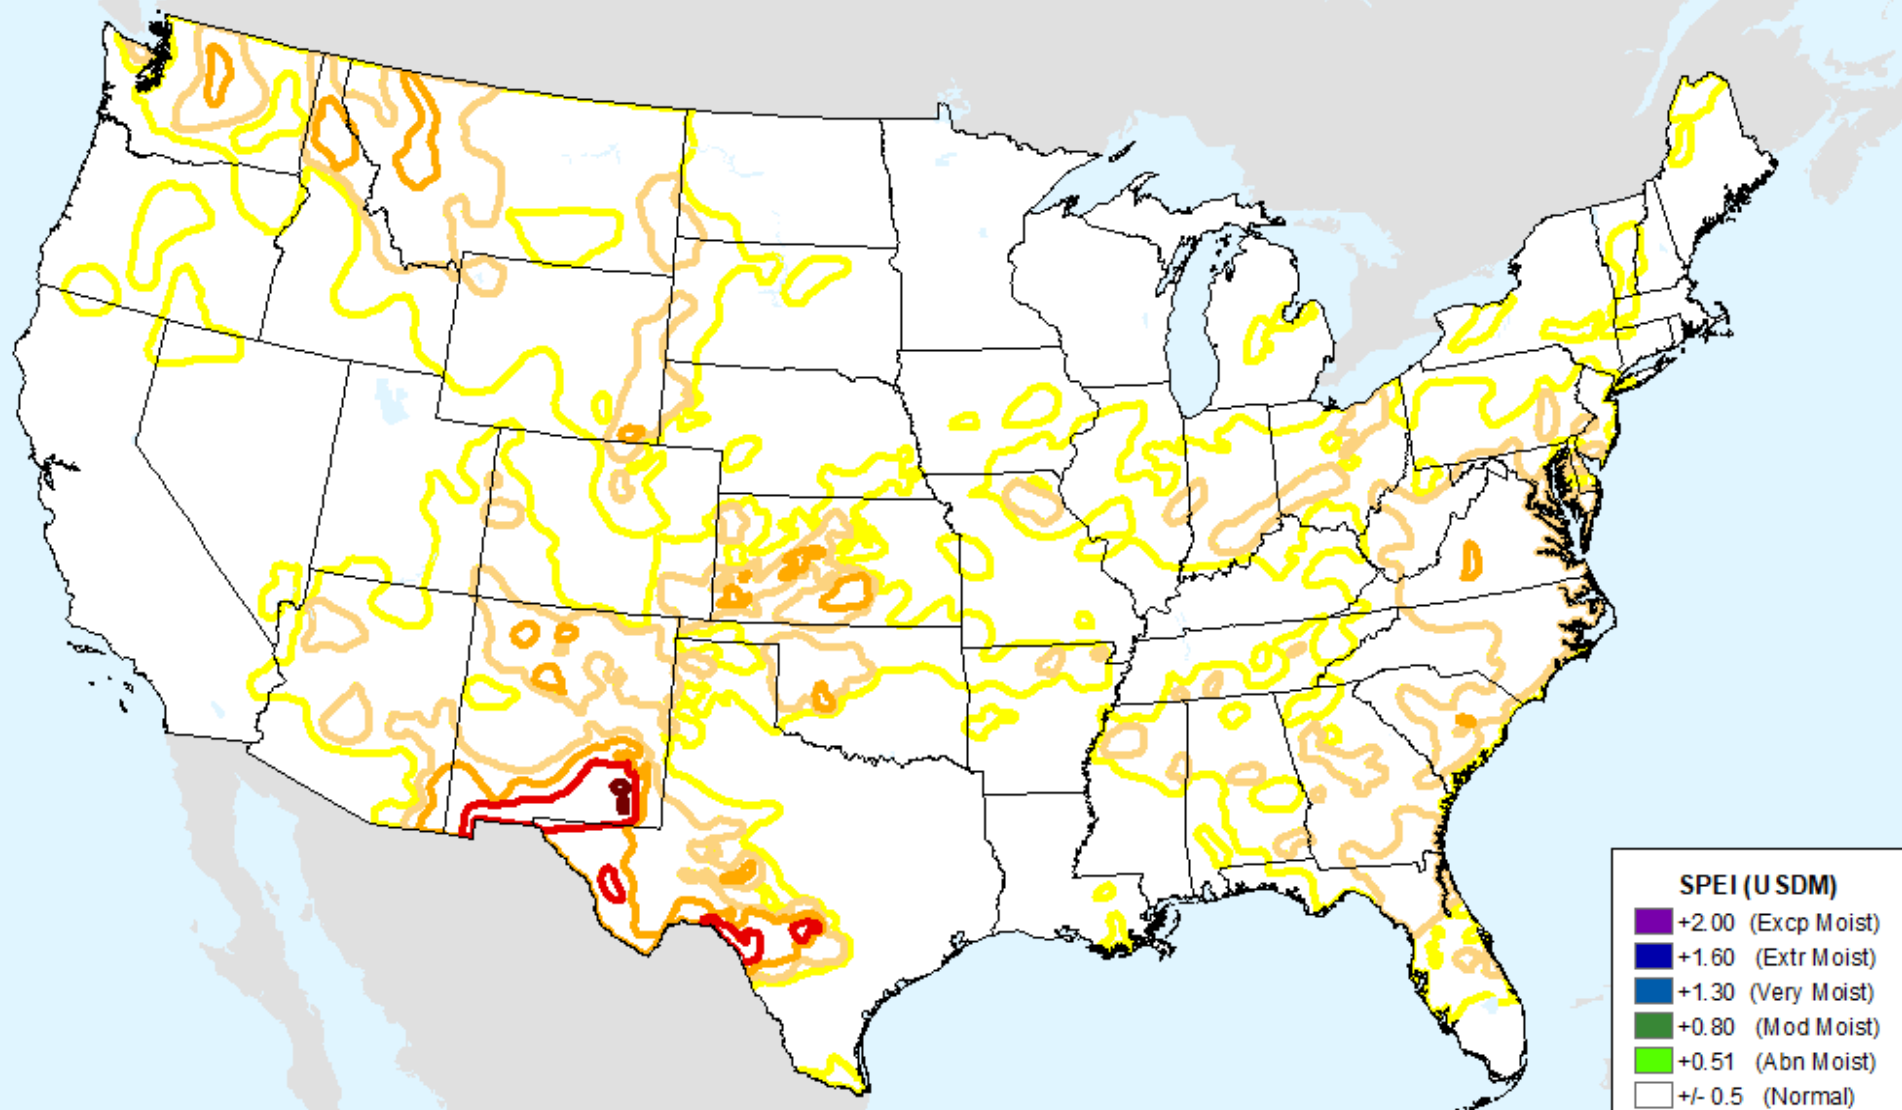

AHPS 24-month SPEI

As of: Tuesday, July 2, 2024

SPEI (USDM)	
+	-2.00 (Excp Moist)
+	-1.60 (Extr Moist)
+	-1.30 (Very Moist)
+	-0.80 (Mod Moist)
+	-0.51 (Abn Moist)
±	-0.5 (Normal)
-	-0.51 (D0)
-	-0.80 (D1)
-	-1.30 (D2)
-	-1.60 (D3)
-	-2.00+ (D4)

USDM for: Jun. 25, 2024