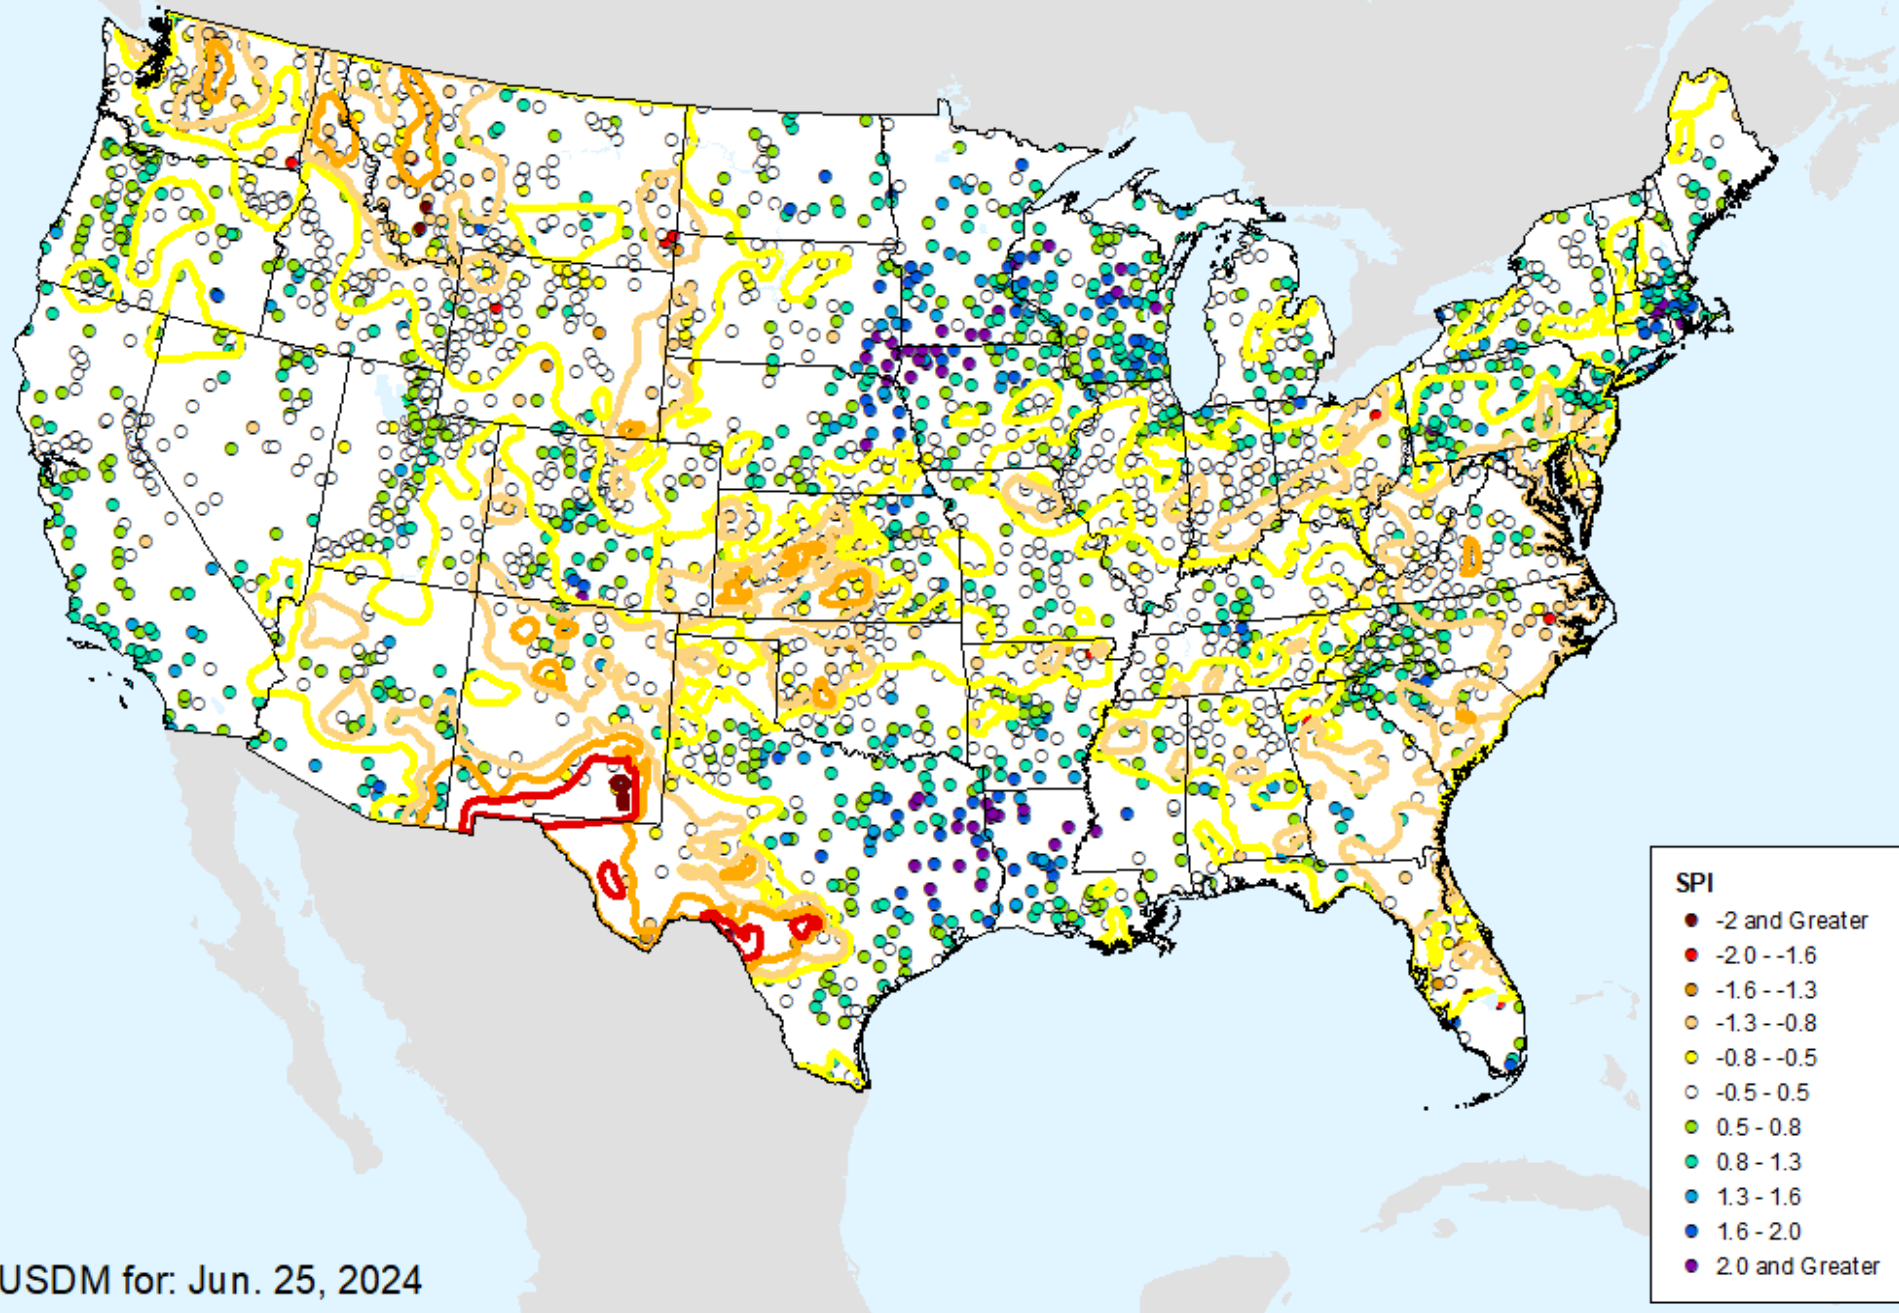

HPRCC Year-to-date SPI

As of: Tuesday, July 2, 2024