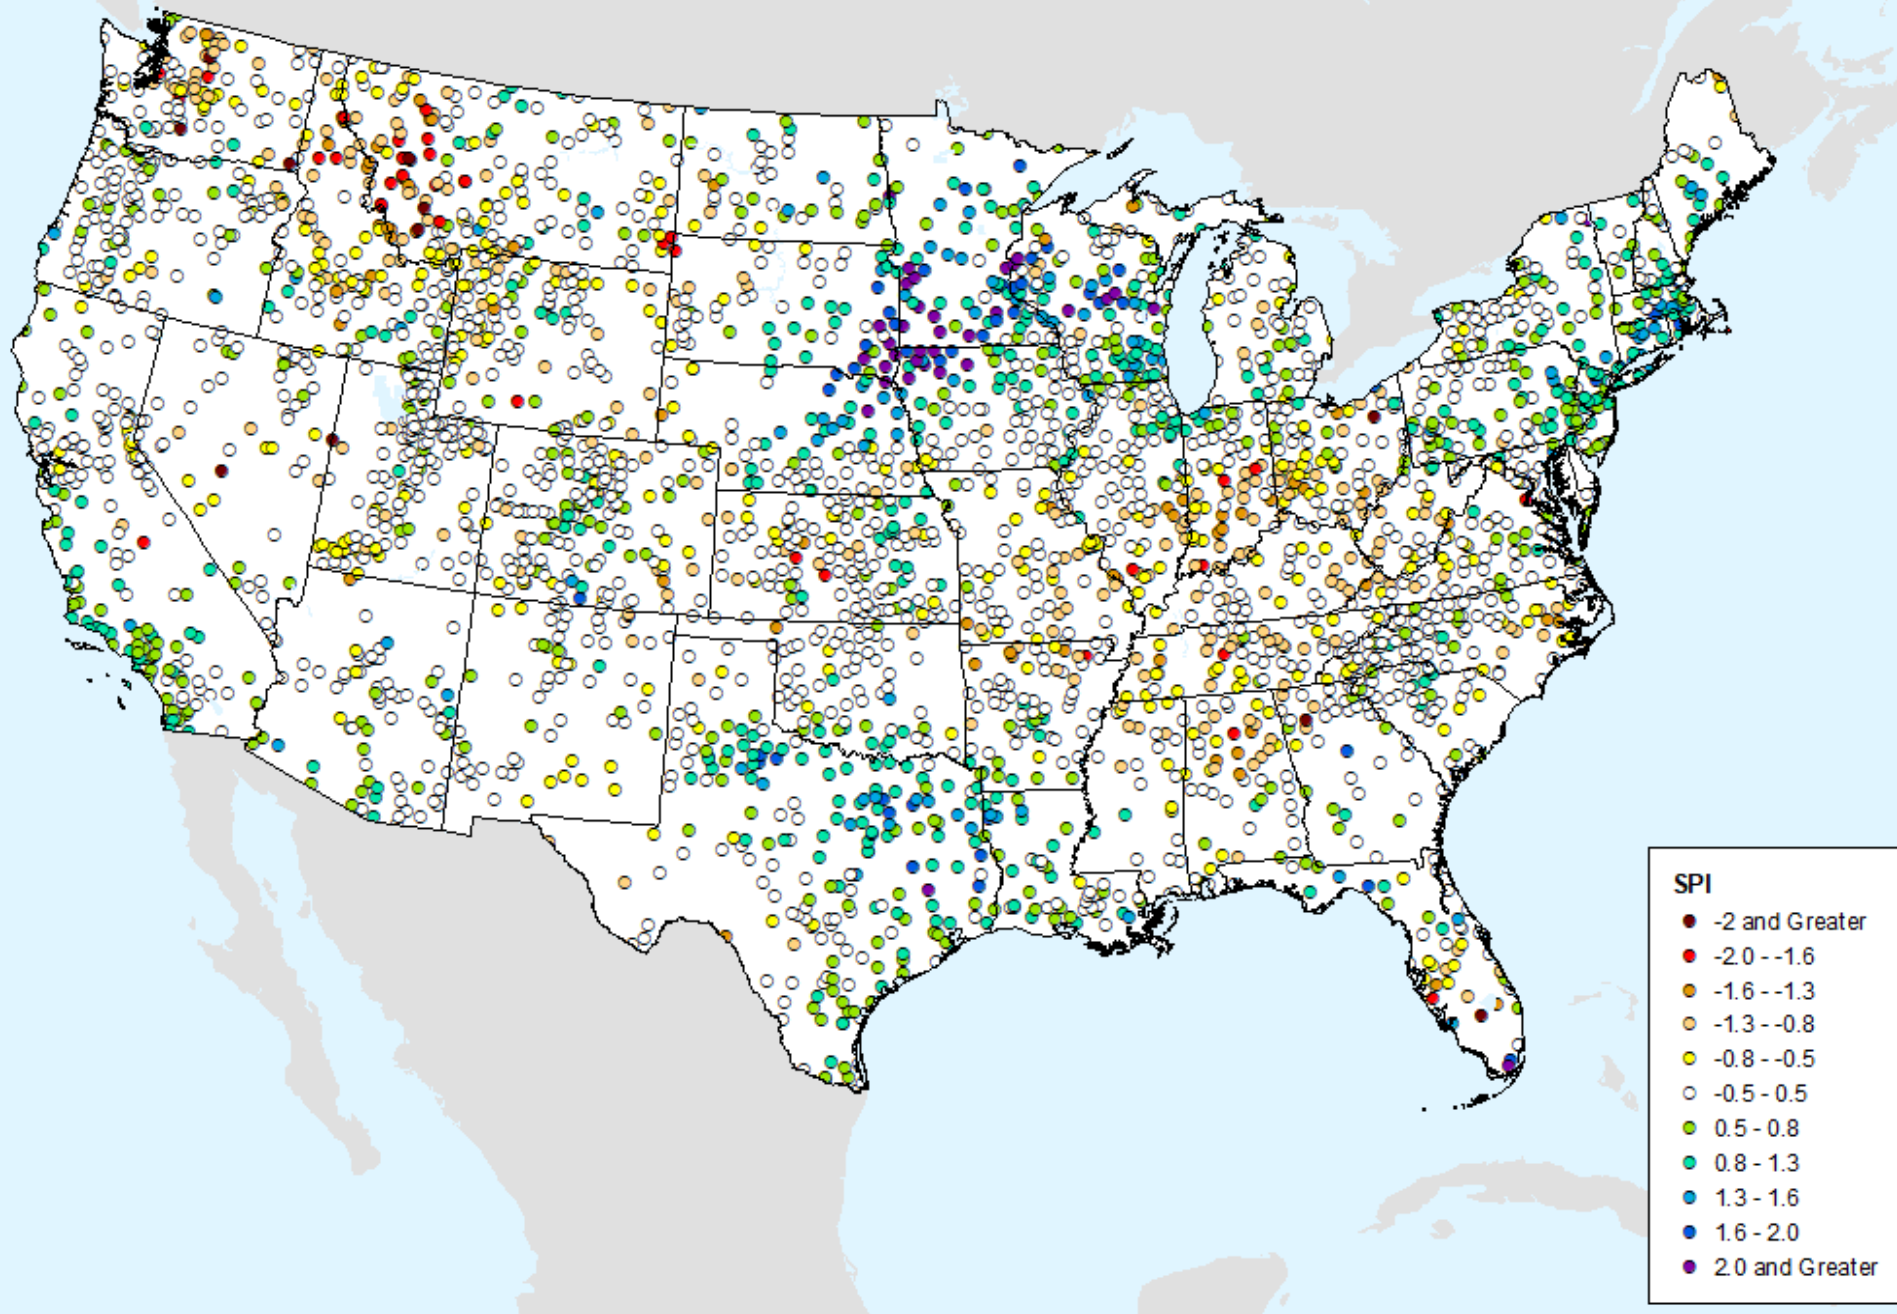

HPRCC Water Year-to-date SPI

As of: Tuesday, July 2, 2024