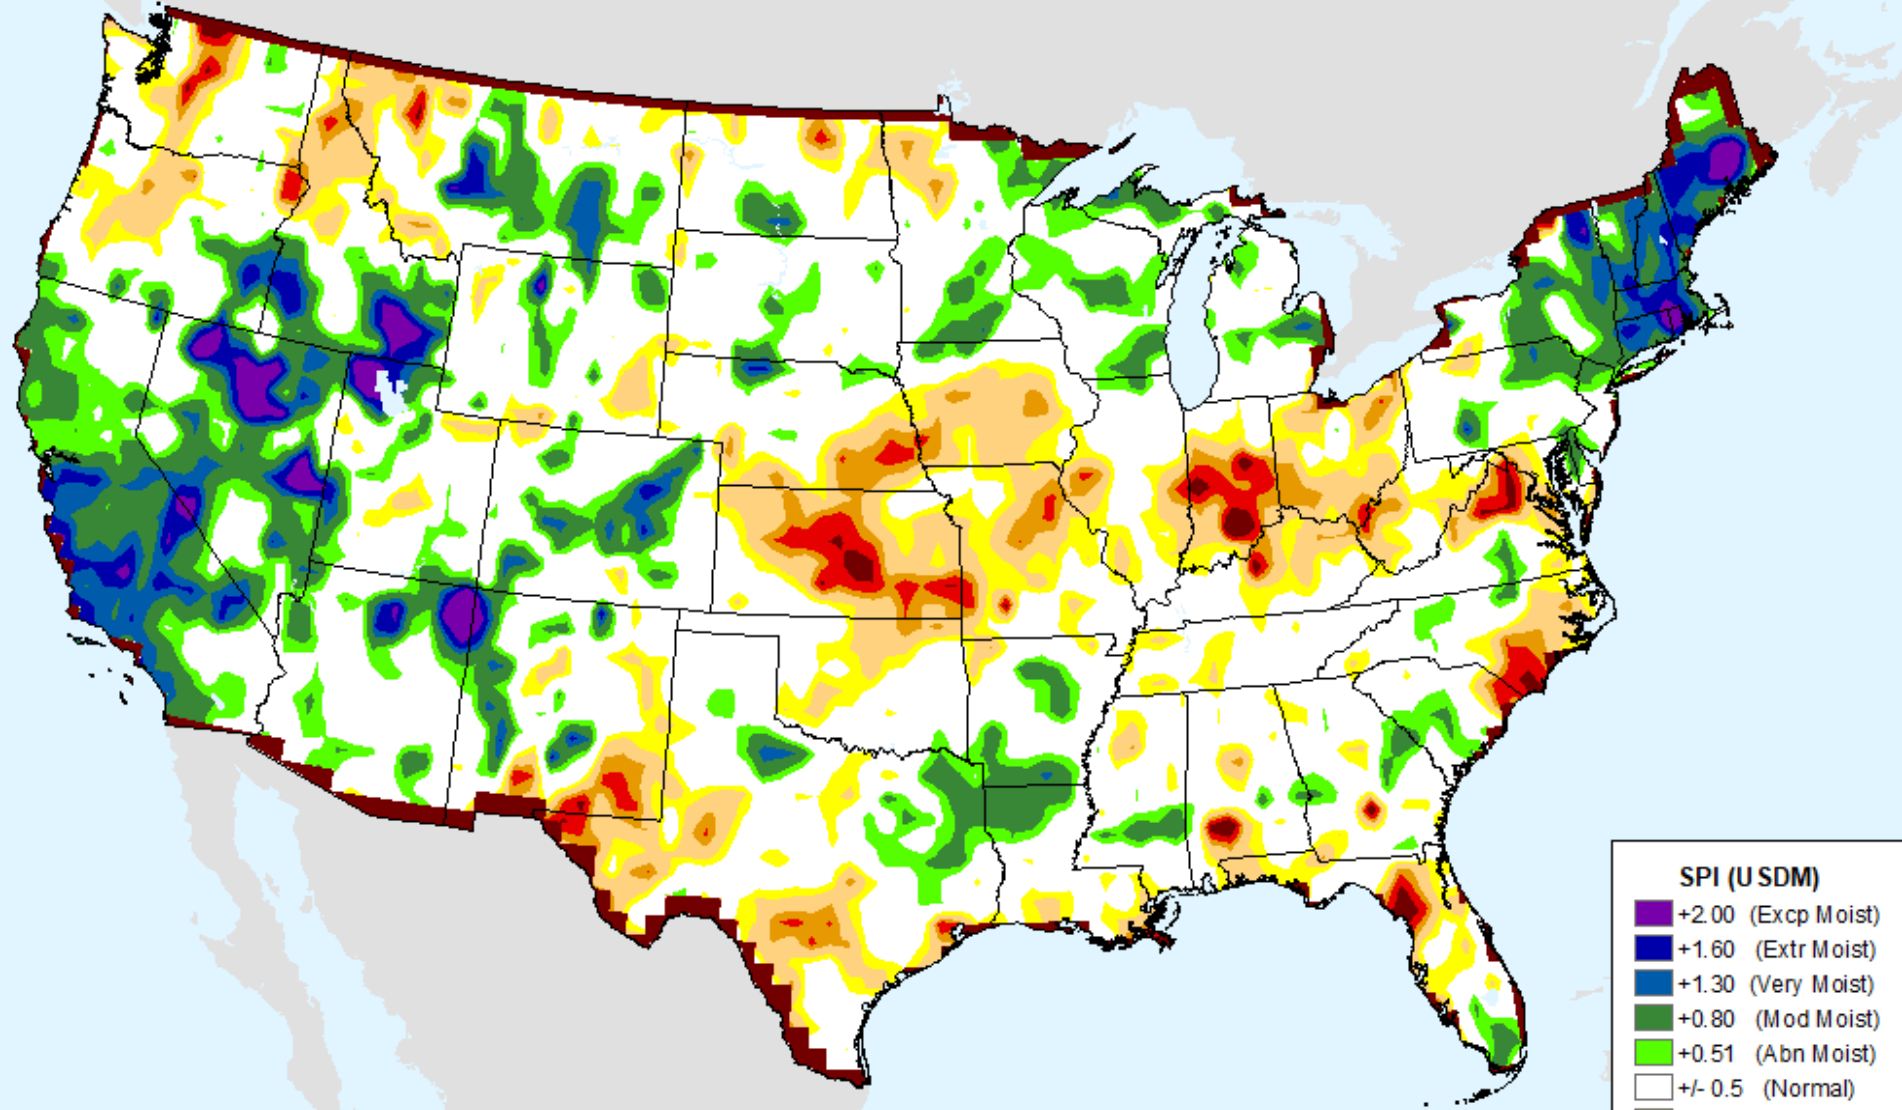

CPC 24-month SPI

As of: Tuesday, July 2, 2024

SPI (USDM)	
Dark Purple	+2.00 (Excp Moist)
Dark Blue	+1.60 (Extr Moist)
Blue	+1.30 (Very Moist)
Green	+0.80 (Mod Moist)
Light Green	+0.51 (Abn Moist)
White	+/- 0.5 (Normal)
Yellow	-0.51 (D0)
Light Orange	-0.80 (D1)
Orange	-1.30 (D2)
Red	-1.60 (D3)
Dark Red	-2.00+ (D4)