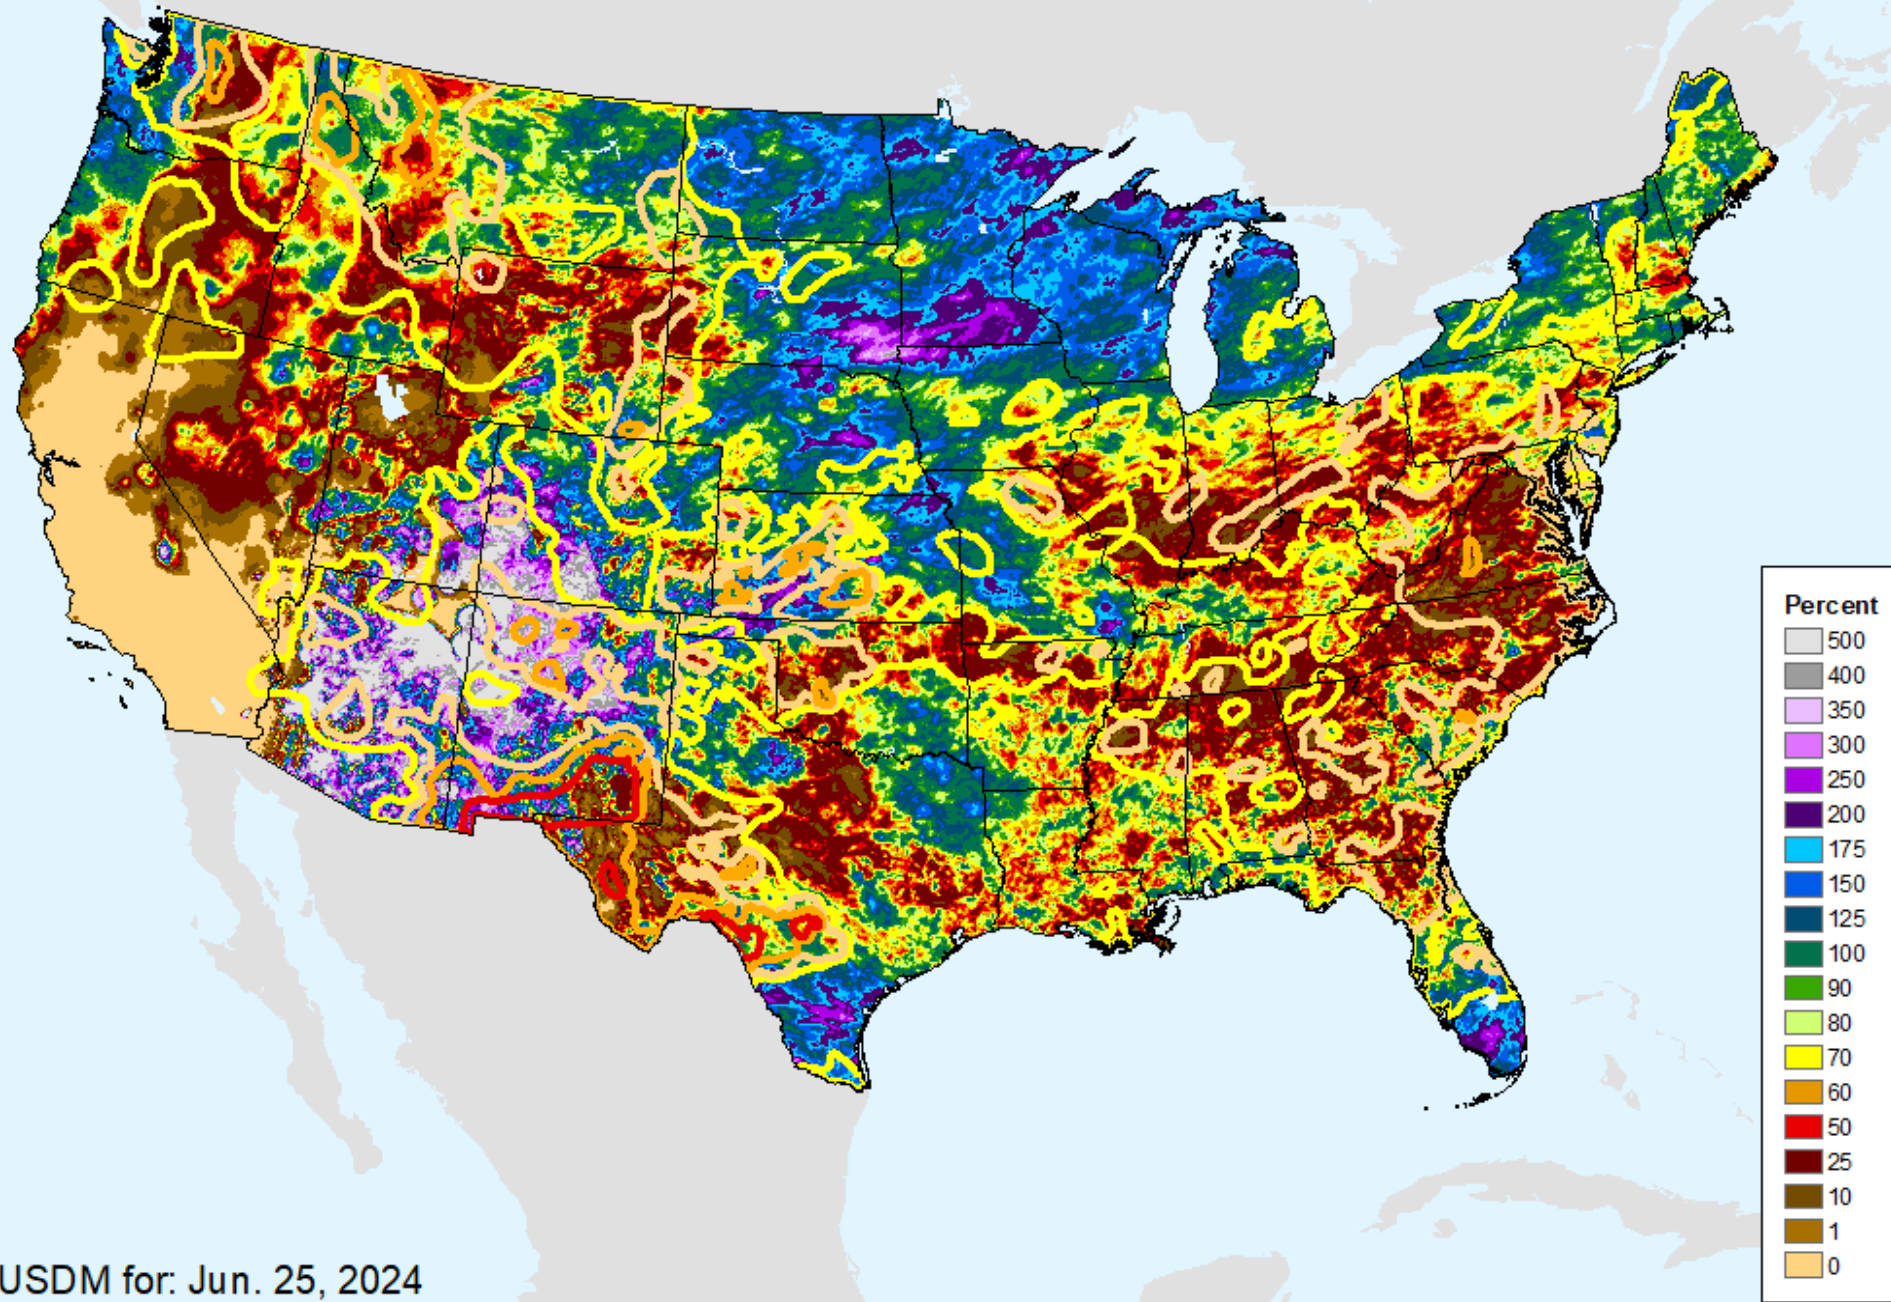

AHPS 30-Day Pct of Normal Pcp

As of: Tuesday, July 2, 2024

USDM for: Jun. 25, 2024