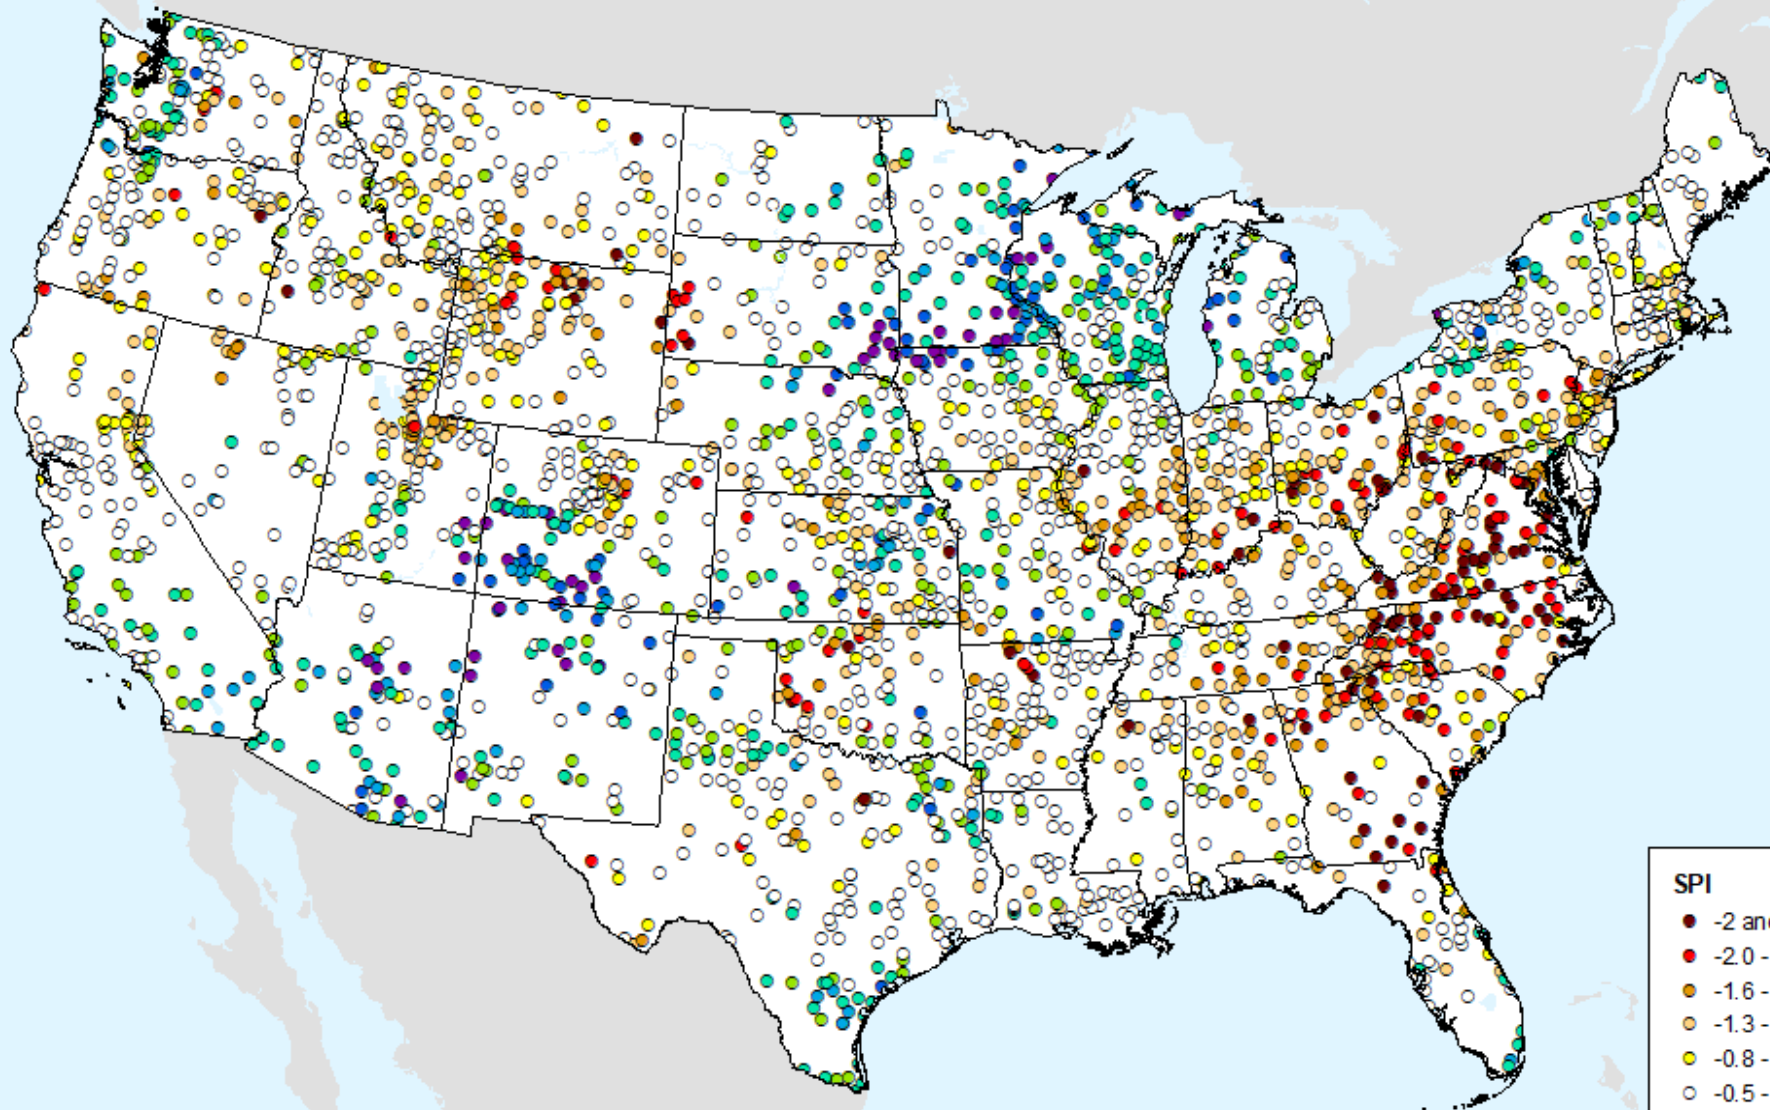

SPI

- -2 and Greater
- -2.0 -- -1.6
- -1.6 -- -1.3
- -1.3 -- -0.8
- -0.8 -- -0.5
- -0.5 - 0.5
- 0.5 - 0.8
- 0.8 - 1.3
- 1.3 - 1.6
- 1.6 - 2.0
- 2.0 and Greater

HPRCC 2-month SPI

As of: Tuesday, July 2, 2024