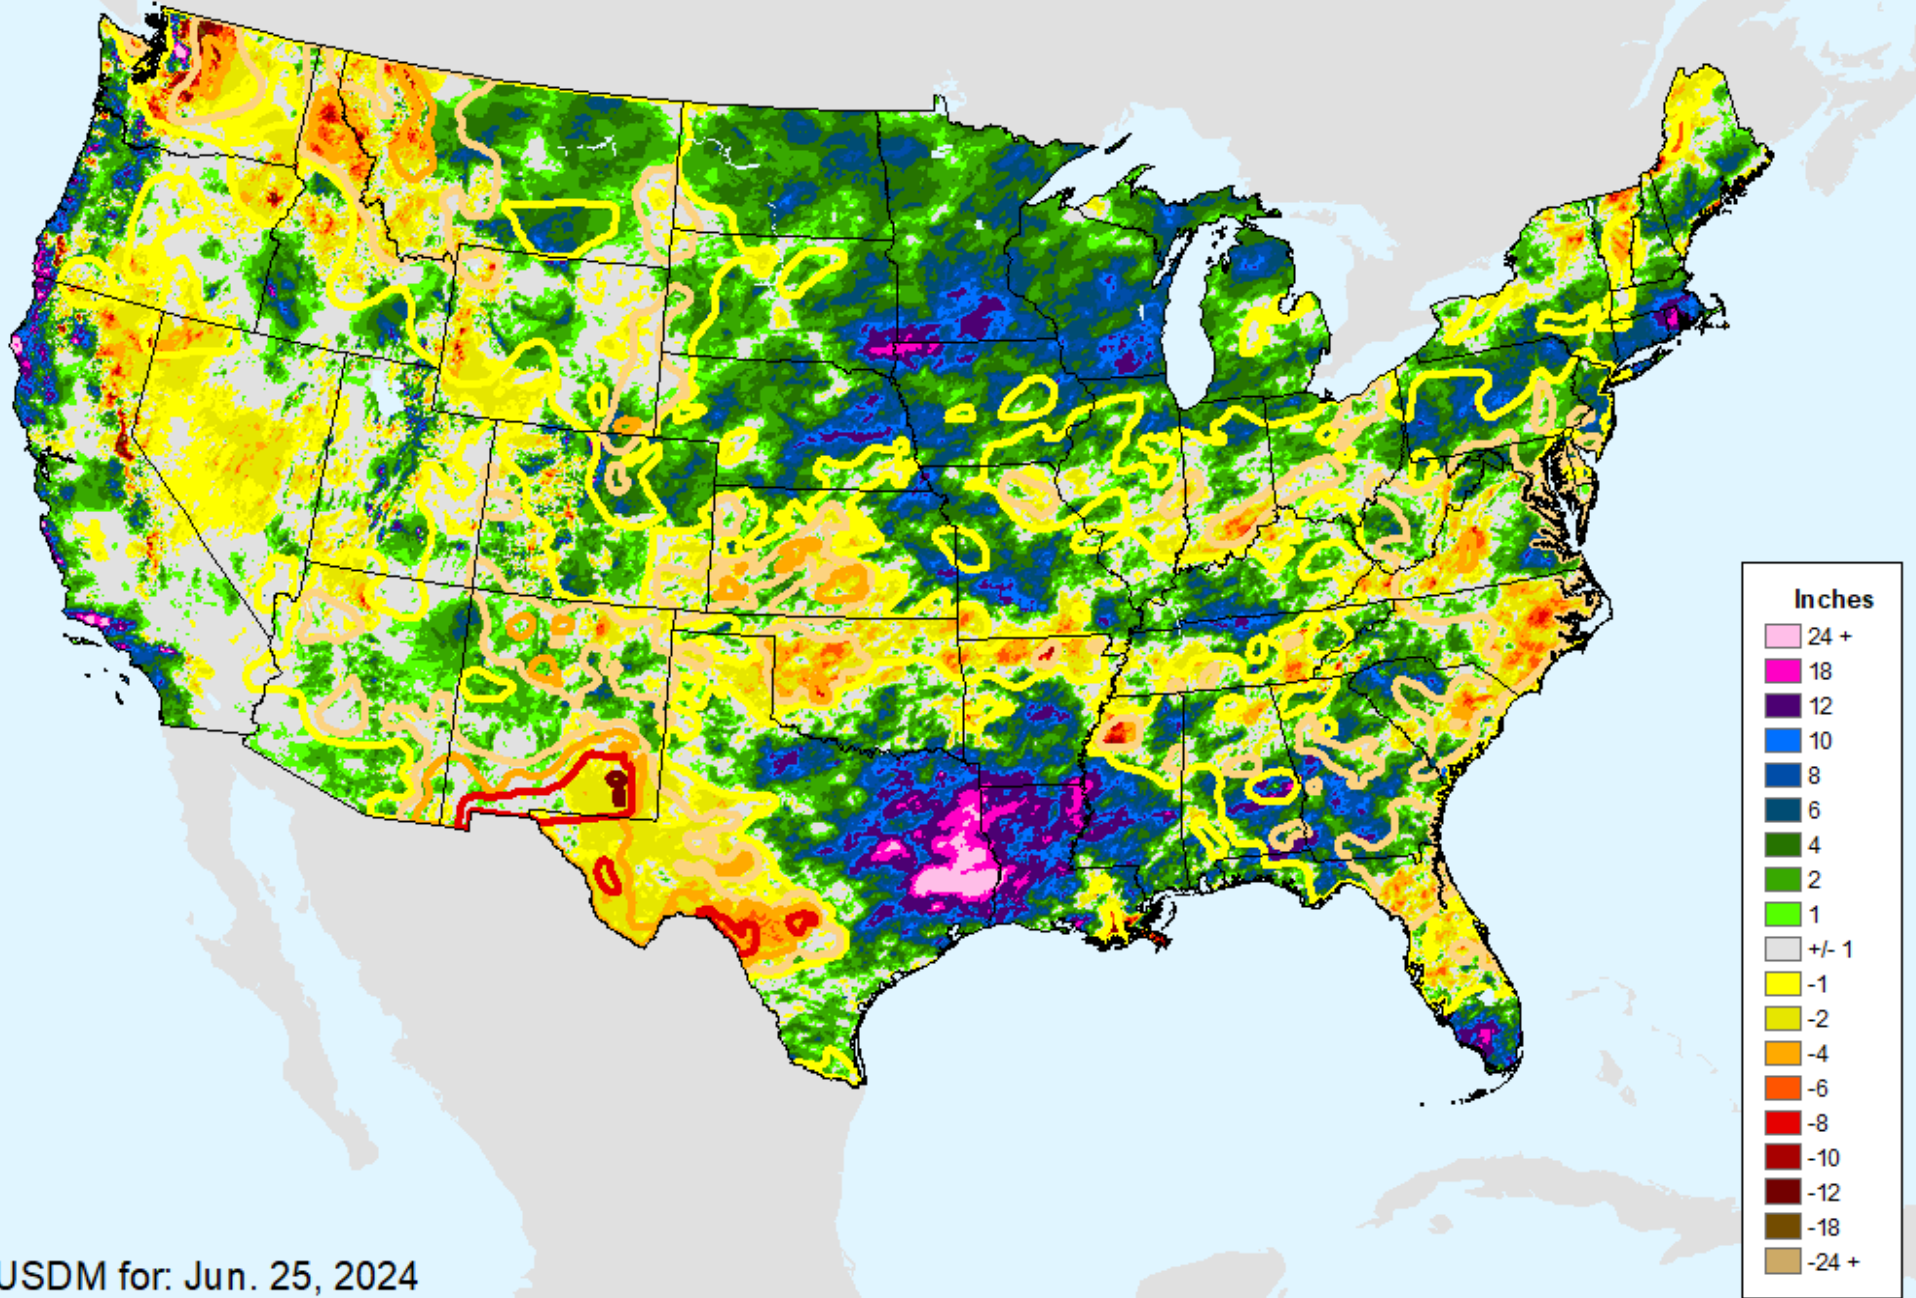

AHPS 180-Day Precip Departure

As of: Tuesday, July 2, 2024

USDM for: Jun. 25, 2024