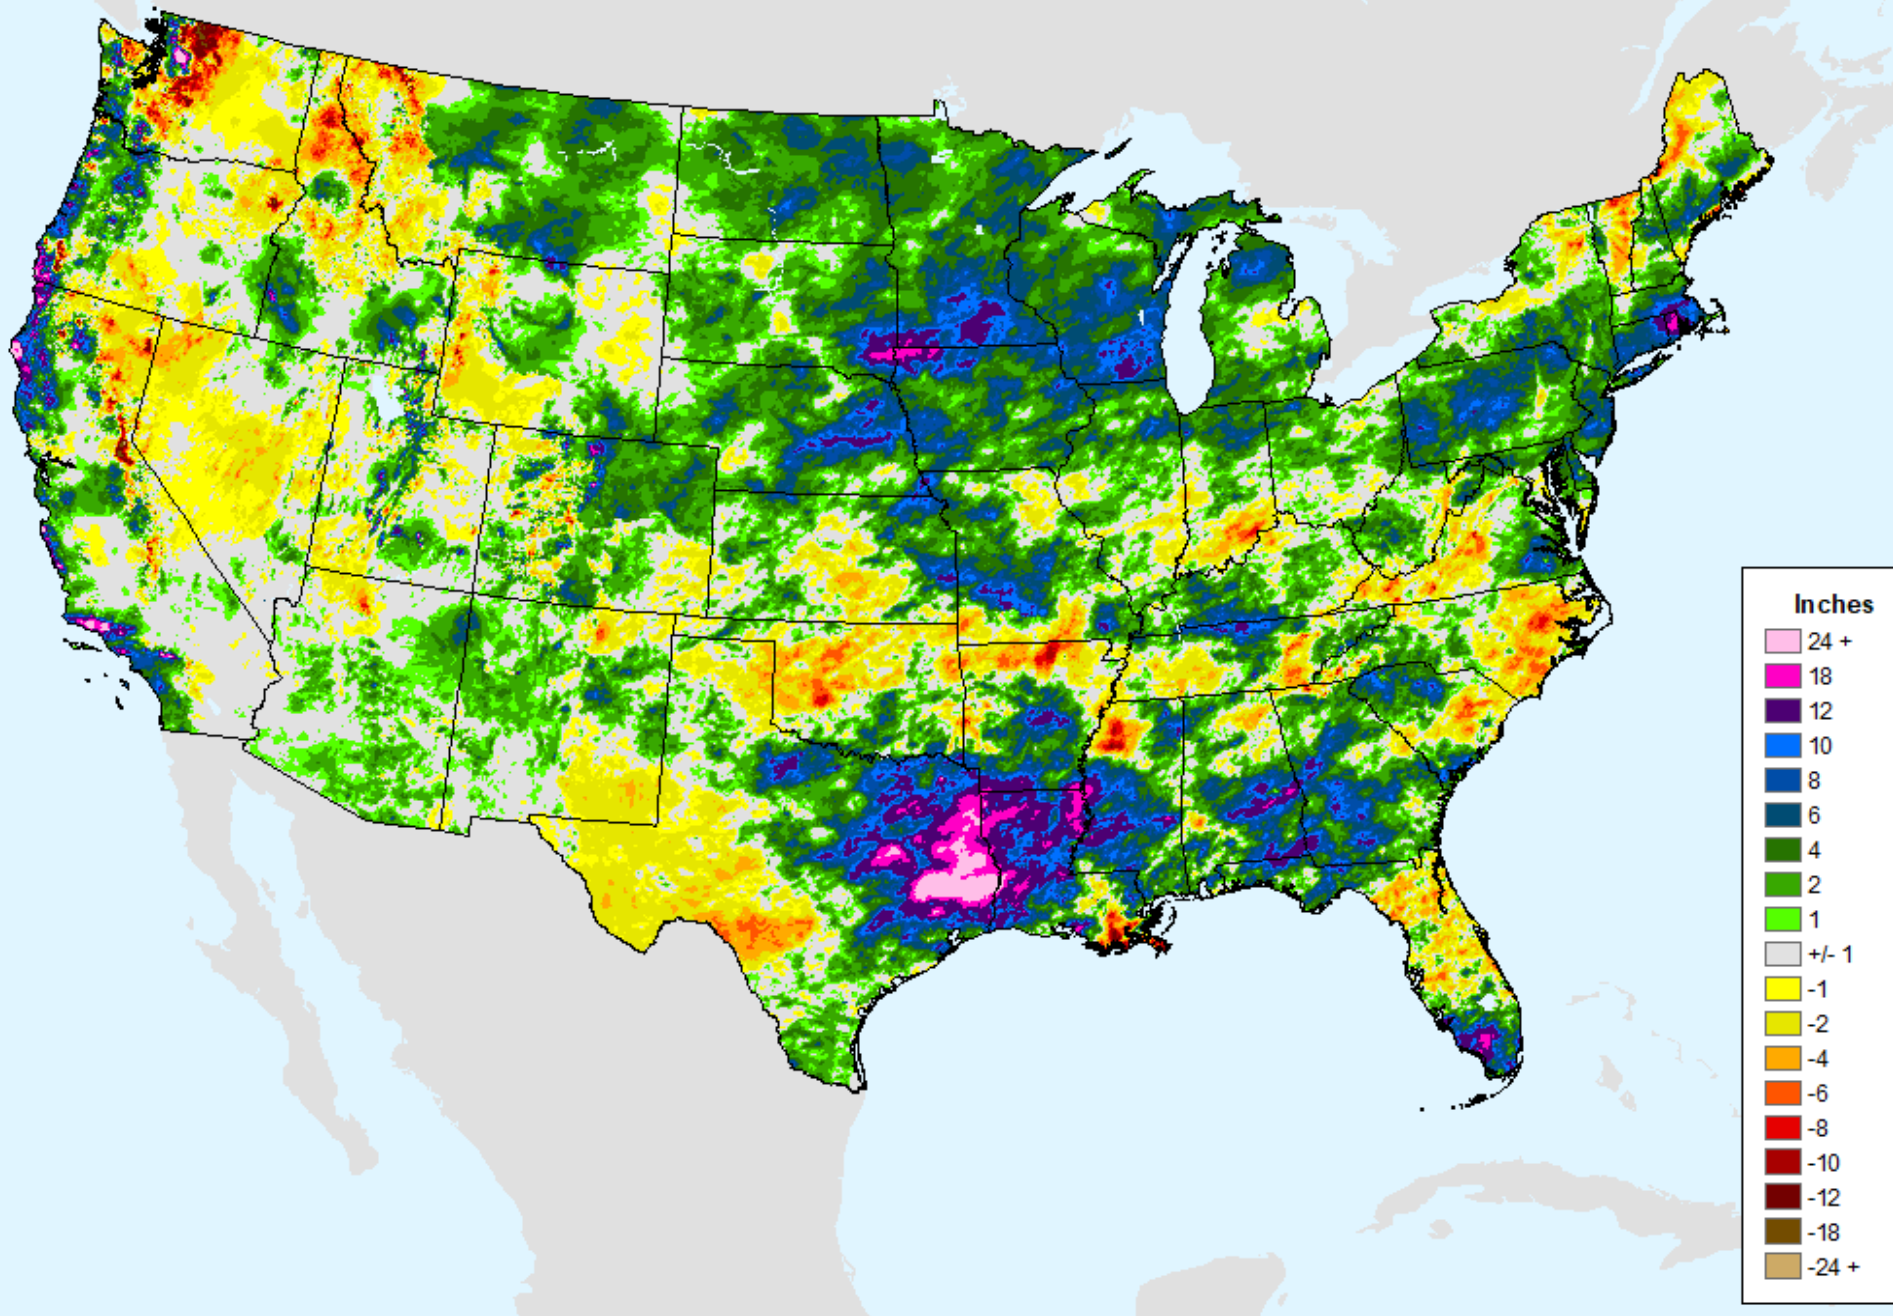

Percent

AHPS 180-Day Precip Departure

As of: Tuesday, July 2, 2024

USDM for: Jun. 25, 2024

AHPS 180-Day Precip Departure

As of: Tuesday, July 2, 2024

AHPS 180-Day Pct of Normal Pcp

As of: Tuesday, July 2, 2024