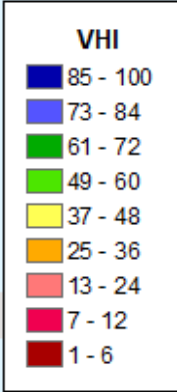

CPC 24-month SPI

As of: Tuesday, July 2, 2024

SPI (USDM)	
Dark Purple	+2.00 (Excp Moist)
Dark Blue	+1.60 (Extr Moist)
Blue	+1.30 (Very Moist)
Green	+0.80 (Mod Moist)
Light Green	+0.51 (Abn Moist)
White	+/- 0.5 (Normal)
Yellow	-0.51 (D0)
Light Orange	-0.80 (D1)
Orange	-1.30 (D2)
Red	-1.60 (D3)
Dark Red	-2.00+ (D4)

Vegetation Health Index

As of: Tuesday, July 2, 2024

USDM for: Jun. 25, 2024

Vegetation Health Index

As of: Tuesday, July 2, 2024

GFS (00z) 7-Day Precip Forecast

As of: Tuesday, July 2, 2024

USDM for: Jun. 25, 2024