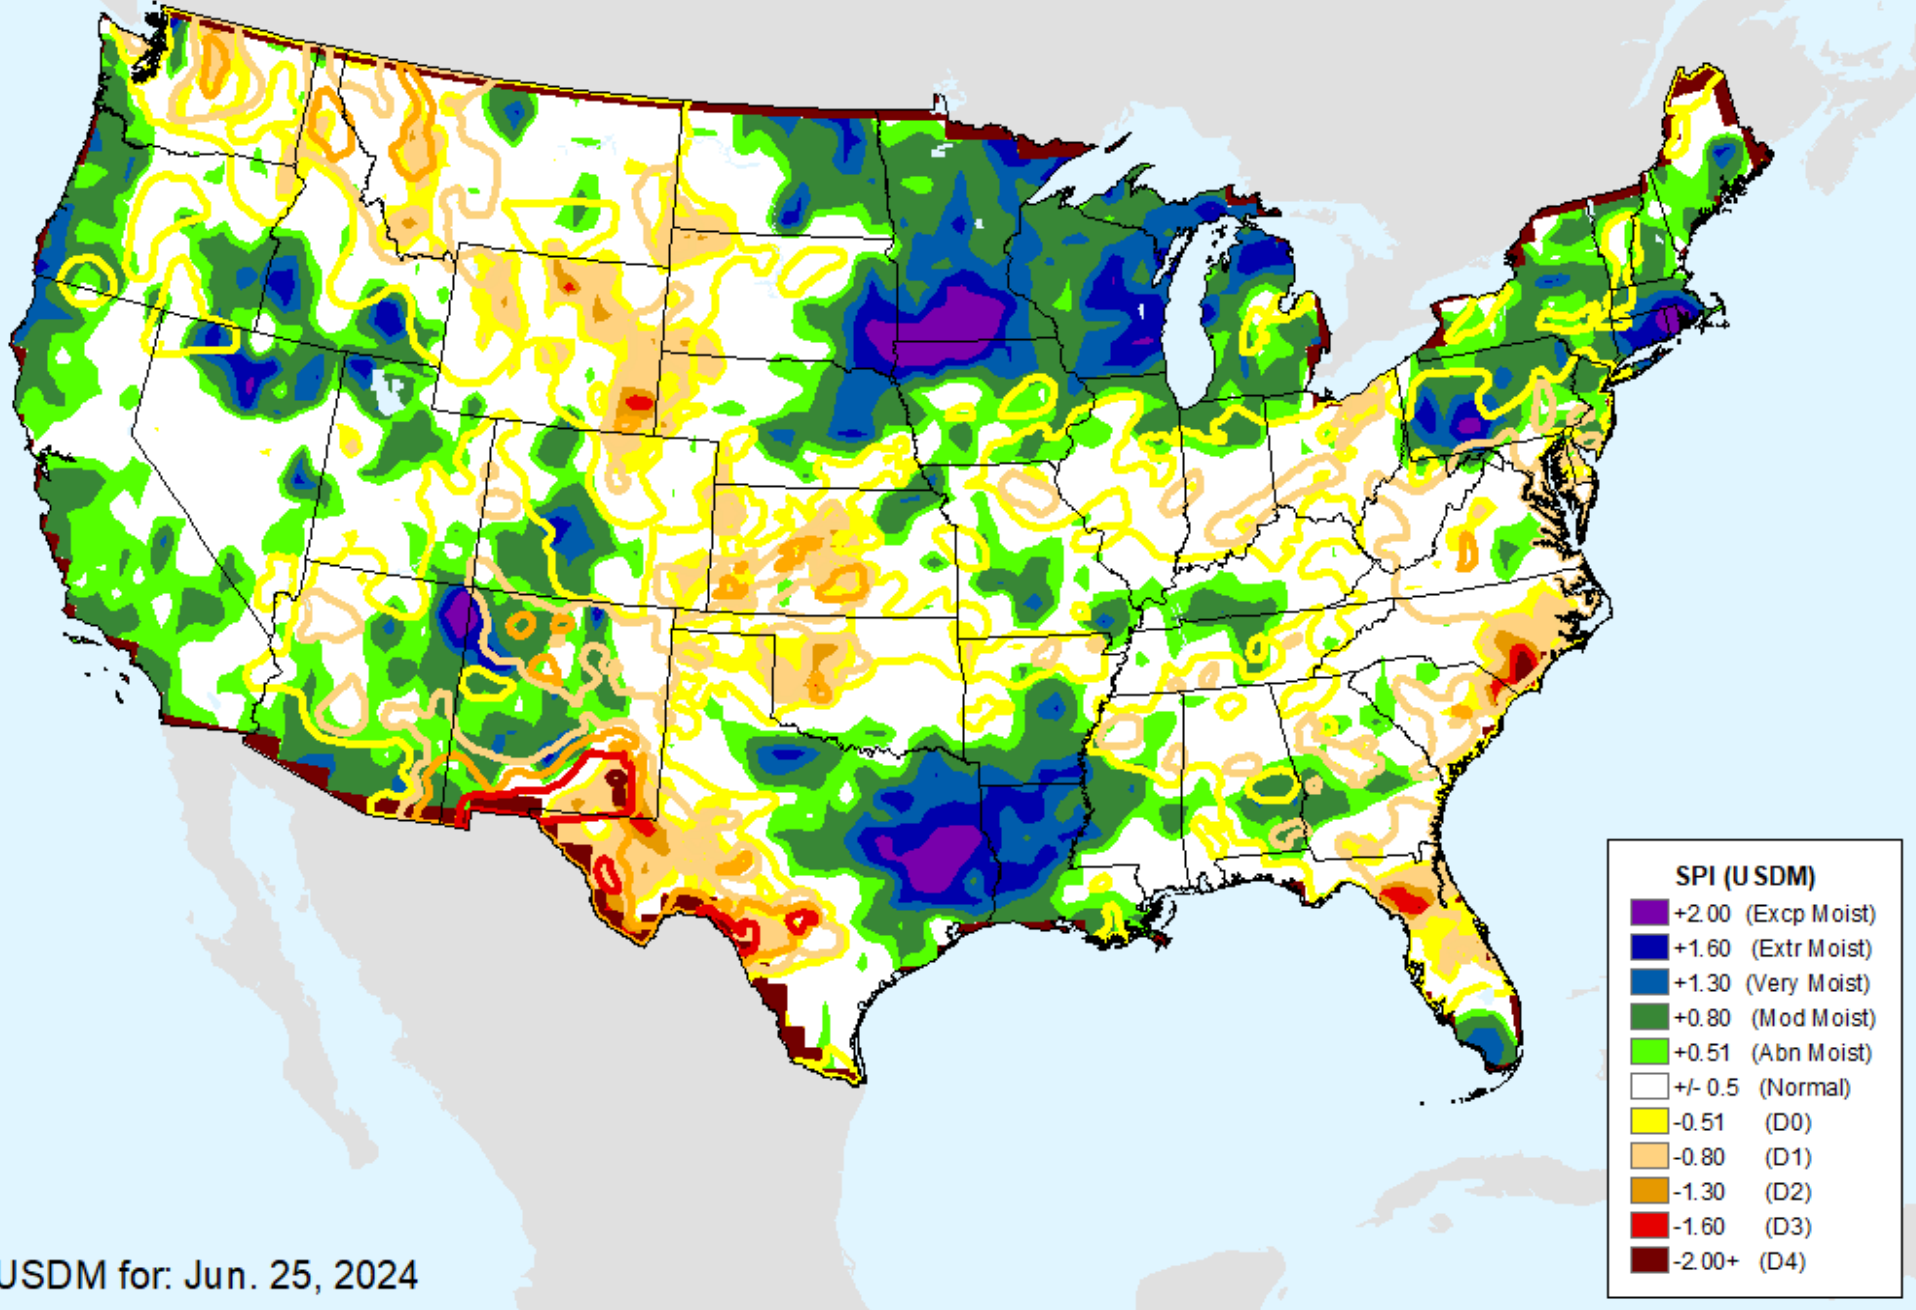

CPC 6-month SPI

As of: Tuesday, July 2, 2024

CPC 6-month SPI

As of: Tuesday, July 2, 2024

SPI (USDM)	
Dark Purple	+2.00 (Excp Moist)
Dark Blue	+1.60 (Extr Moist)
Blue	+1.30 (Very Moist)
Green	+0.80 (Mod Moist)
Light Green	+0.51 (Abn Moist)
White	+/- 0.5 (Normal)
Yellow	-0.51 (D0)
Light Orange	-0.80 (D1)
Orange	-1.30 (D2)
Red	-1.60 (D3)
Dark Red	-2.00+ (D4)