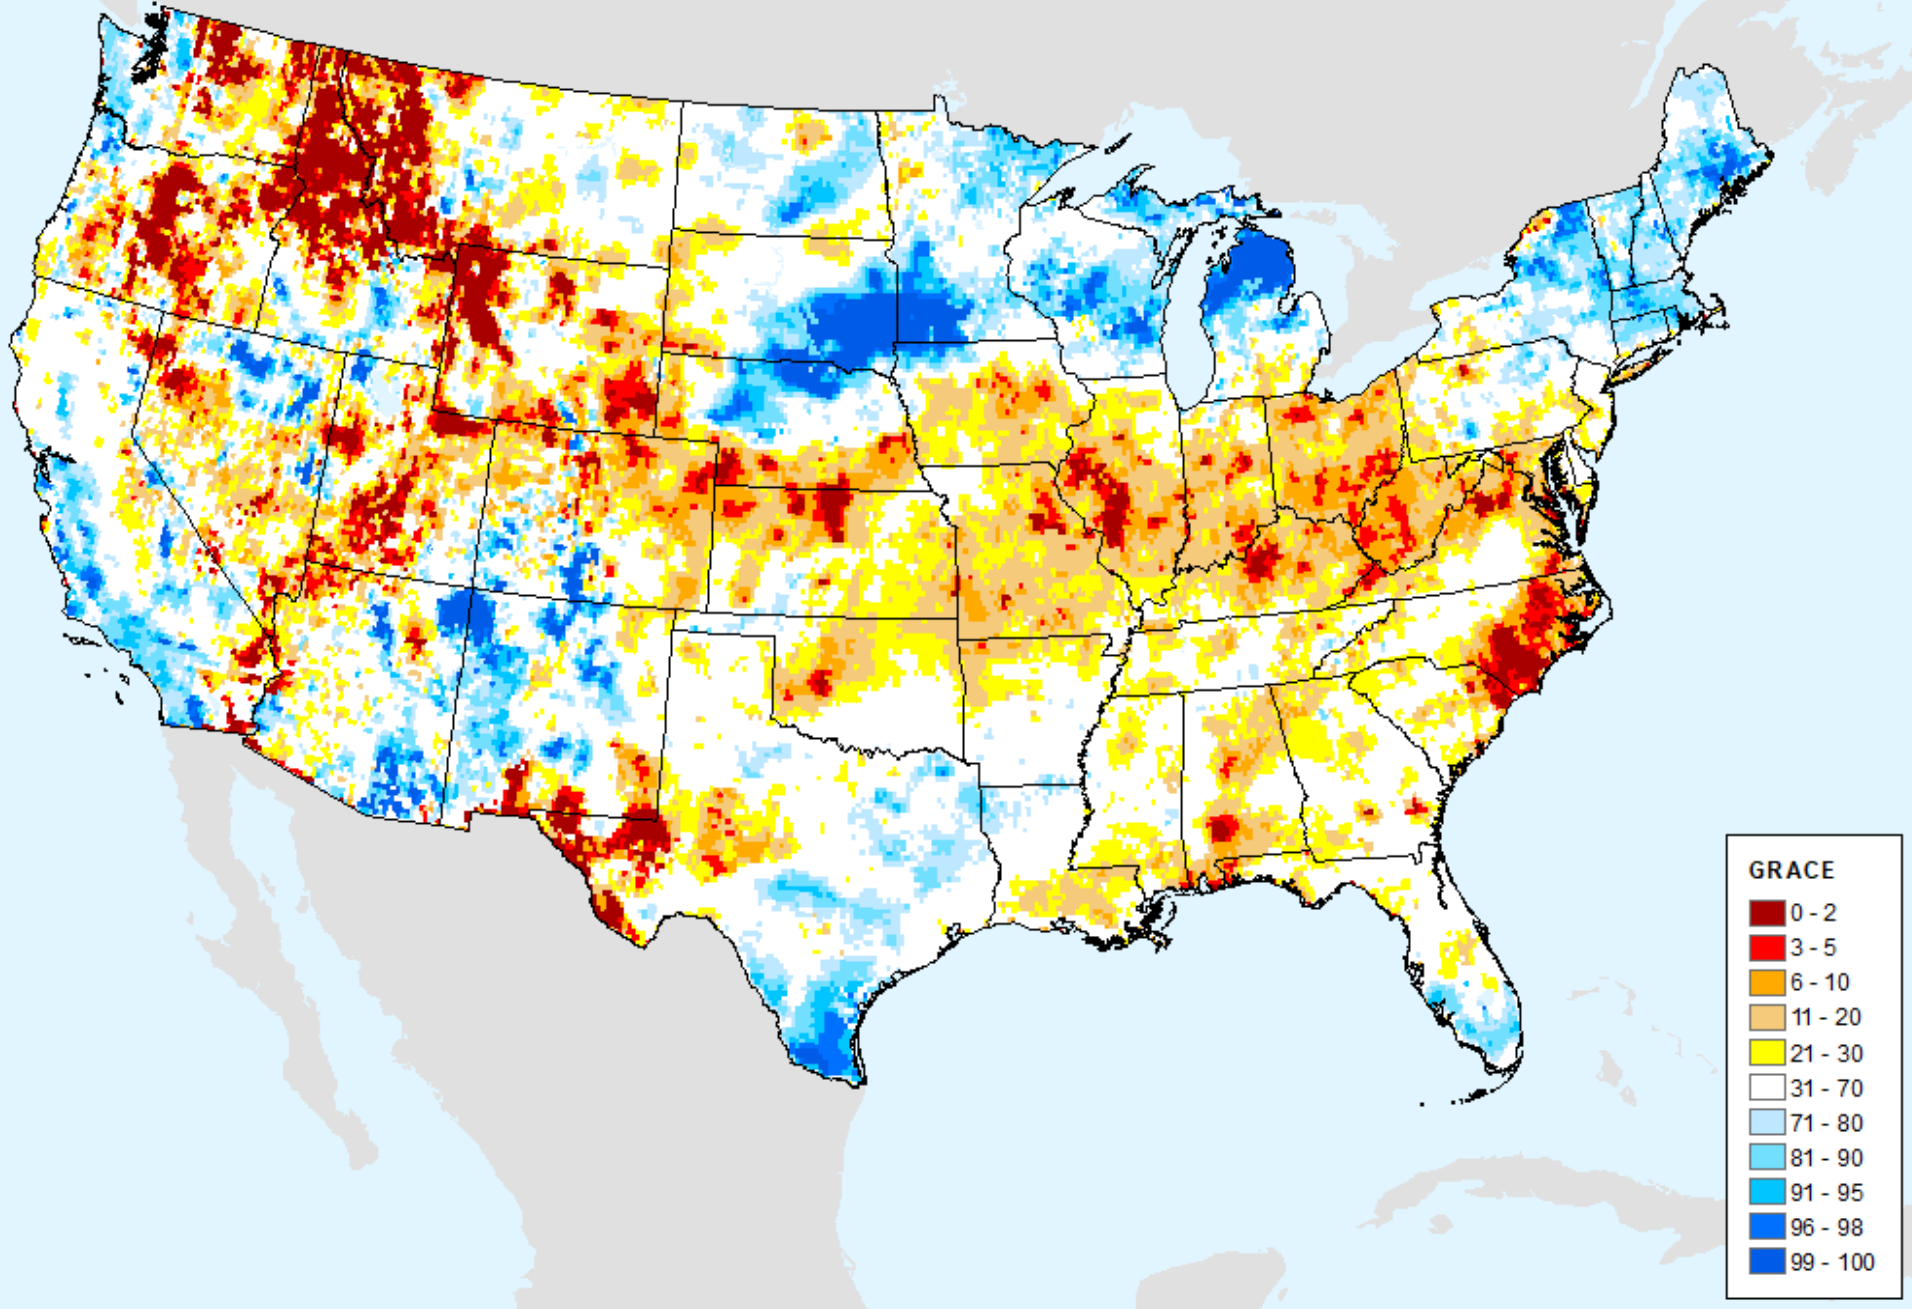

GRACE-Based Root Zone Soil Moisture Drought Indicator

As of: Tuesday, July 2, 2024