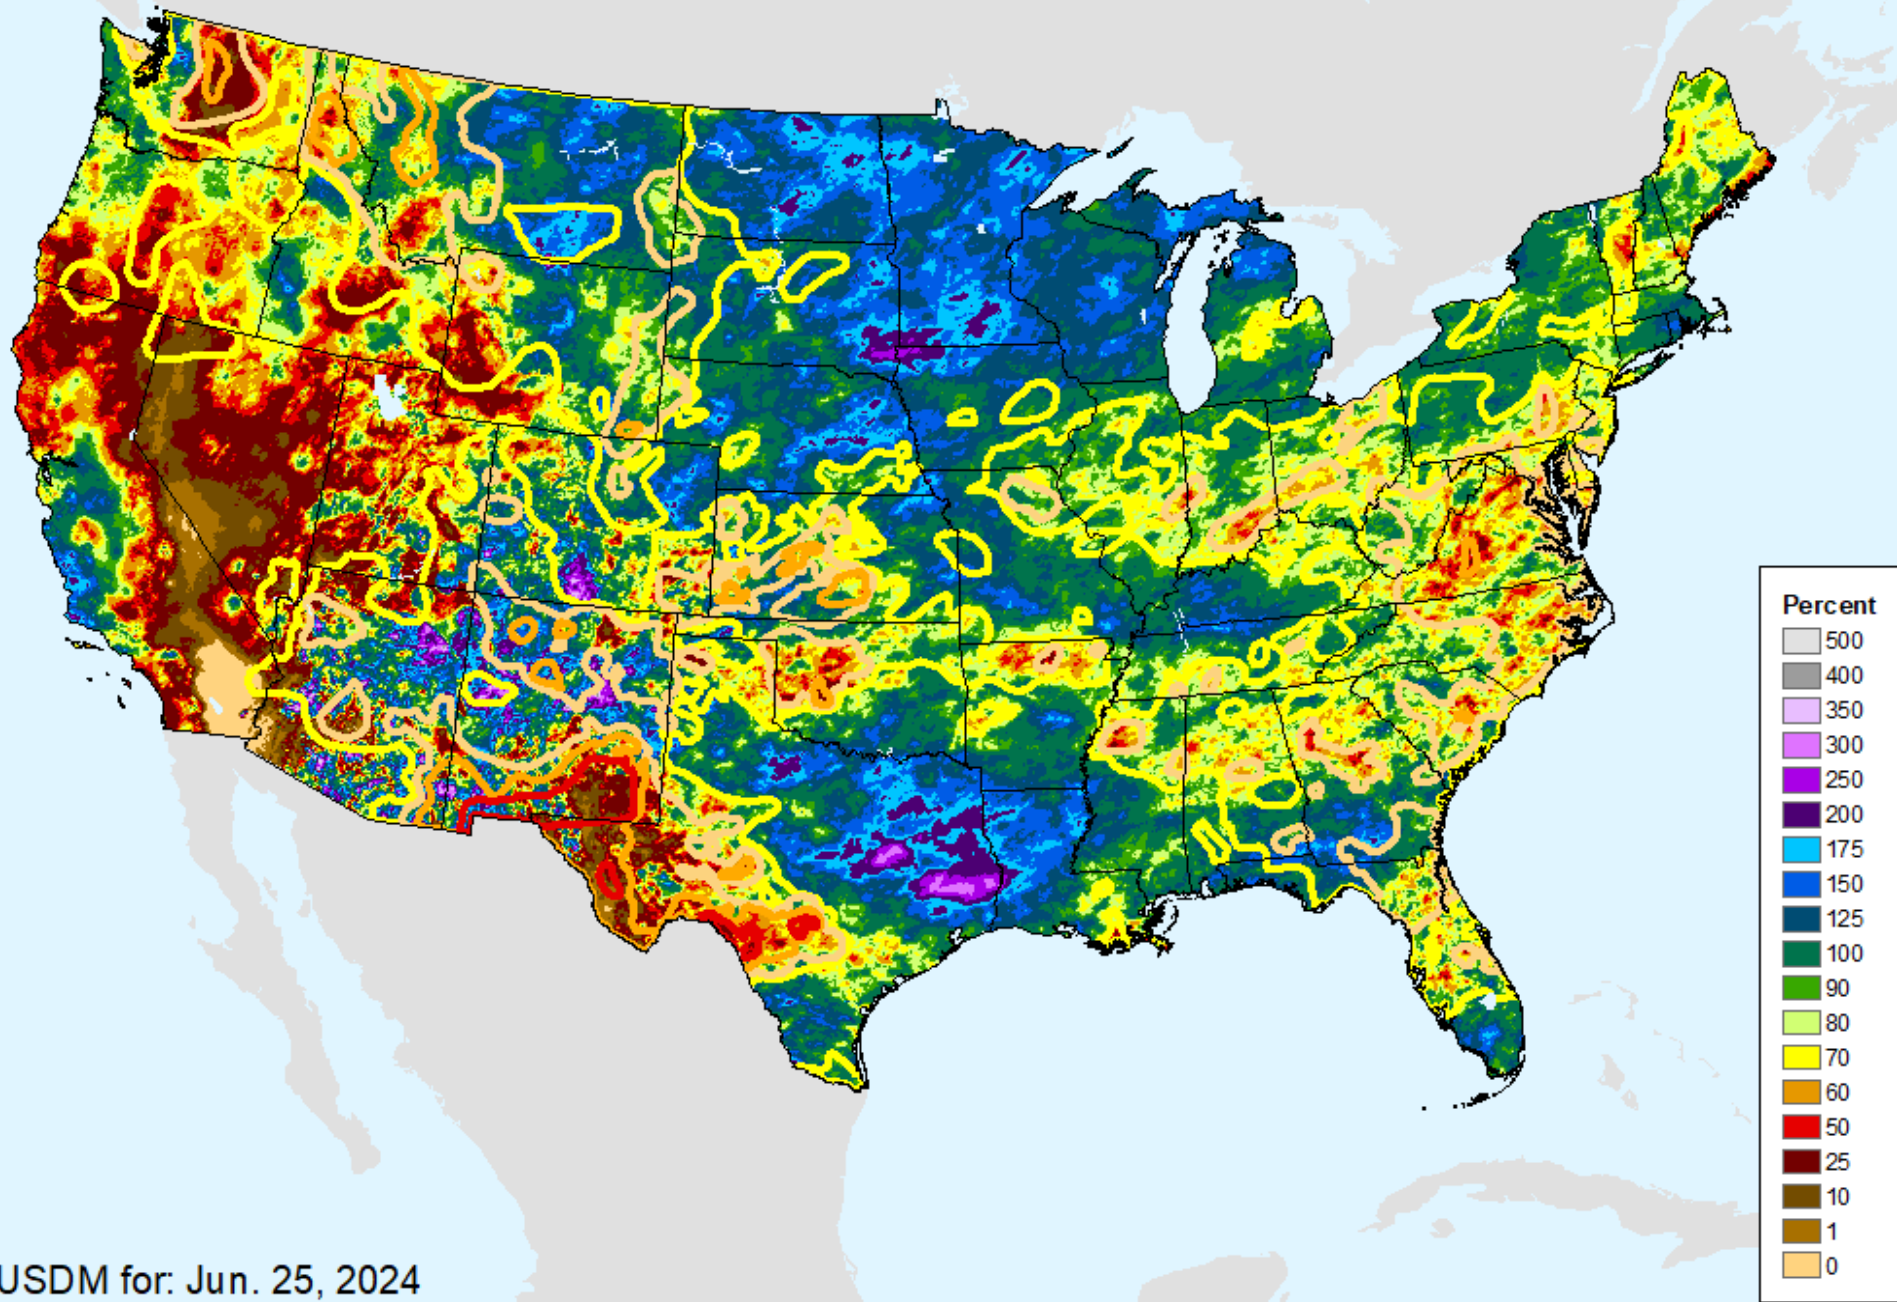

USDM for: Jun. 25, 2024

AHPS 90-Day Precip Departure

As of: Tuesday, July 2, 2024

AHPS 90-Day Pct of Normal Pcp

As of: Tuesday, July 2, 2024

USDM for: Jun. 25, 2024

AHPS 90-Day Pct of Normal Pcp

As of: Tuesday, July 2, 2024