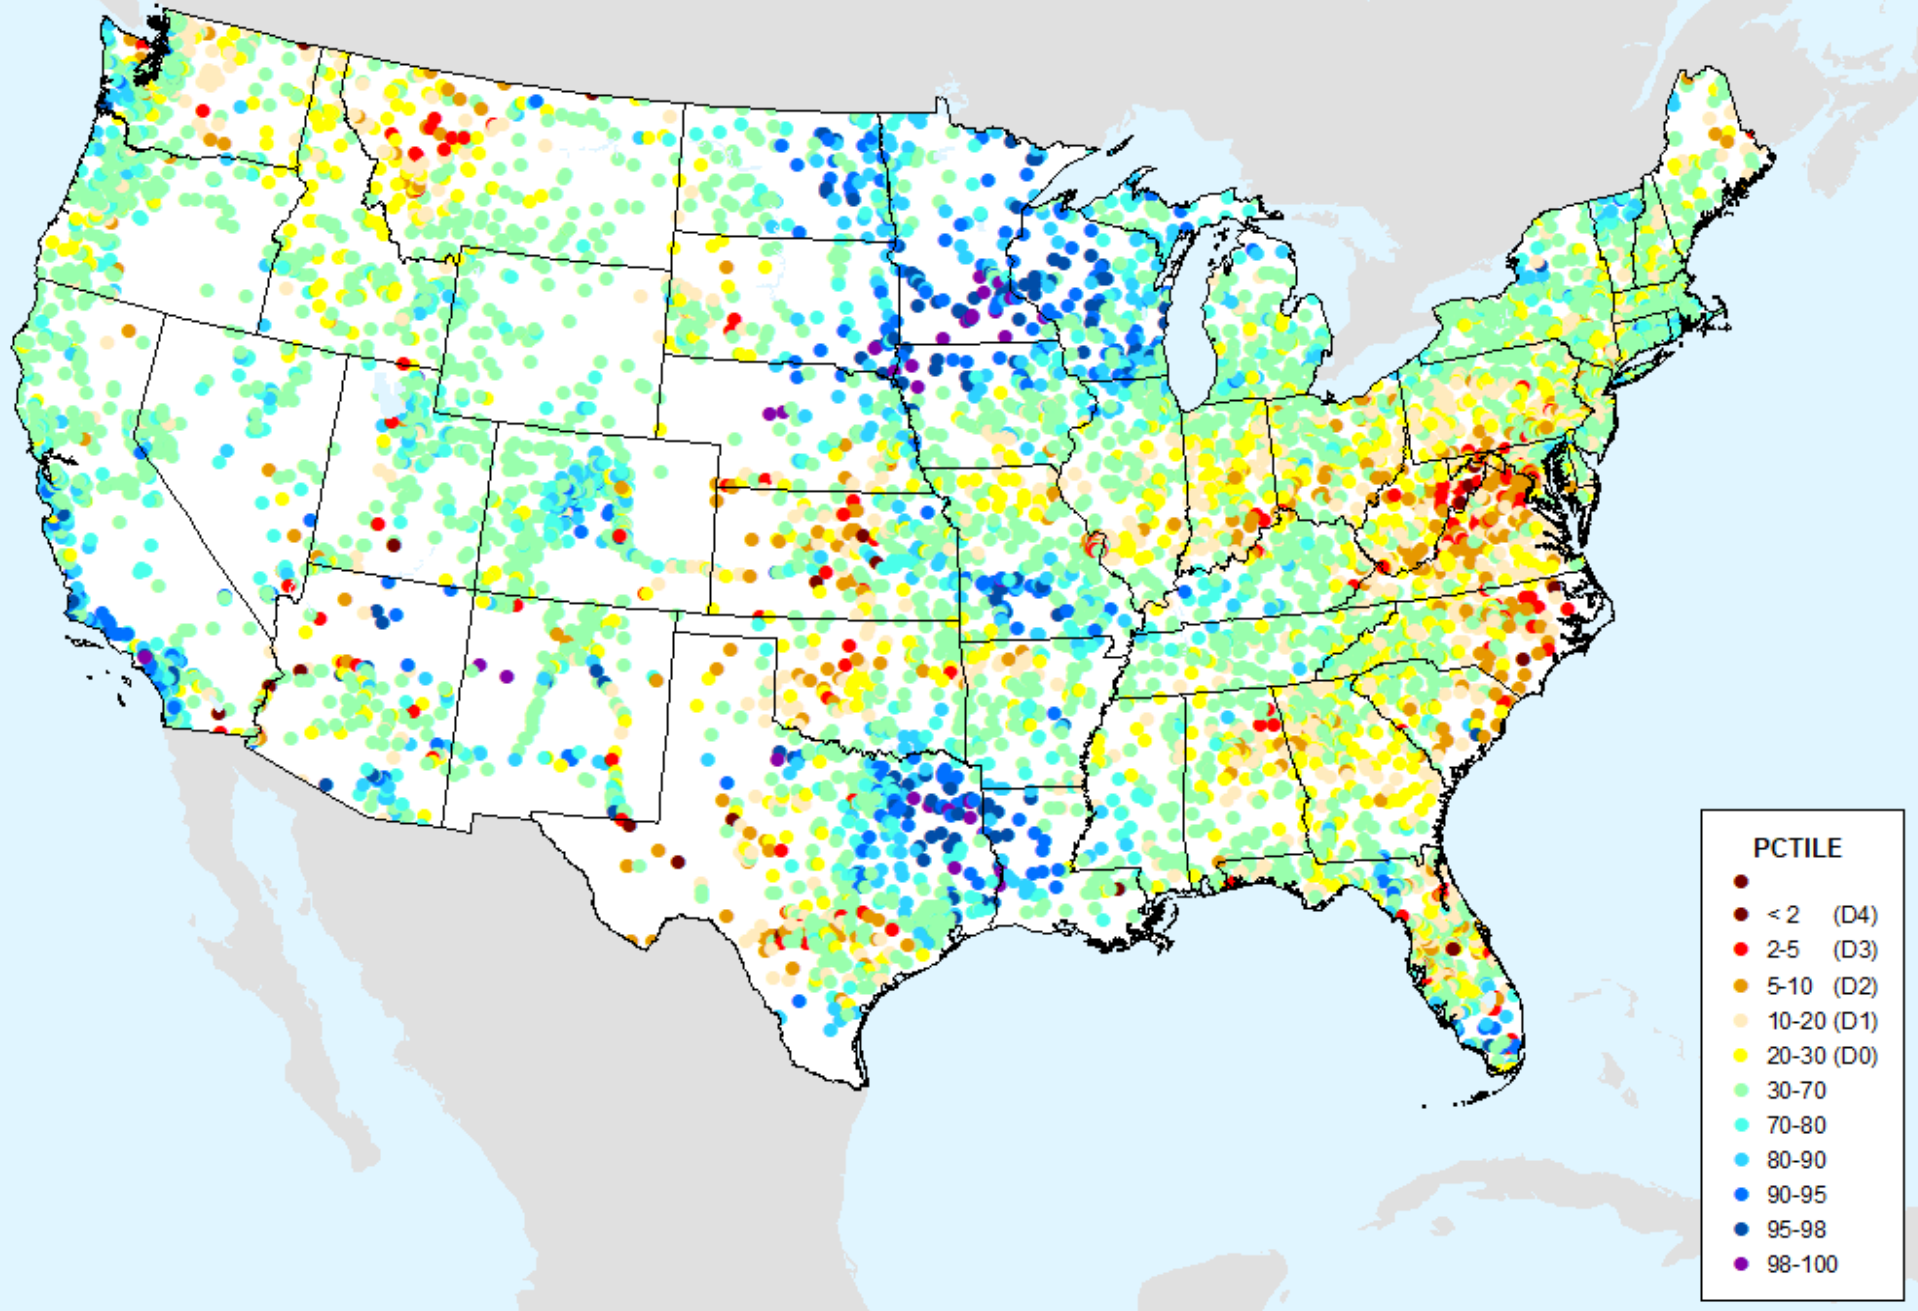

USGS 28-Day Avg Streamflow

As of: Tuesday, July 2, 2024