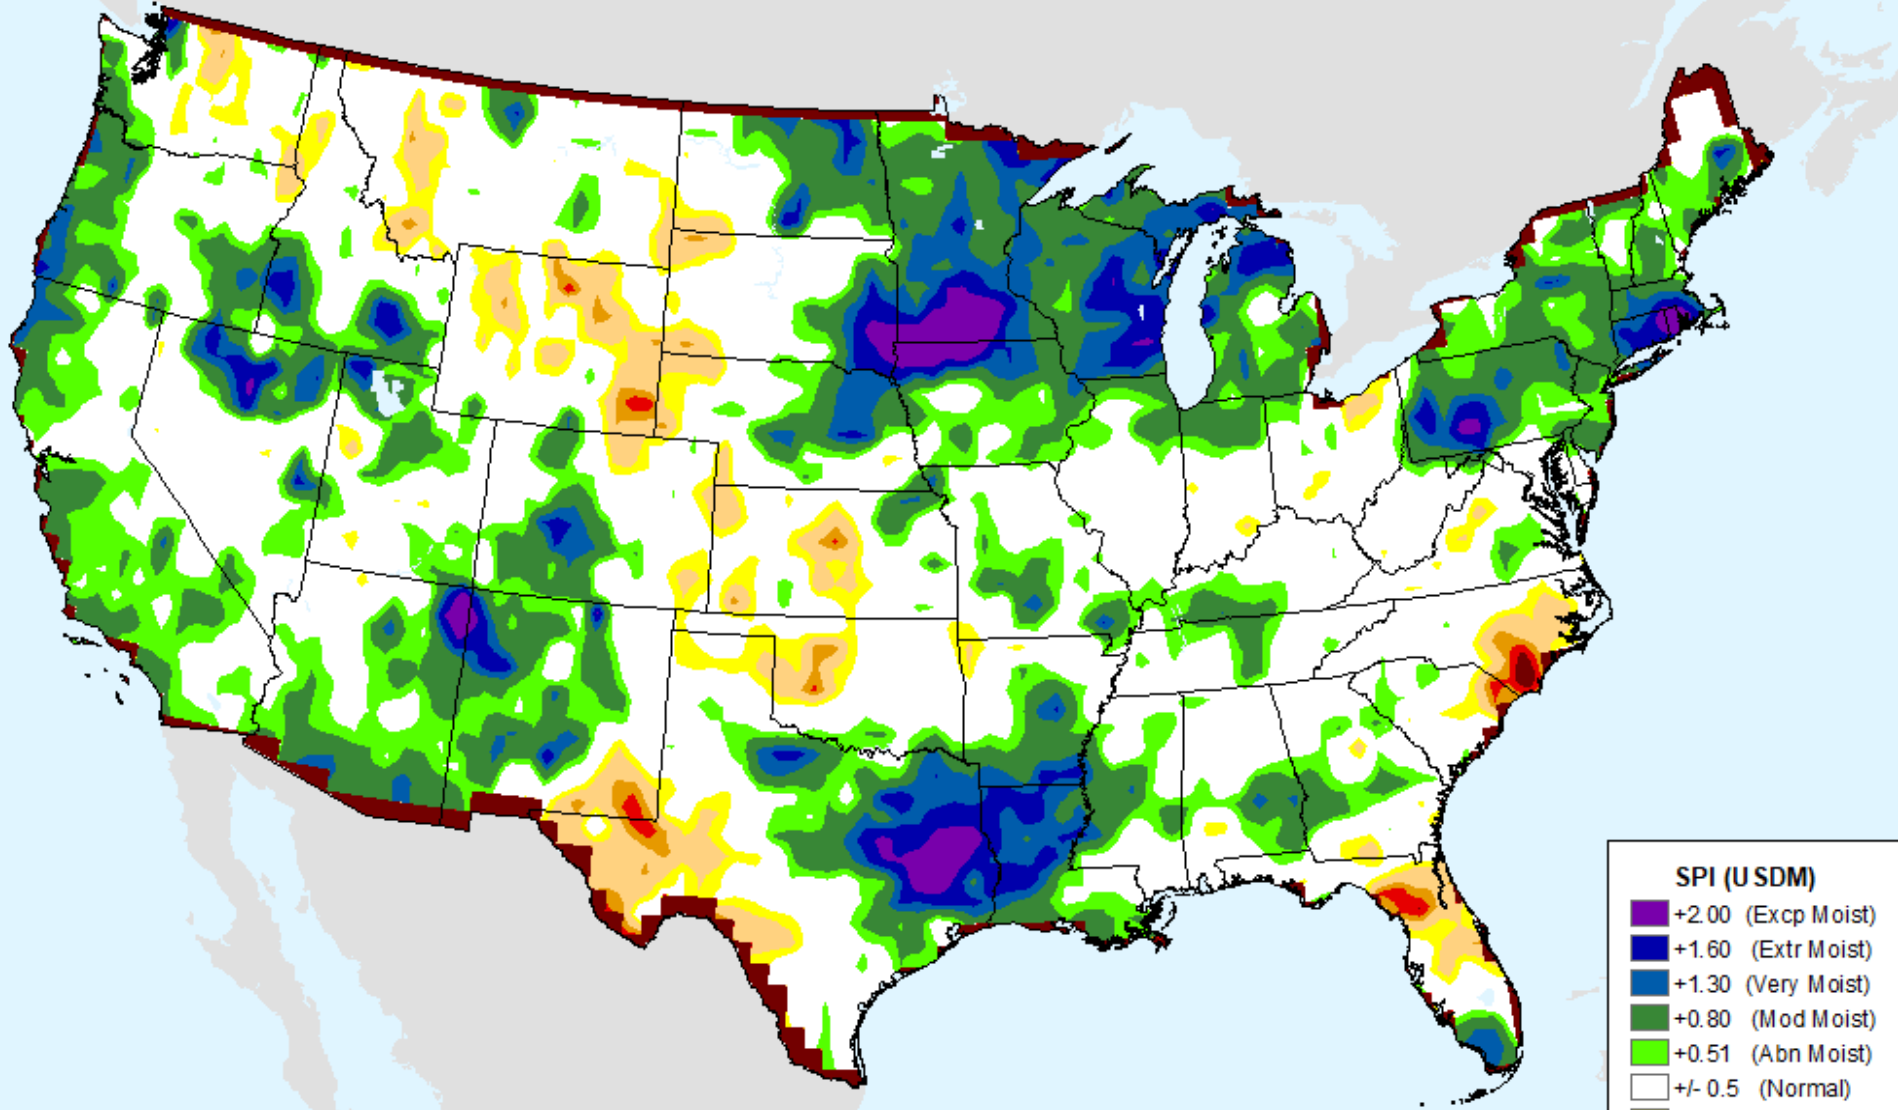

CPC 6-month SPI

As of: Tuesday, July 2, 2024

CPC 6-month SPI

As of: Tuesday, July 2, 2024

SPI (USDM)	
Dark Purple	+2.00 (Excp Moist)
Dark Blue	+1.60 (Extr Moist)
Blue	+1.30 (Very Moist)
Green	+0.80 (Mod Moist)
Light Green	+0.51 (Abn Moist)
White	+/- 0.5 (Normal)
Yellow	-0.51 (D0)
Light Orange	-0.80 (D1)
Orange	-1.30 (D2)
Red	-1.60 (D3)
Dark Red	-2.00+ (D4)