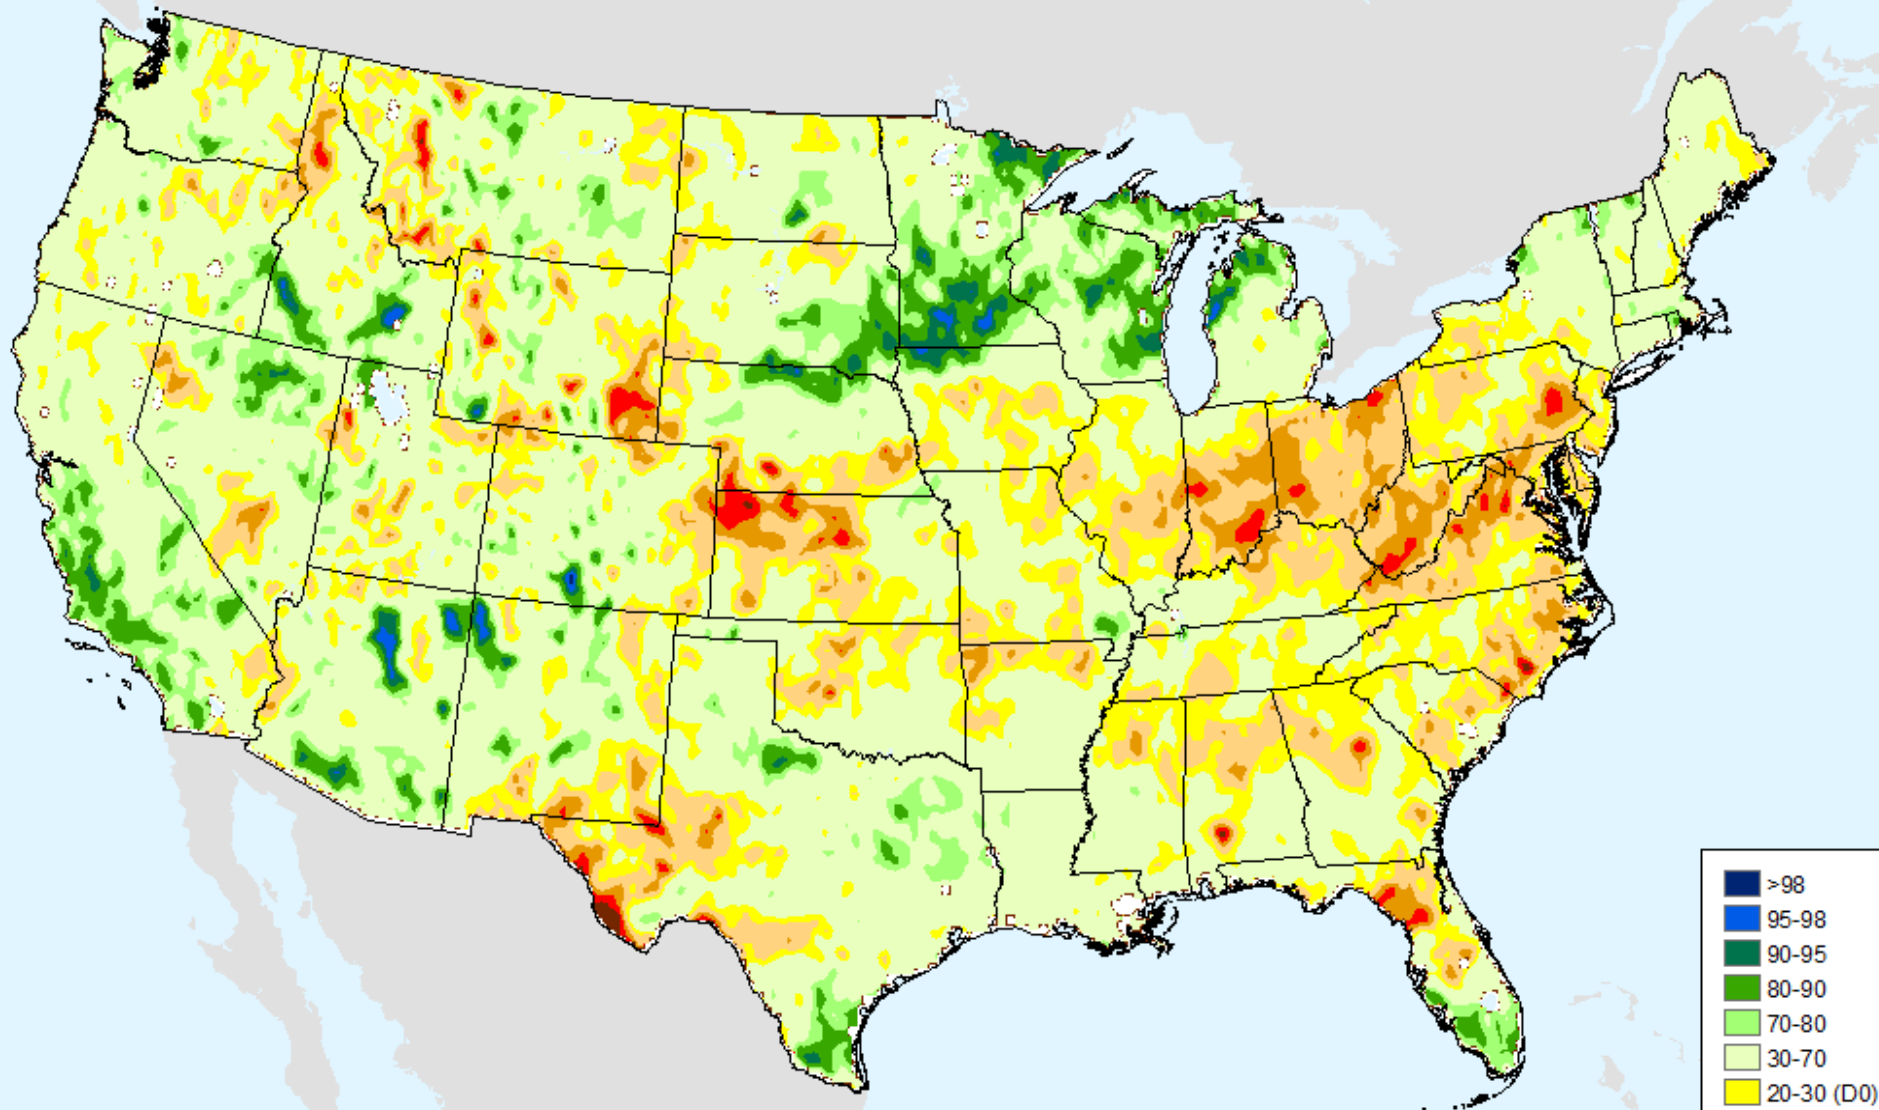

NLDAS-2 Ensemble Soil Moisture

As of: Tuesday, July 2, 2024