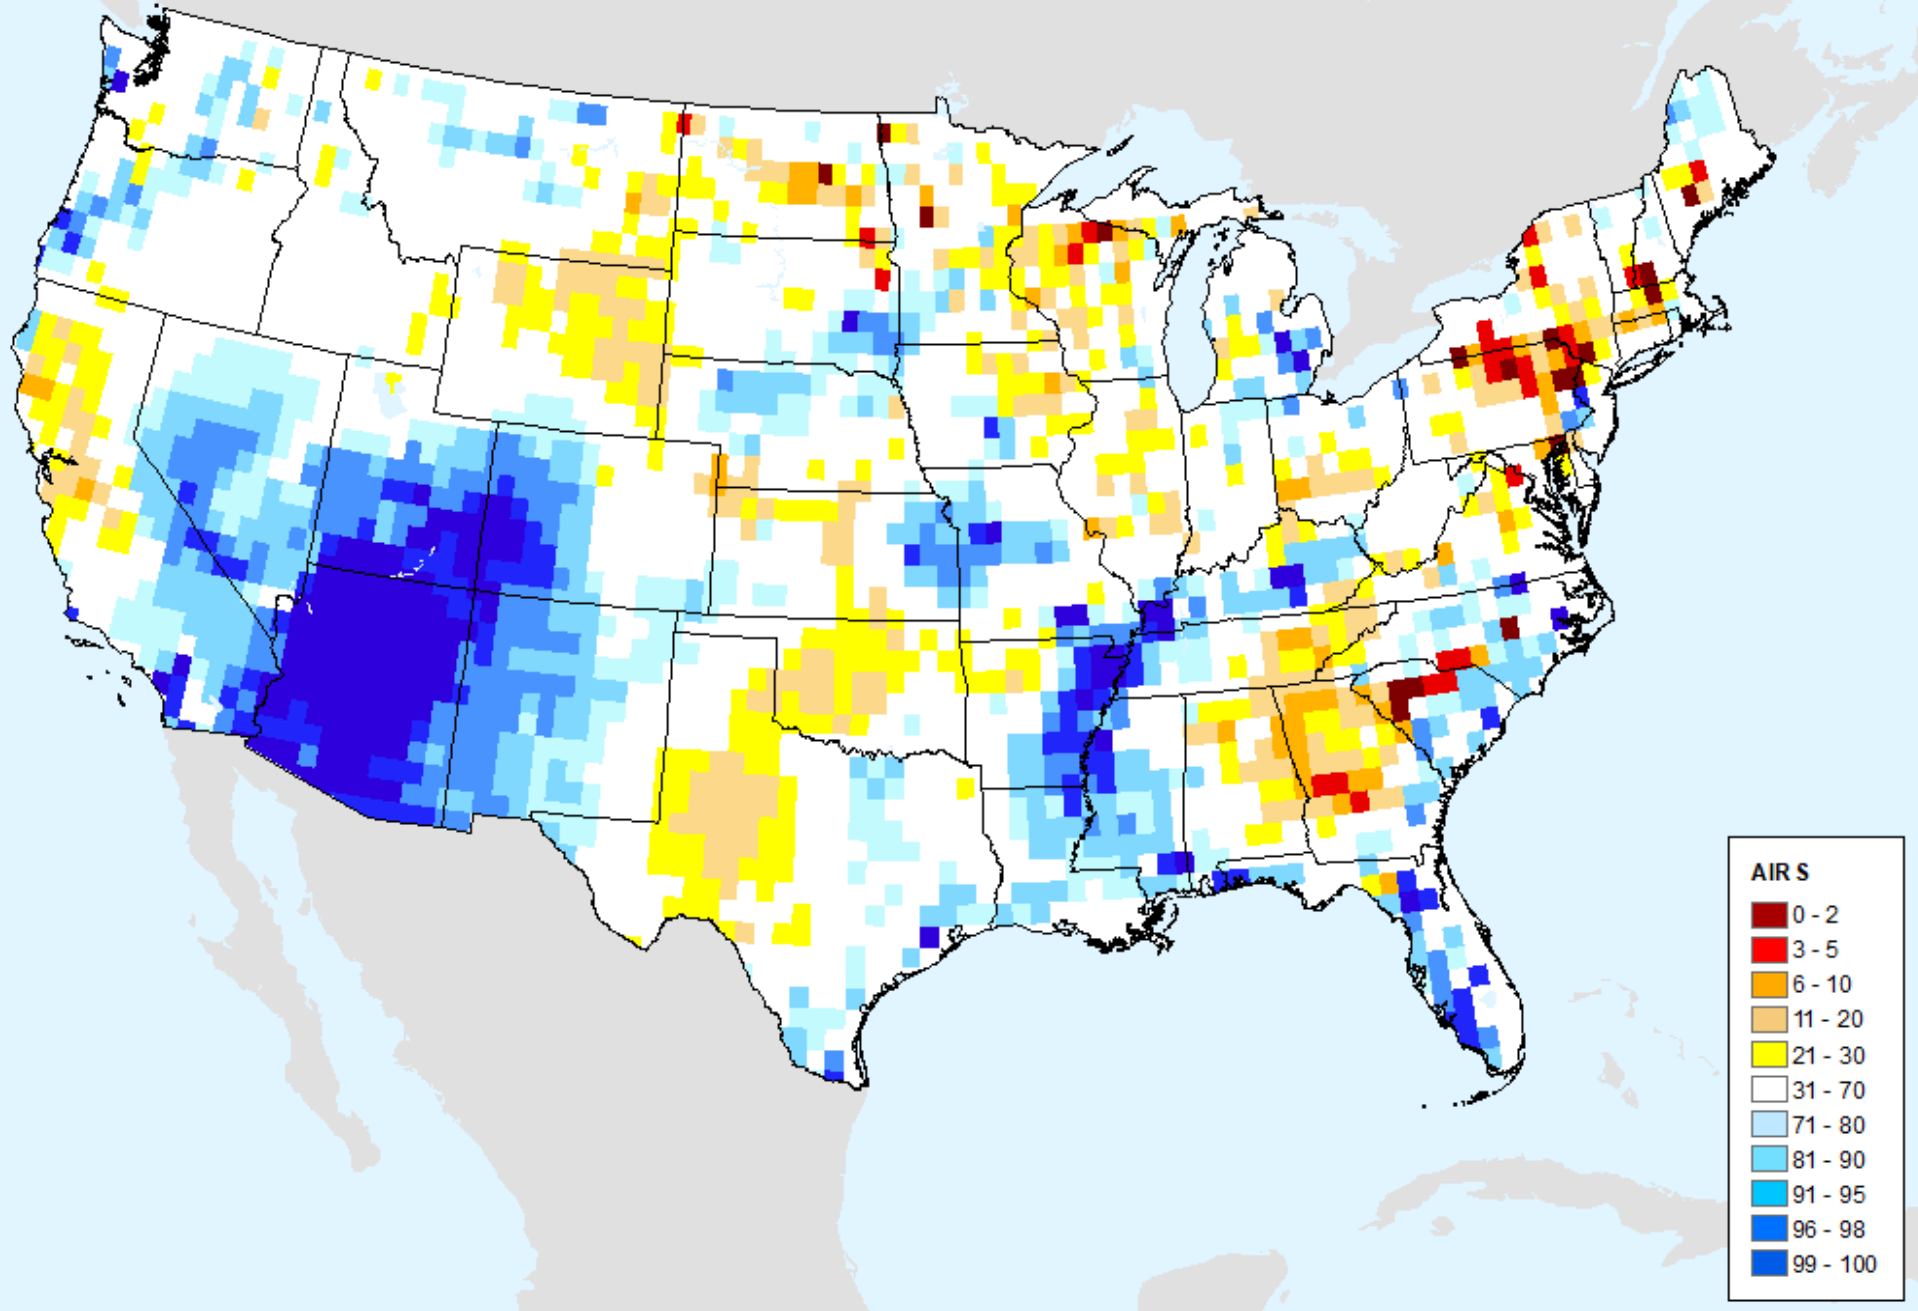

As of: Tuesday, July 2, 2024

GRACE-Based Surface Soil Moisture Drought Indicator

As of: Tuesday, July 2, 2024

AIRS-Based Surface Relative Humidity 7 Day

As of: Tuesday, July 2, 2024

AIRS-Based Surface Relative Humidity 14 Day