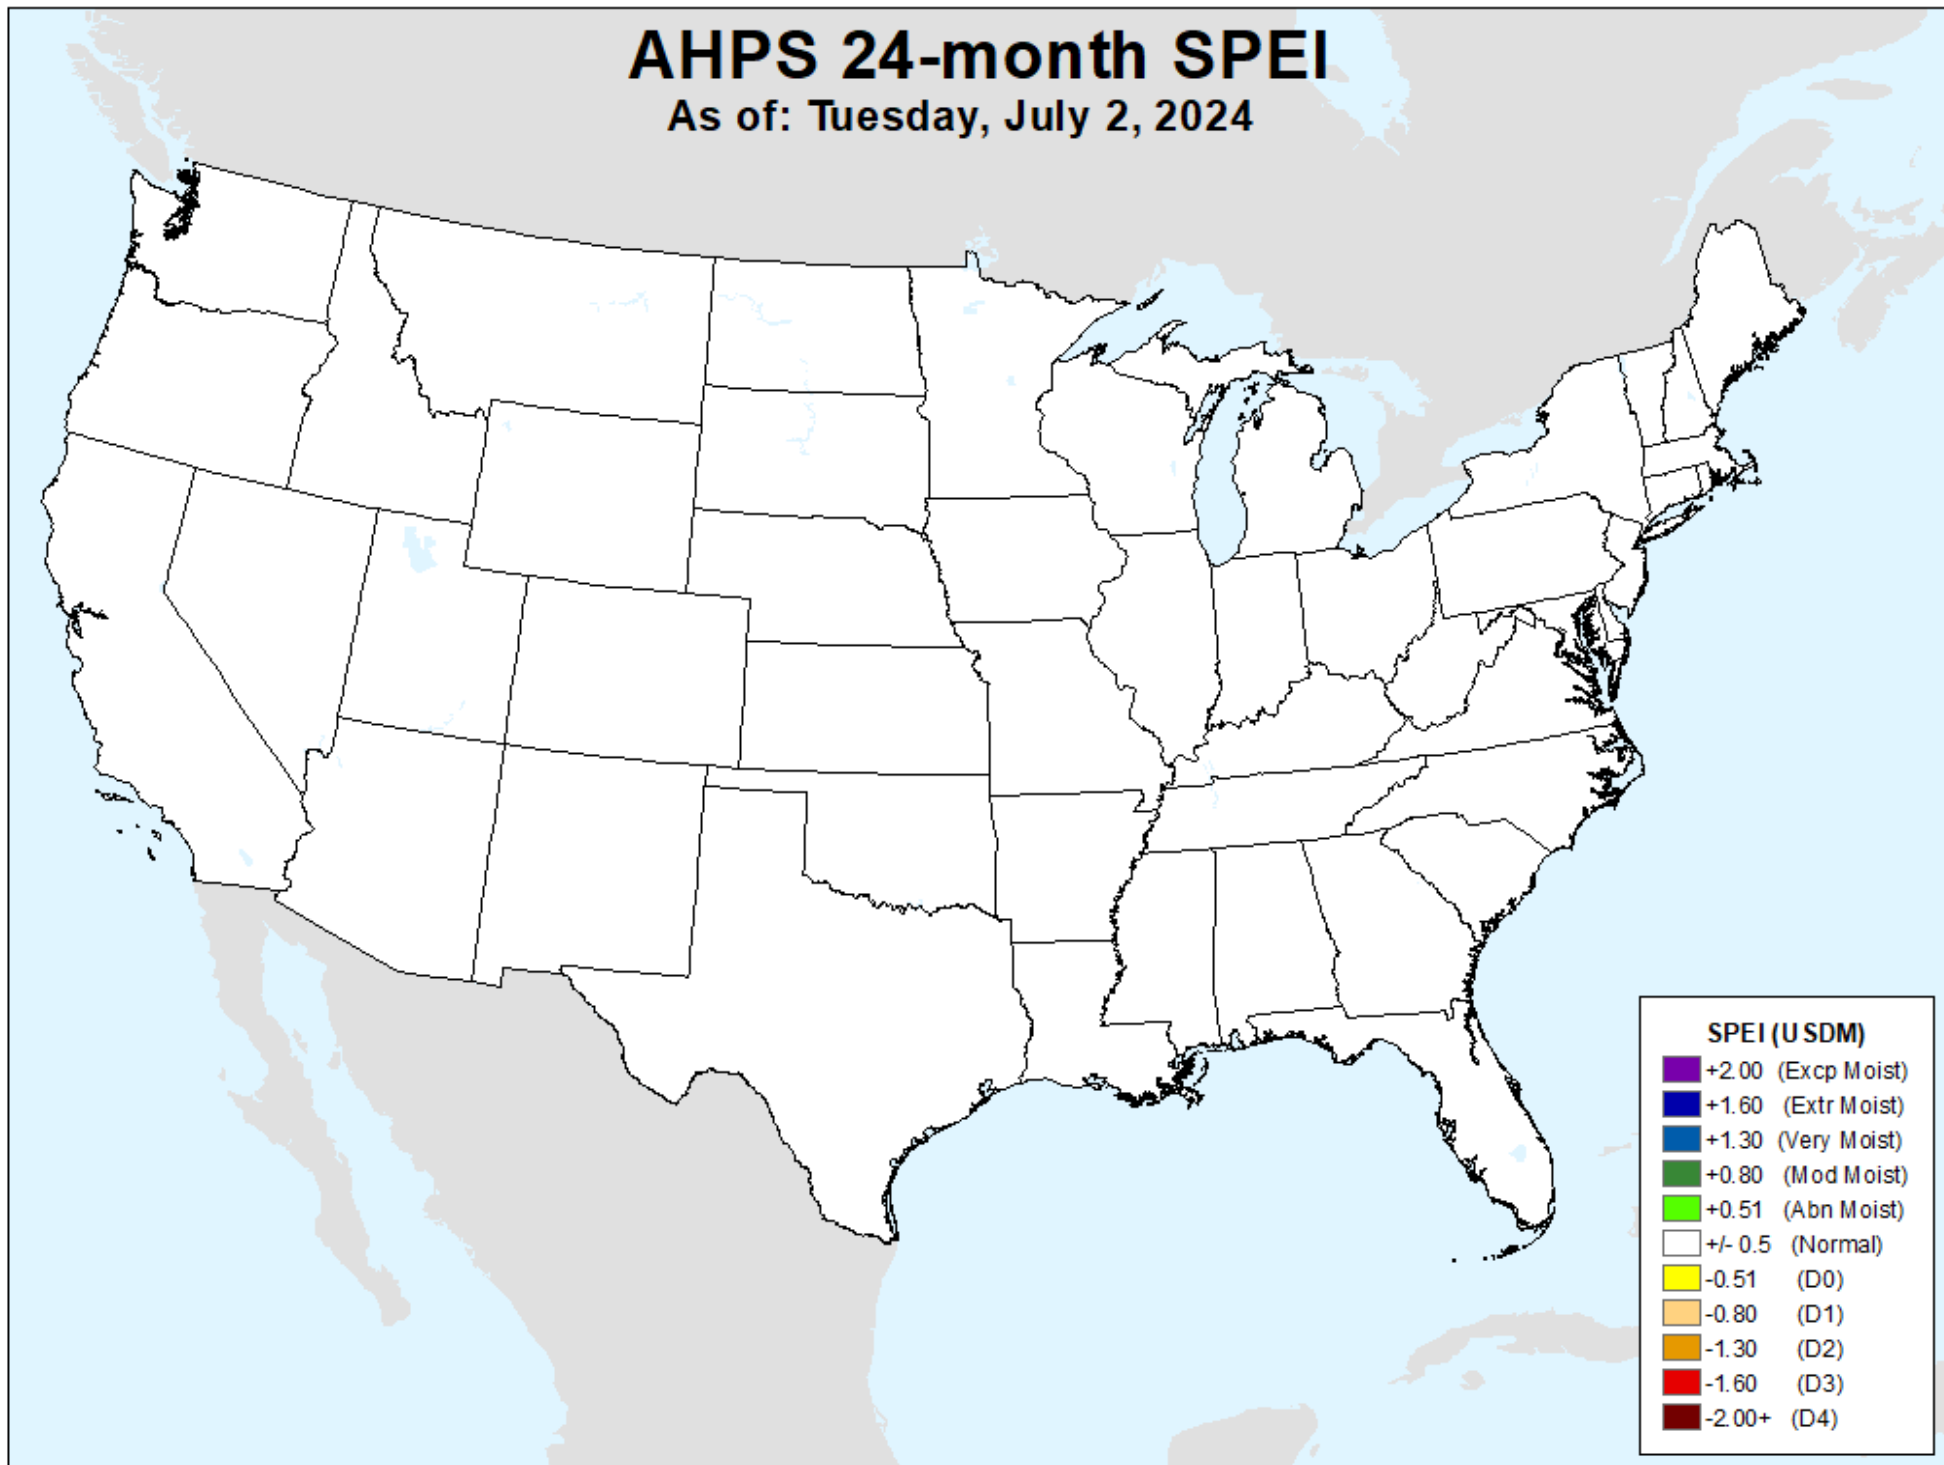

AHPS 24-month SPEI

As of: Tuesday, July 2, 2024