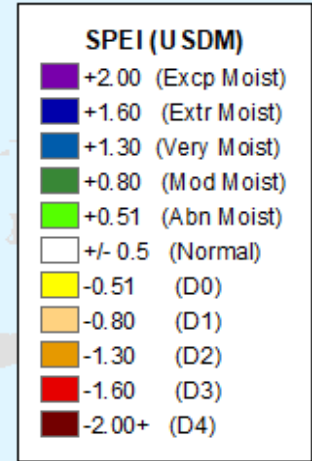

AHPS 6-month SPEI

As of: Tuesday, July 2, 2024

USDM for: Jun. 25, 2024