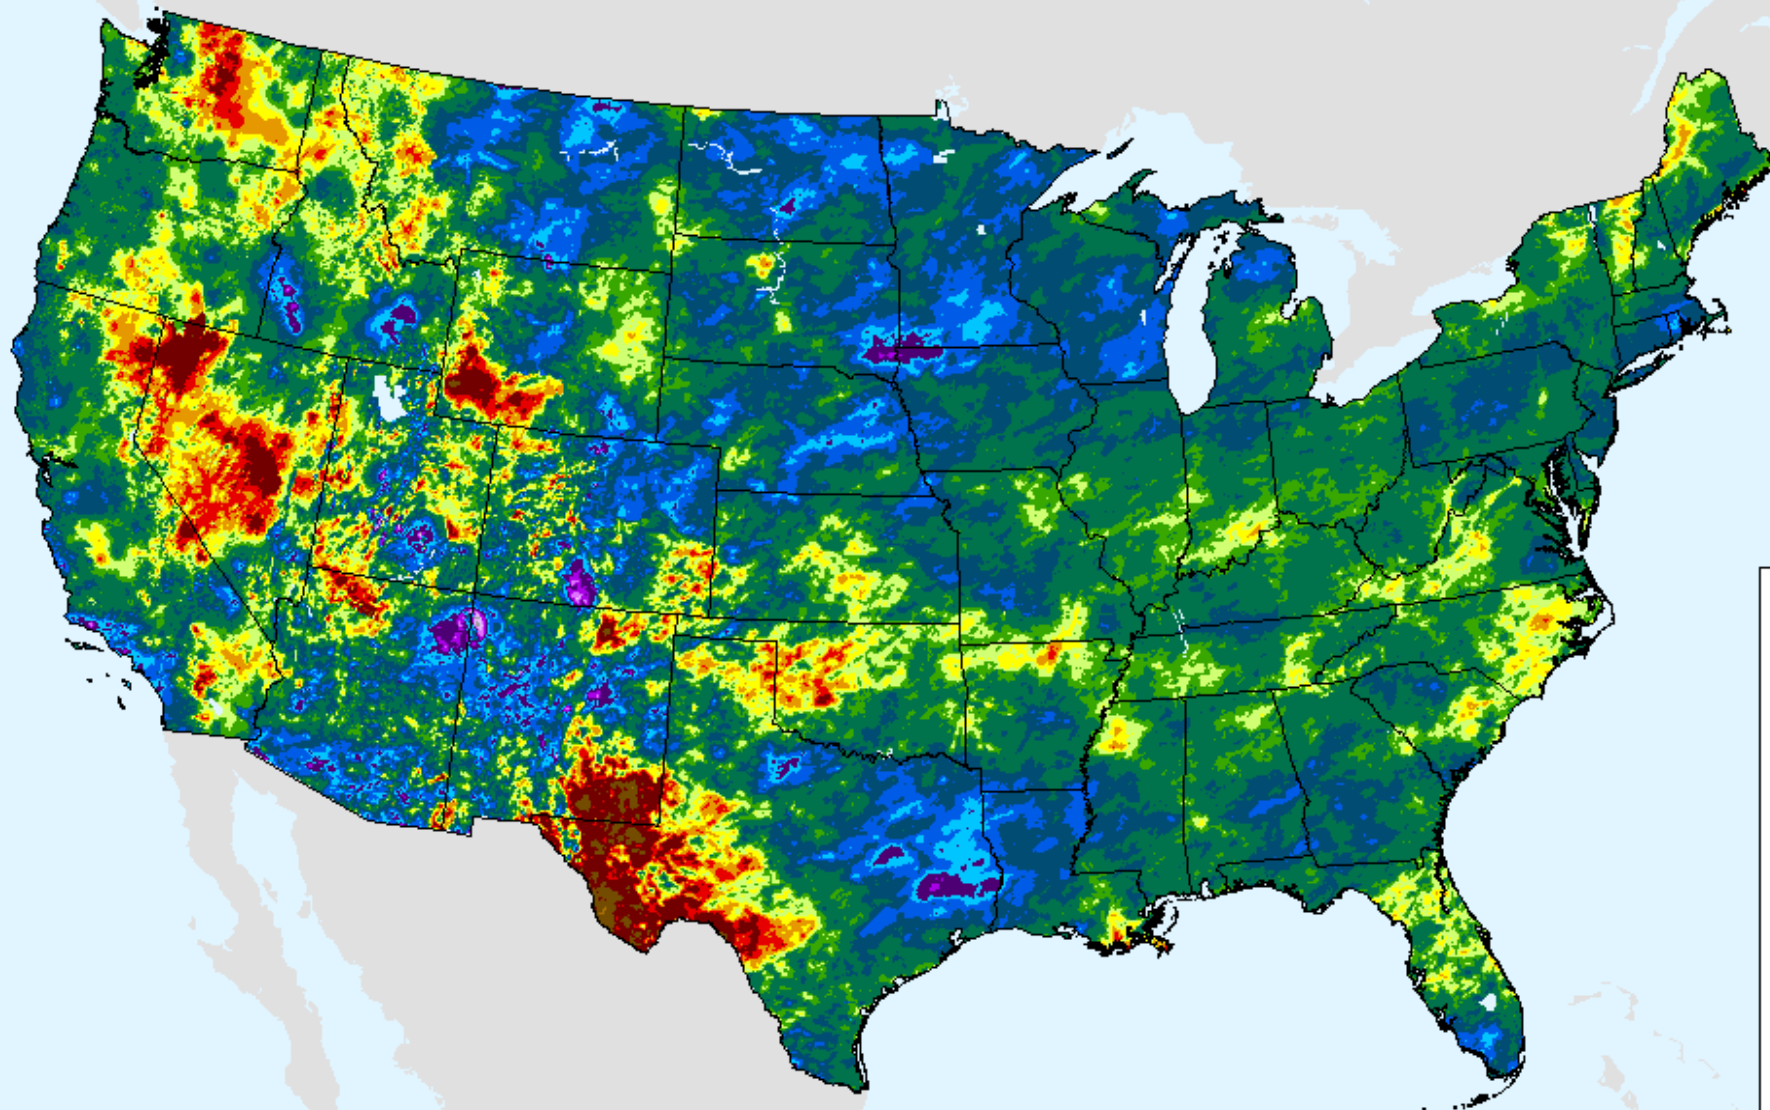

AHPS 180-Day Pct of Normal Pcp

As of: Tuesday, July 2, 2024

Percent

- 500
- 400
- 350
- 300
- 250
- 200
- 175
- 150
- 125
- 100
- 90
- 80
- 70
- 60
- 50
- 25
- 10
- 1
- 0