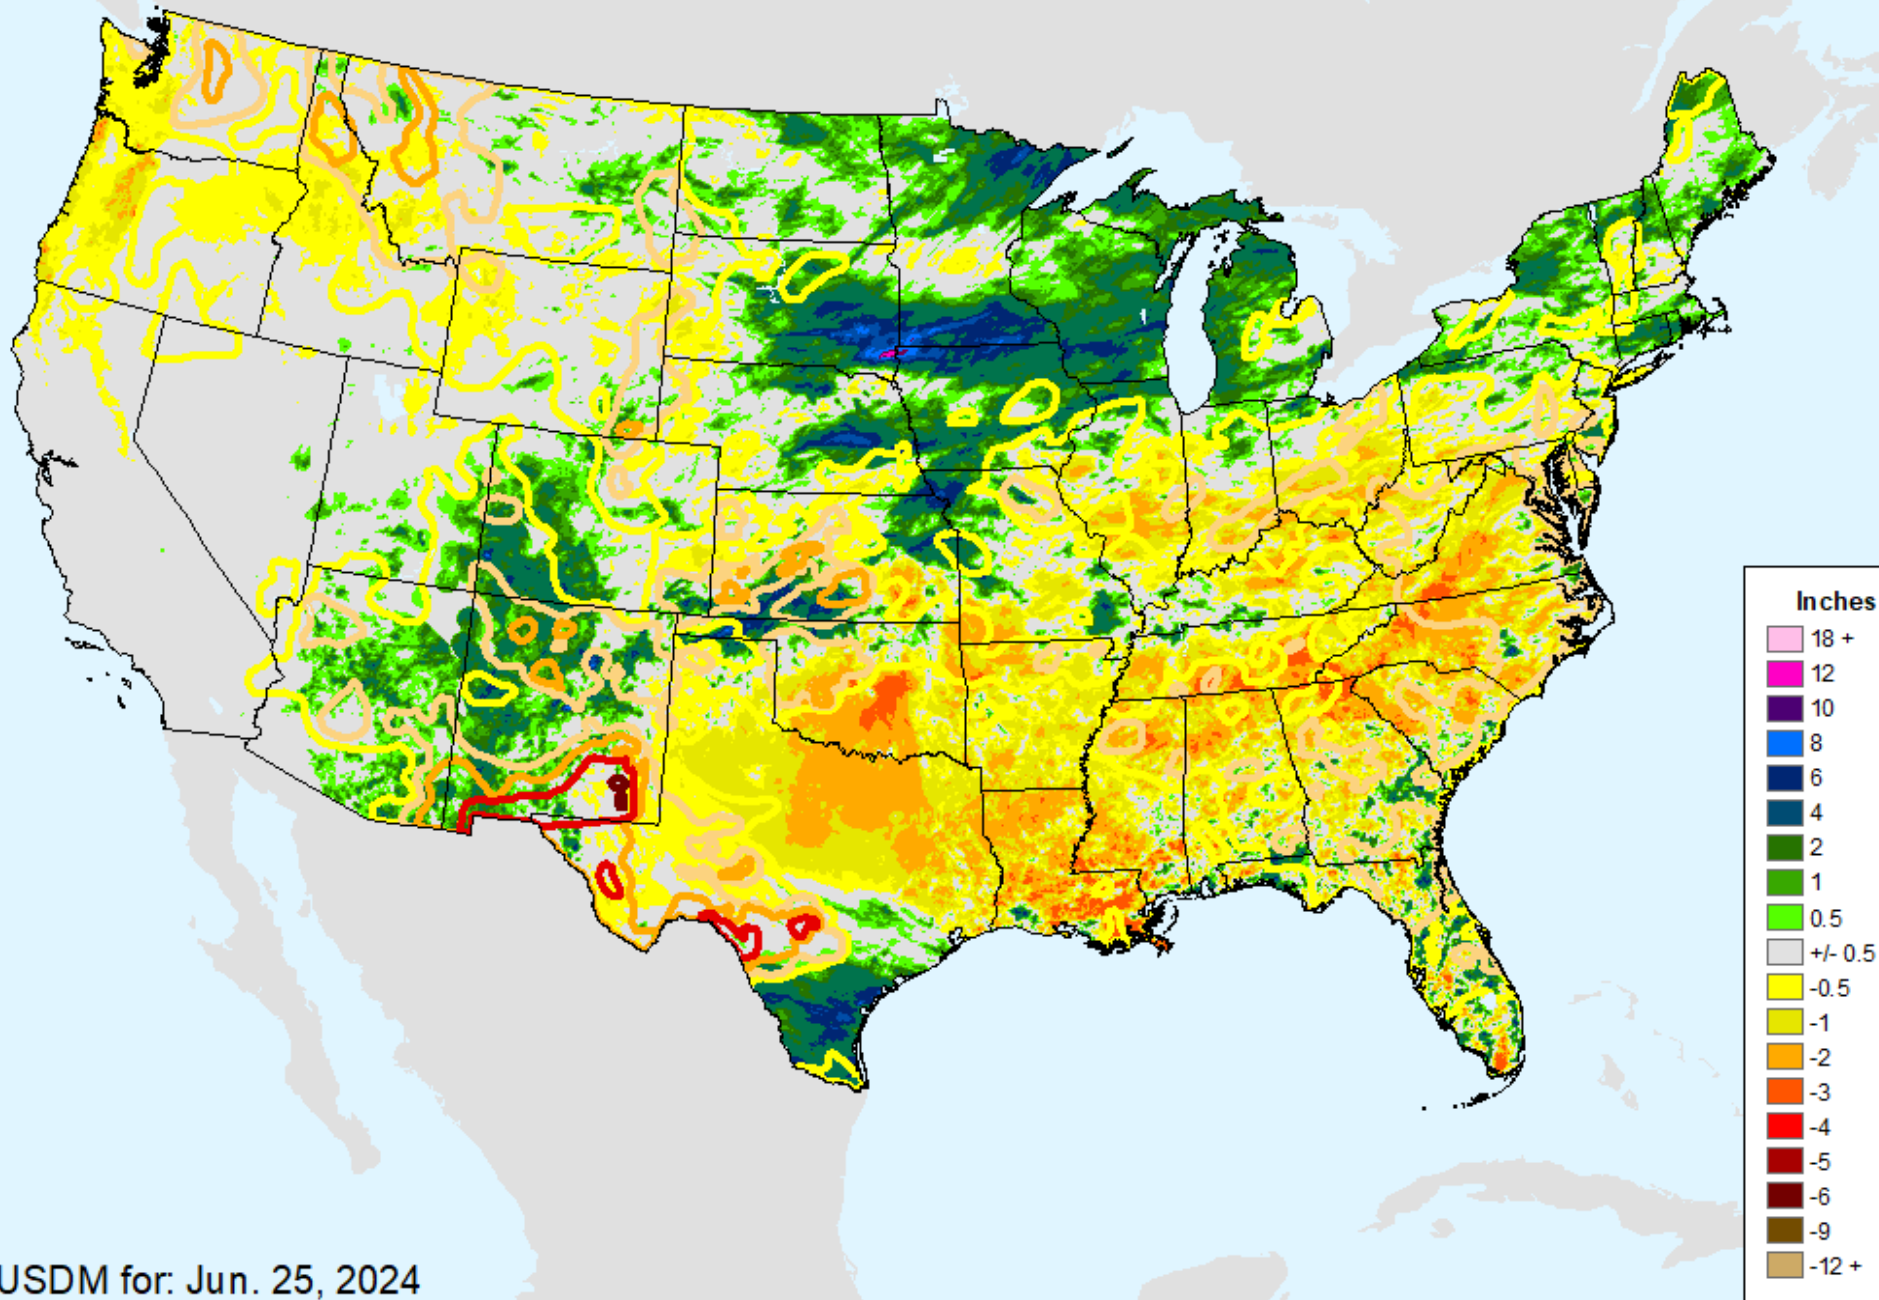

AHPS 7-Day Precipitation

As of: Tuesday, July 2, 2024

AHPS 7-Day Precipitation

As of: Tuesday, July 2, 2024

USDM for: Jun. 25, 2024

AHPS 14-Day Precip Departure

As of: Tuesday, July 2, 2024

USDM for: Jun. 25, 2024