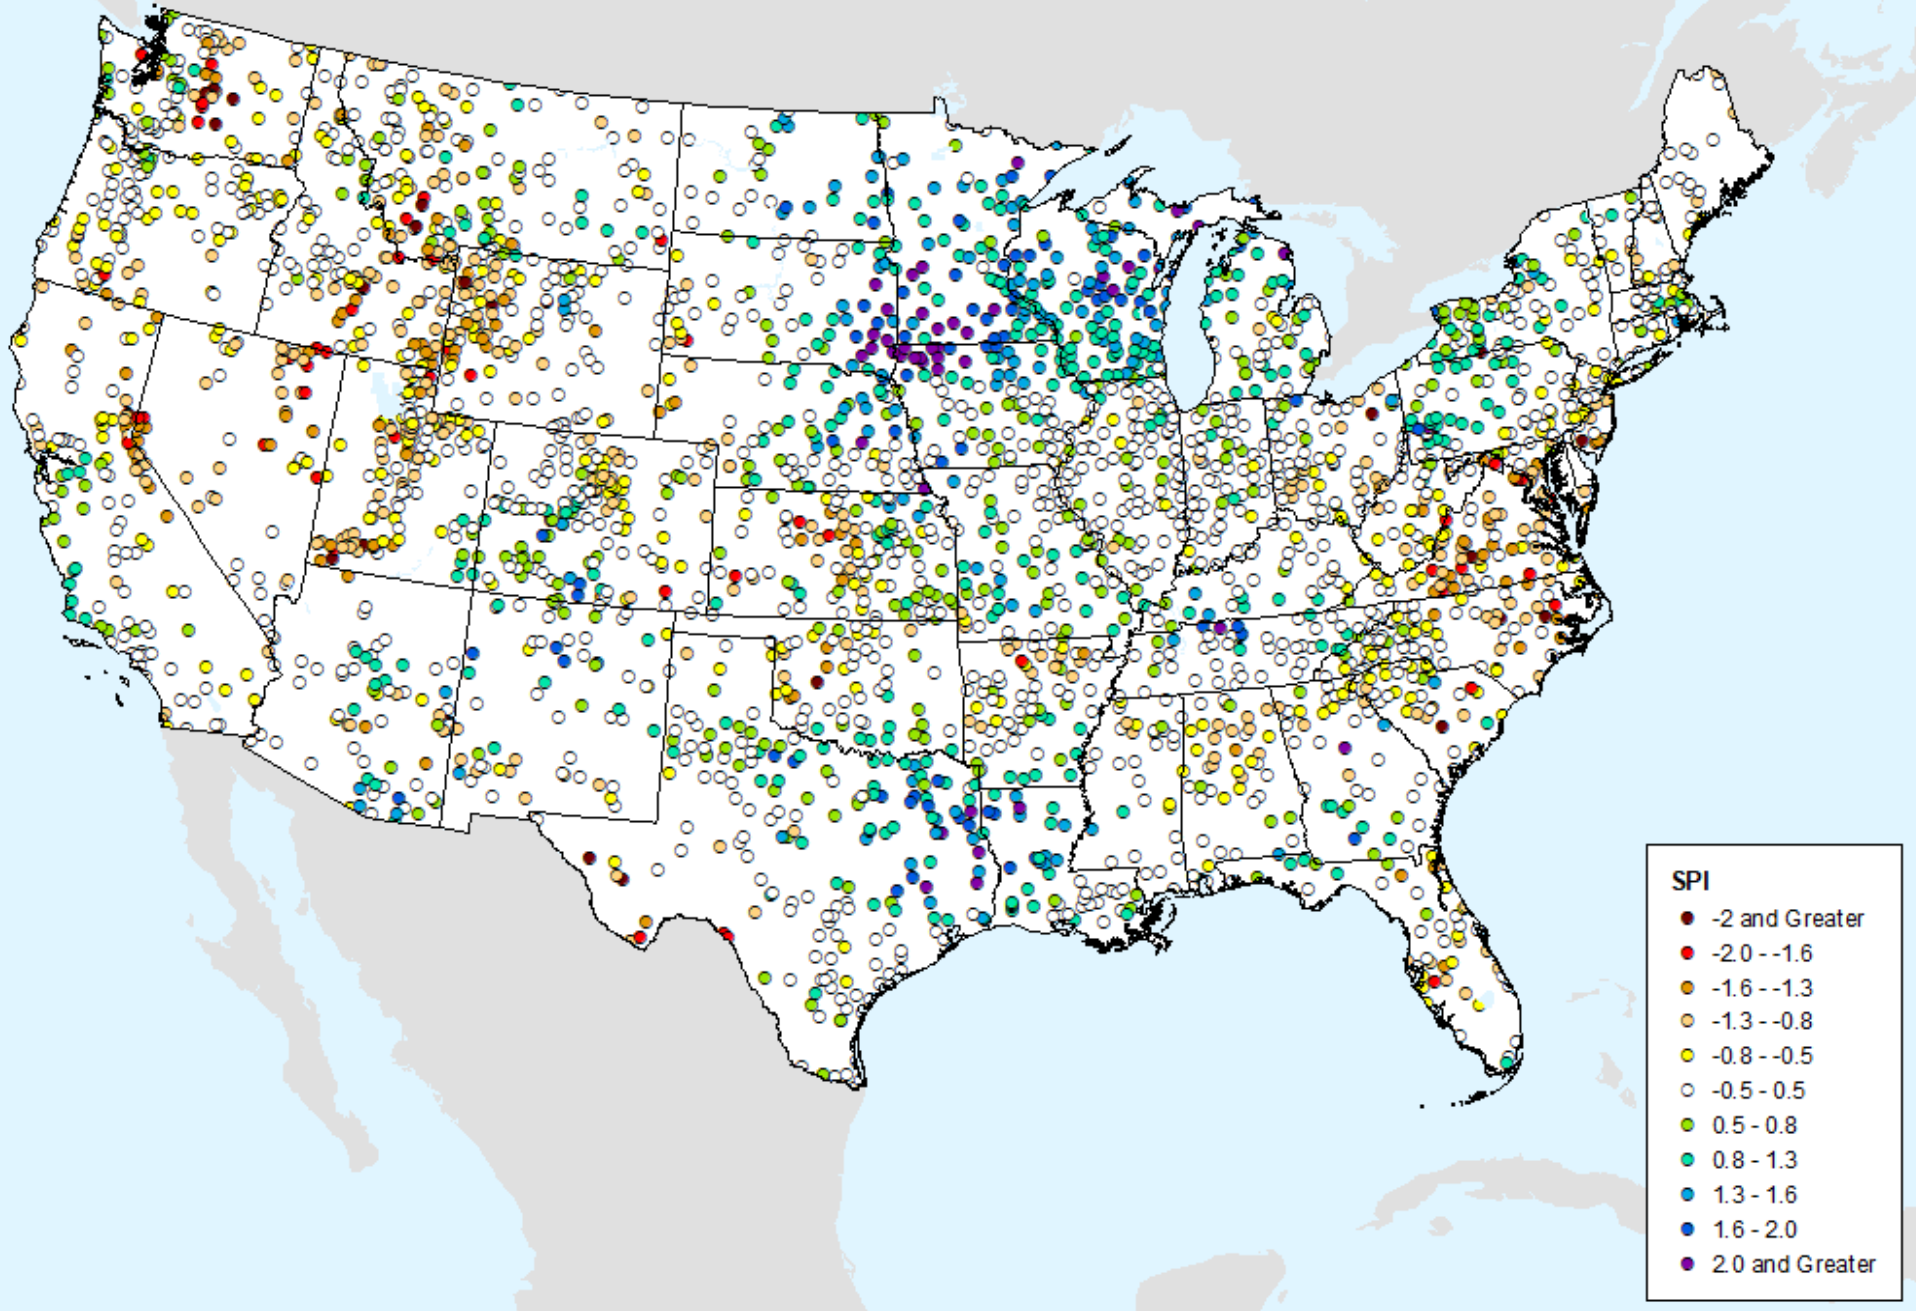

HPRCC 3-month SPI

As of: Tuesday, July 2, 2024