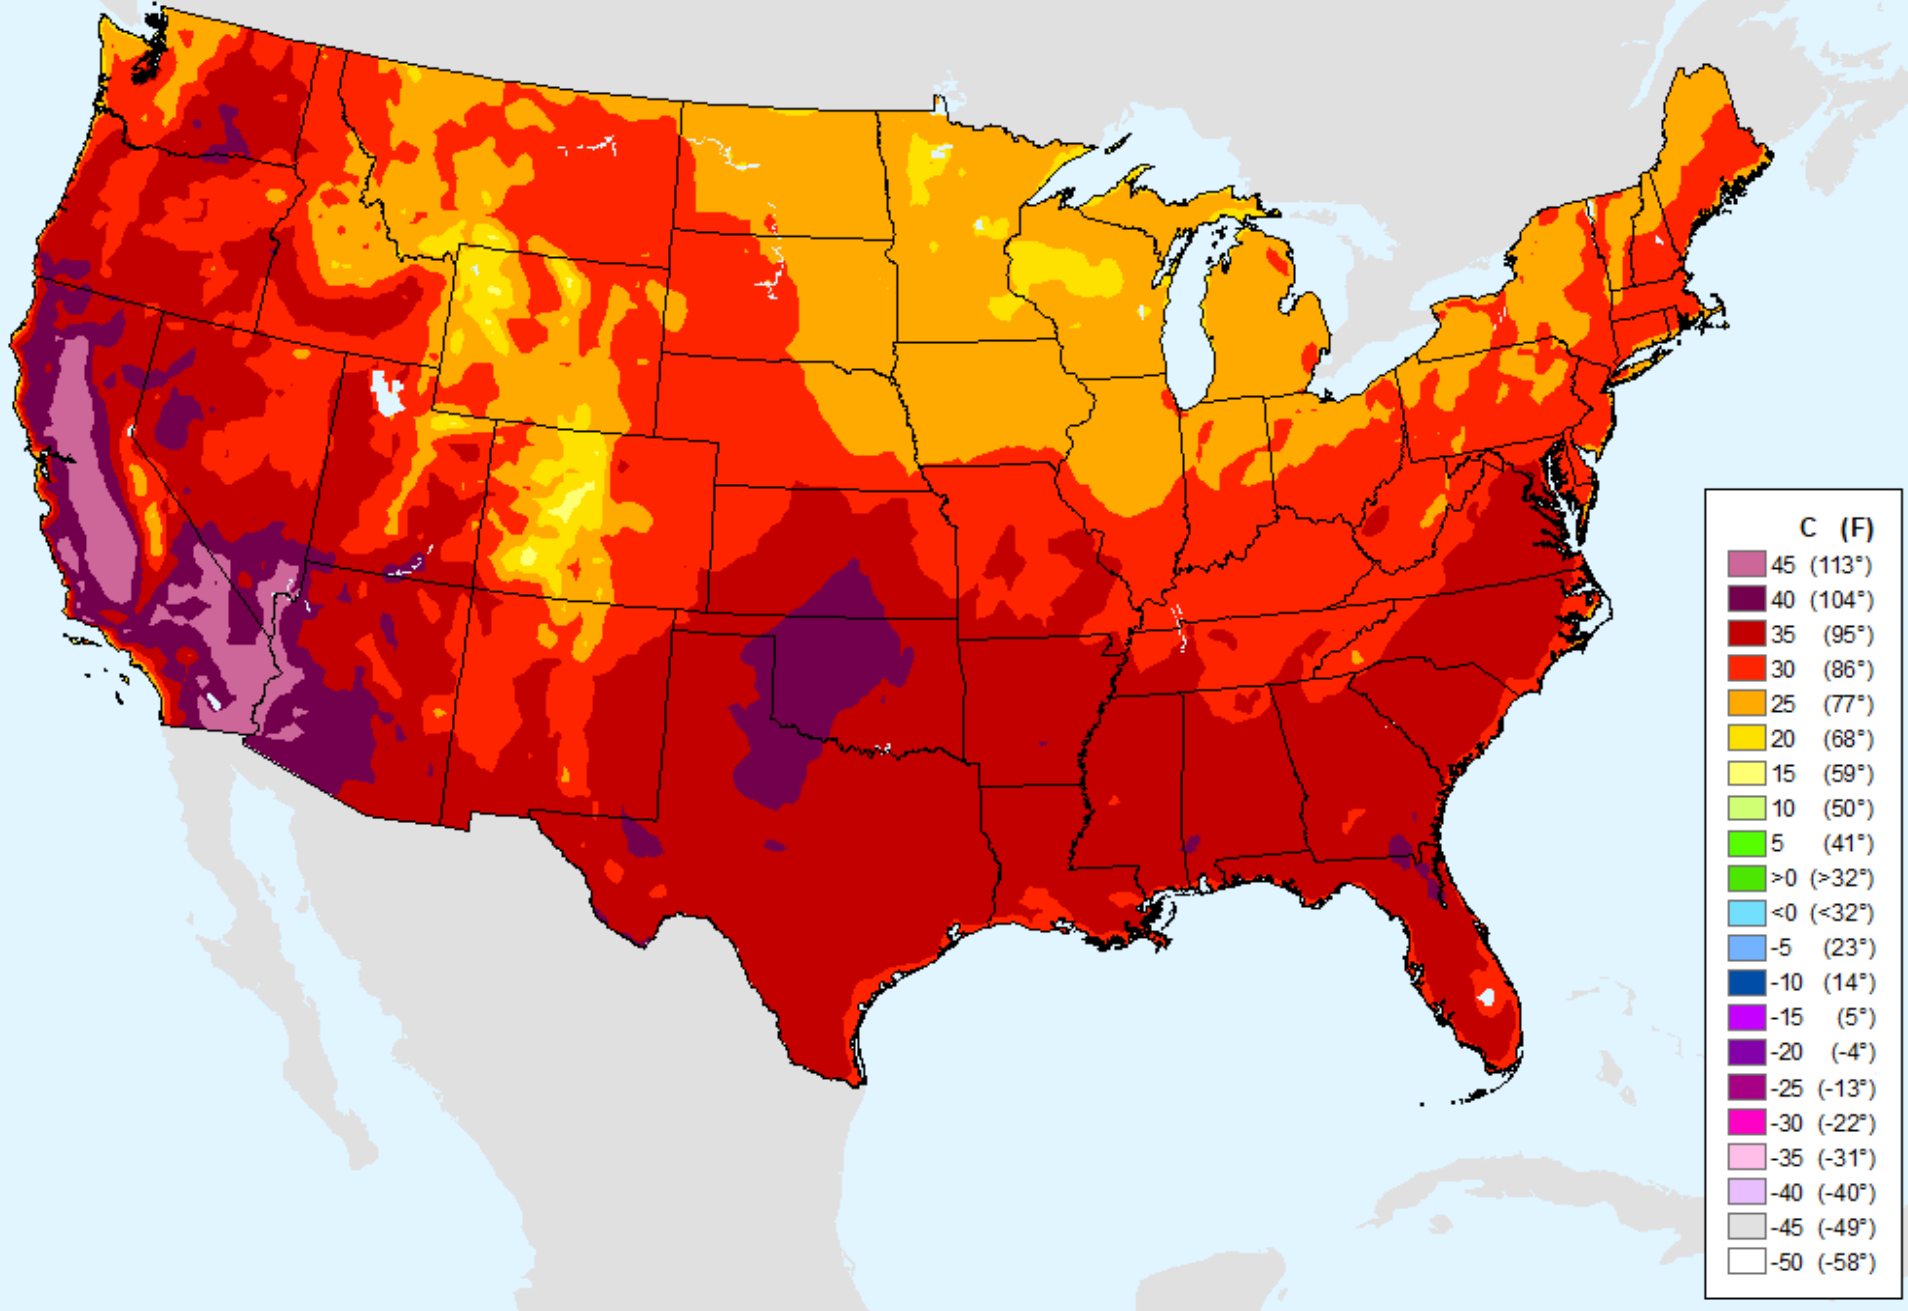

Keetch-Byram Drought Index (KBDI)

As of: Tuesday, July 2, 2024

Keetch-Byram Drought Index (KBDI)

As of: Tuesday, July 2, 2024

AHPS 1-month SPEI

As of: Tuesday, July 2, 2024

USDM for: Jun. 25, 2024

AHPS 1-month SPEI