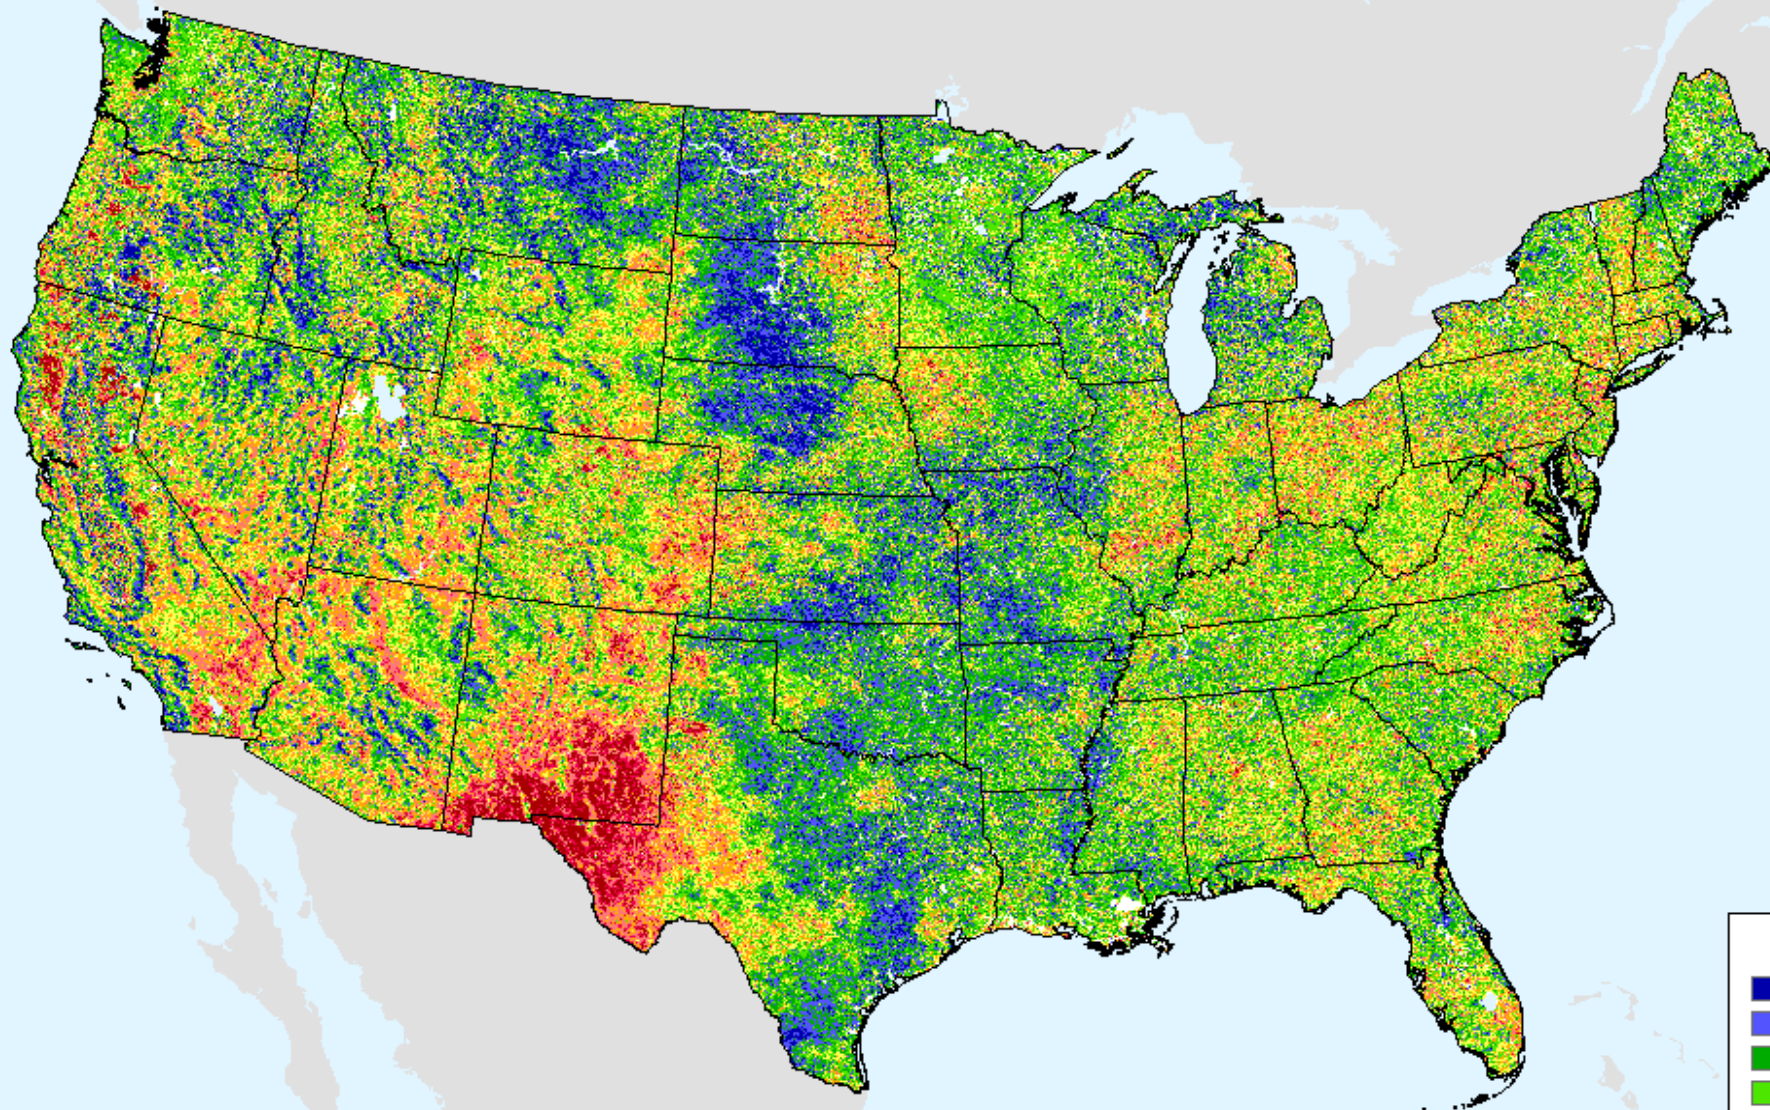

Vegetation Health Index

As of: Tuesday, July 2, 2024

USDM for: Jun. 25, 2024

Vegetation Health Index

As of: Tuesday, July 2, 2024

GFS (00z) 7-Day Precip Forecast

As of: Tuesday, July 2, 2024

USDM for: Jun. 25, 2024