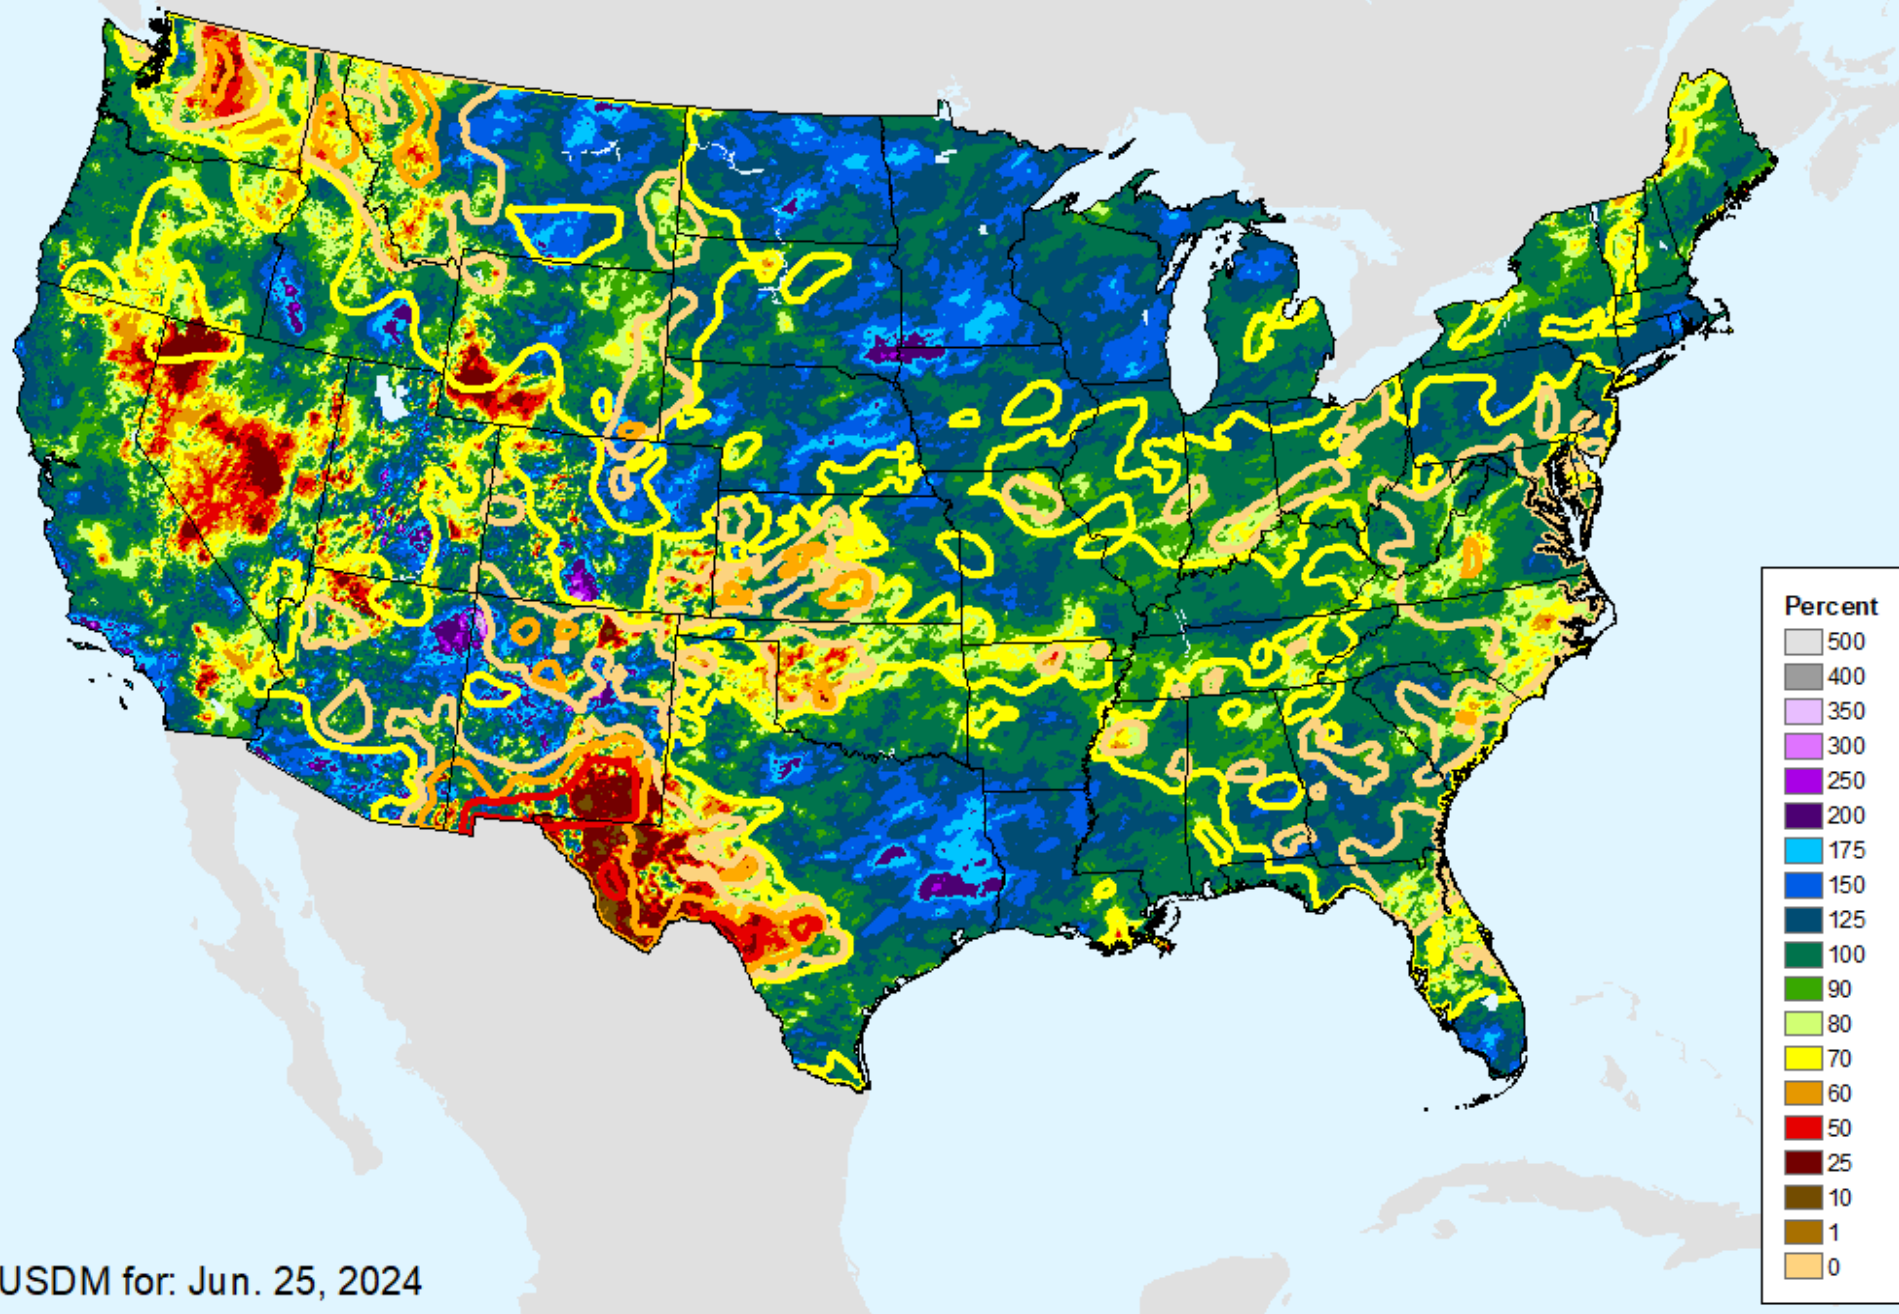

Percent

AHPS 180-Day Precip Departure

As of: Tuesday, July 2, 2024

USDM for: Jun. 25, 2024

AHPS 180-Day Precip Departure

As of: Tuesday, July 2, 2024

AHPS 180-Day Pct of Normal Pcp

As of: Tuesday, July 2, 2024