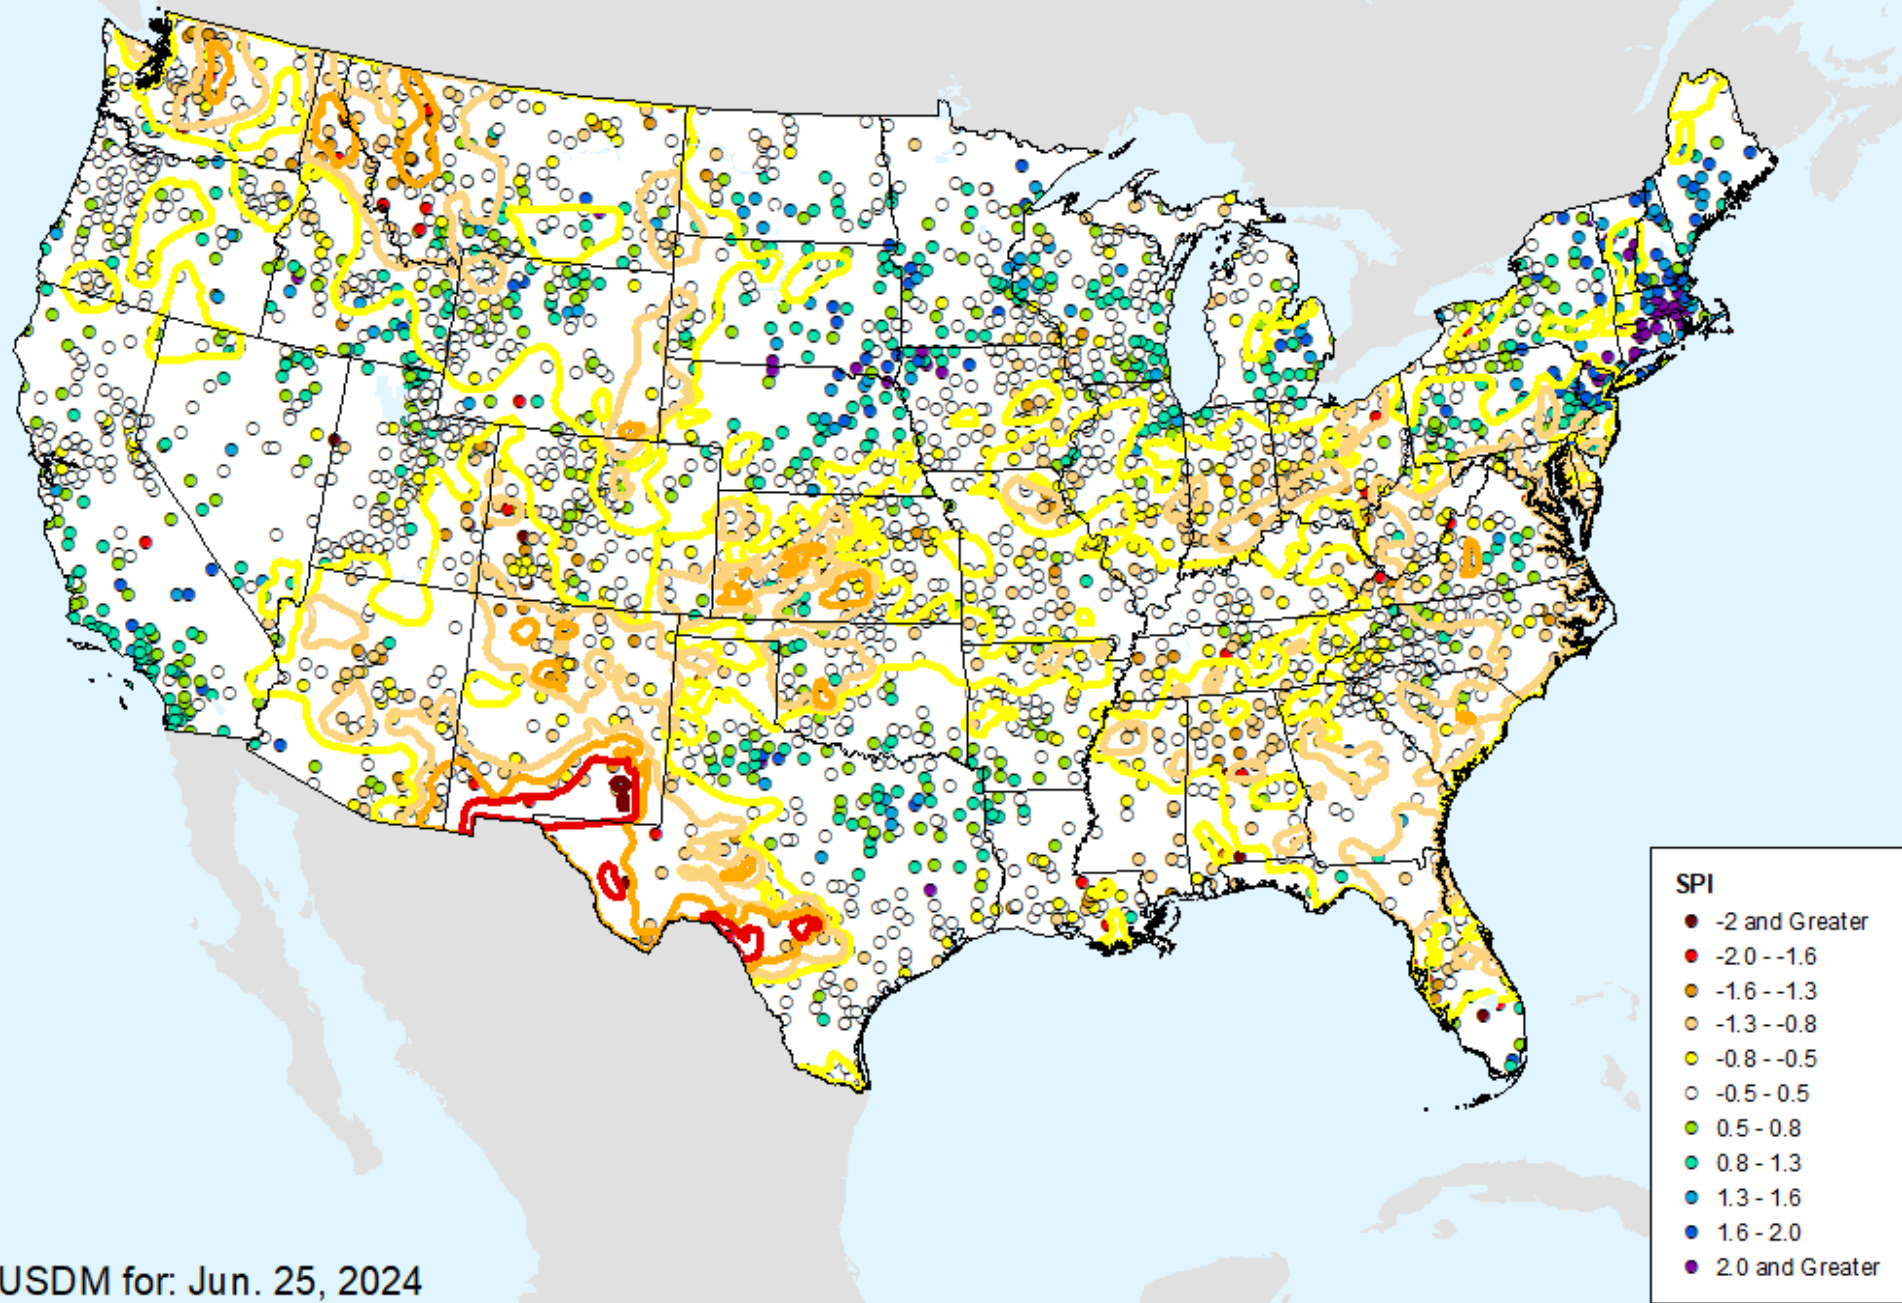

HPRCC 9-month SPI

As of: Tuesday, July 2, 2024

HPRCC 9-month SPI

As of: Tuesday, July 2, 2024

HPRCC 12-month SPI

As of: Tuesday, July 2, 2024

USDM for: Jun. 25, 2024

HPRCC 12-month SPI