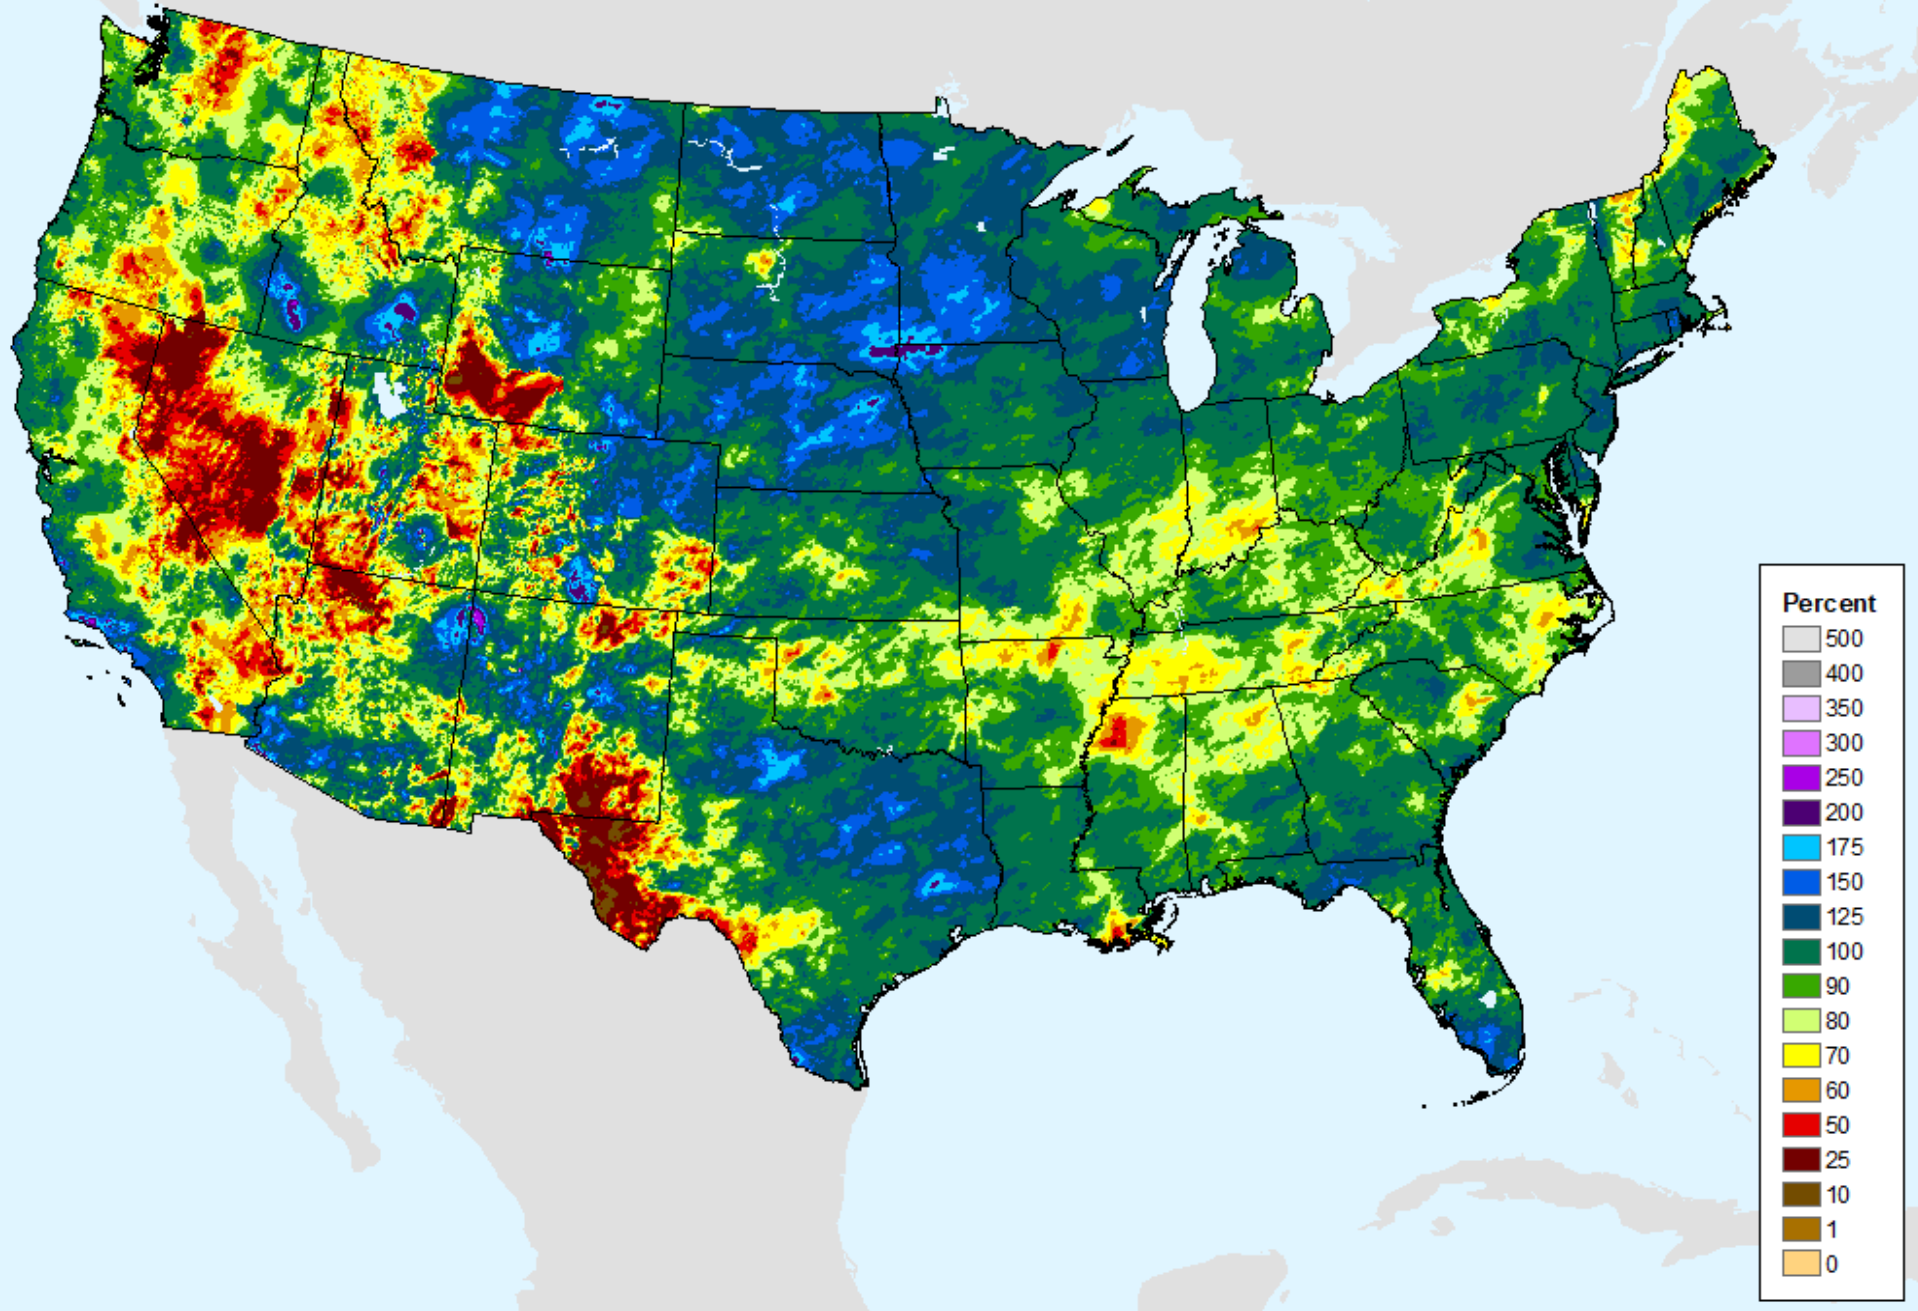

AHPS Water-Year Pct of Normal Pcp

As of: Tuesday, July 2, 2024