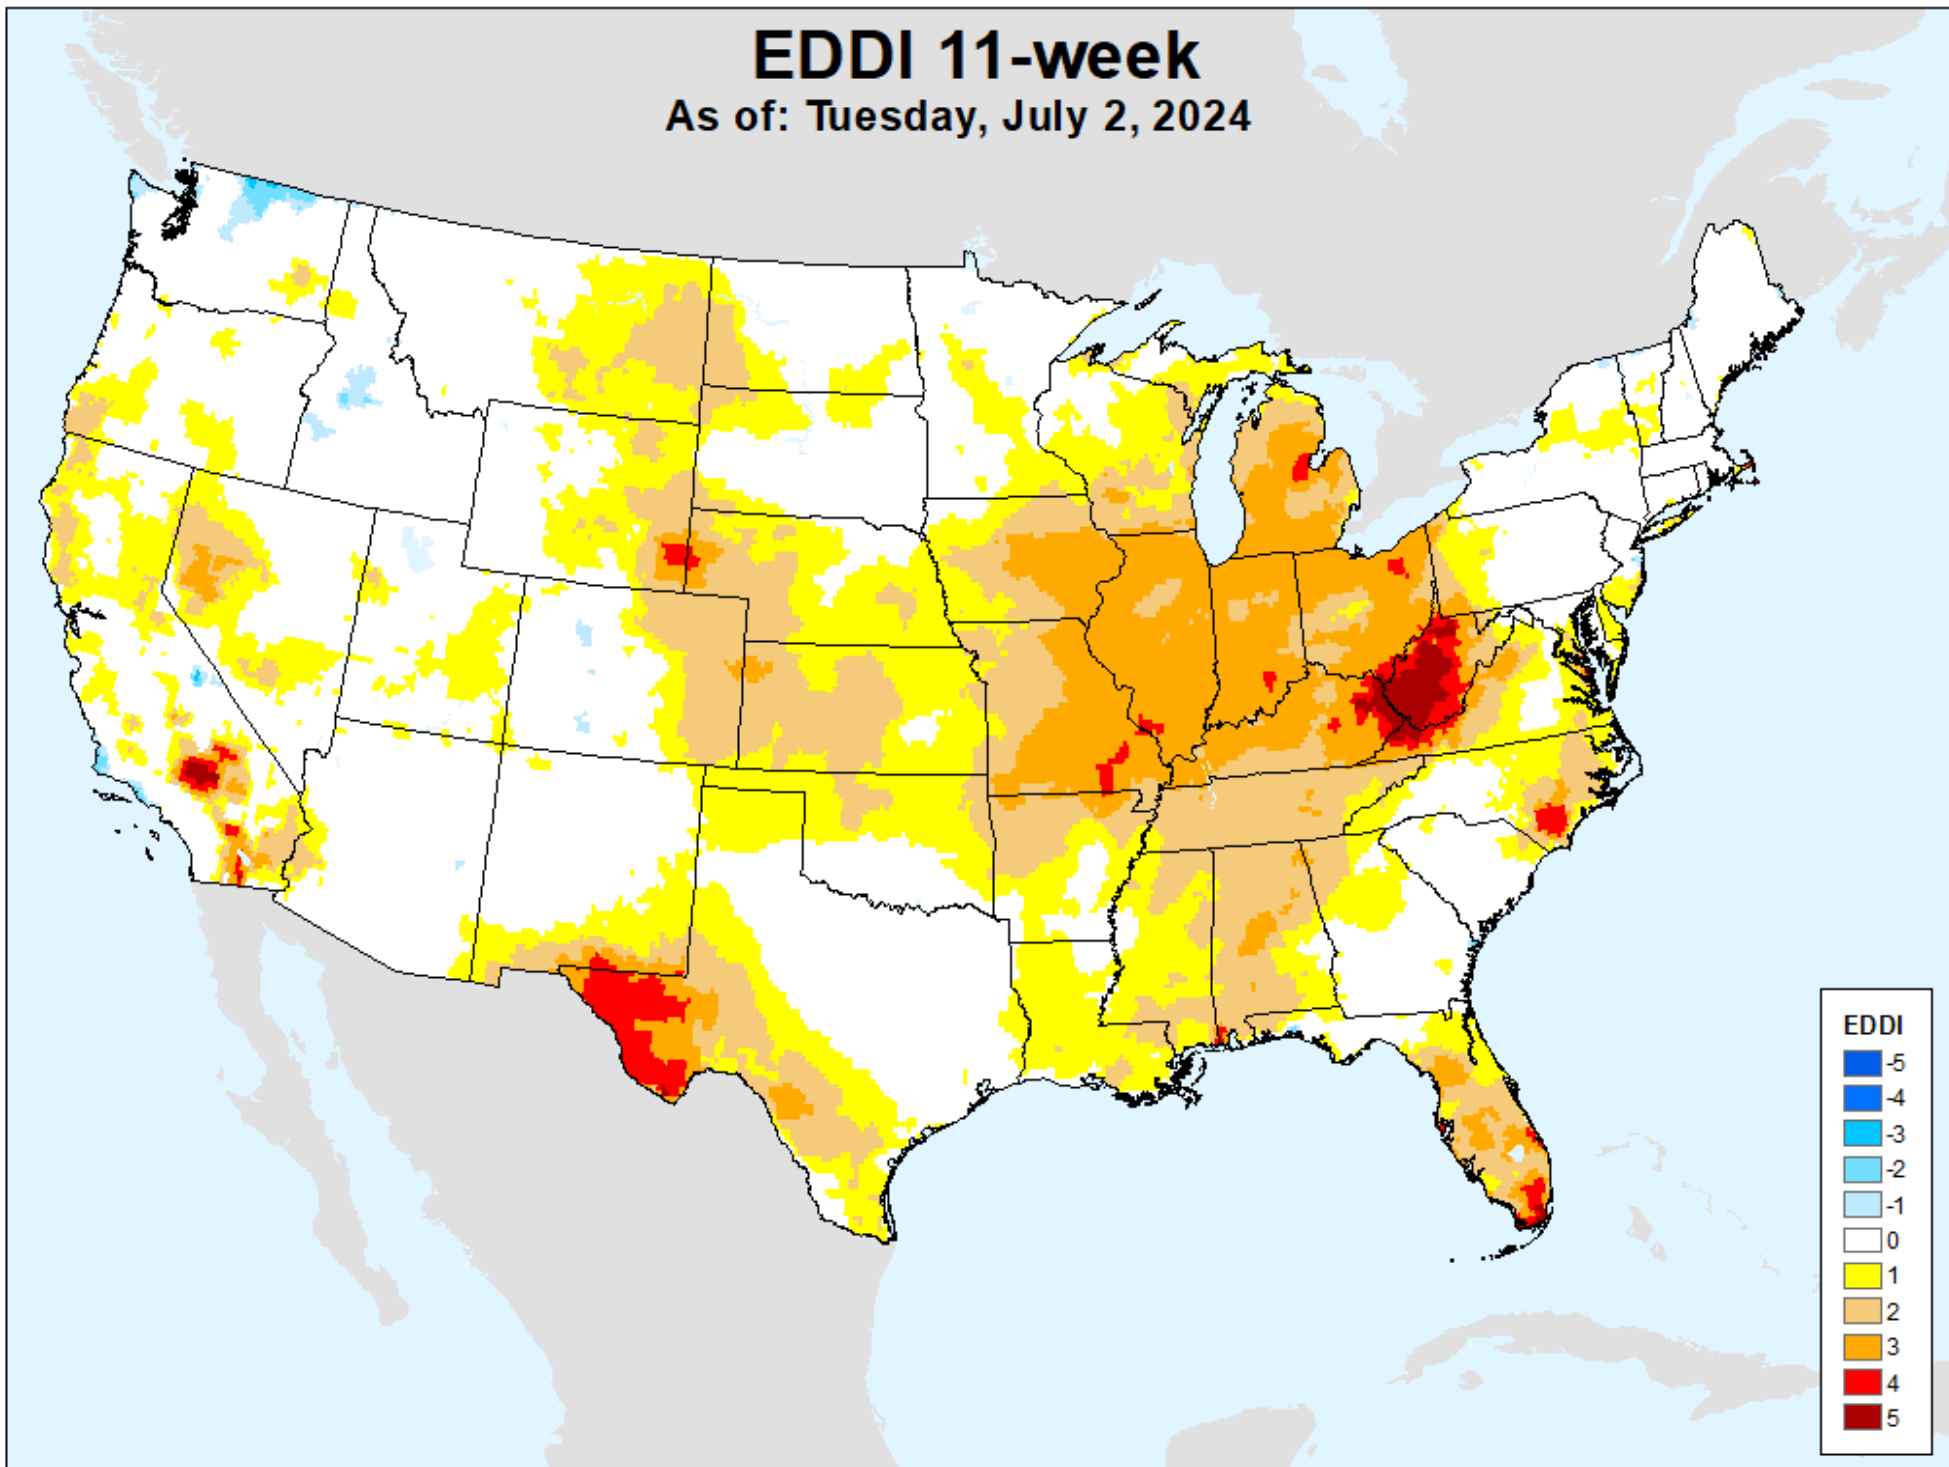

As of: Tuesday, July 2, 2024

EDDI 11-week

As of: Tuesday, July 2, 2024

USDM for: Jun. 25, 2024

EDDI 11-week

As of: Tuesday, July 2, 2024

EDDI 12-week

As of: Tuesday, July 2, 2024