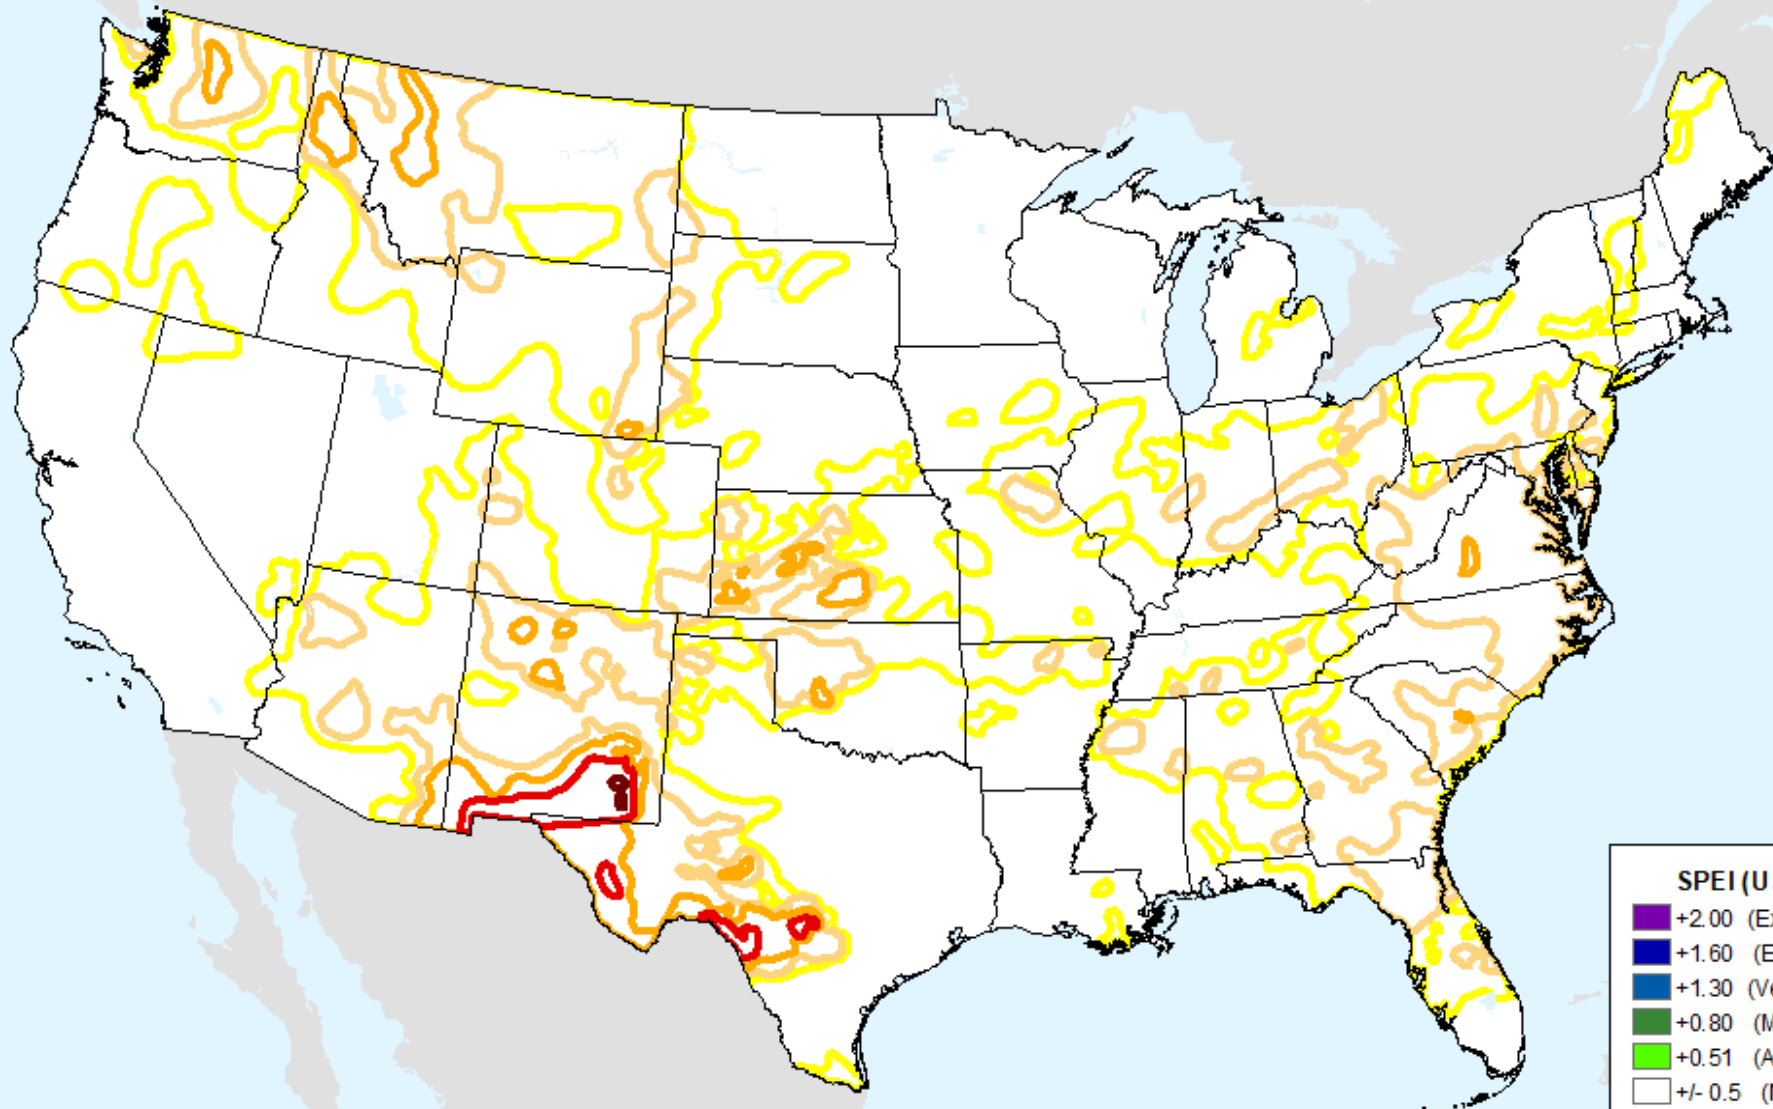

USDM for: Jun. 25, 2024

AHPS 24-month SPEI

As of: Tuesday, July 2, 2024

AHPS 36-month SPEI

As of: Tuesday, July 2, 2024

USDM for: Jun. 25, 2024

AHPS 36-month SPEI

As of: Tuesday, July 2, 2024