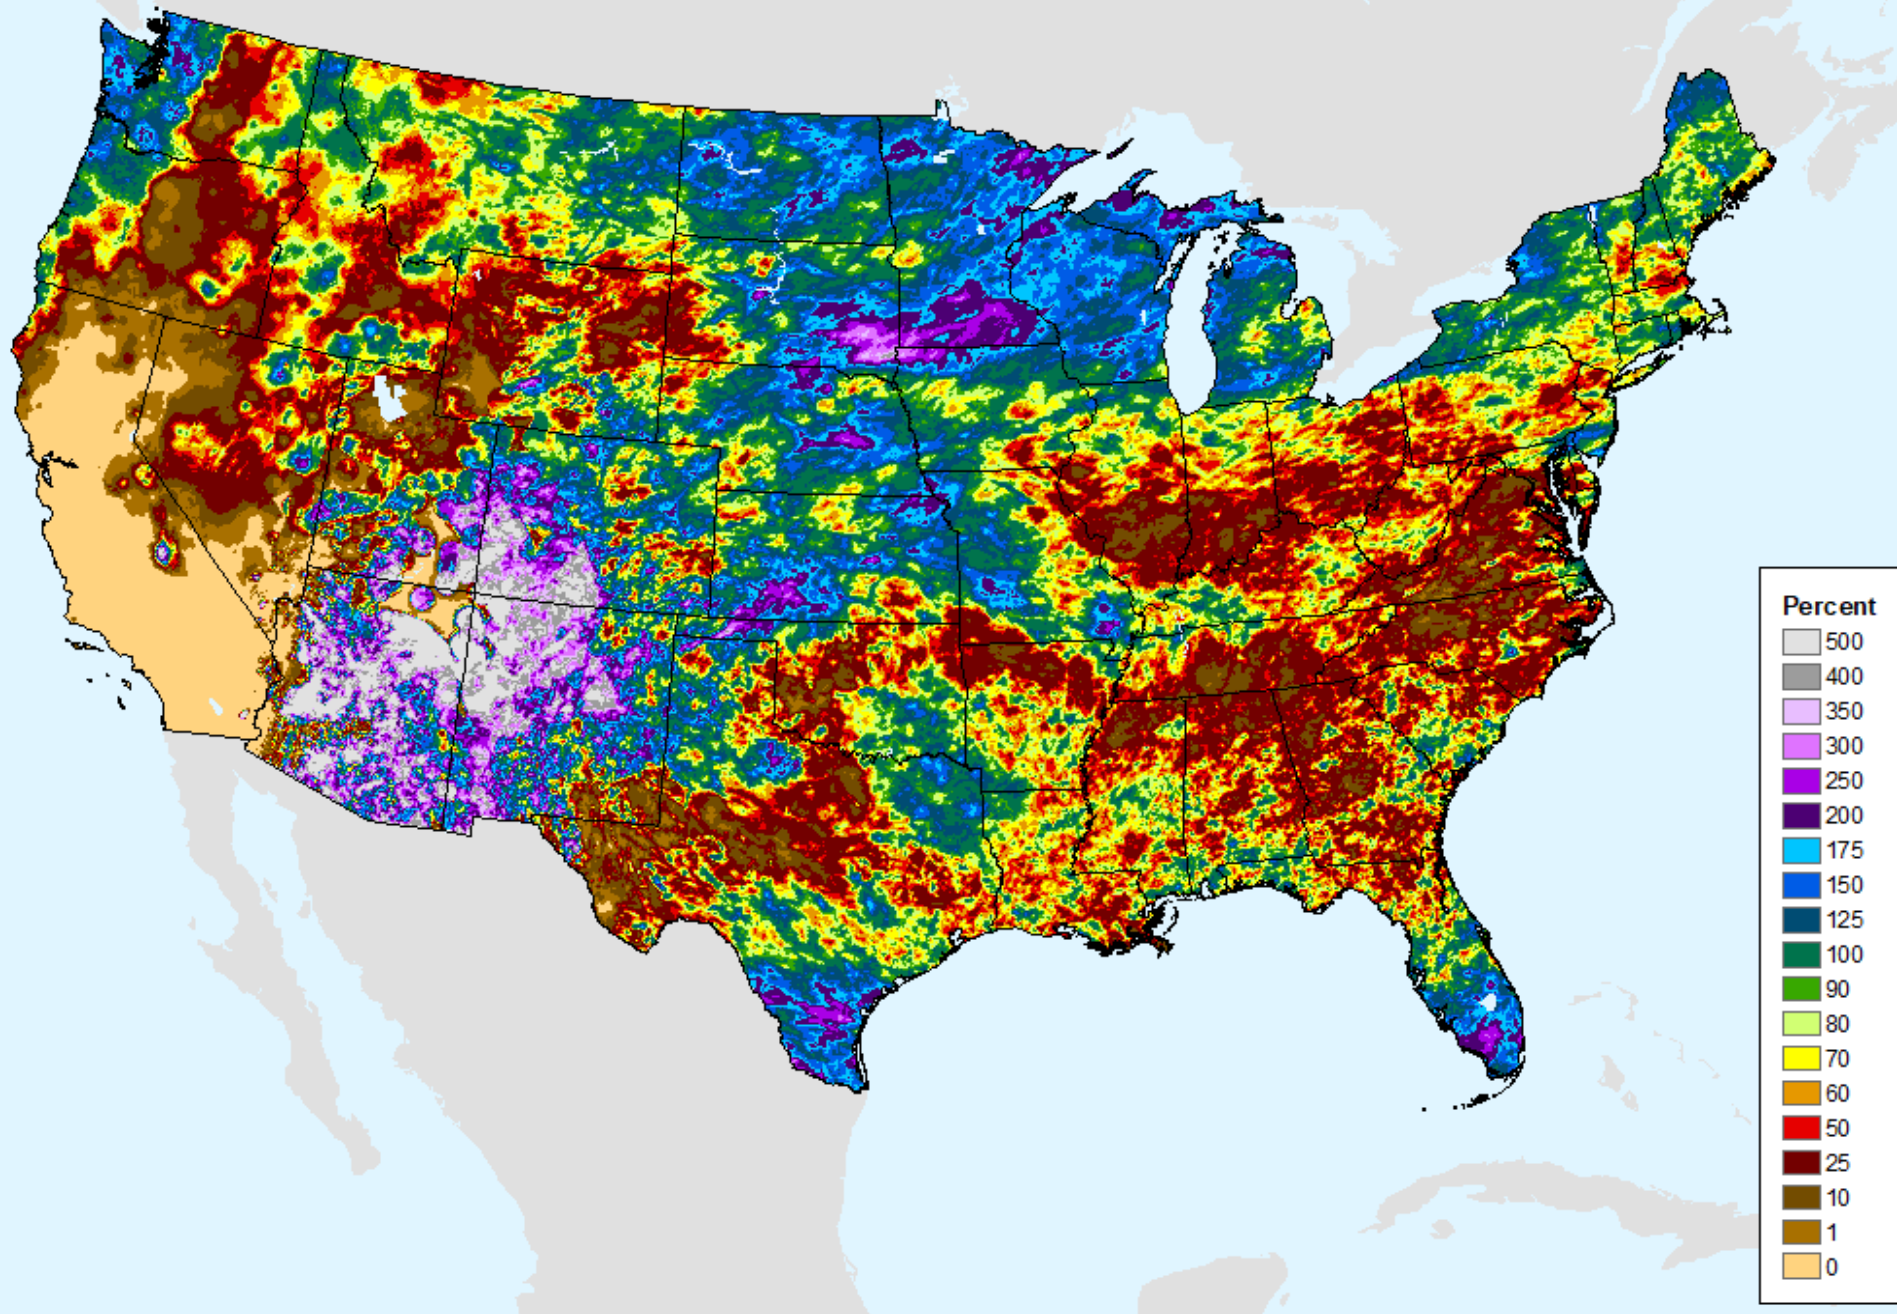

AHPS 30-Day Pct of Normal Pcp

As of: Tuesday, July 2, 2024