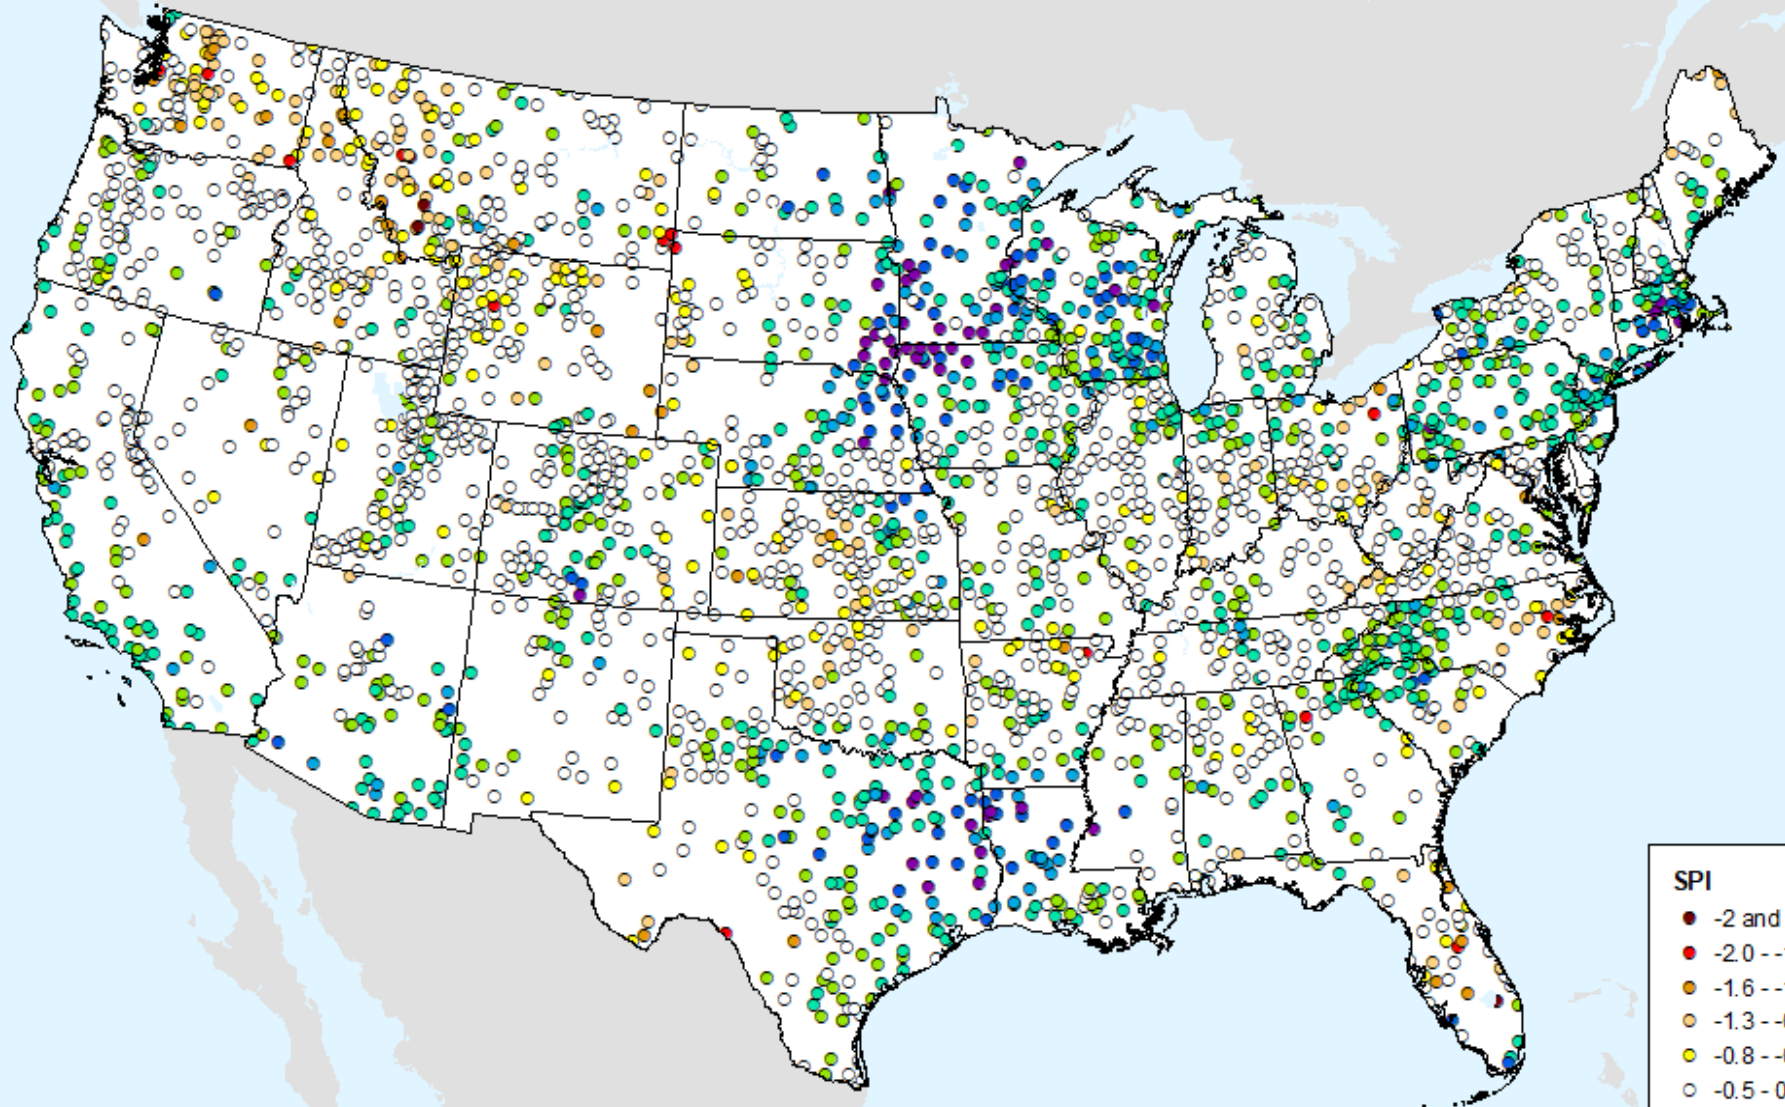

HPRCC 6-month SPI

As of: Tuesday, July 2, 2024

SPI

- -2 and Greater
- -2.0 -- -1.6
- -1.6 -- -1.3
- -1.3 -- -0.8
- -0.8 -- -0.5
- -0.5 - 0.5
- 0.5 - 0.8
- 0.8 - 1.3
- 1.3 - 1.6
- 1.6 - 2.0
- 2.0 and Greater