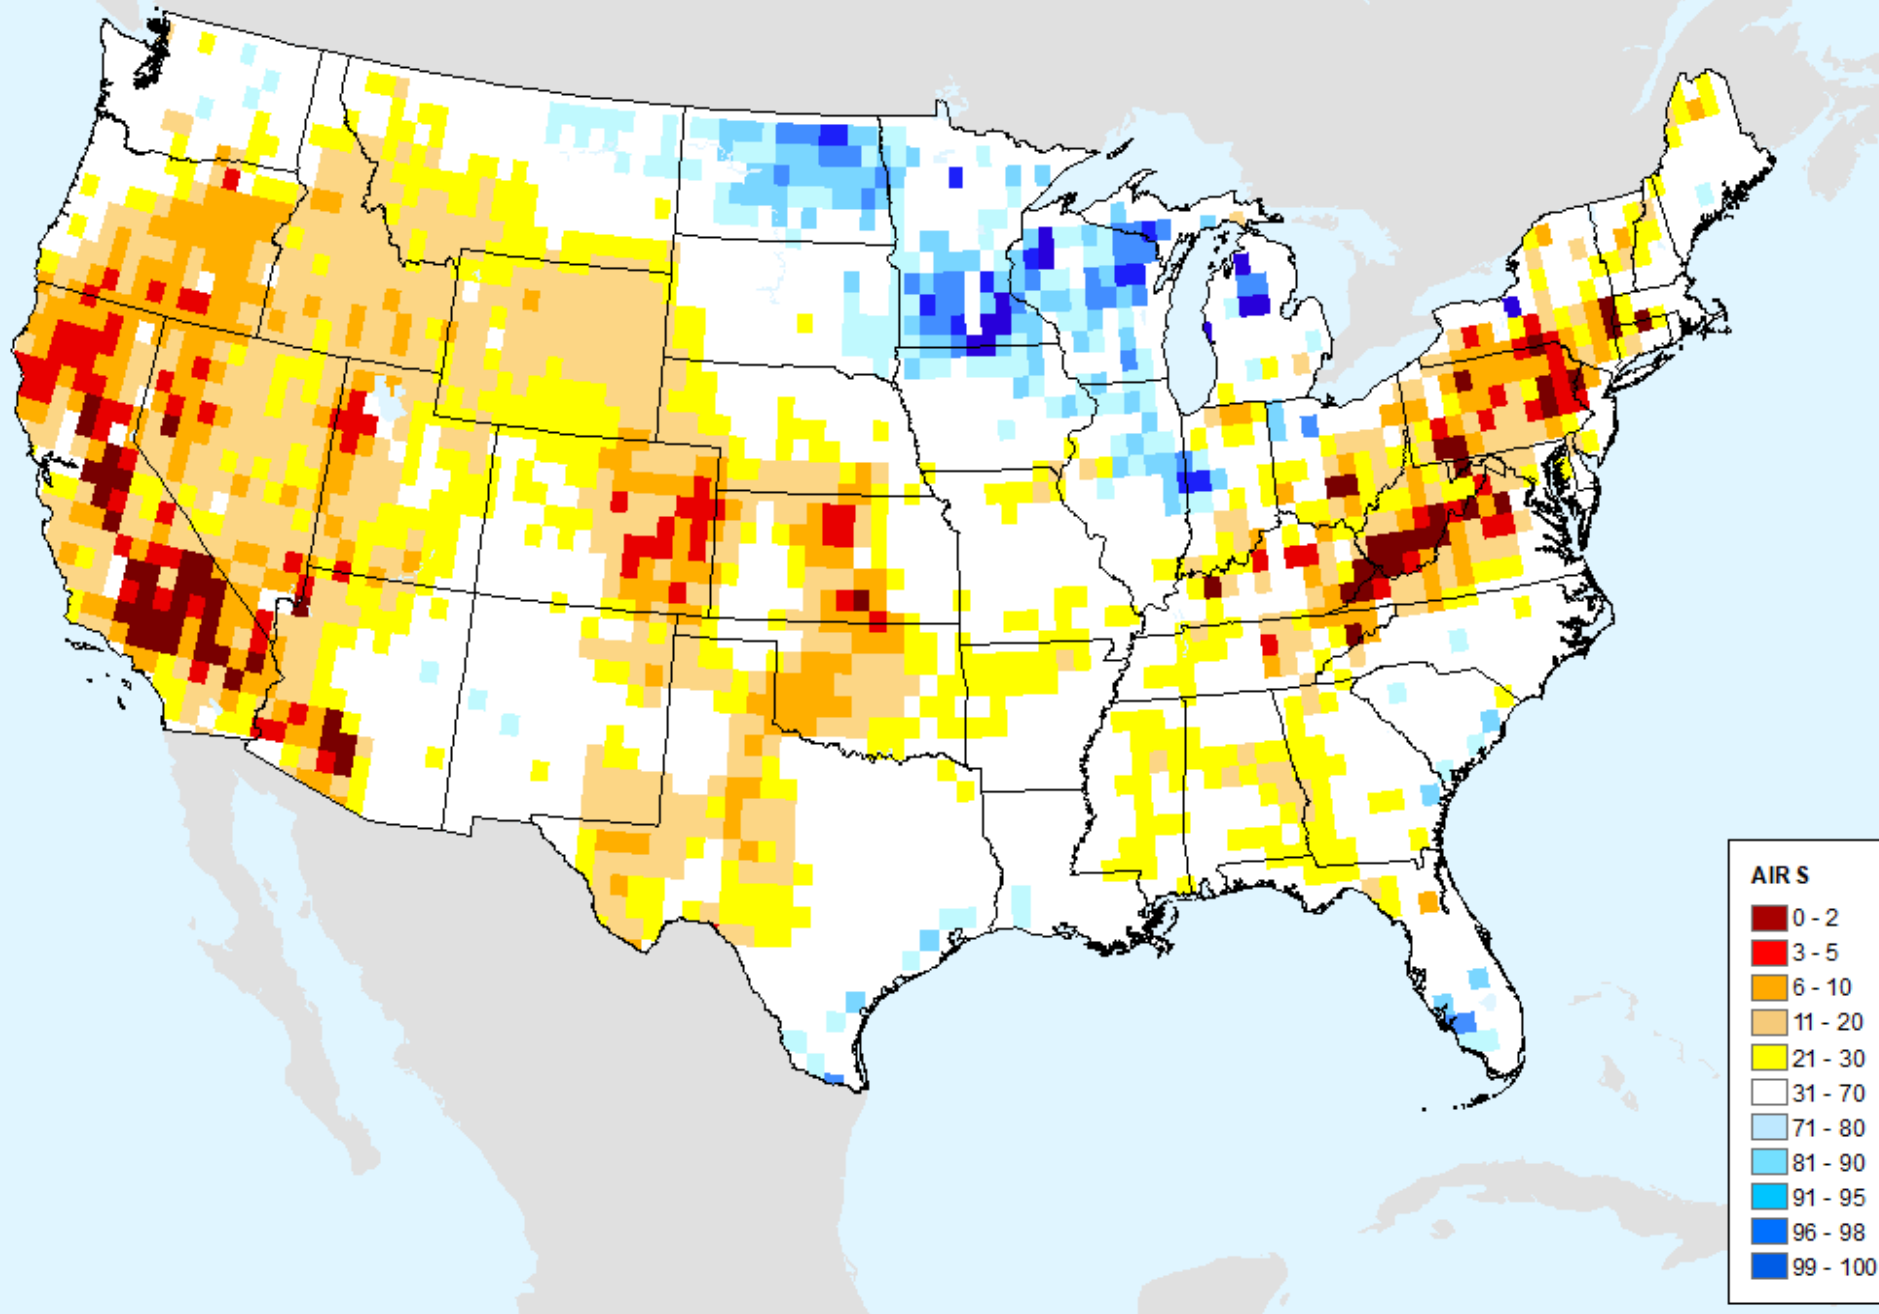

AIRS-Based Retrieved Surface Air Temperature 28 Day

As of: Tuesday, July 2, 2024