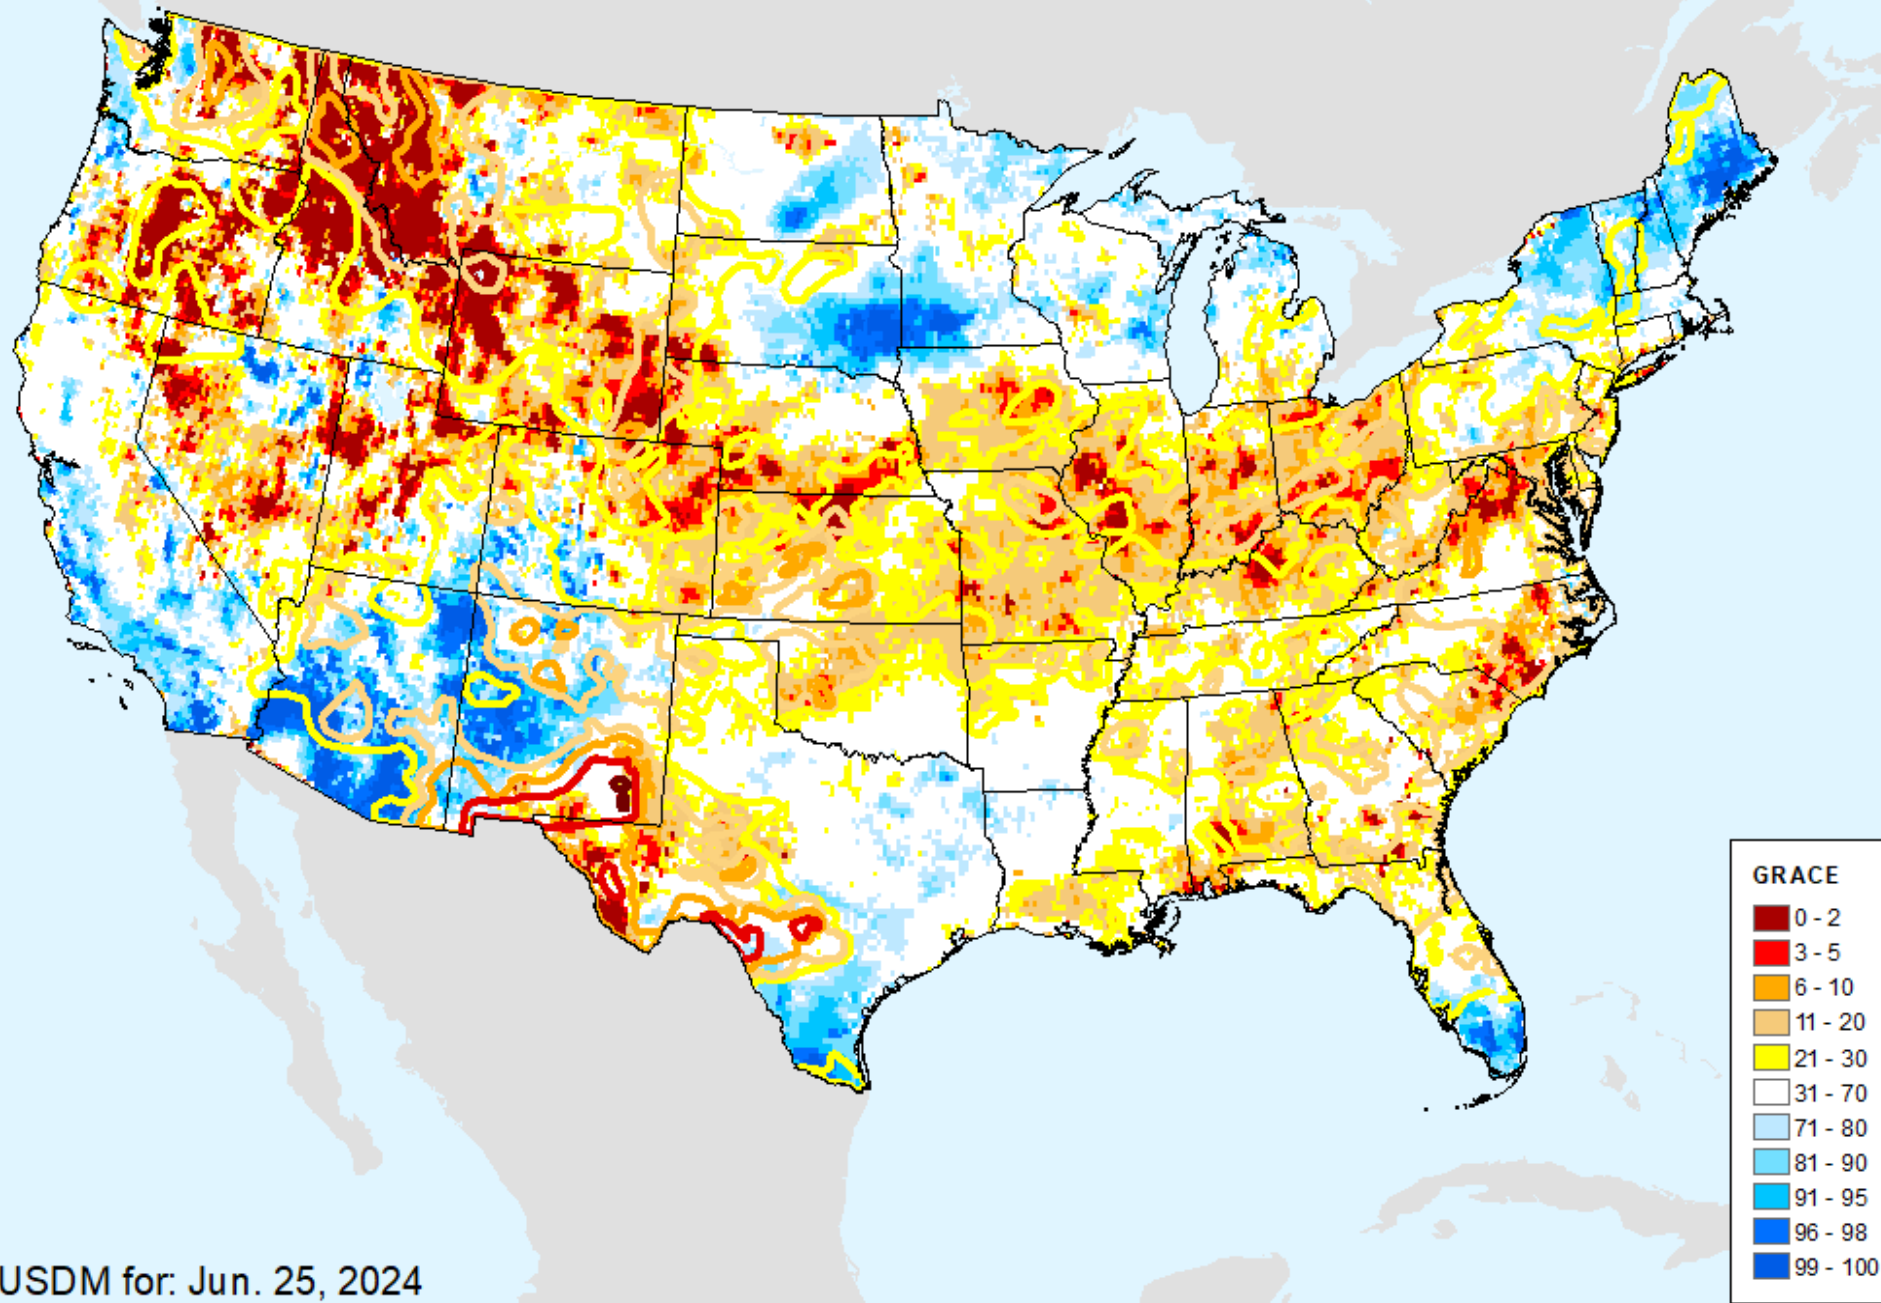

GRACE-Based Surface Soil Moisture Drought Indicator

As of: Tuesday, July 2, 2024