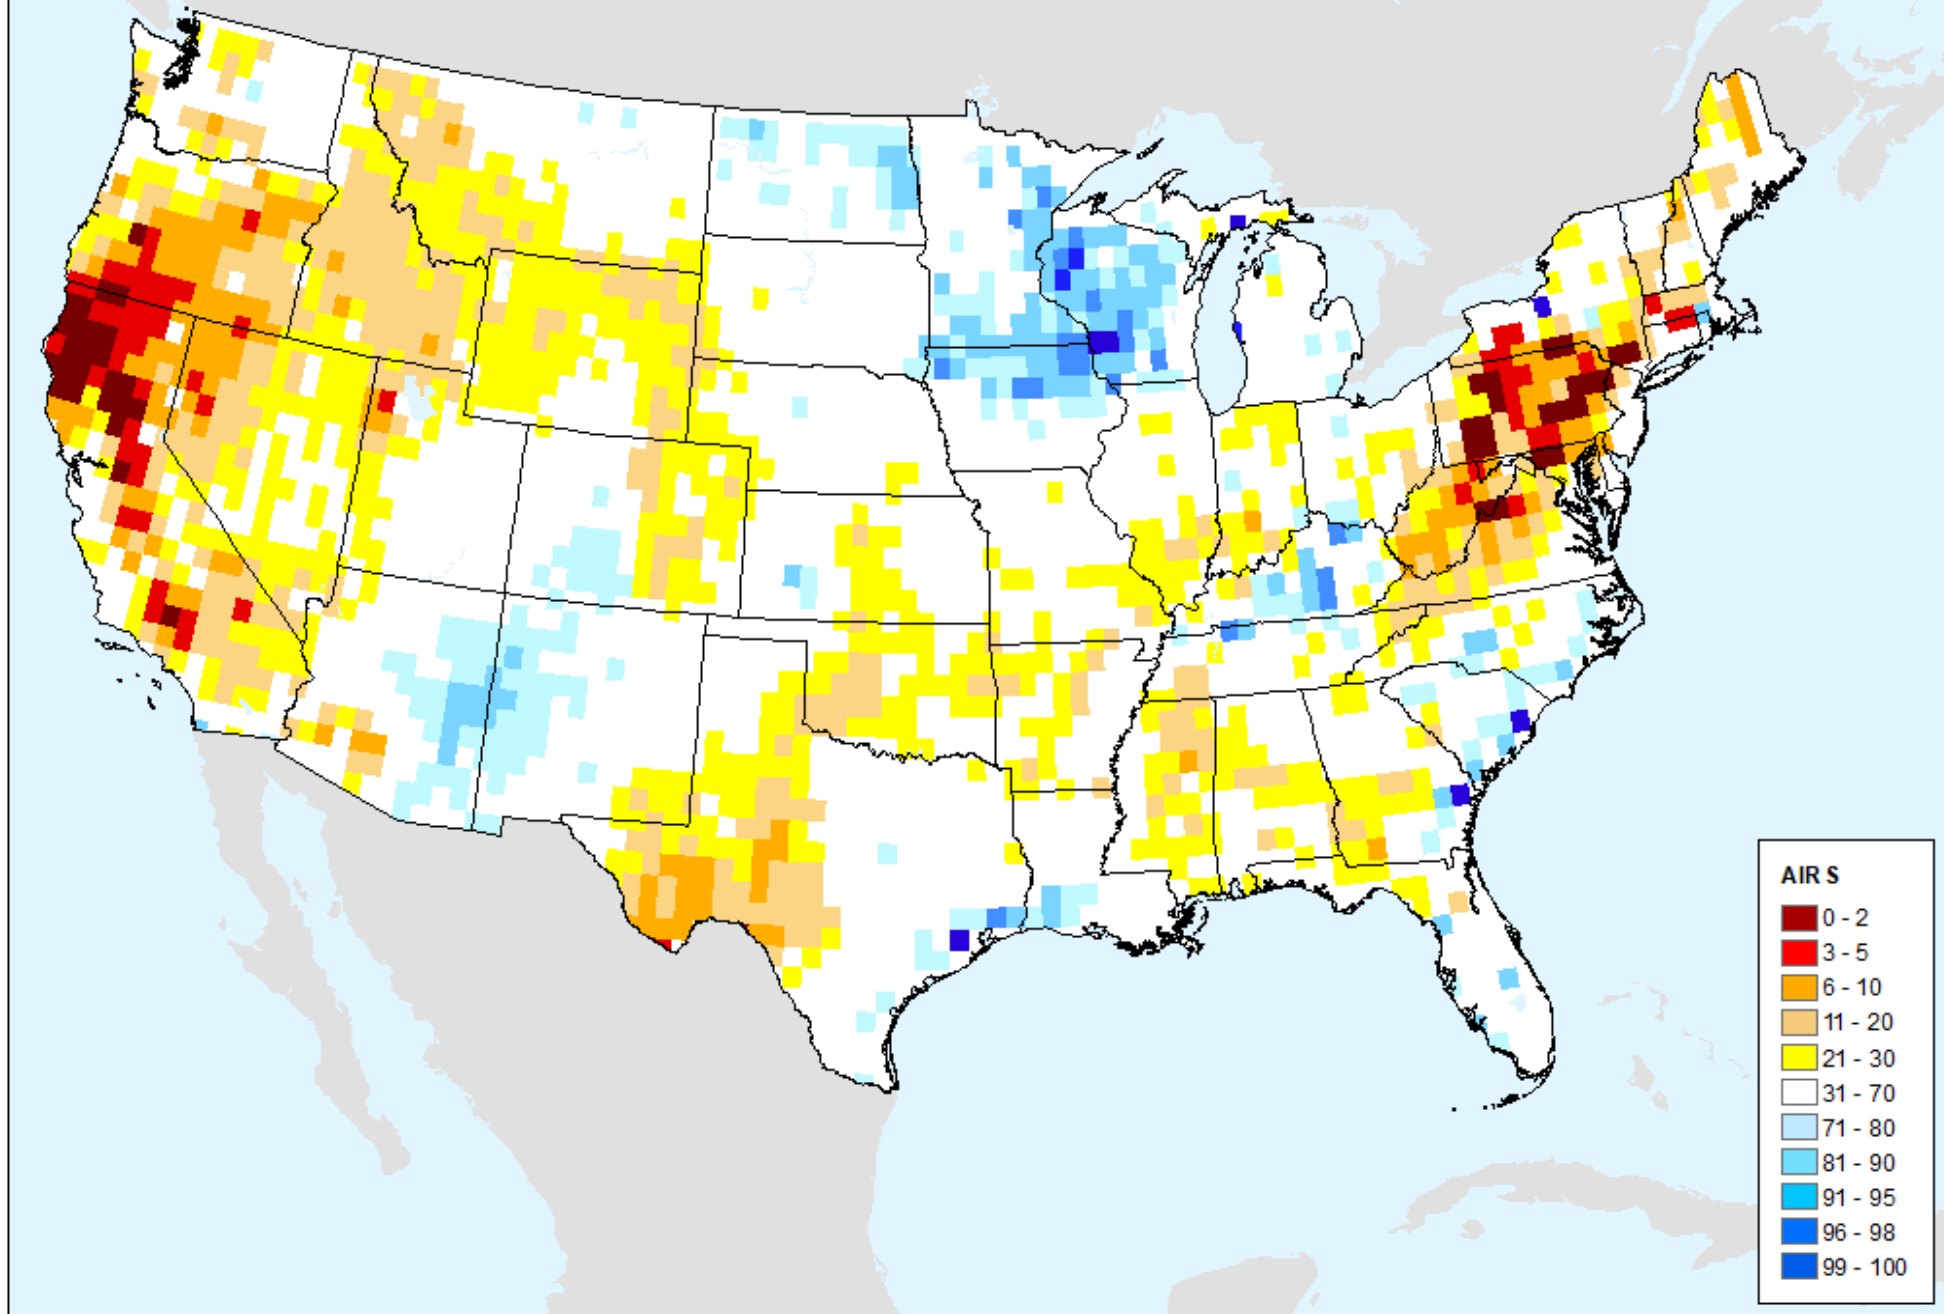

As of: Tuesday, July 2, 2024

AIRS-Based Vapor Pressure Deficit 28 Day

As of: Tuesday, July 2, 2024

AIRS-Based Vapor Pressure Deficit 56 Day

As of: Tuesday, July 2, 2024

AIRS-Based Surface Air Temperature 56 Day