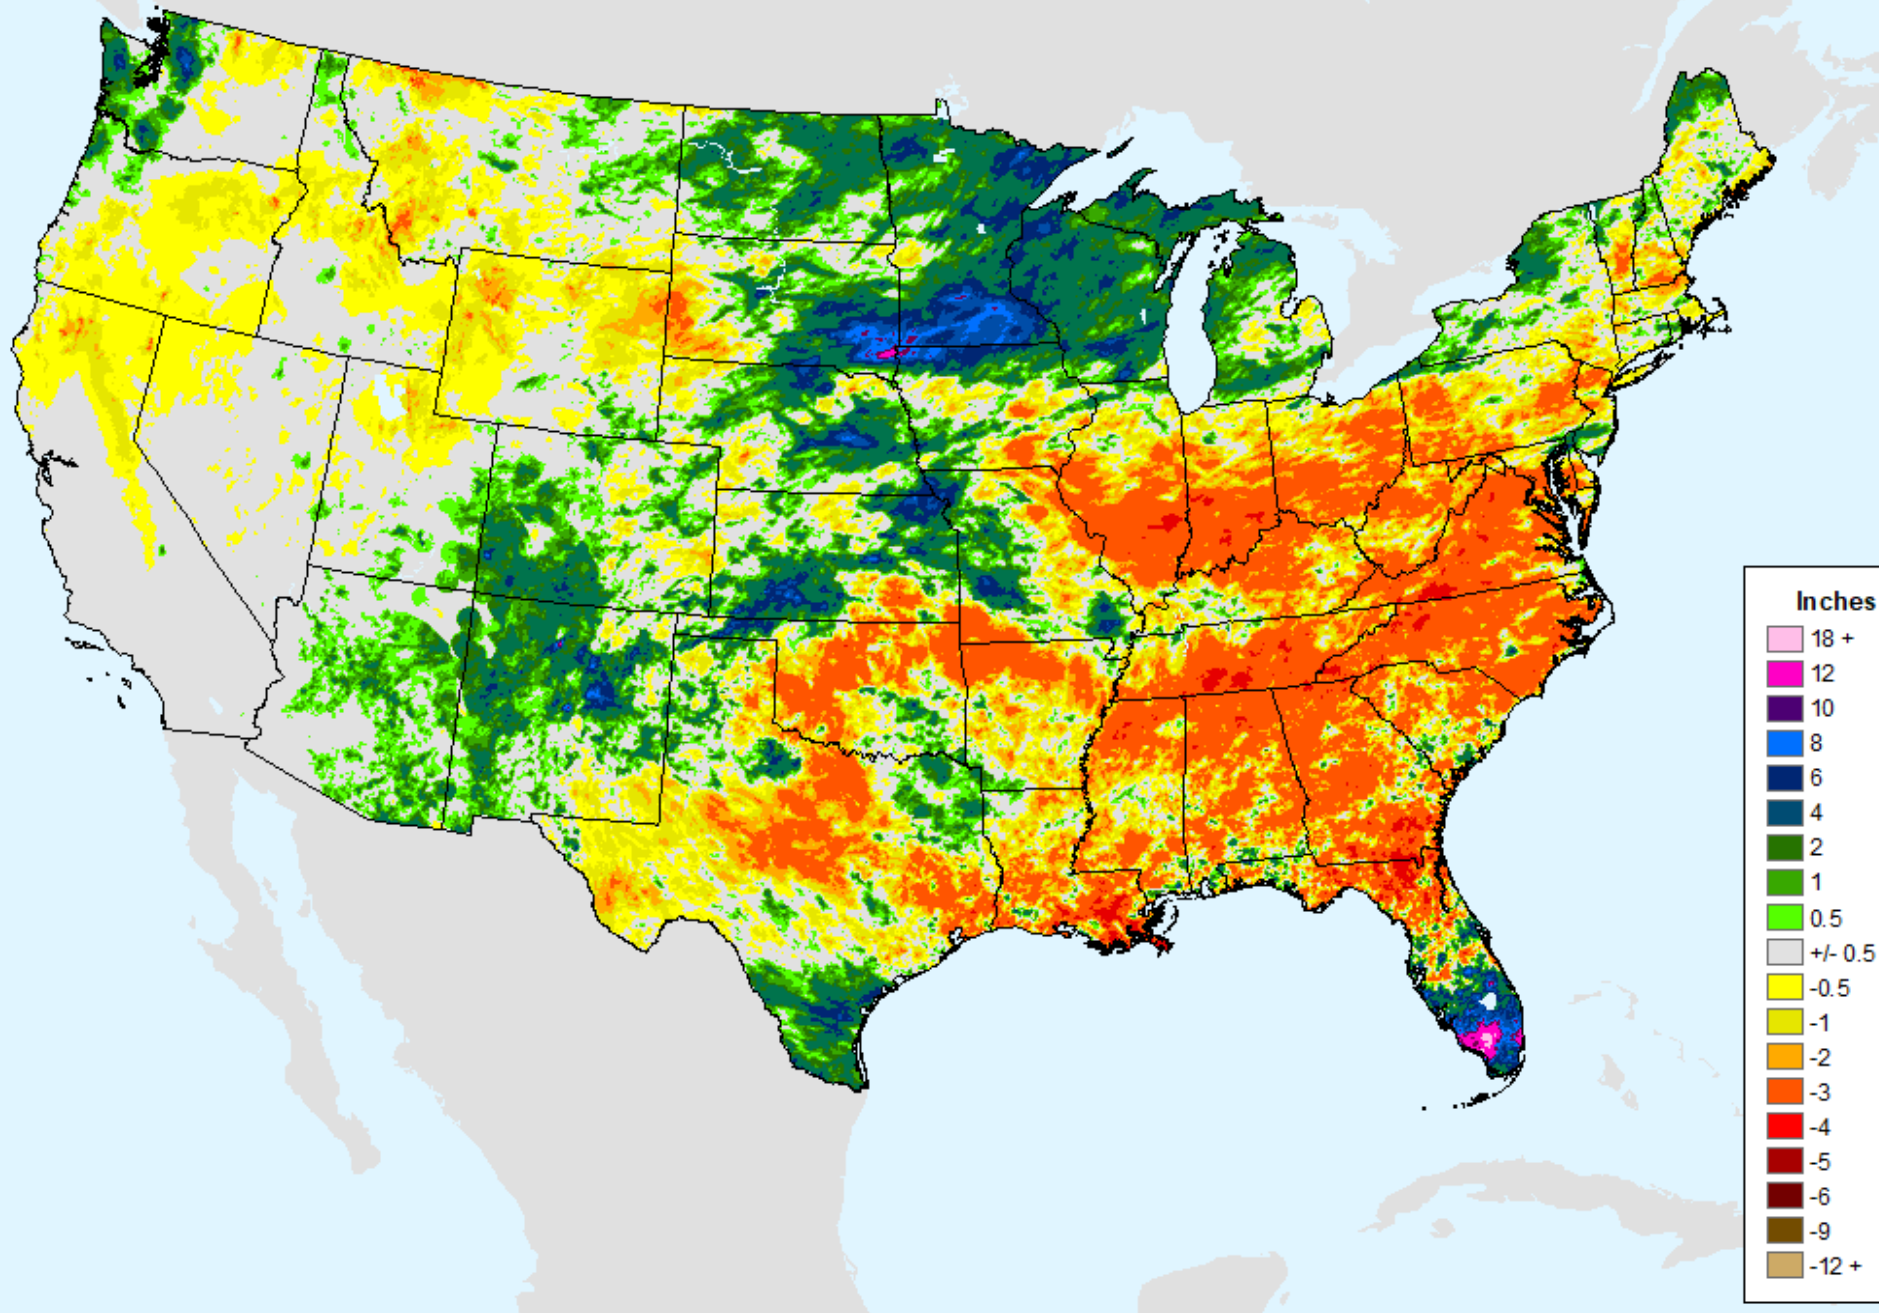

AHPS 14-Day Precip Departure

As of: Tuesday, July 2, 2024

AHPS 30-Day Precip Departure

As of: Tuesday, July 2, 2024

USDM for: Jun. 25, 2024

AHPS 30-Day Precip Departure

As of: Tuesday, July 2, 2024

AHPS 30-Day Pct of Normal Pcp