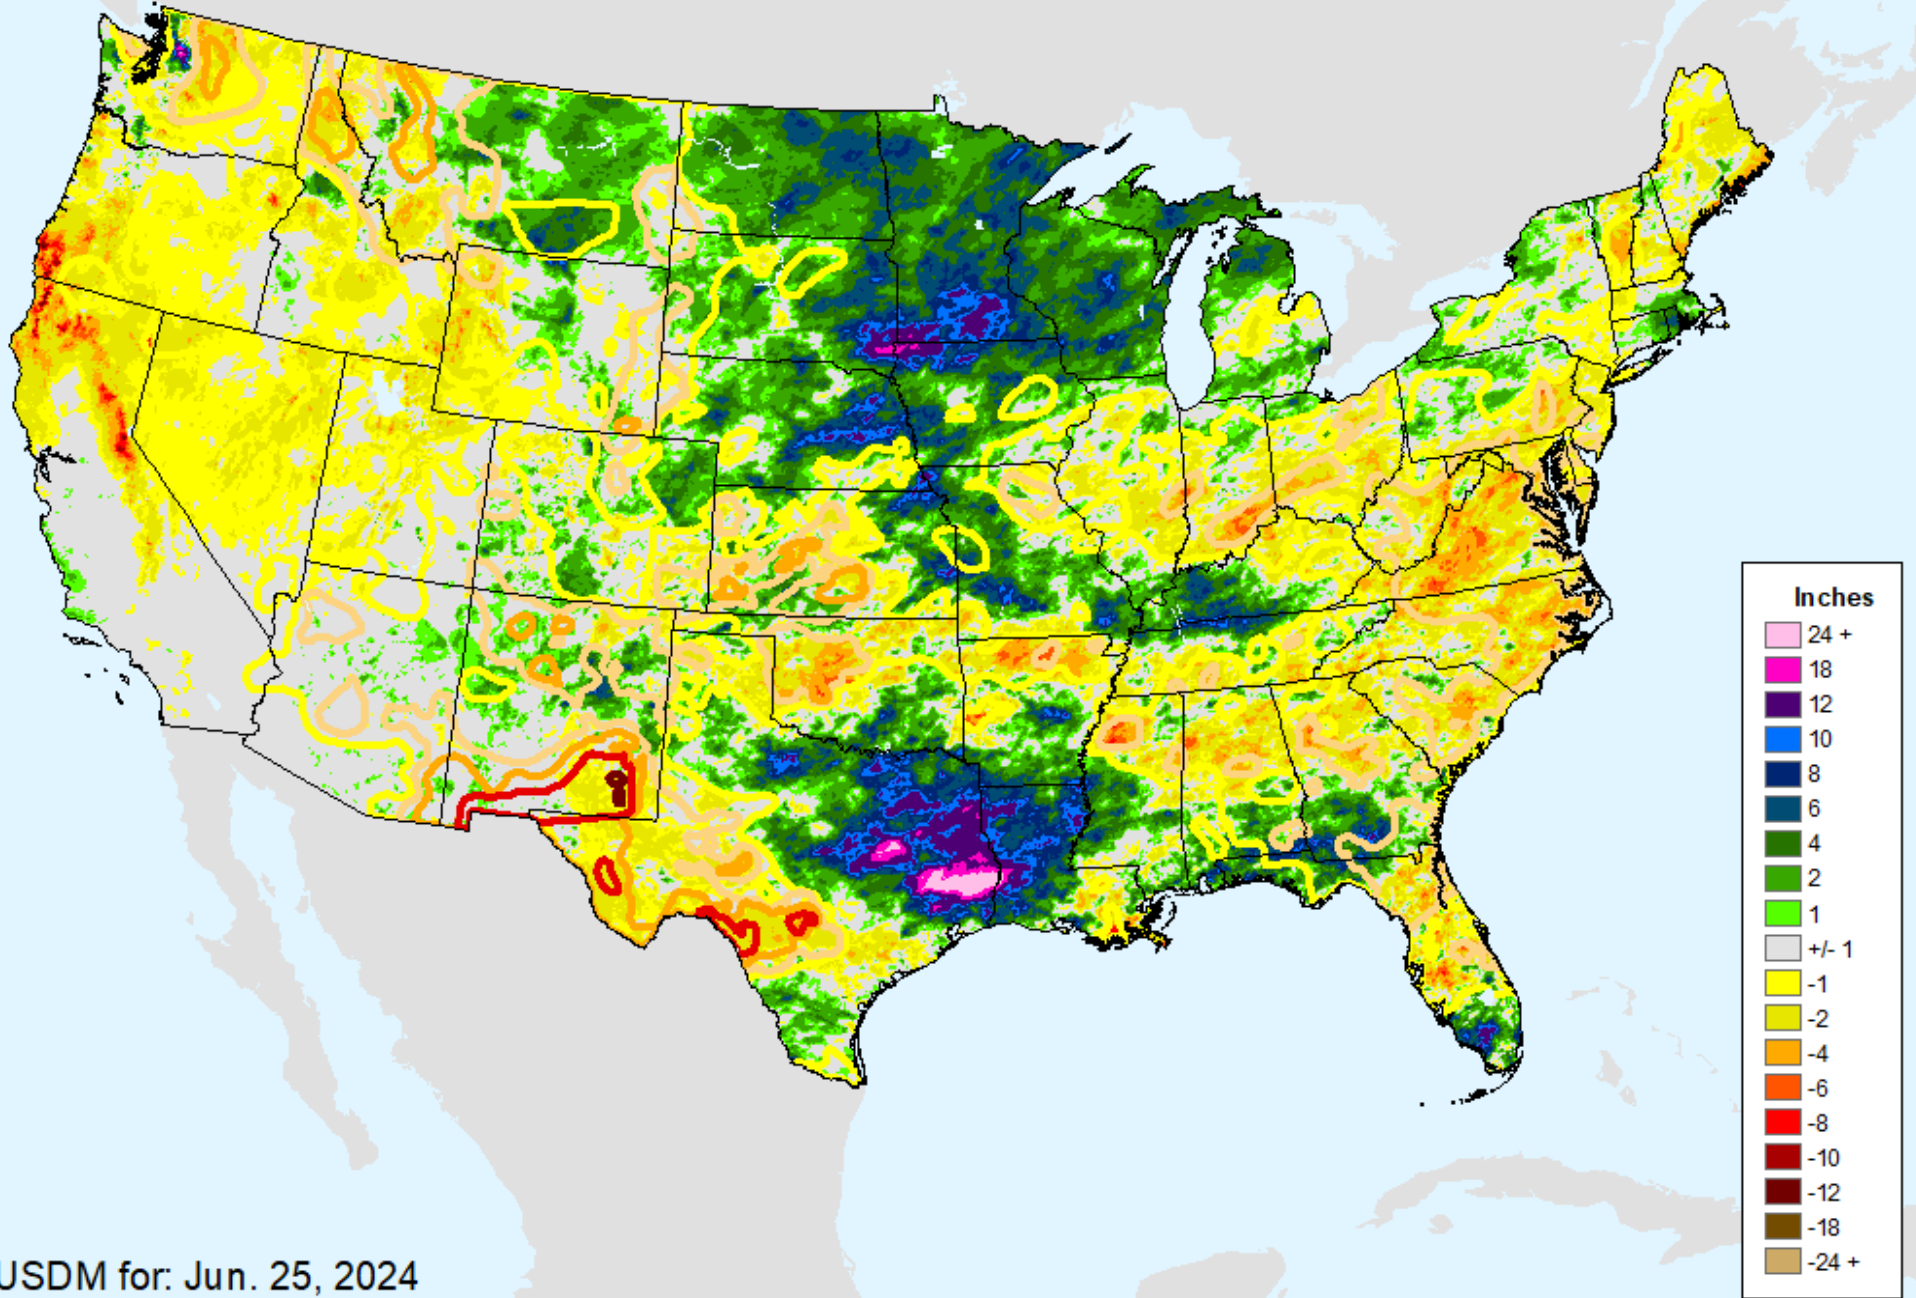

As of: Tuesday, July 2, 2024

AHPS 60-Day Pct of Normal Pcp

As of: Tuesday, July 2, 2024

USDM for: Jun. 25, 2024

AHPS 60-Day Pct of Normal Pcp

As of: Tuesday, July 2, 2024

AHPS 90-Day Precip Departure

As of: Tuesday, July 2, 2024