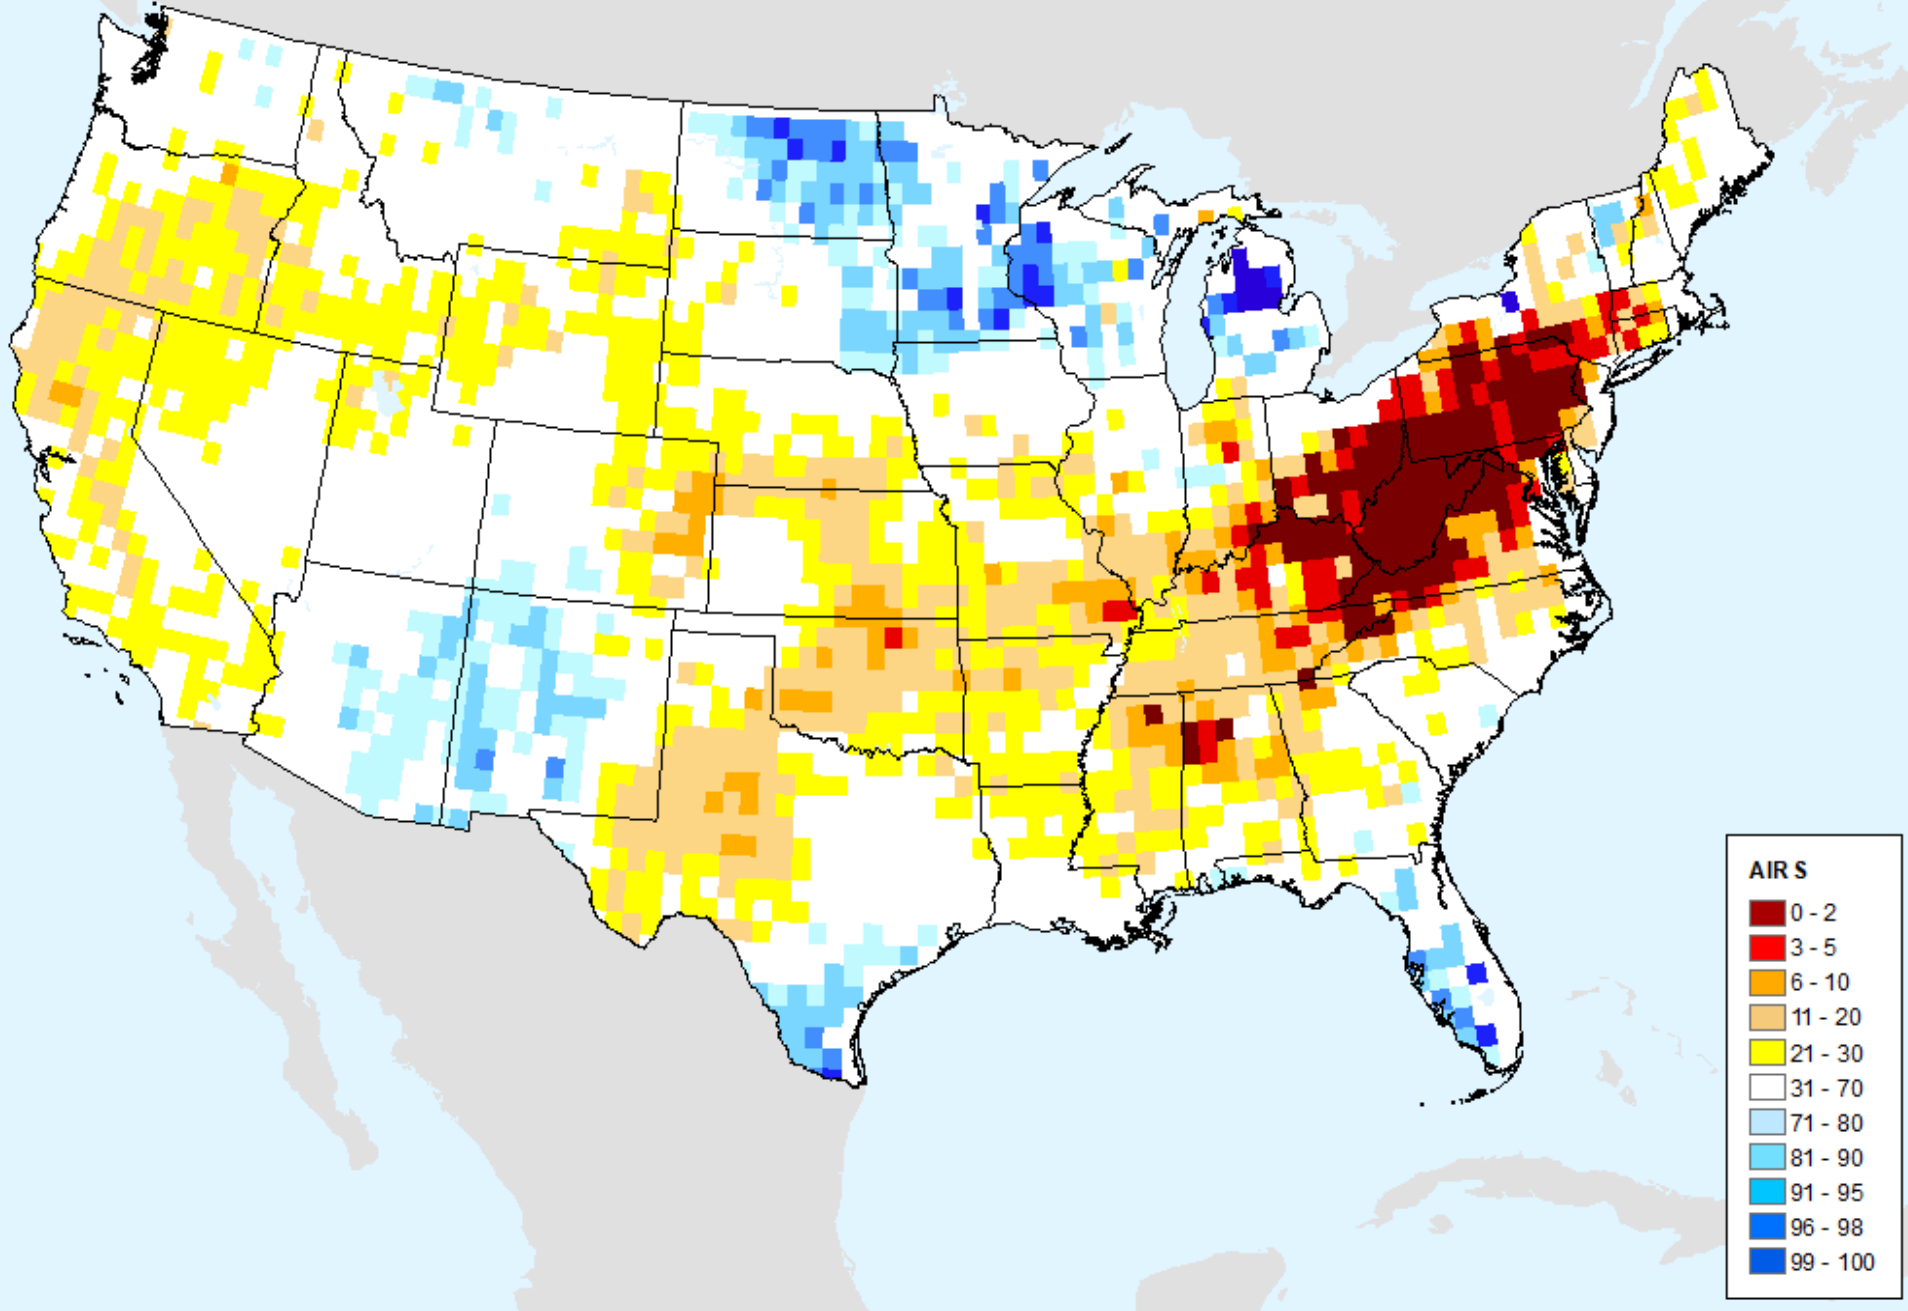

AIRS-Based Retrieved Surface Air Temperature 14 Day

As of: Tuesday, July 2, 2024