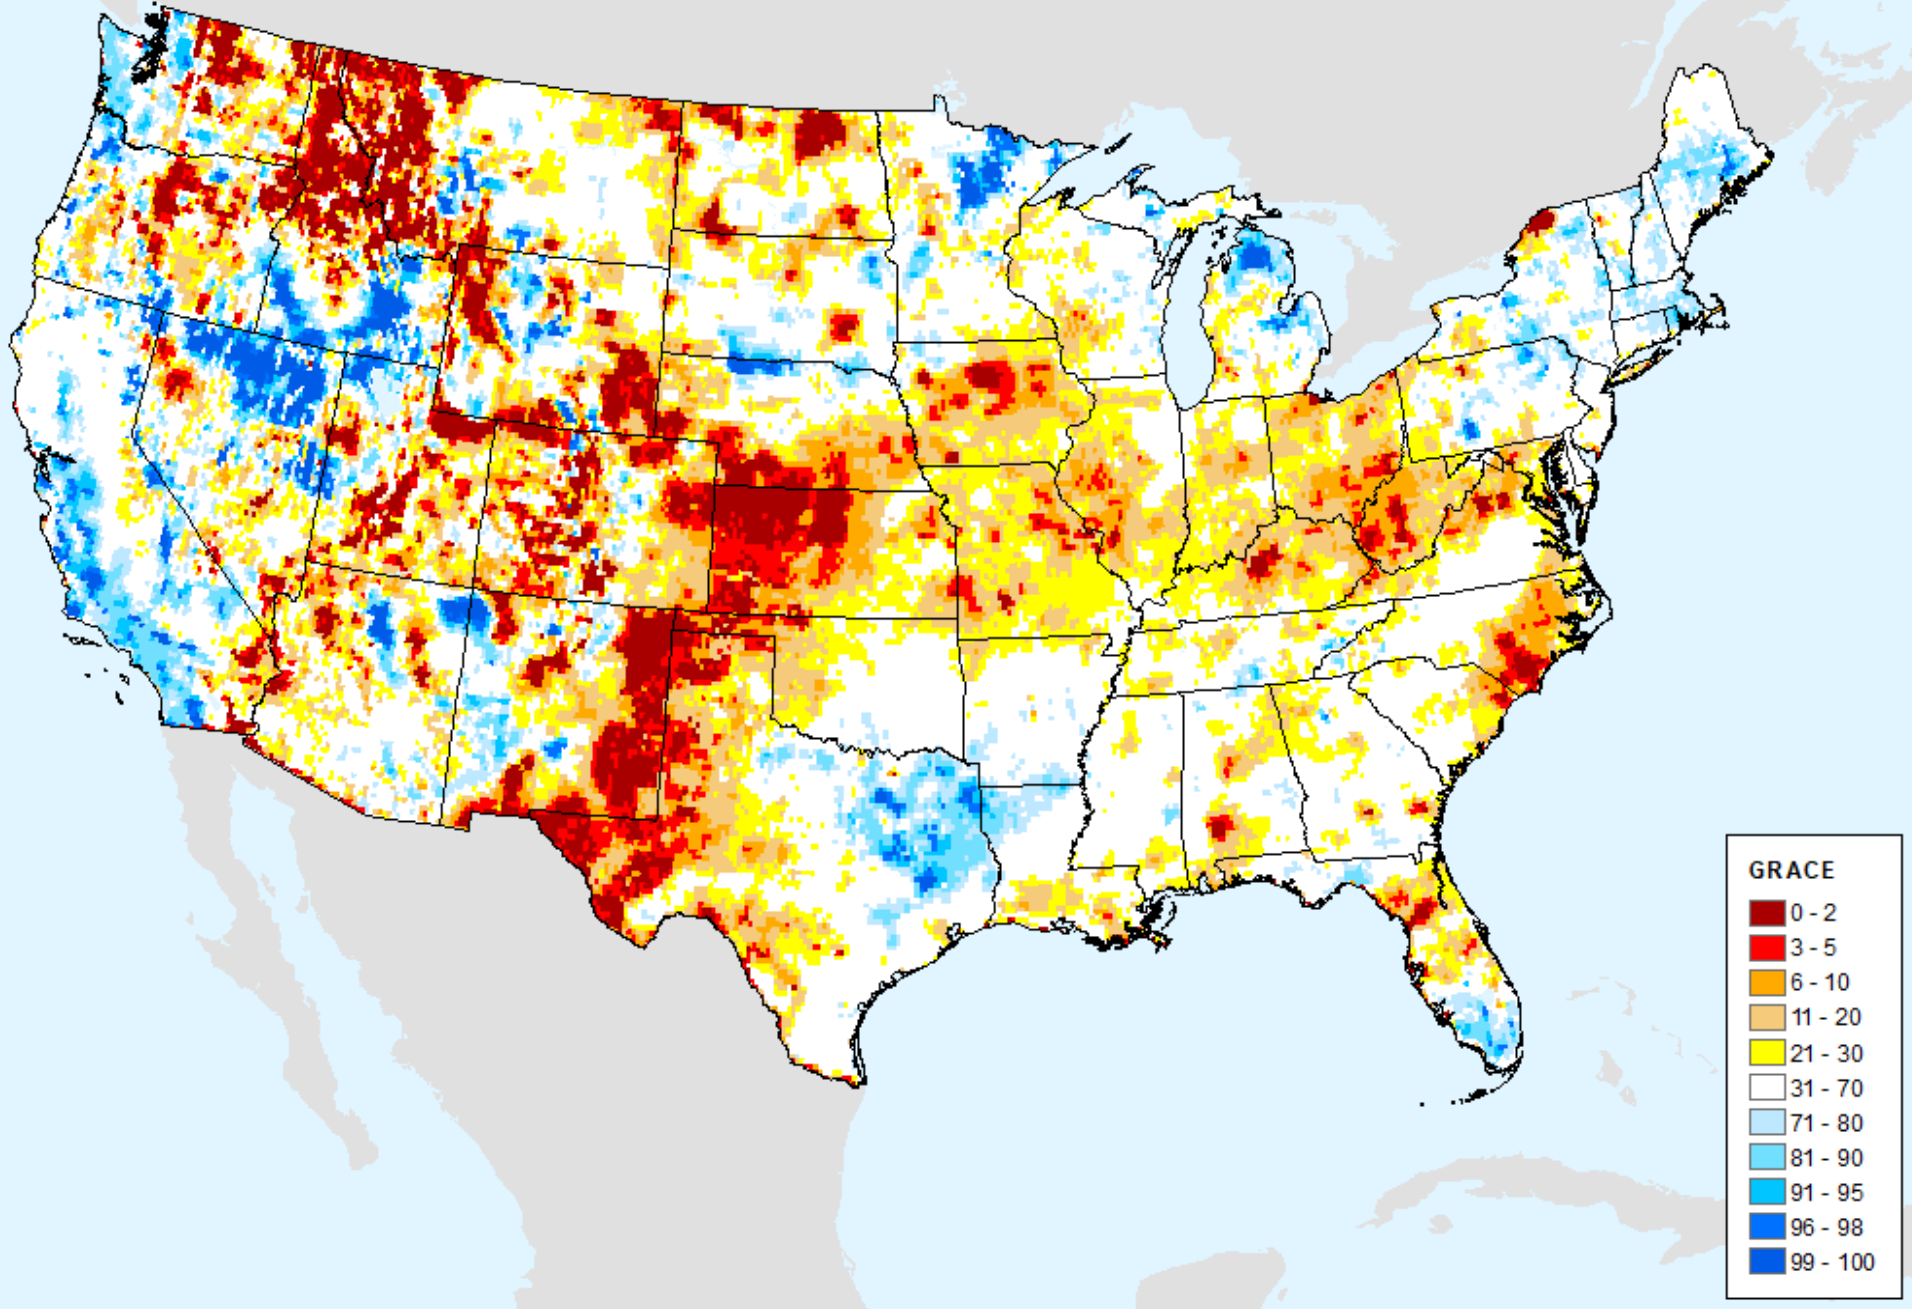

Evaporative Stress Index (ESI) 4-week

As of: Tuesday, July 2, 2024

GRACE-Based Shallow Groundwater Drought Indicator

As of: Tuesday, July 2, 2024

GRACE-Based Shallow Groundwater Drought Indicator

As of: Tuesday, July 2, 2024