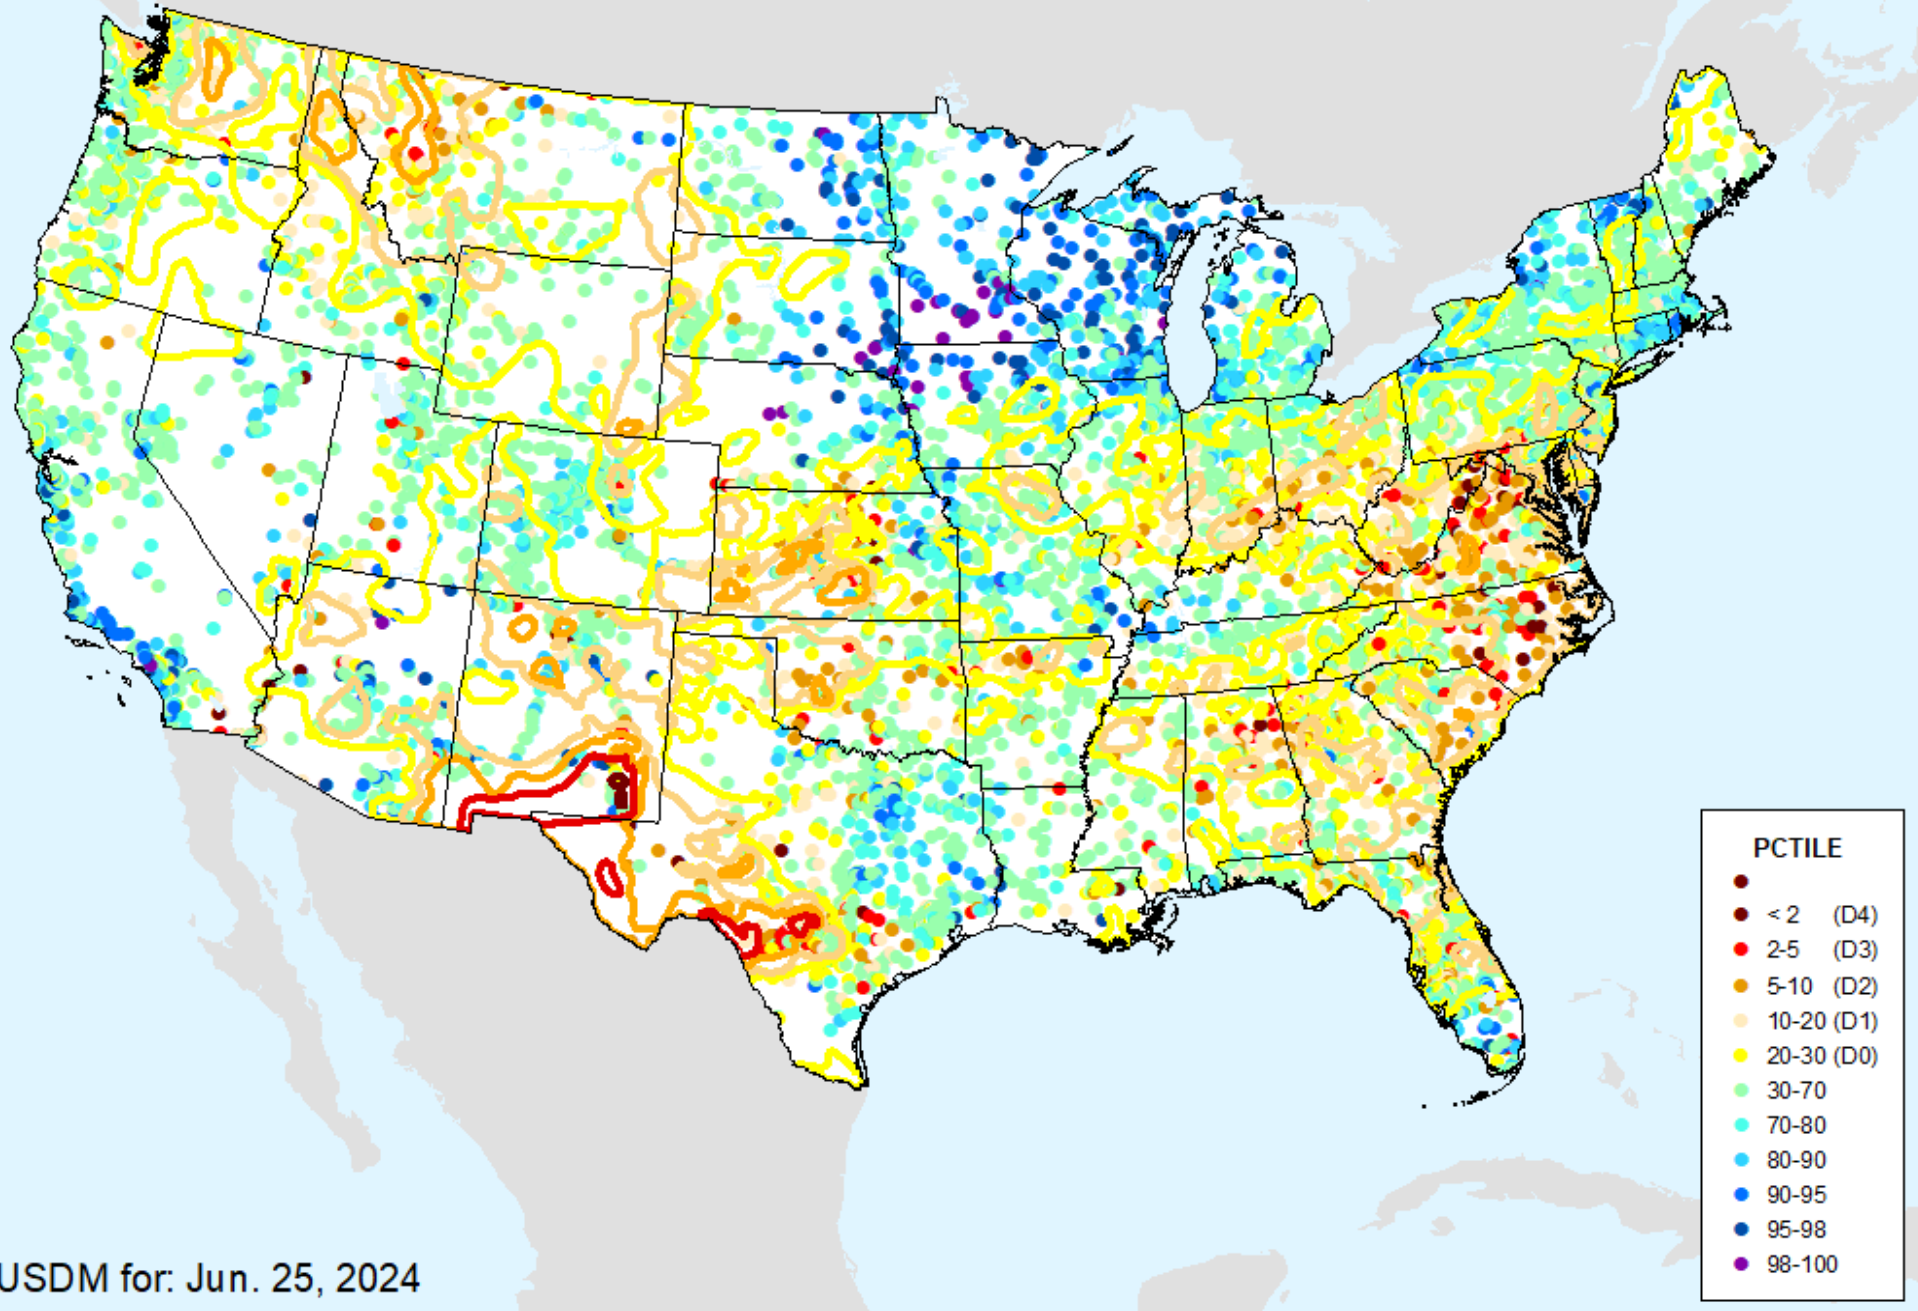

USGS 7-Day Avg Streamflow

As of: Tuesday, July 2, 2024

USDM for: Jun. 25, 2024