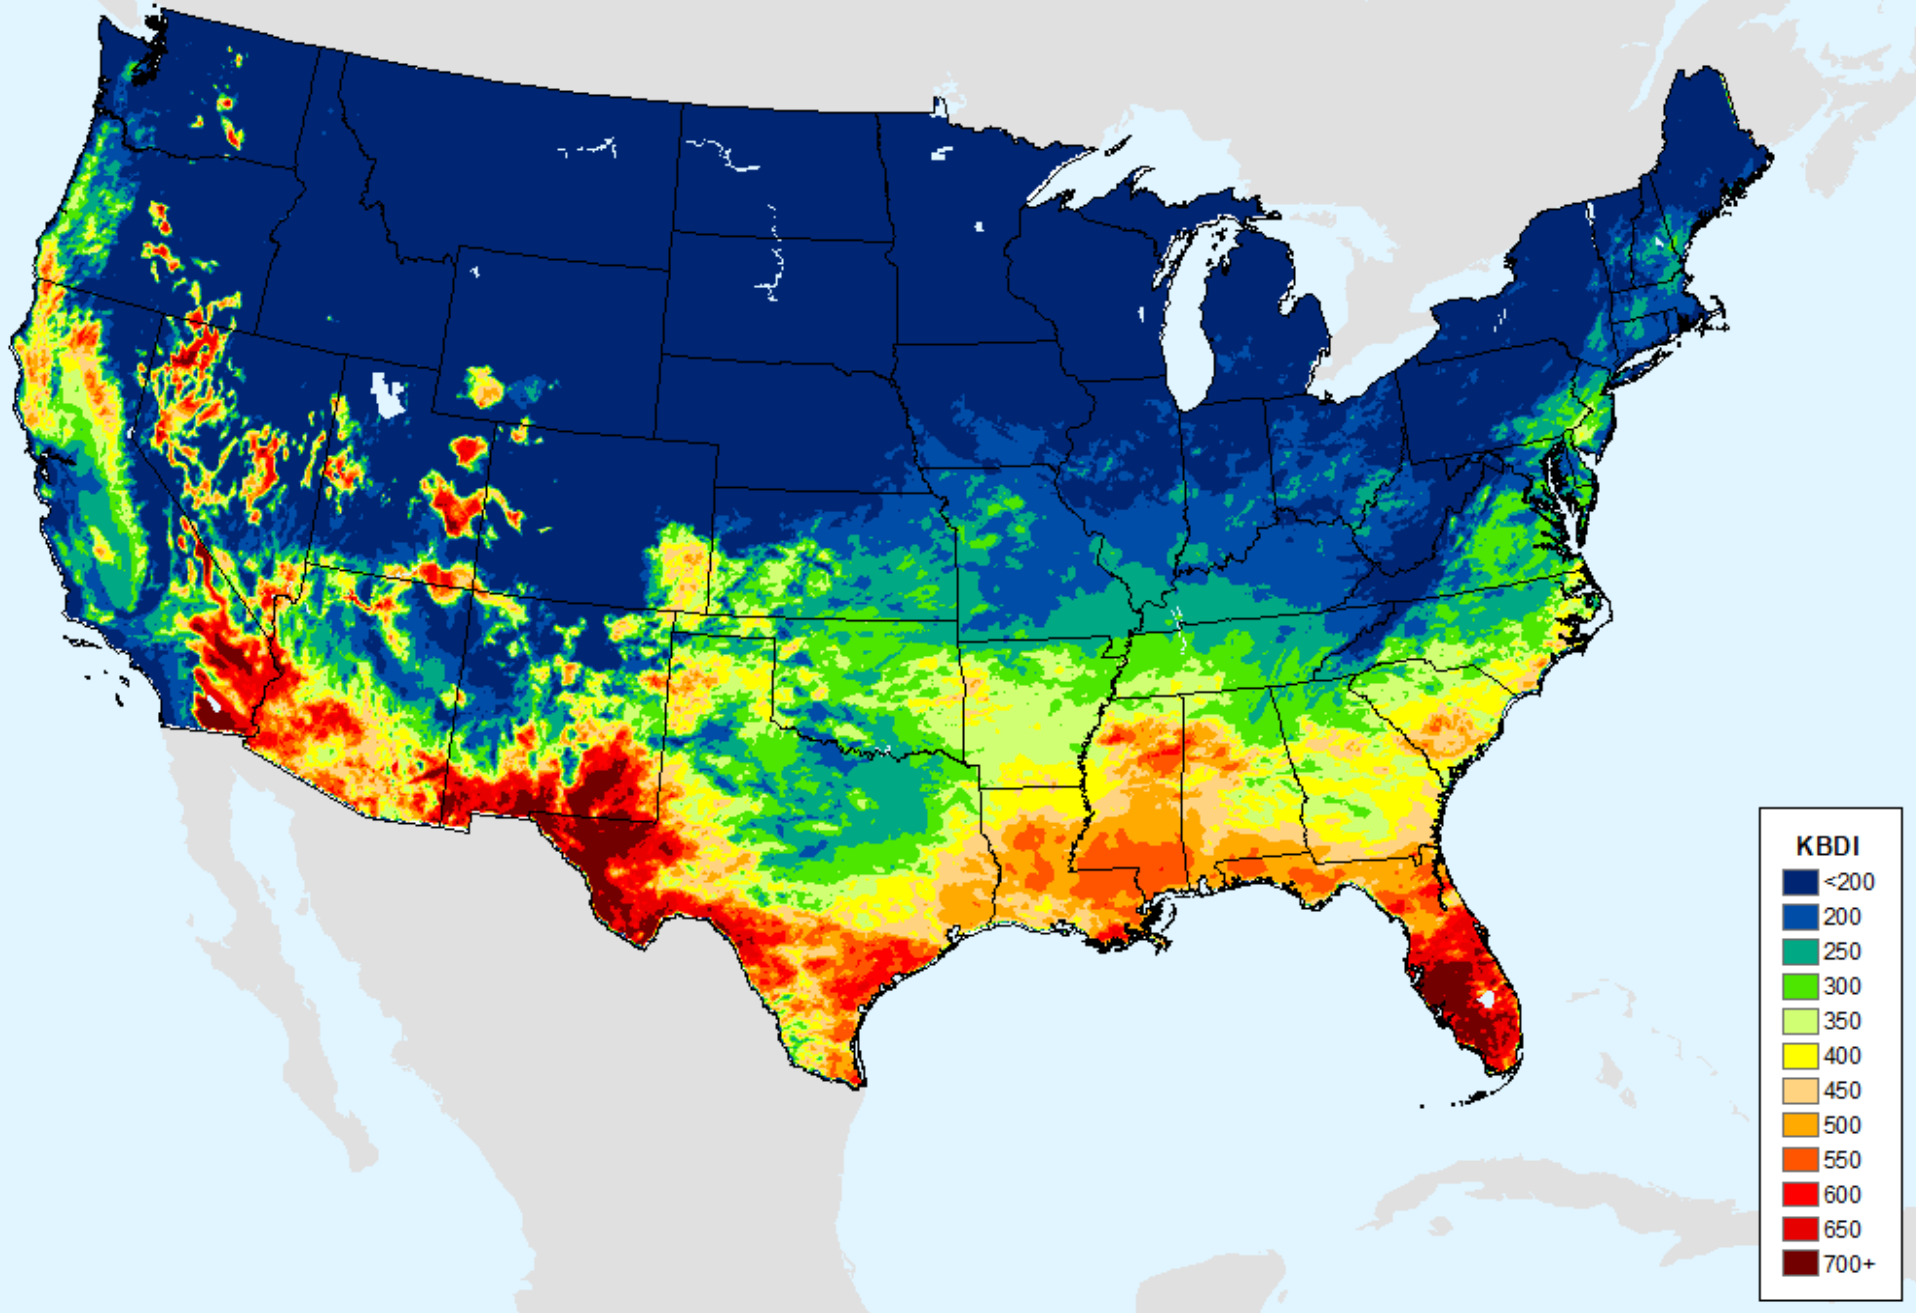

Keetch-Byram Drought Index (KBDI)

As of: Tuesday, July 2, 2024

Keetch-Byram Drought Index (KBDI)

As of: Tuesday, July 2, 2024

AHPS 1-month SPEI

As of: Tuesday, July 2, 2024

USDM for: Jun. 25, 2024

AHPS 1-month SPEI