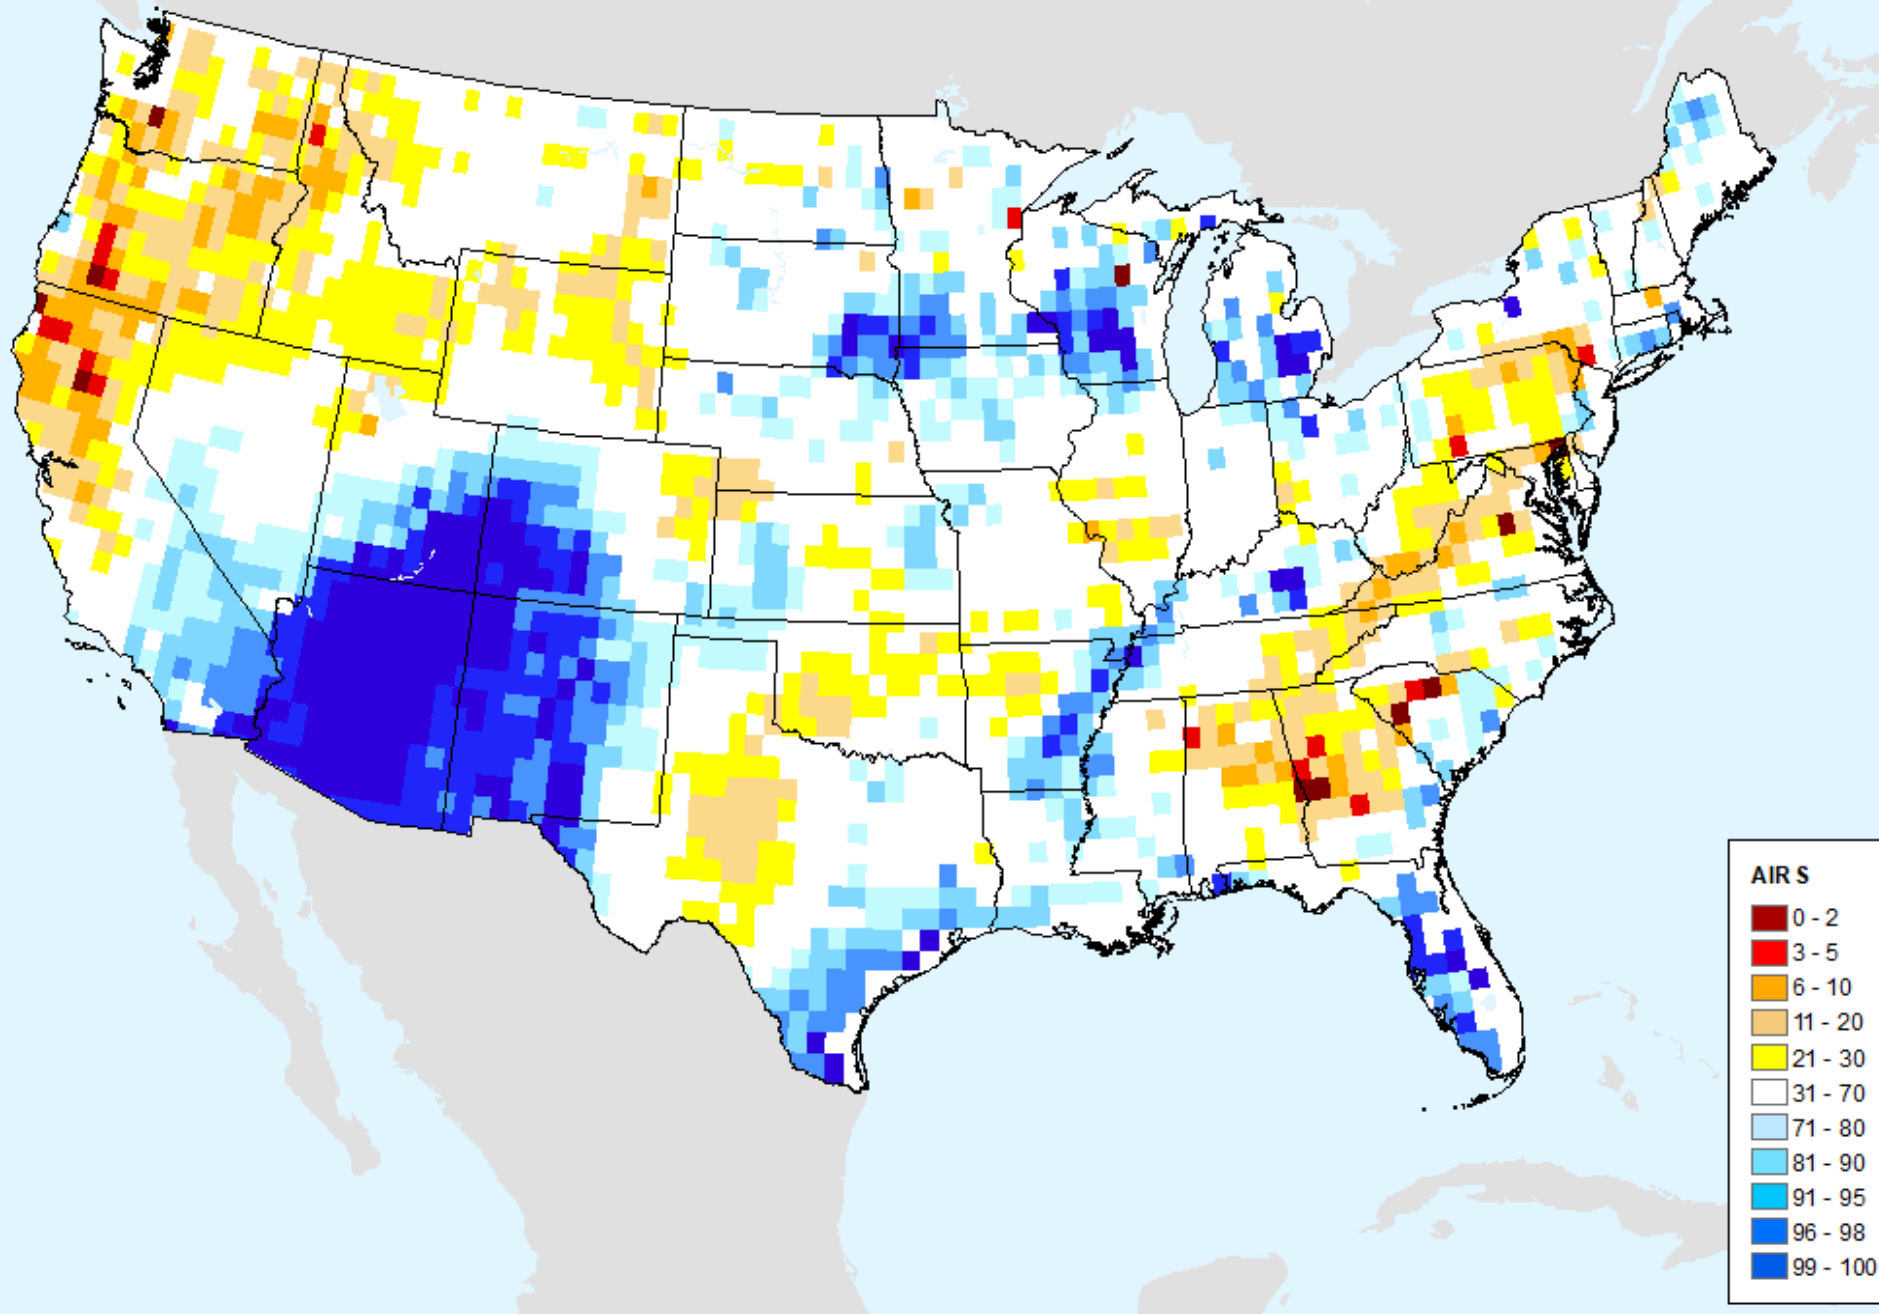

AIRS-Based Surface Relative Humidity 14 Day

As of: Tuesday, July 2, 2024