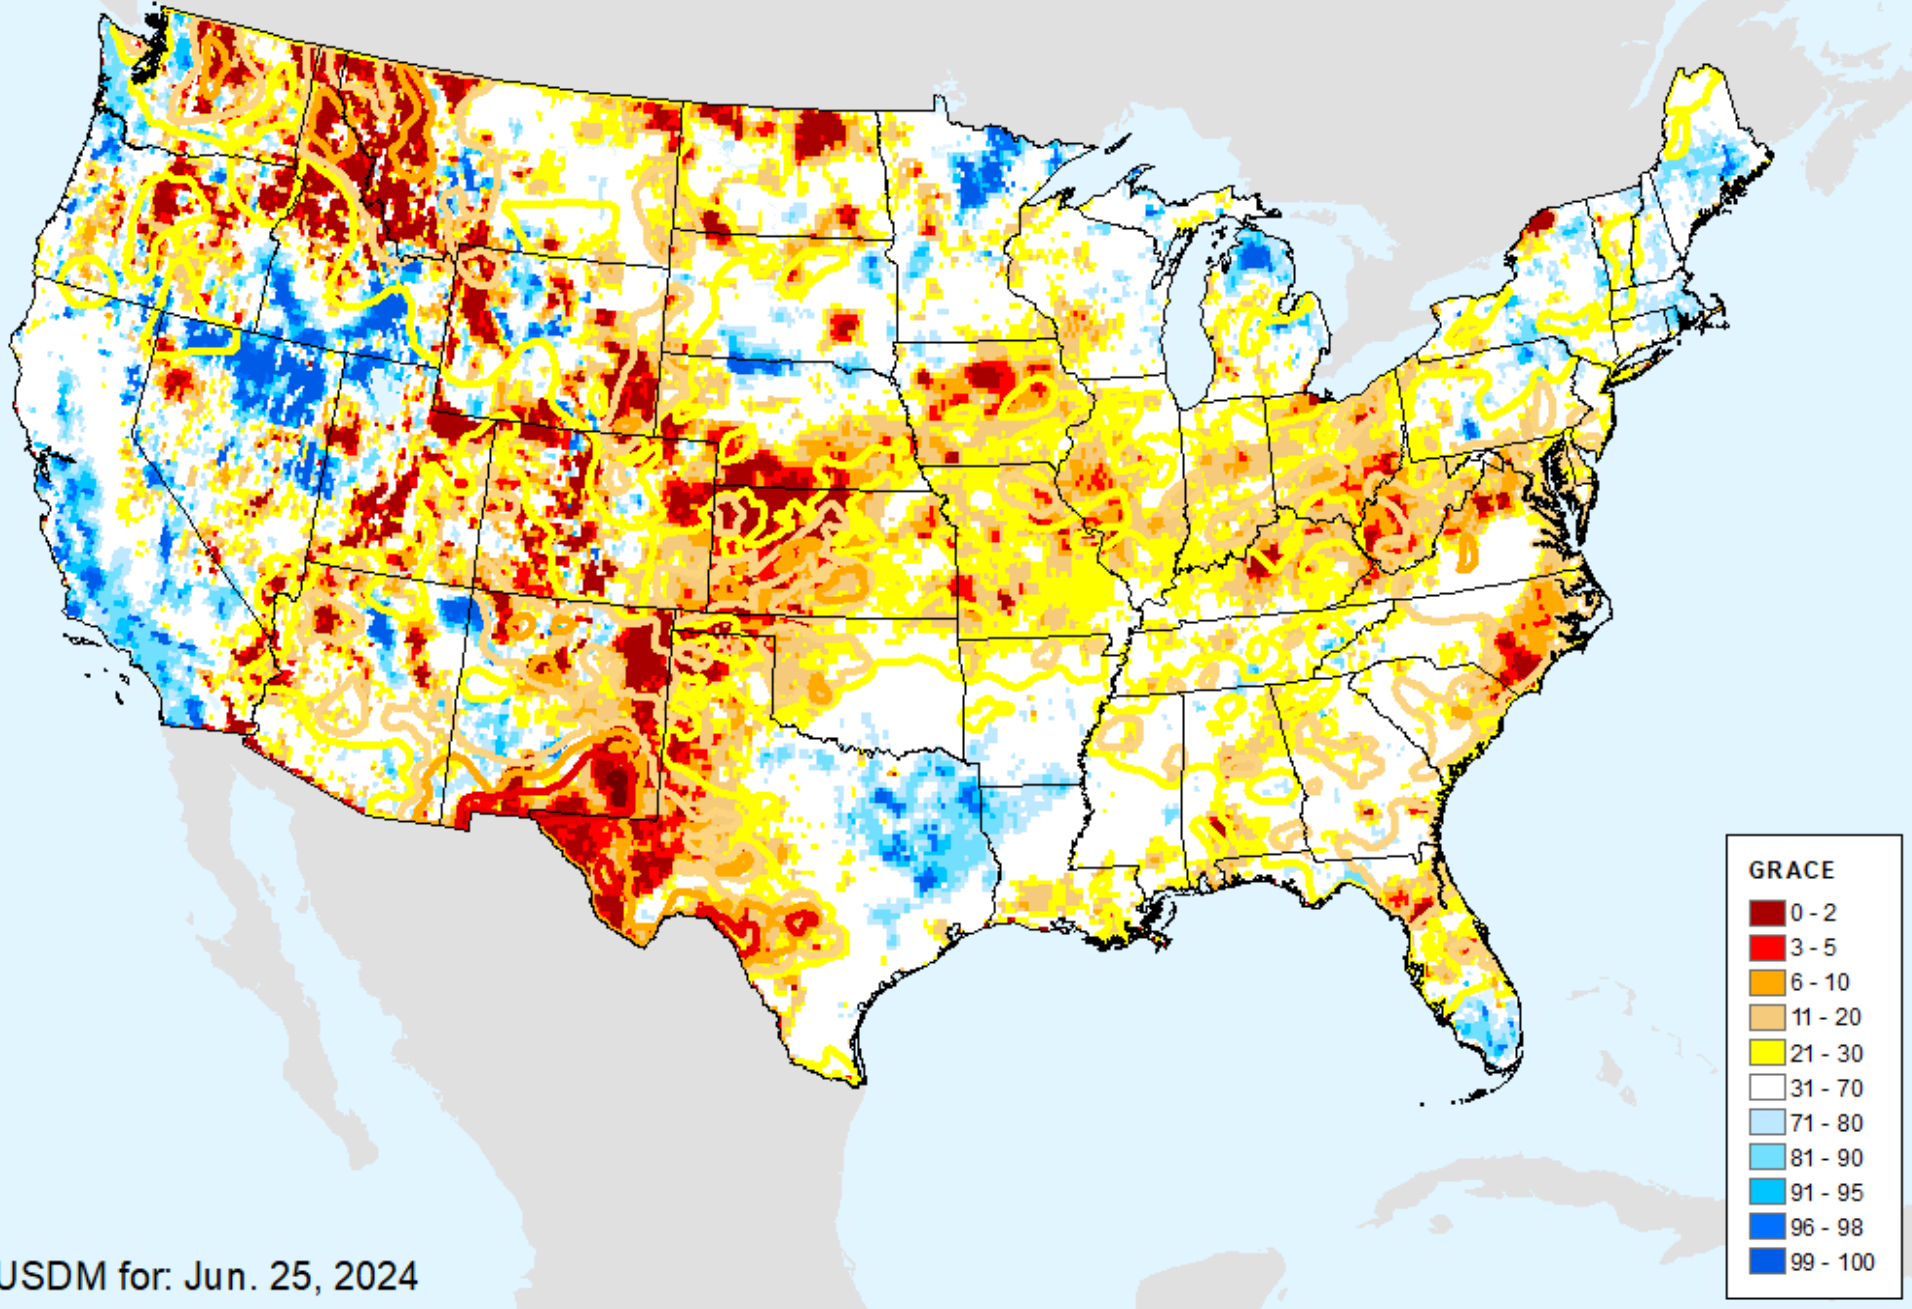

GRACE-Based Shallow Groundwater Drought Indicator

As of: Tuesday, July 2, 2024