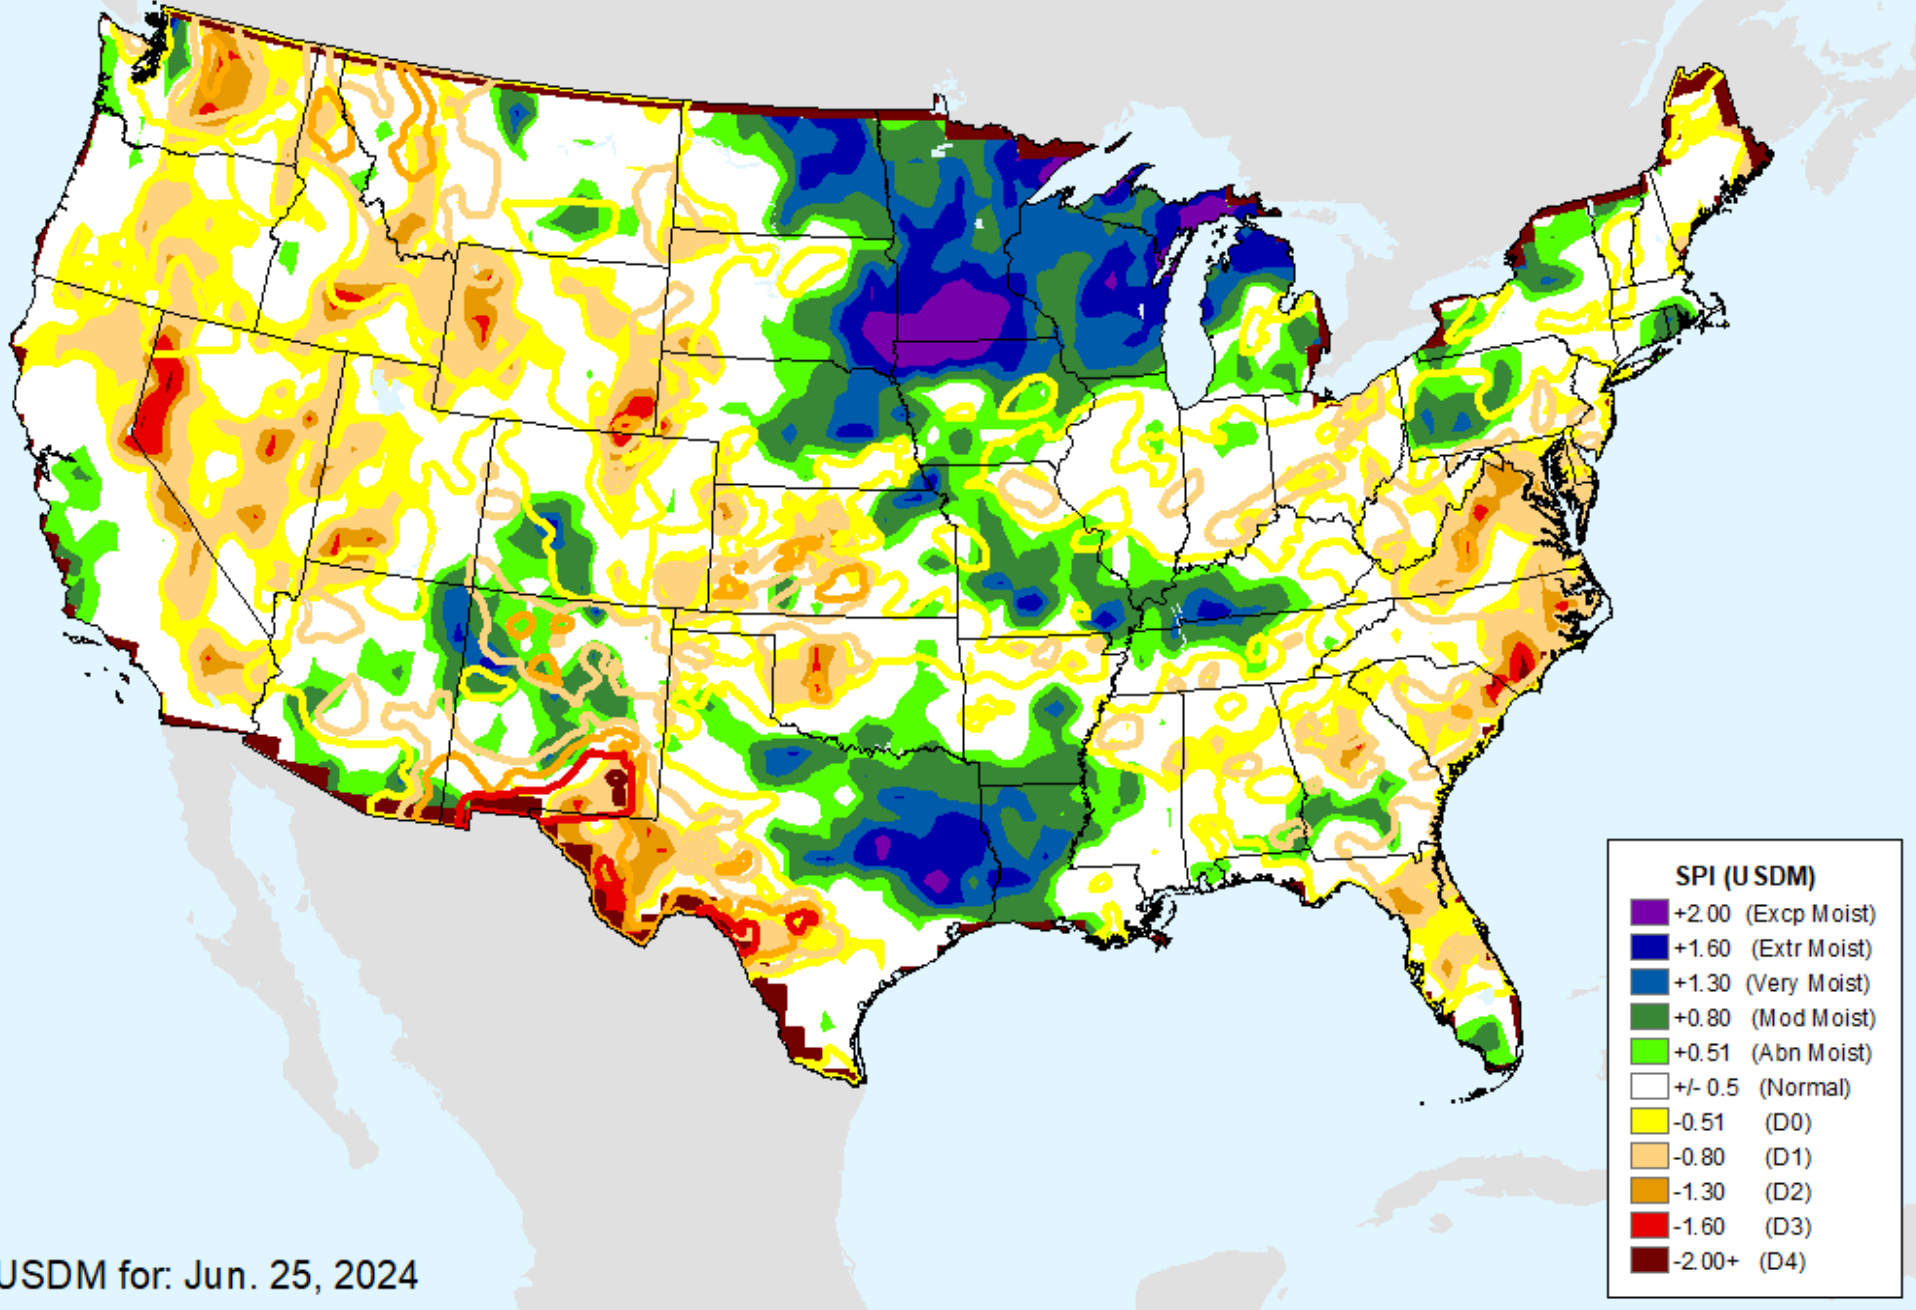

CPC 3-month SPI

As of: Tuesday, July 2, 2024

USDM for: Jun. 25, 2024