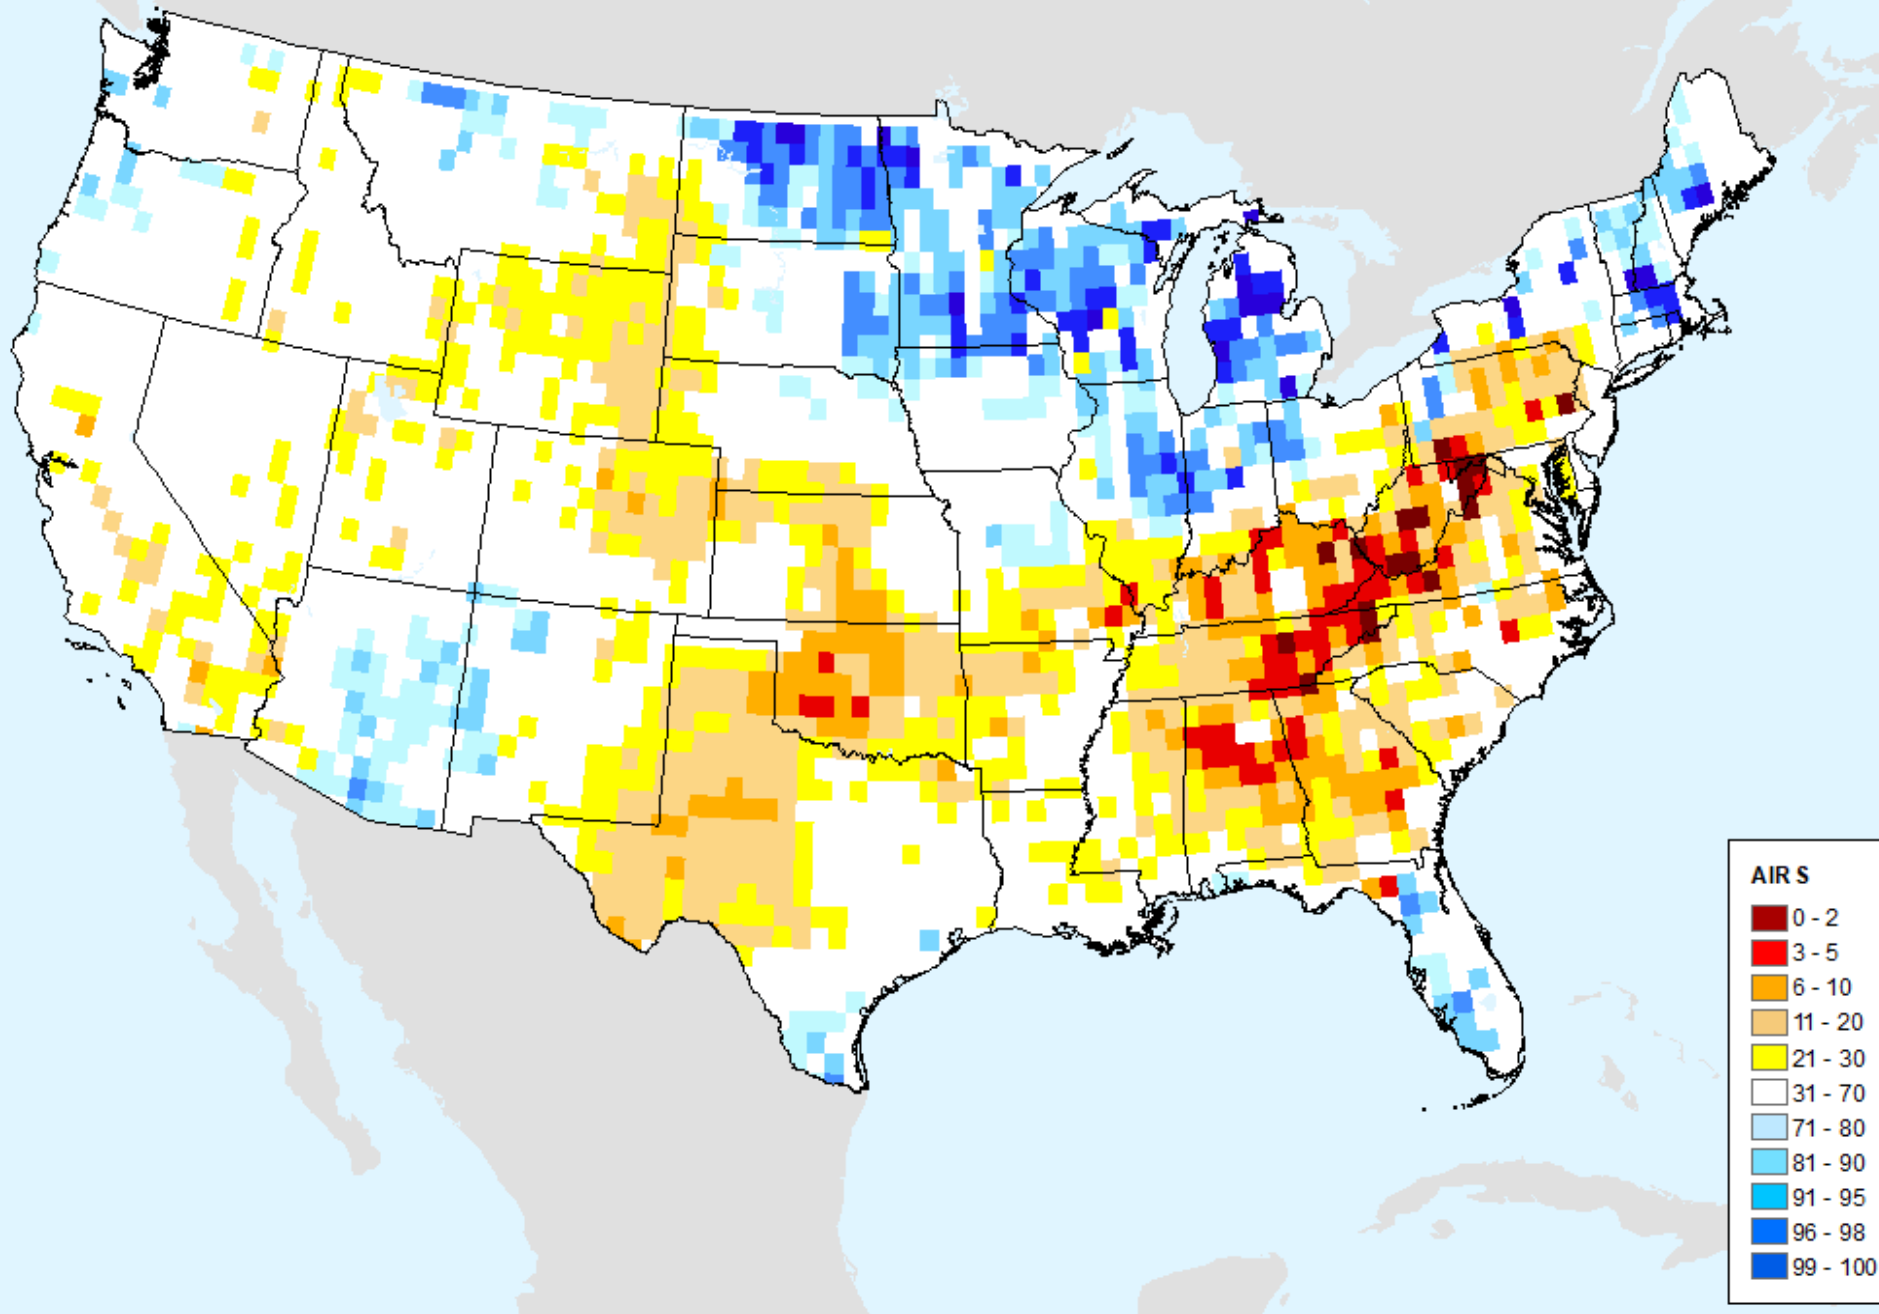

As of: Tuesday, July 2, 2024

AIRS-Based Surface Relative Humidity 28 Day

As of: Tuesday, July 2, 2024

AIRS-Based Retrieved Surface Air Temperature 7 Day

As of: Tuesday, July 2, 2024

AIRS-Based Retrieved Surface Air Temperature 14 Day