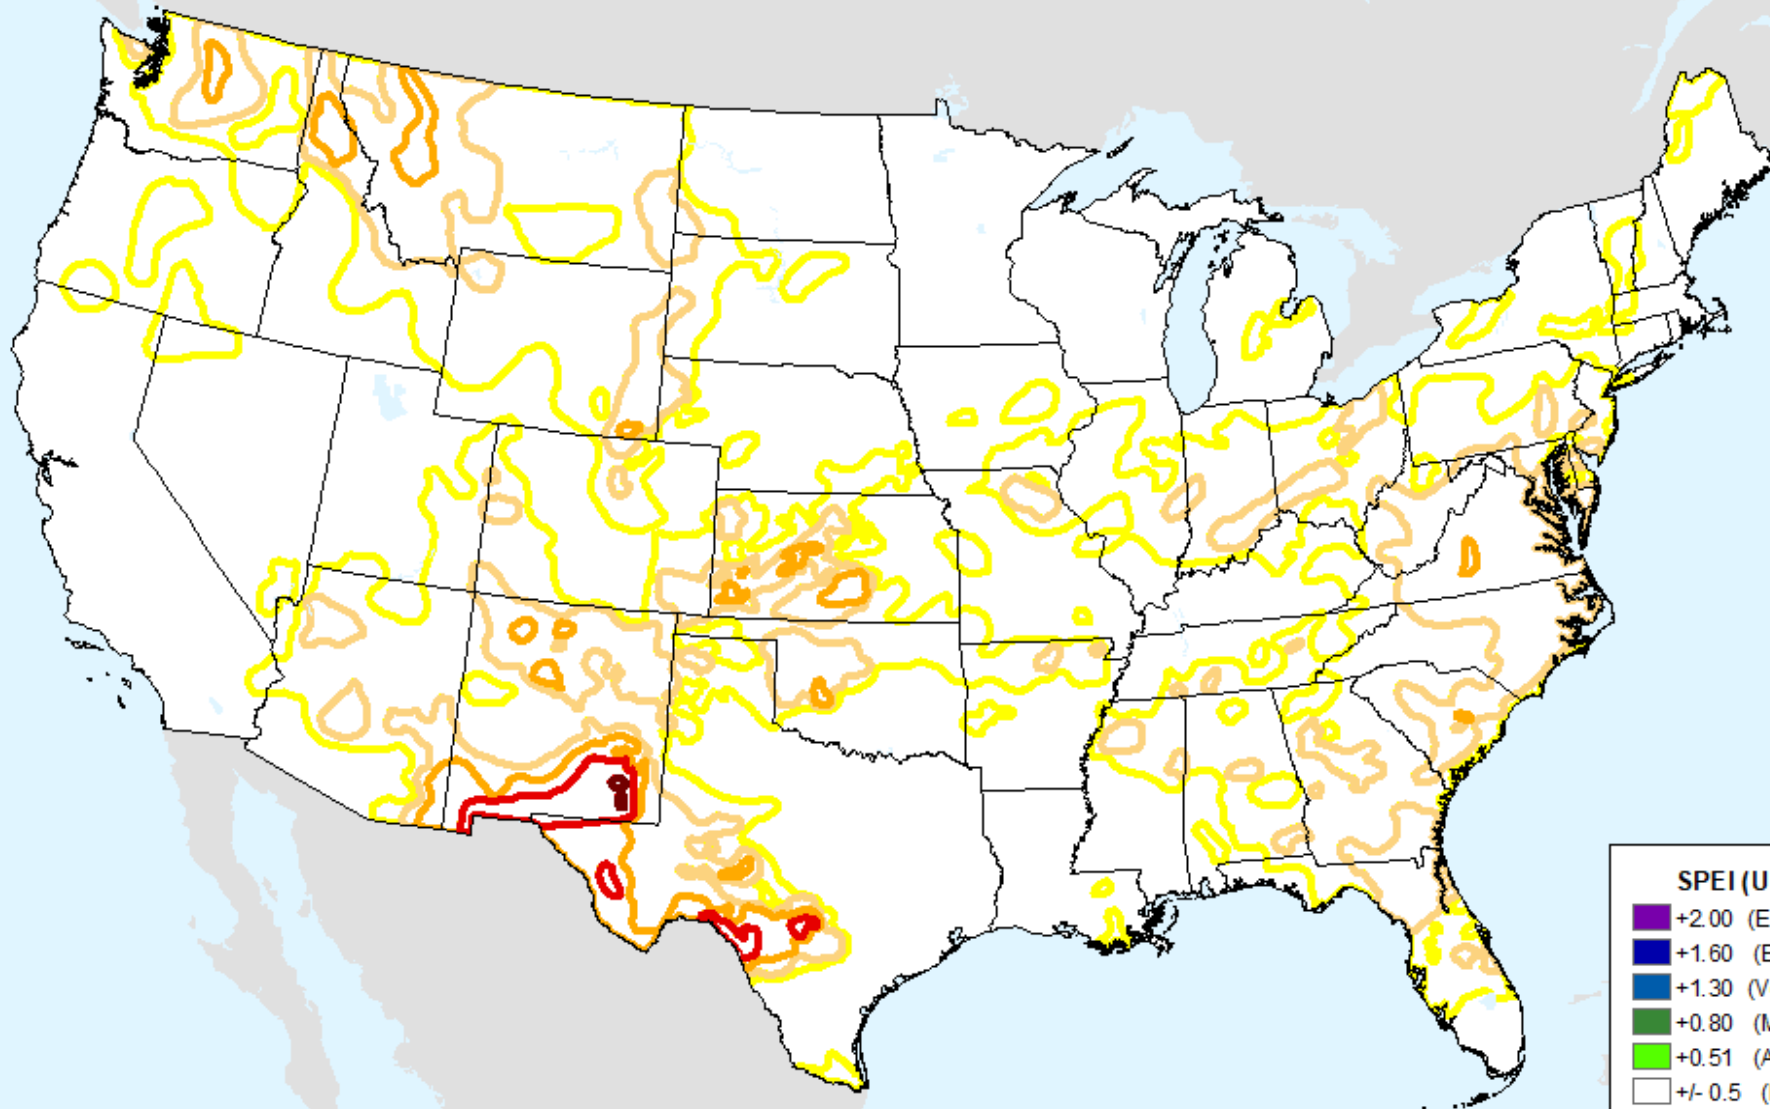

AHPS 9-month SPEI

As of: Tuesday, July 2, 2024

USDM for: Jun. 25, 2024