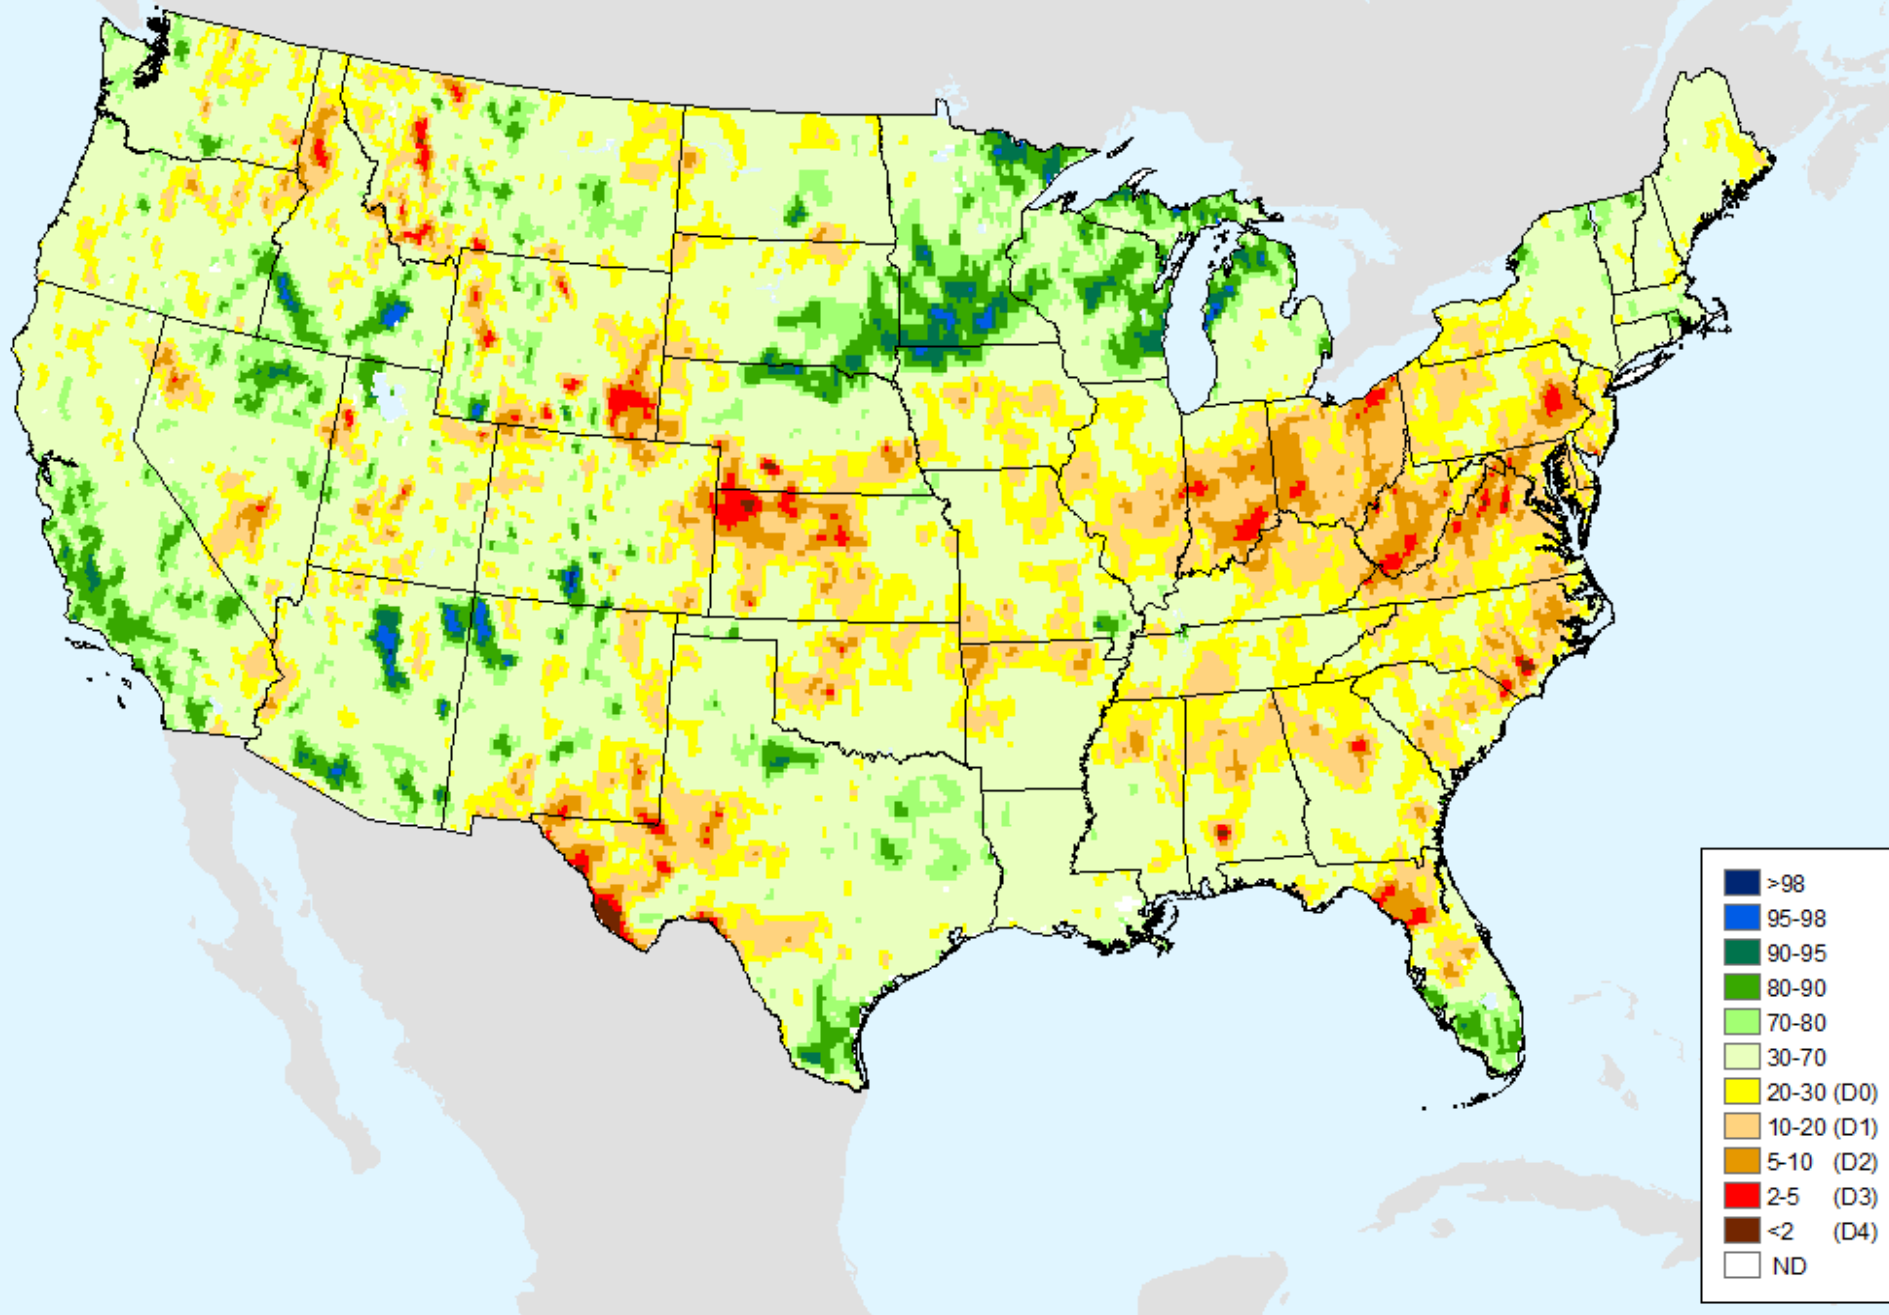

USDM for: Jun. 25, 2024

USGS 28-Day Avg Streamflow

As of: Tuesday, July 2, 2024

NLDAS-2 Ensemble Soil Moisture

As of: Tuesday, July 2, 2024

NLDAS-2 Ensemble Soil Moisture

As of: Tuesday, July 2, 2024

NLDAS-2 Ensemble Soil Moisture