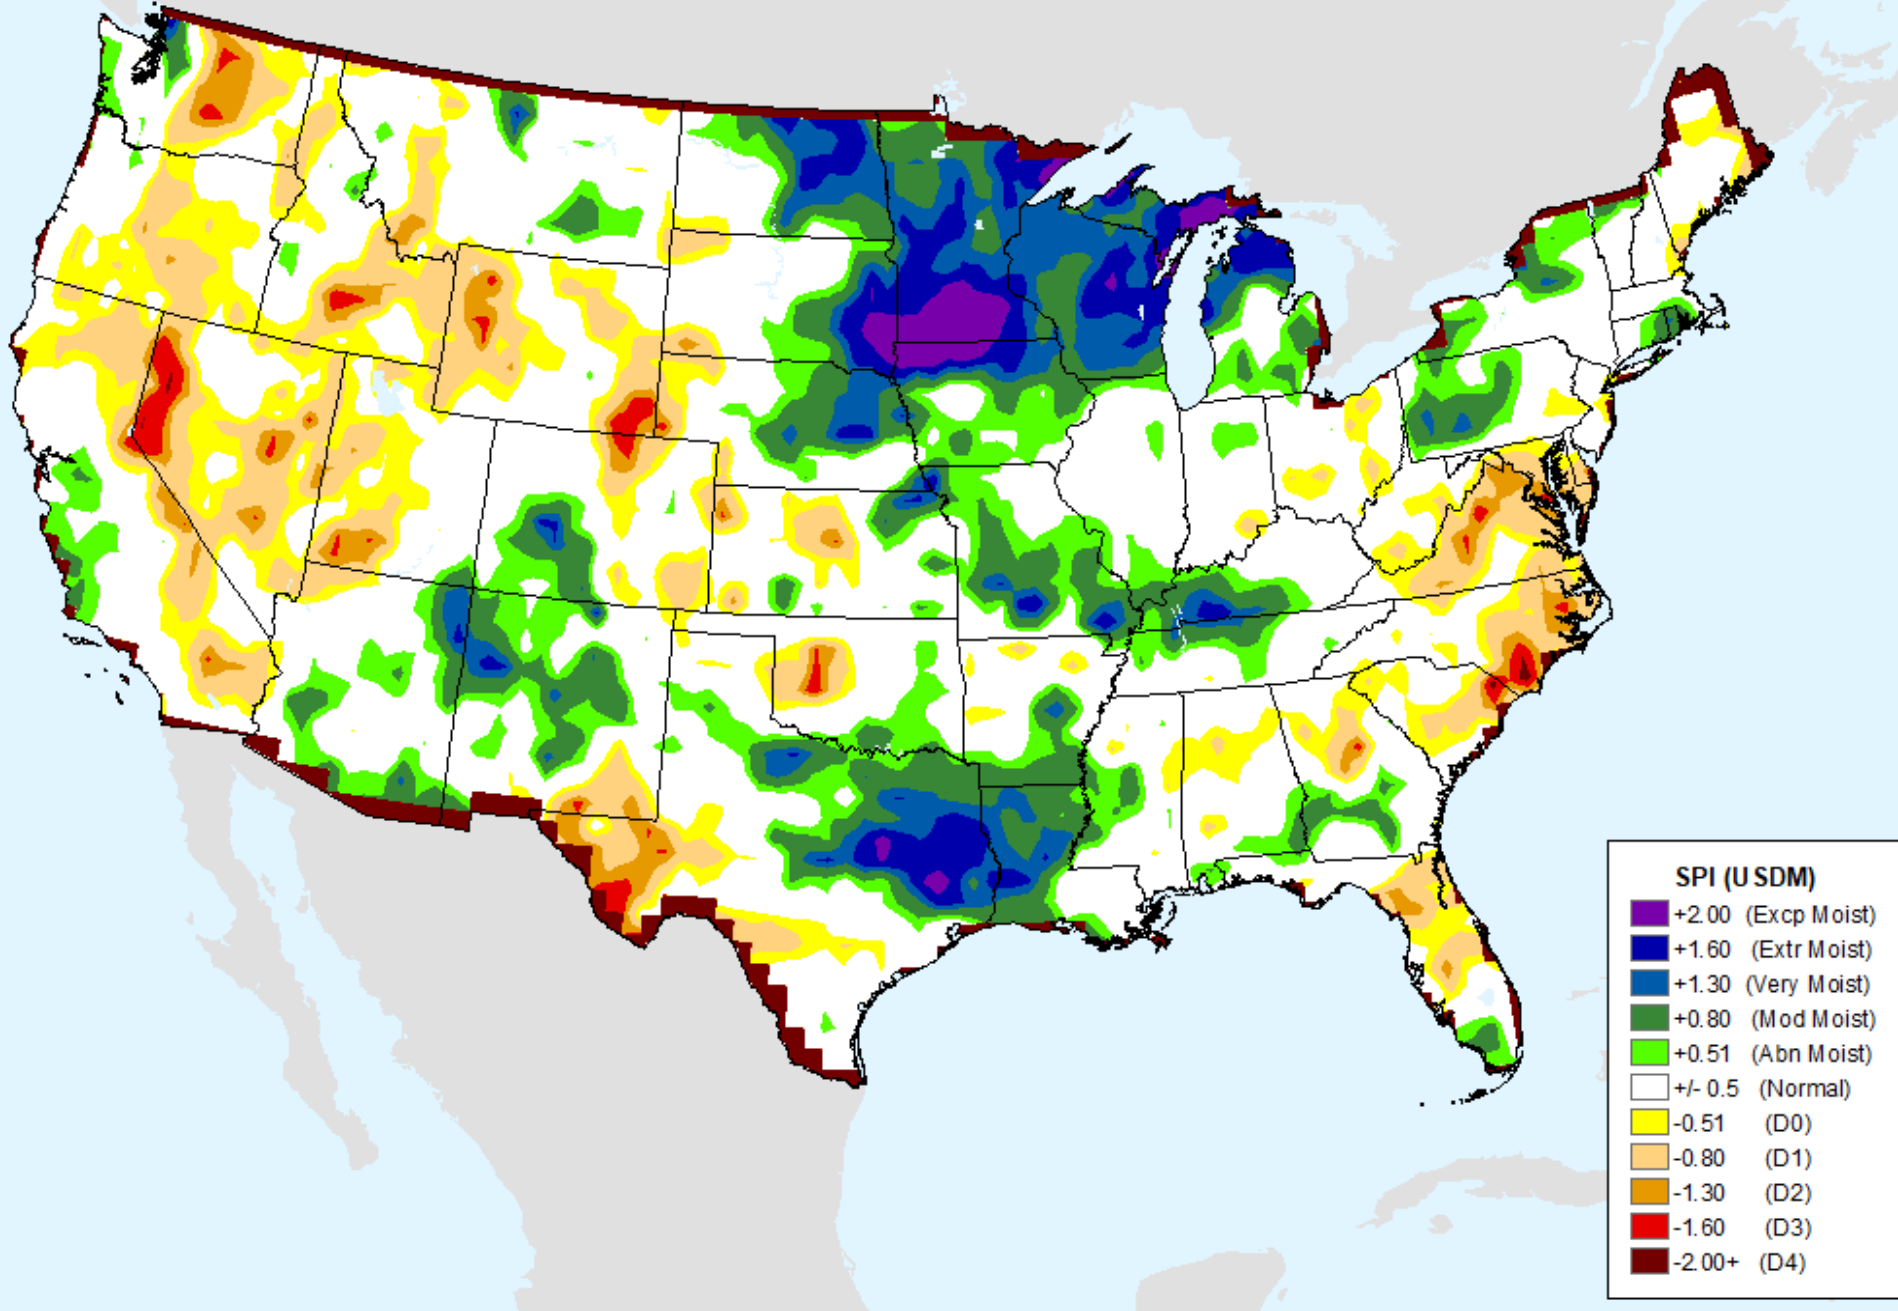

CPC 6-month SPI

As of: Tuesday, July 2, 2024

CPC 6-month SPI

As of: Tuesday, July 2, 2024

SPI (USDM)	
Dark Purple	+2.00 (Excp Moist)
Dark Blue	+1.60 (Extr Moist)
Blue	+1.30 (Very Moist)
Green	+0.80 (Mod Moist)
Light Green	+0.51 (Abn Moist)
White	+/- 0.5 (Normal)
Yellow	-0.51 (D0)
Light Orange	-0.80 (D1)
Orange	-1.30 (D2)
Red	-1.60 (D3)
Dark Red	-2.00+ (D4)