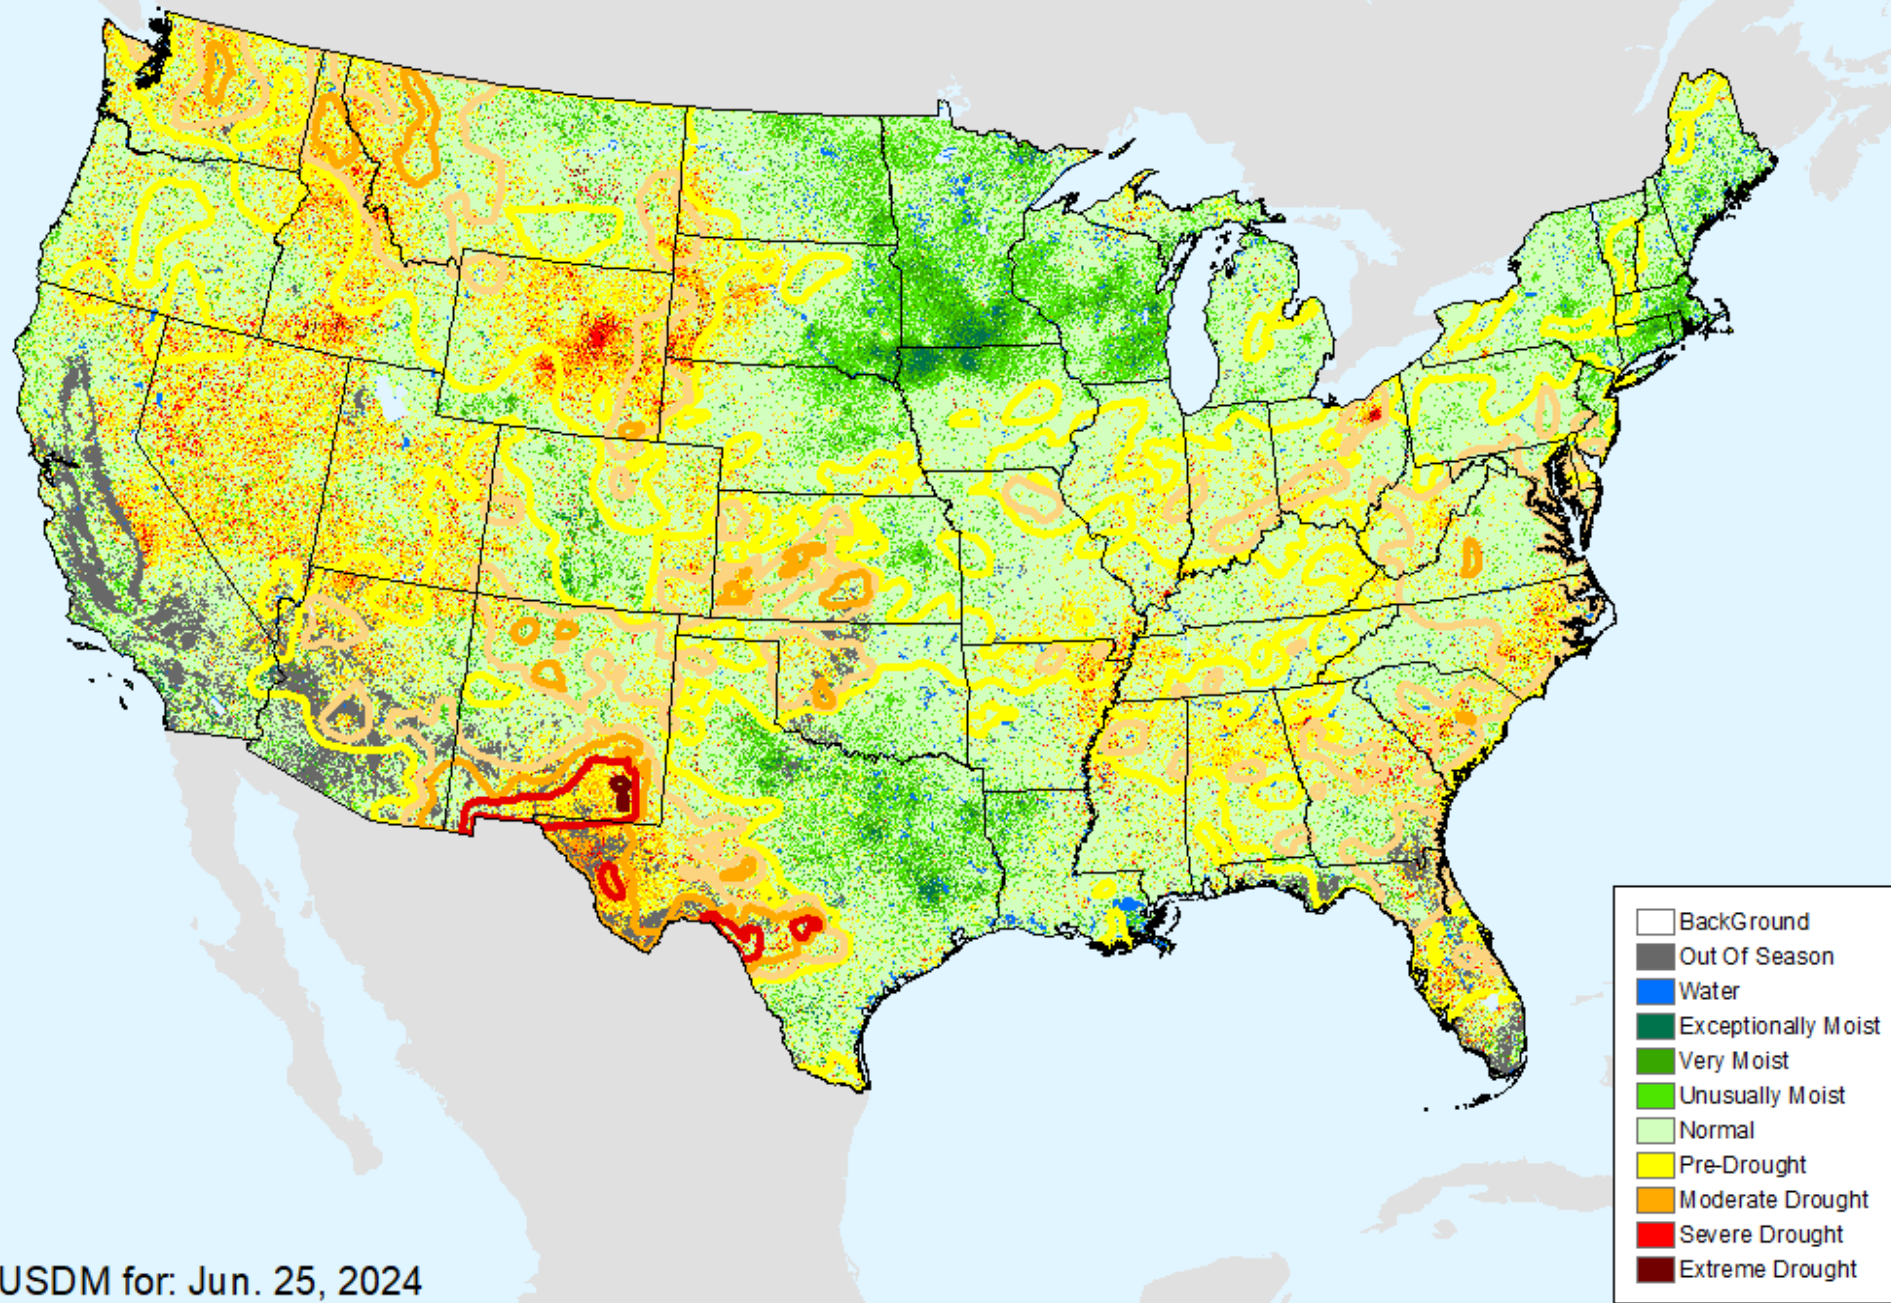

Vegetation Drought Response Index (VegDRI)

As of: Tuesday, July 2, 2024

USDM for: Jun. 25, 2024