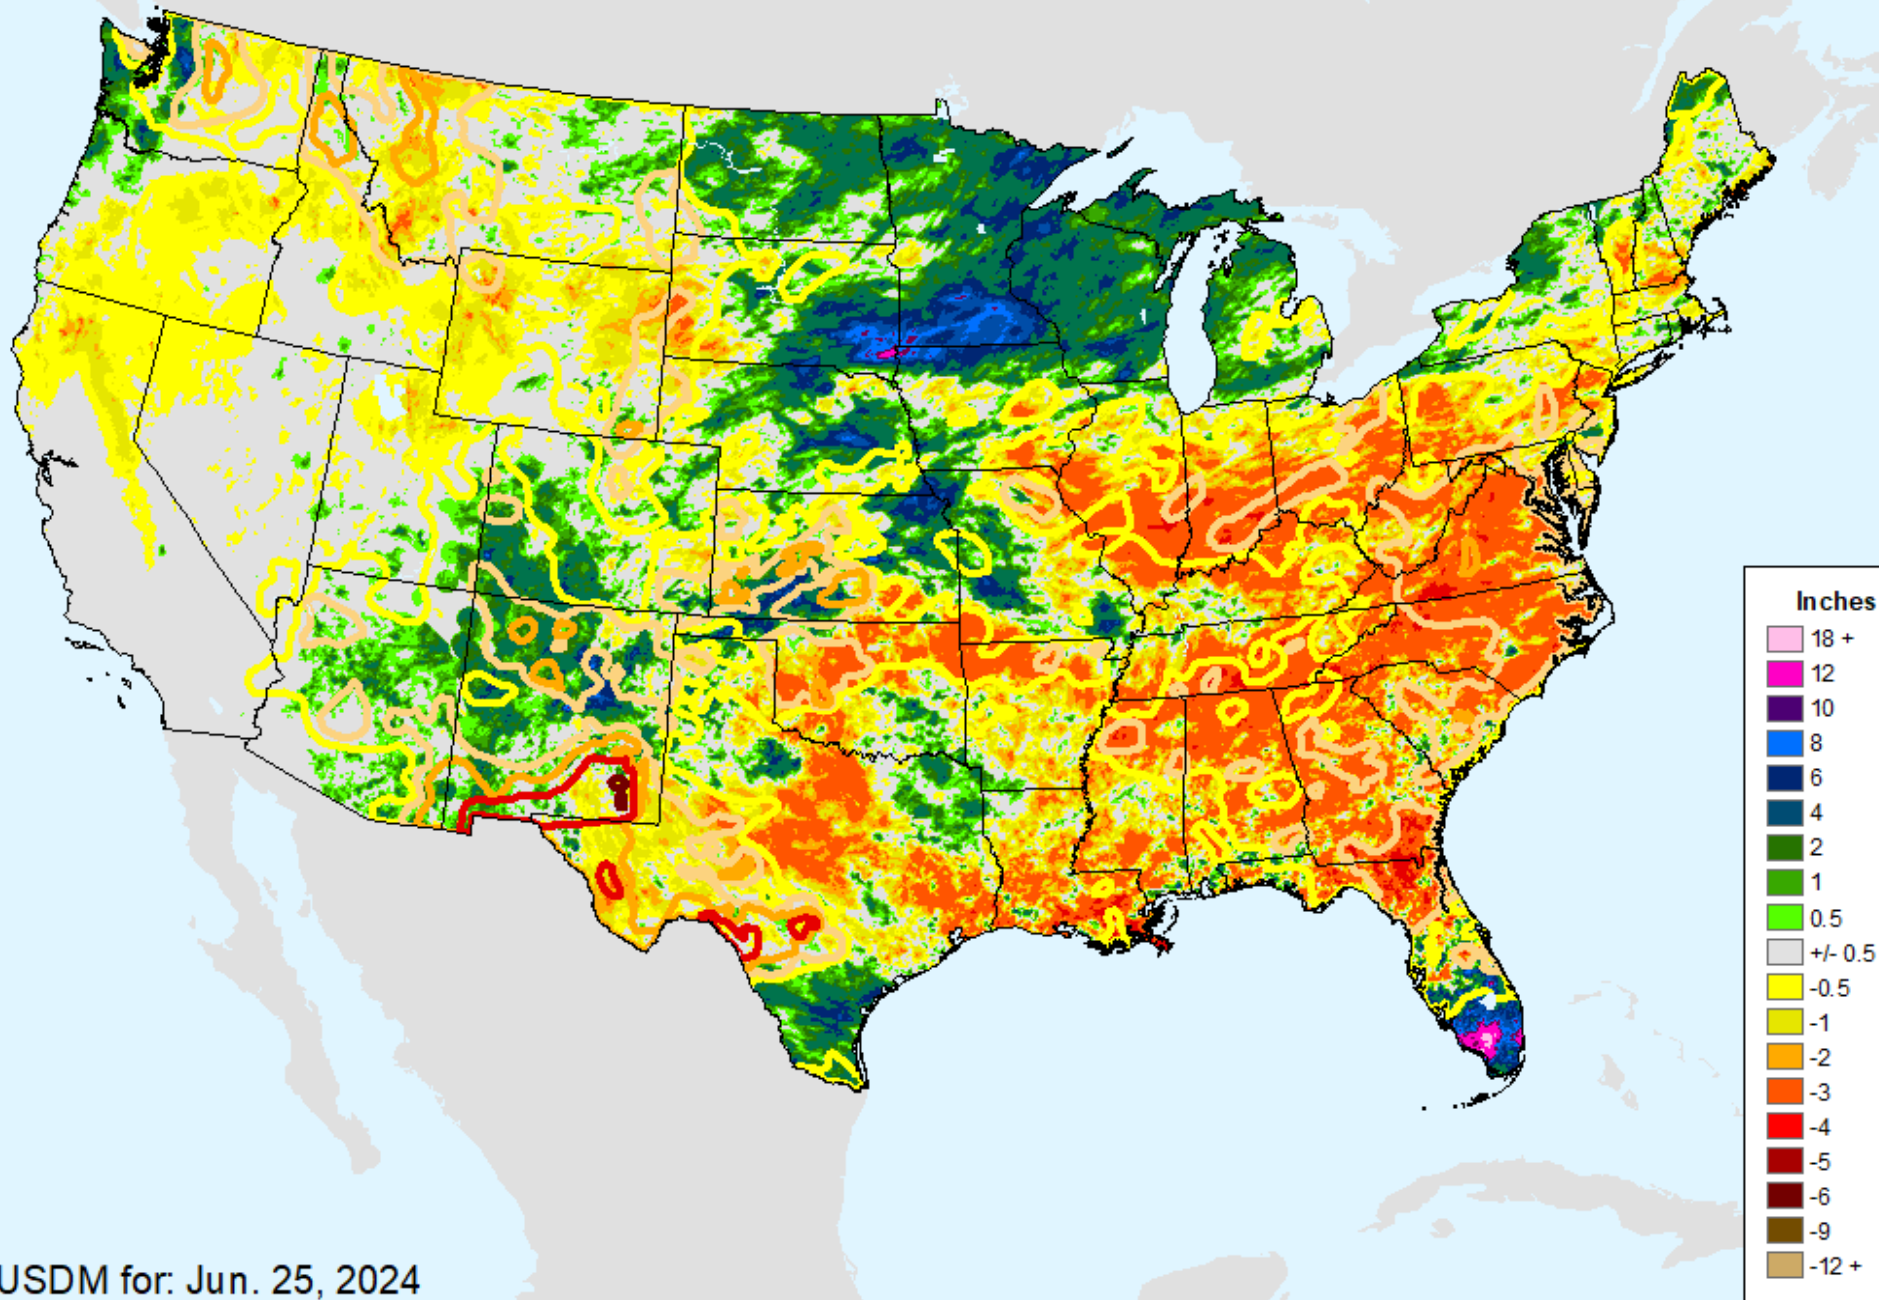

AHPS 30-Day Precip Departure

As of: Tuesday, July 2, 2024

USDM for: Jun. 25, 2024