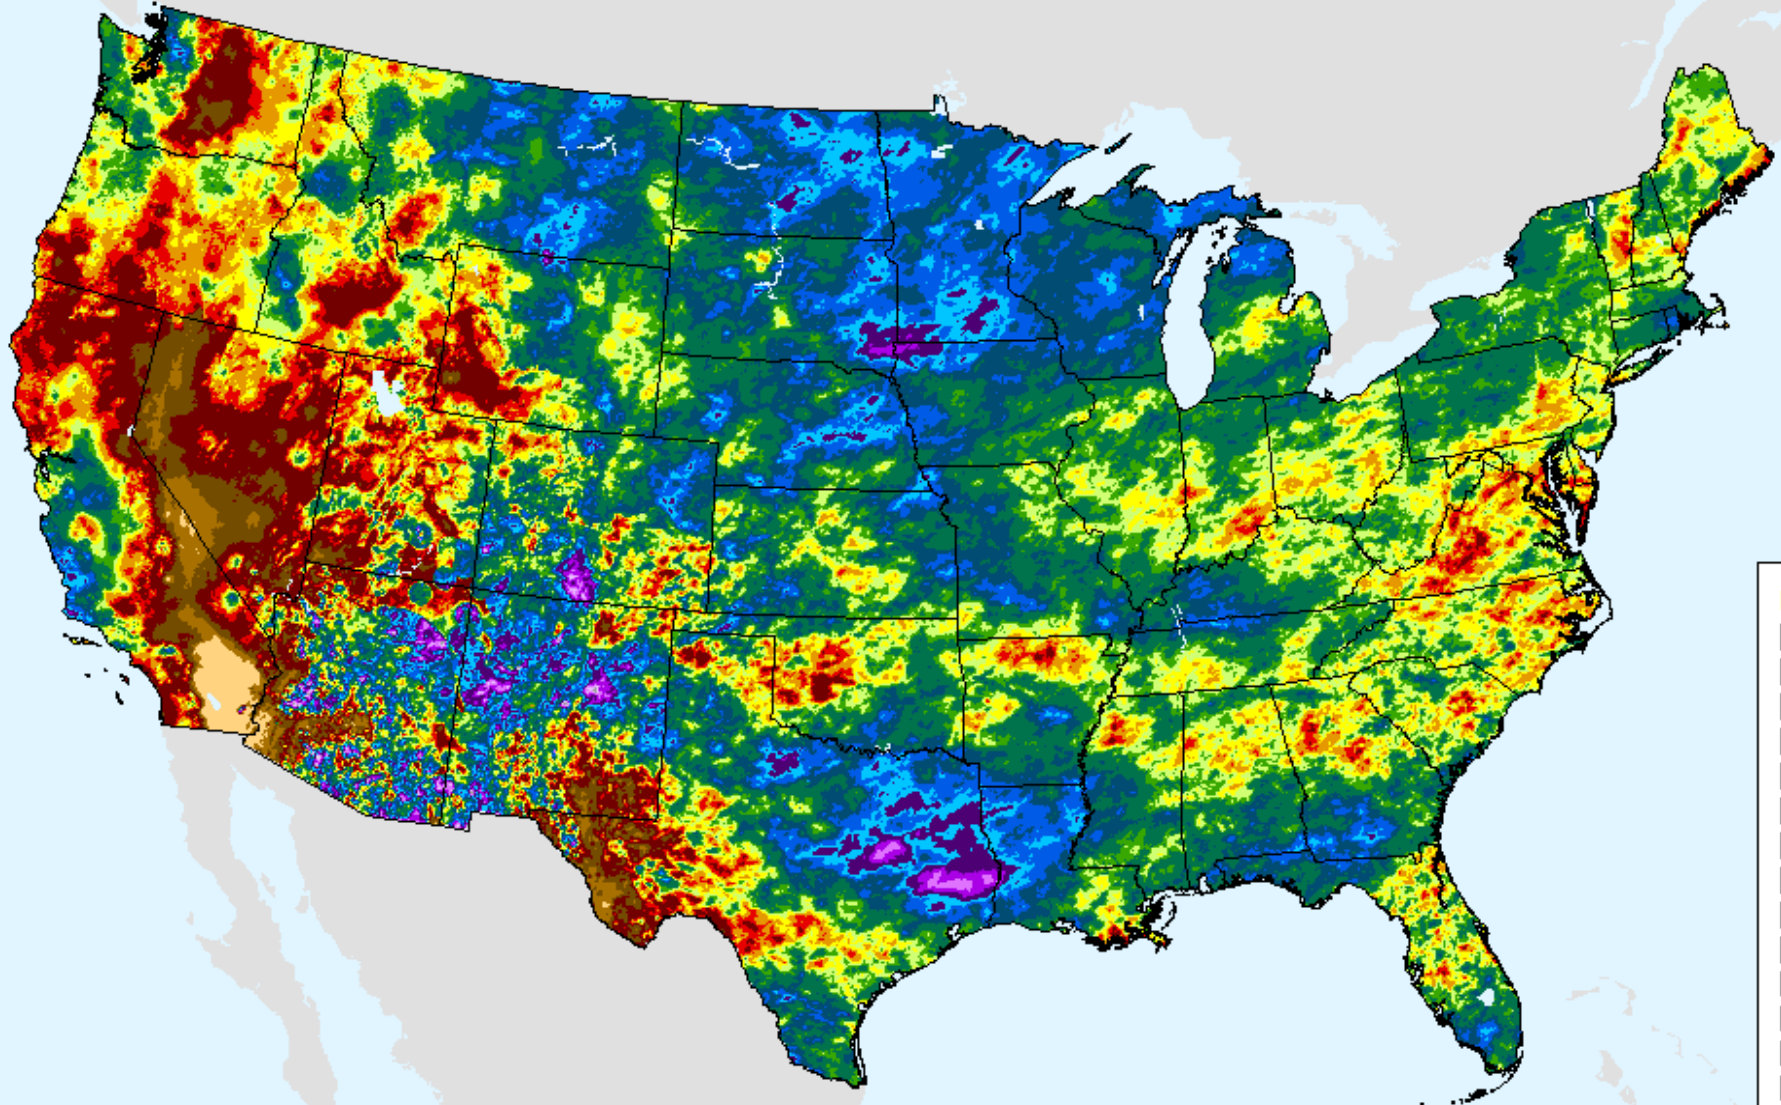

USDM for: Jun. 25, 2024

AHPS 90-Day Precip Departure

As of: Tuesday, July 2, 2024

AHPS 90-Day Pct of Normal Pcp

As of: Tuesday, July 2, 2024

USDM for: Jun. 25, 2024

AHPS 90-Day Pct of Normal Pcp

As of: Tuesday, July 2, 2024