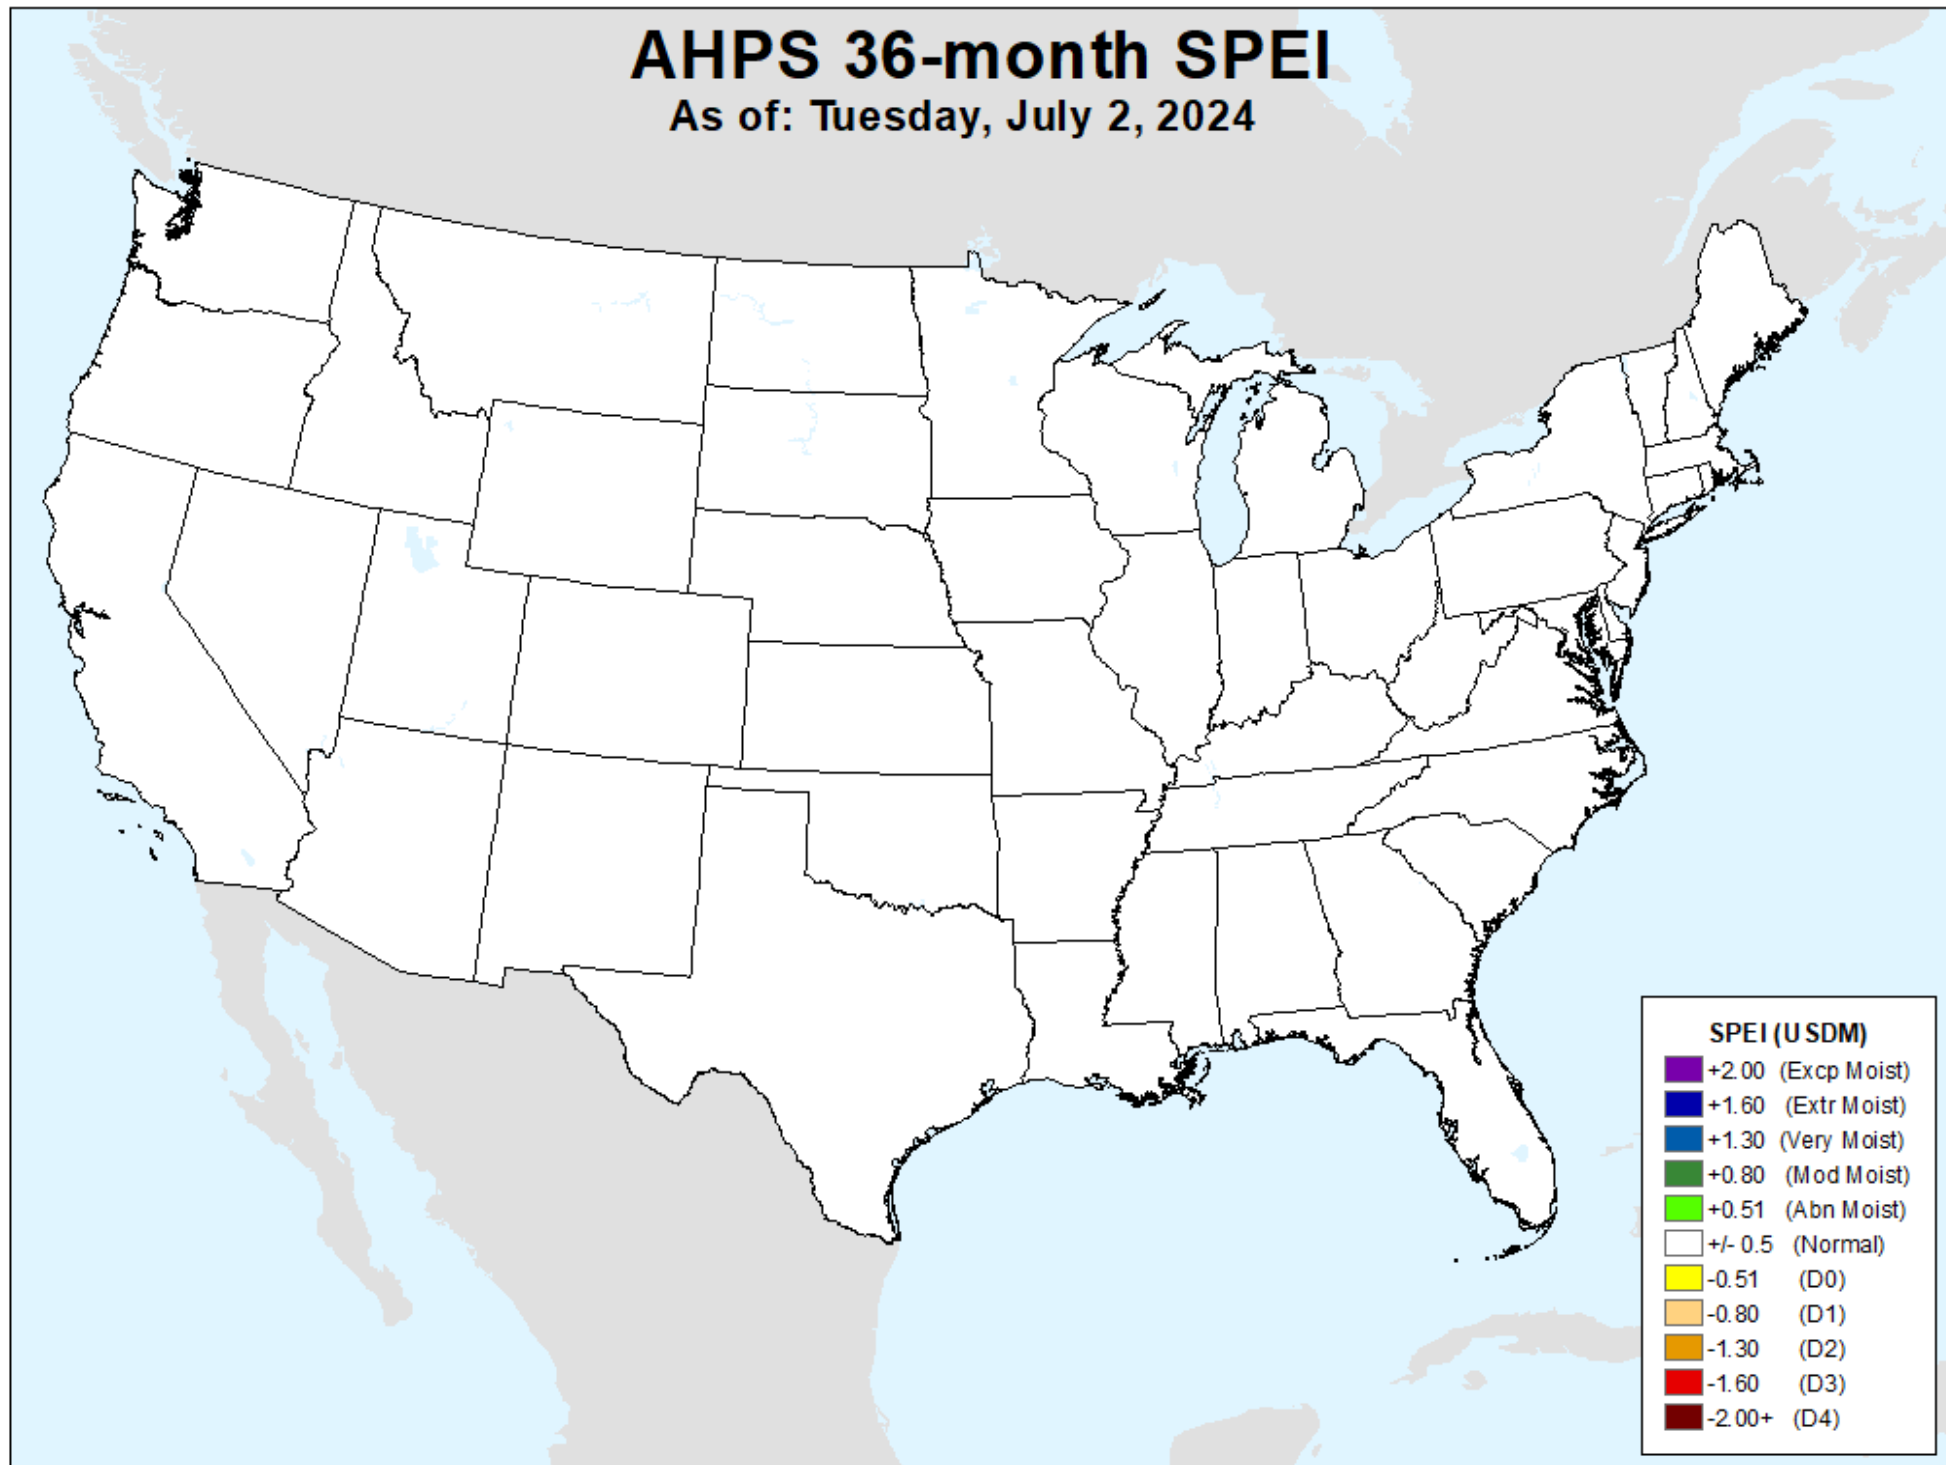

USDM for: Jun. 25, 2024

AHPS 24-month SPEI

As of: Tuesday, July 2, 2024

AHPS 36-month SPEI

As of: Tuesday, July 2, 2024

USDM for: Jun. 25, 2024

AHPS 36-month SPEI

As of: Tuesday, July 2, 2024