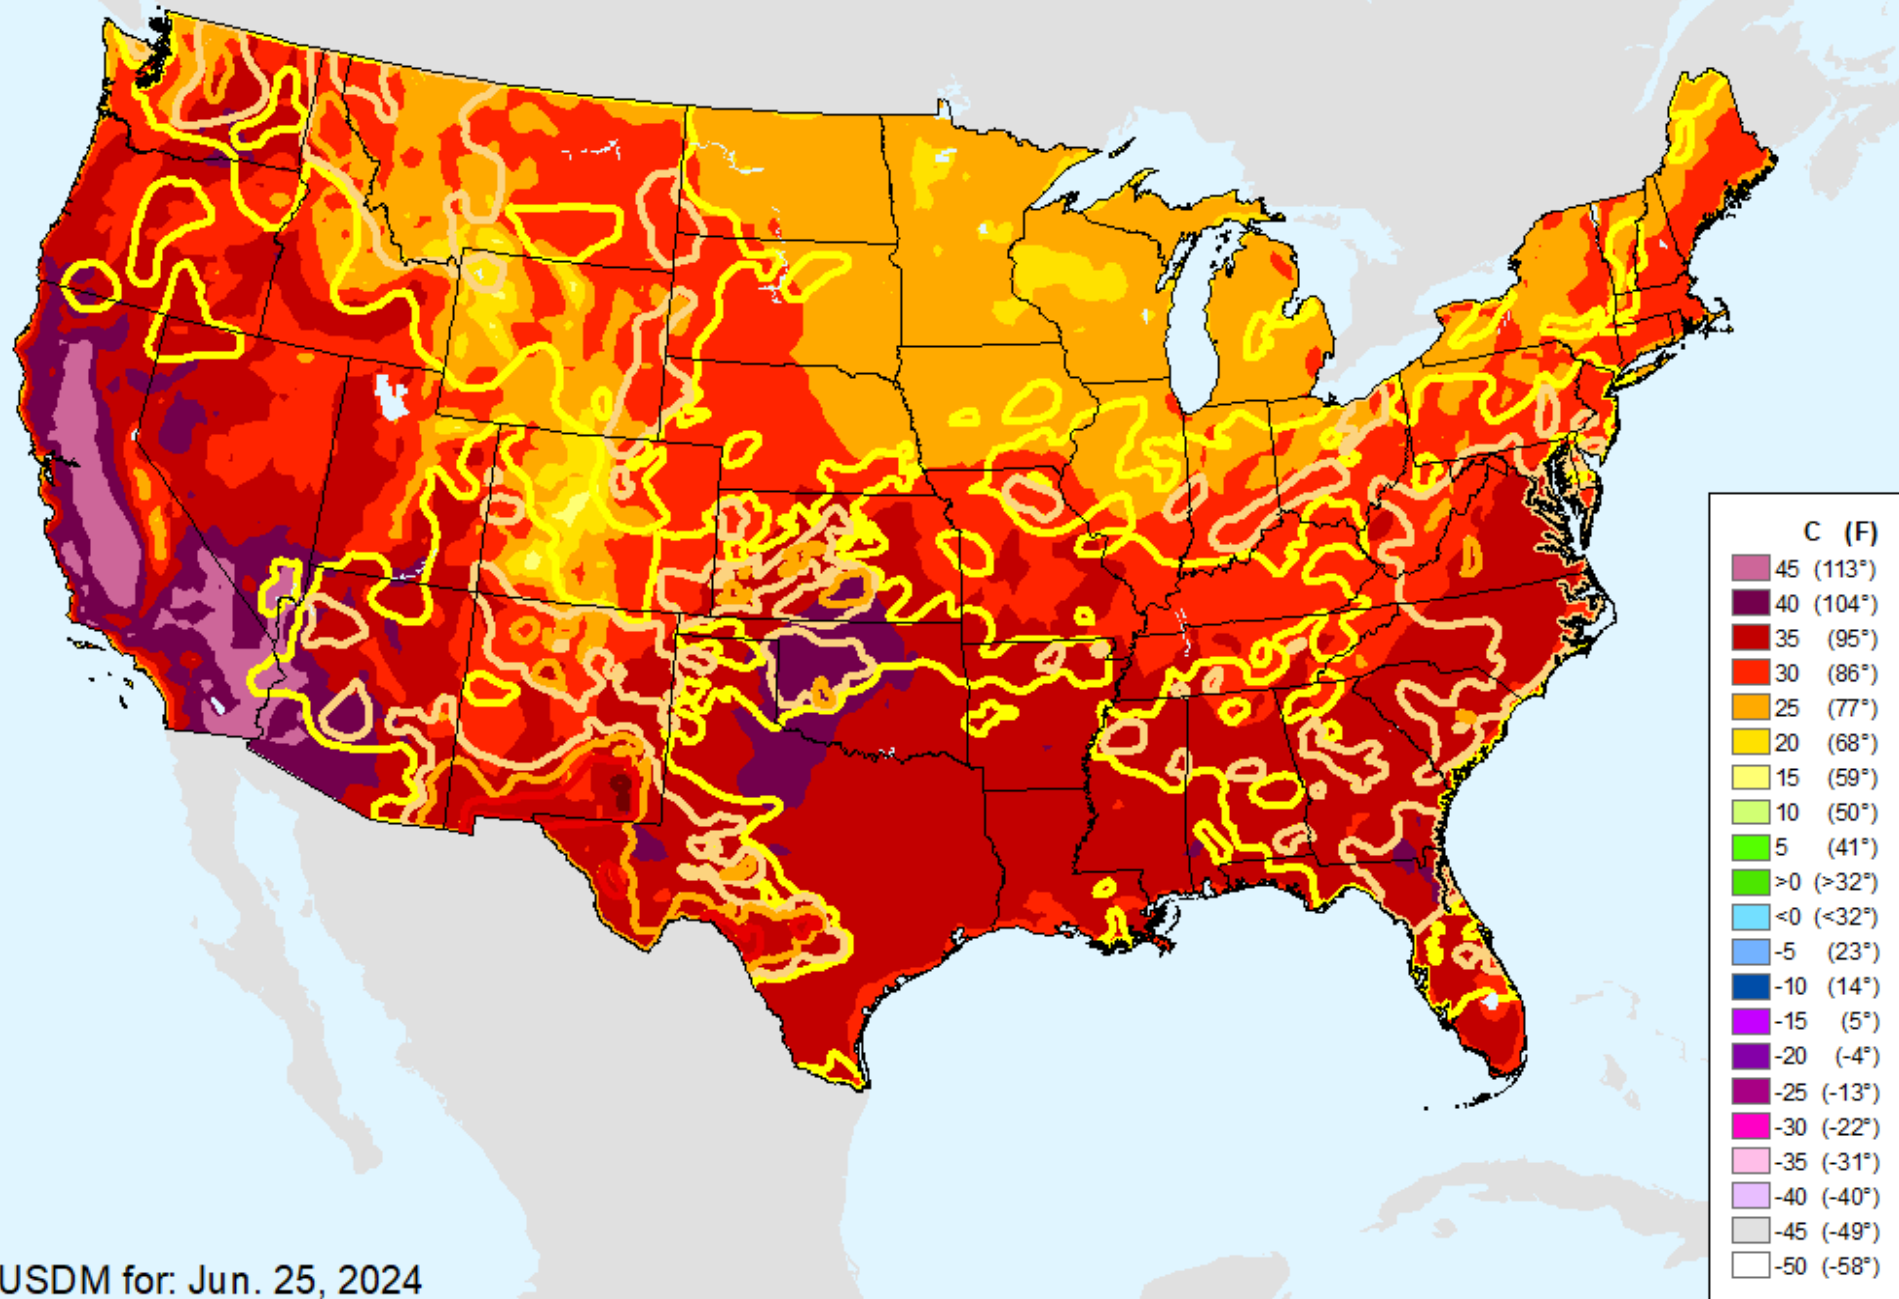

GFS (00z) 7-Day Max Temp Forecast

As of: Tuesday, July 2, 2024

USDM for: Jun. 25, 2024