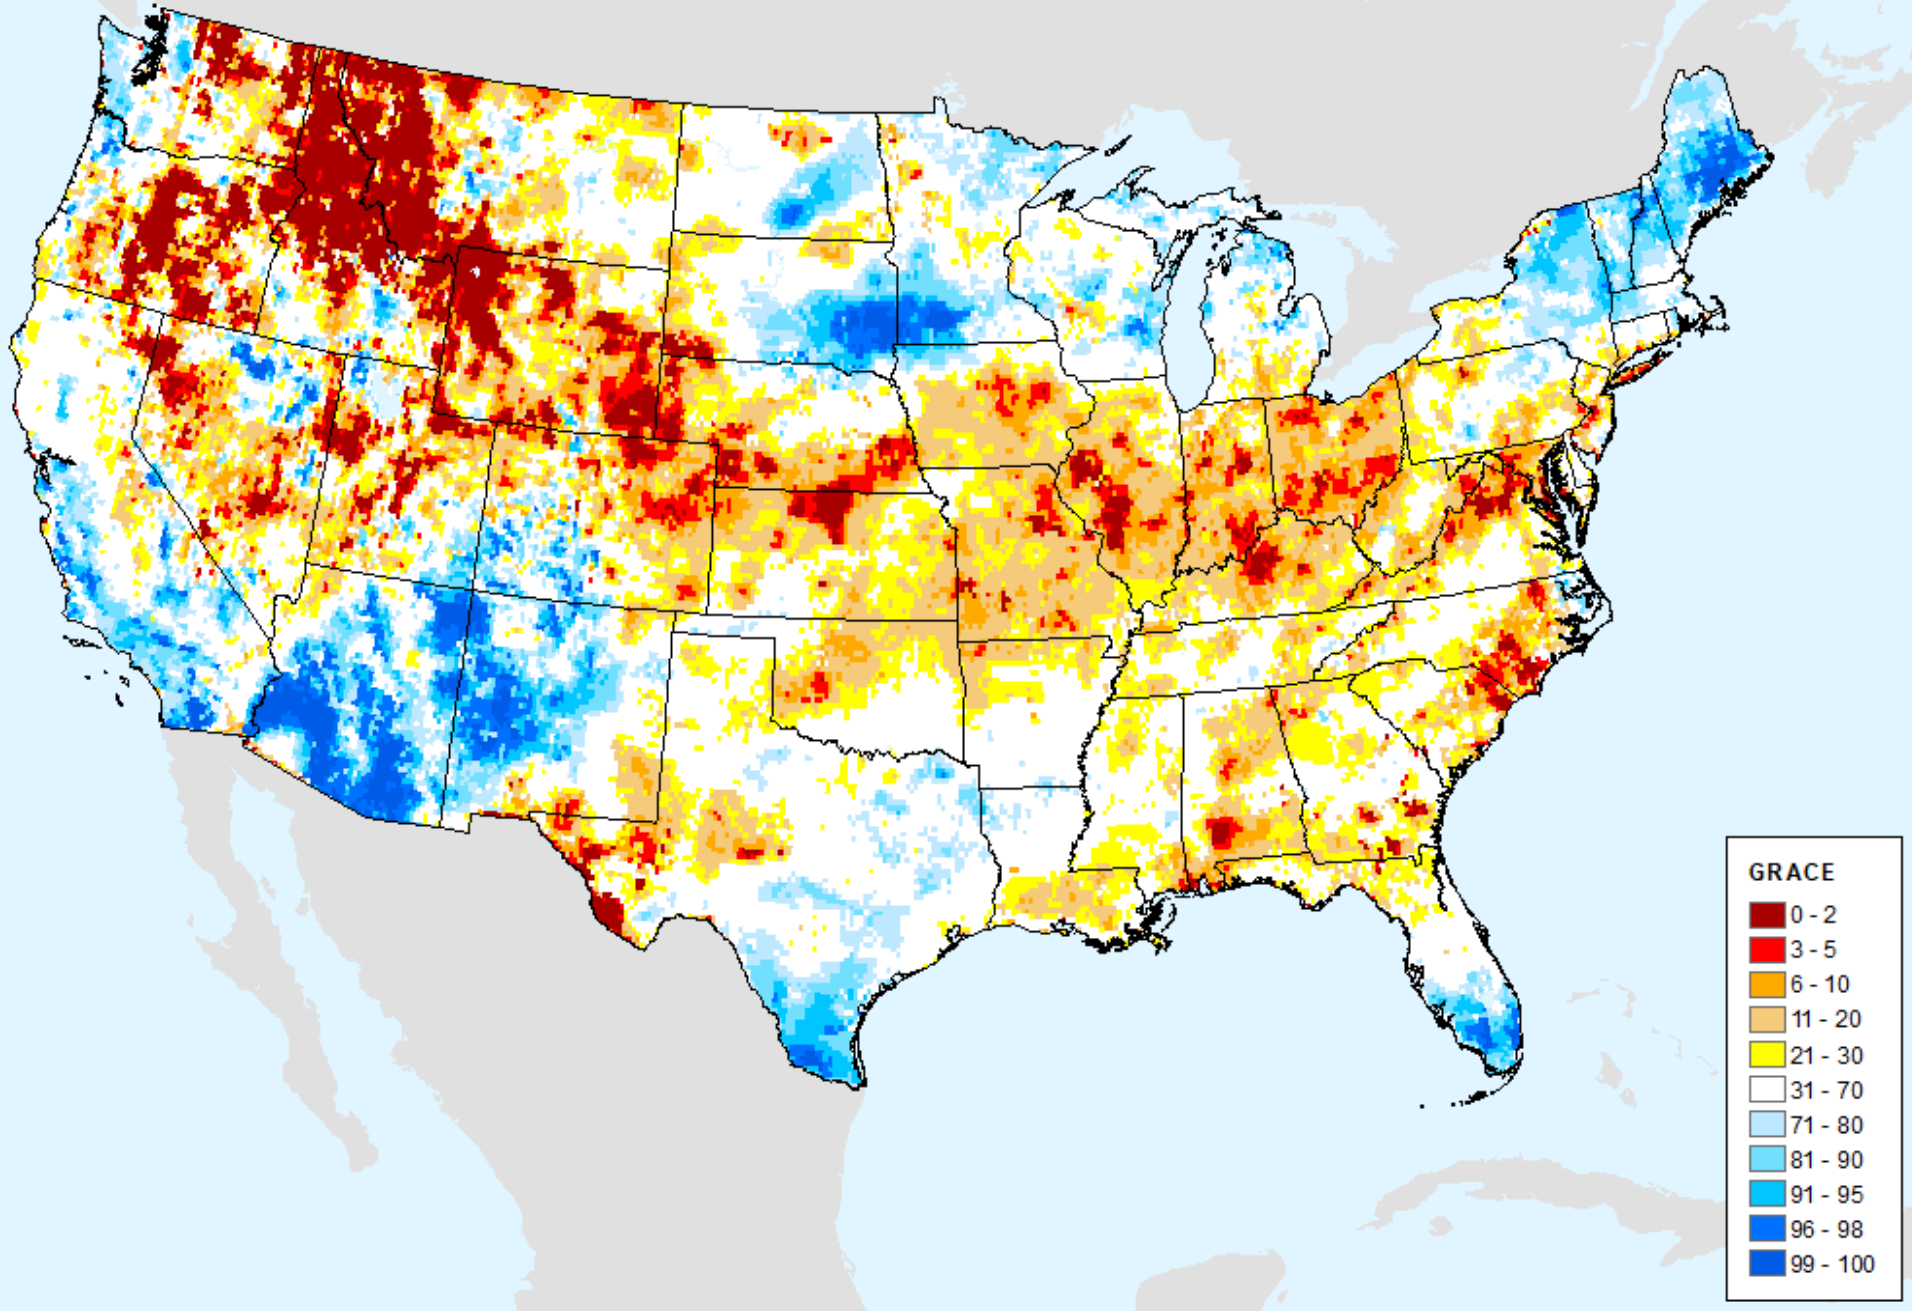

GRACE-Based Surface Soil Moisture Drought Indicator

As of: Tuesday, July 2, 2024