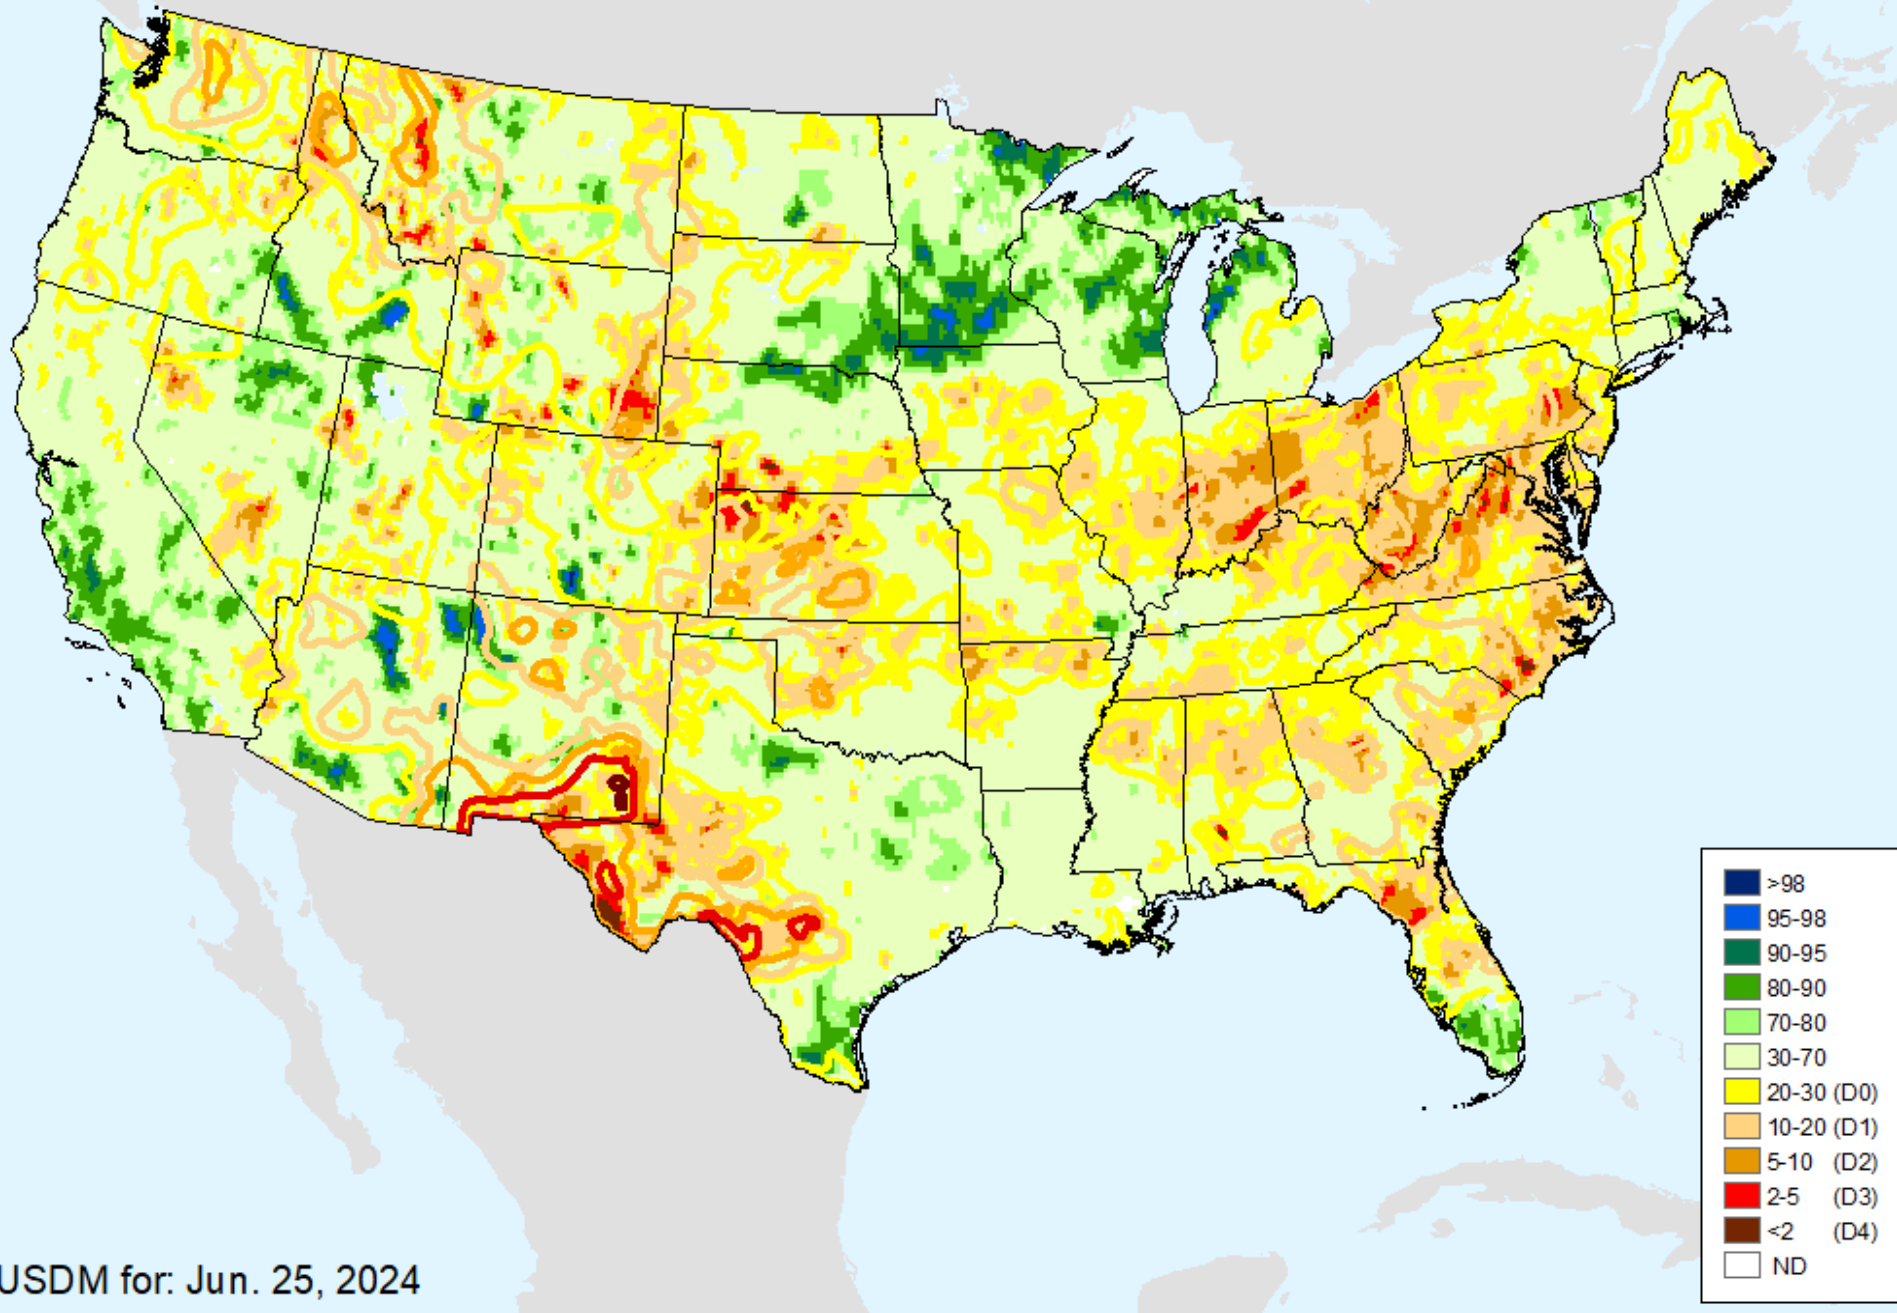

USDM for: Jun. 25, 2024

USGS 28-Day Avg Streamflow

As of: Tuesday, July 2, 2024

NLDAS-2 Ensemble Soil Moisture

As of: Tuesday, July 2, 2024

NLDAS-2 Ensemble Soil Moisture

As of: Tuesday, July 2, 2024

NLDAS-2 Ensemble Soil Moisture