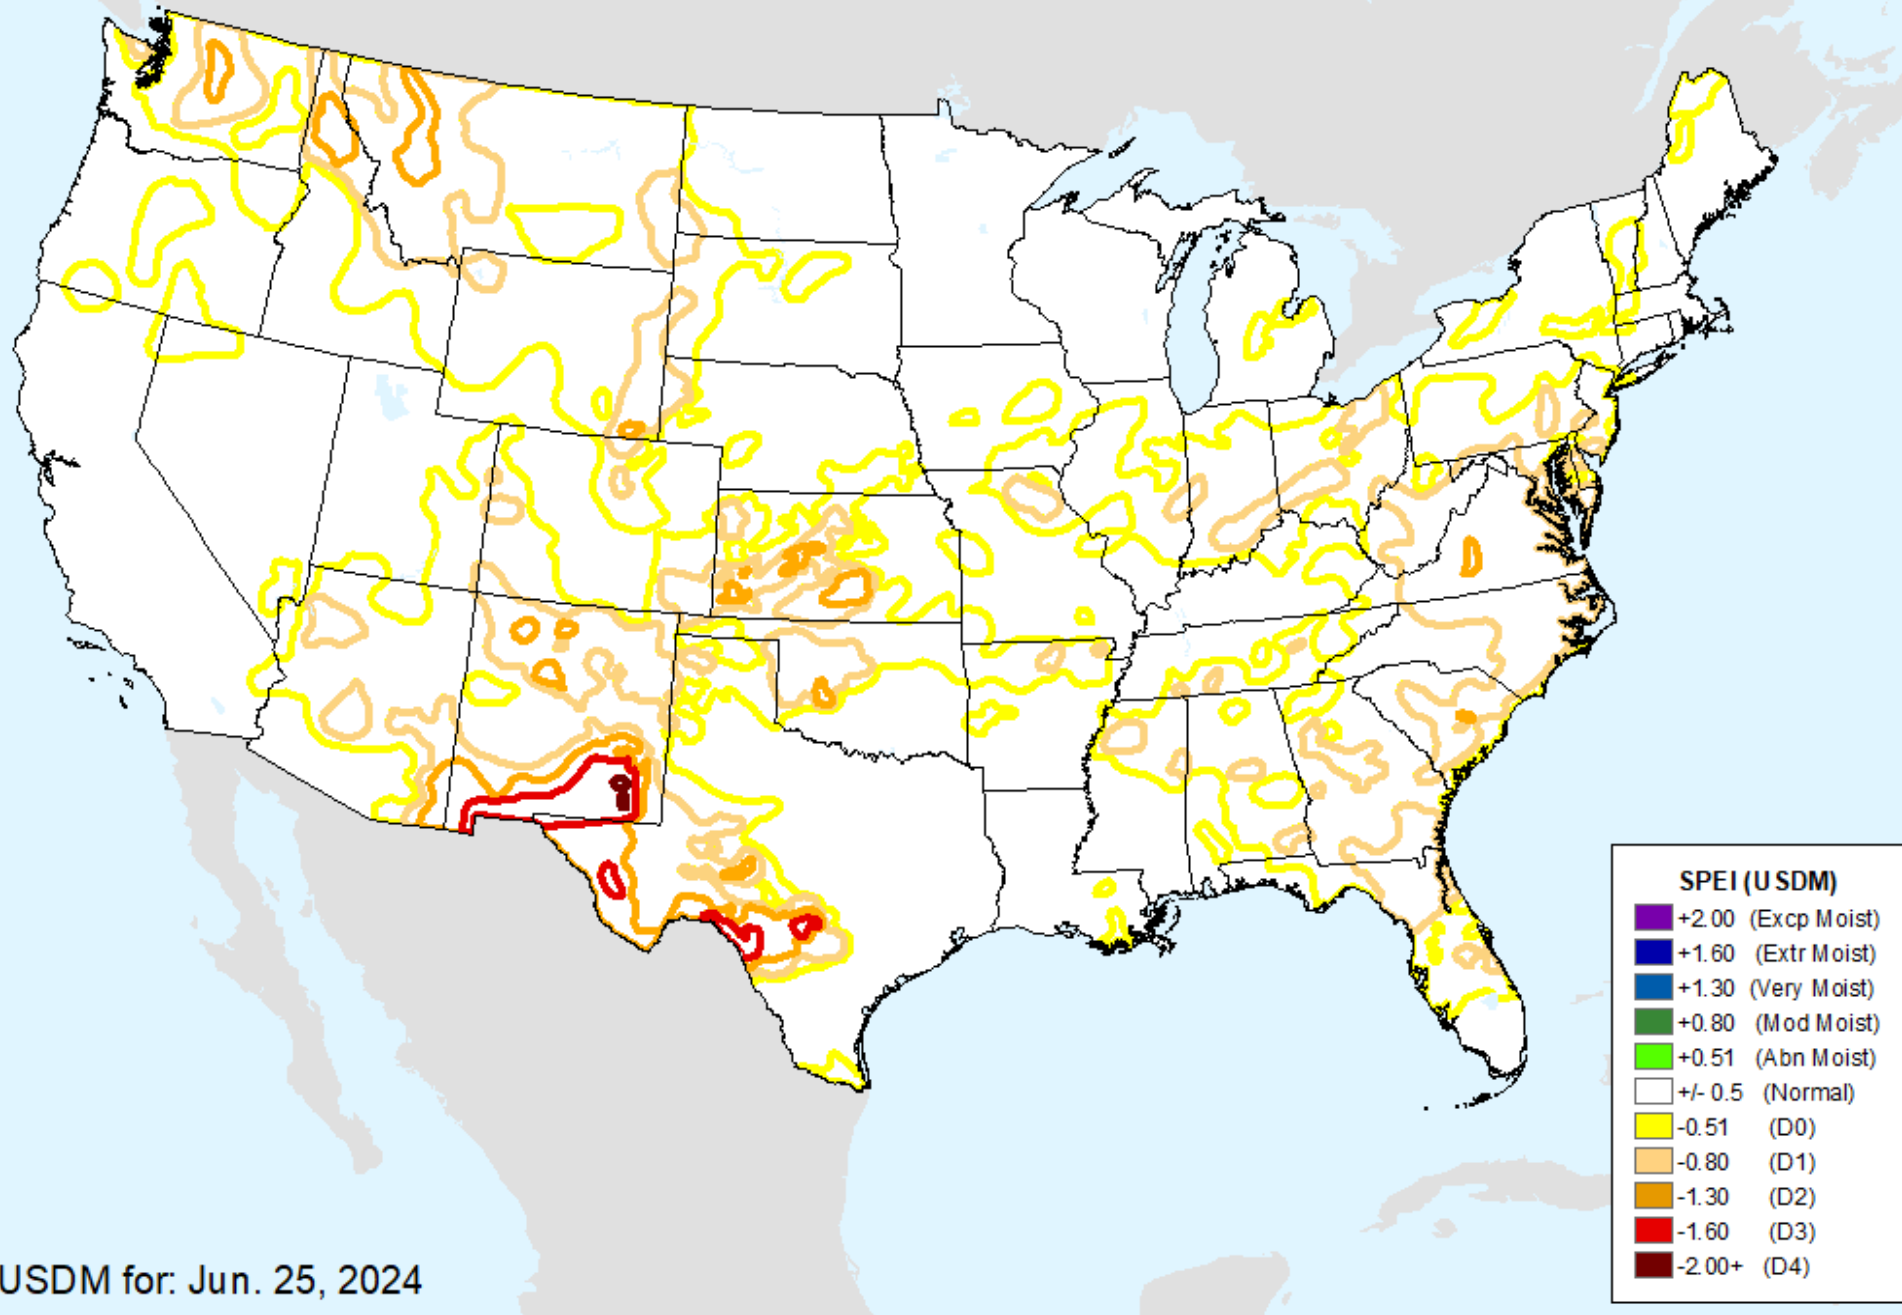

AHPS 2-month SPEI

As of: Tuesday, July 2, 2024

USDM for: Jun. 25, 2024