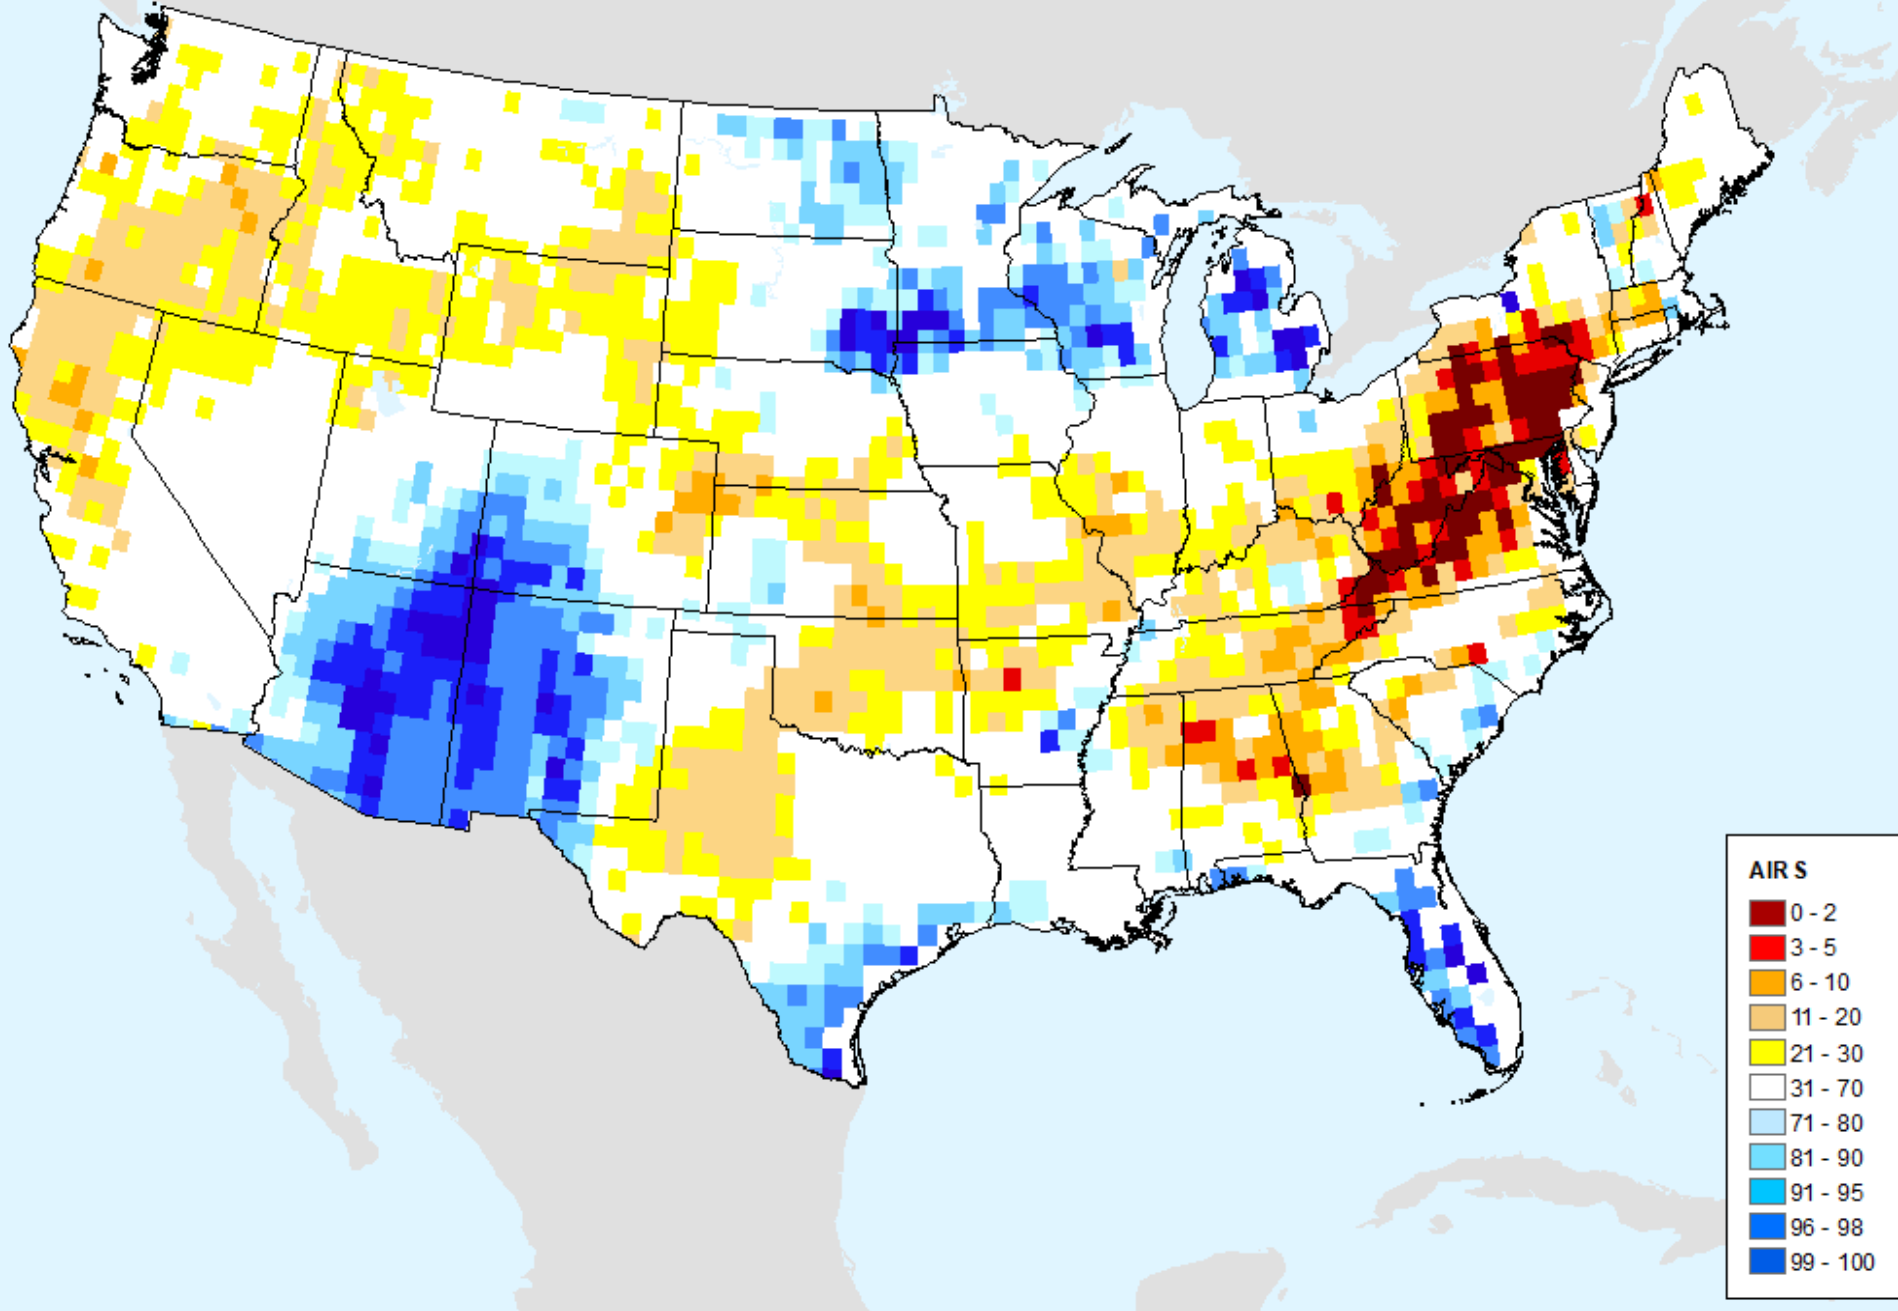

AIRS-Based Vapor Pressure Deficit 14 Day

As of: Tuesday, July 2, 2024