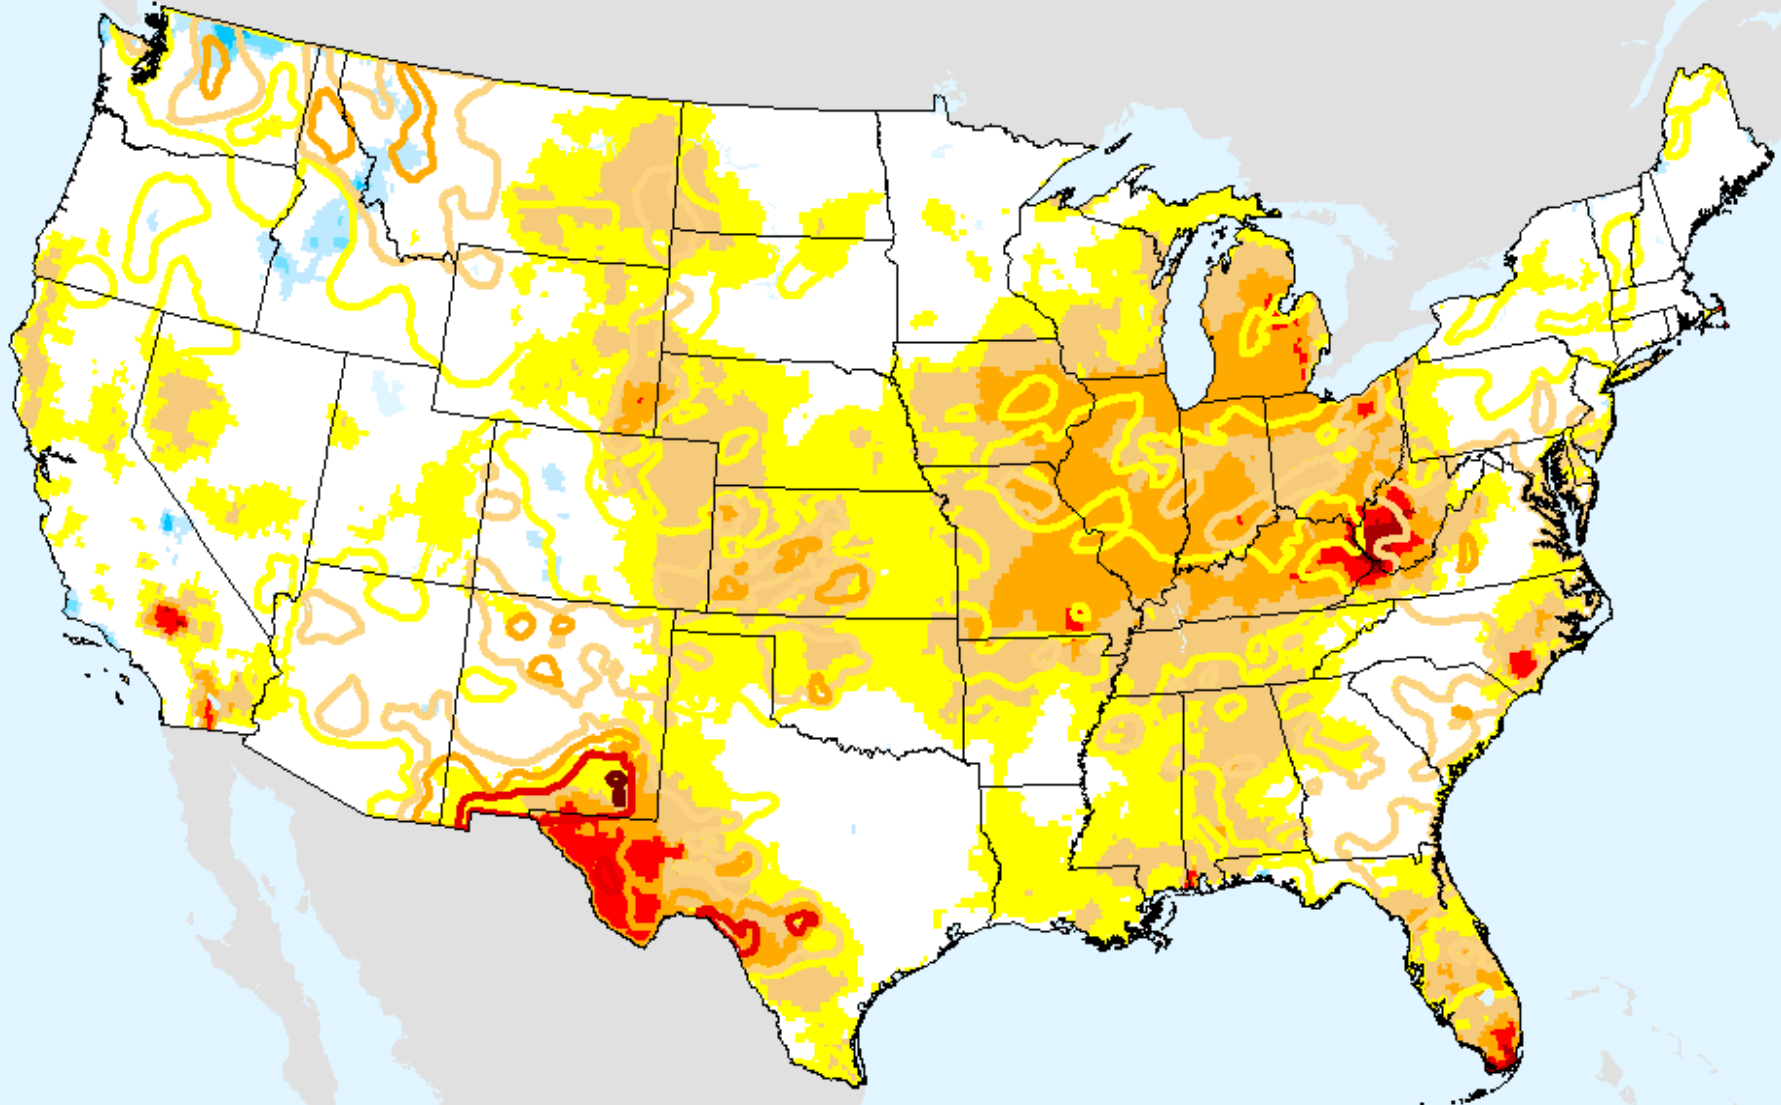

EDDI	
5	Dark Red
4	Red
3	Orange
2	Brown
1	Yellow
0	White
-1	Light Blue
-2	Medium Blue
-3	Dark Blue
-4	Very Dark Blue
-5	Black

USDM for: Jun. 25, 2024

EDDI 12-week

As of: Tuesday, July 2, 2024

Vegetation Drought Response Index (VegDRI)