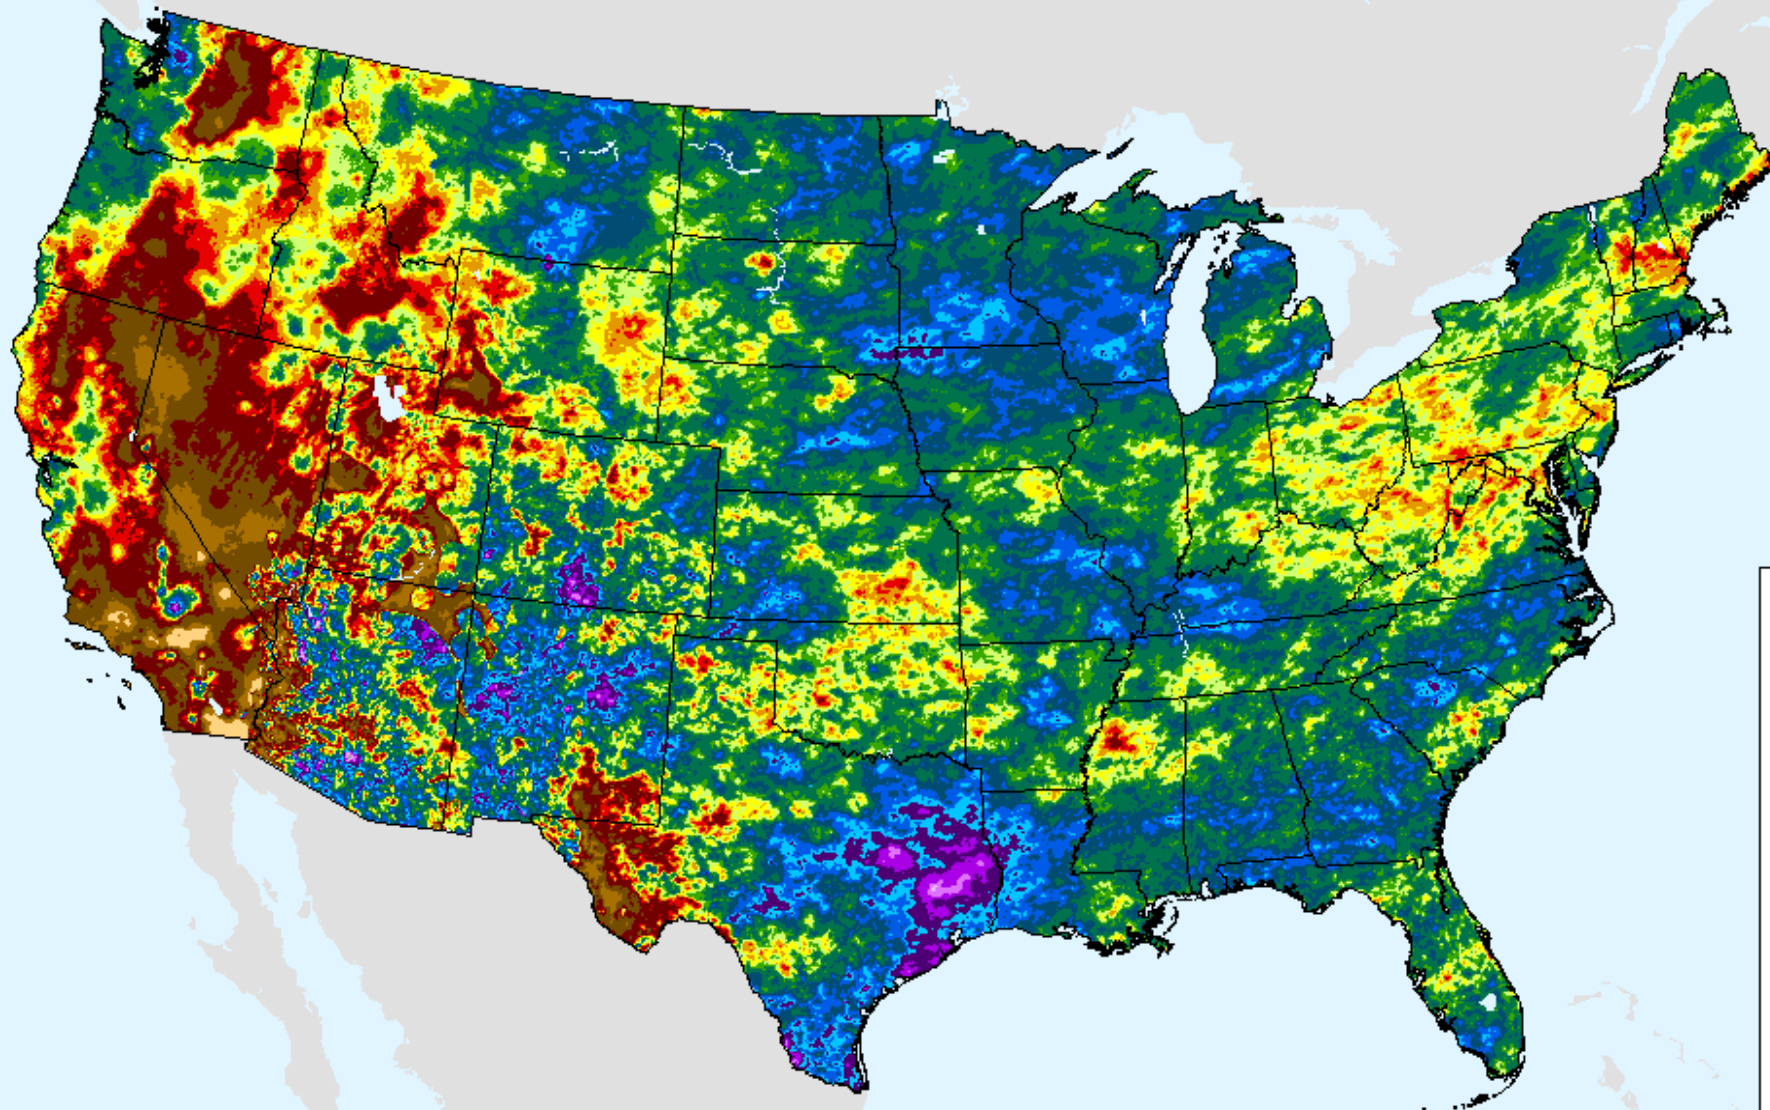

AHPS 90-Day Pct of Normal Pcp

As of: Tuesday, July 30, 2024

Percent

- 500
- 400
- 350
- 300
- 250
- 200
- 175
- 150
- 125
- 100
- 90
- 80
- 70
- 60
- 50
- 25
- 10
- 1
- 0