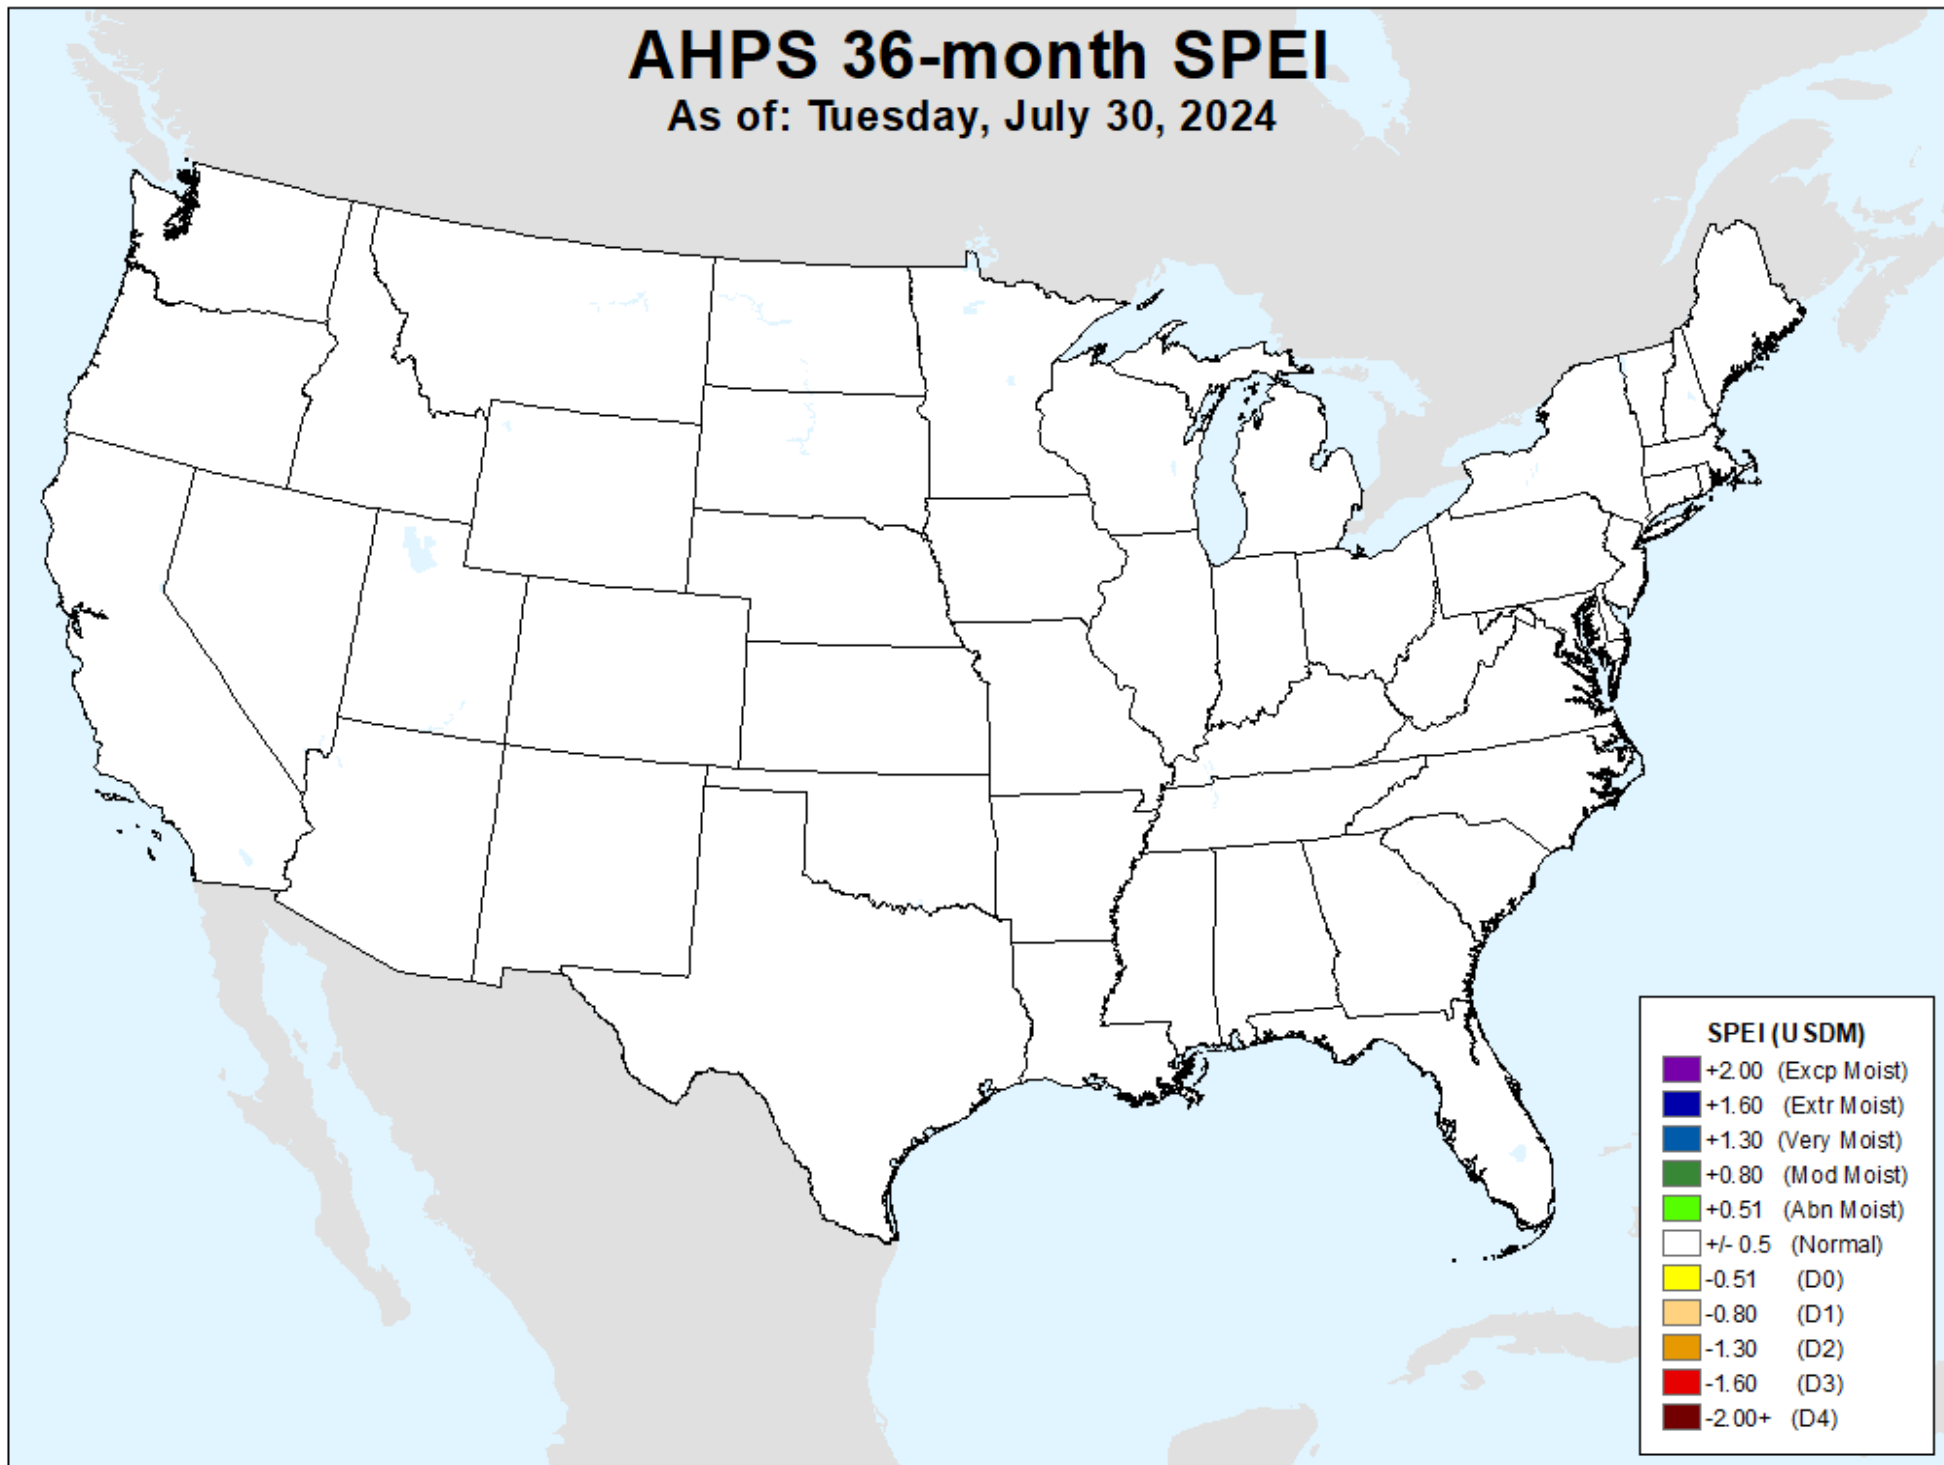

AHPS 36-month SPEI

As of: Tuesday, July 30, 2024