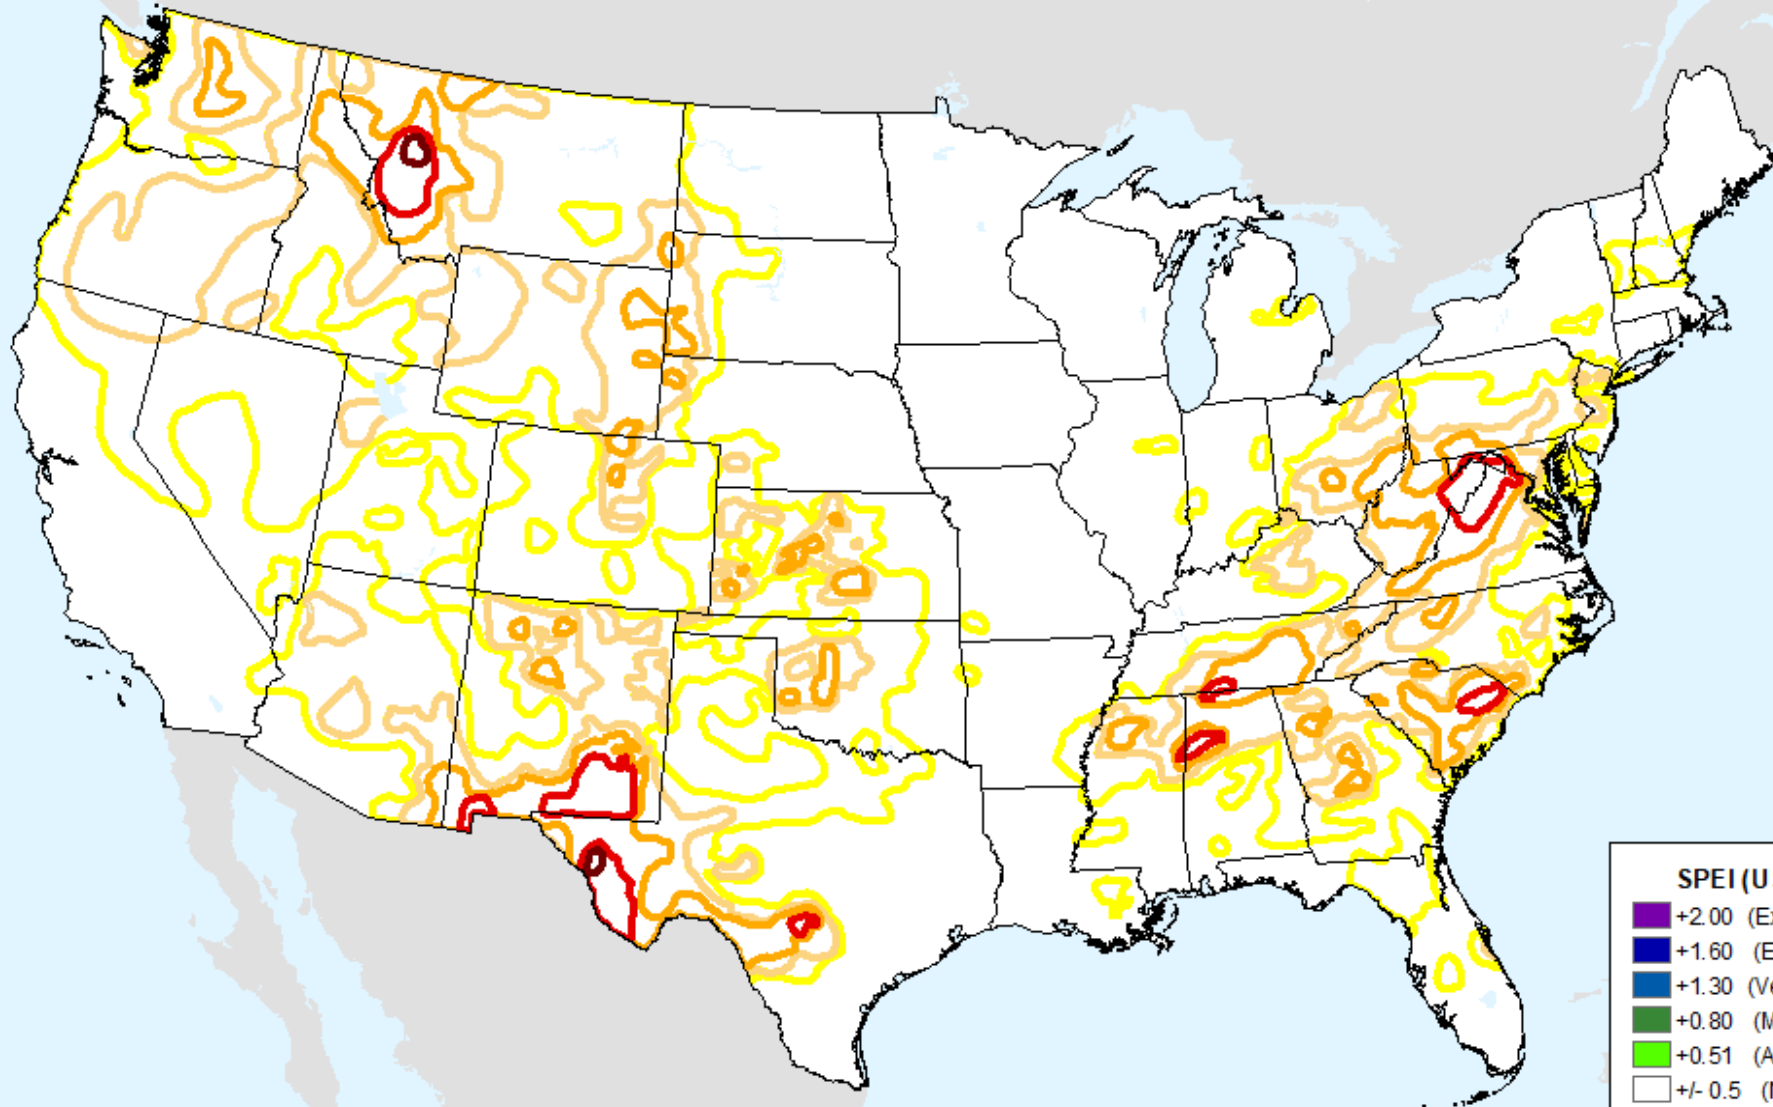

AHPS 24-month SPEI

As of: Tuesday, July 30, 2024

USDM for: Jul. 23, 2024