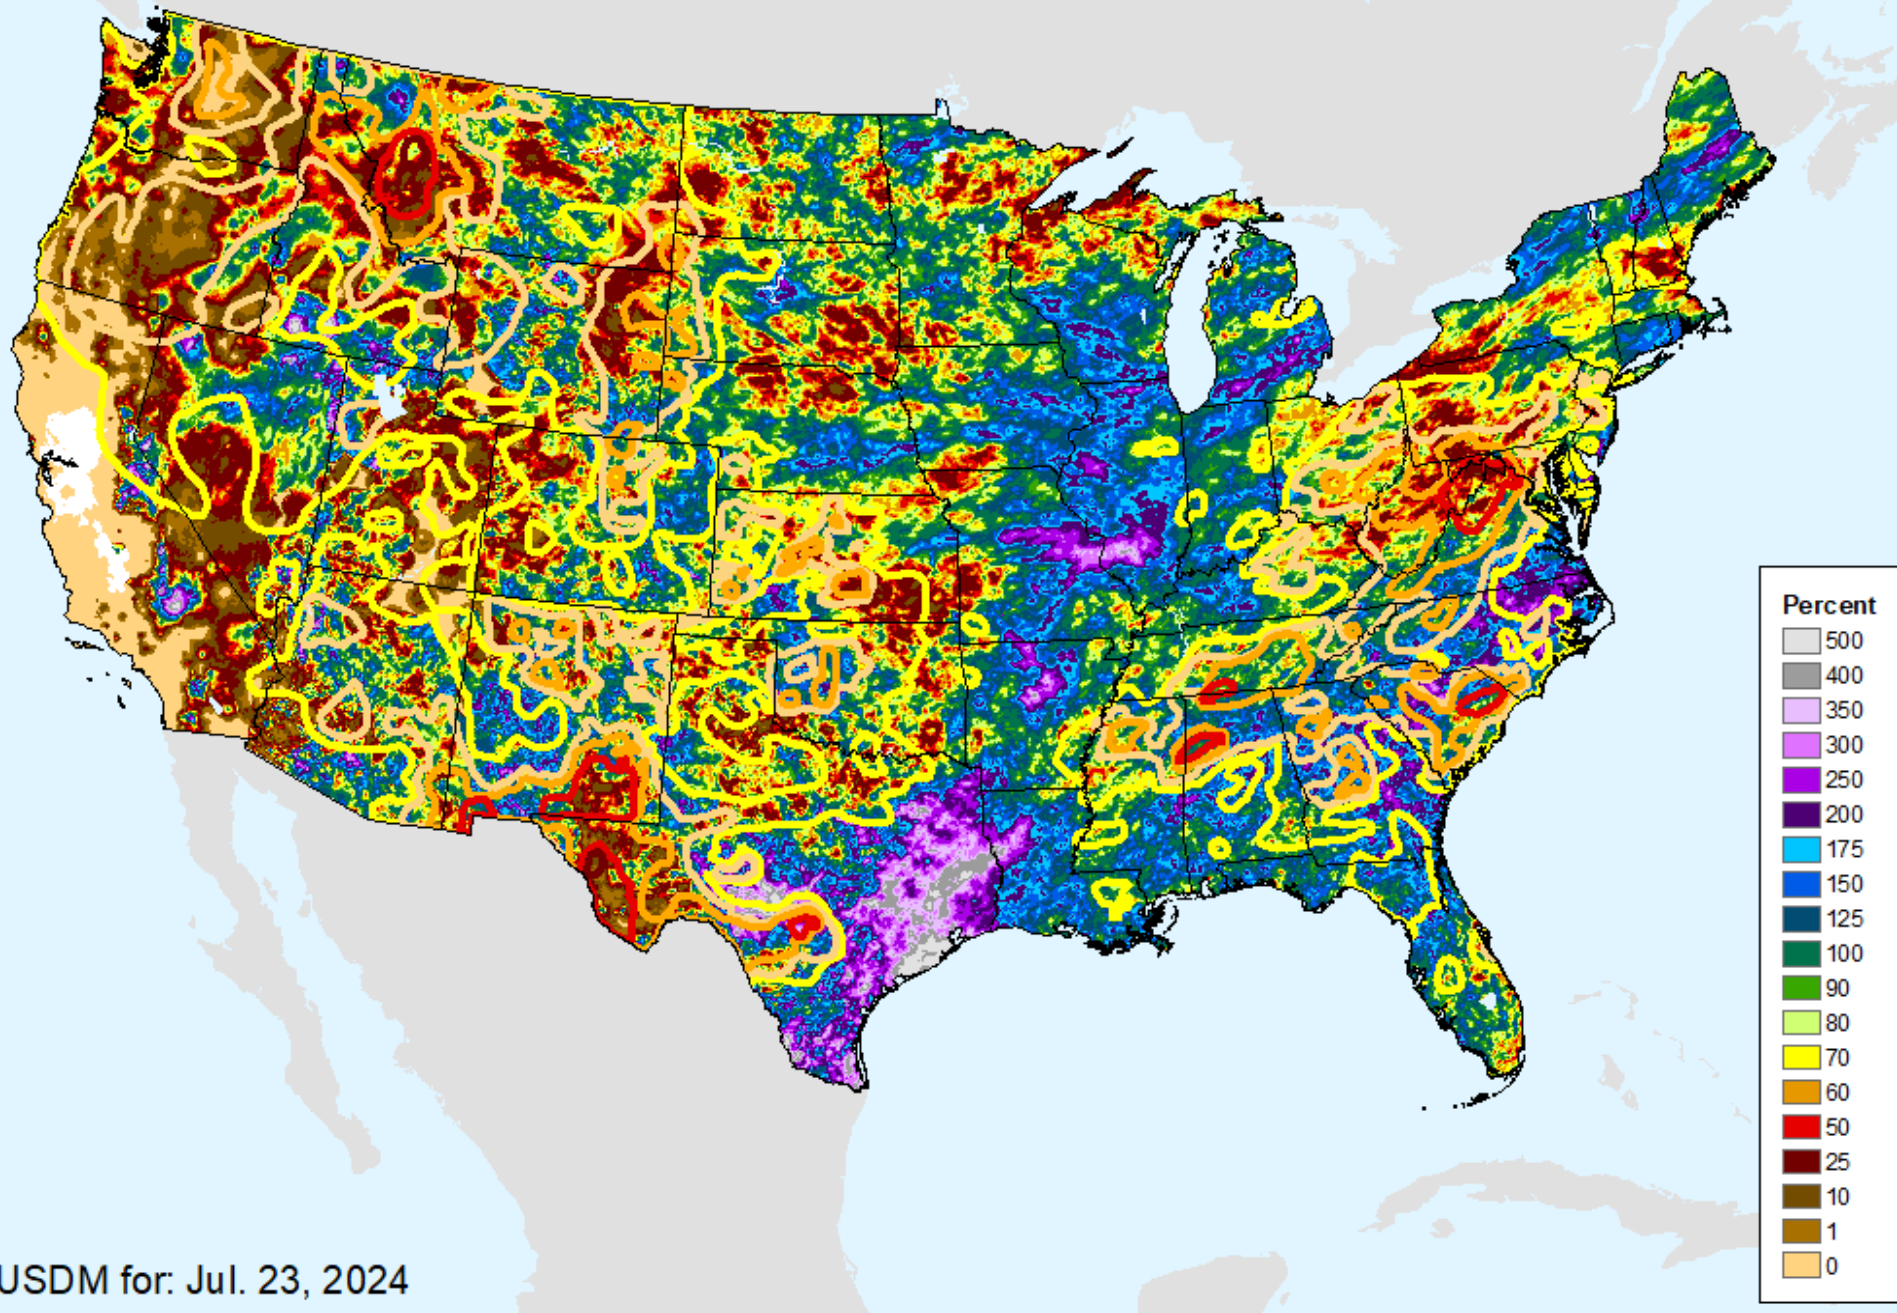

AHPS 30-Day Pct of Normal Pcp

As of: Tuesday, July 30, 2024

USDM for: Jul. 23, 2024