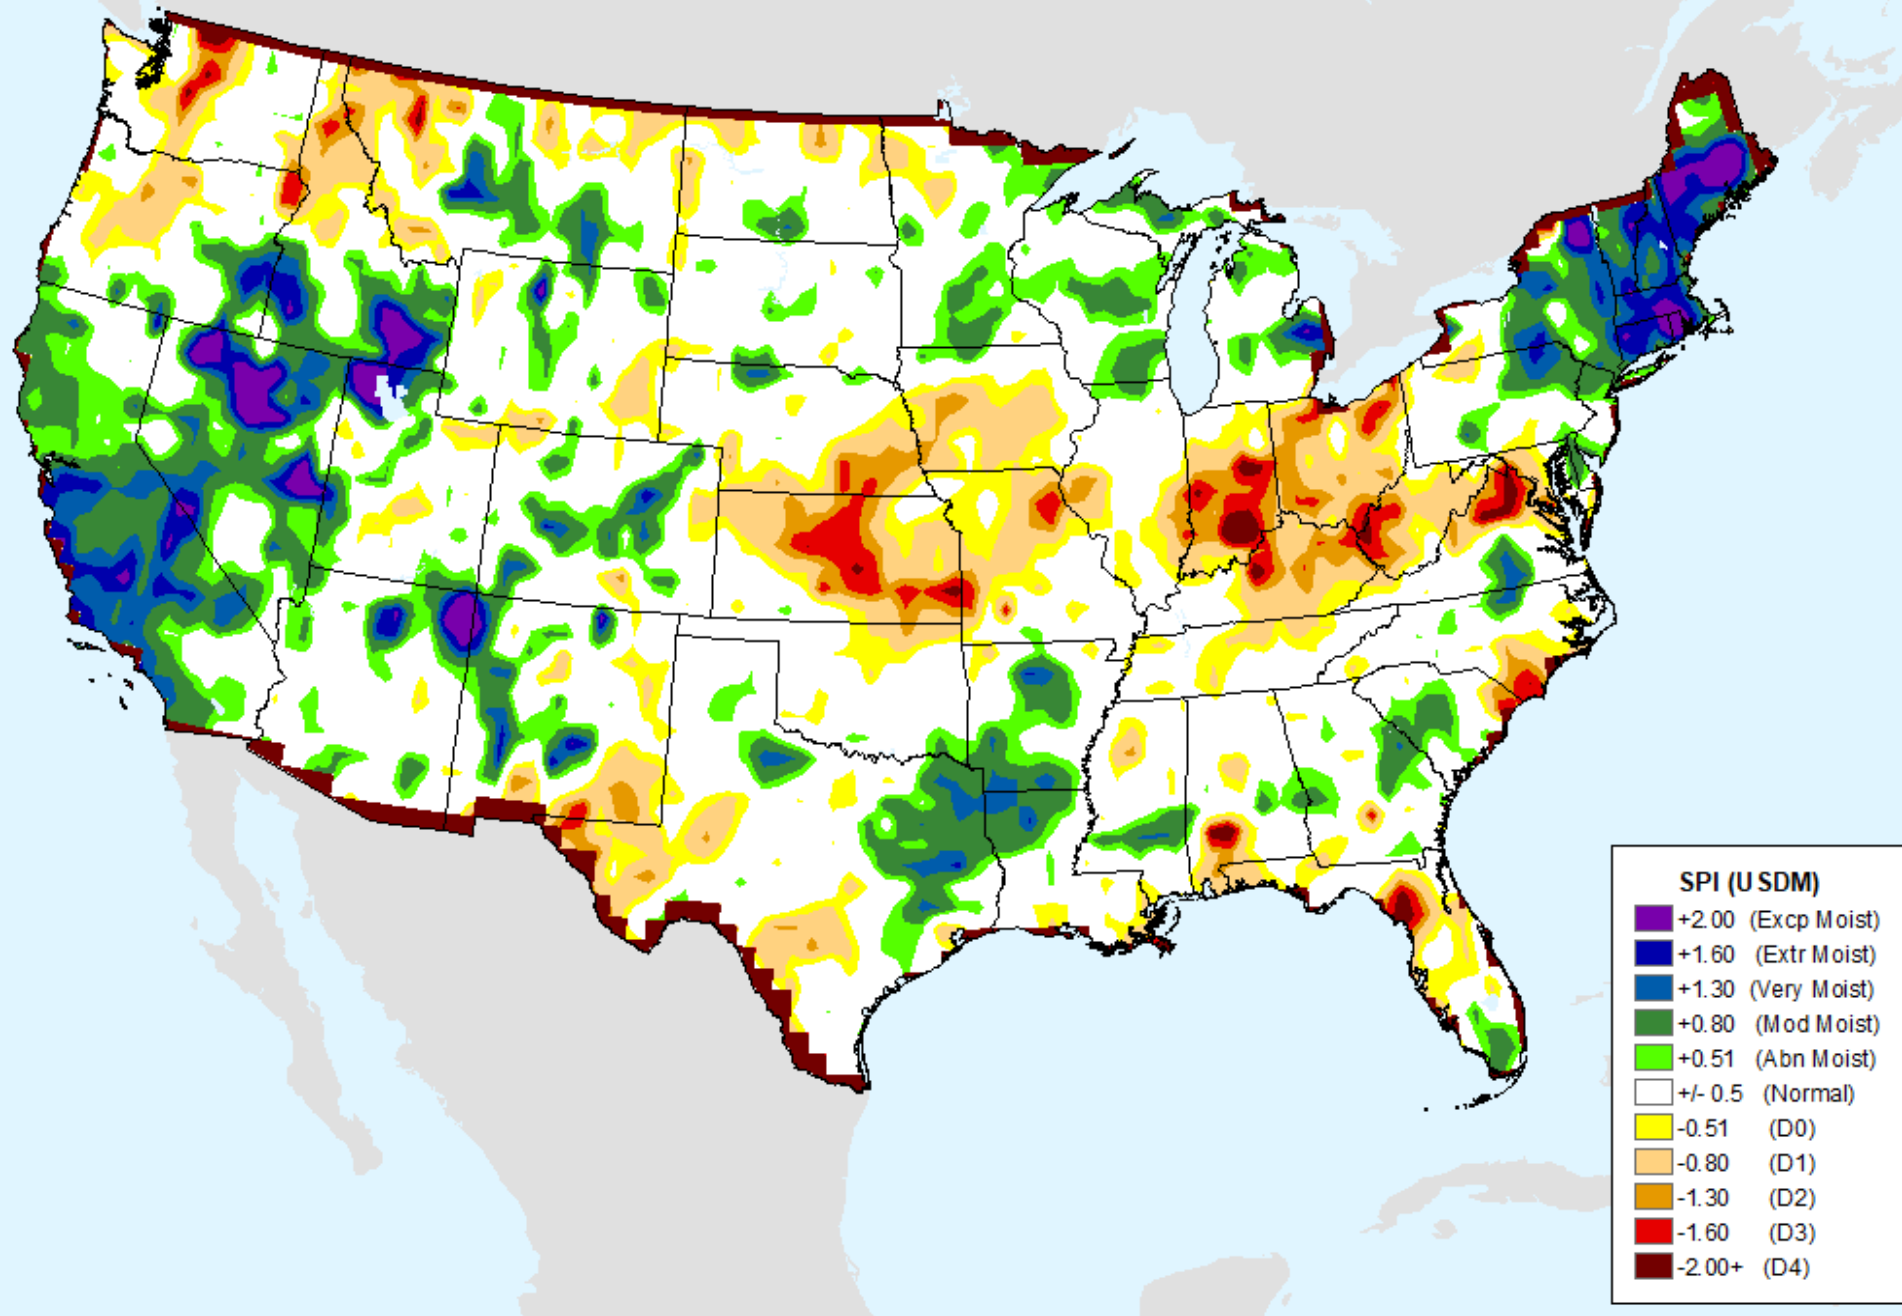

CPC 12-month SPI

As of: Tuesday, July 30, 2024

CPC 24-month SPI

As of: Tuesday, July 30, 2024

USDM for: Jul. 23, 2024

CPC 24-month SPI

As of: Tuesday, July 30, 2024

Vegetation Health Index