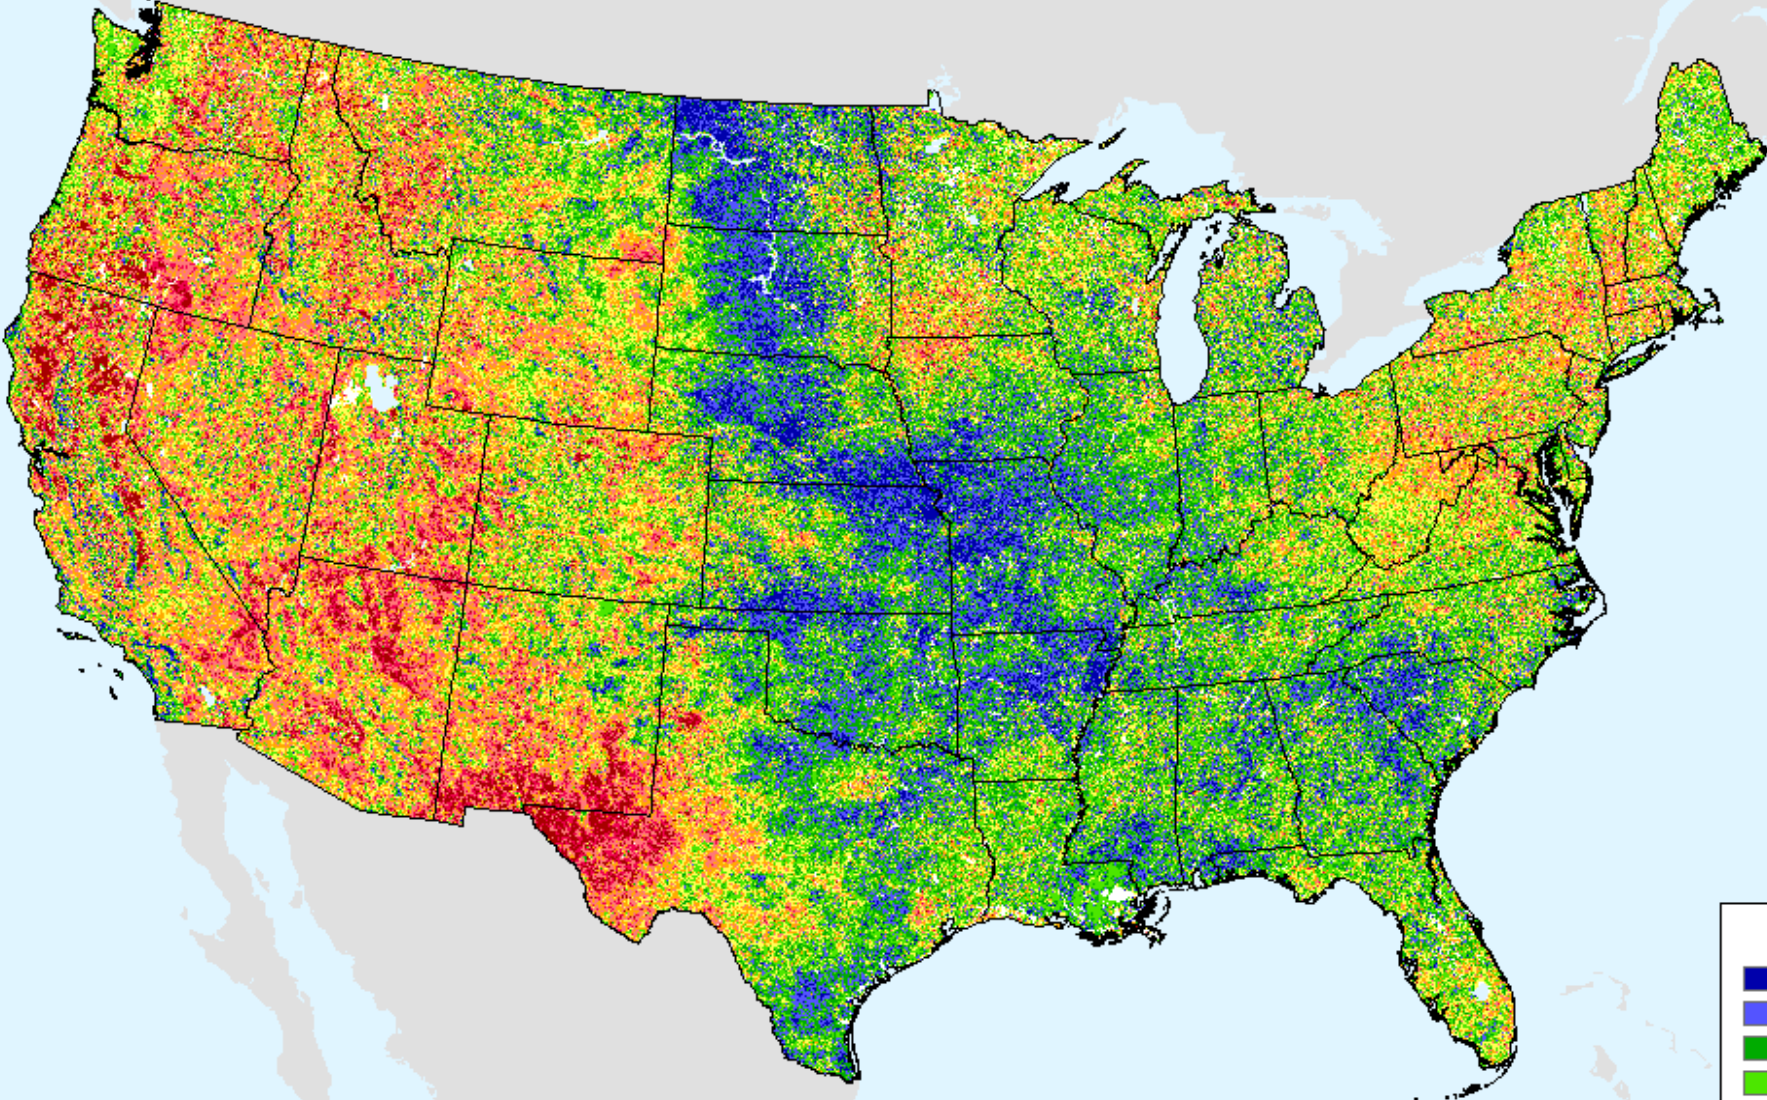

Vegetation Health Index

As of: Tuesday, July 30, 2024

VHI	
85 - 100	Dark Blue
73 - 84	Medium Blue
61 - 72	Green
49 - 60	Light Green
37 - 48	Yellow
25 - 36	Orange
13 - 24	Red
7 - 12	Magenta
1 - 6	Dark Red