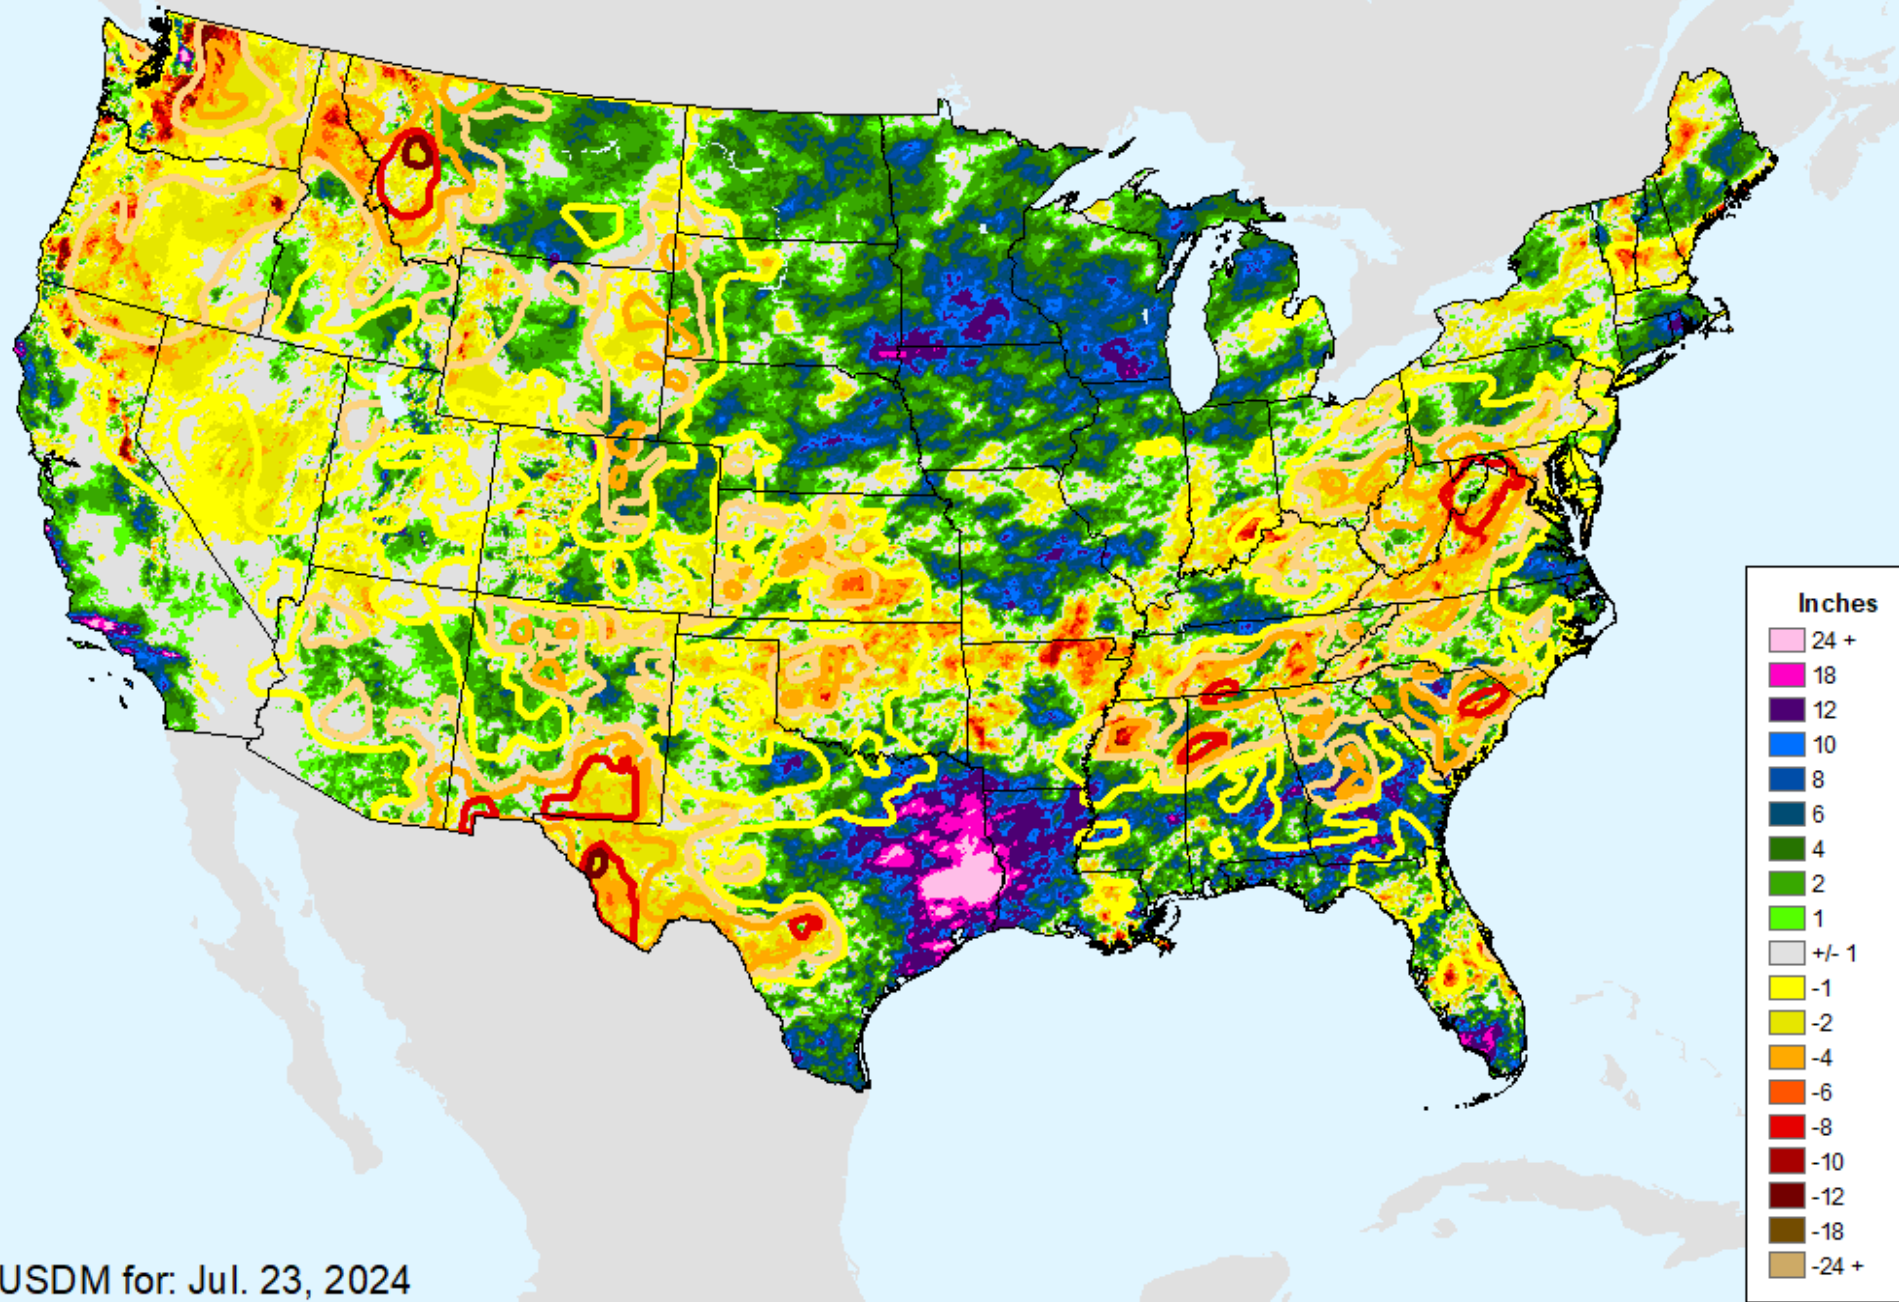

AHPS 180-Day Precip Departure

As of: Tuesday, July 30, 2024

USDM for: Jul. 23, 2024