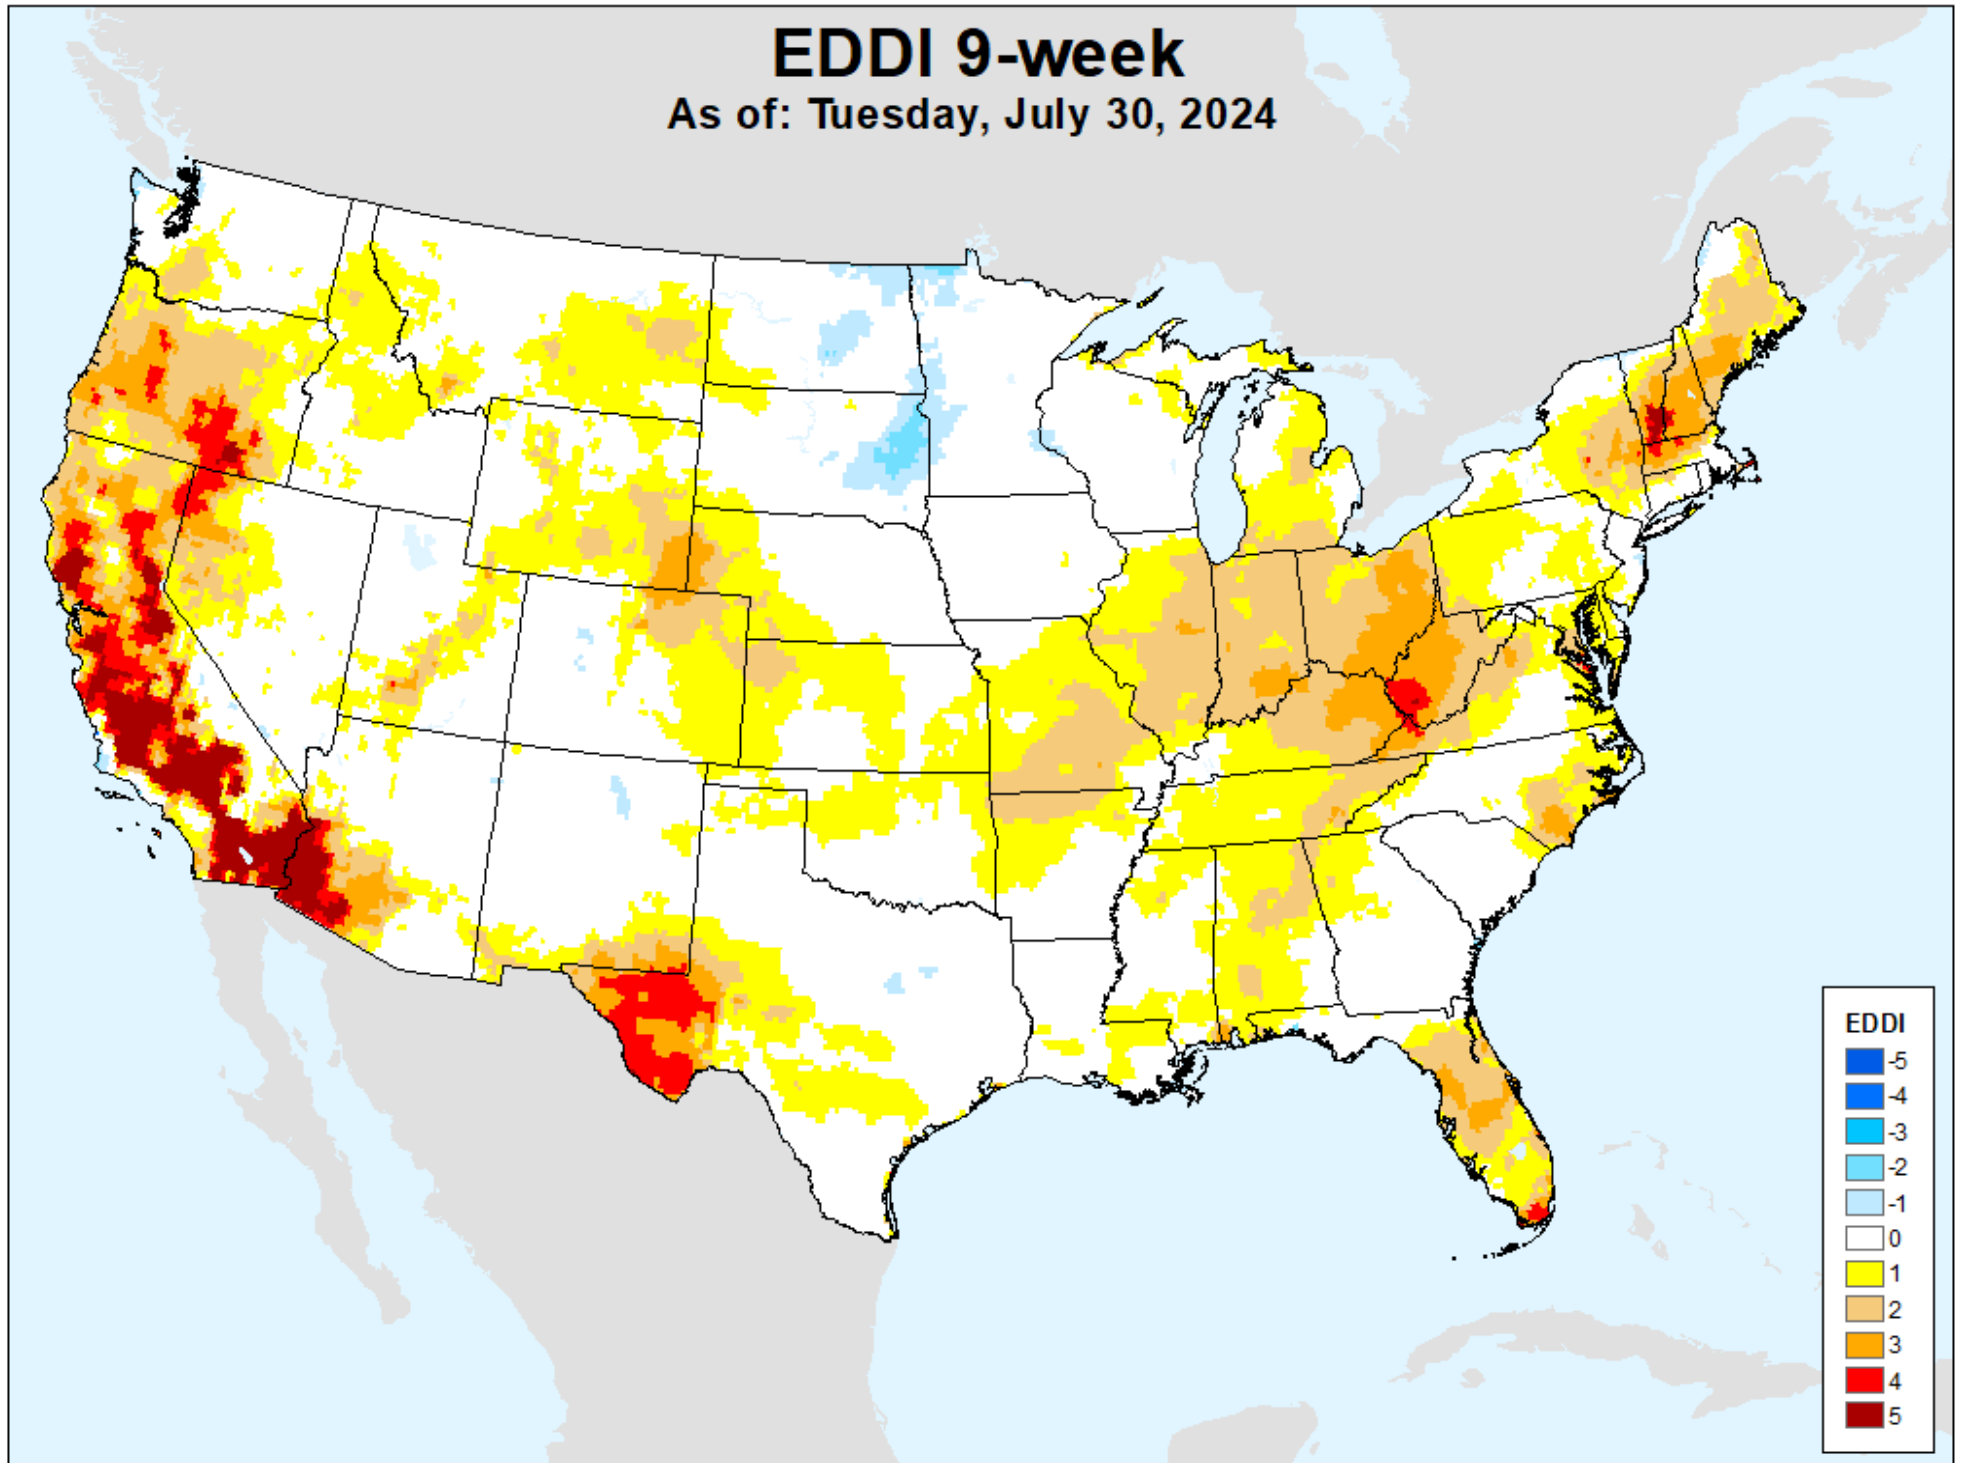

USDM for: Jul. 23, 2024

EDDI 8-week

As of: Tuesday, July 30, 2024

EDDI 9-week

As of: Tuesday, July 30, 2024

USDM for: Jul. 23, 2024

EDDI 9-week

As of: Tuesday, July 30, 2024