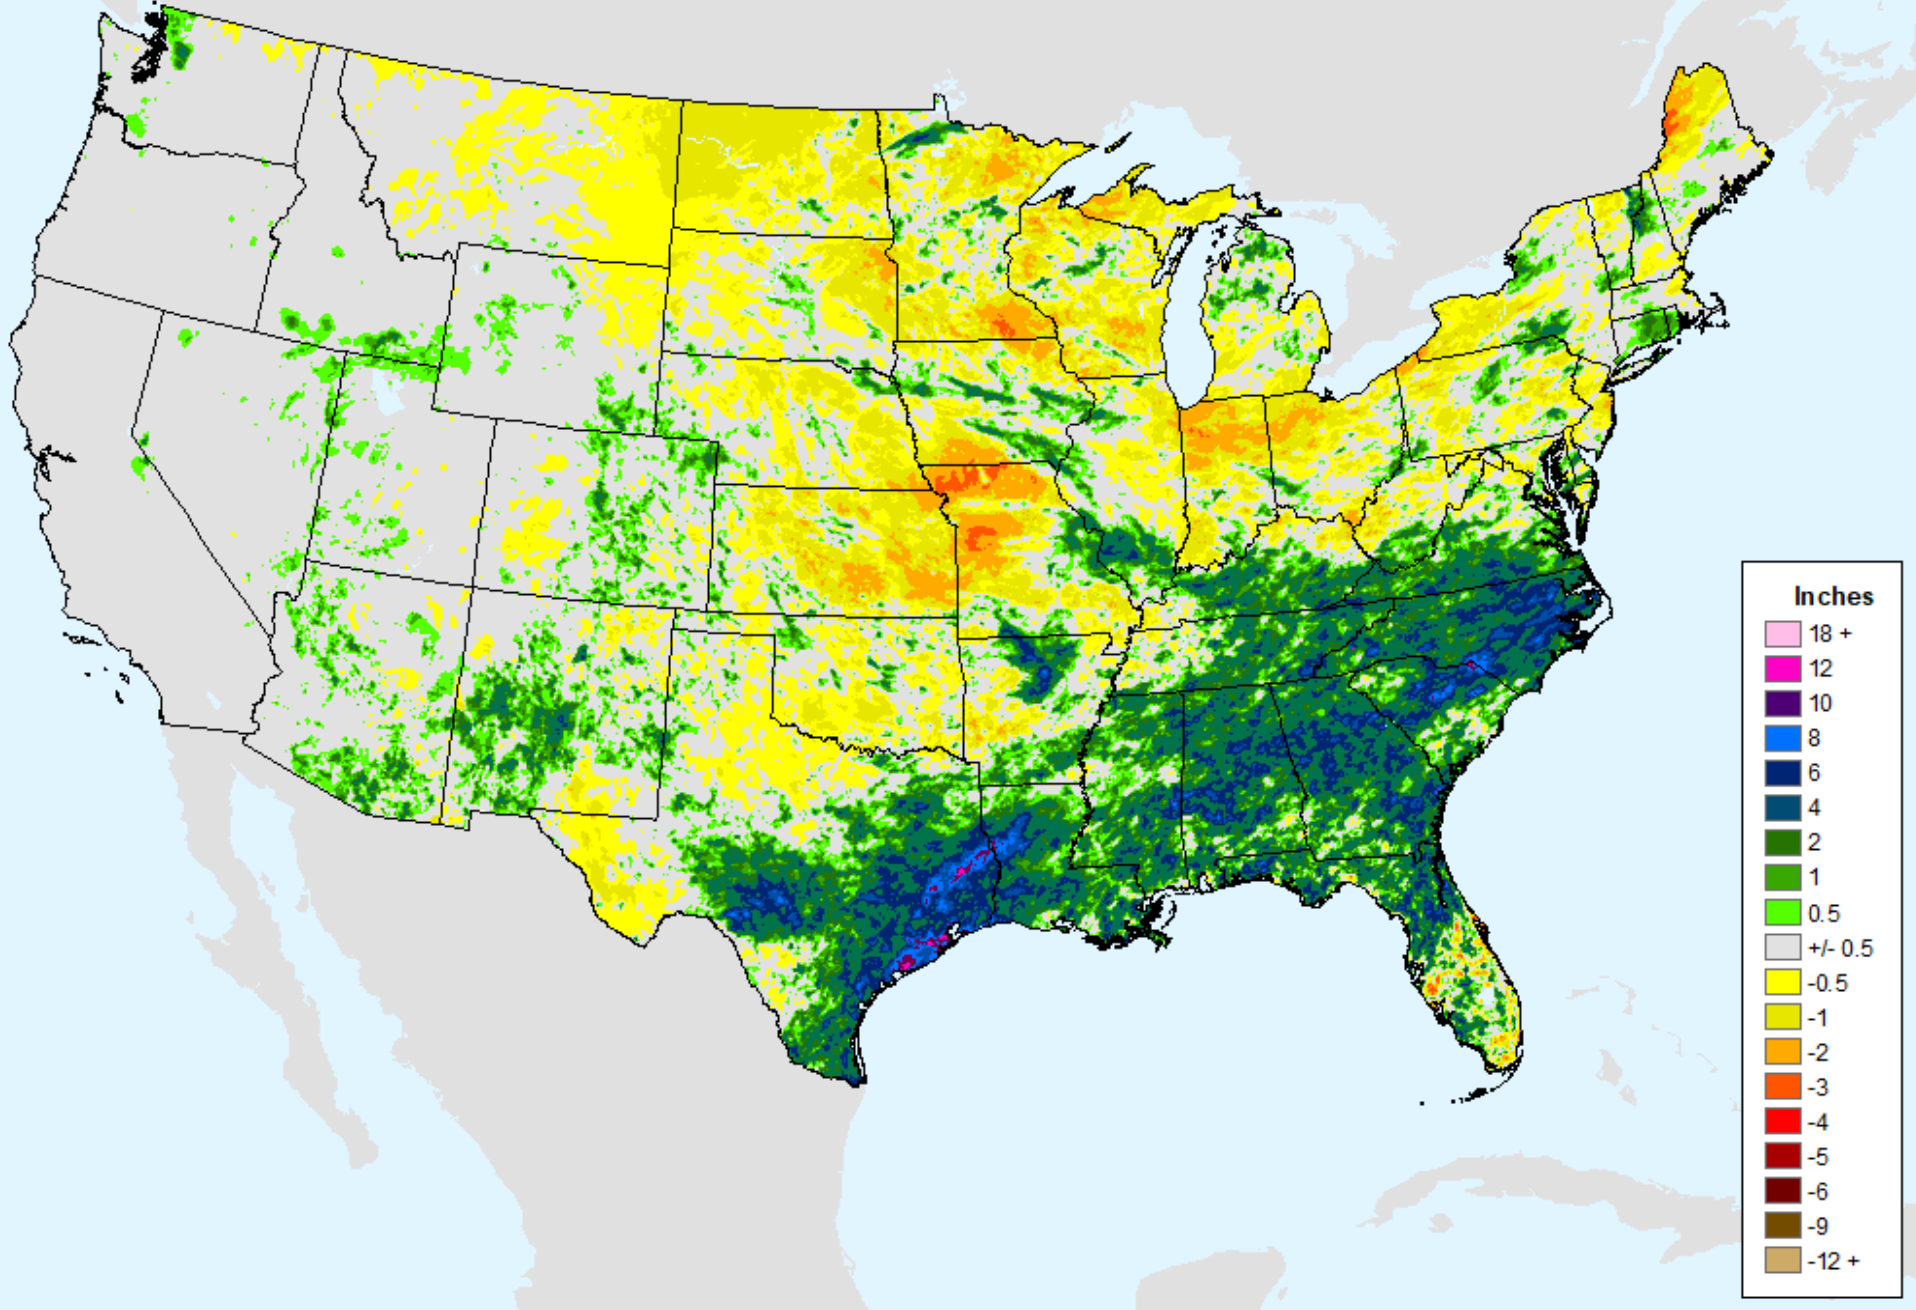

AHPS 14-Day Precip Departure

As of: Tuesday, July 30, 2024