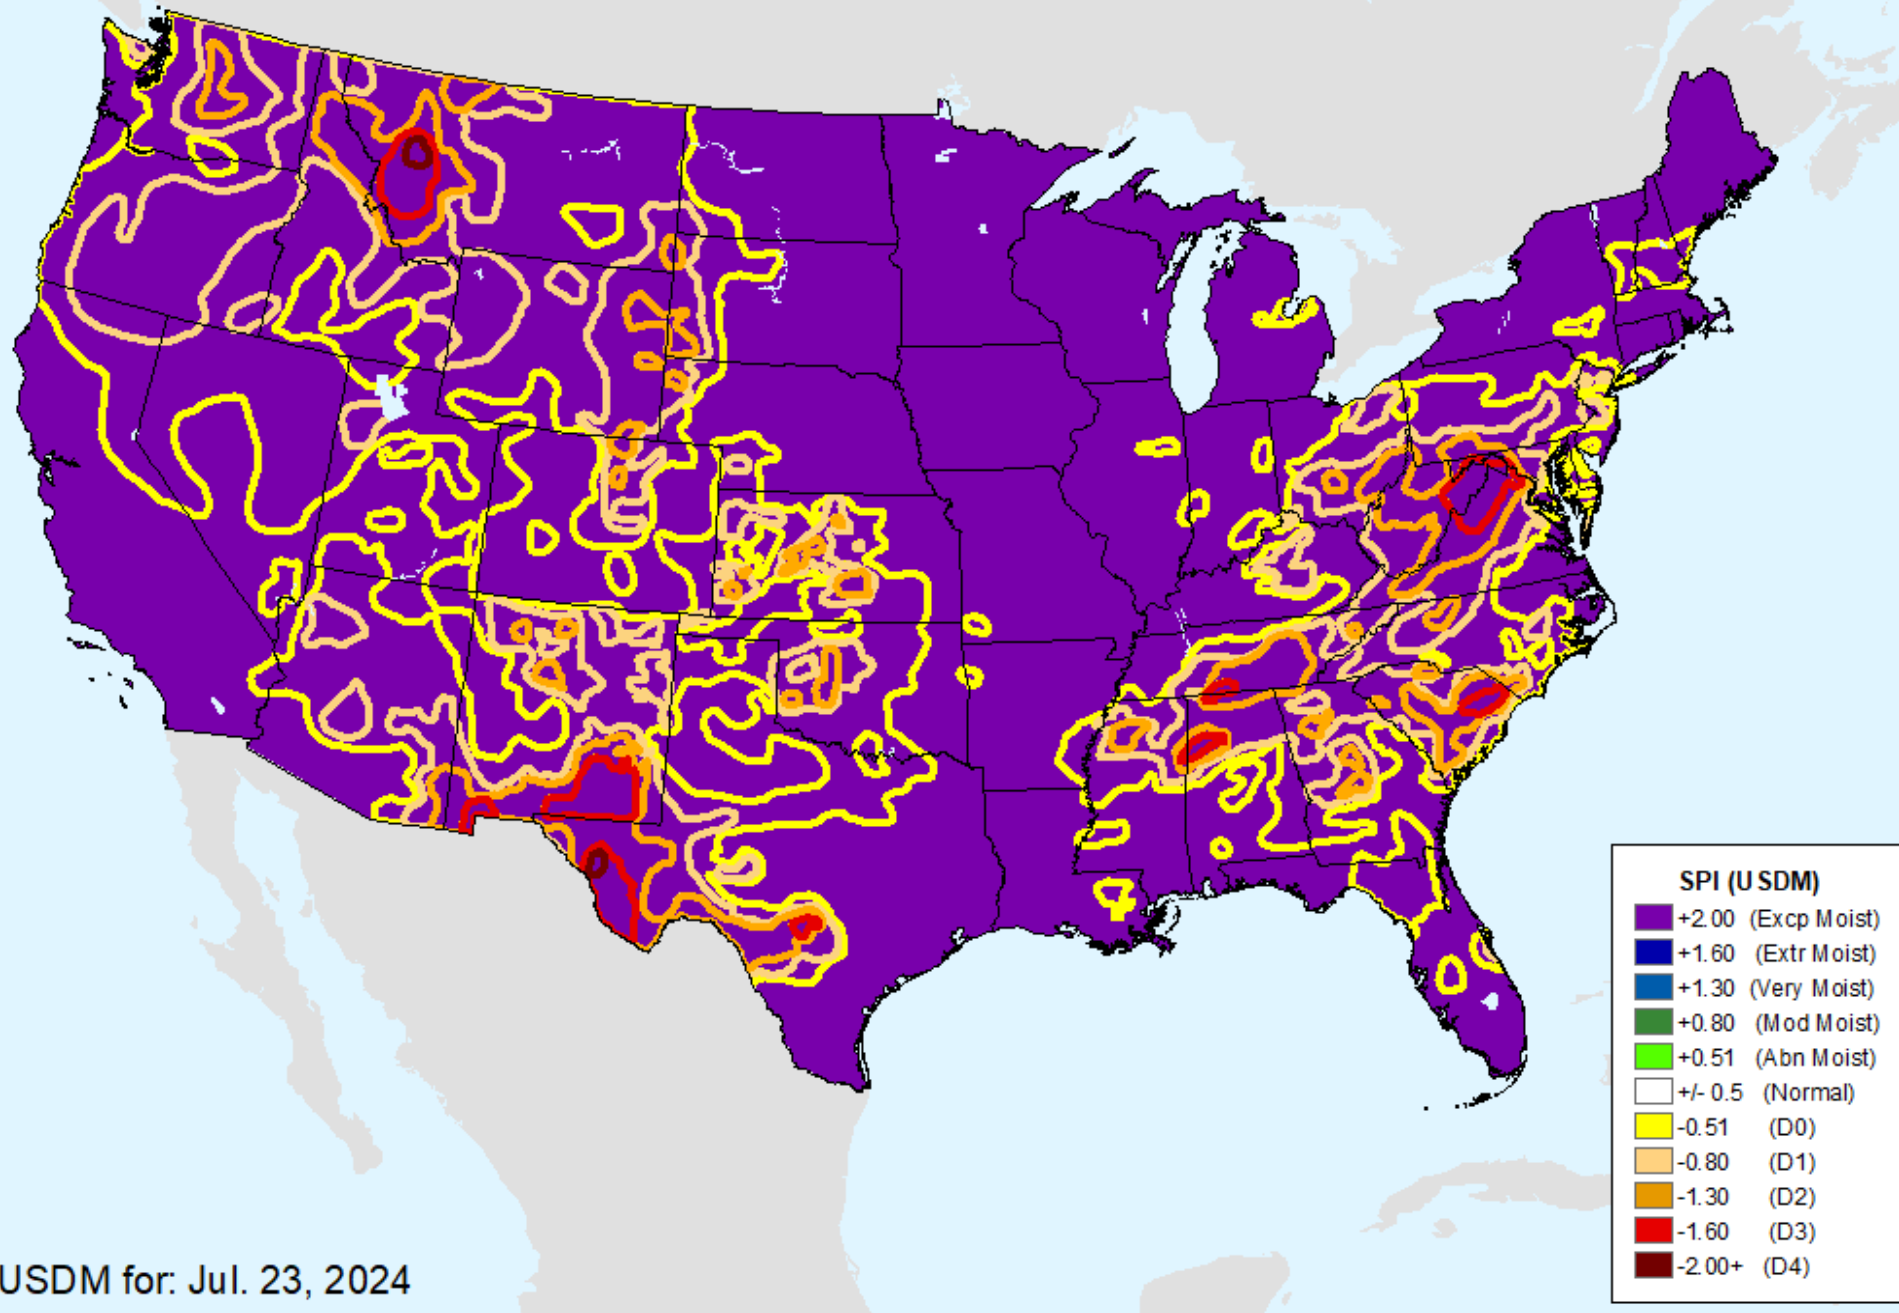

- -2 and Greater
- -2.0 -- -1.6
- -1.6 -- -1.3
- -1.3 -- -0.8
- -0.8 -- -0.5
- -0.5 - 0.5
- 0.5 - 0.8
- 0.8 - 1.3
- 1.3 - 1.6
- 1.6 - 2.0
- 2.0 and Greater

AHPS 1-month SPI

As of: Tuesday, July 30, 2024