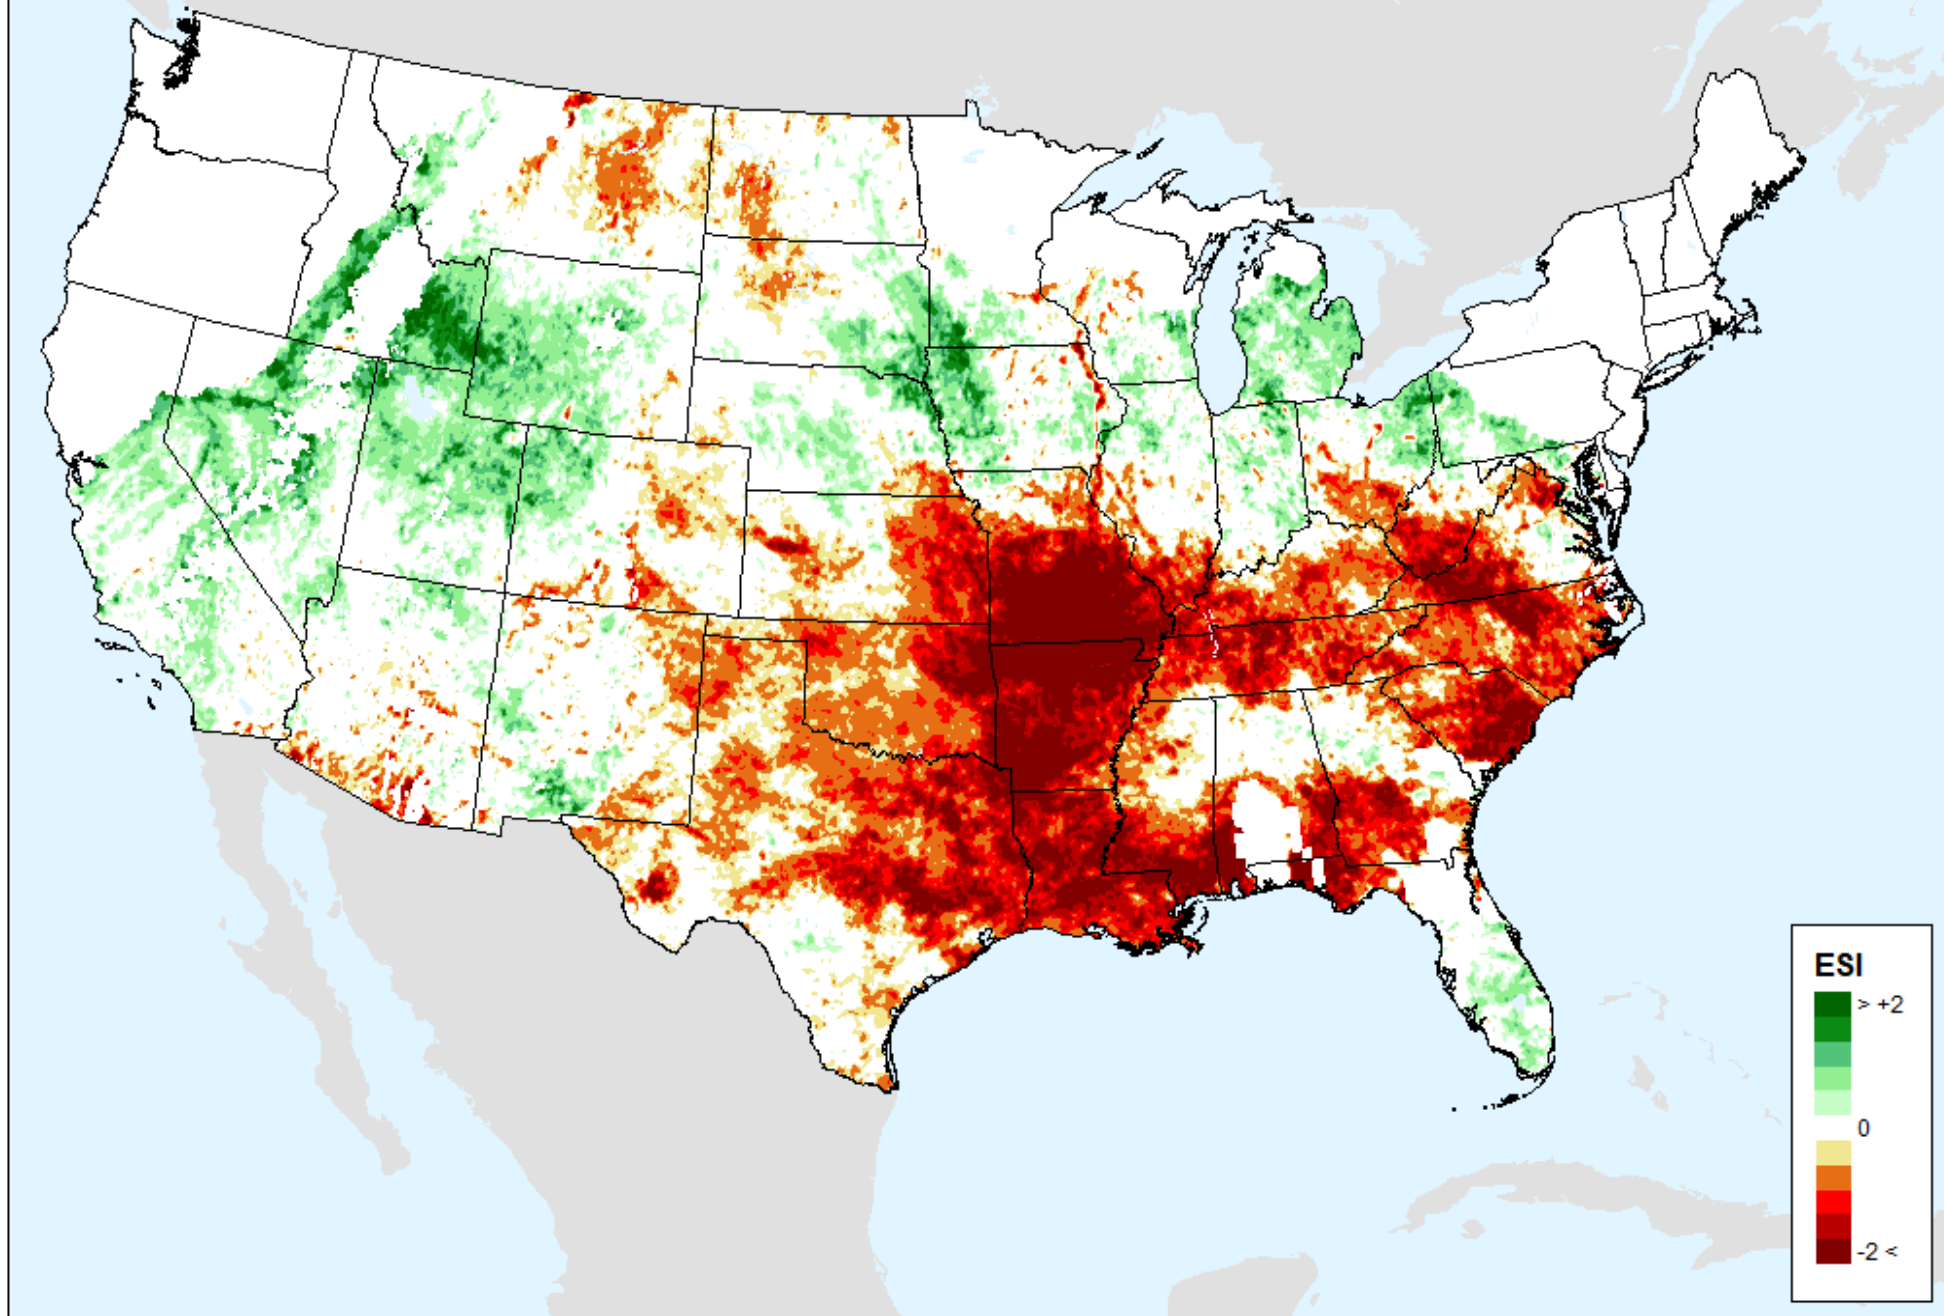

Evaporative Stress Index (ESI) 4-week

As of: Tuesday, July 30, 2024