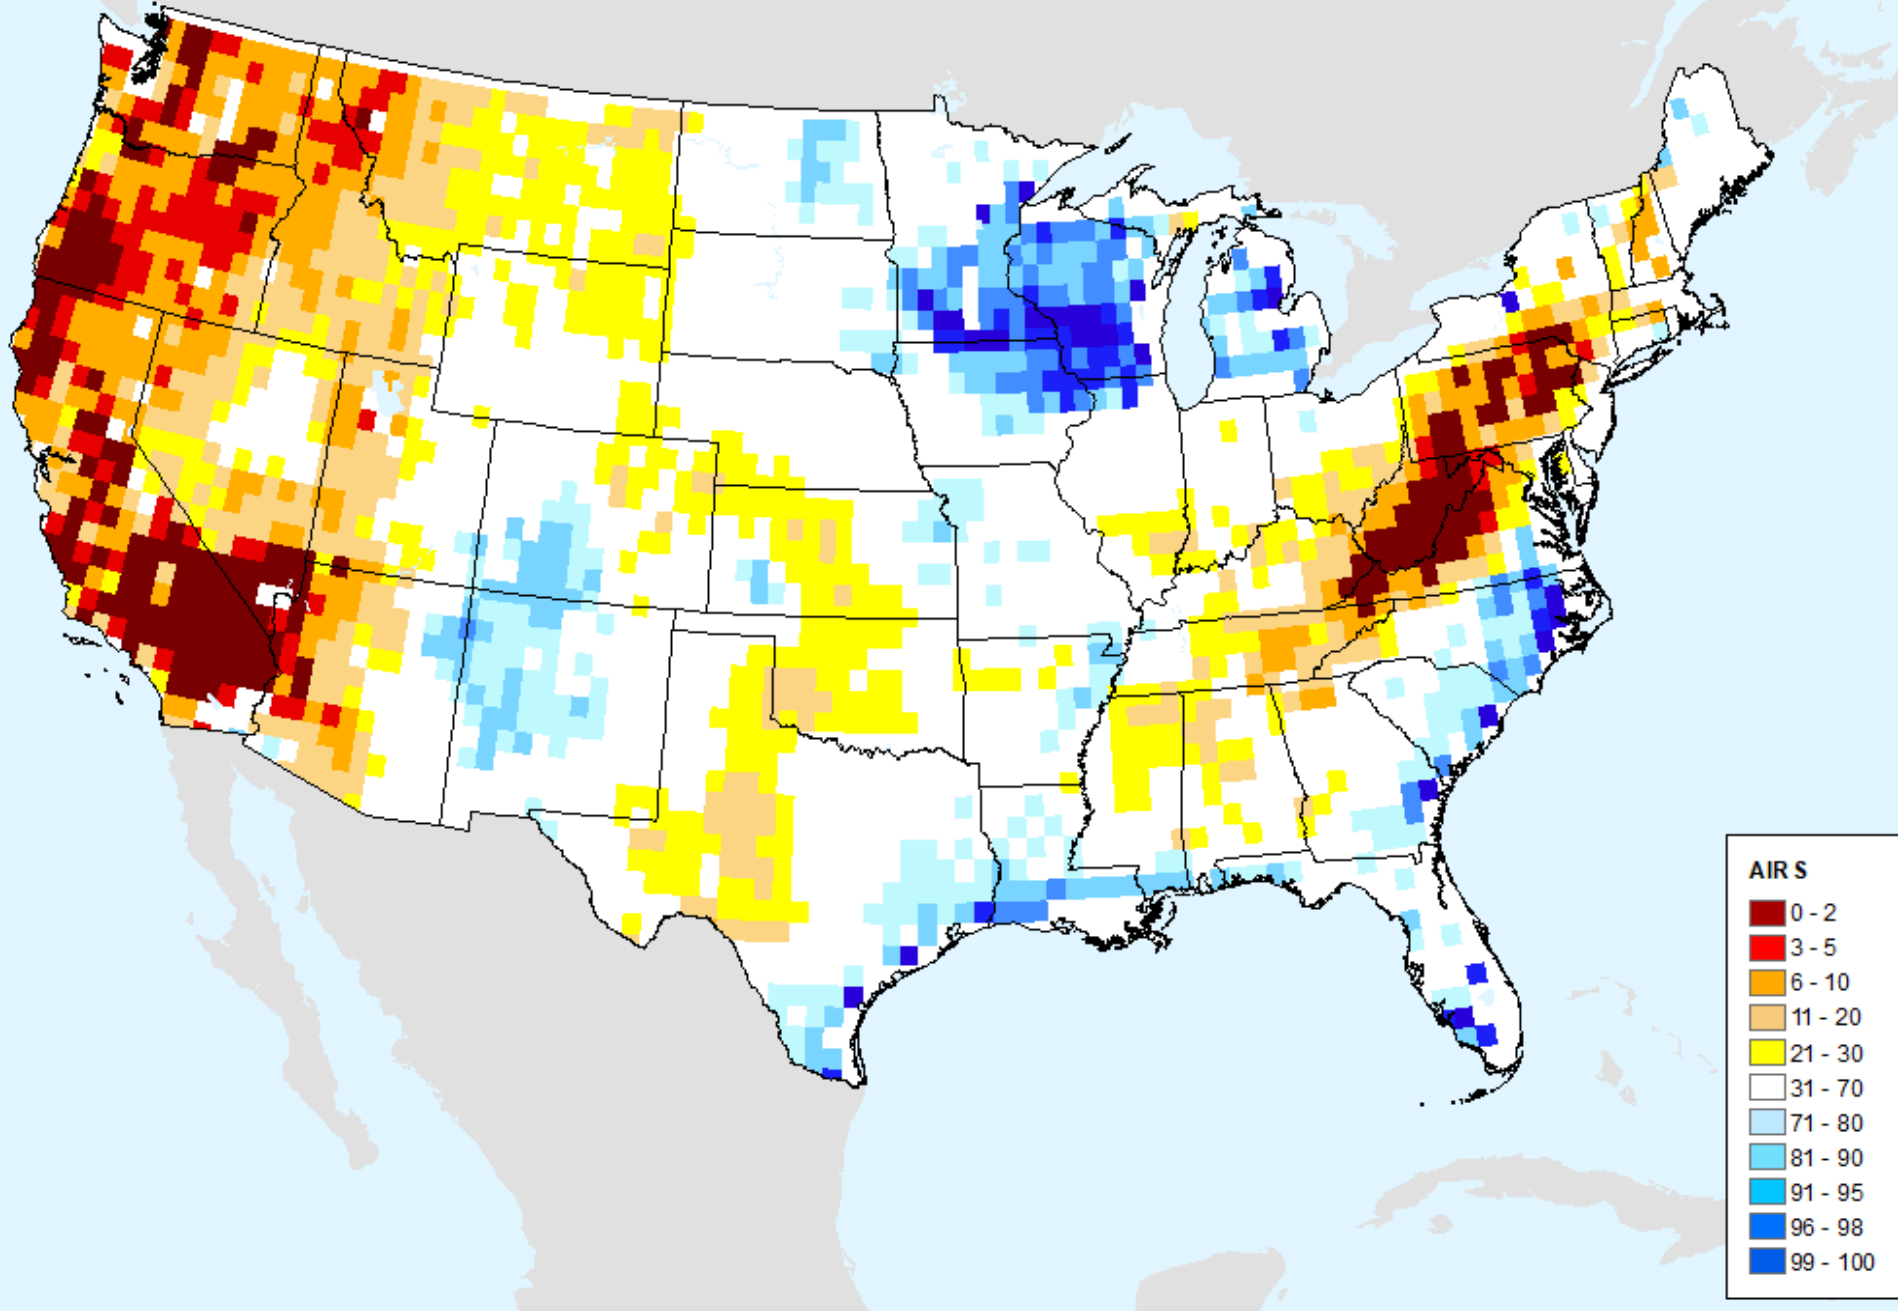

AIRS-Based Vapor Pressure Deficit 14 Day

As of: Tuesday, July 30, 2024

AIRS-Based Vapor Pressure Deficit 28 Day

As of: Tuesday, July 30, 2024

AIRS-Based Vapor Pressure Deficit 56 Day

As of: Tuesday, July 30, 2024