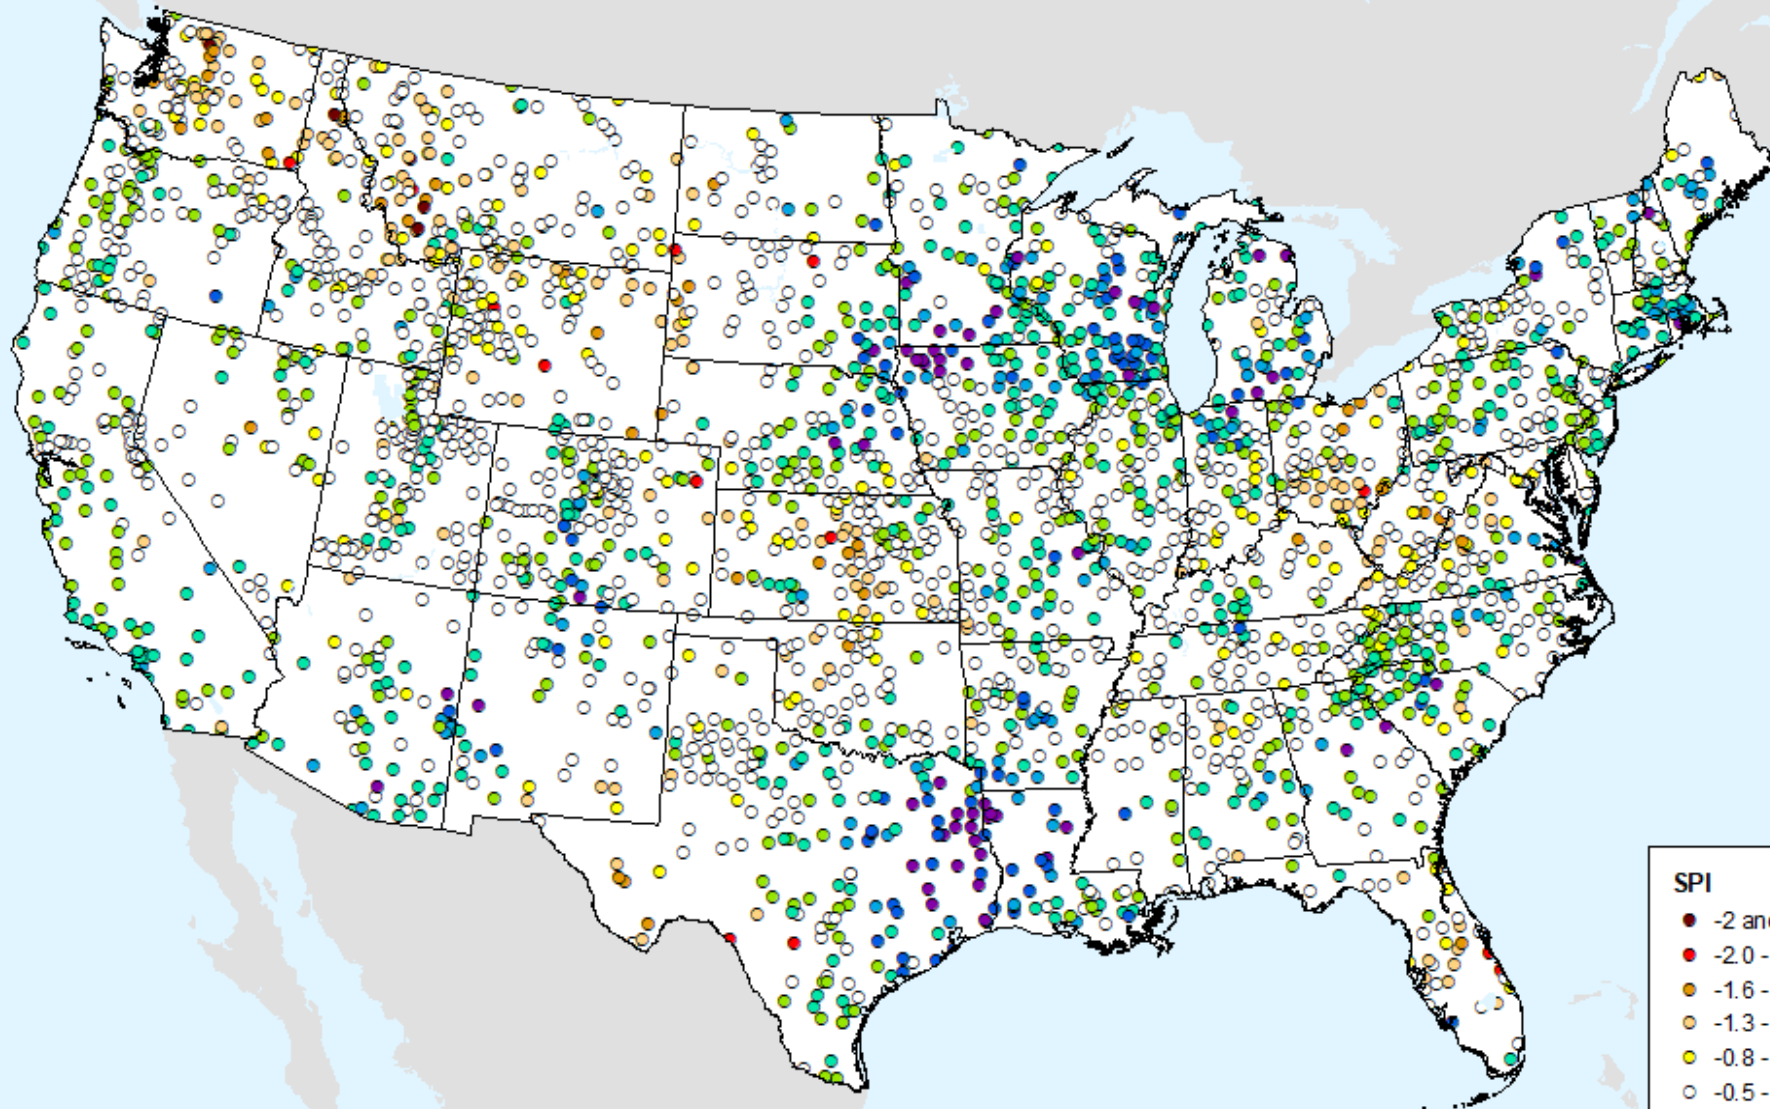

HPRCC Year-to-date SPI

As of: Tuesday, July 30, 2024

SPI

- -2 and Greater
- -2.0 -- -1.6
- -1.6 -- -1.3
- -1.3 -- -0.8
- -0.8 -- -0.5
- -0.5 - 0.5
- 0.5 - 0.8
- 0.8 - 1.3
- 1.3 - 1.6
- 1.6 - 2.0
- 2.0 and Greater