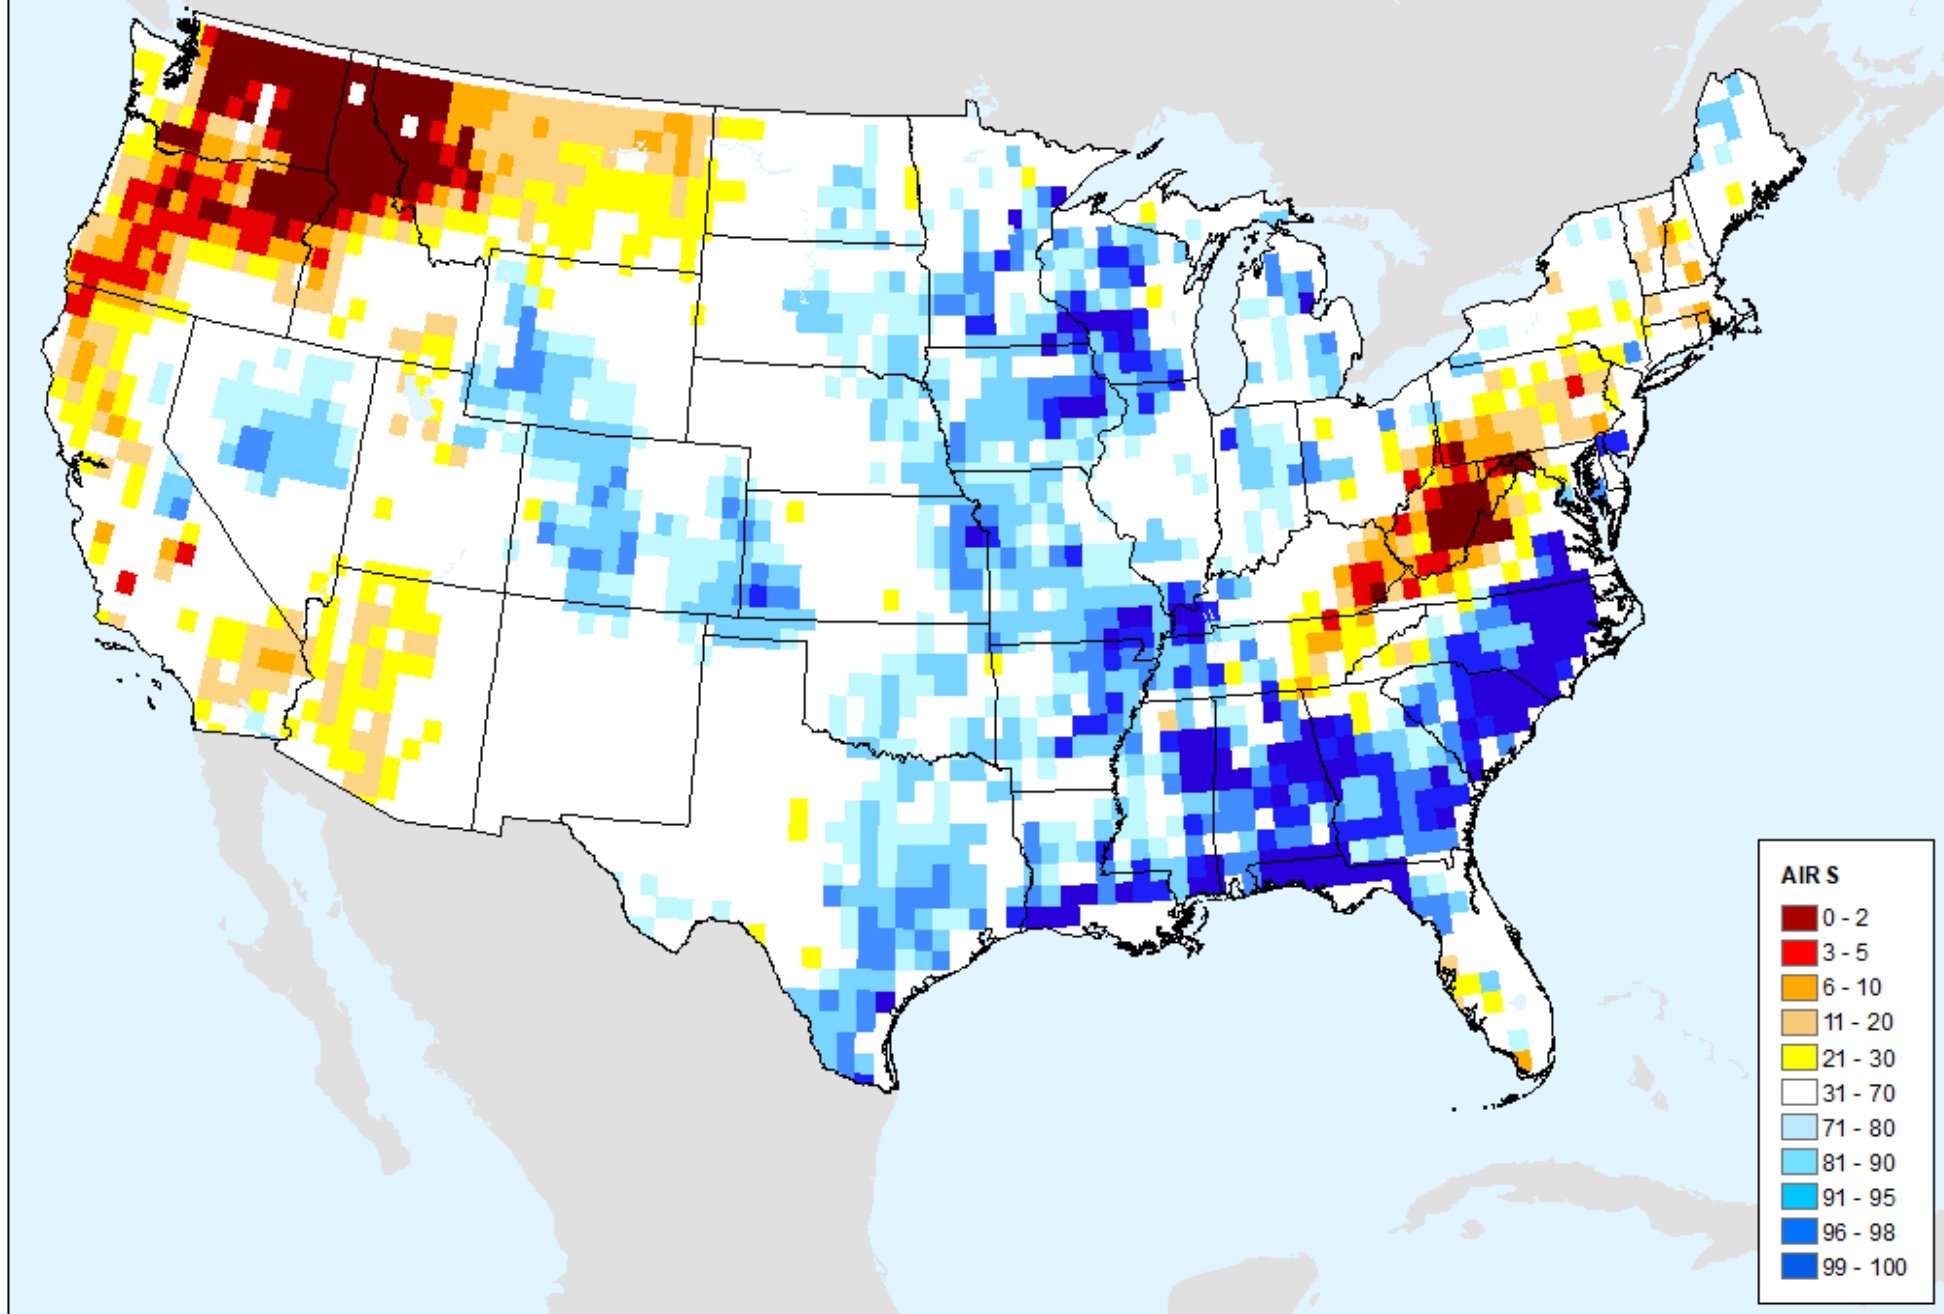

AIRS-Based Vapor Pressure Deficit 14 Day

As of: Tuesday, July 30, 2024