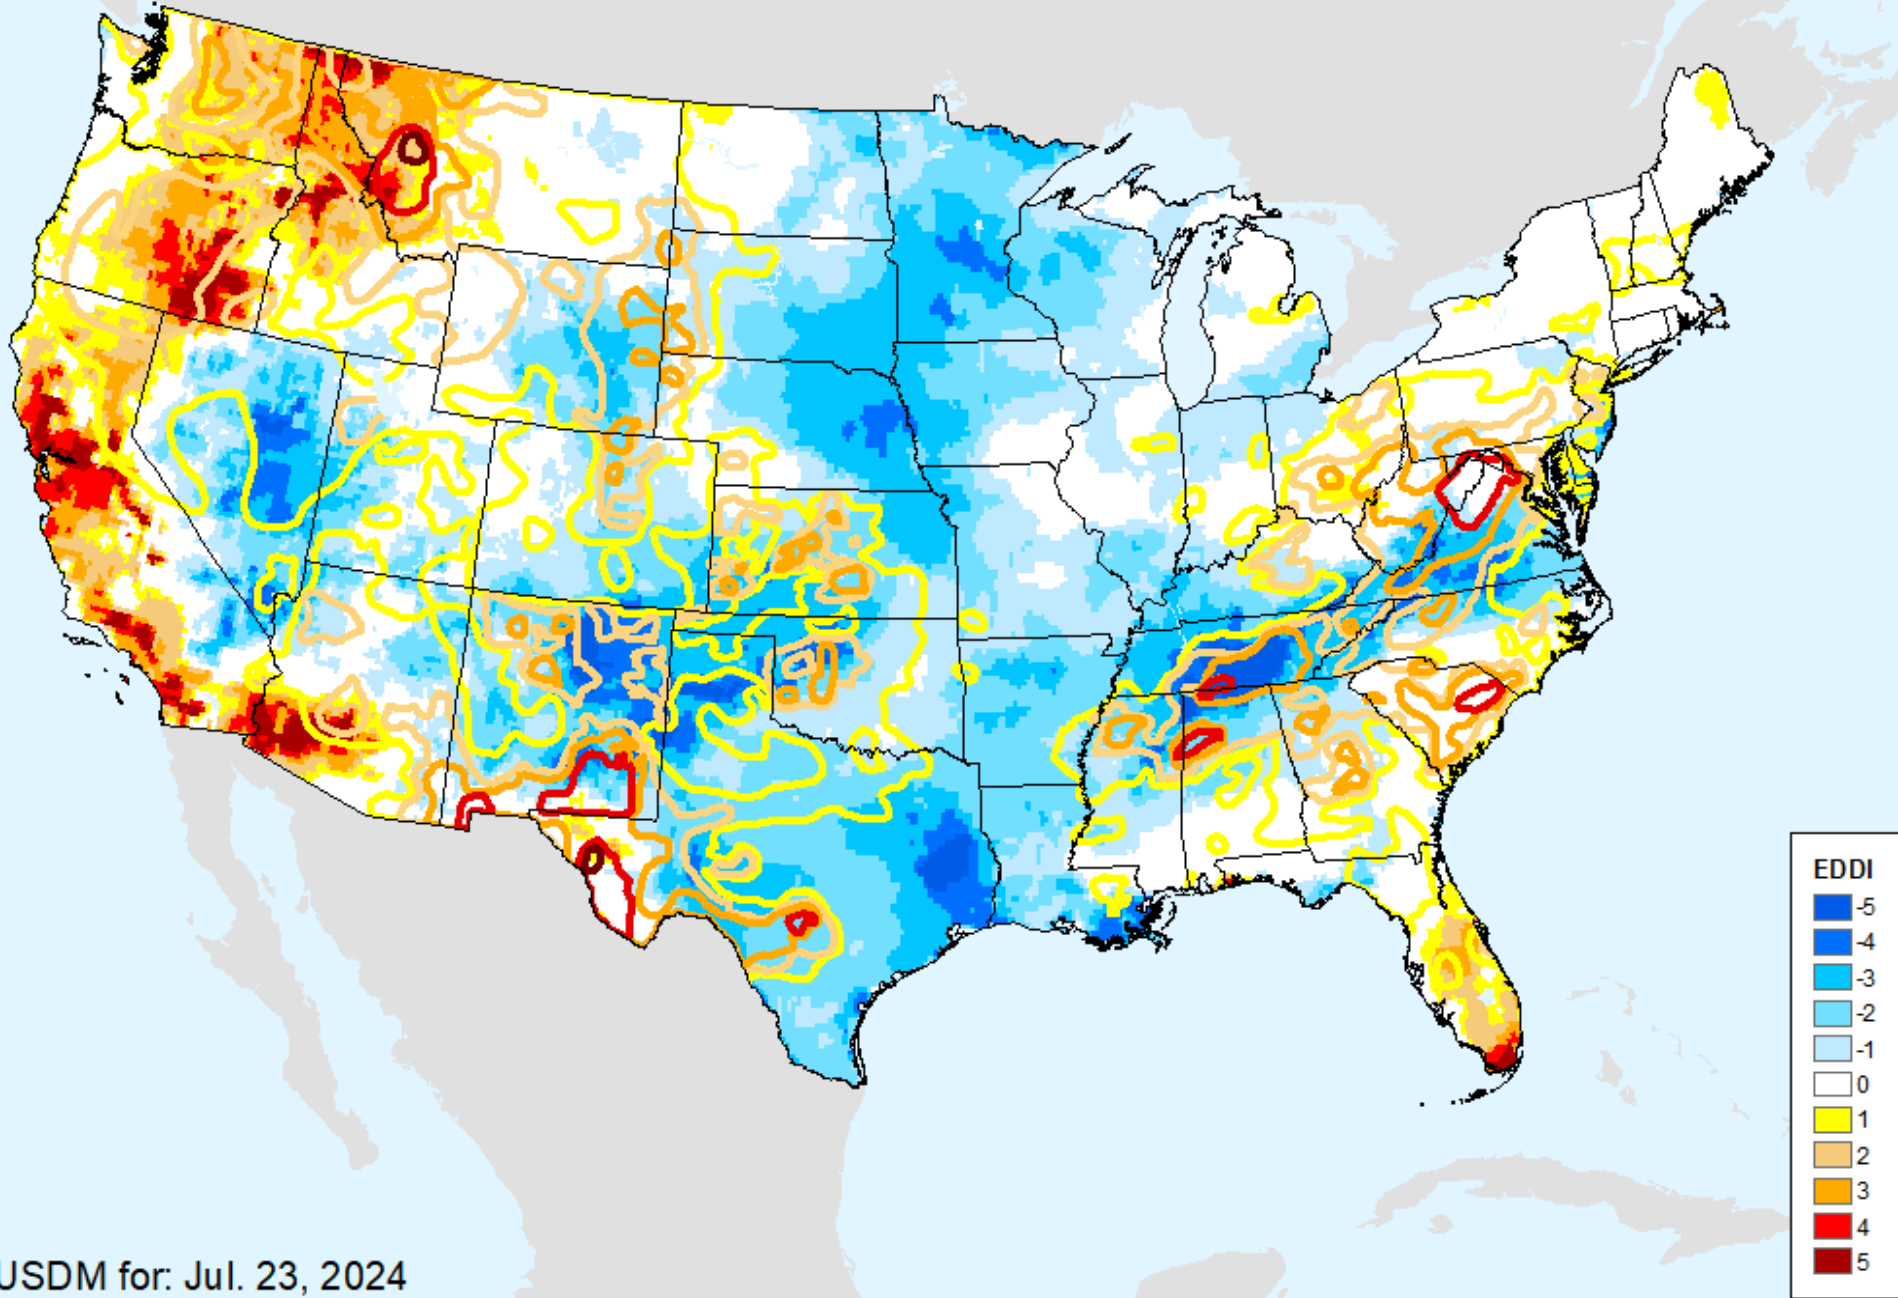

USDM for: Jul. 23, 2024

AHPS 36-month SPEI

As of: Tuesday, July 30, 2024

EDDI 1-week

As of: Tuesday, July 30, 2024

USDM for: Jul. 23, 2024

EDDI 1-week

As of: Tuesday, July 30, 2024