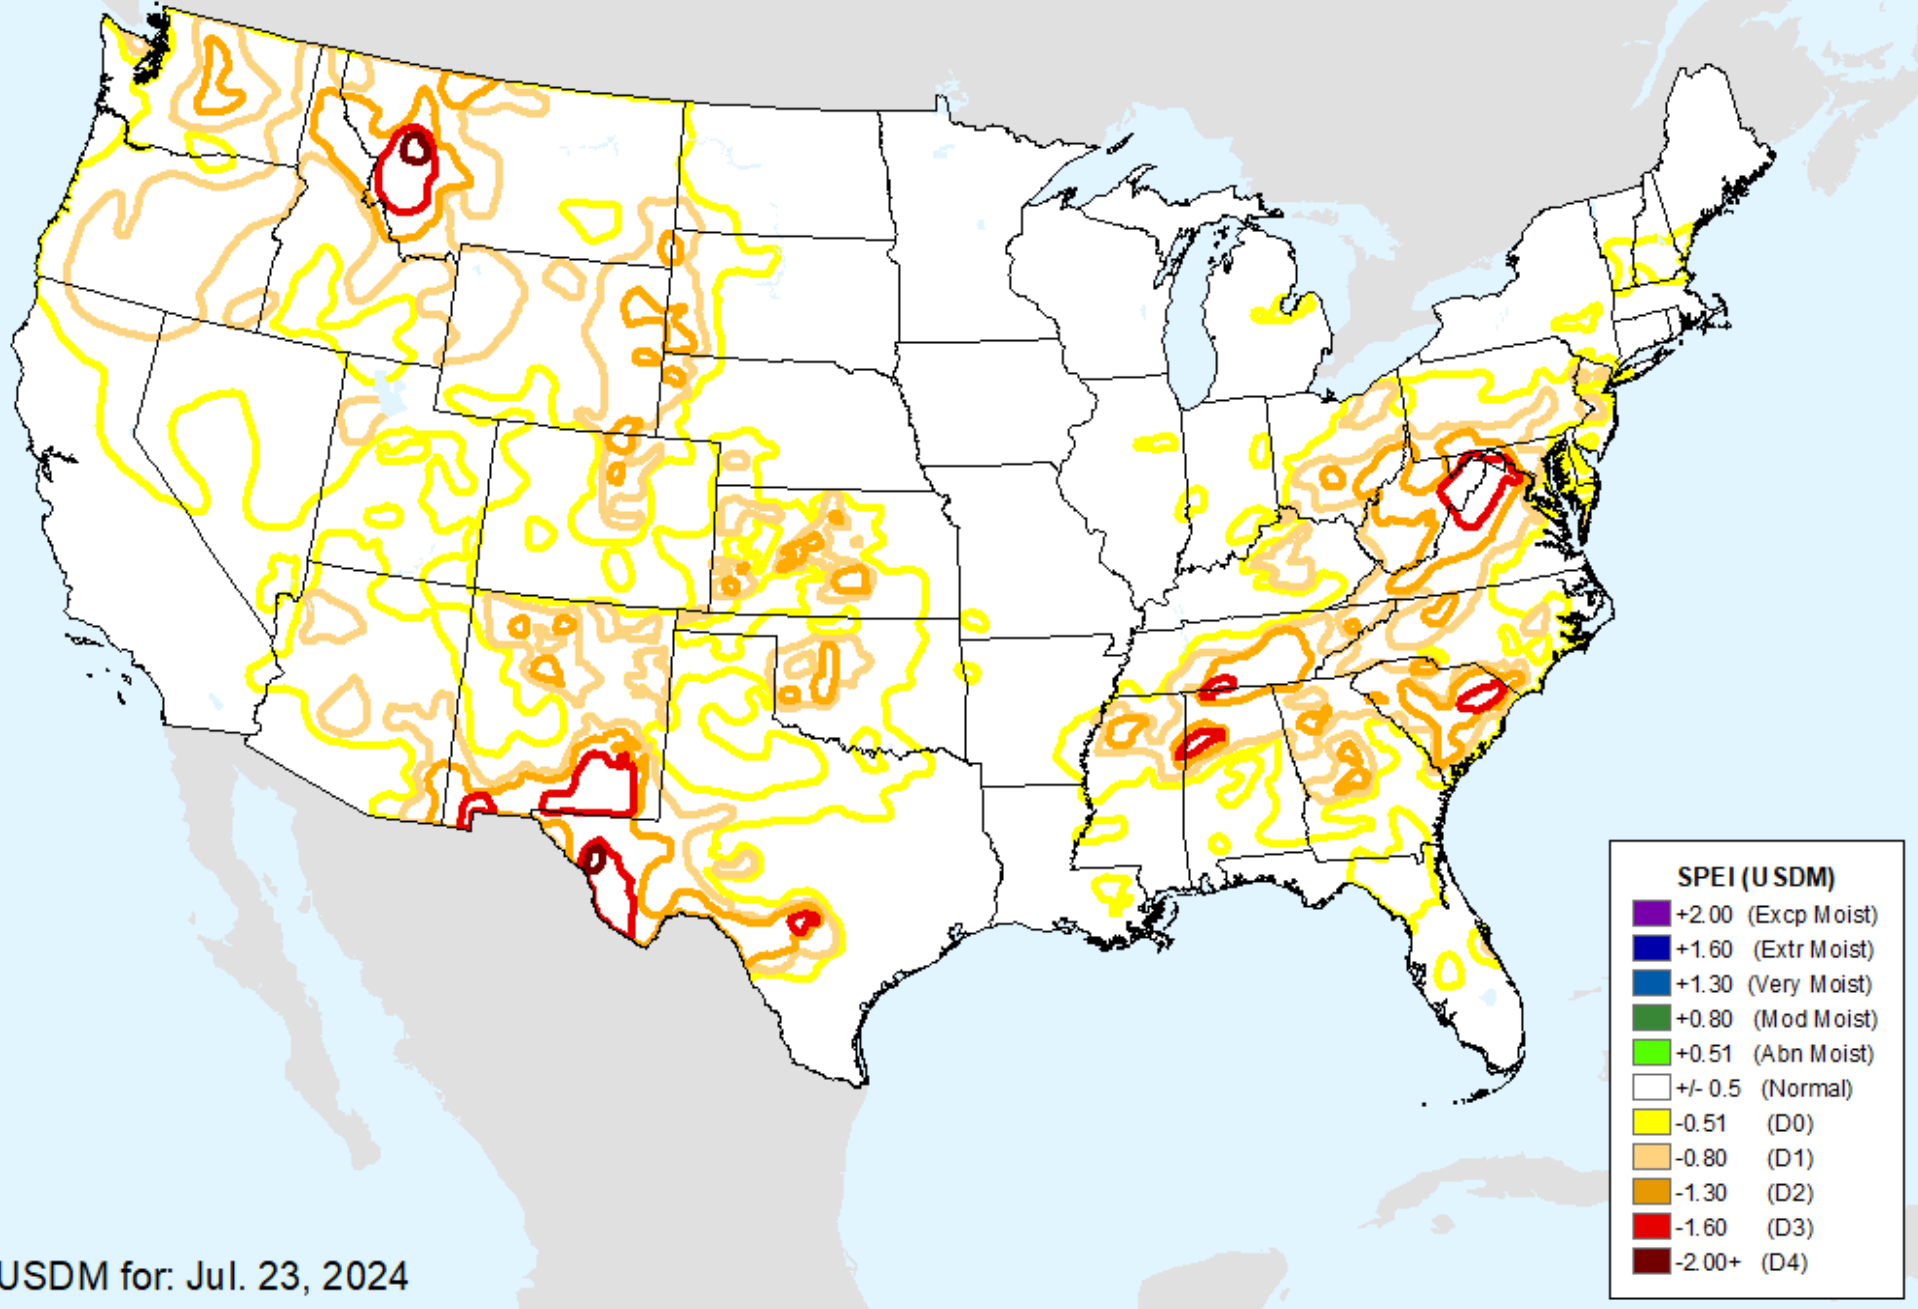

As of: Tuesday, July 30, 2024

AHPS 1-month SPEI

As of: Tuesday, July 30, 2024

USDM for: Jul. 23, 2024

AHPS 1-month SPEI

As of: Tuesday, July 30, 2024

AHPS 2-month SPEI

As of: Tuesday, July 30, 2024