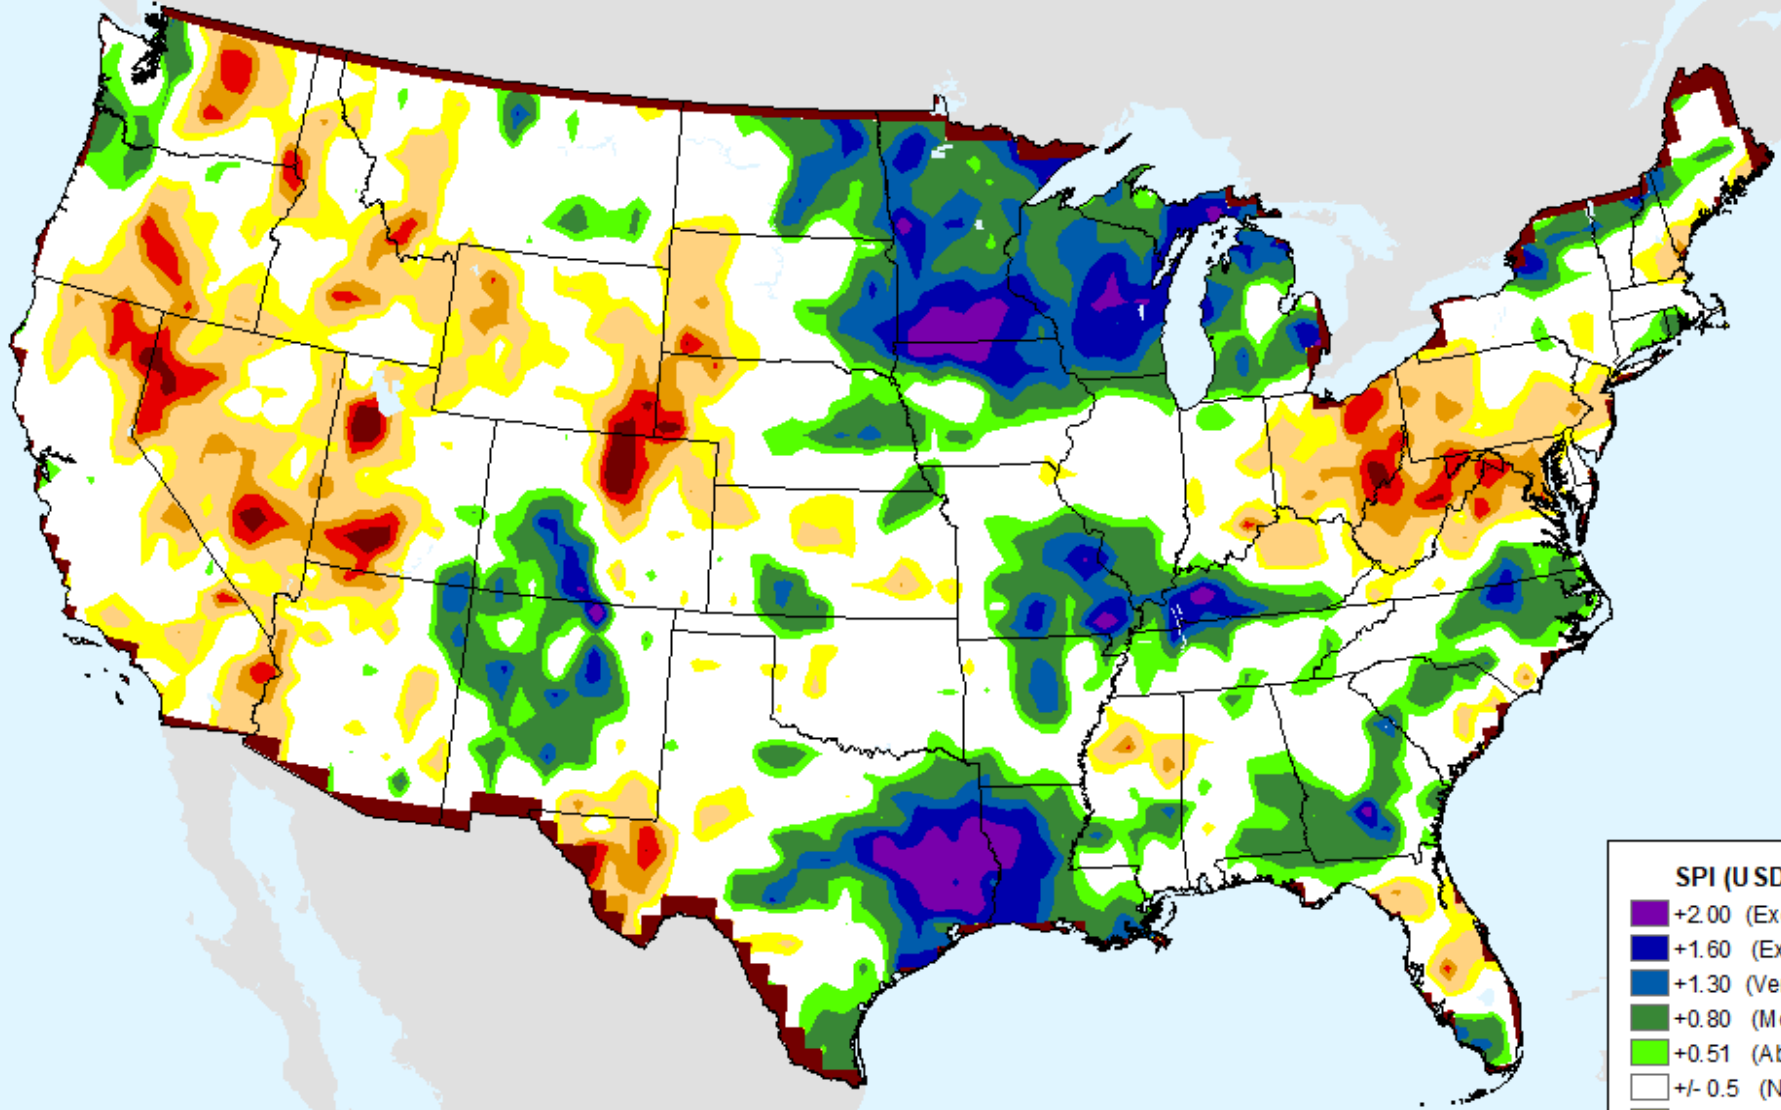

CPC 3-month SPI

As of: Tuesday, July 30, 2024

SPI (USDM)	
Dark Purple	+2.00 (Excp Moist)
Blue	+1.60 (Extr Moist)
Dark Blue	+1.30 (Very Moist)
Green	+0.80 (Mod Moist)
Light Green	+0.51 (Abn Moist)
White	+/- 0.5 (Normal)
Yellow	-0.51 (D0)
Light Orange	-0.80 (D1)
Orange	-1.30 (D2)
Red	-1.60 (D3)
Dark Red	-2.00+ (D4)