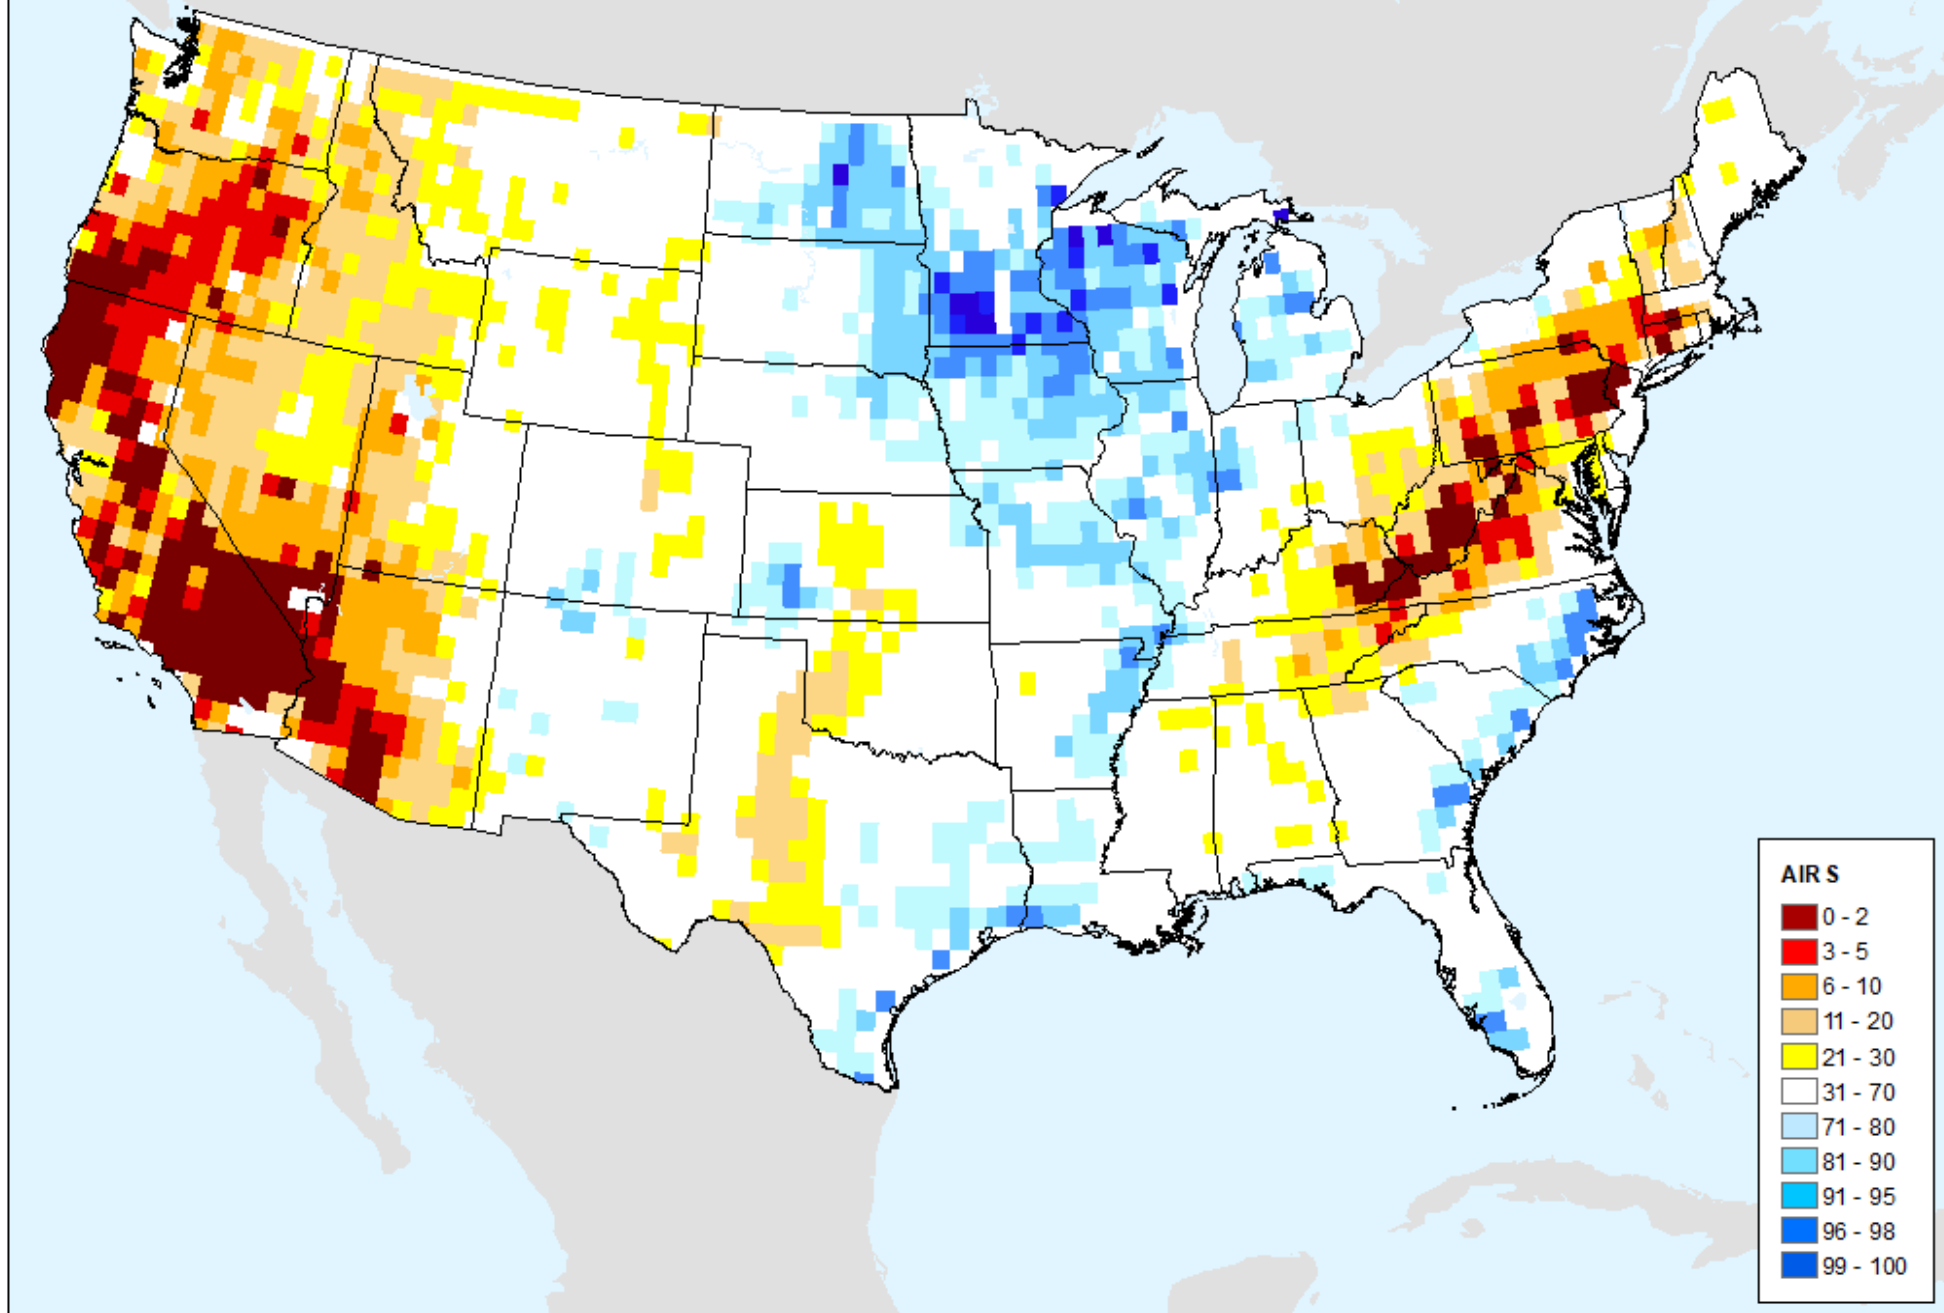

AIRS-Based Surface Air Temperature 56 Day

As of: Tuesday, July 30, 2024