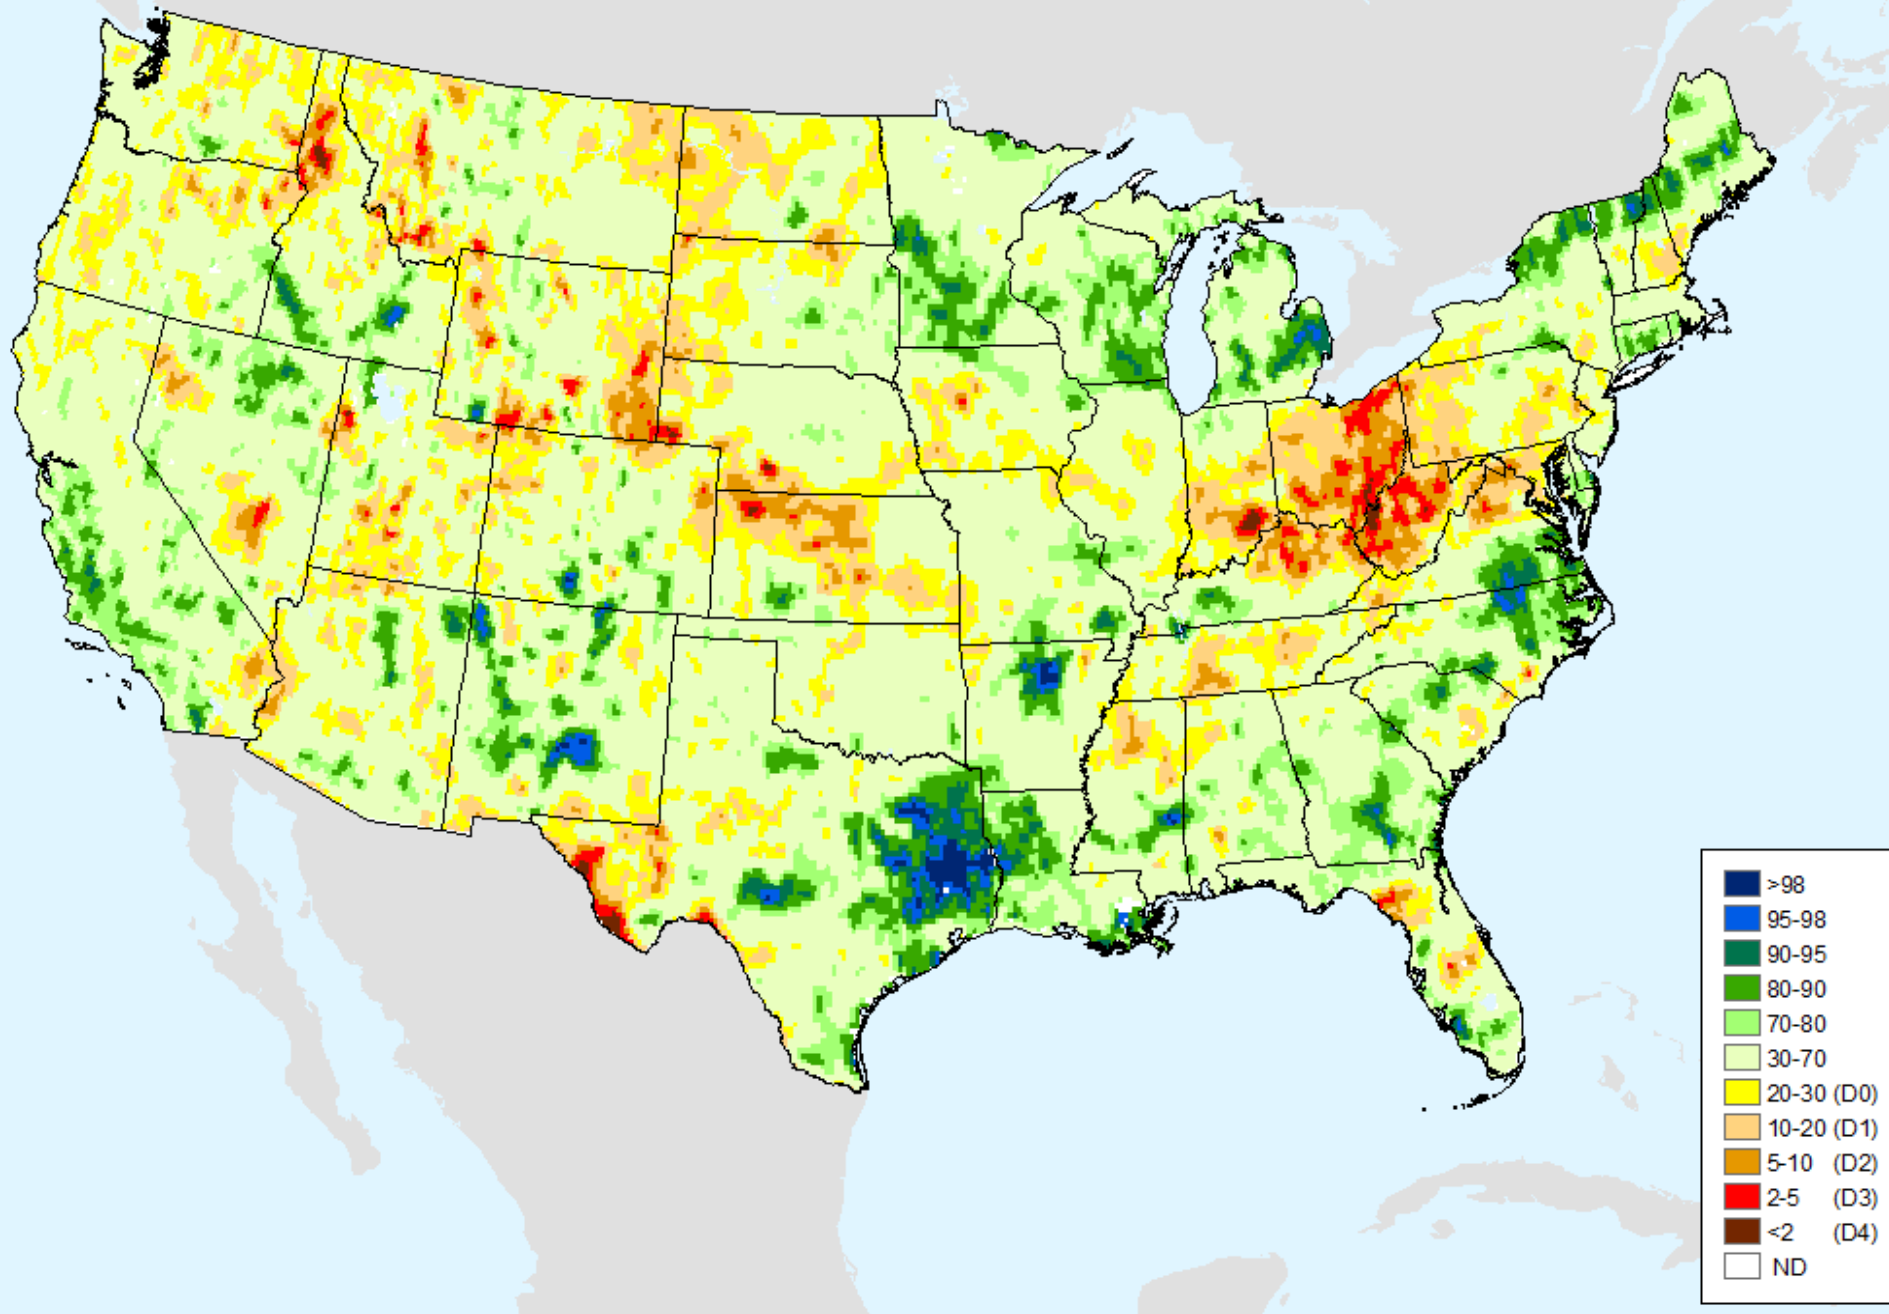

NLDAS-2 Ensemble Soil Moisture

As of: Tuesday, July 30, 2024