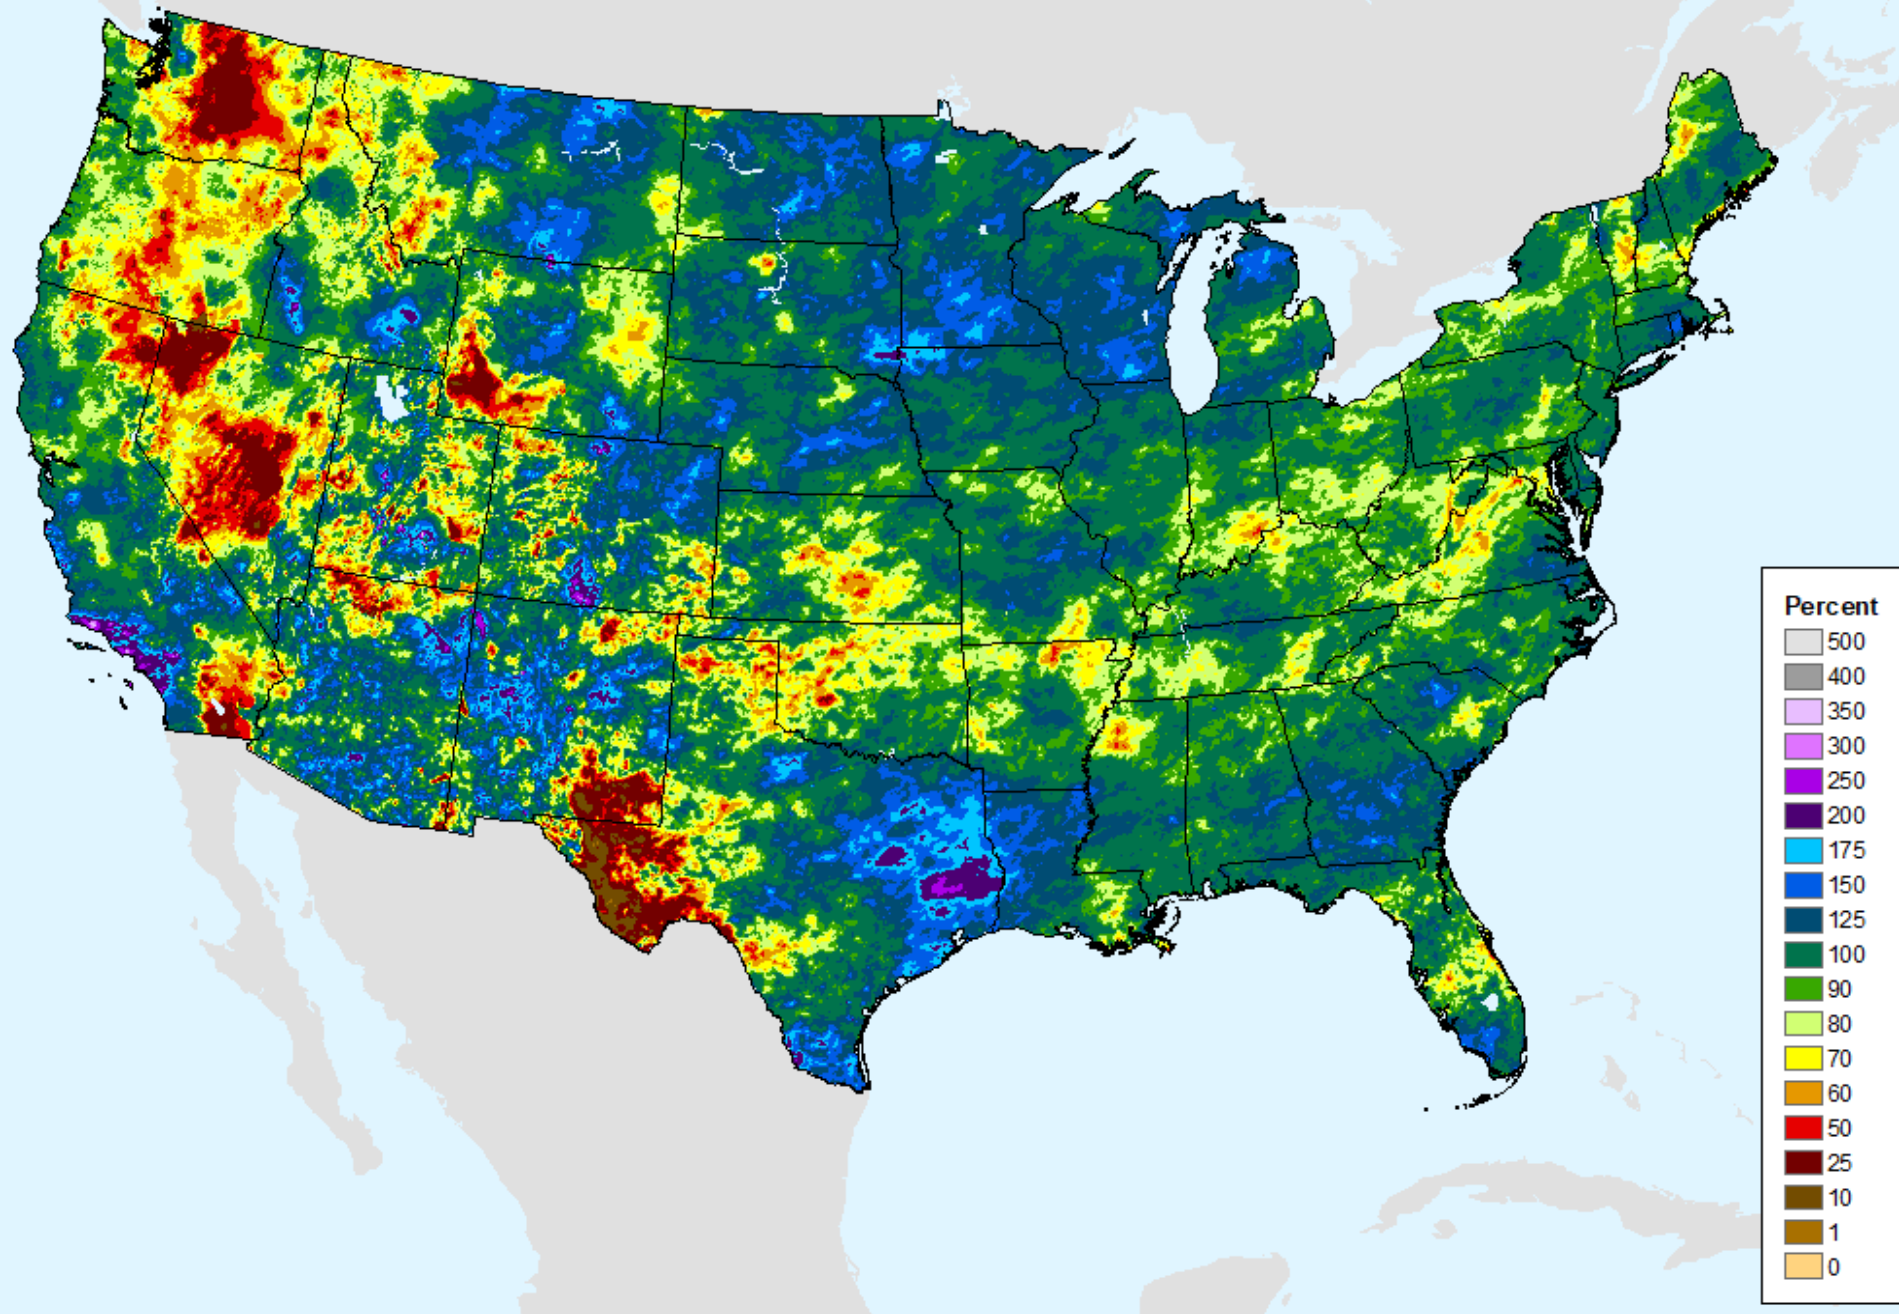

AHPS 180-Day Pct of Normal Pcp

As of: Tuesday, July 30, 2024