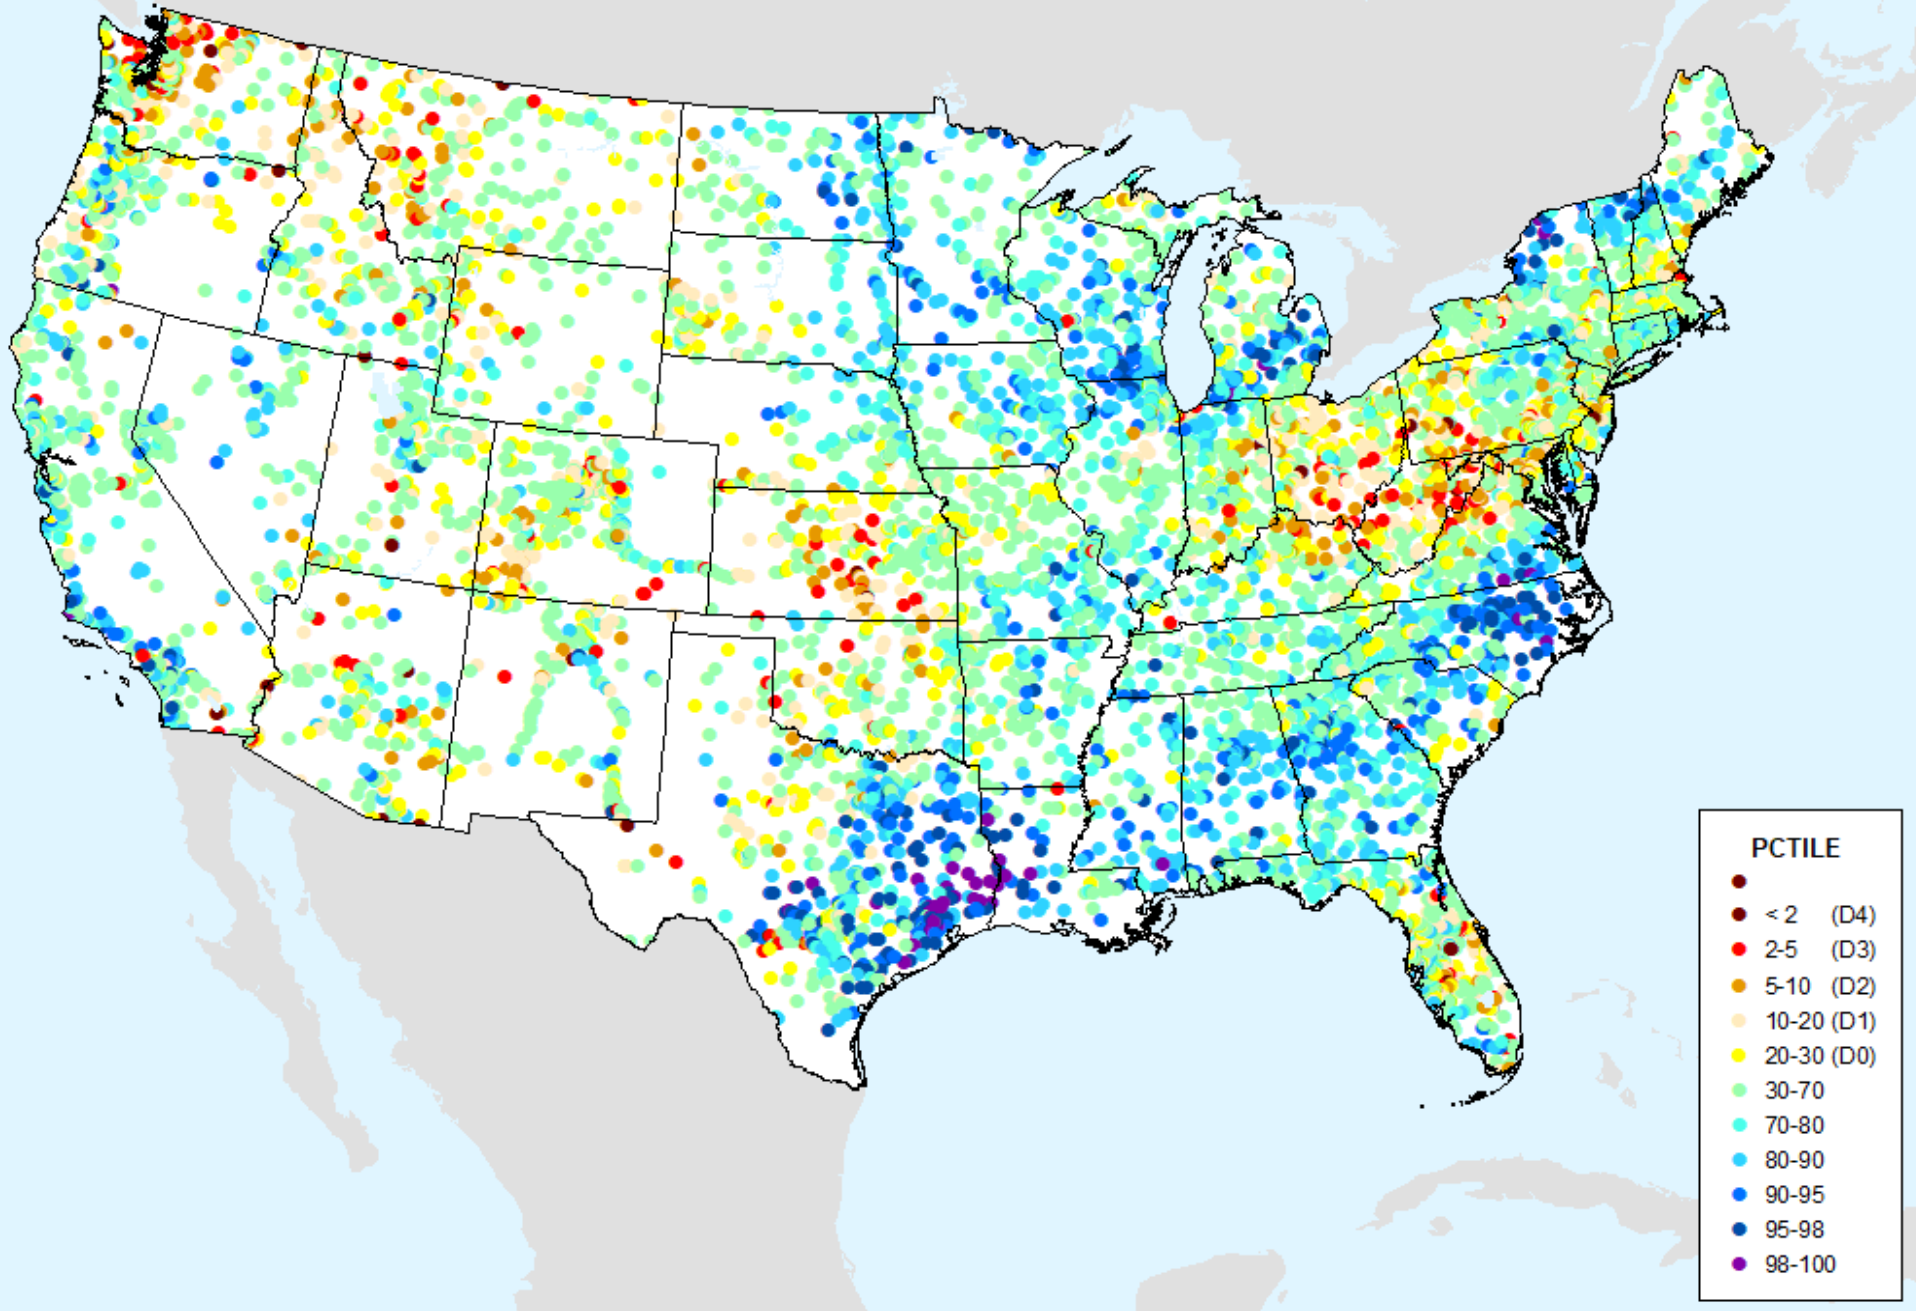

USGS 7-Day Avg Streamflow

As of: Tuesday, July 30, 2024