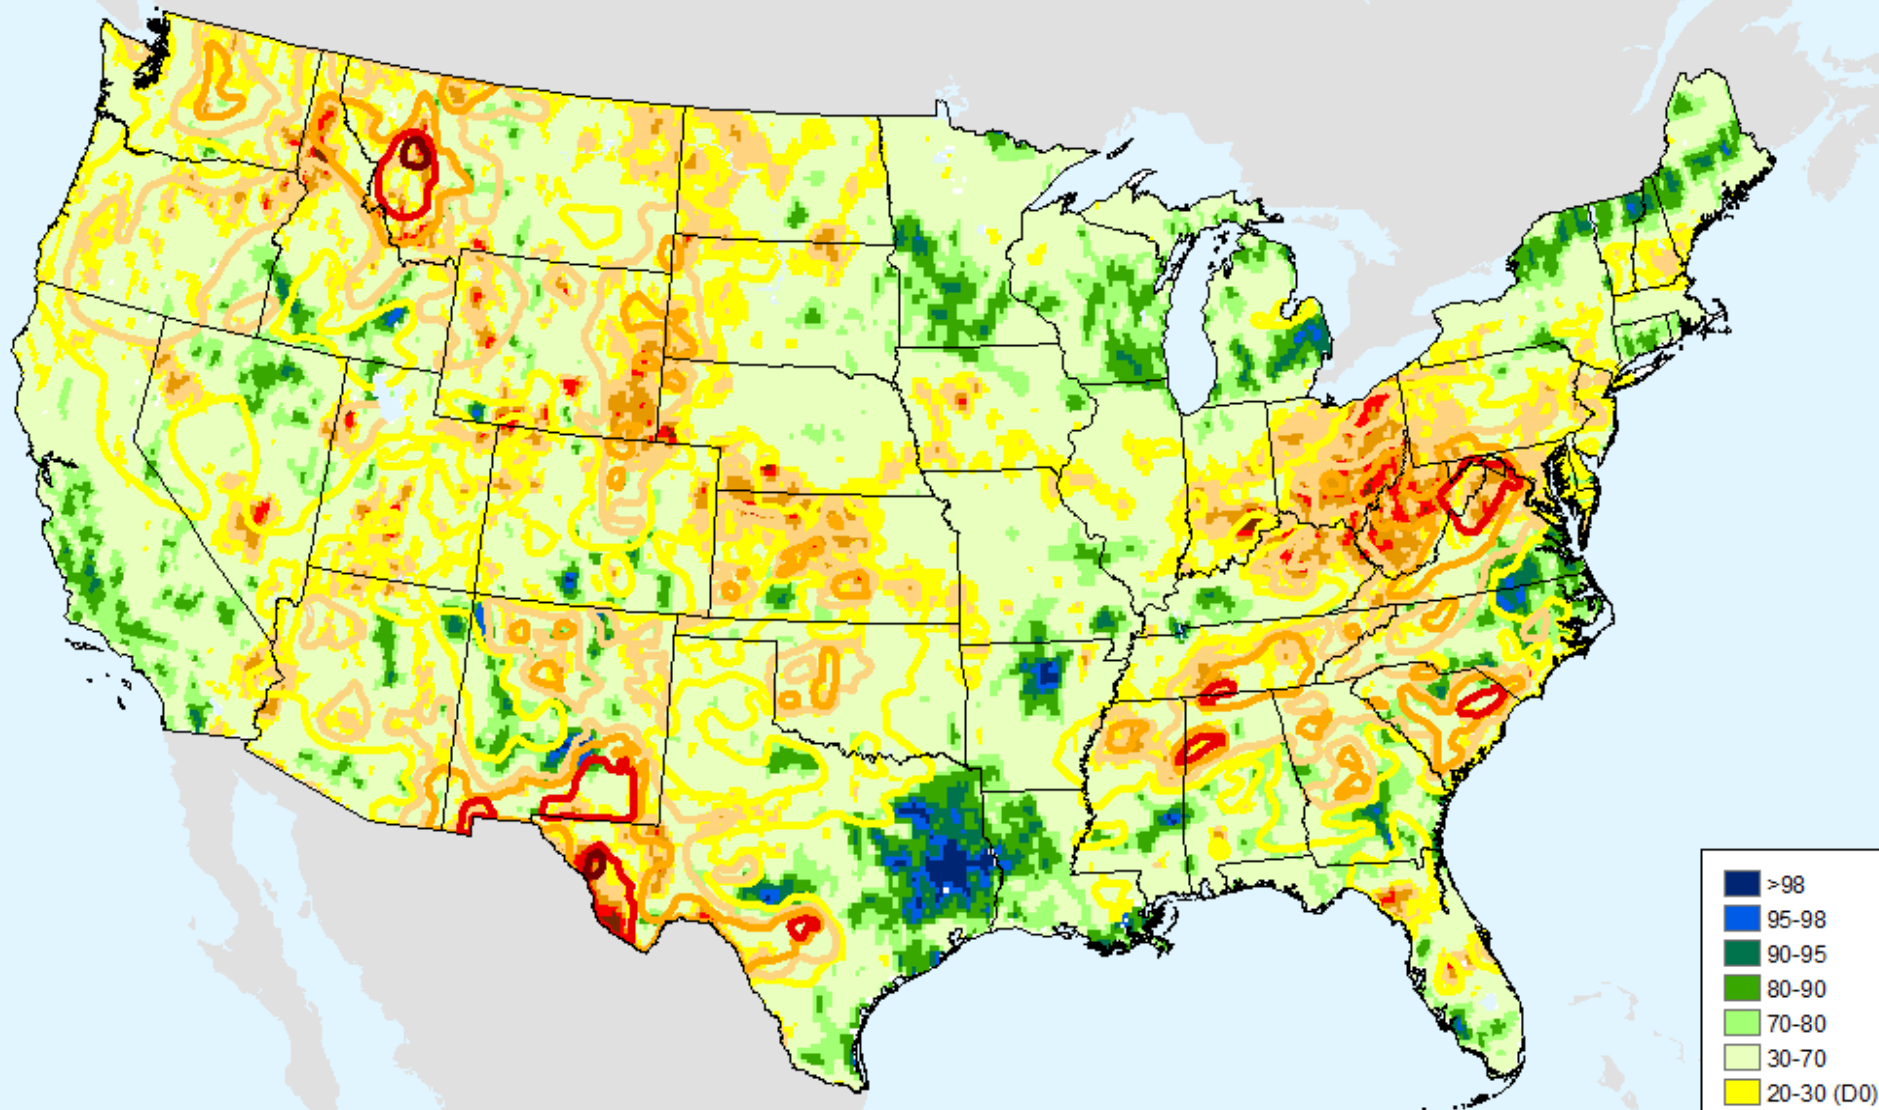

As of: Tuesday, July 30, 2024

USGS 28-Day Avg Streamflow

As of: Tuesday, July 30, 2024

USDM for: Jul. 23, 2024

USGS 28-Day Avg Streamflow

As of: Tuesday, July 30, 2024

NLDAS-2 Ensemble Soil Moisture

As of: Tuesday, July 30, 2024