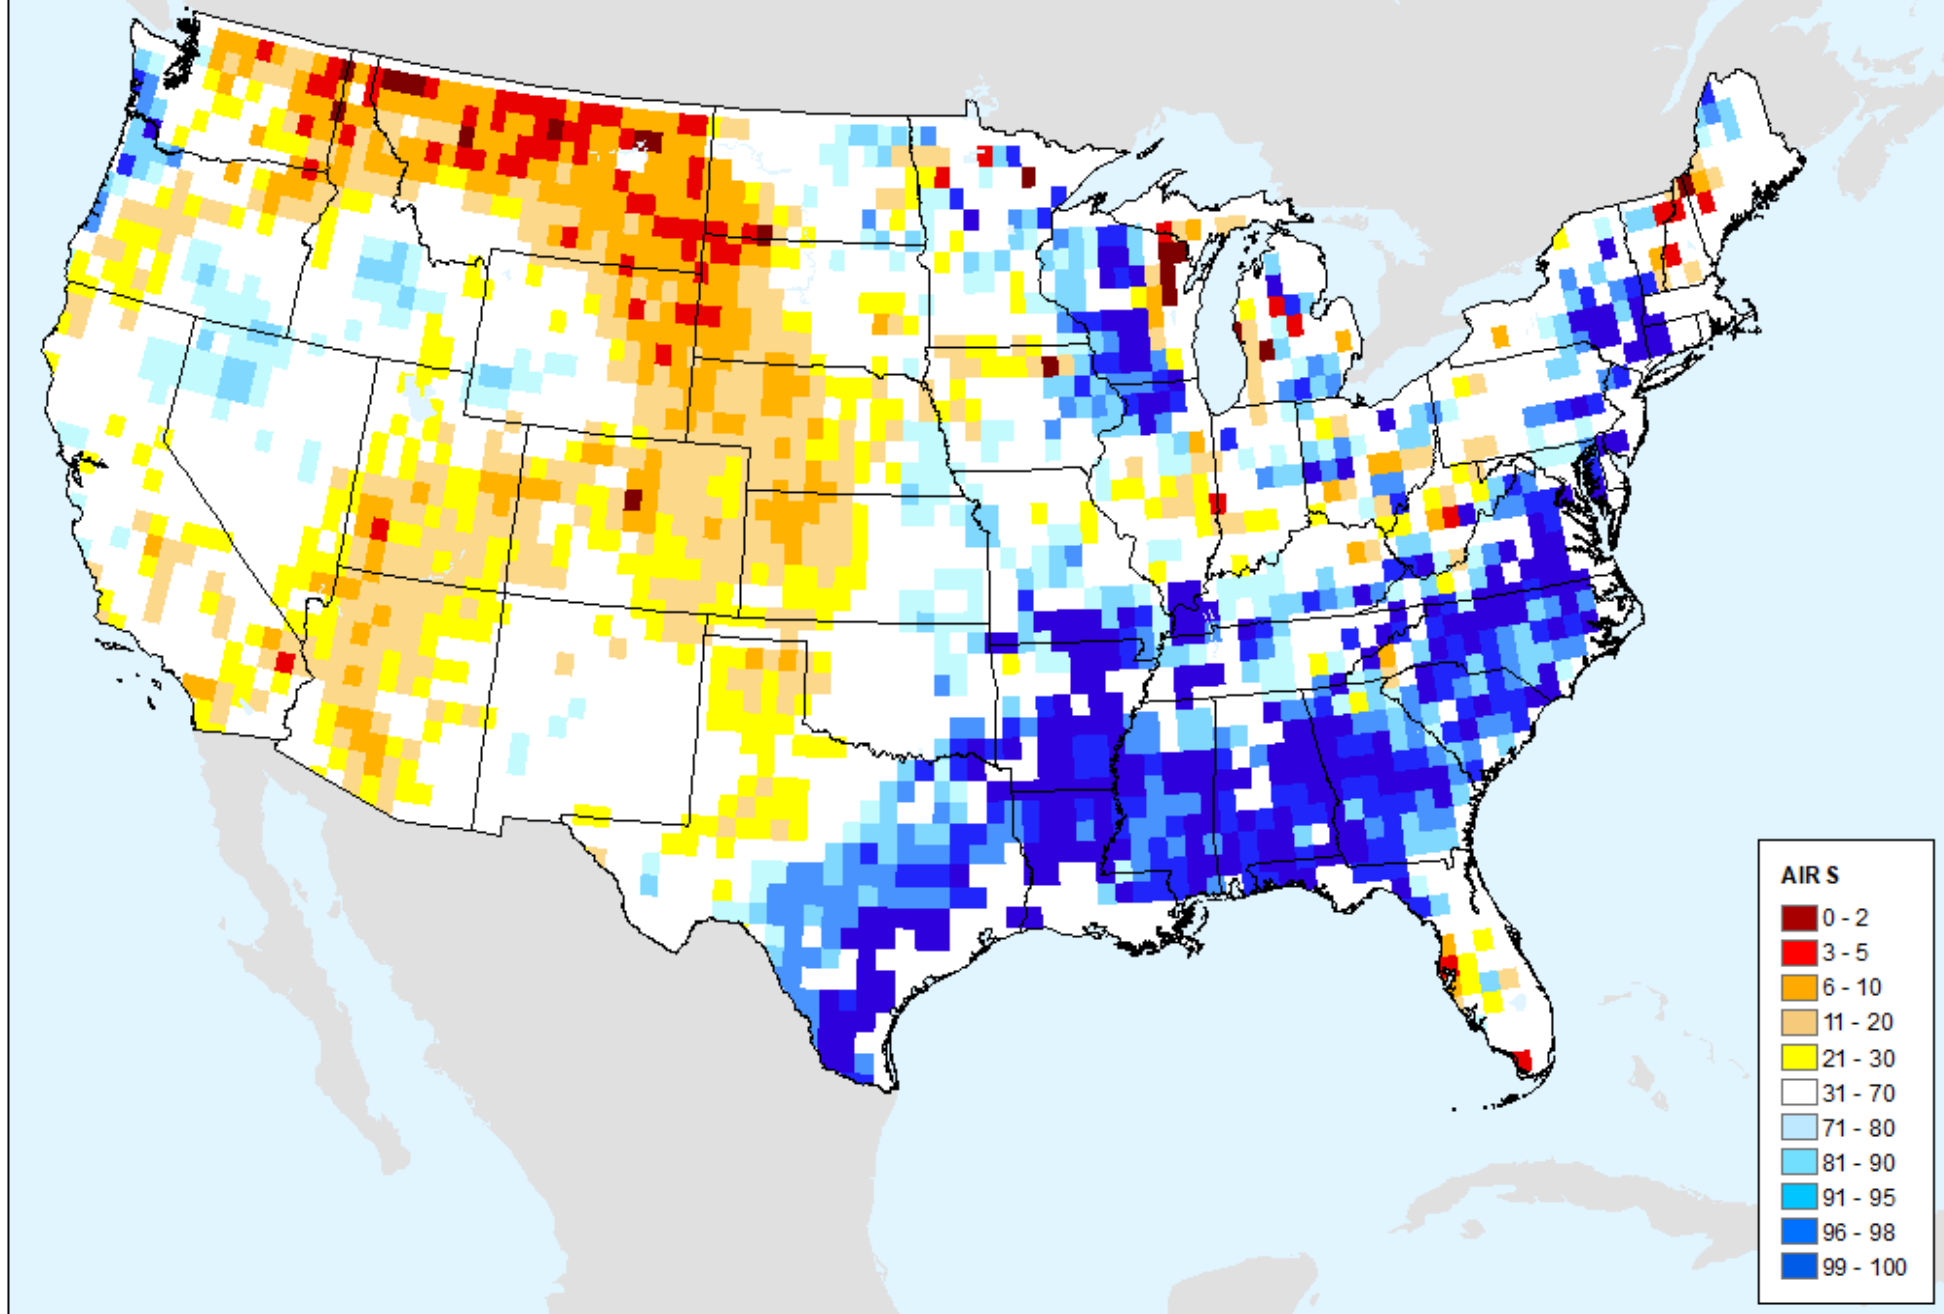

As of: Tuesday, July 30, 2024

USDM for: Jul. 23, 2024

GRACE-Based Surface Soil Moisture Drought Indicator

As of: Tuesday, July 30, 2024

AIRS-Based Surface Relative Humidity 7 Day

As of: Tuesday, July 30, 2024