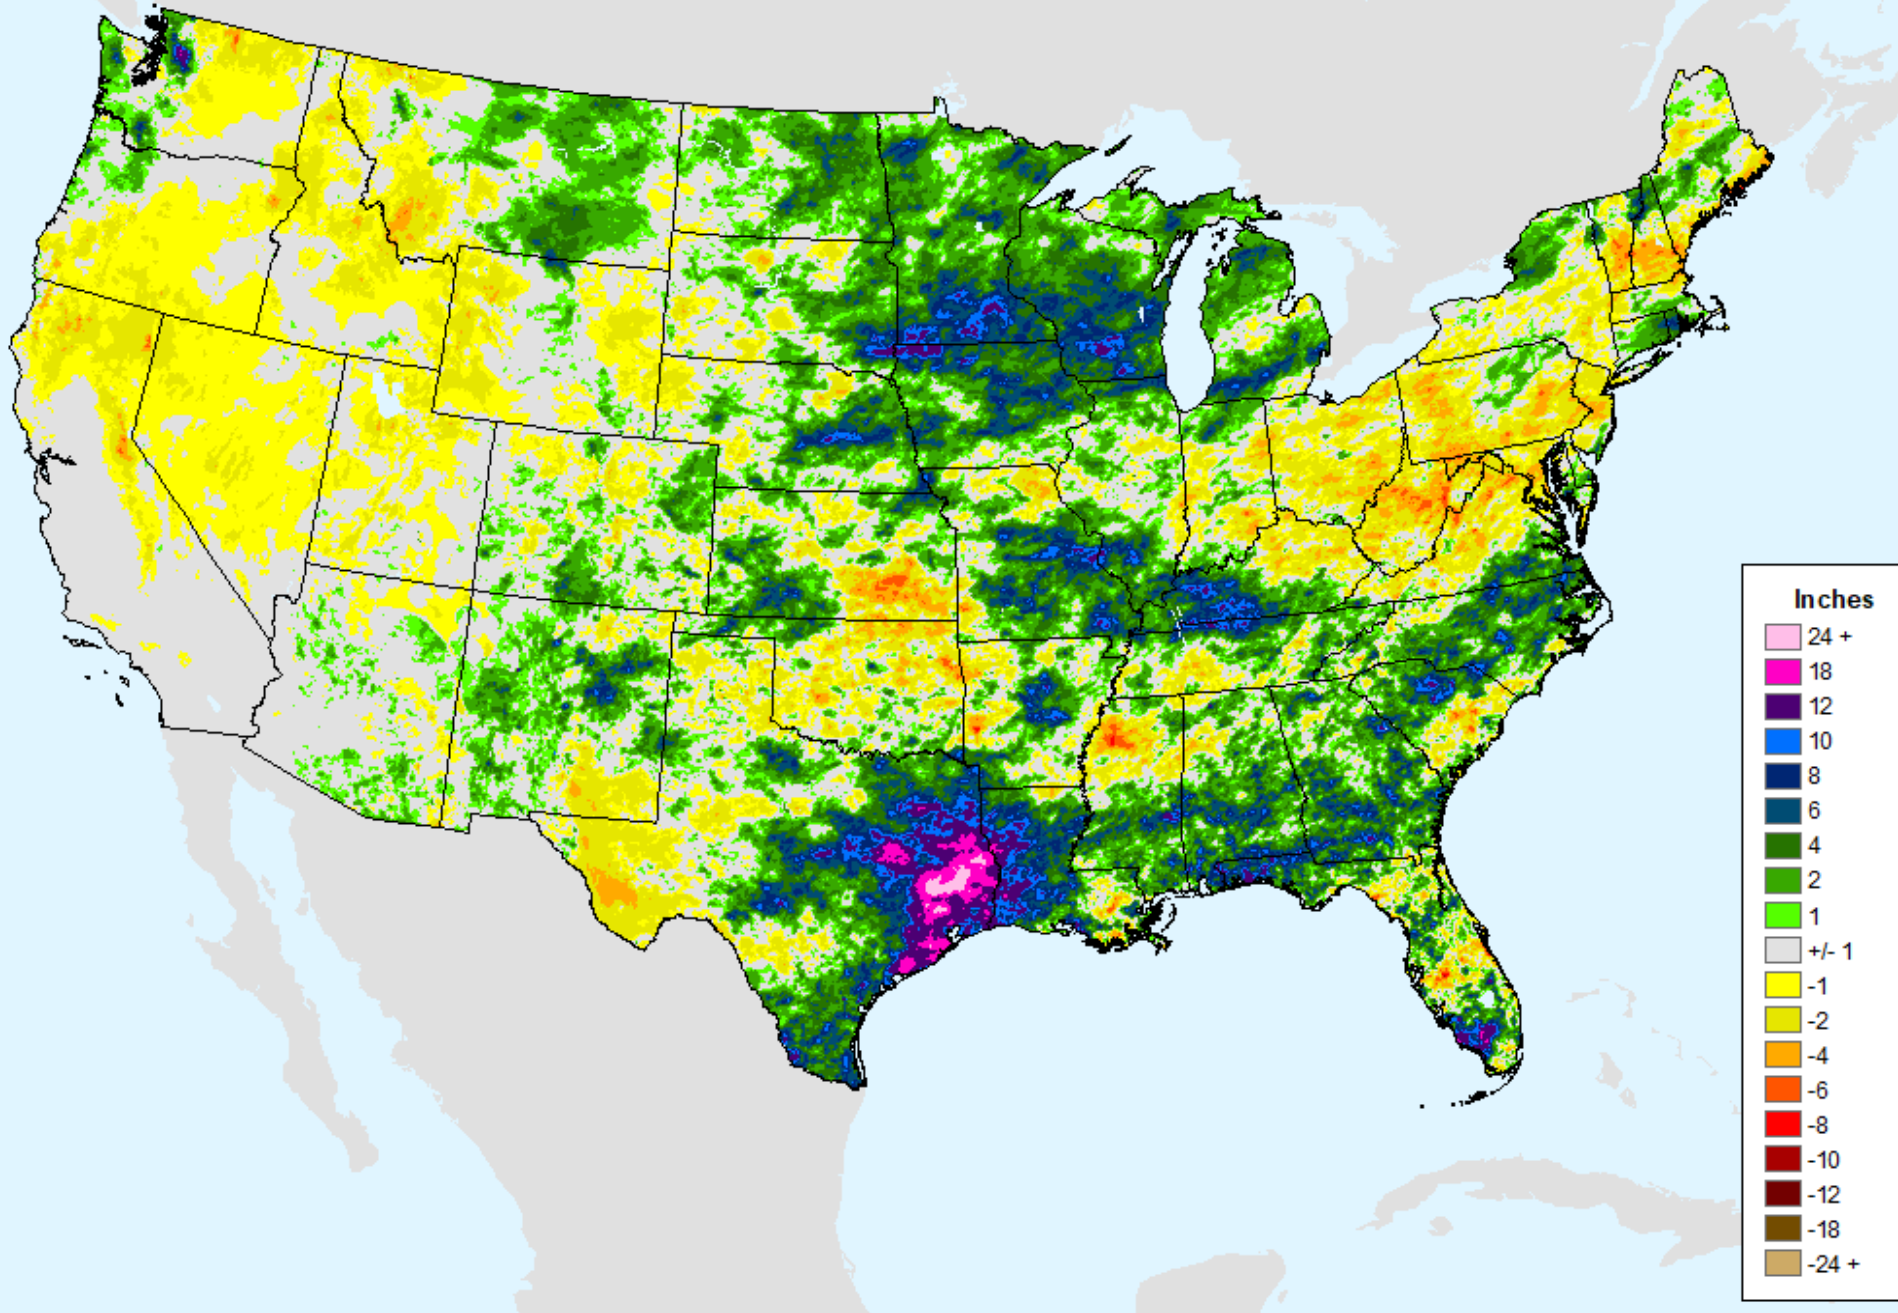

As of: Tuesday, July 30, 2024

AHPS 90-Day Precip Departure

As of: Tuesday, July 30, 2024

USDM for: Jul. 23, 2024

AHPS 90-Day Precip Departure

As of: Tuesday, July 30, 2024

AHPS 90-Day Pct of Normal Pcp

As of: Tuesday, July 30, 2024