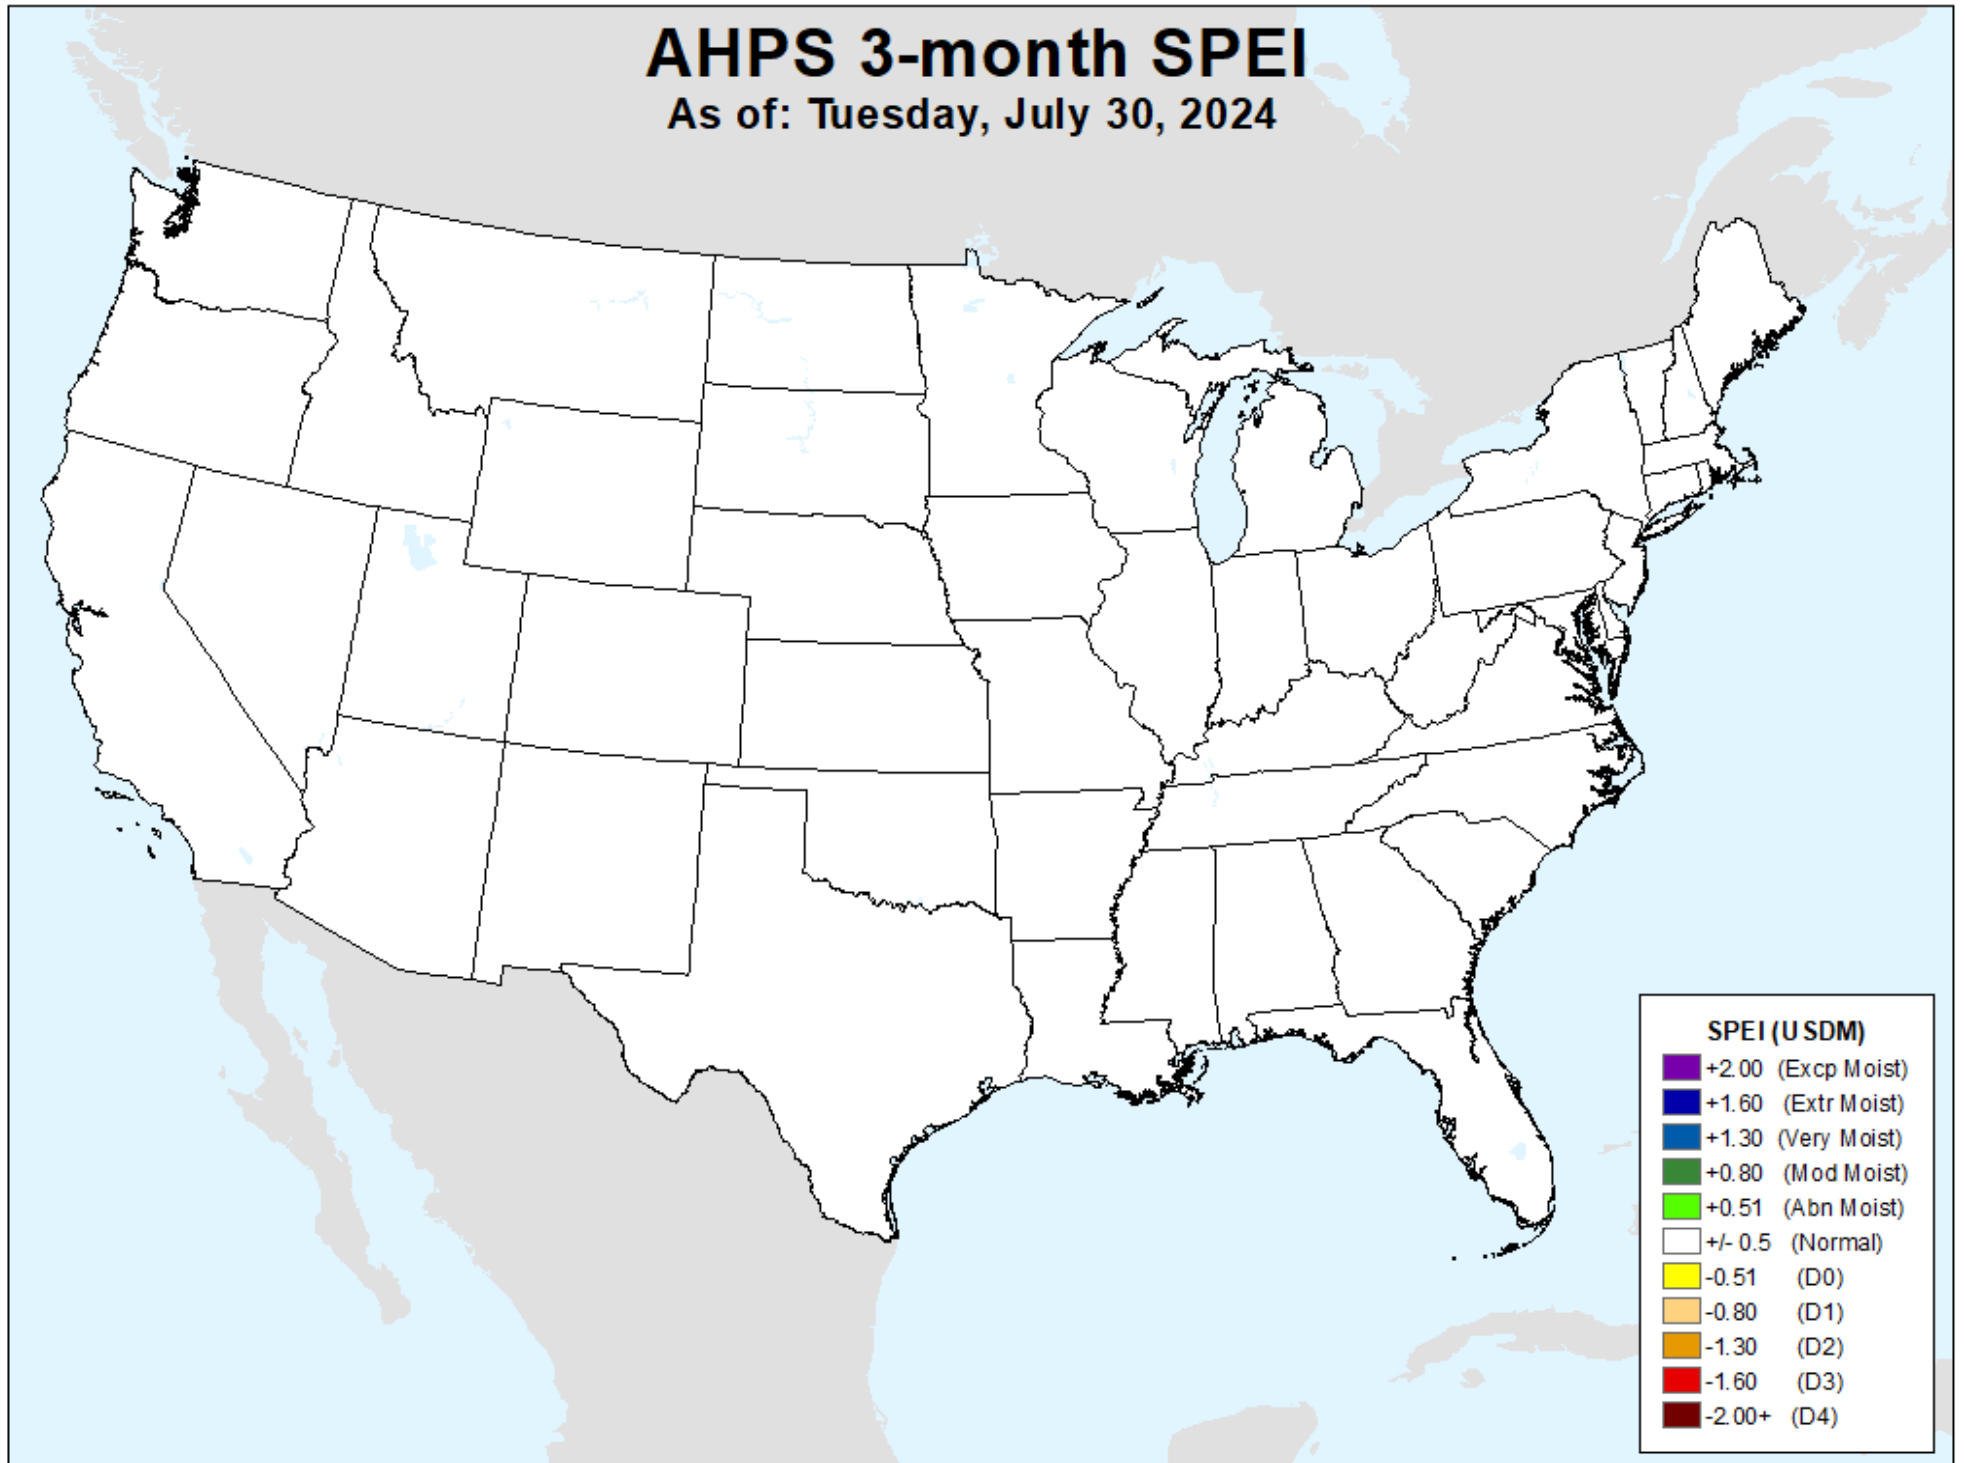

USDM for: Jul. 23, 2024

AHPS 2-month SPEI

As of: Tuesday, July 30, 2024

AHPS 3-month SPEI

As of: Tuesday, July 30, 2024

USDM for: Jul. 23, 2024

AHPS 3-month SPEI

As of: Tuesday, July 30, 2024