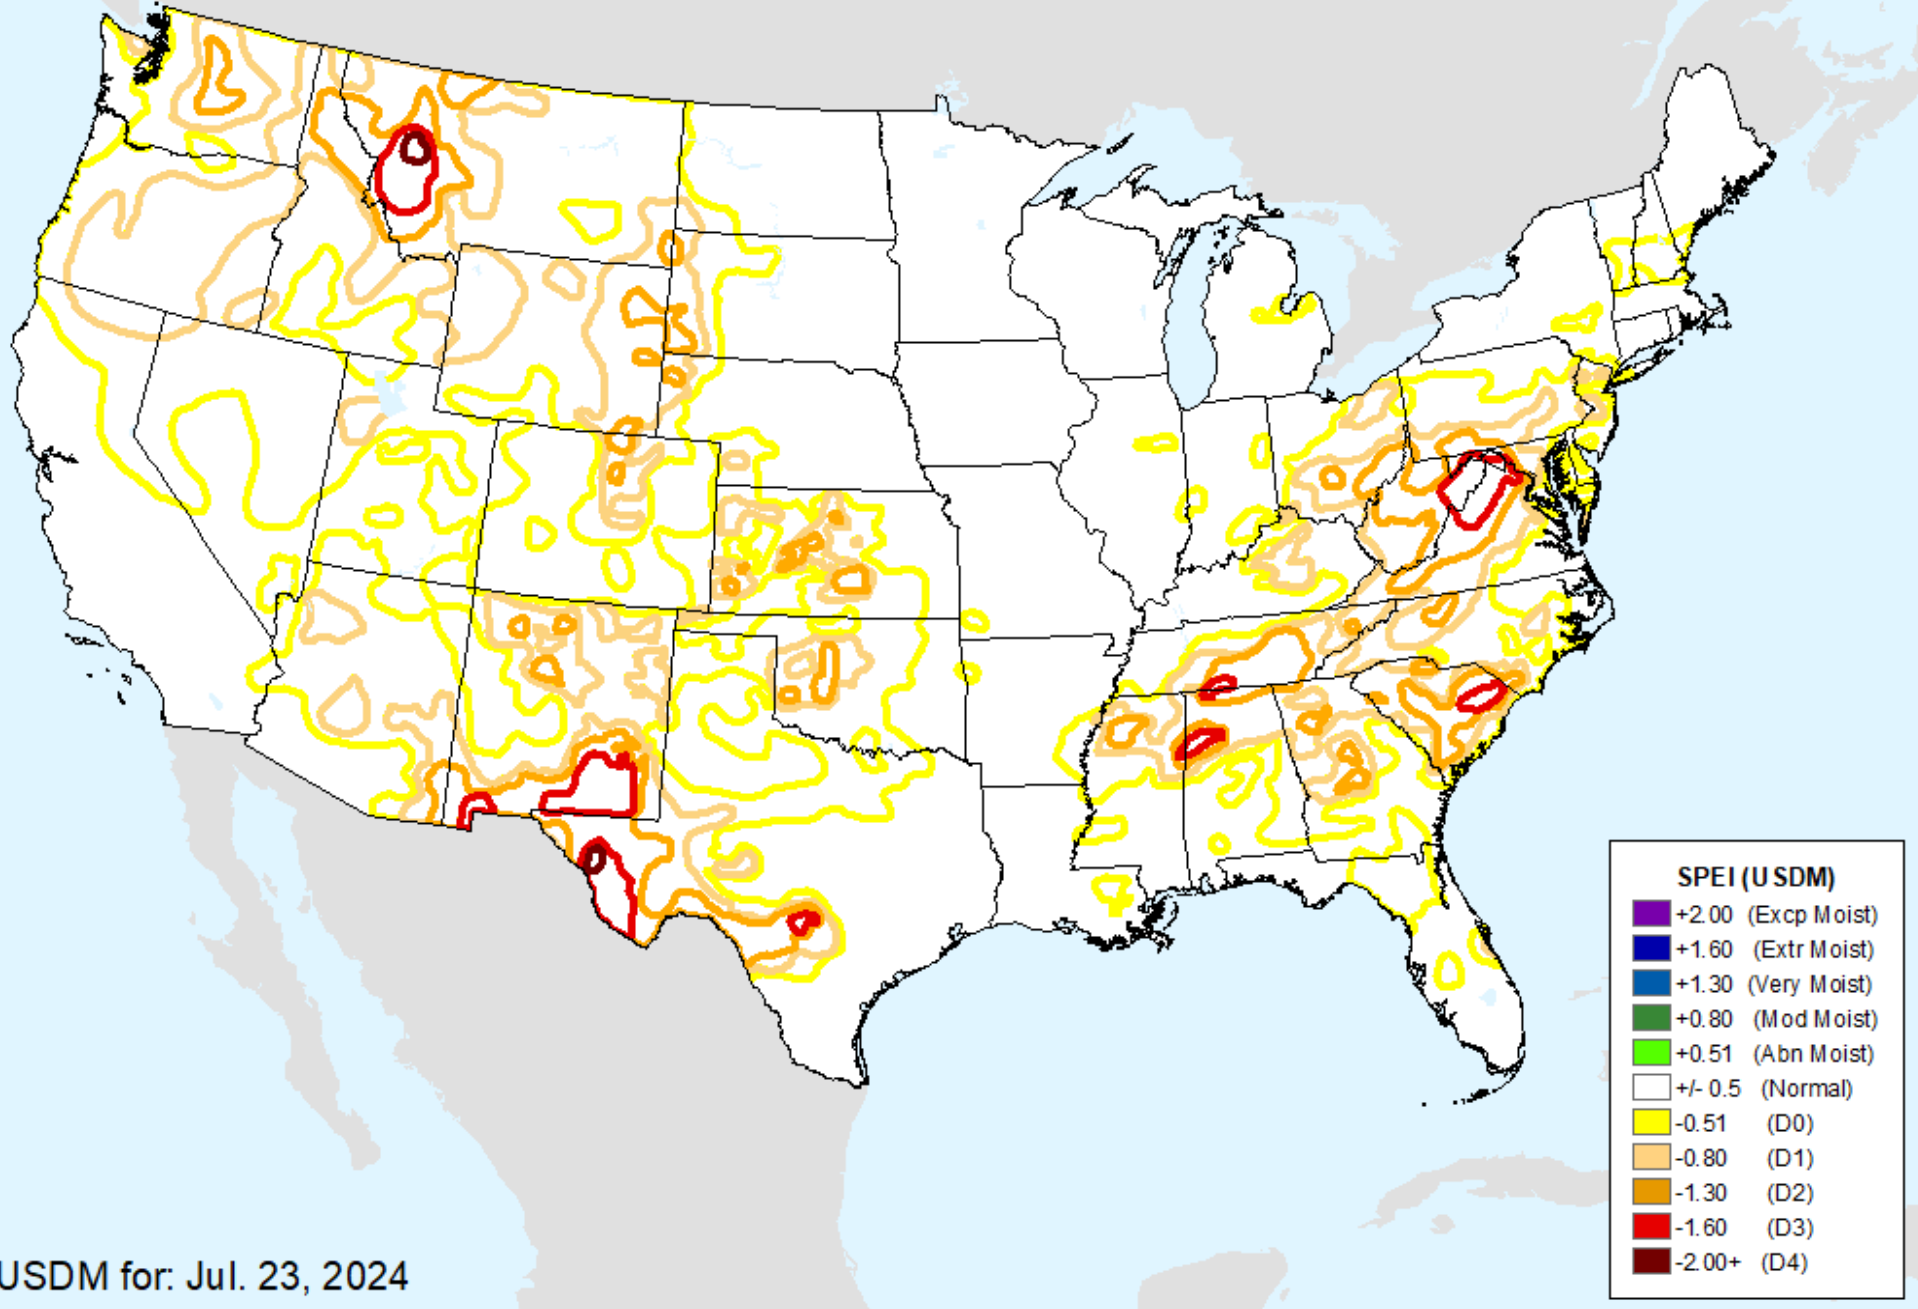

USDM for: Jul. 23, 2024

AHPS 2-month SPEI

As of: Tuesday, July 30, 2024

AHPS 3-month SPEI

As of: Tuesday, July 30, 2024

USDM for: Jul. 23, 2024

AHPS 3-month SPEI

As of: Tuesday, July 30, 2024