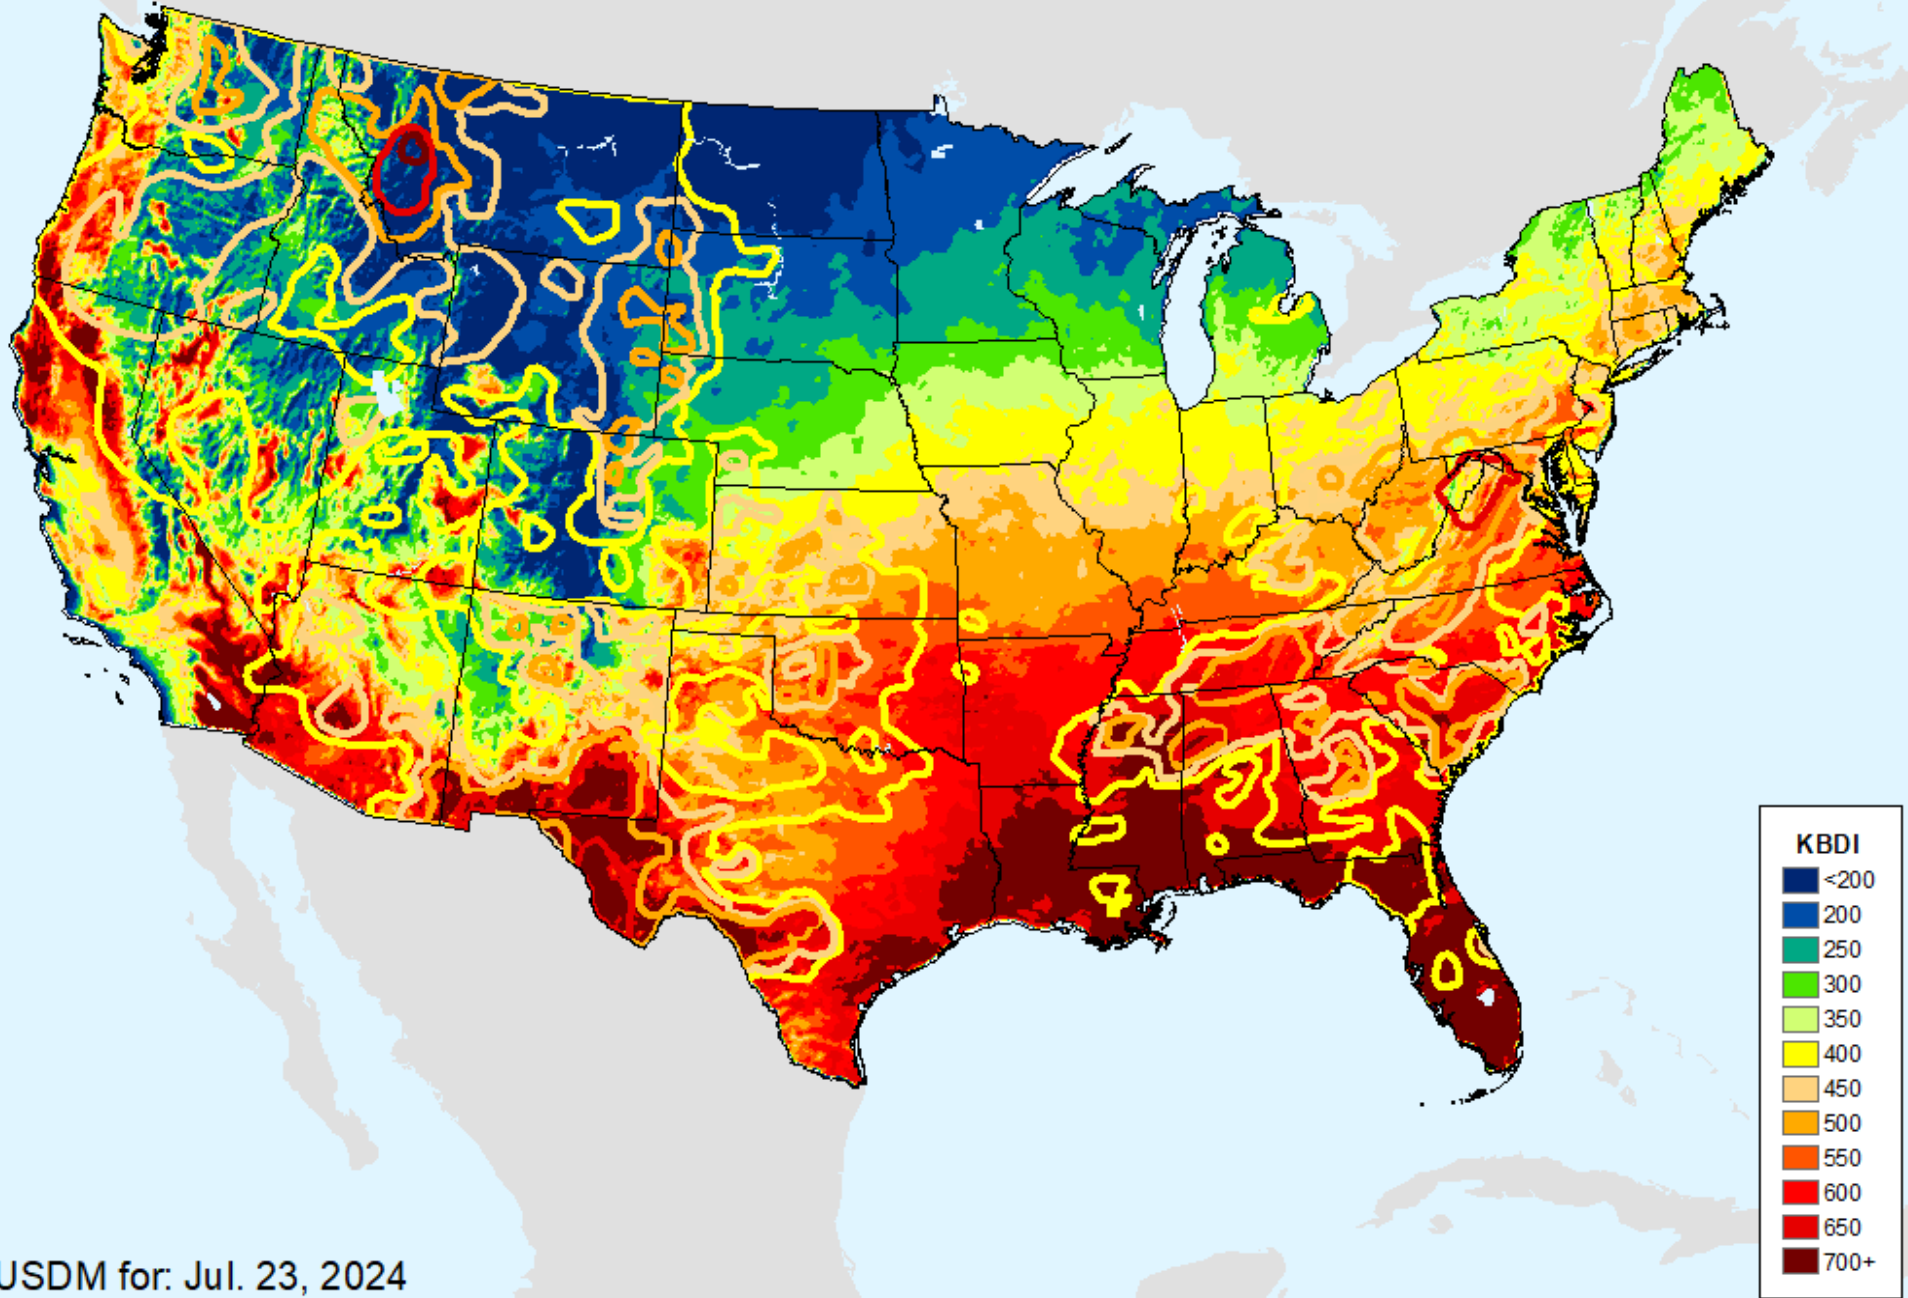

USDM for: Jul. 23, 2024

GFS (00z) 7-Day Max Temp Forecast

As of: Tuesday, July 30, 2024

Keetch-Byram Drought Index (KBDI)

As of: Tuesday, July 30, 2024

USDM for: Jul. 23, 2024

Keetch-Byram Drought Index (KBDI)