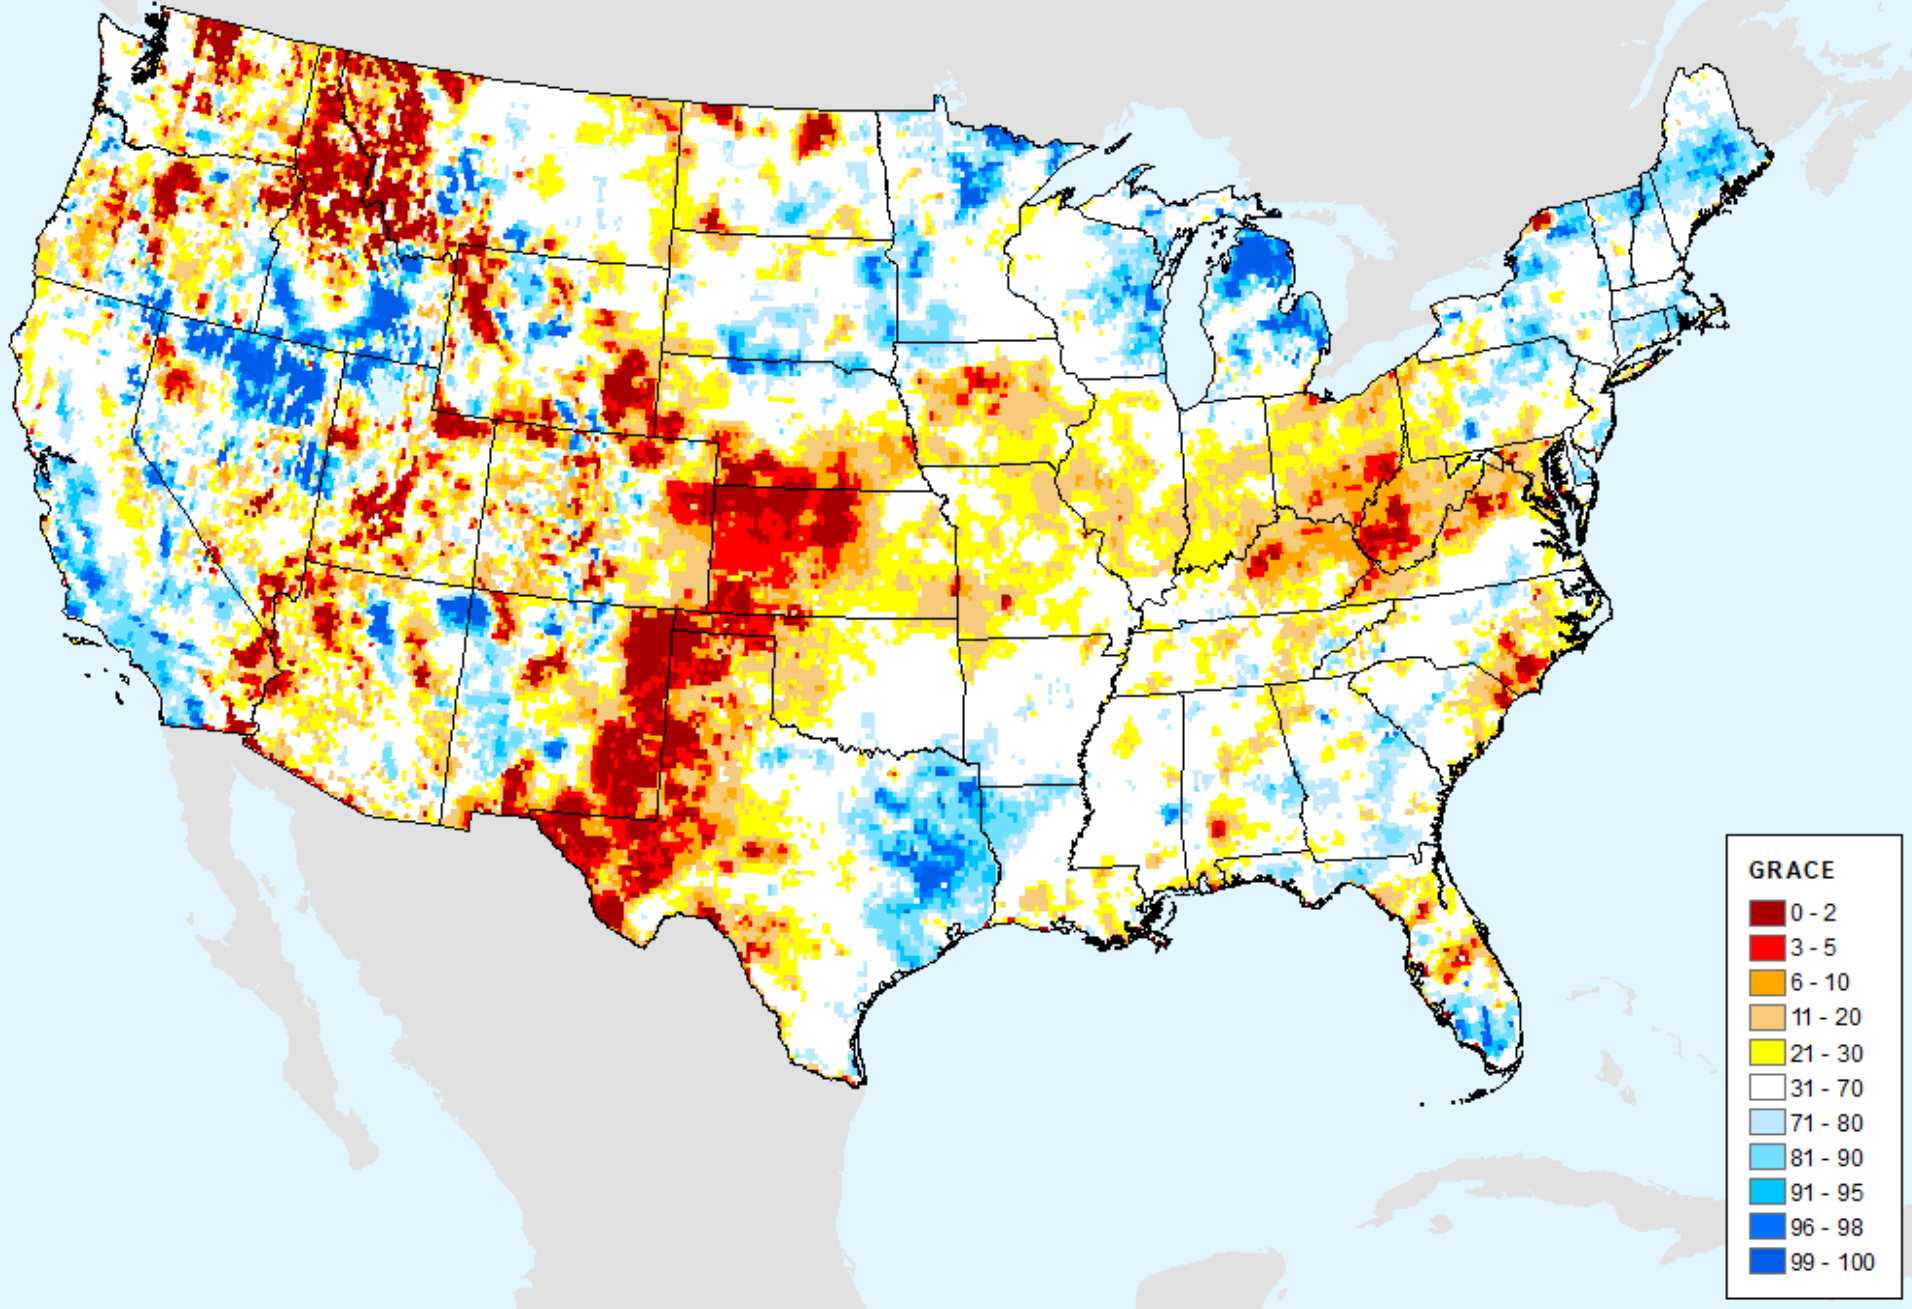

Evaporative Stress Index (ESI) 4-week

As of: Tuesday, July 30, 2024

GRACE-Based Shallow Groundwater Drought Indicator

As of: Tuesday, July 30, 2024

GRACE-Based Shallow Groundwater Drought Indicator

As of: Tuesday, July 30, 2024