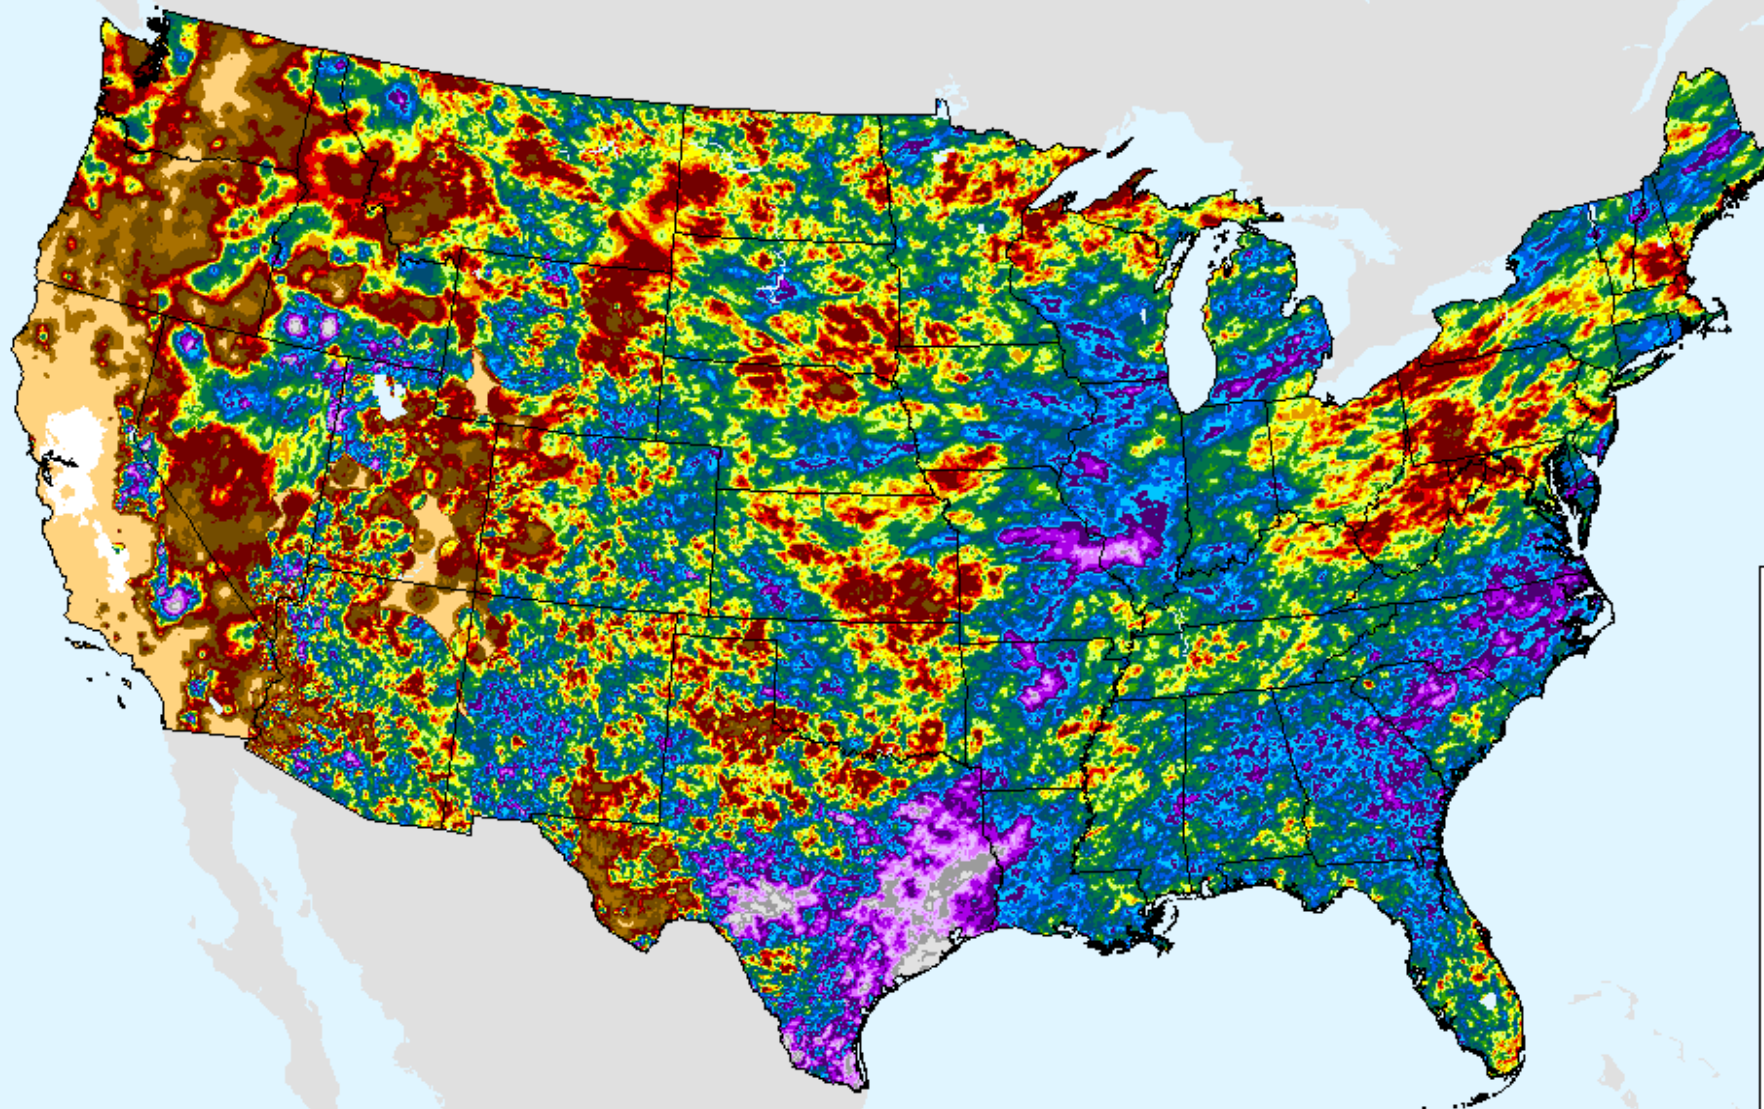

AHPS 30-Day Pct of Normal Pcp

As of: Tuesday, July 30, 2024

Percent

- 500
- 400
- 350
- 300
- 250
- 200
- 175
- 150
- 125
- 100
- 90
- 80
- 70
- 60
- 50
- 25
- 10
- 1
- 0