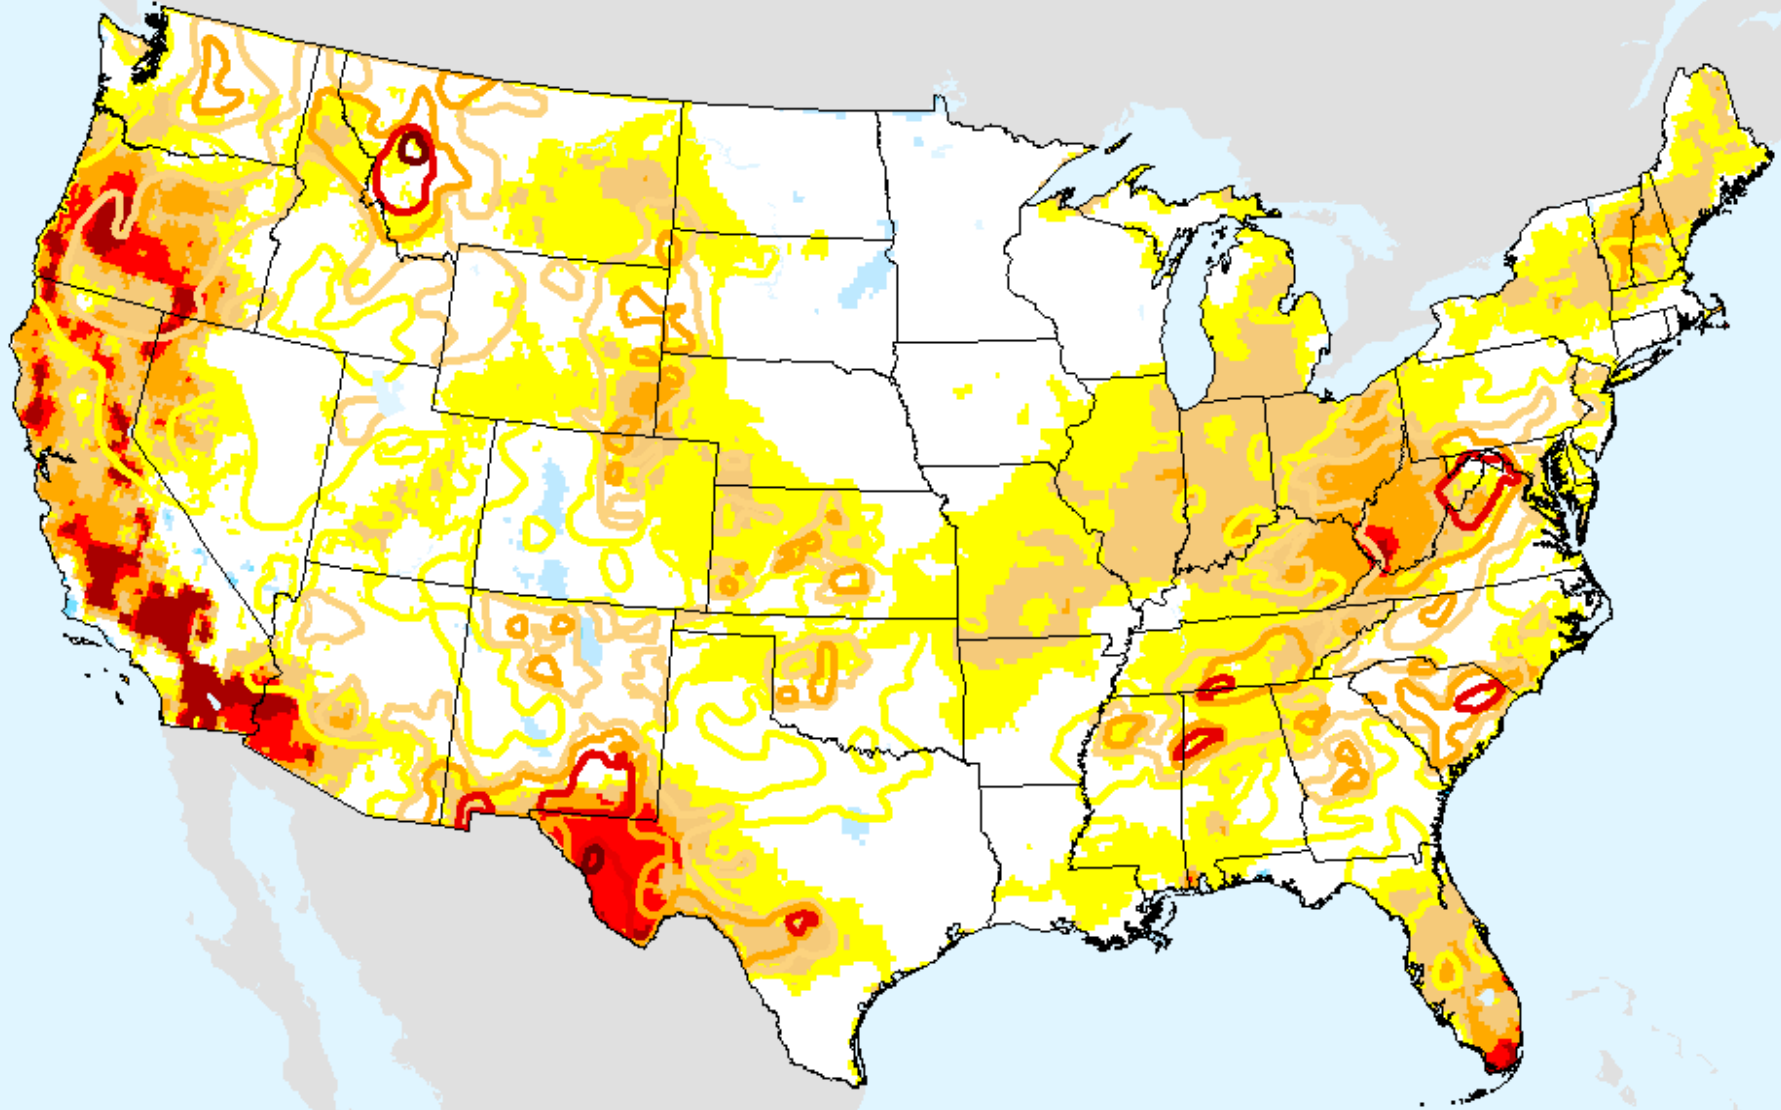

EDDI 10-week

As of: Tuesday, July 30, 2024

USDM for: Jul. 23, 2024

EDDI 10-week

As of: Tuesday, July 30, 2024

EDDI 11-week

As of: Tuesday, July 30, 2024

USDM for: Jul. 23, 2024