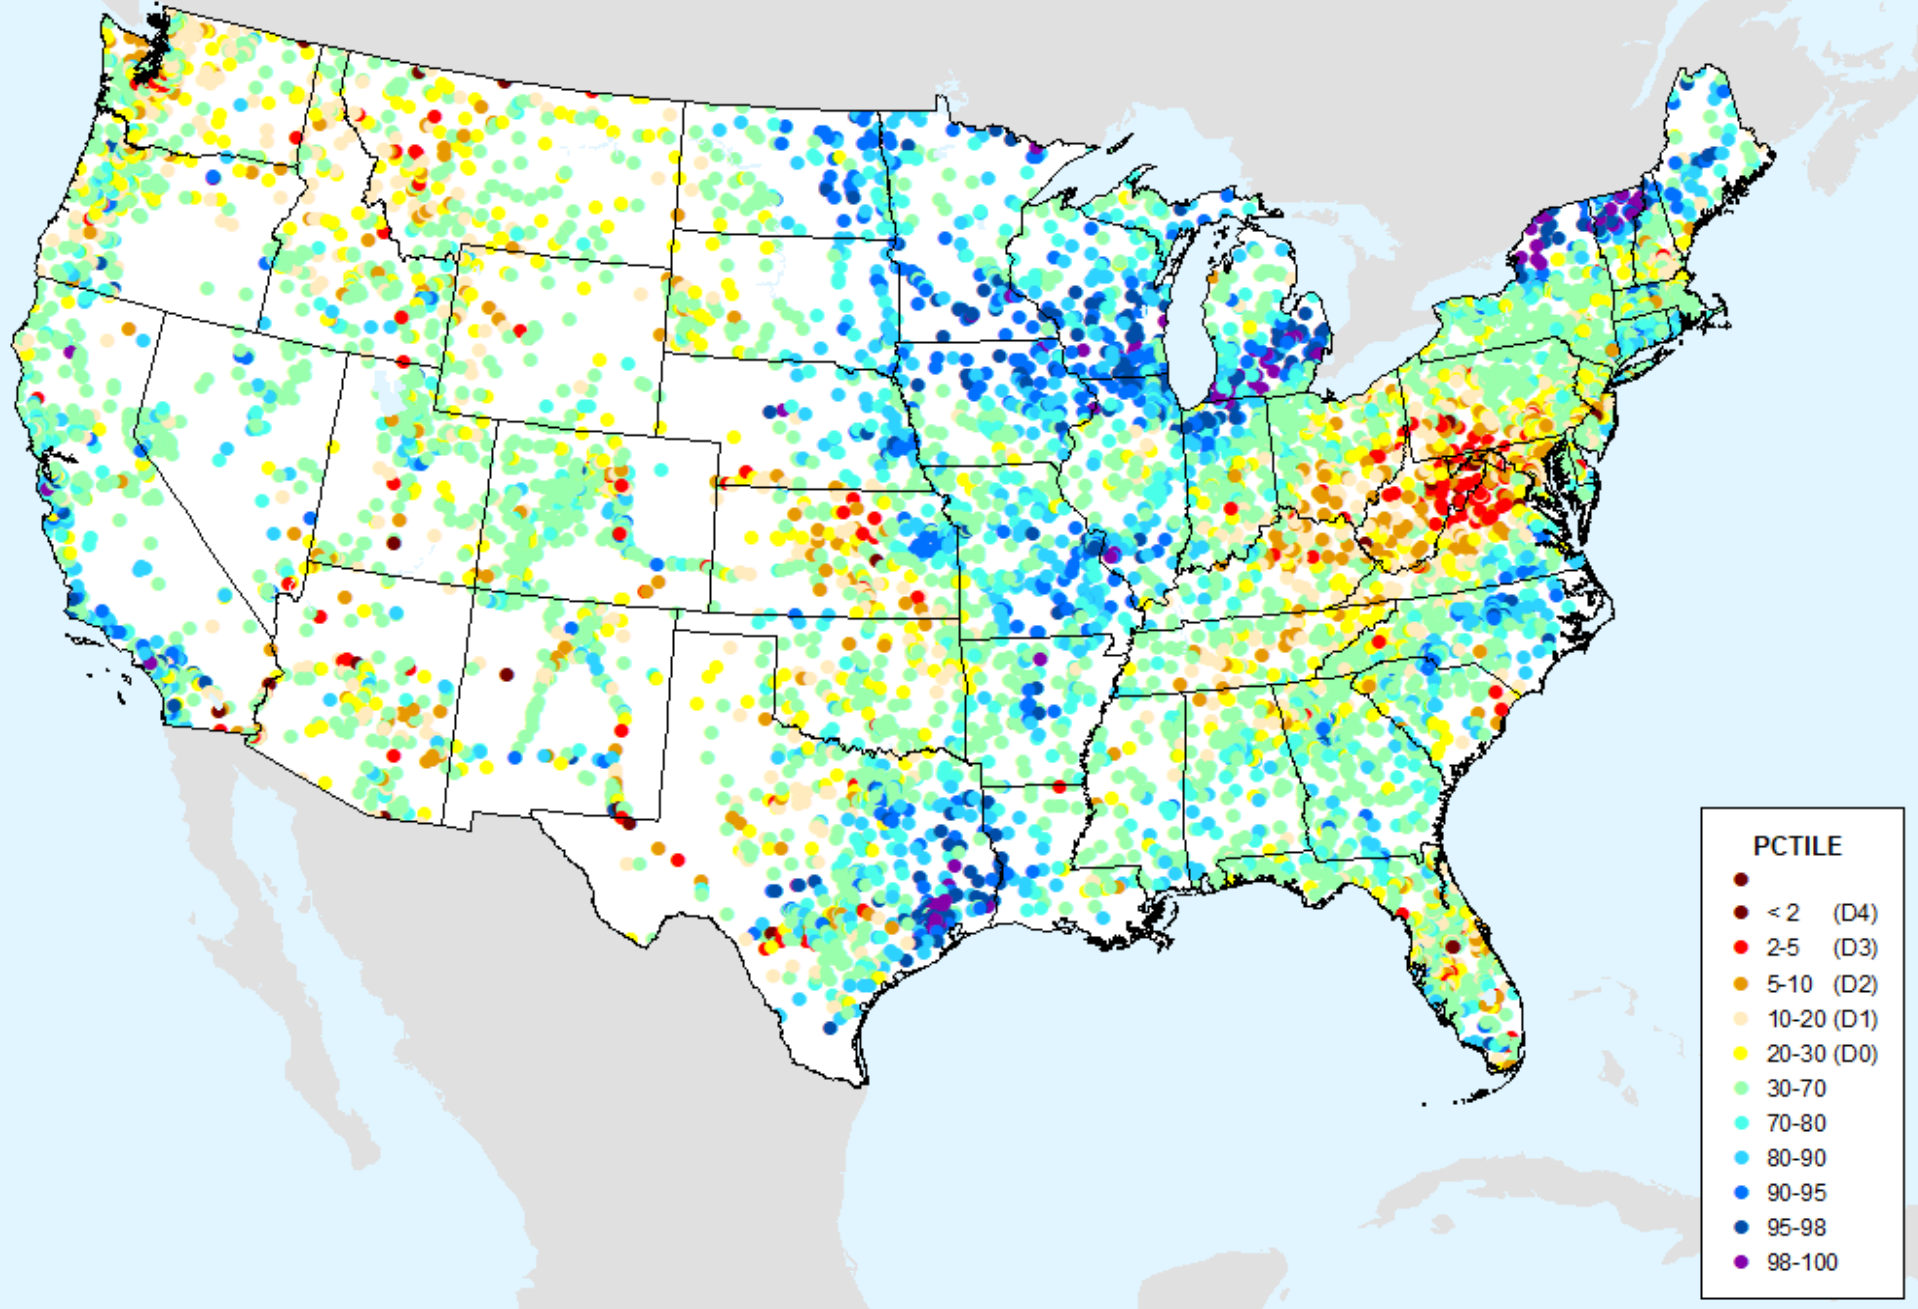

As of: Tuesday, July 30, 2024

USGS 28-Day Avg Streamflow

As of: Tuesday, July 30, 2024

USDM for: Jul. 23, 2024

USGS 28-Day Avg Streamflow

As of: Tuesday, July 30, 2024

NLDAS-2 Ensemble Soil Moisture

As of: Tuesday, July 30, 2024