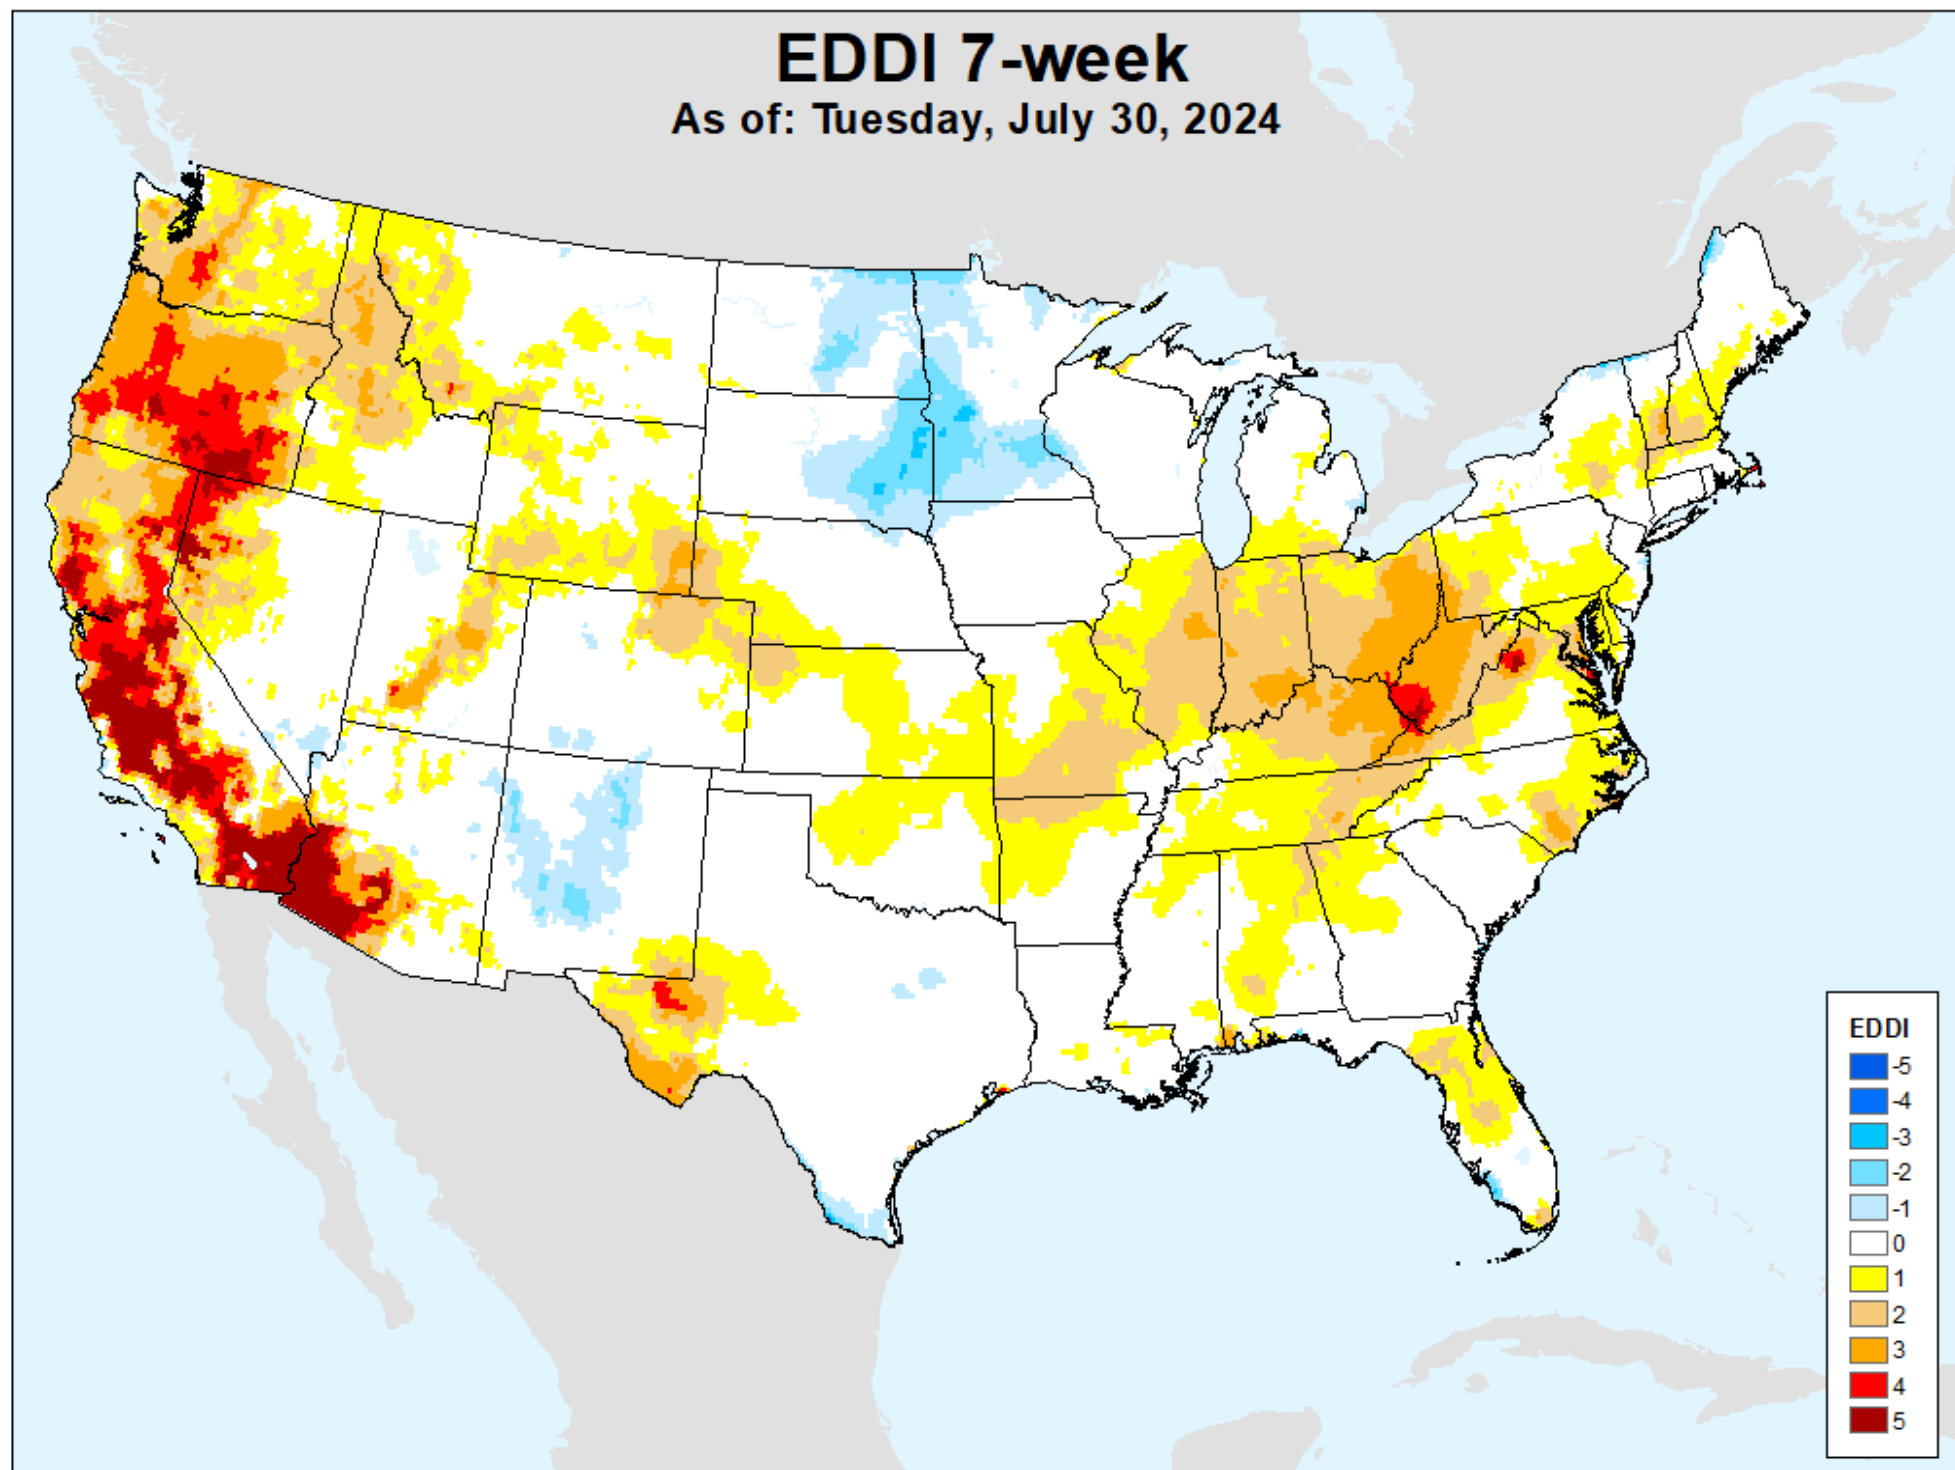

As of: Tuesday, July 30, 2024

EDDI 7-week

As of: Tuesday, July 30, 2024

USDM for: Jul. 23, 2024

EDDI 7-week

As of: Tuesday, July 30, 2024

EDDI 8-week

As of: Tuesday, July 30, 2024