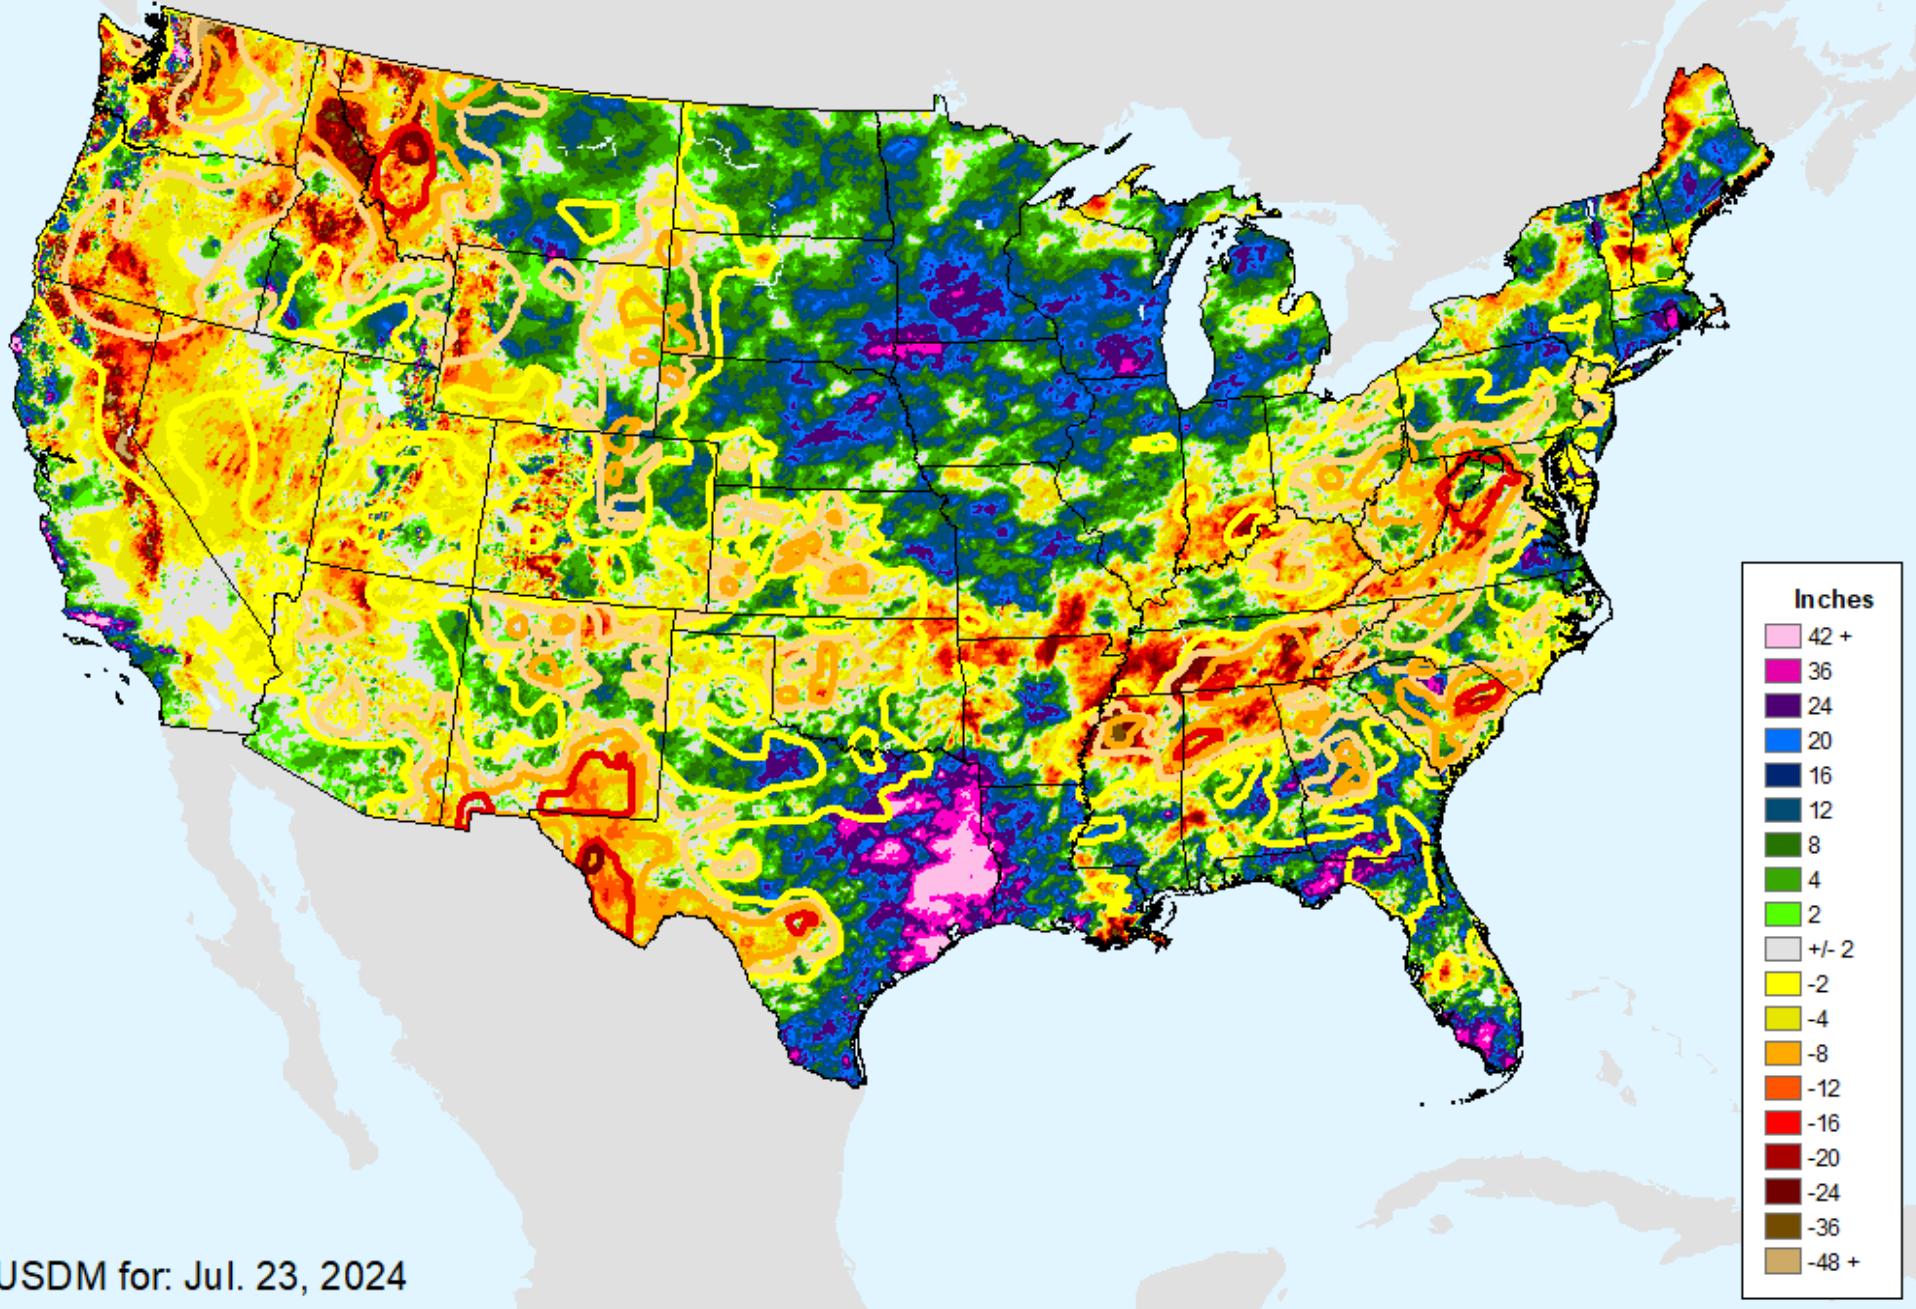

AHPS Water-Year Precip Departure

As of: Tuesday, July 30, 2024

USDM for: Jul. 23, 2024