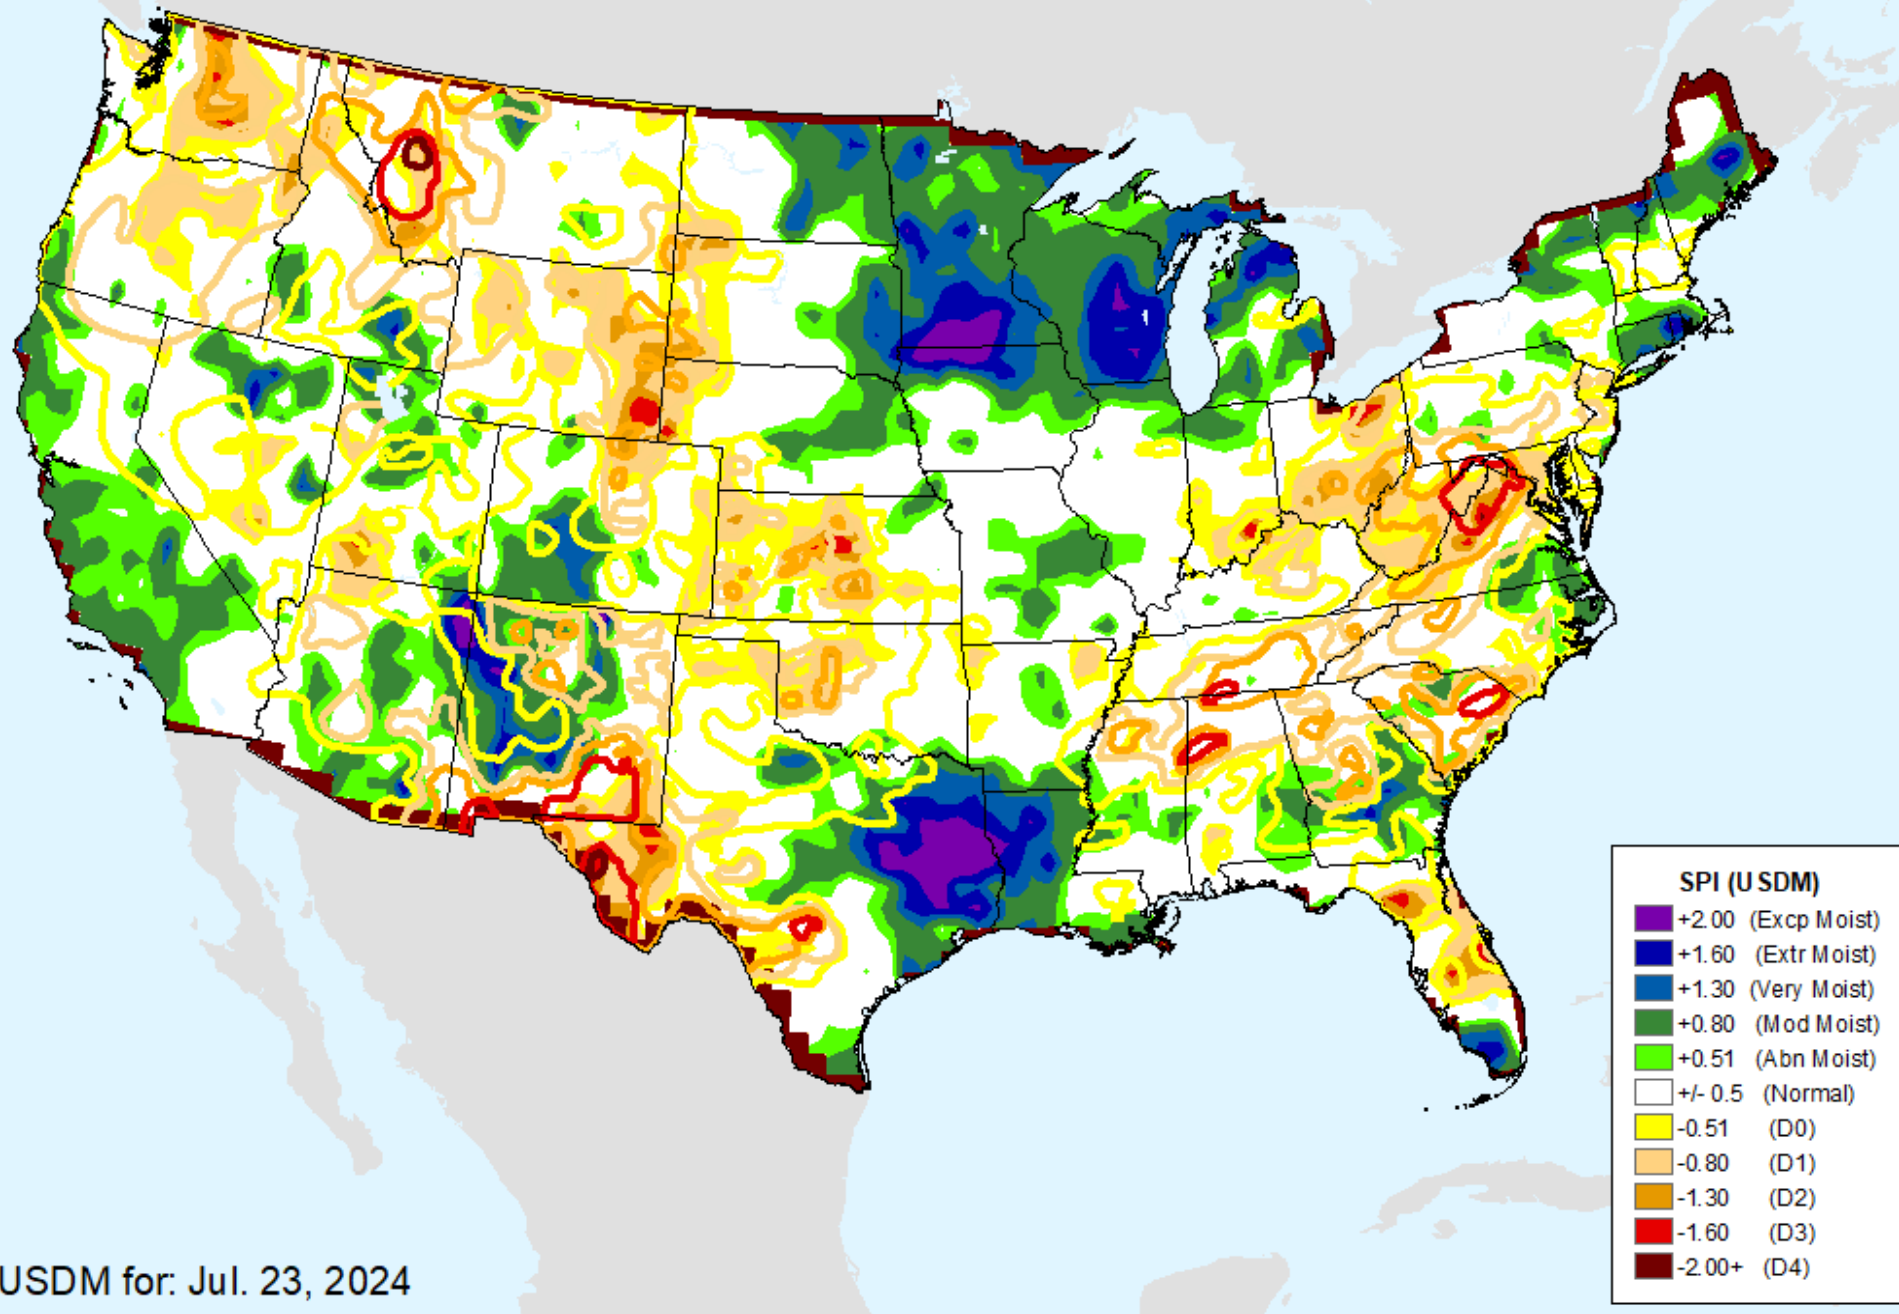

CPC 6-month SPI

As of: Tuesday, July 30, 2024

USDM for: Jul. 23, 2024