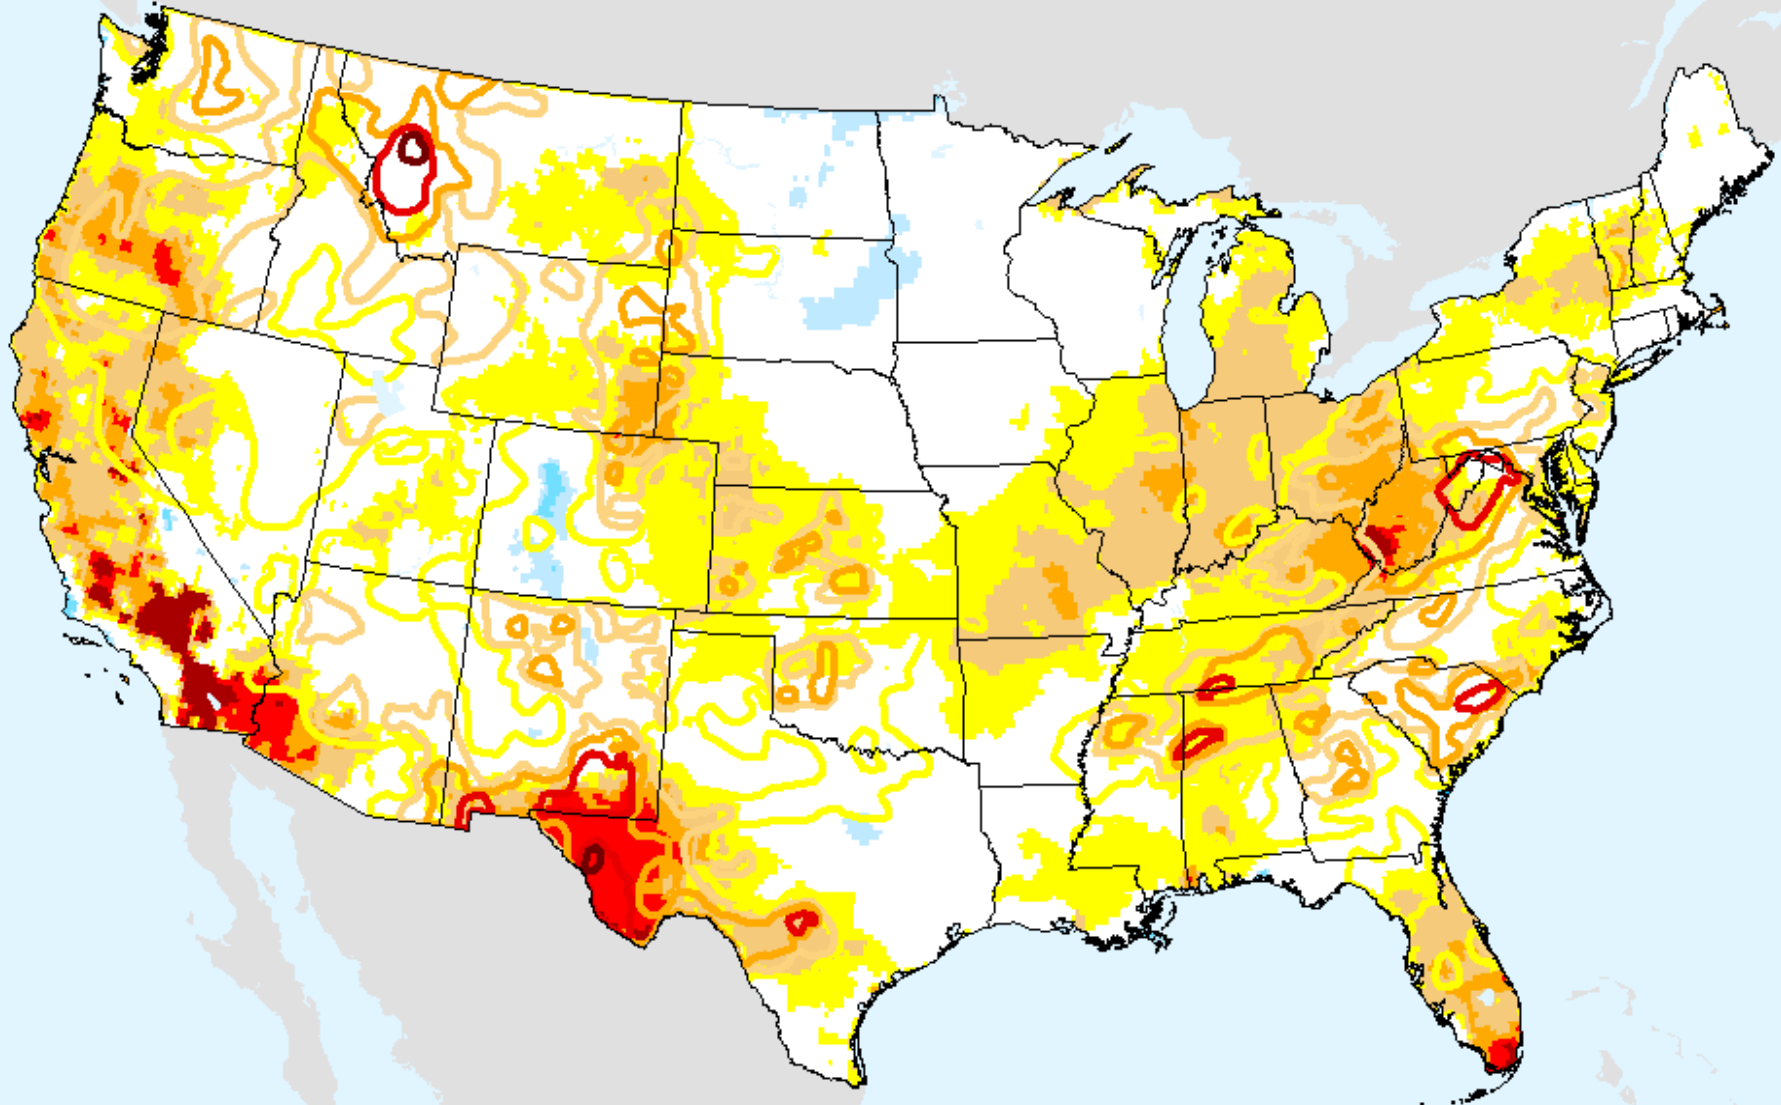

EDDI 12-week

As of: Tuesday, July 30, 2024

USDM for: Jul. 23, 2024