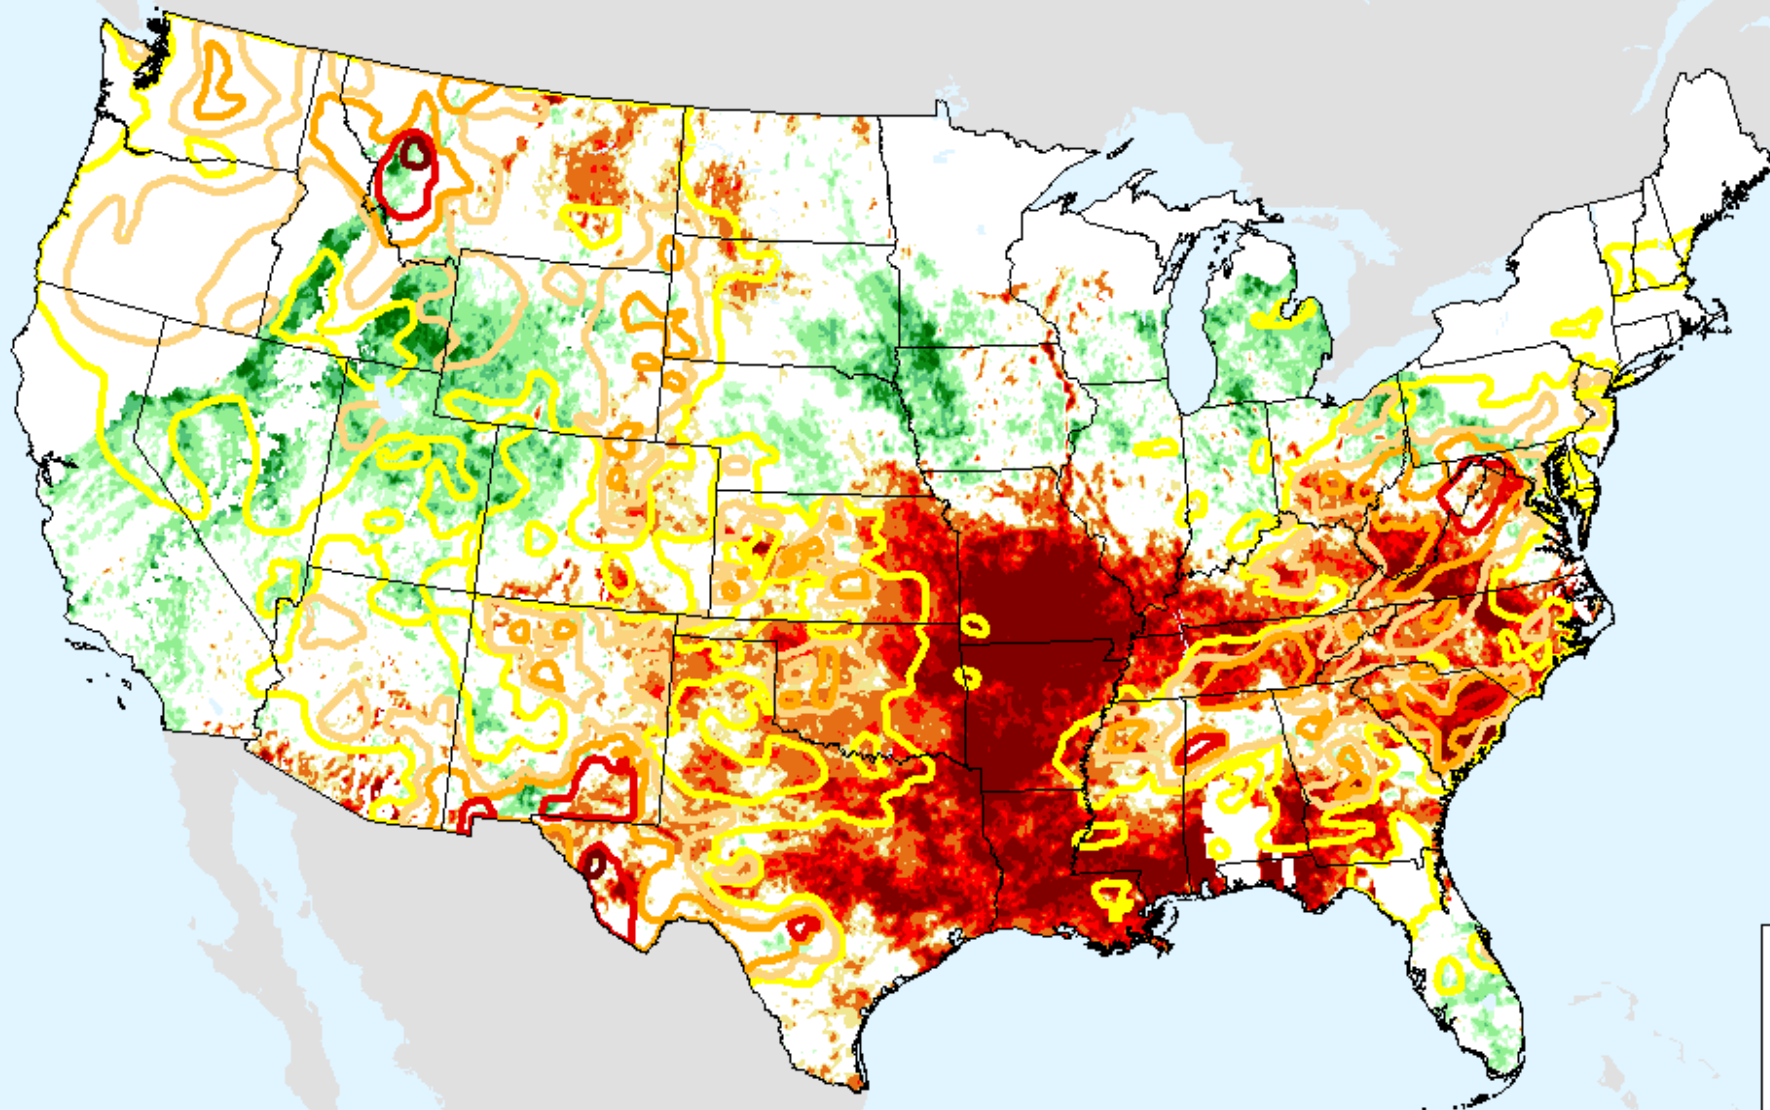

As of: Tuesday, July 30, 2024

USDM for: Jul. 23, 2024

Vegetation Drought Response Index (VegDRI)

As of: Tuesday, July 30, 2024

Evaporative Stress Index (ESI) 4-week

As of: Tuesday, July 30, 2024

USDM for: Jul. 23, 2024