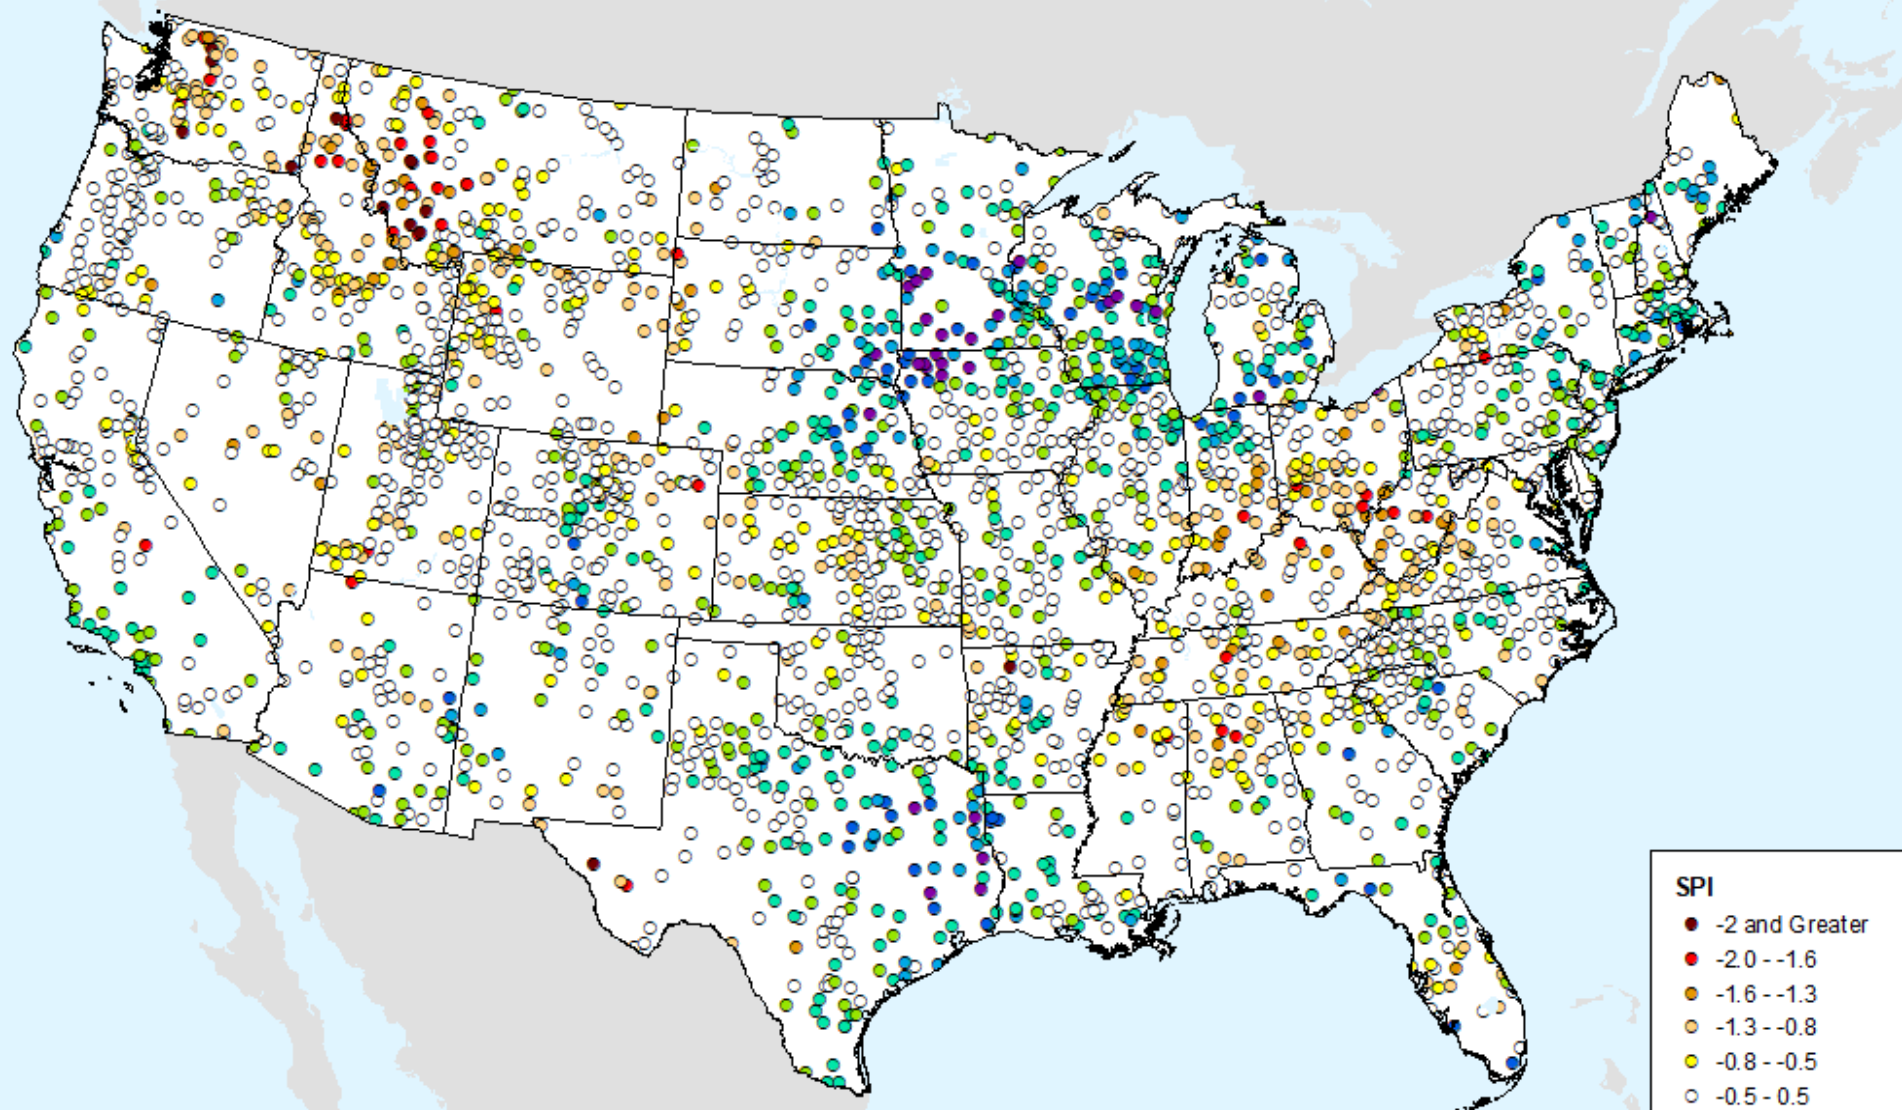

HPRCC Water Year-to-date SPI

As of: Tuesday, July 30, 2024