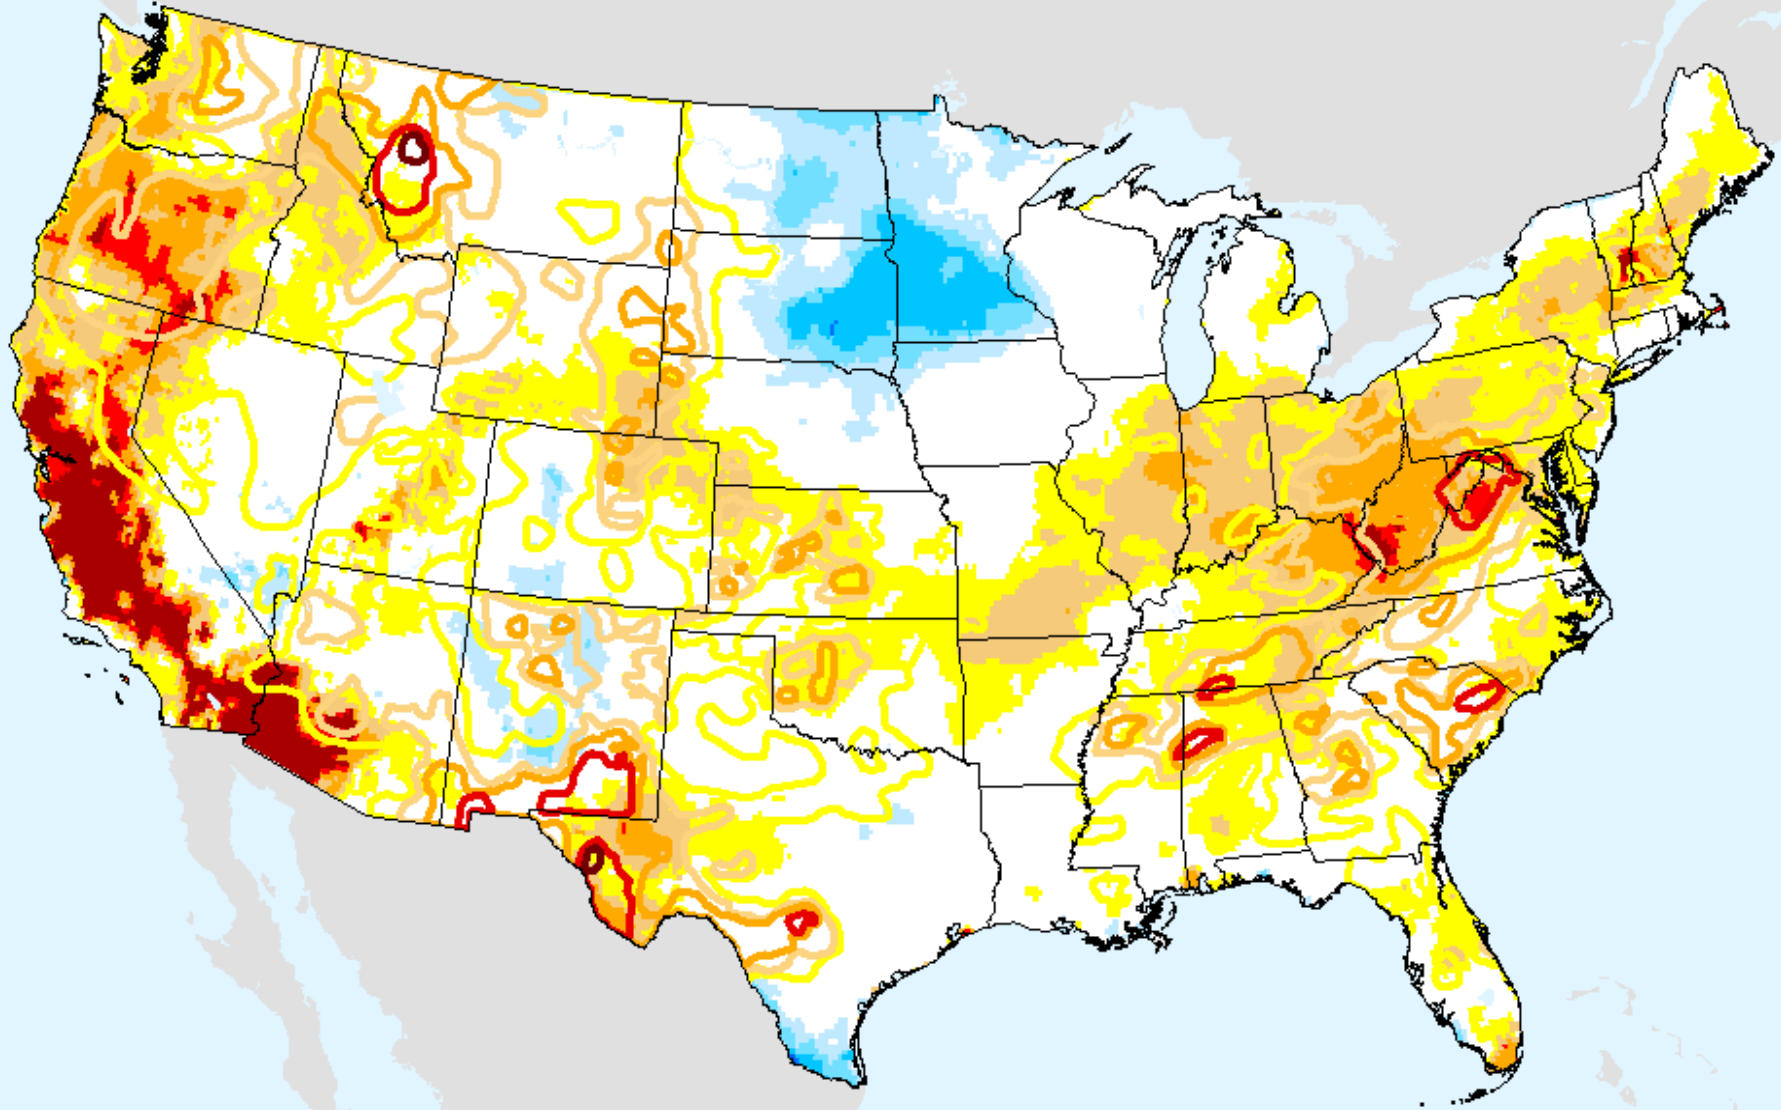

As of: Tuesday, July 30, 2024

USDM for: Jul. 23, 2024

EDDI 5-week

As of: Tuesday, July 30, 2024

EDDI 6-week

As of: Tuesday, July 30, 2024

USDM for: Jul. 23, 2024

EDDI 6-week