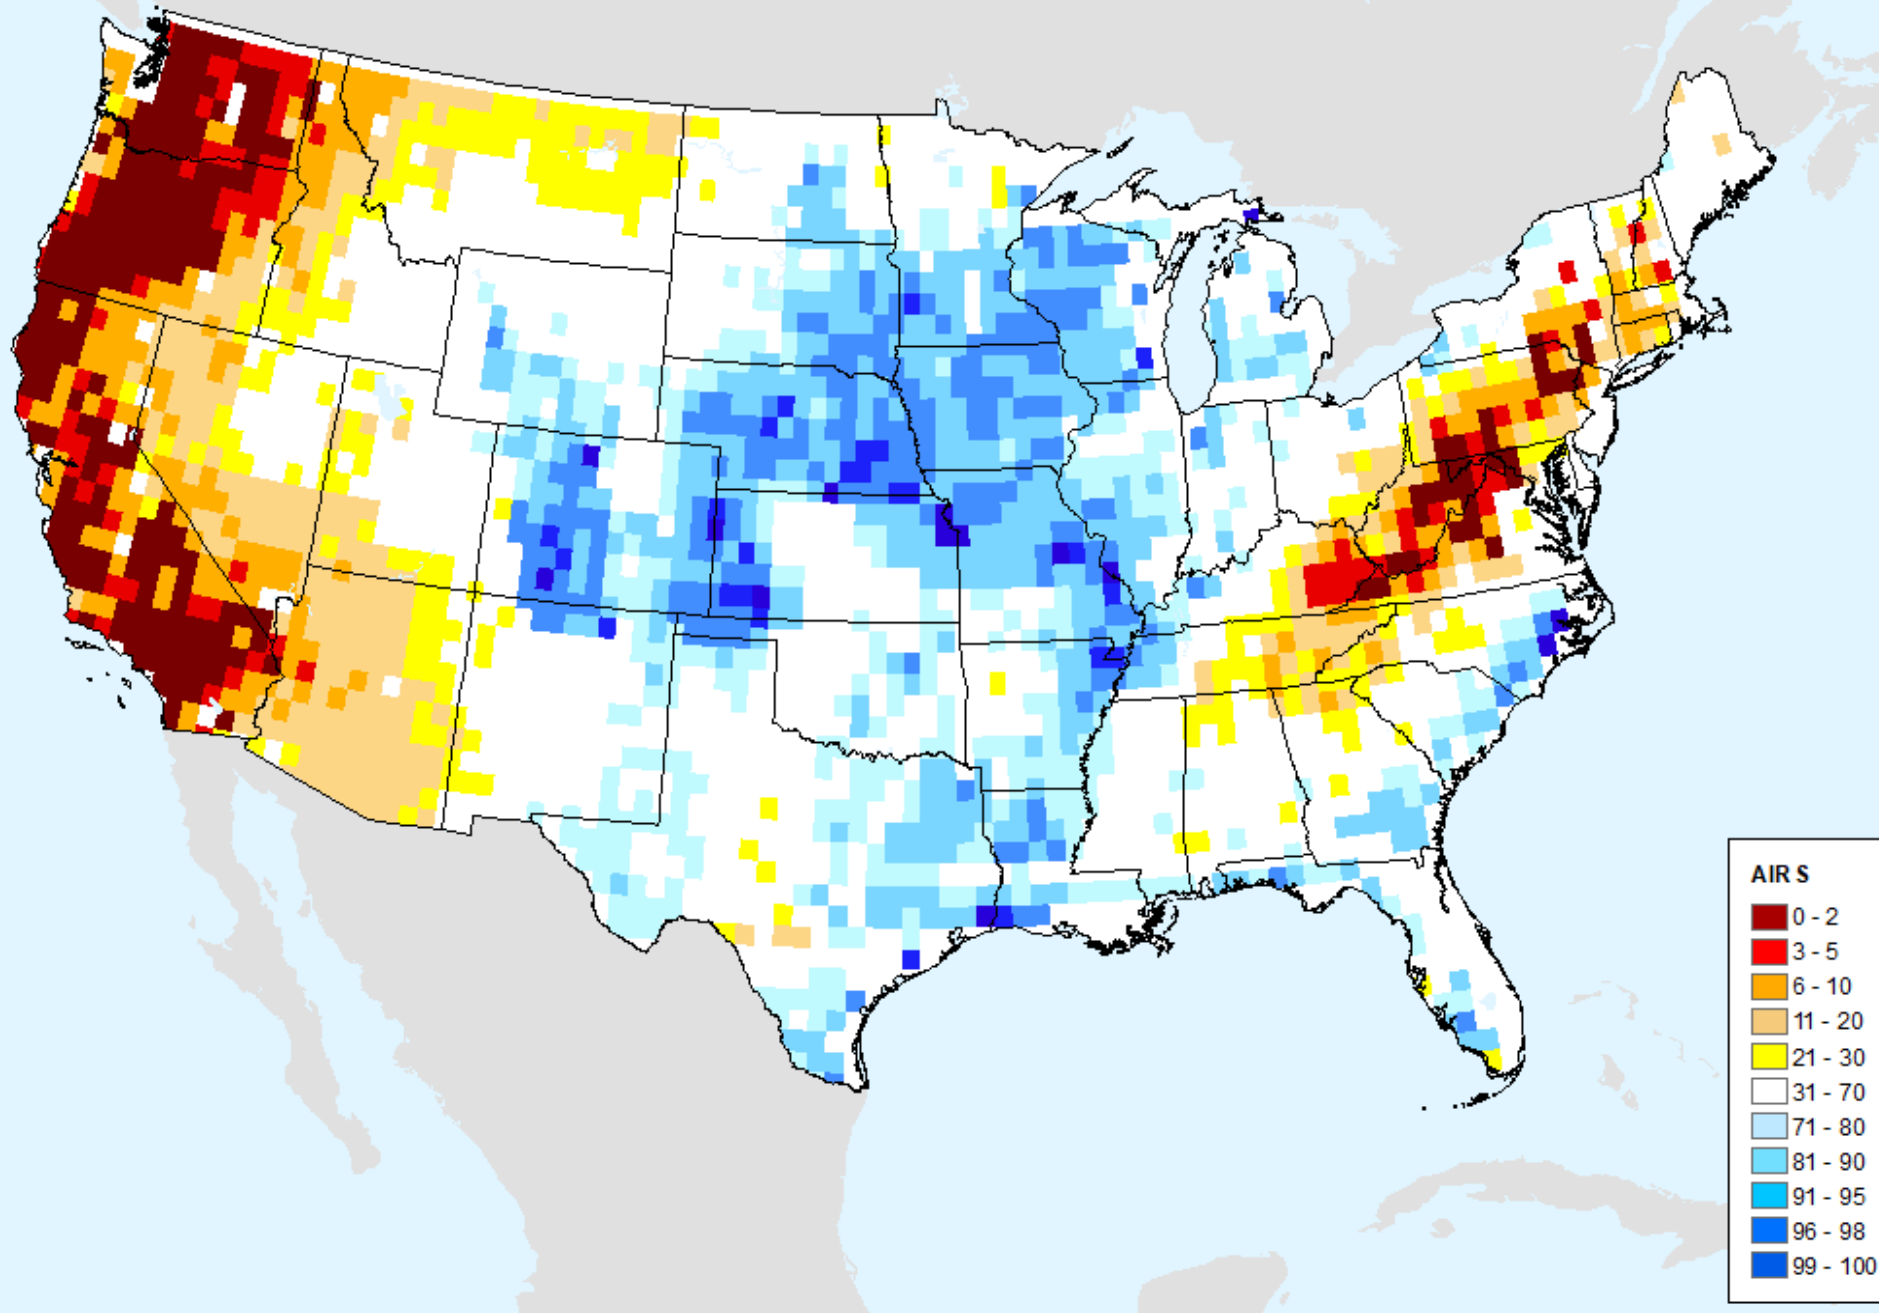

AIRS-Based Retrieved Surface Air Temperature 28 Day

As of: Tuesday, July 30, 2024