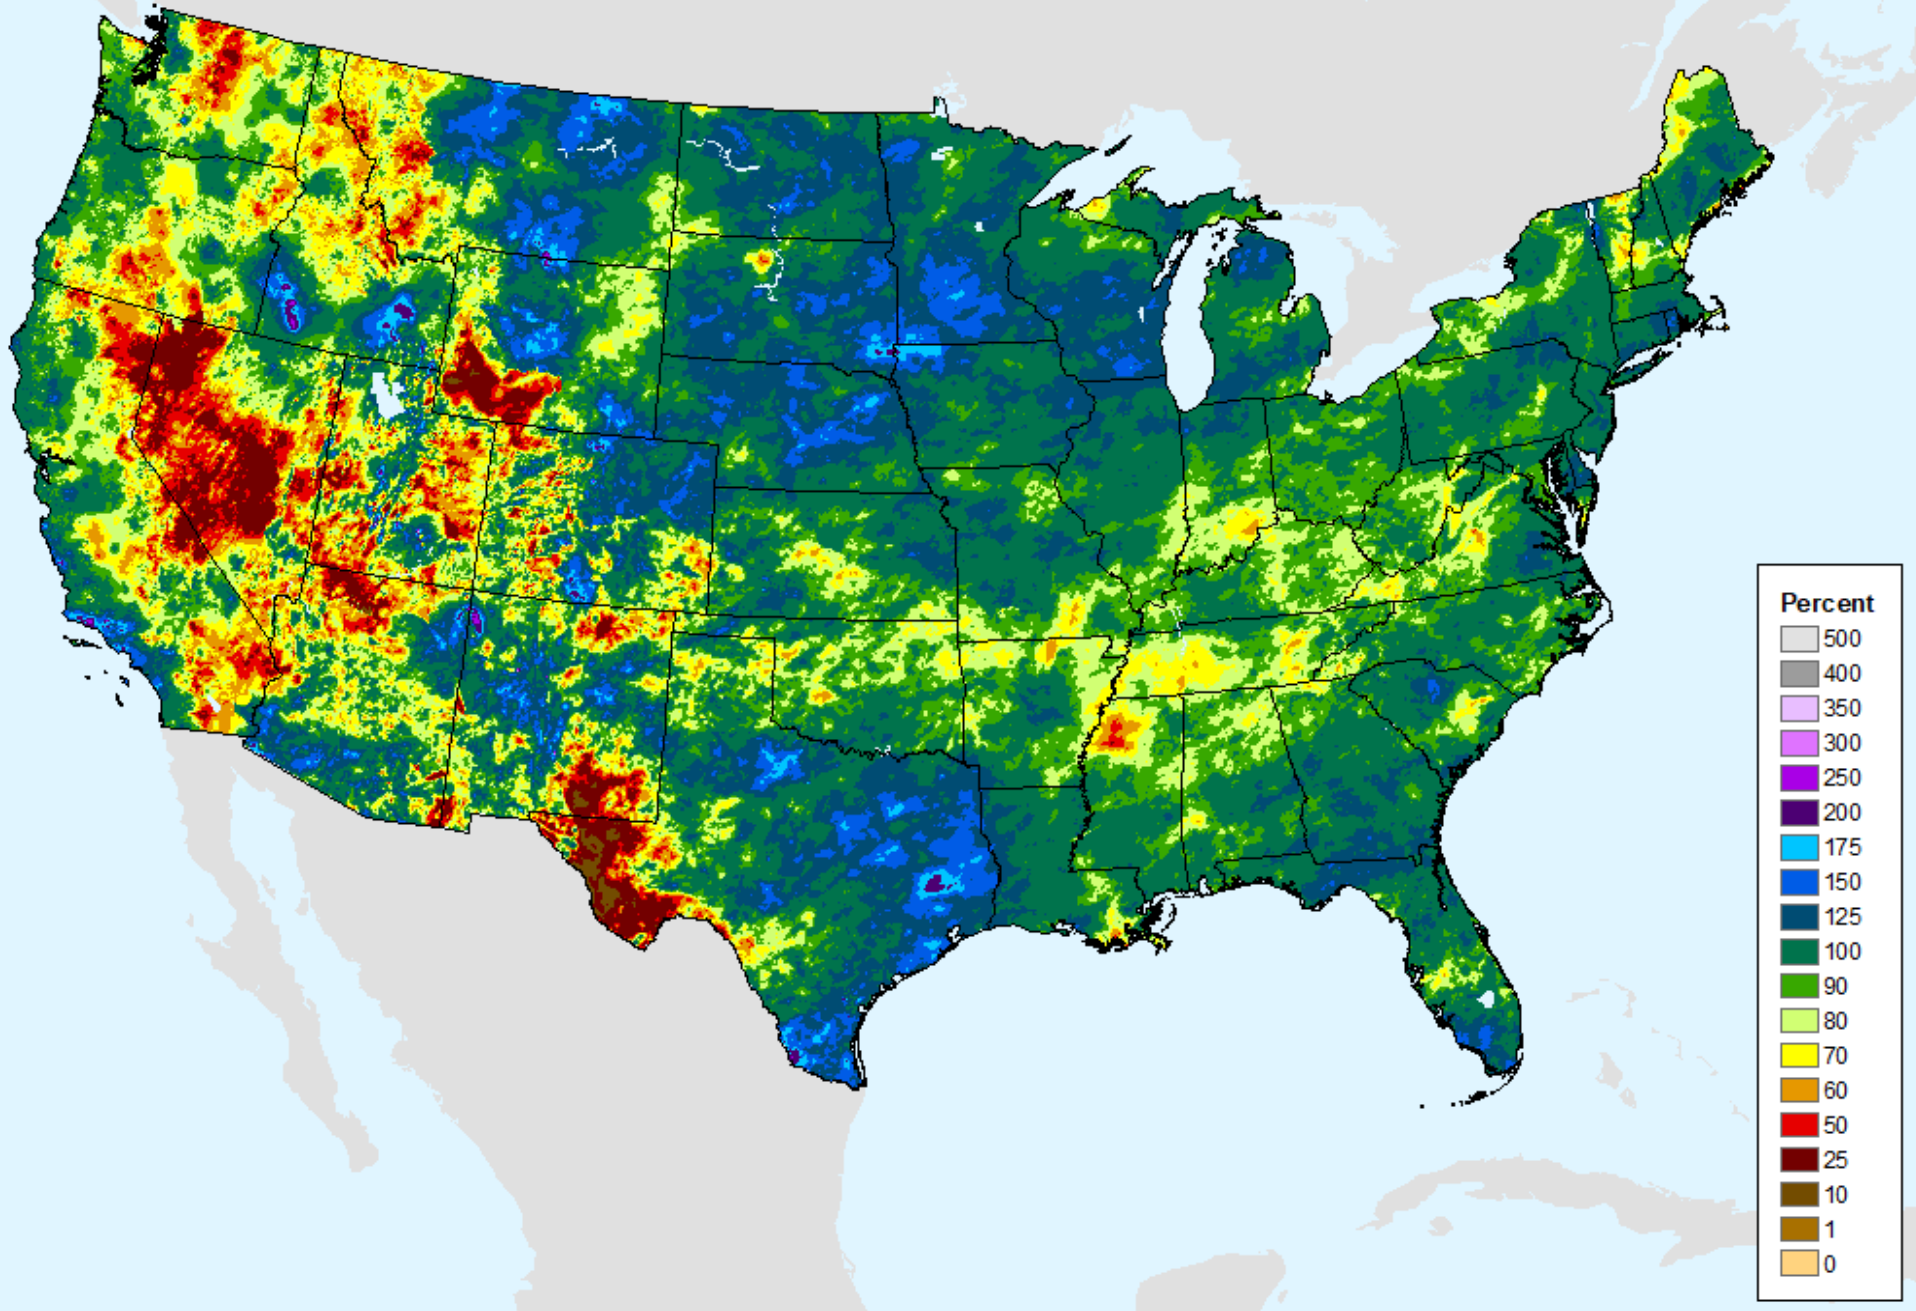

AHPS Water-Year Pct of Normal Pcp

As of: Tuesday, July 30, 2024