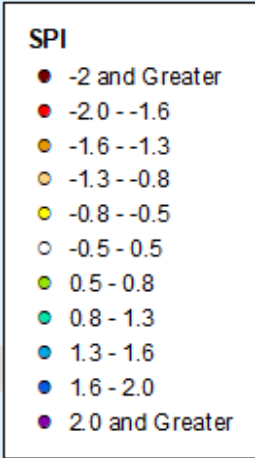

HPRCC Water Year-to-date SPI

As of: Tuesday, July 30, 2024