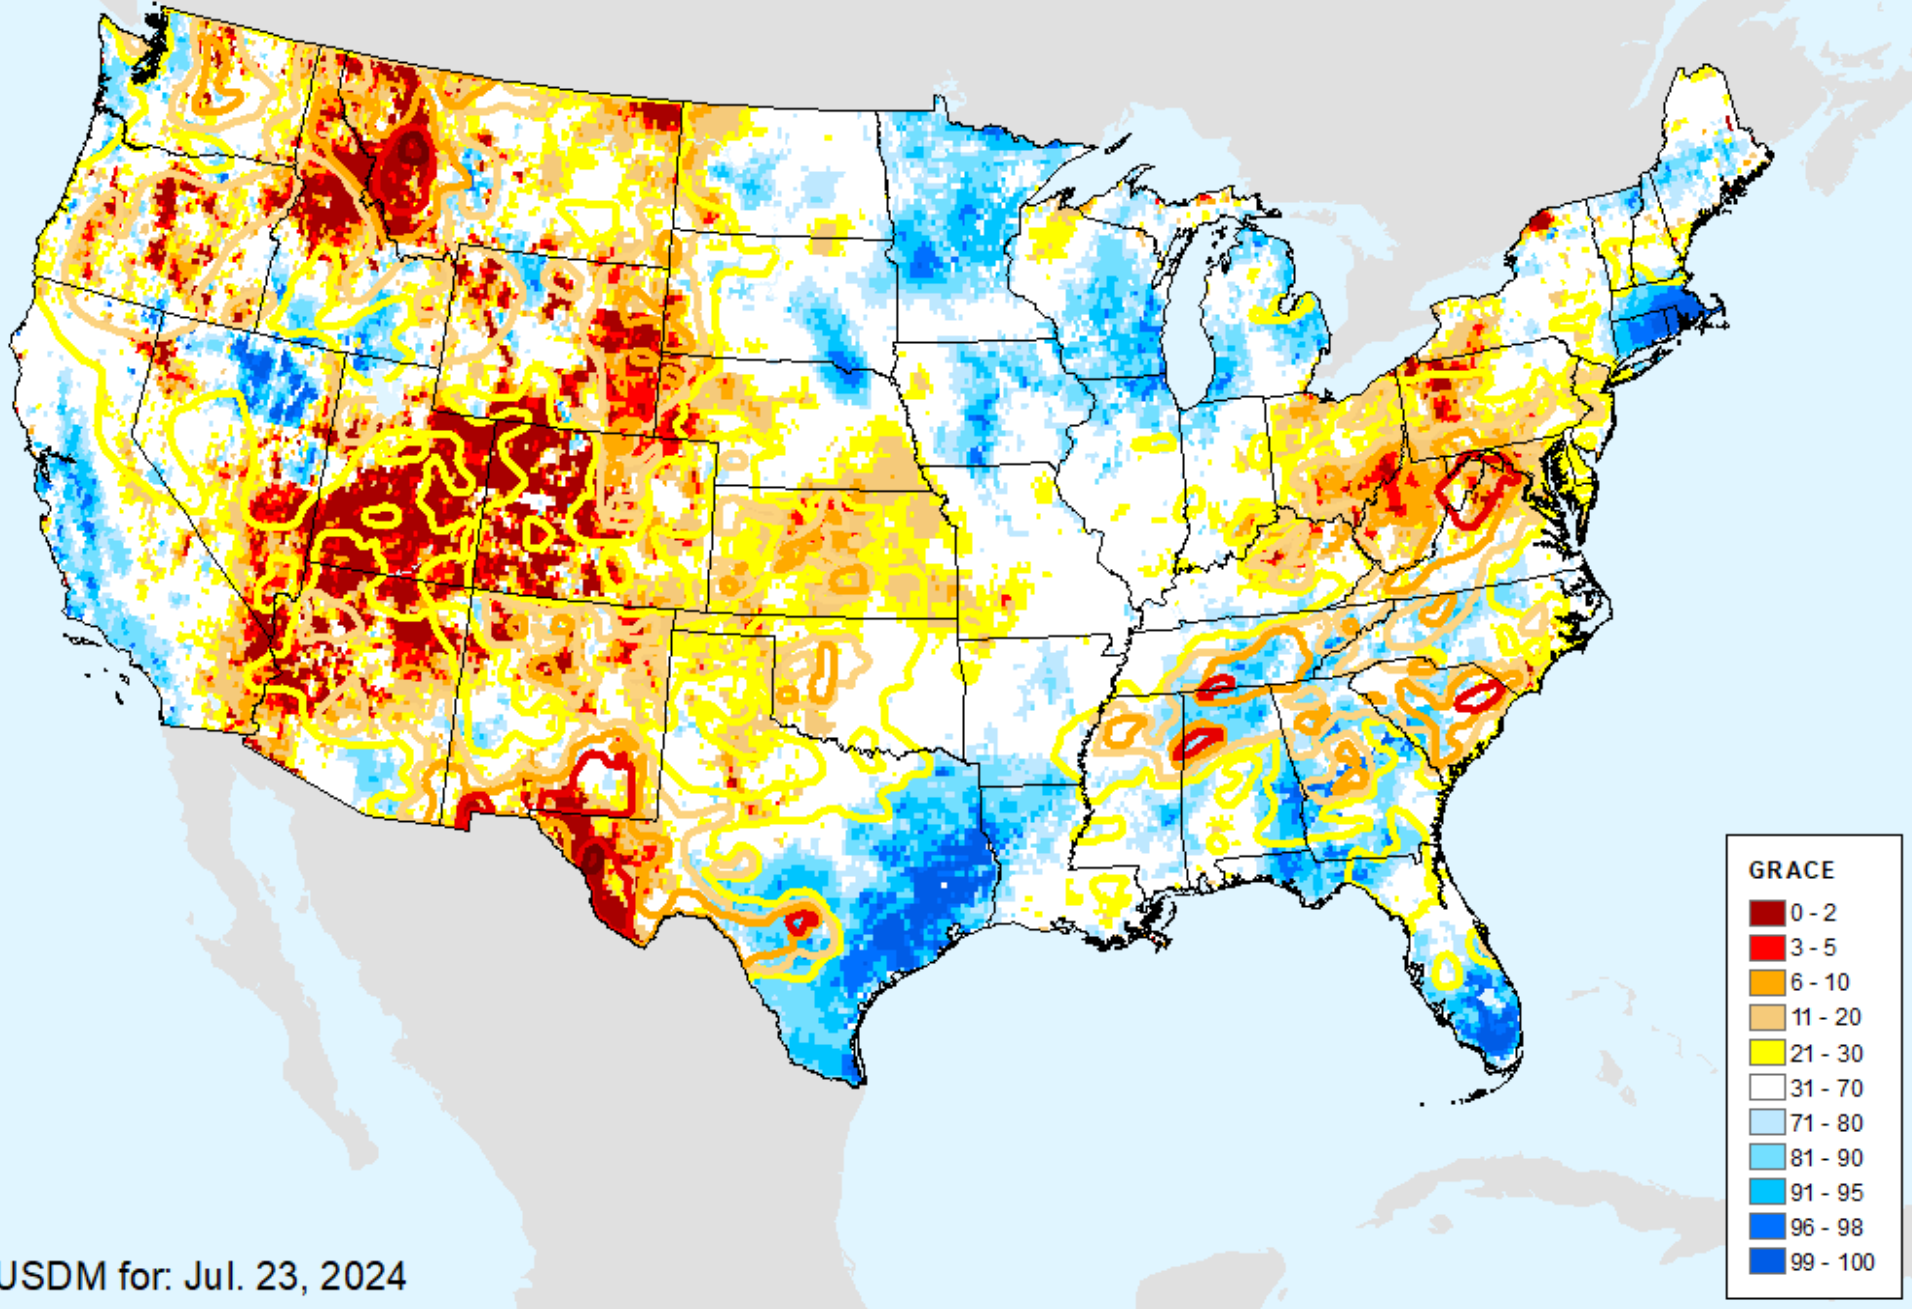

GRACE-Based Surface Soil Moisture Drought Indicator

As of: Tuesday, July 30, 2024

USDM for: Jul. 23, 2024