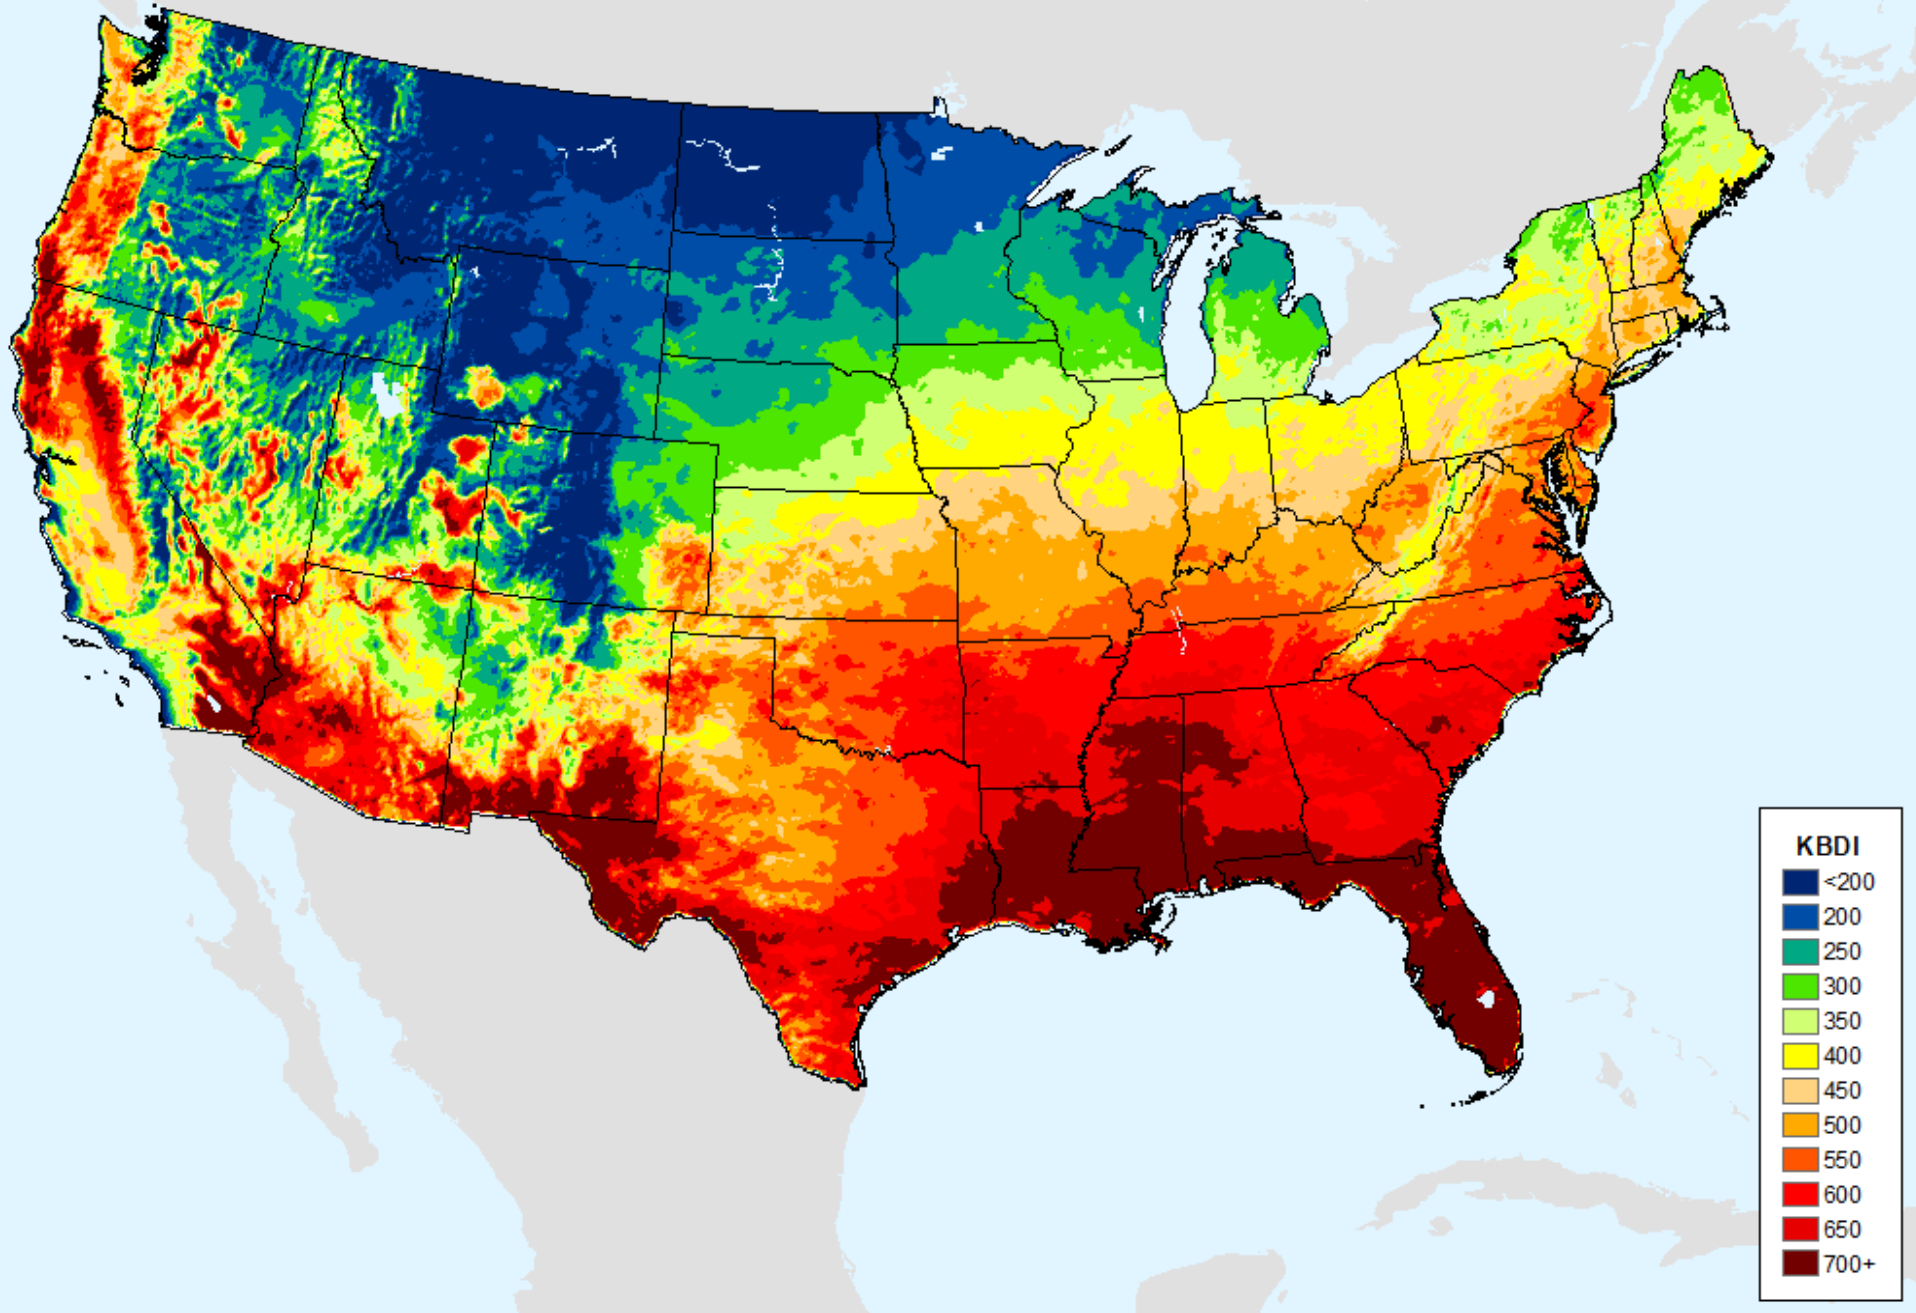

Keetch-Byram Drought Index (KBDI)

As of: Tuesday, July 30, 2024