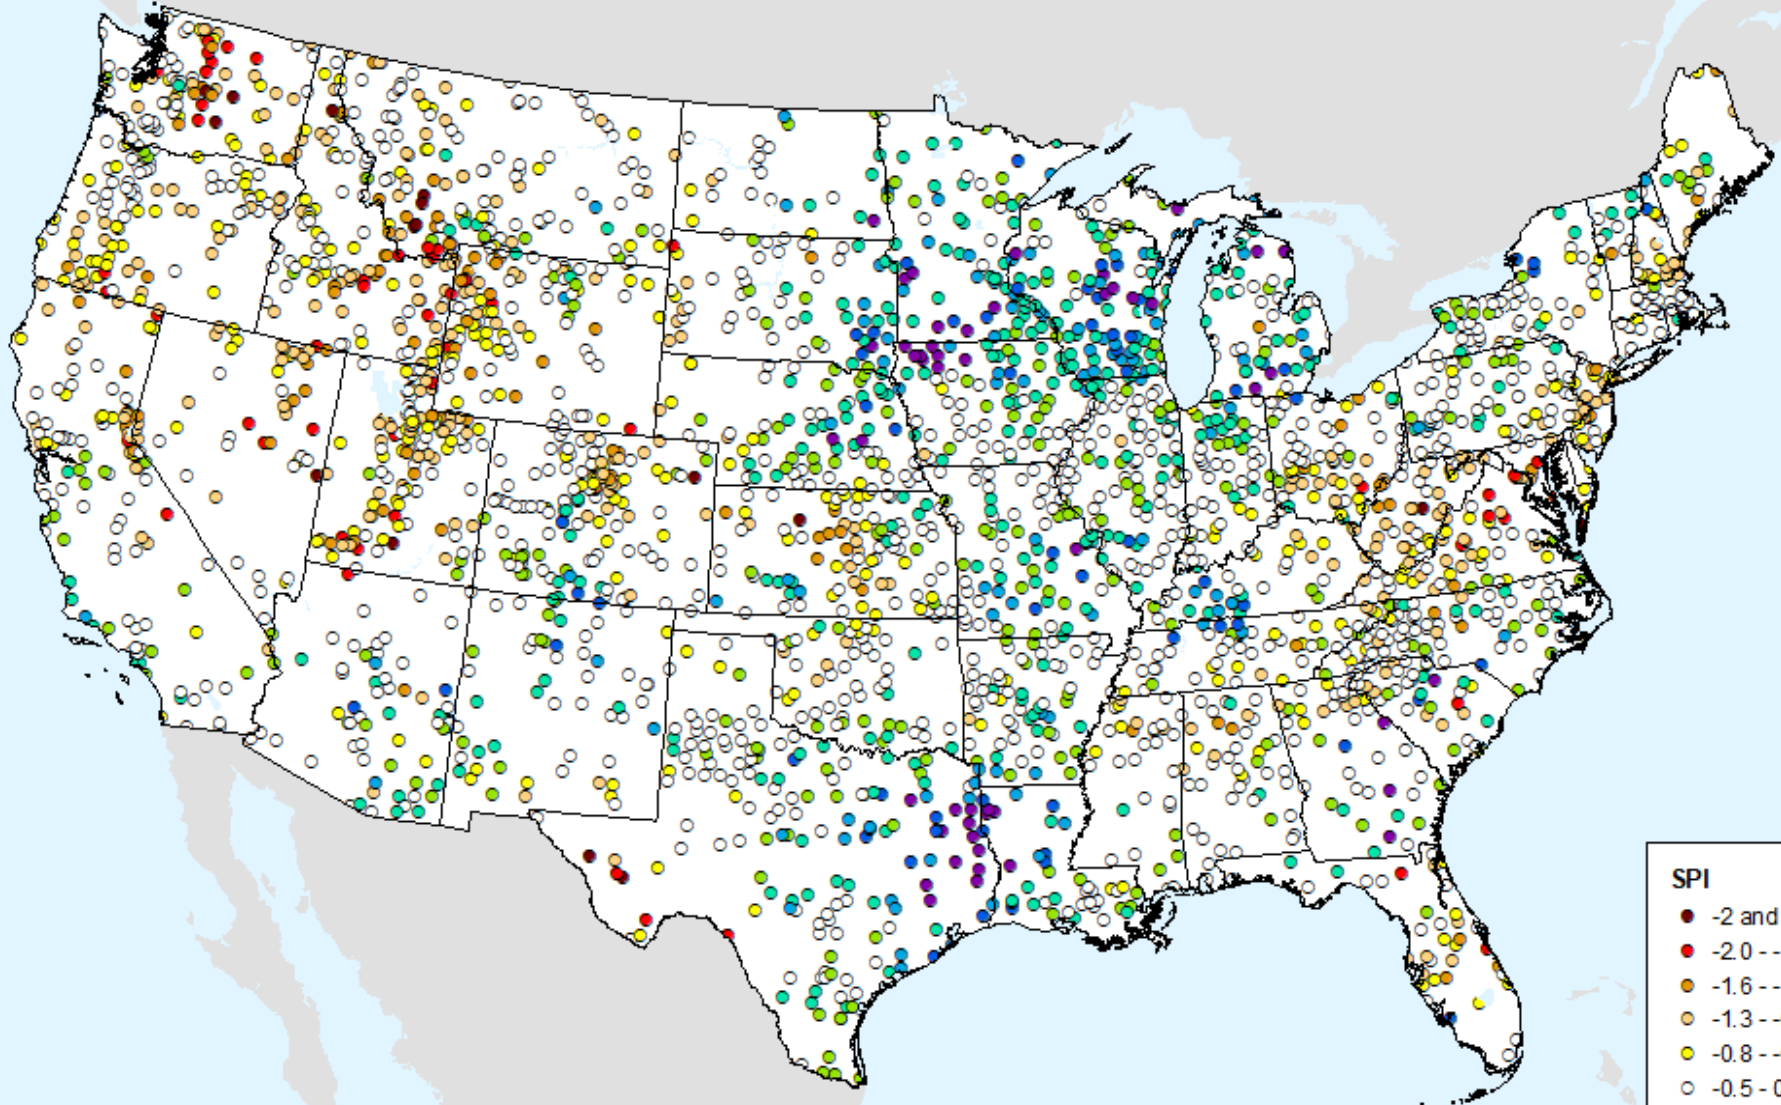

HPRCC 4-month SPI

As of: Tuesday, July 30, 2024

USDM for: Jul. 23, 2024

HPRCC 4-month SPI

As of: Tuesday, July 30, 2024

SPI

- -2 and Greater
- -2.0 --1.6
- -1.6 --1.3
- -1.3 --0.8
- -0.8 --0.5
- -0.5 -0.5
- 0.5 -0.8
- 0.8 -1.3
- 1.3 -1.6
- 1.6 -2.0
- 2.0 and Greater