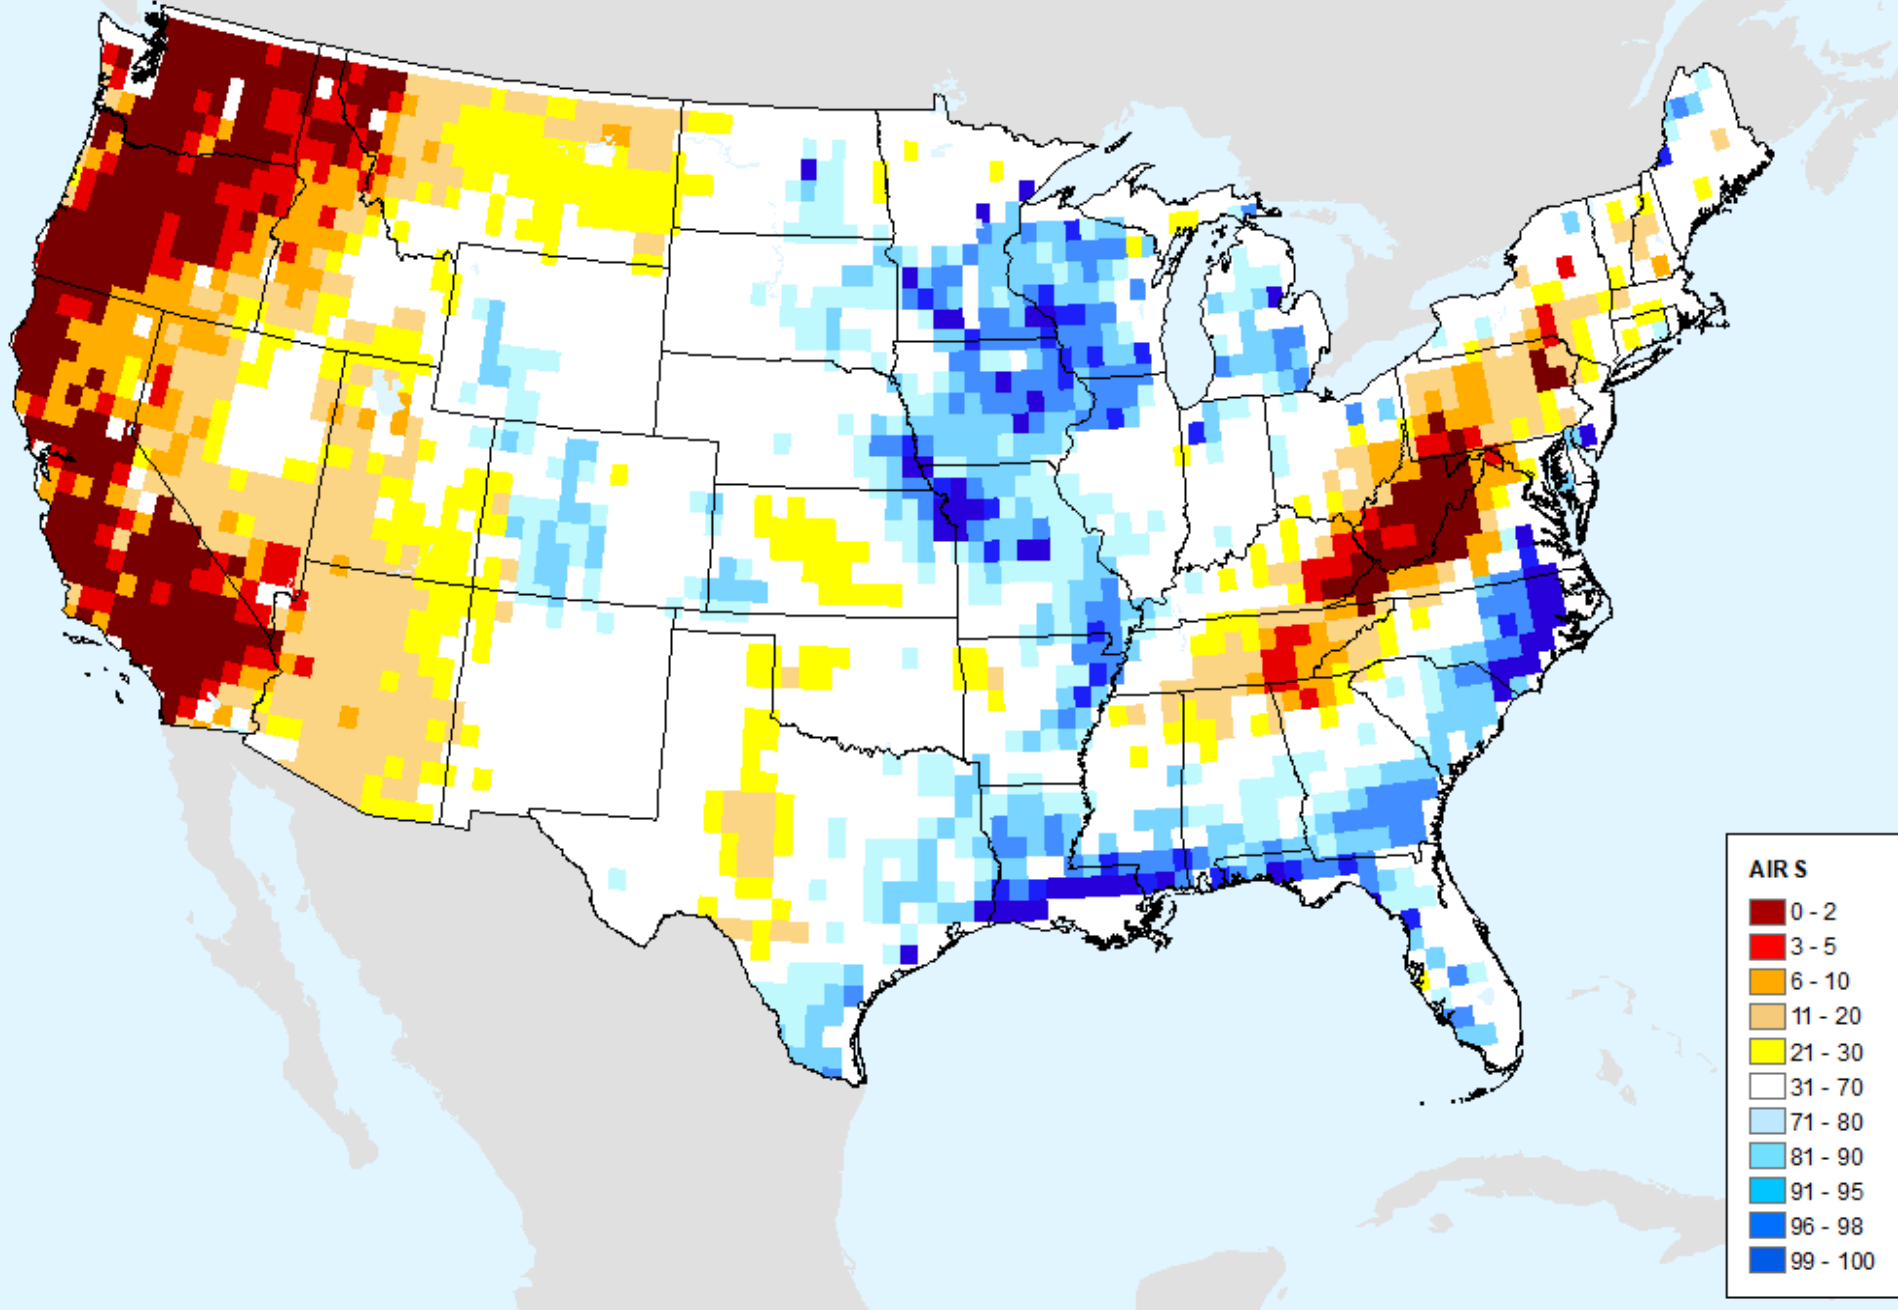

AIRS-Based Vapor Pressure Deficit 28 Day

As of: Tuesday, July 30, 2024