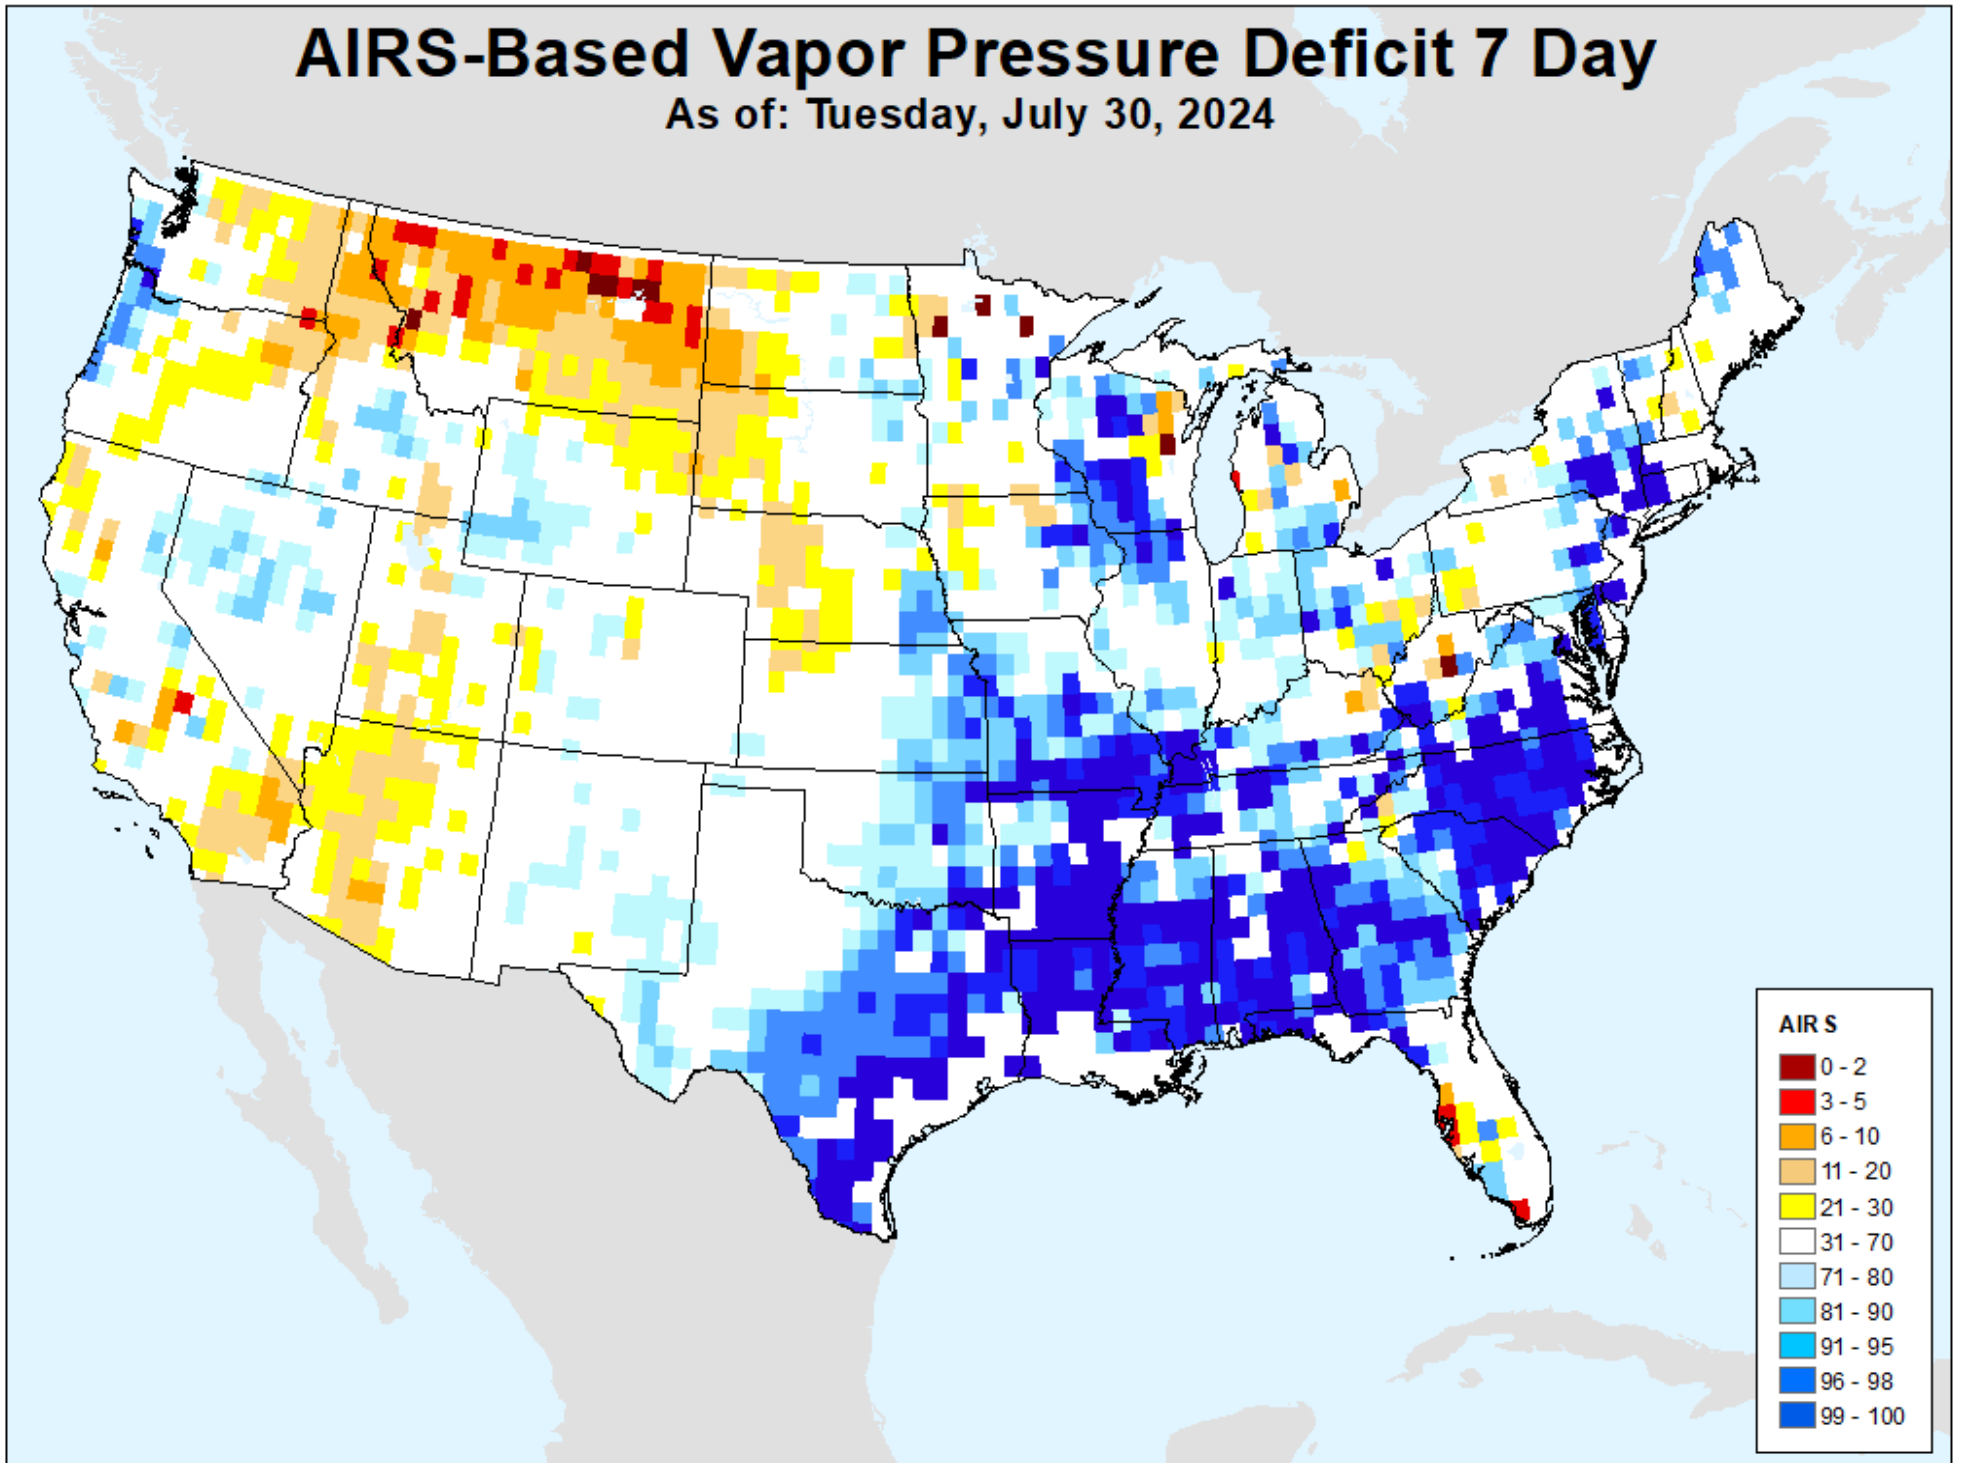

AIRS-Based Retrieved Surface Air Temperature 14 Day

As of: Tuesday, July 30, 2024

AIRS-Based Retrieved Surface Air Temperature 28 Day

As of: Tuesday, July 30, 2024

AIRS-Based Vapor Pressure Deficit 7 Day

As of: Tuesday, July 30, 2024