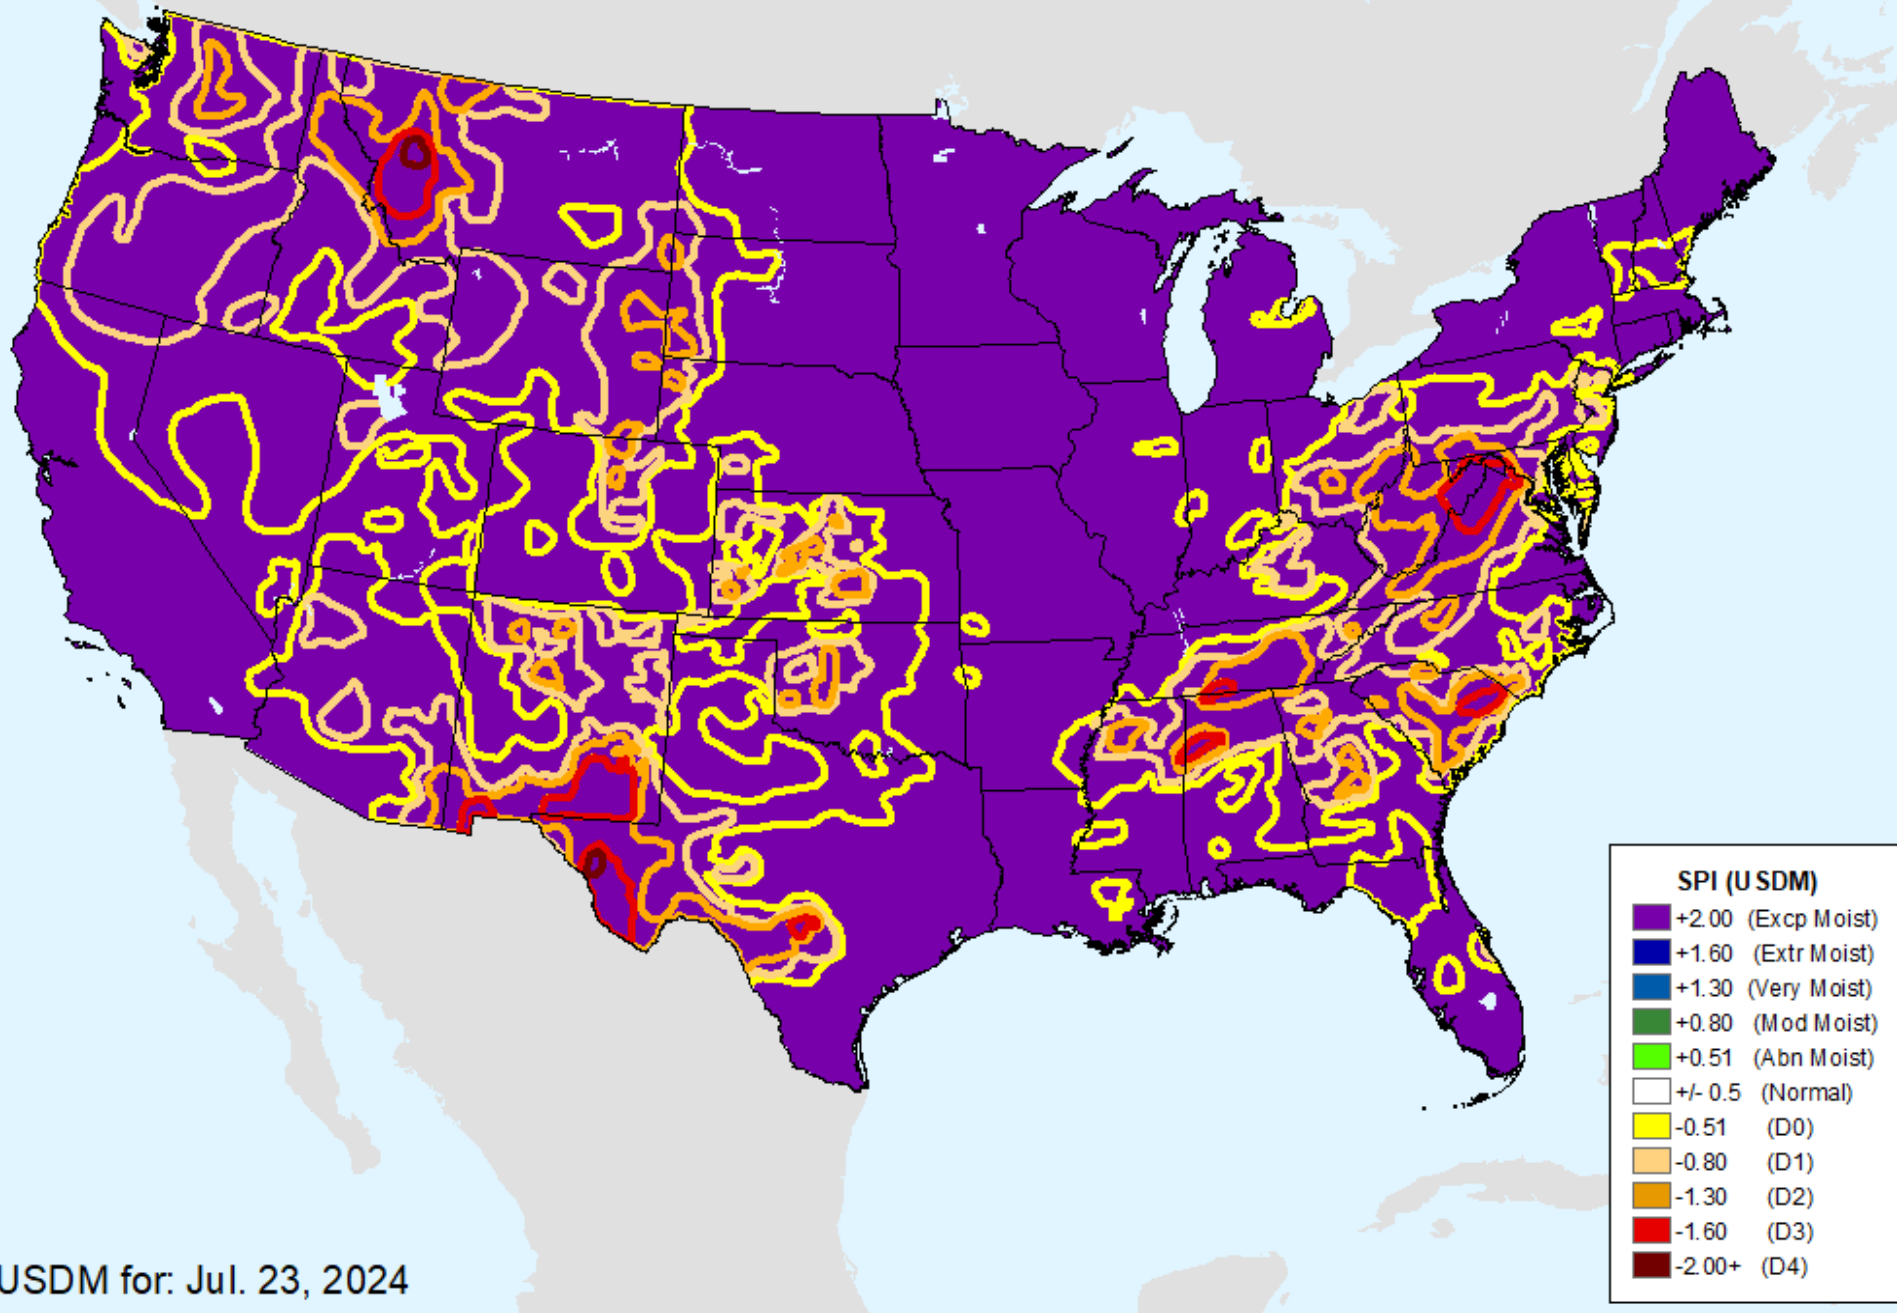

USDM for: Jul. 23, 2024

AHPS 1-month SPI

As of: Tuesday, July 30, 2024

AHPS 2-month SPI

As of: Tuesday, July 30, 2024

USDM for: Jul. 23, 2024

AHPS 2-month SPI

As of: Tuesday, July 30, 2024