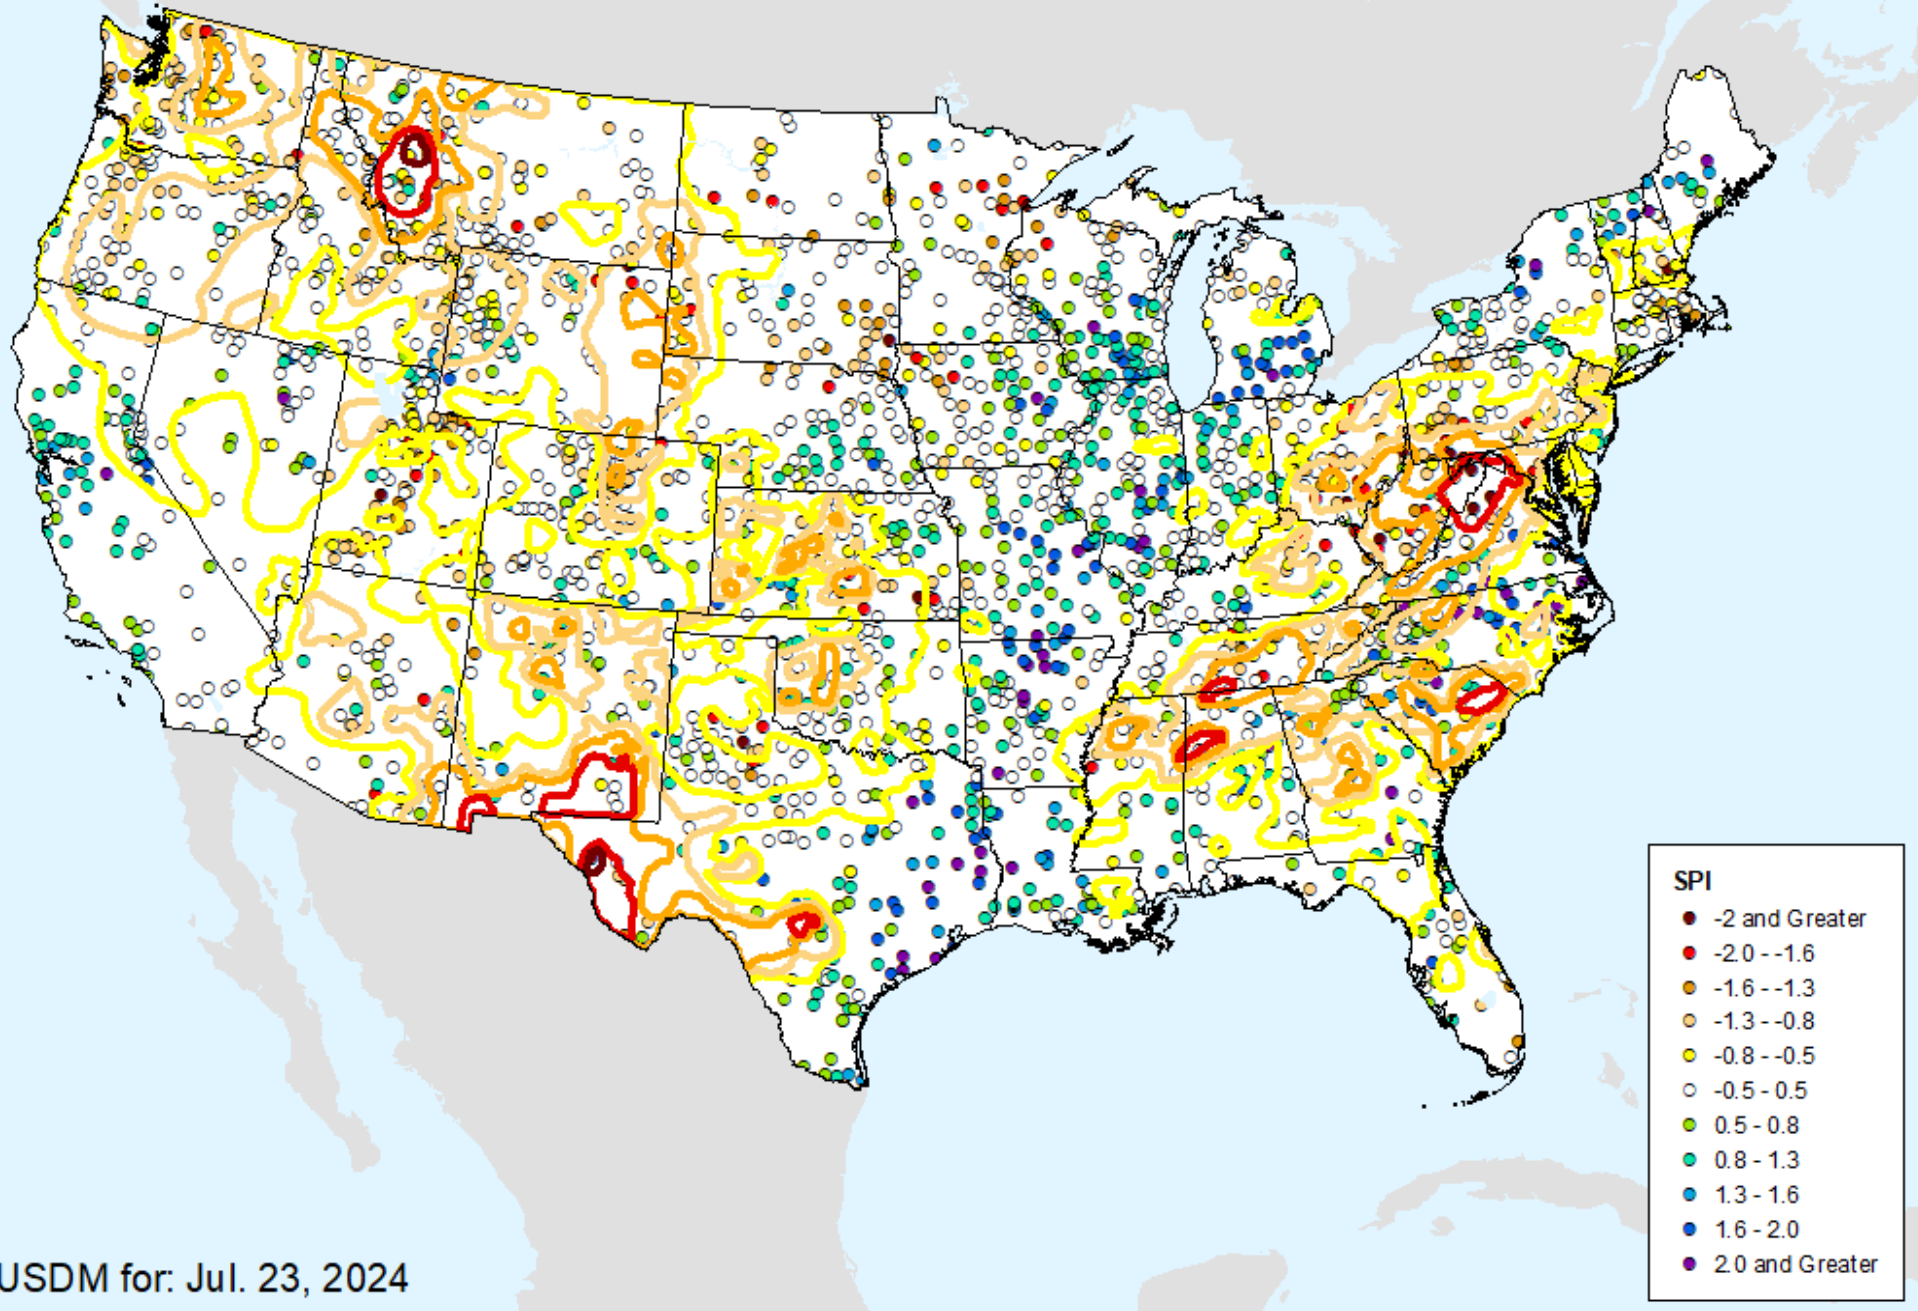

HPRCC 1-month SPI

As of: Tuesday, July 30, 2024

USDM for: Jul. 23, 2024