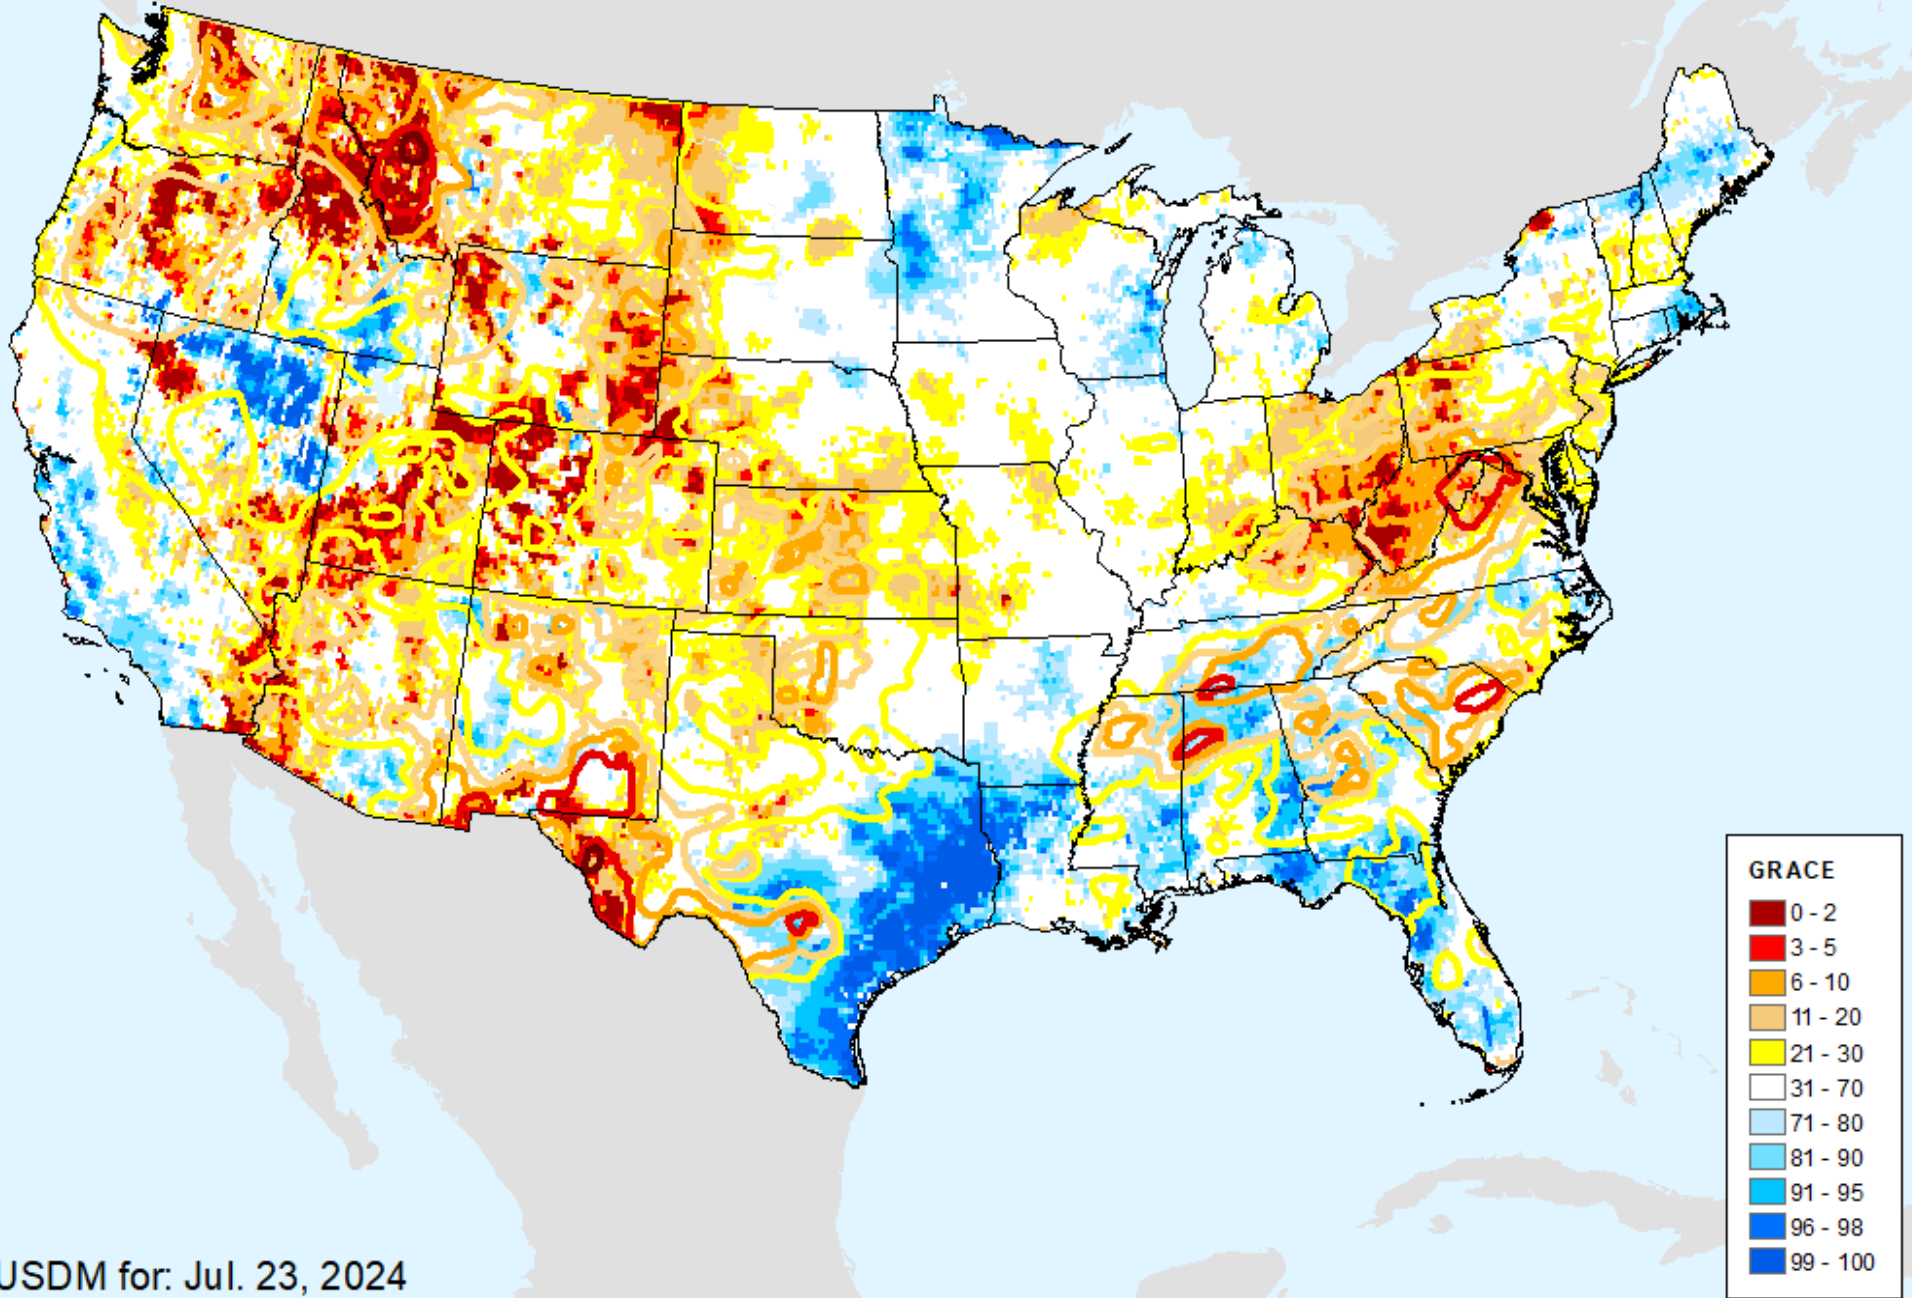

GRACE-Based Root Zone Soil Moisture Drought Indicator

As of: Tuesday, July 30, 2024

USDM for: Jul. 23, 2024