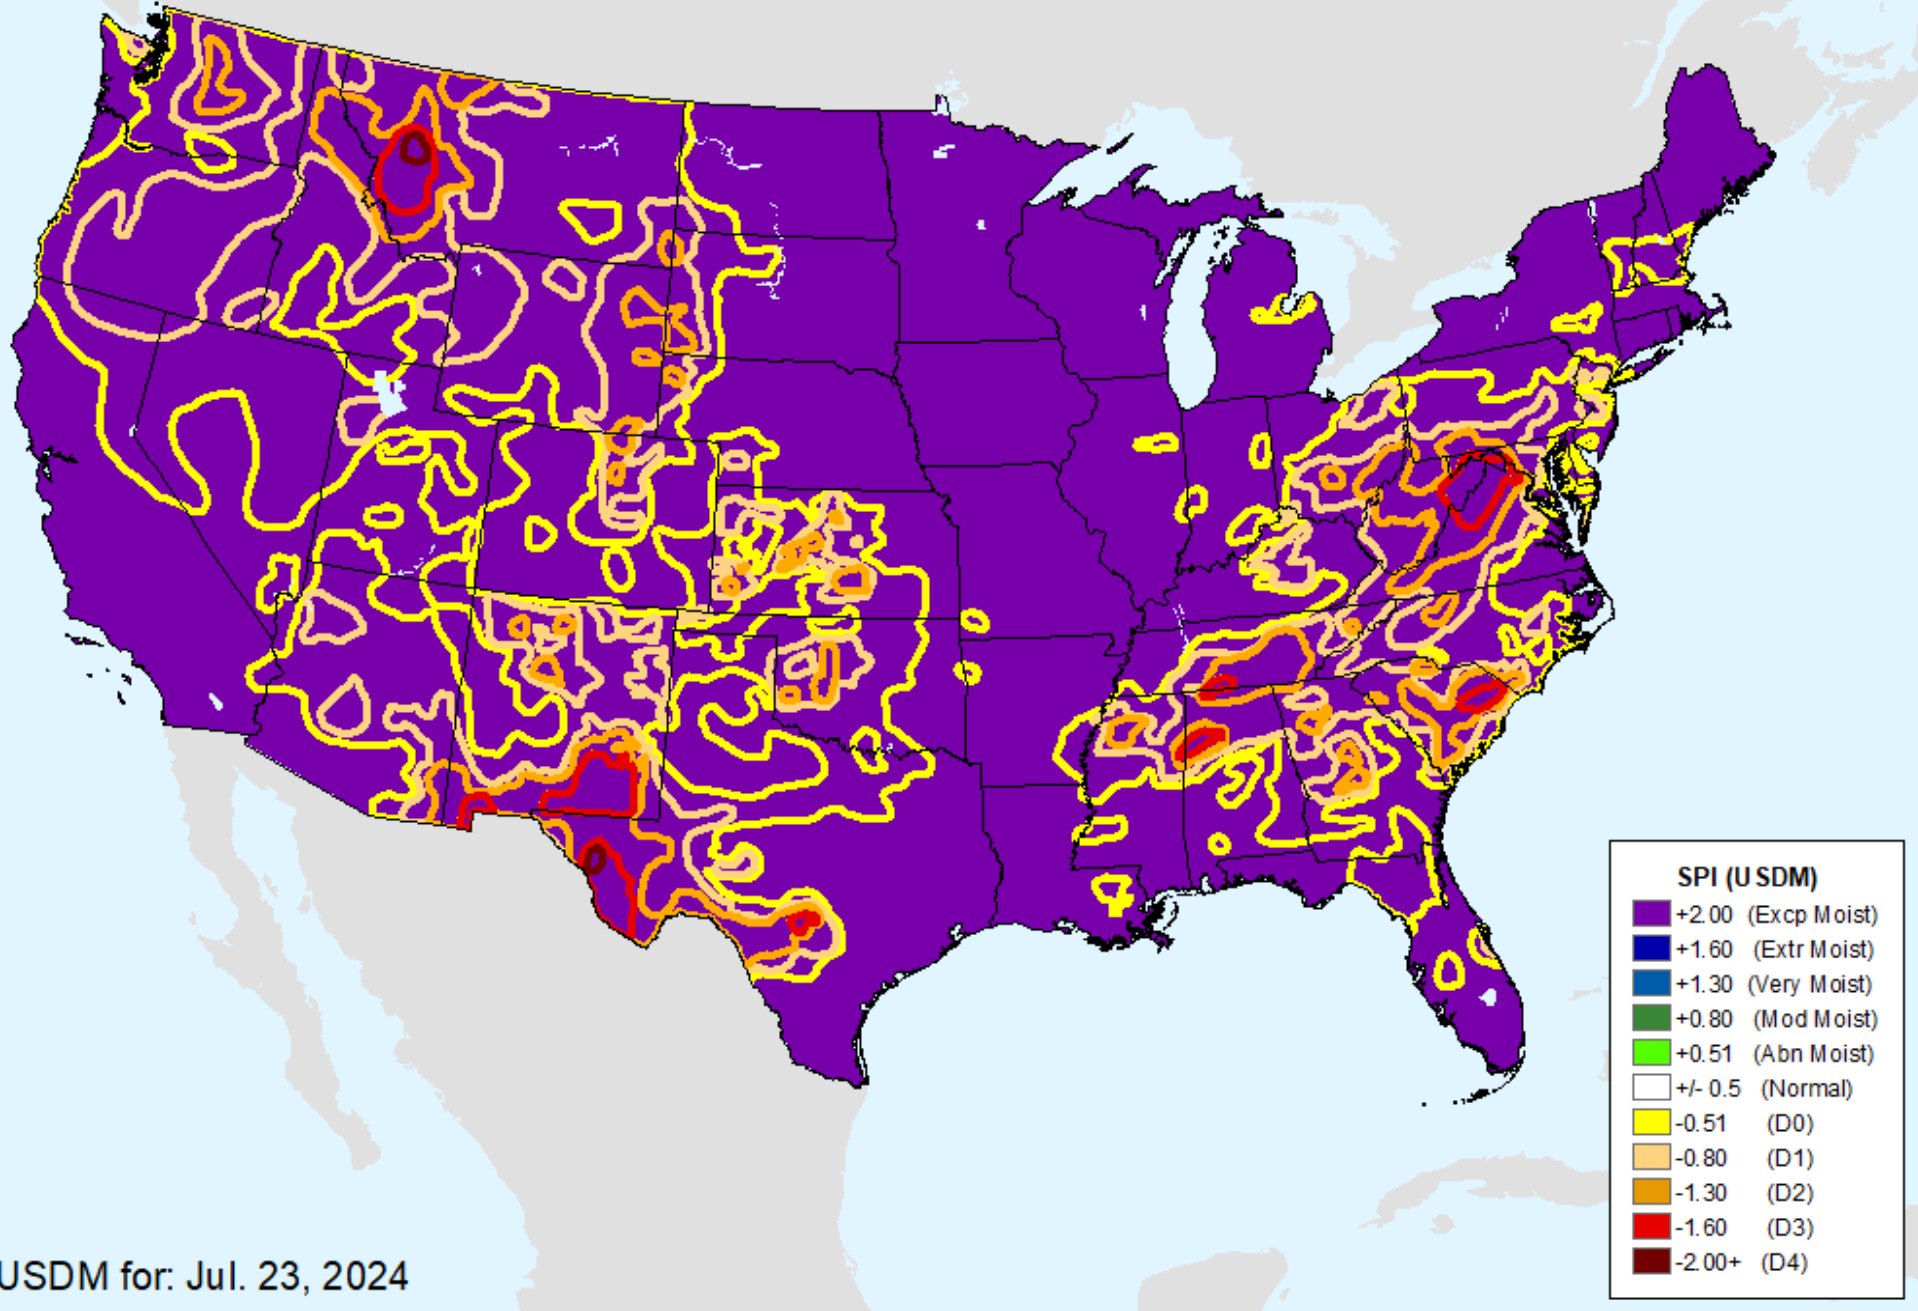

As of: Tuesday, July 30, 2024

USDM for: Jul. 23, 2024

AHPS 12-month SPI

As of: Tuesday, July 30, 2024

AHPS 24-month SPI

As of: Tuesday, July 30, 2024

USDM for: Jul. 23, 2024

AHPS 24-month SPI