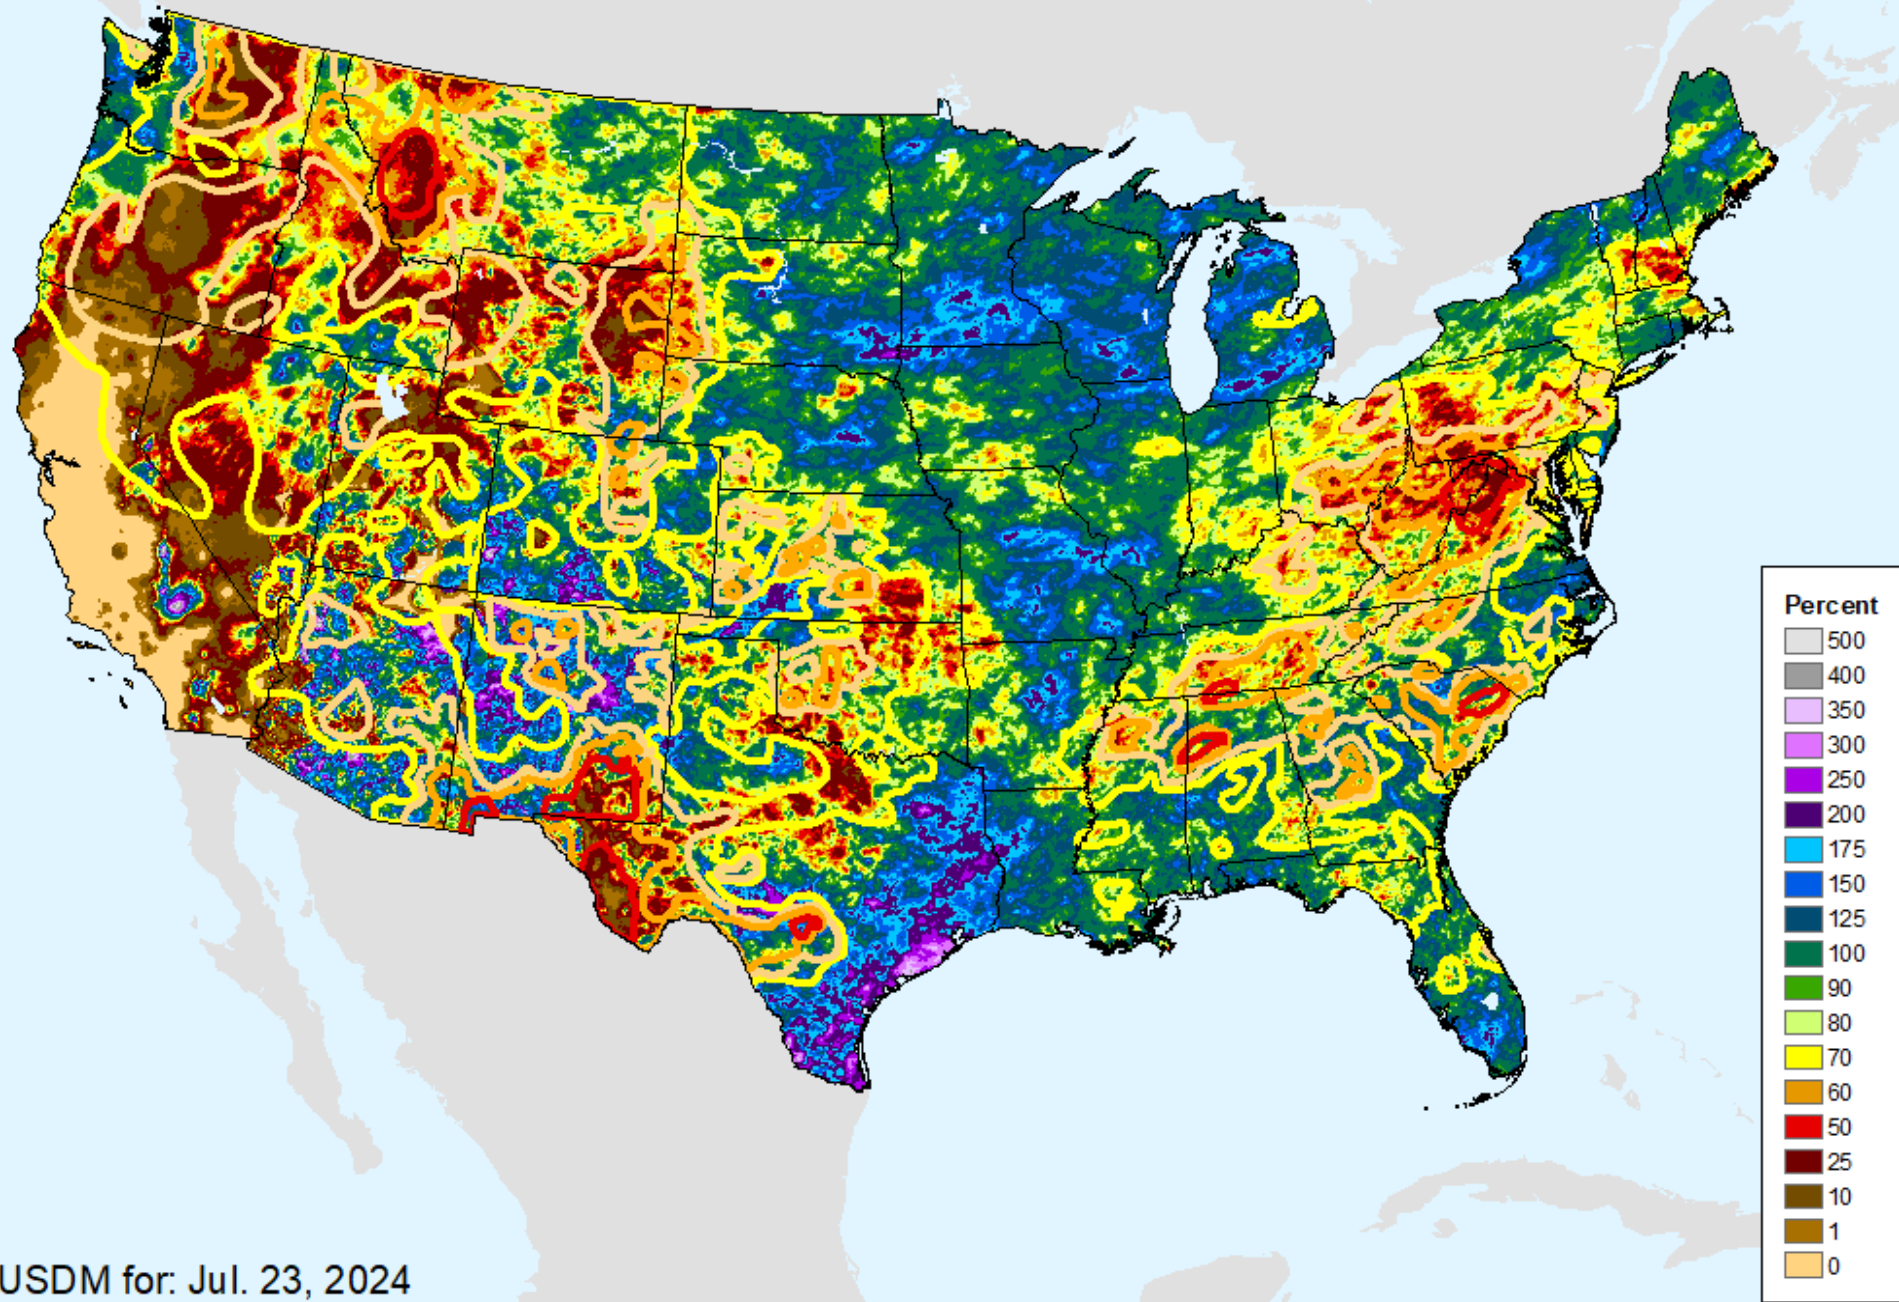

AHPS 60-Day Precip Departure

As of: Tuesday, July 30, 2024

USDM for: Jul. 23, 2024

AHPS 60-Day Precip Departure

As of: Tuesday, July 30, 2024

AHPS 60-Day Pct of Normal Pcp

As of: Tuesday, July 30, 2024

AHPS 60-Day Pct of Normal Pcp