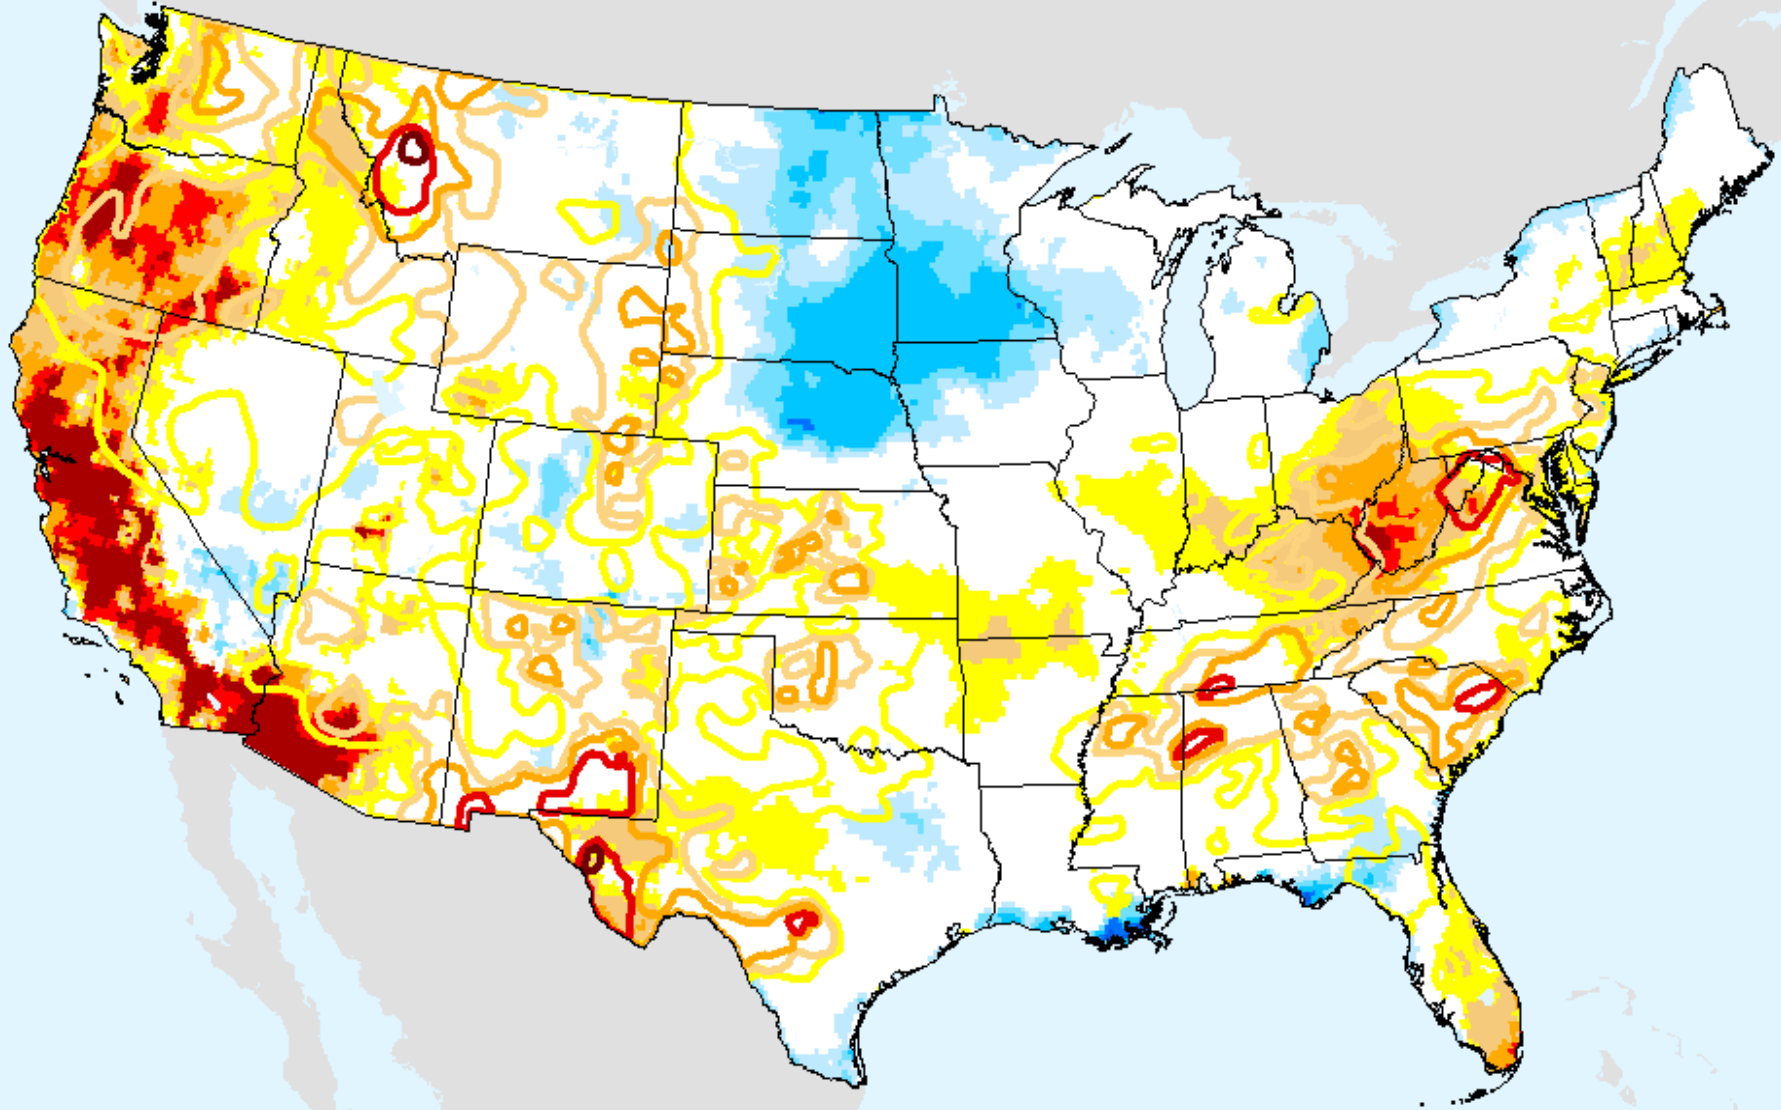

EDDI 4-week

As of: Tuesday, July 30, 2024

USDM for: Jul. 23, 2024