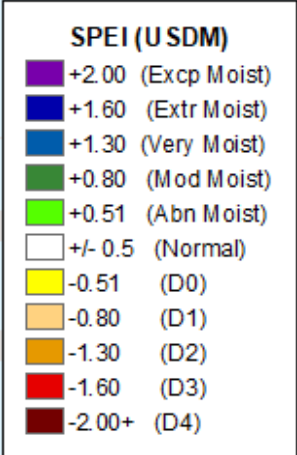

SPI (USDM)	
Dark Purple	+2.00 (Excp Moist)
Dark Blue	+1.60 (Extr Moist)
Blue	+1.30 (Very Moist)
Dark Green	+0.80 (Mod Moist)
Light Green	+0.51 (Abn Moist)
White	+/- 0.5 (Normal)
Yellow	-0.51 (D0)
Light Orange	-0.80 (D1)
Orange	-1.30 (D2)
Red	-1.60 (D3)
Dark Red	-2.00+ (D4)

As of: Tuesday, July 30, 2024

USDM for: Jul. 23, 2024

AHPS 24-month SPEI

As of: Tuesday, July 30, 2024

AHPS 36-month SPEI

As of: Tuesday, July 30, 2024

SPEI (USDM)	
+	+2.00 (Excp Moist)
+	+1.60 (Extr Moist)
+	+1.30 (Very Moist)
+	+0.80 (Mod Moist)
+	+0.51 (Abn Moist)
±	+/- 0.5 (Normal)
-	-0.51 (D0)
-	-0.80 (D1)
-	-1.30 (D2)
-	-1.60 (D3)
-	-2.00+ (D4)