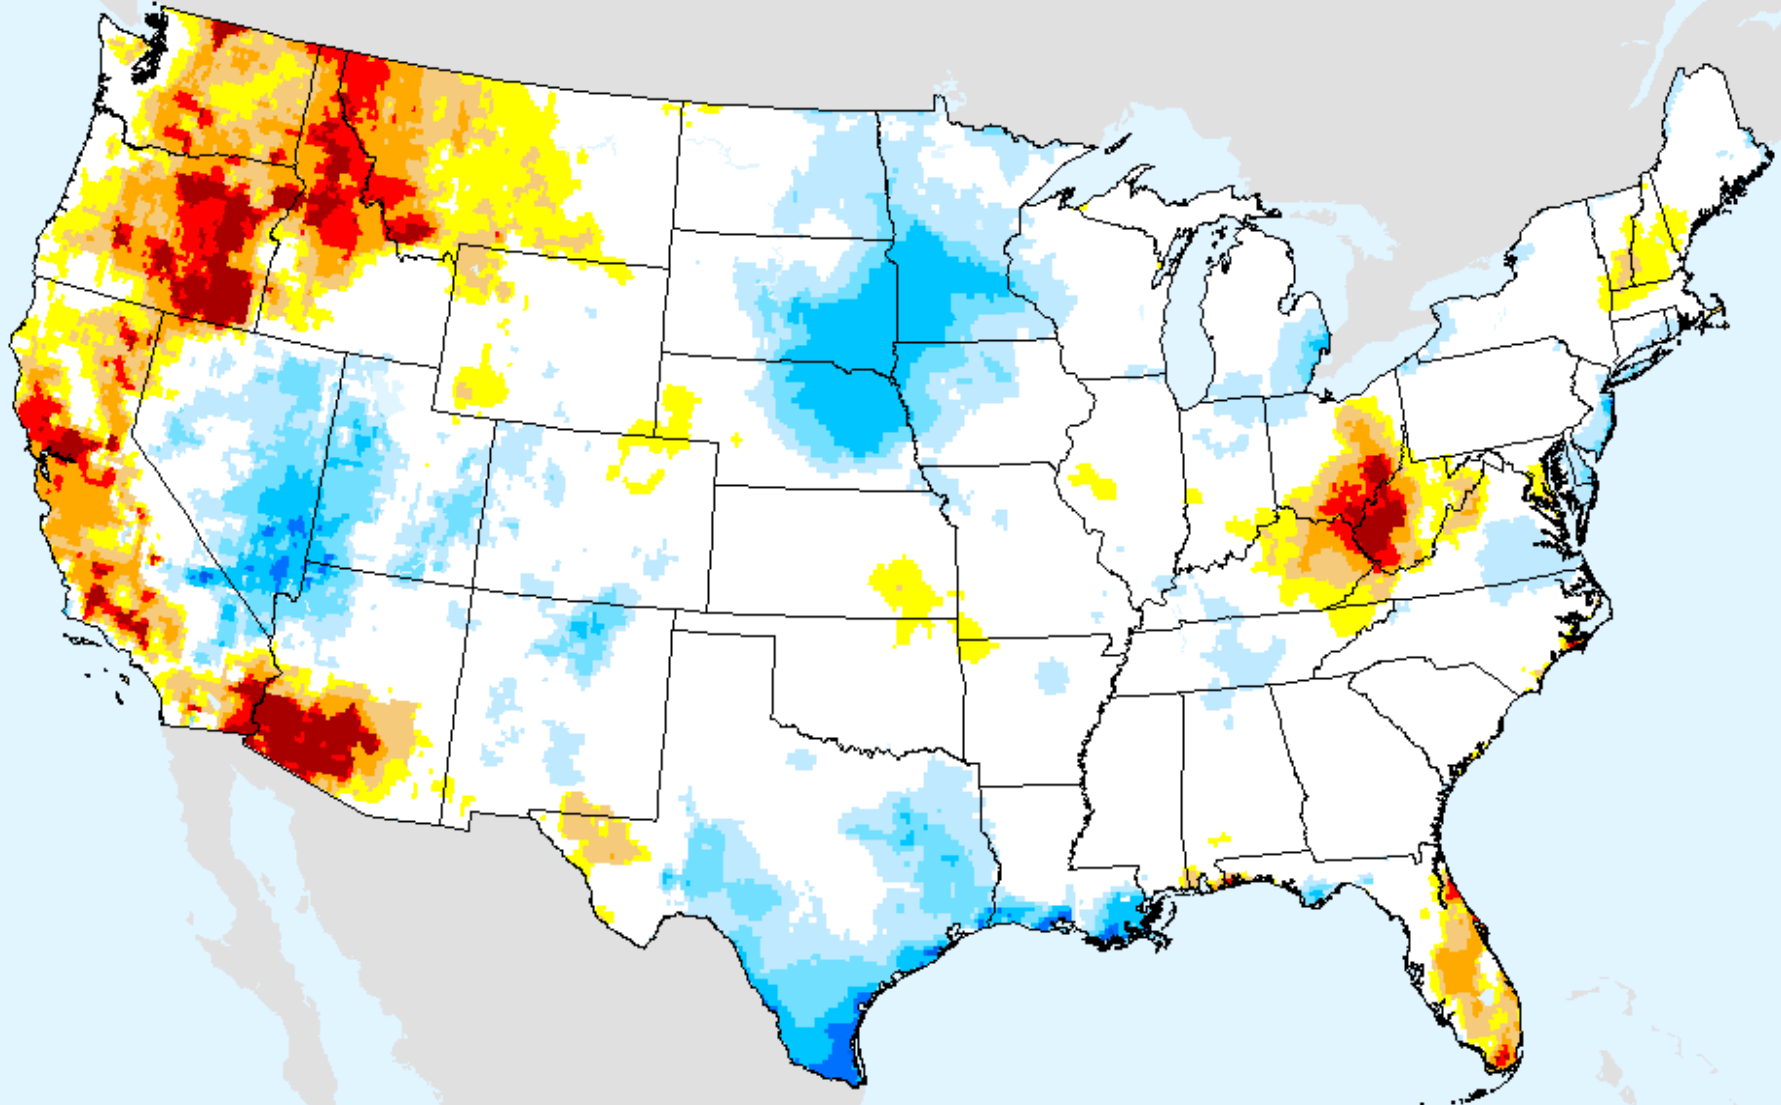

EDDI 2-week

As of: Tuesday, July 30, 2024

USDM for: Jul. 23, 2024

EDDI 2-week

As of: Tuesday, July 30, 2024

EDDI 3-week

As of: Tuesday, July 30, 2024

USDM for: Jul. 23, 2024