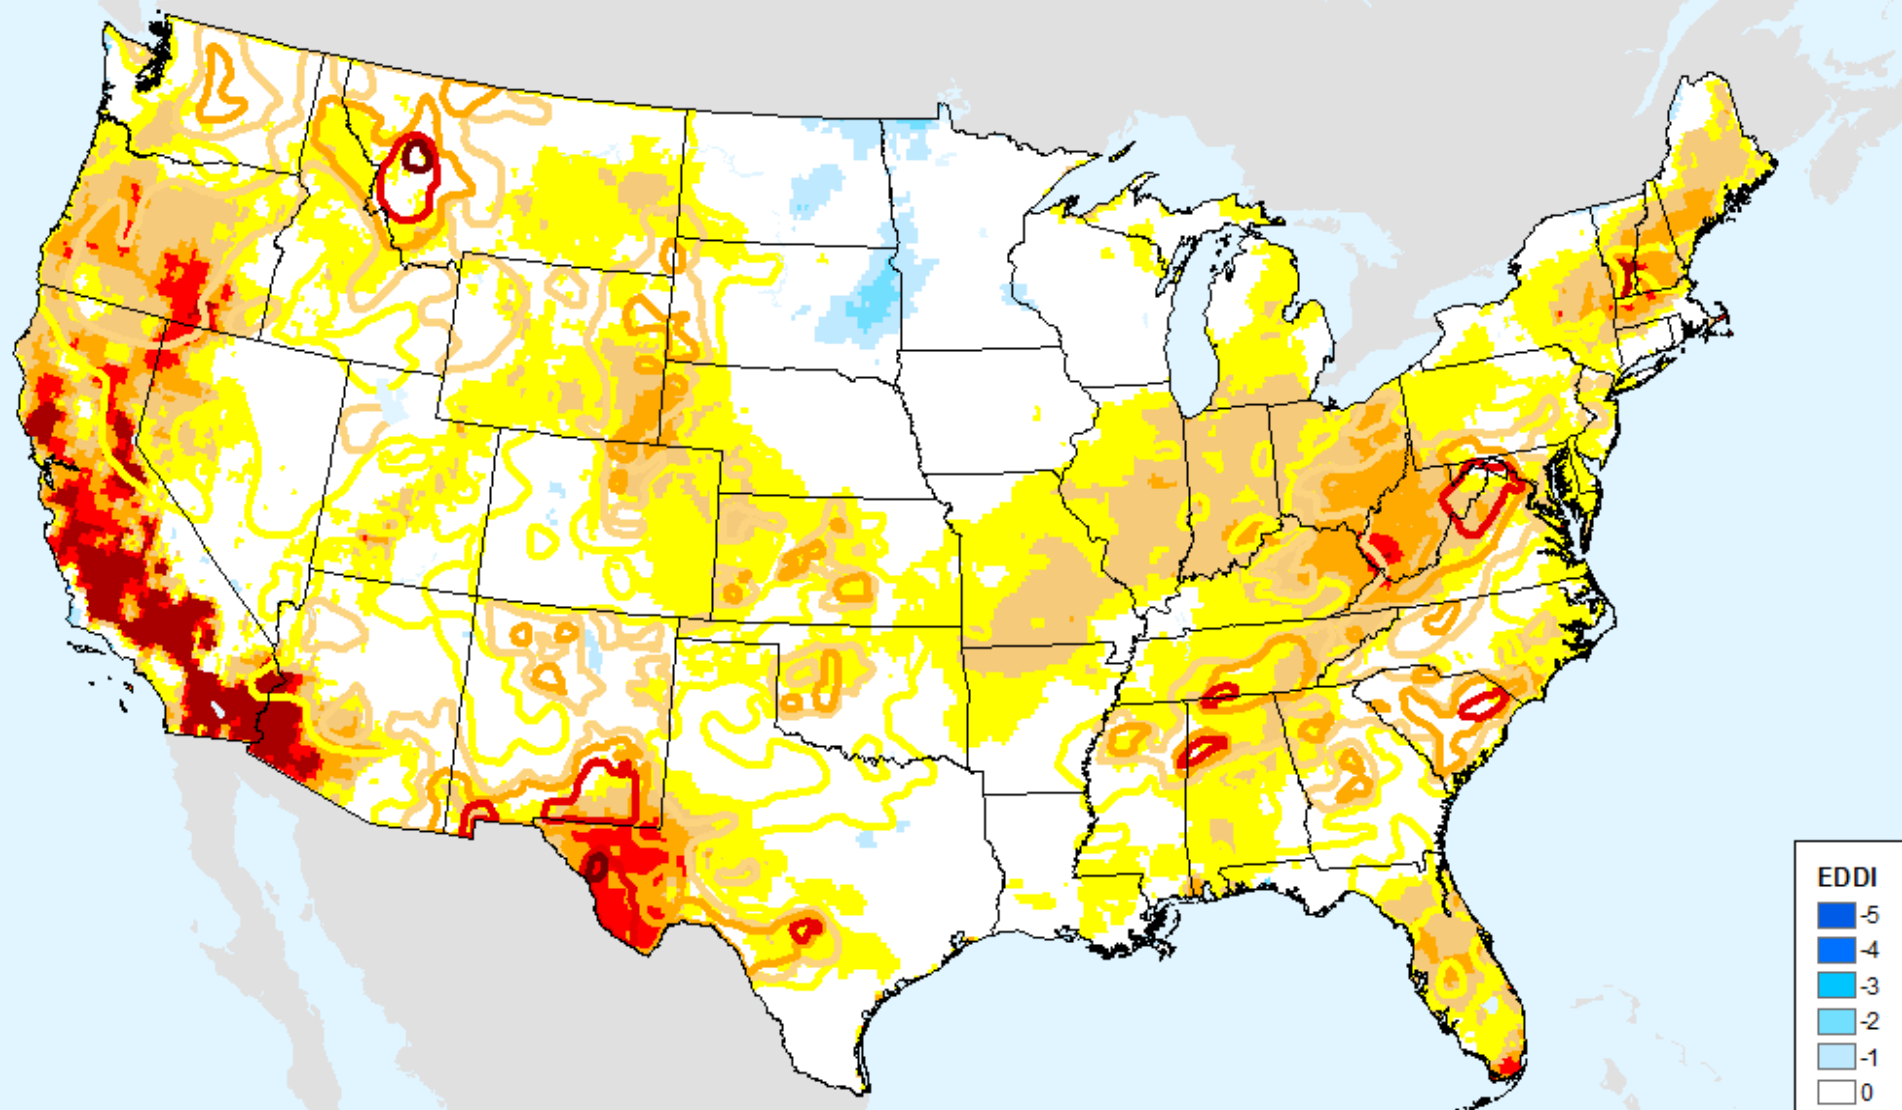

USDM for: Jul. 23, 2024

EDDI 8-week

As of: Tuesday, July 30, 2024

EDDI 9-week

As of: Tuesday, July 30, 2024

USDM for: Jul. 23, 2024

EDDI 9-week

As of: Tuesday, July 30, 2024