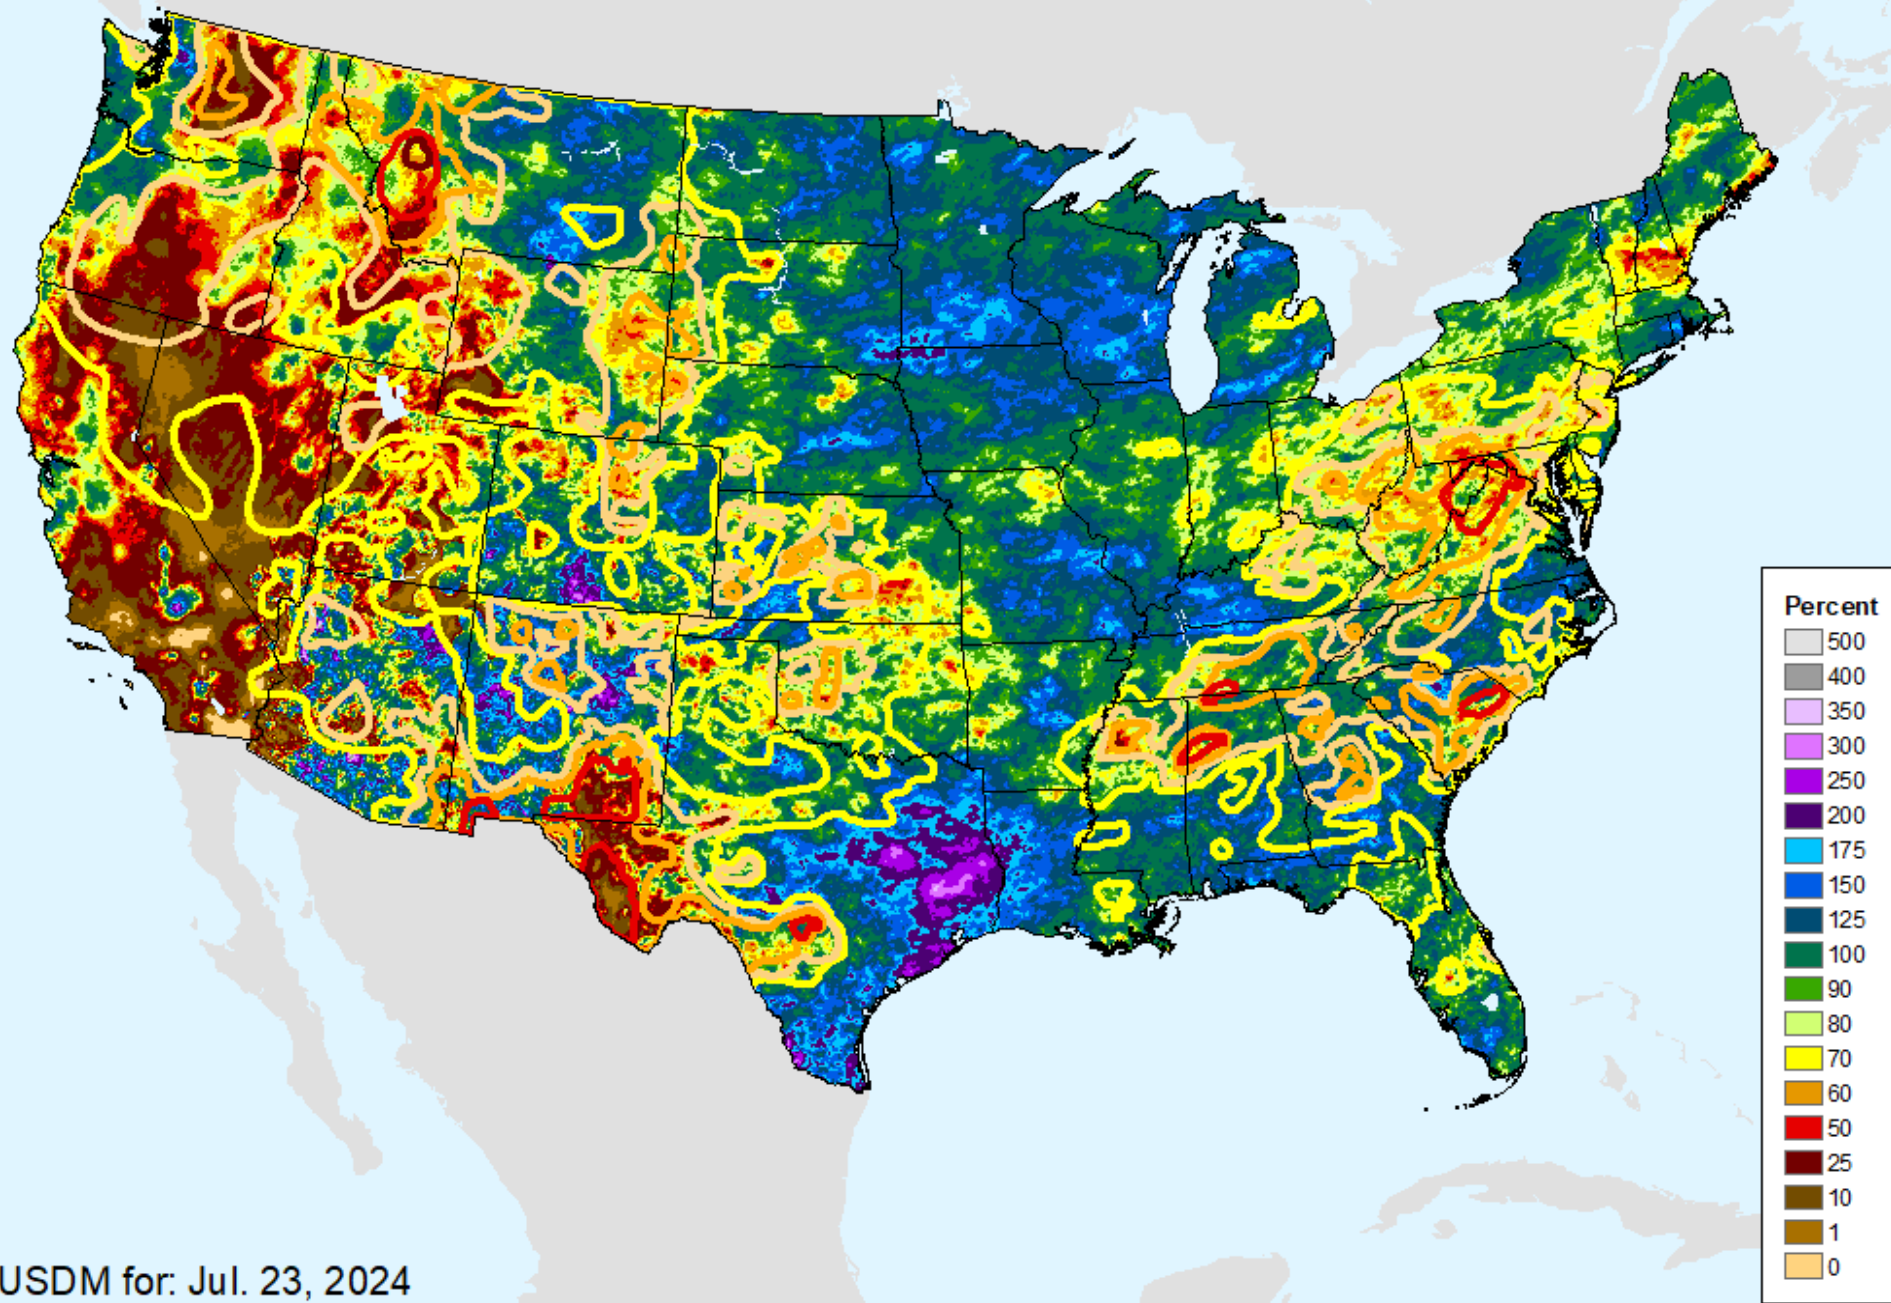

As of: Tuesday, July 30, 2024

AHPS 90-Day Precip Departure

As of: Tuesday, July 30, 2024

USDM for: Jul. 23, 2024

AHPS 90-Day Precip Departure

As of: Tuesday, July 30, 2024

AHPS 90-Day Pct of Normal Pcp

As of: Tuesday, July 30, 2024