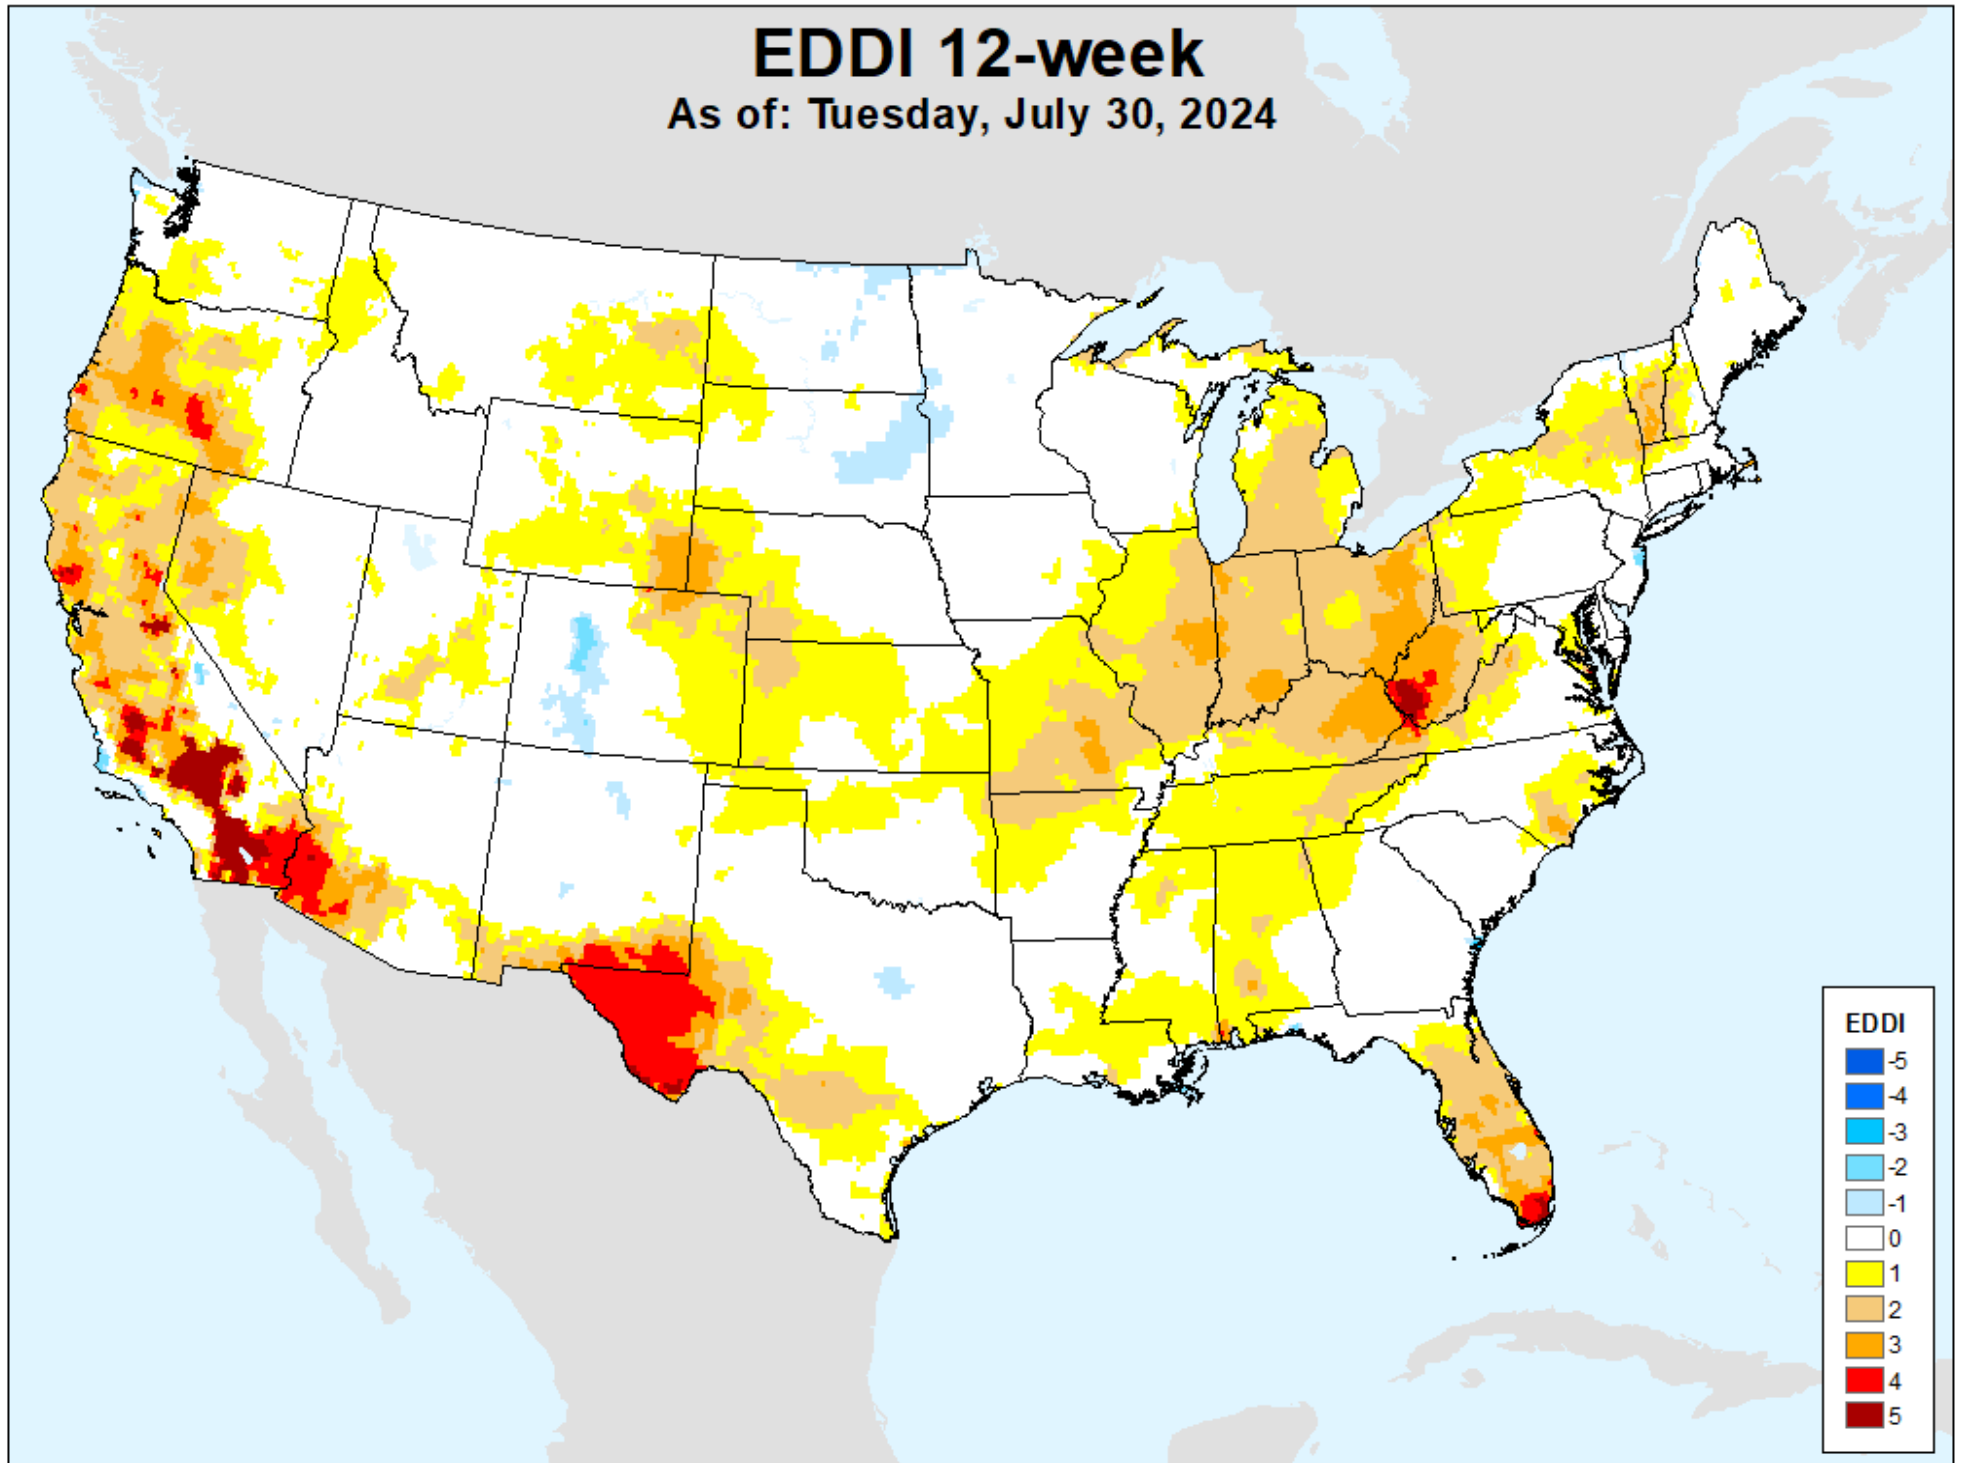

EDDI 11-week

As of: Tuesday, July 30, 2024

EDDI 12-week

As of: Tuesday, July 30, 2024

USDM for: Jul. 23, 2024

EDDI 12-week

As of: Tuesday, July 30, 2024

Vegetation Drought Response Index (VegDRI)