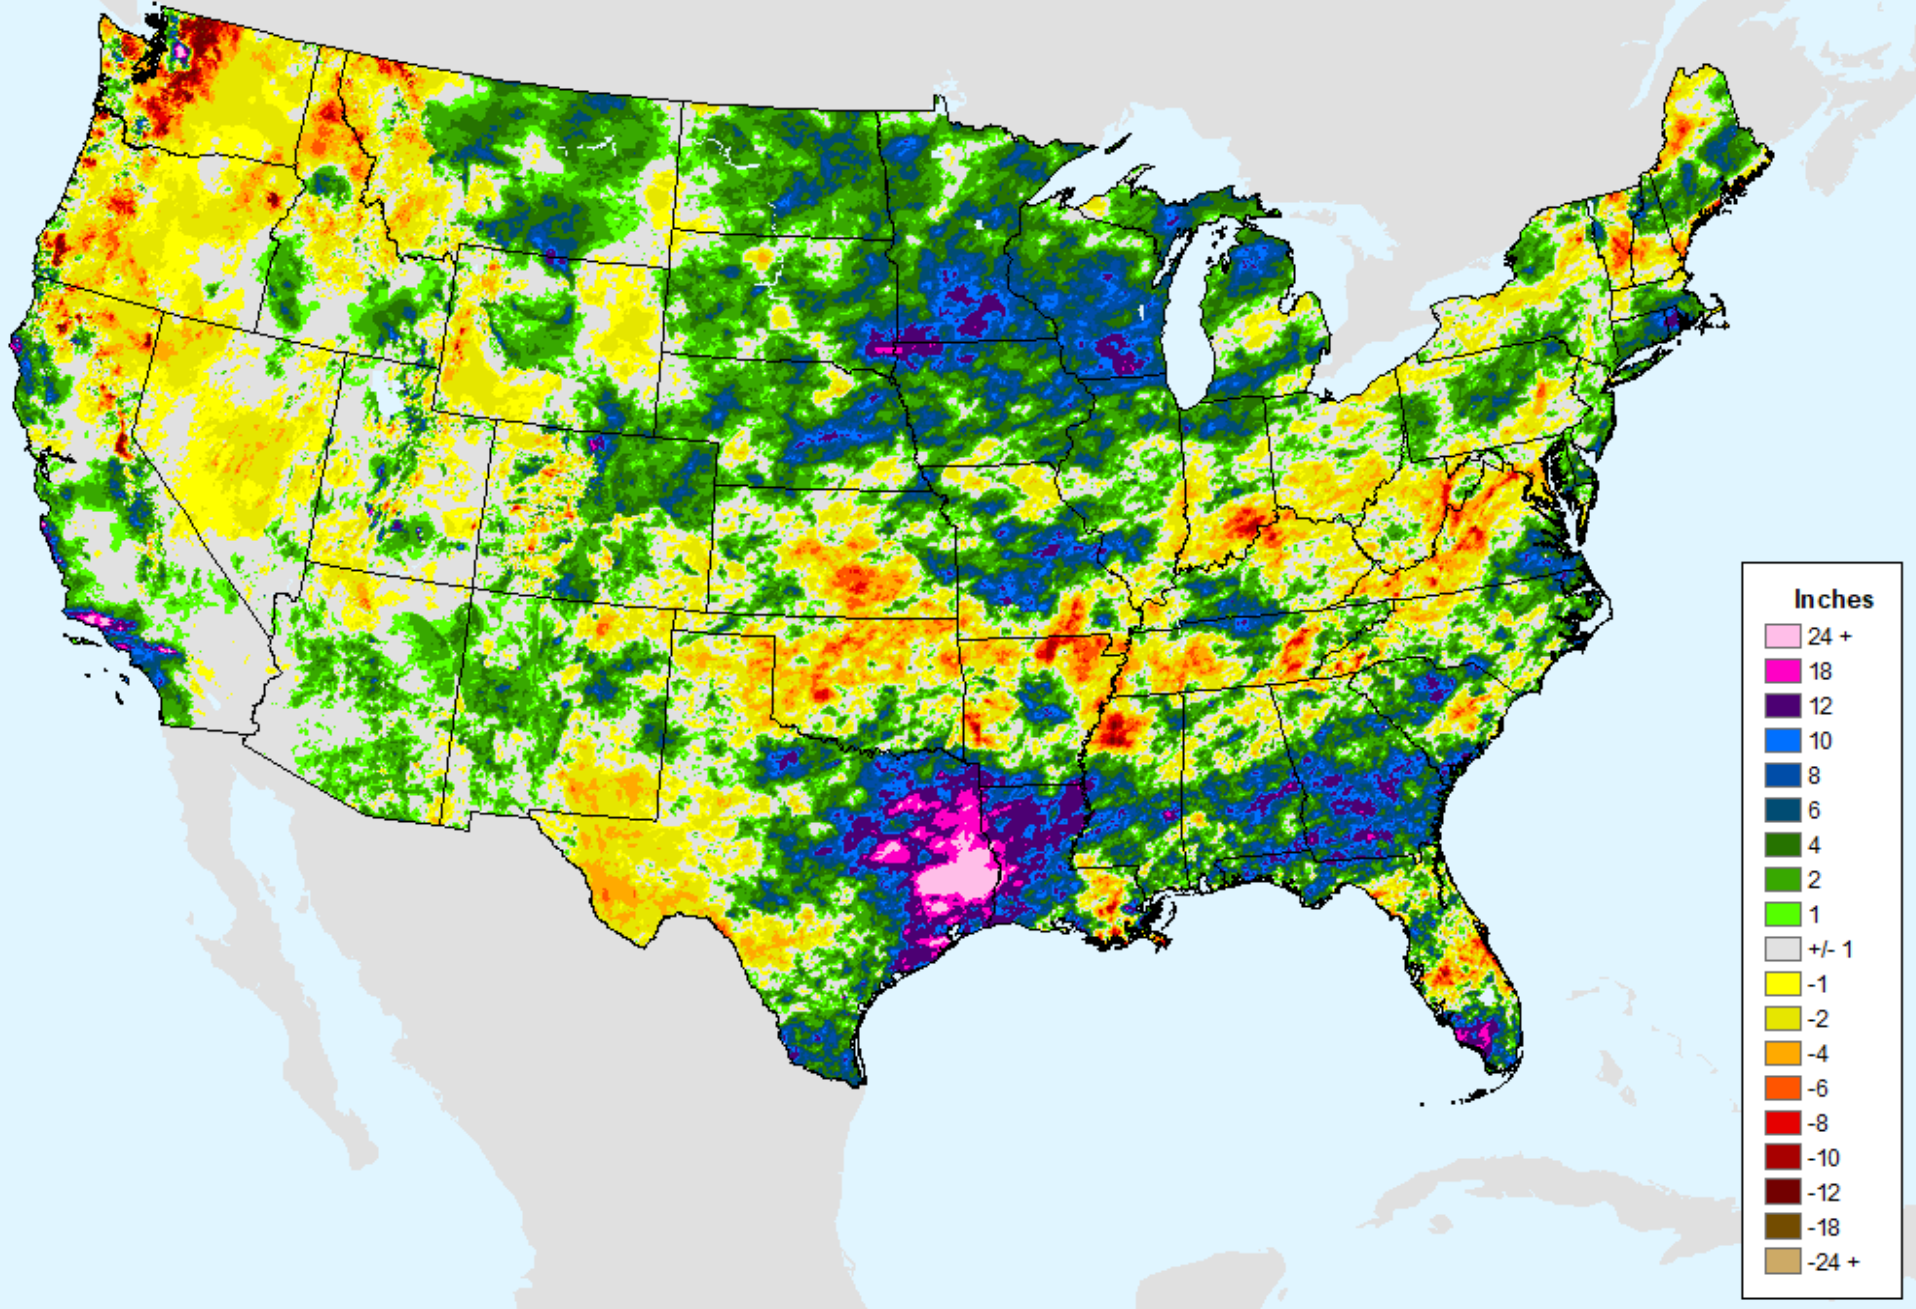

AHPS 180-Day Precip Departure

As of: Tuesday, July 30, 2024