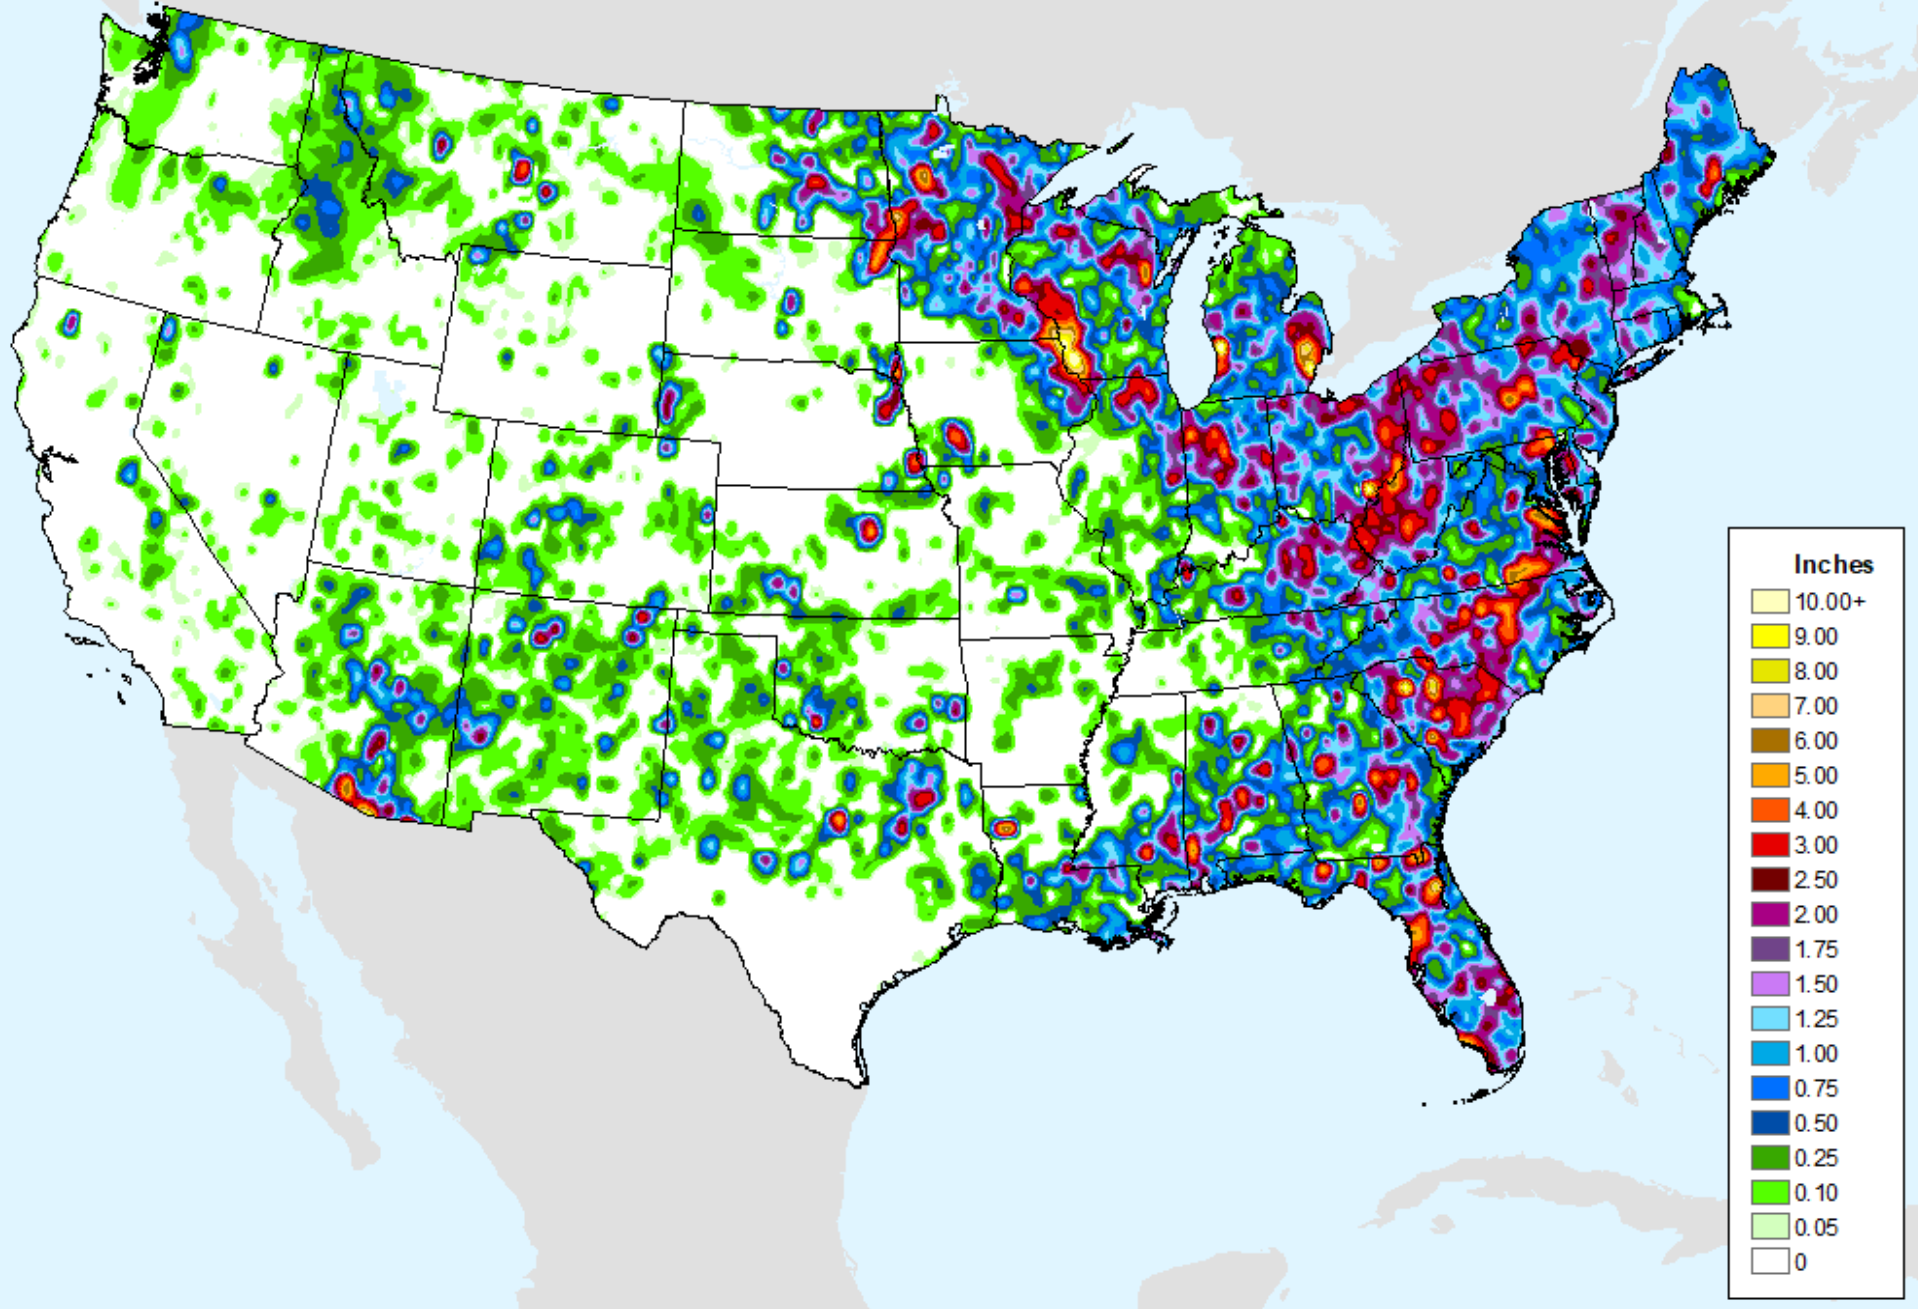

GFS (00z) 7-Day Precip Forecast

As of: Tuesday, July 30, 2024