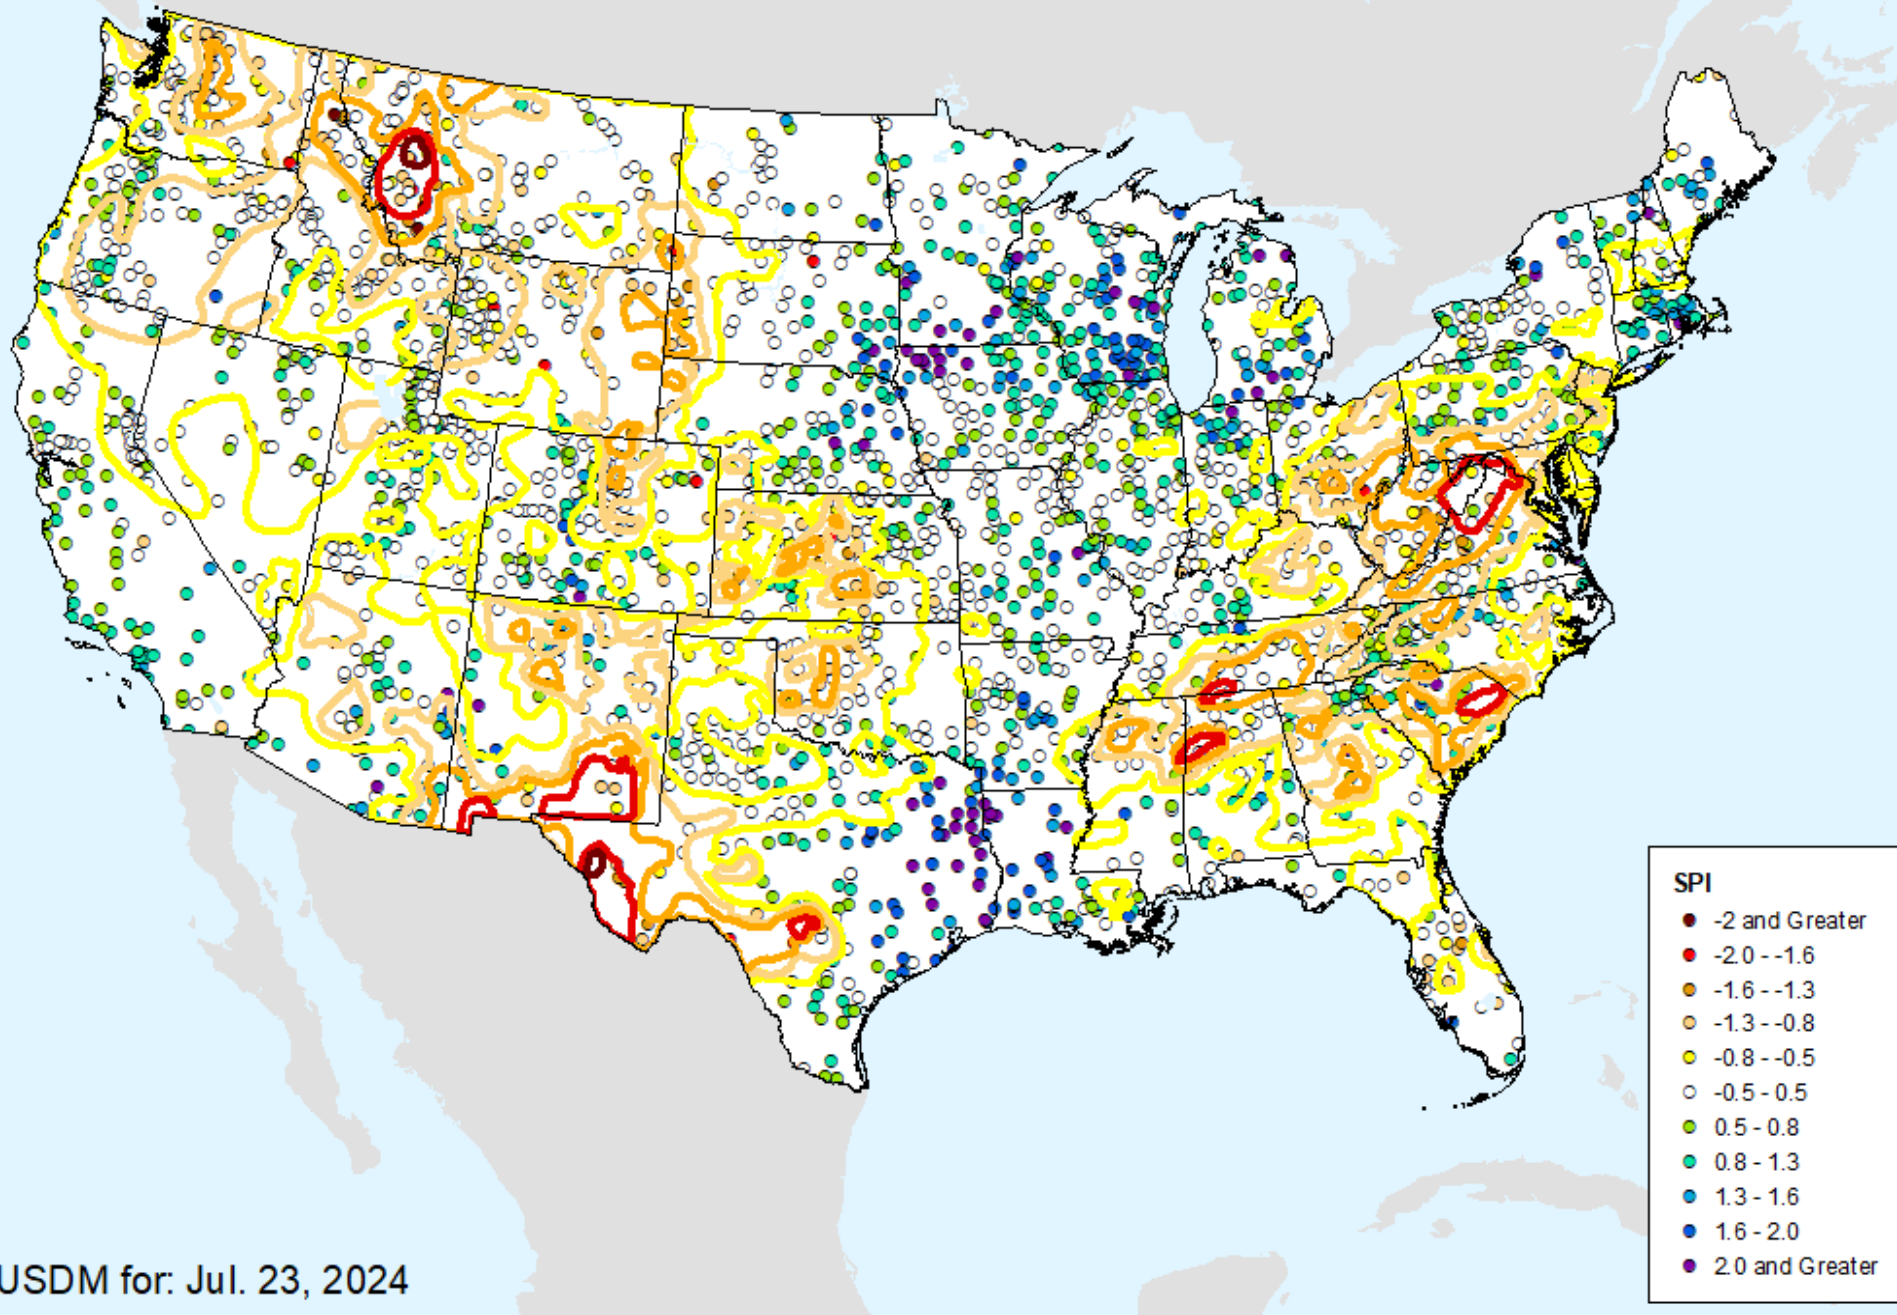

HPRCC Year-to-date SPI

As of: Tuesday, July 30, 2024