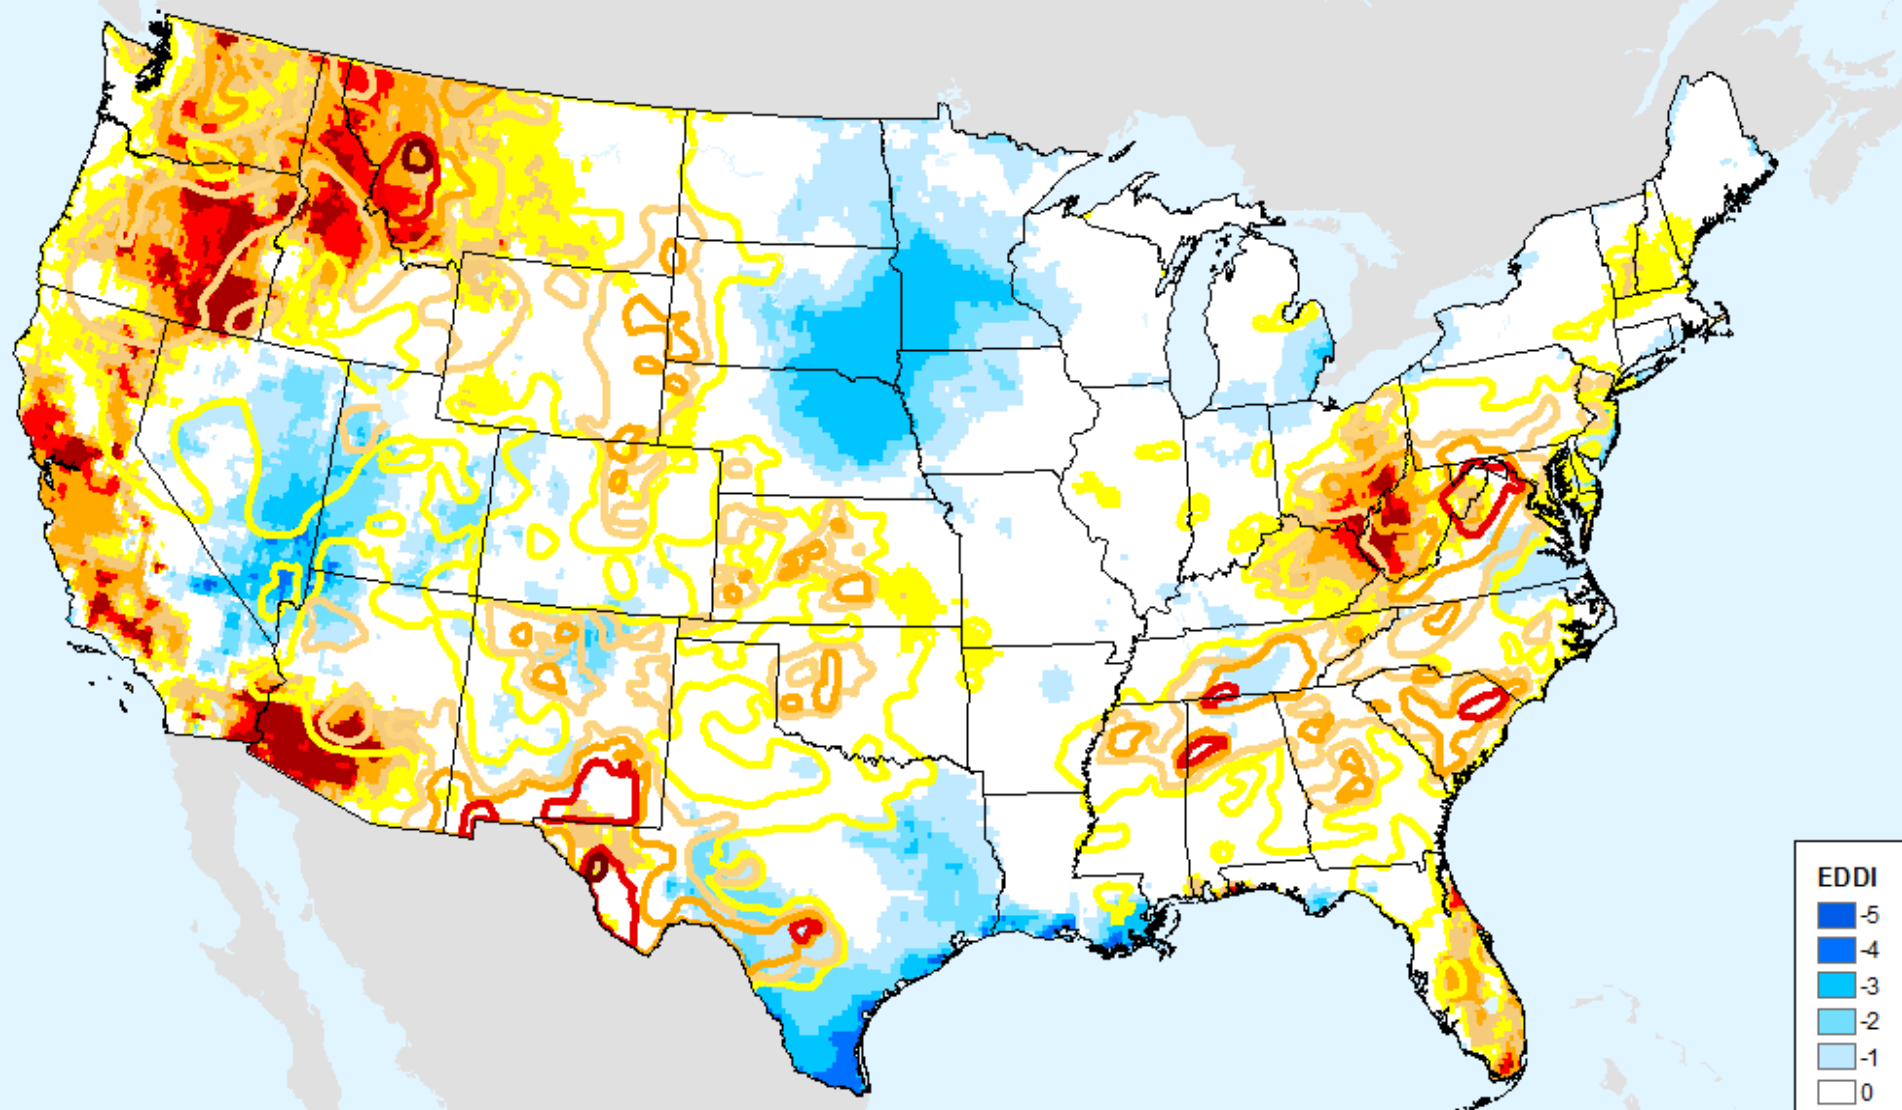

EDDI 2-week

As of: Tuesday, July 30, 2024

USDM for: Jul. 23, 2024