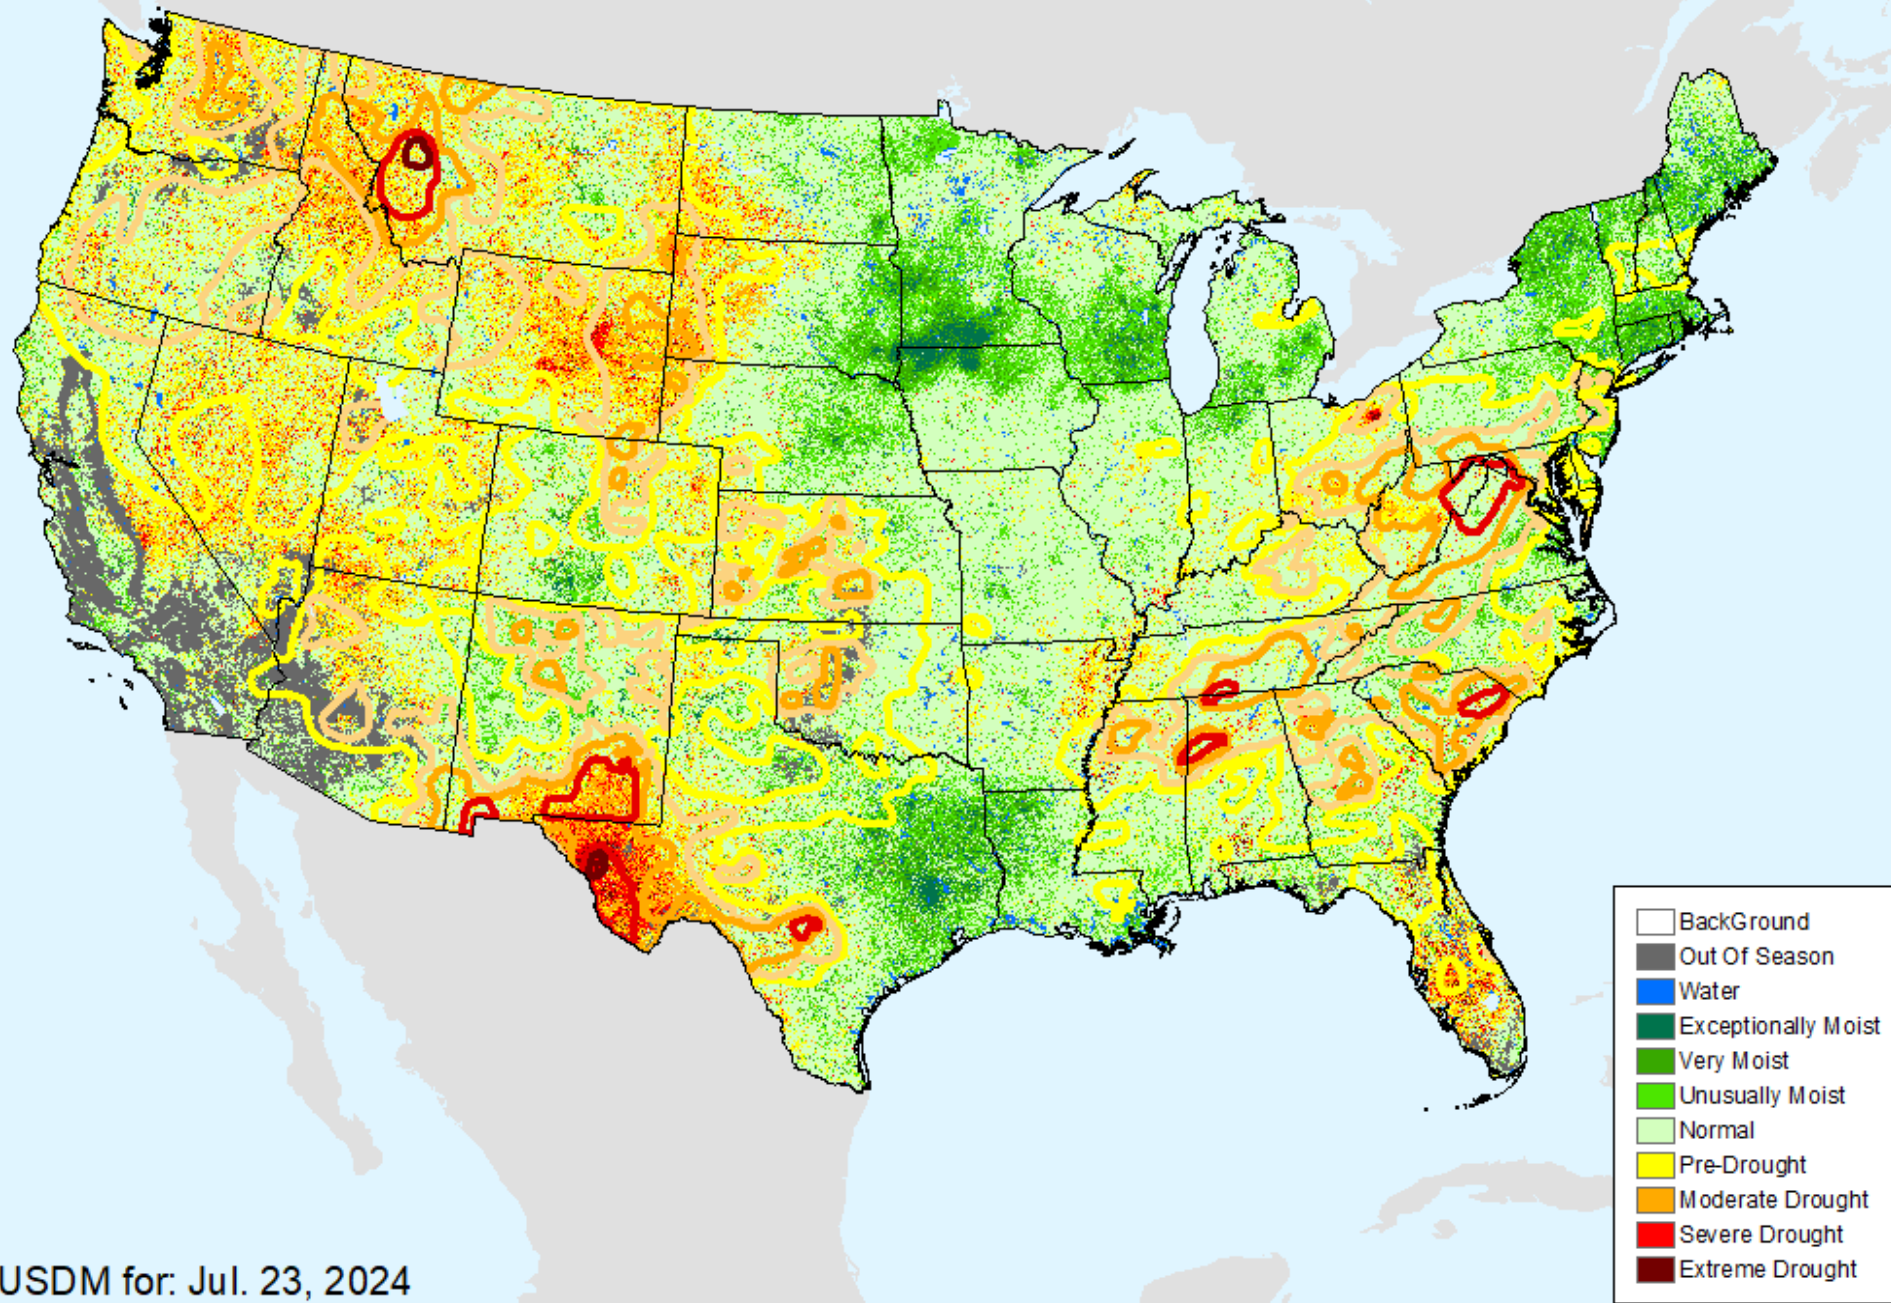

Vegetation Drought Response Index (VegDRI)

As of: Tuesday, July 30, 2024

USDM for: Jul. 23, 2024