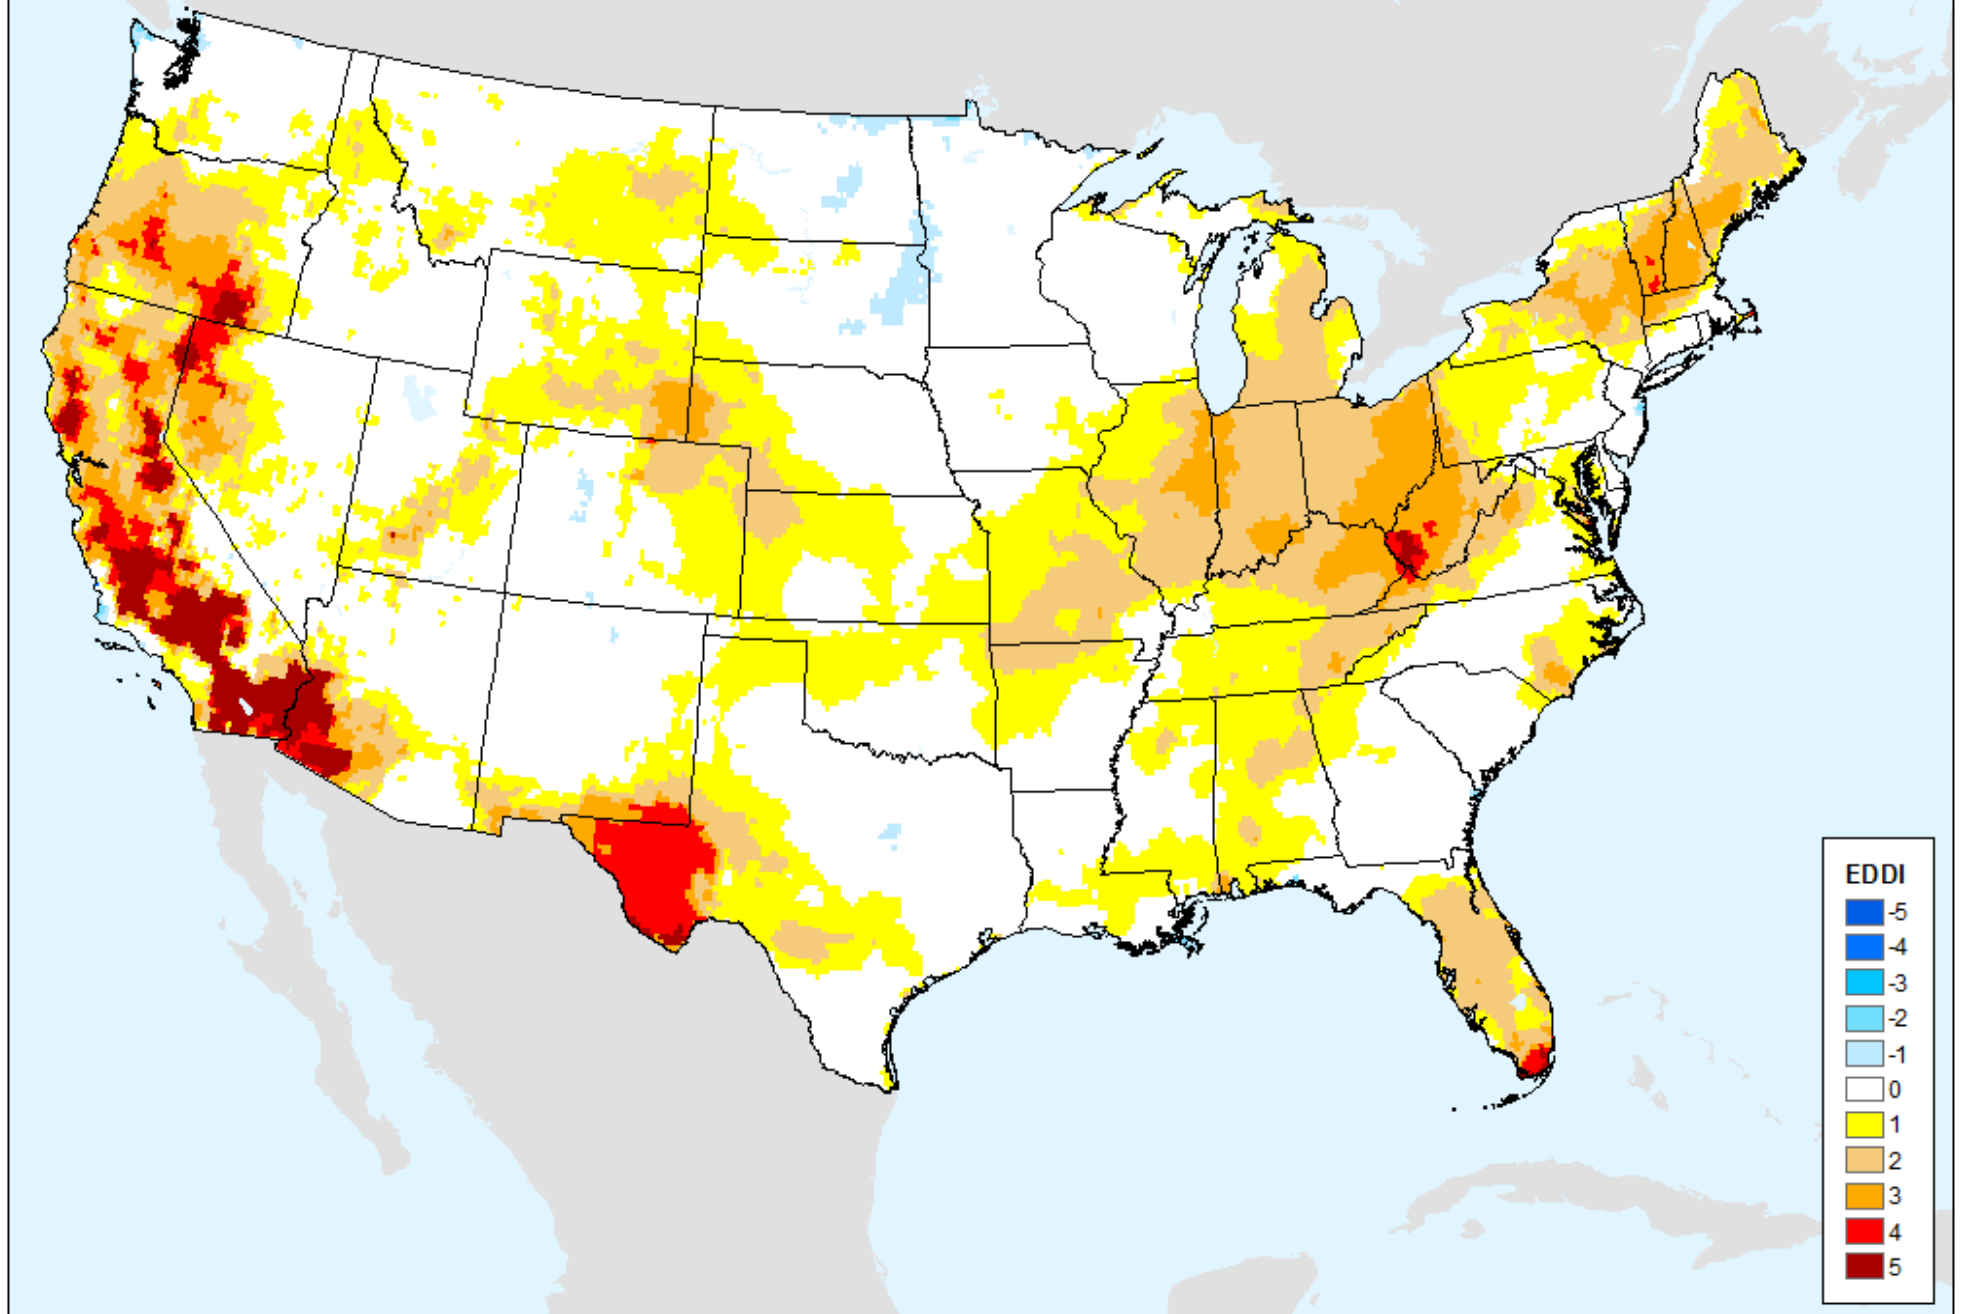

EDDI 10-week

As of: Tuesday, July 30, 2024

USDM for: Jul. 23, 2024

EDDI 10-week

As of: Tuesday, July 30, 2024

EDDI 11-week

As of: Tuesday, July 30, 2024

USDM for: Jul. 23, 2024