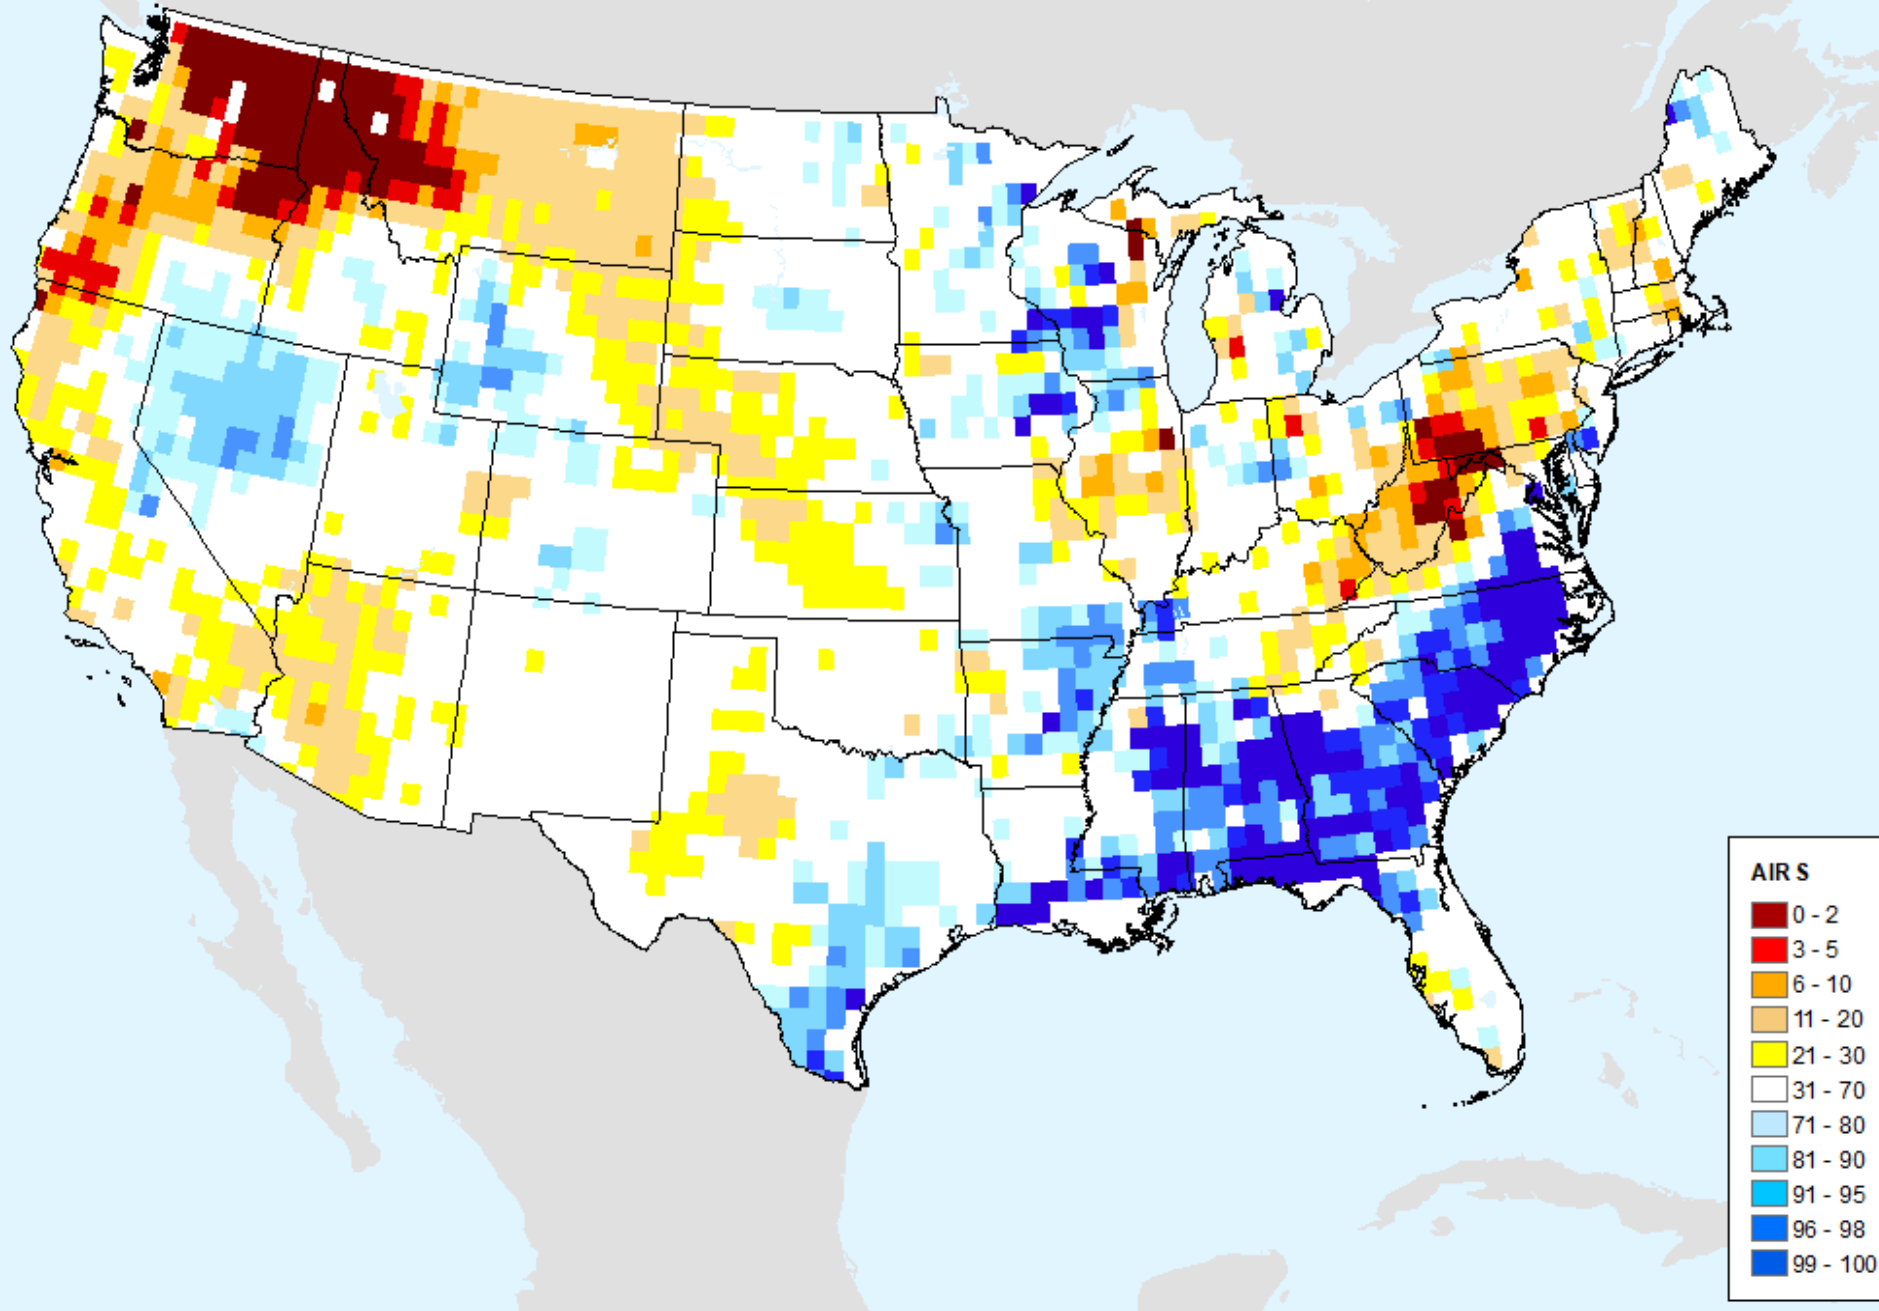

AIRS-Based Surface Relative Humidity 14 Day

As of: Tuesday, July 30, 2024