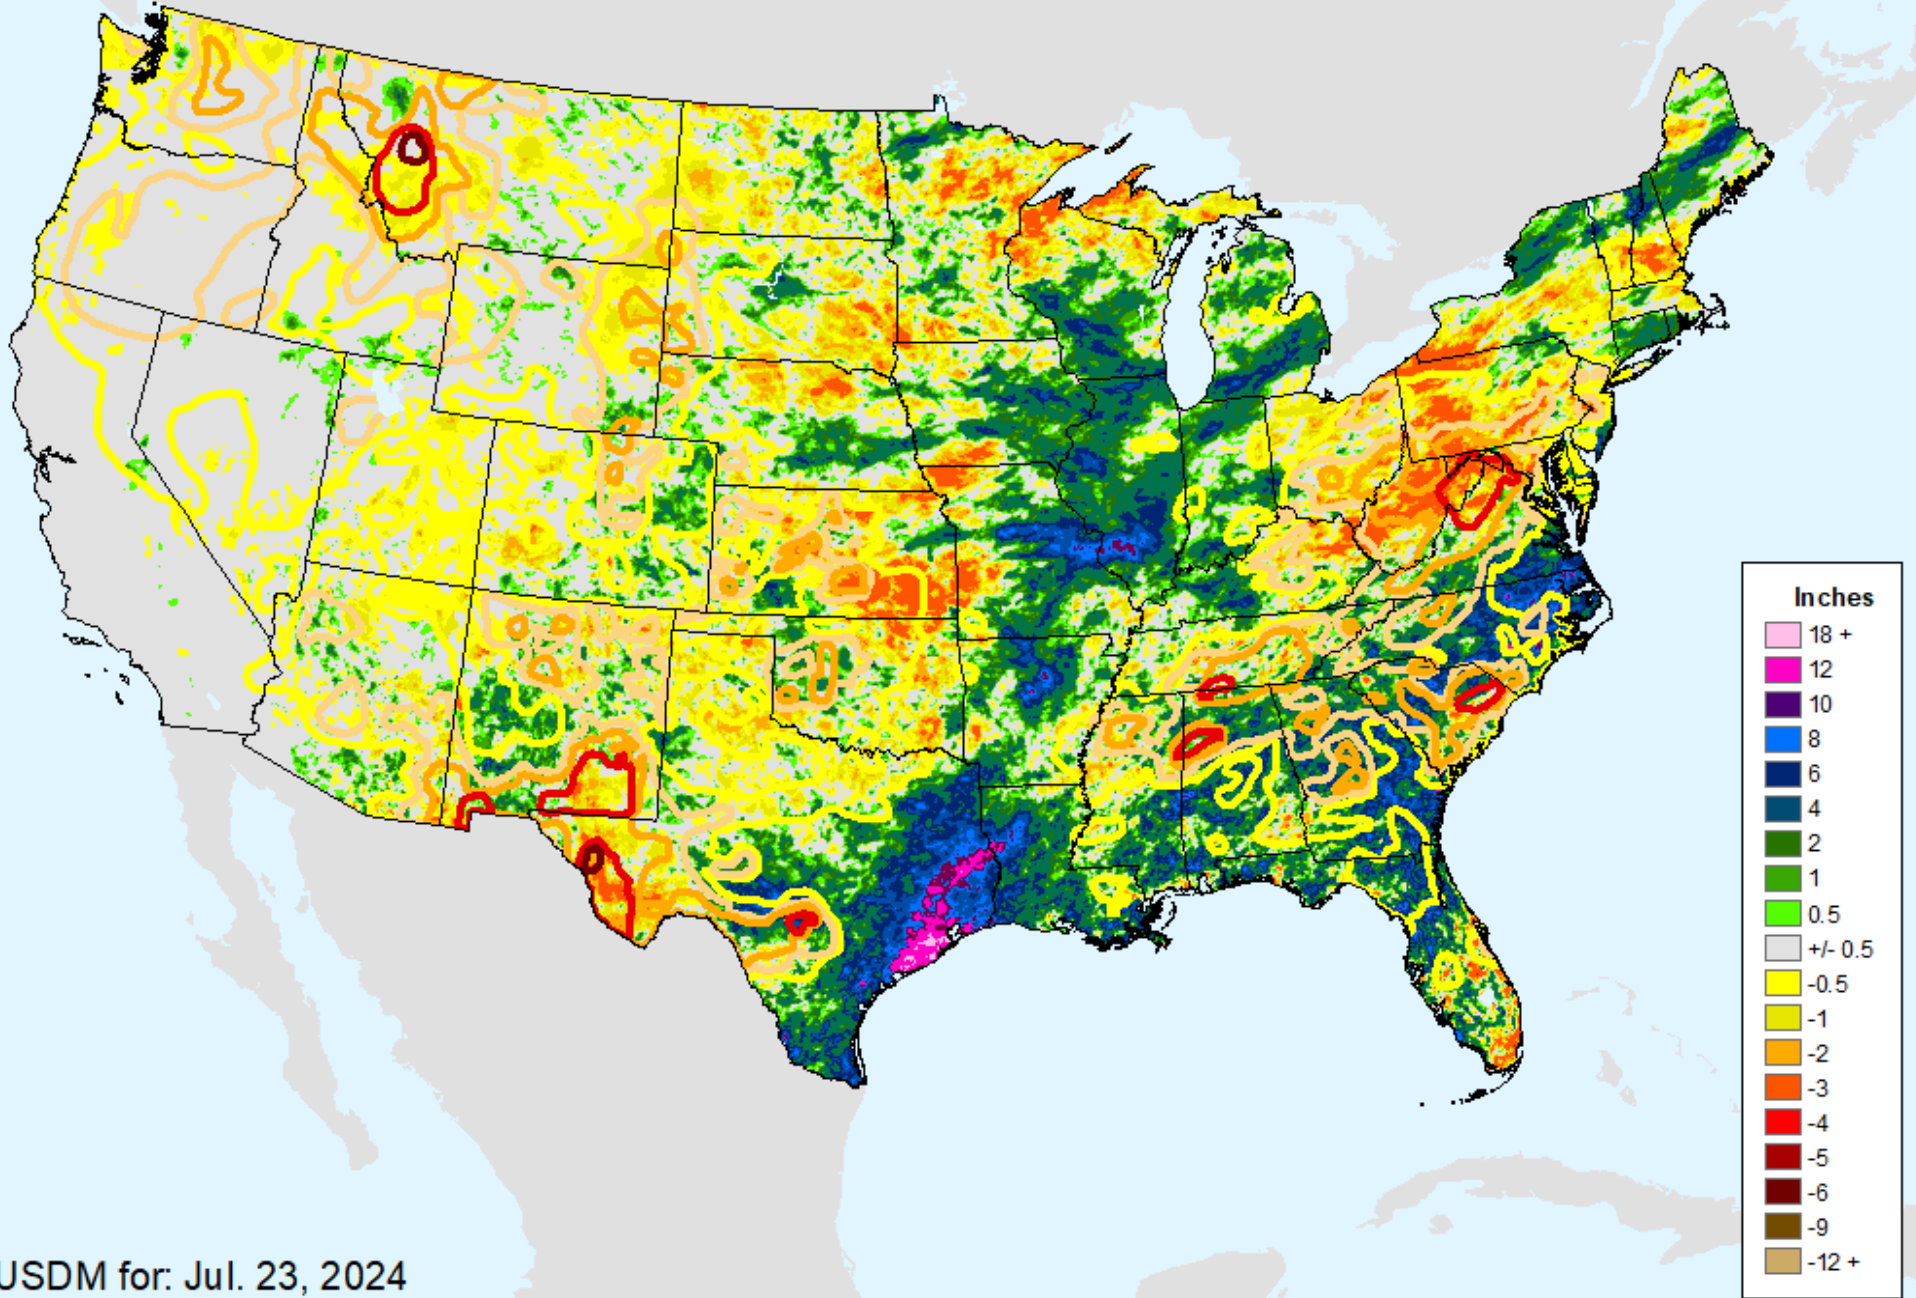

AHPS 30-Day Precip Departure

As of: Tuesday, July 30, 2024

USDM for: Jul. 23, 2024