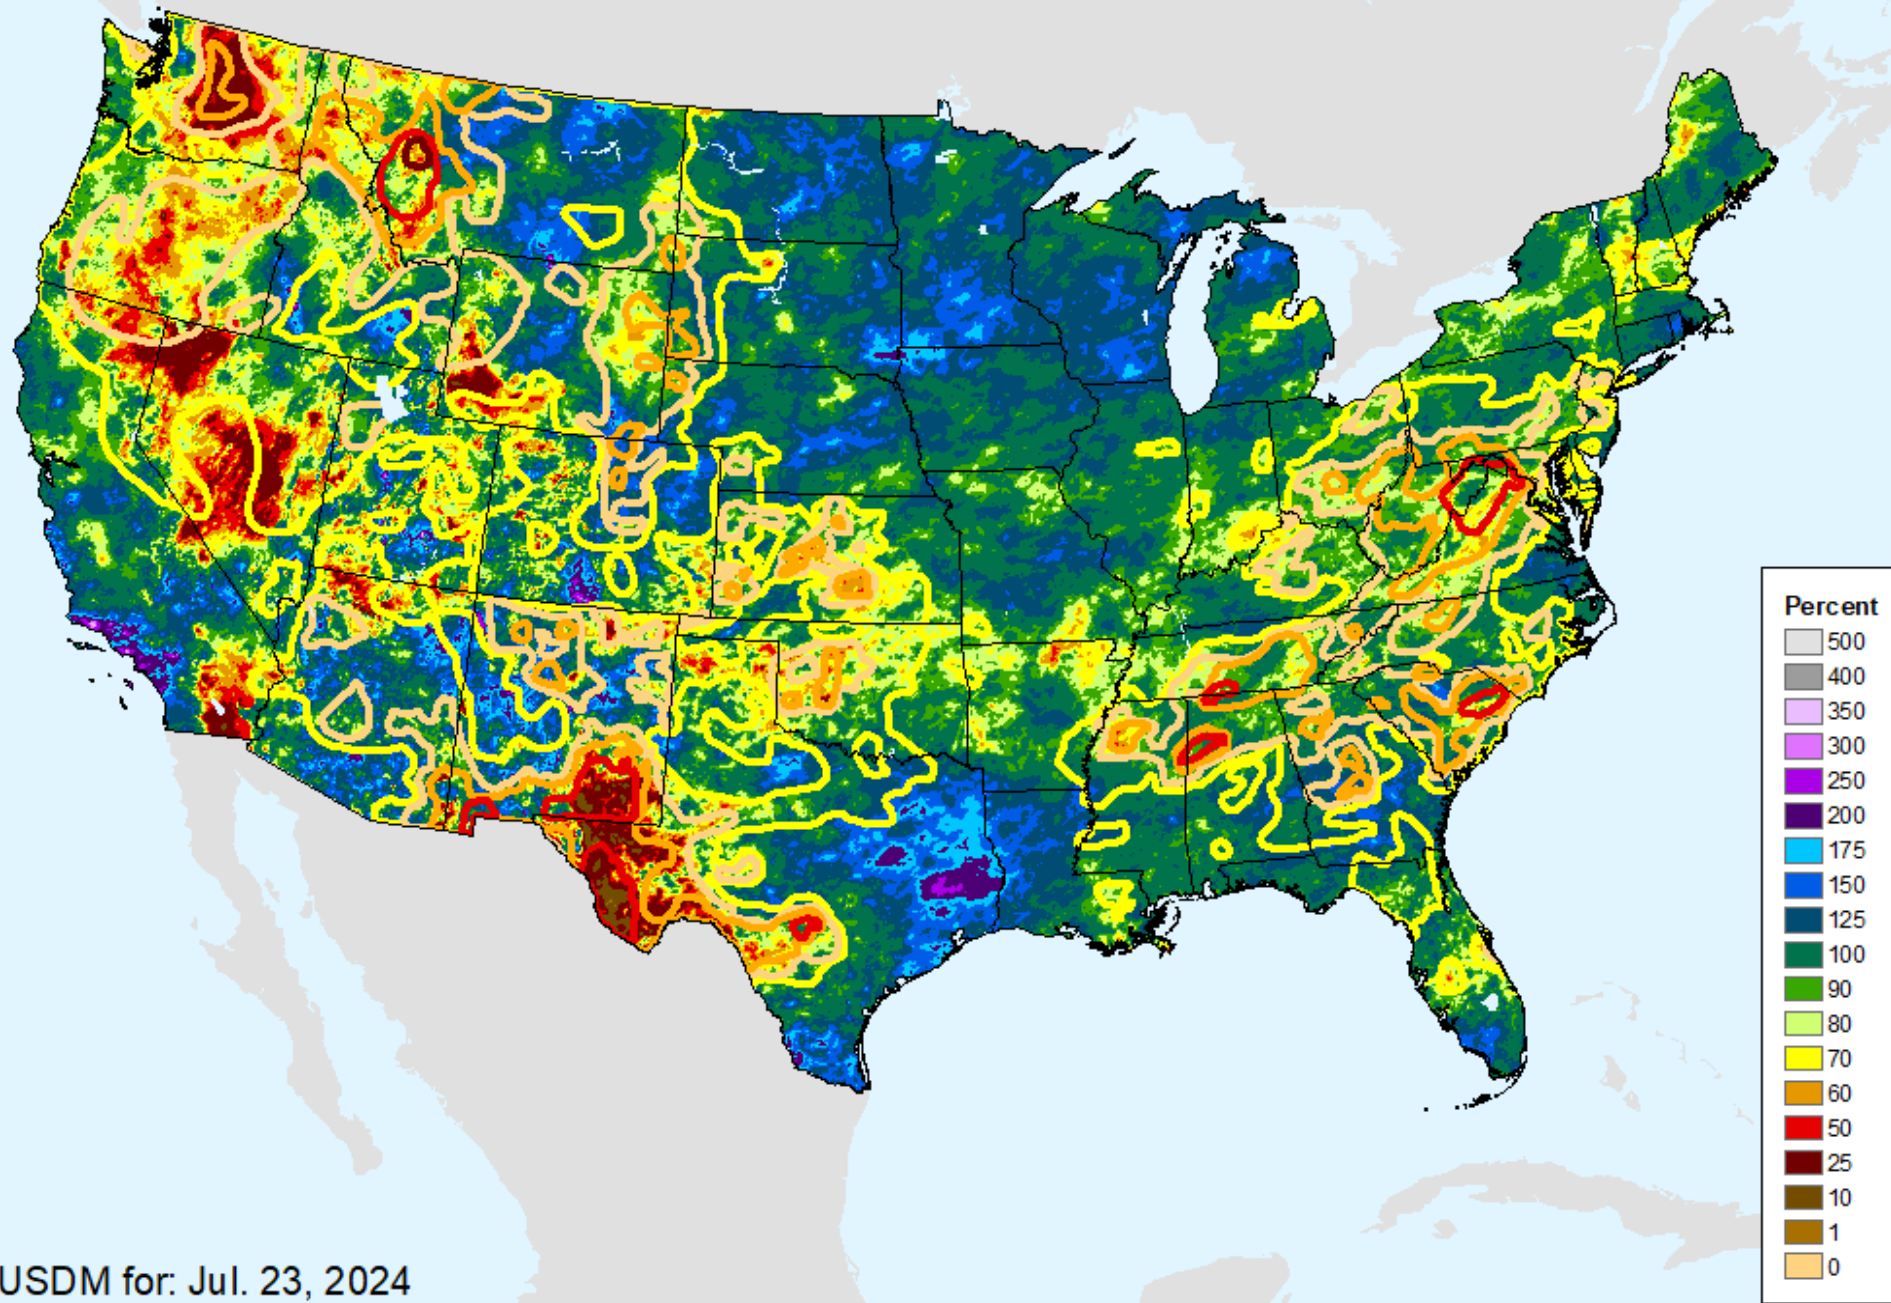

As of: Tuesday, July 30, 2024

USDM for: Jul. 23, 2024

AHPS 180-Day Precip Departure

As of: Tuesday, July 30, 2024

AHPS 180-Day Pct of Normal Pcp

As of: Tuesday, July 30, 2024

USDM for: Jul. 23, 2024

AHPS 180-Day Pct of Normal Pcp