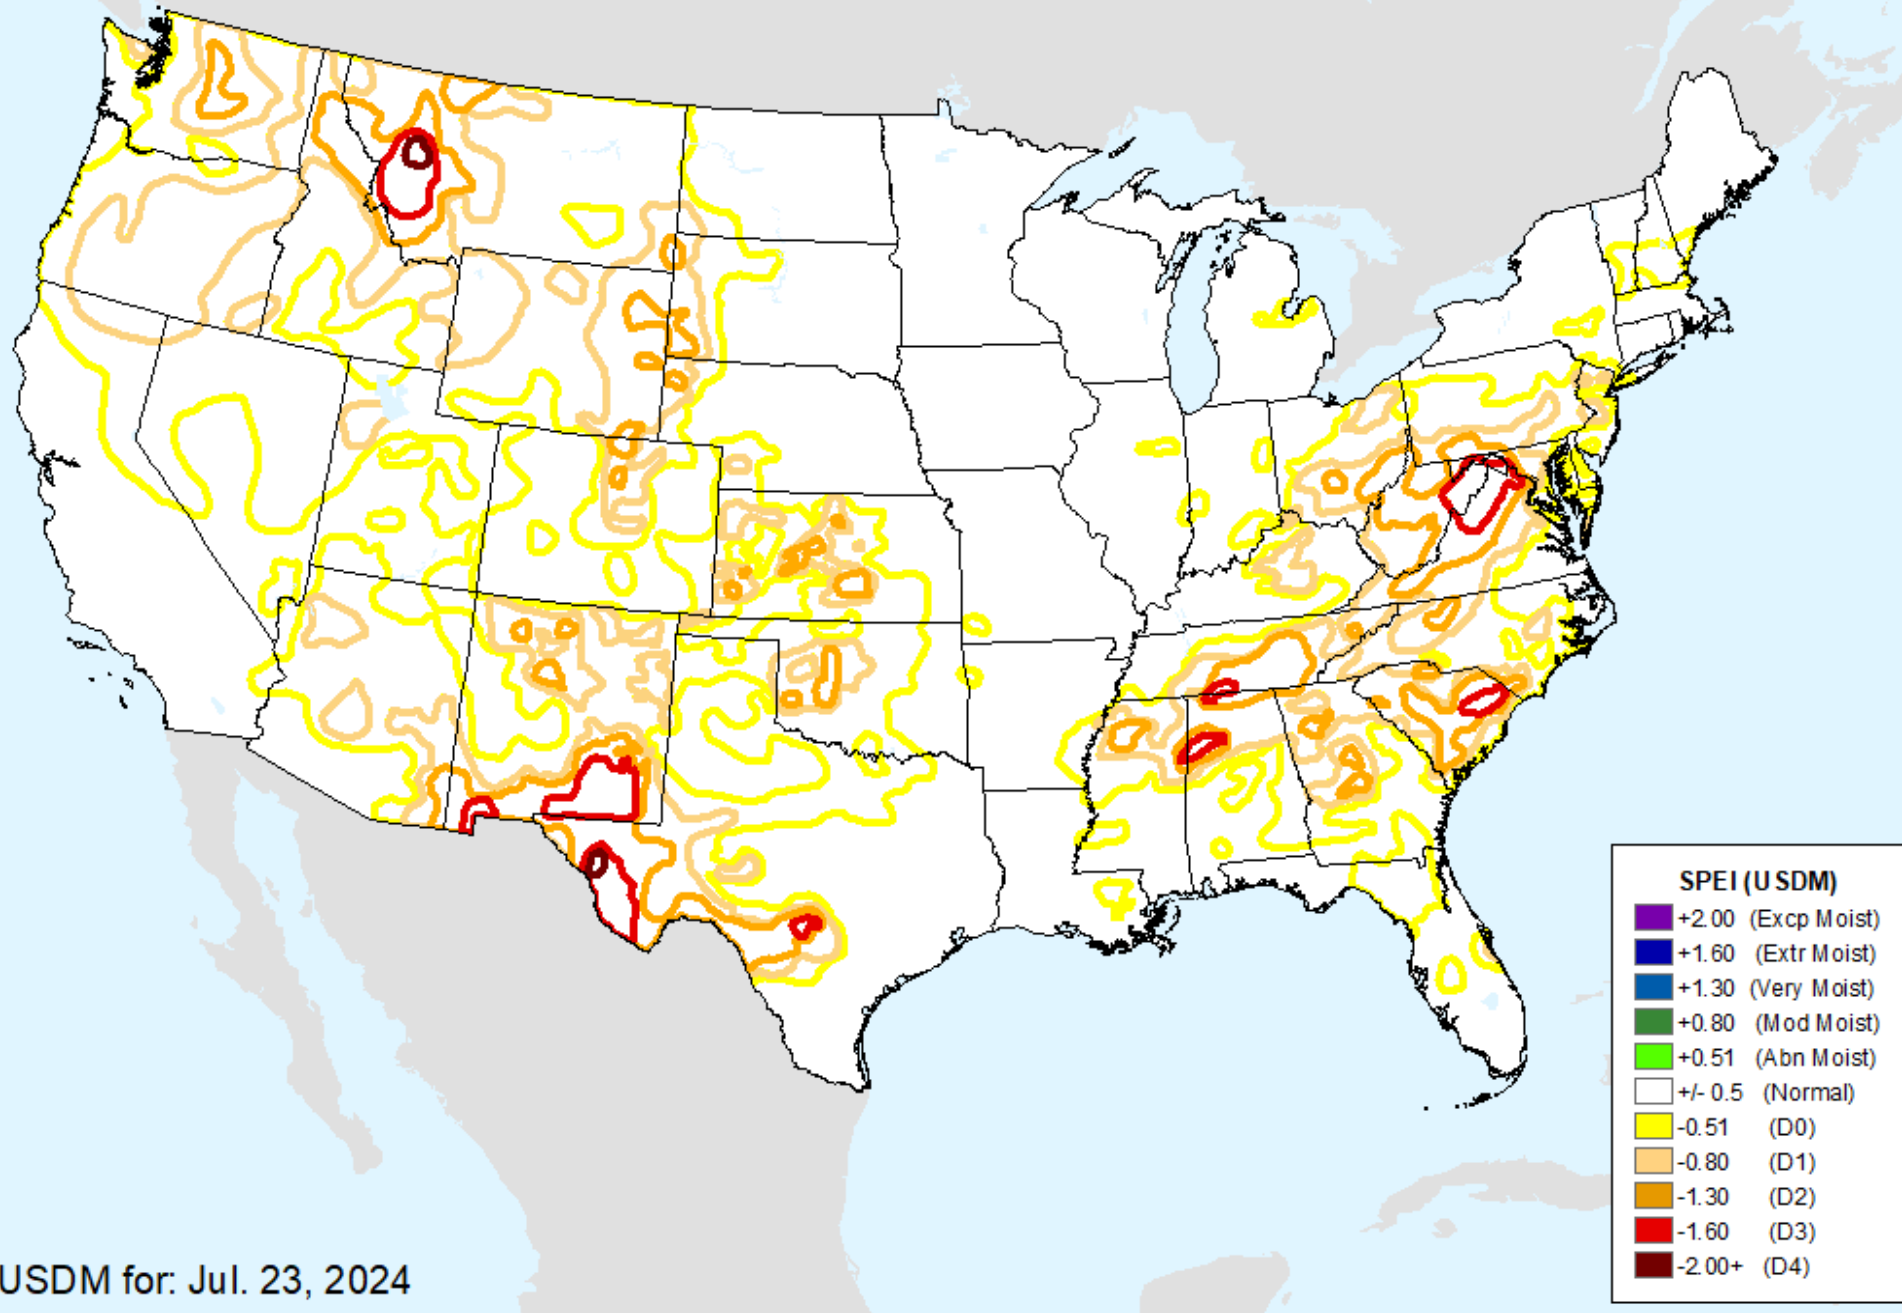

AHPS 6-month SPEI

As of: Tuesday, July 30, 2024

USDM for: Jul. 23, 2024