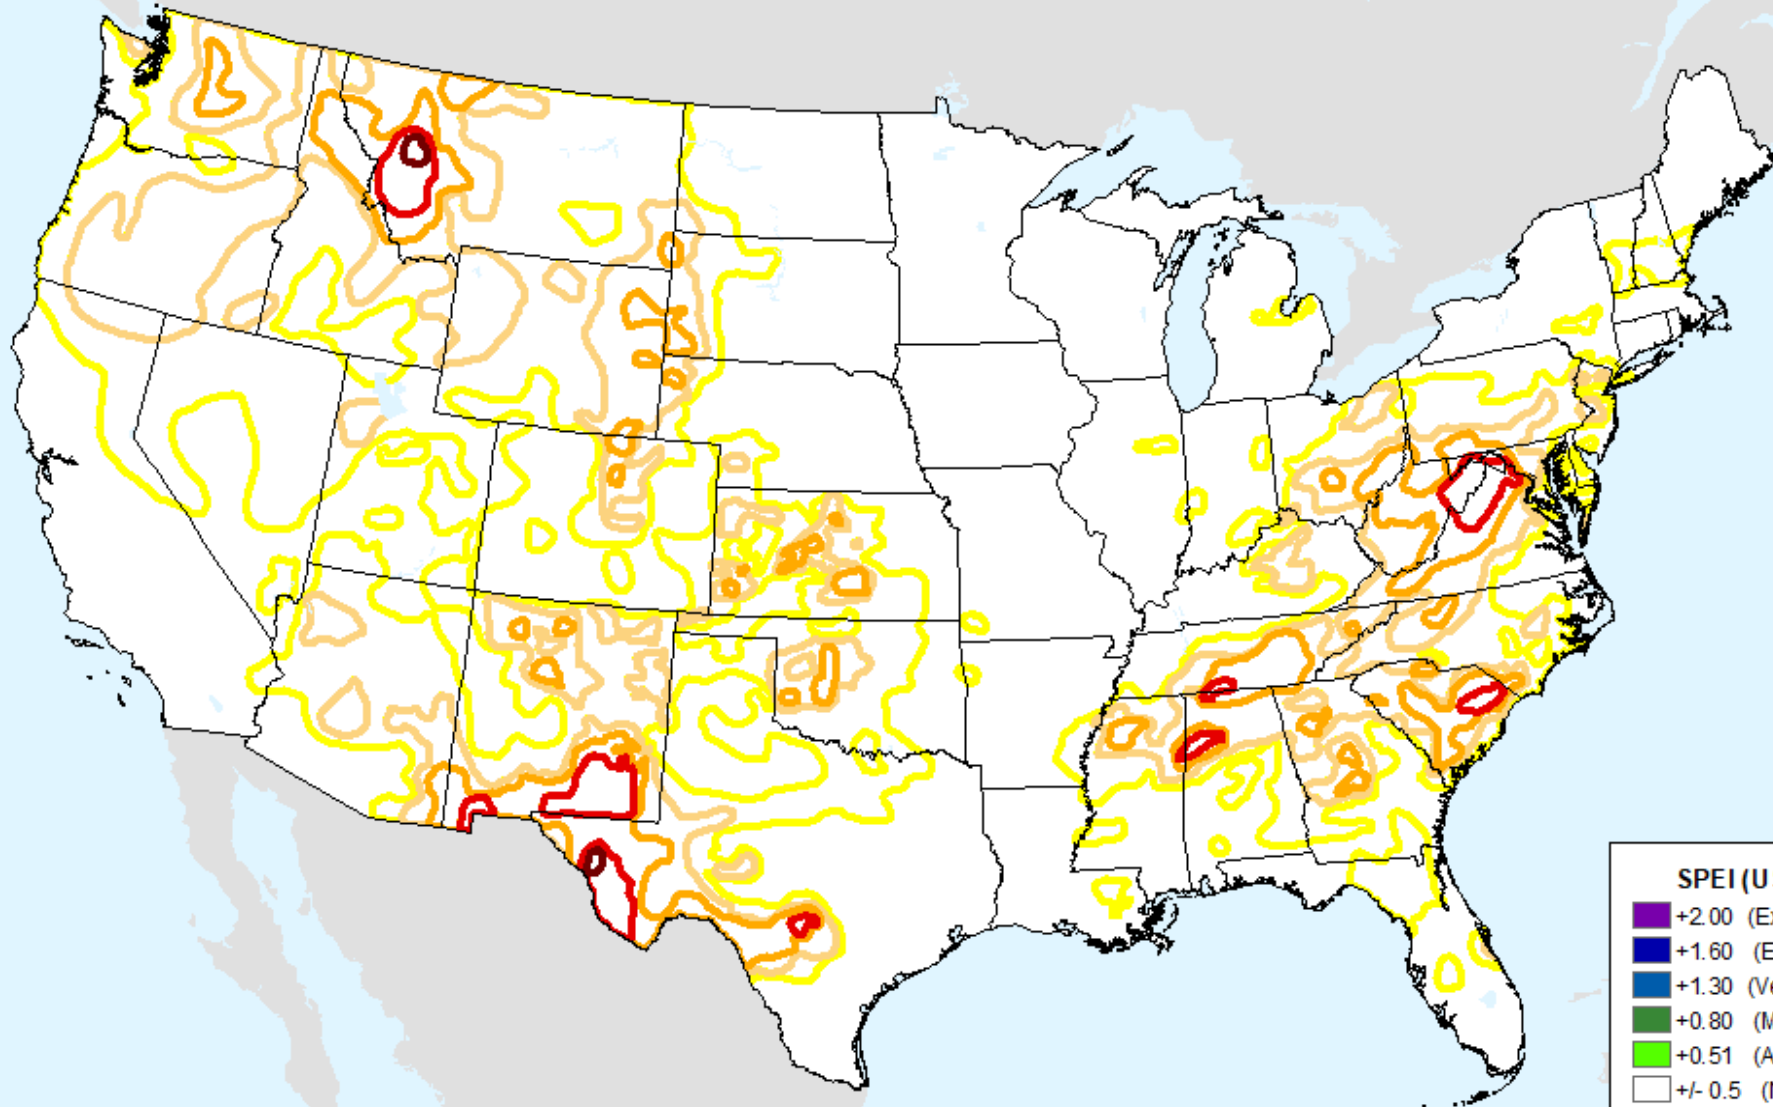

As of: Tuesday, July 30, 2024

USDM for: Jul. 23, 2024

AHPS 24-month SPEI

As of: Tuesday, July 30, 2024

AHPS 36-month SPEI

As of: Tuesday, July 30, 2024

SPEI (USDM)	
+	+2.00 (Excp Moist)
+	+1.60 (Extr Moist)
+	+1.30 (Very Moist)
+	+0.80 (Mod Moist)
+	+0.51 (Abn Moist)
±	+/- 0.5 (Normal)
-	-0.51 (D0)
-	-0.80 (D1)
-	-1.30 (D2)
-	-1.60 (D3)
-	-2.00+ (D4)