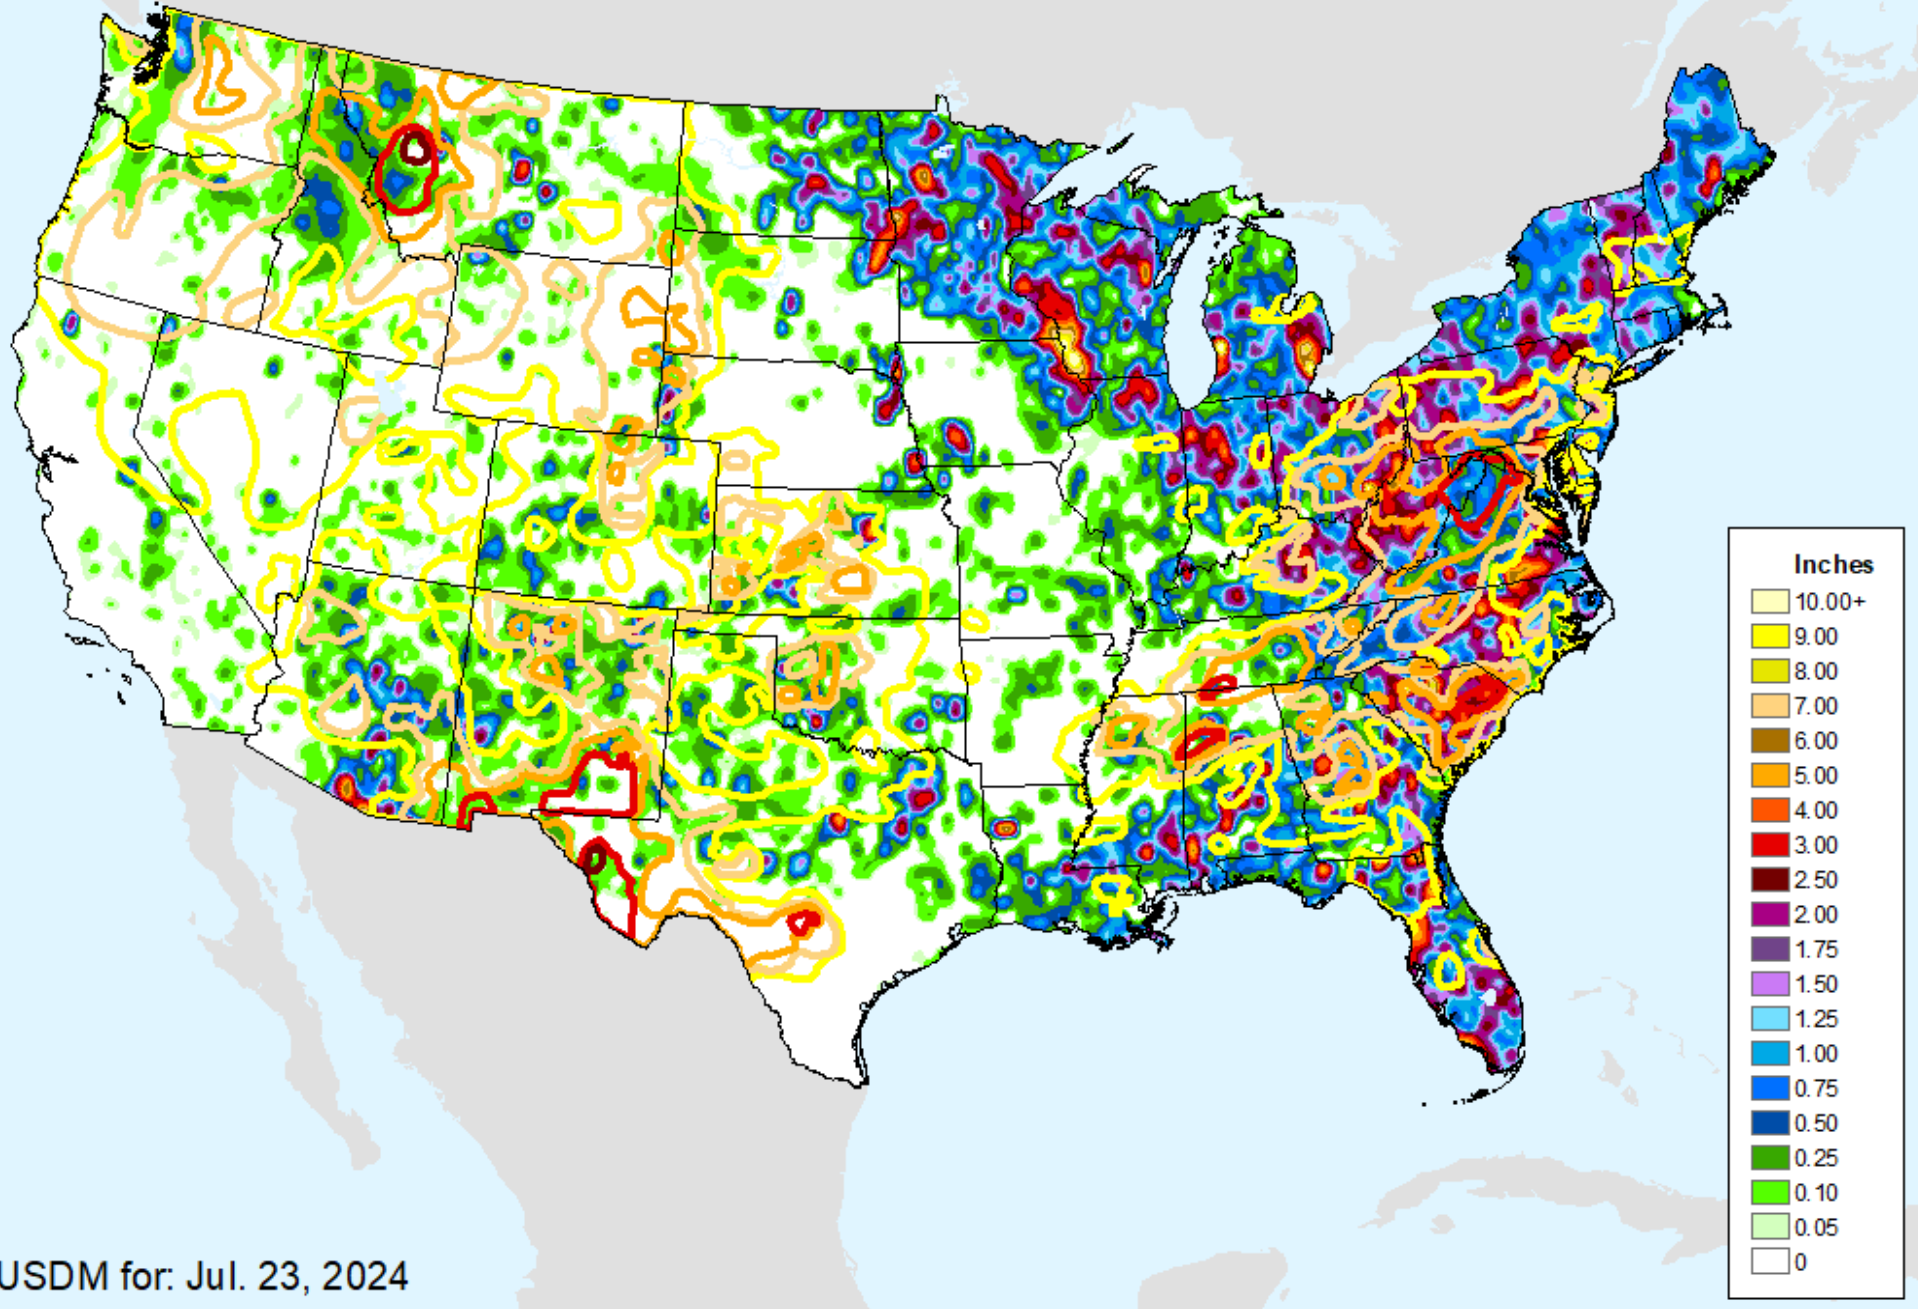

GFS (00z) 7-Day Precip Forecast

As of: Tuesday, July 30, 2024

USDM for: Jul. 23, 2024