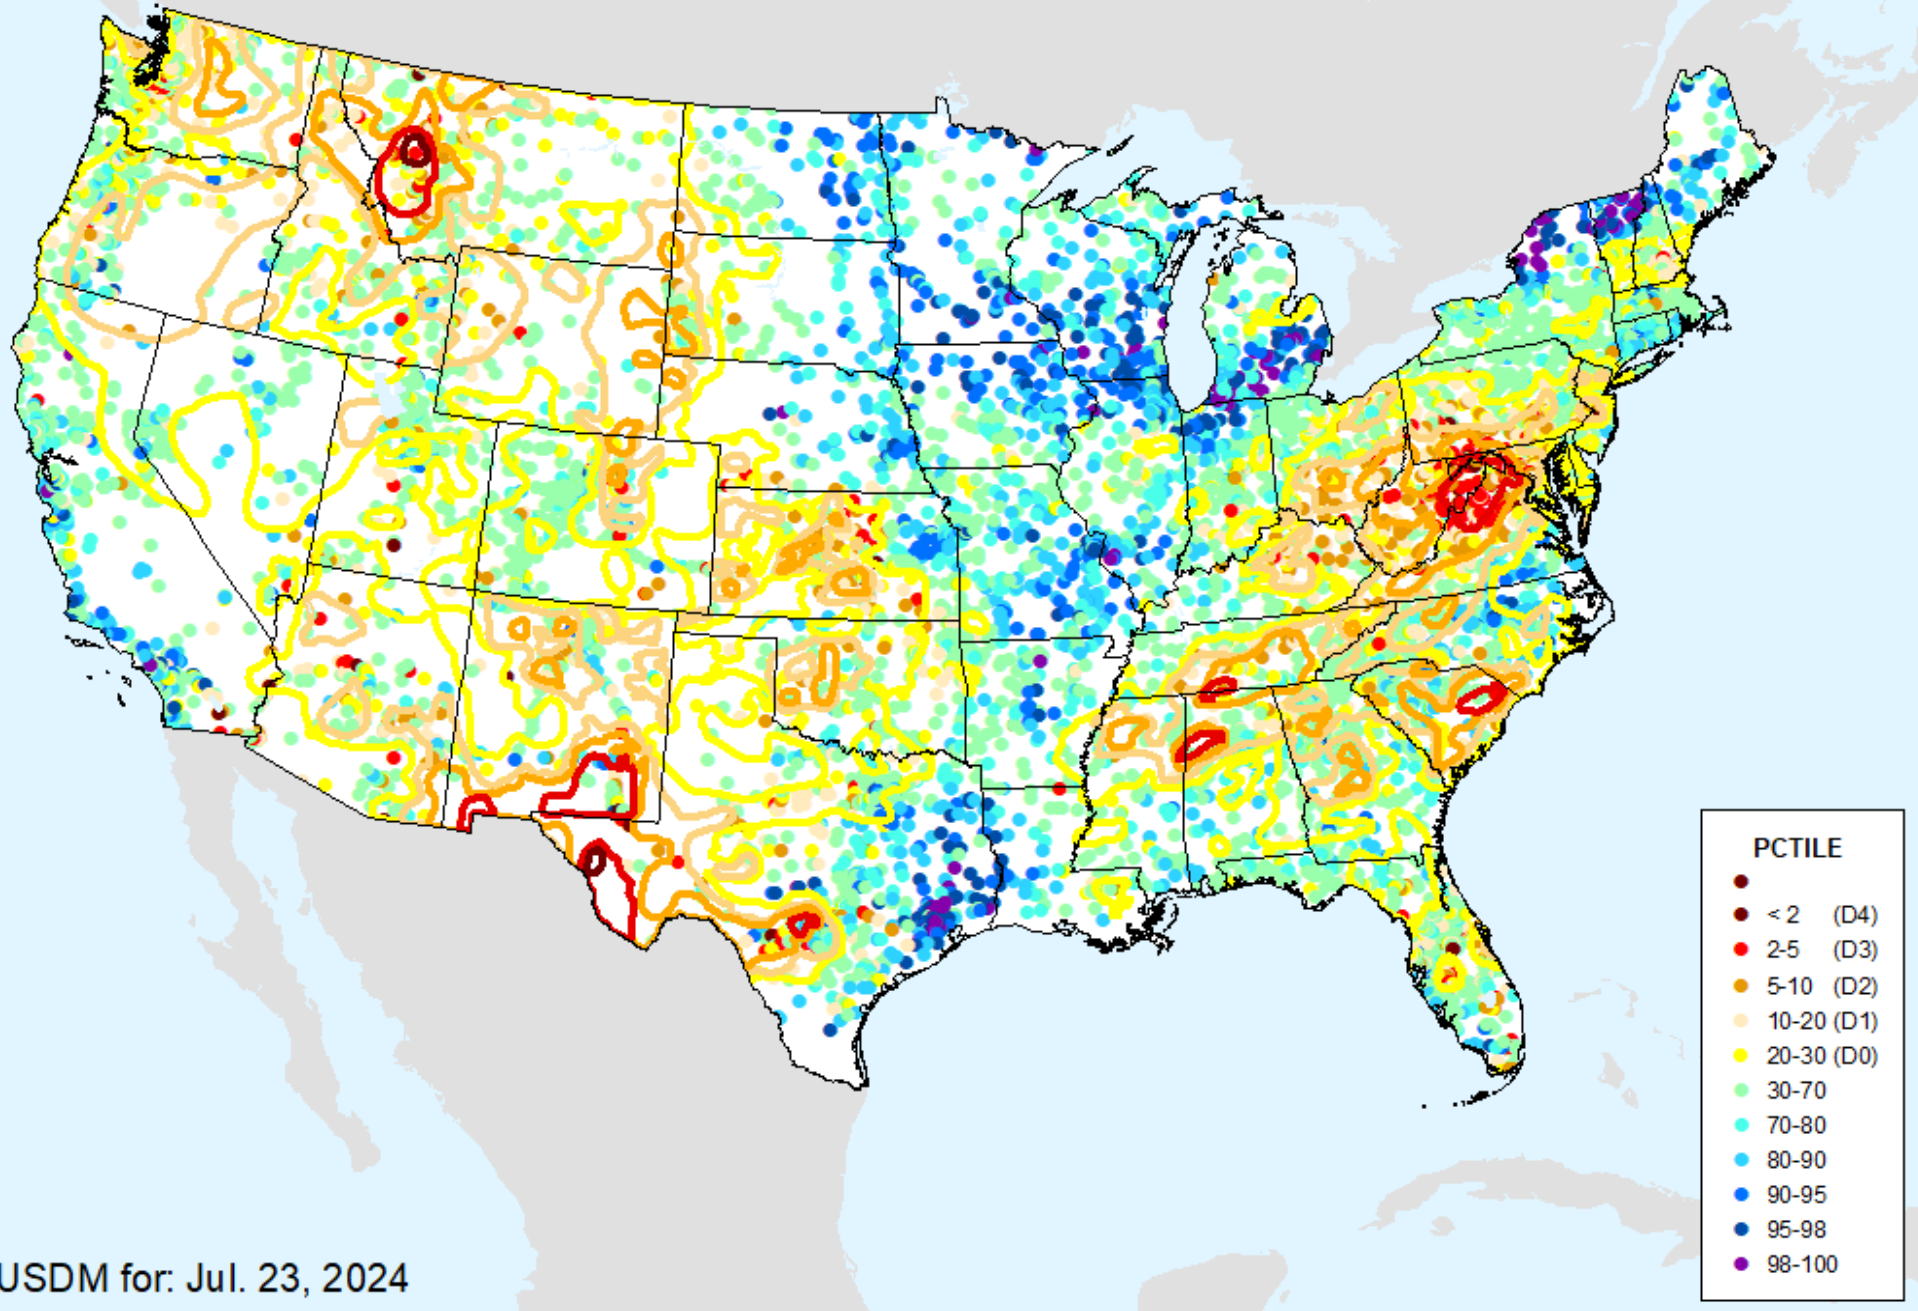

USGS 28-Day Avg Streamflow

As of: Tuesday, July 30, 2024

USDM for: Jul. 23, 2024