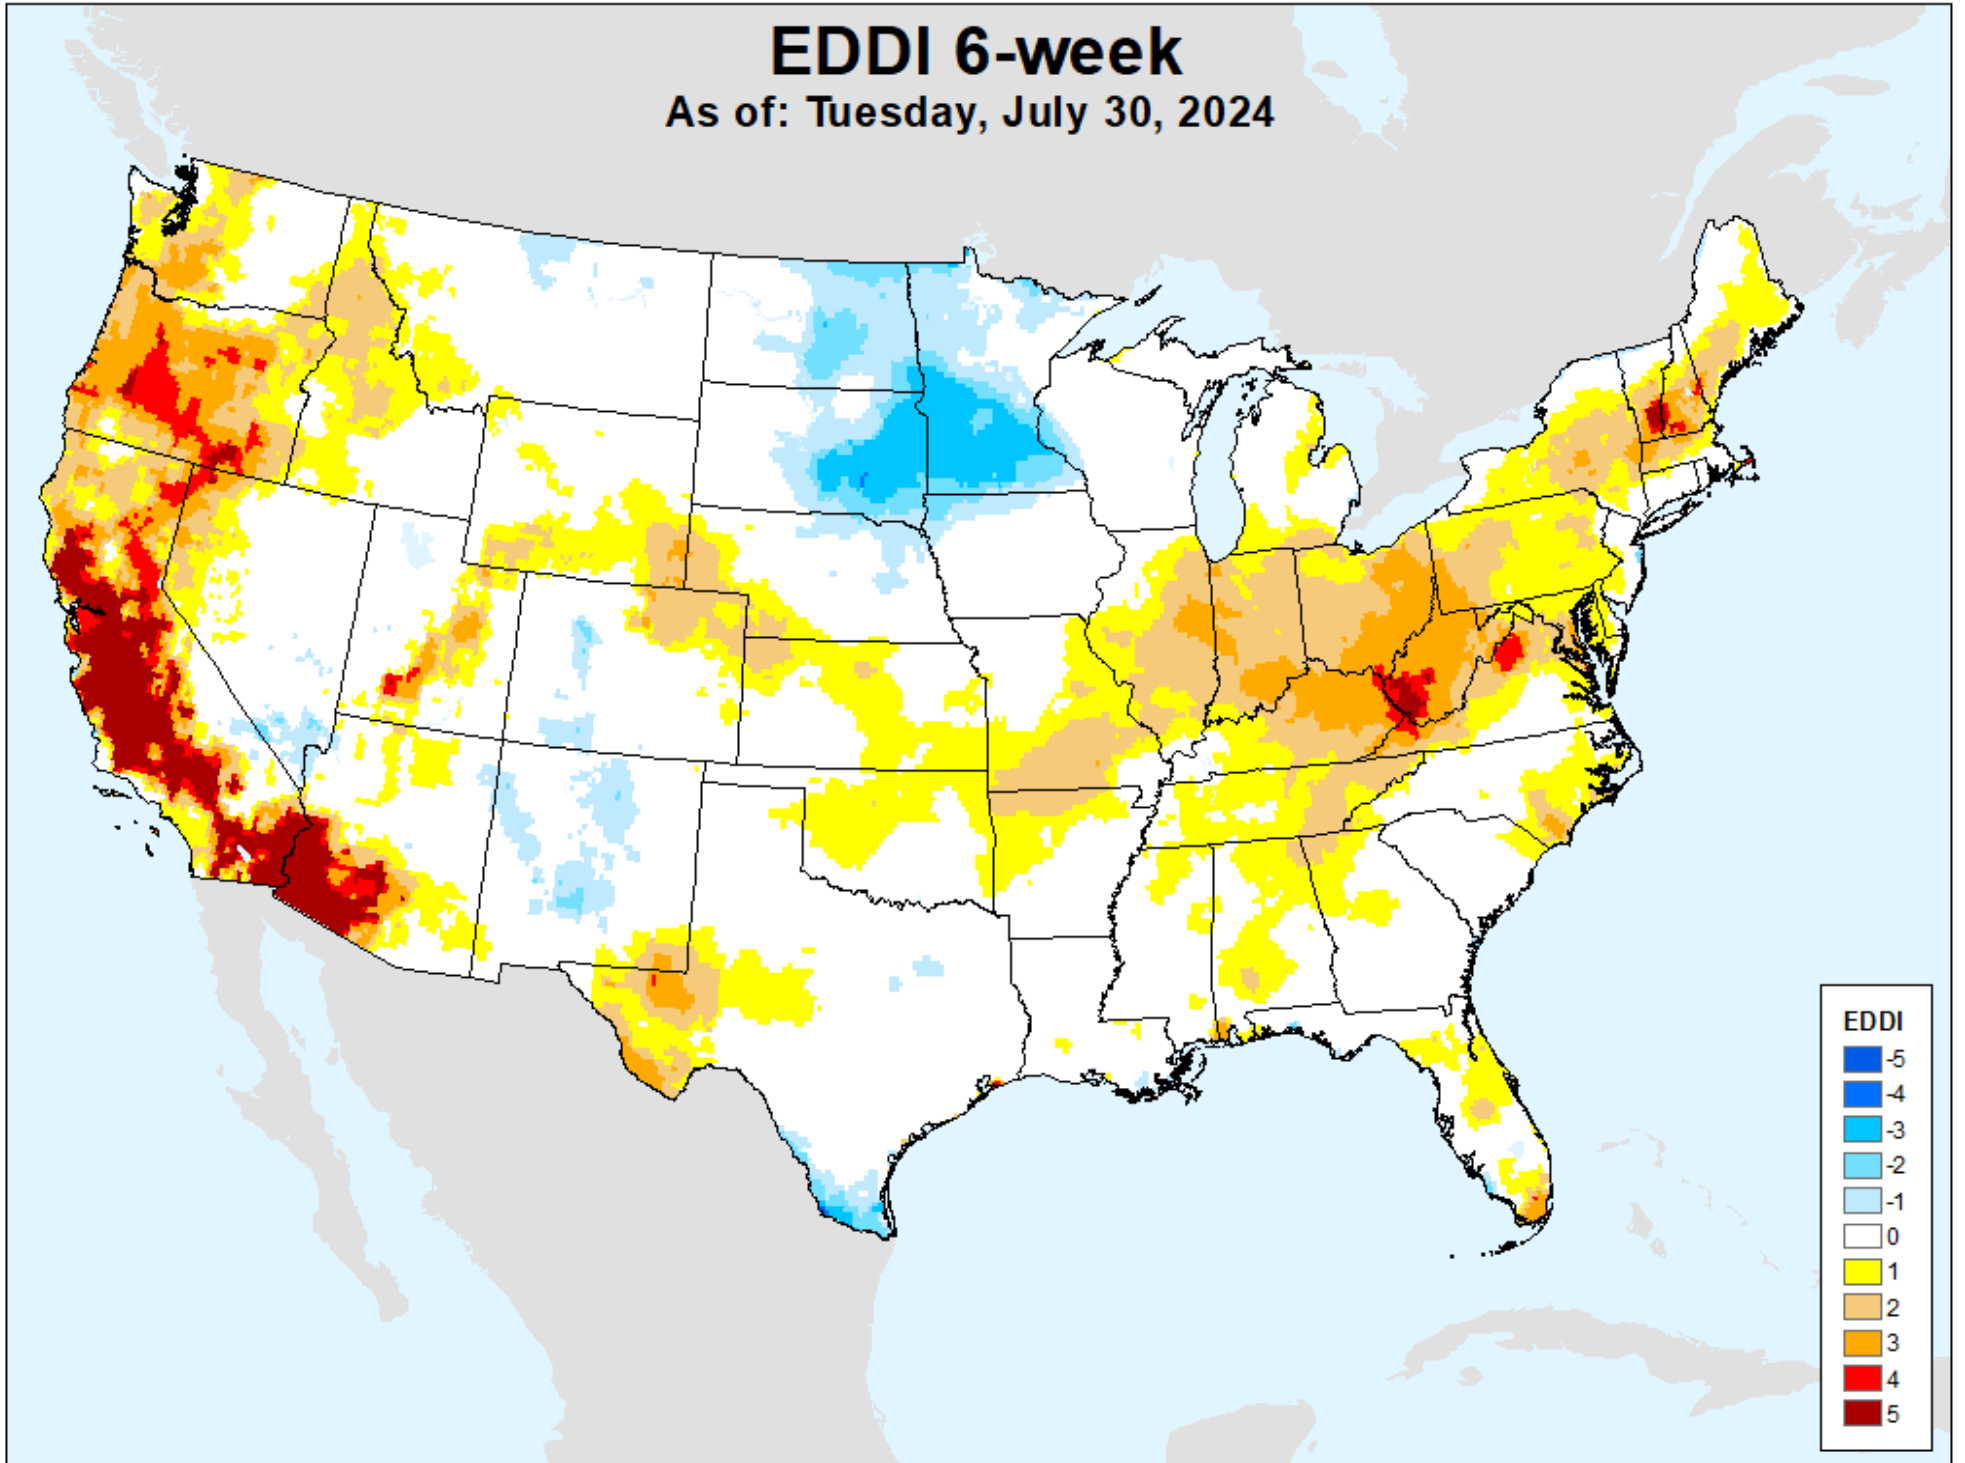

EDDI 6-week

As of: Tuesday, July 30, 2024