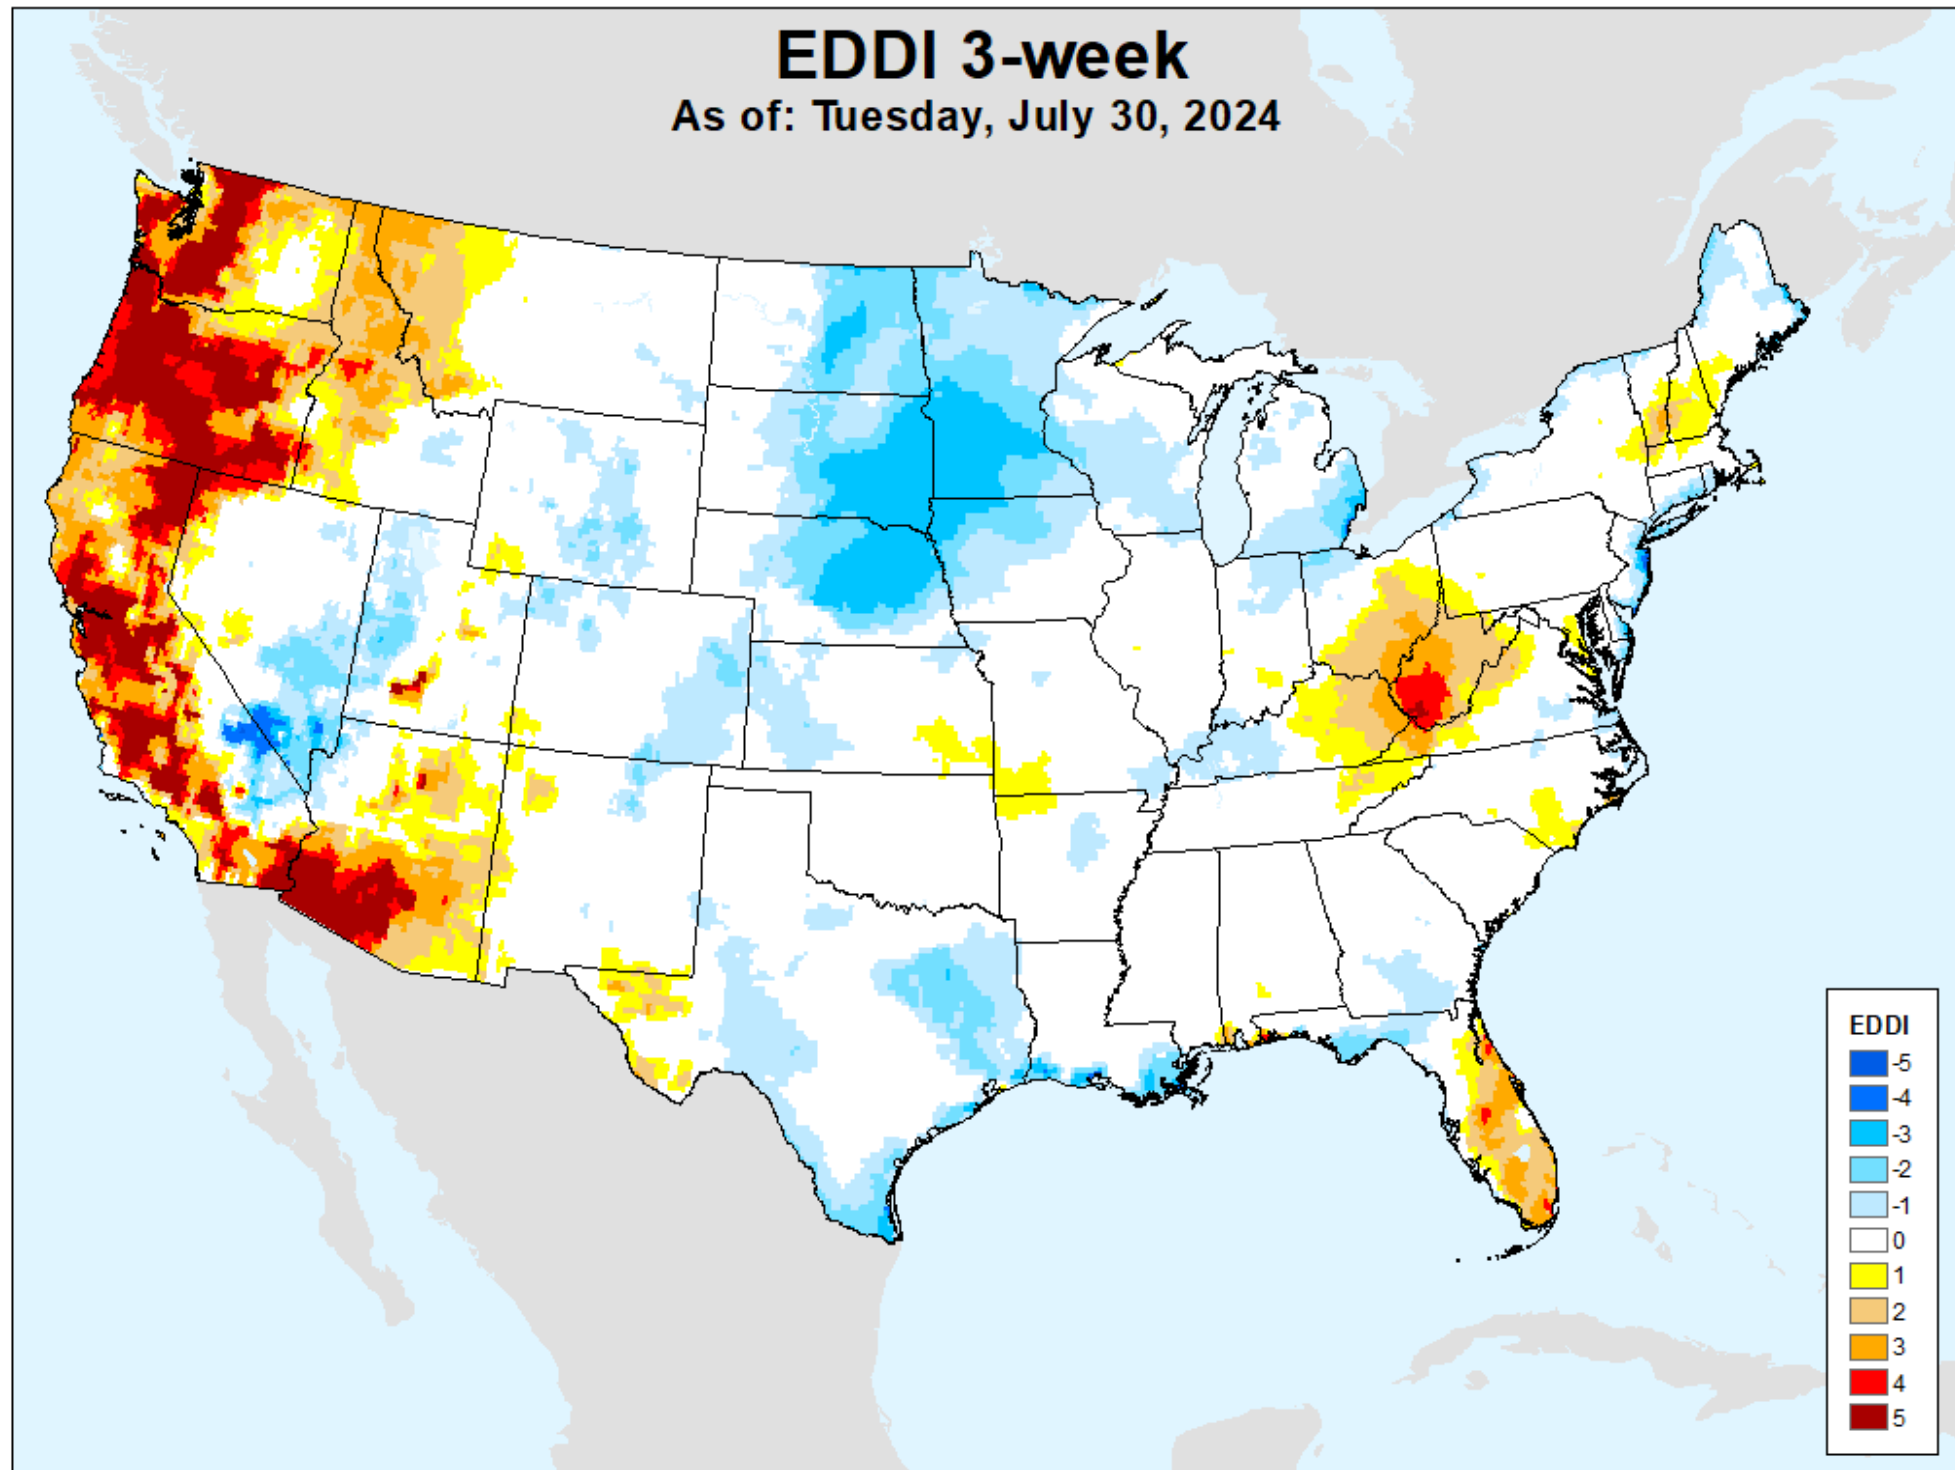

EDDI 3-week

As of: Tuesday, July 30, 2024