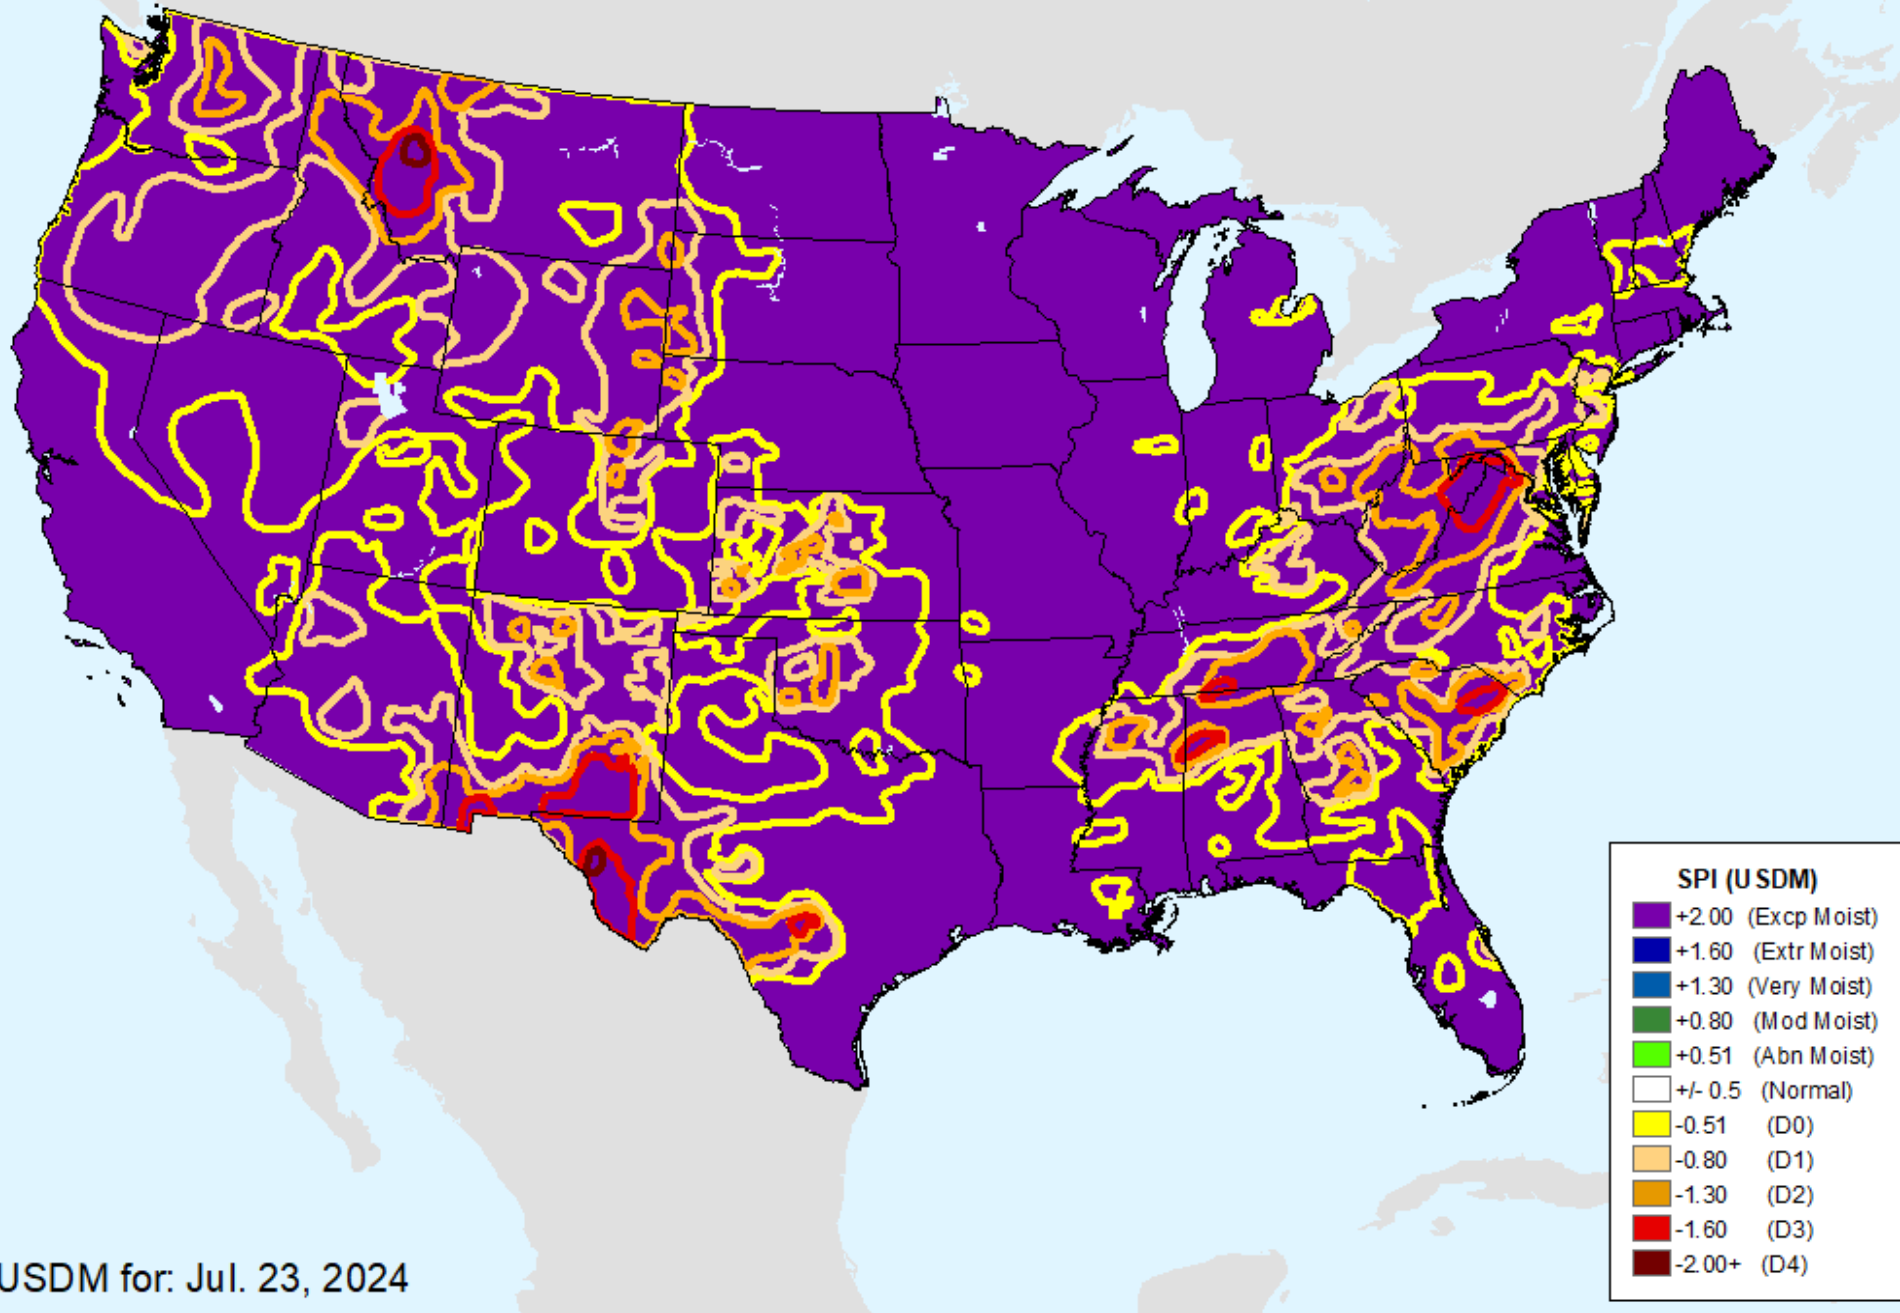

AHPS 3-month SPI

As of: Tuesday, July 30, 2024

USDM for: Jul. 23, 2024

AHPS 3-month SPI

As of: Tuesday, July 30, 2024

AHPS 6-month SPI

As of: Tuesday, July 30, 2024

USDM for: Jul. 23, 2024