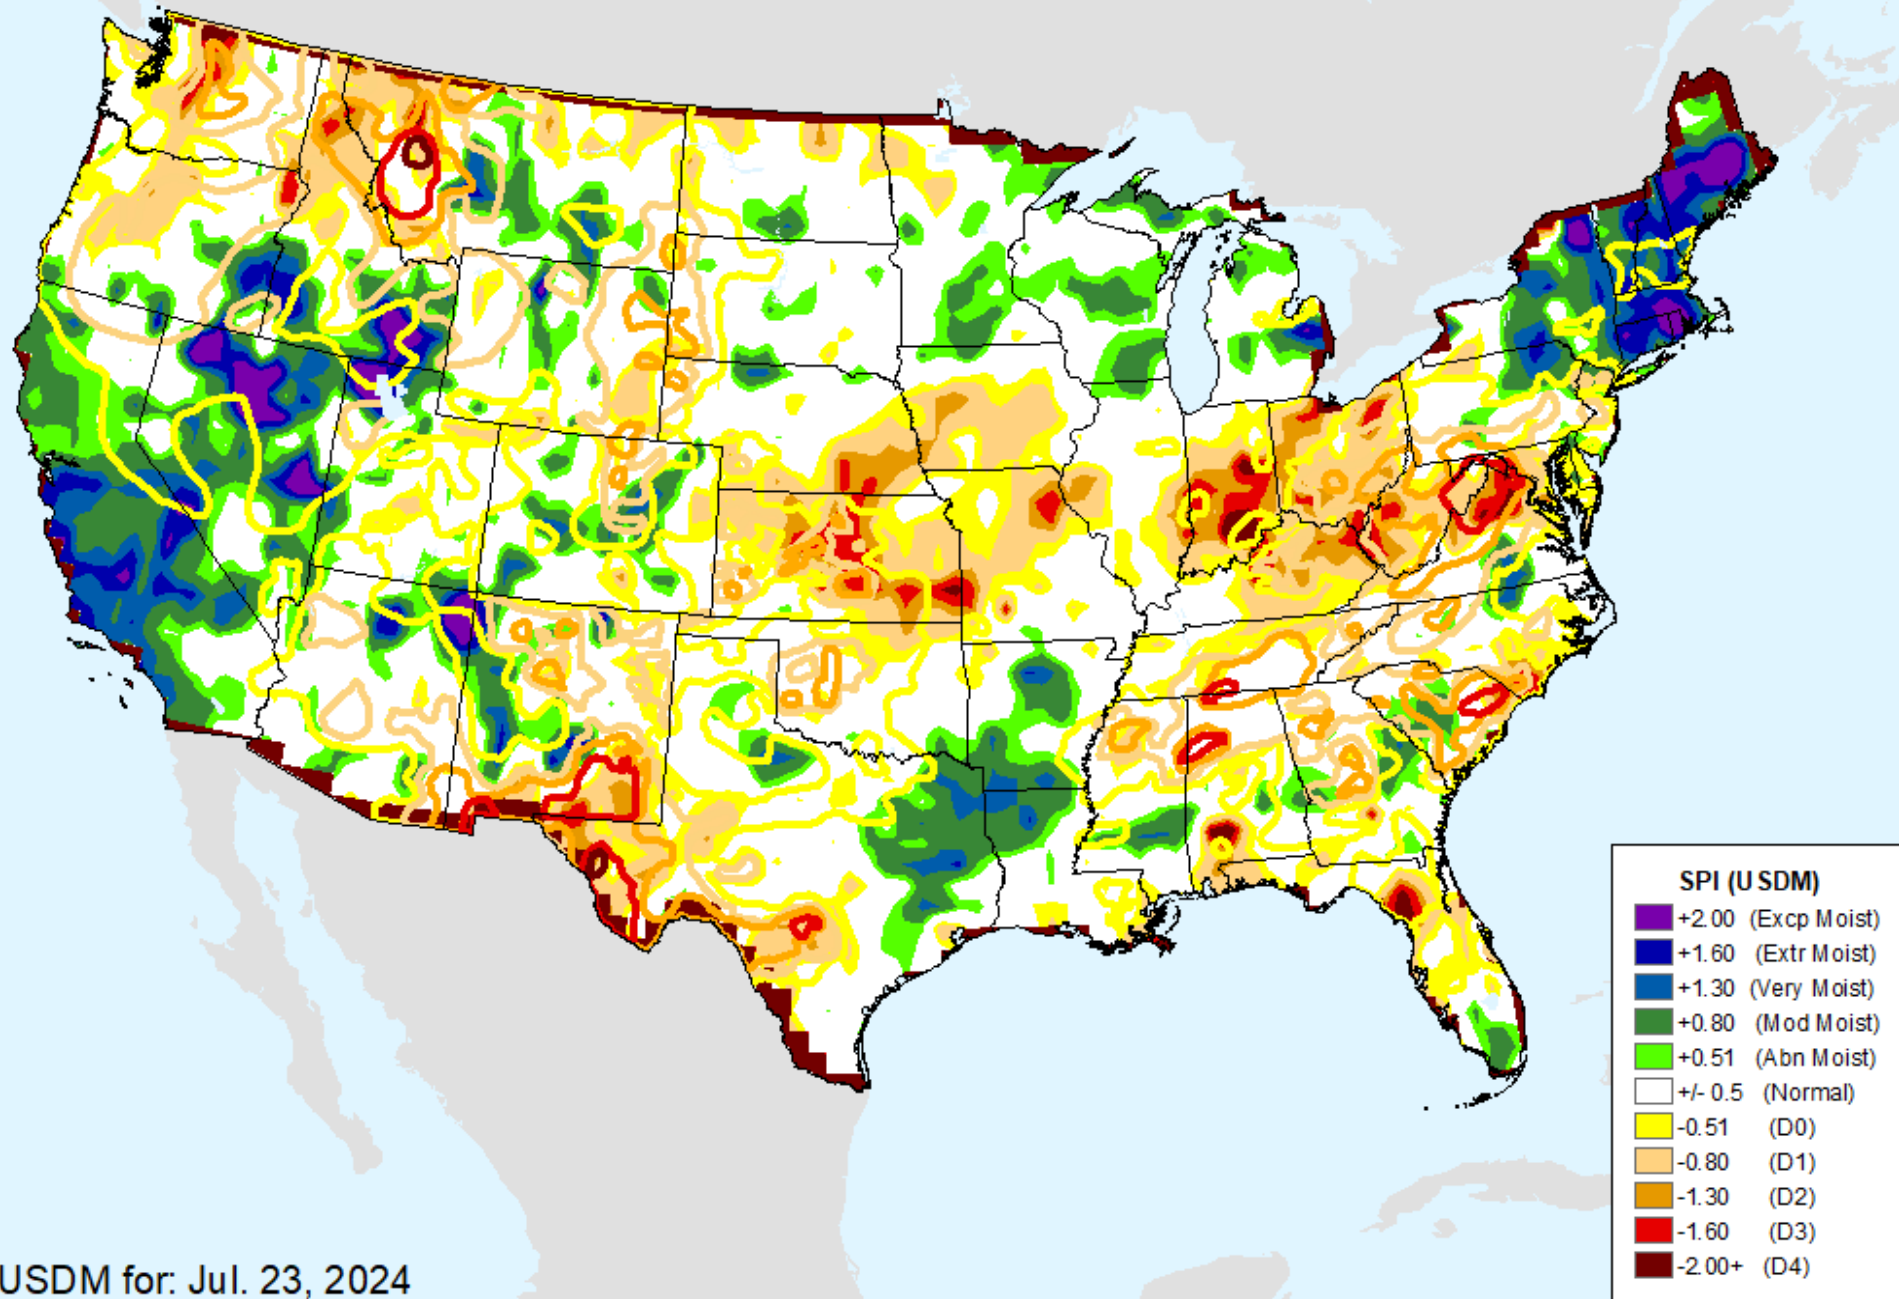

CPC 12-month SPI

As of: Tuesday, July 30, 2024

CPC 24-month SPI

As of: Tuesday, July 30, 2024

USDM for: Jul. 23, 2024

CPC 24-month SPI

As of: Tuesday, July 30, 2024

Vegetation Health Index