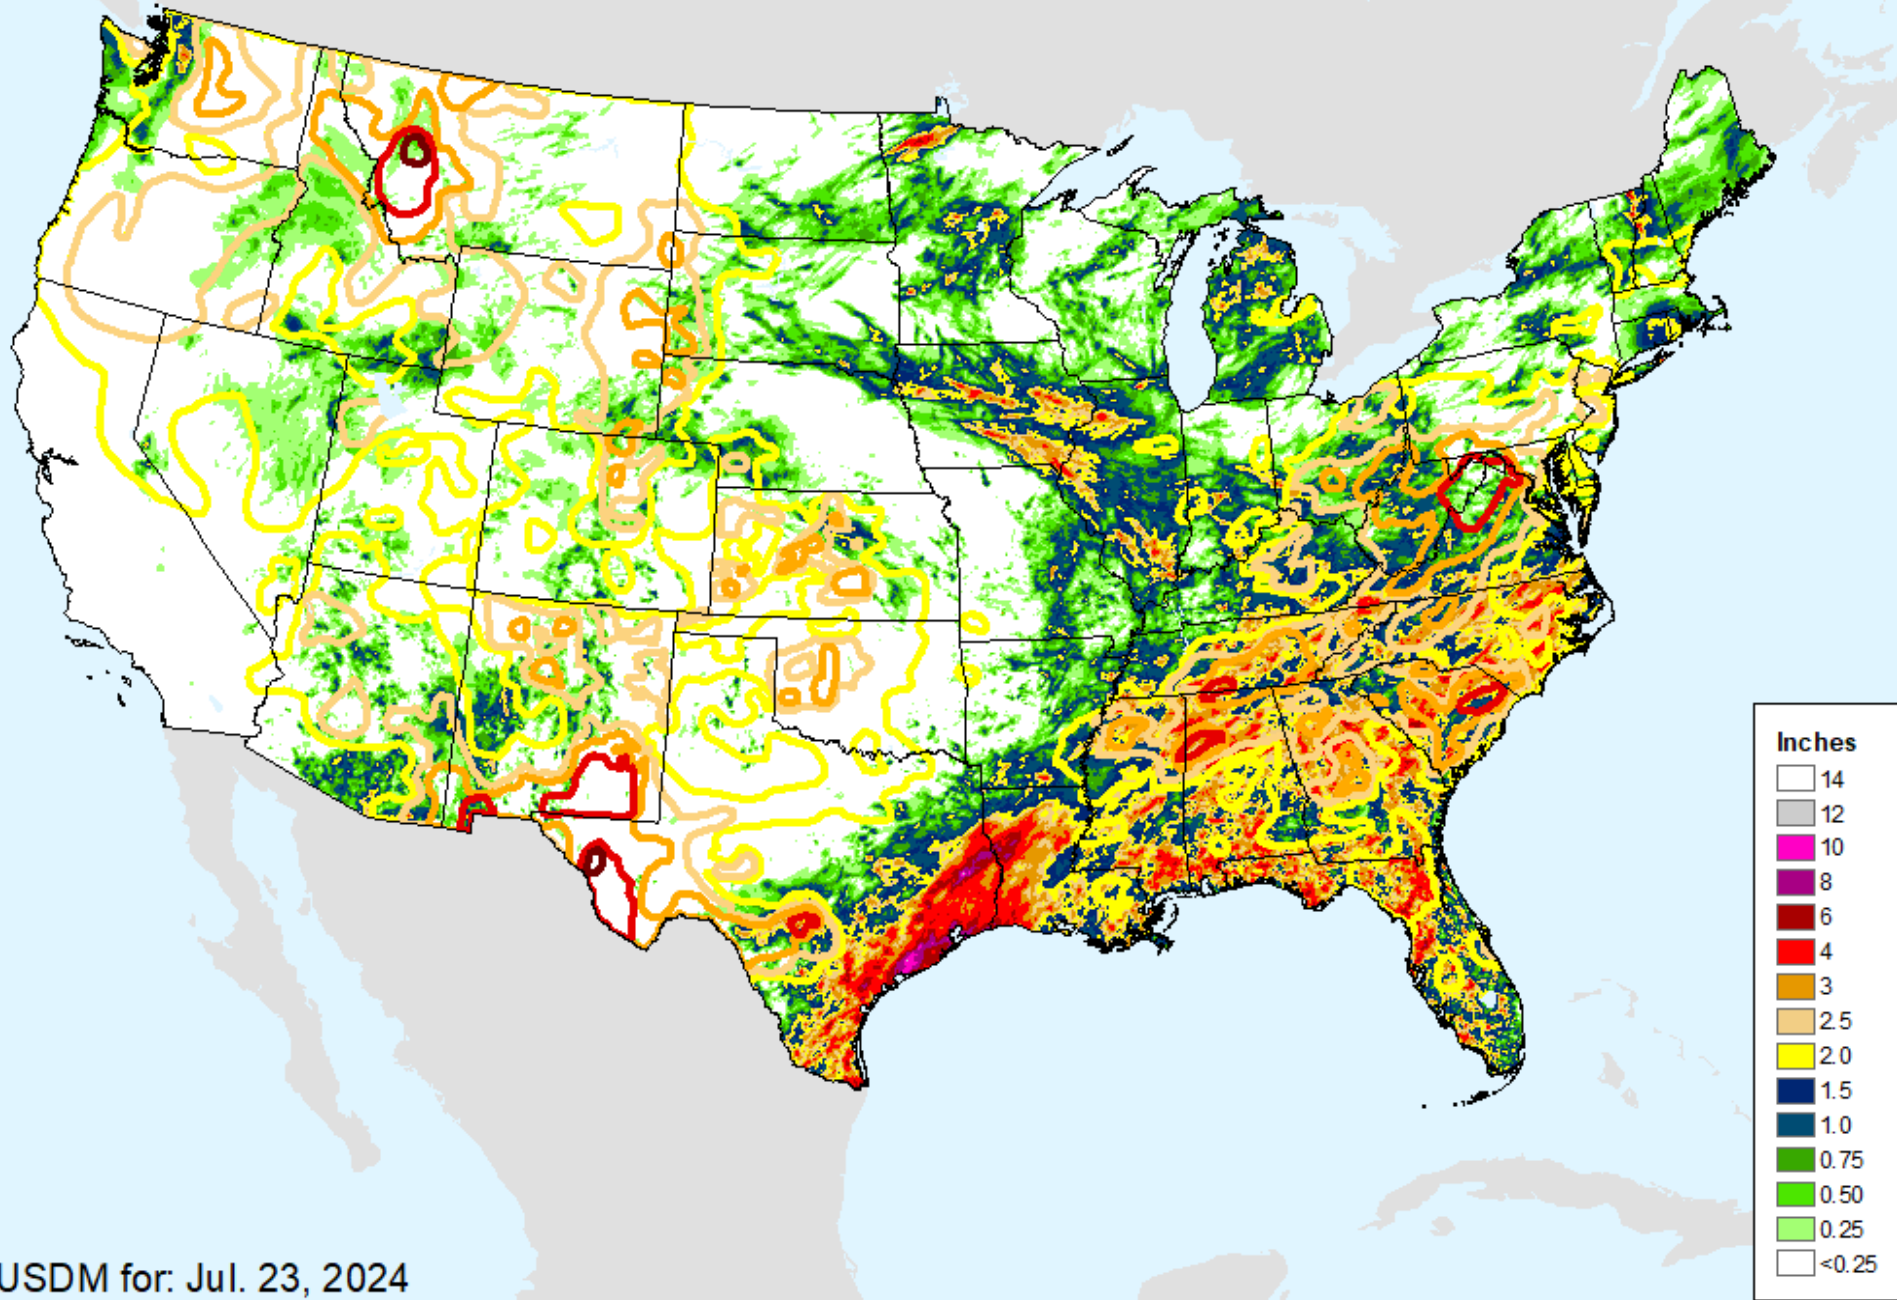

AHPS 7-Day Precipitation

As of: Tuesday, July 30, 2024

AHPS 7-Day Precipitation

As of: Tuesday, July 30, 2024

USDM for: Jul. 23, 2024

AHPS 14-Day Precip Departure

As of: Tuesday, July 30, 2024

USDM for: Jul. 23, 2024