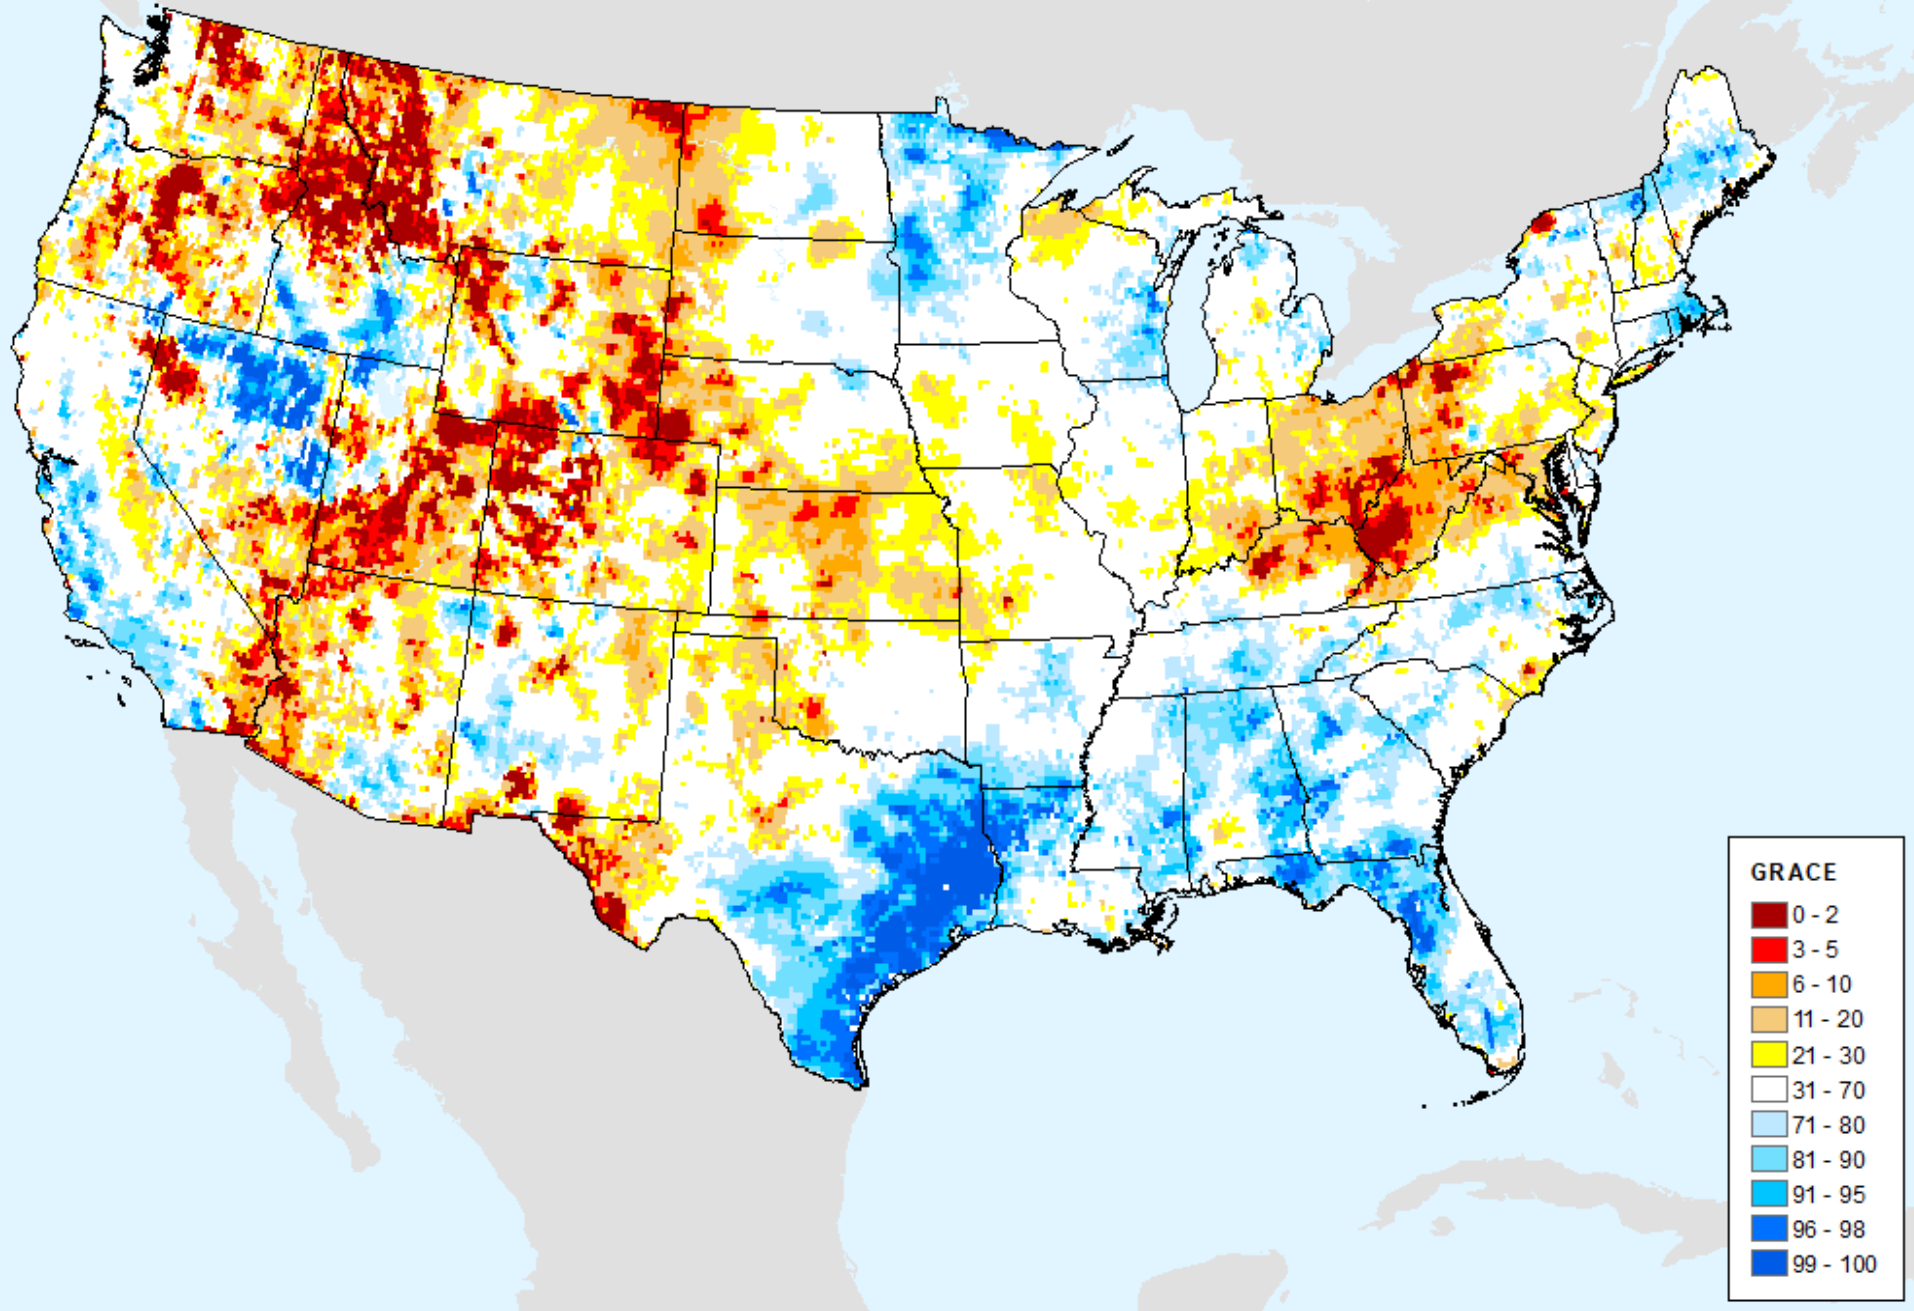

GRACE-Based Root Zone Soil Moisture Drought Indicator

As of: Tuesday, July 30, 2024

USDM for: Jul. 23, 2024

GRACE-Based Root Zone Soil Moisture Drought Indicator

As of: Tuesday, July 30, 2024

GRACE-Based Surface Soil Moisture Drought Indicator