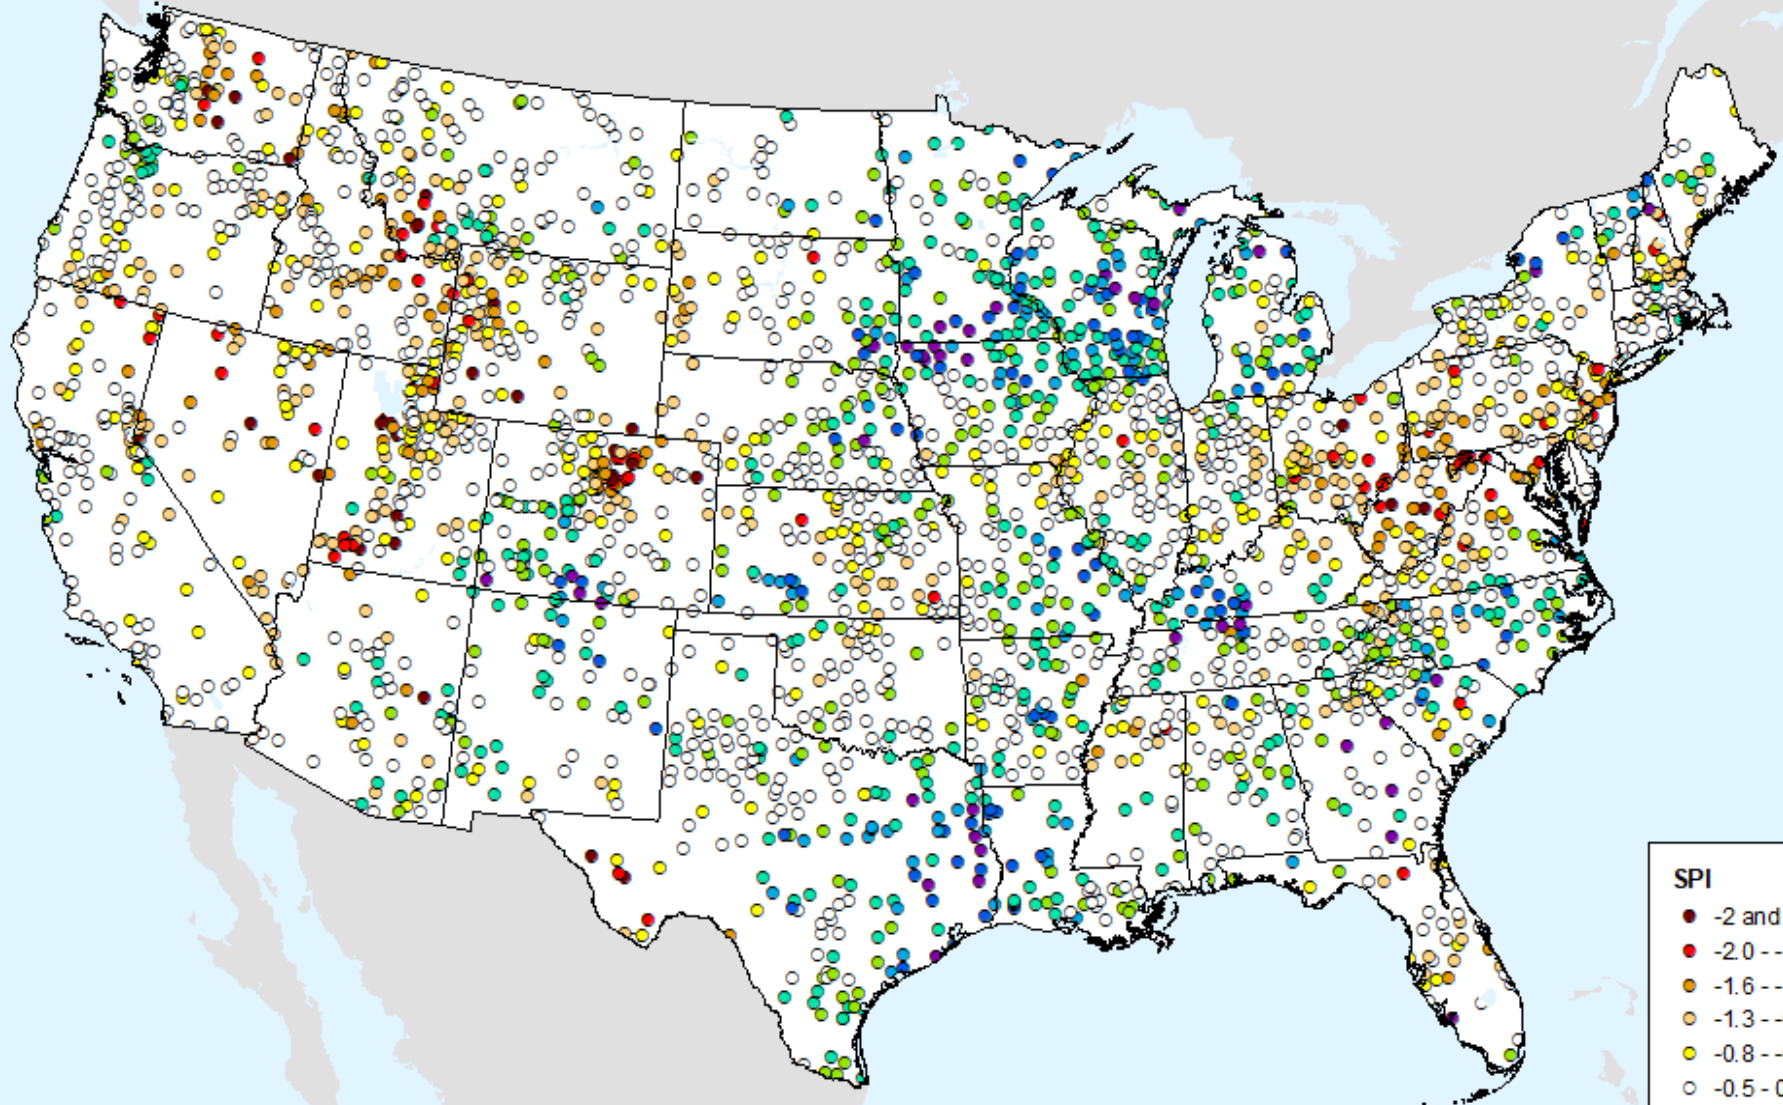

As of: Tuesday, July 30, 2024

HPRCC 3-month SPI

As of: Tuesday, July 30, 2024

USDM for: Jul. 23, 2024

HPRCC 3-month SPI

As of: Tuesday, July 30, 2024

SPI

- -2 and Greater
- -2.0 -- -1.6
- -1.6 -- -1.3
- -1.3 -- -0.8
- -0.8 -- -0.5
- -0.5 - 0.5
- 0.5 - 0.8
- 0.8 - 1.3
- 1.3 - 1.6
- 1.6 - 2.0
- 2.0 and Greater