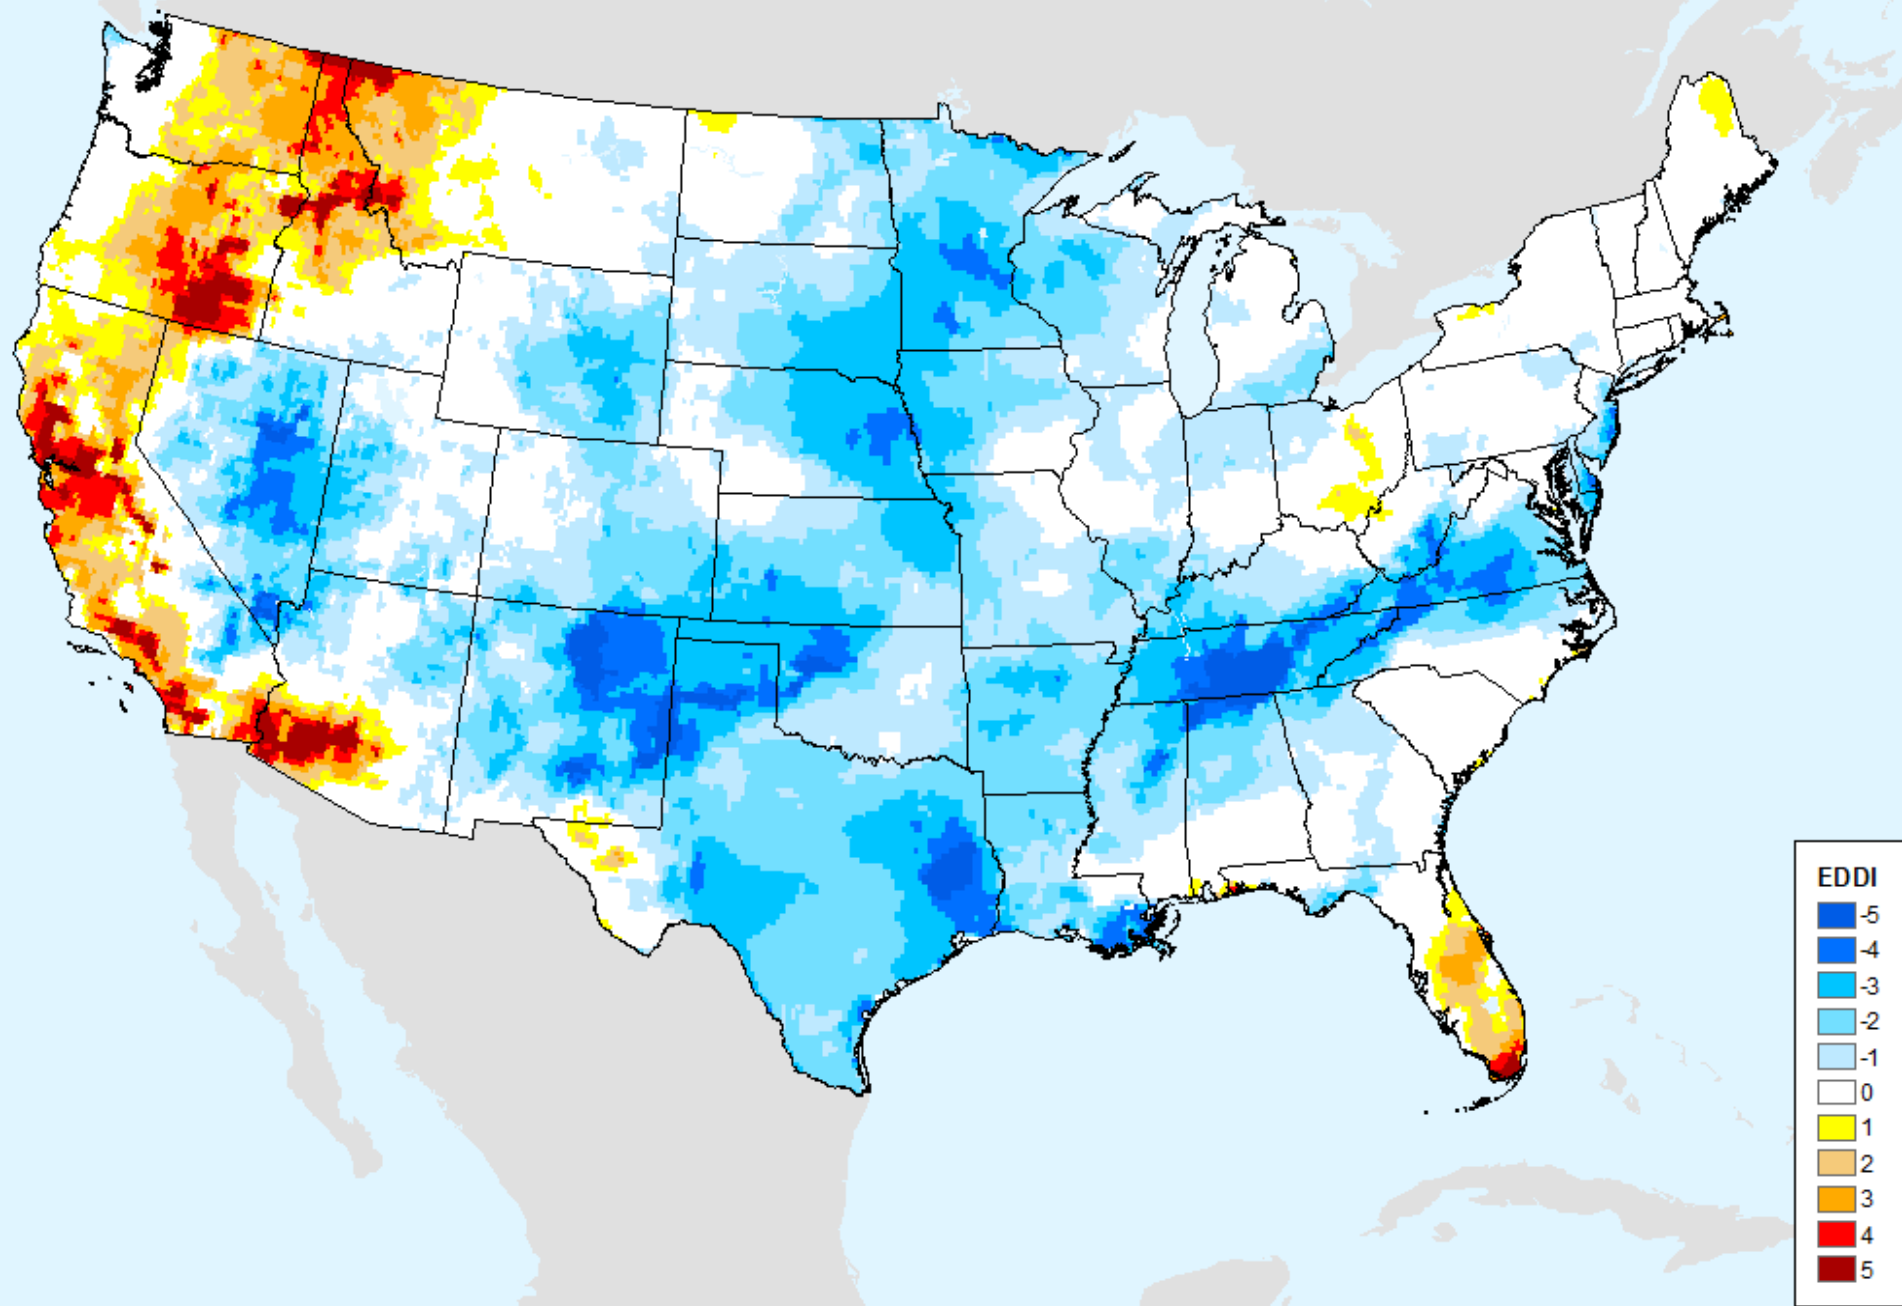

USDM for: Jul. 23, 2024

AHPS 36-month SPEI

As of: Tuesday, July 30, 2024

EDDI 1-week

As of: Tuesday, July 30, 2024

USDM for: Jul. 23, 2024

EDDI 1-week

As of: Tuesday, July 30, 2024