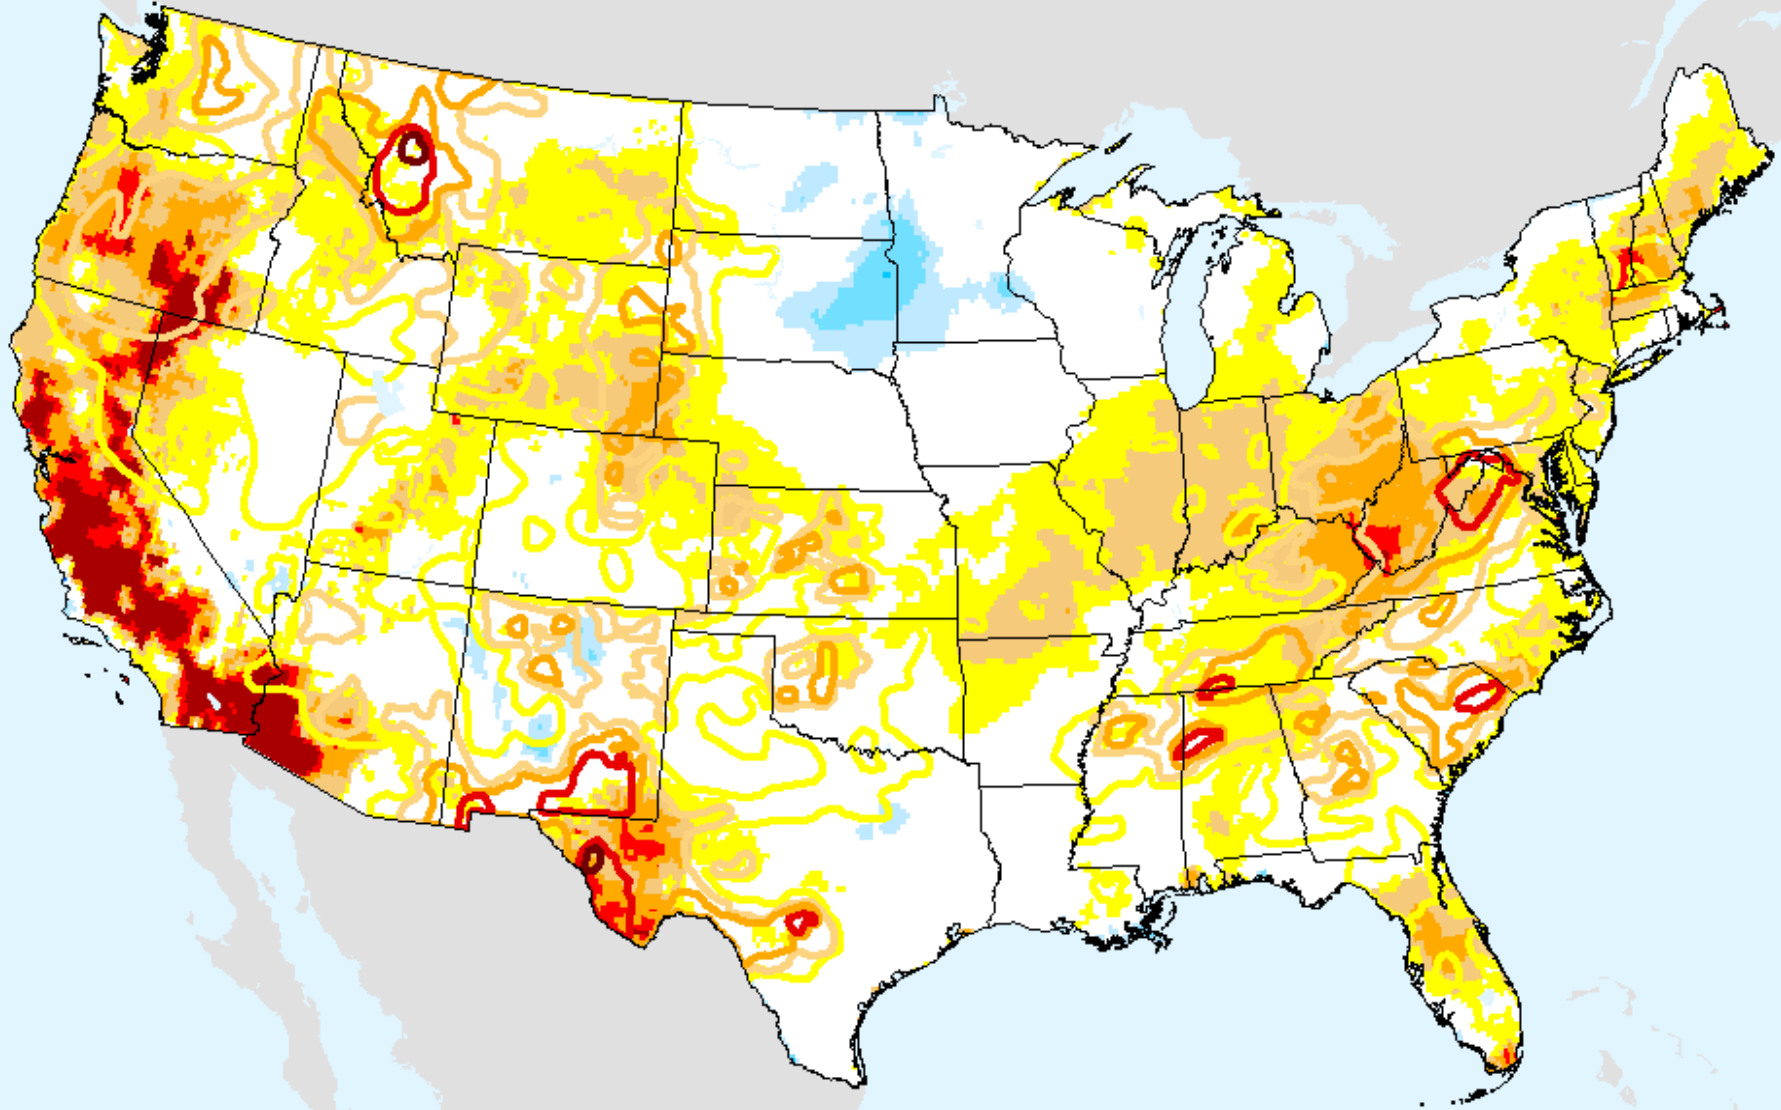

As of: Tuesday, July 30, 2024

EDDI 7-week

As of: Tuesday, July 30, 2024

USDM for: Jul. 23, 2024

EDDI 7-week

As of: Tuesday, July 30, 2024

EDDI 8-week

As of: Tuesday, July 30, 2024