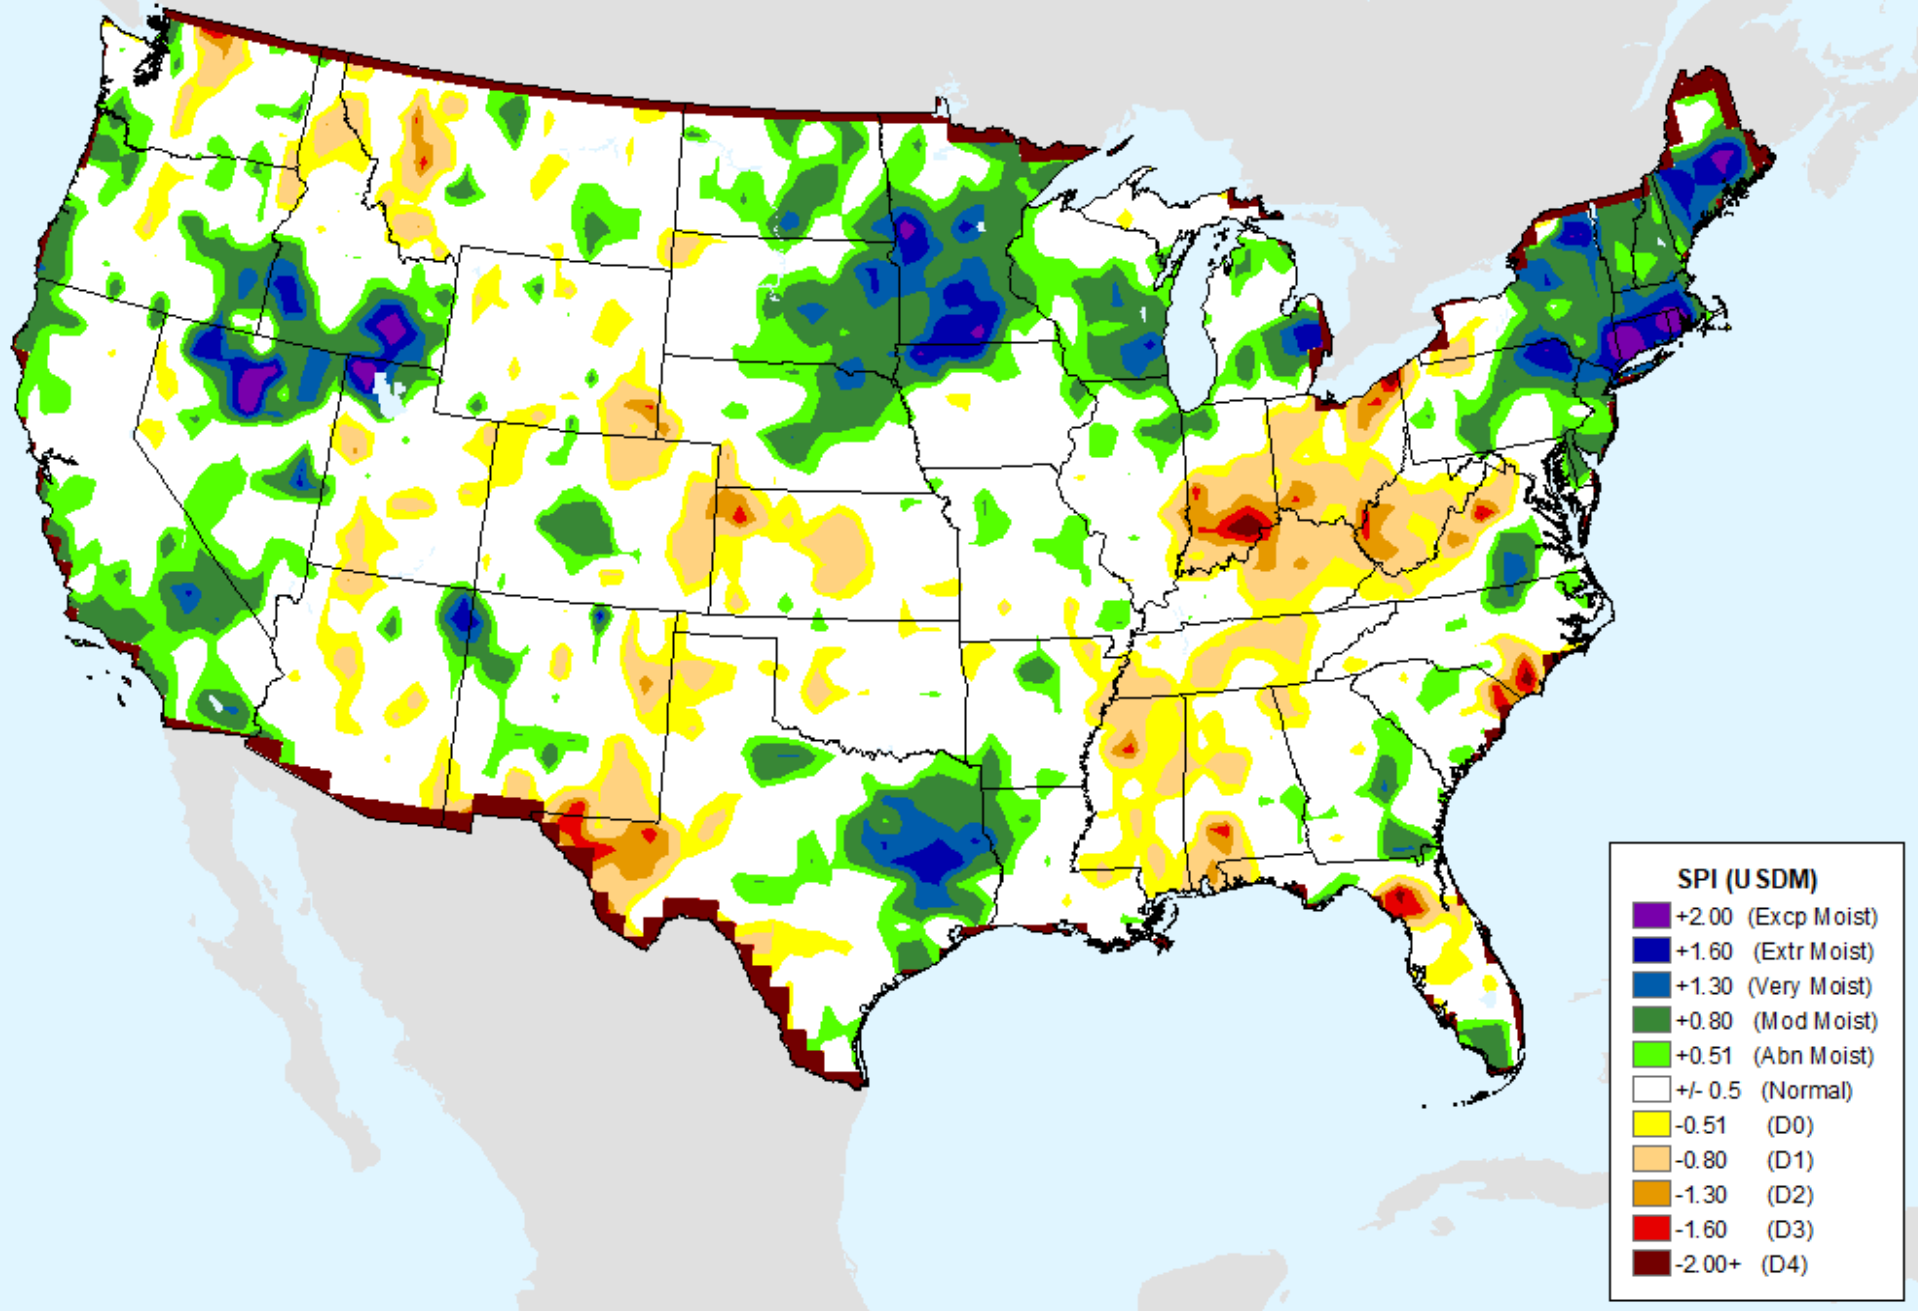

CPC 12-month SPI

As of: Tuesday, July 30, 2024

CPC 24-month SPI

As of: Tuesday, July 30, 2024

USDM for: Jul. 23, 2024

CPC 24-month SPI

As of: Tuesday, July 30, 2024

Vegetation Health Index