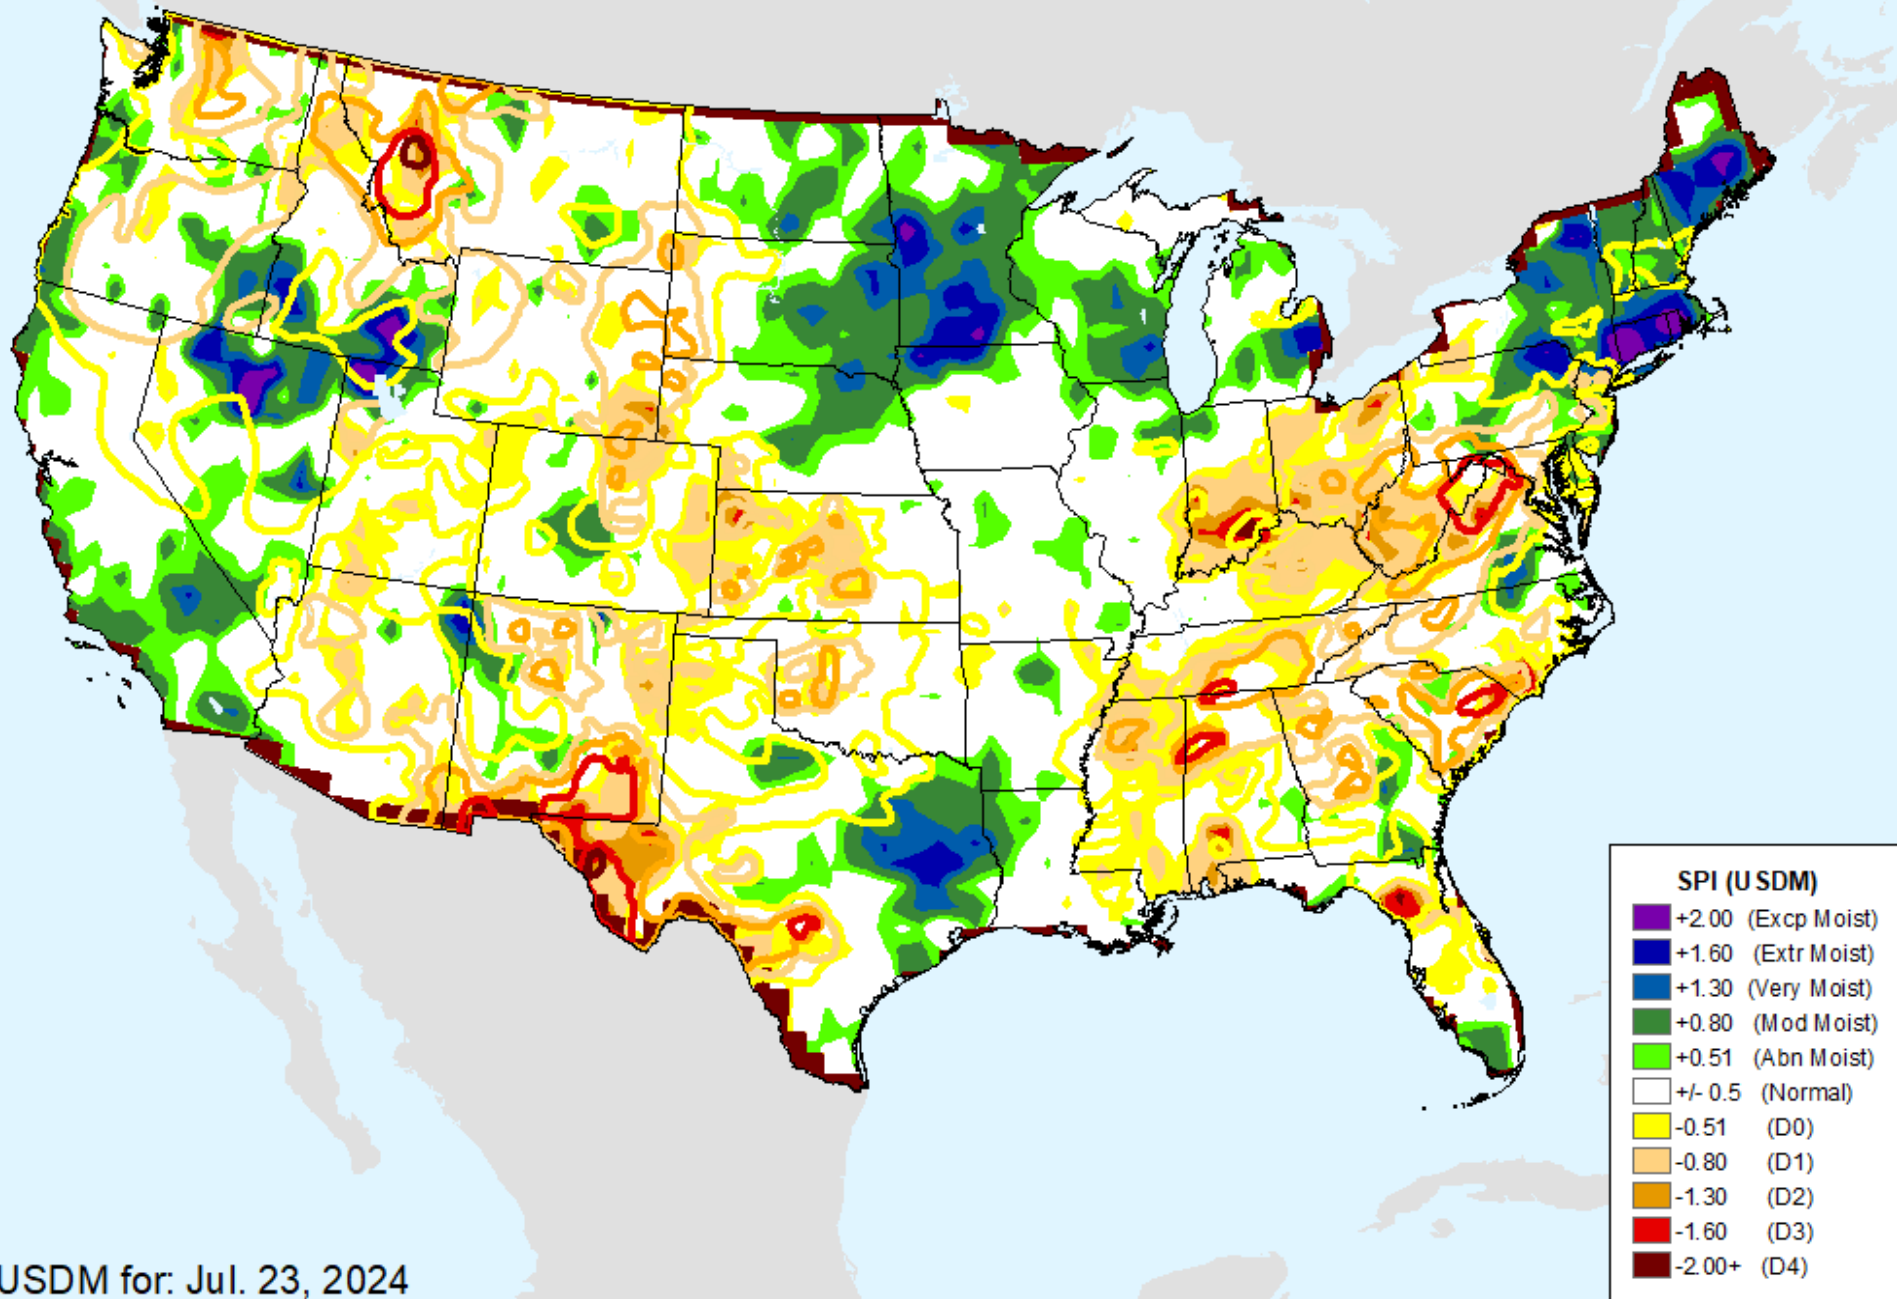

CPC 12-month SPI

As of: Tuesday, July 30, 2024

USDM for: Jul. 23, 2024