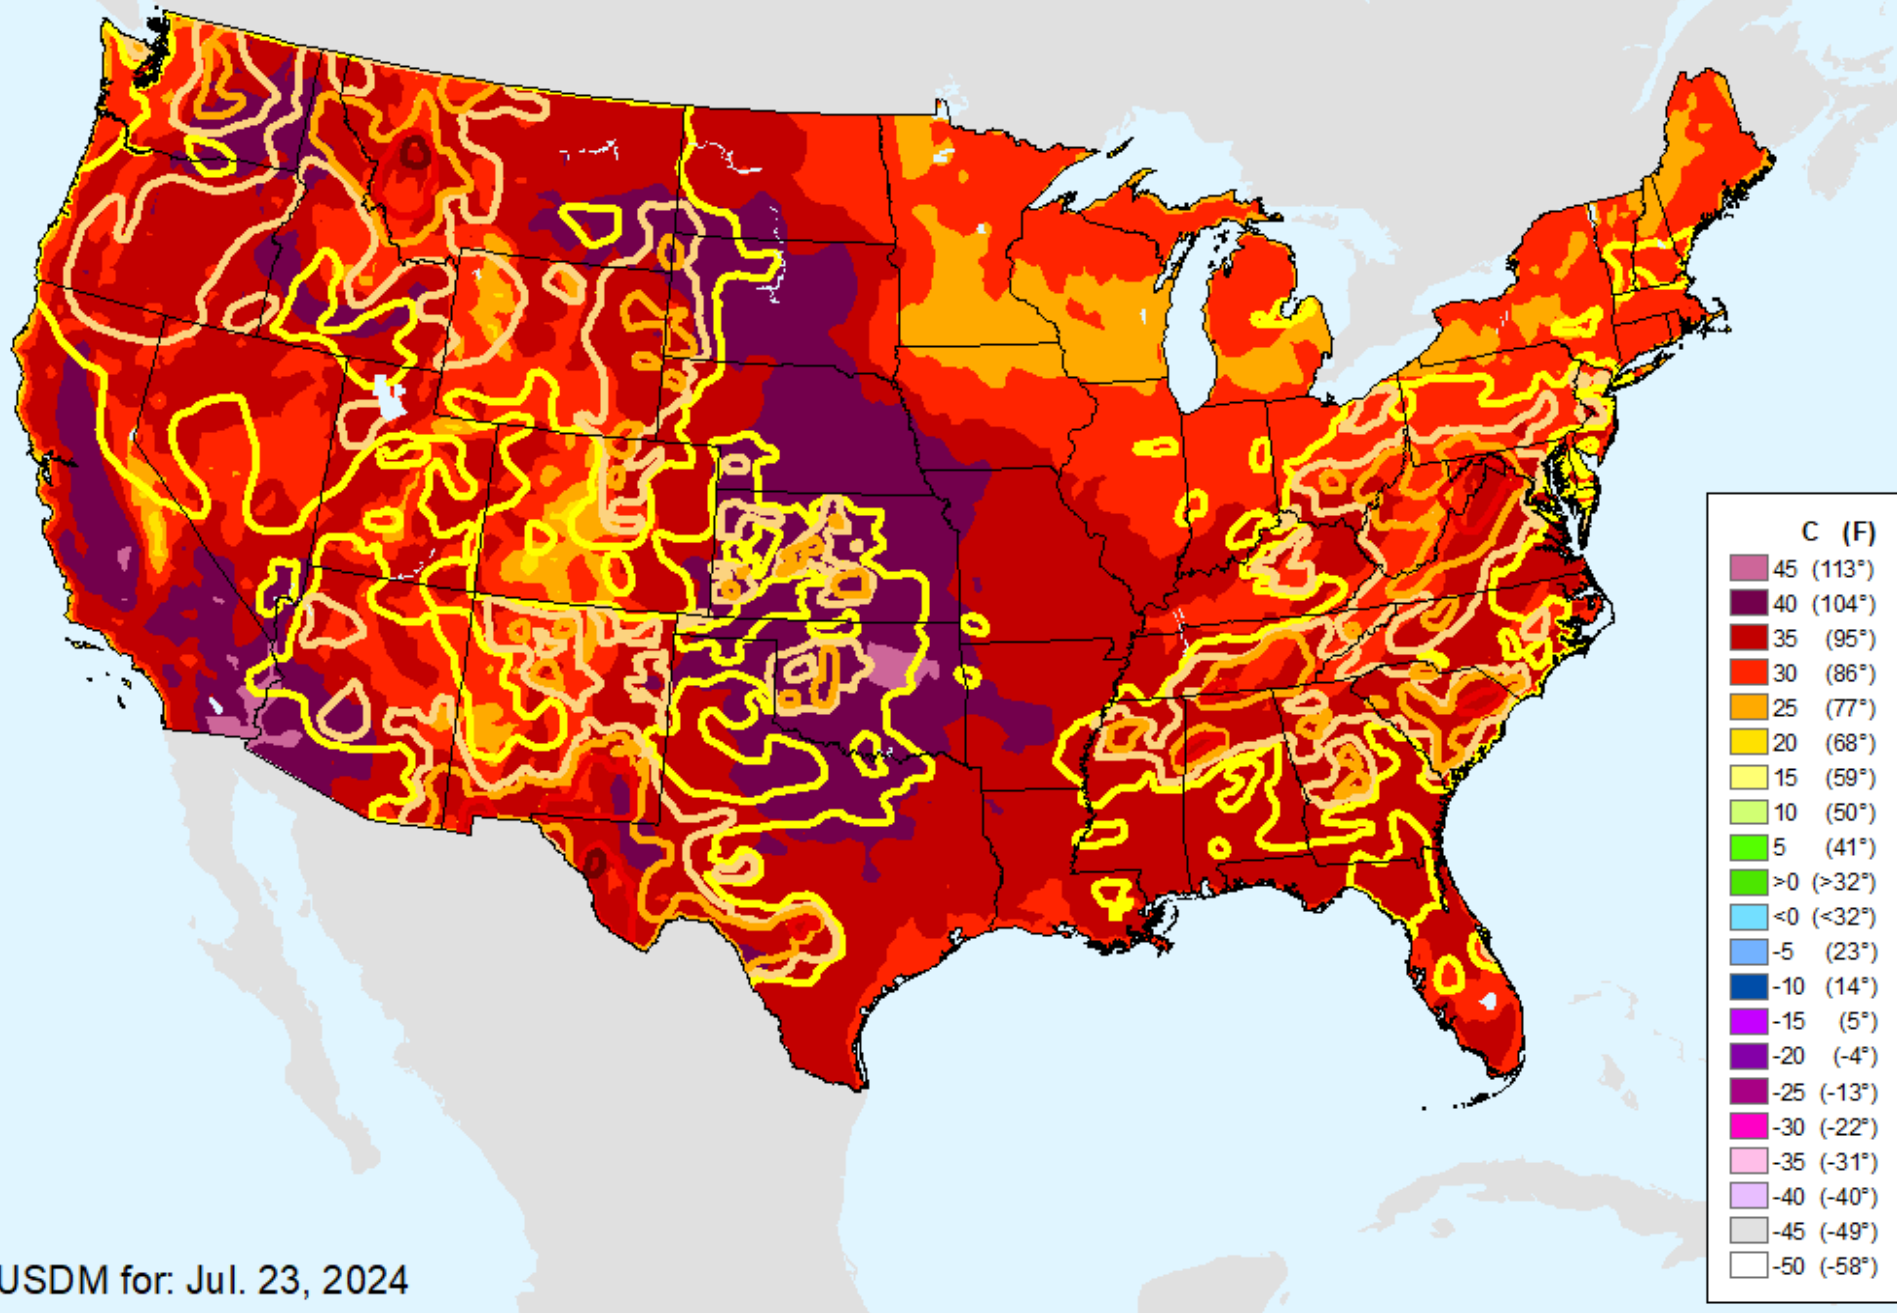

GFS (00z) 7-Day Max Temp Forecast

As of: Tuesday, July 30, 2024

USDM for: Jul. 23, 2024