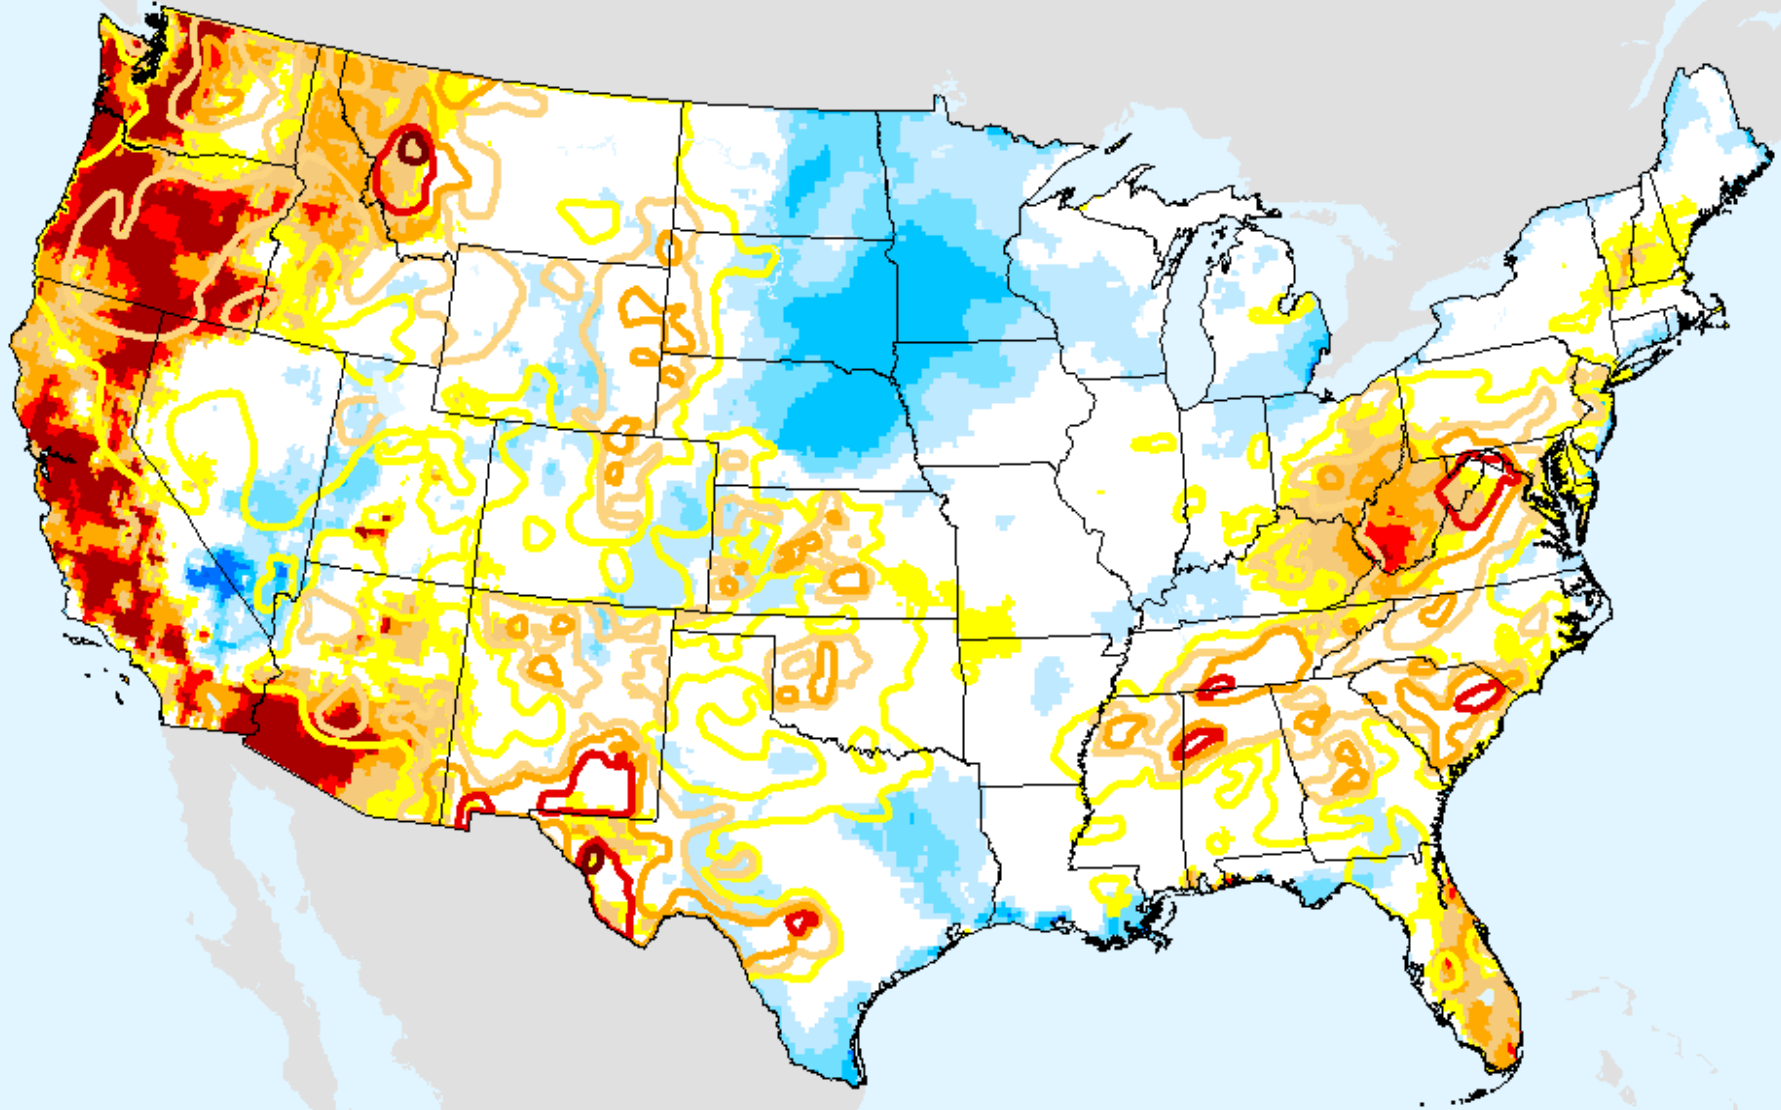

EDDI 2-week

As of: Tuesday, July 30, 2024

USDM for: Jul. 23, 2024

EDDI 2-week

As of: Tuesday, July 30, 2024

EDDI 3-week

As of: Tuesday, July 30, 2024

USDM for: Jul. 23, 2024