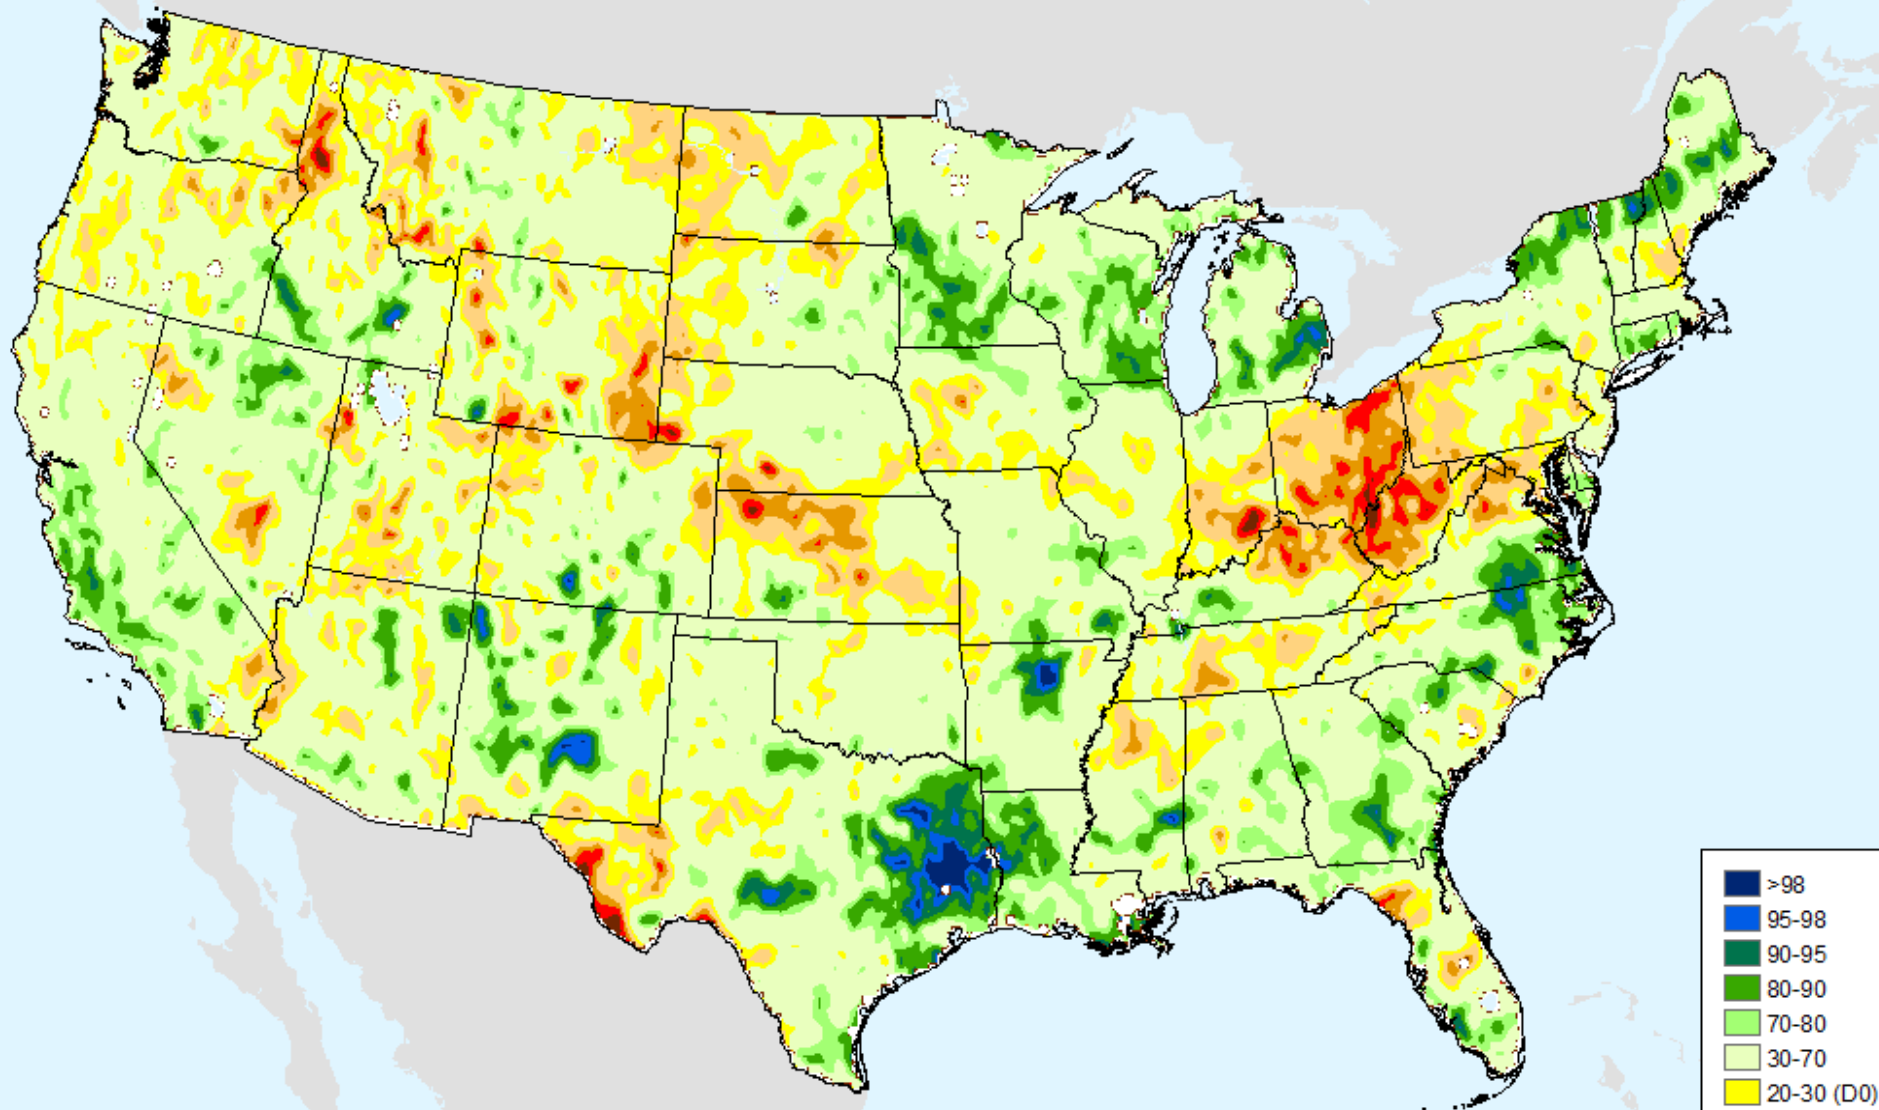

USDM for: Jul. 23, 2024

NLDAS-2 Ensemble Soil Moisture

As of: Tuesday, July 30, 2024

NLDAS-2 Ensemble Soil Moisture

As of: Tuesday, July 30, 2024

USDM for: Jul. 23, 2024

NLDAS-2 Ensemble Soil Moisture

As of: Tuesday, July 30, 2024