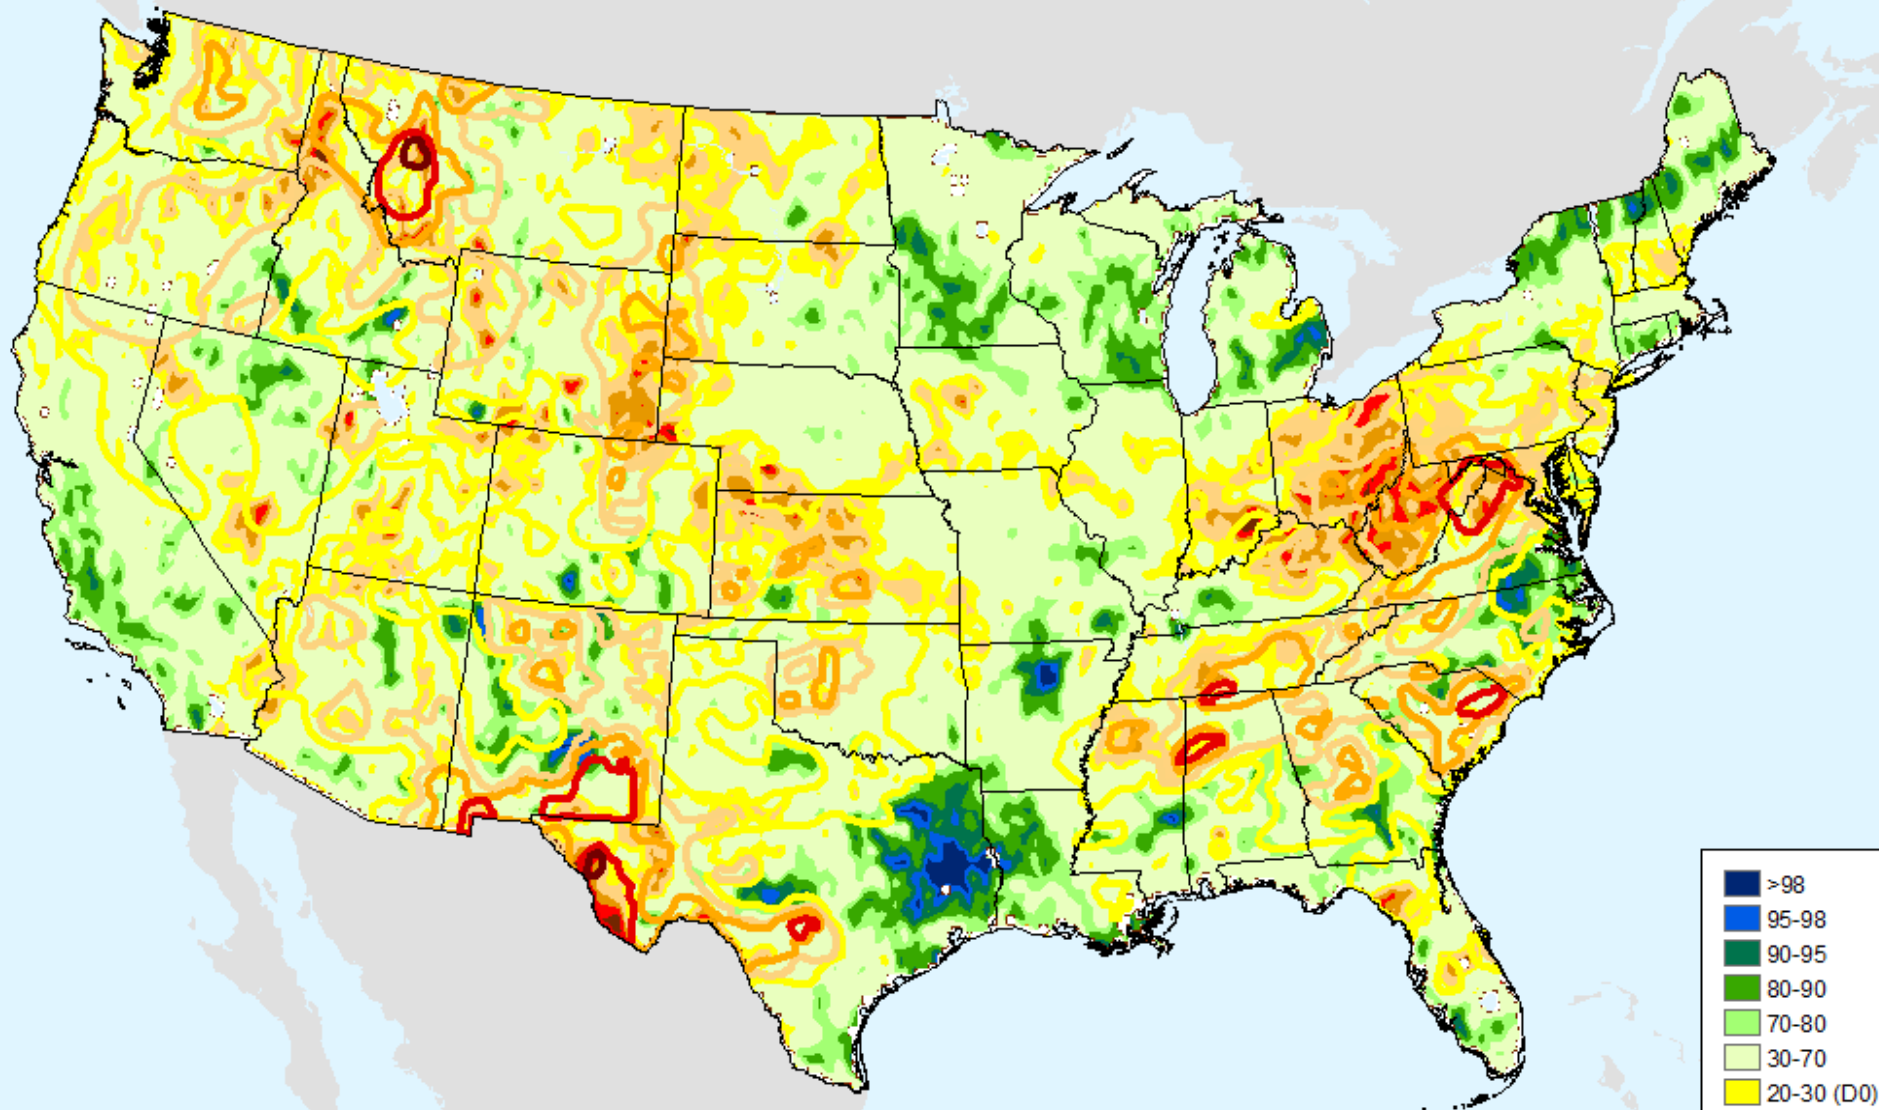

USDM for: Jul. 23, 2024

NLDAS-2 Ensemble Soil Moisture

As of: Tuesday, July 30, 2024

NLDAS-2 Ensemble Soil Moisture

As of: Tuesday, July 30, 2024

USDM for: Jul. 23, 2024

NLDAS-2 Ensemble Soil Moisture

As of: Tuesday, July 30, 2024