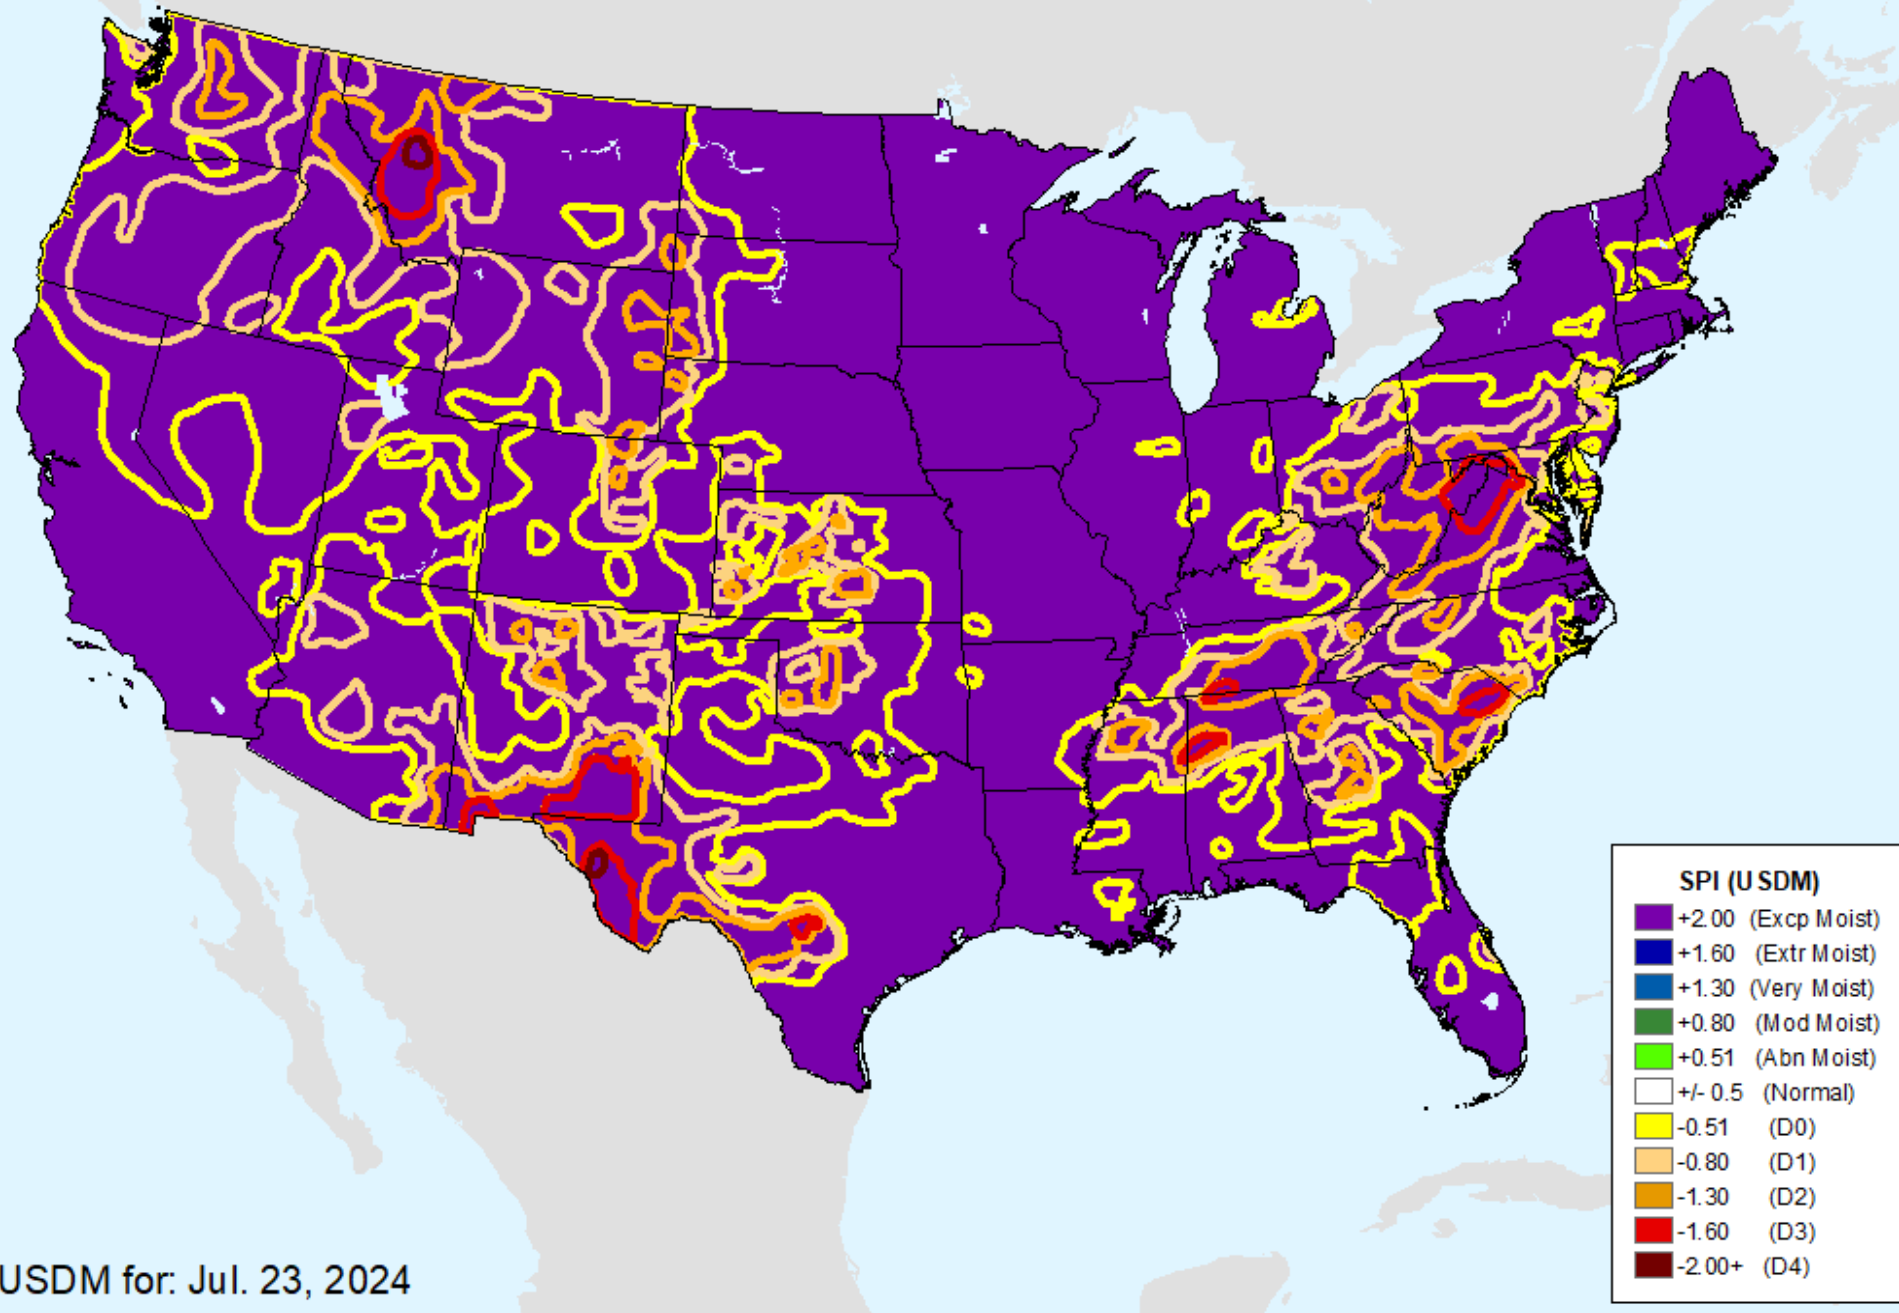

AHPS 9-month SPI

As of: Tuesday, July 30, 2024

USDM for: Jul. 23, 2024