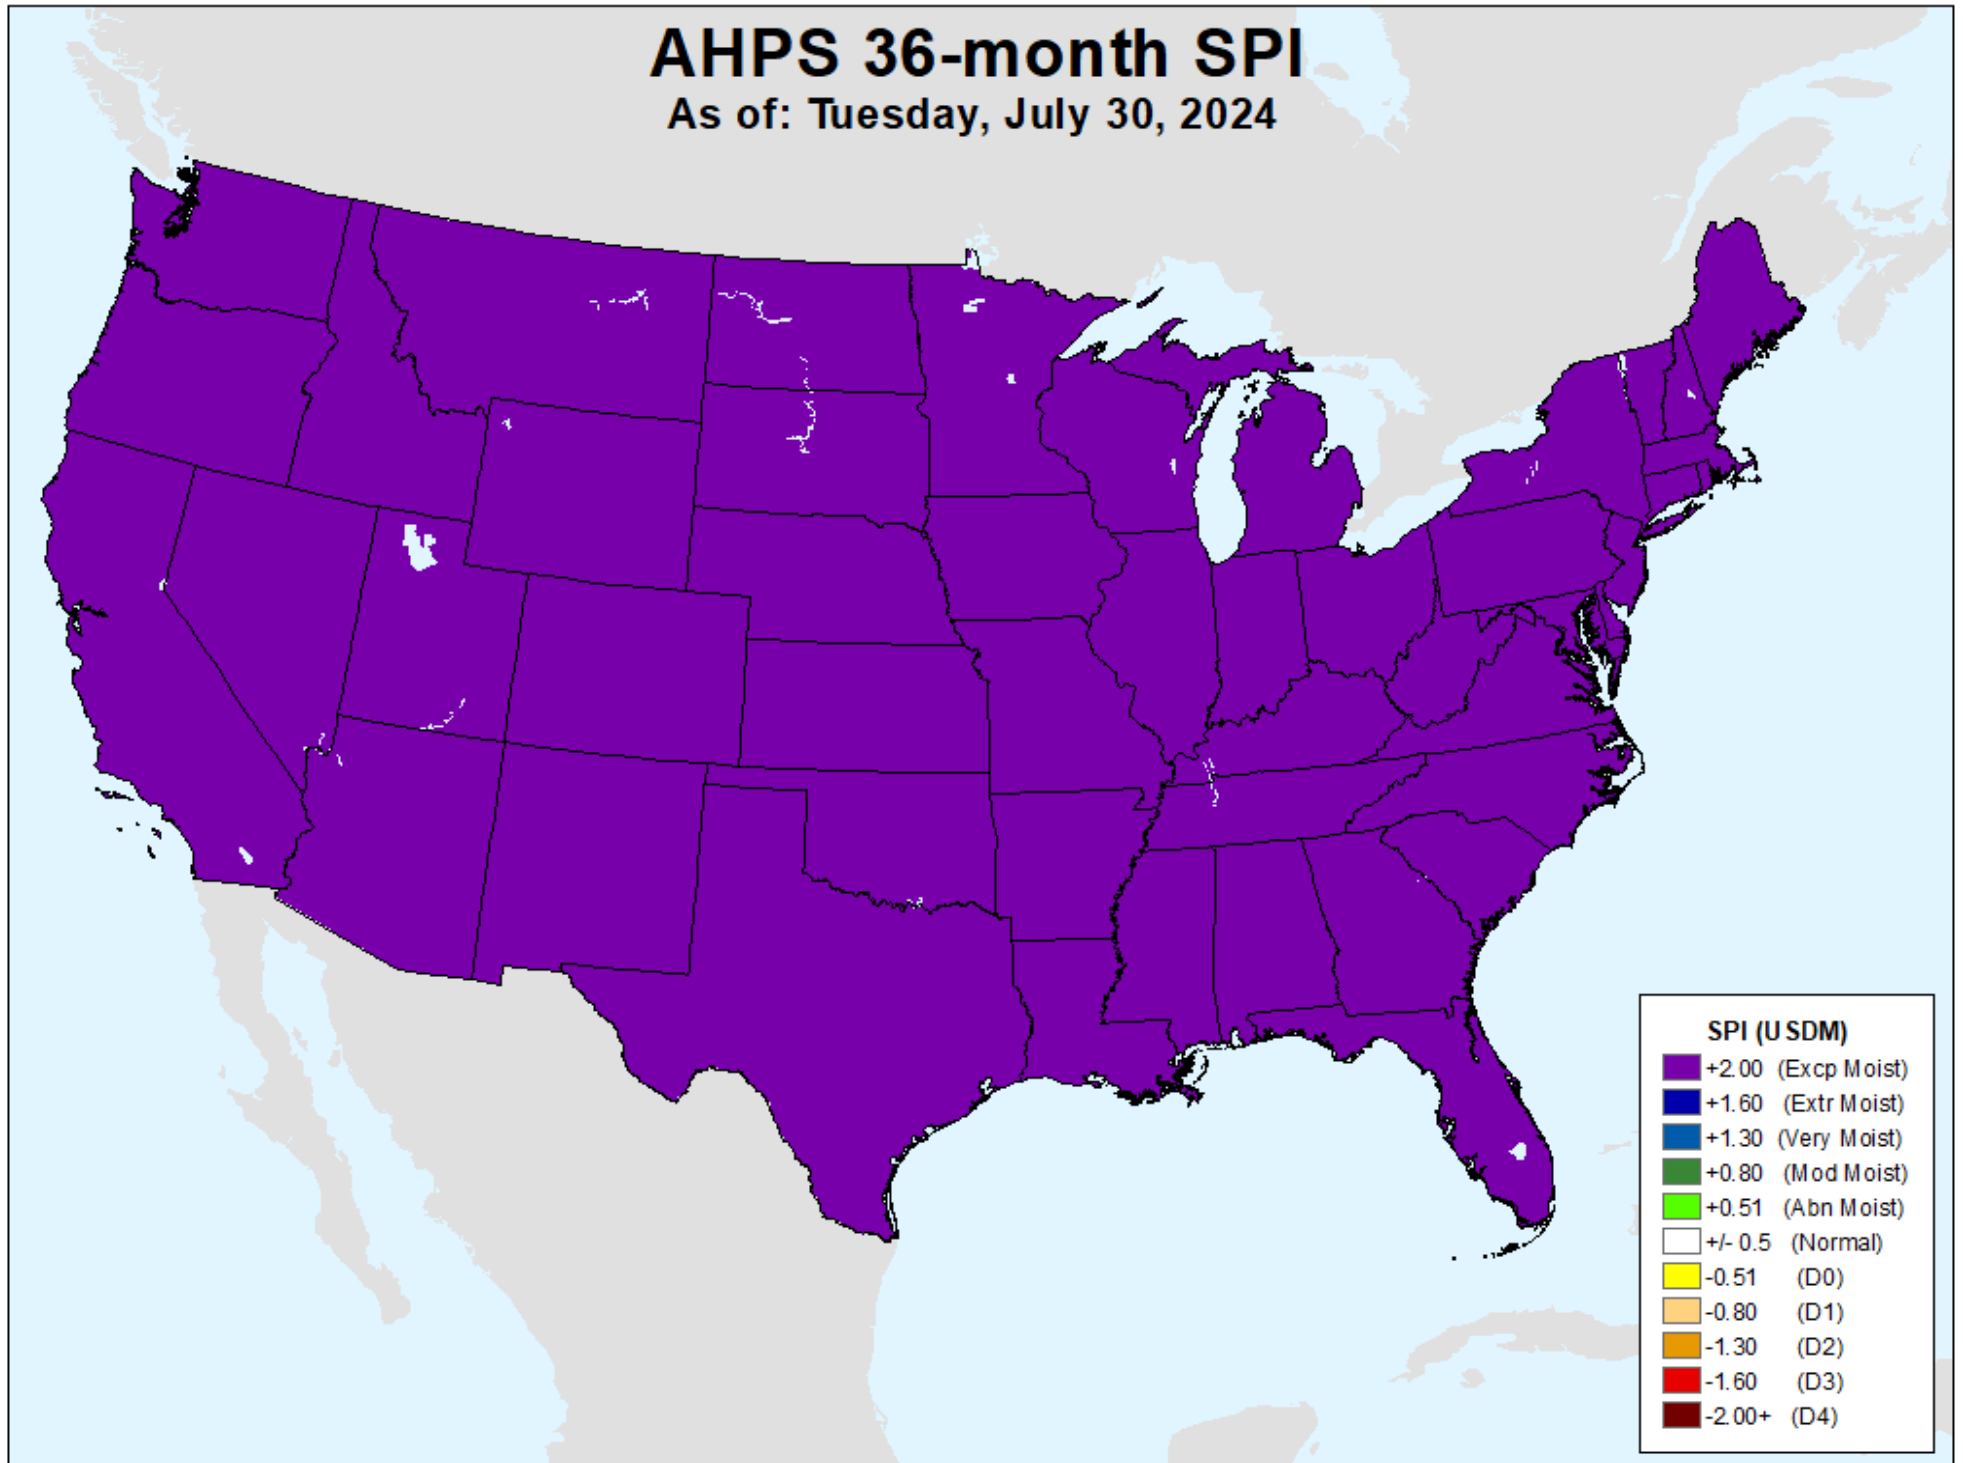

As of: Tuesday, July 30, 2024

AHPS 36-month SPI

As of: Tuesday, July 30, 2024

USDM for: Jul. 23, 2024

AHPS 36-month SPI

As of: Tuesday, July 30, 2024

CPC 3-month SPI

As of: Tuesday, July 30, 2024