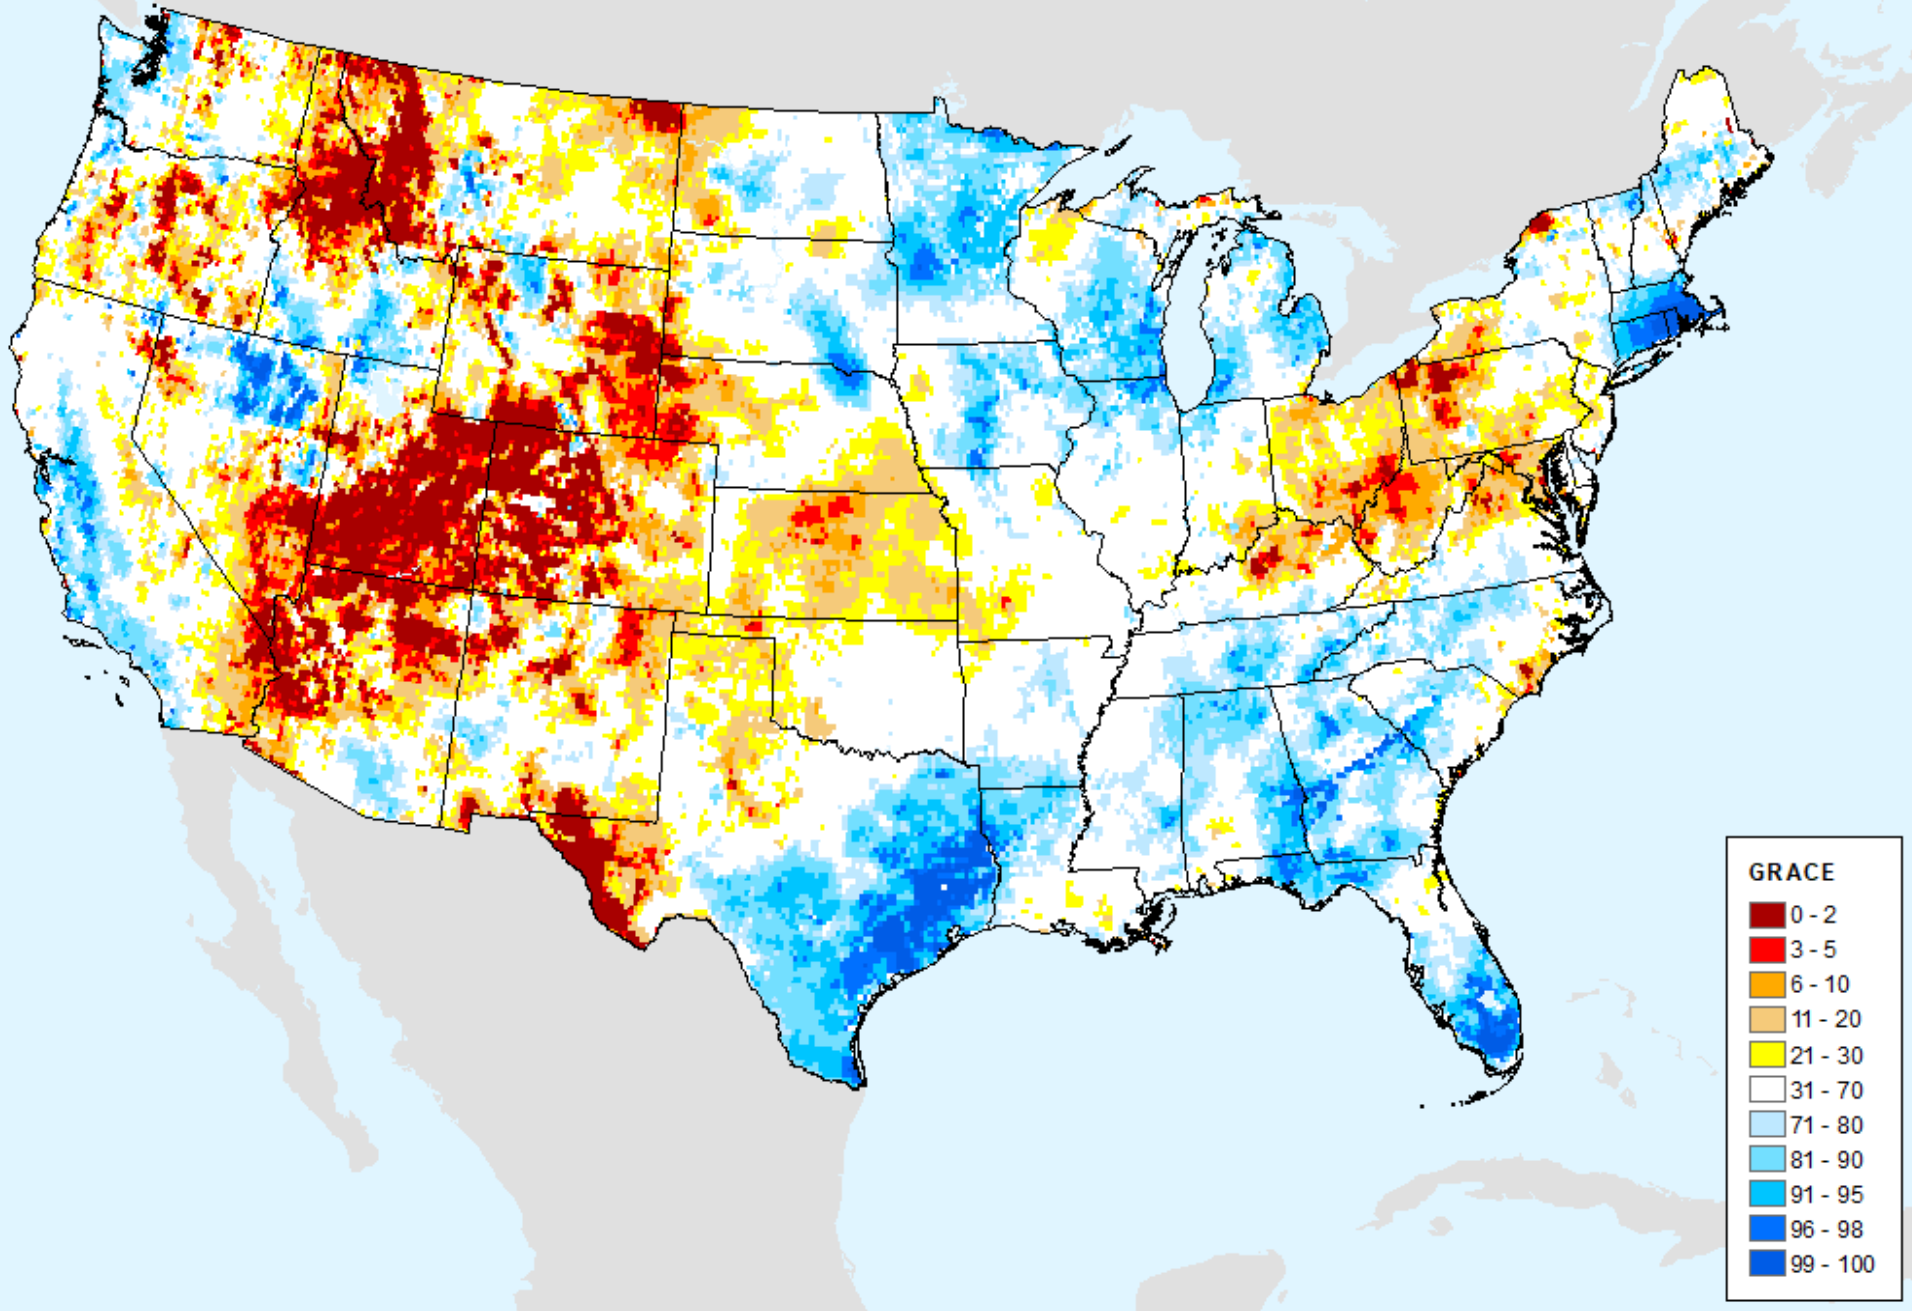

GRACE-Based Surface Soil Moisture Drought Indicator

As of: Tuesday, July 30, 2024