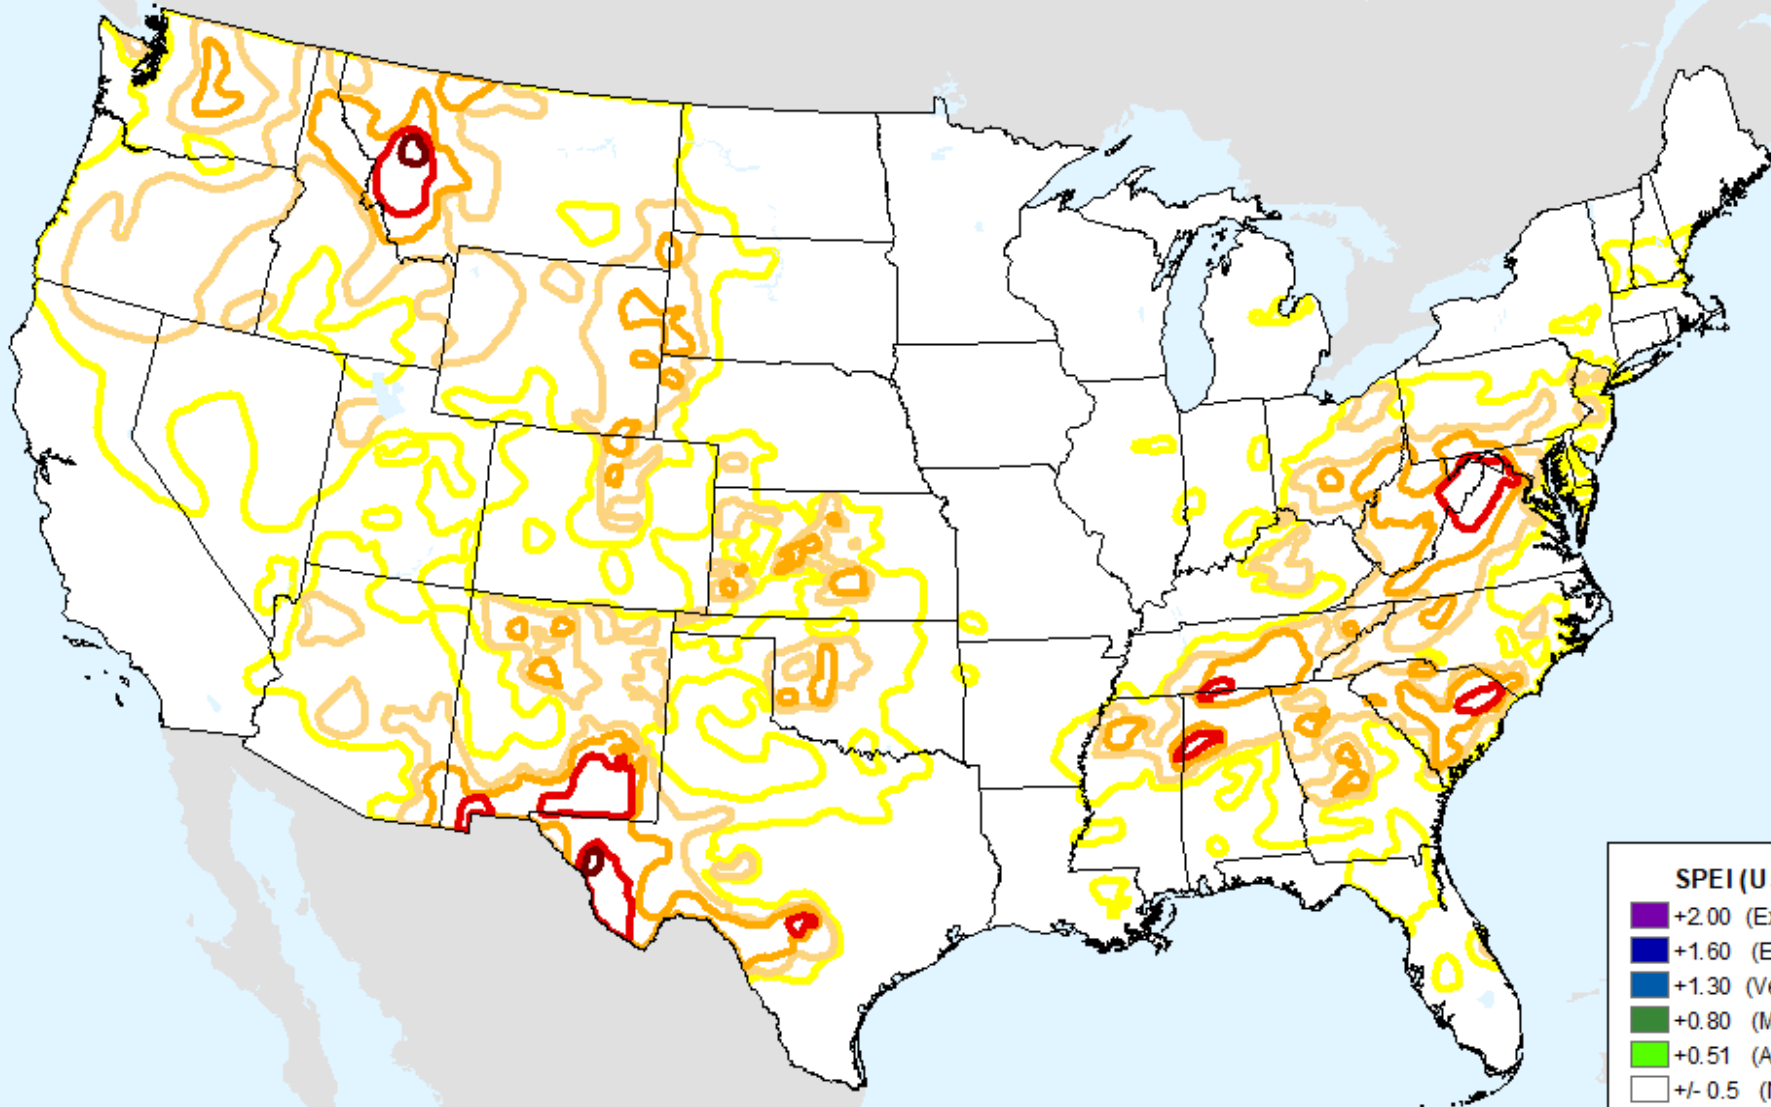

AHPS 12-month SPEI

As of: Tuesday, July 30, 2024

USDM for: Jul. 23, 2024