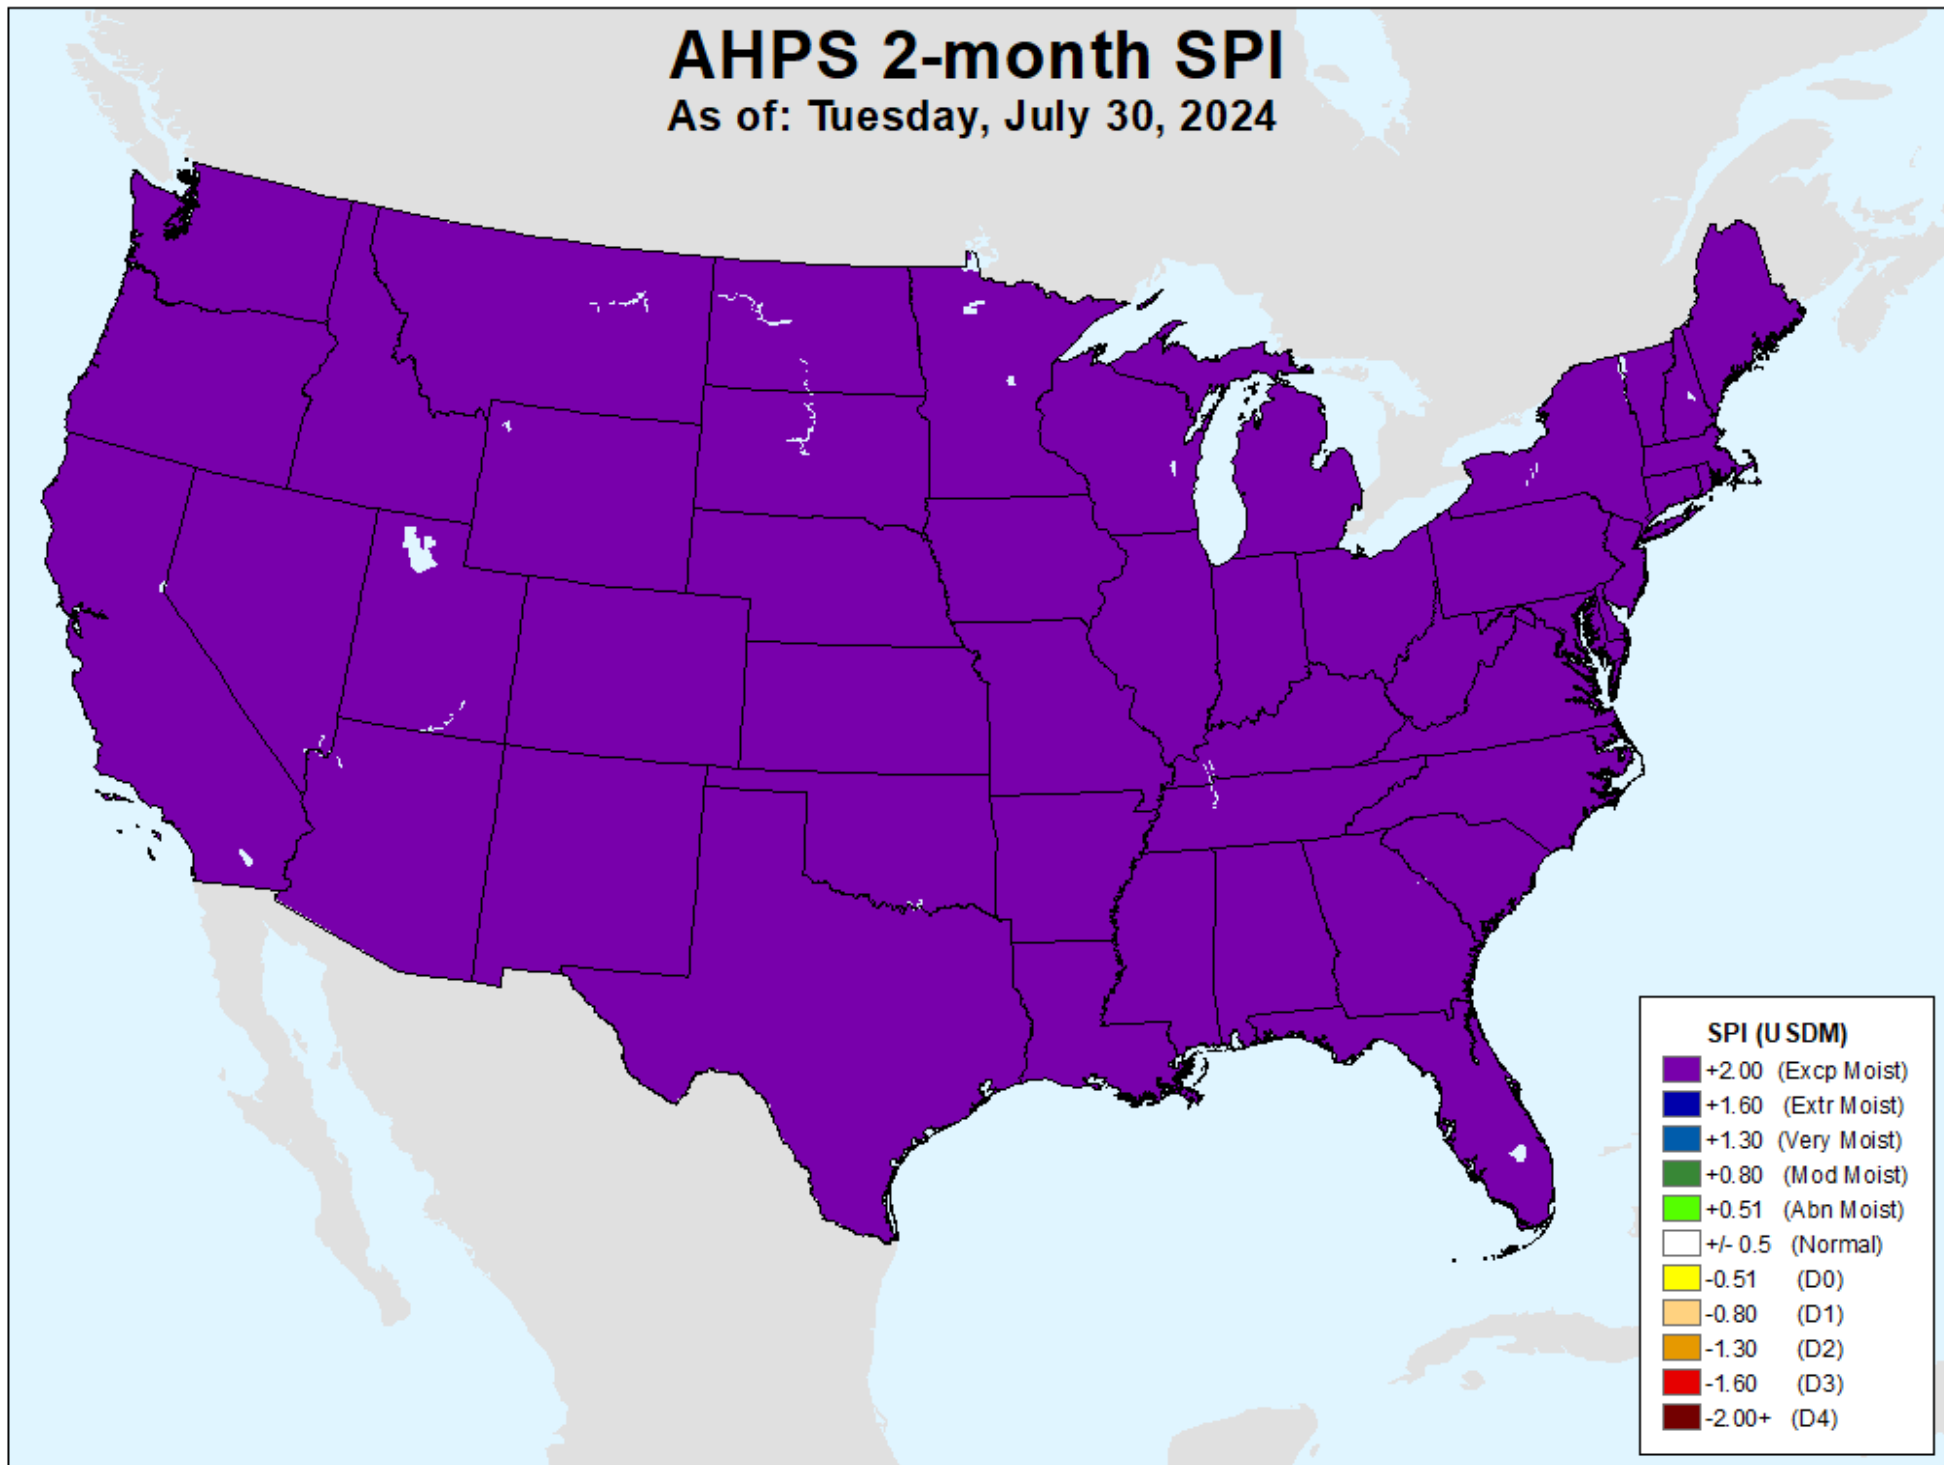

AHPS 2-month SPI

As of: Tuesday, July 30, 2024