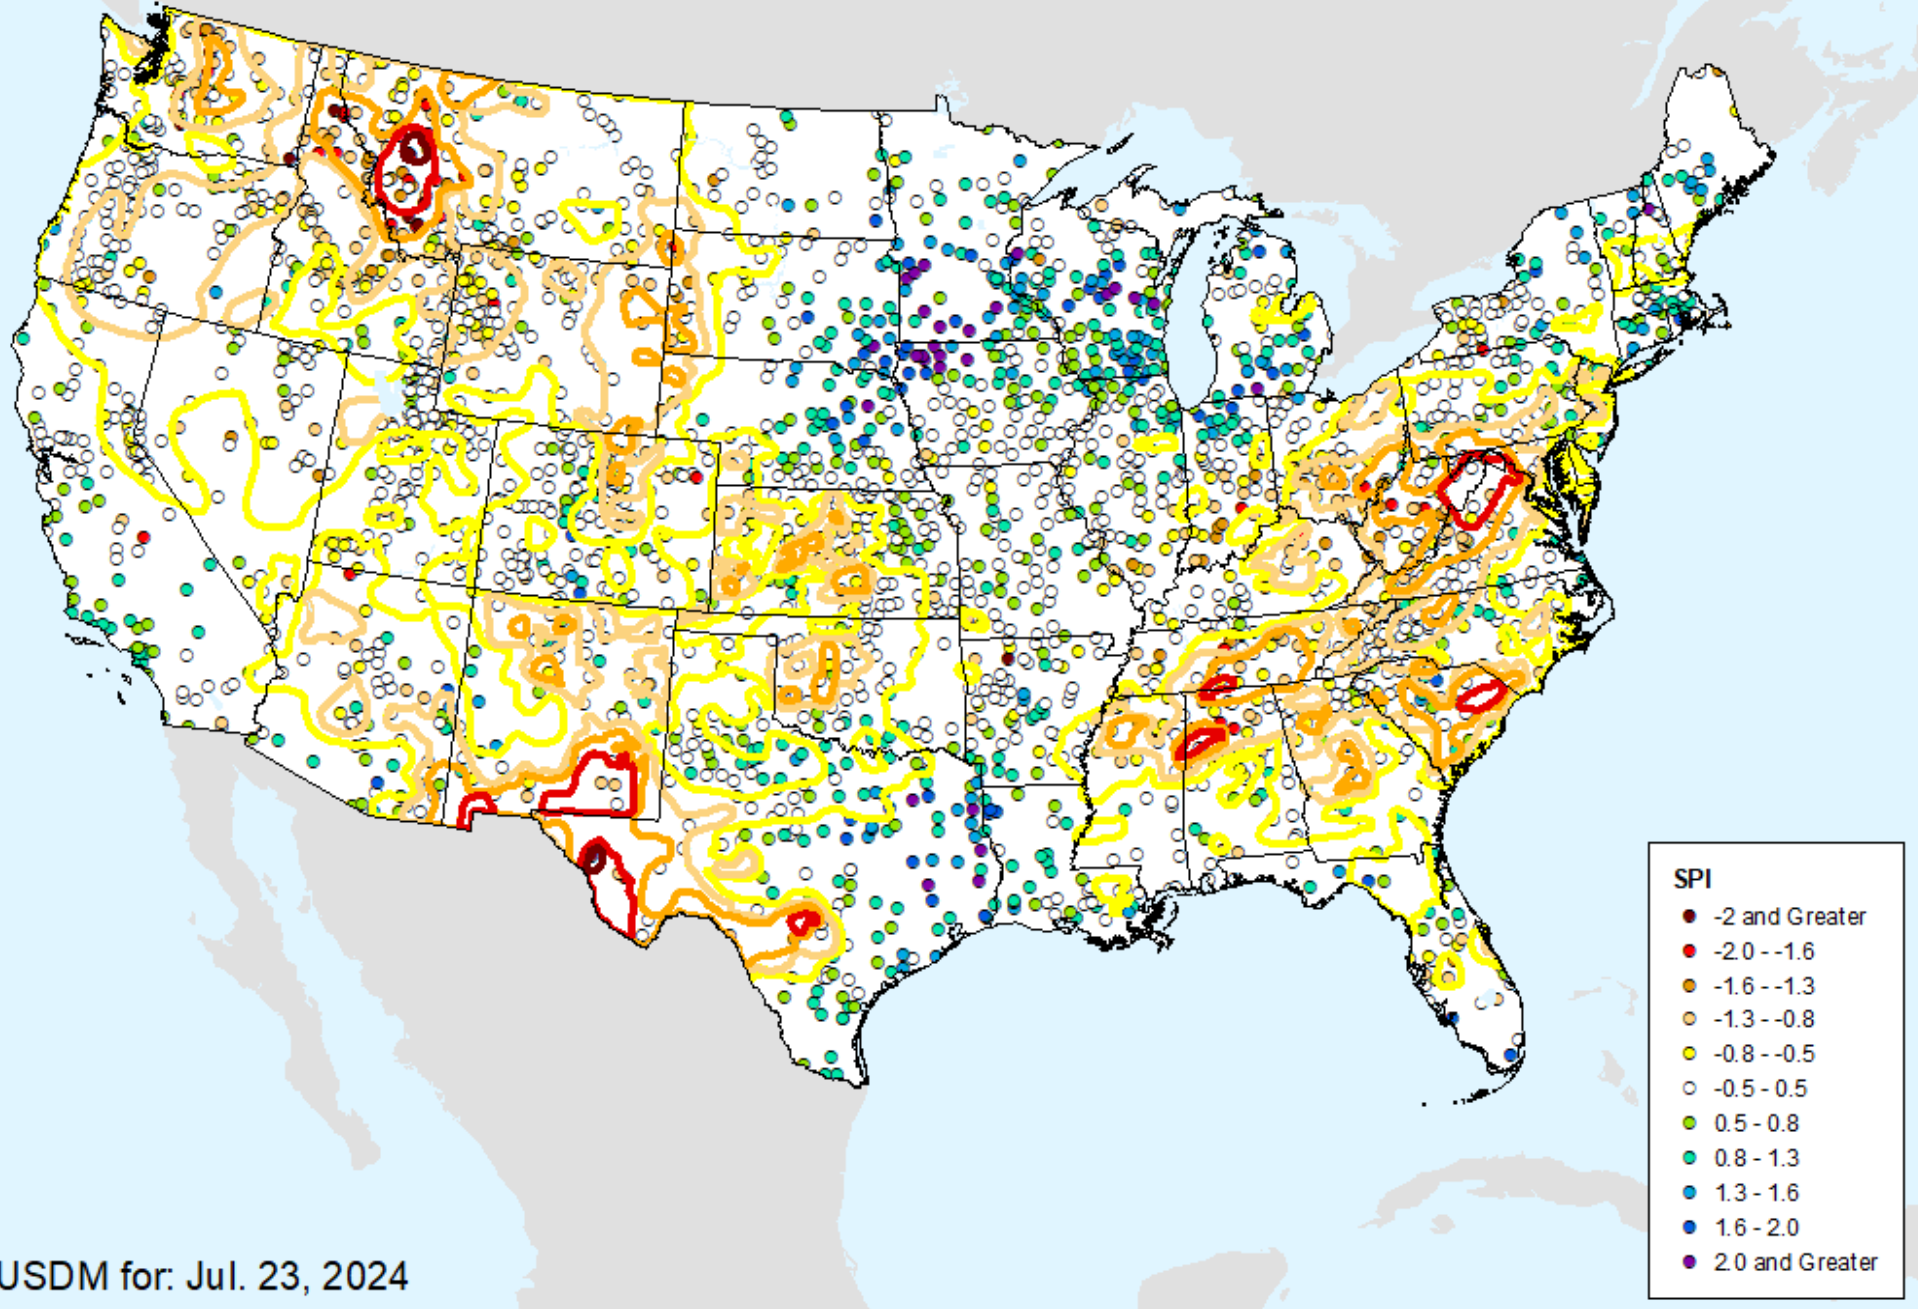

As of: Tuesday, July 30, 2024

HPRCC 24-month SPI

As of: Tuesday, July 30, 2024

USDM for: Jul. 23, 2024

HPRCC 24-month SPI

As of: Tuesday, July 30, 2024

HPRCC Water Year-to-date SPI

As of: Tuesday, July 30, 2024