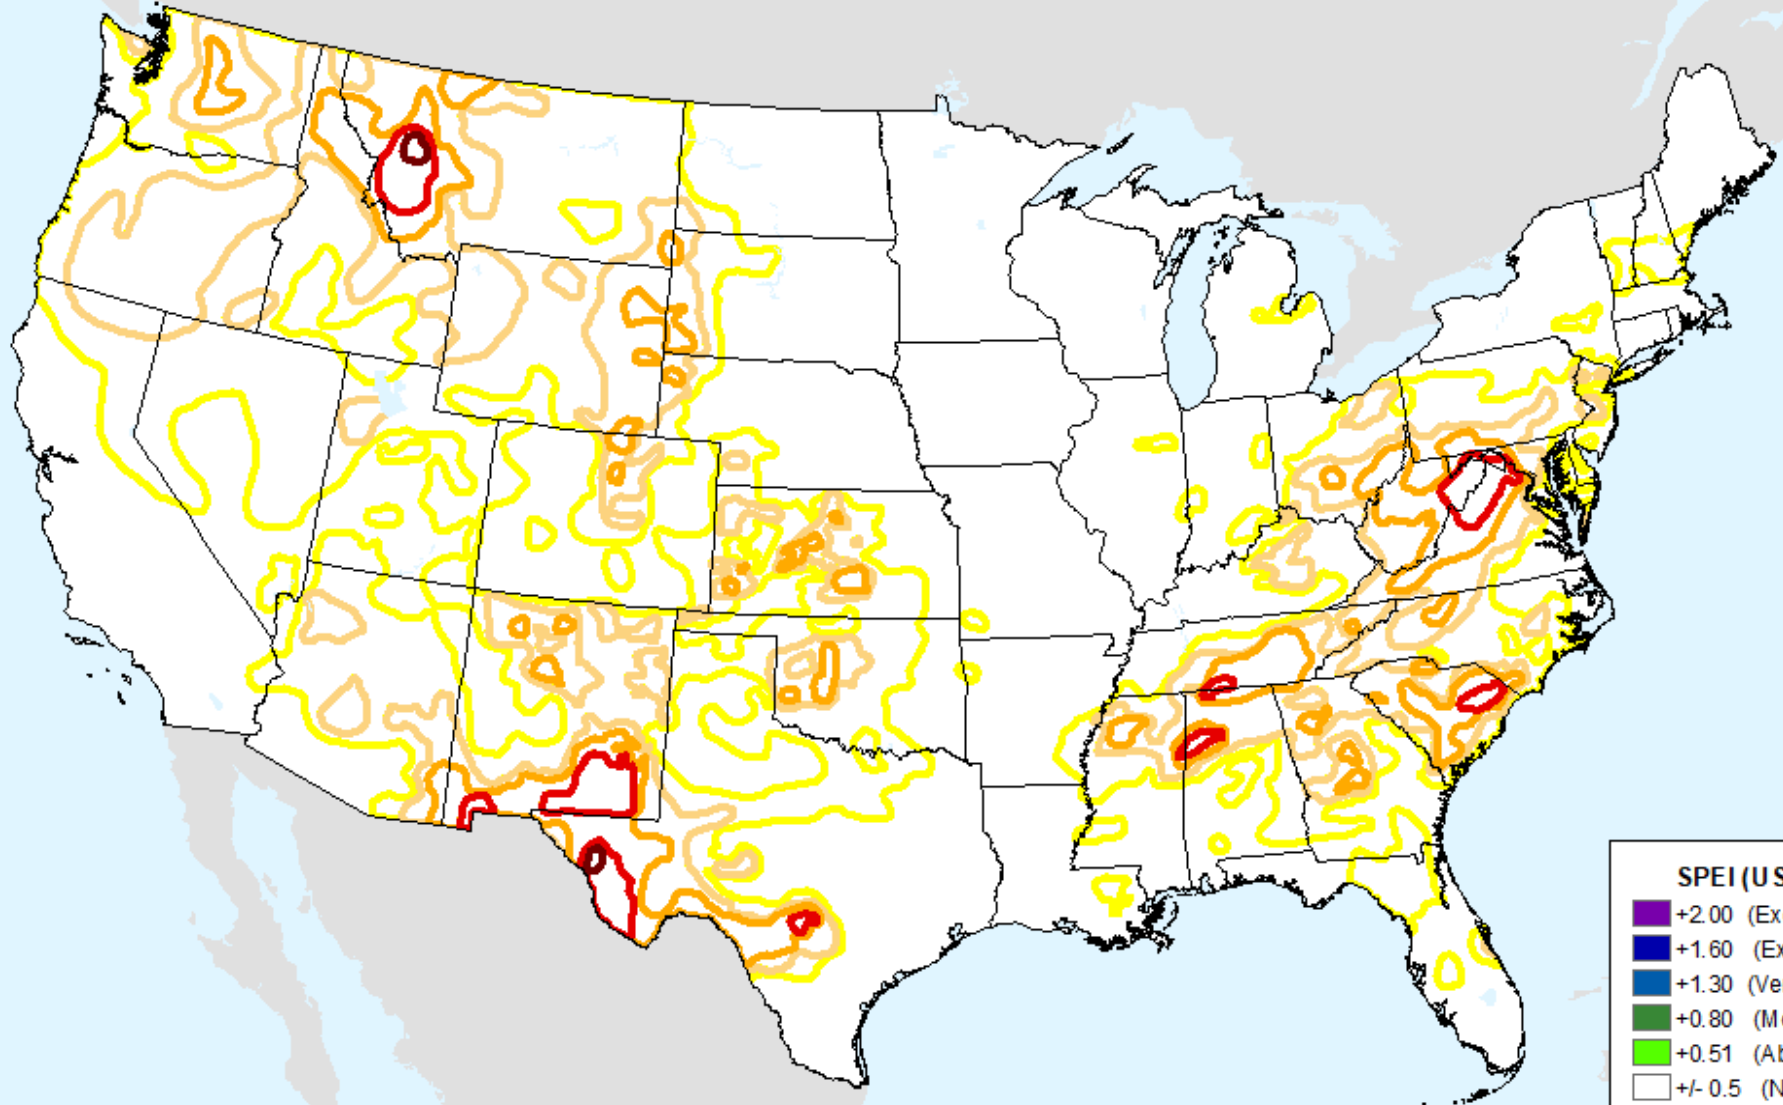

As of: Tuesday, July 30, 2024

AHPS 1-month SPEI

As of: Tuesday, July 30, 2024

USDM for: Jul. 23, 2024

AHPS 1-month SPEI

As of: Tuesday, July 30, 2024

AHPS 2-month SPEI

As of: Tuesday, July 30, 2024