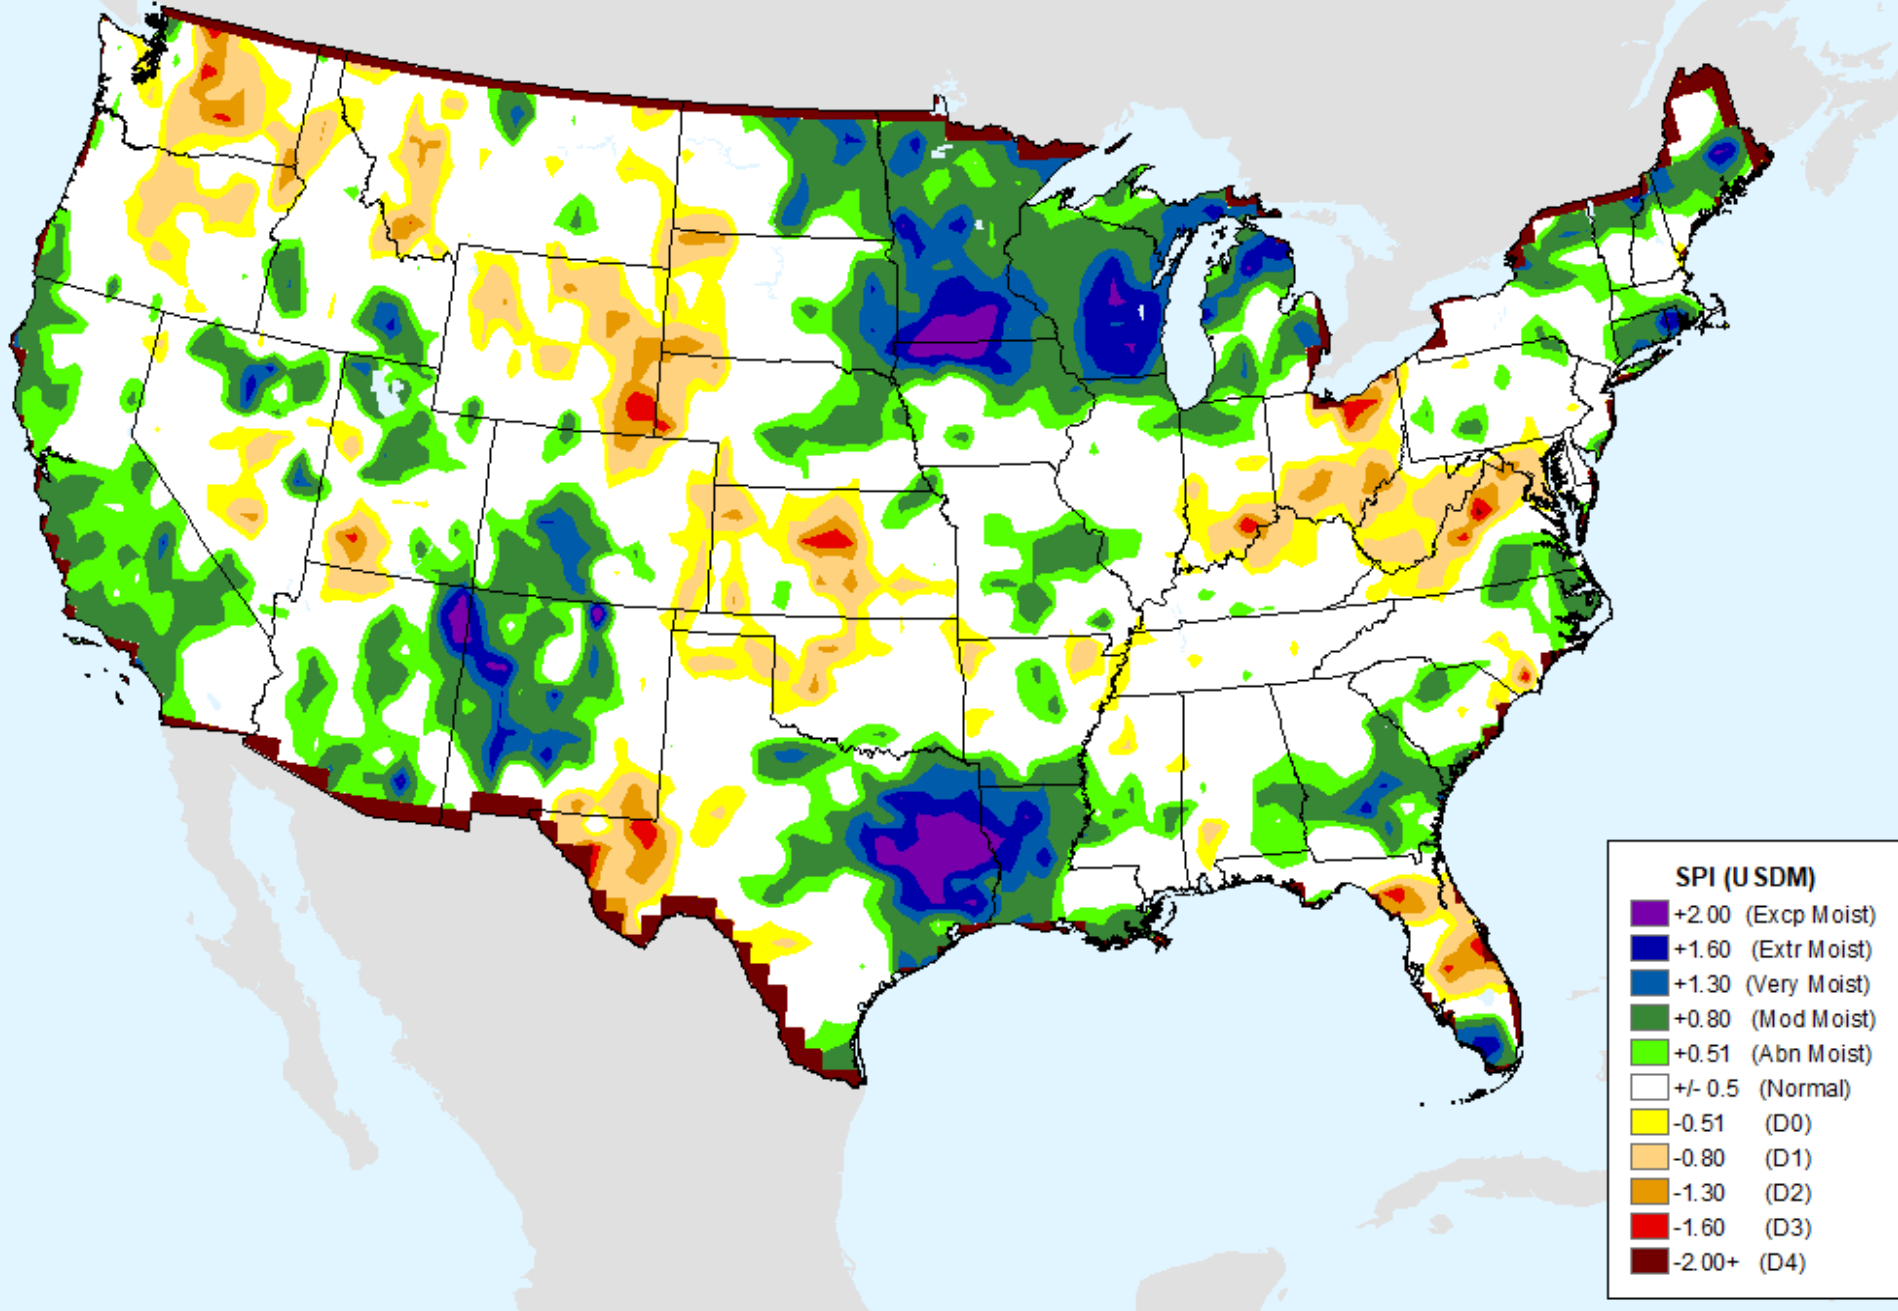

CPC 6-month SPI

As of: Tuesday, July 30, 2024