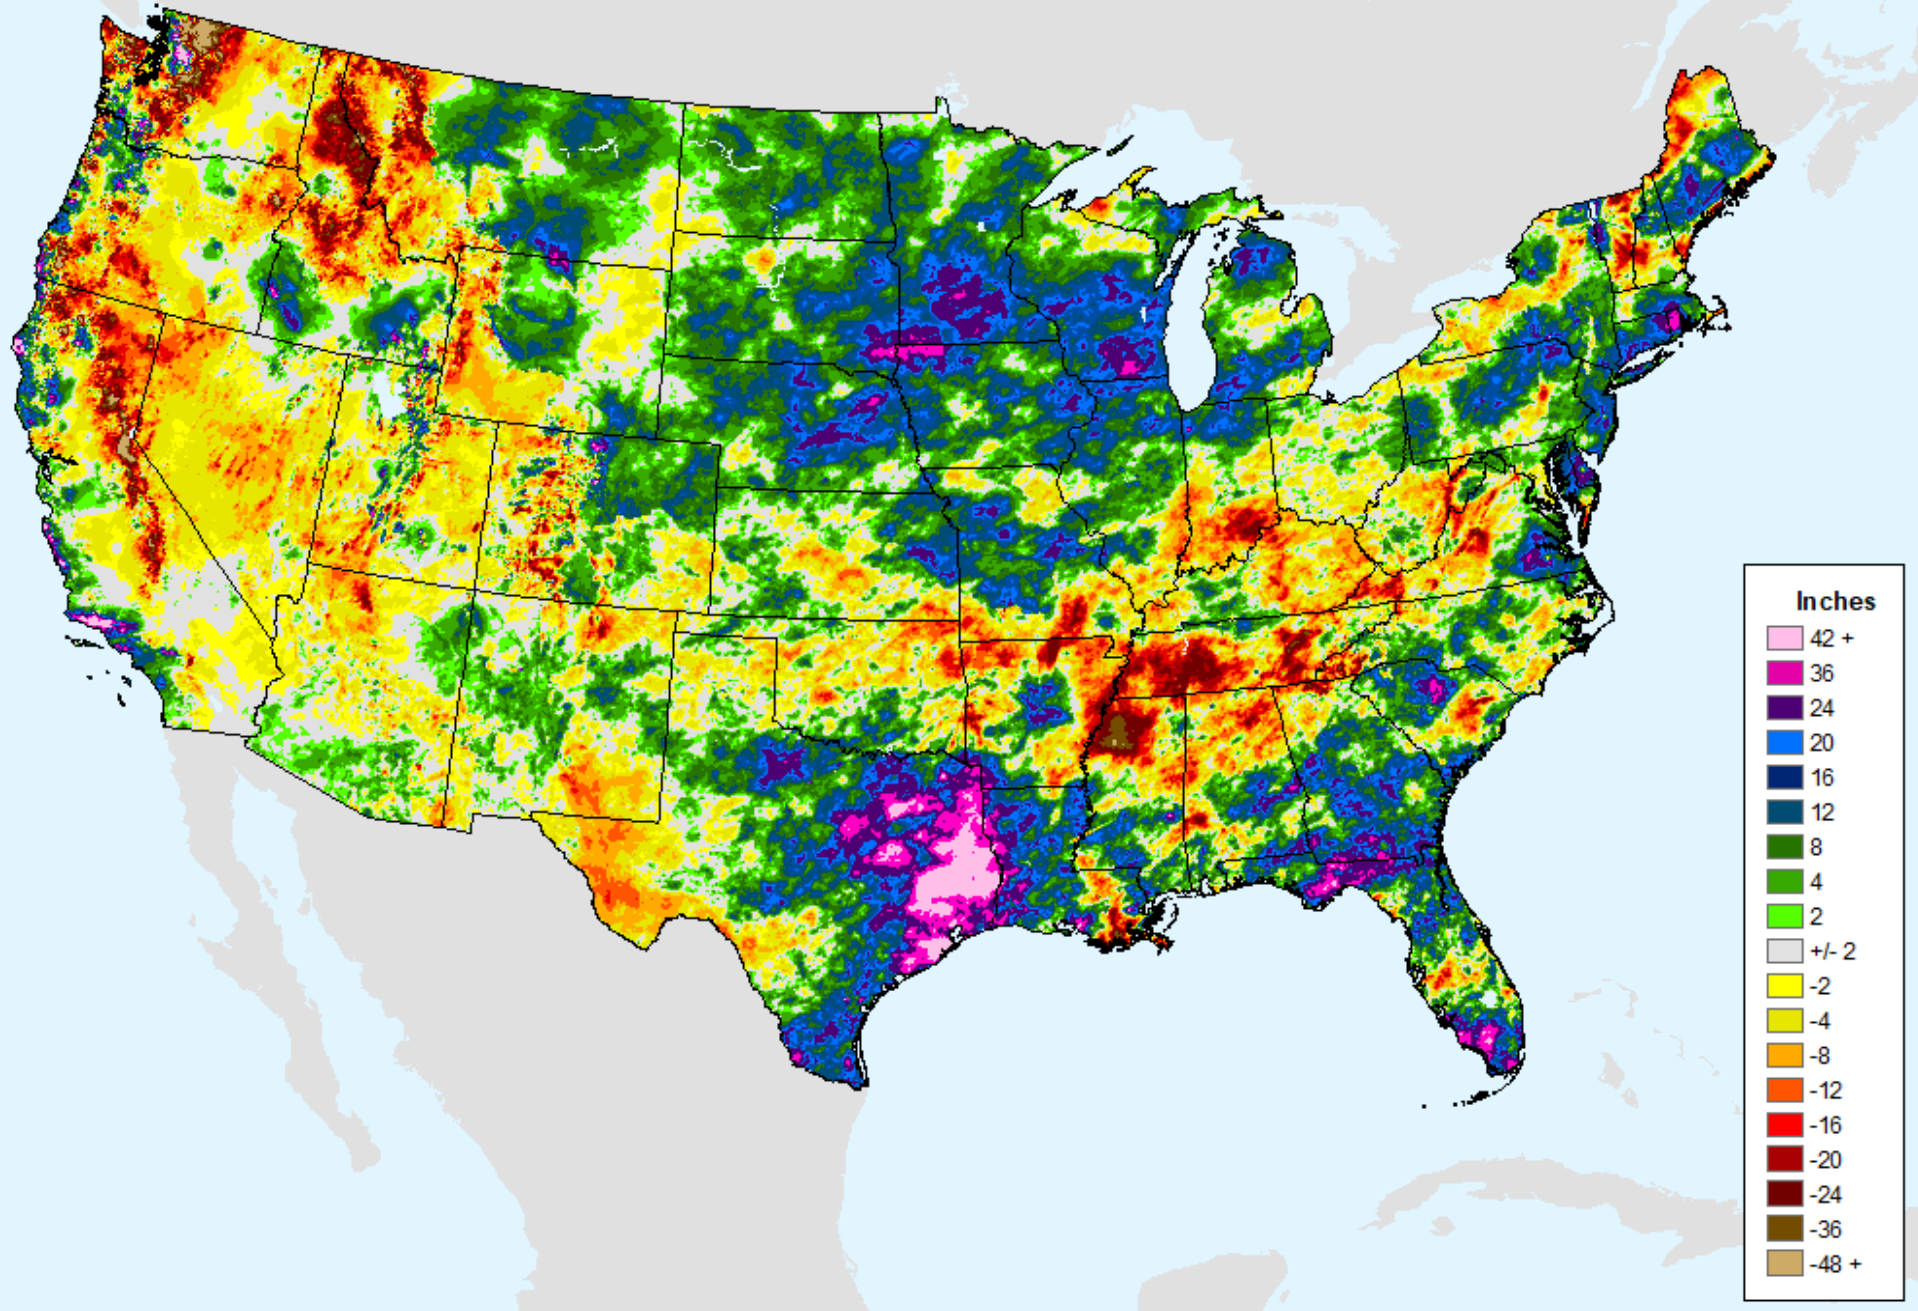

As of: Tuesday, July 30, 2024

AHPS Water-Year Precip Departure

As of: Tuesday, July 30, 2024

USDM for: Jul. 23, 2024

AHPS Water-Year Precip Departure

As of: Tuesday, July 30, 2024

AHPS Water-Year Pct of Normal Pcp