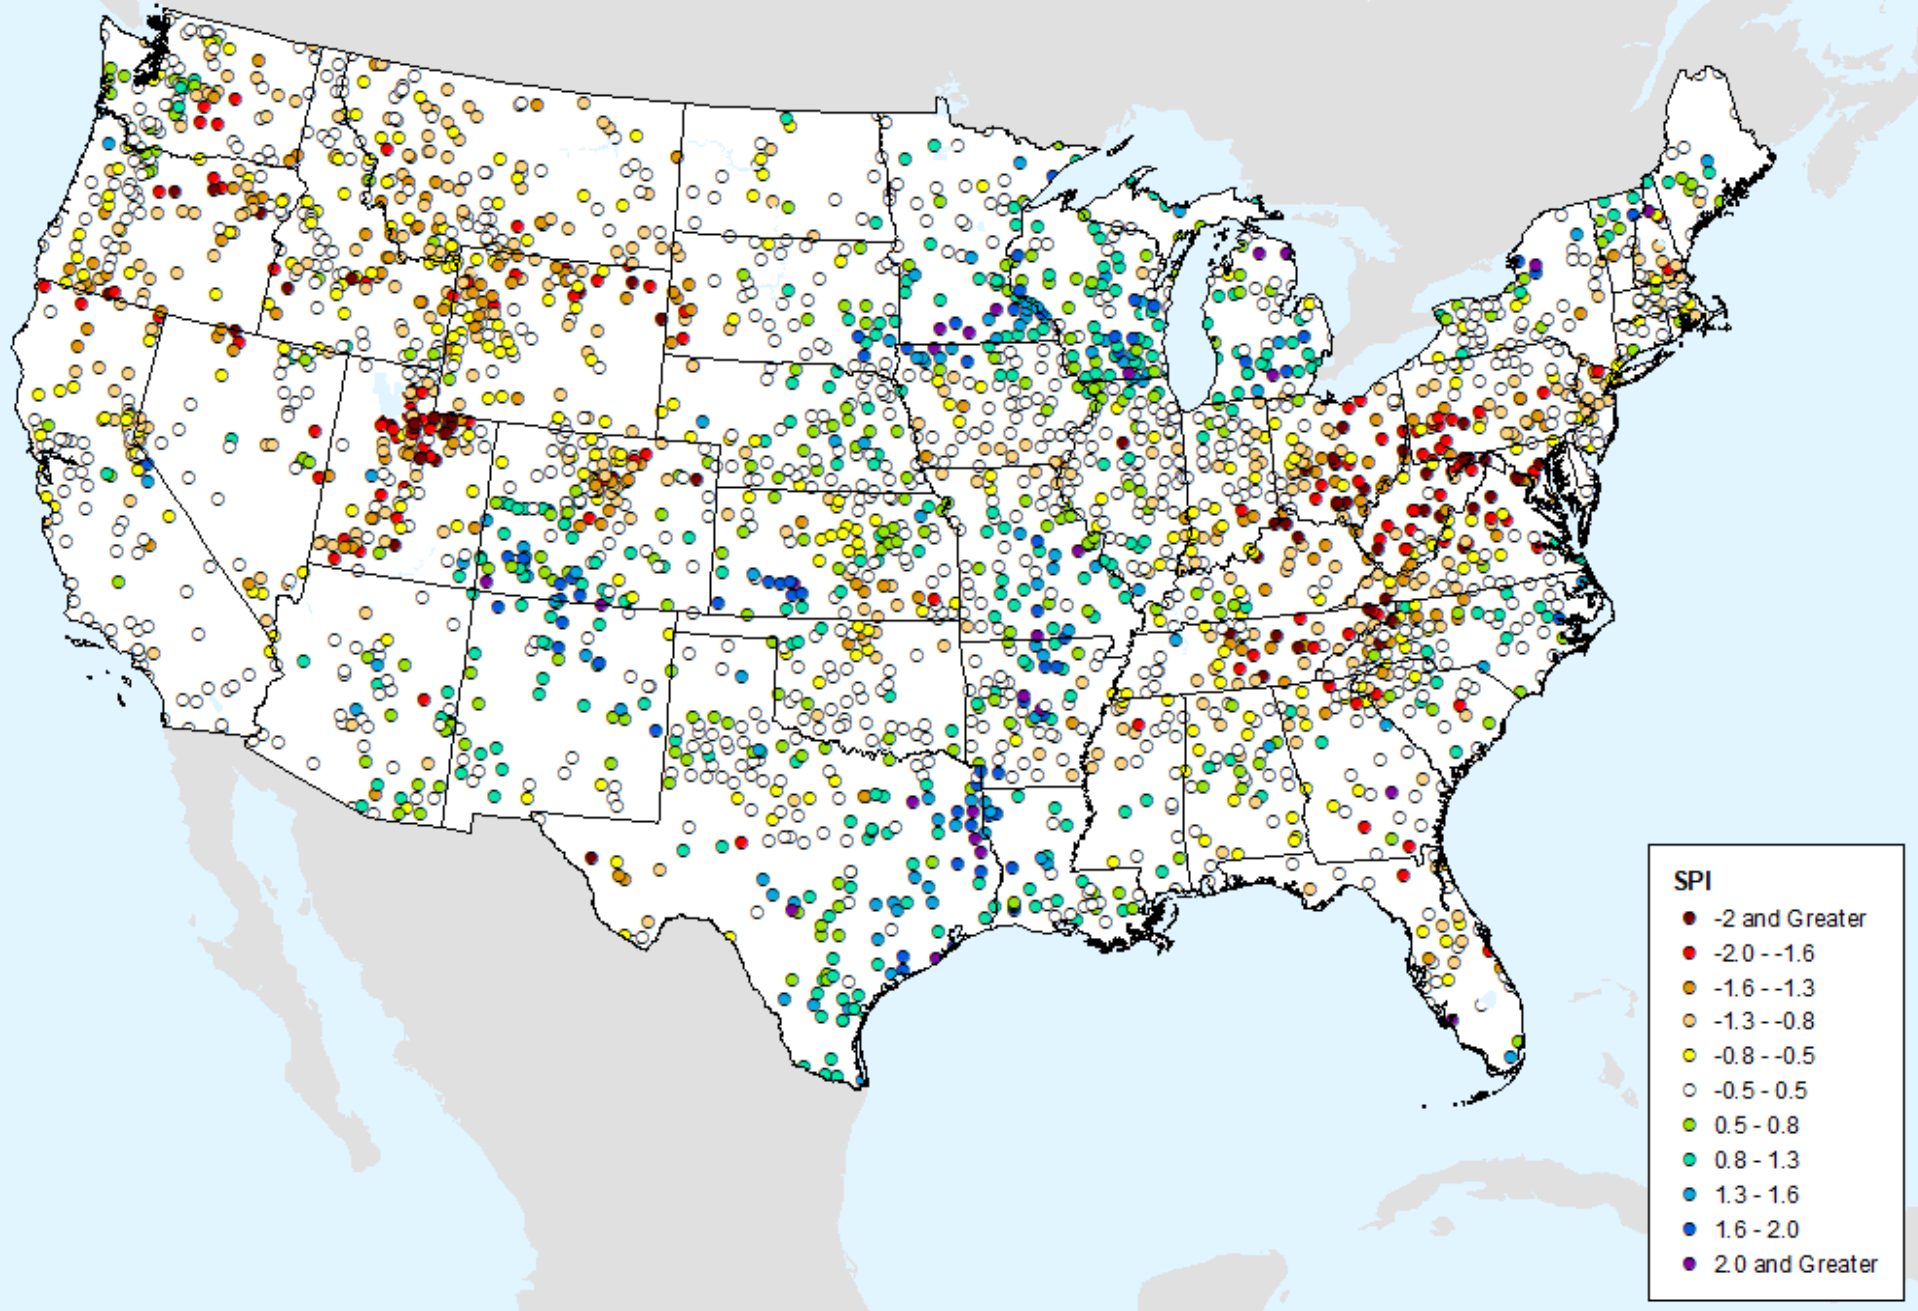

HPRCC 2-month SPI

As of: Tuesday, July 30, 2024