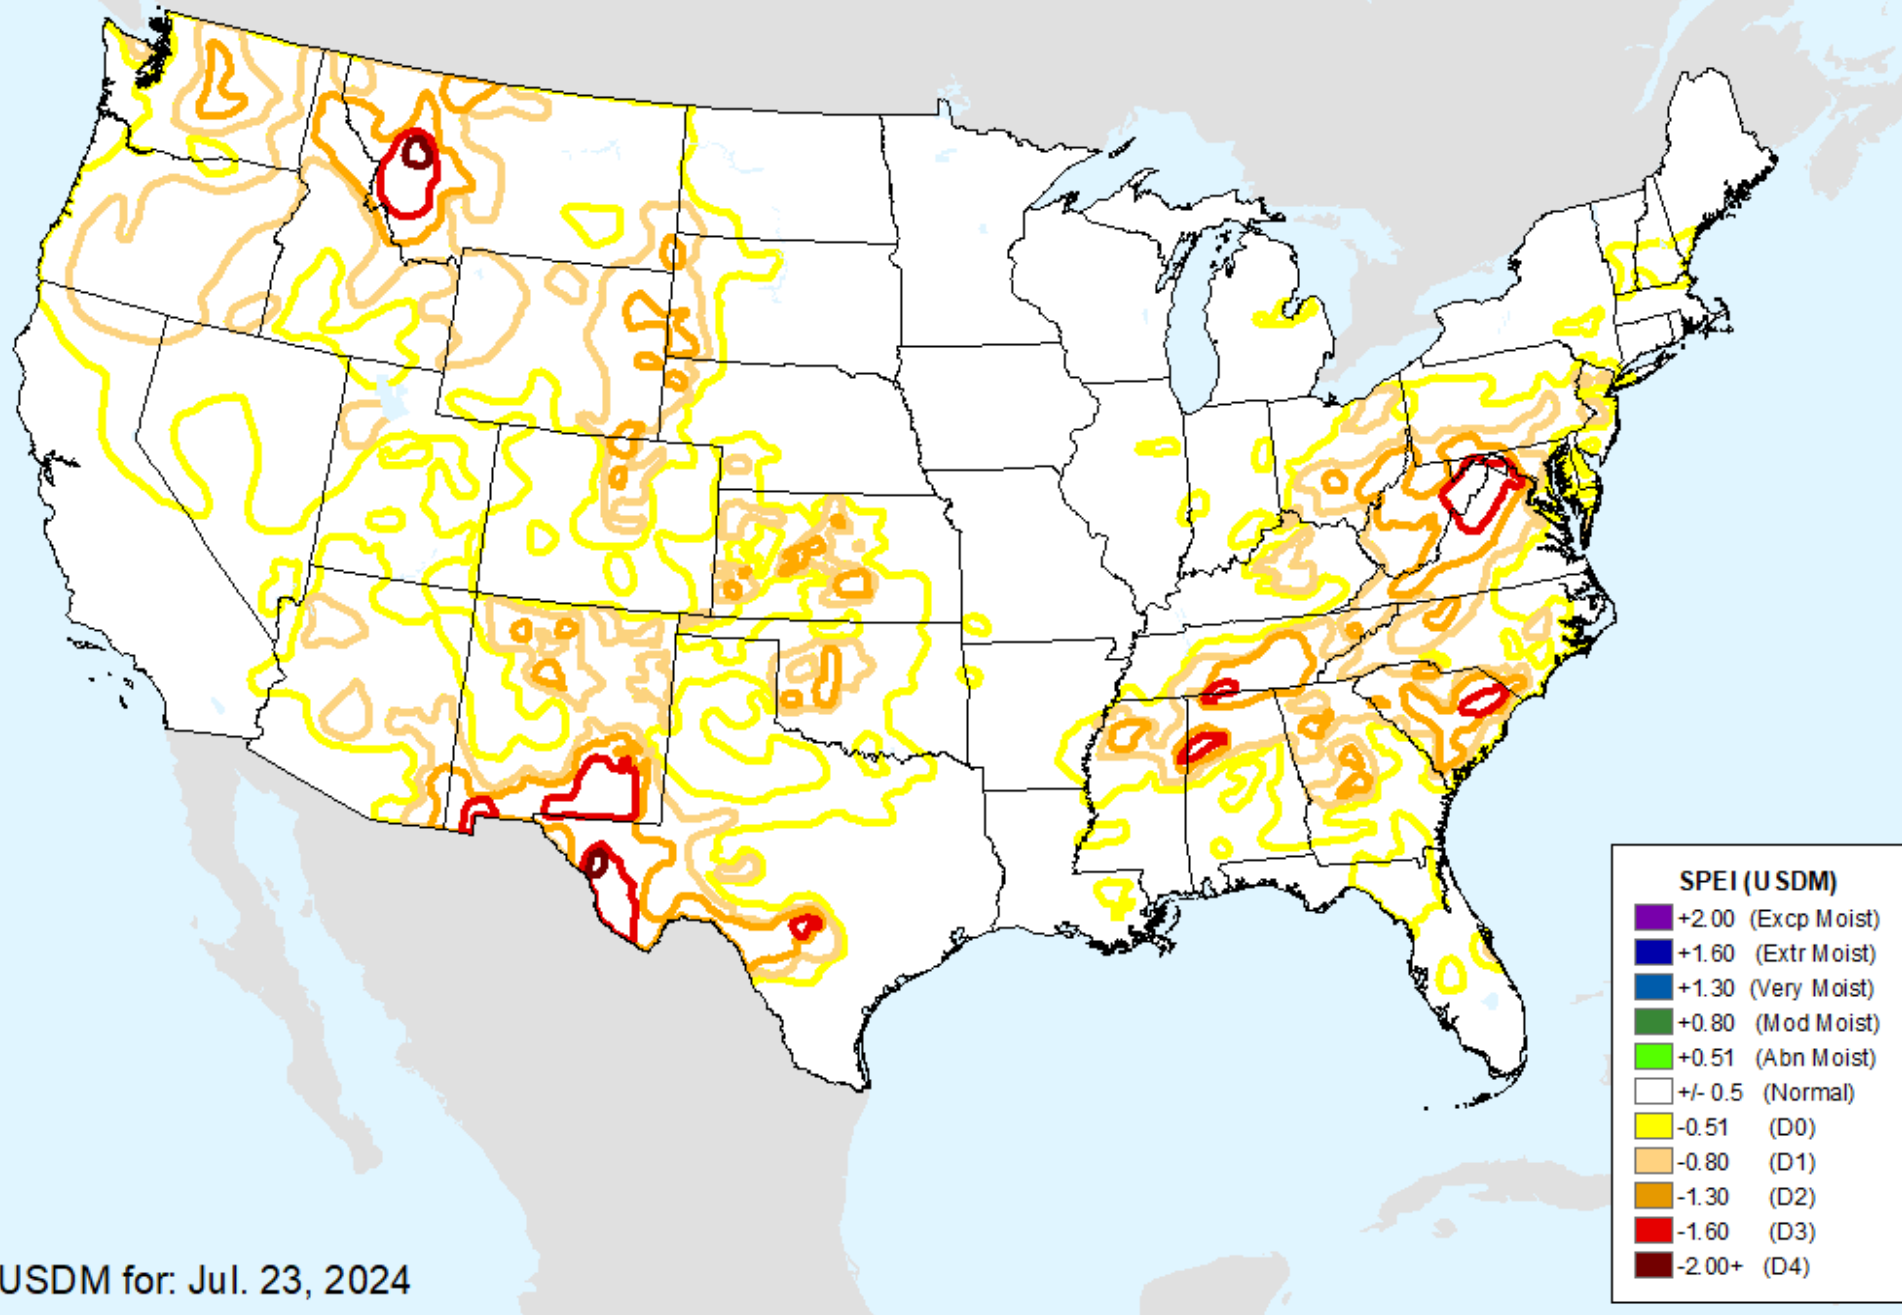

AHPS 6-month SPEI

As of: Tuesday, July 30, 2024

USDM for: Jul. 23, 2024

AHPS 6-month SPEI

As of: Tuesday, July 30, 2024

AHPS 9-month SPEI

As of: Tuesday, July 30, 2024

USDM for: Jul. 23, 2024