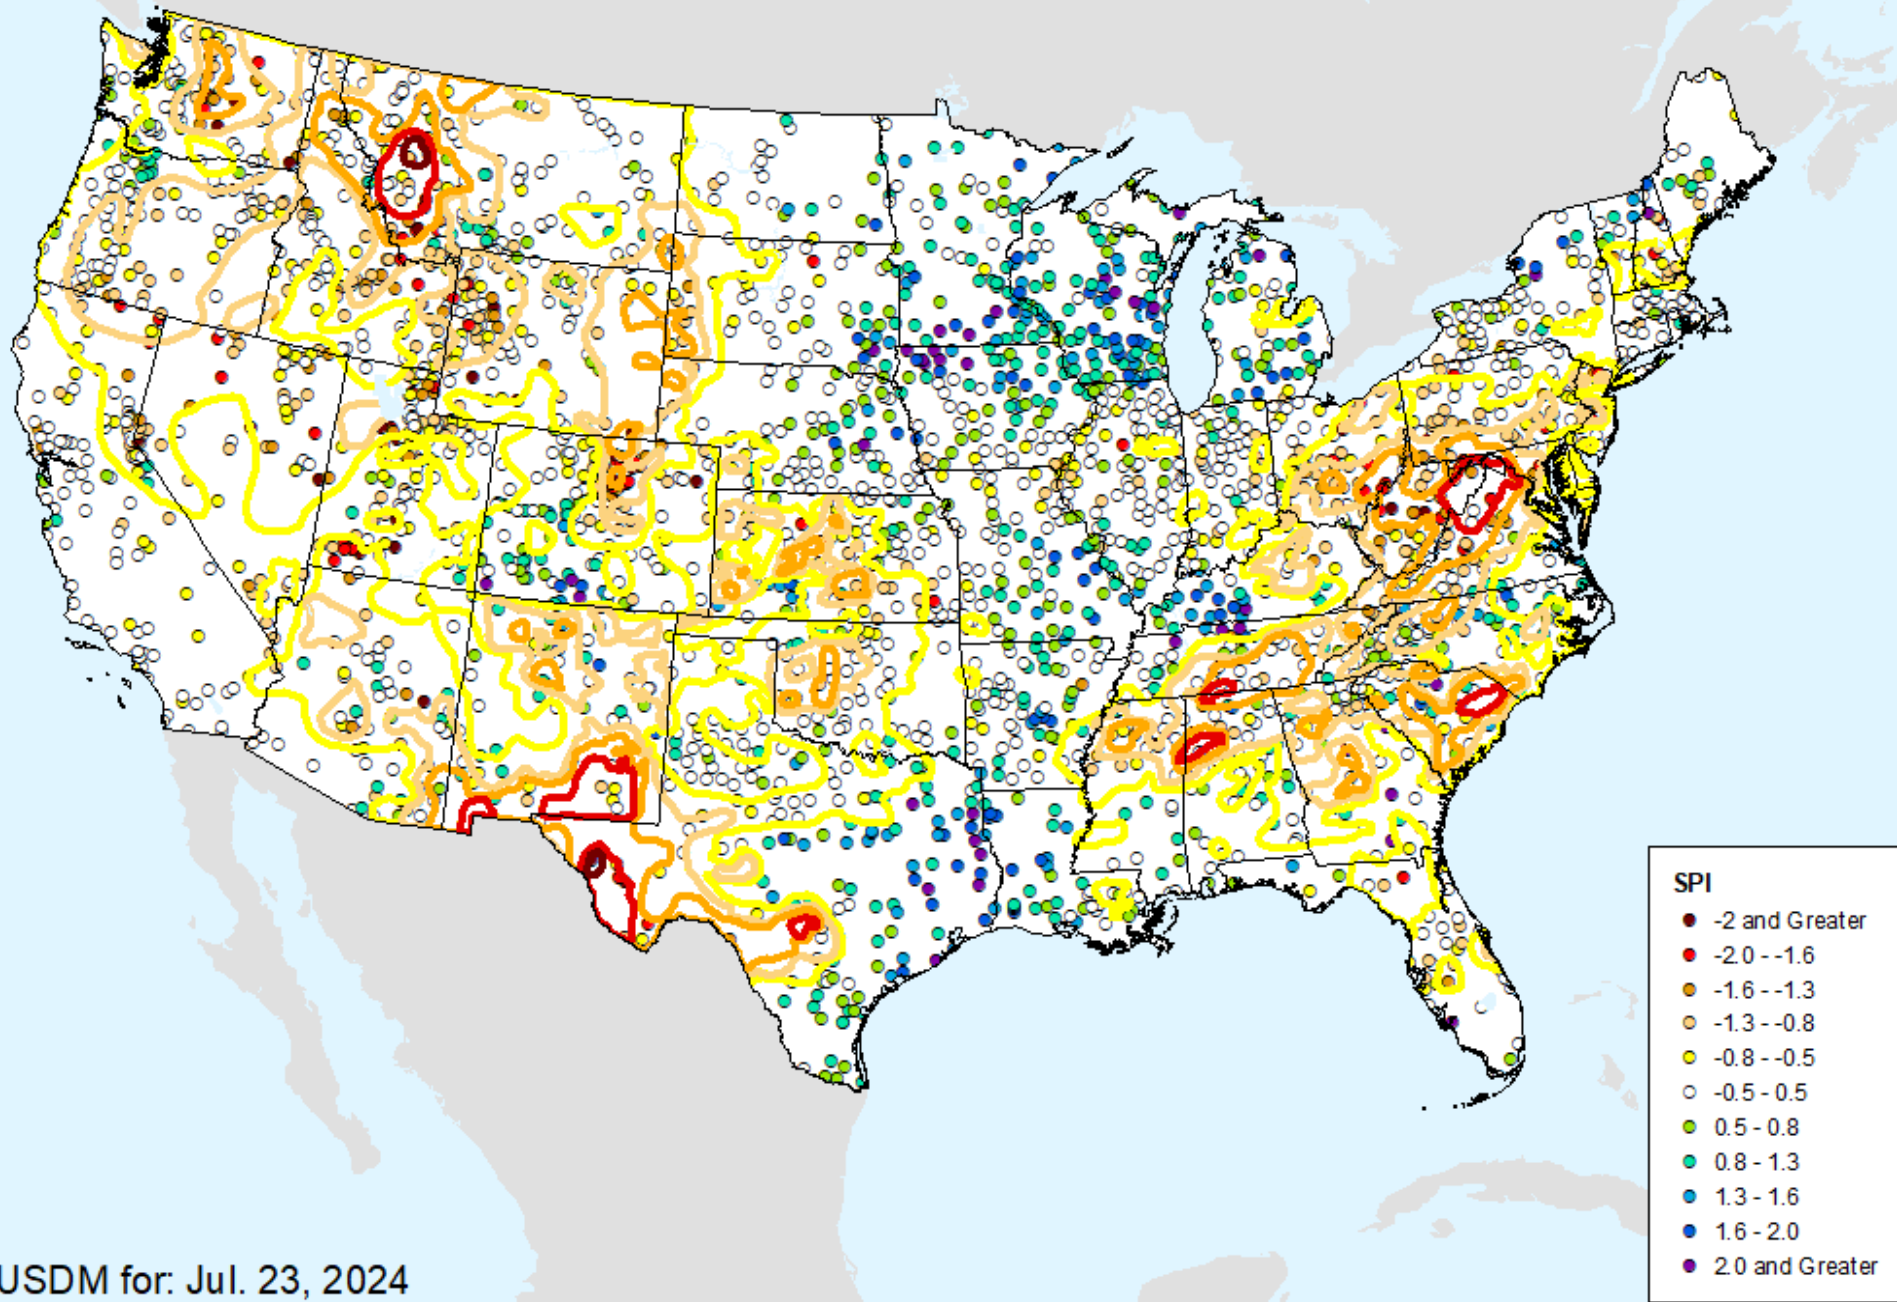

HPRCC 3-month SPI

As of: Tuesday, July 30, 2024

USDM for: Jul. 23, 2024