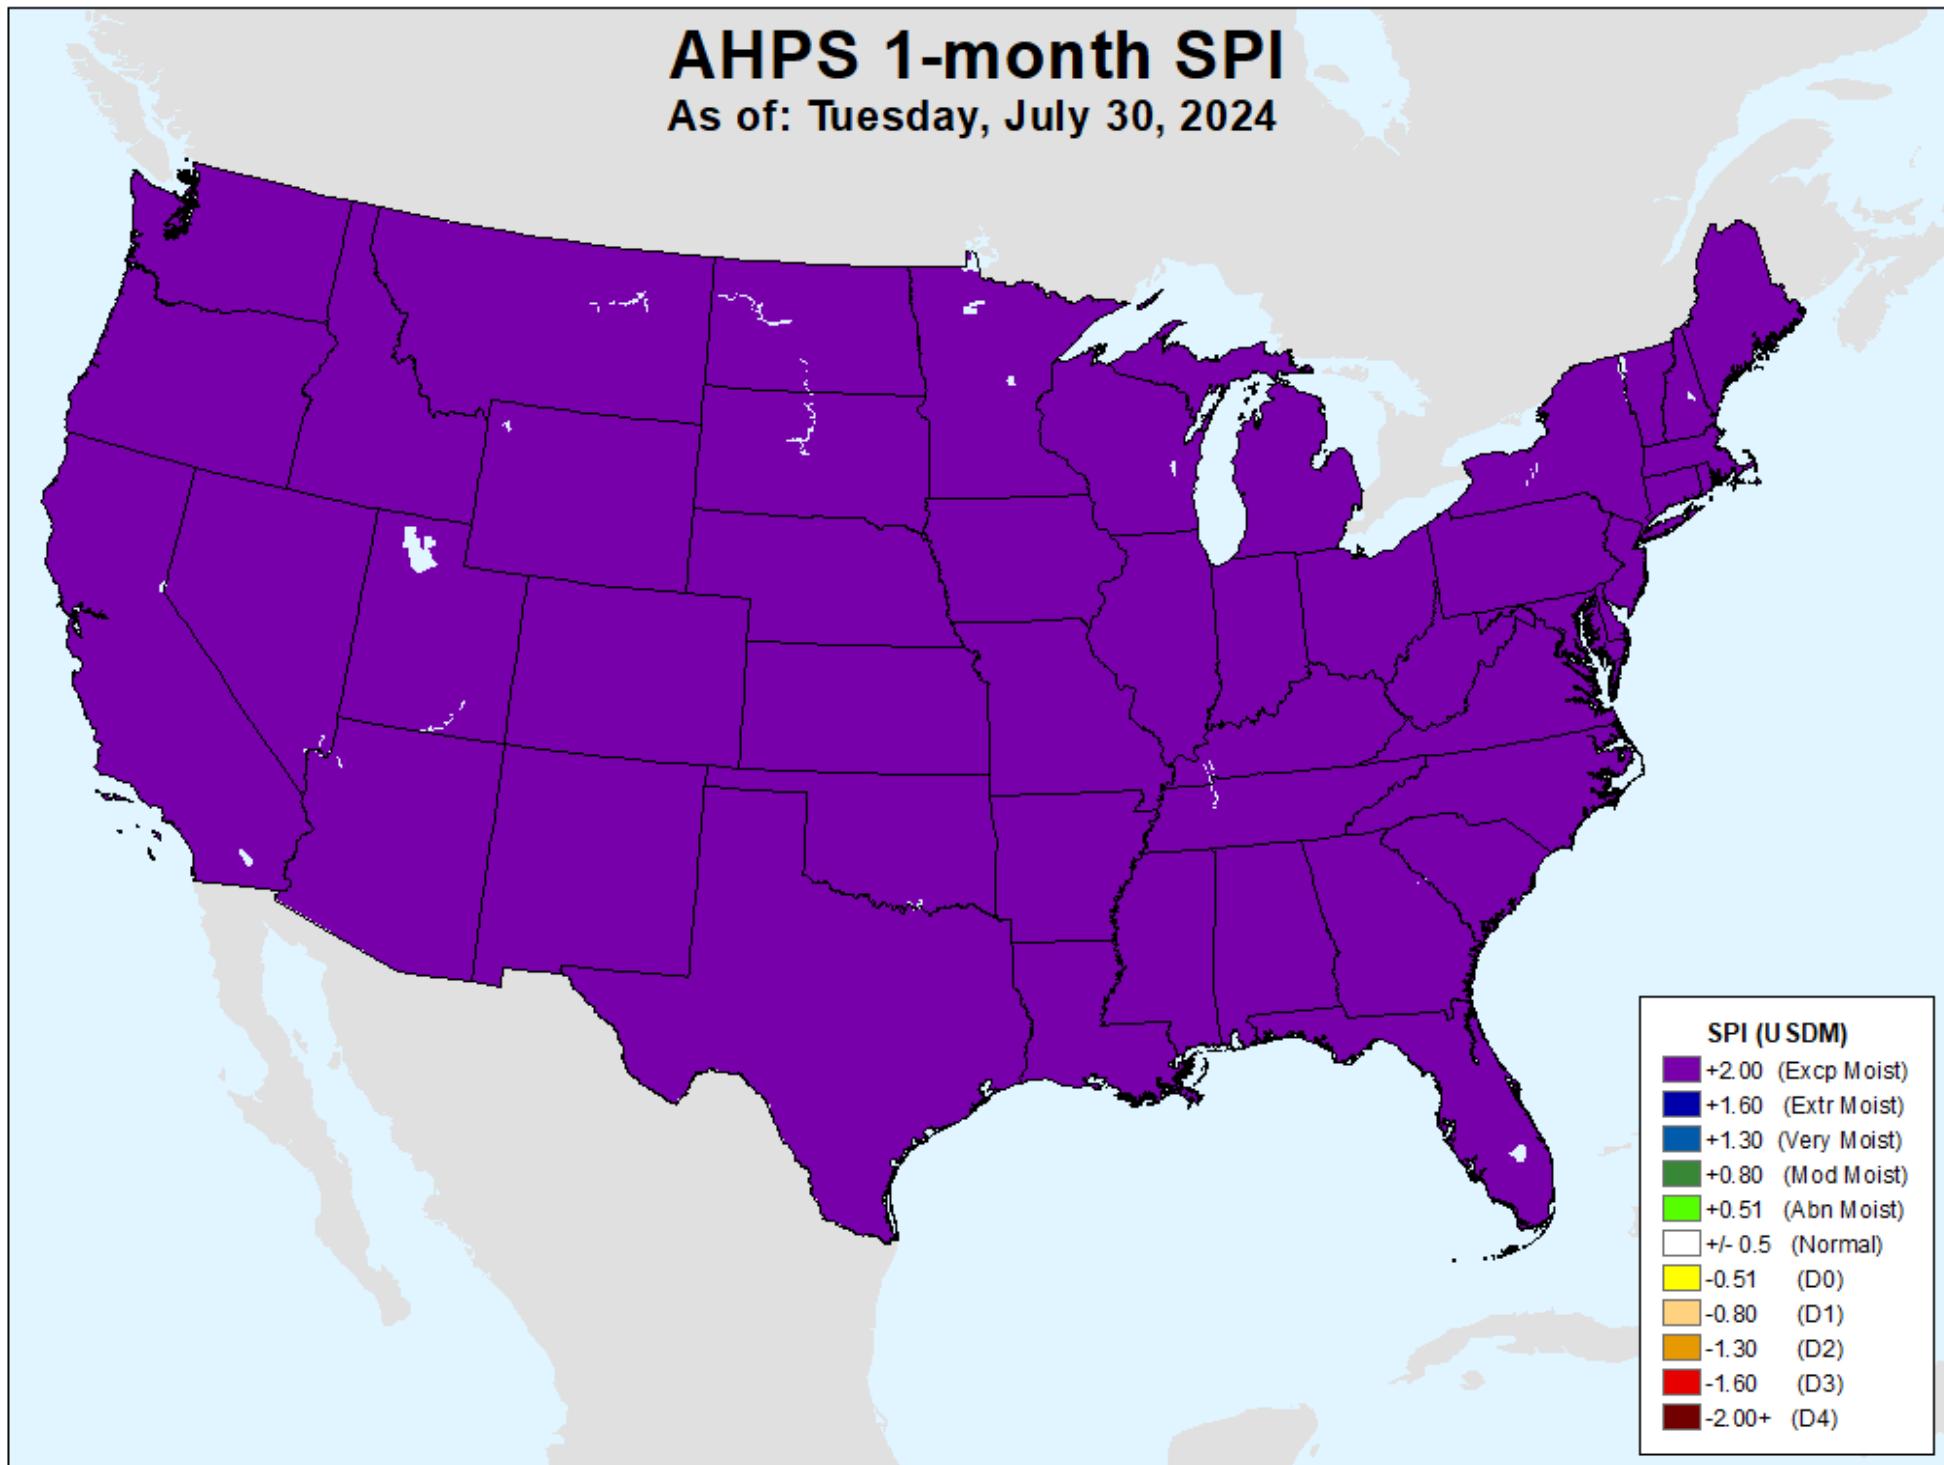

AHPS 1-month SPI

As of: Tuesday, July 30, 2024