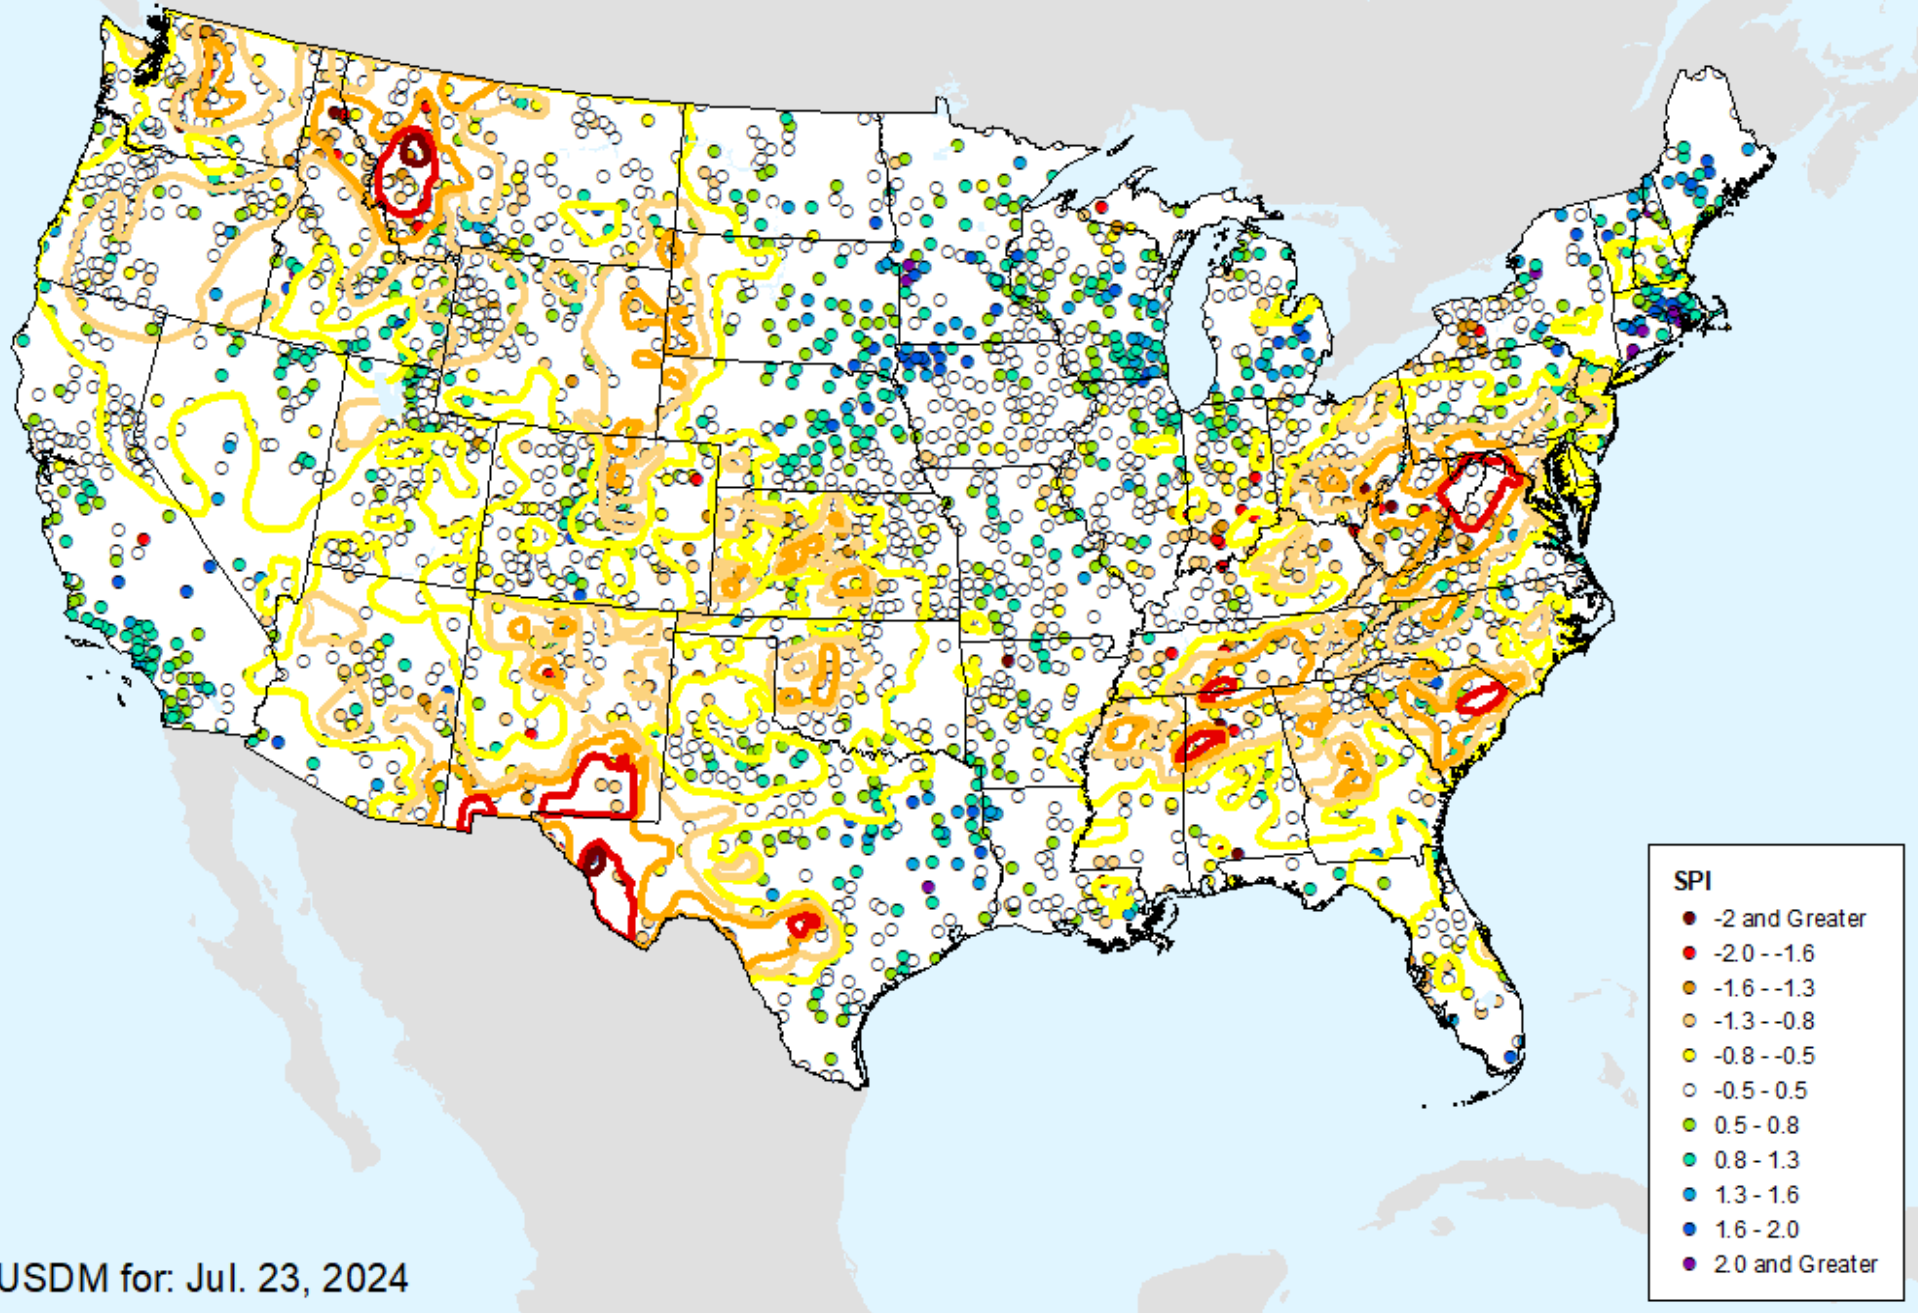

HPRCC 9-month SPI

As of: Tuesday, July 30, 2024

USDM for: Jul. 23, 2024

HPRCC 9-month SPI

As of: Tuesday, July 30, 2024

HPRCC 12-month SPI

As of: Tuesday, July 30, 2024

HPRCC 12-month SPI