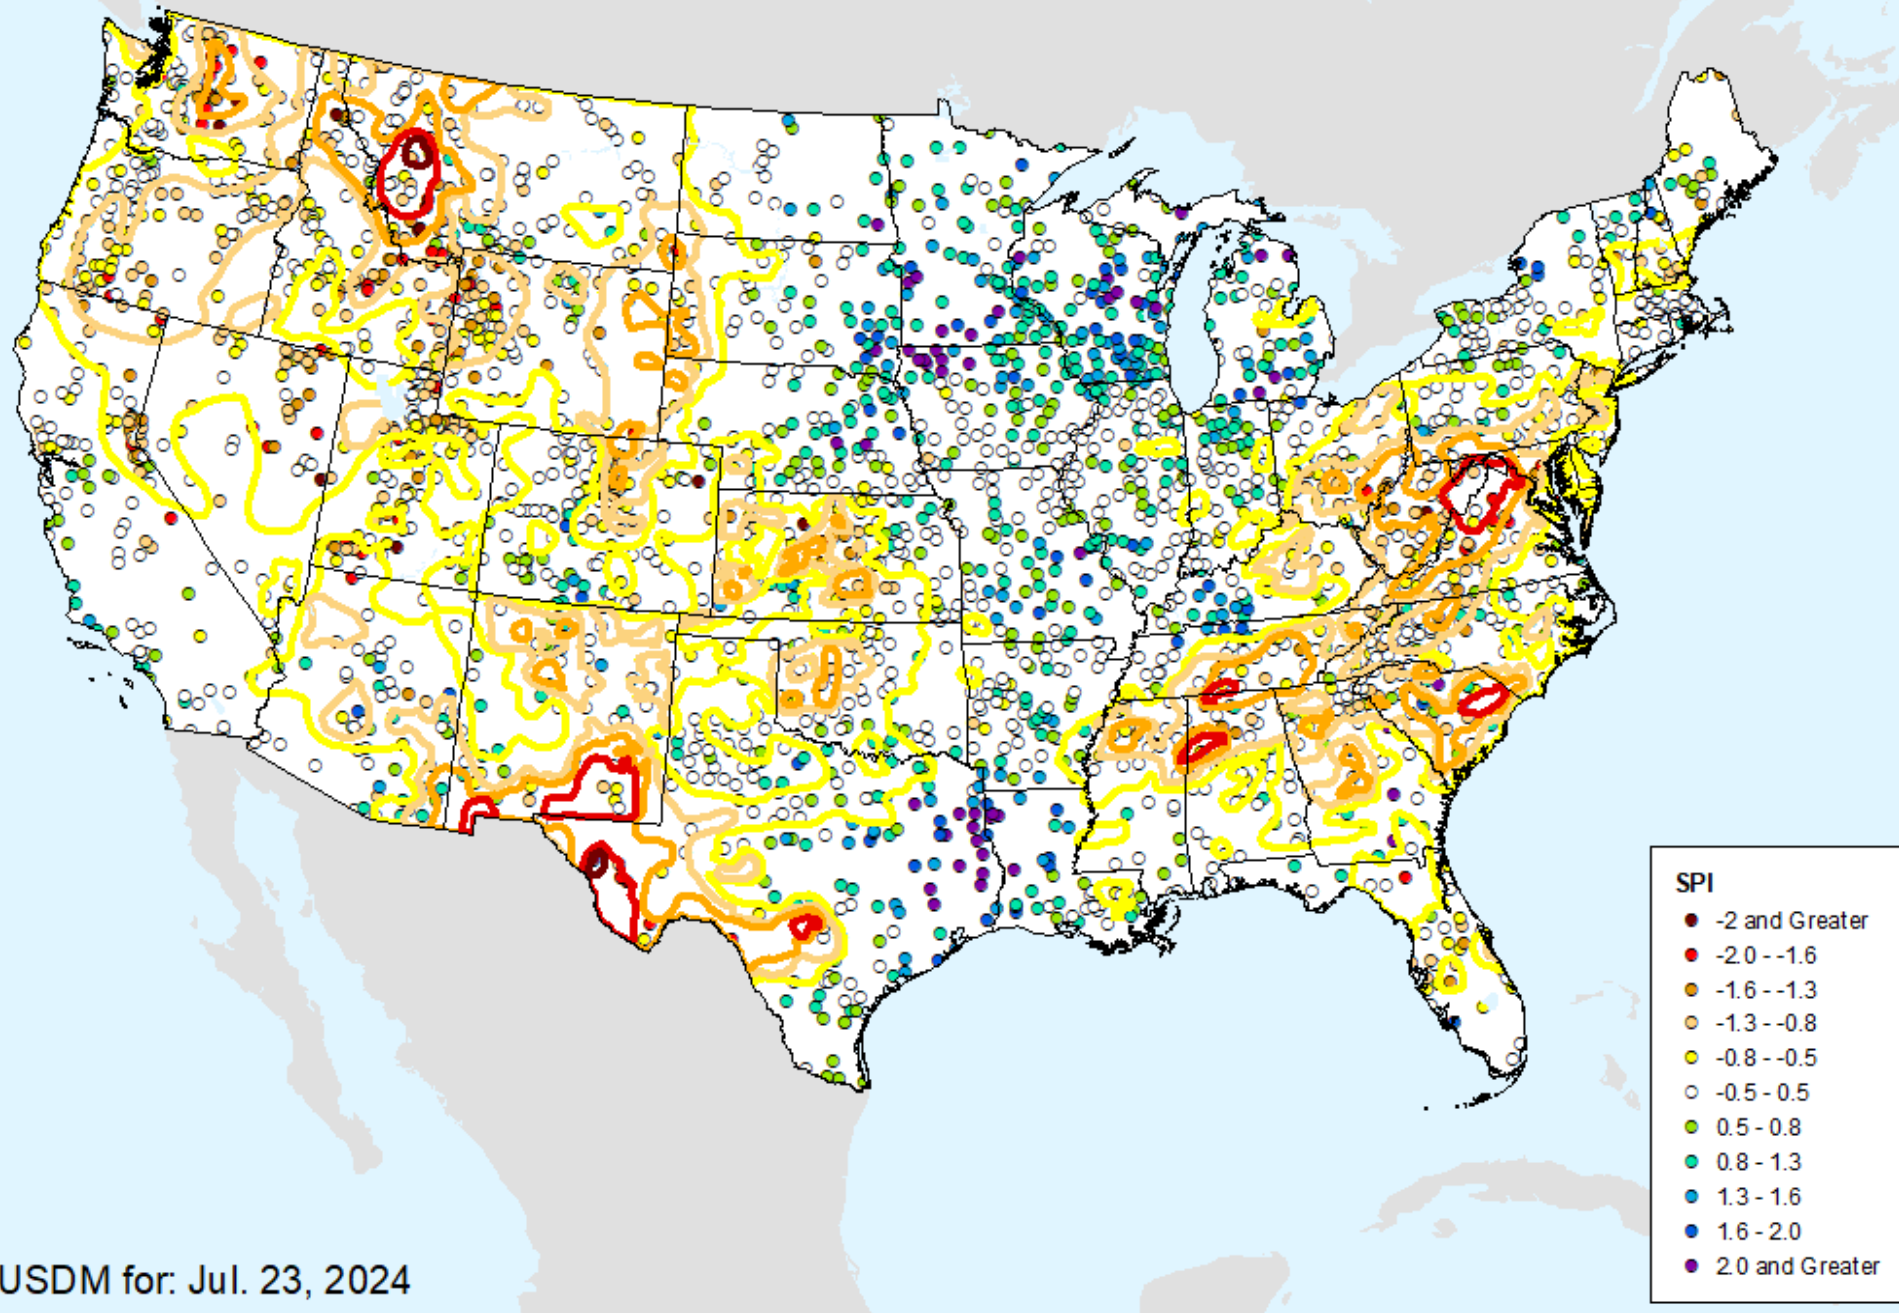

HPRCC 4-month SPI

As of: Tuesday, July 30, 2024

USDM for: Jul. 23, 2024