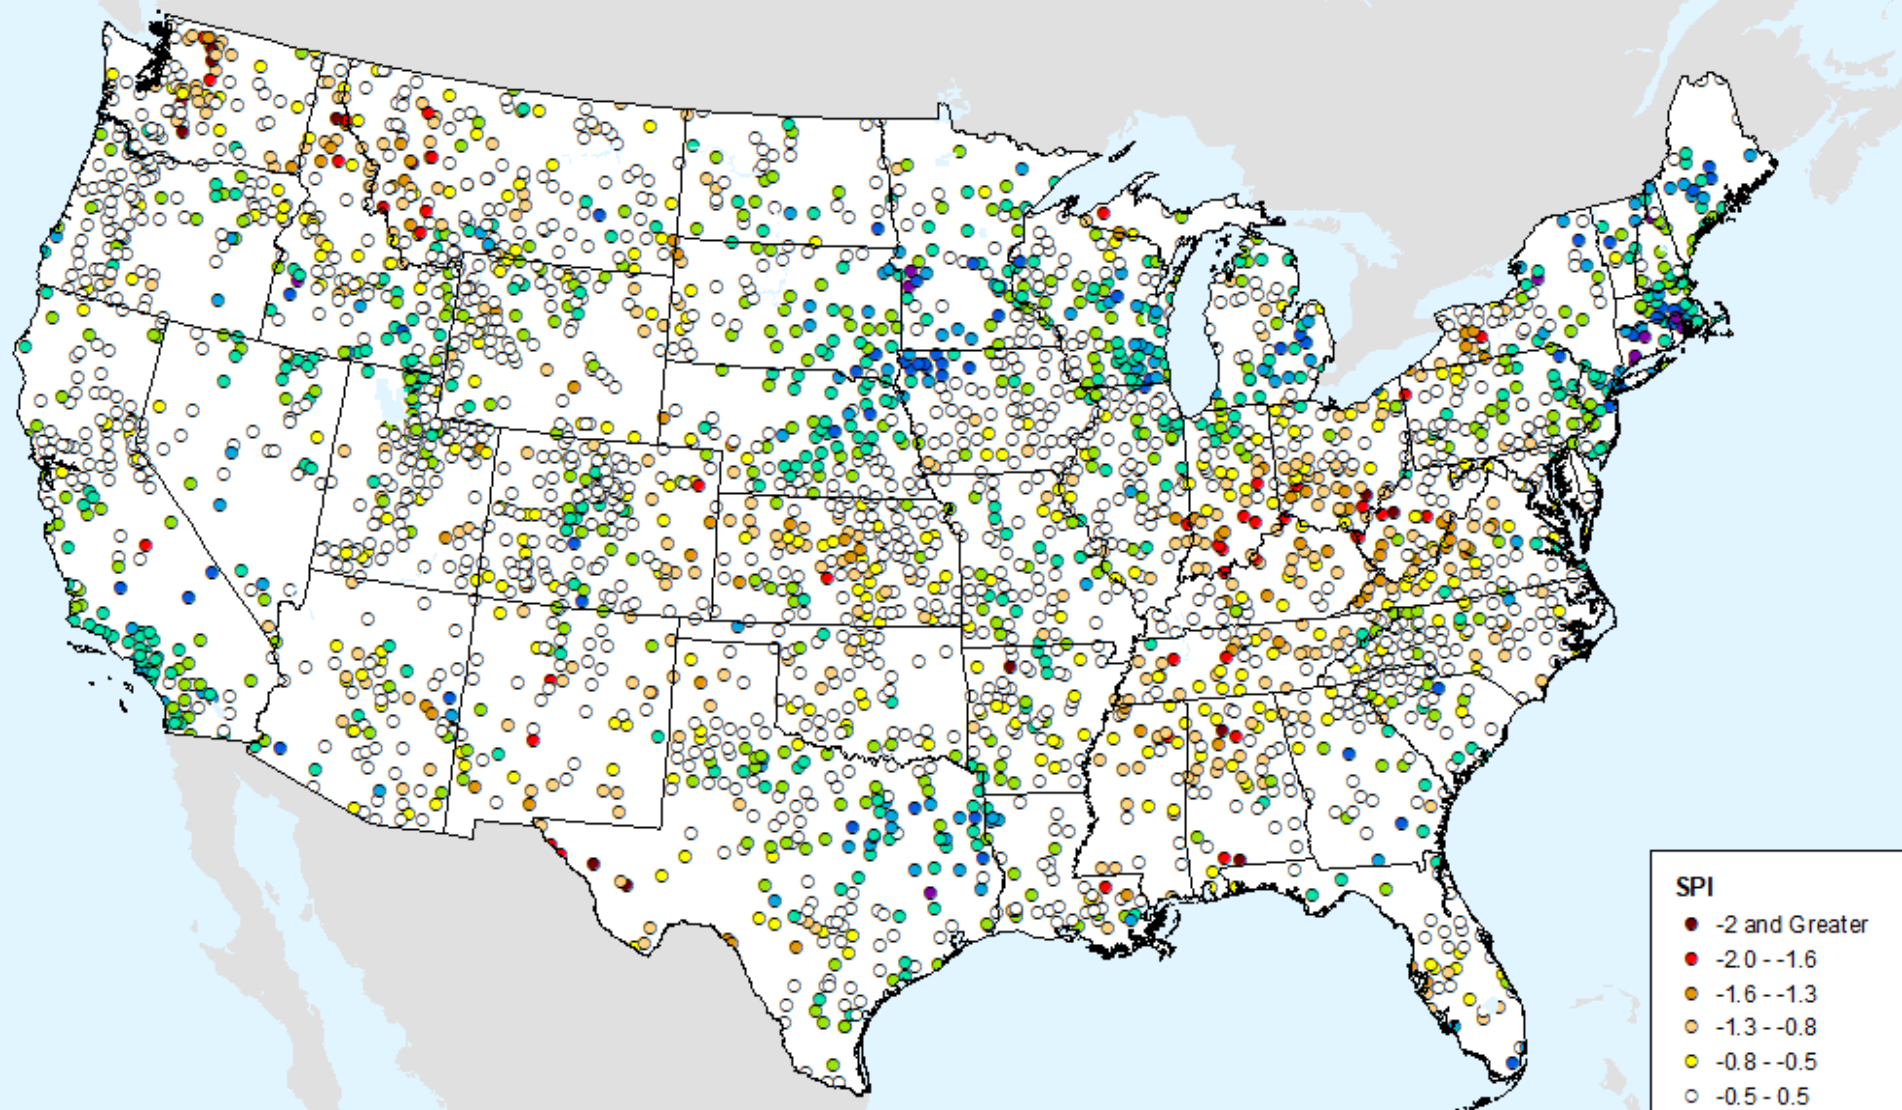

HPRCC 12-month SPI

As of: Tuesday, July 30, 2024