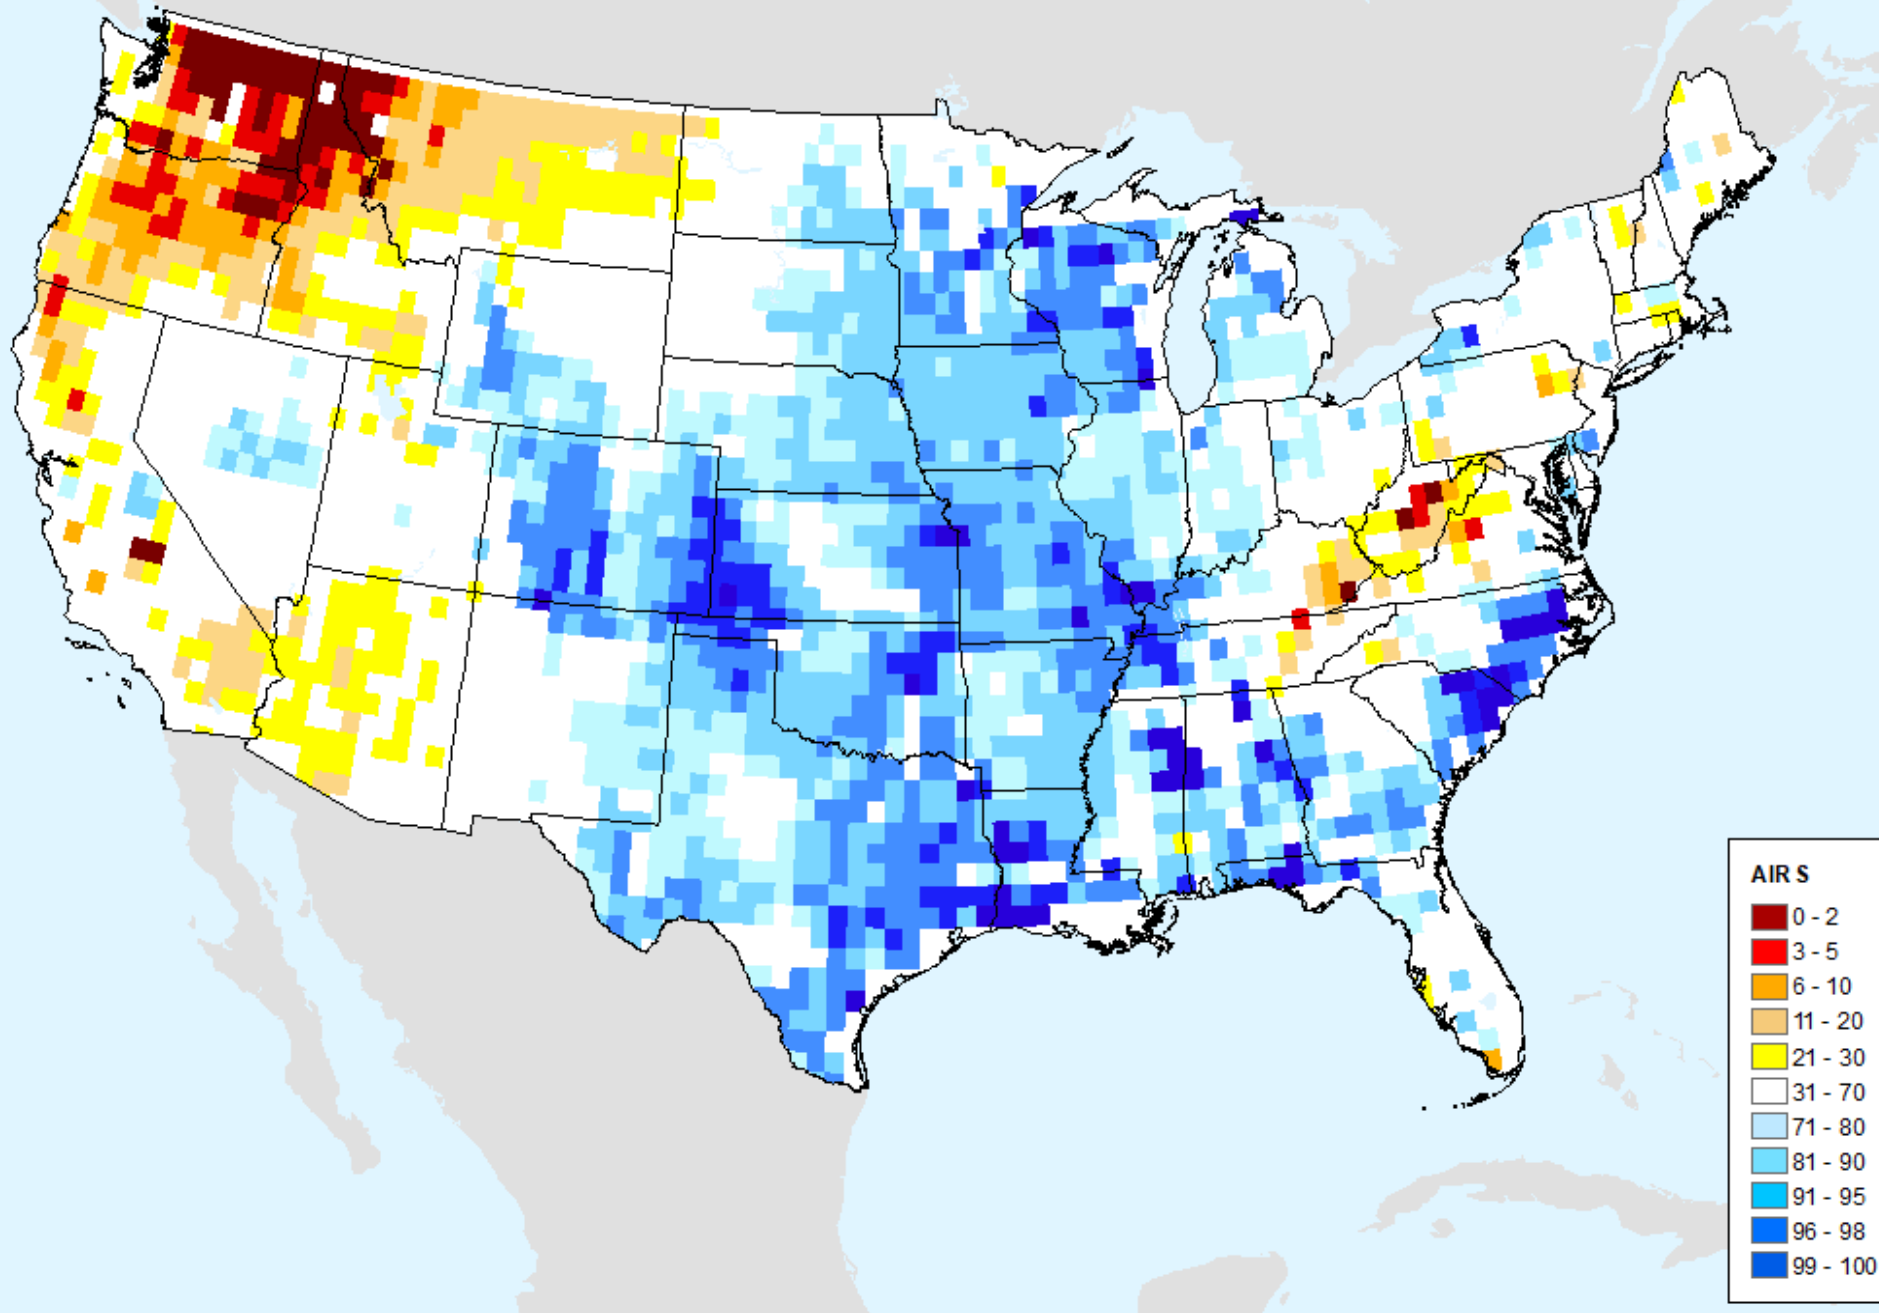

AIRS-Based Retrieved Surface Air Temperature 14 Day

As of: Tuesday, July 30, 2024