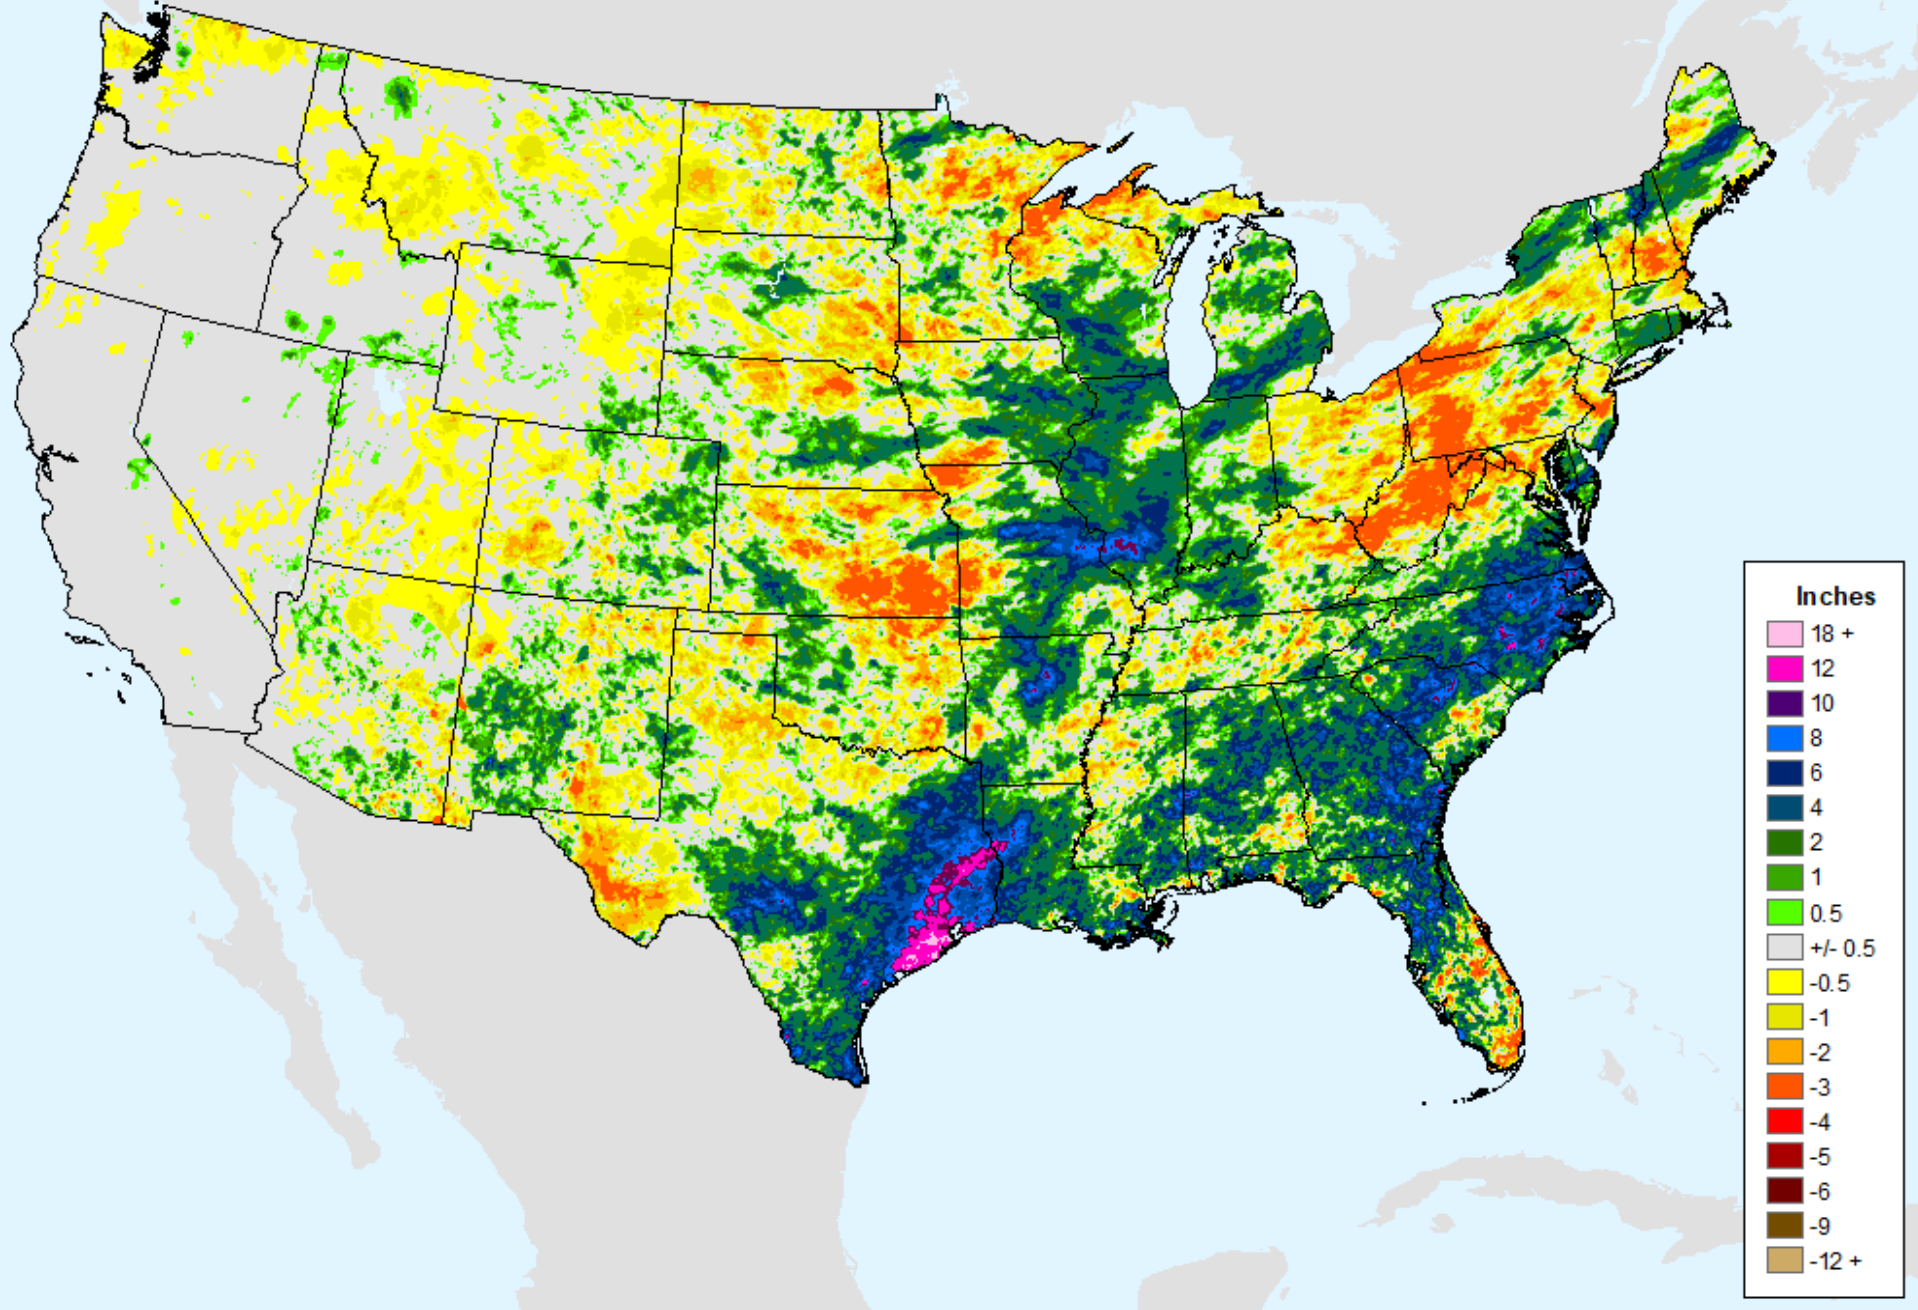

AHPS 14-Day Precip Departure

As of: Tuesday, July 30, 2024

AHPS 30-Day Precip Departure

As of: Tuesday, July 30, 2024

USDM for: Jul. 23, 2024

AHPS 30-Day Precip Departure

As of: Tuesday, July 30, 2024

AHPS 30-Day Pct of Normal Pcp