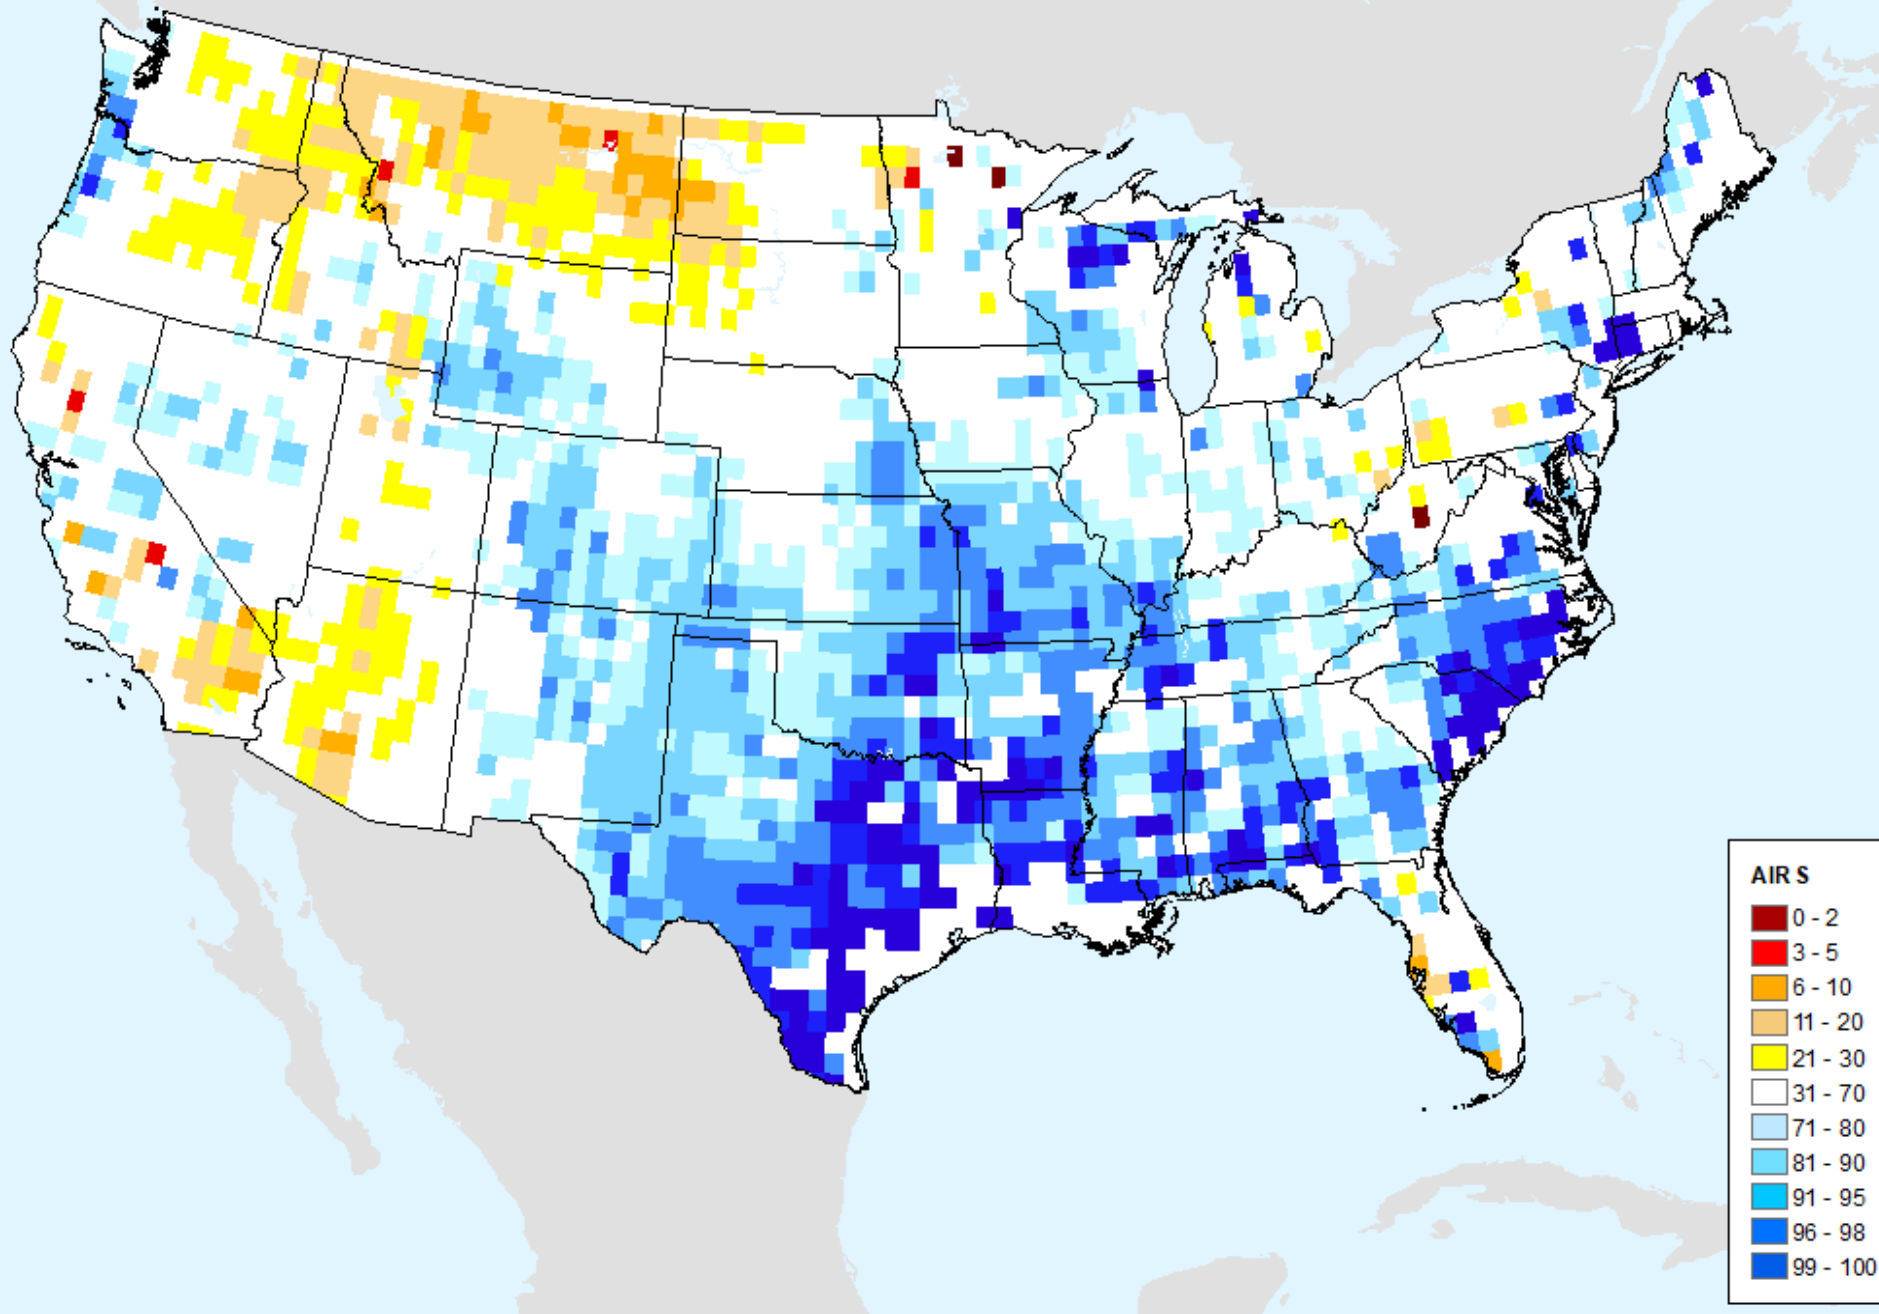

AIRS-Based Surface Relative Humidity 14 Day

As of: Tuesday, July 30, 2024

AIRS-Based Surface Relative Humidity 28 Day

As of: Tuesday, July 30, 2024

AIRS-Based Retrieved Surface Air Temperature 7 Day

As of: Tuesday, July 30, 2024