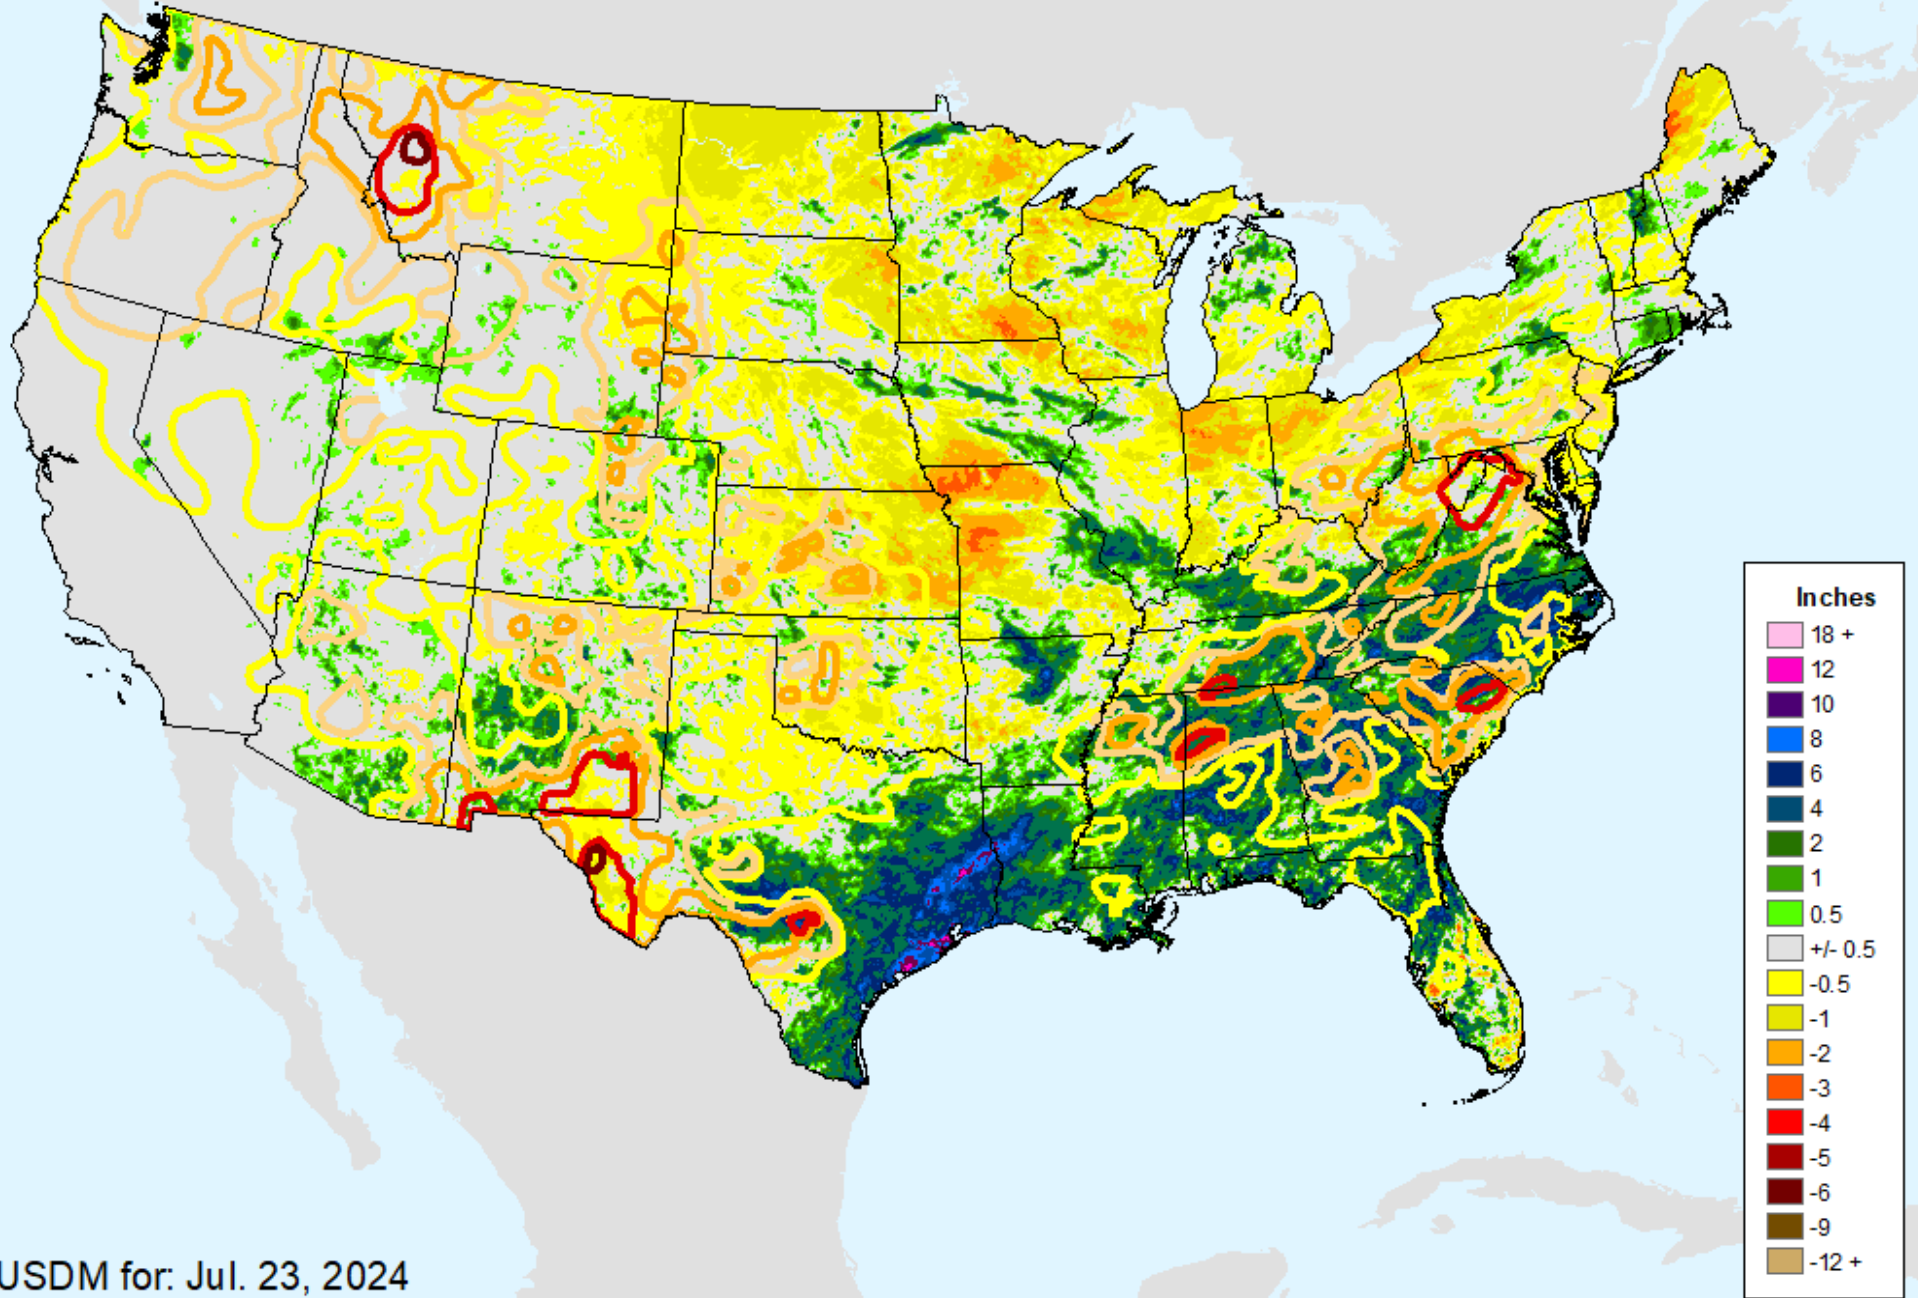

AHPS 7-Day Precipitation

As of: Tuesday, July 30, 2024

AHPS 7-Day Precipitation

As of: Tuesday, July 30, 2024

USDM for: Jul. 23, 2024

AHPS 14-Day Precip Departure

As of: Tuesday, July 30, 2024

USDM for: Jul. 23, 2024