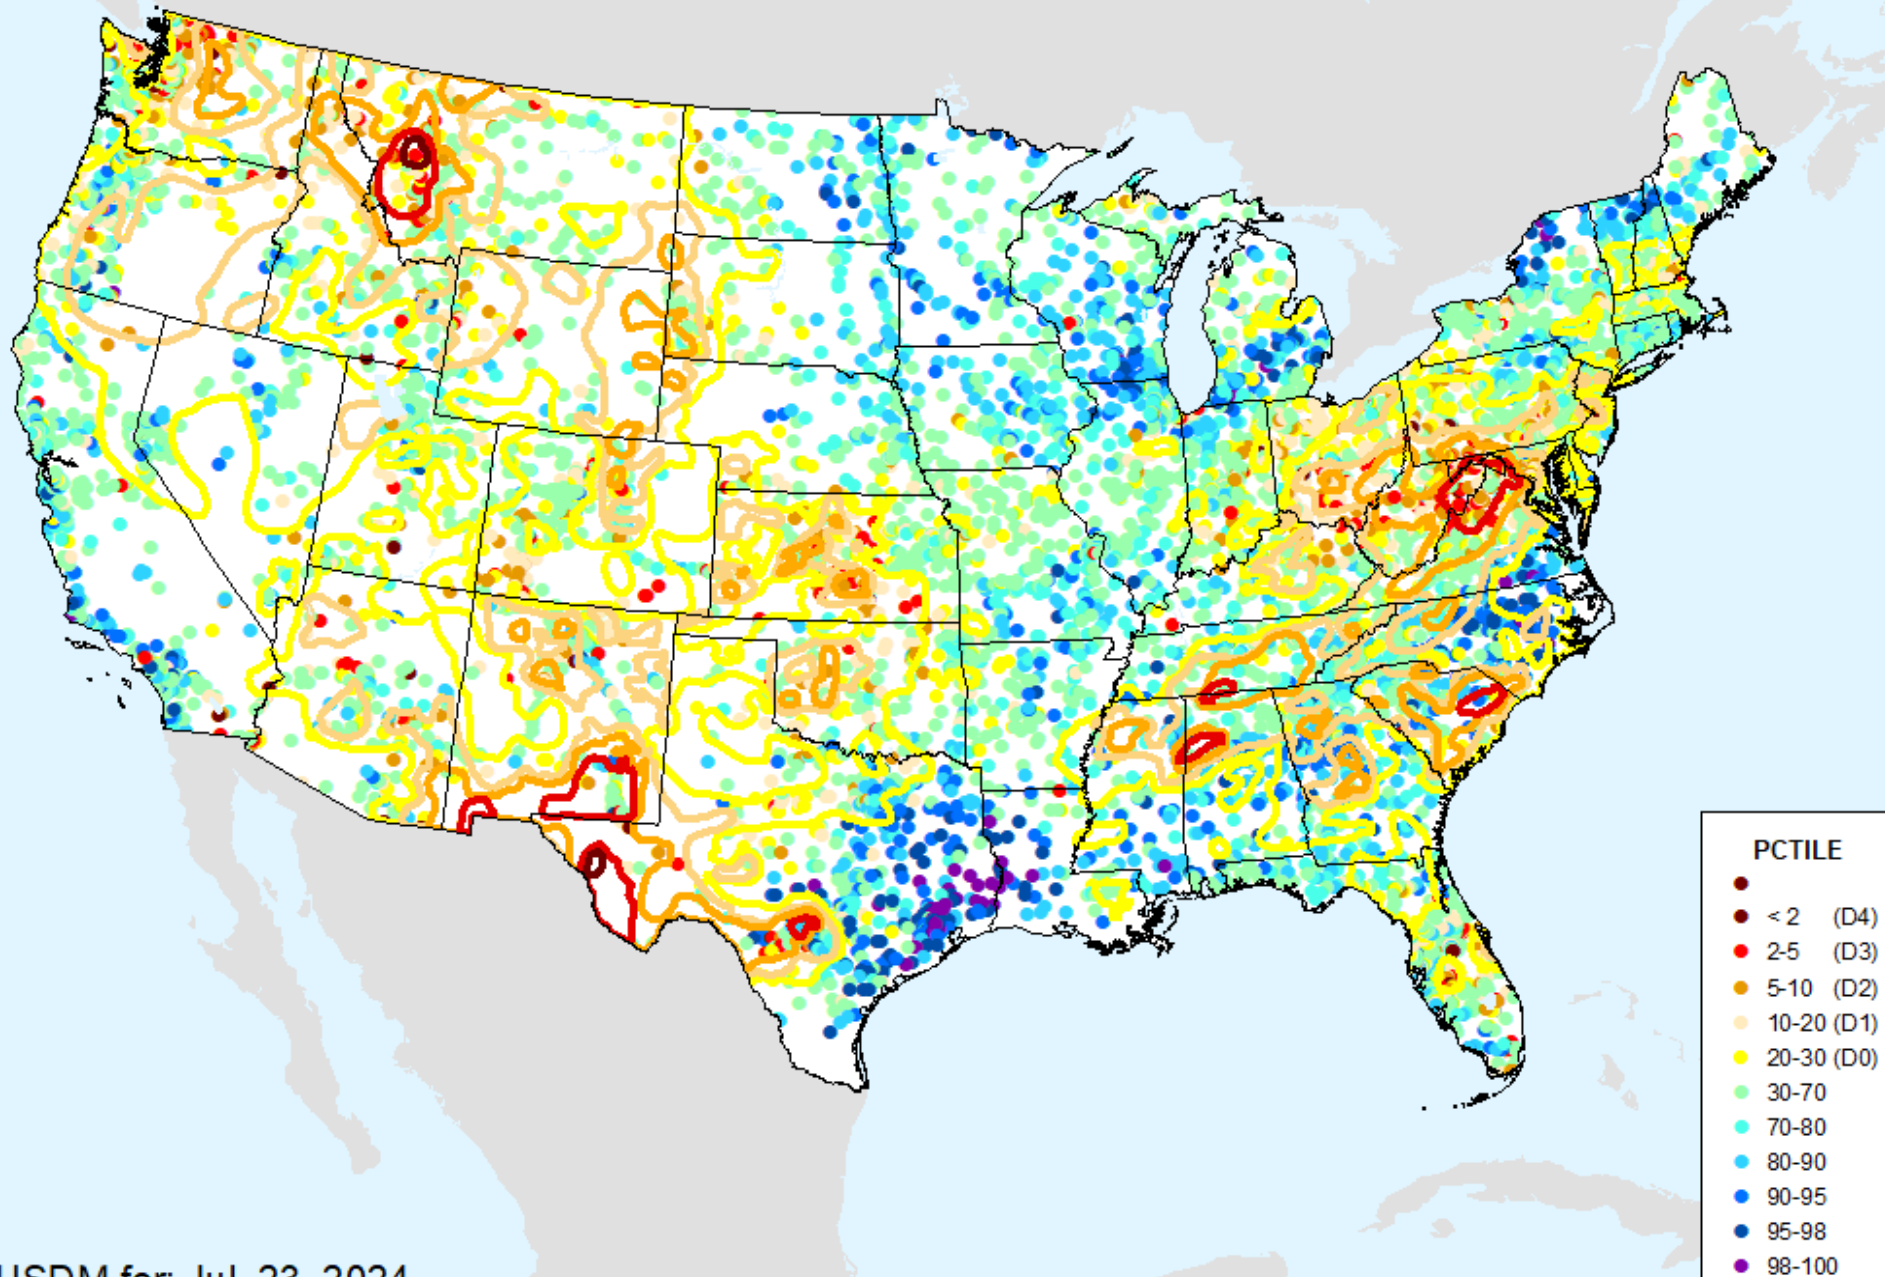

As of: Tuesday, July 30, 2024

USDM for: Jul. 23, 2024

AHPS Water-Year Pct of Normal Pcp

As of: Tuesday, July 30, 2024

USGS 7-Day Avg Streamflow

As of: Tuesday, July 30, 2024

USDM for: Jul. 23, 2024

USGS 7-Day Avg Streamflow