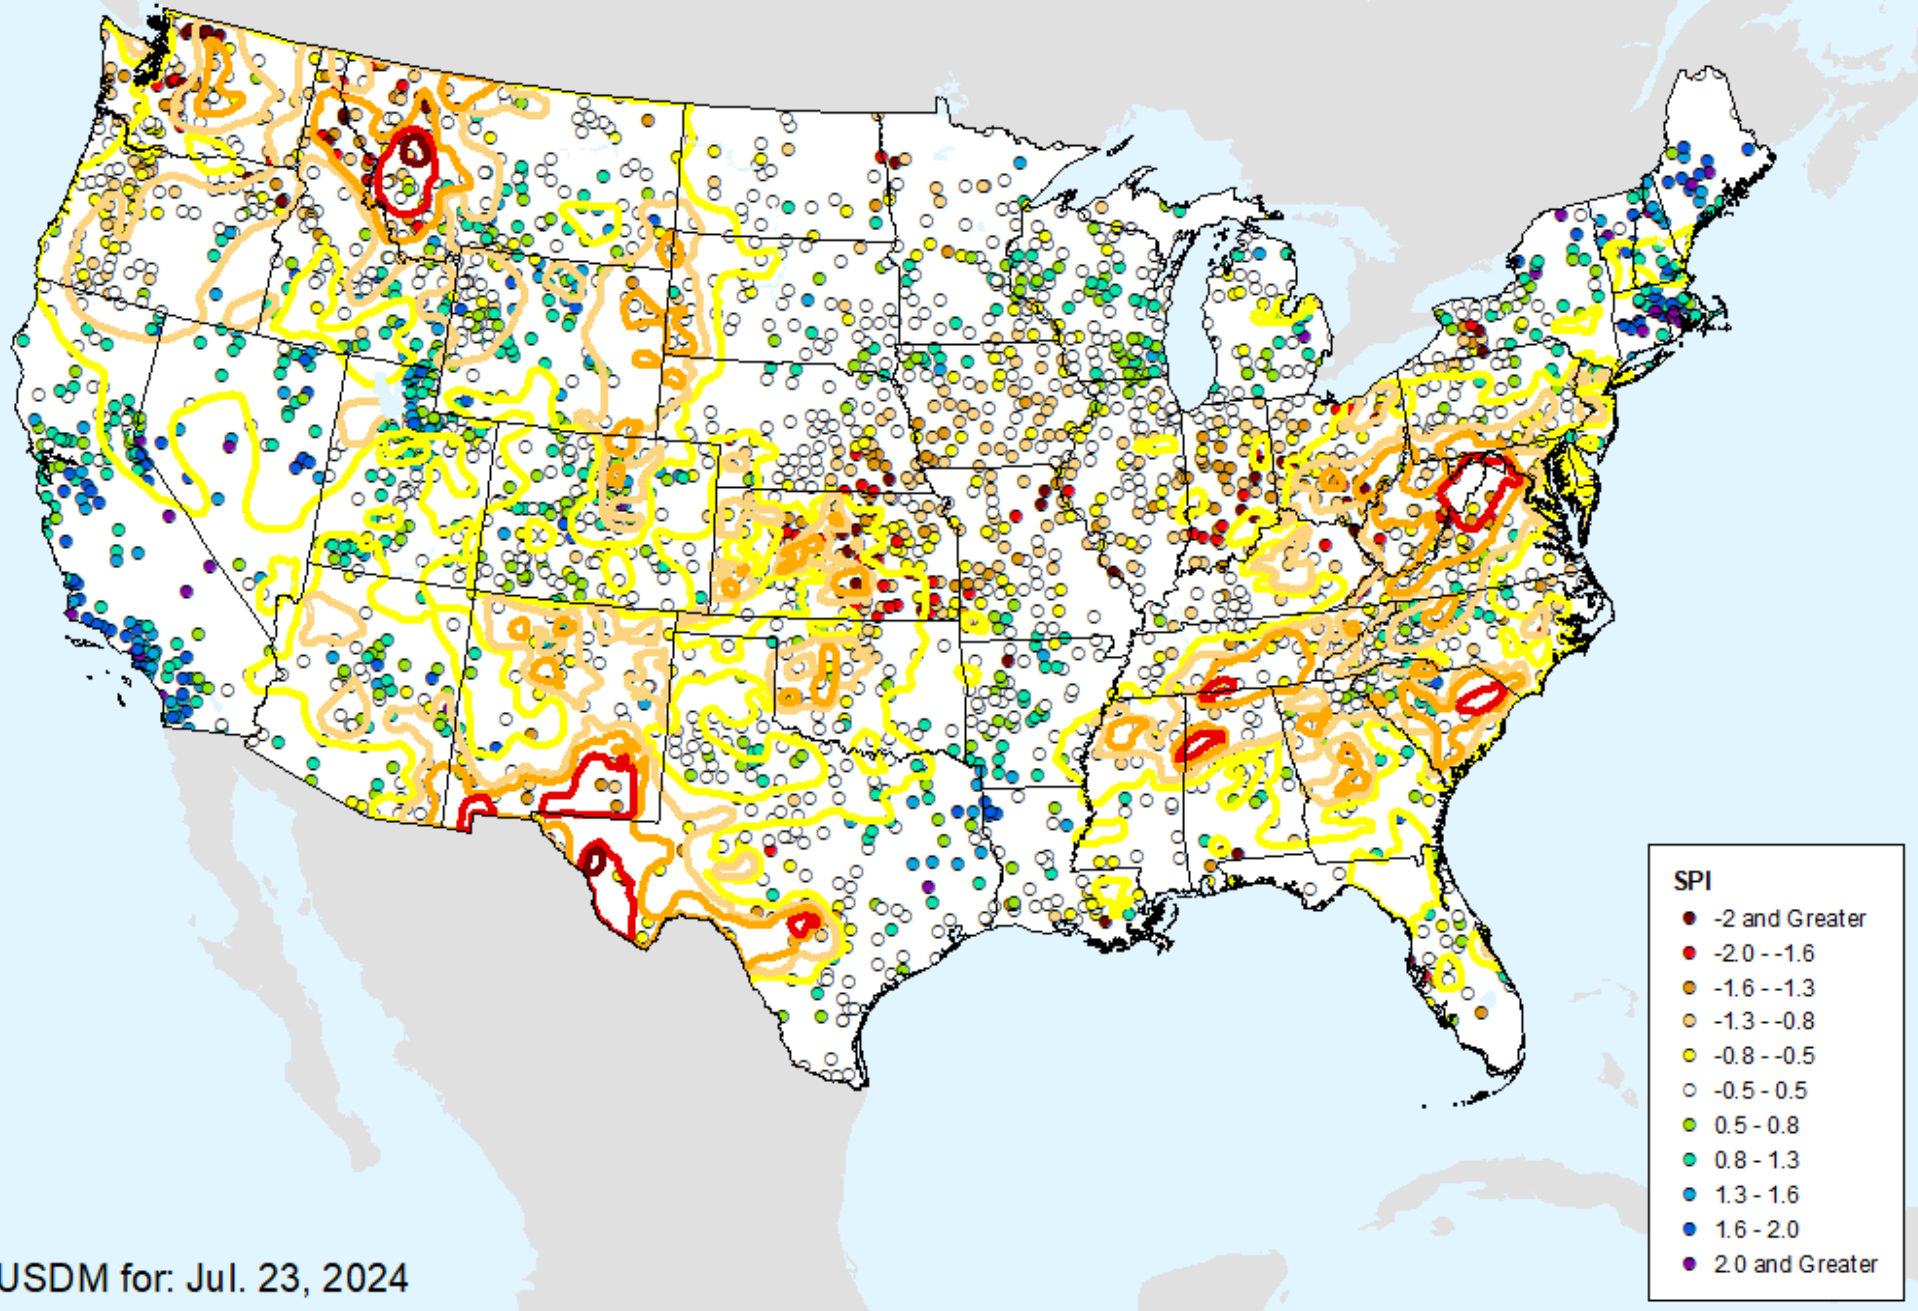

HPRCC 24-month SPI

As of: Tuesday, July 30, 2024

USDM for: Jul. 23, 2024