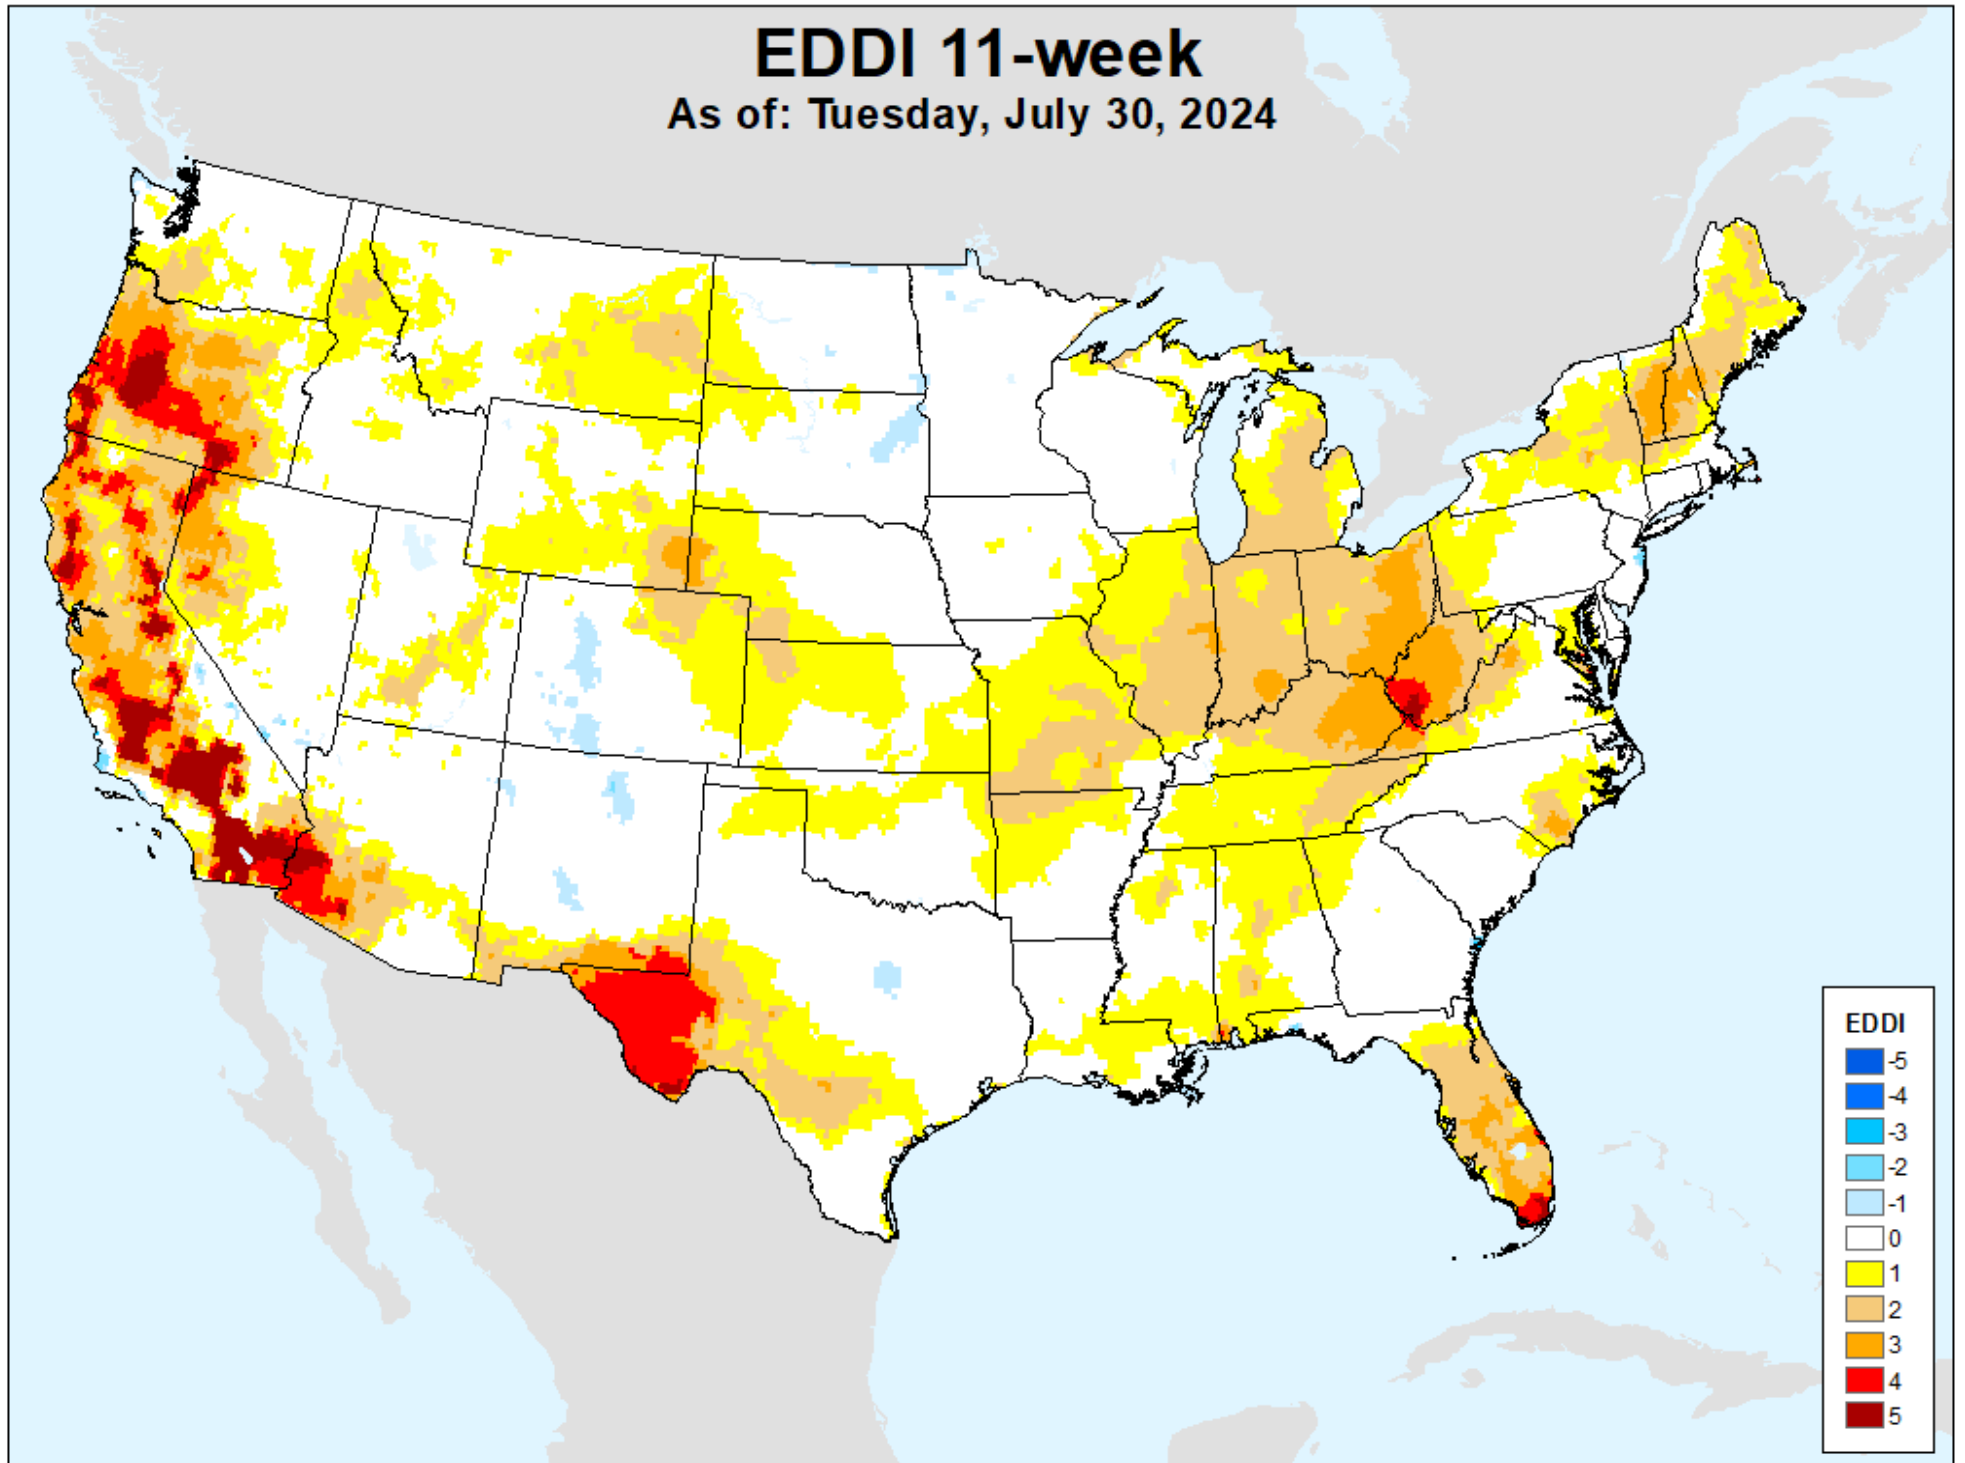

EDDI 11-week

As of: Tuesday, July 30, 2024