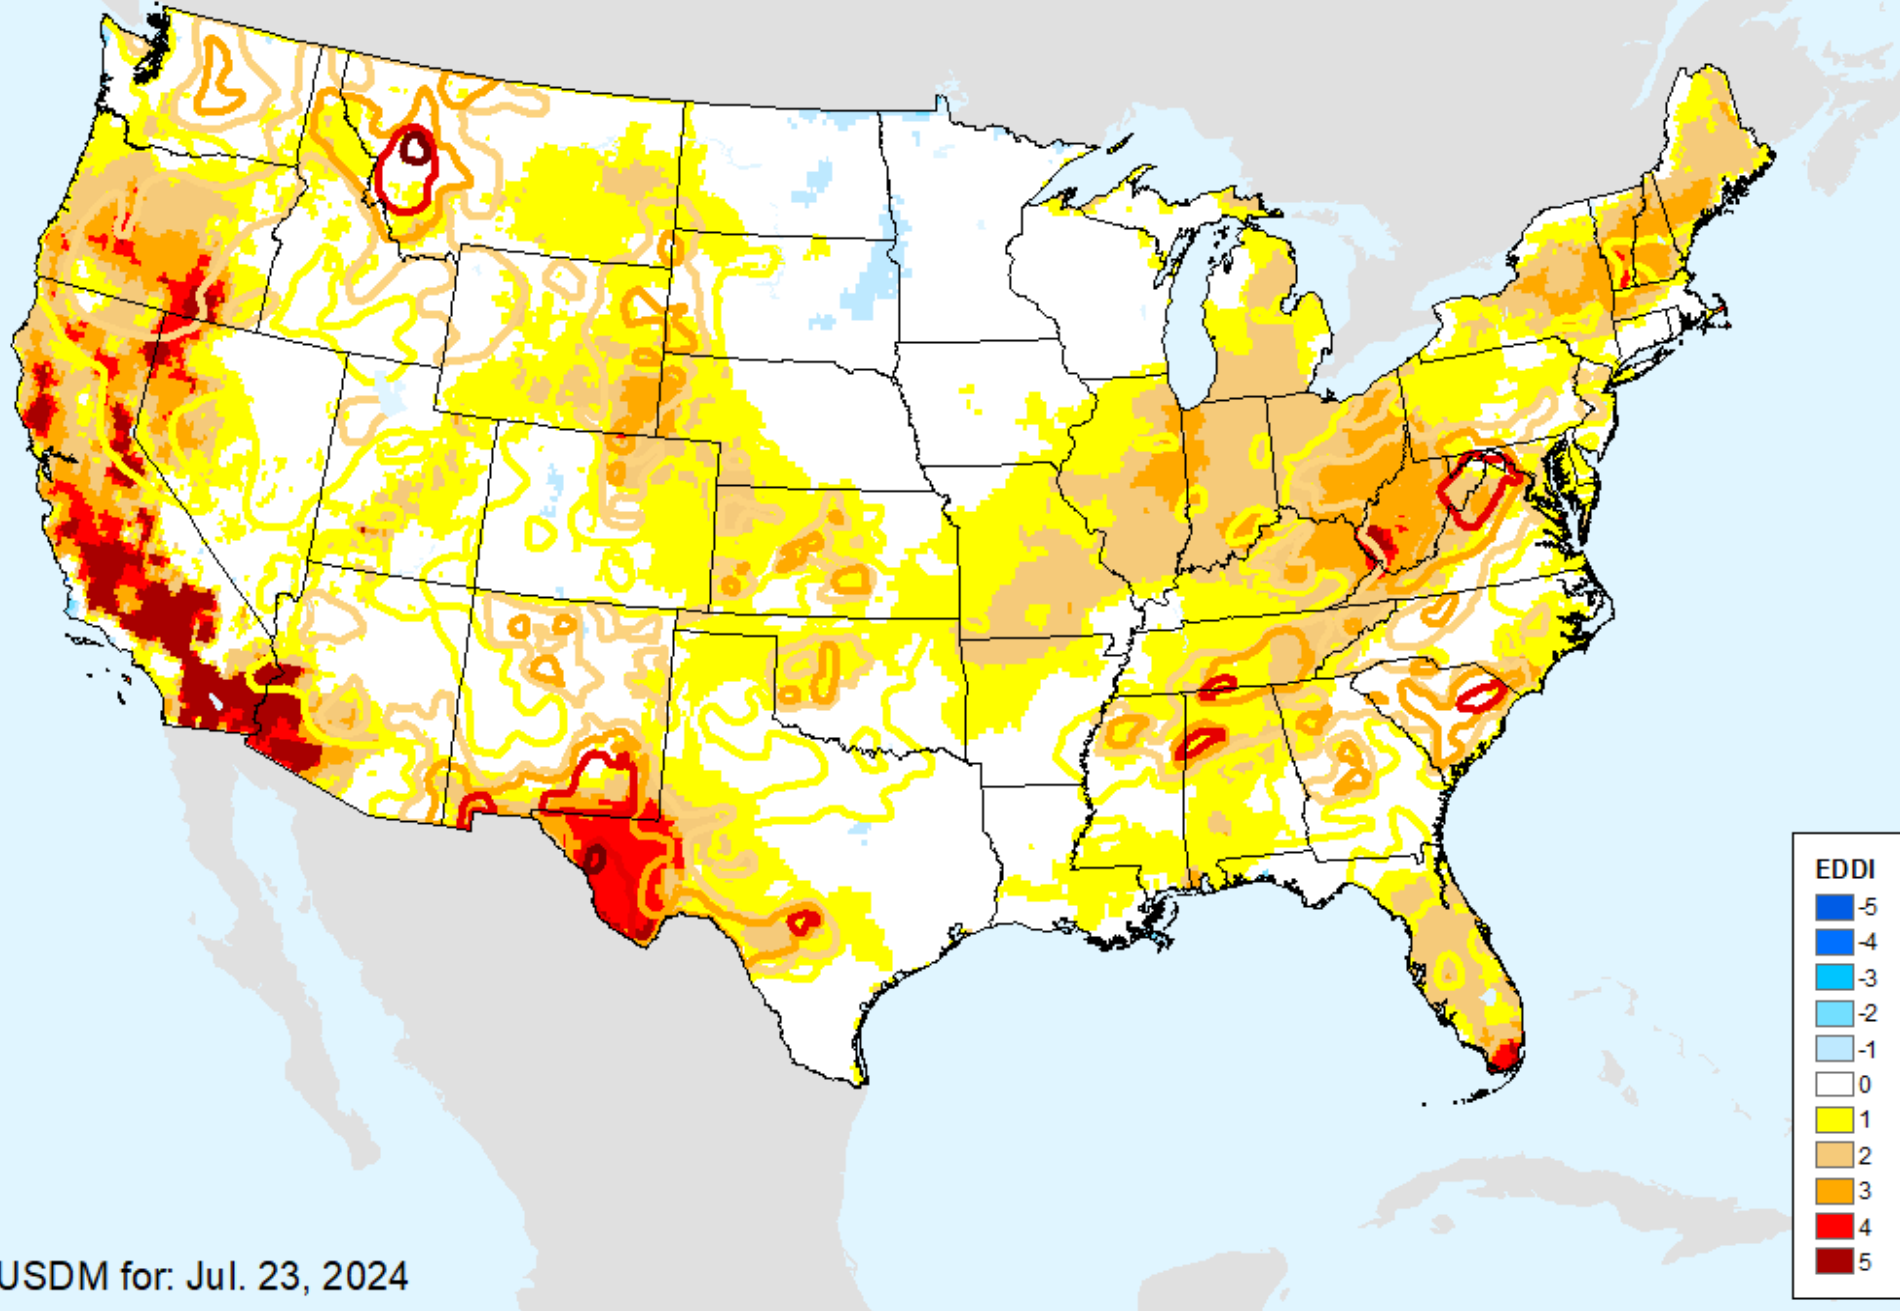

EDDI 10-week

As of: Tuesday, July 30, 2024

USDM for: Jul. 23, 2024