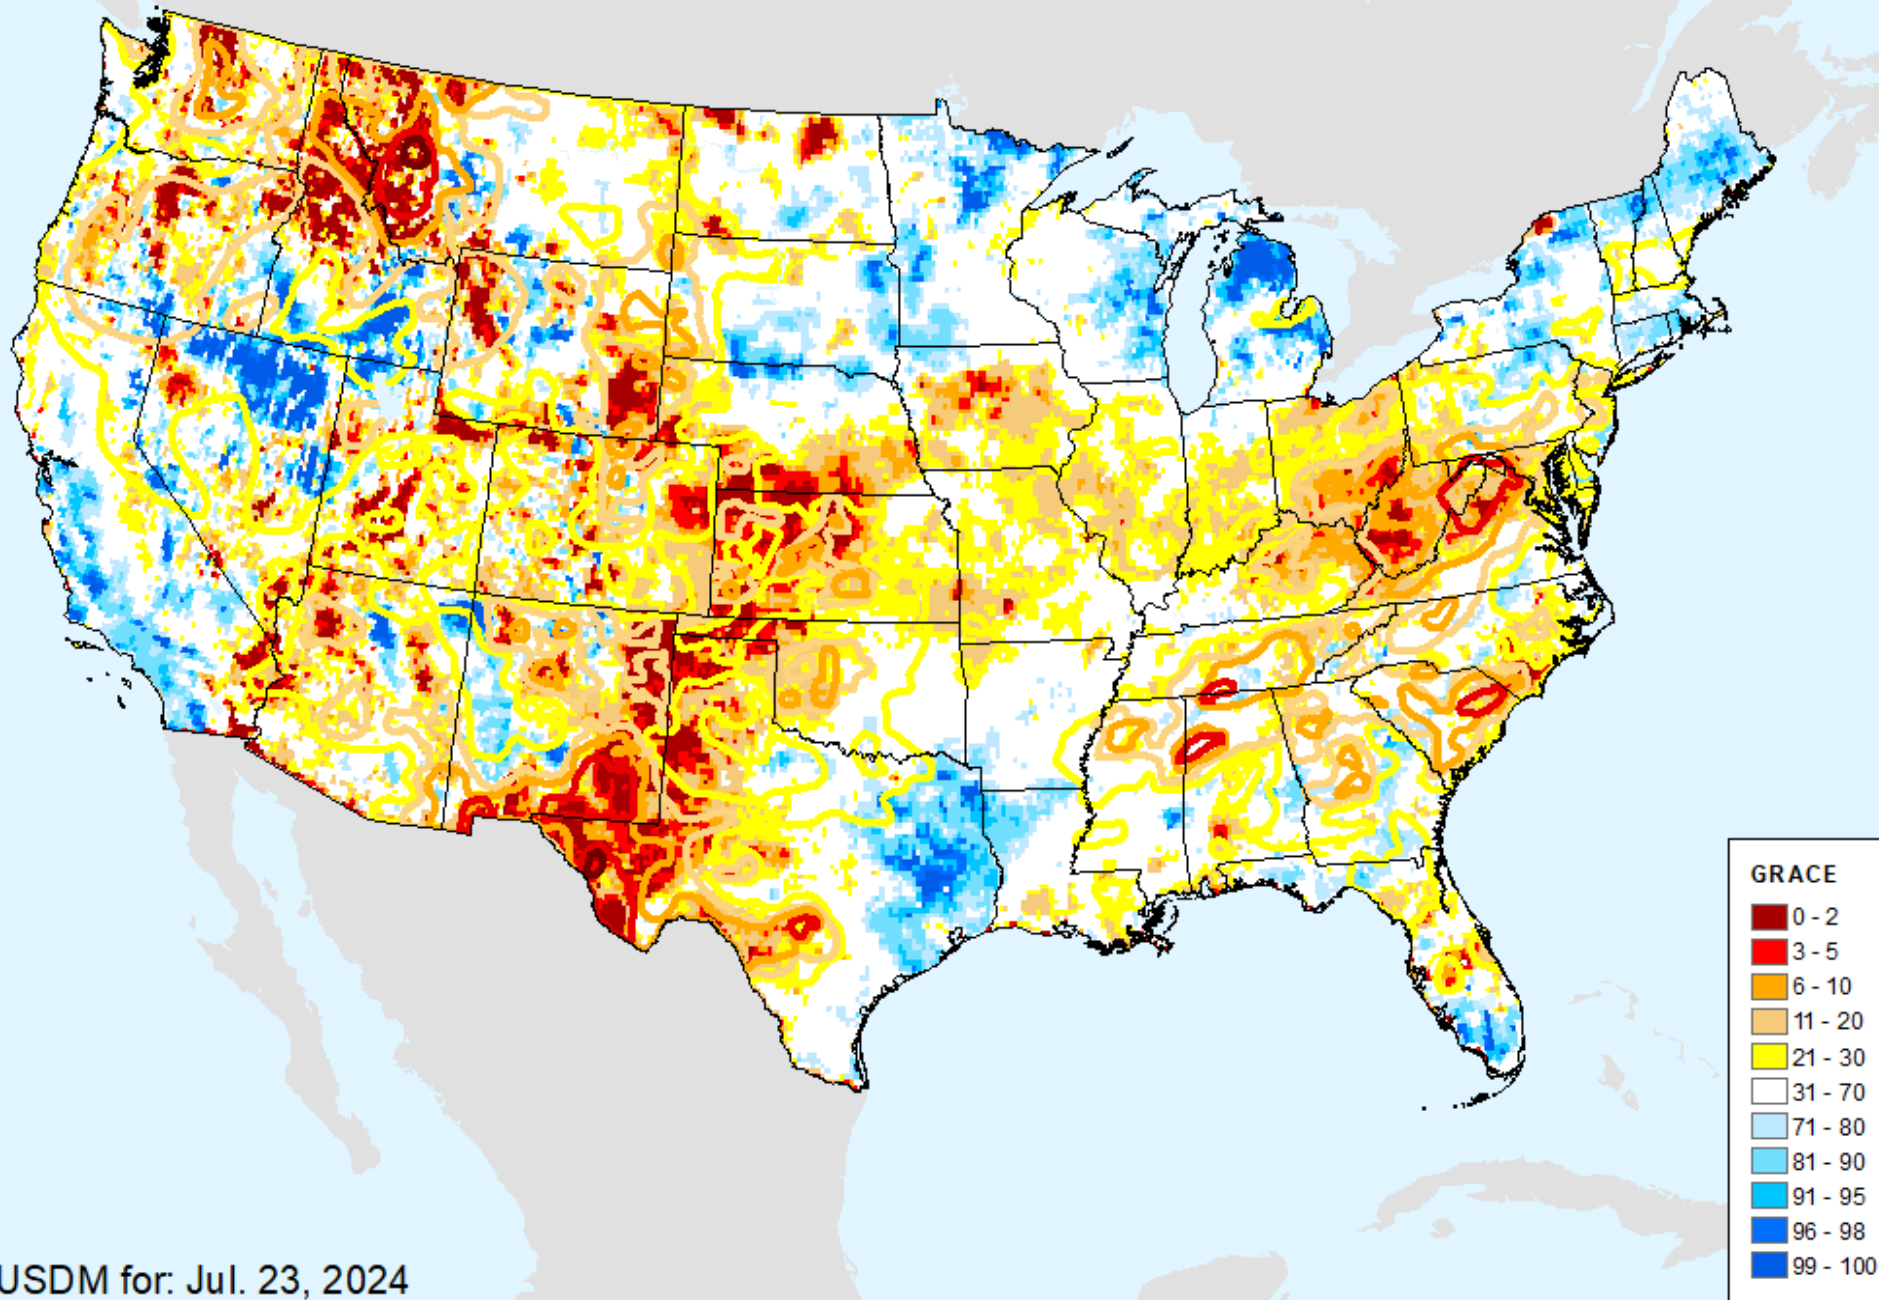

GRACE-Based Shallow Groundwater Drought Indicator

As of: Tuesday, July 30, 2024