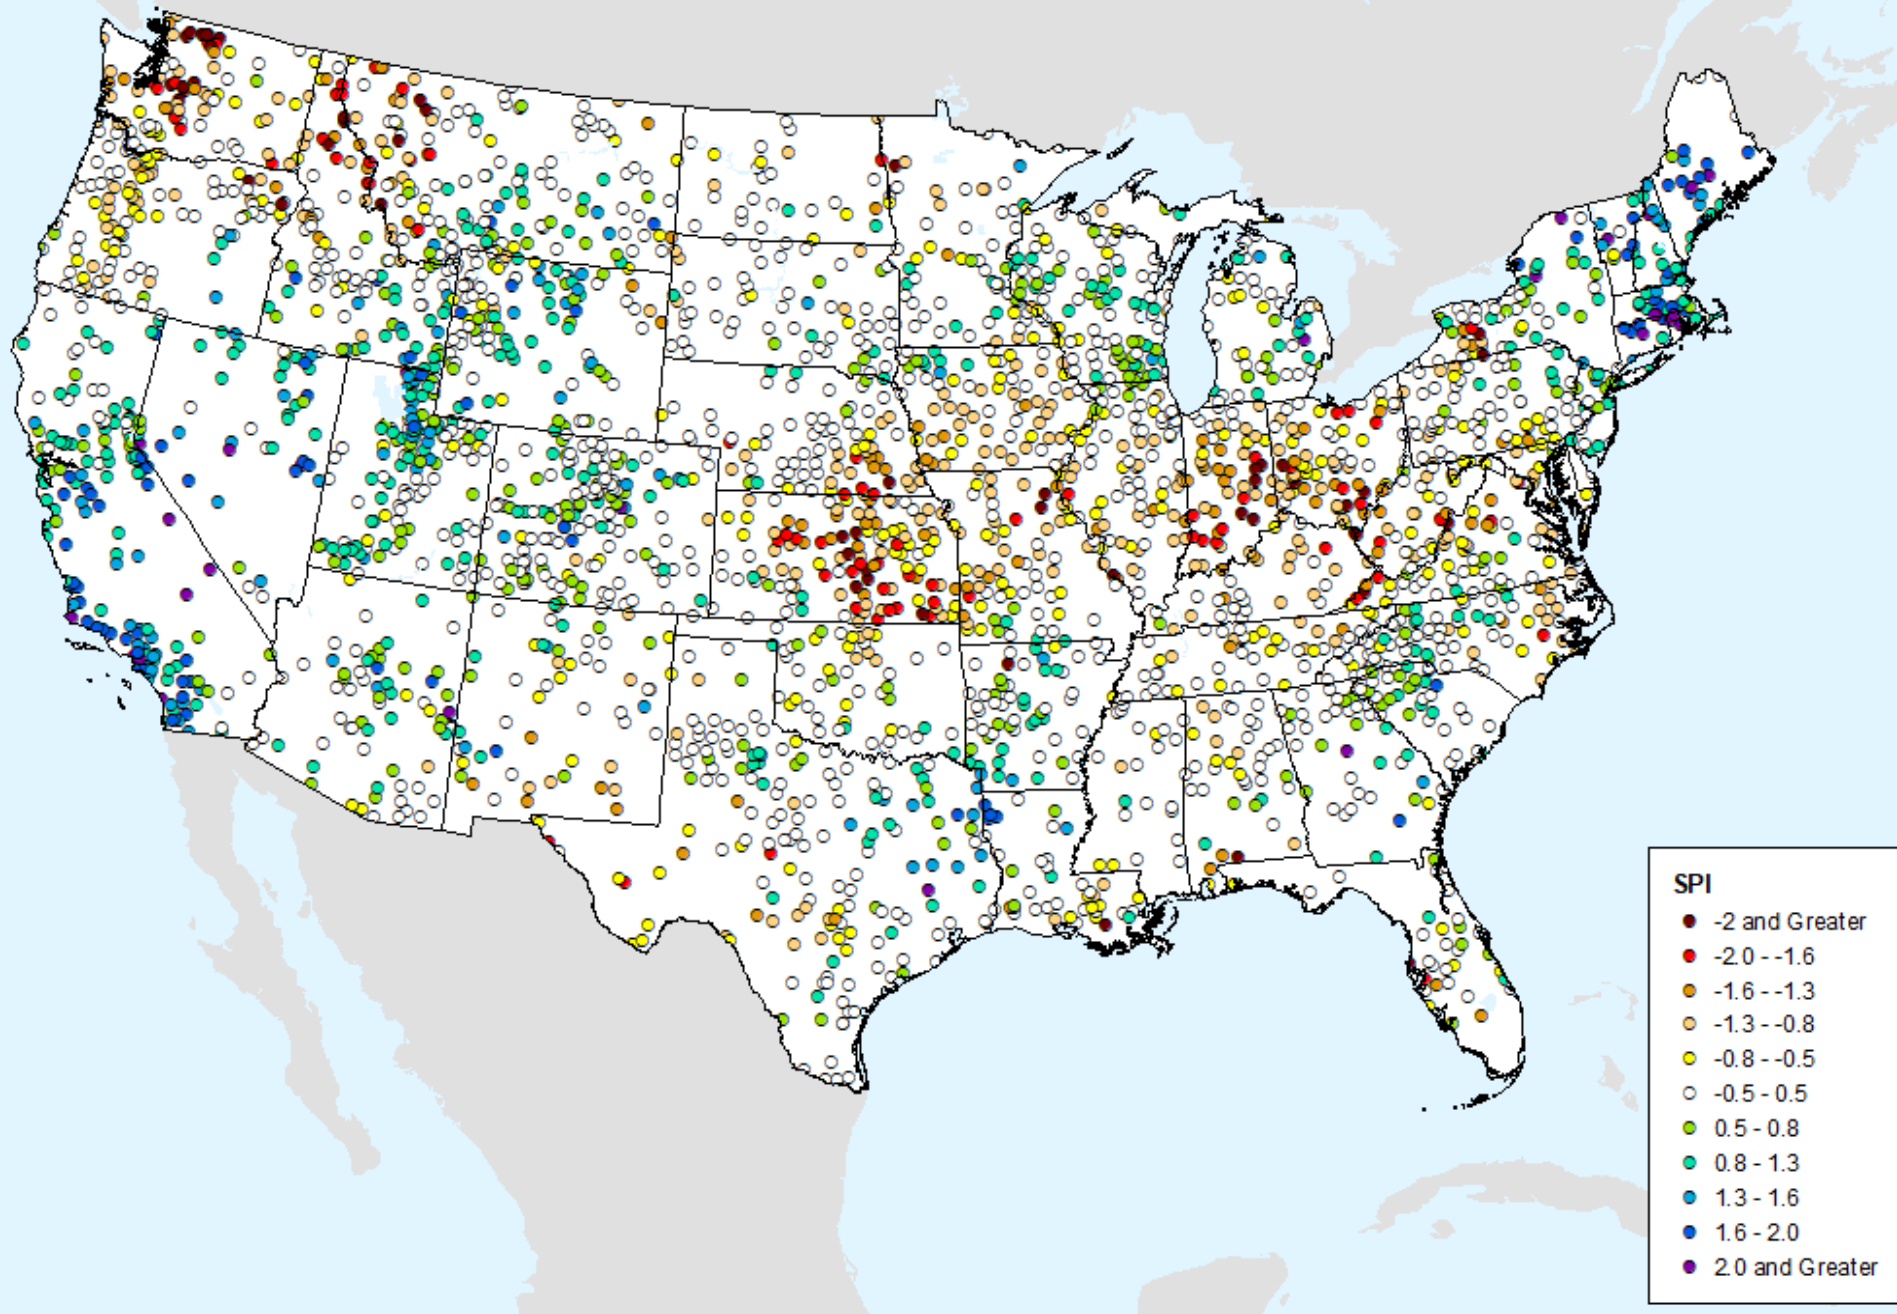

As of: Tuesday, July 30, 2024

HPRCC 24-month SPI

As of: Tuesday, July 30, 2024

USDM for: Jul. 23, 2024

HPRCC 24-month SPI

As of: Tuesday, July 30, 2024

HPRCC Water Year-to-date SPI

As of: Tuesday, July 30, 2024