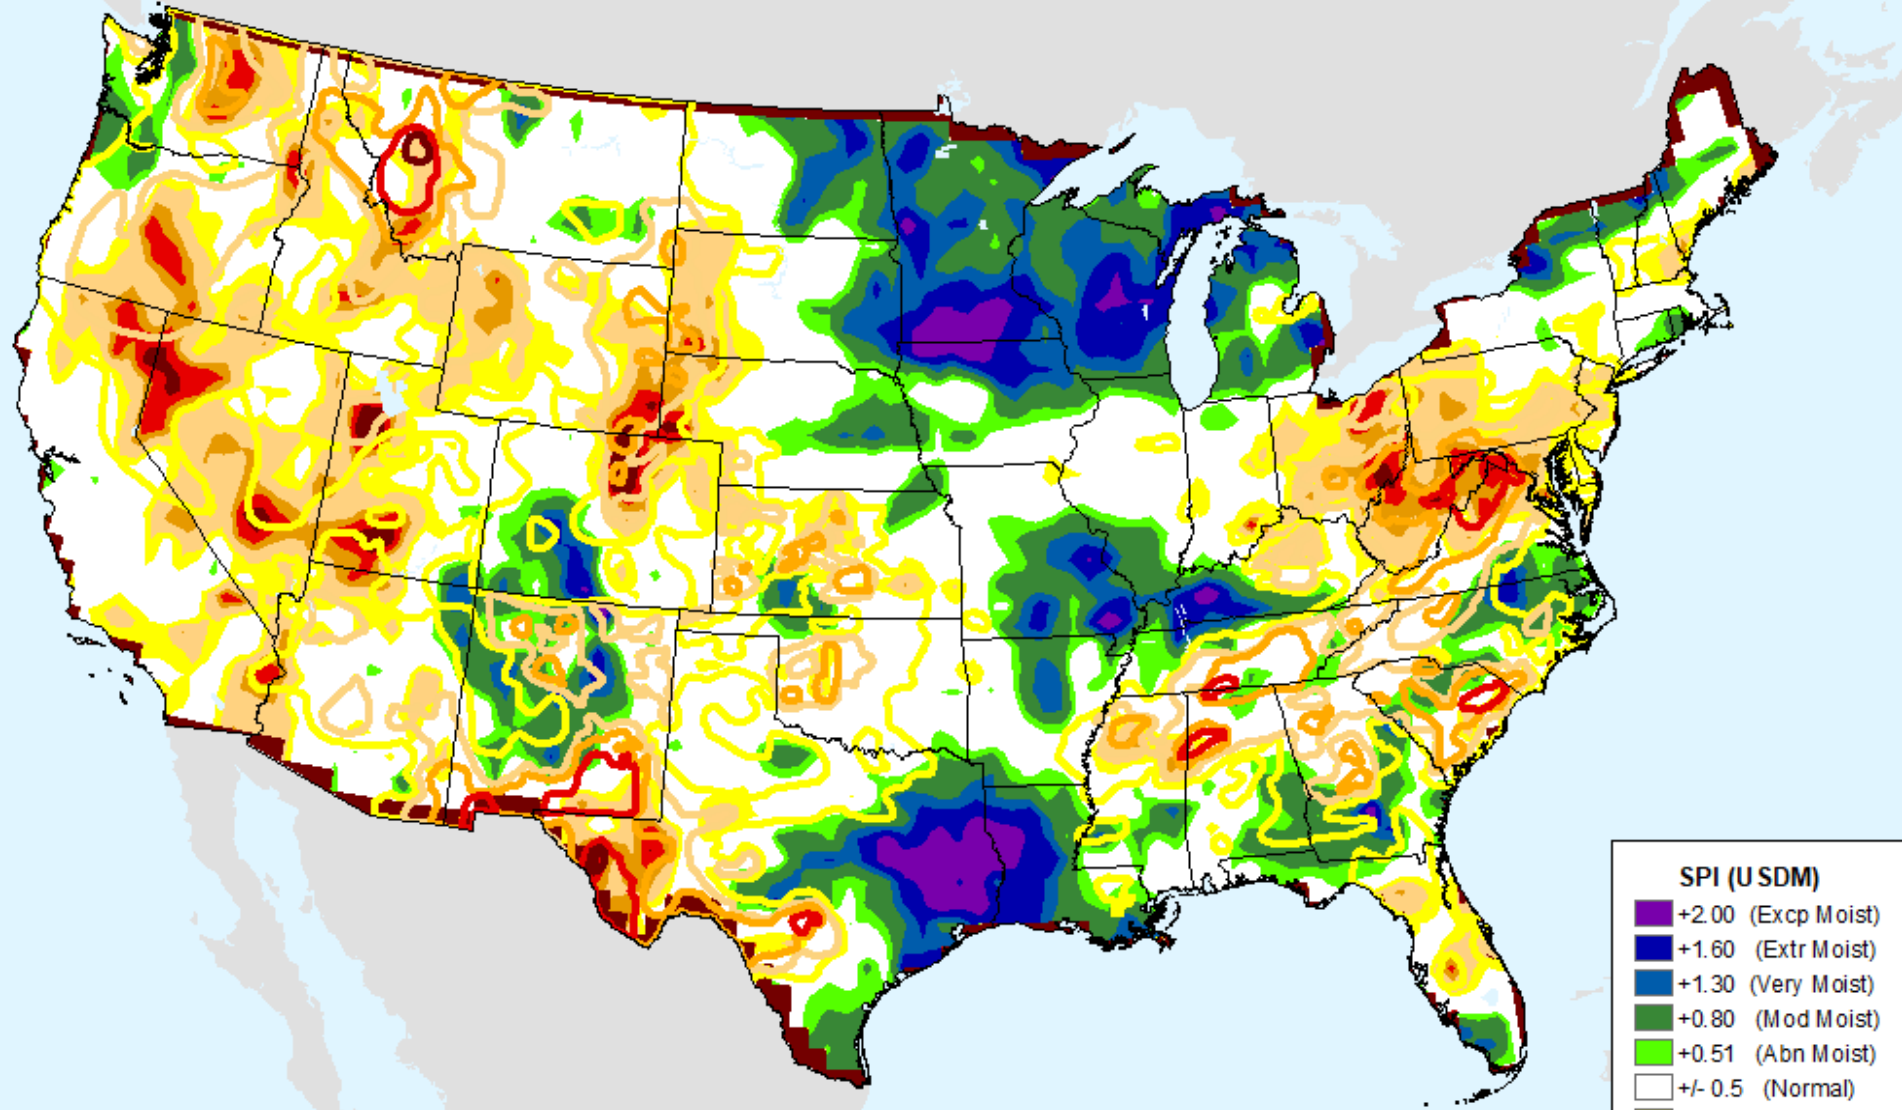

As of: Tuesday, July 30, 2024

AHPS 36-month SPI

As of: Tuesday, July 30, 2024

USDM for: Jul. 23, 2024

AHPS 36-month SPI

As of: Tuesday, July 30, 2024

CPC 3-month SPI

As of: Tuesday, July 30, 2024