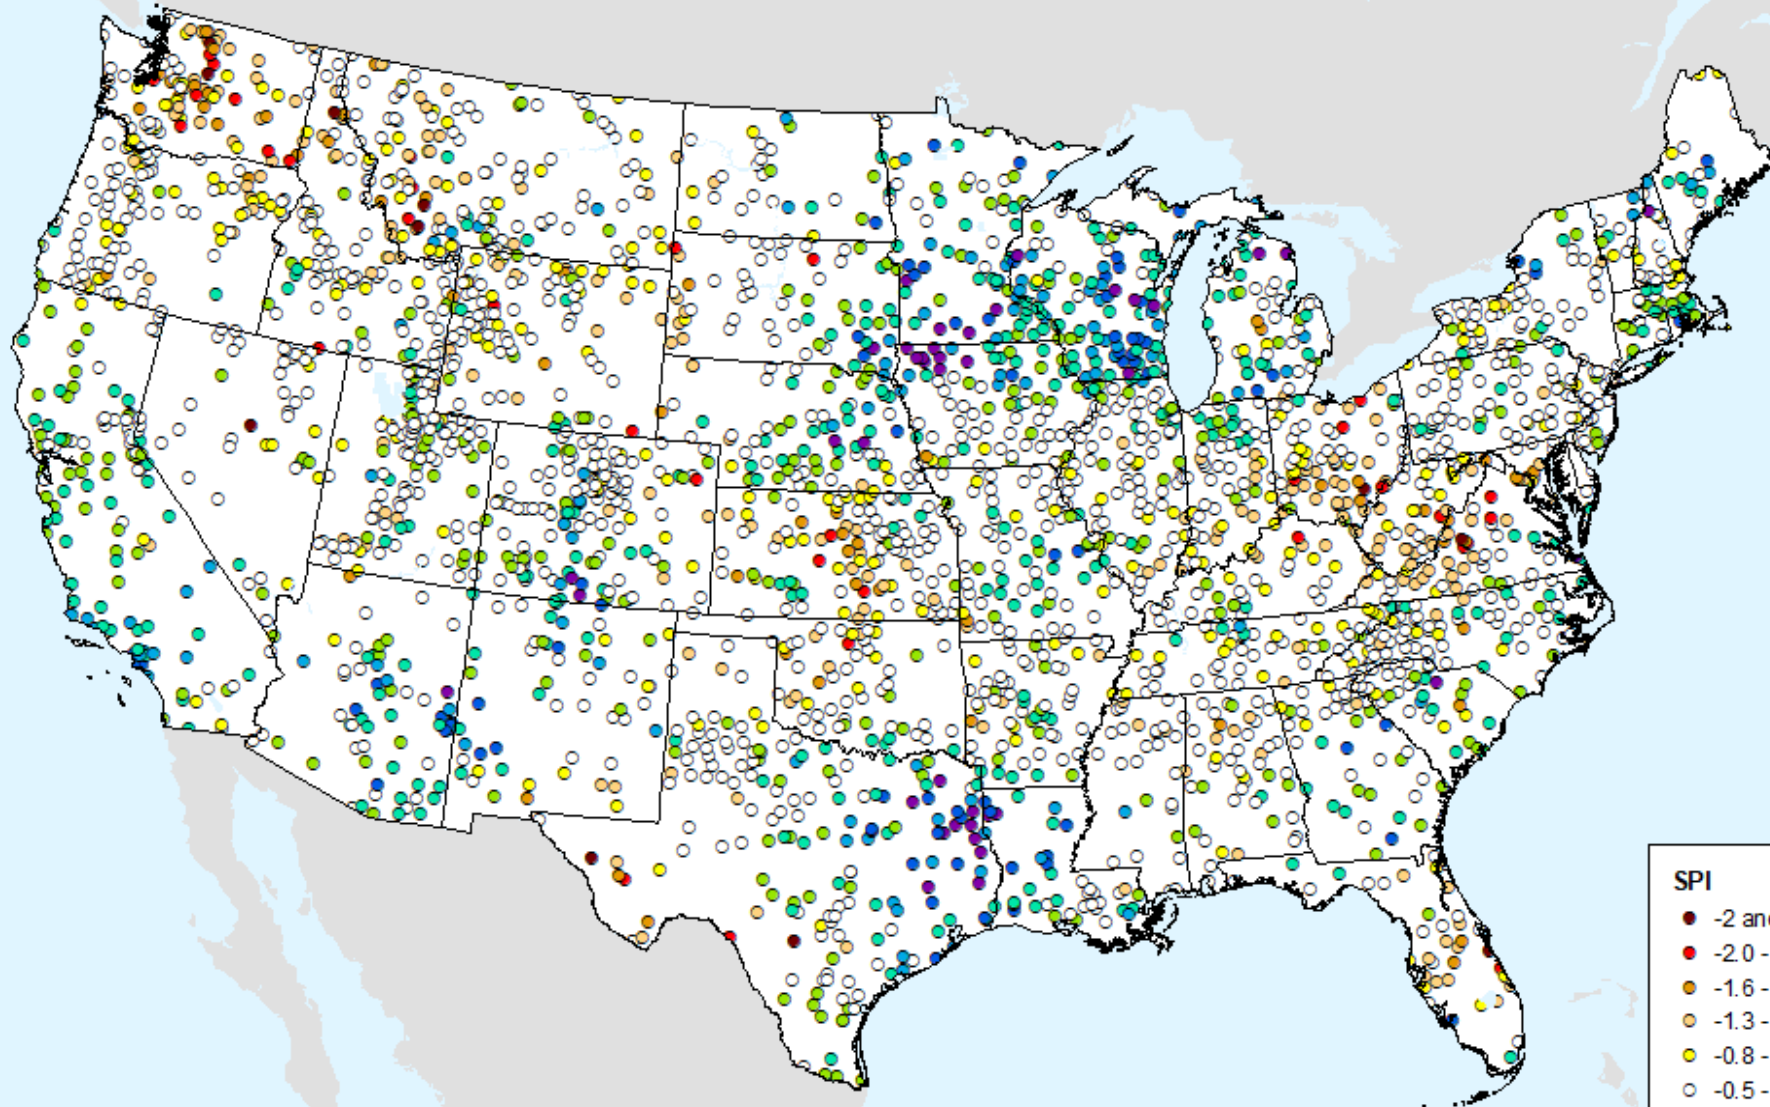

HPRCC 6-month SPI

As of: Tuesday, July 30, 2024

USDM for: Jul. 23, 2024

HPRCC 6-month SPI

As of: Tuesday, July 30, 2024

SPI

- -2 and Greater
- -2.0 -- -1.6
- -1.6 -- -1.3
- -1.3 -- -0.8
- -0.8 -- -0.5
- -0.5 - 0.5
- 0.5 - 0.8
- 0.8 - 1.3
- 1.3 - 1.6
- 1.6 - 2.0
- 2.0 and Greater