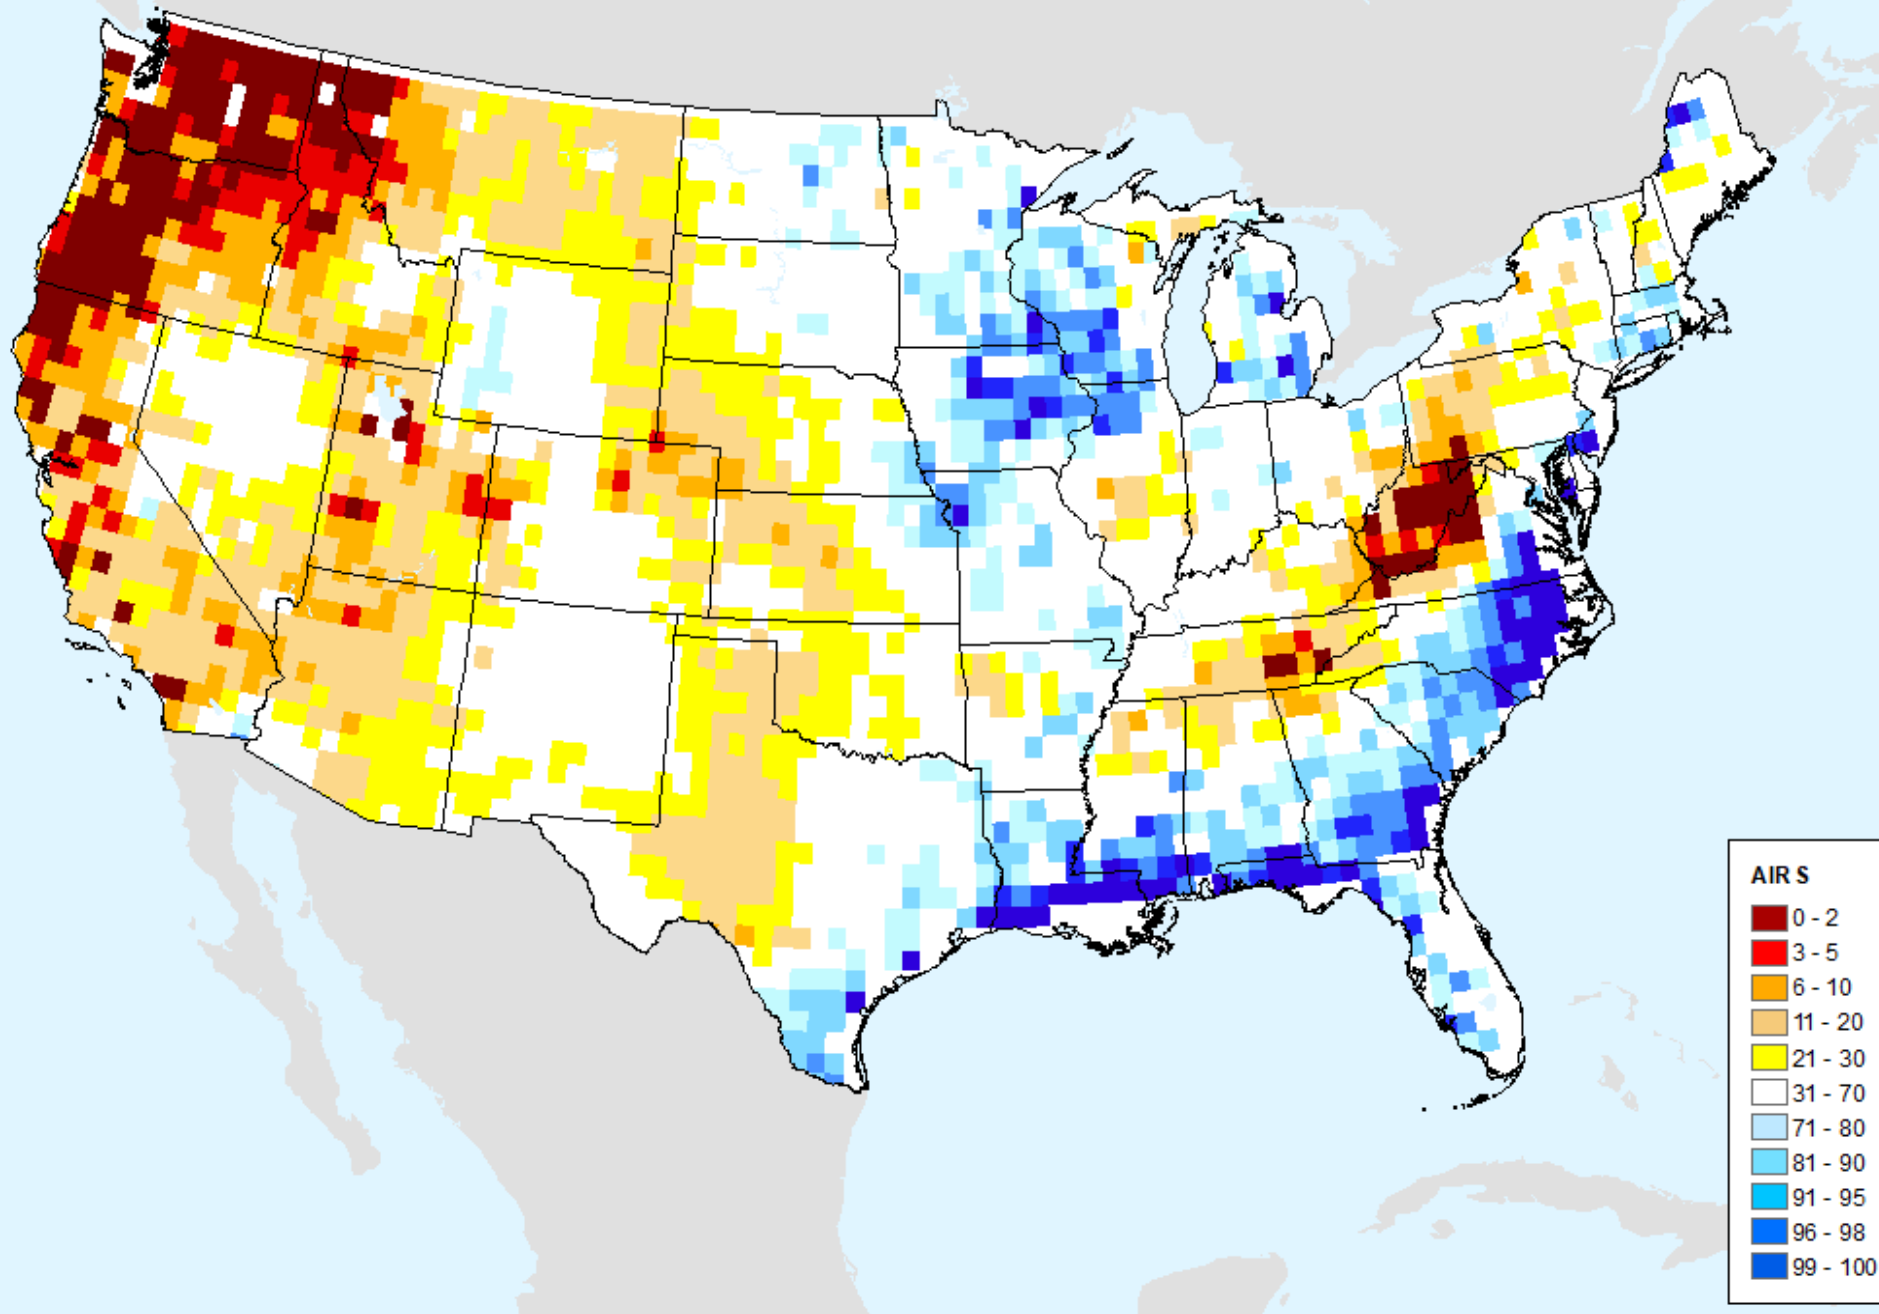

AIRS-Based Surface Relative Humidity 28 Day

As of: Tuesday, July 30, 2024