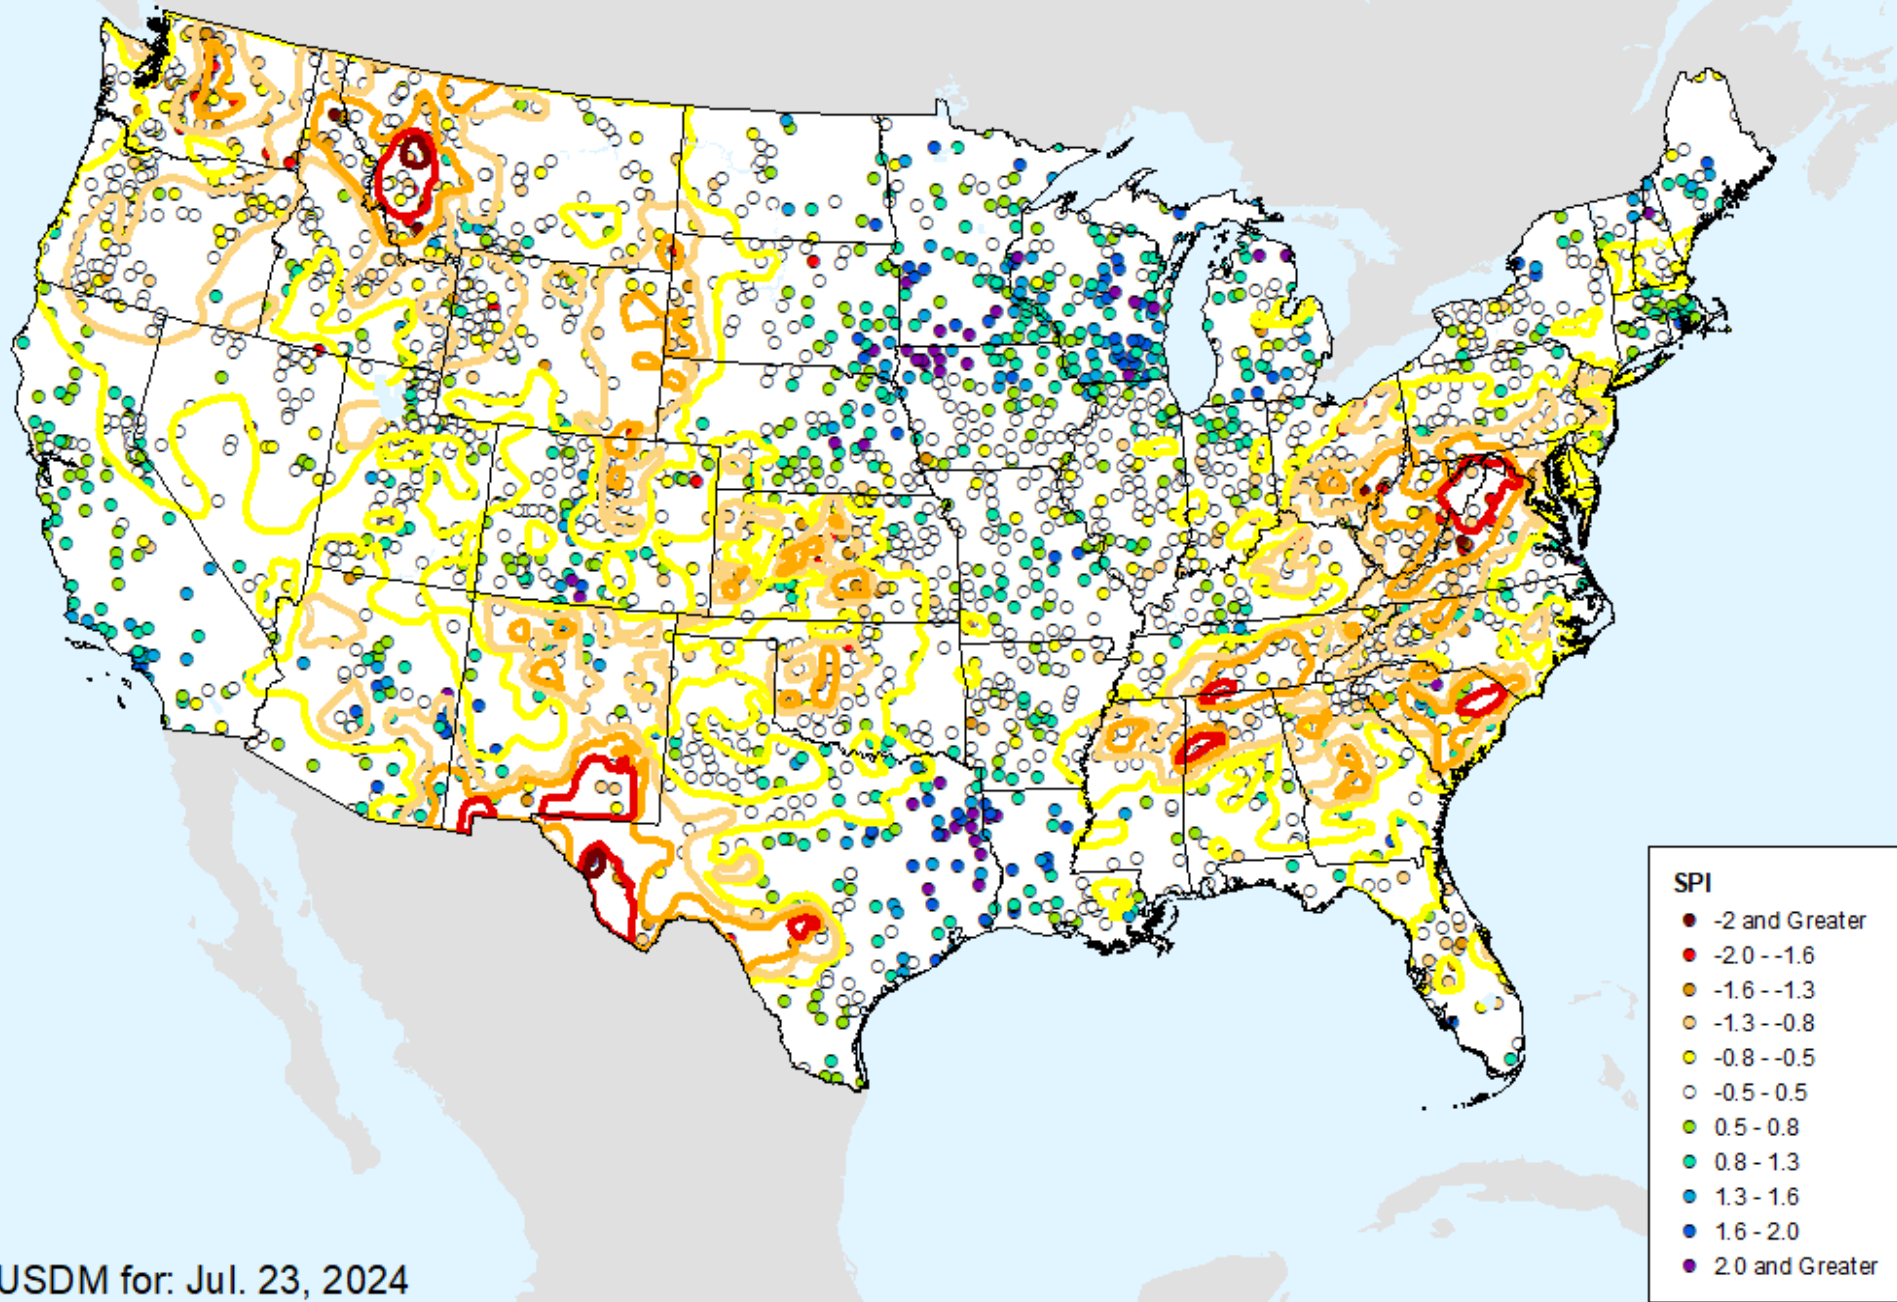

HPRCC 6-month SPI

As of: Tuesday, July 30, 2024

USDM for: Jul. 23, 2024