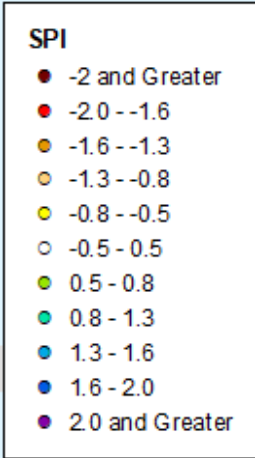

HPRCC 12-month SPI

As of: Tuesday, July 30, 2024