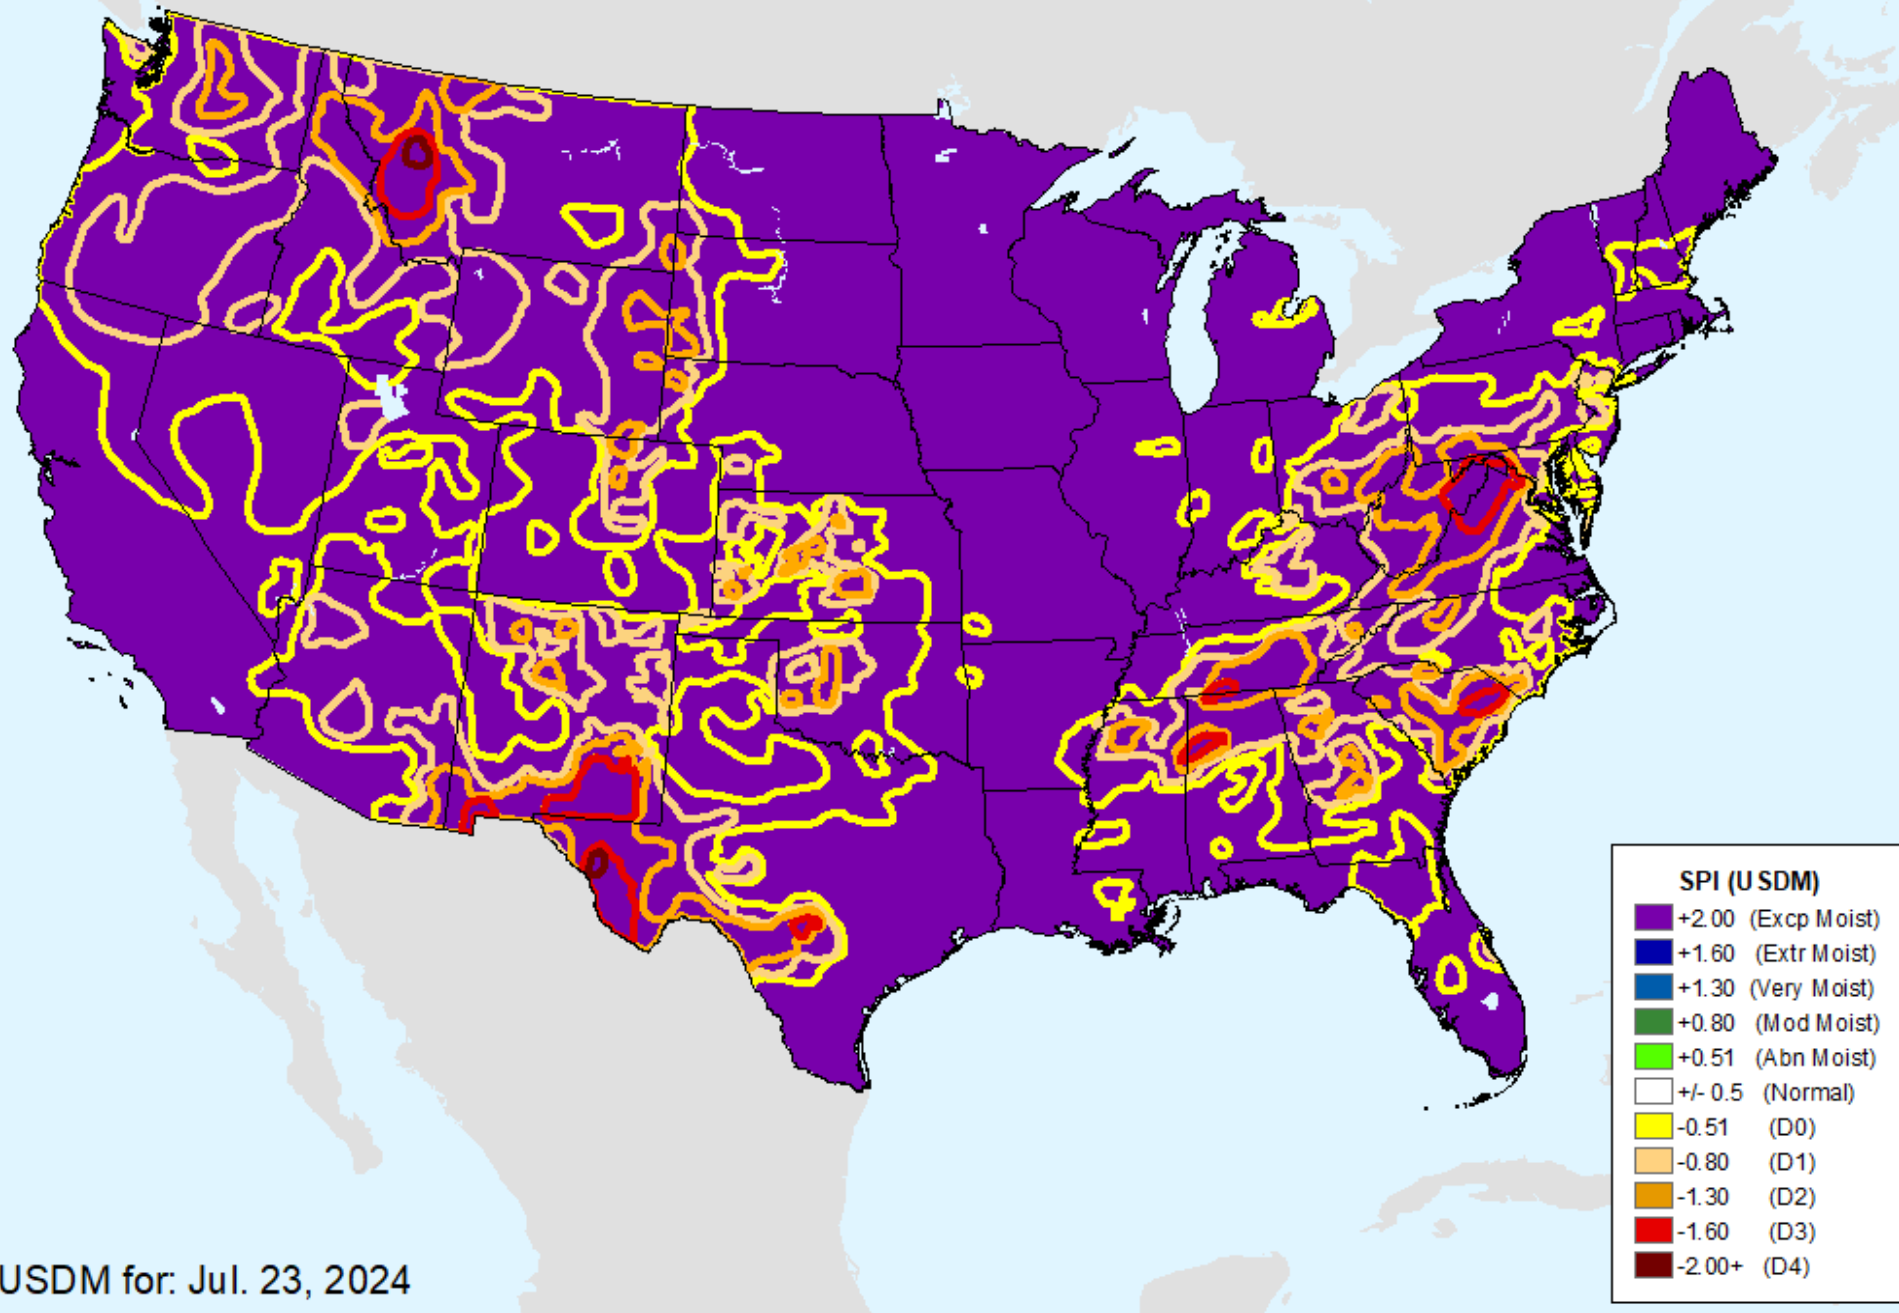

AHPS 3-month SPI

As of: Tuesday, July 30, 2024

USDM for: Jul. 23, 2024