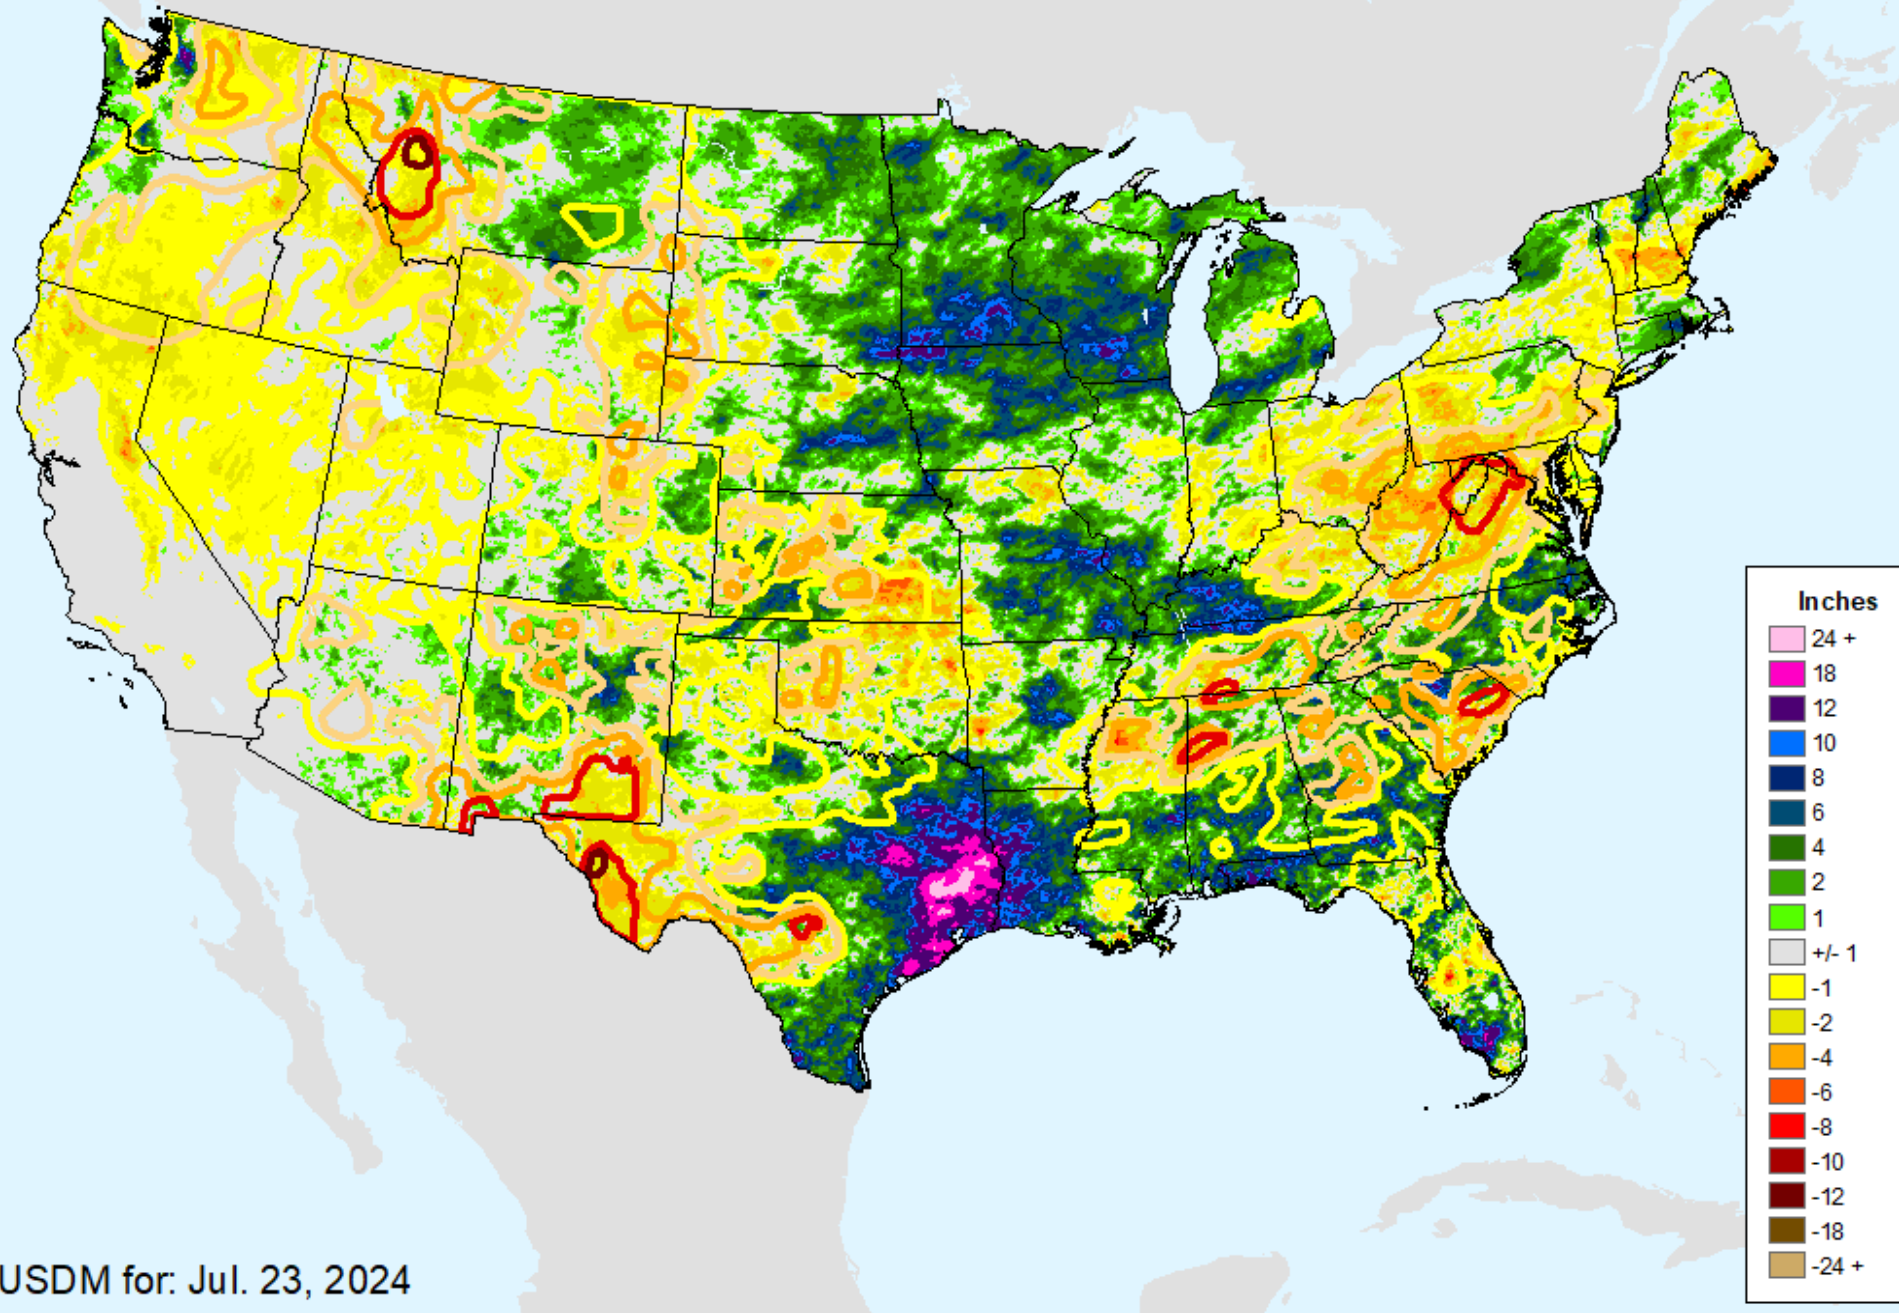

AHPS 90-Day Precip Departure

As of: Tuesday, July 30, 2024

USDM for: Jul. 23, 2024