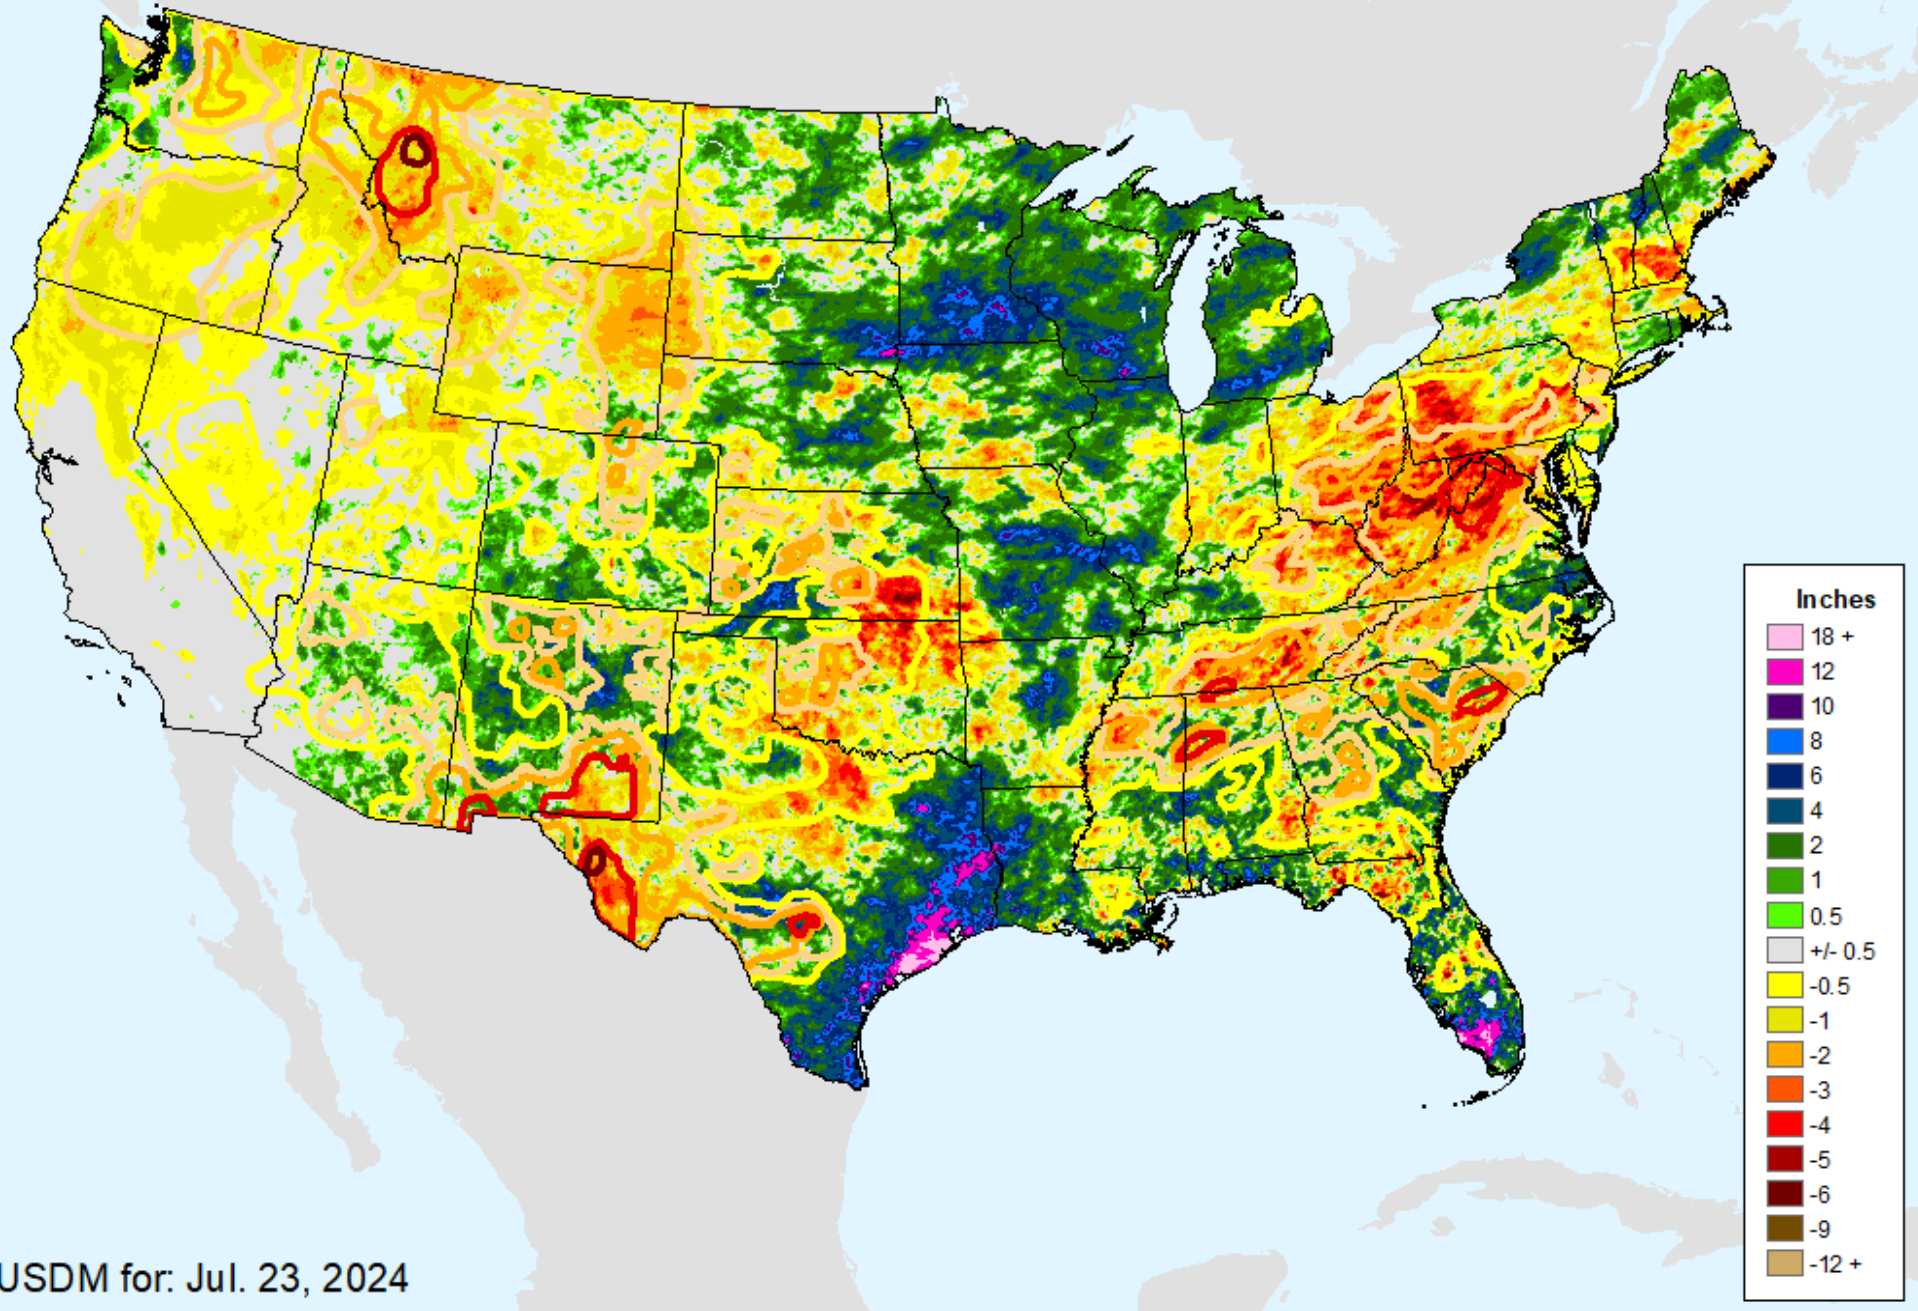

AHPS 60-Day Precip Departure

As of: Tuesday, July 30, 2024

USDM for: Jul. 23, 2024