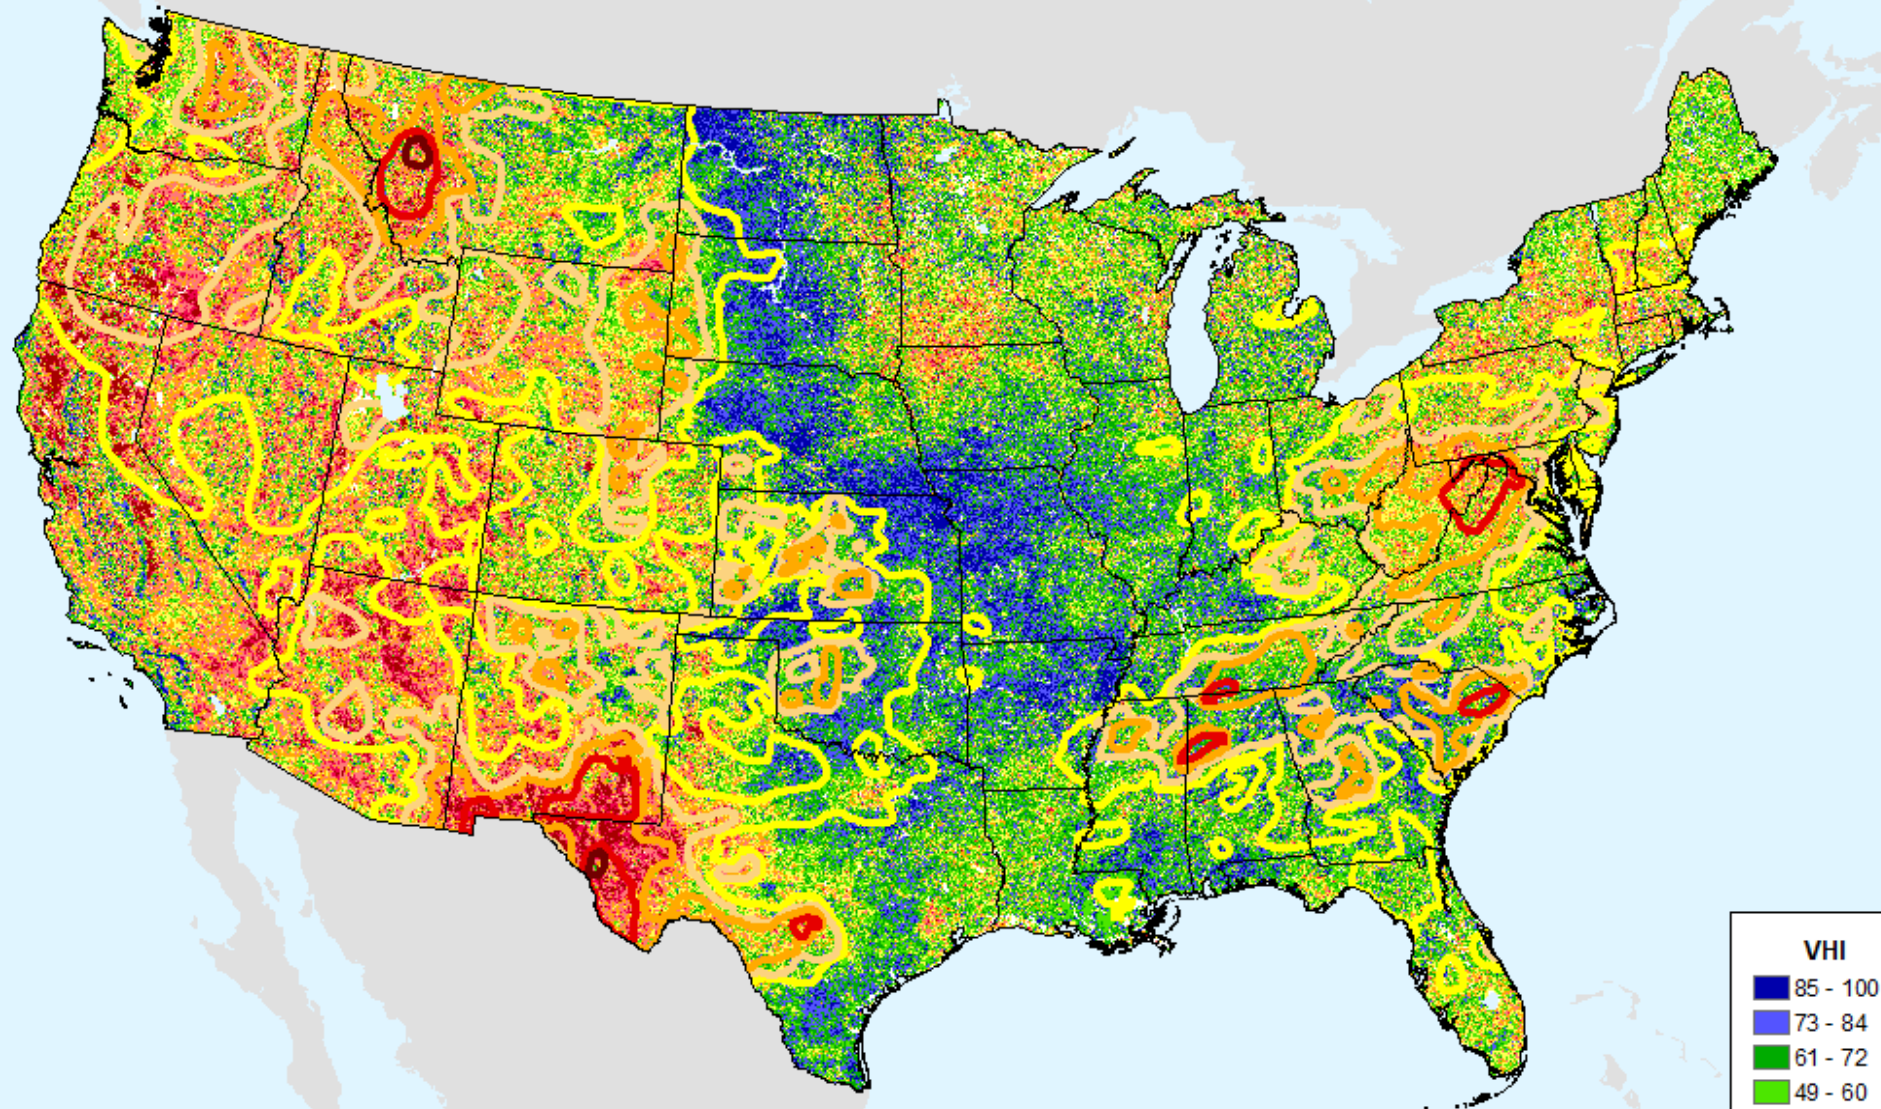

Vegetation Health Index

As of: Tuesday, July 30, 2024

USDM for: Jul. 23, 2024