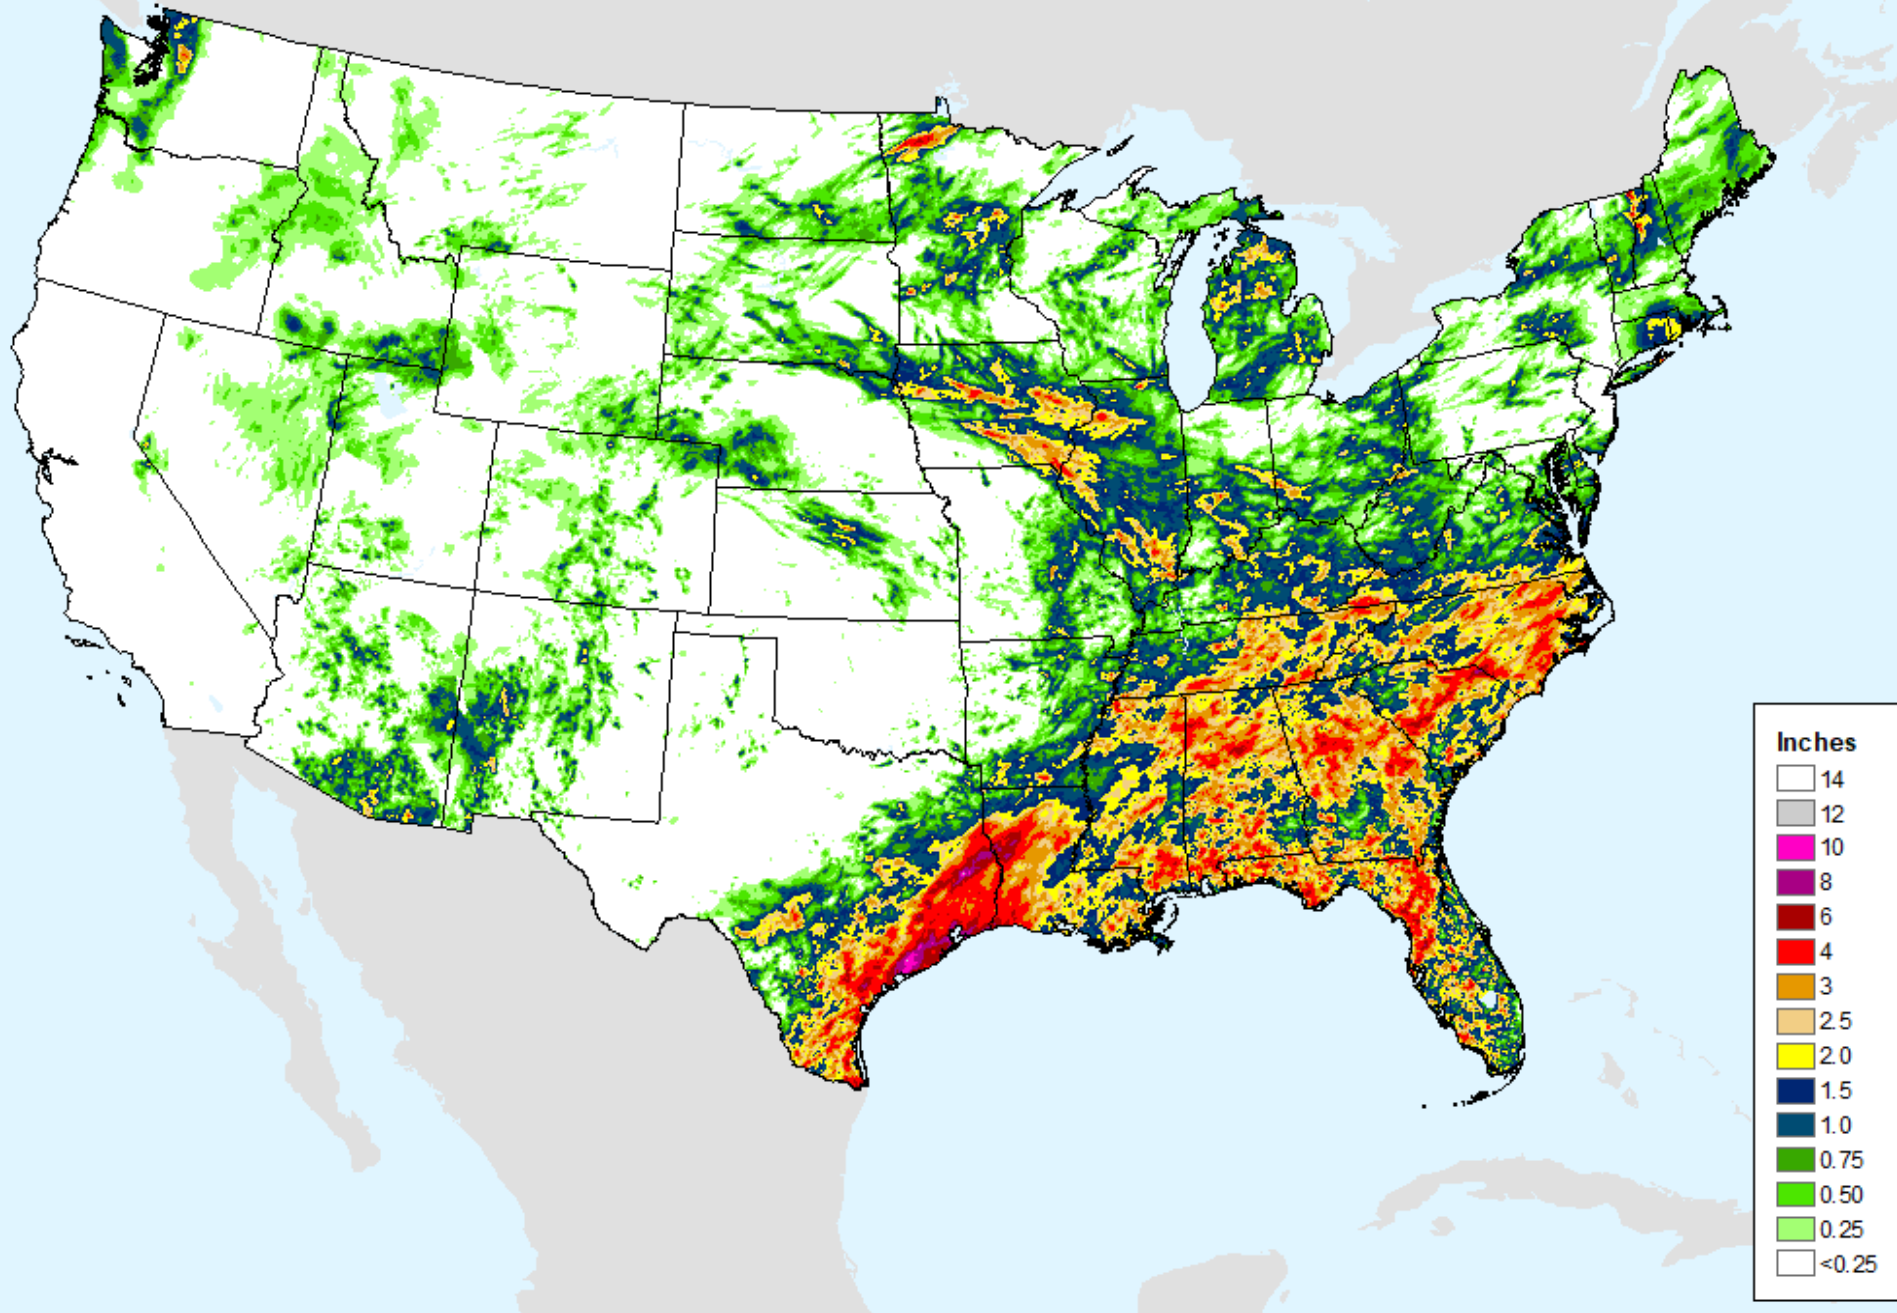

AHPS 7-Day Precipitation

As of: Tuesday, July 30, 2024

AHPS 7-Day Precipitation

As of: Tuesday, July 30, 2024

USDM for: Jul. 23, 2024

AHPS 14-Day Precip Departure

As of: Tuesday, July 30, 2024

USDM for: Jul. 23, 2024