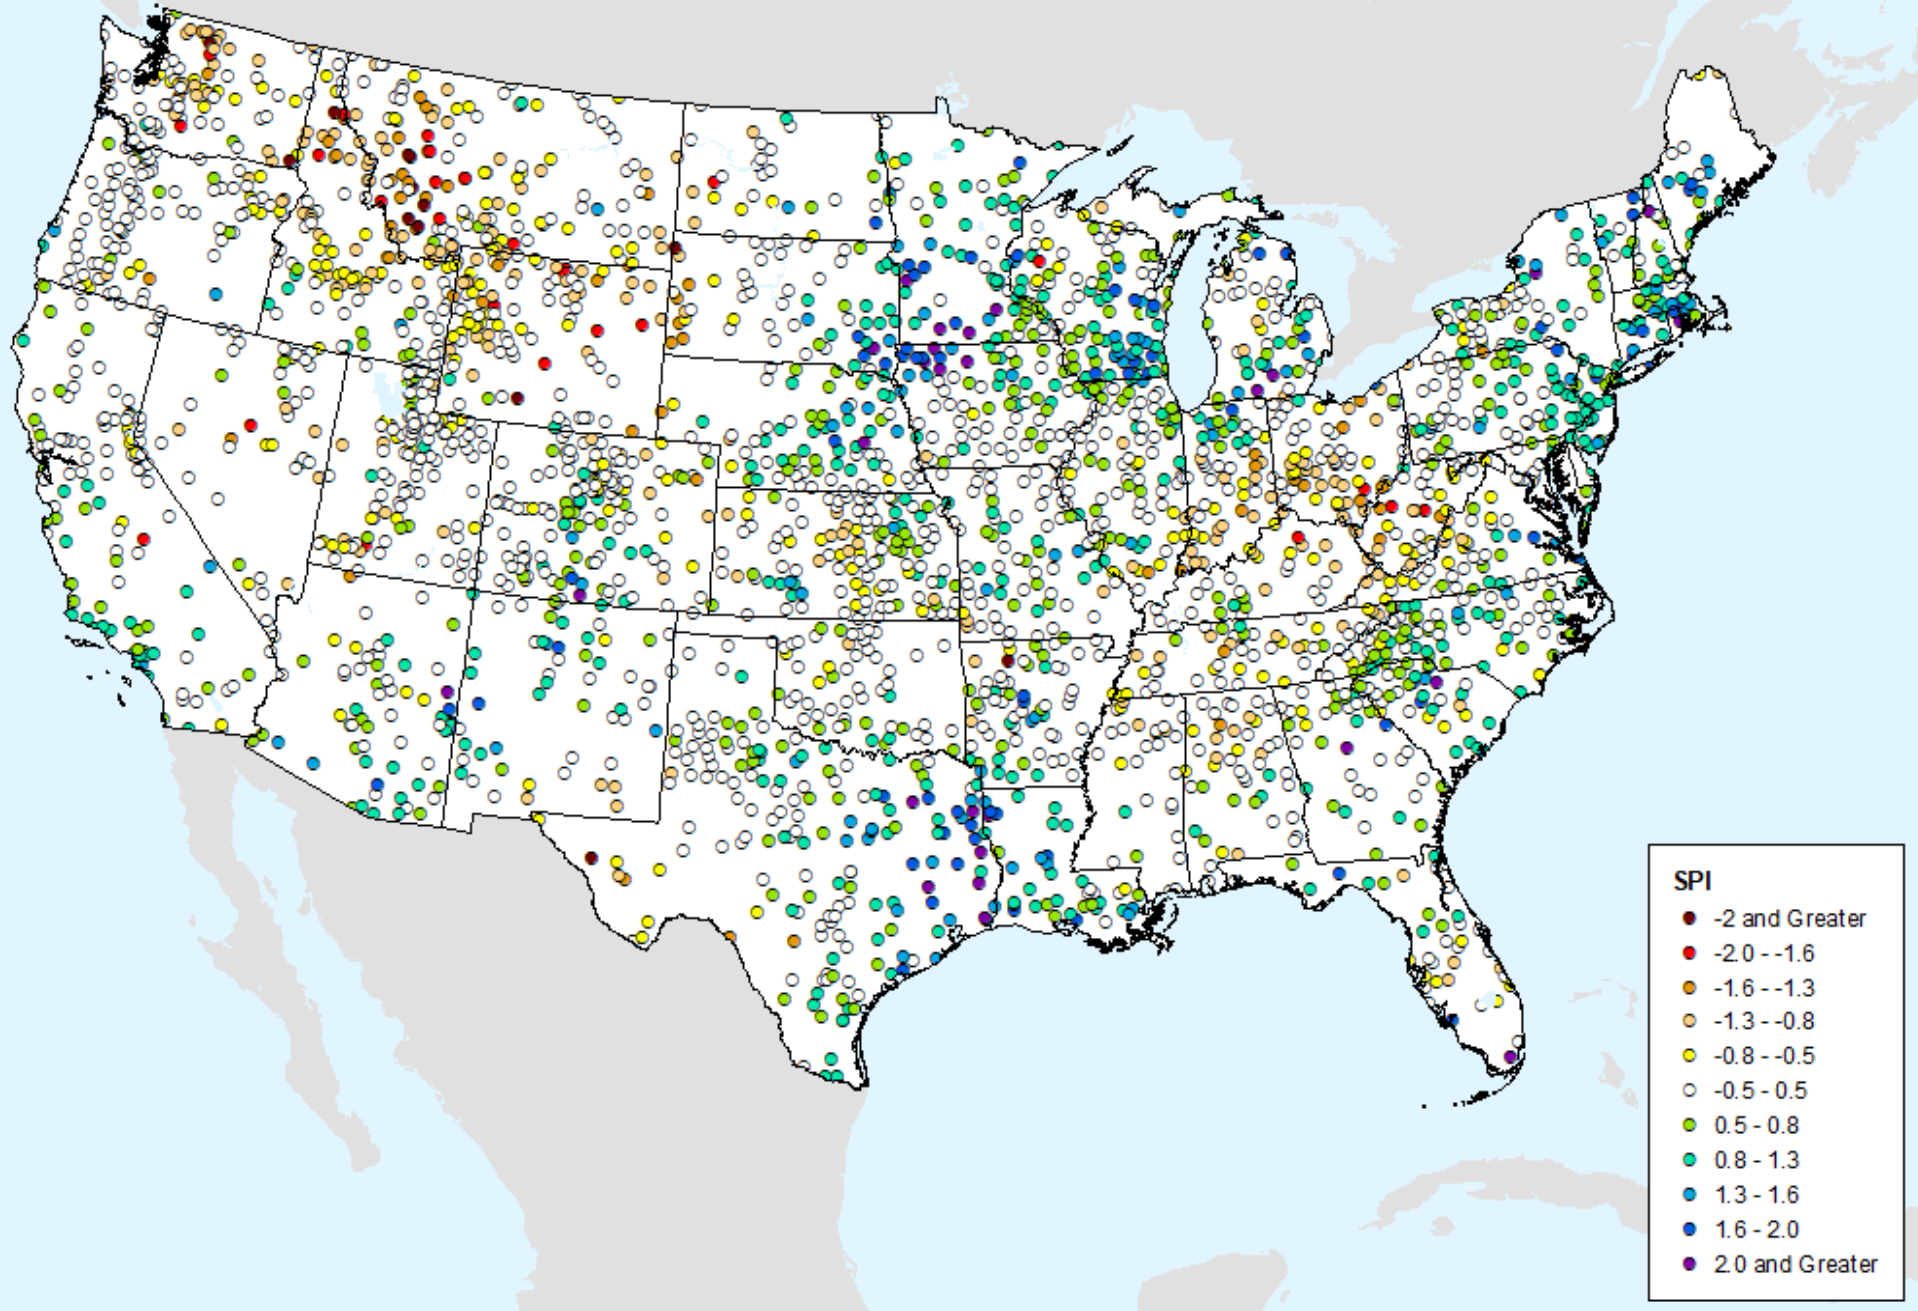

HPRCC 9-month SPI

As of: Tuesday, July 30, 2024

USDM for: Jul. 23, 2024

HPRCC 9-month SPI

As of: Tuesday, July 30, 2024

HPRCC 12-month SPI

As of: Tuesday, July 30, 2024

HPRCC 12-month SPI