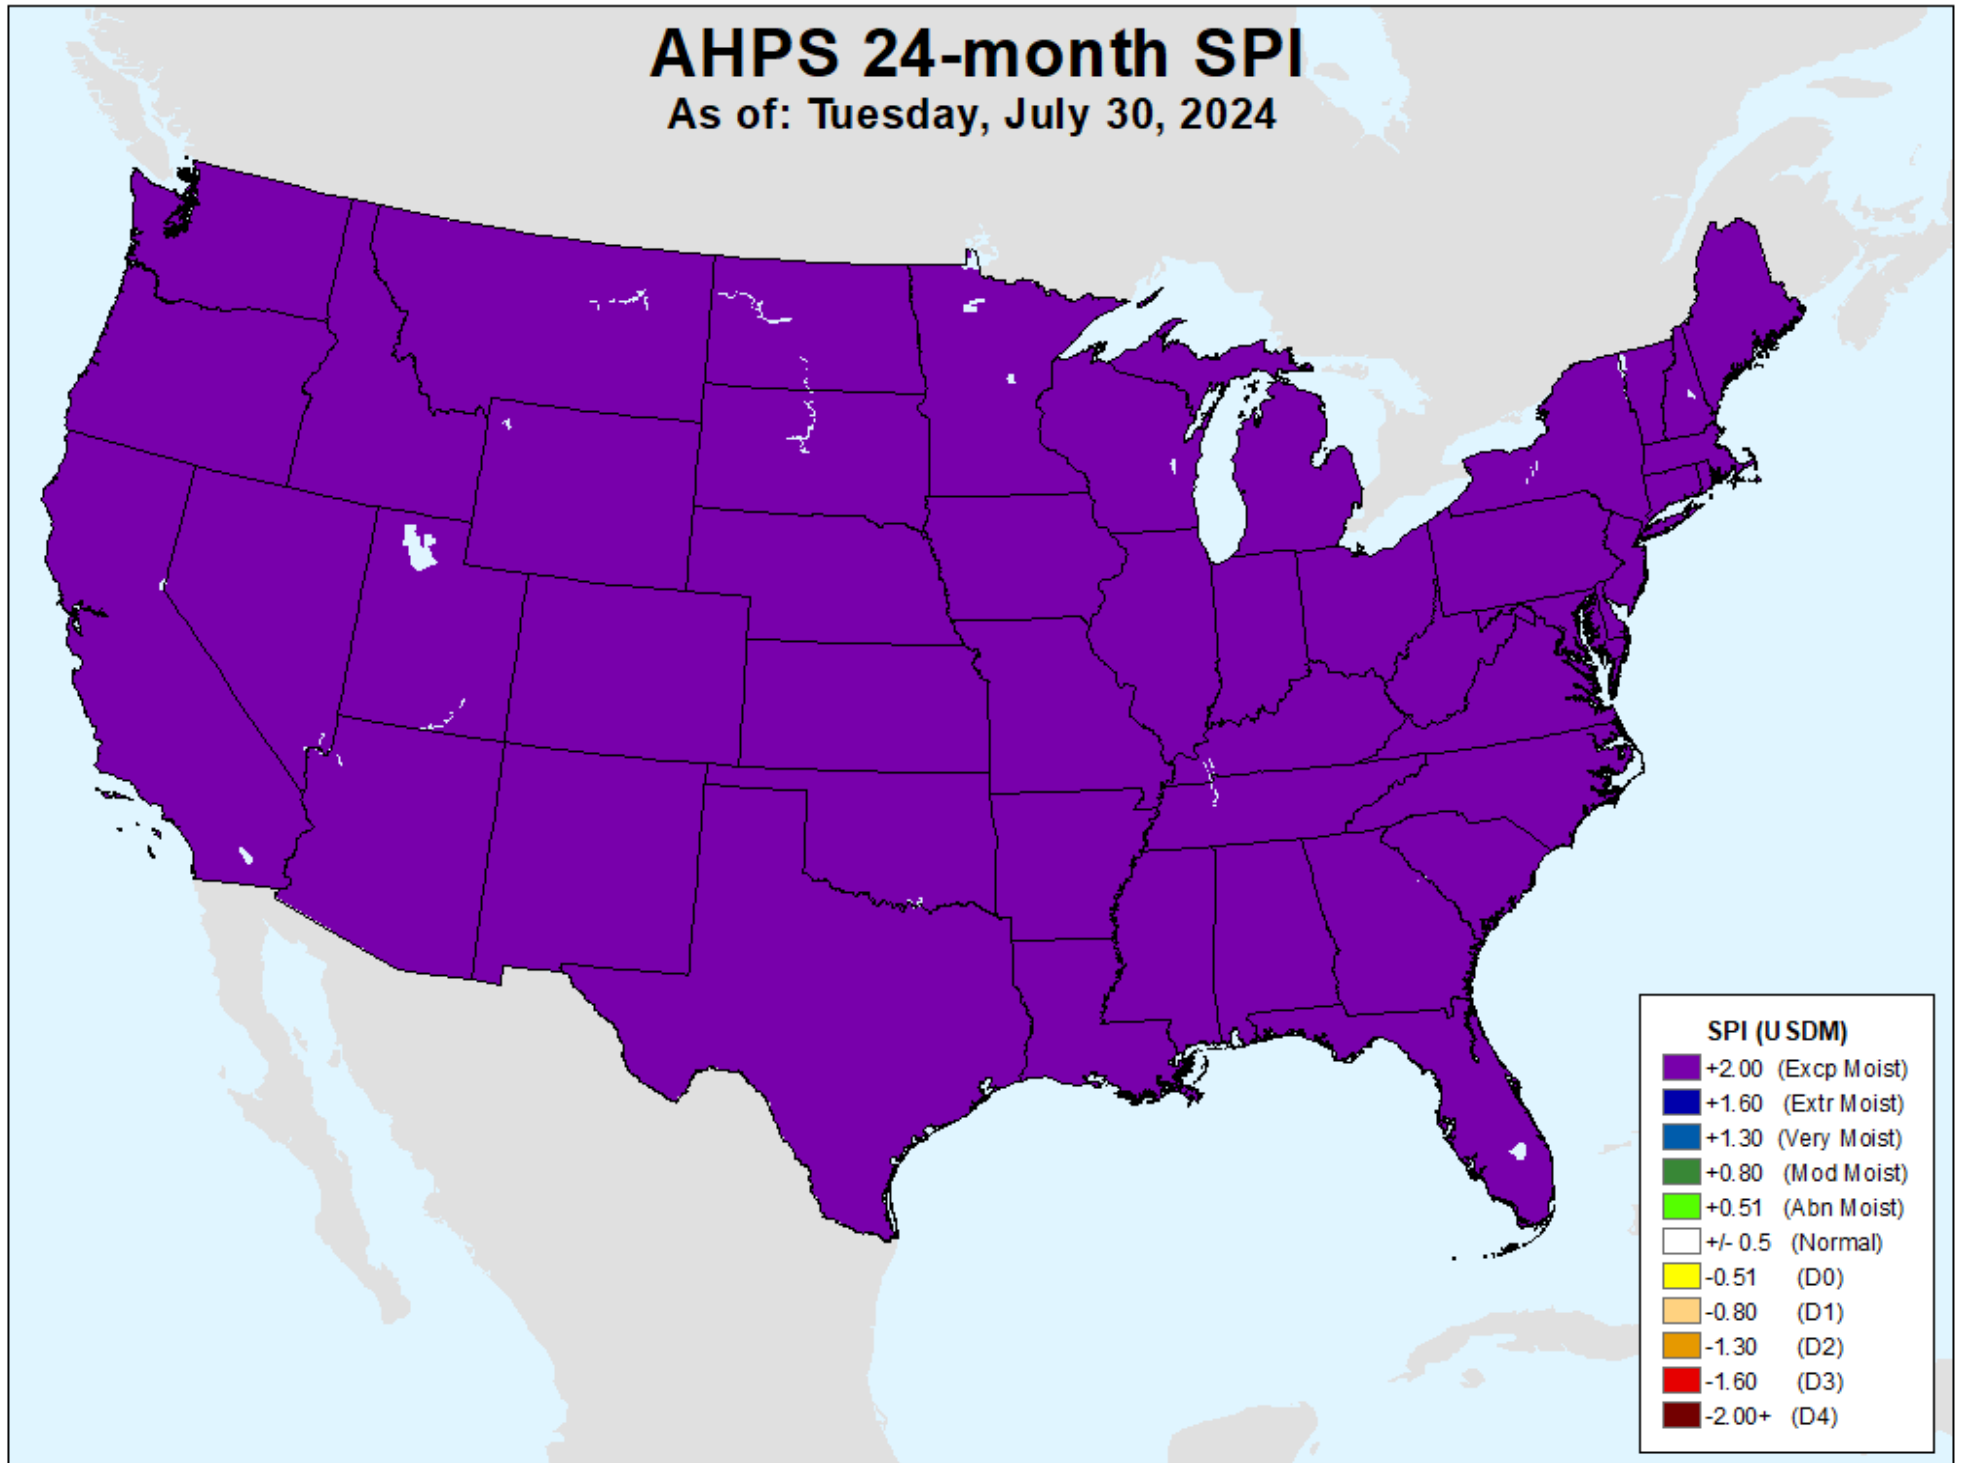

AHPS 24-month SPI

As of: Tuesday, July 30, 2024