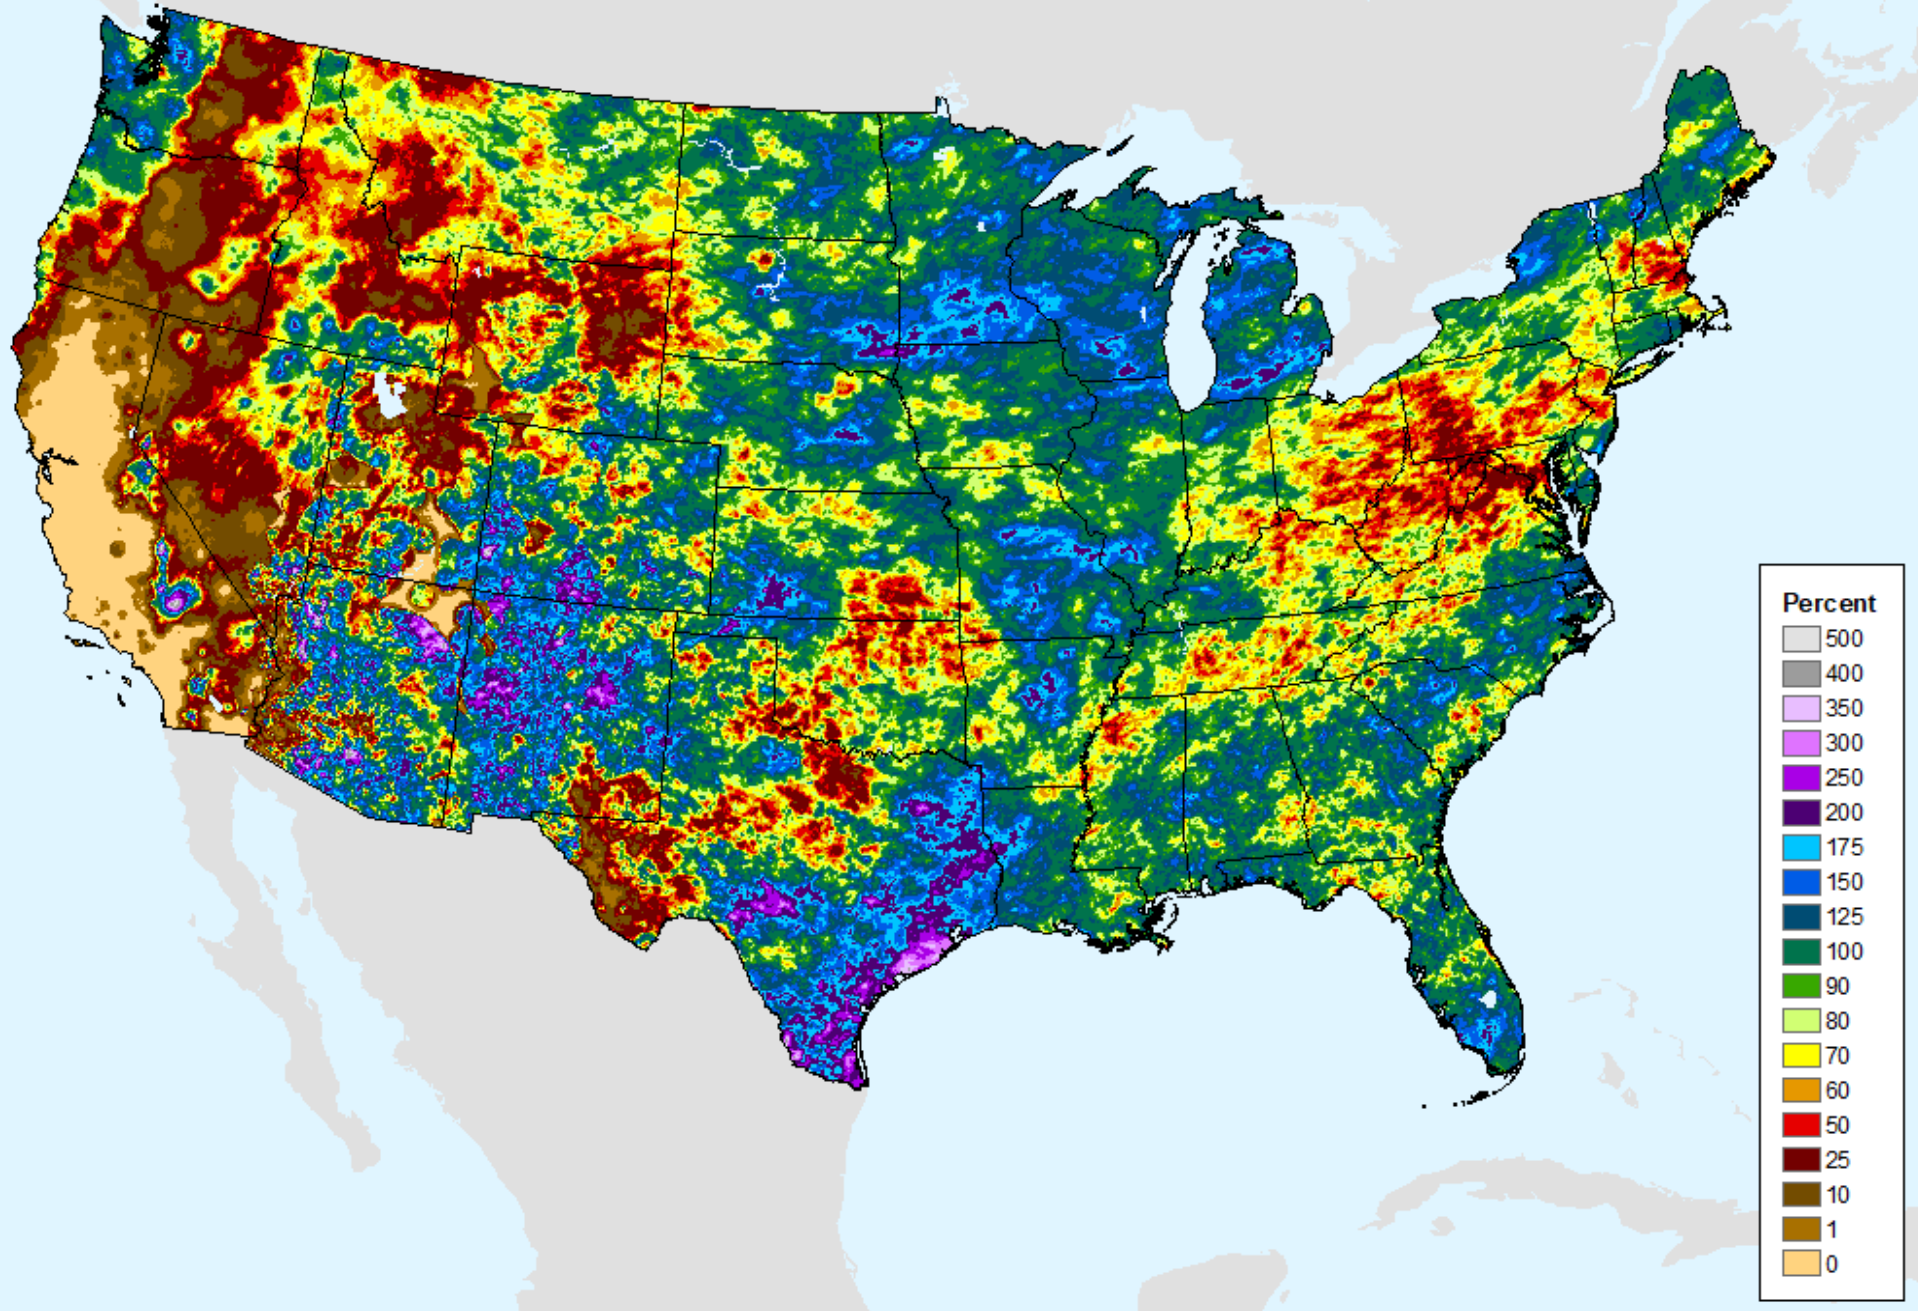

AHPS 60-Day Pct of Normal Pcp

As of: Tuesday, July 30, 2024