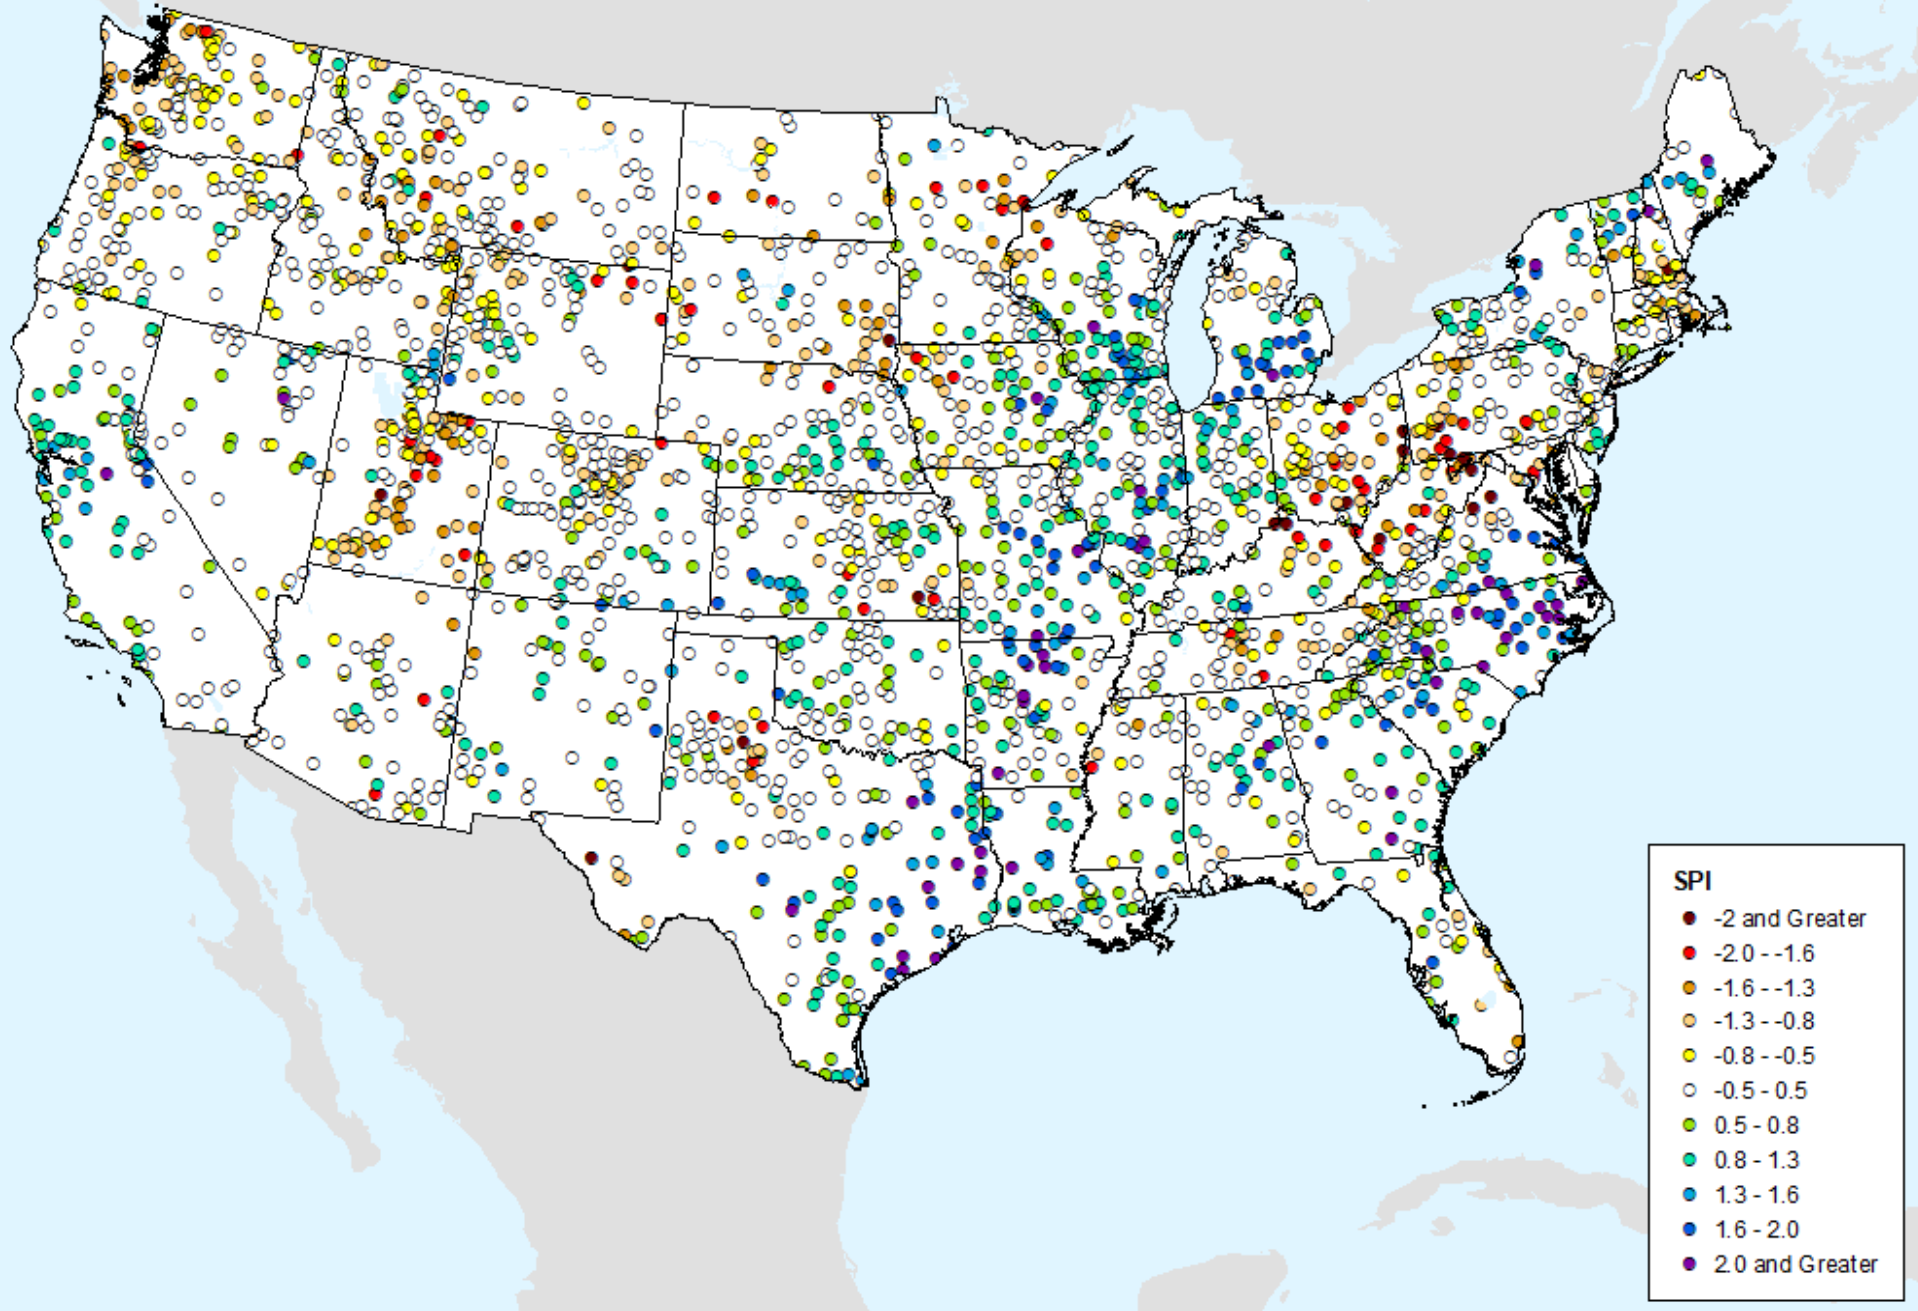

HPRCC 1-month SPI

As of: Tuesday, July 30, 2024

USDM for: Jul. 23, 2024

HPRCC 1-month SPI

As of: Tuesday, July 30, 2024

HPRCC 2-month SPI

As of: Tuesday, July 30, 2024

HPRCC 2-month SPI