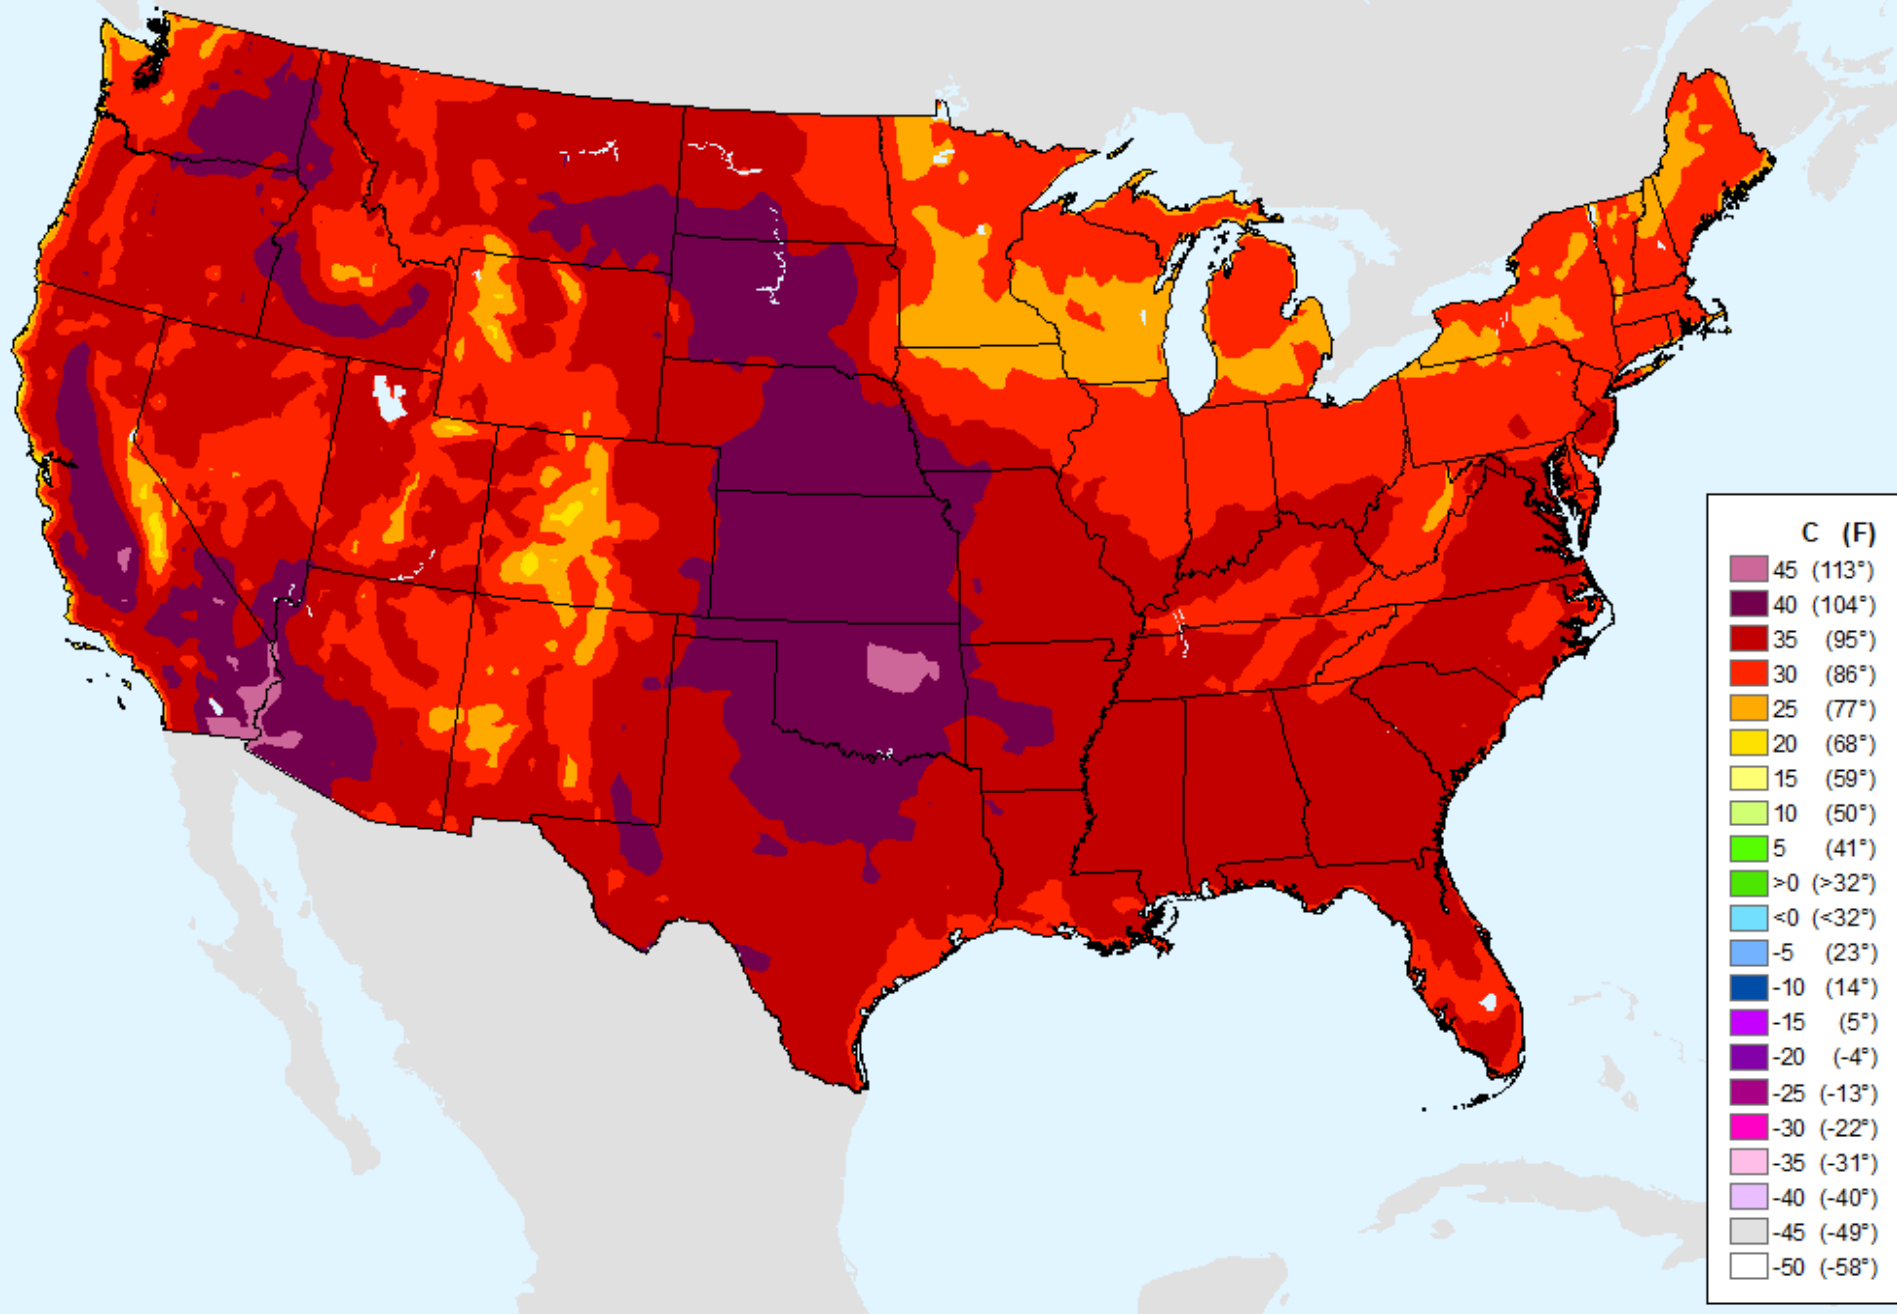

GFS (00z) 7-Day Max Temp Forecast

As of: Tuesday, July 30, 2024