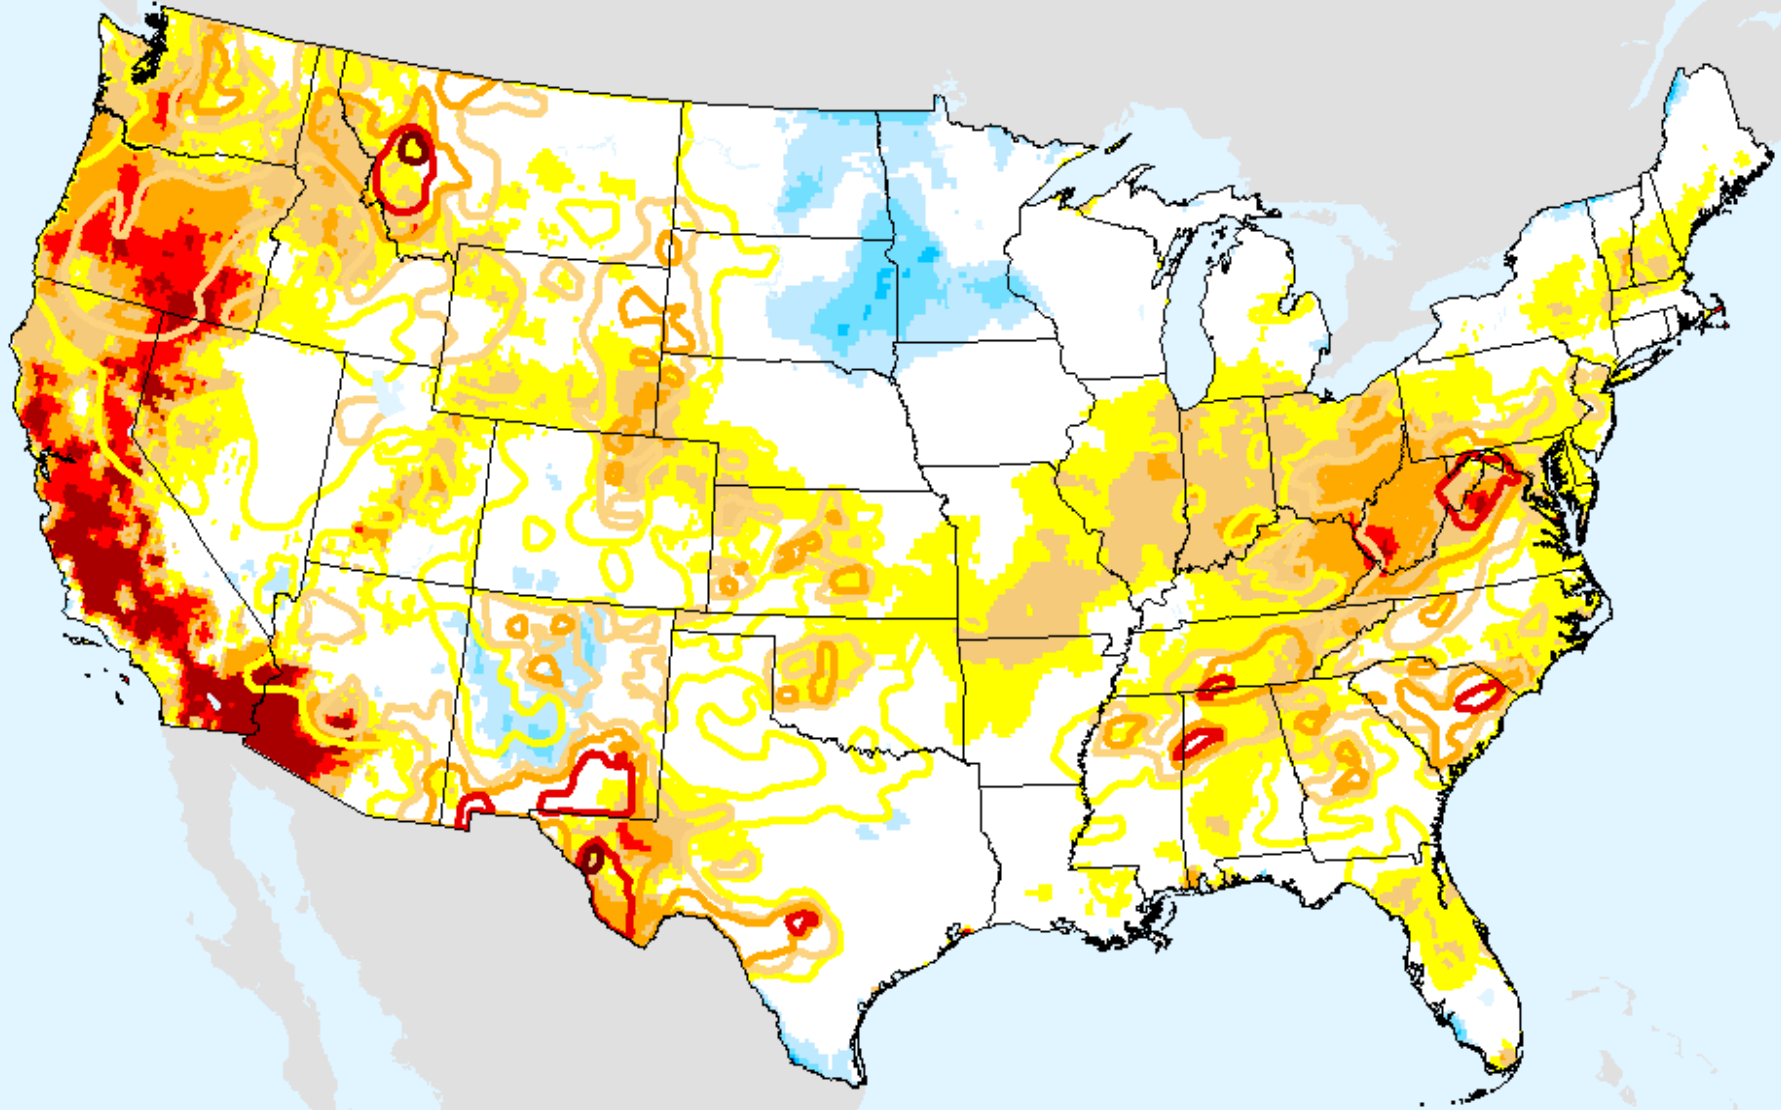

EDDI 7-week

As of: Tuesday, July 30, 2024

USDM for: Jul. 23, 2024