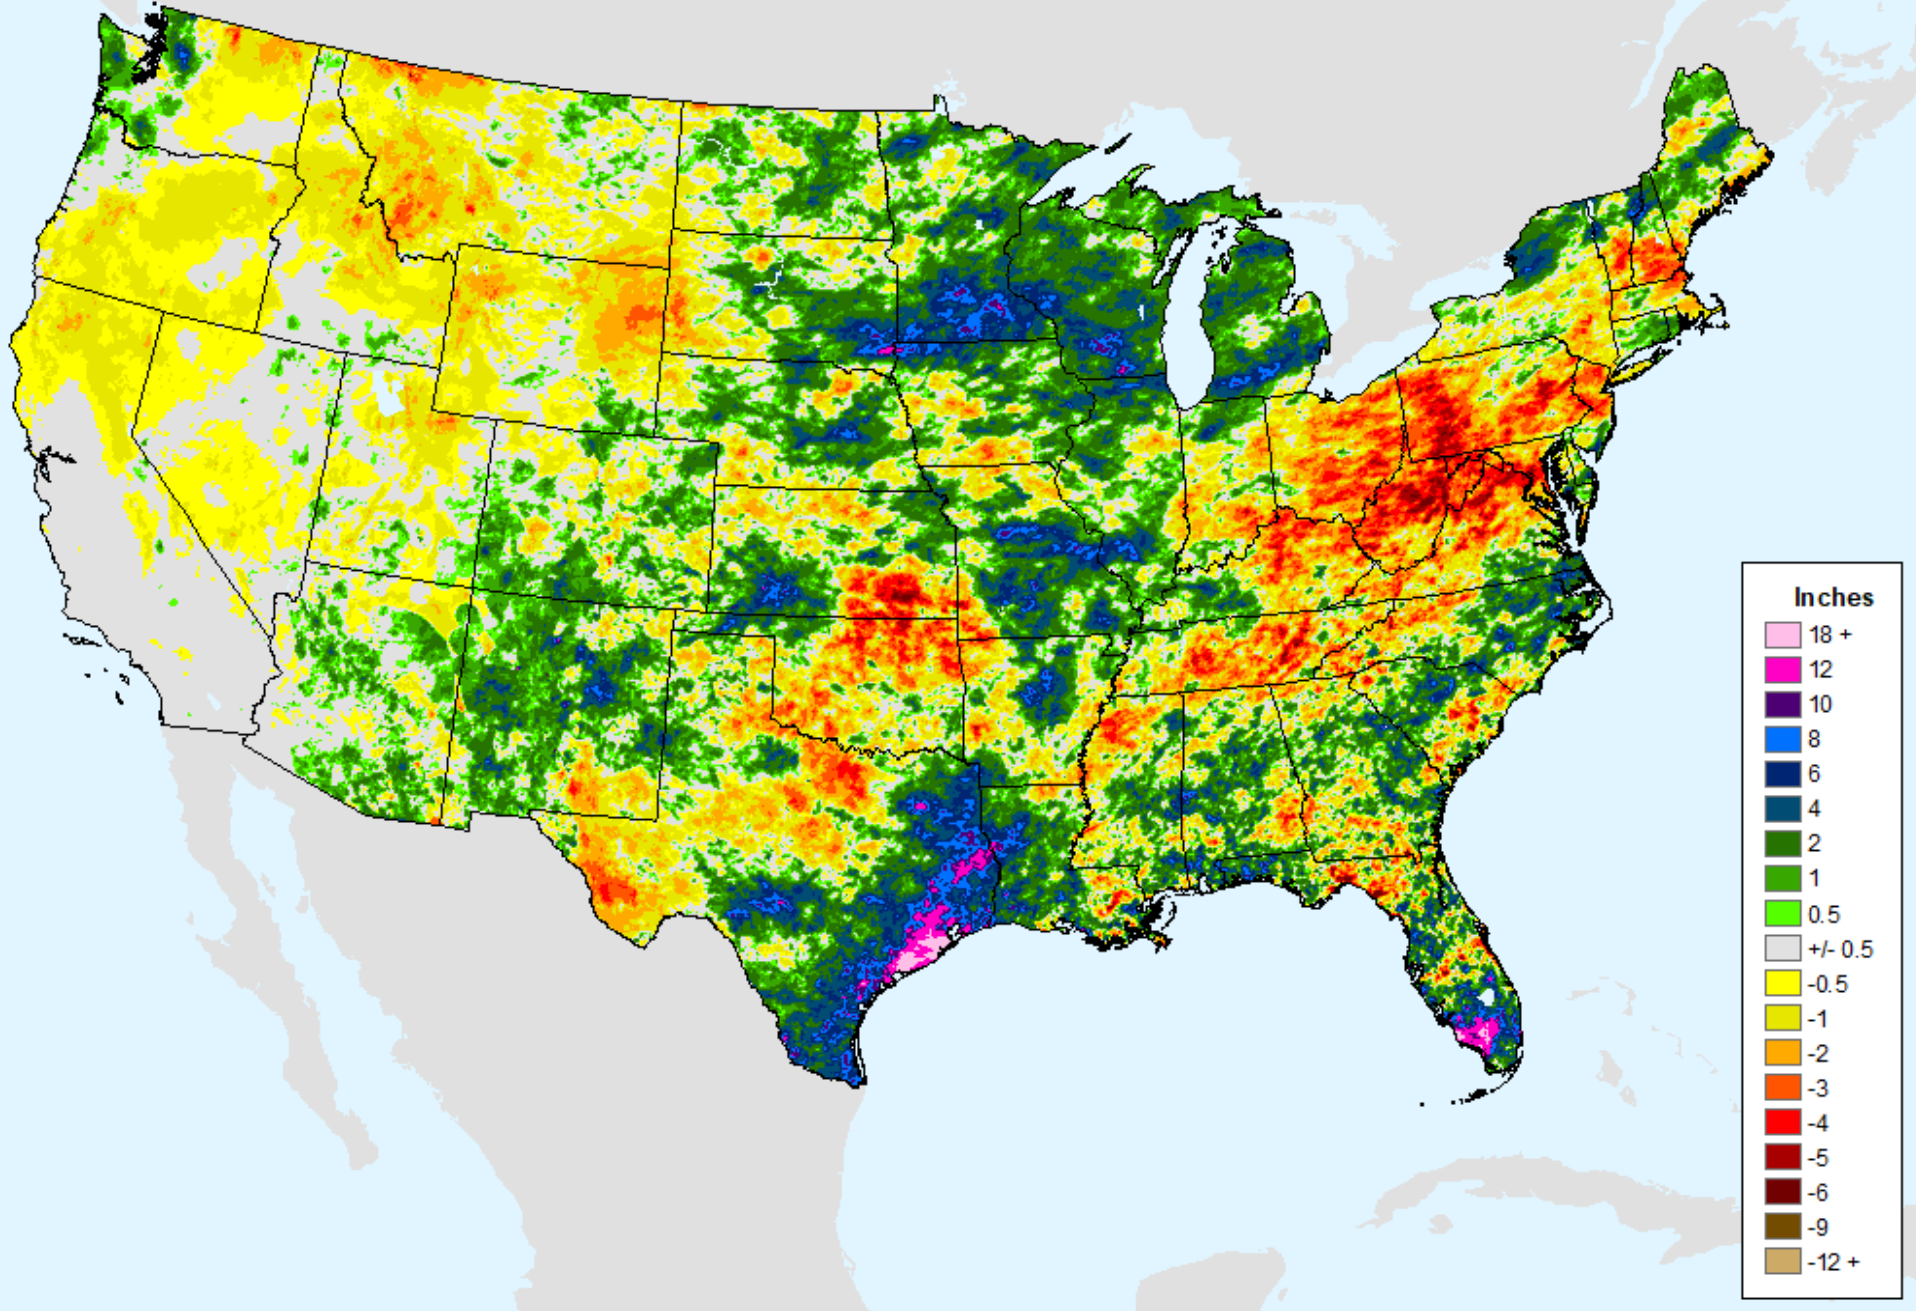

AHPS 60-Day Precip Departure

As of: Tuesday, July 30, 2024

USDM for: Jul. 23, 2024

AHPS 60-Day Precip Departure

As of: Tuesday, July 30, 2024

AHPS 60-Day Pct of Normal Pcp

As of: Tuesday, July 30, 2024

AHPS 60-Day Pct of Normal Pcp