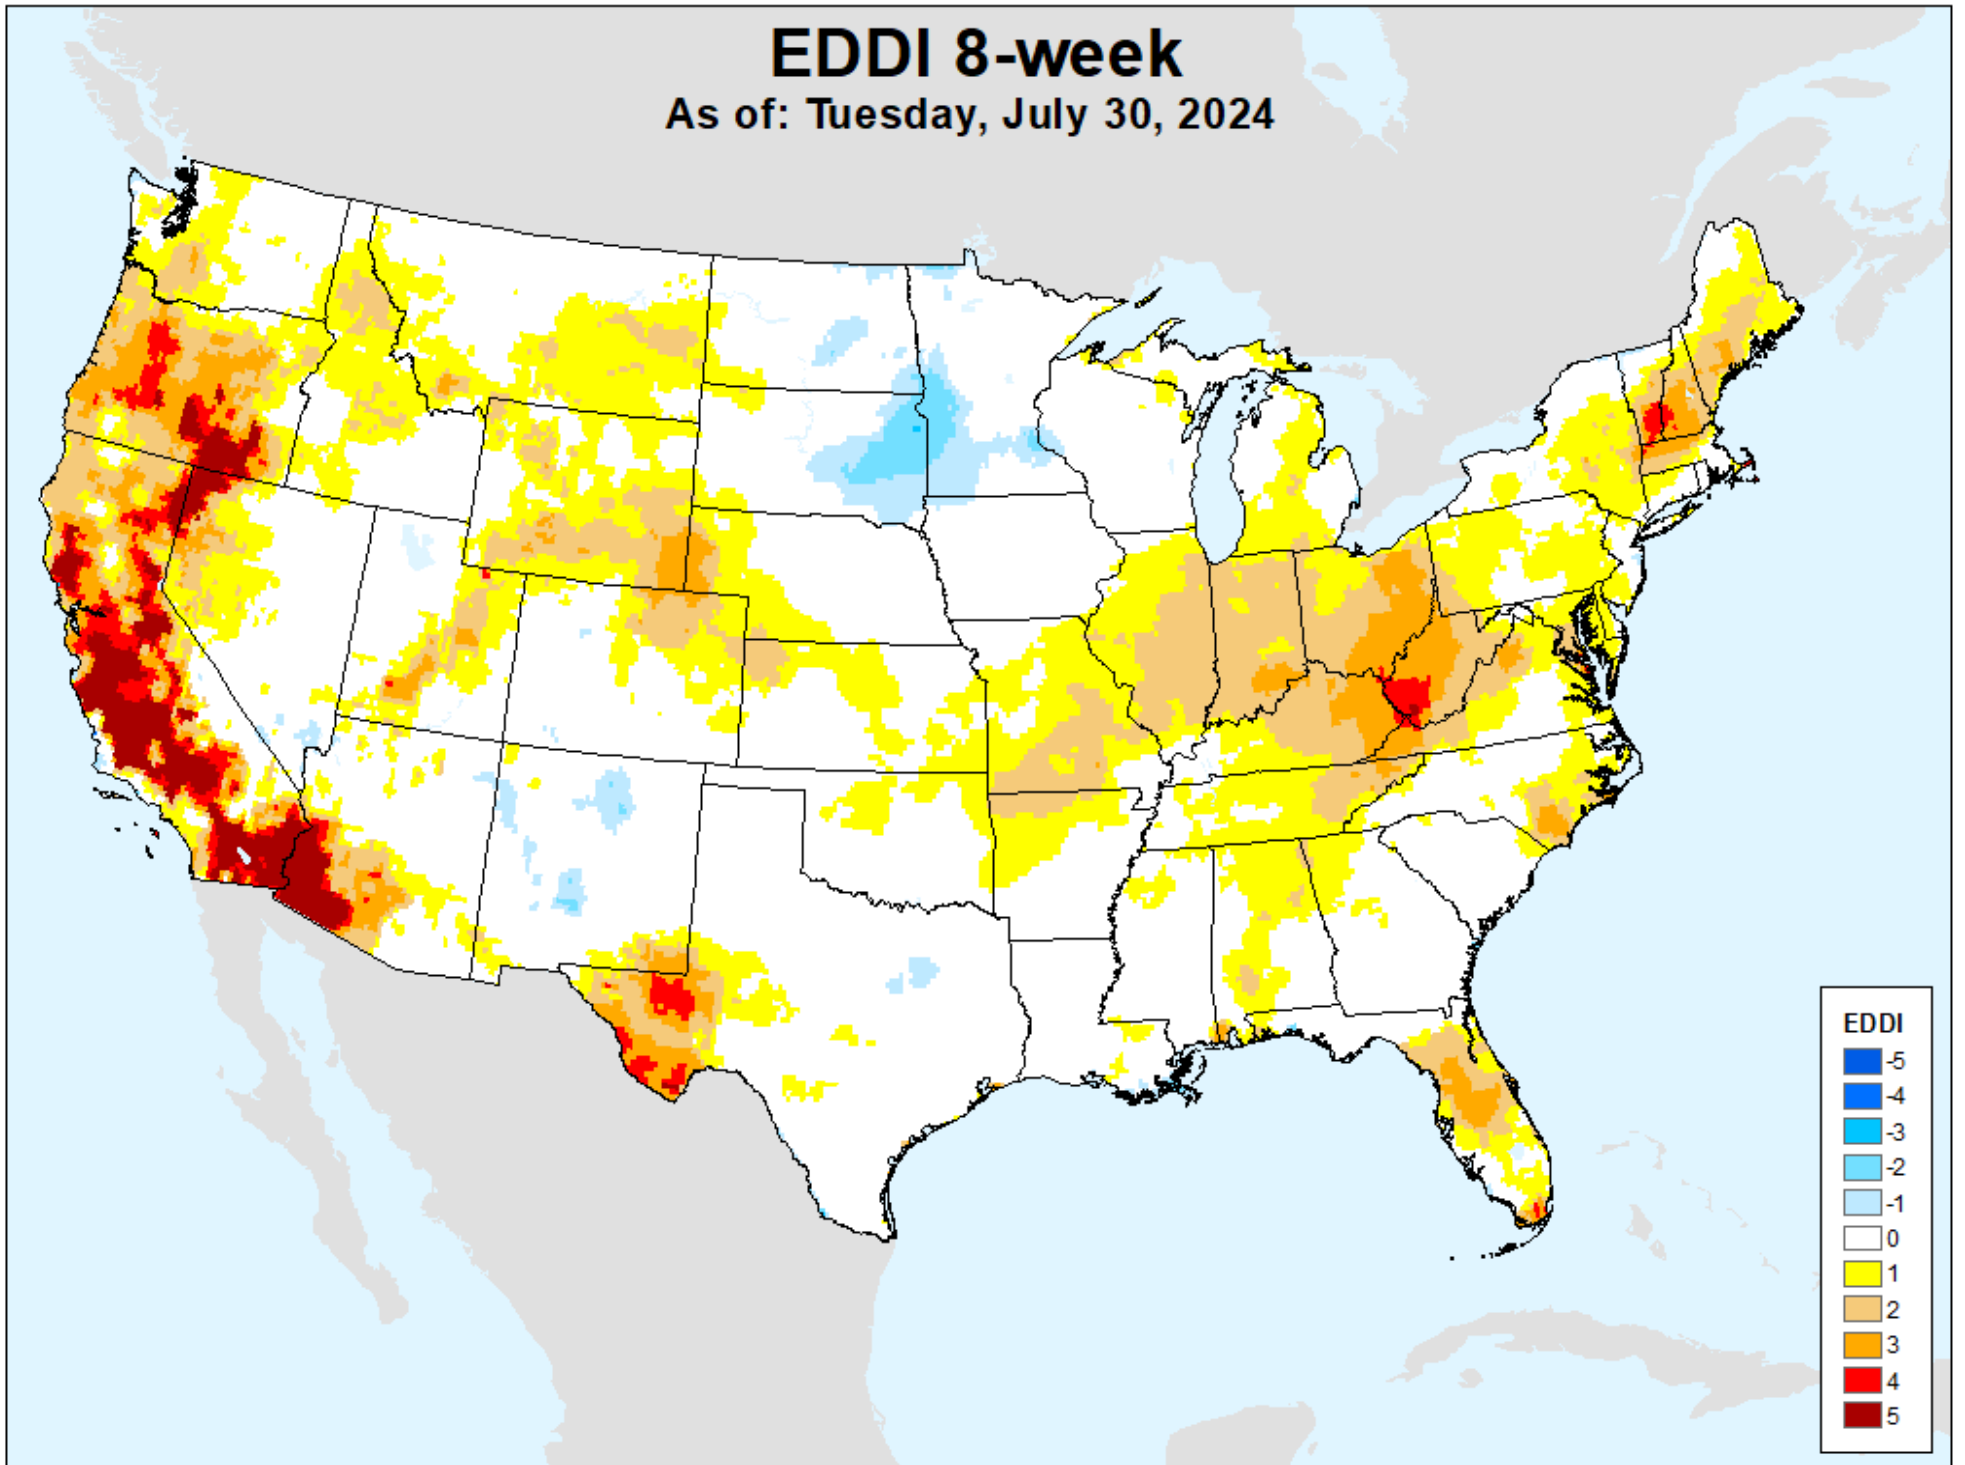

EDDI 8-week

As of: Tuesday, July 30, 2024