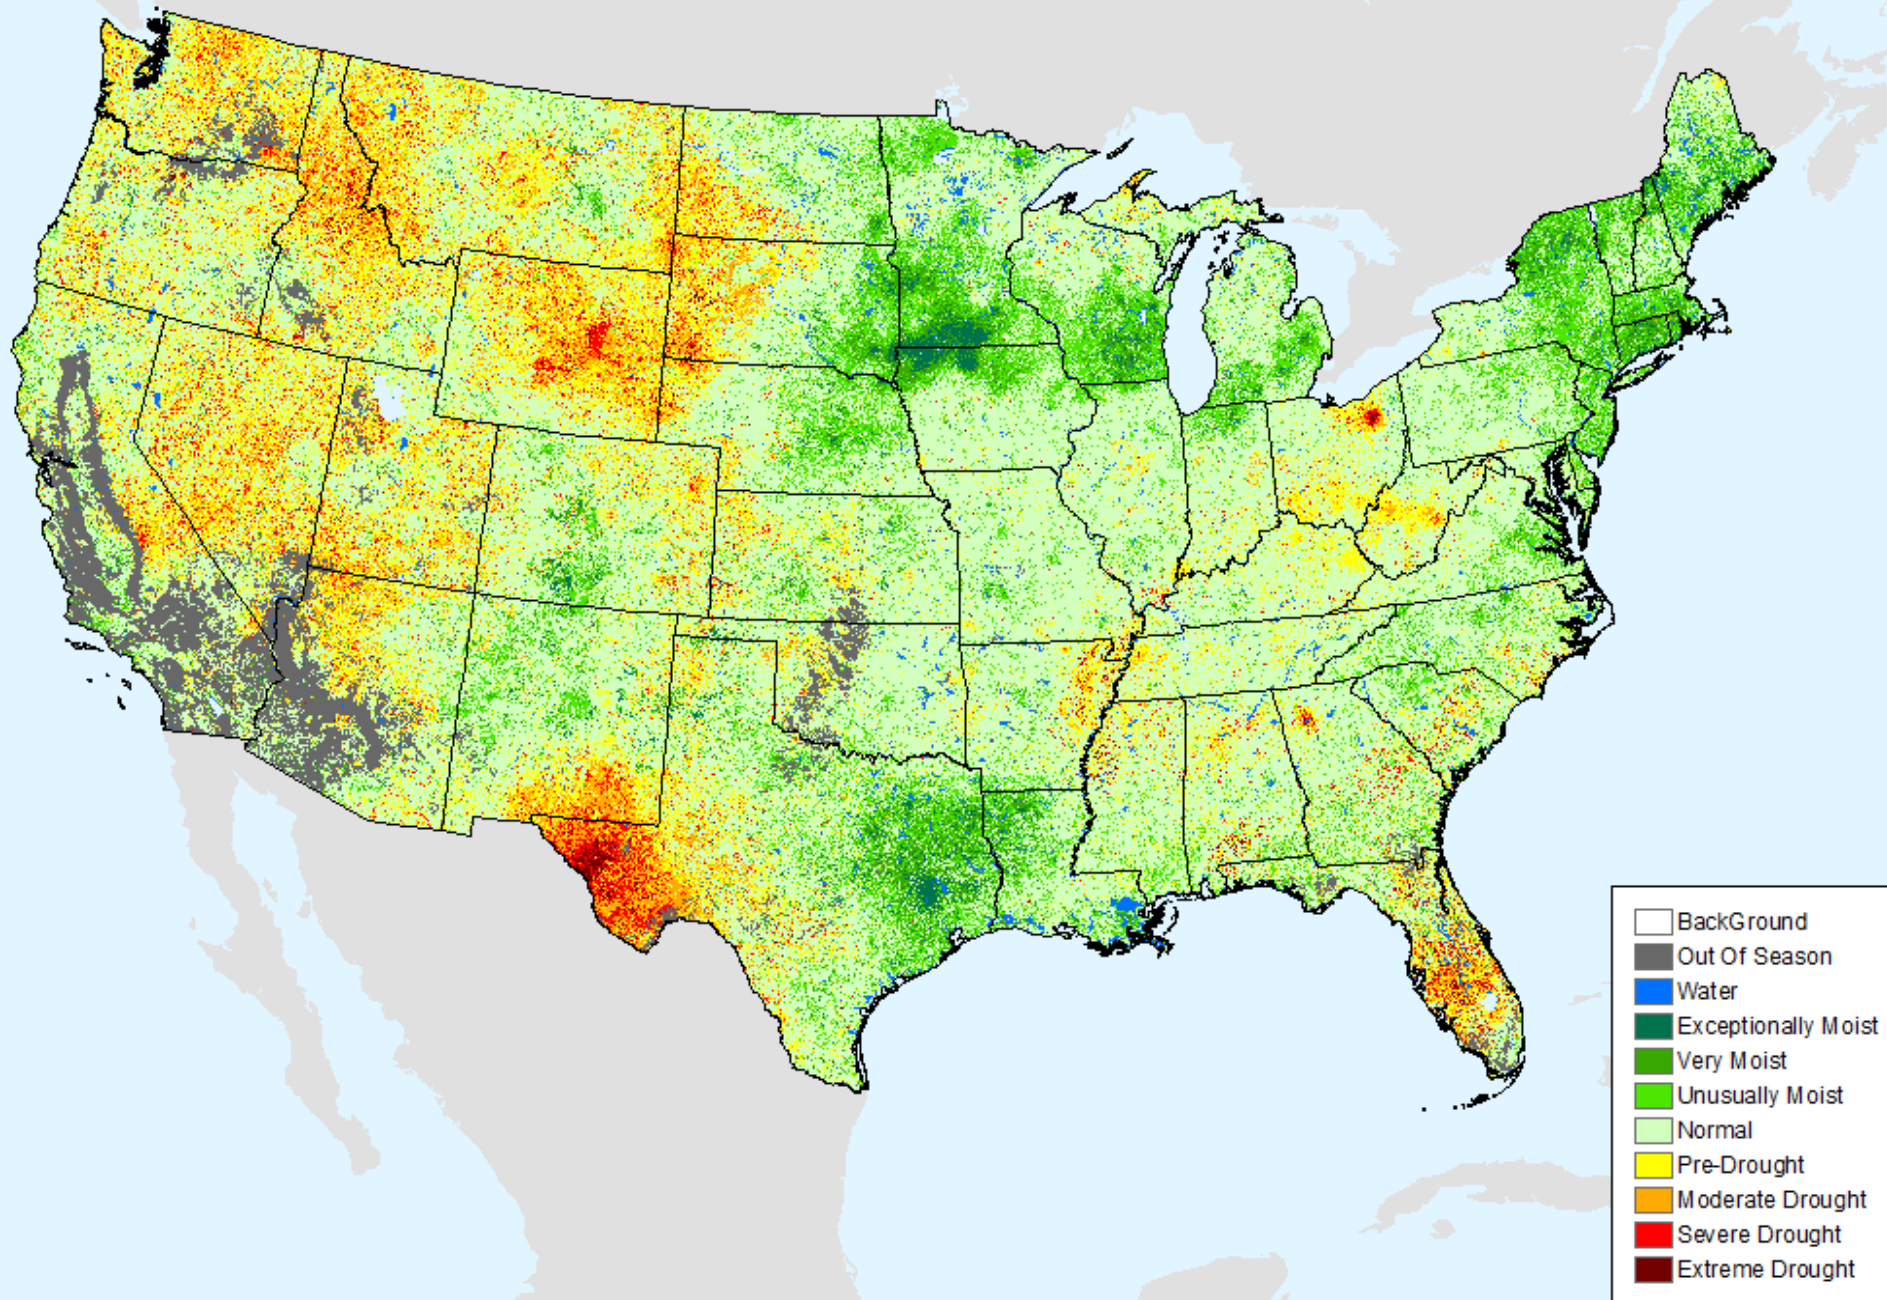

Vegetation Drought Response Index (VegDRI)

As of: Tuesday, July 30, 2024