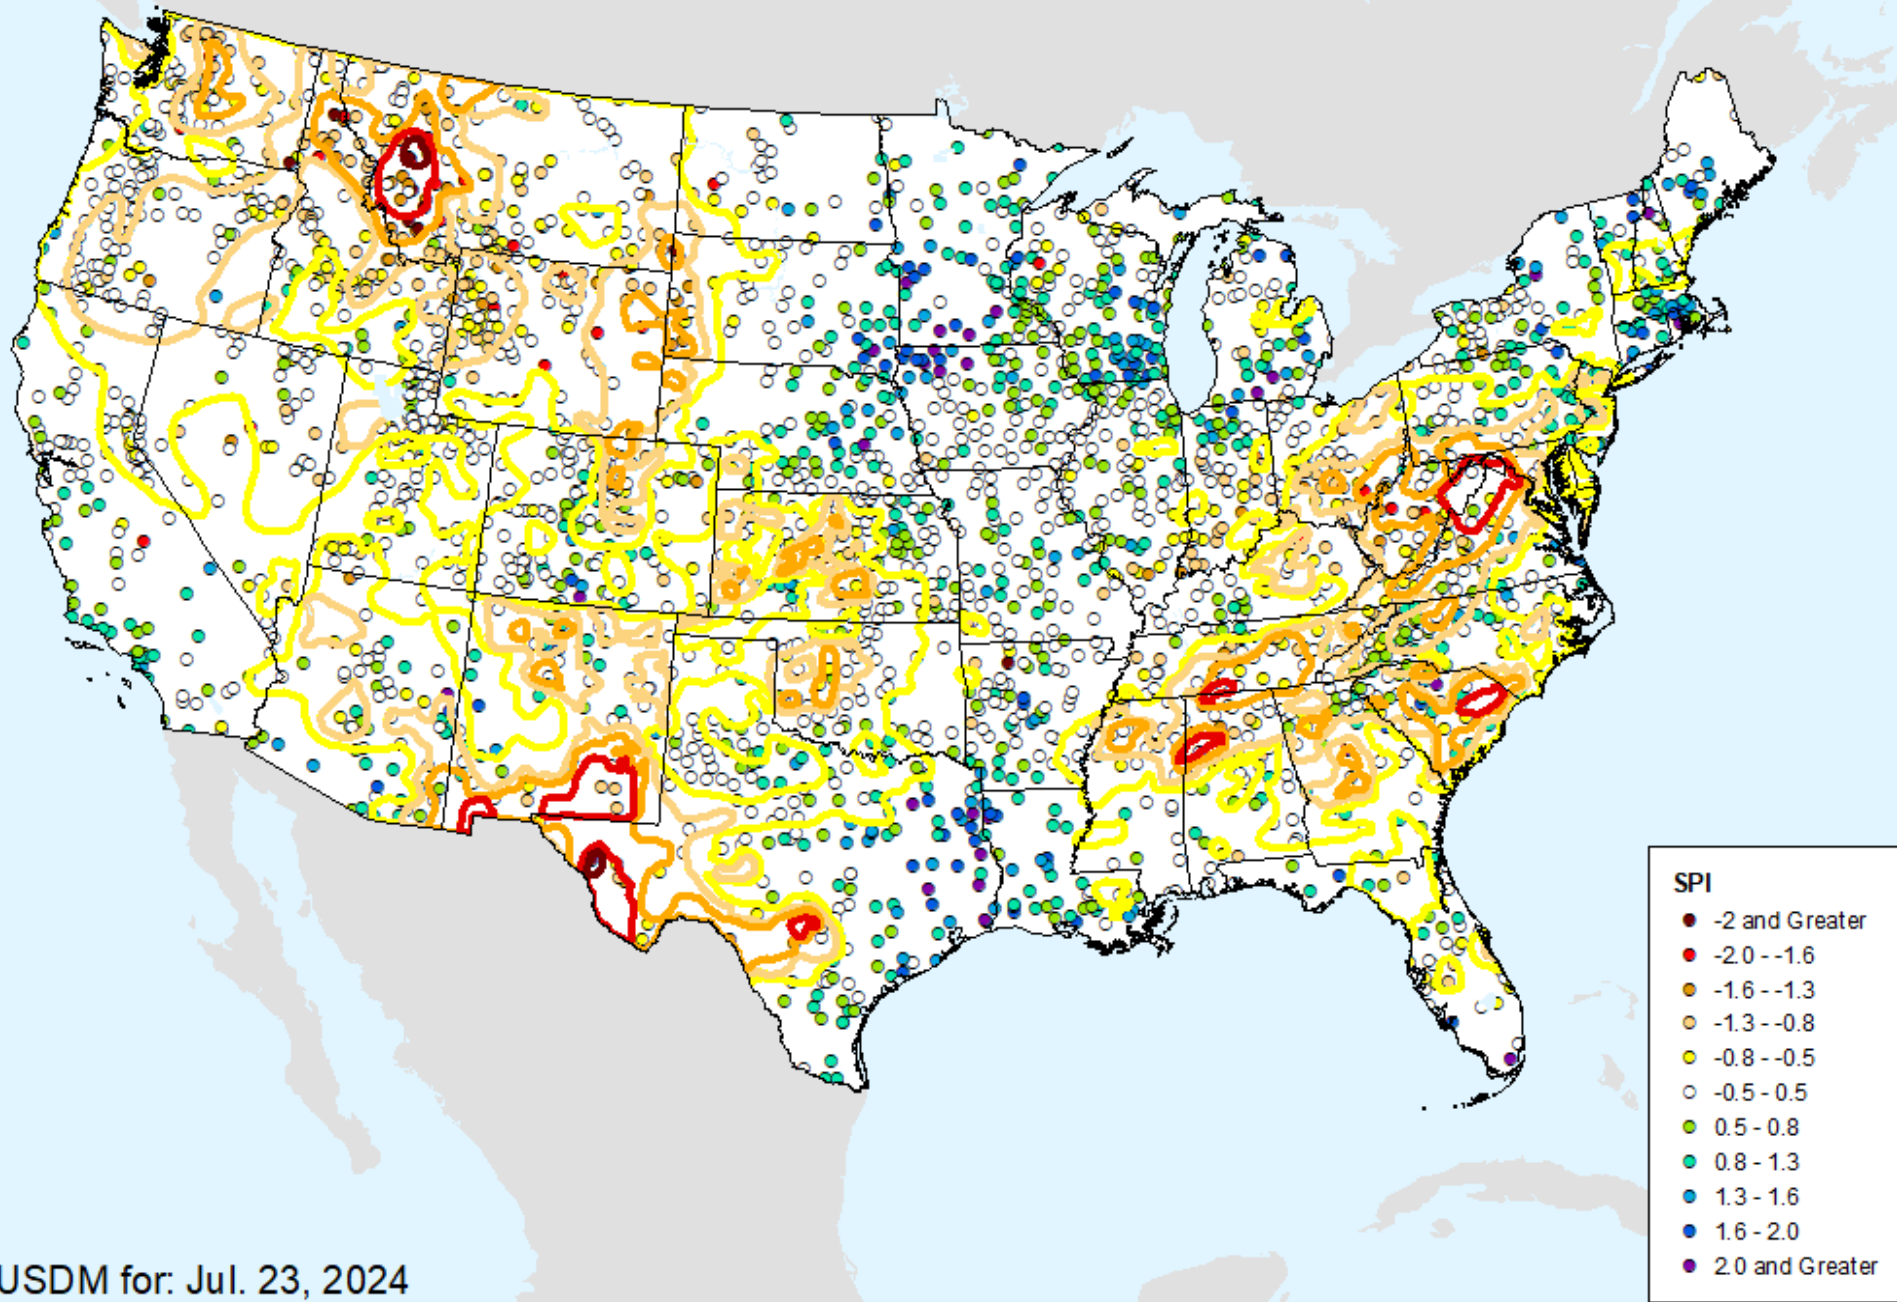

HPRCC 9-month SPI

As of: Tuesday, July 30, 2024

USDM for: Jul. 23, 2024