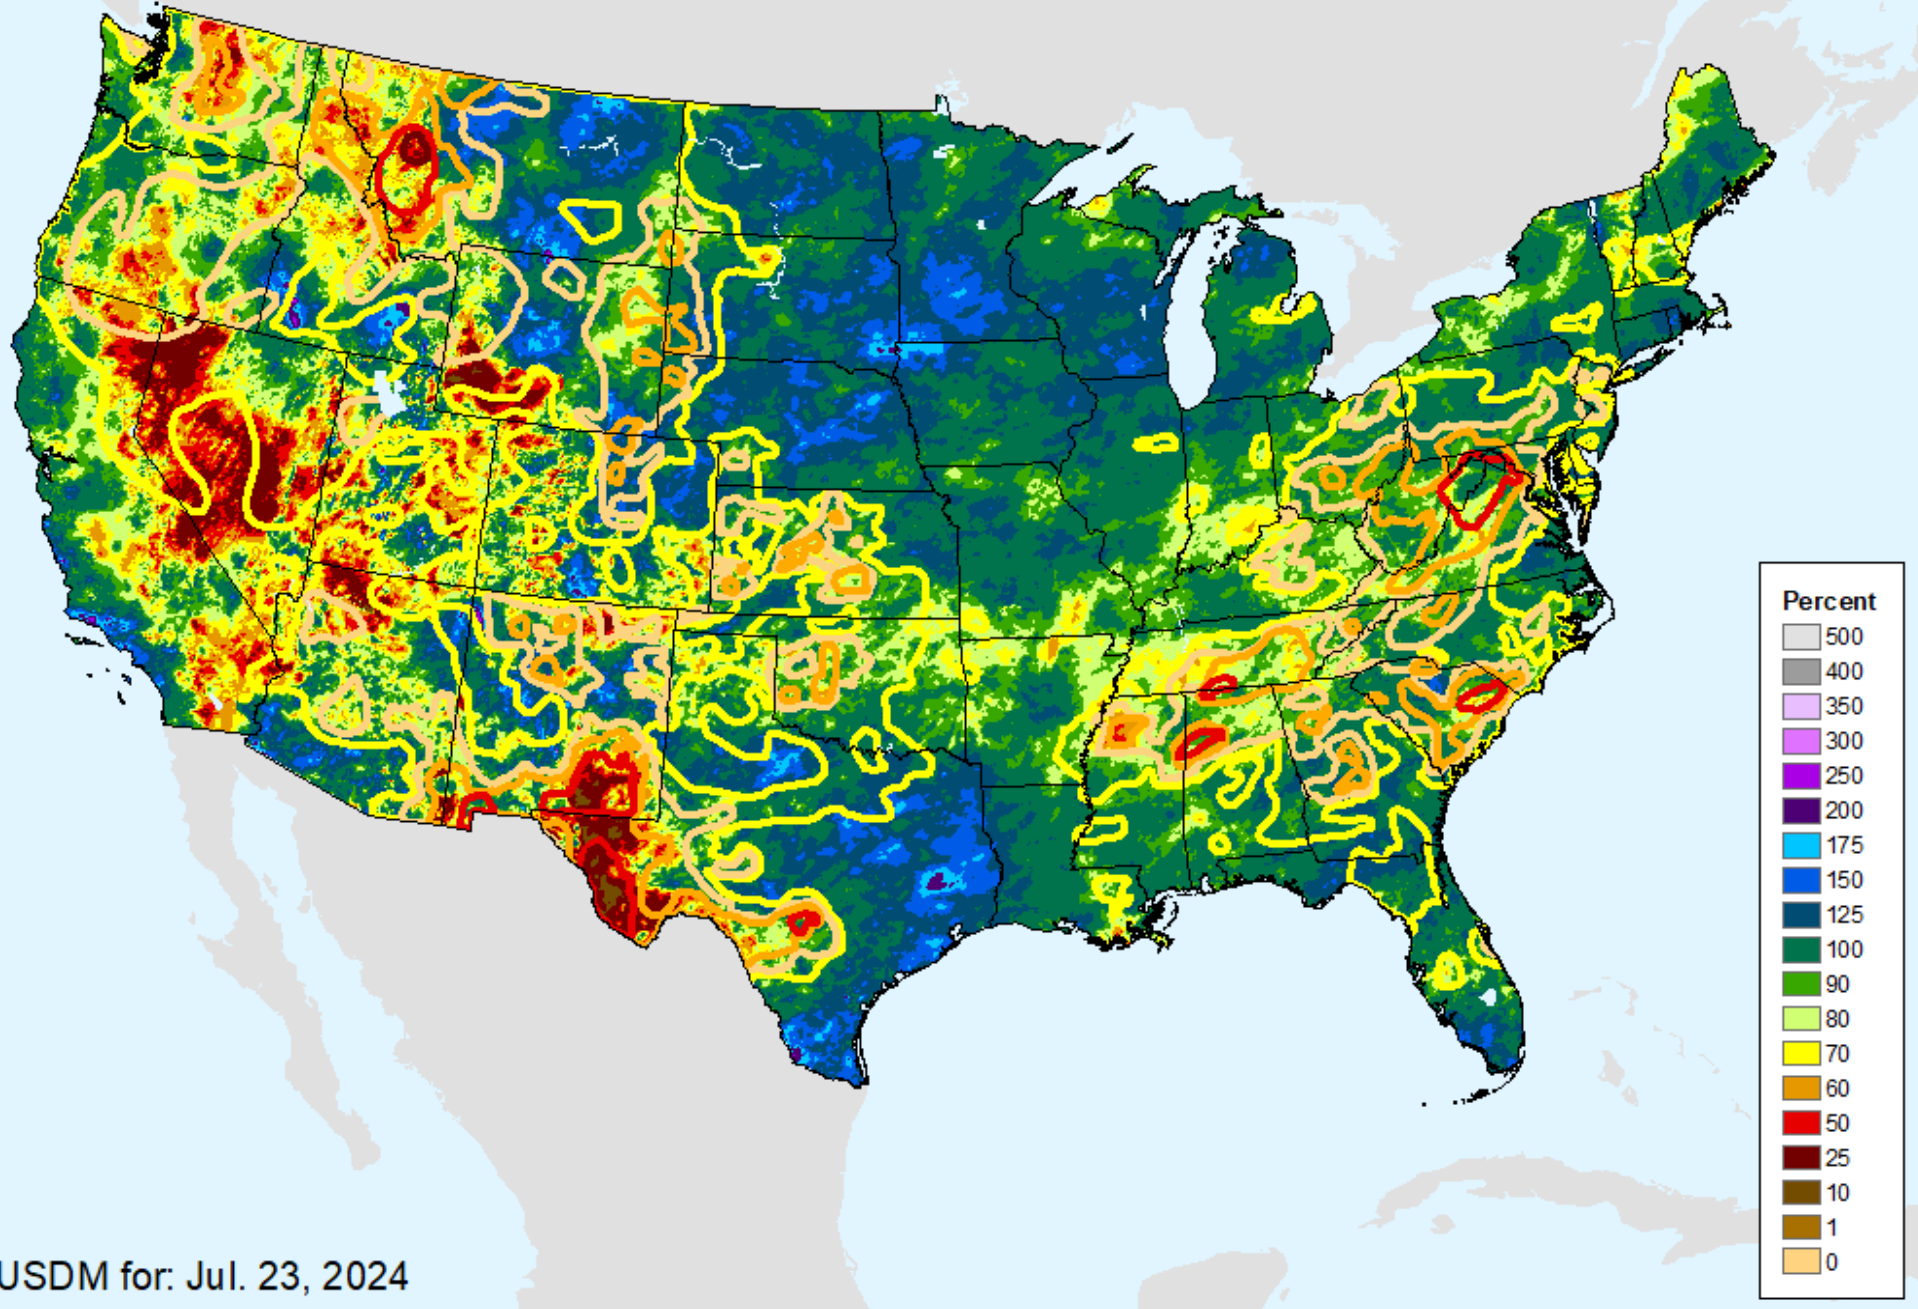

AHPS Water-Year Pct of Normal Pcp

As of: Tuesday, July 30, 2024

USDM for: Jul. 23, 2024