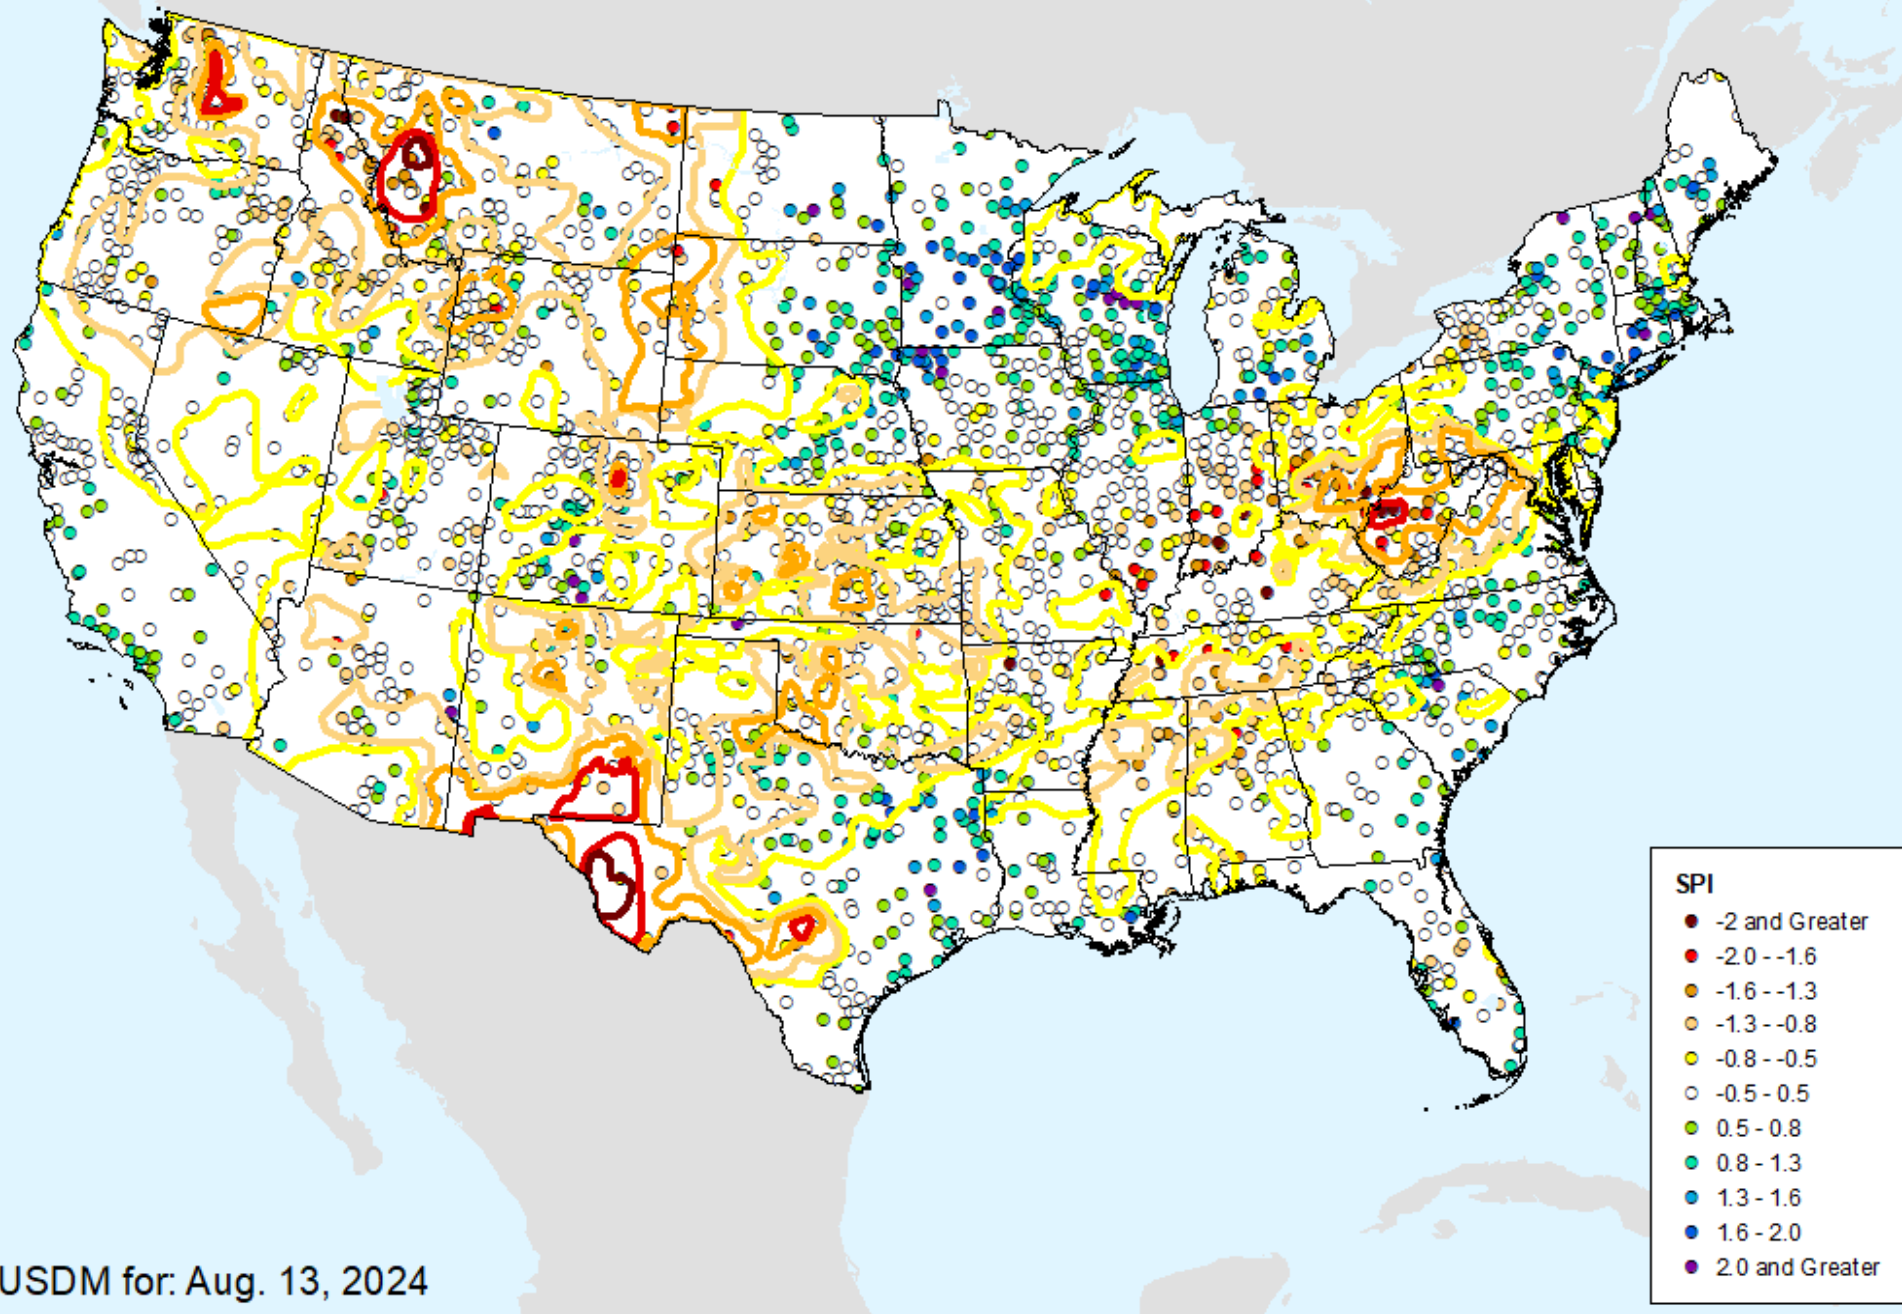

HPRCC 12-month SPI

As of: Tuesday, September 3, 2024