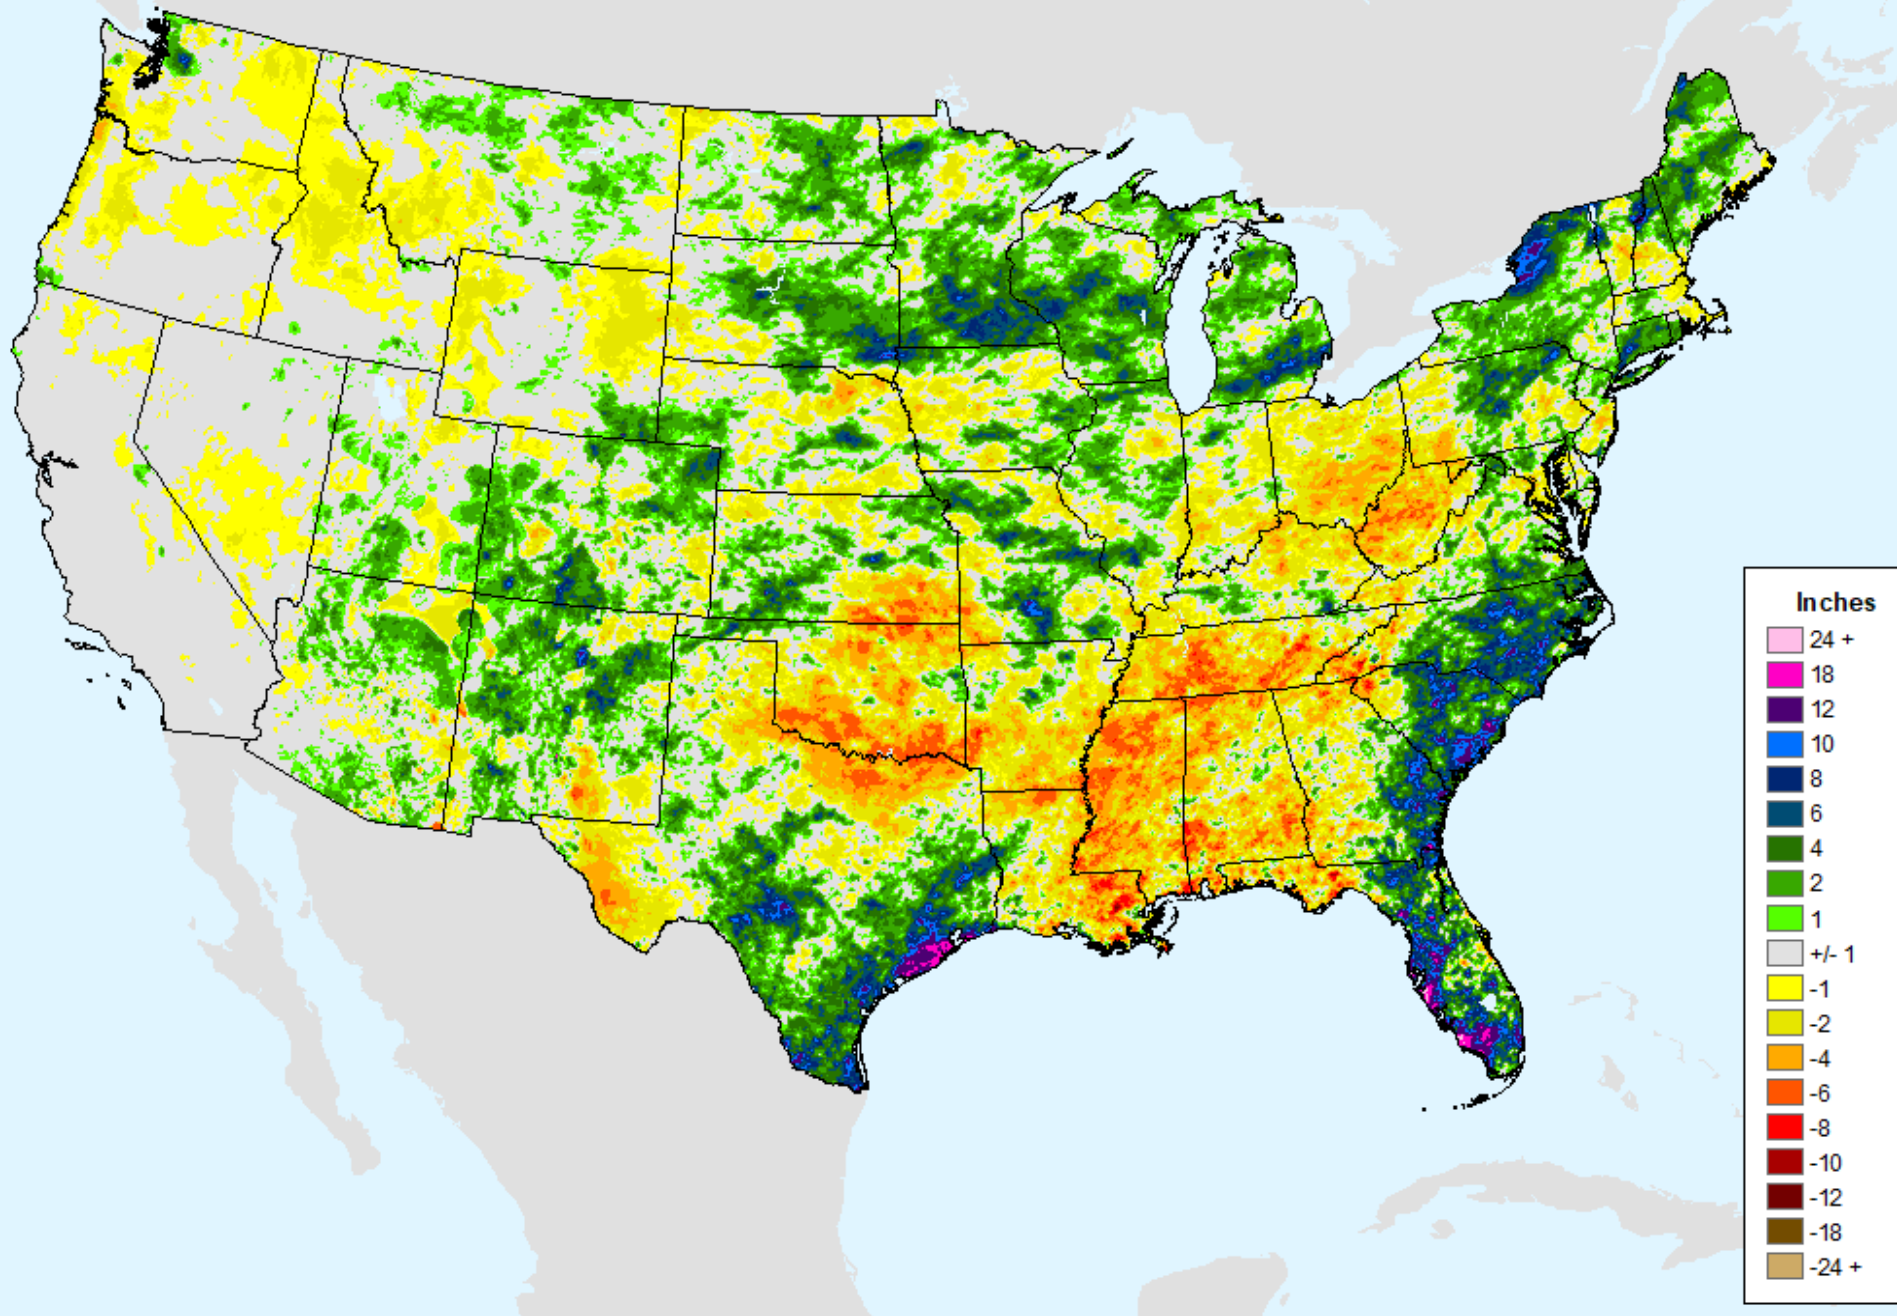

AHPS 90-Day Precip Departure

As of: Tuesday, September 3, 2024