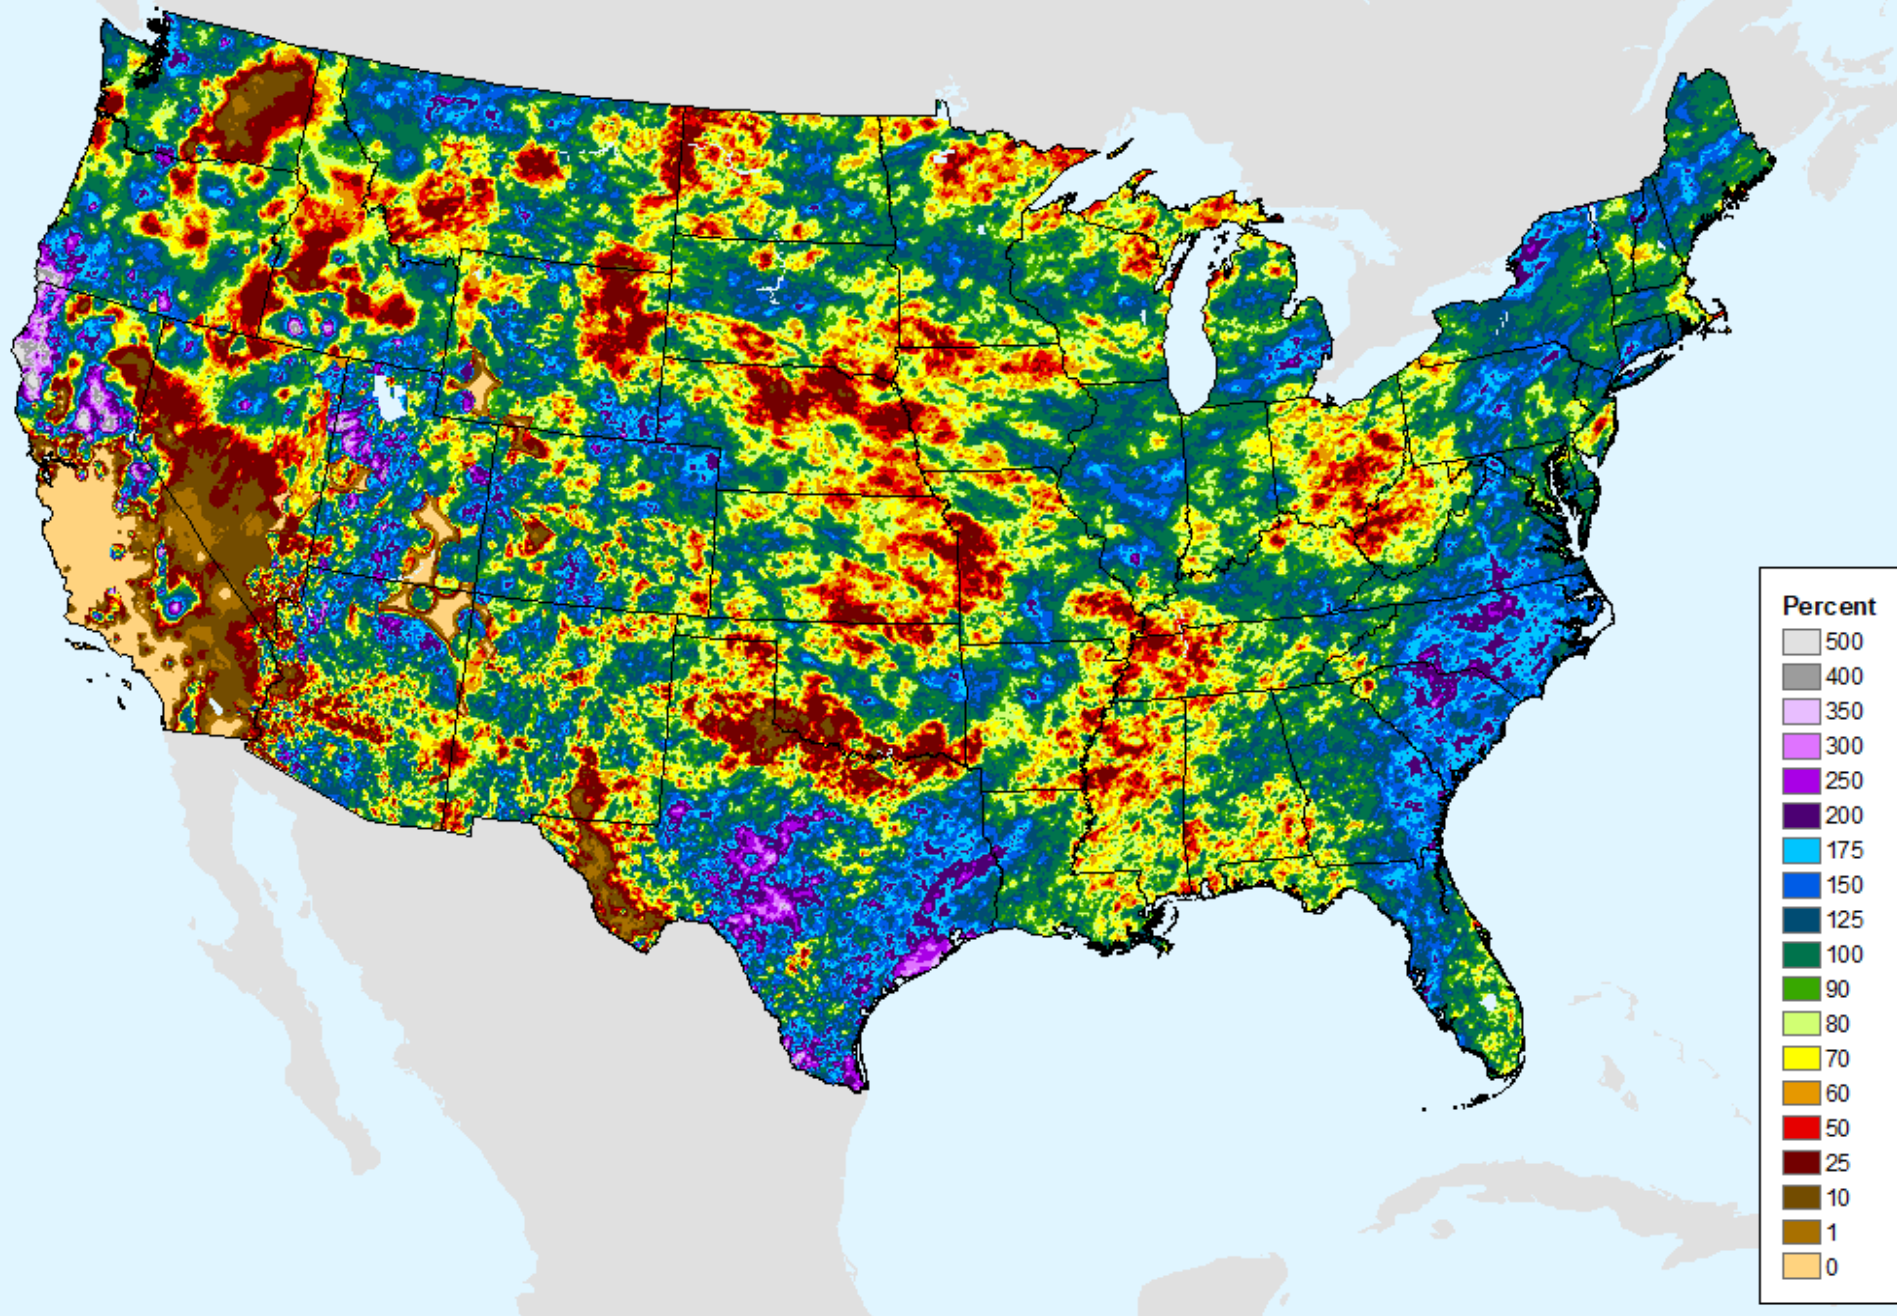

AHPS 60-Day Pct of Normal Pcp

As of: Tuesday, September 3, 2024

USDM for: Aug. 13, 2024

AHPS 60-Day Pct of Normal Pcp

As of: Tuesday, September 3, 2024

AHPS 90-Day Precip Departure

As of: Tuesday, September 3, 2024