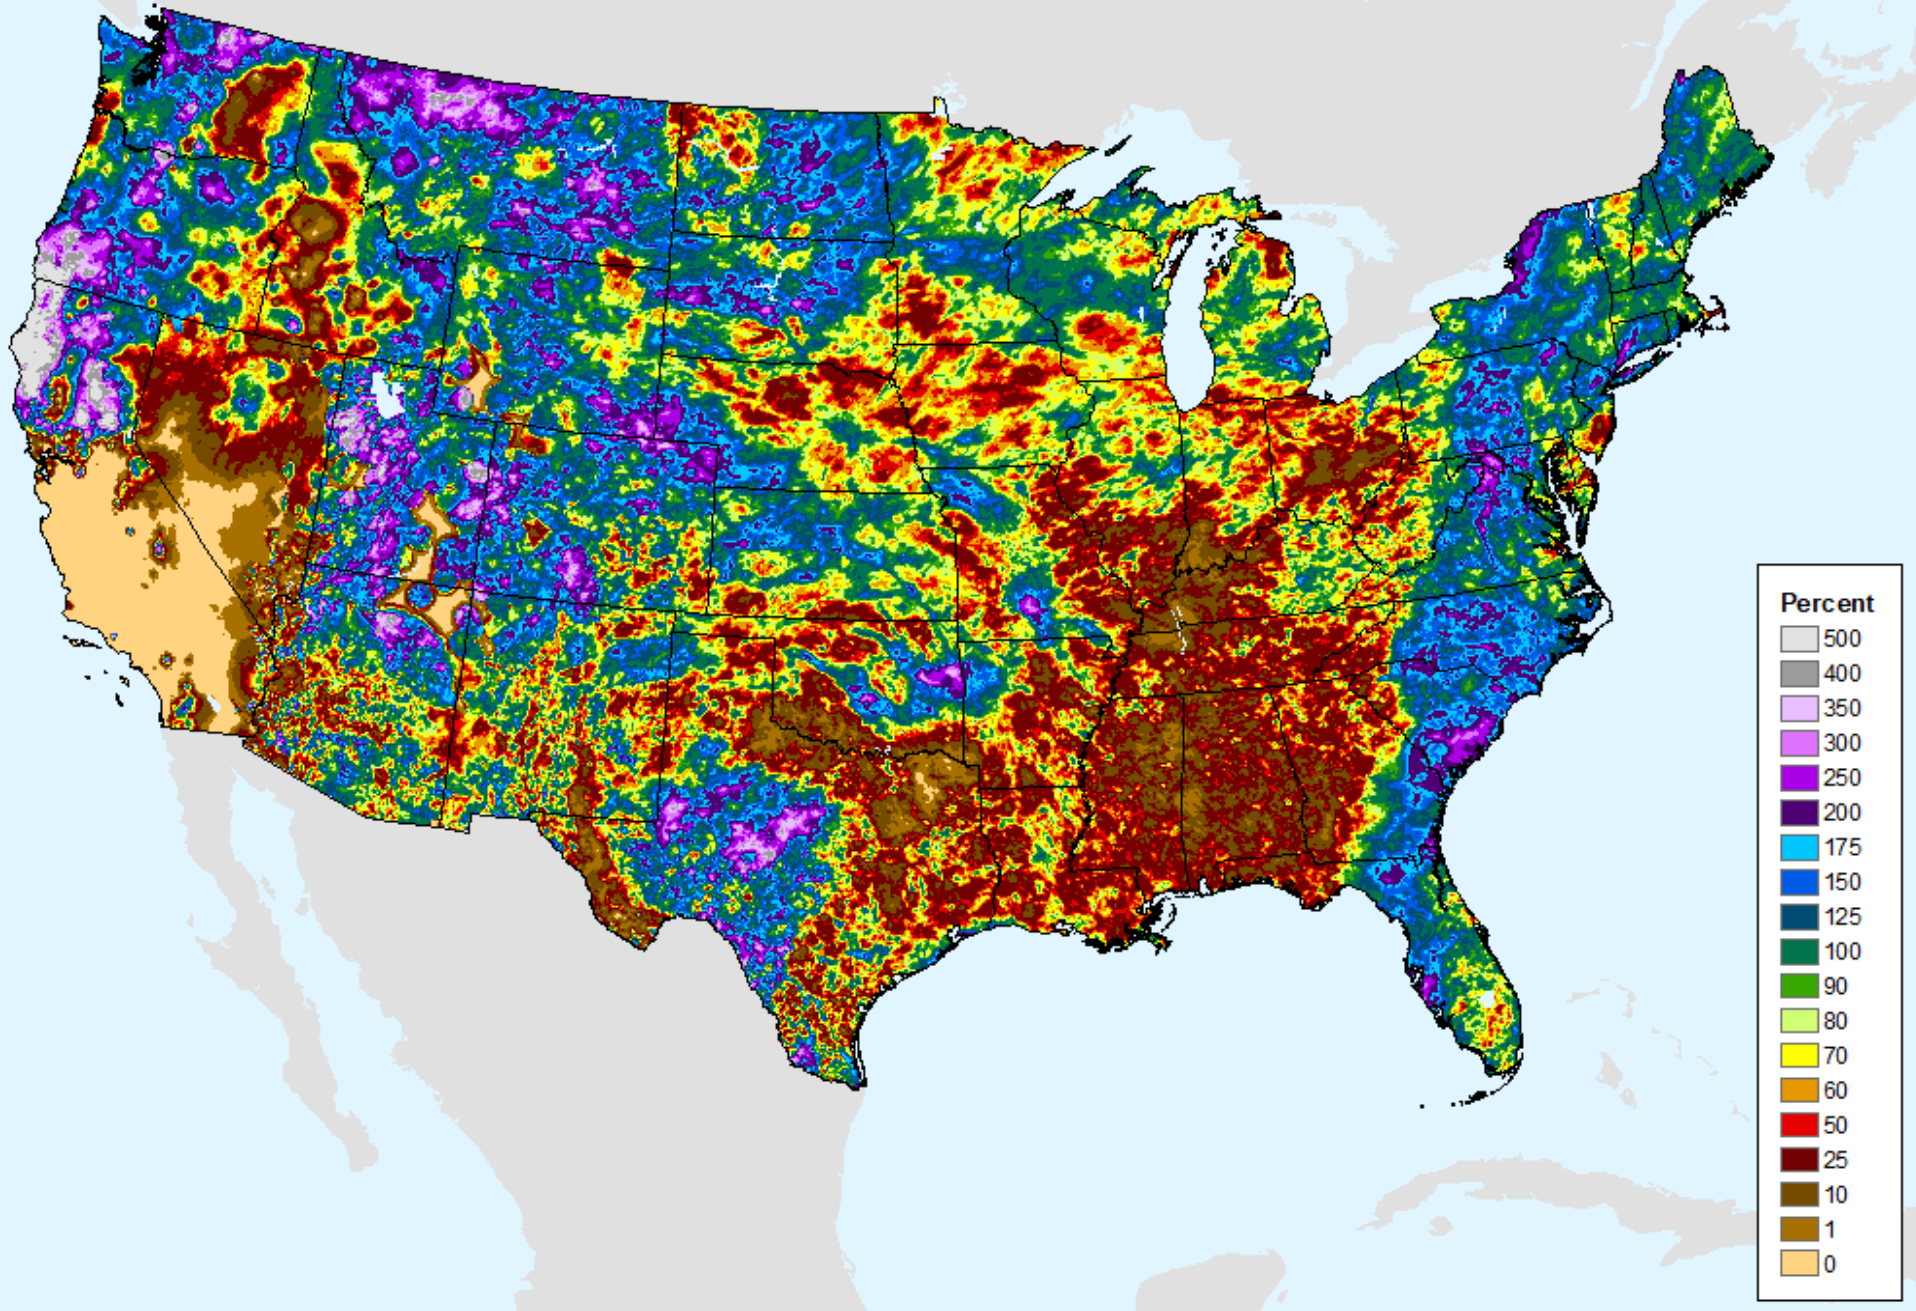

AHPS 30-Day Pct of Normal Pcp

As of: Tuesday, September 3, 2024