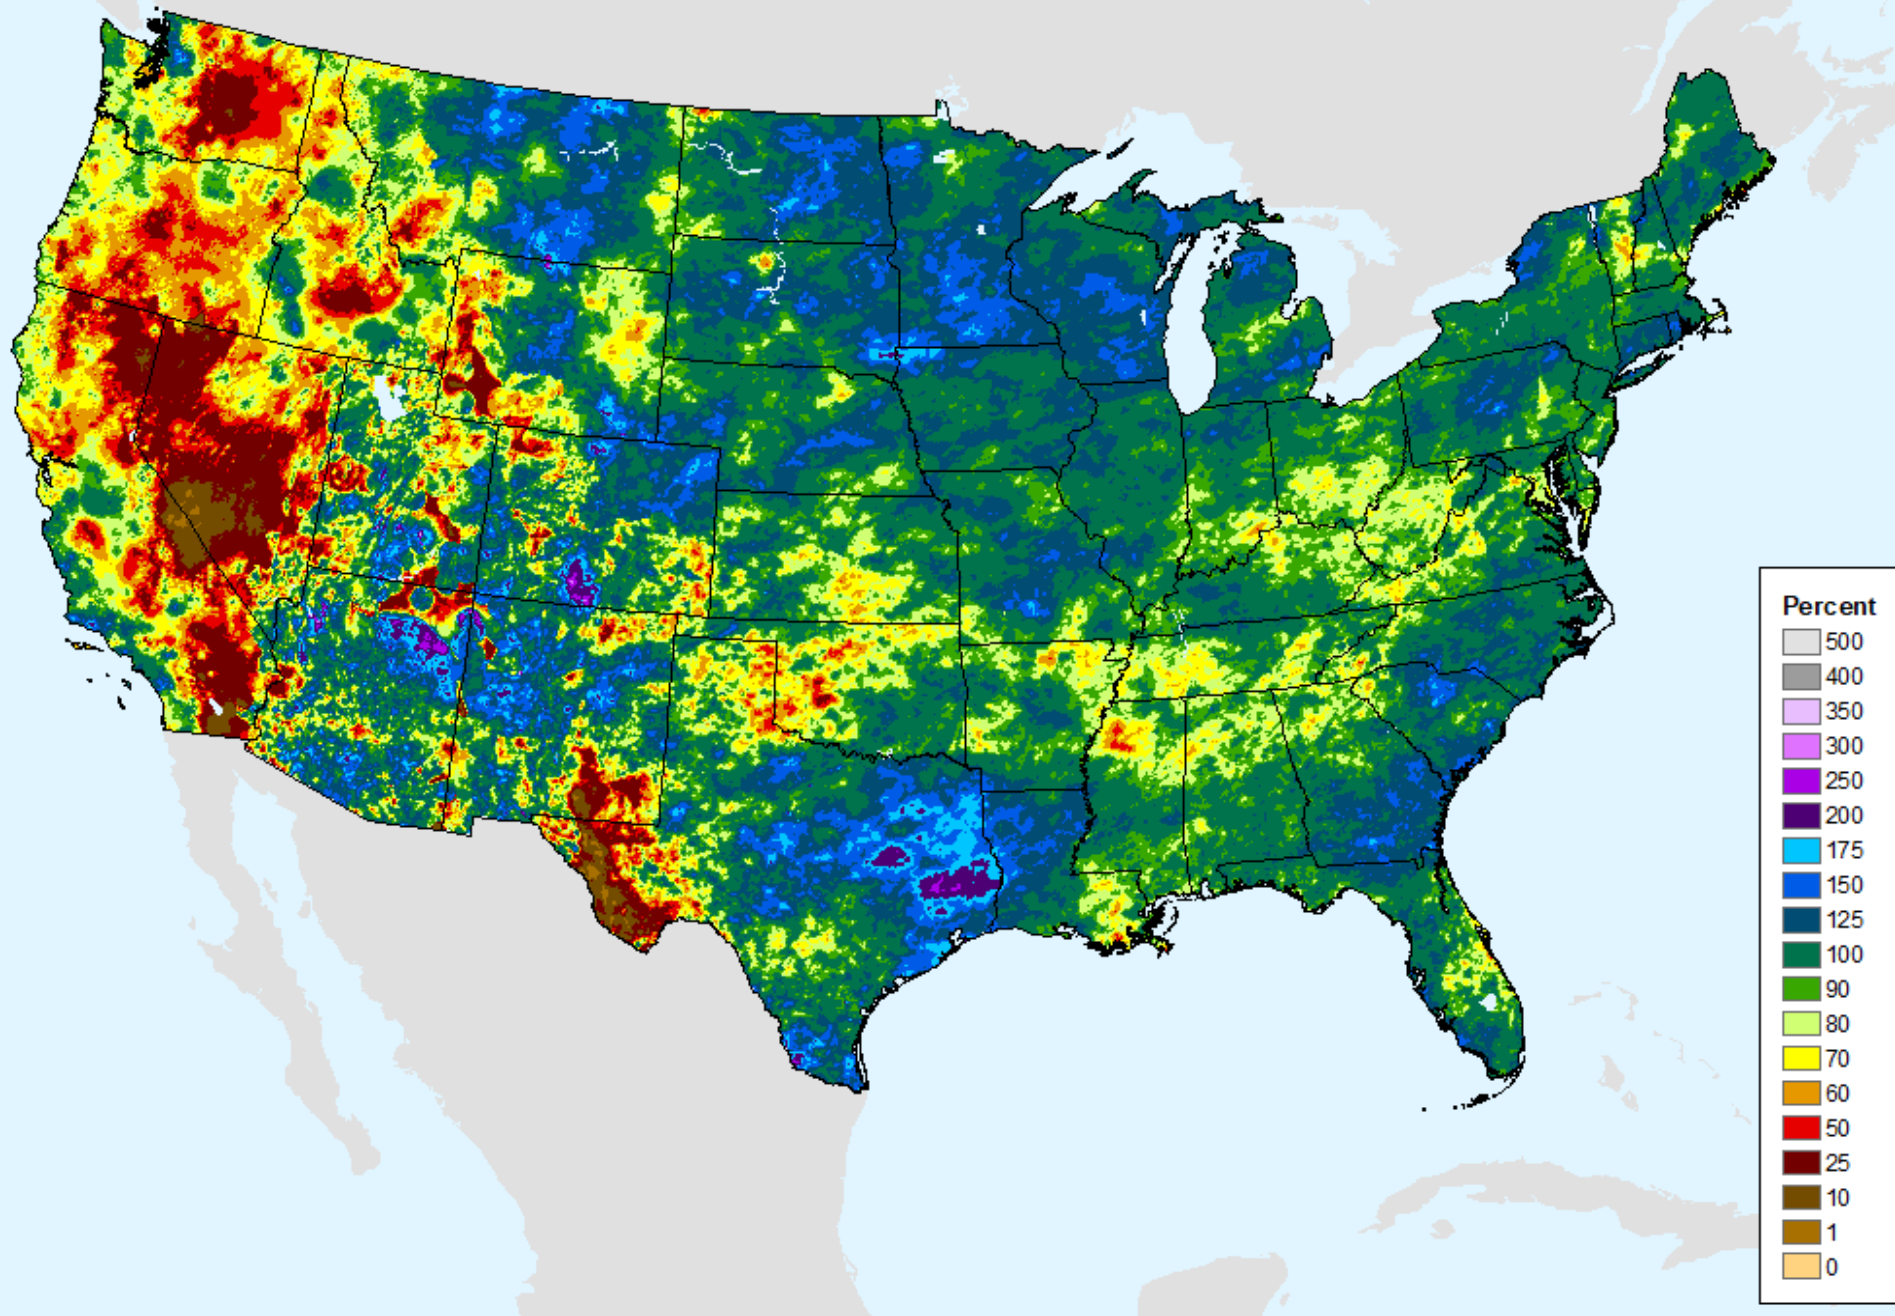

AHPS 180-Day Pct of Normal Pcp

As of: Tuesday, September 3, 2024