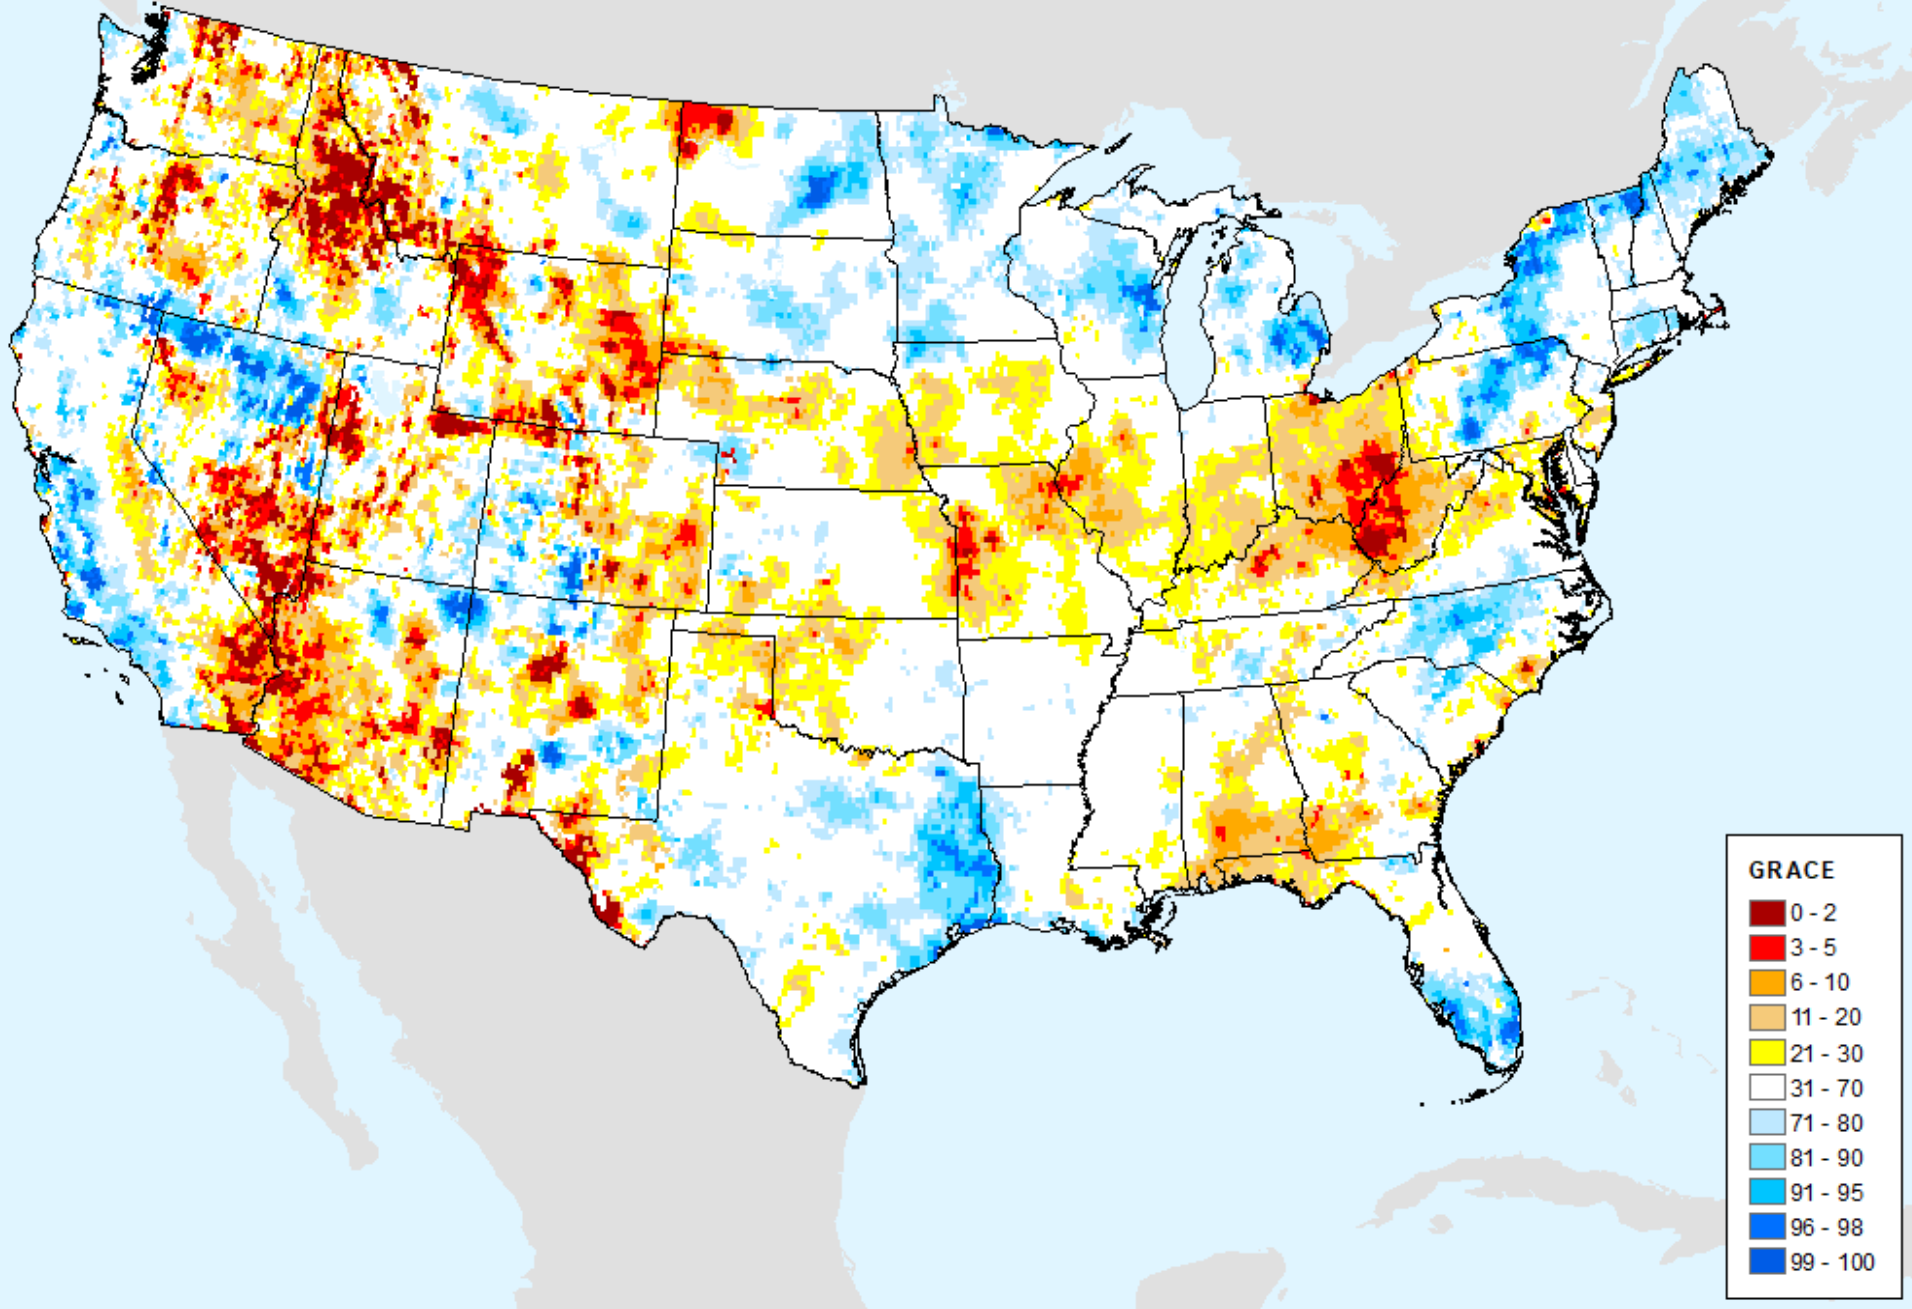

GRACE-Based Root Zone Soil Moisture Drought Indicator

As of: Tuesday, September 3, 2024