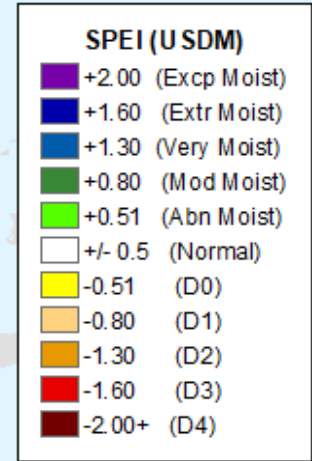

AHPS 1-month SPEI

As of: Tuesday, September 3, 2024

USDM for: Aug. 13, 2024