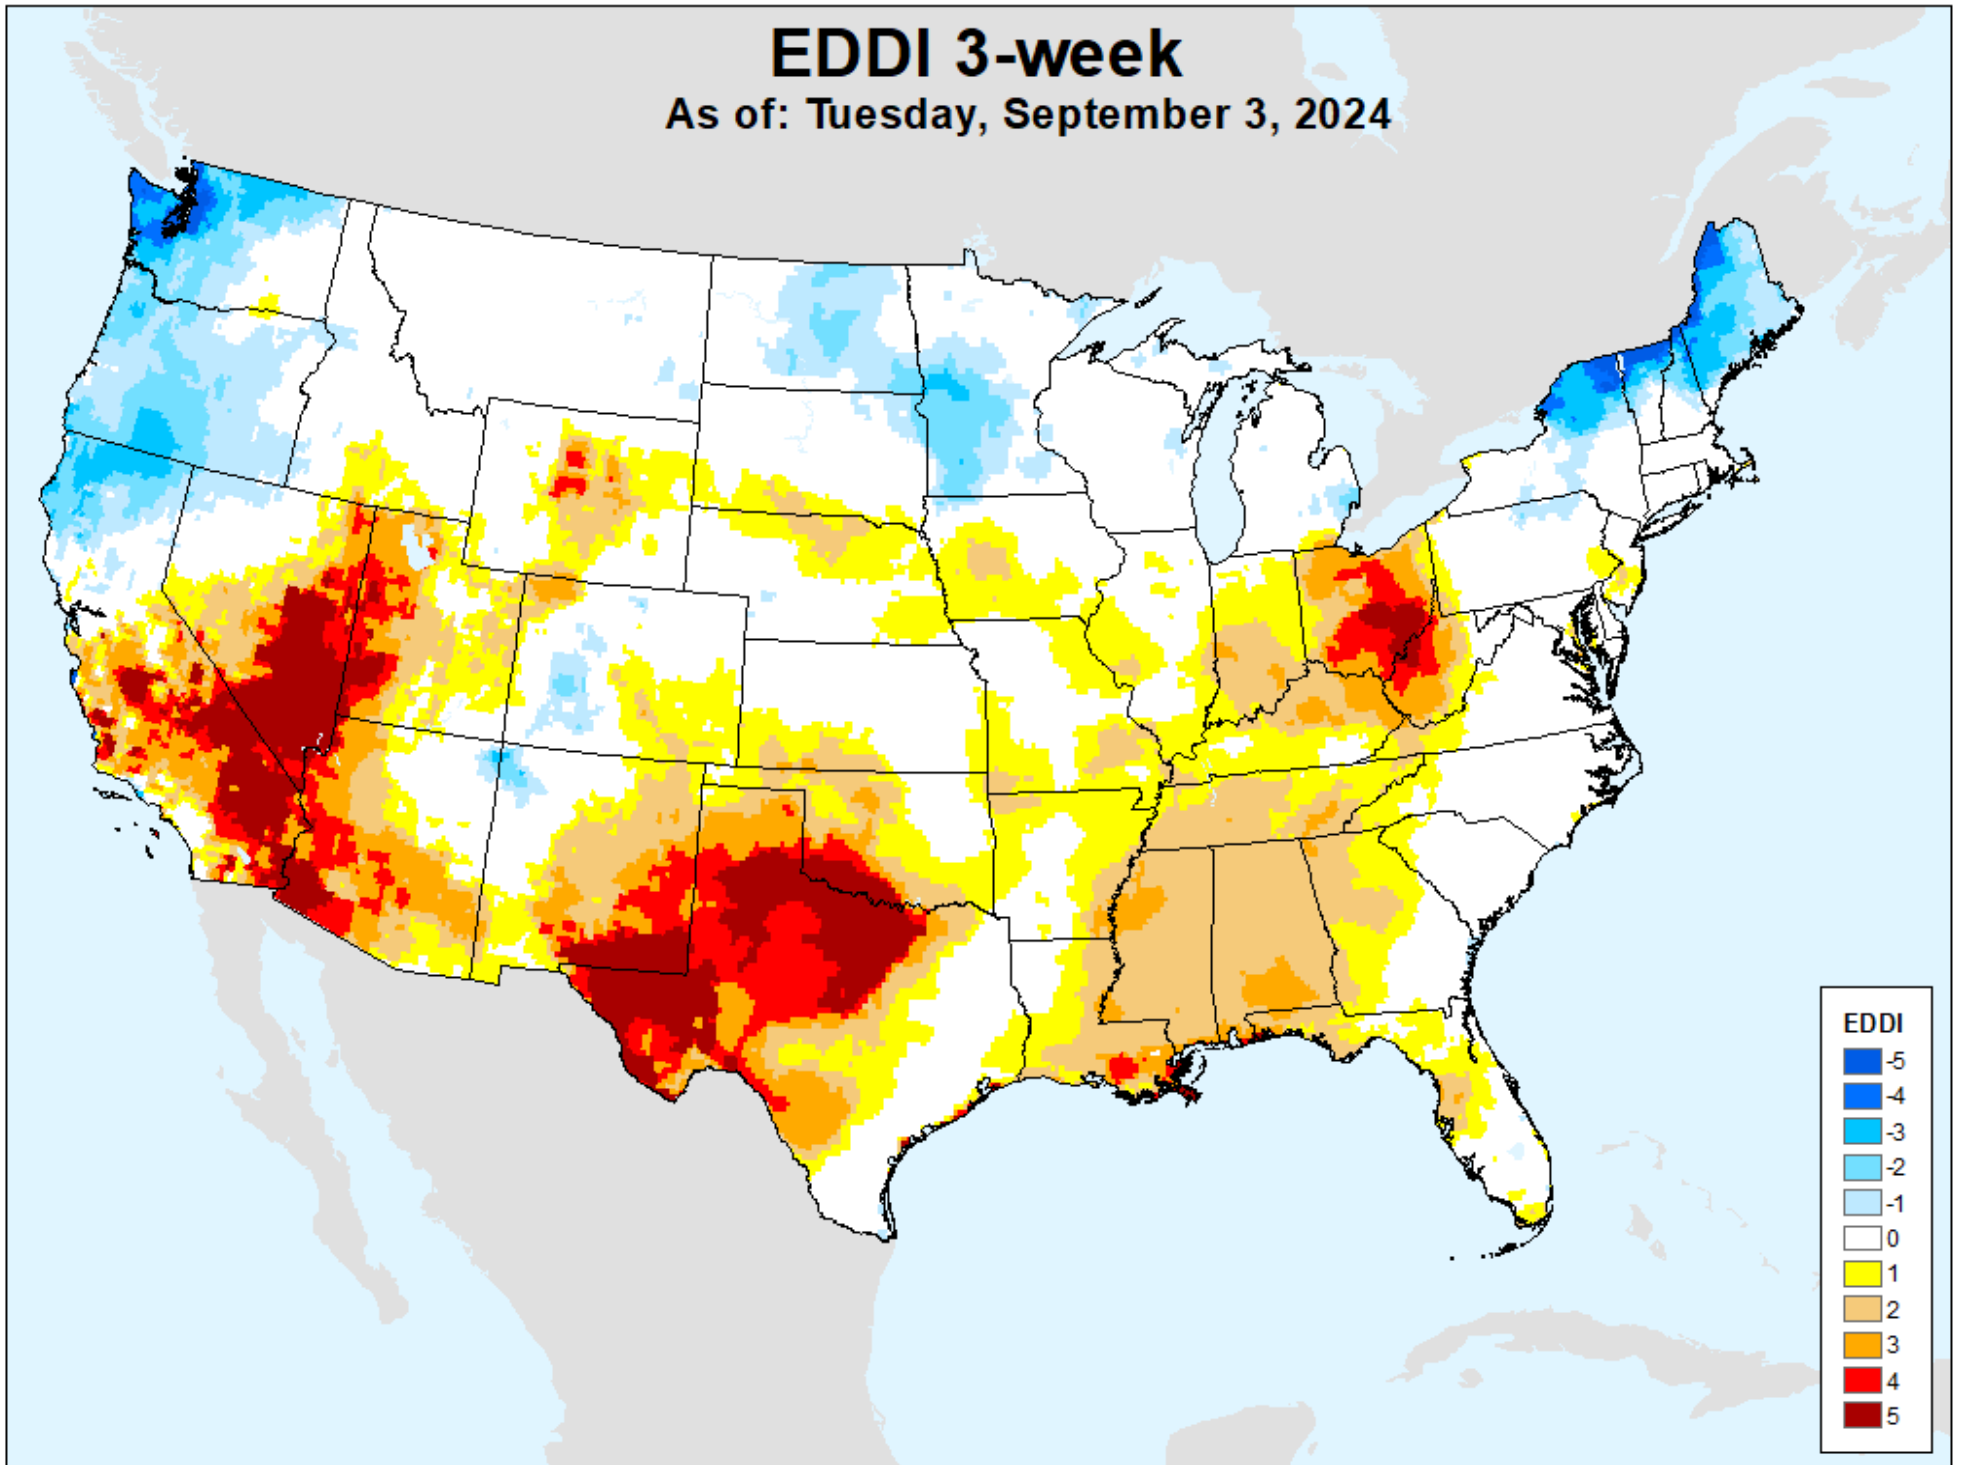

As of: Tuesday, September 3, 2024

EDDI 3-week

As of: Tuesday, September 3, 2024

USDM for: Aug. 13, 2024

EDDI 3-week

As of: Tuesday, September 3, 2024

EDDI 4-week

As of: Tuesday, September 3, 2024