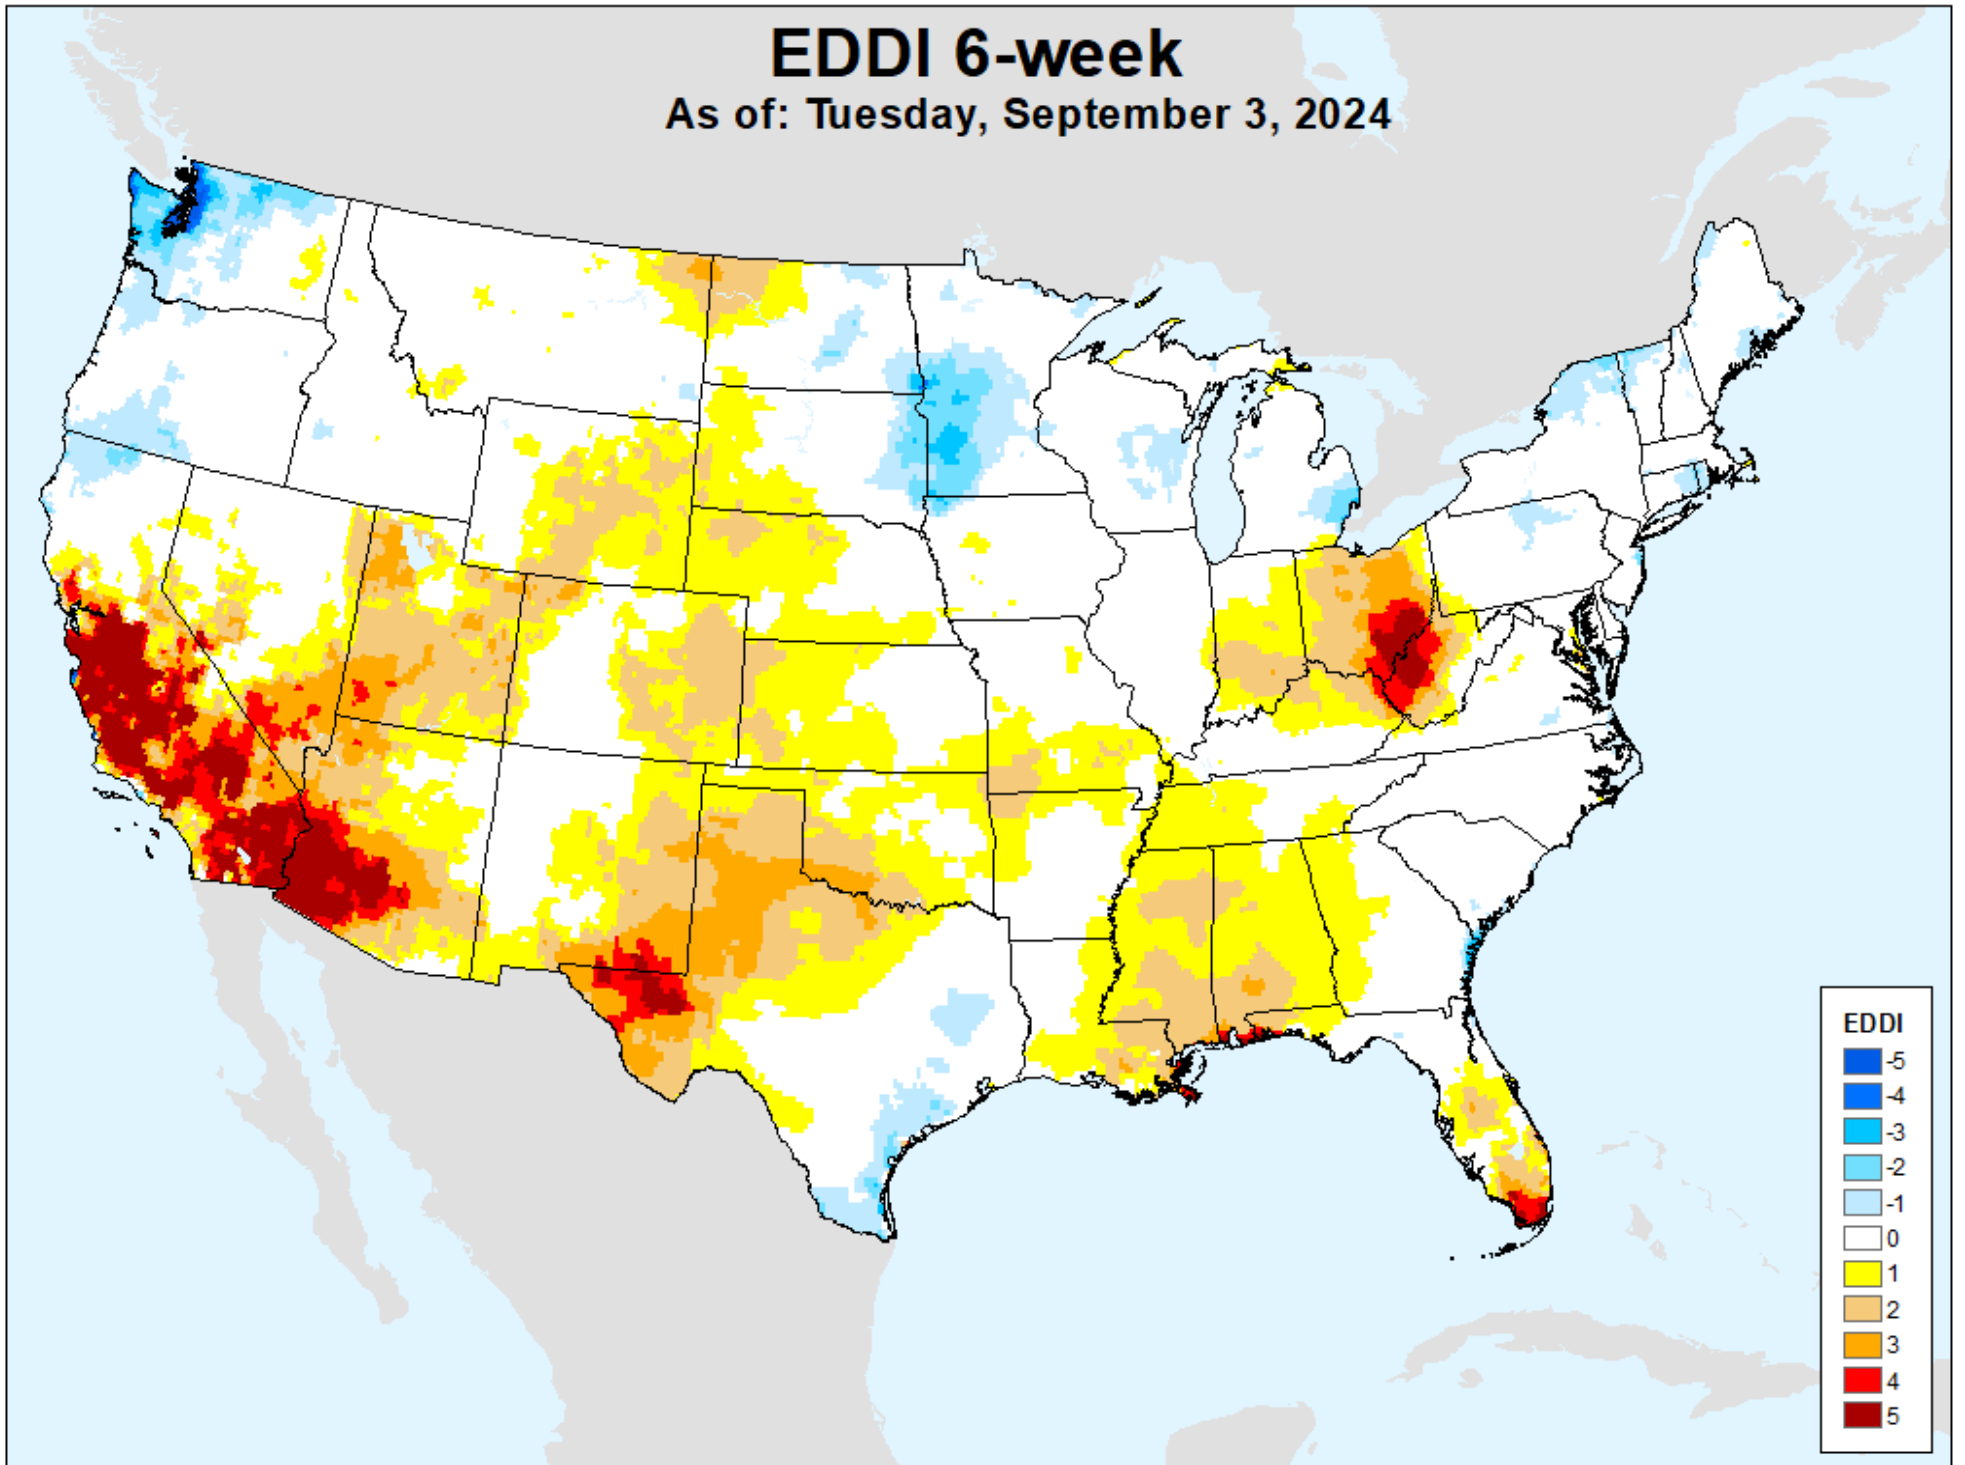

EDDI 6-week

As of: Tuesday, September 3, 2024