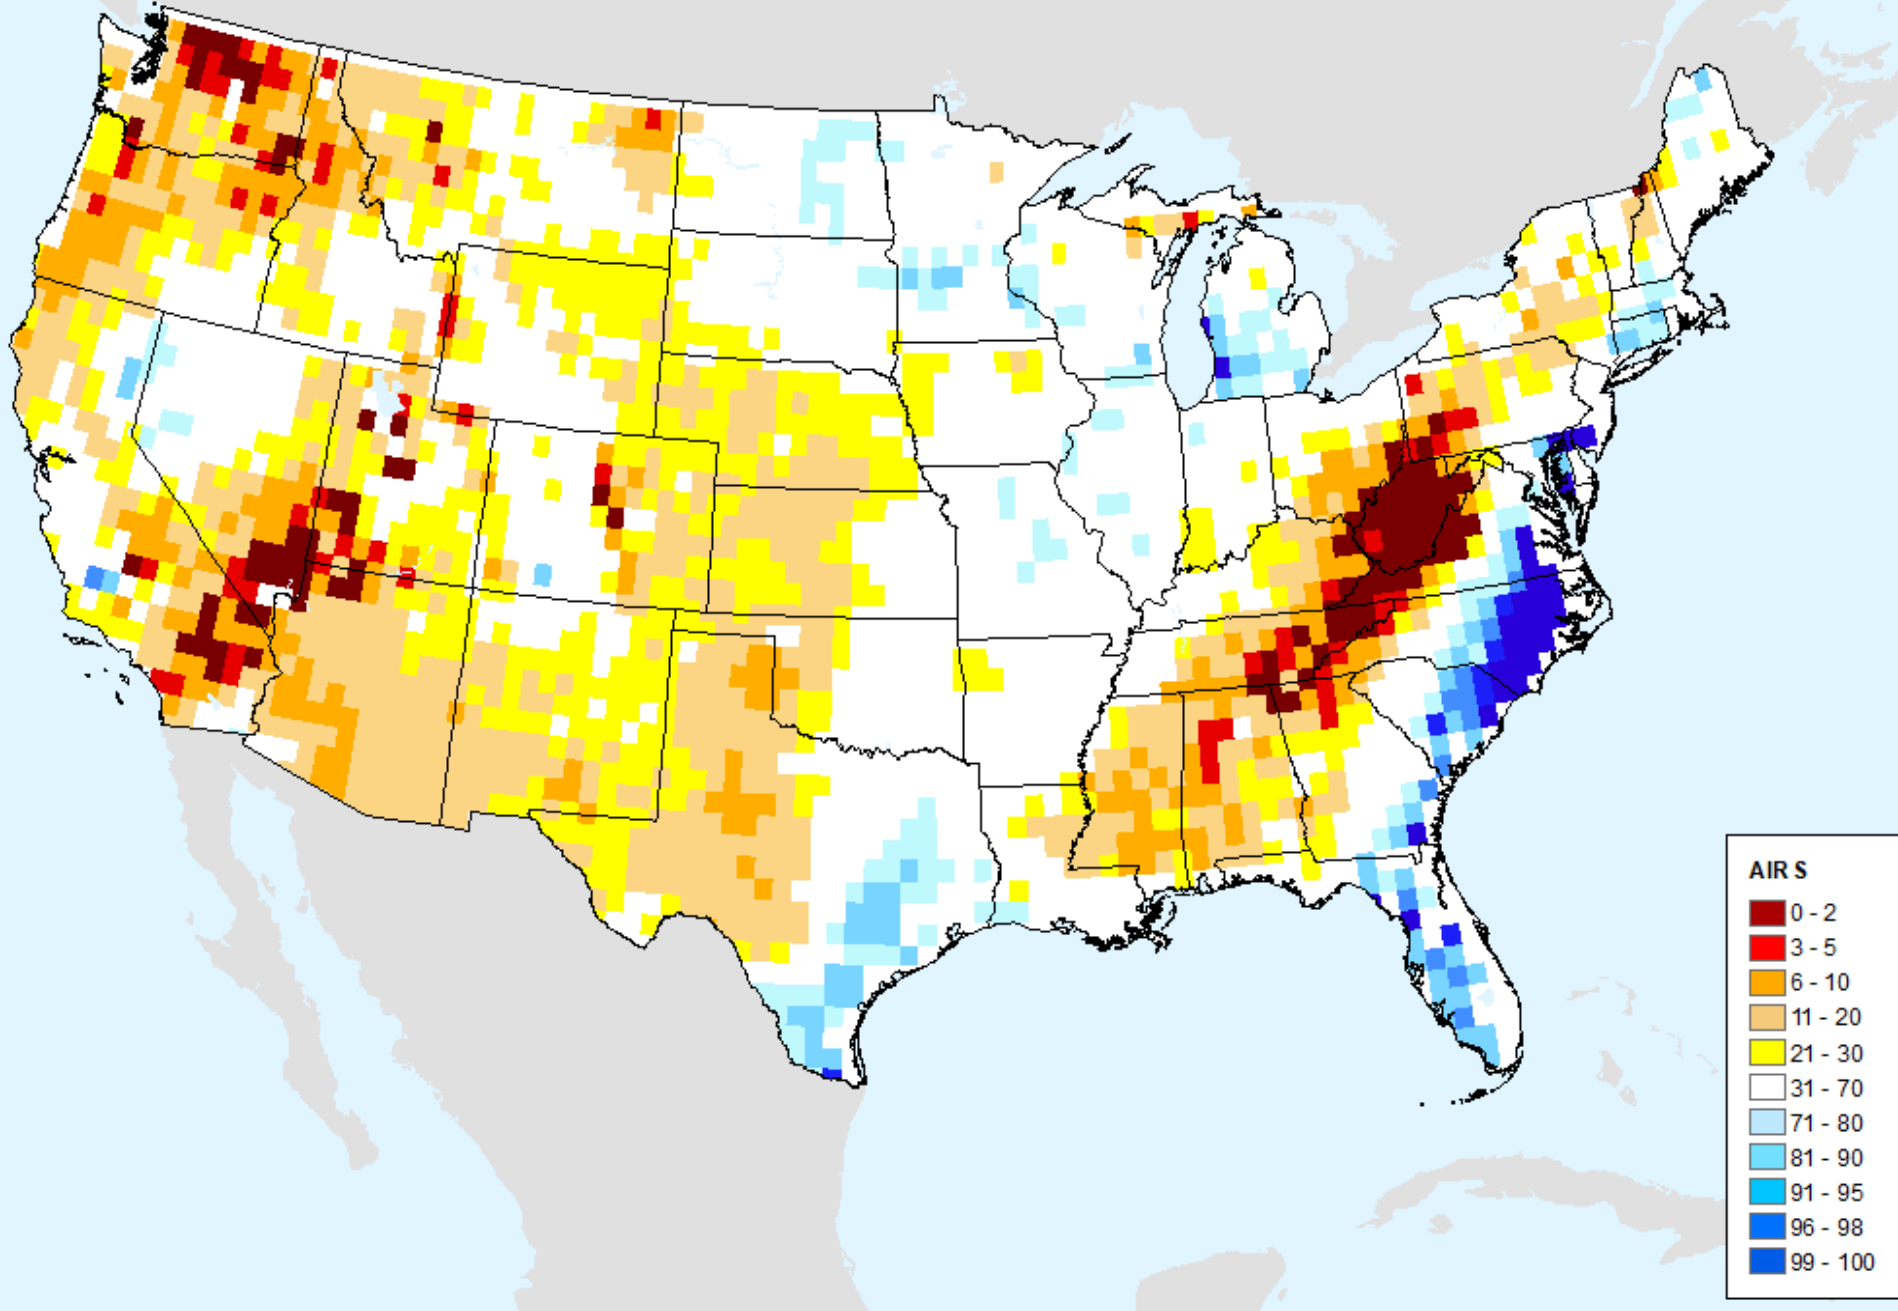

AIRS-Based Vapor Pressure Deficit 56 Day

As of: Tuesday, September 3, 2024