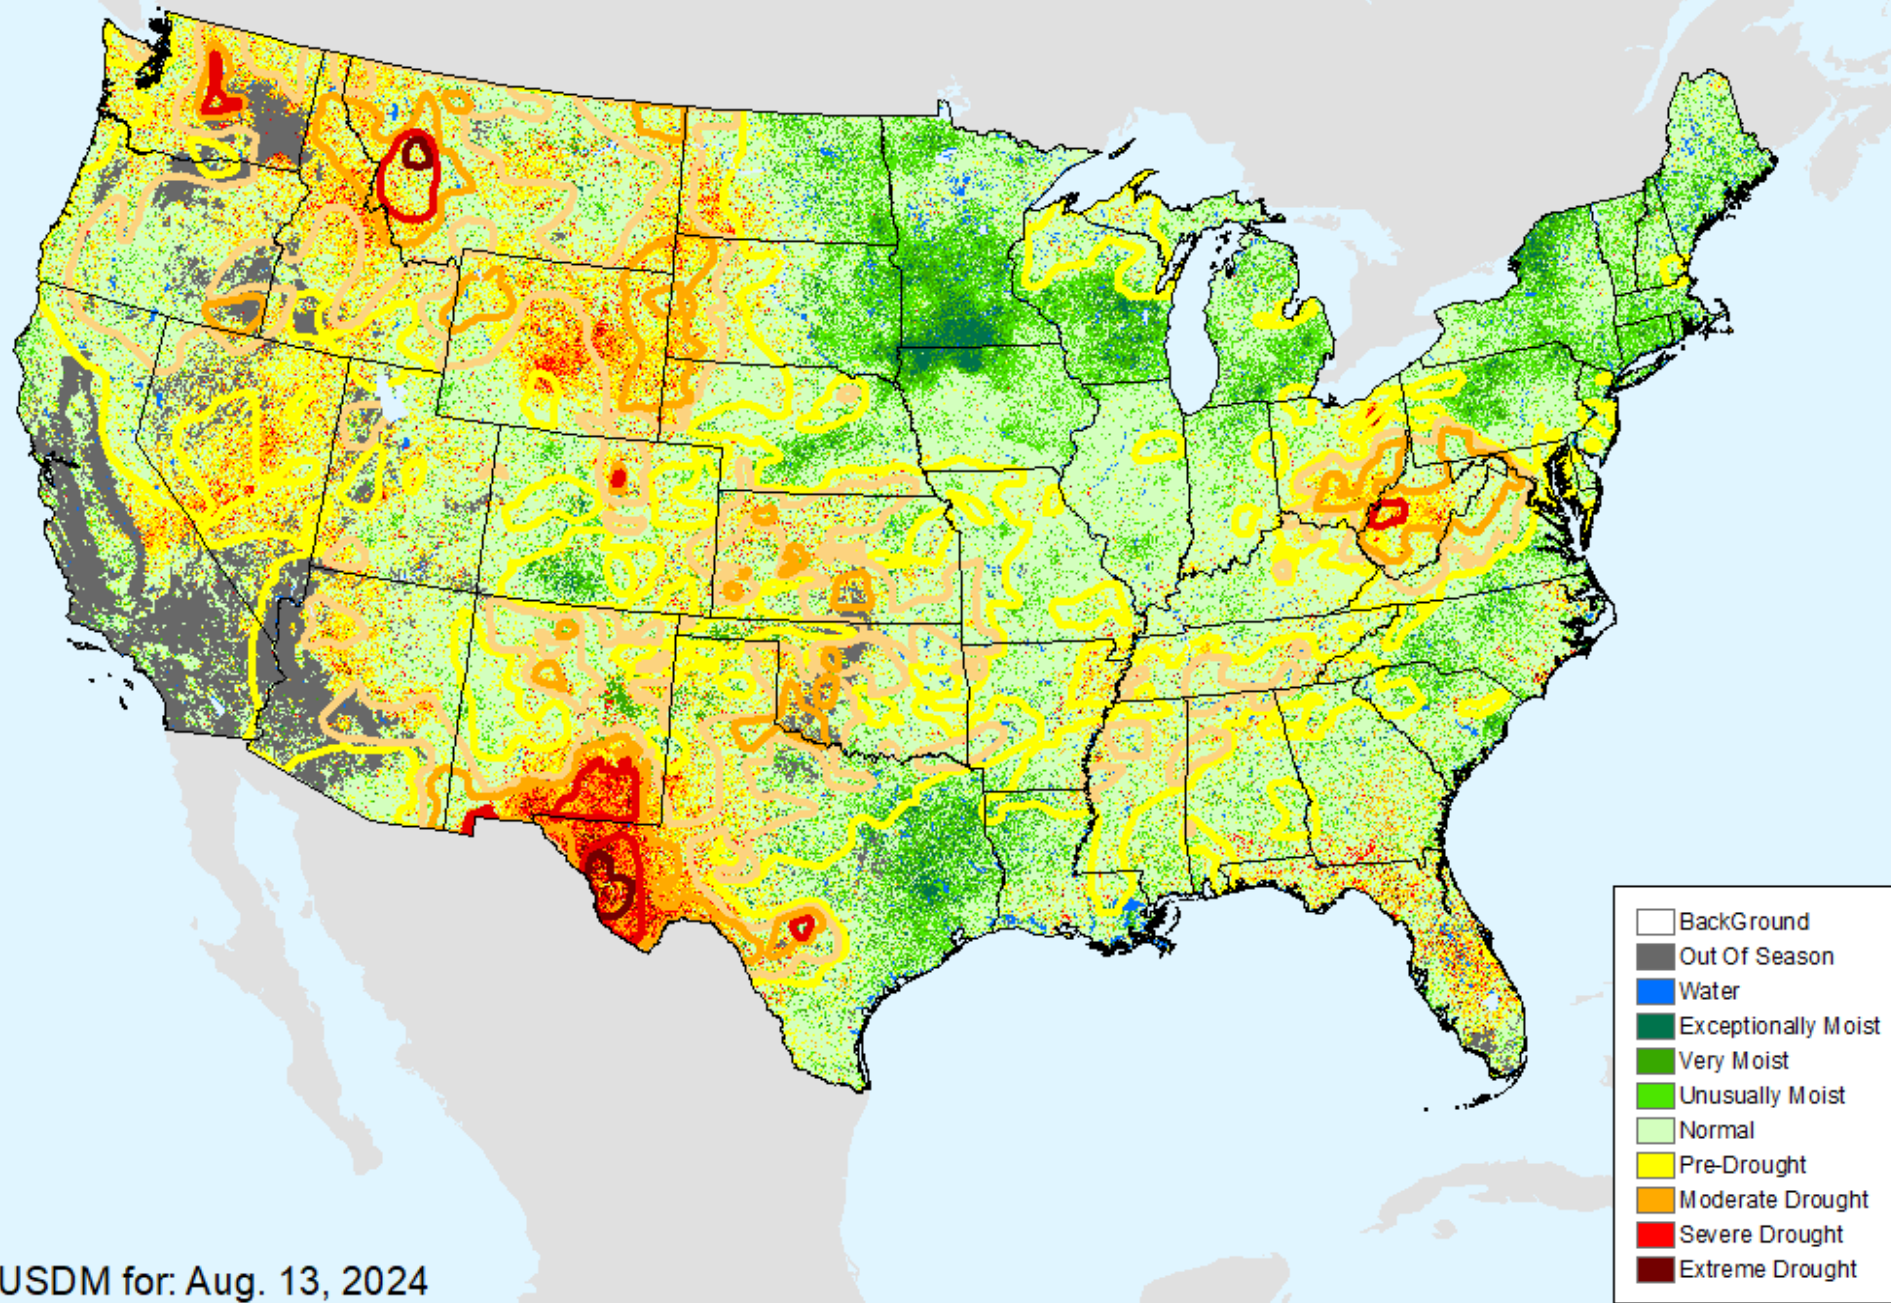

Vegetation Drought Response Index (VegDRI)

As of: Tuesday, September 3, 2024