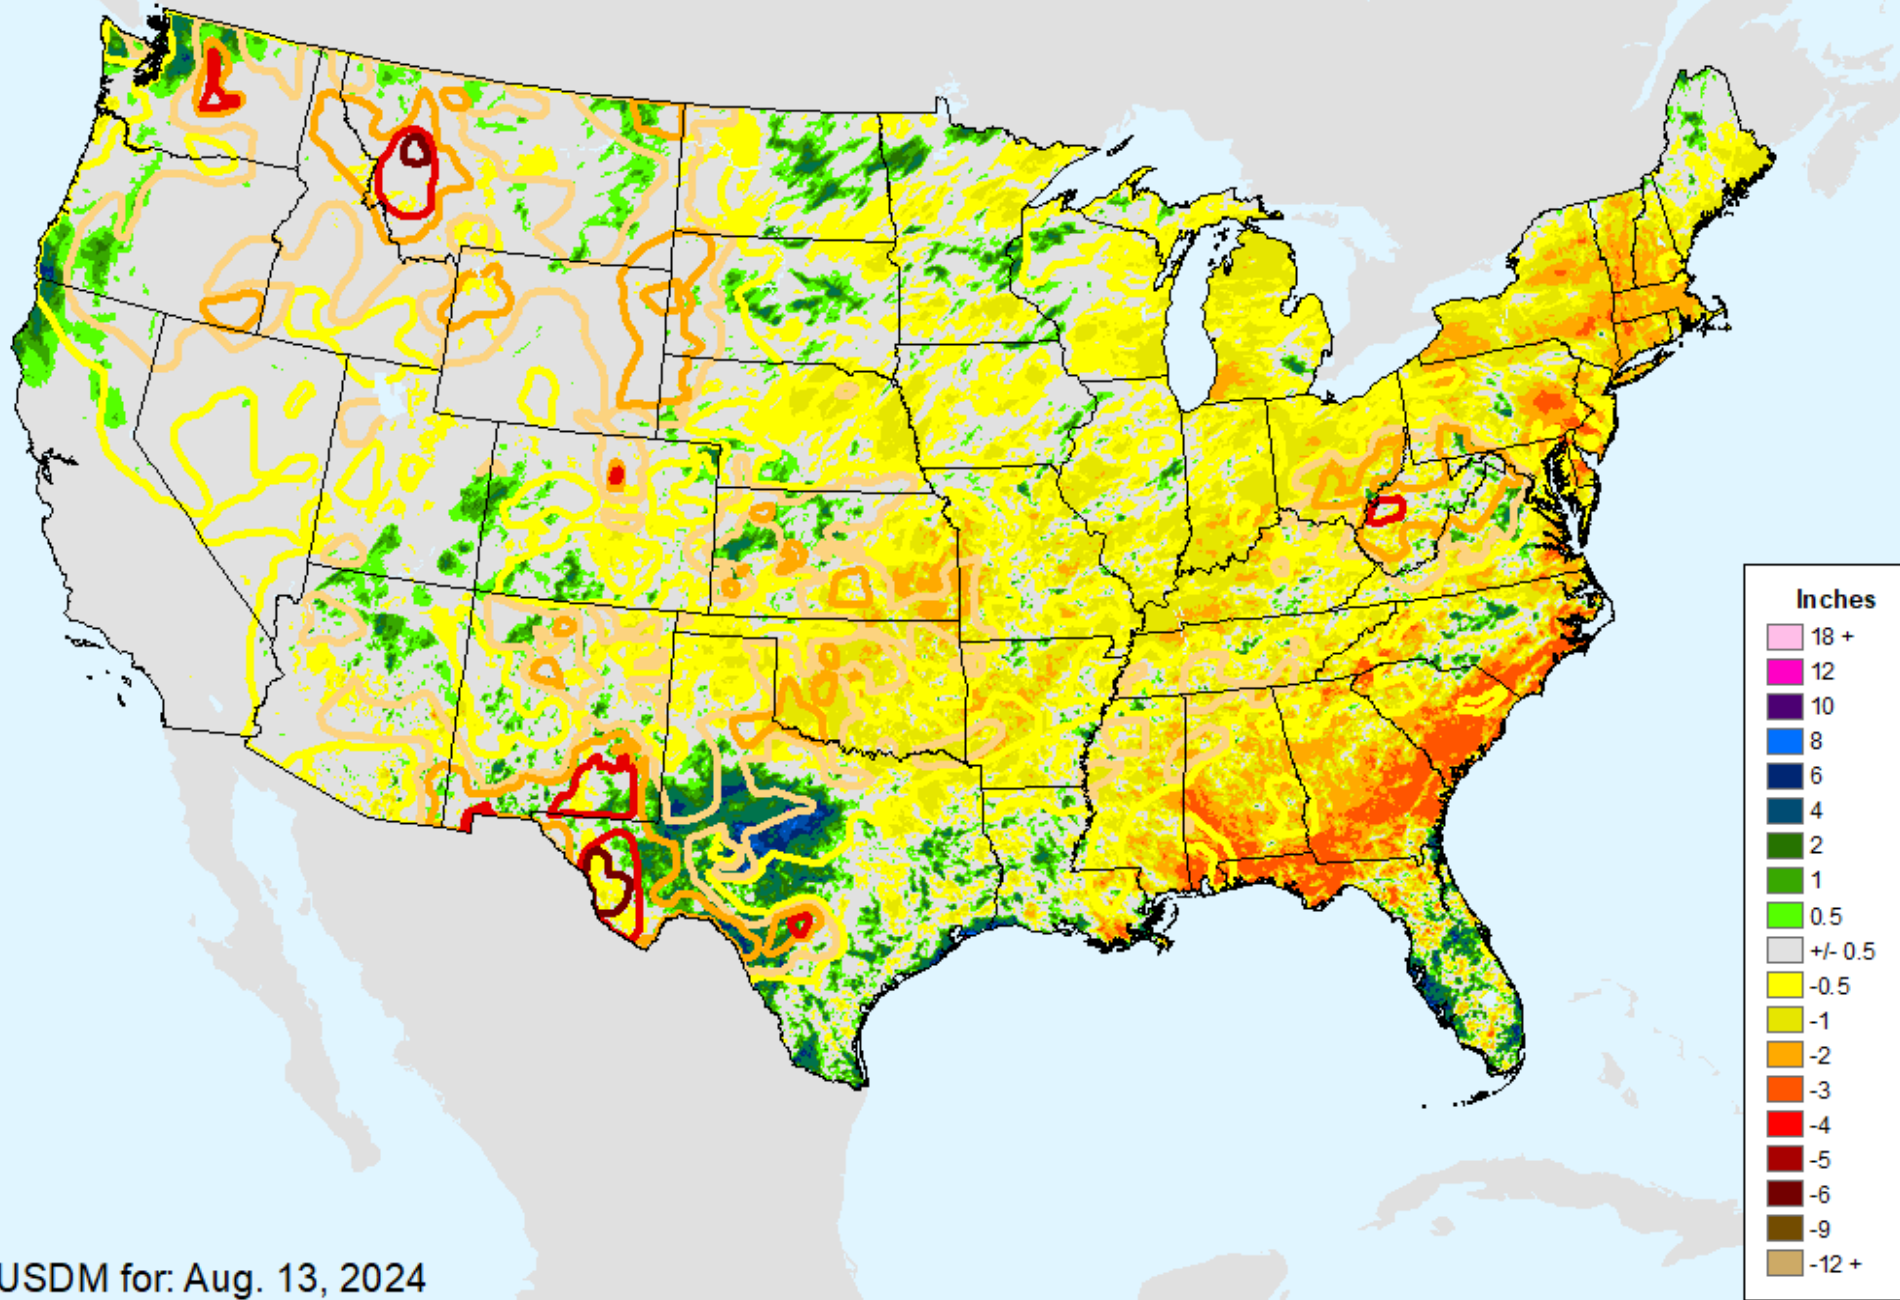

AHPS 7-Day Precipitation

As of: Tuesday, September 3, 2024

AHPS 7-Day Precipitation

As of: Tuesday, September 3, 2024

USDM for: Aug. 13, 2024

AHPS 14-Day Precip Departure

As of: Tuesday, September 3, 2024

AHPS 14-Day Precip Departure