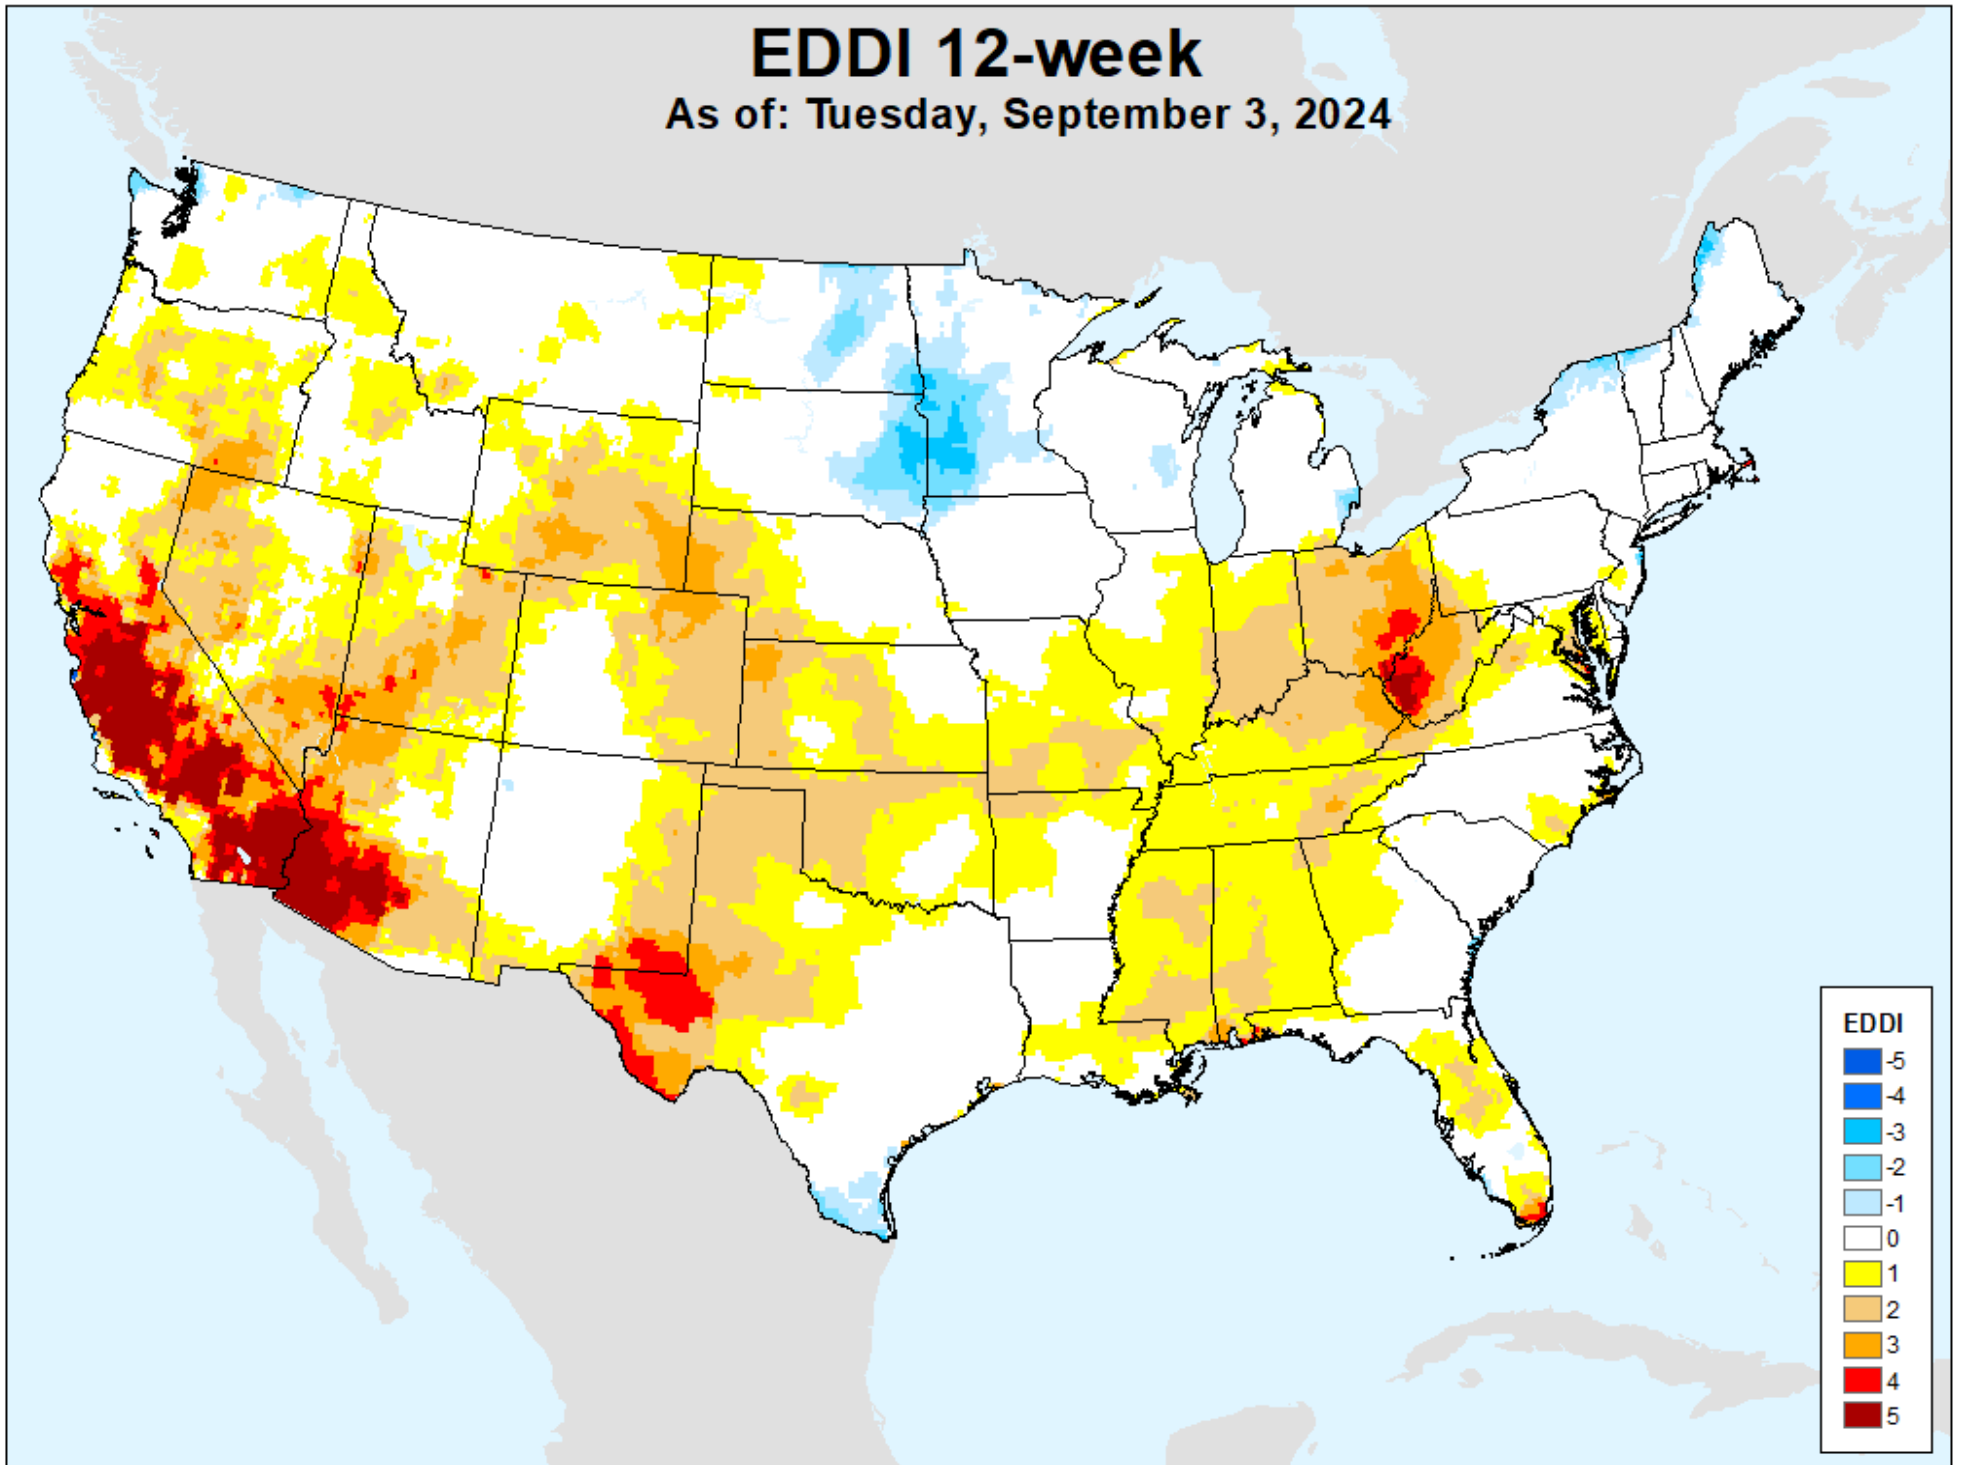

EDDI 12-week

As of: Tuesday, September 3, 2024