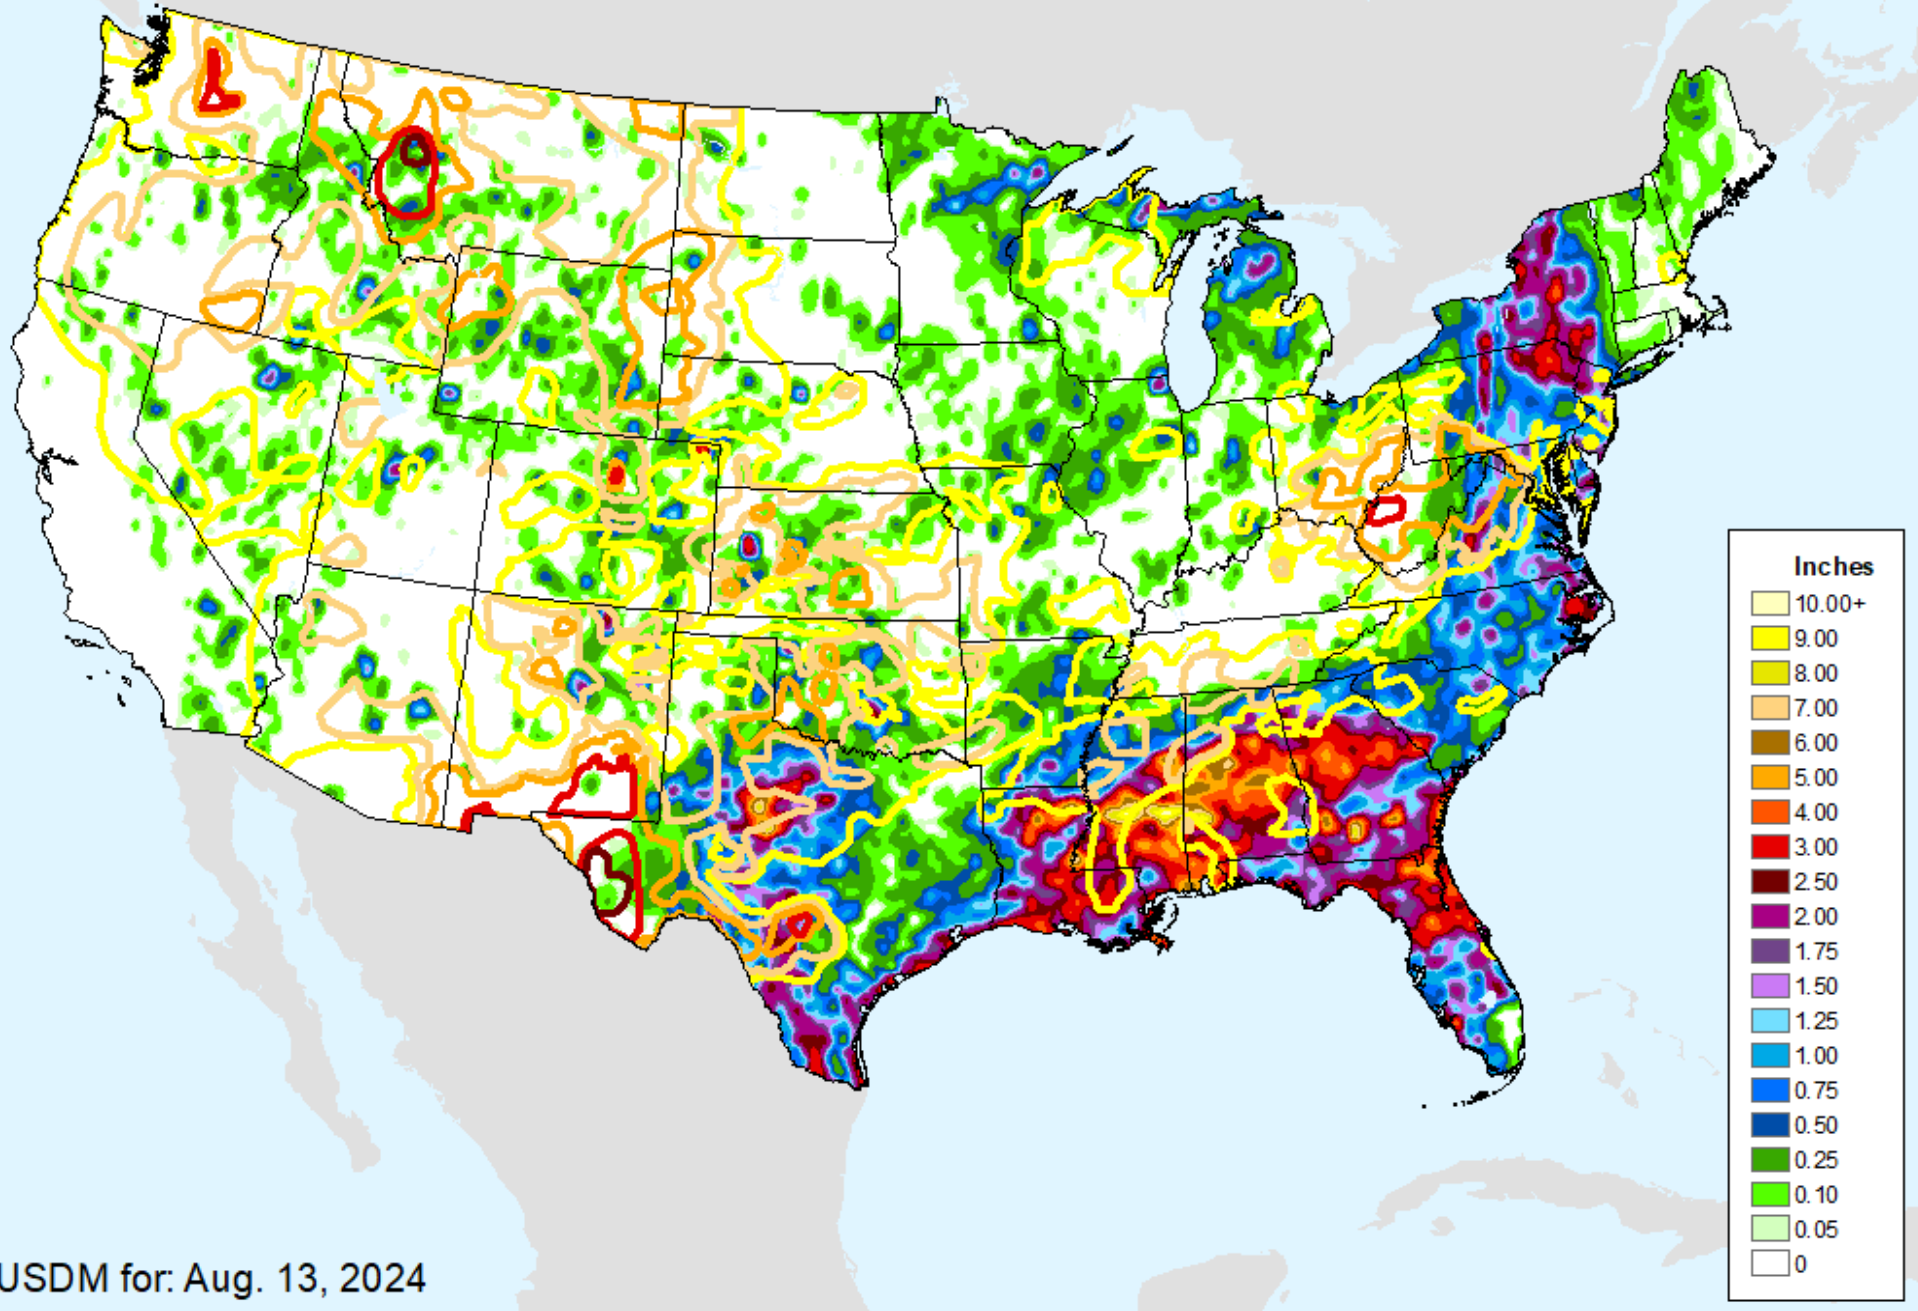

GFS (00z) 7-Day Precip Forecast

As of: Tuesday, September 3, 2024