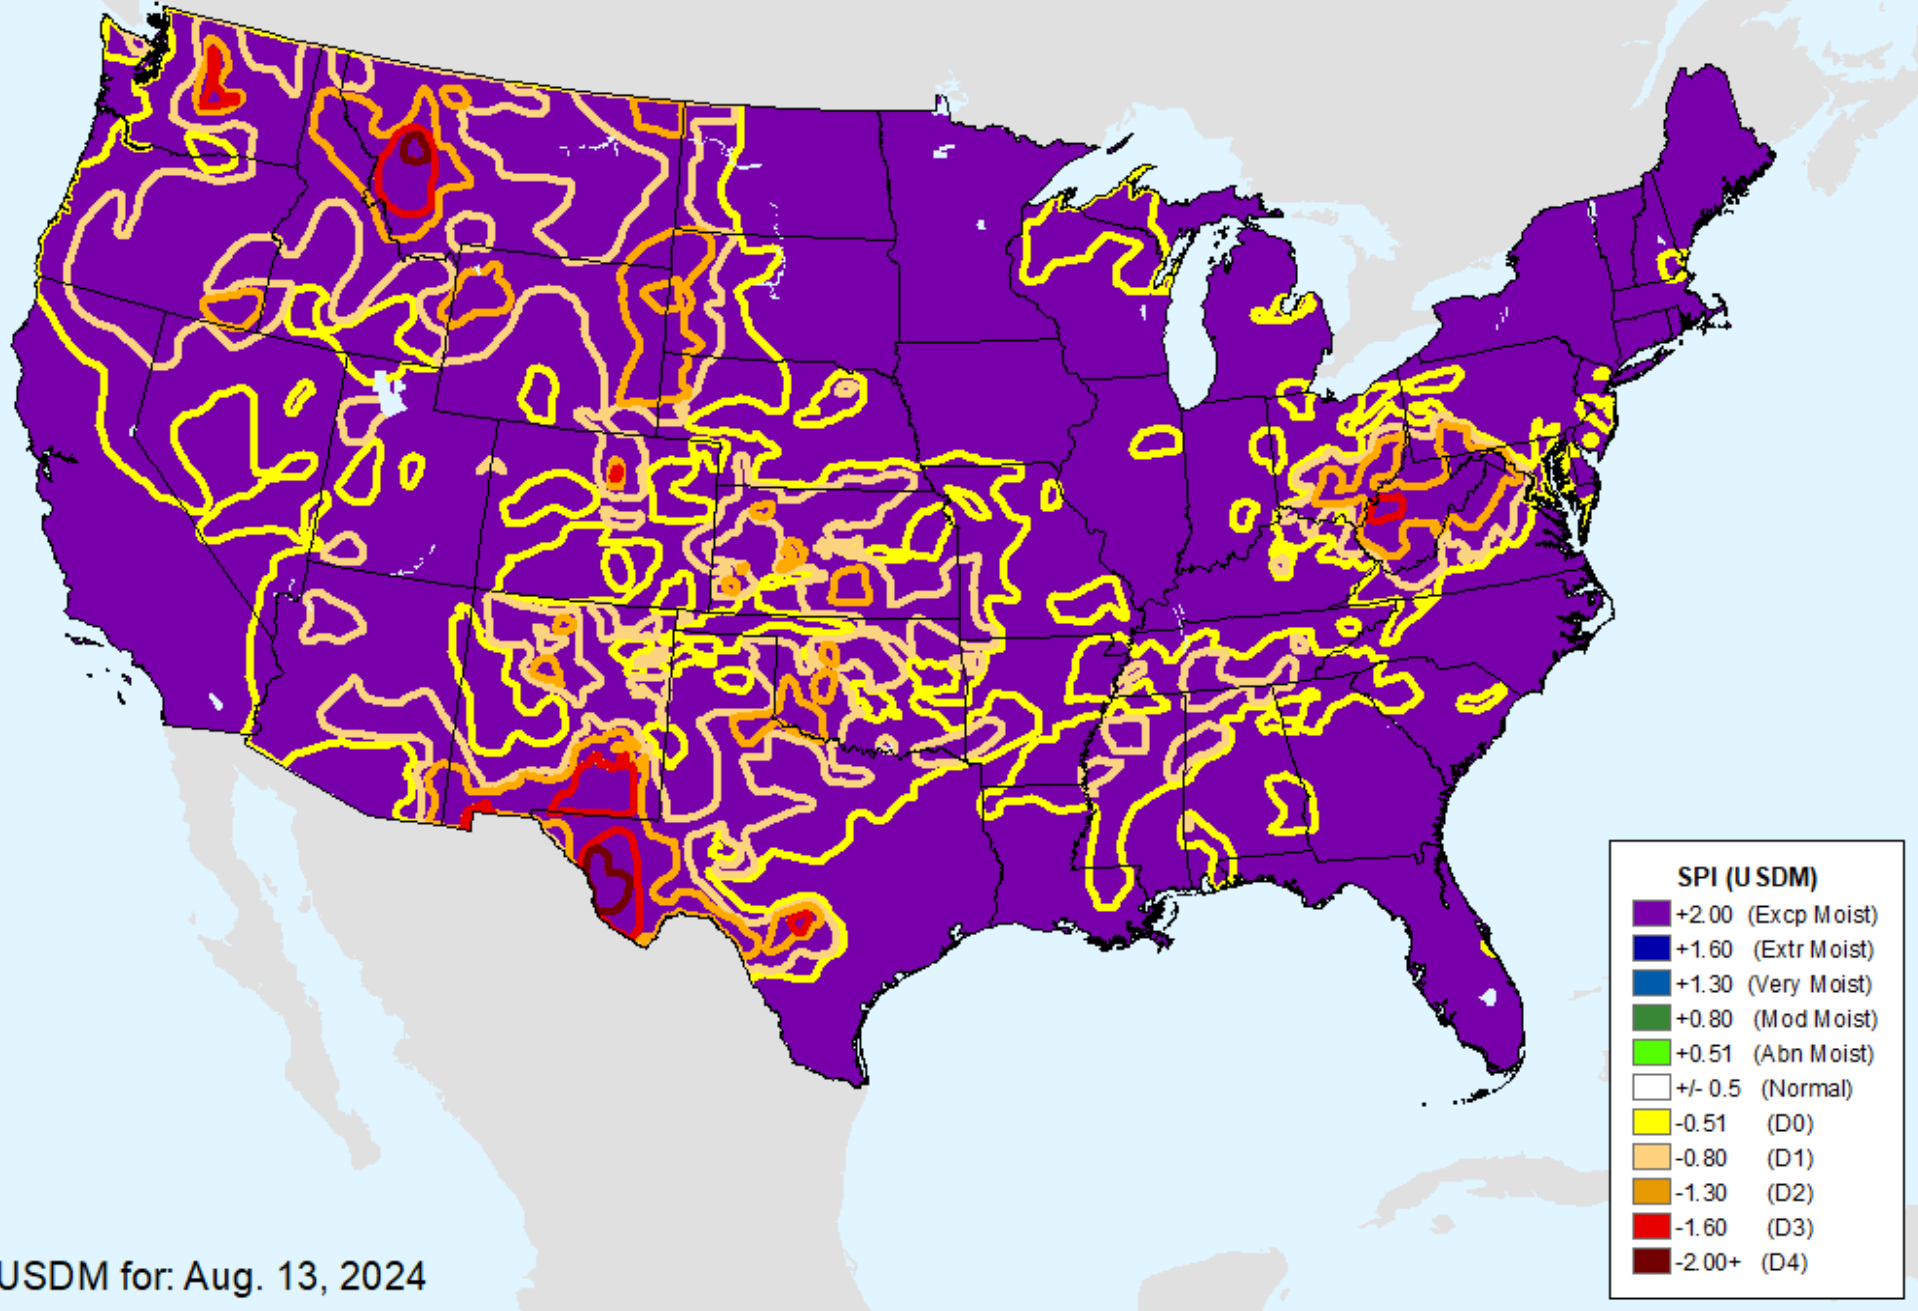

AHPS 1-month SPI

As of: Tuesday, September 3, 2024

USDM for: Aug. 13, 2024