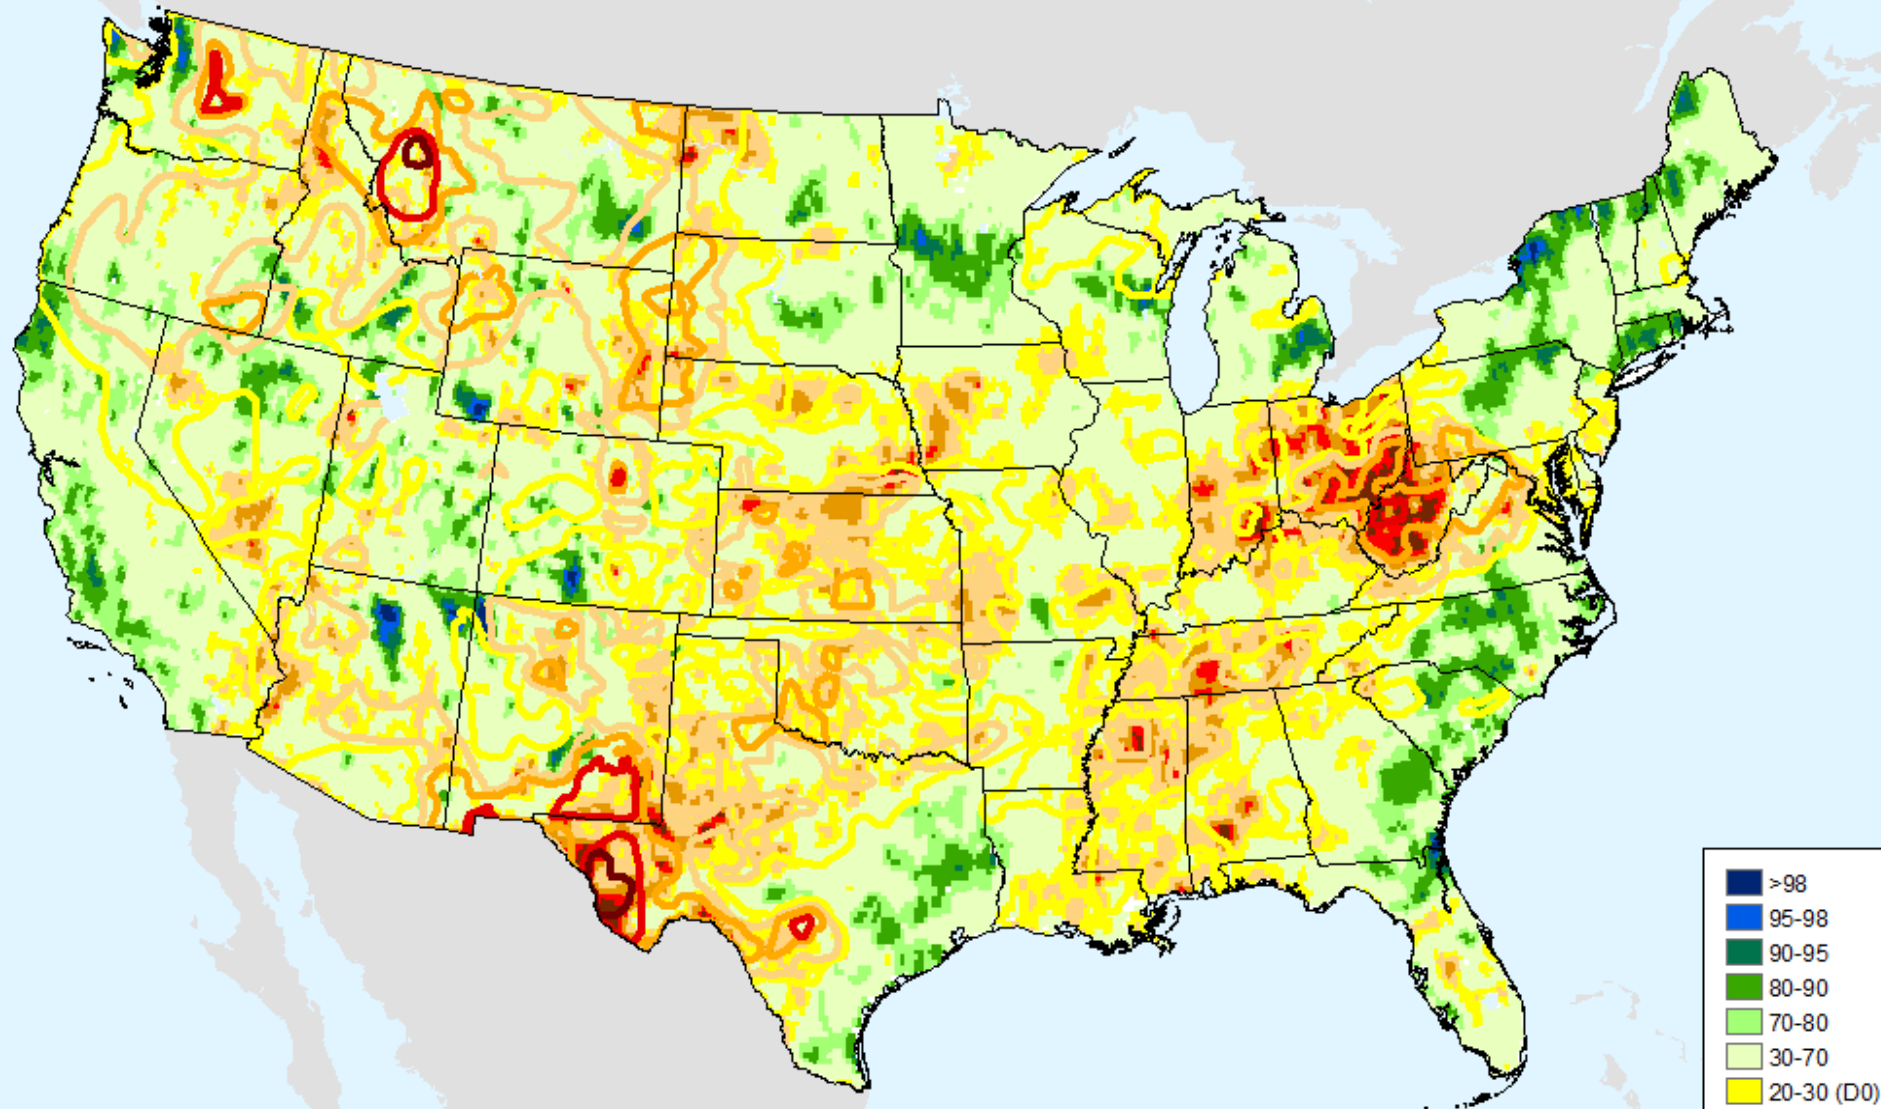

As of: Tuesday, September 3, 2024

USGS 28-Day Avg Streamflow

As of: Tuesday, September 3, 2024

NLDAS-2 Ensemble Soil Moisture

As of: Tuesday, September 3, 2024

USDM for: Aug. 13, 2024

NLDAS-2 Ensemble Soil Moisture