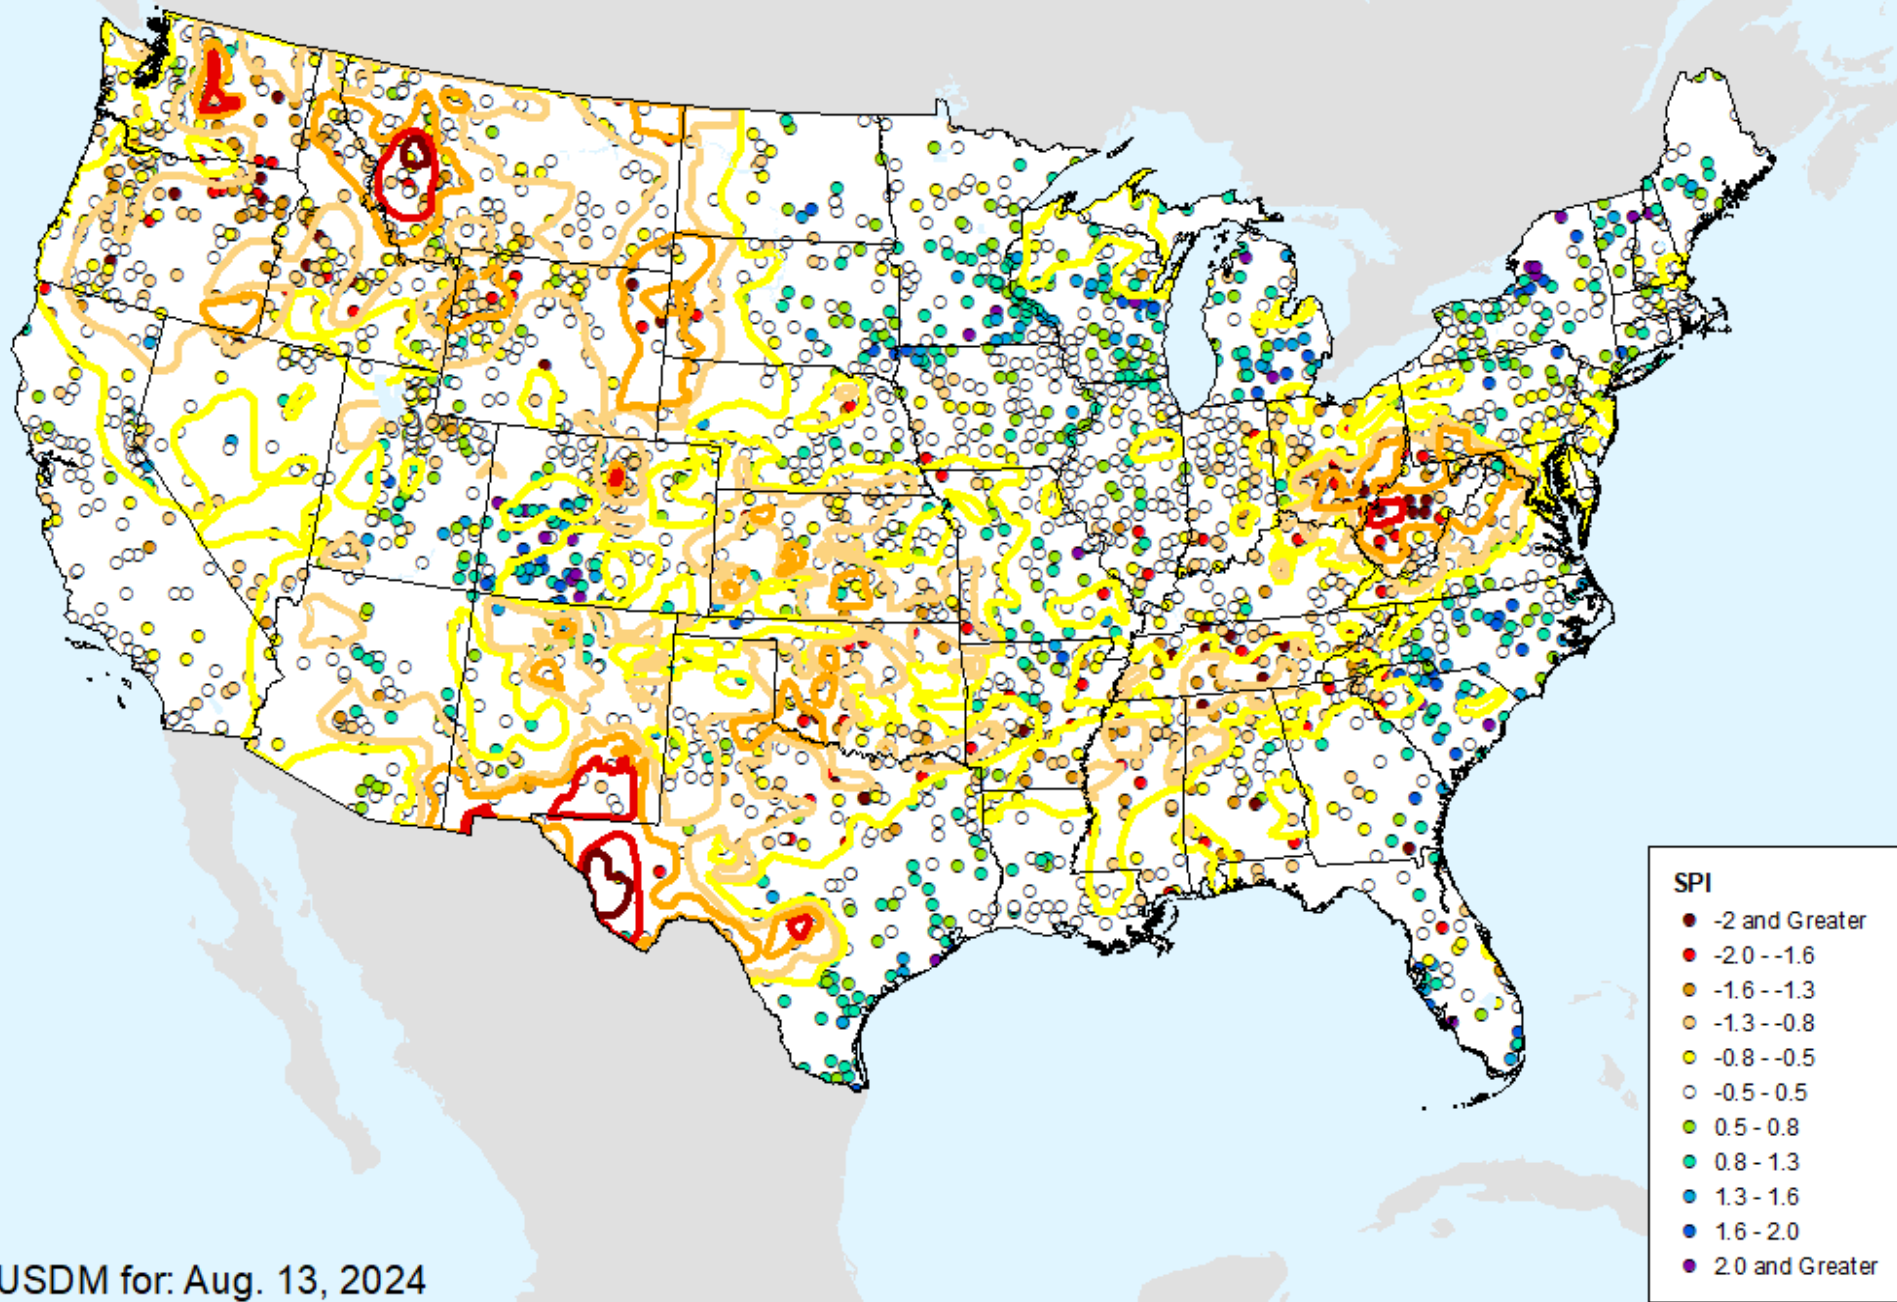

HPRCC 3-month SPI

As of: Tuesday, September 3, 2024

USDM for: Aug. 13, 2024