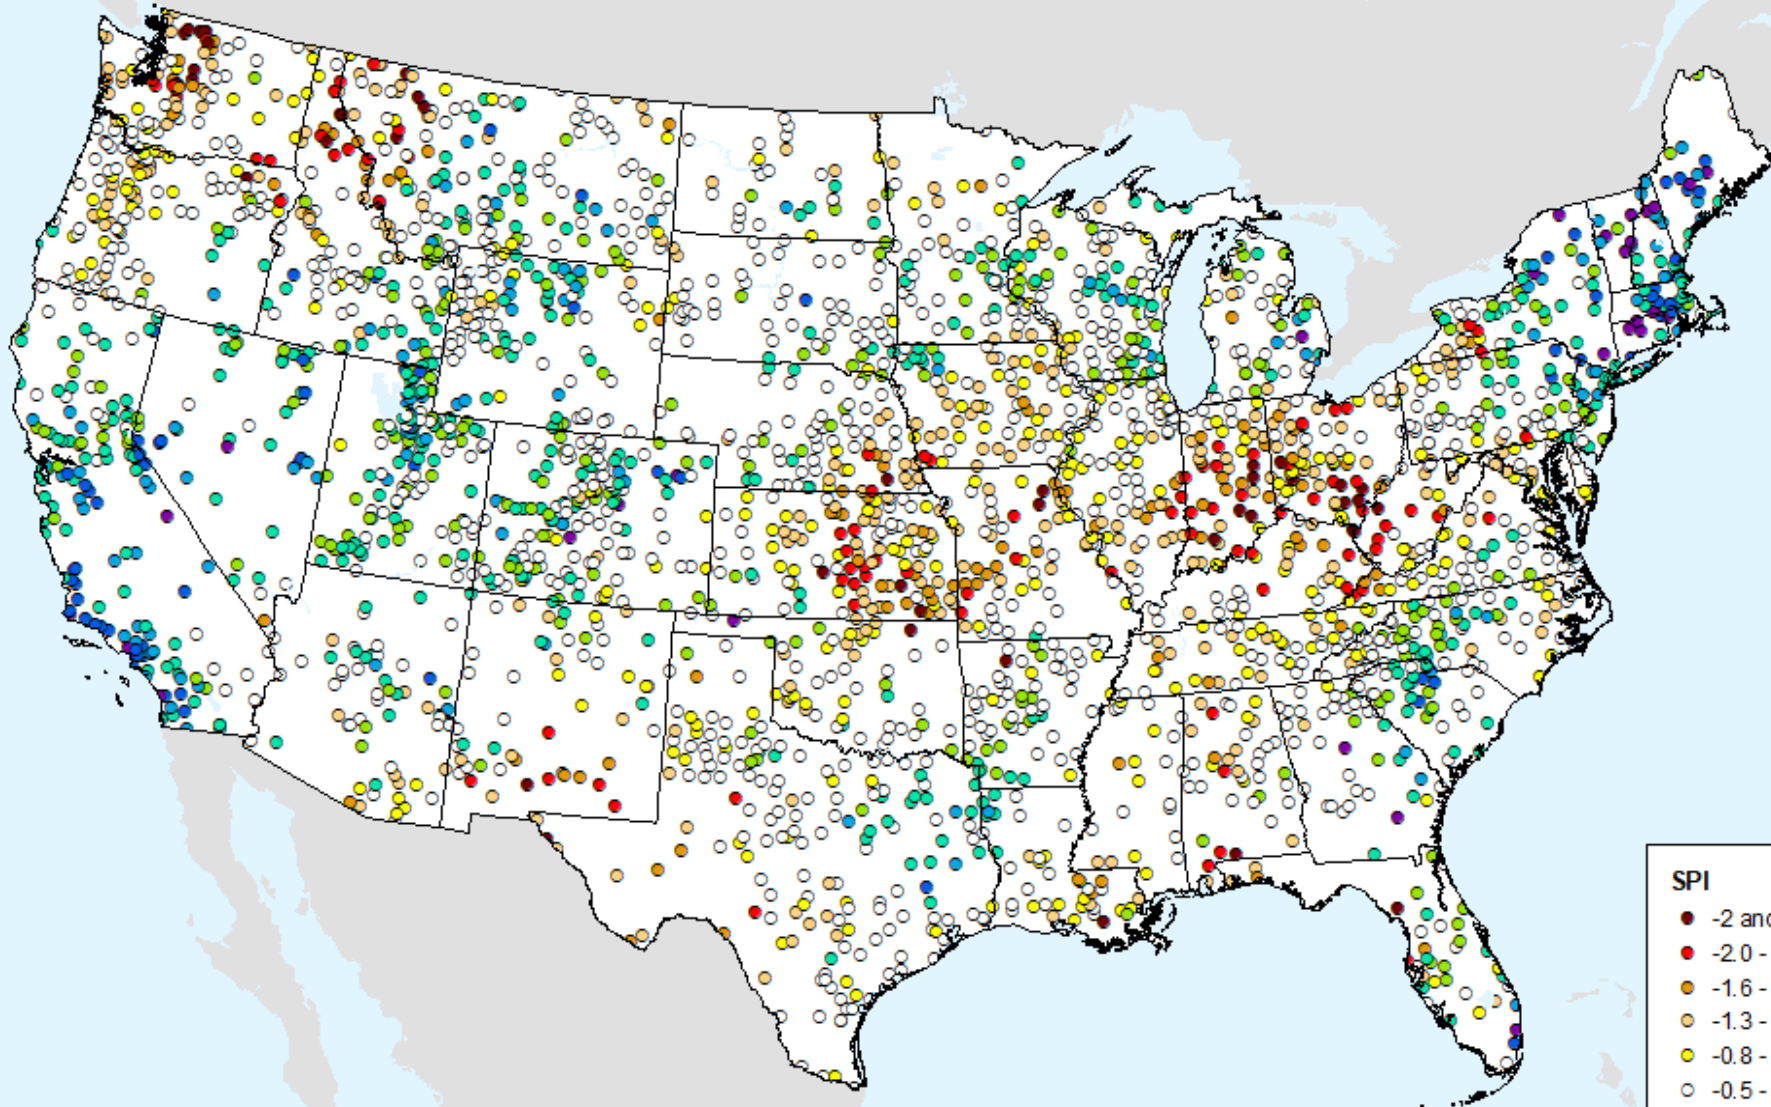

HPRCC 24-month SPI

As of: Tuesday, September 3, 2024