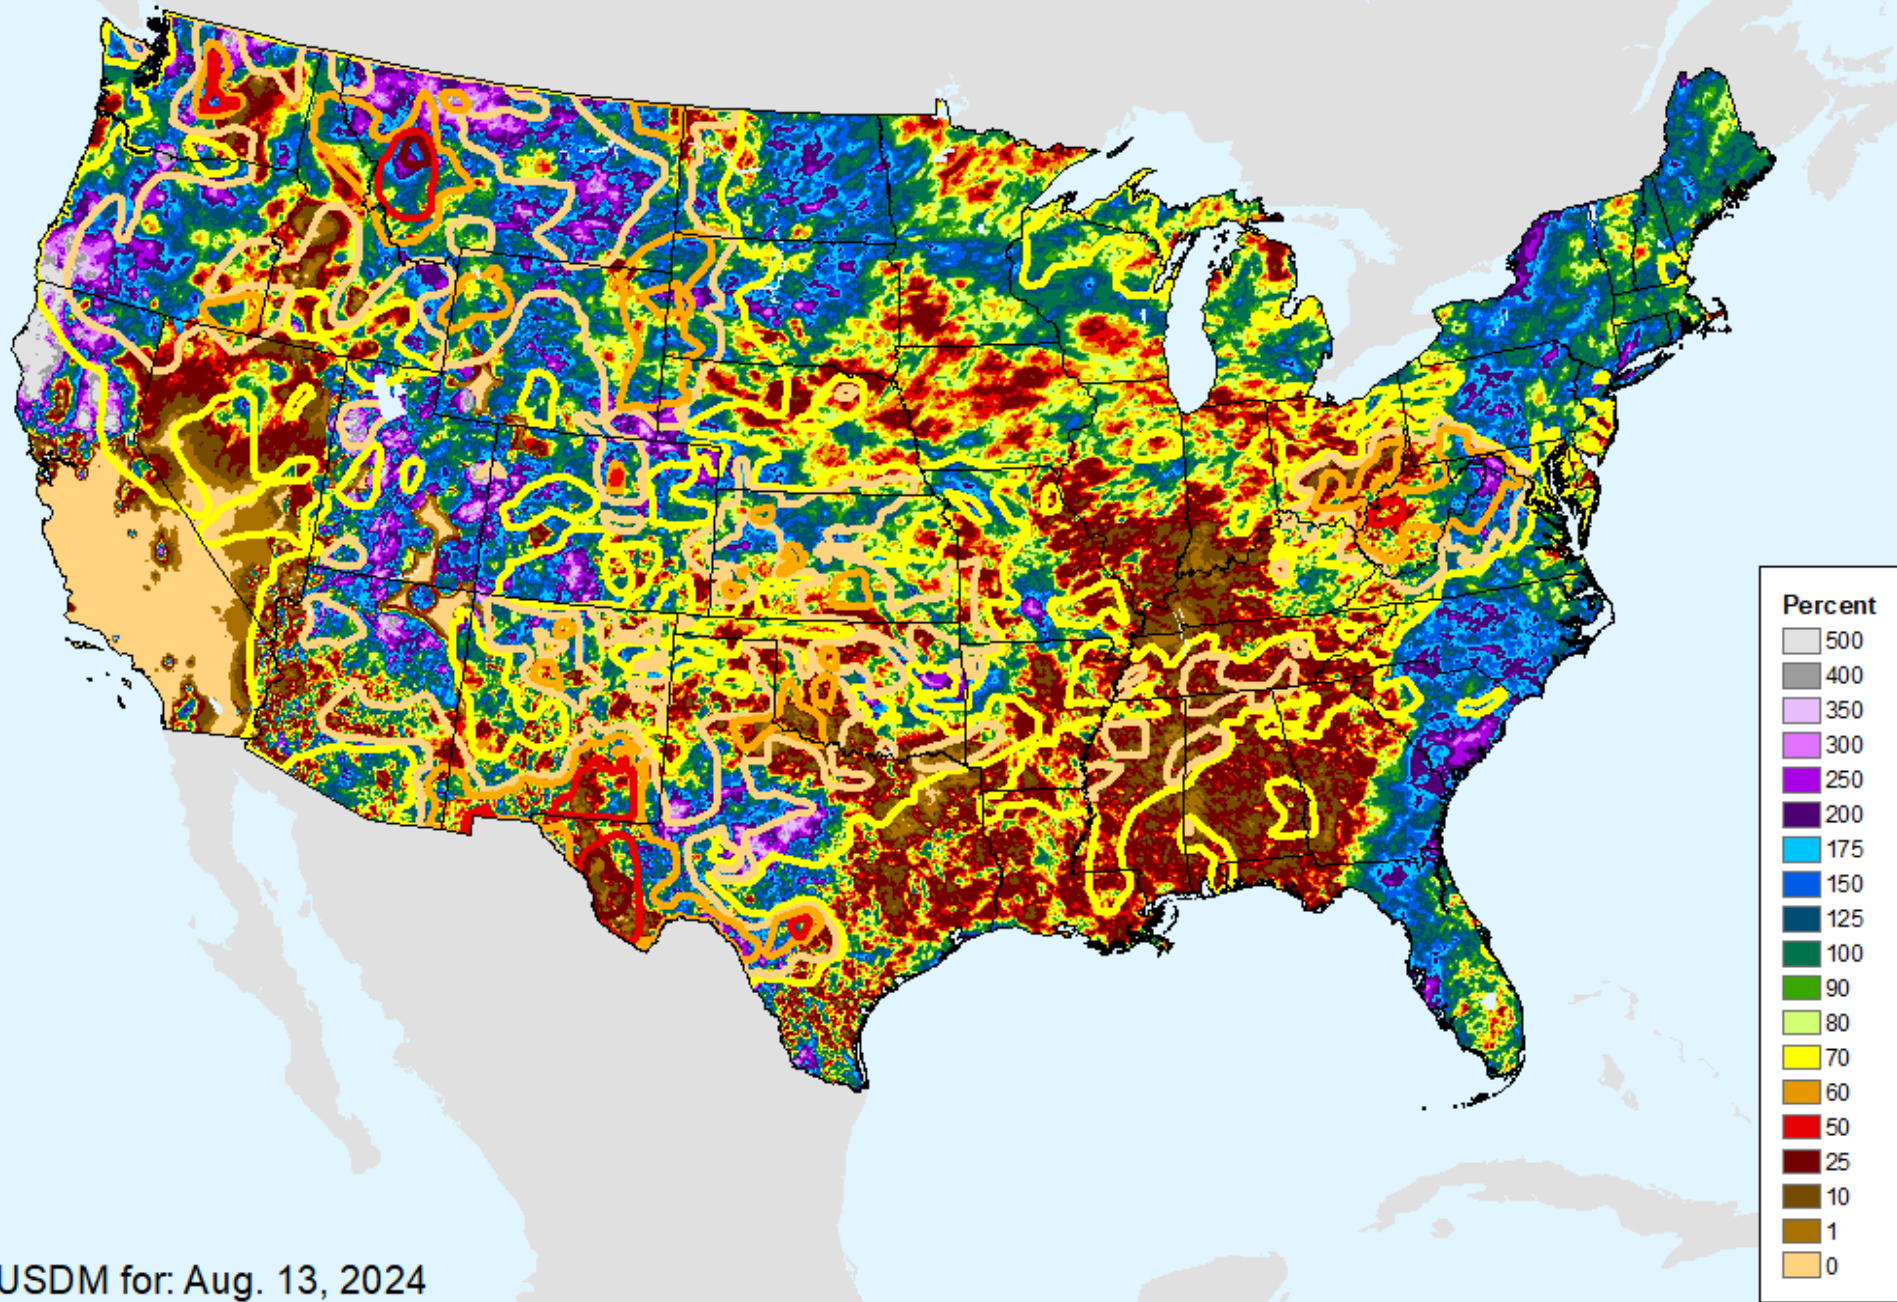

As of: Tuesday, September 3, 2024

AHPS 30-Day Precip Departure

As of: Tuesday, September 3, 2024

AHPS 30-Day Precip Departure

As of: Tuesday, September 3, 2024

AHPS 30-Day Pct of Normal Pcp

As of: Tuesday, September 3, 2024