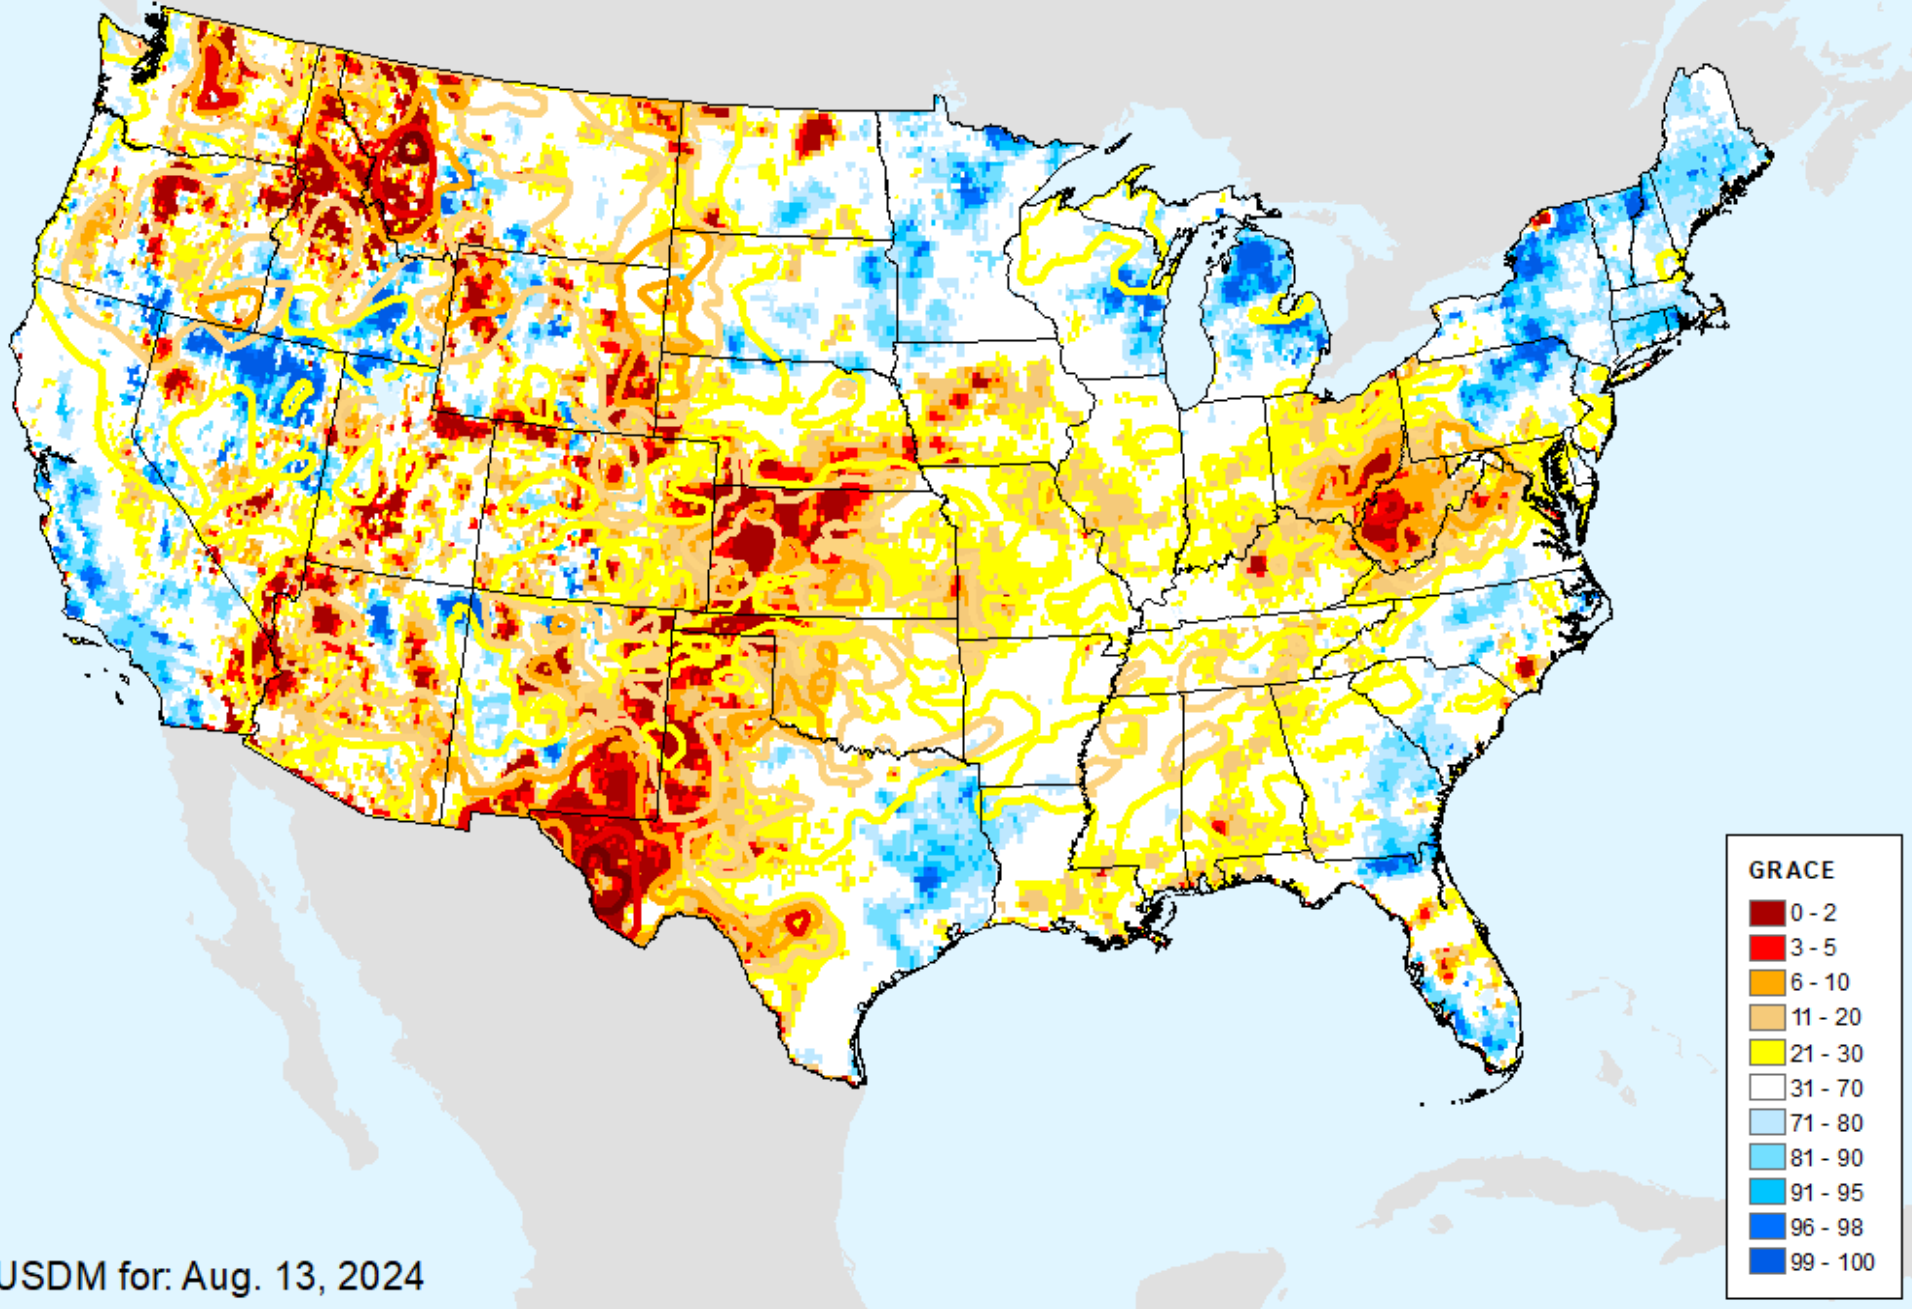

As of: Tuesday, September 3, 2024

USDM for: Aug. 13, 2024

Evaporative Stress Index (ESI) 4-week

As of: Tuesday, September 3, 2024

GRACE-Based Shallow Groundwater Drought Indicator

As of: Tuesday, September 3, 2024