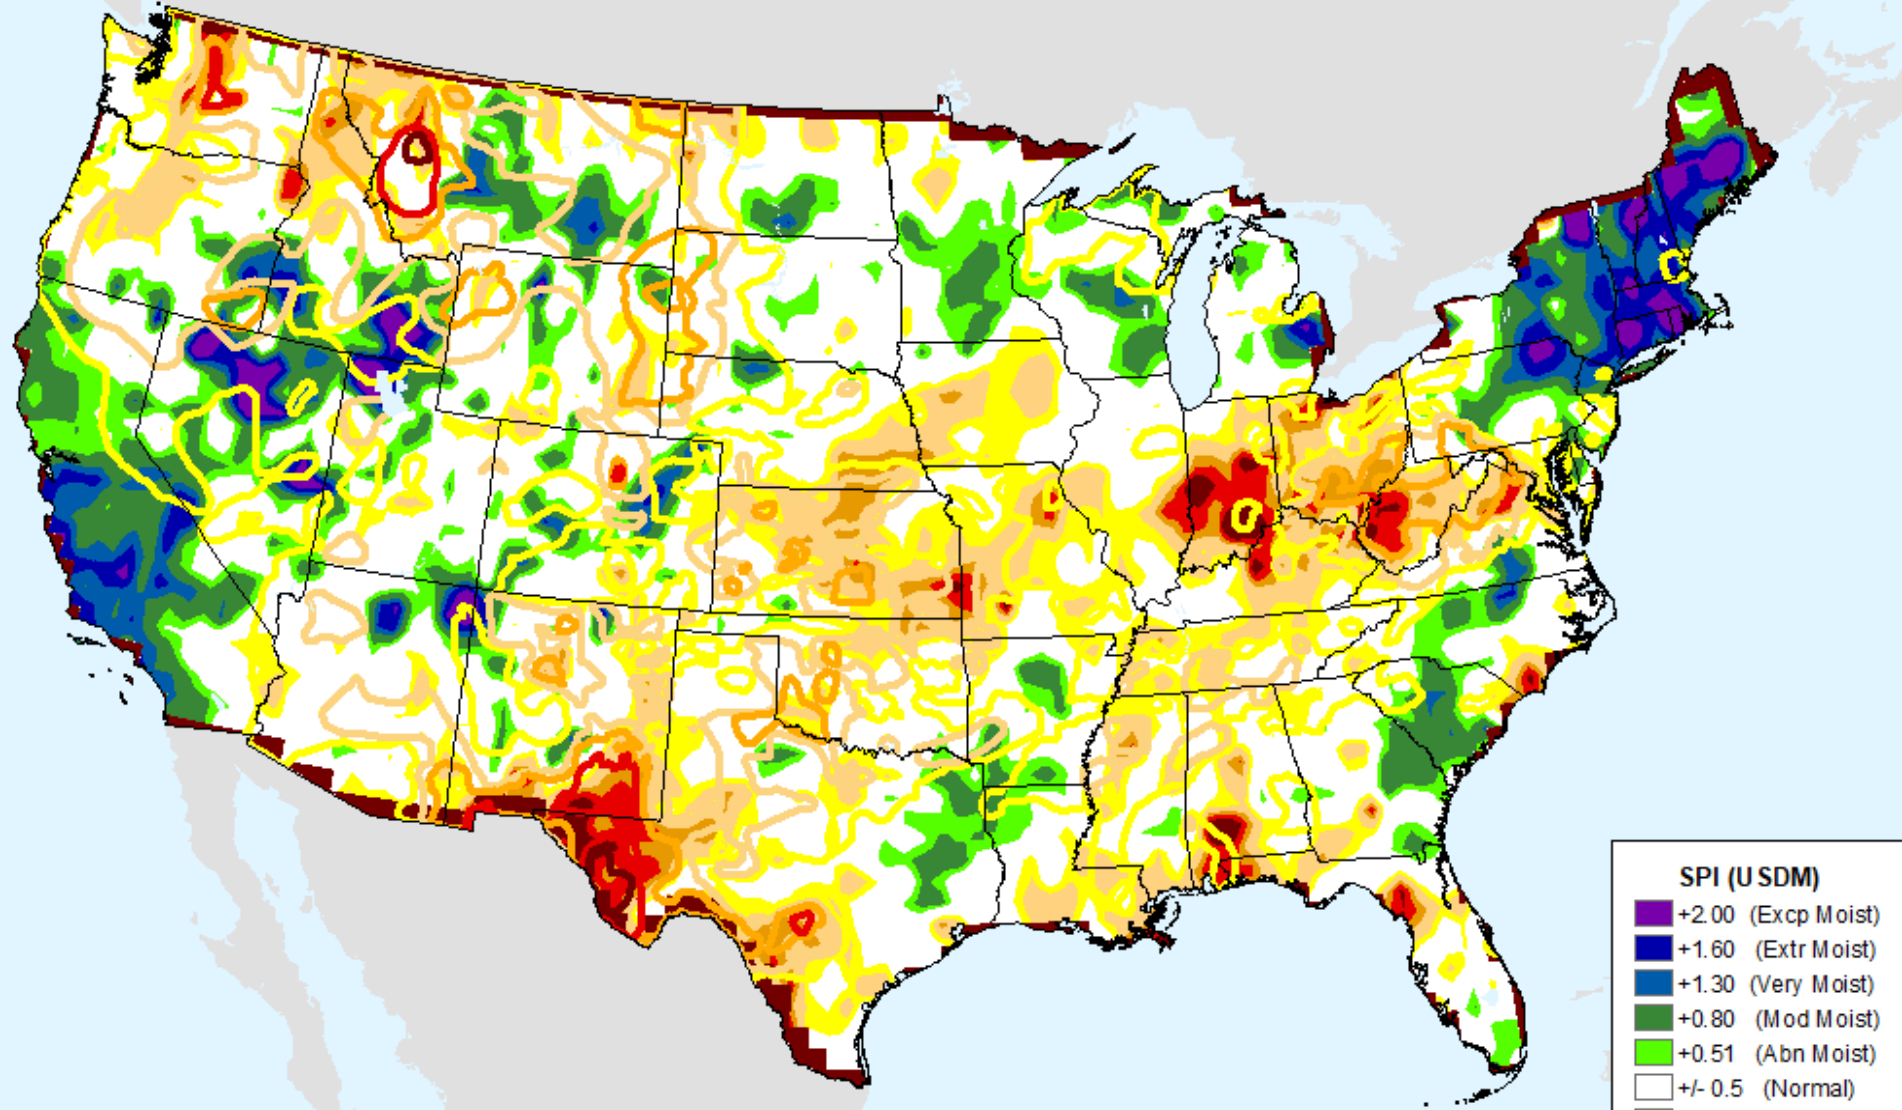

CPC 24-month SPI

As of: Tuesday, September 3, 2024

SPI (USDM)	
Dark Purple	+2.00 (Excp Moist)
Dark Blue	+1.60 (Extr Moist)
Blue	+1.30 (Very Moist)
Green	+0.80 (Mod Moist)
Light Green	+0.51 (Abn Moist)
White	+/- 0.5 (Normal)
Yellow	-0.51 (D0)
Light Orange	-0.80 (D1)
Orange	-1.30 (D2)
Red	-1.60 (D3)
Dark Red	-2.00+ (D4)