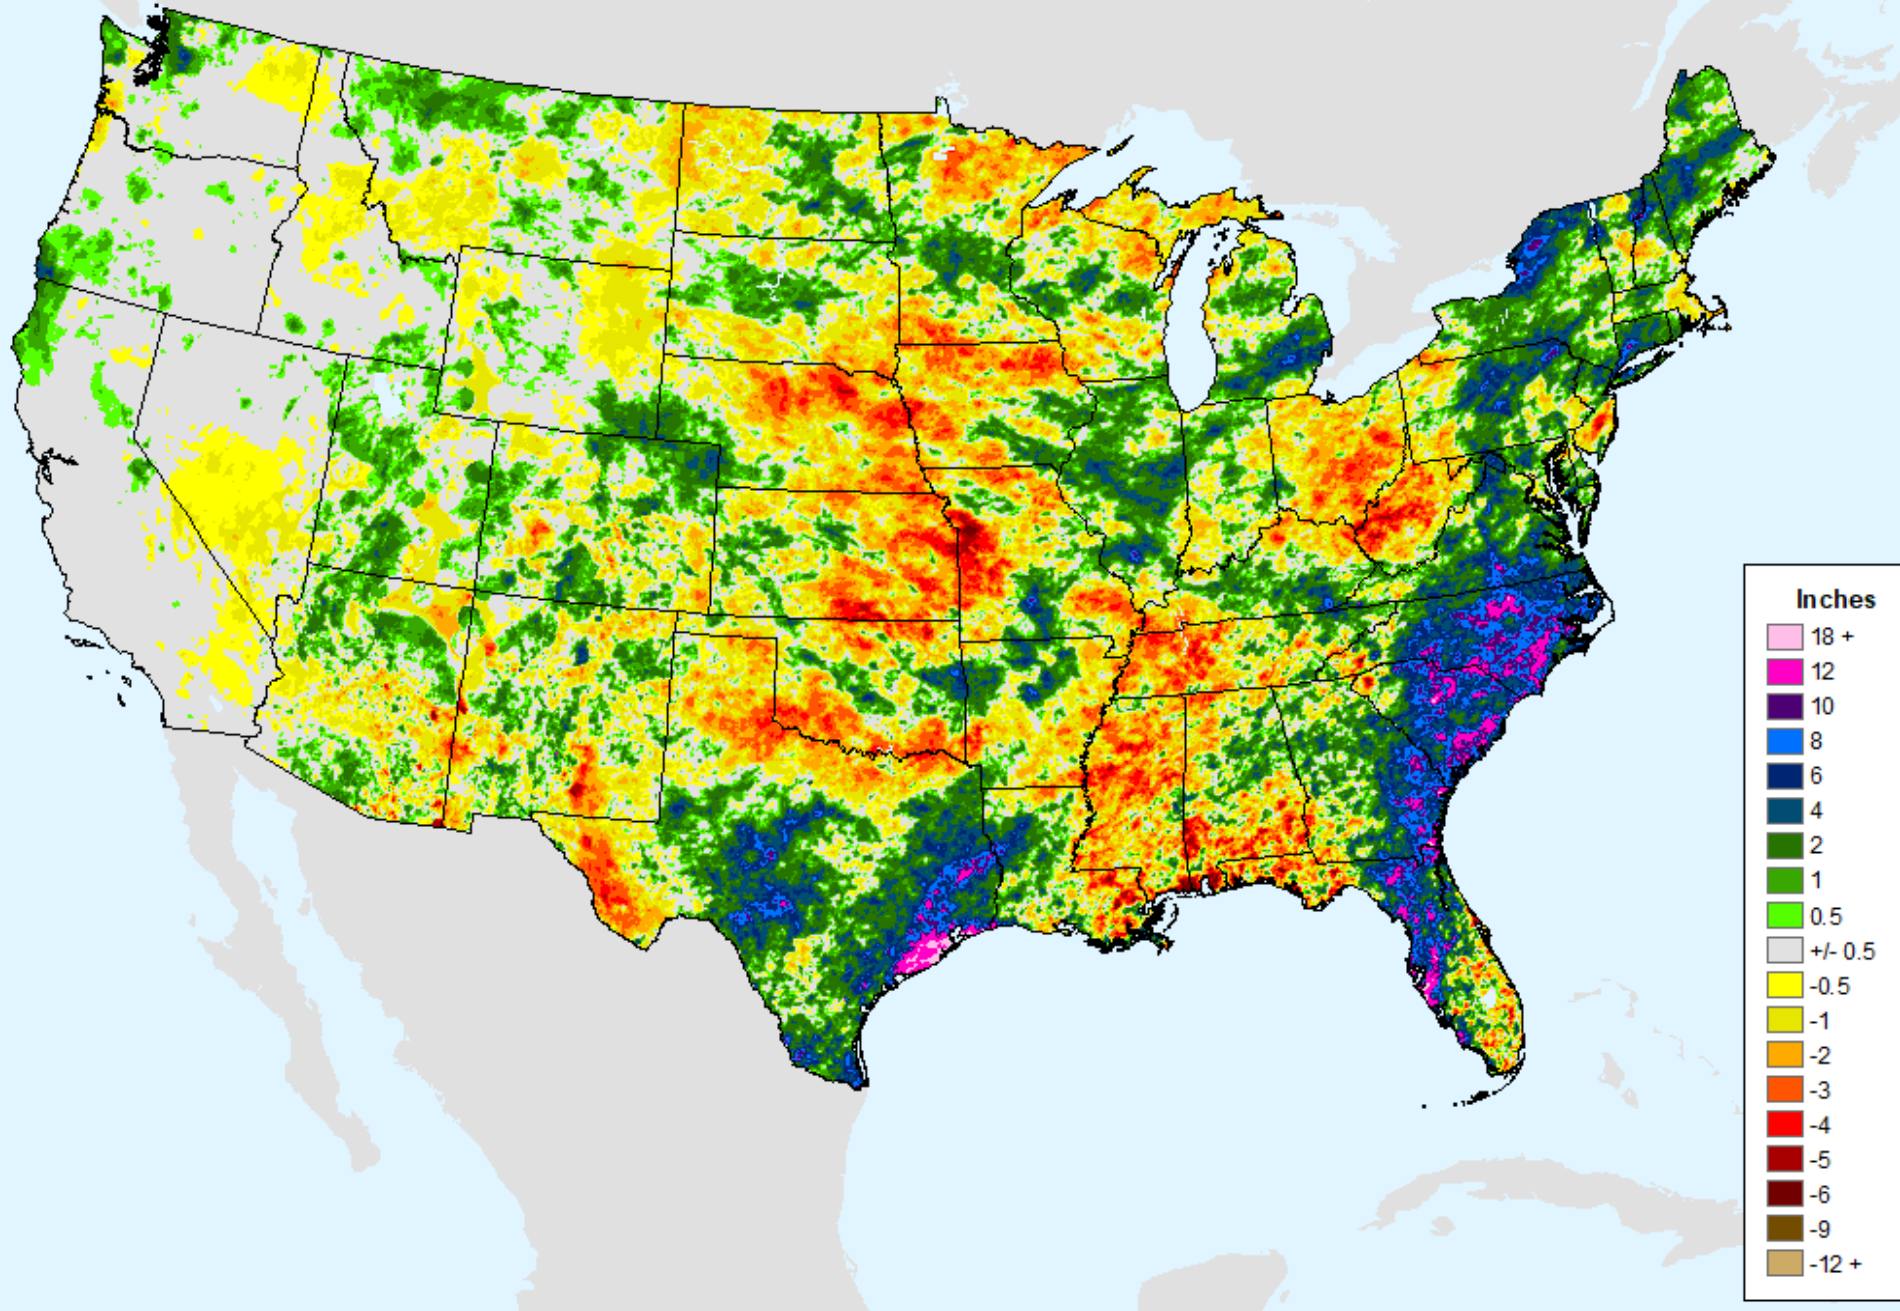

USDM for: Aug. 13, 2024

AHPS 30-Day Pct of Normal Pcp

As of: Tuesday, September 3, 2024

AHPS 60-Day Precip Departure

As of: Tuesday, September 3, 2024

AHPS 60-Day Precip Departure

As of: Tuesday, September 3, 2024