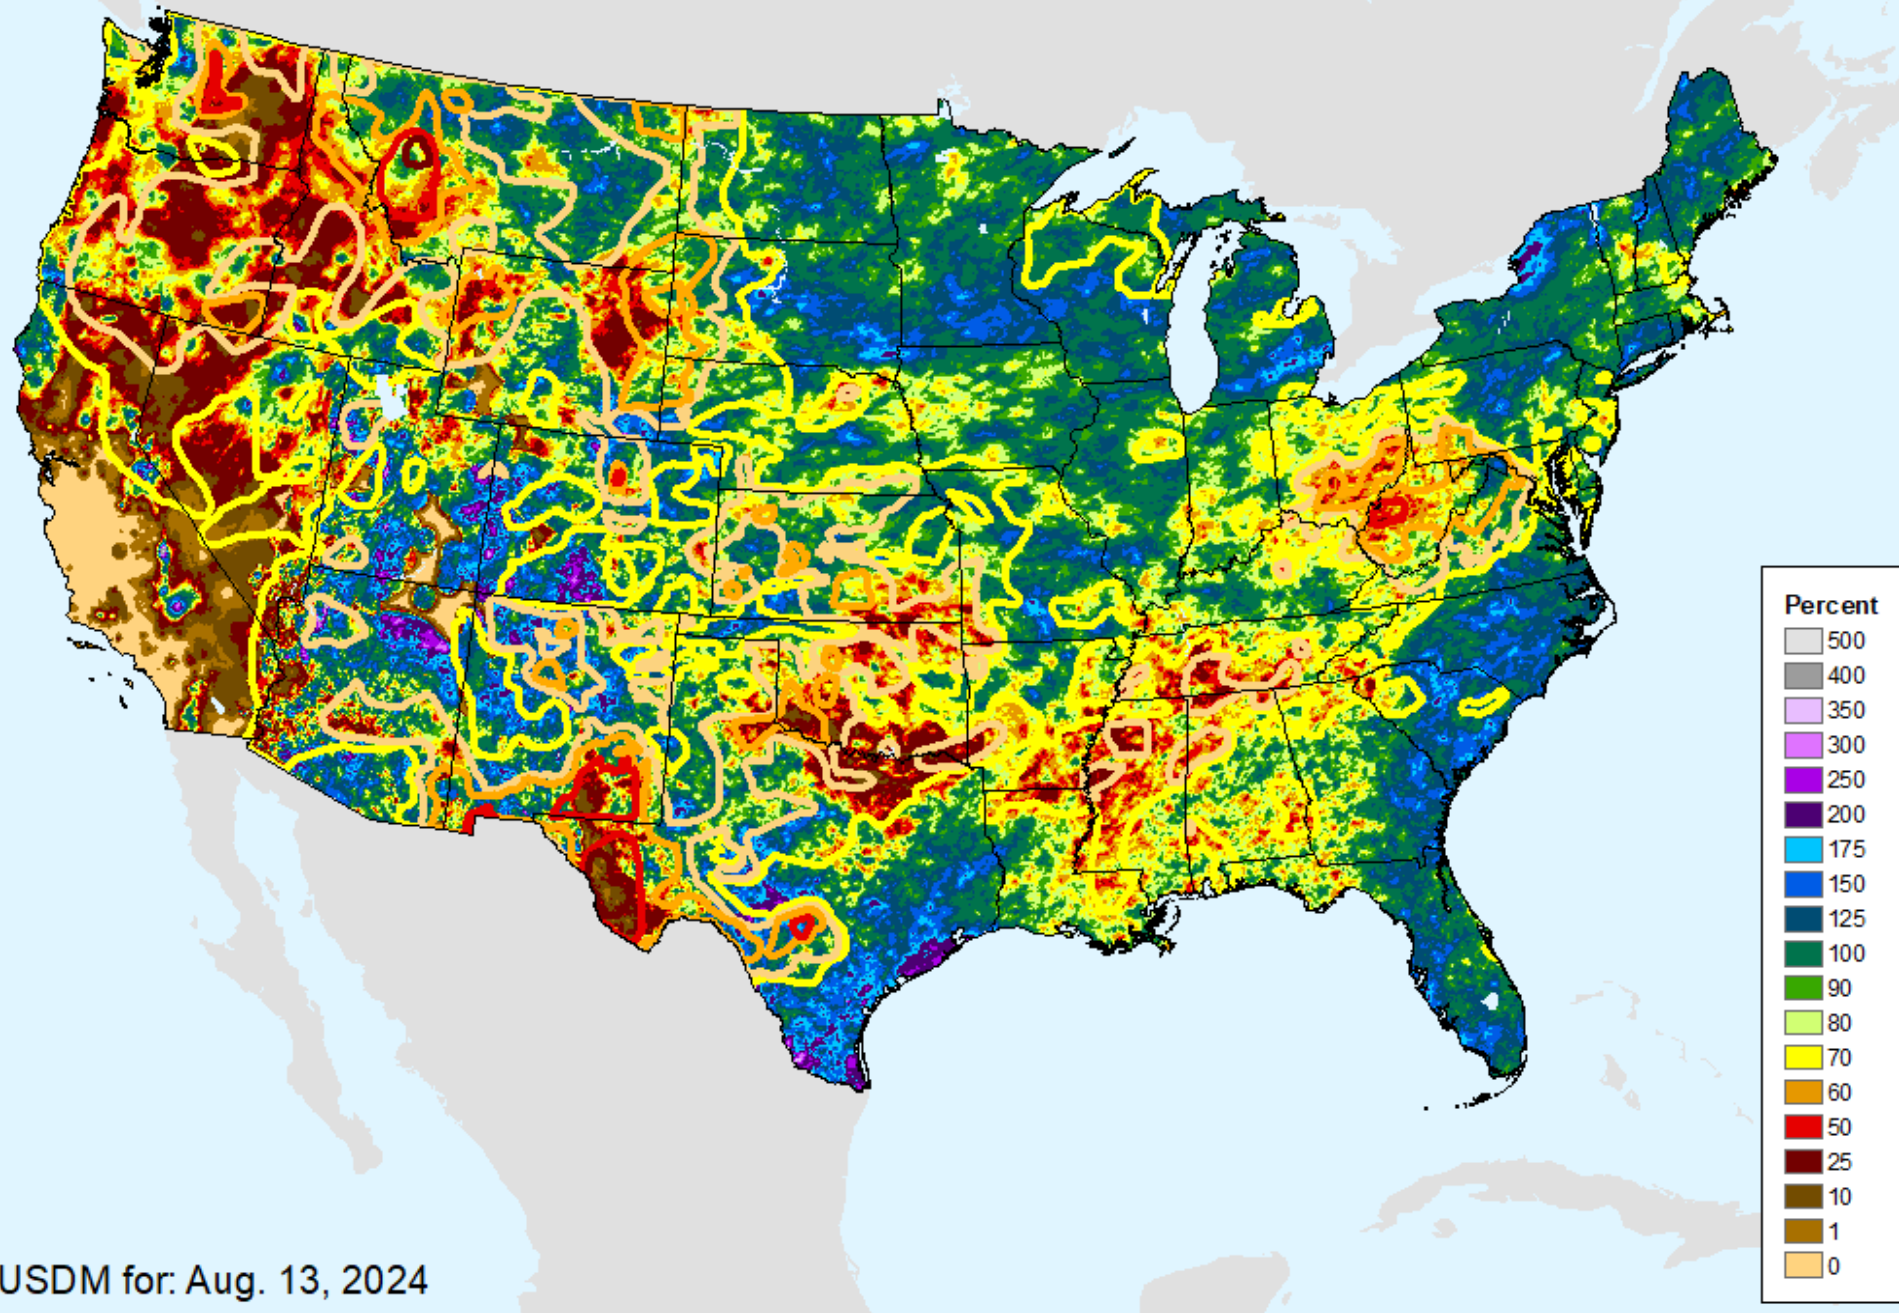

AHPS 90-Day Pct of Normal Pcp

As of: Tuesday, September 3, 2024

USDM for: Aug. 13, 2024