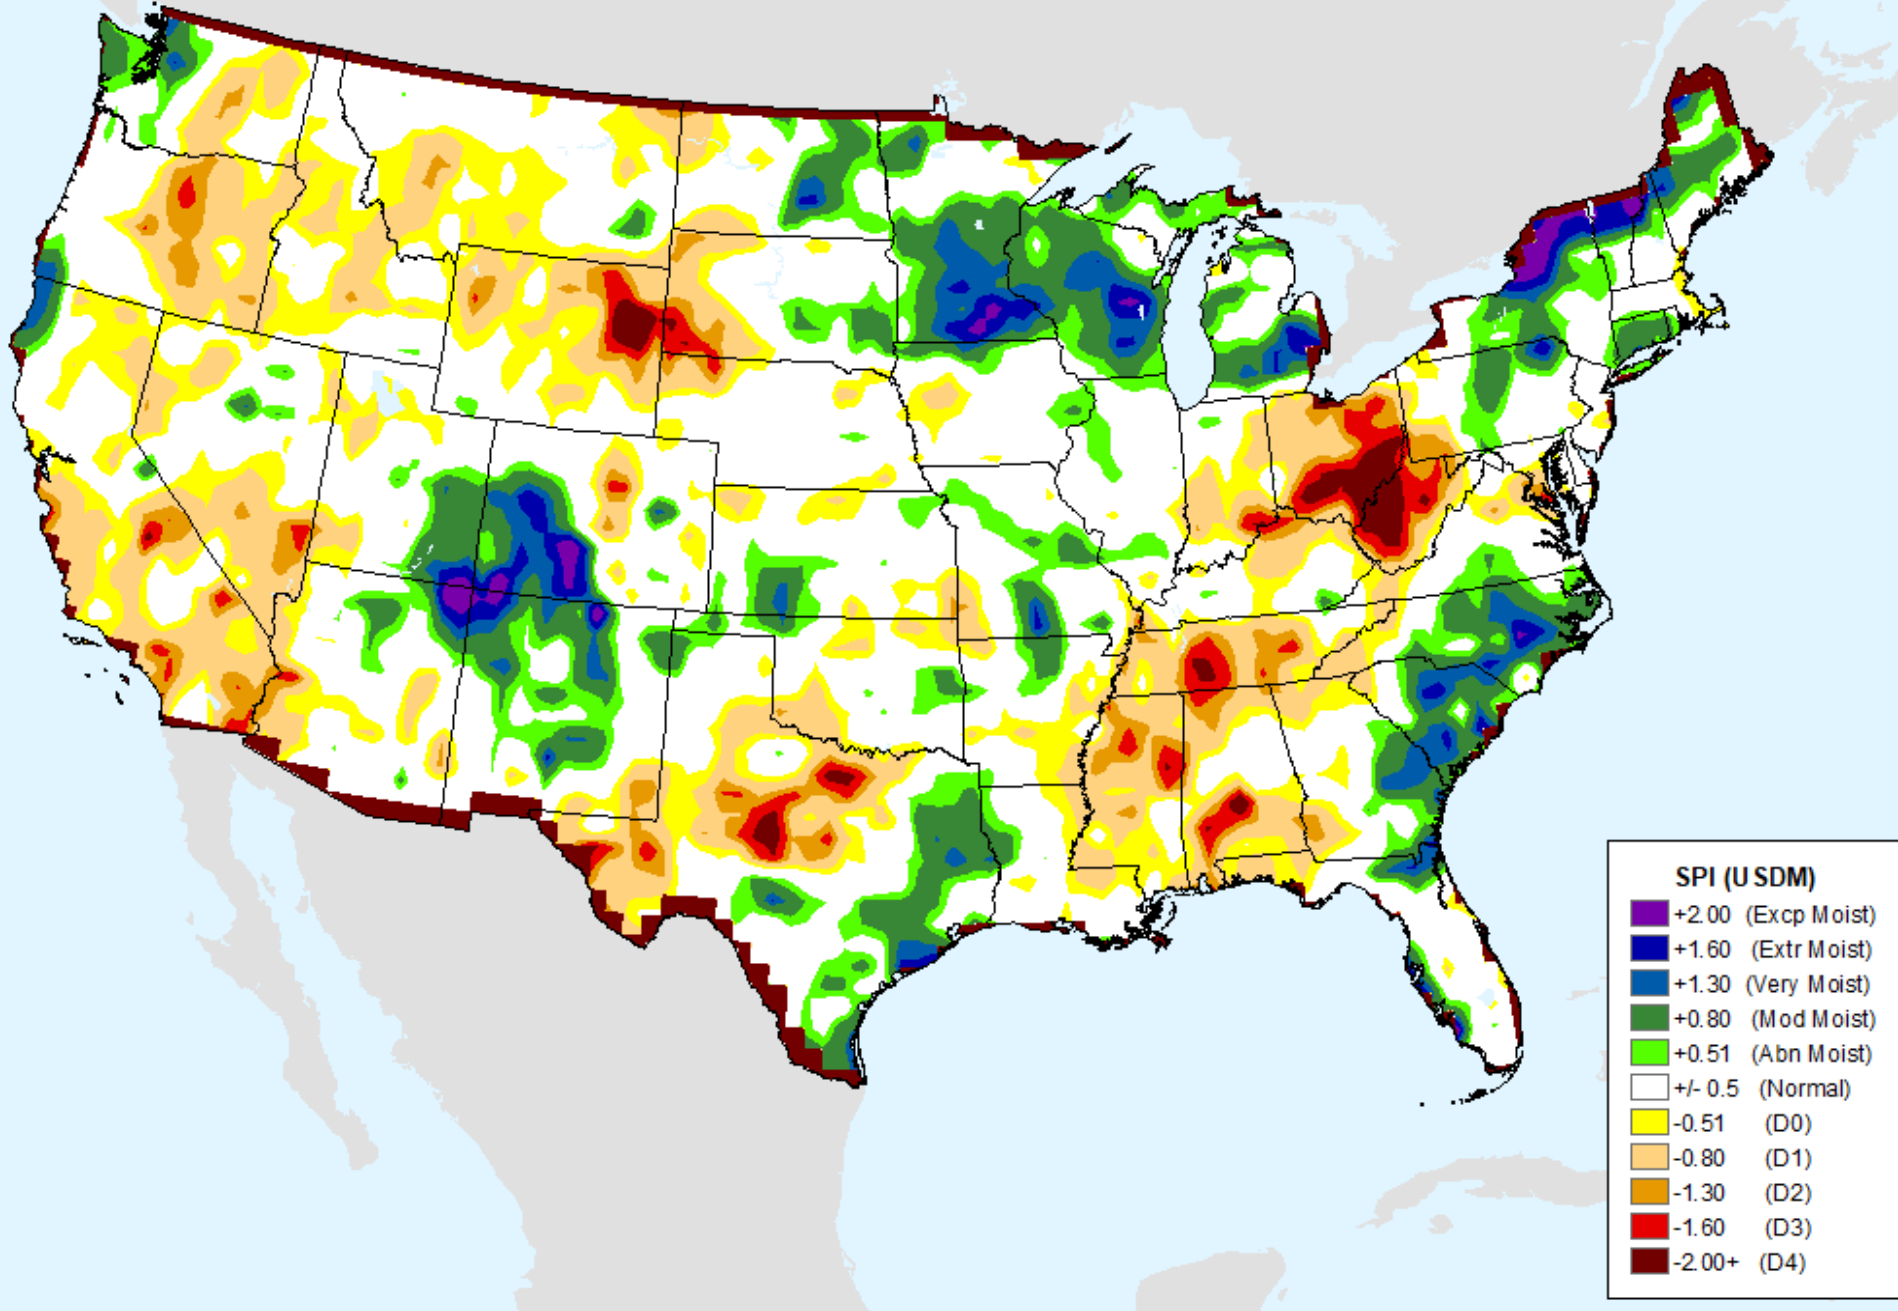

CPC 3-month SPI

As of: Tuesday, September 3, 2024