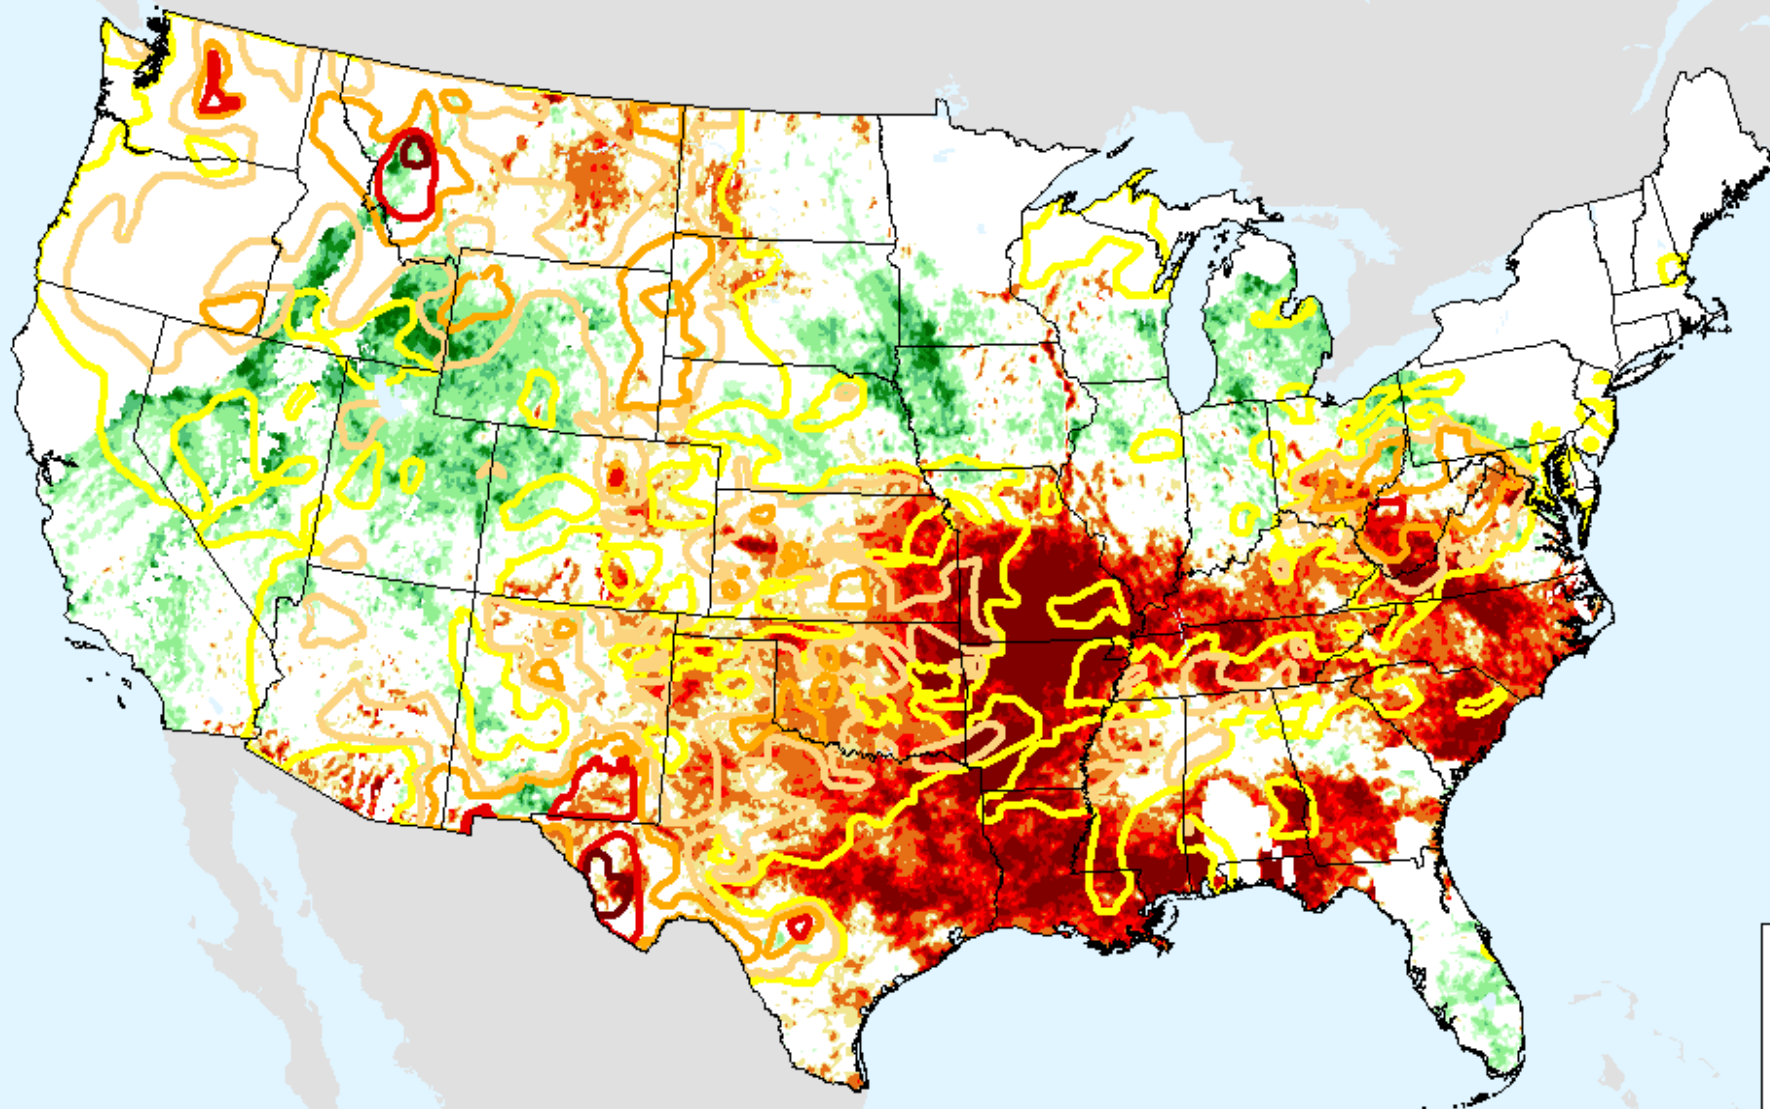

Evaporative Stress Index (ESI) 4-week

As of: Tuesday, September 3, 2024

USDM for: Aug. 13, 2024