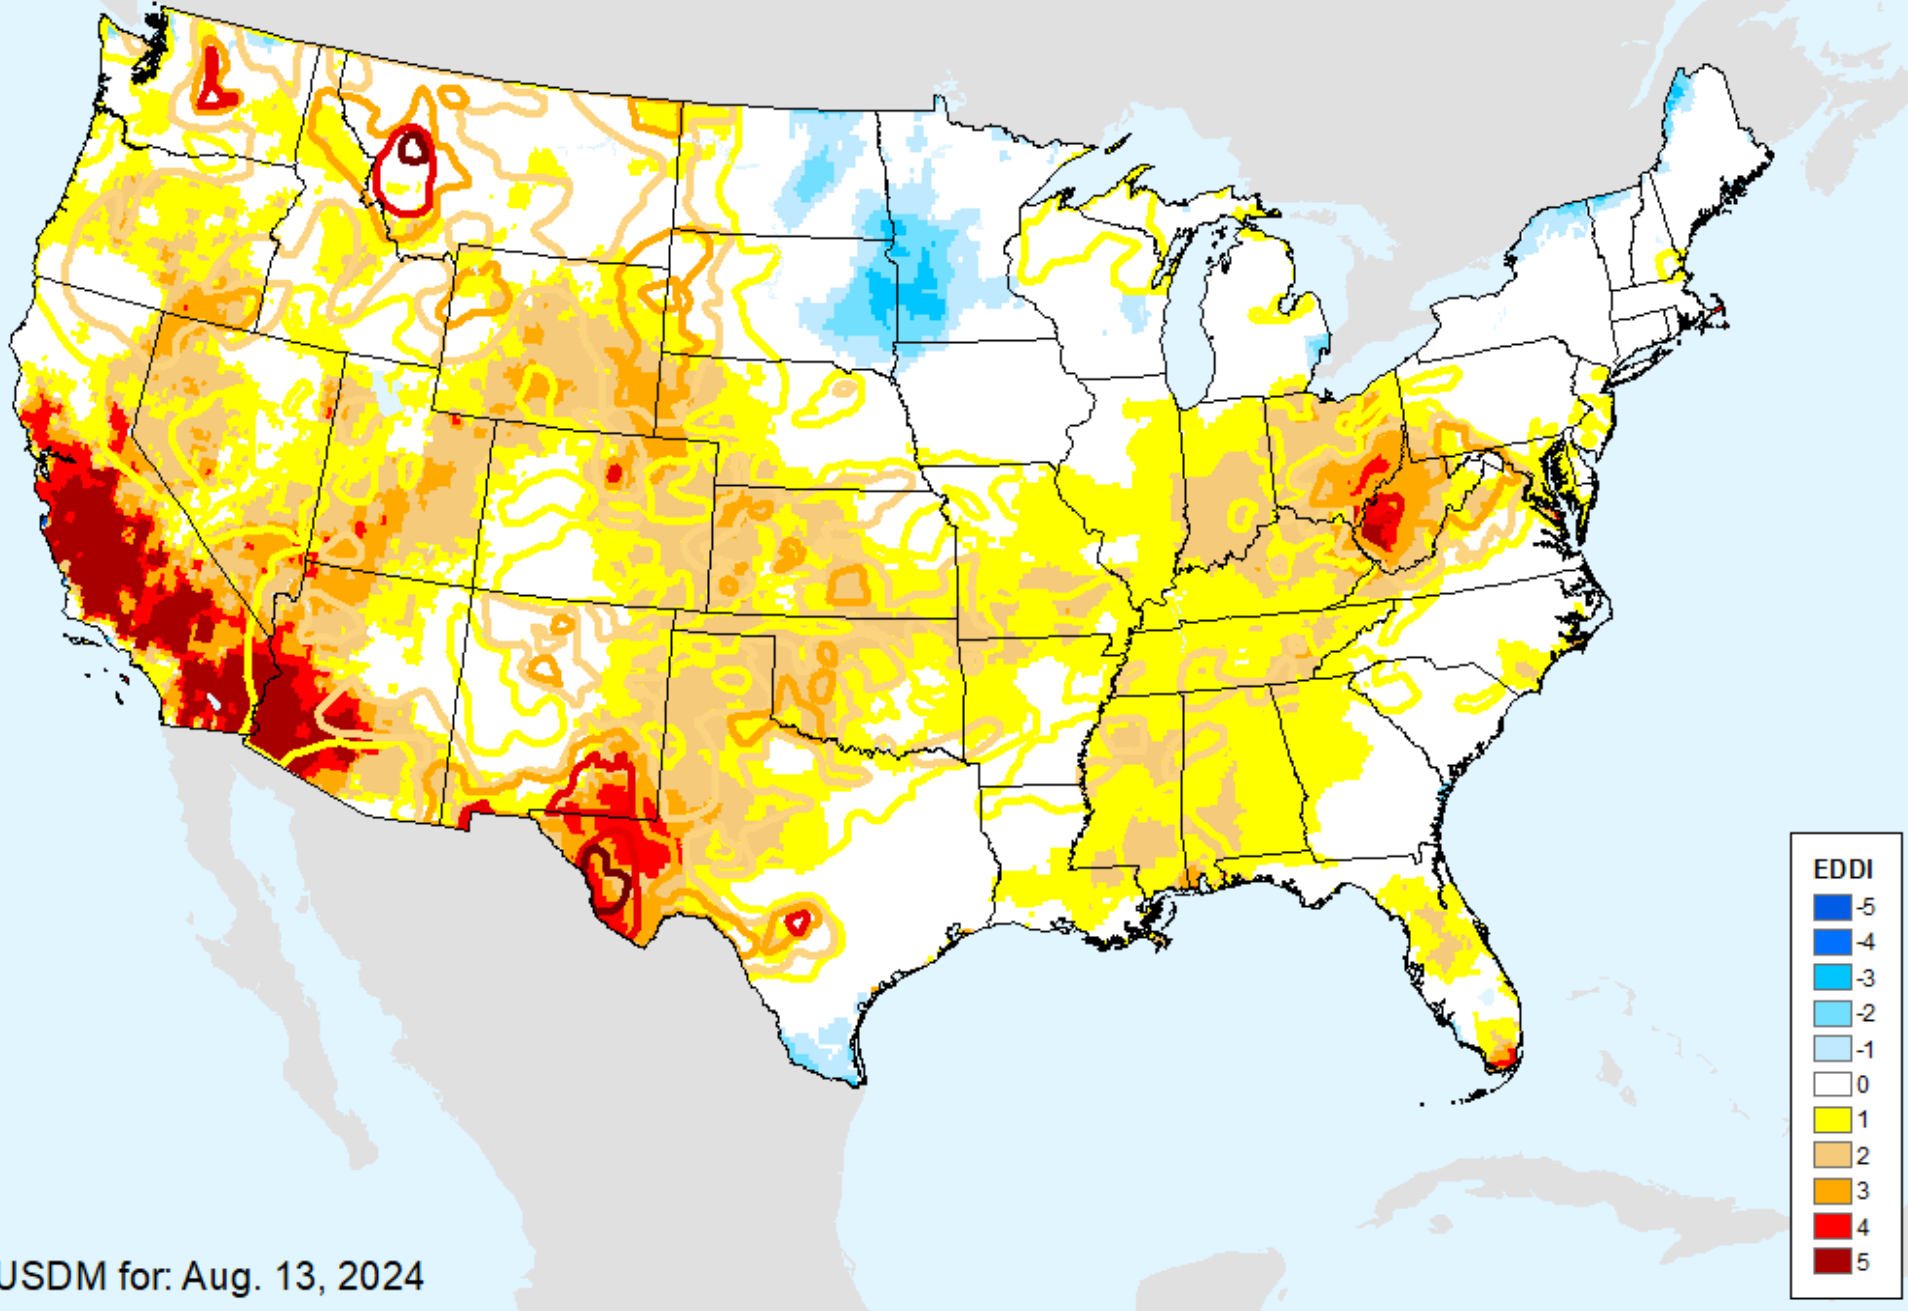

As of: Tuesday, September 3, 2024

USDM for: Aug. 13, 2024

EDDI 11-week

As of: Tuesday, September 3, 2024

EDDI 12-week

As of: Tuesday, September 3, 2024

USDM for: Aug. 13, 2024

EDDI 12-week