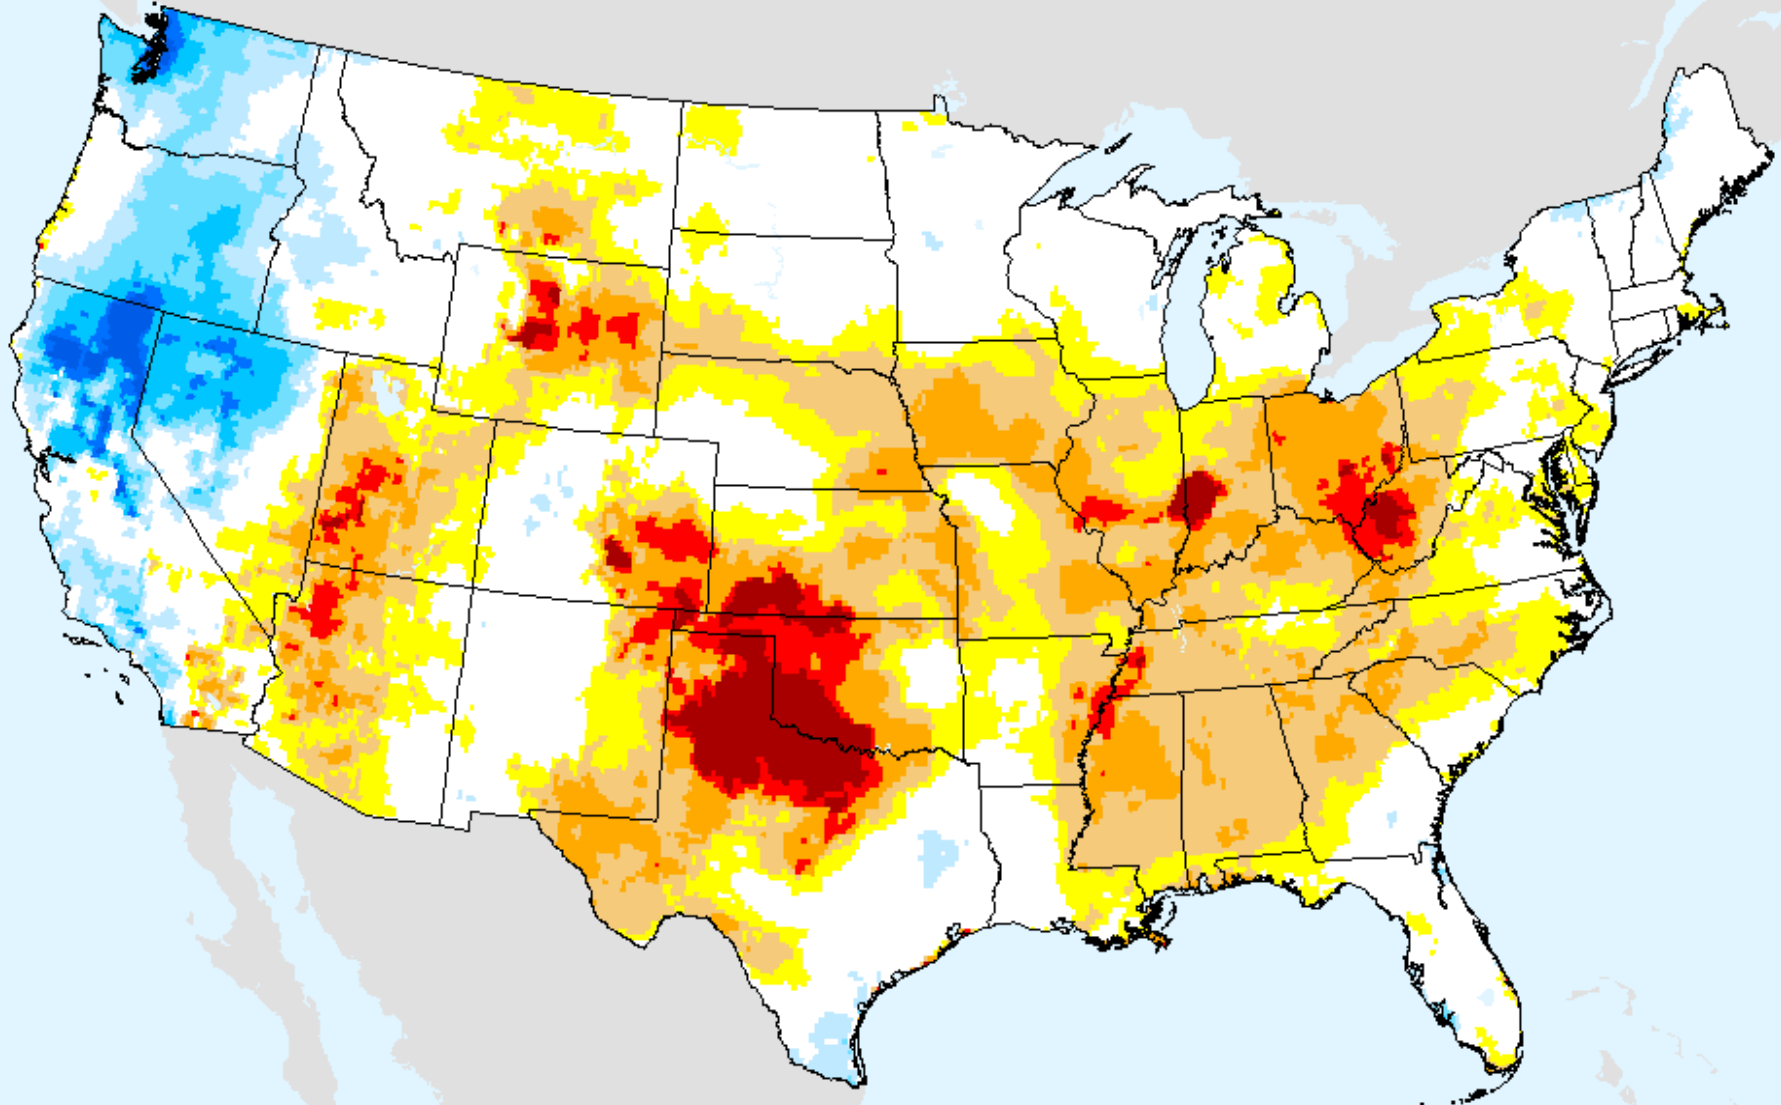

EDDI 1-week

As of: Tuesday, September 3, 2024