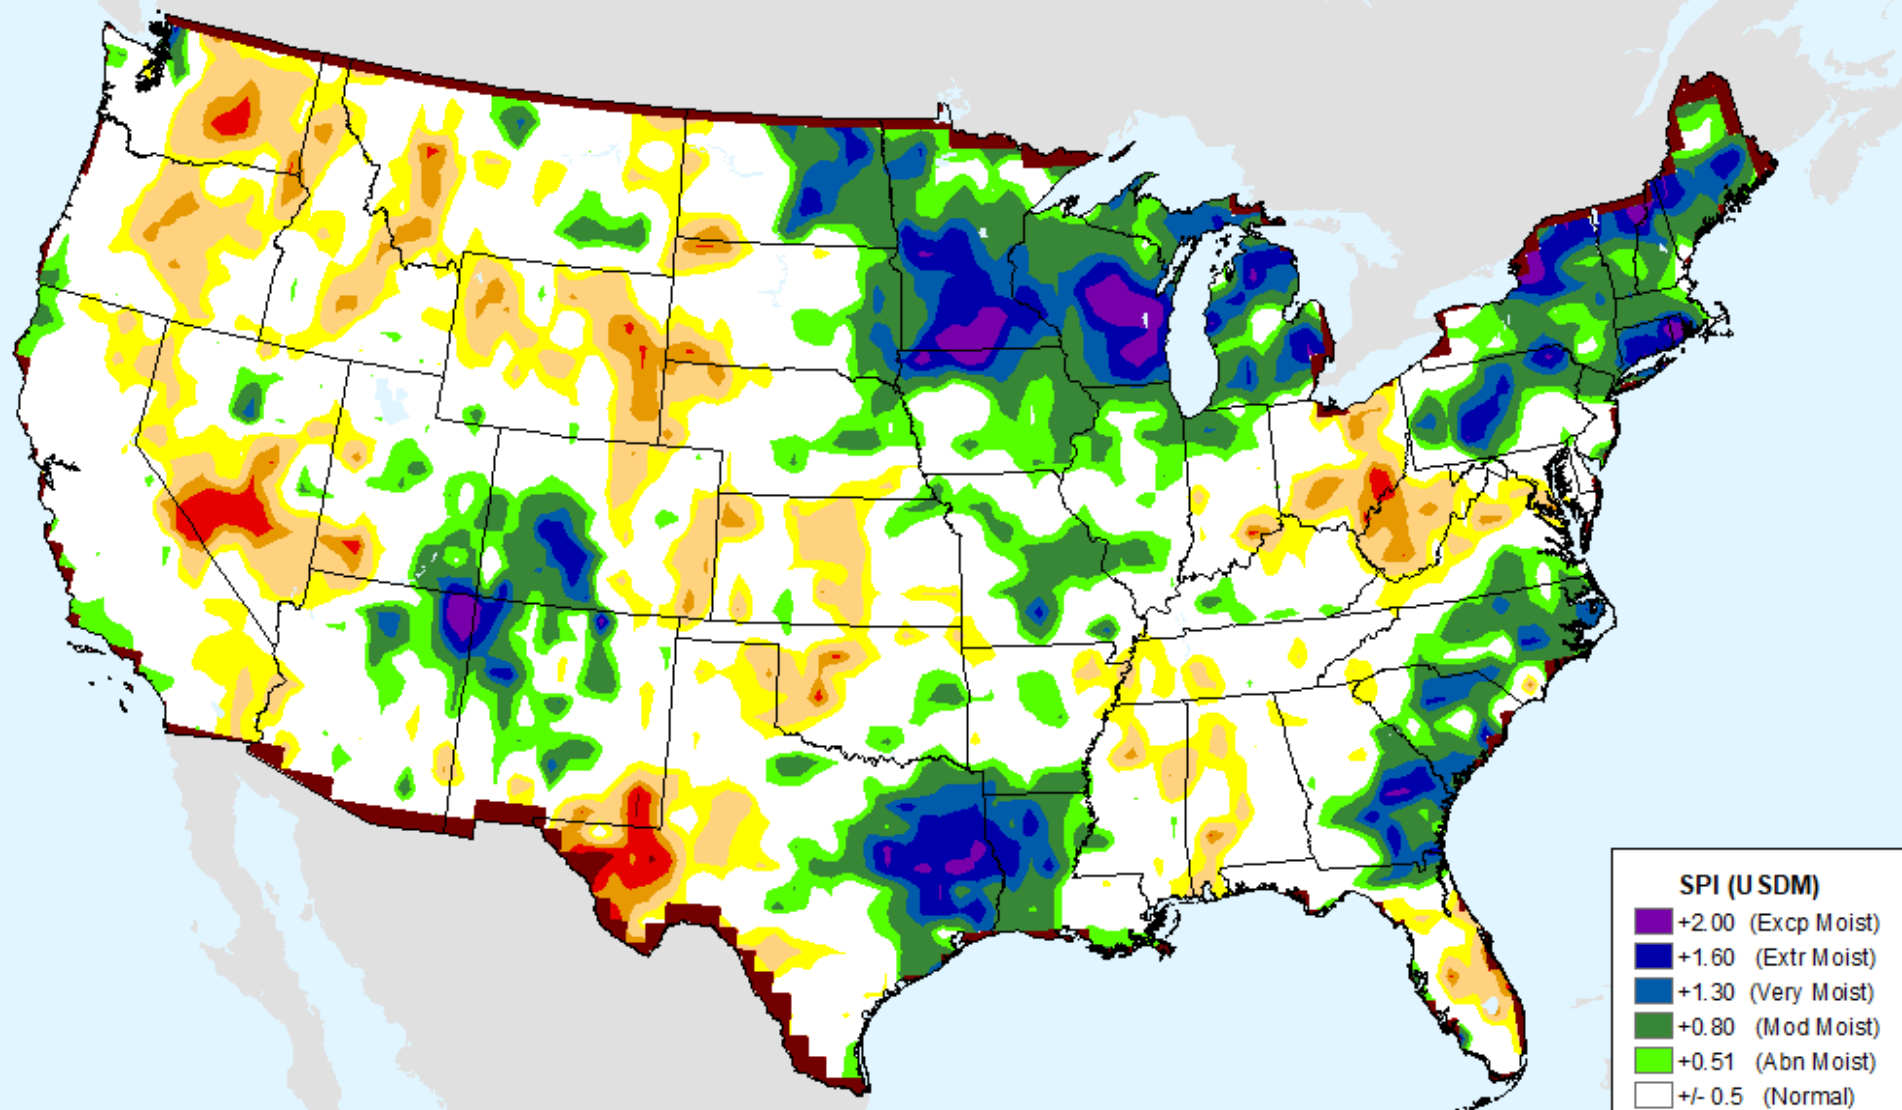

CPC 6-month SPI

As of: Tuesday, September 3, 2024

SPI (USDM)	
Dark Purple	+2.00 (Excp Moist)
Dark Blue	+1.60 (Extr Moist)
Blue	+1.30 (Very Moist)
Dark Green	+0.80 (Mod Moist)
Light Green	+0.51 (Abn Moist)
White	+/- 0.5 (Normal)
Yellow	-0.51 (D0)
Light Orange	-0.80 (D1)
Orange	-1.30 (D2)
Red	-1.60 (D3)
Dark Red	-2.00+ (D4)