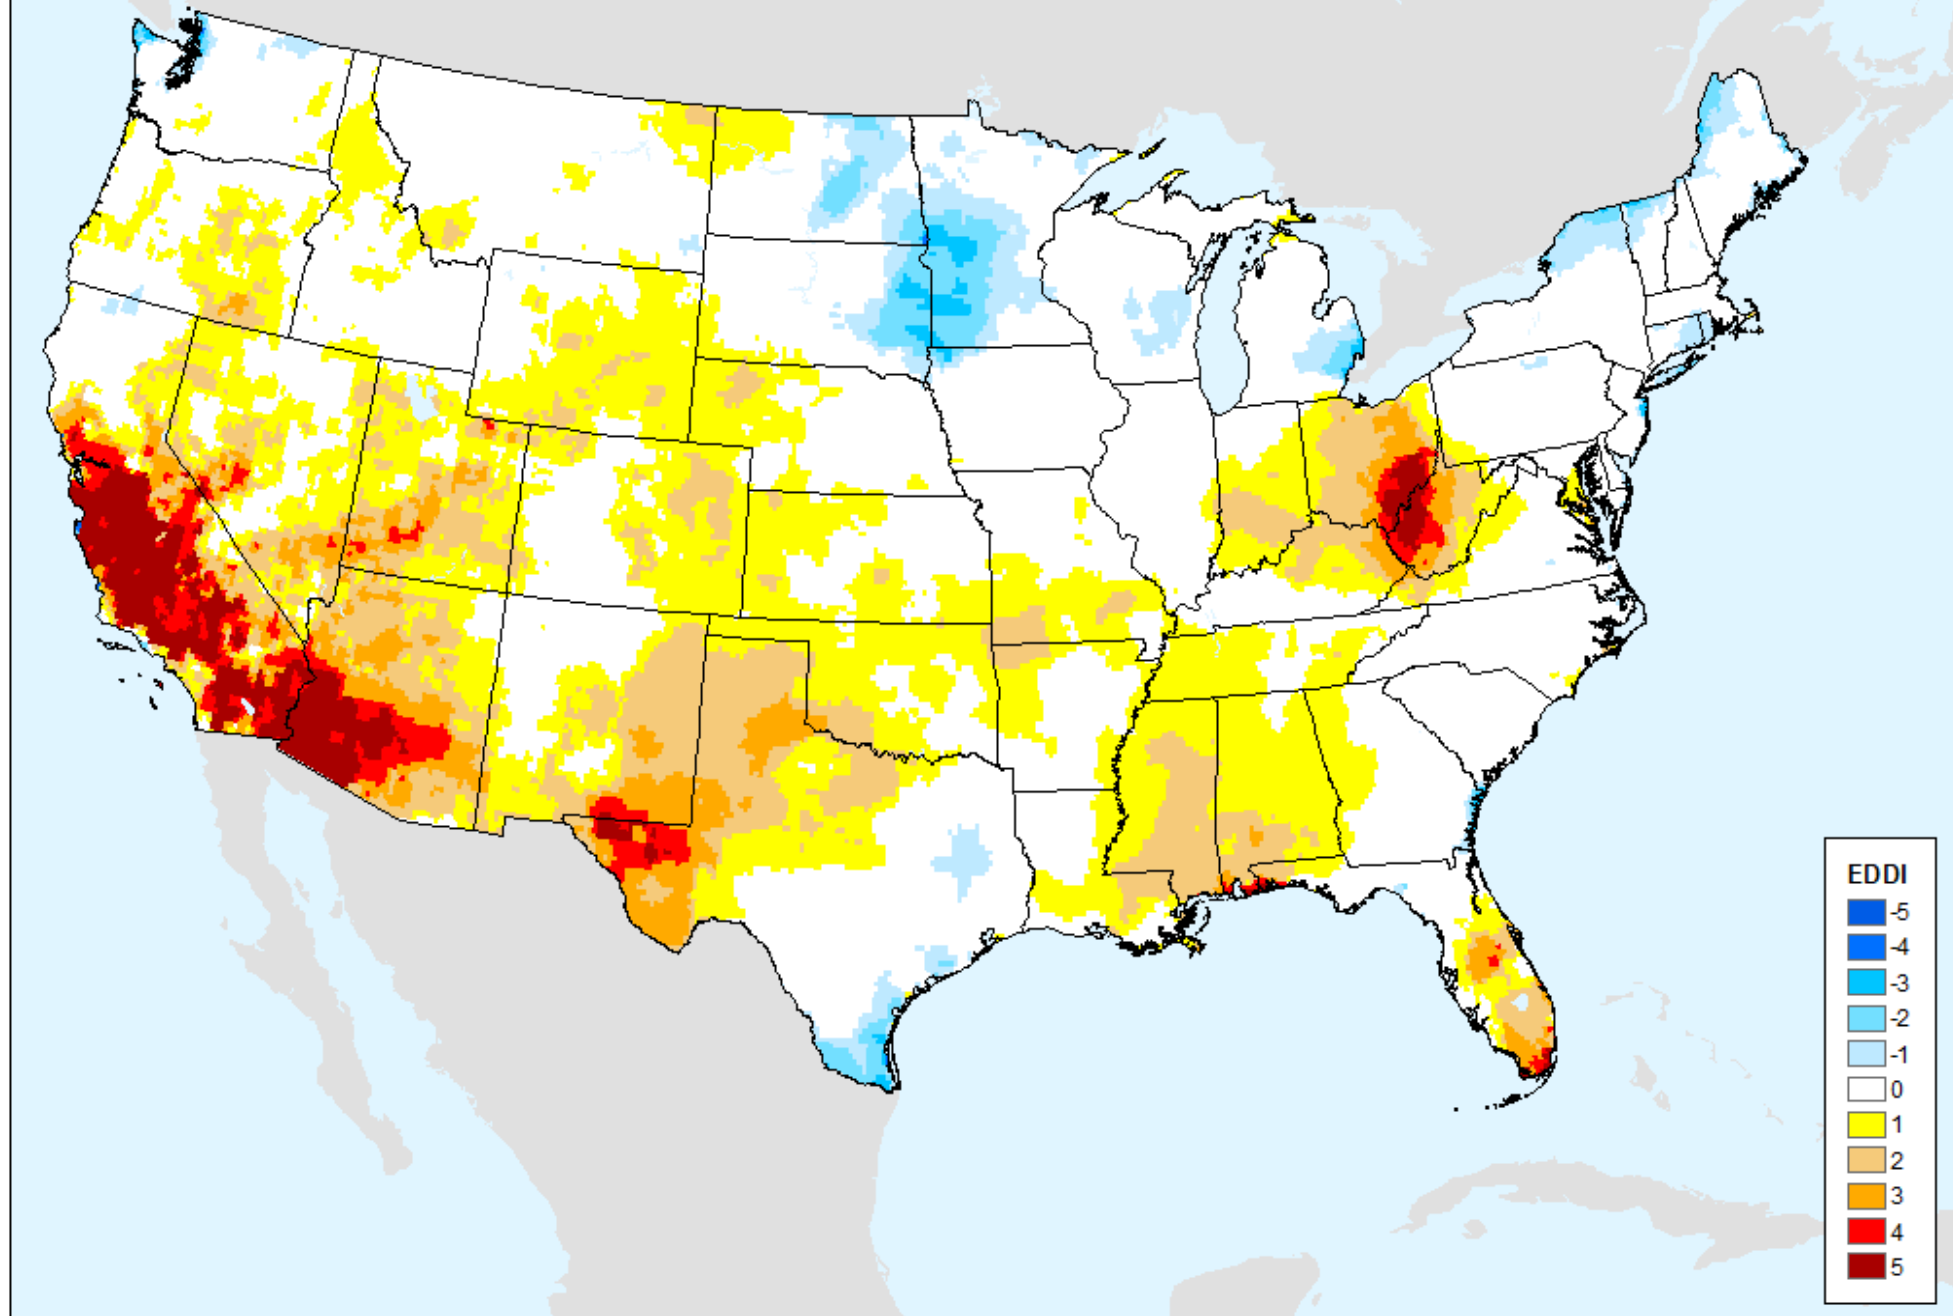

As of: Tuesday, September 3, 2024

EDDI 8-week

As of: Tuesday, September 3, 2024

USDM for: Aug. 13, 2024

EDDI 8-week

As of: Tuesday, September 3, 2024

EDDI 9-week

As of: Tuesday, September 3, 2024