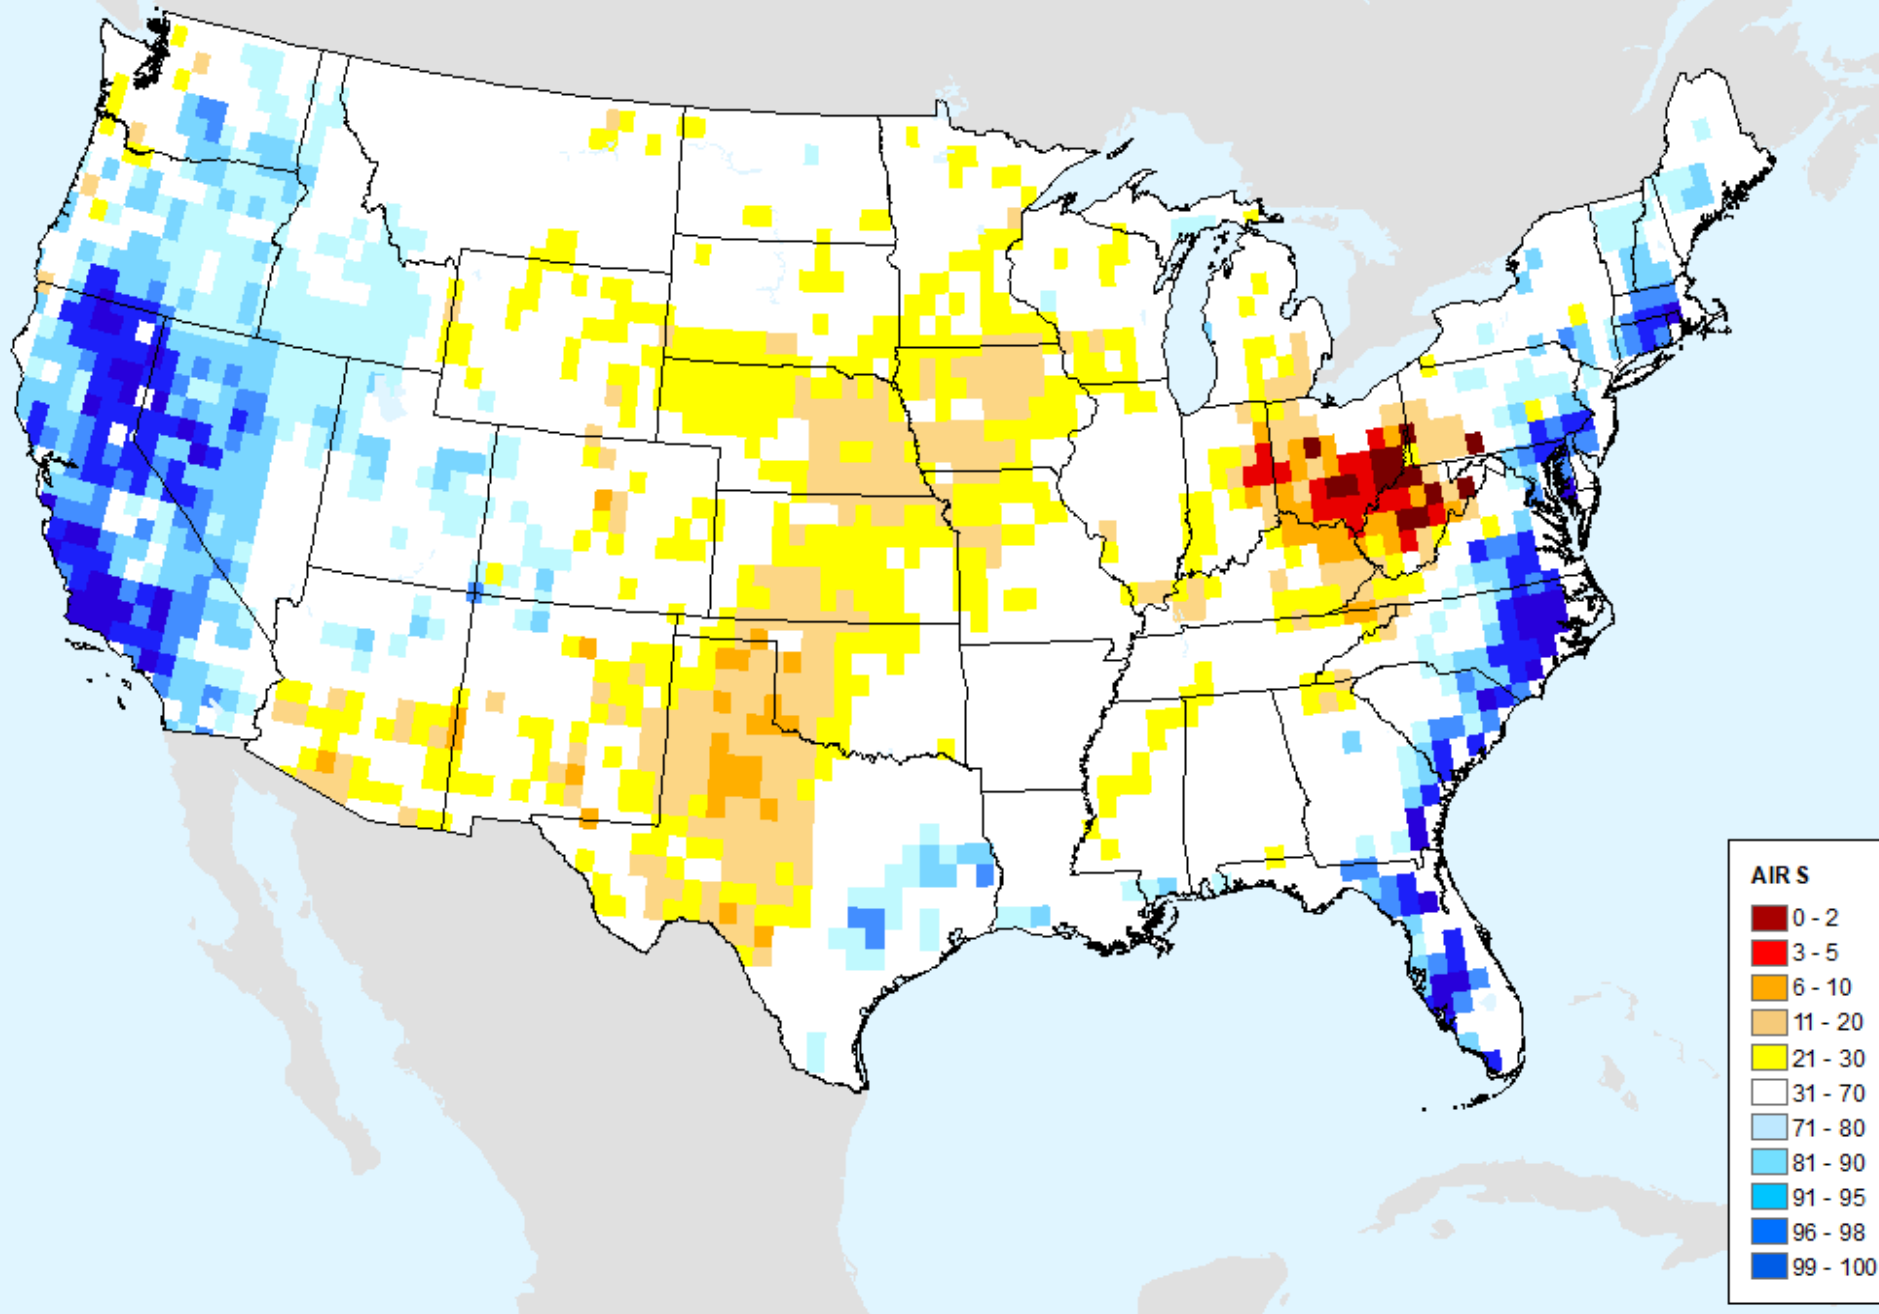

AIRS-Based Retrieved Surface Air Temperature 14 Day

As of: Tuesday, September 3, 2024