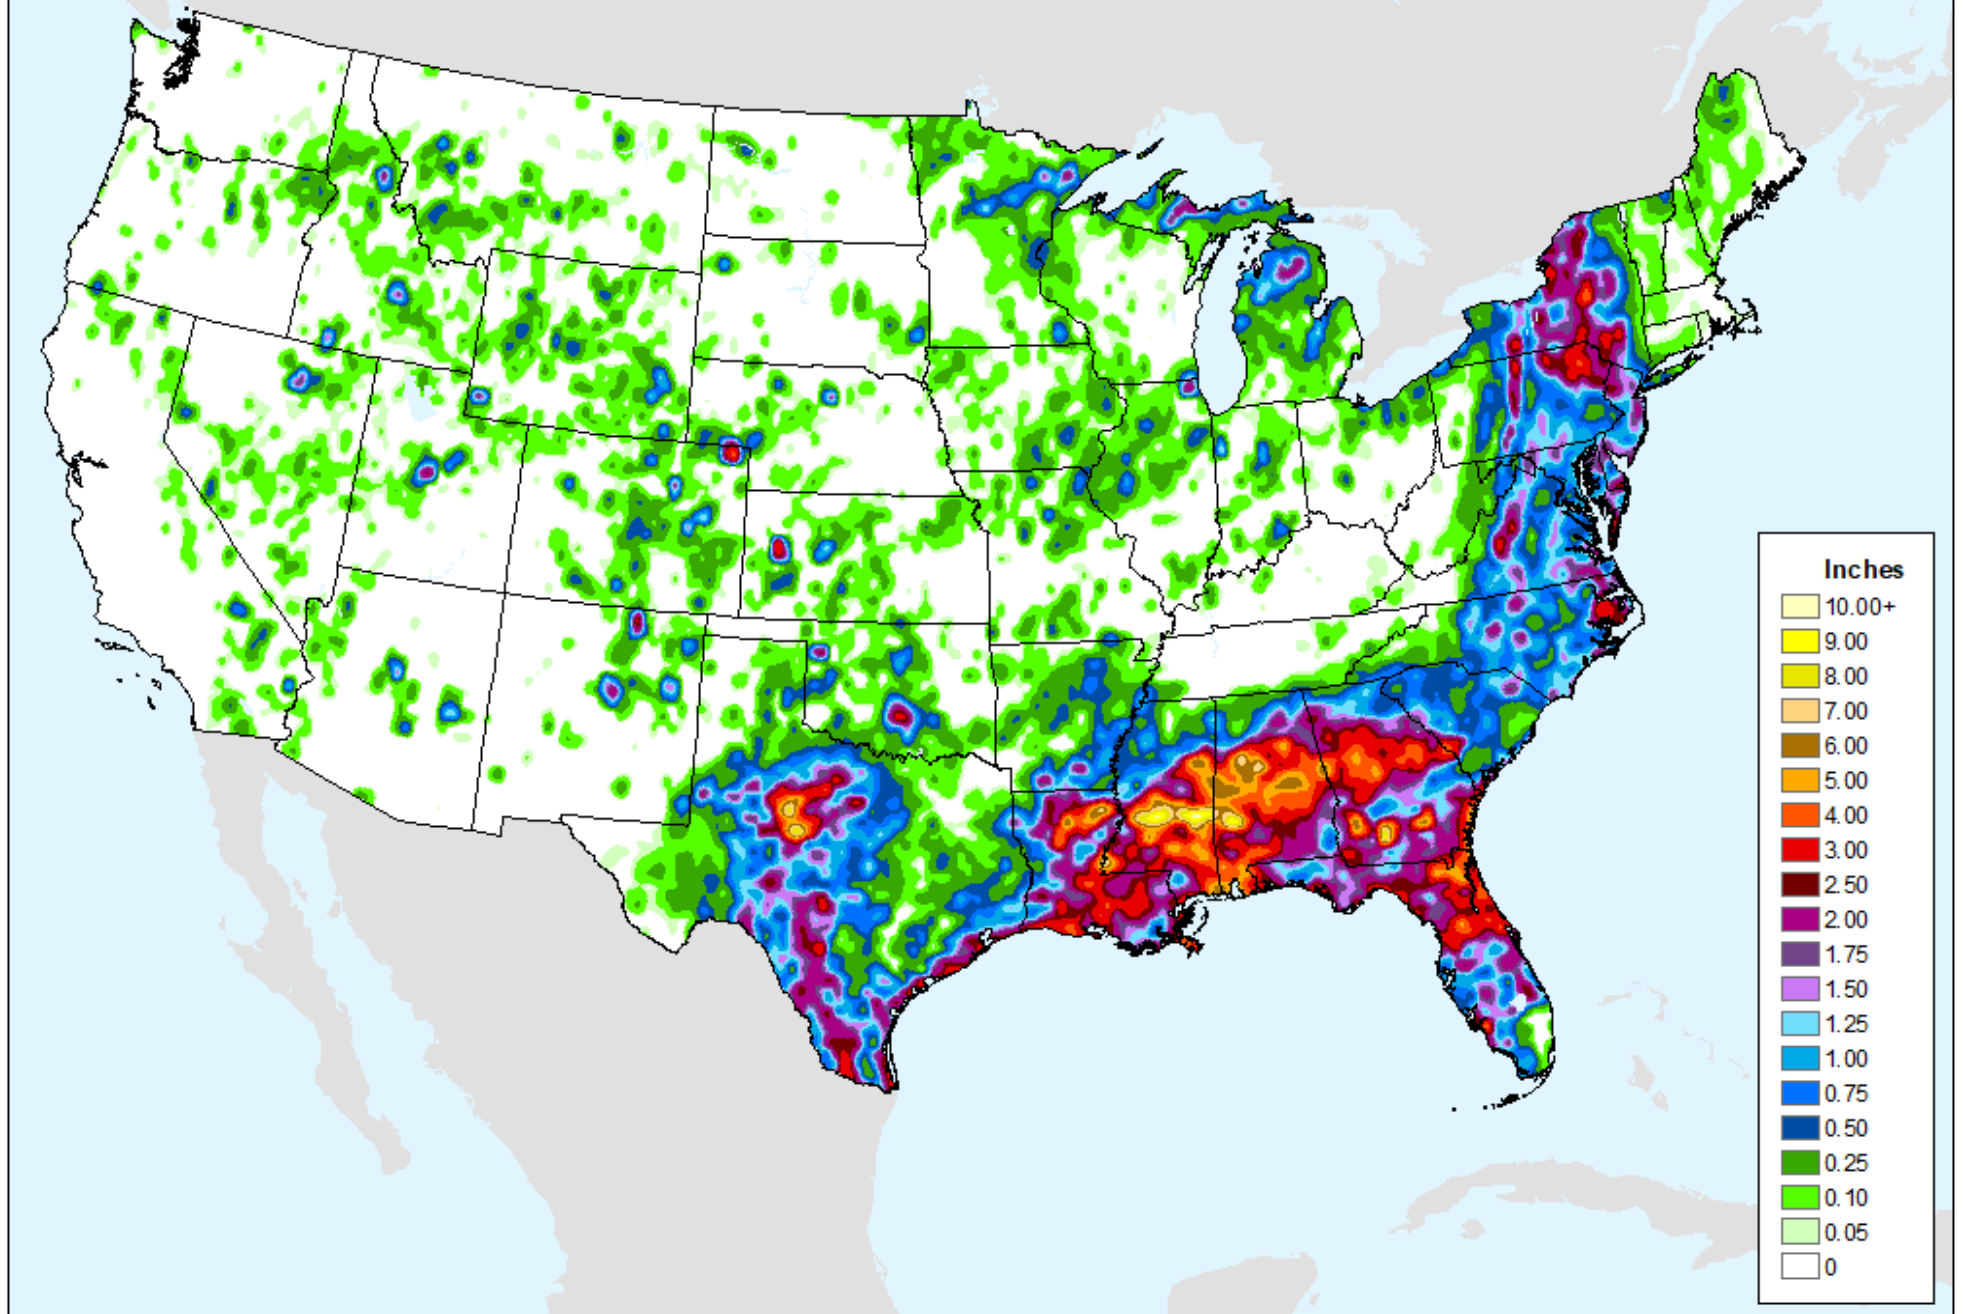

GFS (00z) 7-Day Precip Forecast

As of: Tuesday, September 3, 2024