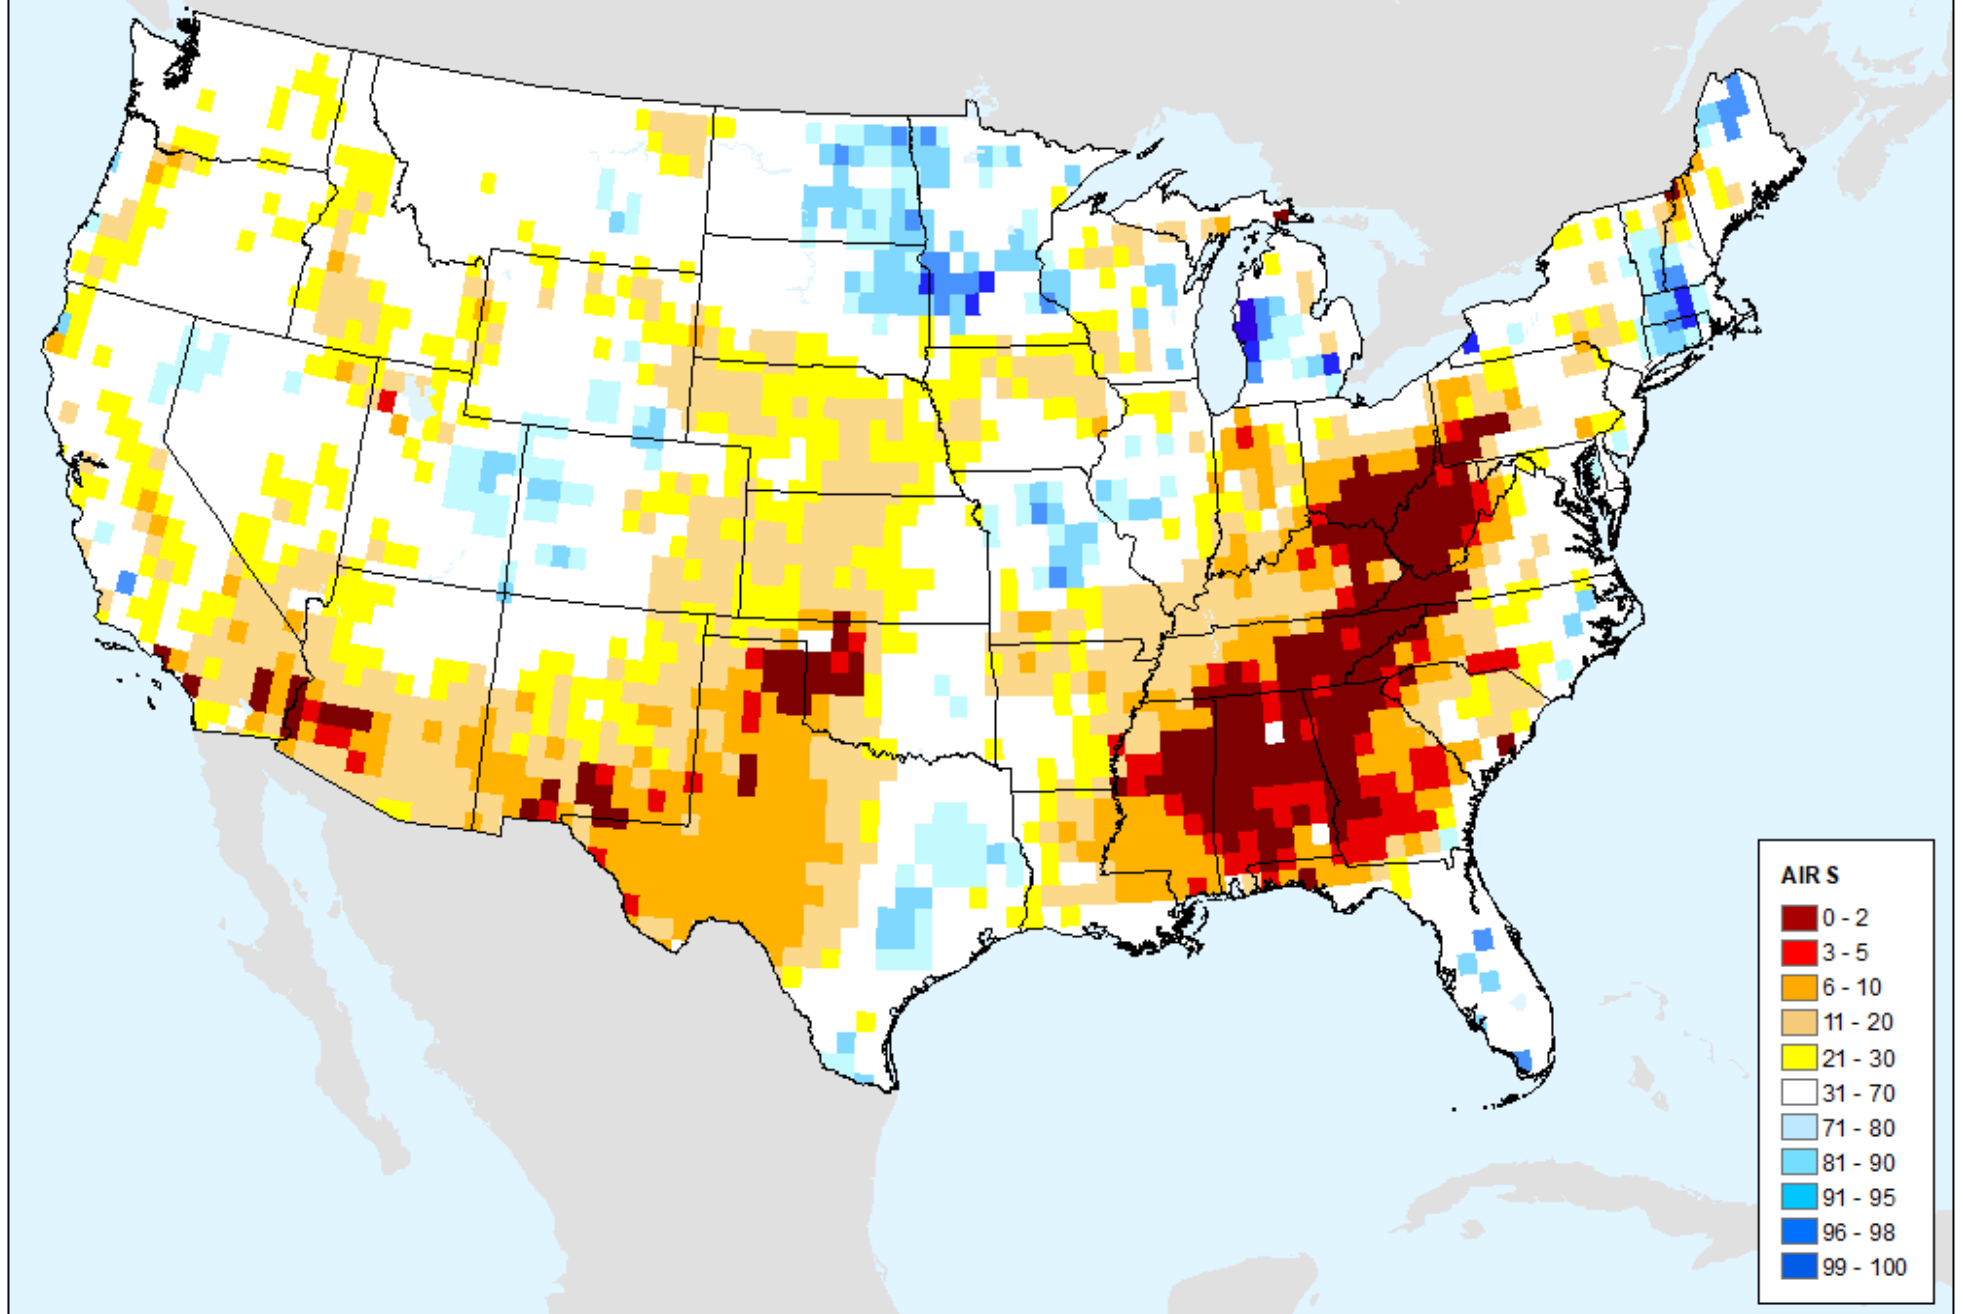

AIRS-Based Surface Relative Humidity 7 Day

As of: Tuesday, September 3, 2024

AIRS-Based Surface Relative Humidity 14 Day

As of: Tuesday, September 3, 2024

AIRS-Based Surface Relative Humidity 28 Day

As of: Tuesday, September 3, 2024