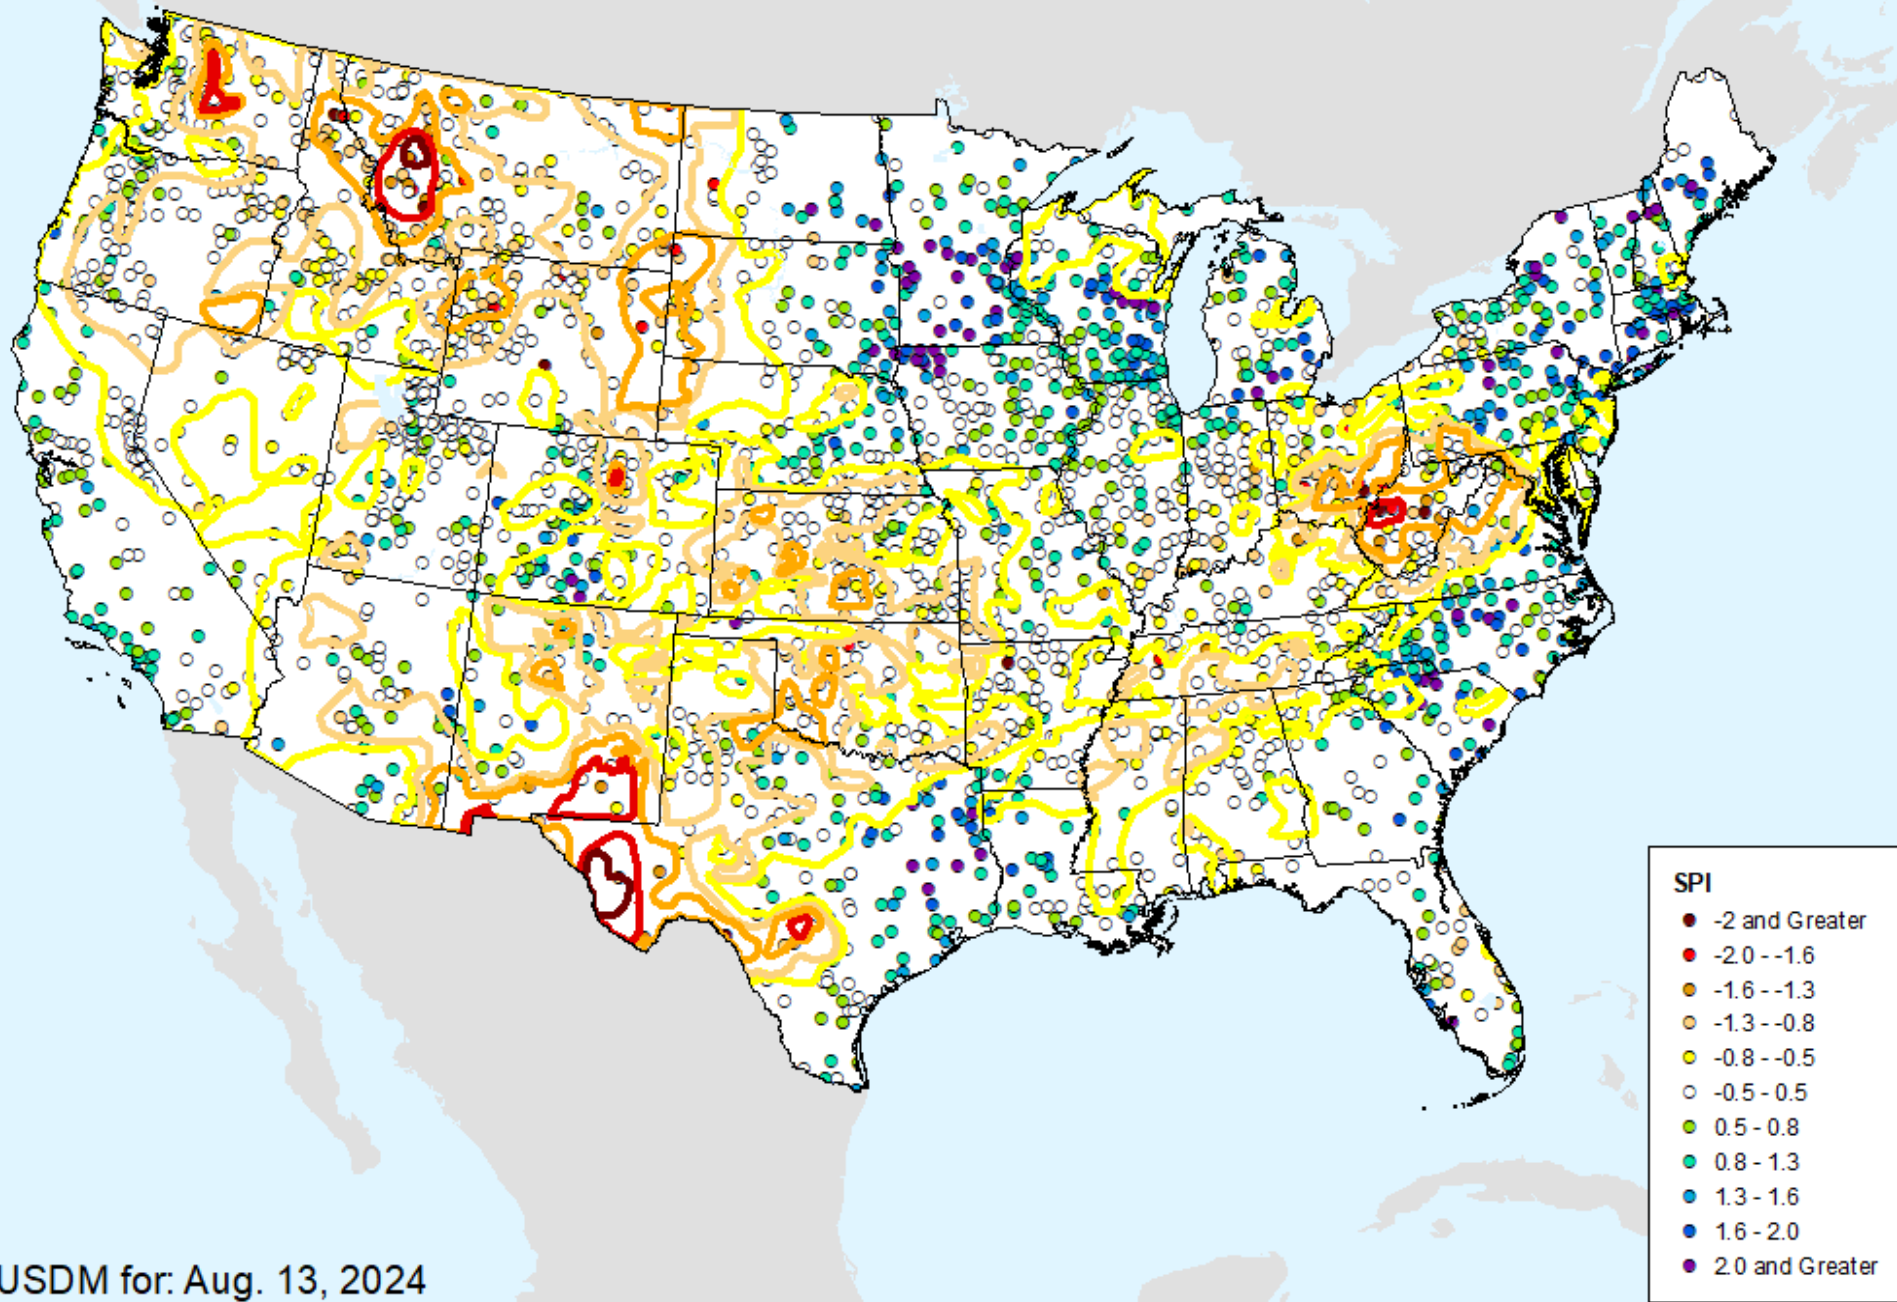

HPRCC 9-month SPI

As of: Tuesday, September 3, 2024