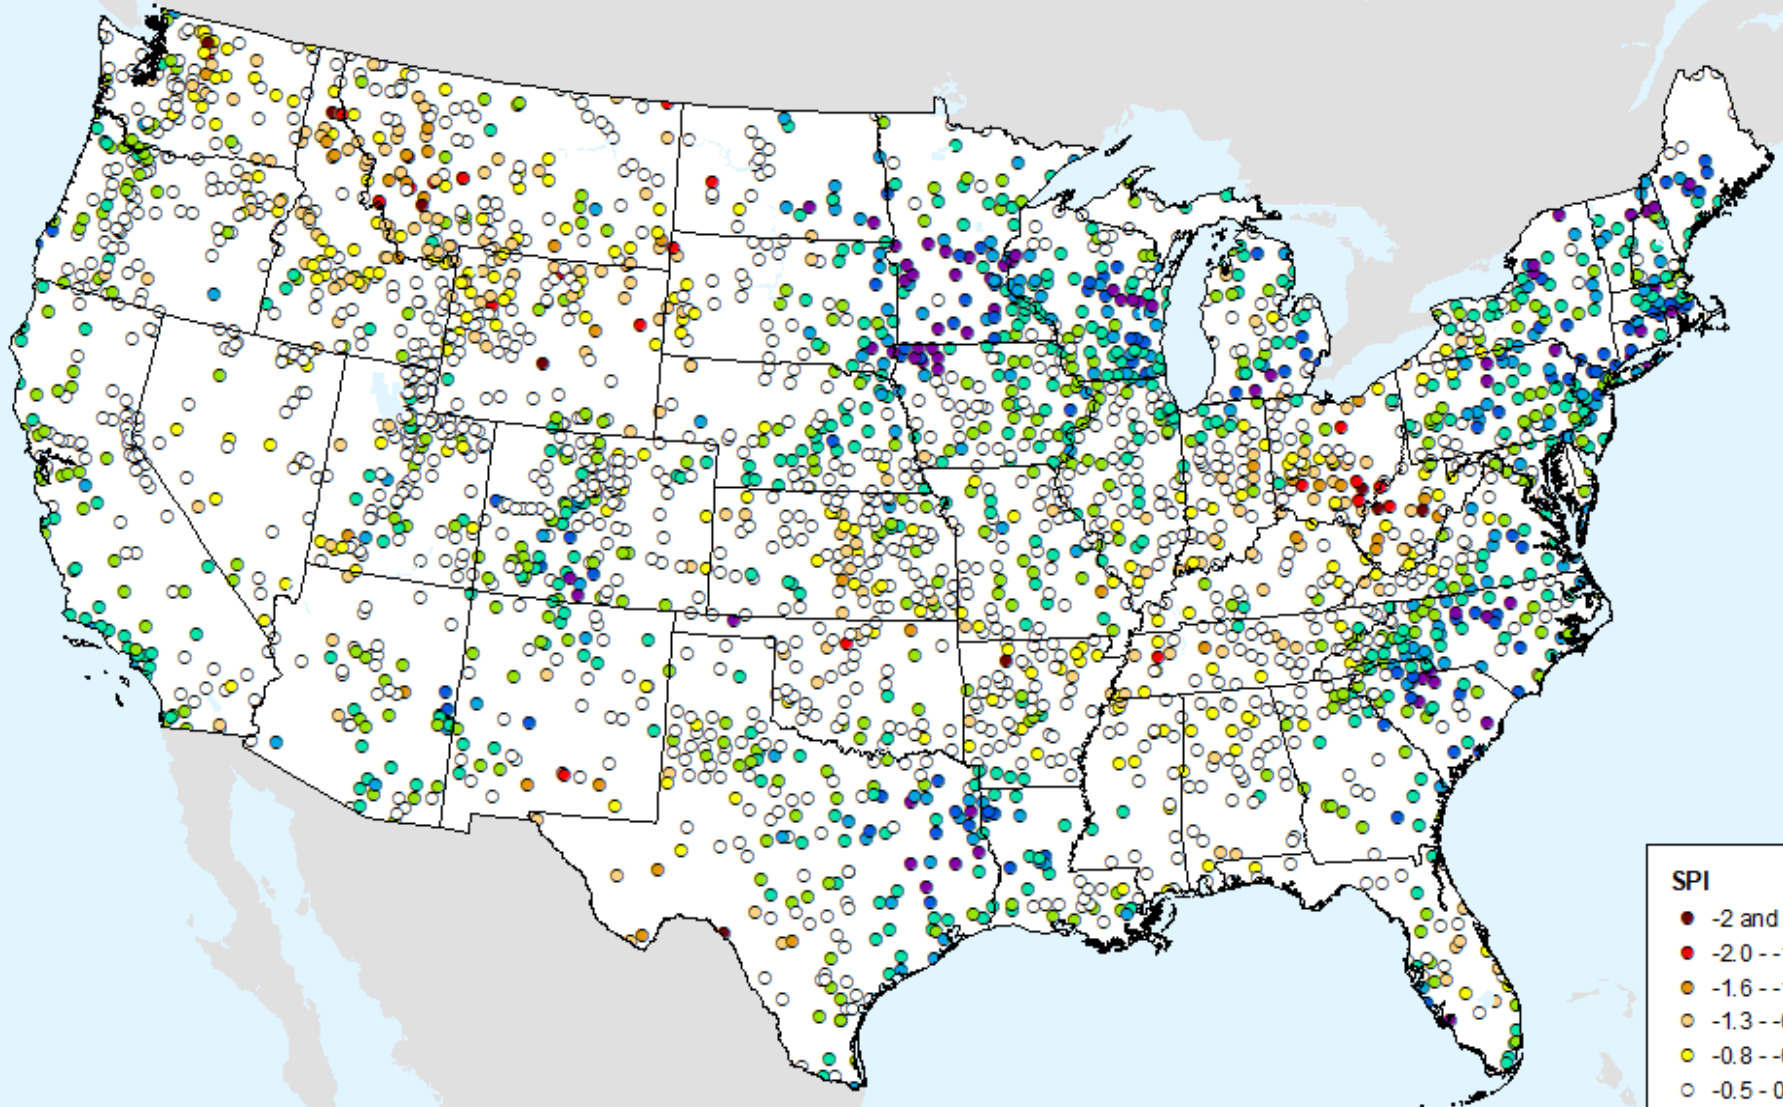

HPRCC 9-month SPI

As of: Tuesday, September 3, 2024

SPI

- -2 and Greater
- -2.0 -- -1.6
- -1.6 -- -1.3
- -1.3 -- -0.8
- -0.8 -- -0.5
- -0.5 - 0.5
- 0.5 - 0.8
- 0.8 - 1.3
- 1.3 - 1.6
- 1.6 - 2.0
- 2.0 and Greater