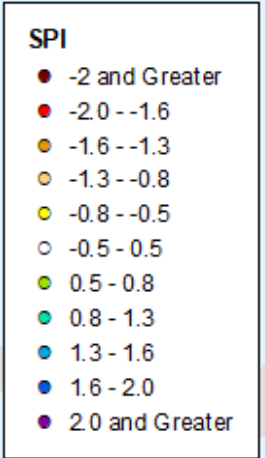

HPRCC Year-to-date SPI

As of: Tuesday, September 3, 2024