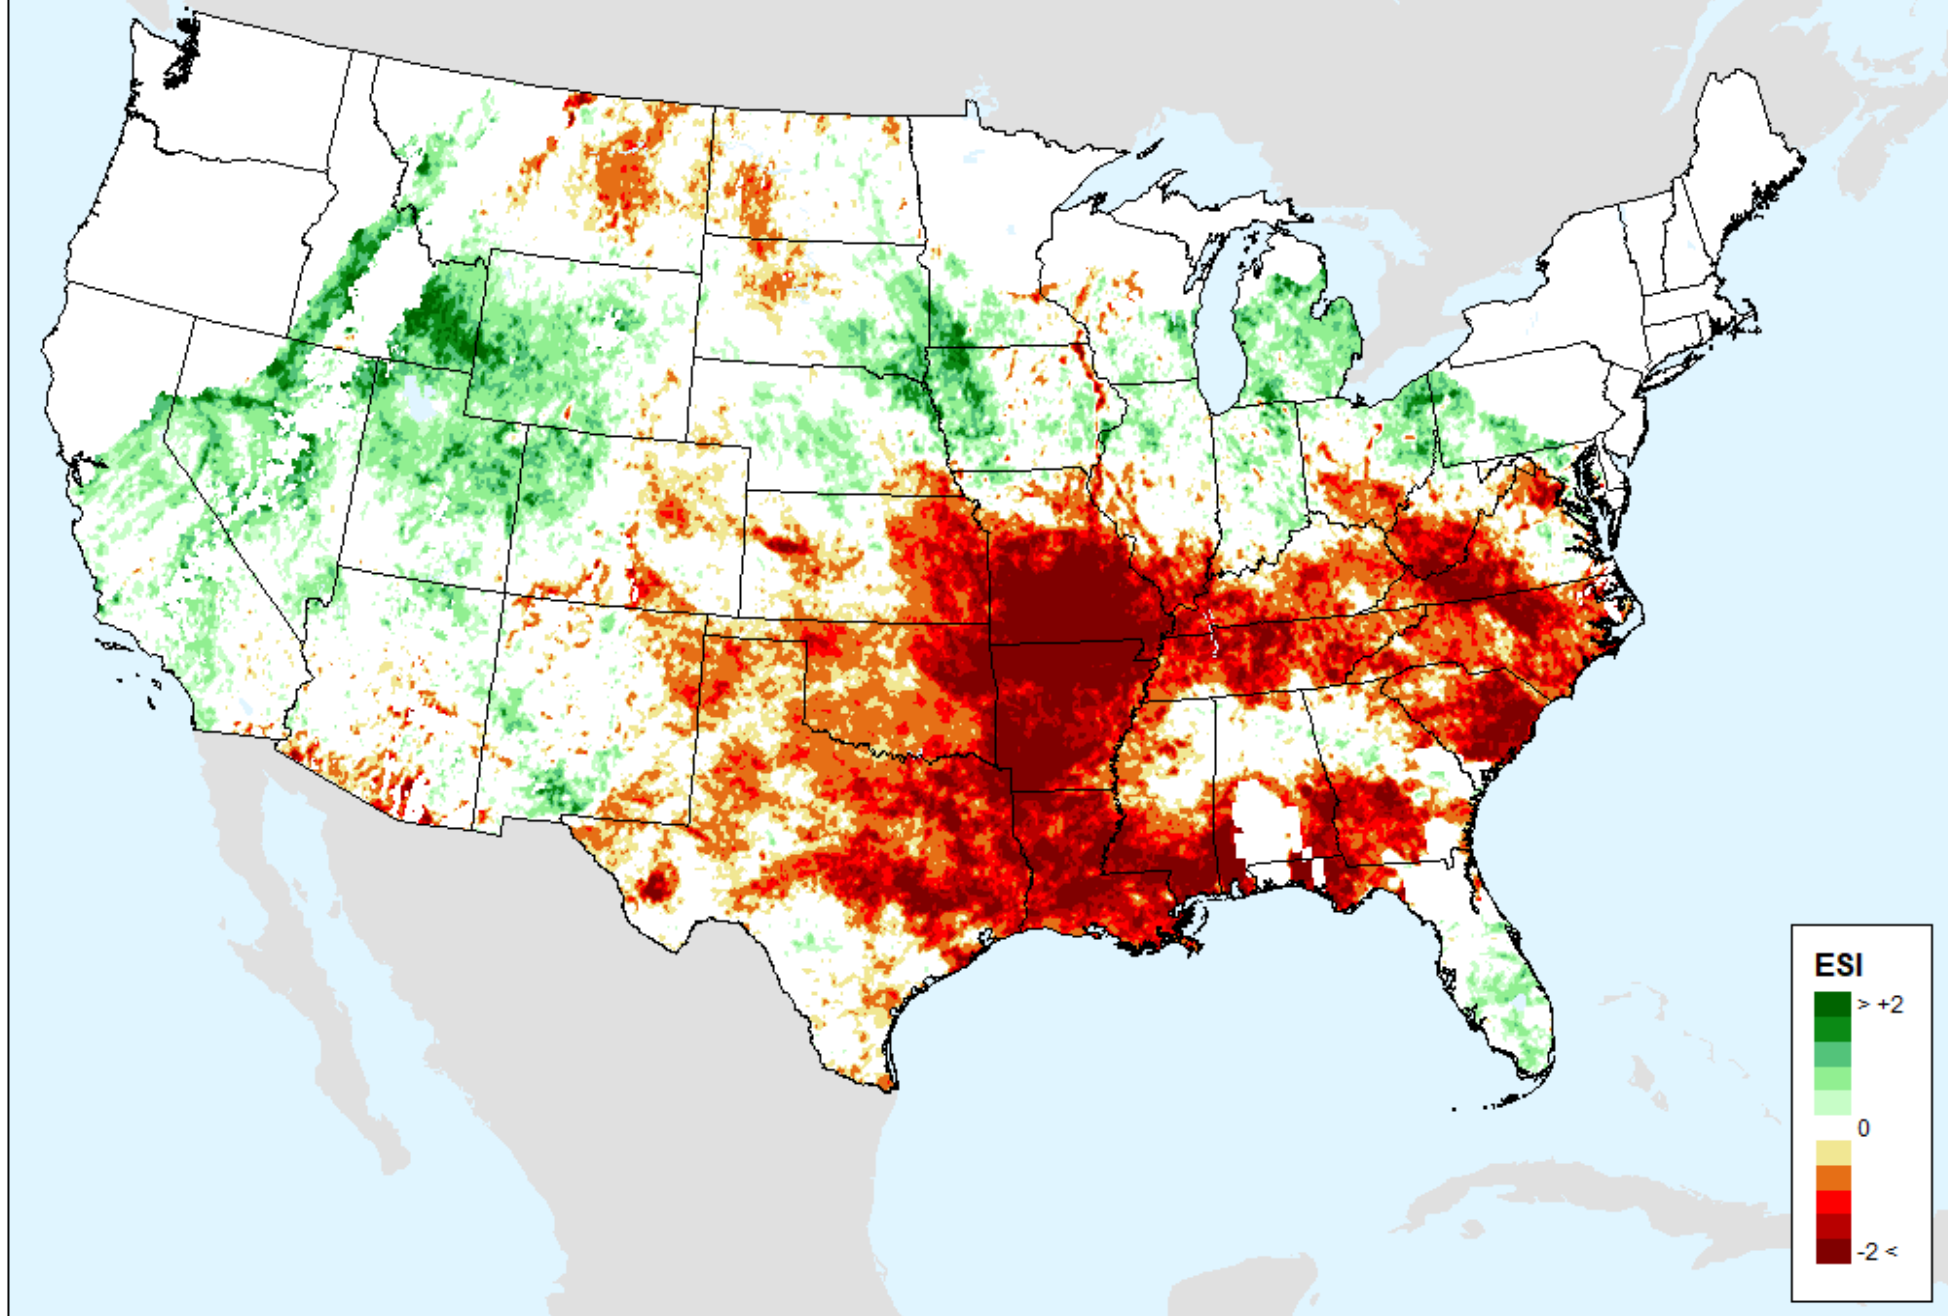

Evaporative Stress Index (ESI) 4-week

As of: Tuesday, September 3, 2024