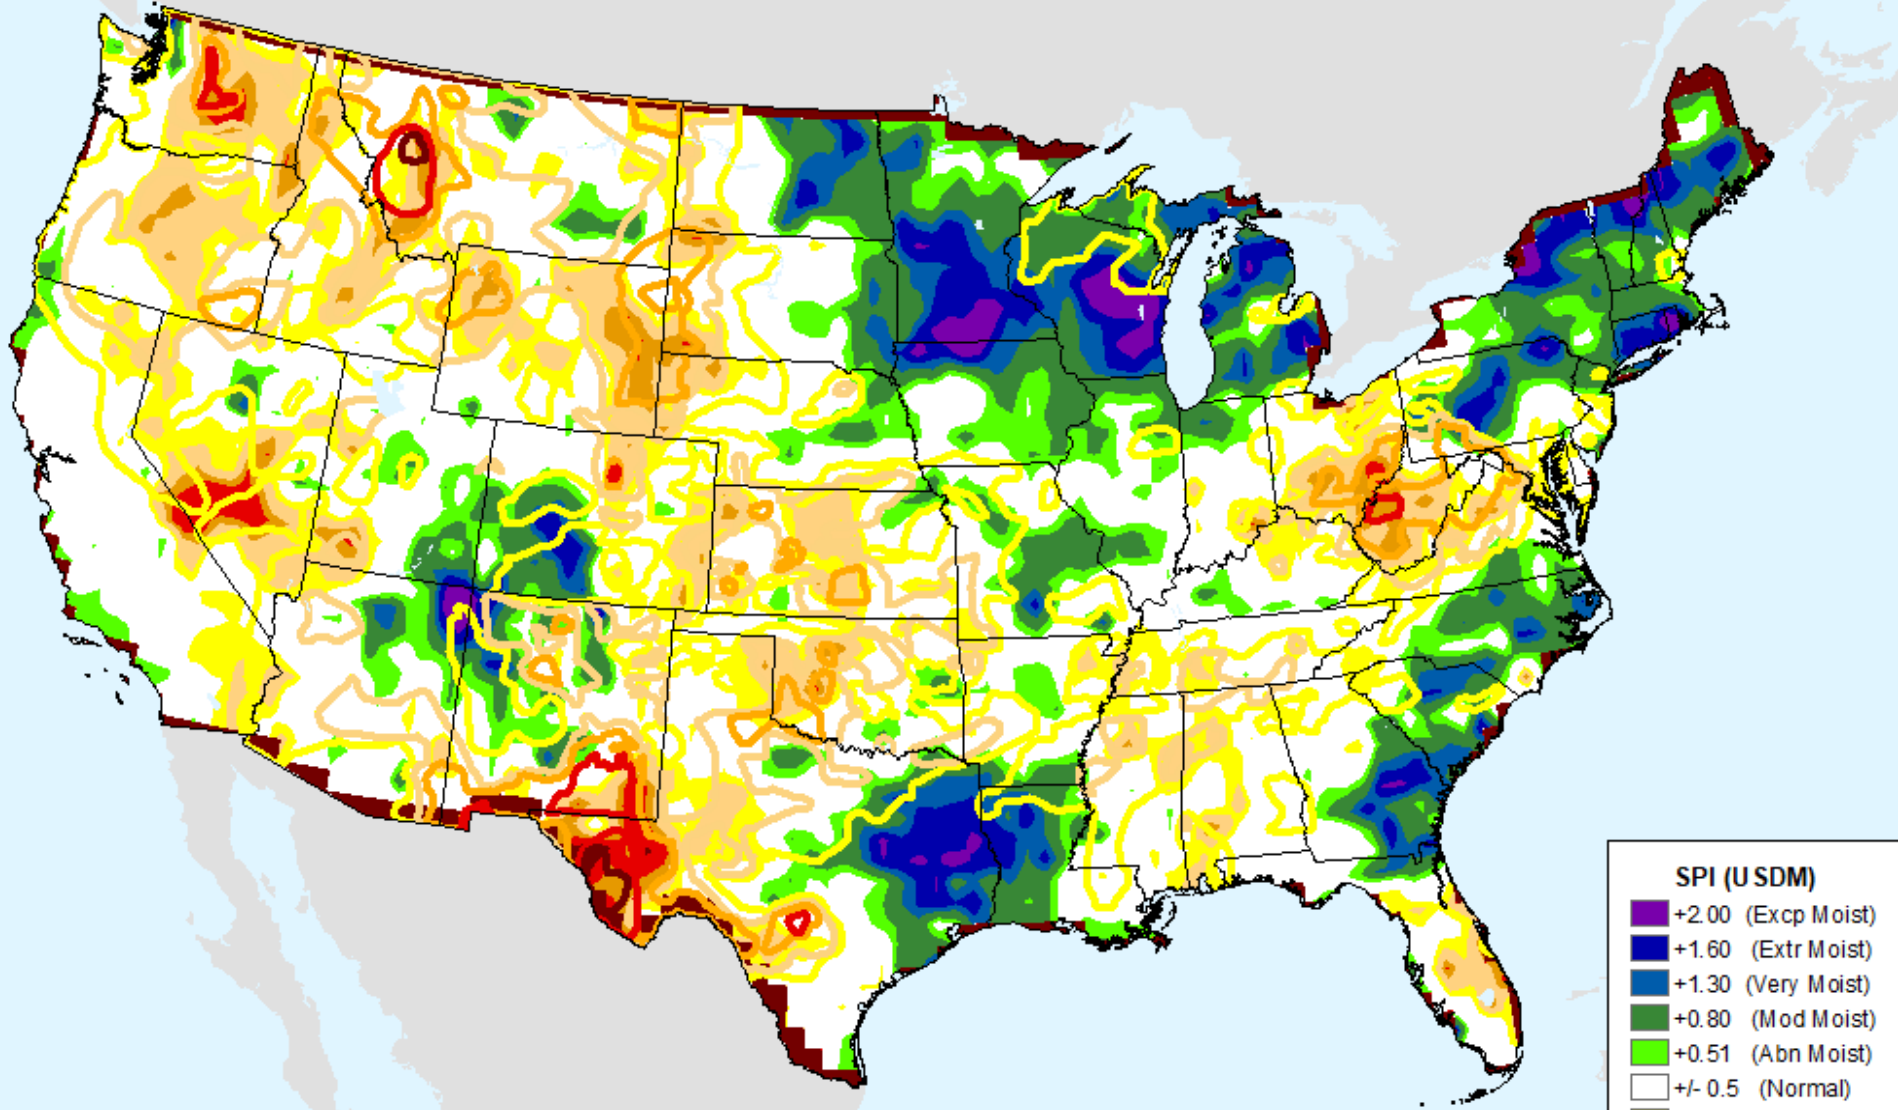

USDM for: Aug. 13, 2024

CPC 3-month SPI

As of: Tuesday, September 3, 2024

CPC 6-month SPI

As of: Tuesday, September 3, 2024

SPI (USDM)	
Dark Purple	+2.00 (Excp Moist)
Dark Blue	+1.60 (Extr Moist)
Blue	+1.30 (Very Moist)
Green	+0.80 (Mod Moist)
Light Green	+0.51 (Abn Moist)
White	+/- 0.5 (Normal)
Yellow	-0.51 (D0)
Light Orange	-0.80 (D1)
Orange	-1.30 (D2)
Red	-1.60 (D3)
Dark Red	-2.00+ (D4)