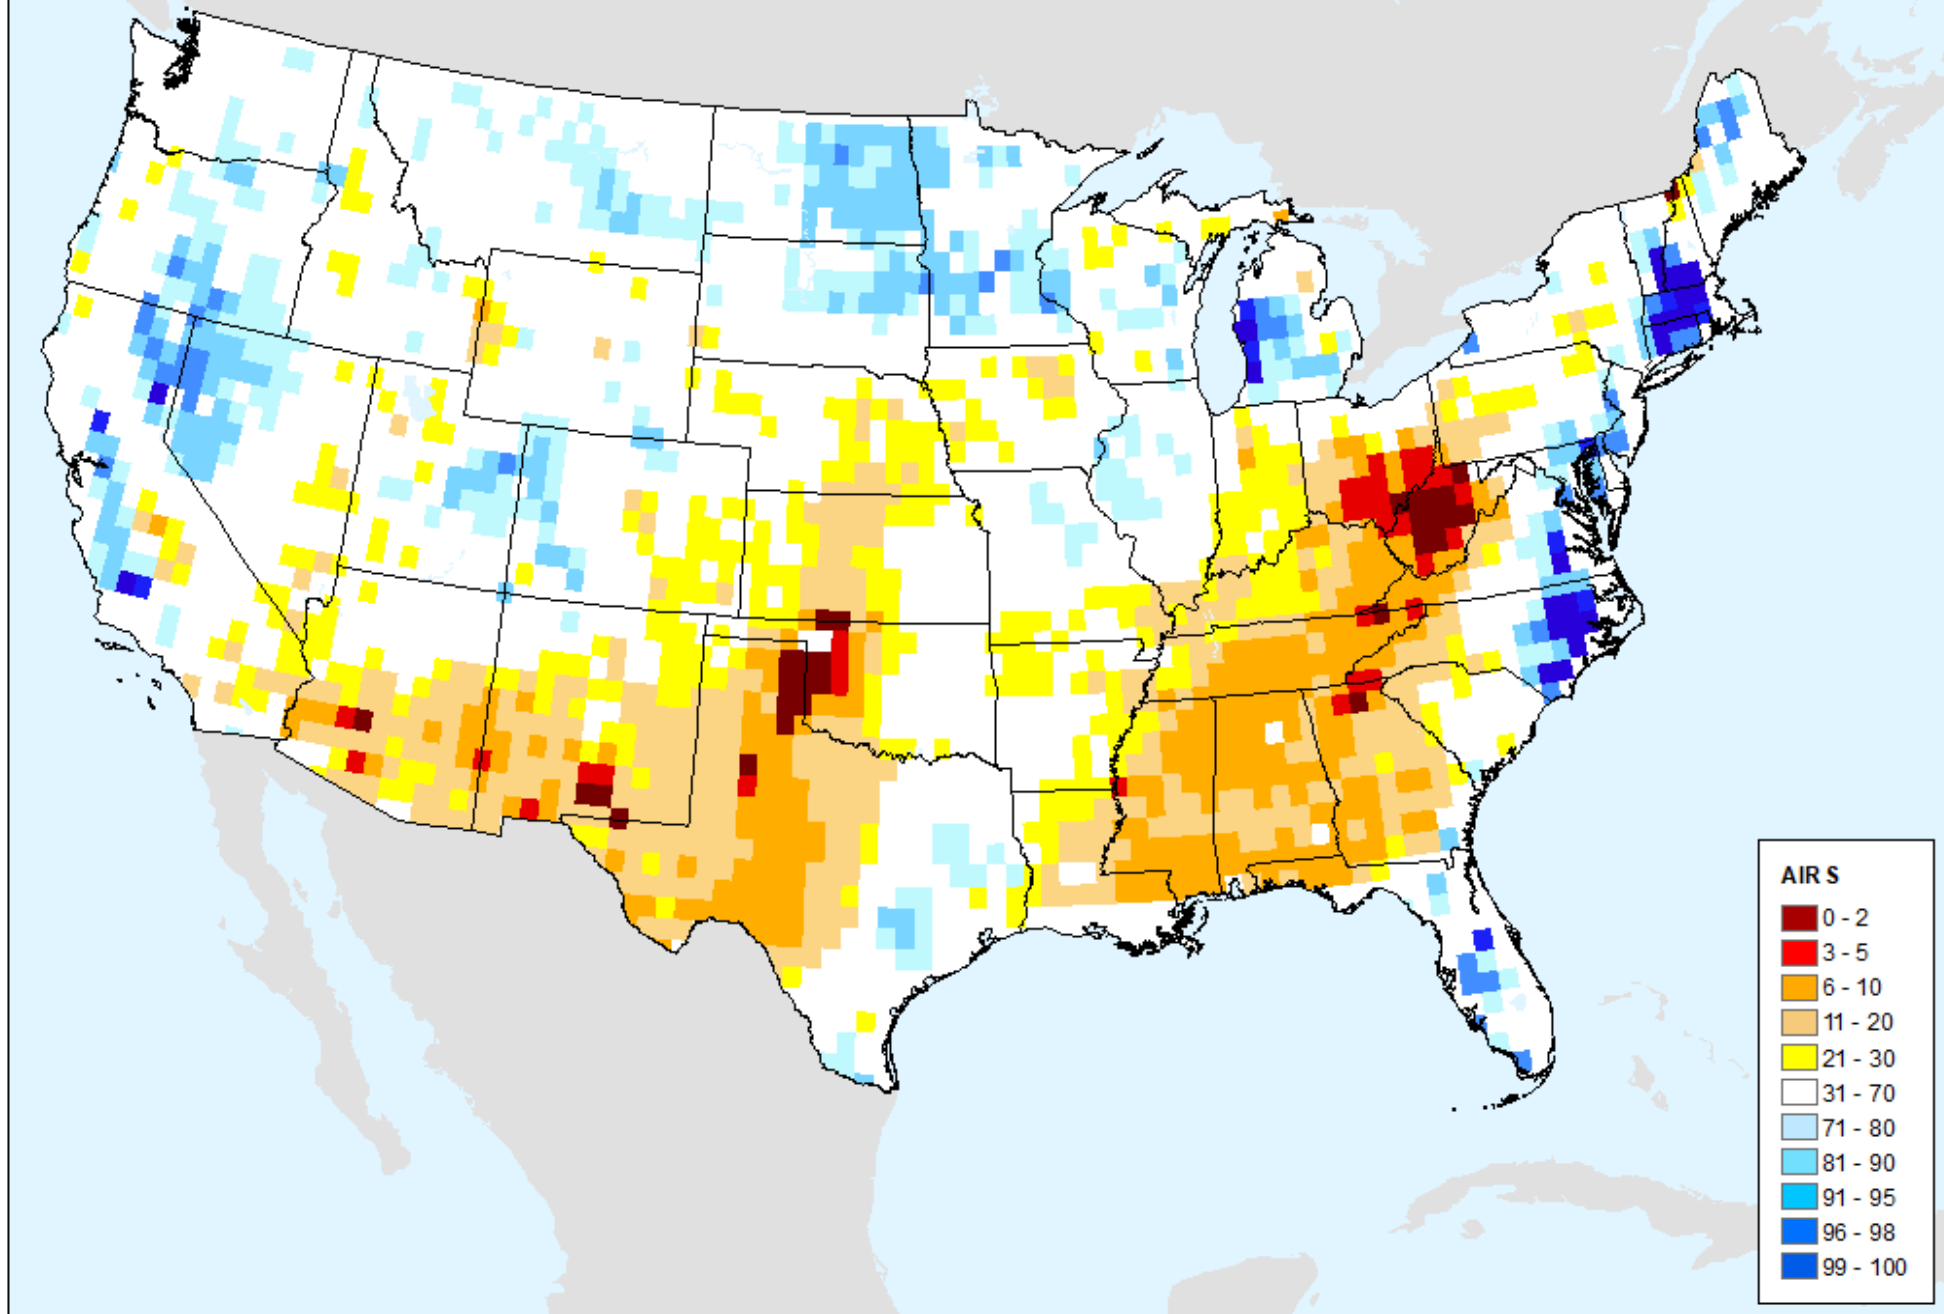

AIRS-Based Vapor Pressure Deficit 28 Day

As of: Tuesday, September 3, 2024