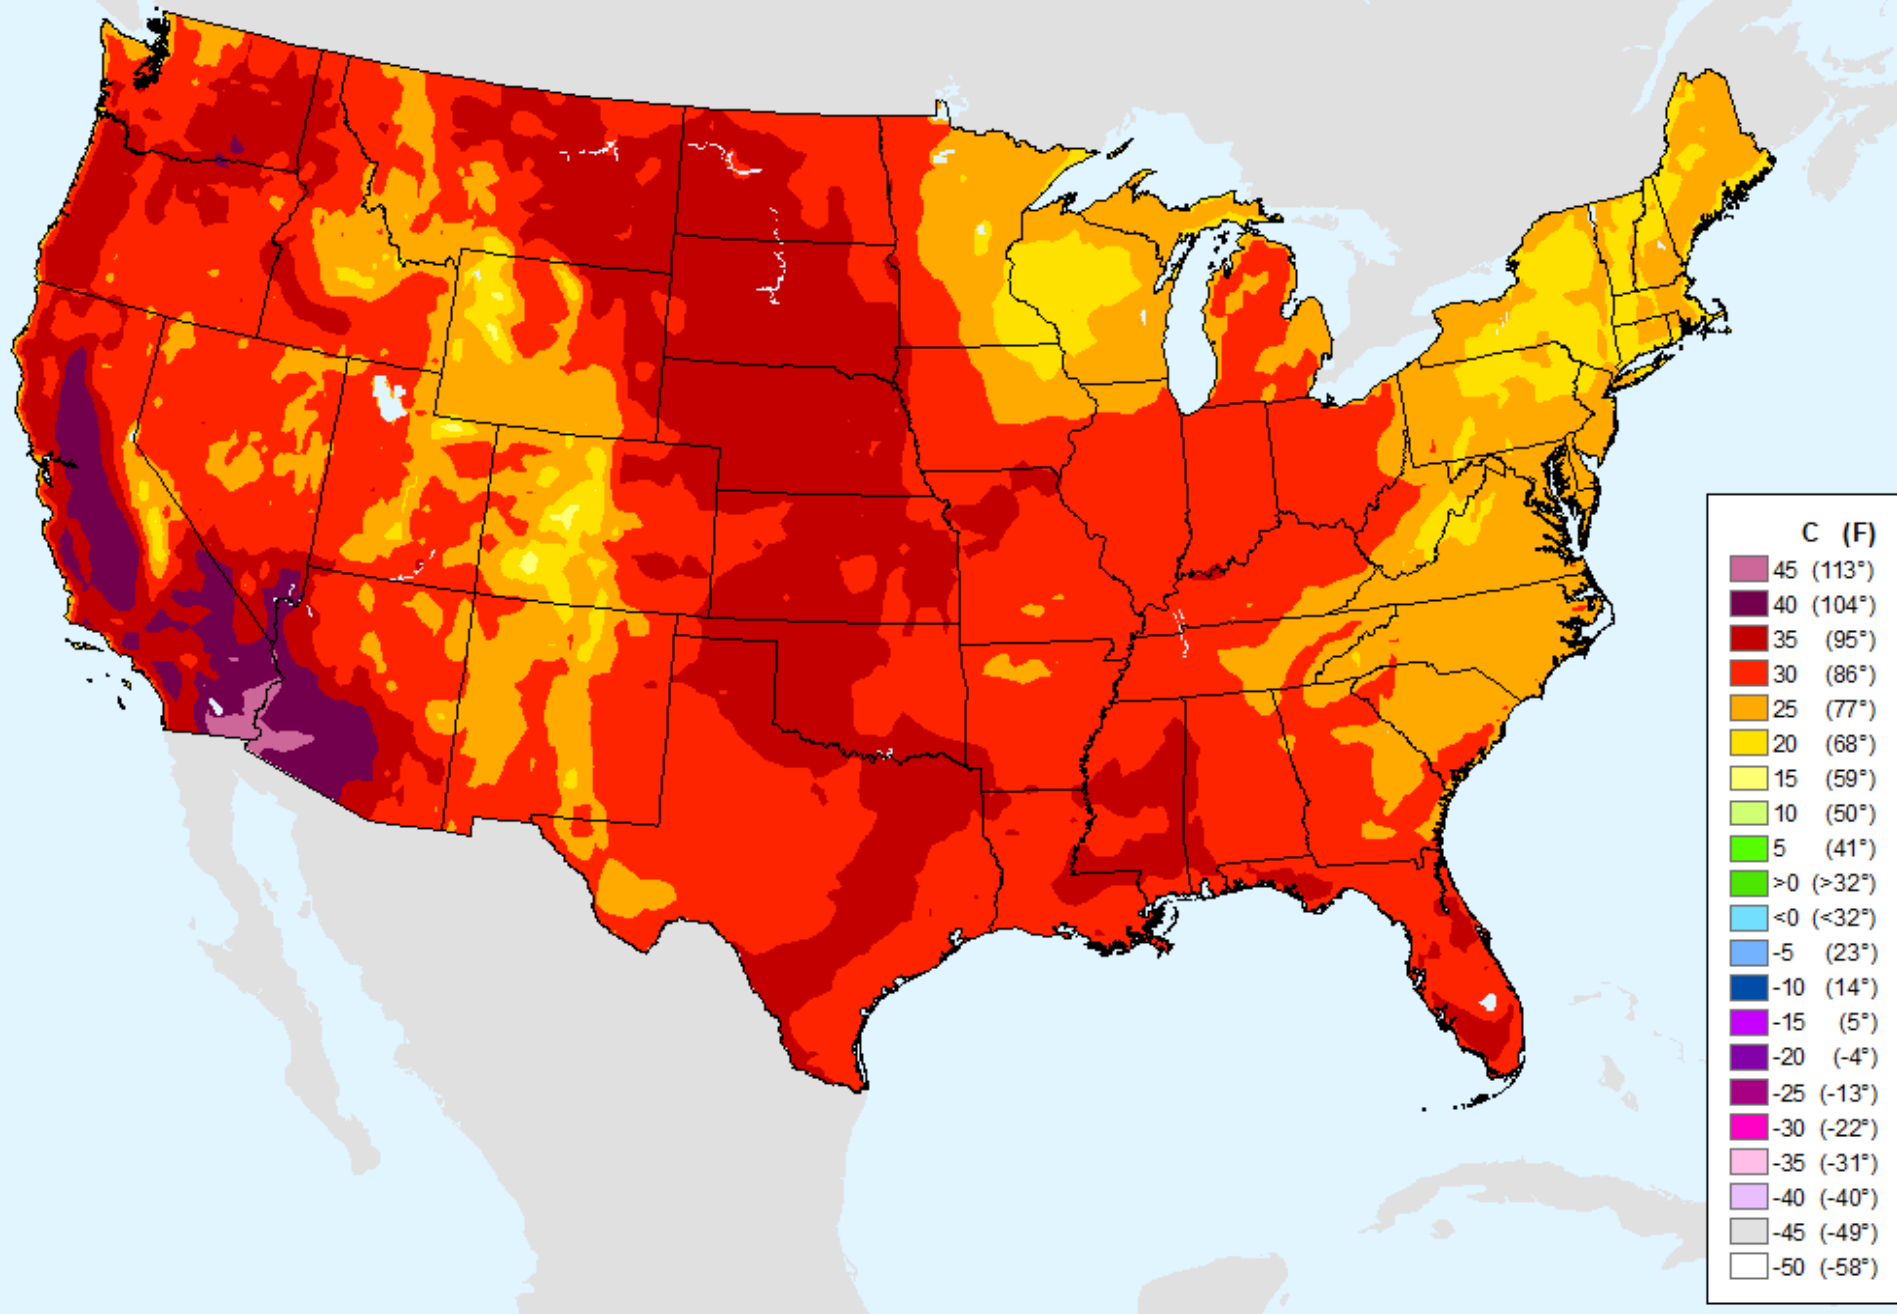

GFS (00z) 7-Day Max Temp Forecast

As of: Tuesday, September 3, 2024