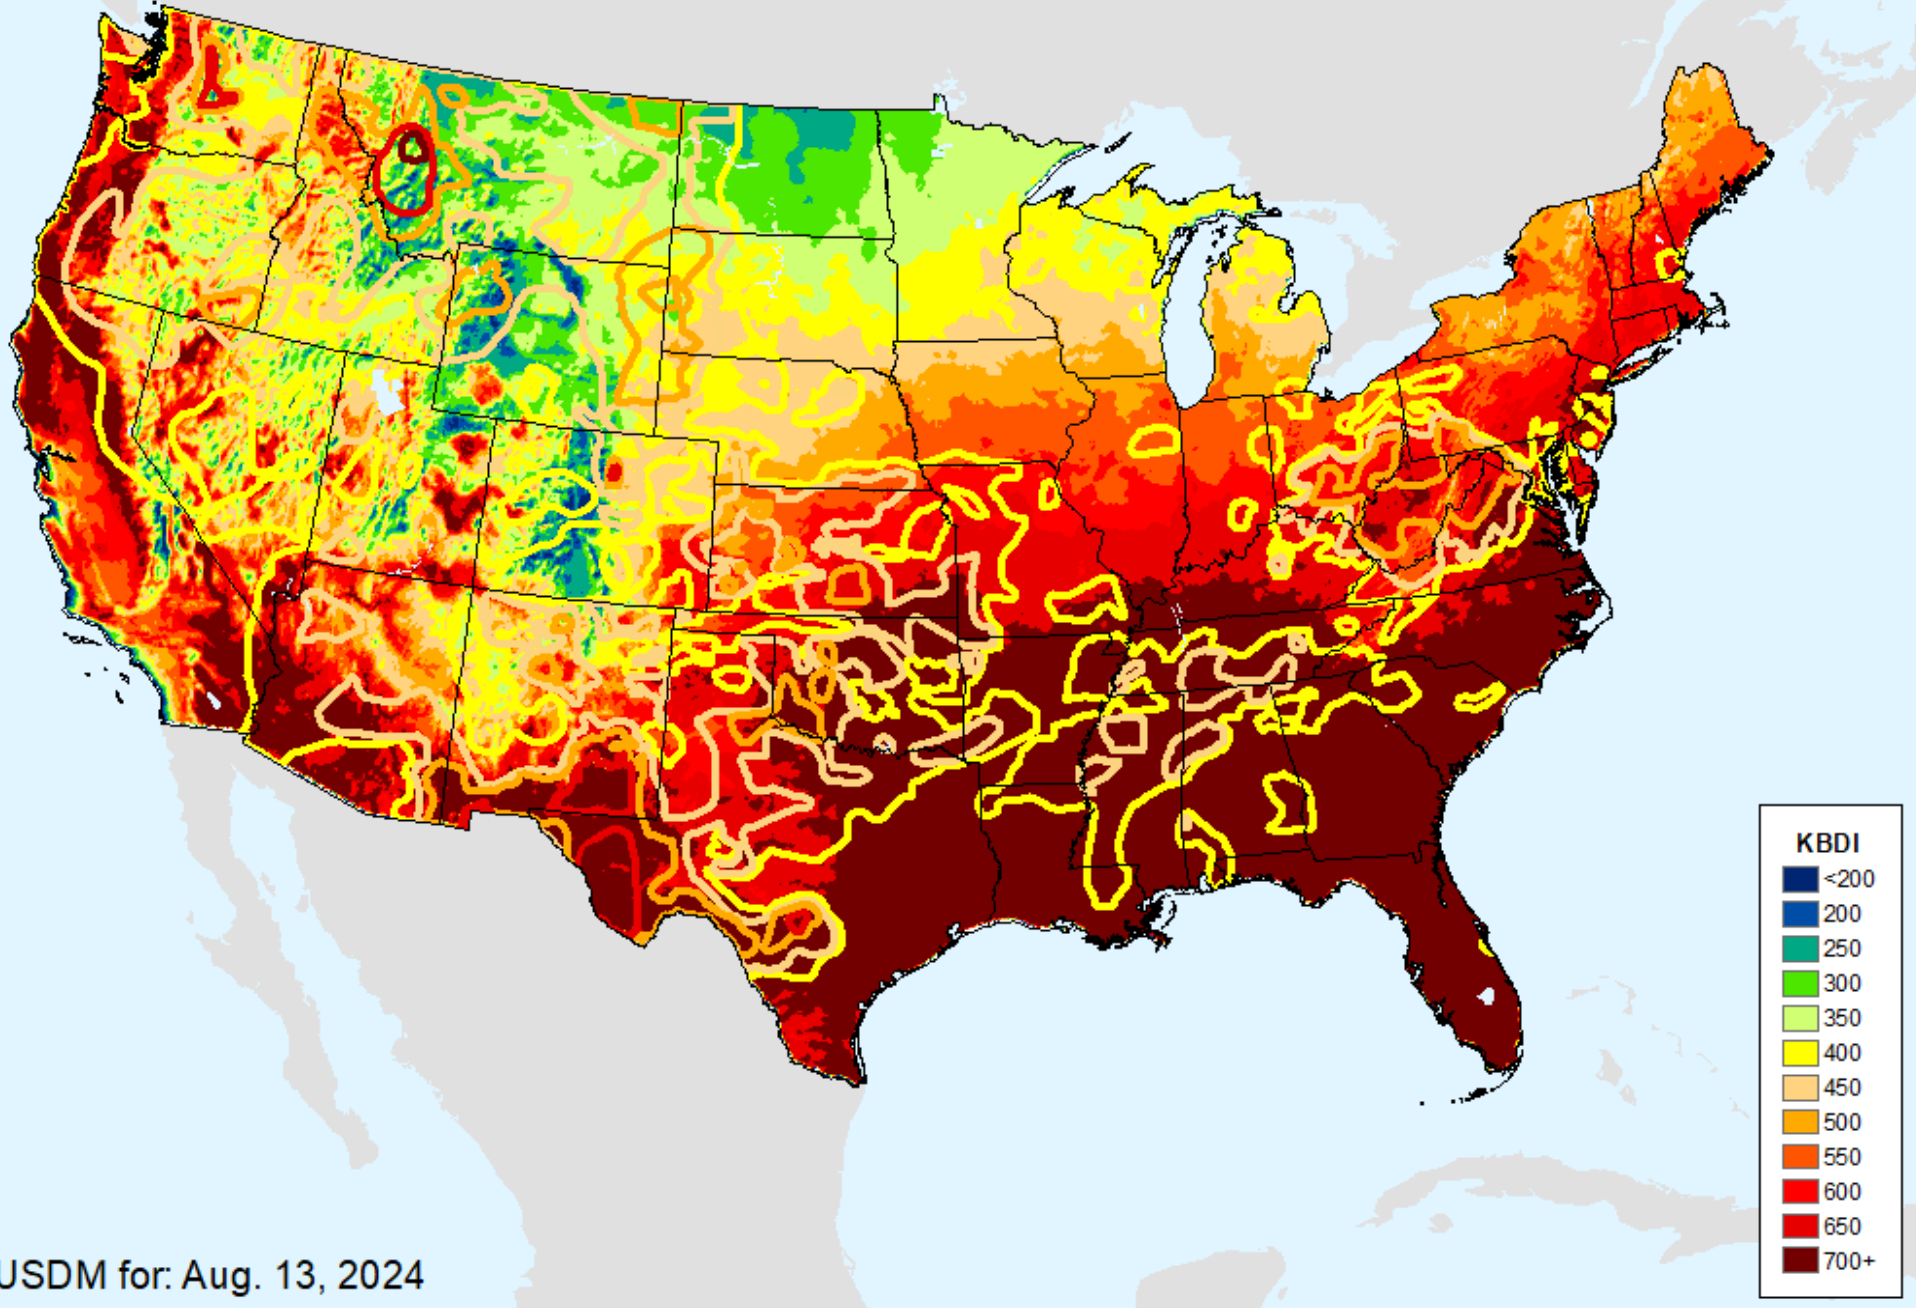

Keetch-Byram Drought Index (KBDI)

As of: Tuesday, September 3, 2024