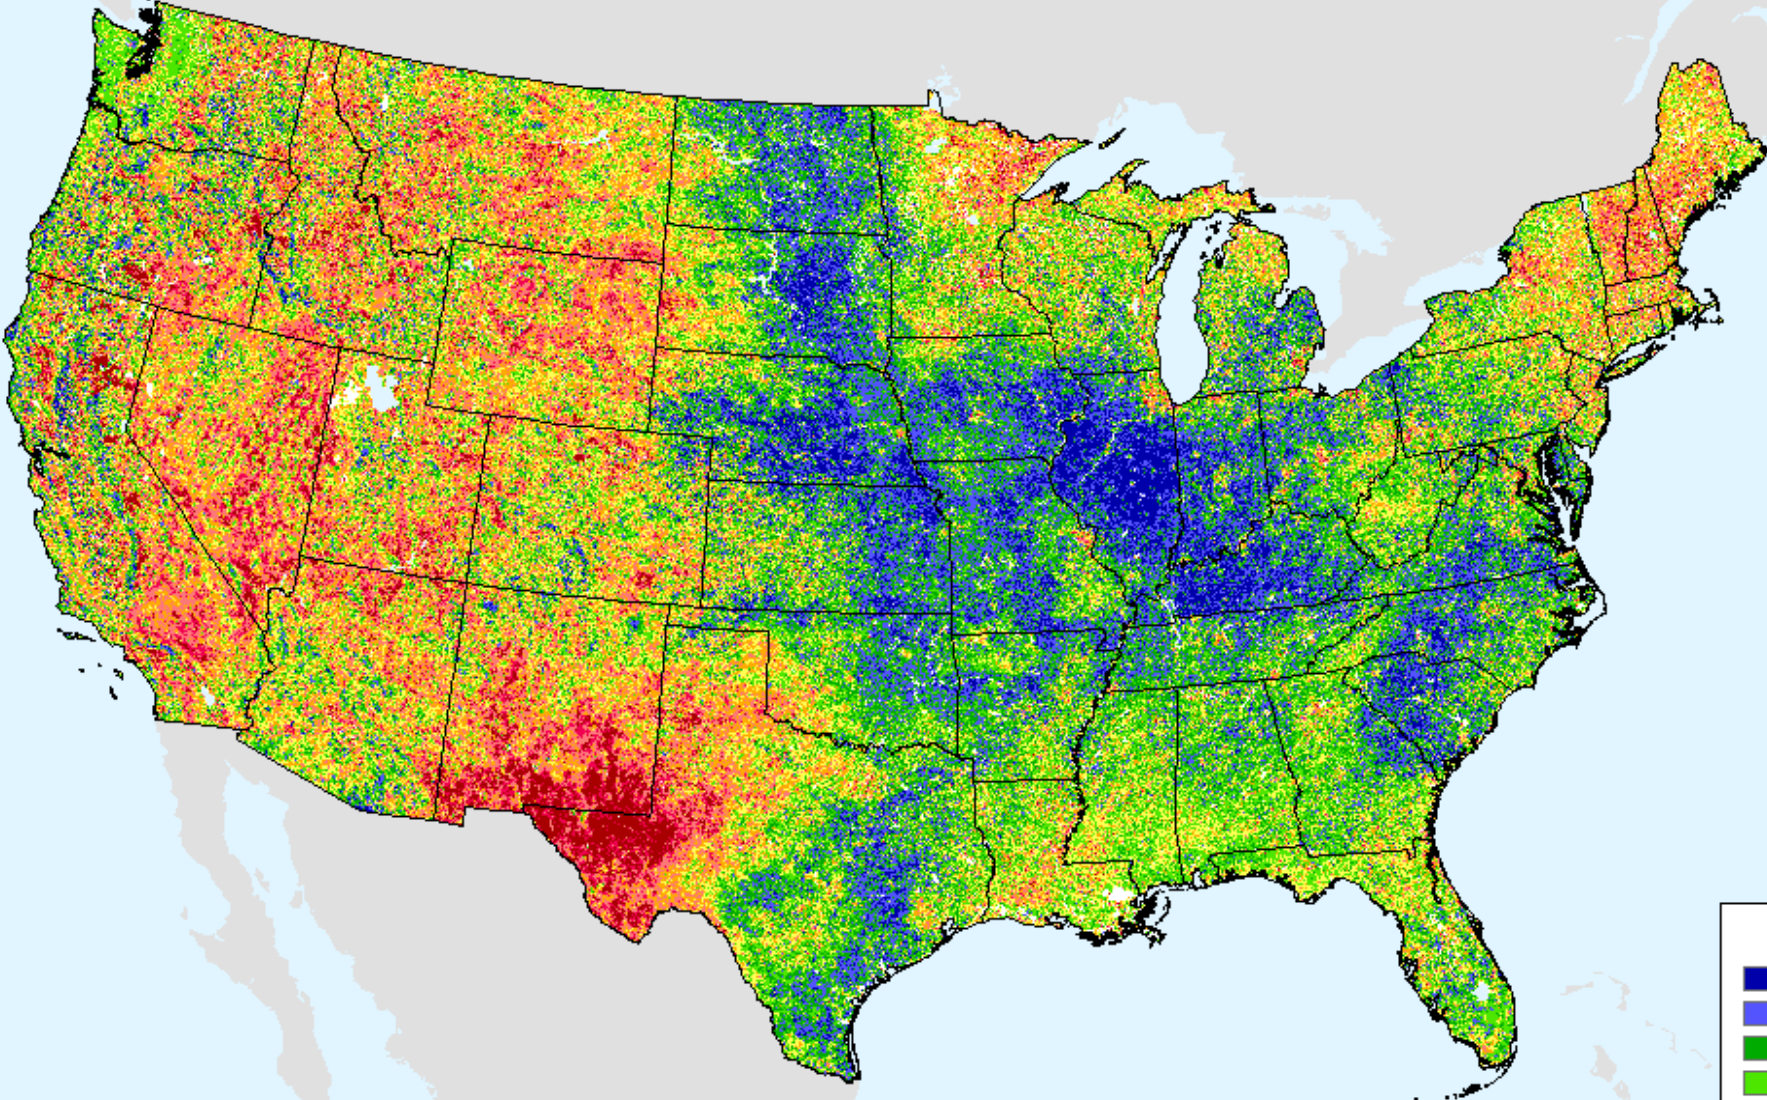

Vegetation Health Index

As of: Tuesday, September 3, 2024

VHI	
85 - 100	Dark Blue
73 - 84	Blue
61 - 72	Green
49 - 60	Light Green
37 - 48	Yellow
25 - 36	Orange
13 - 24	Red
7 - 12	Dark Red
1 - 6	Dark Red