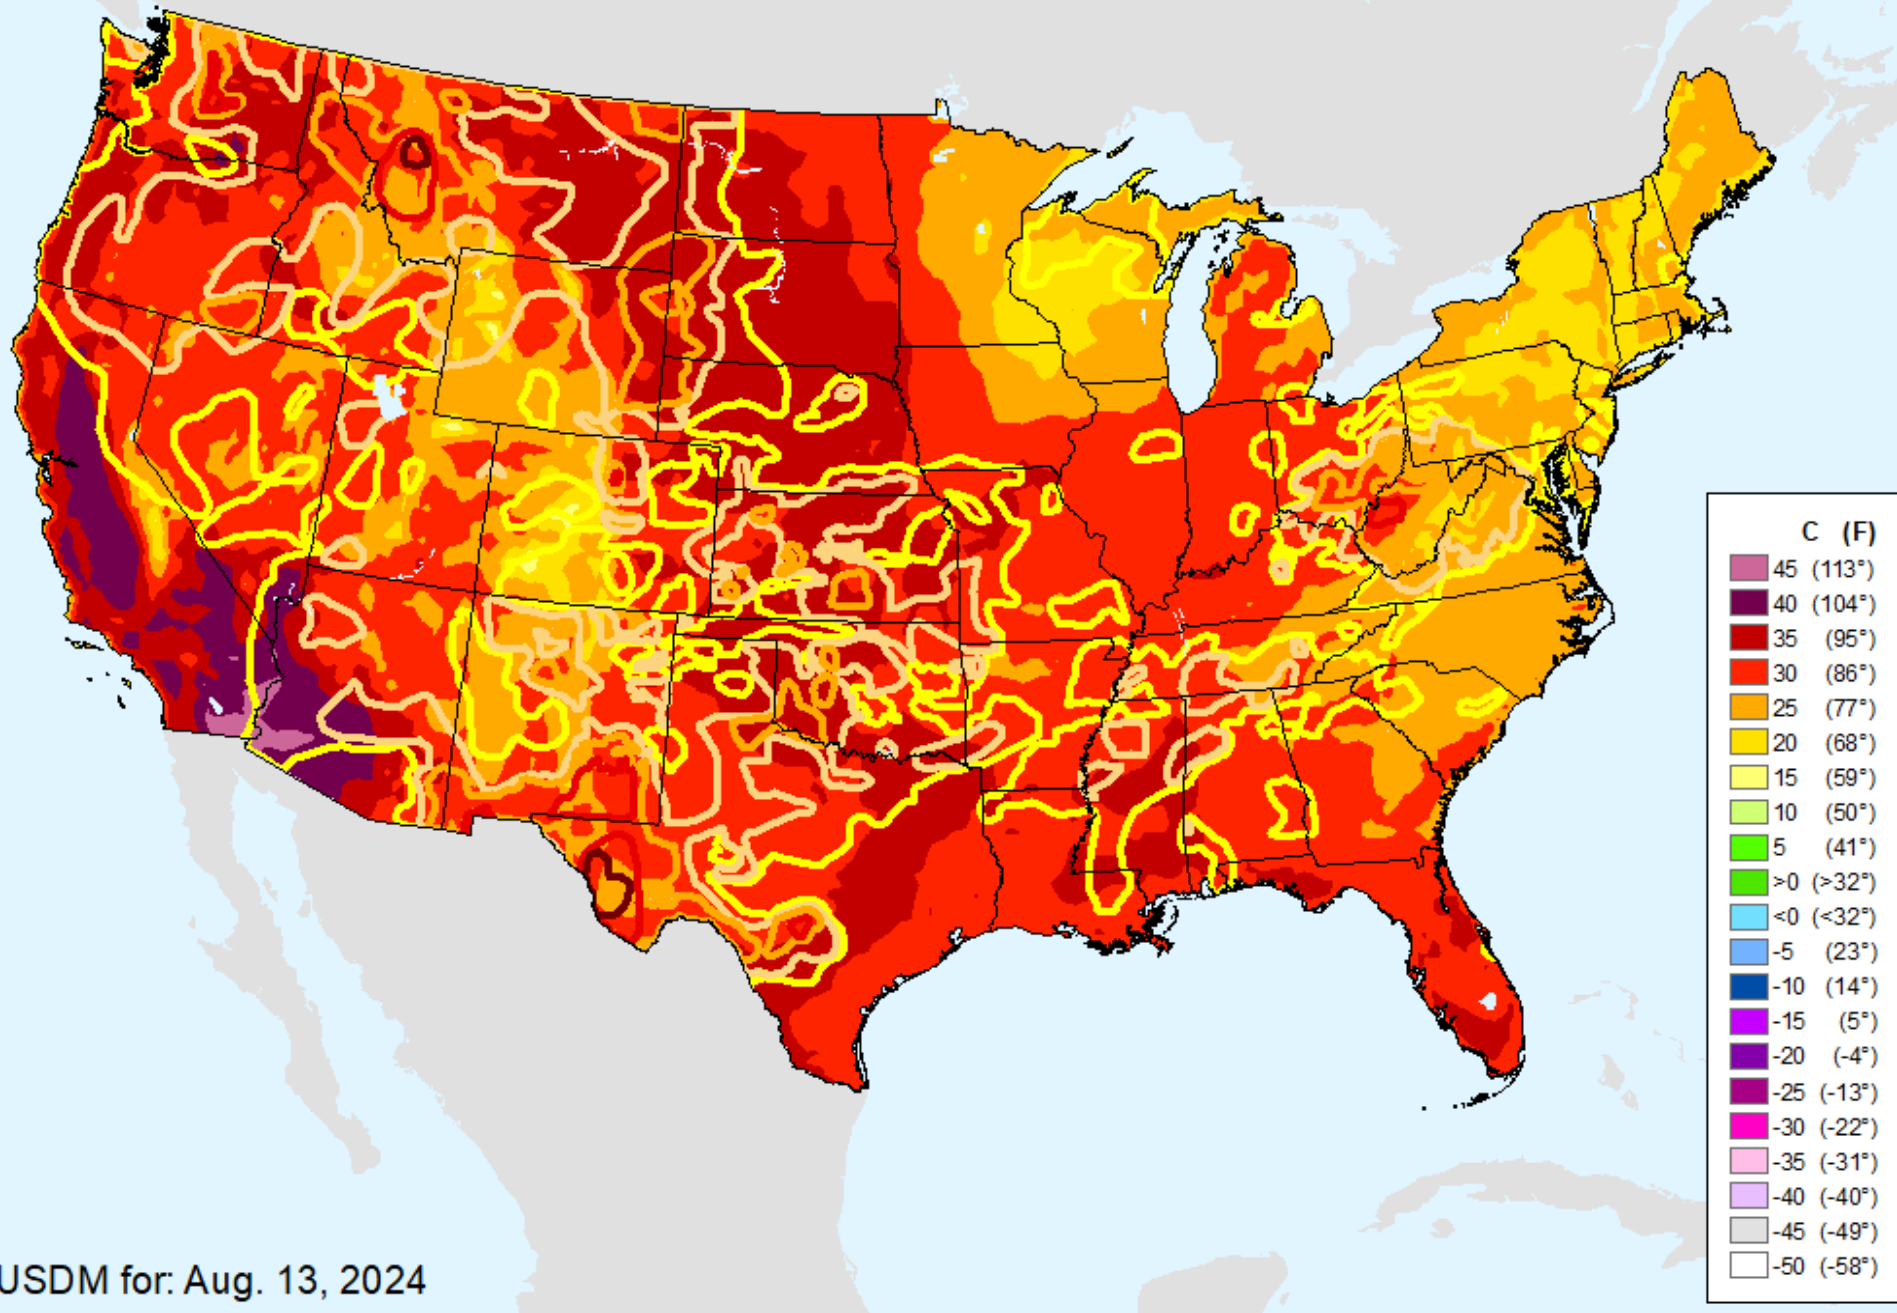

GFS (00z) 7-Day Max Temp Forecast

As of: Tuesday, September 3, 2024

USDM for: Aug. 13, 2024