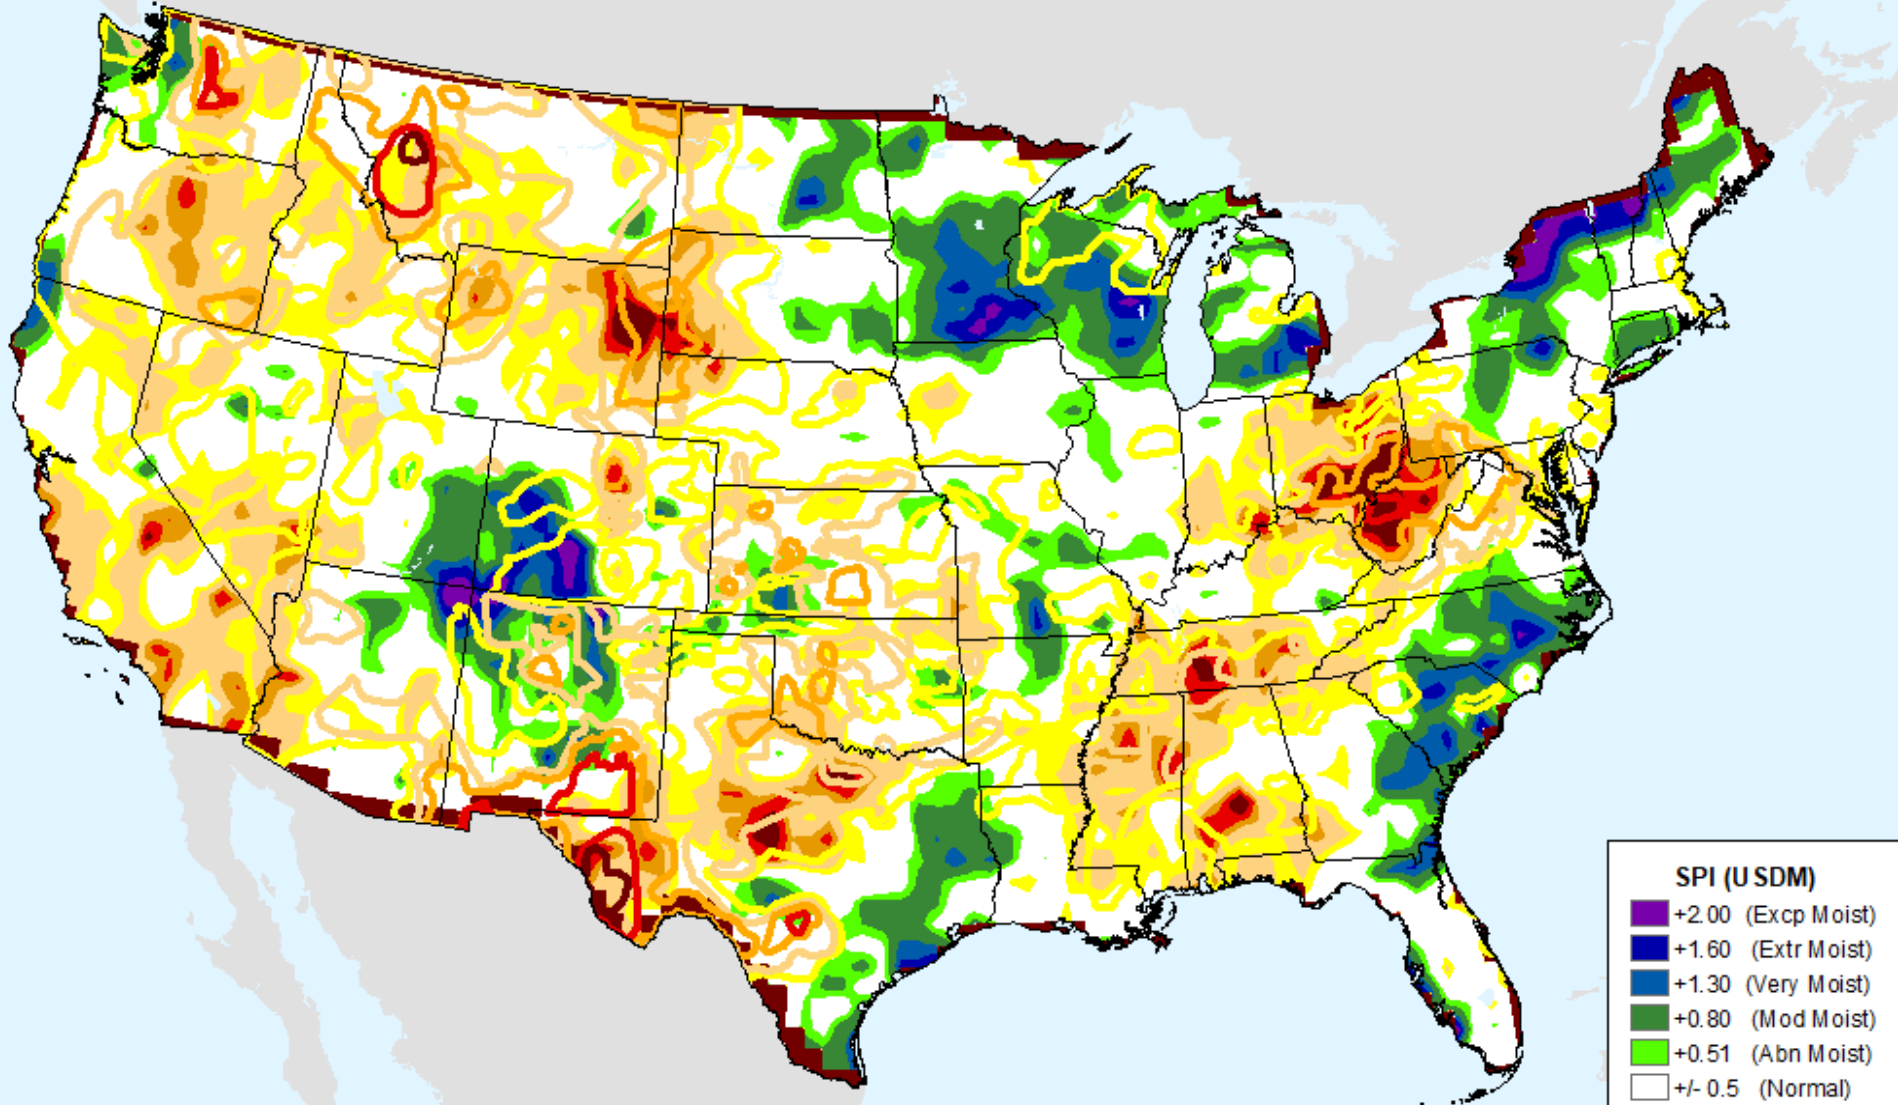

As of: Tuesday, September 3, 2024

AHPS 36-month SPI

As of: Tuesday, September 3, 2024

USDM for: Aug. 13, 2024

AHPS 36-month SPI

As of: Tuesday, September 3, 2024

CPC 3-month SPI

As of: Tuesday, September 3, 2024