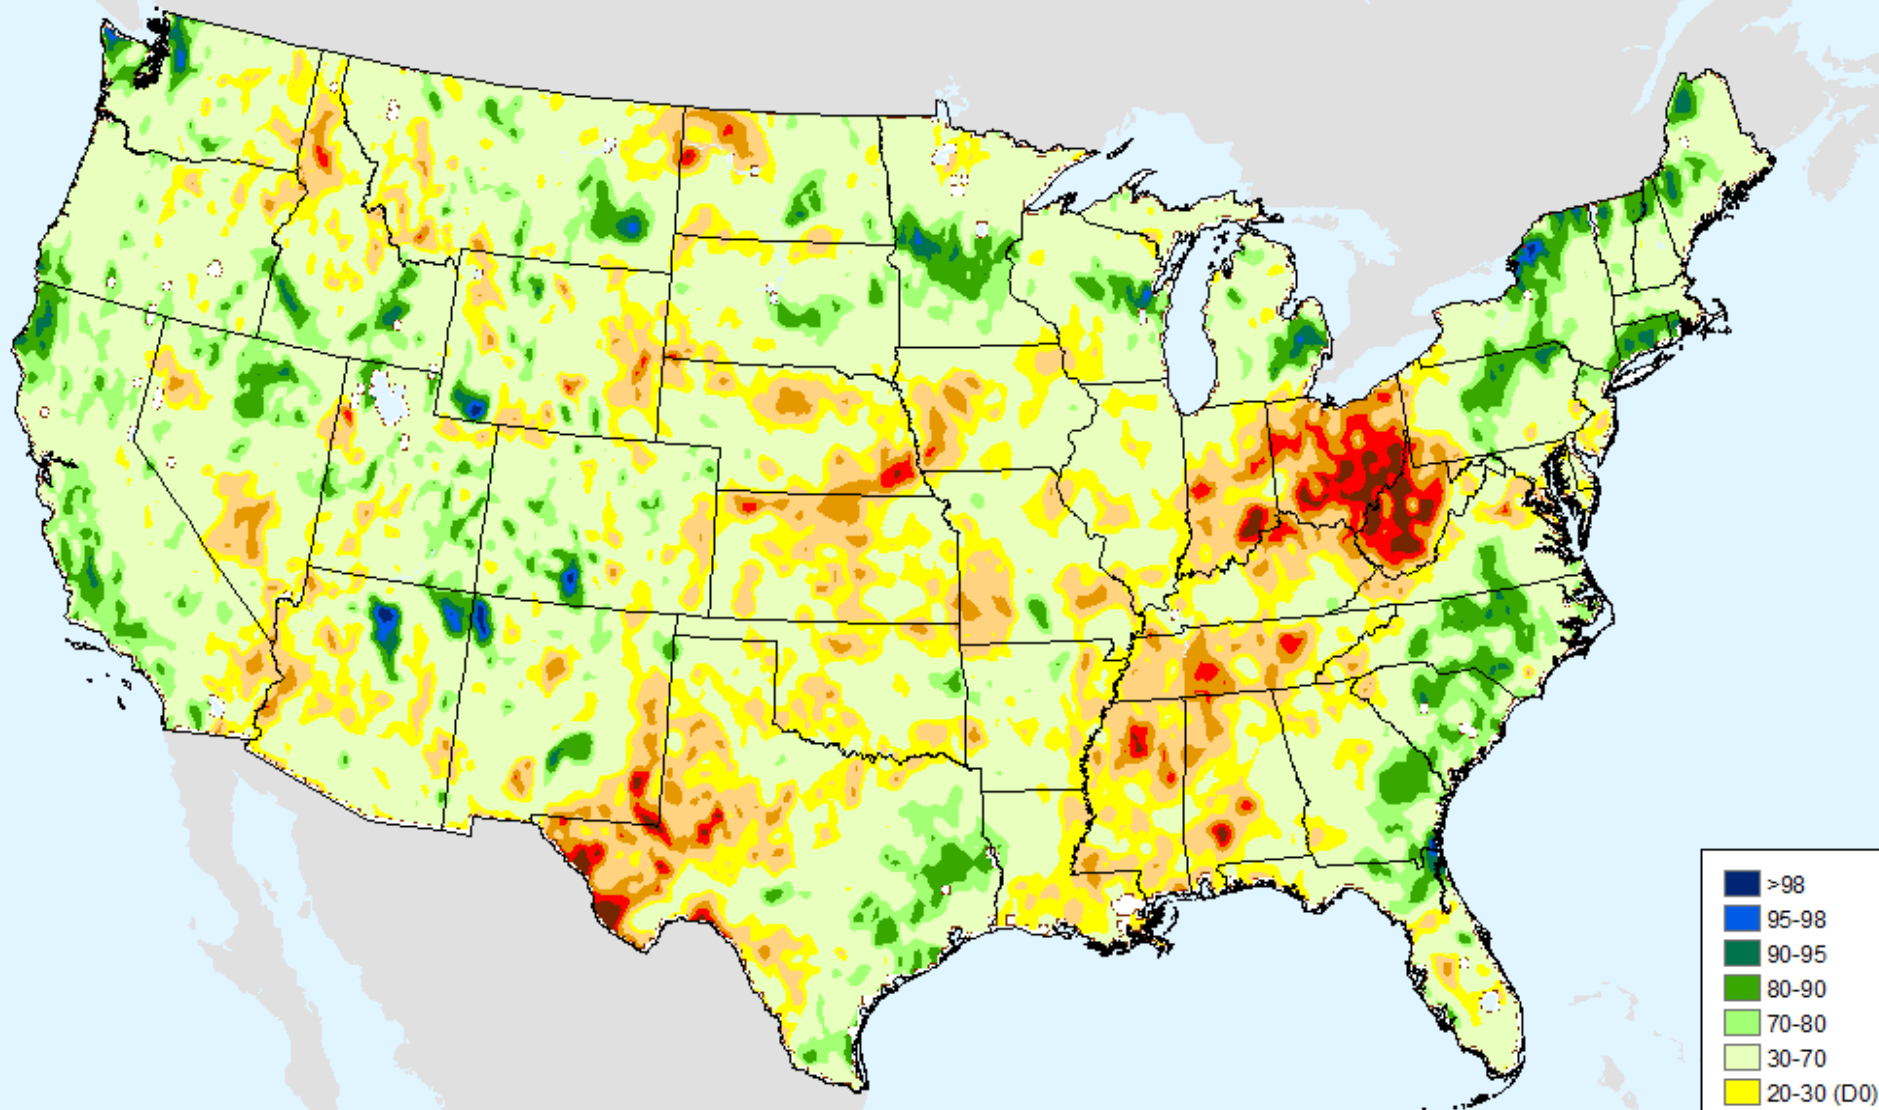

As of: Tuesday, September 3, 2024

NLDAS-2 Ensemble Soil Moisture

As of: Tuesday, September 3, 2024

USDM for: Aug. 13, 2024

NLDAS-2 Ensemble Soil Moisture

As of: Tuesday, September 3, 2024

HPRCC 1-month SPI

As of: Tuesday, September 3, 2024