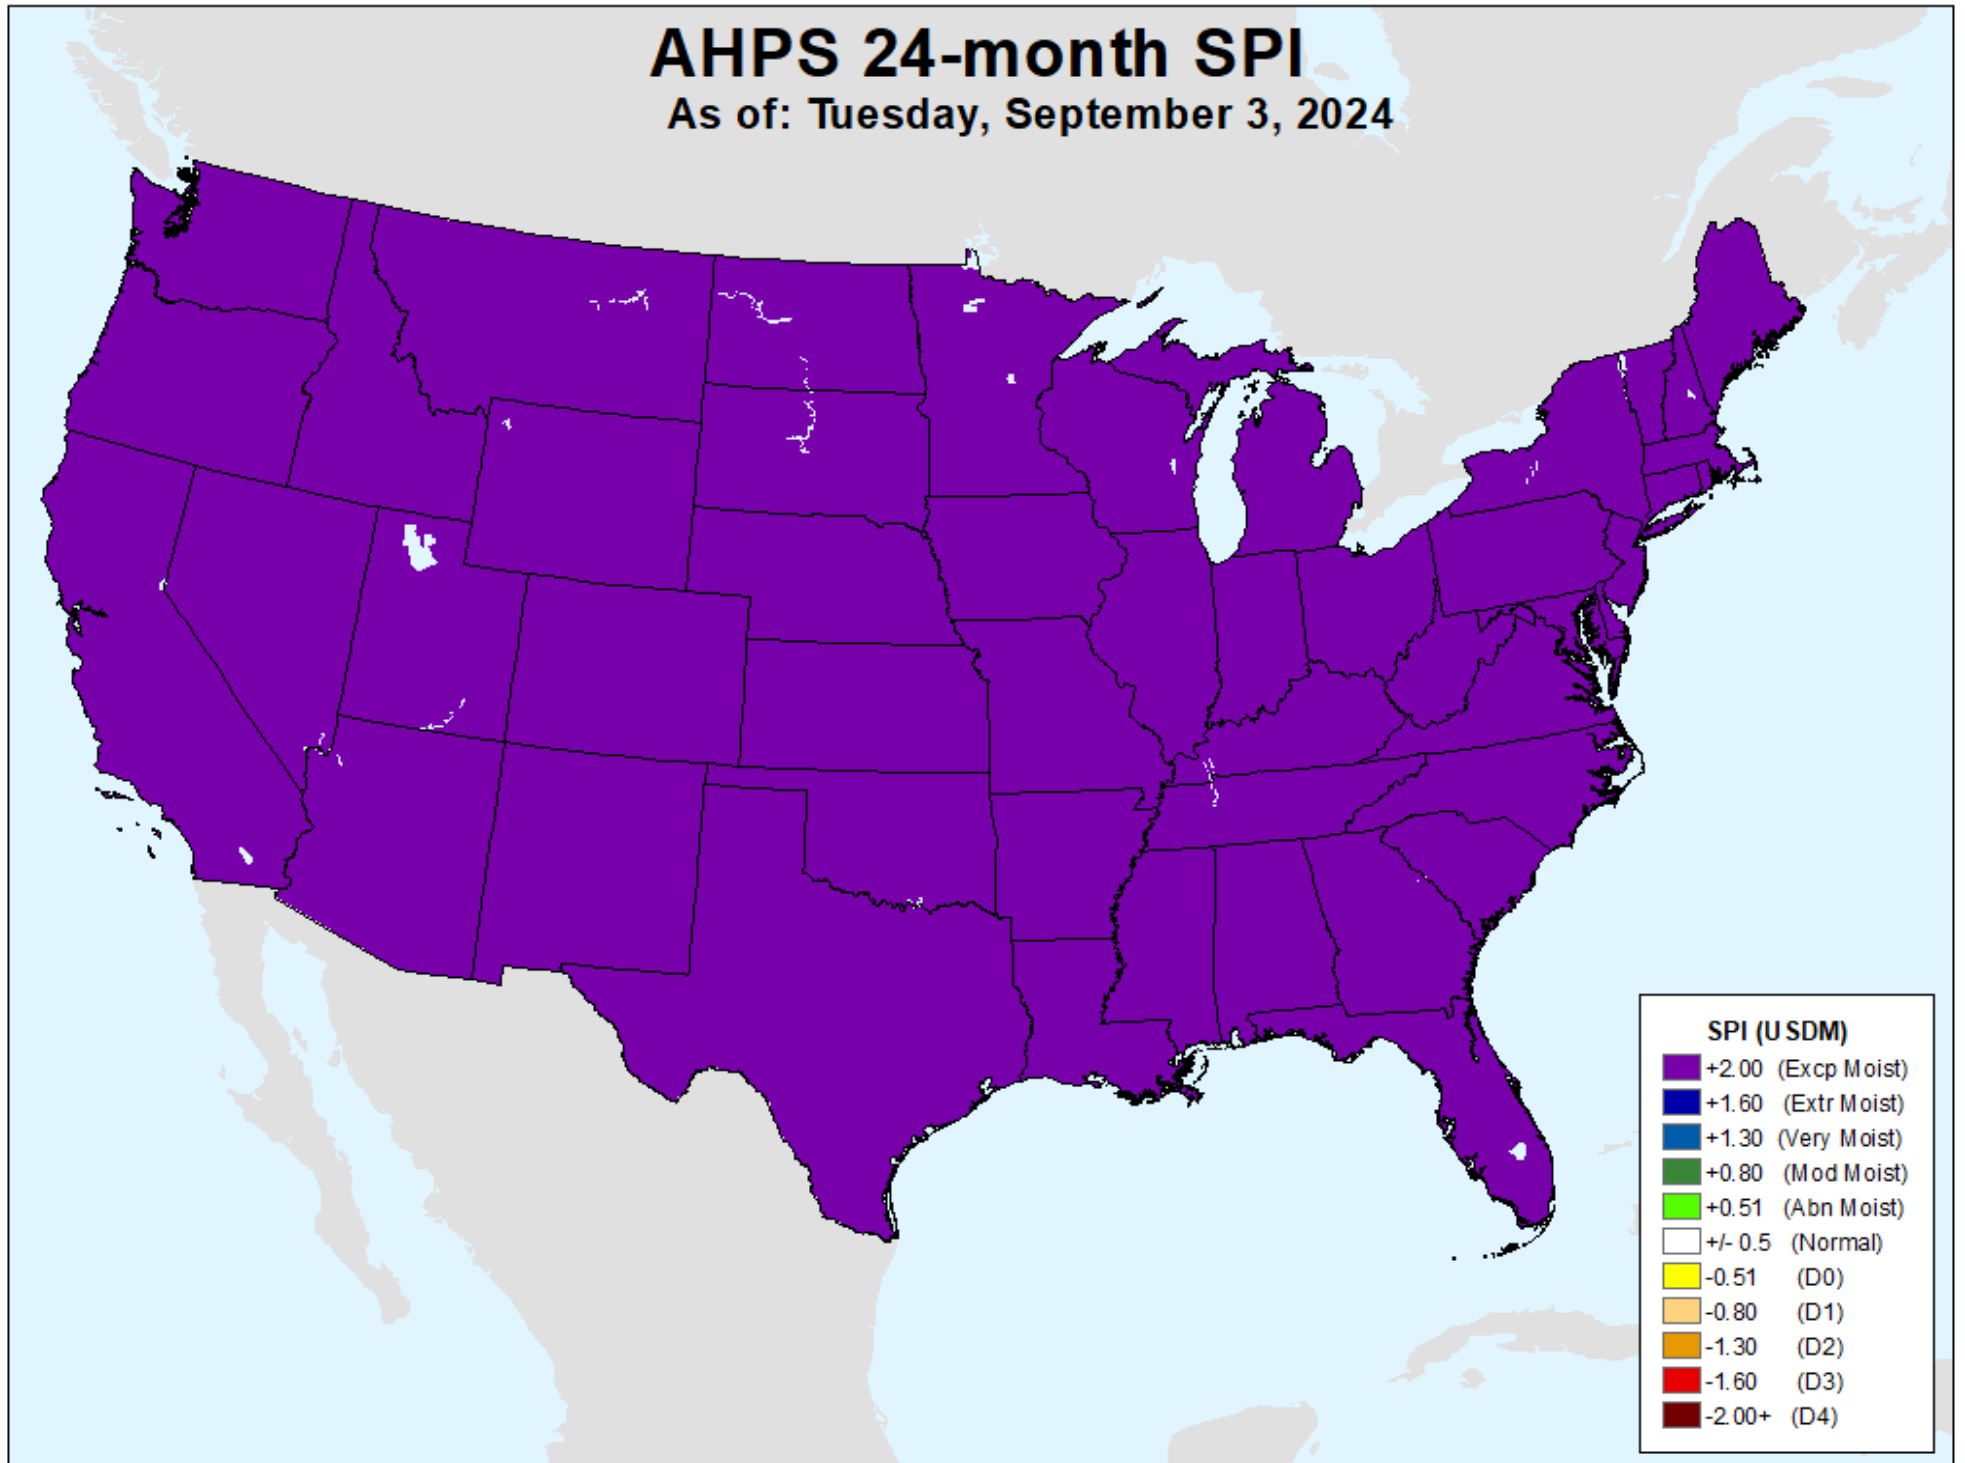

AHPS 24-month SPI

As of: Tuesday, September 3, 2024