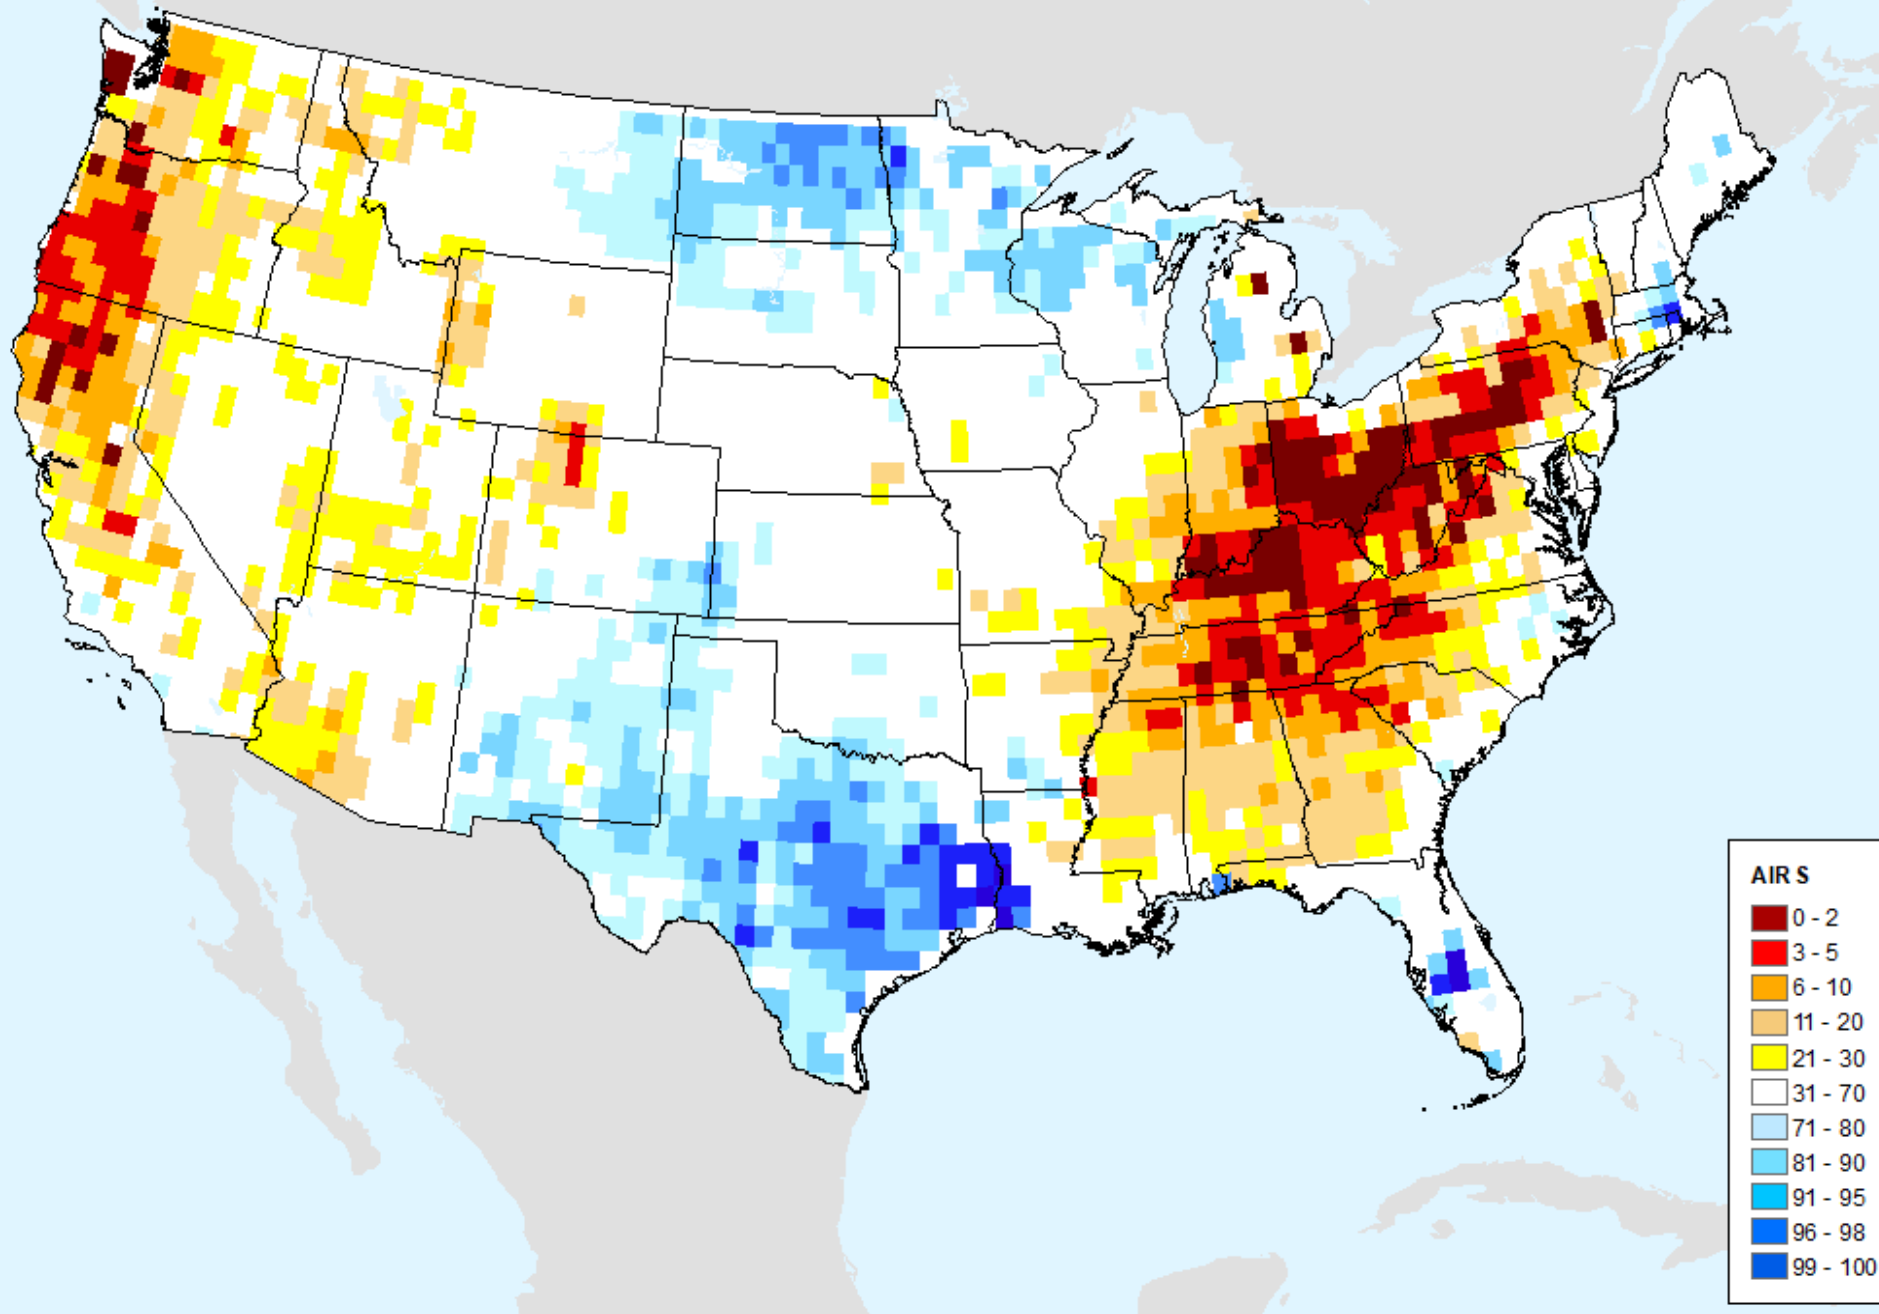

AIRS-Based Retrieved Surface Air Temperature 7 Day

As of: Tuesday, September 3, 2024