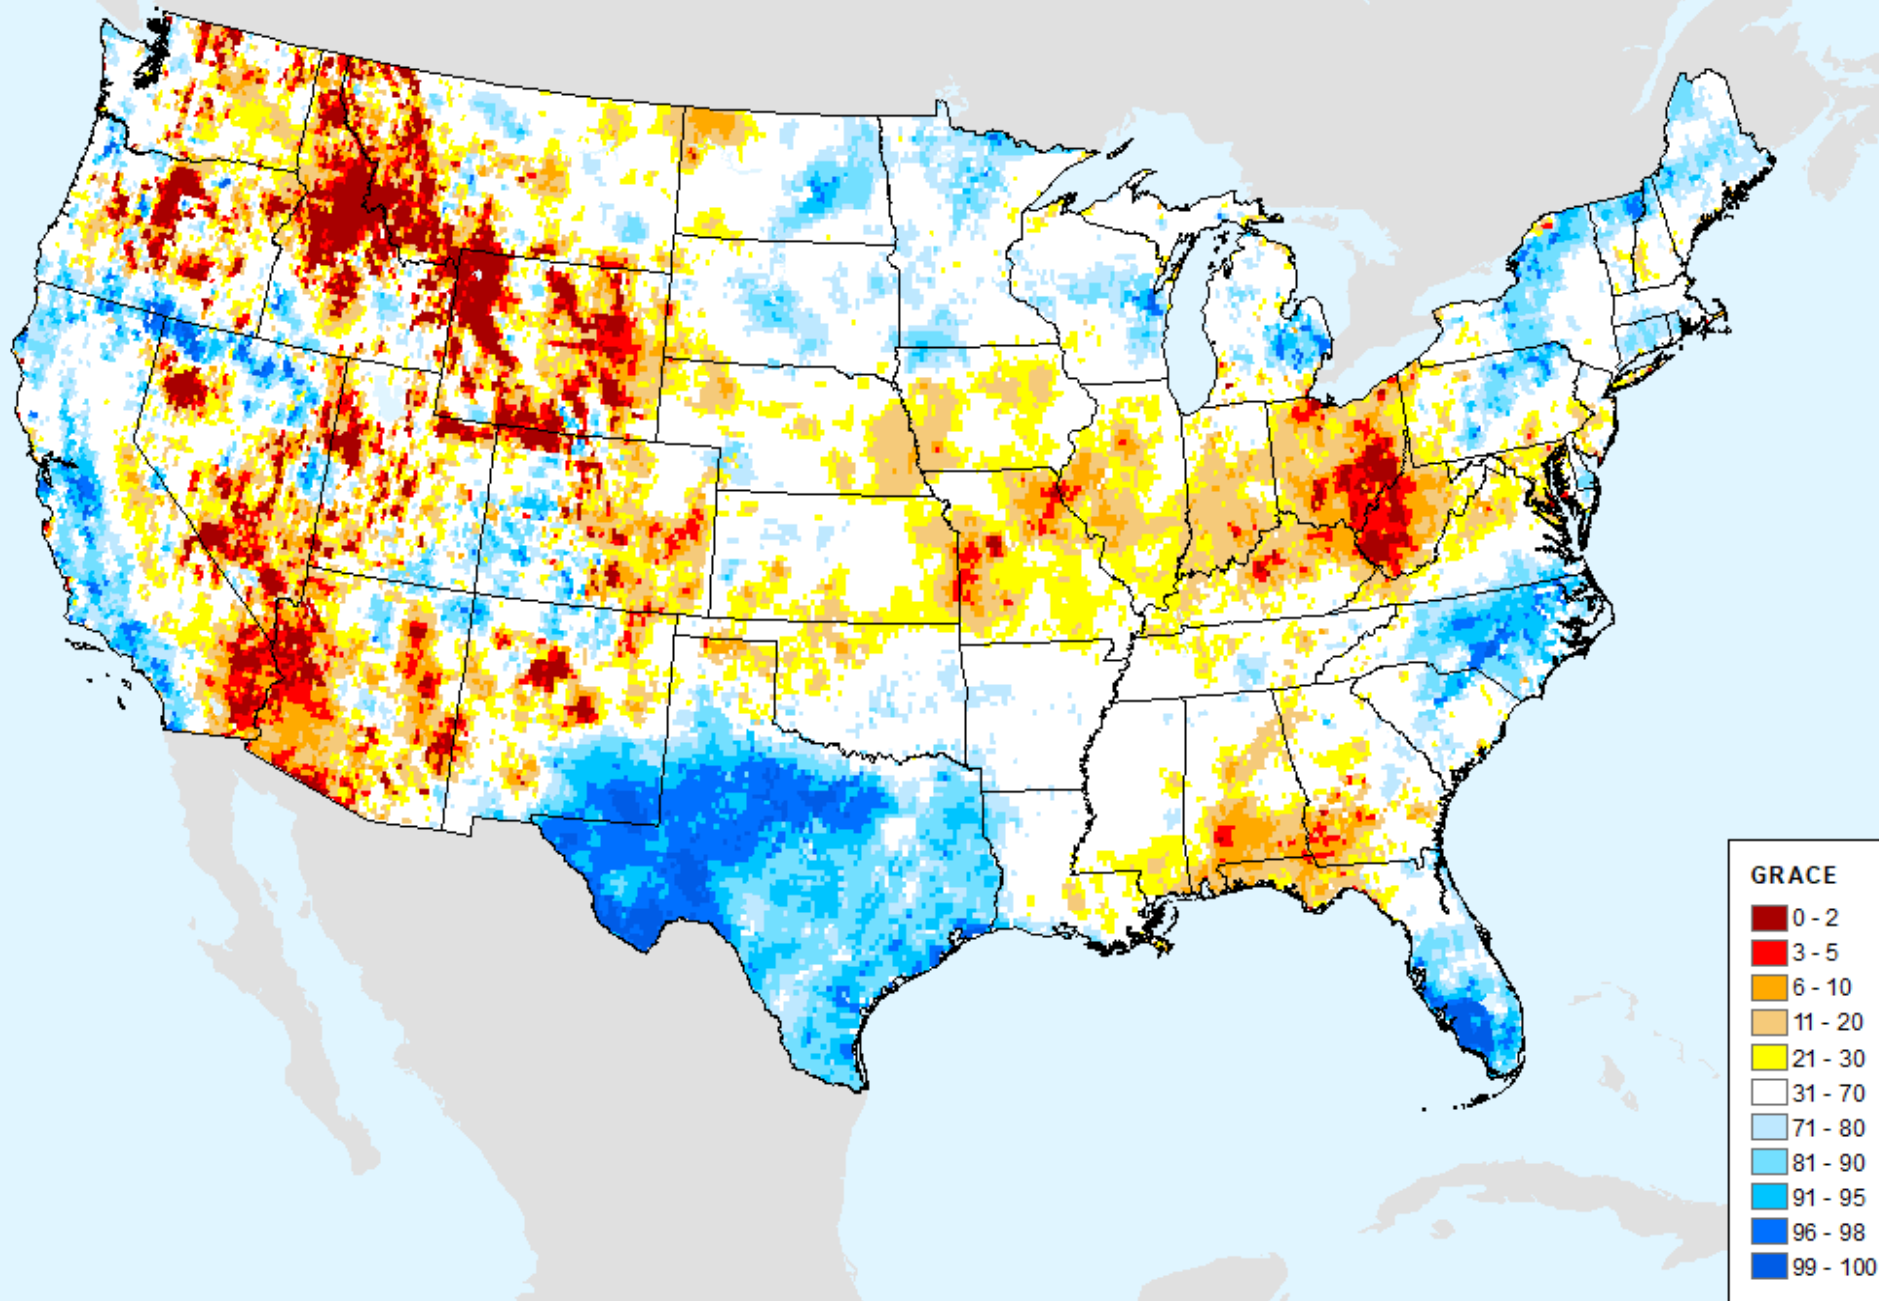

As of: Tuesday, September 3, 2024

GRACE-Based Surface Soil Moisture Drought Indicator

As of: Tuesday, September 3, 2024

GRACE-Based Surface Soil Moisture Drought Indicator

As of: Tuesday, September 3, 2024