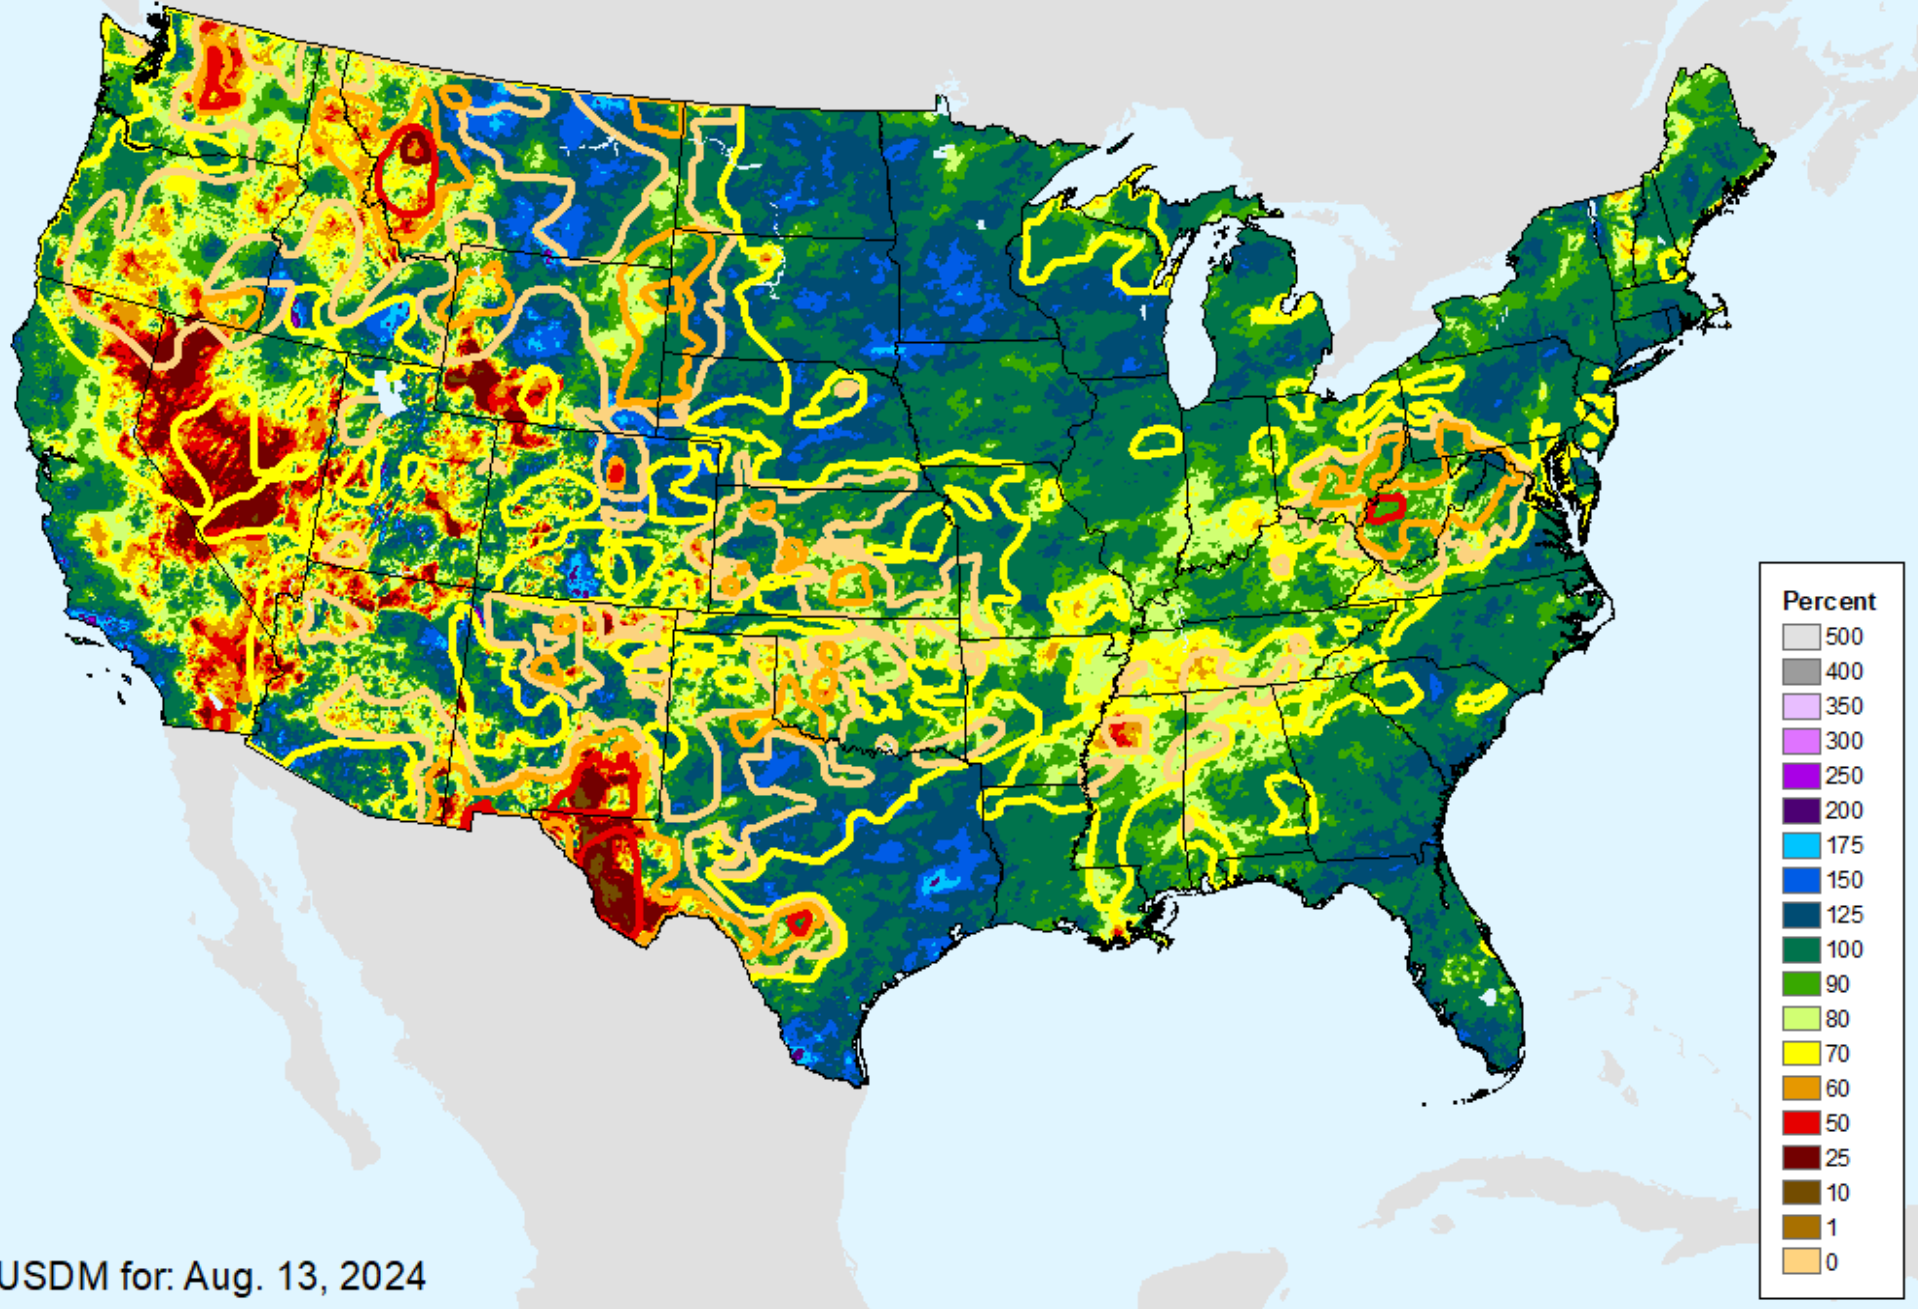

AHPS Water-Year Pct of Normal Pcp

As of: Tuesday, September 3, 2024

USDM for: Aug. 13, 2024