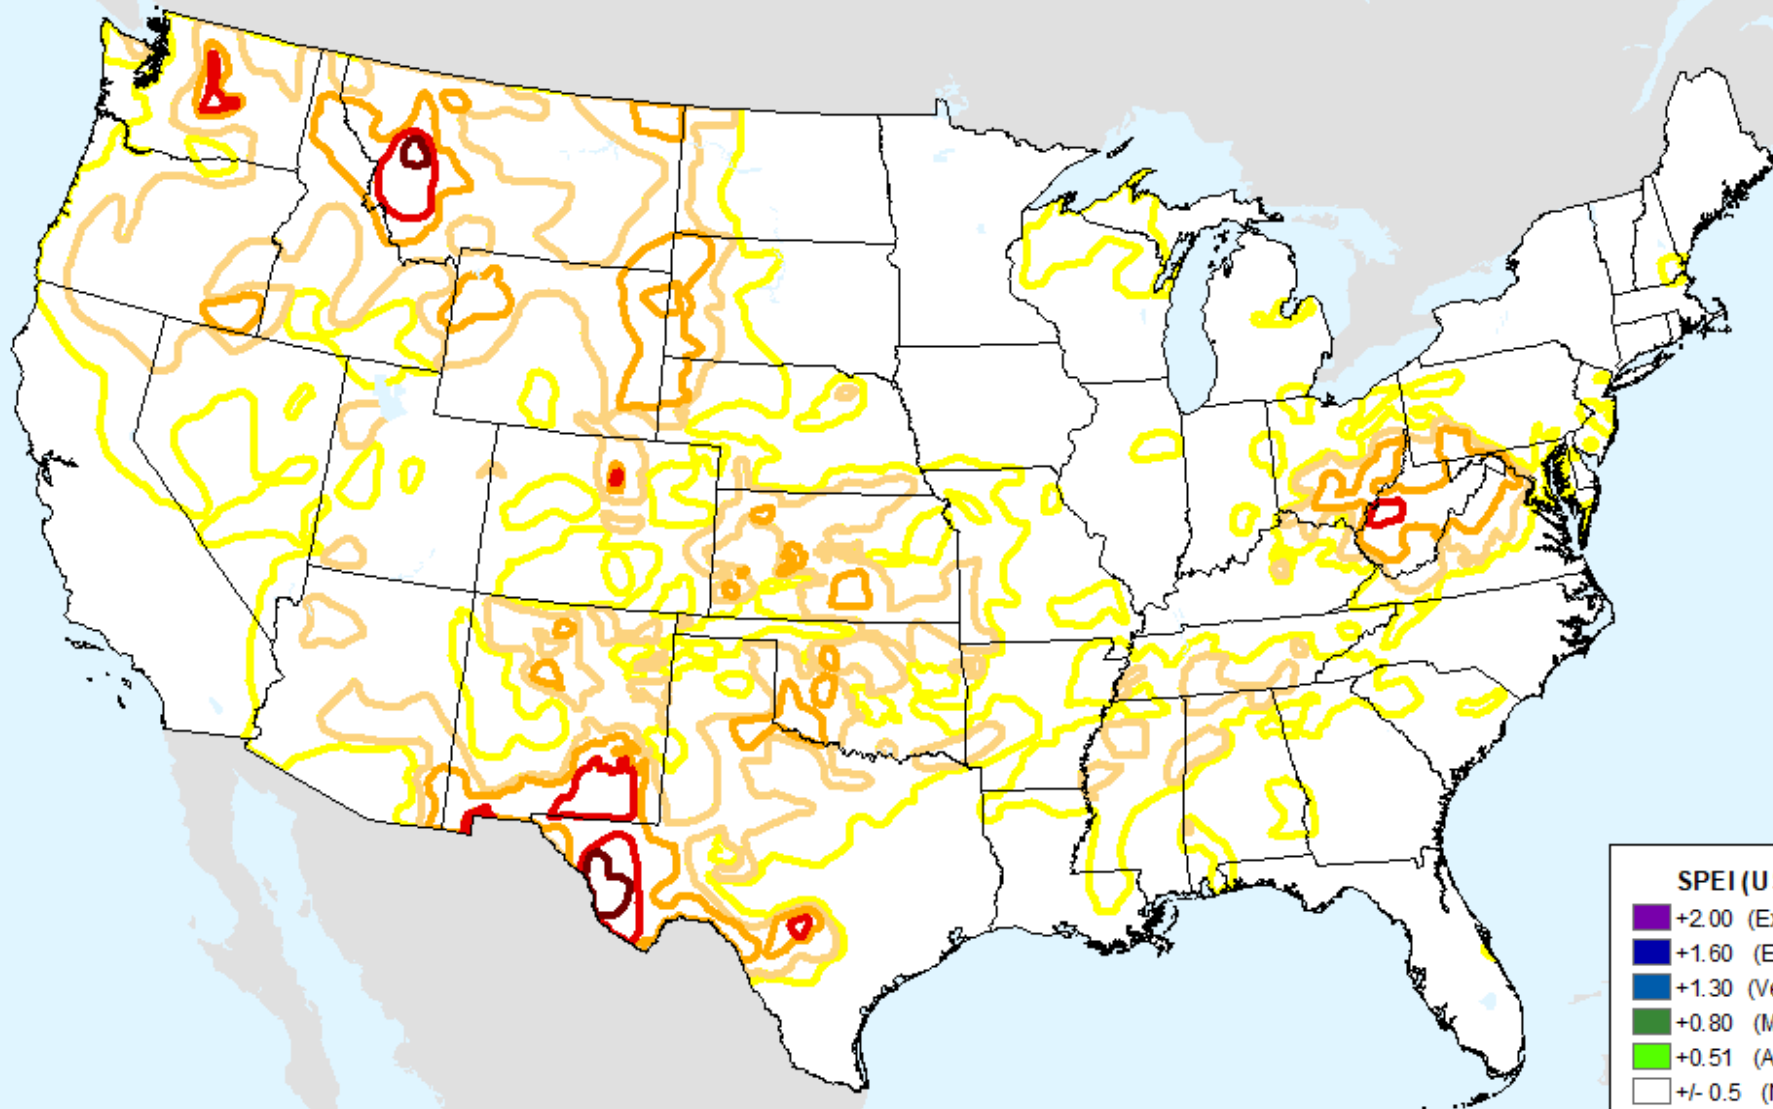

As of: Tuesday, September 3, 2024

AHPS 3-month SPEI

As of: Tuesday, September 3, 2024

USDM for: Aug. 13, 2024

AHPS 3-month SPEI

As of: Tuesday, September 3, 2024

AHPS 6-month SPEI

As of: Tuesday, September 3, 2024