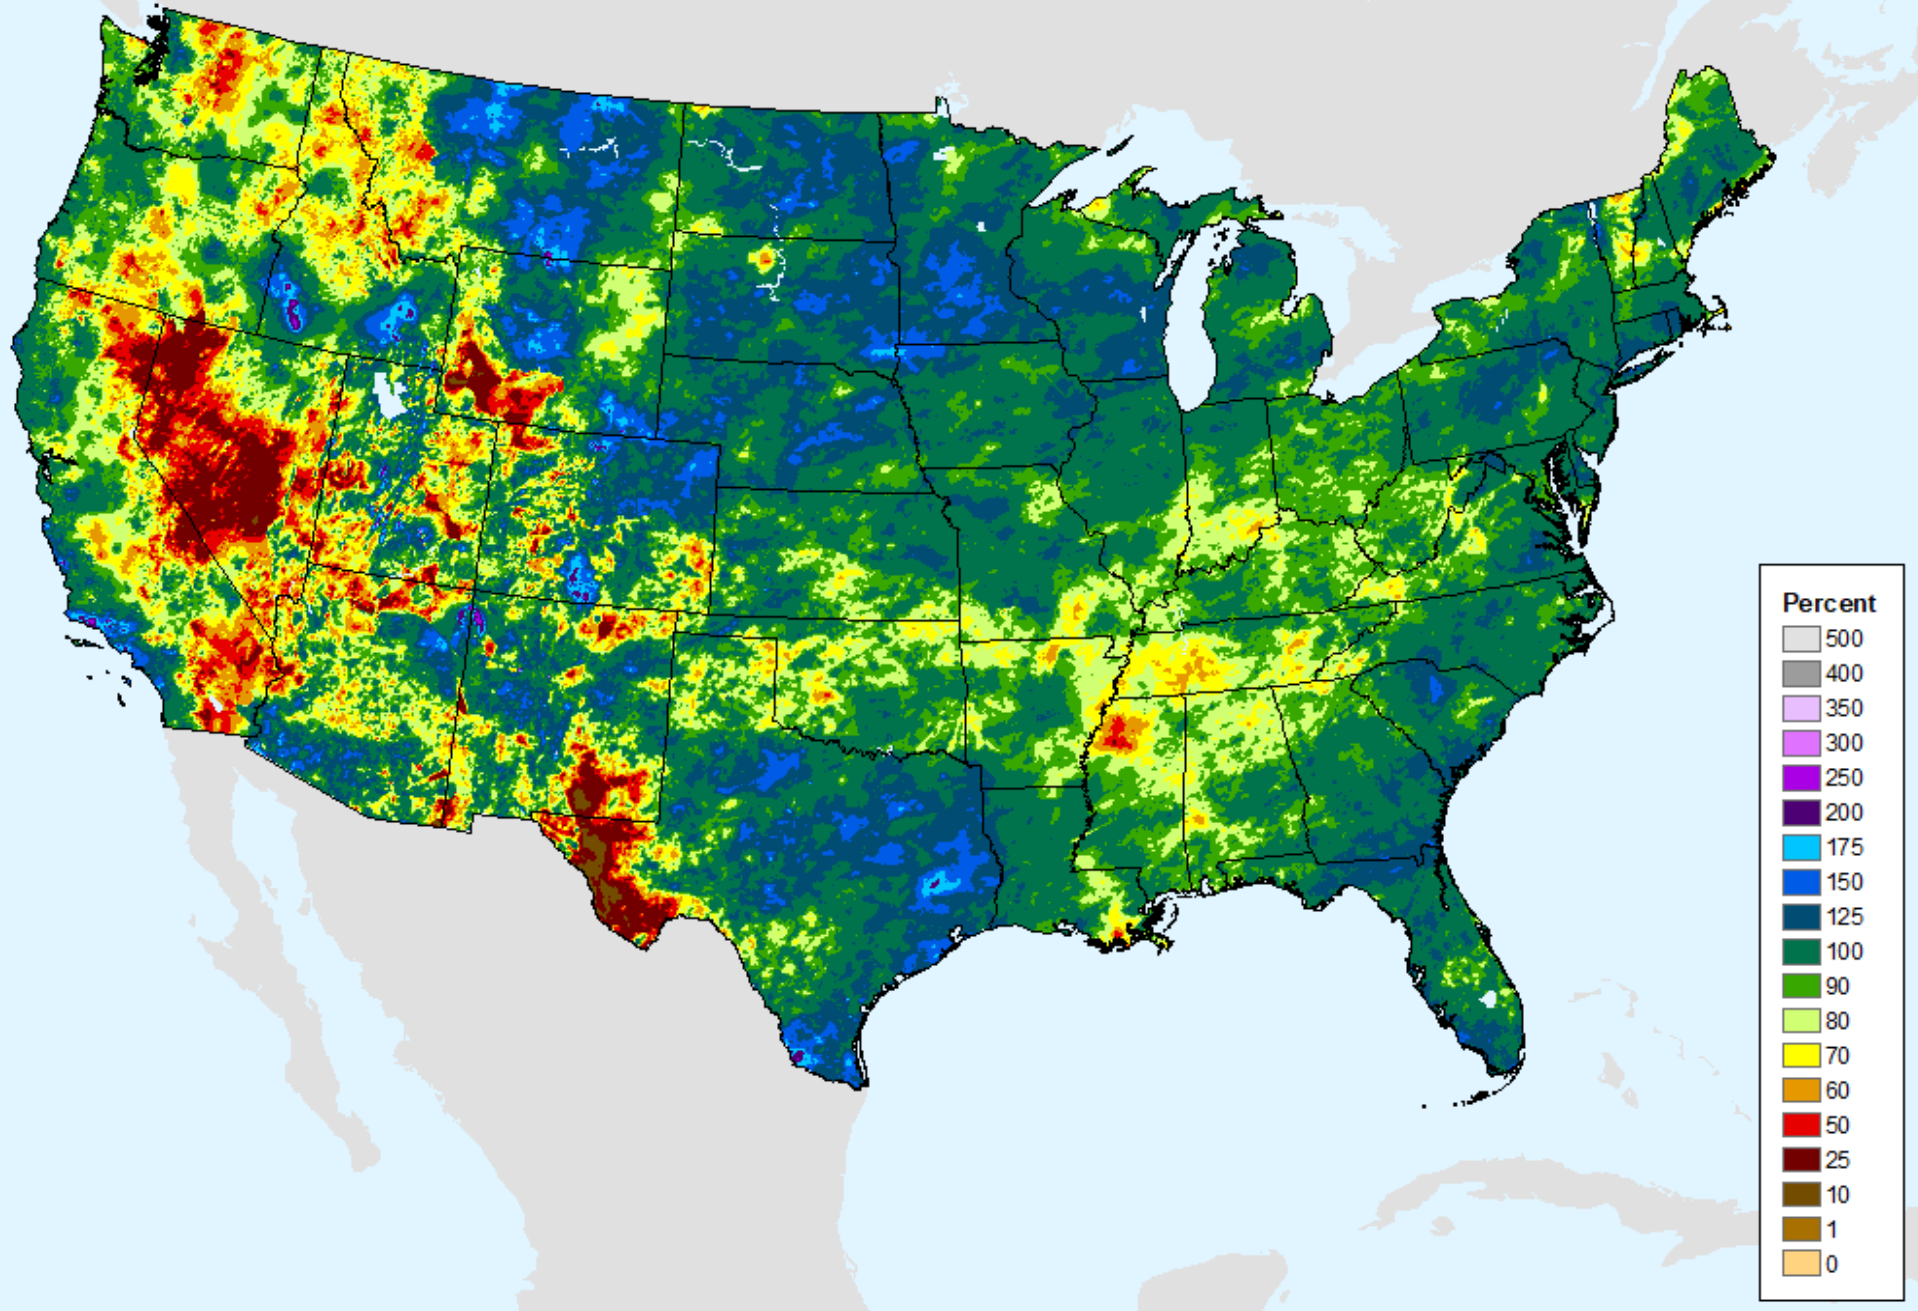

AHPS Water-Year Pct of Normal Pcp

As of: Tuesday, September 3, 2024

USDM for: Aug. 13, 2024

AHPS Water-Year Pct of Normal Pcp

As of: Tuesday, September 3, 2024

USGS 7-Day Avg Streamflow

As of: Tuesday, September 3, 2024