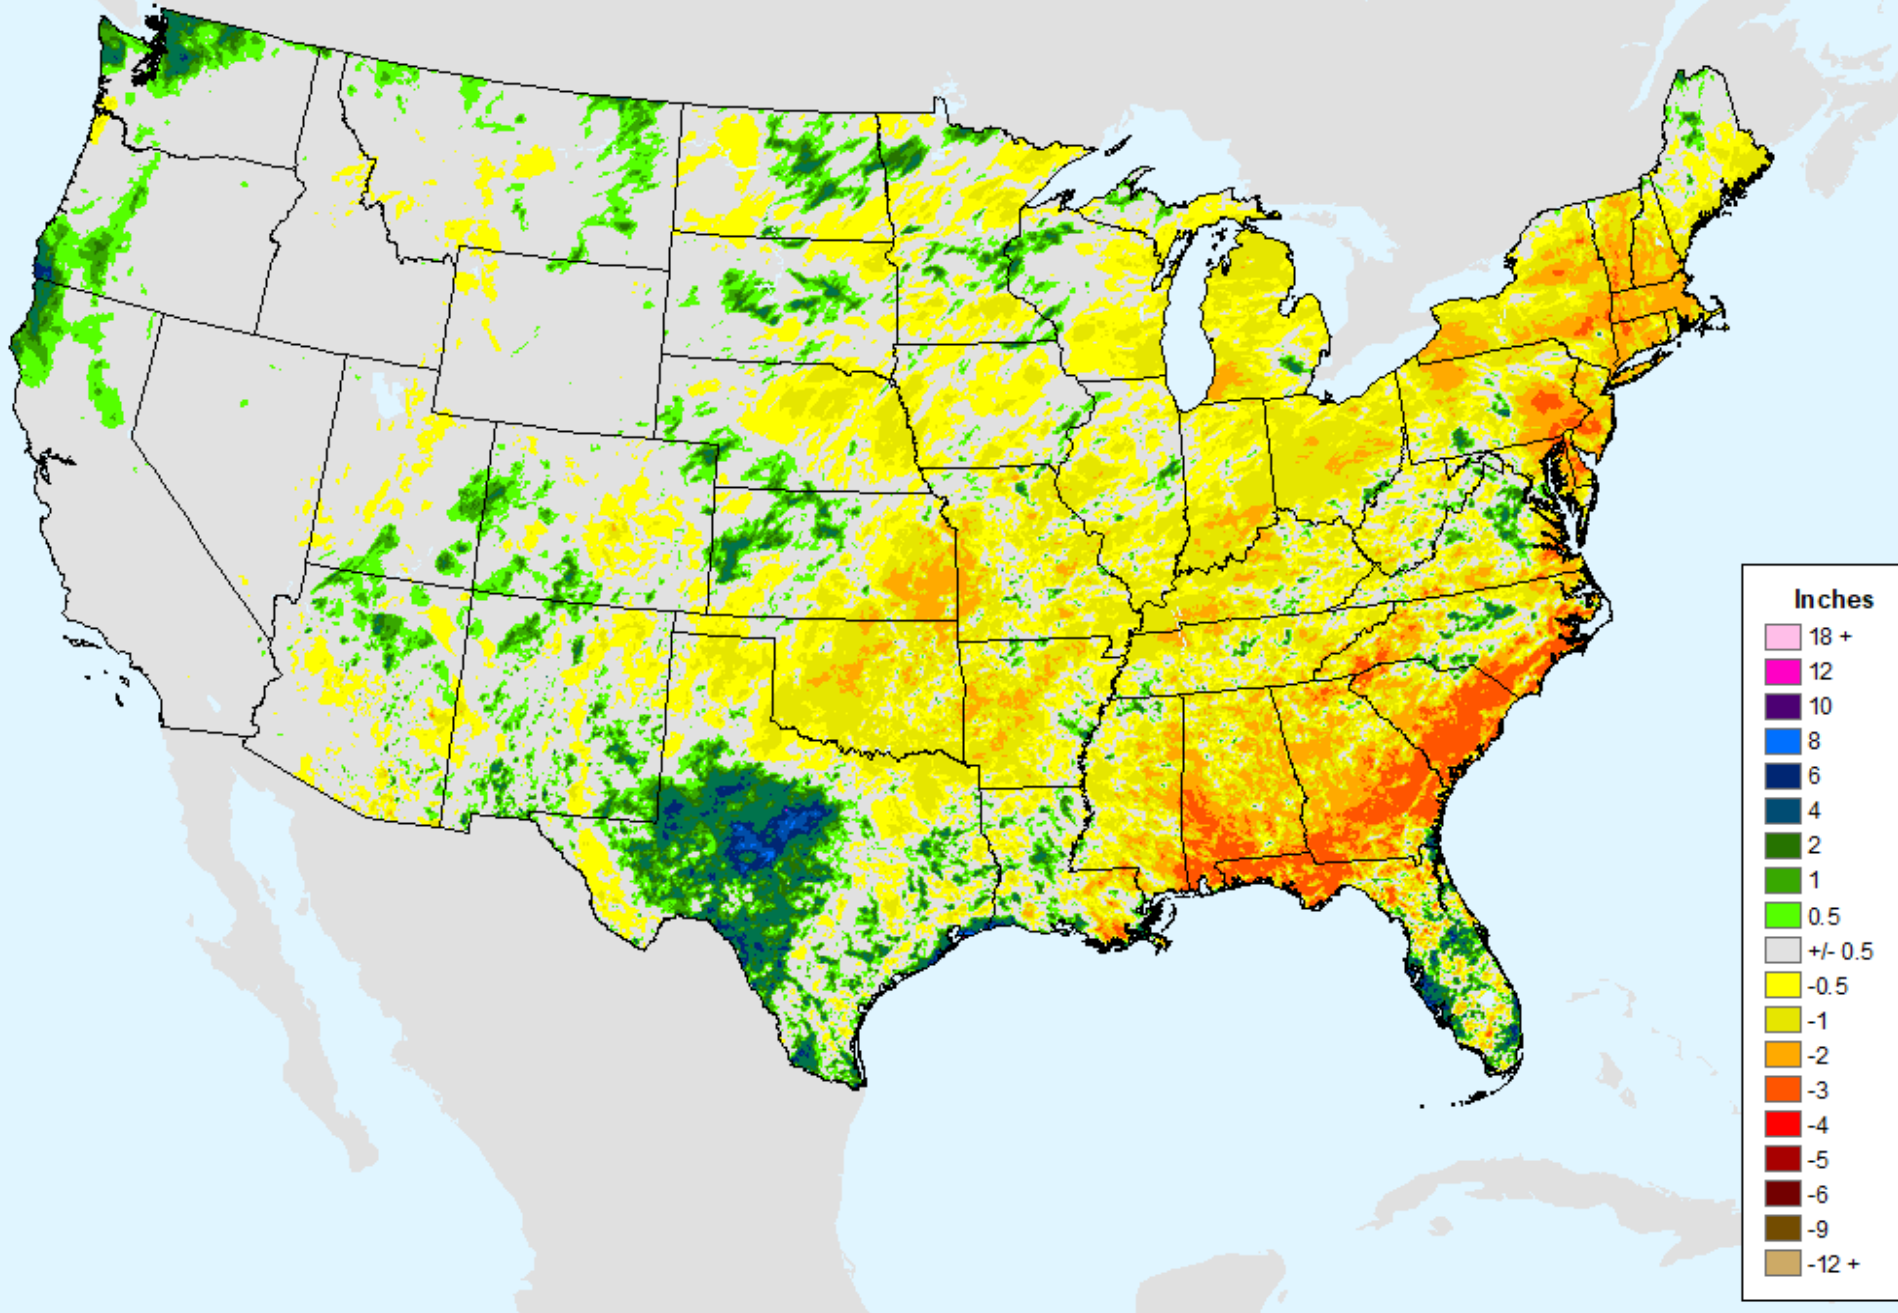

AHPS 14-Day Precip Departure

As of: Tuesday, September 3, 2024