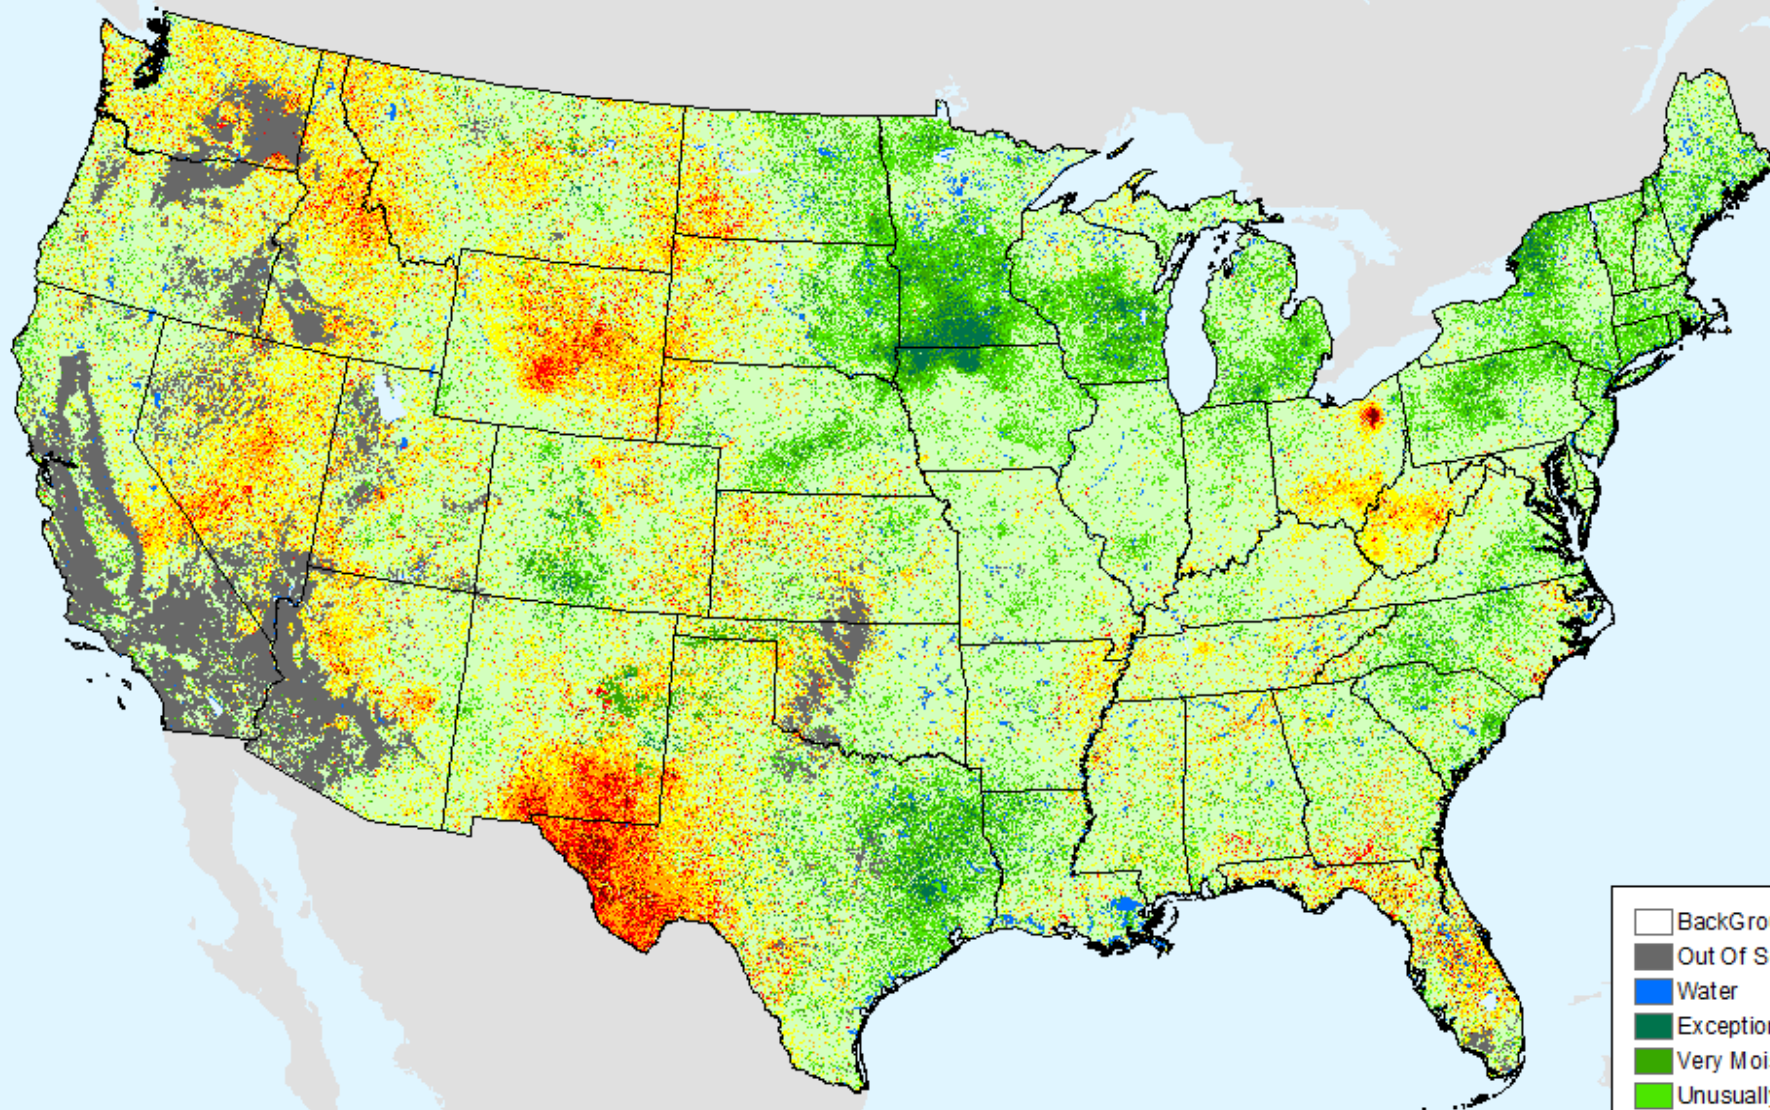

As of: Tuesday, September 3, 2024

Vegetation Drought Response Index (VegDRI)

As of: Tuesday, September 3, 2024

Vegetation Drought Response Index (VegDRI)

As of: Tuesday, September 3, 2024

Evaporative Stress Index (ESI) 4-week