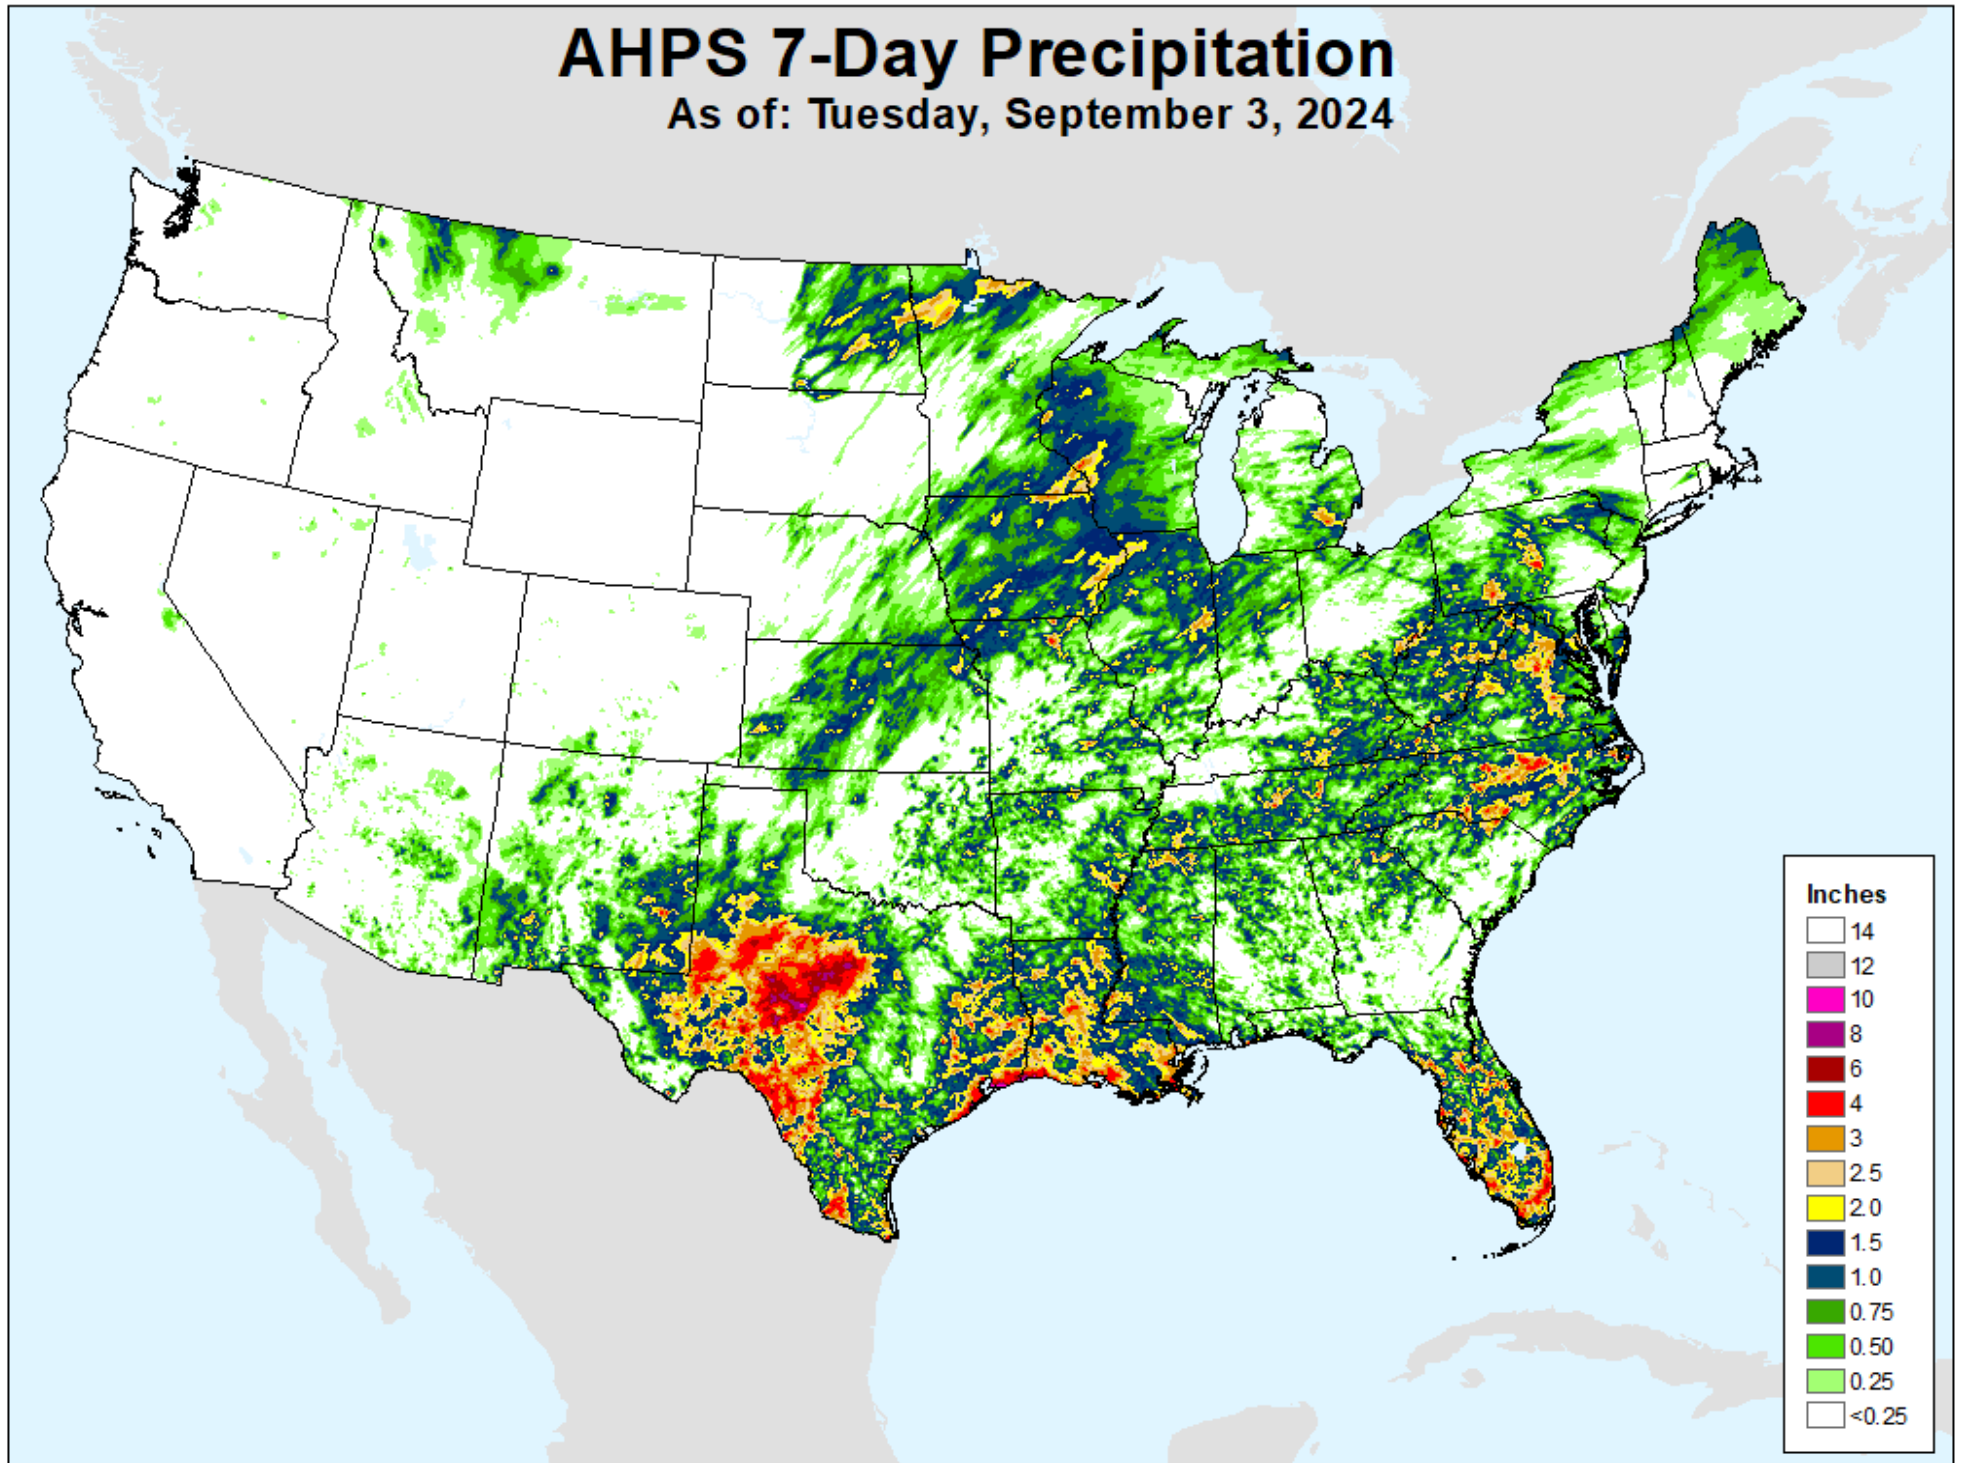

AHPS 7-Day Precipitation

As of: Tuesday, September 3, 2024