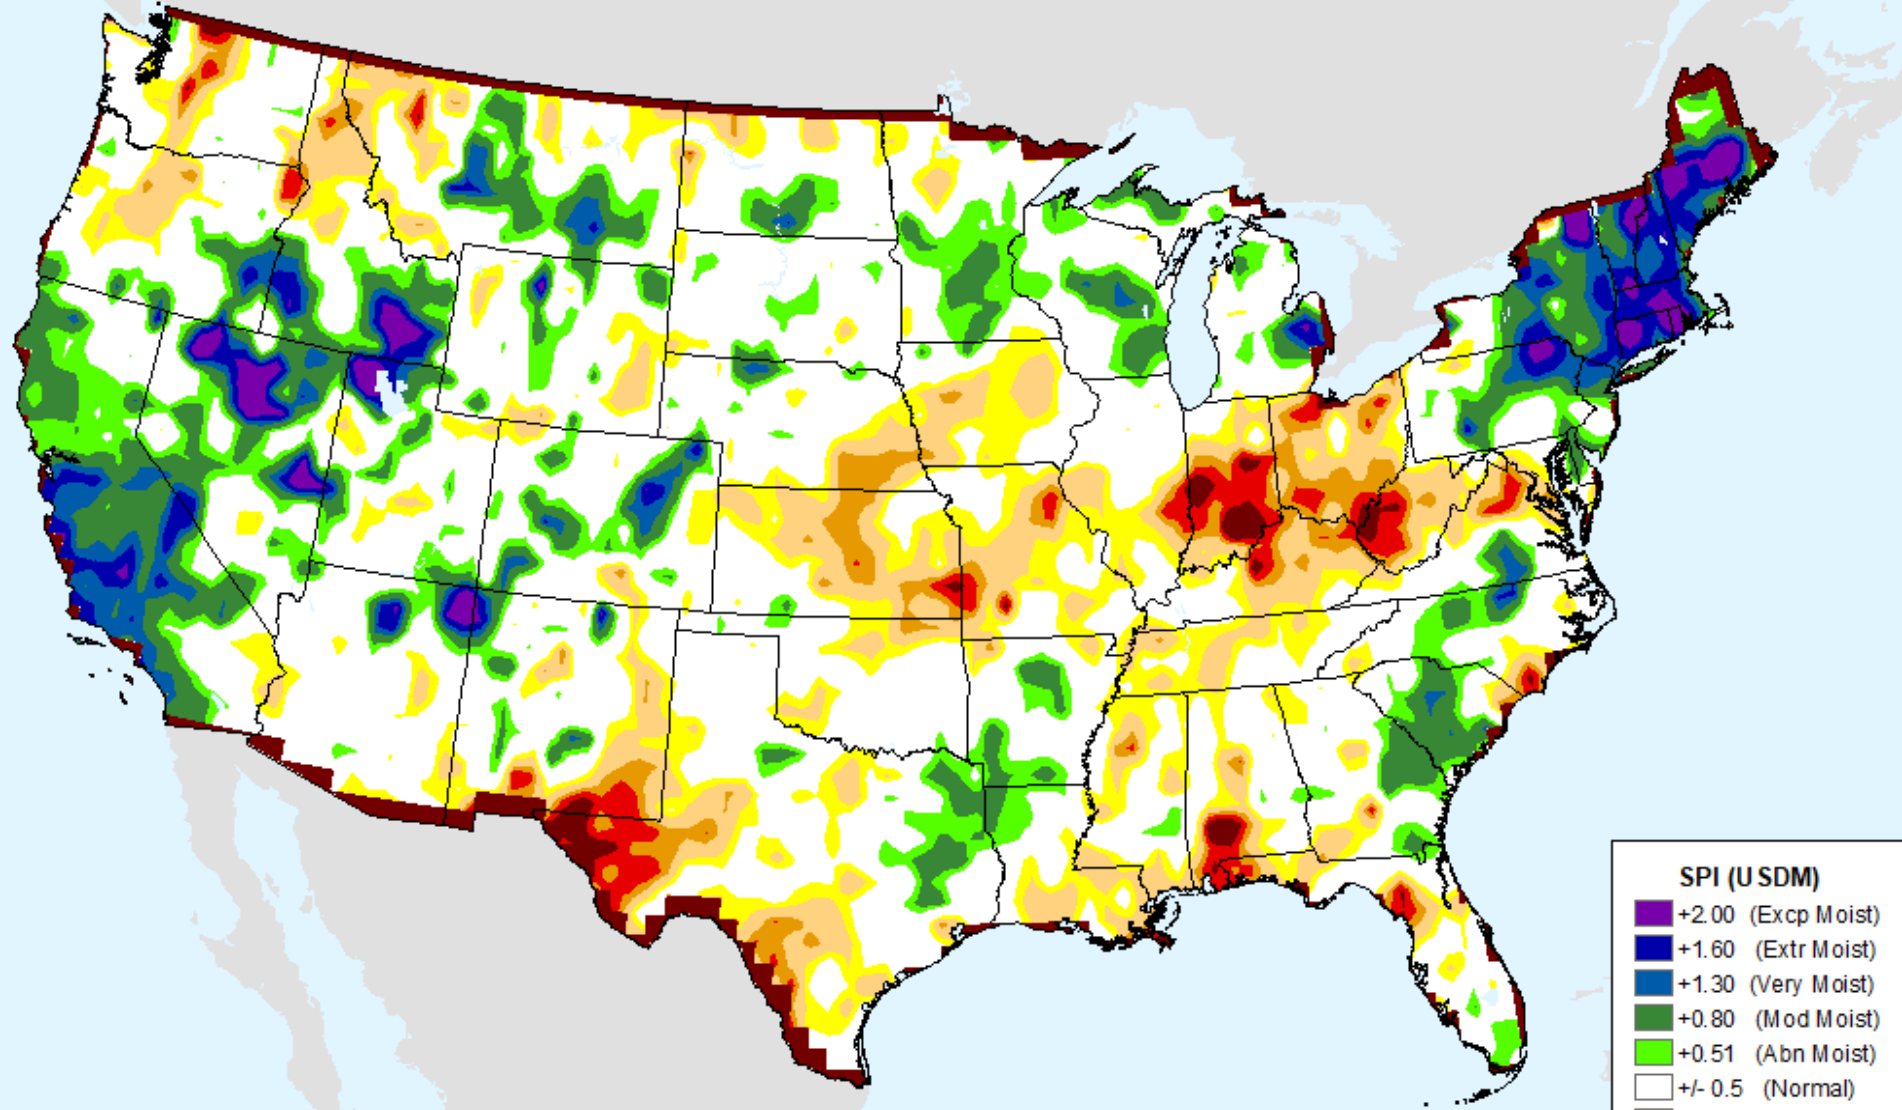

CPC 24-month SPI

As of: Tuesday, September 3, 2024

SPI (USDM)	
Dark Purple	+2.00 (Excp Moist)
Dark Blue	+1.60 (Extr Moist)
Blue	+1.30 (Very Moist)
Green	+0.80 (Mod Moist)
Light Green	+0.51 (Abn Moist)
White	+/- 0.5 (Normal)
Yellow	-0.51 (D0)
Light Orange	-0.80 (D1)
Orange	-1.30 (D2)
Red	-1.60 (D3)
Dark Red	-2.00+ (D4)