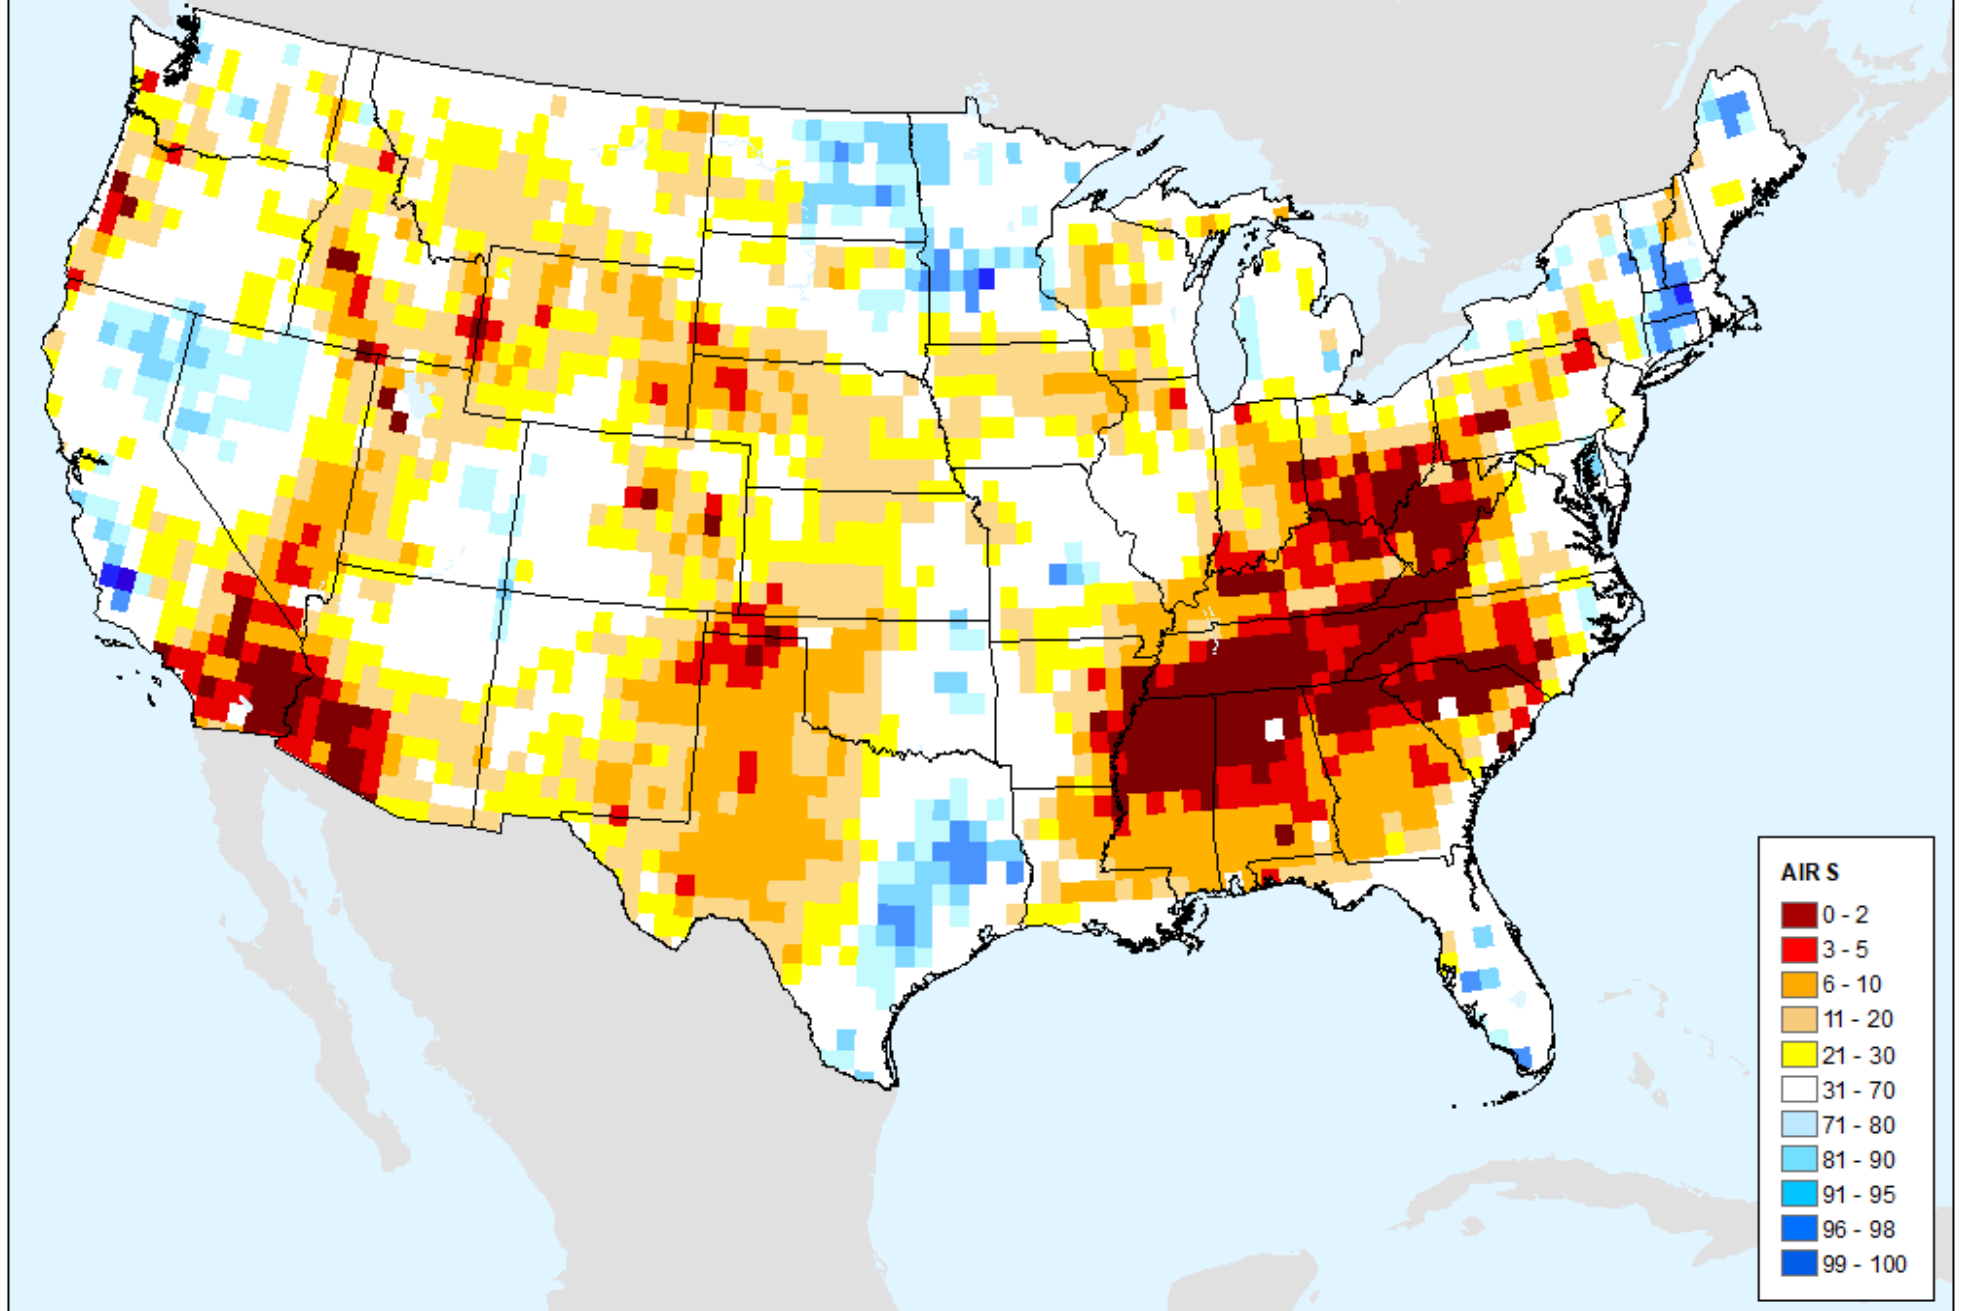

AIRS-Based Surface Relative Humidity 14 Day

As of: Tuesday, September 3, 2024