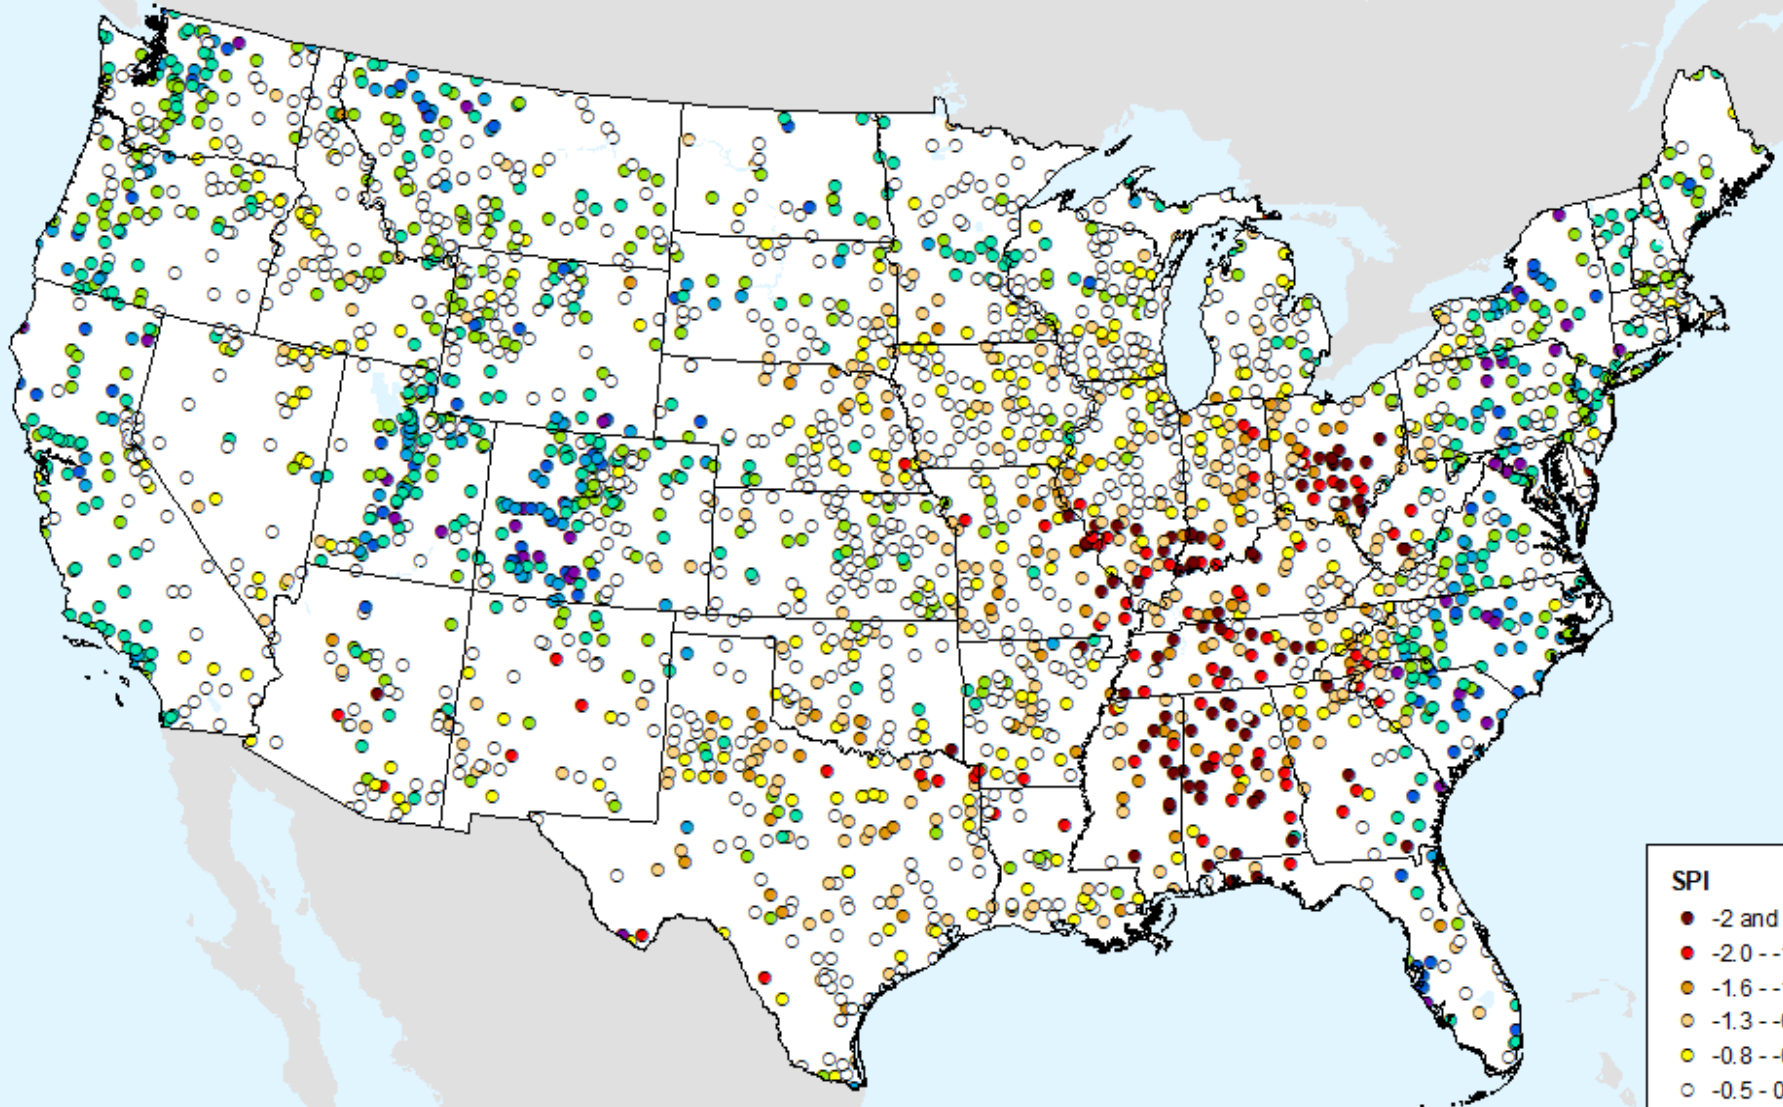

HPRCC 1-month SPI

As of: Tuesday, September 3, 2024

SPI

- -2 and Greater
- -2.0 --1.6
- -1.6 --1.3
- -1.3 --0.8
- -0.8 --0.5
- -0.5 -0.5
- 0.5 -0.8
- 0.8 -1.3
- 1.3 -1.6
- 1.6 -2.0
- 2.0 and Greater