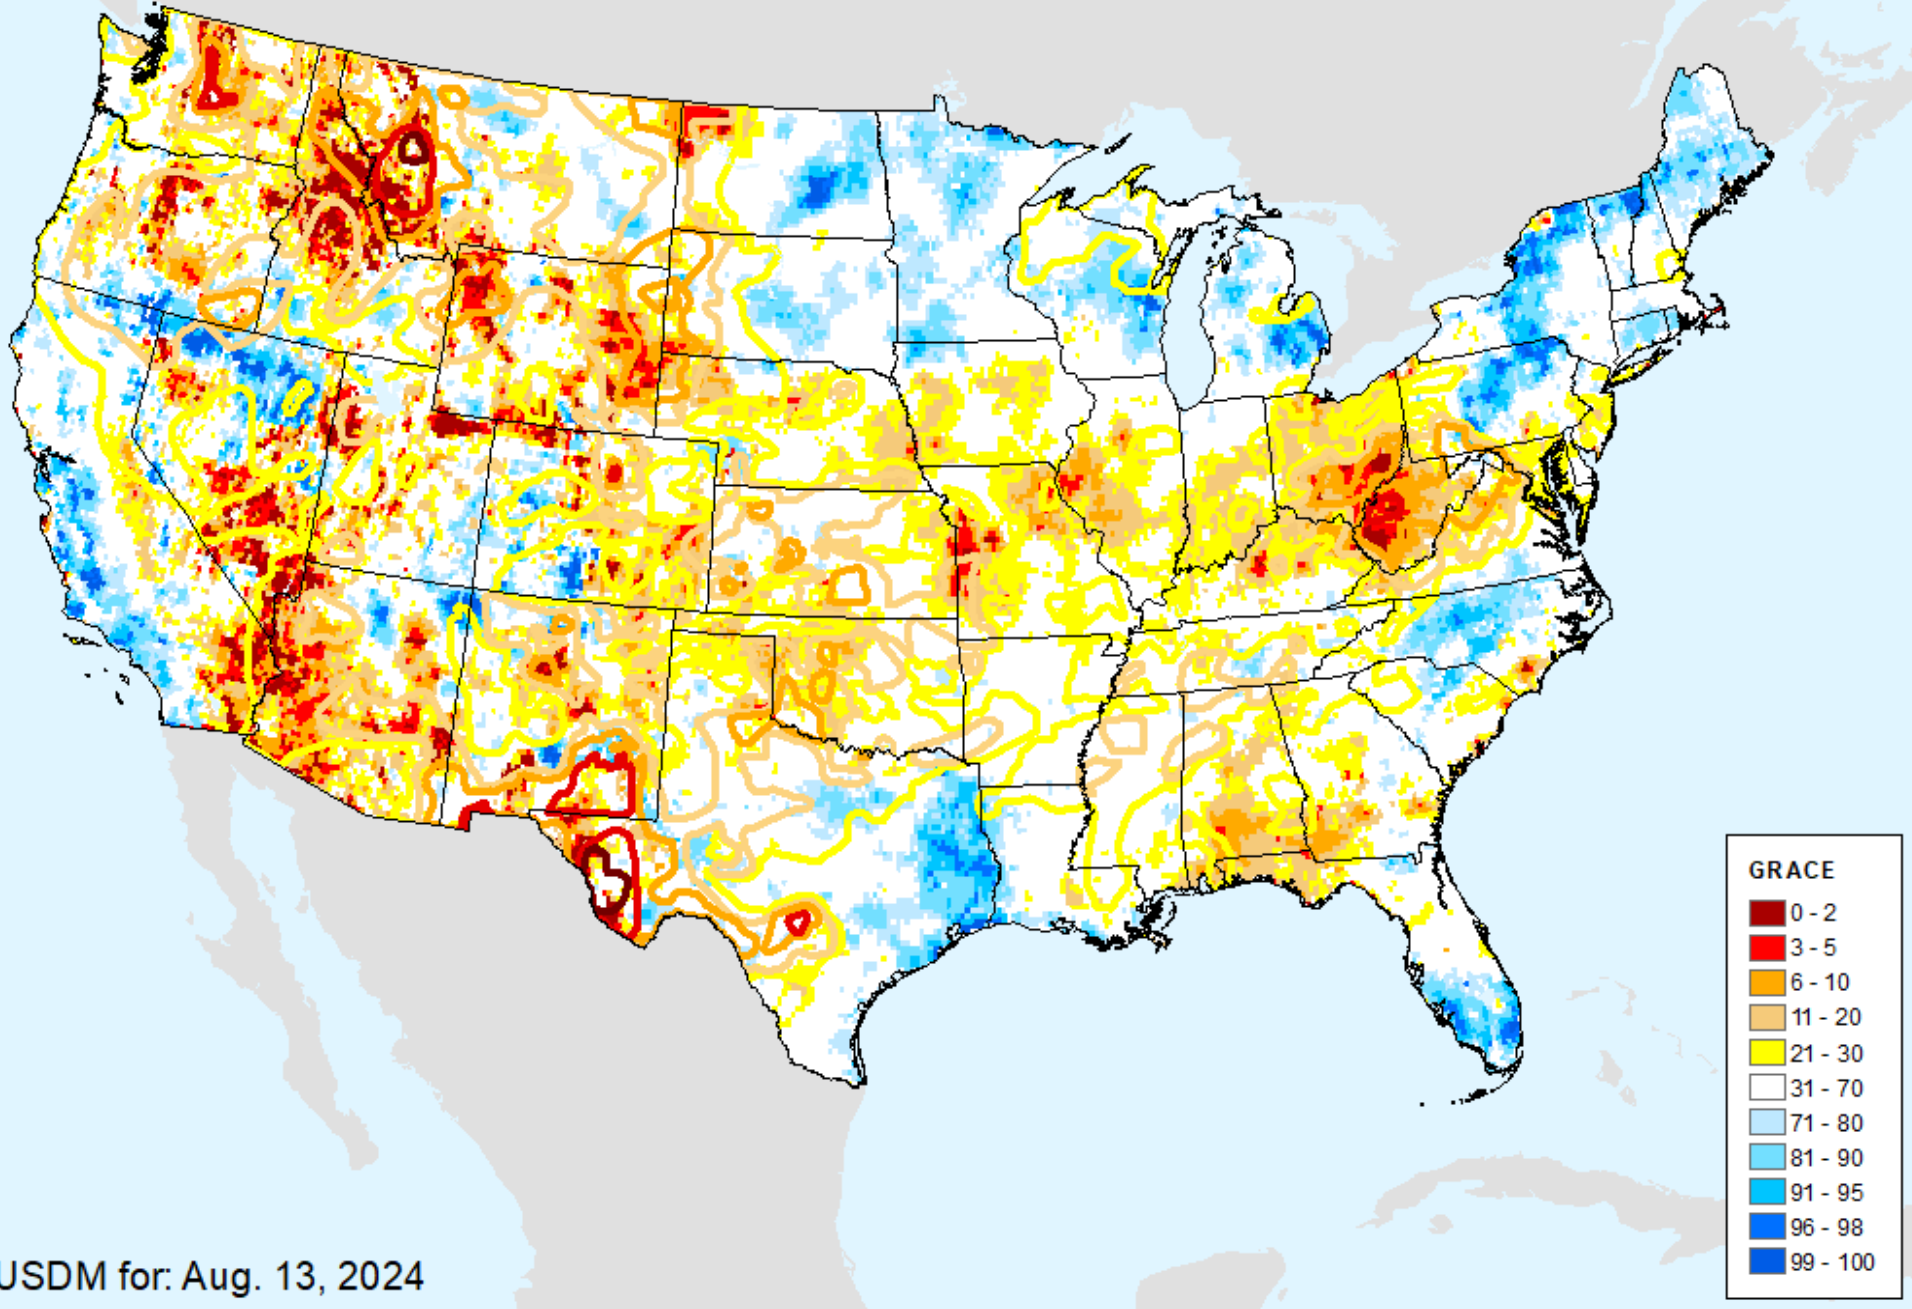

GRACE-Based Root Zone Soil Moisture Drought Indicator

As of: Tuesday, September 3, 2024