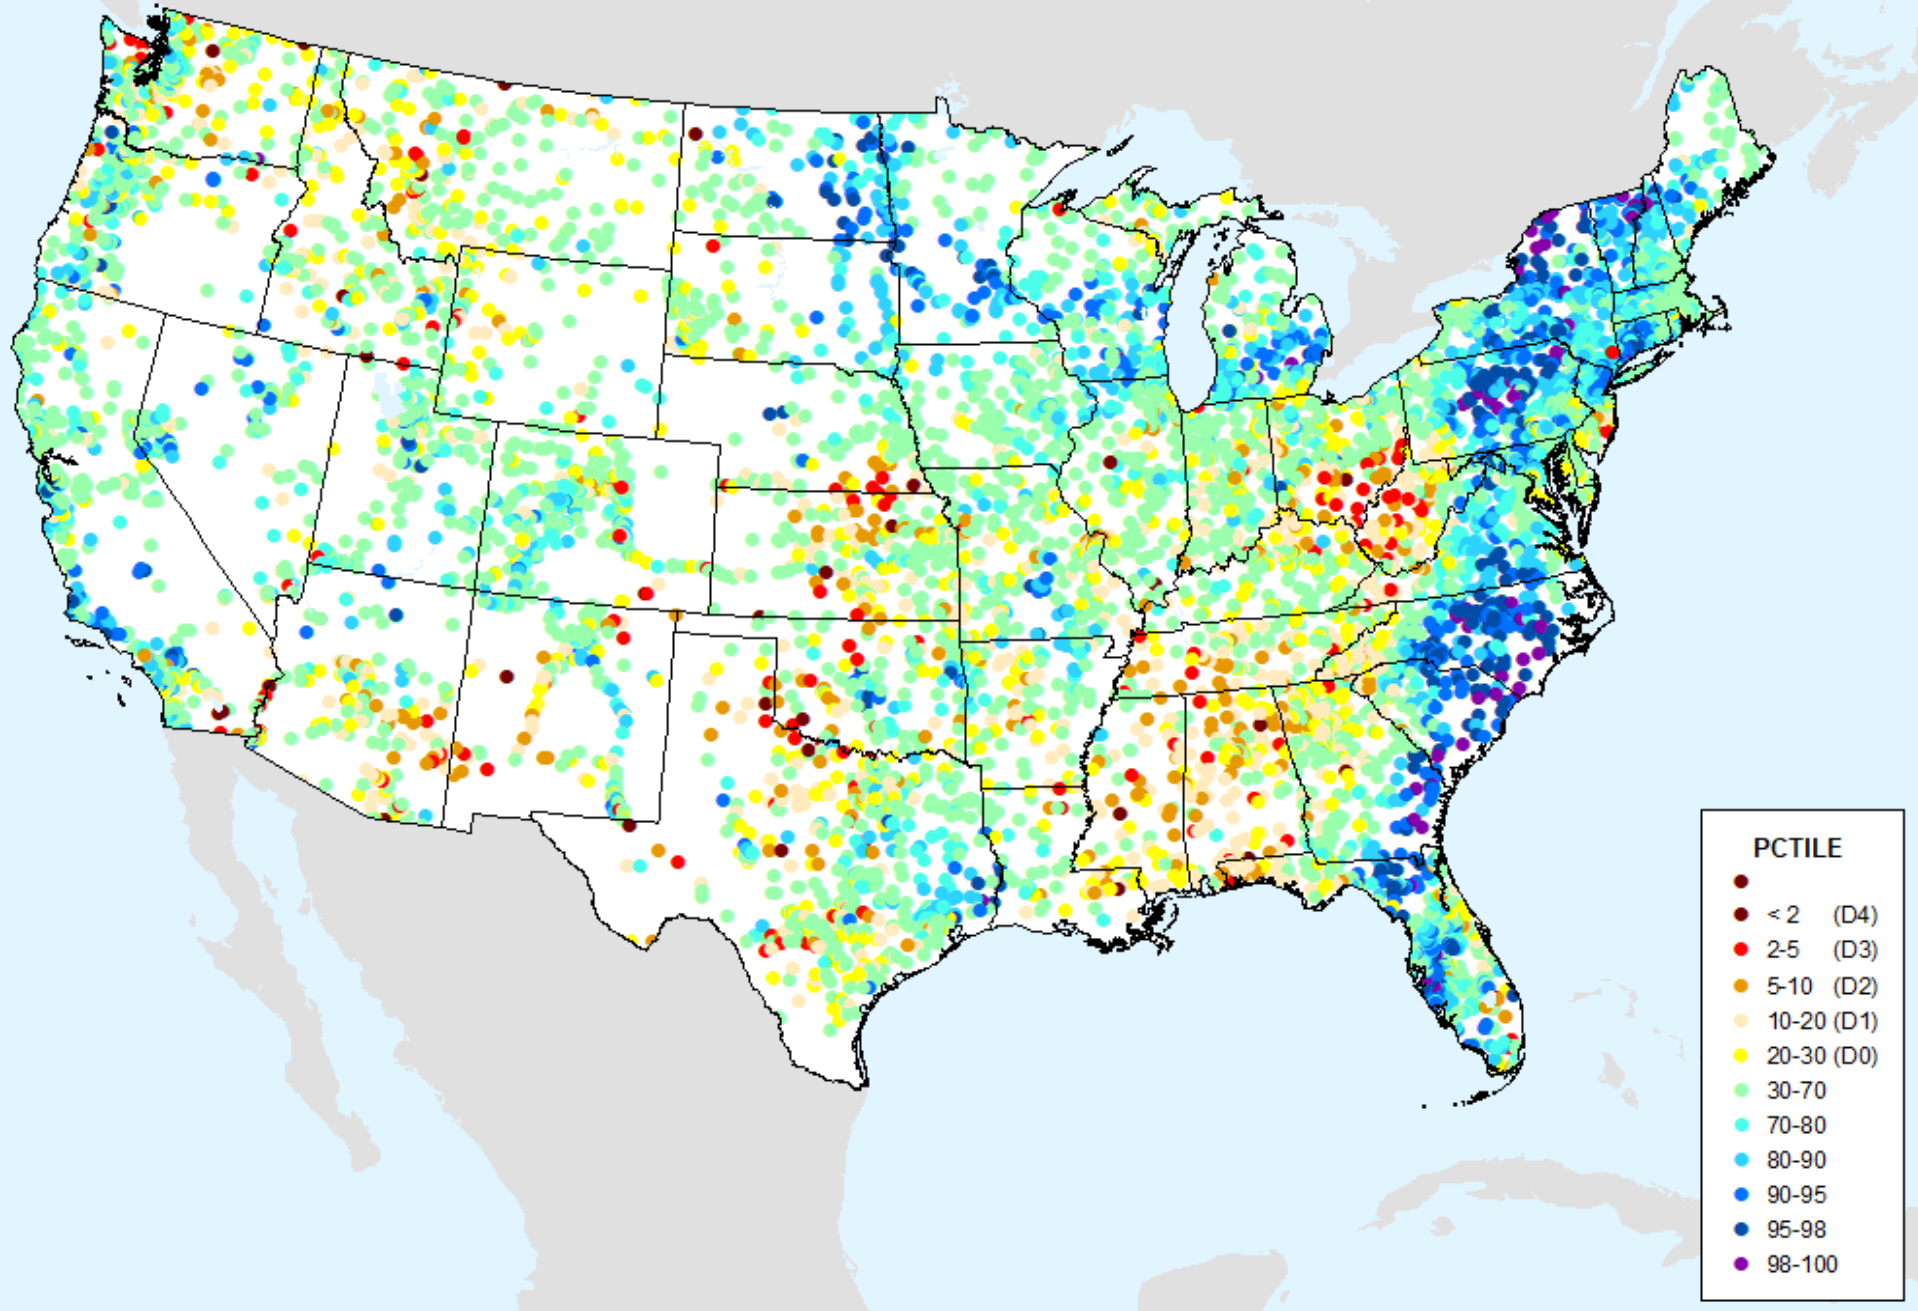

USGS 28-Day Avg Streamflow

As of: Tuesday, September 3, 2024