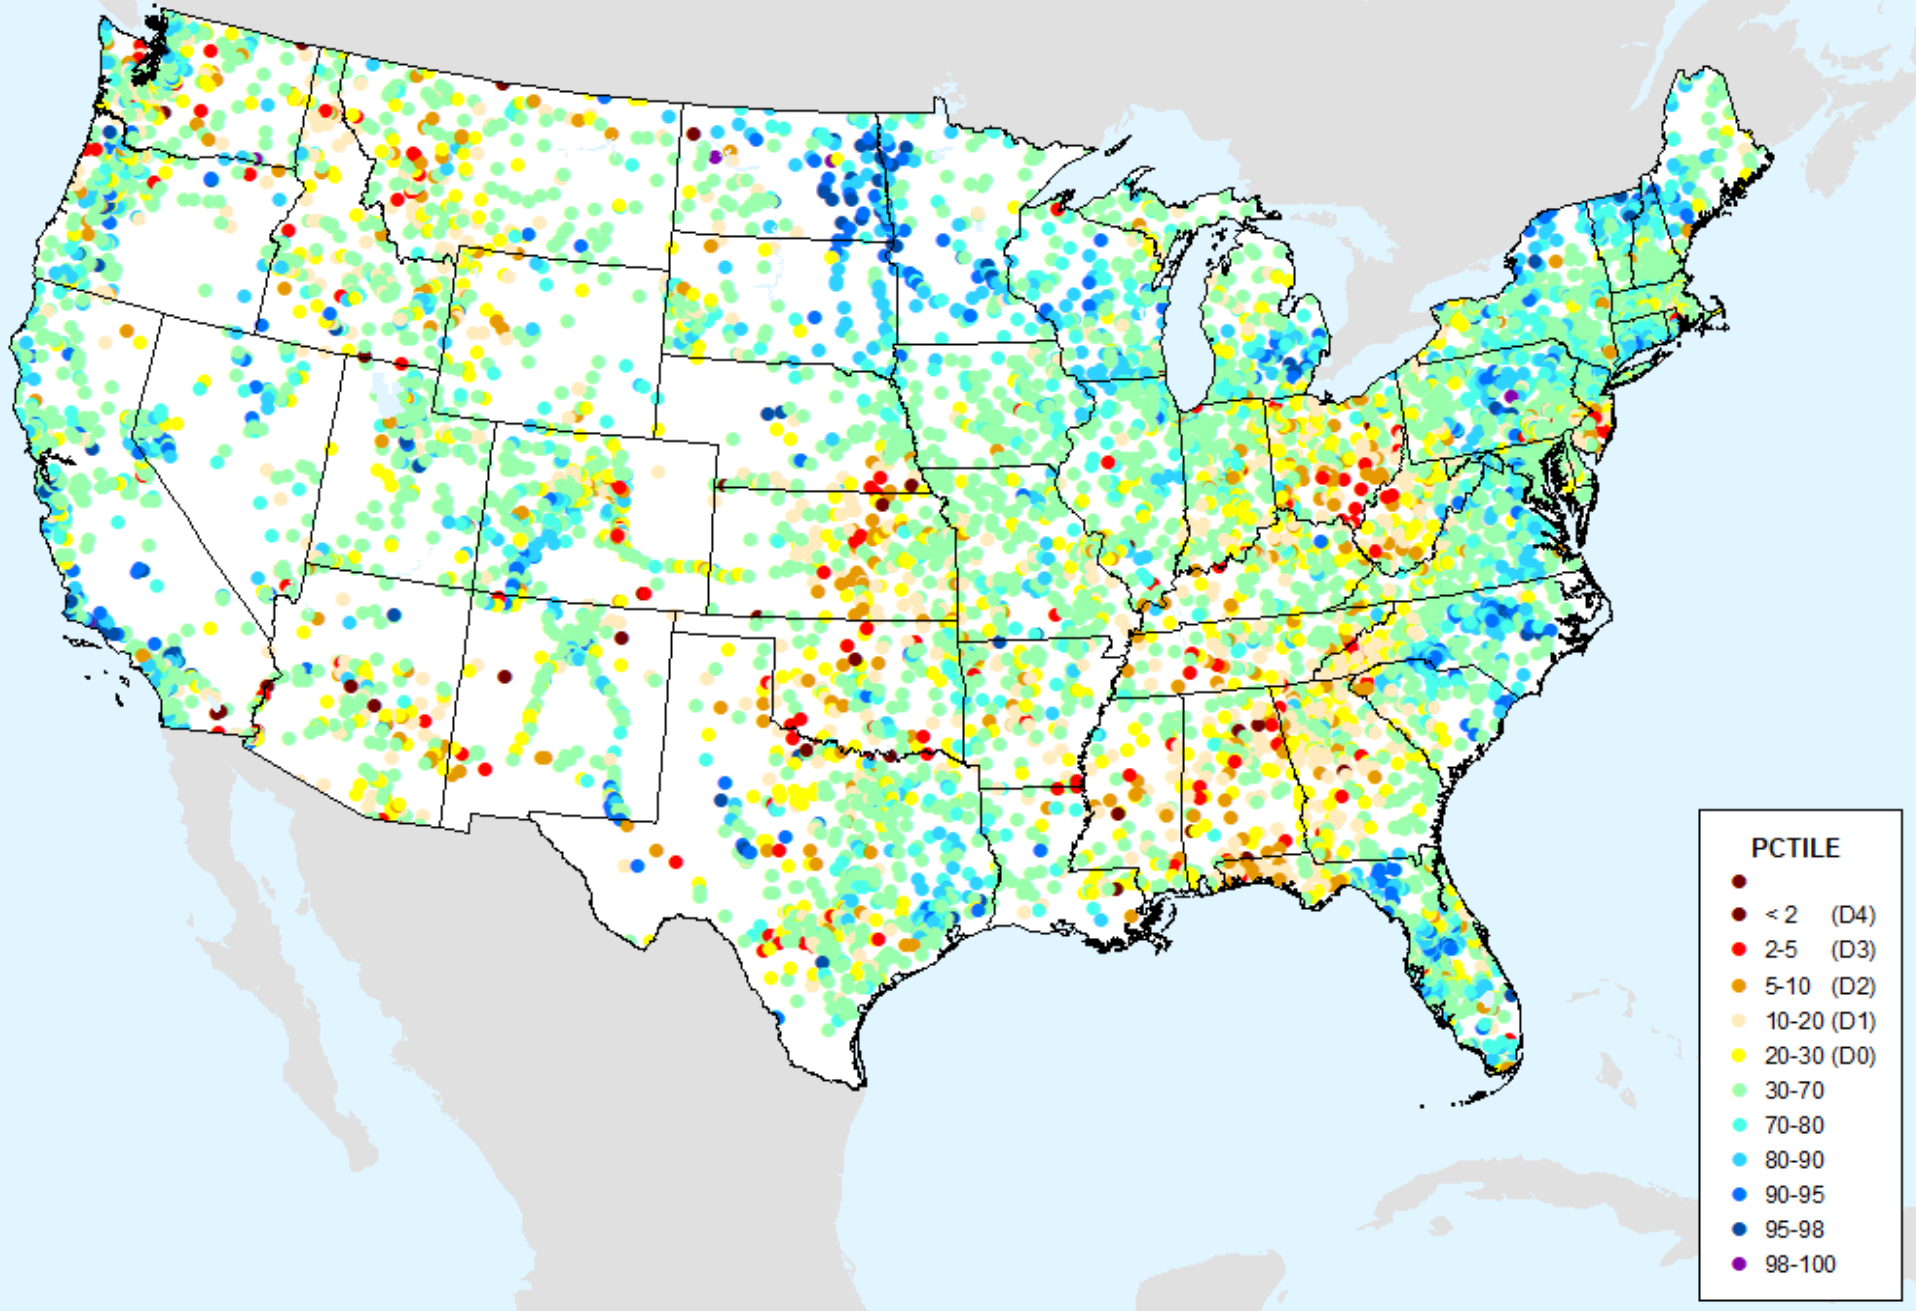

USGS 7-Day Avg Streamflow

As of: Tuesday, September 3, 2024