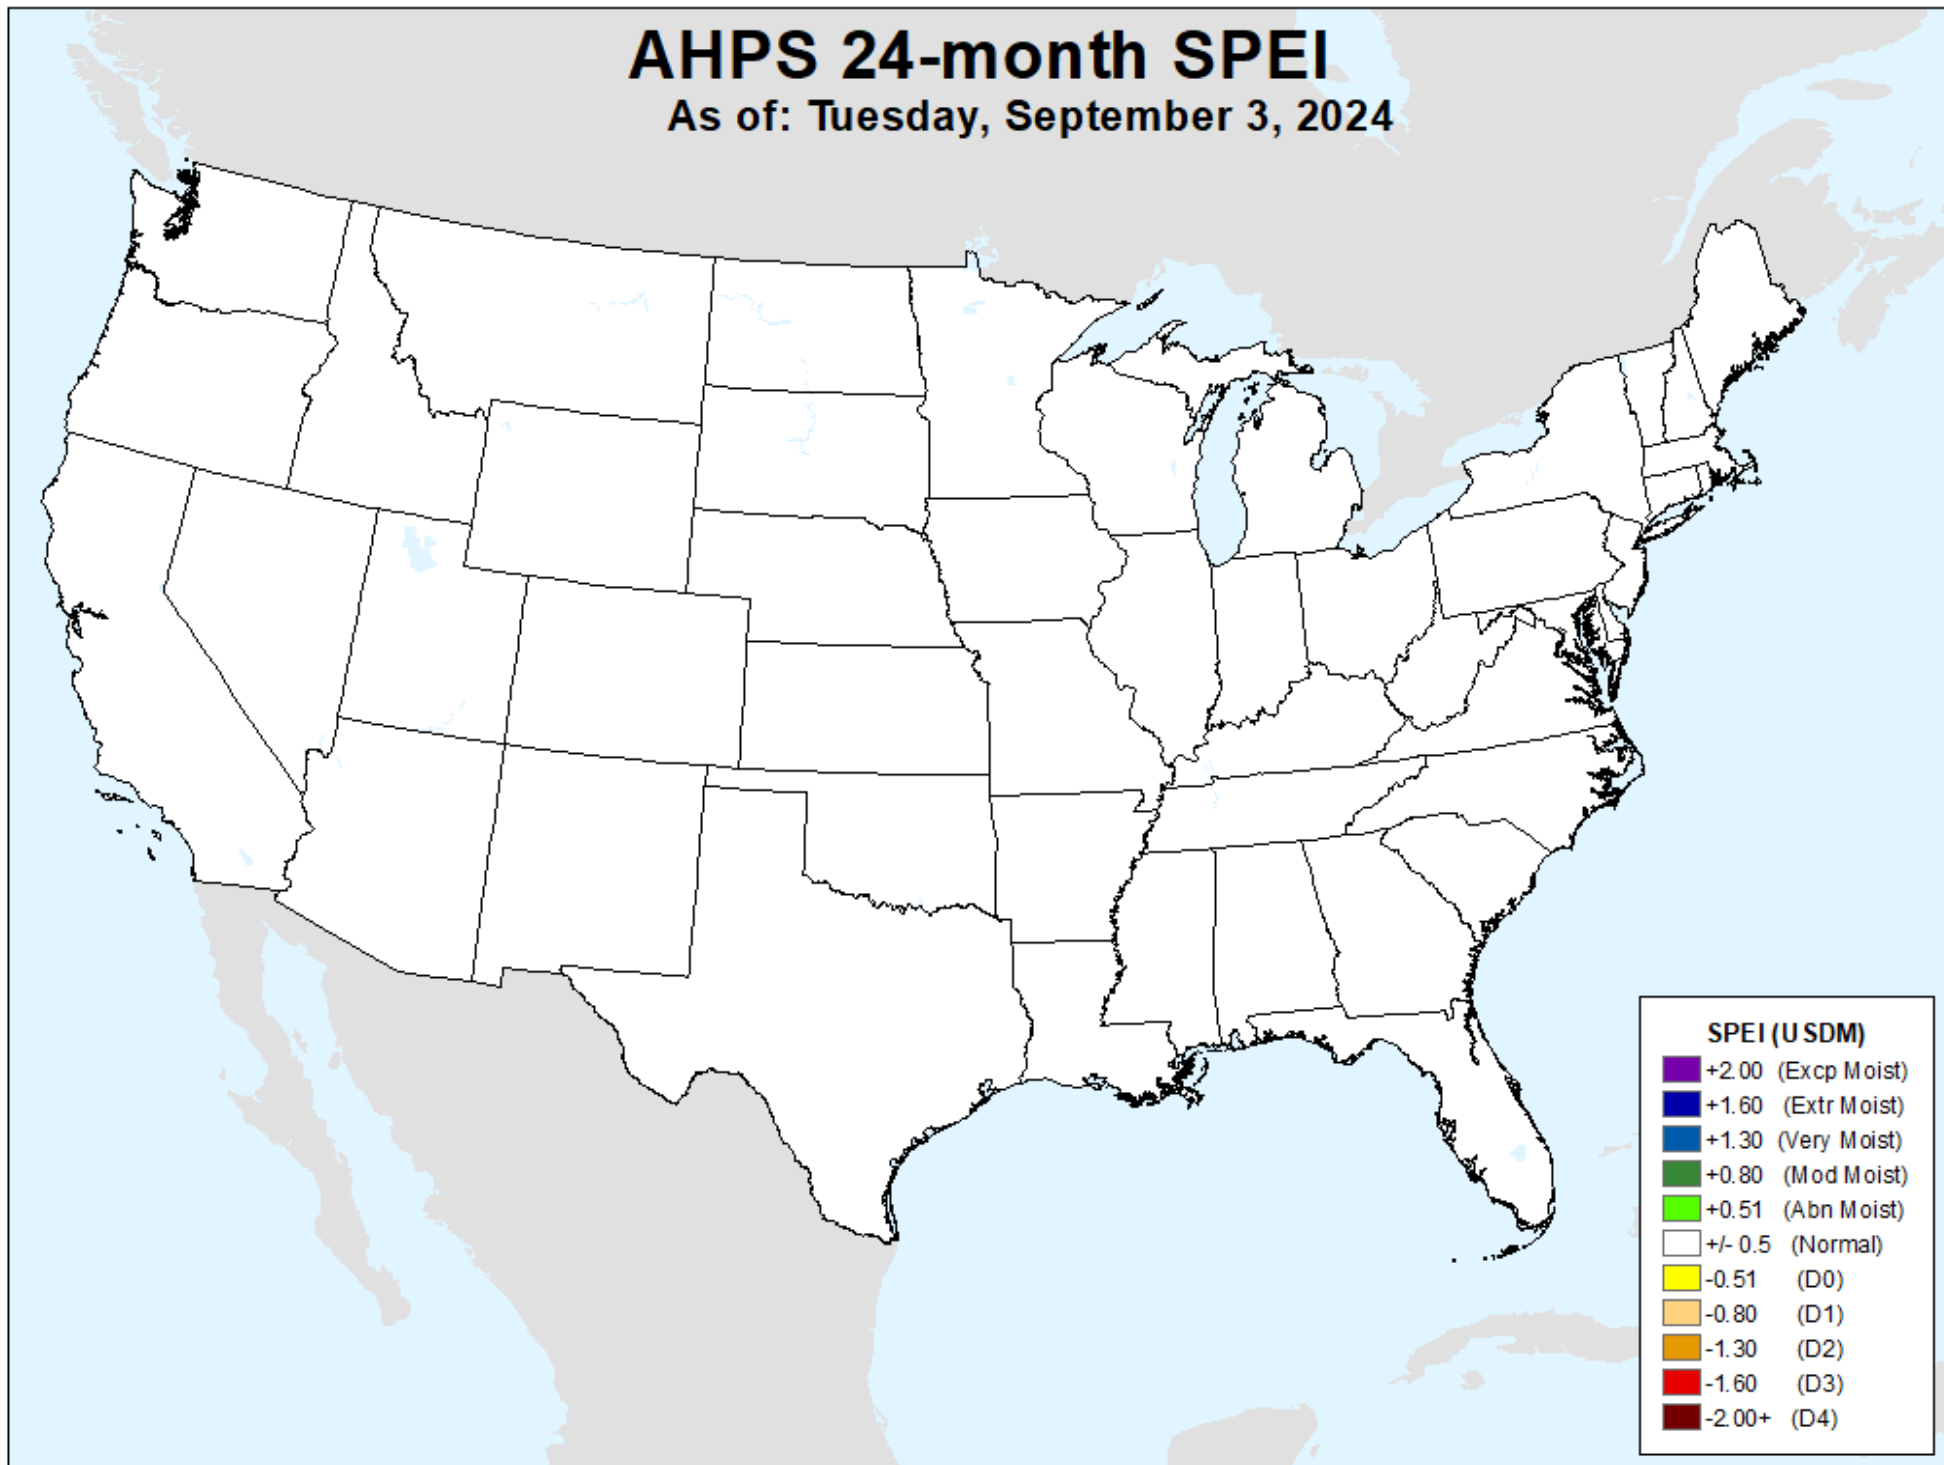

AHPS 24-month SPEI

As of: Tuesday, September 3, 2024