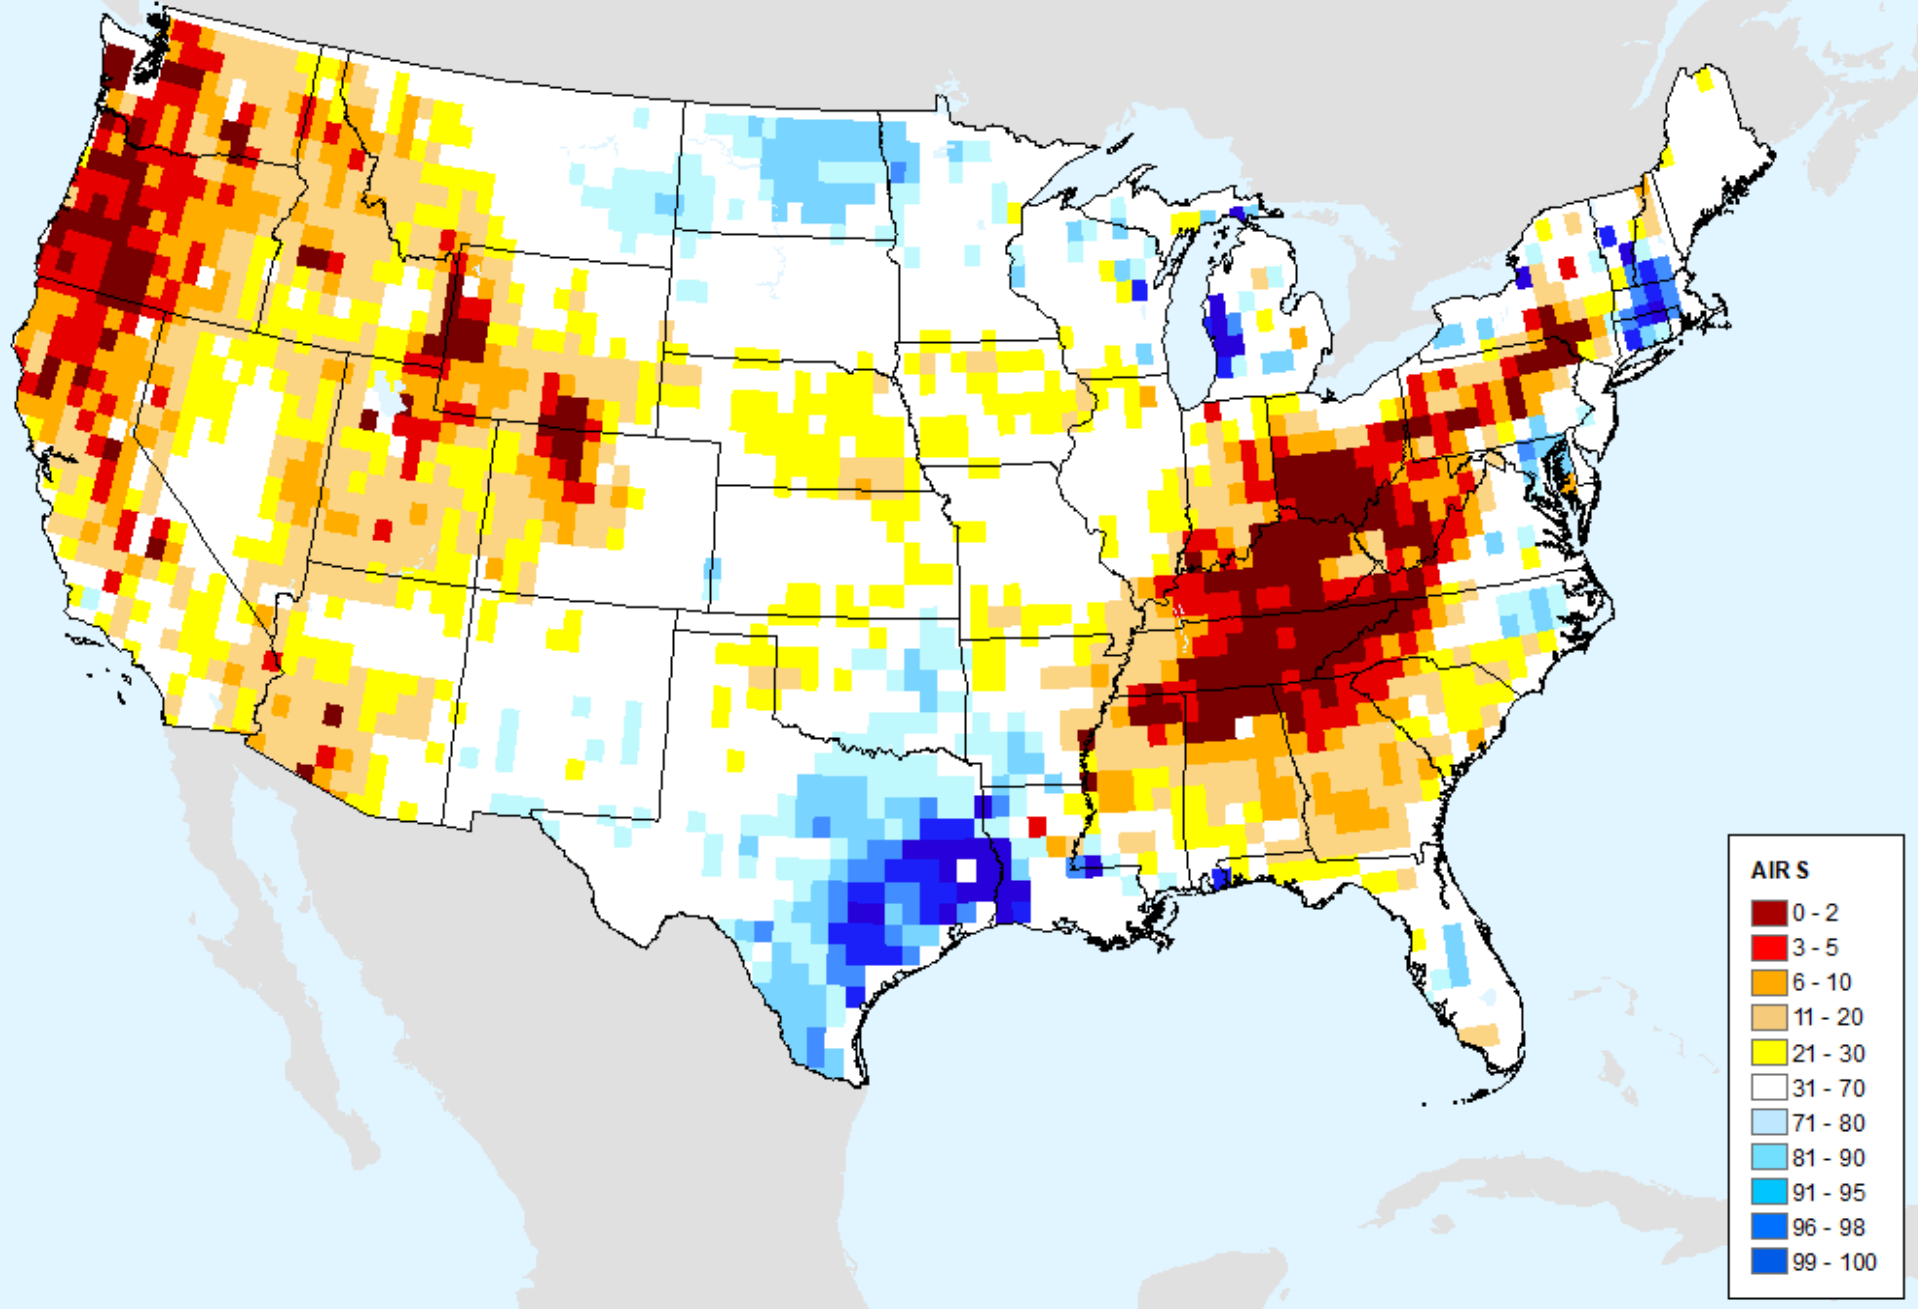

As of: Tuesday, September 3, 2024

AIRS-Based Vapor Pressure Deficit 7 Day

As of: Tuesday, September 3, 2024

AIRS-Based Vapor Pressure Deficit 14 Day

As of: Tuesday, September 3, 2024

AIRS-Based Vapor Pressure Deficit 28 Day