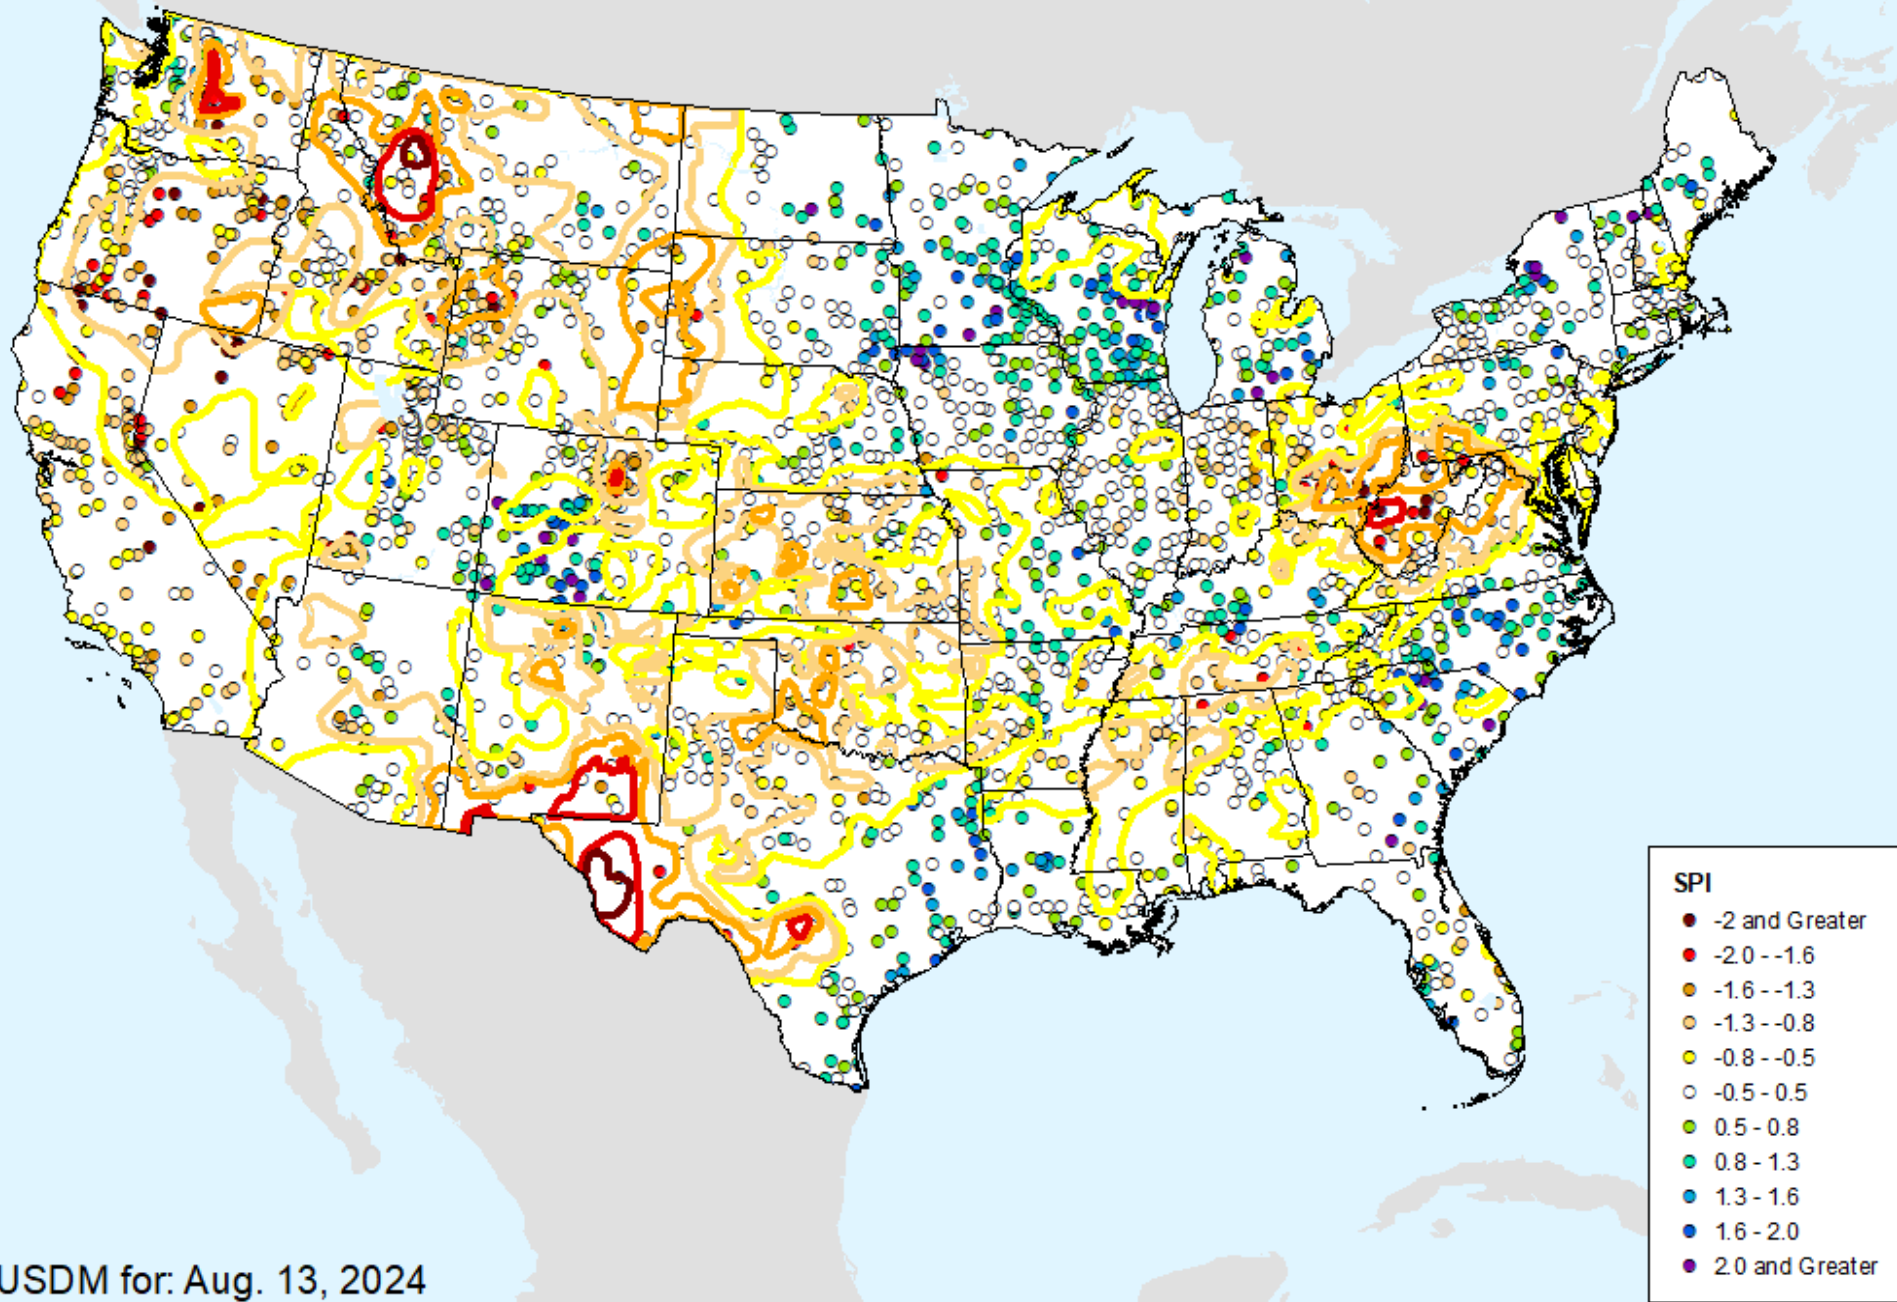

HPRCC 4-month SPI

As of: Tuesday, September 3, 2024