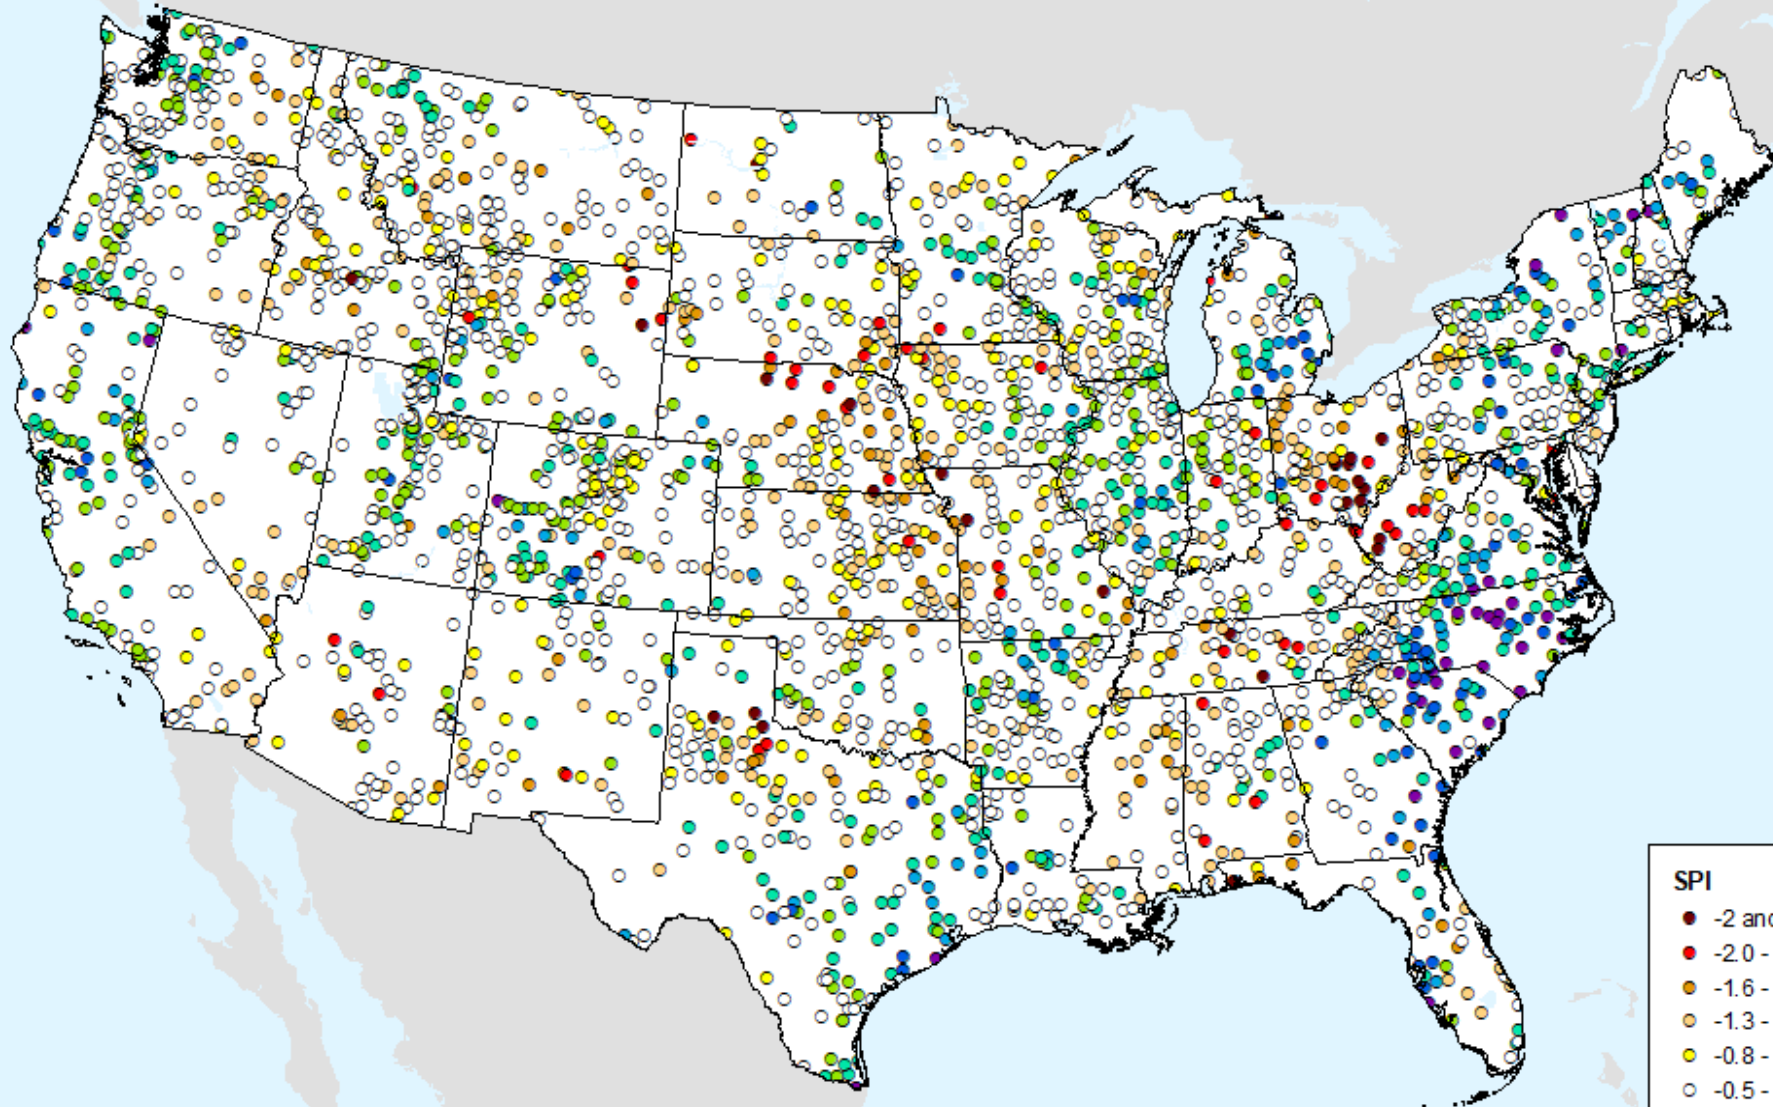

HPRCC 2-month SPI

As of: Tuesday, September 3, 2024

HPRCC 2-month SPI

As of: Tuesday, September 3, 2024

SPI

- -2 and Greater
- -2.0 -- -1.6
- -1.6 -- -1.3
- -1.3 -- -0.8
- -0.8 -- -0.5
- -0.5 - 0.5
- 0.5 - 0.8
- 0.8 - 1.3
- 1.3 - 1.6
- 1.6 - 2.0
- 2.0 and Greater