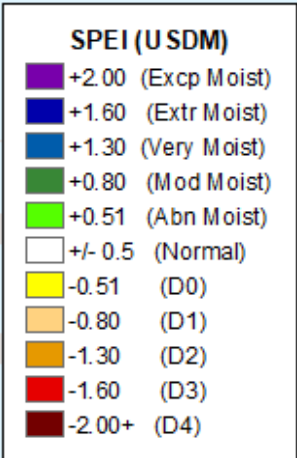

AHPS 12-month SPEI

As of: Tuesday, September 3, 2024

USDM for: Aug. 13, 2024