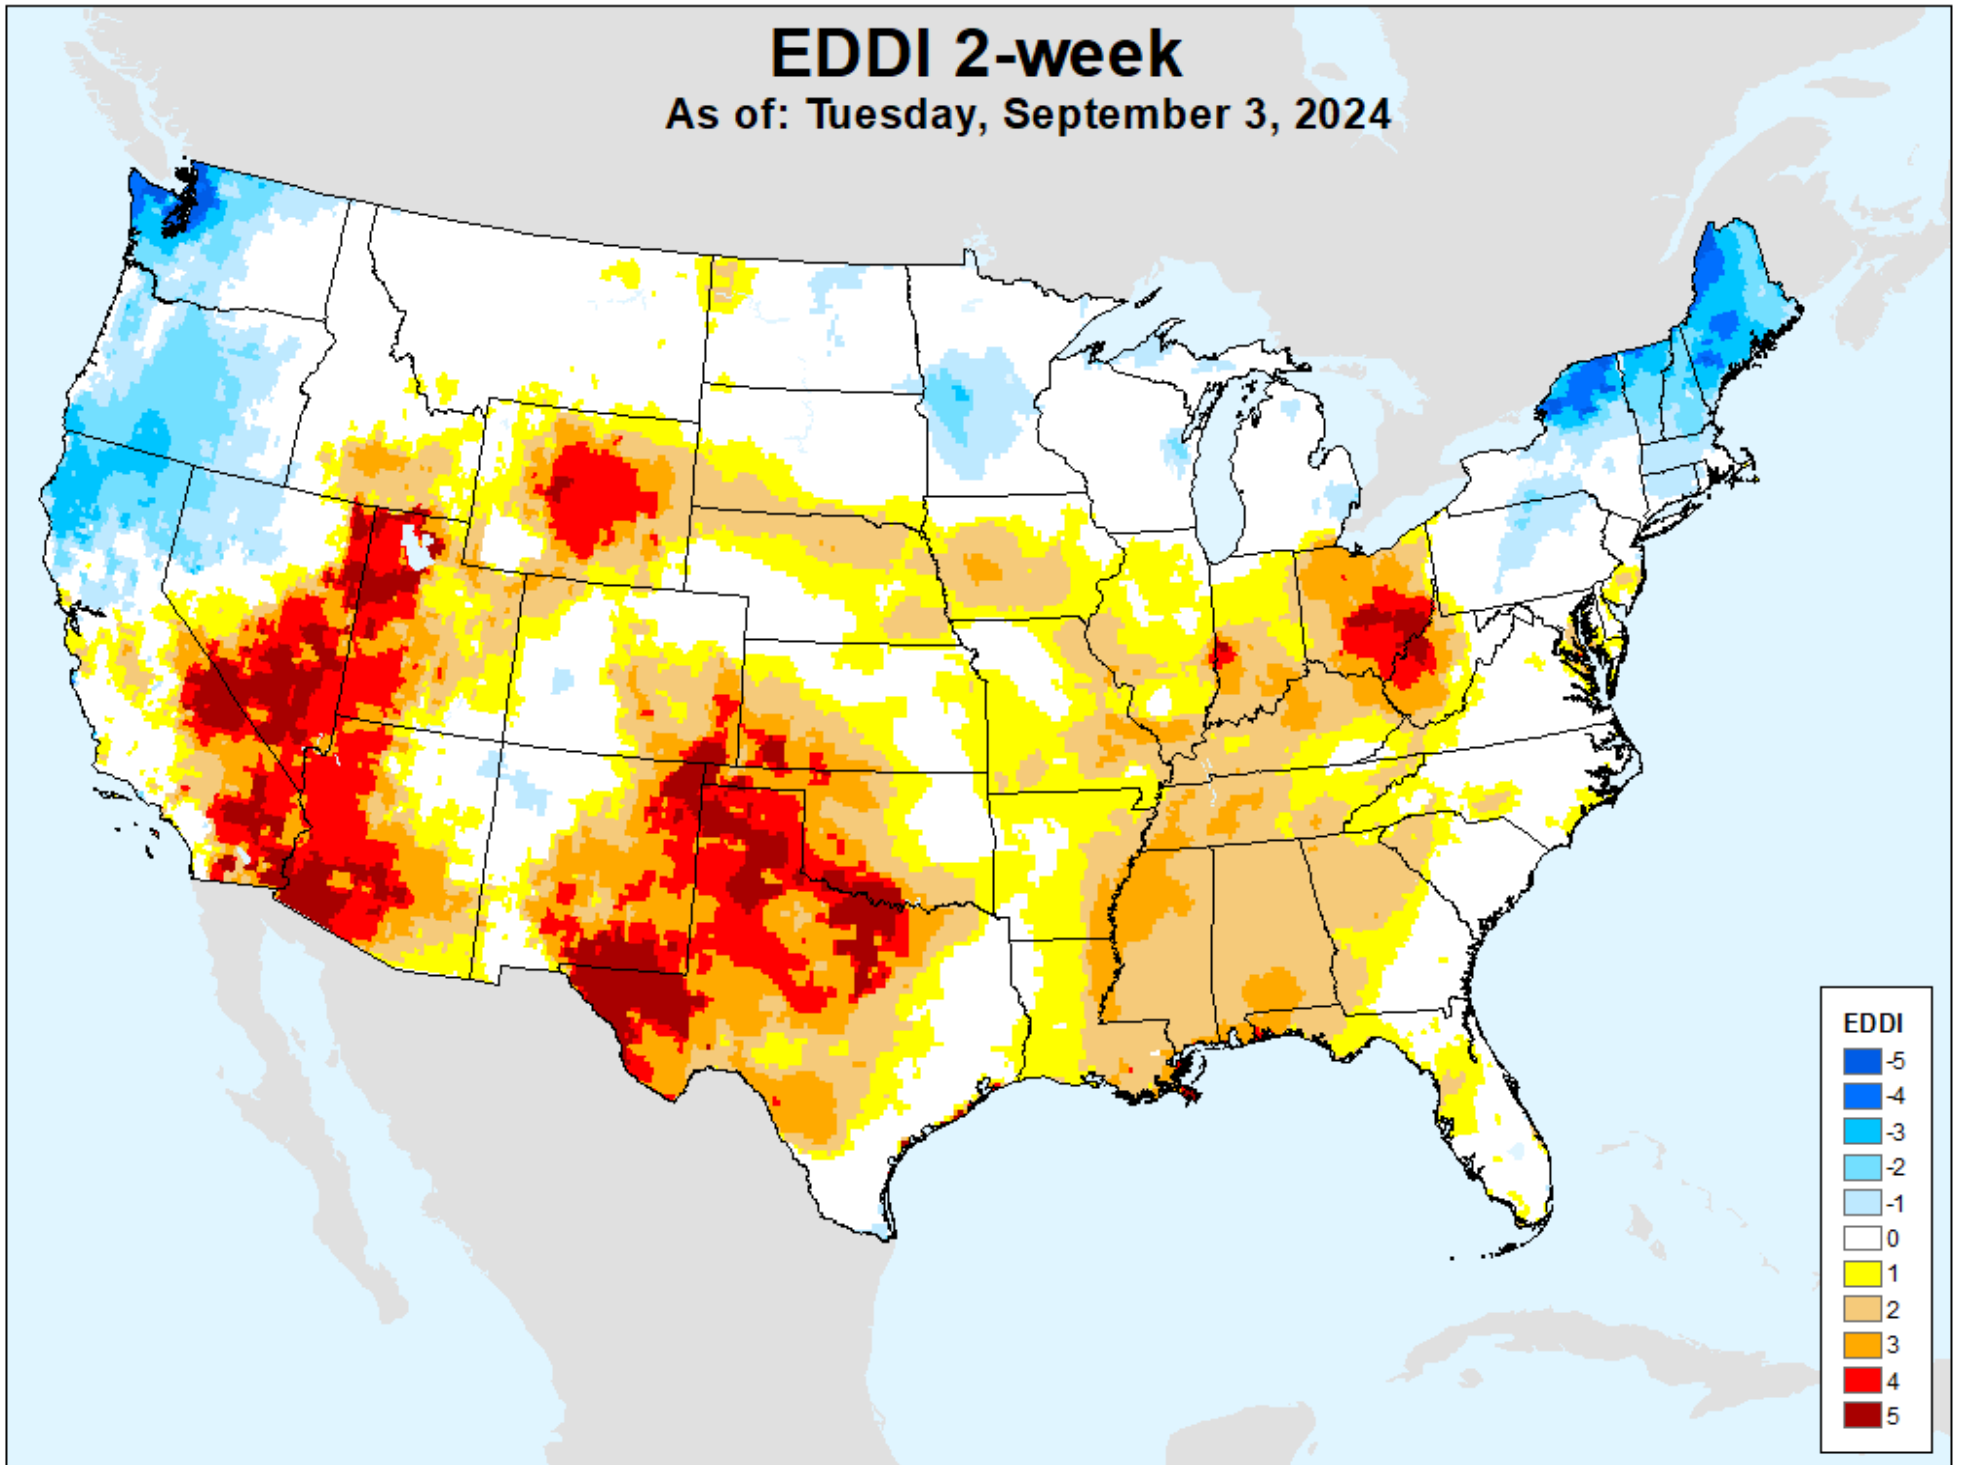

EDDI 2-week

As of: Tuesday, September 3, 2024