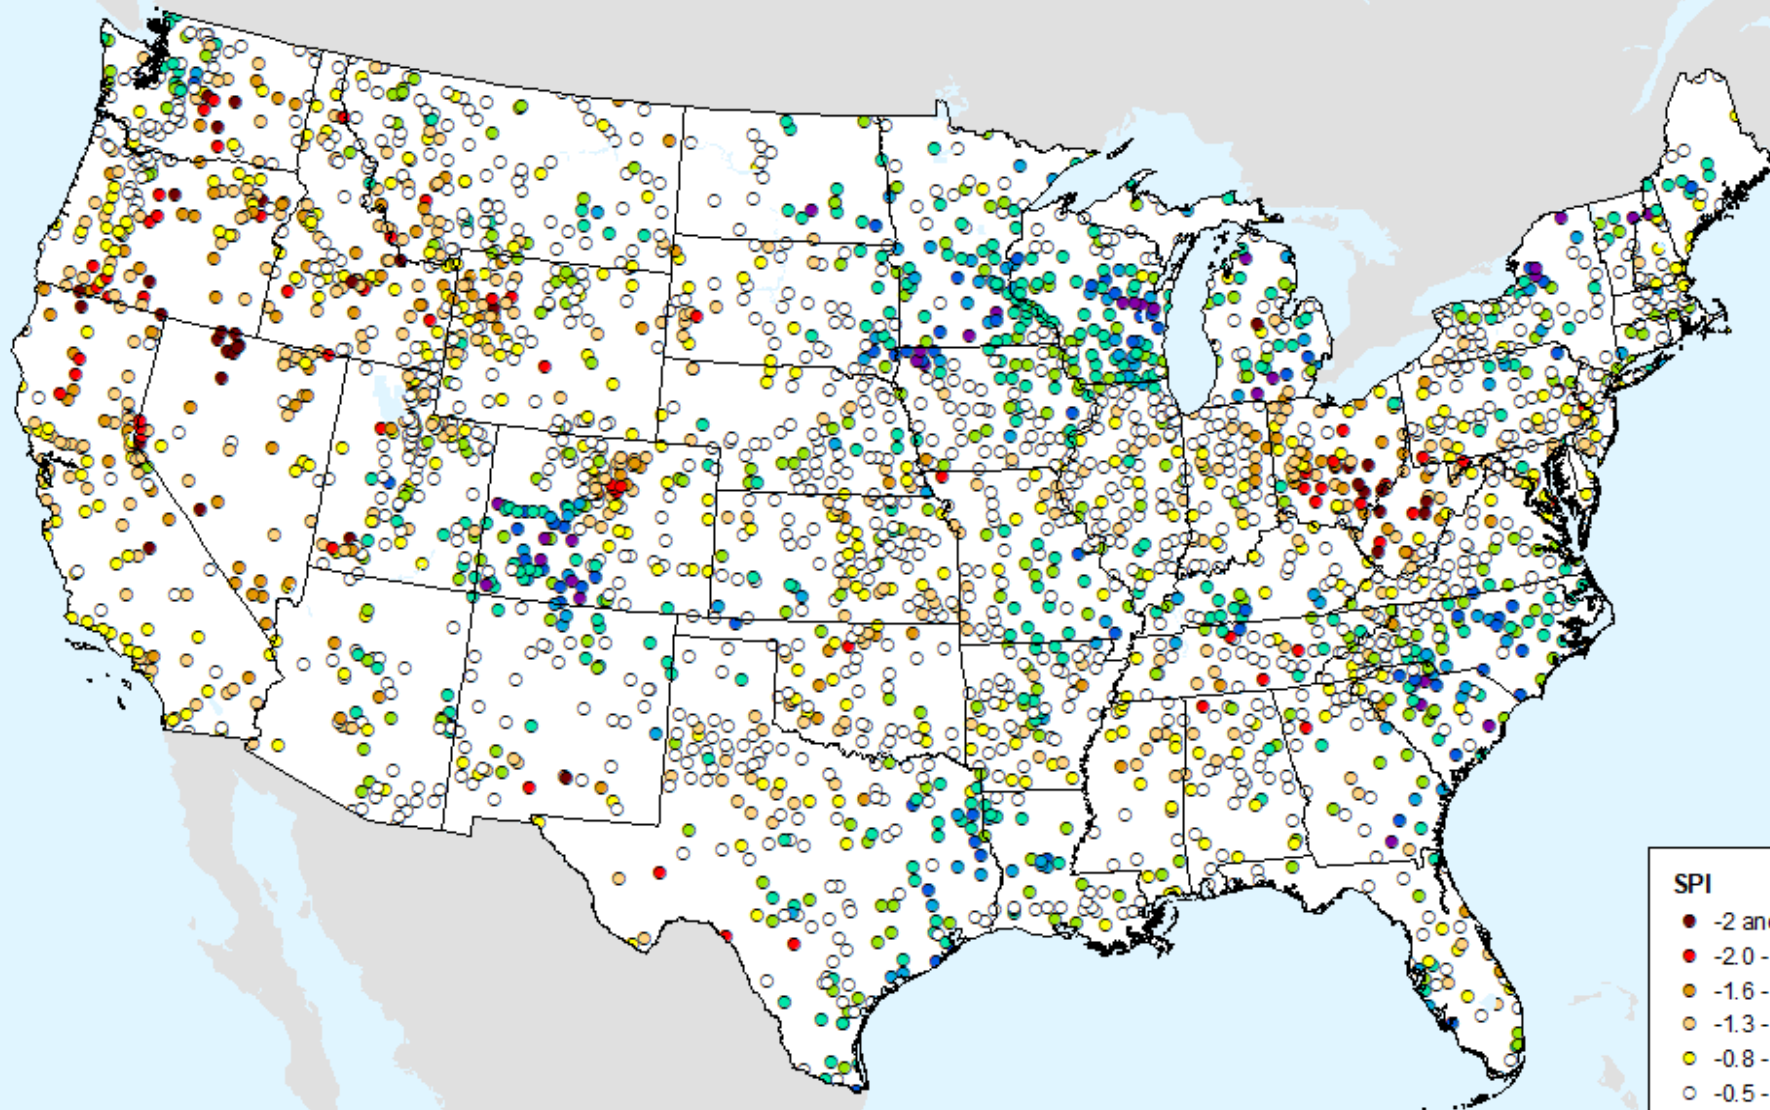

HPRCC 4-month SPI

As of: Tuesday, September 3, 2024

SPI

- -2 and Greater
- -2.0 -- -1.6
- -1.6 -- -1.3
- -1.3 -- -0.8
- -0.8 -- -0.5
- -0.5 - 0.5
- 0.5 - 0.8
- 0.8 - 1.3
- 1.3 - 1.6
- 1.6 - 2.0
- 2.0 and Greater