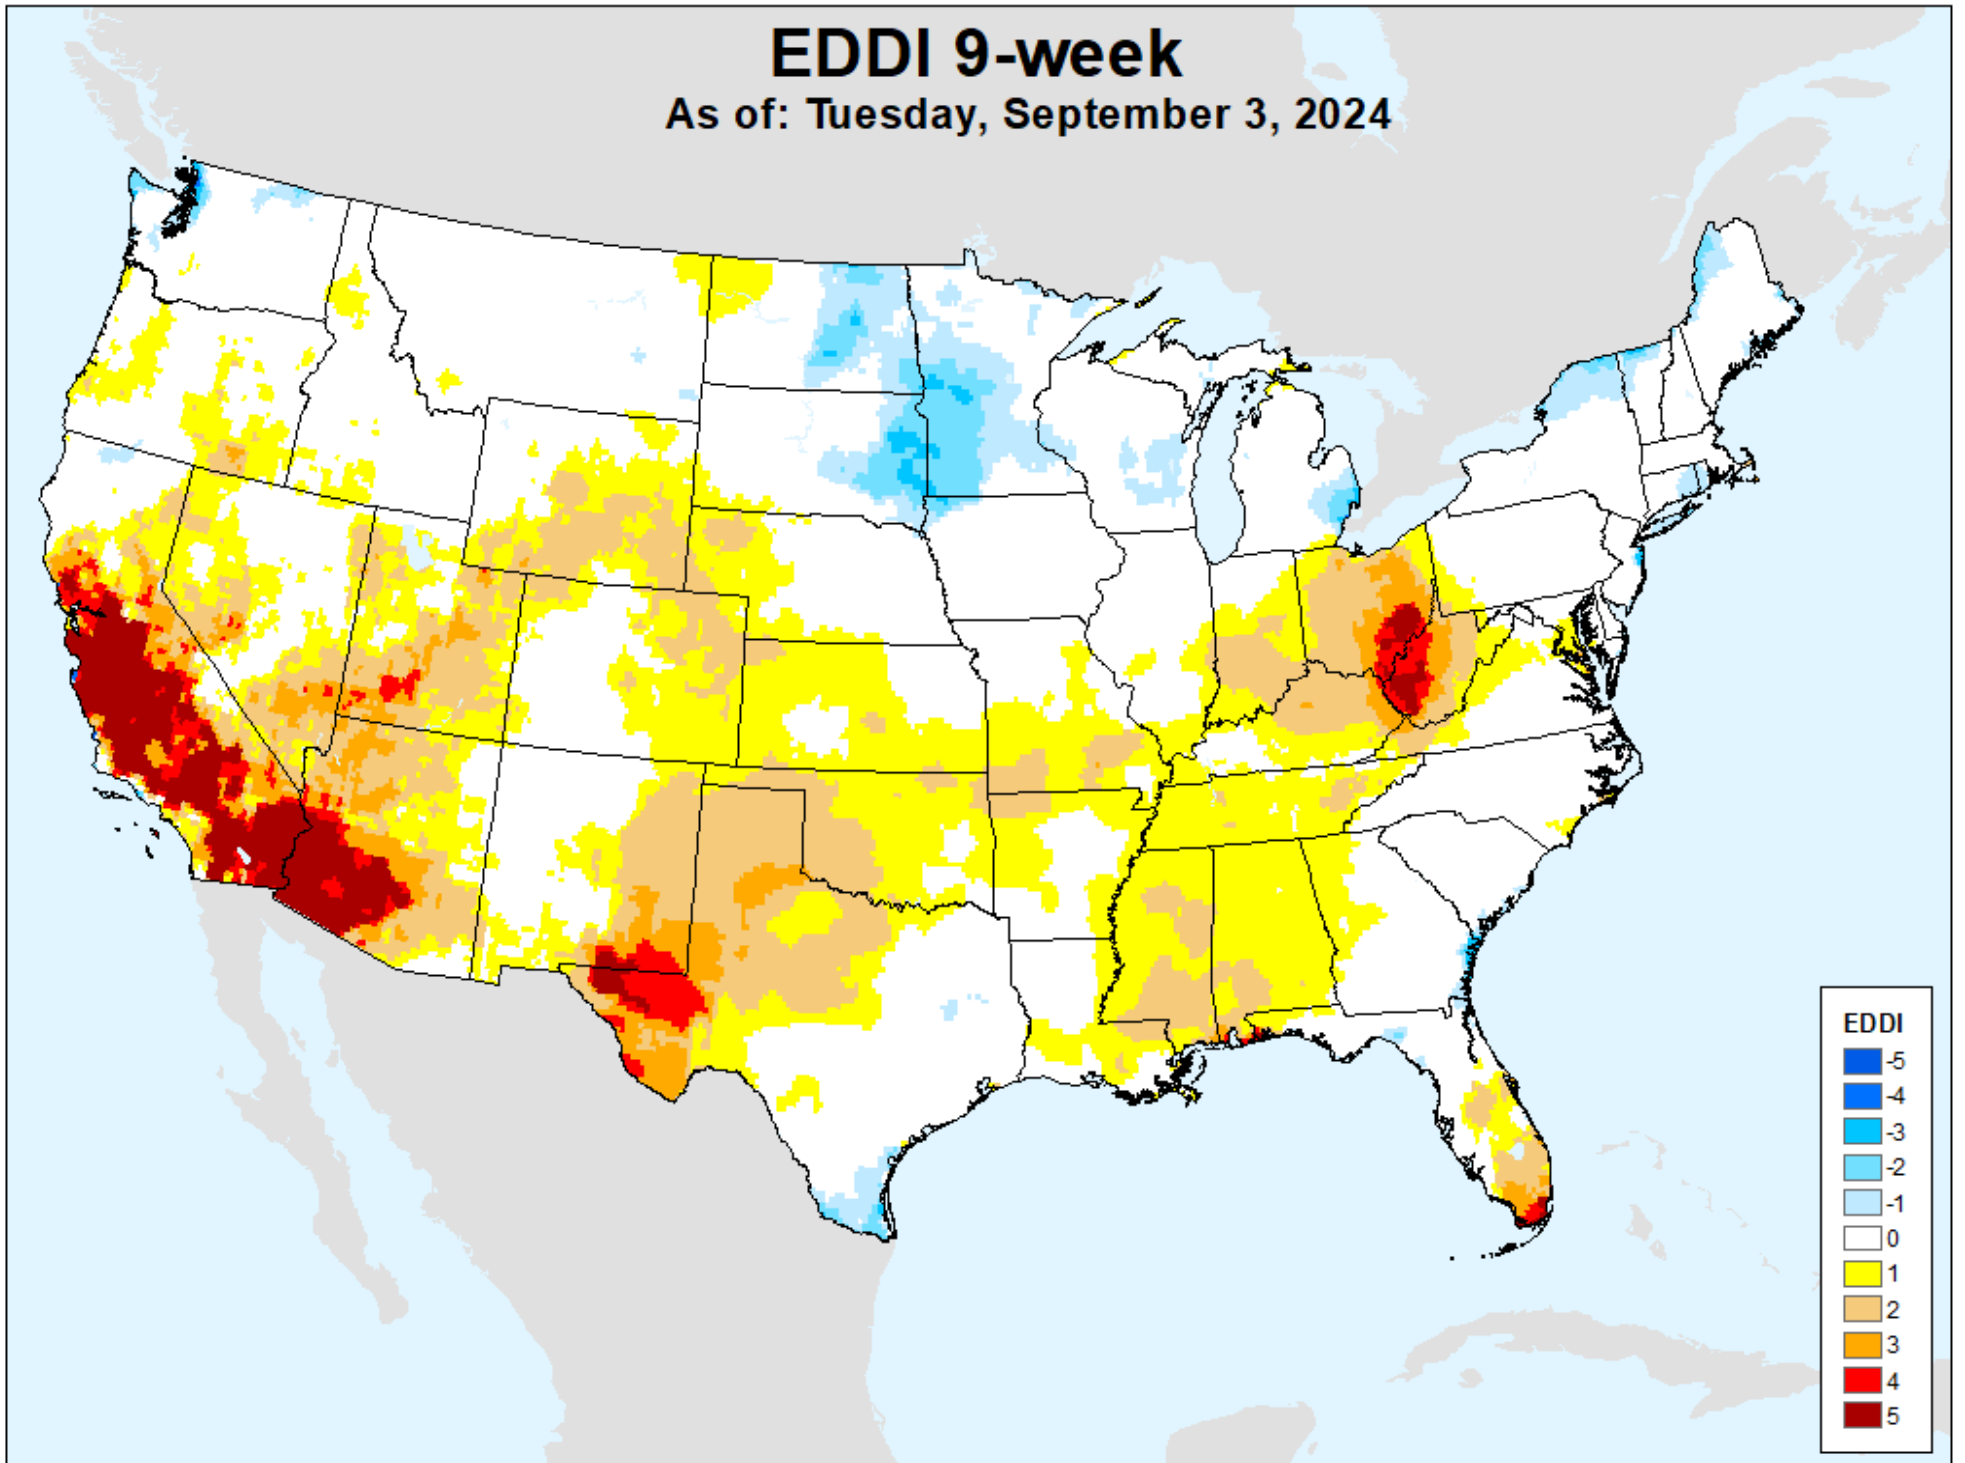

EDDI 9-week

As of: Tuesday, September 3, 2024