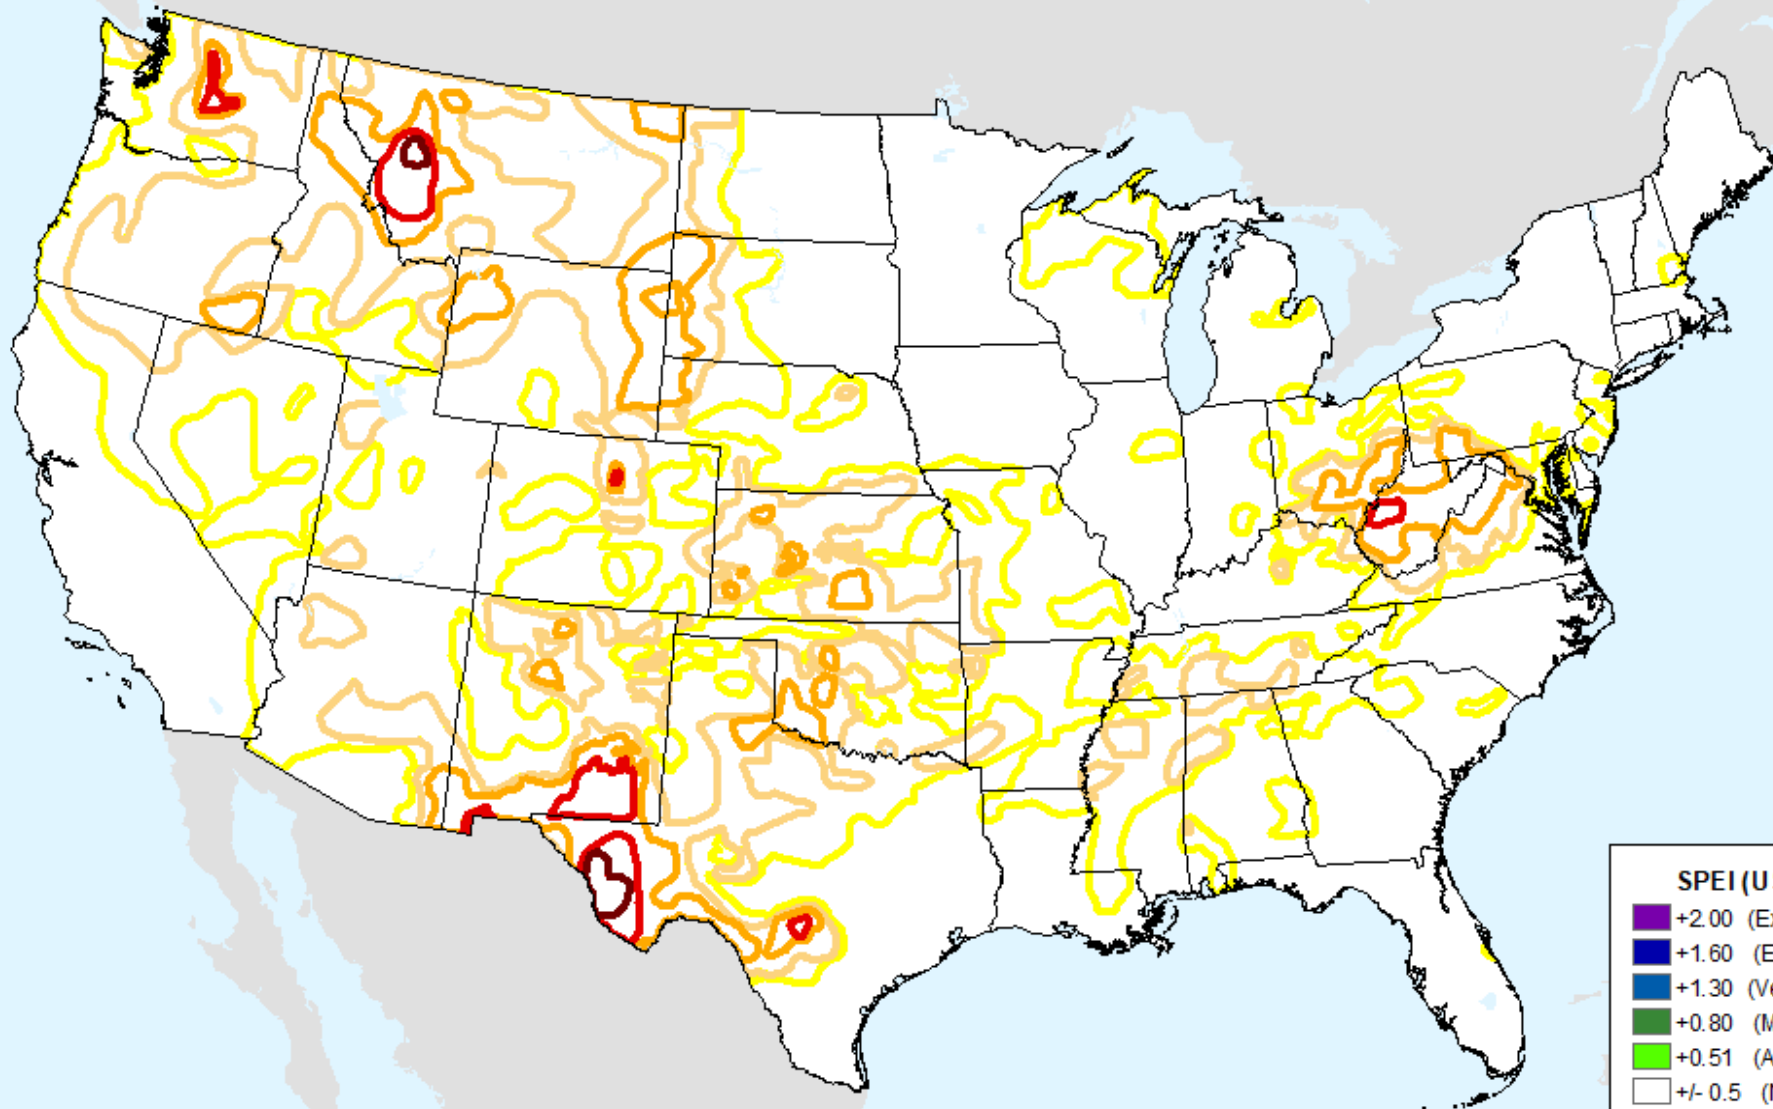

USDM for: Aug. 13, 2024

AHPS 6-month SPEI

As of: Tuesday, September 3, 2024

AHPS 9-month SPEI

As of: Tuesday, September 3, 2024

USDM for: Aug. 13, 2024

AHPS 9-month SPEI

As of: Tuesday, September 3, 2024