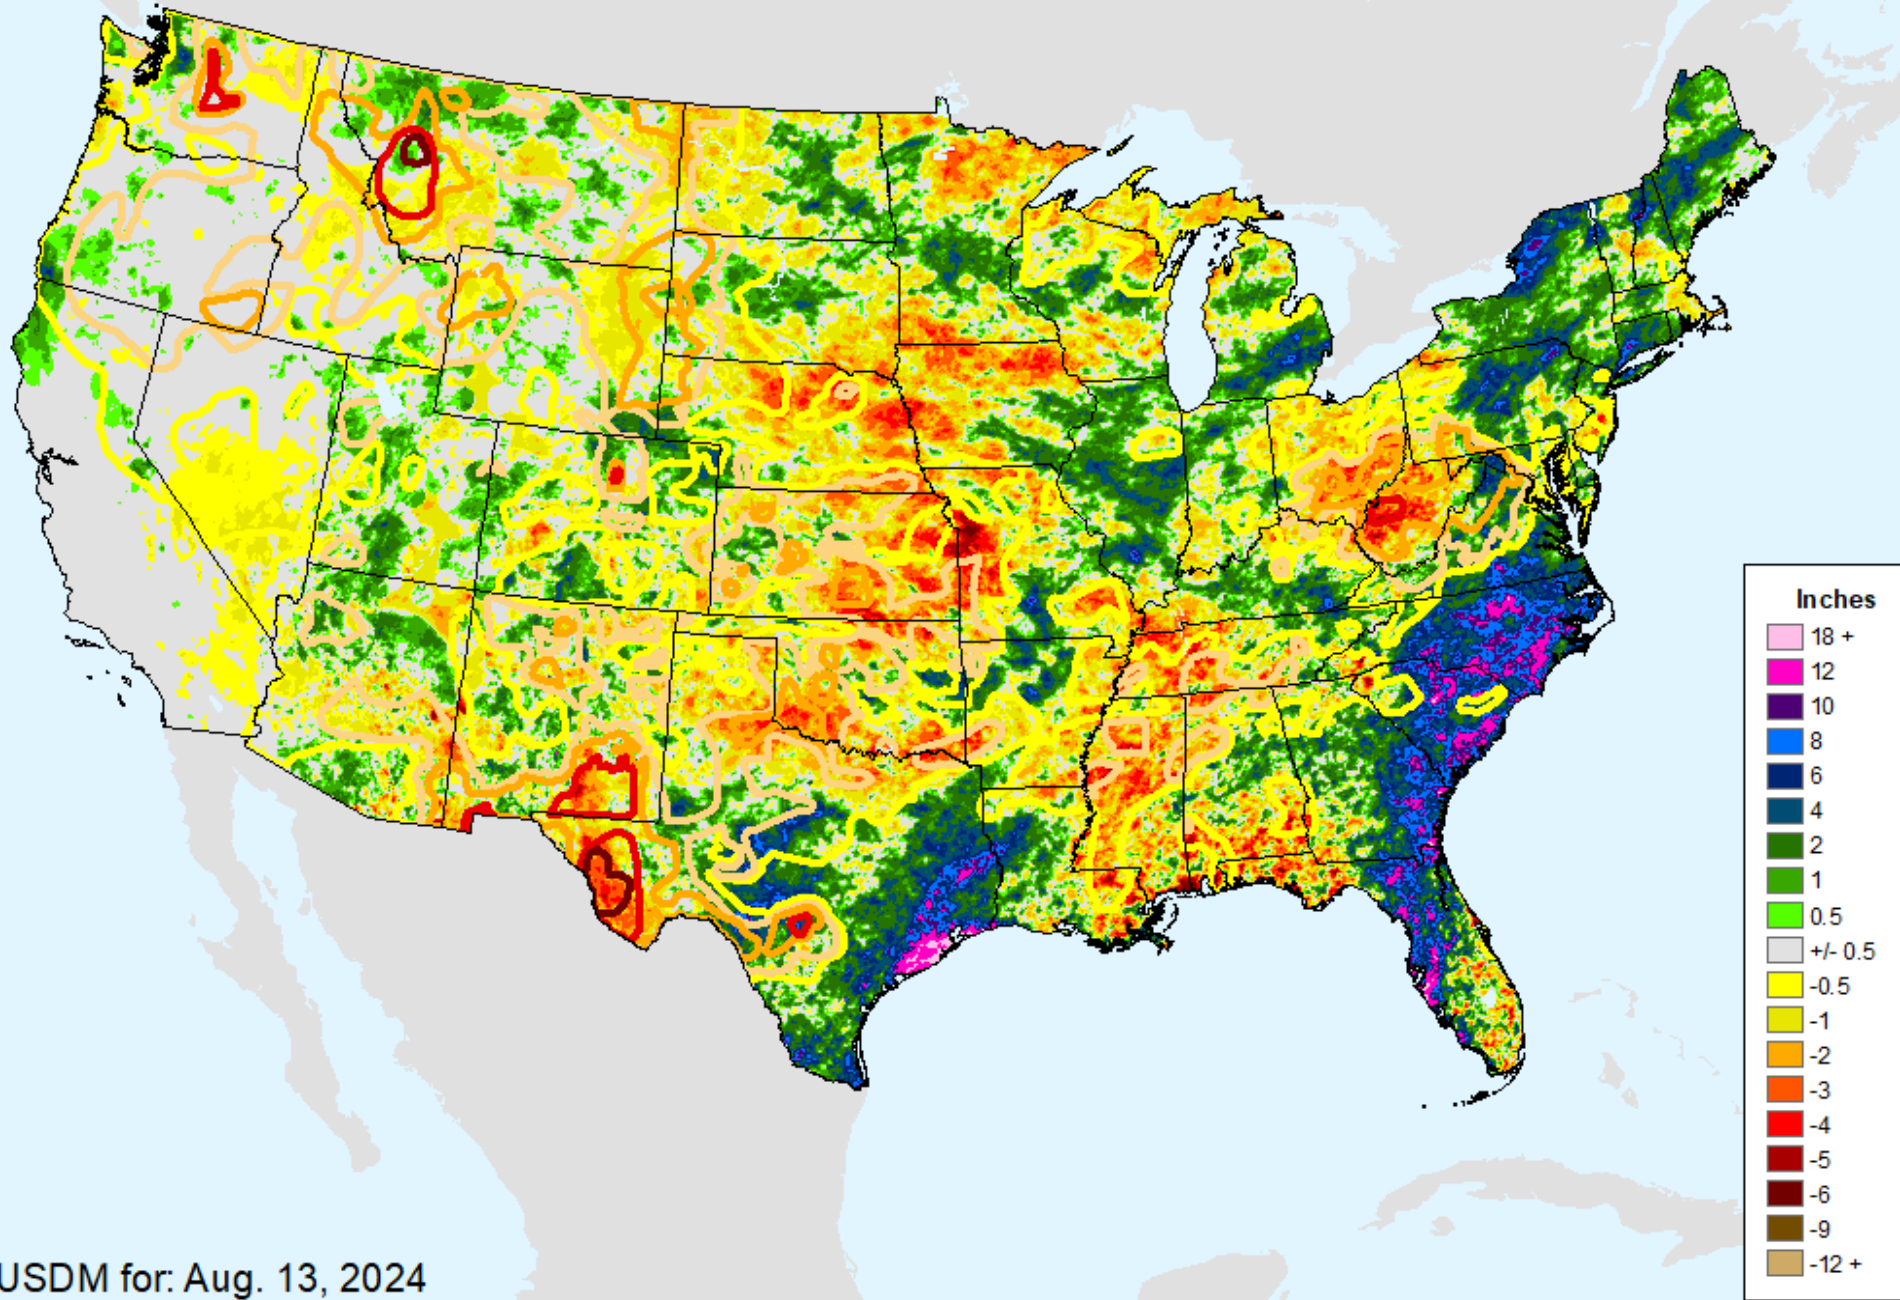

USDM for: Aug. 13, 2024

AHPS 30-Day Pct of Normal Pcp

As of: Tuesday, September 3, 2024

AHPS 60-Day Precip Departure

As of: Tuesday, September 3, 2024

AHPS 60-Day Precip Departure

As of: Tuesday, September 3, 2024