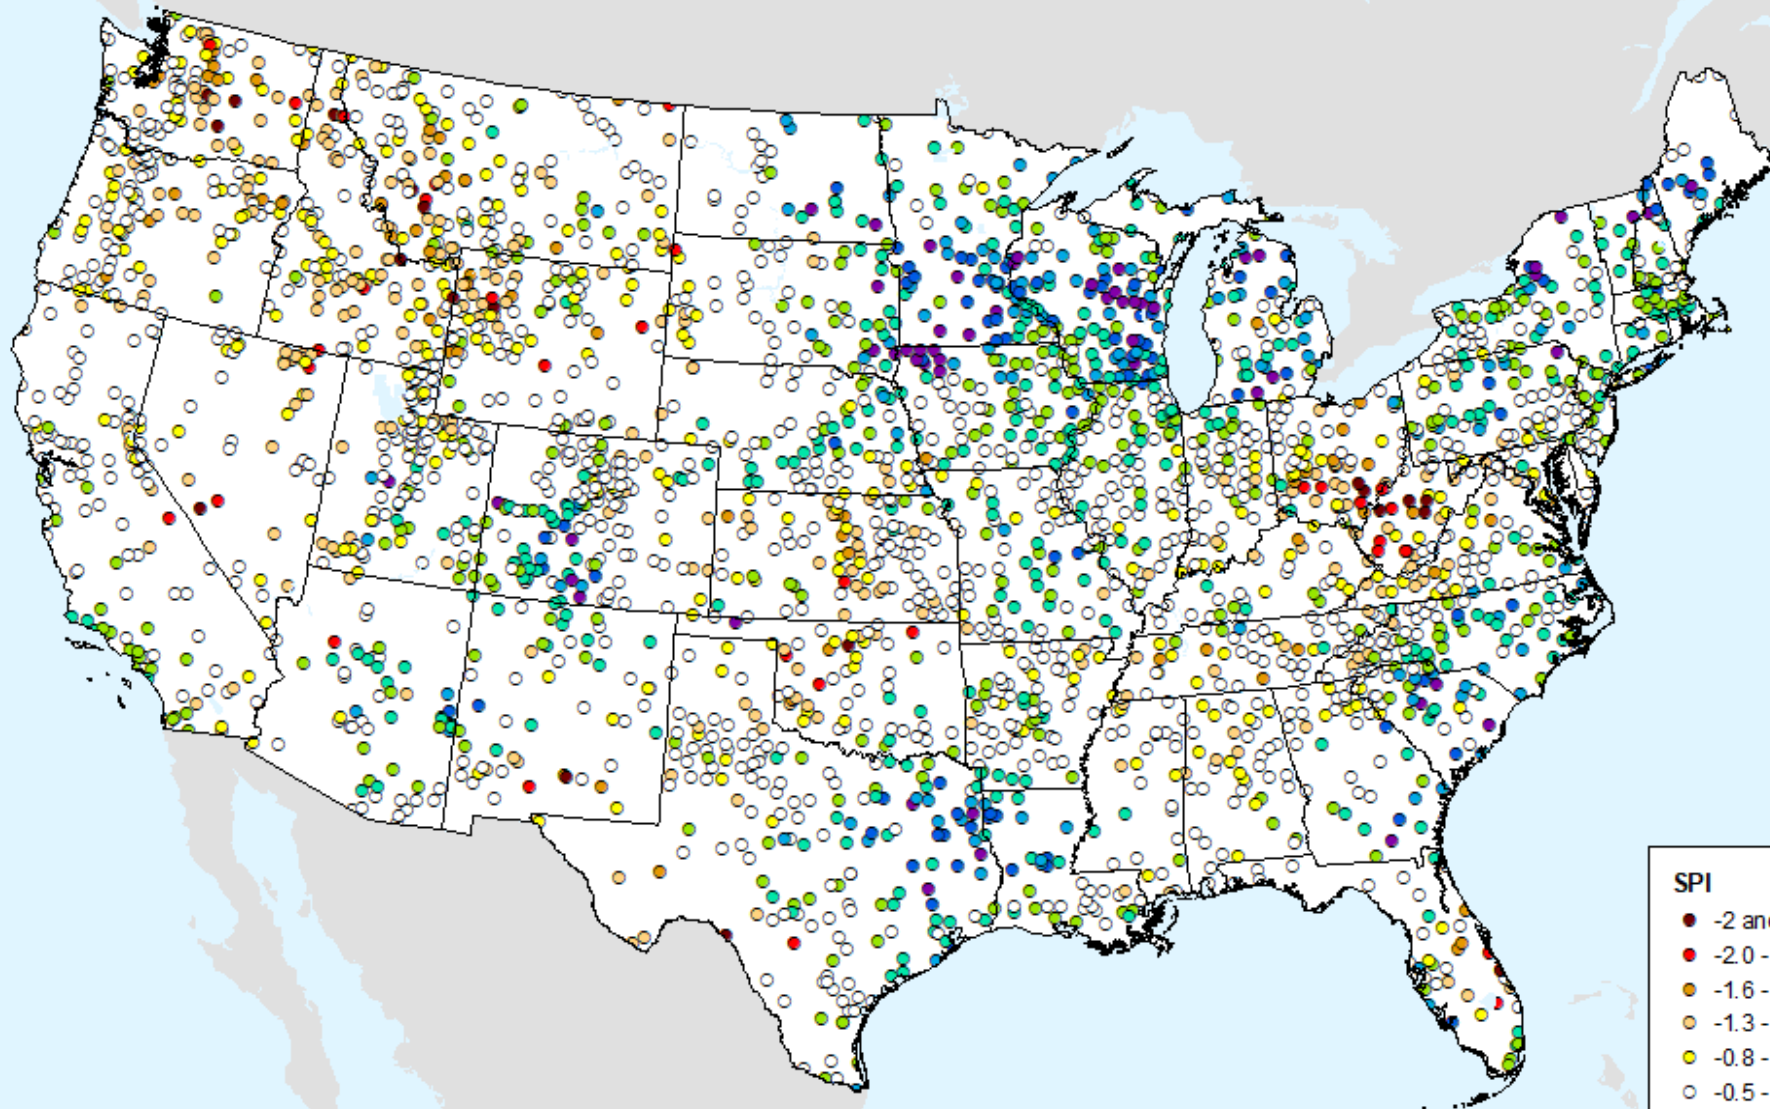

HPRCC 6-month SPI

As of: Tuesday, September 3, 2024

USDM for: Aug. 13, 2024

HPRCC 6-month SPI

As of: Tuesday, September 3, 2024

SPI

- -2 and Greater
- -2.0 -- -1.6
- -1.6 -- -1.3
- -1.3 -- -0.8
- -0.8 -- -0.5
- -0.5 - 0.5
- 0.5 - 0.8
- 0.8 - 1.3
- 1.3 - 1.6
- 1.6 - 2.0
- 2.0 and Greater