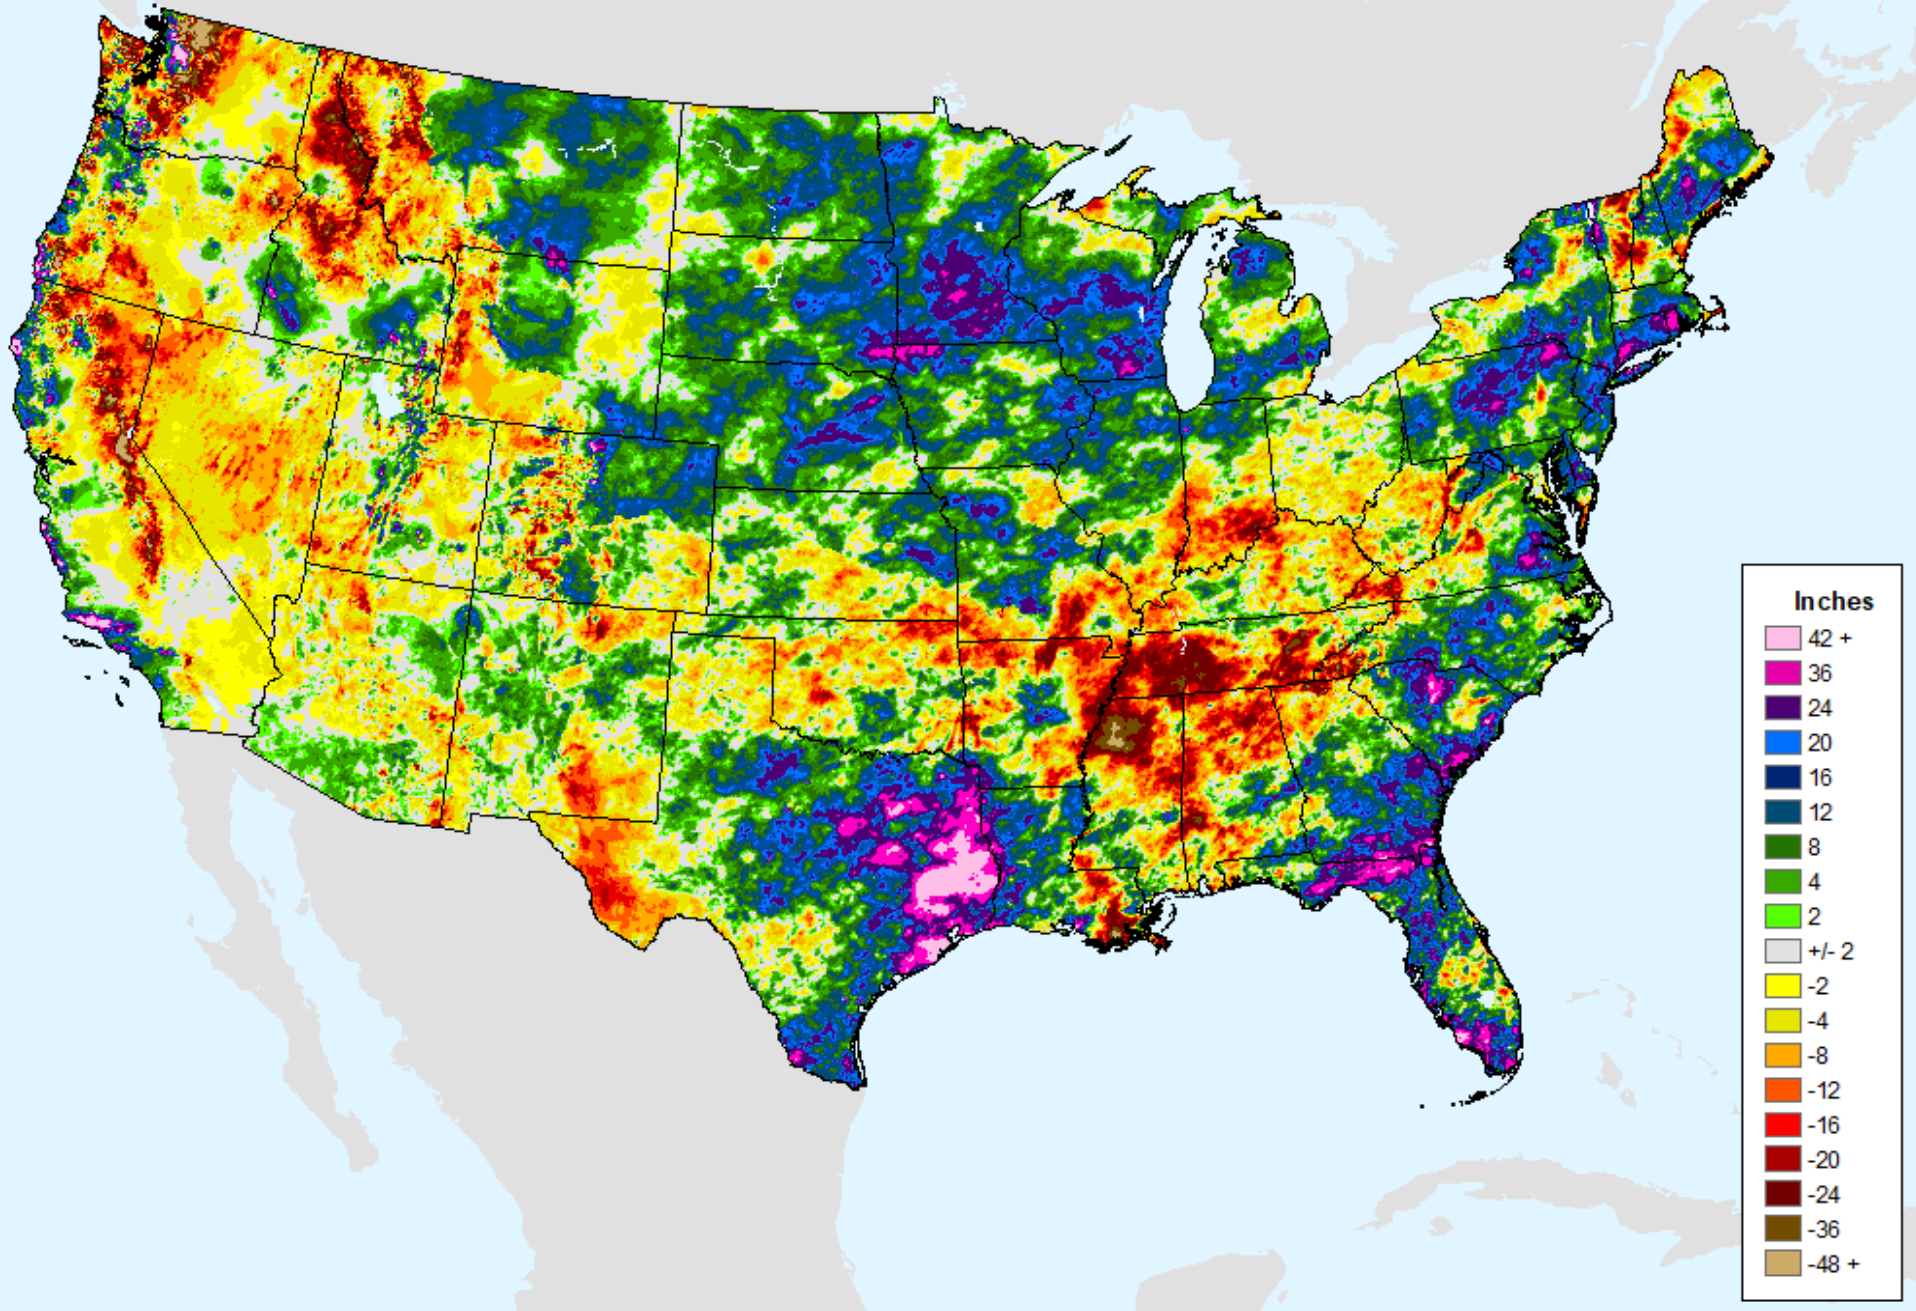

USDM for: Aug. 13, 2024

AHPS 180-Day Pct of Normal Pcp

As of: Tuesday, September 3, 2024

AHPS Water-Year Precip Departure

As of: Tuesday, September 3, 2024

AHPS Water-Year Precip Departure

As of: Tuesday, September 3, 2024