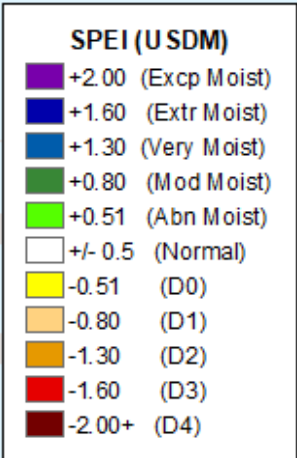

AHPS 2-month SPEI

As of: Tuesday, September 3, 2024

USDM for: Aug. 13, 2024