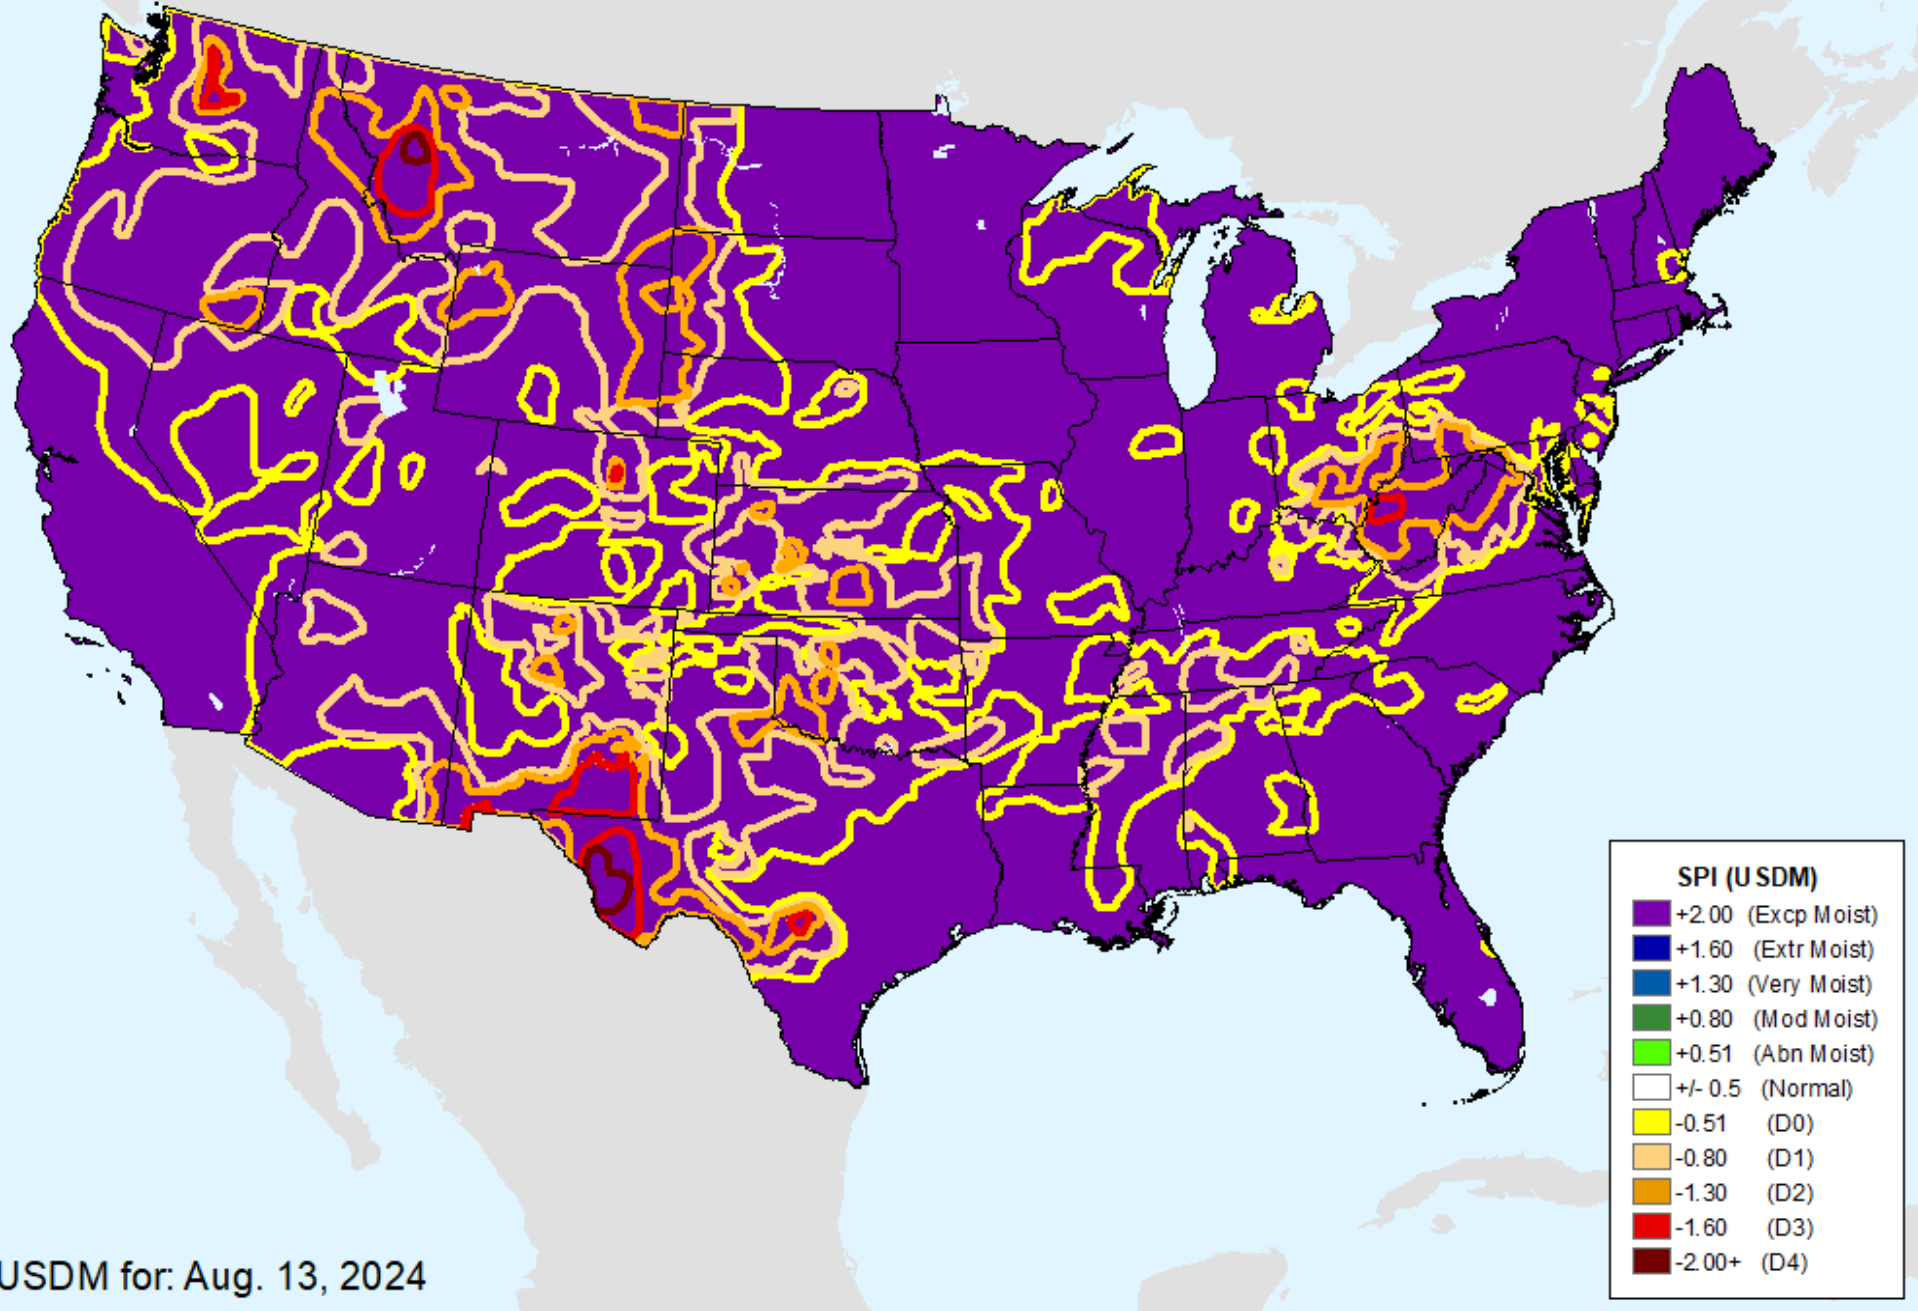

As of: Tuesday, September 3, 2024

USDM for: Aug. 13, 2024

AHPS 12-month SPI

As of: Tuesday, September 3, 2024

AHPS 24-month SPI

As of: Tuesday, September 3, 2024

USDM for: Aug. 13, 2024

AHPS 24-month SPI