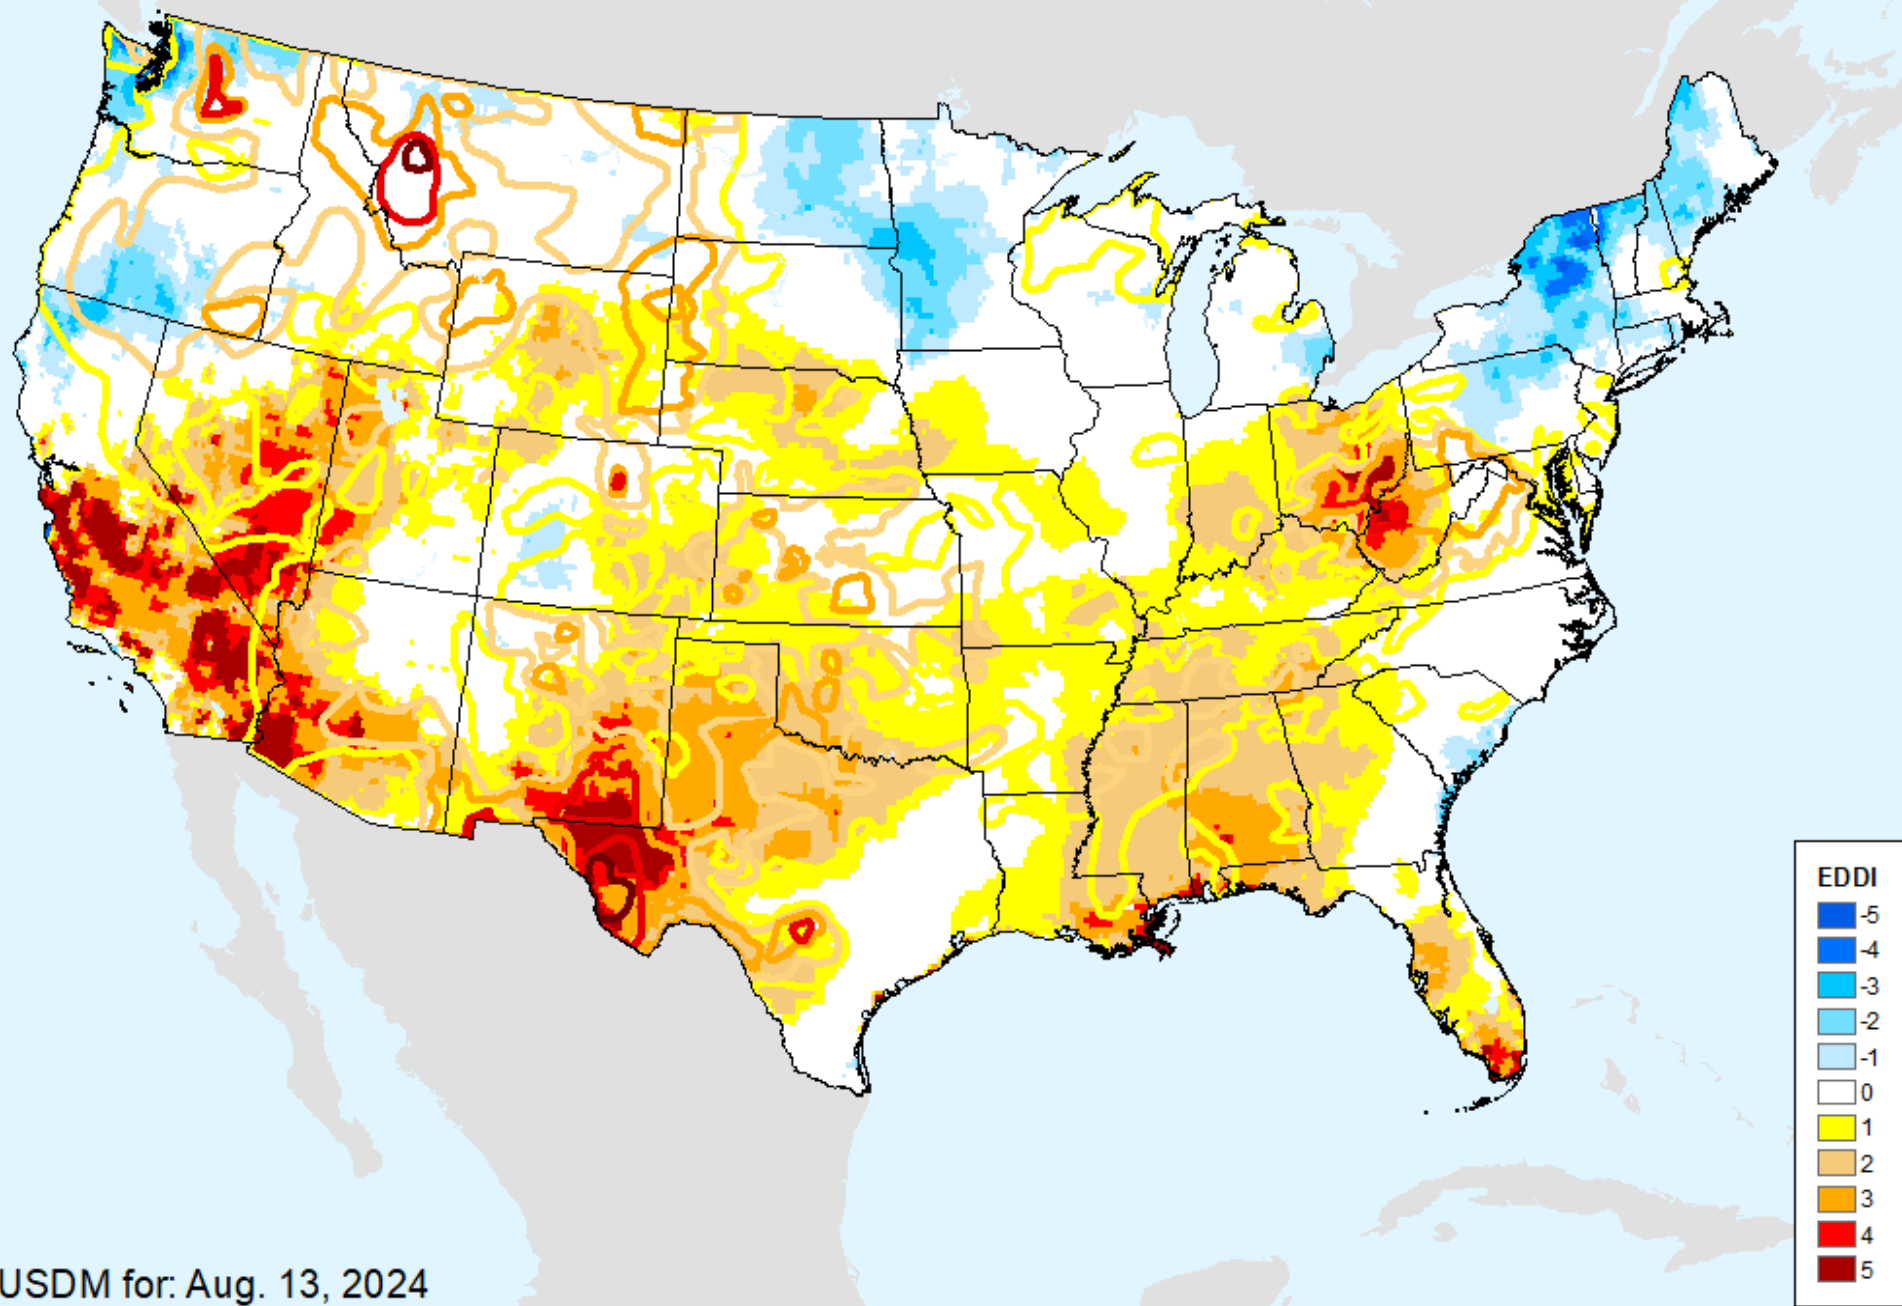

As of: Tuesday, September 3, 2024

EDDI 3-week

As of: Tuesday, September 3, 2024

USDM for: Aug. 13, 2024

EDDI 3-week

As of: Tuesday, September 3, 2024

EDDI 4-week

As of: Tuesday, September 3, 2024