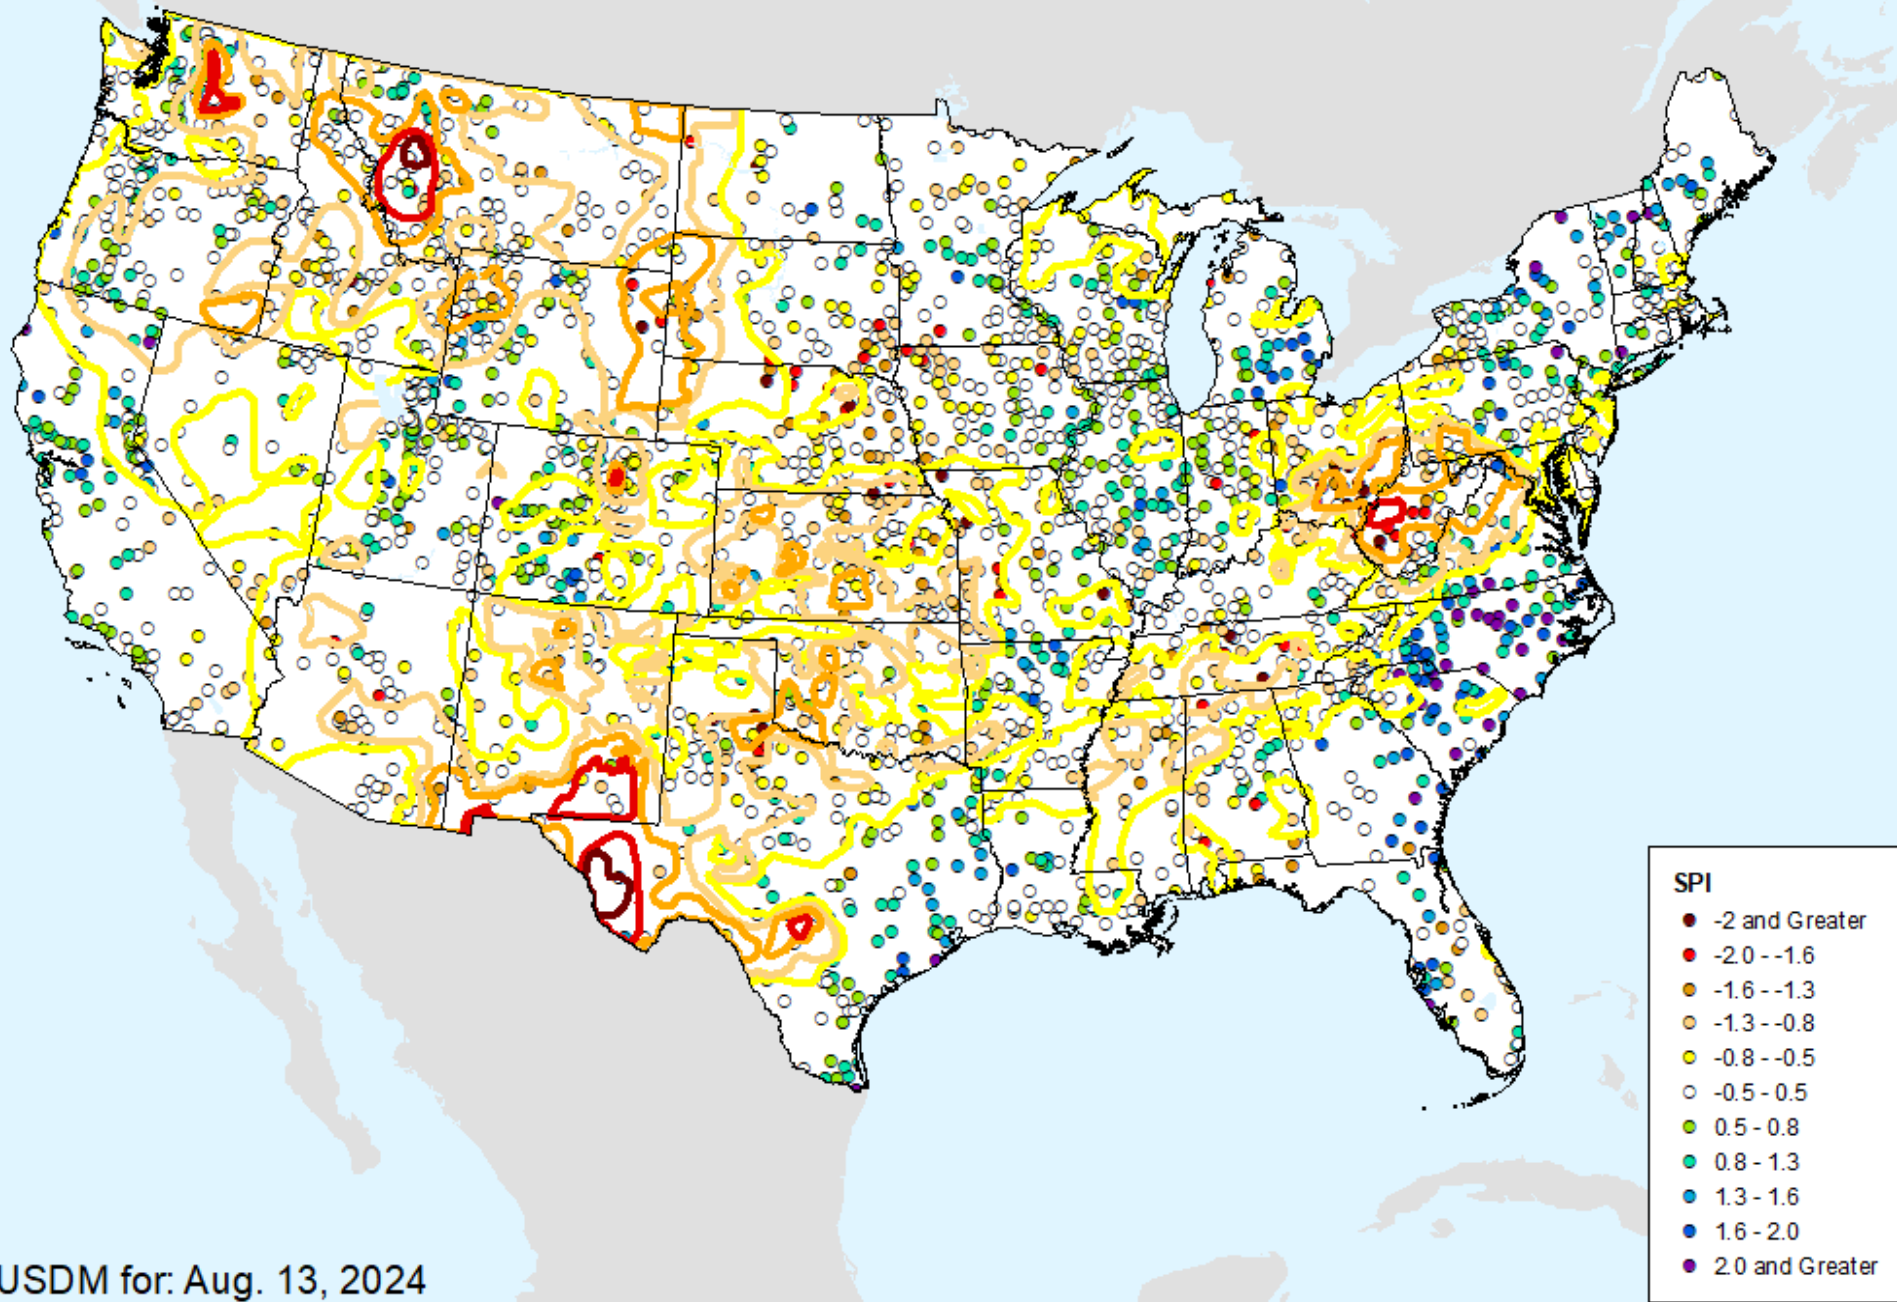

HPRCC 2-month SPI

As of: Tuesday, September 3, 2024

HPRCC 2-month SPI

As of: Tuesday, September 3, 2024

SPI

- -2 and Greater
- -2.0 -- -1.6
- -1.6 -- -1.3
- -1.3 -- -0.8
- -0.8 -- -0.5
- -0.5 - 0.5
- 0.5 - 0.8
- 0.8 - 1.3
- 1.3 - 1.6
- 1.6 - 2.0
- 2.0 and Greater