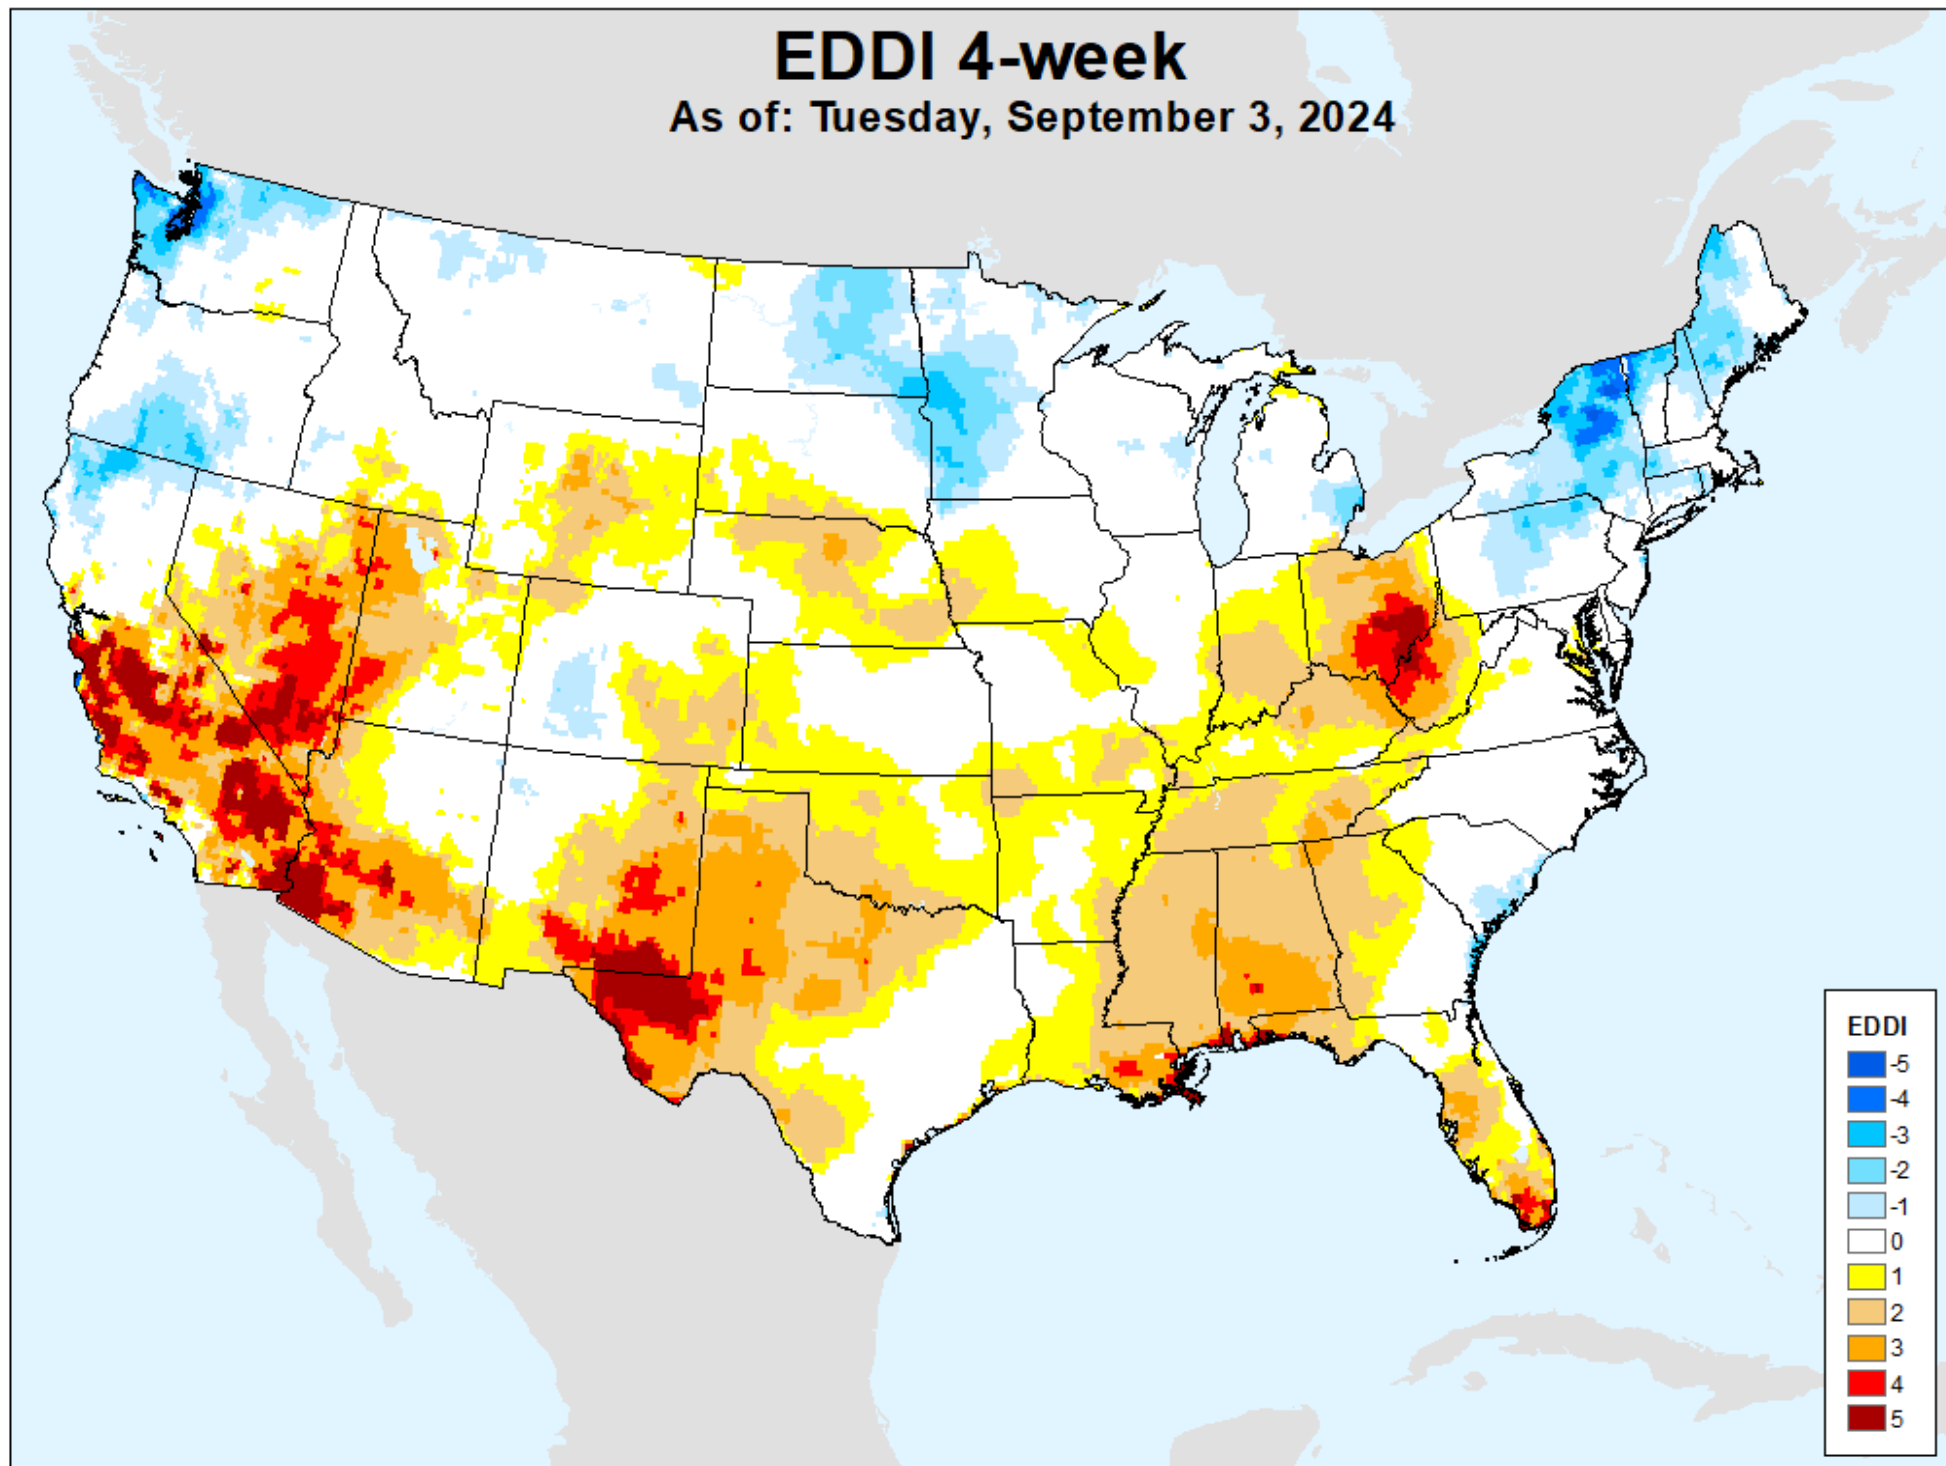

EDDI 4-week

As of: Tuesday, September 3, 2024