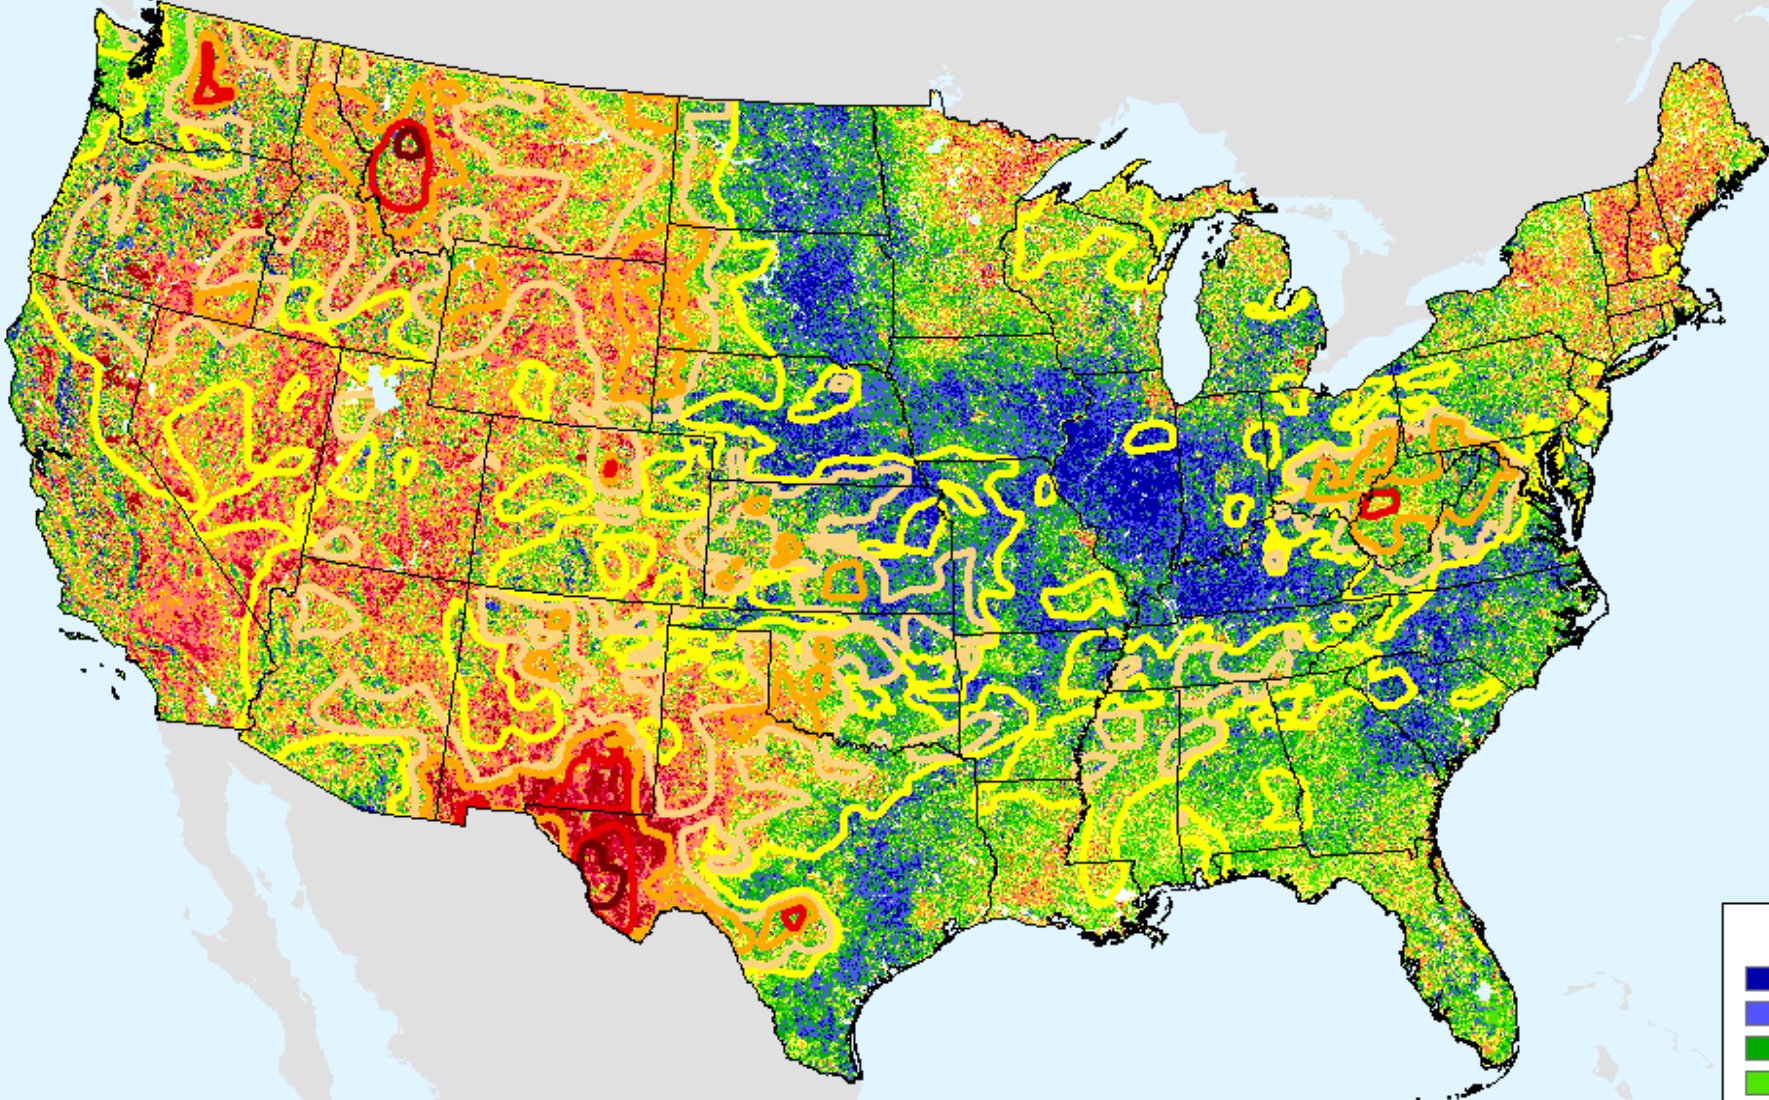

Vegetation Health Index

As of: Tuesday, September 3, 2024

VHI	
85 - 100	Dark Blue
73 - 84	Blue
61 - 72	Green
49 - 60	Light Green
37 - 48	Yellow
25 - 36	Orange
13 - 24	Light Red
7 - 12	Red
1 - 6	Dark Red

USDM for: Aug. 13, 2024