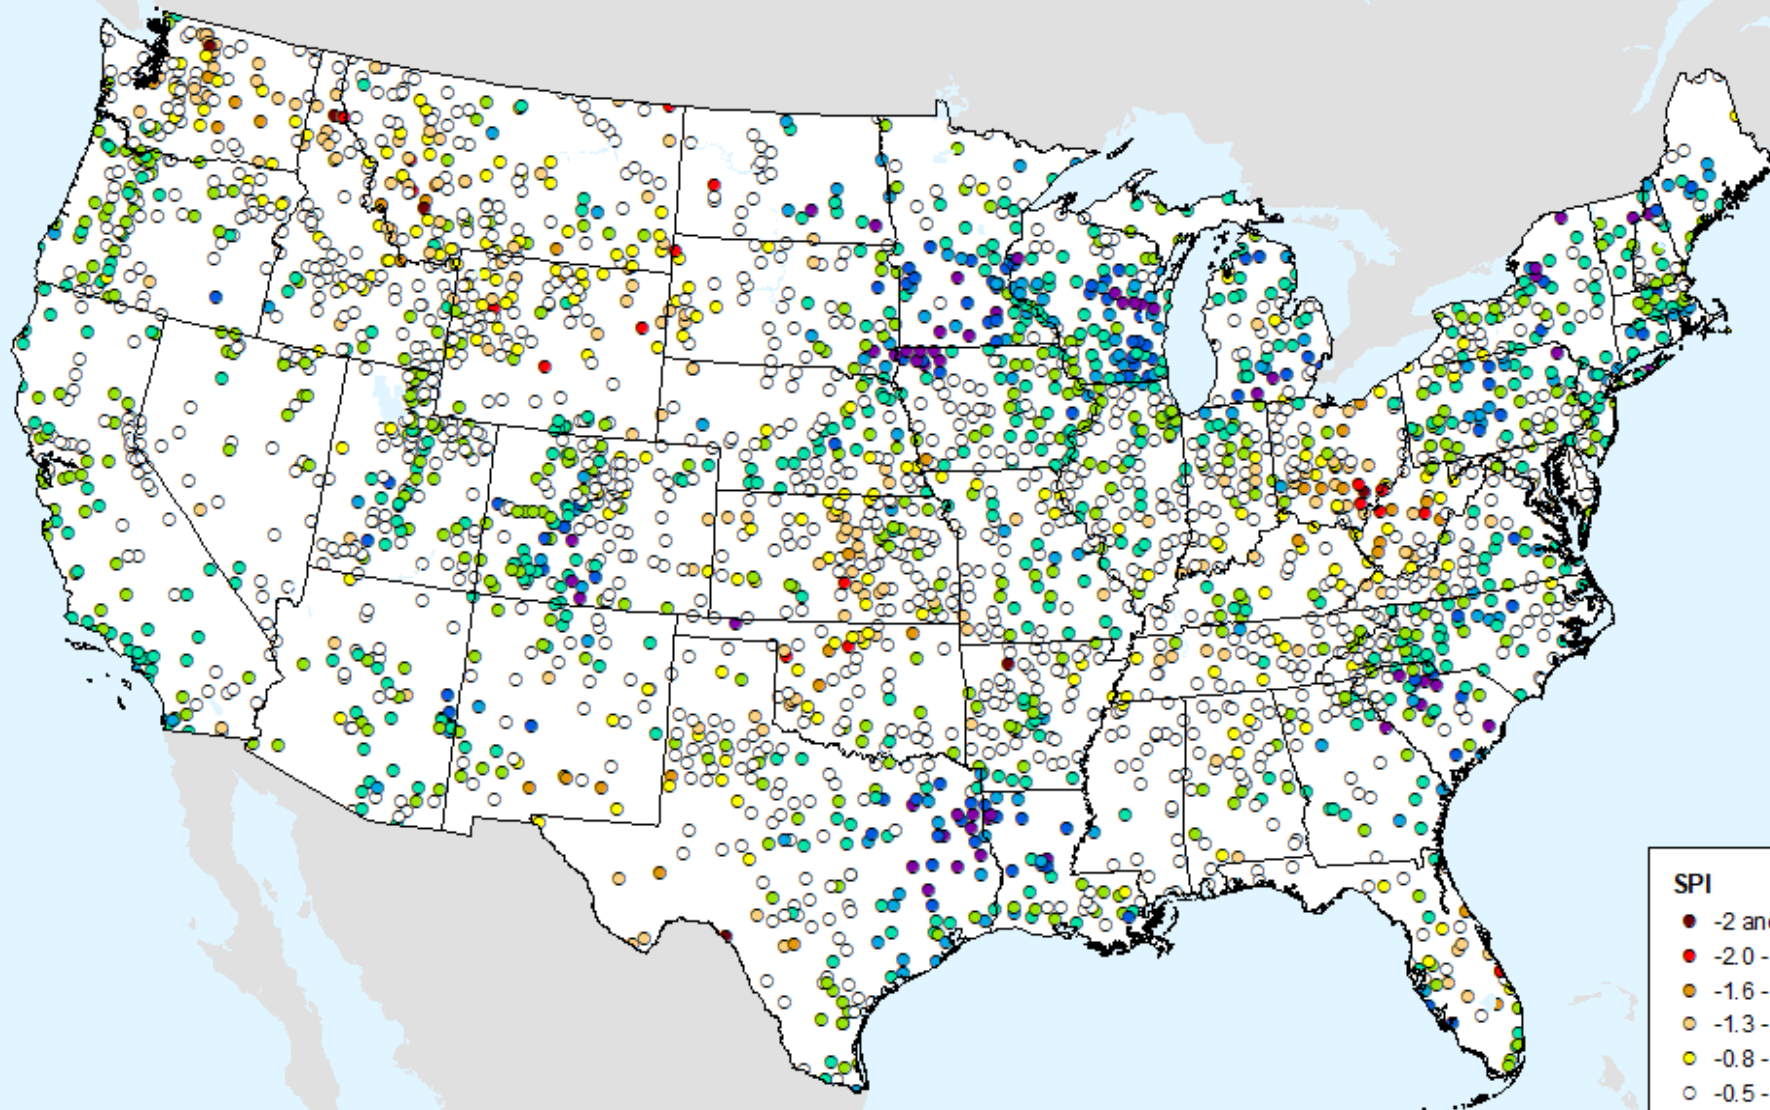

HPRCC Year-to-date SPI

As of: Tuesday, September 3, 2024