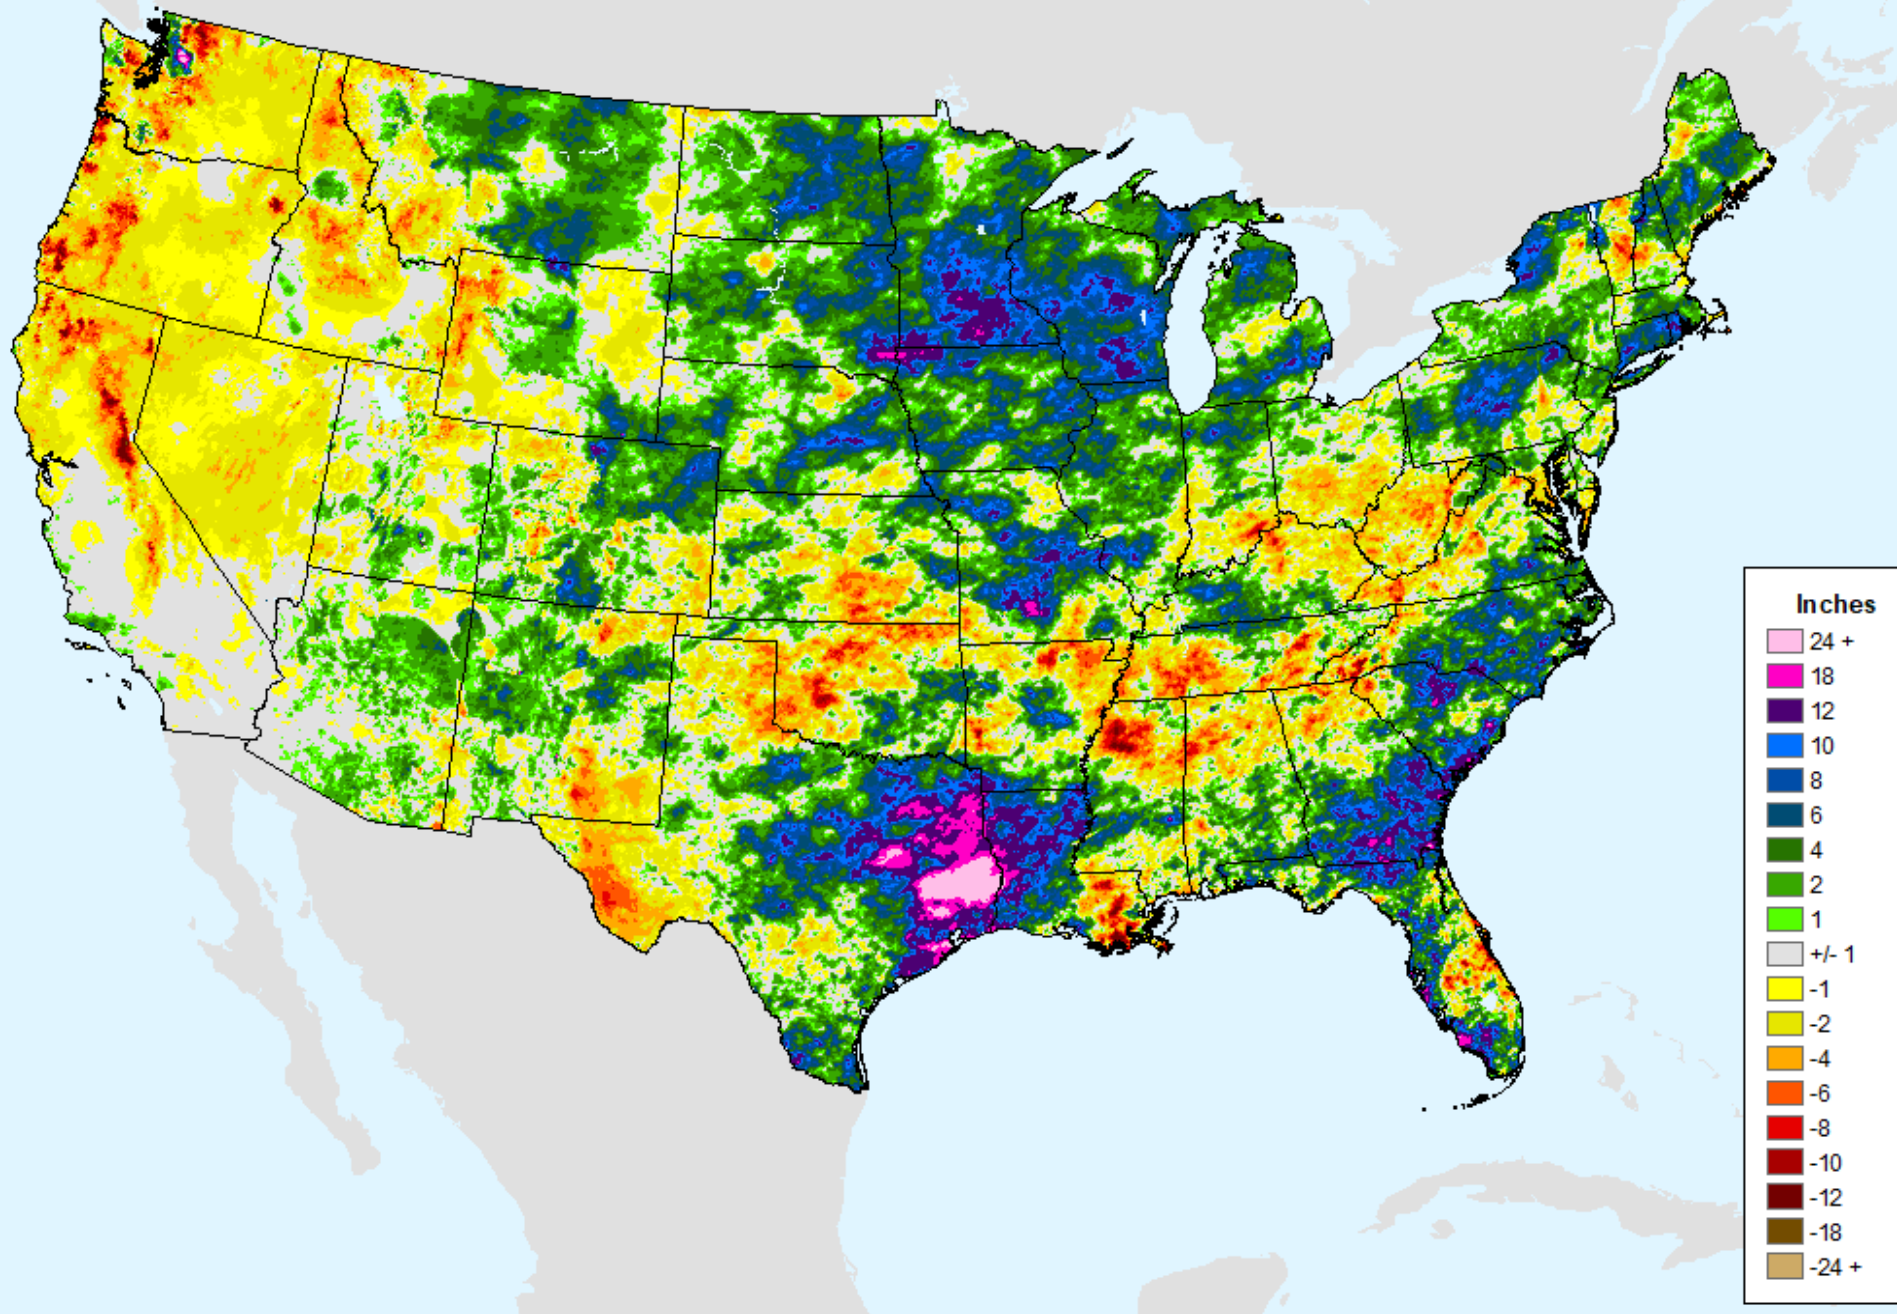

Percent

AHPS 180-Day Precip Departure

As of: Tuesday, September 3, 2024

USDM for: Aug. 13, 2024

AHPS 180-Day Precip Departure

As of: Tuesday, September 3, 2024

AHPS 180-Day Pct of Normal Pcp

As of: Tuesday, September 3, 2024