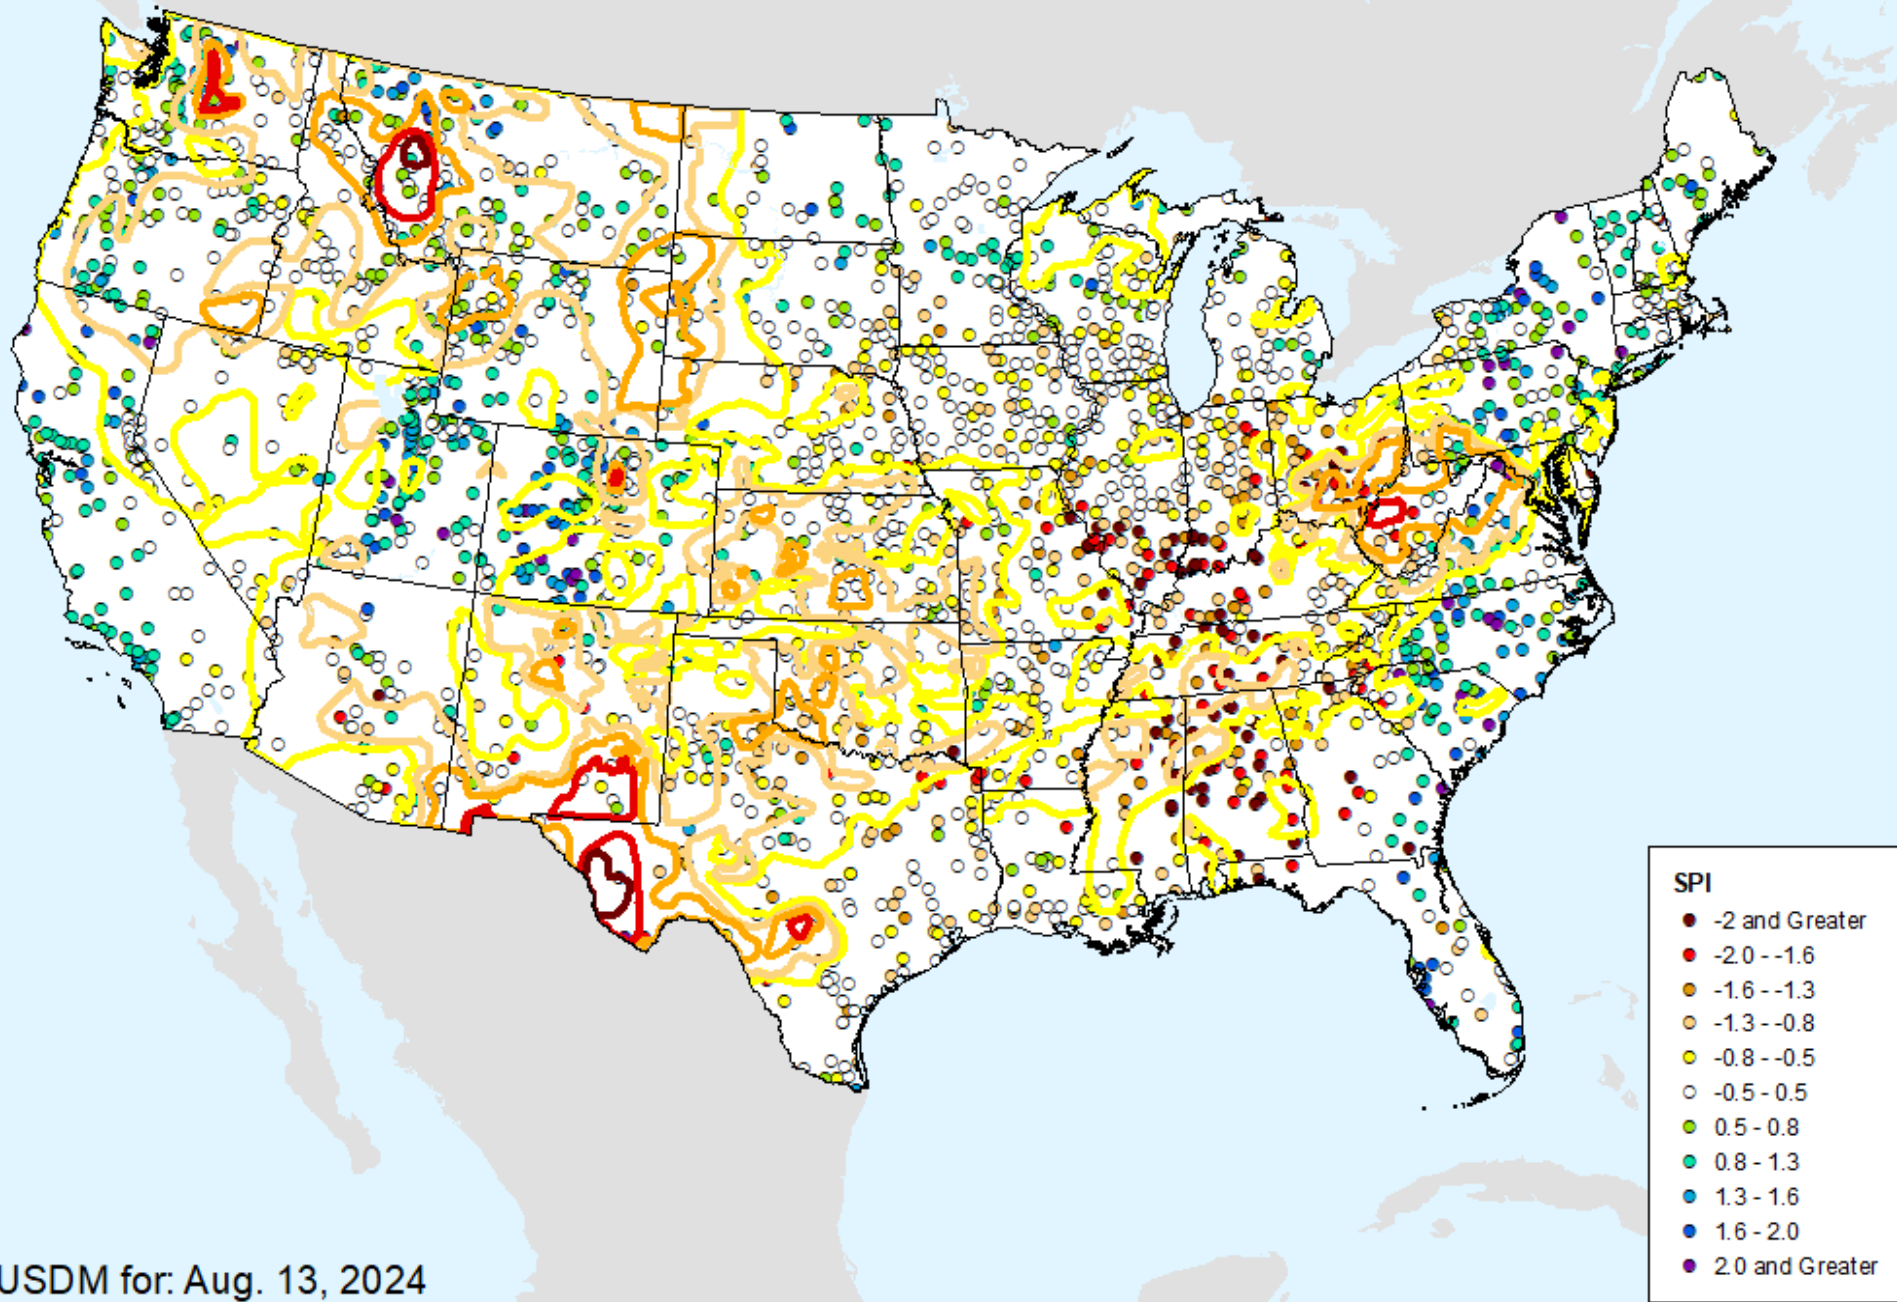

As of: Tuesday, September 3, 2024

NLDAS-2 Ensemble Soil Moisture

As of: Tuesday, September 3, 2024

USDM for: Aug. 13, 2024

NLDAS-2 Ensemble Soil Moisture

As of: Tuesday, September 3, 2024

HPRCC 1-month SPI

As of: Tuesday, September 3, 2024