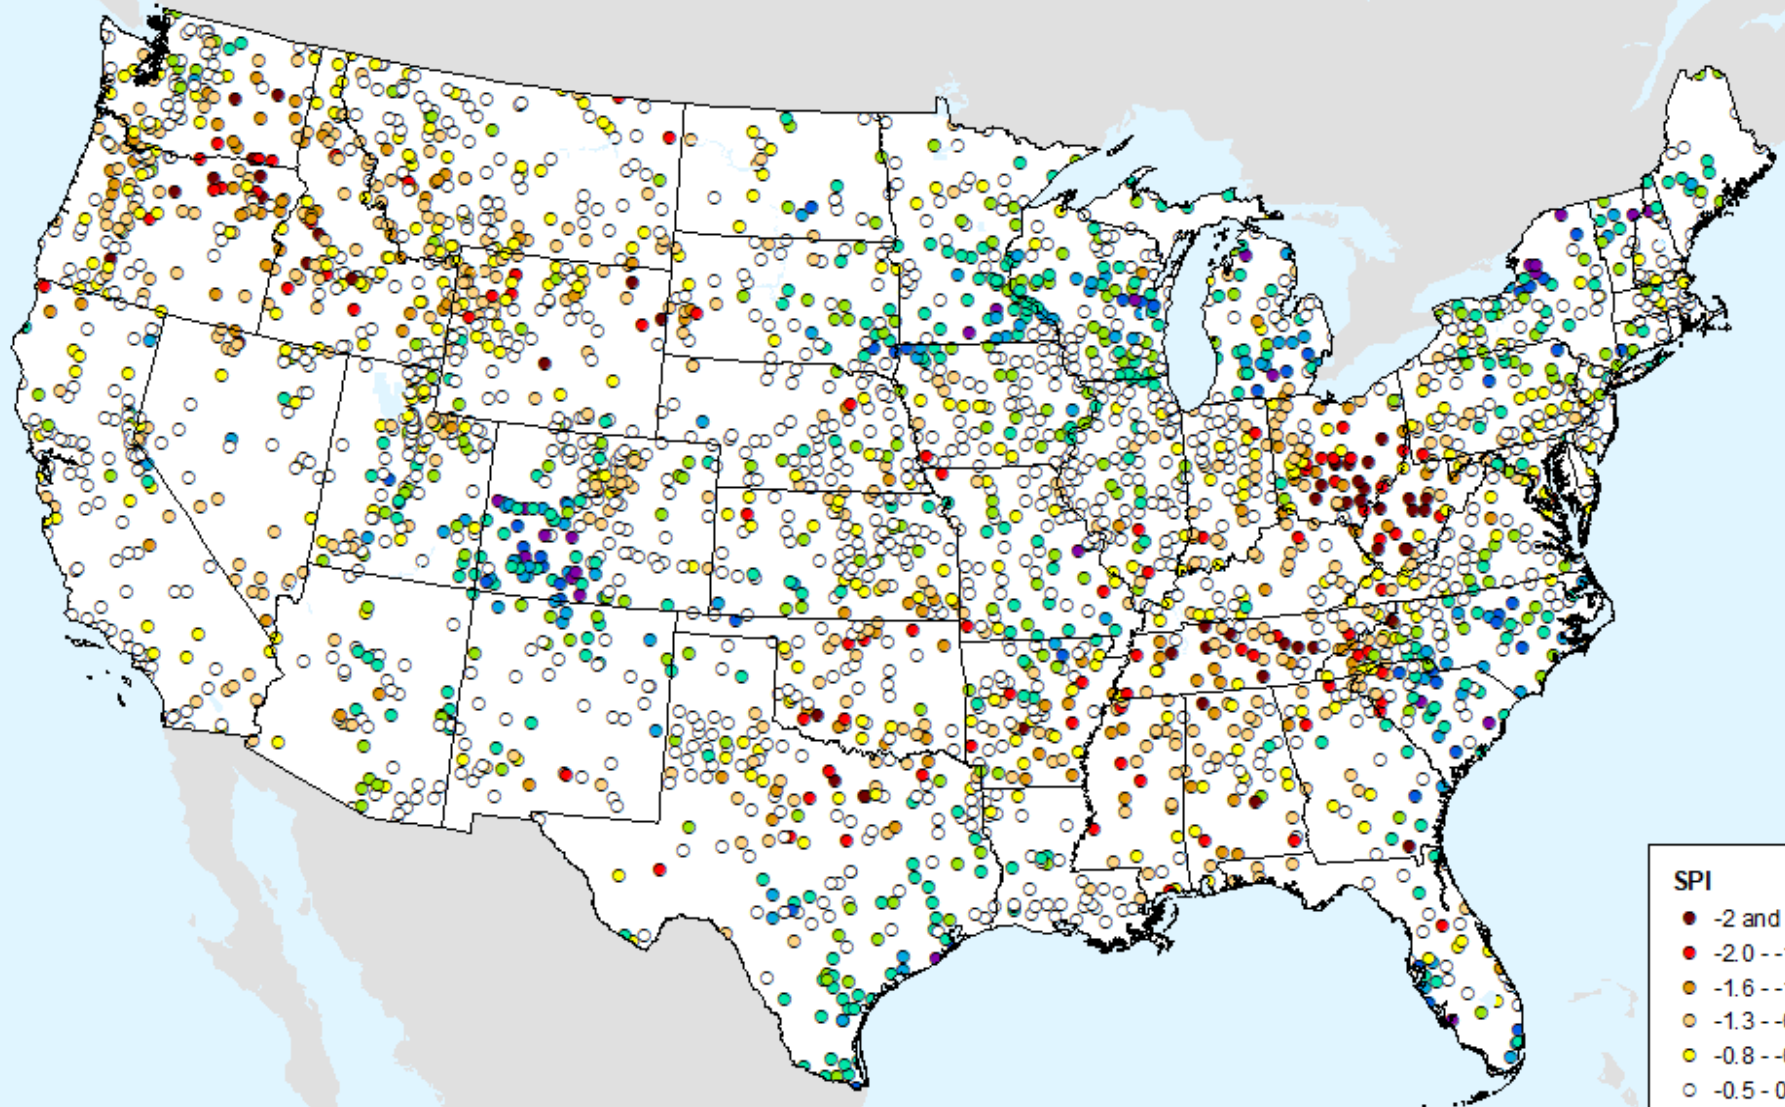

HPRCC 3-month SPI

As of: Tuesday, September 3, 2024

USDM for: Aug. 13, 2024

HPRCC 3-month SPI

As of: Tuesday, September 3, 2024

SPI

- -2 and Greater
- -2.0 -- -1.6
- -1.6 -- -1.3
- -1.3 -- -0.8
- -0.8 -- -0.5
- -0.5 - 0.5
- 0.5 - 0.8
- 0.8 - 1.3
- 1.3 - 1.6
- 1.6 - 2.0
- 2.0 and Greater