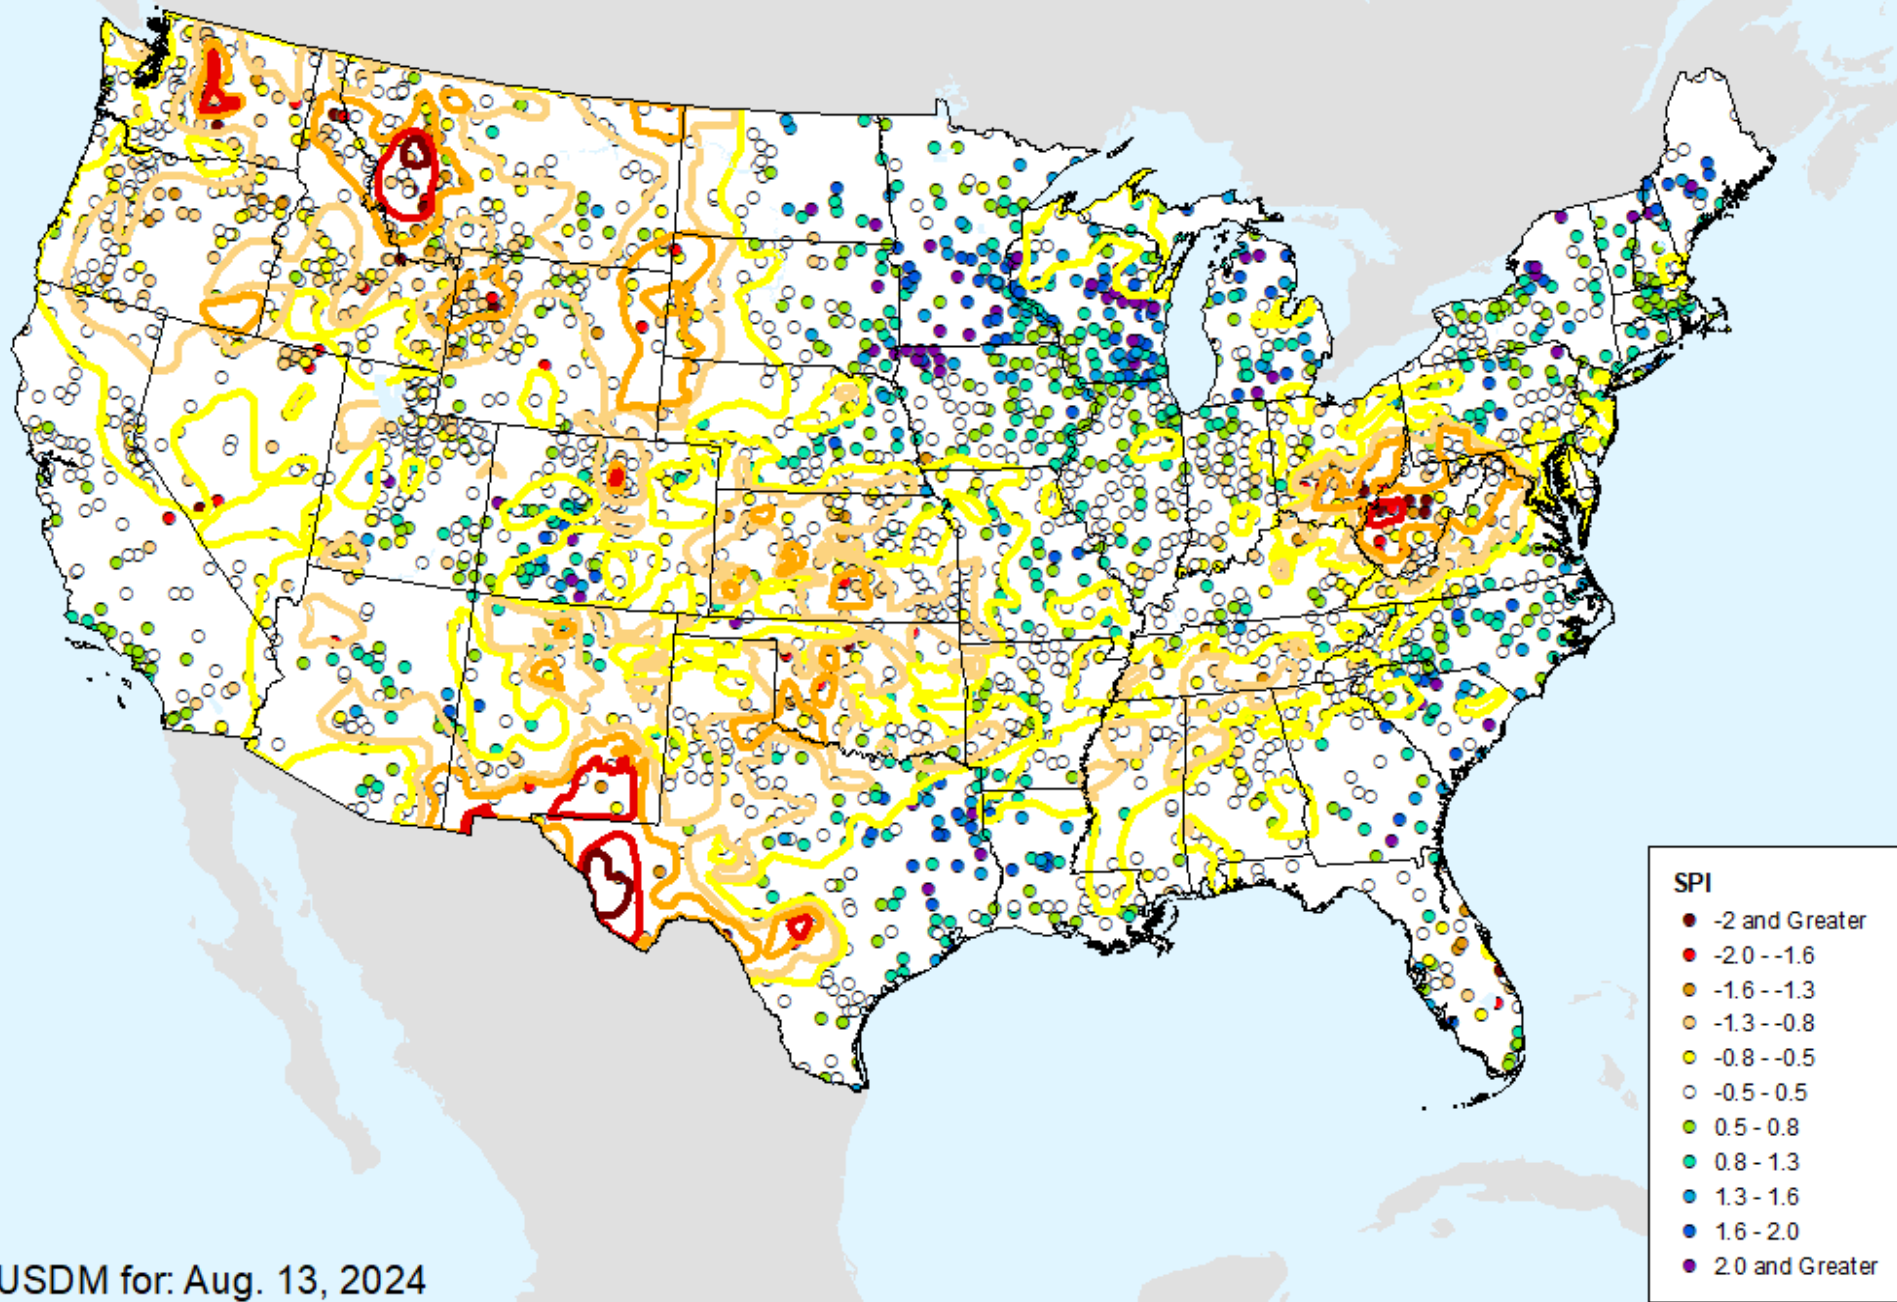

HPRCC 6-month SPI

As of: Tuesday, September 3, 2024

USDM for: Aug. 13, 2024