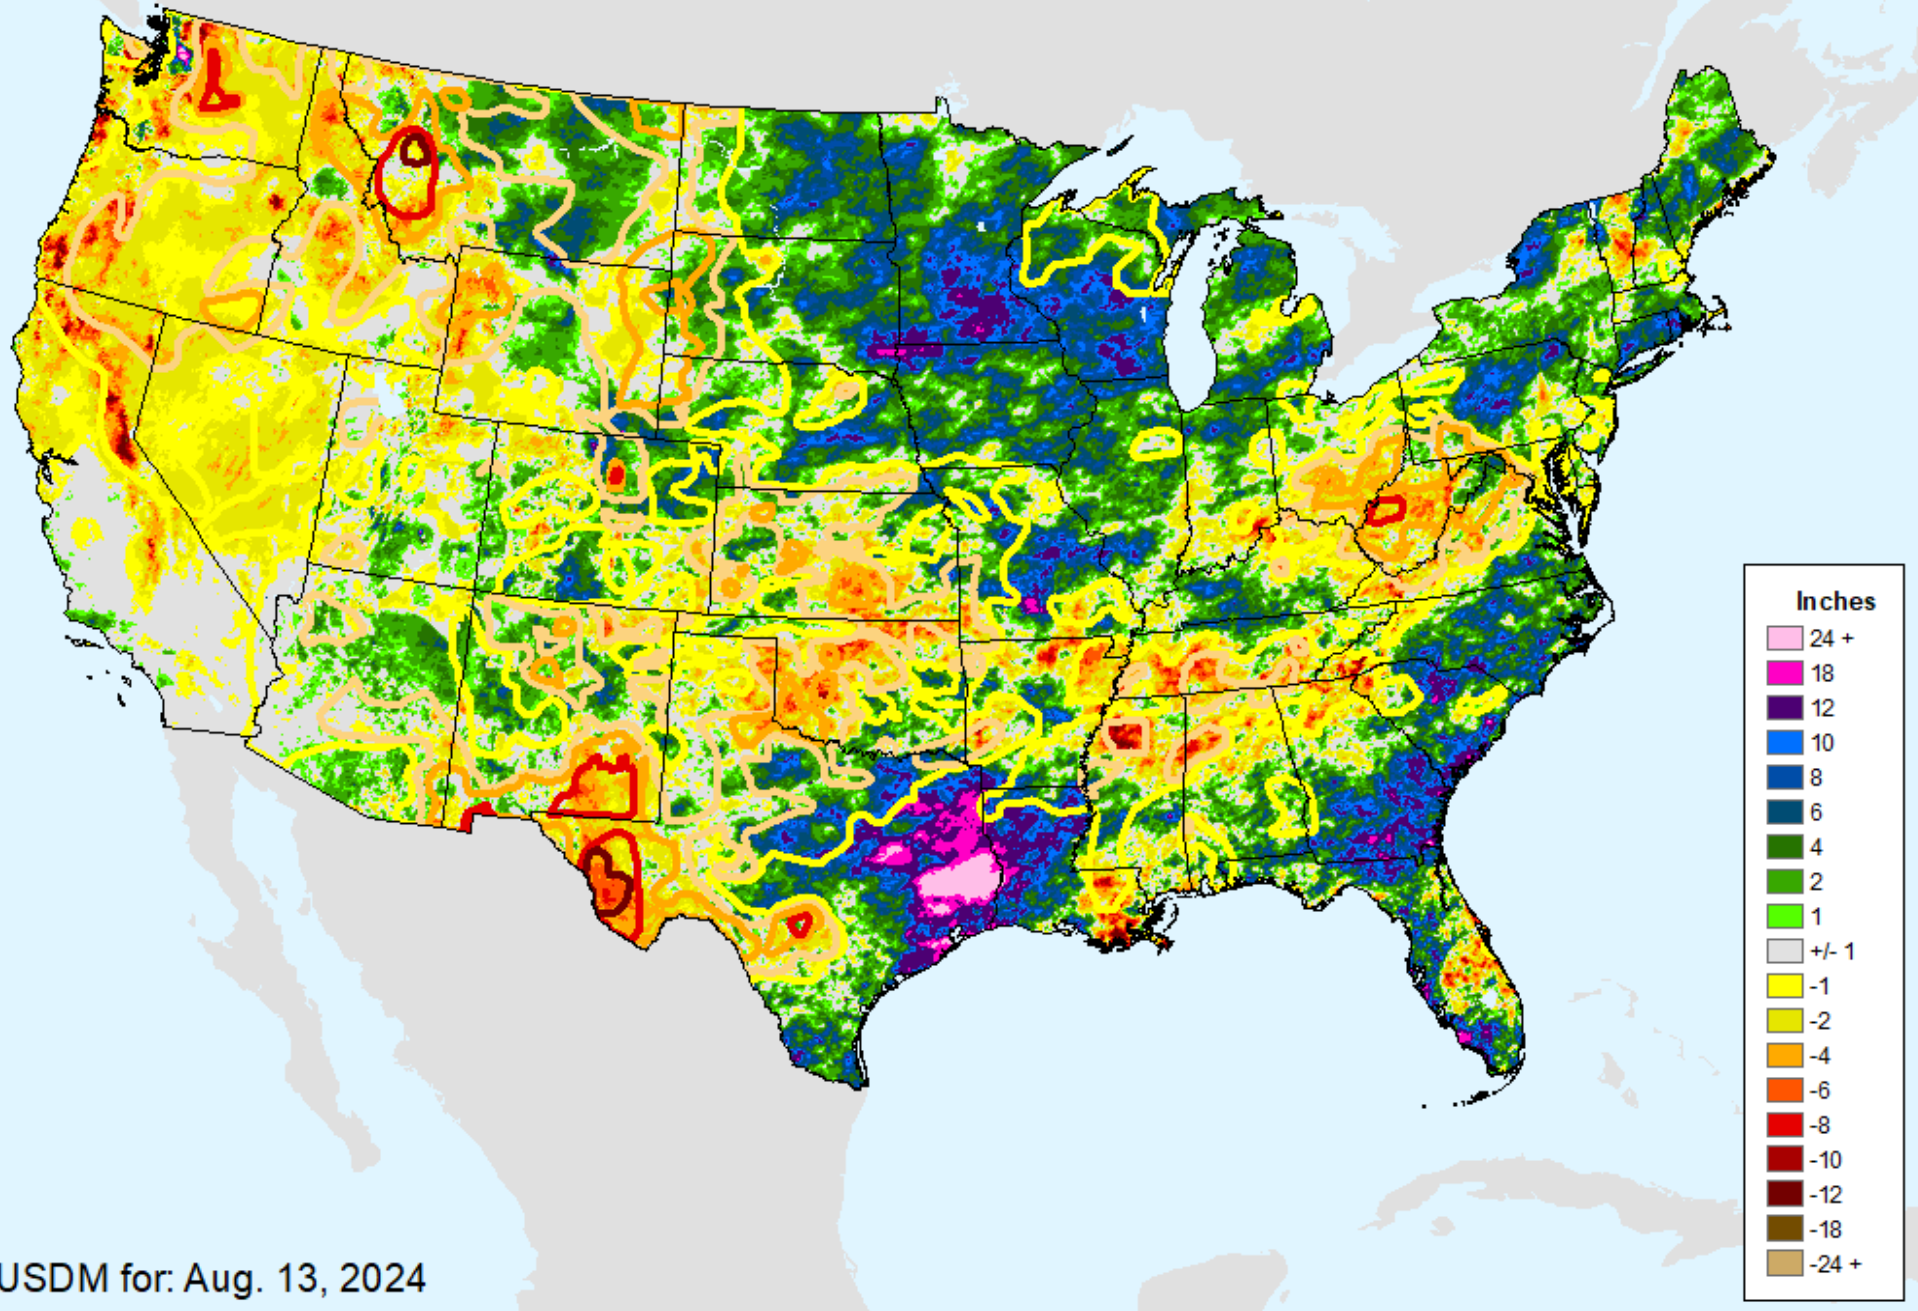

AHPS 180-Day Precip Departure

As of: Tuesday, September 3, 2024

USDM for: Aug. 13, 2024