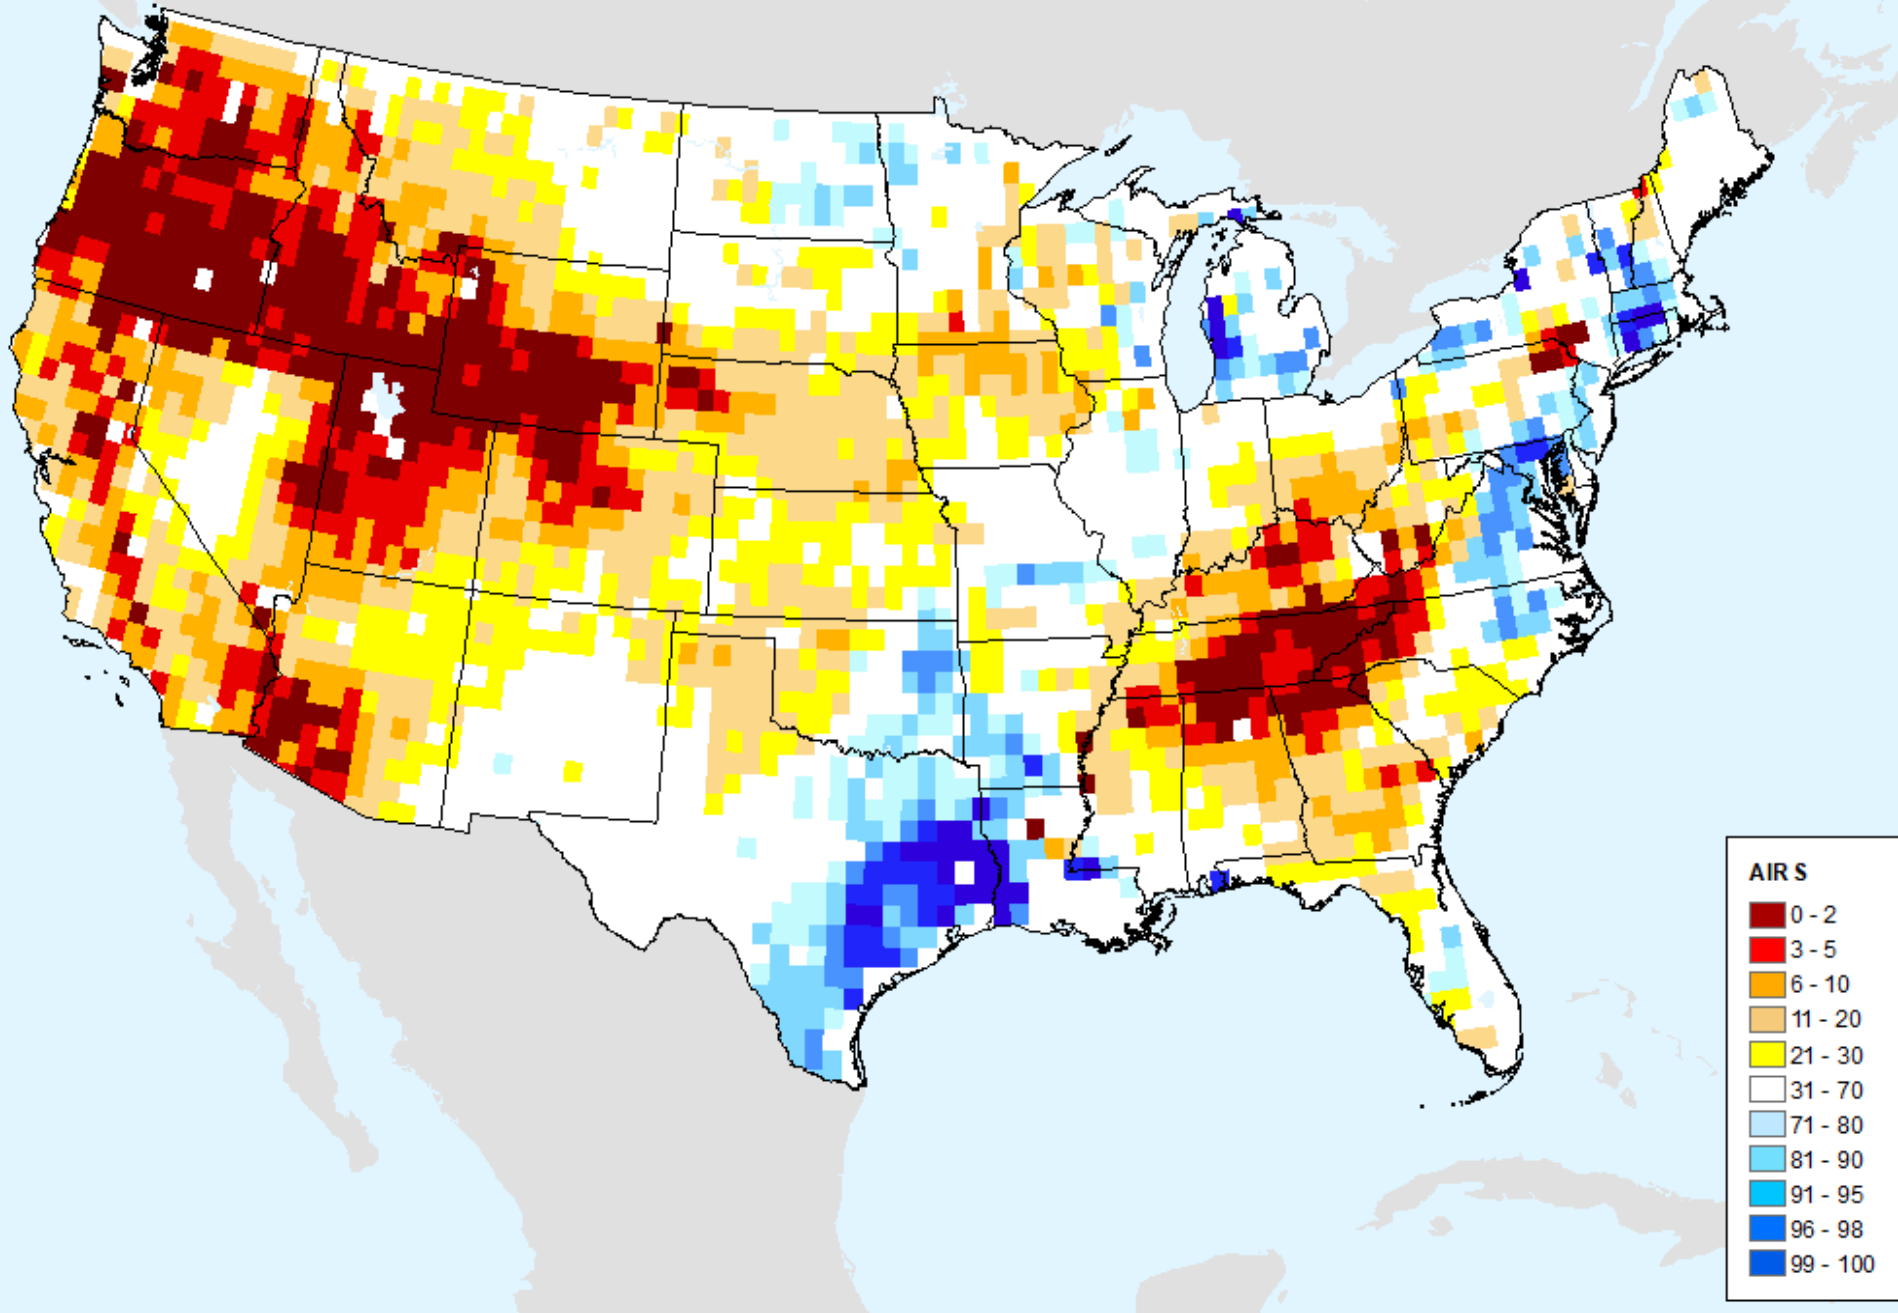

AIRS-Based Surface Relative Humidity 7 Day

As of: Tuesday, September 3, 2024