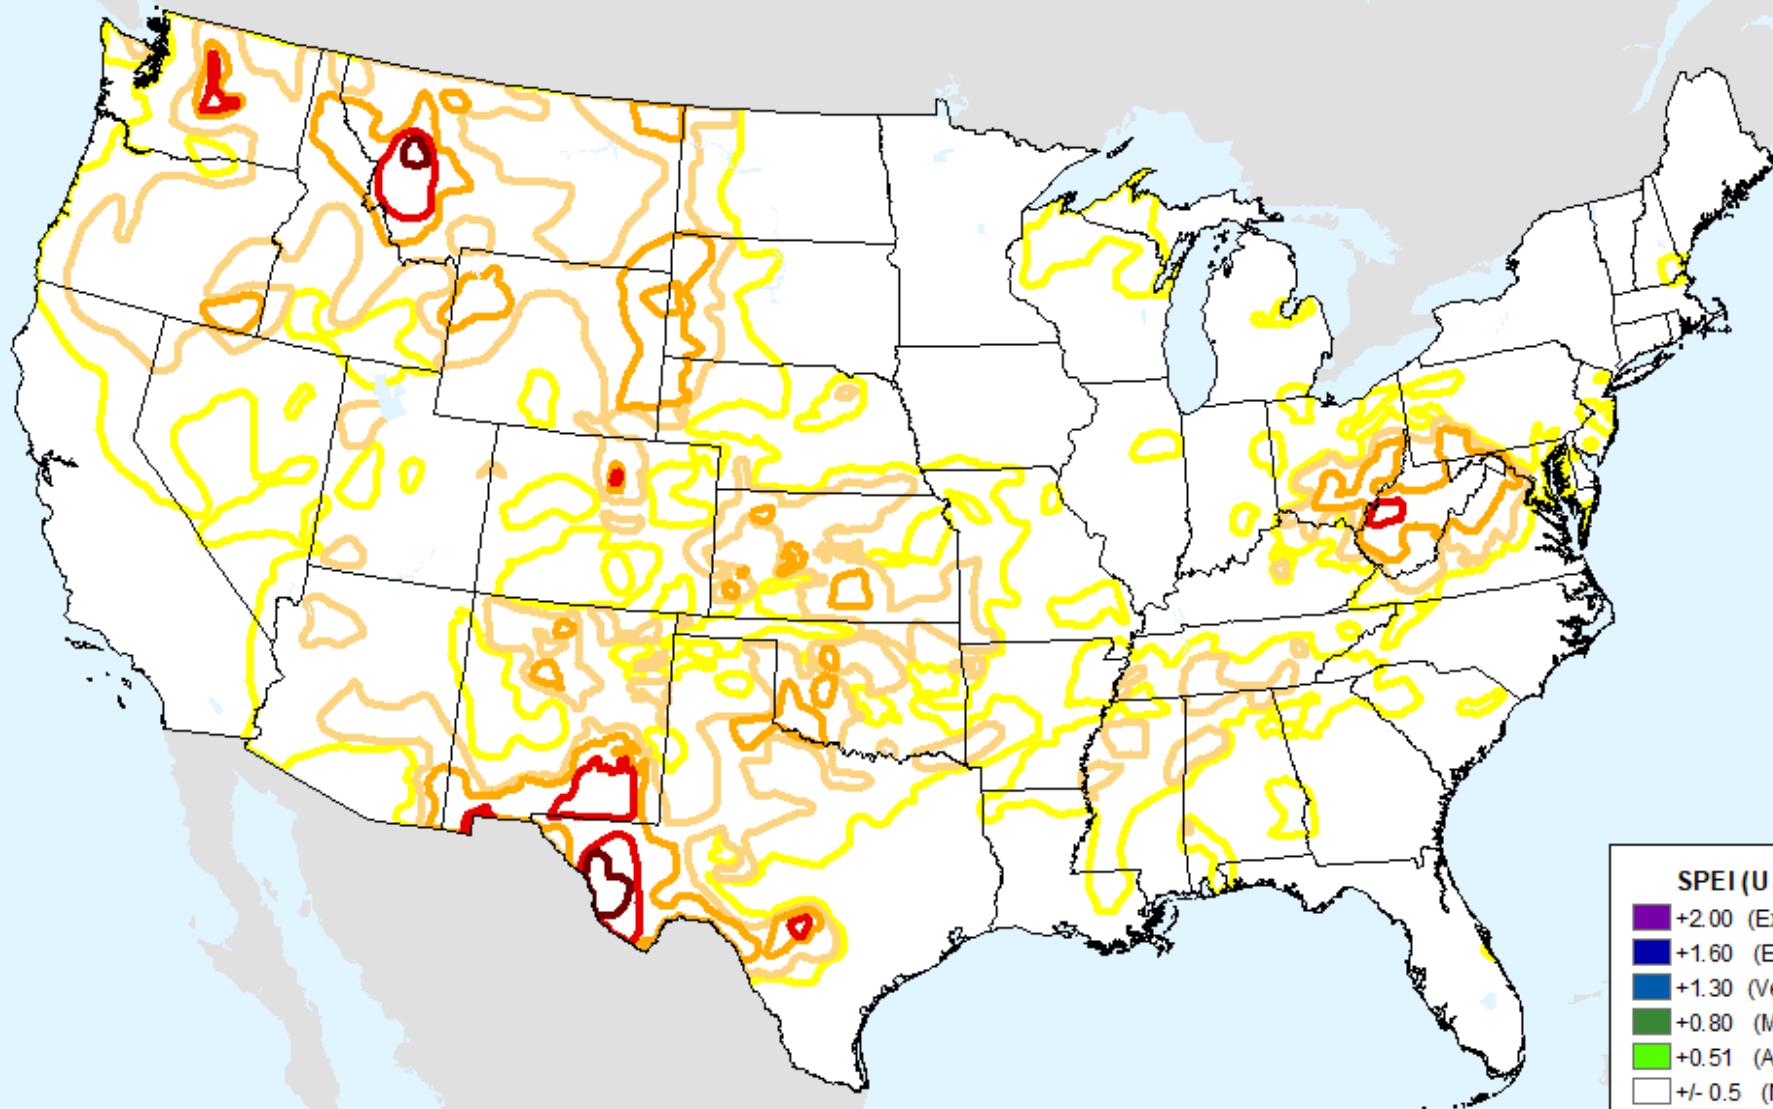

AHPS 12-month SPEI

As of: Tuesday, September 3, 2024

USDM for: Aug. 13, 2024

AHPS 12-month SPEI

As of: Tuesday, September 3, 2024

AHPS 24-month SPEI

As of: Tuesday, September 3, 2024

USDM for: Aug. 13, 2024