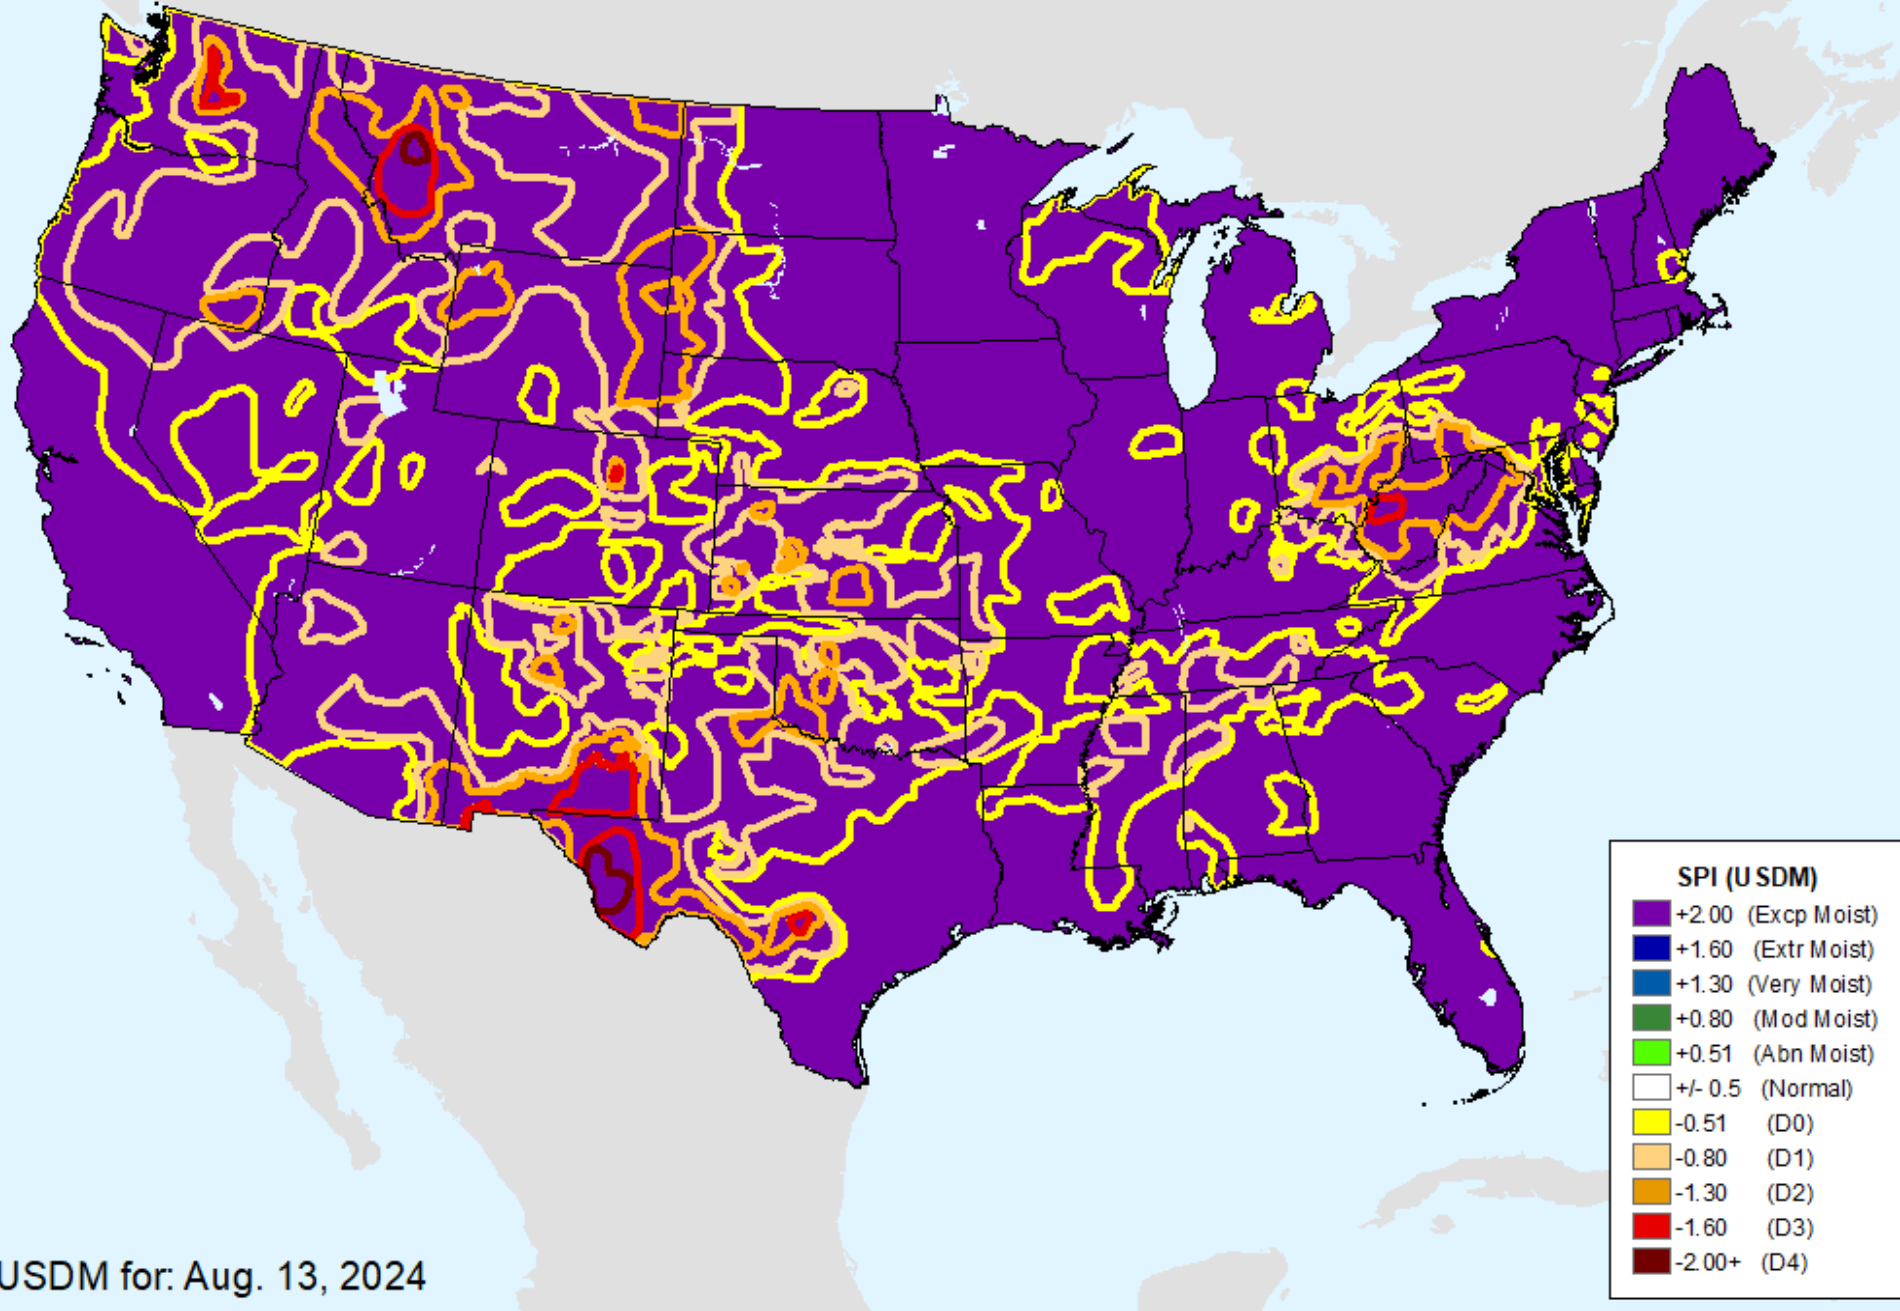

AHPS 2-month SPI

As of: Tuesday, September 3, 2024