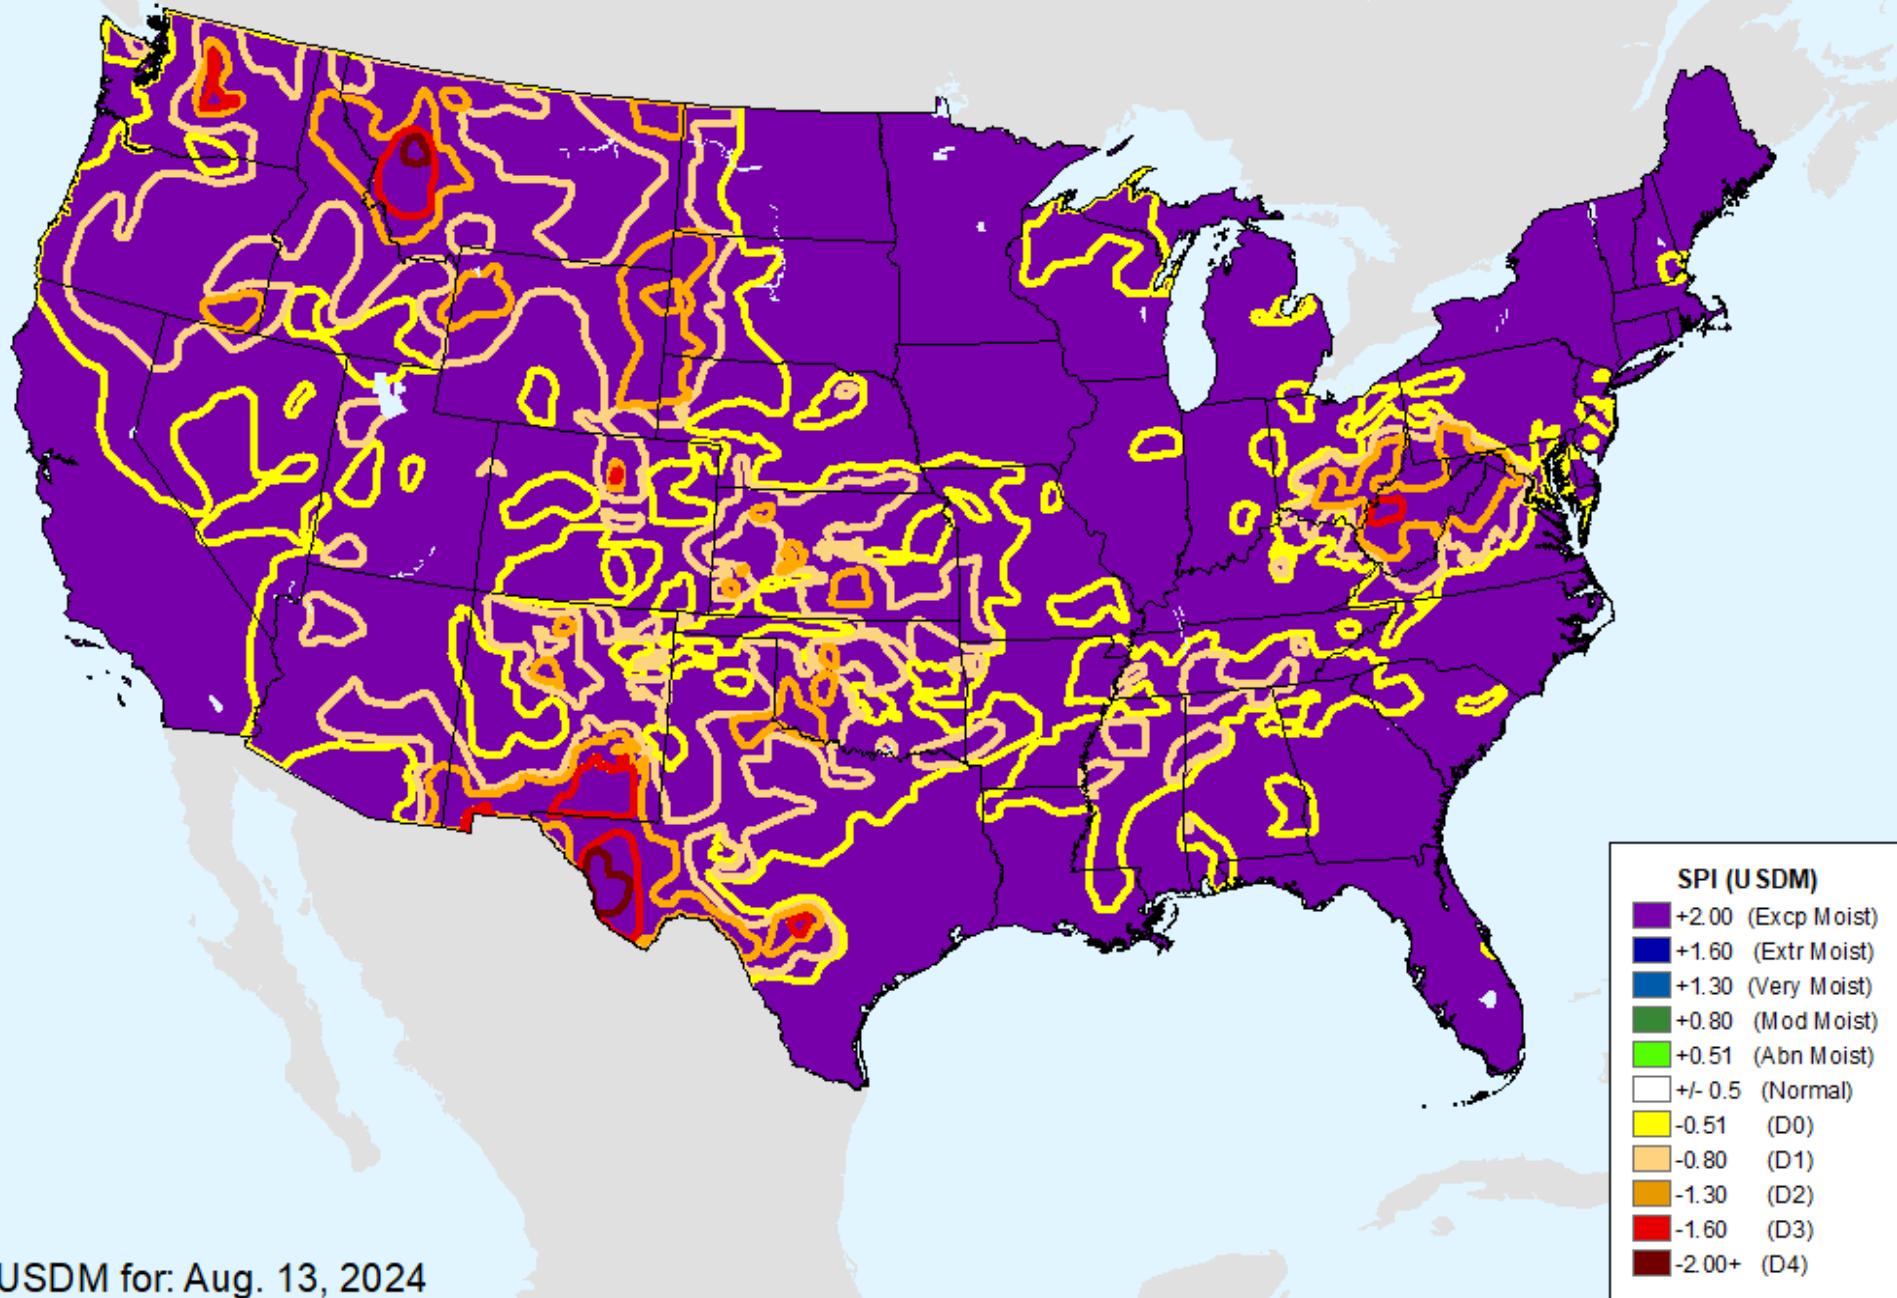

AHPS 36-month SPI

As of: Tuesday, September 3, 2024

USDM for: Aug. 13, 2024