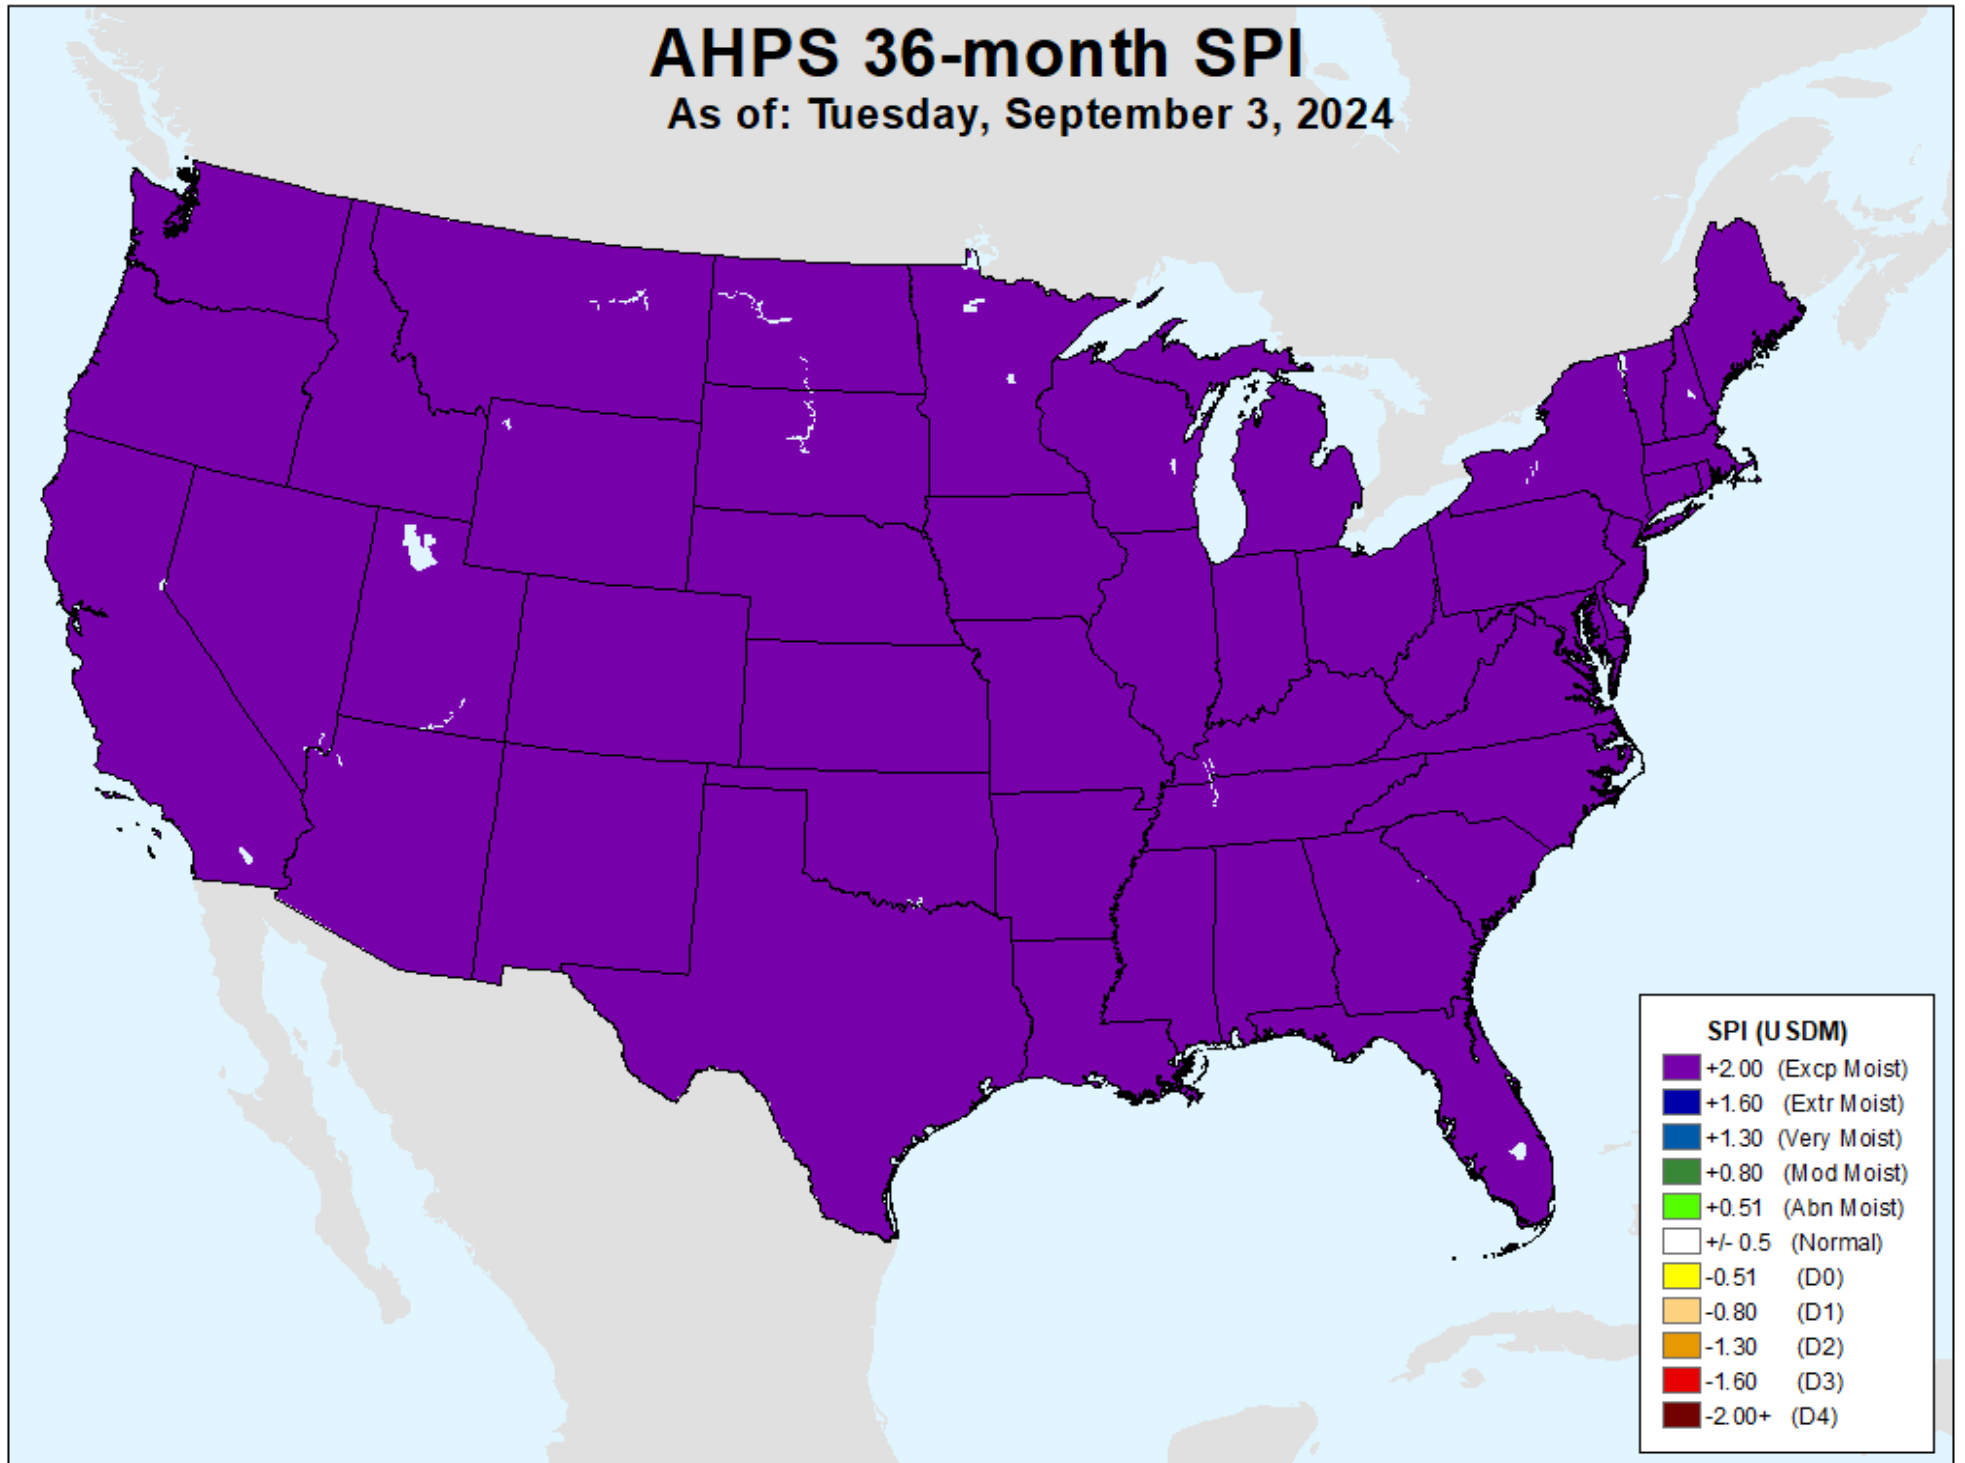

As of: Tuesday, September 3, 2024

AHPS 36-month SPI

As of: Tuesday, September 3, 2024

USDM for: Aug. 13, 2024

AHPS 36-month SPI

As of: Tuesday, September 3, 2024

CPC 3-month SPI

As of: Tuesday, September 3, 2024