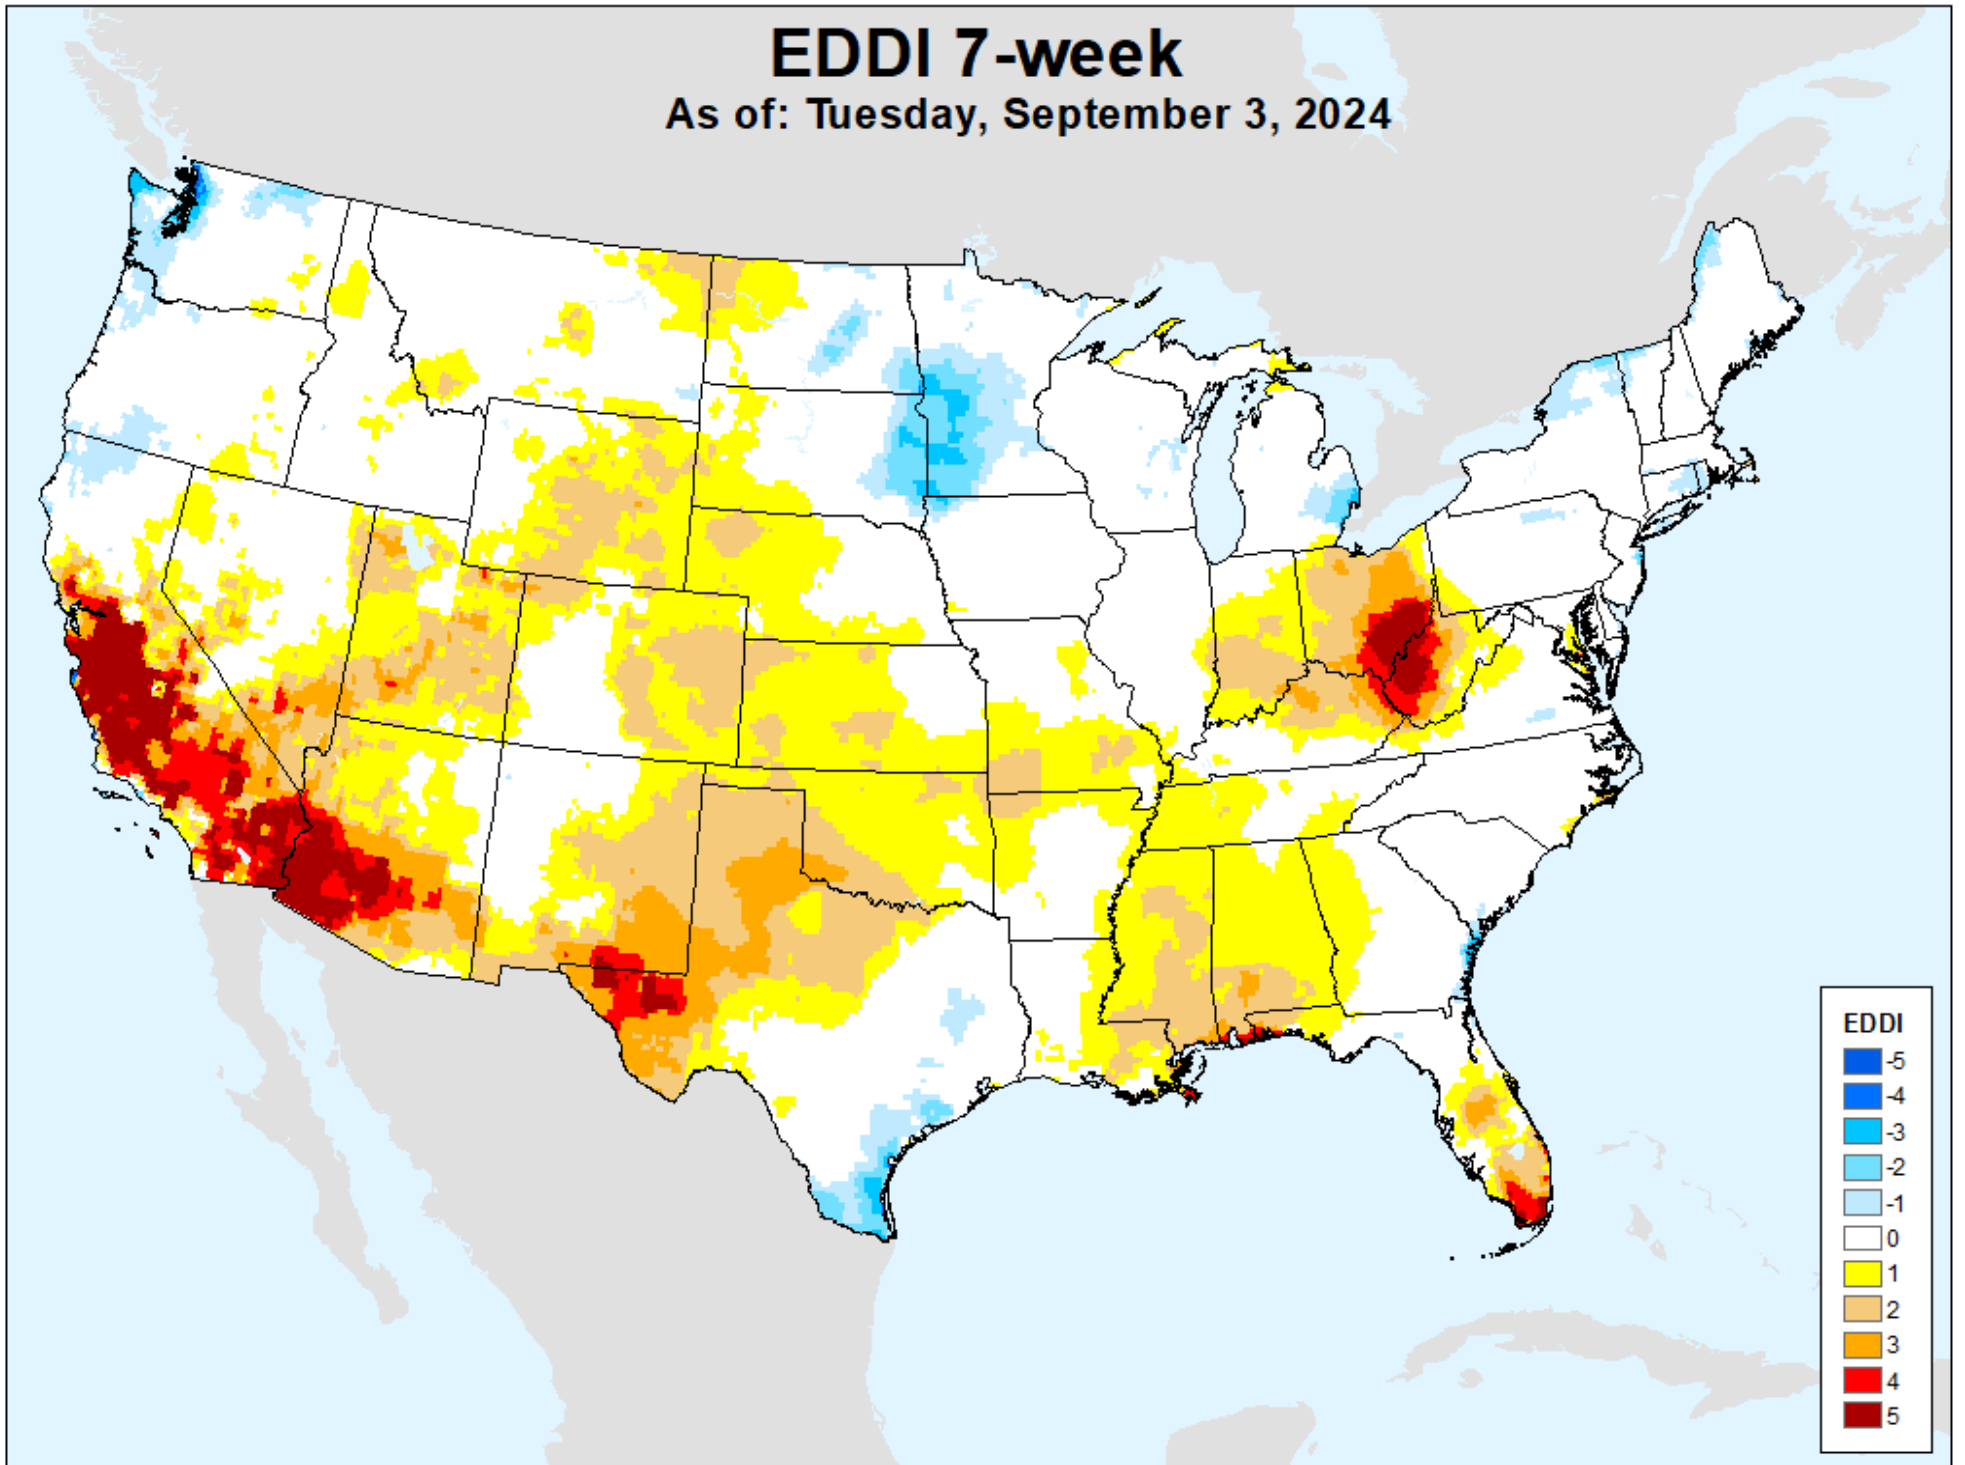

EDDI 7-week

As of: Tuesday, September 3, 2024