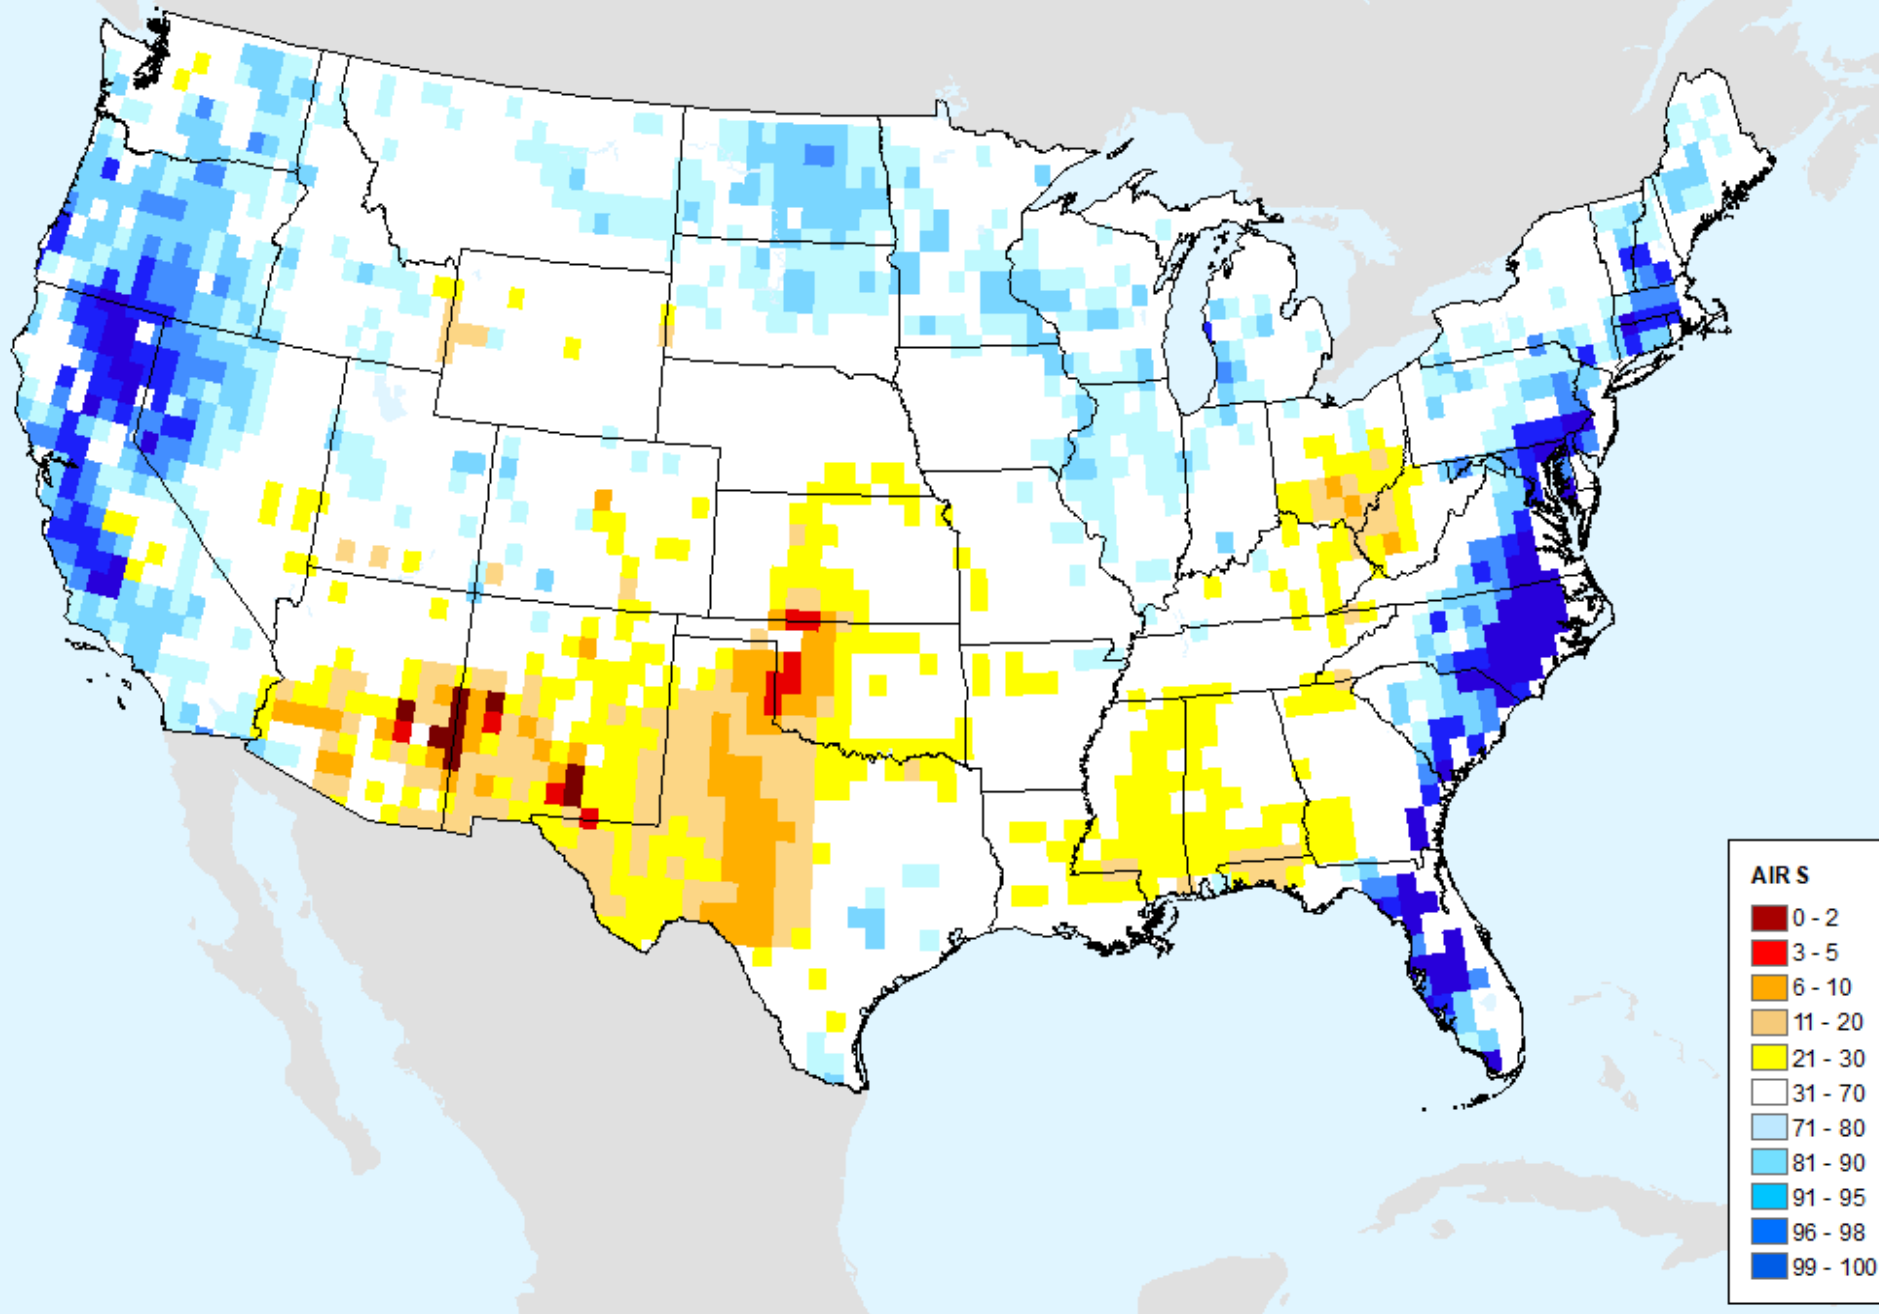

As of: Tuesday, September 3, 2024

AIRS-Based Vapor Pressure Deficit 7 Day

As of: Tuesday, September 3, 2024

AIRS-Based Vapor Pressure Deficit 14 Day

As of: Tuesday, September 3, 2024

AIRS-Based Vapor Pressure Deficit 28 Day