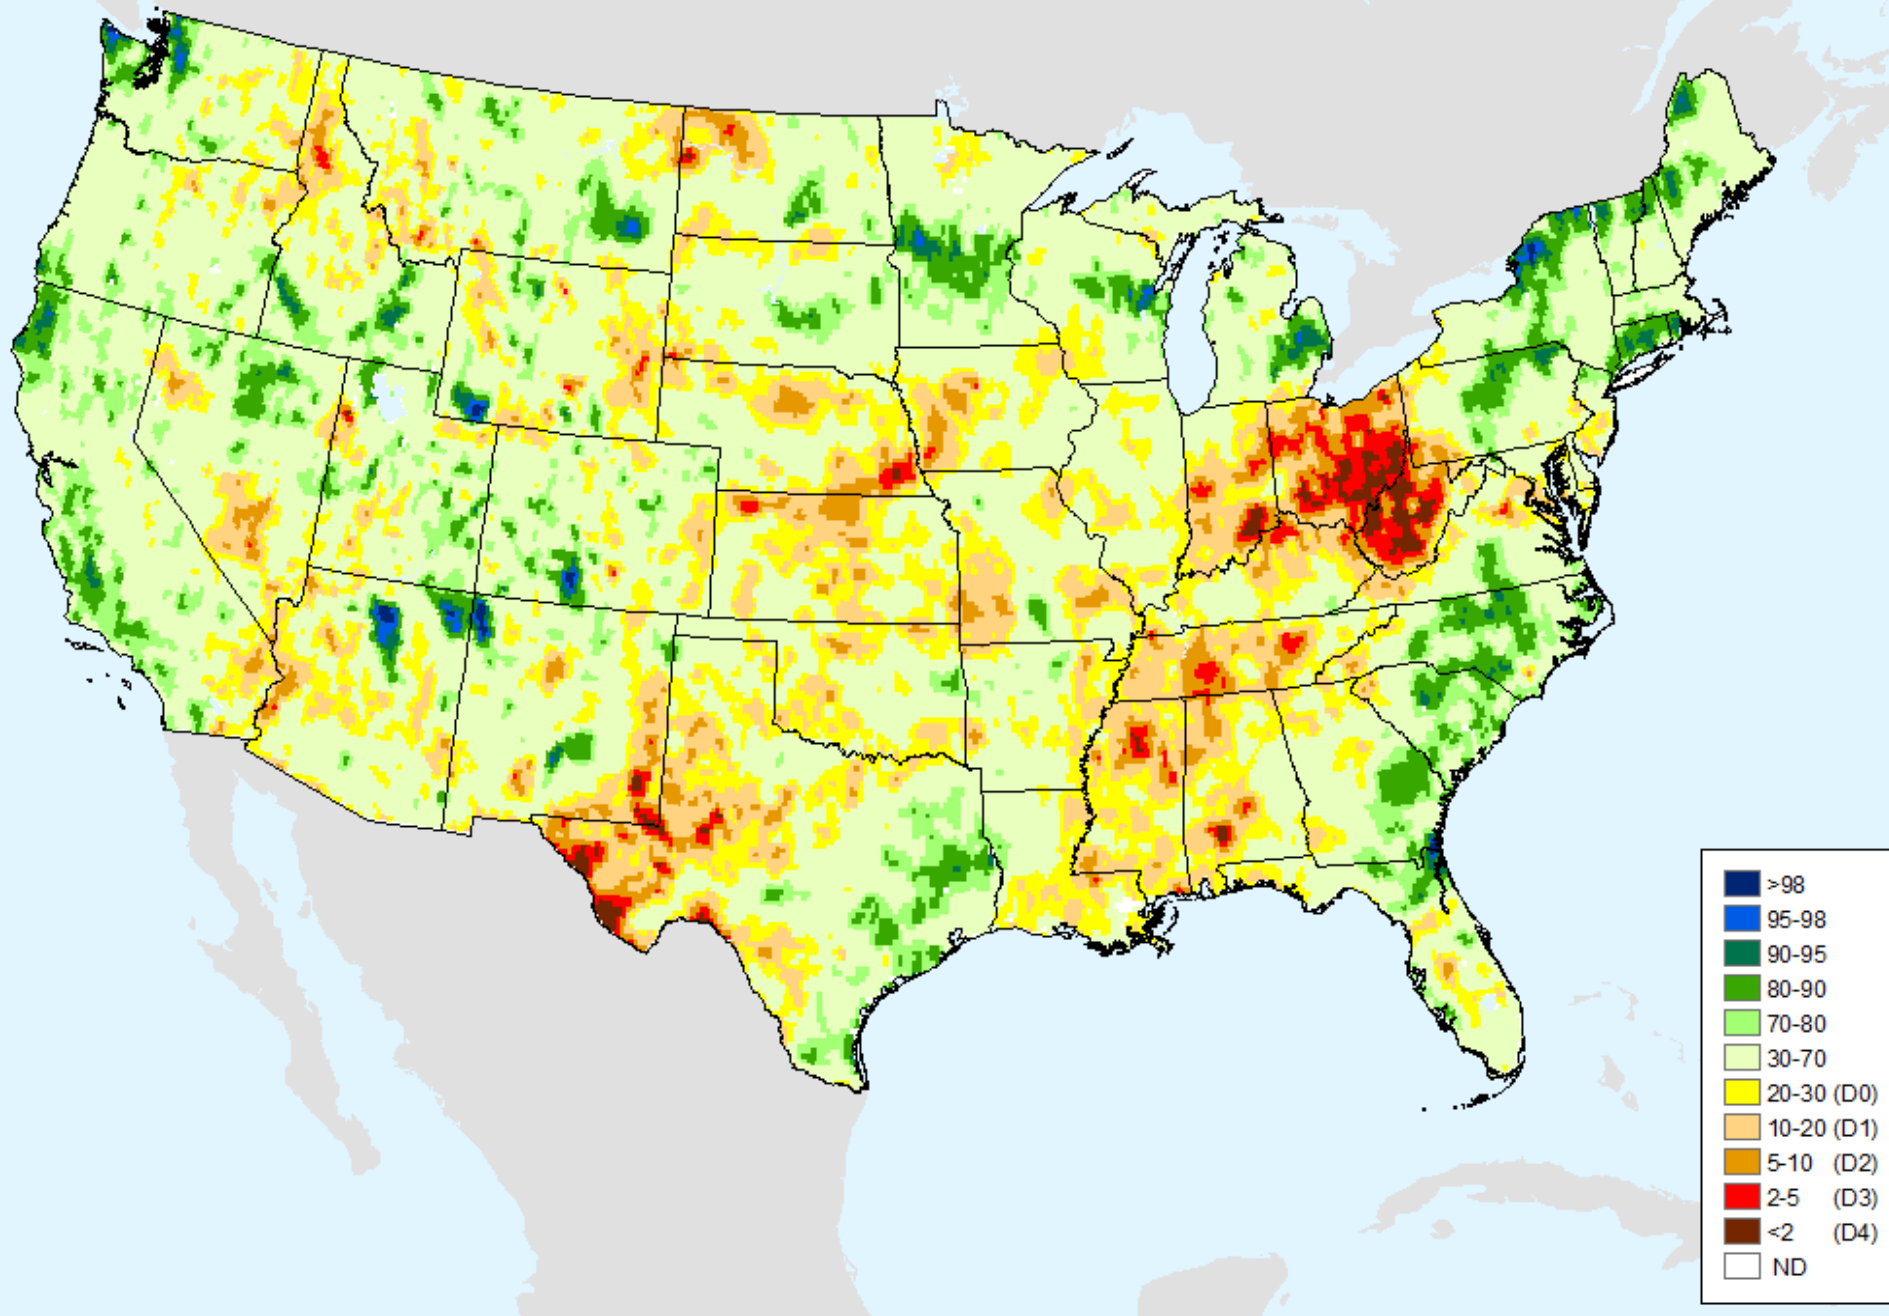

NLDAS-2 Ensemble Soil Moisture

As of: Tuesday, September 3, 2024