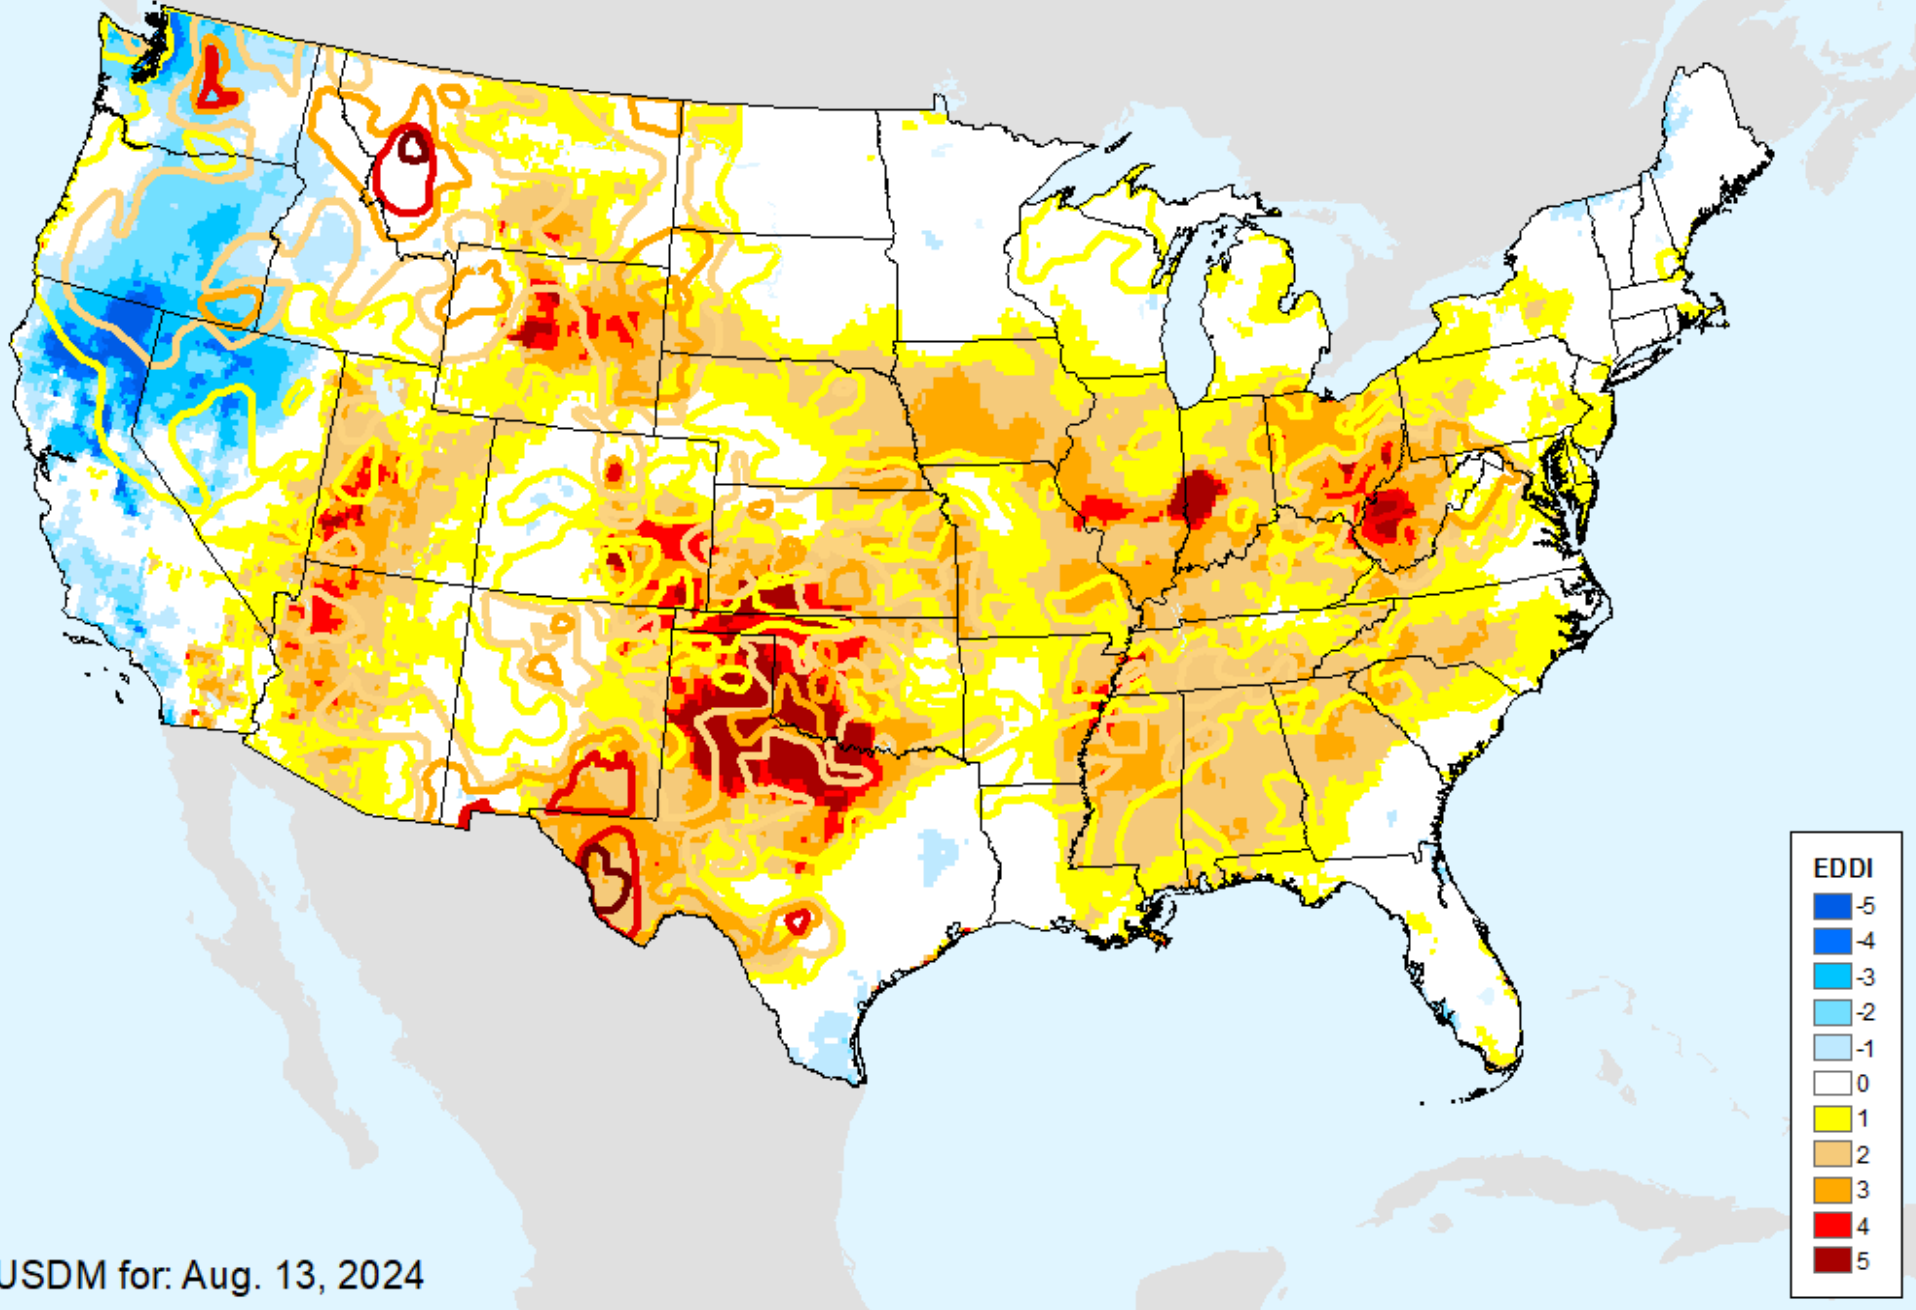

EDDI 1-week

As of: Tuesday, September 3, 2024

USDM for: Aug. 13, 2024