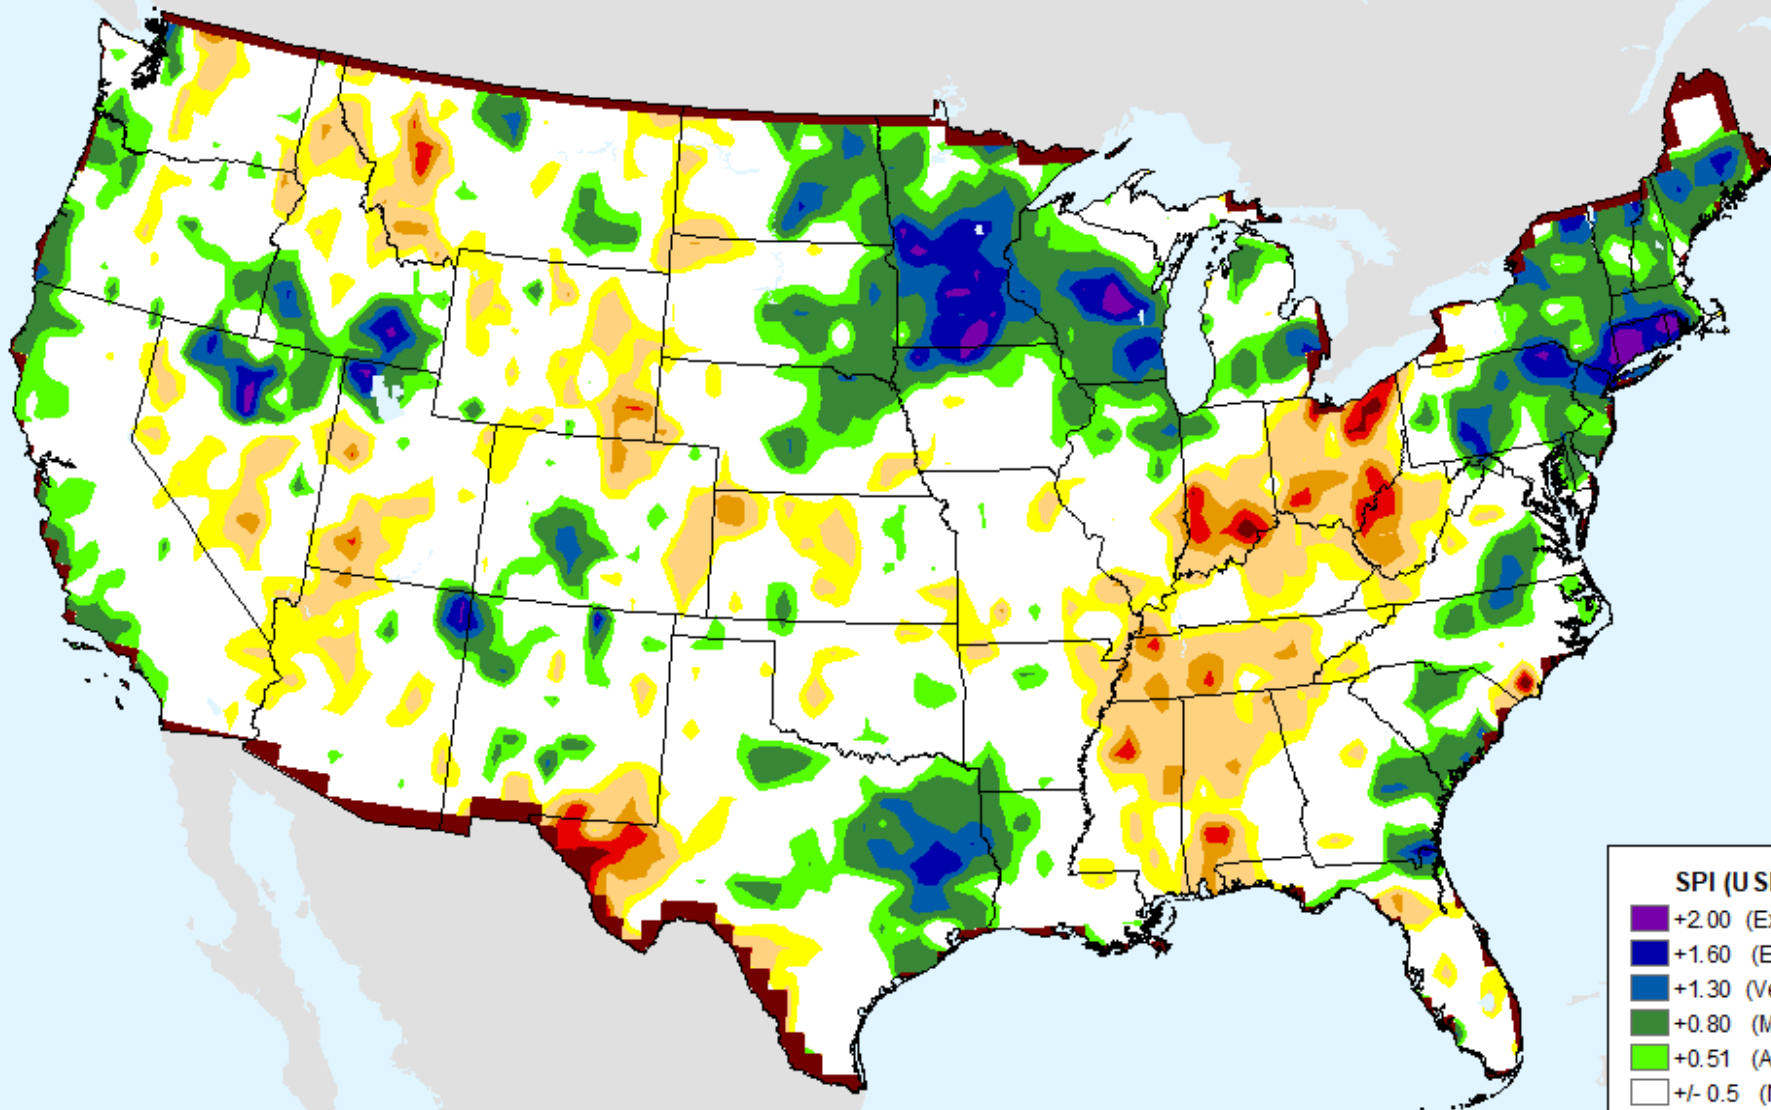

CPC 12-month SPI

As of: Tuesday, September 3, 2024

SPI (USDM)

- +2.00 (Excp Moist)
- +1.60 (Extr Moist)
- +1.30 (Very Moist)
- +0.80 (Mod Moist)
- +0.51 (Abn Moist)
- +/- 0.5 (Normal)
- -0.51 (D0)
- -0.80 (D1)
- -1.30 (D2)
- -1.60 (D3)
- -2.00+ (D4)