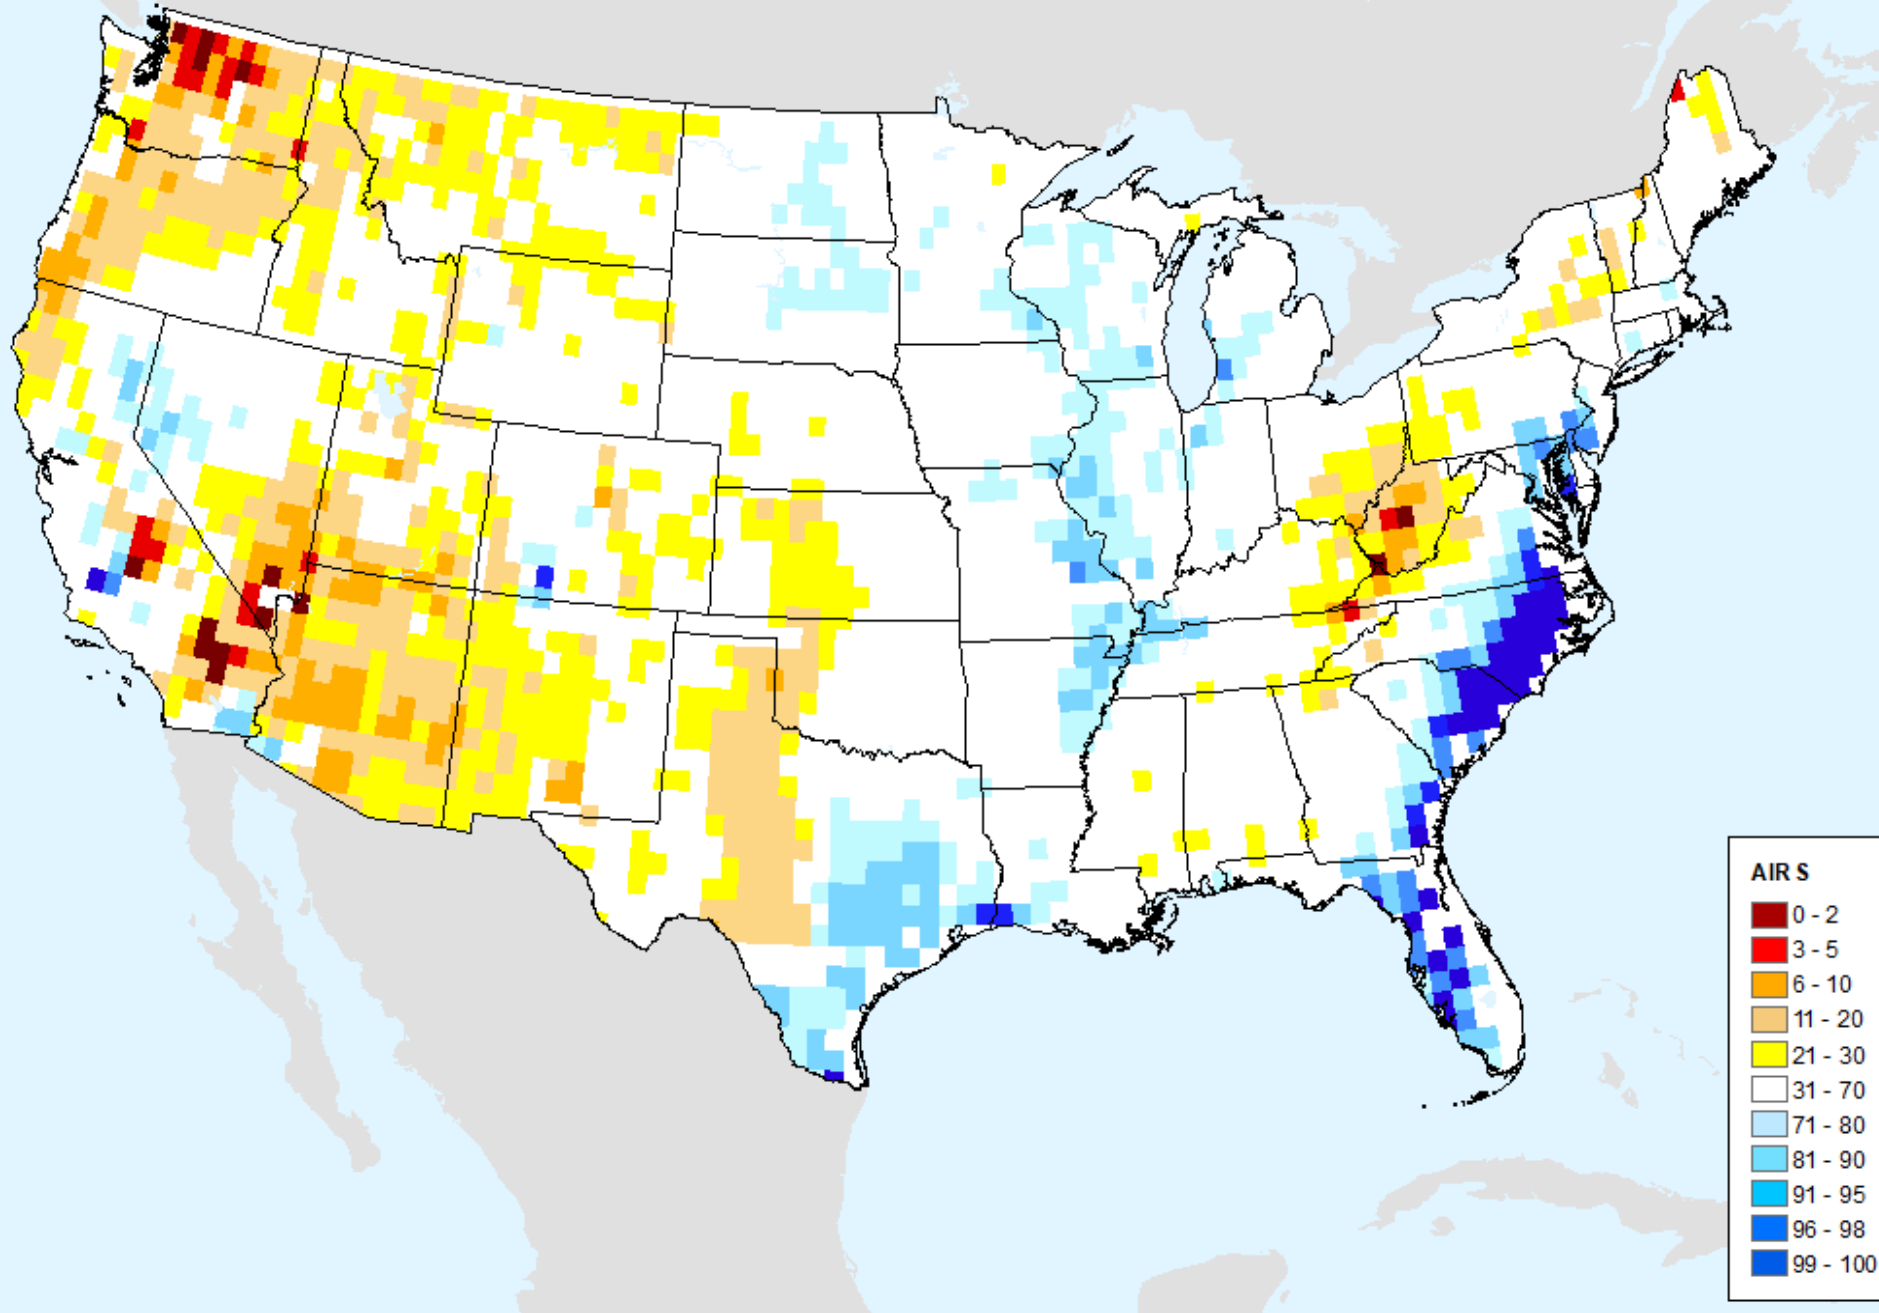

As of: Tuesday, September 3, 2024

AIRS-Based Vapor Pressure Deficit 56 Day

As of: Tuesday, September 3, 2024

AIRS-Based Surface Air Temperature 56 Day

As of: Tuesday, September 3, 2024

AIRS-Based Surface Relative Humidity 56 Day