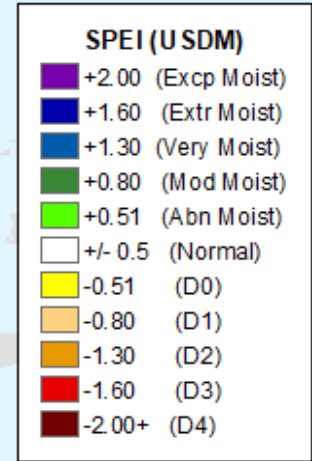

AHPS 36-month SPEI

As of: Tuesday, September 3, 2024

USDM for: Aug. 13, 2024