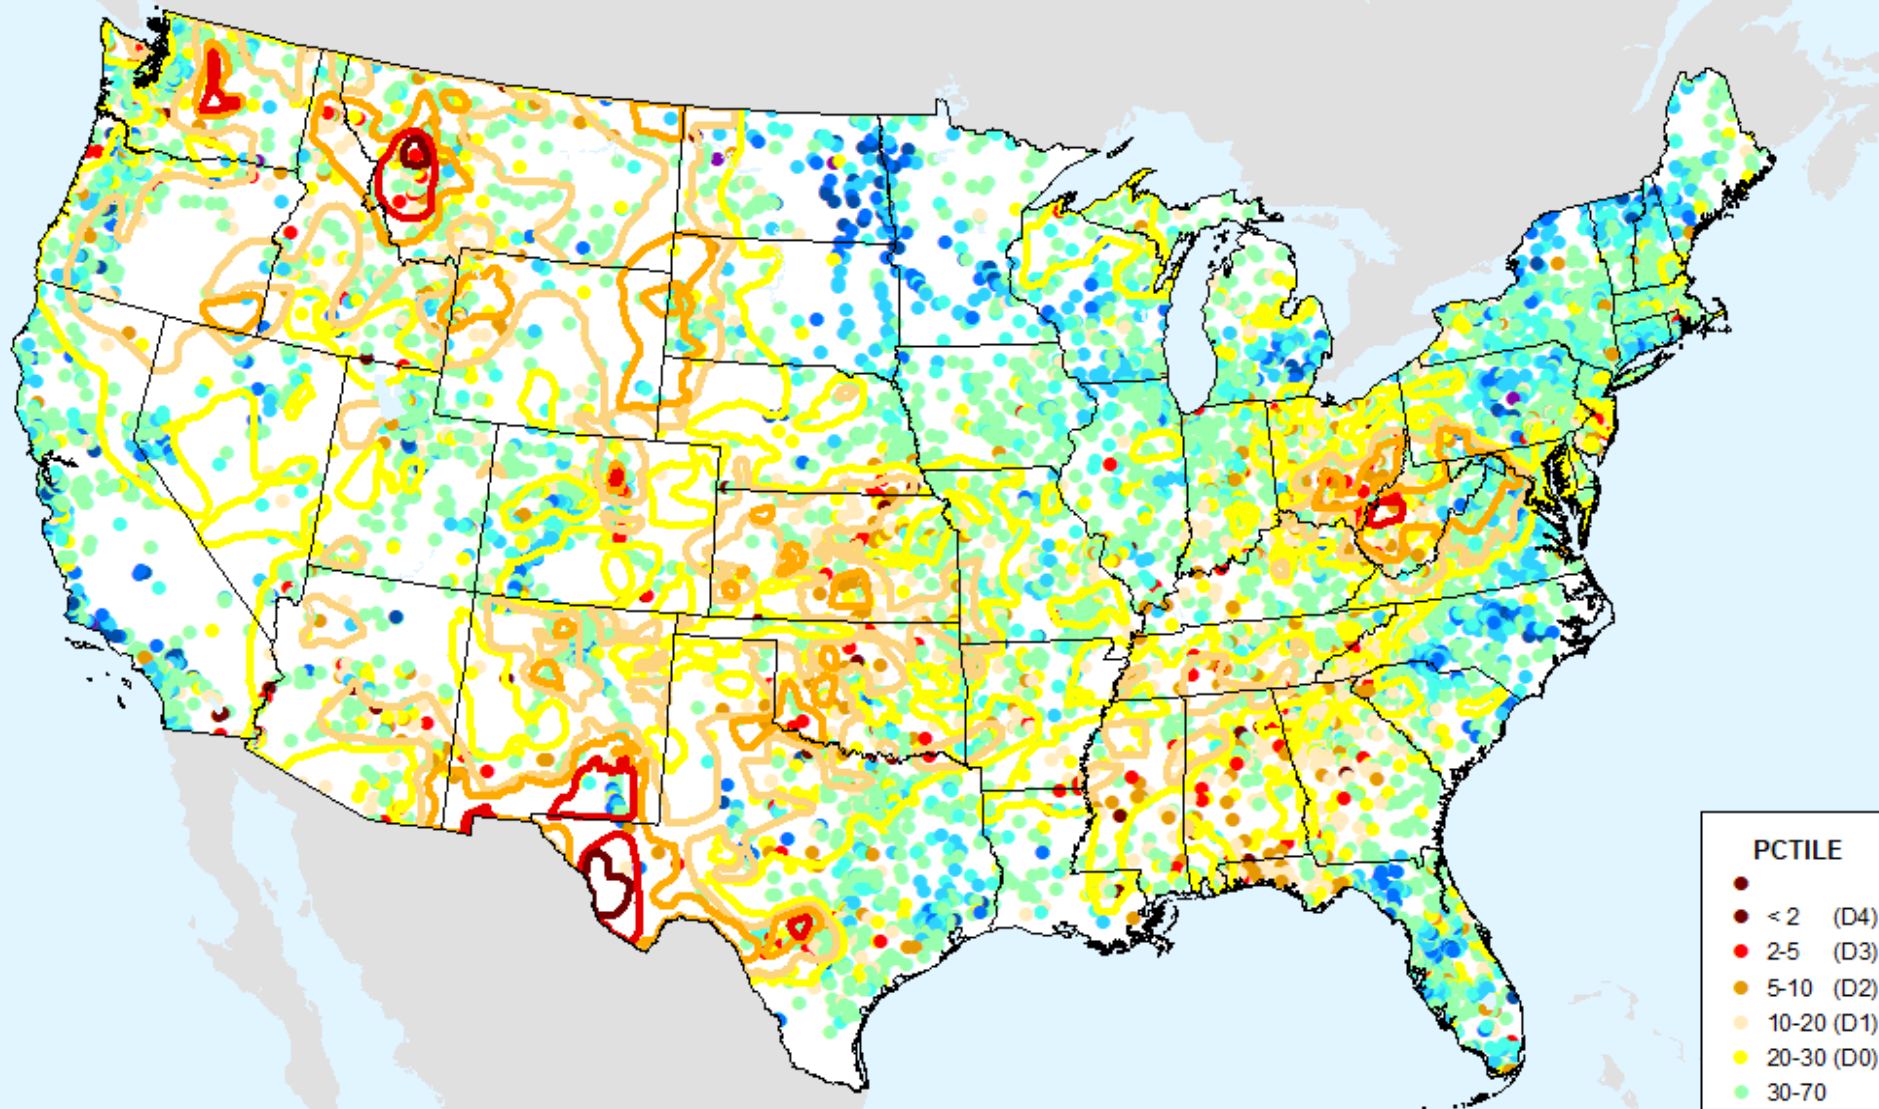

AHPS Water-Year Pct of Normal Pcp

As of: Tuesday, September 3, 2024

USDM for: Aug. 13, 2024

AHPS Water-Year Pct of Normal Pcp

As of: Tuesday, September 3, 2024

USGS 7-Day Avg Streamflow

As of: Tuesday, September 3, 2024