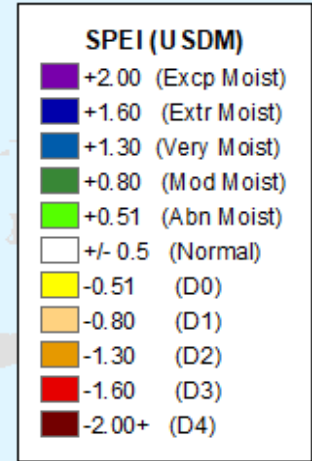

AHPS 3-month SPEI

As of: Tuesday, September 3, 2024

USDM for: Aug. 13, 2024