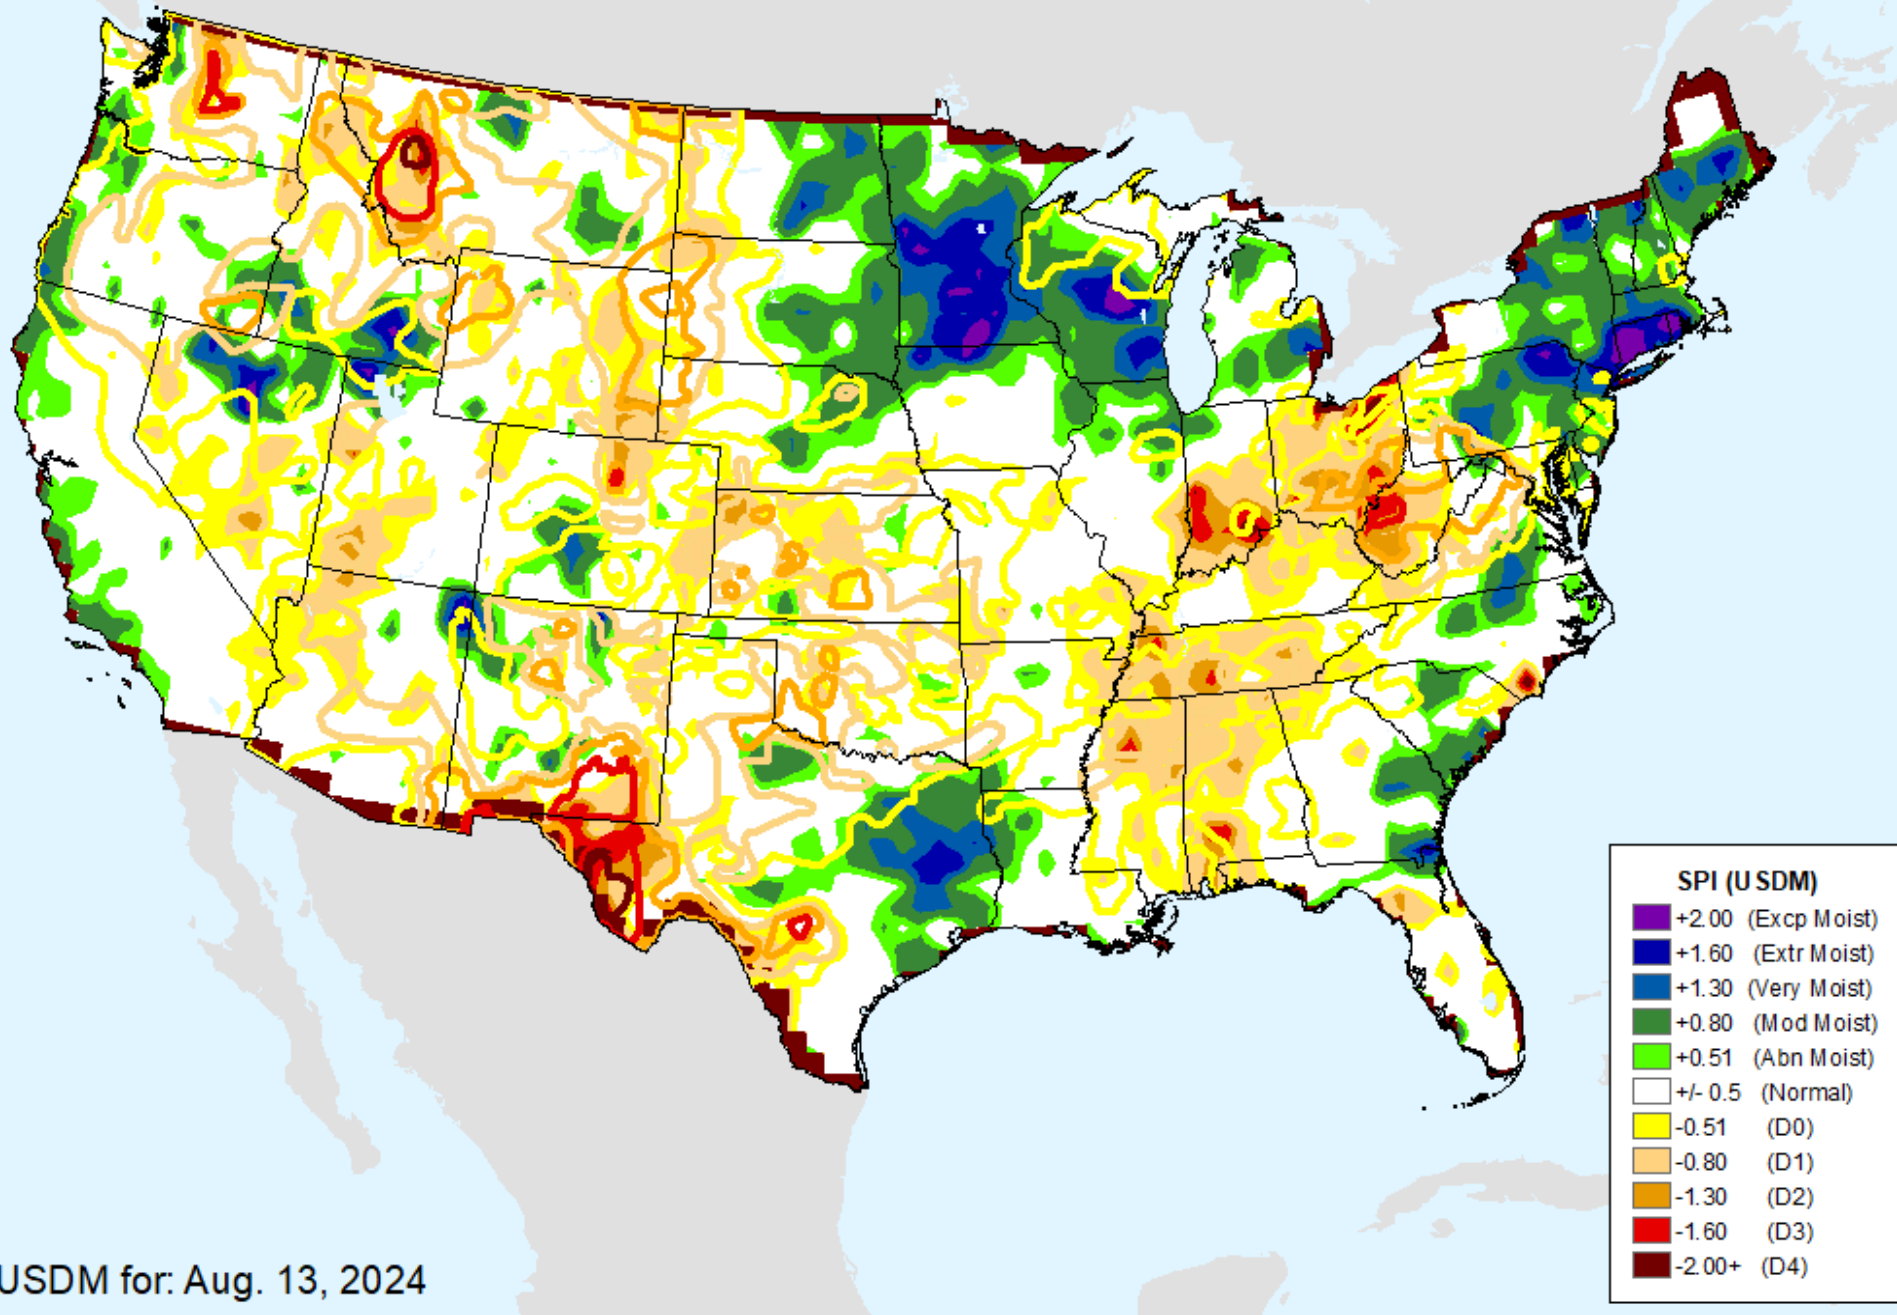

CPC 12-month SPI

As of: Tuesday, September 3, 2024

USDM for: Aug. 13, 2024