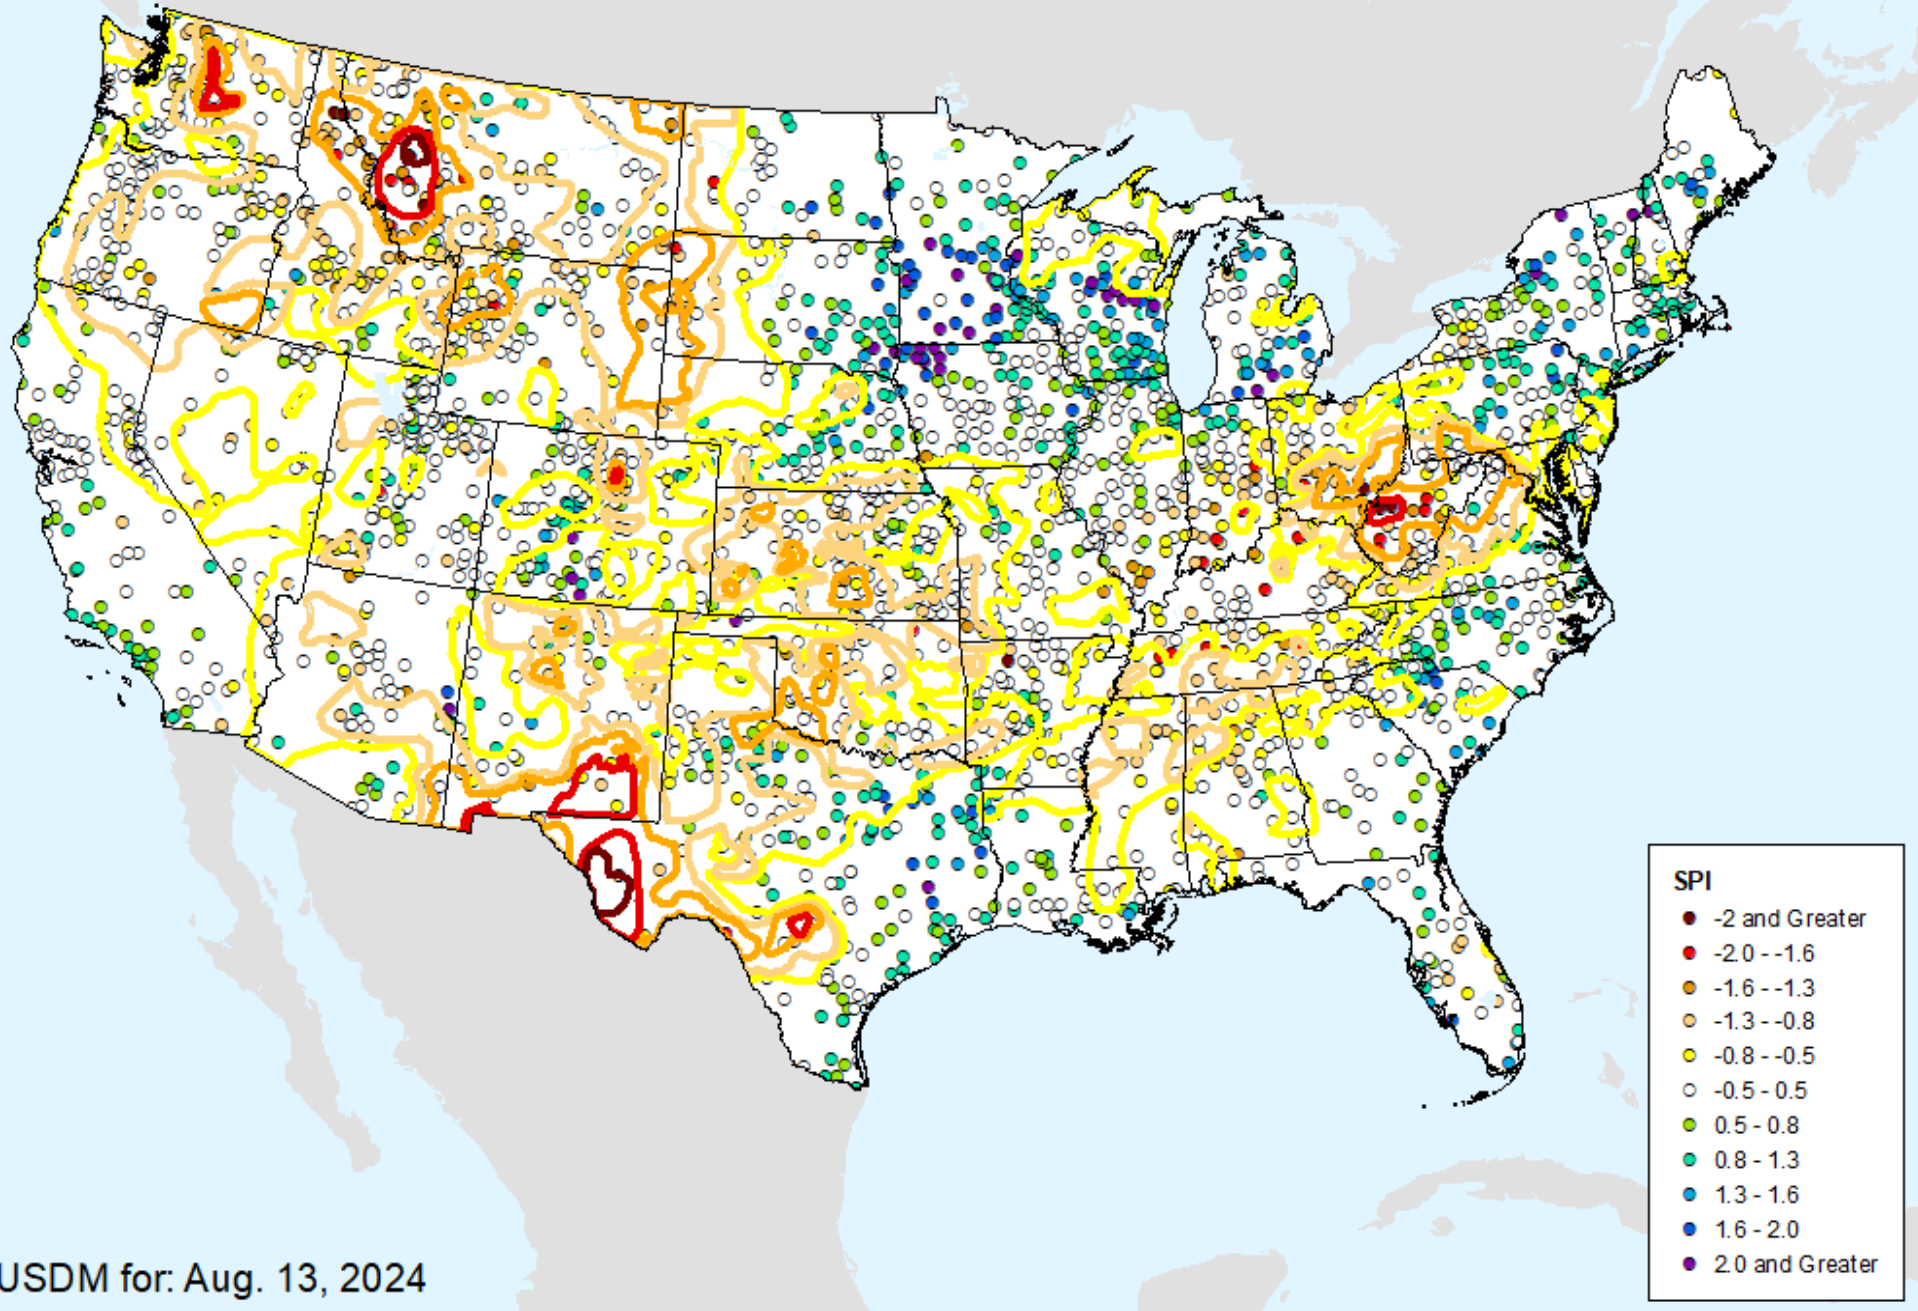

HPRCC Water Year-to-date SPI

As of: Tuesday, September 3, 2024