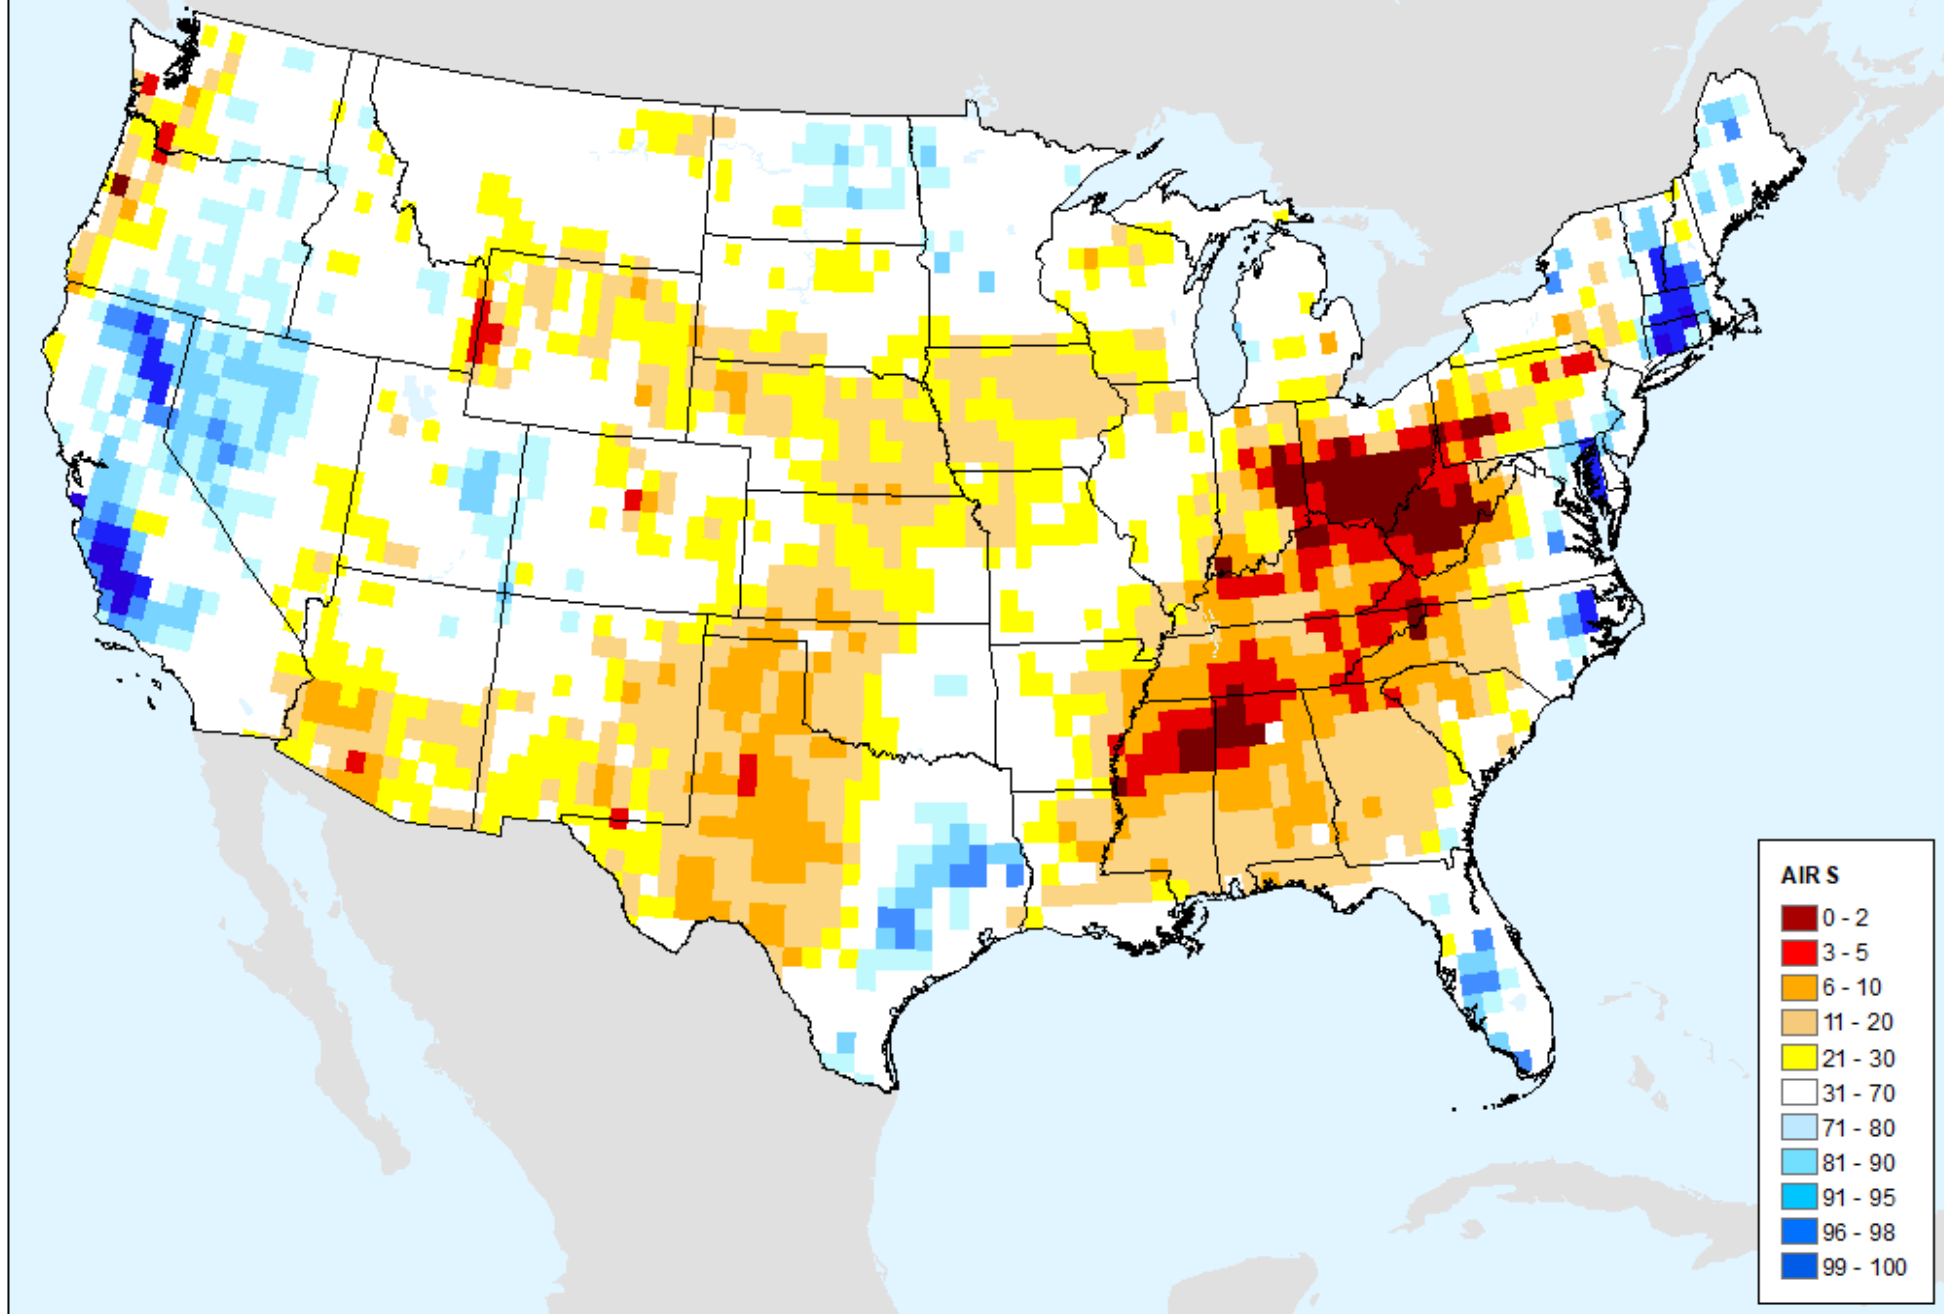

As of: Tuesday, September 3, 2024

AIRS-Based Vapor Pressure Deficit 7 Day

As of: Tuesday, September 3, 2024

AIRS-Based Vapor Pressure Deficit 14 Day

As of: Tuesday, September 3, 2024

AIRS-Based Vapor Pressure Deficit 28 Day