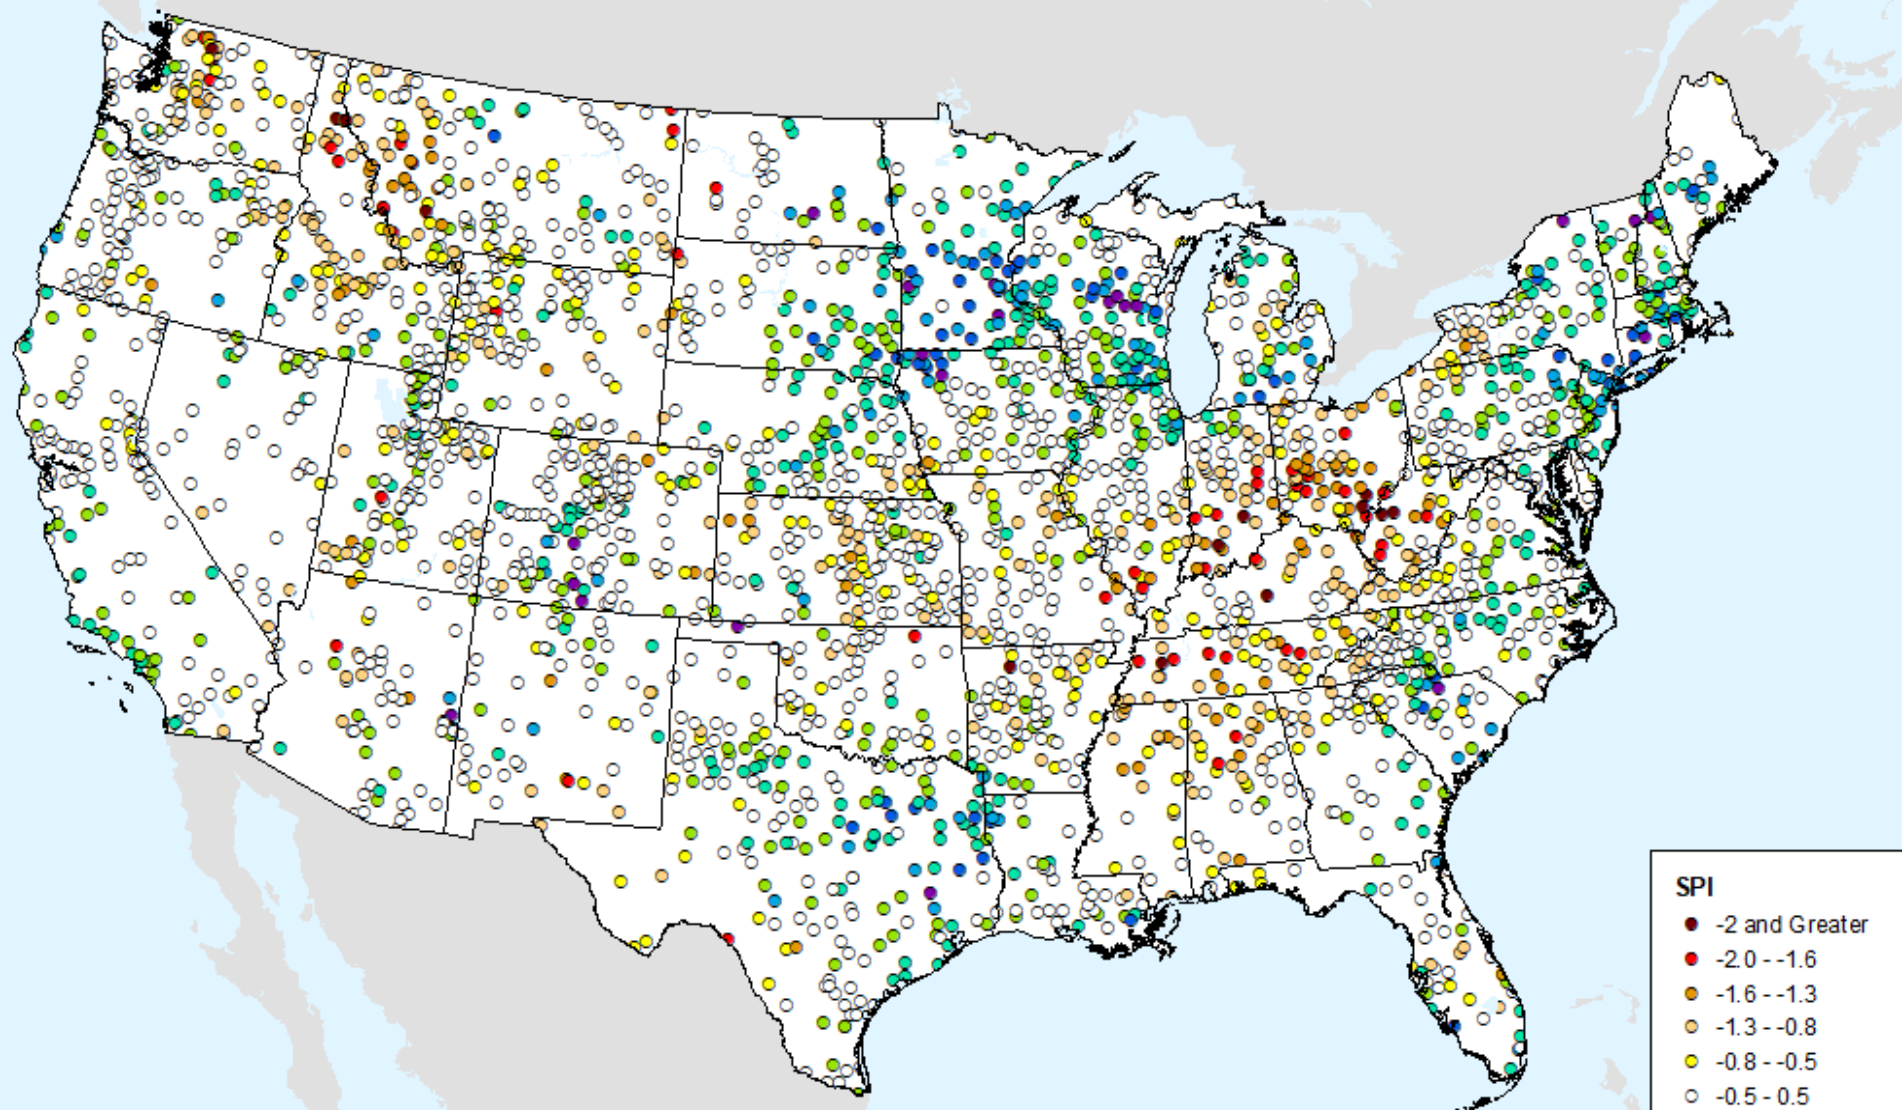

HPRCC 12-month SPI

As of: Tuesday, September 3, 2024