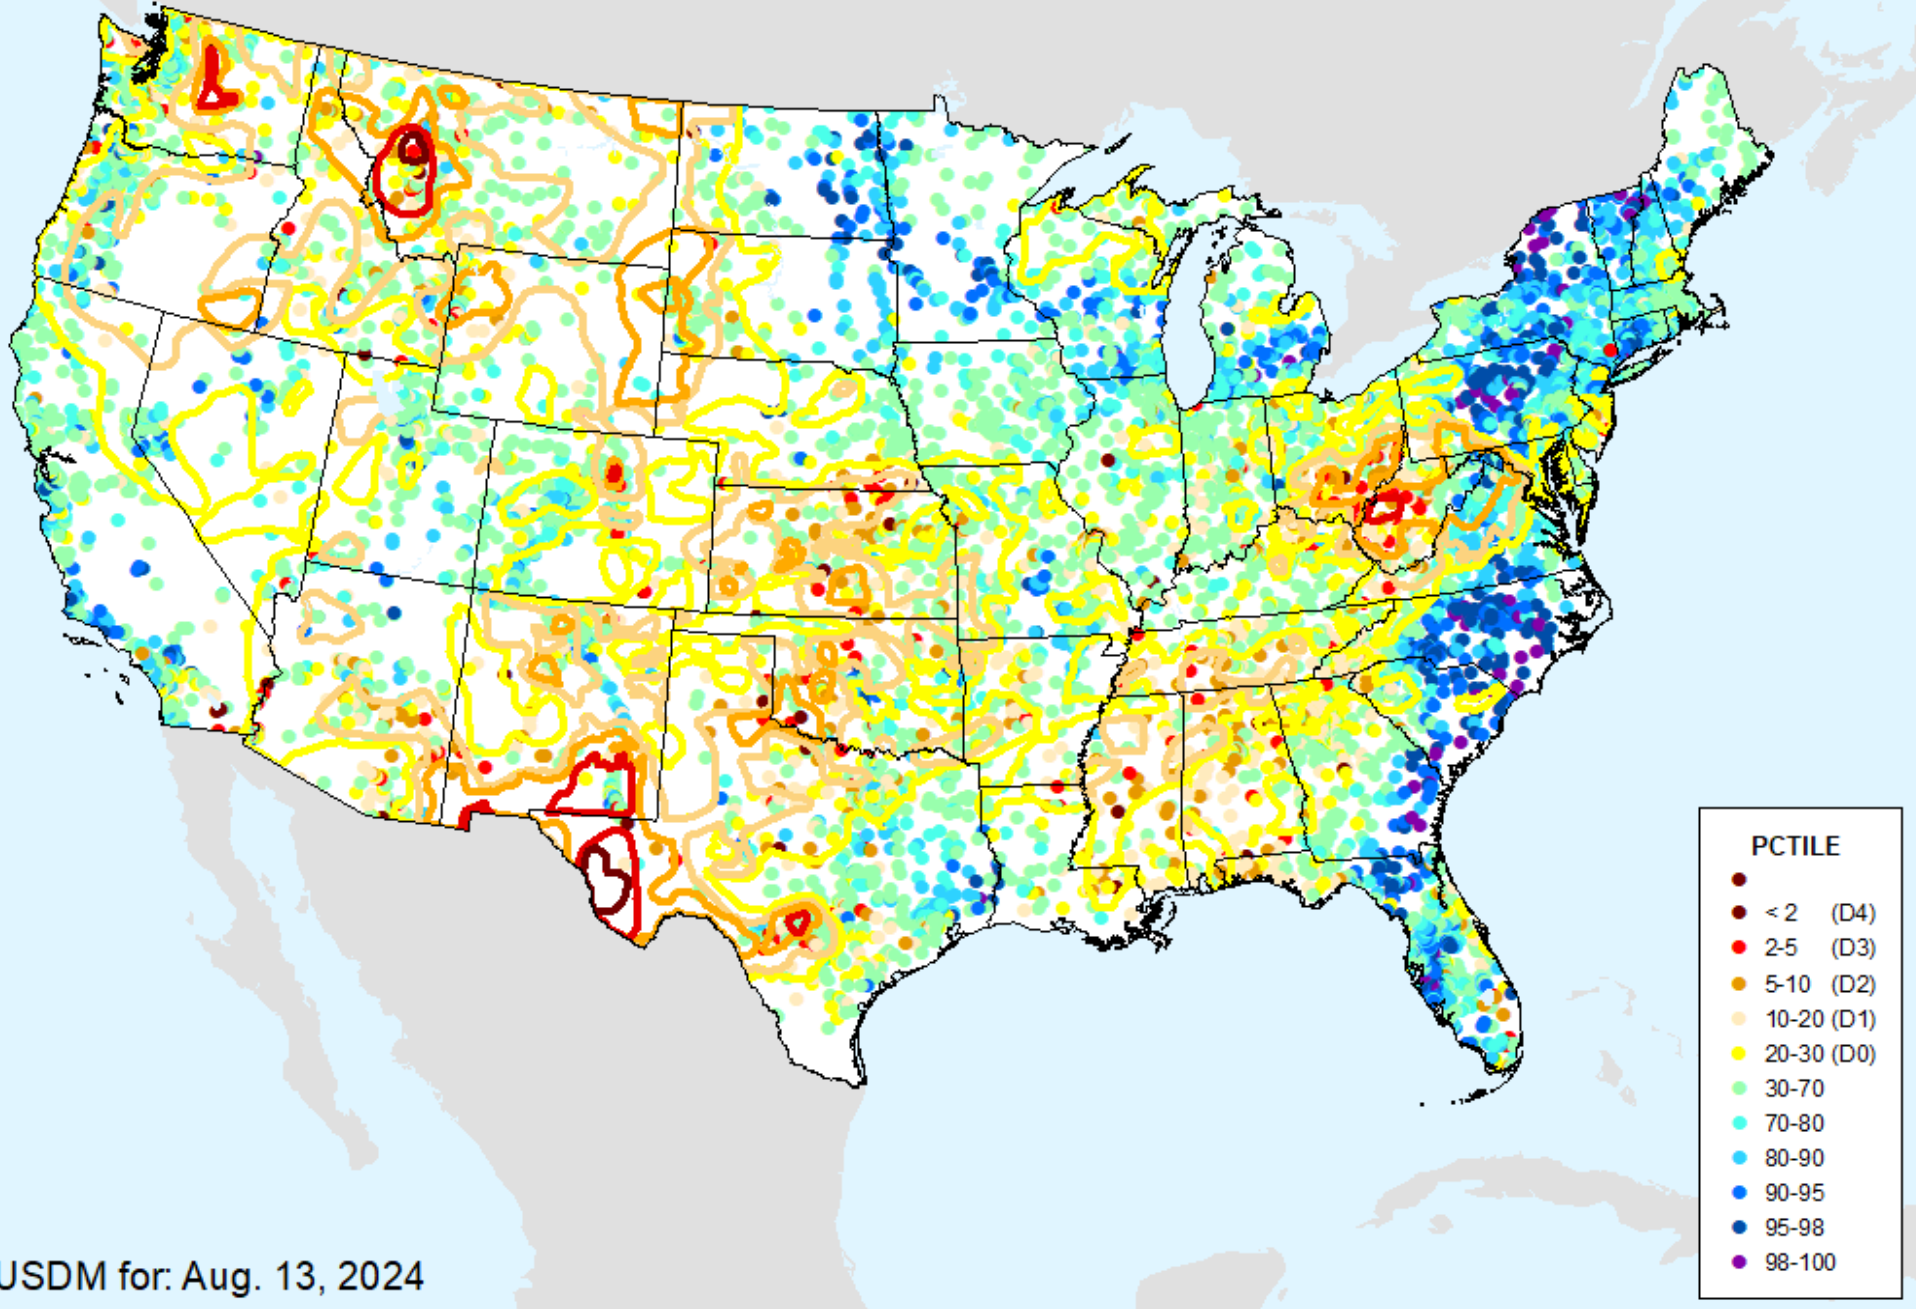

USGS 28-Day Avg Streamflow

As of: Tuesday, September 3, 2024