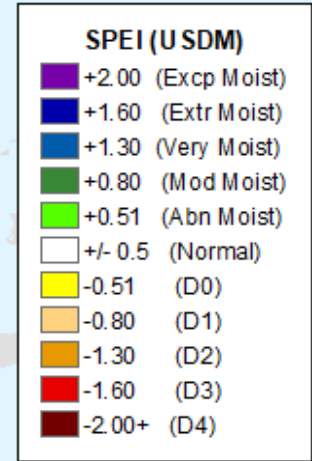

AHPS 9-month SPEI

As of: Tuesday, September 3, 2024

USDM for: Aug. 13, 2024