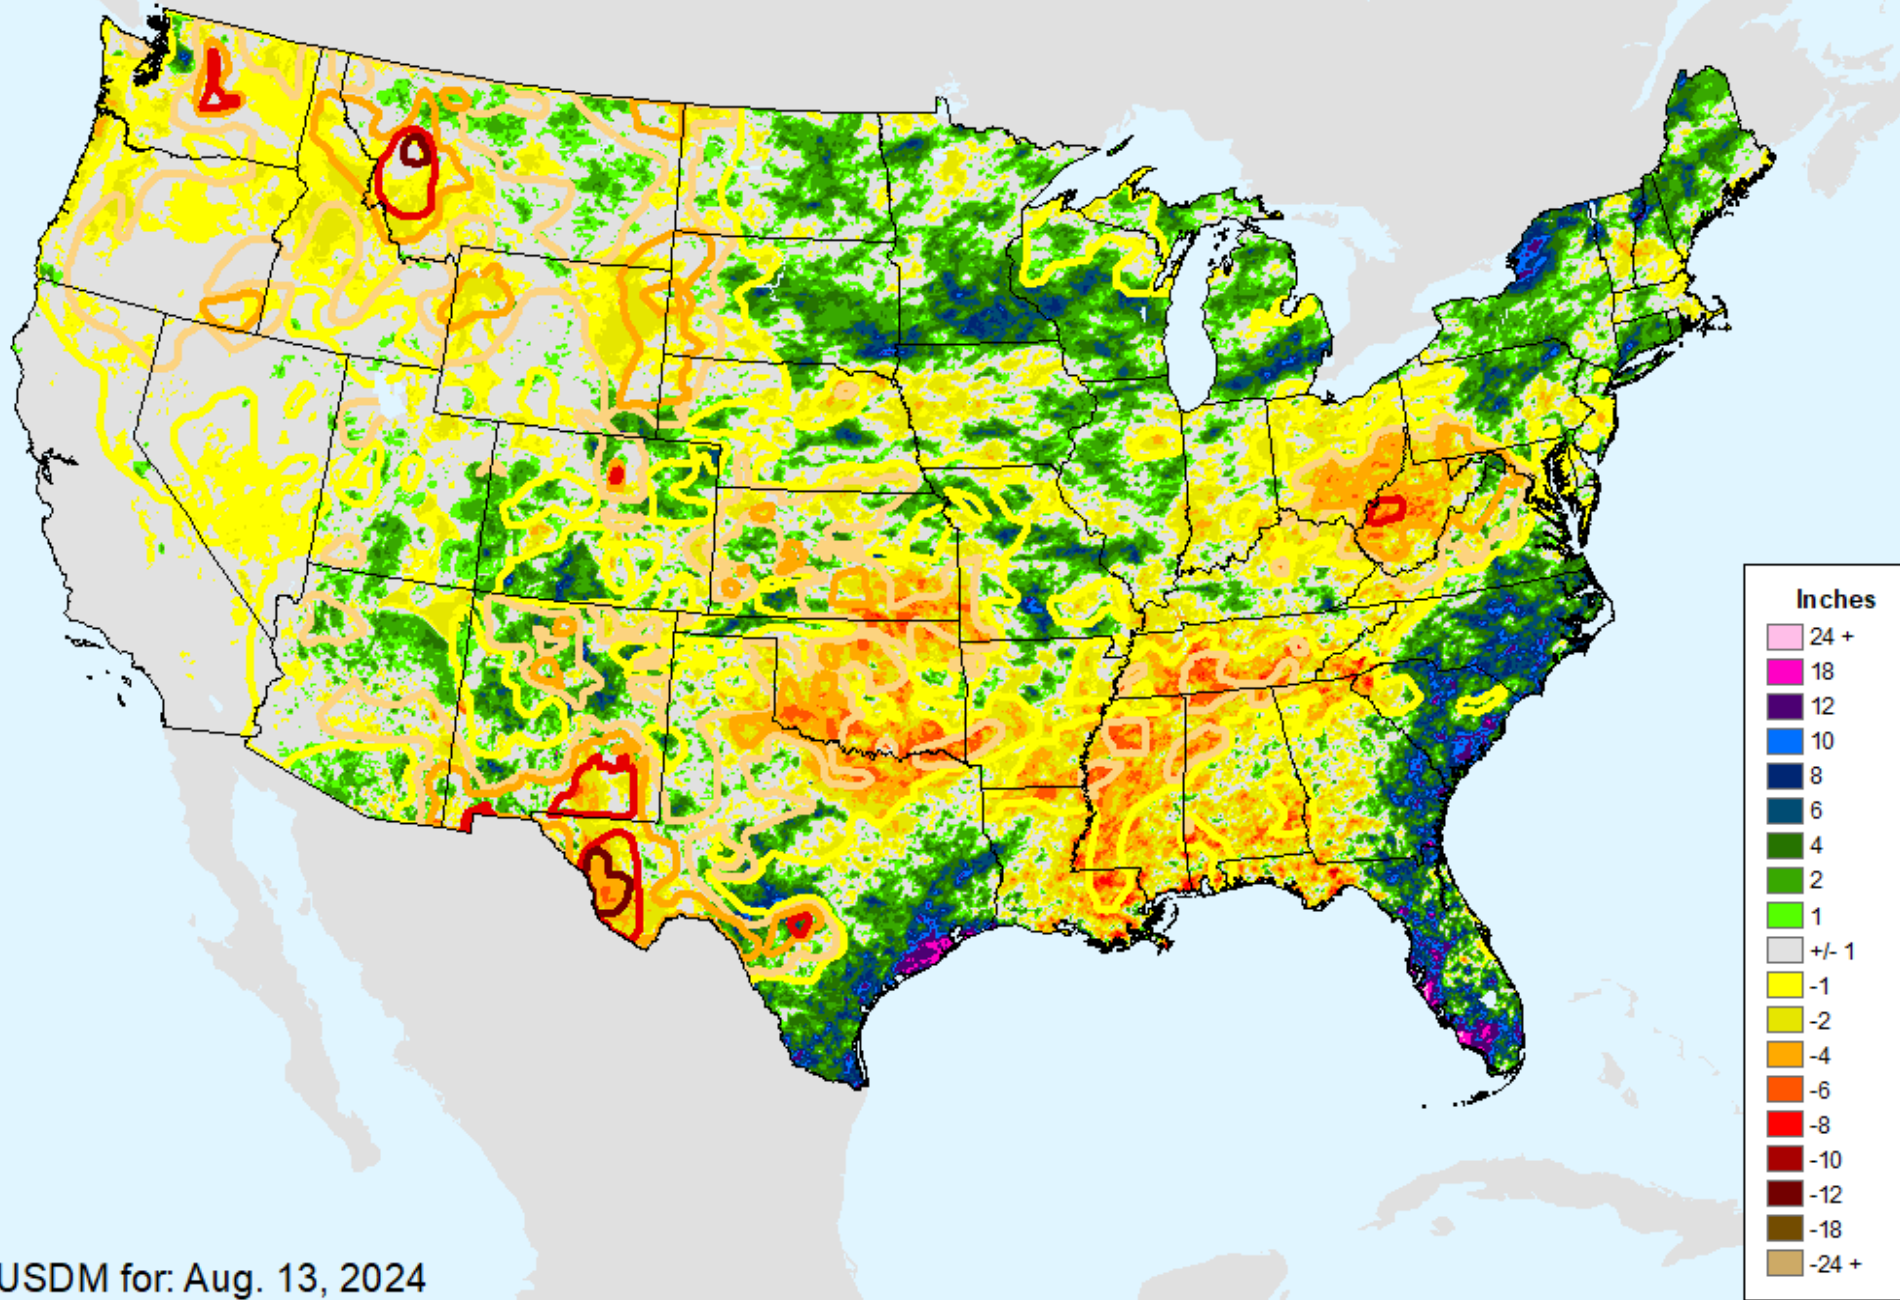

AHPS 60-Day Pct of Normal Pcp

As of: Tuesday, September 3, 2024

USDM for: Aug. 13, 2024

AHPS 60-Day Pct of Normal Pcp

As of: Tuesday, September 3, 2024

AHPS 90-Day Precip Departure

As of: Tuesday, September 3, 2024