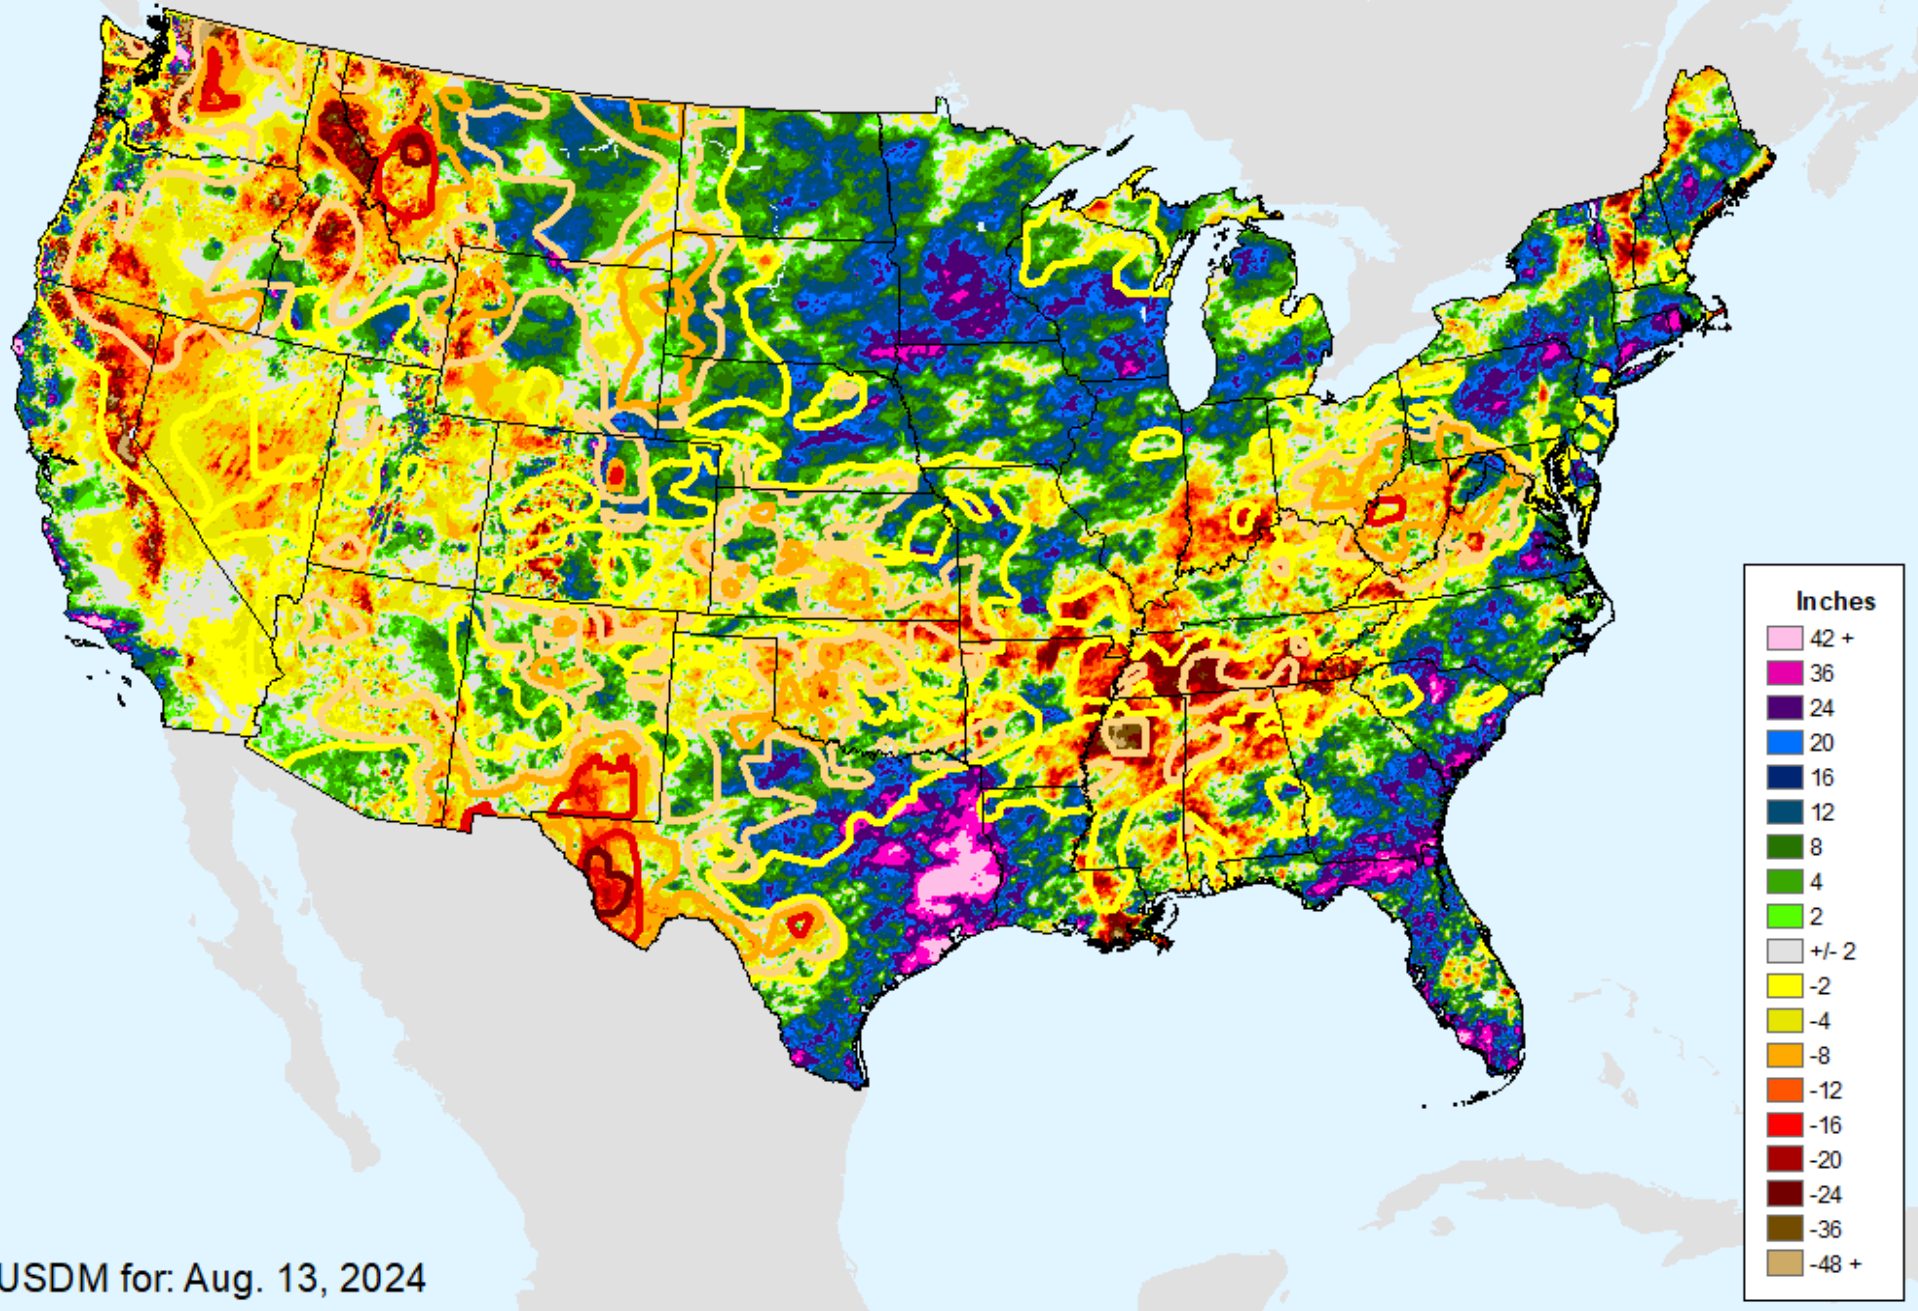

USDM for: Aug. 13, 2024

AHPS 180-Day Pct of Normal Pcp

As of: Tuesday, September 3, 2024

AHPS Water-Year Precip Departure

As of: Tuesday, September 3, 2024

AHPS Water-Year Precip Departure

As of: Tuesday, September 3, 2024