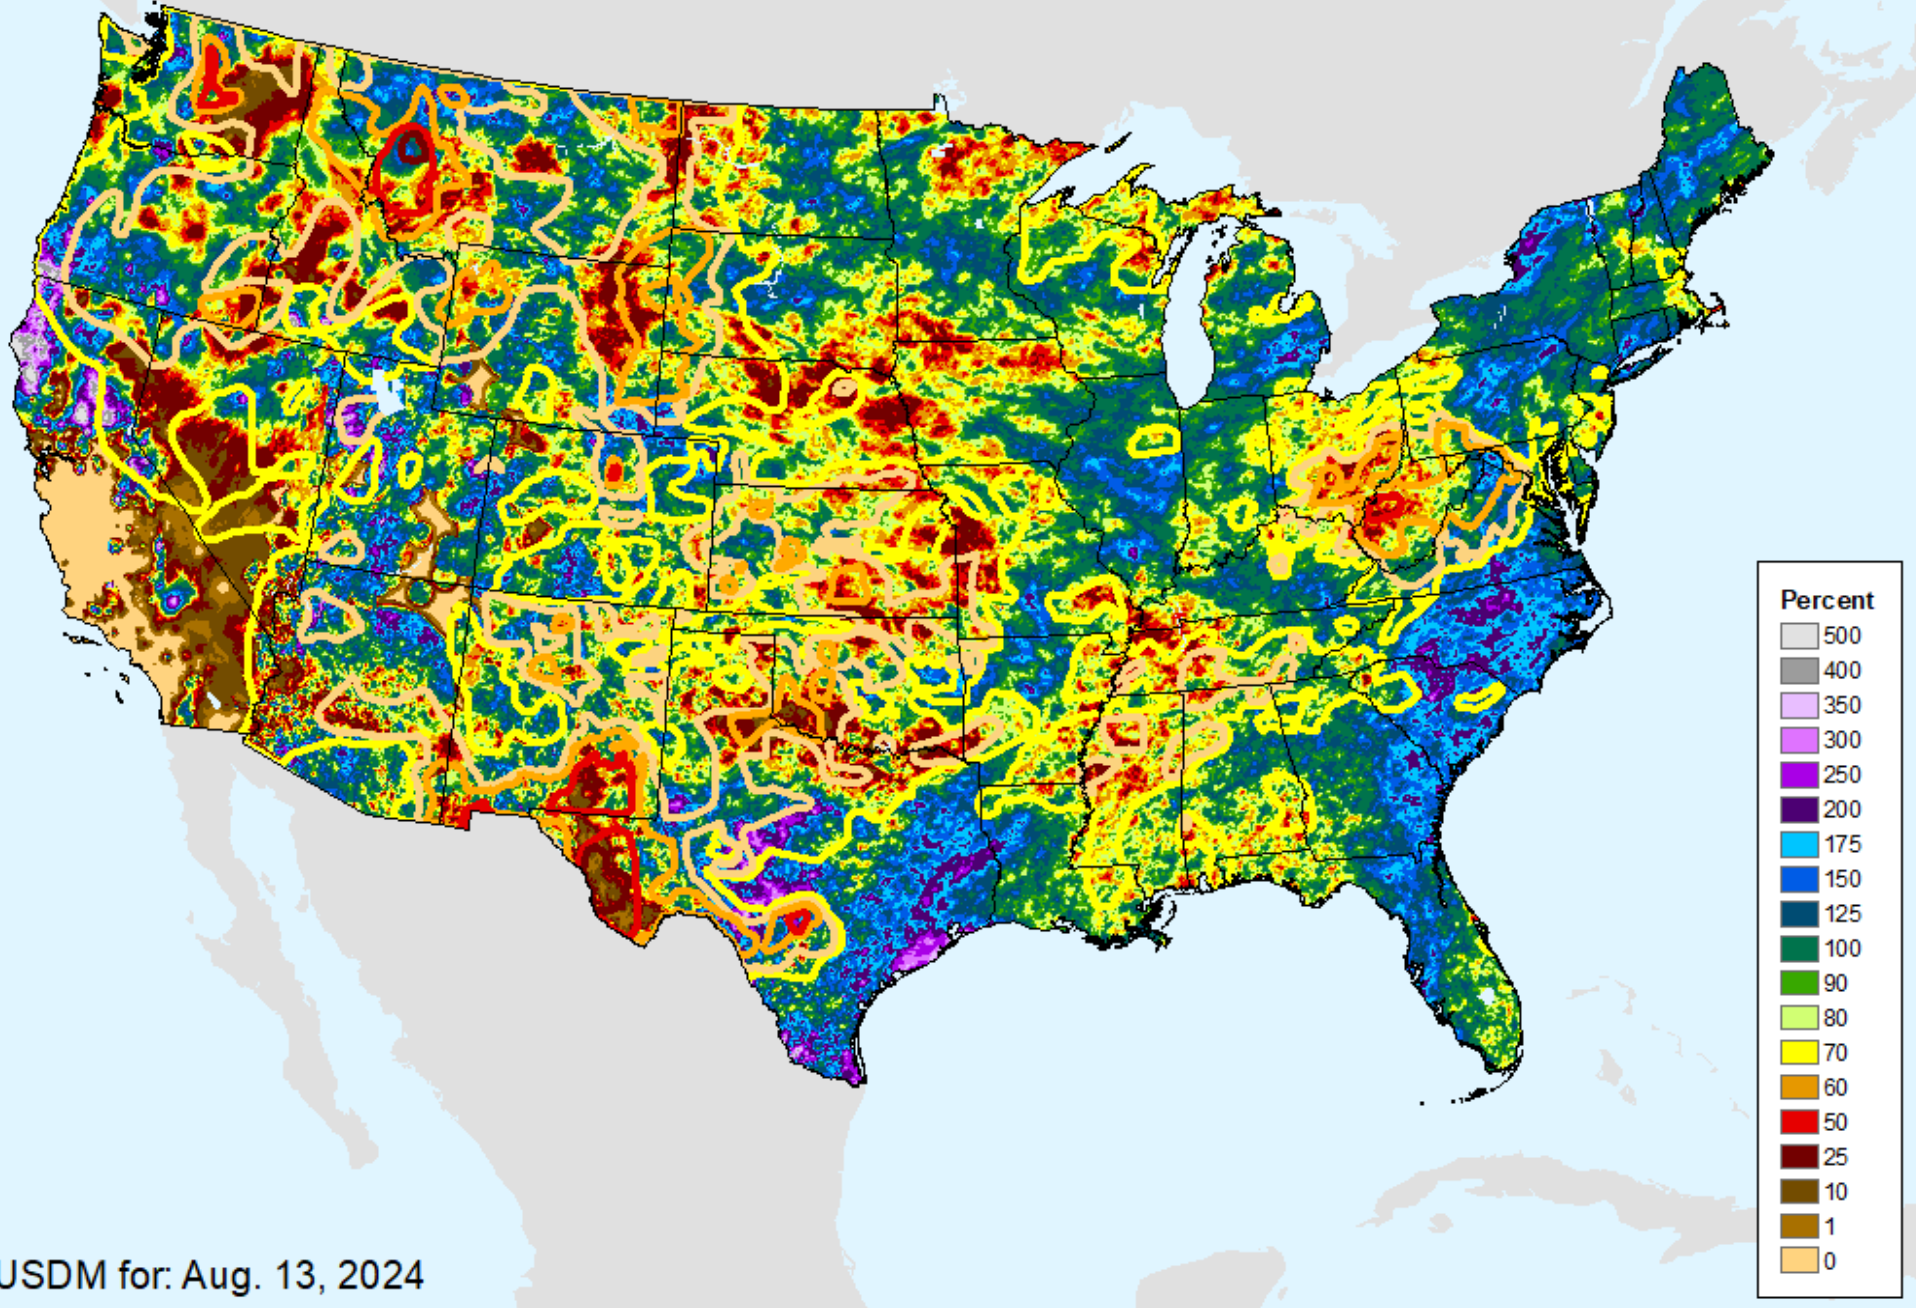

AHPS 60-Day Pct of Normal Pcp

As of: Tuesday, September 3, 2024

USDM for: Aug. 13, 2024