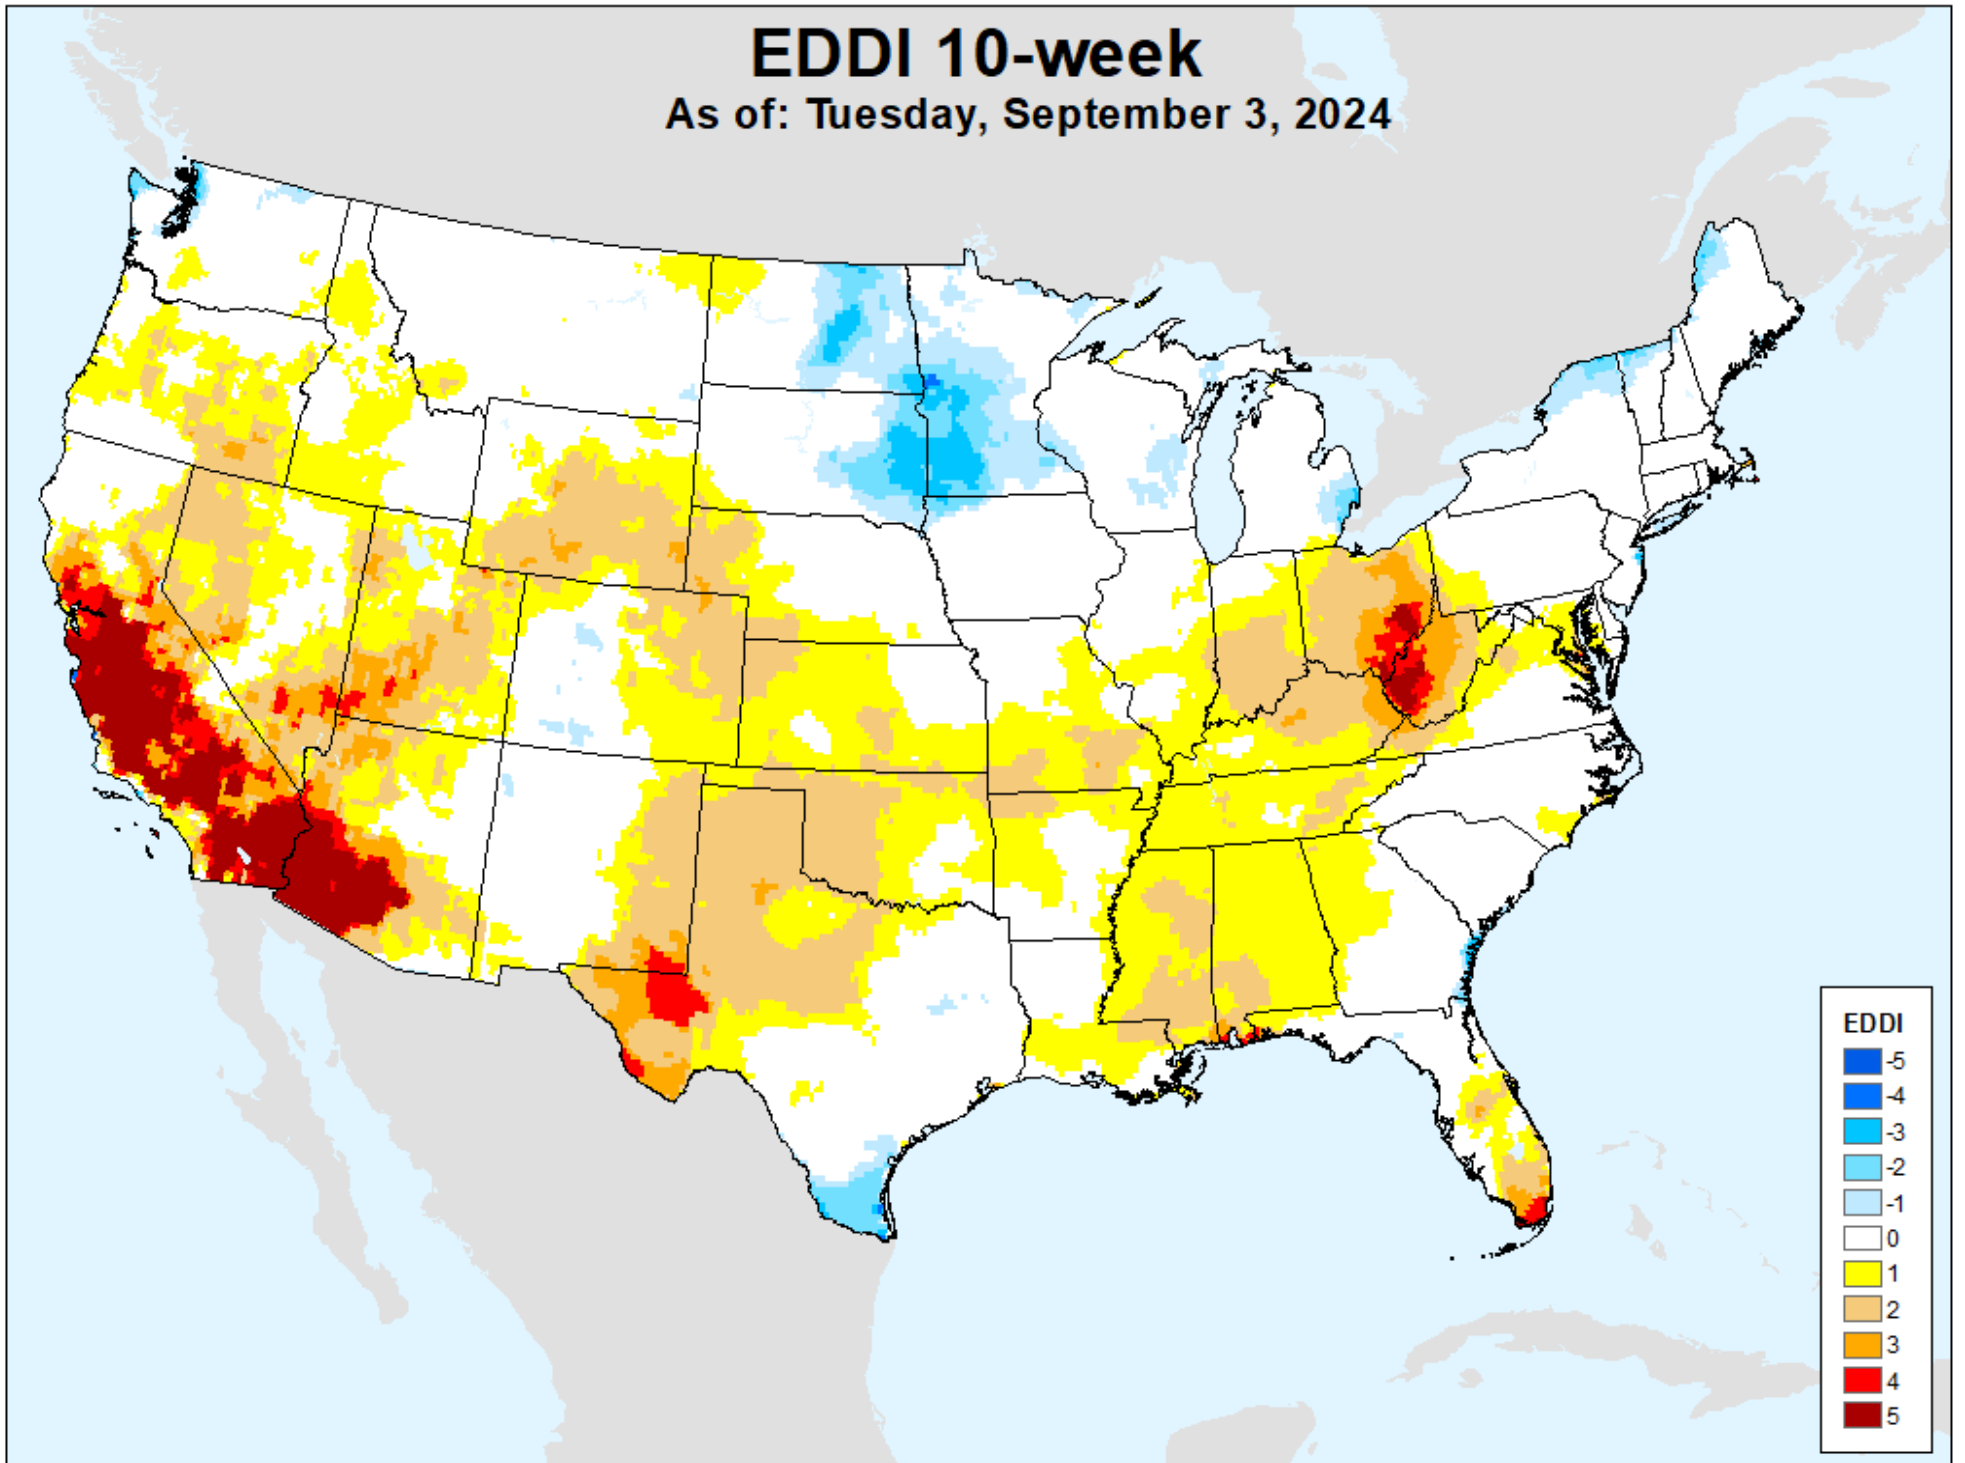

USDM for: Aug. 13, 2024

EDDI 9-week

As of: Tuesday, September 3, 2024

EDDI 10-week

As of: Tuesday, September 3, 2024

EDDI 10-week

As of: Tuesday, September 3, 2024

EDDI 11-week