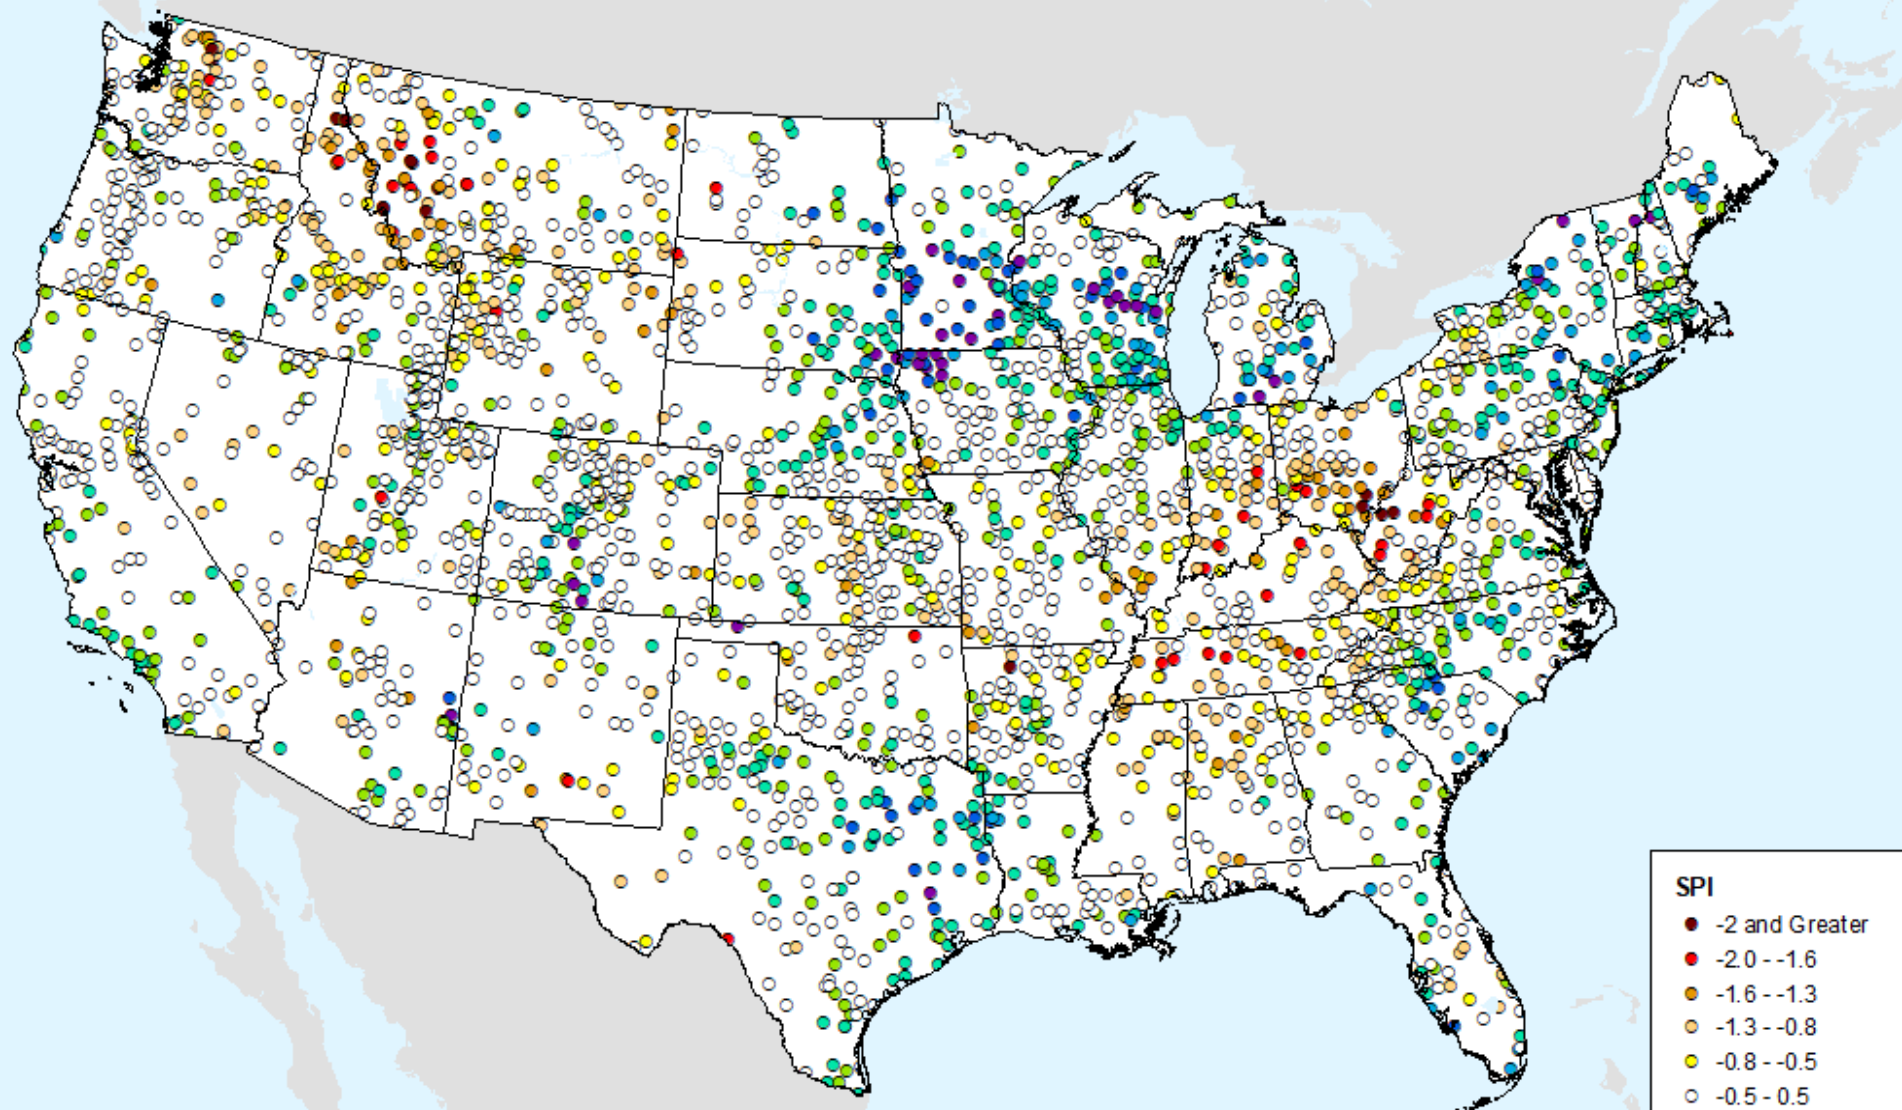

As of: Tuesday, September 3, 2024

HPRCC Water Year-to-date SPI

As of: Tuesday, September 3, 2024

HPRCC Water Year-to-date SPI

As of: Tuesday, September 3, 2024

HPRCC Year-to-date SPI

As of: Tuesday, September 3, 2024