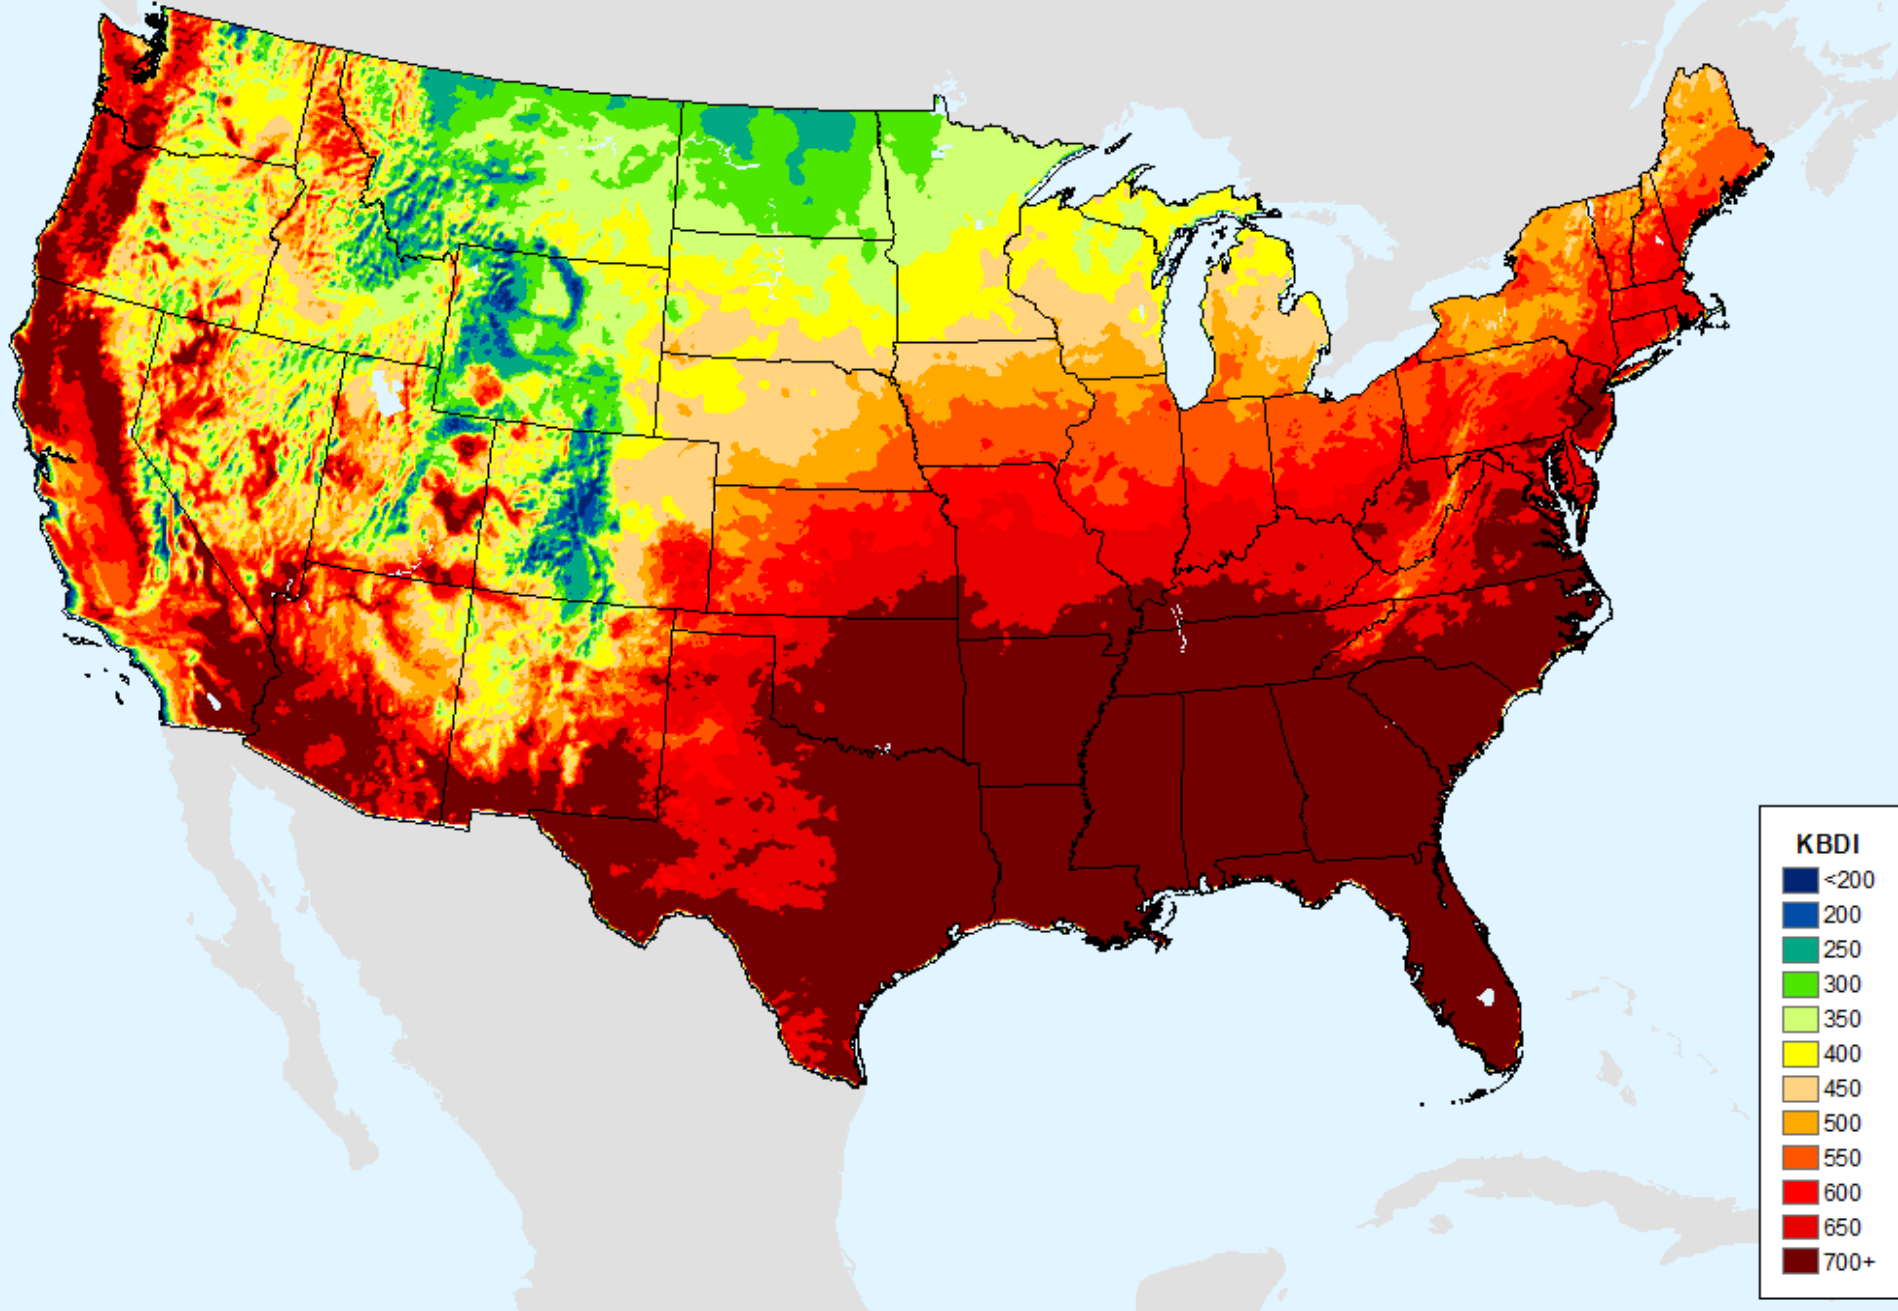

GFS (00z) 7-Day Max Temp Forecast

As of: Tuesday, September 3, 2024

Keetch-Byram Drought Index (KBDI)

As of: Tuesday, September 3, 2024

Keetch-Byram Drought Index (KBDI)

As of: Tuesday, September 3, 2024

AHPS 1-month SPEI