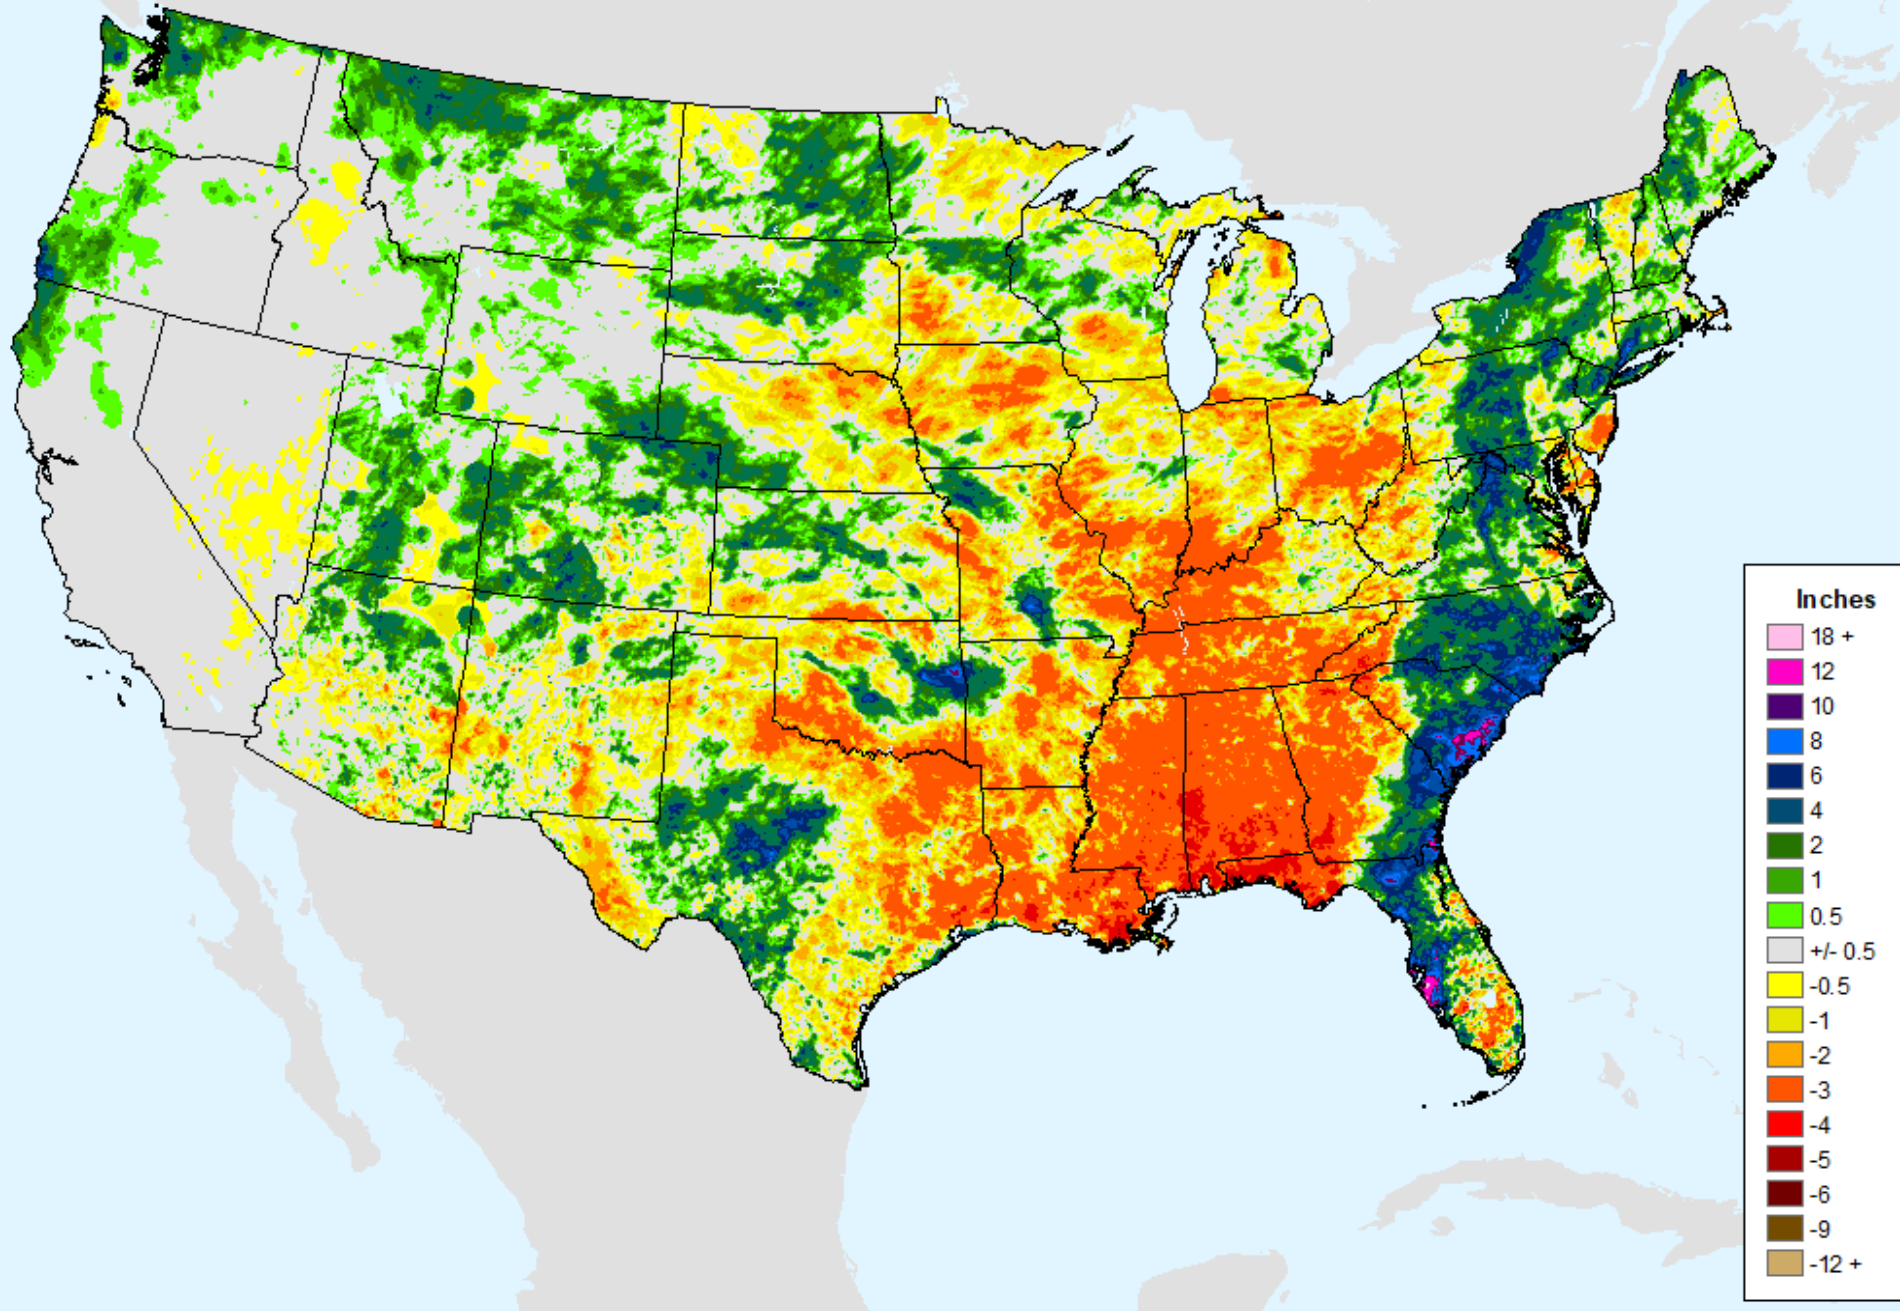

As of: Tuesday, September 3, 2024

AHPS 30-Day Precip Departure

As of: Tuesday, September 3, 2024

AHPS 30-Day Precip Departure

As of: Tuesday, September 3, 2024

AHPS 30-Day Pct of Normal Pcp

As of: Tuesday, September 3, 2024