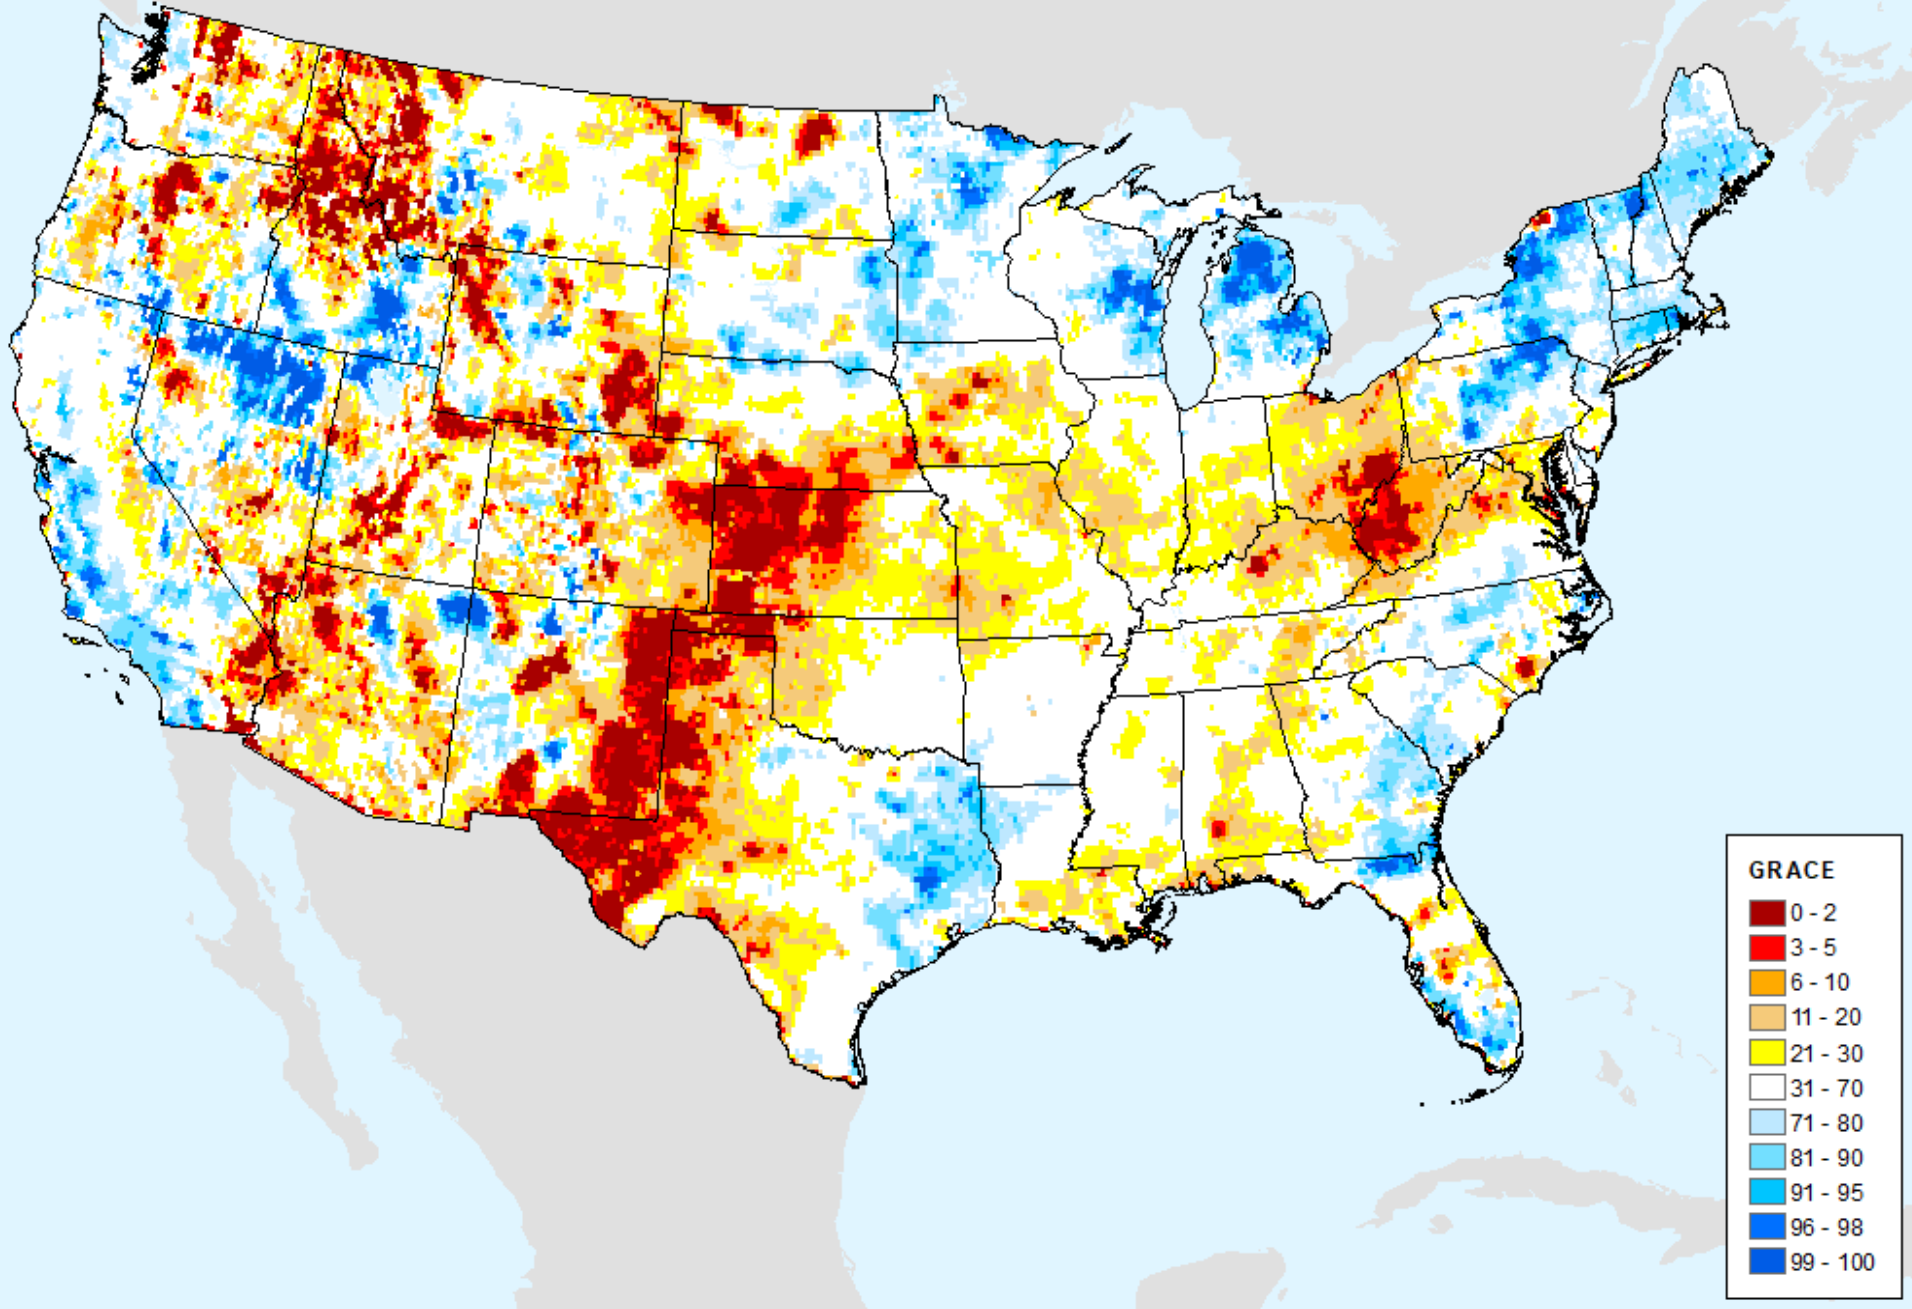

GRACE-Based Shallow Groundwater Drought Indicator

As of: Tuesday, September 3, 2024