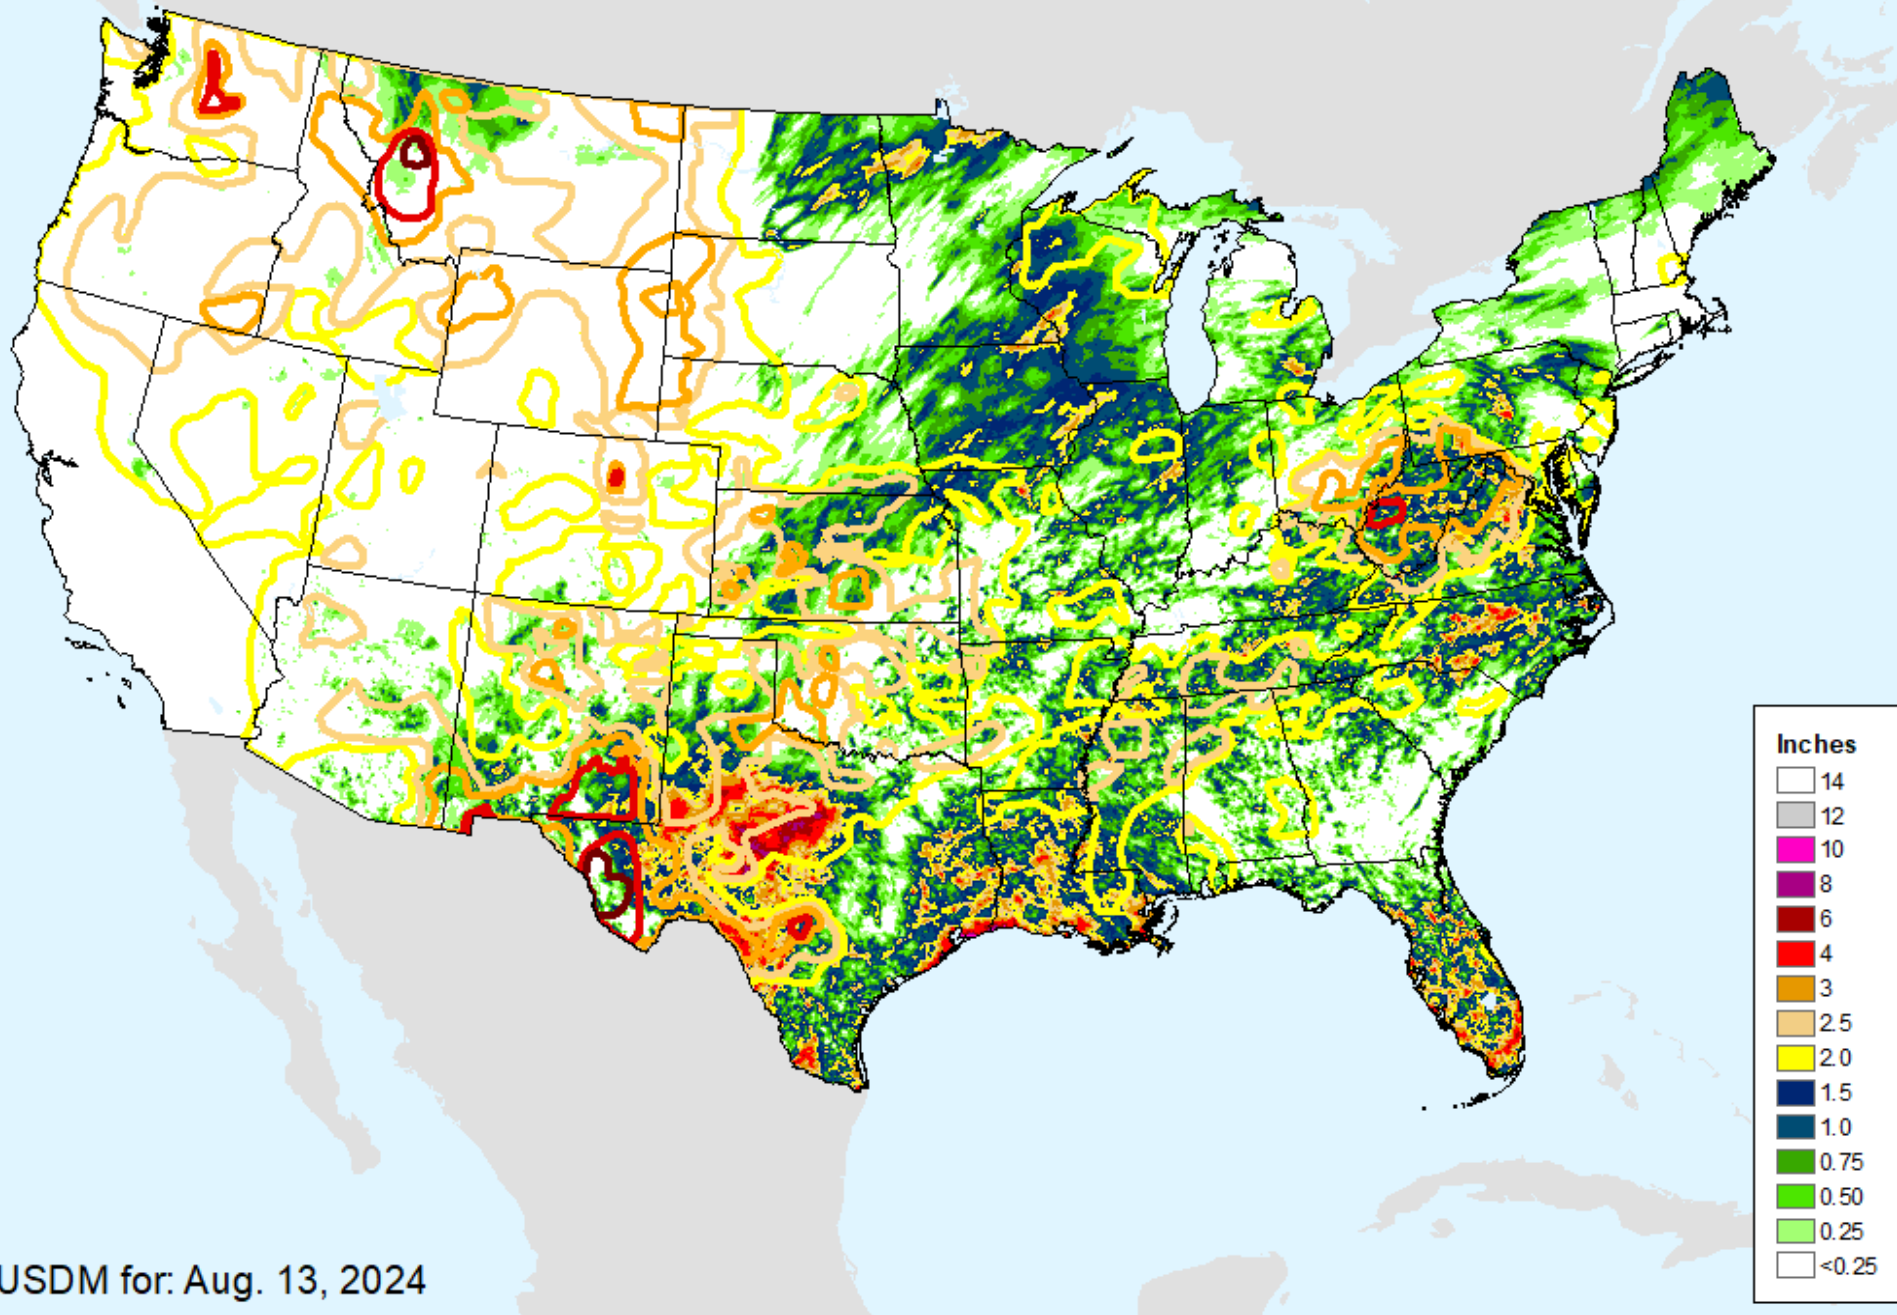

AHPS 7-Day Precipitation

As of: Tuesday, September 3, 2024

AHPS 7-Day Precipitation

As of: Tuesday, September 3, 2024

USDM for: Aug. 13, 2024

AHPS 14-Day Precip Departure

As of: Tuesday, September 3, 2024

AHPS 14-Day Precip Departure