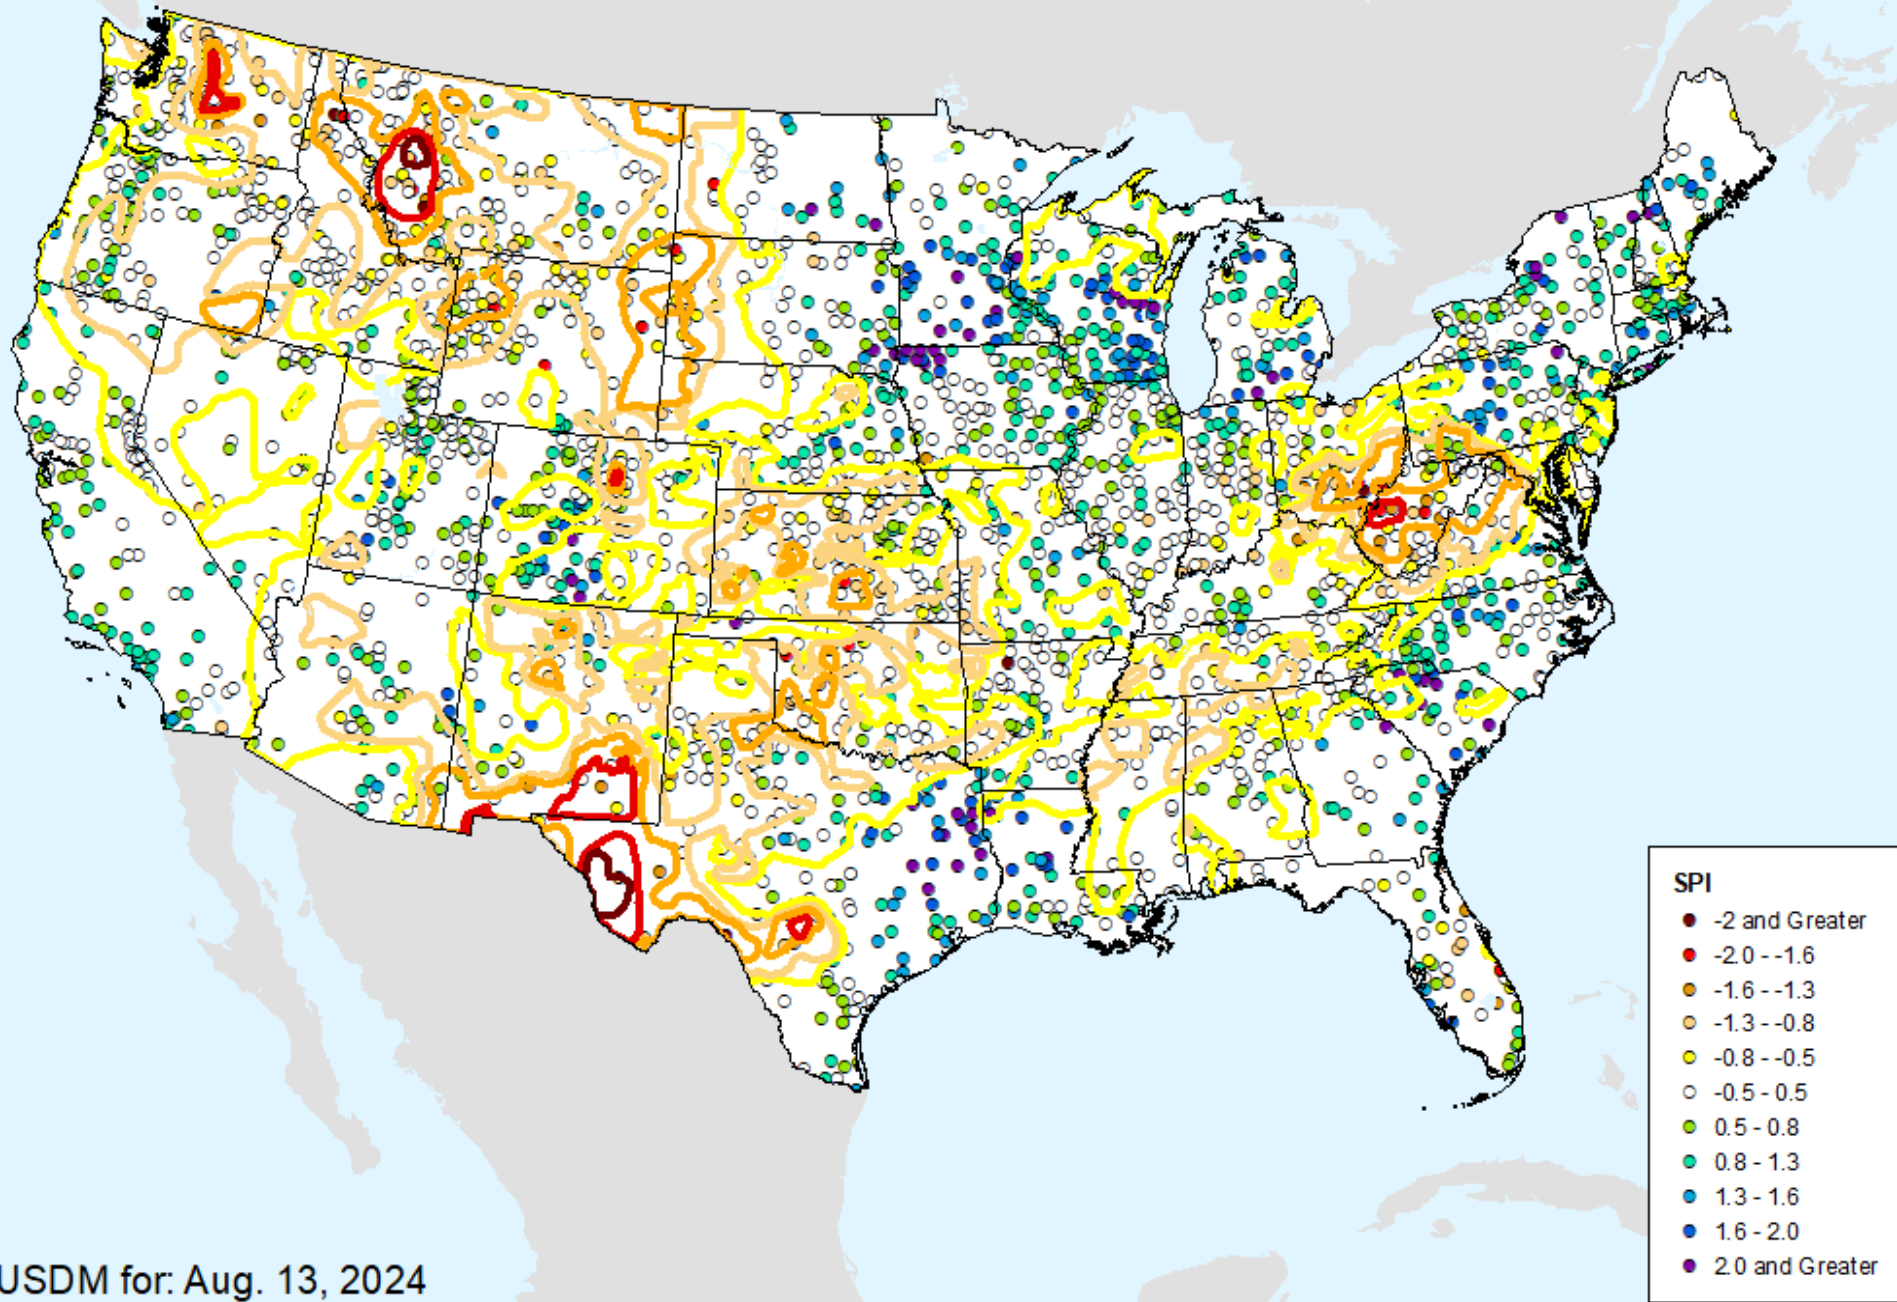

As of: Tuesday, September 3, 2024

HPRCC Water Year-to-date SPI

As of: Tuesday, September 3, 2024

HPRCC Water Year-to-date SPI

As of: Tuesday, September 3, 2024

HPRCC Year-to-date SPI

As of: Tuesday, September 3, 2024