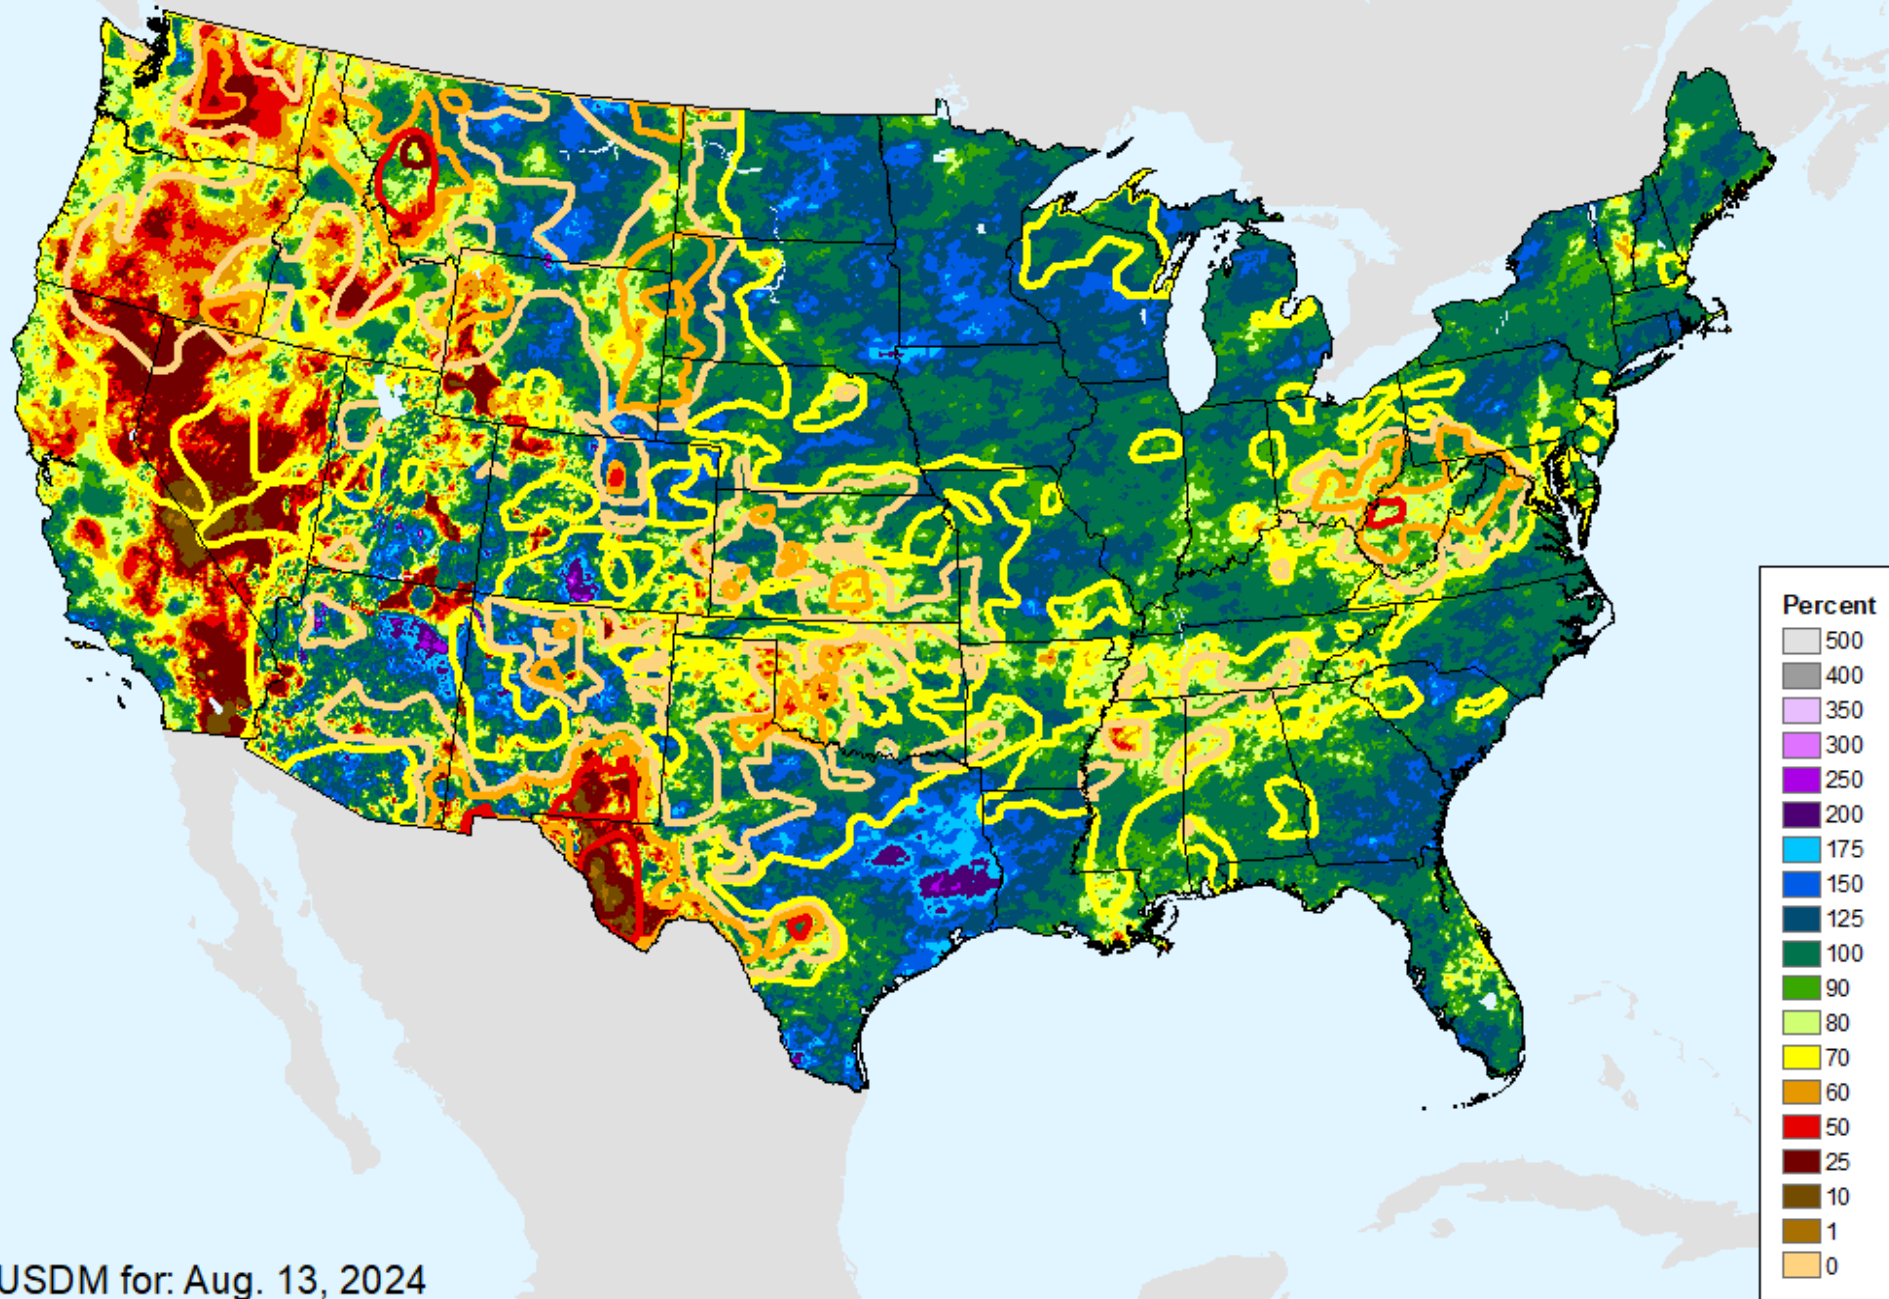

Percent

AHPS 180-Day Precip Departure

As of: Tuesday, September 3, 2024

USDM for: Aug. 13, 2024

AHPS 180-Day Precip Departure

As of: Tuesday, September 3, 2024

AHPS 180-Day Pct of Normal Pcp

As of: Tuesday, September 3, 2024