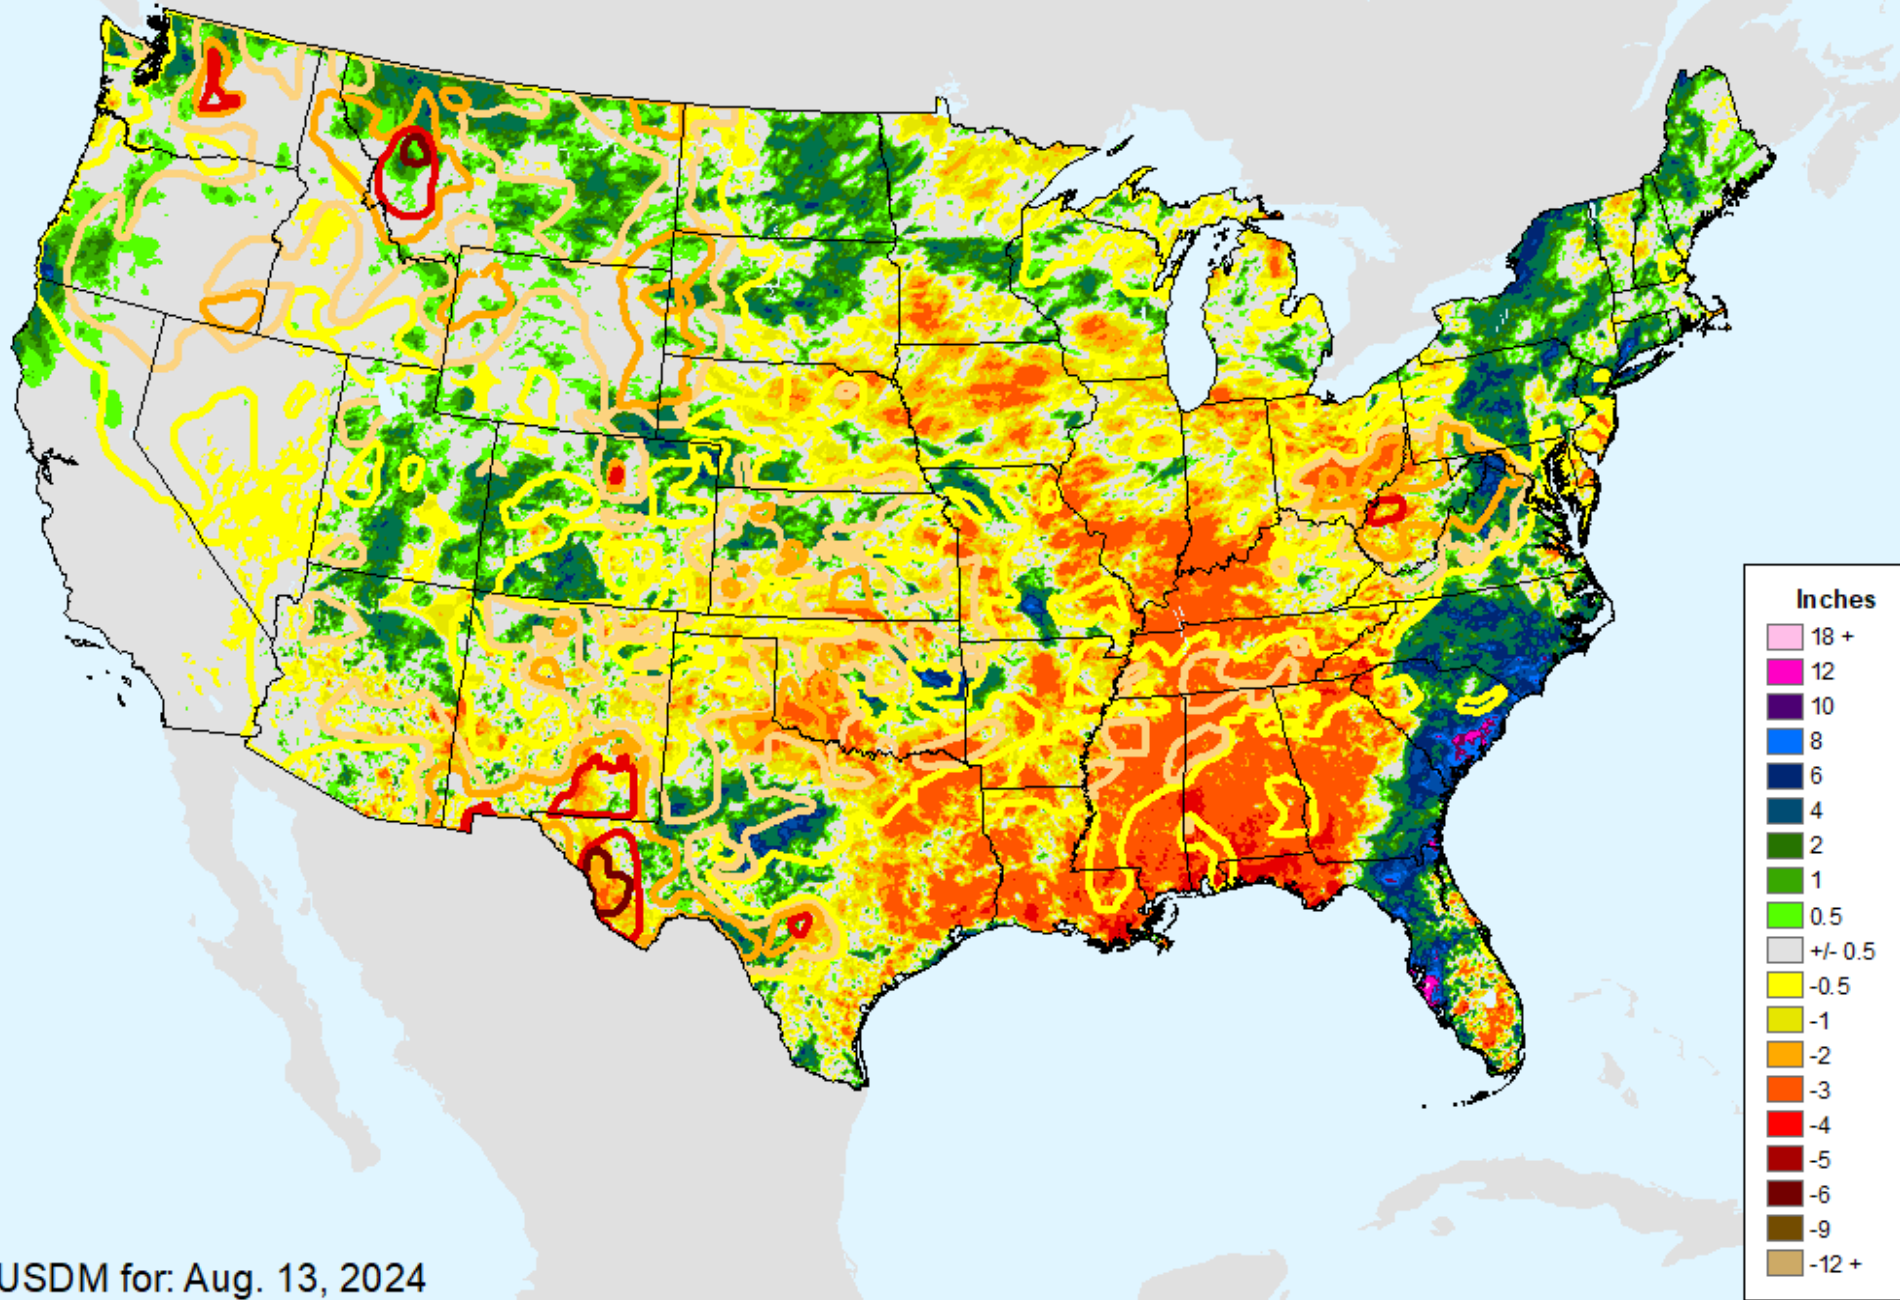

AHPS 30-Day Precip Departure

As of: Tuesday, September 3, 2024