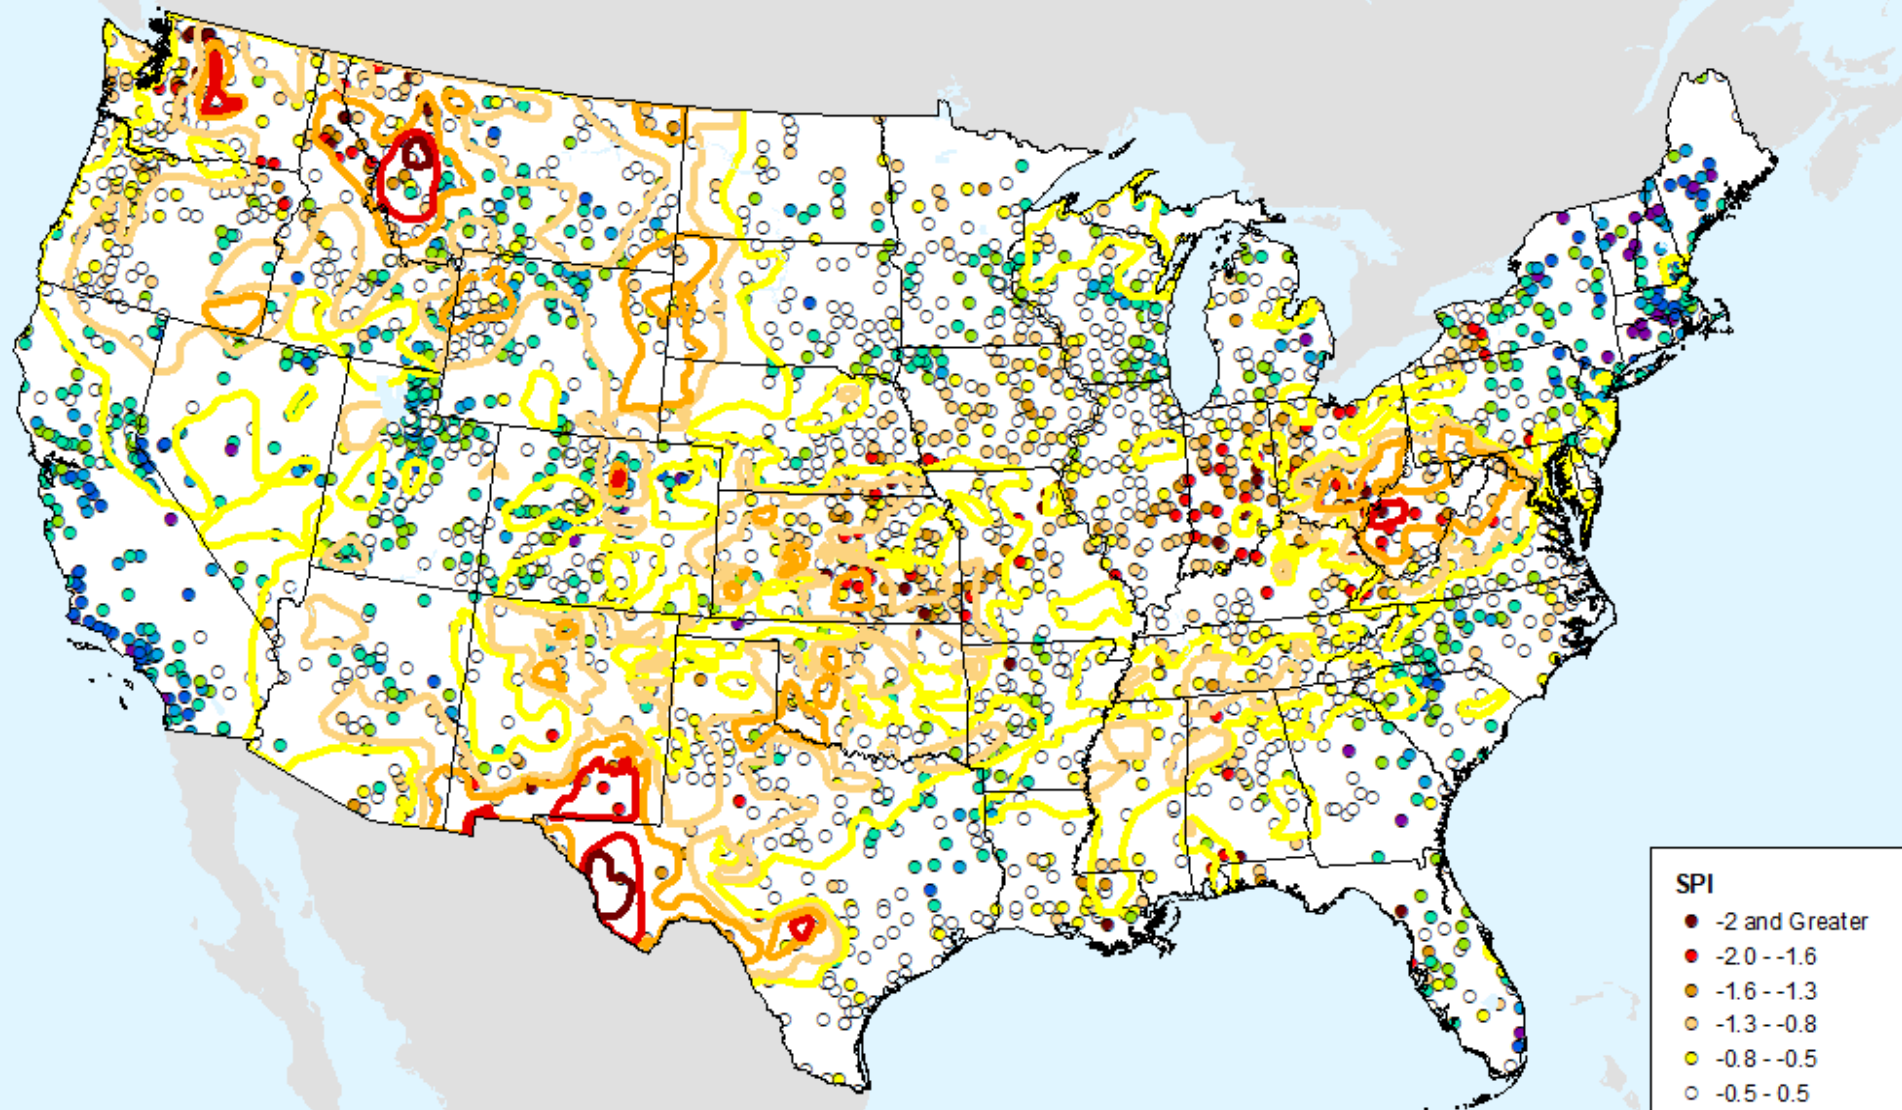

HPRCC 12-month SPI

As of: Tuesday, September 3, 2024

HPRCC 12-month SPI

As of: Tuesday, September 3, 2024

HPRCC 24-month SPI

As of: Tuesday, September 3, 2024

USDM for: Aug. 13, 2024

HPRCC 24-month SPI