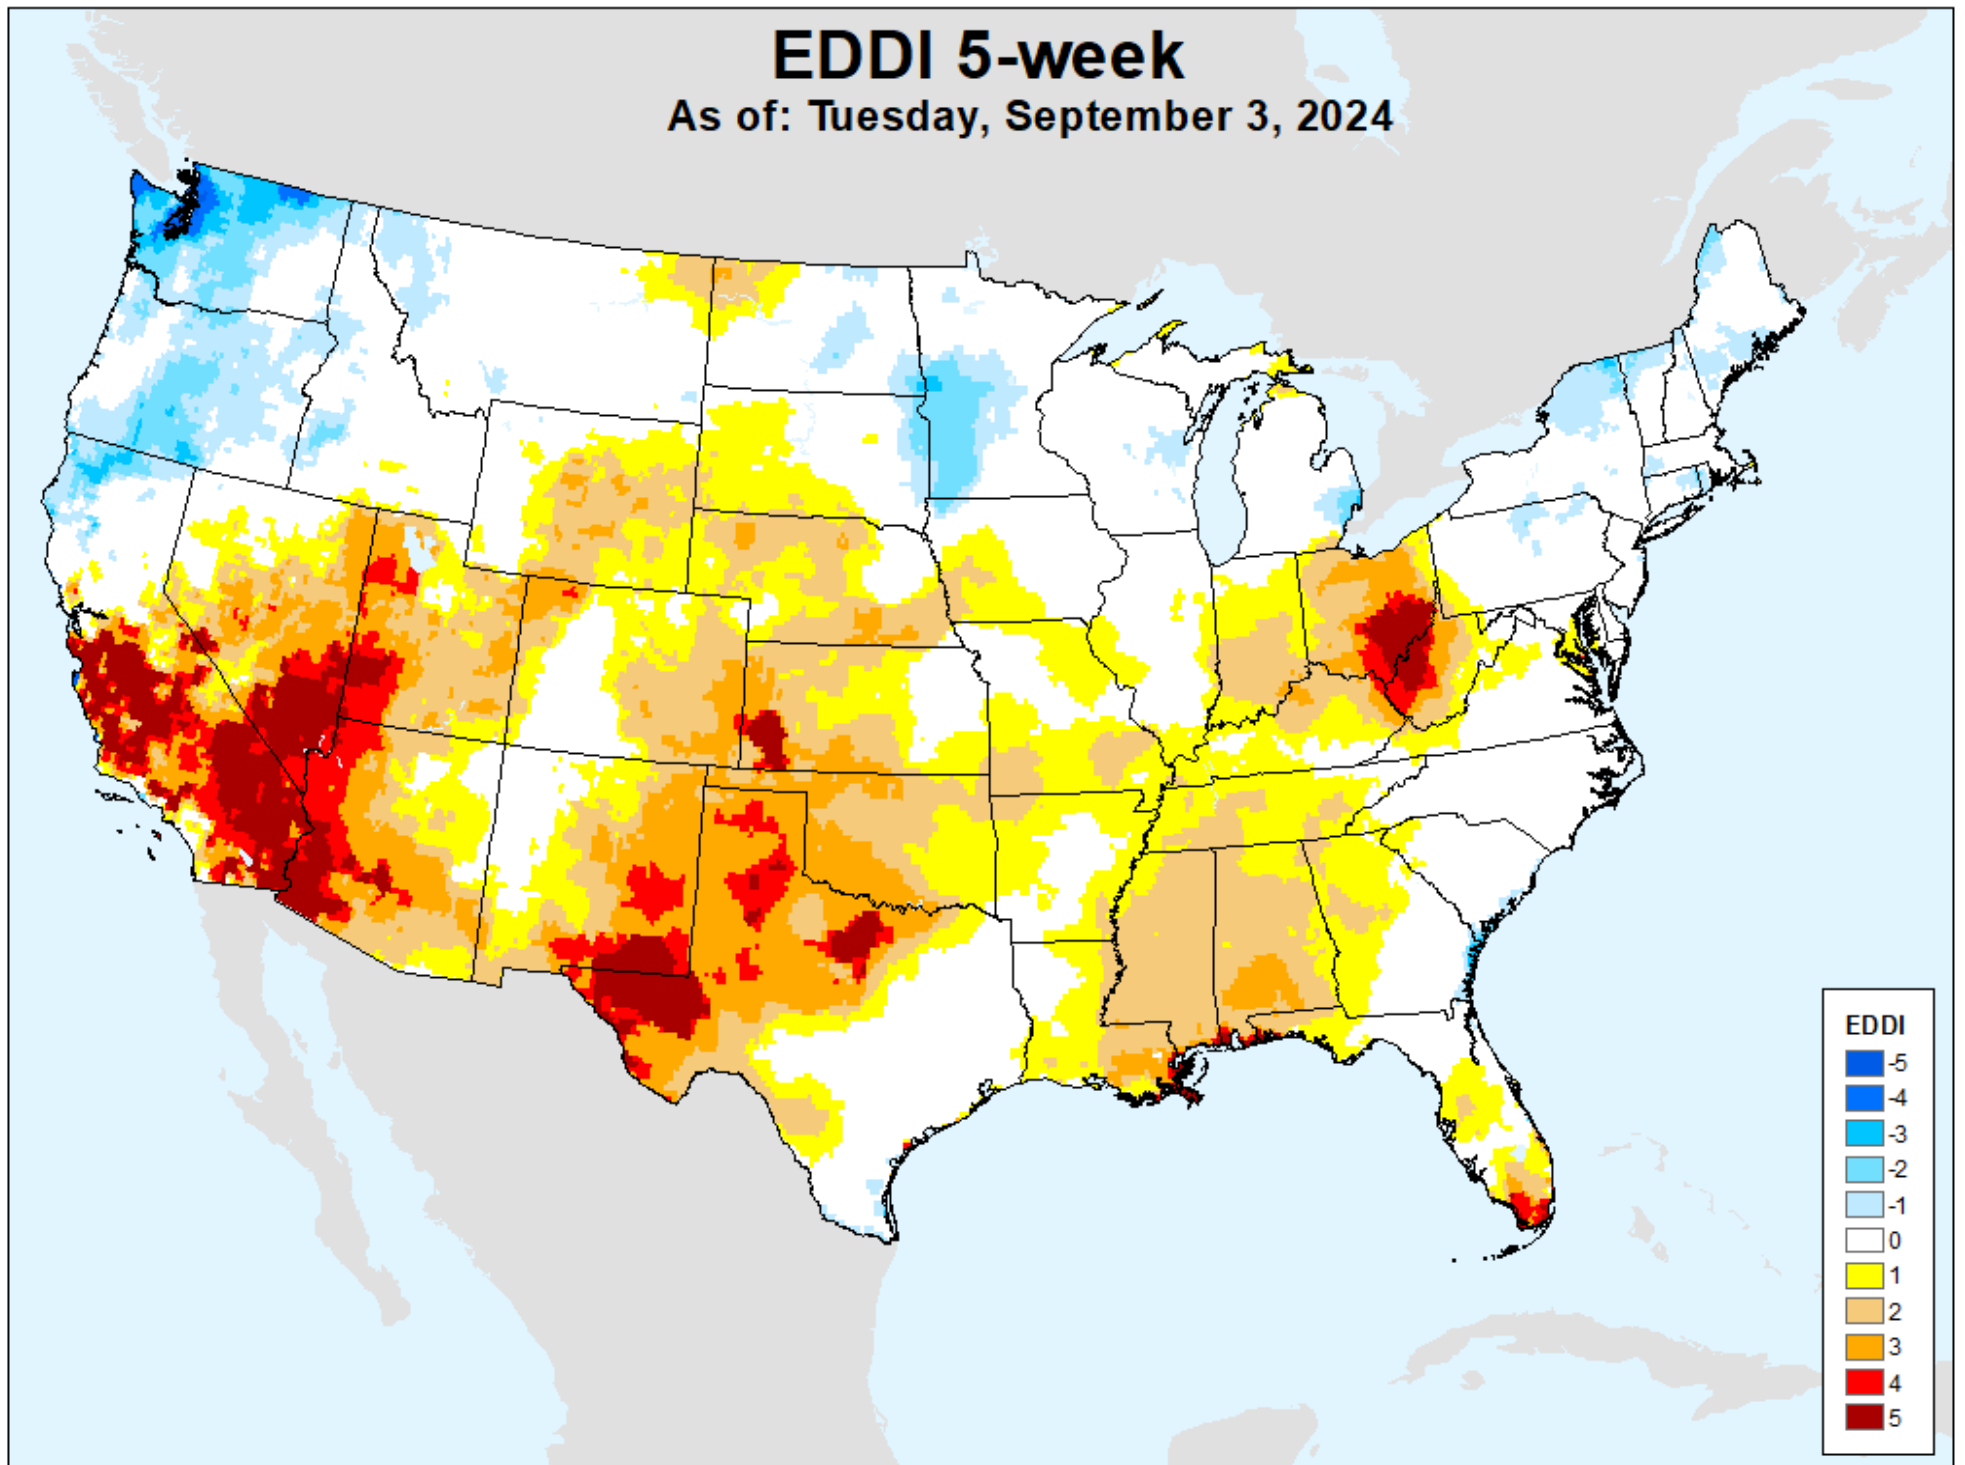

USDM for: Aug. 13, 2024

EDDI 4-week

As of: Tuesday, September 3, 2024

EDDI 5-week

As of: Tuesday, September 3, 2024

USDM for: Aug. 13, 2024

EDDI 5-week

As of: Tuesday, September 3, 2024