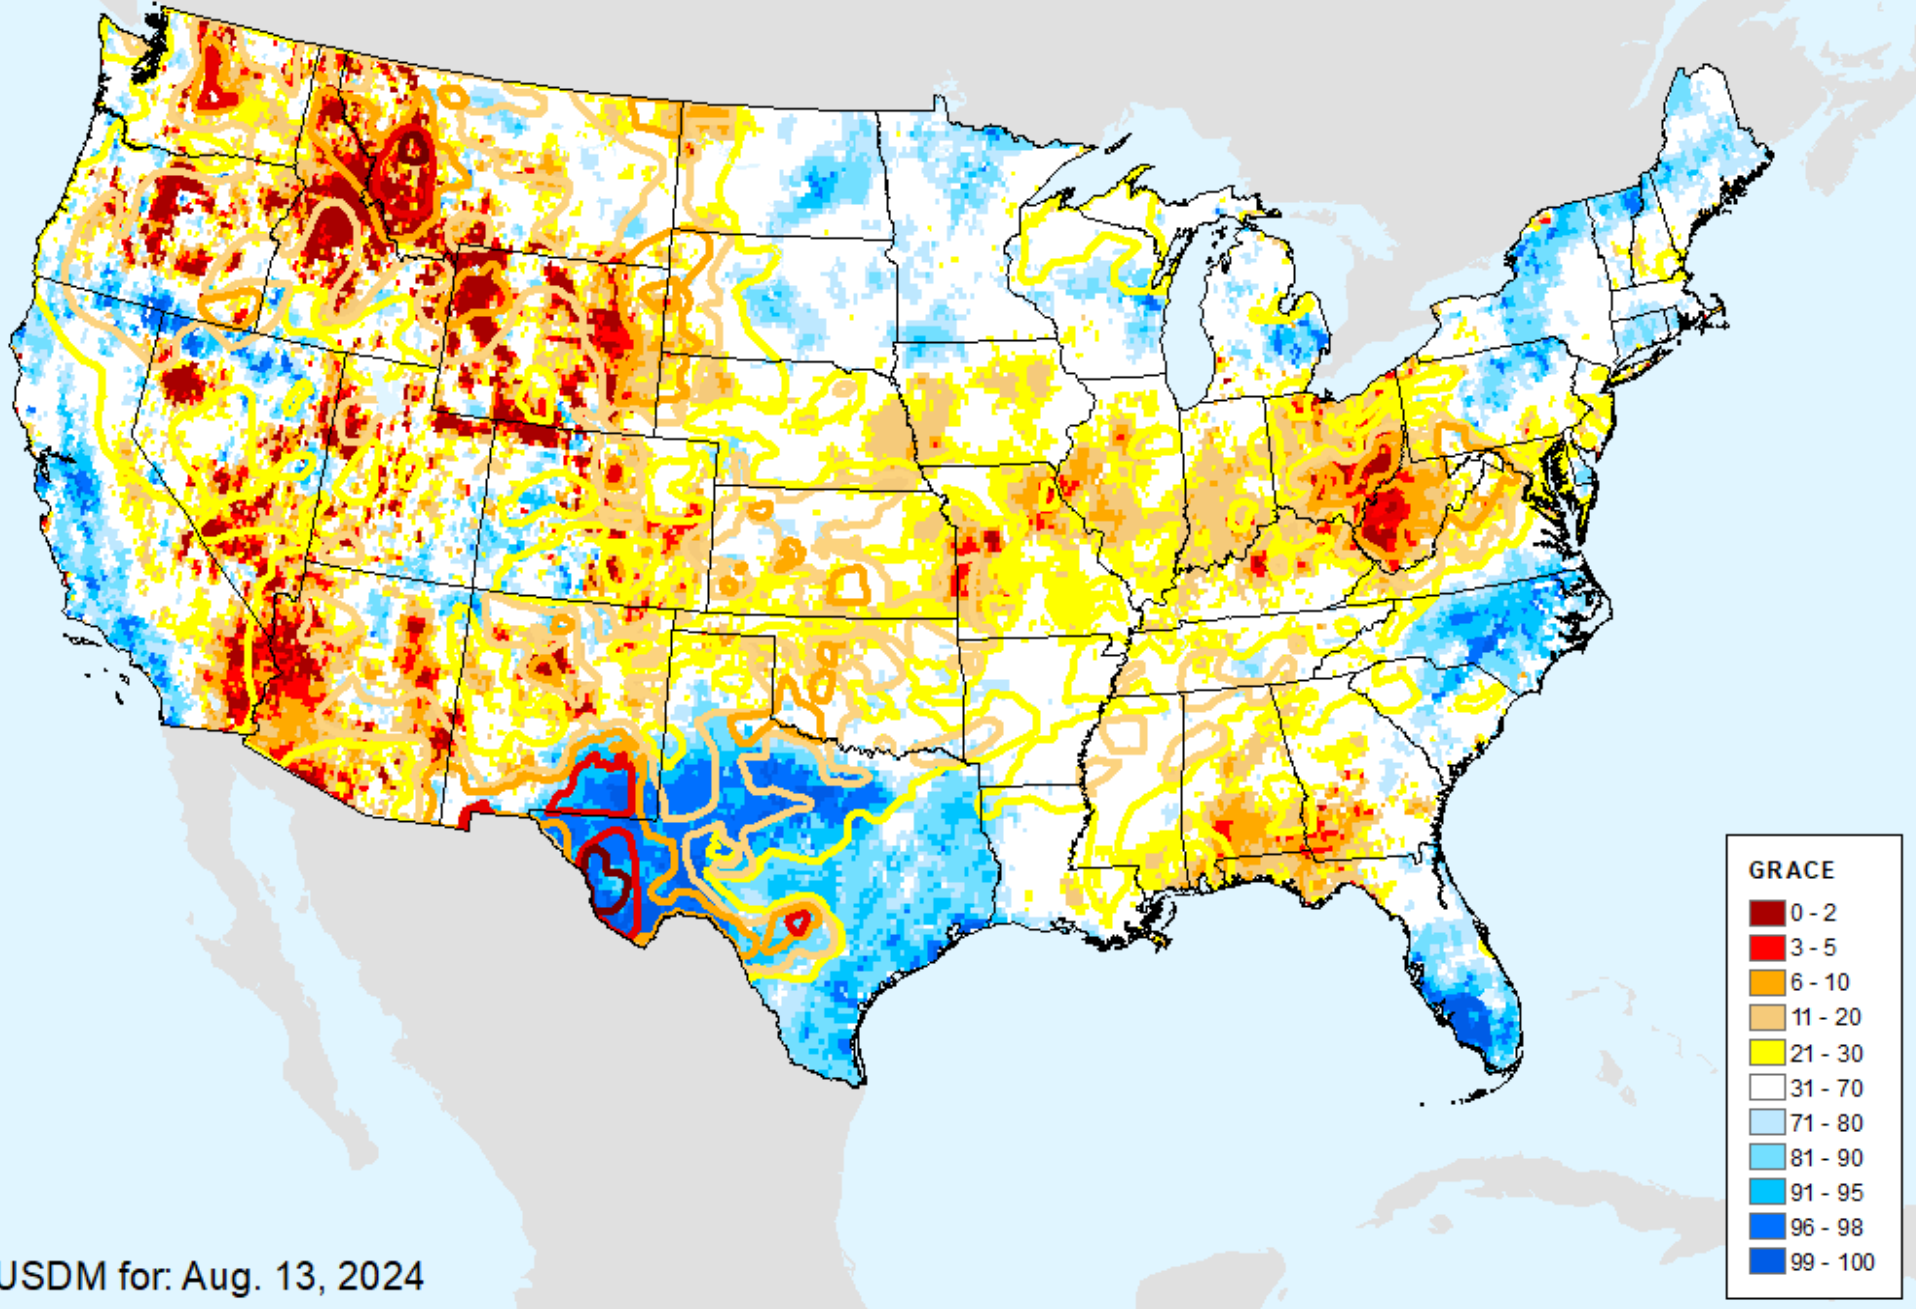

GRACE-Based Surface Soil Moisture Drought Indicator

As of: Tuesday, September 3, 2024