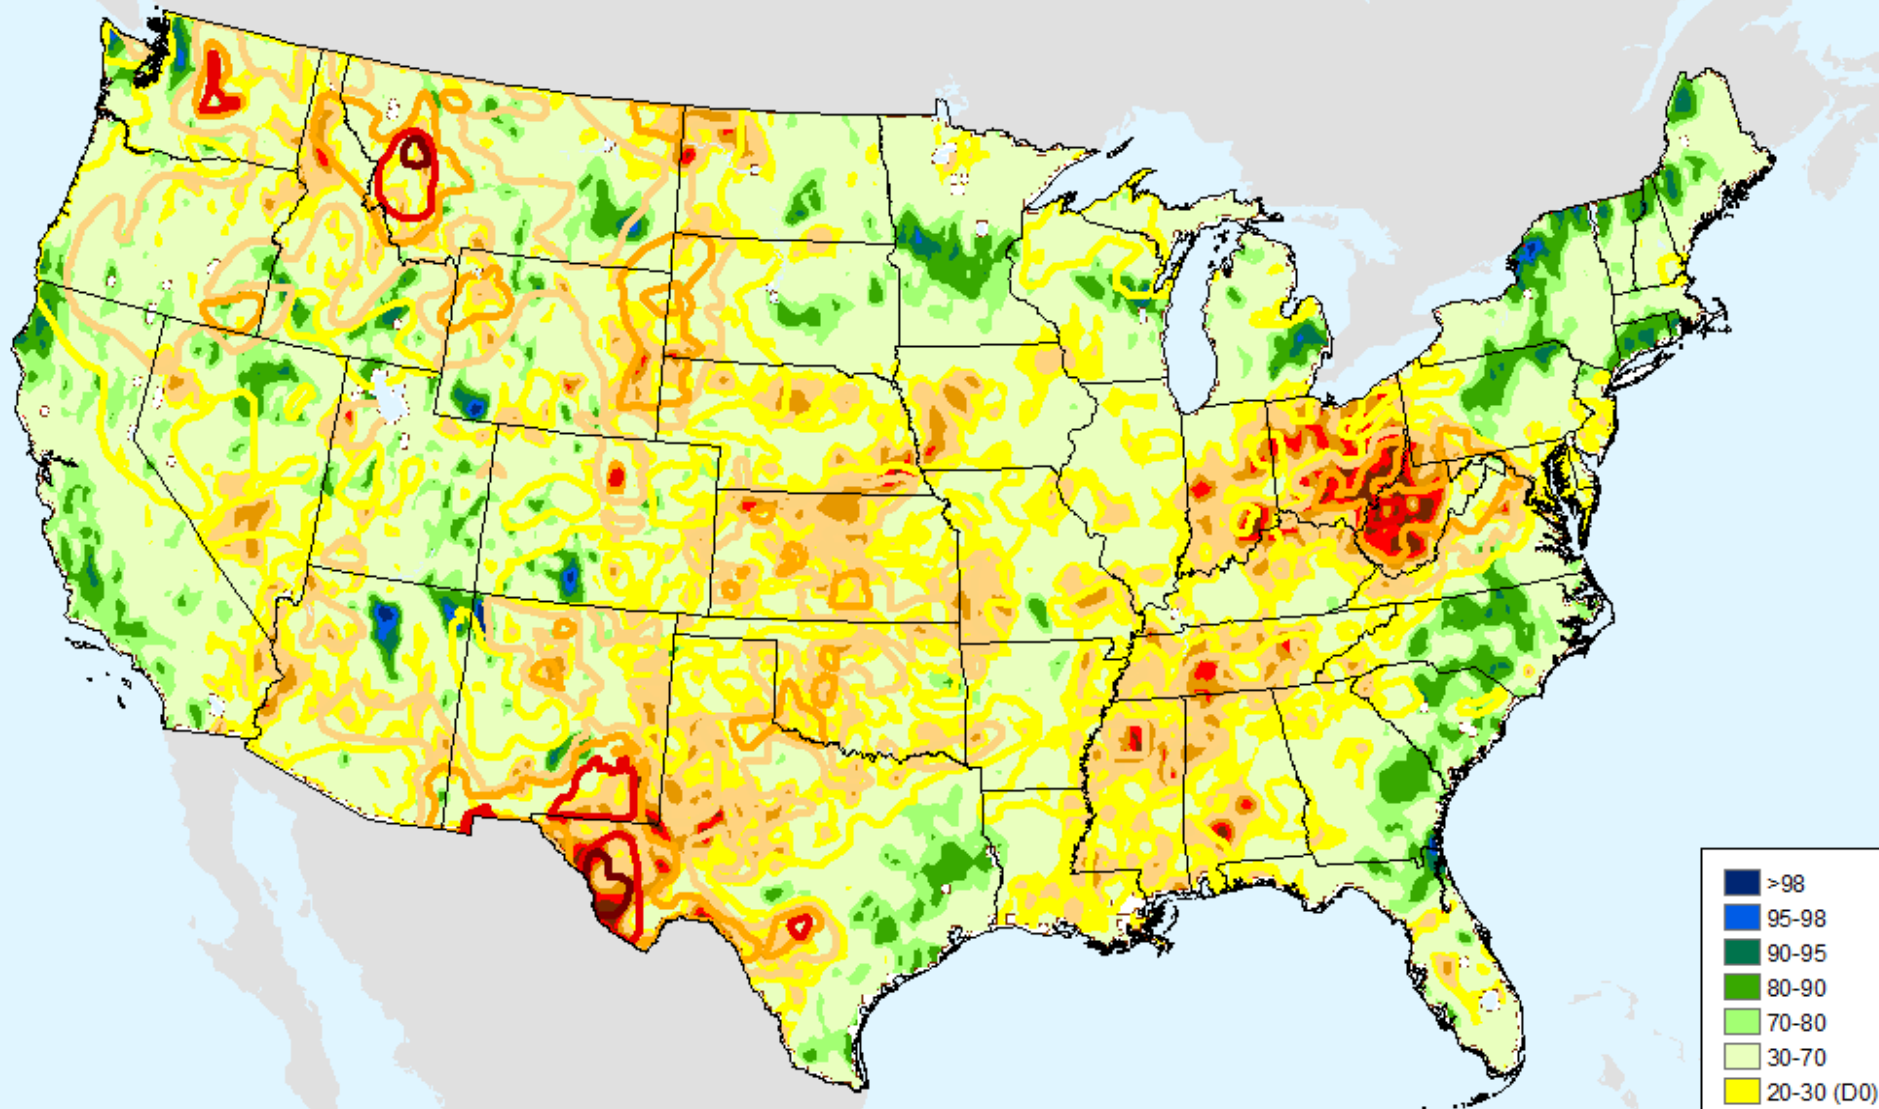

NLDAS-2 Ensemble Soil Moisture

As of: Tuesday, September 3, 2024

USDM for: Aug. 13, 2024