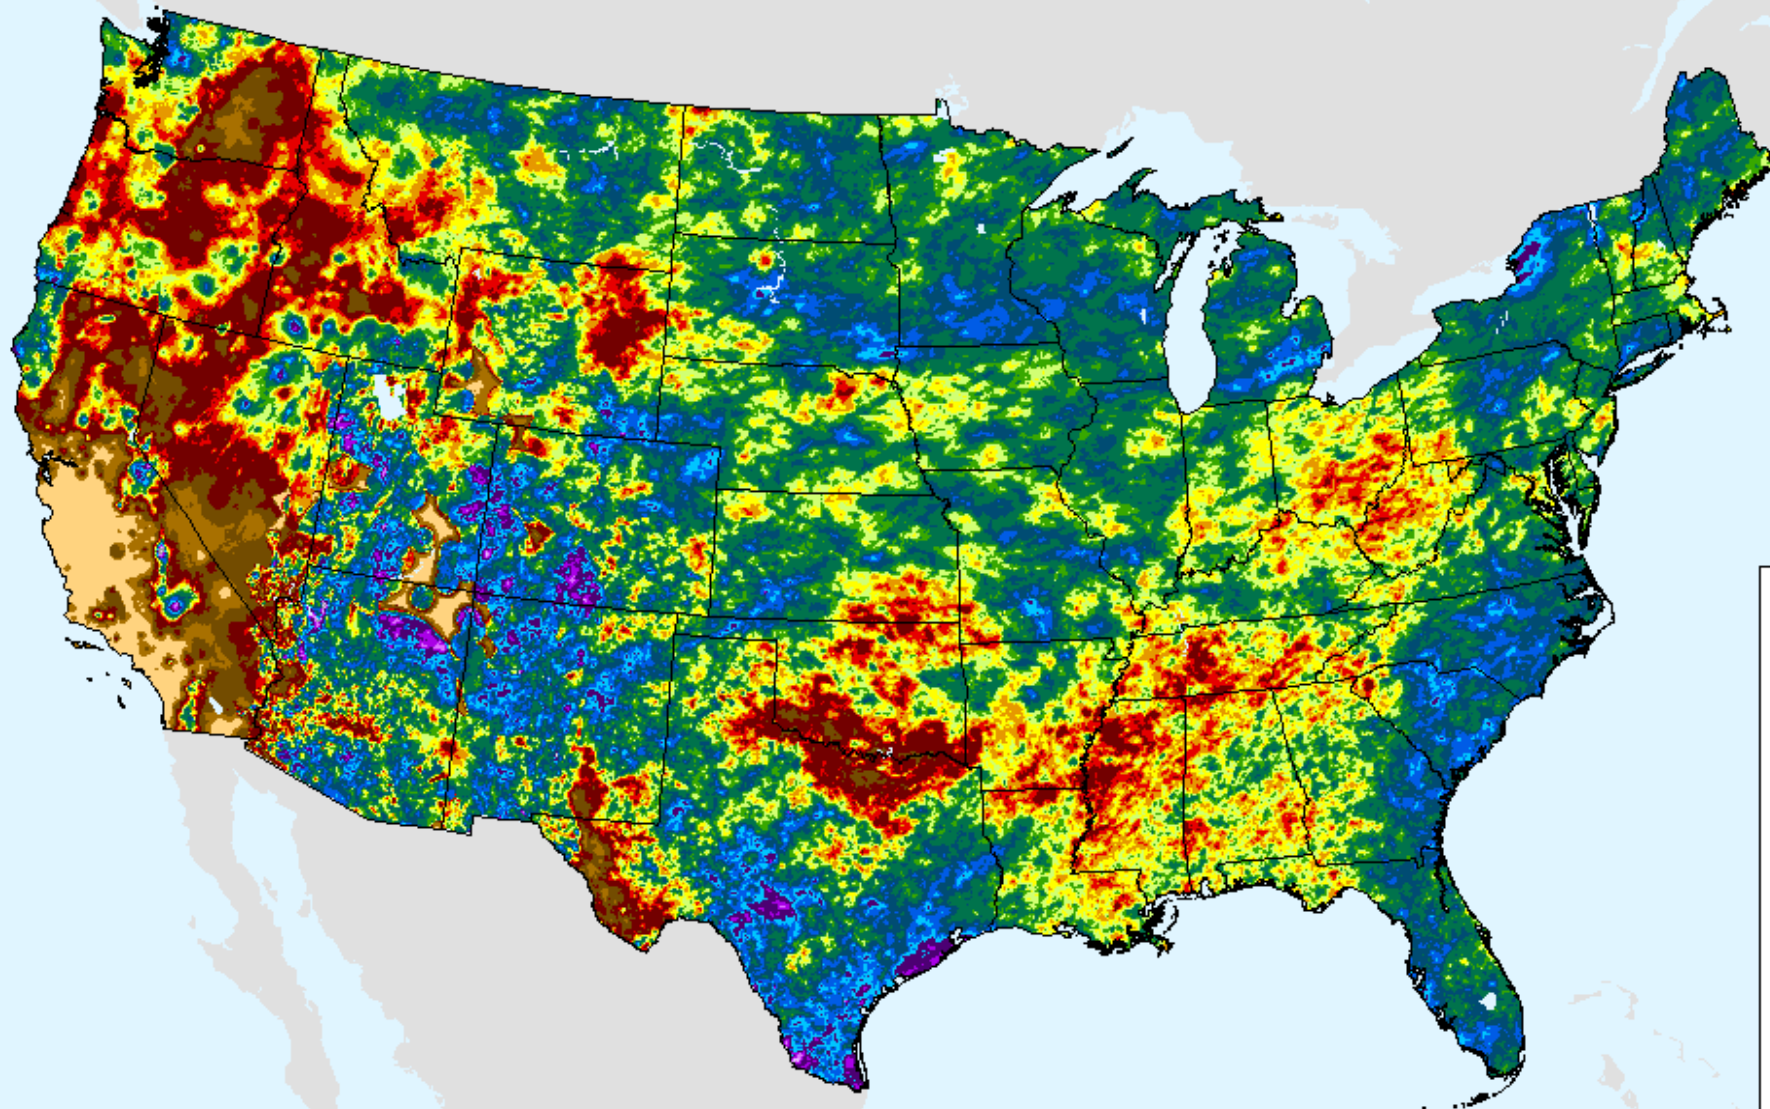

AHPS 90-Day Precip Departure

As of: Tuesday, September 3, 2024

AHPS 90-Day Pct of Normal Pcp

As of: Tuesday, September 3, 2024

USDM for: Aug. 13, 2024

AHPS 90-Day Pct of Normal Pcp

As of: Tuesday, September 3, 2024